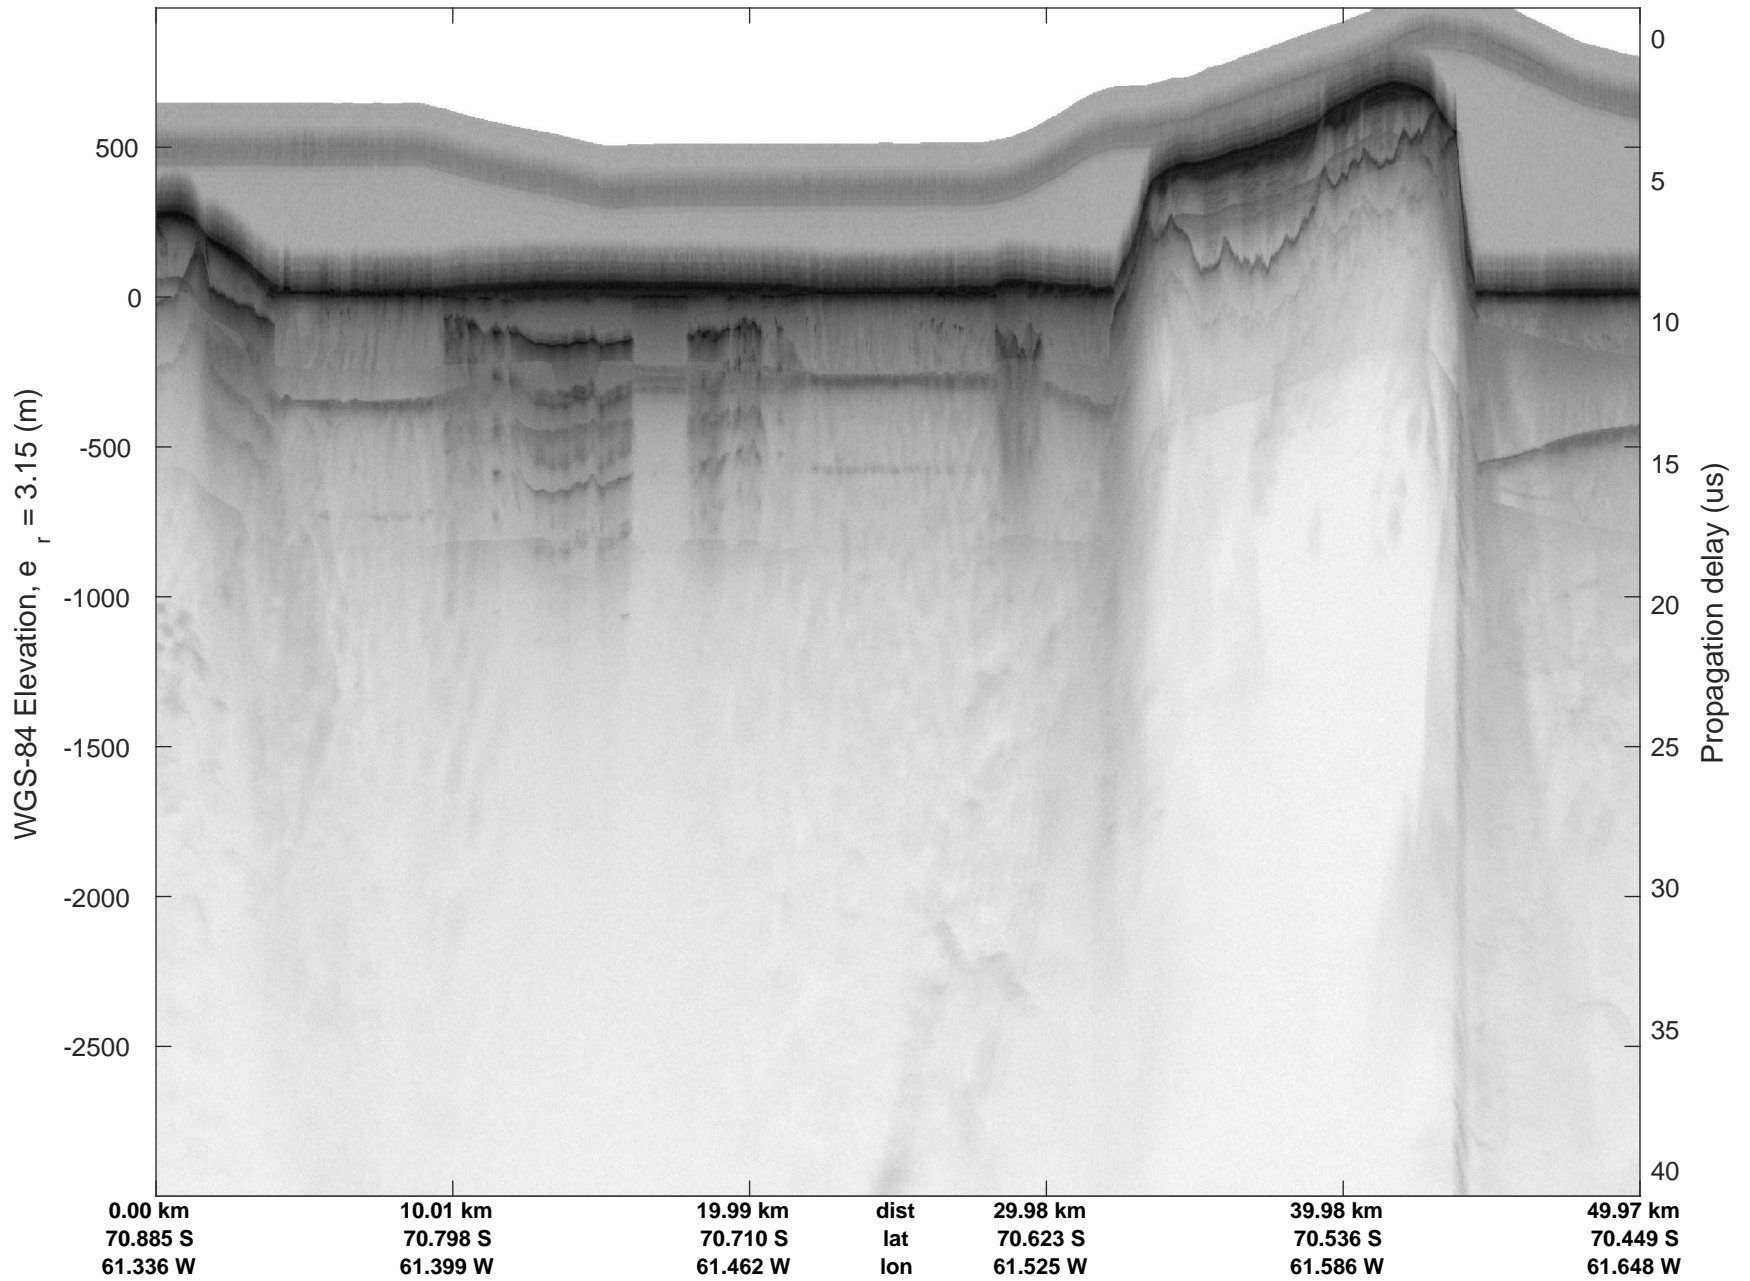

rds 2016_Antarctica_DC8: "Larson D 01" 20161118_06_028: 22:22:55.7 to 22:28:54.9 GPS