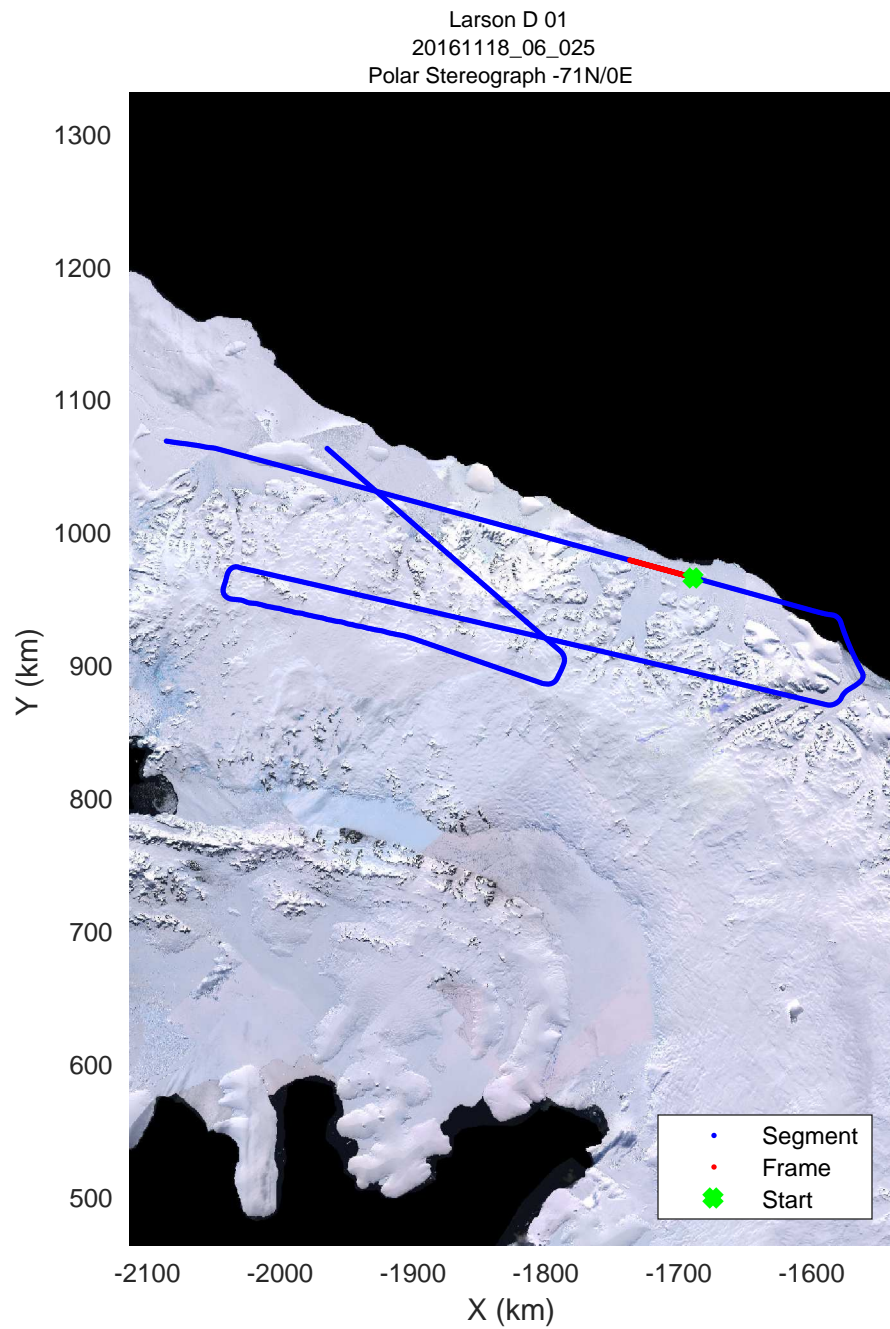

rds 2016_Antarctica_DC8: "Larson D 01" 20161118_06_023: 21:53:23.5 to 21:59:23.2 GPS

rds 2016_Antarctica_DC8: "Larson D 01" 20161118_06_024: 21:59:23.5 to 22:05:26.1 GPS

rds 2016_Antarctica_DC8: "Larson D 01" 20161118_06_024: 21:59:23.5 to 22:05:26.1 GPS

rds 2016_Antarctica_DC8: "Larson D 01" 20161118_06_025: 22:05:26.3 to 22:11:21.0 GPS

rds 2016_Antarctica_DC8: "Larson D 01" 20161118_06_025: 22:05:26.3 to 22:11:21.0 GPS

rds 2016_Antarctica_DC8: "Larson D 01" 20161118_06_026: 22:11:21.2 to 22:17:19.0 GPS