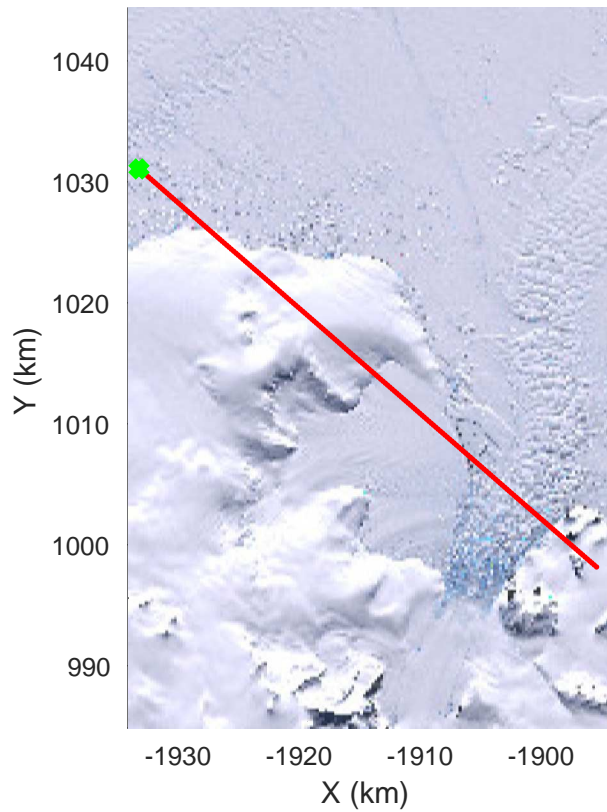

rds 2016_Antarctica_DC8: "Larson D 01" 20161118_06_001: 19:41:53.5 to 19:47:55.7 GPS

rds 2016_Antarctica_DC8: "Larson D 01" 20161118_06_001: 19:41:53.5 to 19:47:55.7 GPS

rds 2016_Antarctica_DC8: "Larson D 01" 20161118_06_002: 19:47:55.9 to 19:53:52.8 GPS