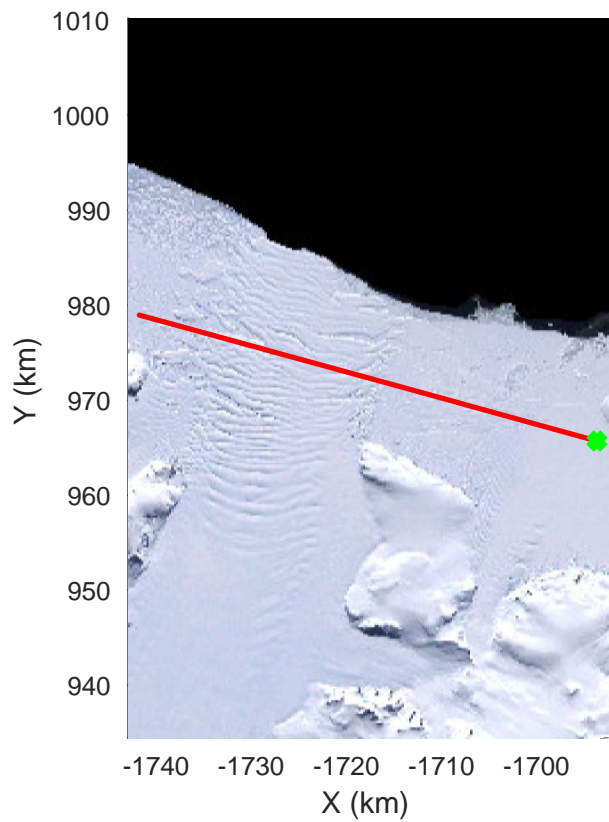

rds 2016_Antarctica_DC8: "Larson D 01" 20161118_06_023: 21:53:23.5 to 21:59:23.2 GPS

rds 2016_Antarctica_DC8: "Larson D 01" 20161118_06_024: 21:59:23.5 to 22:05:26.1 GPS

rds 2016_Antarctica_DC8: "Larson D 01" 20161118_06_024: 21:59:23.5 to 22:05:26.1 GPS