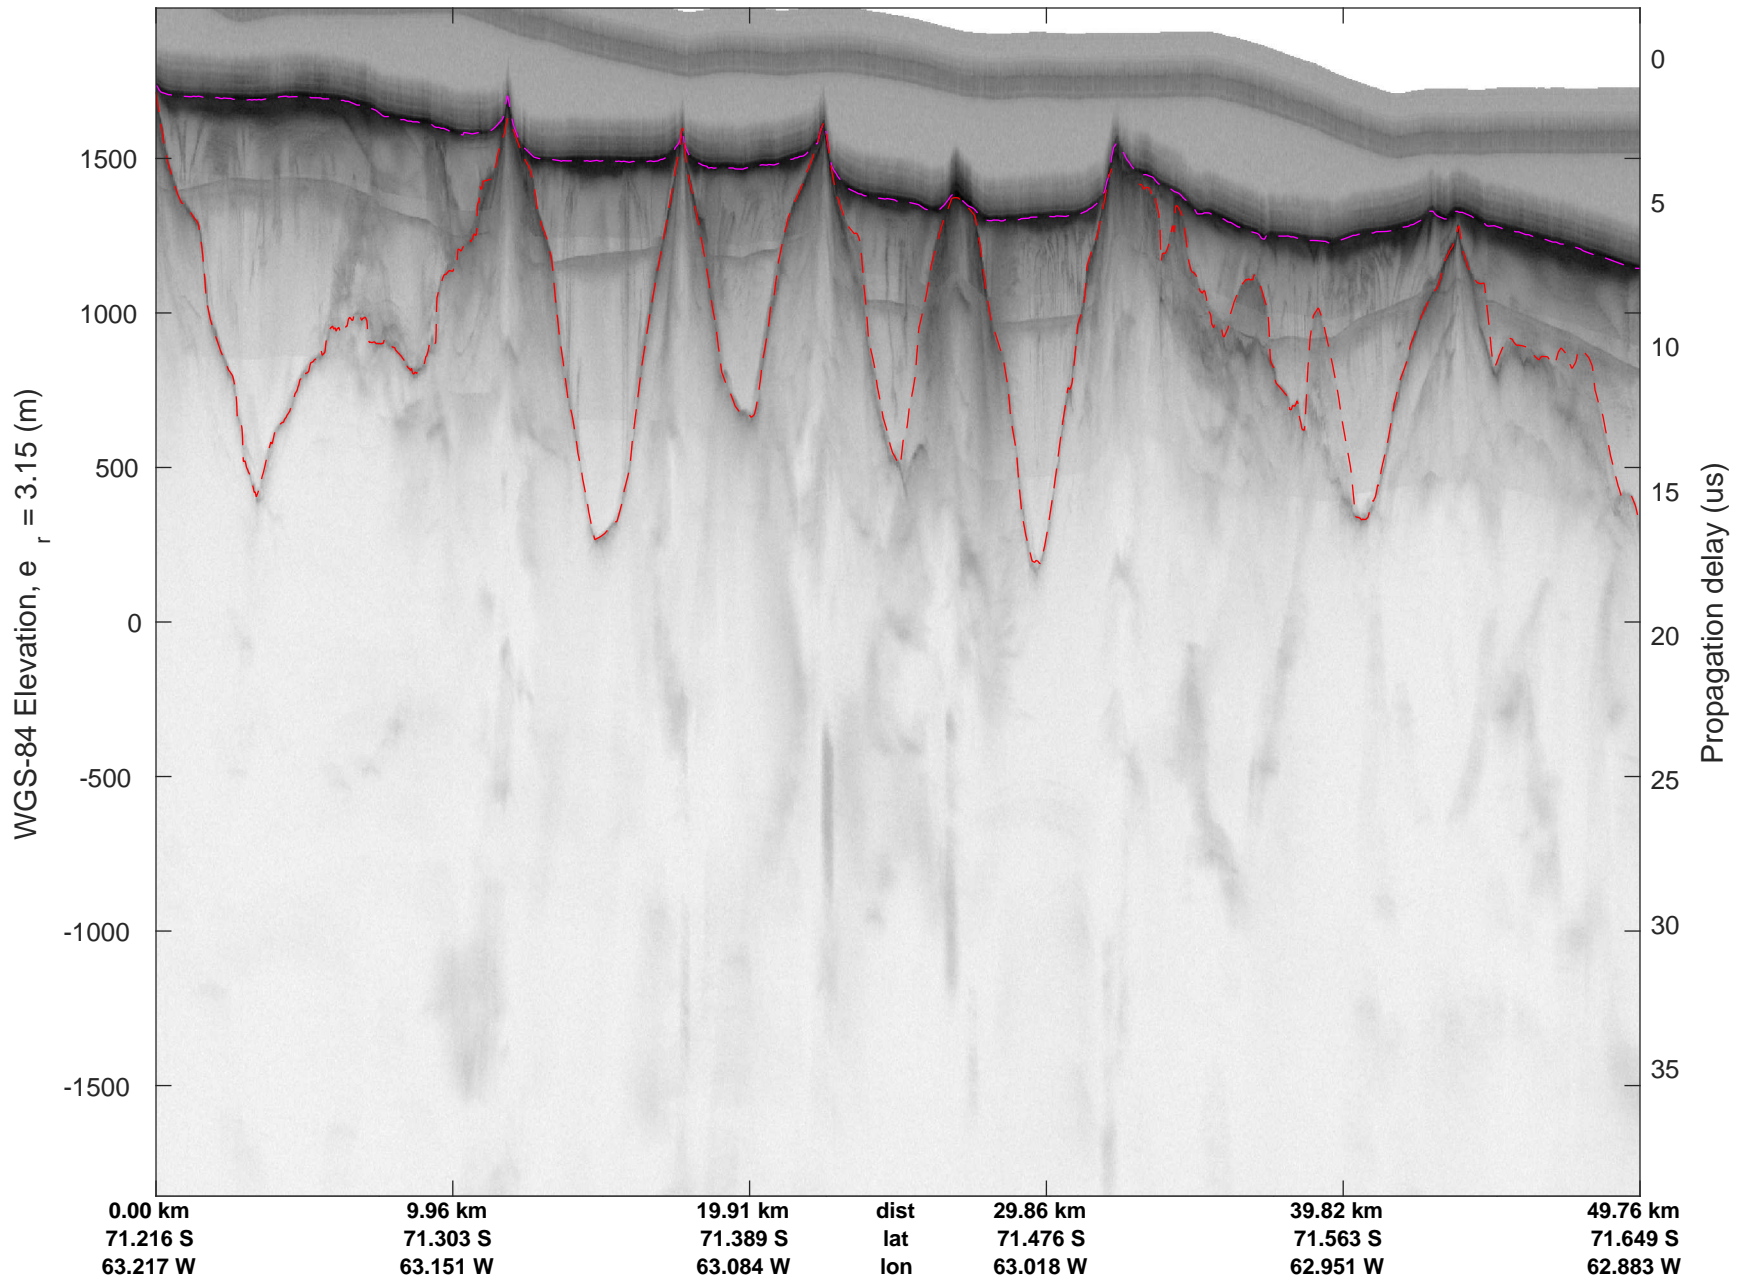

rds 2016_Antarctica_DC8: "Larson D 01" 20161118_06_016: 21:11:37.6 to 21:17:39.7 GPS