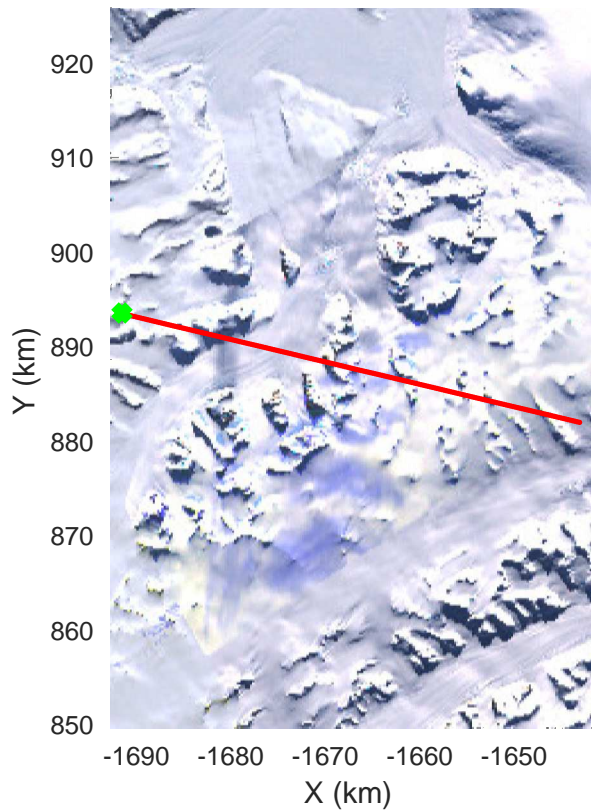

rds 2016_Antarctica_DC8: "Larson D 01" 20161118_06_017: 21:17:40.0 to 21:23:27.8 GPS

rds 2016_Antarctica_DC8: "Larson D 01" 20161118_06_018: 21:23:28.1 to 21:29:20.3 GPS

rds 2016_Antarctica_DC8: "Larson D 01" 20161118_06_018: 21:23:28.1 to 21:29:20.3 GPS