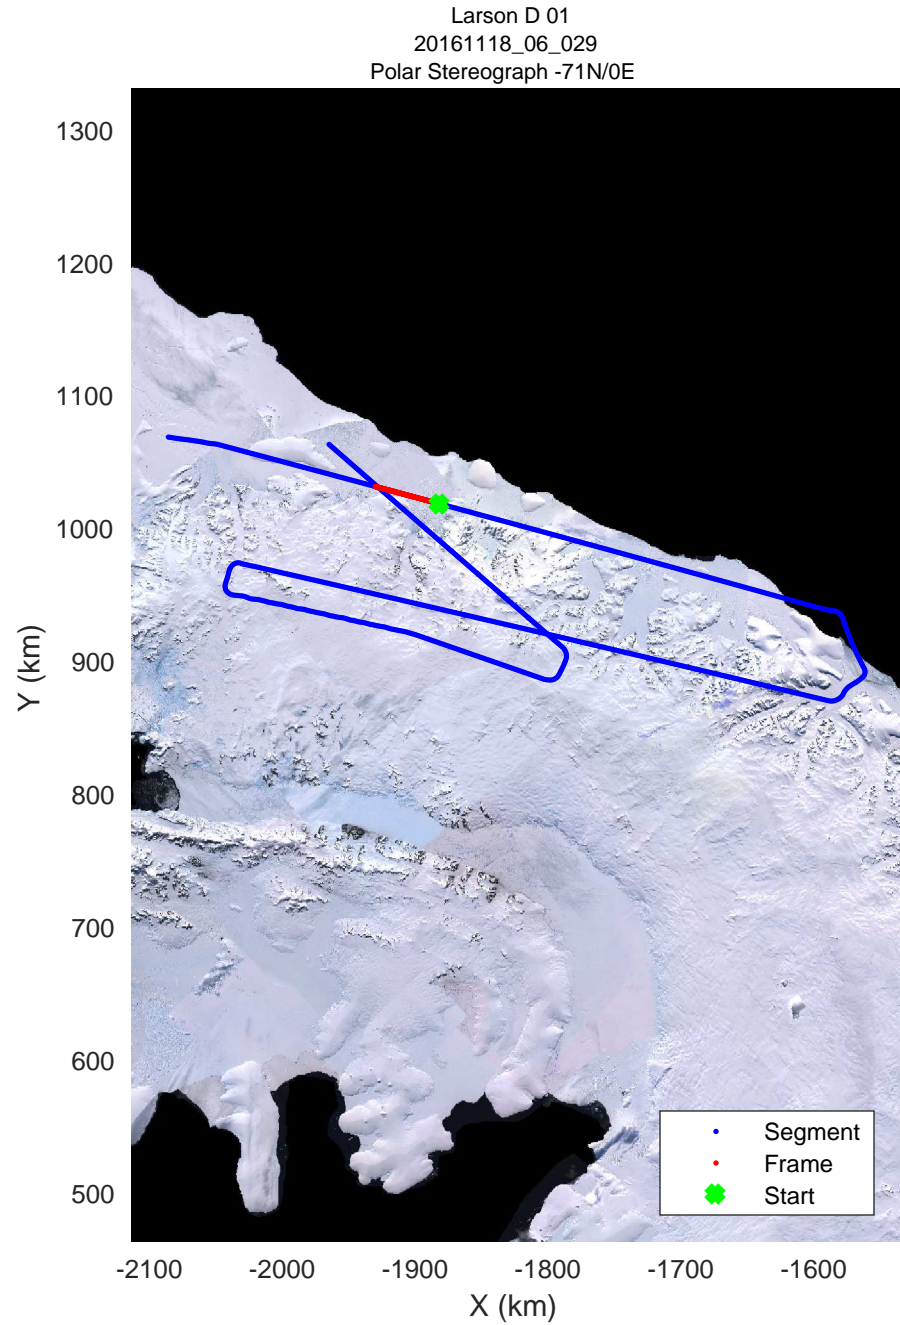

rds 2016_Antarctica_DC8: "Larson D 01" 20161118_06_026: 22:11:21.2 to 22:17:19.0 GPS

rds 2016_Antarctica_DC8: "Larson D 01" 20161118_06_027: 22:17:19.3 to 22:22:55.5 GPS

rds 2016_Antarctica_DC8: "Larson D 01" 20161118_06_027: 22:17:19.3 to 22:22:55.5 GPS

rds 2016_Antarctica_DC8: "Larson D 01" 20161118_06_028: 22:22:55.7 to 22:28:54.9 GPS

rds 2016_Antarctica_DC8: "Larson D 01" 20161118_06_028: 22:22:55.7 to 22:28:54.9 GPS

rds 2016_Antarctica_DC8: "Larson D 01" 20161118_06_029: 22:28:55.1 to 22:34:52.0 GPS