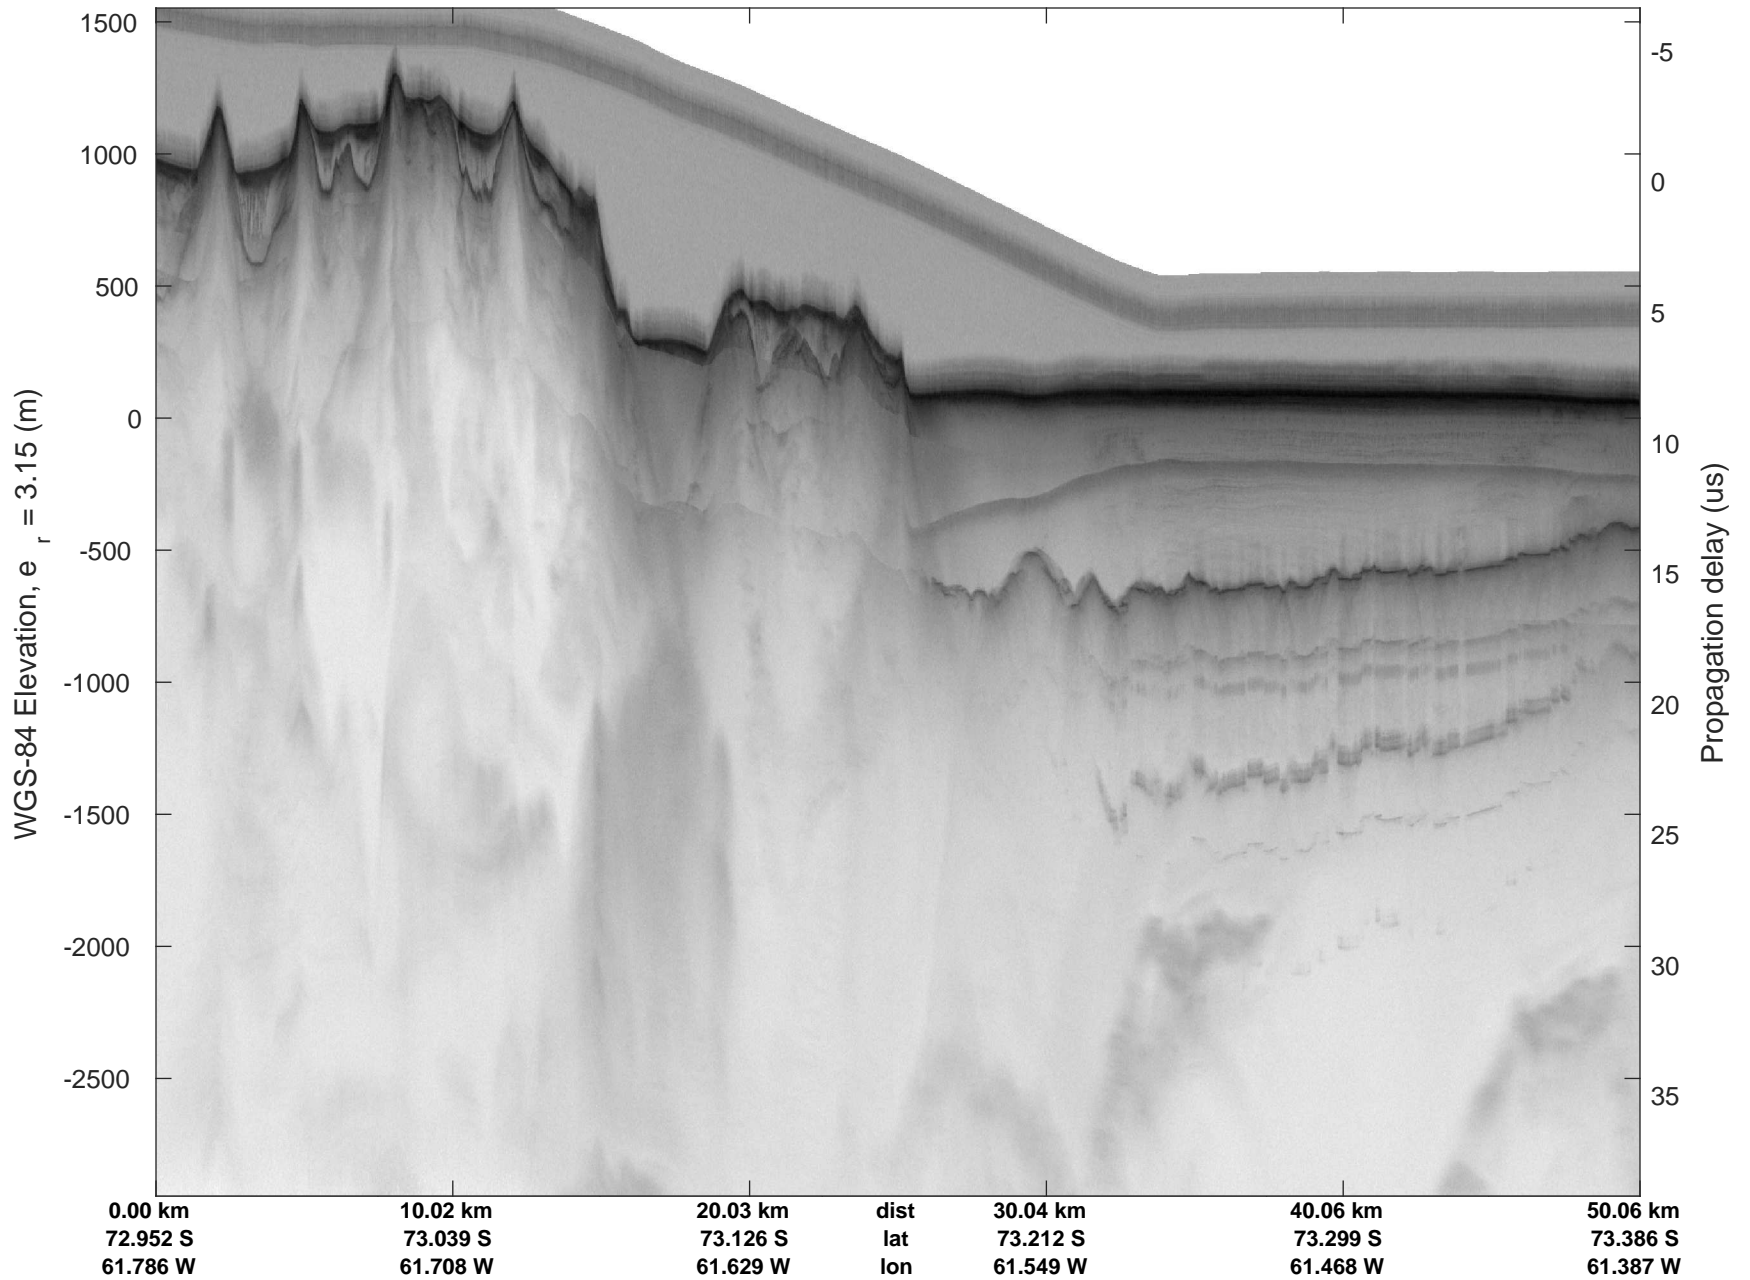

rds 2016_Antarctica_DC8: "Larson D 01" 20161118_06_019: 21:29:20.5 to 21:35:15.7 GPS

rds 2016_Antarctica_DC8: "Larson D 01" 20161118_06_019: 21:29:20.5 to 21:35:15.7 GPS

rds 2016_Antarctica_DC8: "Larson D 01" 20161118_06_020: 21:35:16.0 to 21:41:16.0 GPS