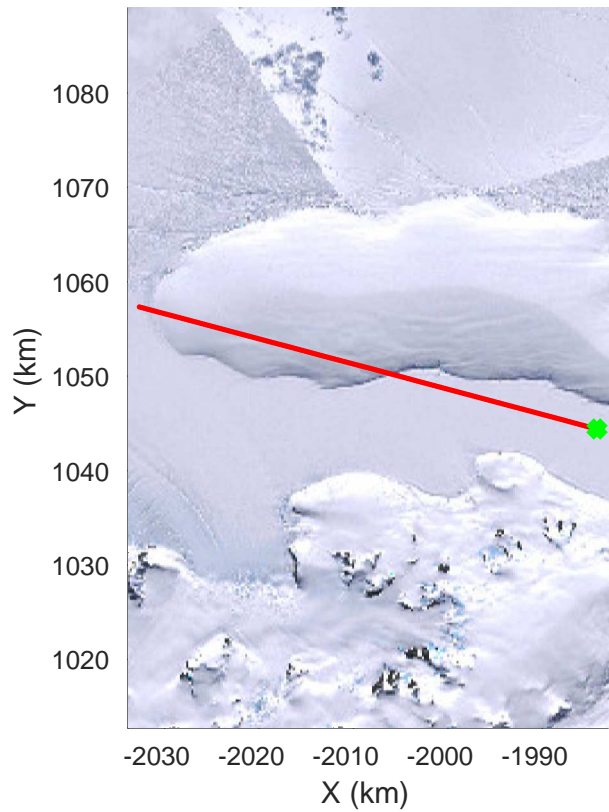

rds 2016_Antarctica_DC8: "Larson D 01" 20161118_06_029: 22:28:55.1 to 22:34:52.0 GPS

rds 2016_Antarctica_DC8: "Larson D 01" 20161118_06_030: 22:34:52.2 to 22:40:43.3 GPS

rds 2016_Antarctica_DC8: "Larson D 01" 20161118_06_030: 22:34:52.2 to 22:40:43.3 GPS