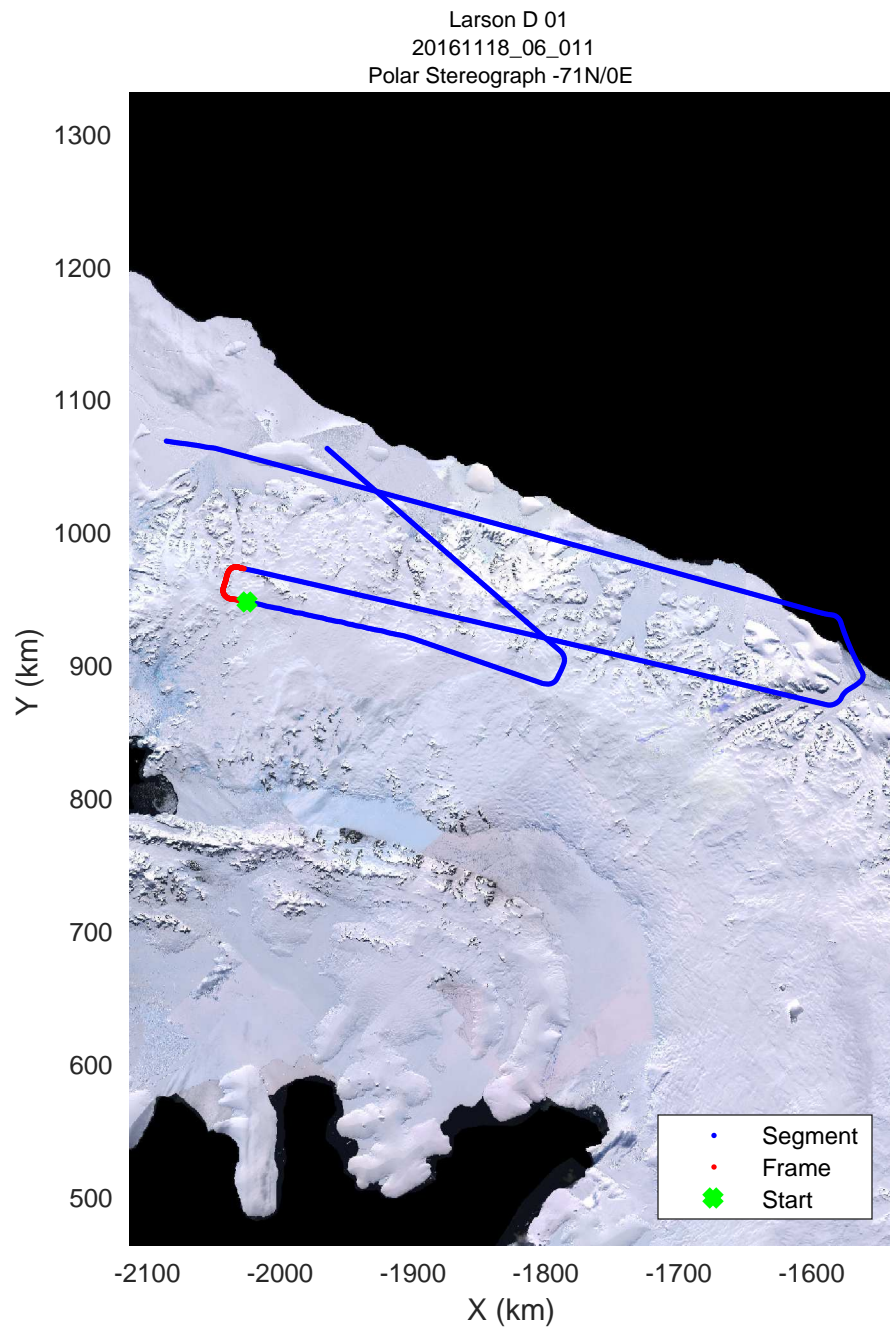

rds 2016_Antarctica_DC8: "Larson D 01" 20161118_06_008: 20:23:40.6 to 20:29:34.8 GPS

rds 2016_Antarctica_DC8: "Larson D 01" 20161118_06_009: 20:29:35.0 to 20:35:29.6 GPS

rds 2016_Antarctica_DC8: "Larson D 01" 20161118_06_009: 20:29:35.0 to 20:35:29.6 GPS

rds 2016_Antarctica_DC8: "Larson D 01" 20161118_06_010: 20:35:29.9 to 20:41:26.8 GPS

rds 2016_Antarctica_DC8: "Larson D 01" 20161118_06_010: 20:35:29.9 to 20:41:26.8 GPS

rds 2016_Antarctica_DC8: "Larson D 01" 20161118_06_011: 20:41:27.1 to 20:47:33.6 GPS