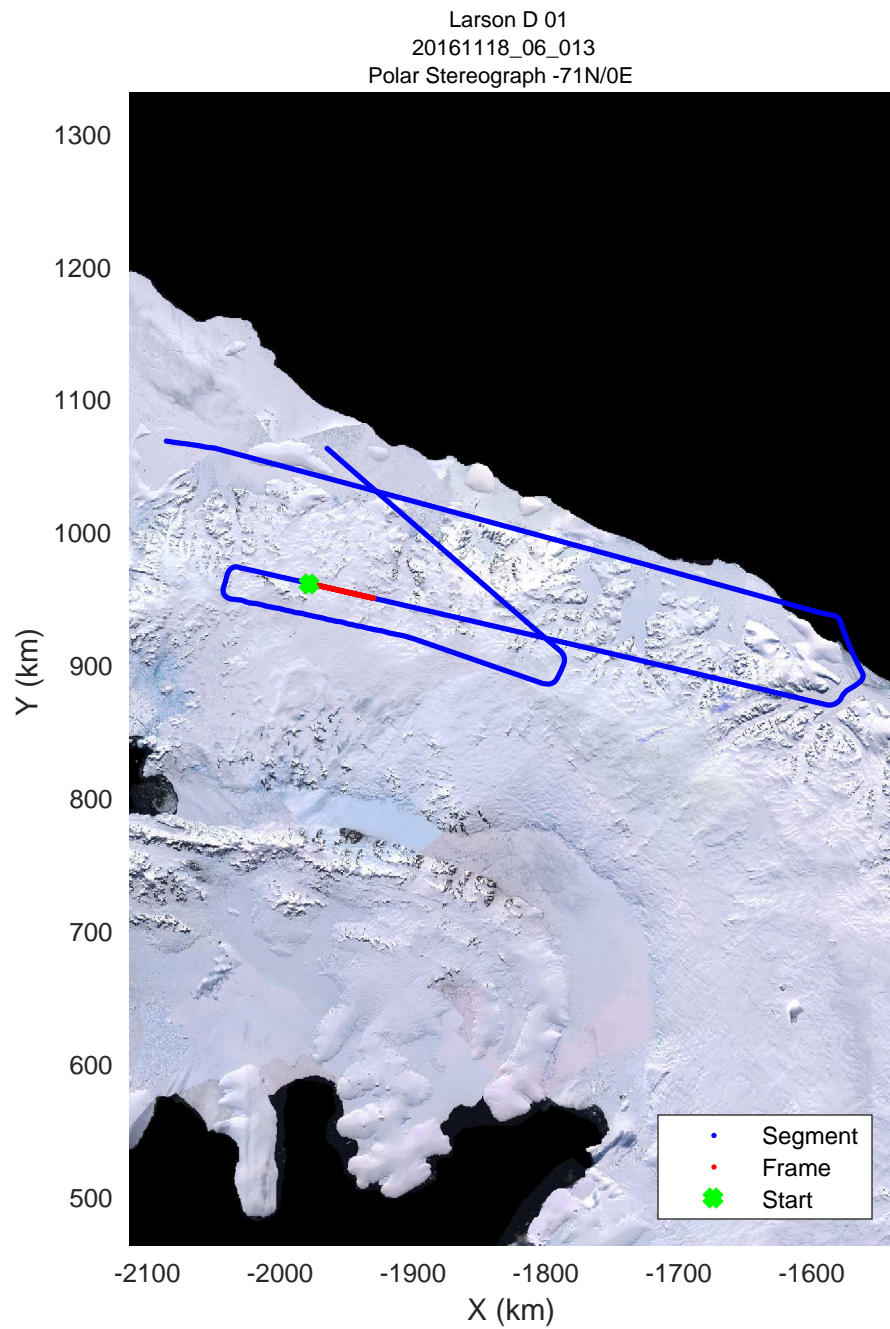

rds 2016_Antarctica_DC8: "Larson D 01" 20161118_06_011: 20:41:27.1 to 20:47:33.6 GPS

rds 2016_Antarctica_DC8: "Larson D 01" 20161118_06_012: 20:47:33.9 to 20:53:42.0 GPS

rds 2016_Antarctica_DC8: "Larson D 01" 20161118_06_012: 20:47:33.9 to 20:53:42.0 GPS

rds 2016_Antarctica_DC8: "Larson D 01" 20161118_06_013: 20:53:42.1 to 20:59:48.7 GPS

rds 2016_Antarctica_DC8: "Larson D 01" 20161118_06_013: 20:53:42.1 to 20:59:48.7 GPS

rds 2016_Antarctica_DC8: "Larson D 01" 20161118_06_014: 20:59:49.0 to 21:05:38.5 GPS