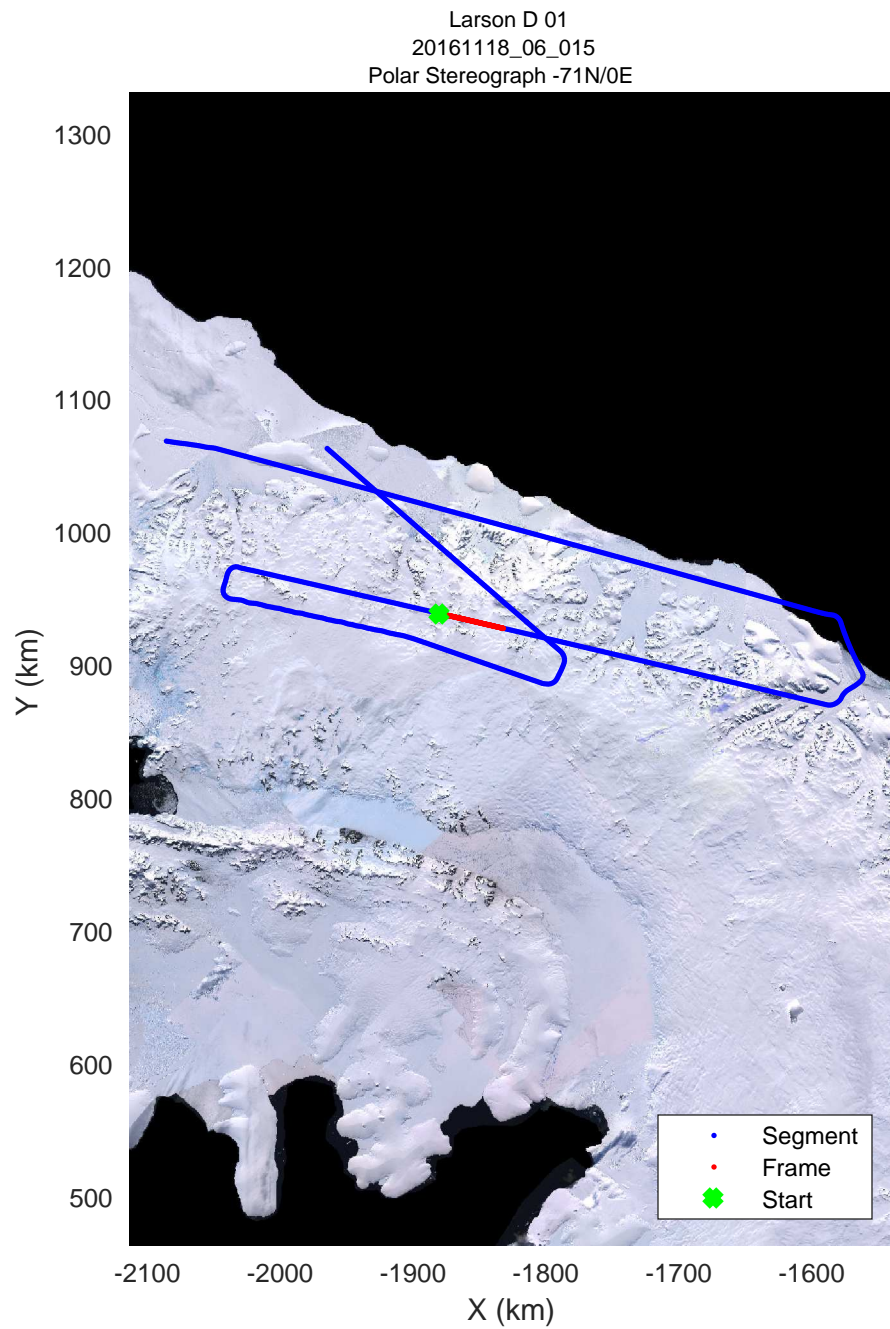

rds 2016_Antarctica_DC8: "Larson D 01" 20161118_06_013: 20:53:42.1 to 20:59:48.7 GPS

rds 2016_Antarctica_DC8: "Larson D 01" 20161118_06_013: 20:53:42.1 to 20:59:48.7 GPS

rds 2016_Antarctica_DC8: "Larson D 01" 20161118_06_014: 20:59:49.0 to 21:05:38.5 GPS

rds 2016_Antarctica_DC8: "Larson D 01" 20161118_06_014: 20:59:49.0 to 21:05:38.5 GPS

rds 2016_Antarctica_DC8: "Larson D 01" 20161118_06_015: 21:05:38.8 to 21:11:37.4 GPS

rds 2016_Antarctica_DC8: "Larson D 01" 20161118_06_015: 21:05:38.8 to 21:11:37.4 GPS