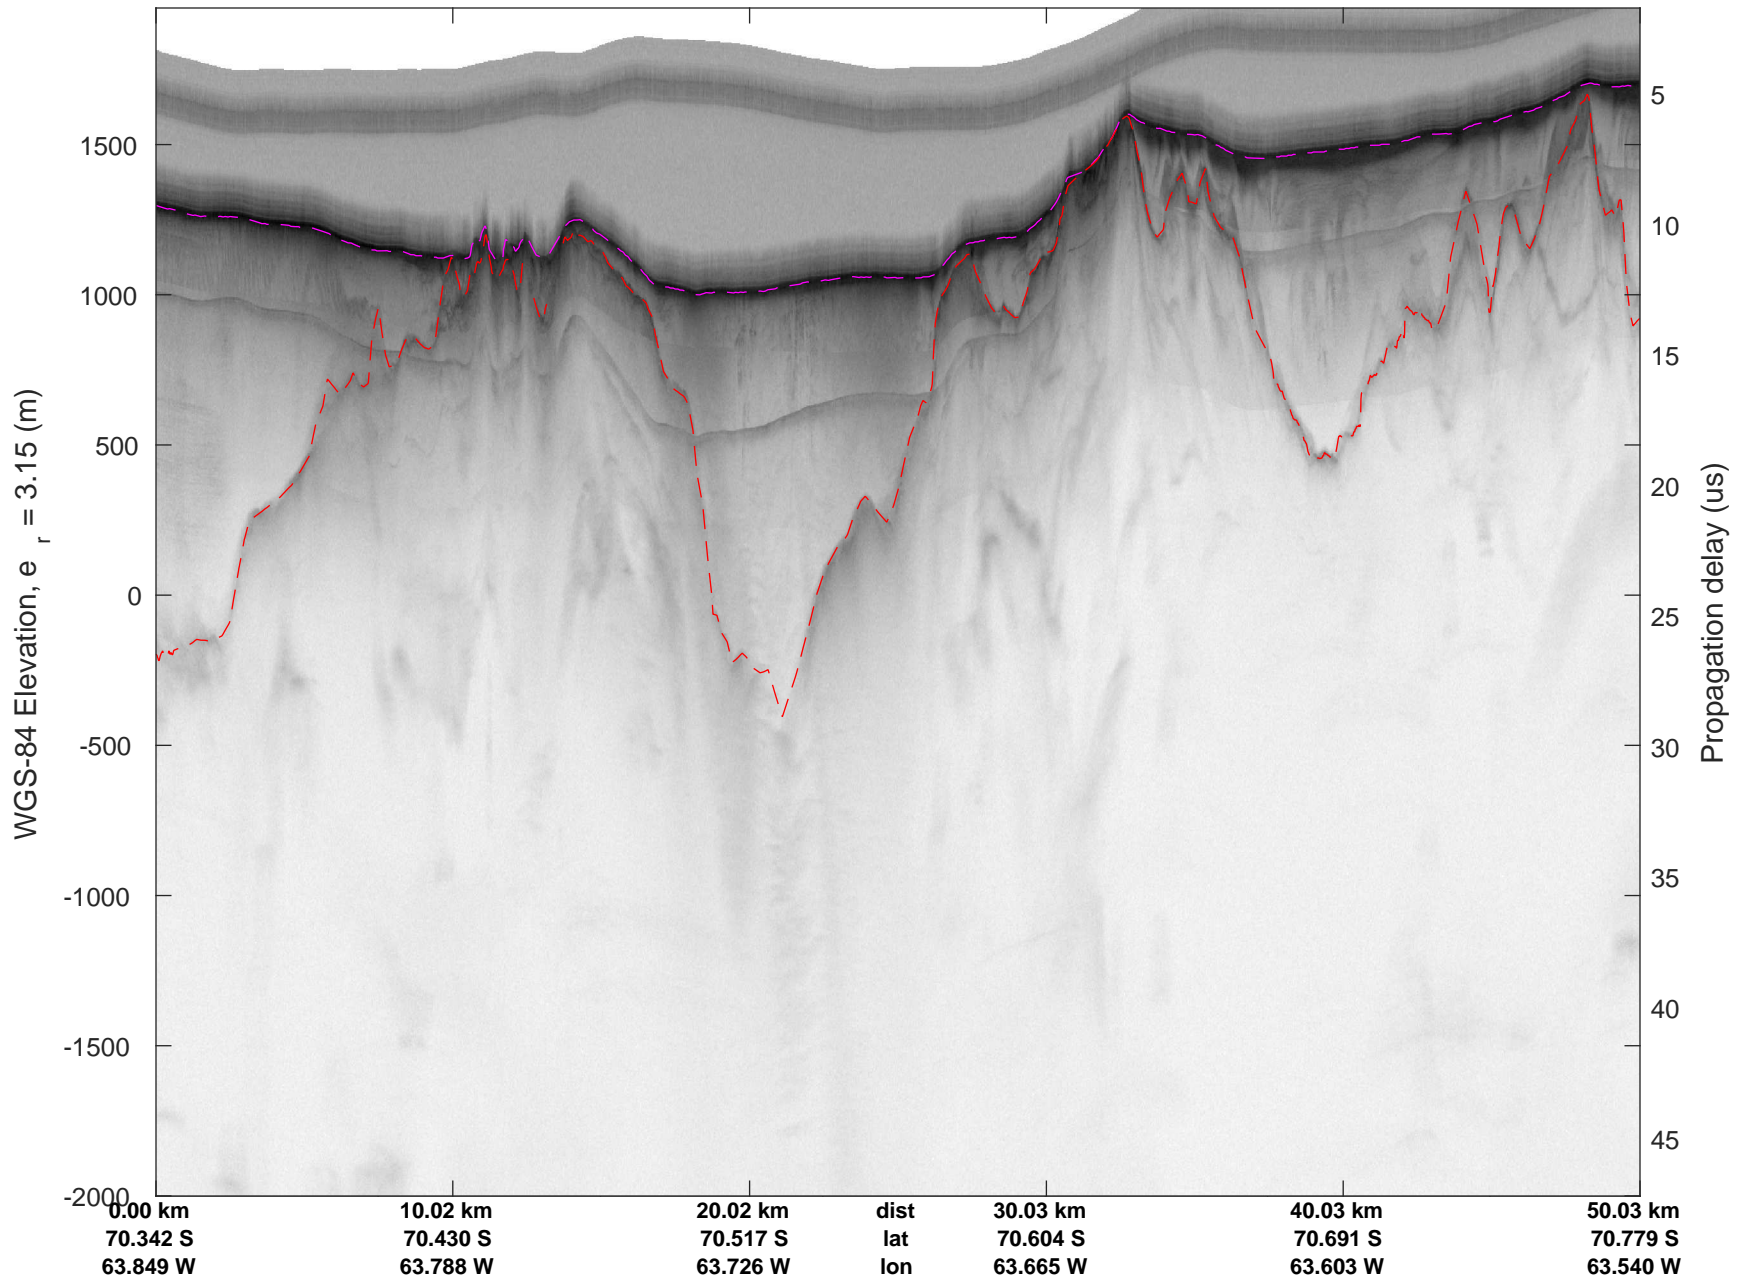

rds 2016_Antarctica_DC8: "Larson D 01" 20161118_06_013: 20:53:42.1 to 20:59:48.7 GPS

rds 2016_Antarctica_DC8: "Larson D 01" 20161118_06_013: 20:53:42.1 to 20:59:48.7 GPS

rds 2016_Antarctica_DC8: "Larson D 01" 20161118_06_014: 20:59:49.0 to 21:05:38.5 GPS

rds 2016_Antarctica_DC8: "Larson D 01" 20161118_06_014: 20:59:49.0 to 21:05:38.5 GPS

rds 2016_Antarctica_DC8: "Larson D 01" 20161118_06_015: 21:05:38.8 to 21:11:37.4 GPS

rds 2016_Antarctica_DC8: "Larson D 01" 20161118_06_015: 21:05:38.8 to 21:11:37.4 GPS