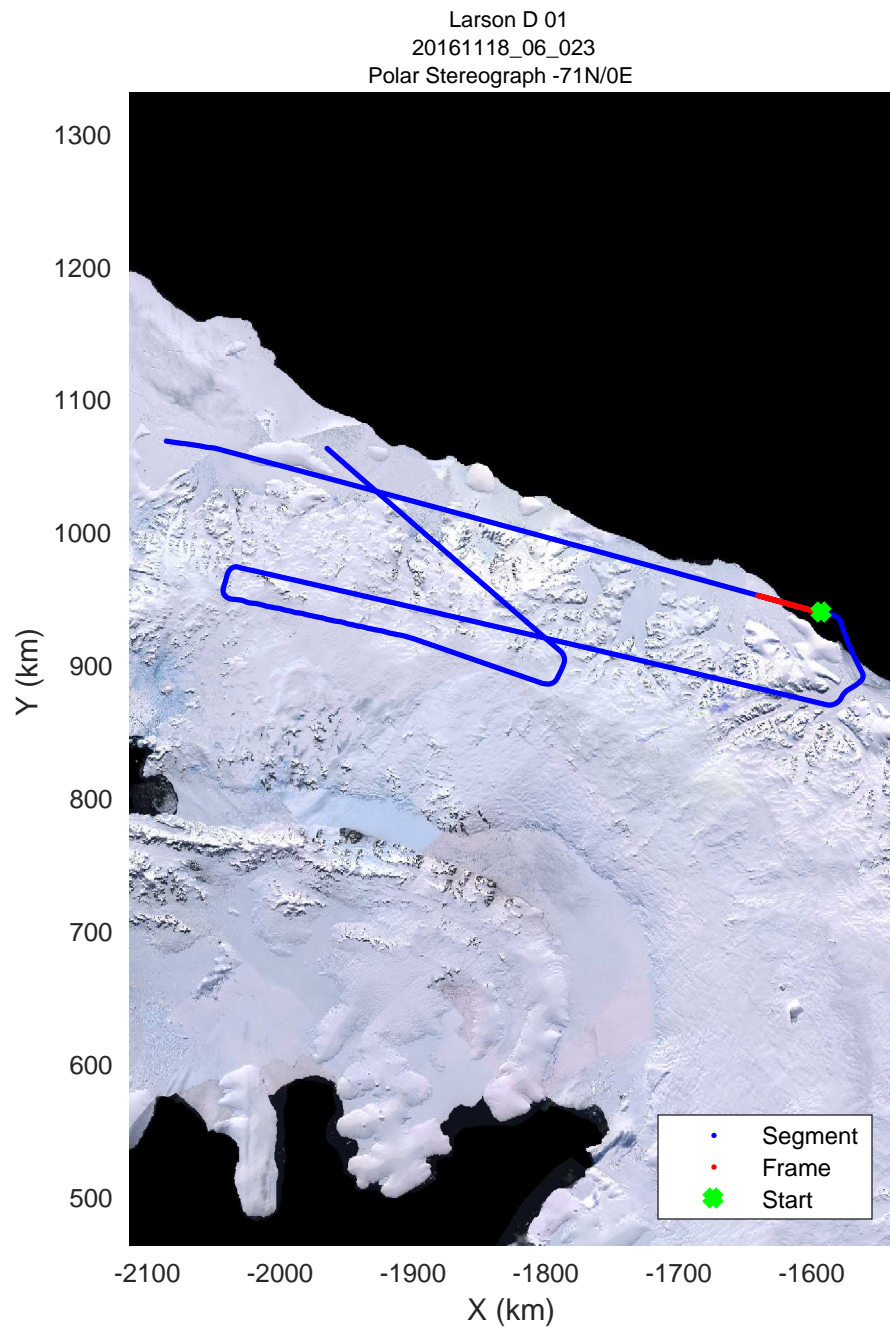

rds 2016_Antarctica_DC8: "Larson D 01" 20161118_06_020: 21:35:16.0 to 21:41:16.0 GPS

rds 2016_Antarctica_DC8: "Larson D 01" 20161118_06_021: 21:41:16.3 to 21:47:24.7 GPS

rds 2016_Antarctica_DC8: "Larson D 01" 20161118_06_021: 21:41:16.3 to 21:47:24.7 GPS

rds 2016_Antarctica_DC8: "Larson D 01" 20161118_06_022: 21:47:25.0 to 21:53:23.2 GPS

rds 2016_Antarctica_DC8: "Larson D 01" 20161118_06_022: 21:47:25.0 to 21:53:23.2 GPS

rds 2016_Antarctica_DC8: "Larson D 01" 20161118_06_023: 21:53:23.5 to 21:59:23.2 GPS