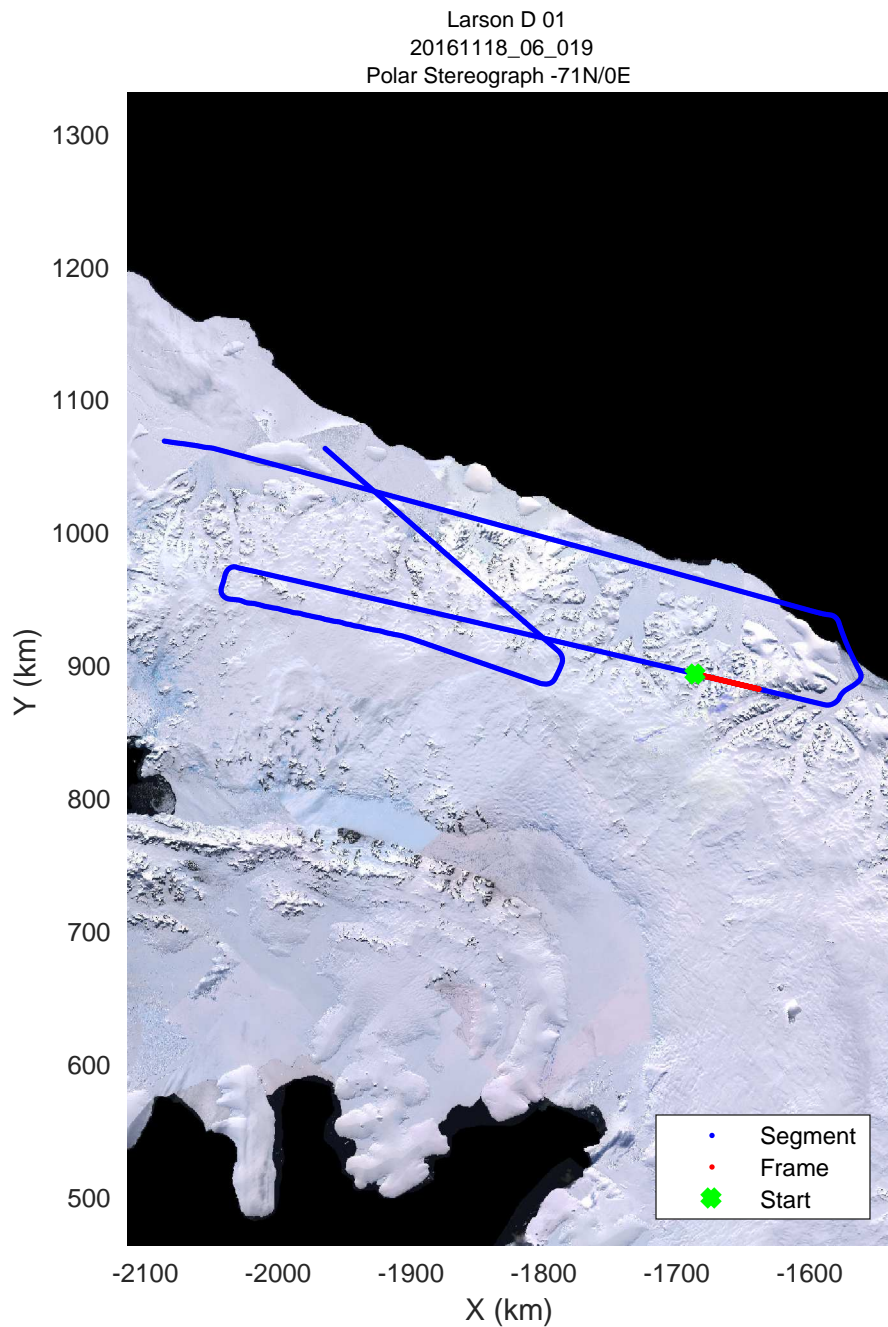

rds 2016_Antarctica_DC8: "Larson D 01" 20161118_06_017: 21:17:40.0 to 21:23:27.8 GPS

rds 2016_Antarctica_DC8: "Larson D 01" 20161118_06_018: 21:23:28.1 to 21:29:20.3 GPS

rds 2016_Antarctica_DC8: "Larson D 01" 20161118_06_018: 21:23:28.1 to 21:29:20.3 GPS