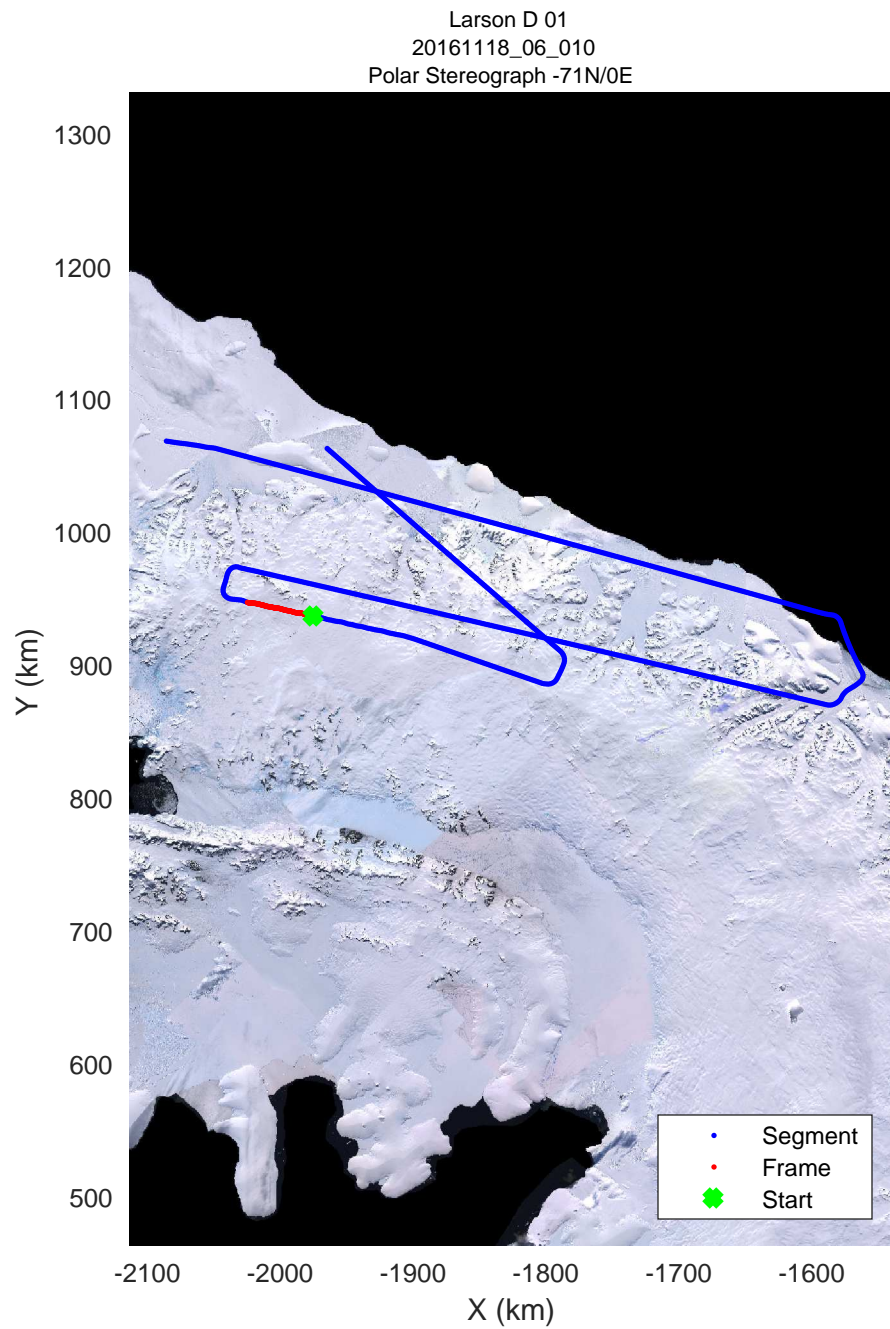

rds 2016_Antarctica_DC8: "Larson D 01" 20161118_06_008: 20:23:40.6 to 20:29:34.8 GPS

rds 2016_Antarctica_DC8: "Larson D 01" 20161118_06_009: 20:29:35.0 to 20:35:29.6 GPS

rds 2016_Antarctica_DC8: "Larson D 01" 20161118_06_009: 20:29:35.0 to 20:35:29.6 GPS

rds 2016_Antarctica_DC8: "Larson D 01" 20161118_06_010: 20:35:29.9 to 20:41:26.8 GPS

rds 2016_Antarctica_DC8: "Larson D 01" 20161118_06_010: 20:35:29.9 to 20:41:26.8 GPS

rds 2016_Antarctica_DC8: "Larson D 01" 20161118_06_011: 20:41:27.1 to 20:47:33.6 GPS