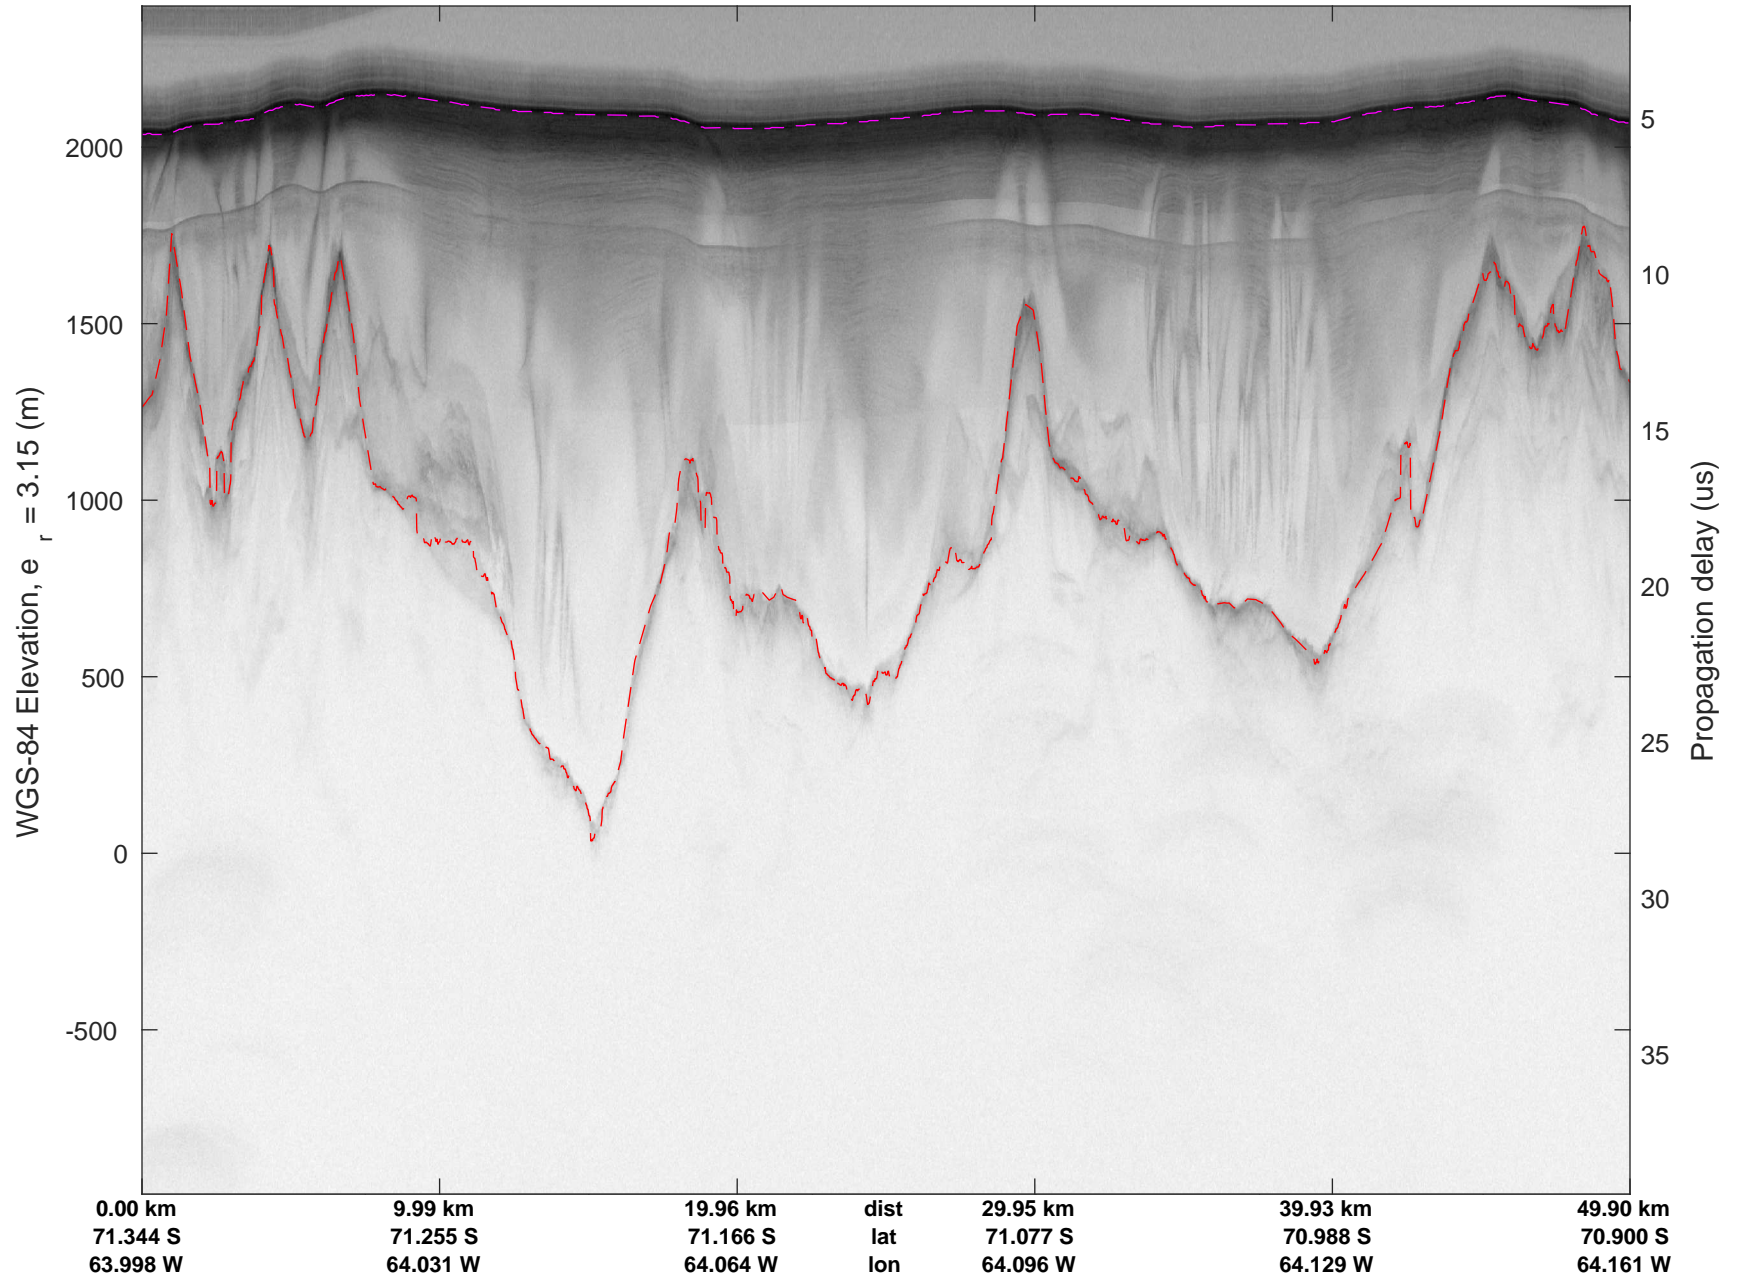

rds 2016_Antarctica_DC8: "Larson D 01" 20161118_06_007: 20:18:05.0 to 20:23:40.3 GPS