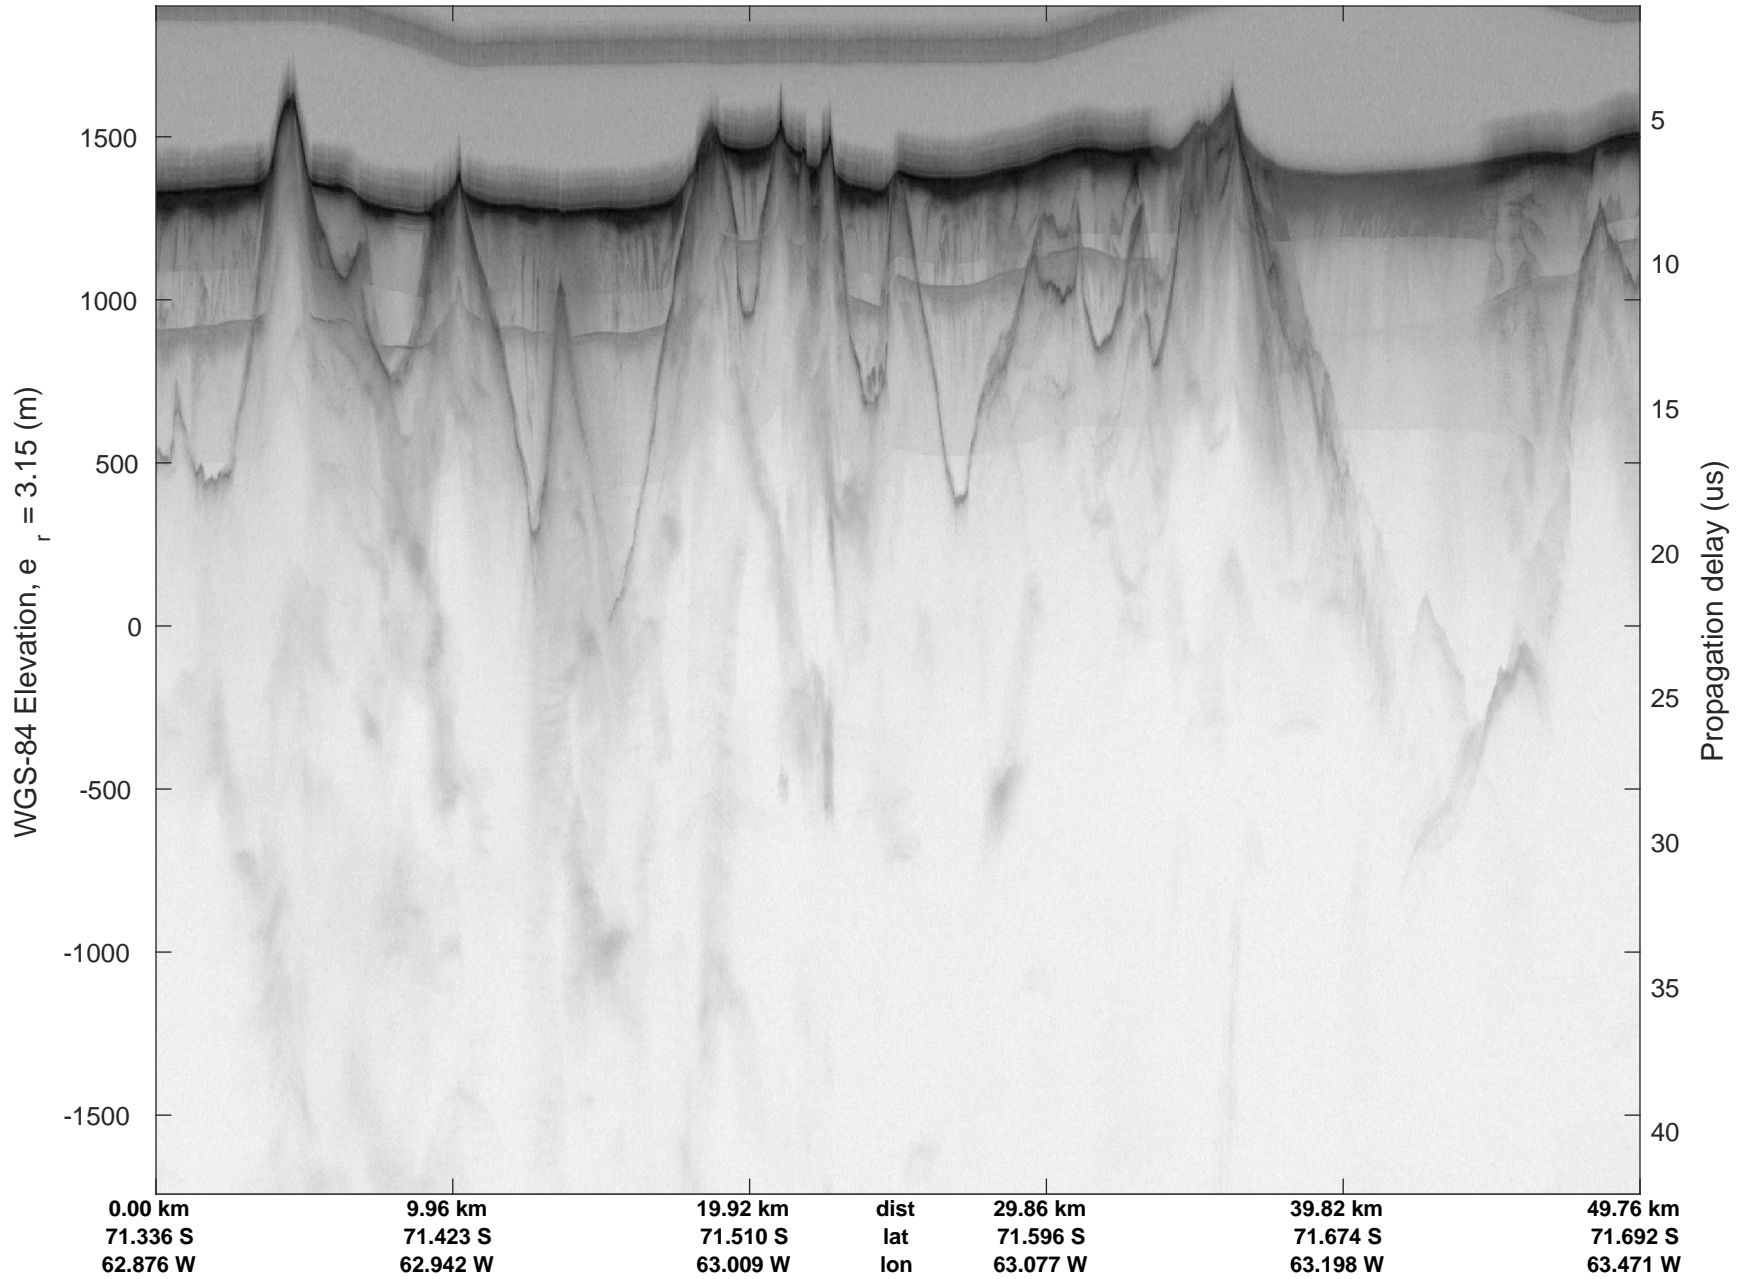

rds 2016_Antarctica_DC8: "Larson D 01" 20161118_06_004: 20:00:12.2 to 20:06:06.4 GPS

rds 2016_Antarctica_DC8: "Larson D 01" 20161118_06_004: 20:00:12.2 to 20:06:06.4 GPS

rds 2016_Antarctica_DC8: "Larson D 01" 20161118_06_005: 20:06:06.6 to 20:12:14.3 GPS