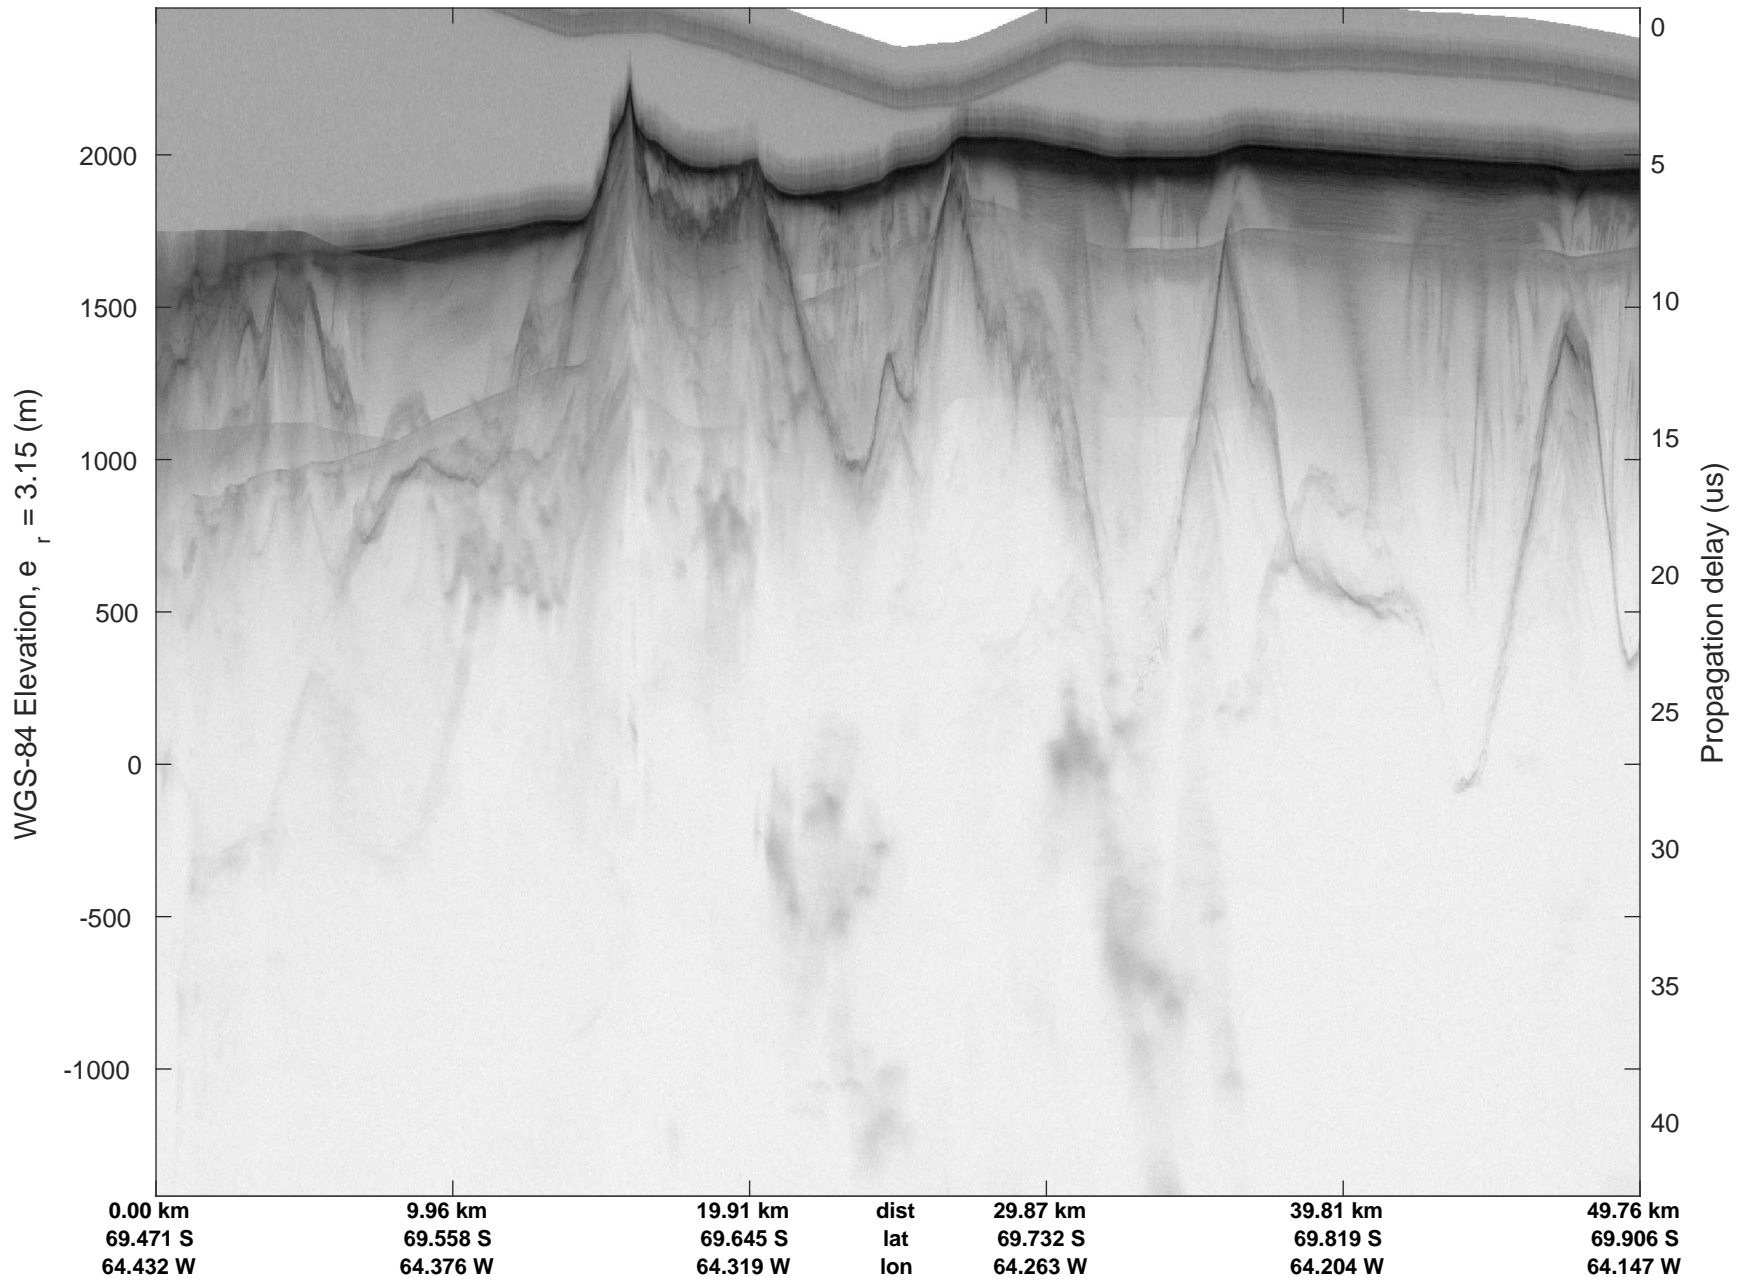

rds 2016_Antarctica_DC8: "Larson D 01" 20161118_06_012: 20:47:33.9 to 20:53:42.0 GPS