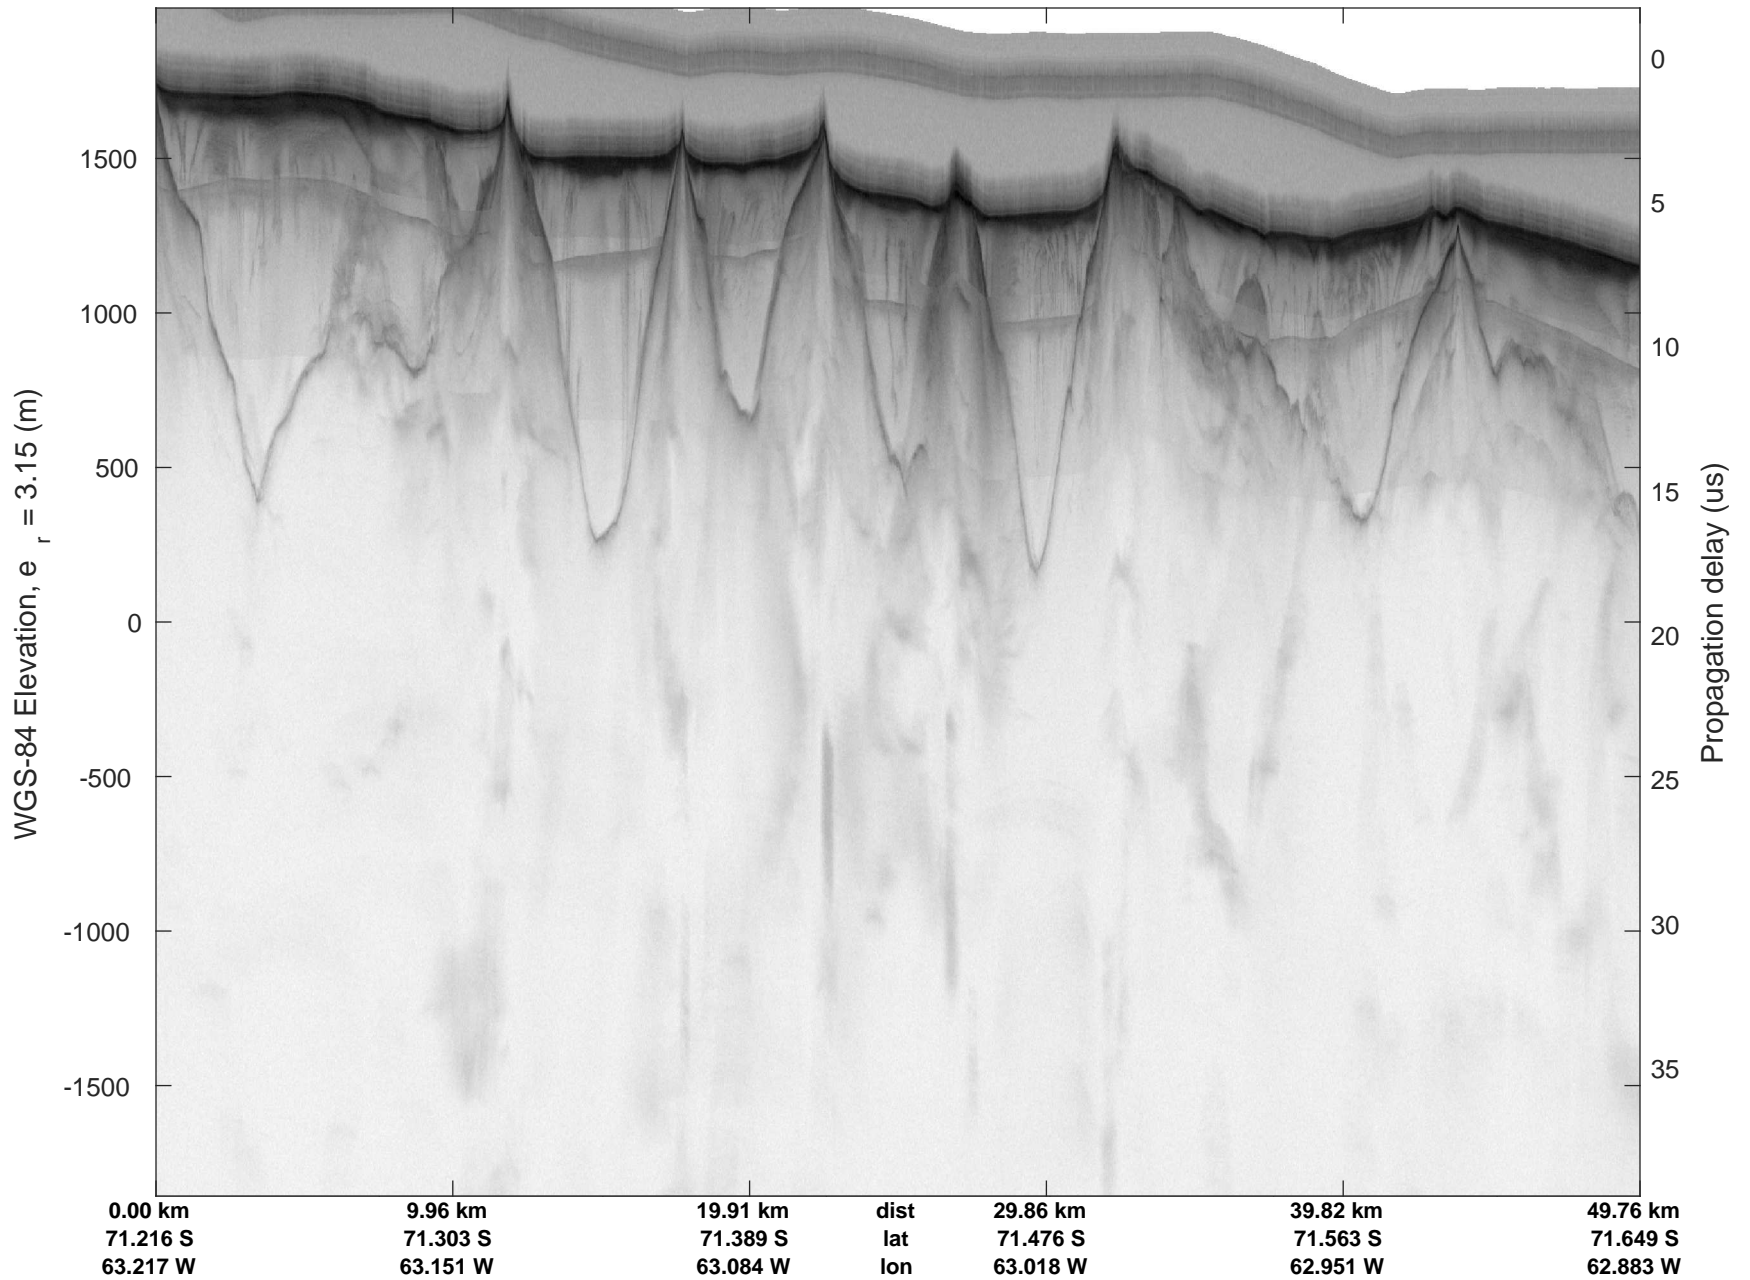

rds 2016_Antarctica_DC8: "Larson D 01" 20161118_06_016: 21:11:37.6 to 21:17:39.7 GPS