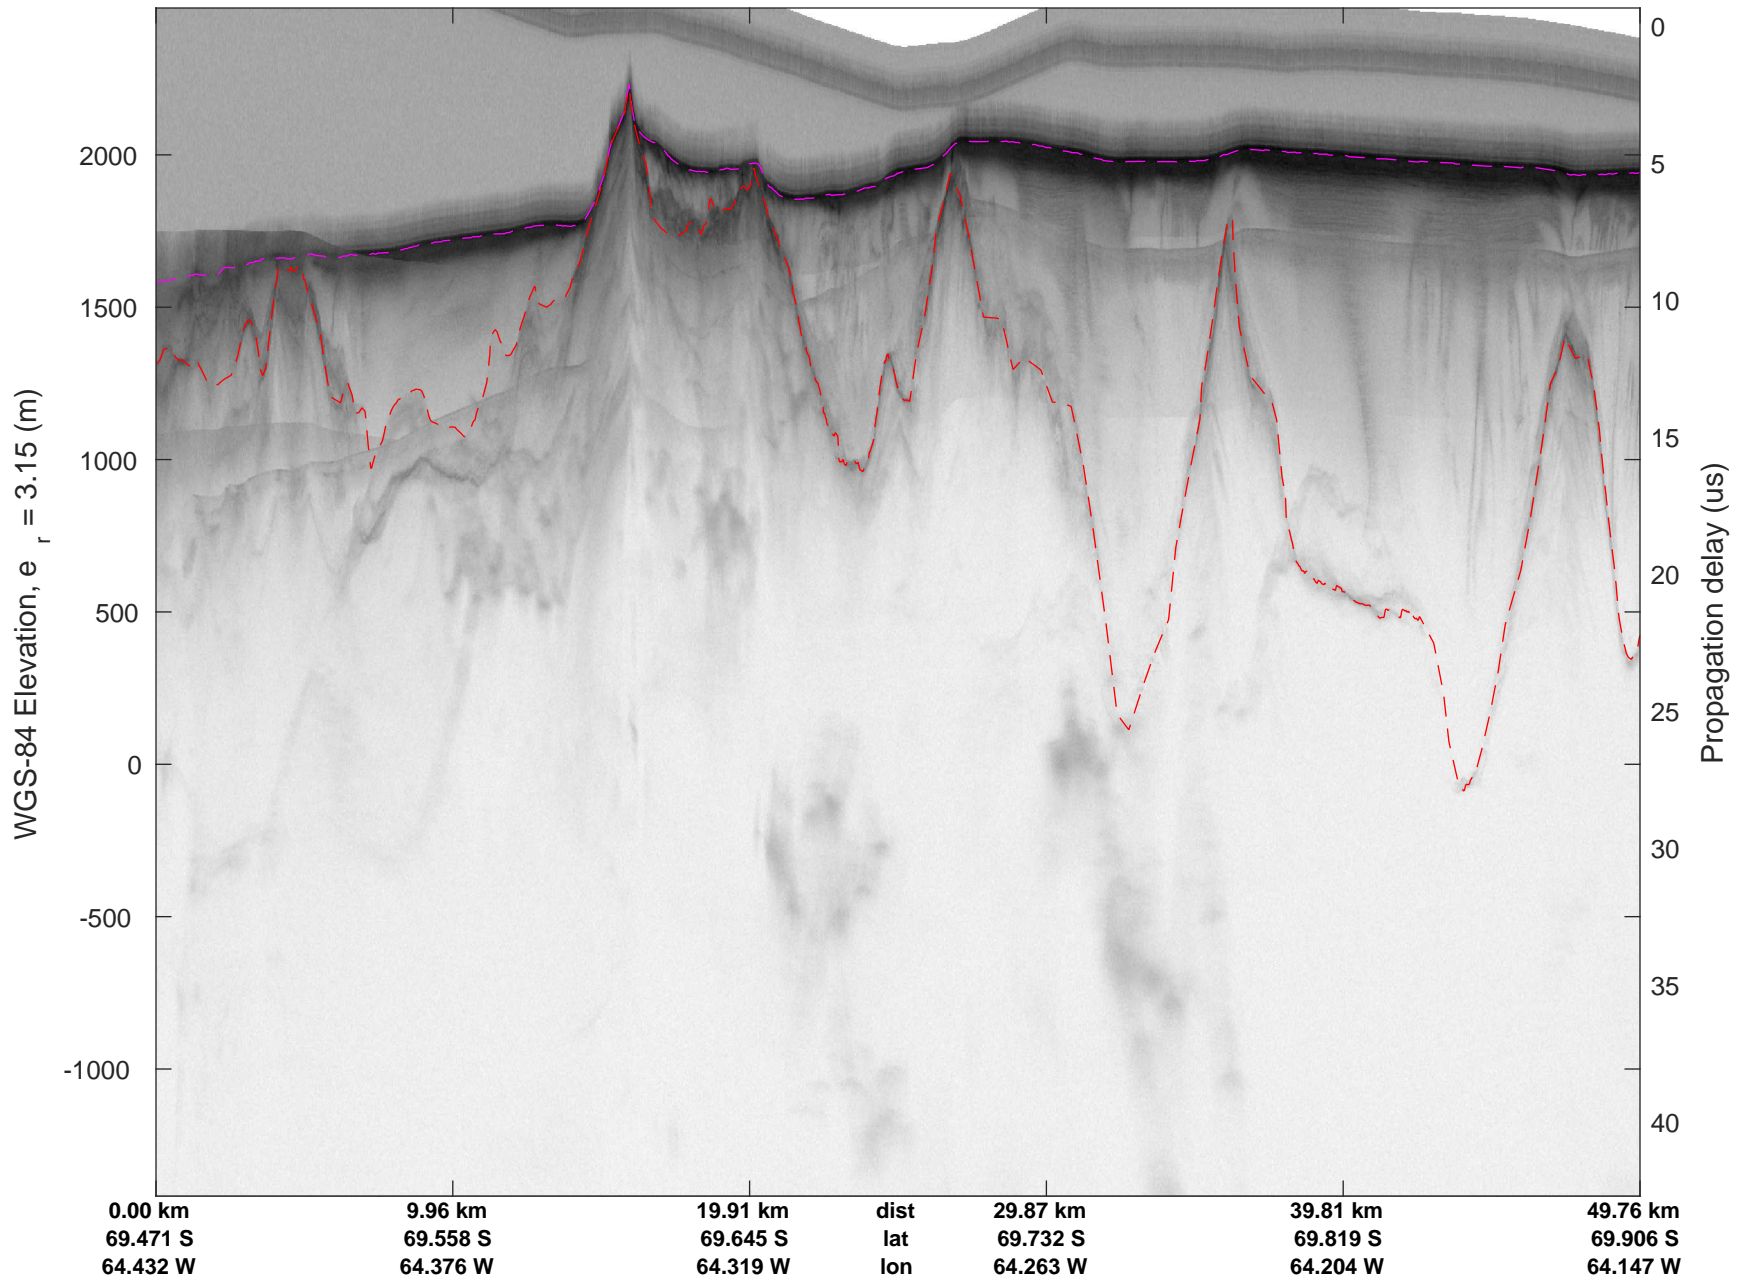

rds 2016_Antarctica_DC8: "Larson D 01" 20161118_06_011: 20:41:27.1 to 20:47:33.6 GPS

rds 2016_Antarctica_DC8: "Larson D 01" 20161118_06_012: 20:47:33.9 to 20:53:42.0 GPS

rds 2016_Antarctica_DC8: "Larson D 01" 20161118_06_012: 20:47:33.9 to 20:53:42.0 GPS