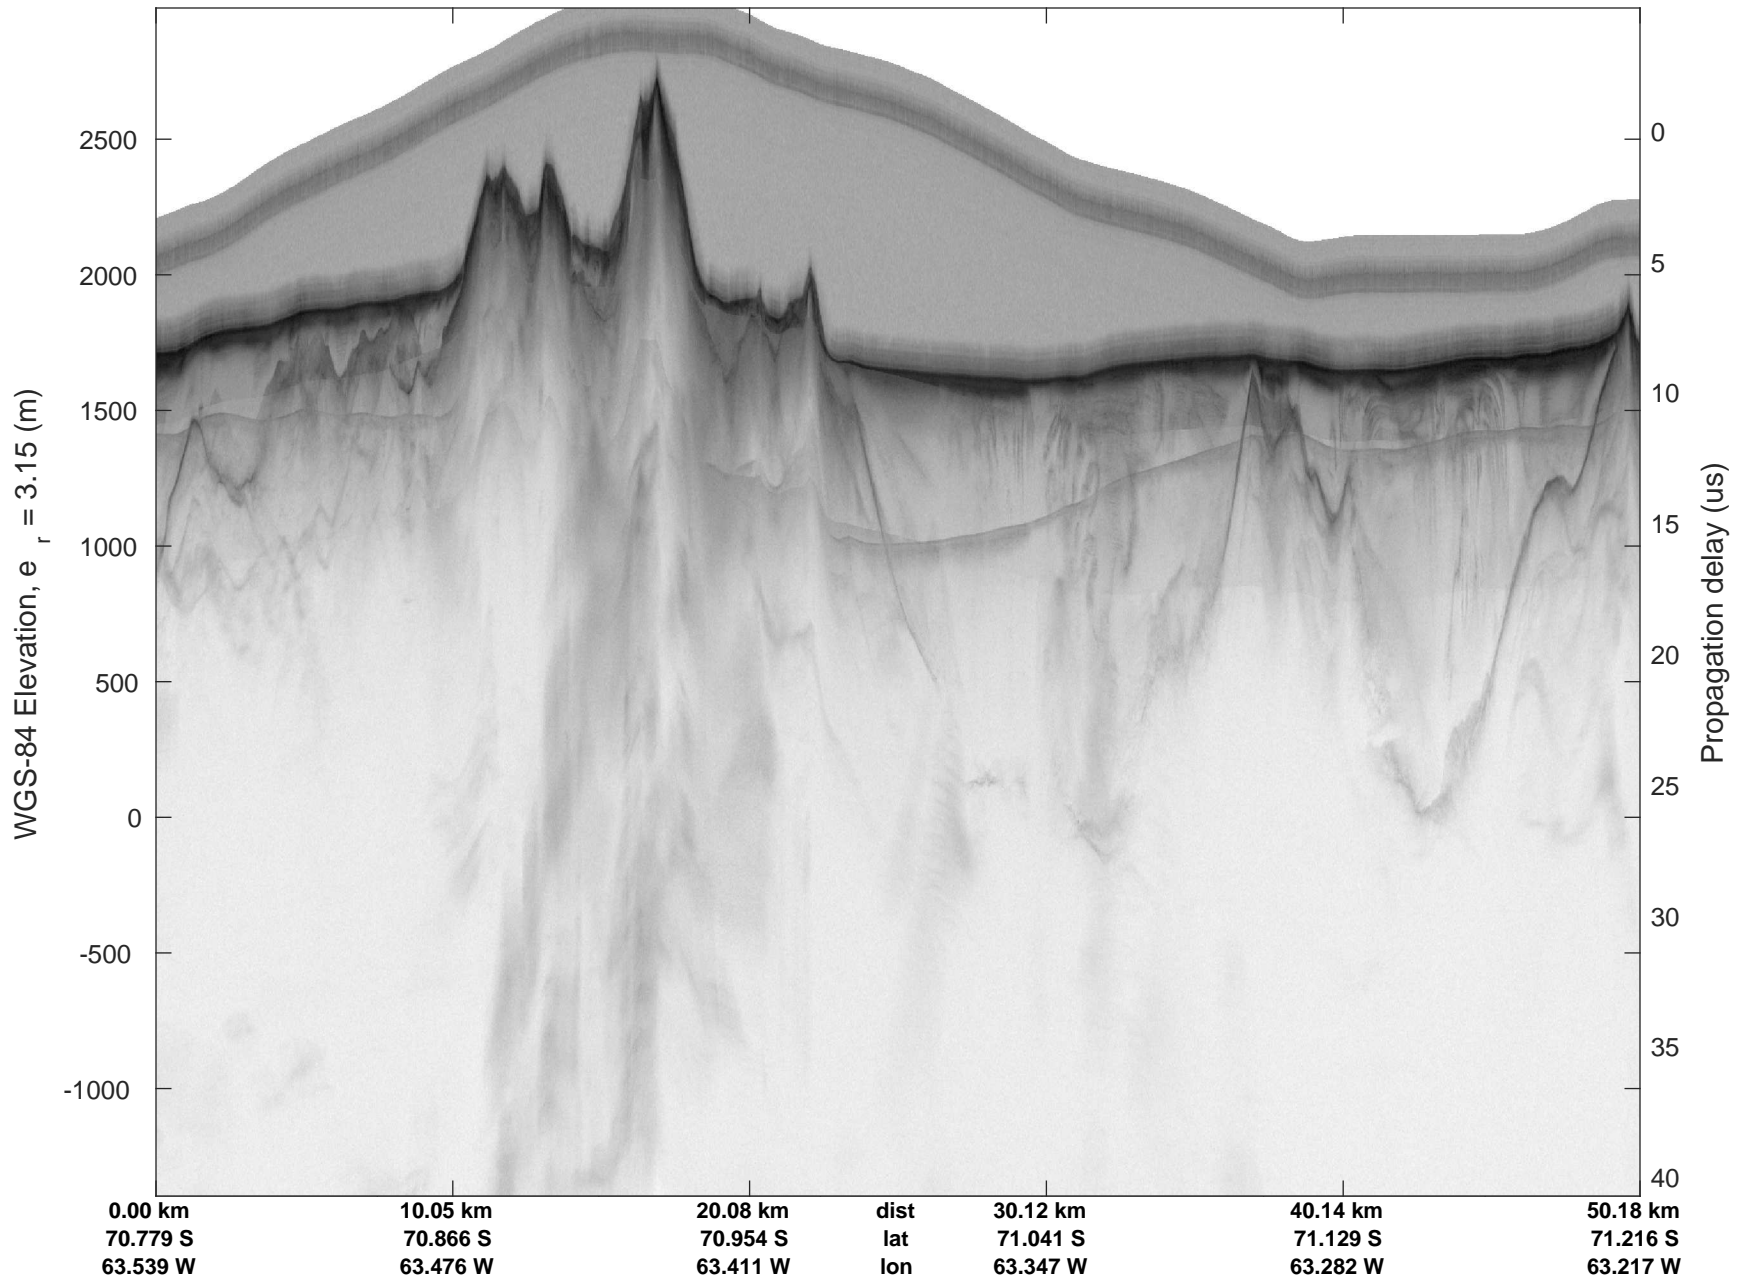

rds 2016_Antarctica_DC8: "Larson D 01" 20161118_06_015: 21:05:38.8 to 21:11:37.4 GPS