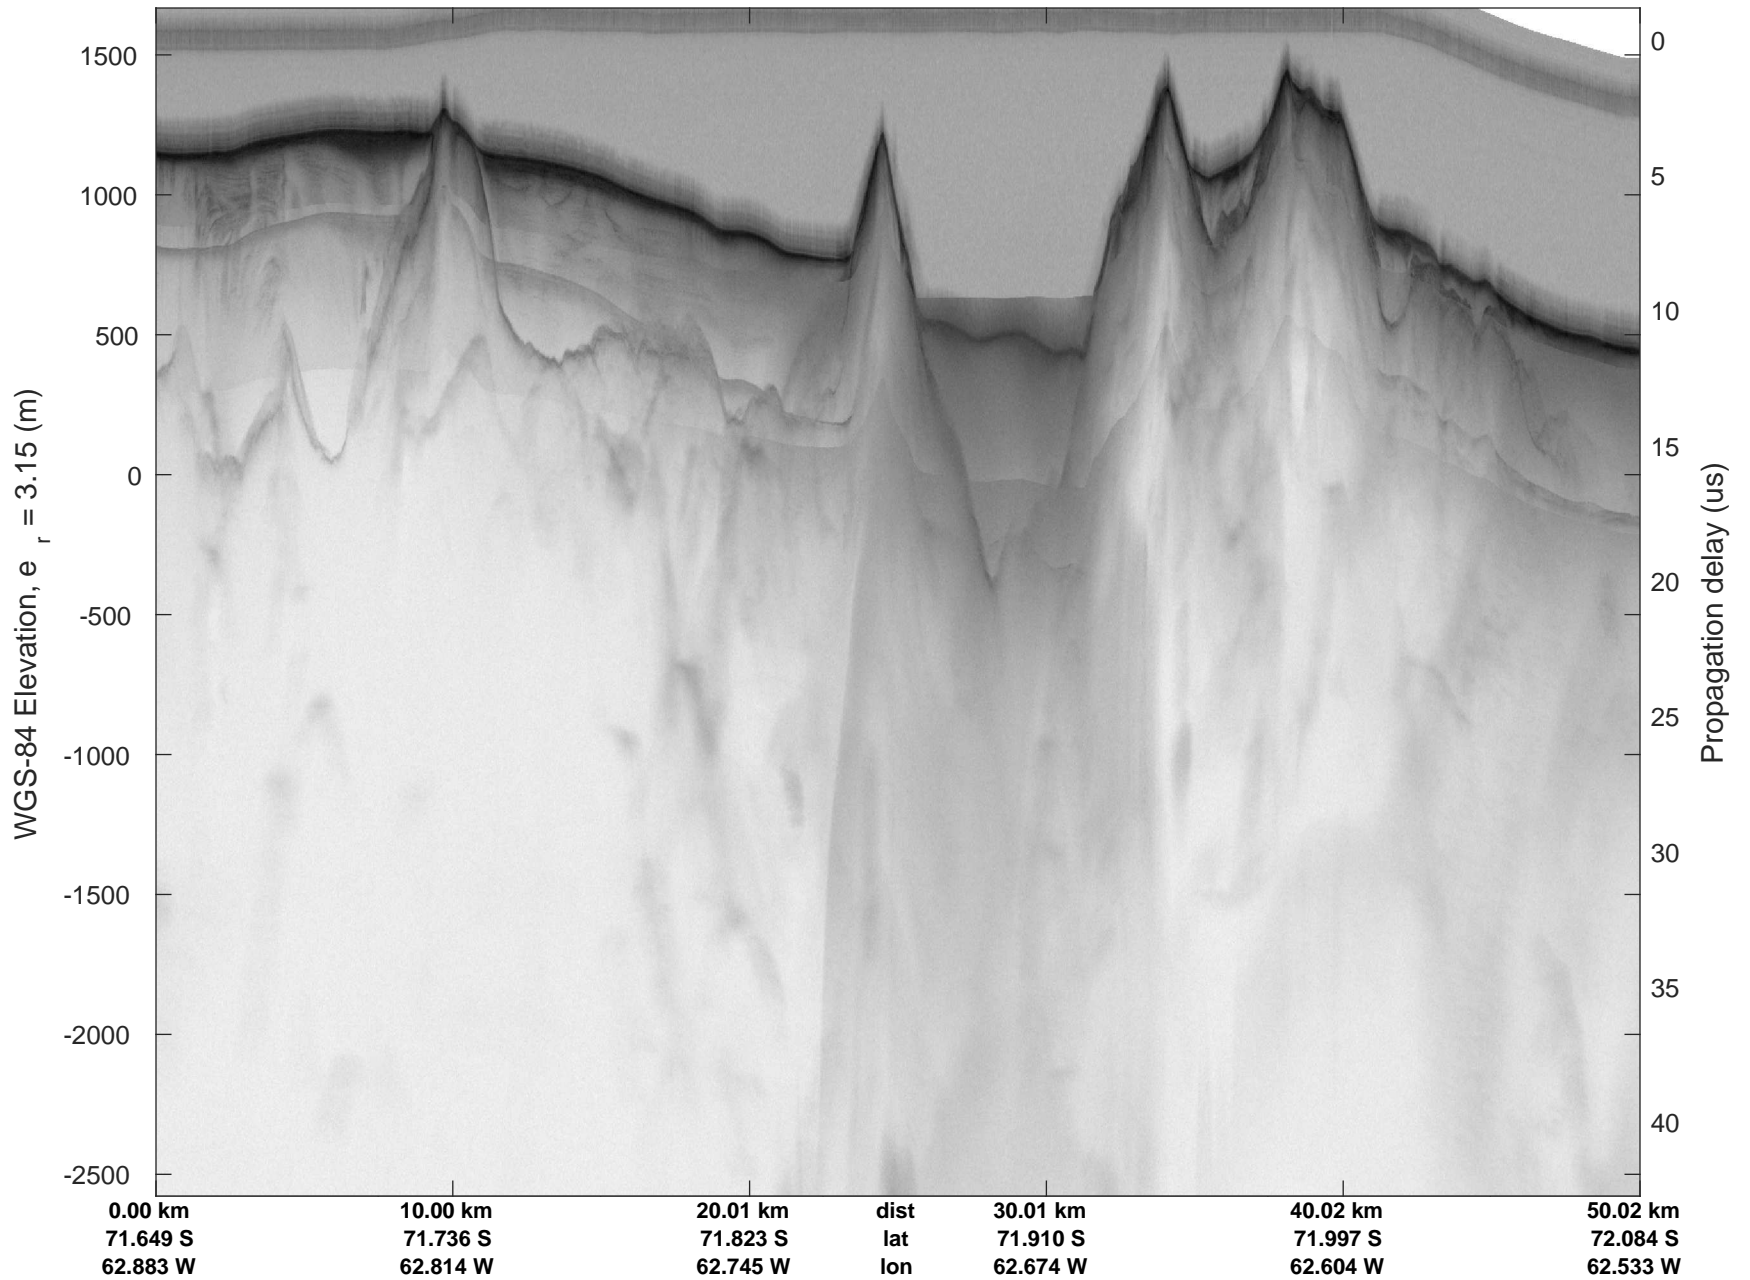

rds 2016_Antarctica_DC8: "Larson D 01" 20161118_06_016: 21:11:37.6 to 21:17:39.7 GPS

rds 2016_Antarctica_DC8: "Larson D 01" 20161118_06_016: 21:11:37.6 to 21:17:39.7 GPS

rds 2016_Antarctica_DC8: "Larson D 01" 20161118_06_017: 21:17:40.0 to 21:23:27.8 GPS