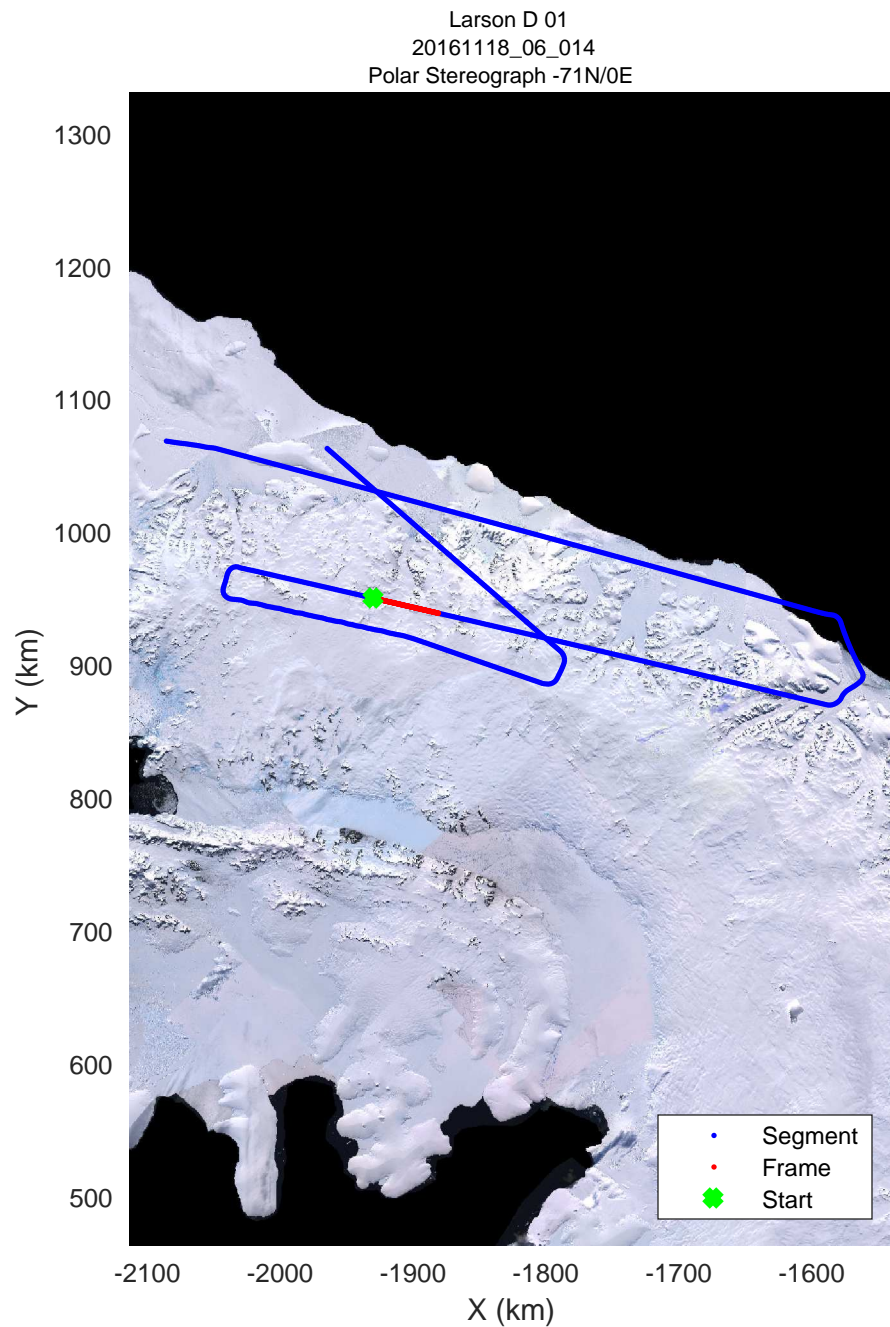

rds 2016_Antarctica_DC8: "Larson D 01" 20161118_06_011: 20:41:27.1 to 20:47:33.6 GPS

rds 2016_Antarctica_DC8: "Larson D 01" 20161118_06_012: 20:47:33.9 to 20:53:42.0 GPS

rds 2016_Antarctica_DC8: "Larson D 01" 20161118_06_012: 20:47:33.9 to 20:53:42.0 GPS

rds 2016_Antarctica_DC8: "Larson D 01" 20161118_06_013: 20:53:42.1 to 20:59:48.7 GPS

rds 2016_Antarctica_DC8: "Larson D 01" 20161118_06_013: 20:53:42.1 to 20:59:48.7 GPS

rds 2016_Antarctica_DC8: "Larson D 01" 20161118_06_014: 20:59:49.0 to 21:05:38.5 GPS