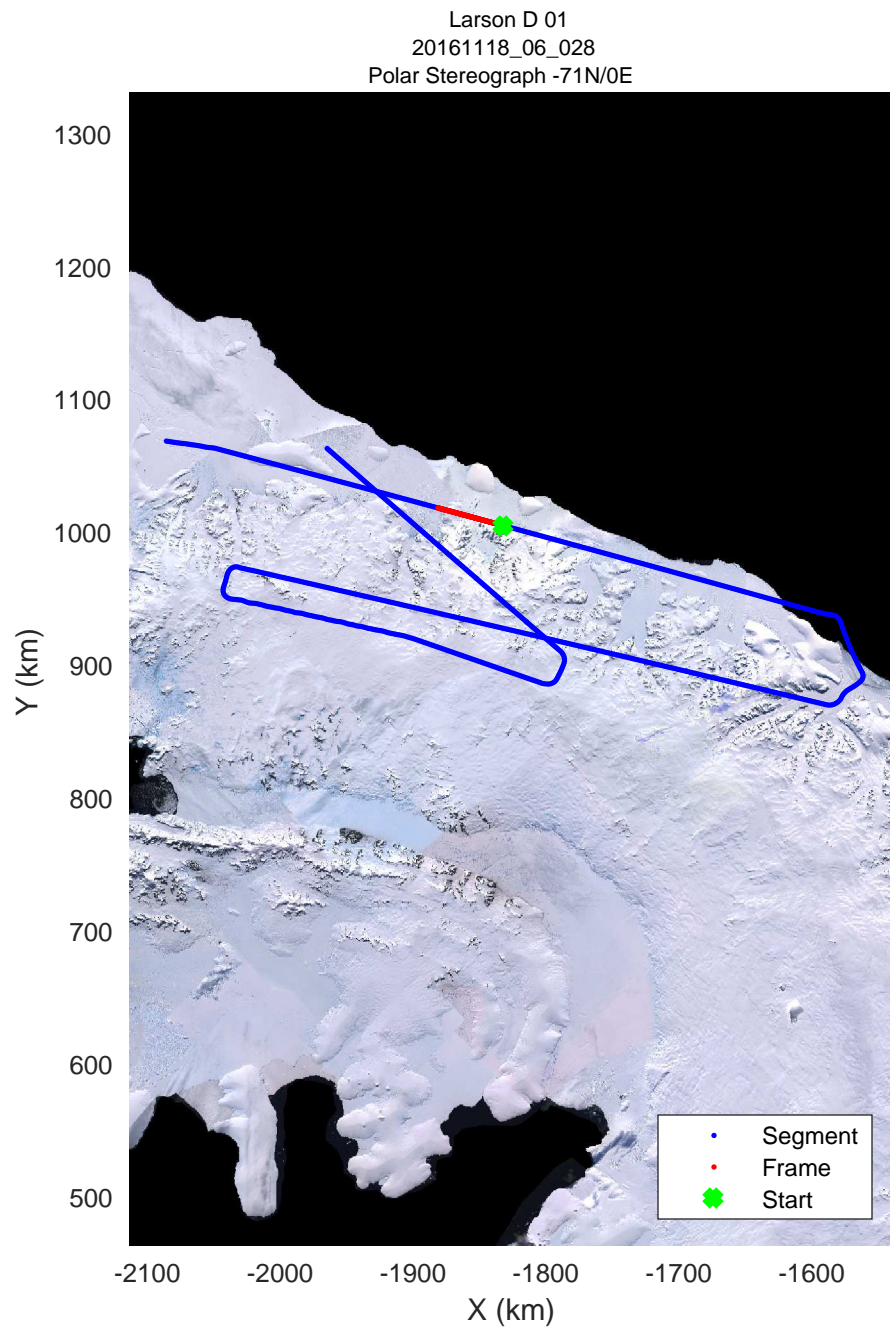

rds 2016_Antarctica_DC8: "Larson D 01" 20161118_06_026: 22:11:21.2 to 22:17:19.0 GPS

rds 2016_Antarctica_DC8: "Larson D 01" 20161118_06_027: 22:17:19.3 to 22:22:55.5 GPS

rds 2016_Antarctica_DC8: "Larson D 01" 20161118_06_027: 22:17:19.3 to 22:22:55.5 GPS

rds 2016_Antarctica_DC8: "Larson D 01" 20161118_06_028: 22:22:55.7 to 22:28:54.9 GPS

rds 2016_Antarctica_DC8: "Larson D 01" 20161118_06_028: 22:22:55.7 to 22:28:54.9 GPS

rds 2016_Antarctica_DC8: "Larson D 01" 20161118_06_029: 22:28:55.1 to 22:34:52.0 GPS