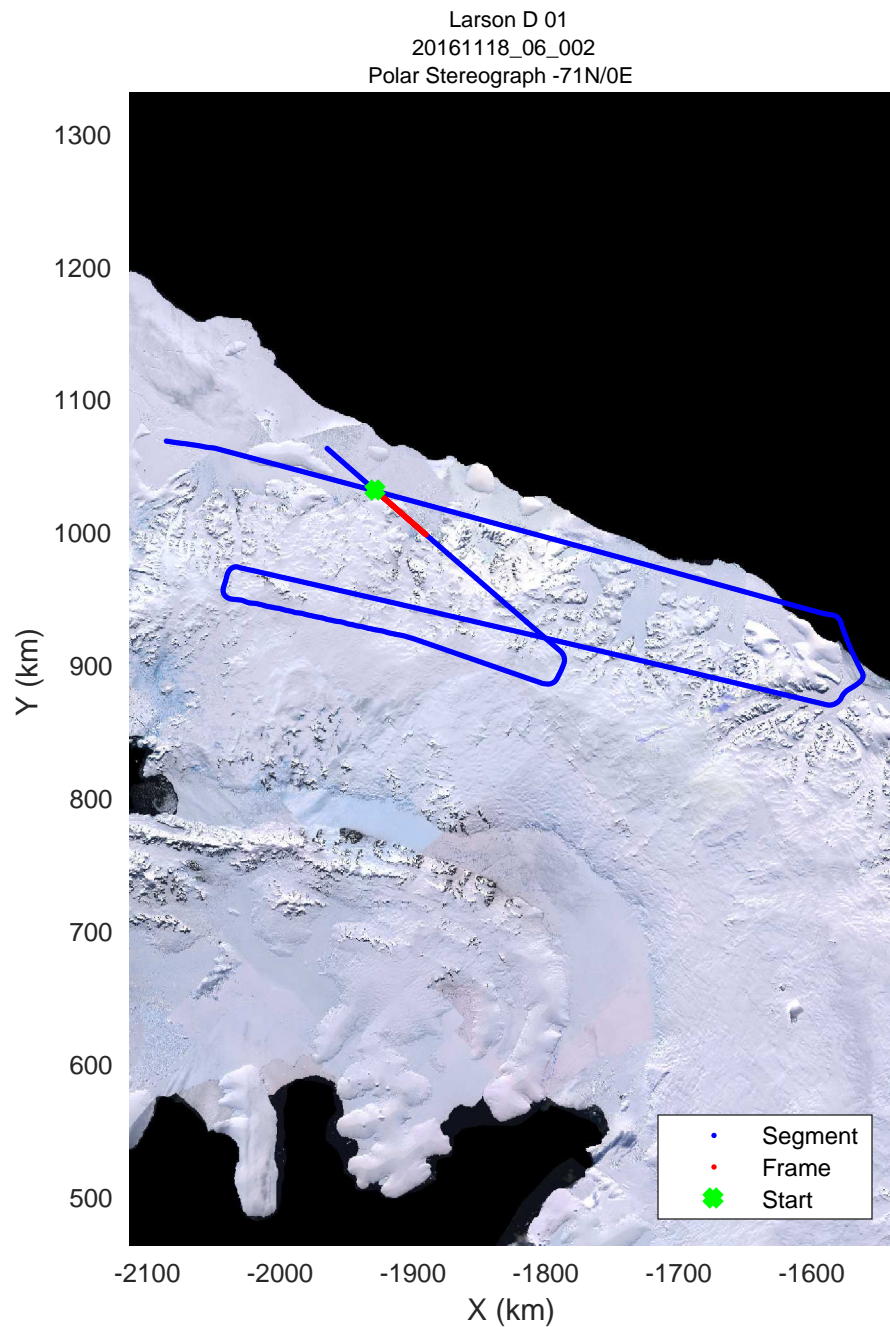

rds 2016_Antarctica_DC8: "Larson D 01" 20161118_06_001: 19:41:53.5 to 19:47:55.7 GPS

rds 2016_Antarctica_DC8: "Larson D 01" 20161118_06_001: 19:41:53.5 to 19:47:55.7 GPS

rds 2016_Antarctica_DC8: "Larson D 01" 20161118_06_002: 19:47:55.9 to 19:53:52.8 GPS

rds 2016_Antarctica_DC8: "Larson D 01" 20161118_06_002: 19:47:55.9 to 19:53:52.8 GPS

rds 2016_Antarctica_DC8: "Larson D 01" 20161118_06_003: 19:53:53.1 to 20:00:11.9 GPS

rds 2016_Antarctica_DC8: "Larson D 01" 20161118_06_003: 19:53:53.1 to 20:00:11.9 GPS