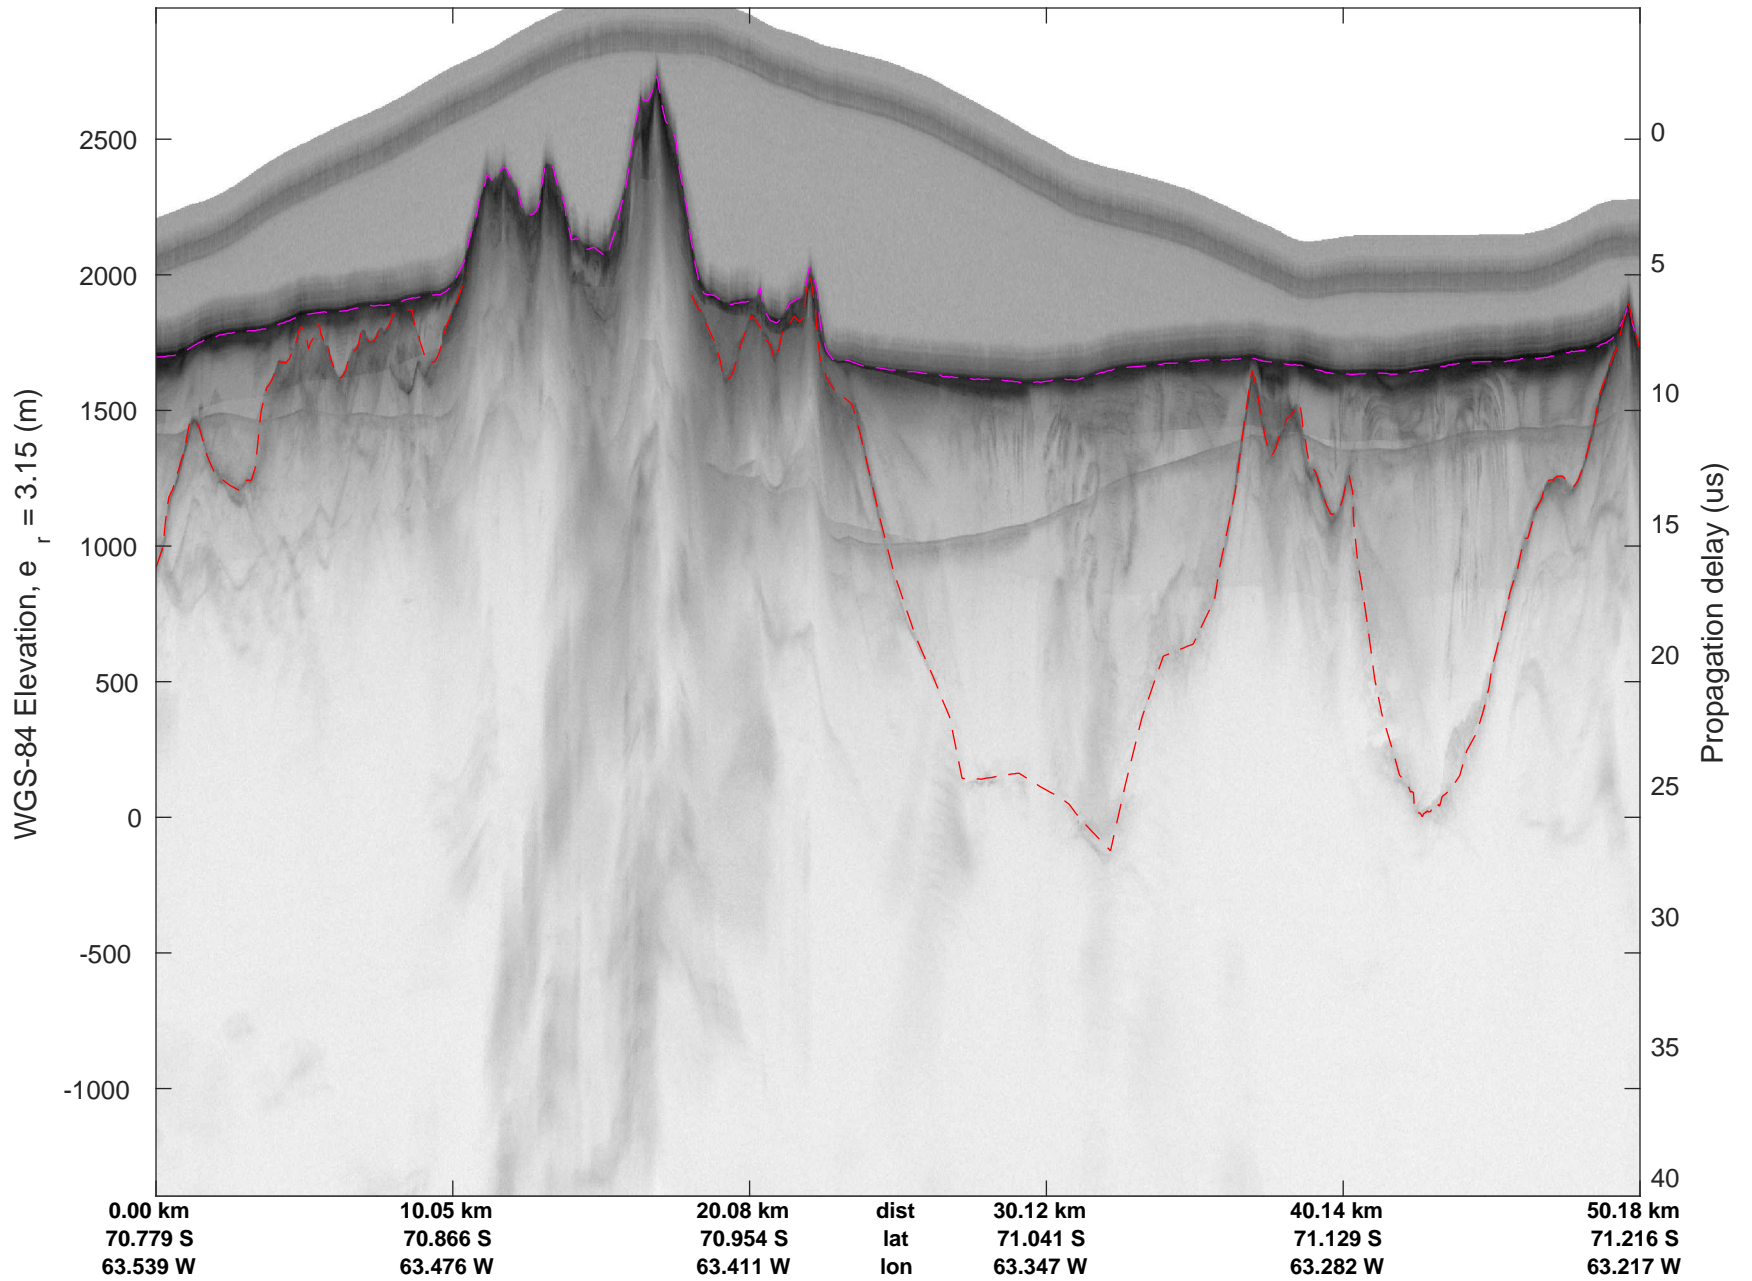

rds 2016_Antarctica_DC8: "Larson D 01" 20161118_06_014: 20:59:49.0 to 21:05:38.5 GPS

rds 2016_Antarctica_DC8: "Larson D 01" 20161118_06_015: 21:05:38.8 to 21:11:37.4 GPS

rds 2016_Antarctica_DC8: "Larson D 01" 20161118_06_015: 21:05:38.8 to 21:11:37.4 GPS