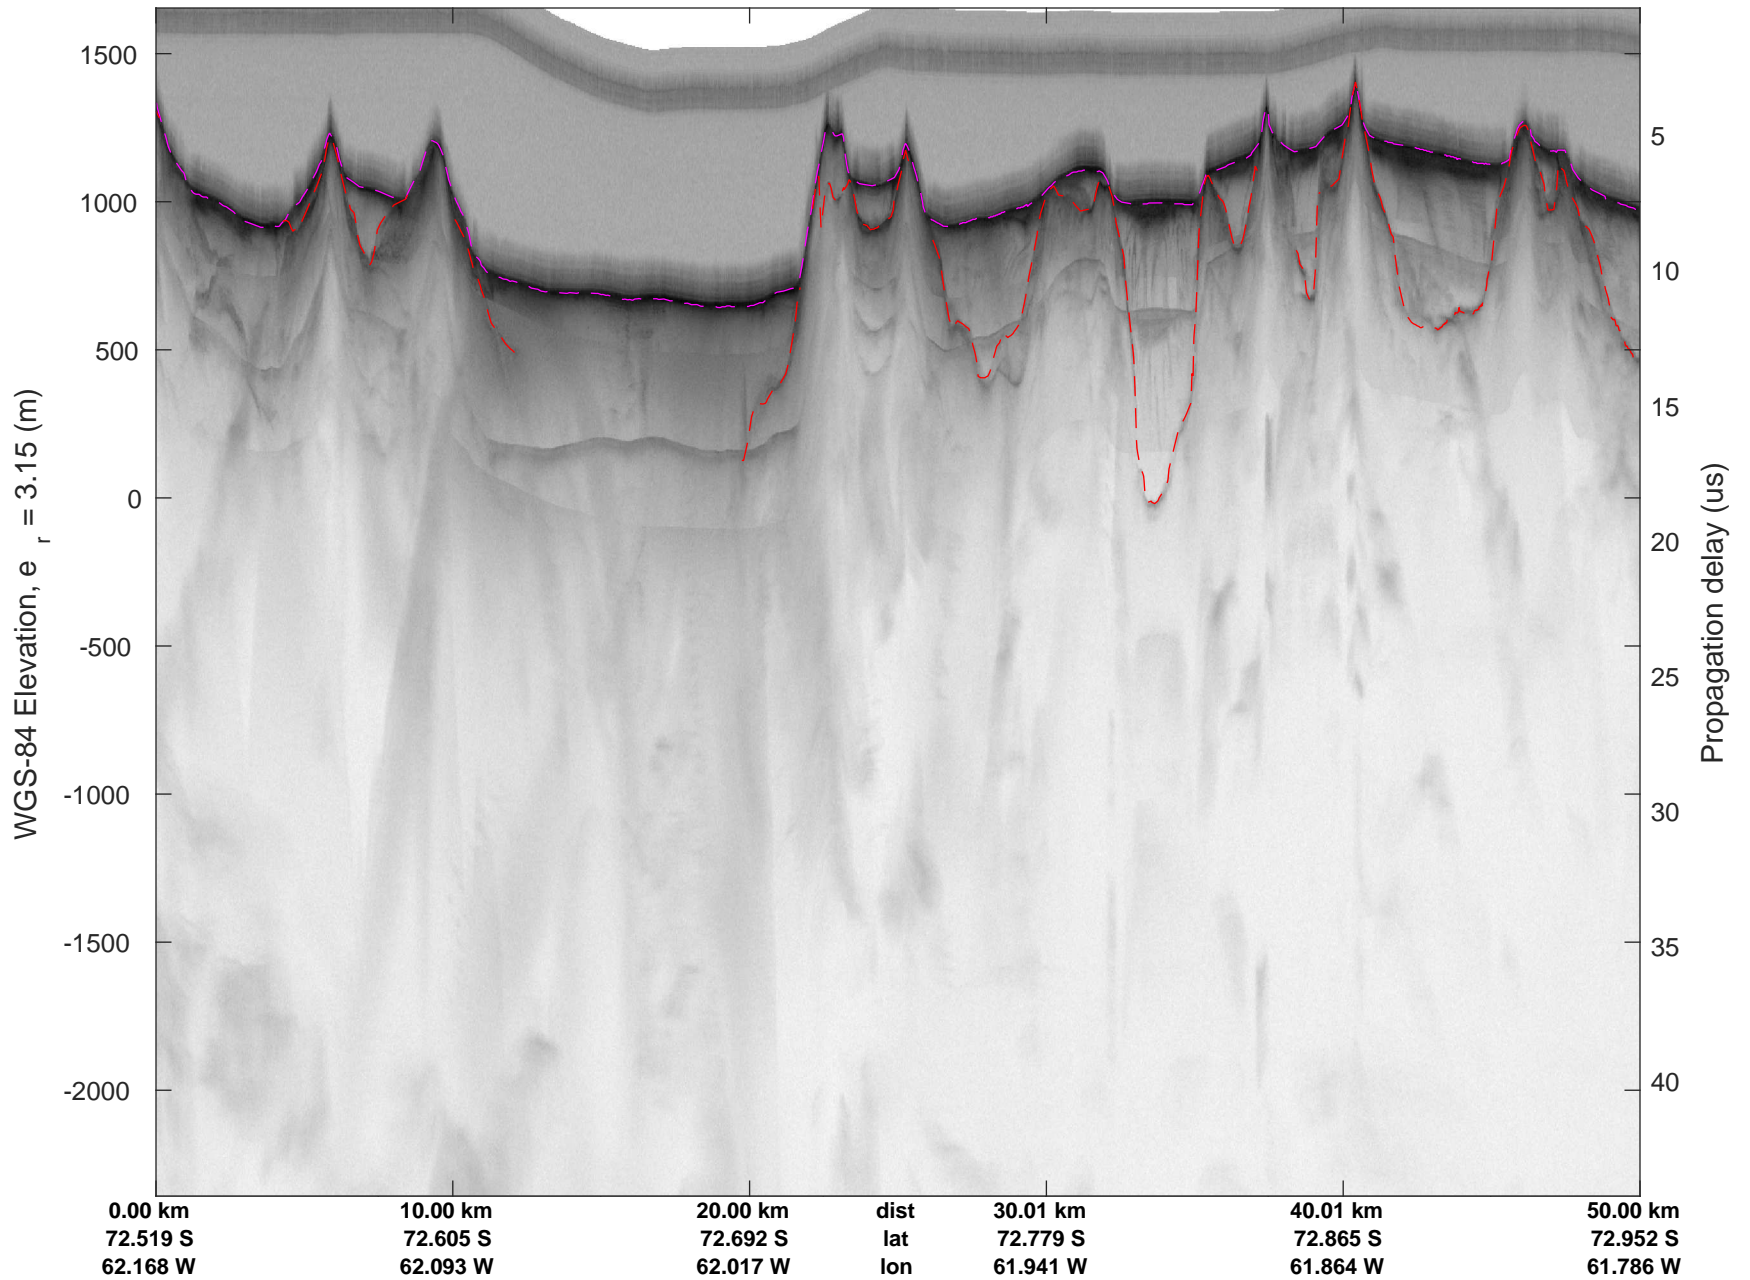

rds 2016_Antarctica_DC8: "Larson D 01" 20161118_06_019: 21:29:20.5 to 21:35:15.7 GPS