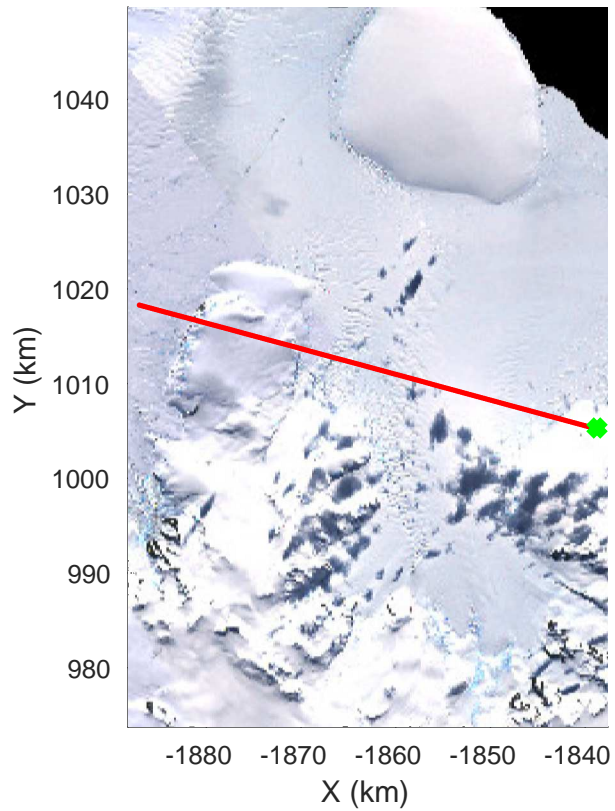

rds 2016_Antarctica_DC8: "Larson D 01" 20161118_06_026: 22:11:21.2 to 22:17:19.0 GPS

rds 2016_Antarctica_DC8: "Larson D 01" 20161118_06_027: 22:17:19.3 to 22:22:55.5 GPS

rds 2016_Antarctica_DC8: "Larson D 01" 20161118_06_027: 22:17:19.3 to 22:22:55.5 GPS