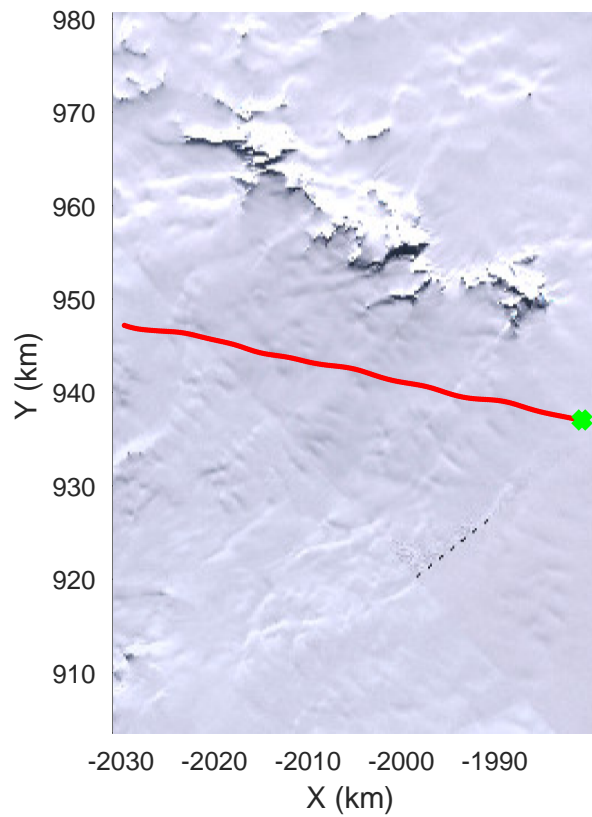

rds 2016_Antarctica_DC8: "Larson D 01" 20161118_06_008: 20:23:40.6 to 20:29:34.8 GPS

rds 2016_Antarctica_DC8: "Larson D 01" 20161118_06_009: 20:29:35.0 to 20:35:29.6 GPS

rds 2016_Antarctica_DC8: "Larson D 01" 20161118_06_009: 20:29:35.0 to 20:35:29.6 GPS