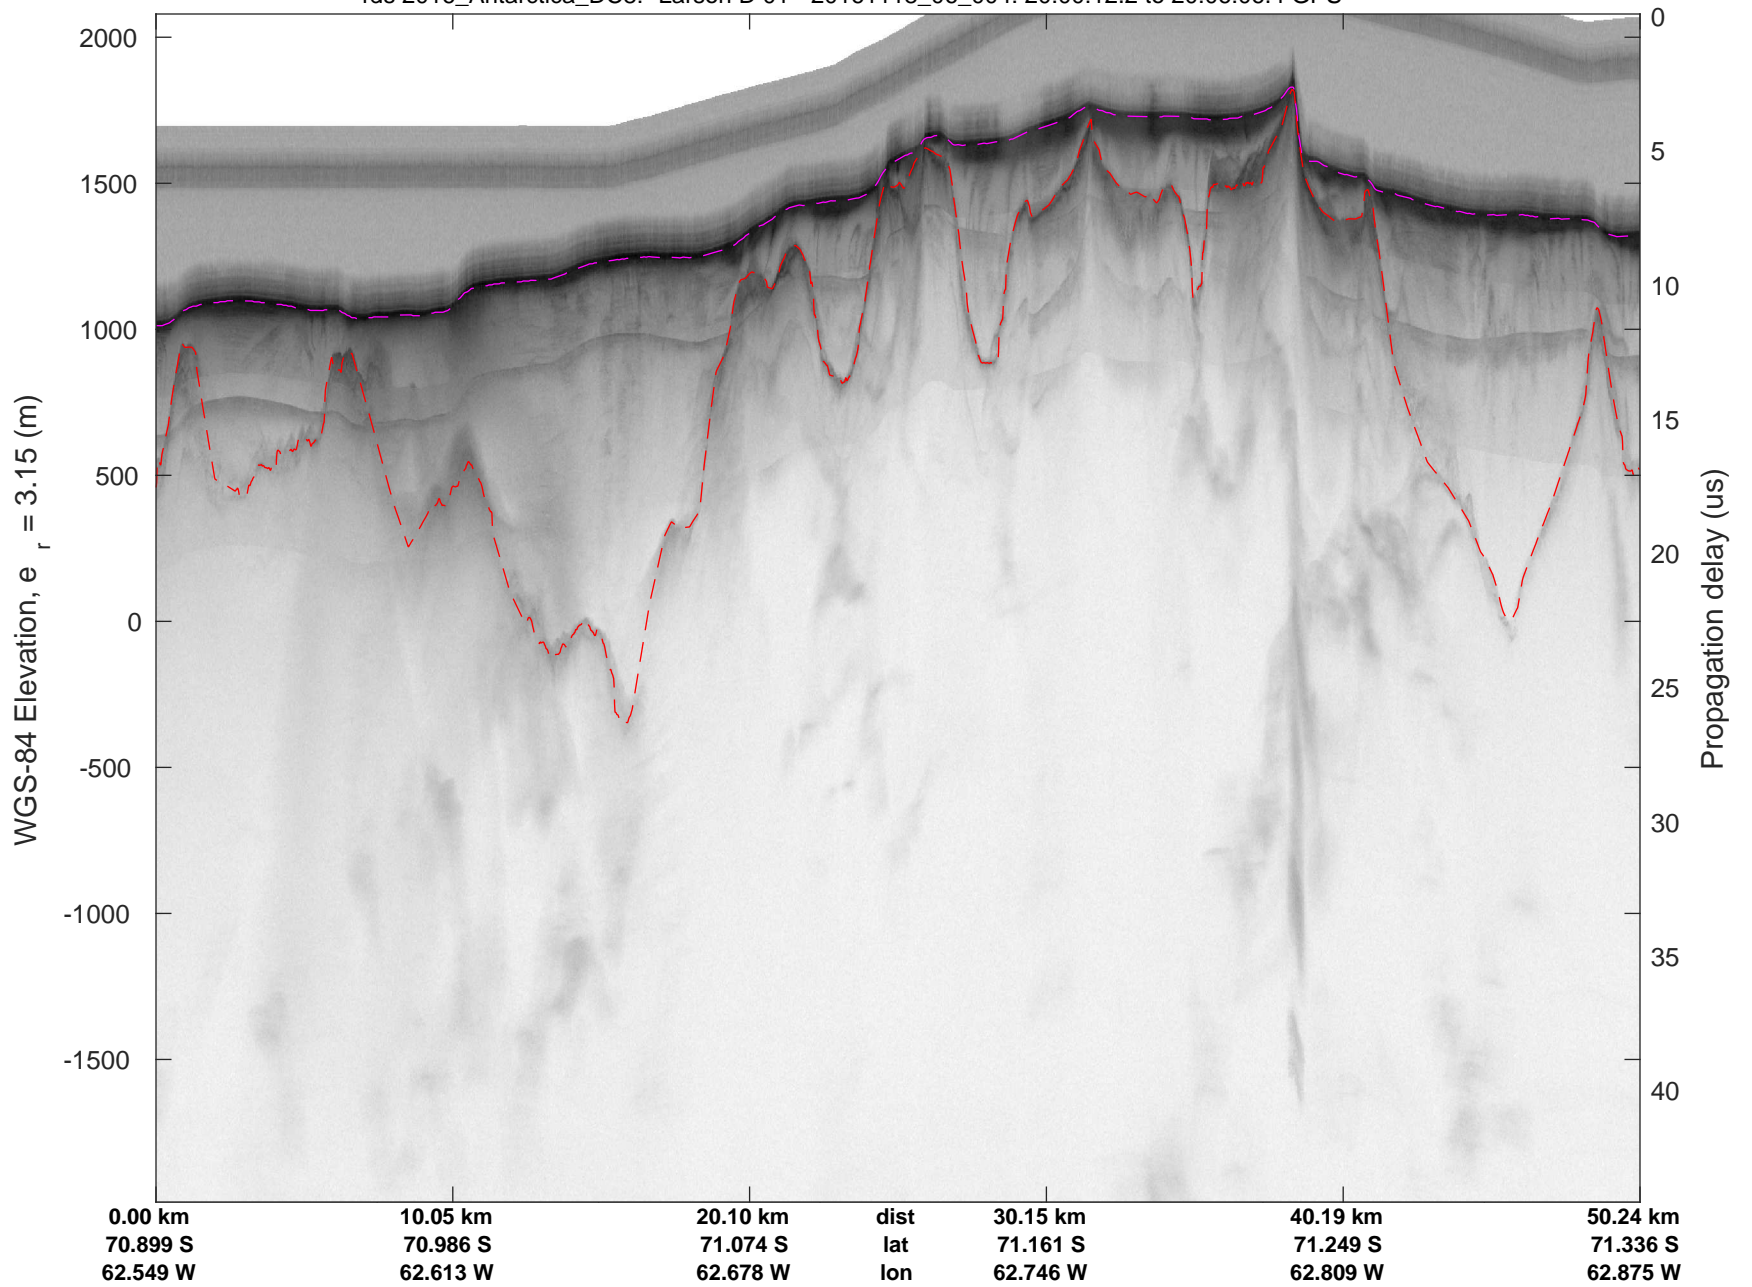

rds 2016_Antarctica_DC8: "Larson D 01" 20161118_06_002: 19:47:55.9 to 19:53:52.8 GPS

rds 2016_Antarctica_DC8: "Larson D 01" 20161118_06_003: 19:53:53.1 to 20:00:11.9 GPS

rds 2016_Antarctica_DC8: "Larson D 01" 20161118_06_003: 19:53:53.1 to 20:00:11.9 GPS

rds 2016_Antarctica_DC8: "Larson D 01" 20161118_06_004: 20:00:12.2 to 20:06:06.4 GPS

rds 2016_Antarctica_DC8: "Larson D 01" 20161118_06_004: 20:00:12.2 to 20:06:06.4 GPS

rds 2016_Antarctica_DC8: "Larson D 01" 20161118_06_005: 20:06:06.6 to 20:12:14.3 GPS