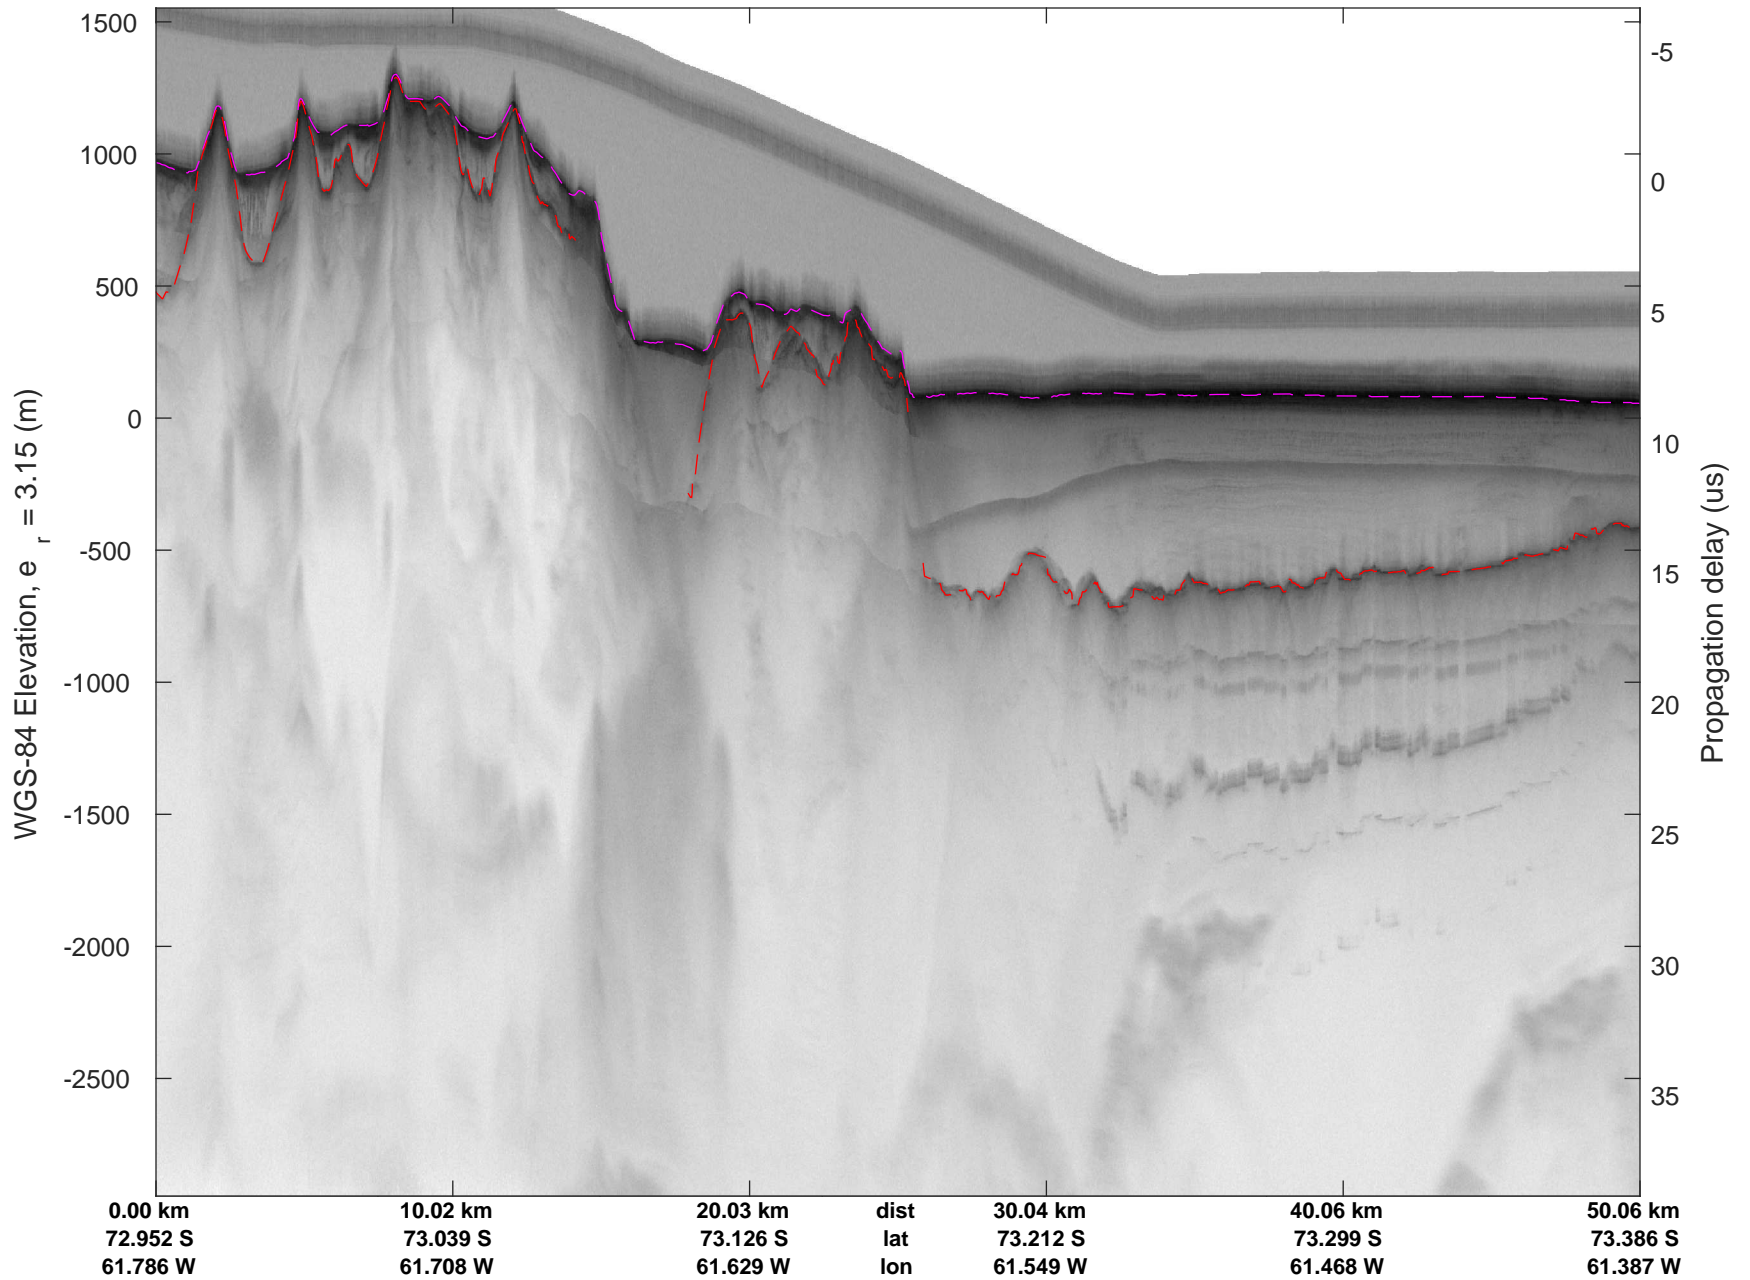

rds 2016_Antarctica_DC8: "Larson D 01" 20161118_06_019: 21:29:20.5 to 21:35:15.7 GPS

rds 2016_Antarctica_DC8: "Larson D 01" 20161118_06_019: 21:29:20.5 to 21:35:15.7 GPS

rds 2016_Antarctica_DC8: "Larson D 01" 20161118_06_020: 21:35:16.0 to 21:41:16.0 GPS

rds 2016_Antarctica_DC8: "Larson D 01" 20161118_06_020: 21:35:16.0 to 21:41:16.0 GPS

rds 2016_Antarctica_DC8: "Larson D 01" 20161118_06_021: 21:41:16.3 to 21:47:24.7 GPS

rds 2016_Antarctica_DC8: "Larson D 01" 20161118_06_021: 21:41:16.3 to 21:47:24.7 GPS