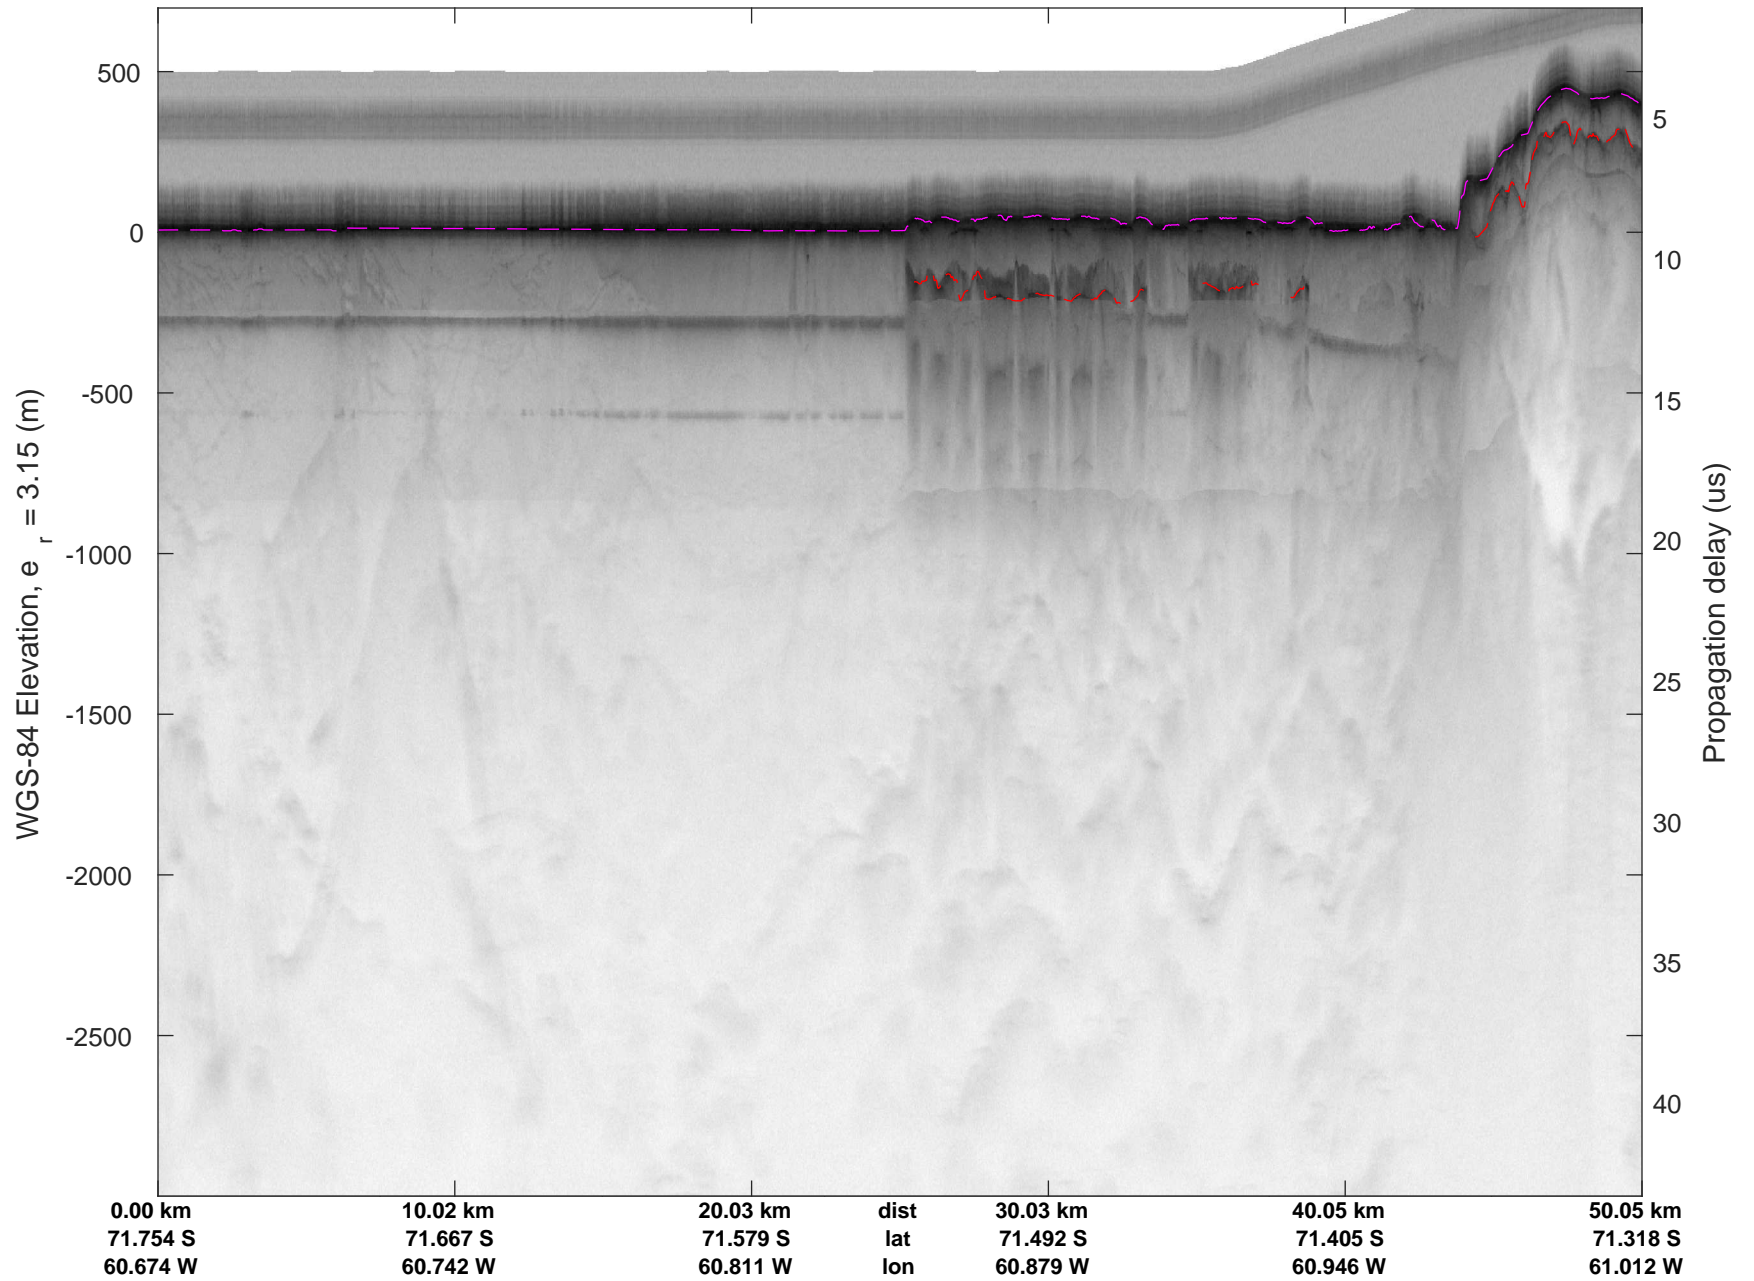

rds 2016_Antarctica_DC8: "Larson D 01" 20161118_06_025: 22:05:26.3 to 22:11:21.0 GPS

rds 2016_Antarctica_DC8: "Larson D 01" 20161118_06_025: 22:05:26.3 to 22:11:21.0 GPS

rds 2016_Antarctica_DC8: "Larson D 01" 20161118_06_026: 22:11:21.2 to 22:17:19.0 GPS

rds 2016_Antarctica_DC8: "Larson D 01" 20161118_06_026: 22:11:21.2 to 22:17:19.0 GPS

rds 2016_Antarctica_DC8: "Larson D 01" 20161118_06_027: 22:17:19.3 to 22:22:55.5 GPS

rds 2016_Antarctica_DC8: "Larson D 01" 20161118_06_027: 22:17:19.3 to 22:22:55.5 GPS