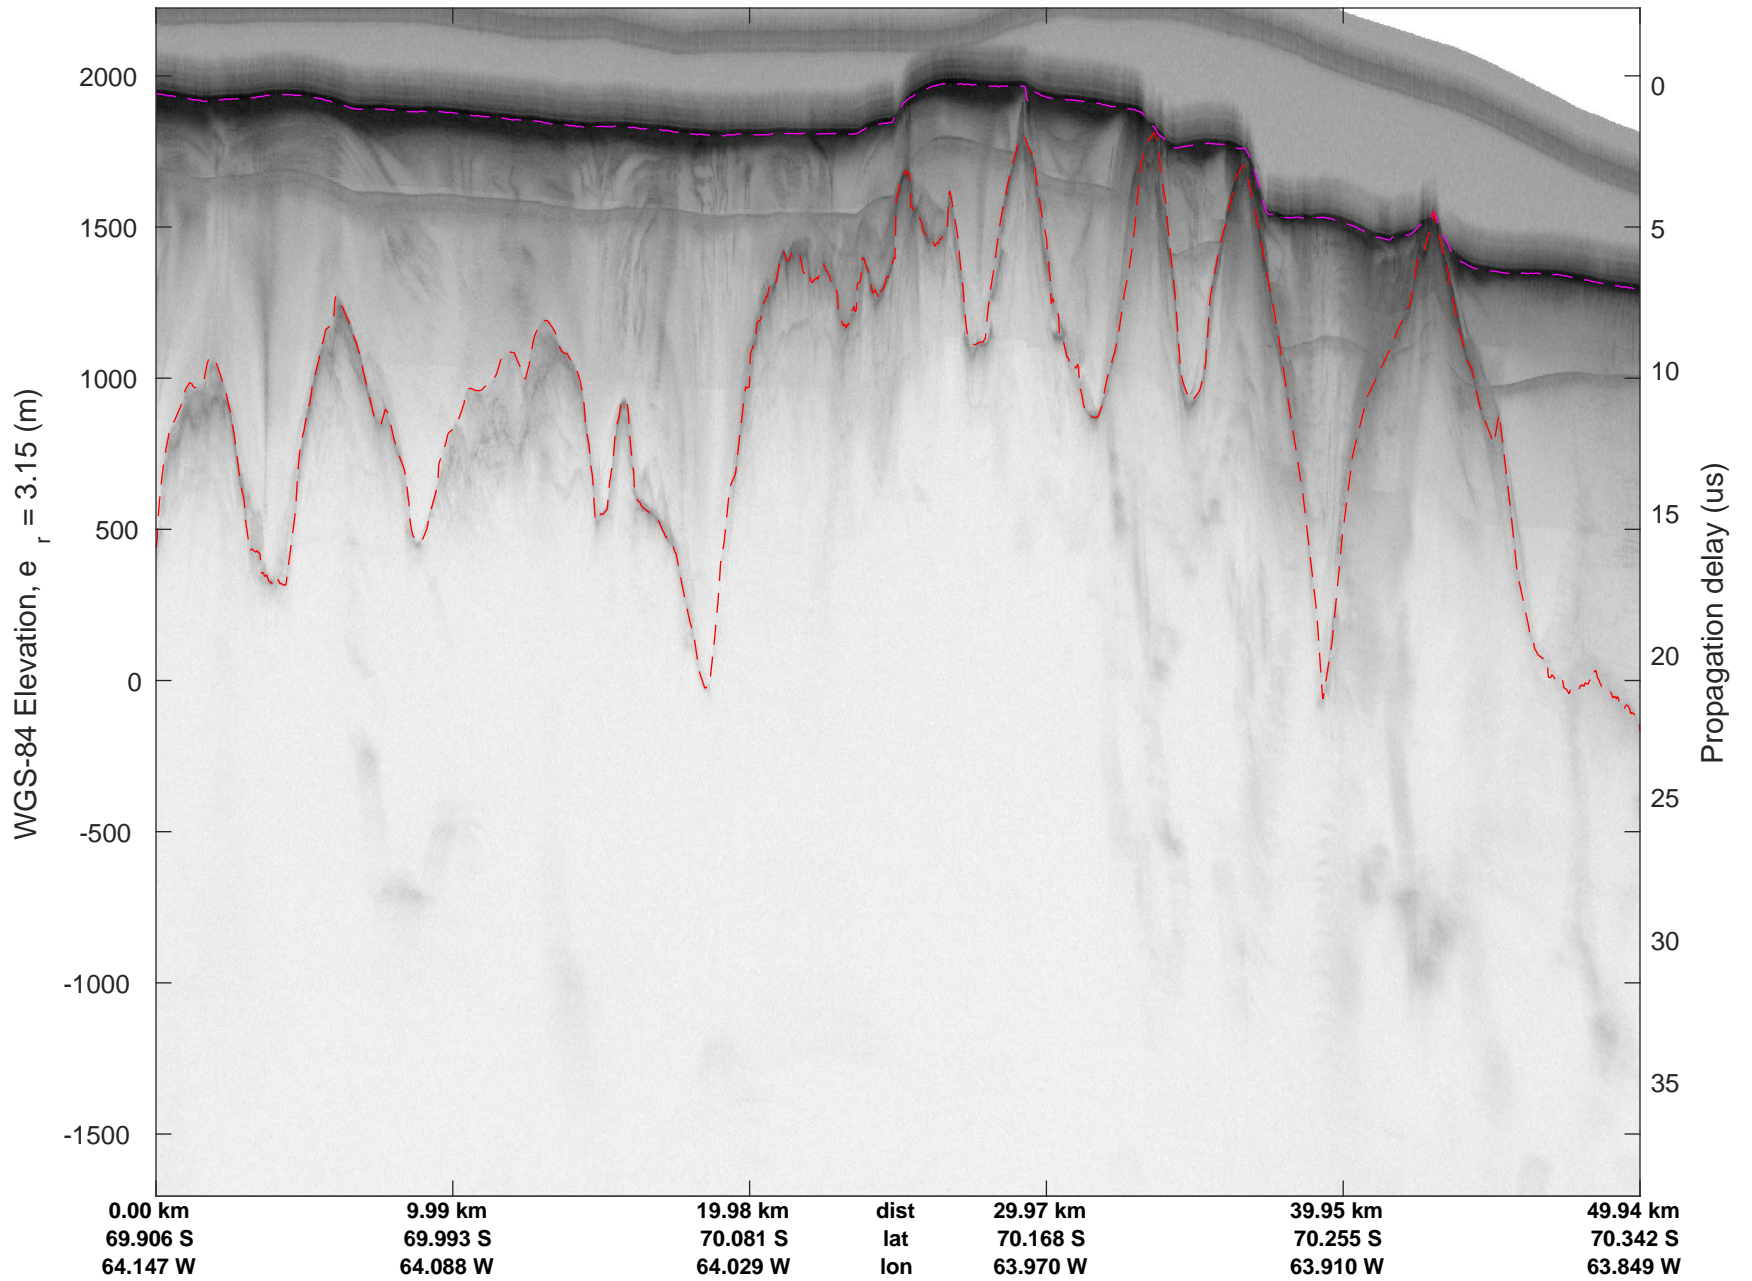

rds 2016_Antarctica_DC8: "Larson D 01" 20161118_06_013: 20:53:42.1 to 20:59:48.7 GPS