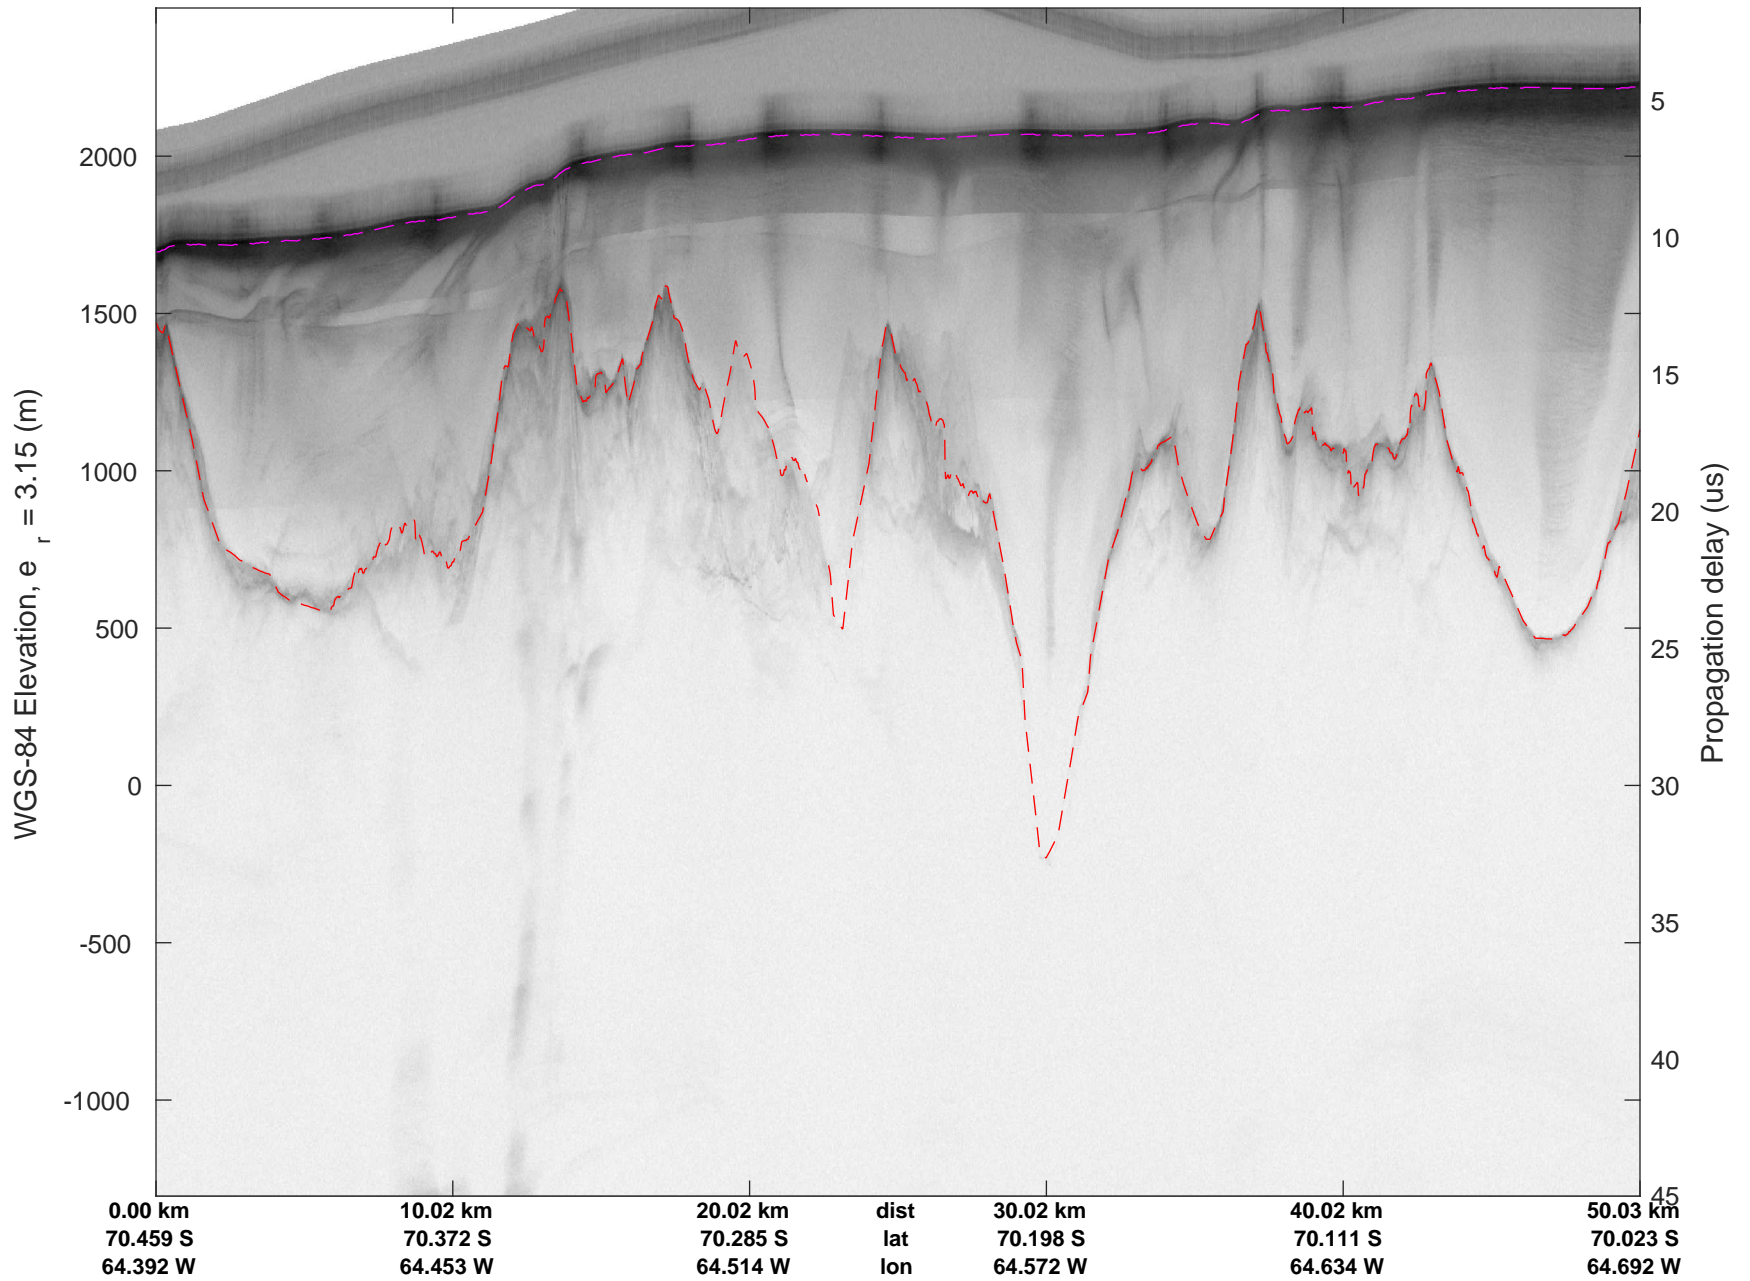

rds 2016_Antarctica_DC8: "Larson D 01" 20161118_06_008: 20:23:40.6 to 20:29:34.8 GPS

rds 2016_Antarctica_DC8: "Larson D 01" 20161118_06_009: 20:29:35.0 to 20:35:29.6 GPS

rds 2016_Antarctica_DC8: "Larson D 01" 20161118_06_009: 20:29:35.0 to 20:35:29.6 GPS