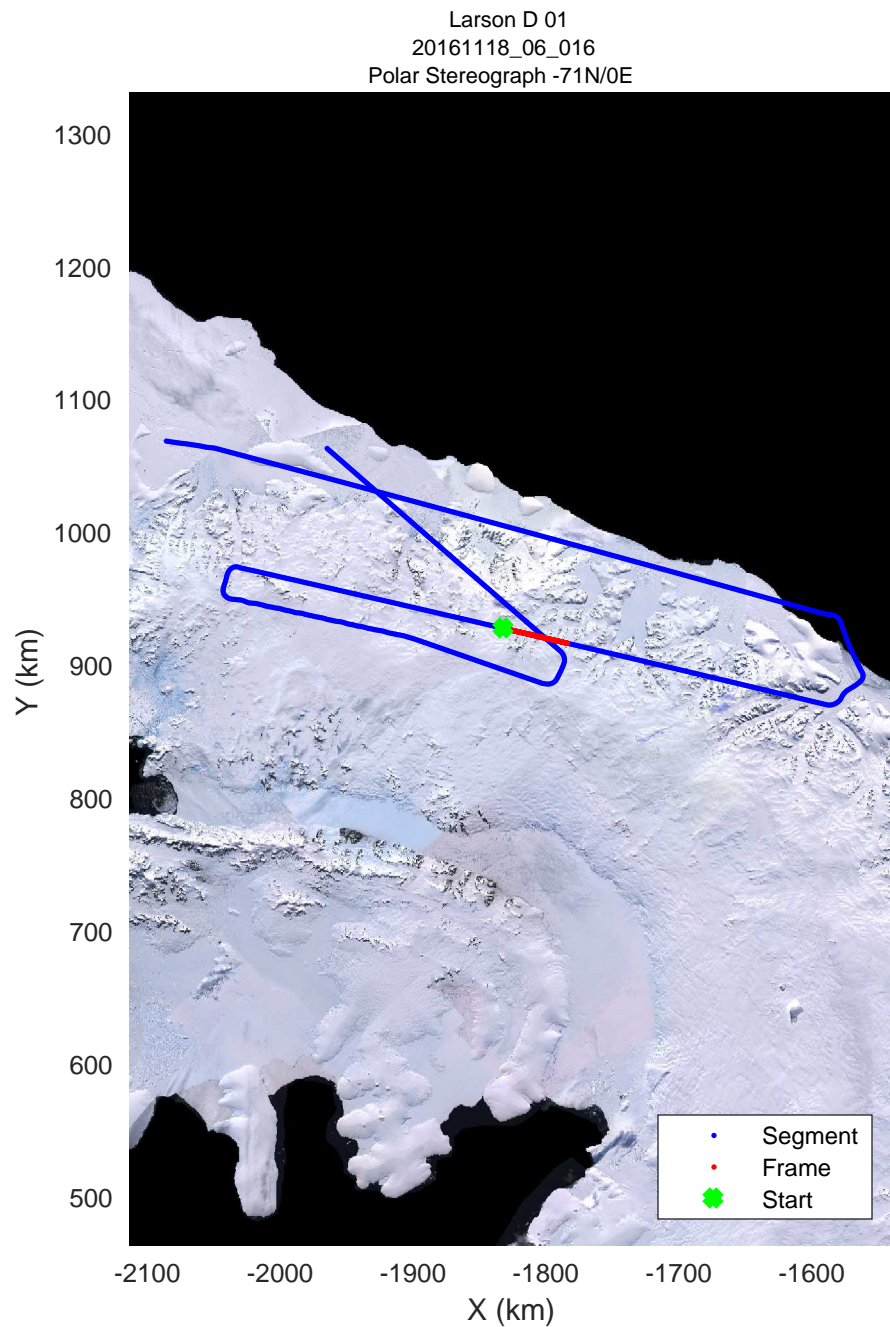

rds 2016_Antarctica_DC8: "Larson D 01" 20161118_06_014: 20:59:49.0 to 21:05:38.5 GPS

rds 2016_Antarctica_DC8: "Larson D 01" 20161118_06_015: 21:05:38.8 to 21:11:37.4 GPS

rds 2016_Antarctica_DC8: "Larson D 01" 20161118_06_015: 21:05:38.8 to 21:11:37.4 GPS