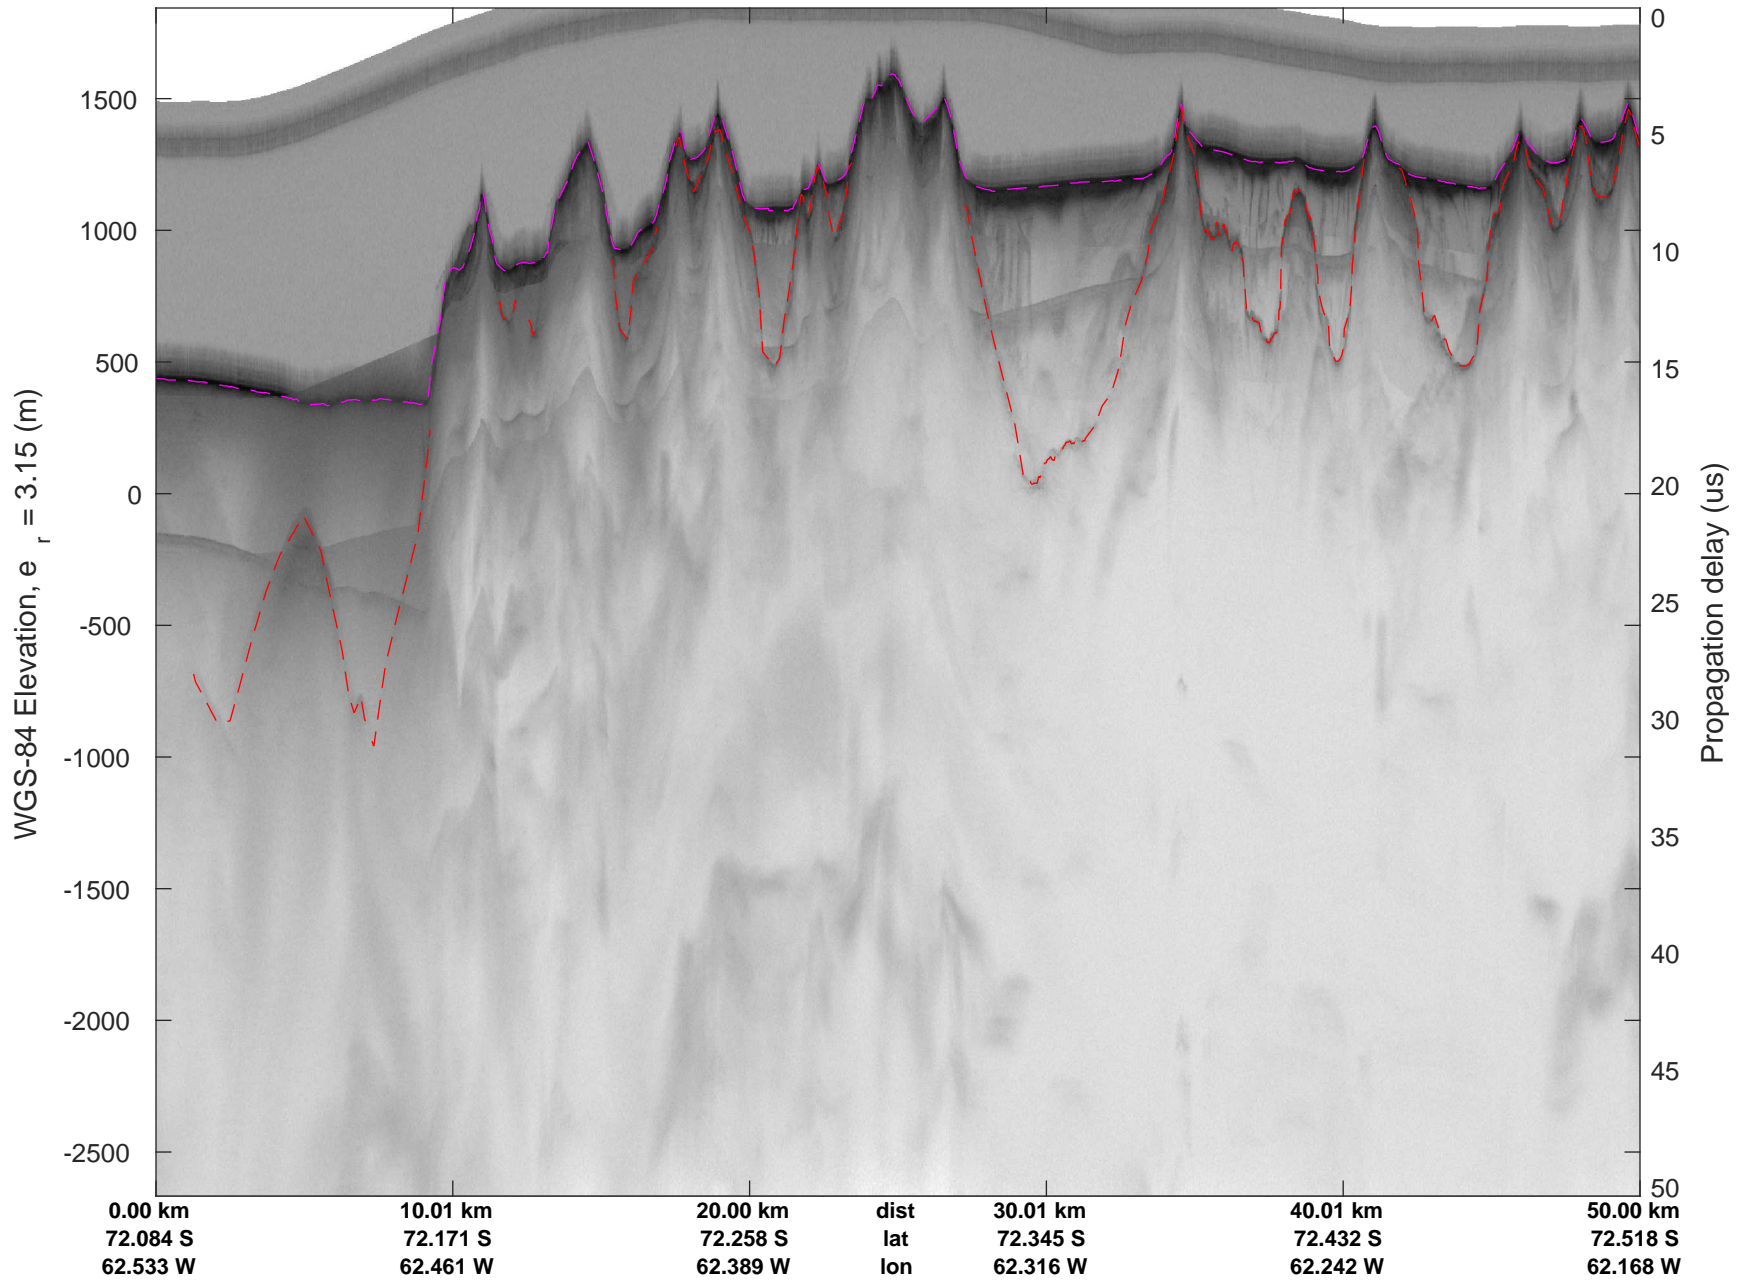

rds 2016_Antarctica_DC8: "Larson D 01" 20161118_06_017: 21:17:40.0 to 21:23:27.8 GPS

rds 2016_Antarctica_DC8: "Larson D 01" 20161118_06_018: 21:23:28.1 to 21:29:20.3 GPS

rds 2016_Antarctica_DC8: "Larson D 01" 20161118_06_018: 21:23:28.1 to 21:29:20.3 GPS