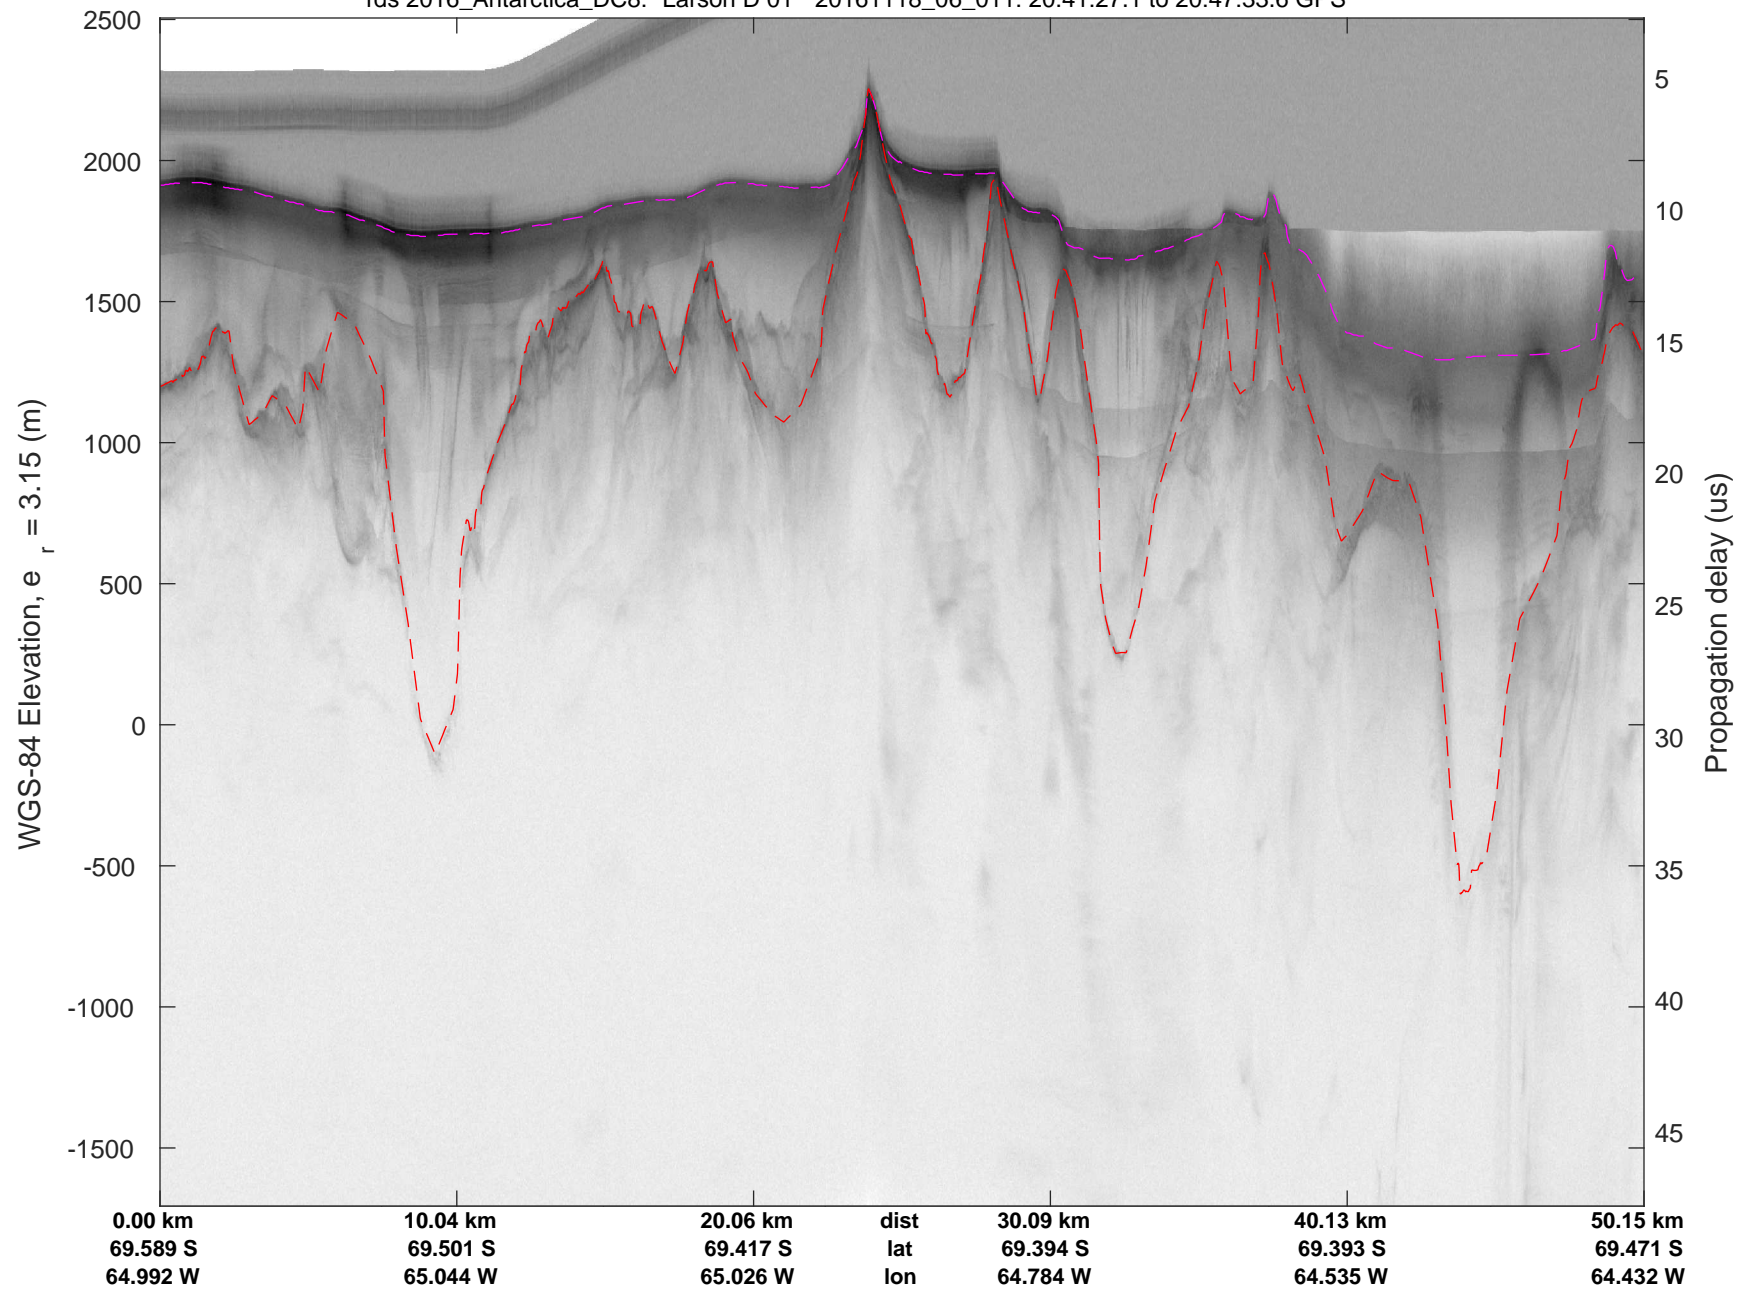

rds 2016_Antarctica_DC8: "Larson D 01" 20161118_06_011: 20:41:27.1 to 20:47:33.6 GPS