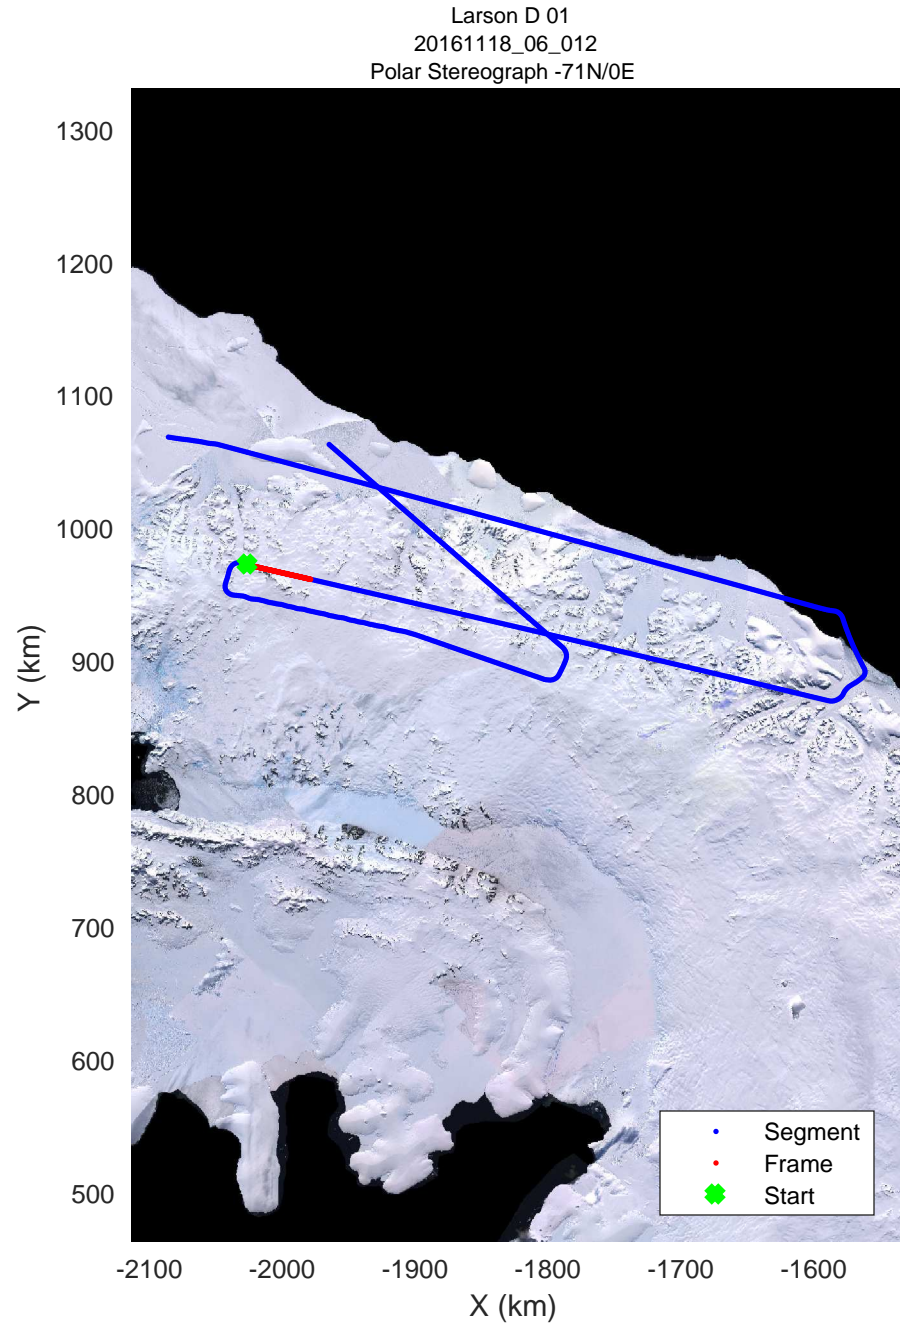

rds 2016_Antarctica_DC8: "Larson D 01" 20161118_06_010: 20:35:29.9 to 20:41:26.8 GPS

rds 2016_Antarctica_DC8: "Larson D 01" 20161118_06_010: 20:35:29.9 to 20:41:26.8 GPS

rds 2016_Antarctica_DC8: "Larson D 01" 20161118_06_011: 20:41:27.1 to 20:47:33.6 GPS

rds 2016_Antarctica_DC8: "Larson D 01" 20161118_06_011: 20:41:27.1 to 20:47:33.6 GPS

rds 2016_Antarctica_DC8: "Larson D 01" 20161118_06_012: 20:47:33.9 to 20:53:42.0 GPS

rds 2016_Antarctica_DC8: "Larson D 01" 20161118_06_012: 20:47:33.9 to 20:53:42.0 GPS