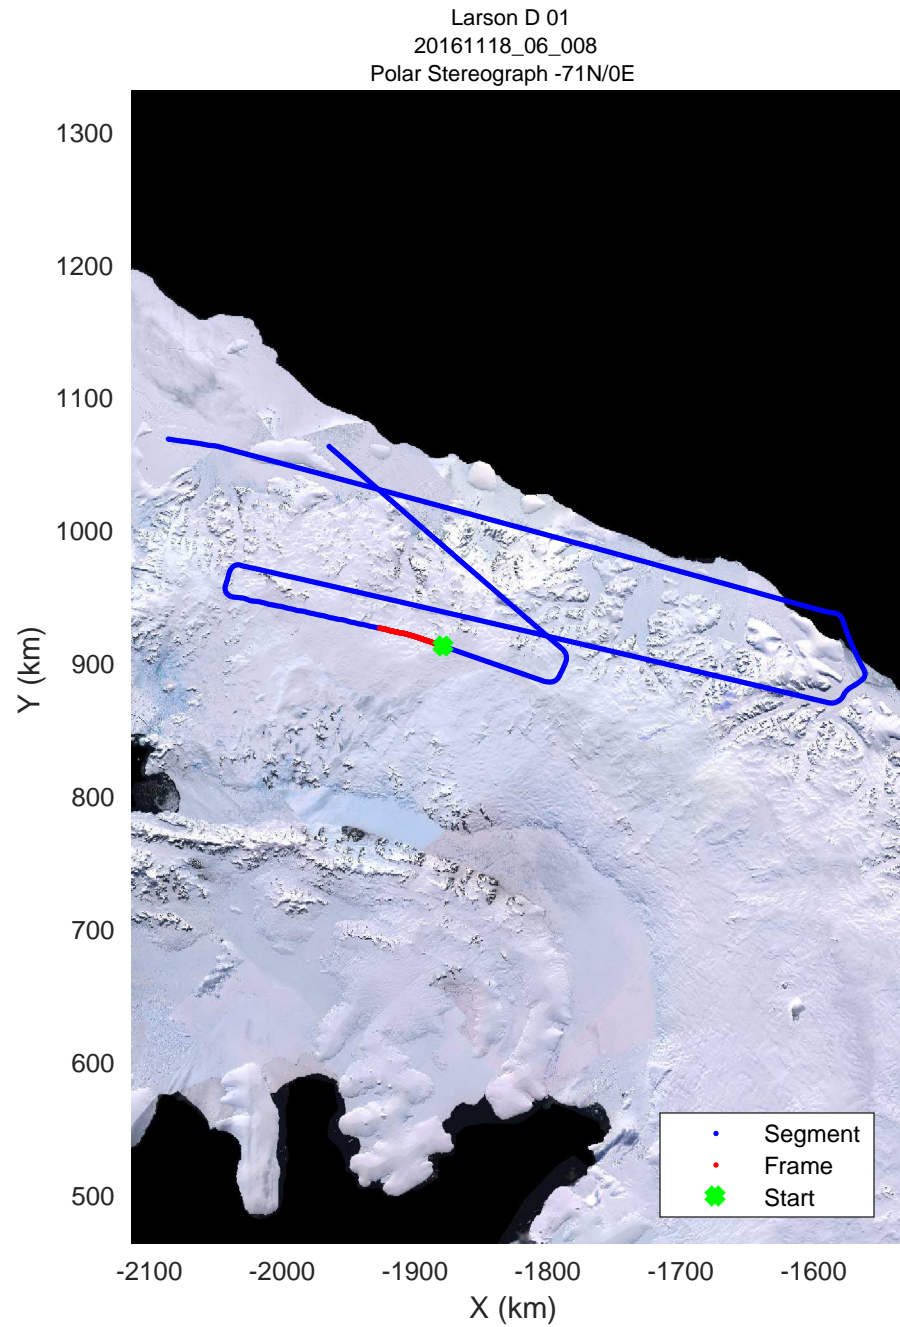

rds 2016_Antarctica_DC8: "Larson D 01" 20161118_06_005: 20:06:06.6 to 20:12:14.3 GPS

rds 2016_Antarctica_DC8: "Larson D 01" 20161118_06_006: 20:12:14.5 to 20:18:04.8 GPS

rds 2016_Antarctica_DC8: "Larson D 01" 20161118_06_006: 20:12:14.5 to 20:18:04.8 GPS

rds 2016_Antarctica_DC8: "Larson D 01" 20161118_06_007: 20:18:05.0 to 20:23:40.3 GPS

rds 2016_Antarctica_DC8: "Larson D 01" 20161118_06_007: 20:18:05.0 to 20:23:40.3 GPS

rds 2016_Antarctica_DC8: "Larson D 01" 20161118_06_008: 20:23:40.6 to 20:29:34.8 GPS