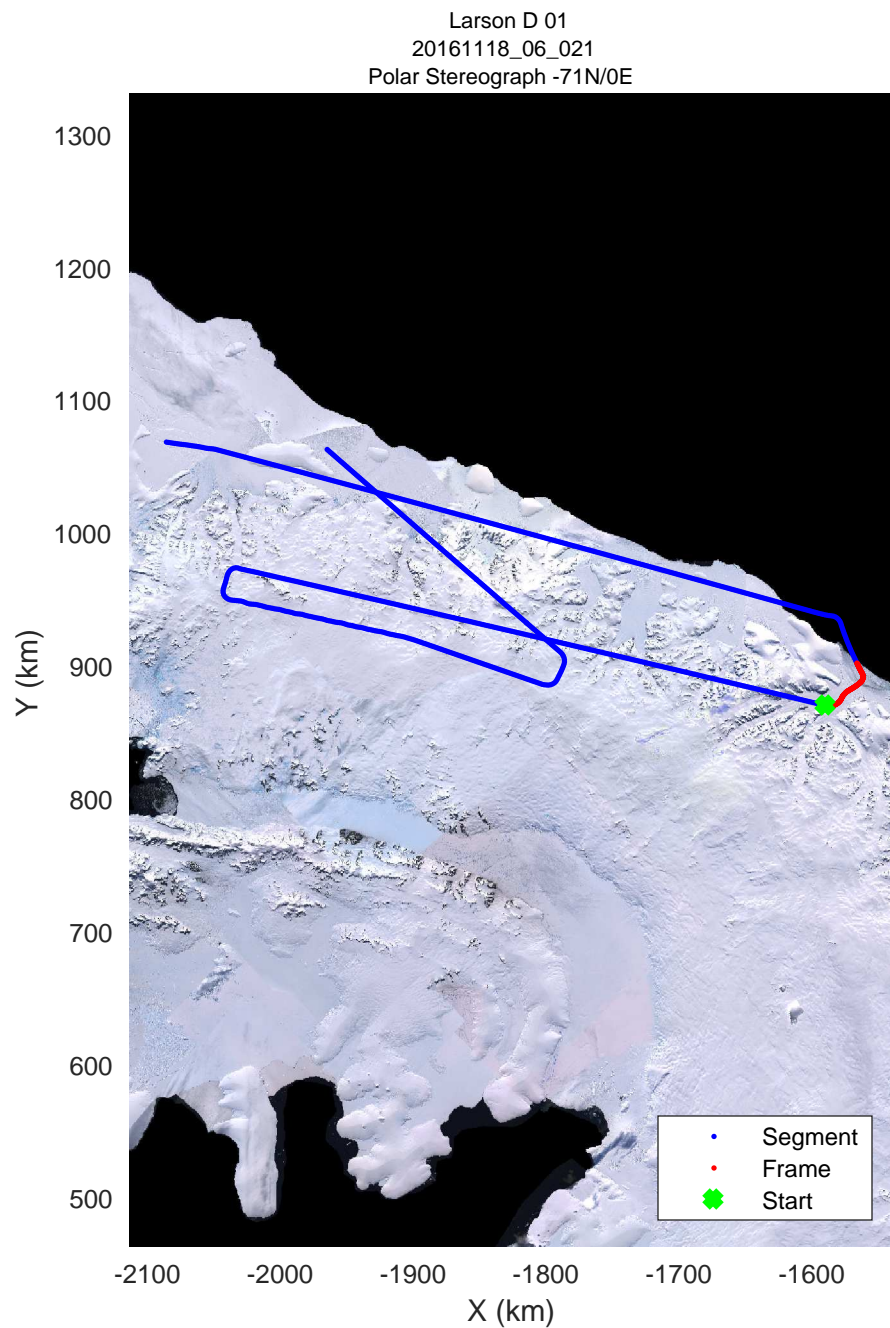

rds 2016_Antarctica_DC8: "Larson D 01" 20161118_06_019: 21:29:20.5 to 21:35:15.7 GPS

rds 2016_Antarctica_DC8: "Larson D 01" 20161118_06_019: 21:29:20.5 to 21:35:15.7 GPS

rds 2016_Antarctica_DC8: "Larson D 01" 20161118_06_020: 21:35:16.0 to 21:41:16.0 GPS

rds 2016_Antarctica_DC8: "Larson D 01" 20161118_06_020: 21:35:16.0 to 21:41:16.0 GPS

rds 2016_Antarctica_DC8: "Larson D 01" 20161118_06_021: 21:41:16.3 to 21:47:24.7 GPS

rds 2016_Antarctica_DC8: "Larson D 01" 20161118_06_021: 21:41:16.3 to 21:47:24.7 GPS