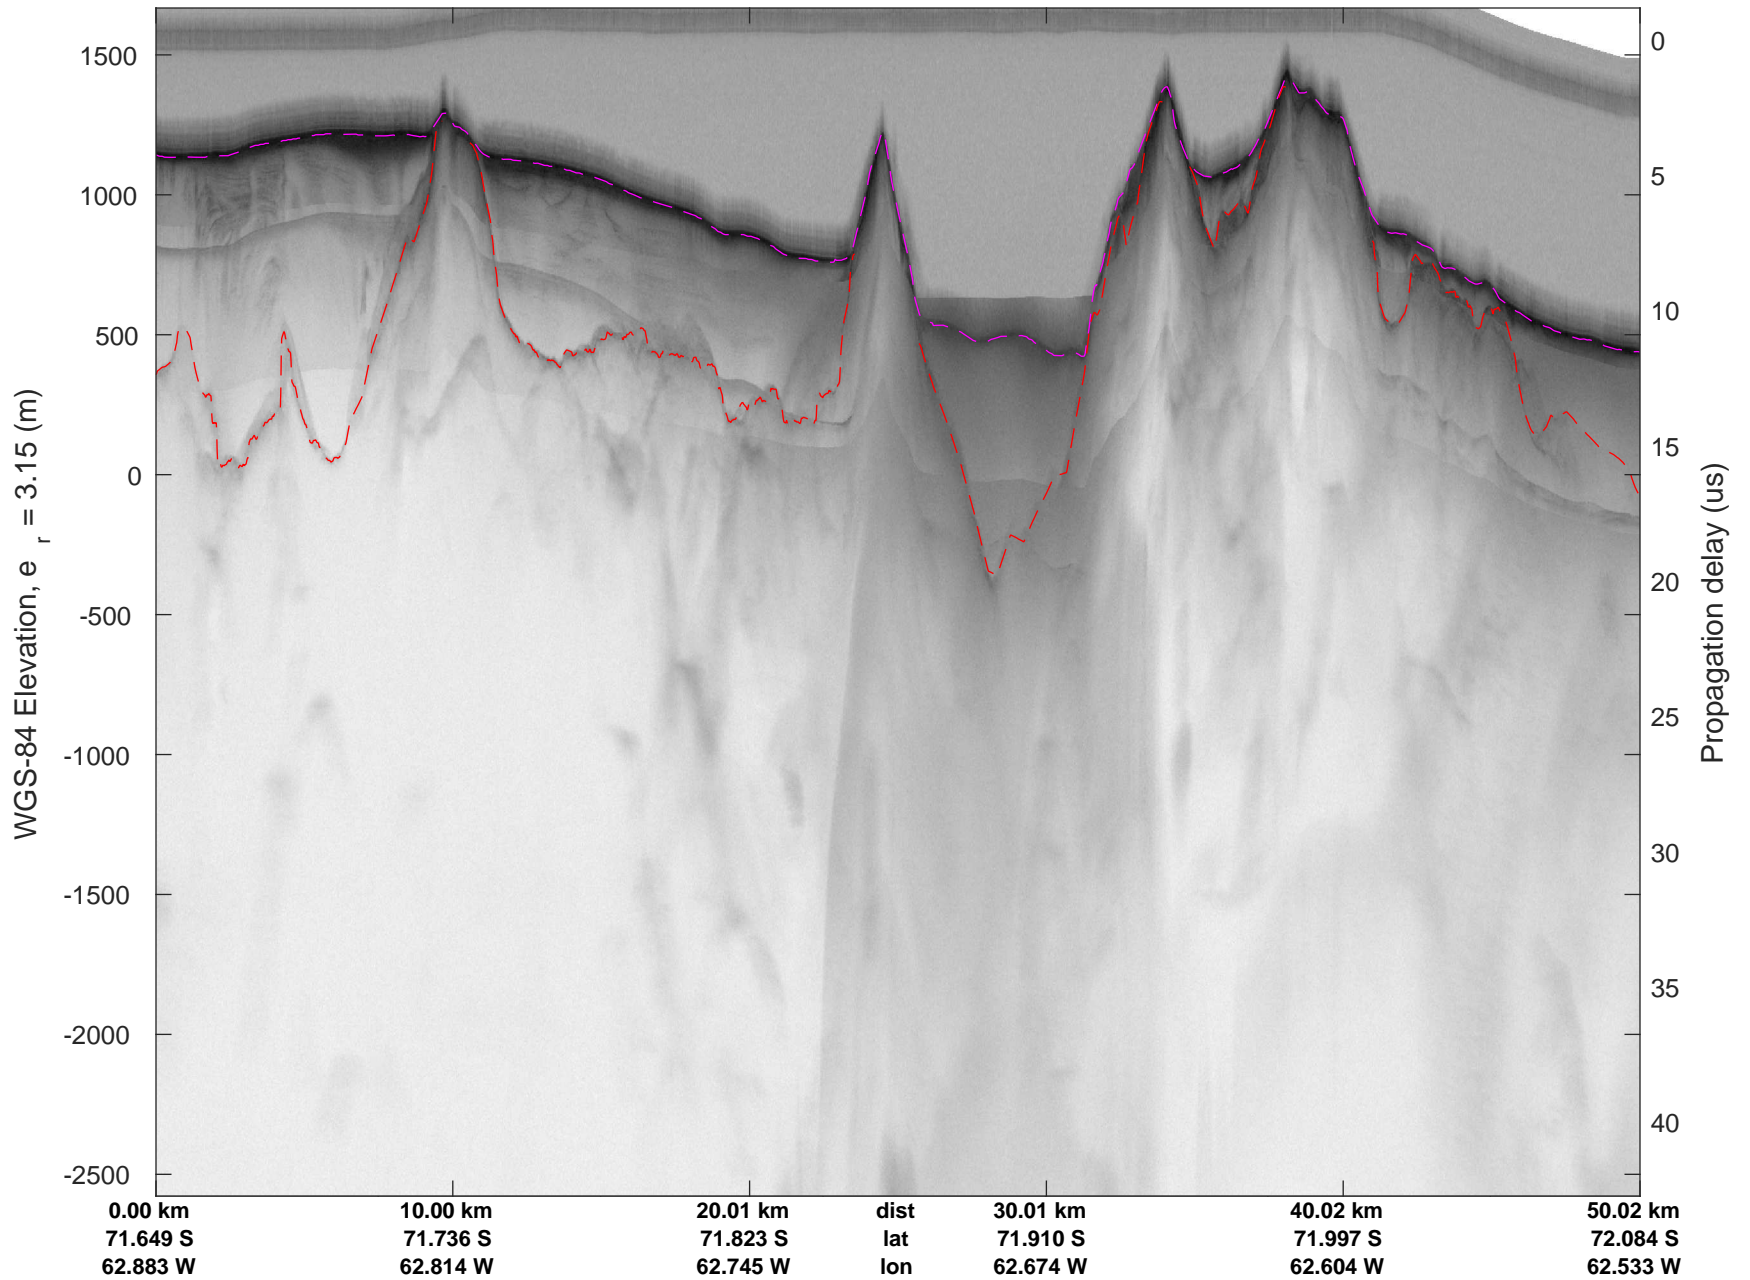

rds 2016_Antarctica_DC8: "Larson D 01" 20161118_06_017: 21:17:40.0 to 21:23:27.8 GPS