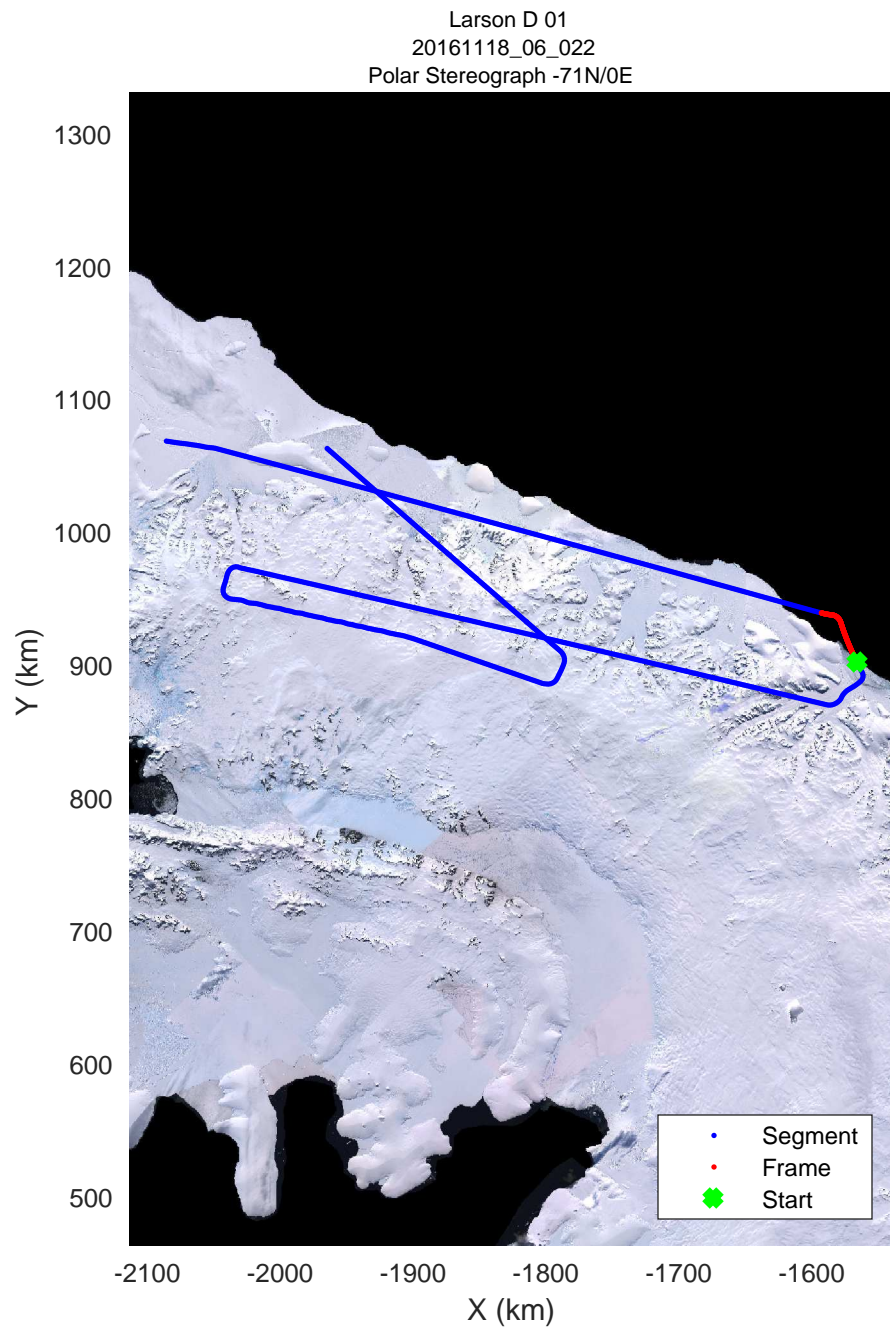

rds 2016_Antarctica_DC8: "Larson D 01" 20161118_06_020: 21:35:16.0 to 21:41:16.0 GPS

rds 2016_Antarctica_DC8: "Larson D 01" 20161118_06_021: 21:41:16.3 to 21:47:24.7 GPS

rds 2016_Antarctica_DC8: "Larson D 01" 20161118_06_021: 21:41:16.3 to 21:47:24.7 GPS