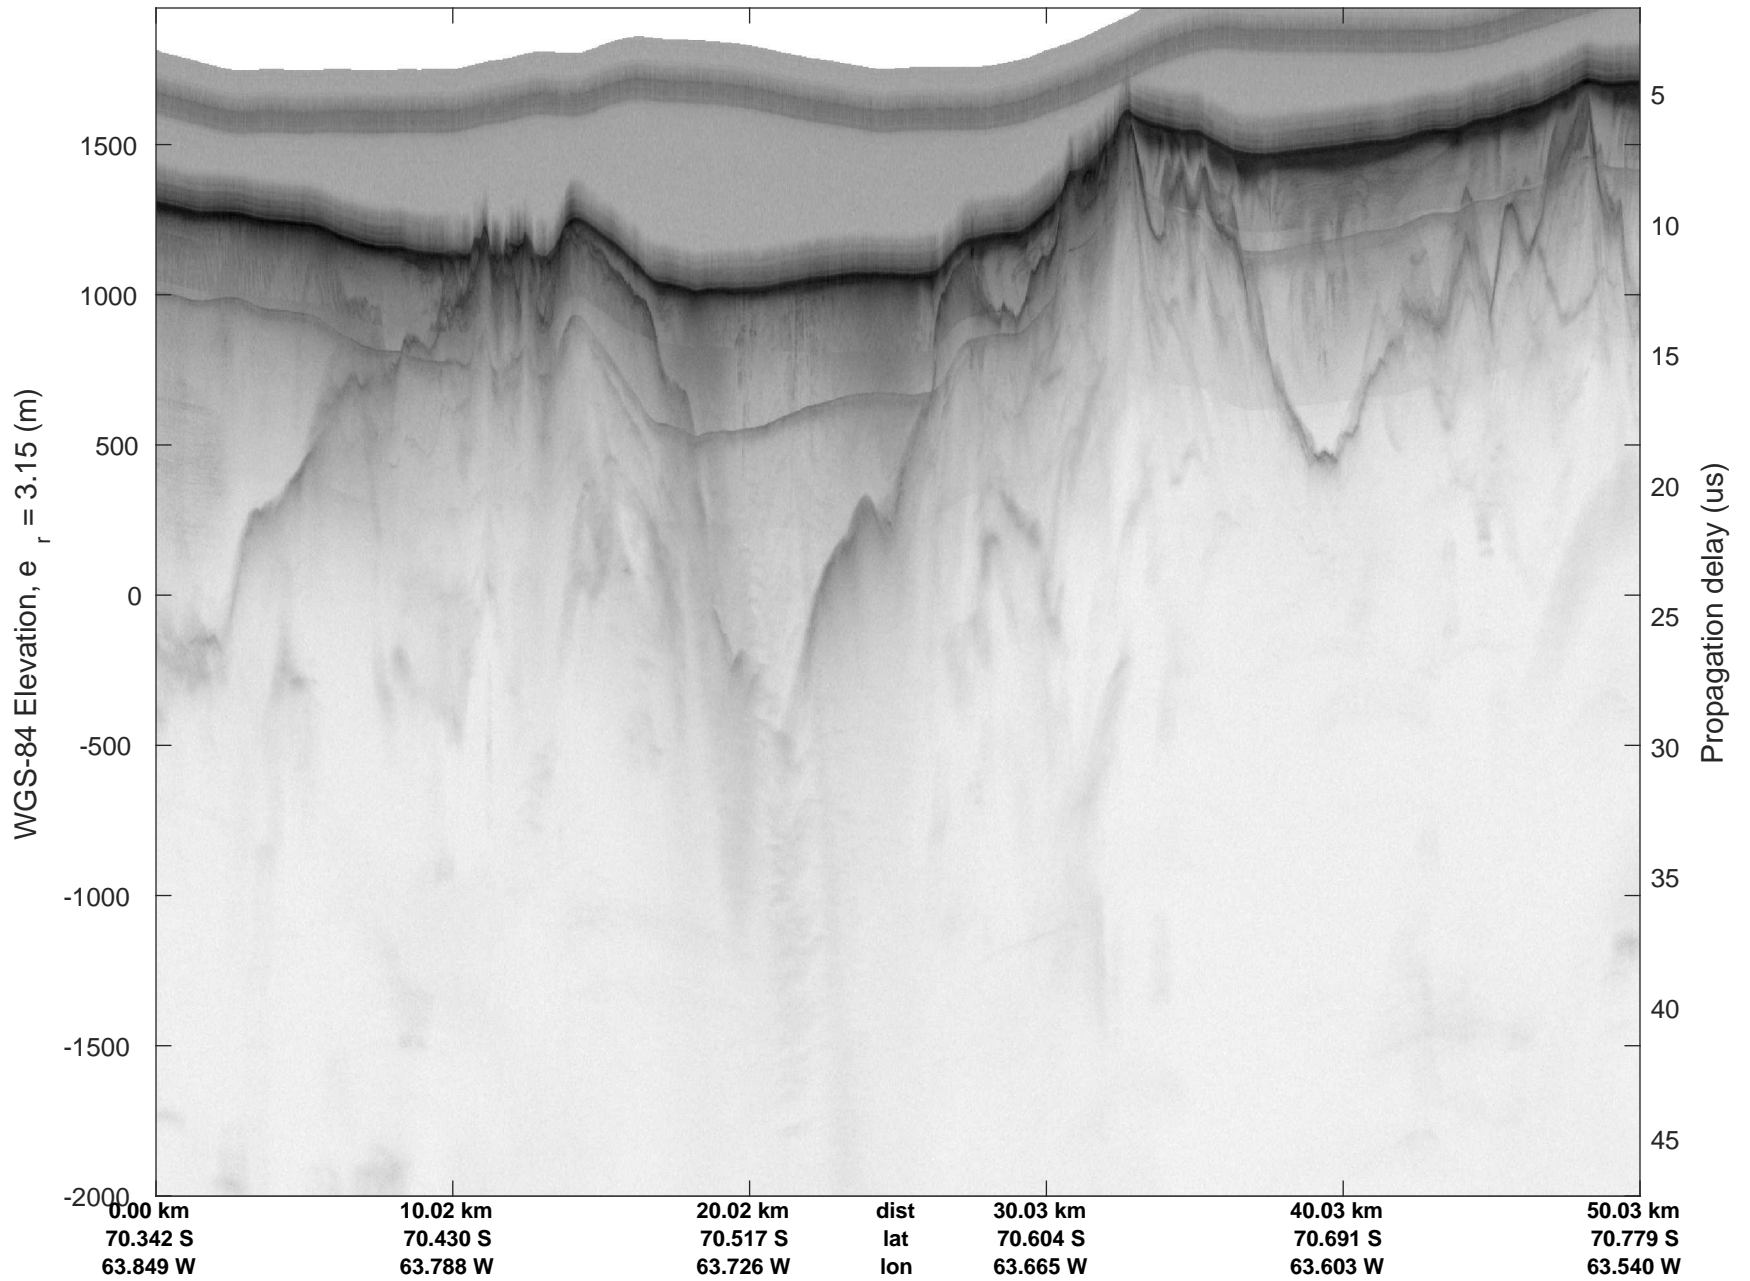

rds 2016_Antarctica_DC8: "Larson D 01" 20161118_06_013: 20:53:42.1 to 20:59:48.7 GPS

rds 2016_Antarctica_DC8: "Larson D 01" 20161118_06_013: 20:53:42.1 to 20:59:48.7 GPS

rds 2016_Antarctica_DC8: "Larson D 01" 20161118_06_014: 20:59:49.0 to 21:05:38.5 GPS