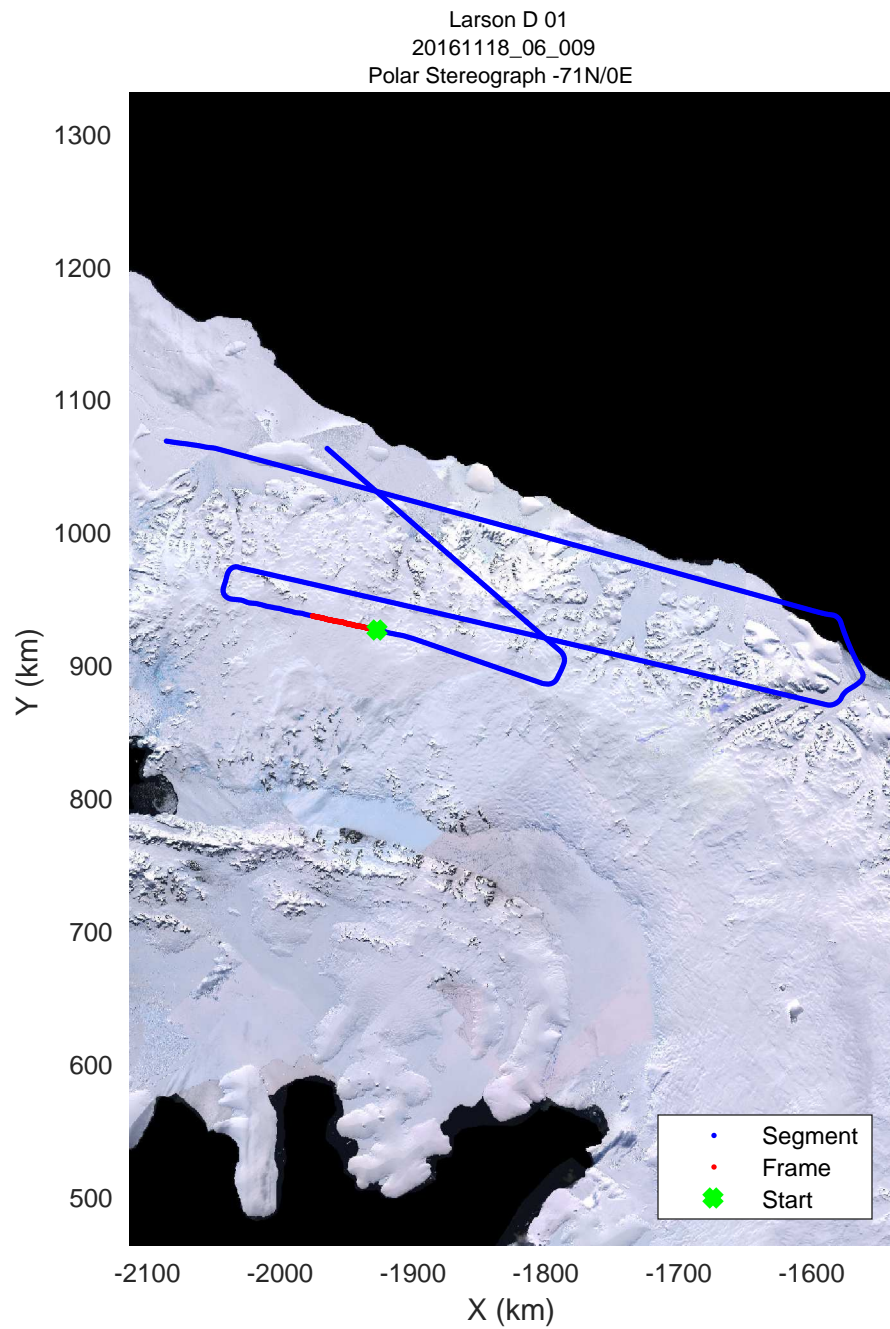

rds 2016_Antarctica_DC8: "Larson D 01" 20161118_06_007: 20:18:05.0 to 20:23:40.3 GPS

rds 2016_Antarctica_DC8: "Larson D 01" 20161118_06_007: 20:18:05.0 to 20:23:40.3 GPS

rds 2016_Antarctica_DC8: "Larson D 01" 20161118_06_008: 20:23:40.6 to 20:29:34.8 GPS

rds 2016_Antarctica_DC8: "Larson D 01" 20161118_06_008: 20:23:40.6 to 20:29:34.8 GPS

rds 2016_Antarctica_DC8: "Larson D 01" 20161118_06_009: 20:29:35.0 to 20:35:29.6 GPS

rds 2016_Antarctica_DC8: "Larson D 01" 20161118_06_009: 20:29:35.0 to 20:35:29.6 GPS