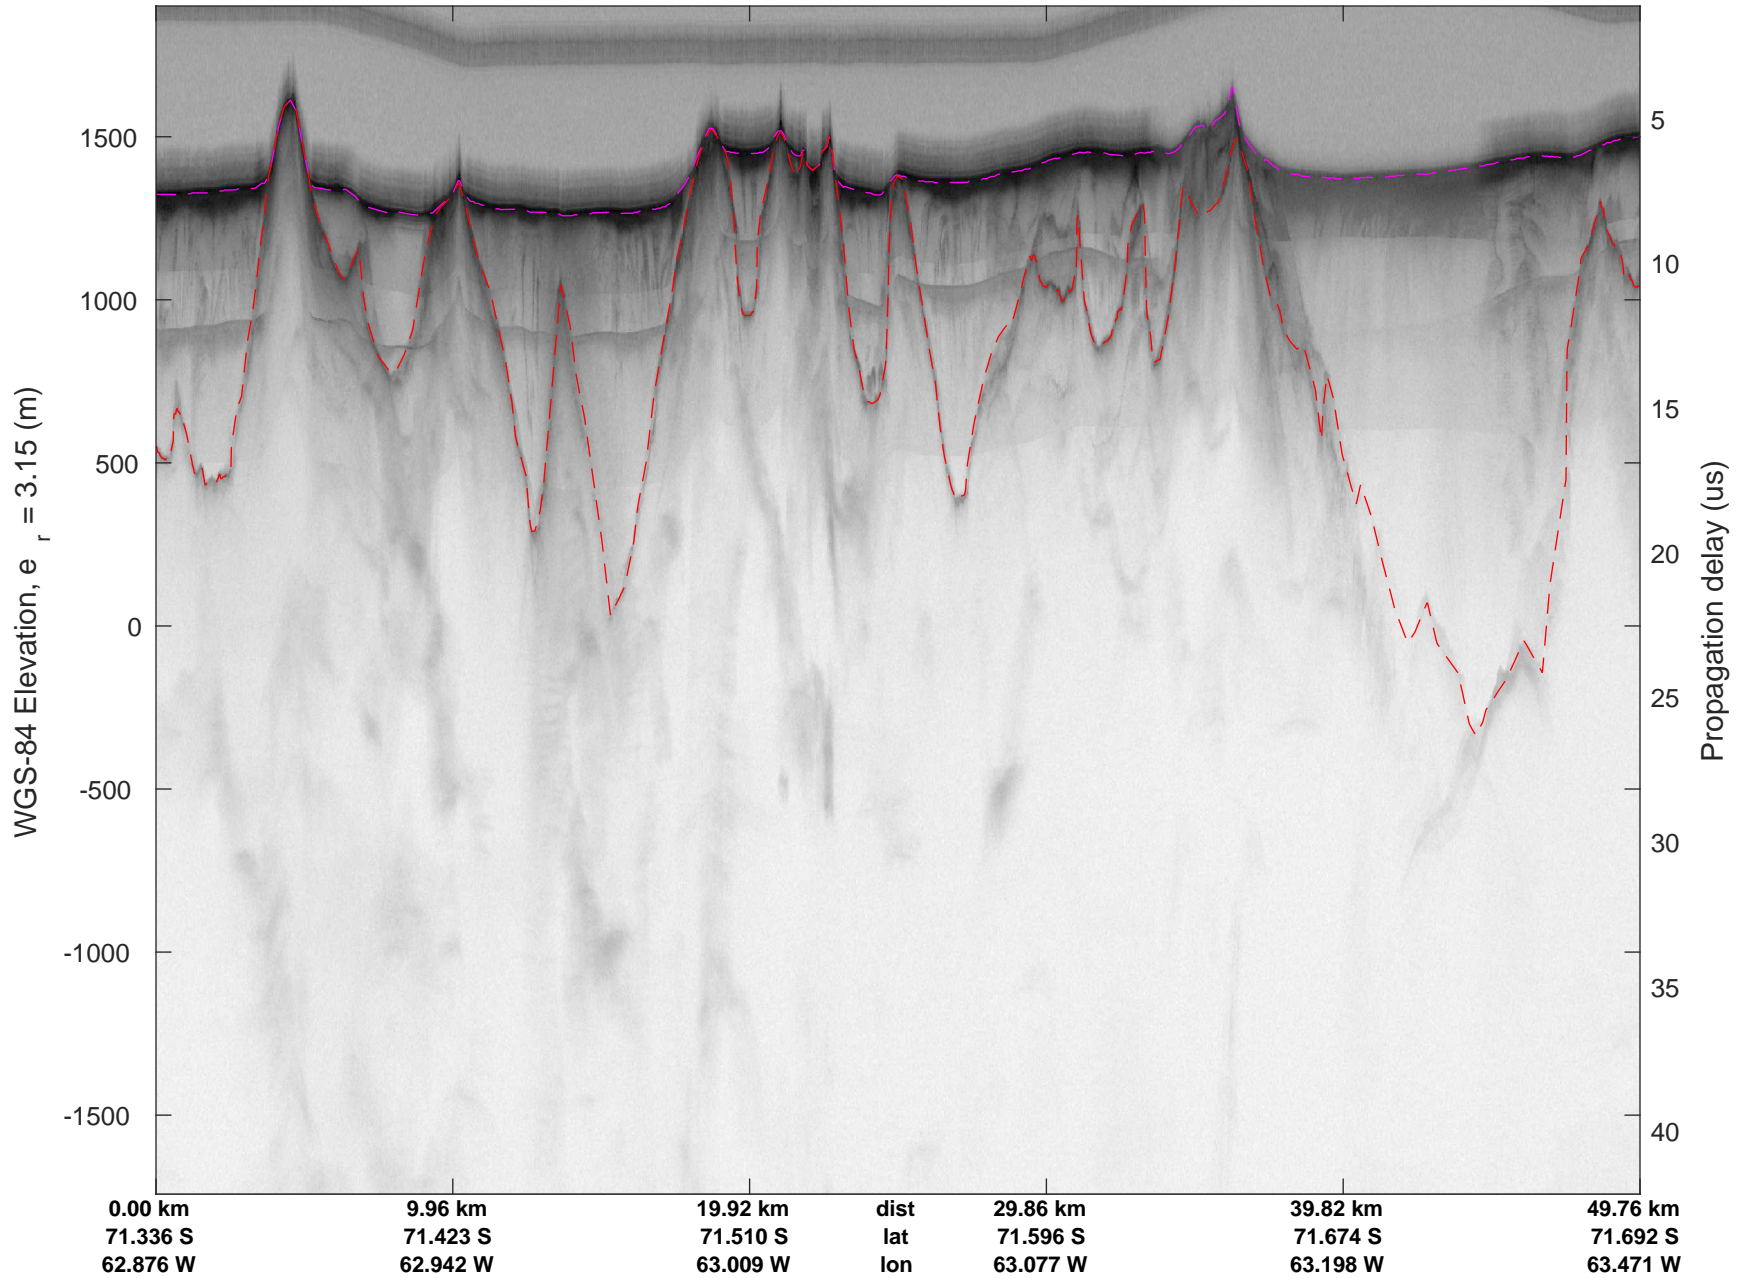

rds 2016_Antarctica_DC8: "Larson D 01" 20161118_06_005: 20:06:06.6 to 20:12:14.3 GPS