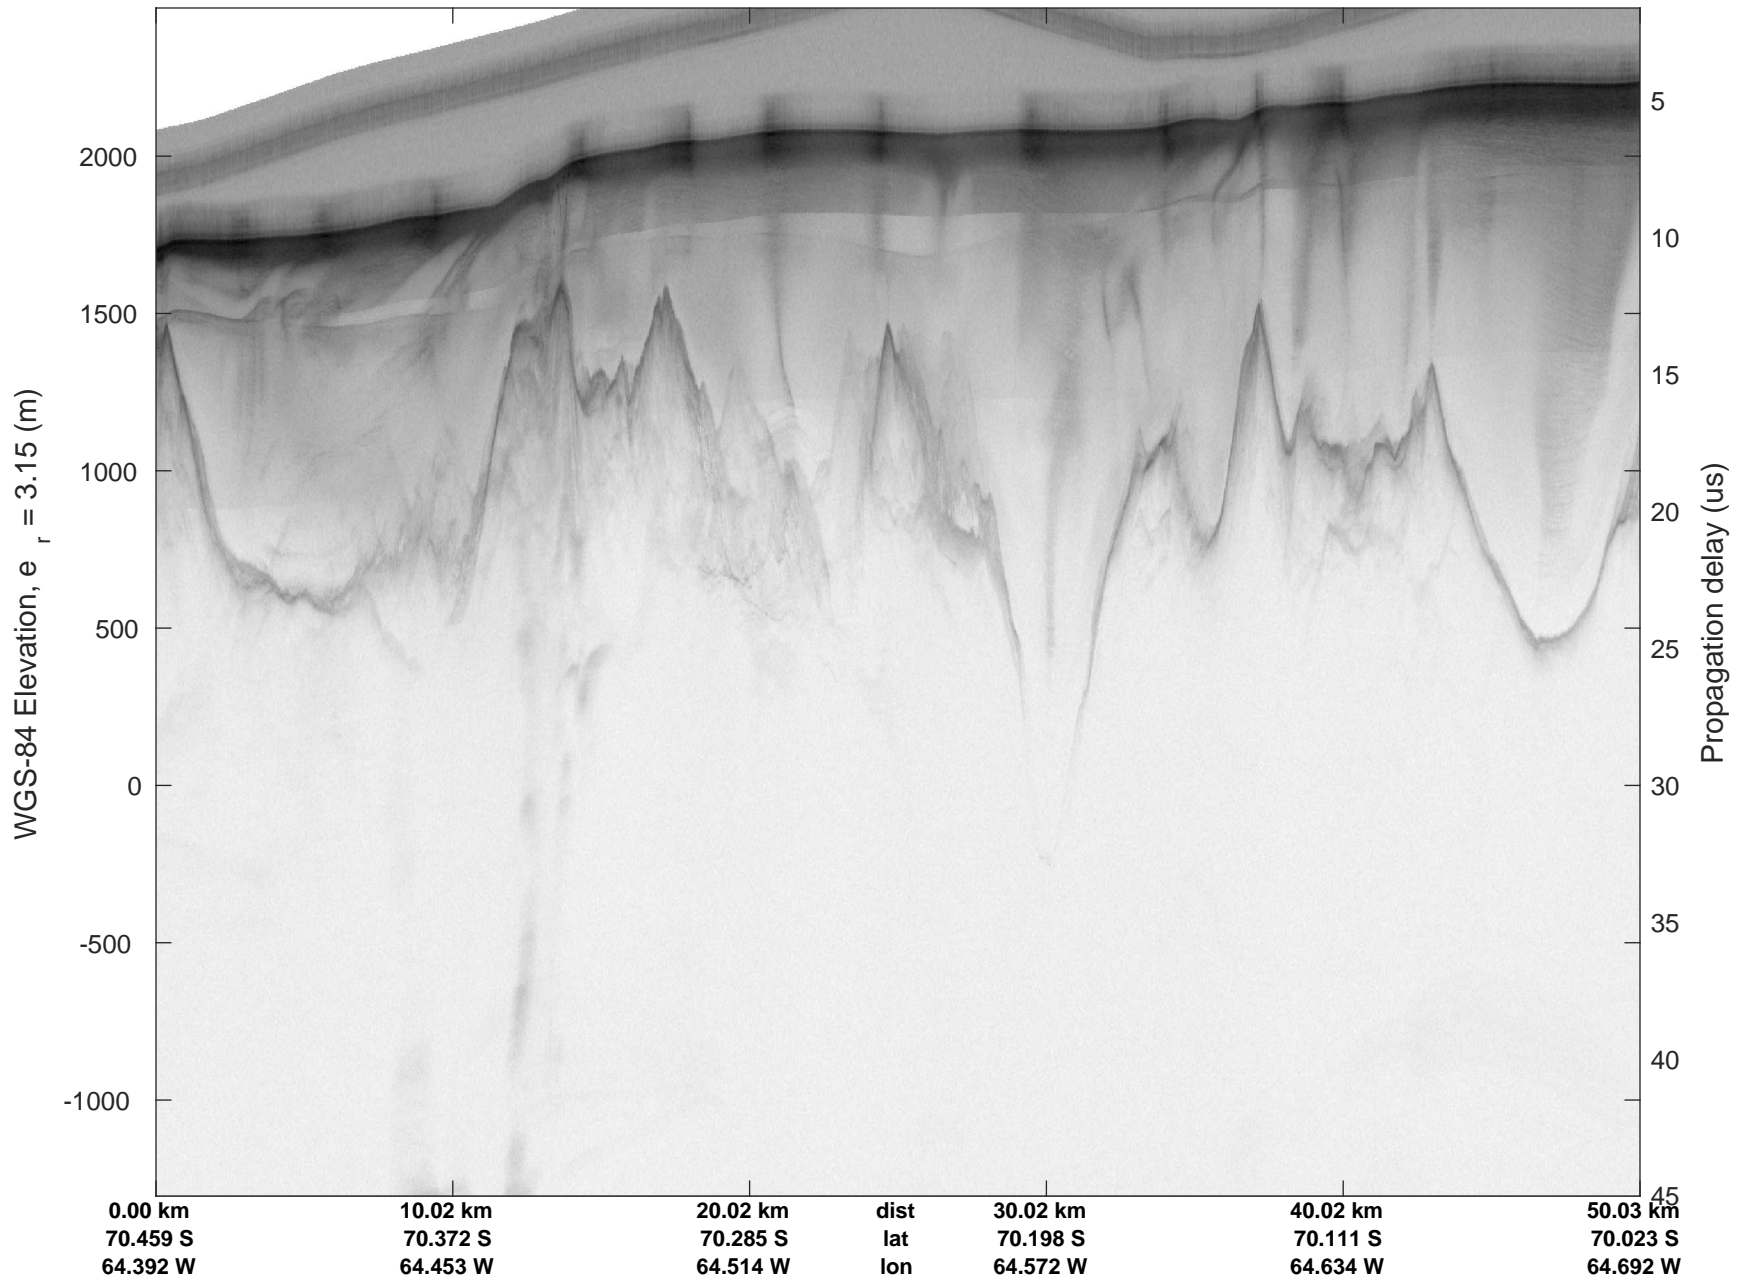

rds 2016_Antarctica_DC8: "Larson D 01" 20161118_06_009: 20:29:35.0 to 20:35:29.6 GPS