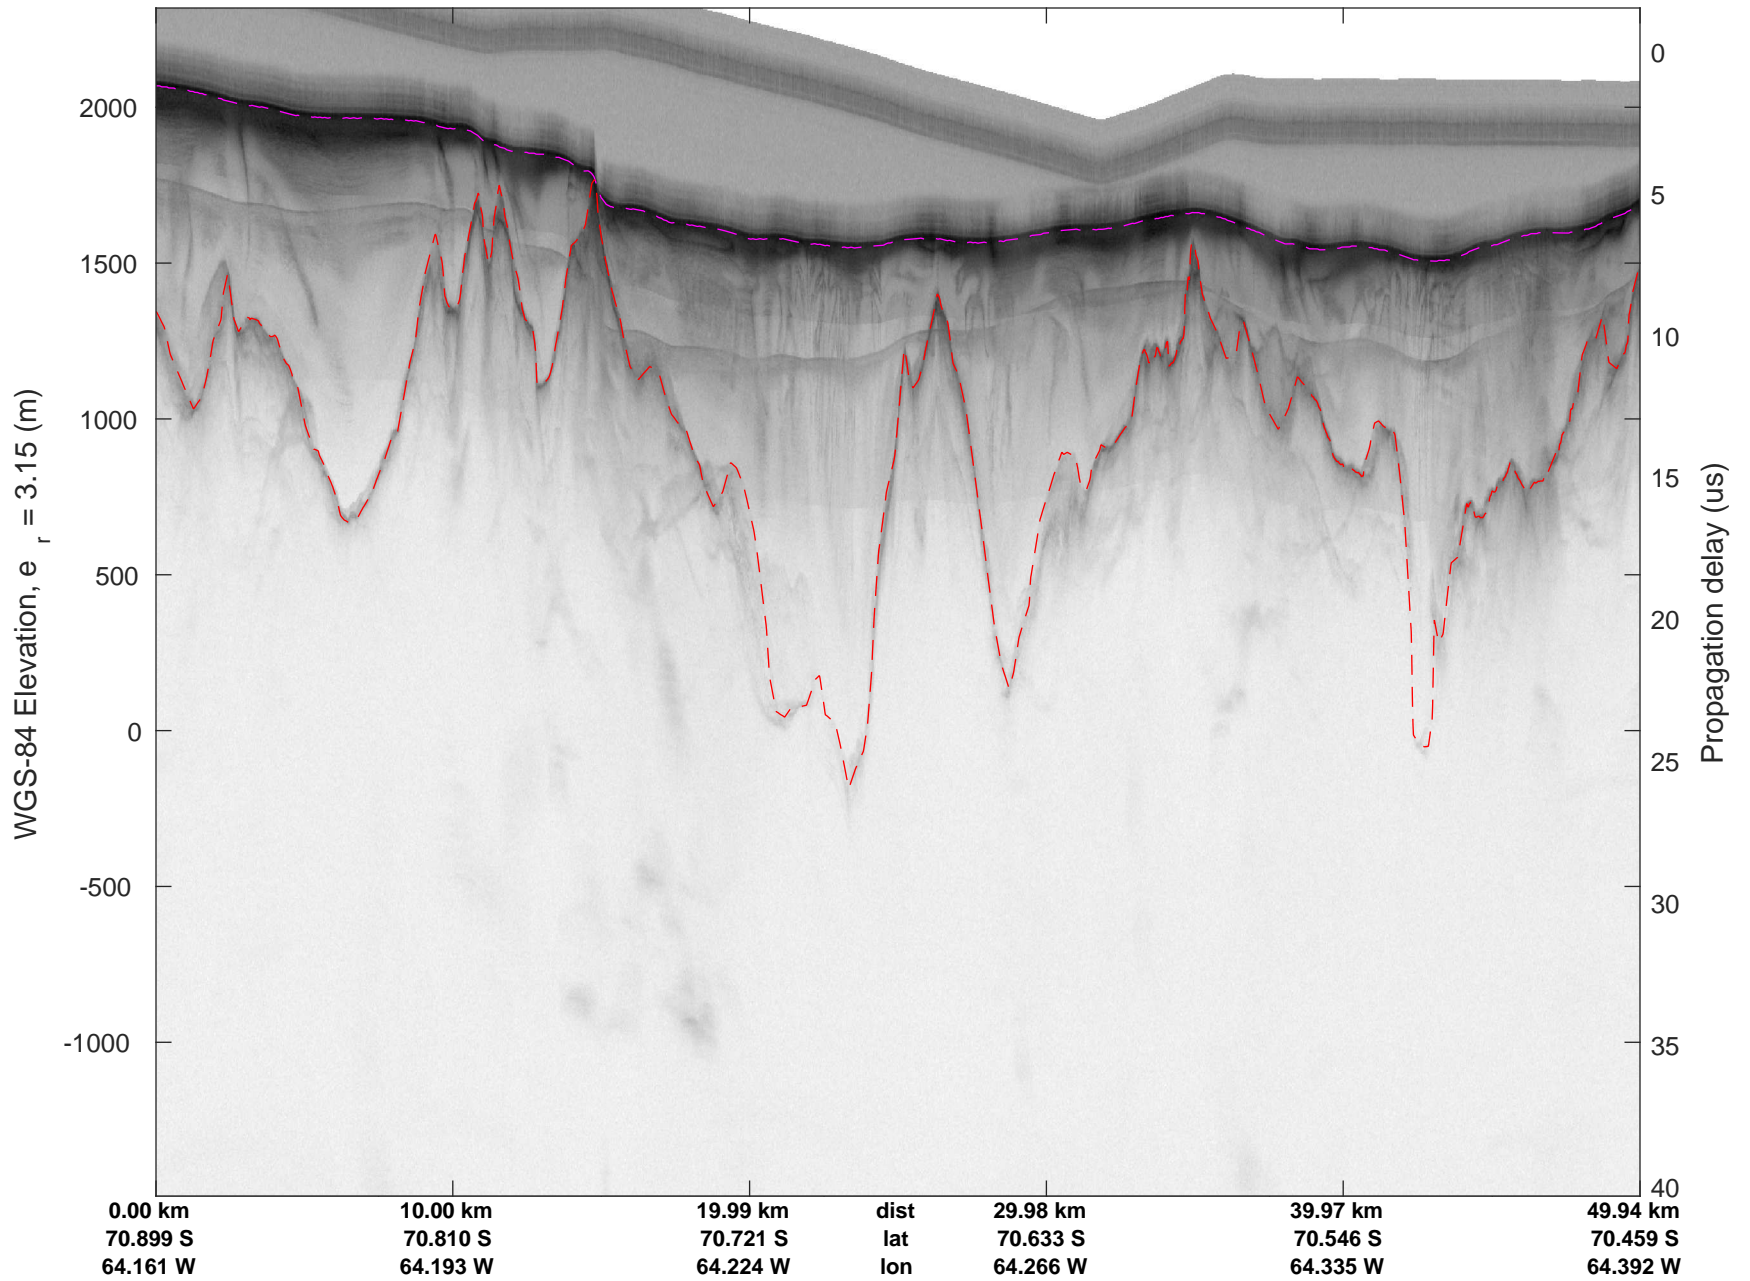

rds 2016_Antarctica_DC8: "Larson D 01" 20161118_06_008: 20:23:40.6 to 20:29:34.8 GPS