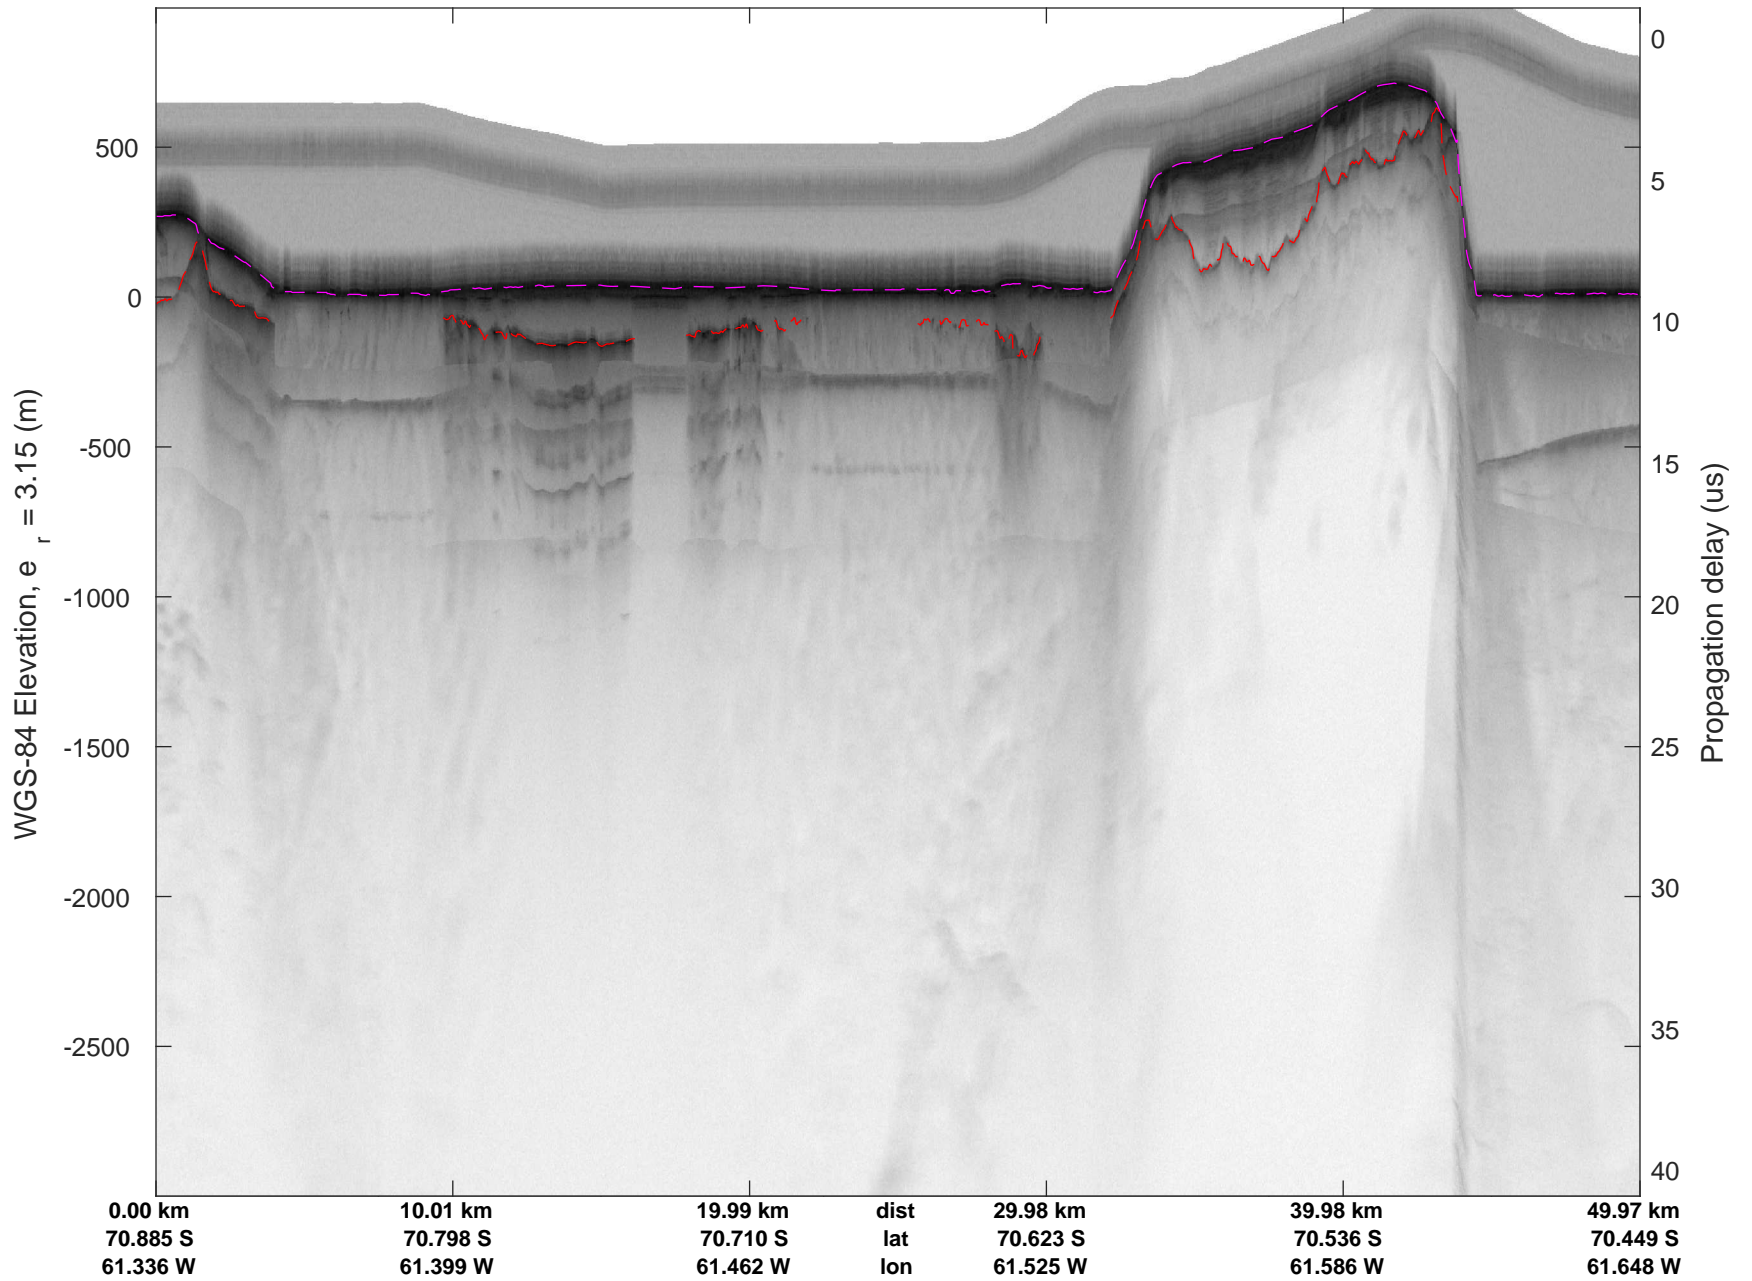

rds 2016_Antarctica_DC8: "Larson D 01" 20161118_06_026: 22:11:21.2 to 22:17:19.0 GPS

rds 2016_Antarctica_DC8: "Larson D 01" 20161118_06_027: 22:17:19.3 to 22:22:55.5 GPS

rds 2016_Antarctica_DC8: "Larson D 01" 20161118_06_027: 22:17:19.3 to 22:22:55.5 GPS

rds 2016_Antarctica_DC8: "Larson D 01" 20161118_06_028: 22:22:55.7 to 22:28:54.9 GPS

rds 2016_Antarctica_DC8: "Larson D 01" 20161118_06_028: 22:22:55.7 to 22:28:54.9 GPS

rds 2016_Antarctica_DC8: "Larson D 01" 20161118_06_029: 22:28:55.1 to 22:34:52.0 GPS