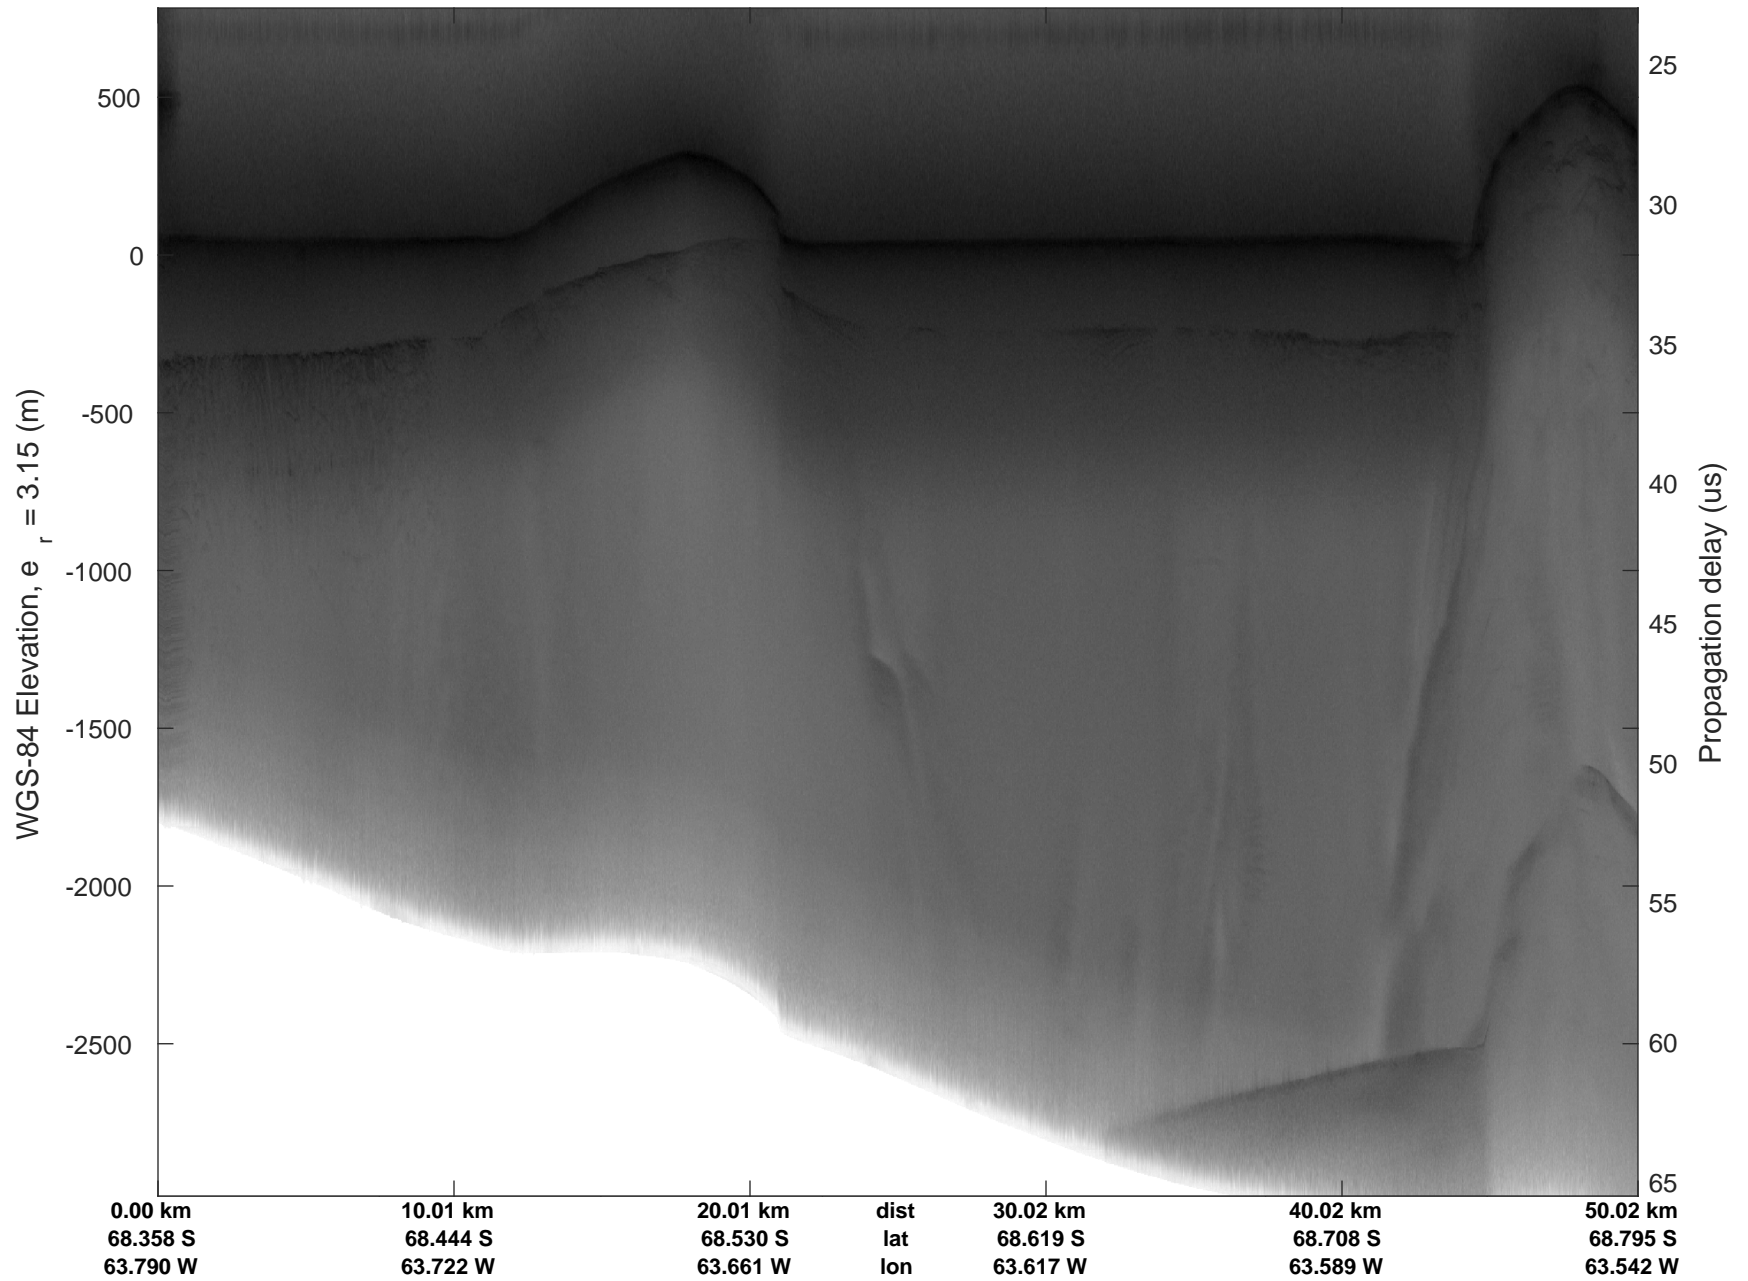

Larson D 01
 20161118_04_001
 Polar Stereograph -71N/0E

rds 2016_Antarctica_DC8: "Larson D 01" 20161118_04_001: 16:16:50.5 to 16:21:05.2 GPS

rds 2016_Antarctica_DC8: "Larson D 01" 20161118_04_001: 16:16:50.5 to 16:21:05.2 GPS

rds 2016_Antarctica_DC8: "Larson D 01" 20161118_04_002: 16:21:05.4 to 16:25:15.2 GPS

rds 2016_Antarctica_DC8: "Larson D 01" 20161118_04_002: 16:21:05.4 to 16:25:15.2 GPS