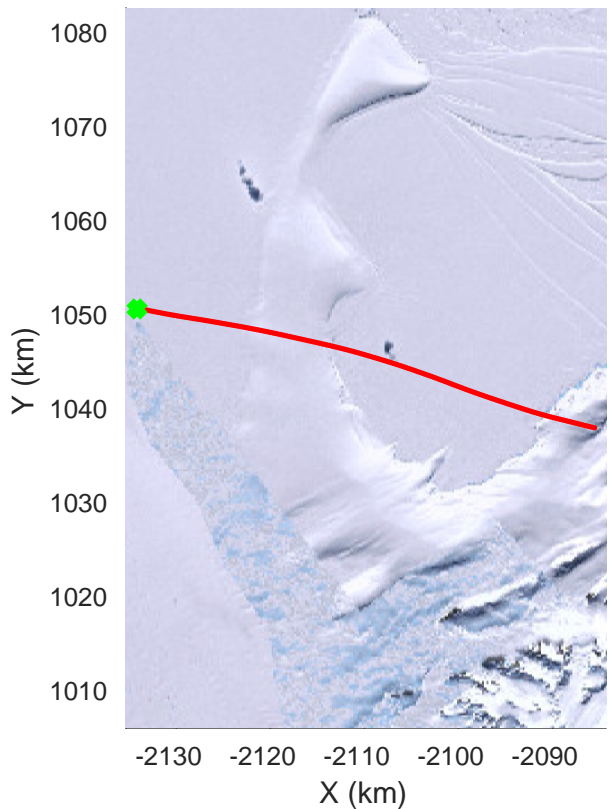

Larson D 01
 20161118_04_001
 Polar Stereograph -71N/0E

rds 2016_Antarctica_DC8: "Larson D 01" 20161118_04_001: 16:16:50.5 to 16:21:05.2 GPS

rds 2016_Antarctica_DC8: "Larson D 01" 20161118_04_001: 16:16:50.5 to 16:21:05.2 GPS

rds 2016_Antarctica_DC8: "Larson D 01" 20161118_04_002: 16:21:05.4 to 16:25:15.2 GPS

rds 2016_Antarctica_DC8: "Larson D 01" 20161118_04_002: 16:21:05.4 to 16:25:15.2 GPS