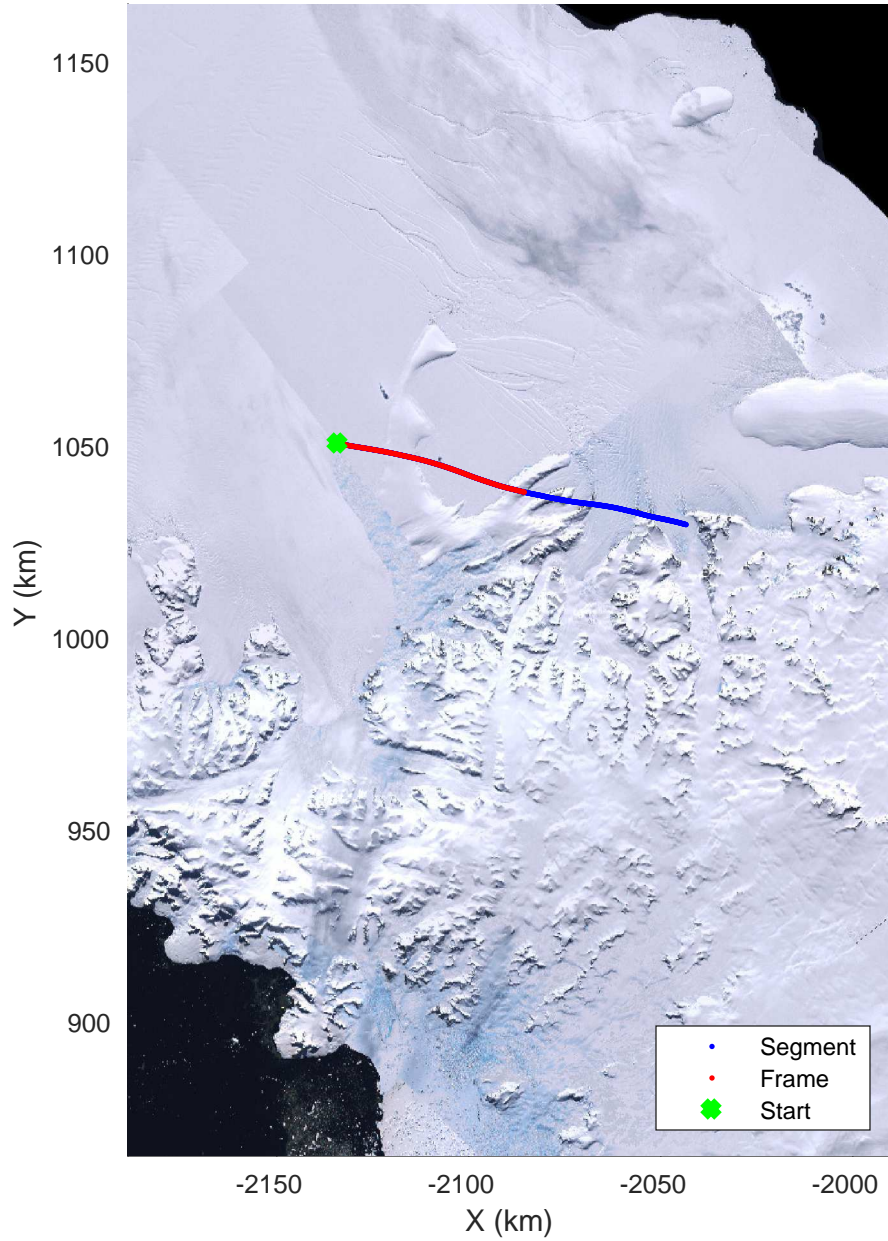

Larson D 01
 20161118_04_001
 Polar Stereograph -71N/0E

rds 2016_Antarctica_DC8: "Larson D 01" 20161118_04_001: 16:16:50.5 to 16:21:05.2 GPS

rds 2016_Antarctica_DC8: "Larson D 01" 20161118_04_001: 16:16:50.5 to 16:21:05.2 GPS

rds 2016_Antarctica_DC8: "Larson D 01" 20161118_04_002: 16:21:05.4 to 16:25:15.2 GPS

rds 2016_Antarctica_DC8: "Larson D 01" 20161118_04_002: 16:21:05.4 to 16:25:15.2 GPS