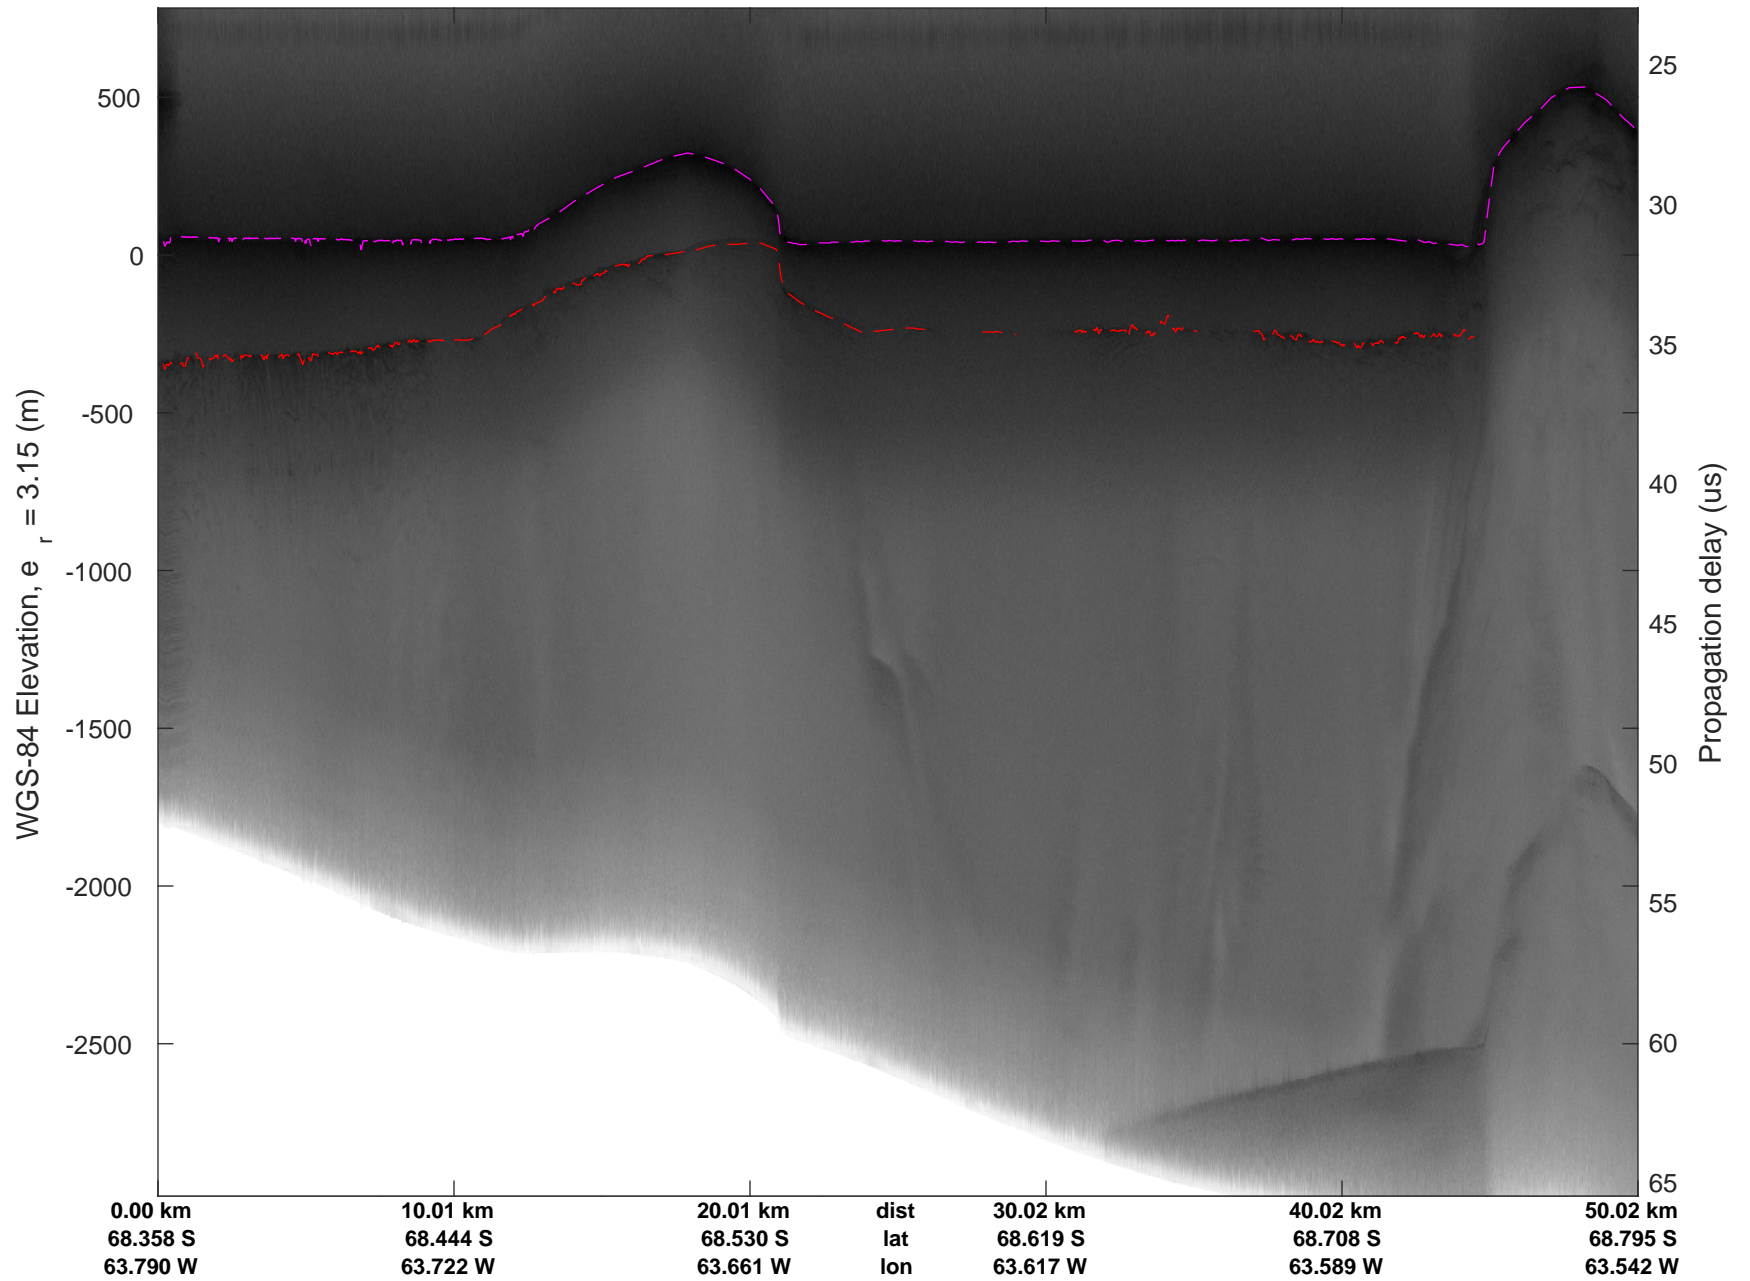

Larson D 01
 20161118_04_001
 Polar Stereograph -71N/0E

rds 2016_Antarctica_DC8: "Larson D 01" 20161118_04_001: 16:16:50.5 to 16:21:05.2 GPS

rds 2016_Antarctica_DC8: "Larson D 01" 20161118_04_001: 16:16:50.5 to 16:21:05.2 GPS

rds 2016_Antarctica_DC8: "Larson D 01" 20161118_04_002: 16:21:05.4 to 16:25:15.2 GPS

rds 2016_Antarctica_DC8: "Larson D 01" 20161118_04_002: 16:21:05.4 to 16:25:15.2 GPS