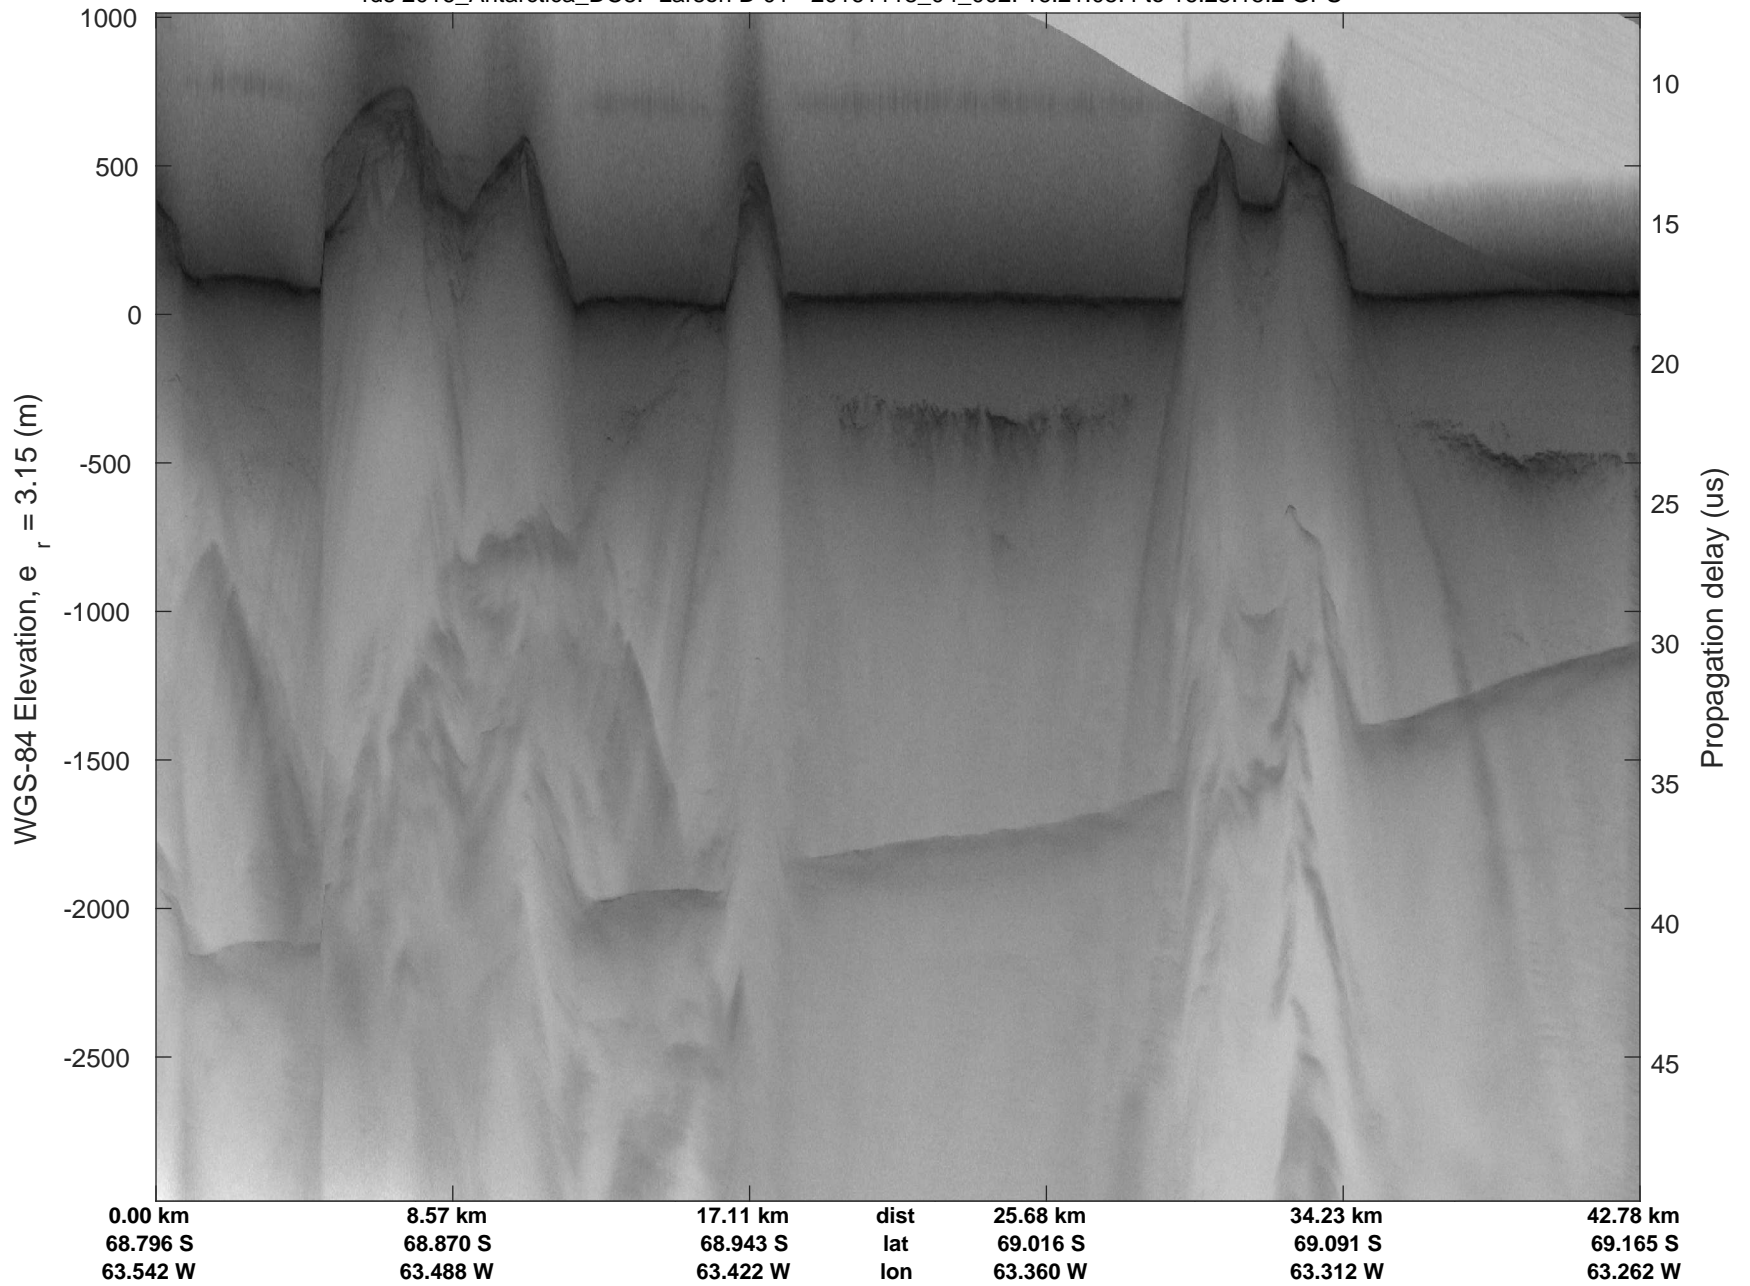

Larson D 01
 20161118_04_001
 Polar Stereograph -71N/0E

rds 2016_Antarctica_DC8: "Larson D 01" 20161118_04_001: 16:16:50.5 to 16:21:05.2 GPS

rds 2016_Antarctica_DC8: "Larson D 01" 20161118_04_001: 16:16:50.5 to 16:21:05.2 GPS

rds 2016_Antarctica_DC8: "Larson D 01" 20161118_04_002: 16:21:05.4 to 16:25:15.2 GPS

rds 2016_Antarctica_DC8: "Larson D 01" 20161118_04_002: 16:21:05.4 to 16:25:15.2 GPS