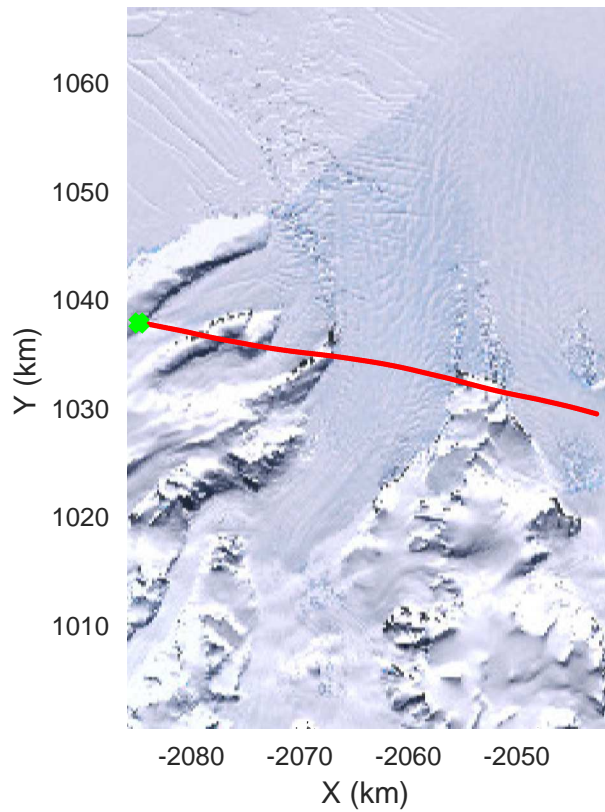

Larson D 01
 20161118_04_001
 Polar Stereograph -71N/0E

rds 2016_Antarctica_DC8: "Larson D 01" 20161118_04_001: 16:16:50.5 to 16:21:05.2 GPS

rds 2016_Antarctica_DC8: "Larson D 01" 20161118_04_001: 16:16:50.5 to 16:21:05.2 GPS

rds 2016_Antarctica_DC8: "Larson D 01" 20161118_04_002: 16:21:05.4 to 16:25:15.2 GPS

rds 2016_Antarctica_DC8: "Larson D 01" 20161118_04_002: 16:21:05.4 to 16:25:15.2 GPS