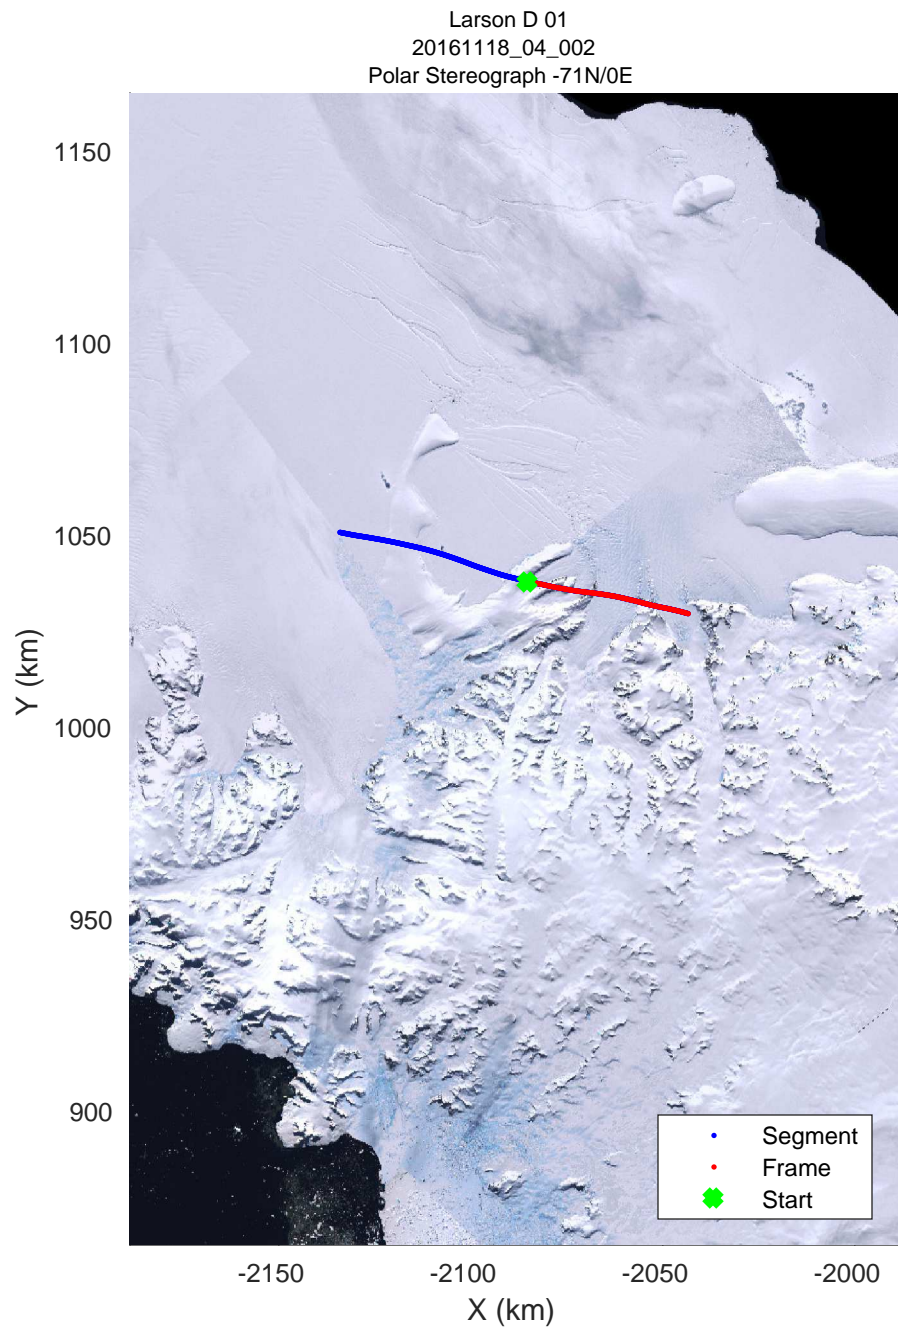

Larson D 01
 20161118_04_001
 Polar Stereograph -71N/0E

rds 2016_Antarctica_DC8: "Larson D 01" 20161118_04_001: 16:16:50.5 to 16:21:05.2 GPS

rds 2016_Antarctica_DC8: "Larson D 01" 20161118_04_001: 16:16:50.5 to 16:21:05.2 GPS

rds 2016_Antarctica_DC8: "Larson D 01" 20161118_04_002: 16:21:05.4 to 16:25:15.2 GPS

rds 2016_Antarctica_DC8: "Larson D 01" 20161118_04_002: 16:21:05.4 to 16:25:15.2 GPS