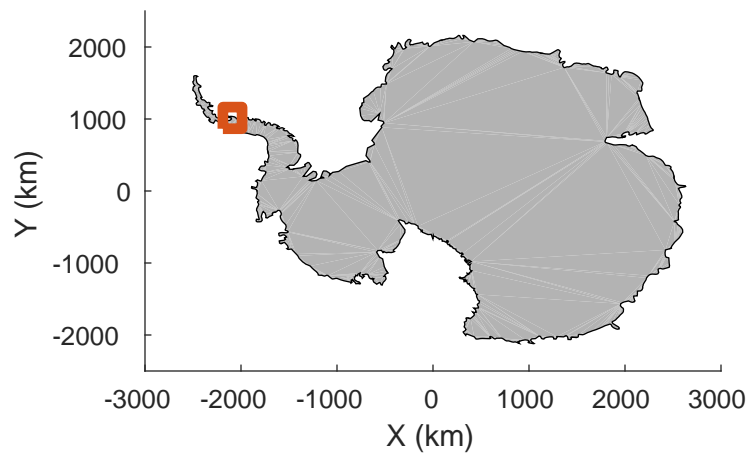

Larson D 01
 20161118_04_001
 Polar Stereograph -71N/0E

rds 2016_Antarctica_DC8: "Larson D 01" 20161118_04_001: 16:16:50.5 to 16:21:05.2 GPS

rds 2016_Antarctica_DC8: "Larson D 01" 20161118_04_001: 16:16:50.5 to 16:21:05.2 GPS

rds 2016_Antarctica_DC8: "Larson D 01" 20161118_04_002: 16:21:05.4 to 16:25:15.2 GPS

rds 2016_Antarctica_DC8: "Larson D 01" 20161118_04_002: 16:21:05.4 to 16:25:15.2 GPS