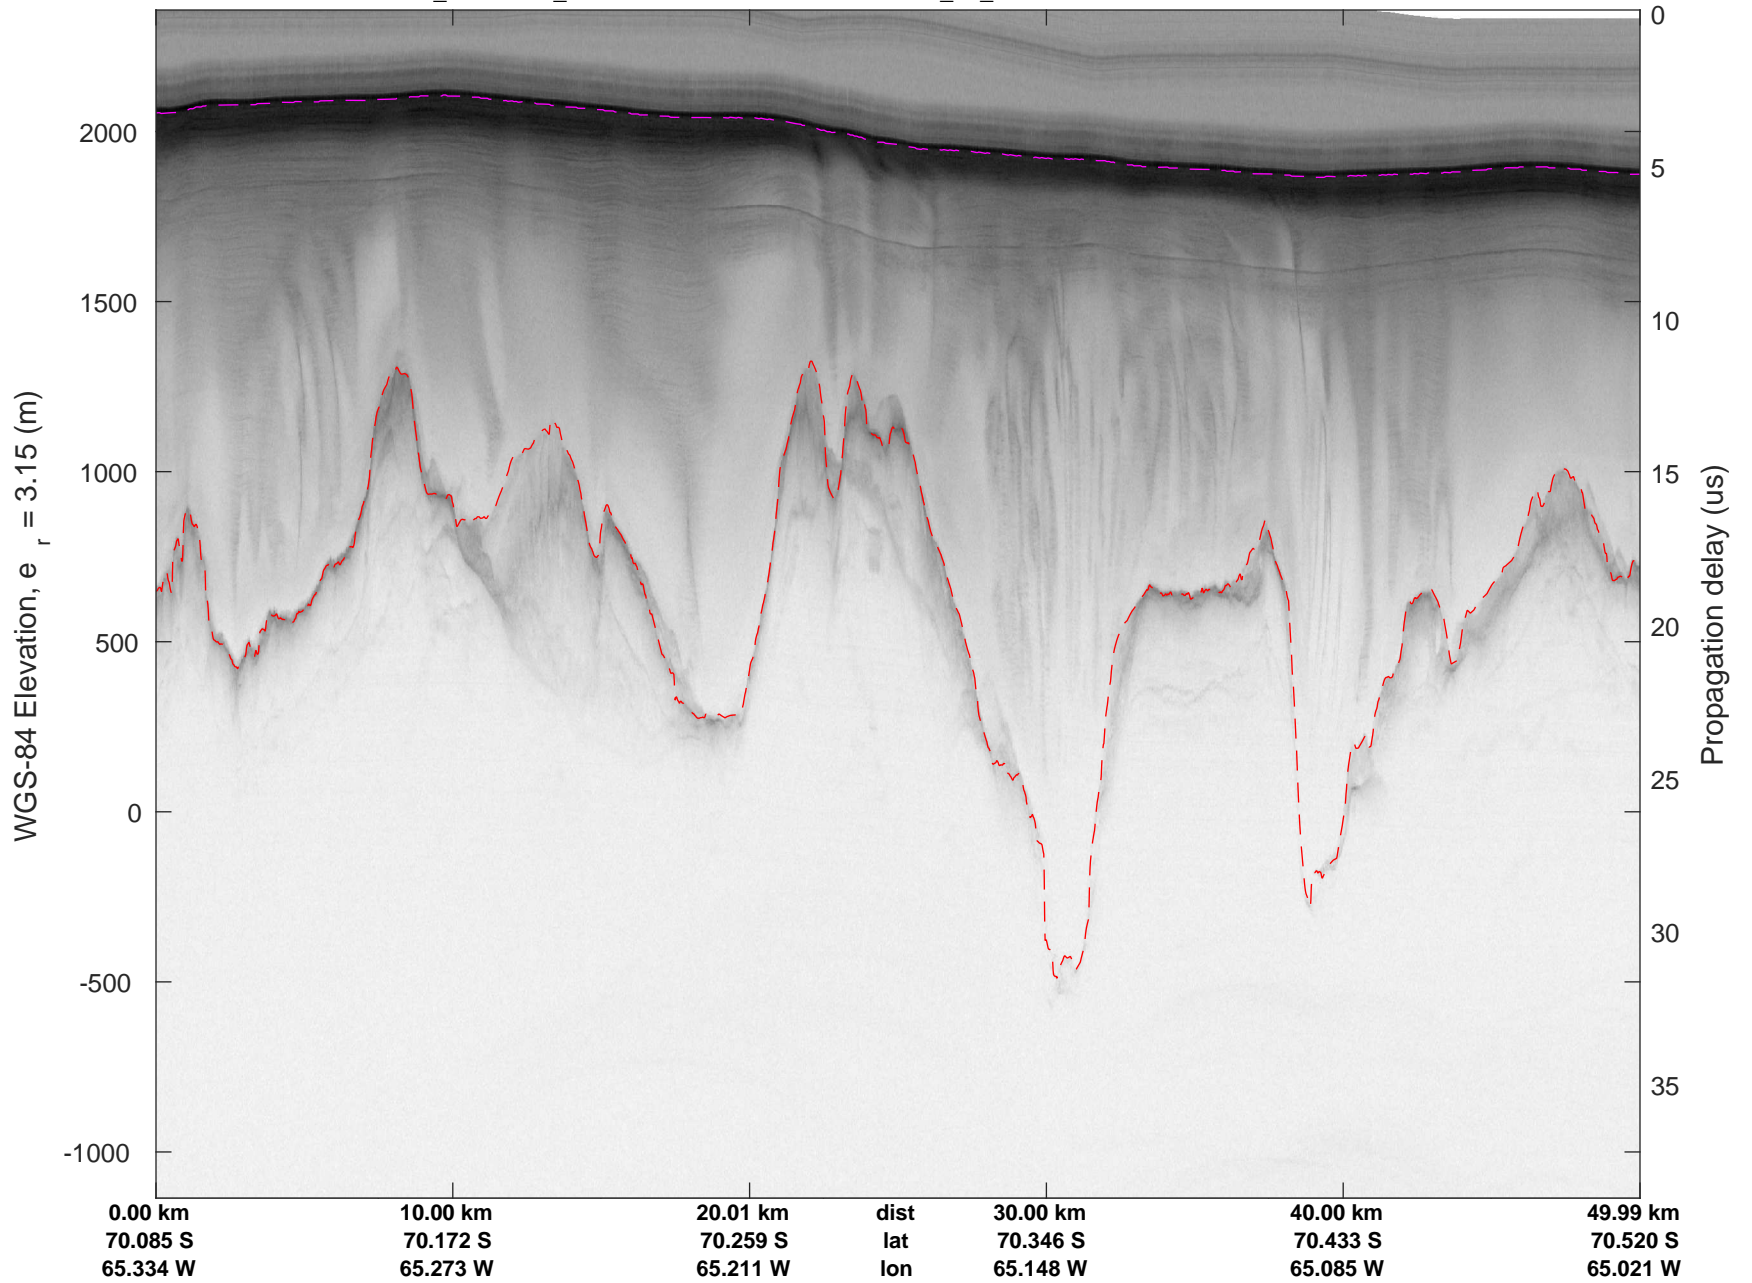

rds 2016_Antarctica_DC8: "South Peninsula" 20161114_04_034: 18:20:03.8 to 18:26:15.0 GPS

rds 2016_Antarctica_DC8: "South Peninsula" 20161114_04_035: 18:26:15.2 to 18:32:30.9 GPS

rds 2016_Antarctica_DC8: "South Peninsula" 20161114_04_035: 18:26:15.2 to 18:32:30.9 GPS

rds 2016_Antarctica_DC8: "South Peninsula" 20161114_04_036: 18:32:31.2 to 18:38:44.7 GPS

rds 2016_Antarctica_DC8: "South Peninsula" 20161114_04_036: 18:32:31.2 to 18:38:44.7 GPS

rds 2016_Antarctica_DC8: "South Peninsula" 20161114_04_037: 18:38:44.9 to 18:45:03.9 GPS