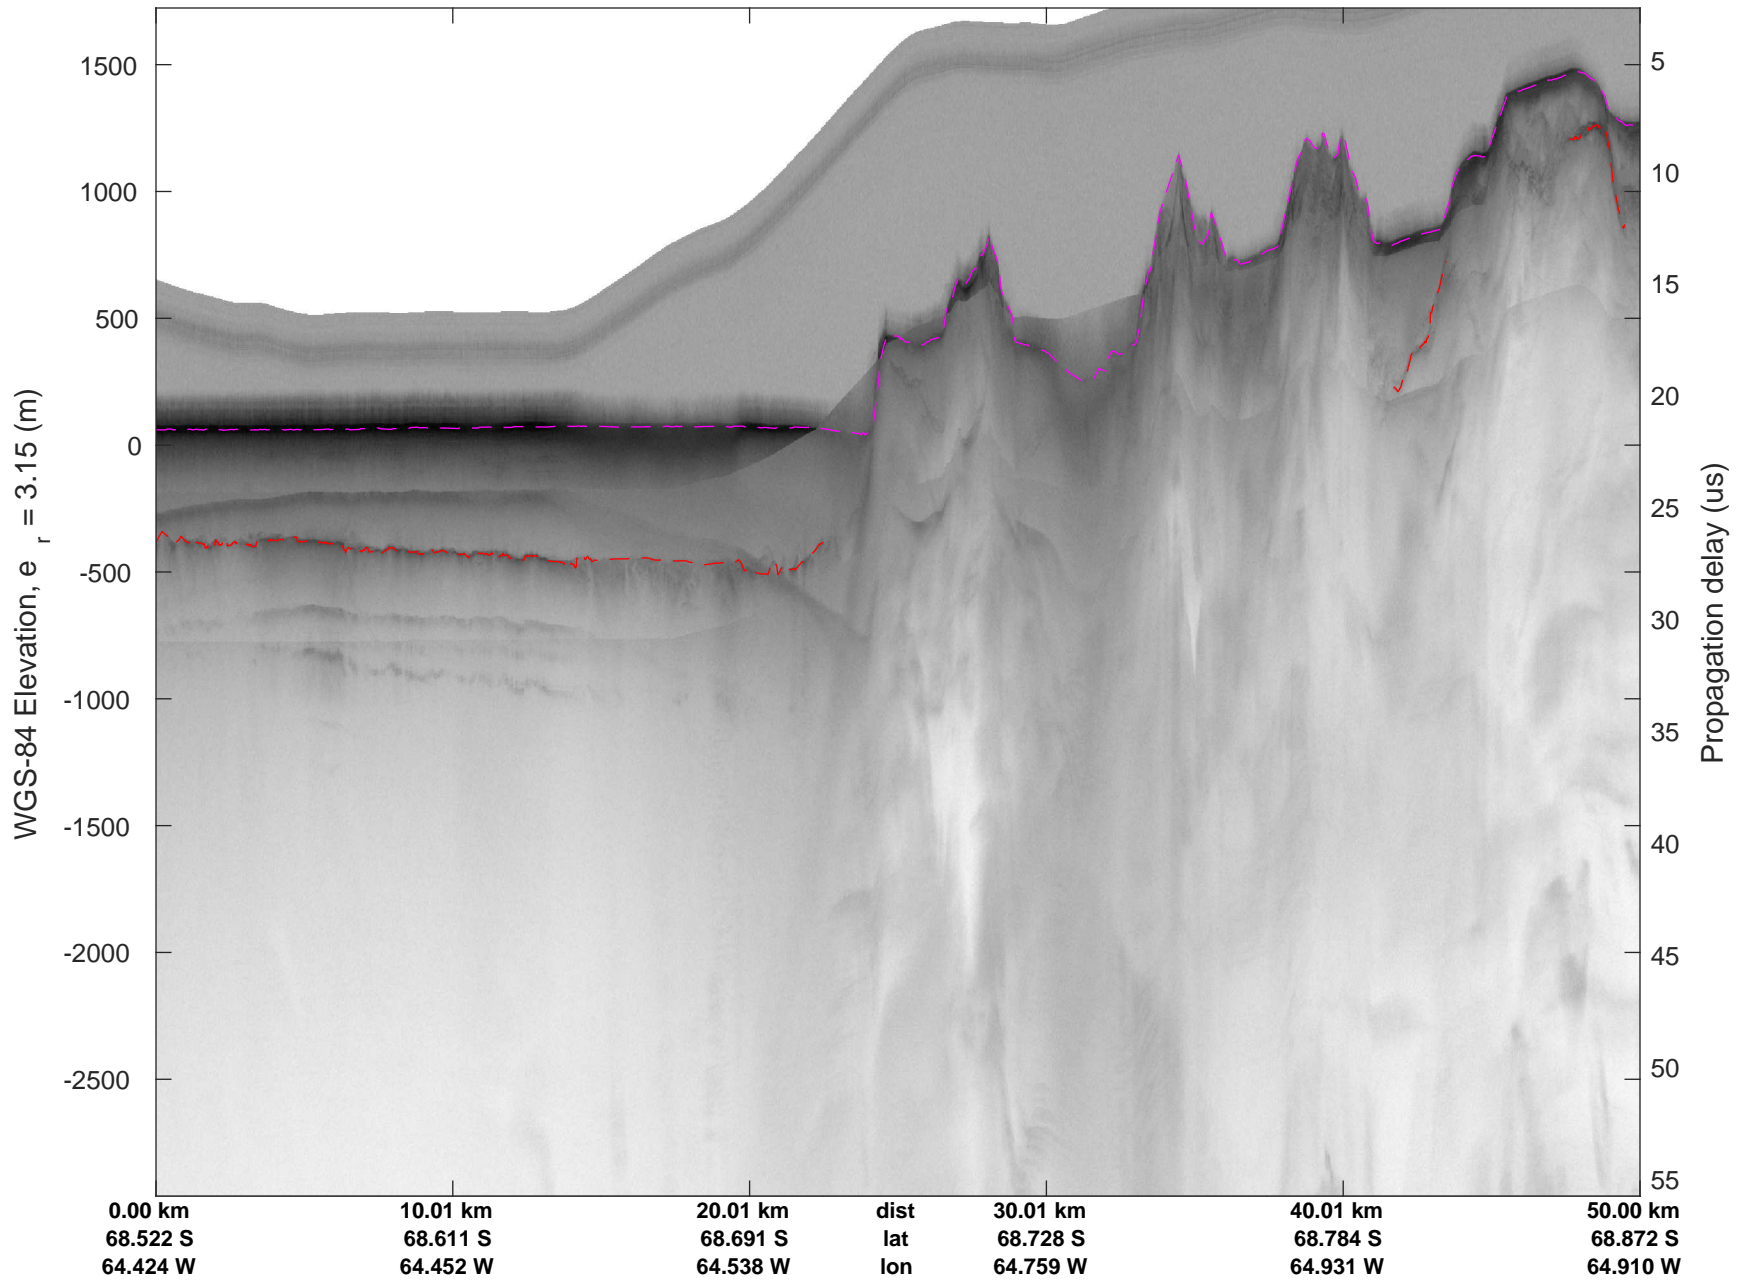

rds 2016_Antarctica_DC8: "South Peninsula" 20161114_04_004: 15:14:43.6 to 15:20:45.6 GPS