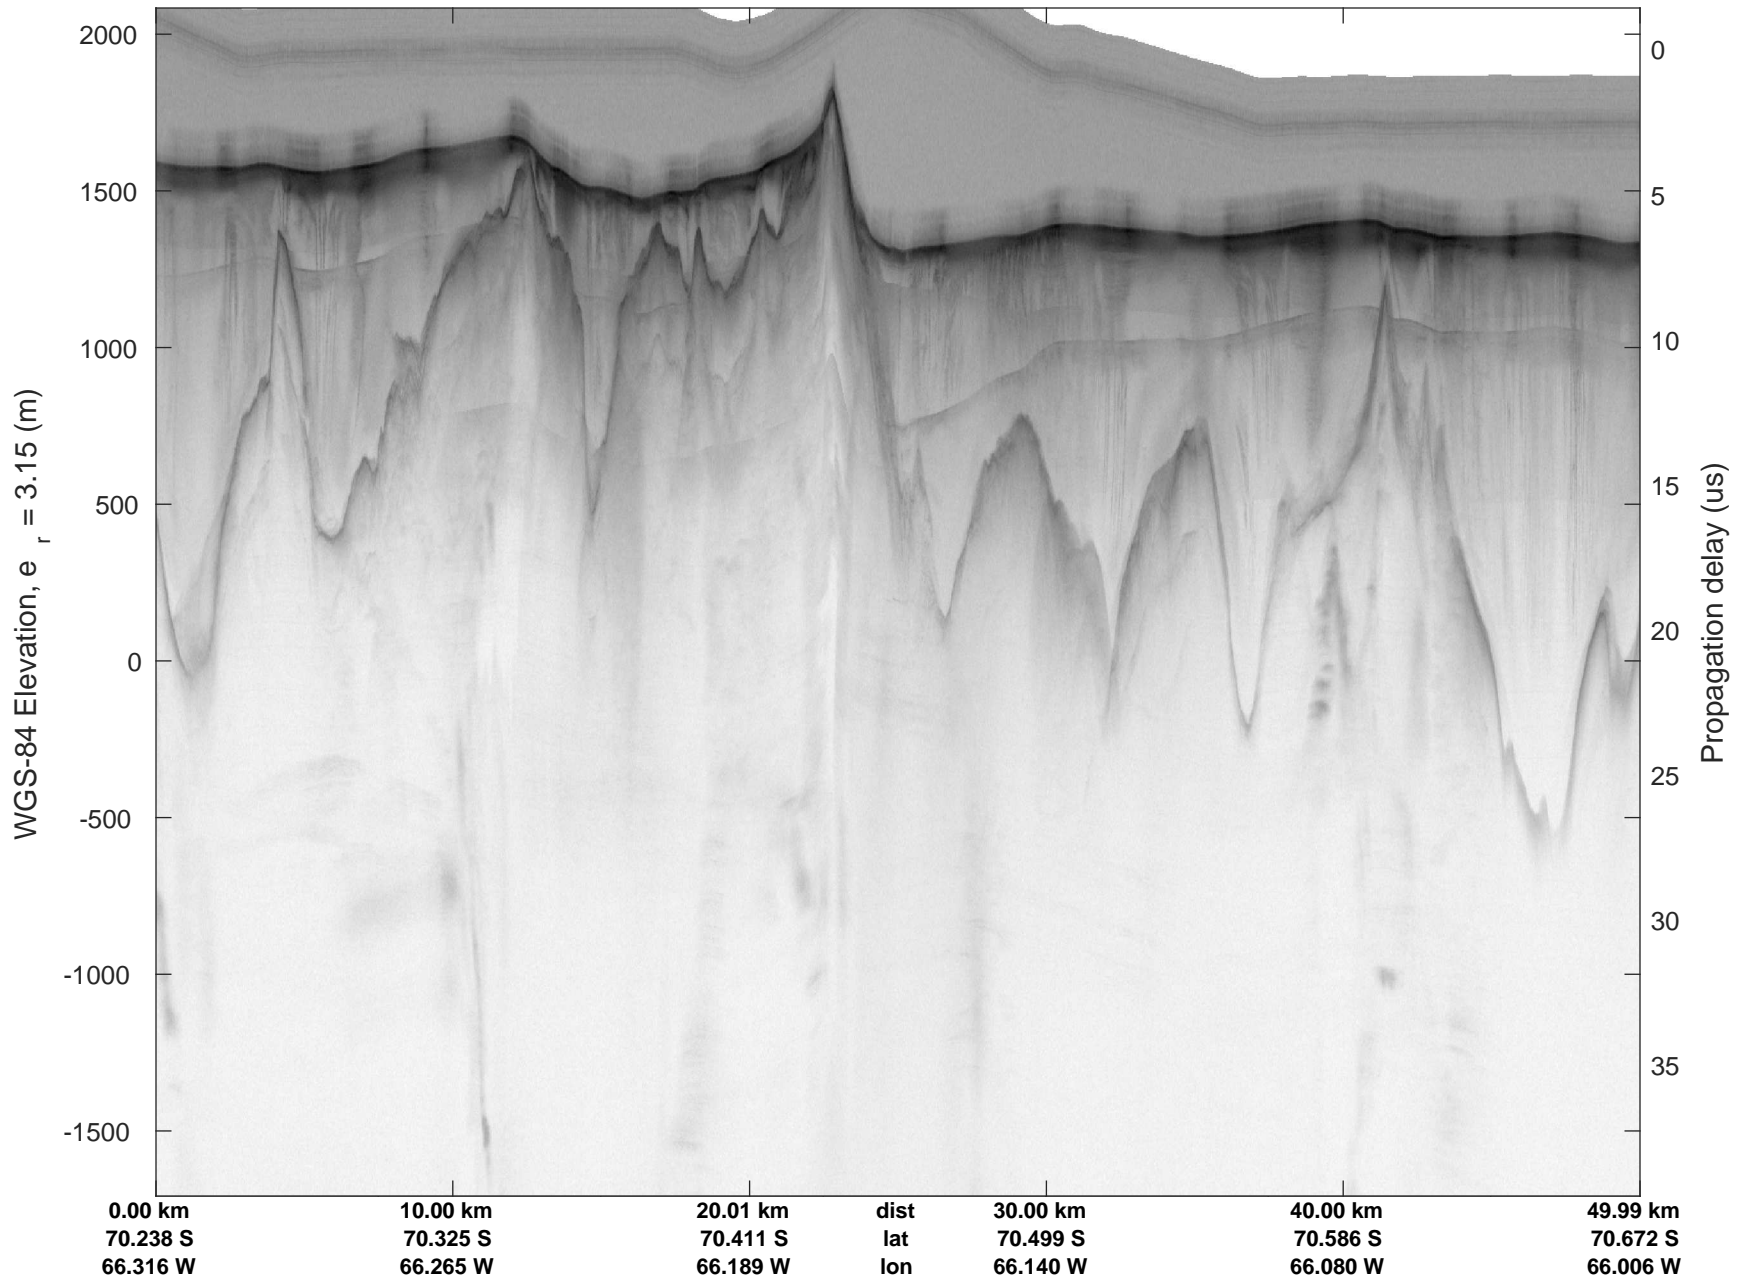

rds 2016_Antarctica_DC8: "South Peninsula" 20161114_04_020: 16:54:28.1 to 17:00:32.2 GPS

rds 2016_Antarctica_DC8: "South Peninsula" 20161114_04_020: 16:54:28.1 to 17:00:32.2 GPS

rds 2016_Antarctica_DC8: "South Peninsula" 20161114_04_021: 17:00:32.4 to 17:06:39.2 GPS