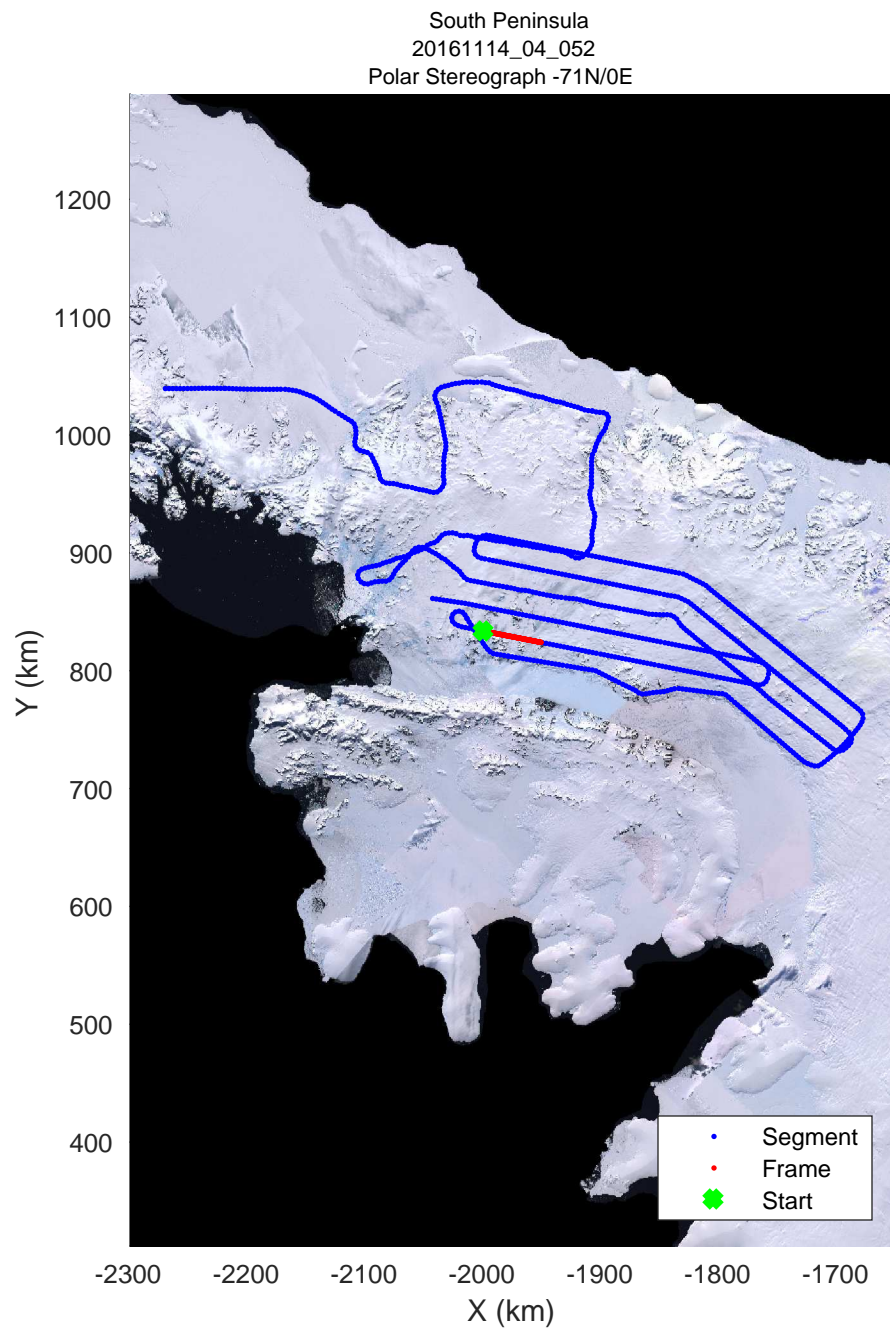

rds 2016_Antarctica_DC8: "South Peninsula" 20161114_04_049: 19:52:30.8 to 19:58:32.7 GPS

rds 2016_Antarctica_DC8: "South Peninsula" 20161114_04_050: 19:58:33.0 to 20:04:58.5 GPS

rds 2016_Antarctica_DC8: "South Peninsula" 20161114_04_050: 19:58:33.0 to 20:04:58.5 GPS

rds 2016_Antarctica_DC8: "South Peninsula" 20161114_04_051: 20:04:58.7 to 20:11:41.5 GPS

rds 2016_Antarctica_DC8: "South Peninsula" 20161114_04_051: 20:04:58.7 to 20:11:41.5 GPS

rds 2016_Antarctica_DC8: "South Peninsula" 20161114_04_052: 20:11:41.7 to 20:18:30.6 GPS