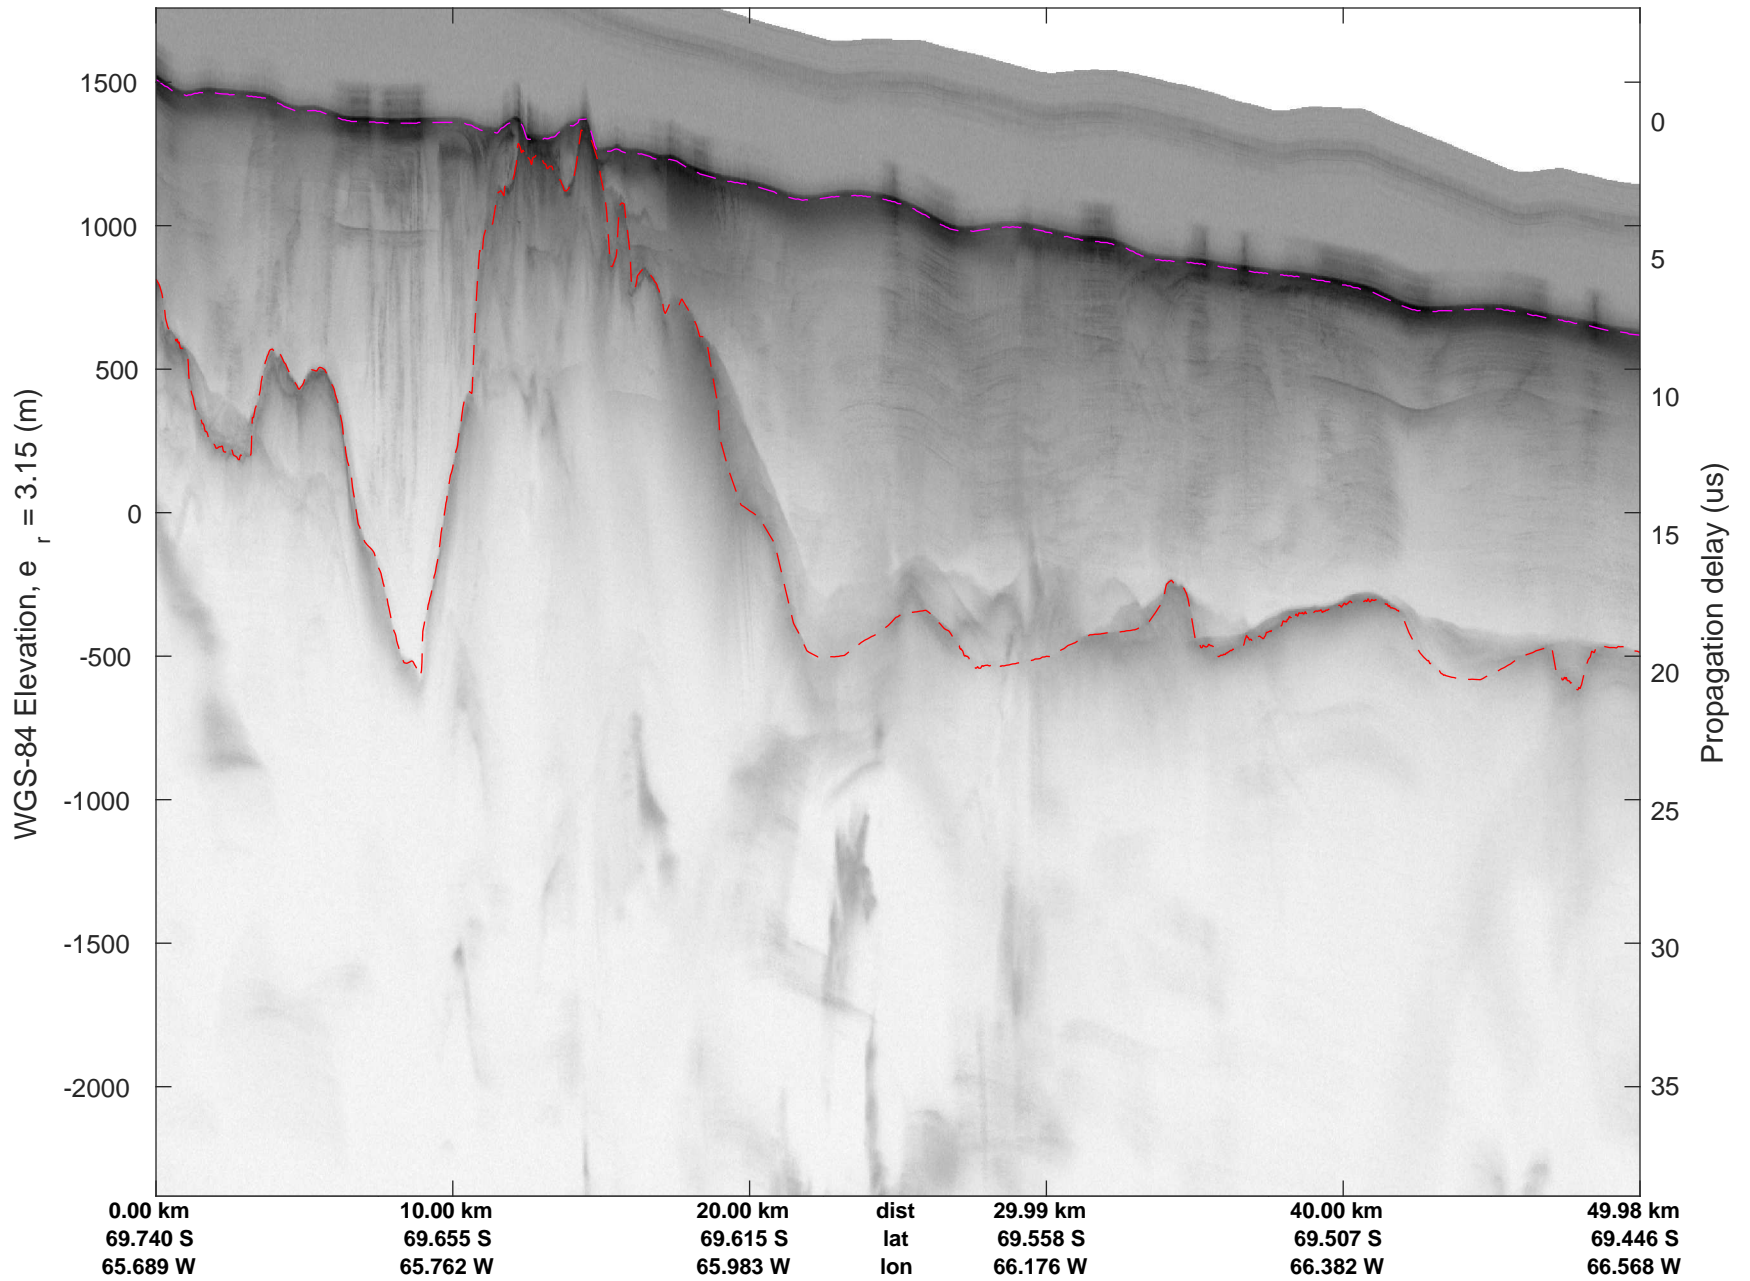

rds 2016_Antarctica_DC8: "South Peninsula" 20161114_04_015: 16:23:39.2 to 16:29:46.0 GPS

rds 2016_Antarctica_DC8: "South Peninsula" 20161114_04_016: 16:29:46.3 to 16:35:44.5 GPS

rds 2016_Antarctica_DC8: "South Peninsula" 20161114_04_016: 16:29:46.3 to 16:35:44.5 GPS