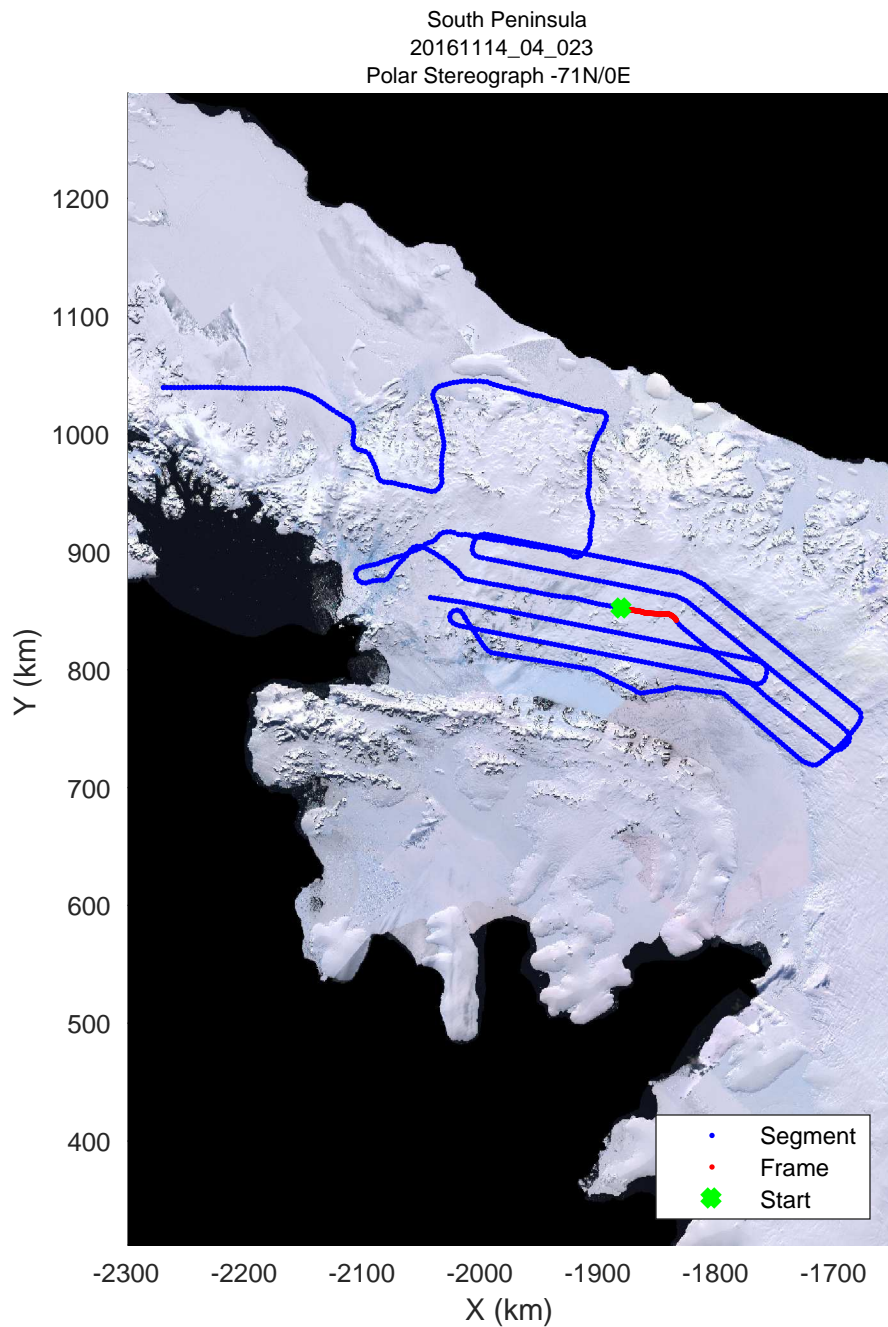

rds 2016_Antarctica_DC8: "South Peninsula" 20161114_04_021: 17:00:32.4 to 17:06:39.2 GPS

rds 2016_Antarctica_DC8: "South Peninsula" 20161114_04_022: 17:06:39.4 to 17:12:42.4 GPS

rds 2016_Antarctica_DC8: "South Peninsula" 20161114_04_022: 17:06:39.4 to 17:12:42.4 GPS