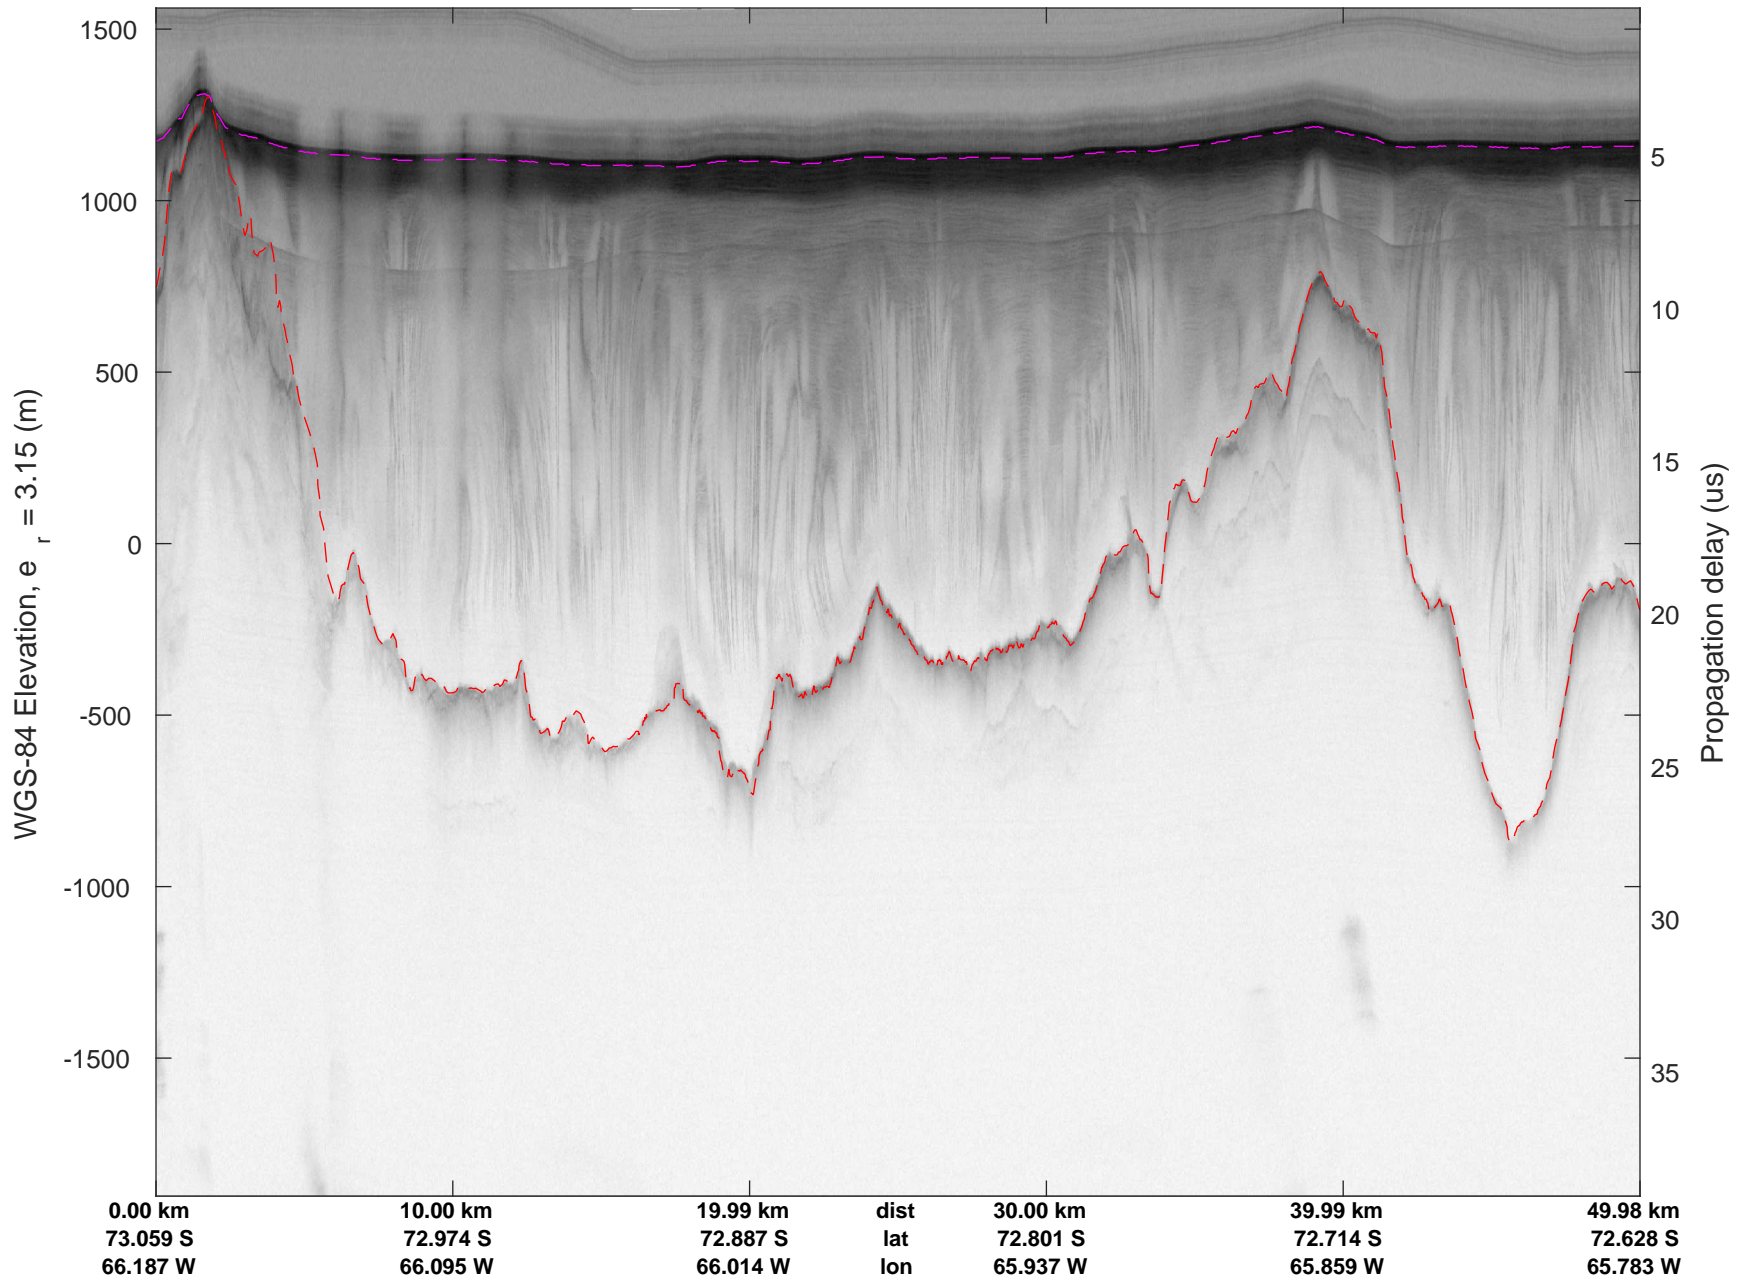

rds 2016_Antarctica_DC8: "South Peninsula" 20161114_04_027: 17:37:04.0 to 17:43:15.5 GPS

rds 2016_Antarctica_DC8: "South Peninsula" 20161114_04_028: 17:43:15.8 to 17:49:18.8 GPS

rds 2016_Antarctica_DC8: "South Peninsula" 20161114_04_028: 17:43:15.8 to 17:49:18.8 GPS