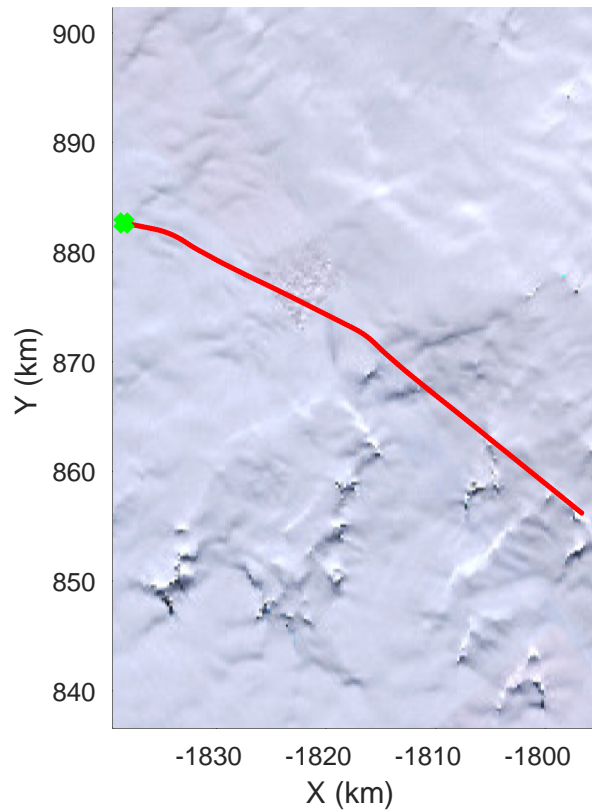

rds 2016_Antarctica_DC8: "South Peninsula" 20161114_04_037: 18:38:44.9 to 18:45:03.9 GPS

rds 2016_Antarctica_DC8: "South Peninsula" 20161114_04_038: 18:45:04.1 to 18:51:16.5 GPS

rds 2016_Antarctica_DC8: "South Peninsula" 20161114_04_038: 18:45:04.1 to 18:51:16.5 GPS