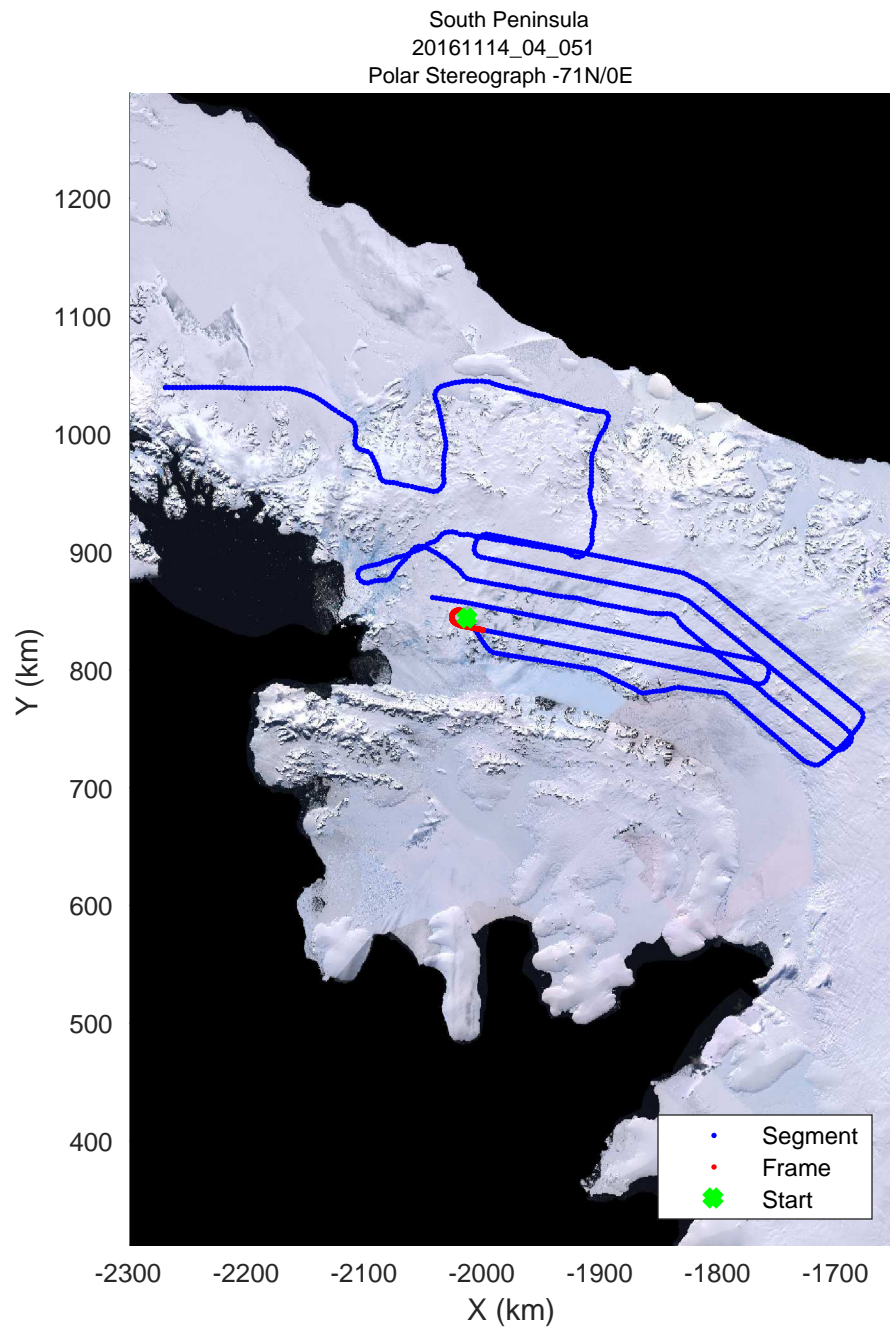

rds 2016_Antarctica_DC8: "South Peninsula" 20161114_04_049: 19:52:30.8 to 19:58:32.7 GPS

rds 2016_Antarctica_DC8: "South Peninsula" 20161114_04_050: 19:58:33.0 to 20:04:58.5 GPS

rds 2016_Antarctica_DC8: "South Peninsula" 20161114_04_050: 19:58:33.0 to 20:04:58.5 GPS