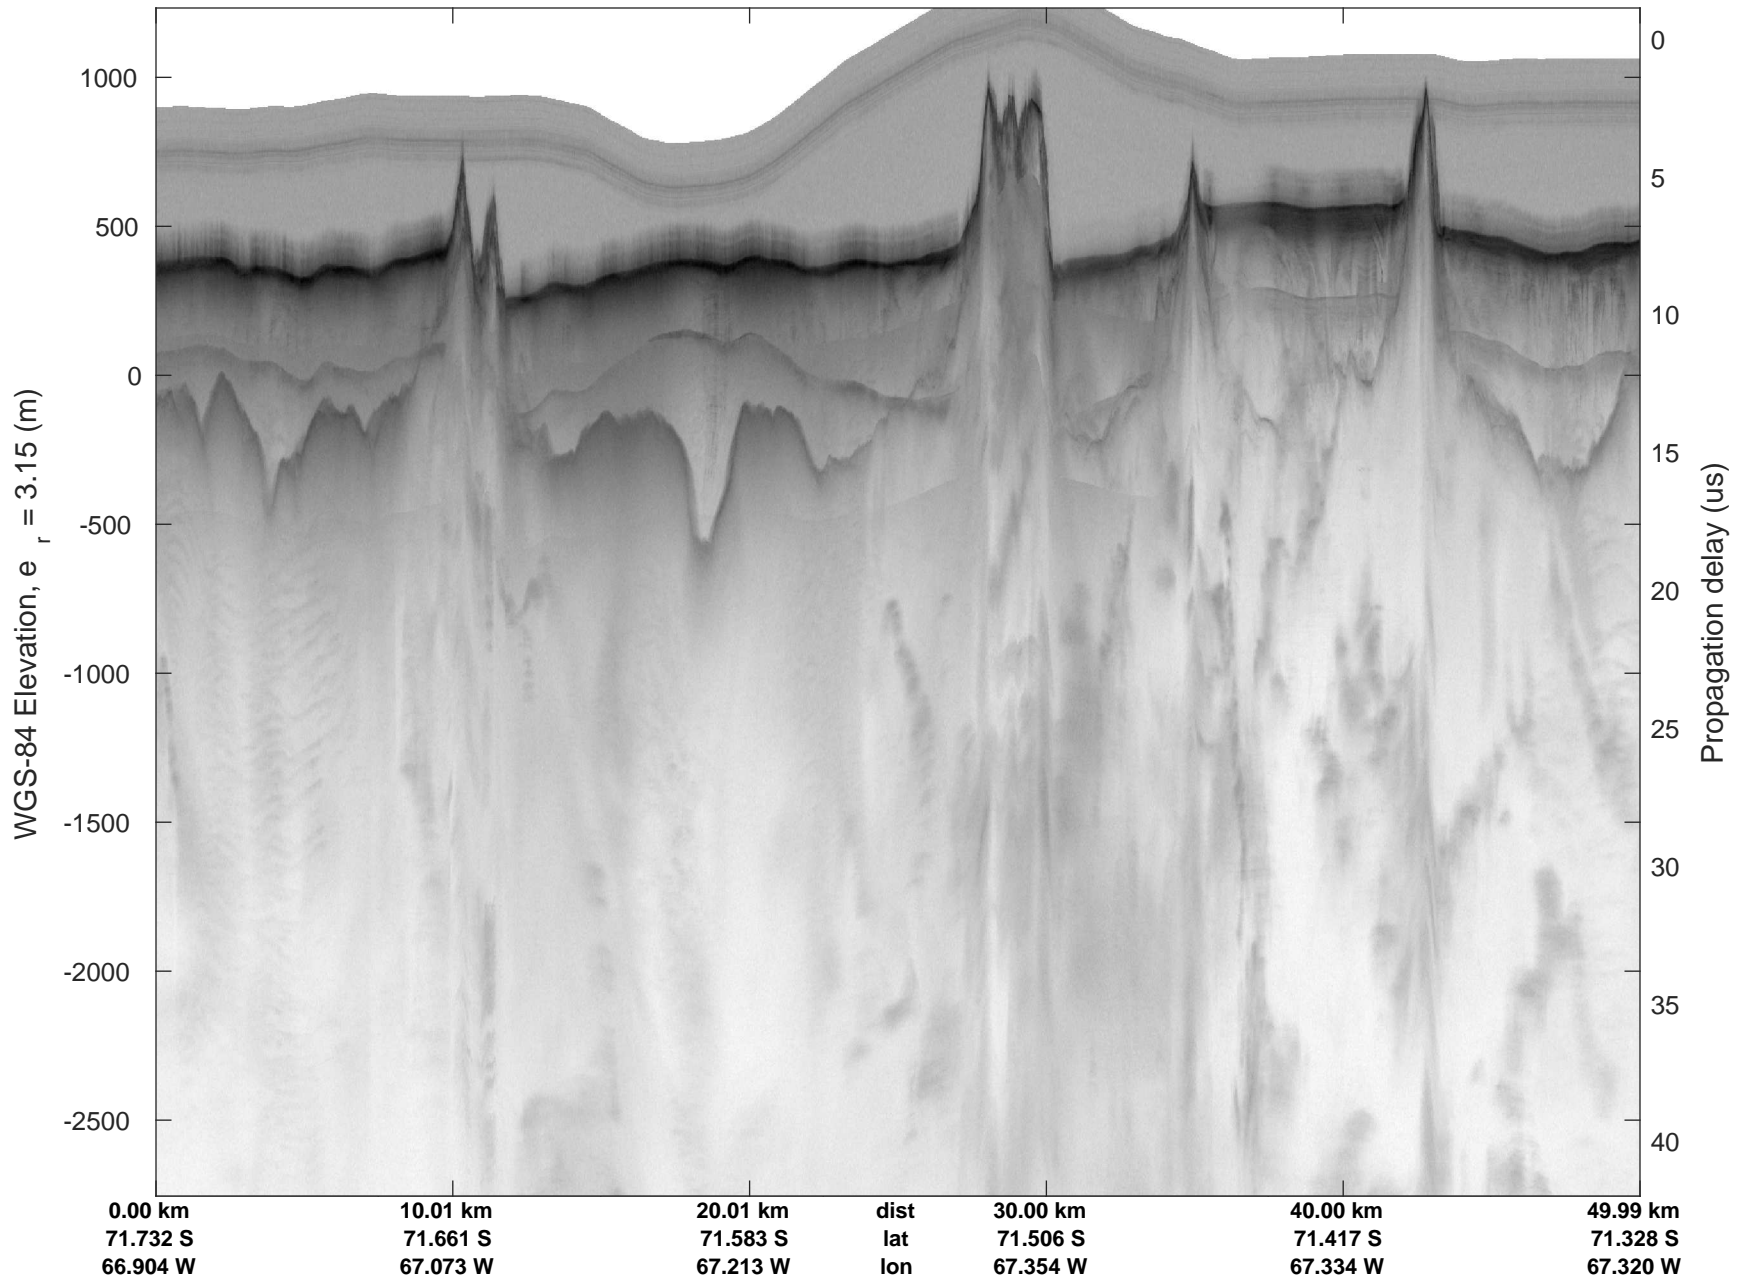

rds 2016_Antarctica_DC8: "South Peninsula" 20161114_04_045: 19:28:01.3 to 19:34:06.3 GPS

rds 2016_Antarctica_DC8: "South Peninsula" 20161114_04_045: 19:28:01.3 to 19:34:06.3 GPS

rds 2016_Antarctica_DC8: "South Peninsula" 20161114_04_046: 19:34:06.5 to 19:40:10.2 GPS

rds 2016_Antarctica_DC8: "South Peninsula" 20161114_04_046: 19:34:06.5 to 19:40:10.2 GPS

rds 2016_Antarctica_DC8: "South Peninsula" 20161114_04_047: 19:40:10.4 to 19:46:18.2 GPS

rds 2016_Antarctica_DC8: "South Peninsula" 20161114_04_047: 19:40:10.4 to 19:46:18.2 GPS