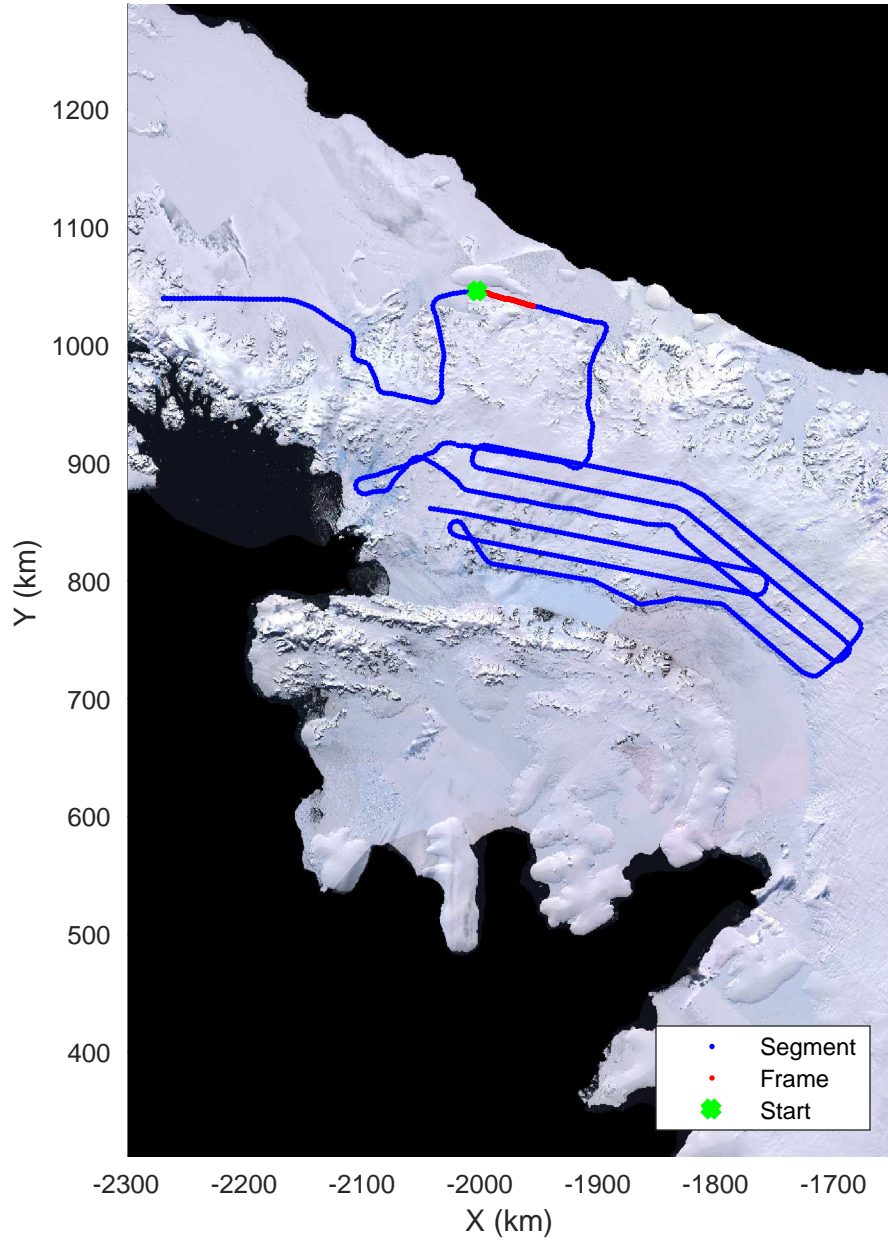

rds 2016_Antarctica_DC8: "South Peninsula" 20161114_04_007: 15:32:53.4 to 15:38:54.5 GPS

South Peninsula
20161114_04_008
Polar Stereograph -71N/0E

rds 2016_Antarctica_DC8: "South Peninsula" 20161114_04_008: 15:38:54.7 to 15:45:02.5 GPS

rds 2016_Antarctica_DC8: "South Peninsula" 20161114_04_008: 15:38:54.7 to 15:45:02.5 GPS

South Peninsula
20161114_04_009
Polar Stereograph -71N/0E

rds 2016_Antarctica_DC8: "South Peninsula" 20161114_04_009: 15:45:02.7 to 15:51:30.5 GPS