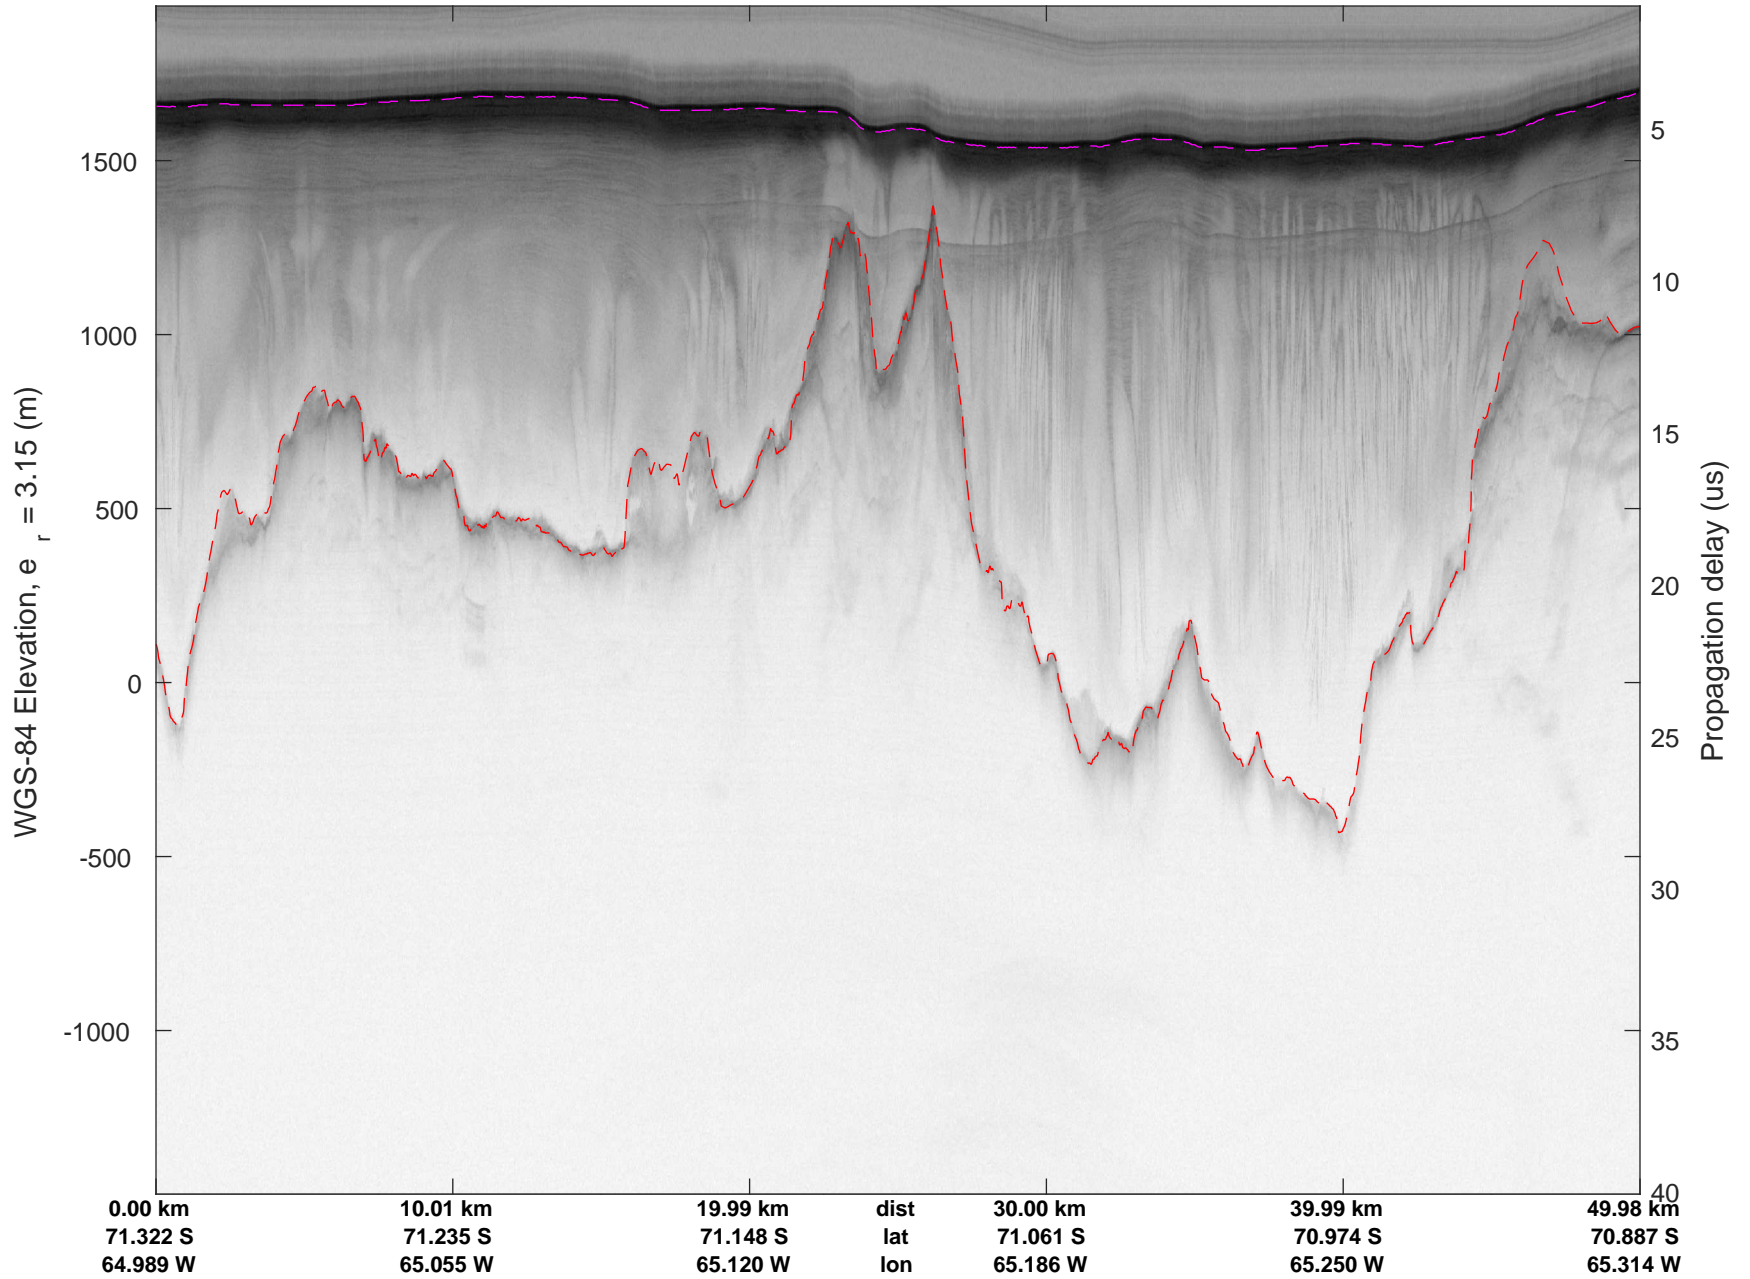

South Peninsula
20161114_04_033
Polar Stereograph -71N/0E

rds 2016_Antarctica_DC8: "South Peninsula" 20161114_04_032: 18:07:41.9 to 18:13:49.9 GPS