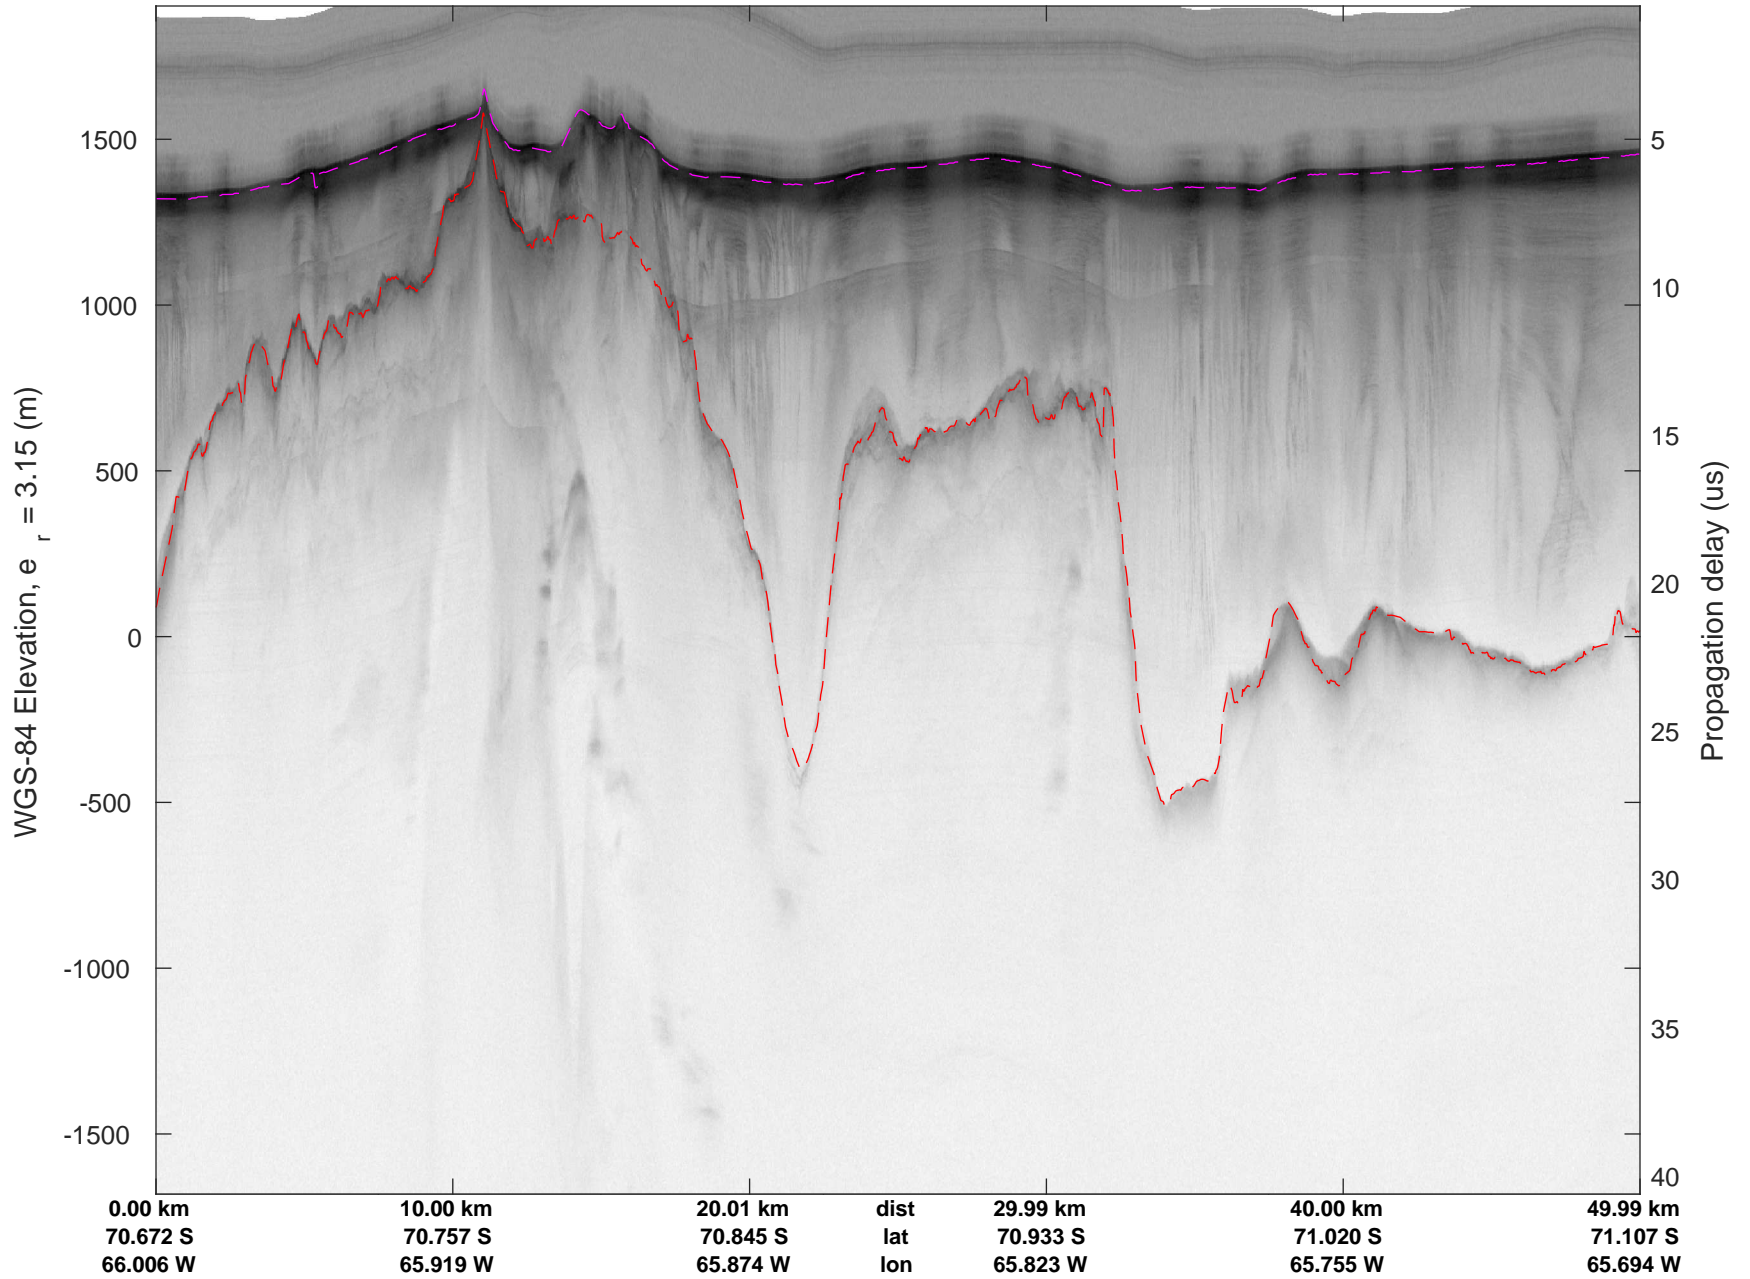

rds 2016_Antarctica_DC8: "South Peninsula" 20161114_04_020: 16:54:28.1 to 17:00:32.2 GPS

rds 2016_Antarctica_DC8: "South Peninsula" 20161114_04_020: 16:54:28.1 to 17:00:32.2 GPS

rds 2016_Antarctica_DC8: "South Peninsula" 20161114_04_021: 17:00:32.4 to 17:06:39.2 GPS

rds 2016_Antarctica_DC8: "South Peninsula" 20161114_04_021: 17:00:32.4 to 17:06:39.2 GPS

rds 2016_Antarctica_DC8: "South Peninsula" 20161114_04_022: 17:06:39.4 to 17:12:42.4 GPS

rds 2016_Antarctica_DC8: "South Peninsula" 20161114_04_022: 17:06:39.4 to 17:12:42.4 GPS