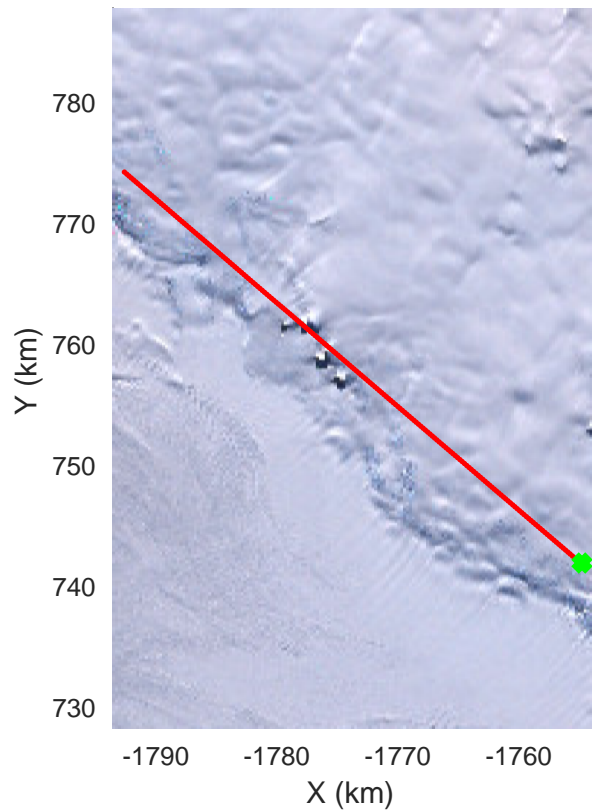

rds 2016_Antarctica_DC8: "South Peninsula" 20161114_04_043: 19:15:27.7 to 19:21:37.1 GPS

rds 2016_Antarctica_DC8: "South Peninsula" 20161114_04_044: 19:21:37.4 to 19:28:01.1 GPS

rds 2016_Antarctica_DC8: "South Peninsula" 20161114_04_044: 19:21:37.4 to 19:28:01.1 GPS