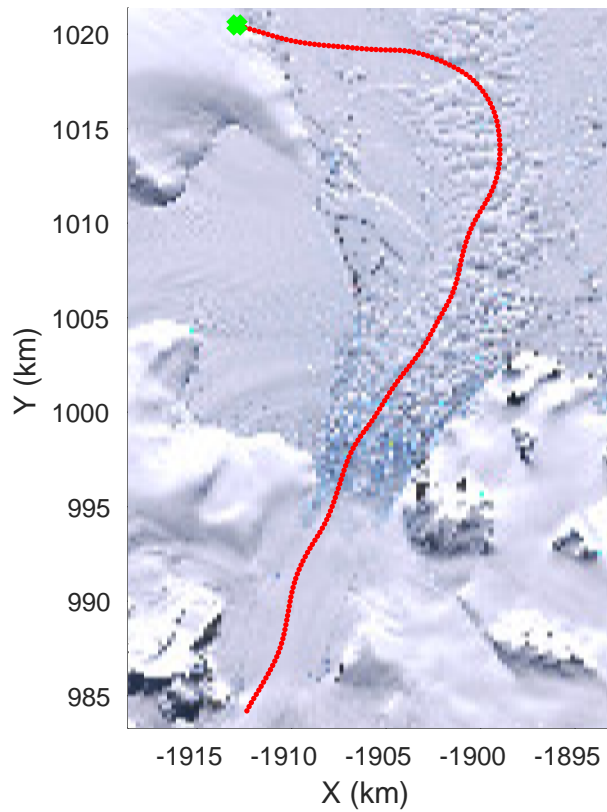

rds 2016_Antarctica_DC8: "South Peninsula" 20161114_04_009: 15:45:02.7 to 15:51:30.5 GPS

rds 2016_Antarctica_DC8: "South Peninsula" 20161114_04_010: 15:51:30.7 to 15:57:58.9 GPS

rds 2016_Antarctica_DC8: "South Peninsula" 20161114_04_010: 15:51:30.7 to 15:57:58.9 GPS