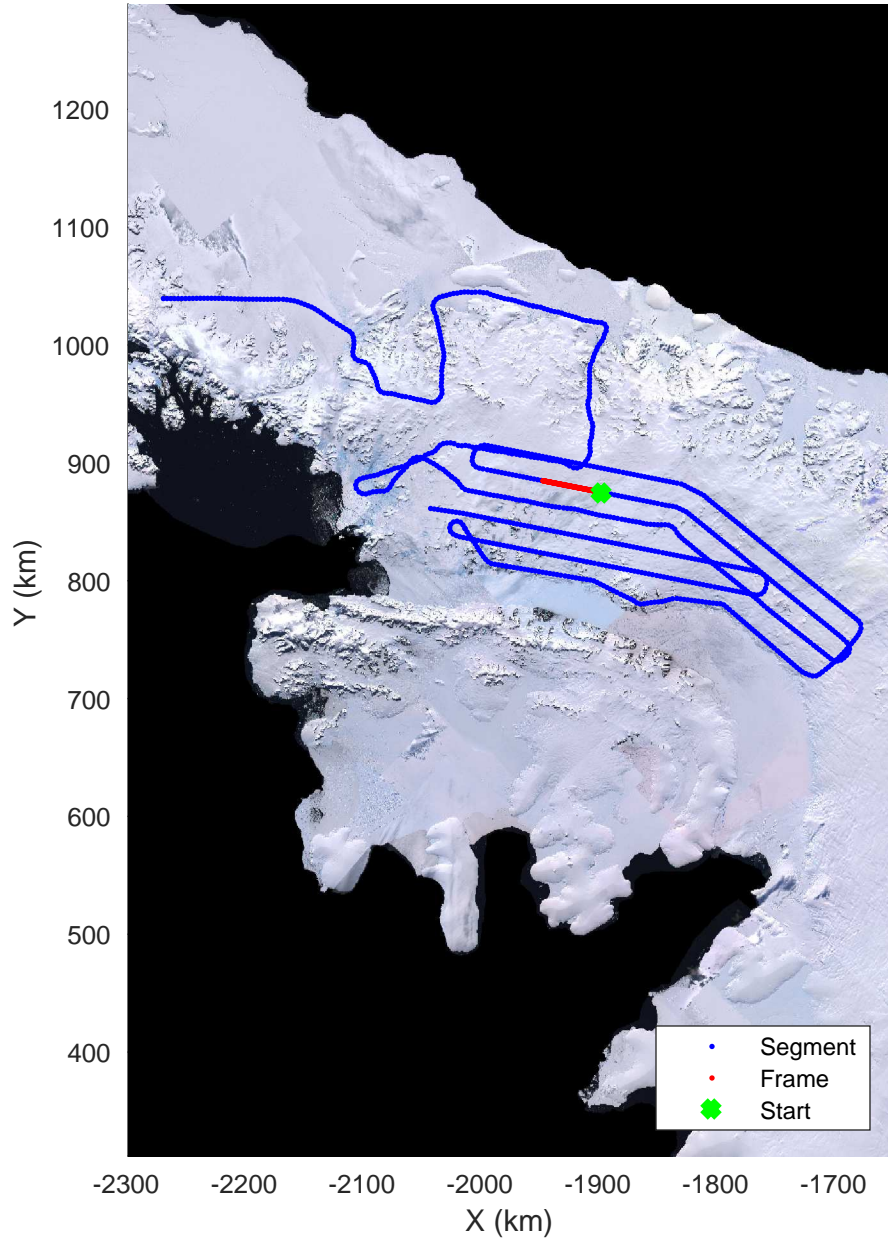

rds 2016_Antarctica_DC8: "South Peninsula" 20161114_04_032: 18:07:41.9 to 18:13:49.9 GPS

rds 2016_Antarctica_DC8: "South Peninsula" 20161114_04_032: 18:07:41.9 to 18:13:49.9 GPS

South Peninsula
20161114_04_033
Polar Stereograph -71N/0E