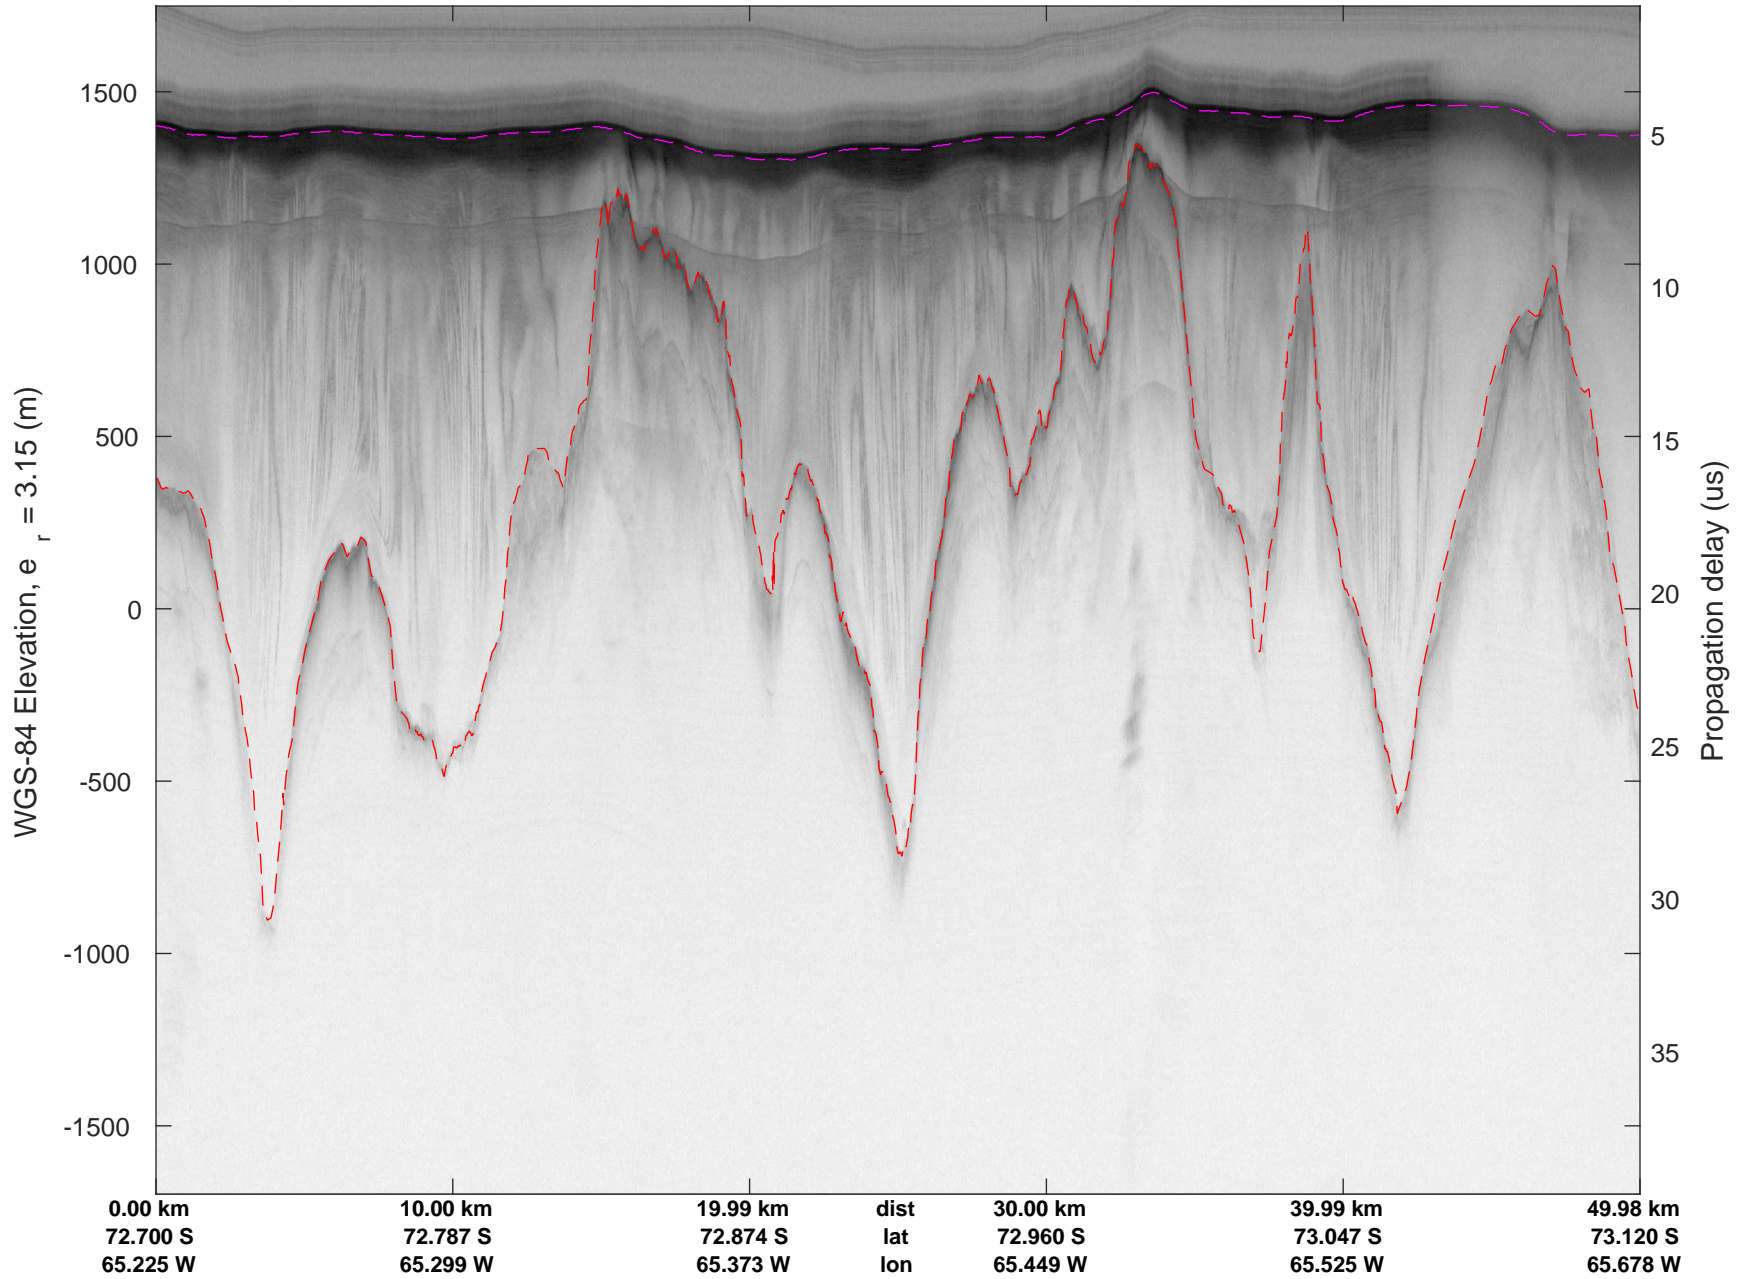

rds 2016_Antarctica_DC8: "South Peninsula" 20161114_04_040: 18:57:19.6 to 19:03:20.5 GPS

rds 2016_Antarctica_DC8: "South Peninsula" 20161114_04_041: 19:03:20.8 to 19:09:23.7 GPS

rds 2016_Antarctica_DC8: "South Peninsula" 20161114_04_041: 19:03:20.8 to 19:09:23.7 GPS

rds 2016_Antarctica_DC8: "South Peninsula" 20161114_04_042: 19:09:23.9 to 19:15:27.4 GPS

rds 2016_Antarctica_DC8: "South Peninsula" 20161114_04_042: 19:09:23.9 to 19:15:27.4 GPS

rds 2016_Antarctica_DC8: "South Peninsula" 20161114_04_043: 19:15:27.7 to 19:21:37.1 GPS