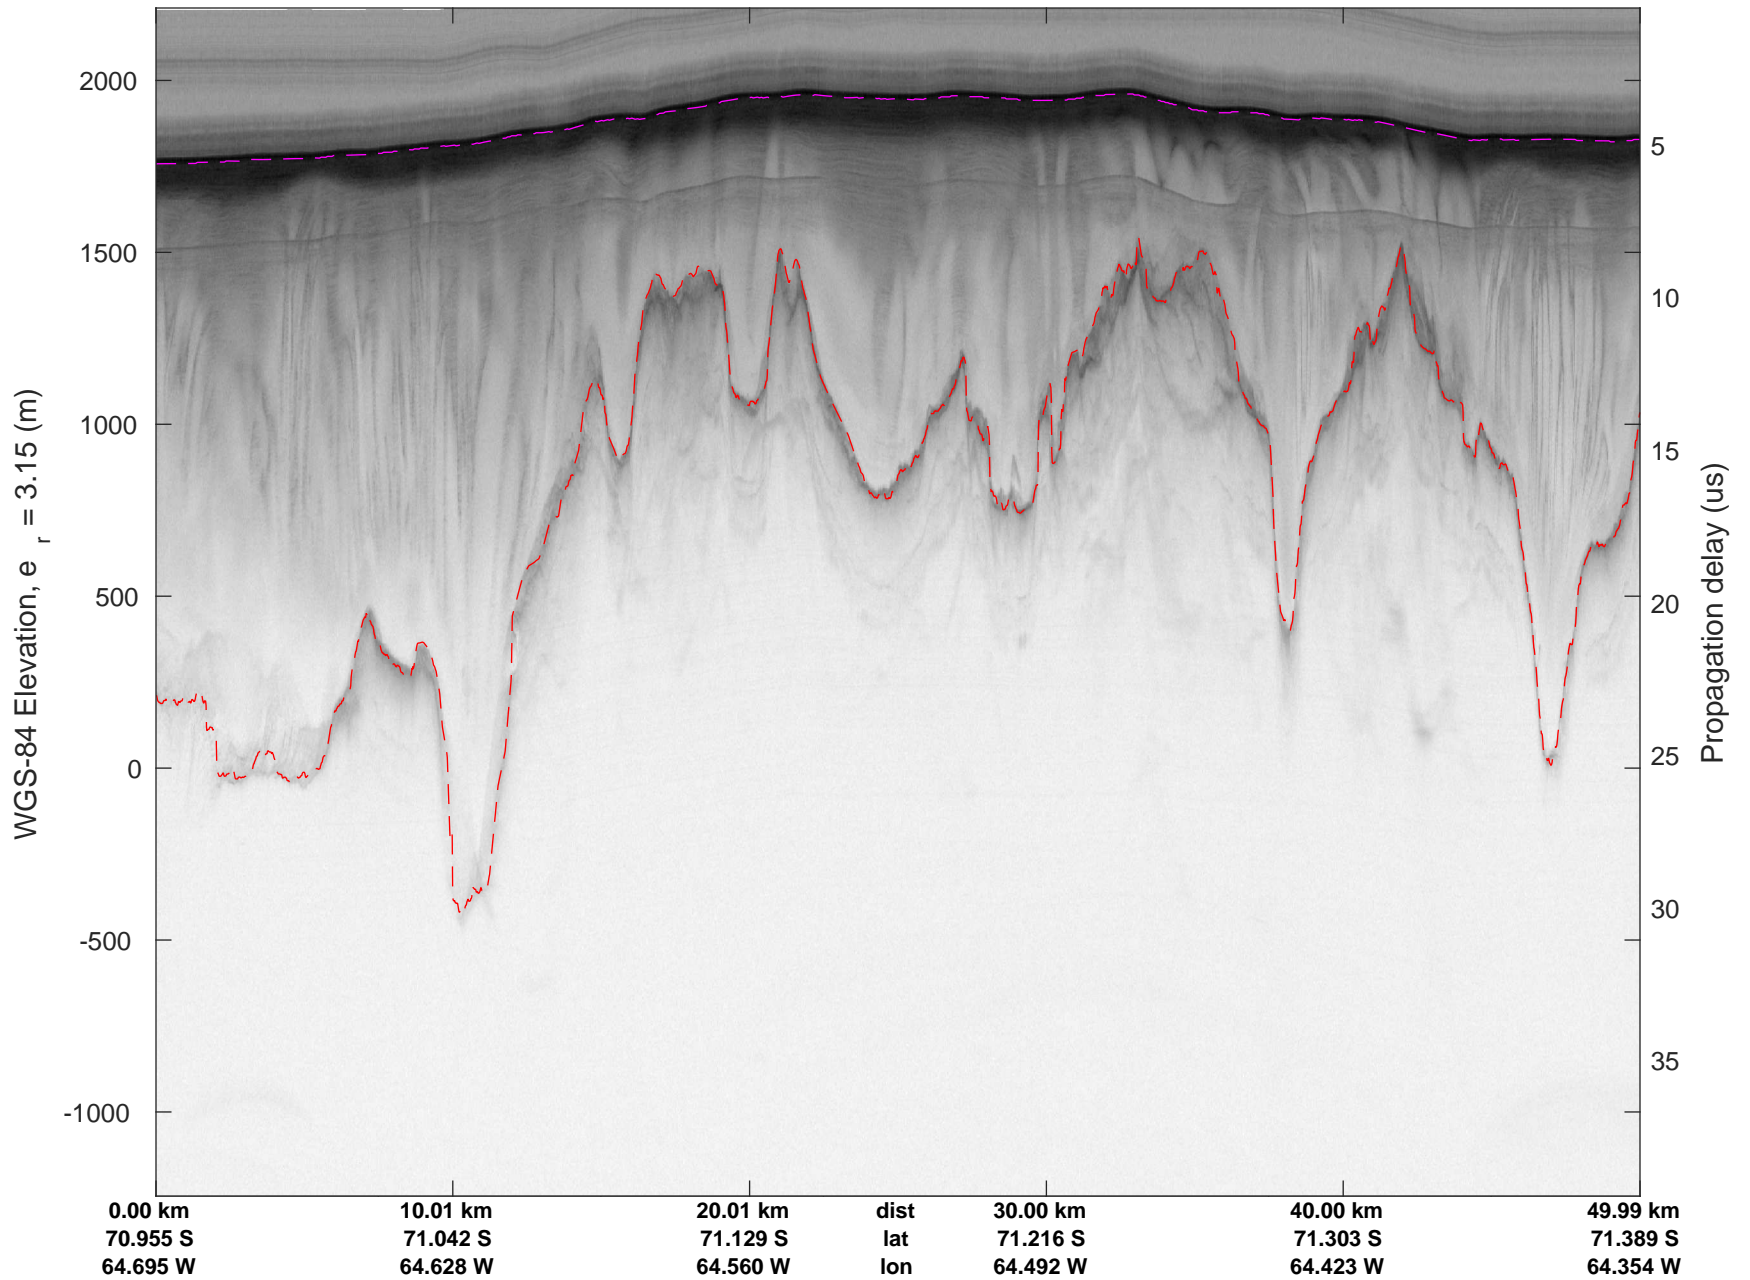

rds 2016_Antarctica_DC8: "South Peninsula" 20161114_04_037: 18:38:44.9 to 18:45:03.9 GPS

rds 2016_Antarctica_DC8: "South Peninsula" 20161114_04_038: 18:45:04.1 to 18:51:16.5 GPS

rds 2016_Antarctica_DC8: "South Peninsula" 20161114_04_038: 18:45:04.1 to 18:51:16.5 GPS

rds 2016_Antarctica_DC8: "South Peninsula" 20161114_04_039: 18:51:16.6 to 18:57:19.4 GPS

rds 2016_Antarctica_DC8: "South Peninsula" 20161114_04_039: 18:51:16.6 to 18:57:19.4 GPS

rds 2016_Antarctica_DC8: "South Peninsula" 20161114_04_040: 18:57:19.6 to 19:03:20.5 GPS