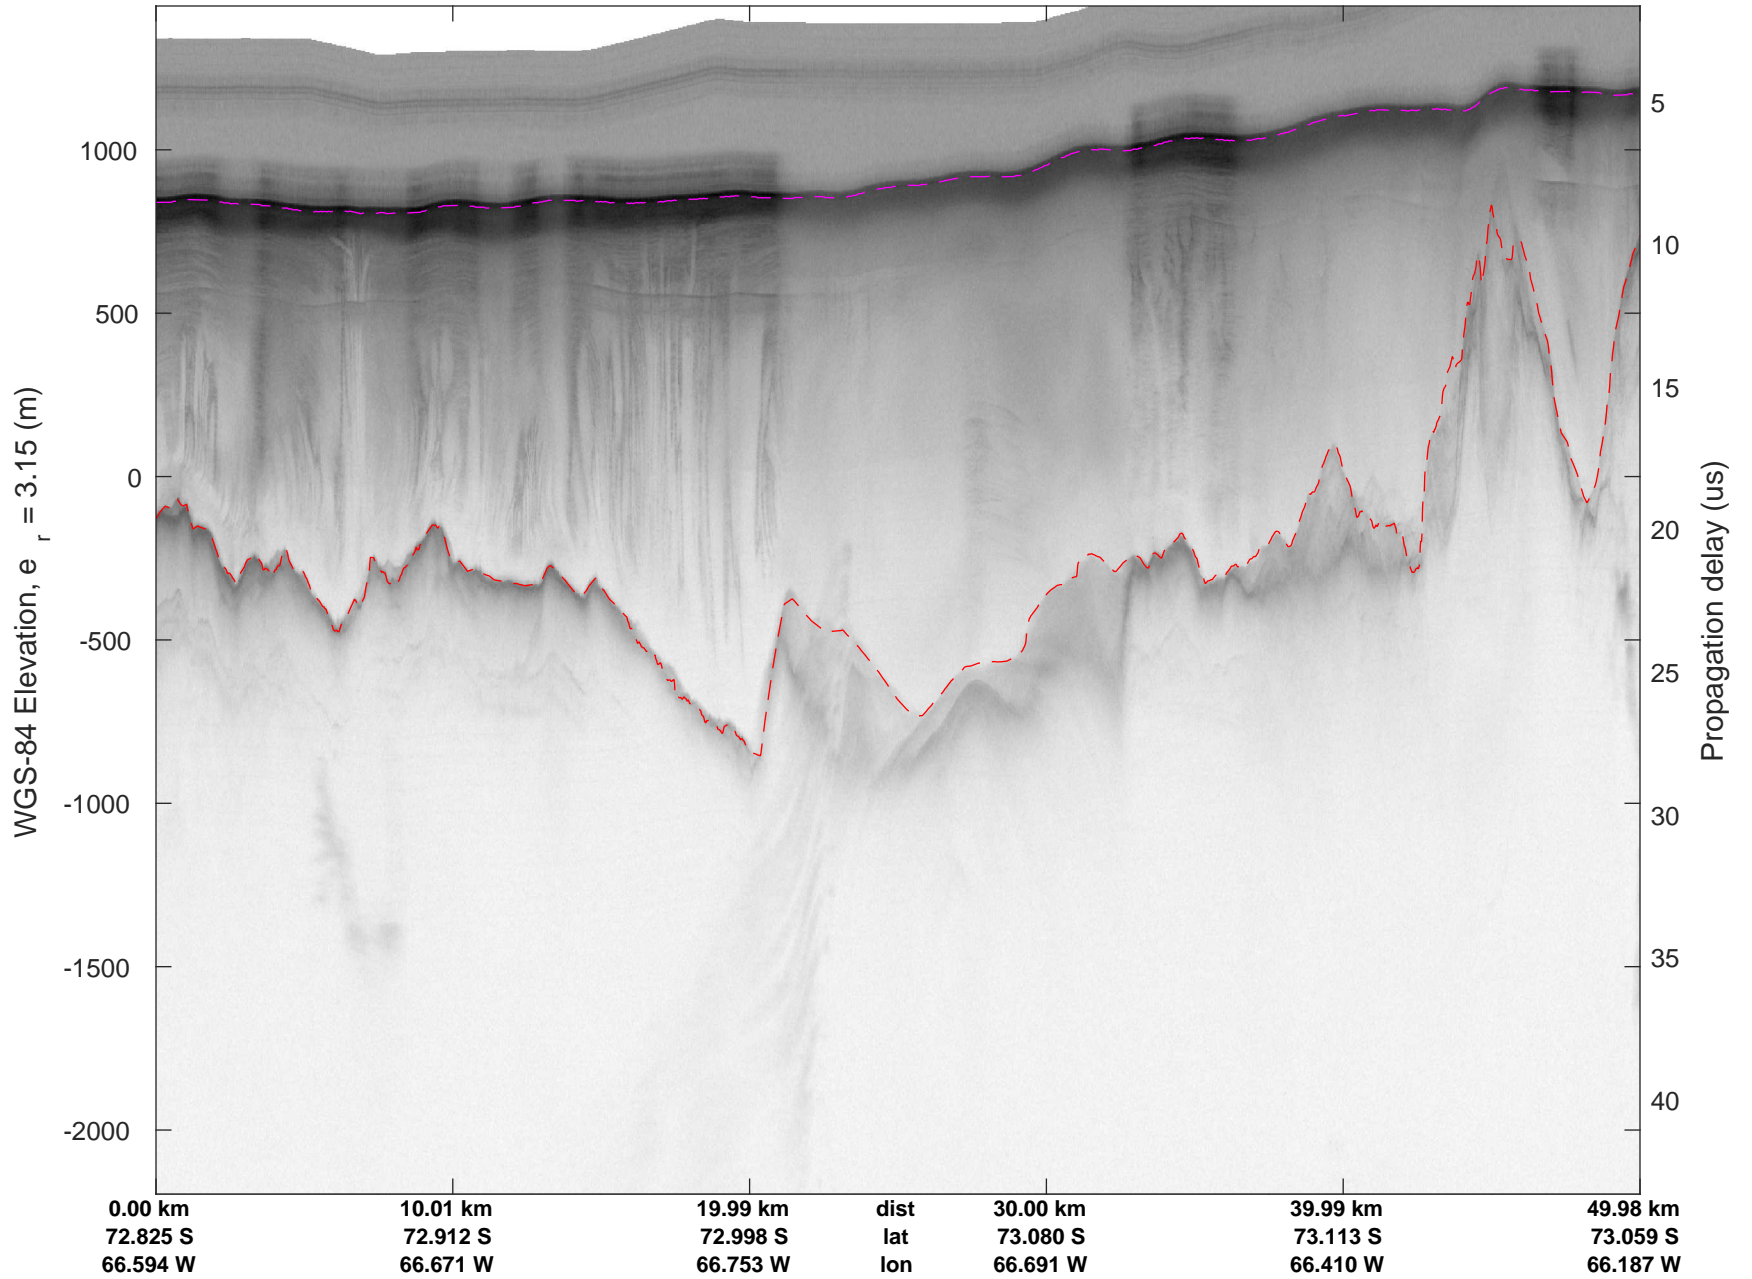

rds 2016_Antarctica_DC8: "South Peninsula" 20161114_04_027: 17:37:04.0 to 17:43:15.5 GPS