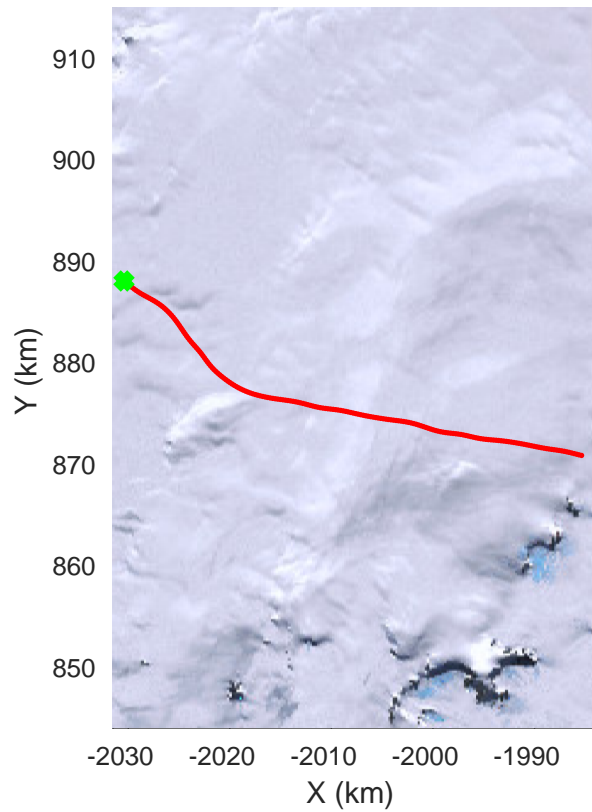

rds 2016_Antarctica_DC8: "South Peninsula" 20161114_04_018: 16:41:51.3 to 16:48:13.0 GPS

rds 2016_Antarctica_DC8: "South Peninsula" 20161114_04_019: 16:48:13.3 to 16:54:27.9 GPS

rds 2016_Antarctica_DC8: "South Peninsula" 20161114_04_019: 16:48:13.3 to 16:54:27.9 GPS