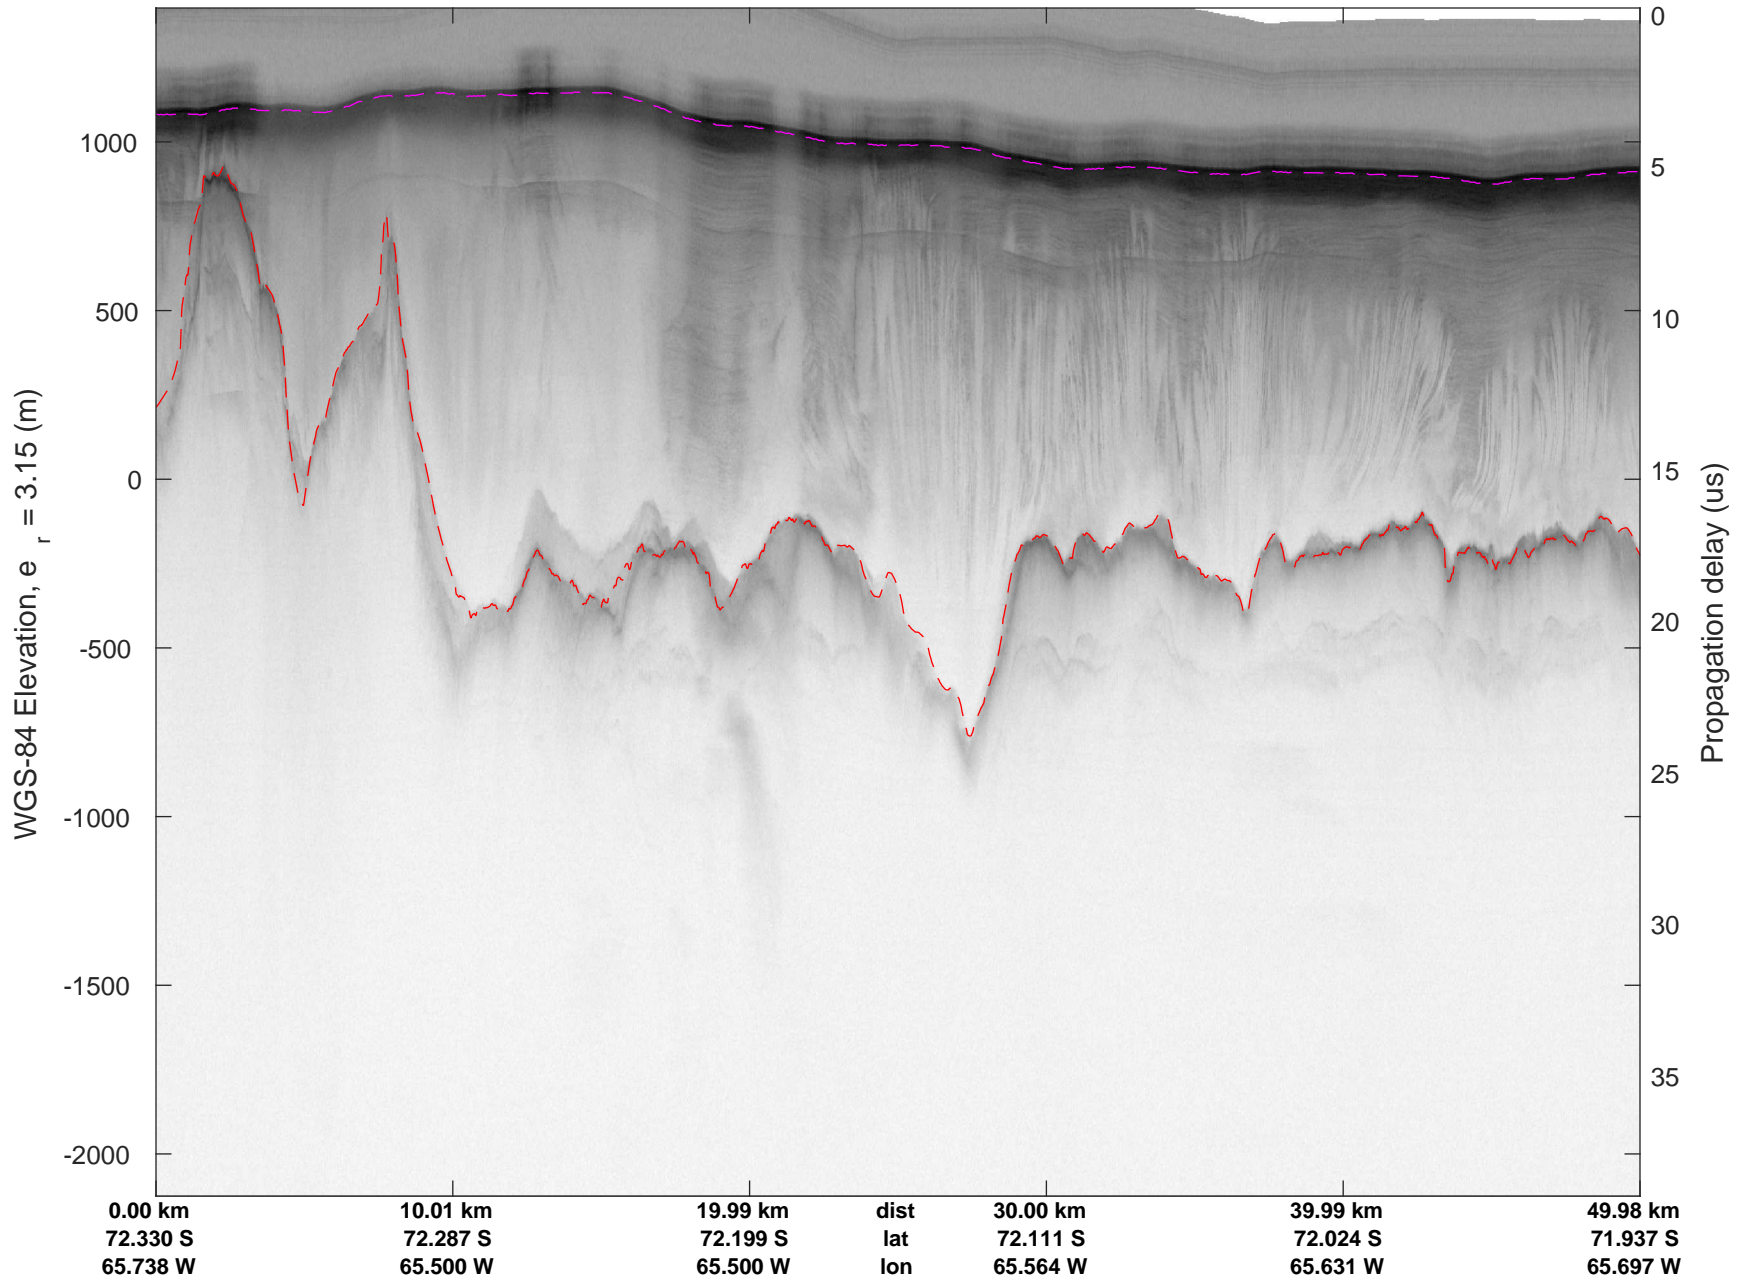

rds 2016_Antarctica_DC8: "South Peninsula" 20161114_04_054: 20:24:57.4 to 20:30:58.9 GPS

rds 2016_Antarctica_DC8: "South Peninsula" 20161114_04_054: 20:24:57.4 to 20:30:58.9 GPS

rds 2016_Antarctica_DC8: "South Peninsula" 20161114_04_055: 20:30:59.1 to 20:37:08.9 GPS

rds 2016_Antarctica_DC8: "South Peninsula" 20161114_04_055: 20:30:59.1 to 20:37:08.9 GPS

rds 2016_Antarctica_DC8: "South Peninsula" 20161114_04_056: 20:37:09.1 to 20:43:21.5 GPS

rds 2016_Antarctica_DC8: "South Peninsula" 20161114_04_056: 20:37:09.1 to 20:43:21.5 GPS

rds 2016_Antarctica_DC8: "South Peninsula" 20161114_04_057: 20:43:21.8 to 20:49:26.3 GPS

rds 2016_Antarctica_DC8: "South Peninsula" 20161114_04_057: 20:43:21.8 to 20:49:26.3 GPS

rds 2016_Antarctica_DC8: "South Peninsula" 20161114_04_058: 20:49:26.6 to 20:55:19.6 GPS