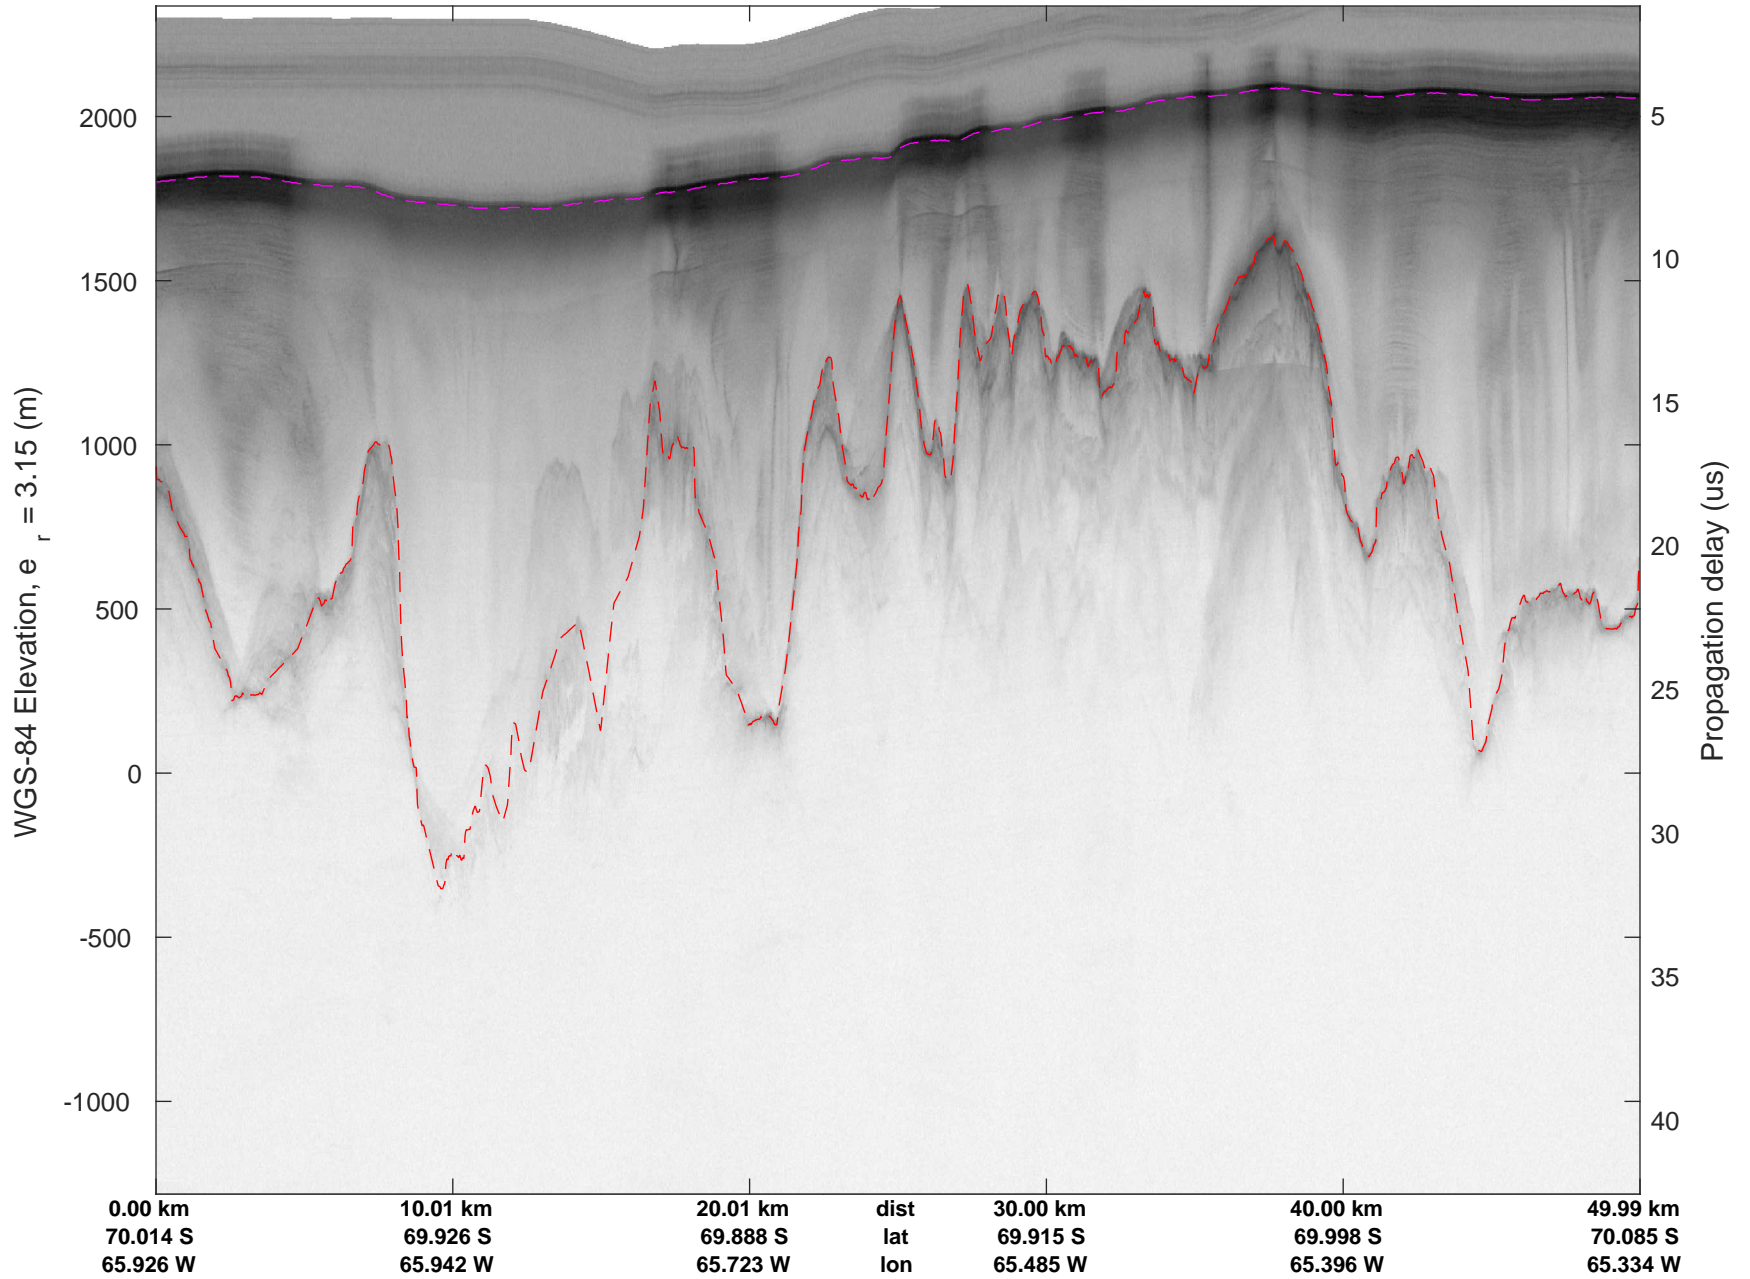

rds 2016_Antarctica_DC8: "South Peninsula" 20161114_04_034: 18:20:03.8 to 18:26:15.0 GPS

rds 2016_Antarctica_DC8: "South Peninsula" 20161114_04_035: 18:26:15.2 to 18:32:30.9 GPS

rds 2016_Antarctica_DC8: "South Peninsula" 20161114_04_035: 18:26:15.2 to 18:32:30.9 GPS