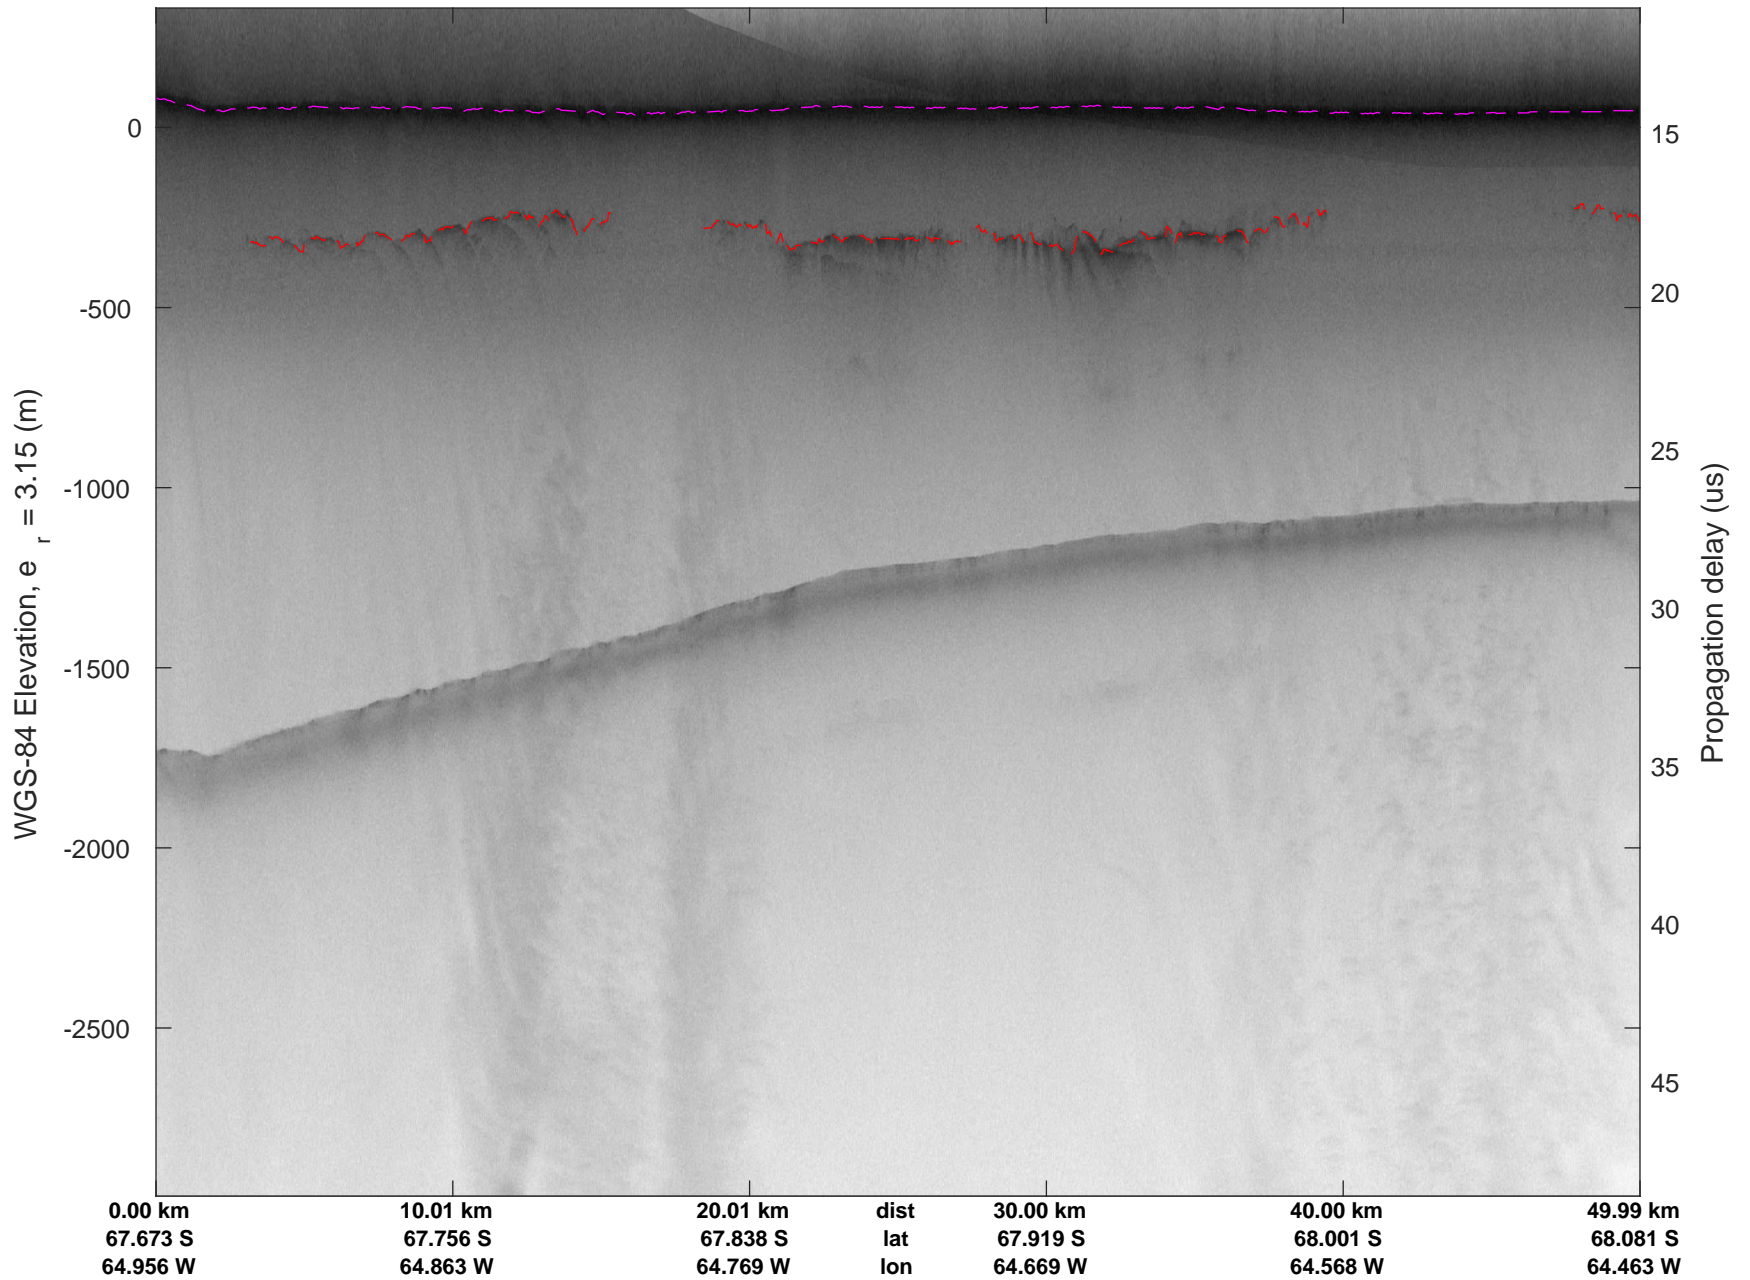

rds 2016_Antarctica_DC8: "South Peninsula" 20161114_04_002: 15:03:33.6 to 15:08:50.4 GPS