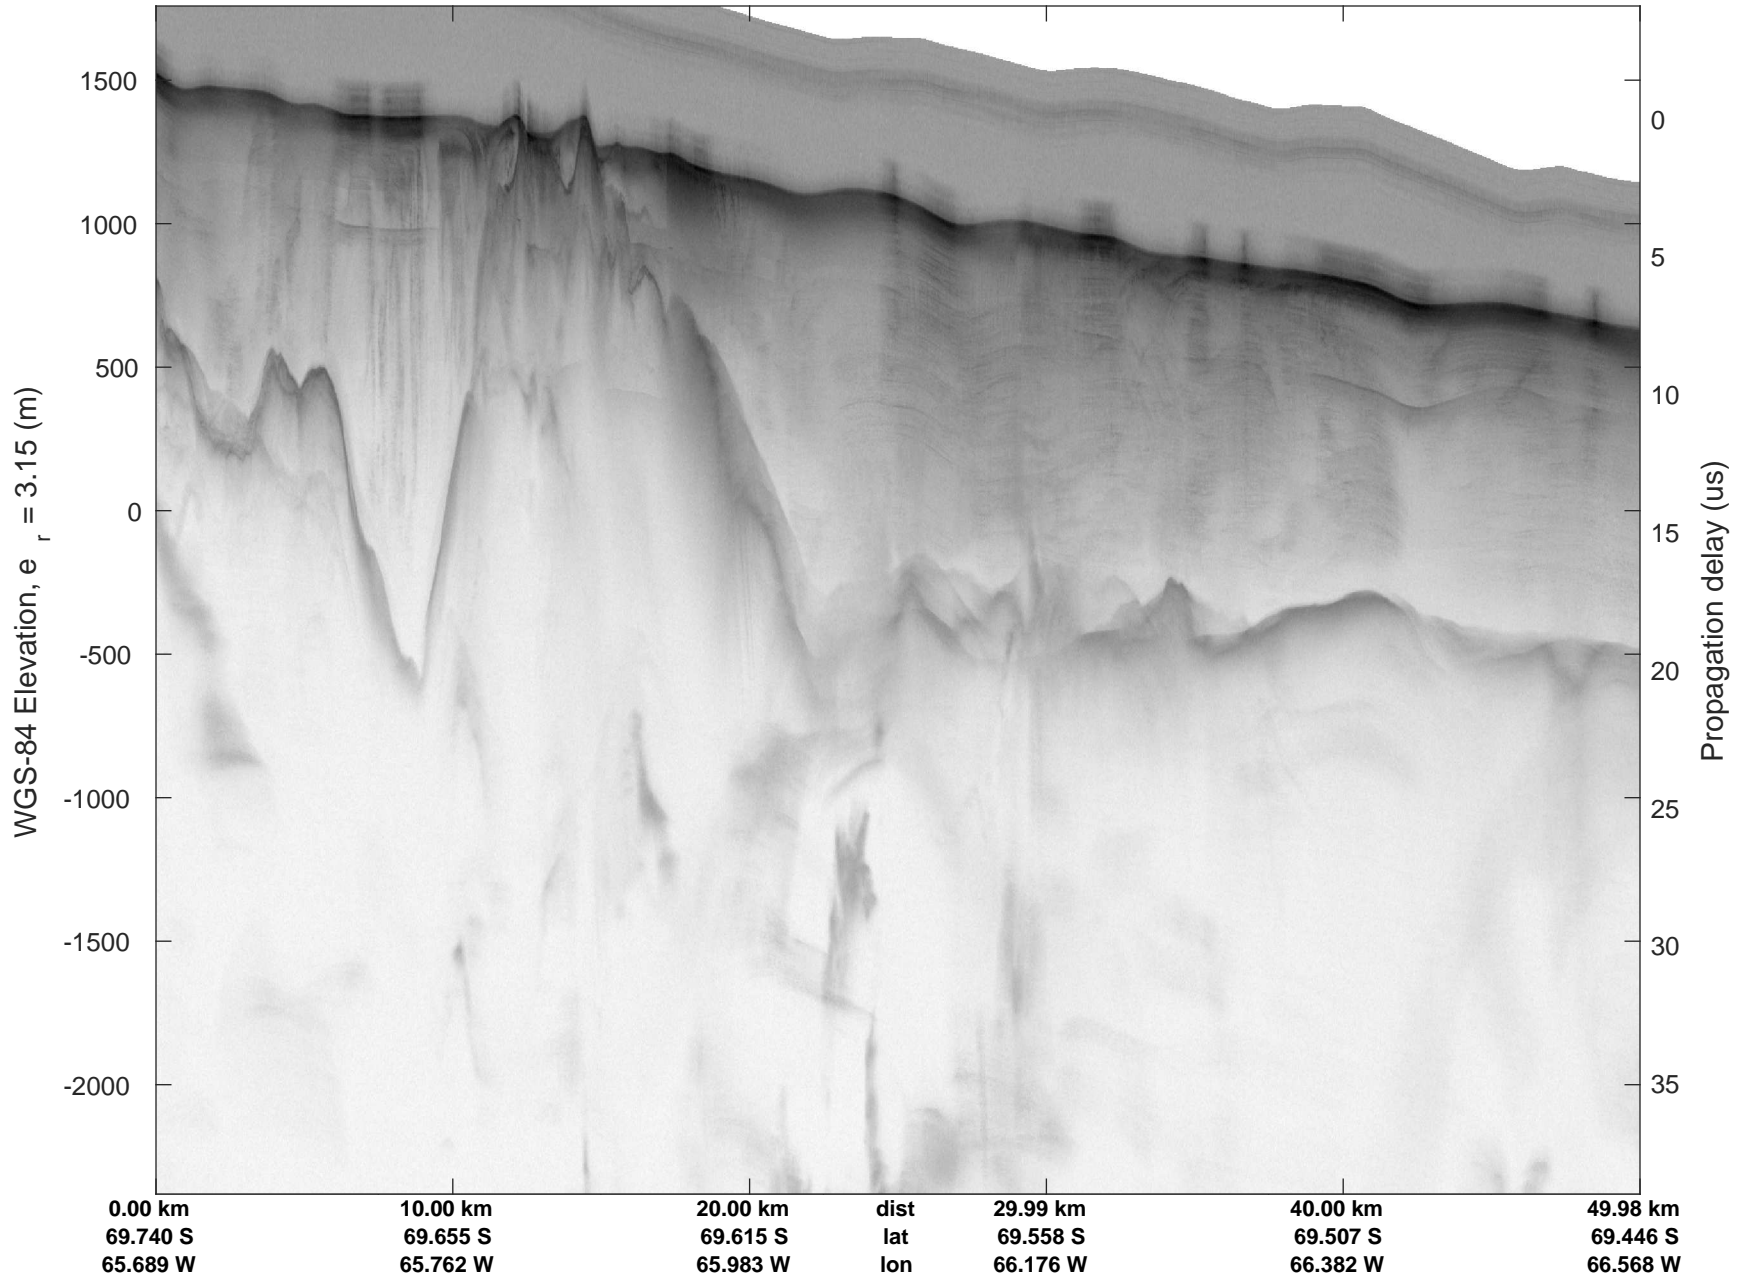

rds 2016_Antarctica_DC8: "South Peninsula" 20161114_04_016: 16:29:46.3 to 16:35:44.5 GPS