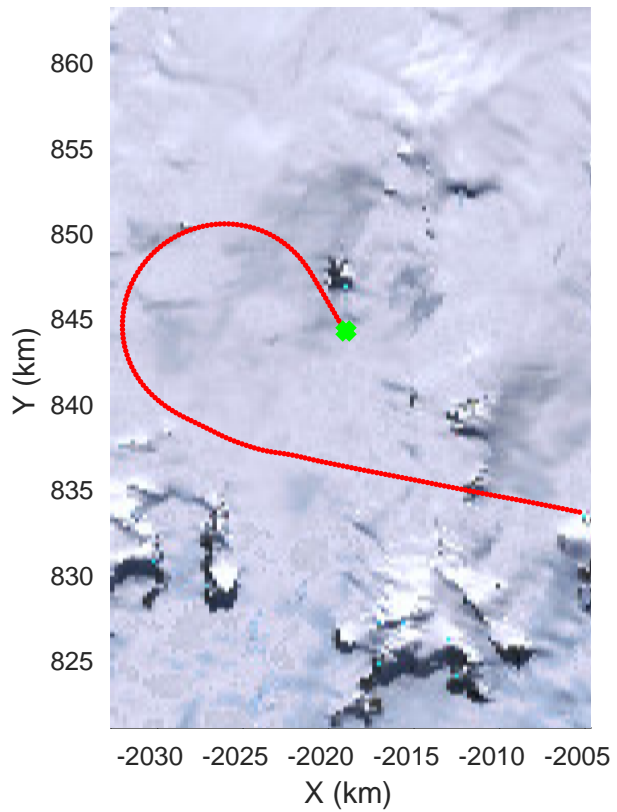

rds 2016_Antarctica_DC8: "South Peninsula" 20161114_04_049: 19:52:30.8 to 19:58:32.7 GPS

rds 2016_Antarctica_DC8: "South Peninsula" 20161114_04_050: 19:58:33.0 to 20:04:58.5 GPS

rds 2016_Antarctica_DC8: "South Peninsula" 20161114_04_050: 19:58:33.0 to 20:04:58.5 GPS