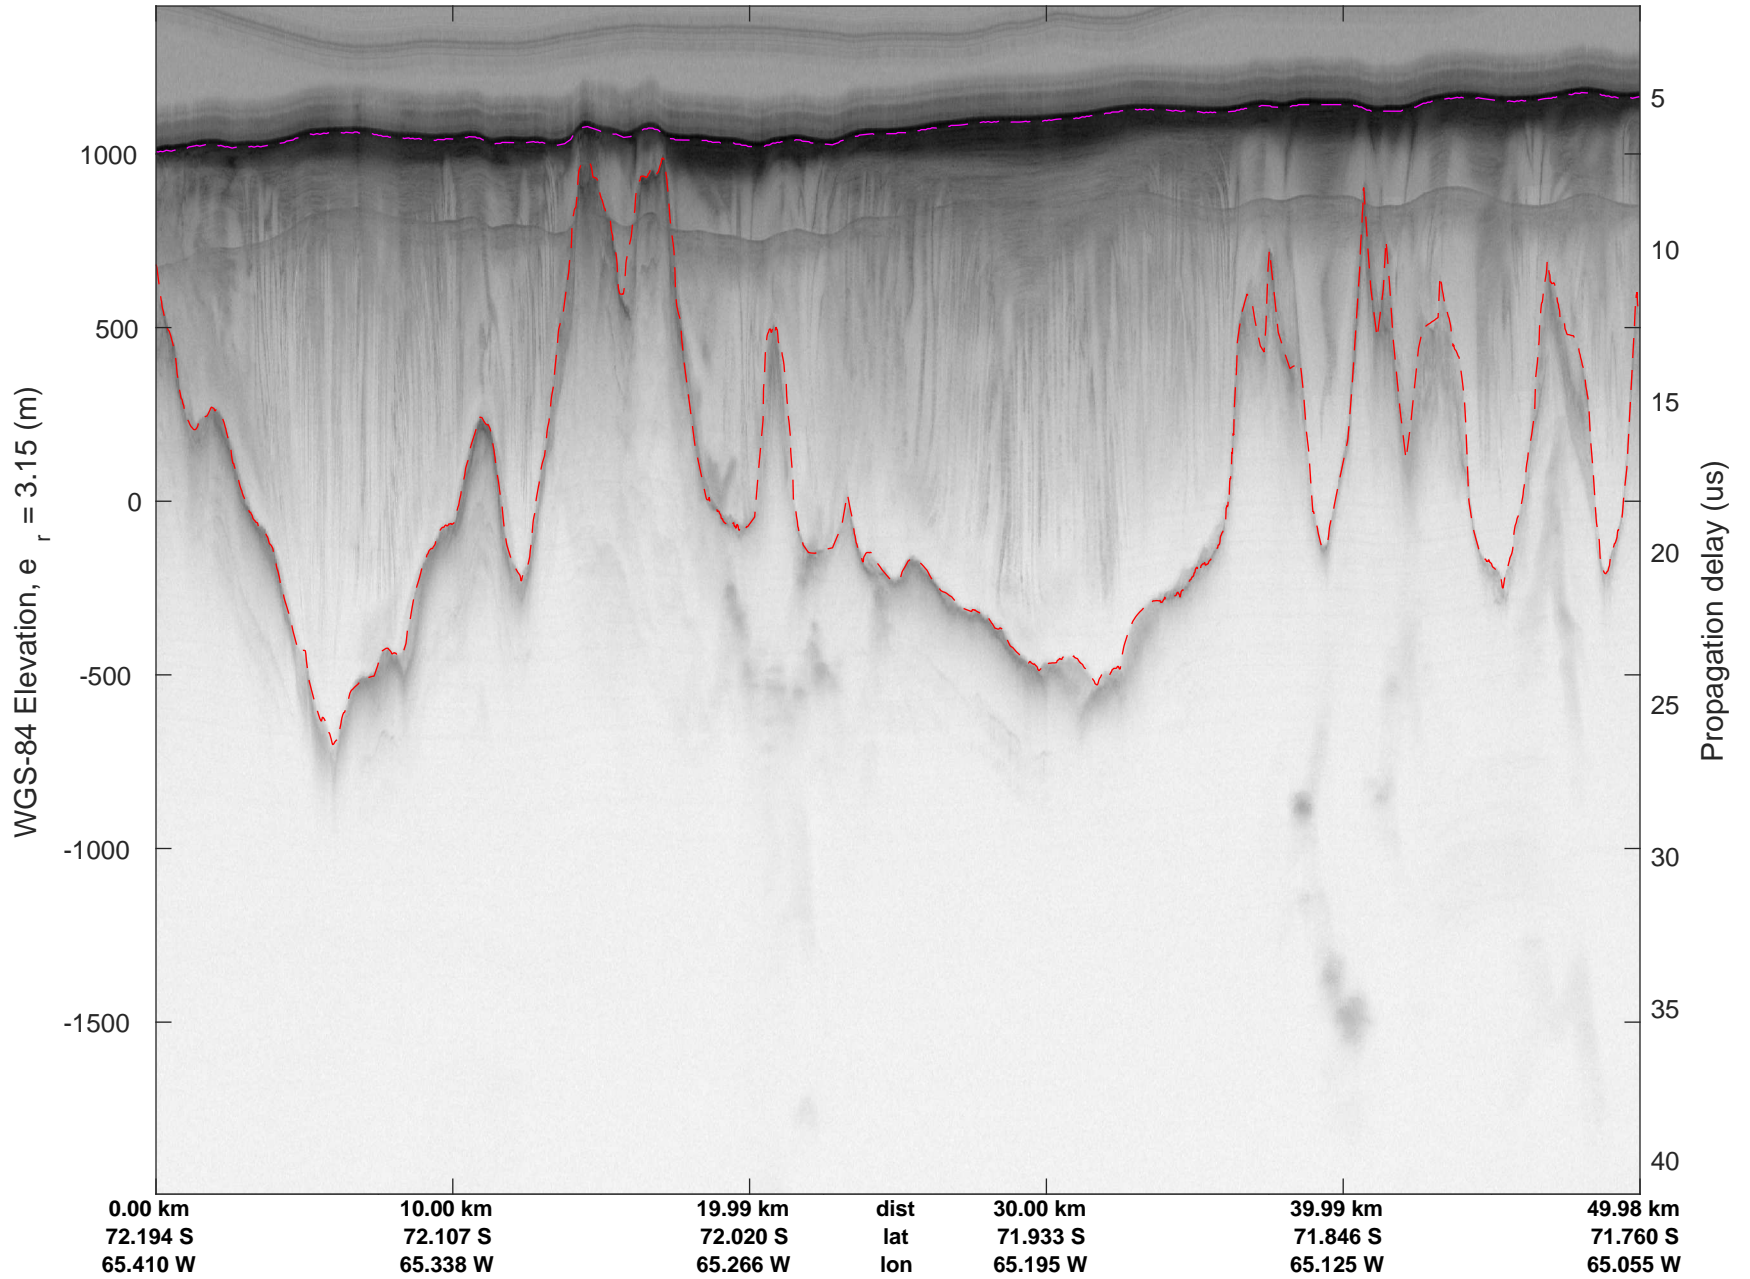

rds 2016_Antarctica_DC8: "South Peninsula" 20161114_04_030: 17:55:24.0 to 18:01:29.6 GPS