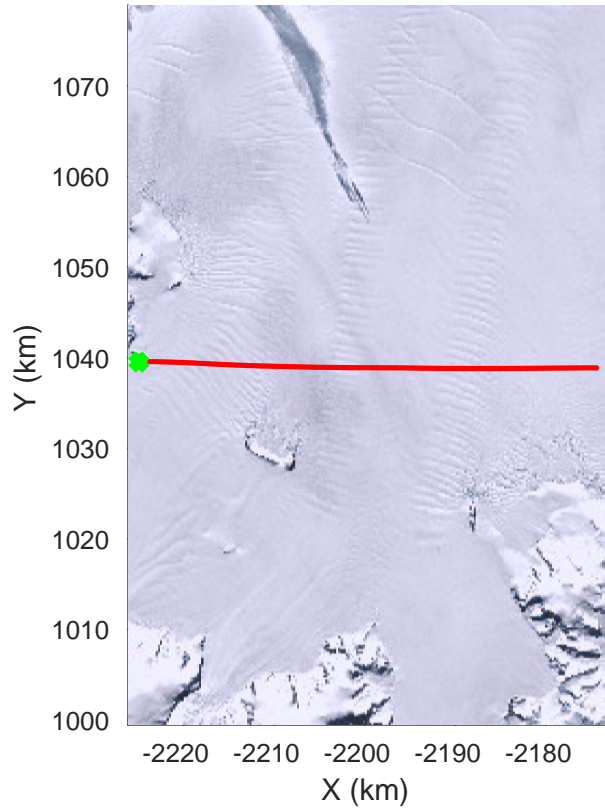

rds 2016_Antarctica_DC8: "South Peninsula" 20161114_04_001: 14:58:49.8 to 15:03:33.5 GPS

rds 2016_Antarctica_DC8: "South Peninsula" 20161114_04_001: 14:58:49.8 to 15:03:33.5 GPS

rds 2016_Antarctica_DC8: "South Peninsula" 20161114_04_002: 15:03:33.6 to 15:08:50.4 GPS

0.00 km	10.01 km	20.01 km	dist	30.00 km	40.00 km	49.99 km
67.673 S	67.756 S	67.838 S	lat	67.919 S	68.001 S	68.081 S
64.956 W	64.863 W	64.769 W	lon	64.669 W	64.568 W	64.463 W

rds 2016_Antarctica_DC8: "South Peninsula" 20161114_04_002: 15:03:33.6 to 15:08:50.4 GPS