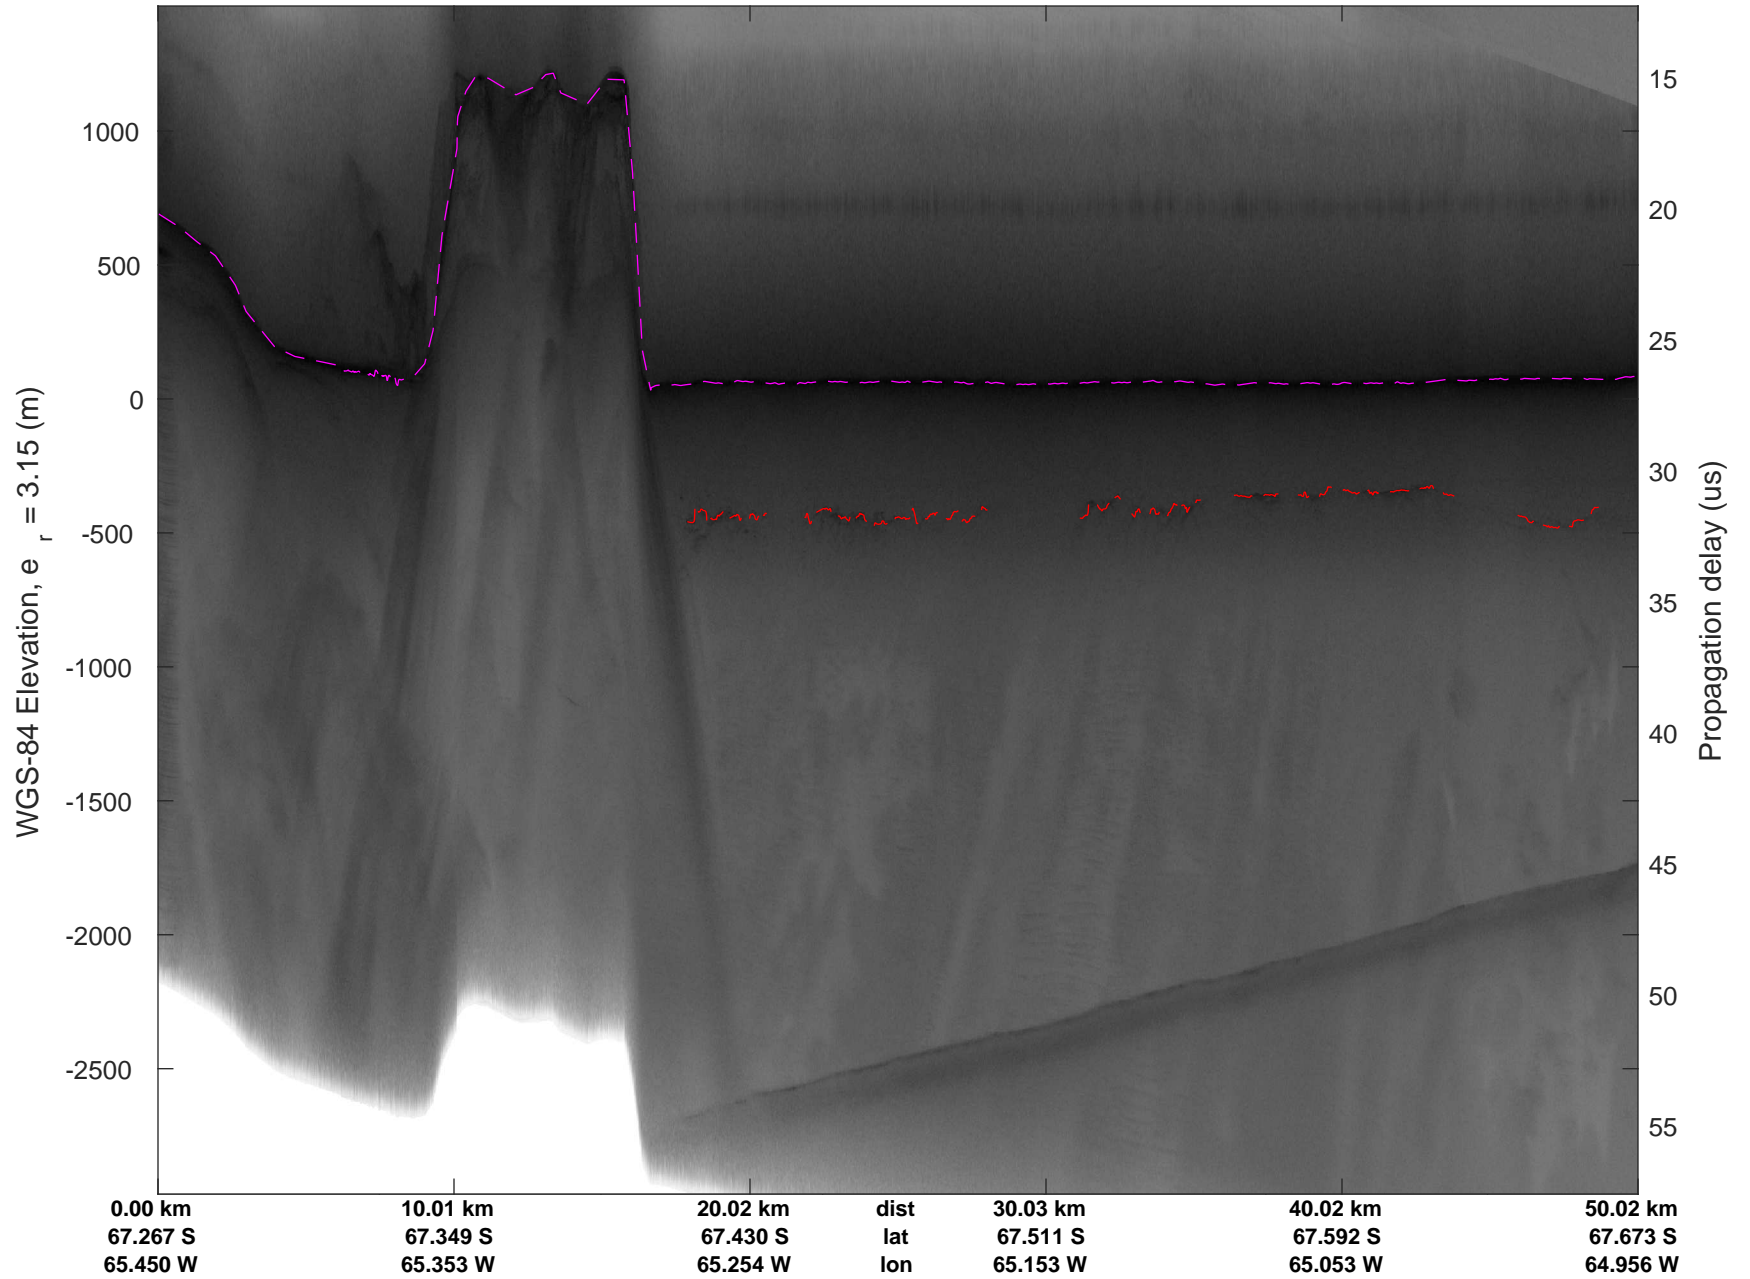

rds 2016_Antarctica_DC8: "South Peninsula" 20161114_04_001: 14:58:49.8 to 15:03:33.5 GPS

rds 2016_Antarctica_DC8: "South Peninsula" 20161114_04_001: 14:58:49.8 to 15:03:33.5 GPS

rds 2016_Antarctica_DC8: "South Peninsula" 20161114_04_002: 15:03:33.6 to 15:08:50.4 GPS