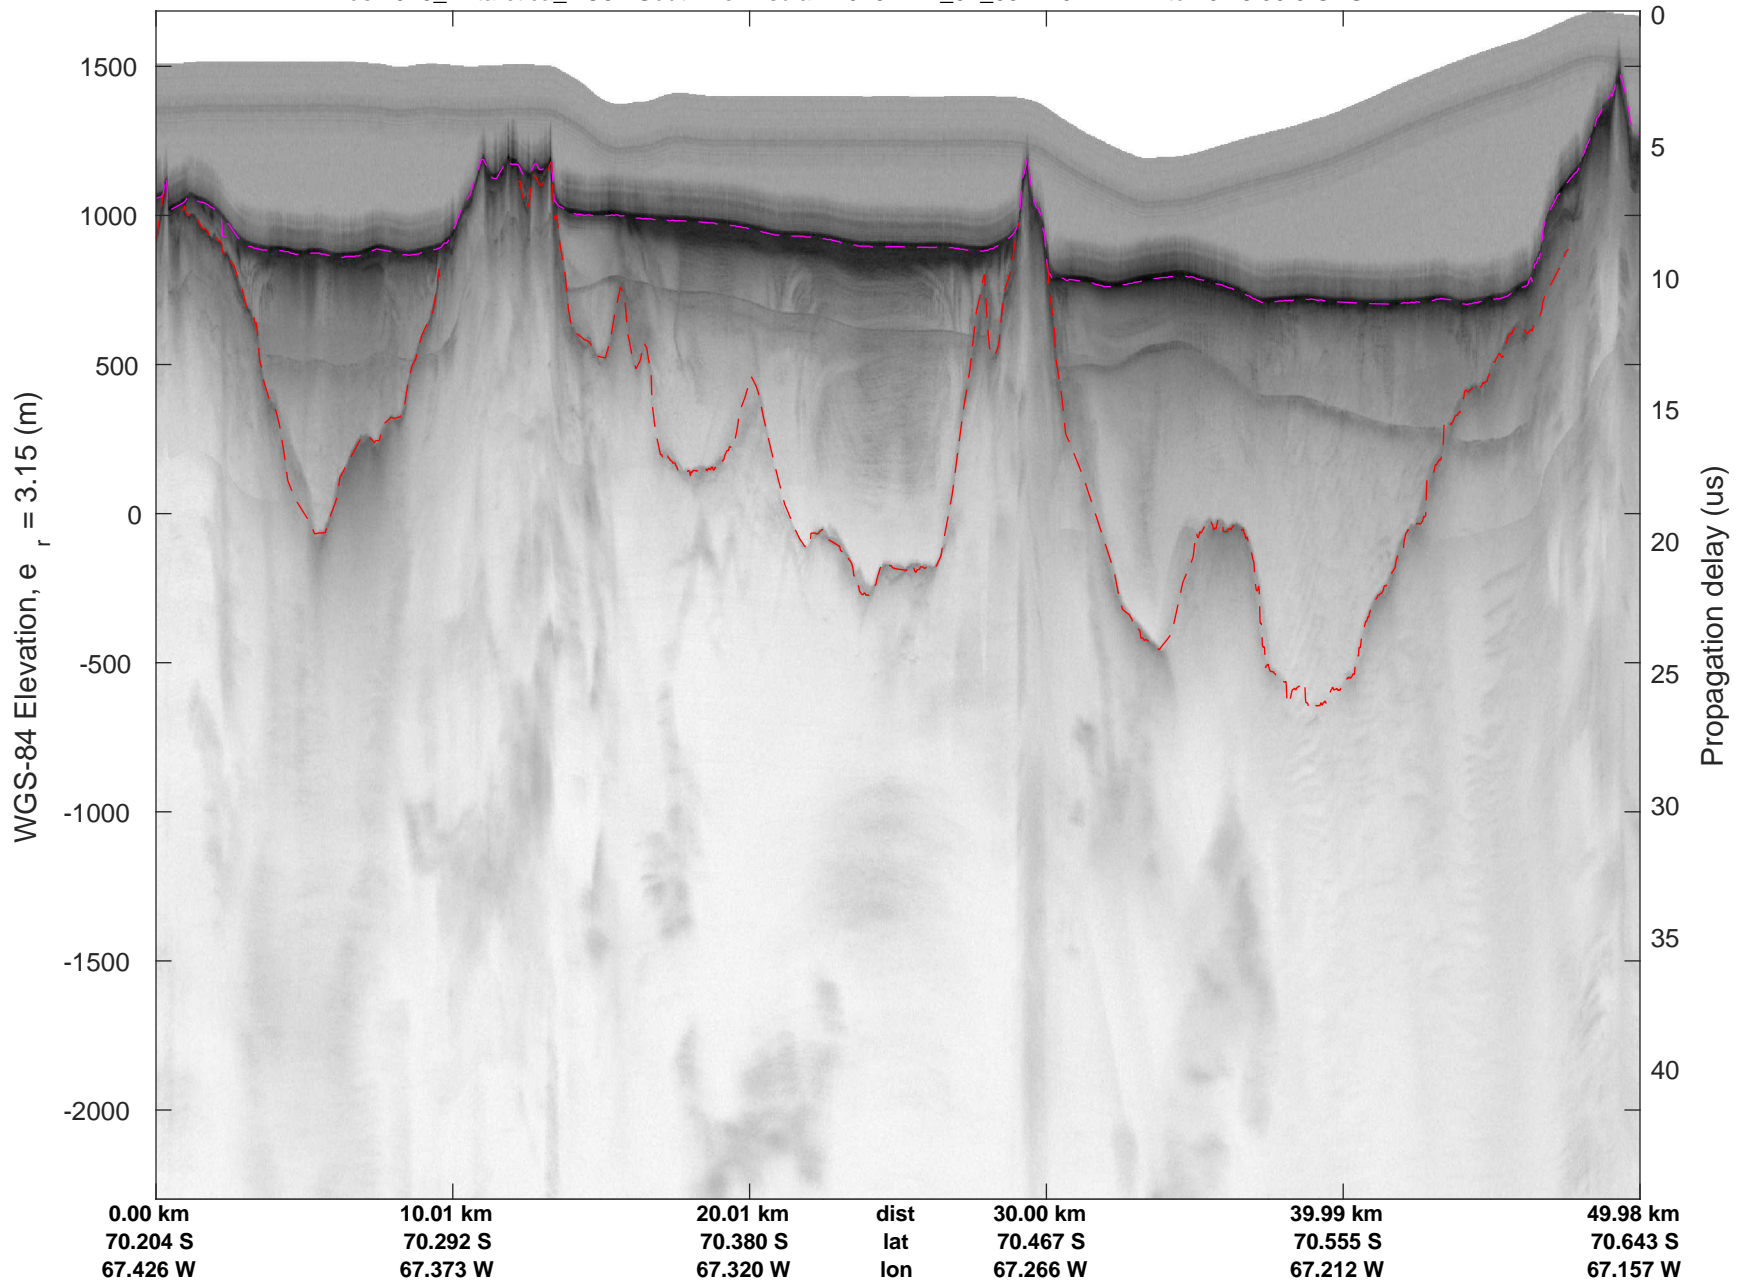

rds 2016_Antarctica_DC8: "South Peninsula" 20161114_04_049: 19:52:30.8 to 19:58:32.7 GPS

rds 2016_Antarctica_DC8: "South Peninsula" 20161114_04_050: 19:58:33.0 to 20:04:58.5 GPS

rds 2016_Antarctica_DC8: "South Peninsula" 20161114_04_050: 19:58:33.0 to 20:04:58.5 GPS

rds 2016_Antarctica_DC8: "South Peninsula" 20161114_04_051: 20:04:58.7 to 20:11:41.5 GPS

rds 2016_Antarctica_DC8: "South Peninsula" 20161114_04_051: 20:04:58.7 to 20:11:41.5 GPS

rds 2016_Antarctica_DC8: "South Peninsula" 20161114_04_052: 20:11:41.7 to 20:18:30.6 GPS

rds 2016_Antarctica_DC8: "South Peninsula" 20161114_04_052: 20:11:41.7 to 20:18:30.6 GPS

rds 2016_Antarctica_DC8: "South Peninsula" 20161114_04_053: 20:18:30.9 to 20:24:57.2 GPS

rds 2016_Antarctica_DC8: "South Peninsula" 20161114_04_053: 20:18:30.9 to 20:24:57.2 GPS