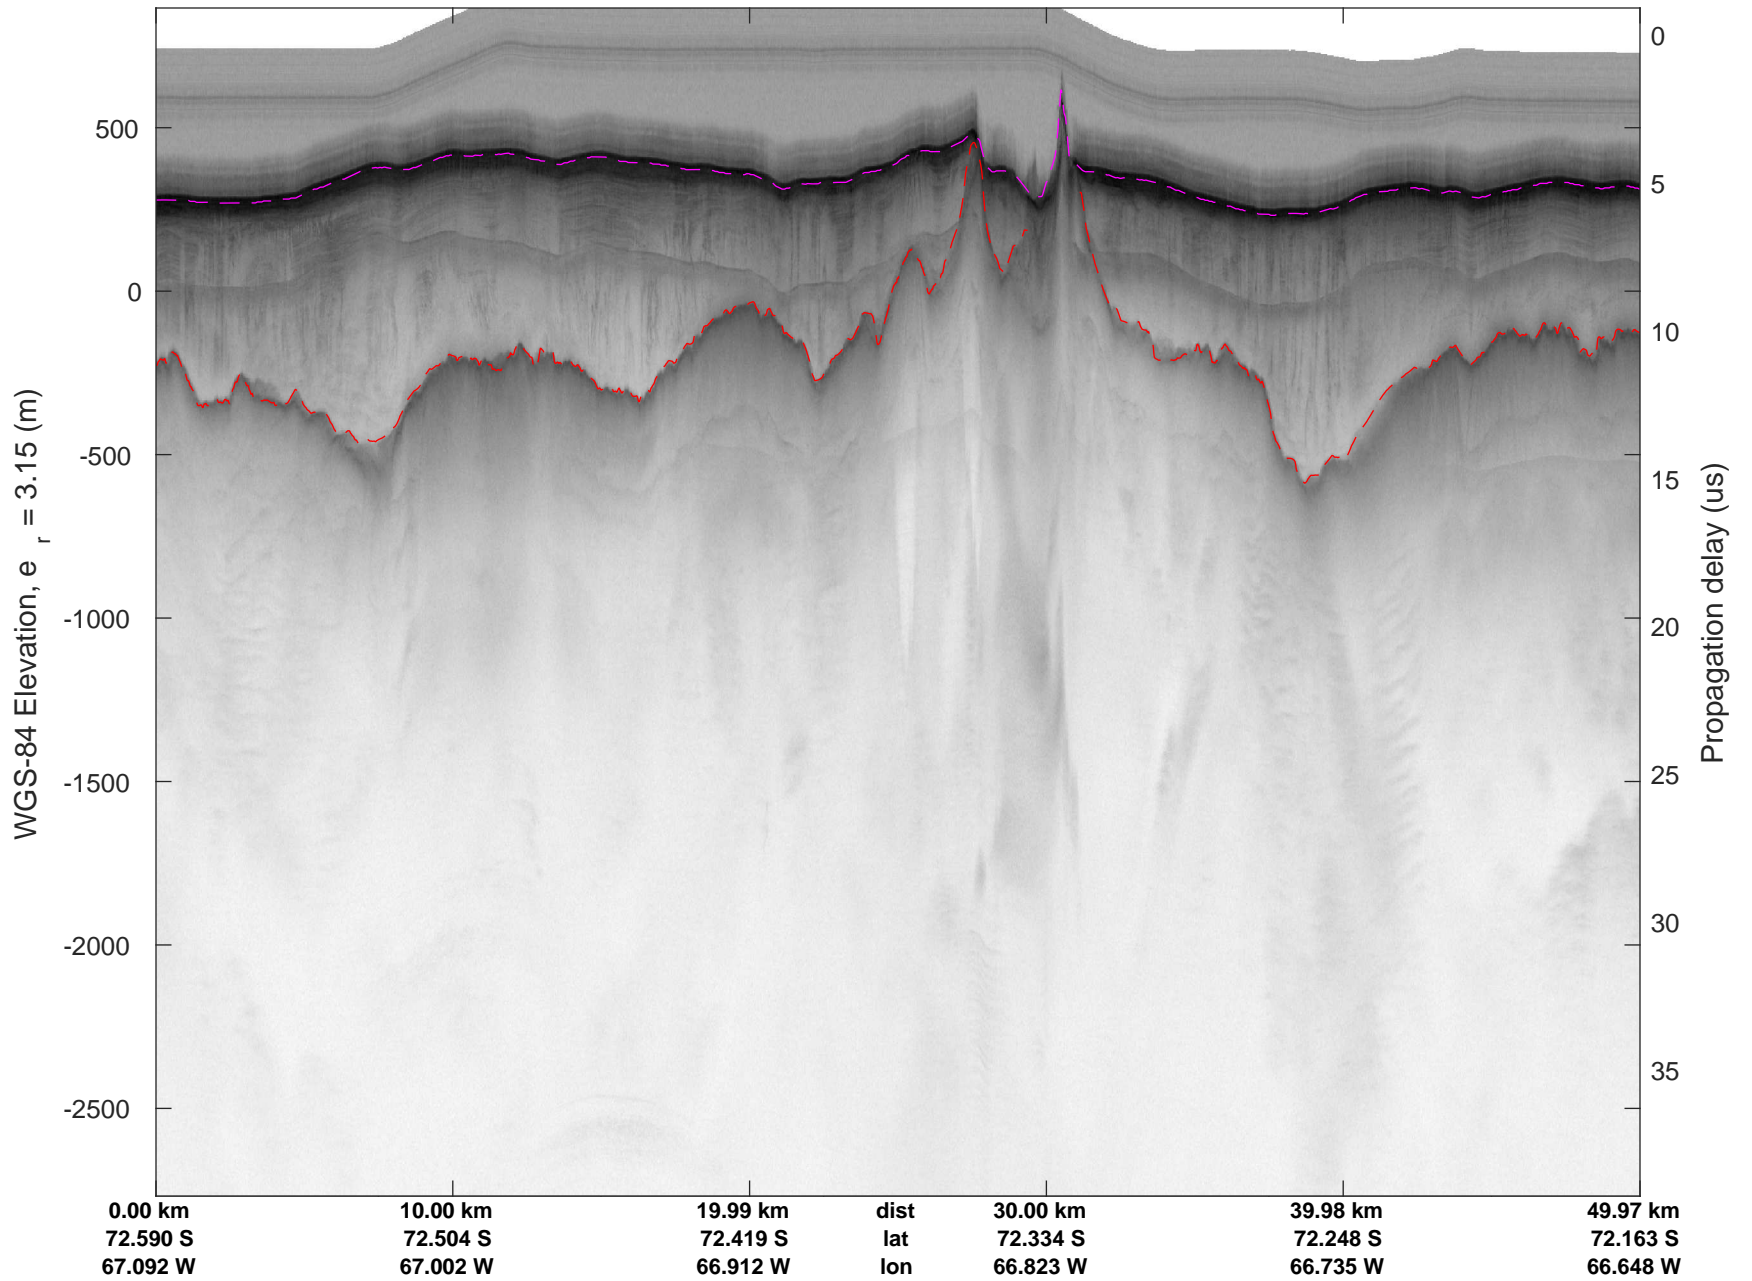

rds 2016_Antarctica_DC8: "South Peninsula" 20161114_04_043: 19:15:27.7 to 19:21:37.1 GPS

rds 2016_Antarctica_DC8: "South Peninsula" 20161114_04_044: 19:21:37.4 to 19:28:01.1 GPS

rds 2016_Antarctica_DC8: "South Peninsula" 20161114_04_044: 19:21:37.4 to 19:28:01.1 GPS

rds 2016_Antarctica_DC8: "South Peninsula" 20161114_04_045: 19:28:01.3 to 19:34:06.3 GPS

rds 2016_Antarctica_DC8: "South Peninsula" 20161114_04_045: 19:28:01.3 to 19:34:06.3 GPS

rds 2016_Antarctica_DC8: "South Peninsula" 20161114_04_046: 19:34:06.5 to 19:40:10.2 GPS