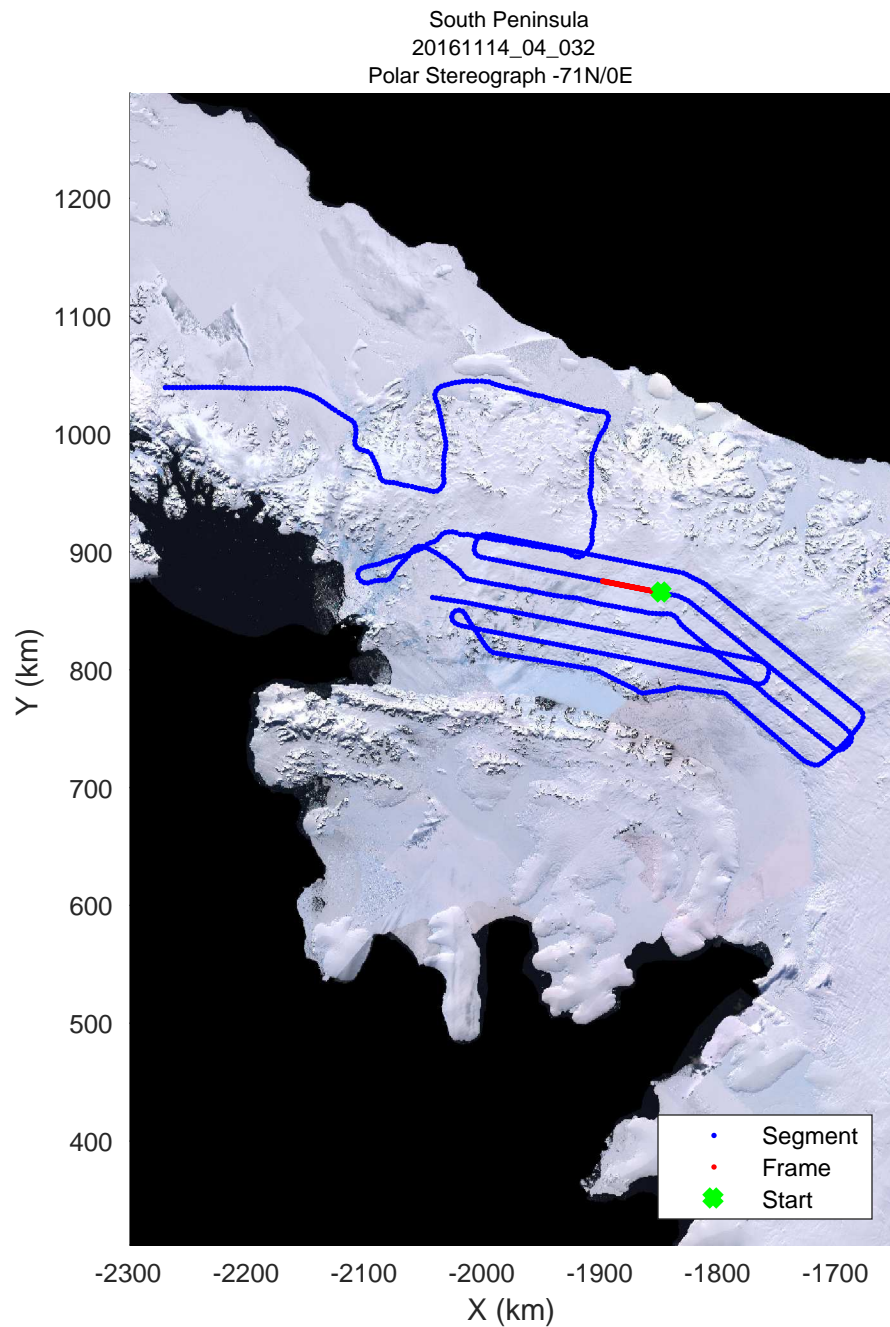

rds 2016_Antarctica_DC8: "South Peninsula" 20161114_04_030: 17:55:24.0 to 18:01:29.6 GPS

rds 2016_Antarctica_DC8: "South Peninsula" 20161114_04_031: 18:01:29.9 to 18:07:41.6 GPS

rds 2016_Antarctica_DC8: "South Peninsula" 20161114_04_031: 18:01:29.9 to 18:07:41.6 GPS