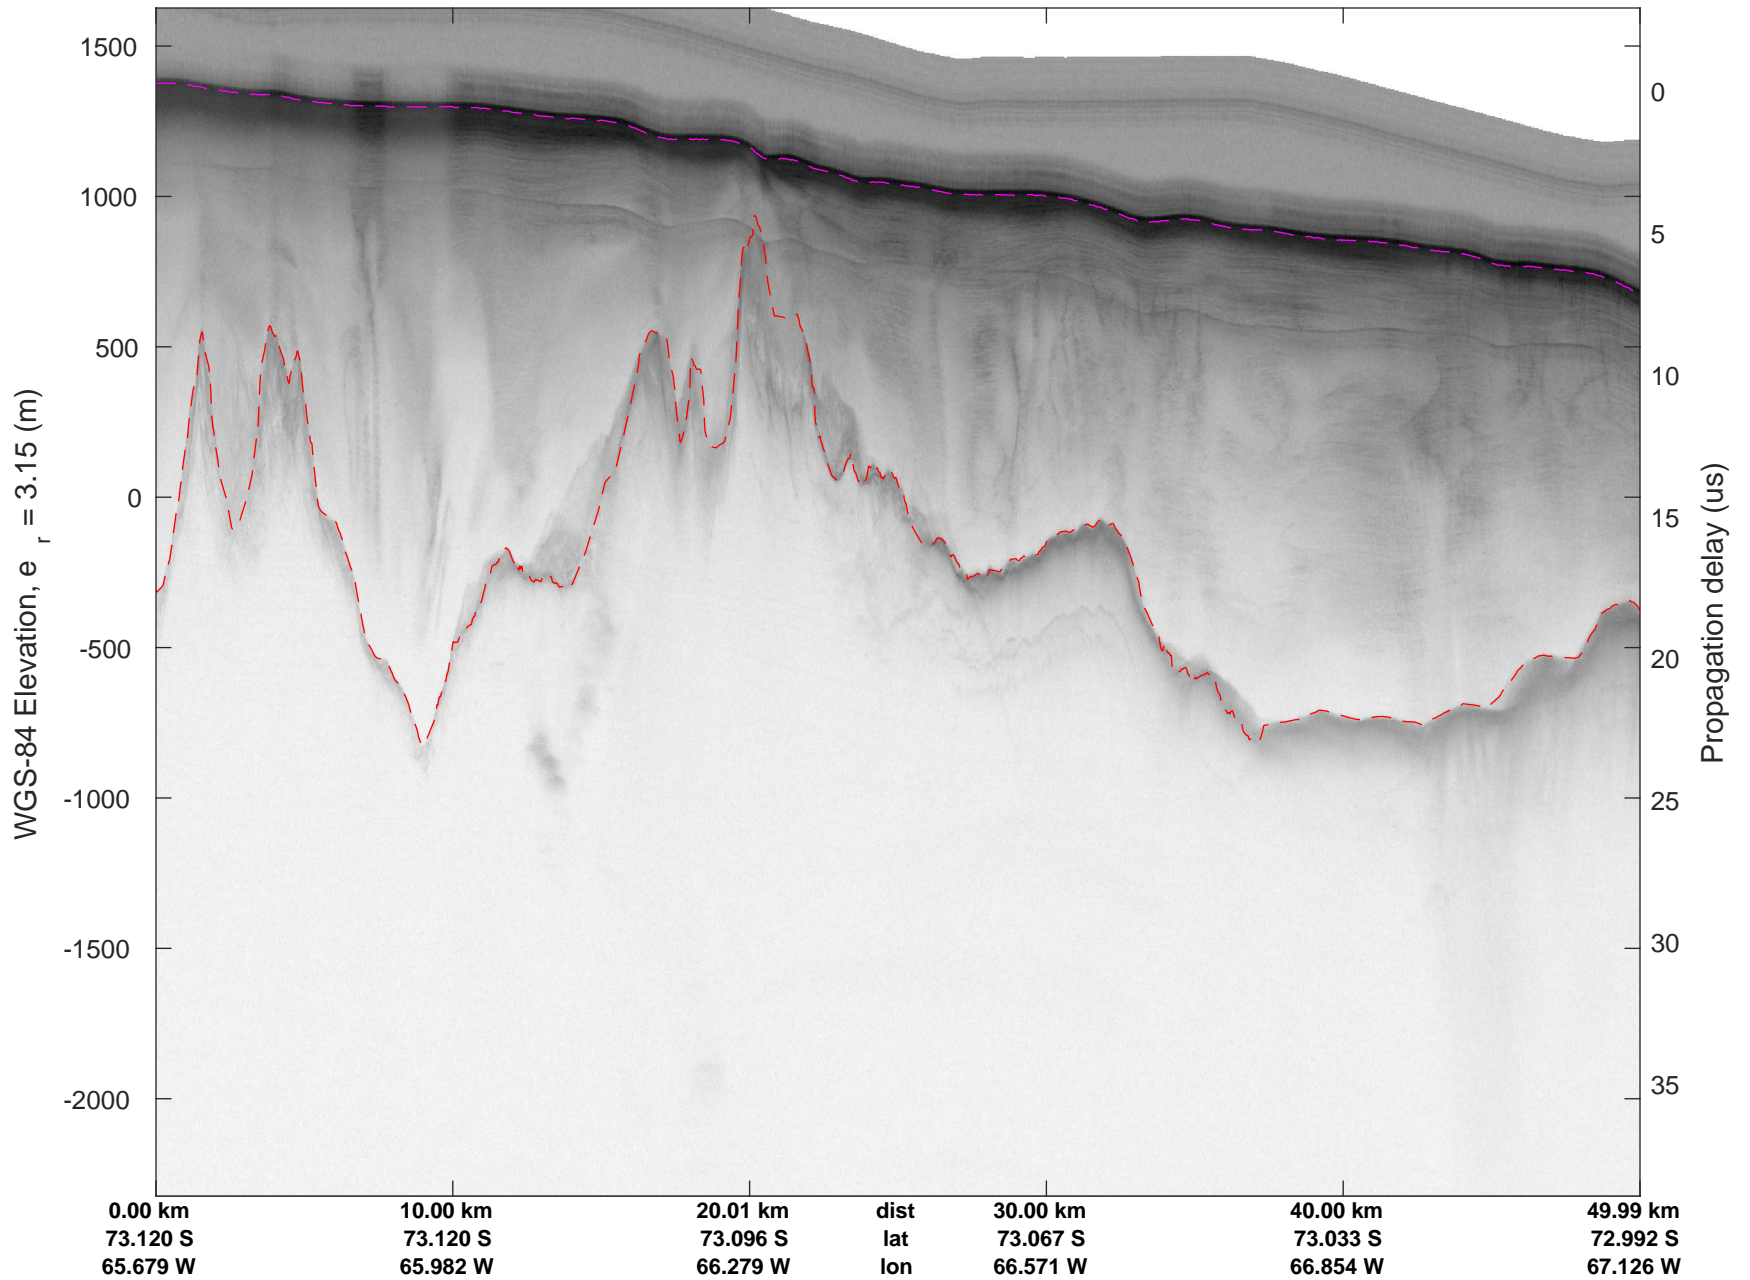

rds 2016_Antarctica_DC8: "South Peninsula" 20161114_04_040: 18:57:19.6 to 19:03:20.5 GPS

rds 2016_Antarctica_DC8: "South Peninsula" 20161114_04_041: 19:03:20.8 to 19:09:23.7 GPS

rds 2016_Antarctica_DC8: "South Peninsula" 20161114_04_041: 19:03:20.8 to 19:09:23.7 GPS

rds 2016_Antarctica_DC8: "South Peninsula" 20161114_04_042: 19:09:23.9 to 19:15:27.4 GPS

rds 2016_Antarctica_DC8: "South Peninsula" 20161114_04_042: 19:09:23.9 to 19:15:27.4 GPS

rds 2016_Antarctica_DC8: "South Peninsula" 20161114_04_043: 19:15:27.7 to 19:21:37.1 GPS

rds 2016_Antarctica_DC8: "South Peninsula" 20161114_04_043: 19:15:27.7 to 19:21:37.1 GPS

rds 2016_Antarctica_DC8: "South Peninsula" 20161114_04_044: 19:21:37.4 to 19:28:01.1 GPS

rds 2016_Antarctica_DC8: "South Peninsula" 20161114_04_044: 19:21:37.4 to 19:28:01.1 GPS