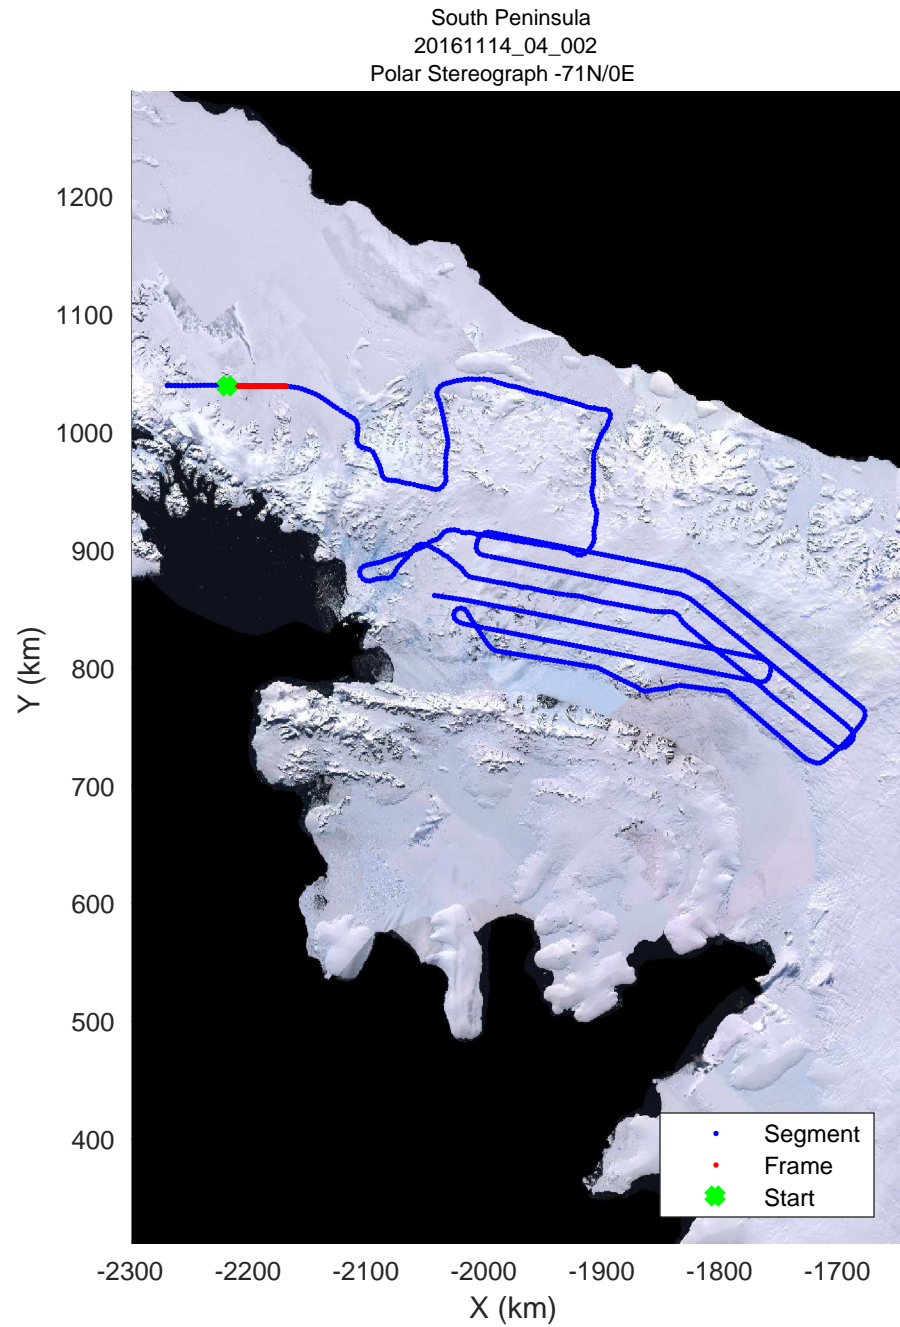

rds 2016_Antarctica_DC8: "South Peninsula" 20161114_04_001: 14:58:49.8 to 15:03:33.5 GPS

rds 2016_Antarctica_DC8: "South Peninsula" 20161114_04_001: 14:58:49.8 to 15:03:33.5 GPS

rds 2016_Antarctica_DC8: "South Peninsula" 20161114_04_002: 15:03:33.6 to 15:08:50.4 GPS

0.00 km	10.01 km	20.01 km	dist	30.00 km	40.00 km	49.99 km
67.673 S	67.756 S	67.838 S	lat	67.919 S	68.001 S	68.081 S
64.956 W	64.863 W	64.769 W	lon	64.669 W	64.568 W	64.463 W

rds 2016_Antarctica_DC8: "South Peninsula" 20161114_04_002: 15:03:33.6 to 15:08:50.4 GPS