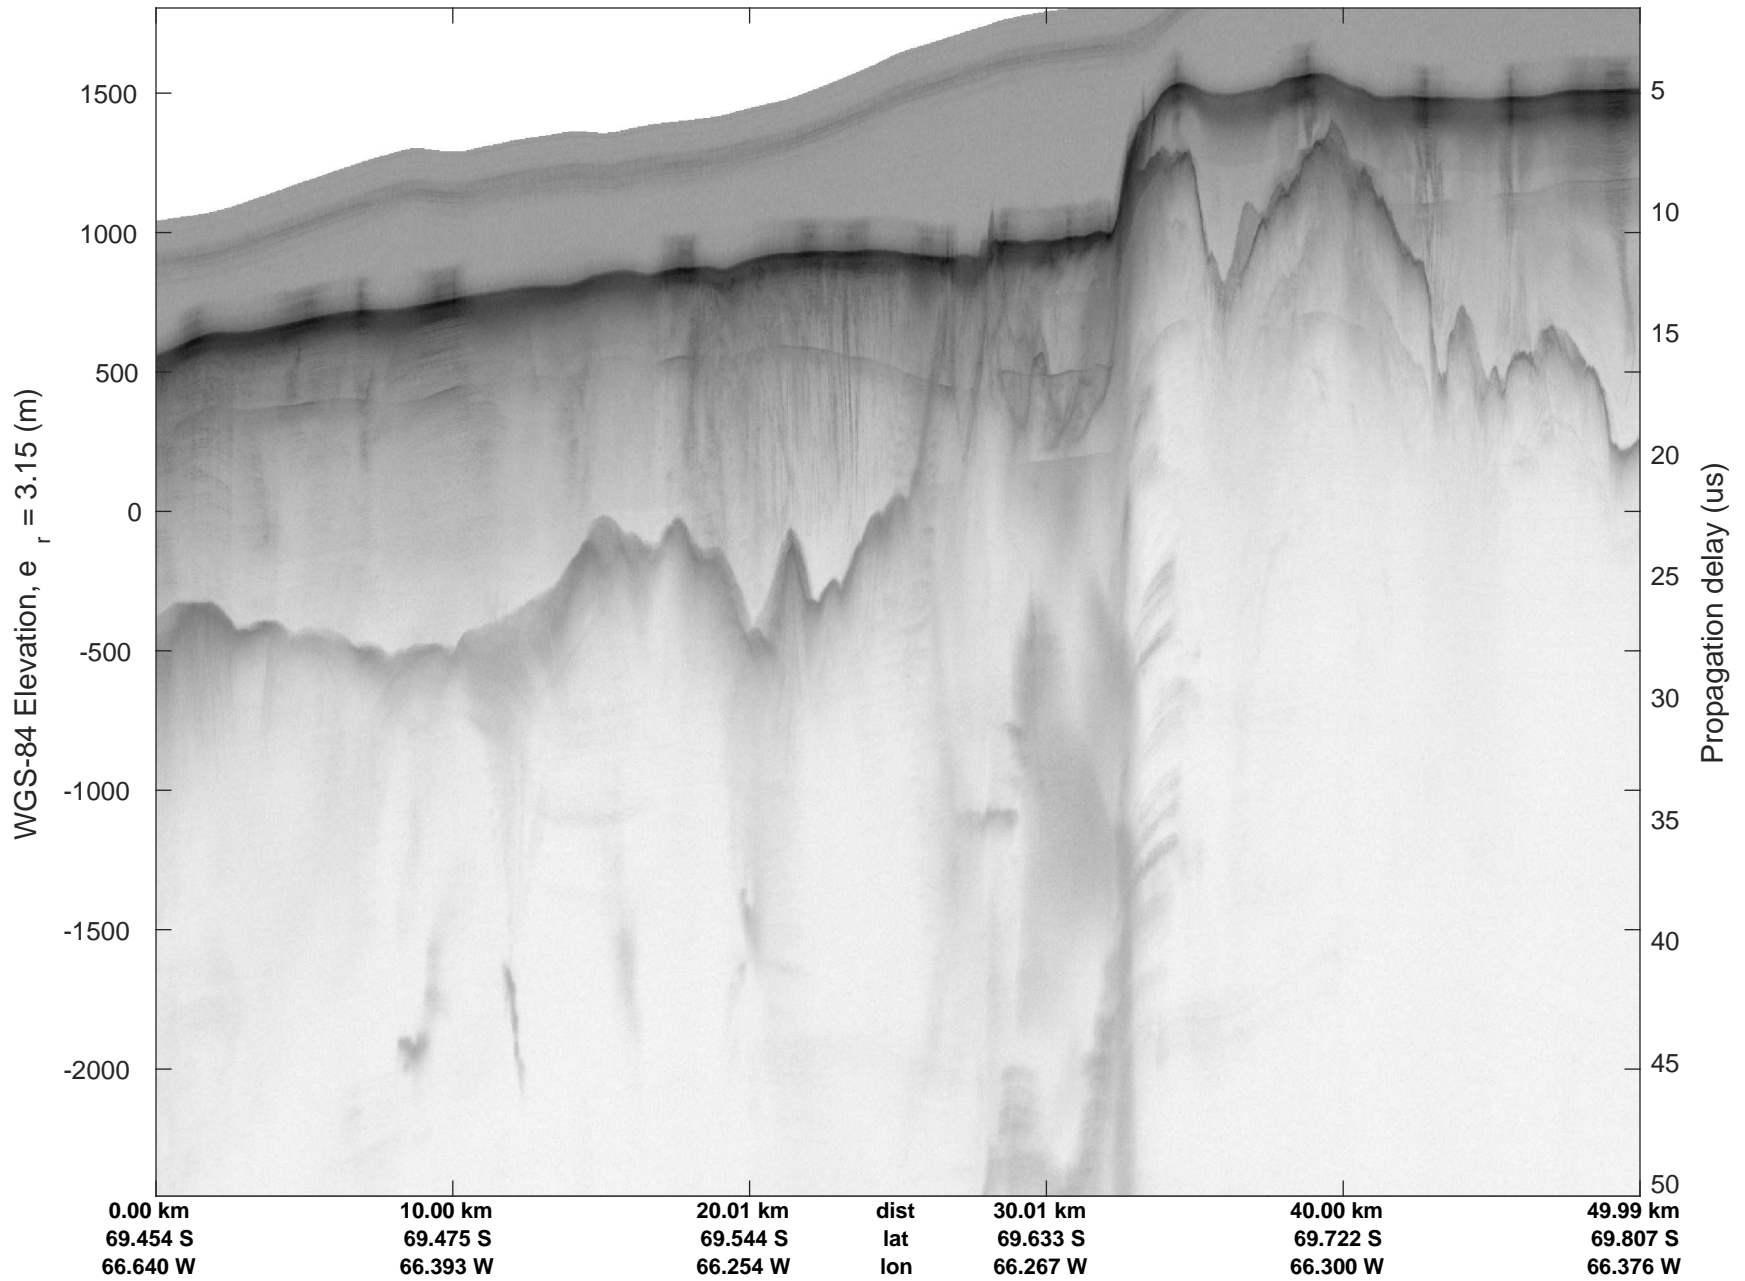

rds 2016_Antarctica_DC8: "South Peninsula" 20161114_04_019: 16:48:13.3 to 16:54:27.9 GPS