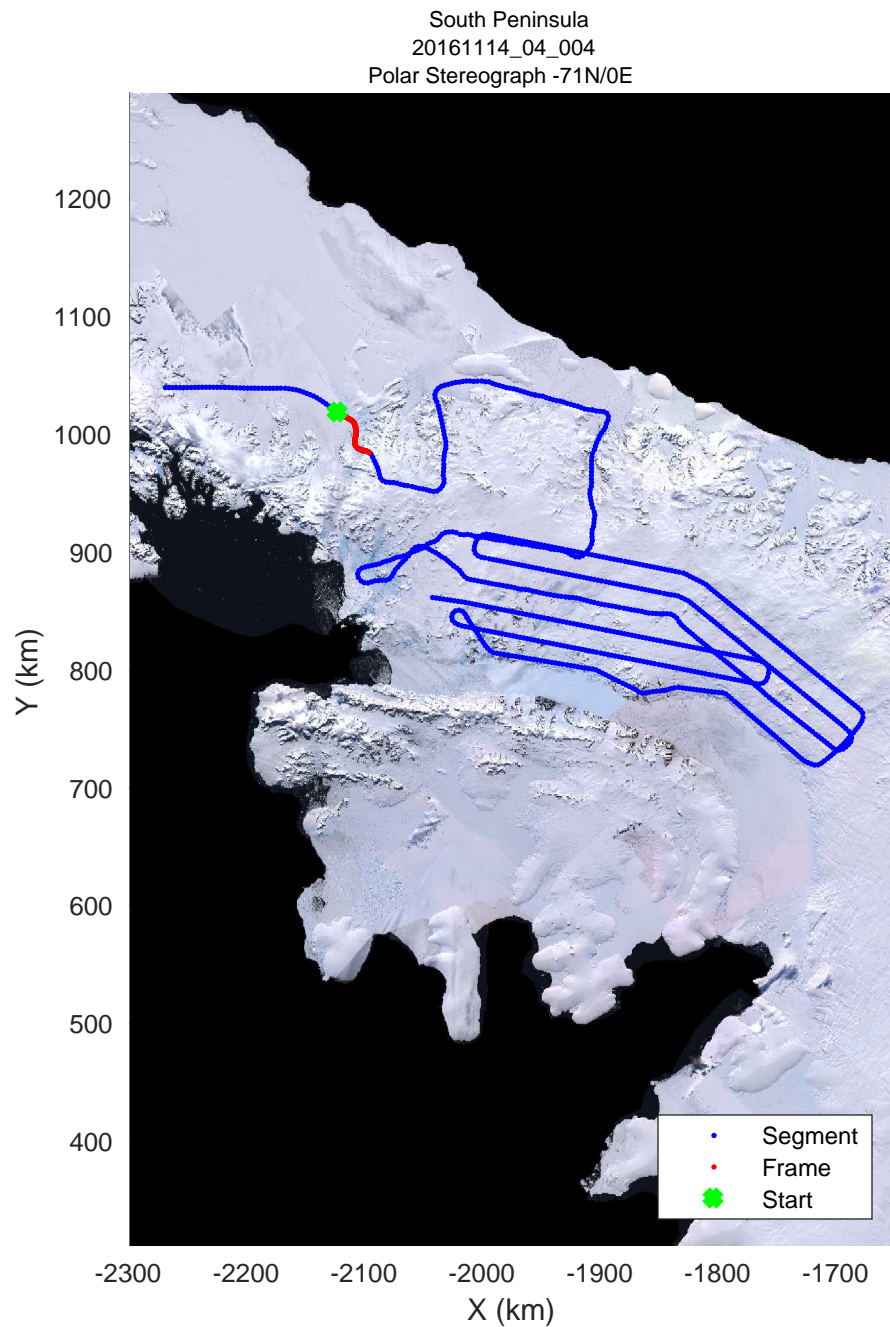

0.00 km	10.01 km	20.01 km	dist	30.00 km	40.00 km	49.99 km
67.673 S	67.756 S	67.838 S	lat	67.919 S	68.001 S	68.081 S
64.956 W	64.863 W	64.769 W	lon	64.669 W	64.568 W	64.463 W

rds 2016_Antarctica_DC8: "South Peninsula" 20161114_04_002: 15:03:33.6 to 15:08:50.4 GPS

rds 2016_Antarctica_DC8: "South Peninsula" 20161114_04_003: 15:08:50.6 to 15:14:43.3 GPS

rds 2016_Antarctica_DC8: "South Peninsula" 20161114_04_003: 15:08:50.6 to 15:14:43.3 GPS

rds 2016_Antarctica_DC8: "South Peninsula" 20161114_04_004: 15:14:43.6 to 15:20:45.6 GPS