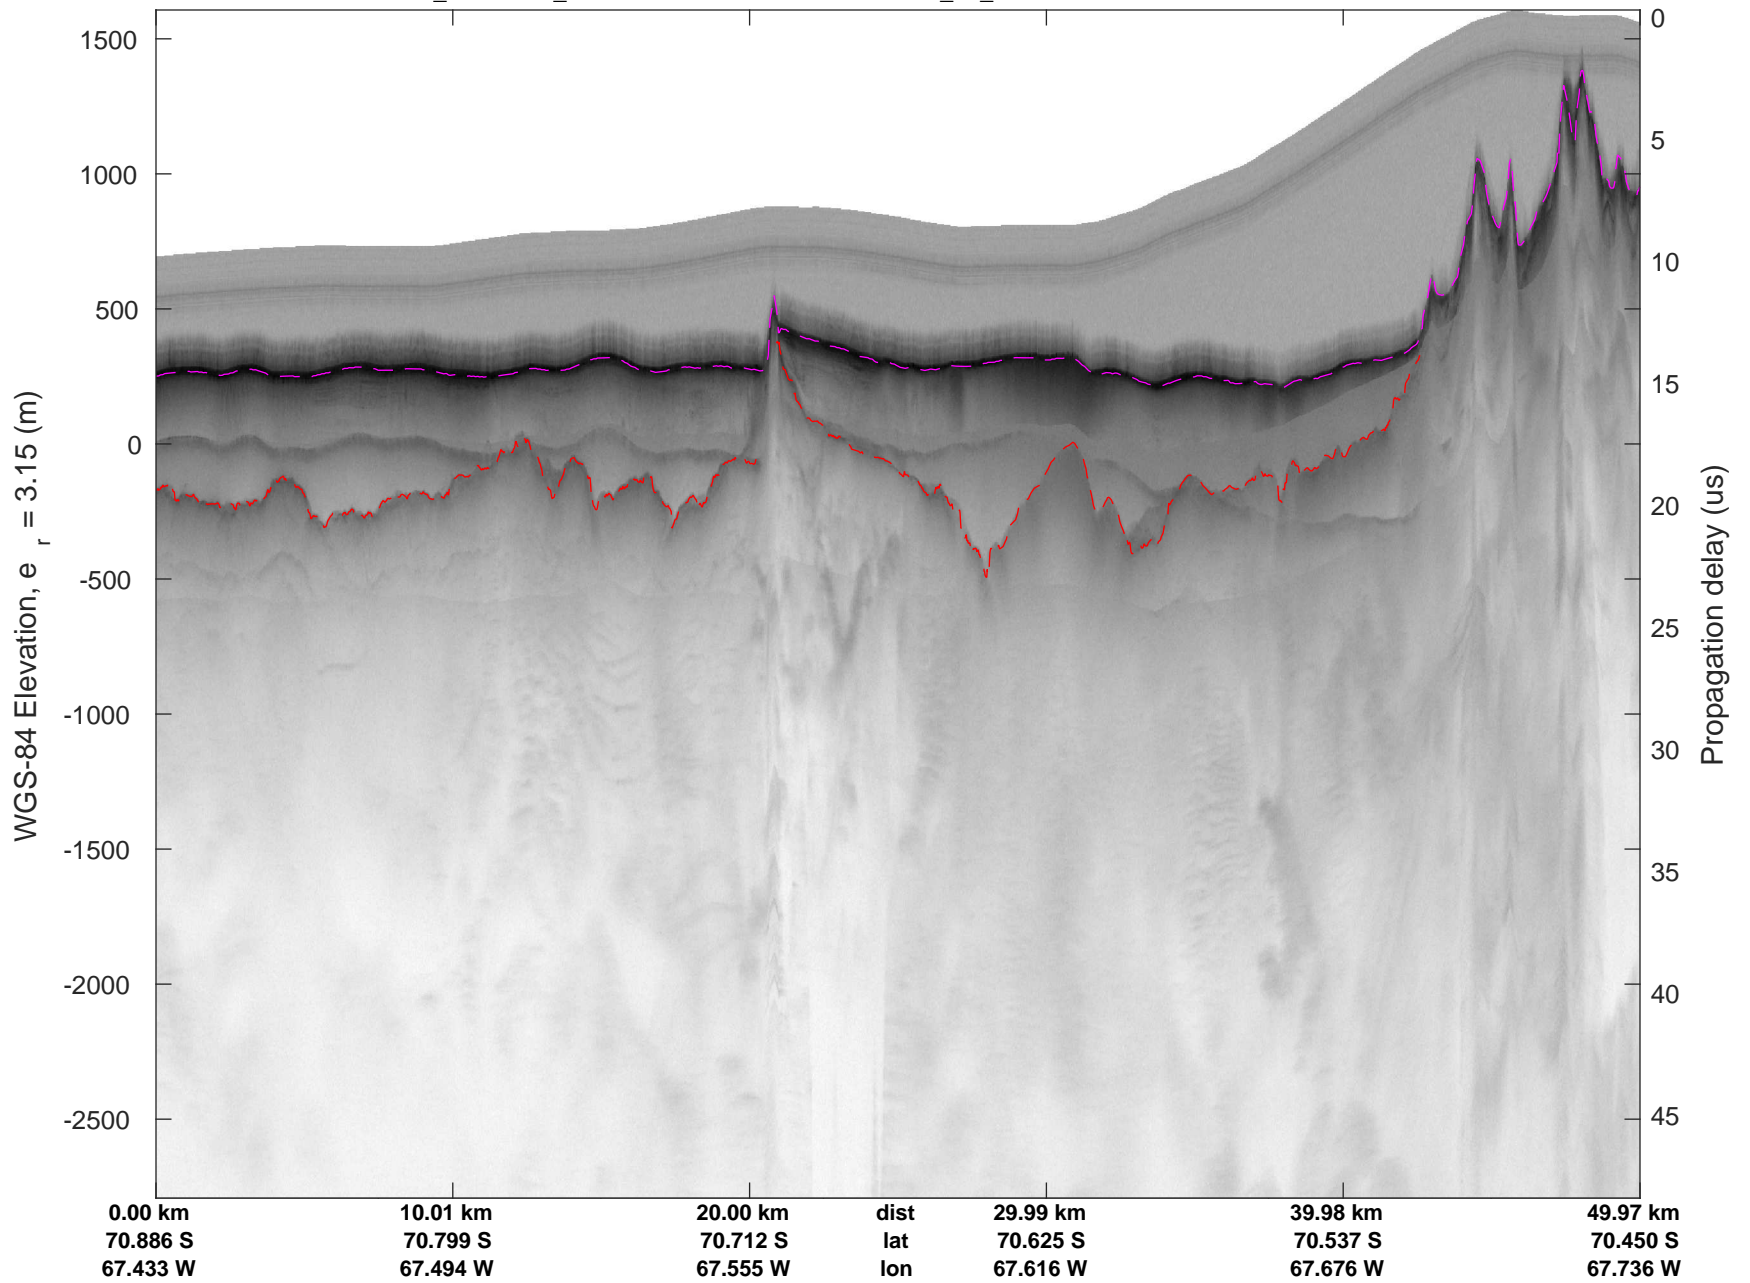

rds 2016_Antarctica_DC8: "South Peninsula" 20161114_04_048: 19:46:18.4 to 19:52:30.5 GPS

rds 2016_Antarctica_DC8: "South Peninsula" 20161114_04_048: 19:46:18.4 to 19:52:30.5 GPS

rds 2016_Antarctica_DC8: "South Peninsula" 20161114_04_049: 19:52:30.8 to 19:58:32.7 GPS

rds 2016_Antarctica_DC8: "South Peninsula" 20161114_04_049: 19:52:30.8 to 19:58:32.7 GPS

rds 2016_Antarctica_DC8: "South Peninsula" 20161114_04_050: 19:58:33.0 to 20:04:58.5 GPS

rds 2016_Antarctica_DC8: "South Peninsula" 20161114_04_050: 19:58:33.0 to 20:04:58.5 GPS