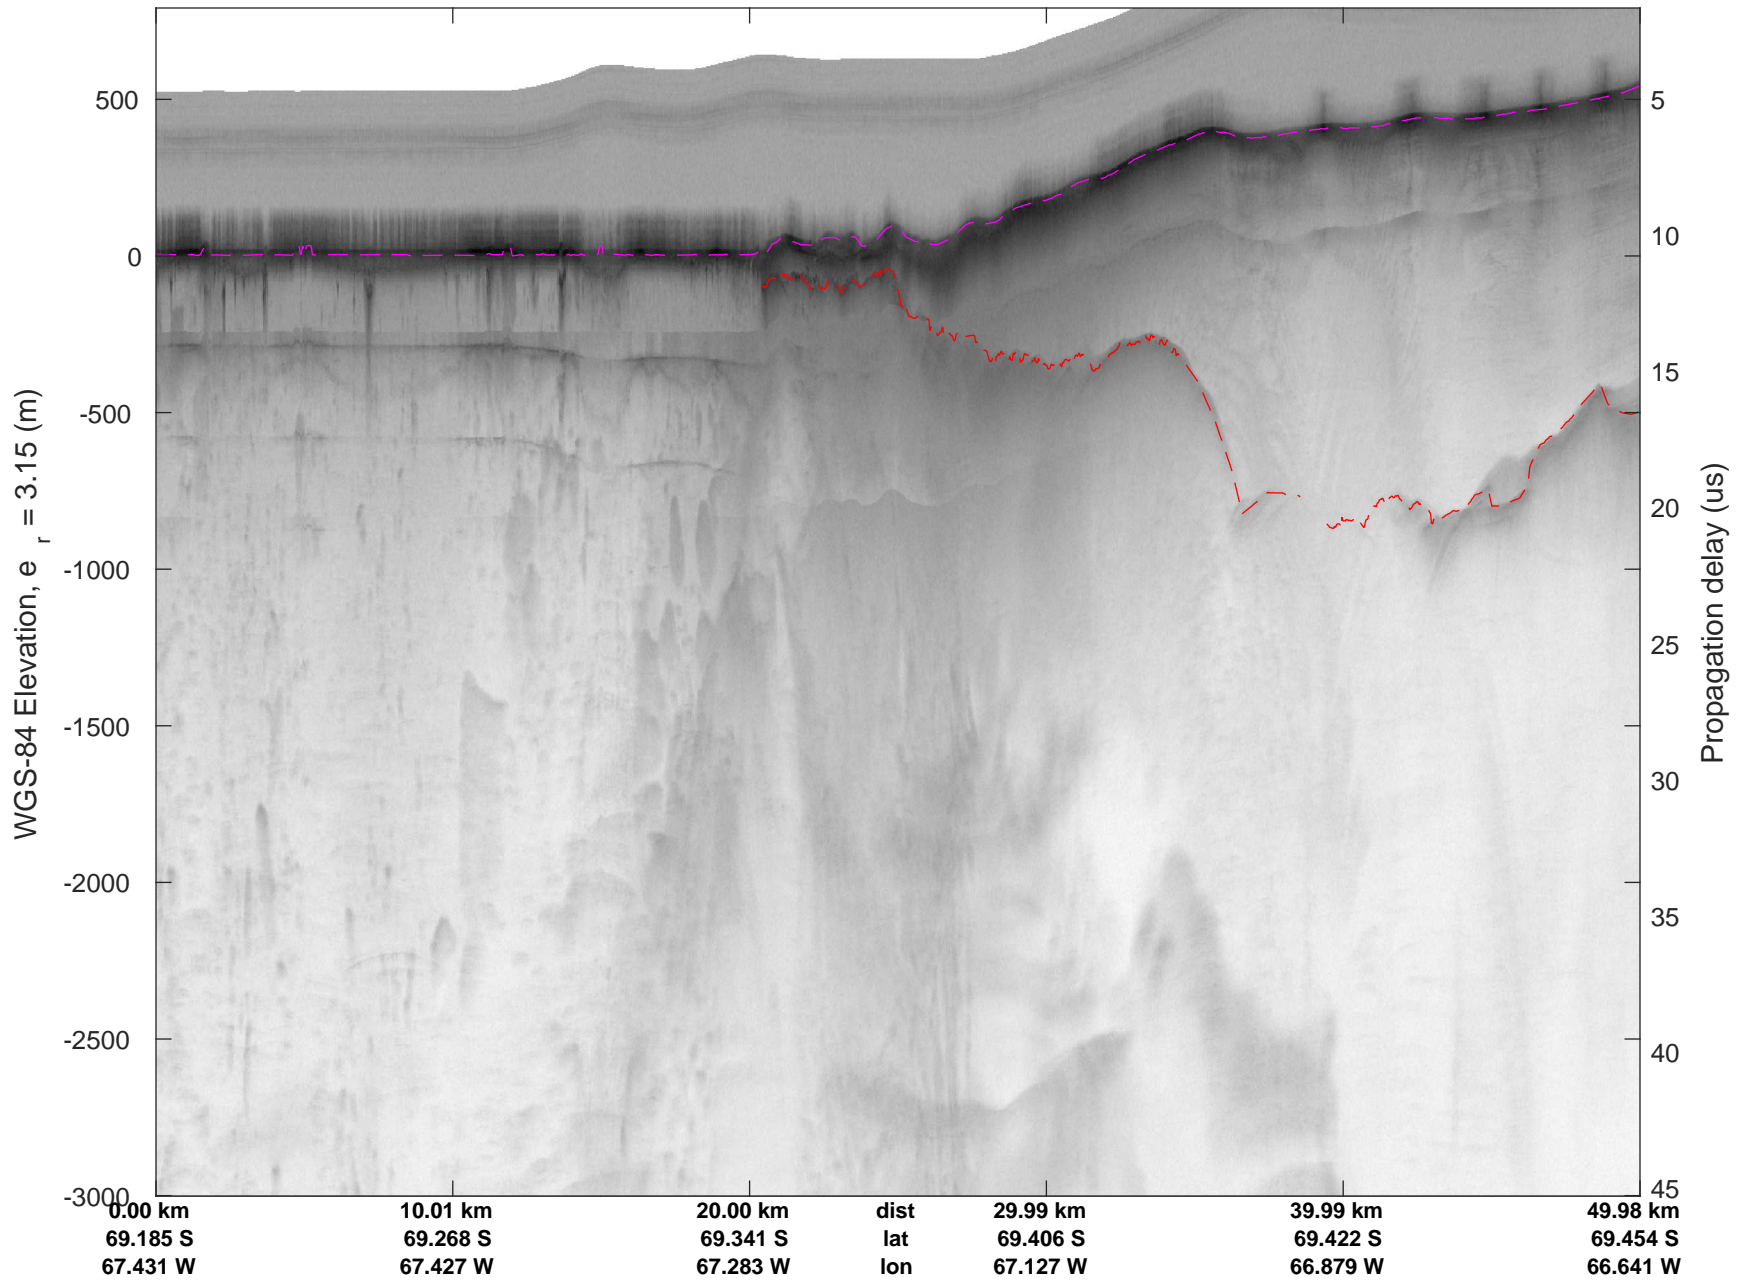

rds 2016_Antarctica_DC8: "South Peninsula" 20161114_04_018: 16:41:51.3 to 16:48:13.0 GPS