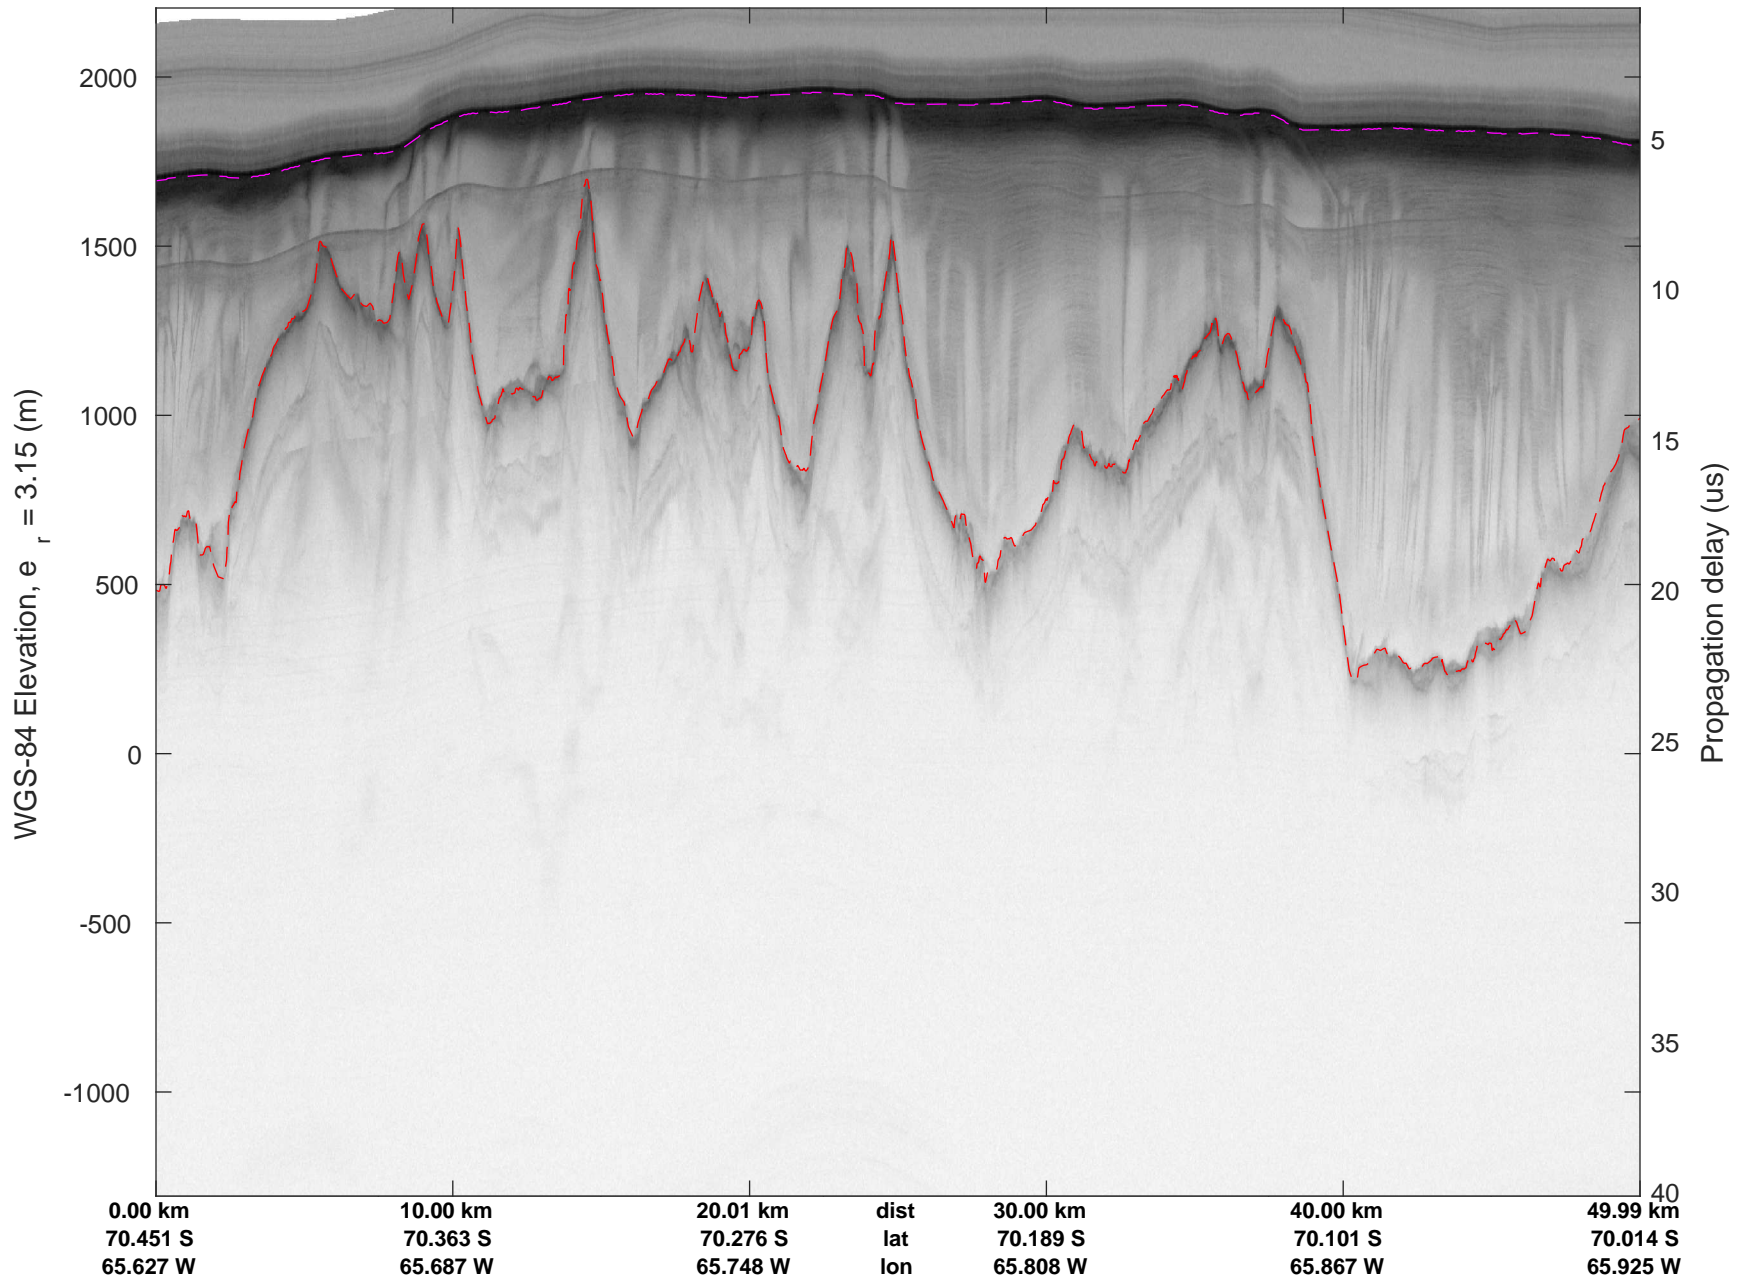

rds 2016_Antarctica_DC8: "South Peninsula" 20161114_04_034: 18:20:03.8 to 18:26:15.0 GPS