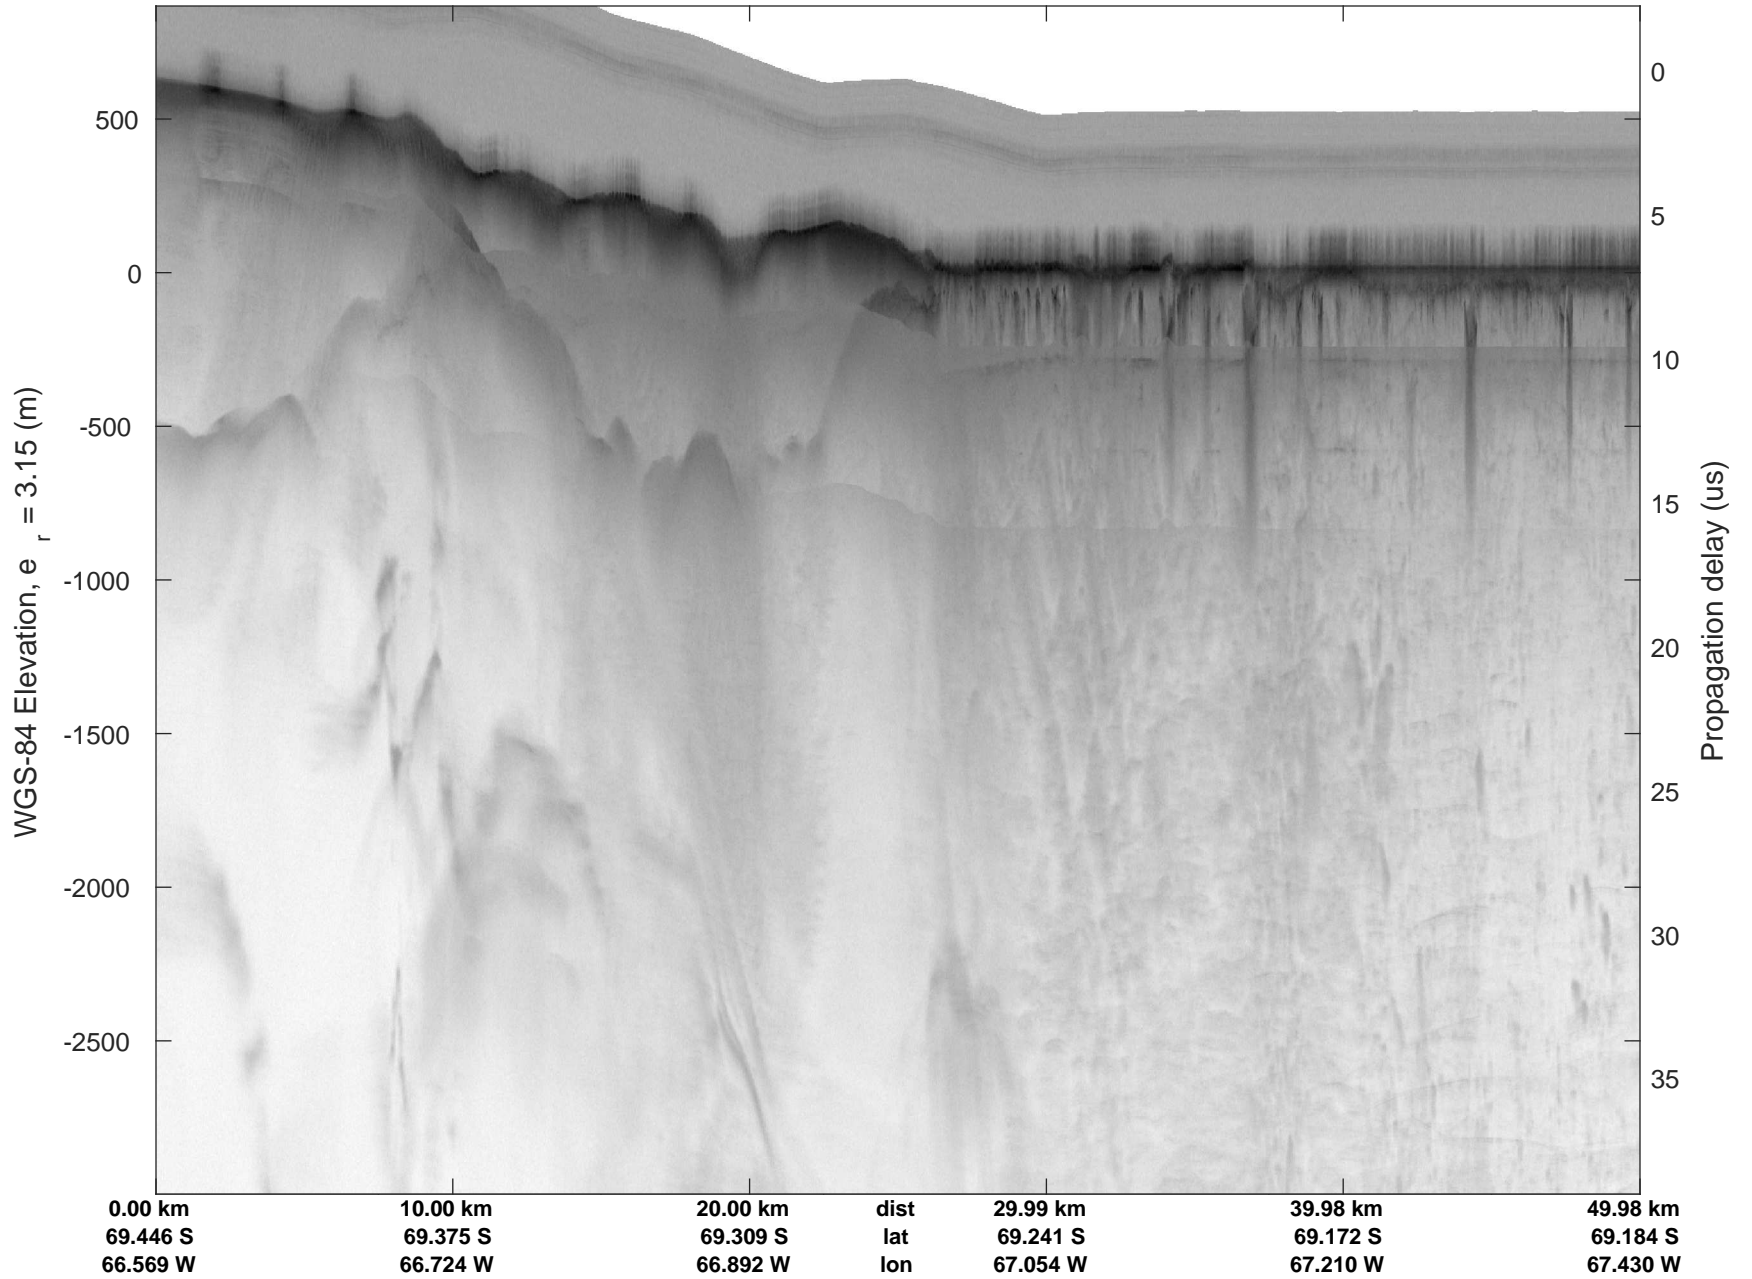

rds 2016_Antarctica_DC8: "South Peninsula" 20161114_04_017: 16:35:44.7 to 16:41:51.0 GPS