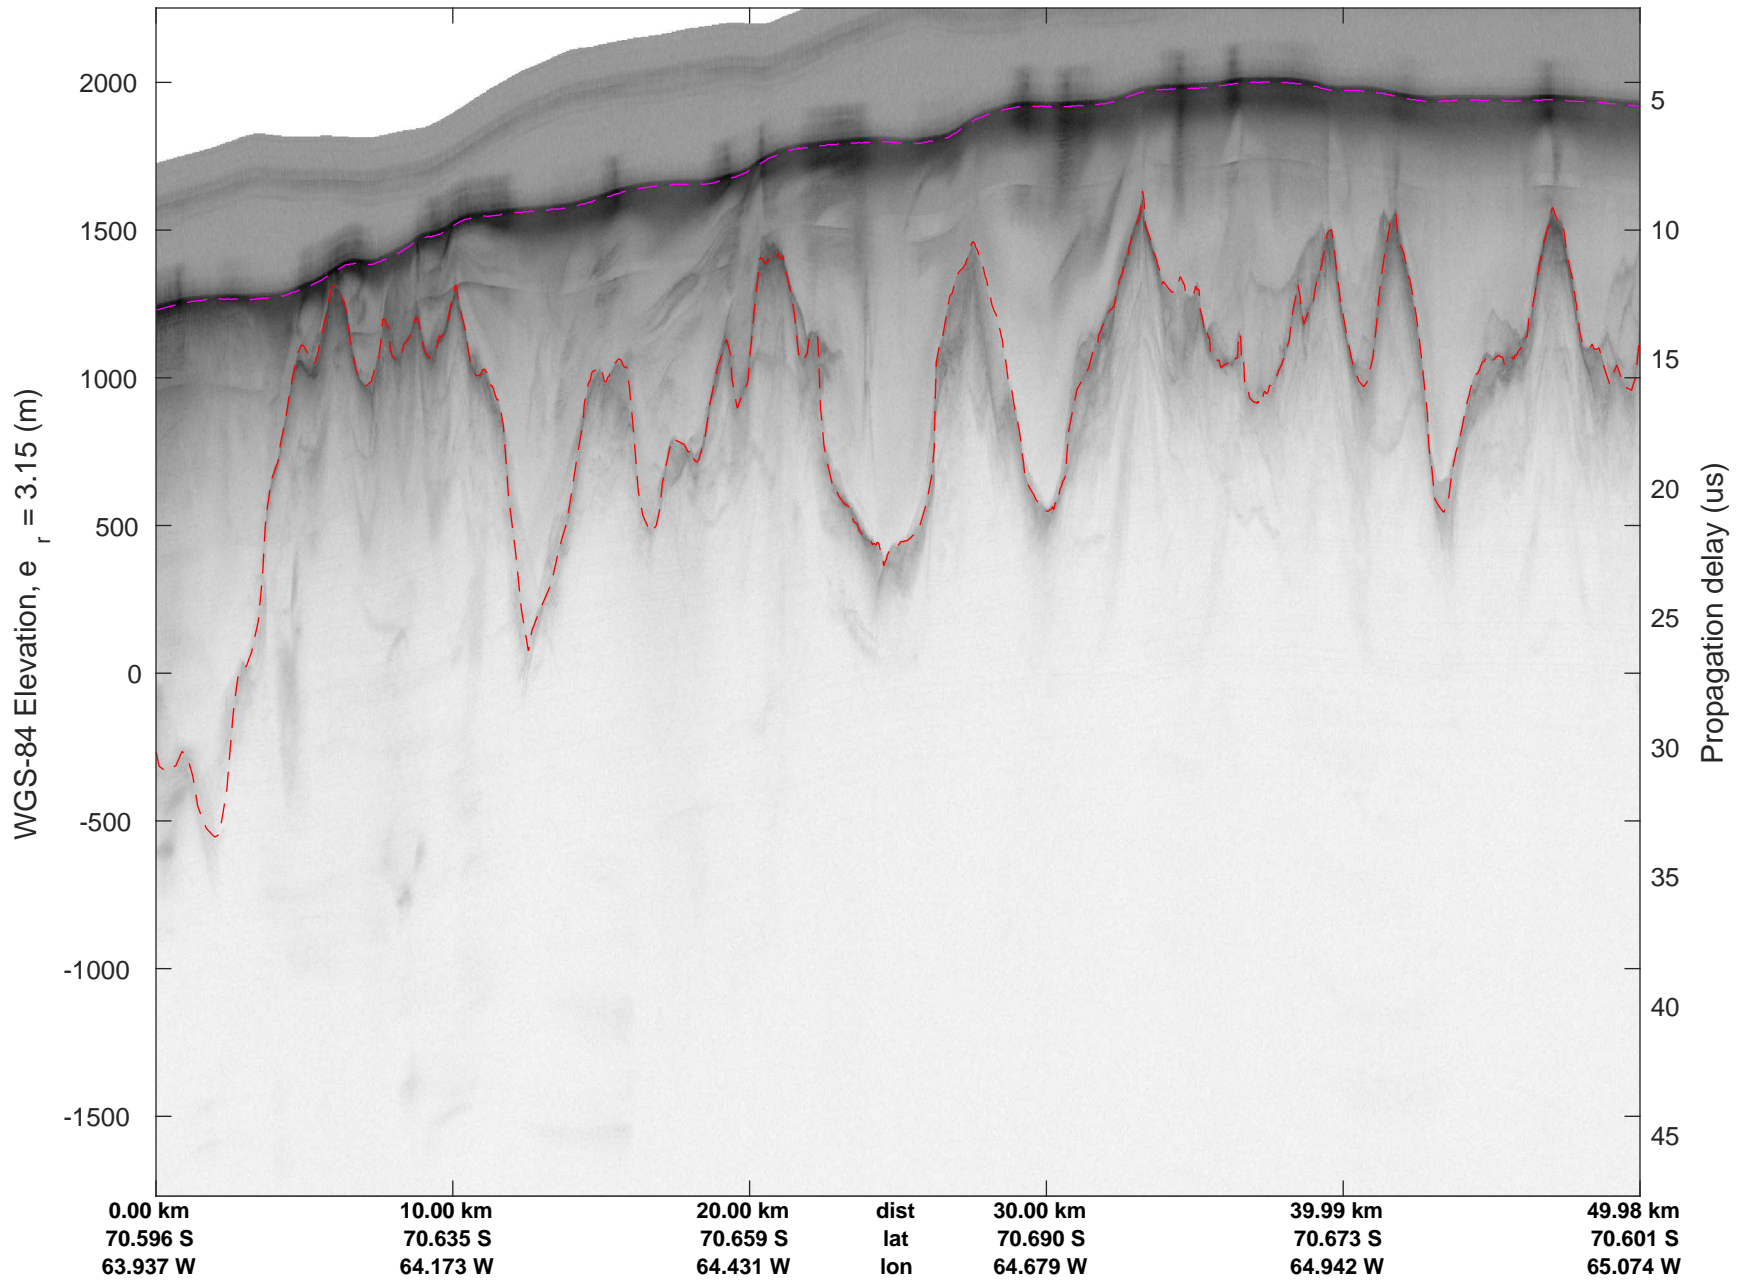

rds 2016_Antarctica_DC8: "South Peninsula" 20161114_04_012: 16:04:35.6 to 16:11:05.9 GPS

rds 2016_Antarctica_DC8: "South Peninsula" 20161114_04_013: 16:11:06.1 to 16:17:27.7 GPS

rds 2016_Antarctica_DC8: "South Peninsula" 20161114_04_013: 16:11:06.1 to 16:17:27.7 GPS