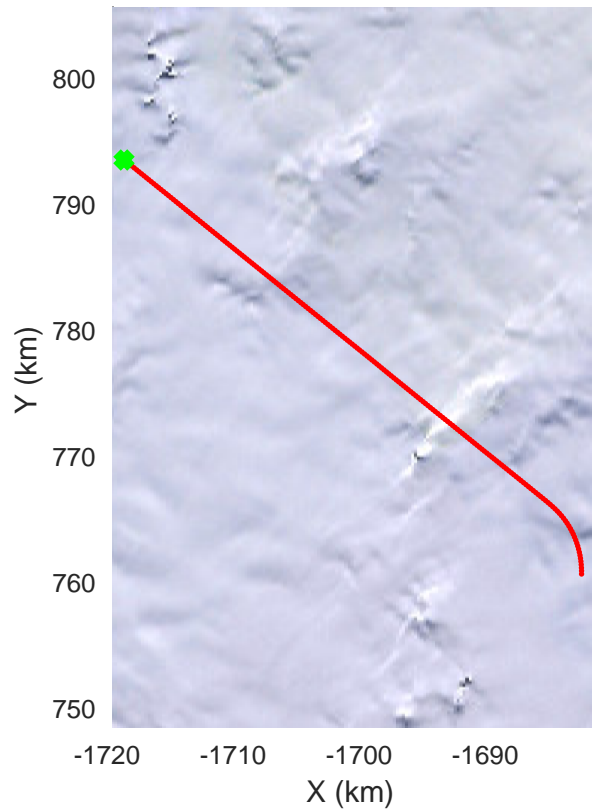

rds 2016_Antarctica_DC8: "South Peninsula" 20161114_04_040: 18:57:19.6 to 19:03:20.5 GPS

rds 2016_Antarctica_DC8: "South Peninsula" 20161114_04_041: 19:03:20.8 to 19:09:23.7 GPS

rds 2016_Antarctica_DC8: "South Peninsula" 20161114_04_041: 19:03:20.8 to 19:09:23.7 GPS