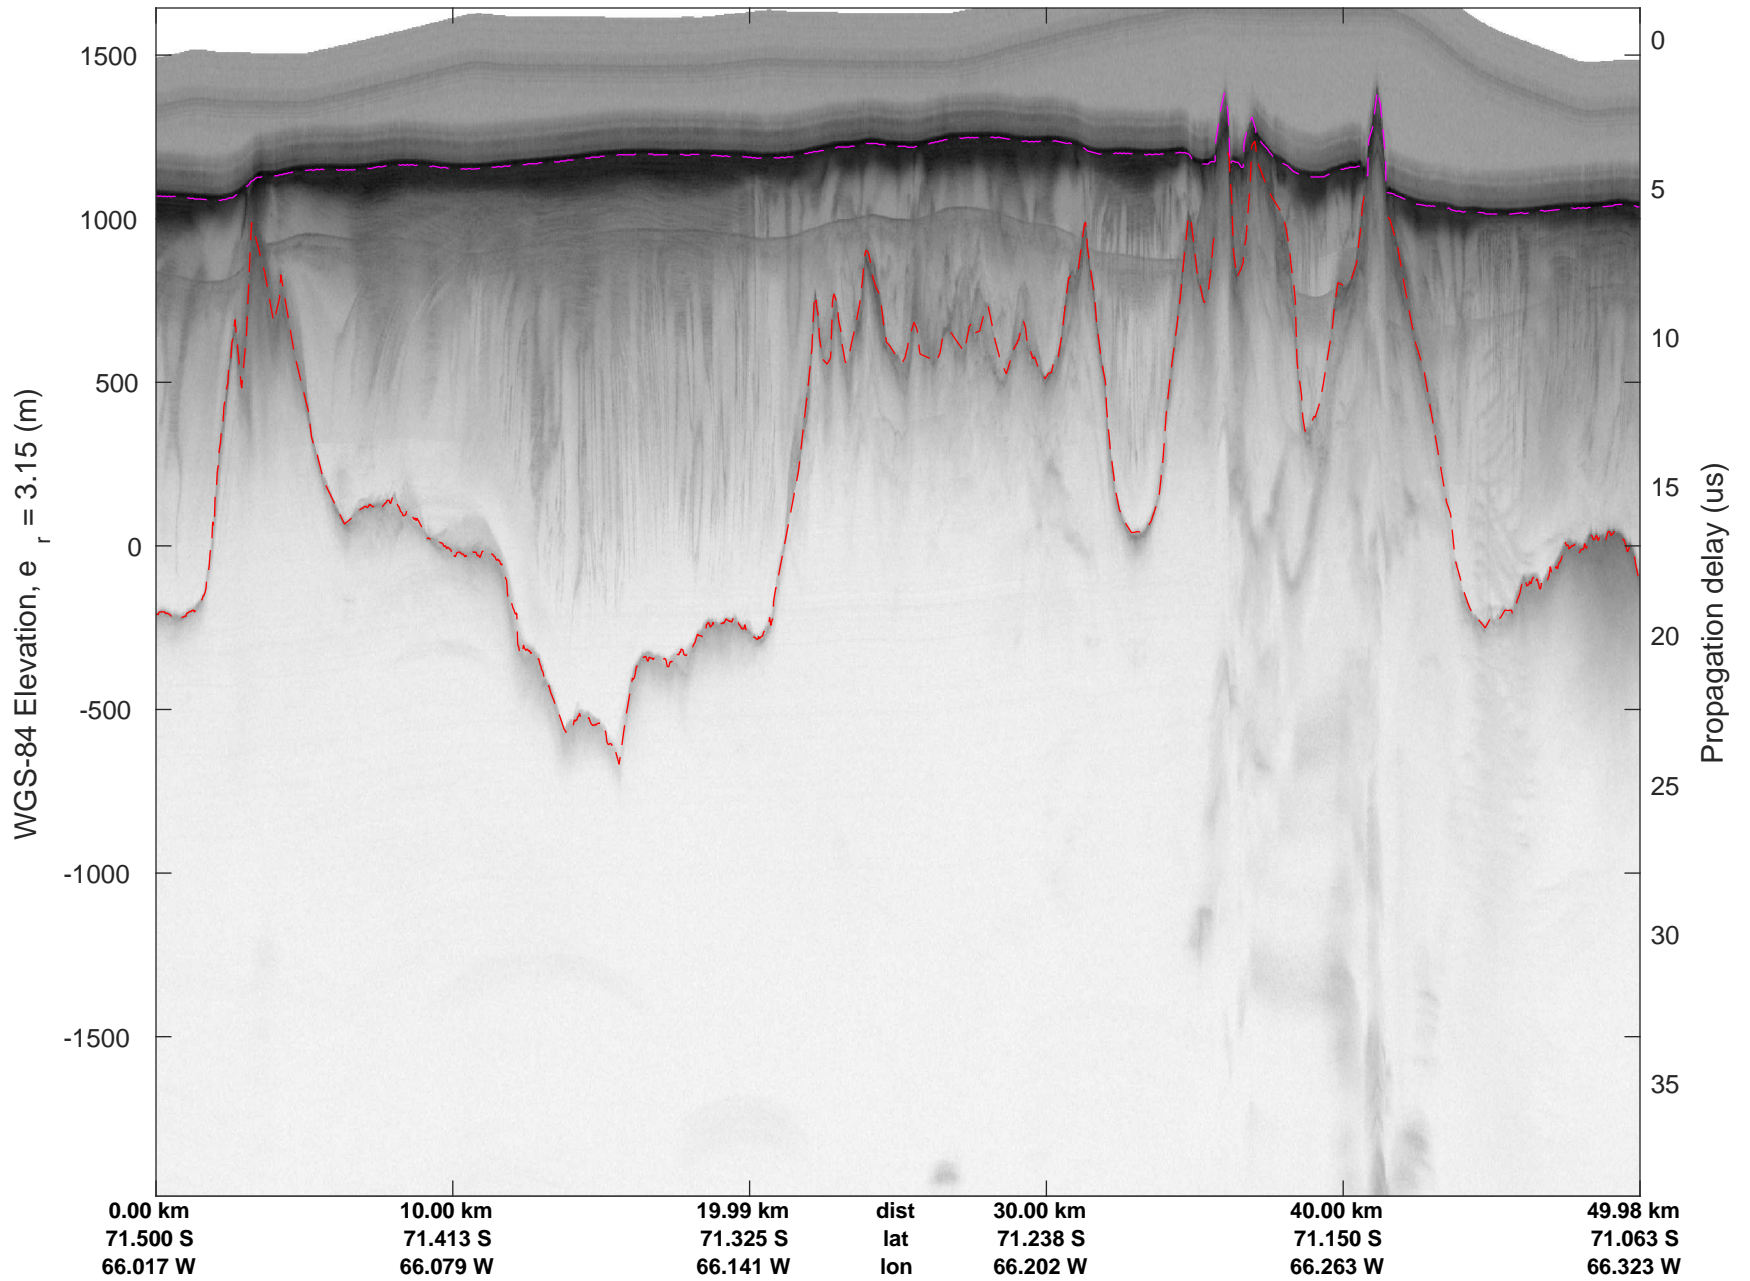

rds 2016_Antarctica_DC8: "South Peninsula" 20161114_04_057: 20:43:21.8 to 20:49:26.3 GPS

rds 2016_Antarctica_DC8: "South Peninsula" 20161114_04_057: 20:43:21.8 to 20:49:26.3 GPS

rds 2016_Antarctica_DC8: "South Peninsula" 20161114_04_058: 20:49:26.6 to 20:55:19.6 GPS

rds 2016_Antarctica_DC8: "South Peninsula" 20161114_04_058: 20:49:26.6 to 20:55:19.6 GPS

rds 2016_Antarctica_DC8: "South Peninsula" 20161114_04_059: 20:55:19.8 to 21:01:23.6 GPS

rds 2016_Antarctica_DC8: "South Peninsula" 20161114_04_059: 20:55:19.8 to 21:01:23.6 GPS

rds 2016_Antarctica_DC8: "South Peninsula" 20161114_04_060: 21:01:23.8 to 21:07:32.7 GPS

rds 2016_Antarctica_DC8: "South Peninsula" 20161114_04_060: 21:01:23.8 to 21:07:32.7 GPS

rds 2016_Antarctica_DC8: "South Peninsula" 20161114_04_061: 21:07:33.0 to 21:13:43.1 GPS