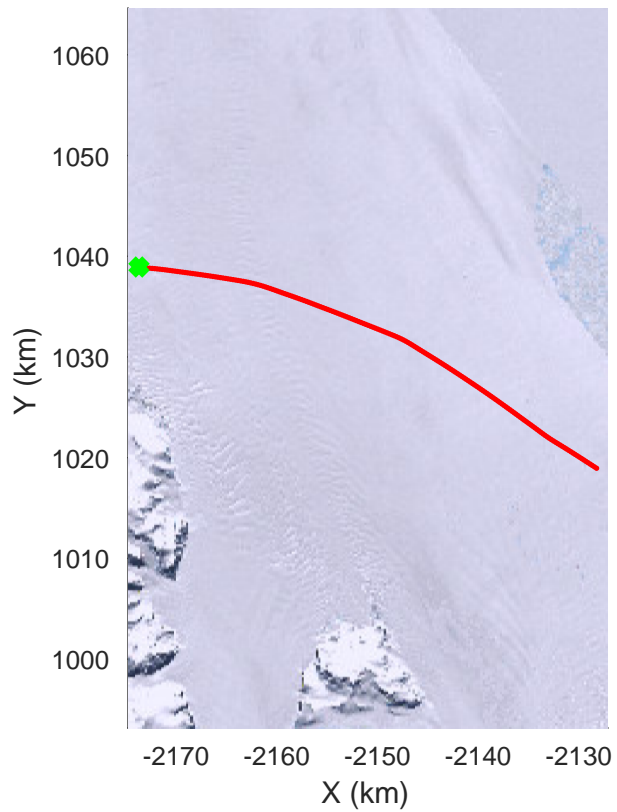

rds 2016_Antarctica_DC8: "South Peninsula" 20161114_04_001: 14:58:49.8 to 15:03:33.5 GPS

rds 2016_Antarctica_DC8: "South Peninsula" 20161114_04_001: 14:58:49.8 to 15:03:33.5 GPS

rds 2016_Antarctica_DC8: "South Peninsula" 20161114_04_002: 15:03:33.6 to 15:08:50.4 GPS

0.00 km	10.01 km	20.01 km	dist	30.00 km	40.00 km	49.99 km
67.673 S	67.756 S	67.838 S	lat	67.919 S	68.001 S	68.081 S
64.956 W	64.863 W	64.769 W	lon	64.669 W	64.568 W	64.463 W

rds 2016_Antarctica_DC8: "South Peninsula" 20161114_04_002: 15:03:33.6 to 15:08:50.4 GPS