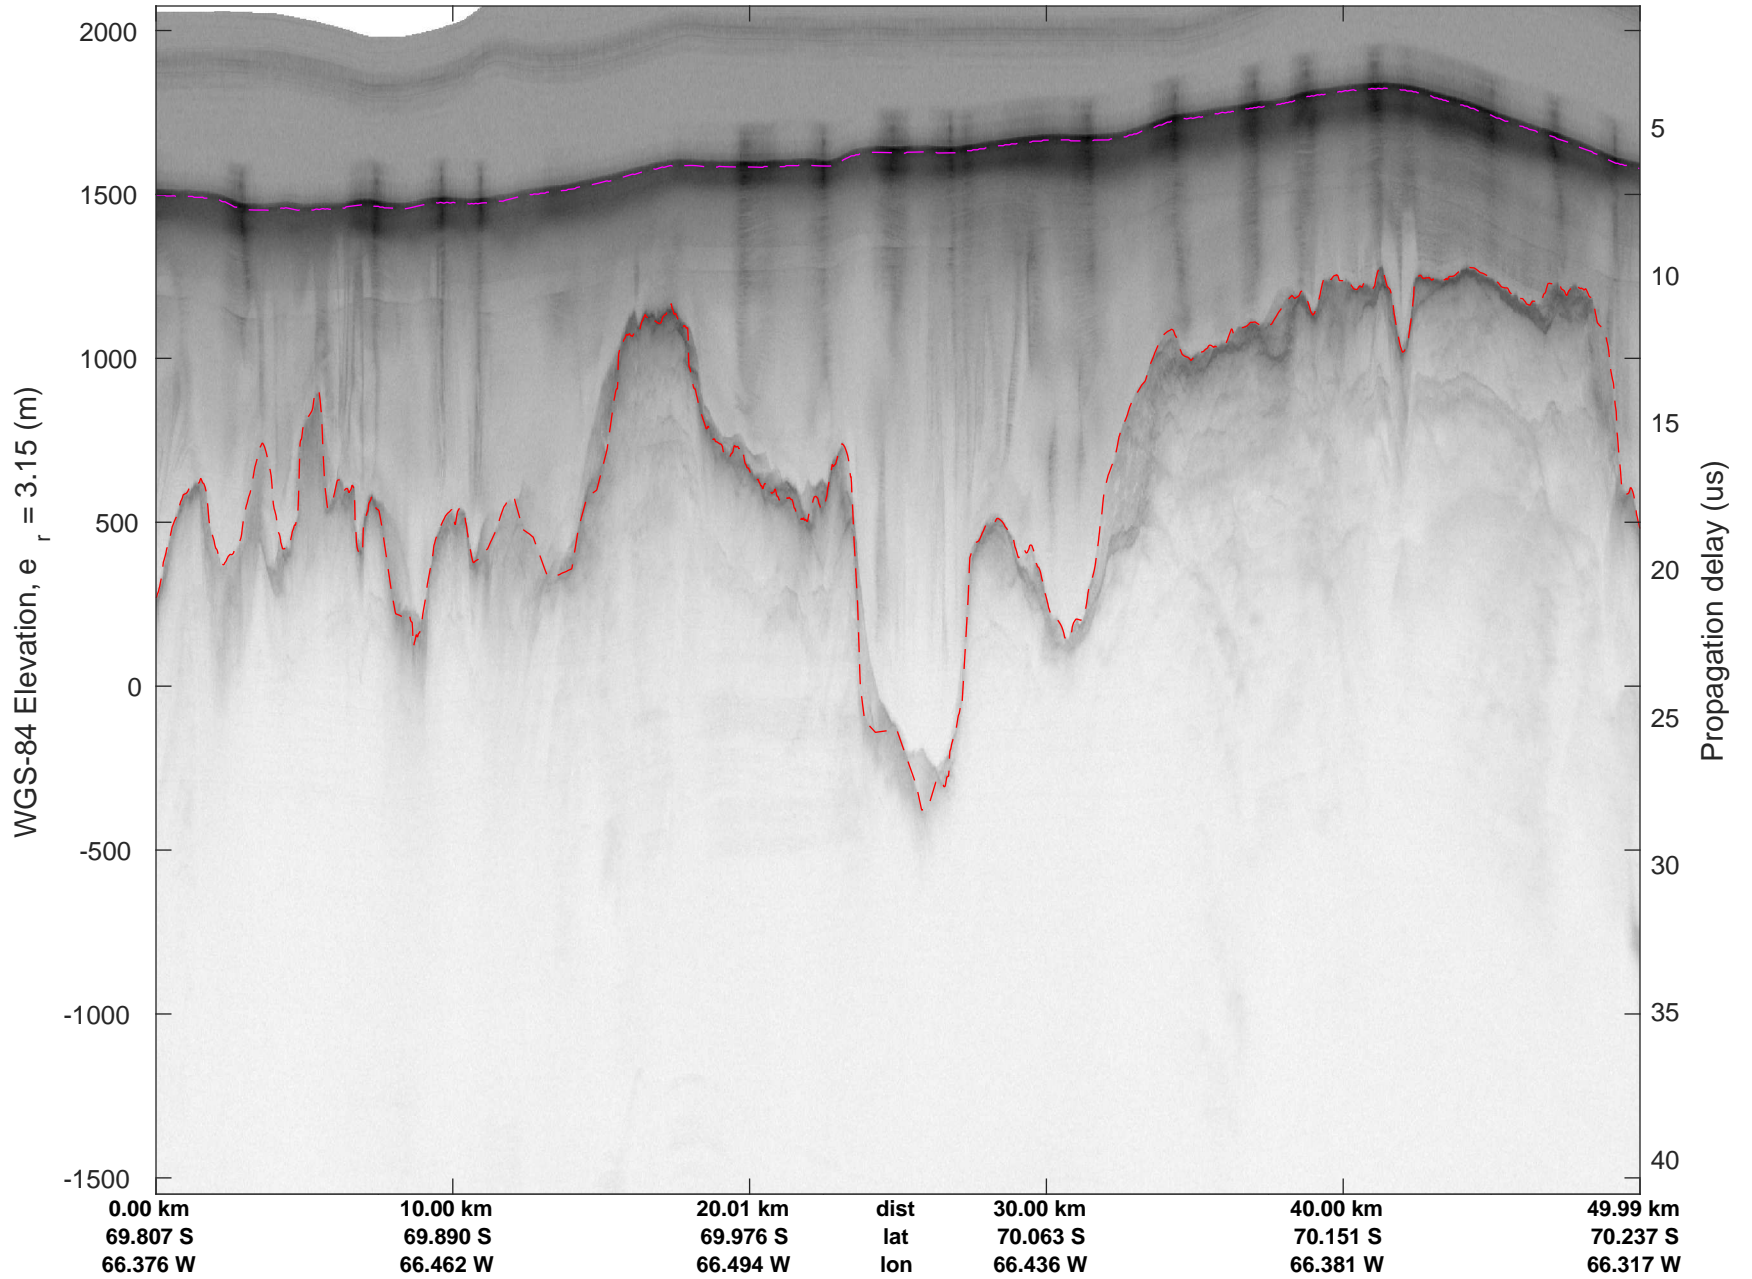

rds 2016_Antarctica_DC8: "South Peninsula" 20161114_04_018: 16:41:51.3 to 16:48:13.0 GPS

rds 2016_Antarctica_DC8: "South Peninsula" 20161114_04_019: 16:48:13.3 to 16:54:27.9 GPS

rds 2016_Antarctica_DC8: "South Peninsula" 20161114_04_019: 16:48:13.3 to 16:54:27.9 GPS

rds 2016_Antarctica_DC8: "South Peninsula" 20161114_04_020: 16:54:28.1 to 17:00:32.2 GPS

rds 2016_Antarctica_DC8: "South Peninsula" 20161114_04_020: 16:54:28.1 to 17:00:32.2 GPS

rds 2016_Antarctica_DC8: "South Peninsula" 20161114_04_021: 17:00:32.4 to 17:06:39.2 GPS