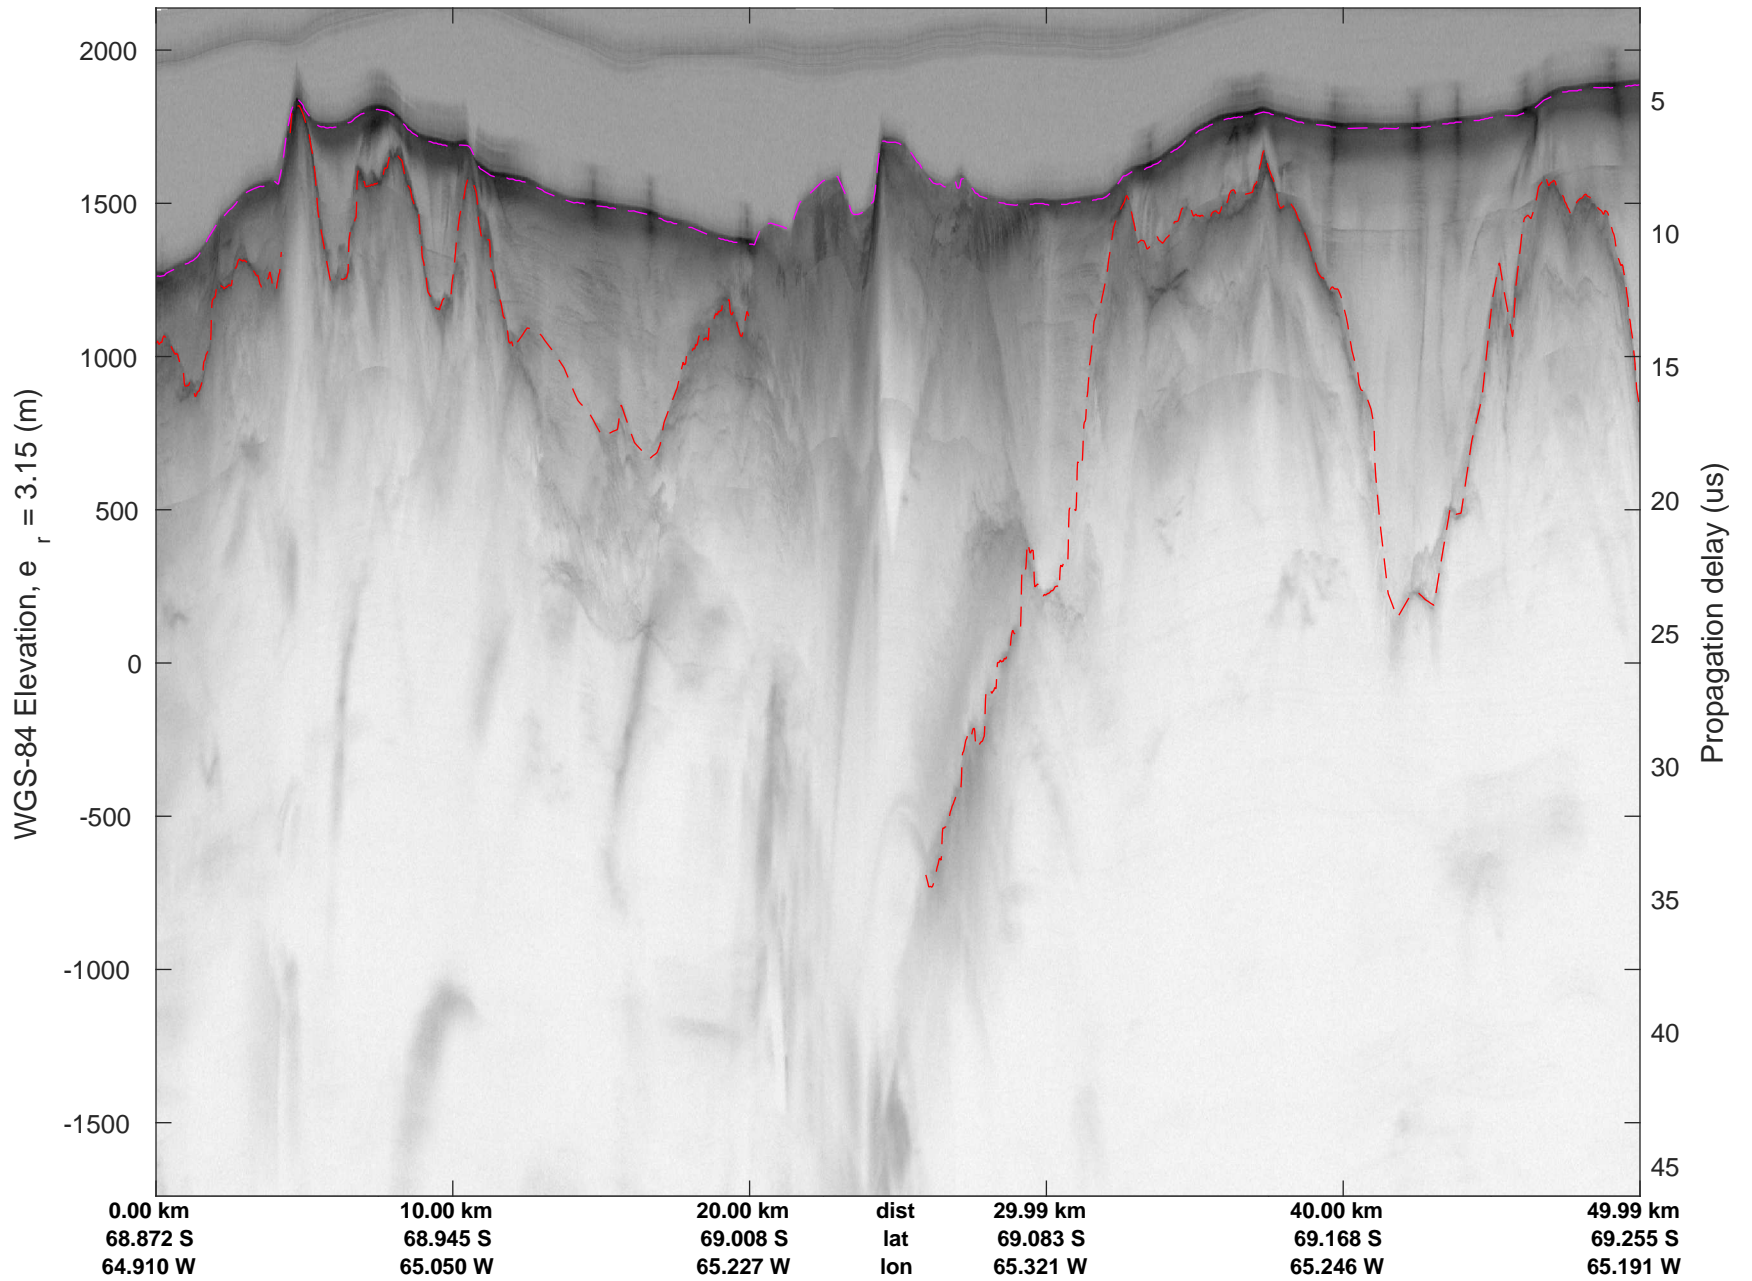

rds 2016_Antarctica_DC8: "South Peninsula" 20161114_04_004: 15:14:43.6 to 15:20:45.6 GPS

rds 2016_Antarctica_DC8: "South Peninsula" 20161114_04_005: 15:20:45.8 to 15:26:46.6 GPS

rds 2016_Antarctica_DC8: "South Peninsula" 20161114_04_005: 15:20:45.8 to 15:26:46.6 GPS