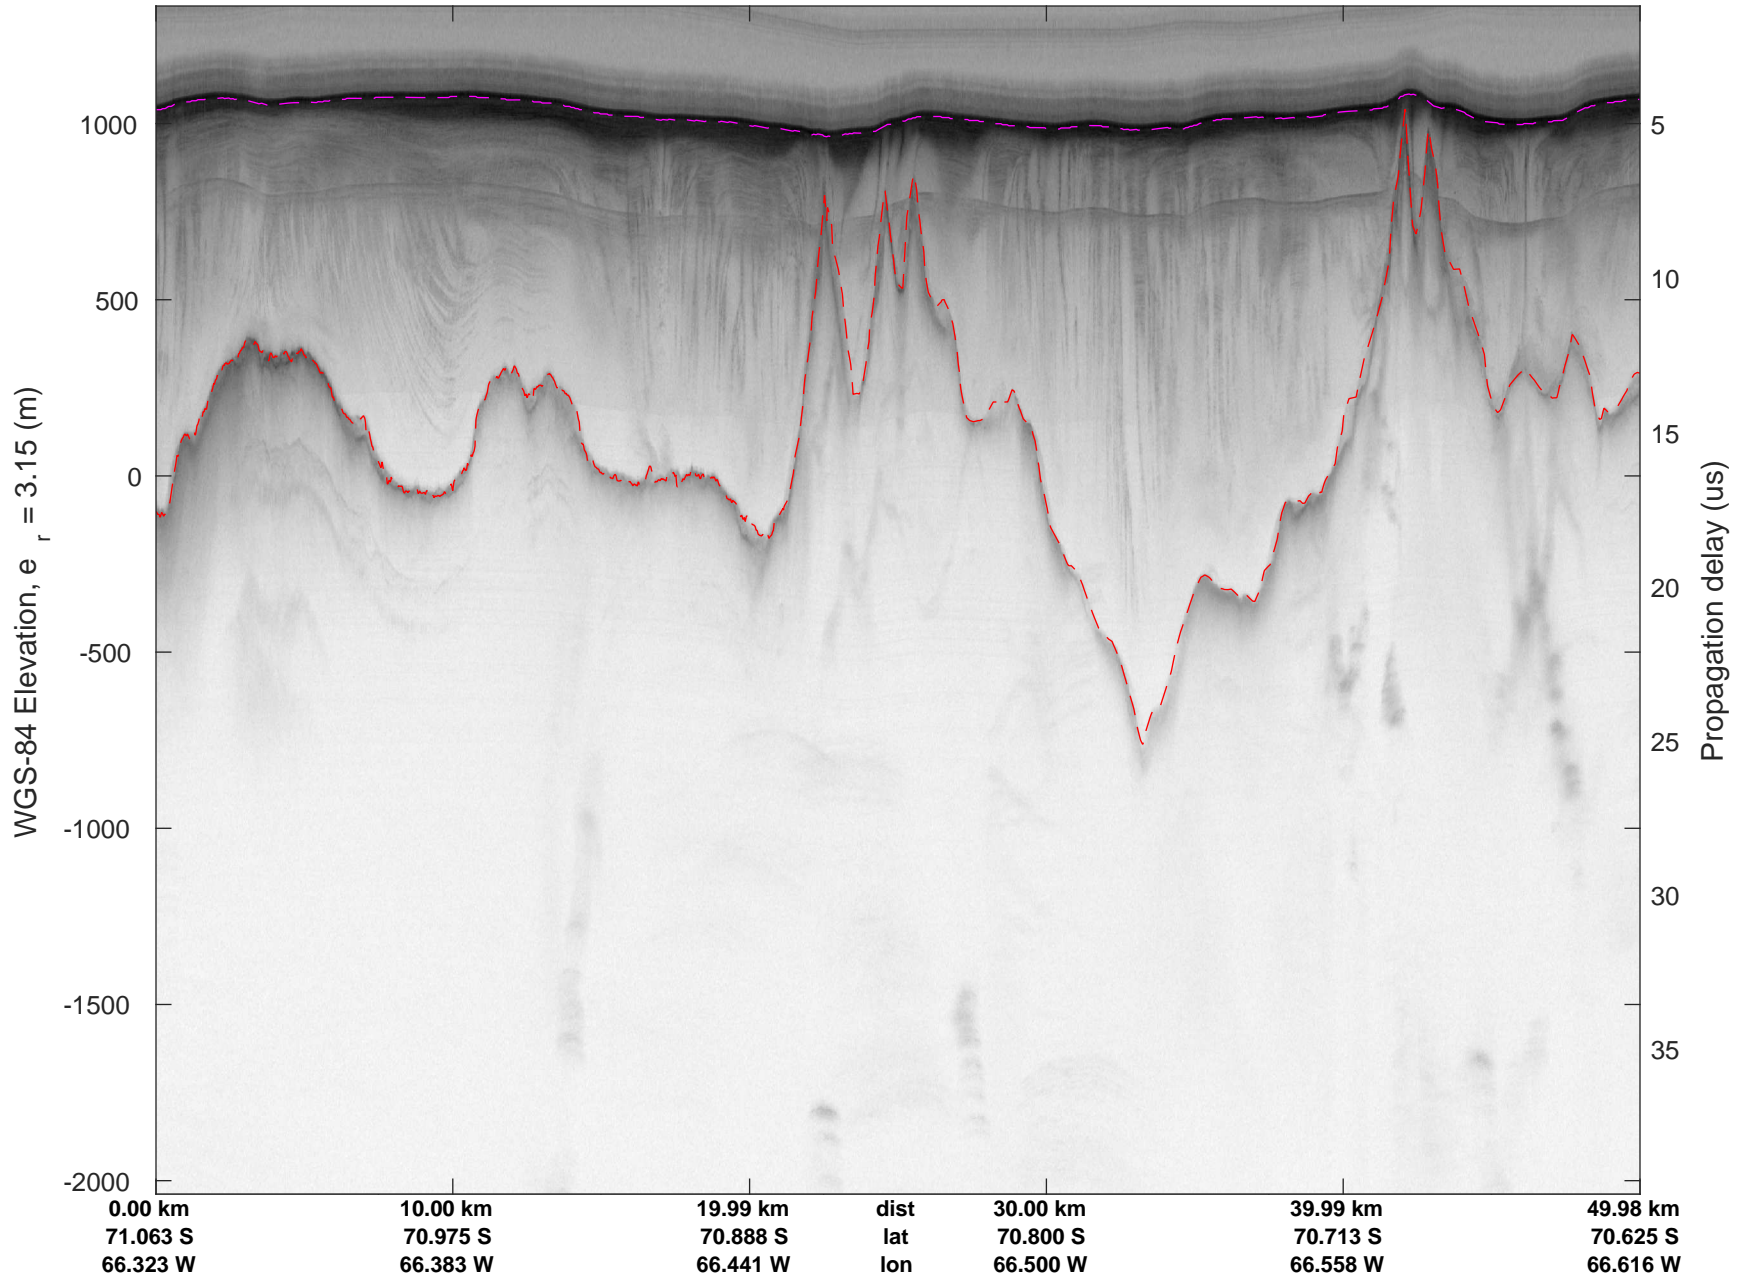

rds 2016_Antarctica_DC8: "South Peninsula" 20161114_04_057: 20:43:21.8 to 20:49:26.3 GPS

rds 2016_Antarctica_DC8: "South Peninsula" 20161114_04_057: 20:43:21.8 to 20:49:26.3 GPS

rds 2016_Antarctica_DC8: "South Peninsula" 20161114_04_058: 20:49:26.6 to 20:55:19.6 GPS

rds 2016_Antarctica_DC8: "South Peninsula" 20161114_04_058: 20:49:26.6 to 20:55:19.6 GPS

rds 2016_Antarctica_DC8: "South Peninsula" 20161114_04_059: 20:55:19.8 to 21:01:23.6 GPS

rds 2016_Antarctica_DC8: "South Peninsula" 20161114_04_059: 20:55:19.8 to 21:01:23.6 GPS

rds 2016_Antarctica_DC8: "South Peninsula" 20161114_04_060: 21:01:23.8 to 21:07:32.7 GPS

rds 2016_Antarctica_DC8: "South Peninsula" 20161114_04_060: 21:01:23.8 to 21:07:32.7 GPS

rds 2016_Antarctica_DC8: "South Peninsula" 20161114_04_061: 21:07:33.0 to 21:13:43.1 GPS