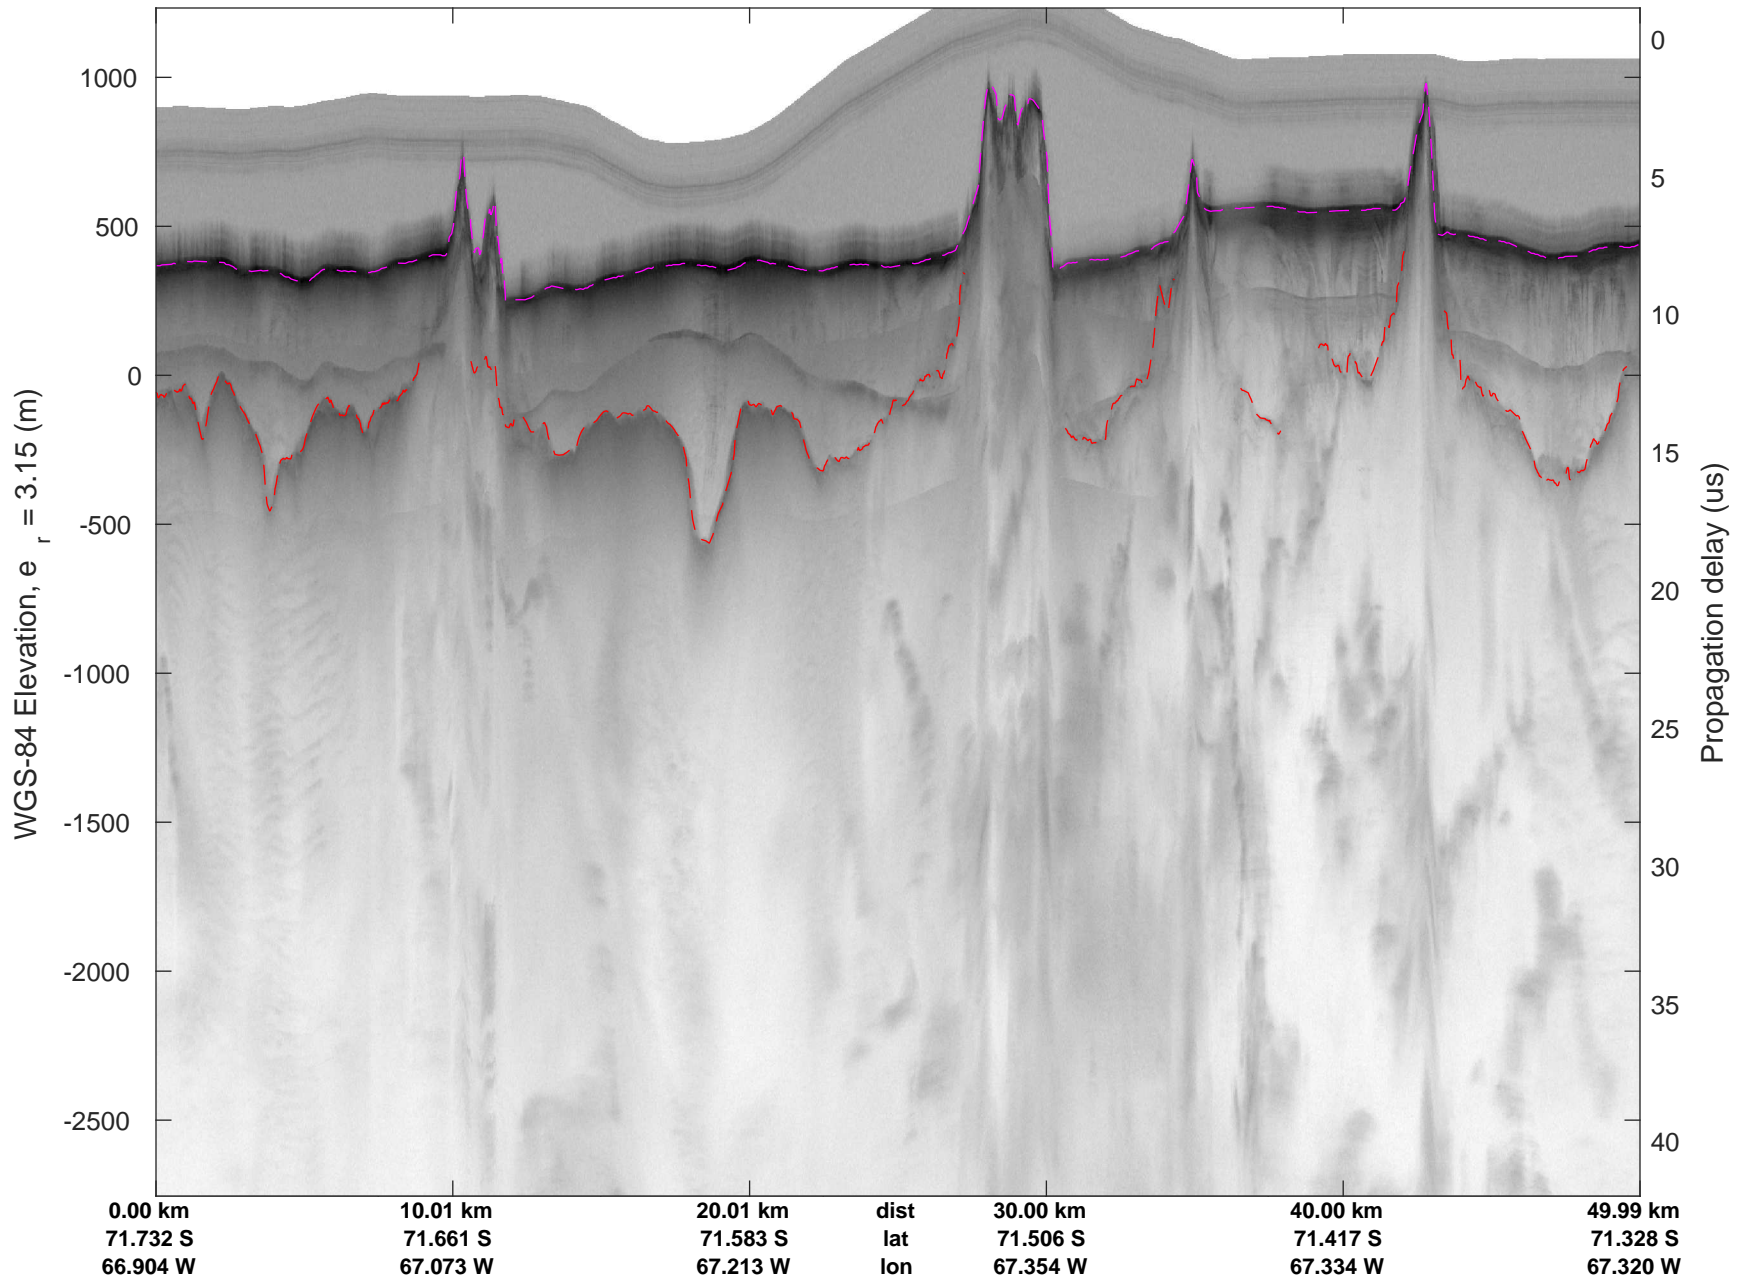

rds 2016_Antarctica_DC8: "South Peninsula" 20161114_04_046: 19:34:06.5 to 19:40:10.2 GPS

rds 2016_Antarctica_DC8: "South Peninsula" 20161114_04_047: 19:40:10.4 to 19:46:18.2 GPS

rds 2016_Antarctica_DC8: "South Peninsula" 20161114_04_047: 19:40:10.4 to 19:46:18.2 GPS

rds 2016_Antarctica_DC8: "South Peninsula" 20161114_04_048: 19:46:18.4 to 19:52:30.5 GPS

rds 2016_Antarctica_DC8: "South Peninsula" 20161114_04_048: 19:46:18.4 to 19:52:30.5 GPS

rds 2016_Antarctica_DC8: "South Peninsula" 20161114_04_049: 19:52:30.8 to 19:58:32.7 GPS