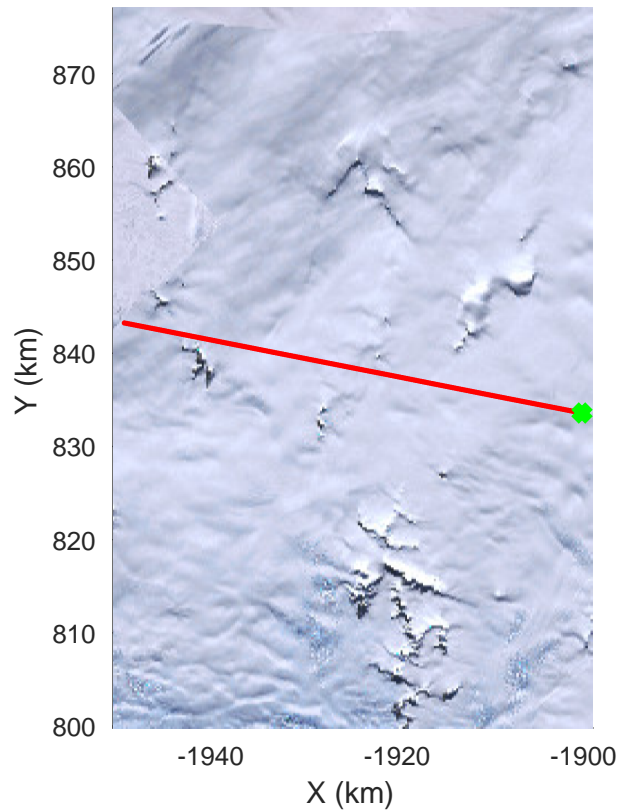

rds 2016_Antarctica_DC8: "South Peninsula" 20161114_04_058: 20:49:26.6 to 20:55:19.6 GPS

rds 2016_Antarctica_DC8: "South Peninsula" 20161114_04_059: 20:55:19.8 to 21:01:23.6 GPS

rds 2016_Antarctica_DC8: "South Peninsula" 20161114_04_059: 20:55:19.8 to 21:01:23.6 GPS