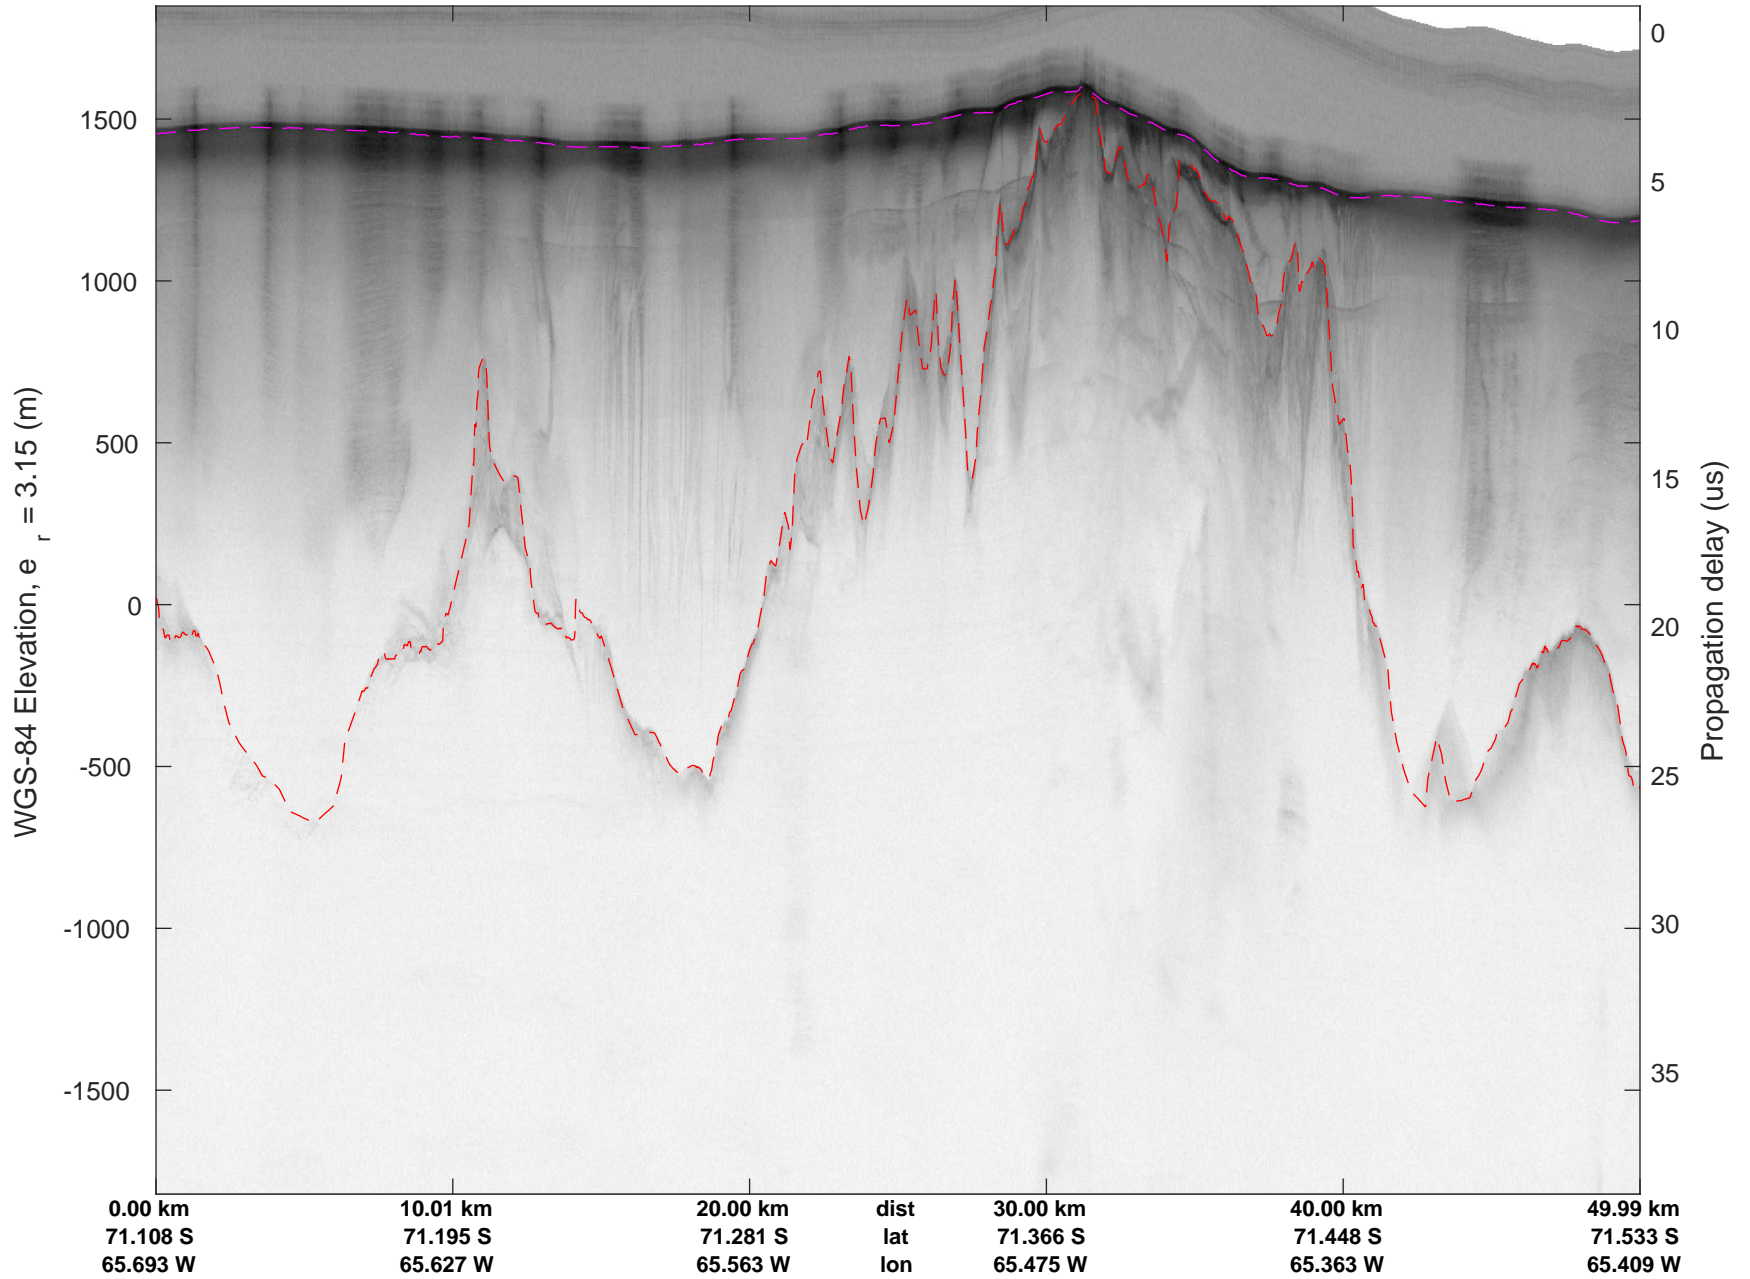

rds 2016_Antarctica_DC8: "South Peninsula" 20161114_04_023: 17:12:42.6 to 17:18:49.3 GPS