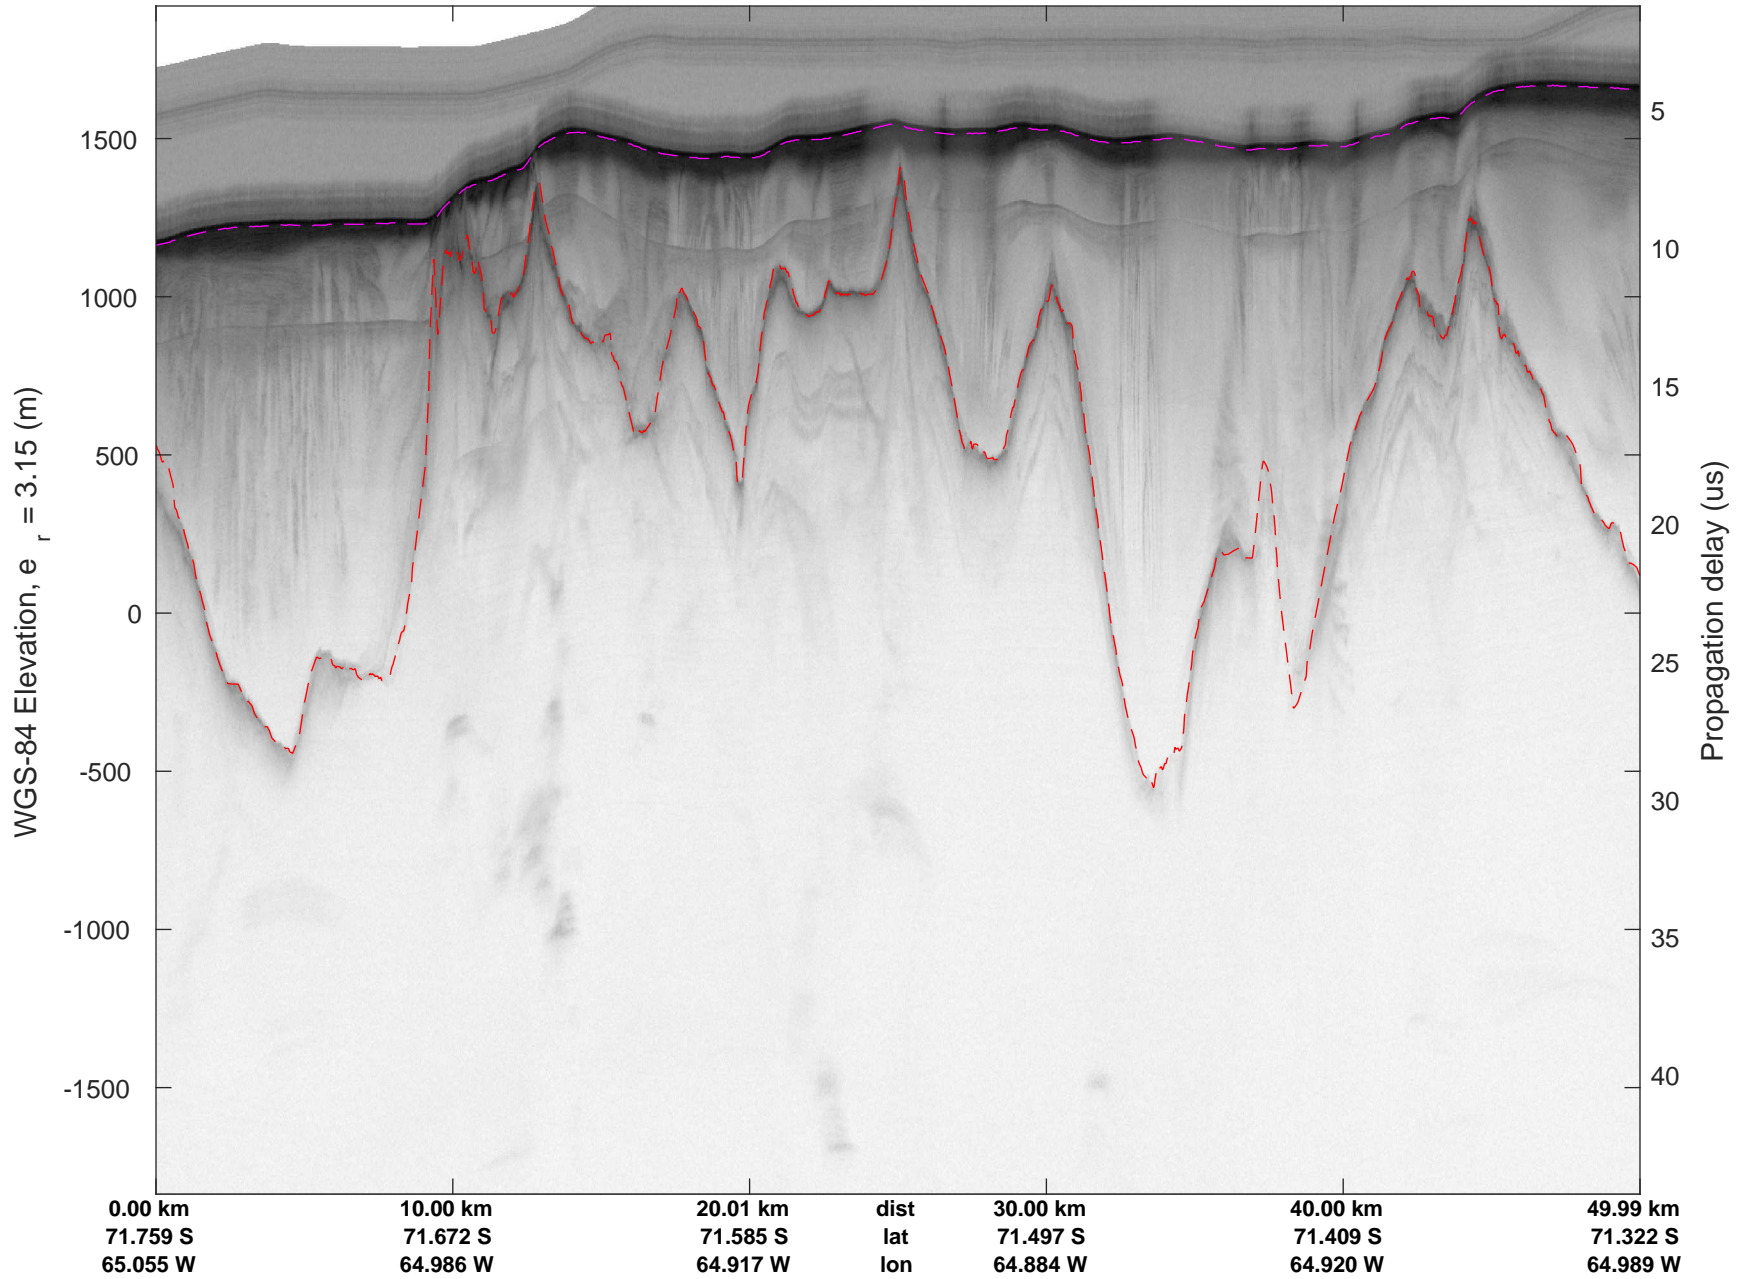

rds 2016_Antarctica_DC8: "South Peninsula" 20161114_04_030: 17:55:24.0 to 18:01:29.6 GPS

rds 2016_Antarctica_DC8: "South Peninsula" 20161114_04_031: 18:01:29.9 to 18:07:41.6 GPS

rds 2016_Antarctica_DC8: "South Peninsula" 20161114_04_031: 18:01:29.9 to 18:07:41.6 GPS

rds 2016_Antarctica_DC8: "South Peninsula" 20161114_04_032: 18:07:41.9 to 18:13:49.9 GPS

rds 2016_Antarctica_DC8: "South Peninsula" 20161114_04_032: 18:07:41.9 to 18:13:49.9 GPS

South Peninsula
20161114_04_033
Polar Stereograph -71N/0E