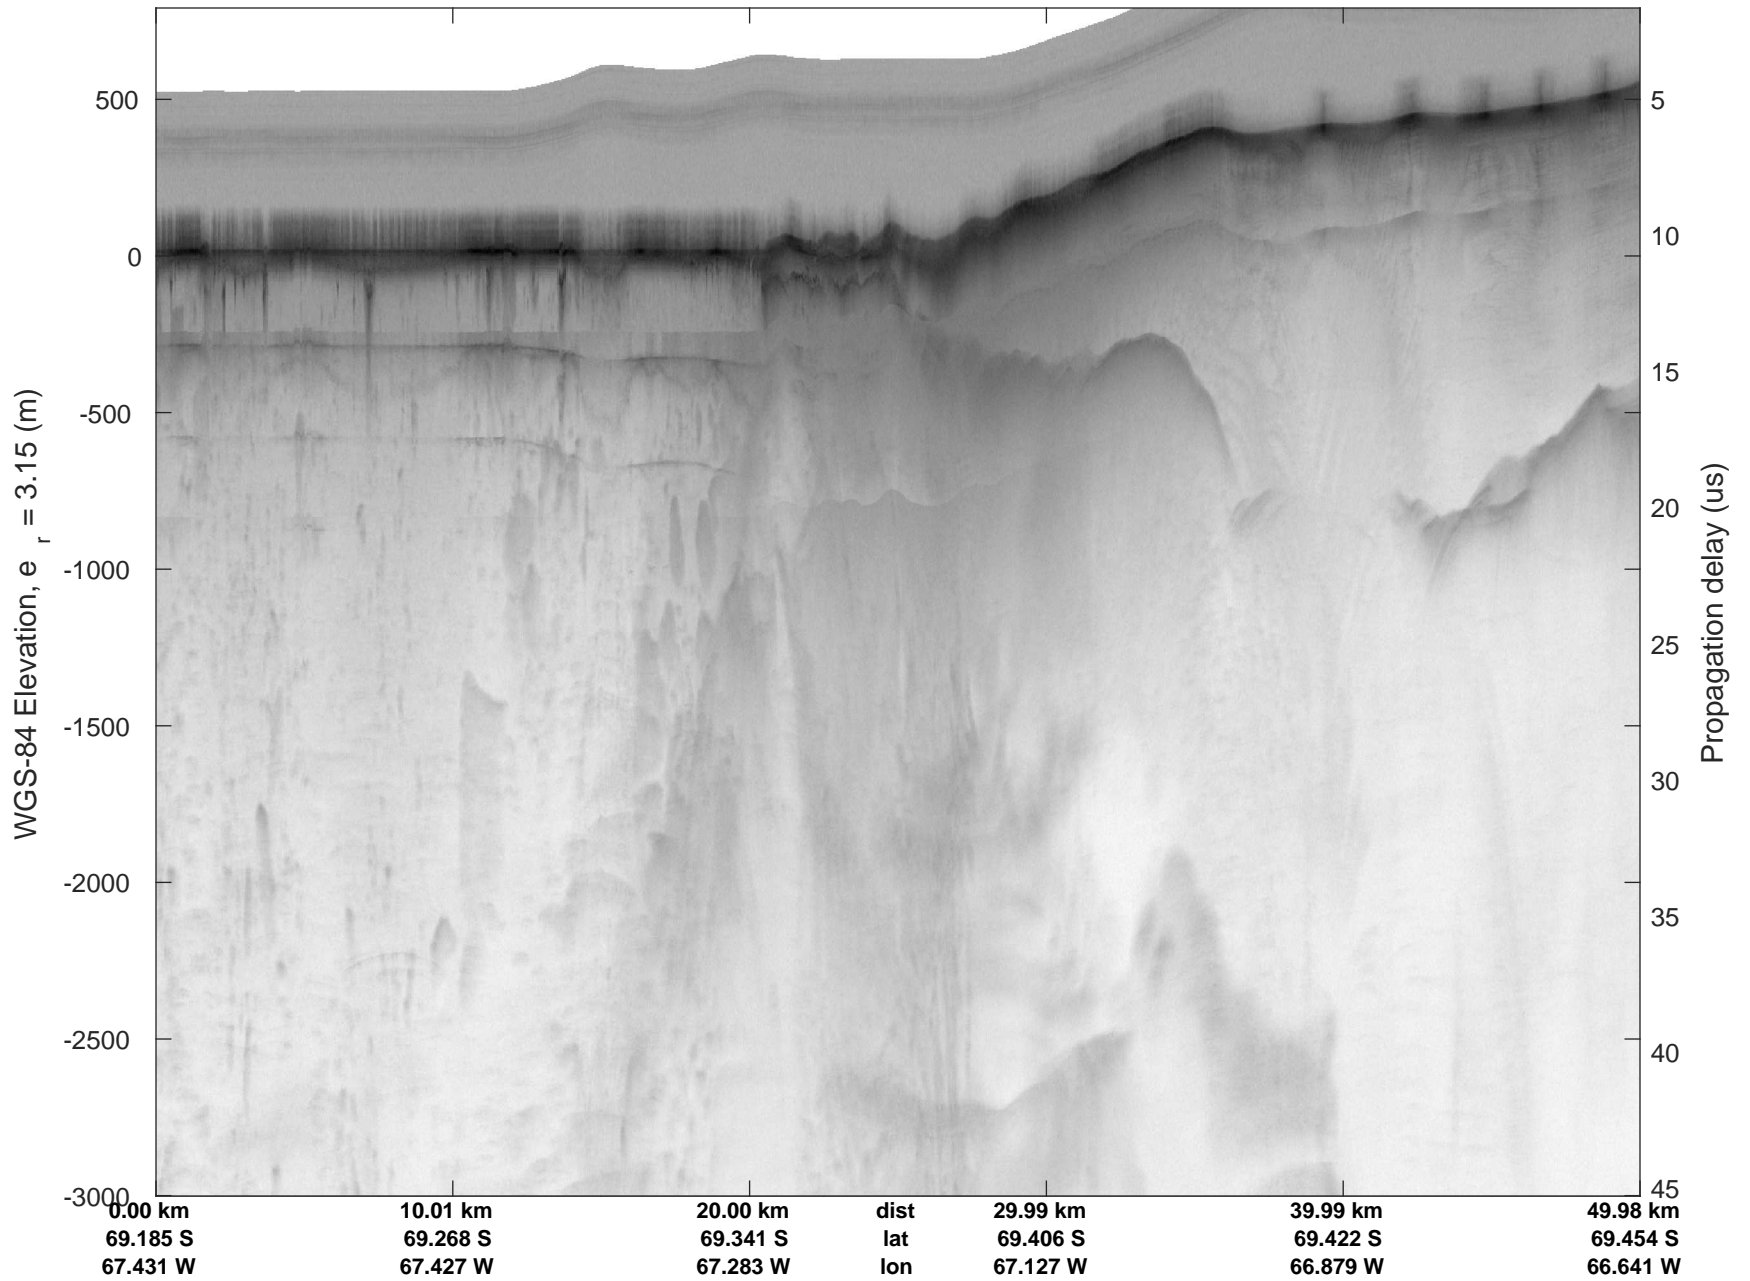

rds 2016_Antarctica_DC8: "South Peninsula" 20161114_04_017: 16:35:44.7 to 16:41:51.0 GPS

rds 2016_Antarctica_DC8: "South Peninsula" 20161114_04_017: 16:35:44.7 to 16:41:51.0 GPS

rds 2016_Antarctica_DC8: "South Peninsula" 20161114_04_018: 16:41:51.3 to 16:48:13.0 GPS