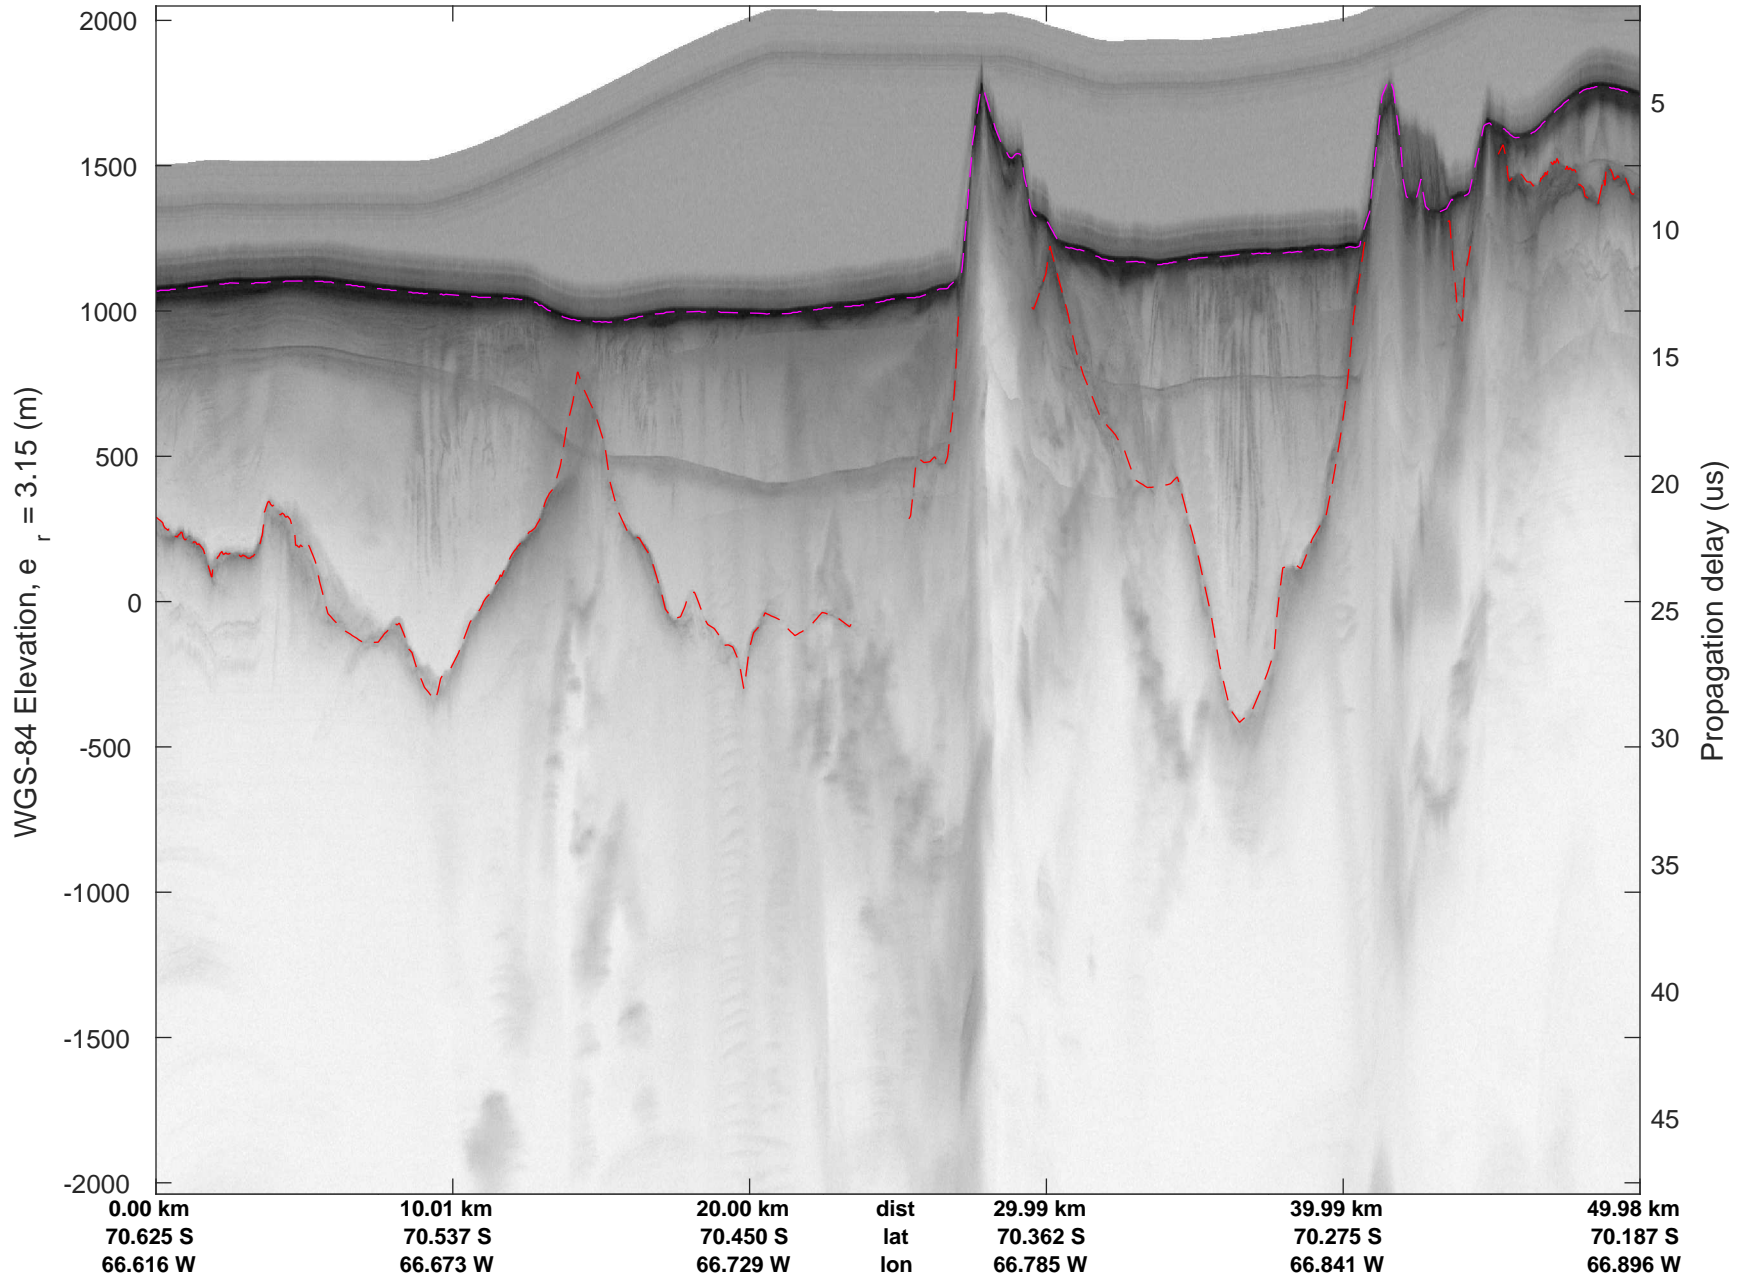

rds 2016_Antarctica_DC8: "South Peninsula" 20161114_04_058: 20:49:26.6 to 20:55:19.6 GPS

rds 2016_Antarctica_DC8: "South Peninsula" 20161114_04_059: 20:55:19.8 to 21:01:23.6 GPS

rds 2016_Antarctica_DC8: "South Peninsula" 20161114_04_059: 20:55:19.8 to 21:01:23.6 GPS

rds 2016_Antarctica_DC8: "South Peninsula" 20161114_04_060: 21:01:23.8 to 21:07:32.7 GPS

rds 2016_Antarctica_DC8: "South Peninsula" 20161114_04_060: 21:01:23.8 to 21:07:32.7 GPS

rds 2016_Antarctica_DC8: "South Peninsula" 20161114_04_061: 21:07:33.0 to 21:13:43.1 GPS

rds 2016_Antarctica_DC8: "South Peninsula" 20161114_04_061: 21:07:33.0 to 21:13:43.1 GPS

rds 2016_Antarctica_DC8: "South Peninsula" 20161114_04_062: 21:13:43.4 to 21:19:08.1 GPS

rds 2016_Antarctica_DC8: "South Peninsula" 20161114_04_062: 21:13:43.4 to 21:19:08.1 GPS