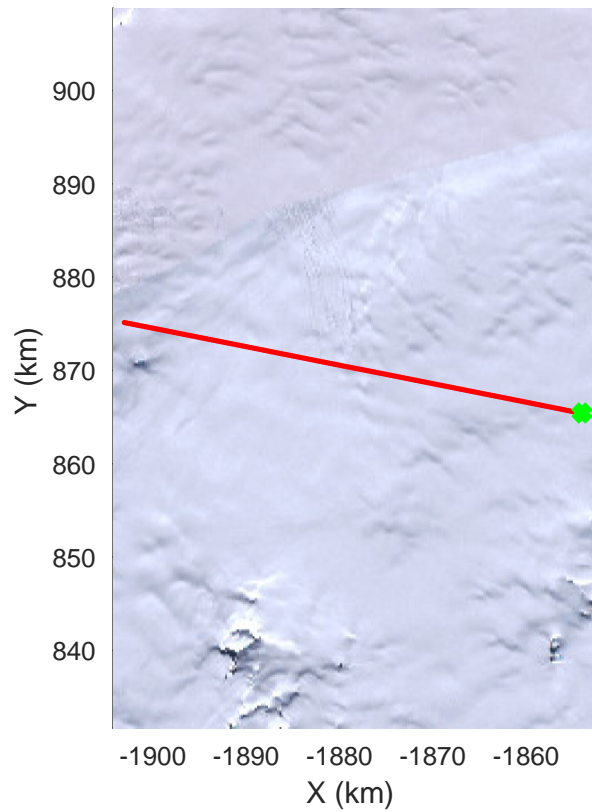

rds 2016_Antarctica_DC8: "South Peninsula" 20161114_04_030: 17:55:24.0 to 18:01:29.6 GPS

rds 2016_Antarctica_DC8: "South Peninsula" 20161114_04_031: 18:01:29.9 to 18:07:41.6 GPS

rds 2016_Antarctica_DC8: "South Peninsula" 20161114_04_031: 18:01:29.9 to 18:07:41.6 GPS