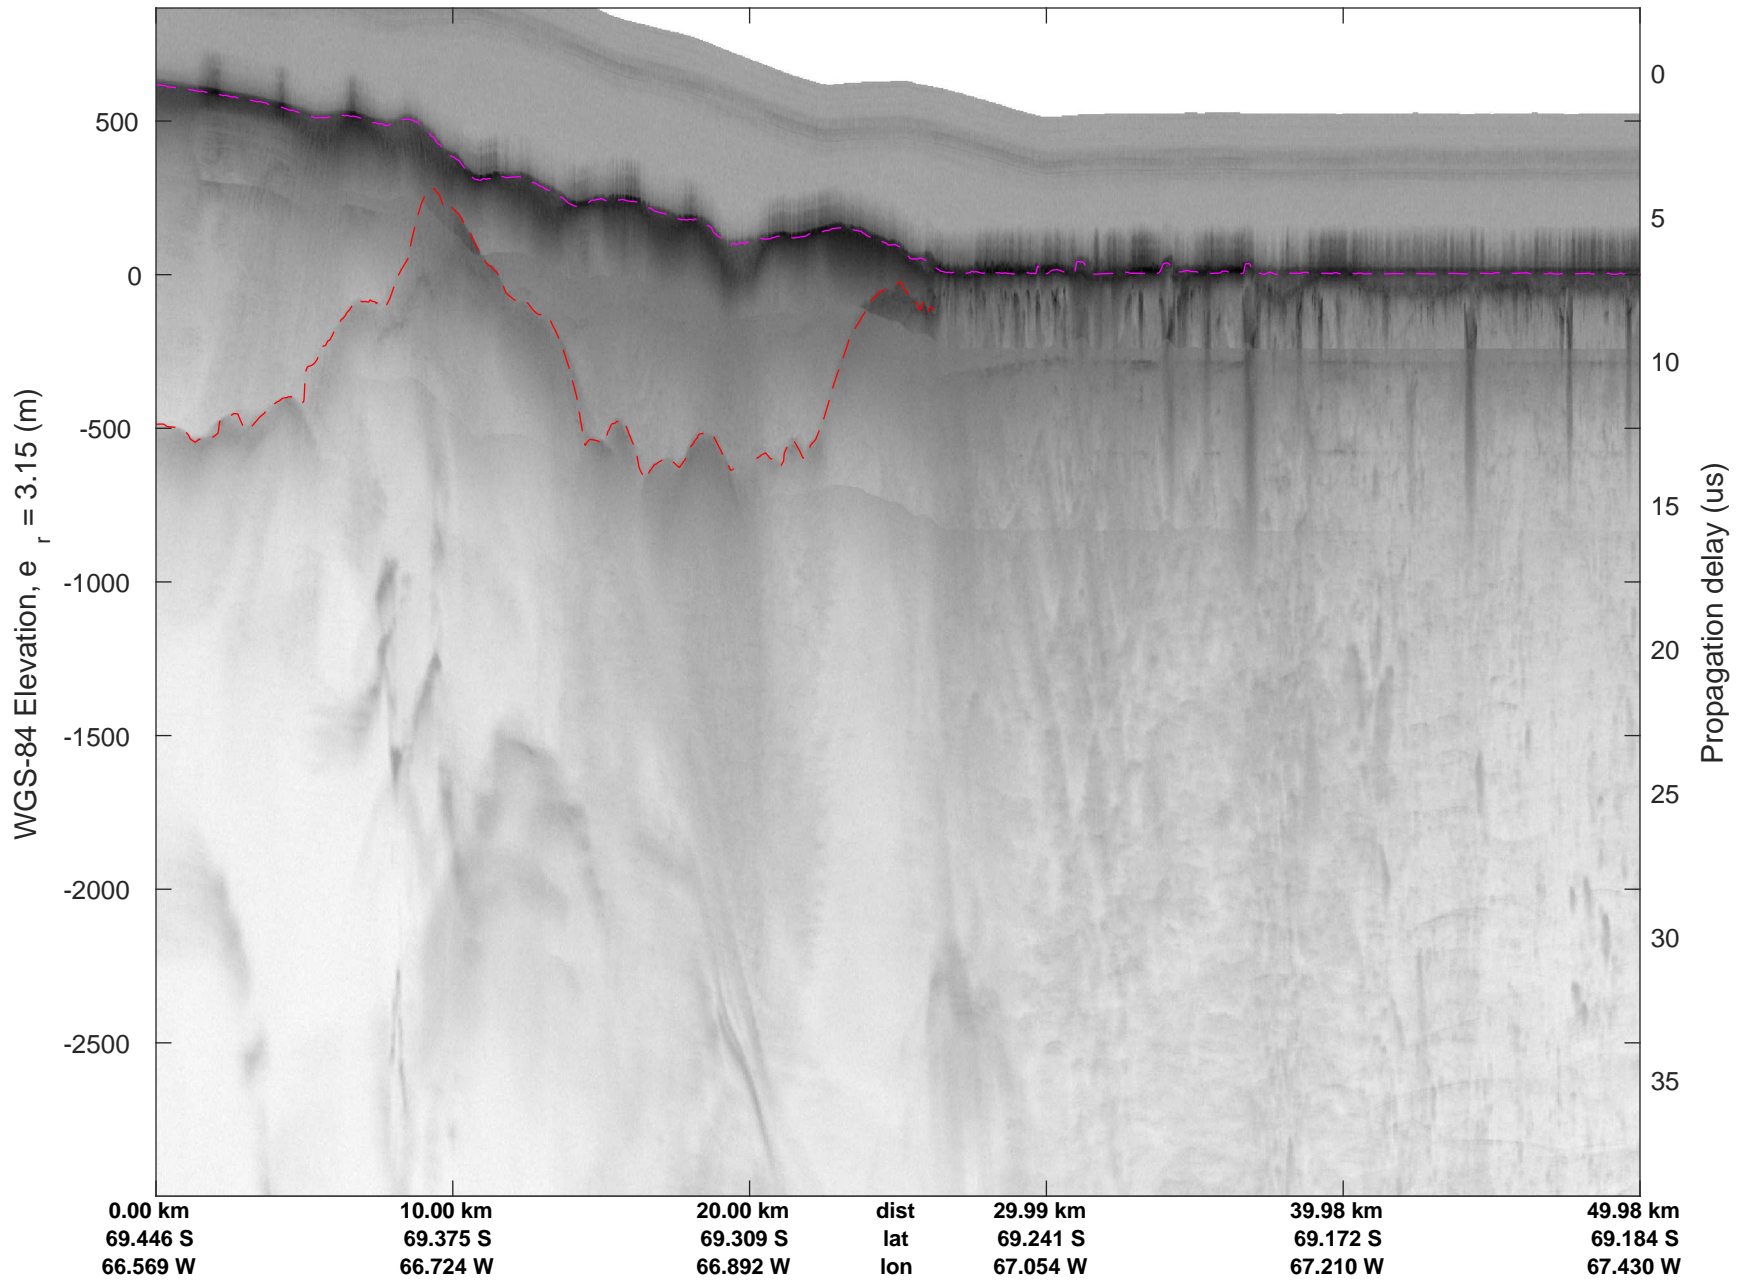

rds 2016_Antarctica_DC8: "South Peninsula" 20161114_04_017: 16:35:44.7 to 16:41:51.0 GPS