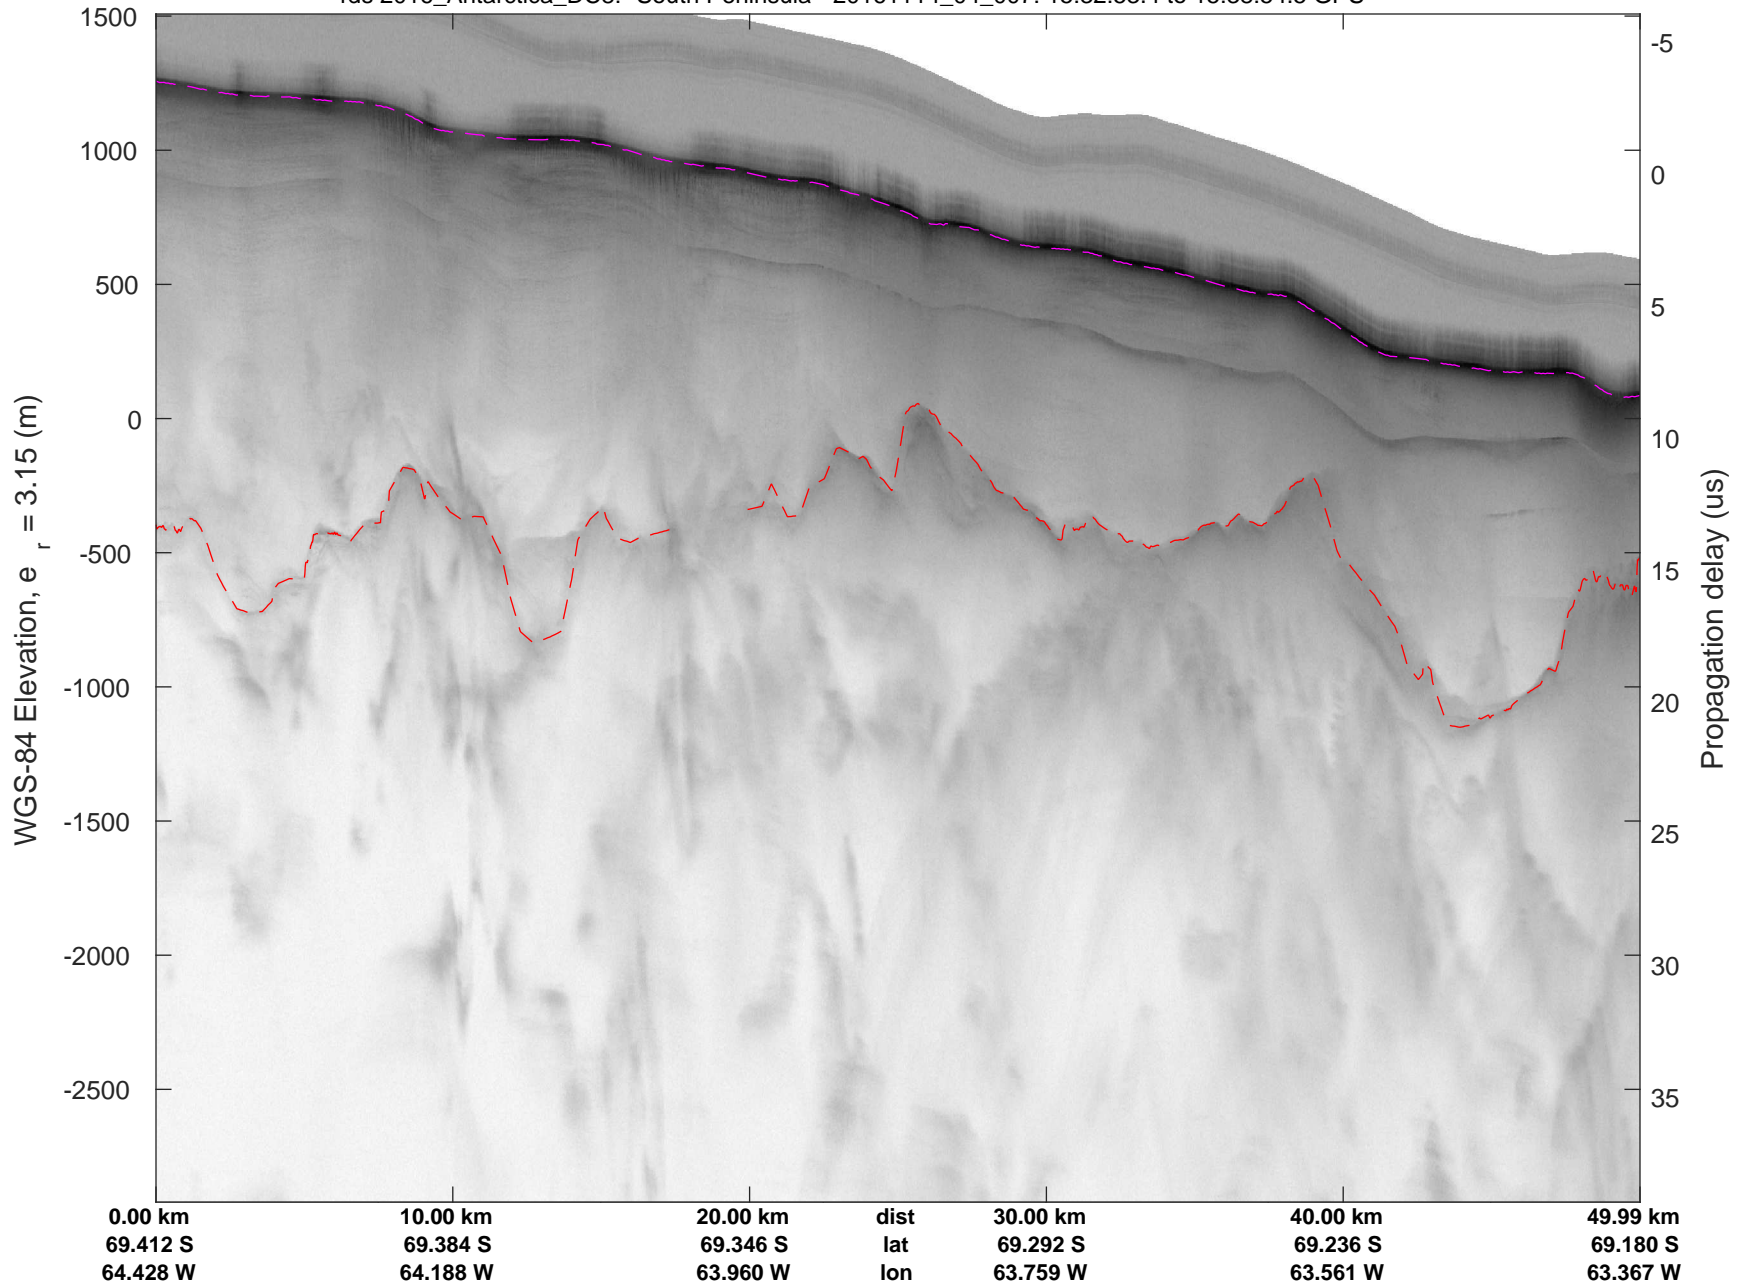

rds 2016_Antarctica_DC8: "South Peninsula" 20161114_04_006: 15:26:46.9 to 15:32:53.2 GPS

rds 2016_Antarctica_DC8: "South Peninsula" 20161114_04_006: 15:26:46.9 to 15:32:53.2 GPS

rds 2016_Antarctica_DC8: "South Peninsula" 20161114_04_007: 15:32:53.4 to 15:38:54.5 GPS

rds 2016_Antarctica_DC8: "South Peninsula" 20161114_04_007: 15:32:53.4 to 15:38:54.5 GPS

South Peninsula
20161114_04_008
Polar Stereograph -71N/0E

rds 2016_Antarctica_DC8: "South Peninsula" 20161114_04_008: 15:38:54.7 to 15:45:02.5 GPS