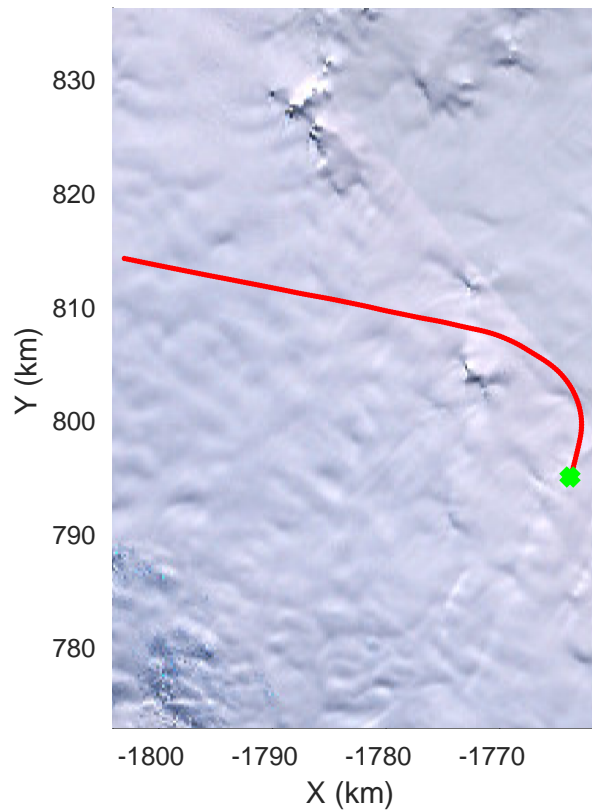

rds 2016_Antarctica_DC8: "South Peninsula" 20161114_04_055: 20:30:59.1 to 20:37:08.9 GPS

rds 2016_Antarctica_DC8: "South Peninsula" 20161114_04_056: 20:37:09.1 to 20:43:21.5 GPS

rds 2016_Antarctica_DC8: "South Peninsula" 20161114_04_056: 20:37:09.1 to 20:43:21.5 GPS