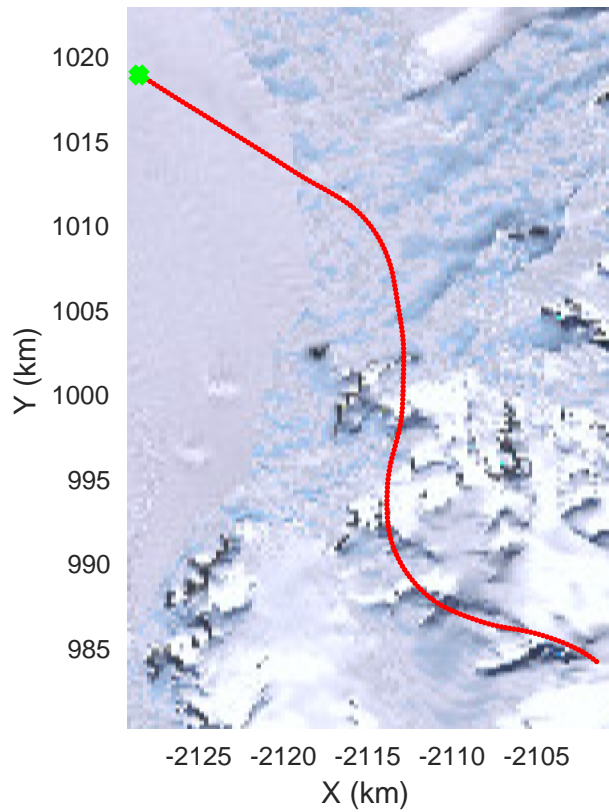

rds 2016_Antarctica_DC8: "South Peninsula" 20161114_04_001: 14:58:49.8 to 15:03:33.5 GPS

rds 2016_Antarctica_DC8: "South Peninsula" 20161114_04_001: 14:58:49.8 to 15:03:33.5 GPS

rds 2016_Antarctica_DC8: "South Peninsula" 20161114_04_002: 15:03:33.6 to 15:08:50.4 GPS

0.00 km	10.01 km	20.01 km	dist	30.00 km	40.00 km	49.99 km
67.673 S	67.756 S	67.838 S	lat	67.919 S	68.001 S	68.081 S
64.956 W	64.863 W	64.769 W	lon	64.669 W	64.568 W	64.463 W

rds 2016_Antarctica_DC8: "South Peninsula" 20161114_04_002: 15:03:33.6 to 15:08:50.4 GPS

rds 2016_Antarctica_DC8: "South Peninsula" 20161114_04_003: 15:08:50.6 to 15:14:43.3 GPS

rds 2016_Antarctica_DC8: "South Peninsula" 20161114_04_003: 15:08:50.6 to 15:14:43.3 GPS

rds 2016_Antarctica_DC8: "South Peninsula" 20161114_04_004: 15:14:43.6 to 15:20:45.6 GPS