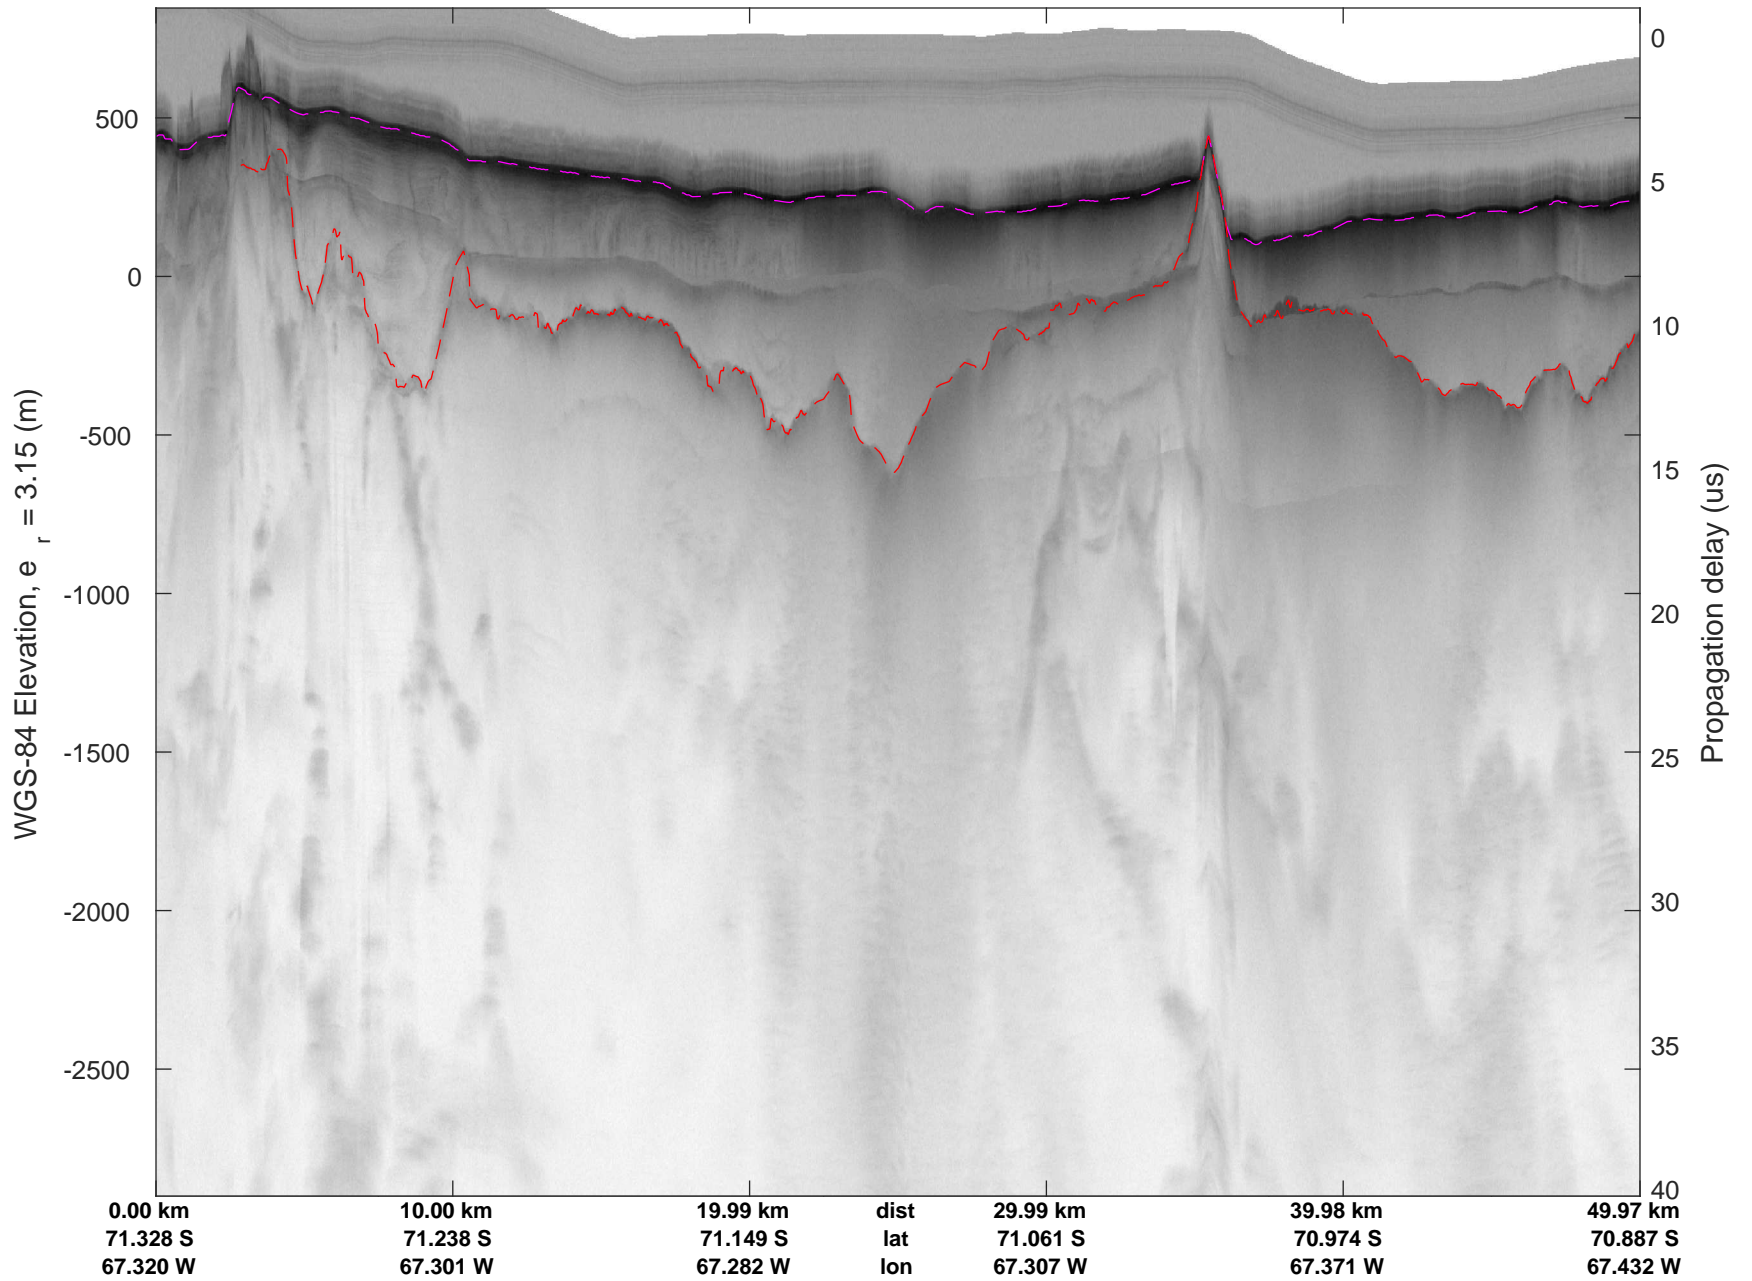

rds 2016_Antarctica_DC8: "South Peninsula" 20161114_04_048: 19:46:18.4 to 19:52:30.5 GPS