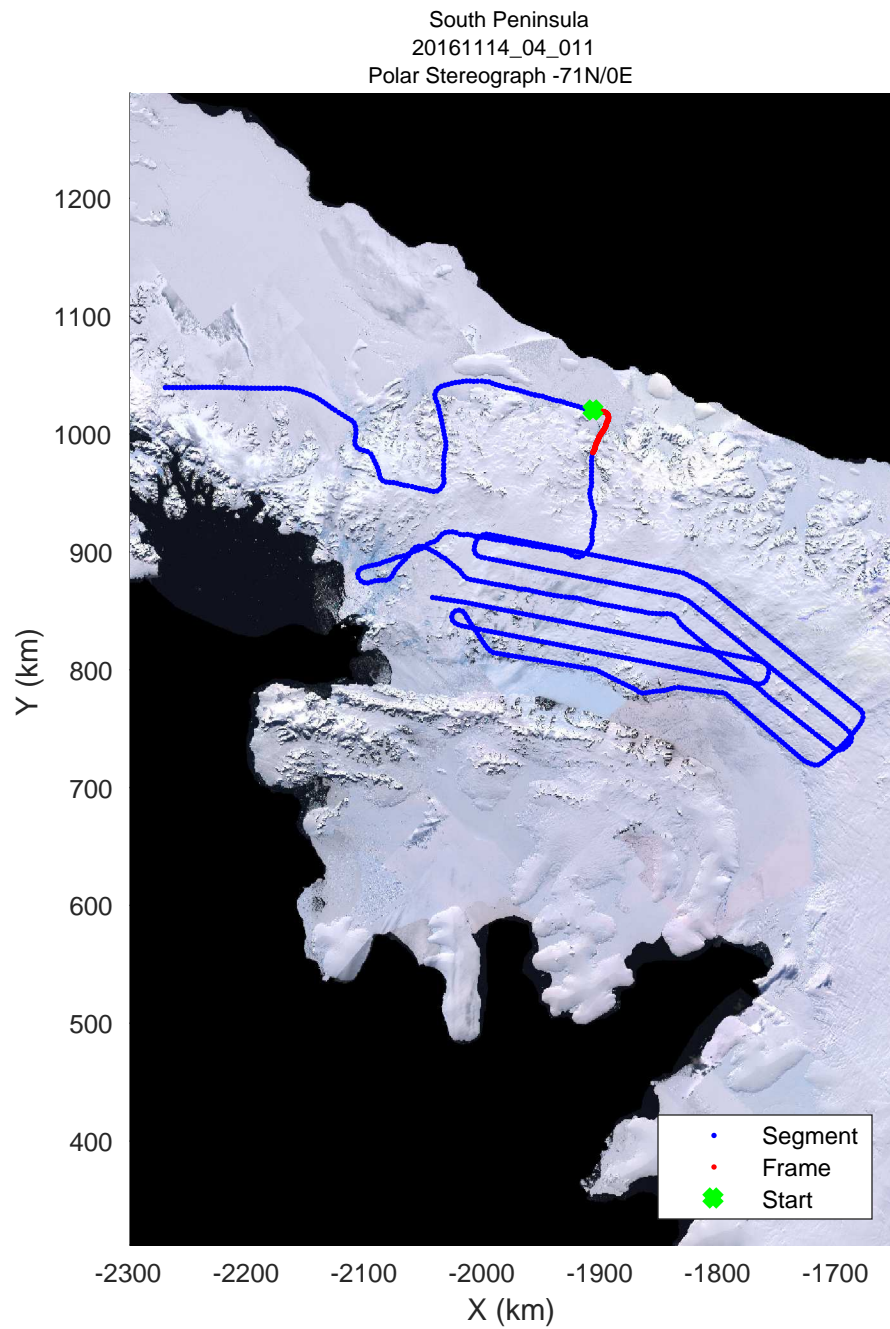

rds 2016_Antarctica_DC8: "South Peninsula" 20161114_04_008: 15:38:54.7 to 15:45:02.5 GPS

South Peninsula
20161114_04_009
Polar Stereograph -71N/0E

rds 2016_Antarctica_DC8: "South Peninsula" 20161114_04_009: 15:45:02.7 to 15:51:30.5 GPS

rds 2016_Antarctica_DC8: "South Peninsula" 20161114_04_009: 15:45:02.7 to 15:51:30.5 GPS

rds 2016_Antarctica_DC8: "South Peninsula" 20161114_04_010: 15:51:30.7 to 15:57:58.9 GPS

rds 2016_Antarctica_DC8: "South Peninsula" 20161114_04_010: 15:51:30.7 to 15:57:58.9 GPS