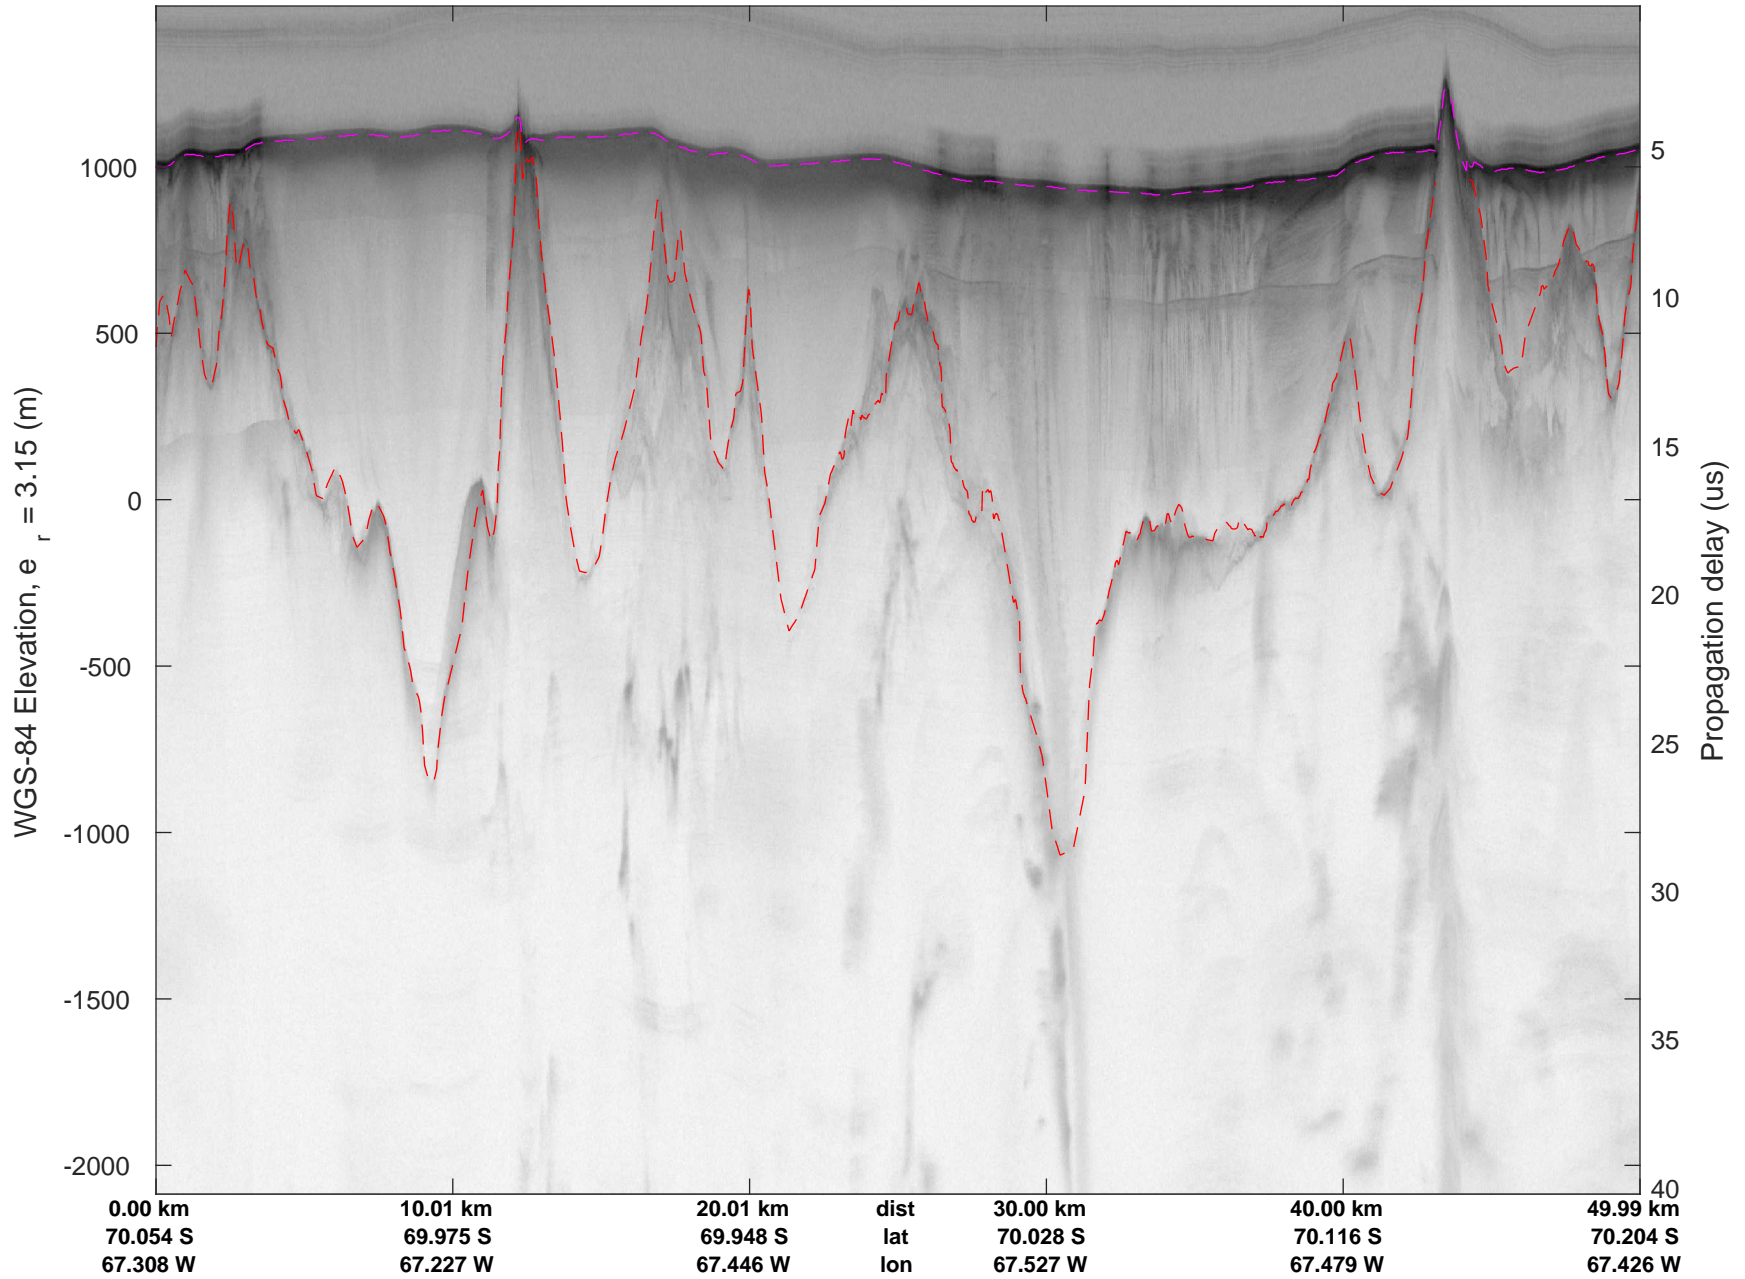

rds 2016_Antarctica_DC8: "South Peninsula" 20161114_04_048: 19:46:18.4 to 19:52:30.5 GPS

rds 2016_Antarctica_DC8: "South Peninsula" 20161114_04_048: 19:46:18.4 to 19:52:30.5 GPS

rds 2016_Antarctica_DC8: "South Peninsula" 20161114_04_049: 19:52:30.8 to 19:58:32.7 GPS

rds 2016_Antarctica_DC8: "South Peninsula" 20161114_04_049: 19:52:30.8 to 19:58:32.7 GPS

rds 2016_Antarctica_DC8: "South Peninsula" 20161114_04_050: 19:58:33.0 to 20:04:58.5 GPS

rds 2016_Antarctica_DC8: "South Peninsula" 20161114_04_050: 19:58:33.0 to 20:04:58.5 GPS

rds 2016_Antarctica_DC8: "South Peninsula" 20161114_04_051: 20:04:58.7 to 20:11:41.5 GPS

rds 2016_Antarctica_DC8: "South Peninsula" 20161114_04_051: 20:04:58.7 to 20:11:41.5 GPS

rds 2016_Antarctica_DC8: "South Peninsula" 20161114_04_052: 20:11:41.7 to 20:18:30.6 GPS