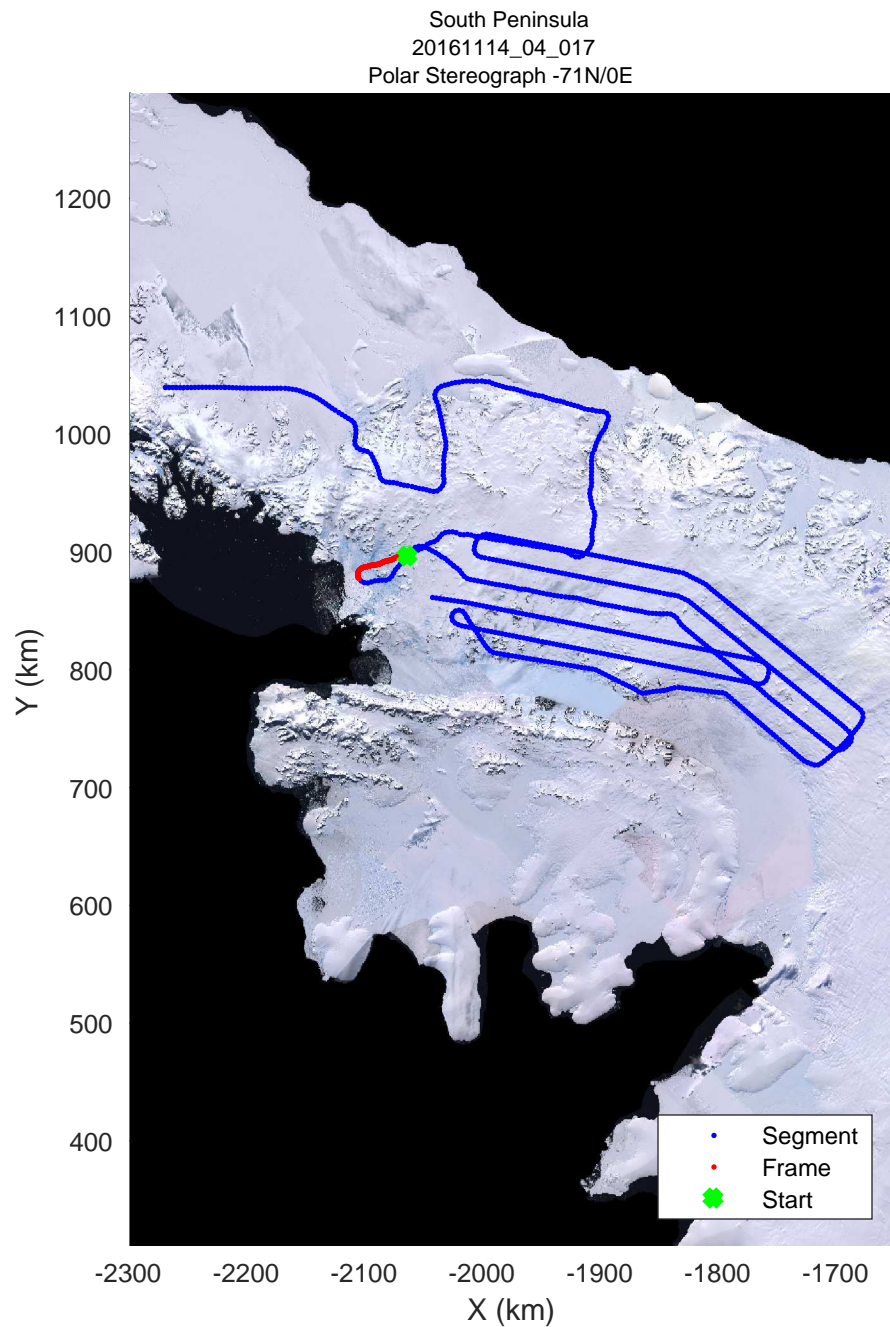

rds 2016_Antarctica_DC8: "South Peninsula" 20161114_04_015: 16:23:39.2 to 16:29:46.0 GPS

rds 2016_Antarctica_DC8: "South Peninsula" 20161114_04_016: 16:29:46.3 to 16:35:44.5 GPS

rds 2016_Antarctica_DC8: "South Peninsula" 20161114_04_016: 16:29:46.3 to 16:35:44.5 GPS