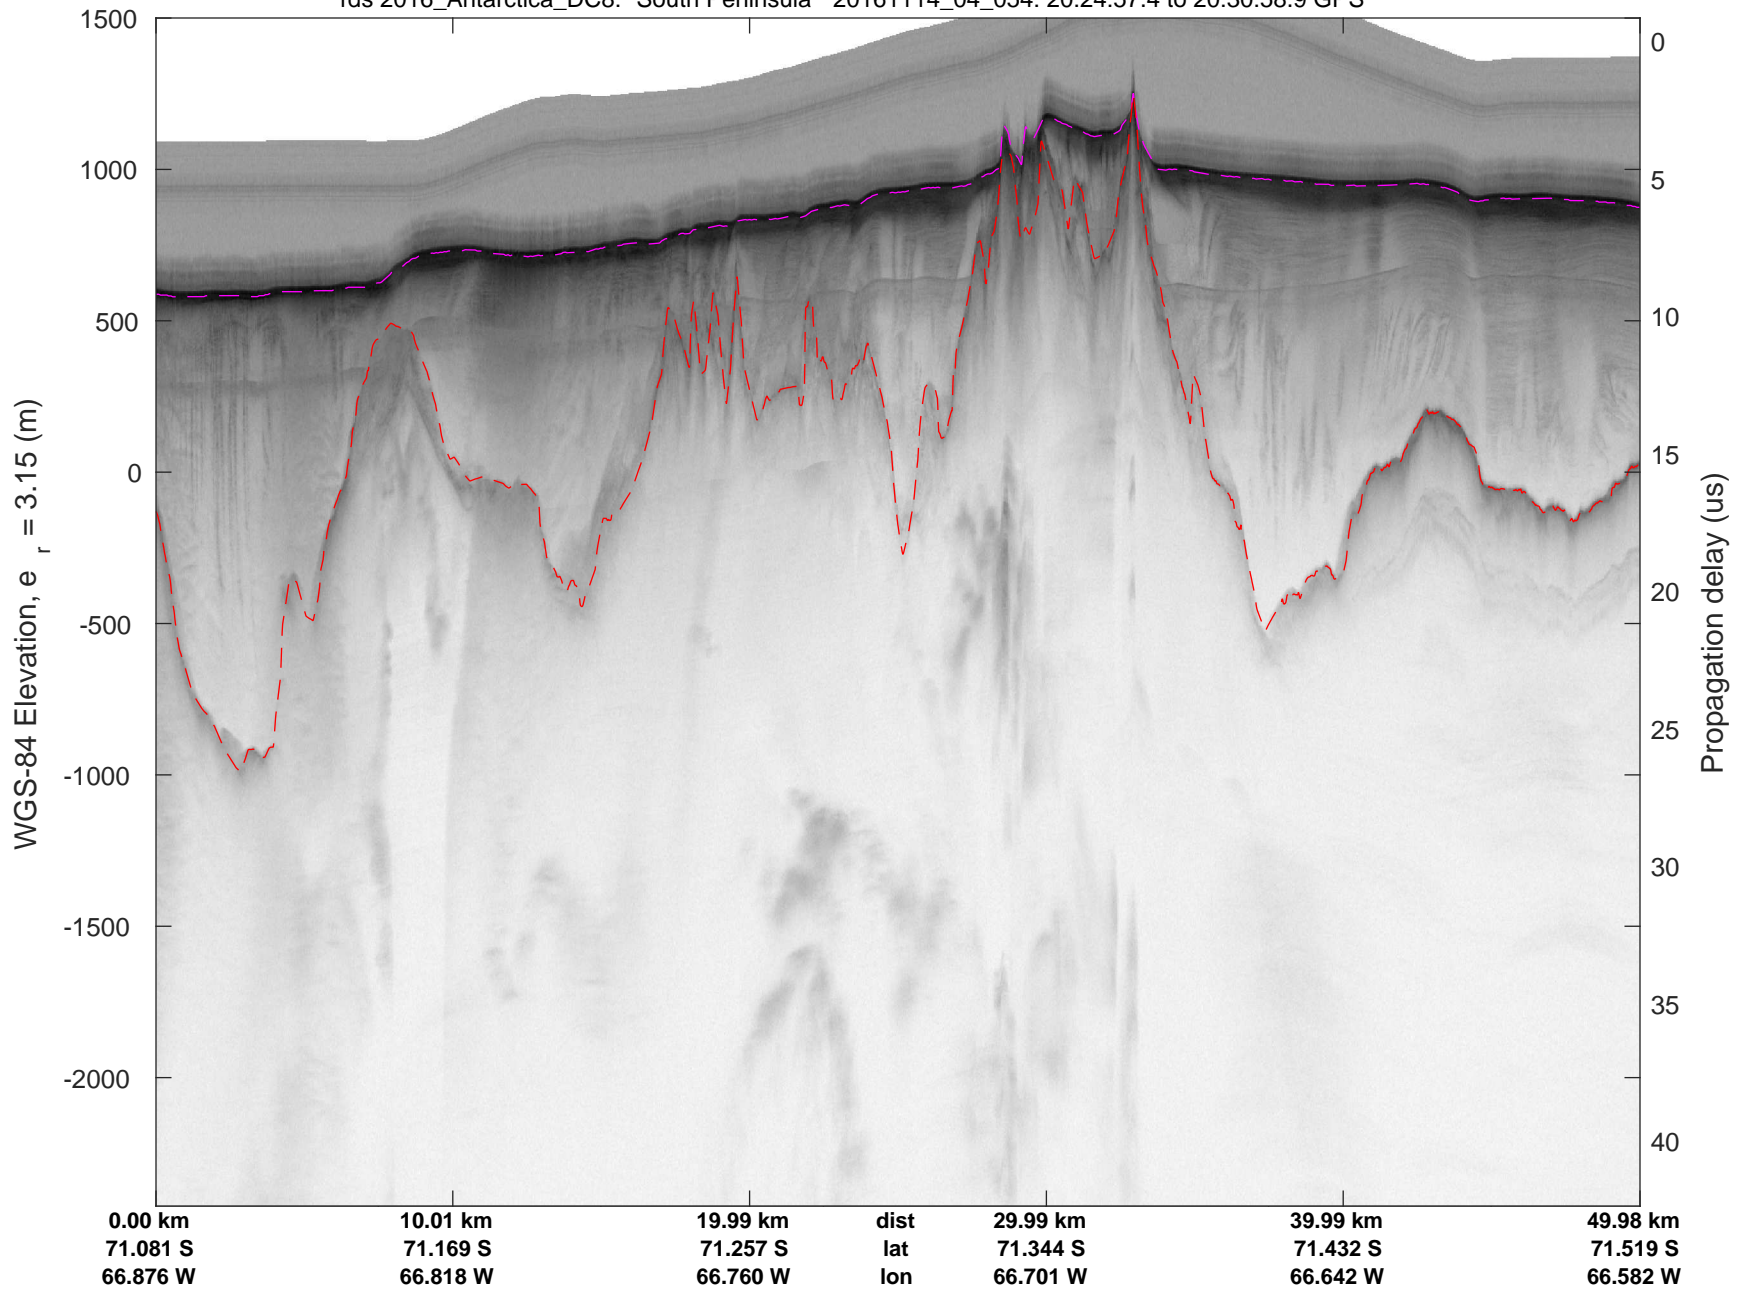

rds 2016_Antarctica_DC8: "South Peninsula" 20161114_04_051: 20:04:58.7 to 20:11:41.5 GPS

rds 2016_Antarctica_DC8: "South Peninsula" 20161114_04_051: 20:04:58.7 to 20:11:41.5 GPS

rds 2016_Antarctica_DC8: "South Peninsula" 20161114_04_052: 20:11:41.7 to 20:18:30.6 GPS

rds 2016_Antarctica_DC8: "South Peninsula" 20161114_04_052: 20:11:41.7 to 20:18:30.6 GPS

rds 2016_Antarctica_DC8: "South Peninsula" 20161114_04_053: 20:18:30.9 to 20:24:57.2 GPS

rds 2016_Antarctica_DC8: "South Peninsula" 20161114_04_053: 20:18:30.9 to 20:24:57.2 GPS

rds 2016_Antarctica_DC8: "South Peninsula" 20161114_04_054: 20:24:57.4 to 20:30:58.9 GPS

rds 2016_Antarctica_DC8: "South Peninsula" 20161114_04_054: 20:24:57.4 to 20:30:58.9 GPS

rds 2016_Antarctica_DC8: "South Peninsula" 20161114_04_055: 20:30:59.1 to 20:37:08.9 GPS