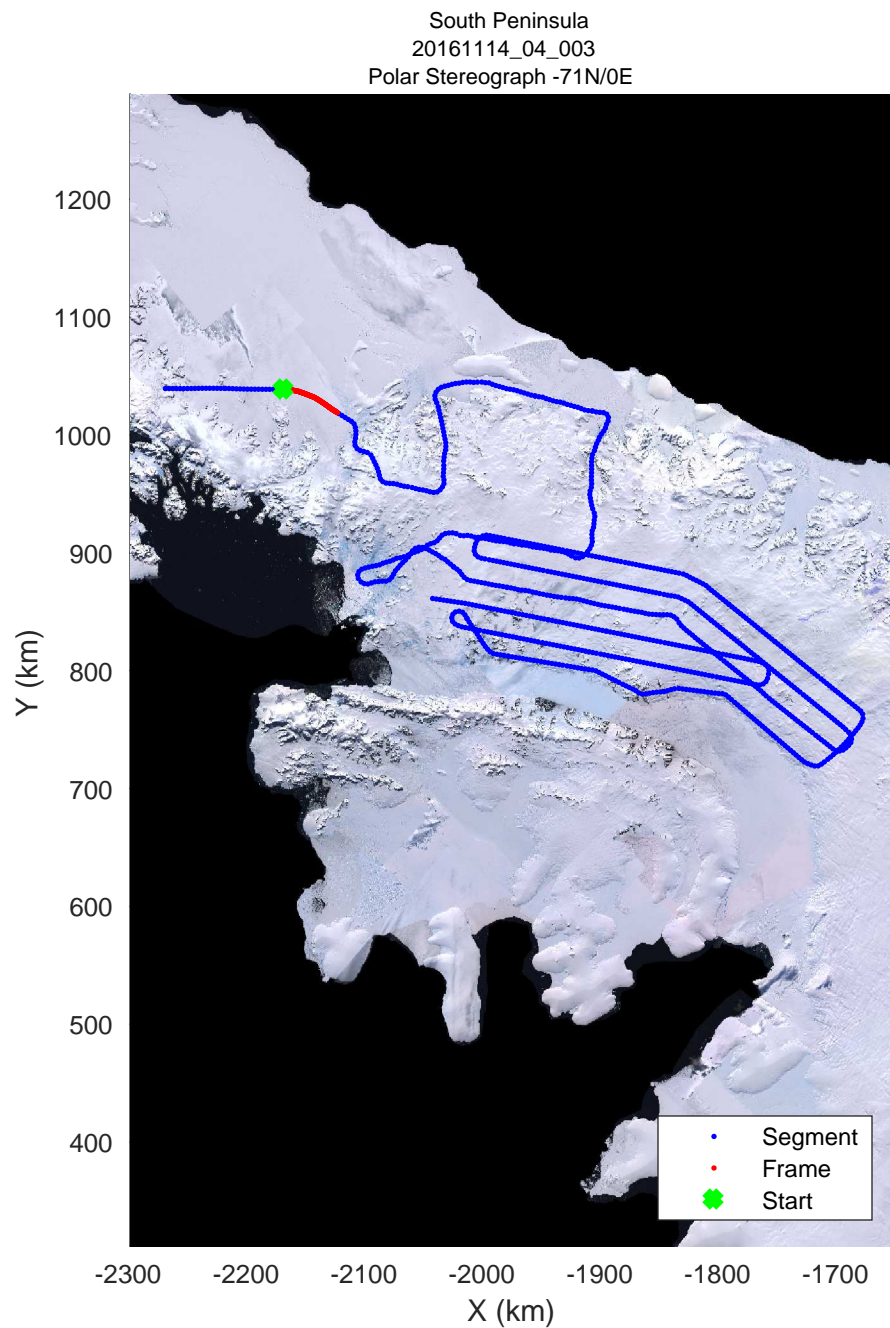

rds 2016_Antarctica_DC8: "South Peninsula" 20161114_04_001: 14:58:49.8 to 15:03:33.5 GPS

rds 2016_Antarctica_DC8: "South Peninsula" 20161114_04_001: 14:58:49.8 to 15:03:33.5 GPS

rds 2016_Antarctica_DC8: "South Peninsula" 20161114_04_002: 15:03:33.6 to 15:08:50.4 GPS

0.00 km	10.01 km	20.01 km	dist	30.00 km	40.00 km	49.99 km
67.673 S	67.756 S	67.838 S	lat	67.919 S	68.001 S	68.081 S
64.956 W	64.863 W	64.769 W	lon	64.669 W	64.568 W	64.463 W

rds 2016_Antarctica_DC8: "South Peninsula" 20161114_04_002: 15:03:33.6 to 15:08:50.4 GPS