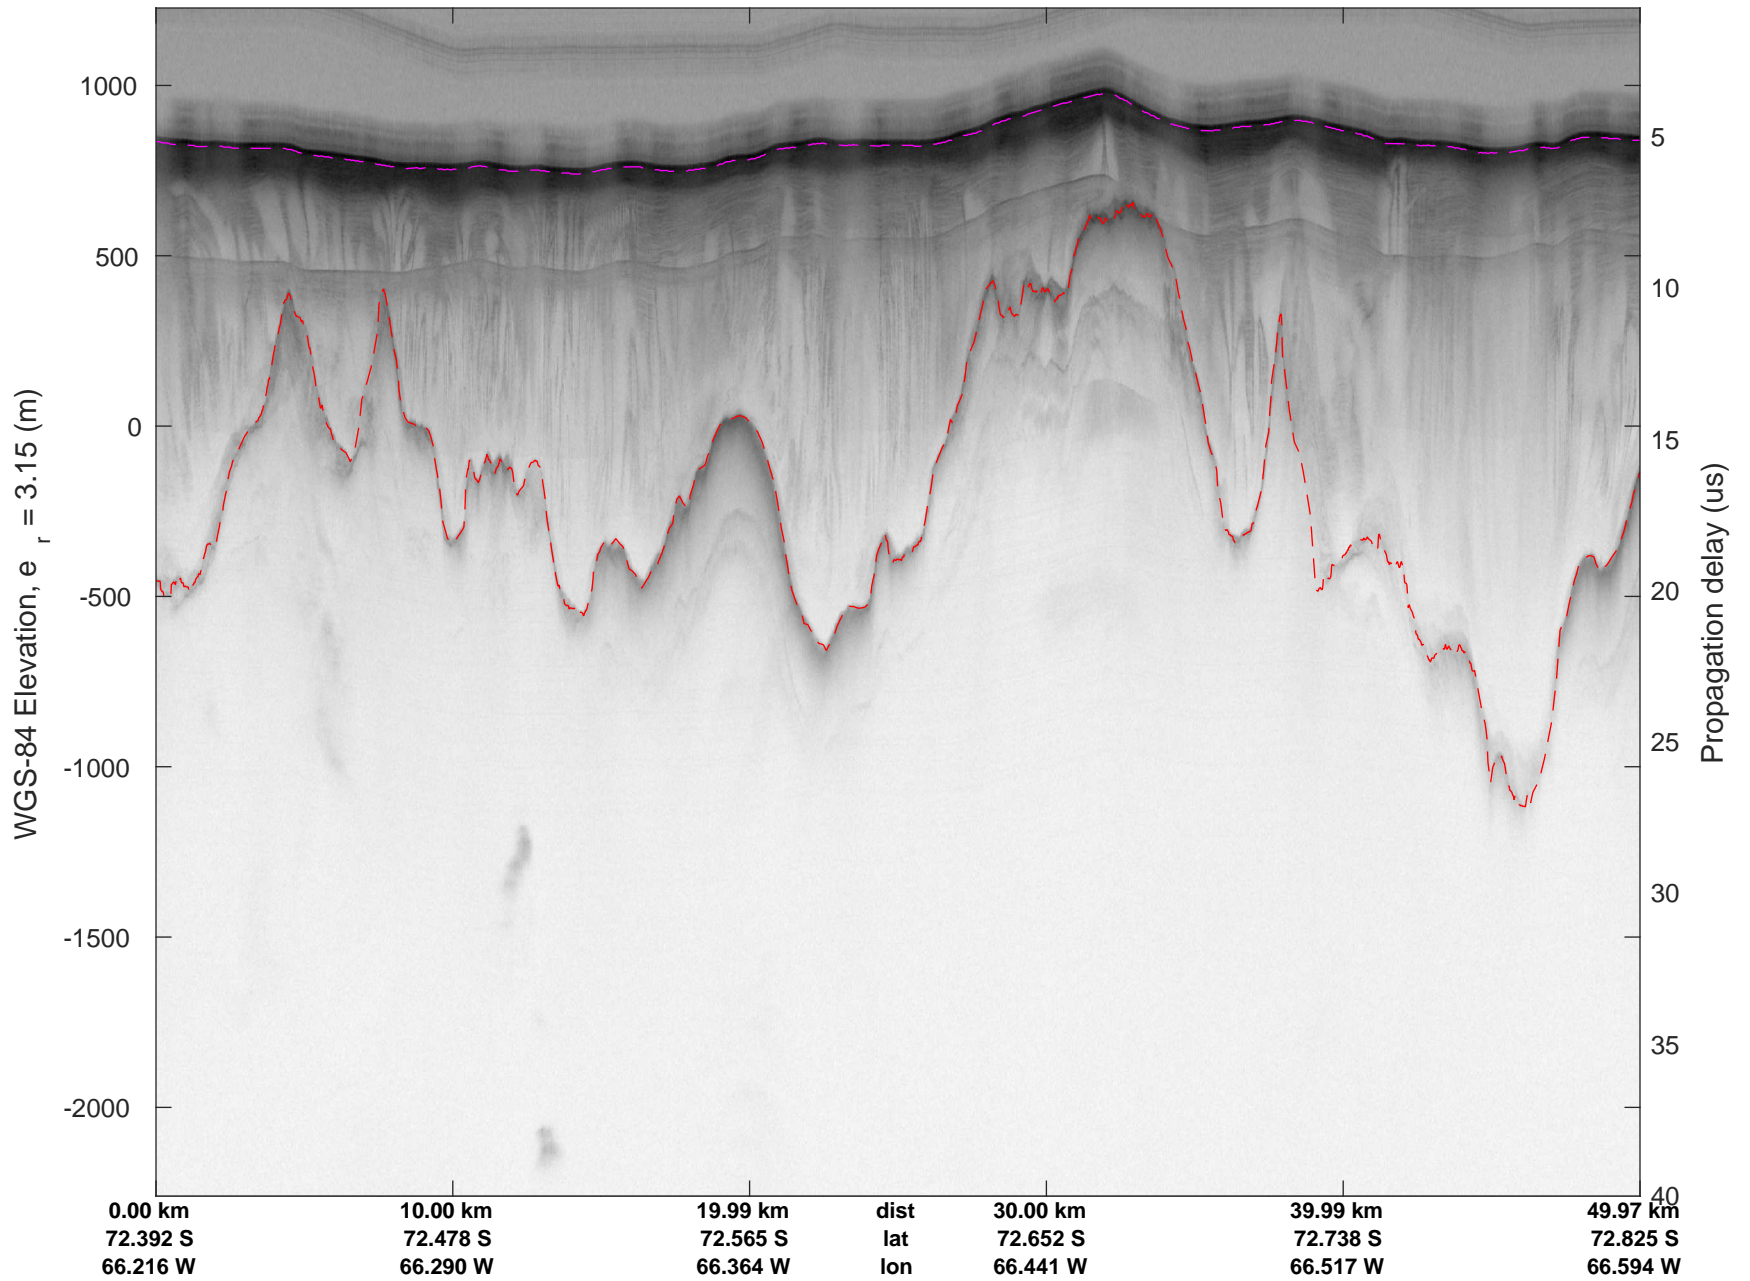

rds 2016_Antarctica_DC8: "South Peninsula" 20161114_04_026: 17:31:02.5 to 17:37:03.7 GPS