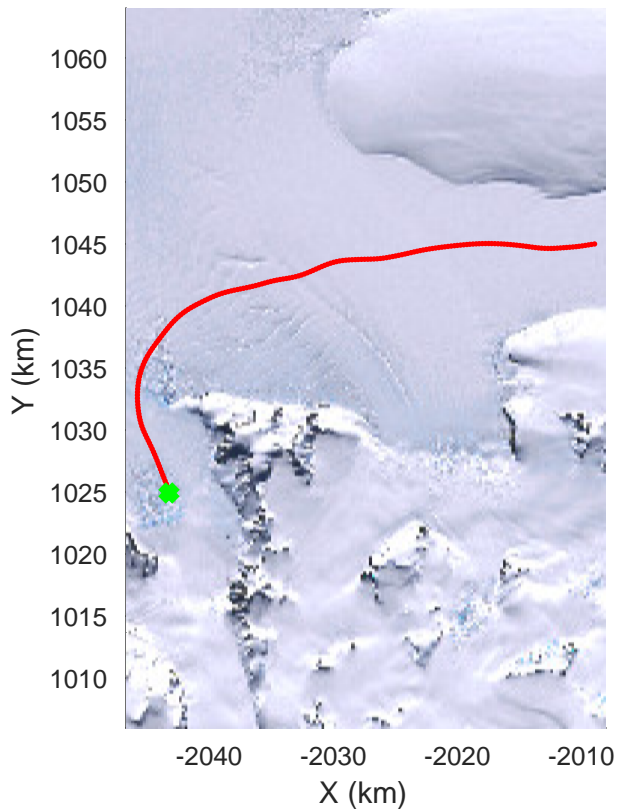

rds 2016_Antarctica_DC8: "South Peninsula" 20161114_04_006: 15:26:46.9 to 15:32:53.2 GPS

rds 2016_Antarctica_DC8: "South Peninsula" 20161114_04_006: 15:26:46.9 to 15:32:53.2 GPS

rds 2016_Antarctica_DC8: "South Peninsula" 20161114_04_007: 15:32:53.4 to 15:38:54.5 GPS

rds 2016_Antarctica_DC8: "South Peninsula" 20161114_04_007: 15:32:53.4 to 15:38:54.5 GPS

South Peninsula
20161114_04_008
Polar Stereograph -71N/0E

rds 2016_Antarctica_DC8: "South Peninsula" 20161114_04_008: 15:38:54.7 to 15:45:02.5 GPS