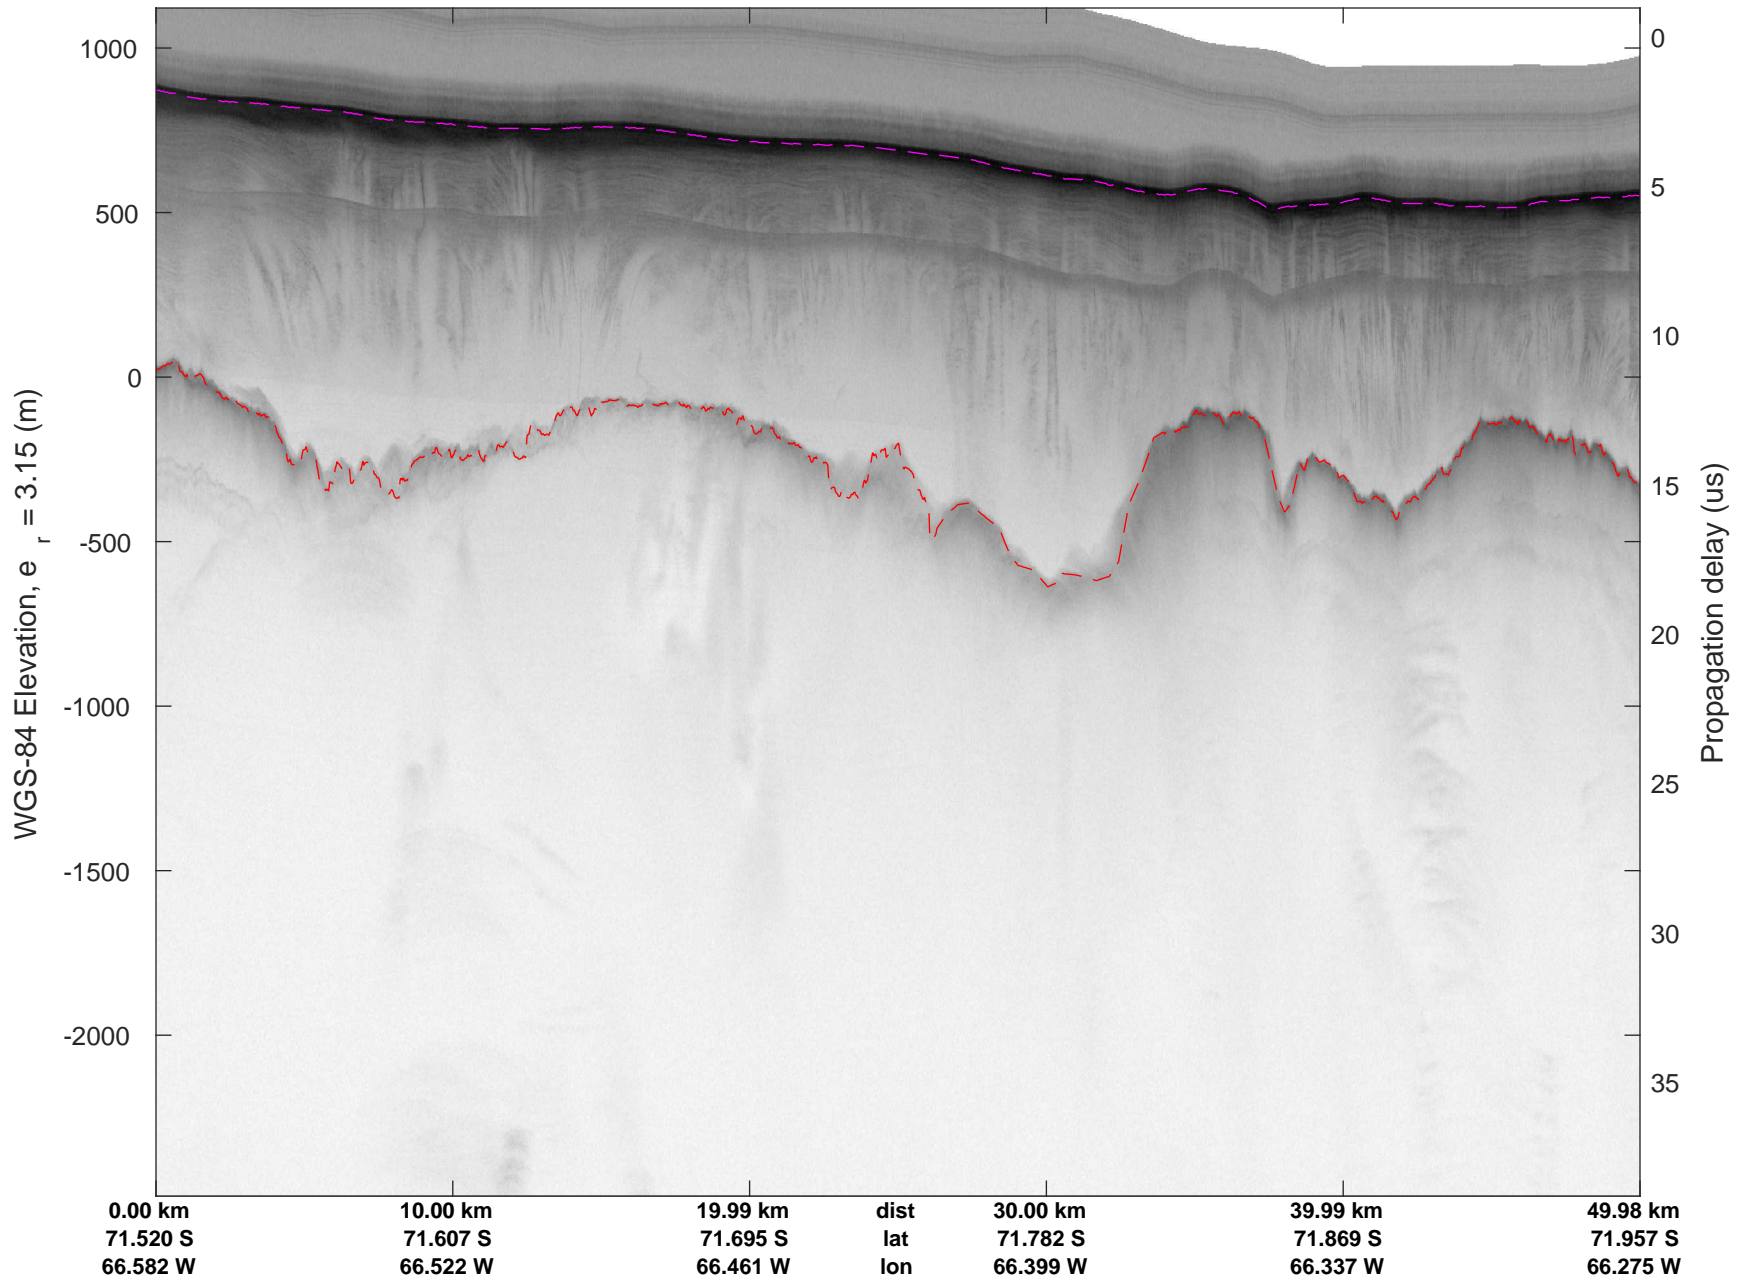

rds 2016_Antarctica_DC8: "South Peninsula" 20161114_04_052: 20:11:41.7 to 20:18:30.6 GPS

rds 2016_Antarctica_DC8: "South Peninsula" 20161114_04_053: 20:18:30.9 to 20:24:57.2 GPS

rds 2016_Antarctica_DC8: "South Peninsula" 20161114_04_053: 20:18:30.9 to 20:24:57.2 GPS

rds 2016_Antarctica_DC8: "South Peninsula" 20161114_04_054: 20:24:57.4 to 20:30:58.9 GPS

rds 2016_Antarctica_DC8: "South Peninsula" 20161114_04_054: 20:24:57.4 to 20:30:58.9 GPS

rds 2016_Antarctica_DC8: "South Peninsula" 20161114_04_055: 20:30:59.1 to 20:37:08.9 GPS

rds 2016_Antarctica_DC8: "South Peninsula" 20161114_04_055: 20:30:59.1 to 20:37:08.9 GPS

rds 2016_Antarctica_DC8: "South Peninsula" 20161114_04_056: 20:37:09.1 to 20:43:21.5 GPS

rds 2016_Antarctica_DC8: "South Peninsula" 20161114_04_056: 20:37:09.1 to 20:43:21.5 GPS