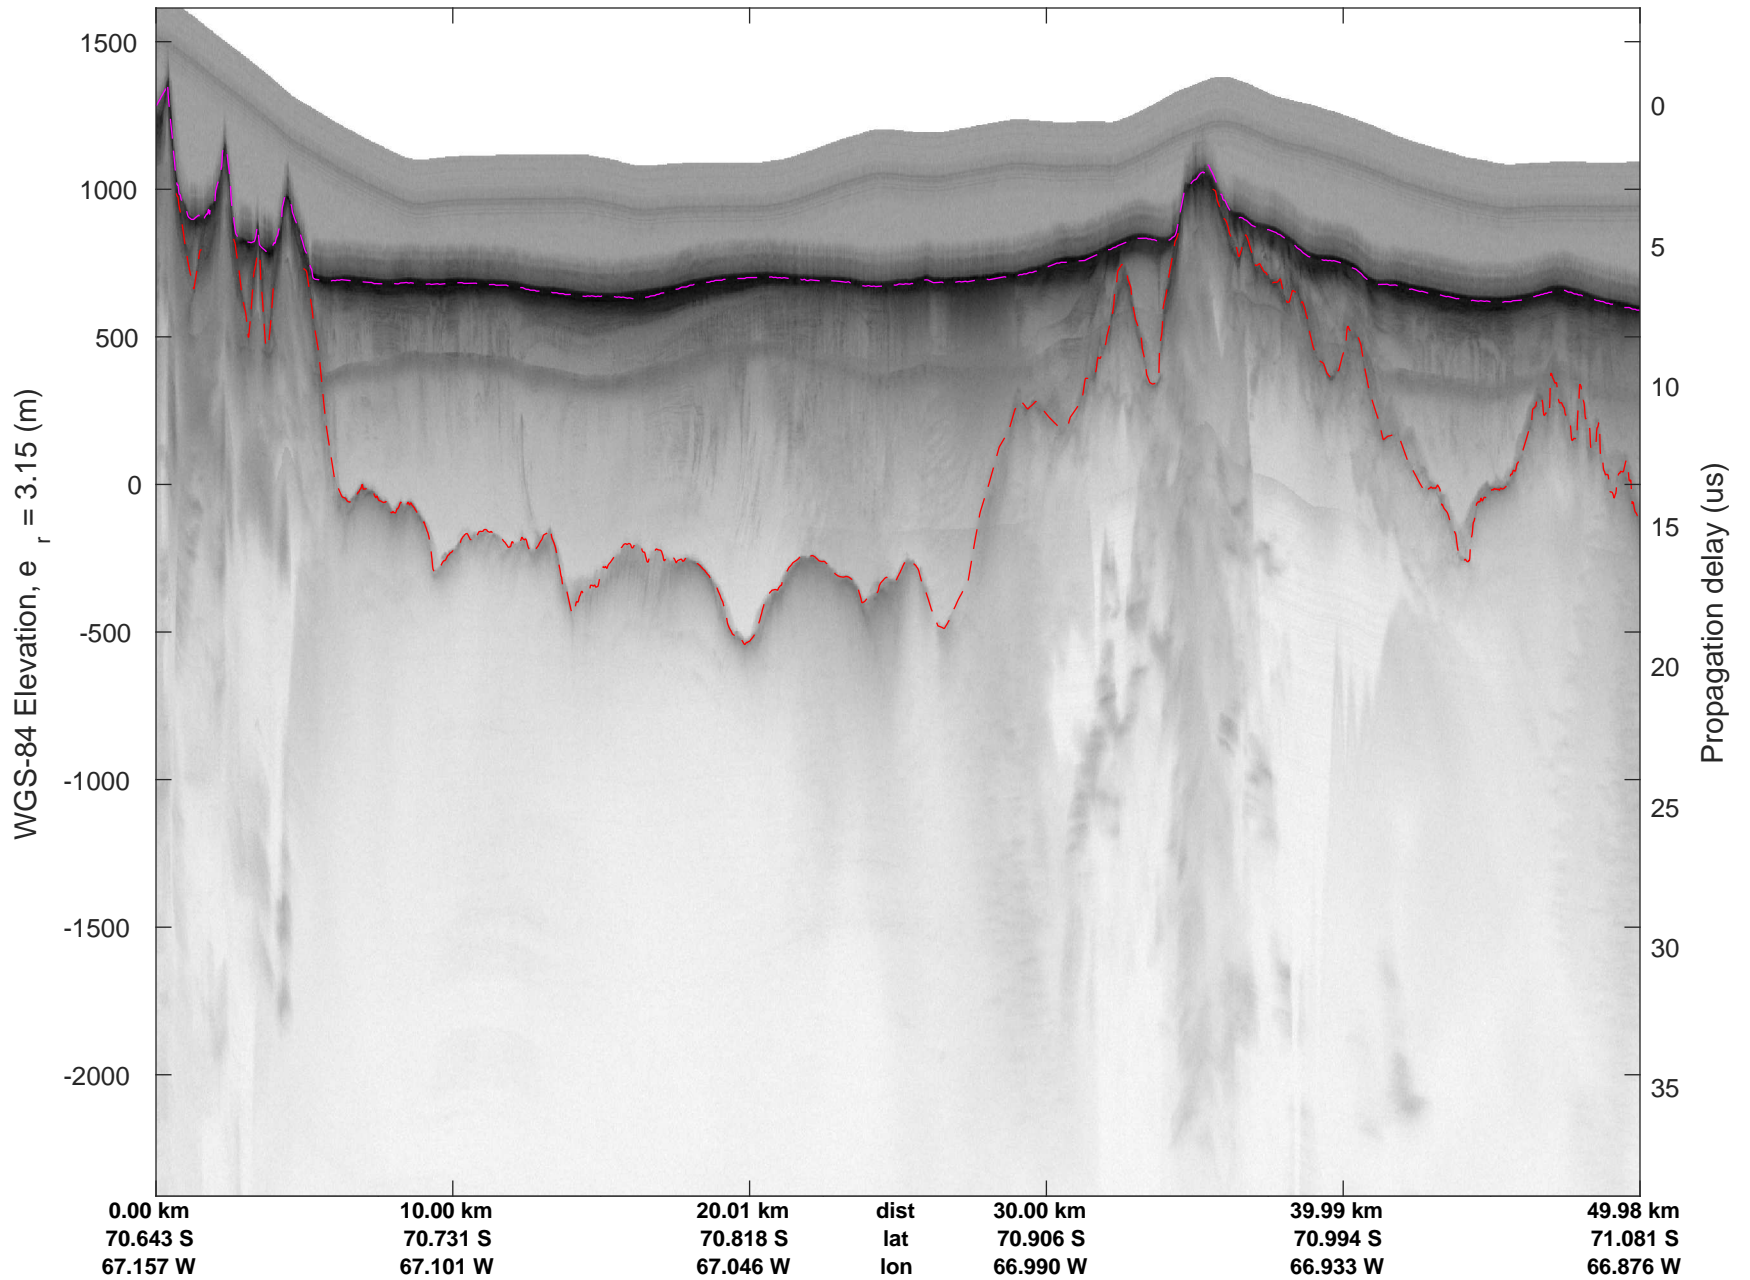

rds 2016_Antarctica_DC8: "South Peninsula" 20161114_04_051: 20:04:58.7 to 20:11:41.5 GPS

rds 2016_Antarctica_DC8: "South Peninsula" 20161114_04_051: 20:04:58.7 to 20:11:41.5 GPS

rds 2016_Antarctica_DC8: "South Peninsula" 20161114_04_052: 20:11:41.7 to 20:18:30.6 GPS

rds 2016_Antarctica_DC8: "South Peninsula" 20161114_04_052: 20:11:41.7 to 20:18:30.6 GPS

rds 2016_Antarctica_DC8: "South Peninsula" 20161114_04_053: 20:18:30.9 to 20:24:57.2 GPS

rds 2016_Antarctica_DC8: "South Peninsula" 20161114_04_053: 20:18:30.9 to 20:24:57.2 GPS

rds 2016_Antarctica_DC8: "South Peninsula" 20161114_04_054: 20:24:57.4 to 20:30:58.9 GPS

rds 2016_Antarctica_DC8: "South Peninsula" 20161114_04_054: 20:24:57.4 to 20:30:58.9 GPS

rds 2016_Antarctica_DC8: "South Peninsula" 20161114_04_055: 20:30:59.1 to 20:37:08.9 GPS