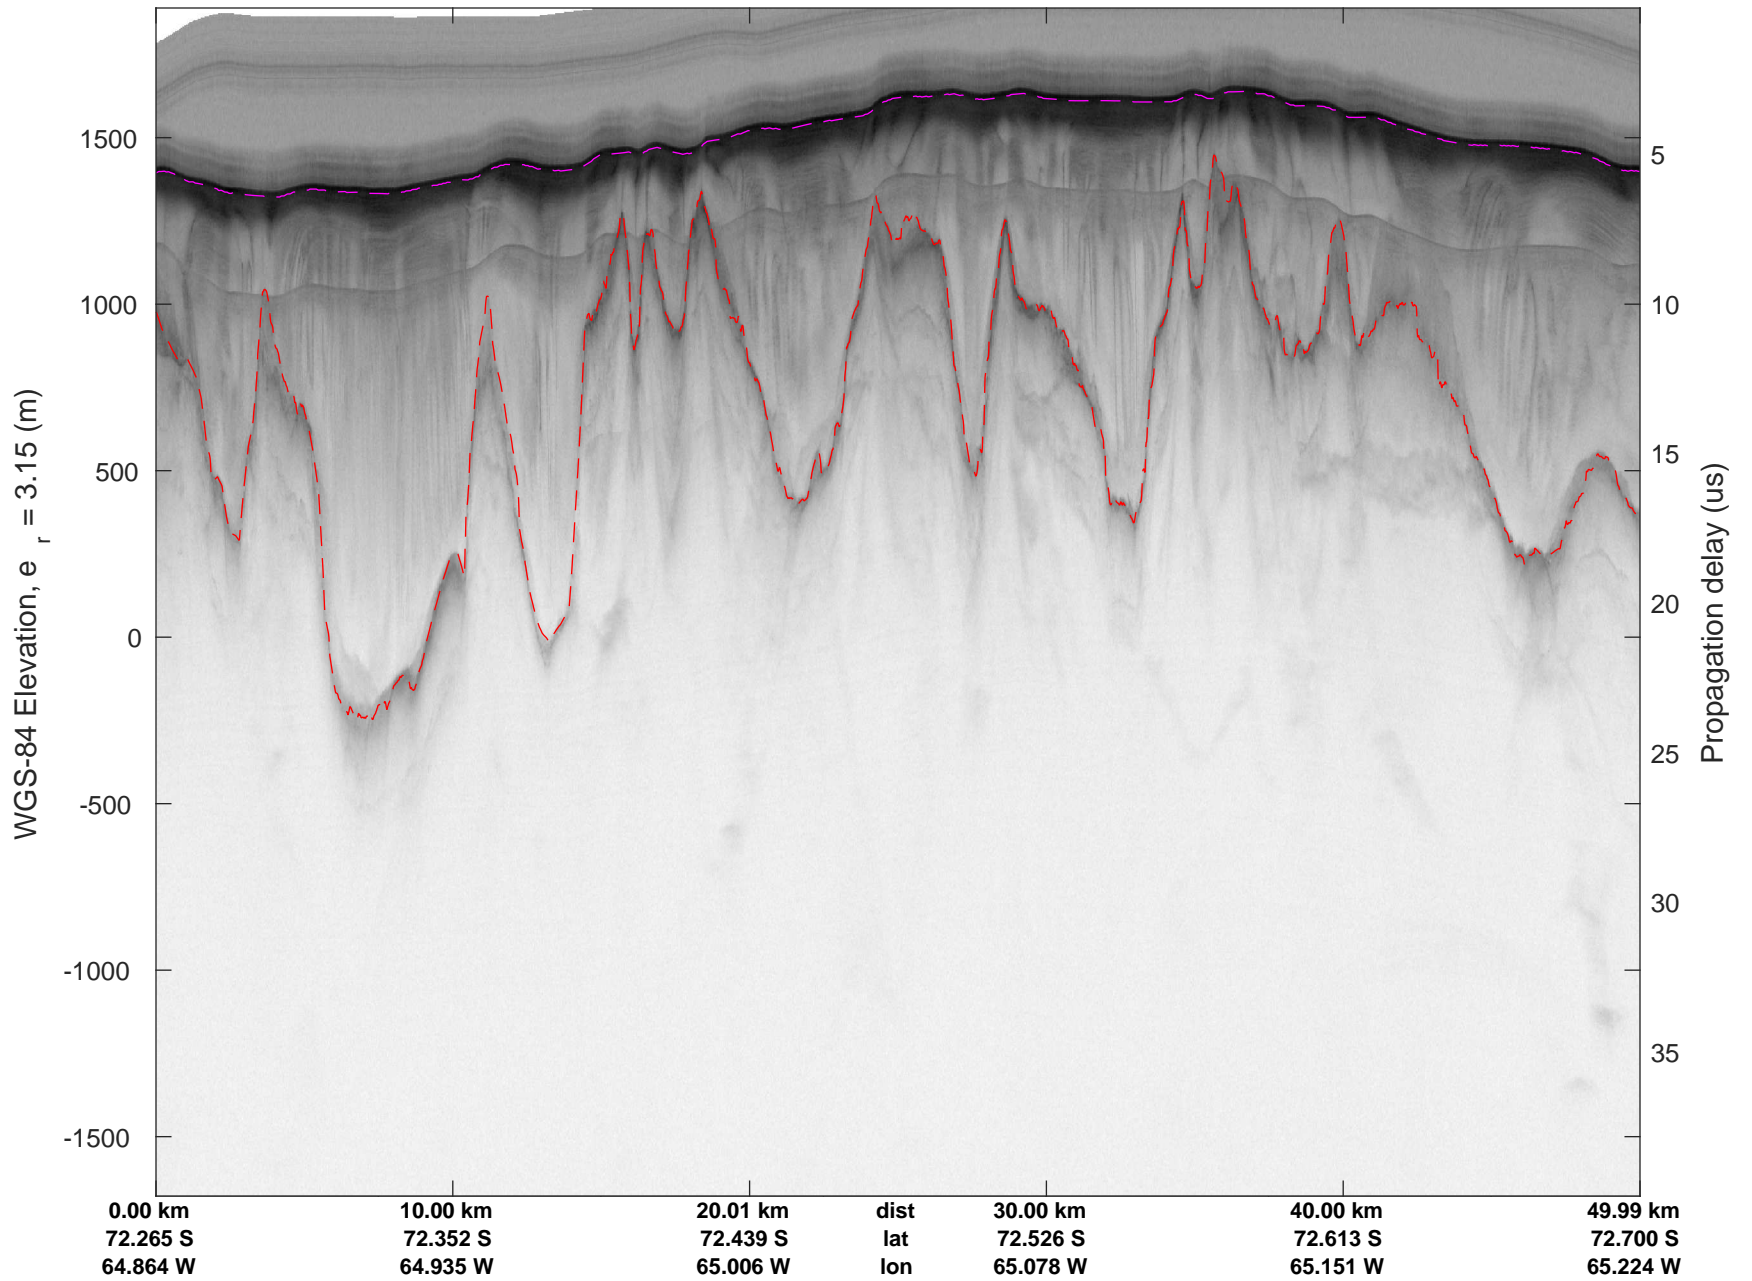

rds 2016_Antarctica_DC8: "South Peninsula" 20161114_04_040: 18:57:19.6 to 19:03:20.5 GPS

rds 2016_Antarctica_DC8: "South Peninsula" 20161114_04_041: 19:03:20.8 to 19:09:23.7 GPS

rds 2016_Antarctica_DC8: "South Peninsula" 20161114_04_041: 19:03:20.8 to 19:09:23.7 GPS