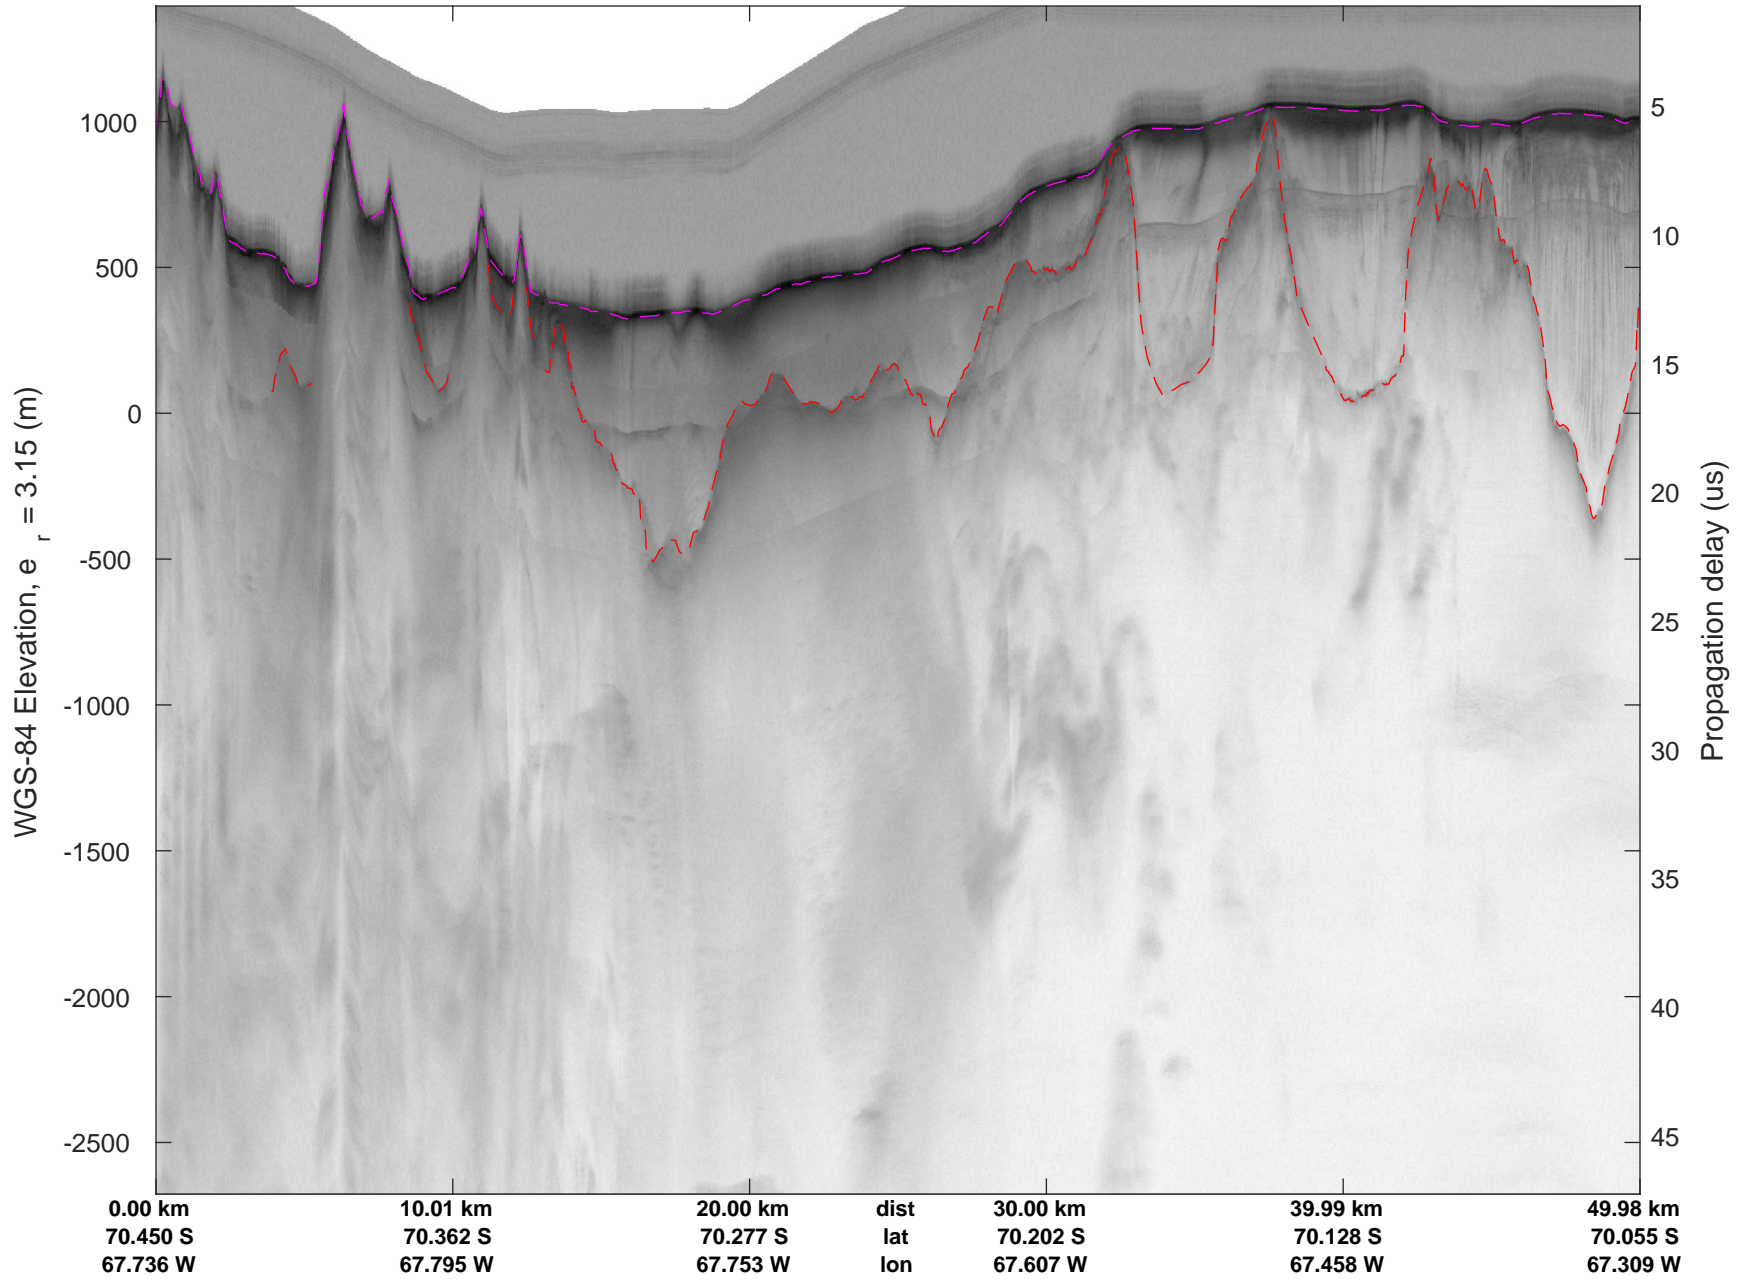

rds 2016_Antarctica_DC8: "South Peninsula" 20161114_04_048: 19:46:18.4 to 19:52:30.5 GPS

rds 2016_Antarctica_DC8: "South Peninsula" 20161114_04_048: 19:46:18.4 to 19:52:30.5 GPS

rds 2016_Antarctica_DC8: "South Peninsula" 20161114_04_049: 19:52:30.8 to 19:58:32.7 GPS

rds 2016_Antarctica_DC8: "South Peninsula" 20161114_04_049: 19:52:30.8 to 19:58:32.7 GPS

rds 2016_Antarctica_DC8: "South Peninsula" 20161114_04_050: 19:58:33.0 to 20:04:58.5 GPS

rds 2016_Antarctica_DC8: "South Peninsula" 20161114_04_050: 19:58:33.0 to 20:04:58.5 GPS

rds 2016_Antarctica_DC8: "South Peninsula" 20161114_04_051: 20:04:58.7 to 20:11:41.5 GPS

rds 2016_Antarctica_DC8: "South Peninsula" 20161114_04_051: 20:04:58.7 to 20:11:41.5 GPS

rds 2016_Antarctica_DC8: "South Peninsula" 20161114_04_052: 20:11:41.7 to 20:18:30.6 GPS