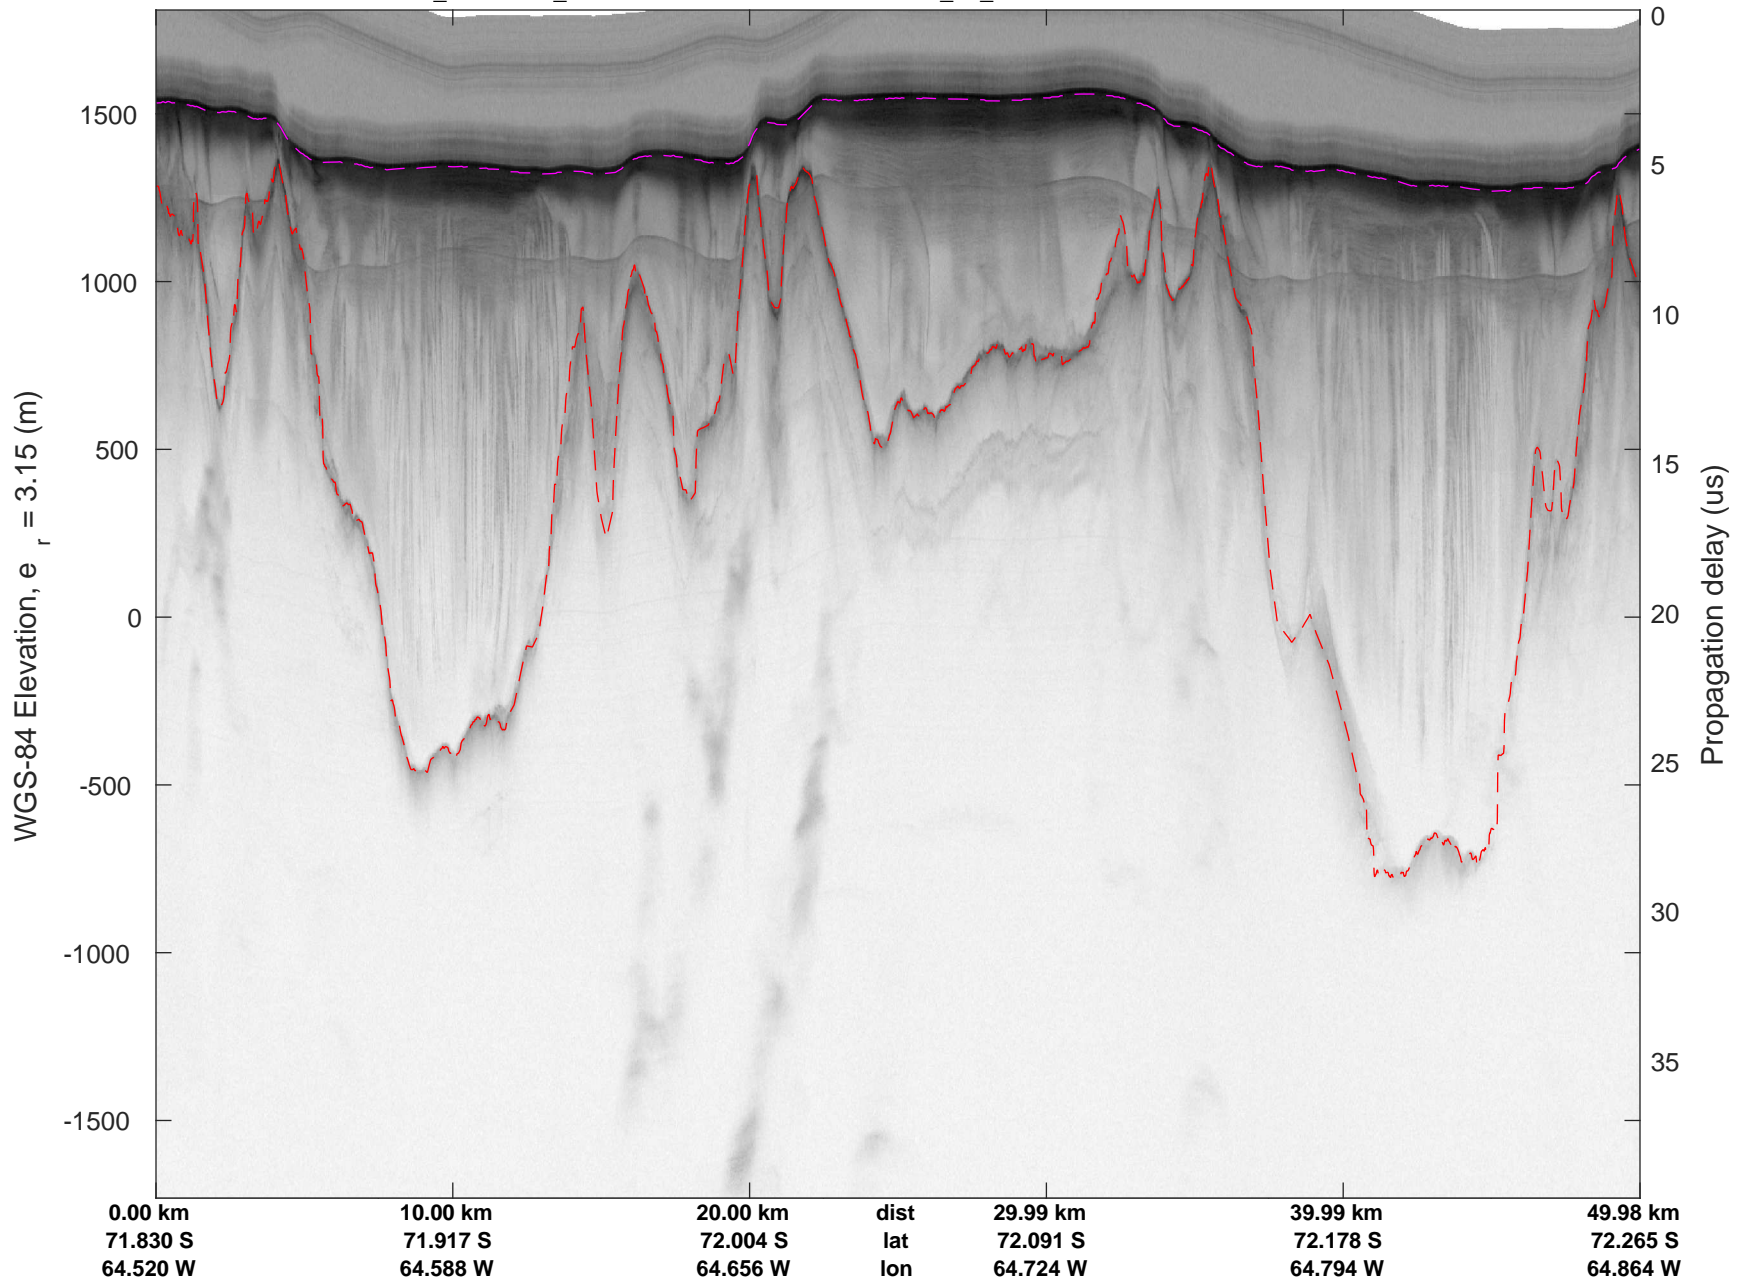

rds 2016_Antarctica_DC8: "South Peninsula" 20161114_04_039: 18:51:16.6 to 18:57:19.4 GPS

rds 2016_Antarctica_DC8: "South Peninsula" 20161114_04_039: 18:51:16.6 to 18:57:19.4 GPS

rds 2016_Antarctica_DC8: "South Peninsula" 20161114_04_040: 18:57:19.6 to 19:03:20.5 GPS

rds 2016_Antarctica_DC8: "South Peninsula" 20161114_04_040: 18:57:19.6 to 19:03:20.5 GPS

rds 2016_Antarctica_DC8: "South Peninsula" 20161114_04_041: 19:03:20.8 to 19:09:23.7 GPS

rds 2016_Antarctica_DC8: "South Peninsula" 20161114_04_041: 19:03:20.8 to 19:09:23.7 GPS