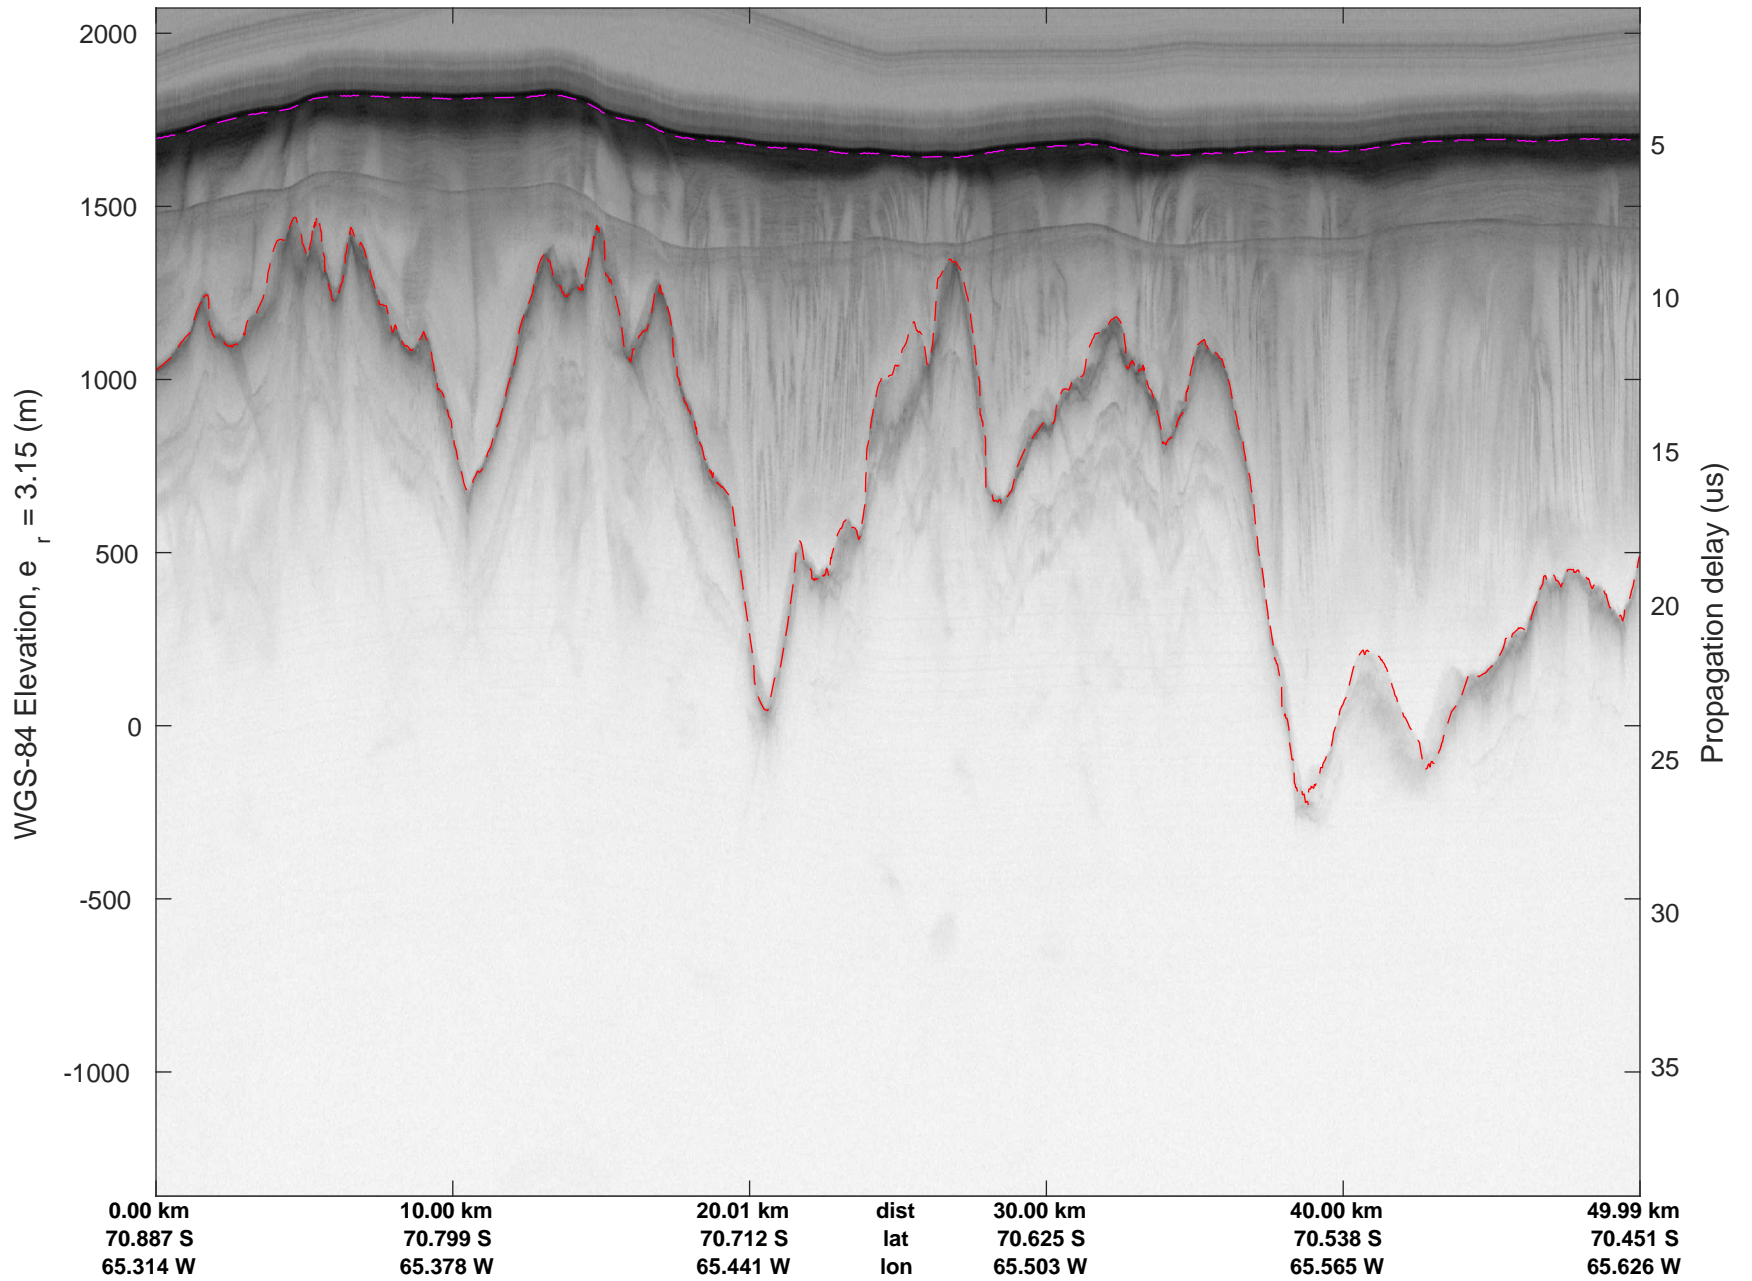

rds 2016_Antarctica_DC8: "South Peninsula" 20161114_04_033: 18:13:50.2 to 18:20:03.6 GPS