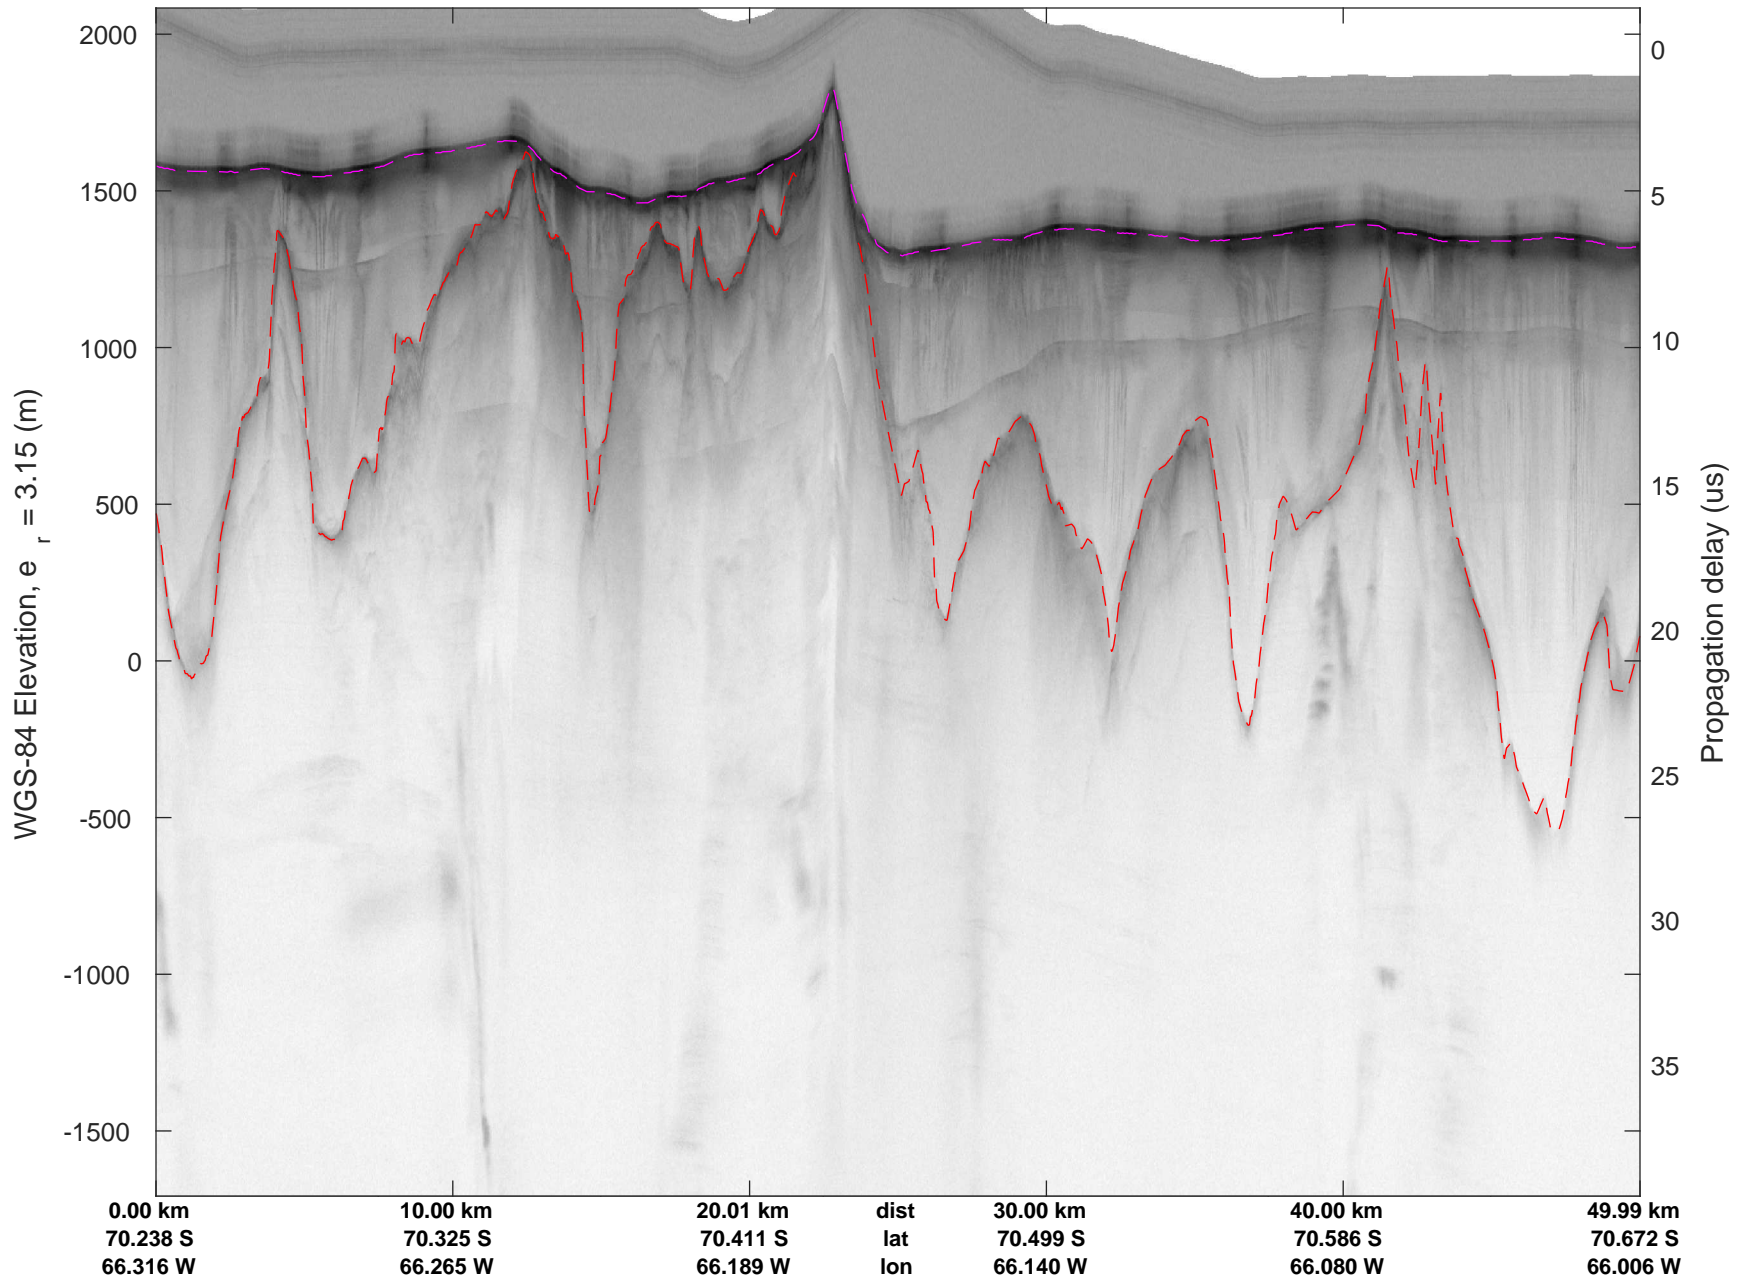

rds 2016_Antarctica_DC8: "South Peninsula" 20161114_04_021: 17:00:32.4 to 17:06:39.2 GPS