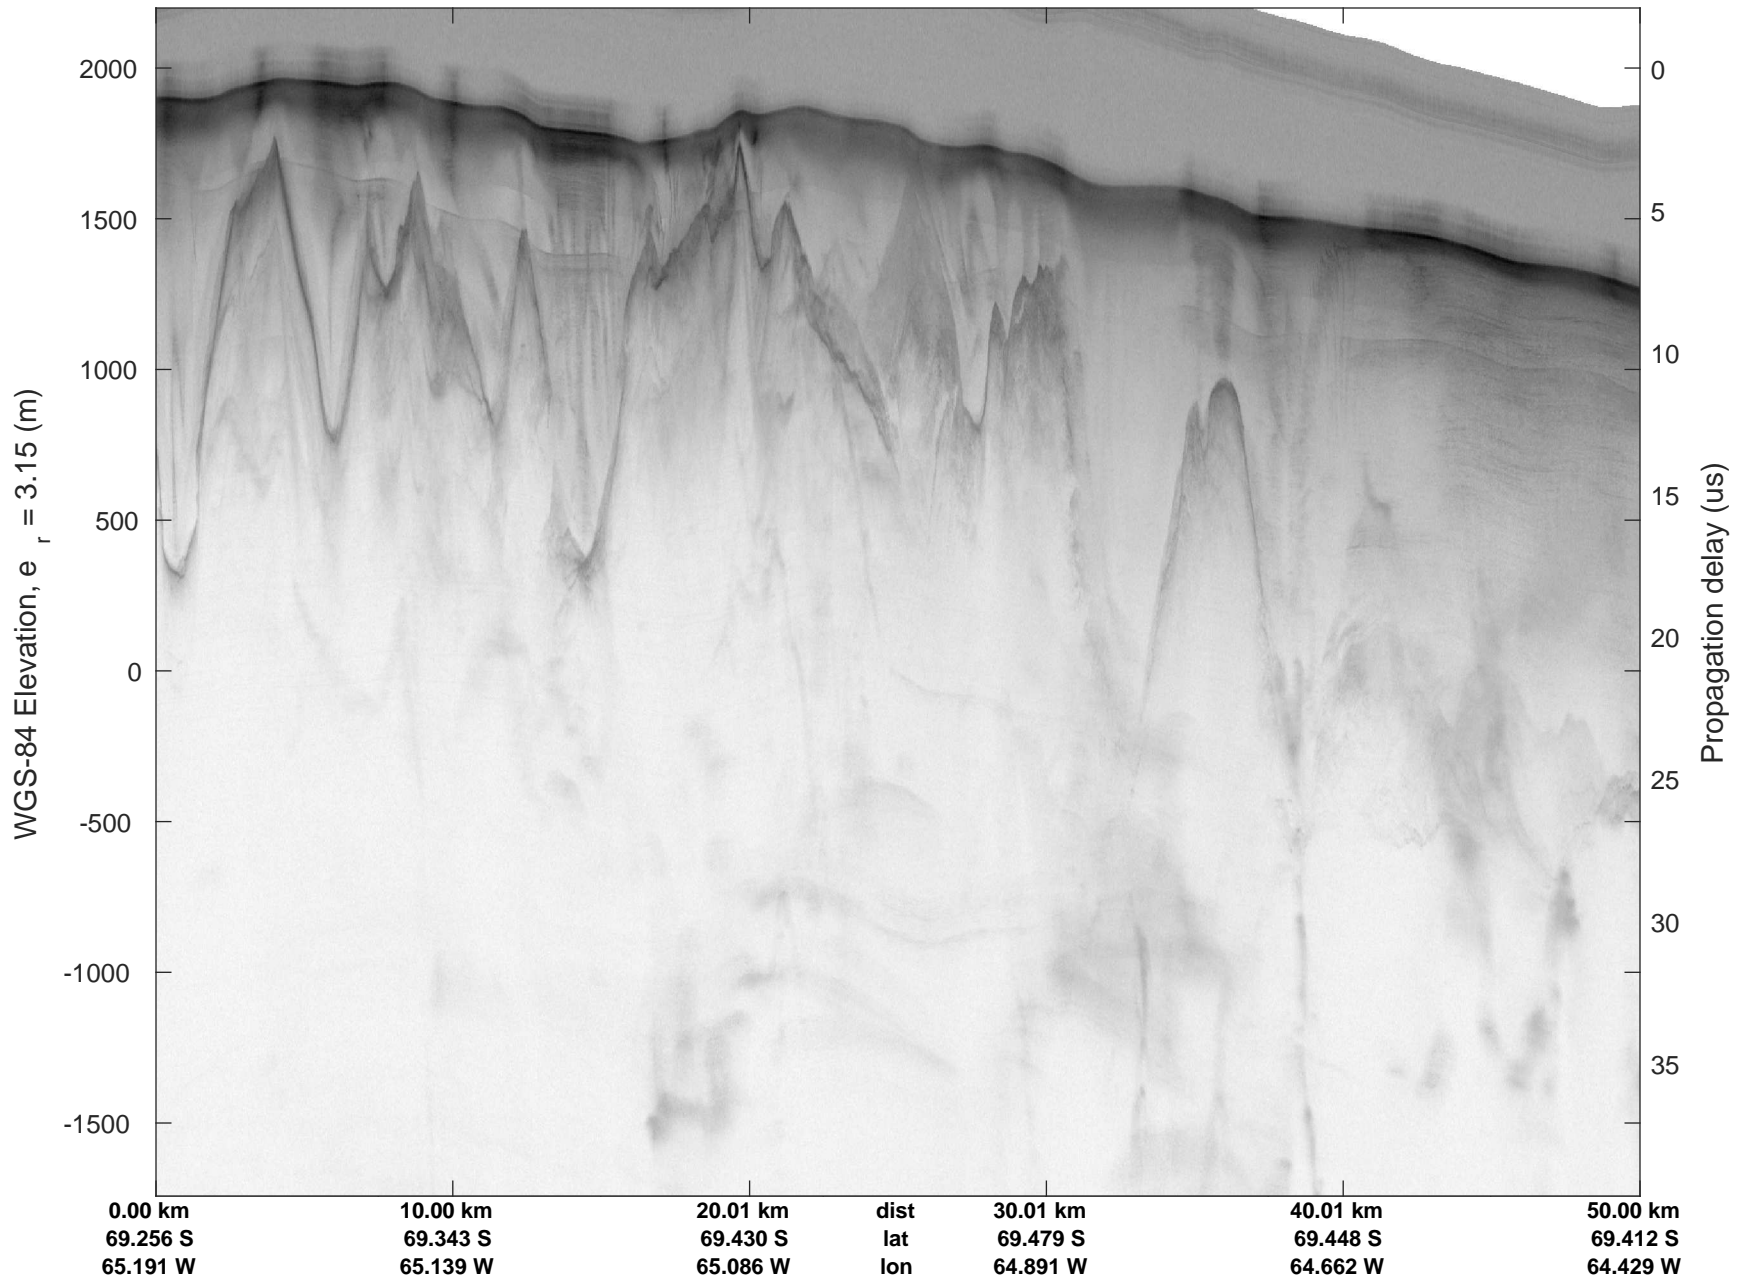

rds 2016_Antarctica_DC8: "South Peninsula" 20161114_04_006: 15:26:46.9 to 15:32:53.2 GPS