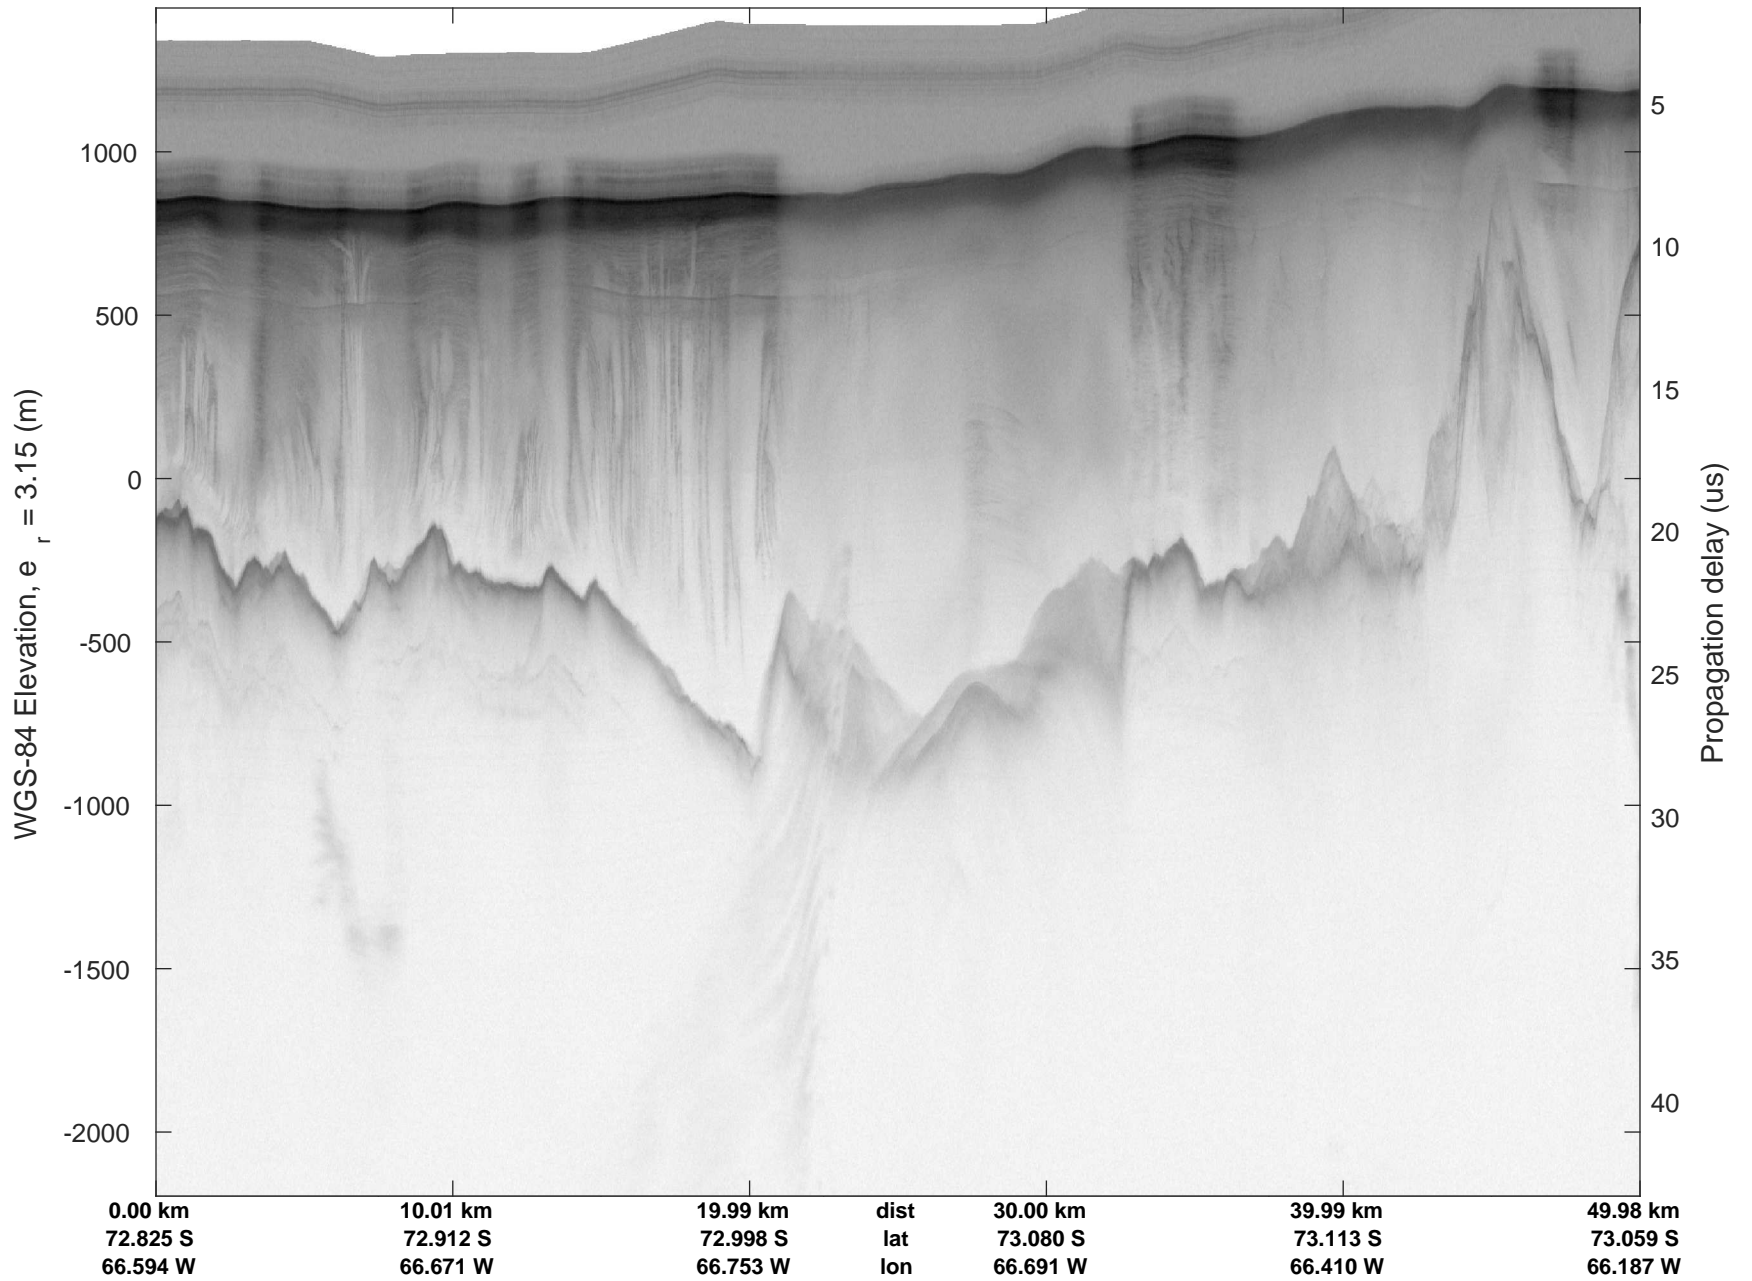

rds 2016_Antarctica_DC8: "South Peninsula" 20161114_04_026: 17:31:02.5 to 17:37:03.7 GPS

rds 2016_Antarctica_DC8: "South Peninsula" 20161114_04_026: 17:31:02.5 to 17:37:03.7 GPS

rds 2016_Antarctica_DC8: "South Peninsula" 20161114_04_027: 17:37:04.0 to 17:43:15.5 GPS