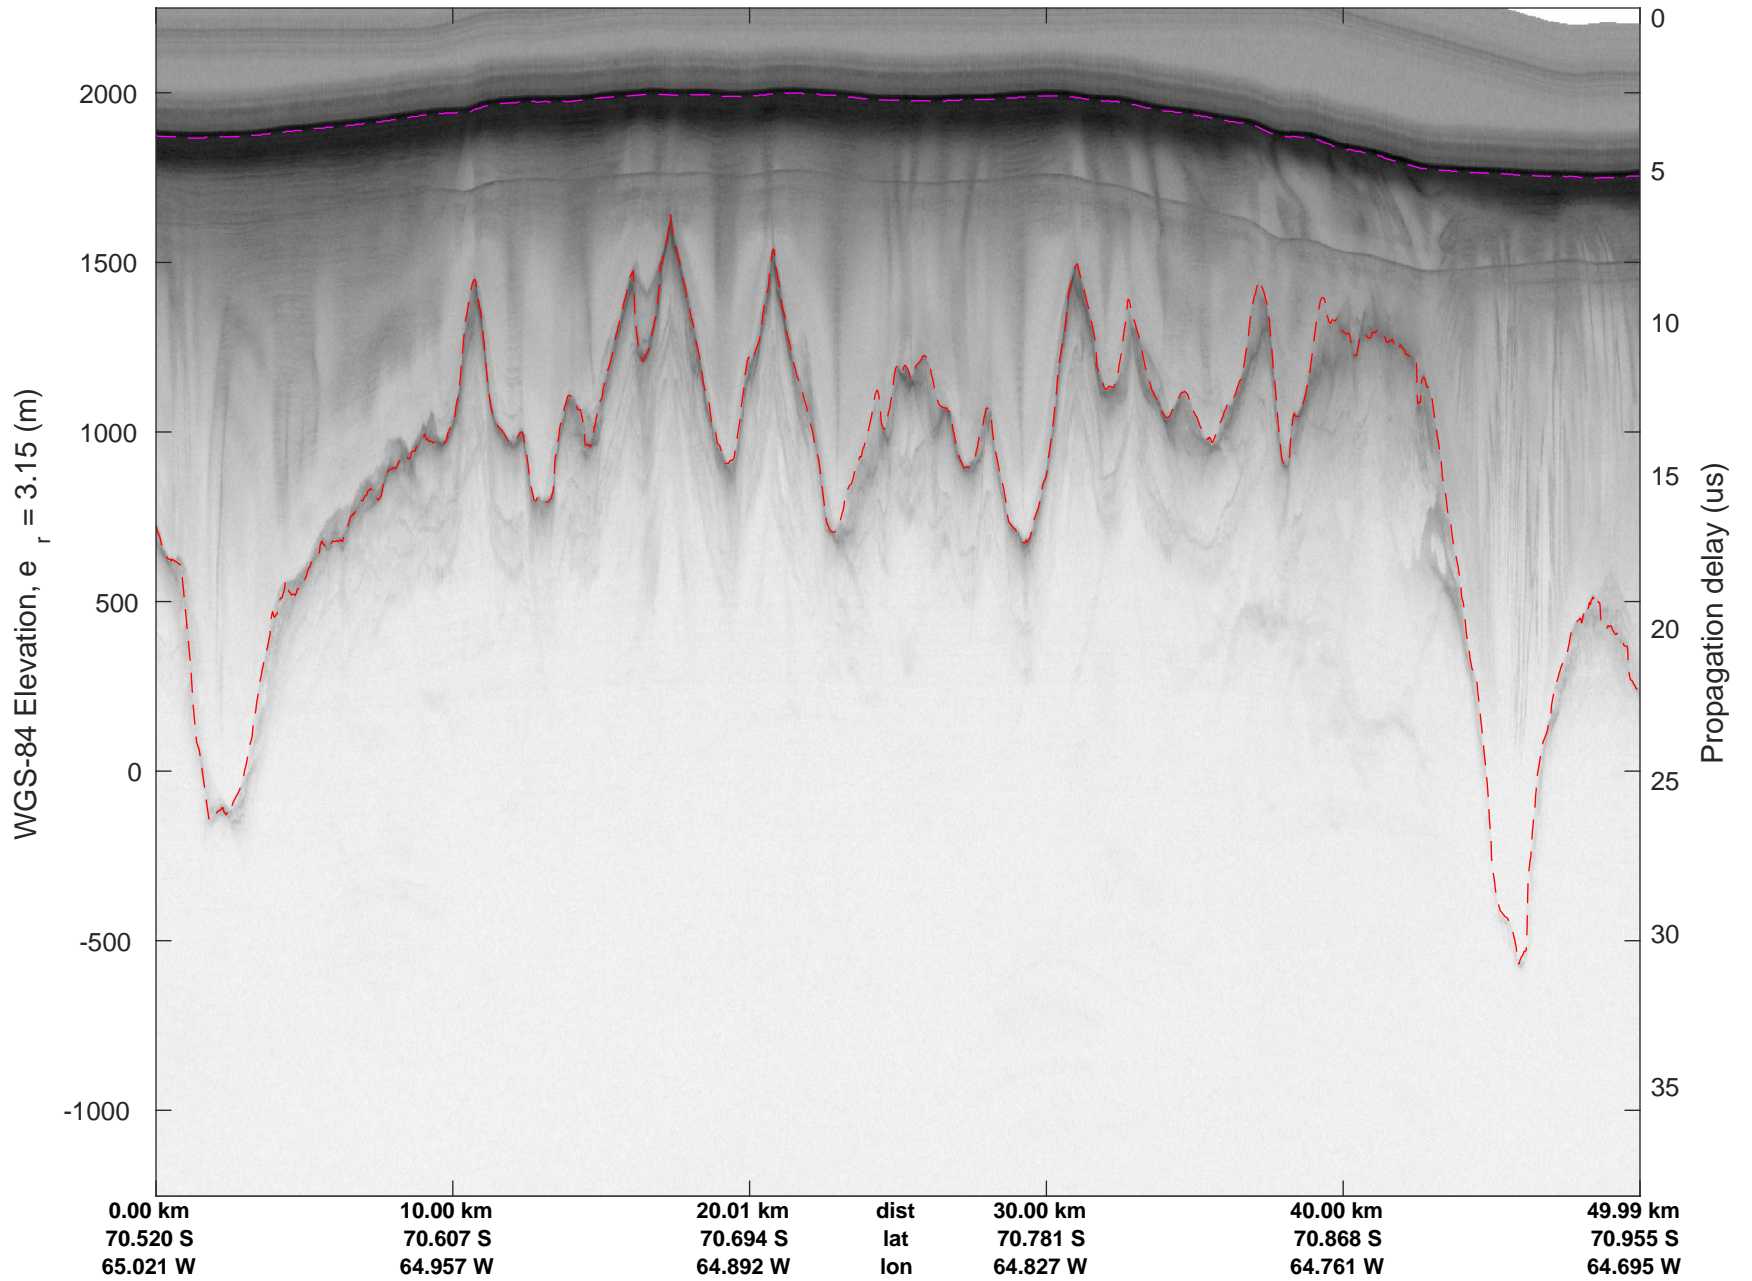

rds 2016_Antarctica_DC8: "South Peninsula" 20161114_04_036: 18:32:31.2 to 18:38:44.7 GPS

rds 2016_Antarctica_DC8: "South Peninsula" 20161114_04_036: 18:32:31.2 to 18:38:44.7 GPS

rds 2016_Antarctica_DC8: "South Peninsula" 20161114_04_037: 18:38:44.9 to 18:45:03.9 GPS

rds 2016_Antarctica_DC8: "South Peninsula" 20161114_04_037: 18:38:44.9 to 18:45:03.9 GPS

rds 2016_Antarctica_DC8: "South Peninsula" 20161114_04_038: 18:45:04.1 to 18:51:16.5 GPS

rds 2016_Antarctica_DC8: "South Peninsula" 20161114_04_038: 18:45:04.1 to 18:51:16.5 GPS