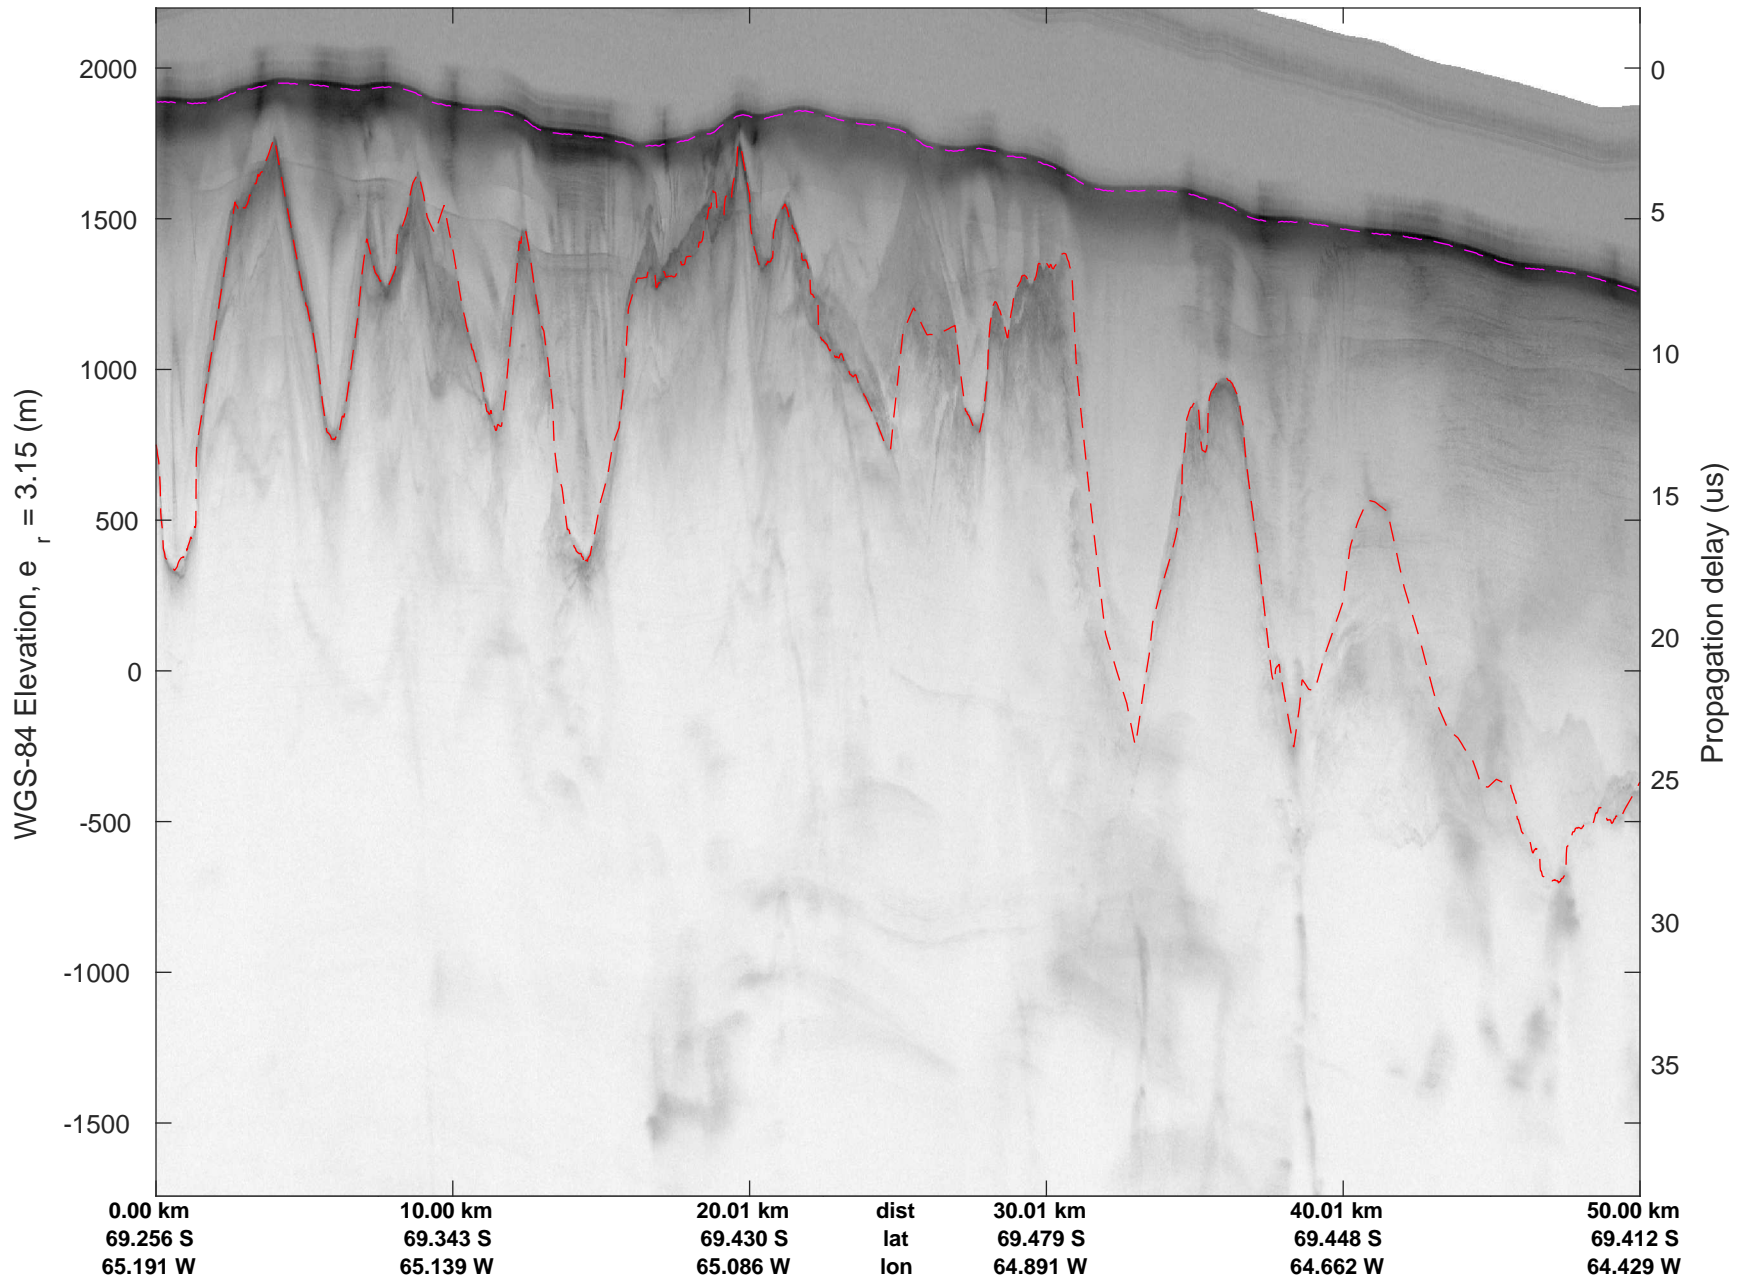

rds 2016_Antarctica_DC8: "South Peninsula" 20161114_04_006: 15:26:46.9 to 15:32:53.2 GPS