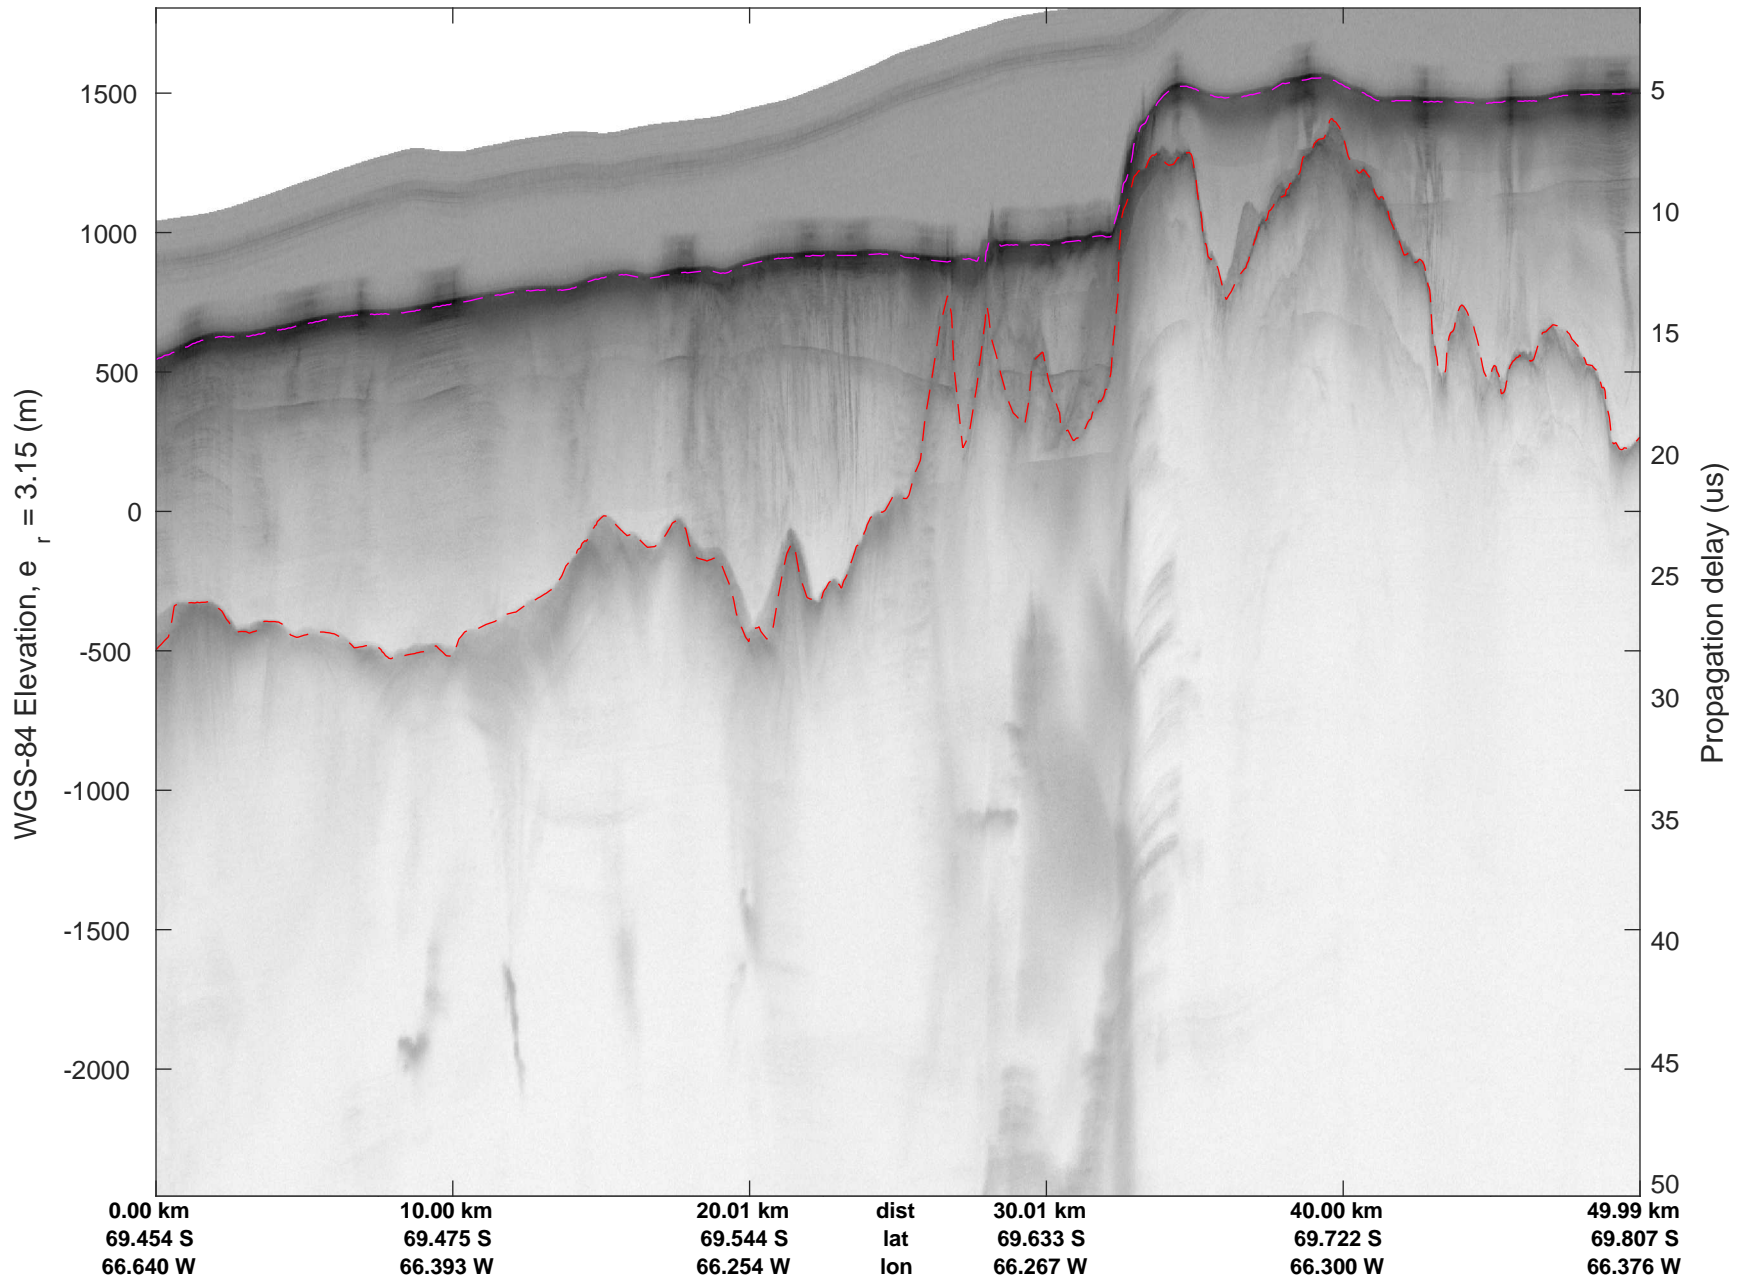

rds 2016_Antarctica_DC8: "South Peninsula" 20161114_04_018: 16:41:51.3 to 16:48:13.0 GPS

rds 2016_Antarctica_DC8: "South Peninsula" 20161114_04_019: 16:48:13.3 to 16:54:27.9 GPS

rds 2016_Antarctica_DC8: "South Peninsula" 20161114_04_019: 16:48:13.3 to 16:54:27.9 GPS

rds 2016_Antarctica_DC8: "South Peninsula" 20161114_04_020: 16:54:28.1 to 17:00:32.2 GPS

rds 2016_Antarctica_DC8: "South Peninsula" 20161114_04_020: 16:54:28.1 to 17:00:32.2 GPS

rds 2016_Antarctica_DC8: "South Peninsula" 20161114_04_021: 17:00:32.4 to 17:06:39.2 GPS