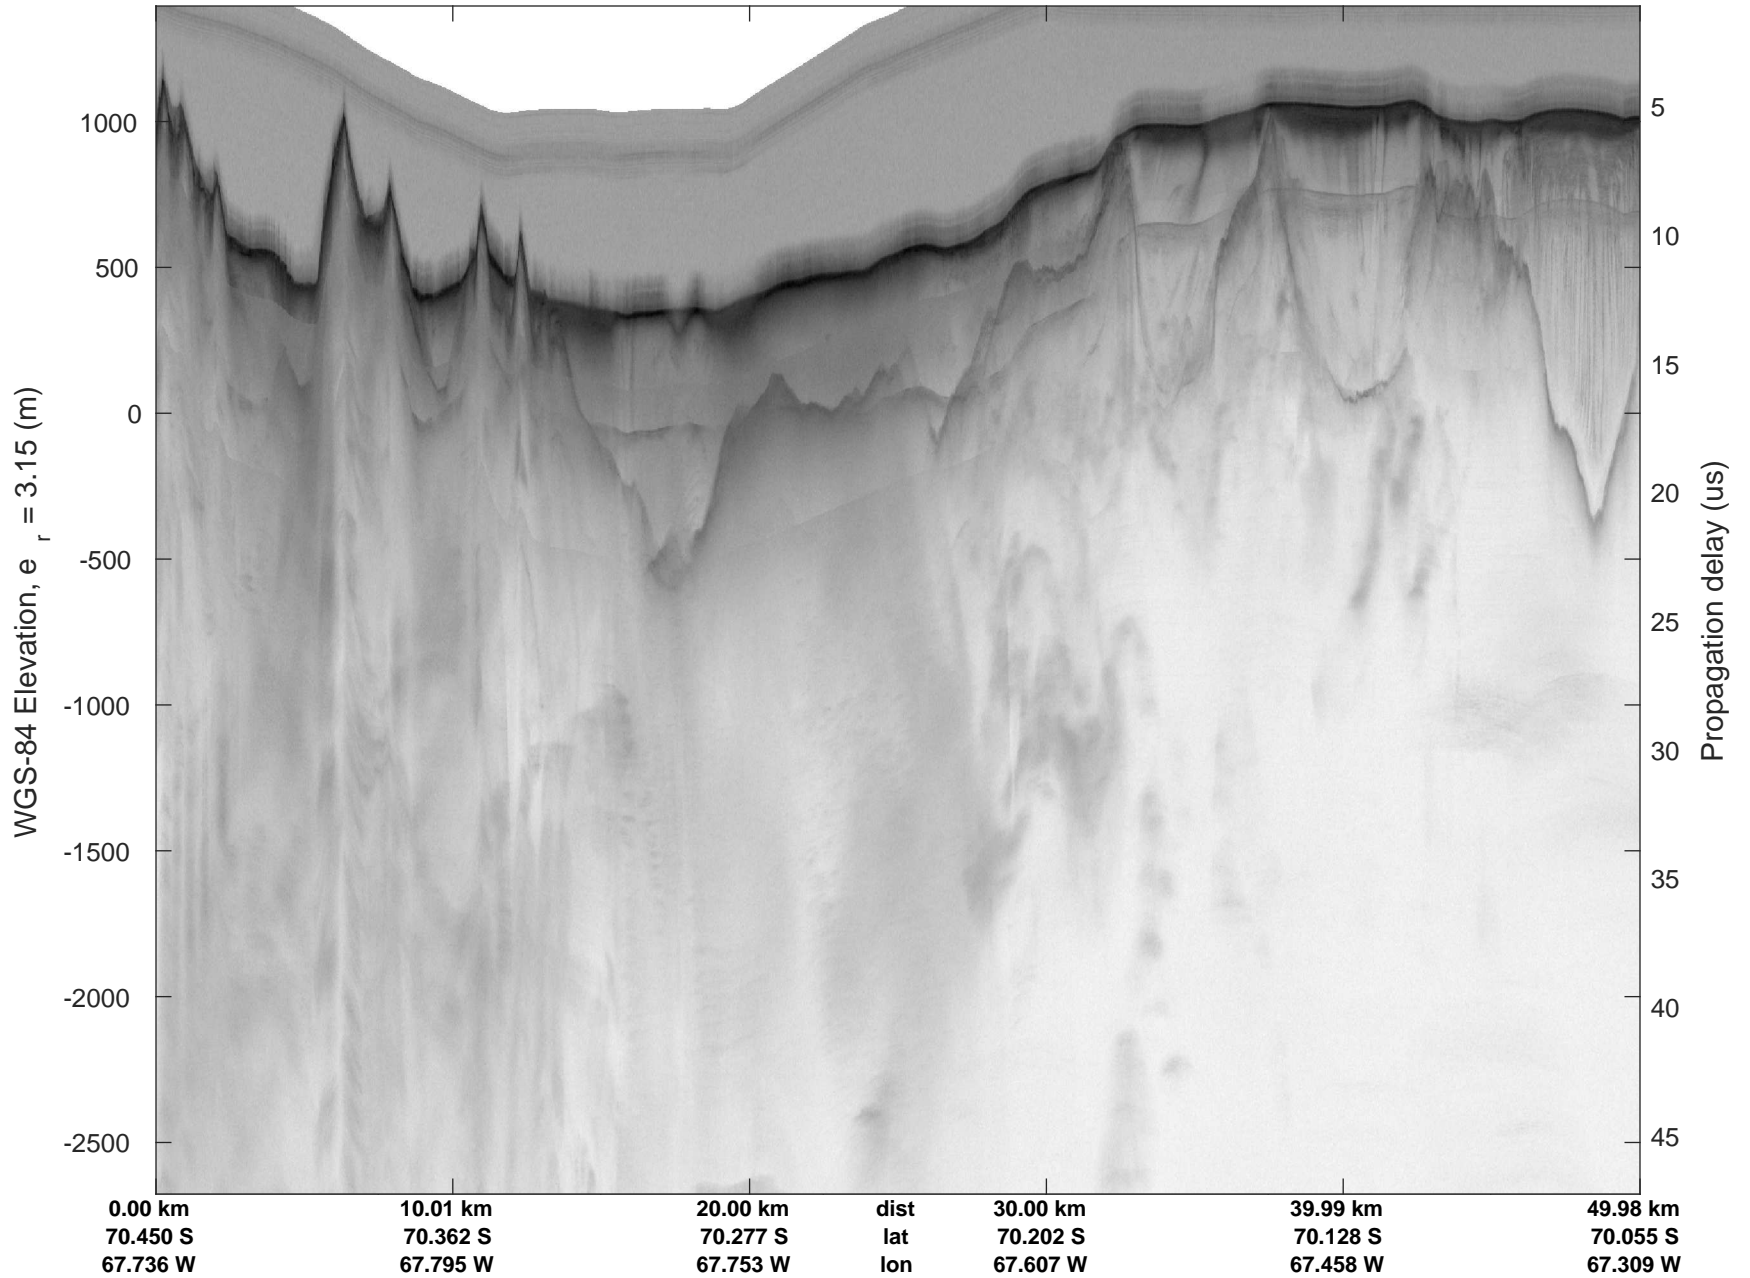

rds 2016_Antarctica_DC8: "South Peninsula" 20161114_04_048: 19:46:18.4 to 19:52:30.5 GPS

rds 2016_Antarctica_DC8: "South Peninsula" 20161114_04_048: 19:46:18.4 to 19:52:30.5 GPS

rds 2016_Antarctica_DC8: "South Peninsula" 20161114_04_049: 19:52:30.8 to 19:58:32.7 GPS

rds 2016_Antarctica_DC8: "South Peninsula" 20161114_04_049: 19:52:30.8 to 19:58:32.7 GPS

rds 2016_Antarctica_DC8: "South Peninsula" 20161114_04_050: 19:58:33.0 to 20:04:58.5 GPS

rds 2016_Antarctica_DC8: "South Peninsula" 20161114_04_050: 19:58:33.0 to 20:04:58.5 GPS