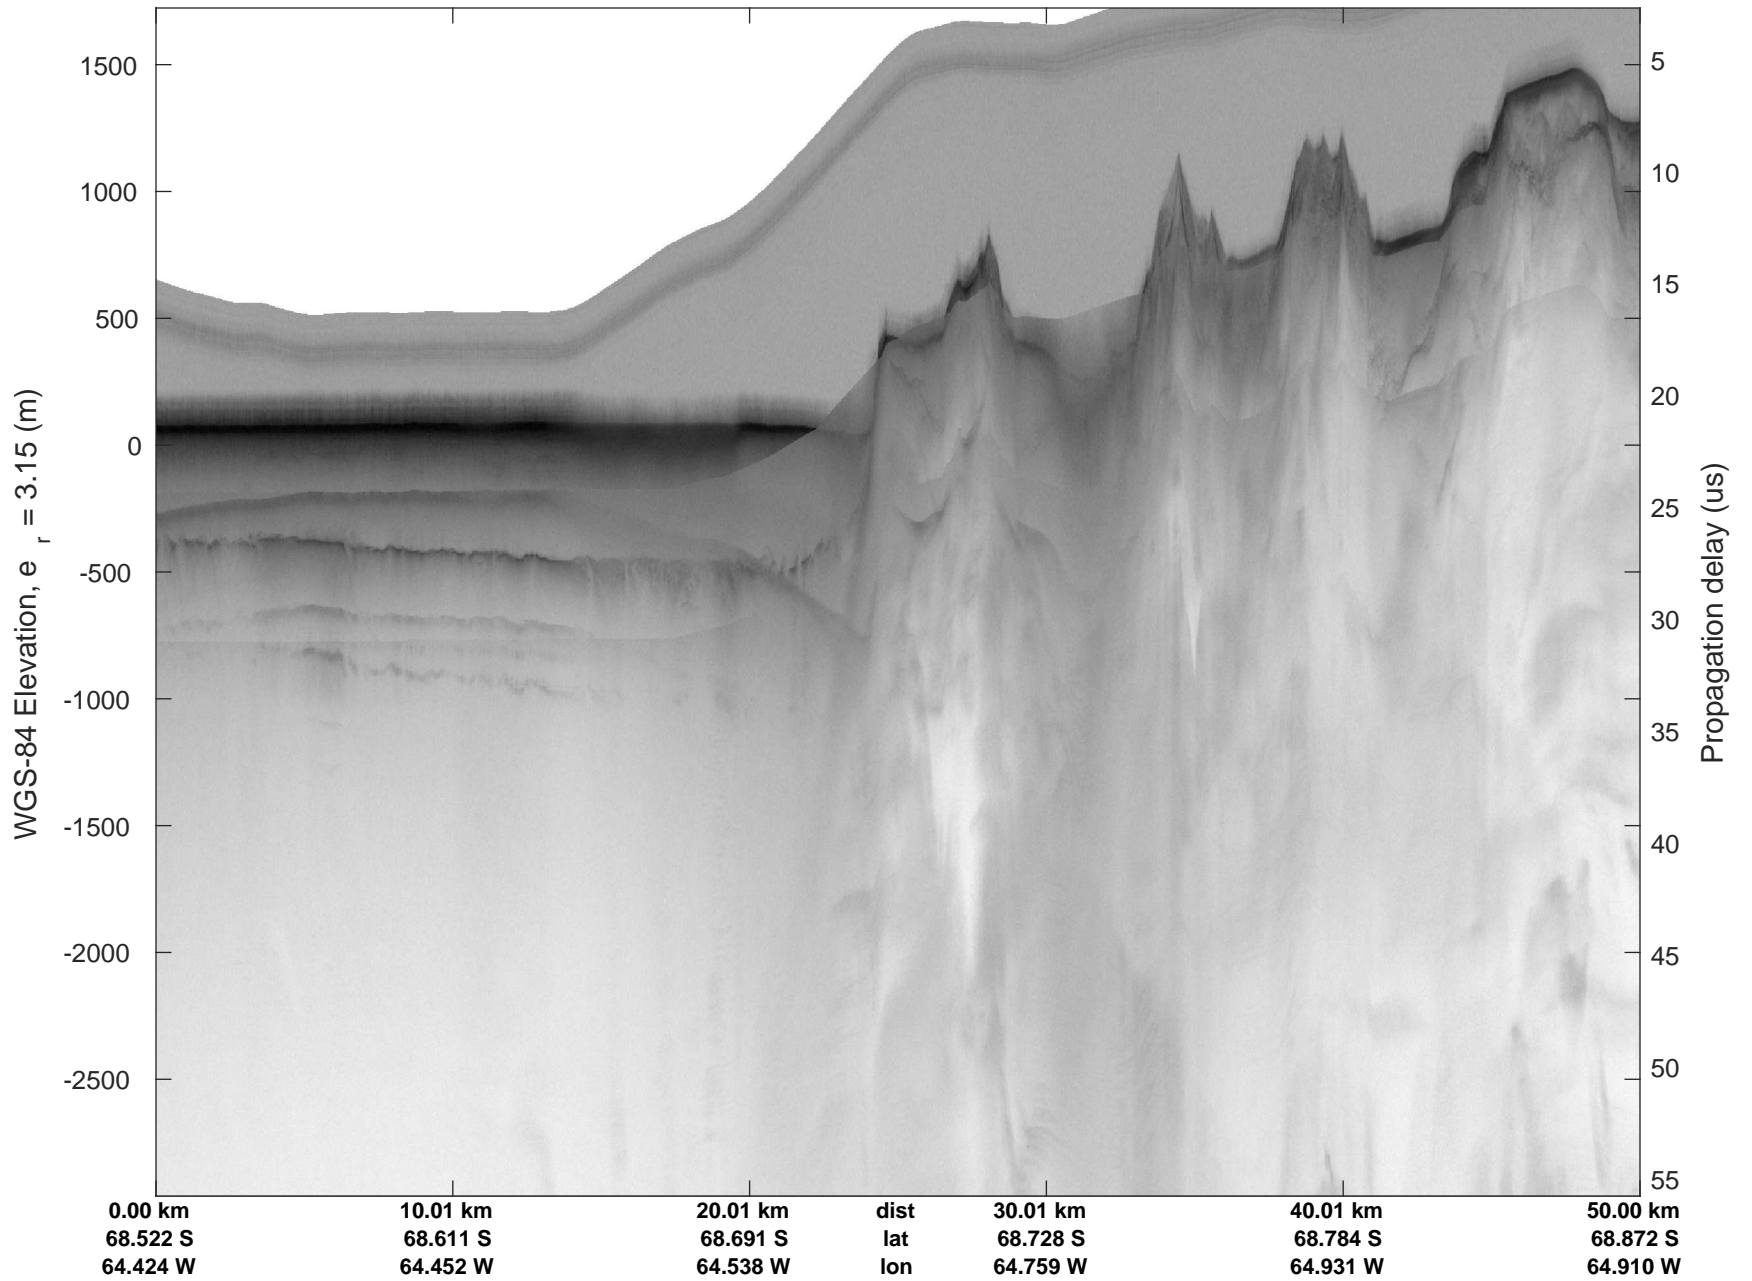

rds 2016_Antarctica_DC8: "South Peninsula" 20161114_04_003: 15:08:50.6 to 15:14:43.3 GPS

rds 2016_Antarctica_DC8: "South Peninsula" 20161114_04_003: 15:08:50.6 to 15:14:43.3 GPS

rds 2016_Antarctica_DC8: "South Peninsula" 20161114_04_004: 15:14:43.6 to 15:20:45.6 GPS