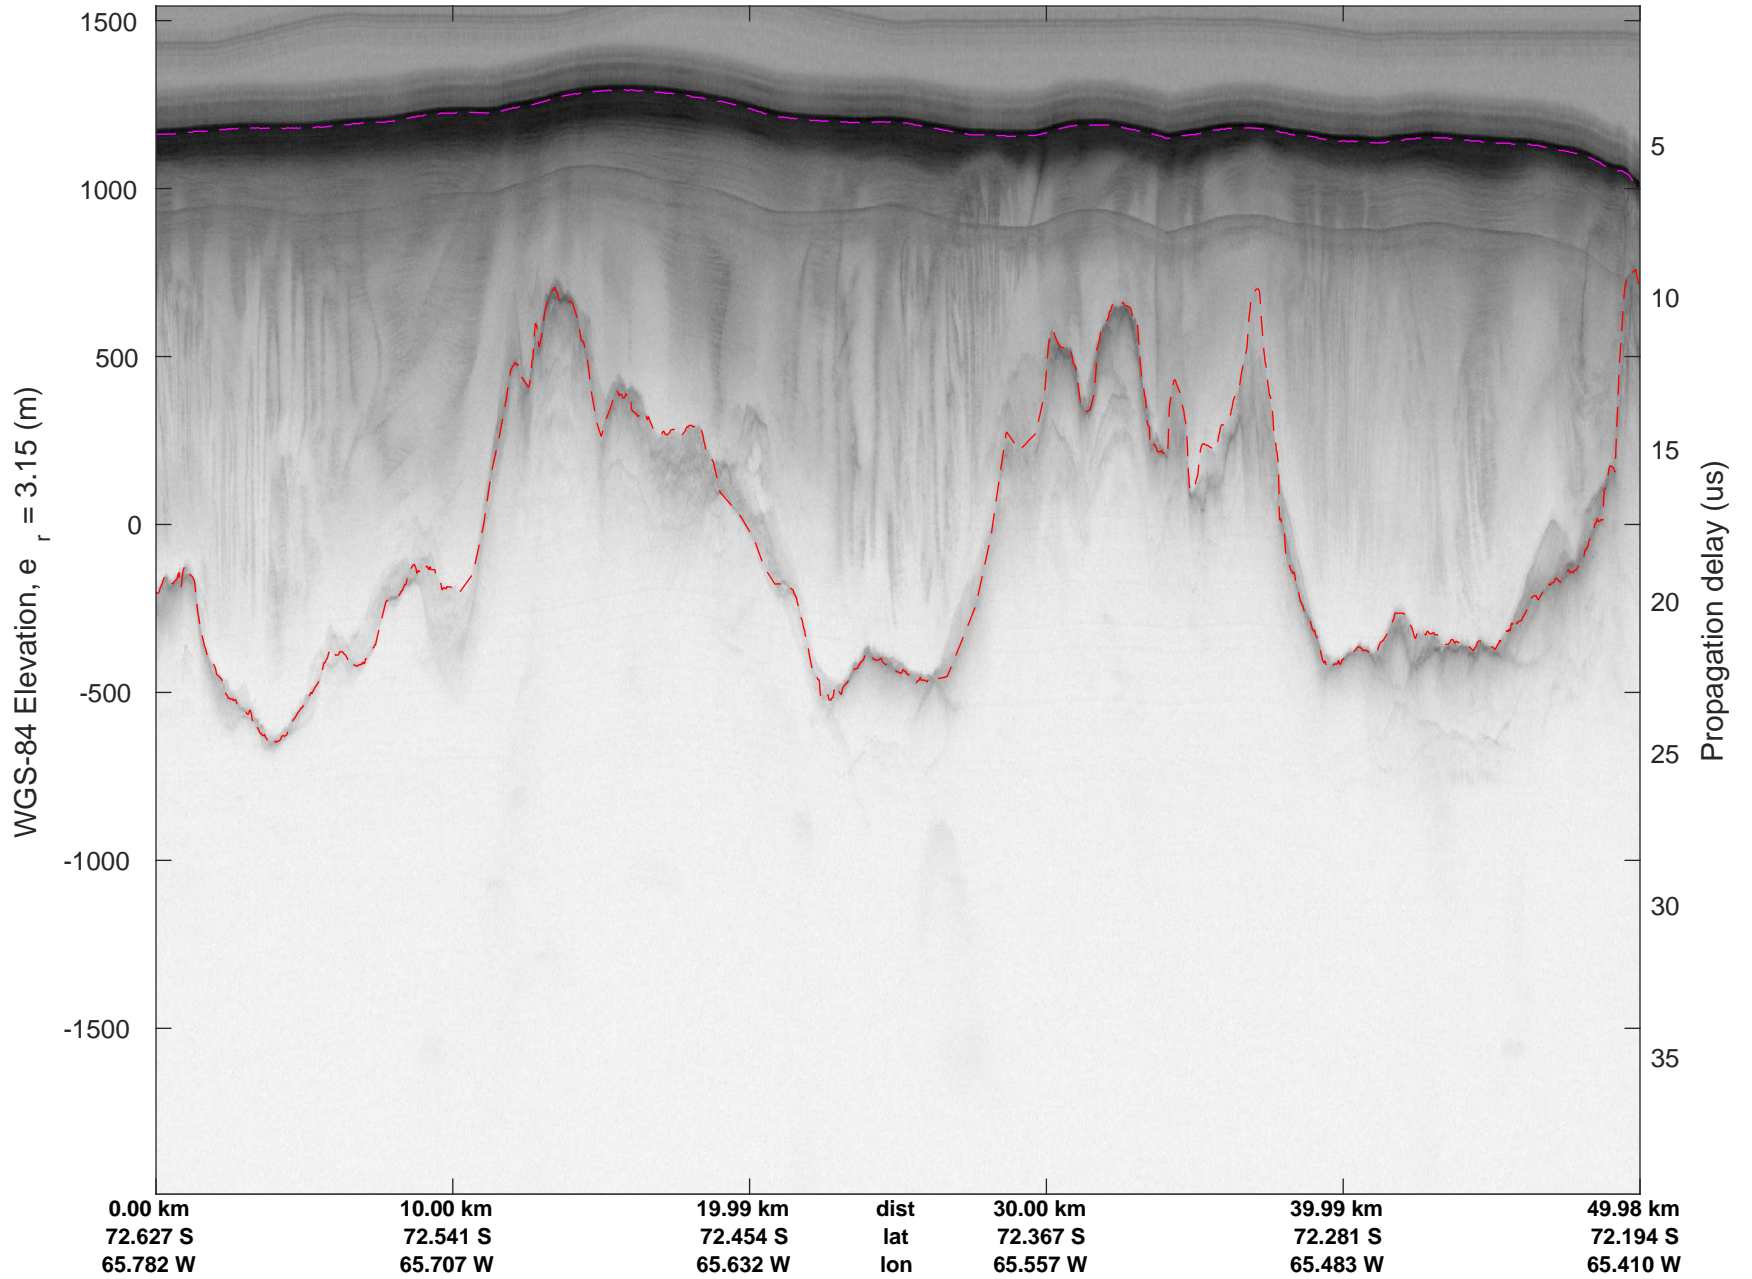

rds 2016_Antarctica_DC8: "South Peninsula" 20161114_04_029: 17:49:19.1 to 17:55:23.8 GPS