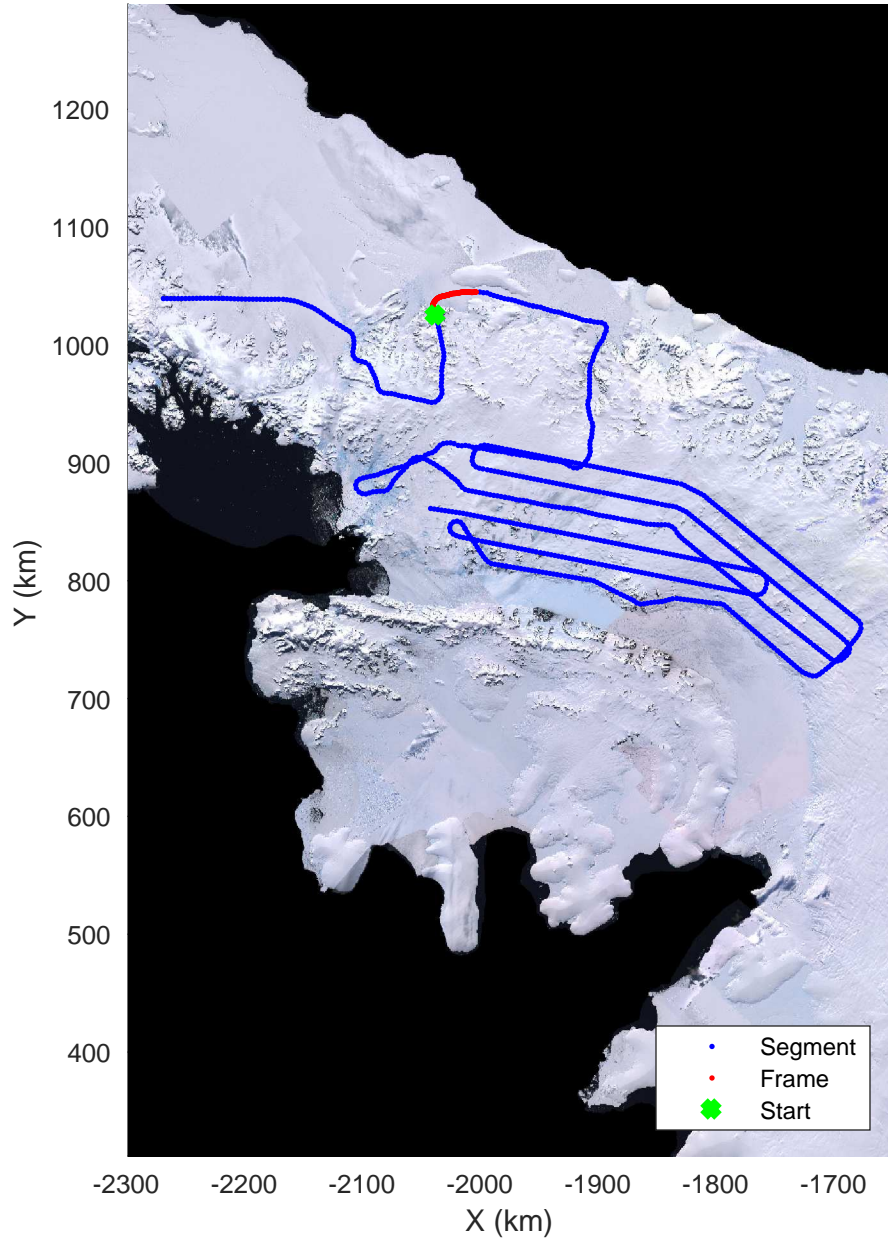

rds 2016_Antarctica_DC8: "South Peninsula" 20161114_04_006: 15:26:46.9 to 15:32:53.2 GPS

rds 2016_Antarctica_DC8: "South Peninsula" 20161114_04_006: 15:26:46.9 to 15:32:53.2 GPS

rds 2016_Antarctica_DC8: "South Peninsula" 20161114_04_007: 15:32:53.4 to 15:38:54.5 GPS

rds 2016_Antarctica_DC8: "South Peninsula" 20161114_04_007: 15:32:53.4 to 15:38:54.5 GPS

South Peninsula
20161114_04_008
Polar Stereograph -71N/0E

rds 2016_Antarctica_DC8: "South Peninsula" 20161114_04_008: 15:38:54.7 to 15:45:02.5 GPS