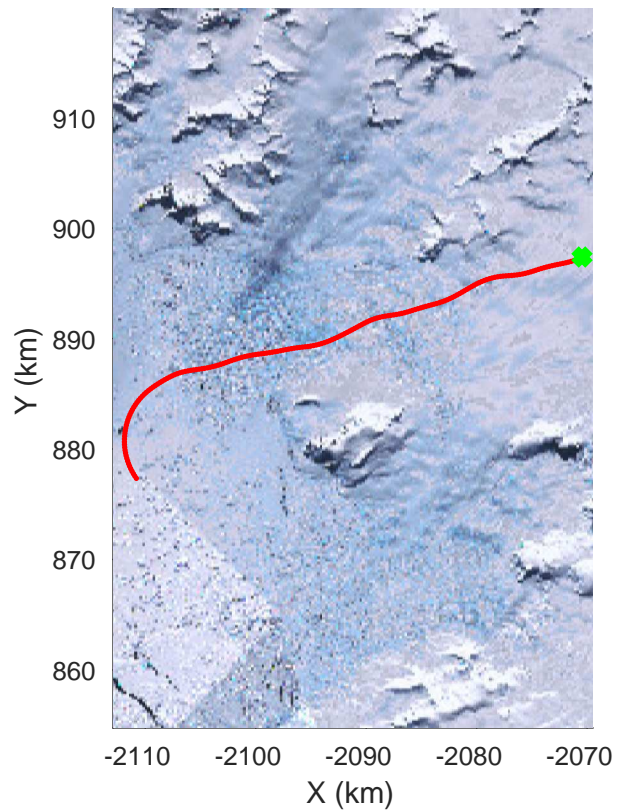

rds 2016_Antarctica_DC8: "South Peninsula" 20161114_04_015: 16:23:39.2 to 16:29:46.0 GPS

rds 2016_Antarctica_DC8: "South Peninsula" 20161114_04_016: 16:29:46.3 to 16:35:44.5 GPS

rds 2016_Antarctica_DC8: "South Peninsula" 20161114_04_016: 16:29:46.3 to 16:35:44.5 GPS