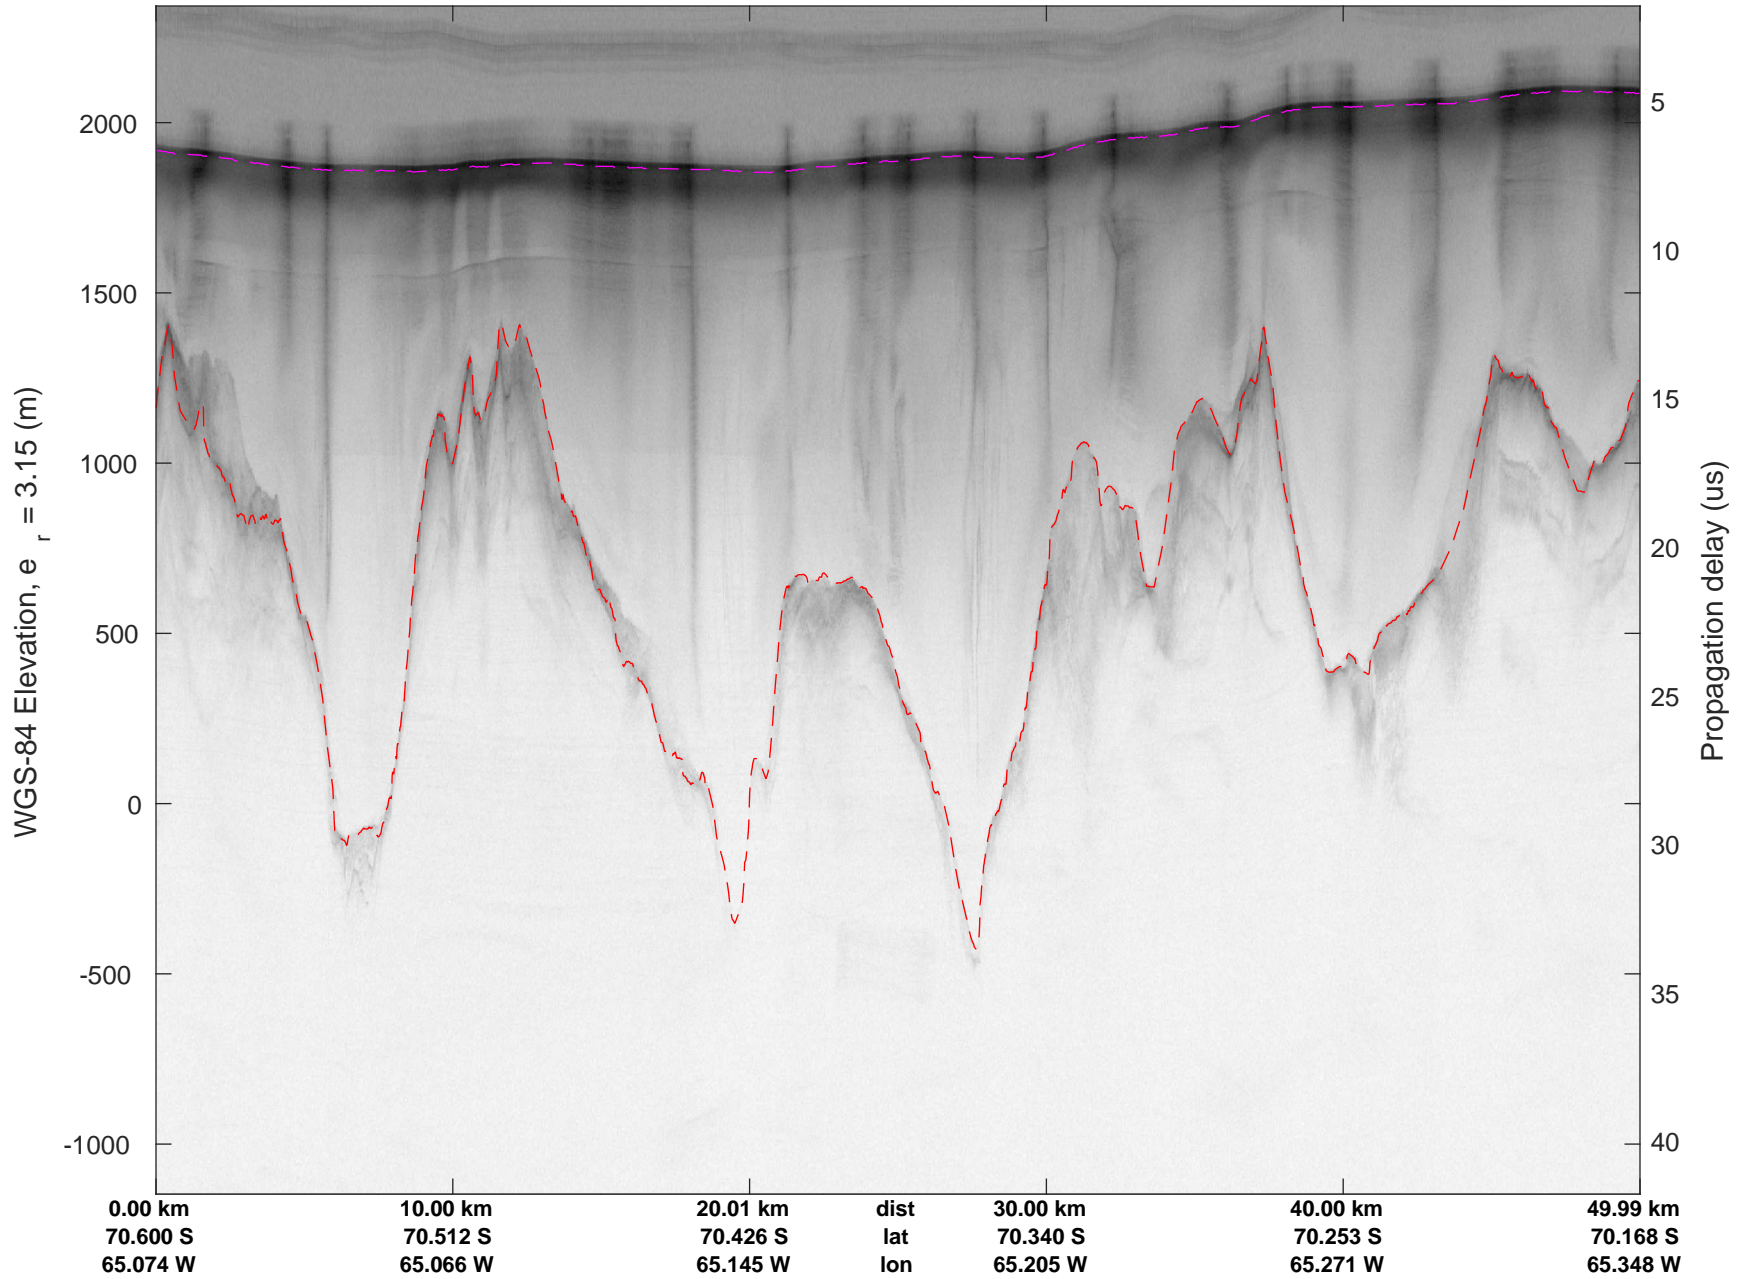

rds 2016_Antarctica_DC8: "South Peninsula" 20161114_04_014: 16:17:28.0 to 16:23:38.9 GPS