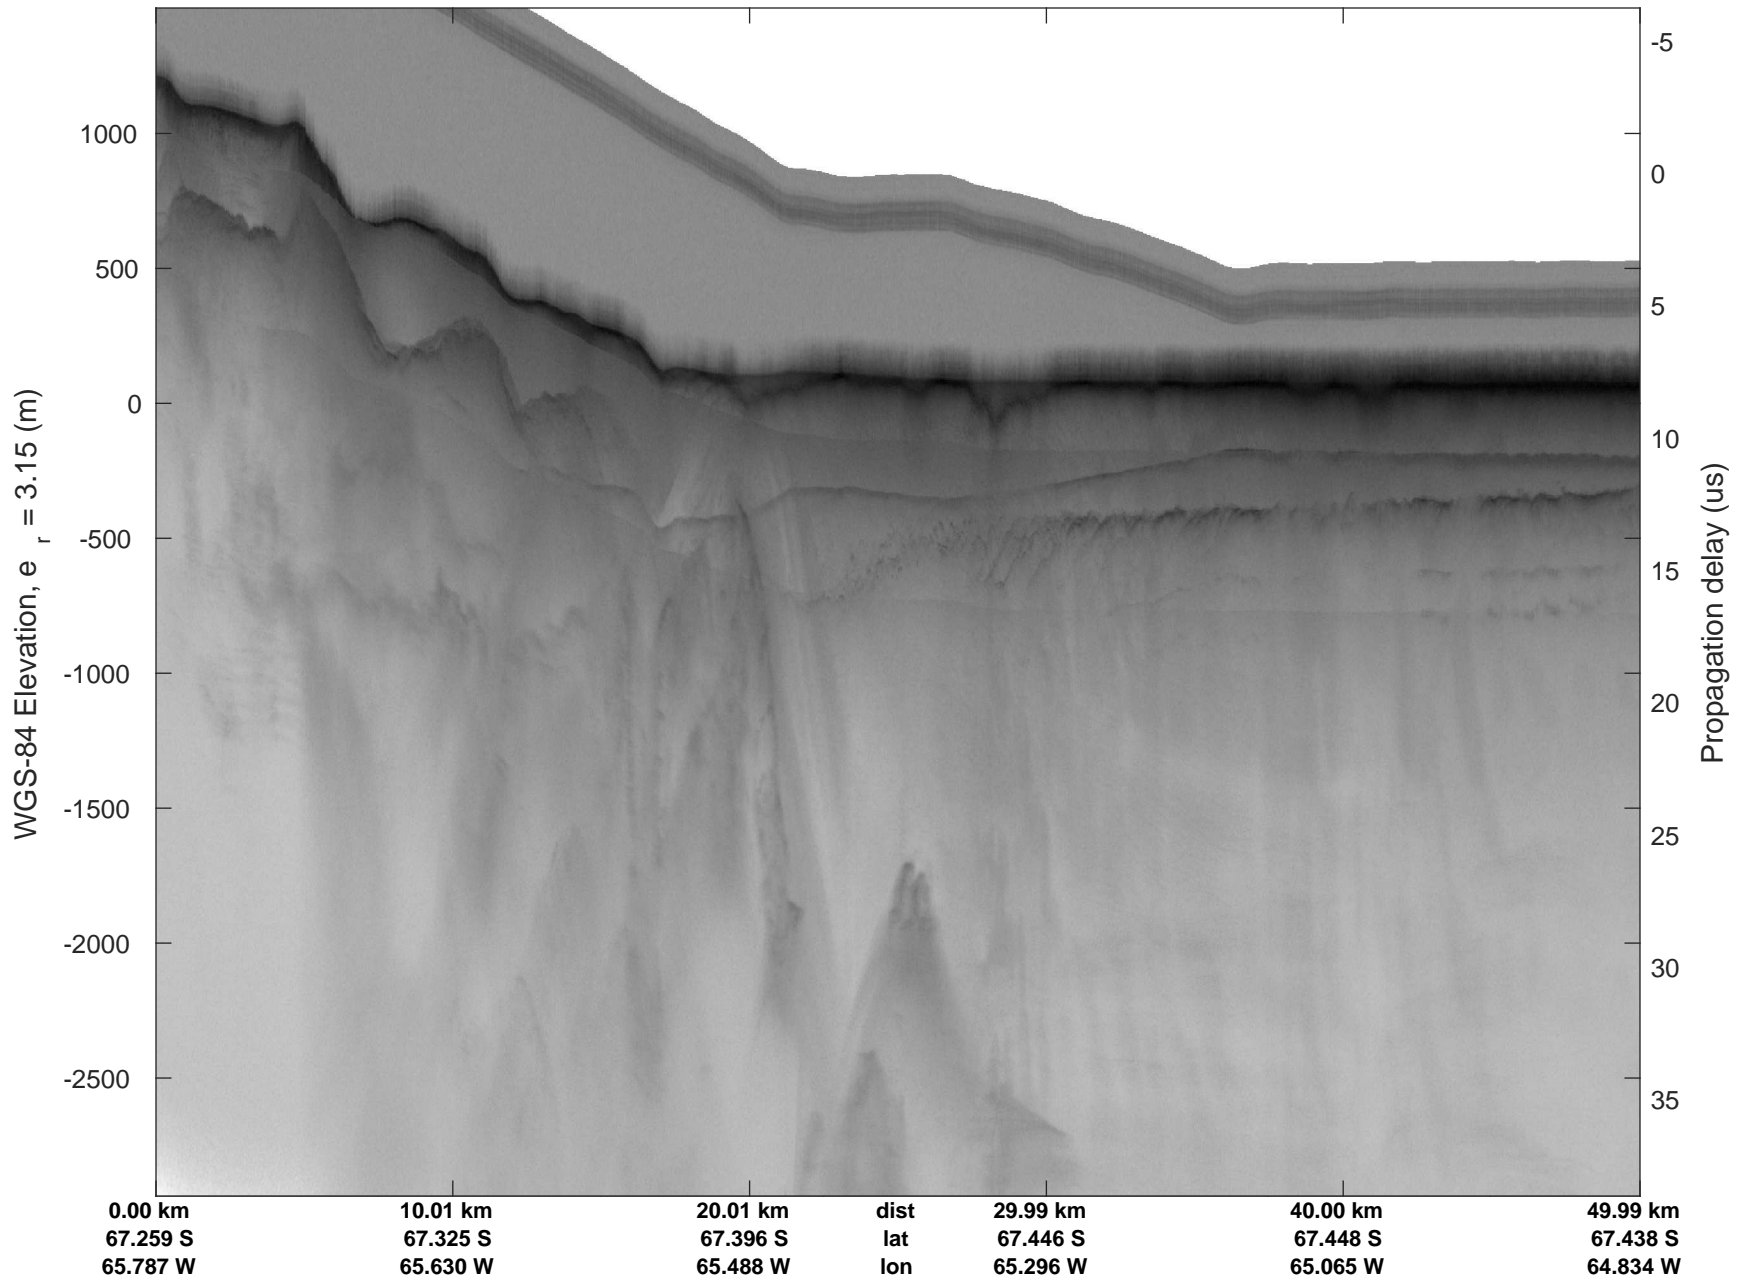

rds 2016_Antarctica_DC8: "North Peninsula" 20161110_05_029: 17:58:10.0 to 18:03:53.9 GPS

rds 2016_Antarctica_DC8: "North Peninsula" 20161110_05_029: 17:58:10.0 to 18:03:53.9 GPS