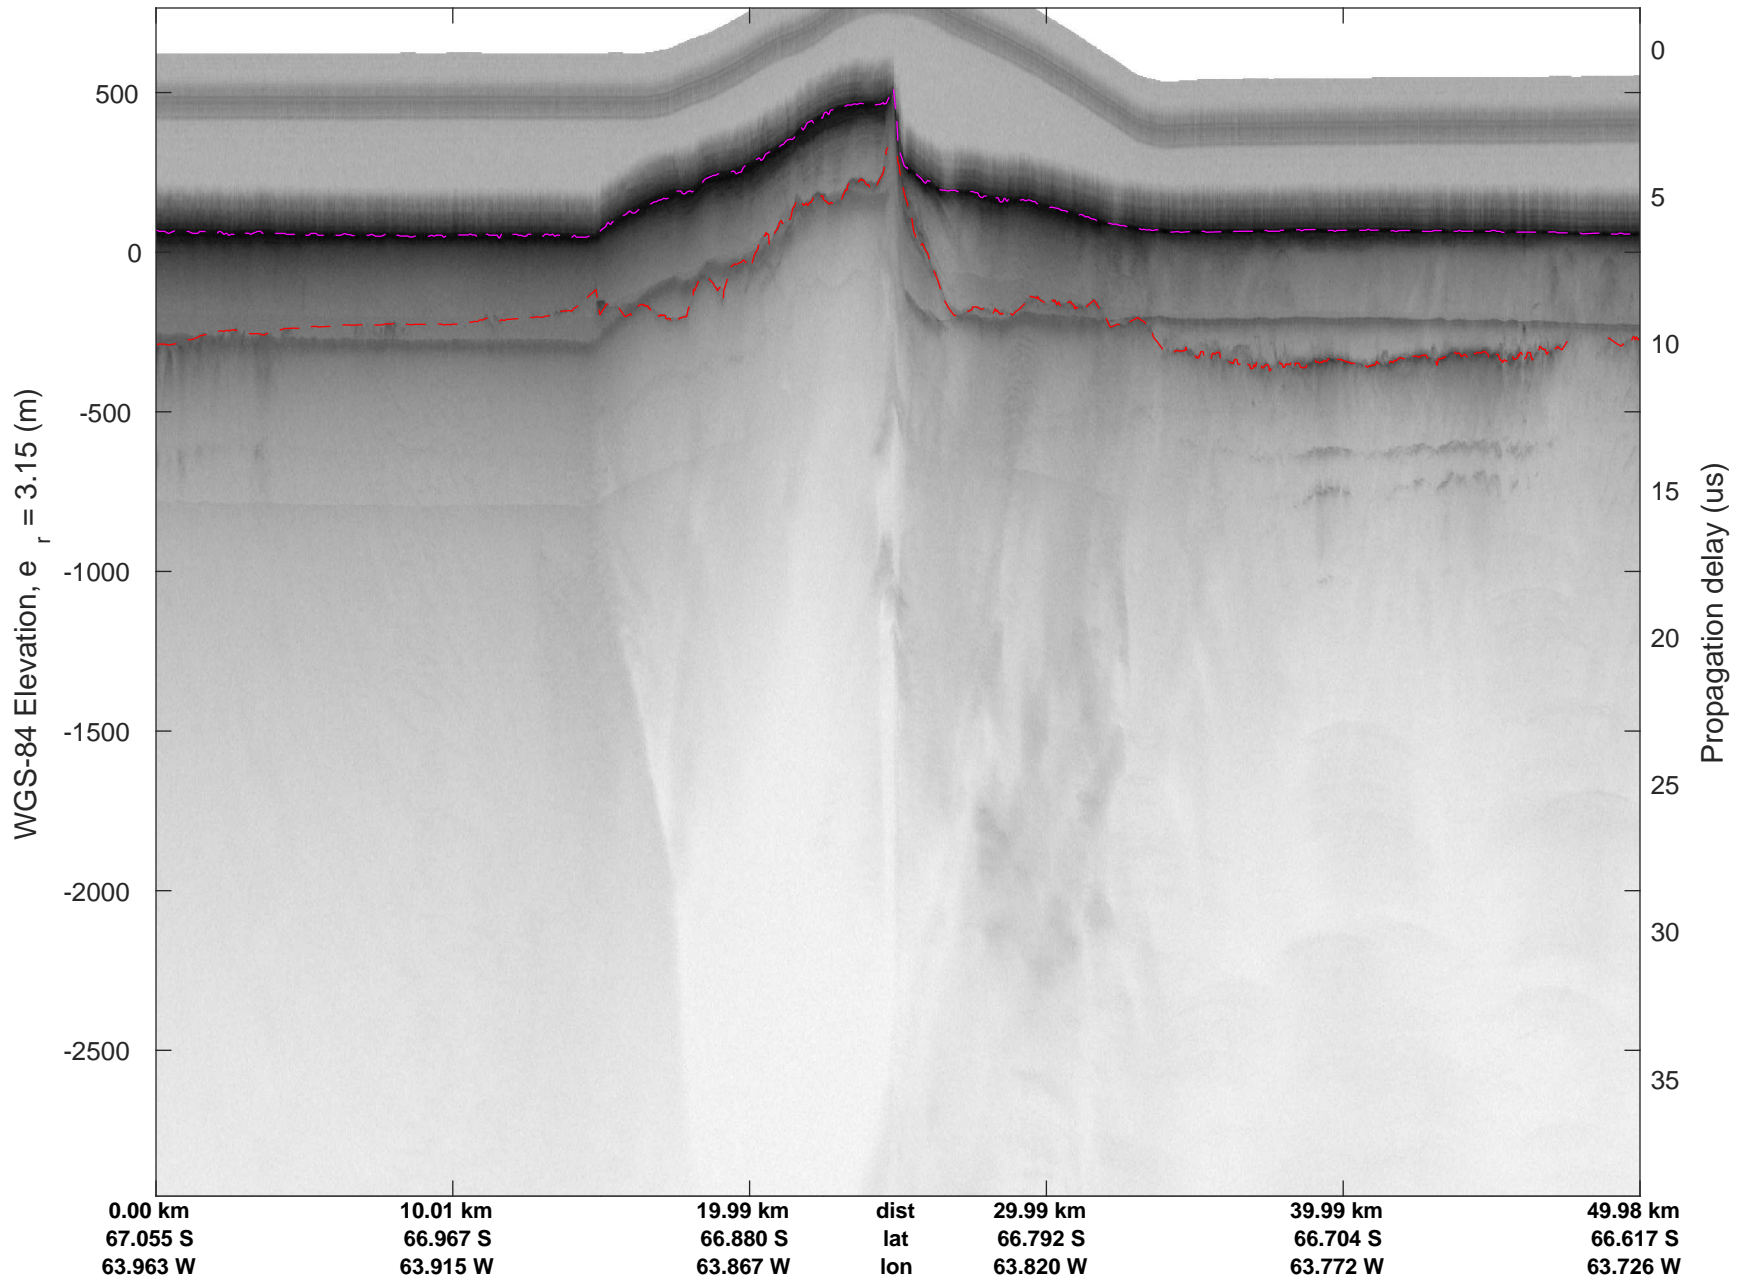

rds 2016_Antarctica_DC8: "North Peninsula" 20161110_05_067: 21:56:53.3 to 22:02:54.0 GPS