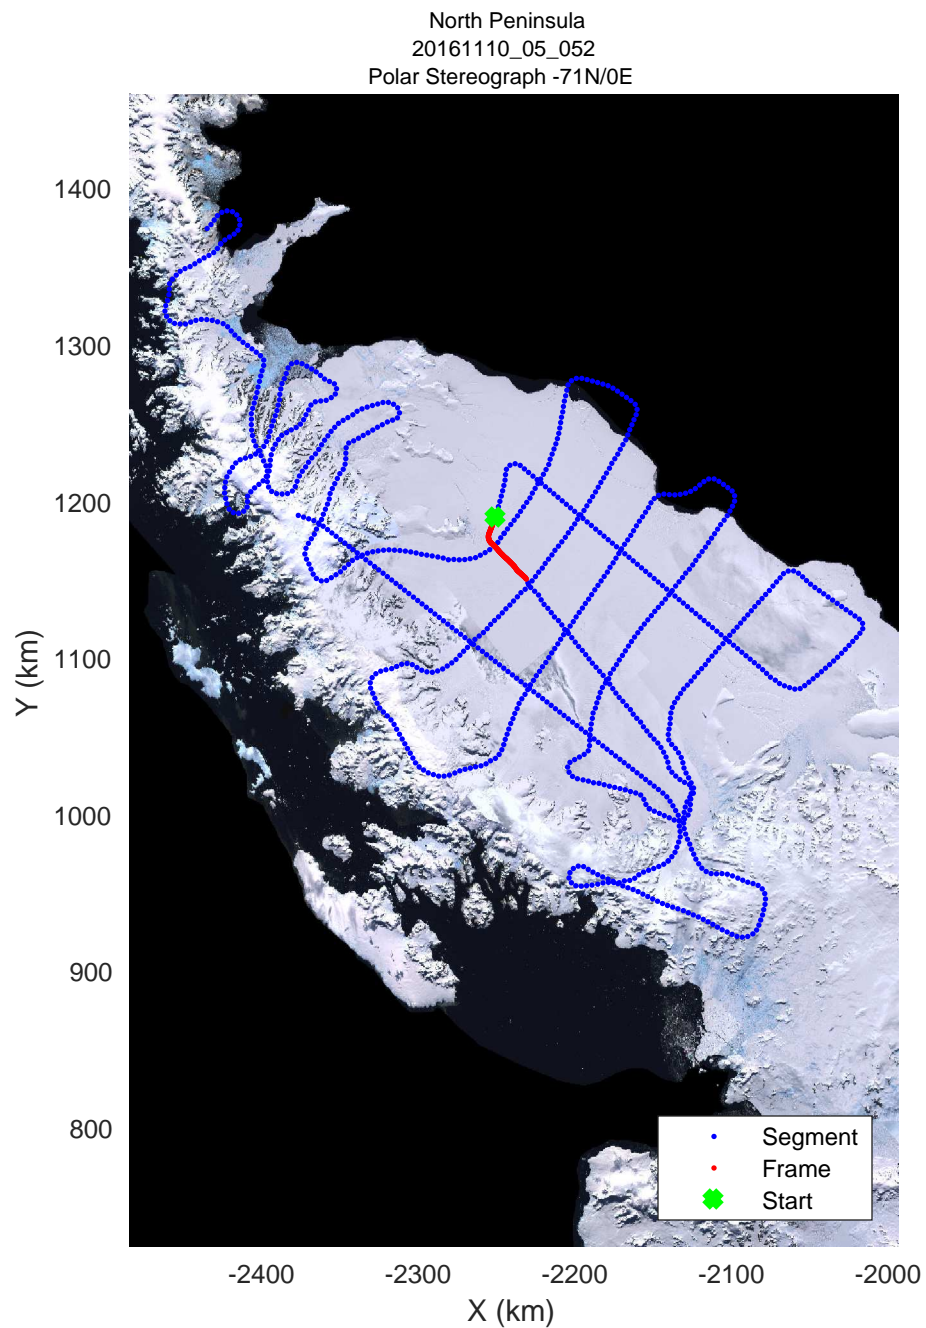

rds 2016\_Antarctica\_DC8: "North Peninsula" 20161110\_05\_050: 20:07:21.8 to 20:14:09.9 GPS

rds 2016\_Antarctica\_DC8: "North Peninsula" 20161110\_05\_051: 20:14:10.2 to 20:20:52.6 GPS

rds 2016\_Antarctica\_DC8: "North Peninsula" 20161110\_05\_051: 20:14:10.2 to 20:20:52.6 GPS