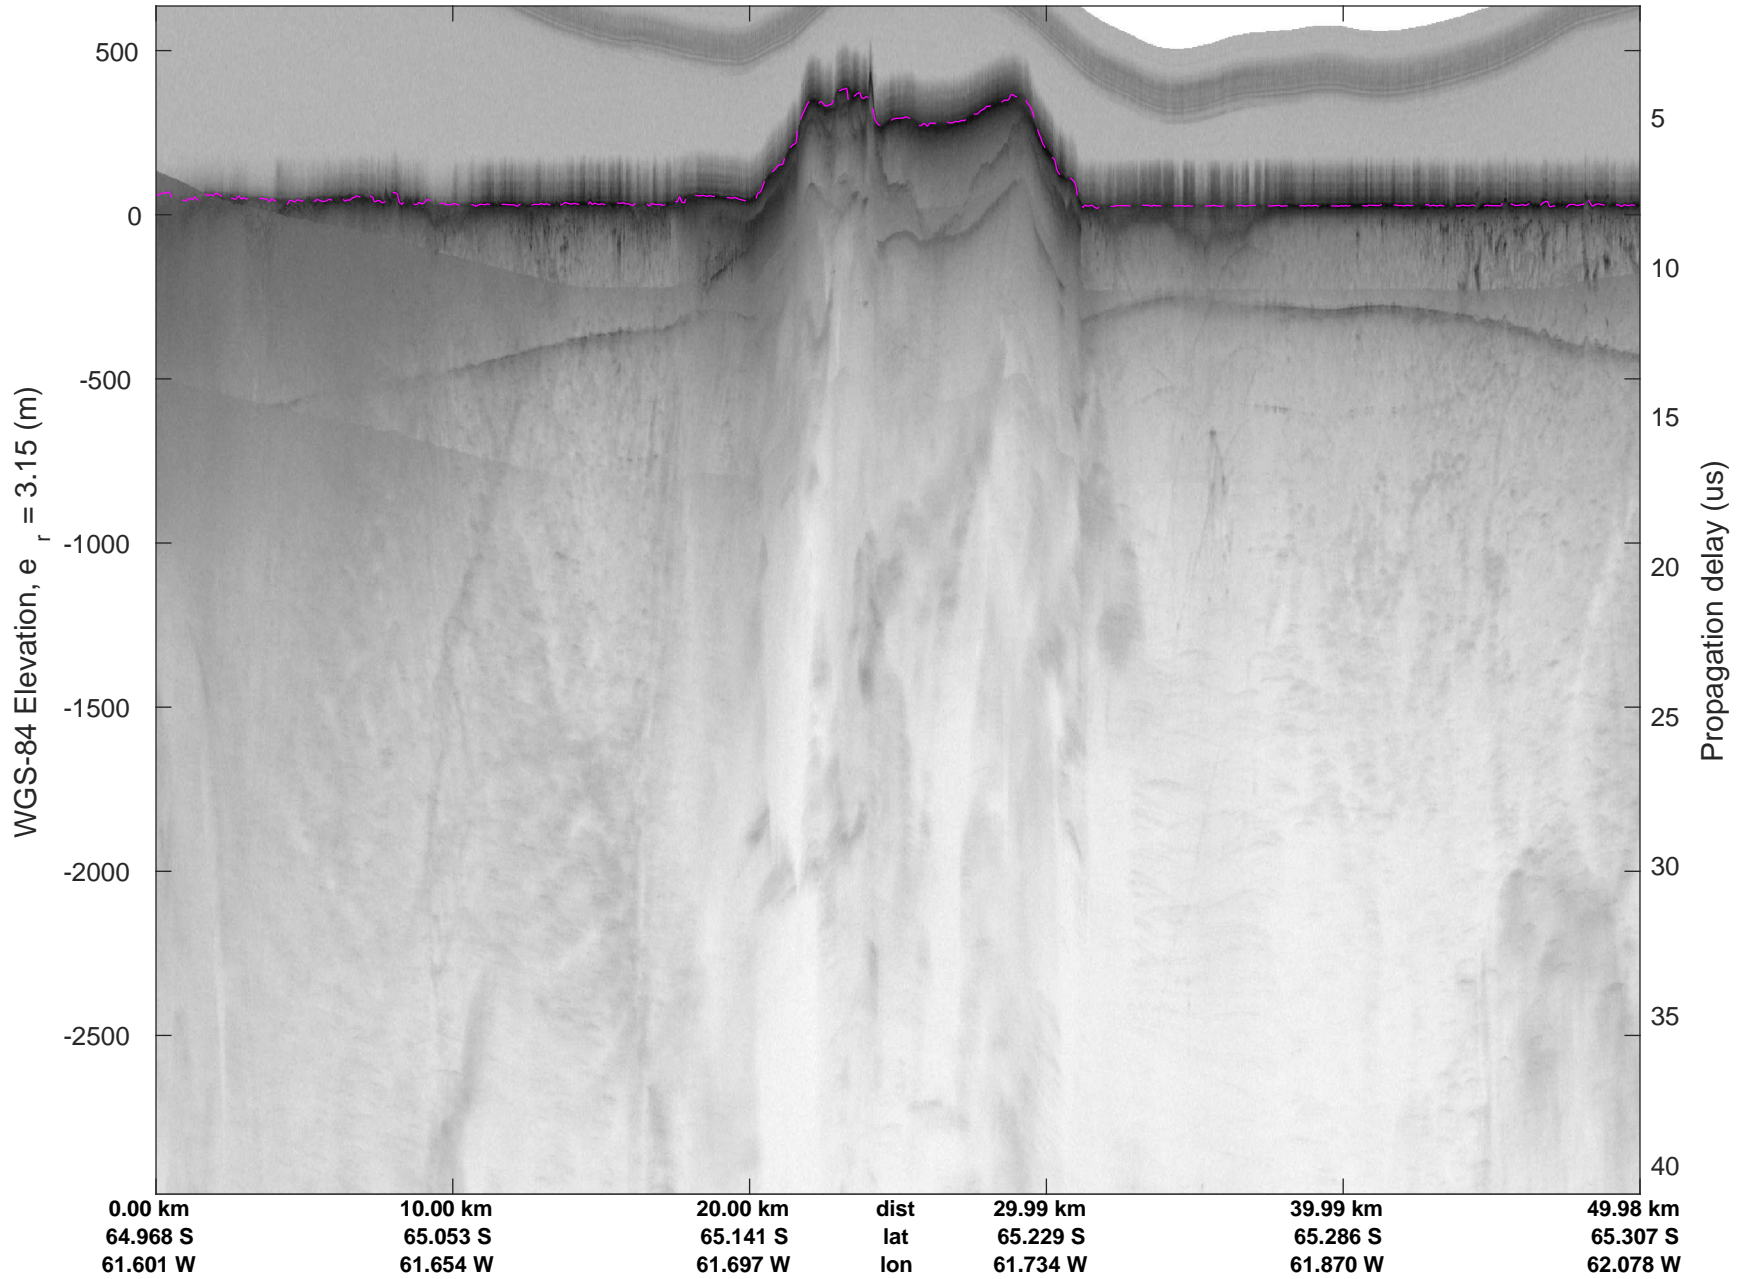

North Peninsula
20161110_05_005
Polar Stereograph -71N/0E

rds 2016_Antarctica_DC8: "North Peninsula" 20161110_05_004: 15:28:22.4 to 15:34:27.8 GPS