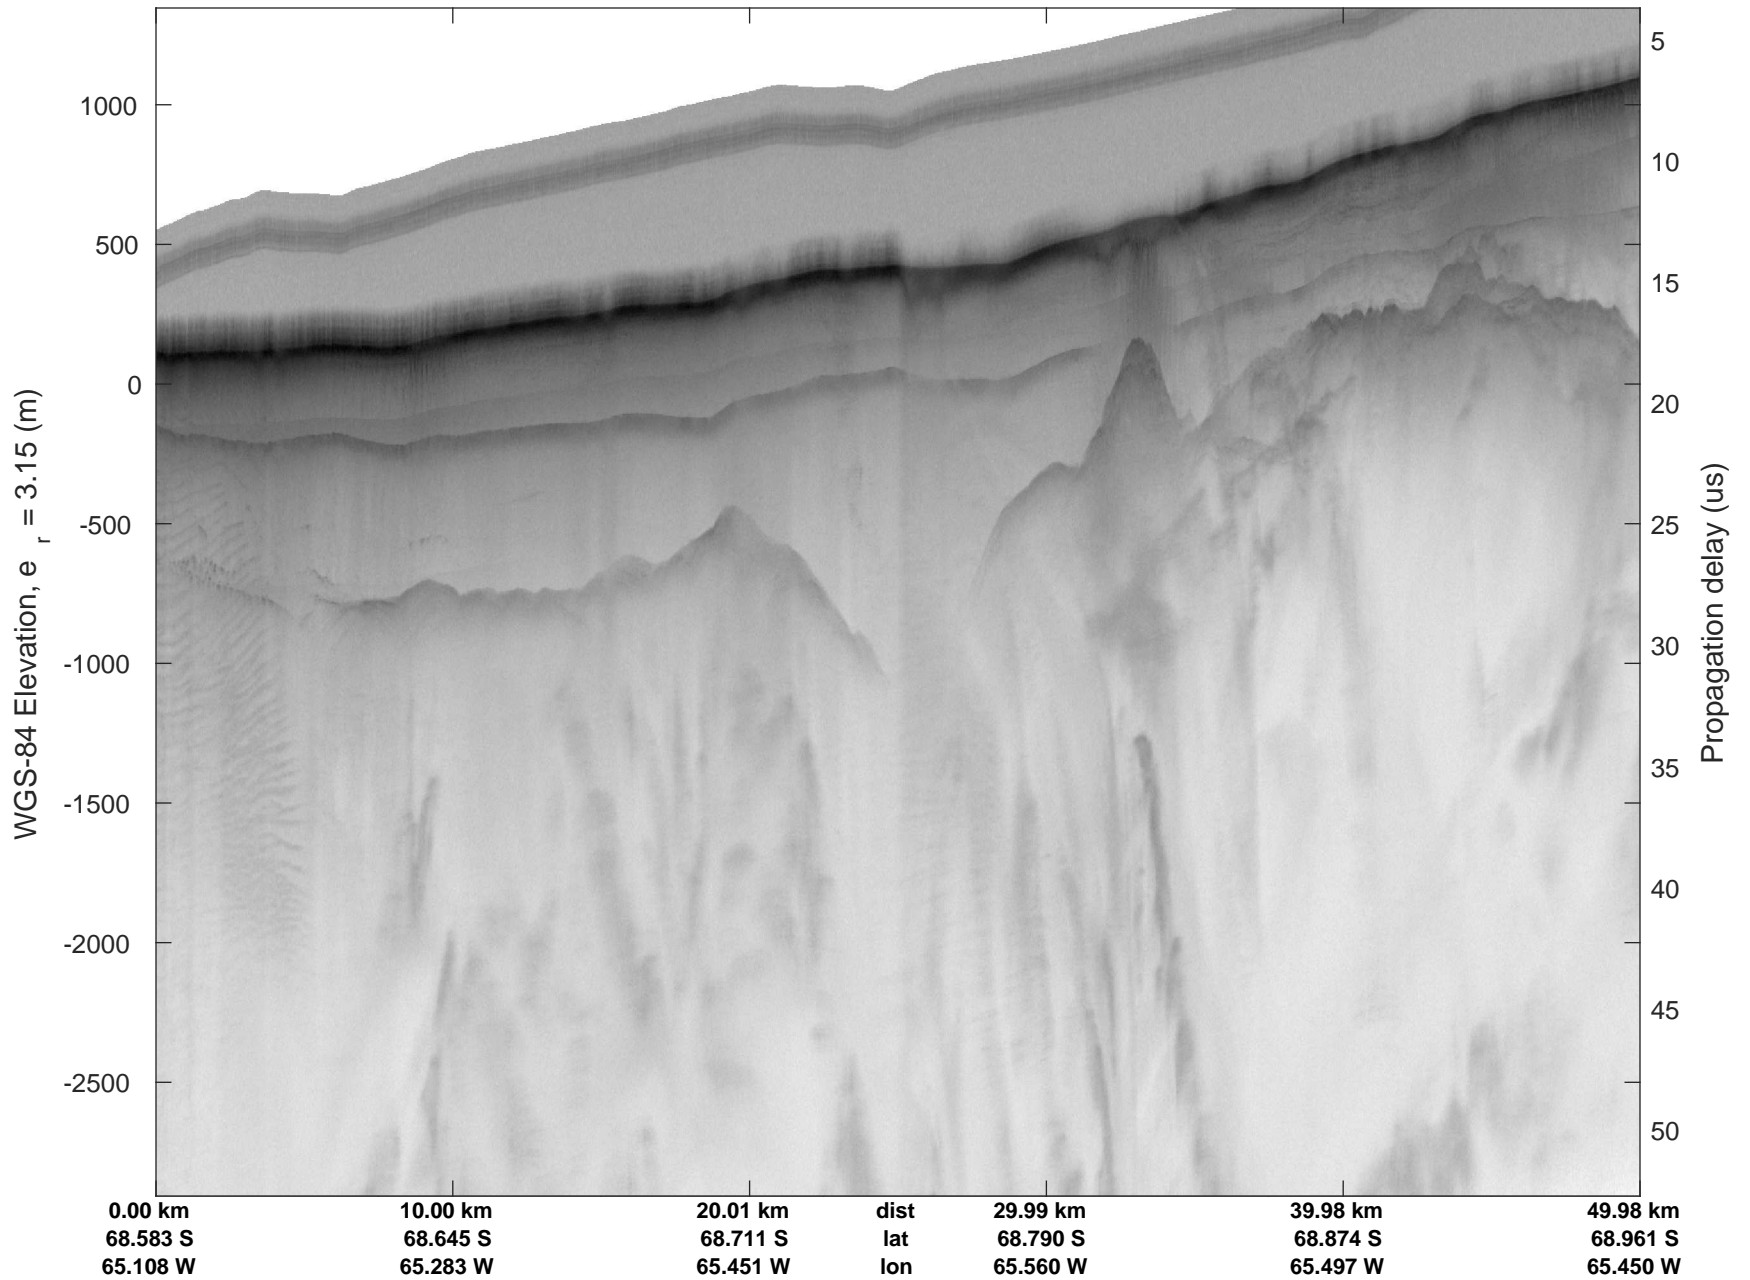

rds 2016_Antarctica_DC8: "North Peninsula" 20161110_05_057: 20:57:02.1 to 21:03:28.5 GPS

rds 2016_Antarctica_DC8: "North Peninsula" 20161110_05_057: 20:57:02.1 to 21:03:28.5 GPS