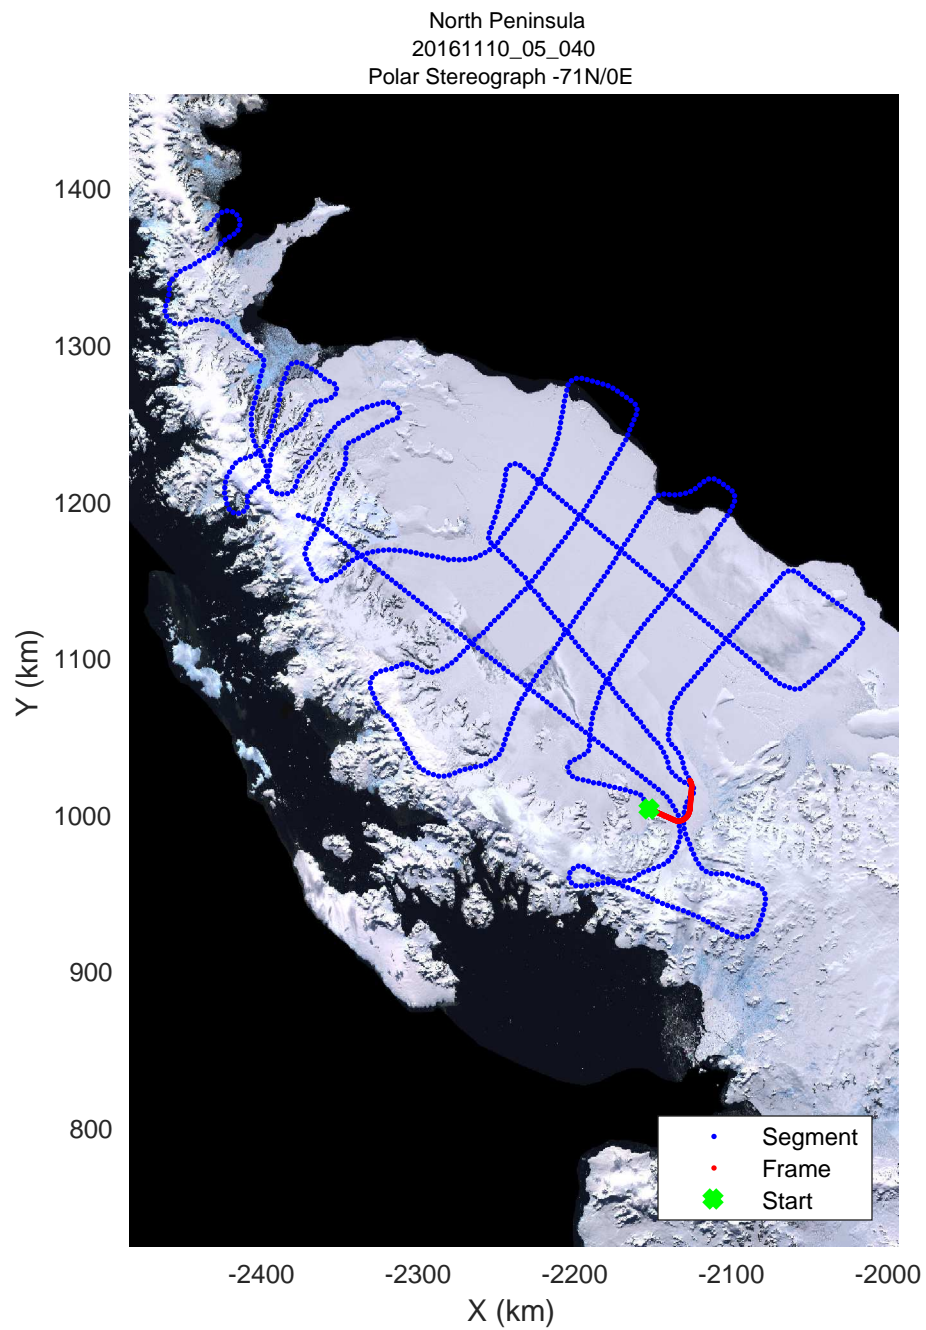

North Peninsula  
20161110\_05\_039  
Polar Stereograph -71N/0E

rds 2016\_Antarctica\_DC8: "North Peninsula" 20161110\_05\_039: 18:59:21.1 to 19:05:47.8 GPS

rds 2016\_Antarctica\_DC8: "North Peninsula" 20161110\_05\_039: 18:59:21.1 to 19:05:47.8 GPS