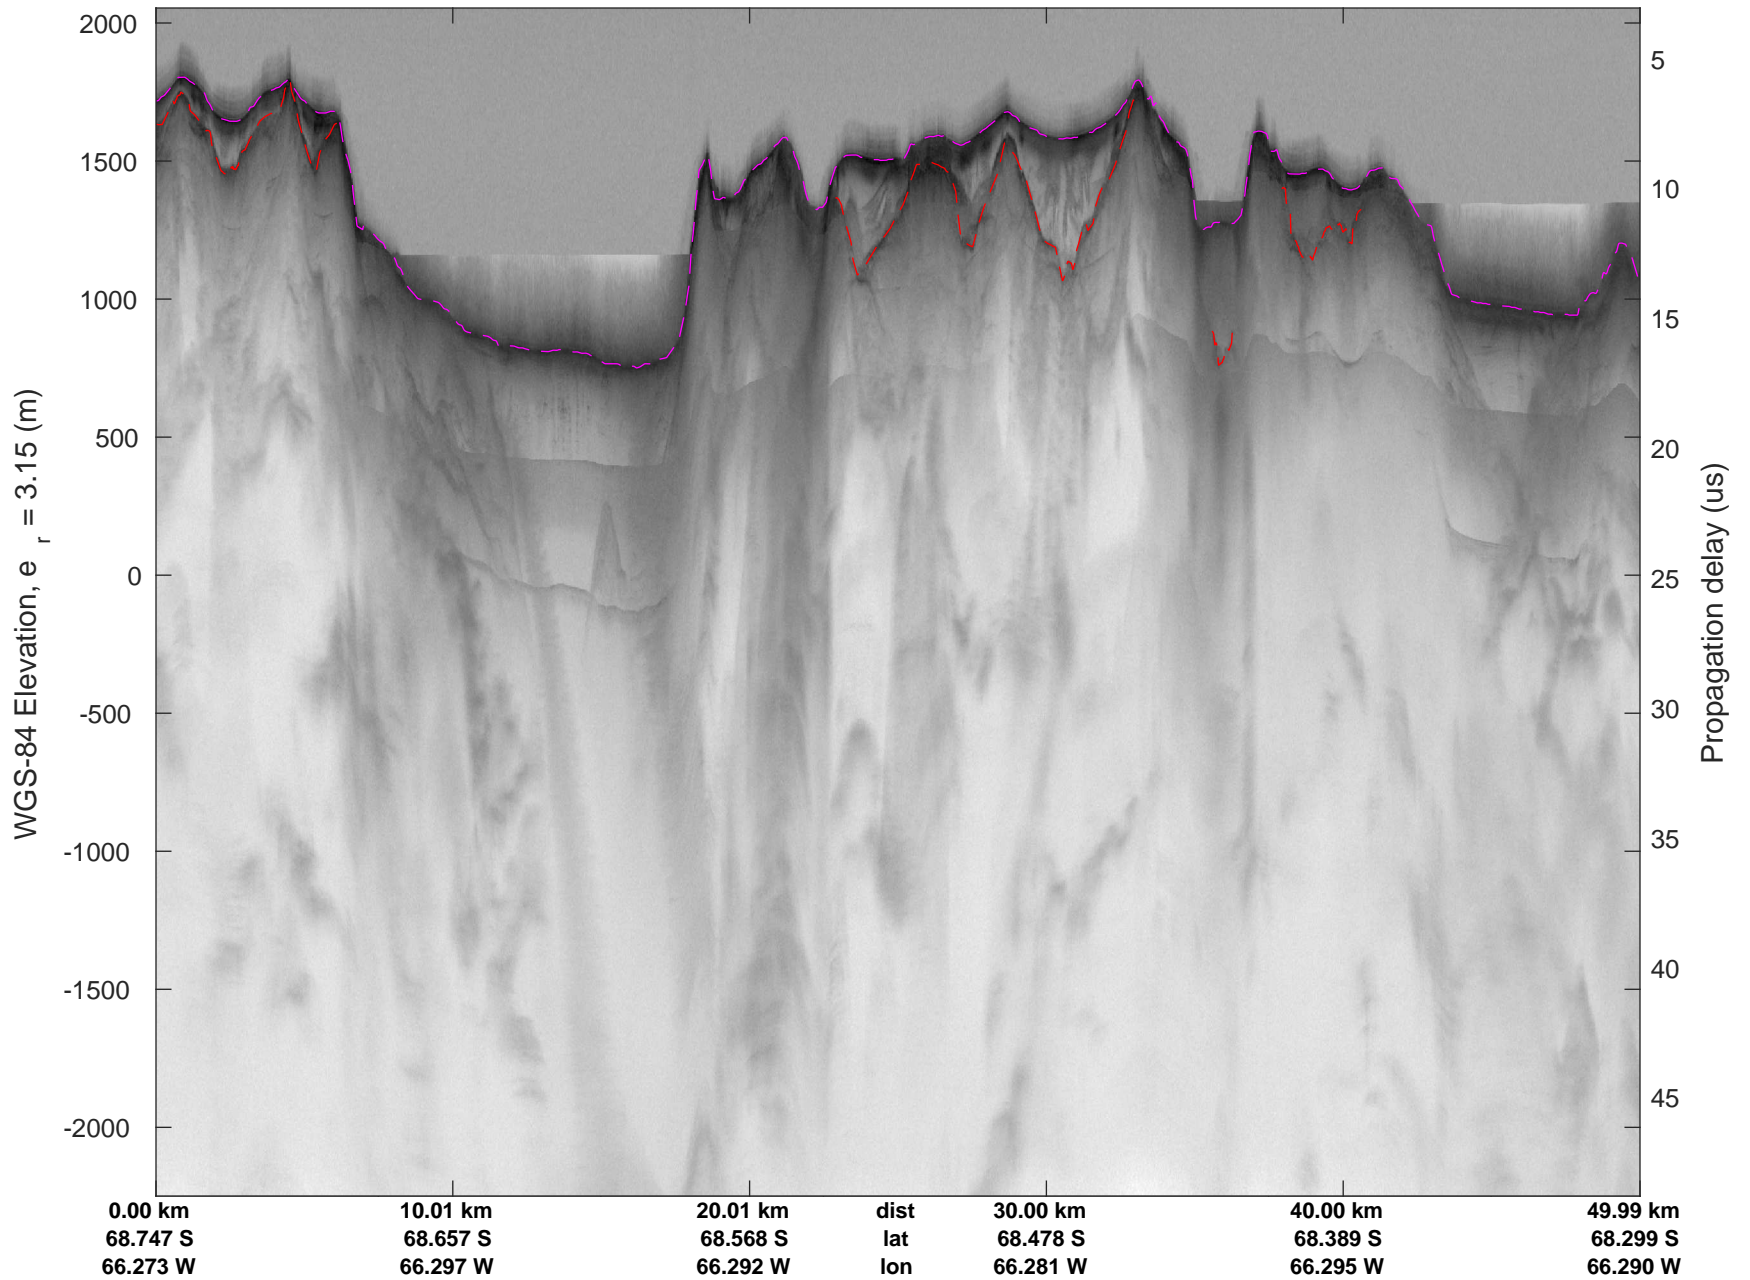

rds 2016\_Antarctica\_DC8: "North Peninsula" 20161110\_05\_059: 21:09:16.8 to 21:14:31.2 GPS

rds 2016\_Antarctica\_DC8: "North Peninsula" 20161110\_05\_060: 21:14:31.3 to 21:19:49.1 GPS

rds 2016\_Antarctica\_DC8: "North Peninsula" 20161110\_05\_060: 21:14:31.3 to 21:19:49.1 GPS