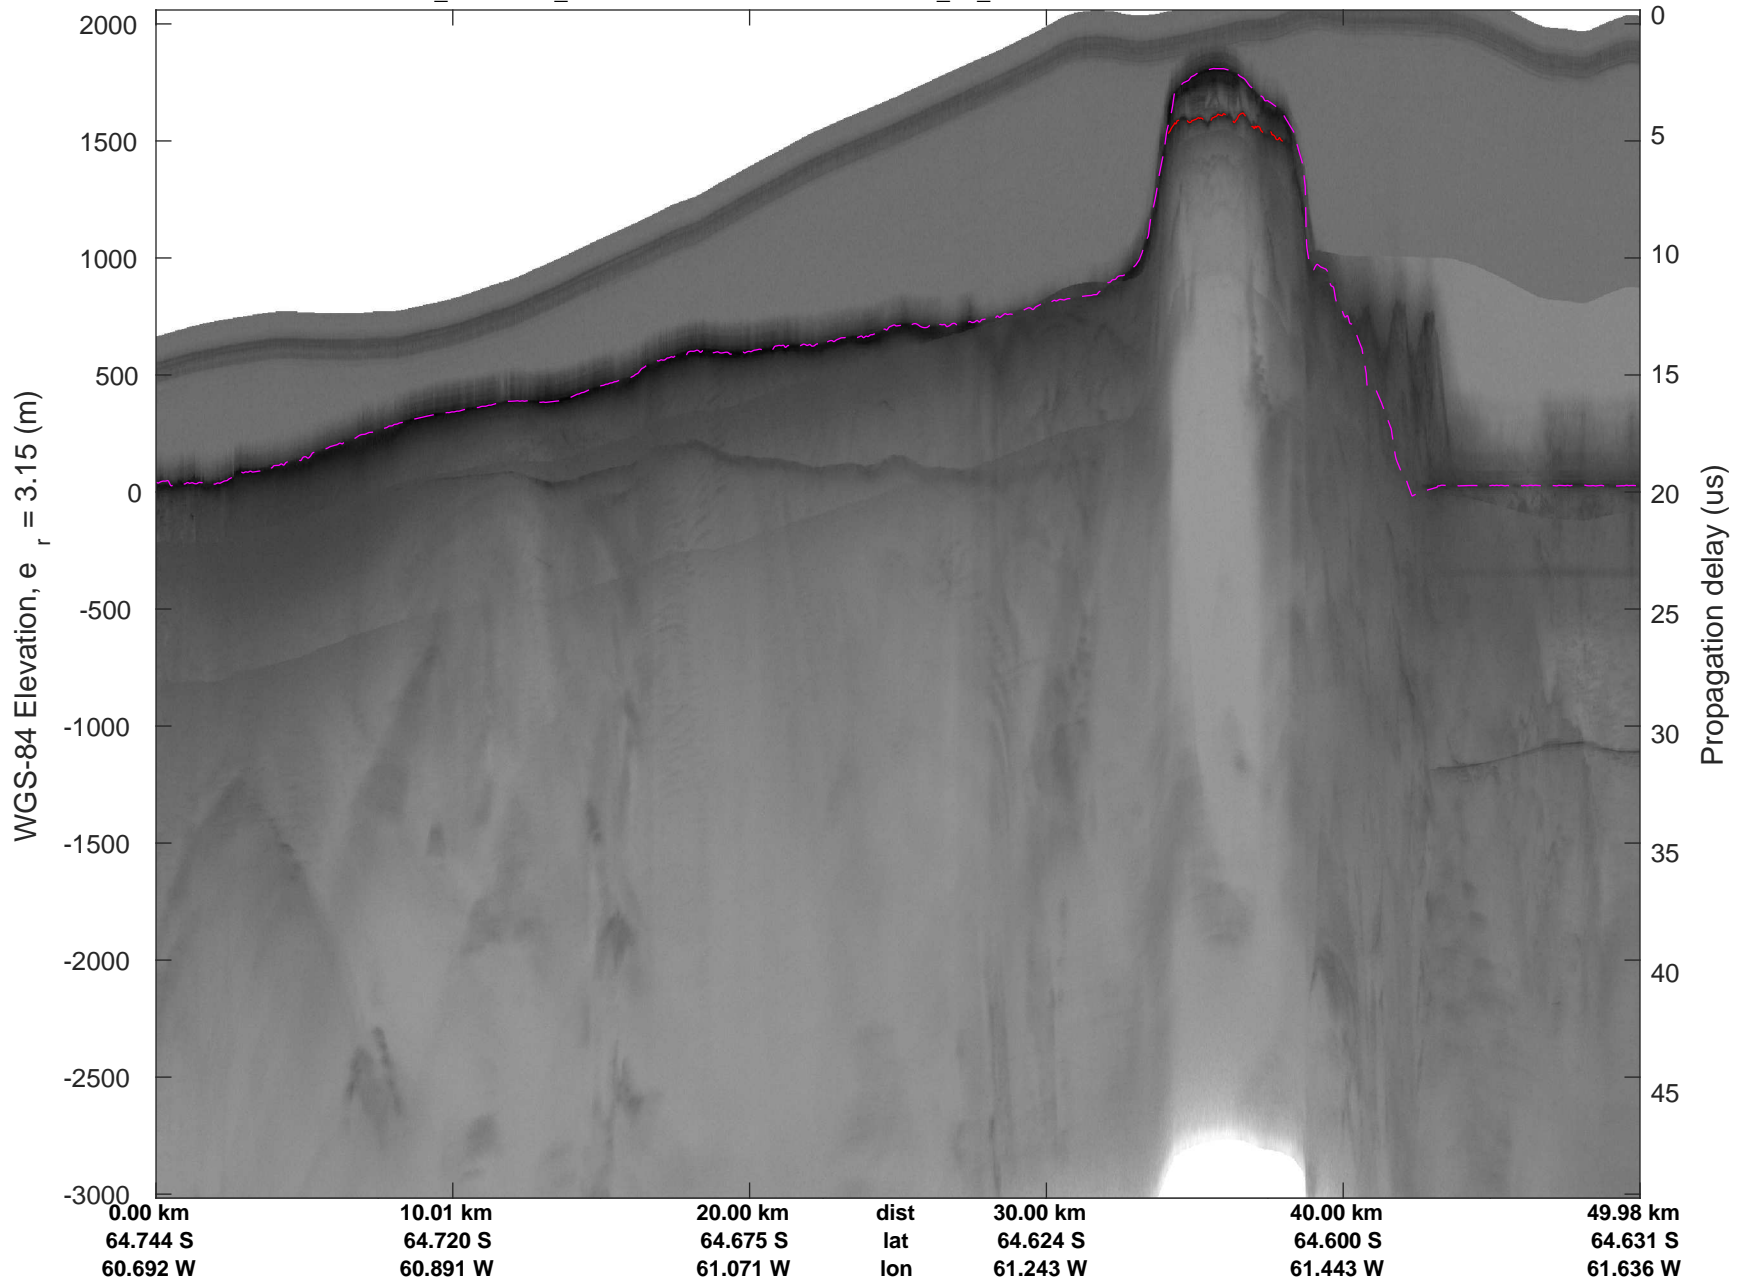

North Peninsula
20161110_05_003
Polar Stereograph -71N/0E

rds 2016_Antarctica_DC8: "North Peninsula" 20161110_05_002: 15:16:29.6 to 15:22:39.3 GPS