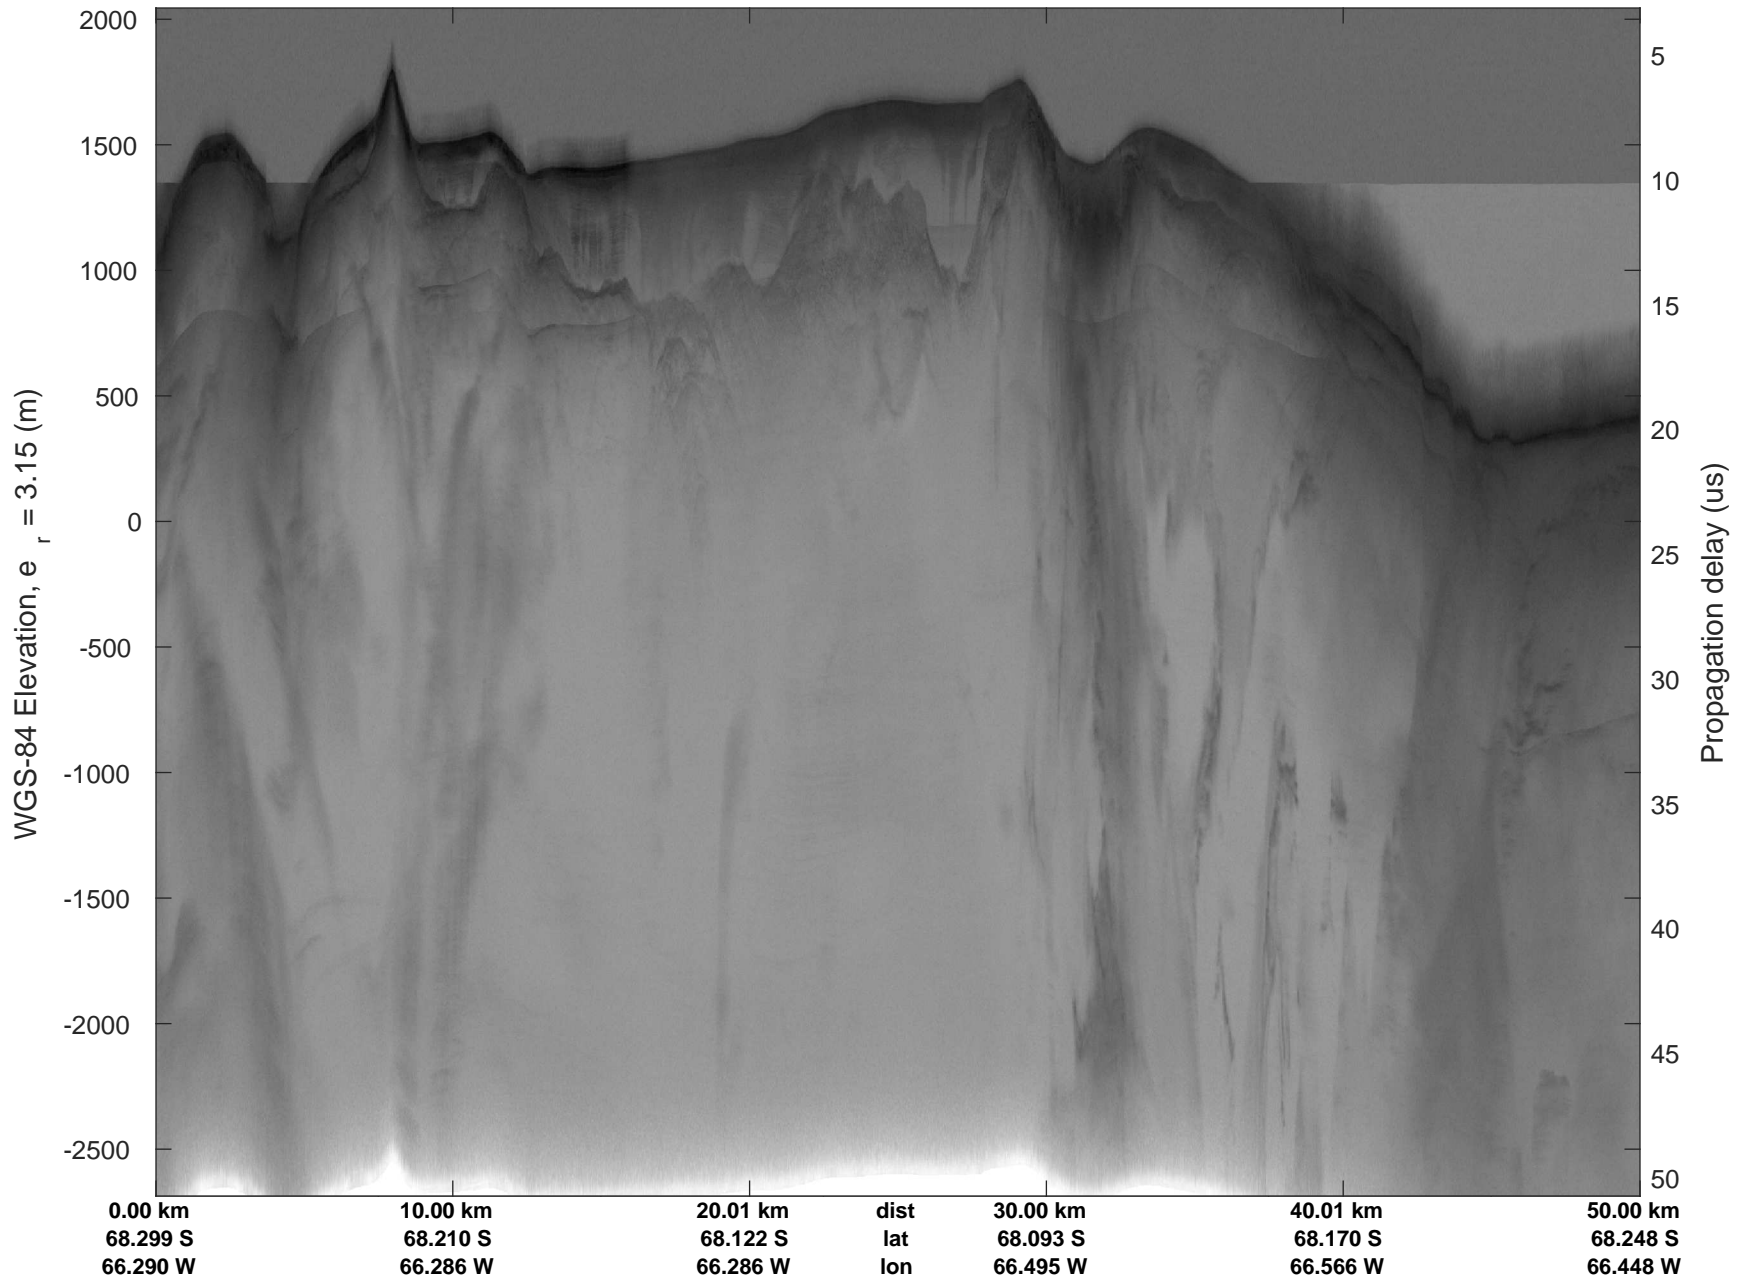

rds 2016_Antarctica_DC8: "North Peninsula" 20161110_05_061: 21:19:49.3 to 21:26:13.2 GPS

rds 2016_Antarctica_DC8: "North Peninsula" 20161110_05_061: 21:19:49.3 to 21:26:13.2 GPS