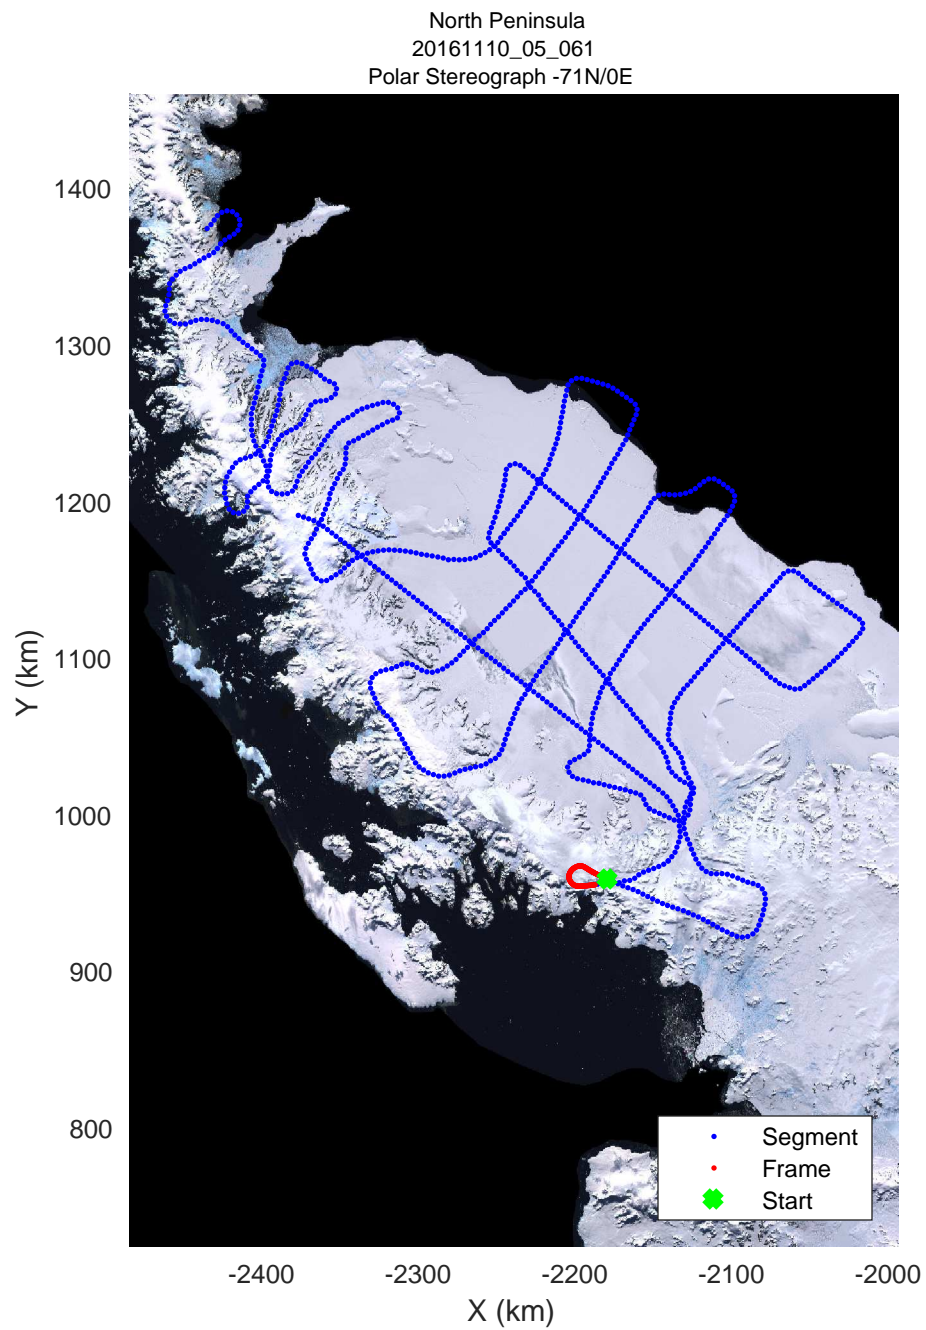

rds 2016\_Antarctica\_DC8: "North Peninsula" 20161110\_05\_059: 21:09:16.8 to 21:14:31.2 GPS

rds 2016\_Antarctica\_DC8: "North Peninsula" 20161110\_05\_060: 21:14:31.3 to 21:19:49.1 GPS

rds 2016\_Antarctica\_DC8: "North Peninsula" 20161110\_05\_060: 21:14:31.3 to 21:19:49.1 GPS