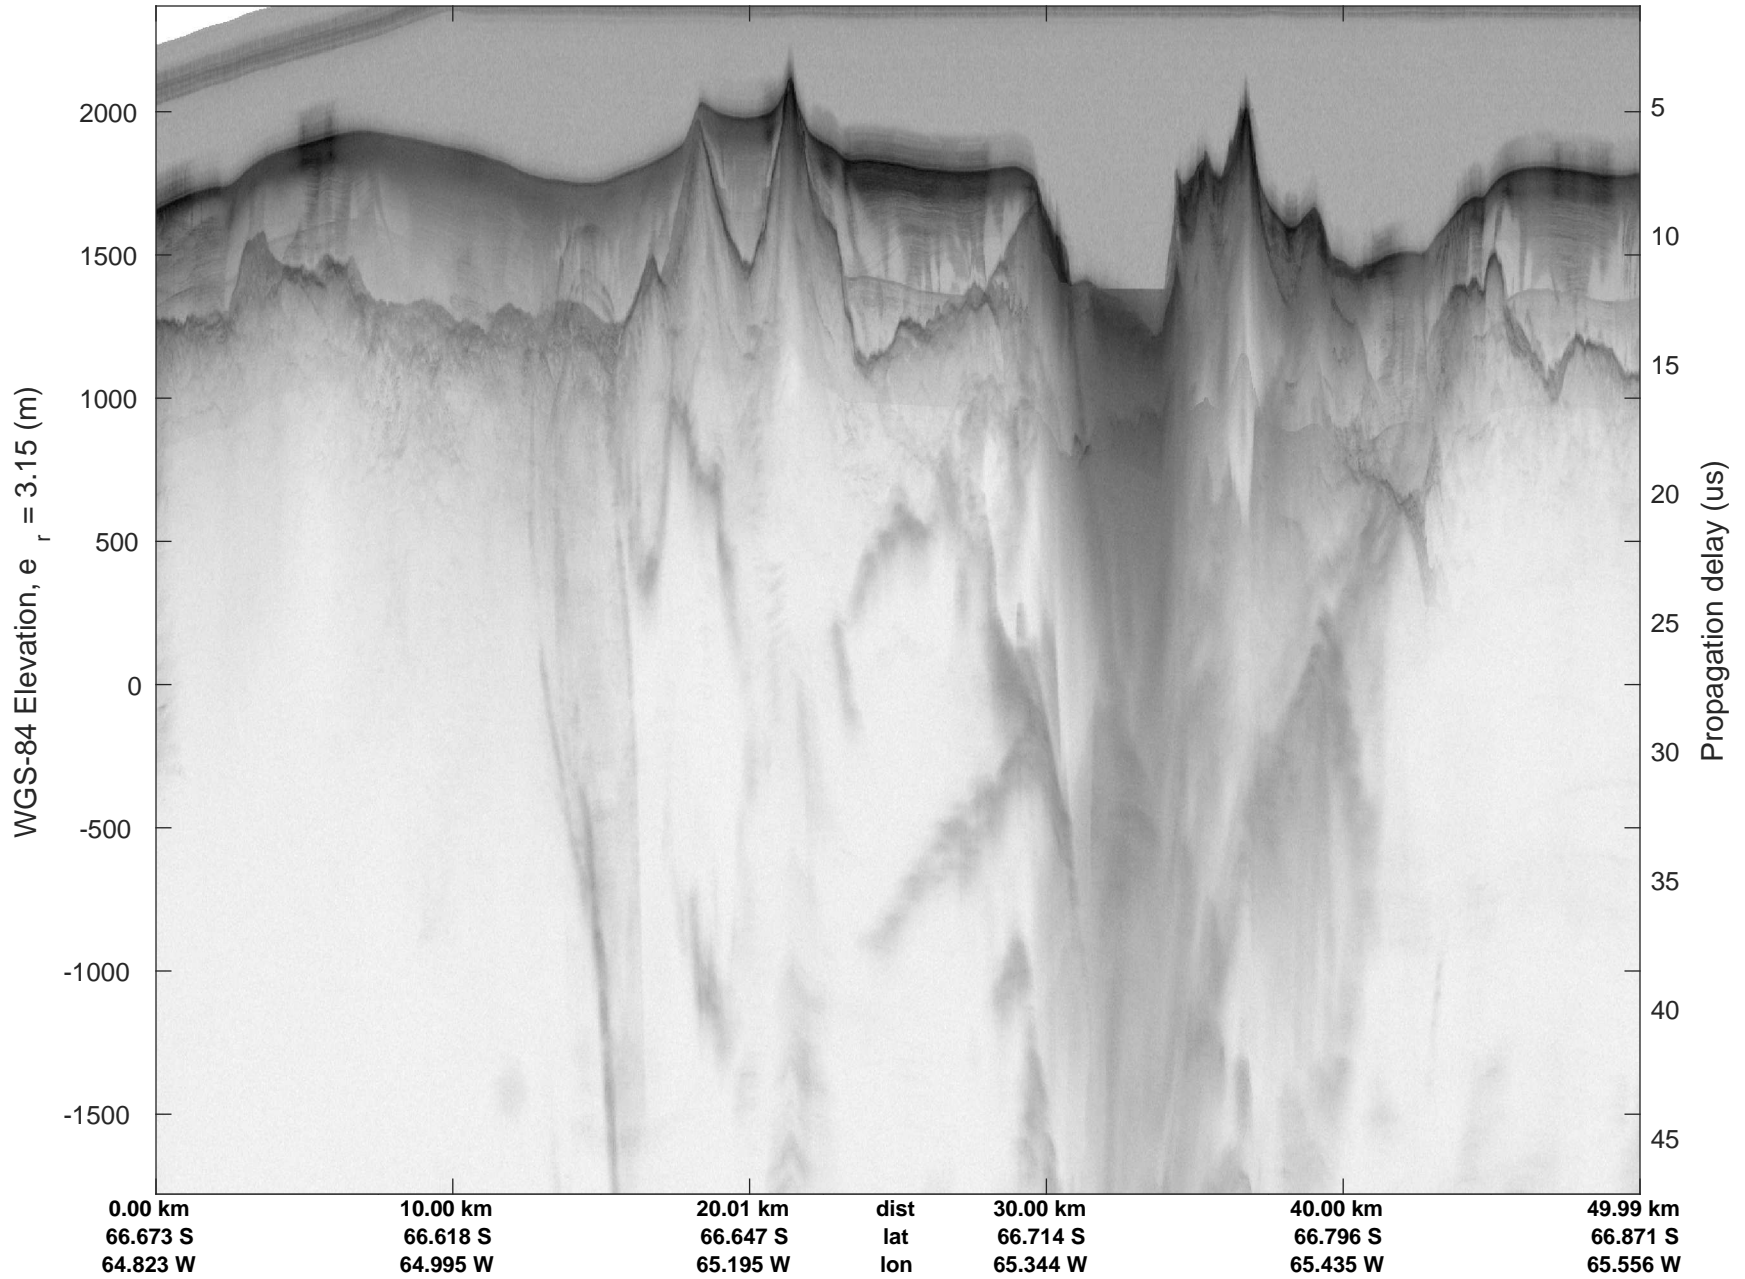

rds 2016\_Antarctica\_DC8: "North Peninsula" 20161110\_05\_026: 17:40:28.4 to 17:46:30.5 GPS

rds 2016\_Antarctica\_DC8: "North Peninsula" 20161110\_05\_026: 17:40:28.4 to 17:46:30.5 GPS

rds 2016\_Antarctica\_DC8: "North Peninsula" 20161110\_05\_027: 17:46:30.8 to 17:52:12.7 GPS