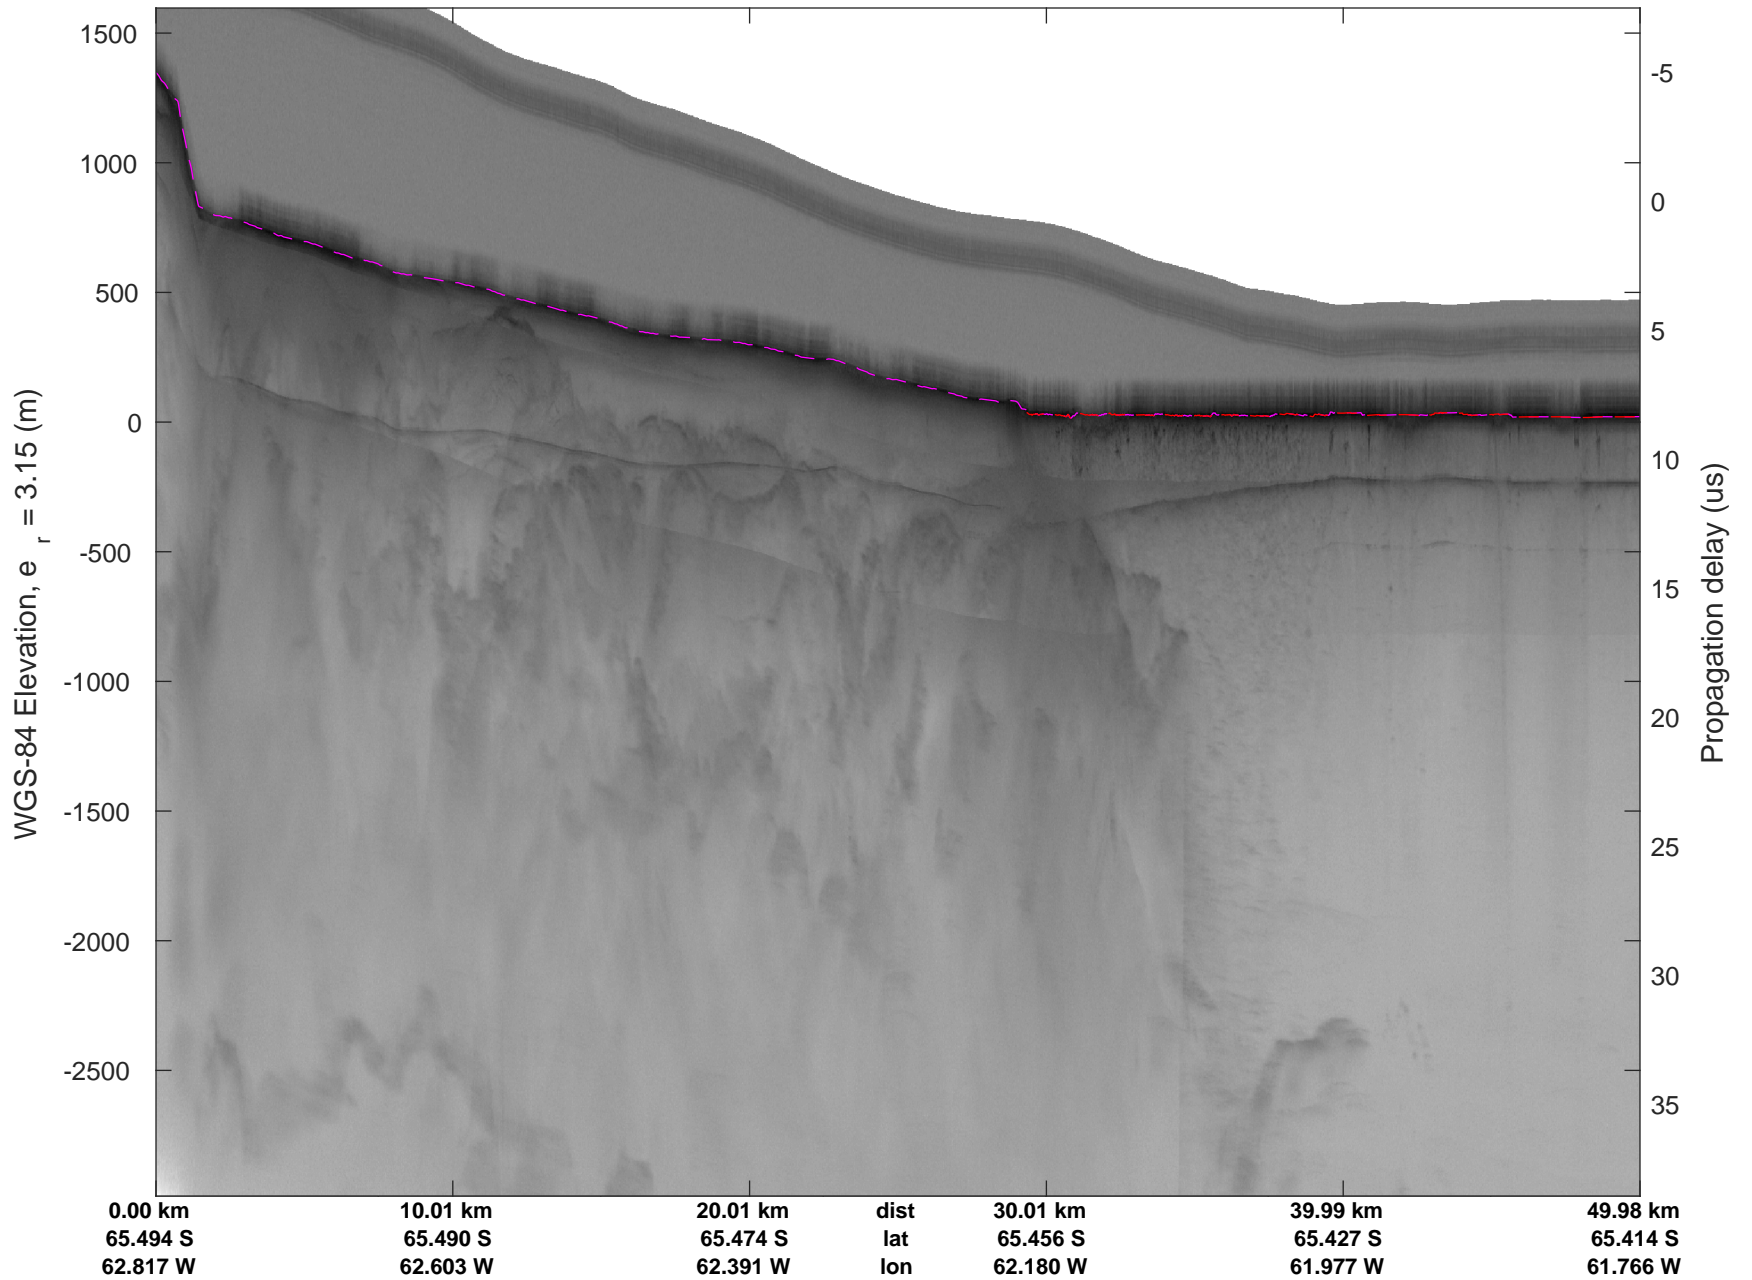

rds 2016\_Antarctica\_DC8: "North Peninsula" 20161110\_05\_007: 15:46:07.5 to 15:51:38.5 GPS

rds 2016\_Antarctica\_DC8: "North Peninsula" 20161110\_05\_008: 15:51:38.7 to 15:57:31.9 GPS

rds 2016\_Antarctica\_DC8: "North Peninsula" 20161110\_05\_008: 15:51:38.7 to 15:57:31.9 GPS