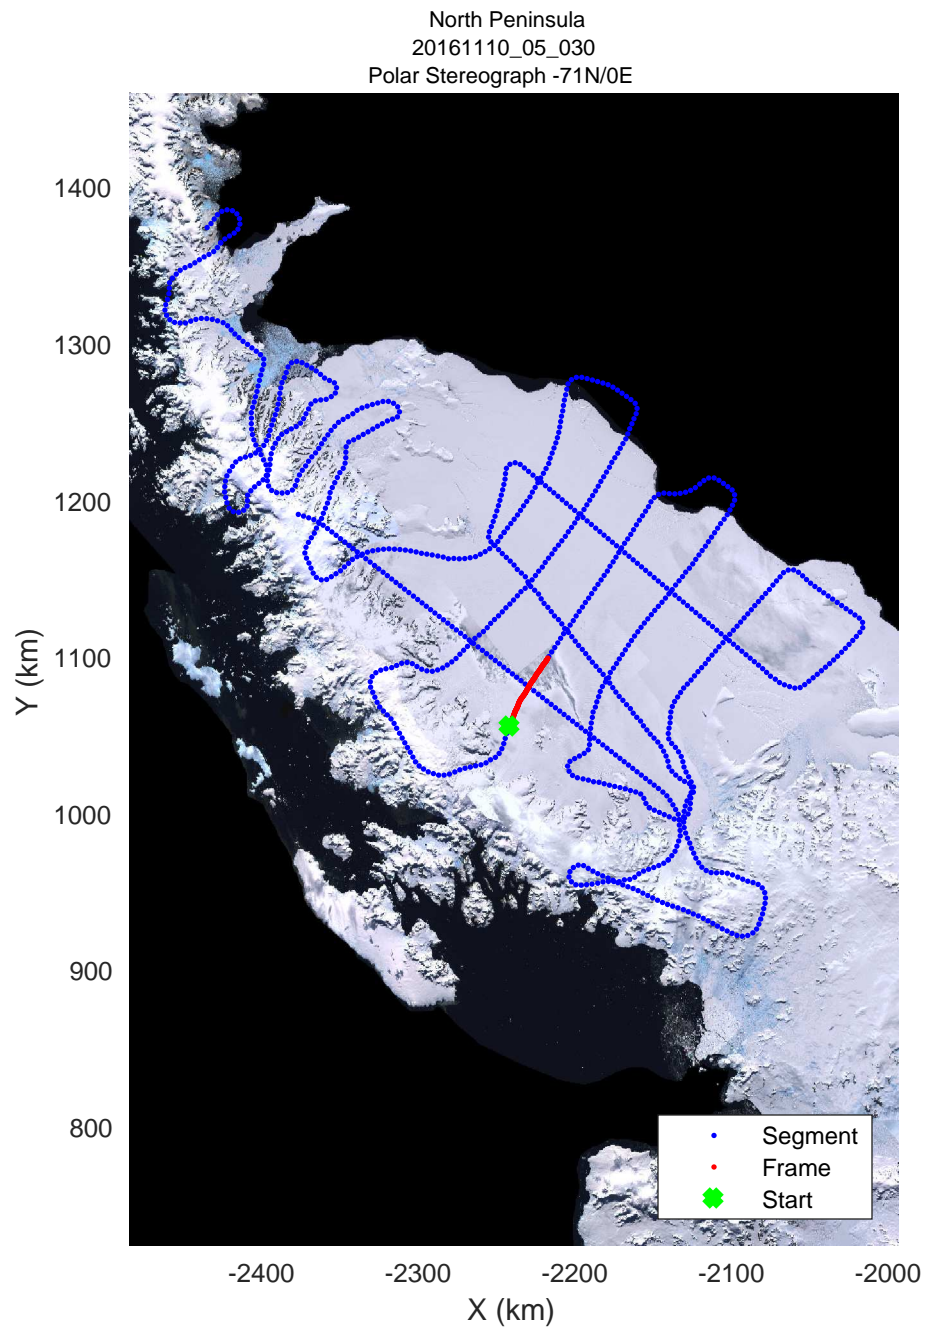

rds 2016\_Antarctica\_DC8: "North Peninsula" 20161110\_05\_028: 17:52:13.0 to 17:58:09.7 GPS

rds 2016\_Antarctica\_DC8: "North Peninsula" 20161110\_05\_029: 17:58:10.0 to 18:03:53.9 GPS

rds 2016\_Antarctica\_DC8: "North Peninsula" 20161110\_05\_029: 17:58:10.0 to 18:03:53.9 GPS