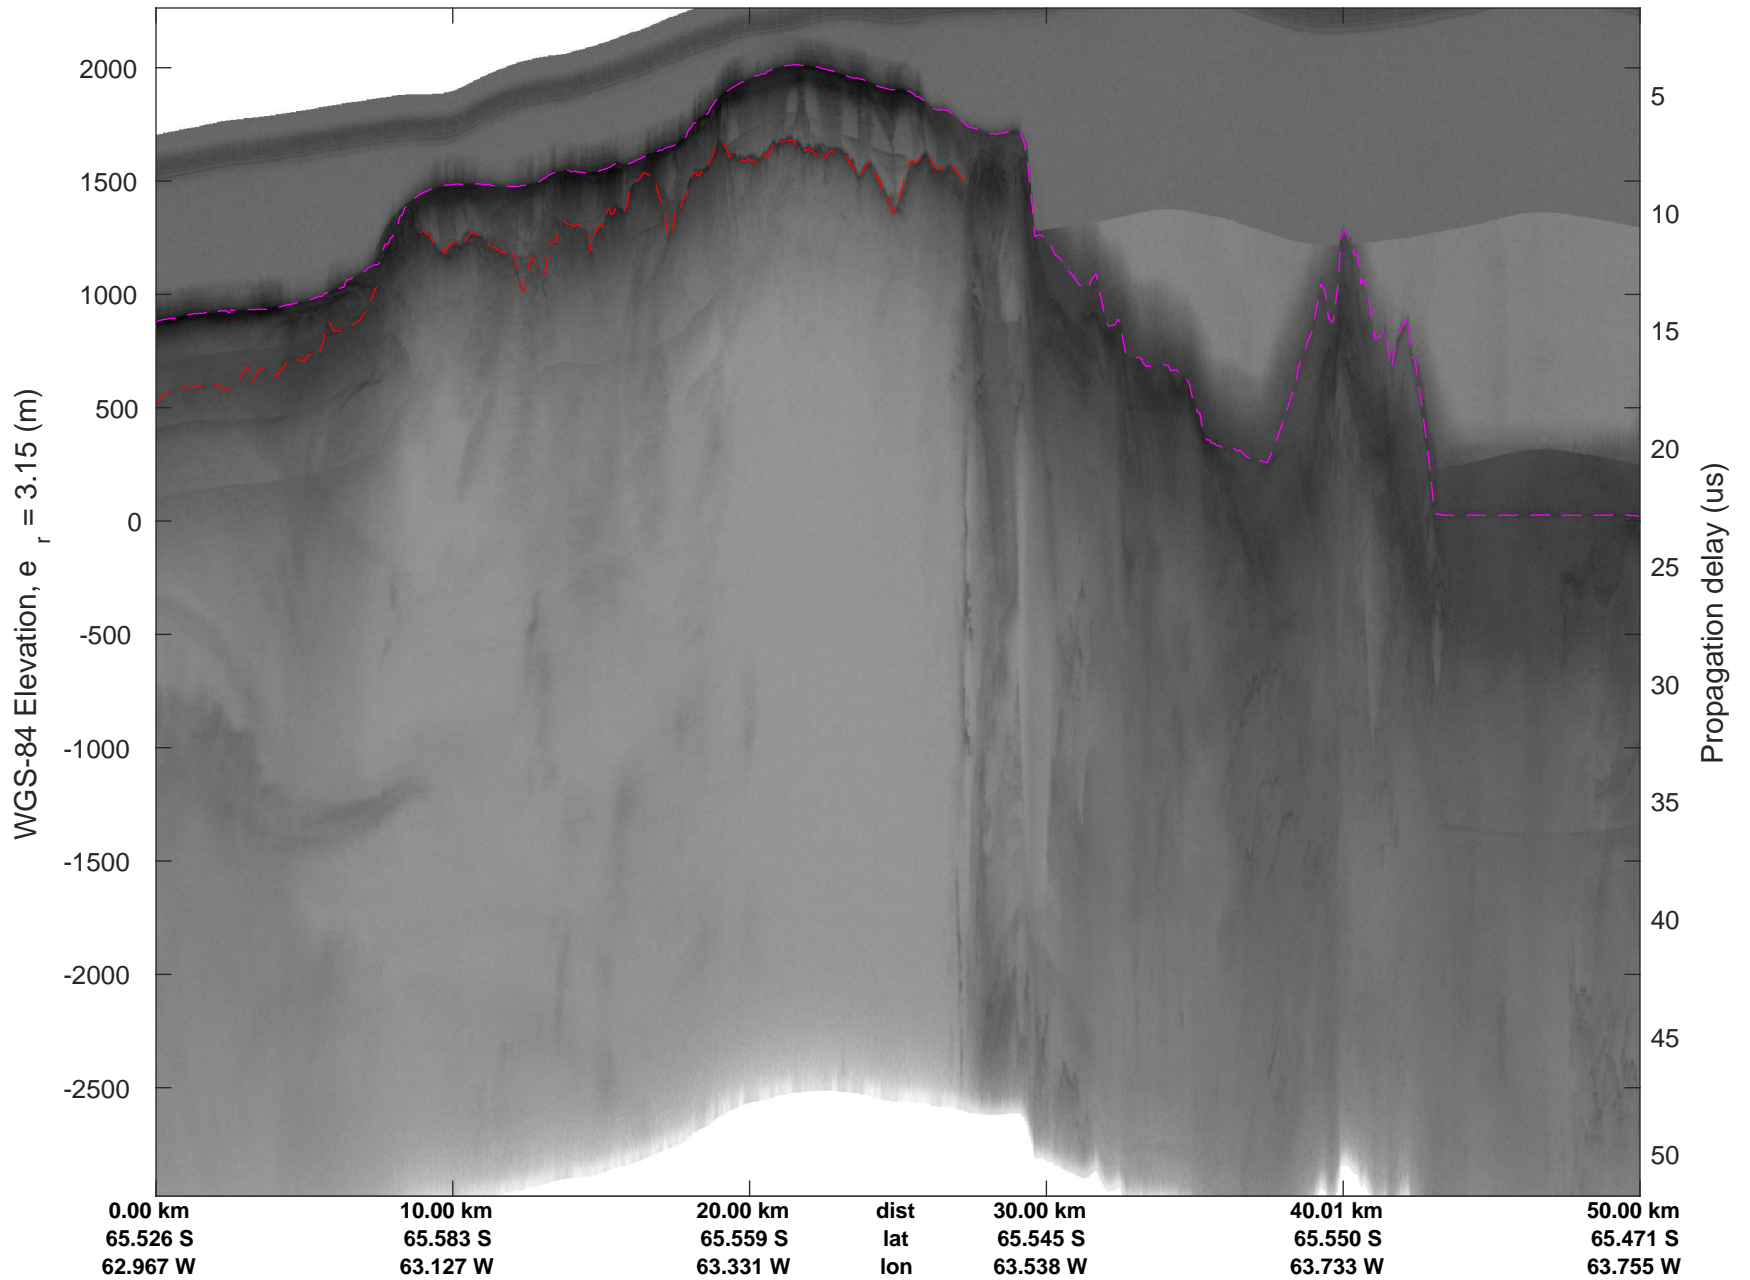

rds 2016_Antarctica_DC8: "North Peninsula" 20161110_05_006: 15:40:16.0 to 15:46:07.3 GPS