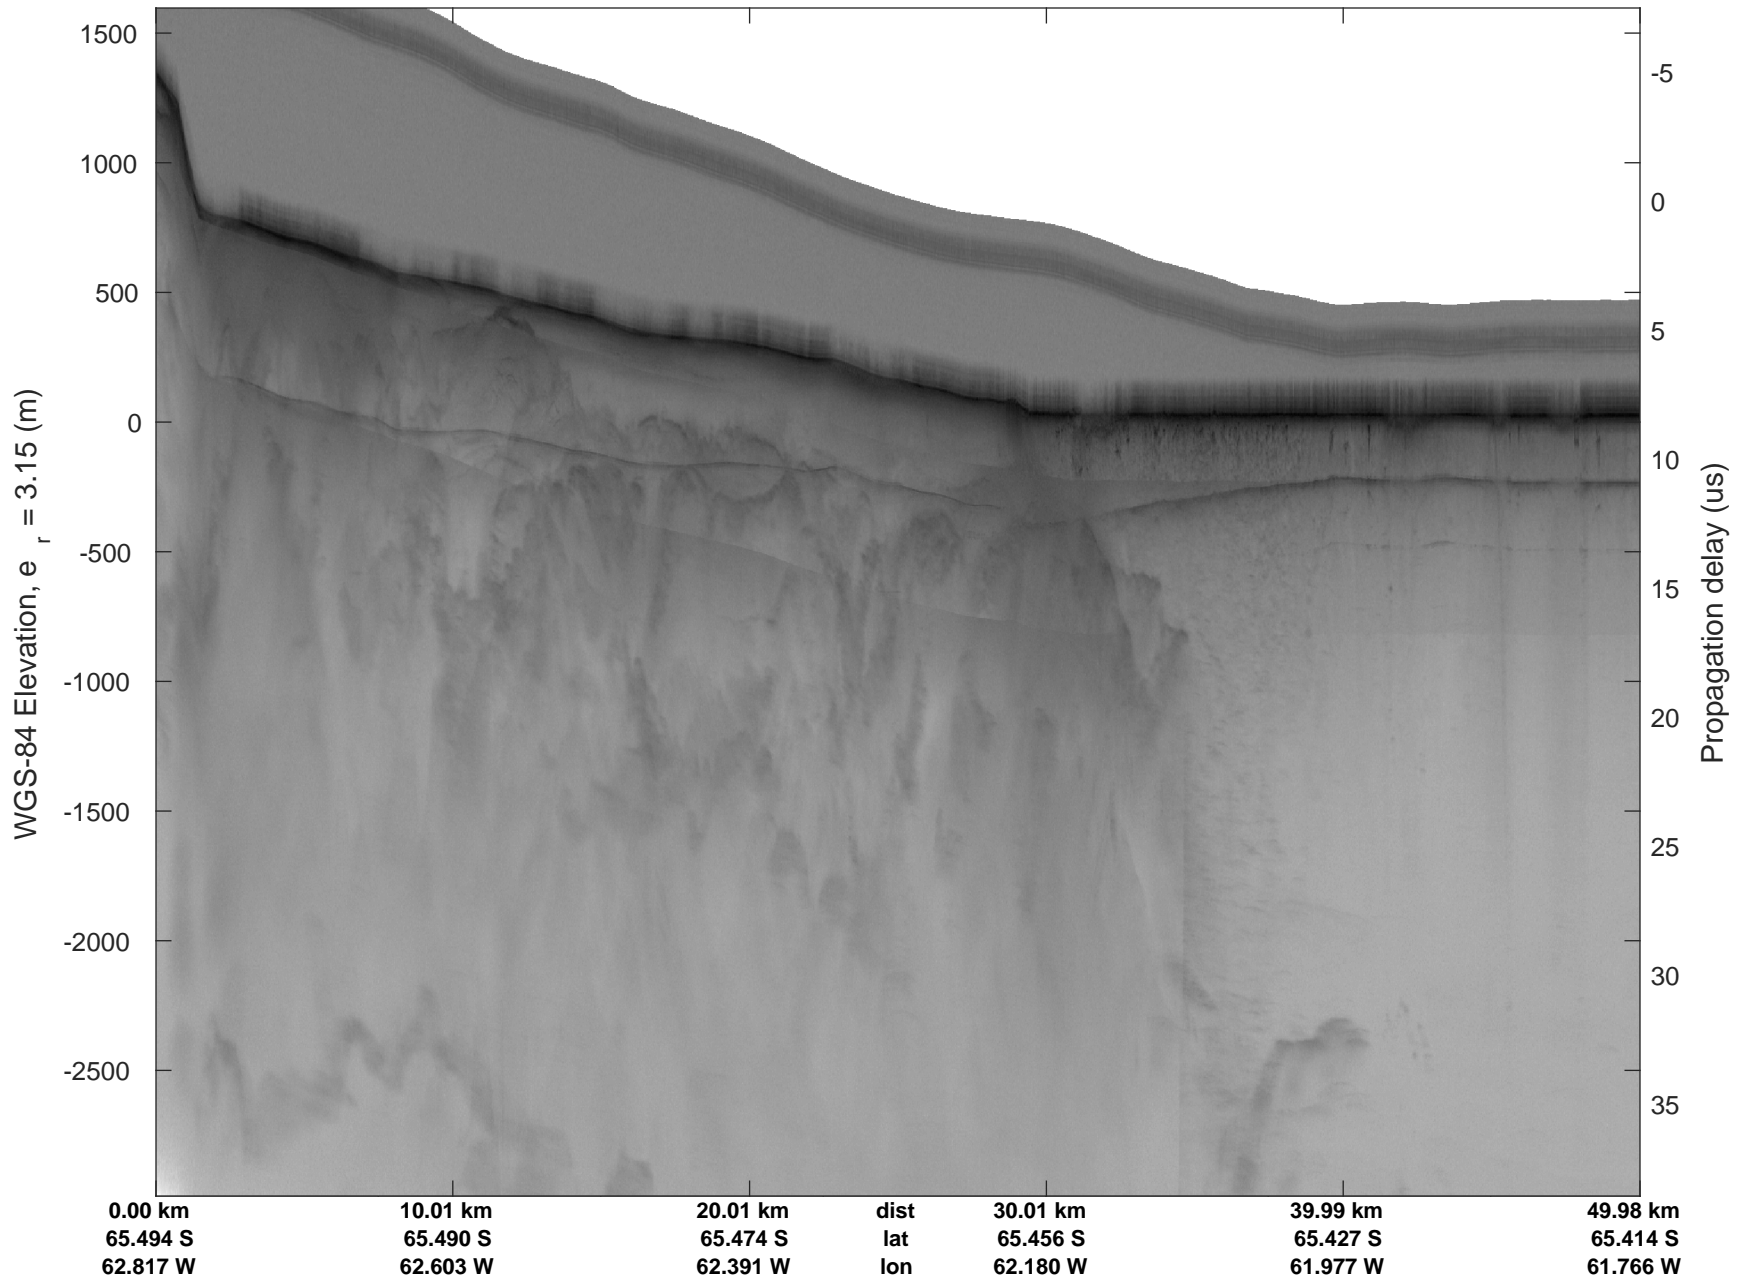

rds 2016_Antarctica_DC8: "North Peninsula" 20161110_05_008: 15:51:38.7 to 15:57:31.9 GPS