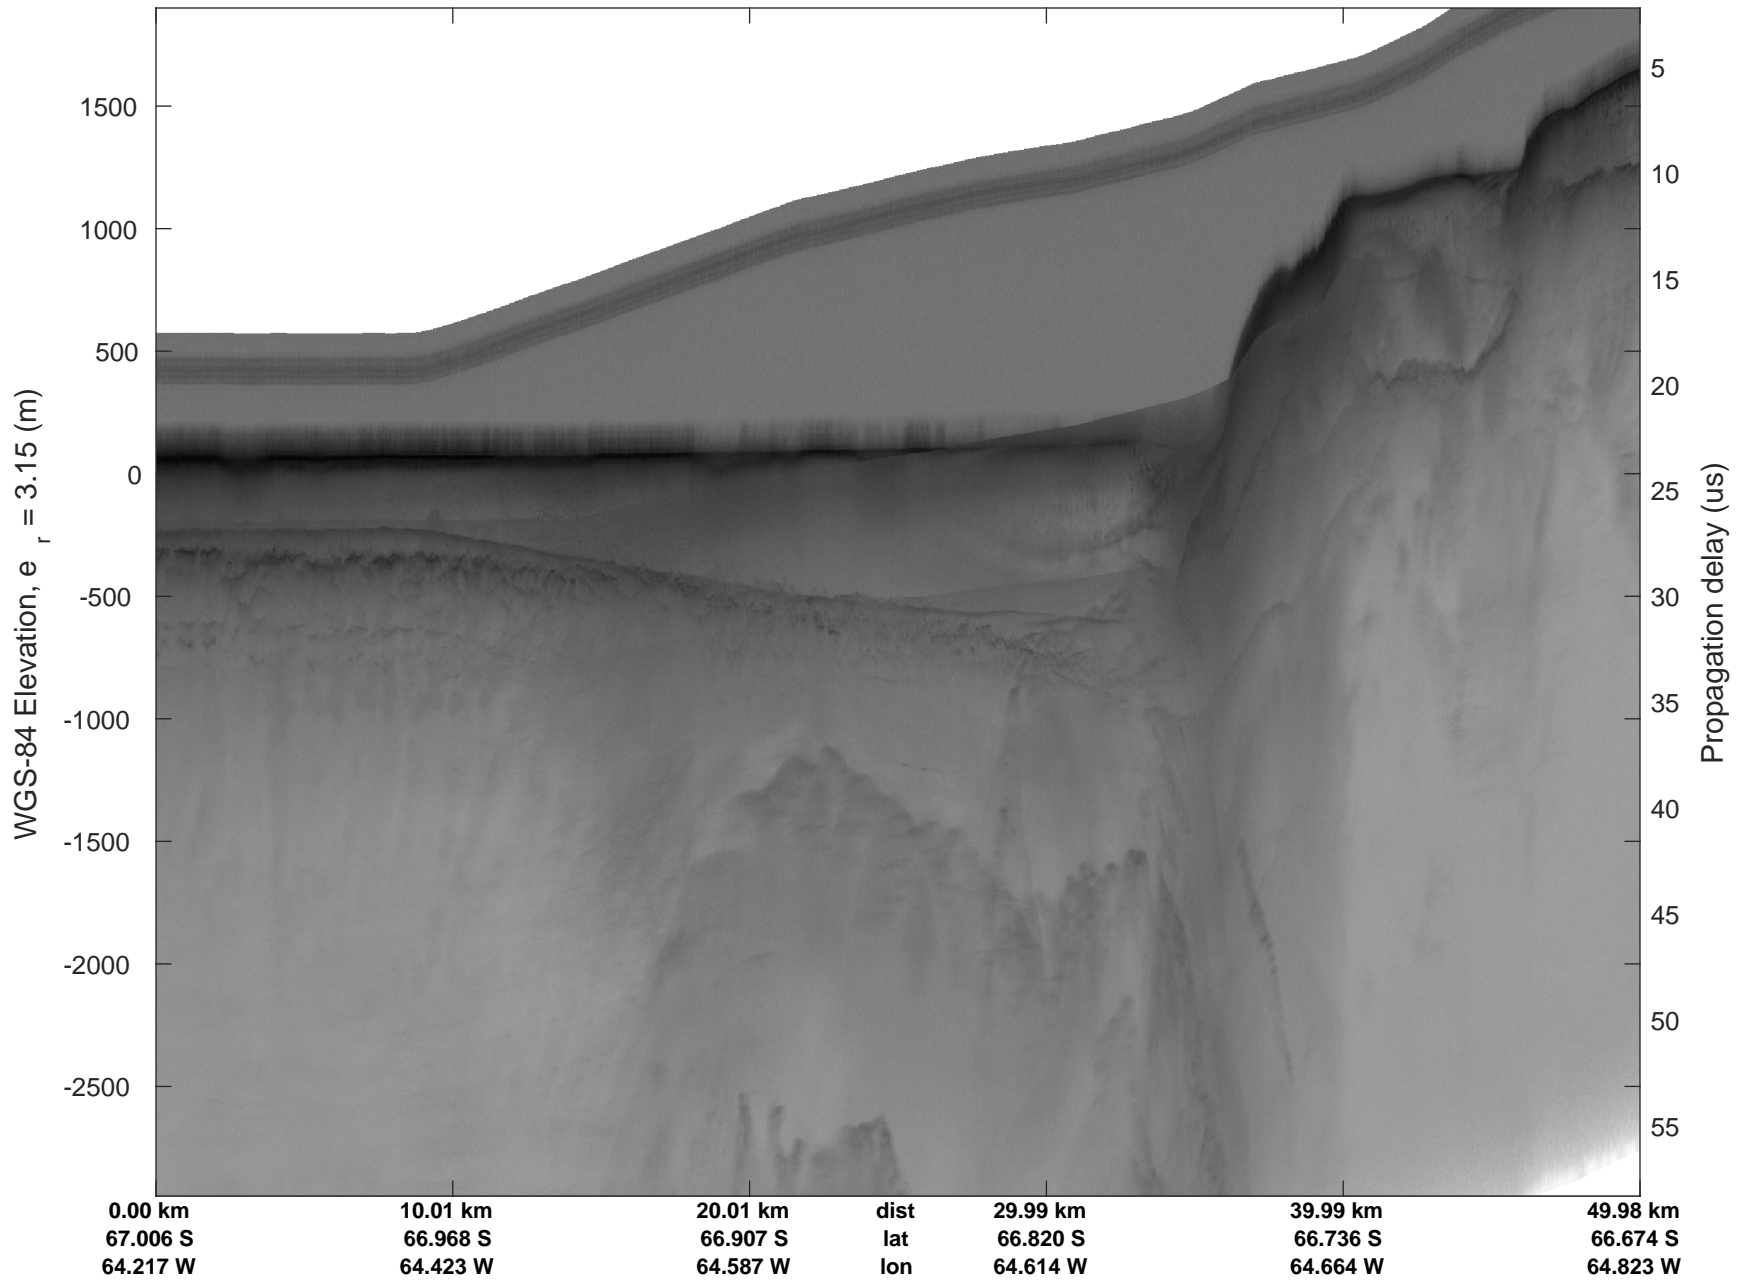

rds 2016_Antarctica_DC8: "North Peninsula" 20161110_05_026: 17:40:28.4 to 17:46:30.5 GPS

rds 2016_Antarctica_DC8: "North Peninsula" 20161110_05_026: 17:40:28.4 to 17:46:30.5 GPS