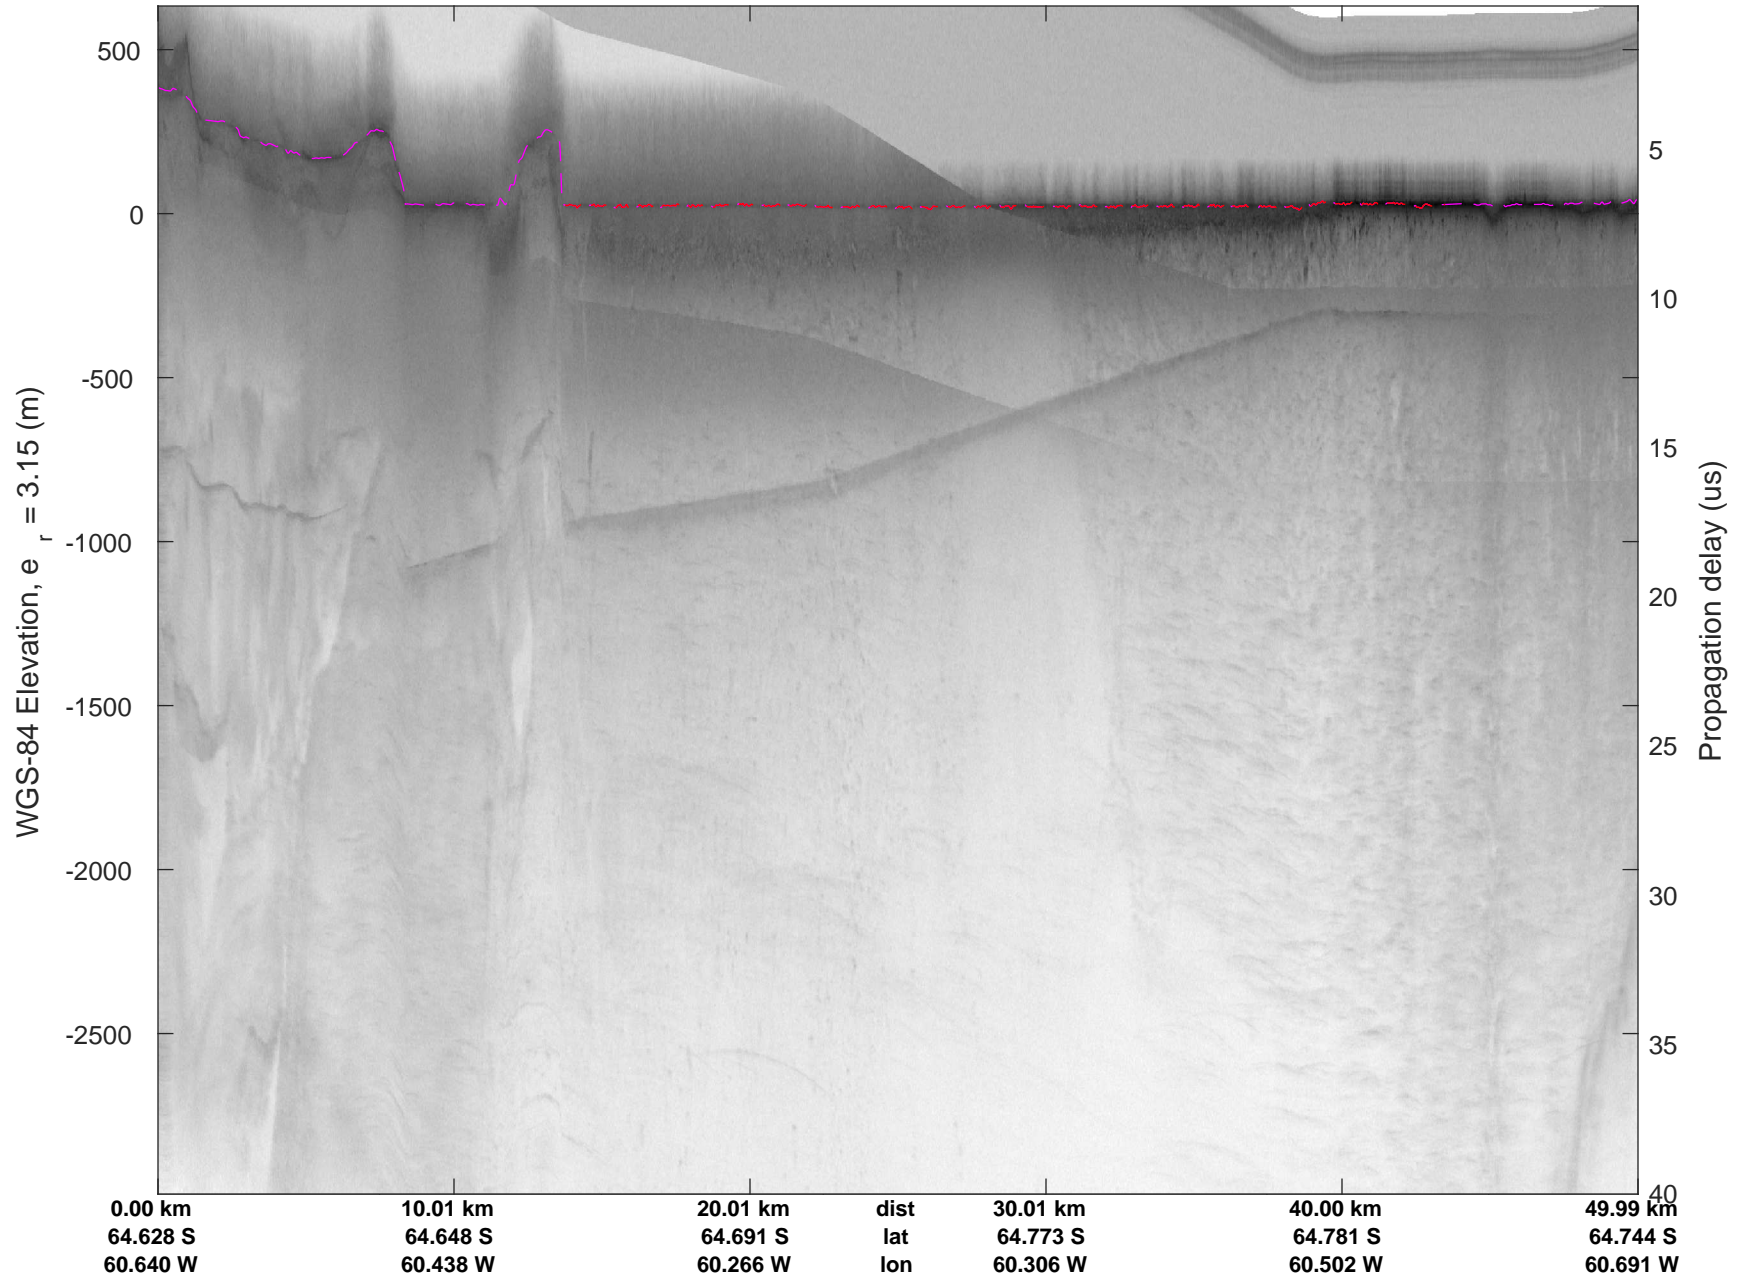

North Peninsula  
20161110\_05\_001  
Polar Stereograph -71N/0E

rds 2016\_Antarctica\_DC8: "North Peninsula" 20161110\_05\_001: 15:10:45.3 to 15:16:29.4 GPS

rds 2016\_Antarctica\_DC8: "North Peninsula" 20161110\_05\_001: 15:10:45.3 to 15:16:29.4 GPS