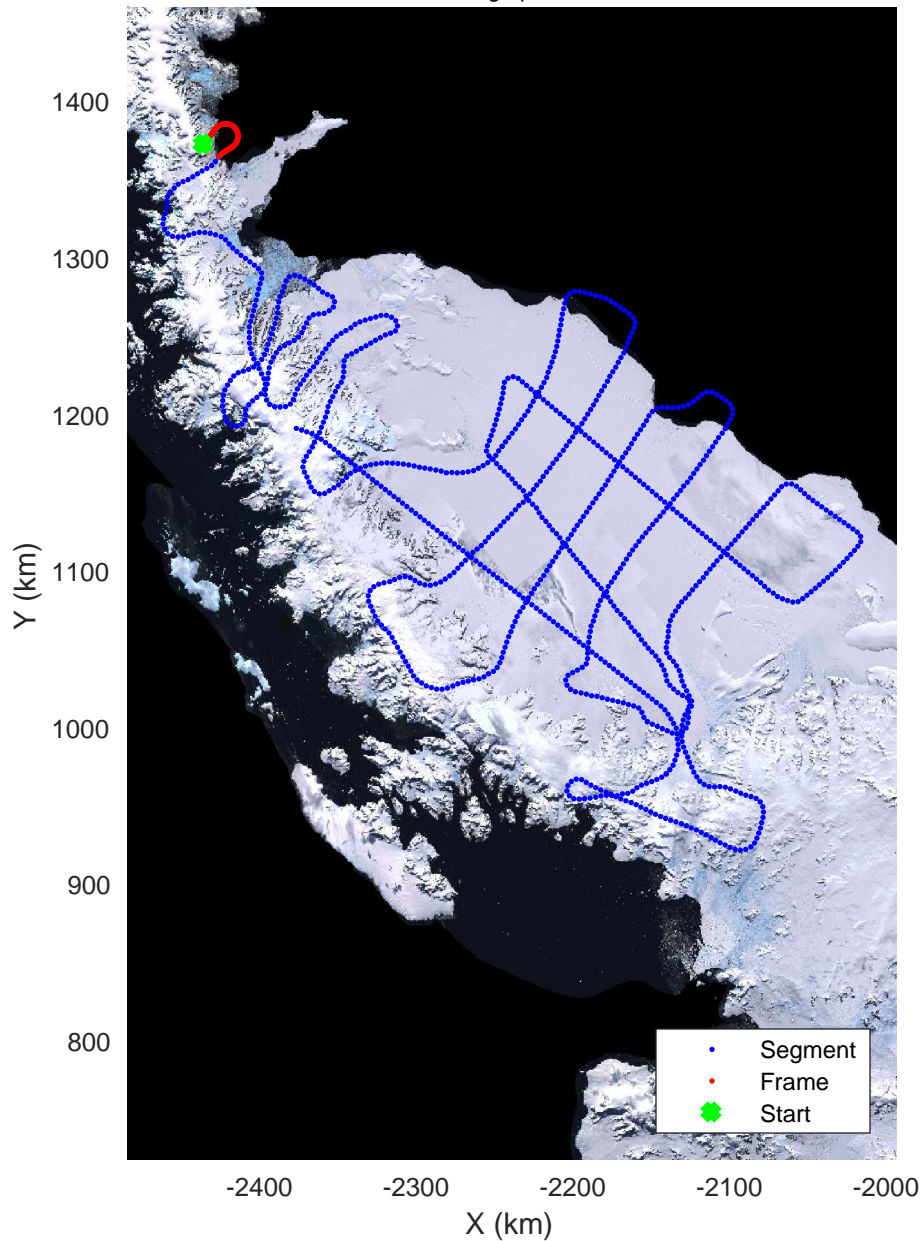

North Peninsula  
20161110\_05\_001  
Polar Stereograph -71N/0E

rds 2016\_Antarctica\_DC8: "North Peninsula" 20161110\_05\_001: 15:10:45.3 to 15:16:29.4 GPS

rds 2016\_Antarctica\_DC8: "North Peninsula" 20161110\_05\_001: 15:10:45.3 to 15:16:29.4 GPS