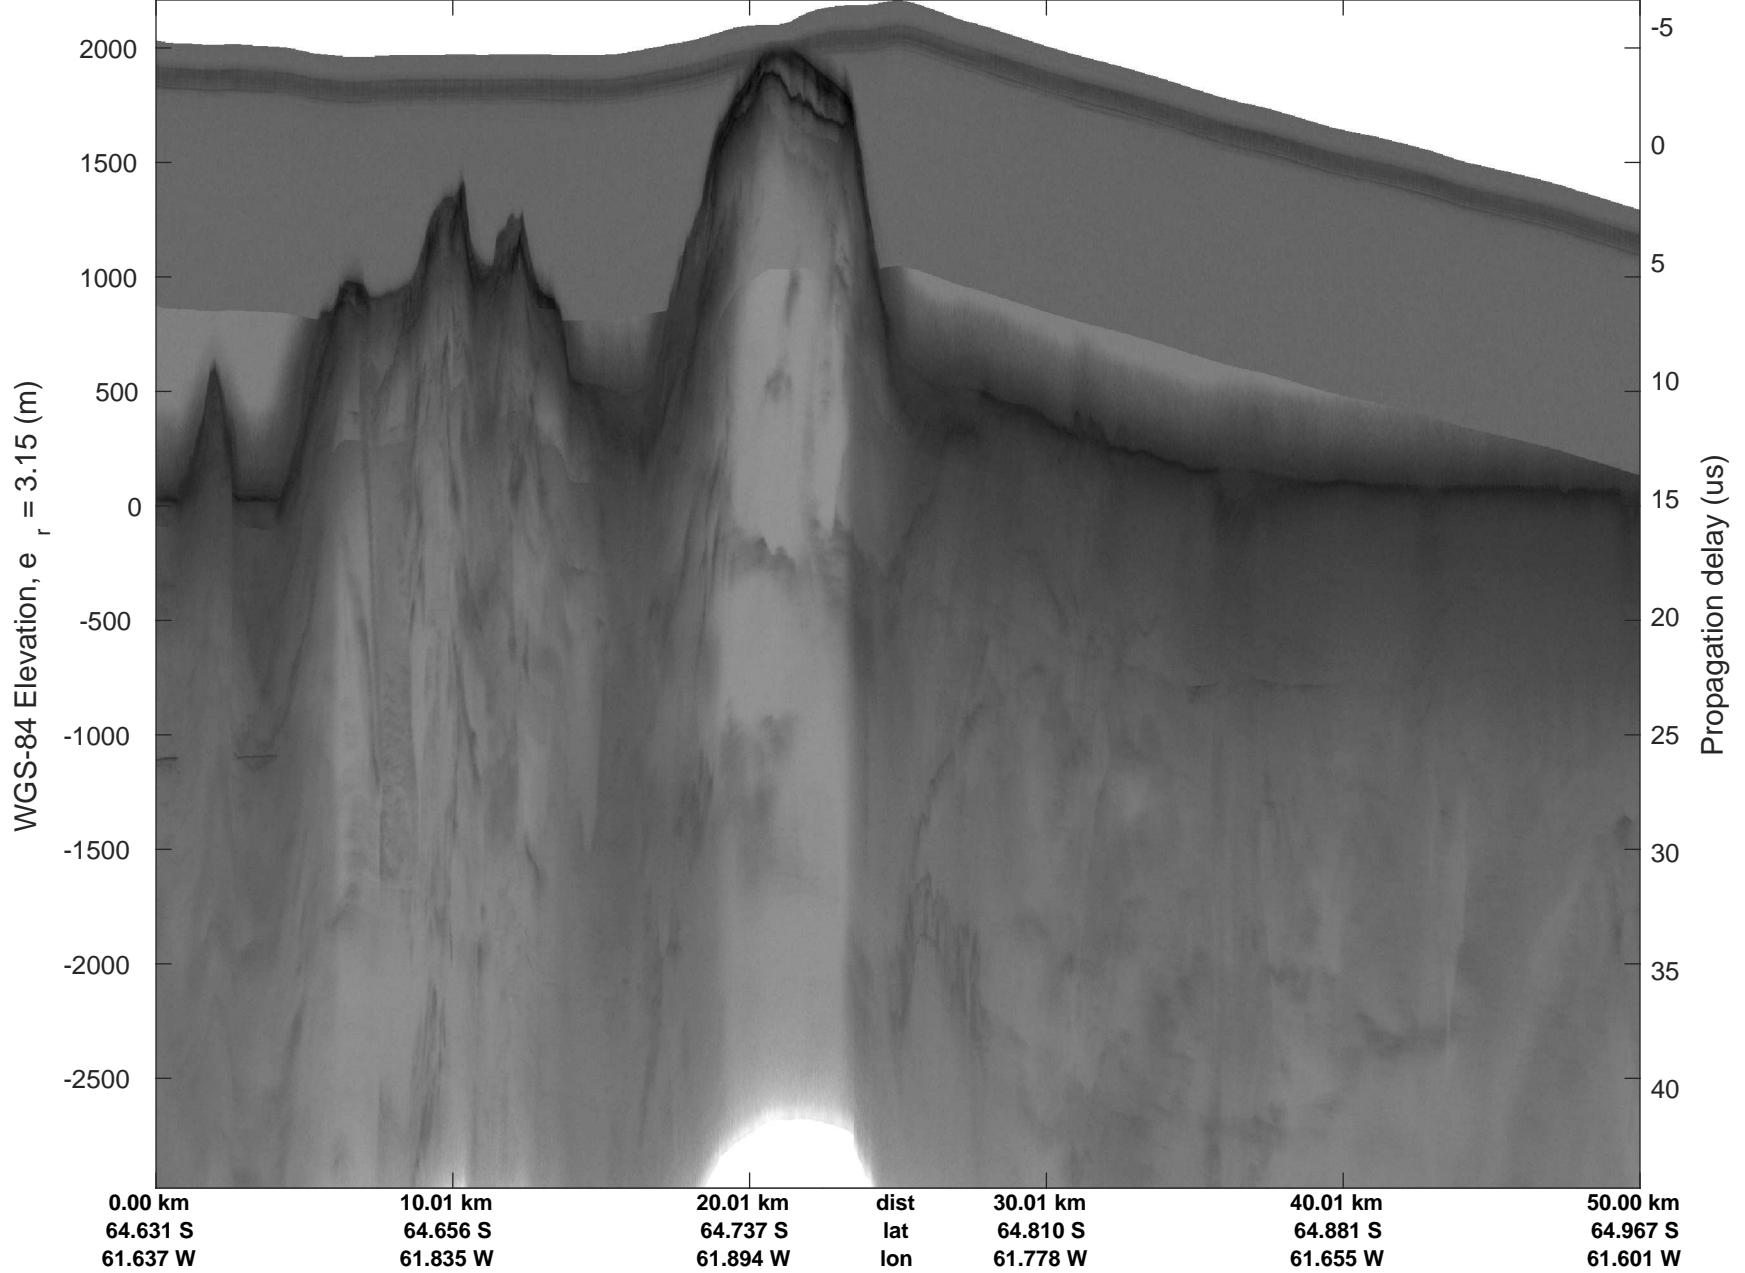

rds 2016_Antarctica_DC8: "North Peninsula" 20161110_05_003: 15:22:39.6 to 15:28:22.2 GPS