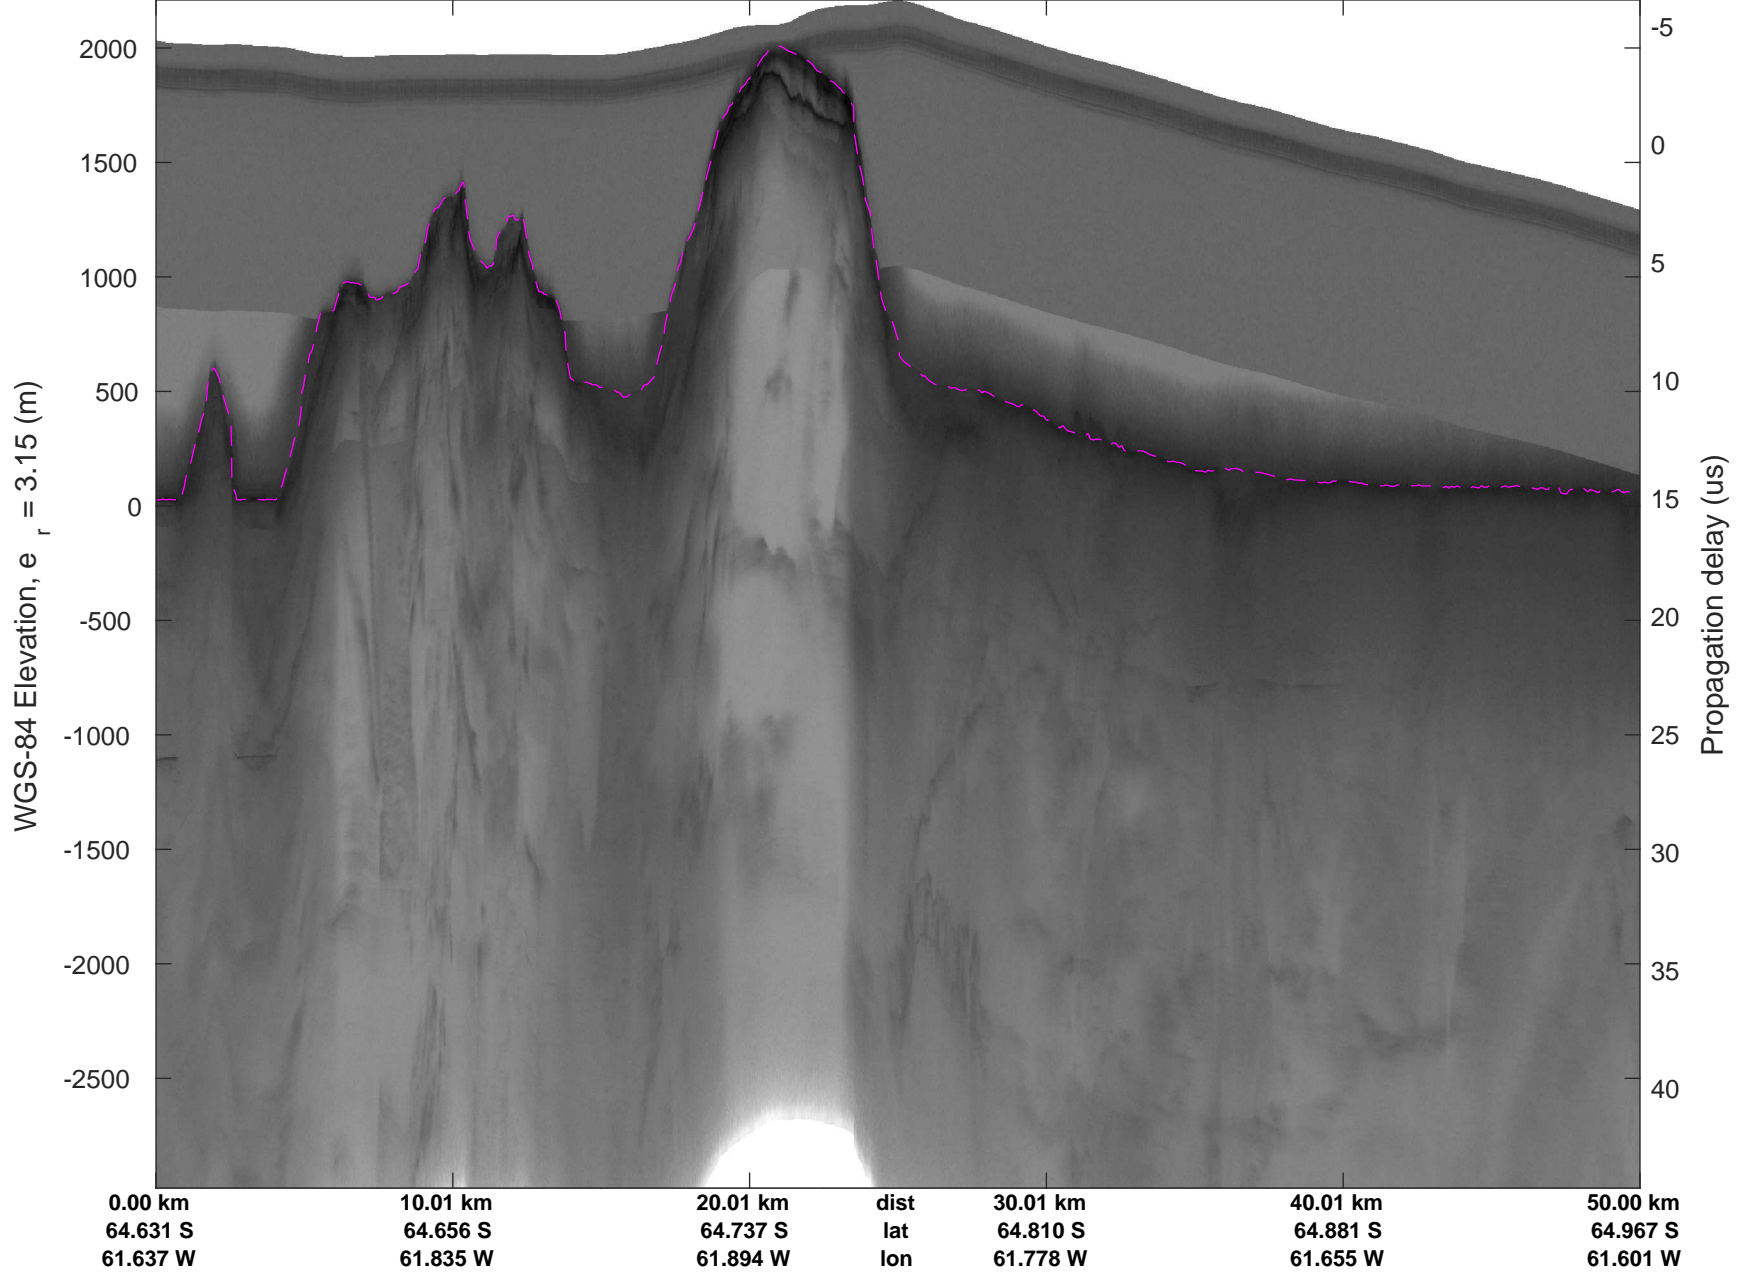

North Peninsula  
20161110\_05\_003  
Polar Stereograph -71N/0E

rds 2016\_Antarctica\_DC8: "North Peninsula" 20161110\_05\_003: 15:22:39.6 to 15:28:22.2 GPS

rds 2016\_Antarctica\_DC8: "North Peninsula" 20161110\_05\_003: 15:22:39.6 to 15:28:22.2 GPS