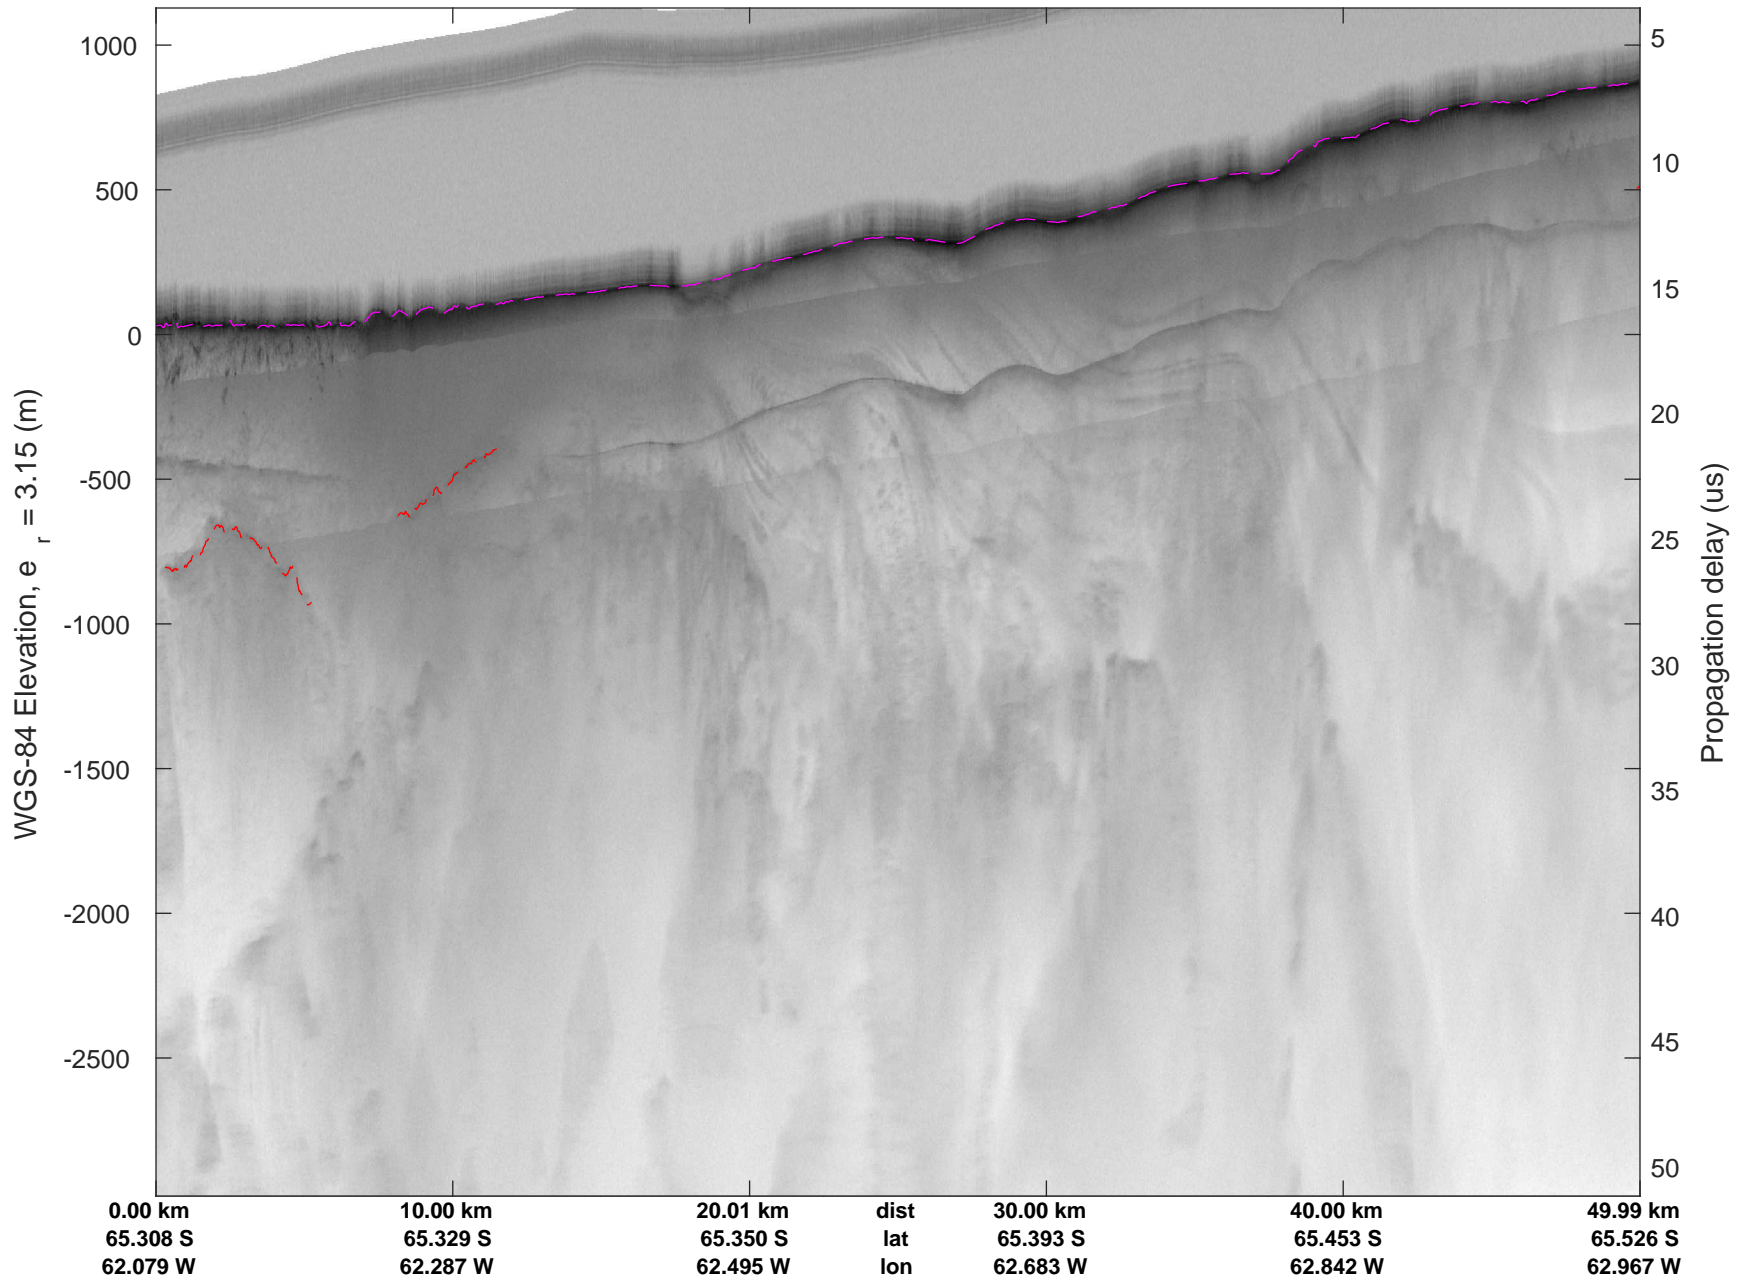

rds 2016_Antarctica_DC8: "North Peninsula" 20161110_05_005: 15:34:28.0 to 15:40:15.8 GPS