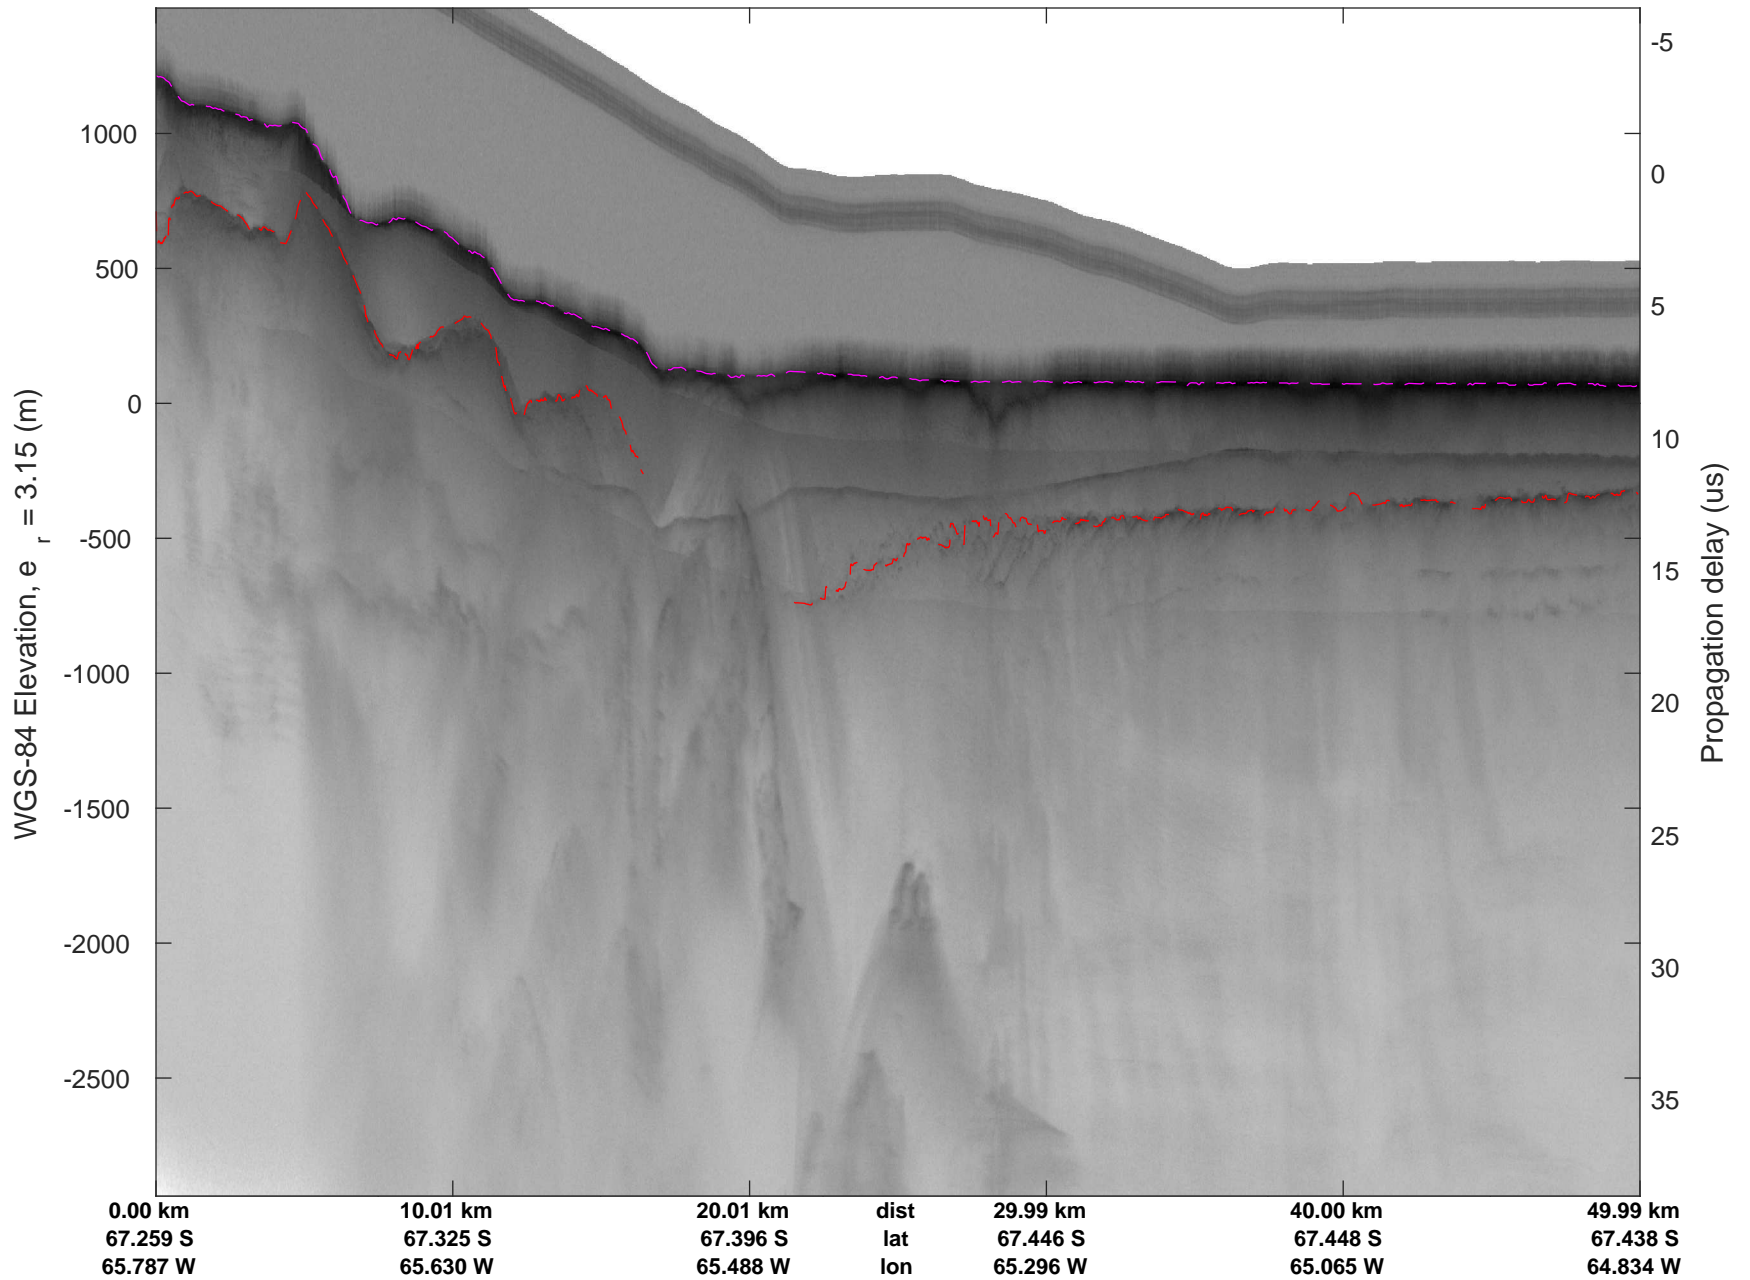

rds 2016\_Antarctica\_DC8: "North Peninsula" 20161110\_05\_028: 17:52:13.0 to 17:58:09.7 GPS

rds 2016\_Antarctica\_DC8: "North Peninsula" 20161110\_05\_029: 17:58:10.0 to 18:03:53.9 GPS

rds 2016\_Antarctica\_DC8: "North Peninsula" 20161110\_05\_029: 17:58:10.0 to 18:03:53.9 GPS