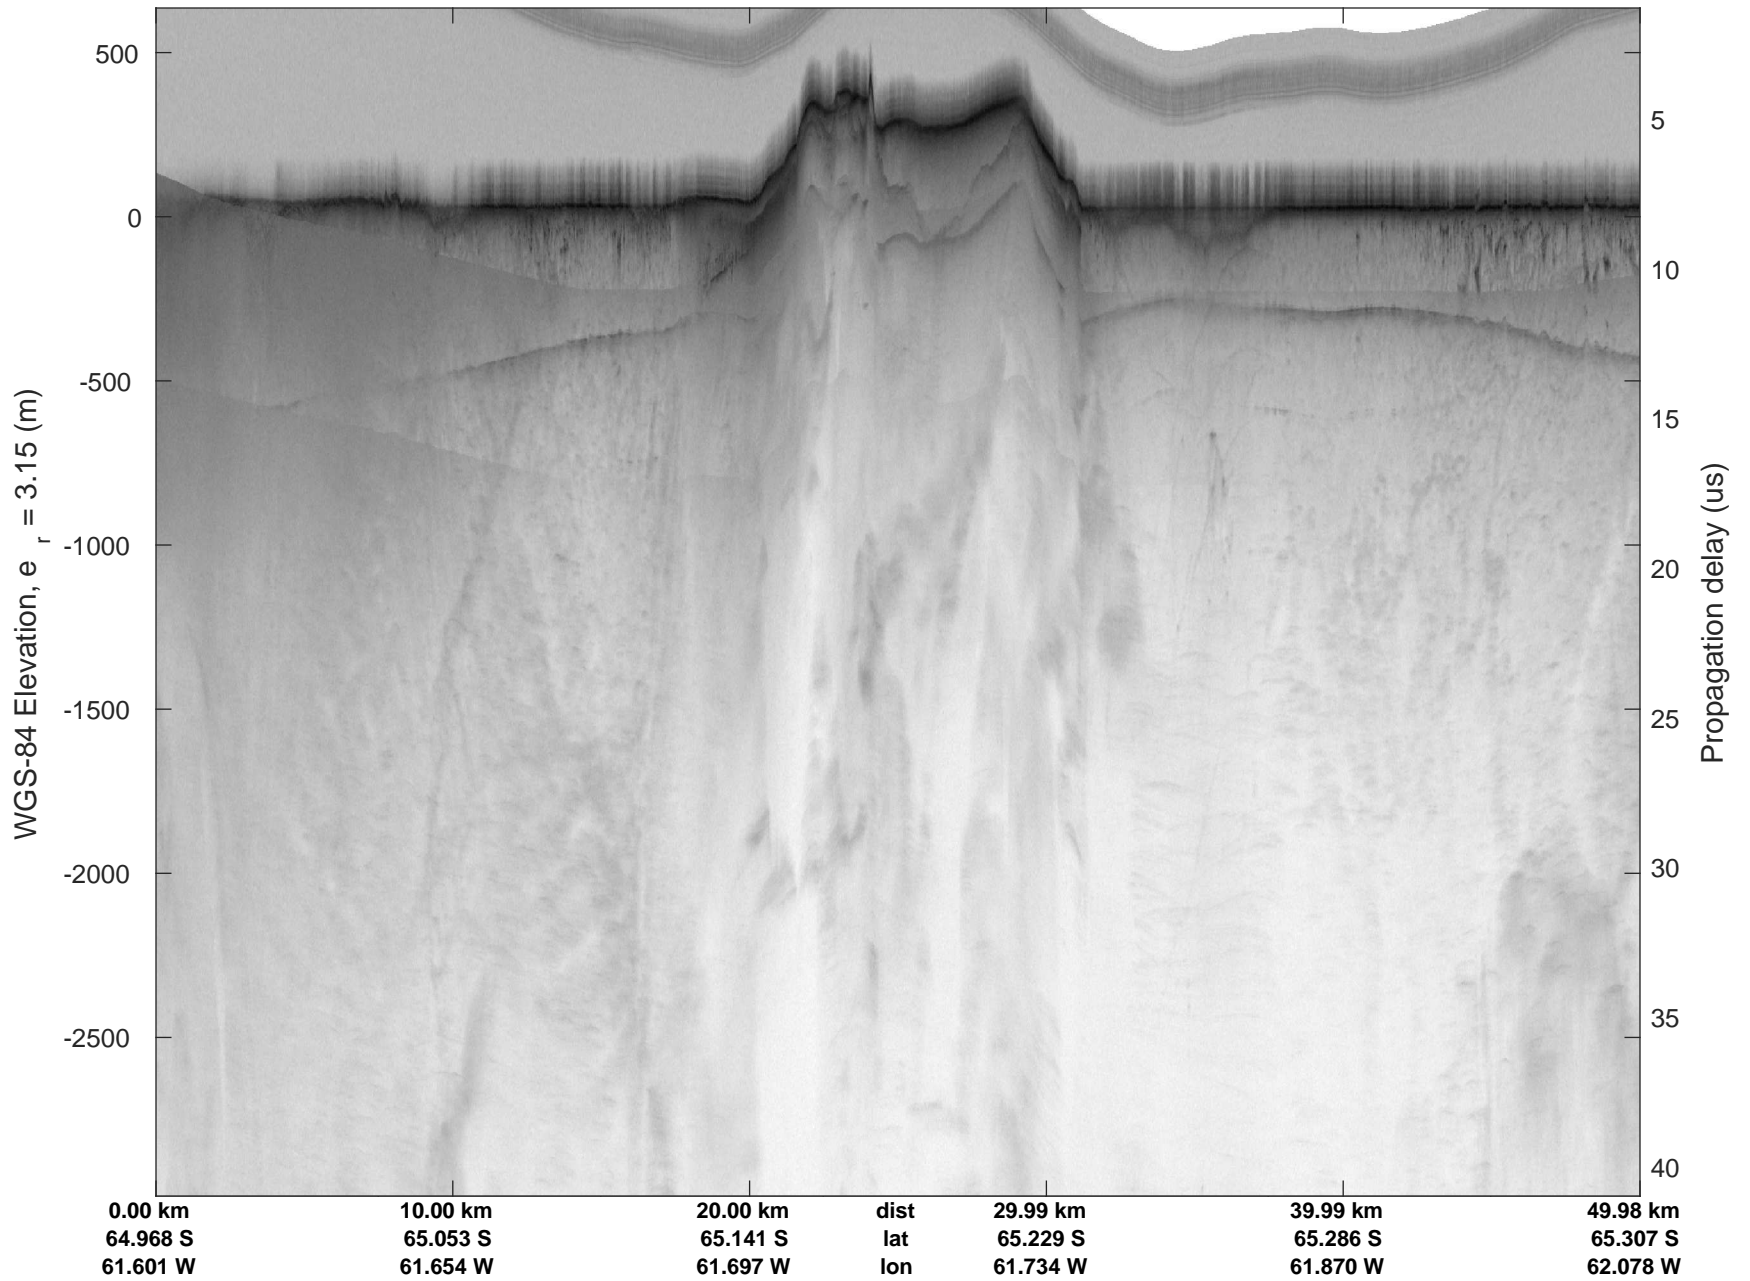

rds 2016_Antarctica_DC8: "North Peninsula" 20161110_05_004: 15:28:22.4 to 15:34:27.8 GPS