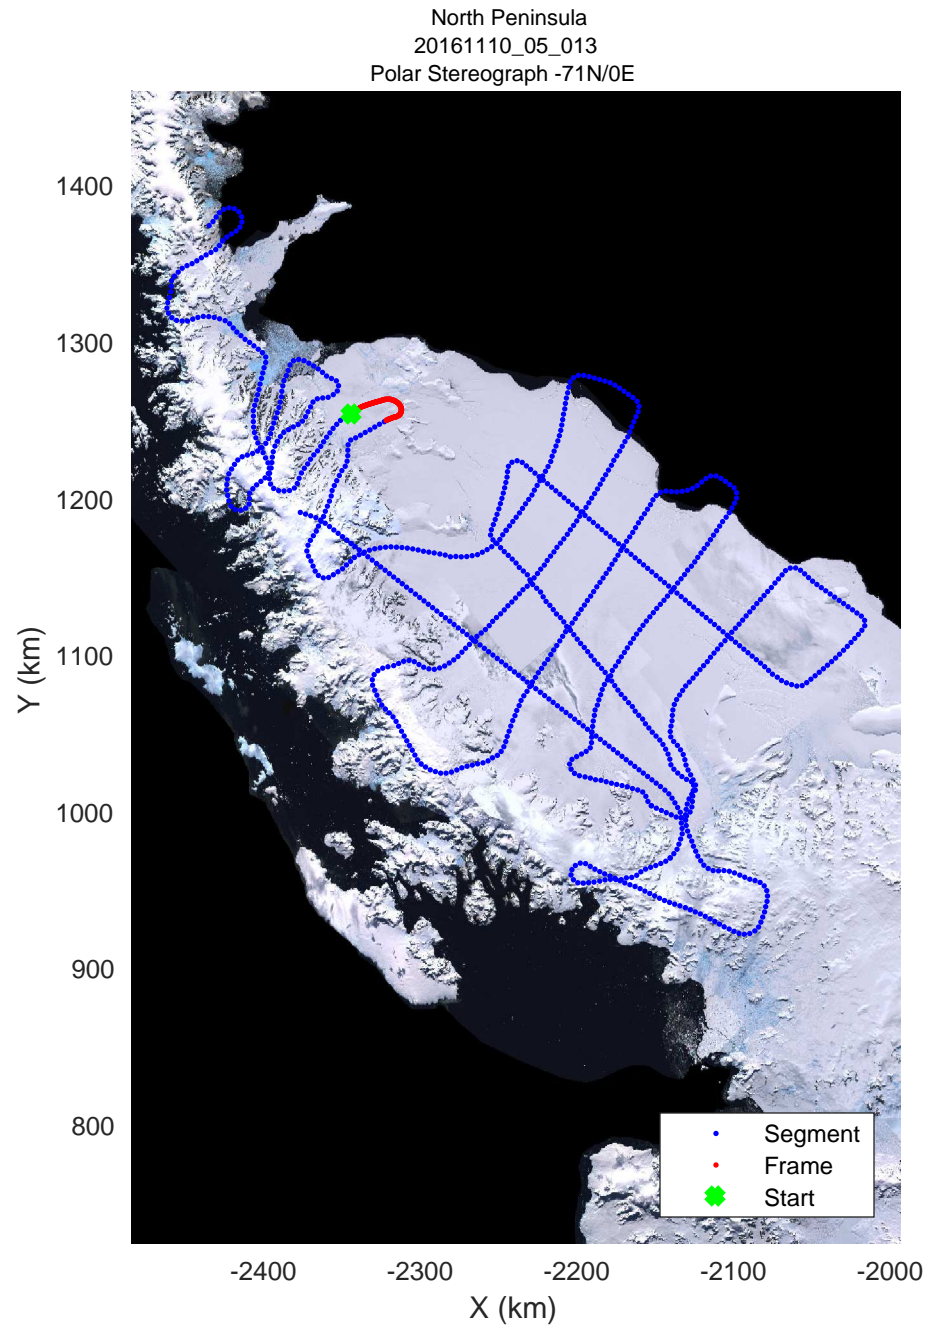

rds 2016\_Antarctica\_DC8: "North Peninsula" 20161110\_05\_011: 16:09:47.9 to 16:15:50.8 GPS

rds 2016\_Antarctica\_DC8: "North Peninsula" 20161110\_05\_012: 16:15:51.1 to 16:21:52.4 GPS

rds 2016\_Antarctica\_DC8: "North Peninsula" 20161110\_05\_012: 16:15:51.1 to 16:21:52.4 GPS