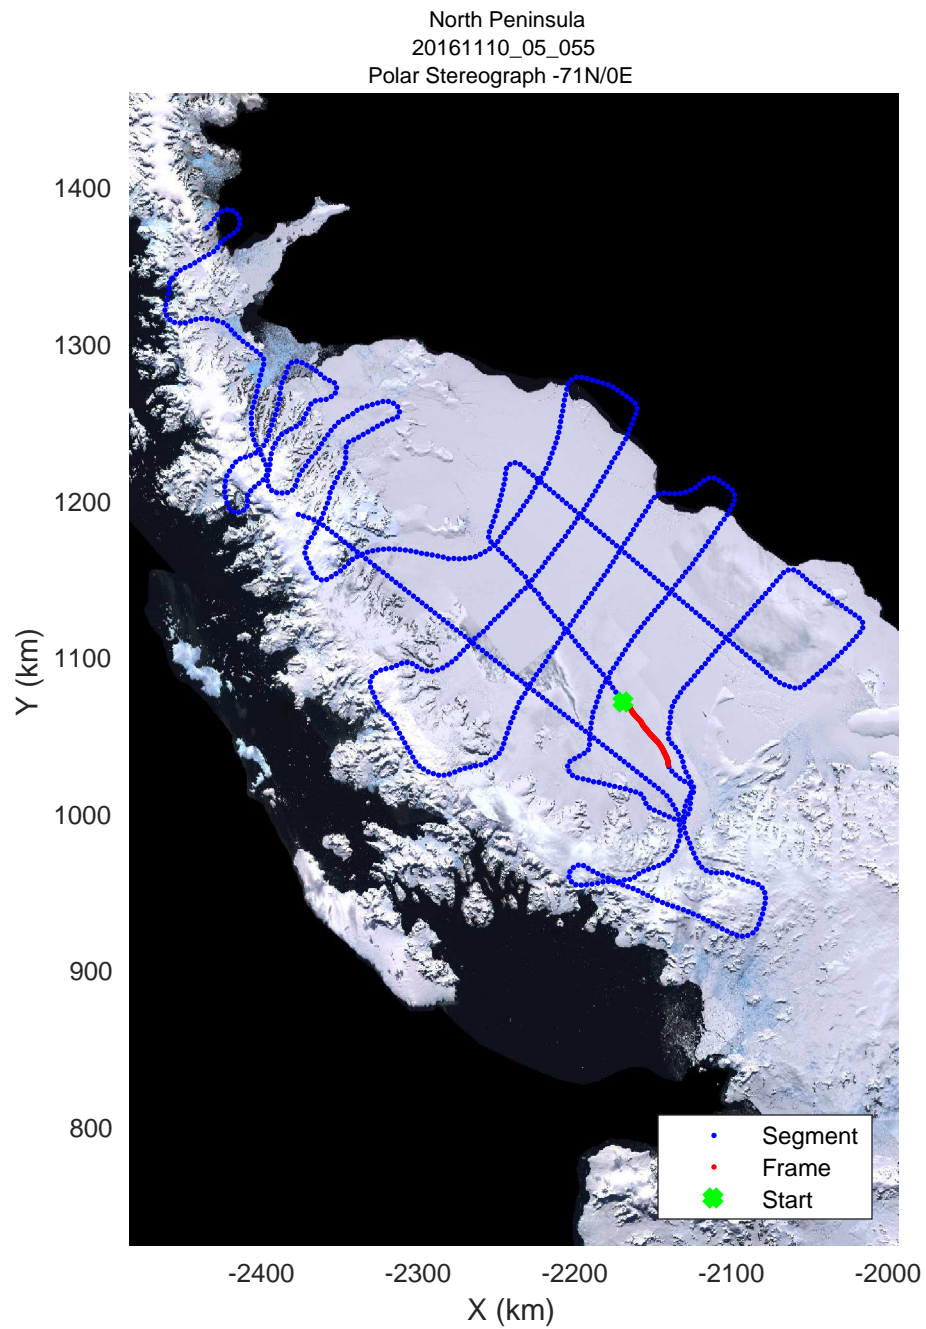

rds 2016\_Antarctica\_DC8: "North Peninsula" 20161110\_05\_053: 20:27:46.8 to 20:34:53.9 GPS

rds 2016\_Antarctica\_DC8: "North Peninsula" 20161110\_05\_054: 20:34:54.1 to 20:42:05.0 GPS

rds 2016\_Antarctica\_DC8: "North Peninsula" 20161110\_05\_054: 20:34:54.1 to 20:42:05.0 GPS