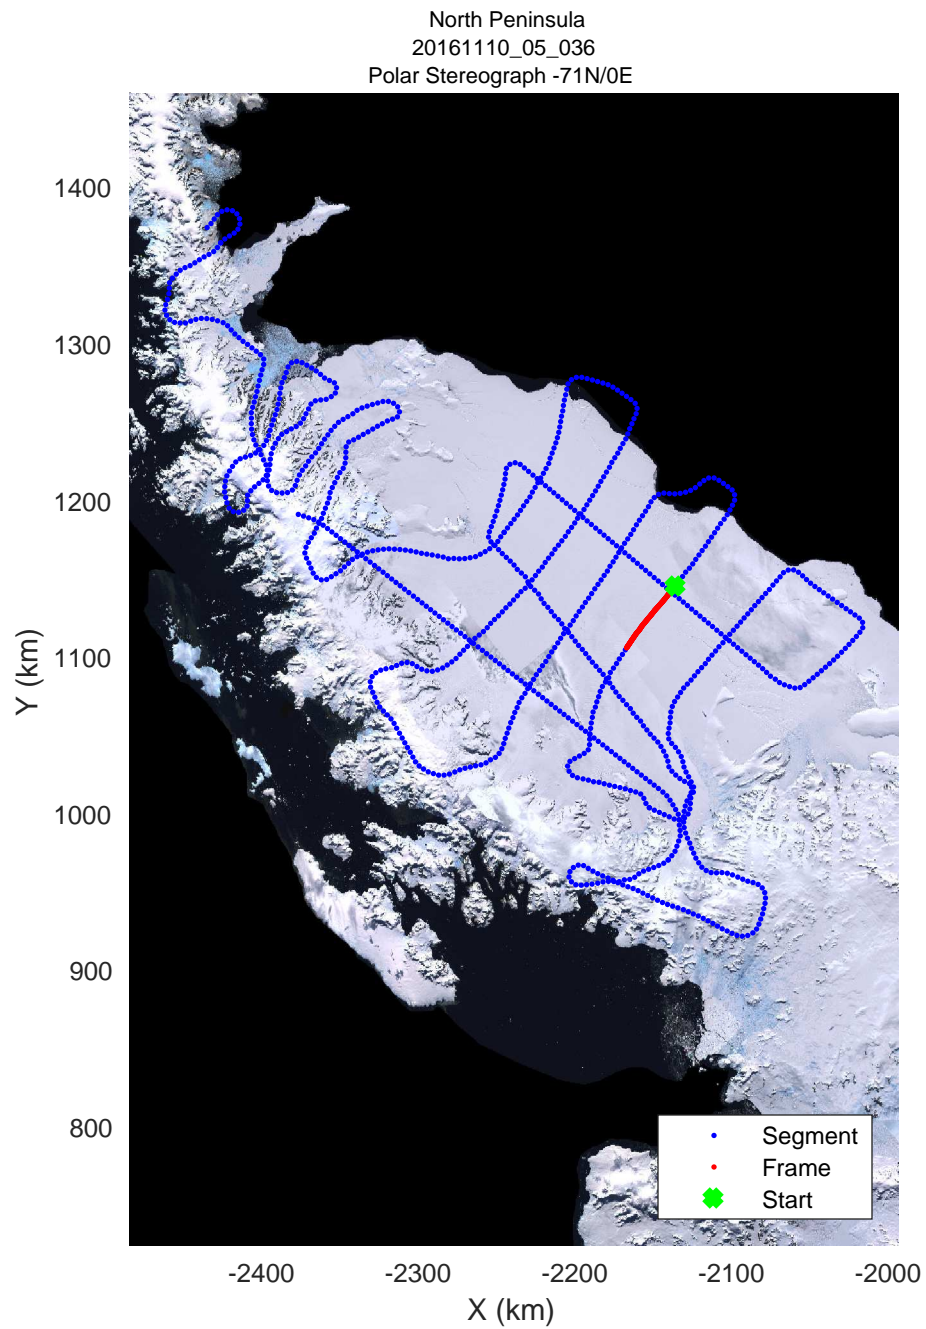

rds 2016\_Antarctica\_DC8: "North Peninsula" 20161110\_05\_034: 18:27:22.7 to 18:33:24.3 GPS

rds 2016\_Antarctica\_DC8: "North Peninsula" 20161110\_05\_035: 18:33:24.5 to 18:39:34.8 GPS

rds 2016\_Antarctica\_DC8: "North Peninsula" 20161110\_05\_035: 18:33:24.5 to 18:39:34.8 GPS