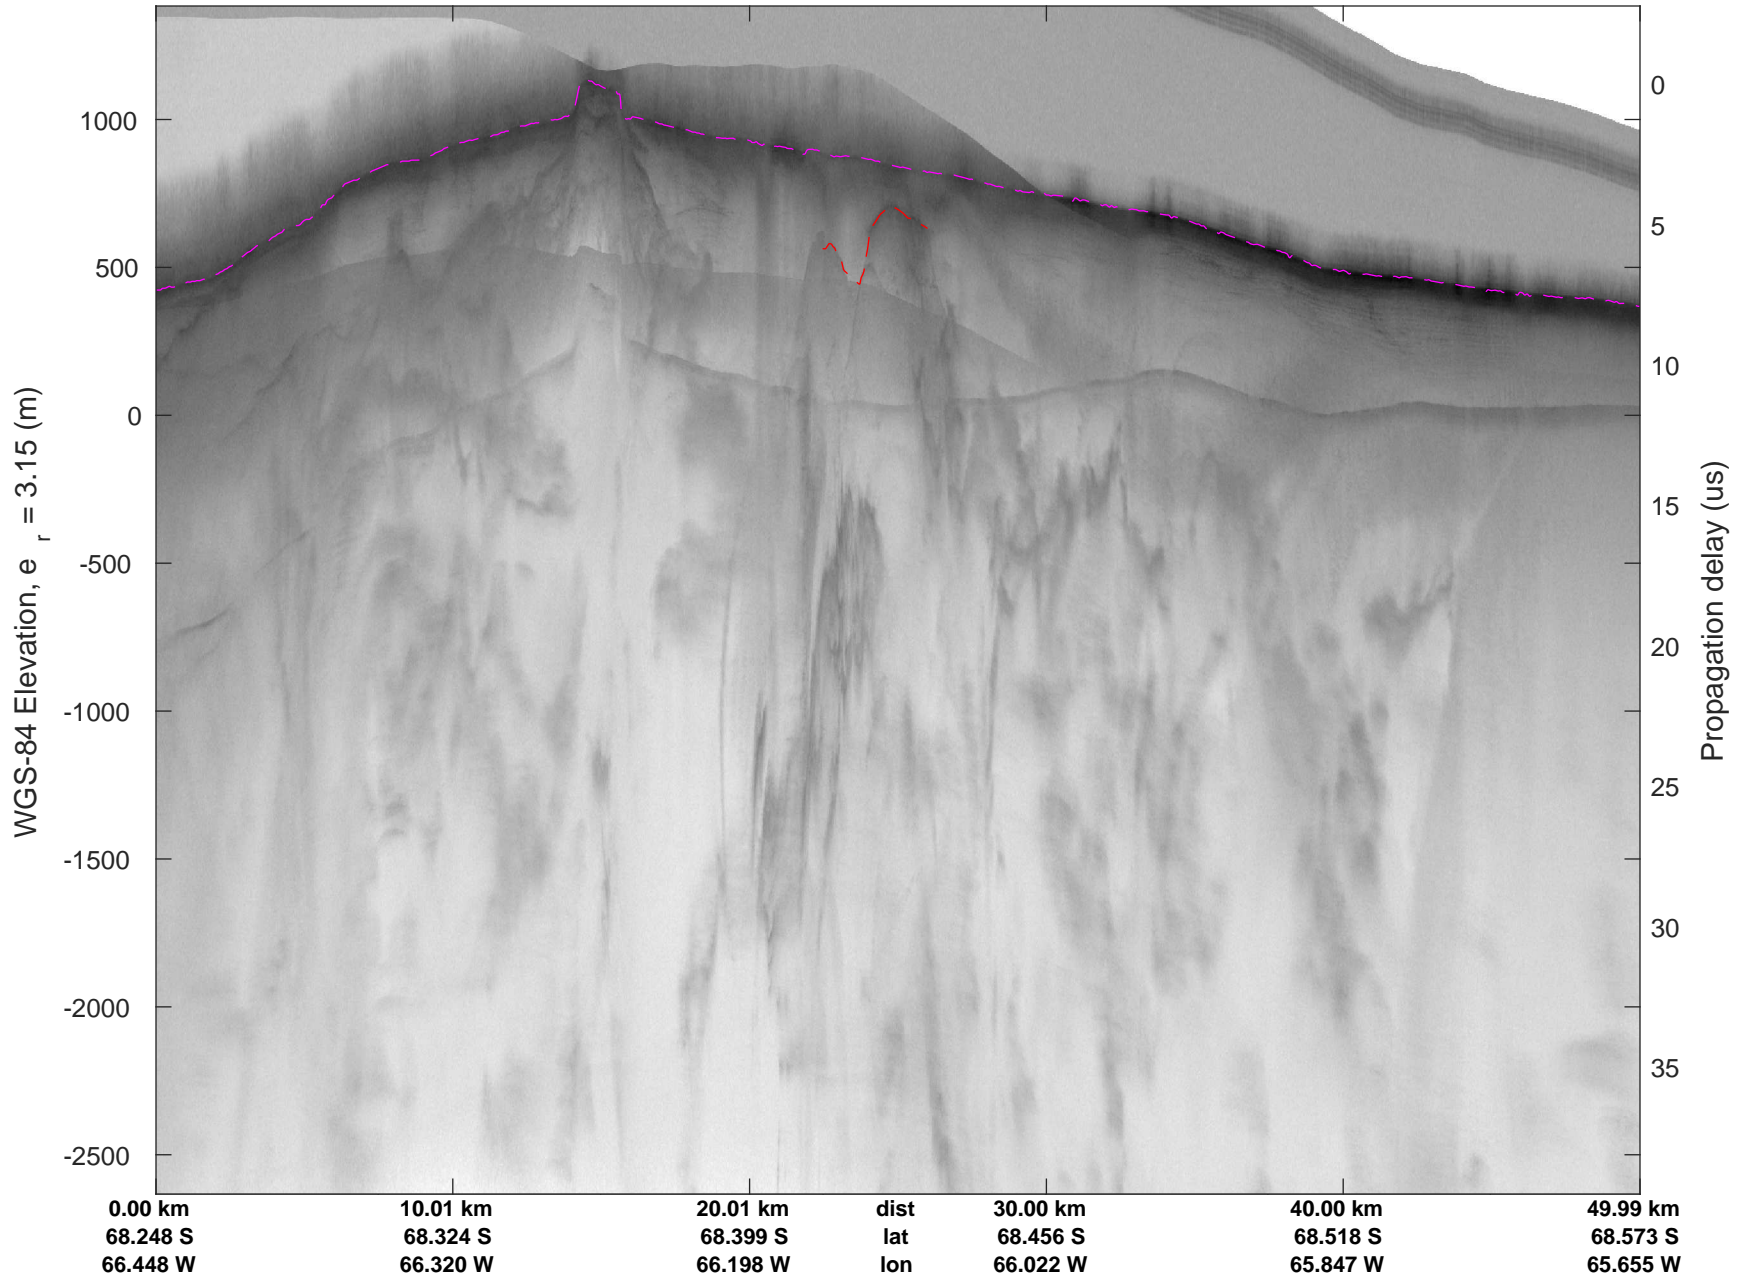

rds 2016_Antarctica_DC8: "North Peninsula" 20161110_05_062: 21:26:13.4 to 21:32:35.1 GPS