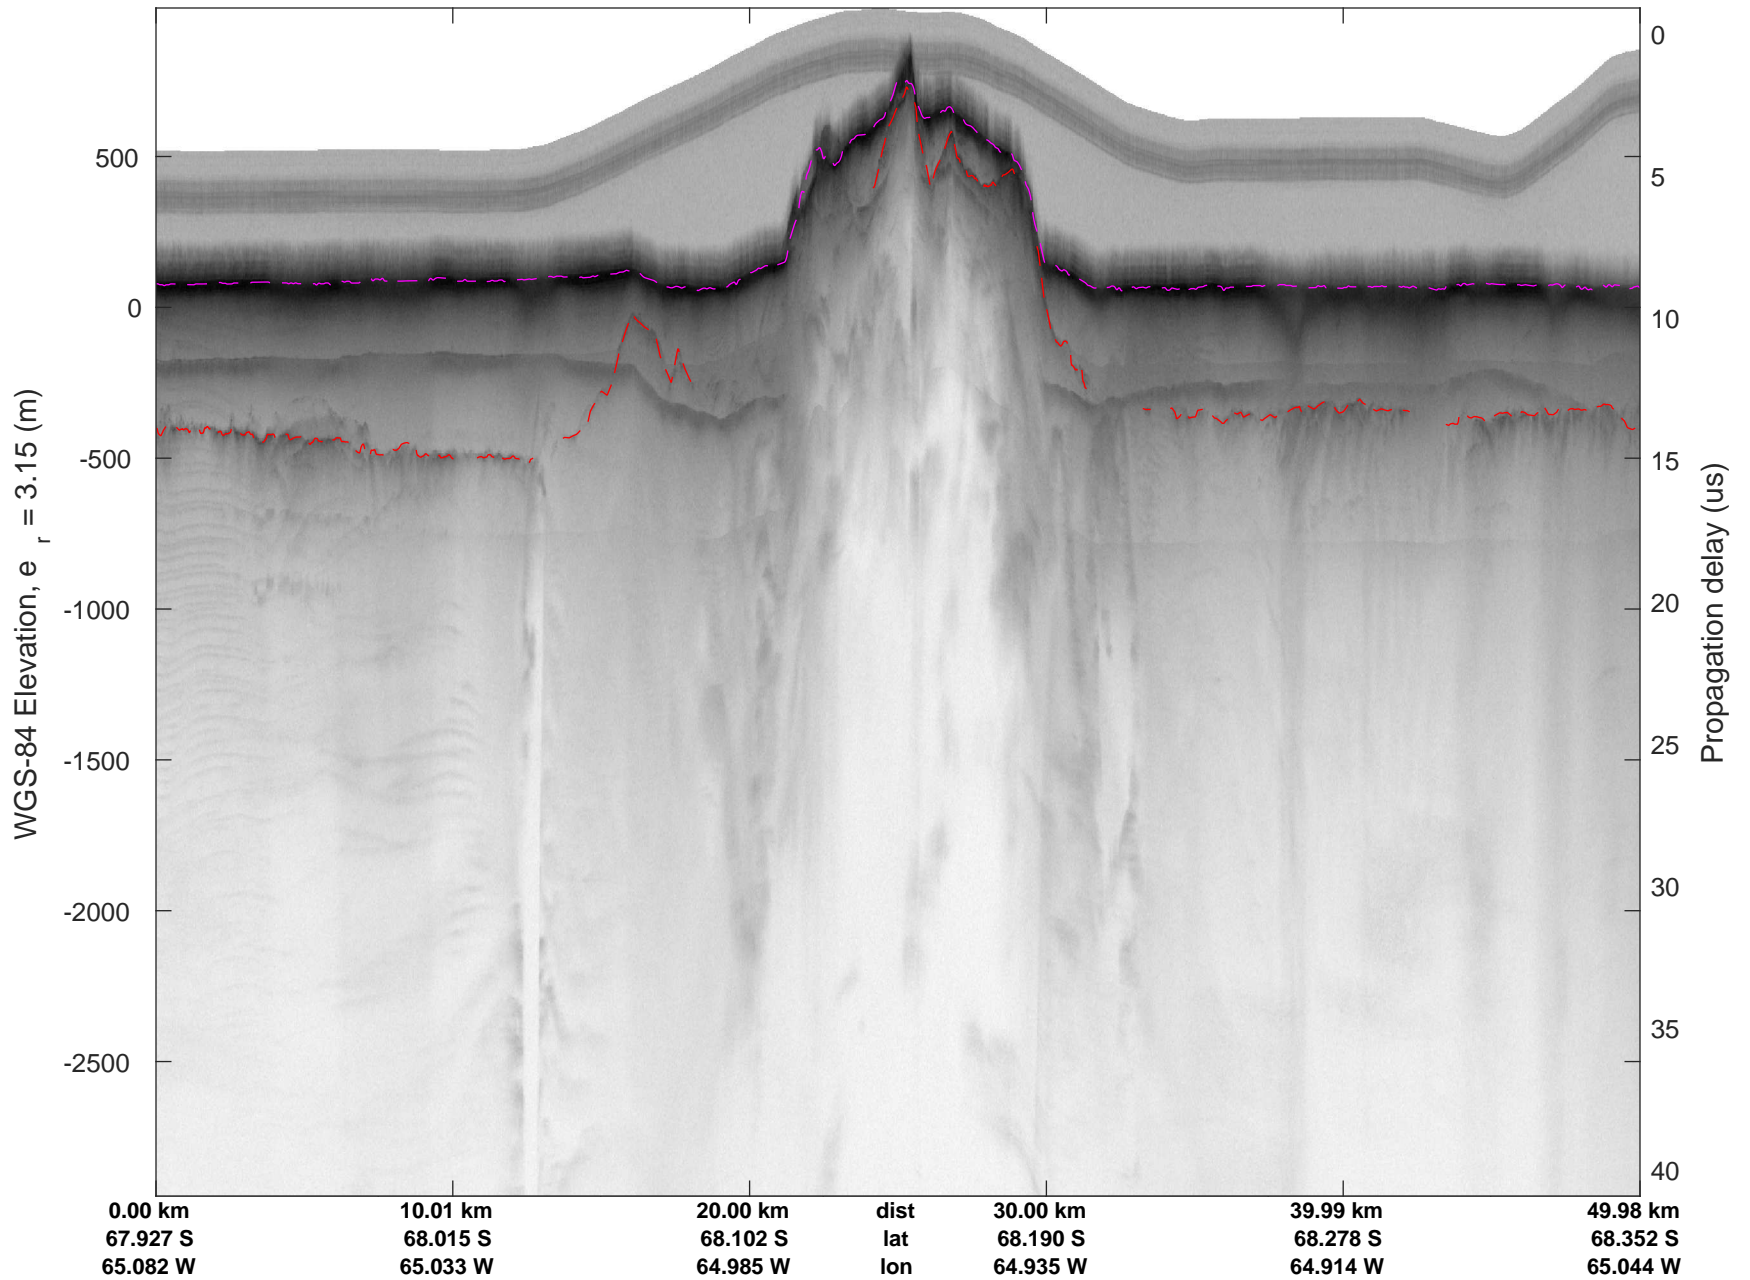

rds 2016_Antarctica_DC8: "North Peninsula" 20161110_05_039: 18:59:21.1 to 19:05:47.8 GPS