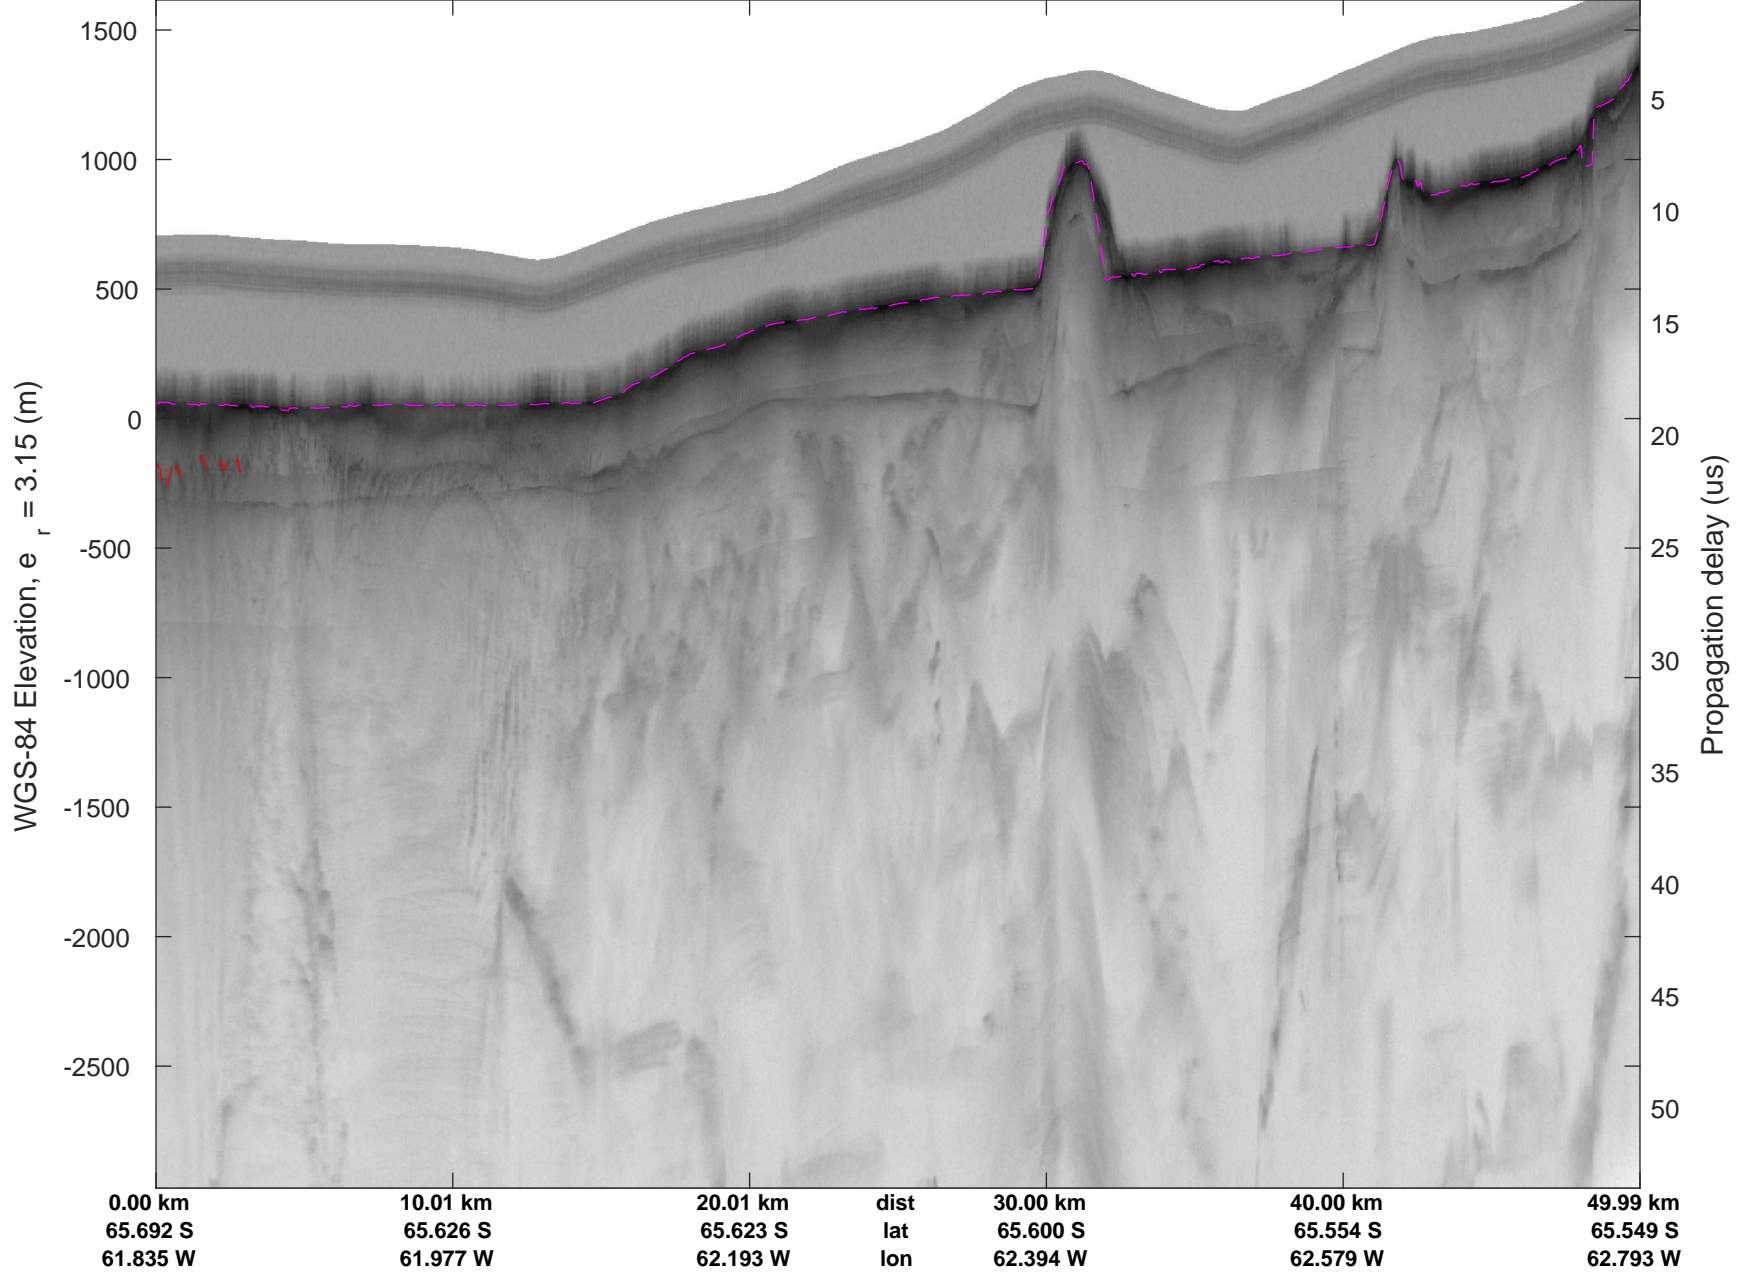

rds 2016_Antarctica_DC8: "North Peninsula" 20161110_05_010: 16:03:39.7 to 16:09:47.7 GPS