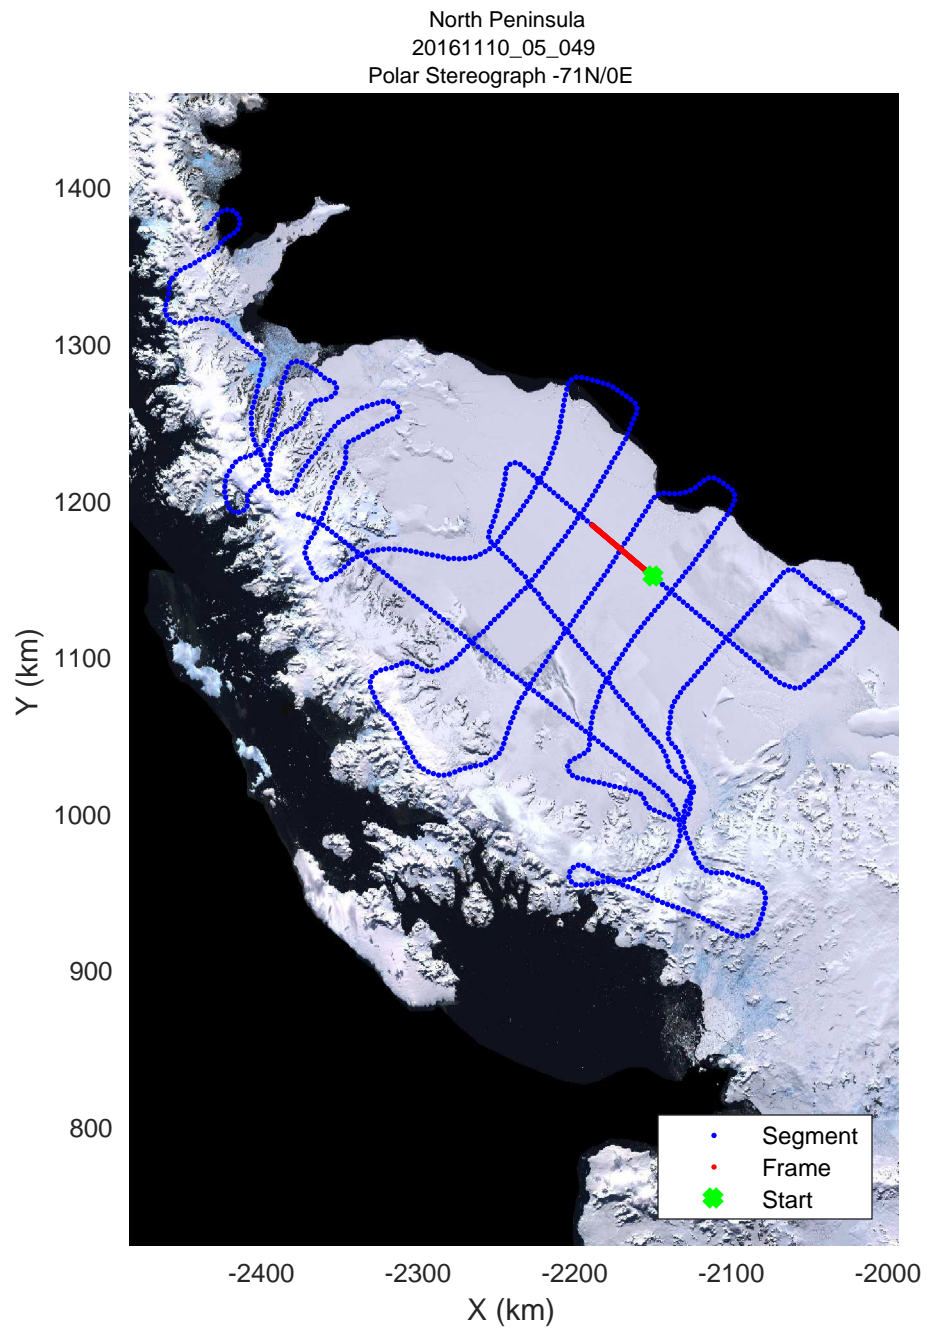

rds 2016\_Antarctica\_DC8: "North Peninsula" 20161110\_05\_047: 19:48:37.3 to 19:54:38.4 GPS

rds 2016\_Antarctica\_DC8: "North Peninsula" 20161110\_05\_048: 19:54:38.7 to 20:00:51.3 GPS

rds 2016\_Antarctica\_DC8: "North Peninsula" 20161110\_05\_048: 19:54:38.7 to 20:00:51.3 GPS