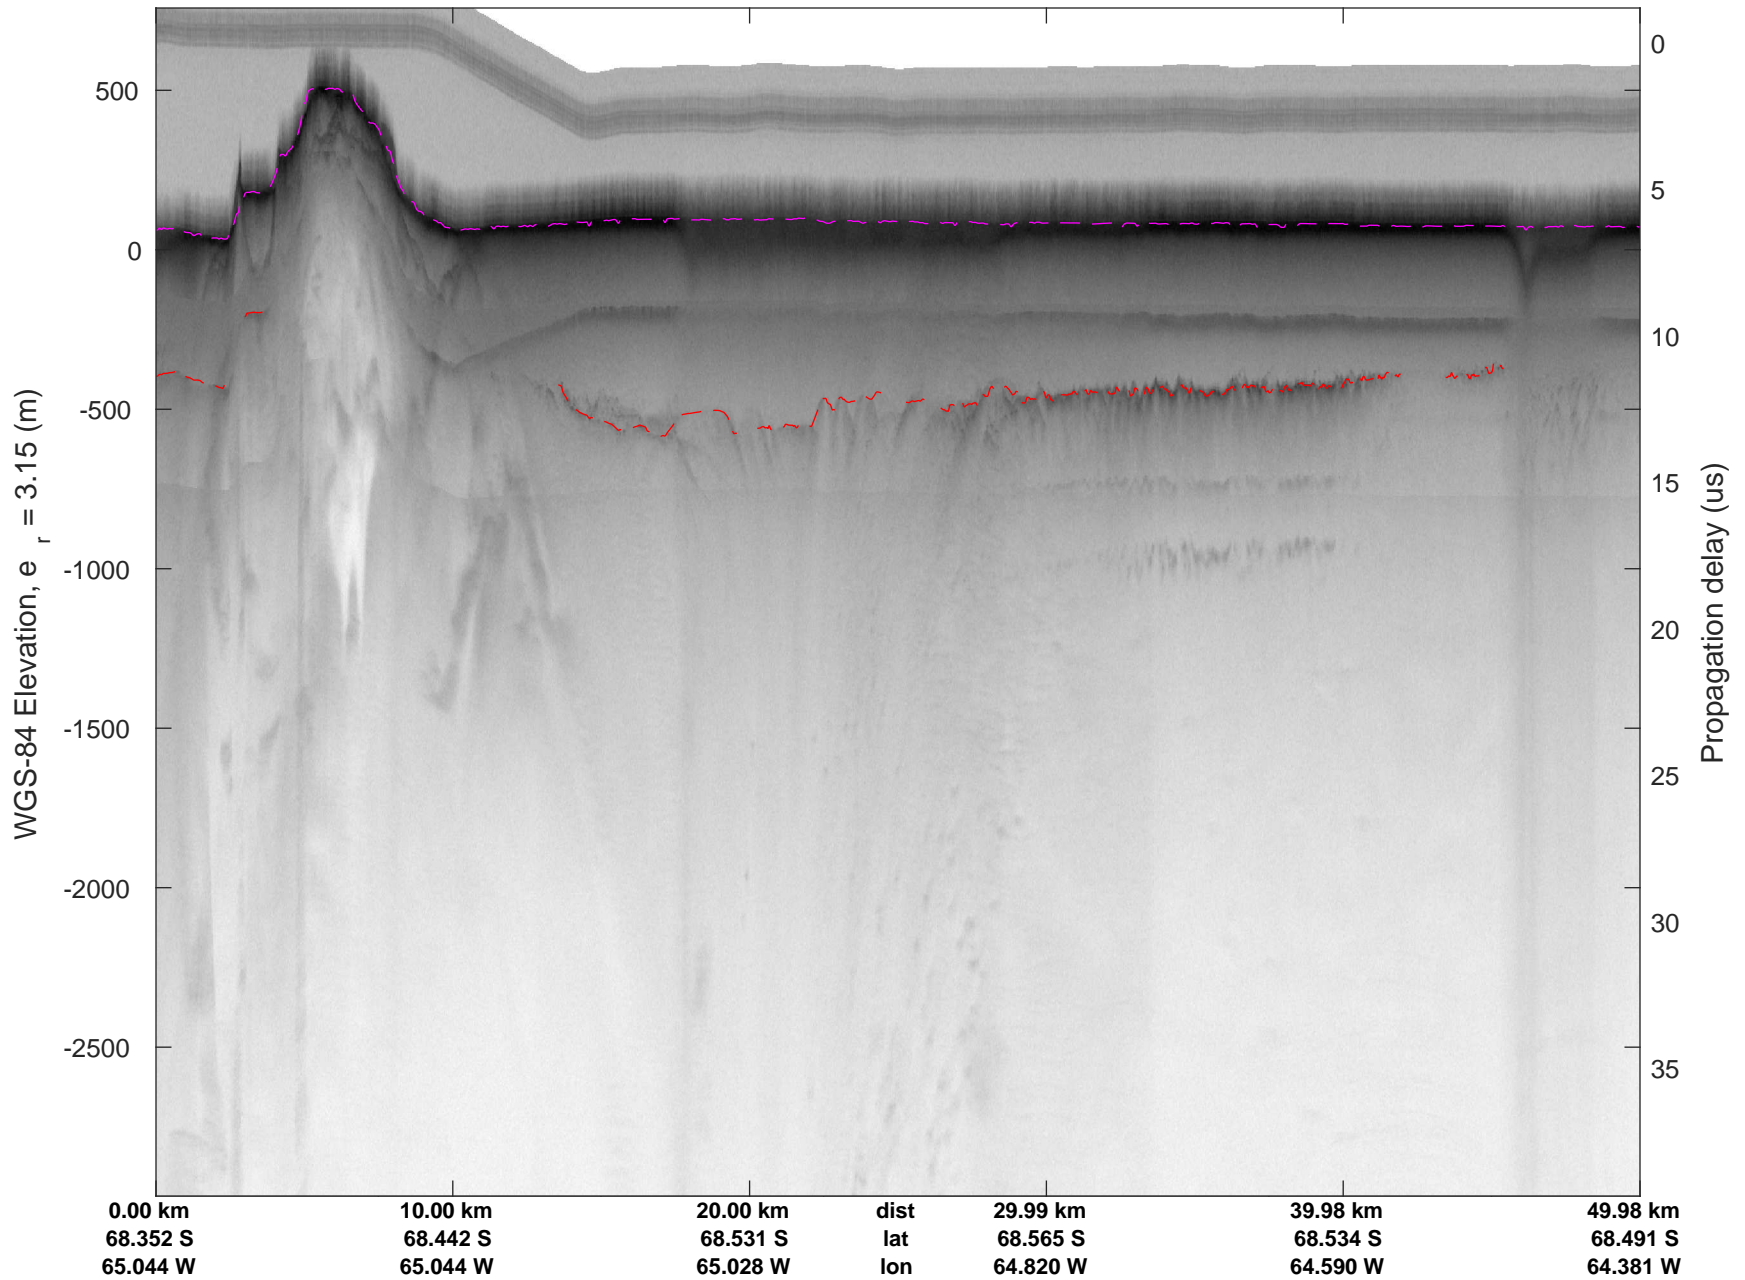

rds 2016_Antarctica_DC8: "North Peninsula" 20161110_05_040: 19:05:48.0 to 19:11:45.3 GPS