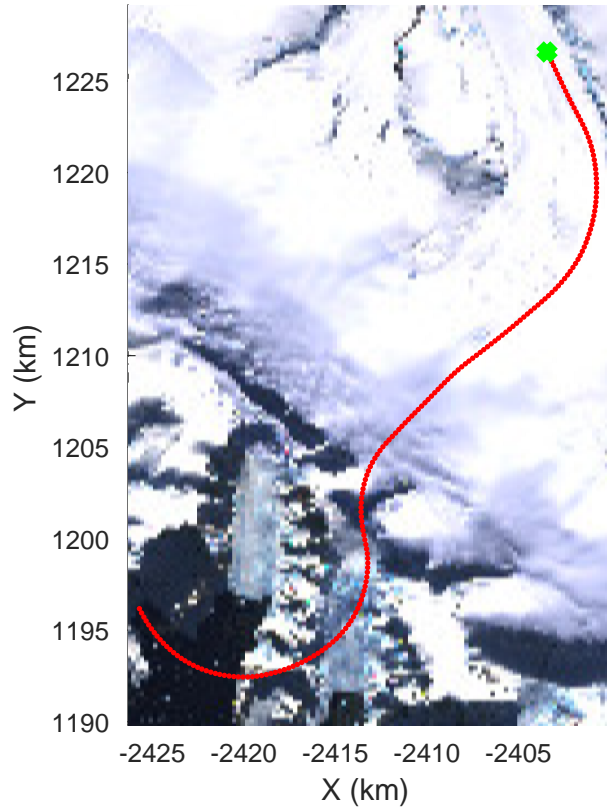

North Peninsula  
20161110\_05\_005  
Polar Stereograph -71N/0E

rds 2016\_Antarctica\_DC8: "North Peninsula" 20161110\_05\_005: 15:34:28.0 to 15:40:15.8 GPS

rds 2016\_Antarctica\_DC8: "North Peninsula" 20161110\_05\_005: 15:34:28.0 to 15:40:15.8 GPS