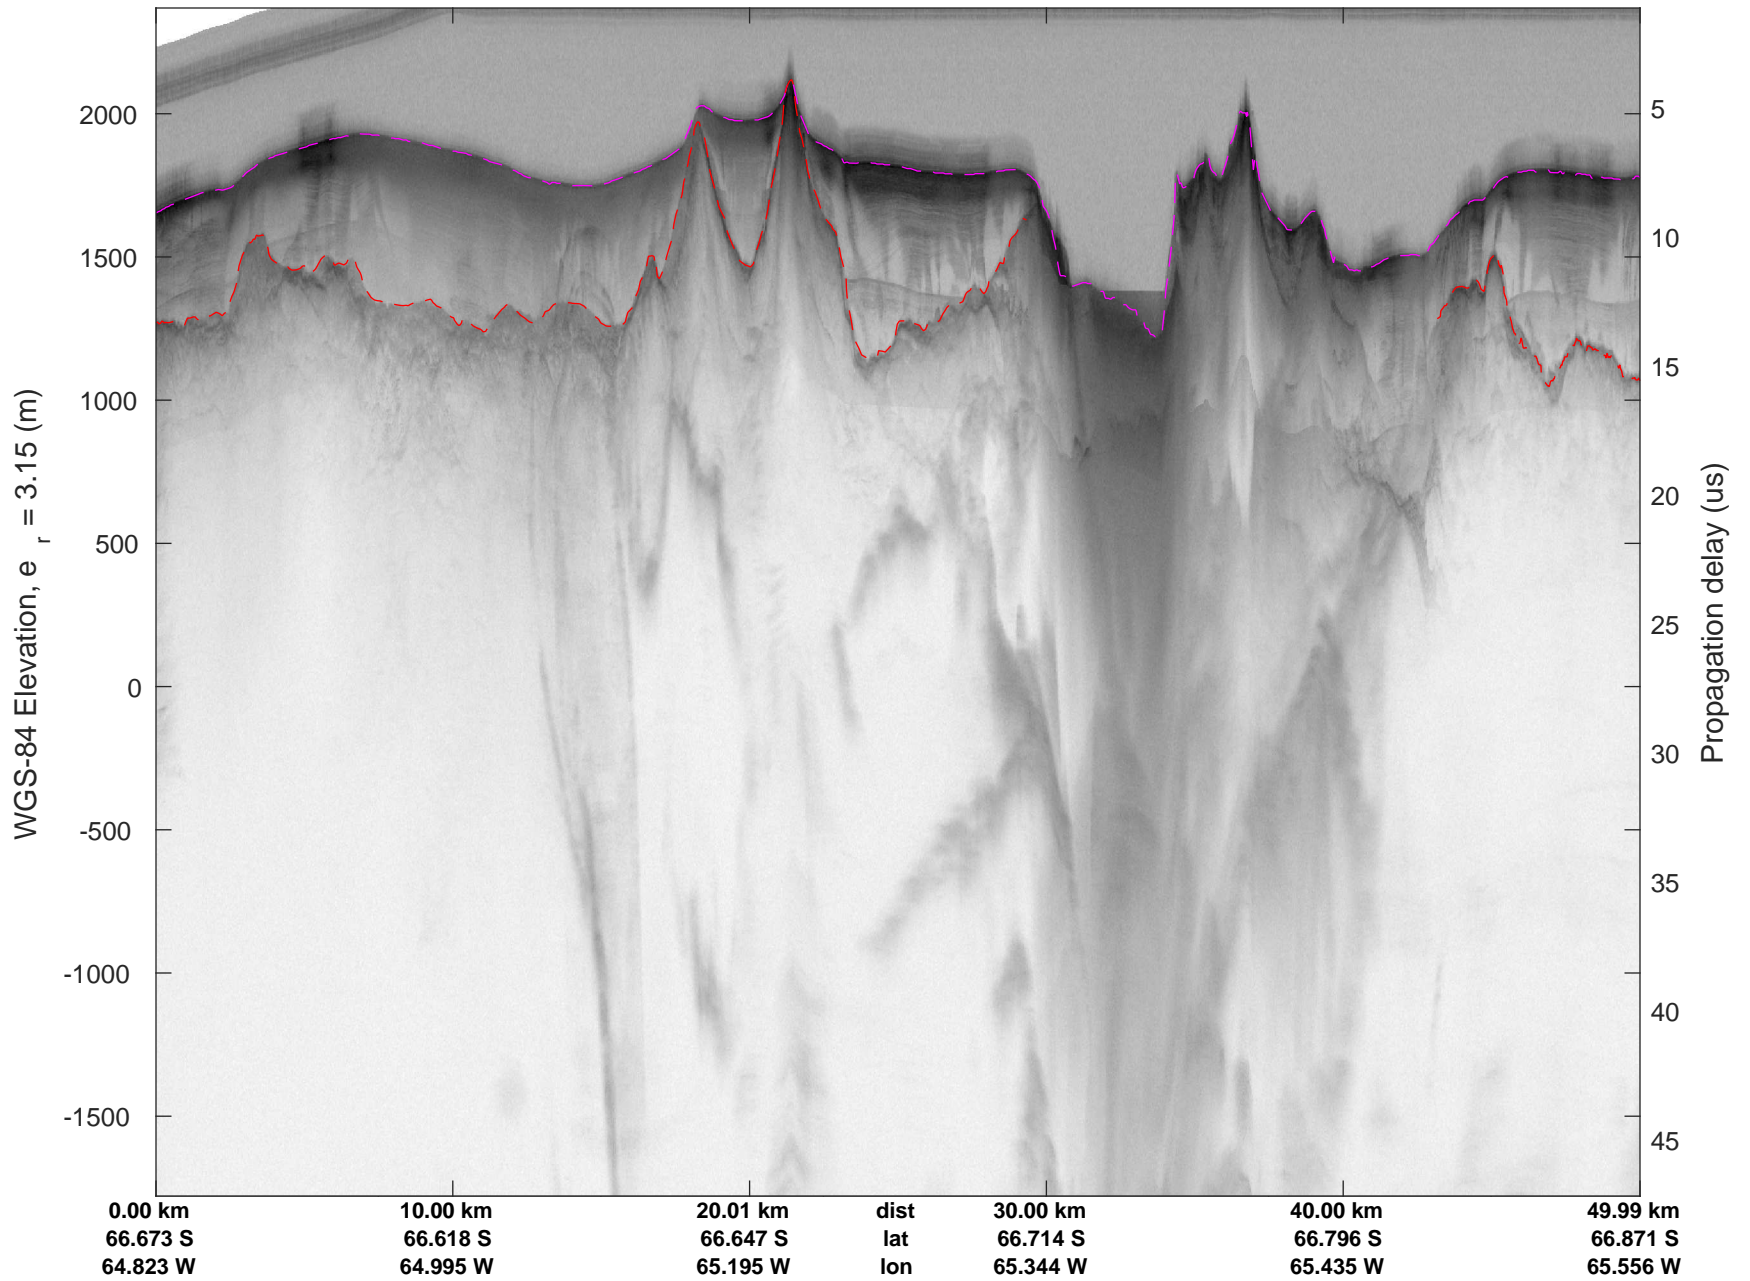

North Peninsula
20161110_05_028
Polar Stereograph -71N/0E