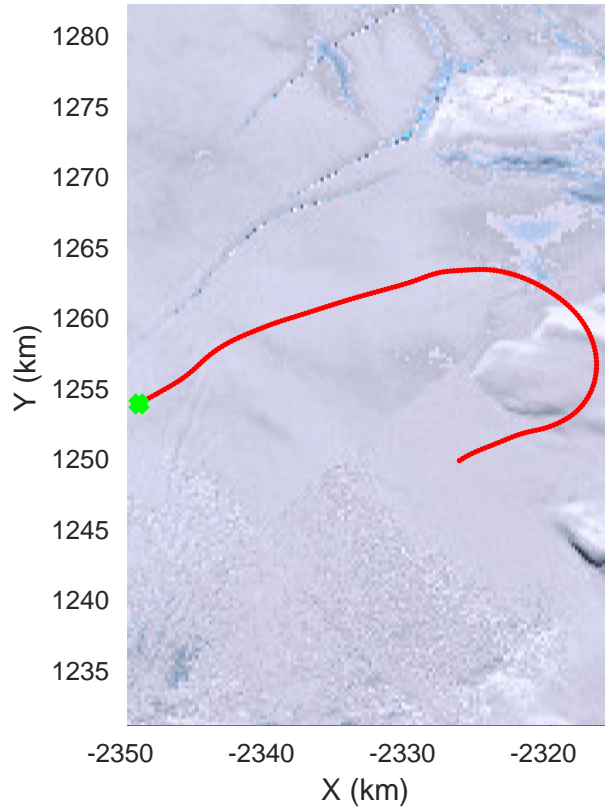

rds 2016\_Antarctica\_DC8: "North Peninsula" 20161110\_05\_011: 16:09:47.9 to 16:15:50.8 GPS

rds 2016\_Antarctica\_DC8: "North Peninsula" 20161110\_05\_012: 16:15:51.1 to 16:21:52.4 GPS

rds 2016\_Antarctica\_DC8: "North Peninsula" 20161110\_05\_012: 16:15:51.1 to 16:21:52.4 GPS