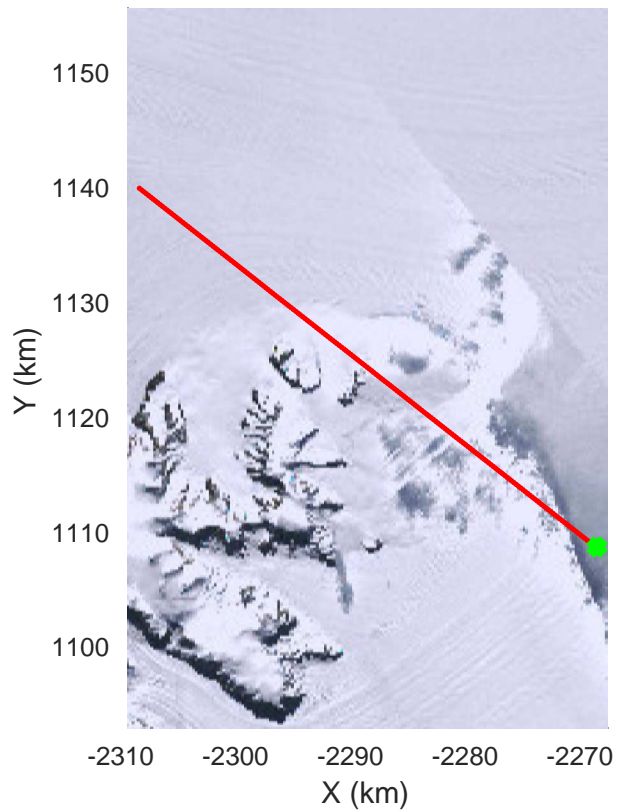

rds 2016\_Antarctica\_DC8: "North Peninsula" 20161110\_05\_065: 21:44:55.0 to 21:50:56.2 GPS

rds 2016\_Antarctica\_DC8: "North Peninsula" 20161110\_05\_066: 21:50:56.5 to 21:56:53.0 GPS

rds 2016\_Antarctica\_DC8: "North Peninsula" 20161110\_05\_066: 21:50:56.5 to 21:56:53.0 GPS