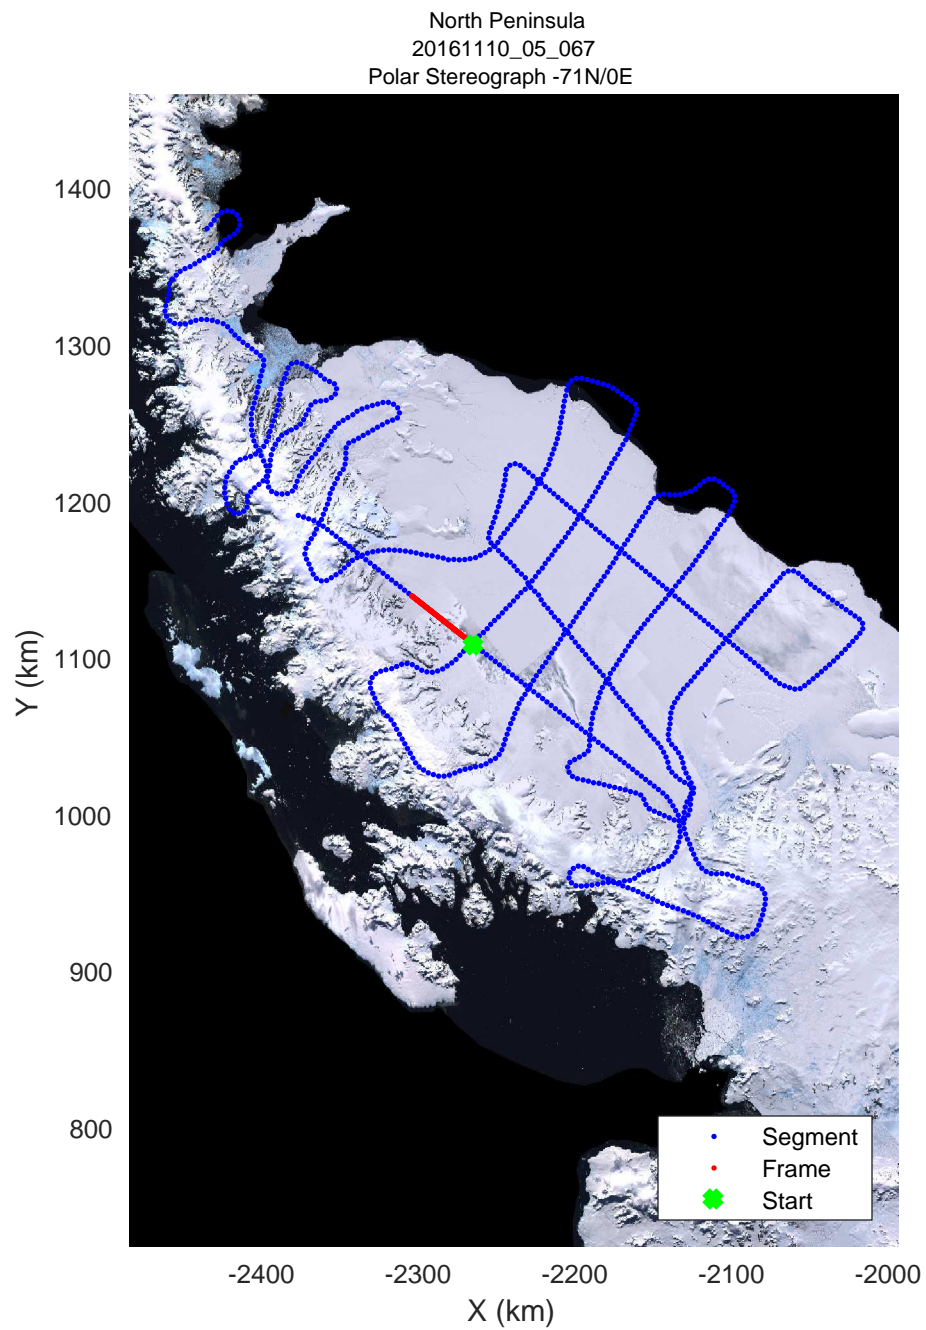

rds 2016\_Antarctica\_DC8: "North Peninsula" 20161110\_05\_065: 21:44:55.0 to 21:50:56.2 GPS

rds 2016\_Antarctica\_DC8: "North Peninsula" 20161110\_05\_066: 21:50:56.5 to 21:56:53.0 GPS

rds 2016\_Antarctica\_DC8: "North Peninsula" 20161110\_05\_066: 21:50:56.5 to 21:56:53.0 GPS