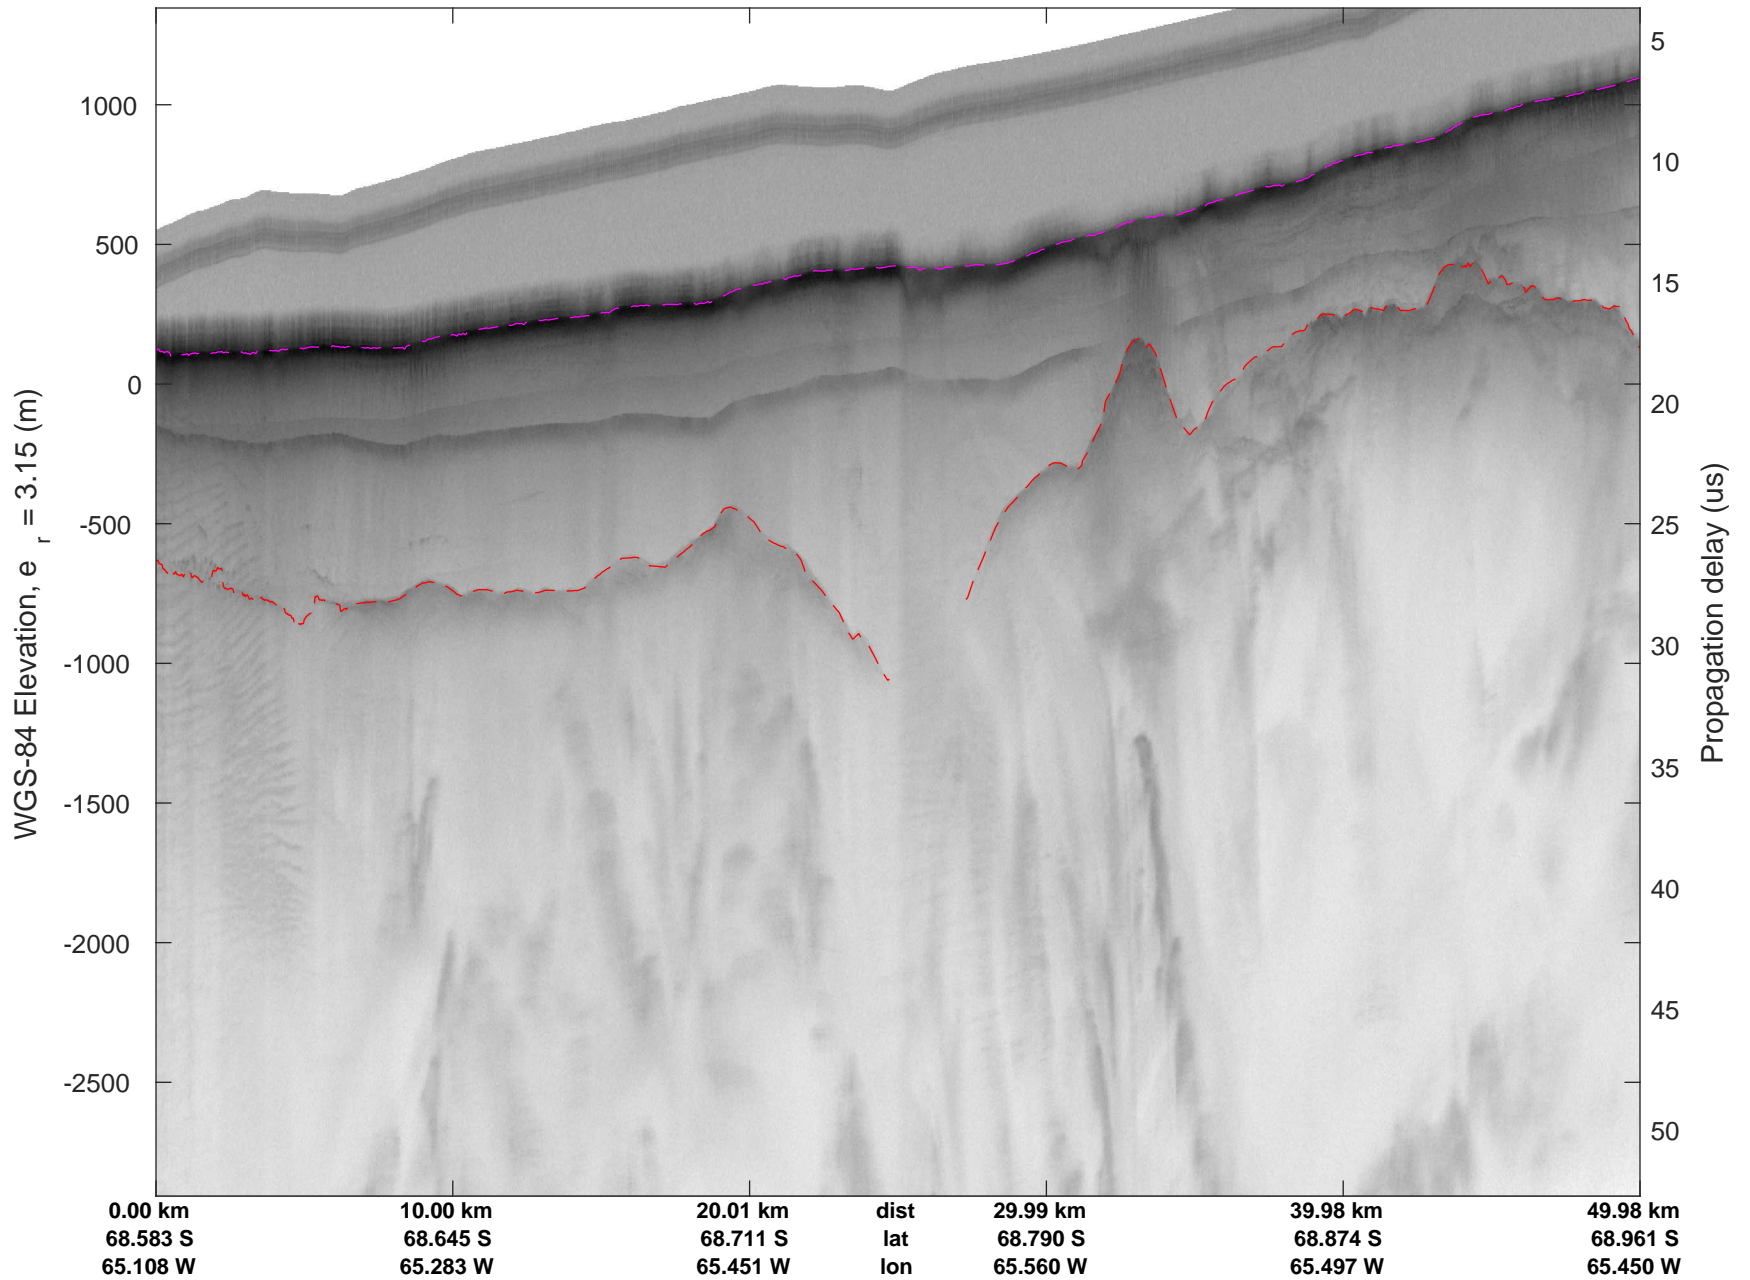

rds 2016\_Antarctica\_DC8: "North Peninsula" 20161110\_05\_056: 20:49:21.6 to 20:57:01.8 GPS

rds 2016\_Antarctica\_DC8: "North Peninsula" 20161110\_05\_057: 20:57:02.1 to 21:03:28.5 GPS

rds 2016\_Antarctica\_DC8: "North Peninsula" 20161110\_05\_057: 20:57:02.1 to 21:03:28.5 GPS