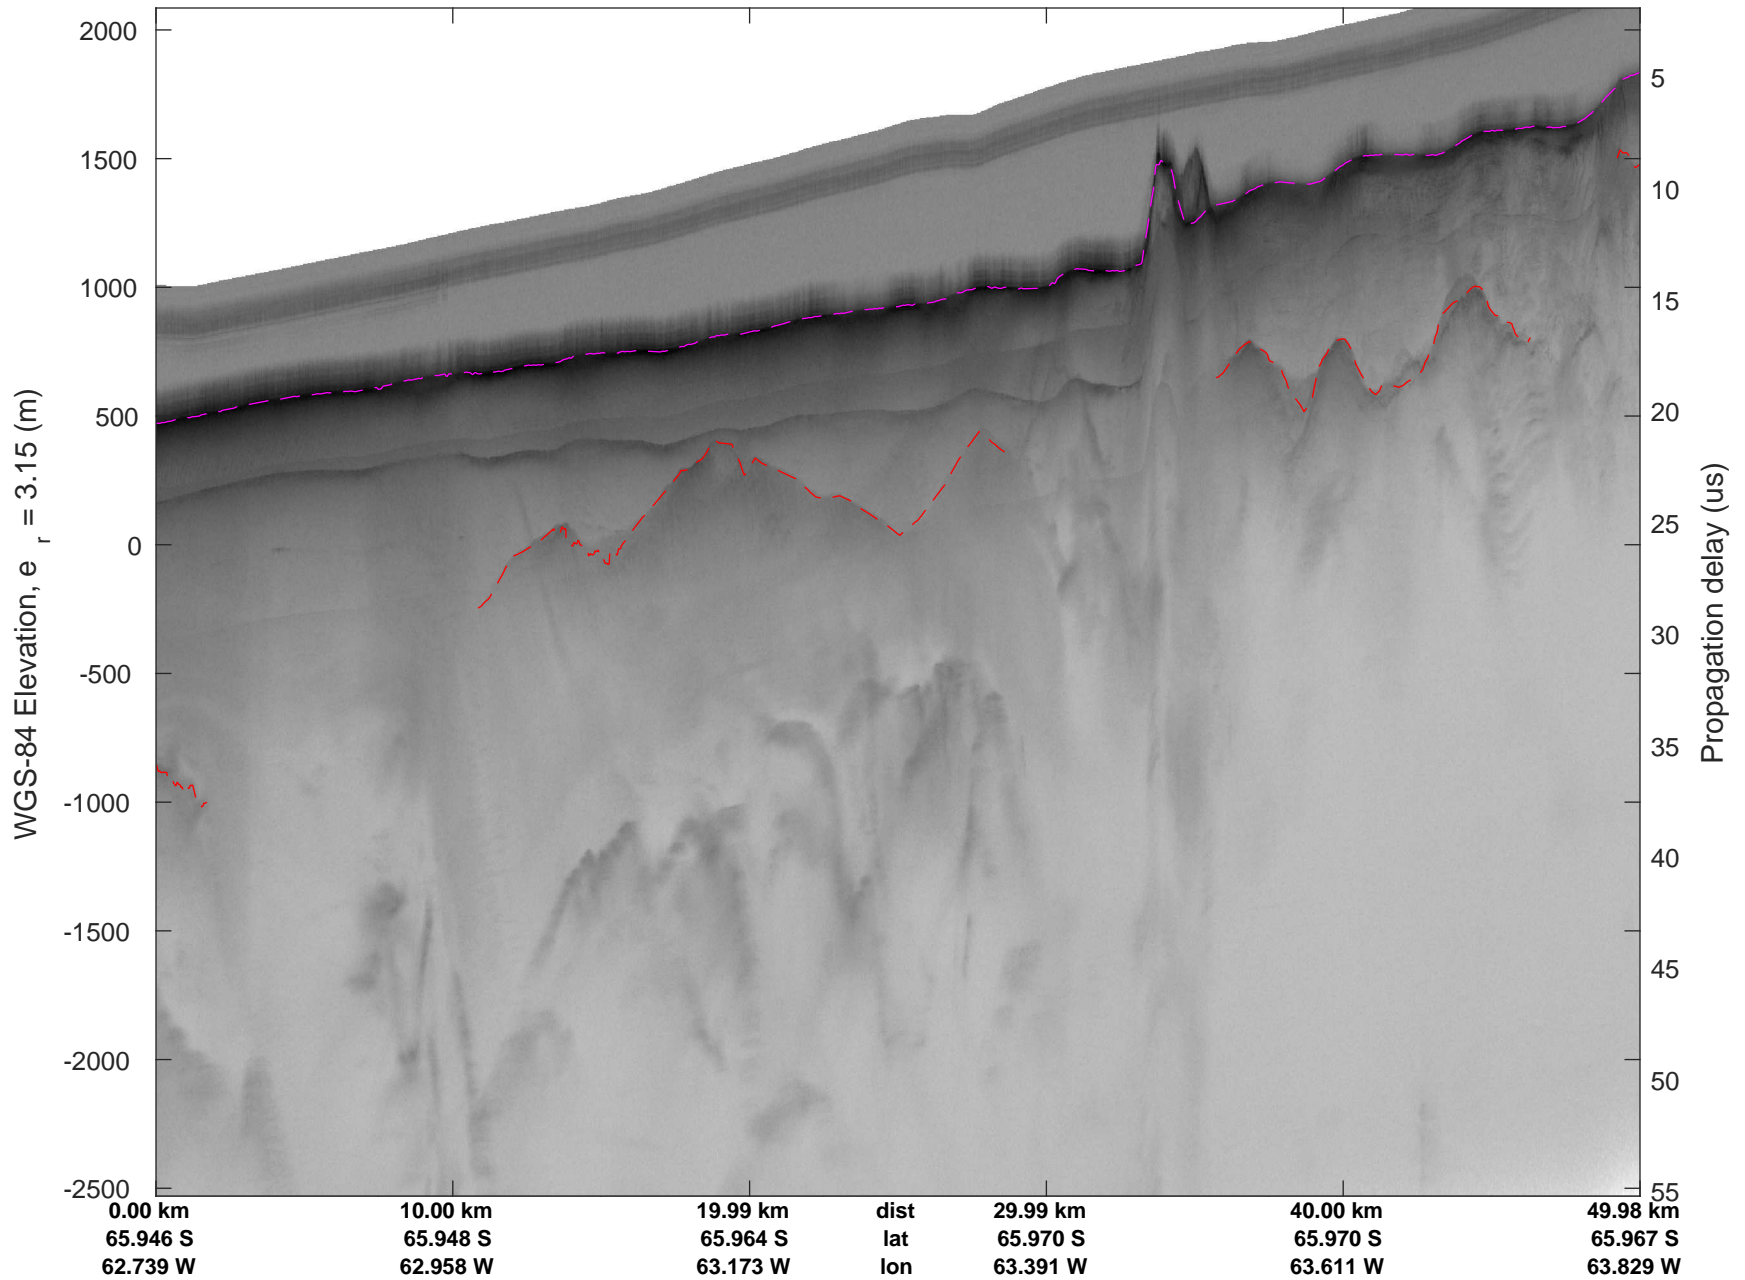

rds 2016\_Antarctica\_DC8: "North Peninsula" 20161110\_05\_014: 16:27:40.3 to 16:33:53.5 GPS

rds 2016\_Antarctica\_DC8: "North Peninsula" 20161110\_05\_015: 16:33:53.7 to 16:39:53.0 GPS

rds 2016\_Antarctica\_DC8: "North Peninsula" 20161110\_05\_015: 16:33:53.7 to 16:39:53.0 GPS