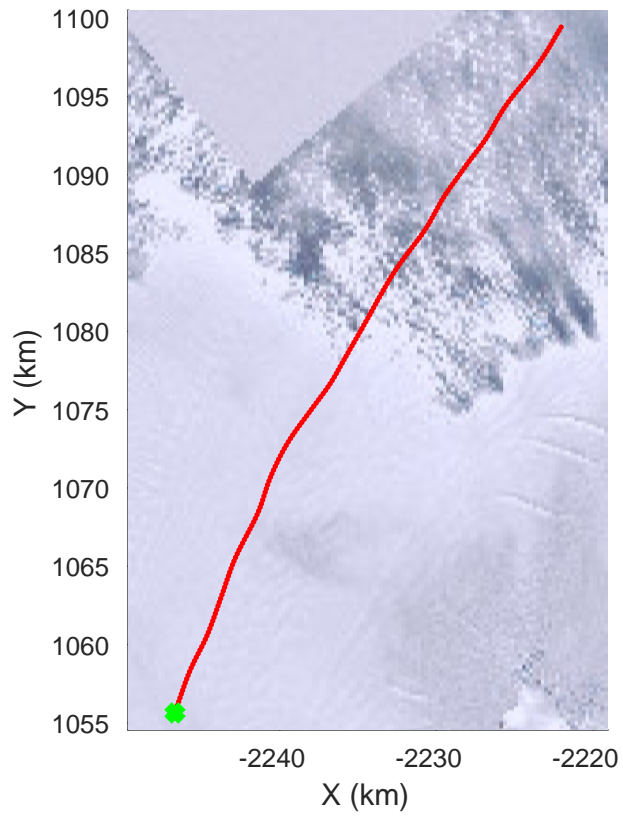

rds 2016\_Antarctica\_DC8: "North Peninsula" 20161110\_05\_028: 17:52:13.0 to 17:58:09.7 GPS

rds 2016\_Antarctica\_DC8: "North Peninsula" 20161110\_05\_029: 17:58:10.0 to 18:03:53.9 GPS

rds 2016\_Antarctica\_DC8: "North Peninsula" 20161110\_05\_029: 17:58:10.0 to 18:03:53.9 GPS