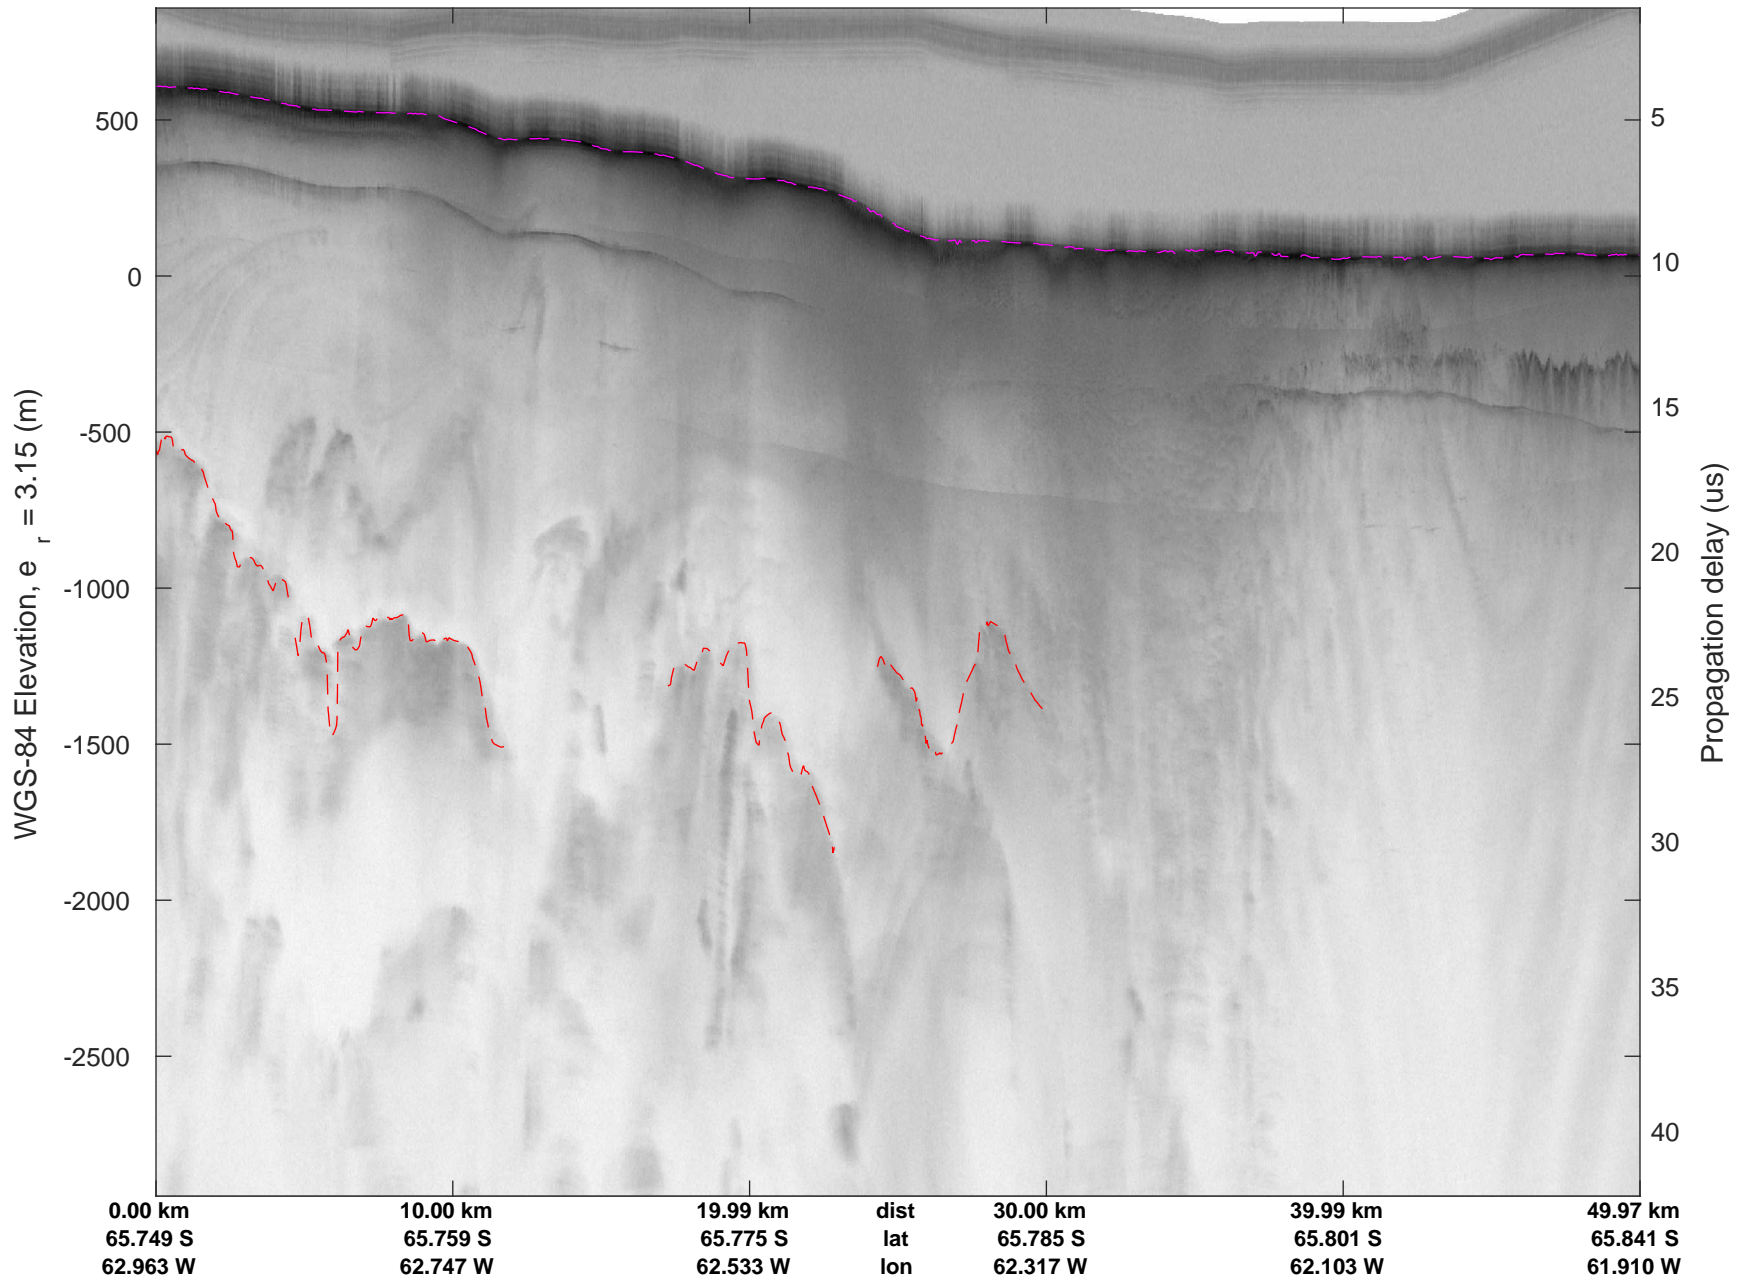

rds 2016\_Antarctica\_DC8: "North Peninsula" 20161110\_05\_011: 16:09:47.9 to 16:15:50.8 GPS

rds 2016\_Antarctica\_DC8: "North Peninsula" 20161110\_05\_012: 16:15:51.1 to 16:21:52.4 GPS

rds 2016\_Antarctica\_DC8: "North Peninsula" 20161110\_05\_012: 16:15:51.1 to 16:21:52.4 GPS