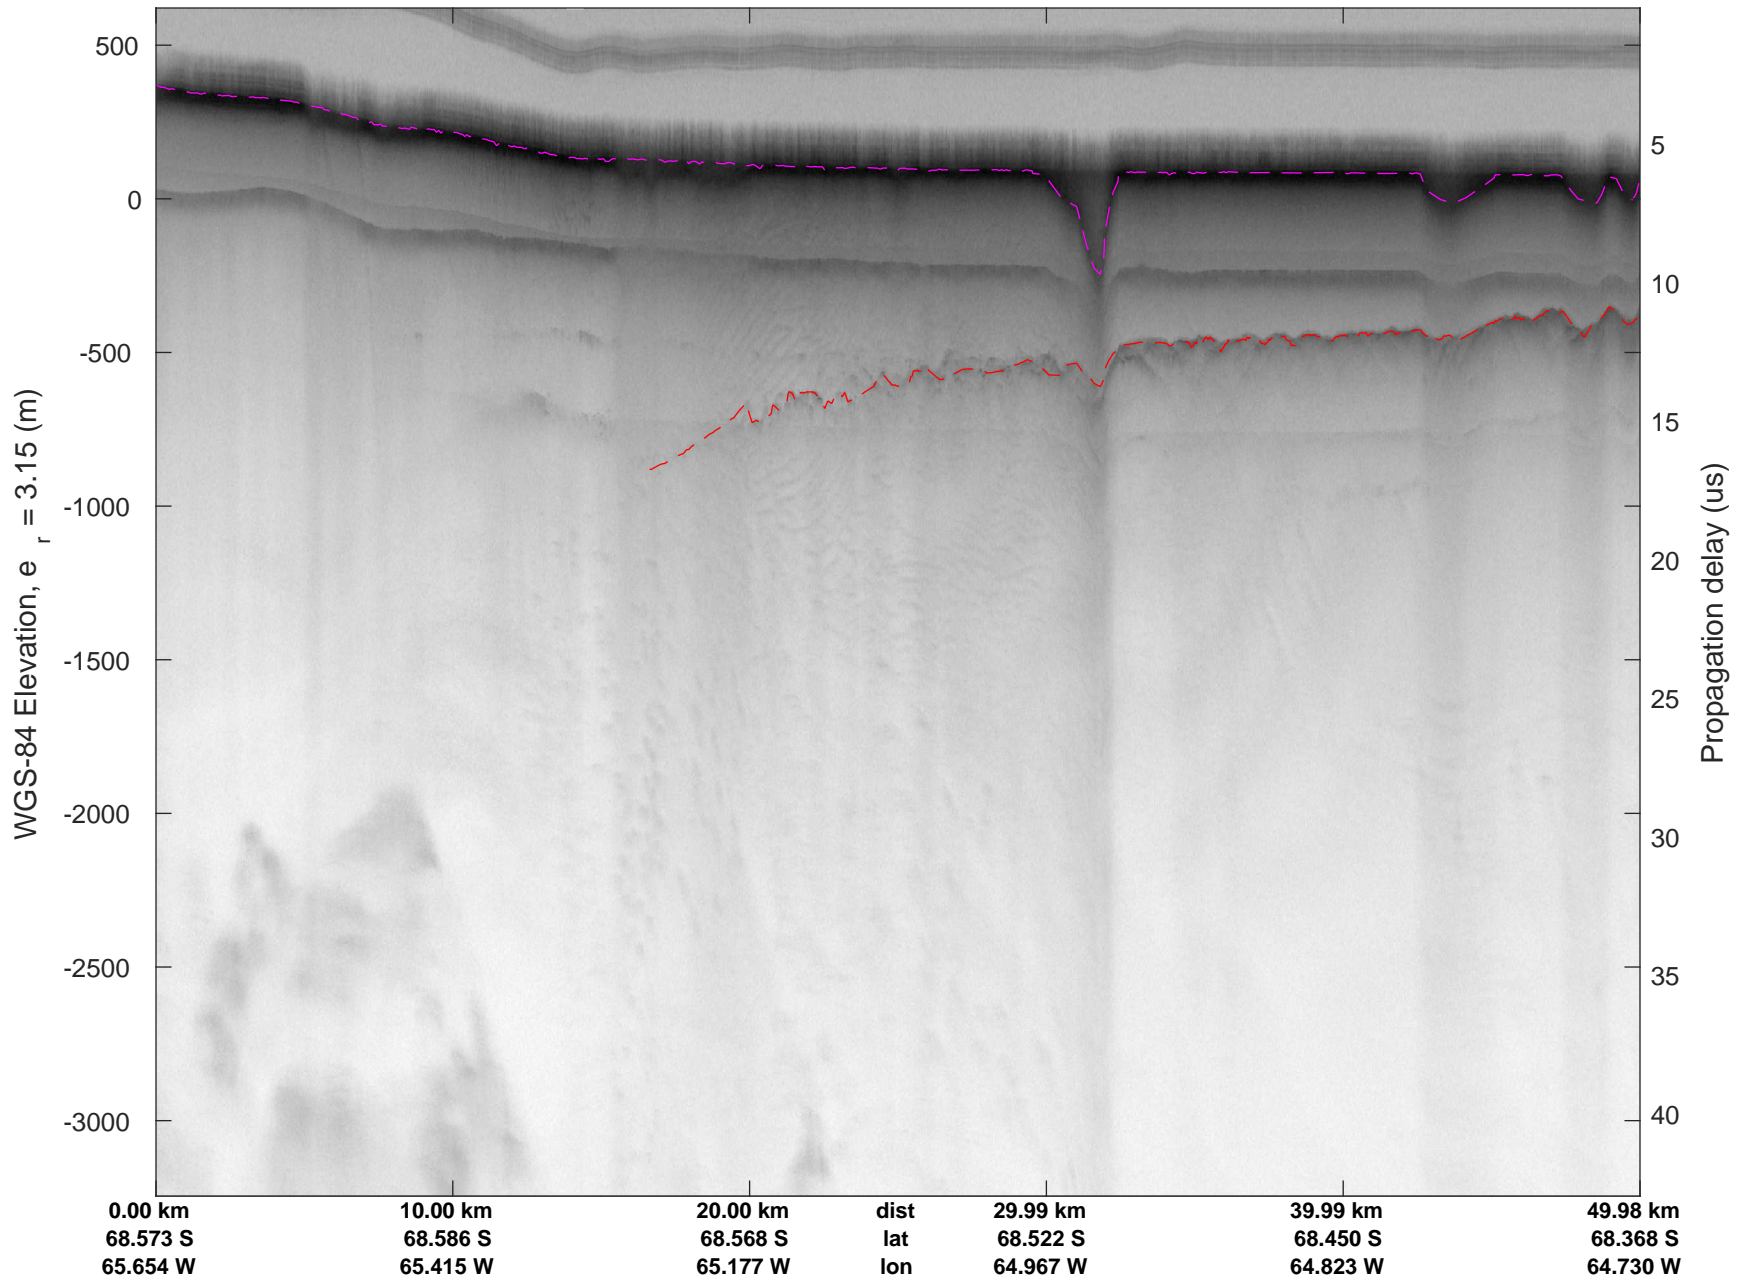

rds 2016\_Antarctica\_DC8: "North Peninsula" 20161110\_05\_062: 21:26:13.4 to 21:32:35.1 GPS

rds 2016\_Antarctica\_DC8: "North Peninsula" 20161110\_05\_063: 21:32:35.4 to 21:38:38.2 GPS

rds 2016\_Antarctica\_DC8: "North Peninsula" 20161110\_05\_063: 21:32:35.4 to 21:38:38.2 GPS