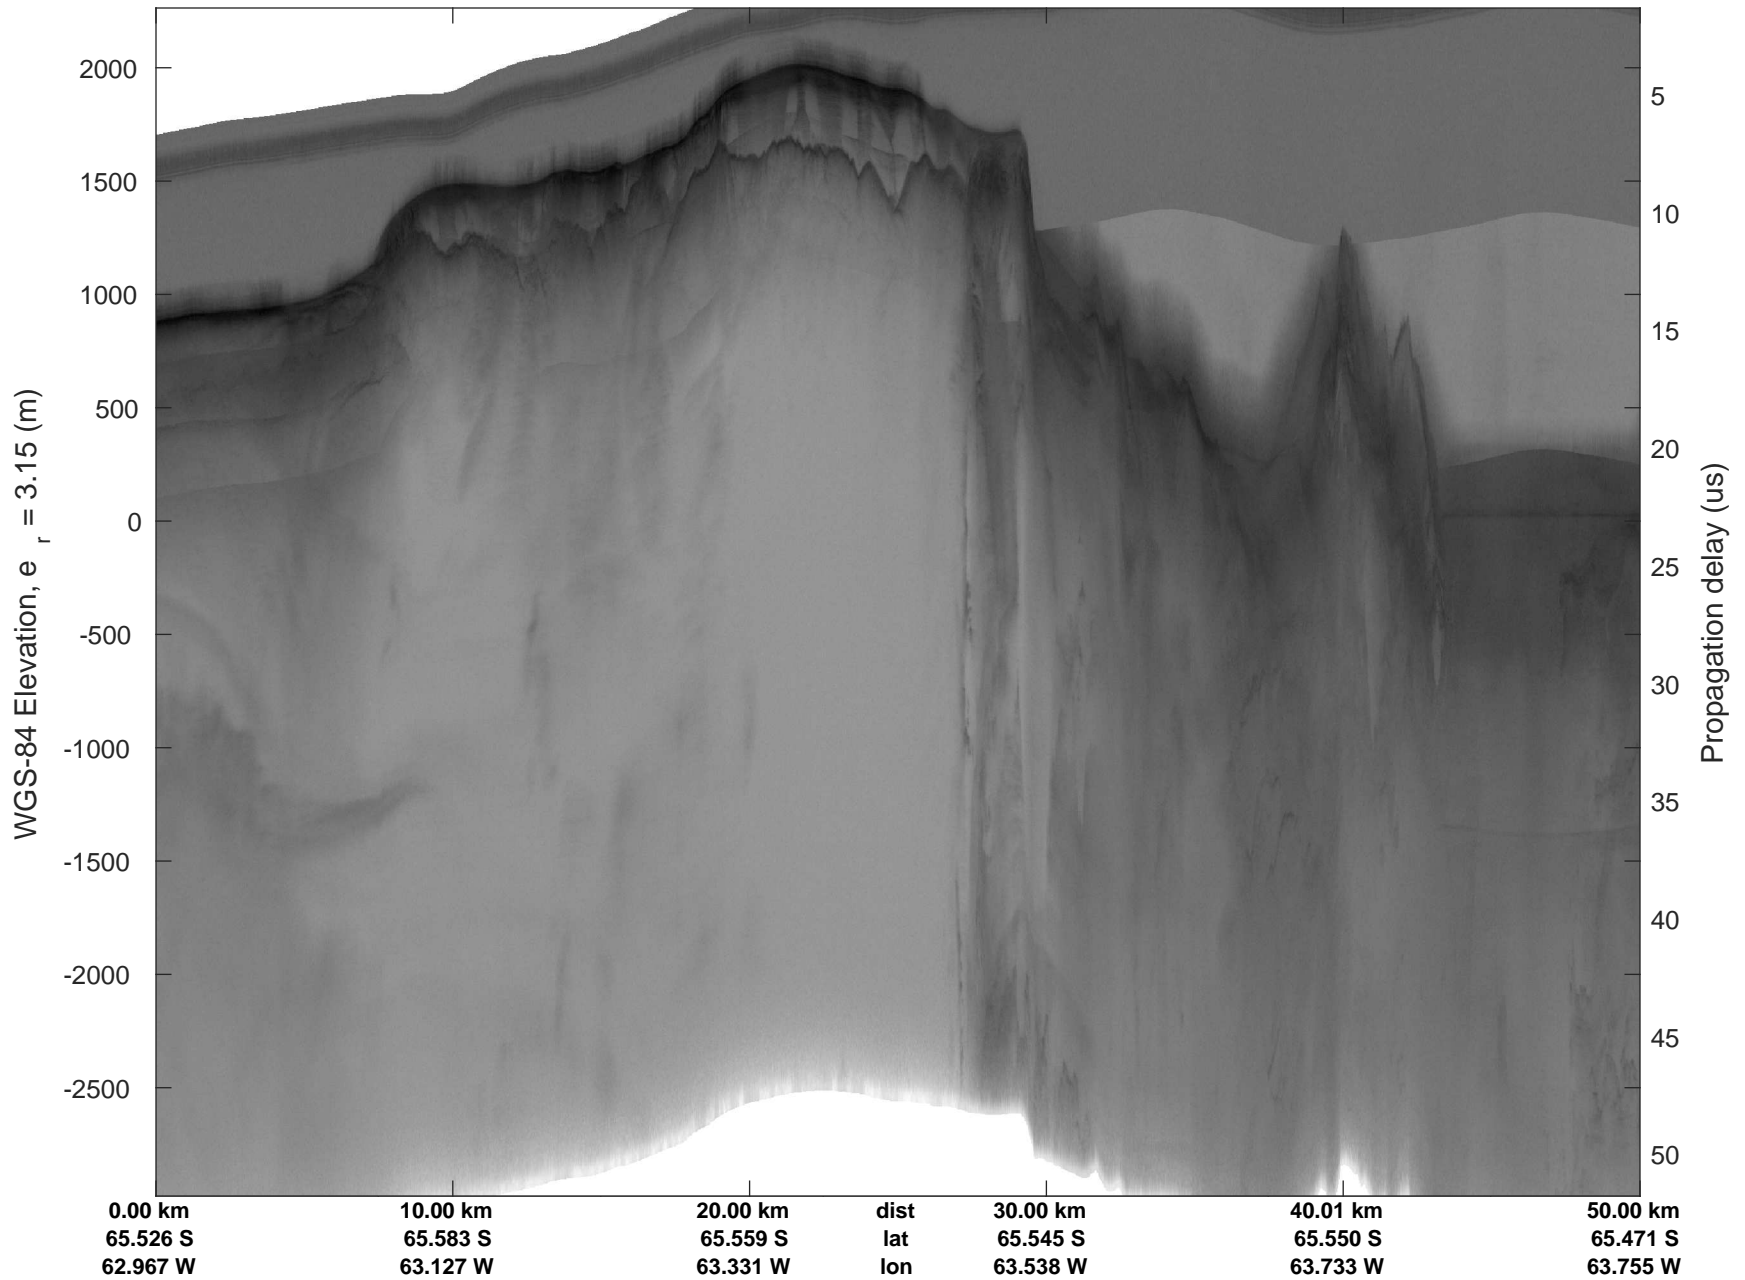

rds 2016_Antarctica_DC8: "North Peninsula" 20161110_05_006: 15:40:16.0 to 15:46:07.3 GPS