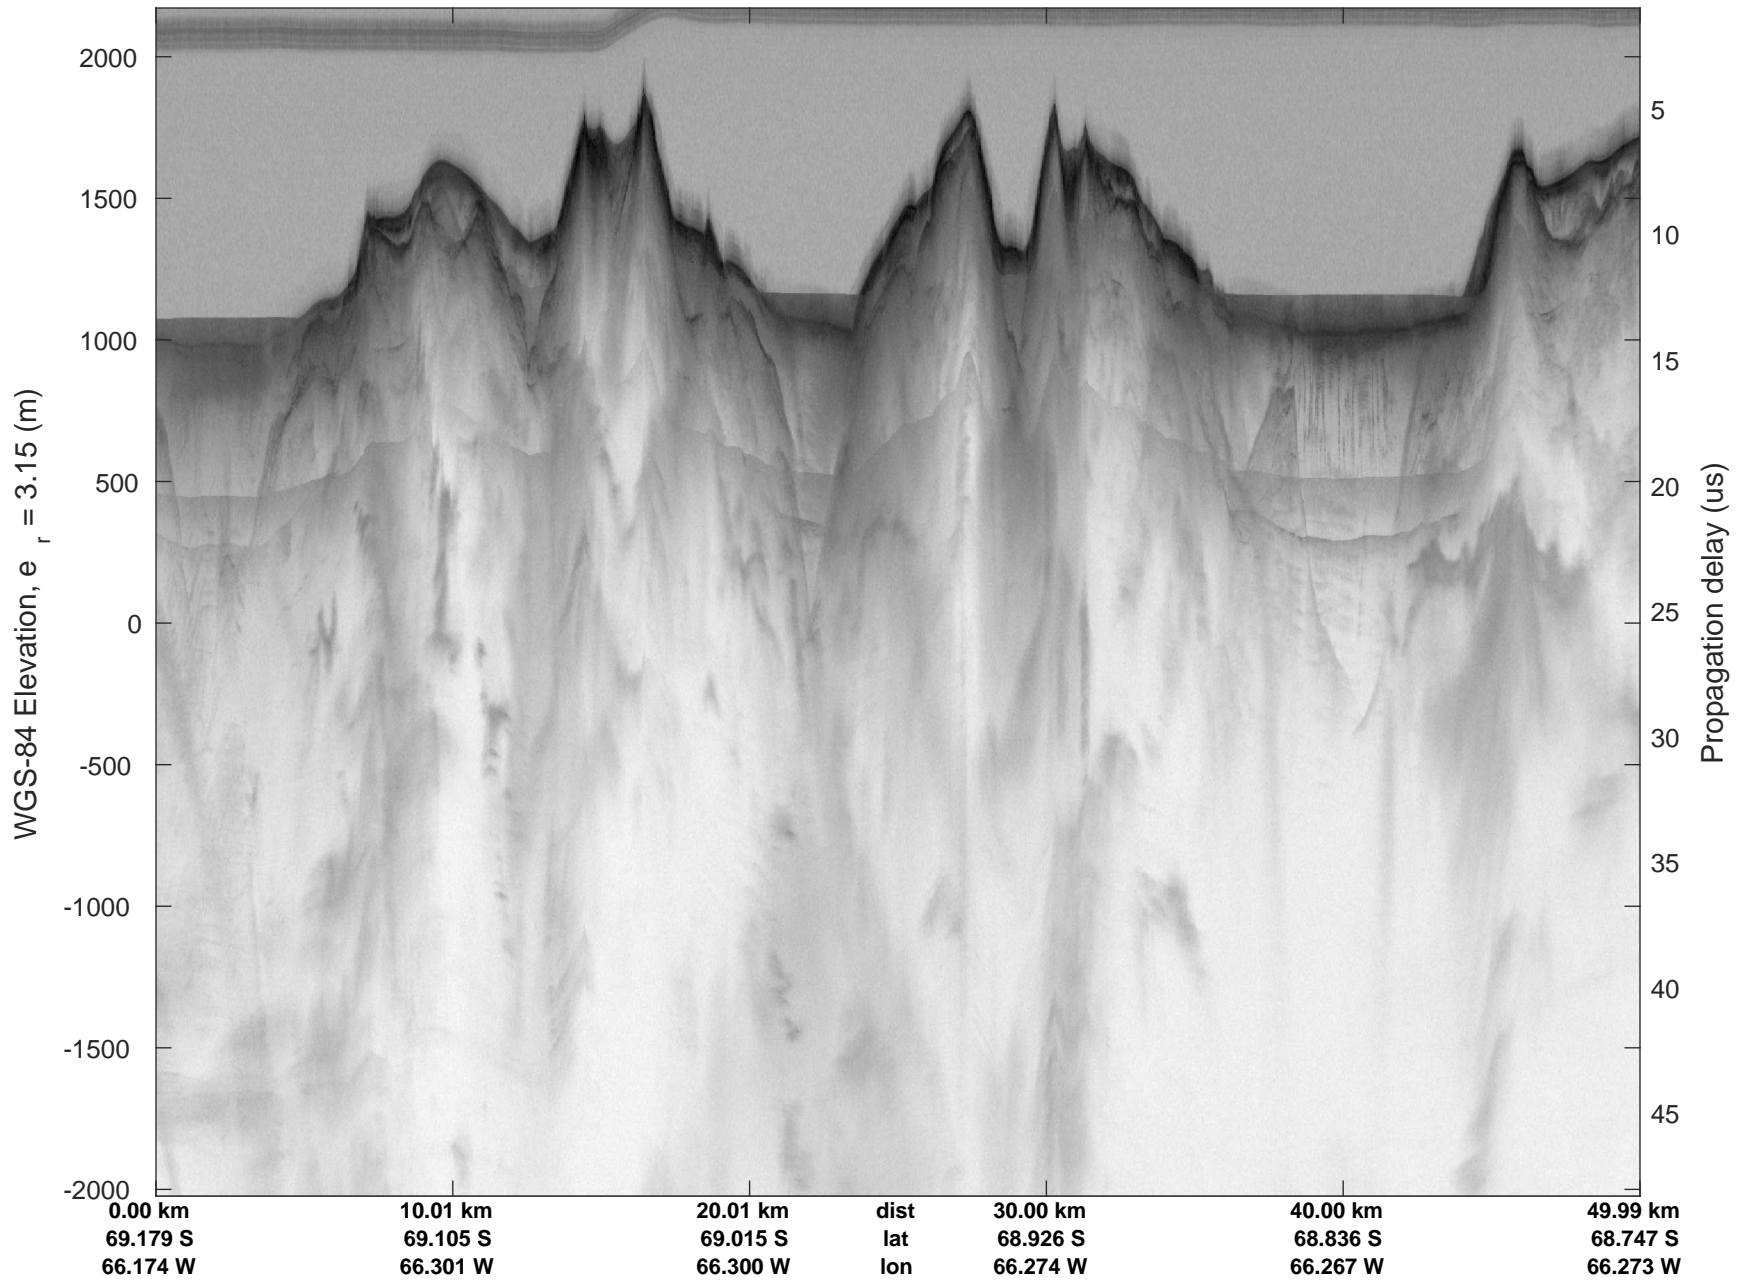

rds 2016\_Antarctica\_DC8: "North Peninsula" 20161110\_05\_058: 21:03:28.8 to 21:09:16.6 GPS

rds 2016\_Antarctica\_DC8: "North Peninsula" 20161110\_05\_058: 21:03:28.8 to 21:09:16.6 GPS

rds 2016\_Antarctica\_DC8: "North Peninsula" 20161110\_05\_059: 21:09:16.8 to 21:14:31.2 GPS