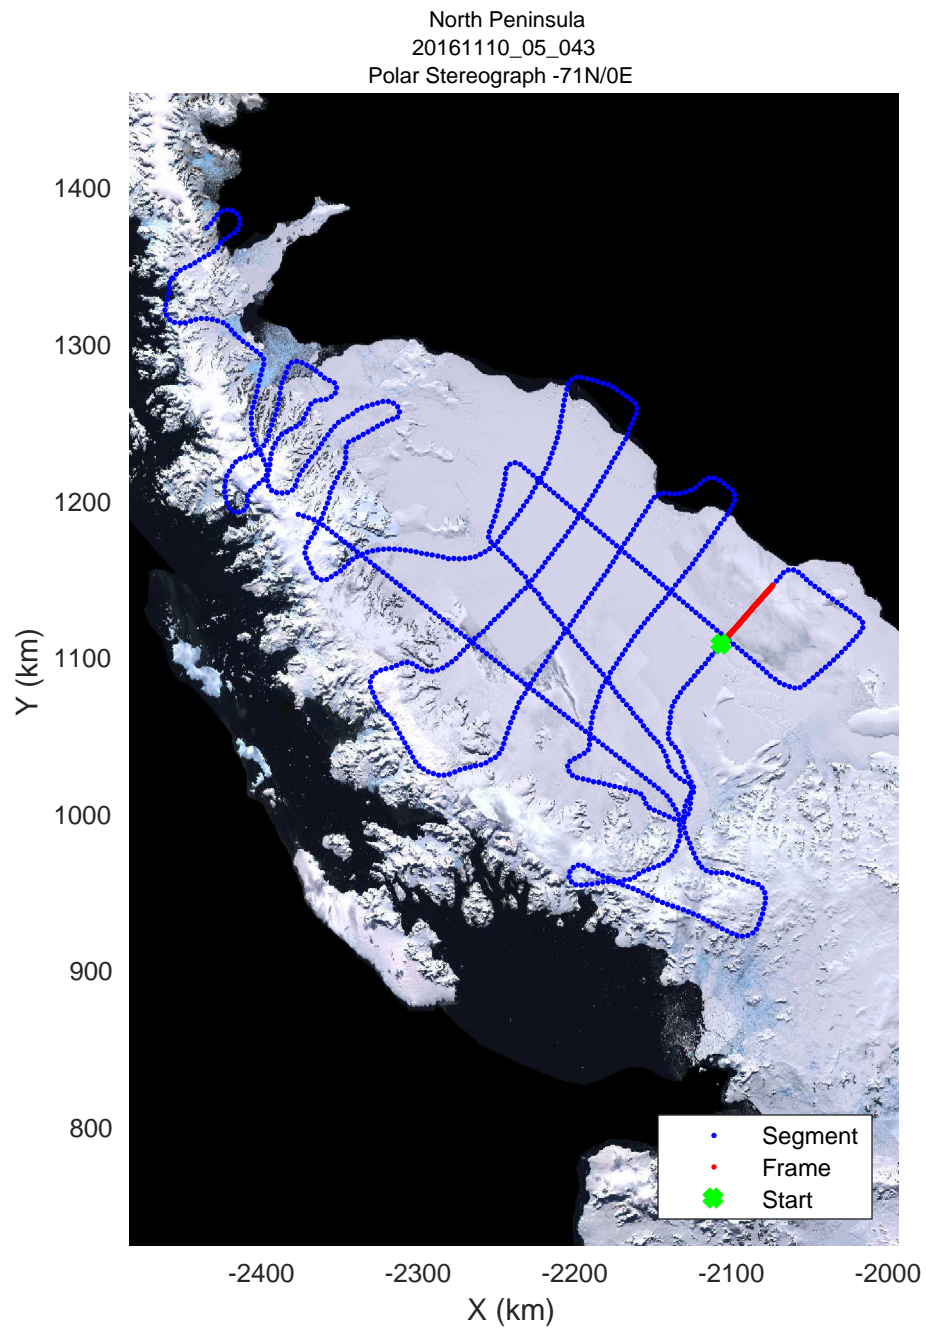

rds 2016\_Antarctica\_DC8: "North Peninsula" 20161110\_05\_041: 19:11:45.6 to 19:17:41.8 GPS

rds 2016\_Antarctica\_DC8: "North Peninsula" 20161110\_05\_042: 19:17:42.1 to 19:23:53.3 GPS

rds 2016\_Antarctica\_DC8: "North Peninsula" 20161110\_05\_042: 19:17:42.1 to 19:23:53.3 GPS