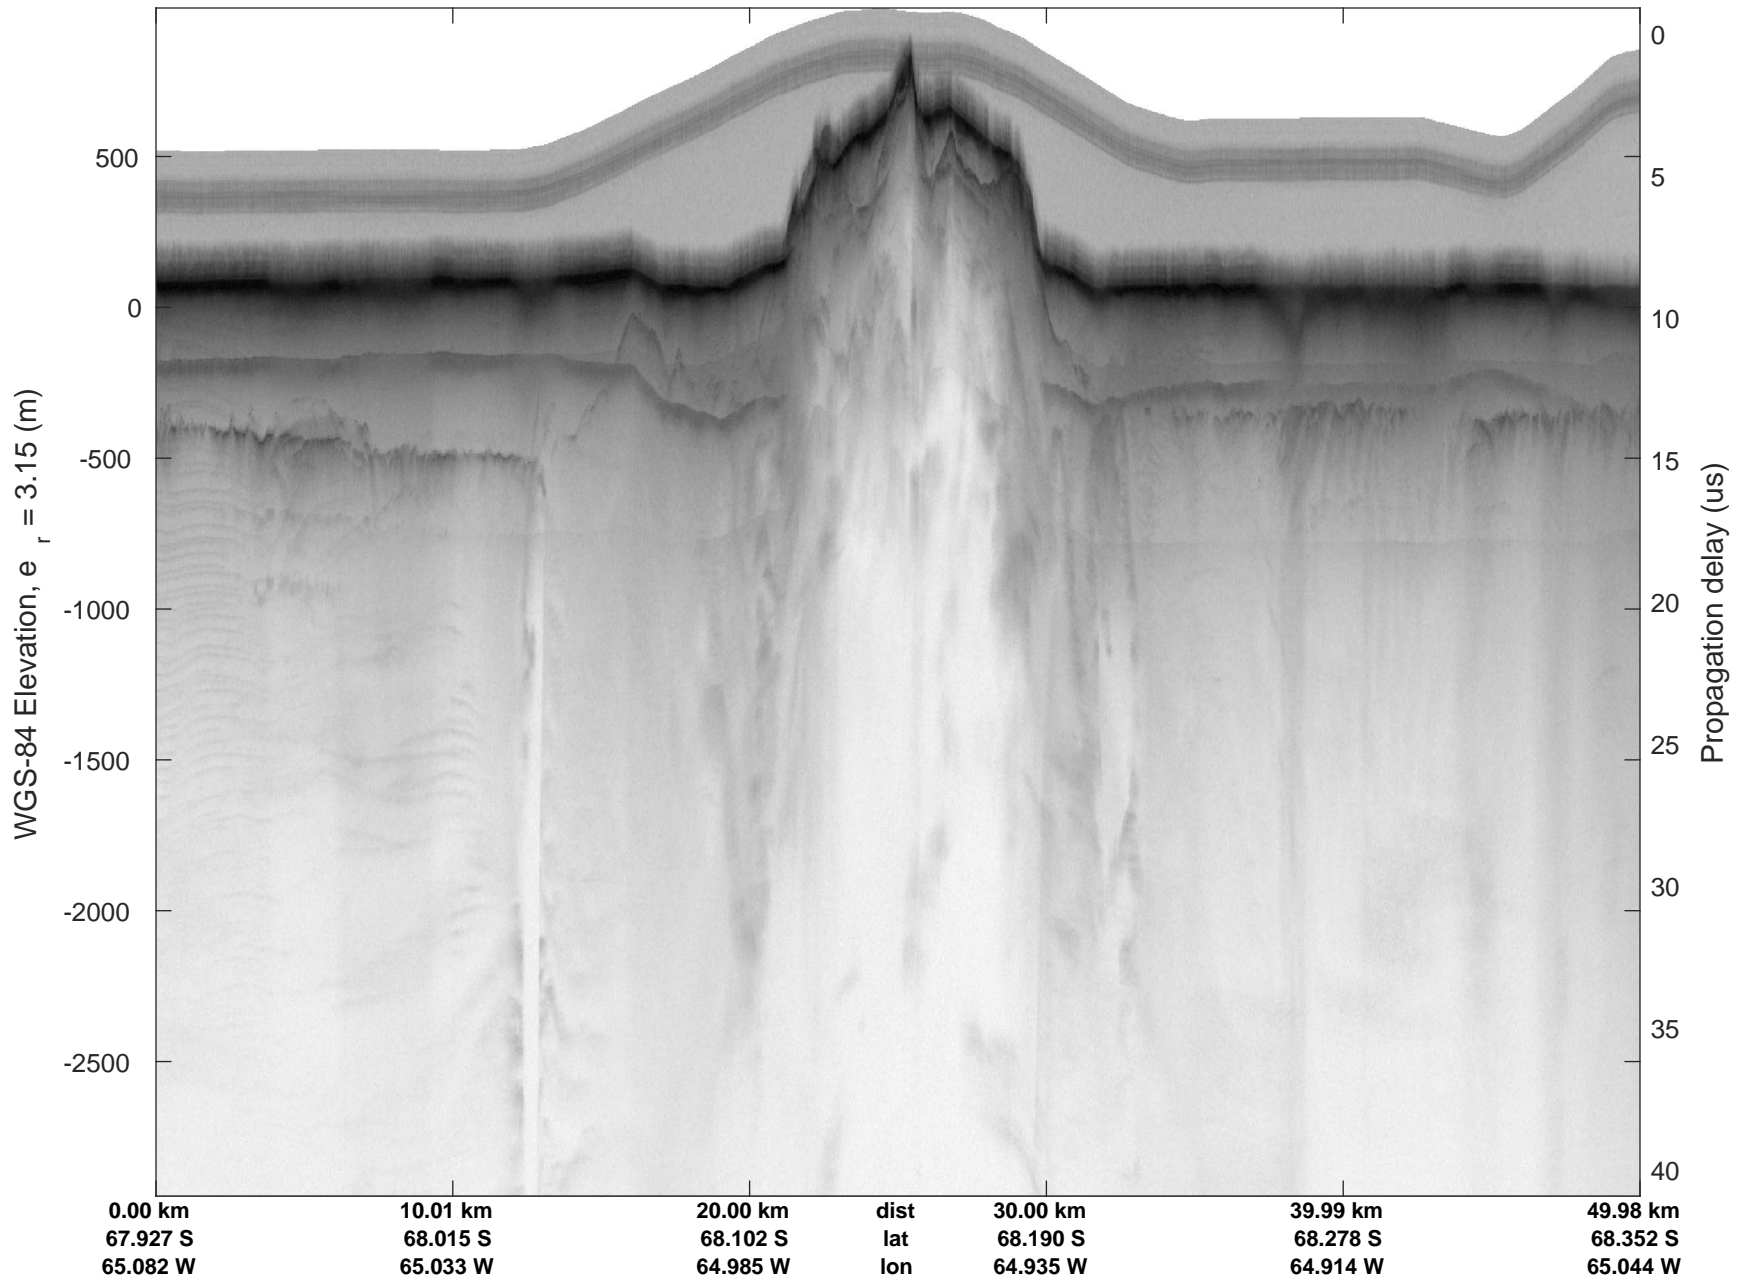

rds 2016_Antarctica_DC8: "North Peninsula" 20161110_05_039: 18:59:21.1 to 19:05:47.8 GPS