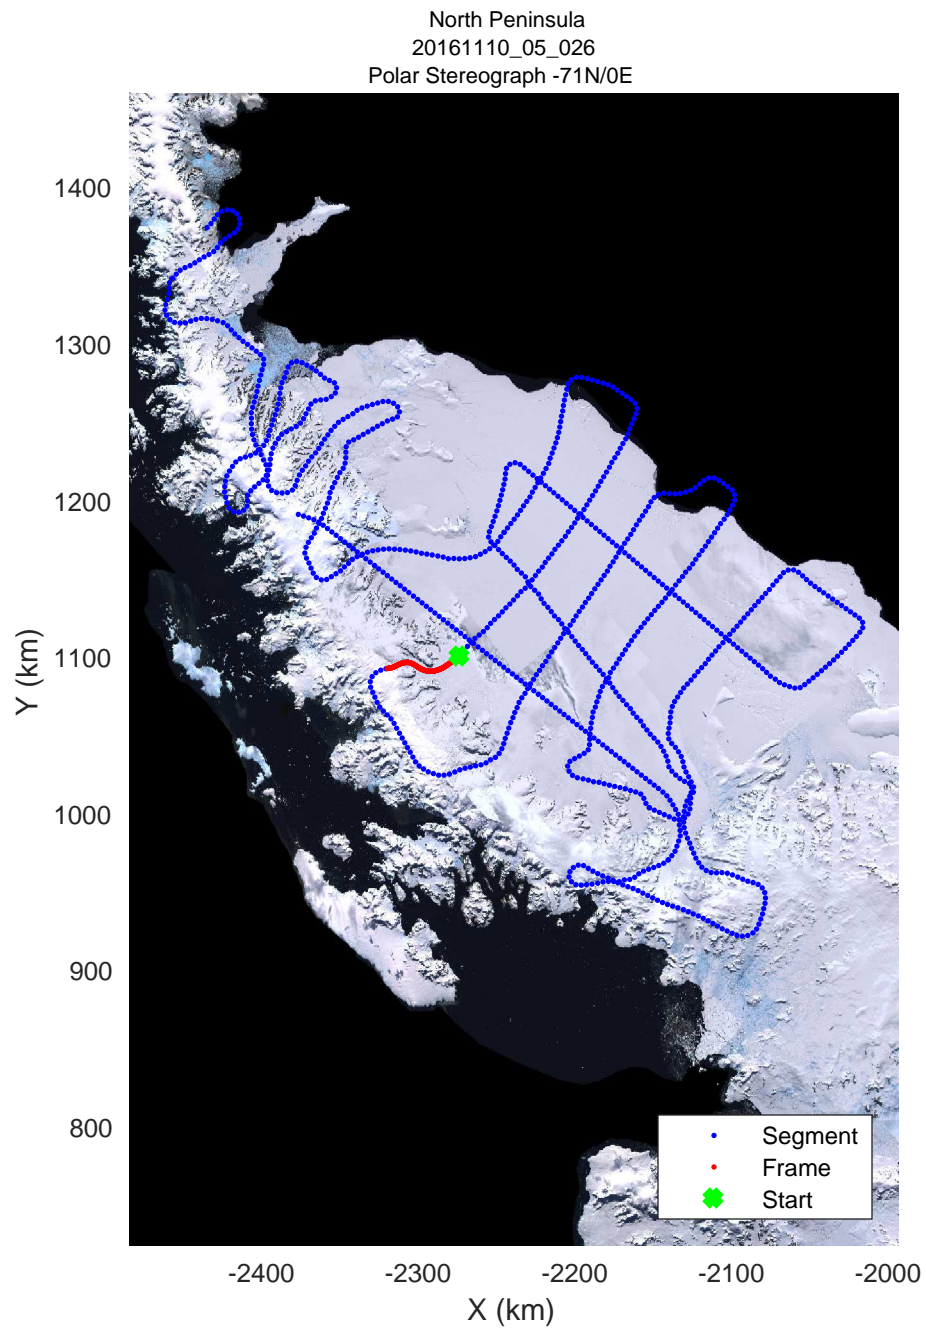

rds 2016\_Antarctica\_DC8: "North Peninsula" 20161110\_05\_024: 17:28:17.7 to 17:34:21.6 GPS

rds 2016\_Antarctica\_DC8: "North Peninsula" 20161110\_05\_025: 17:34:21.8 to 17:40:28.2 GPS

rds 2016\_Antarctica\_DC8: "North Peninsula" 20161110\_05\_025: 17:34:21.8 to 17:40:28.2 GPS