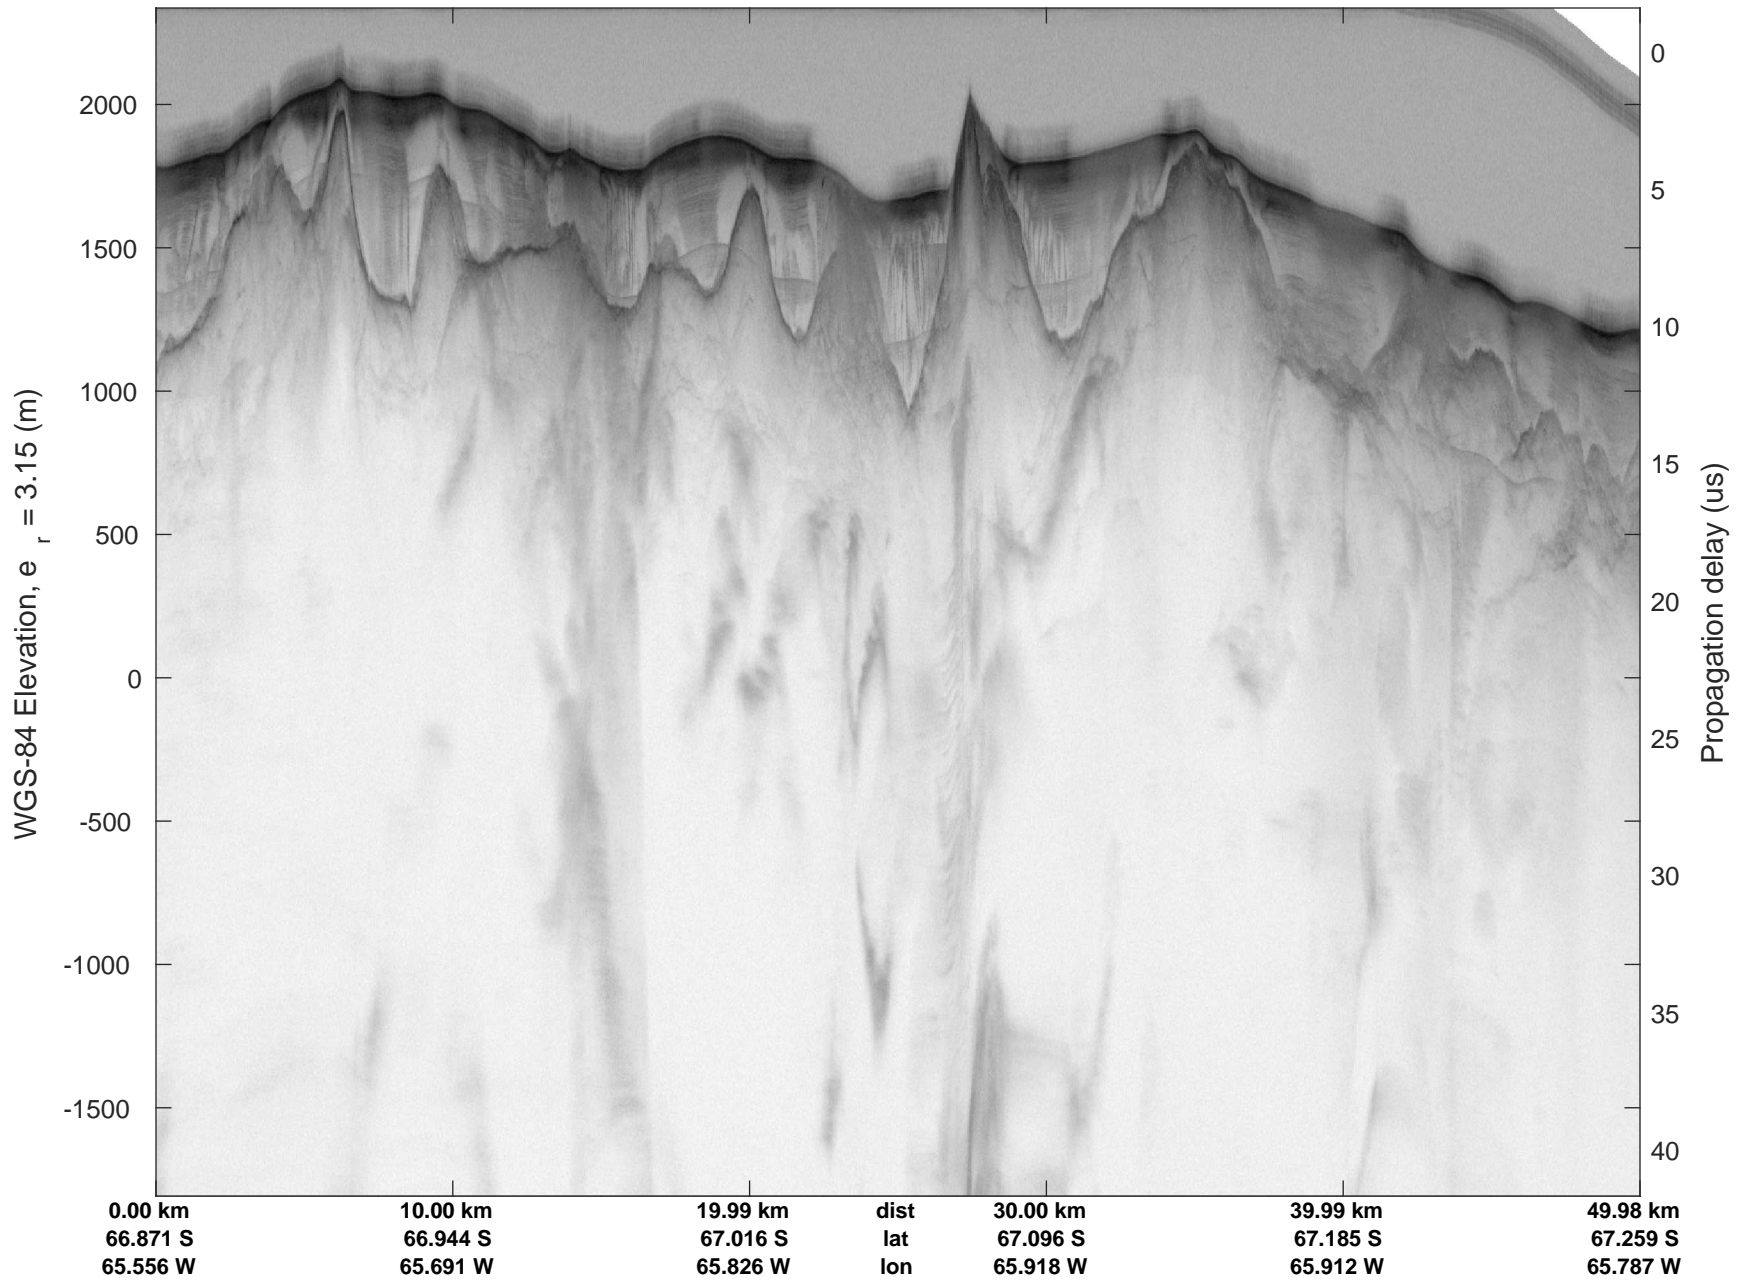

rds 2016\_Antarctica\_DC8: "North Peninsula" 20161110\_05\_027: 17:46:30.8 to 17:52:12.7 GPS

North Peninsula  
20161110\_05\_028  
Polar Stereograph -71N/0E

rds 2016\_Antarctica\_DC8: "North Peninsula" 20161110\_05\_028: 17:52:13.0 to 17:58:09.7 GPS