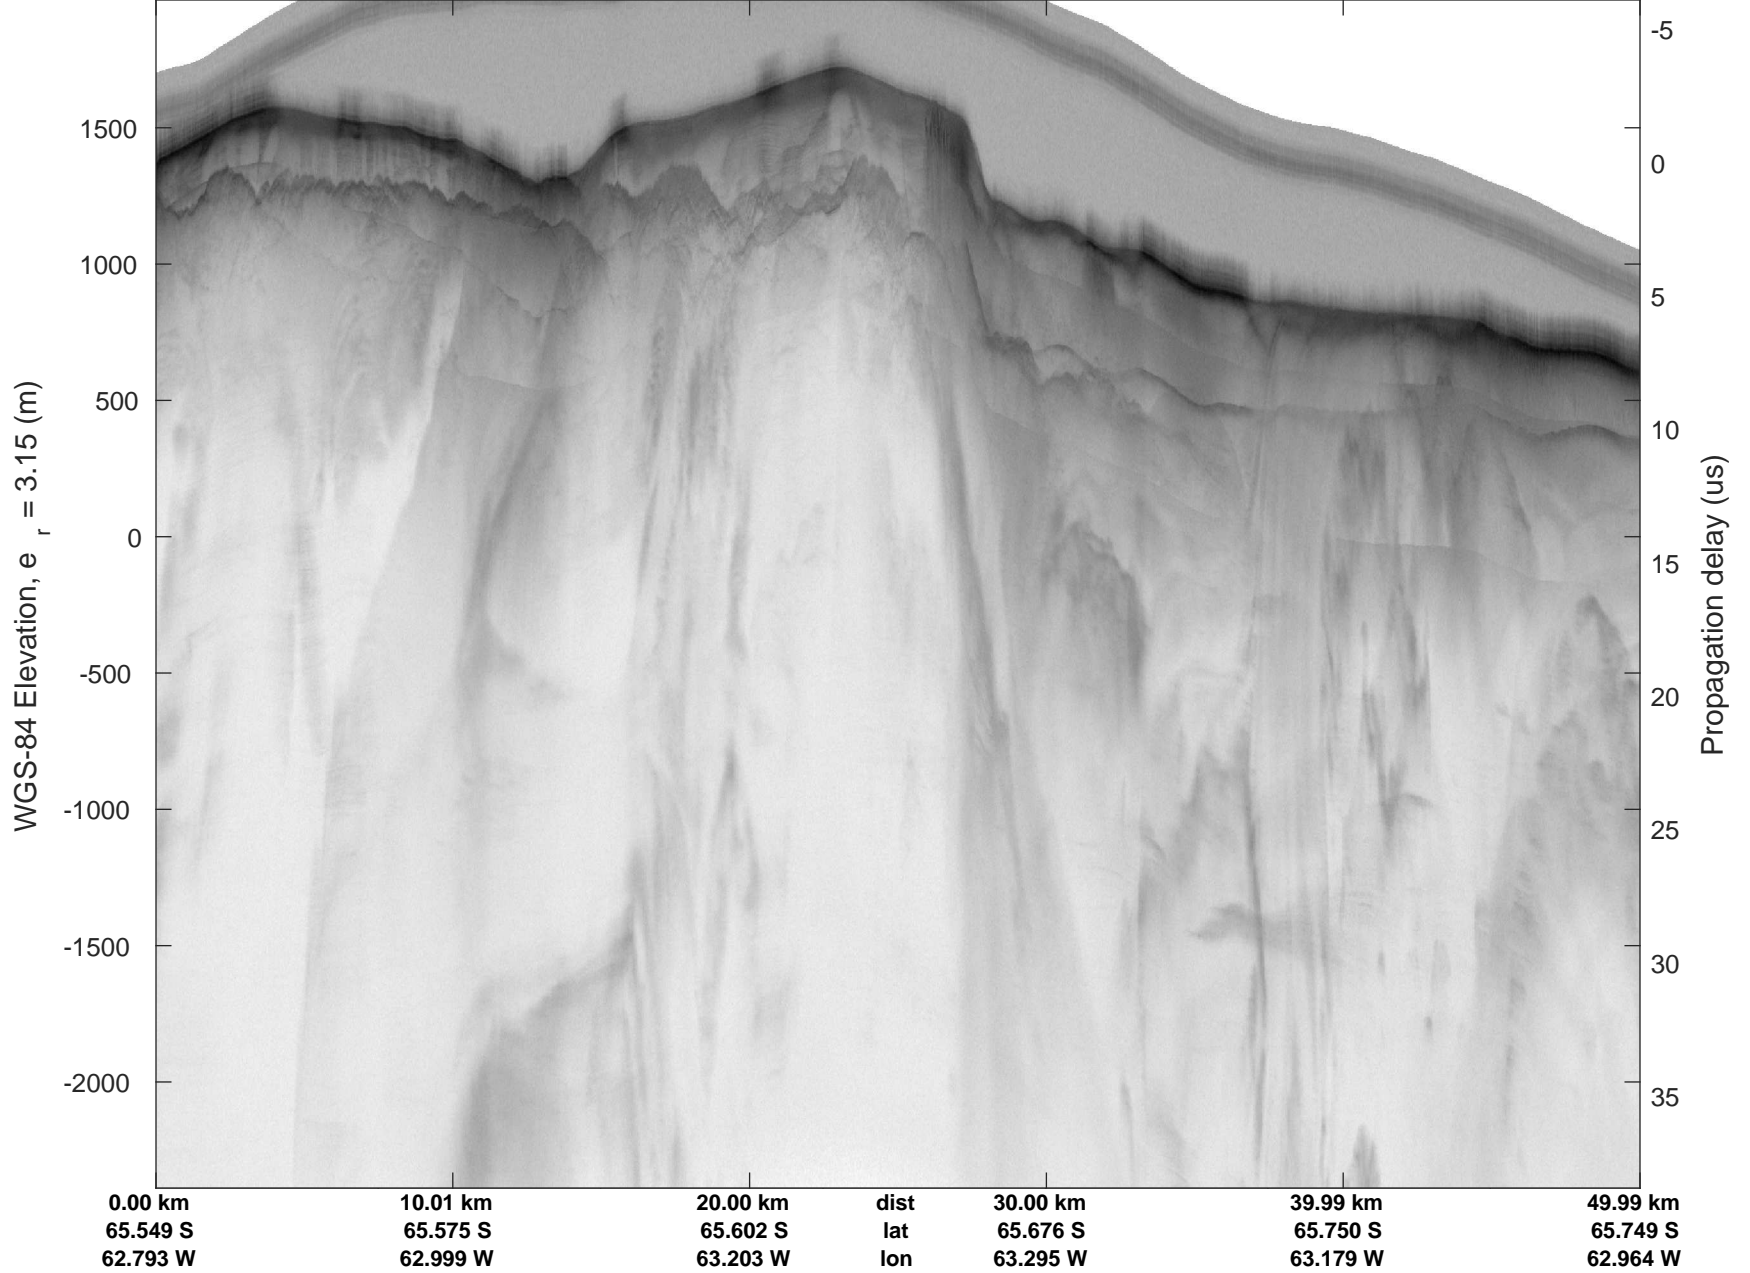

rds 2016\_Antarctica\_DC8: "North Peninsula" 20161110\_05\_010: 16:03:39.7 to 16:09:47.7 GPS

rds 2016\_Antarctica\_DC8: "North Peninsula" 20161110\_05\_010: 16:03:39.7 to 16:09:47.7 GPS

rds 2016\_Antarctica\_DC8: "North Peninsula" 20161110\_05\_011: 16:09:47.9 to 16:15:50.8 GPS