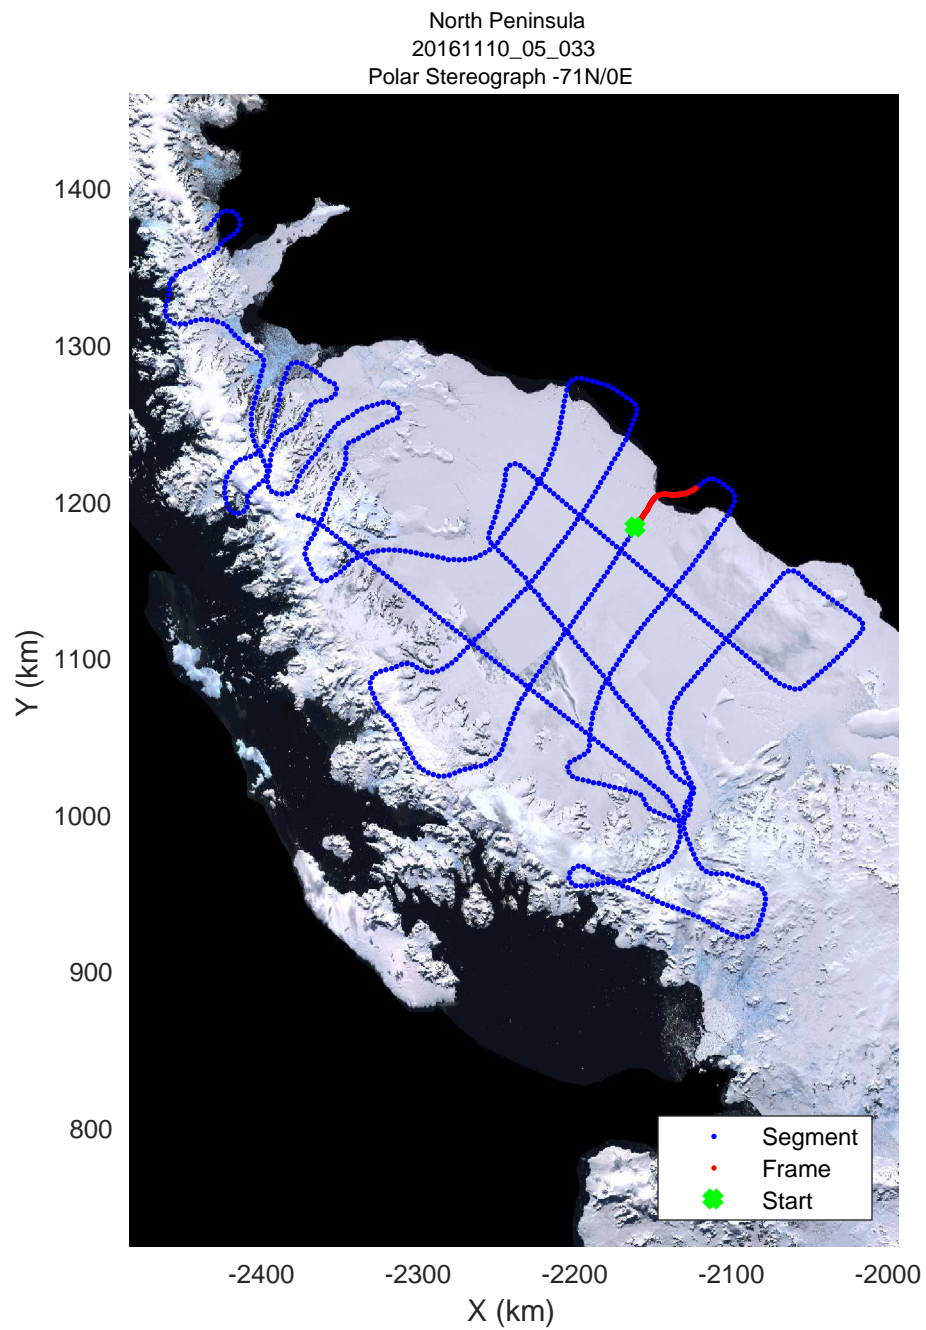

rds 2016\_Antarctica\_DC8: "North Peninsula" 20161110\_05\_031: 18:09:50.9 to 18:15:39.1 GPS

rds 2016\_Antarctica\_DC8: "North Peninsula" 20161110\_05\_032: 18:15:39.4 to 18:21:27.9 GPS

rds 2016\_Antarctica\_DC8: "North Peninsula" 20161110\_05\_032: 18:15:39.4 to 18:21:27.9 GPS