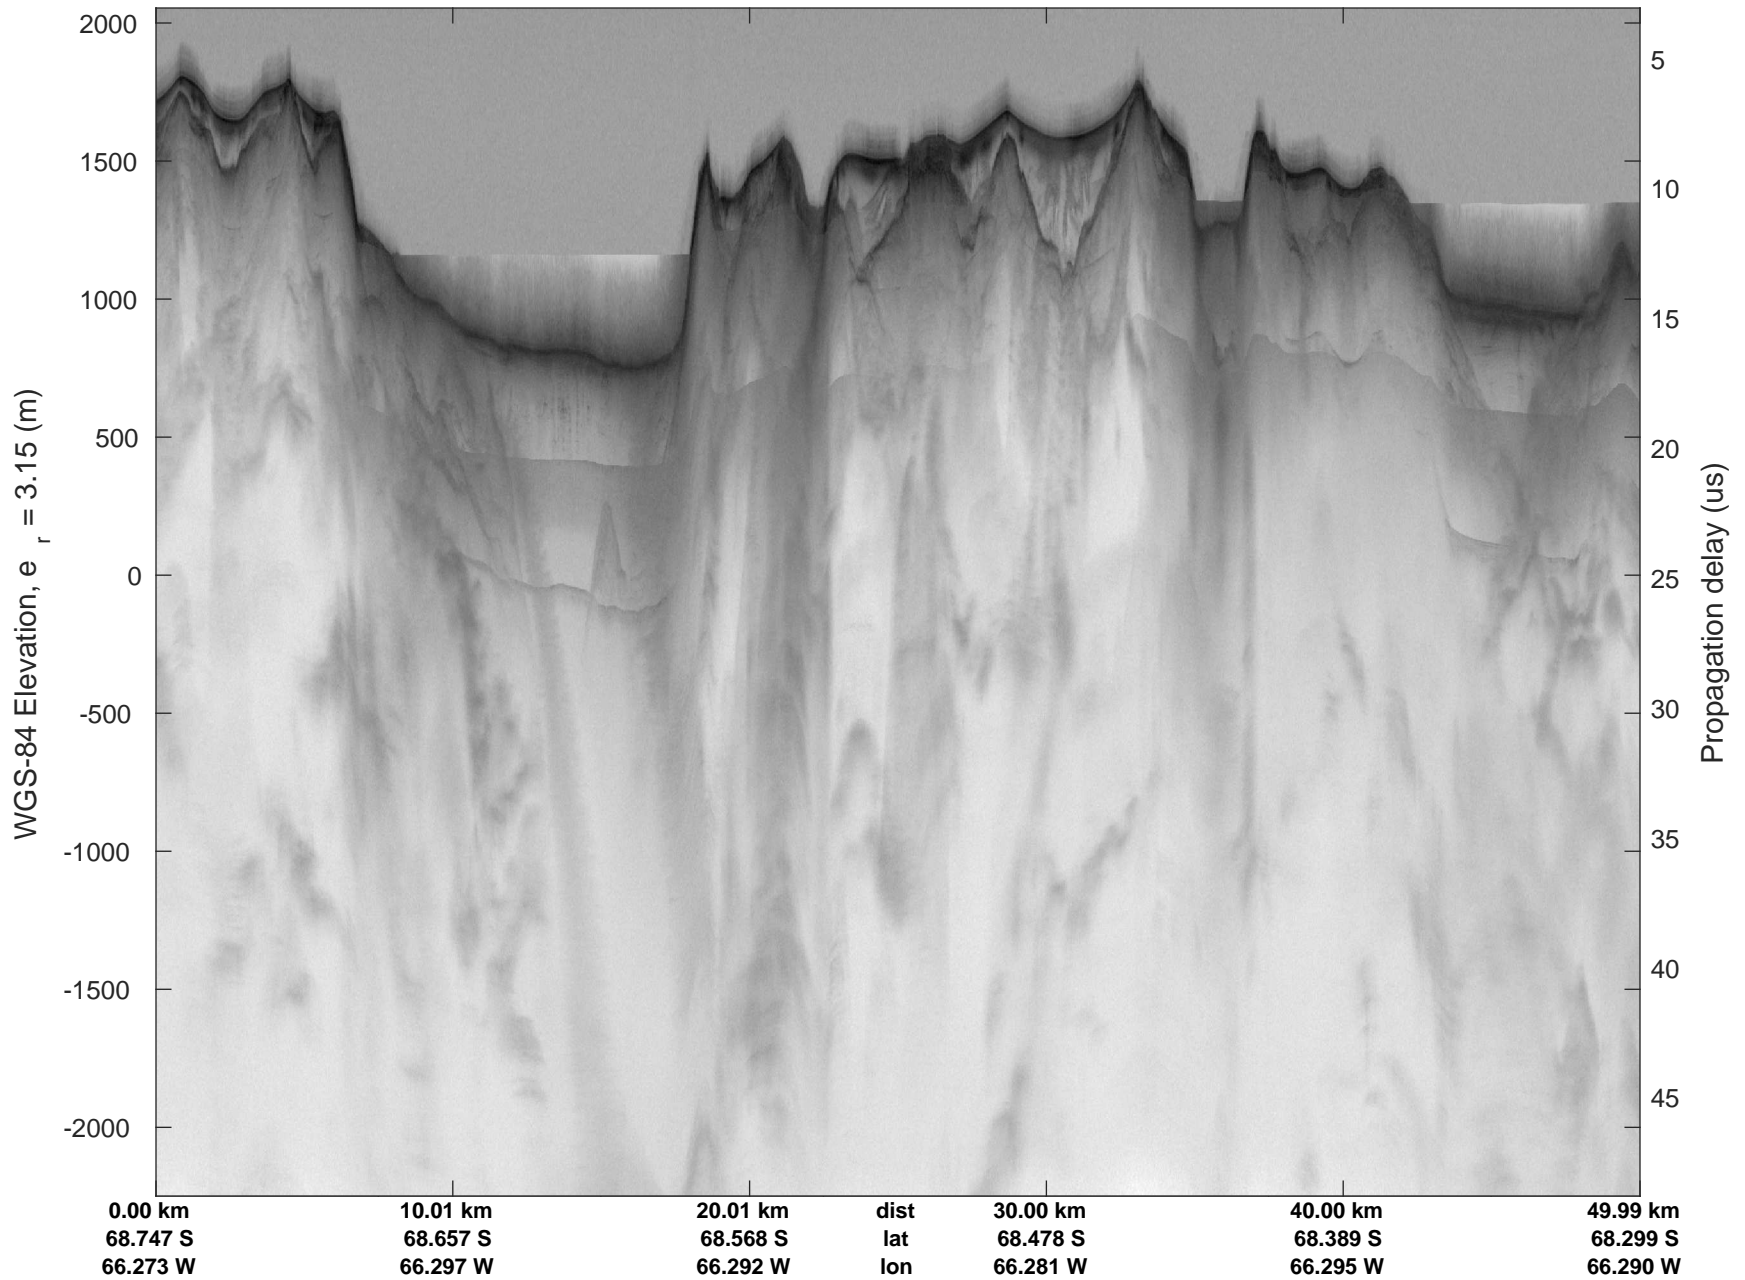

rds 2016_Antarctica_DC8: "North Peninsula" 20161110_05_060: 21:14:31.3 to 21:19:49.1 GPS