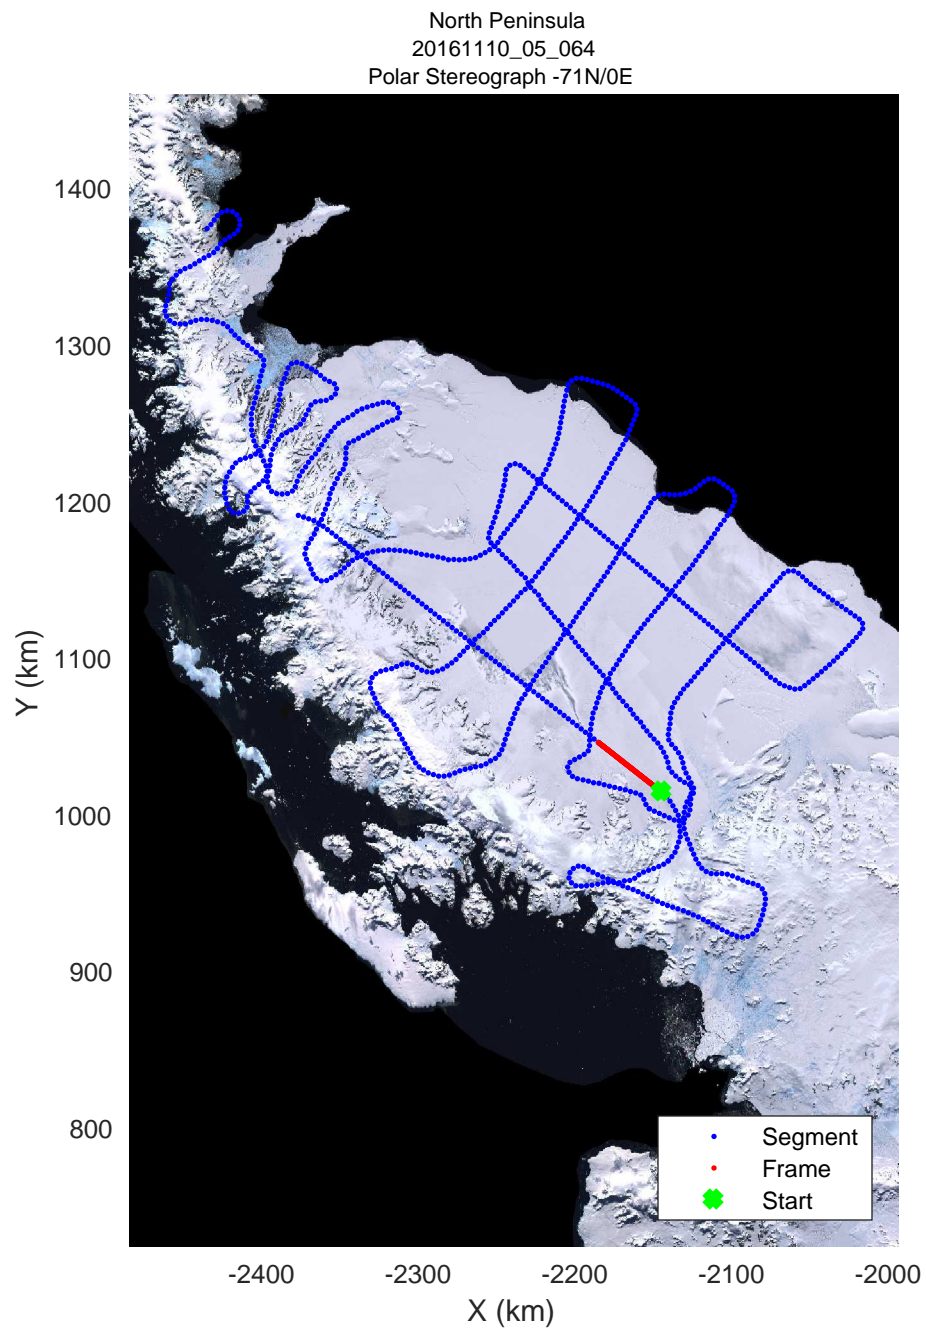

rds 2016\_Antarctica\_DC8: "North Peninsula" 20161110\_05\_062: 21:26:13.4 to 21:32:35.1 GPS

rds 2016\_Antarctica\_DC8: "North Peninsula" 20161110\_05\_063: 21:32:35.4 to 21:38:38.2 GPS

rds 2016\_Antarctica\_DC8: "North Peninsula" 20161110\_05\_063: 21:32:35.4 to 21:38:38.2 GPS