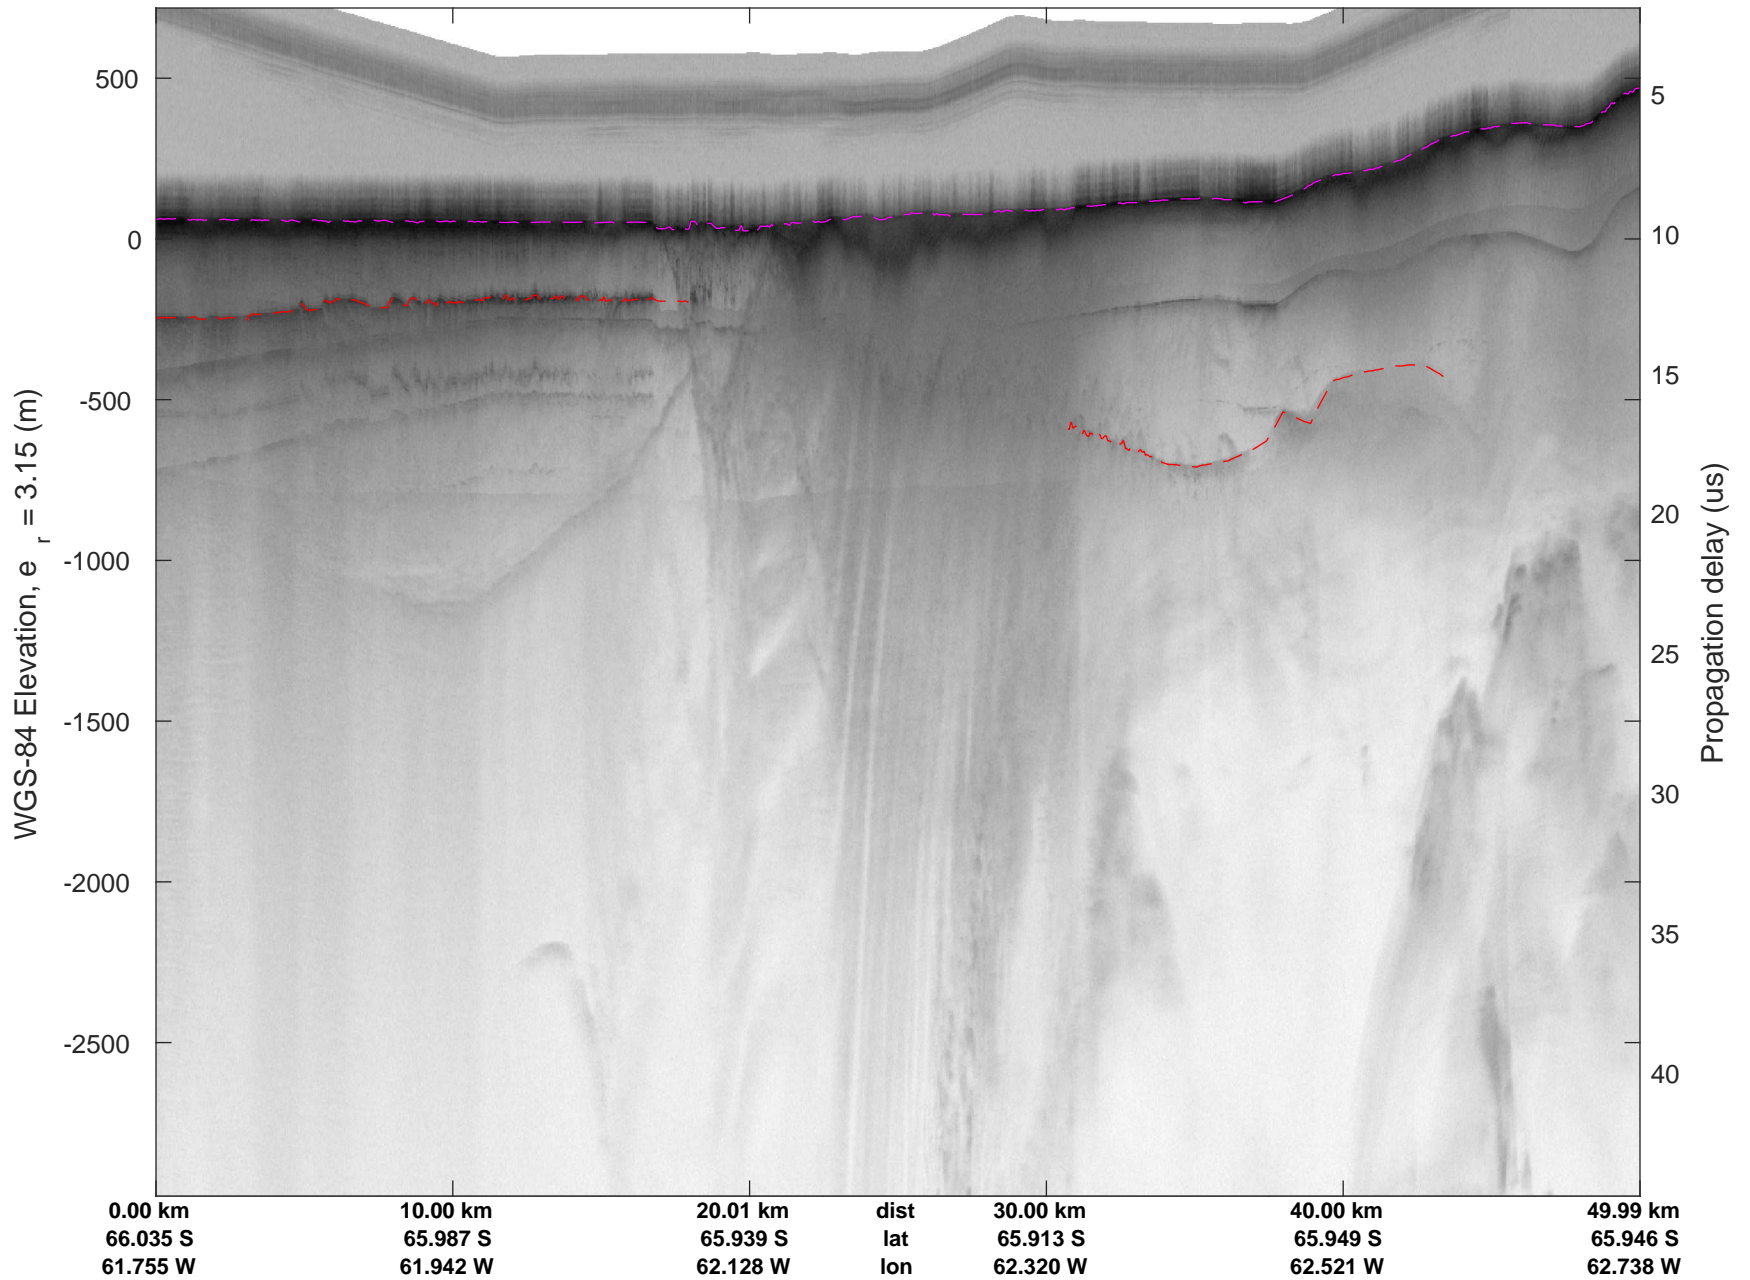

rds 2016_Antarctica_DC8: "North Peninsula" 20161110_05_014: 16:27:40.3 to 16:33:53.5 GPS