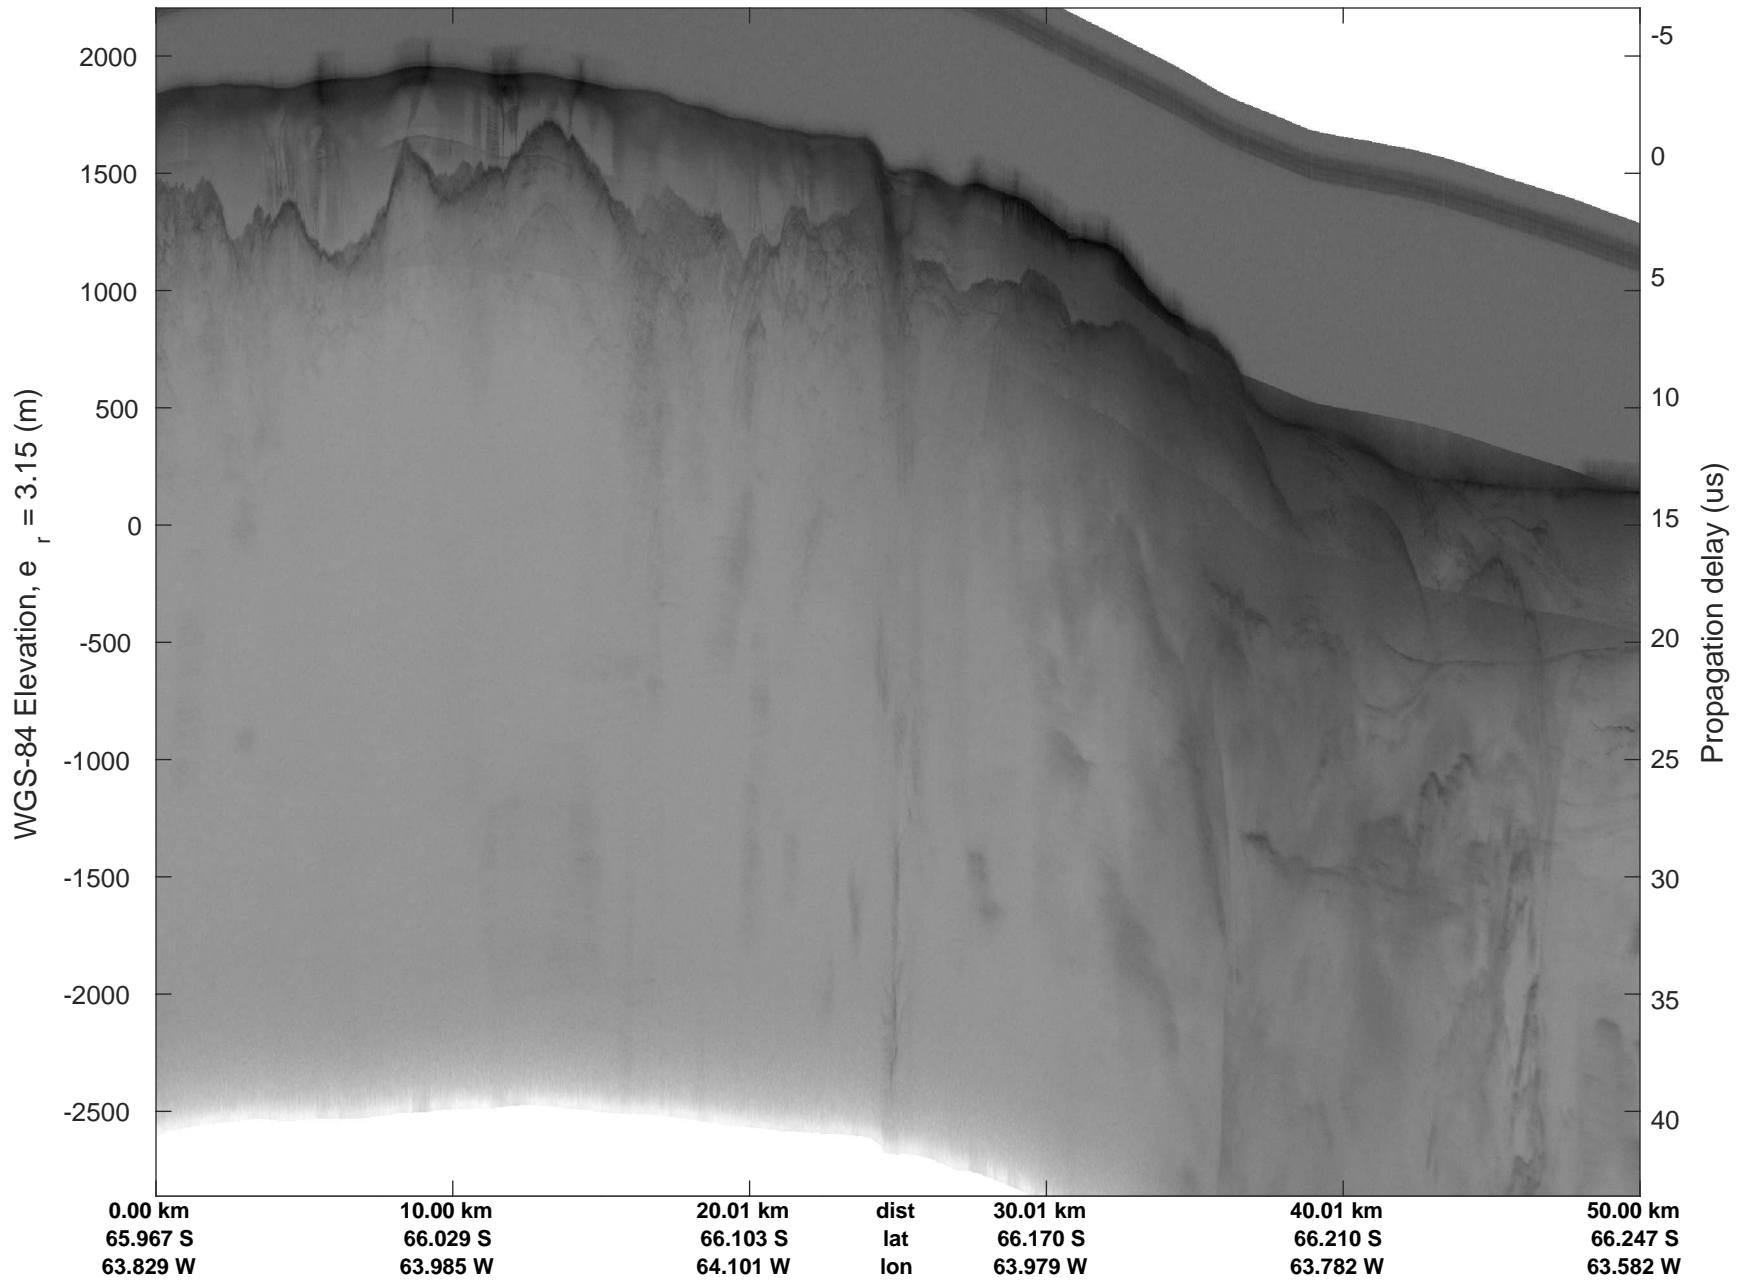

rds 2016_Antarctica_DC8: "North Peninsula" 20161110_05_016: 16:39:53.3 to 16:45:27.1 GPS