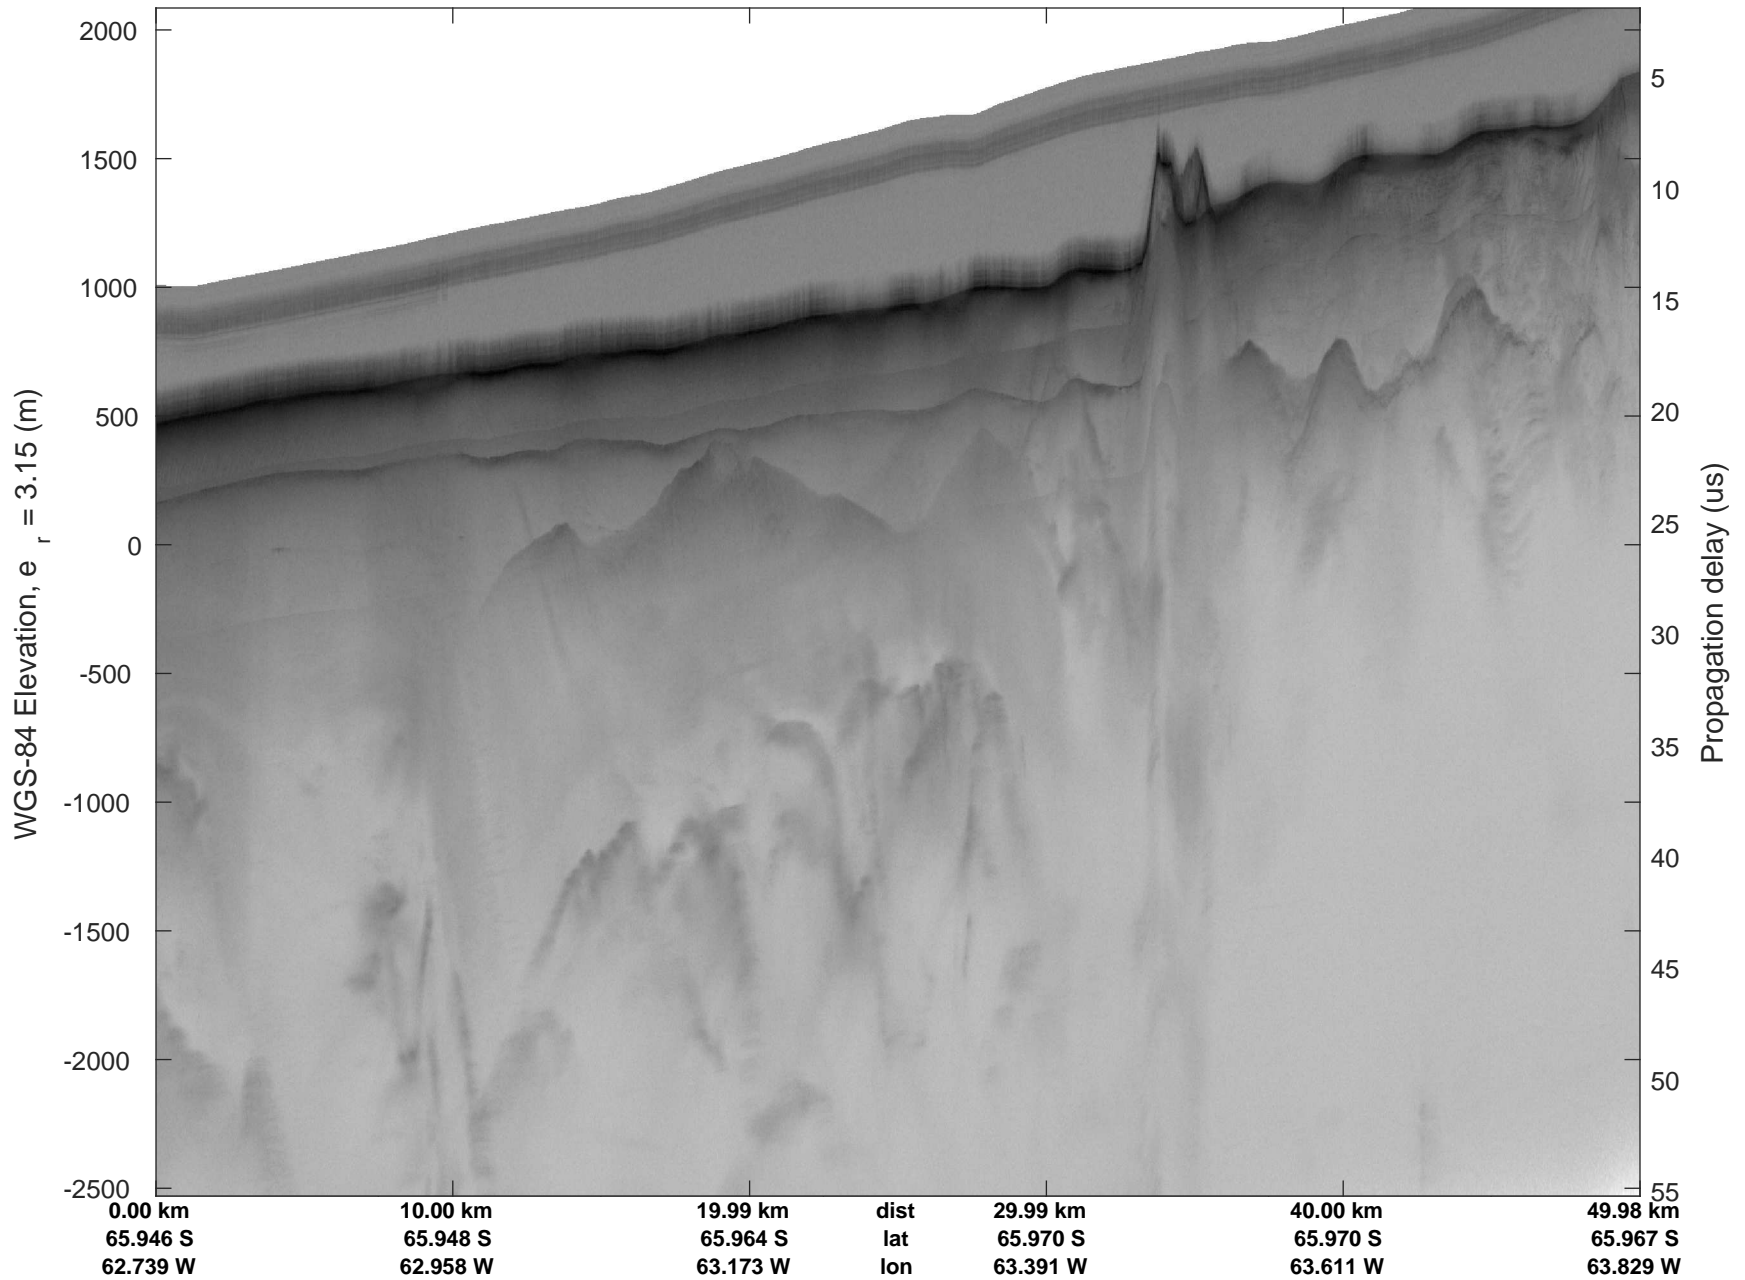

rds 2016_Antarctica_DC8: "North Peninsula" 20161110_05_015: 16:33:53.7 to 16:39:53.0 GPS