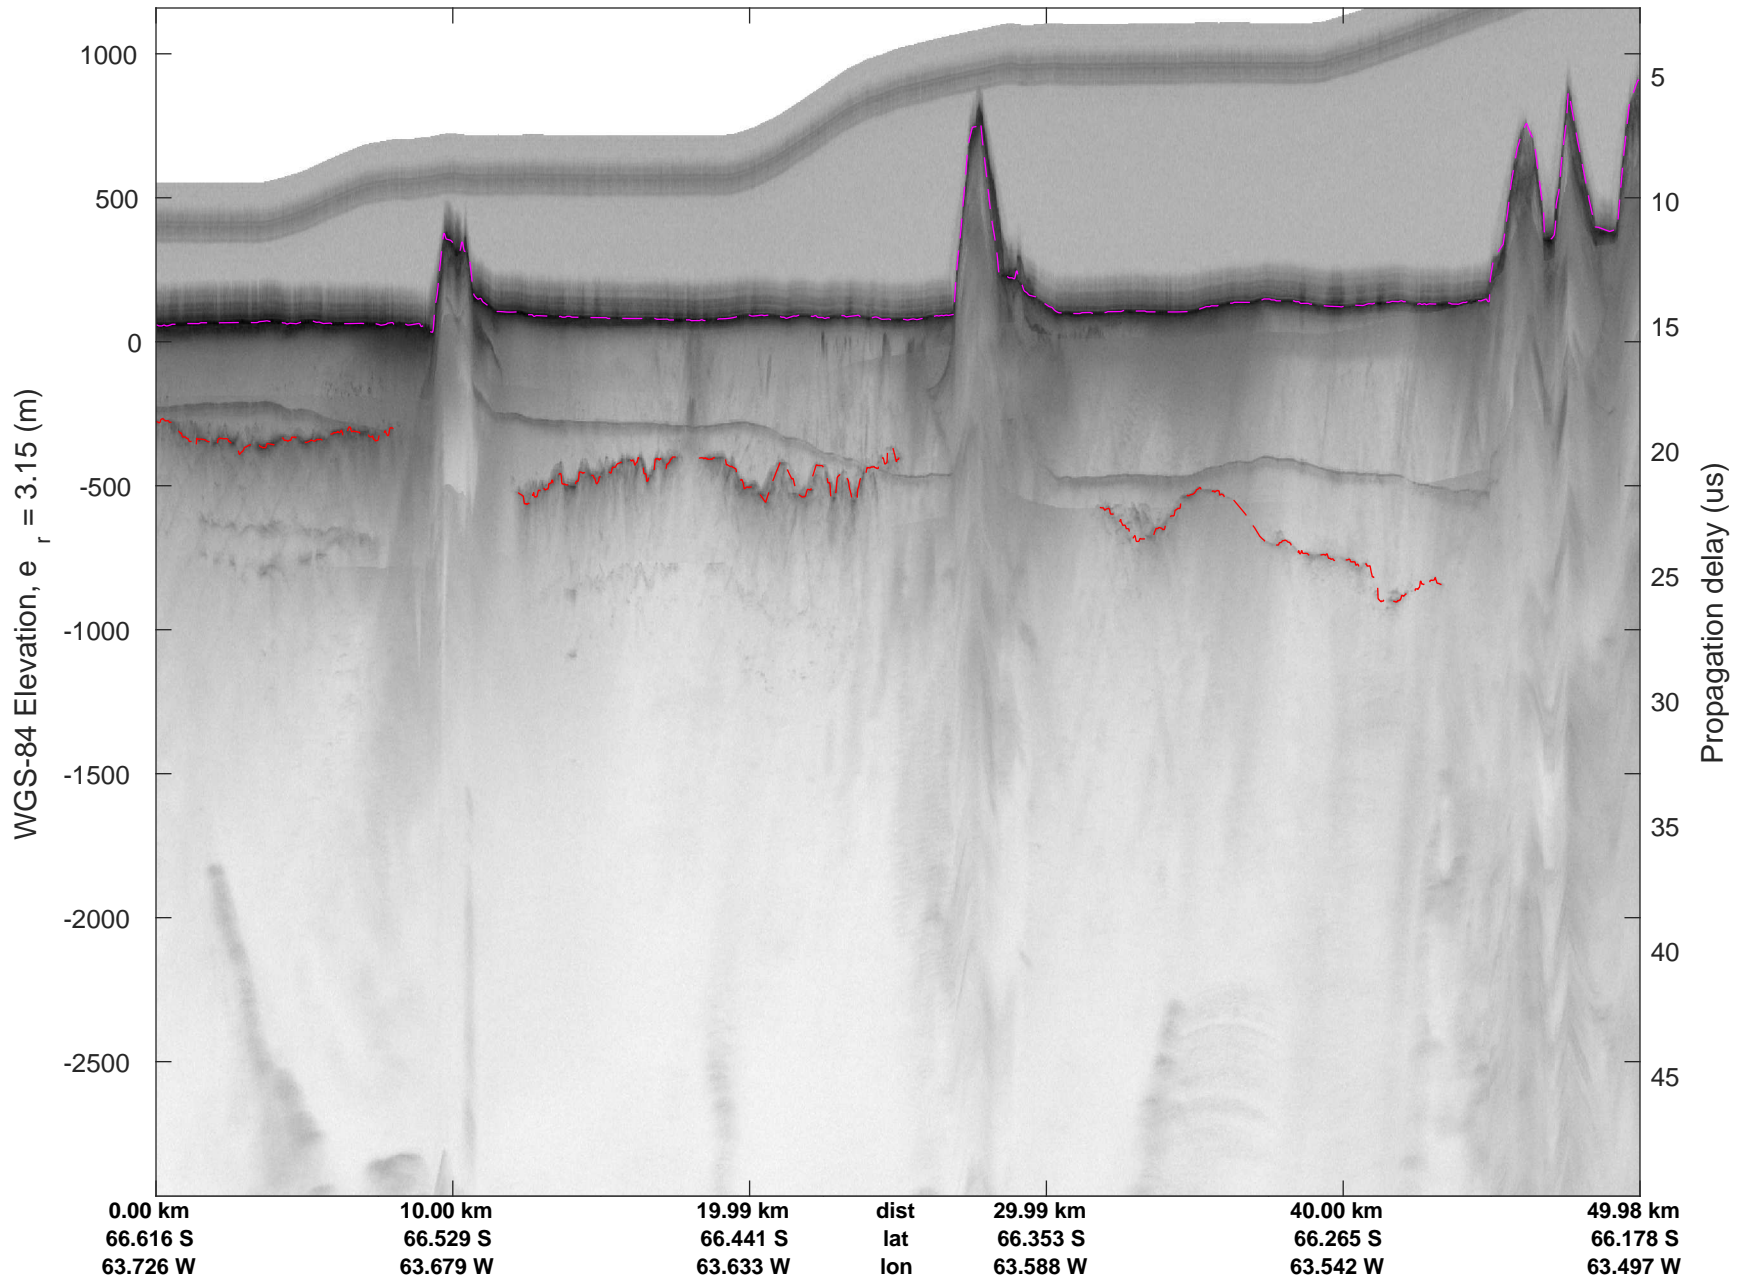

rds 2016_Antarctica_DC8: "North Peninsula" 20161110_05_068: 22:02:54.2 to 22:08:56.7 GPS