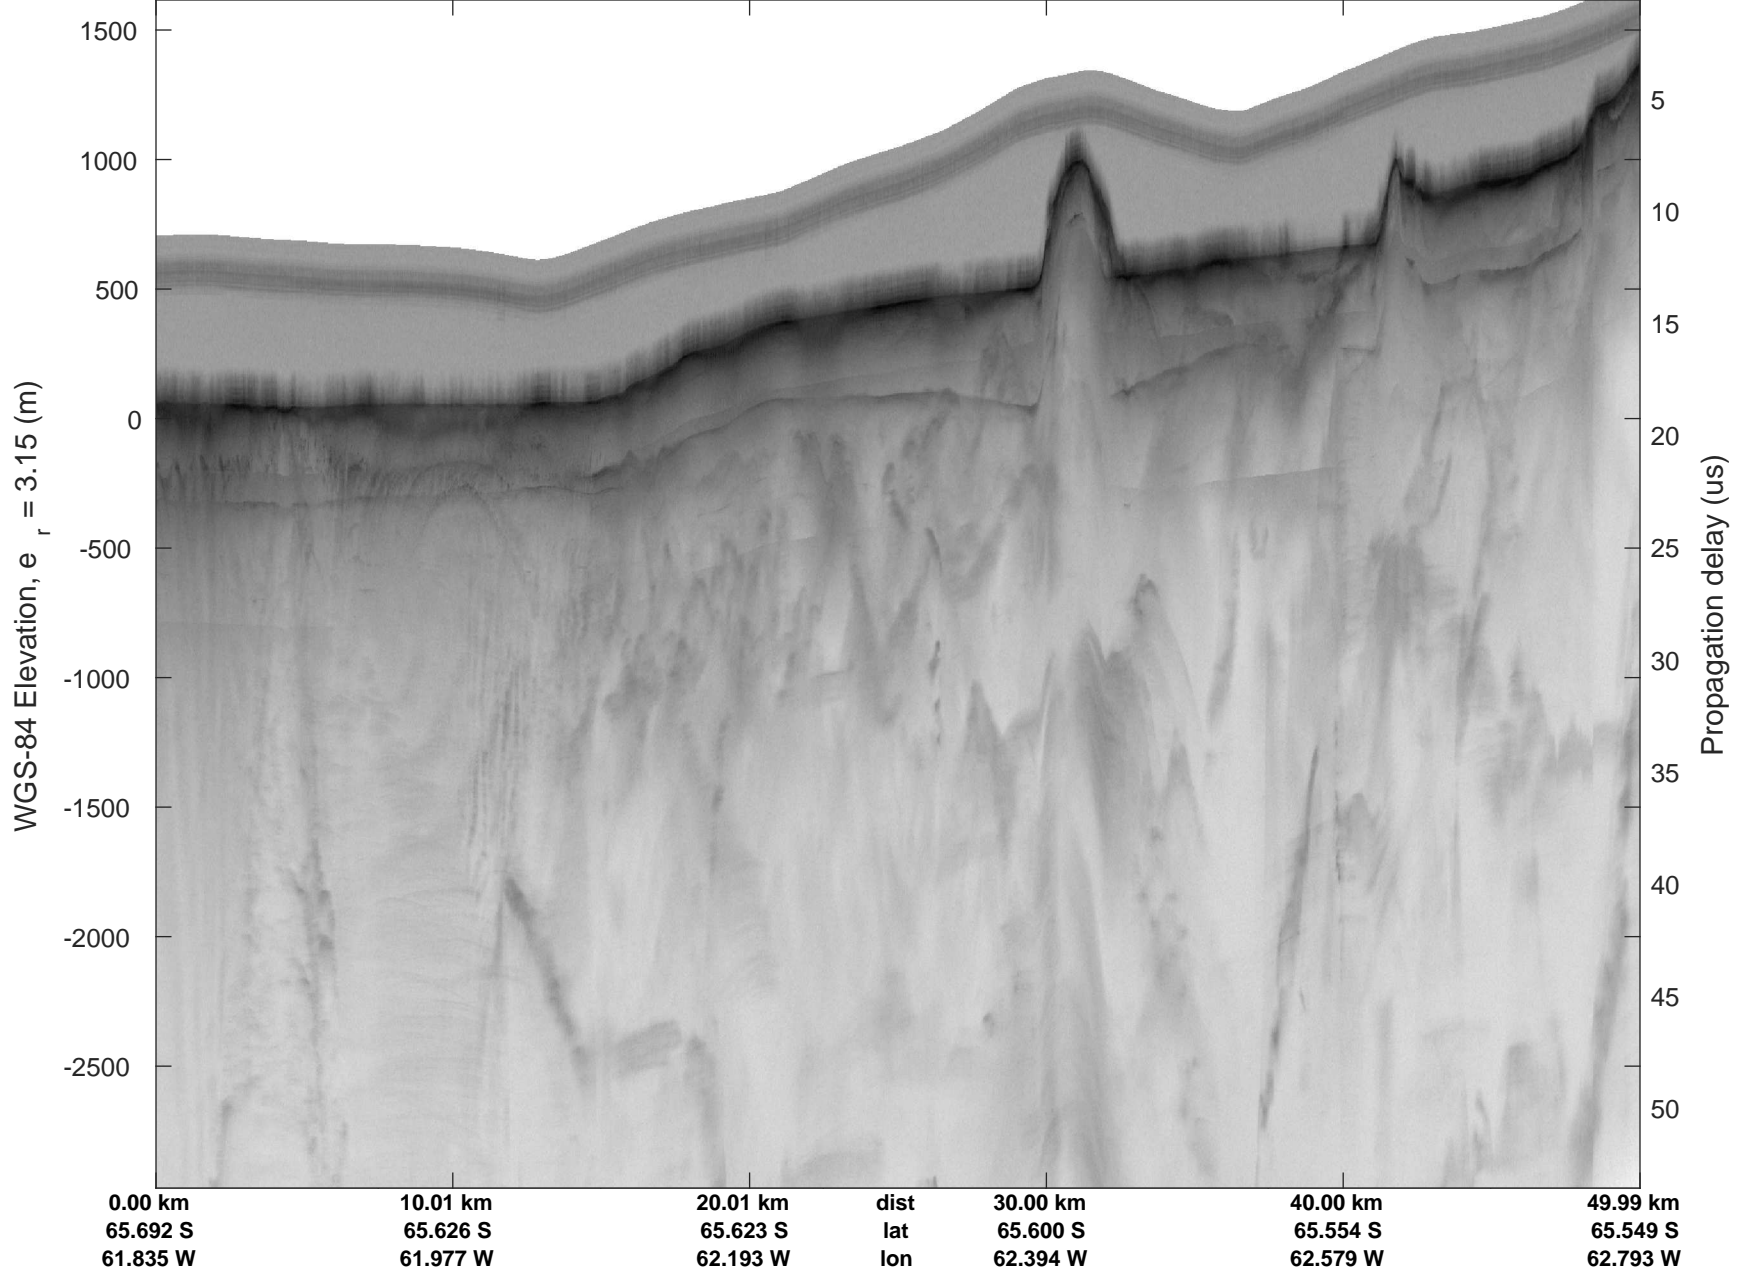

rds 2016_Antarctica_DC8: "North Peninsula" 20161110_05_010: 16:03:39.7 to 16:09:47.7 GPS