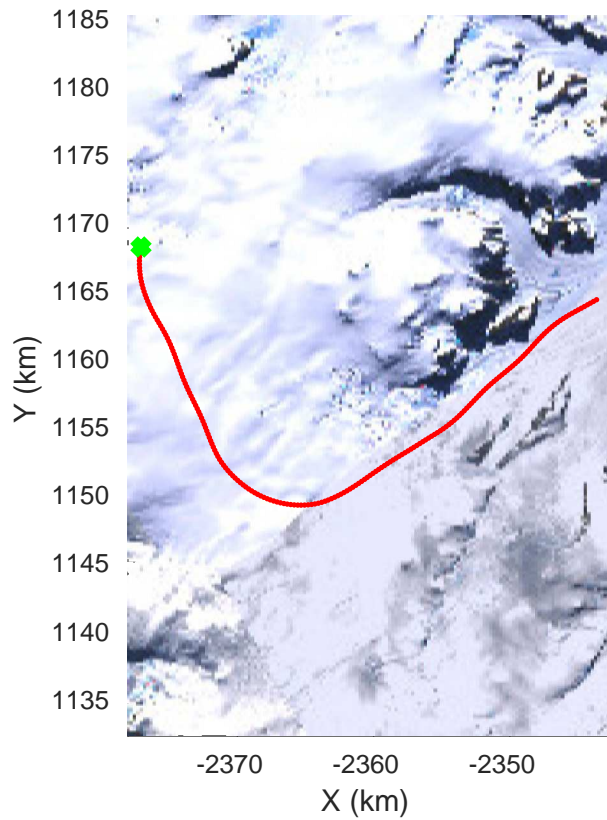

rds 2016\_Antarctica\_DC8: "North Peninsula" 20161110\_05\_014: 16:27:40.3 to 16:33:53.5 GPS

rds 2016\_Antarctica\_DC8: "North Peninsula" 20161110\_05\_015: 16:33:53.7 to 16:39:53.0 GPS

rds 2016\_Antarctica\_DC8: "North Peninsula" 20161110\_05\_015: 16:33:53.7 to 16:39:53.0 GPS