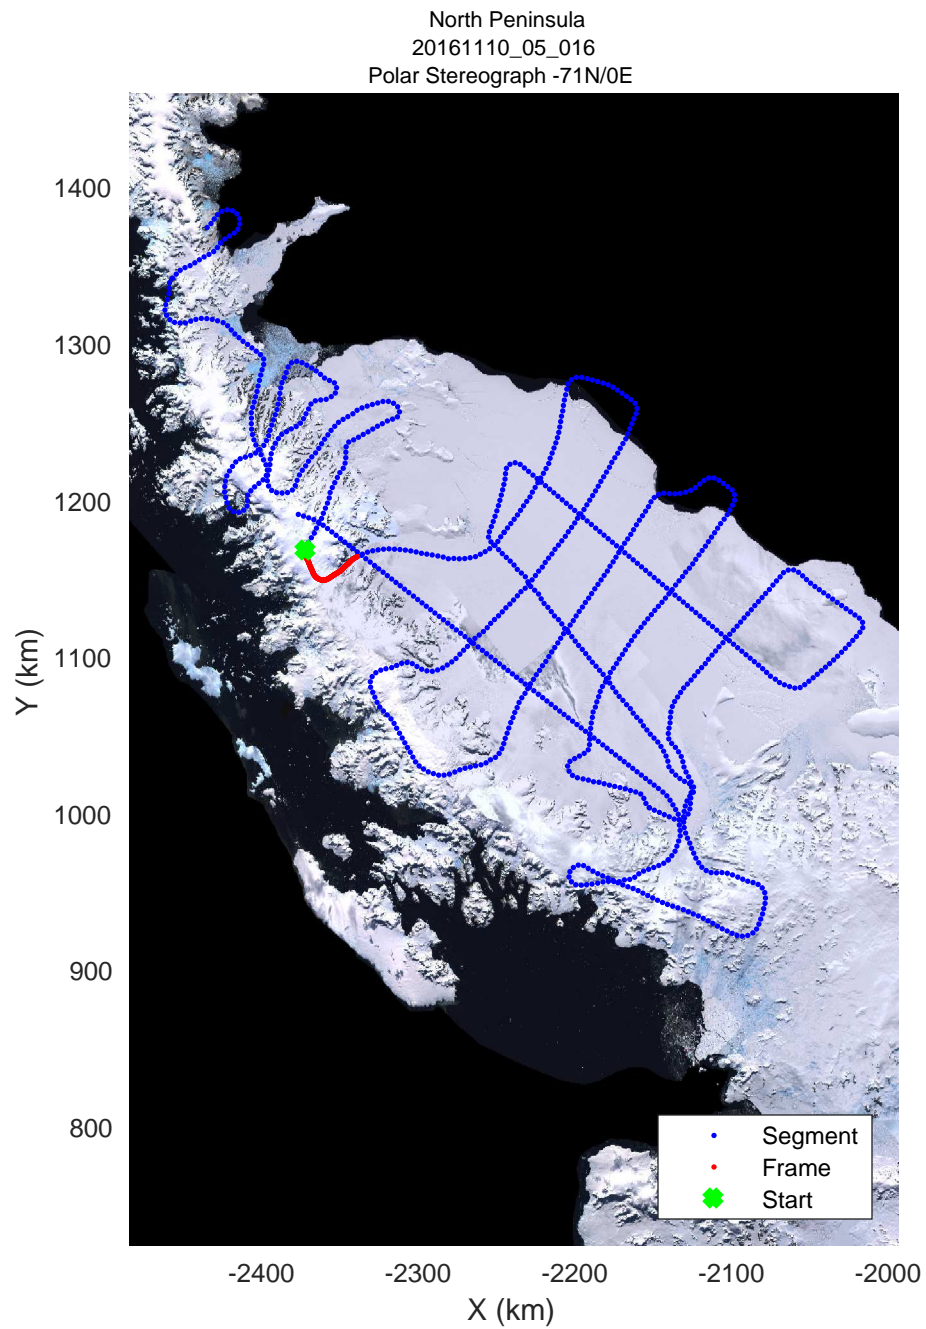

rds 2016\_Antarctica\_DC8: "North Peninsula" 20161110\_05\_014: 16:27:40.3 to 16:33:53.5 GPS

rds 2016\_Antarctica\_DC8: "North Peninsula" 20161110\_05\_015: 16:33:53.7 to 16:39:53.0 GPS

rds 2016\_Antarctica\_DC8: "North Peninsula" 20161110\_05\_015: 16:33:53.7 to 16:39:53.0 GPS