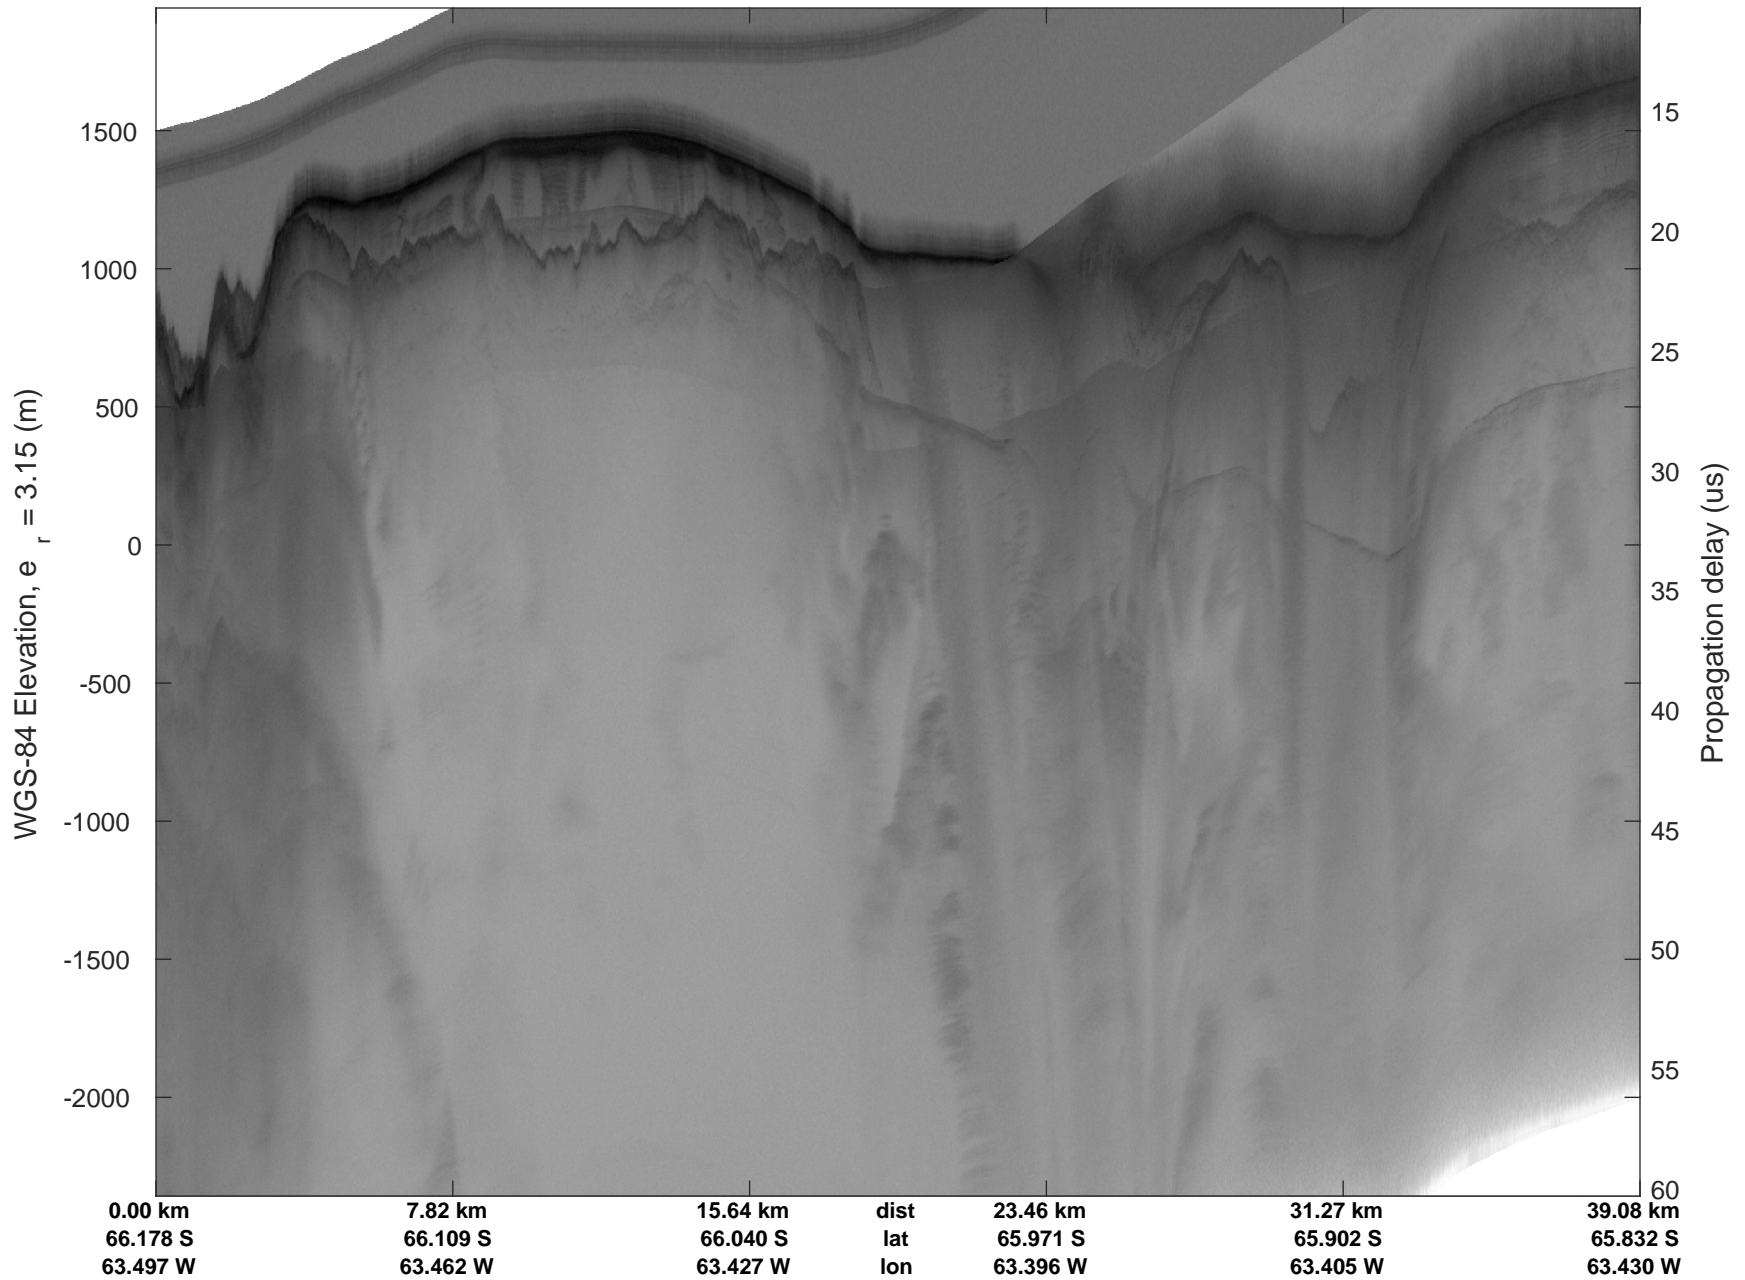

rds 2016_Antarctica_DC8: "North Peninsula" 20161110_05_069: 22:08:57.0 to 22:13:17.6 GPS