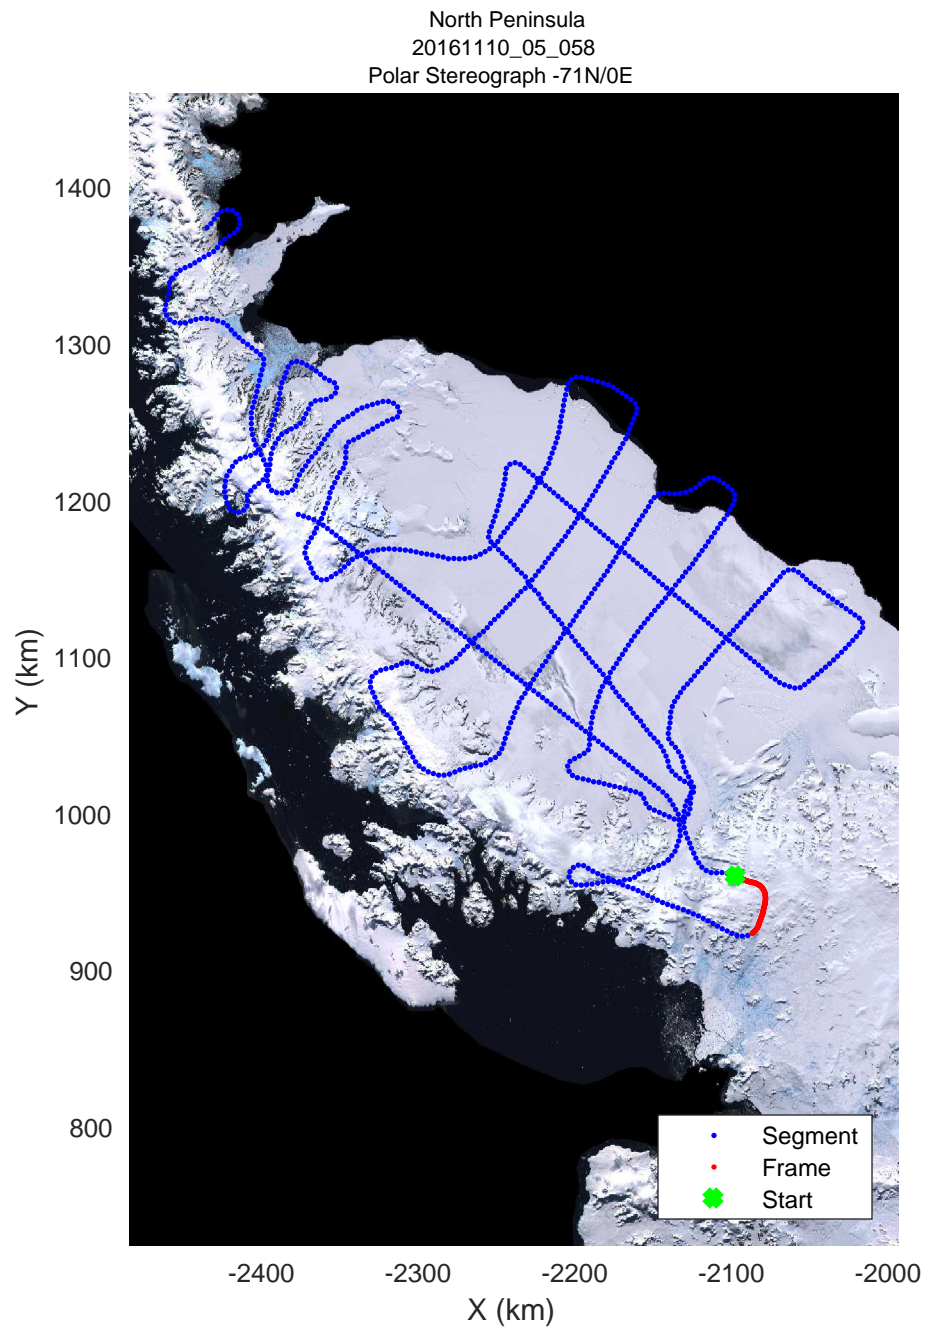

rds 2016\_Antarctica\_DC8: "North Peninsula" 20161110\_05\_056: 20:49:21.6 to 20:57:01.8 GPS

rds 2016\_Antarctica\_DC8: "North Peninsula" 20161110\_05\_057: 20:57:02.1 to 21:03:28.5 GPS

rds 2016\_Antarctica\_DC8: "North Peninsula" 20161110\_05\_057: 20:57:02.1 to 21:03:28.5 GPS