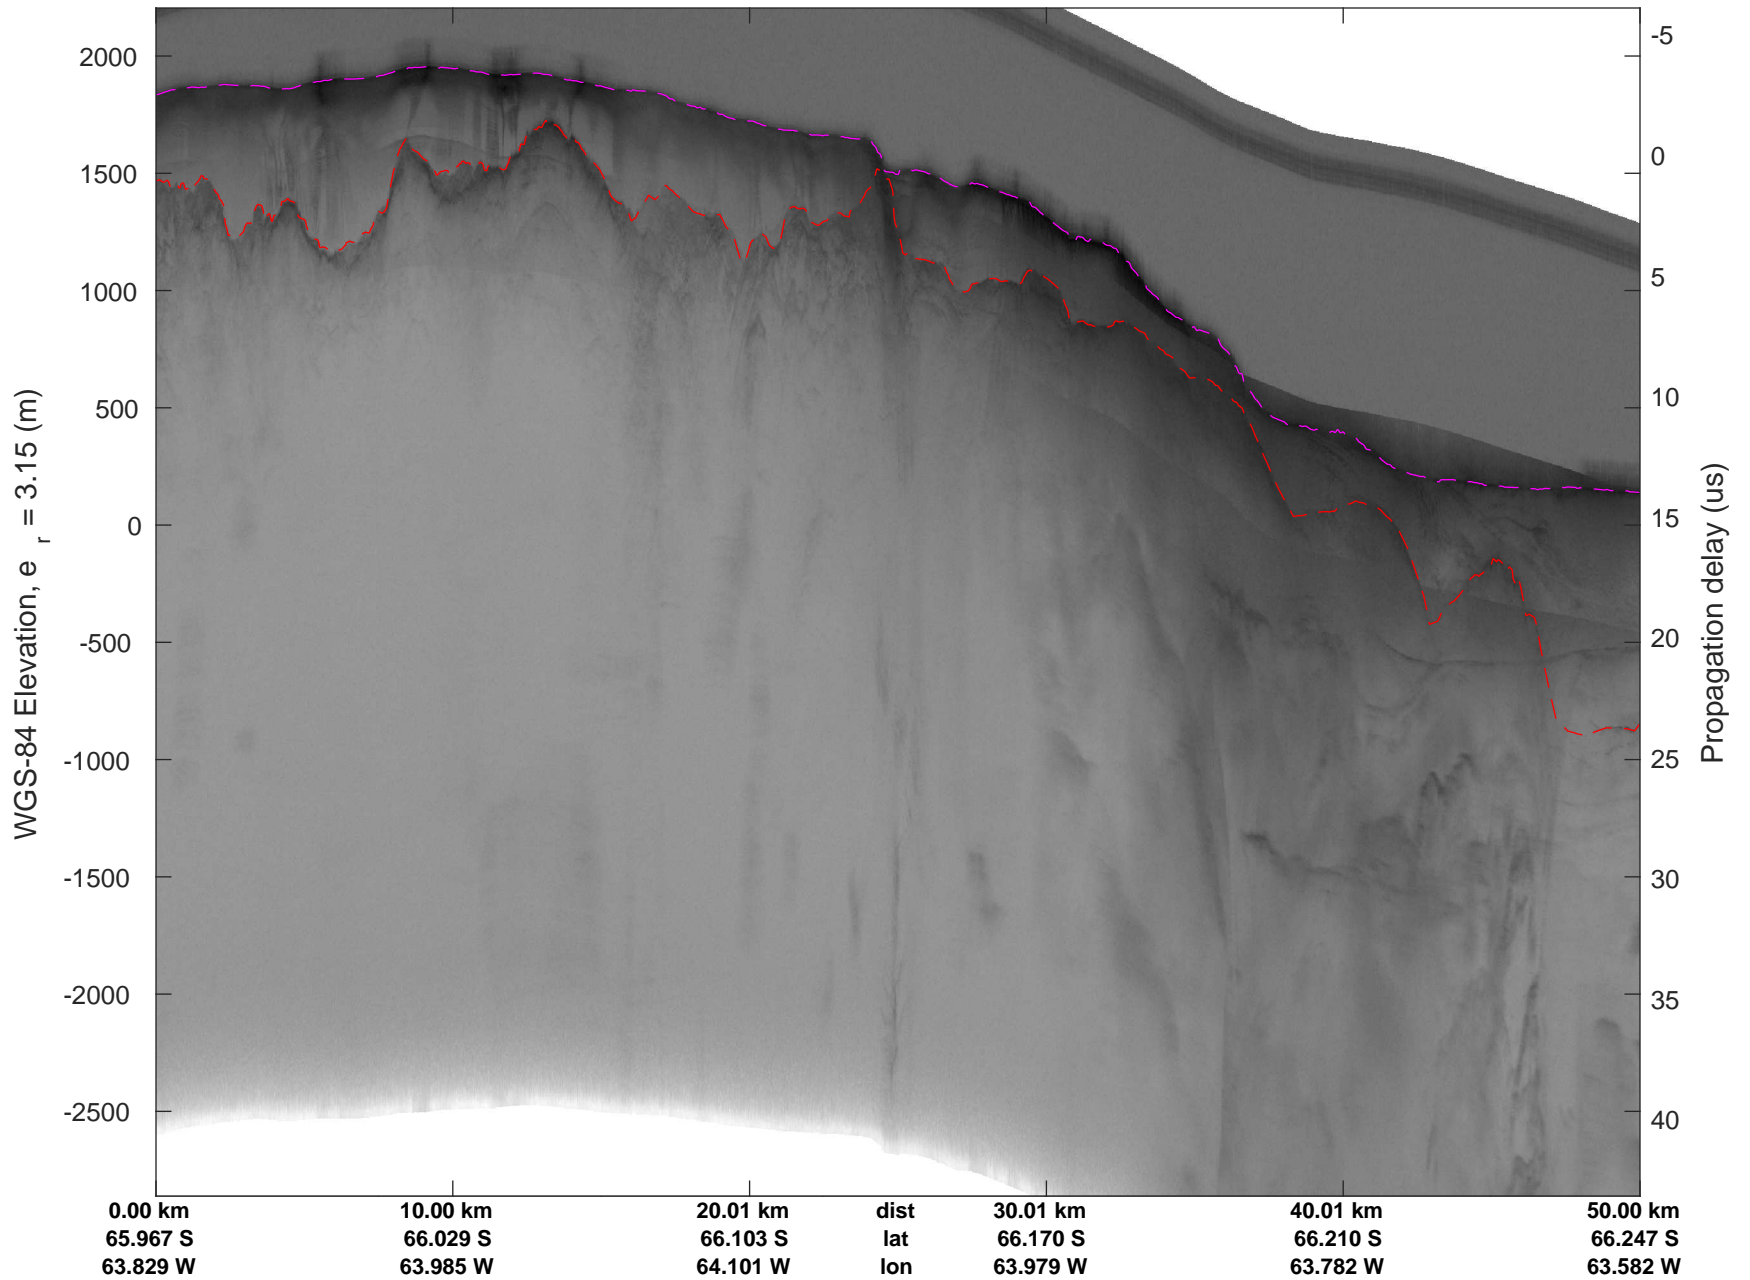

rds 2016_Antarctica_DC8: "North Peninsula" 20161110_05_016: 16:39:53.3 to 16:45:27.1 GPS