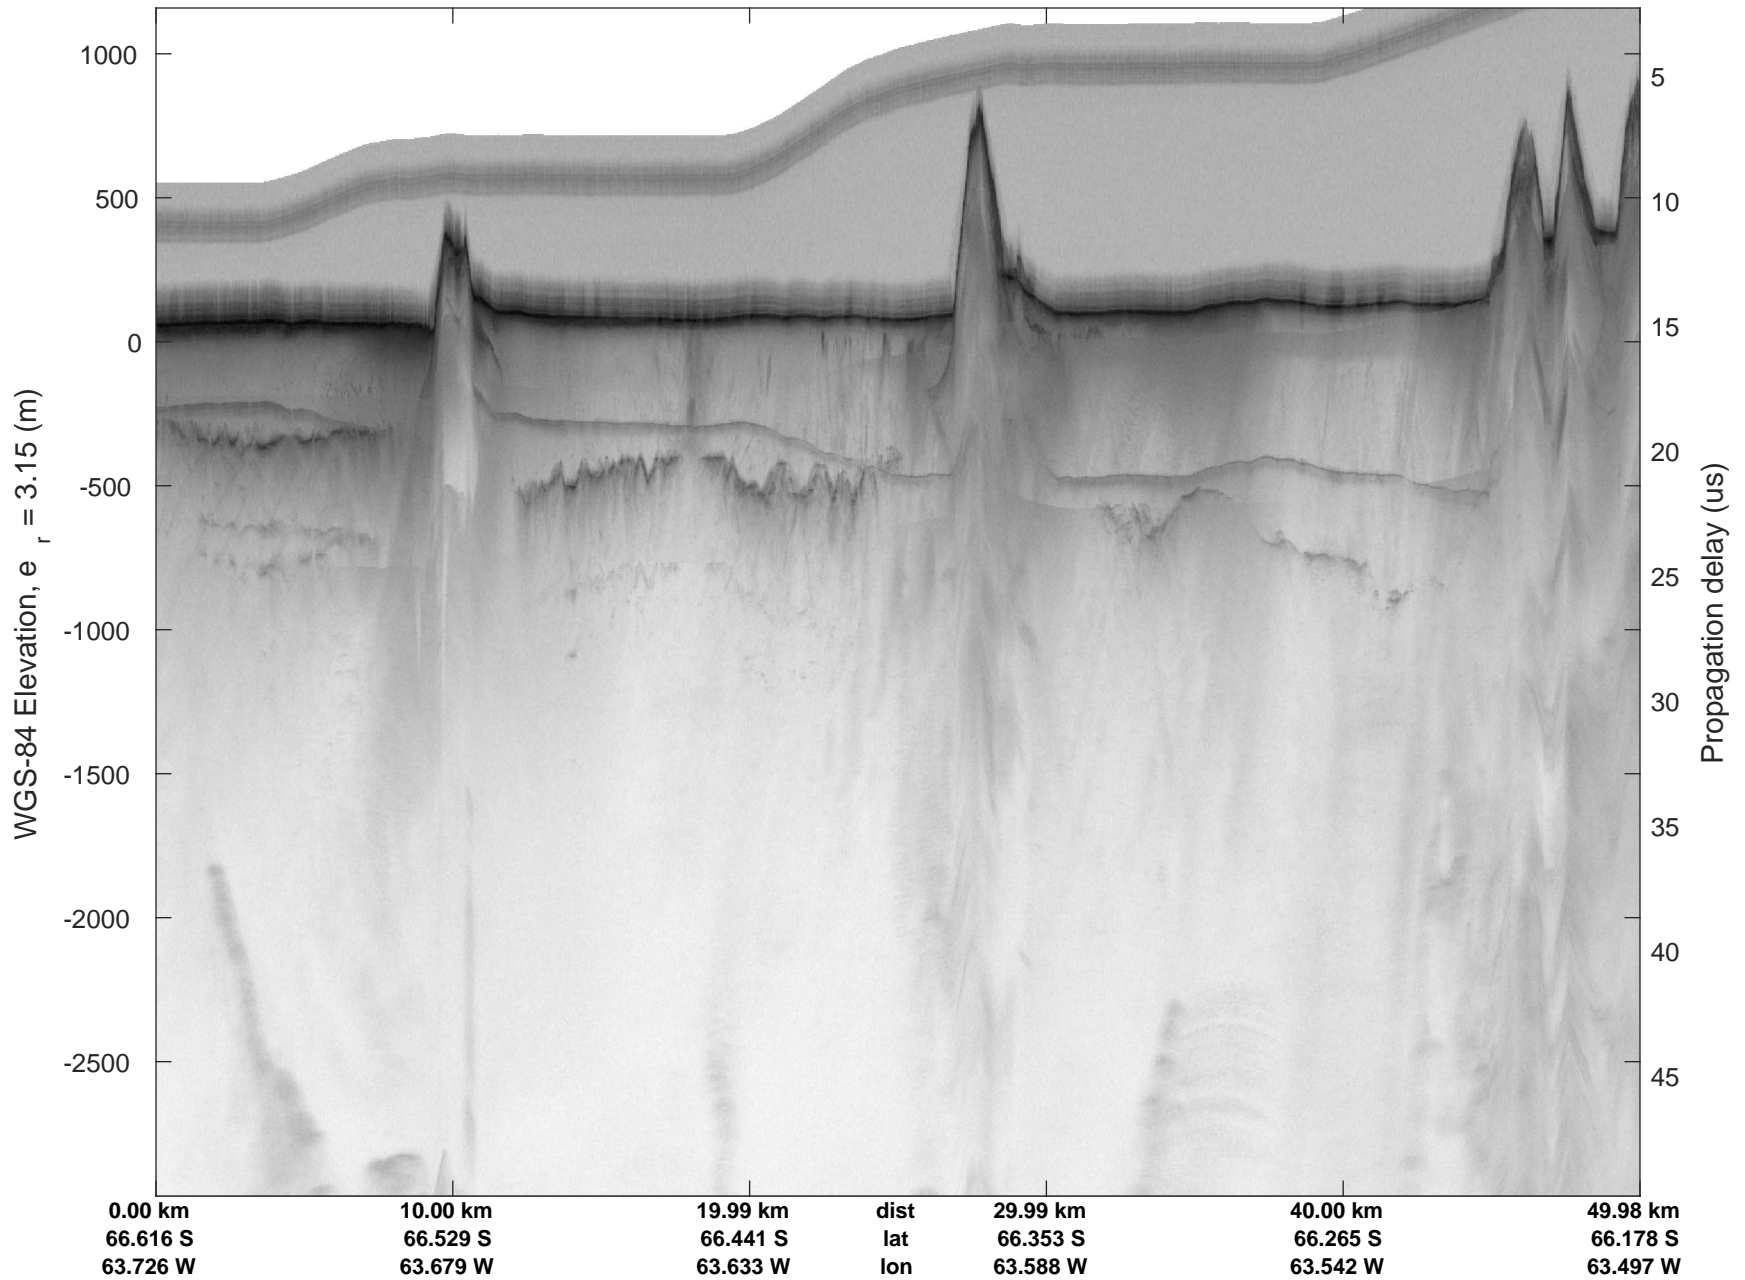

rds 2016\_Antarctica\_DC8: "North Peninsula" 20161110\_05\_067: 21:56:53.3 to 22:02:54.0 GPS

rds 2016\_Antarctica\_DC8: "North Peninsula" 20161110\_05\_067: 21:56:53.3 to 22:02:54.0 GPS

rds 2016\_Antarctica\_DC8: "North Peninsula" 20161110\_05\_068: 22:02:54.2 to 22:08:56.7 GPS