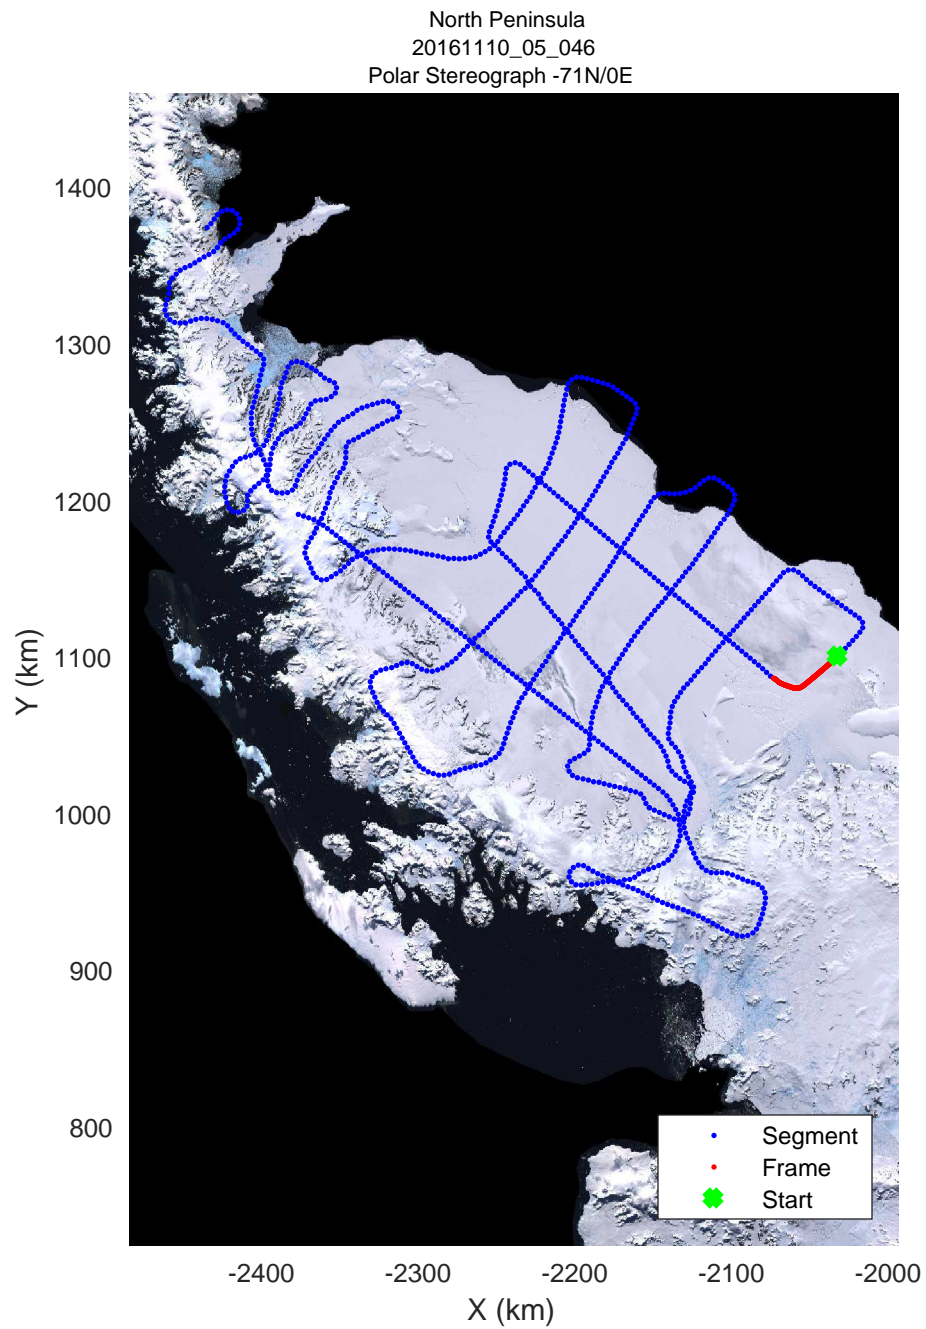

rds 2016\_Antarctica\_DC8: "North Peninsula" 20161110\_05\_044: 19:30:07.1 to 19:36:19.8 GPS

rds 2016\_Antarctica\_DC8: "North Peninsula" 20161110\_05\_045: 19:36:20.0 to 19:42:43.6 GPS

rds 2016\_Antarctica\_DC8: "North Peninsula" 20161110\_05\_045: 19:36:20.0 to 19:42:43.6 GPS