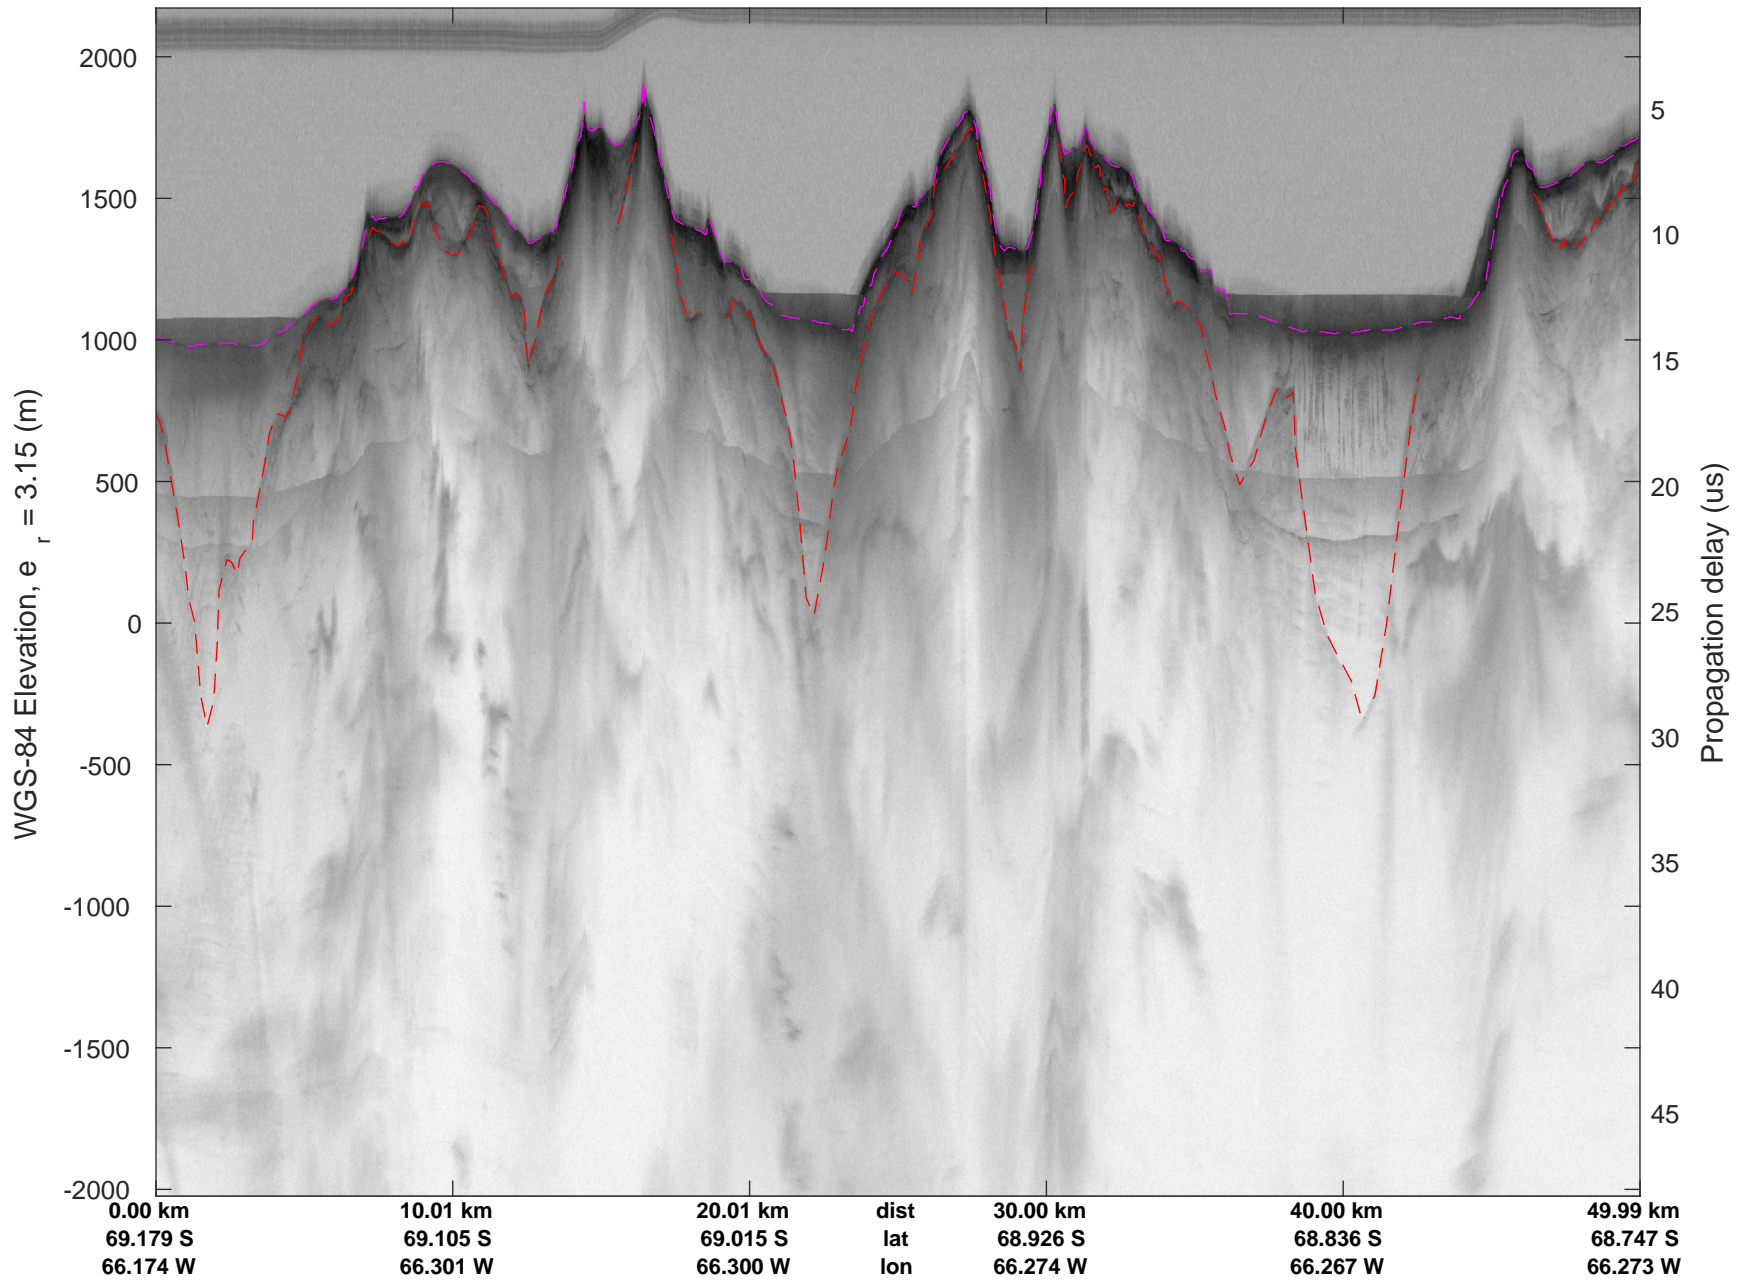

rds 2016_Antarctica_DC8: "North Peninsula" 20161110_05_059: 21:09:16.8 to 21:14:31.2 GPS