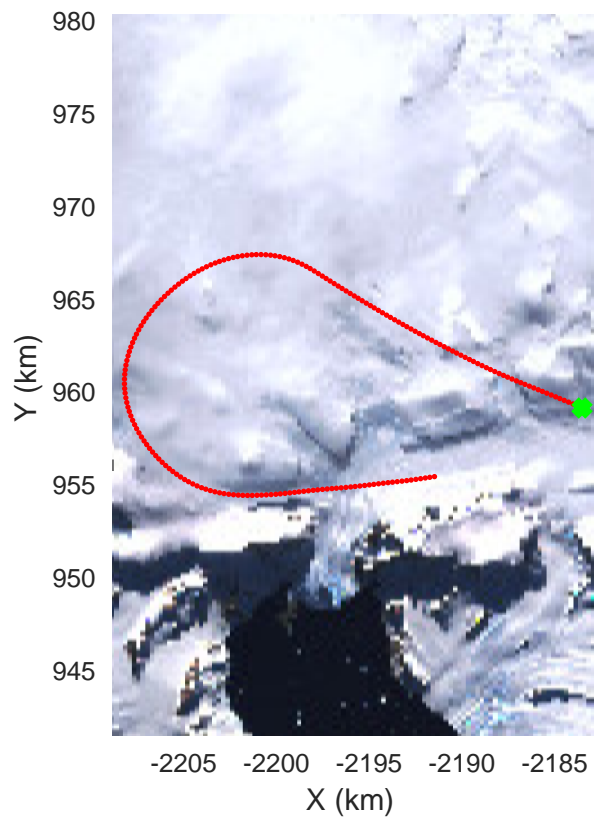

rds 2016\_Antarctica\_DC8: "North Peninsula" 20161110\_05\_059: 21:09:16.8 to 21:14:31.2 GPS

rds 2016\_Antarctica\_DC8: "North Peninsula" 20161110\_05\_060: 21:14:31.3 to 21:19:49.1 GPS

rds 2016\_Antarctica\_DC8: "North Peninsula" 20161110\_05\_060: 21:14:31.3 to 21:19:49.1 GPS