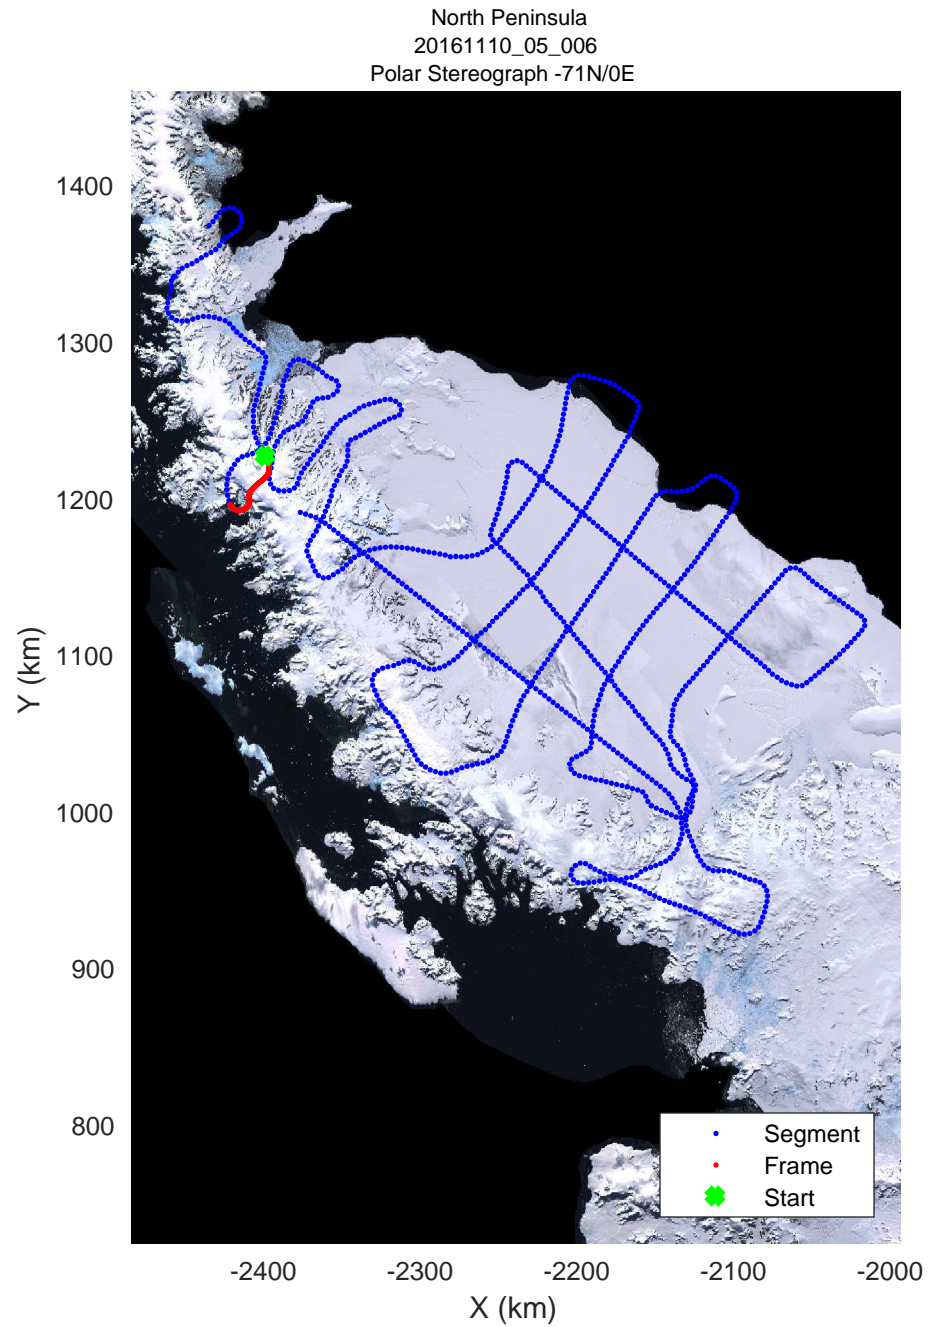

North Peninsula  
20161110\_05\_005  
Polar Stereograph -71N/0E

rds 2016\_Antarctica\_DC8: "North Peninsula" 20161110\_05\_005: 15:34:28.0 to 15:40:15.8 GPS

rds 2016\_Antarctica\_DC8: "North Peninsula" 20161110\_05\_005: 15:34:28.0 to 15:40:15.8 GPS