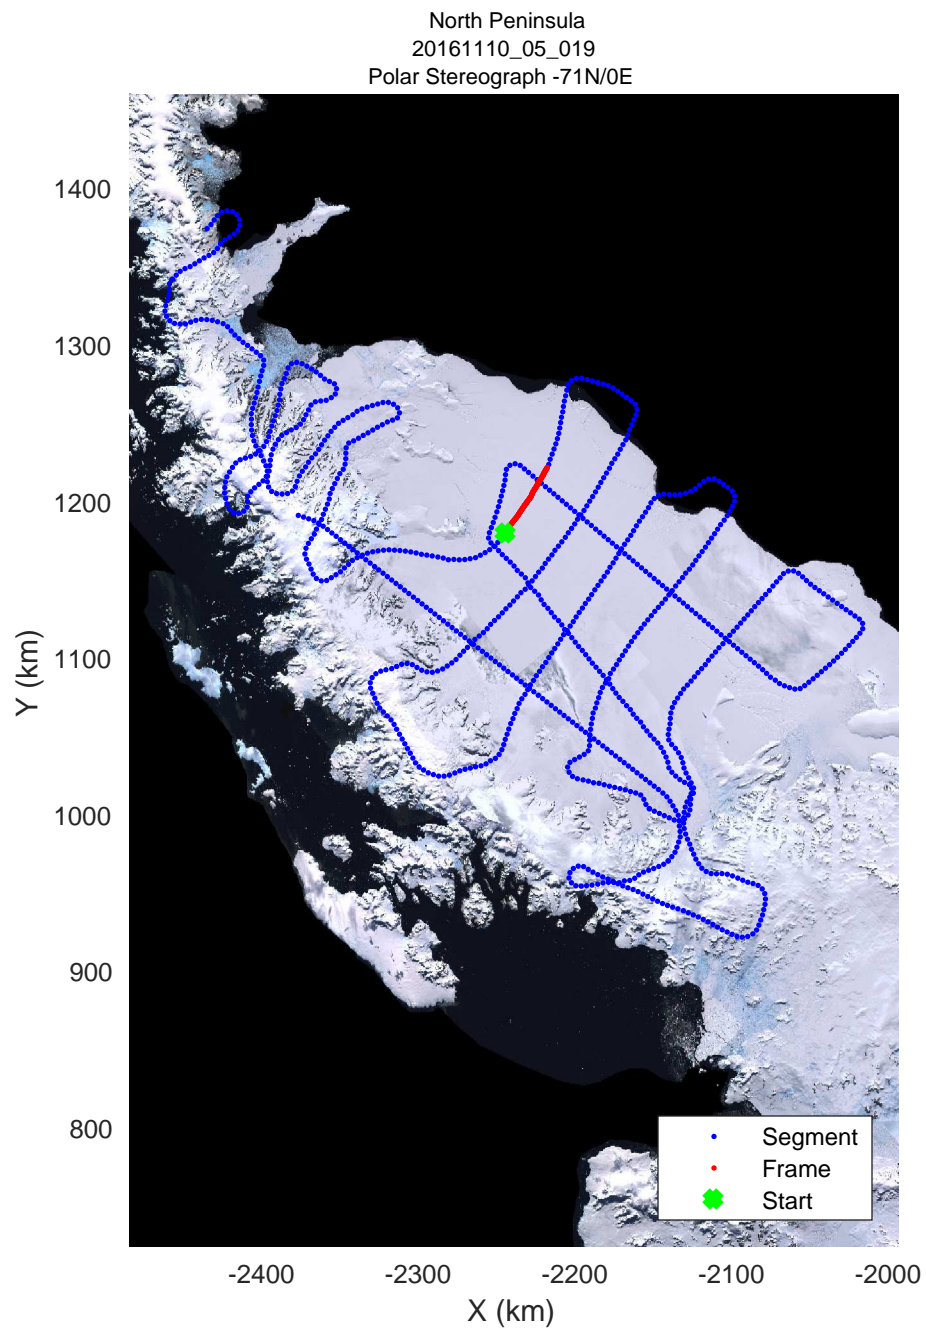

rds 2016\_Antarctica\_DC8: "North Peninsula" 20161110\_05\_017: 16:45:27.3 to 16:51:38.3 GPS

rds 2016\_Antarctica\_DC8: "North Peninsula" 20161110\_05\_018: 16:51:38.5 to 16:57:50.3 GPS

rds 2016\_Antarctica\_DC8: "North Peninsula" 20161110\_05\_018: 16:51:38.5 to 16:57:50.3 GPS