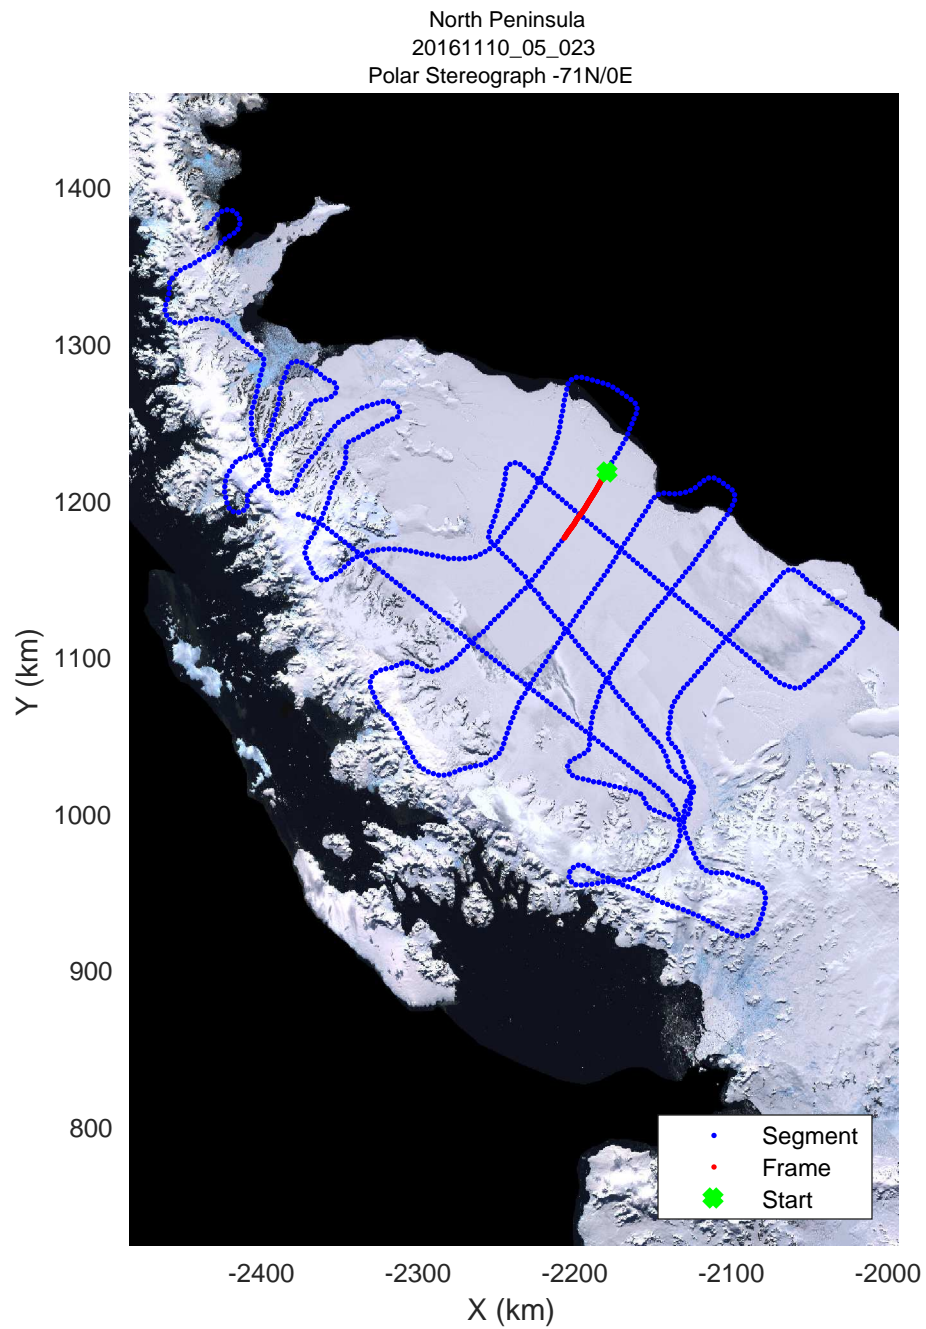

rds 2016\_Antarctica\_DC8: "North Peninsula" 20161110\_05\_021: 17:10:04.7 to 17:15:58.0 GPS

rds 2016\_Antarctica\_DC8: "North Peninsula" 20161110\_05\_022: 17:15:58.3 to 17:22:08.0 GPS

rds 2016\_Antarctica\_DC8: "North Peninsula" 20161110\_05\_022: 17:15:58.3 to 17:22:08.0 GPS