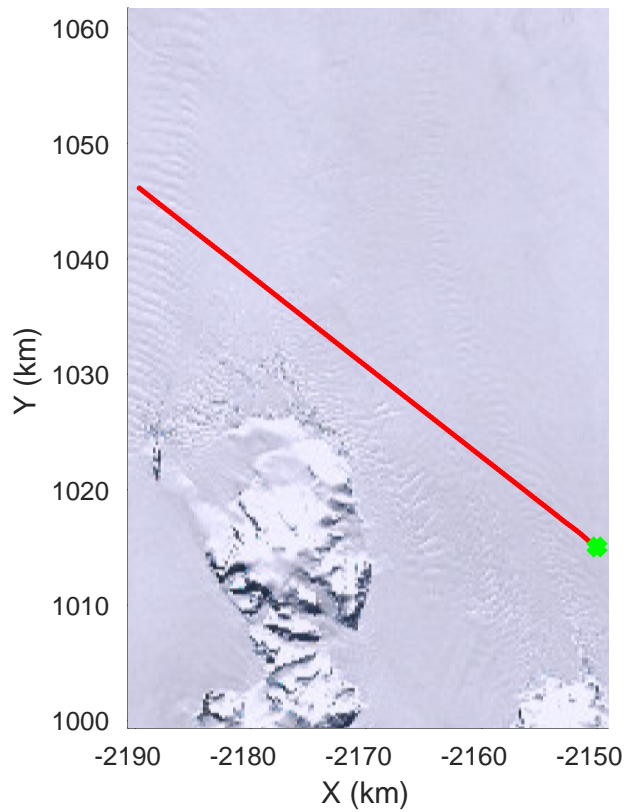

rds 2016\_Antarctica\_DC8: "North Peninsula" 20161110\_05\_062: 21:26:13.4 to 21:32:35.1 GPS

rds 2016\_Antarctica\_DC8: "North Peninsula" 20161110\_05\_063: 21:32:35.4 to 21:38:38.2 GPS

rds 2016\_Antarctica\_DC8: "North Peninsula" 20161110\_05\_063: 21:32:35.4 to 21:38:38.2 GPS