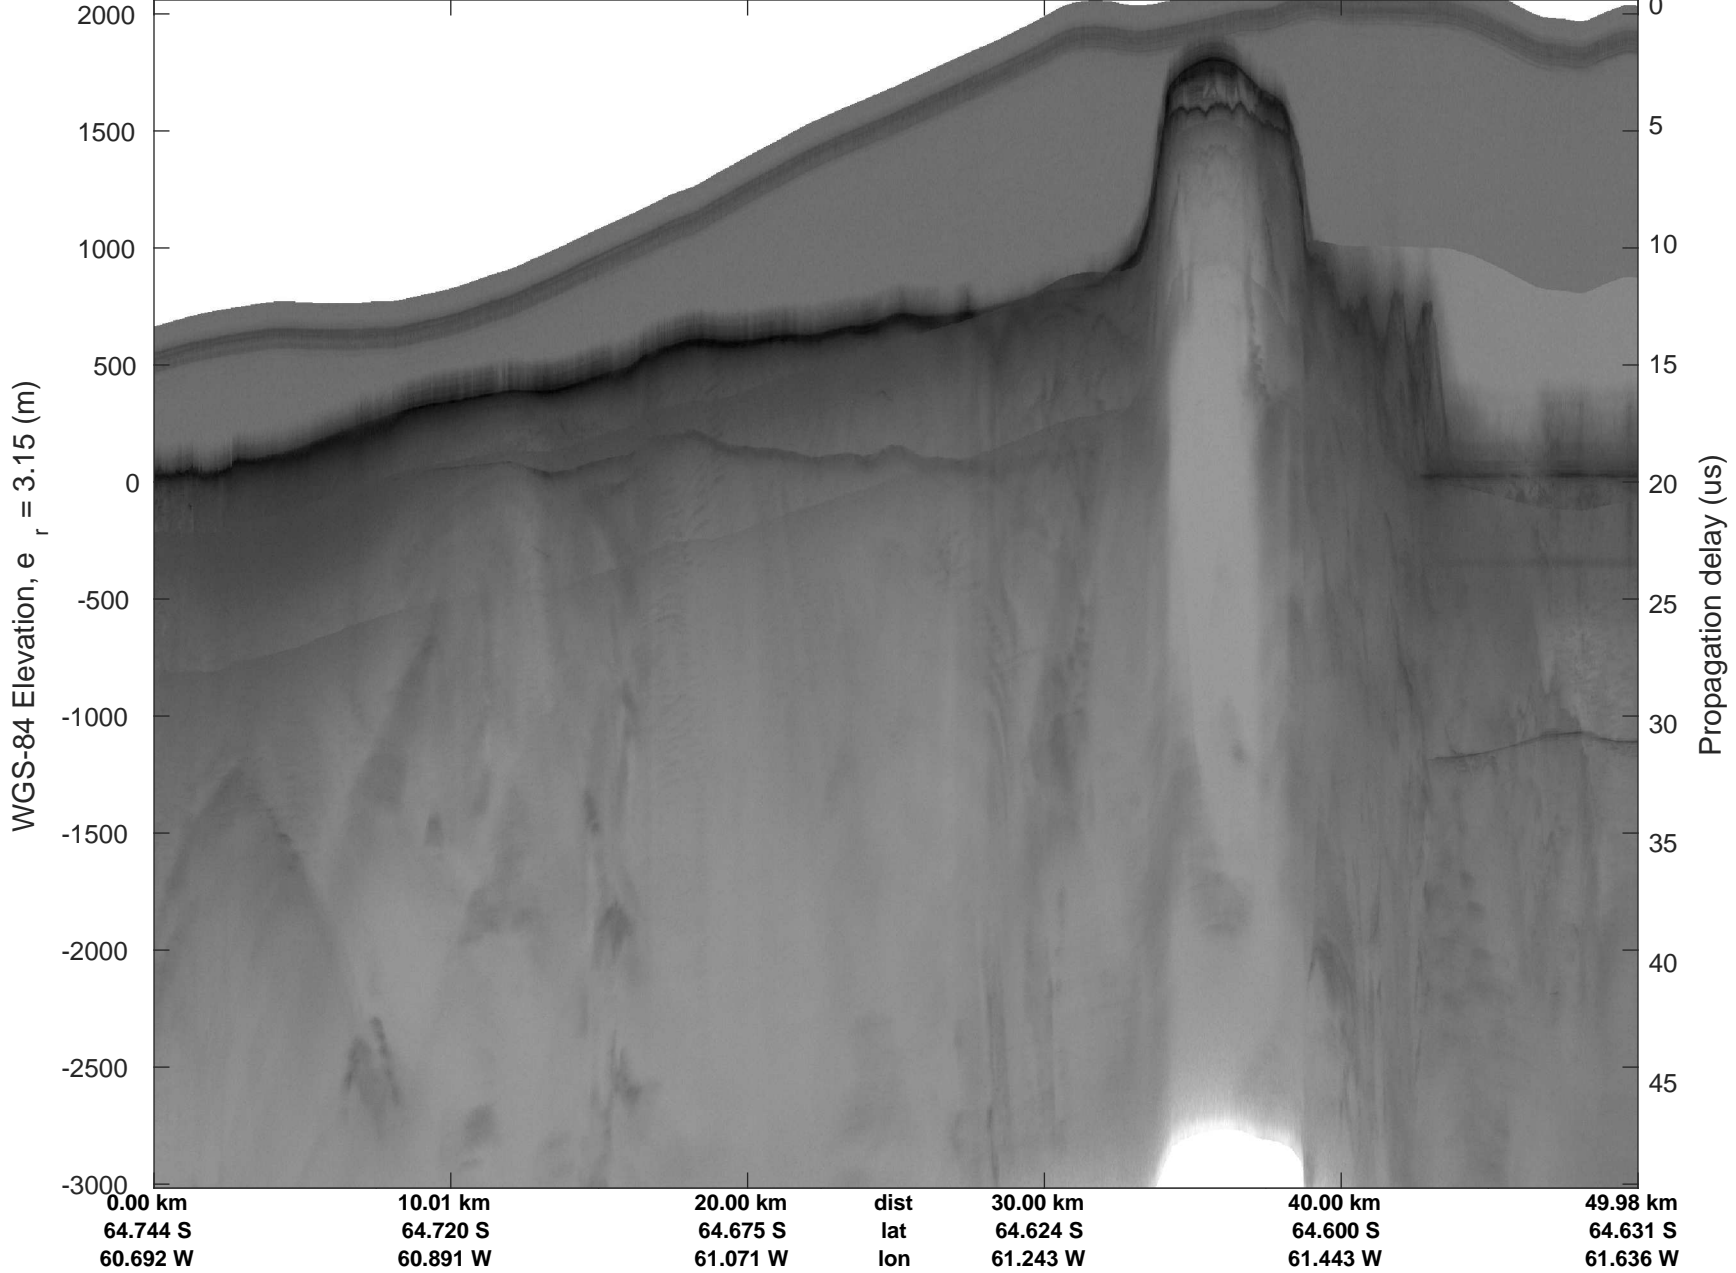

rds 2016_Antarctica_DC8: "North Peninsula" 20161110_05_002: 15:16:29.6 to 15:22:39.3 GPS