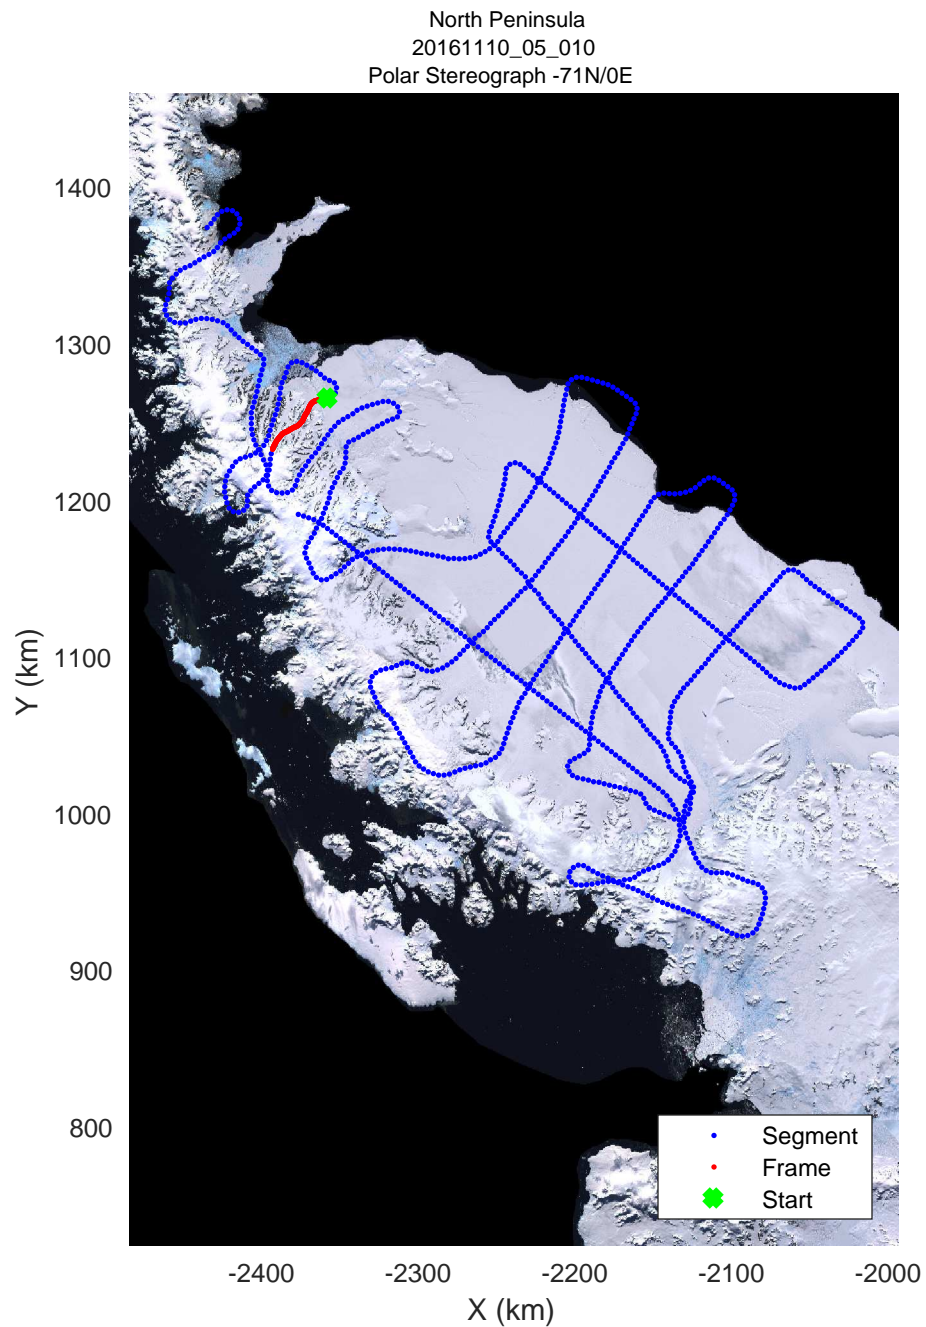

North Peninsula  
20161110\_05\_009  
Polar Stereograph -71N/0E

rds 2016\_Antarctica\_DC8: "North Peninsula" 20161110\_05\_009: 15:57:32.1 to 16:03:39.5 GPS

rds 2016\_Antarctica\_DC8: "North Peninsula" 20161110\_05\_009: 15:57:32.1 to 16:03:39.5 GPS