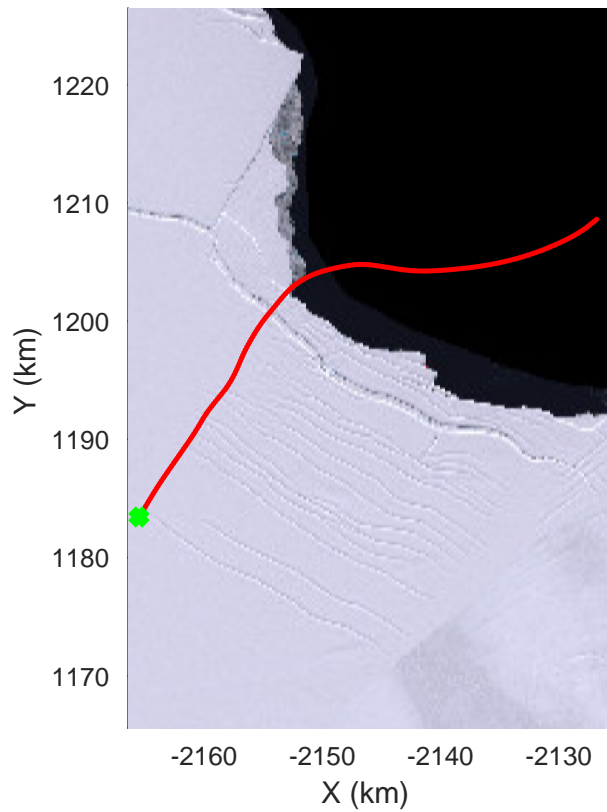

rds 2016\_Antarctica\_DC8: "North Peninsula" 20161110\_05\_031: 18:09:50.9 to 18:15:39.1 GPS

rds 2016\_Antarctica\_DC8: "North Peninsula" 20161110\_05\_032: 18:15:39.4 to 18:21:27.9 GPS

rds 2016\_Antarctica\_DC8: "North Peninsula" 20161110\_05\_032: 18:15:39.4 to 18:21:27.9 GPS