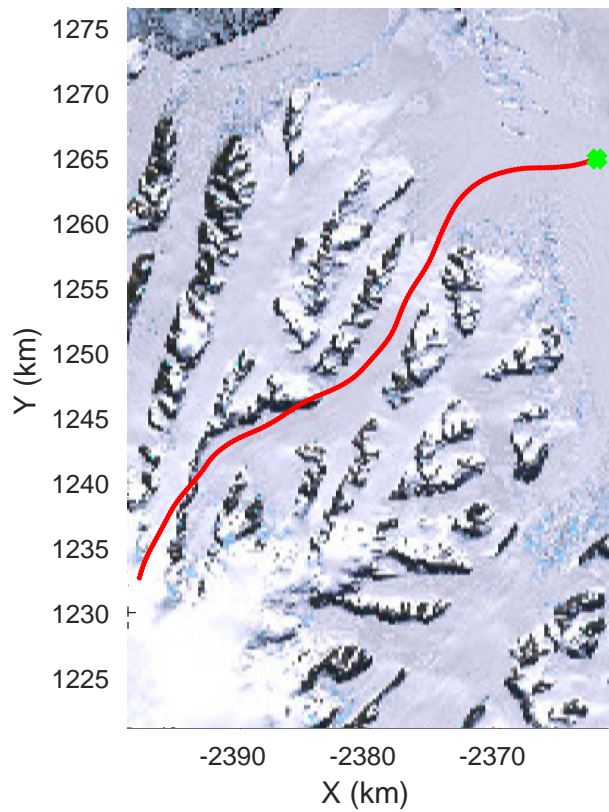

North Peninsula  
20161110\_05\_009  
Polar Stereograph -71N/0E

rds 2016\_Antarctica\_DC8: "North Peninsula" 20161110\_05\_009: 15:57:32.1 to 16:03:39.5 GPS

rds 2016\_Antarctica\_DC8: "North Peninsula" 20161110\_05\_009: 15:57:32.1 to 16:03:39.5 GPS