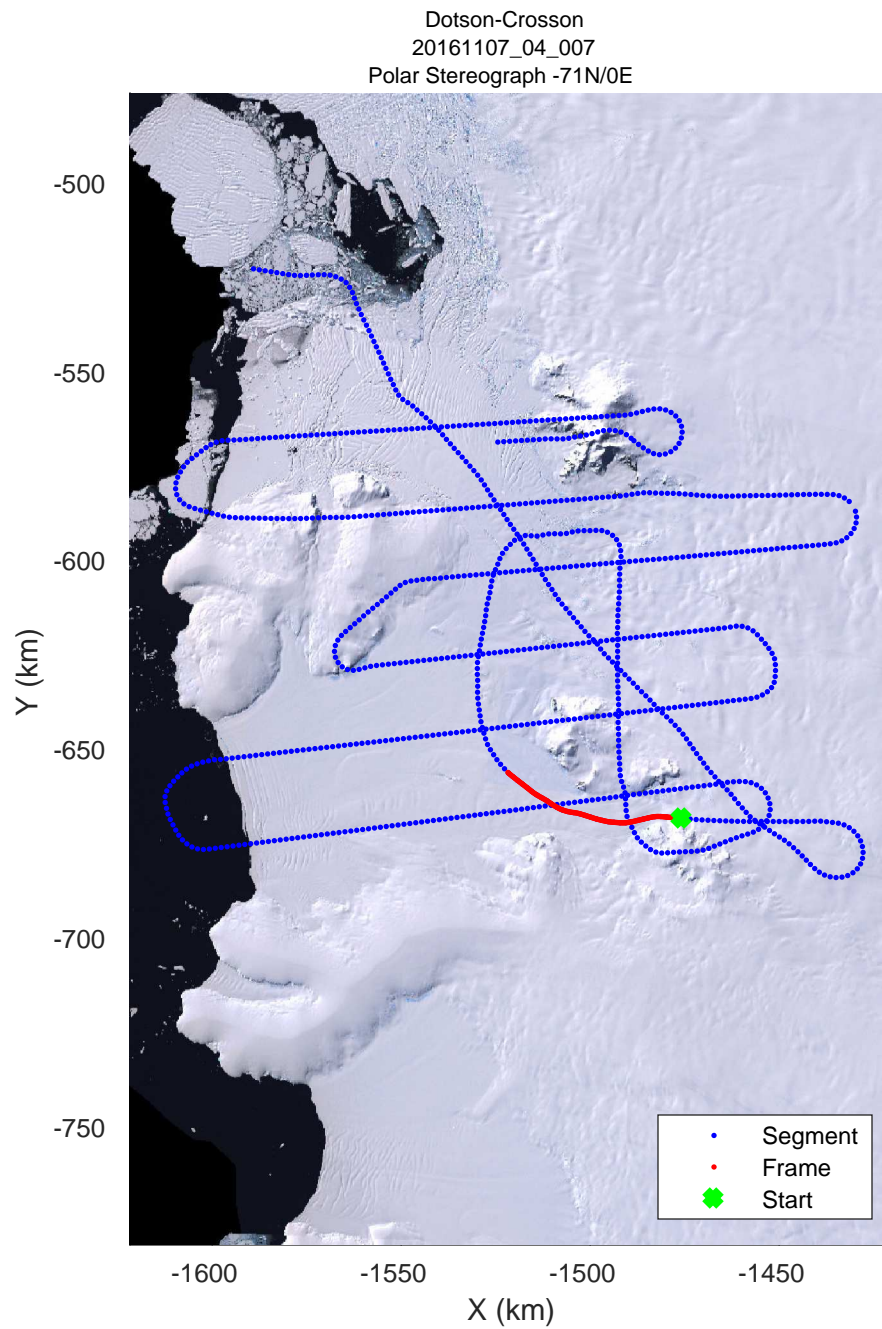

rds 2016_Antarctica_DC8: "Dotson-Crosson" 20161107_04_005: 17:30:01.7 to 17:35:59.7 GPS

rds 2016_Antarctica_DC8: "Dotson-Crosson" 20161107_04_006: 17:36:00.0 to 17:41:55.7 GPS

rds 2016_Antarctica_DC8: "Dotson-Crosson" 20161107_04_006: 17:36:00.0 to 17:41:55.7 GPS

rds 2016_Antarctica_DC8: "Dotson-Crosson" 20161107_04_007: 17:41:55.9 to 17:47:55.2 GPS

rds 2016_Antarctica_DC8: "Dotson-Crosson" 20161107_04_007: 17:41:55.9 to 17:47:55.2 GPS

rds 2016_Antarctica_DC8: "Dotson-Crosson" 20161107_04_008: 17:47:55.4 to 17:54:46.4 GPS