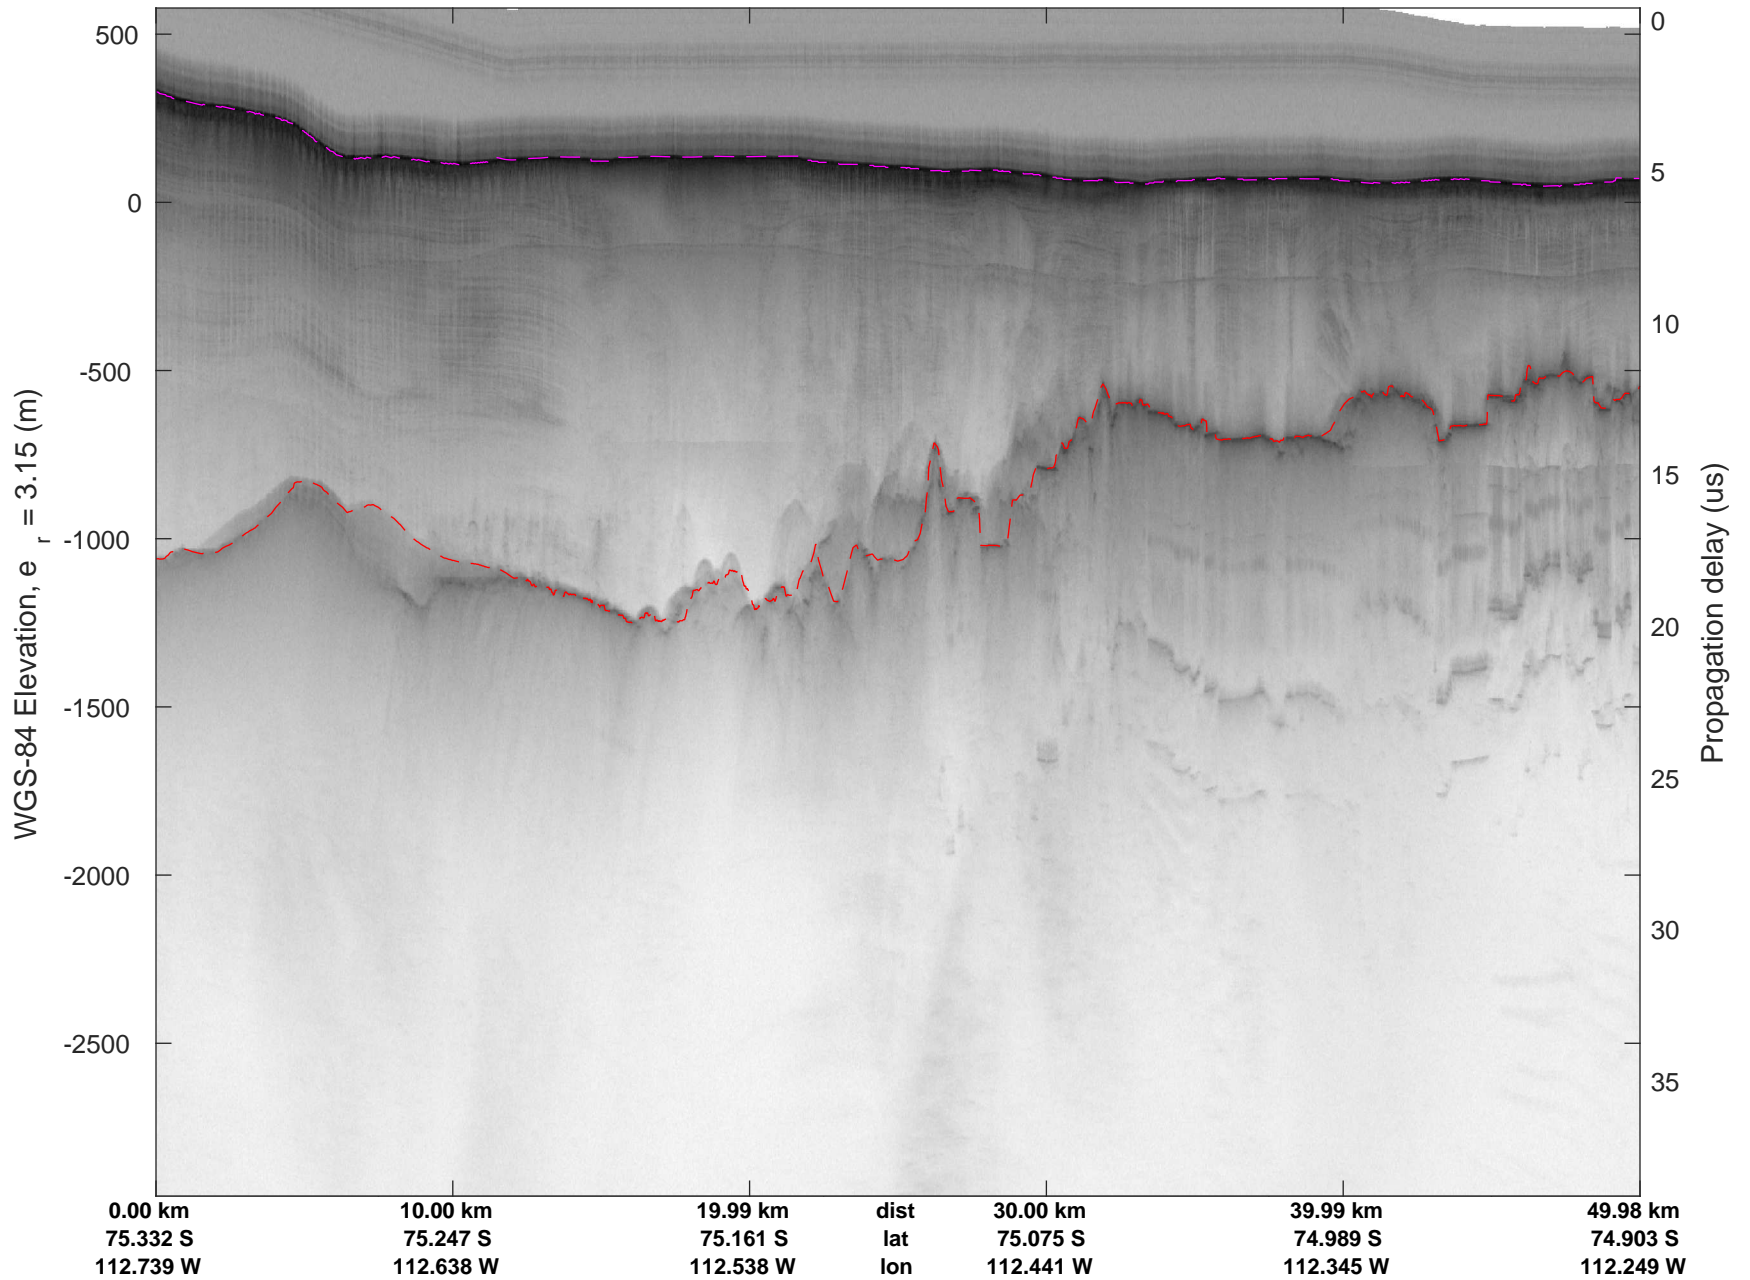

rds 2016_Antarctica_DC8: "Dotson-Crosson" 20161107_04_019: 18:57:44.2 to 19:04:04.0 GPS

rds 2016_Antarctica_DC8: "Dotson-Crosson" 20161107_04_020: 19:04:04.2 to 19:10:14.7 GPS

rds 2016_Antarctica_DC8: "Dotson-Crosson" 20161107_04_020: 19:04:04.2 to 19:10:14.7 GPS