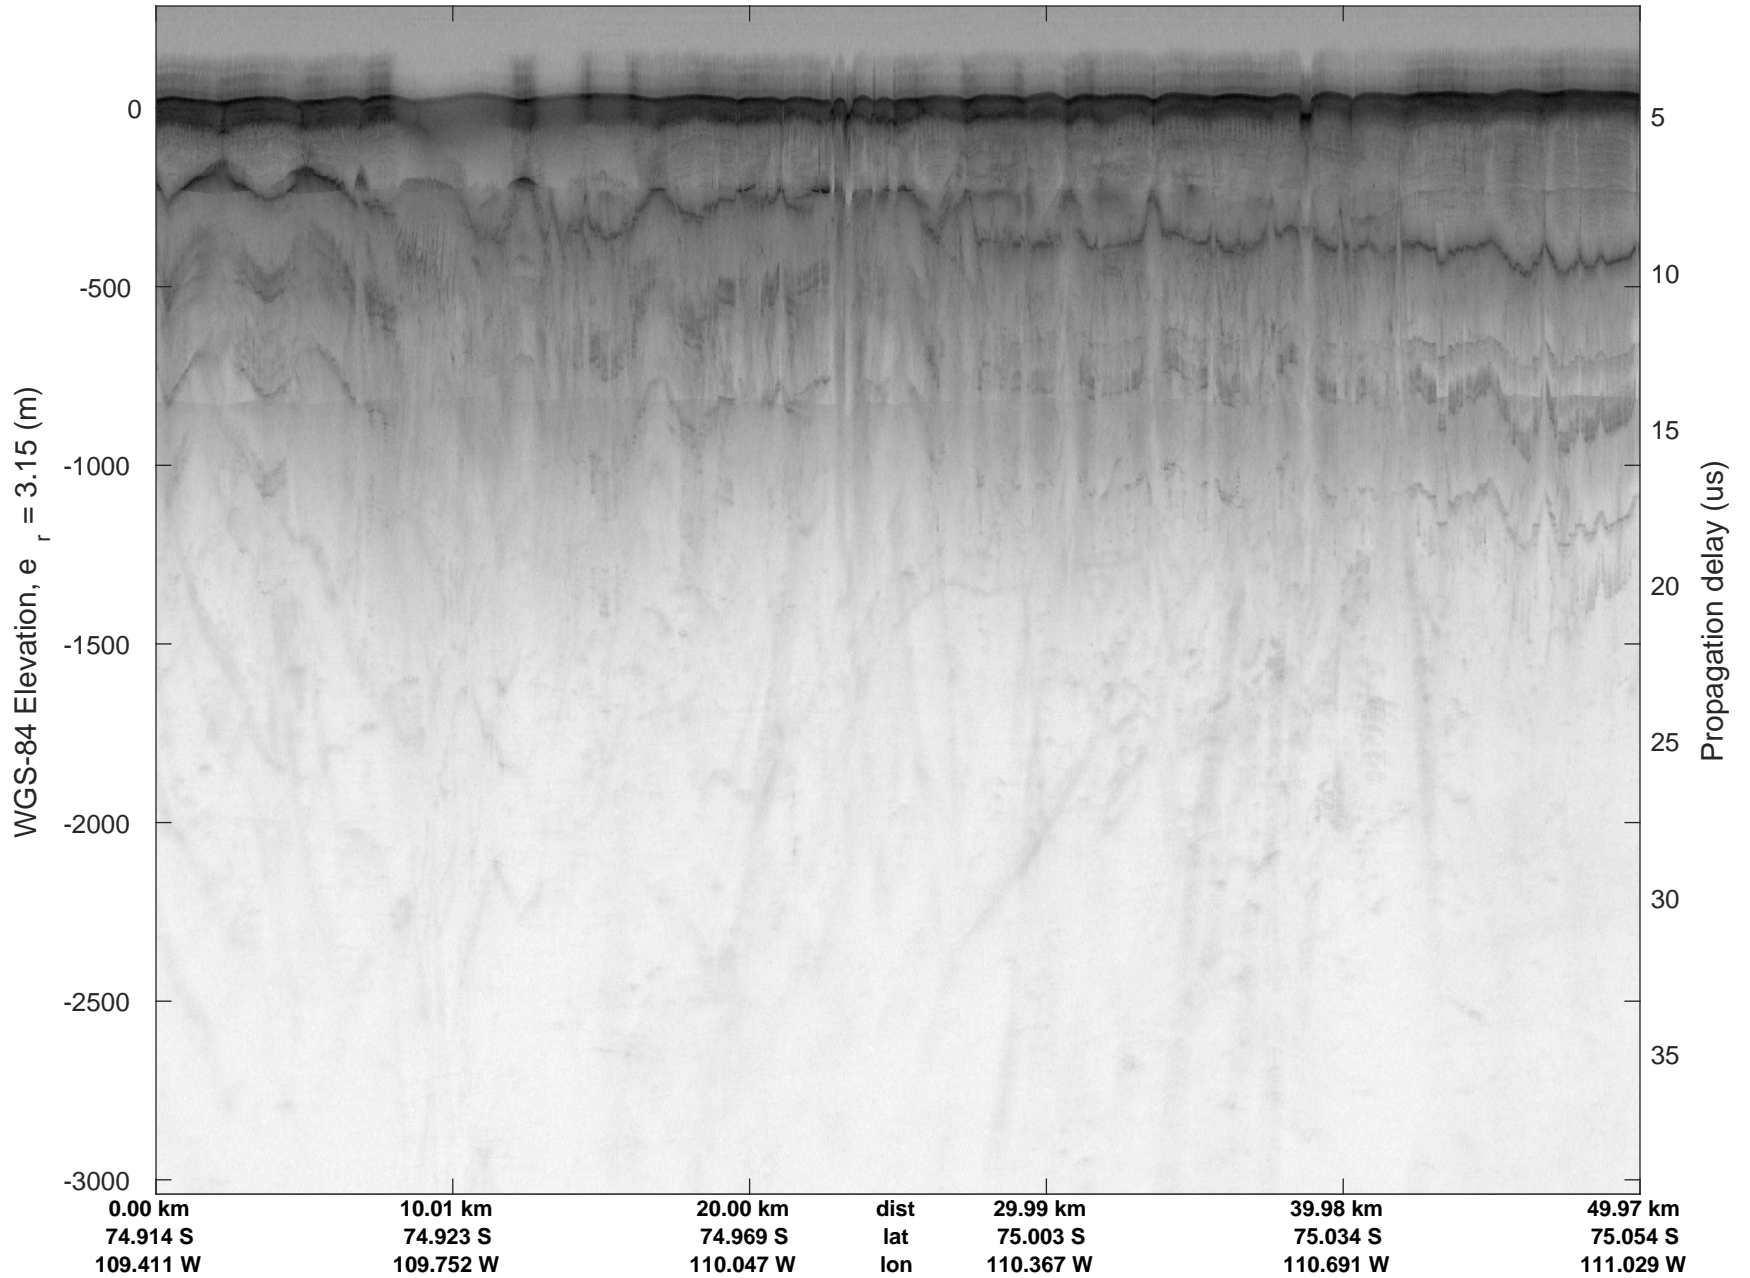

rds 2016_Antarctica_DC8: "Dotson-Crosson" 20161107_04_001: 17:06:02.8 to 17:11:43.8 GPS

rds 2016_Antarctica_DC8: "Dotson-Crosson" 20161107_04_001: 17:06:02.8 to 17:11:43.8 GPS

rds 2016_Antarctica_DC8: "Dotson-Crosson" 20161107_04_002: 17:11:44.0 to 17:17:48.6 GPS