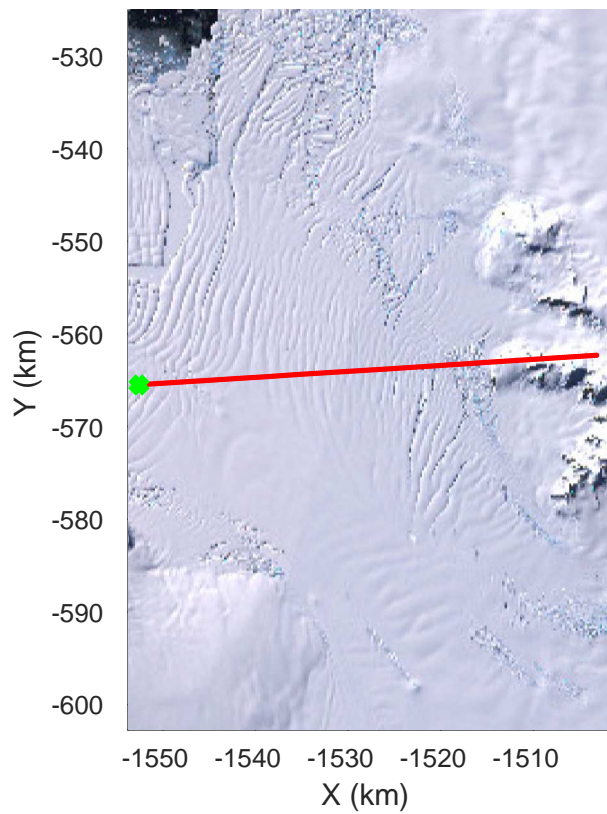

rds 2016_Antarctica_DC8: "Dotson-Crosson" 20161107_04_028: 19:53:35.3 to 20:00:03.7 GPS

rds 2016_Antarctica_DC8: "Dotson-Crosson" 20161107_04_029: 20:00:04.1 to 20:06:41.7 GPS

rds 2016_Antarctica_DC8: "Dotson-Crosson" 20161107_04_029: 20:00:04.1 to 20:06:41.7 GPS