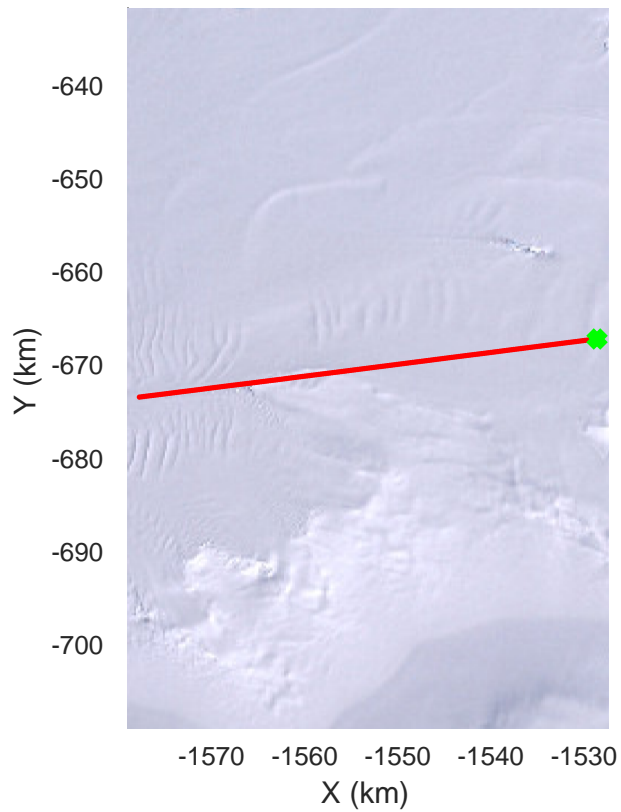

rds 2016_Antarctica_DC8: "Dotson-Crosson" 20161107_04_012: 18:13:22.7 to 18:19:37.7 GPS

rds 2016_Antarctica_DC8: "Dotson-Crosson" 20161107_04_013: 18:19:37.9 to 18:25:42.0 GPS

rds 2016_Antarctica_DC8: "Dotson-Crosson" 20161107_04_013: 18:19:37.9 to 18:25:42.0 GPS