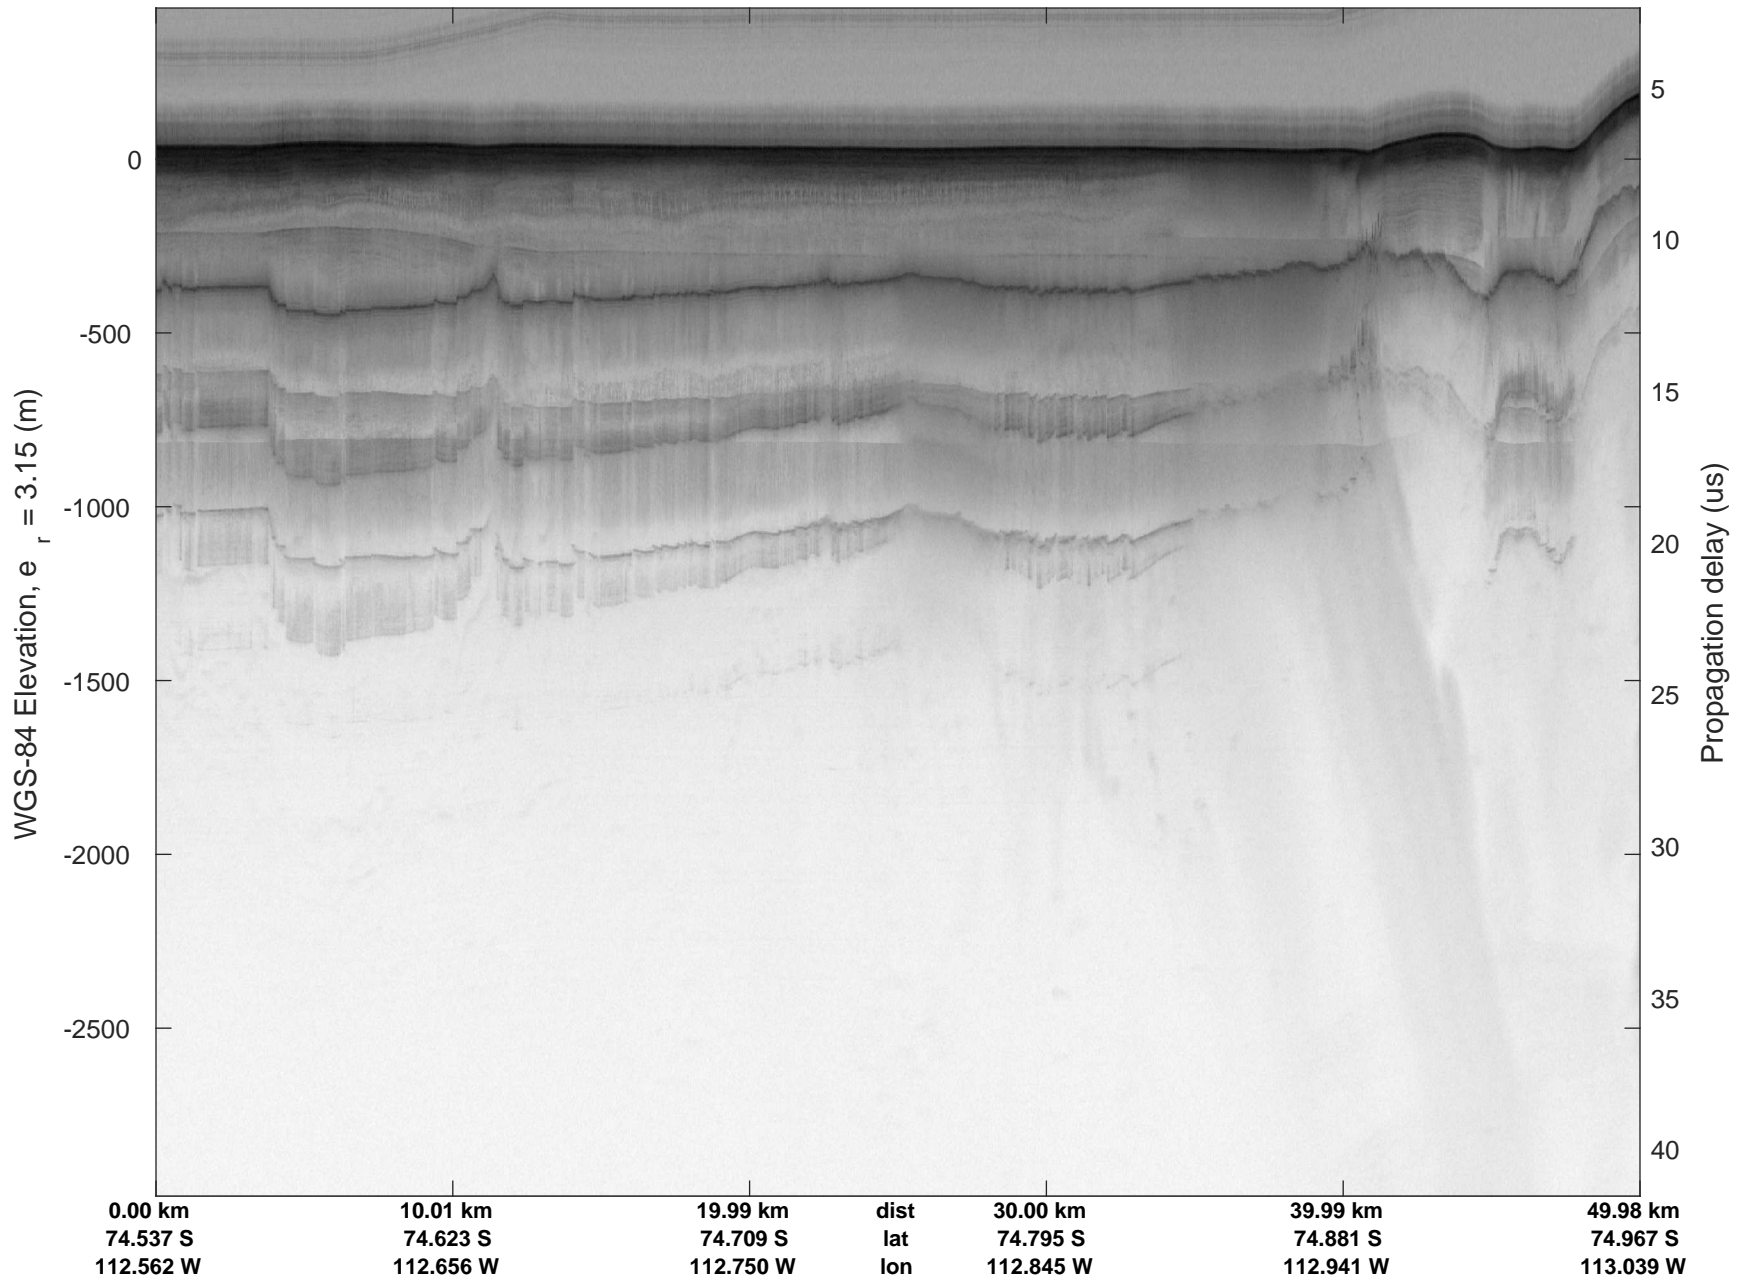

rds 2016_Antarctica_DC8: "Dotson-Crosson" 20161107_04_017: 18:44:37.9 to 18:51:08.9 GPS