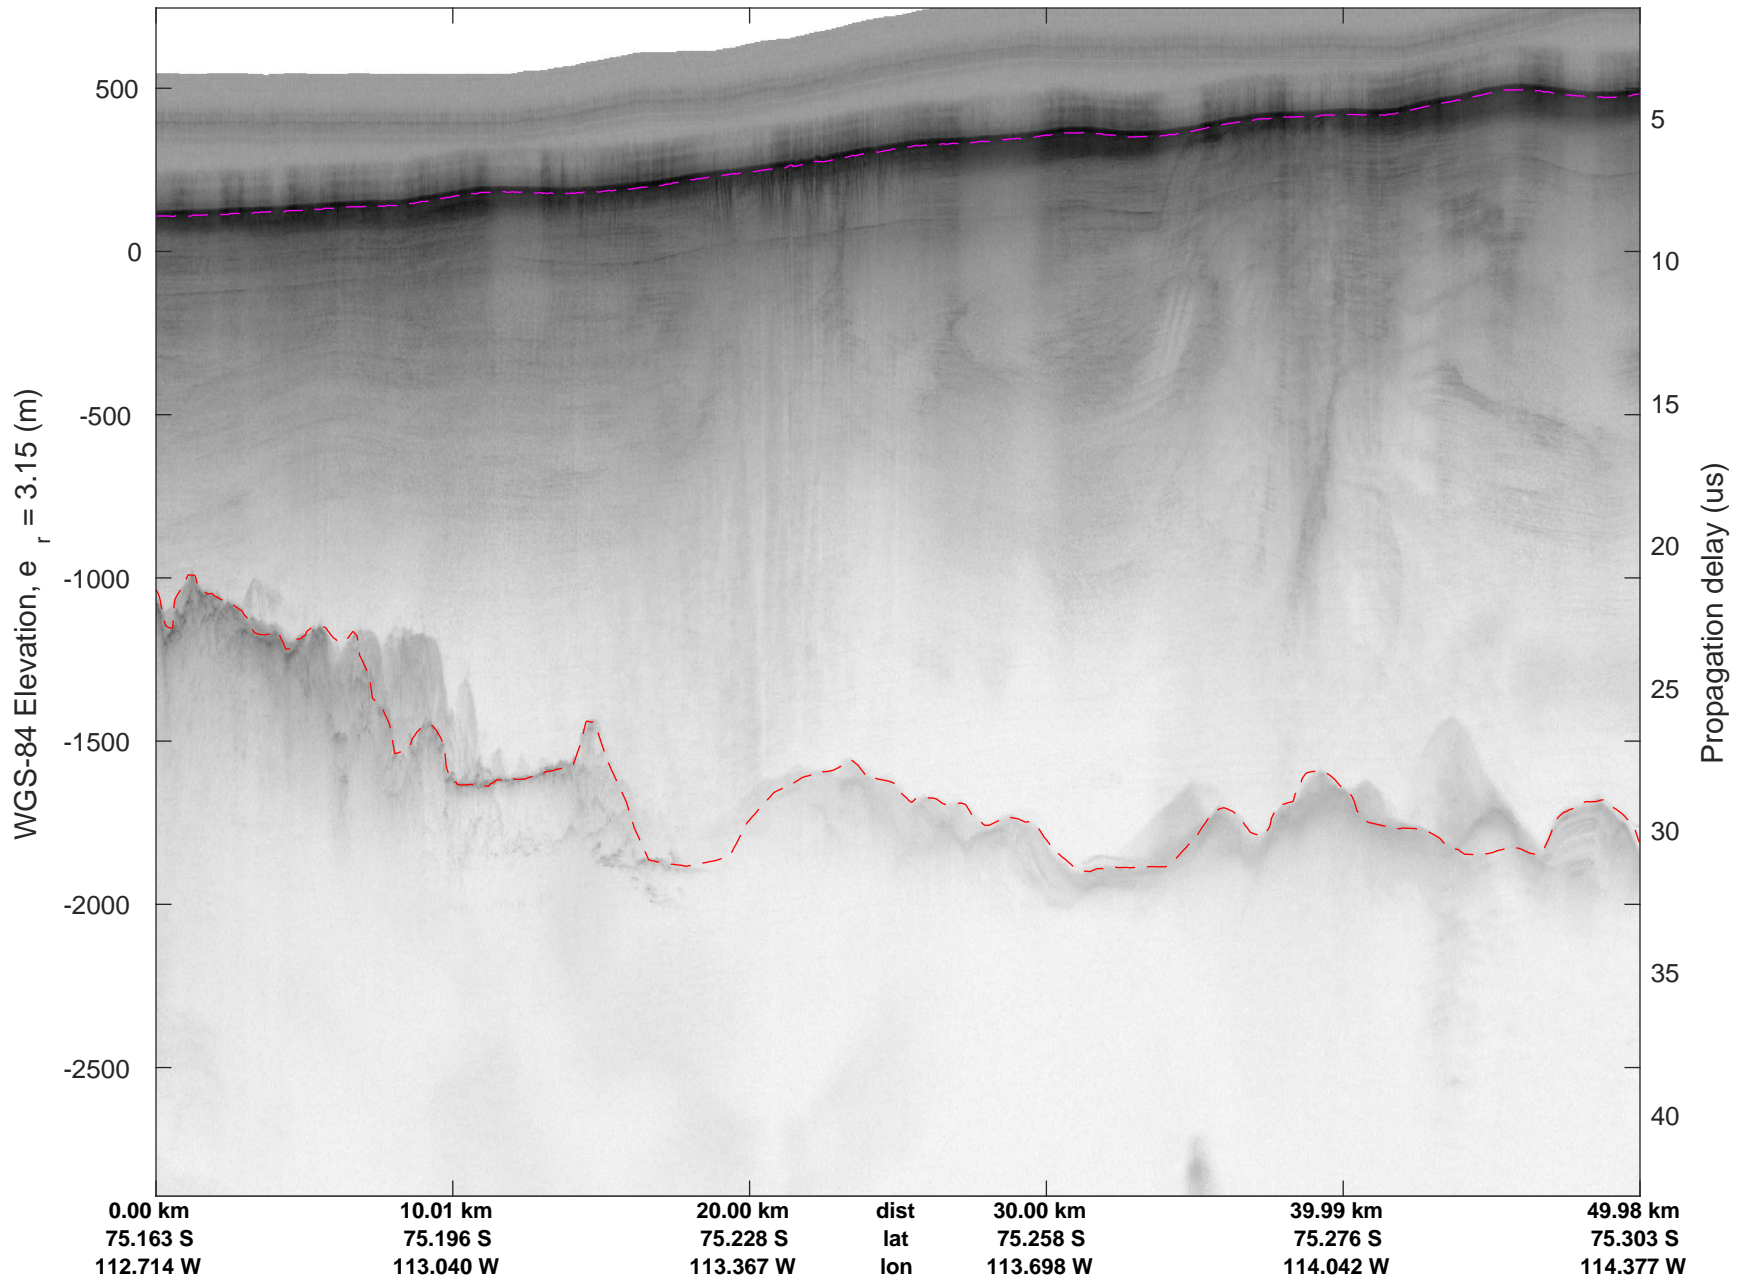

rds 2016_Antarctica_DC8: "Dotson-Crosson" 20161107_04_004: 17:23:56.9 to 17:30:01.5 GPS