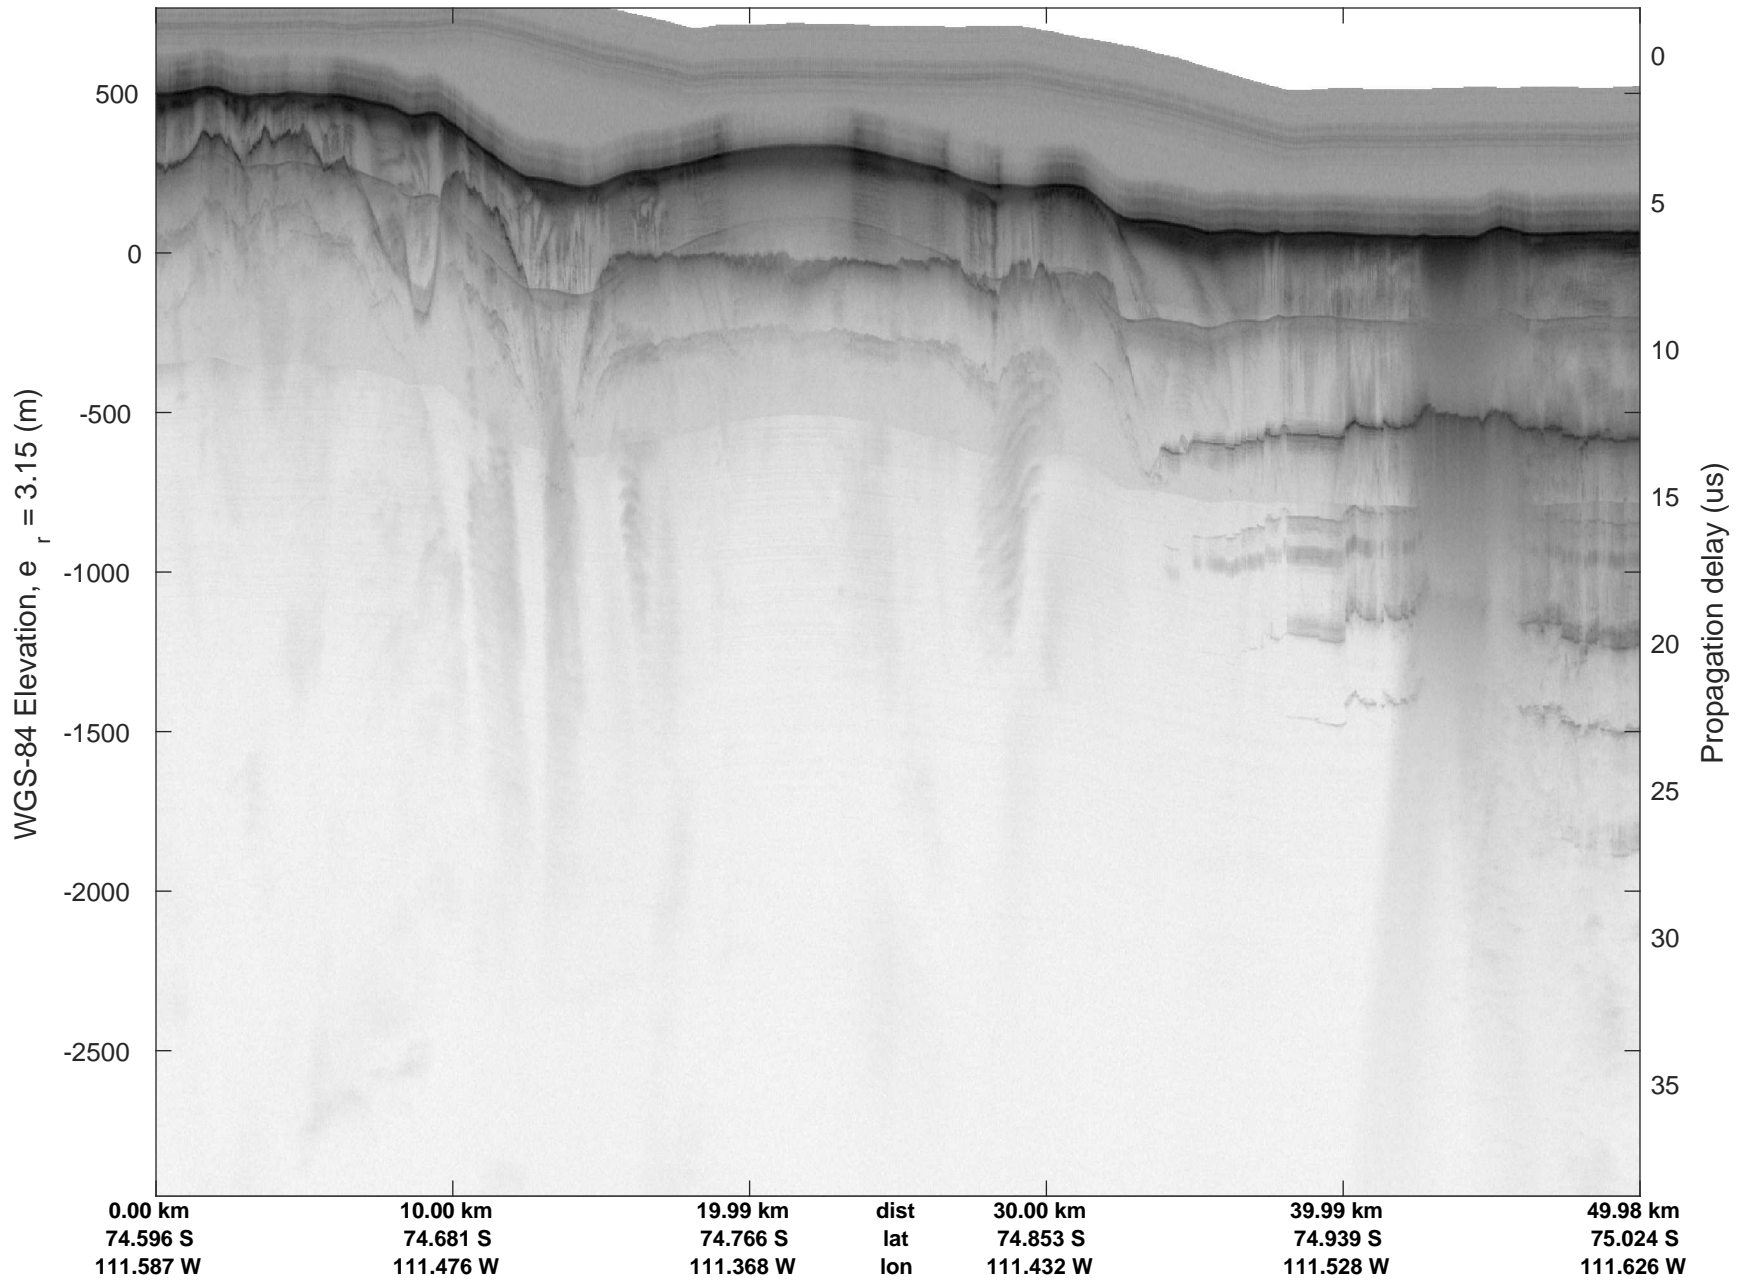

rds 2016_Antarctica_DC8: "Dotson-Crosson" 20161107_04_021: 19:10:14.9 to 19:16:26.9 GPS

rds 2016_Antarctica_DC8: "Dotson-Crosson" 20161107_04_021: 19:10:14.9 to 19:16:26.9 GPS

rds 2016_Antarctica_DC8: "Dotson-Crosson" 20161107_04_022: 19:16:27.2 to 19:22:51.8 GPS