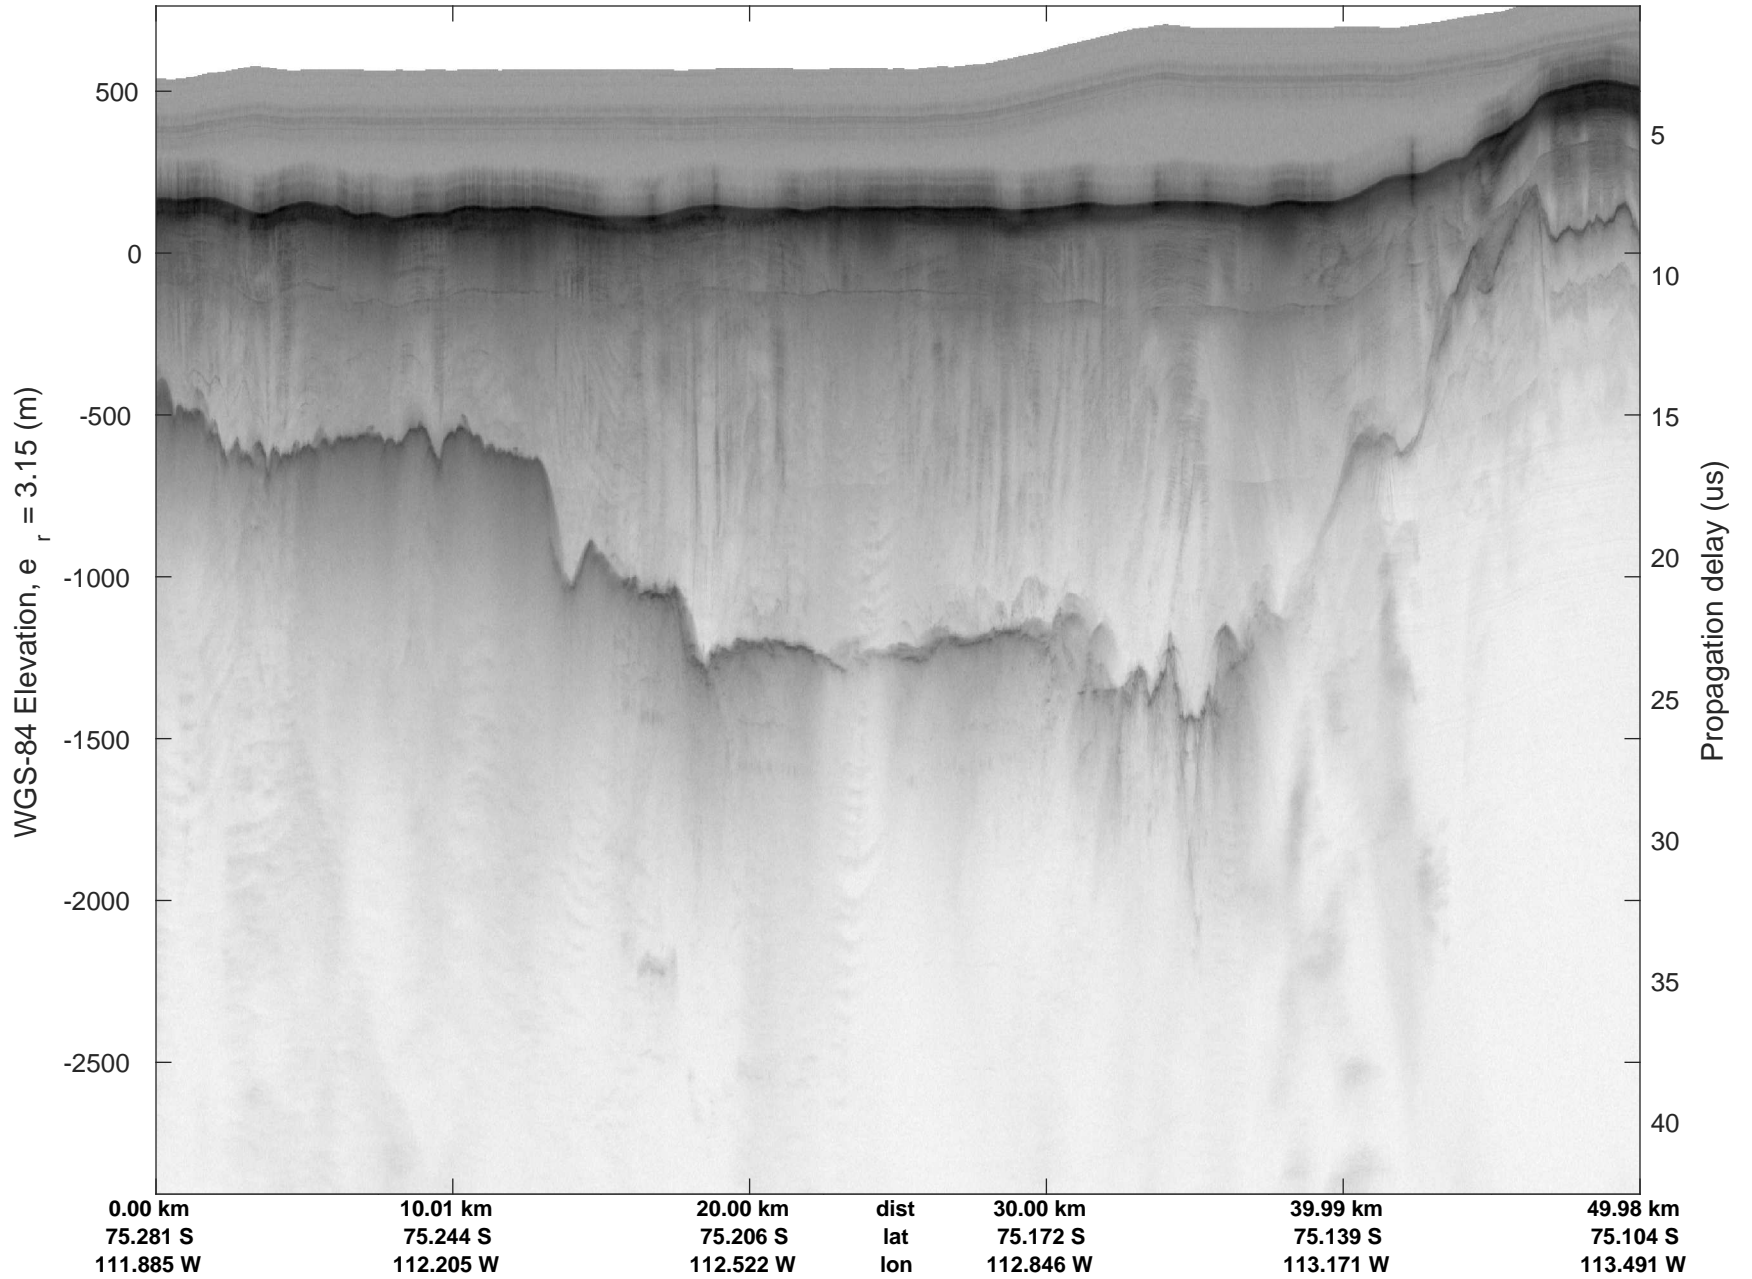

rds 2016_Antarctica_DC8: "Dotson-Crosson" 20161107_04_010: 18:01:12.0 to 18:07:17.4 GPS