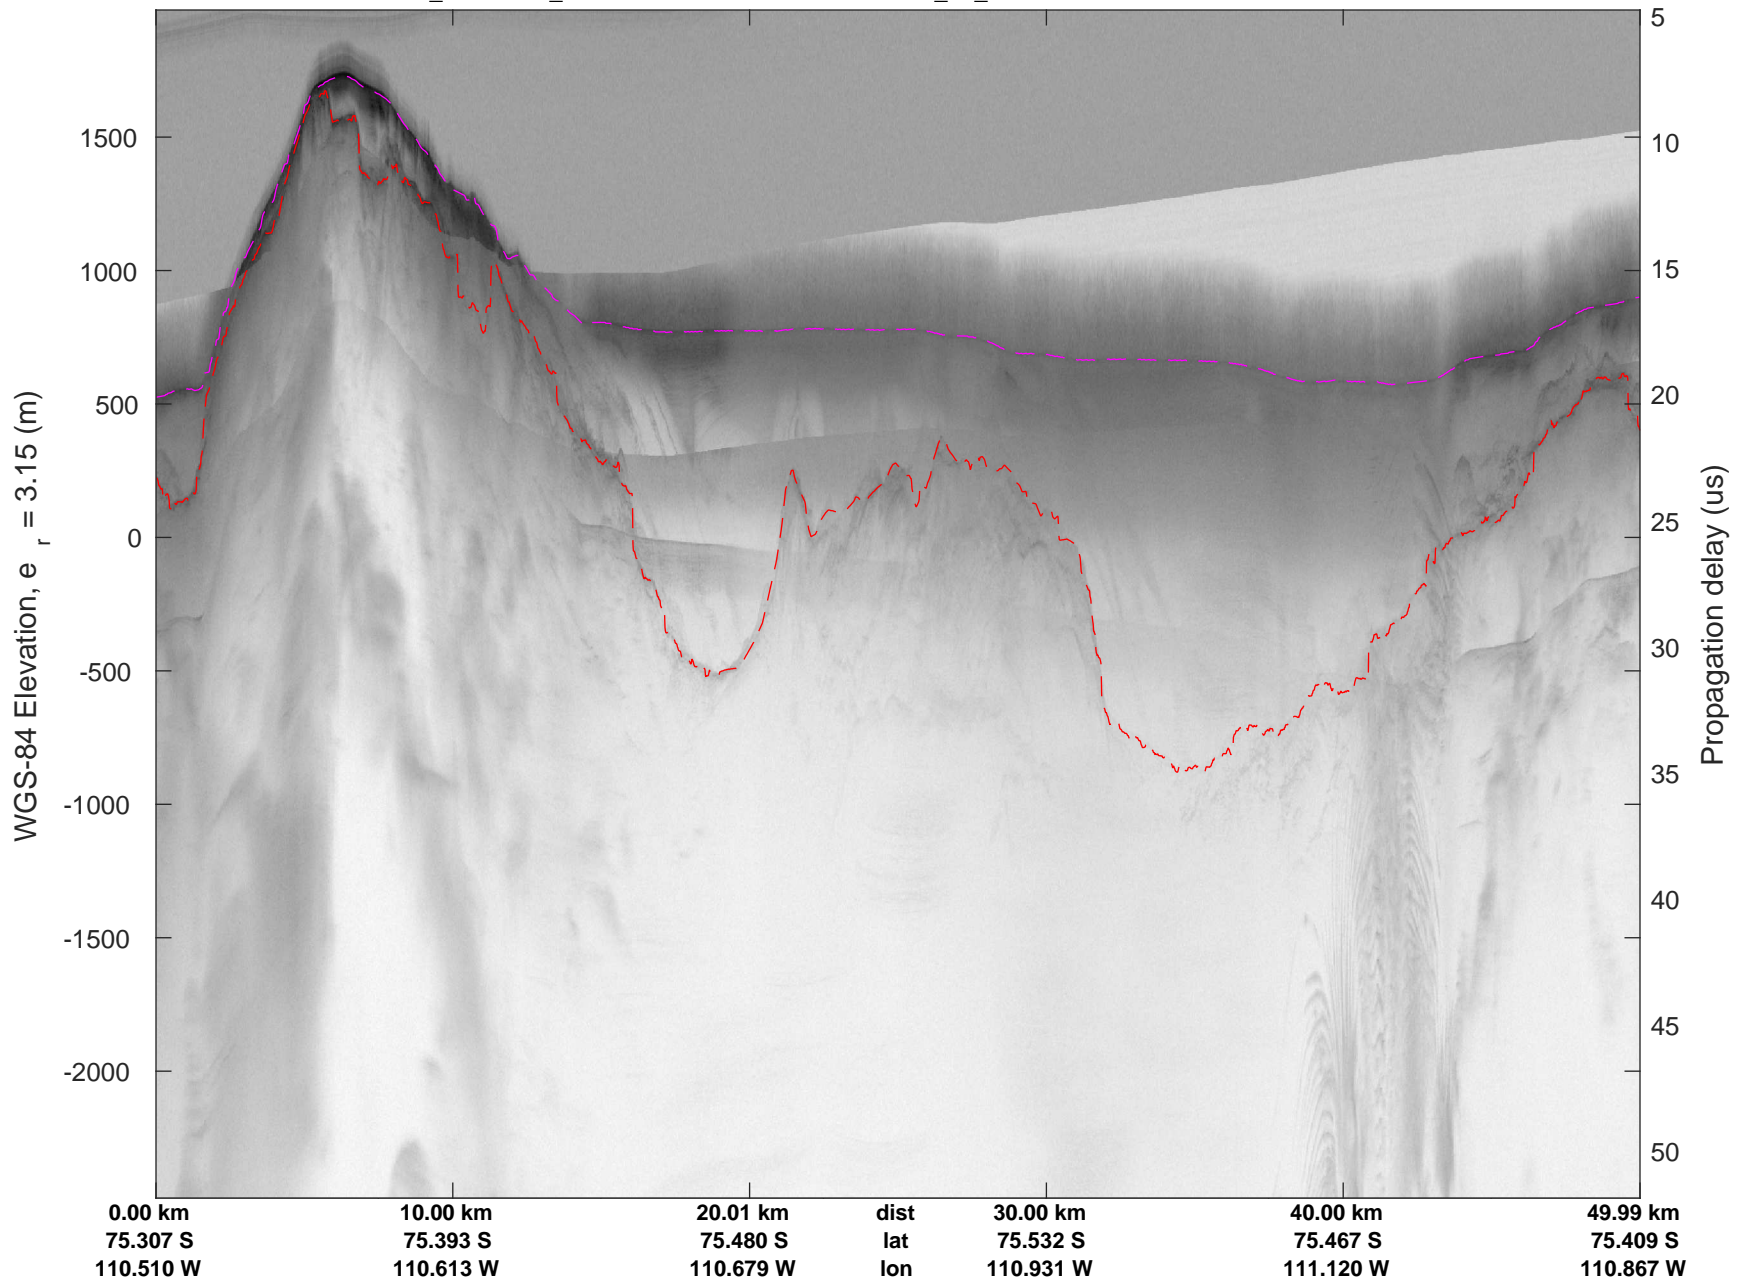

rds 2016_Antarctica_DC8: "Dotson-Crosson" 20161107_04_028: 19:53:35.3 to 20:00:03.7 GPS

rds 2016_Antarctica_DC8: "Dotson-Crosson" 20161107_04_029: 20:00:04.1 to 20:06:41.7 GPS

rds 2016_Antarctica_DC8: "Dotson-Crosson" 20161107_04_029: 20:00:04.1 to 20:06:41.7 GPS

rds 2016_Antarctica_DC8: "Dotson-Crosson" 20161107_04_030: 20:06:42.0 to 20:12:43.3 GPS

rds 2016_Antarctica_DC8: "Dotson-Crosson" 20161107_04_030: 20:06:42.0 to 20:12:43.3 GPS

rds 2016_Antarctica_DC8: "Dotson-Crosson" 20161107_04_031: 20:12:43.5 to 20:18:27.2 GPS

rds 2016_Antarctica_DC8: "Dotson-Crosson" 20161107_04_031: 20:12:43.5 to 20:18:27.2 GPS

rds 2016_Antarctica_DC8: "Dotson-Crosson" 20161107_04_032: 20:18:27.4 to 20:22:27.8 GPS

rds 2016_Antarctica_DC8: "Dotson-Crosson" 20161107_04_032: 20:18:27.4 to 20:22:27.8 GPS