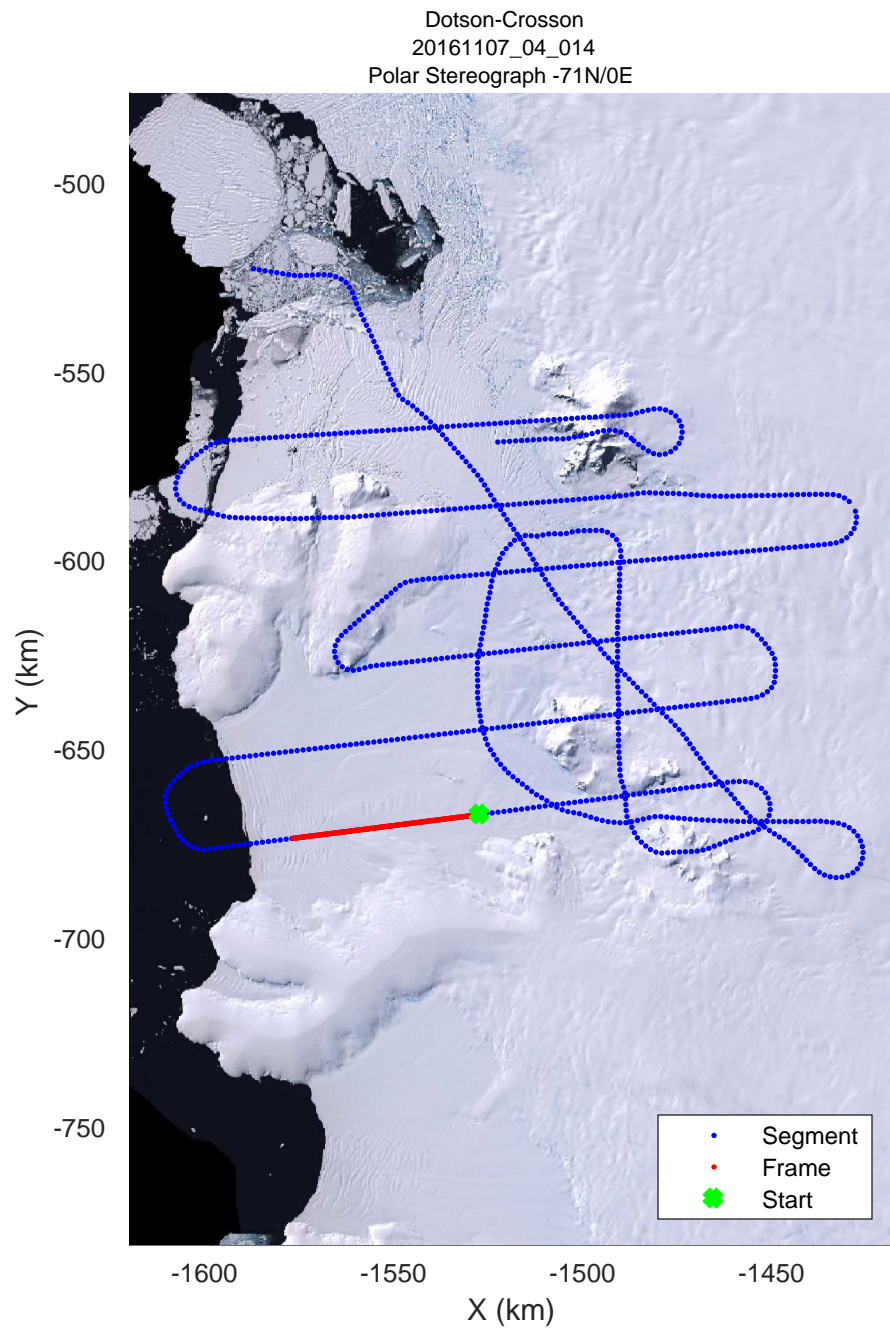

rds 2016_Antarctica_DC8: "Dotson-Crosson" 20161107_04_012: 18:13:22.7 to 18:19:37.7 GPS

rds 2016_Antarctica_DC8: "Dotson-Crosson" 20161107_04_013: 18:19:37.9 to 18:25:42.0 GPS

rds 2016_Antarctica_DC8: "Dotson-Crosson" 20161107_04_013: 18:19:37.9 to 18:25:42.0 GPS