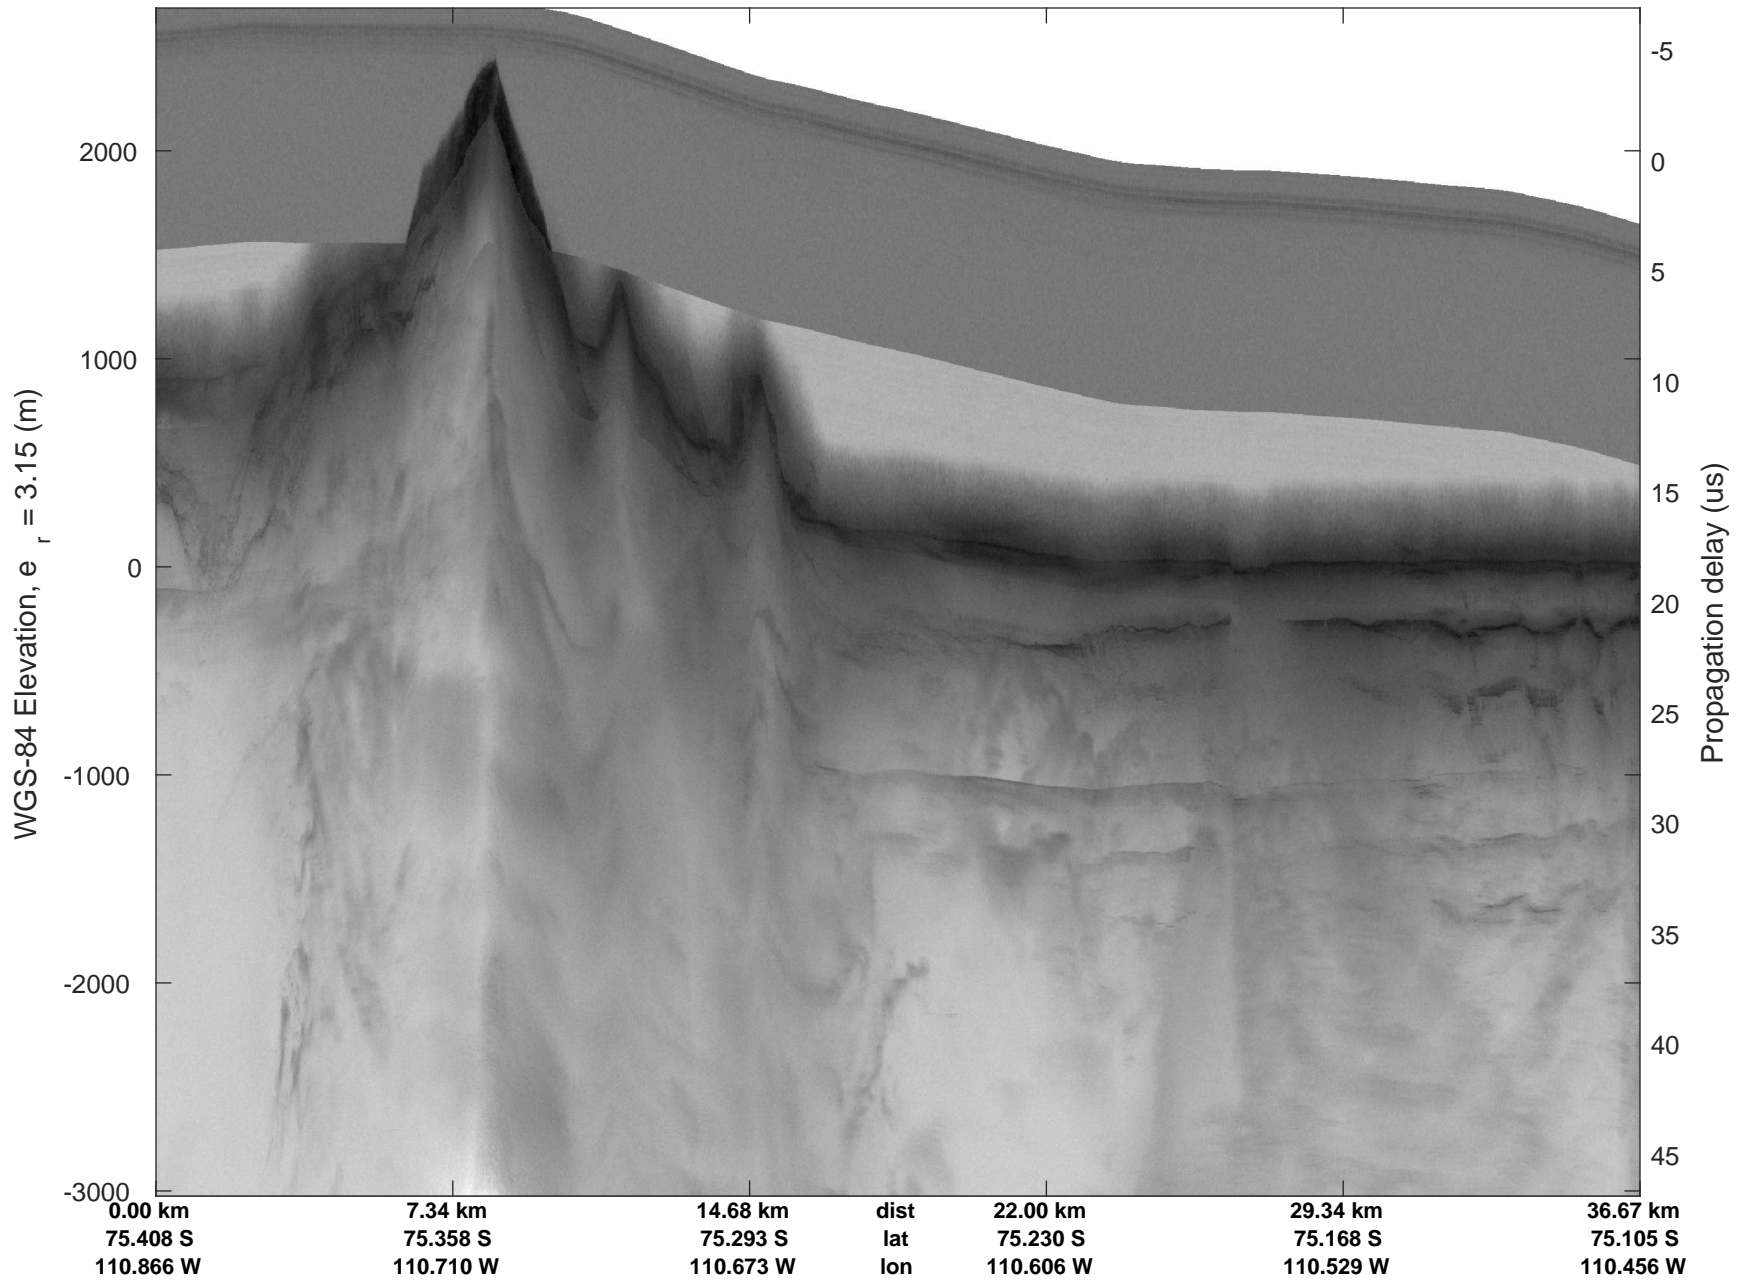

rds 2016_Antarctica_DC8: "Dotson-Crosson" 20161107_04_032: 20:18:27.4 to 20:22:27.8 GPS