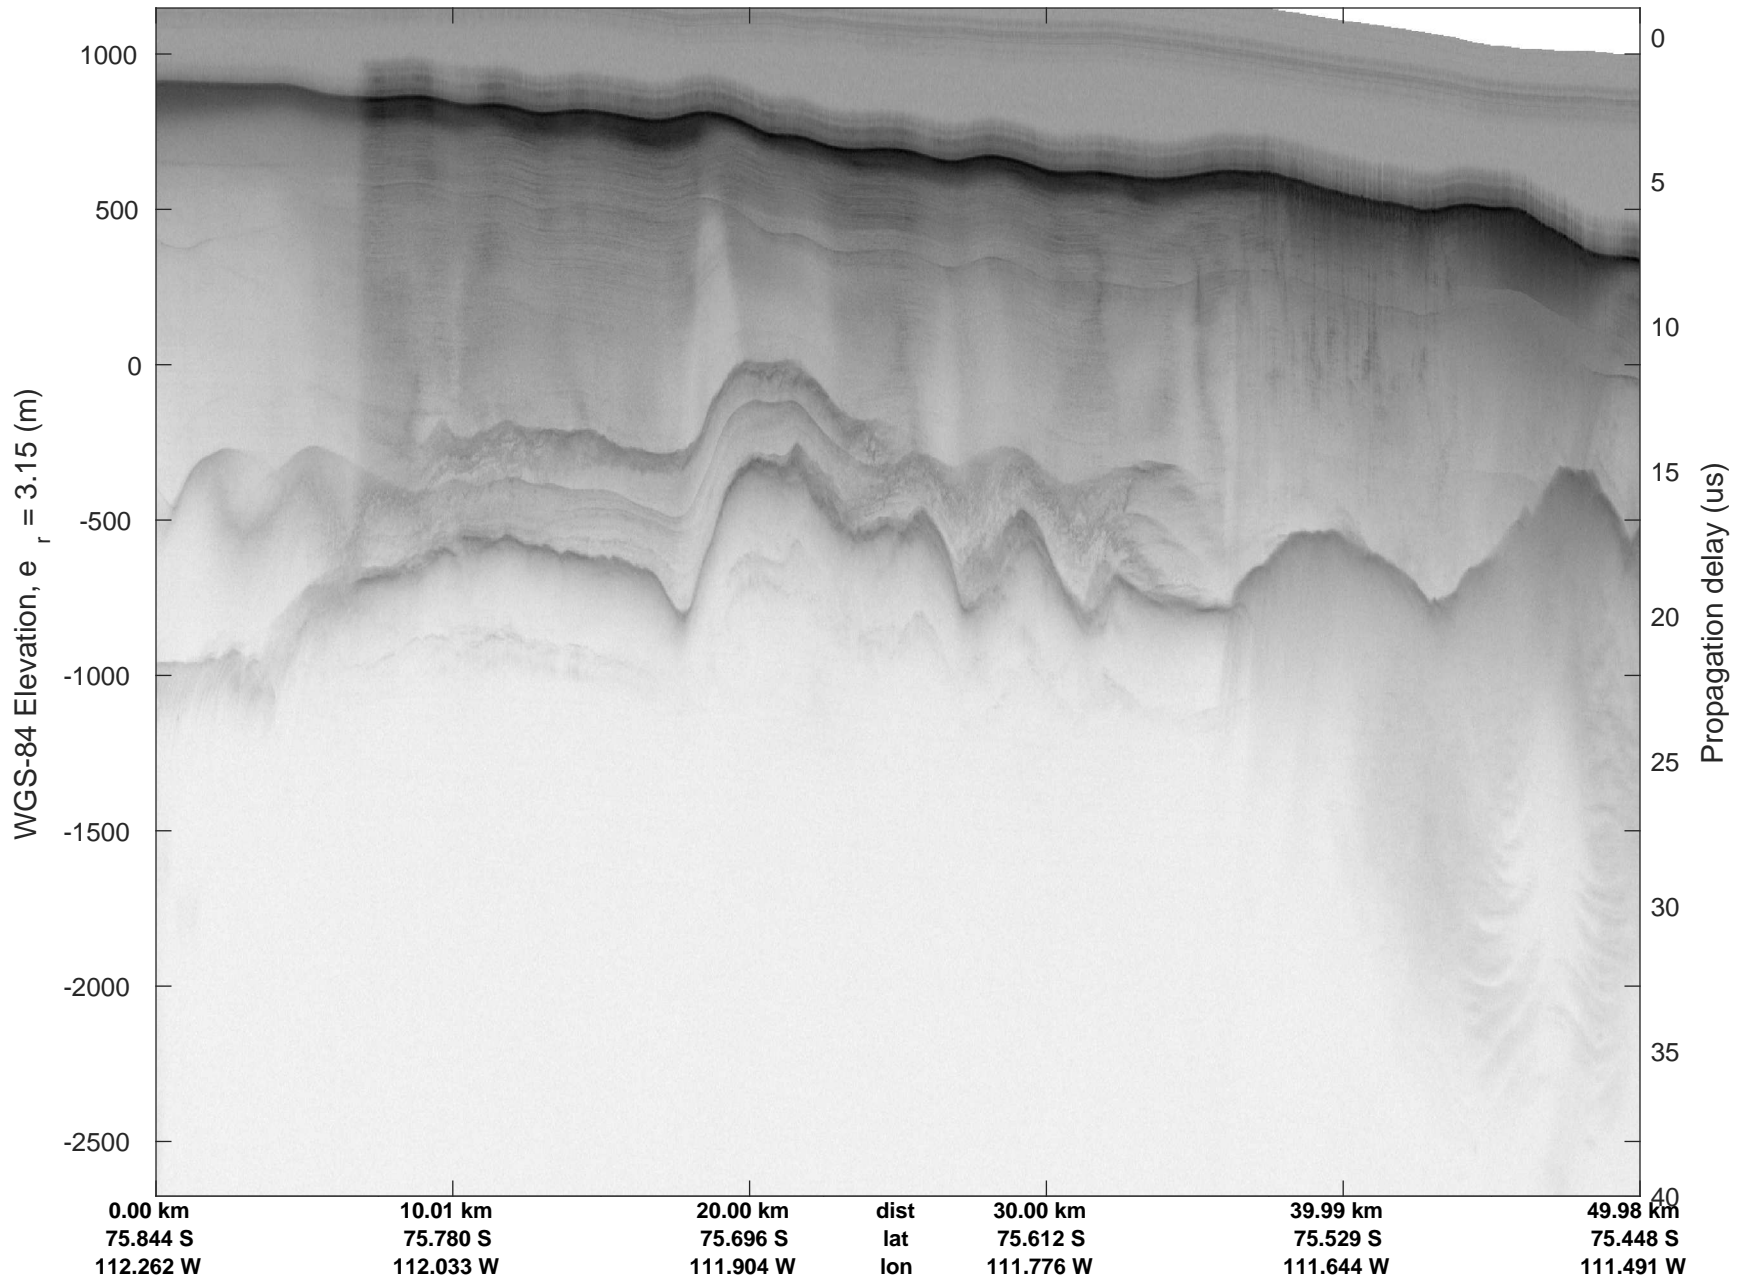

rds 2016_Antarctica_DC8: "Dotson-Crosson" 20161107_04_024: 19:28:53.9 to 19:35:20.3 GPS

rds 2016_Antarctica_DC8: "Dotson-Crosson" 20161107_04_024: 19:28:53.9 to 19:35:20.3 GPS

rds 2016_Antarctica_DC8: "Dotson-Crosson" 20161107_04_025: 19:35:20.6 to 19:41:24.3 GPS