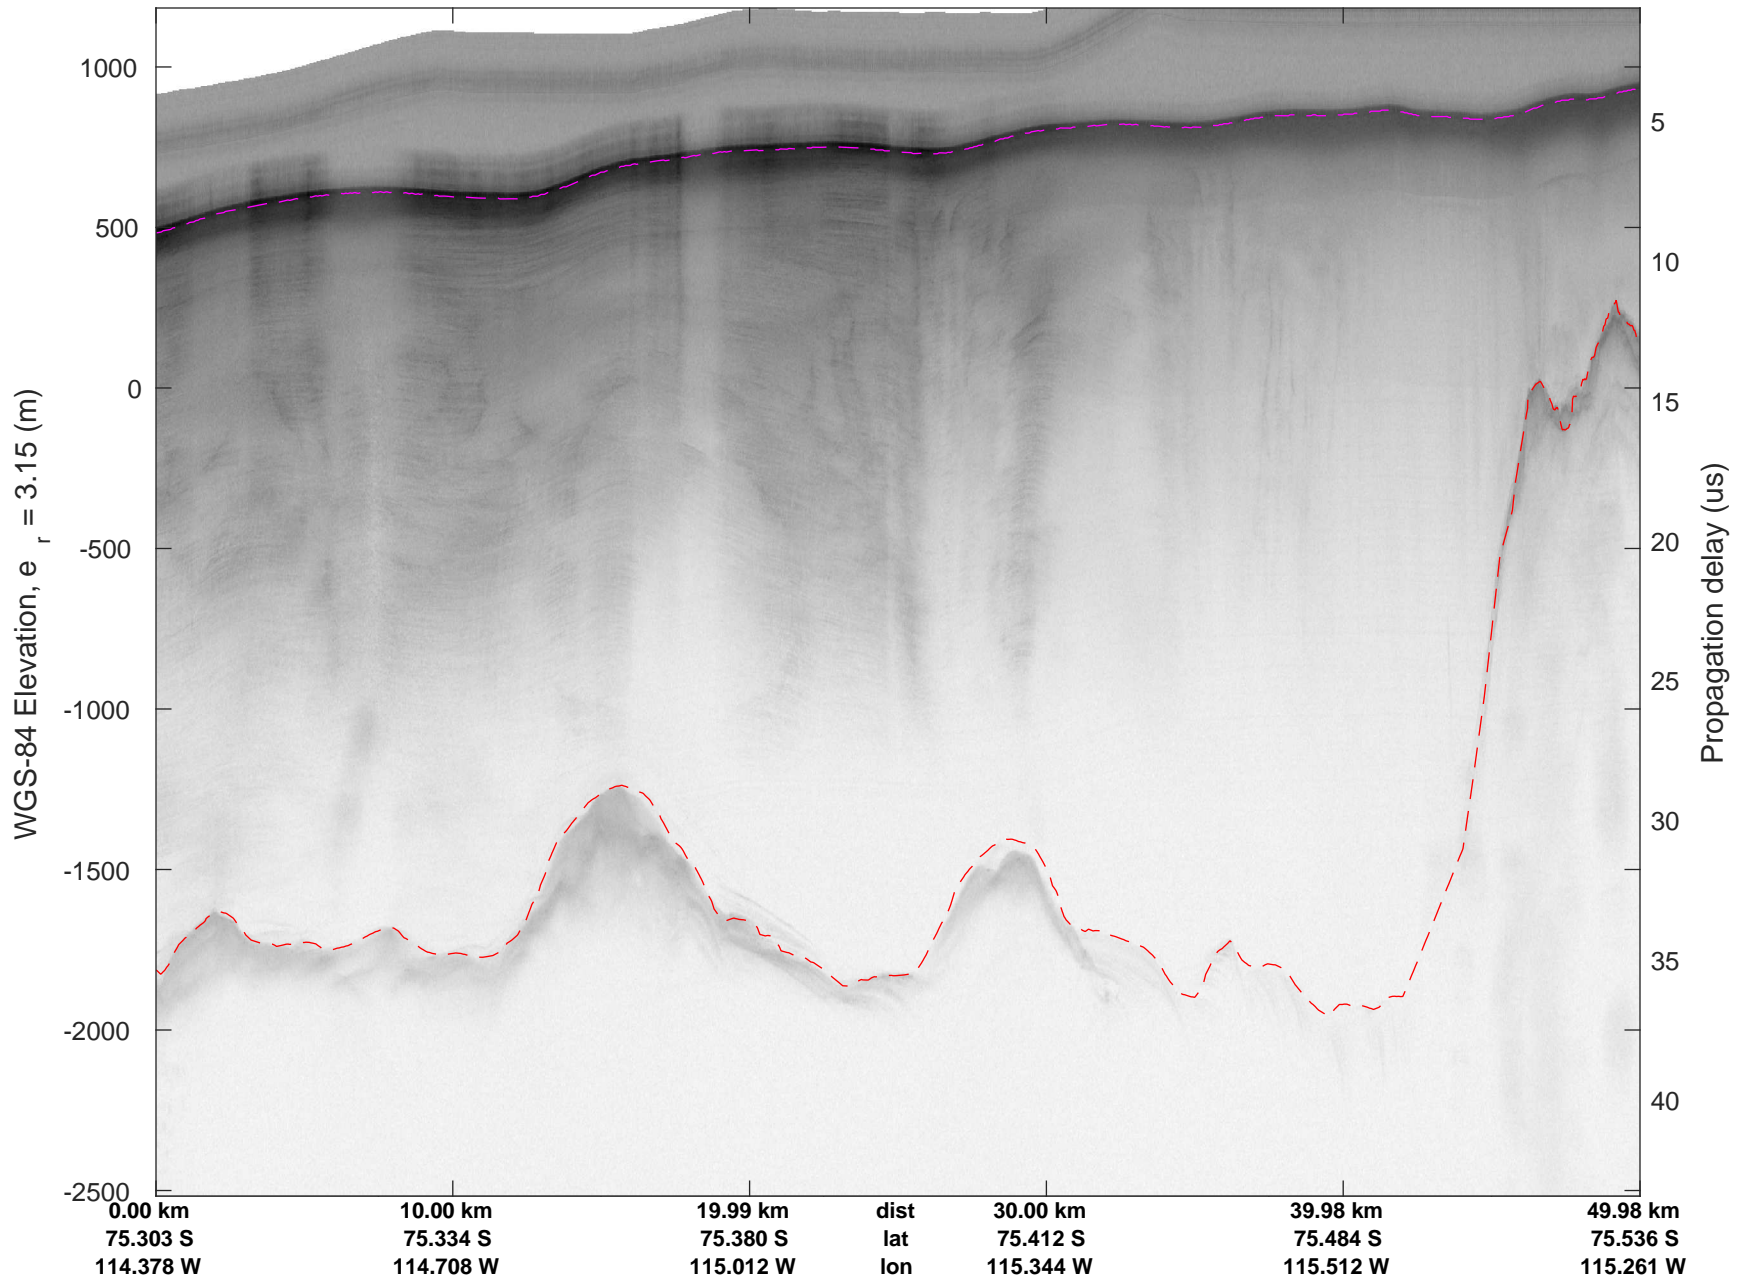

rds 2016_Antarctica_DC8: "Dotson-Crosson" 20161107_04_005: 17:30:01.7 to 17:35:59.7 GPS