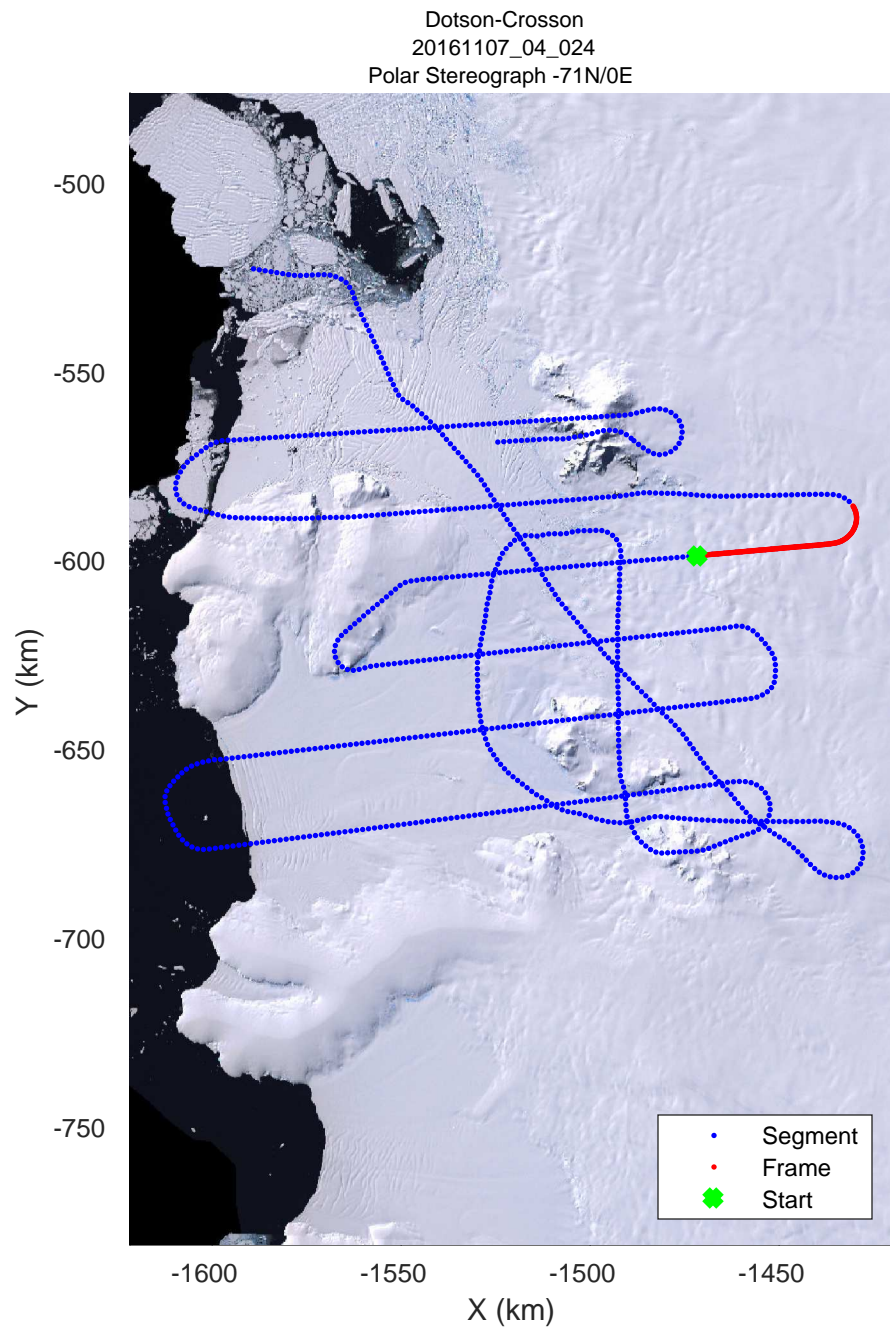

rds 2016_Antarctica_DC8: "Dotson-Crosson" 20161107_04_022: 19:16:27.2 to 19:22:51.8 GPS

rds 2016_Antarctica_DC8: "Dotson-Crosson" 20161107_04_023: 19:22:52.0 to 19:28:53.7 GPS

rds 2016_Antarctica_DC8: "Dotson-Crosson" 20161107_04_023: 19:22:52.0 to 19:28:53.7 GPS