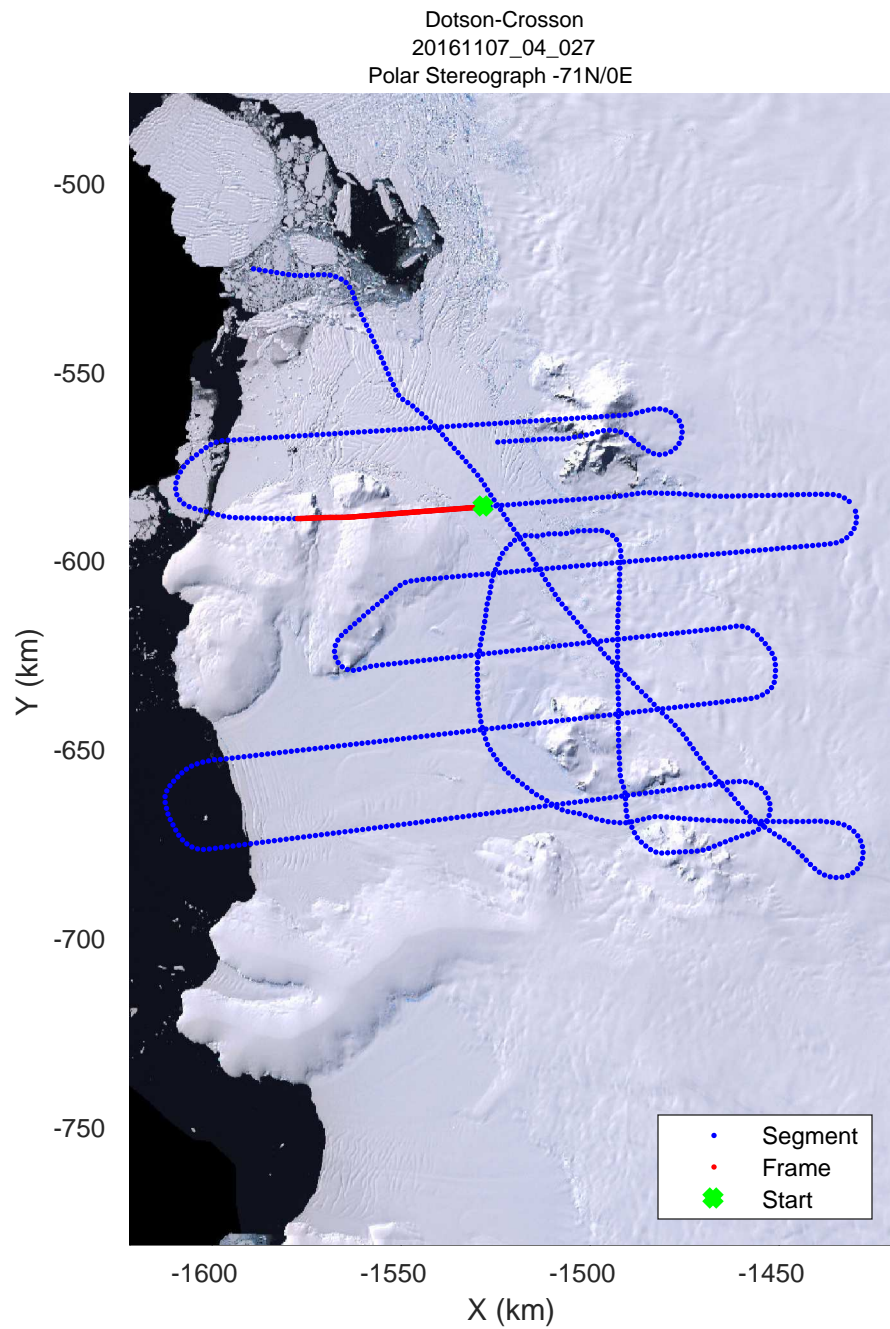

rds 2016_Antarctica_DC8: "Dotson-Crosson" 20161107_04_025: 19:35:20.6 to 19:41:24.3 GPS

rds 2016_Antarctica_DC8: "Dotson-Crosson" 20161107_04_026: 19:41:24.5 to 19:47:29.4 GPS

rds 2016_Antarctica_DC8: "Dotson-Crosson" 20161107_04_026: 19:41:24.5 to 19:47:29.4 GPS

rds 2016_Antarctica_DC8: "Dotson-Crosson" 20161107_04_027: 19:47:29.6 to 19:53:35.1 GPS

rds 2016_Antarctica_DC8: "Dotson-Crosson" 20161107_04_027: 19:47:29.6 to 19:53:35.1 GPS

rds 2016_Antarctica_DC8: "Dotson-Crosson" 20161107_04_028: 19:53:35.3 to 20:00:03.7 GPS