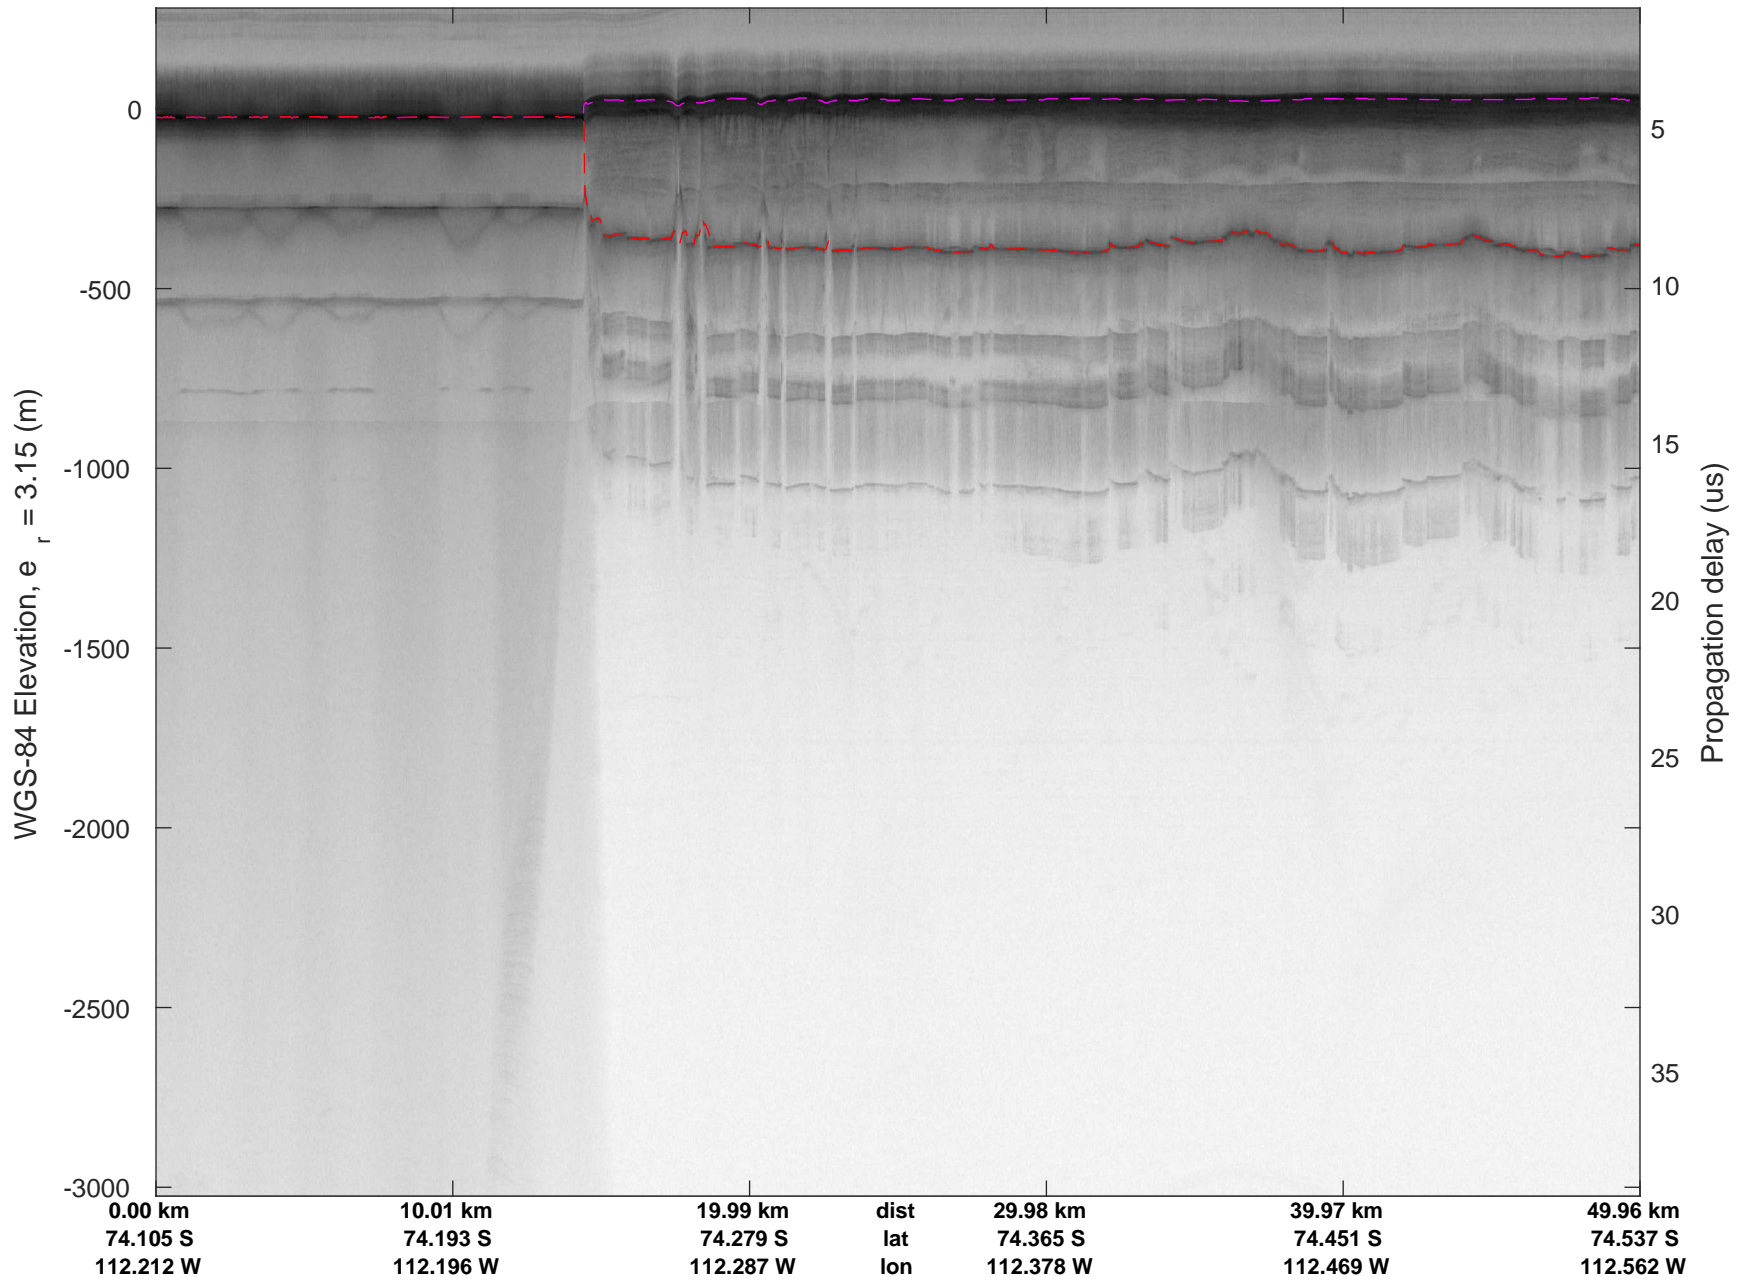

rds 2016_Antarctica_DC8: "Dotson-Crosson" 20161107_04_015: 18:31:51.1 to 18:38:12.2 GPS

rds 2016_Antarctica_DC8: "Dotson-Crosson" 20161107_04_016: 18:38:12.4 to 18:44:37.6 GPS

rds 2016_Antarctica_DC8: "Dotson-Crosson" 20161107_04_016: 18:38:12.4 to 18:44:37.6 GPS