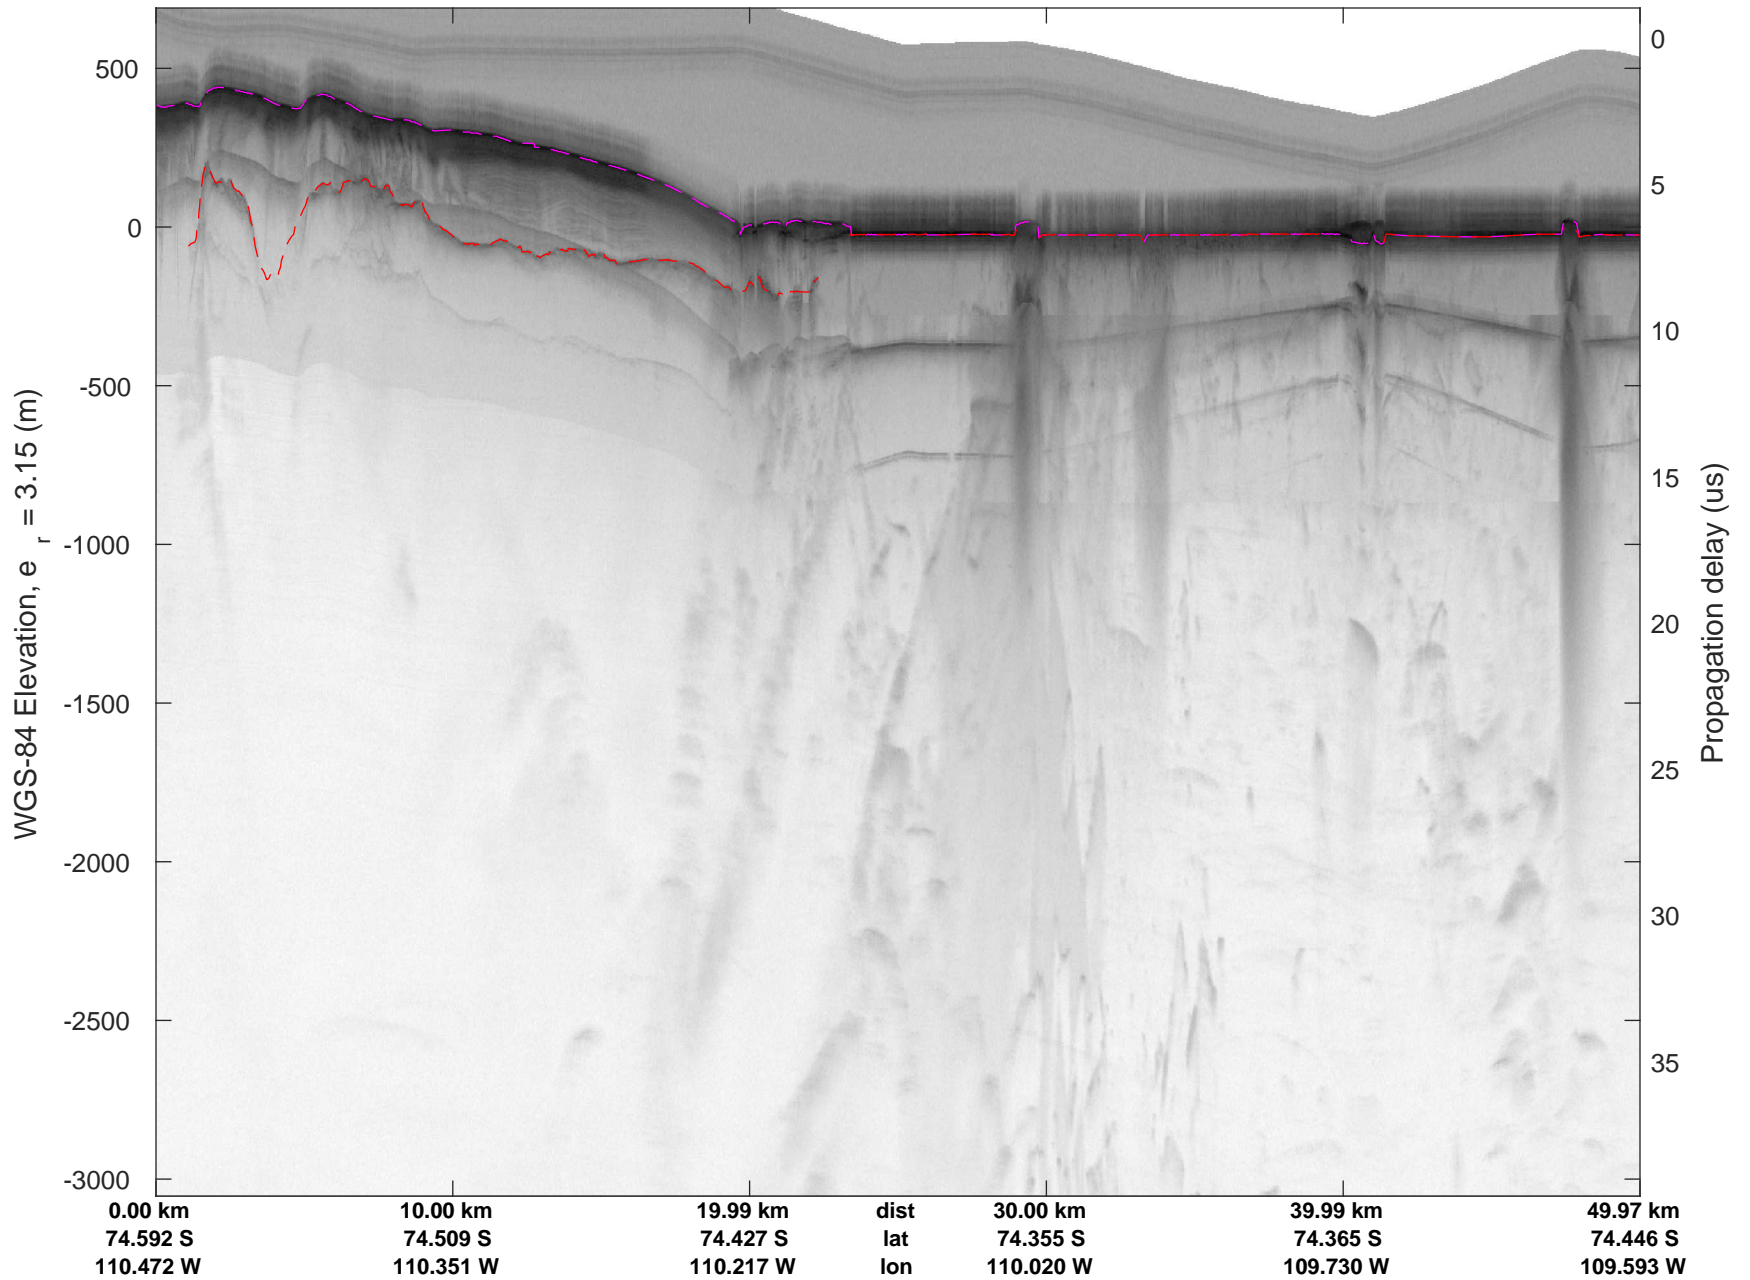

rds 2016_Antarctica_DC8: "Dotson-Crosson" 20161107_04_027: 19:47:29.6 to 19:53:35.1 GPS

rds 2016_Antarctica_DC8: "Dotson-Crosson" 20161107_04_027: 19:47:29.6 to 19:53:35.1 GPS

rds 2016_Antarctica_DC8: "Dotson-Crosson" 20161107_04_028: 19:53:35.3 to 20:00:03.7 GPS

rds 2016_Antarctica_DC8: "Dotson-Crosson" 20161107_04_028: 19:53:35.3 to 20:00:03.7 GPS

rds 2016_Antarctica_DC8: "Dotson-Crosson" 20161107_04_029: 20:00:04.1 to 20:06:41.7 GPS

rds 2016_Antarctica_DC8: "Dotson-Crosson" 20161107_04_029: 20:00:04.1 to 20:06:41.7 GPS