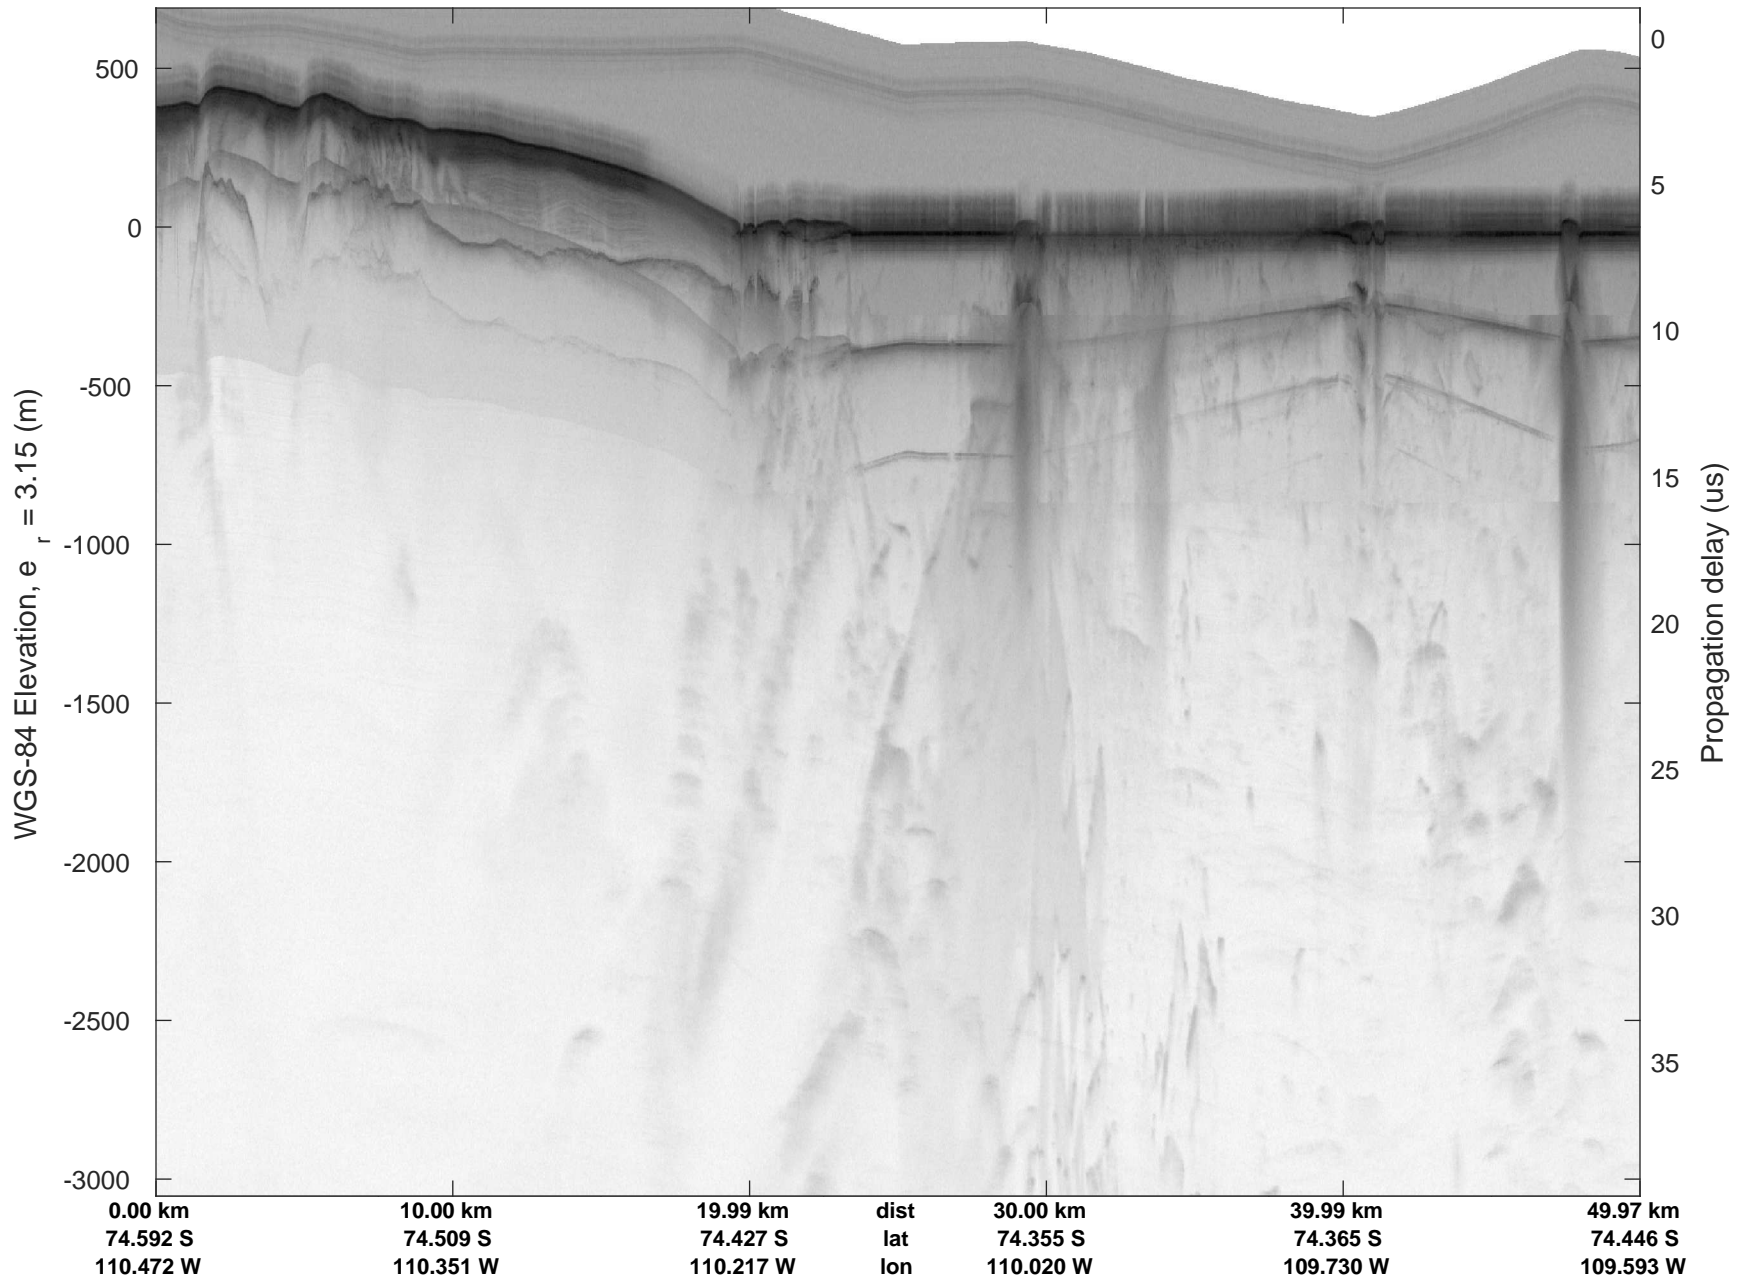

rds 2016_Antarctica_DC8: "Dotson-Crosson" 20161107_04_027: 19:47:29.6 to 19:53:35.1 GPS

rds 2016_Antarctica_DC8: "Dotson-Crosson" 20161107_04_027: 19:47:29.6 to 19:53:35.1 GPS

rds 2016_Antarctica_DC8: "Dotson-Crosson" 20161107_04_028: 19:53:35.3 to 20:00:03.7 GPS