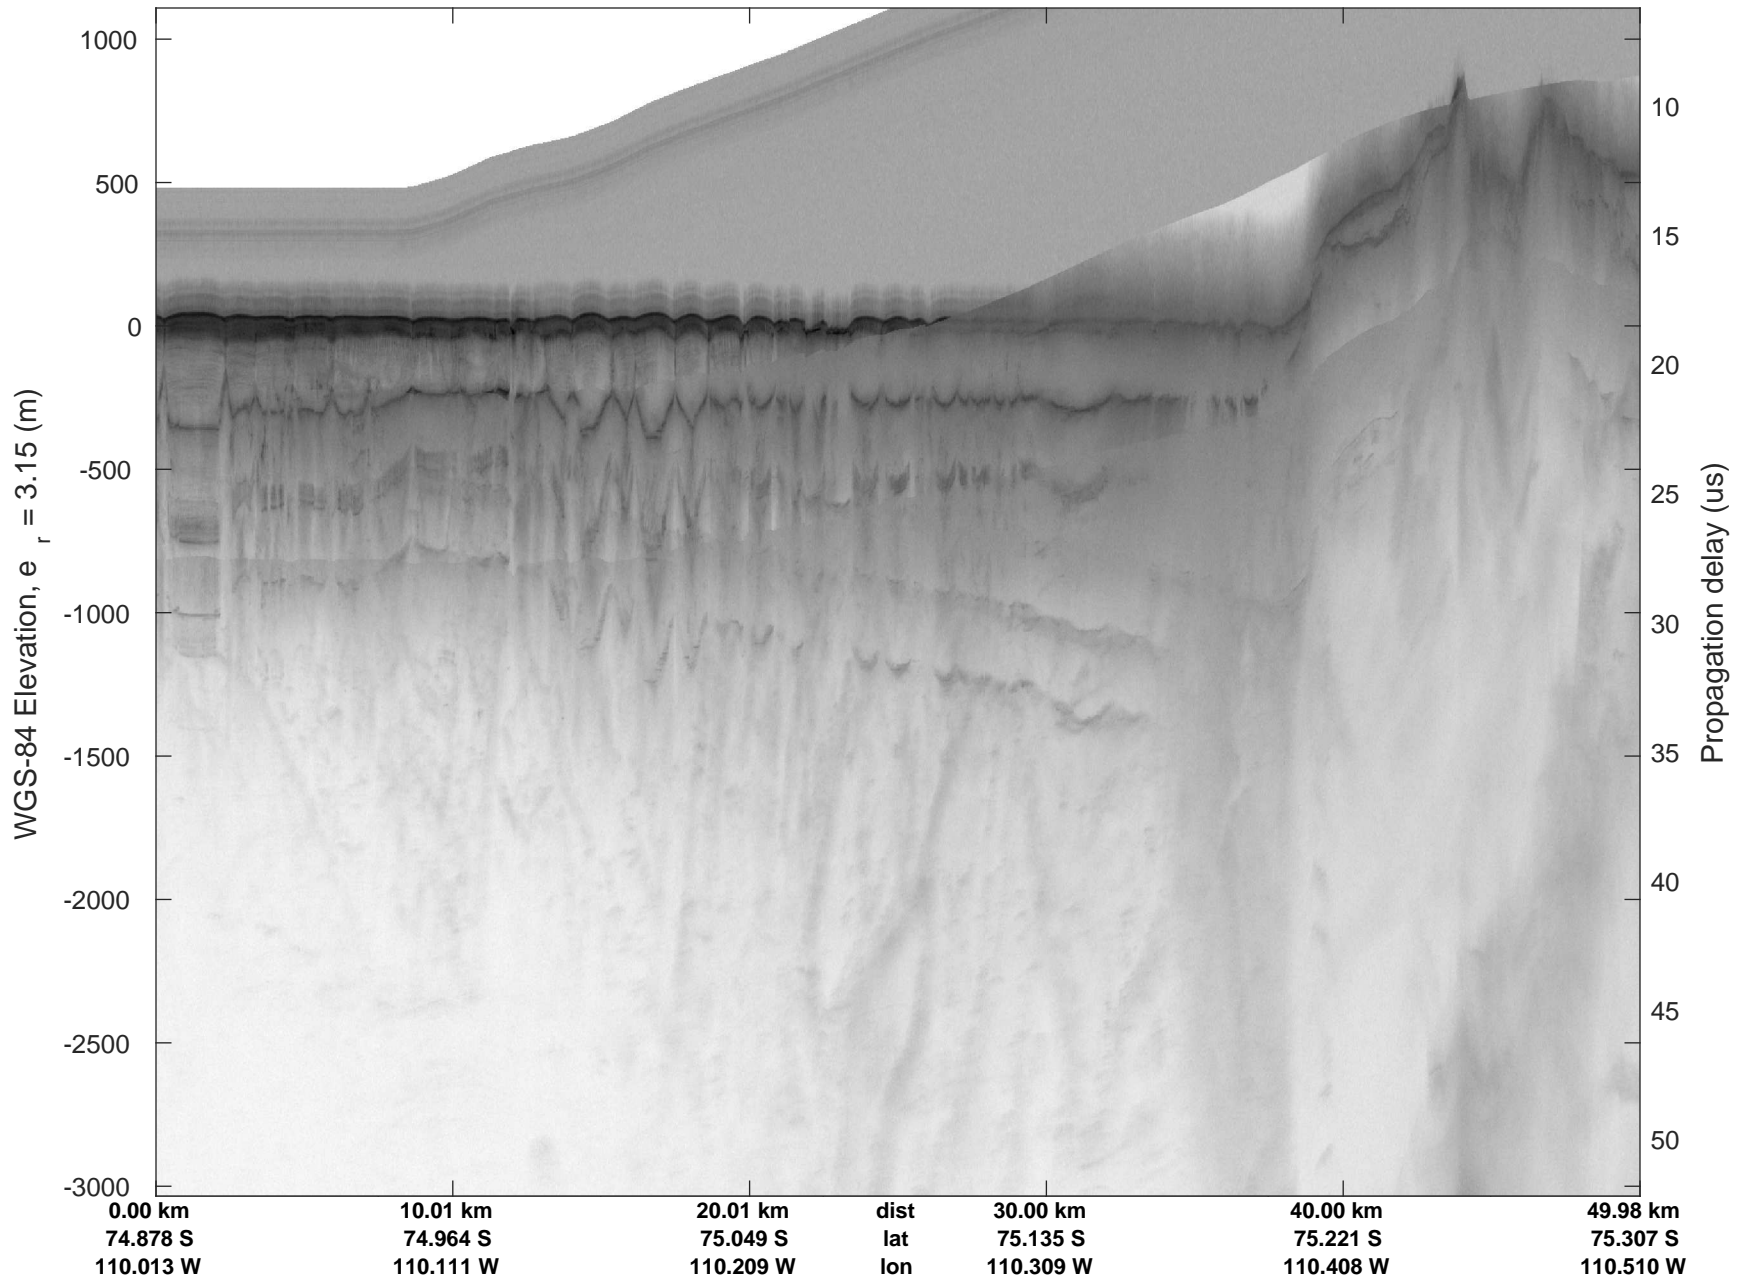

rds 2016_Antarctica_DC8: "Dotson-Crosson" 20161107_04_030: 20:06:42.0 to 20:12:43.3 GPS