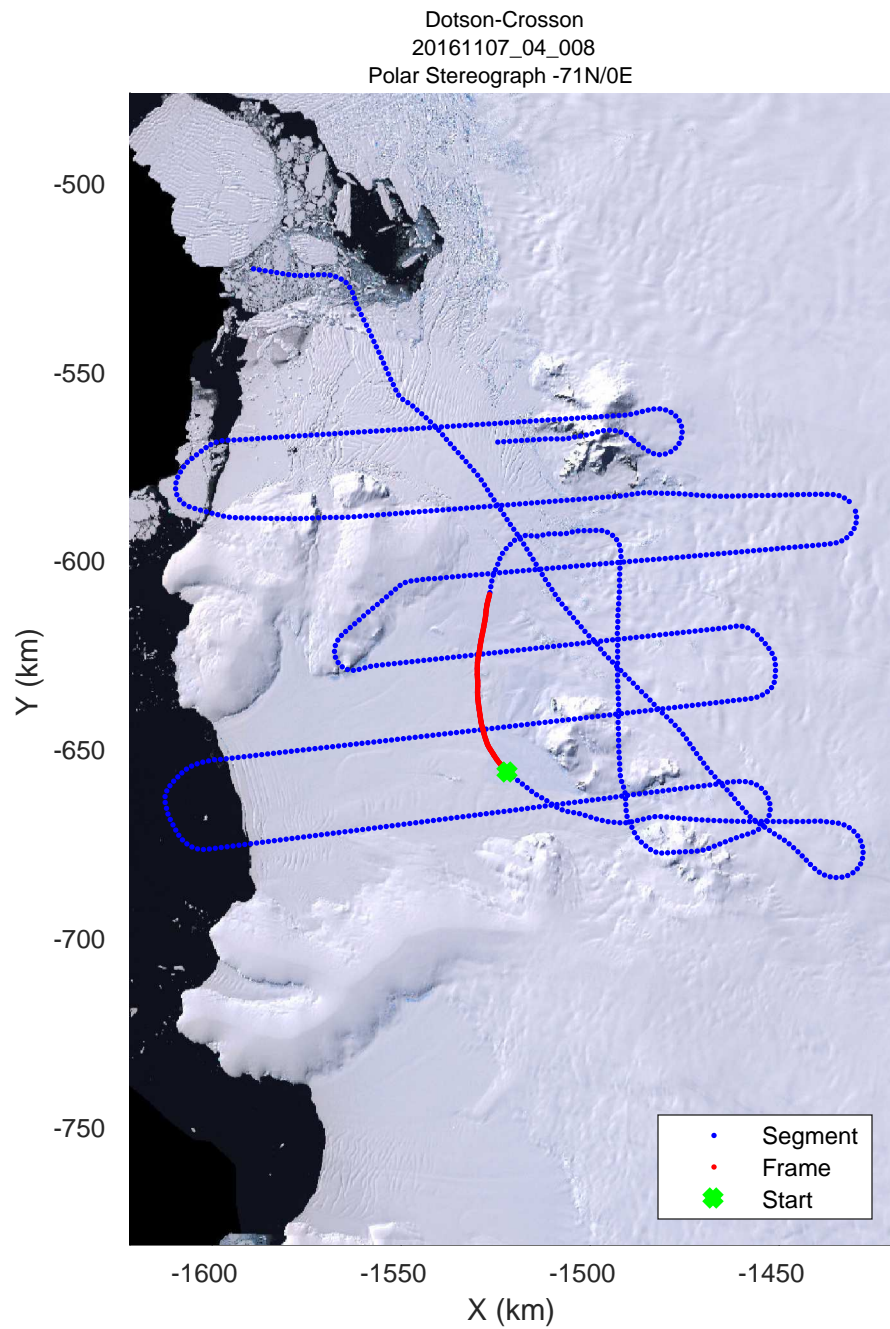

rds 2016_Antarctica_DC8: "Dotson-Crosson" 20161107_04_005: 17:30:01.7 to 17:35:59.7 GPS

rds 2016_Antarctica_DC8: "Dotson-Crosson" 20161107_04_006: 17:36:00.0 to 17:41:55.7 GPS

rds 2016_Antarctica_DC8: "Dotson-Crosson" 20161107_04_006: 17:36:00.0 to 17:41:55.7 GPS

rds 2016_Antarctica_DC8: "Dotson-Crosson" 20161107_04_007: 17:41:55.9 to 17:47:55.2 GPS

rds 2016_Antarctica_DC8: "Dotson-Crosson" 20161107_04_007: 17:41:55.9 to 17:47:55.2 GPS

rds 2016_Antarctica_DC8: "Dotson-Crosson" 20161107_04_008: 17:47:55.4 to 17:54:46.4 GPS