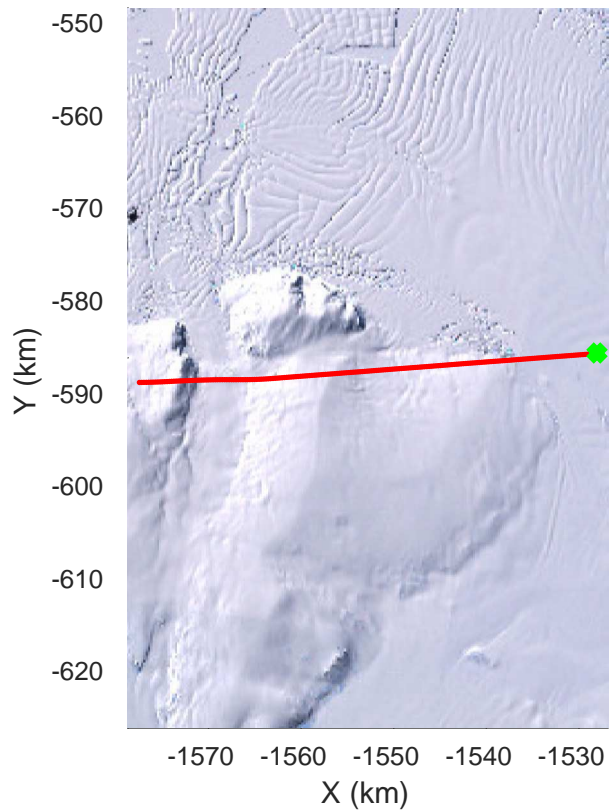

rds 2016_Antarctica_DC8: "Dotson-Crosson" 20161107_04_025: 19:35:20.6 to 19:41:24.3 GPS

rds 2016_Antarctica_DC8: "Dotson-Crosson" 20161107_04_026: 19:41:24.5 to 19:47:29.4 GPS

rds 2016_Antarctica_DC8: "Dotson-Crosson" 20161107_04_026: 19:41:24.5 to 19:47:29.4 GPS