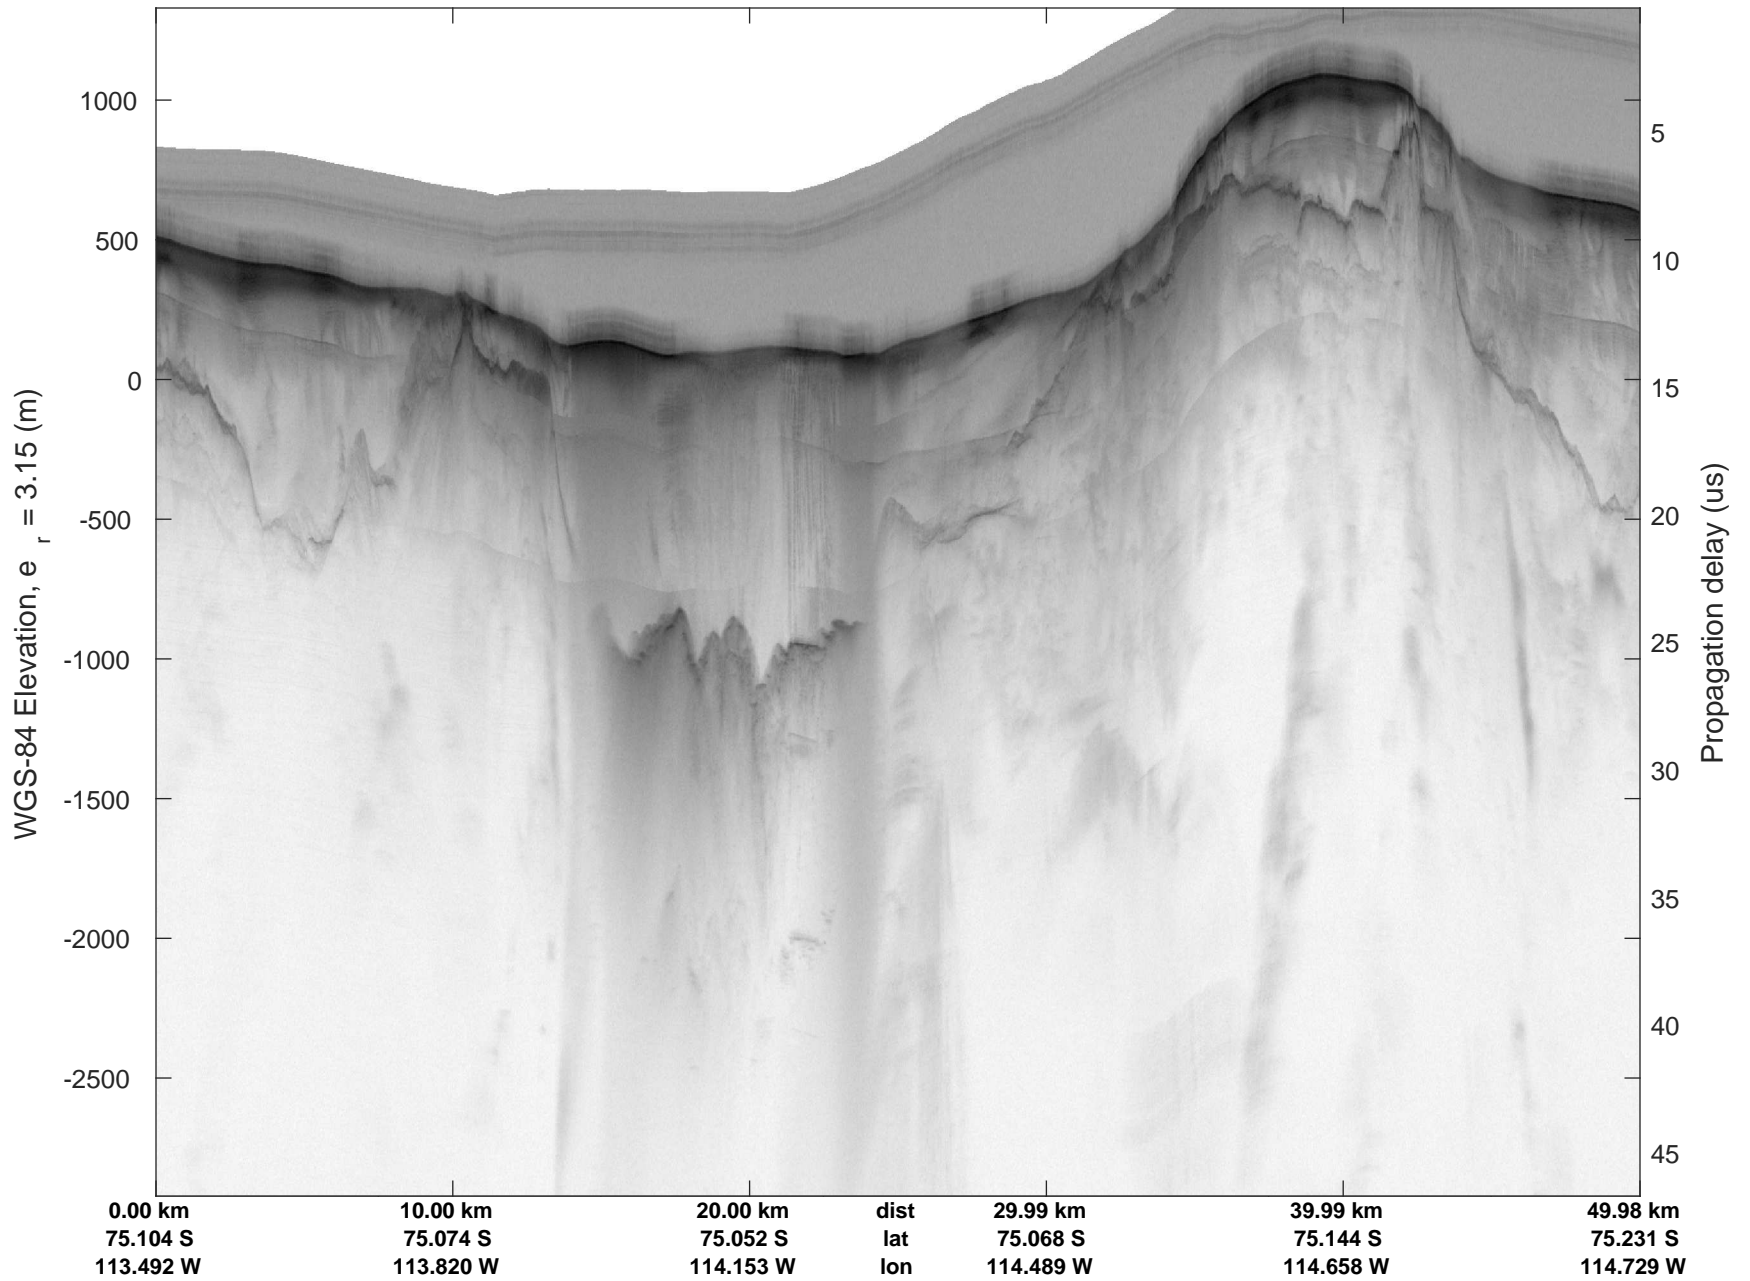

rds 2016_Antarctica_DC8: "Dotson-Crosson" 20161107_04_010: 18:01:12.0 to 18:07:17.4 GPS

rds 2016_Antarctica_DC8: "Dotson-Crosson" 20161107_04_010: 18:01:12.0 to 18:07:17.4 GPS

rds 2016_Antarctica_DC8: "Dotson-Crosson" 20161107_04_011: 18:07:17.6 to 18:13:22.5 GPS