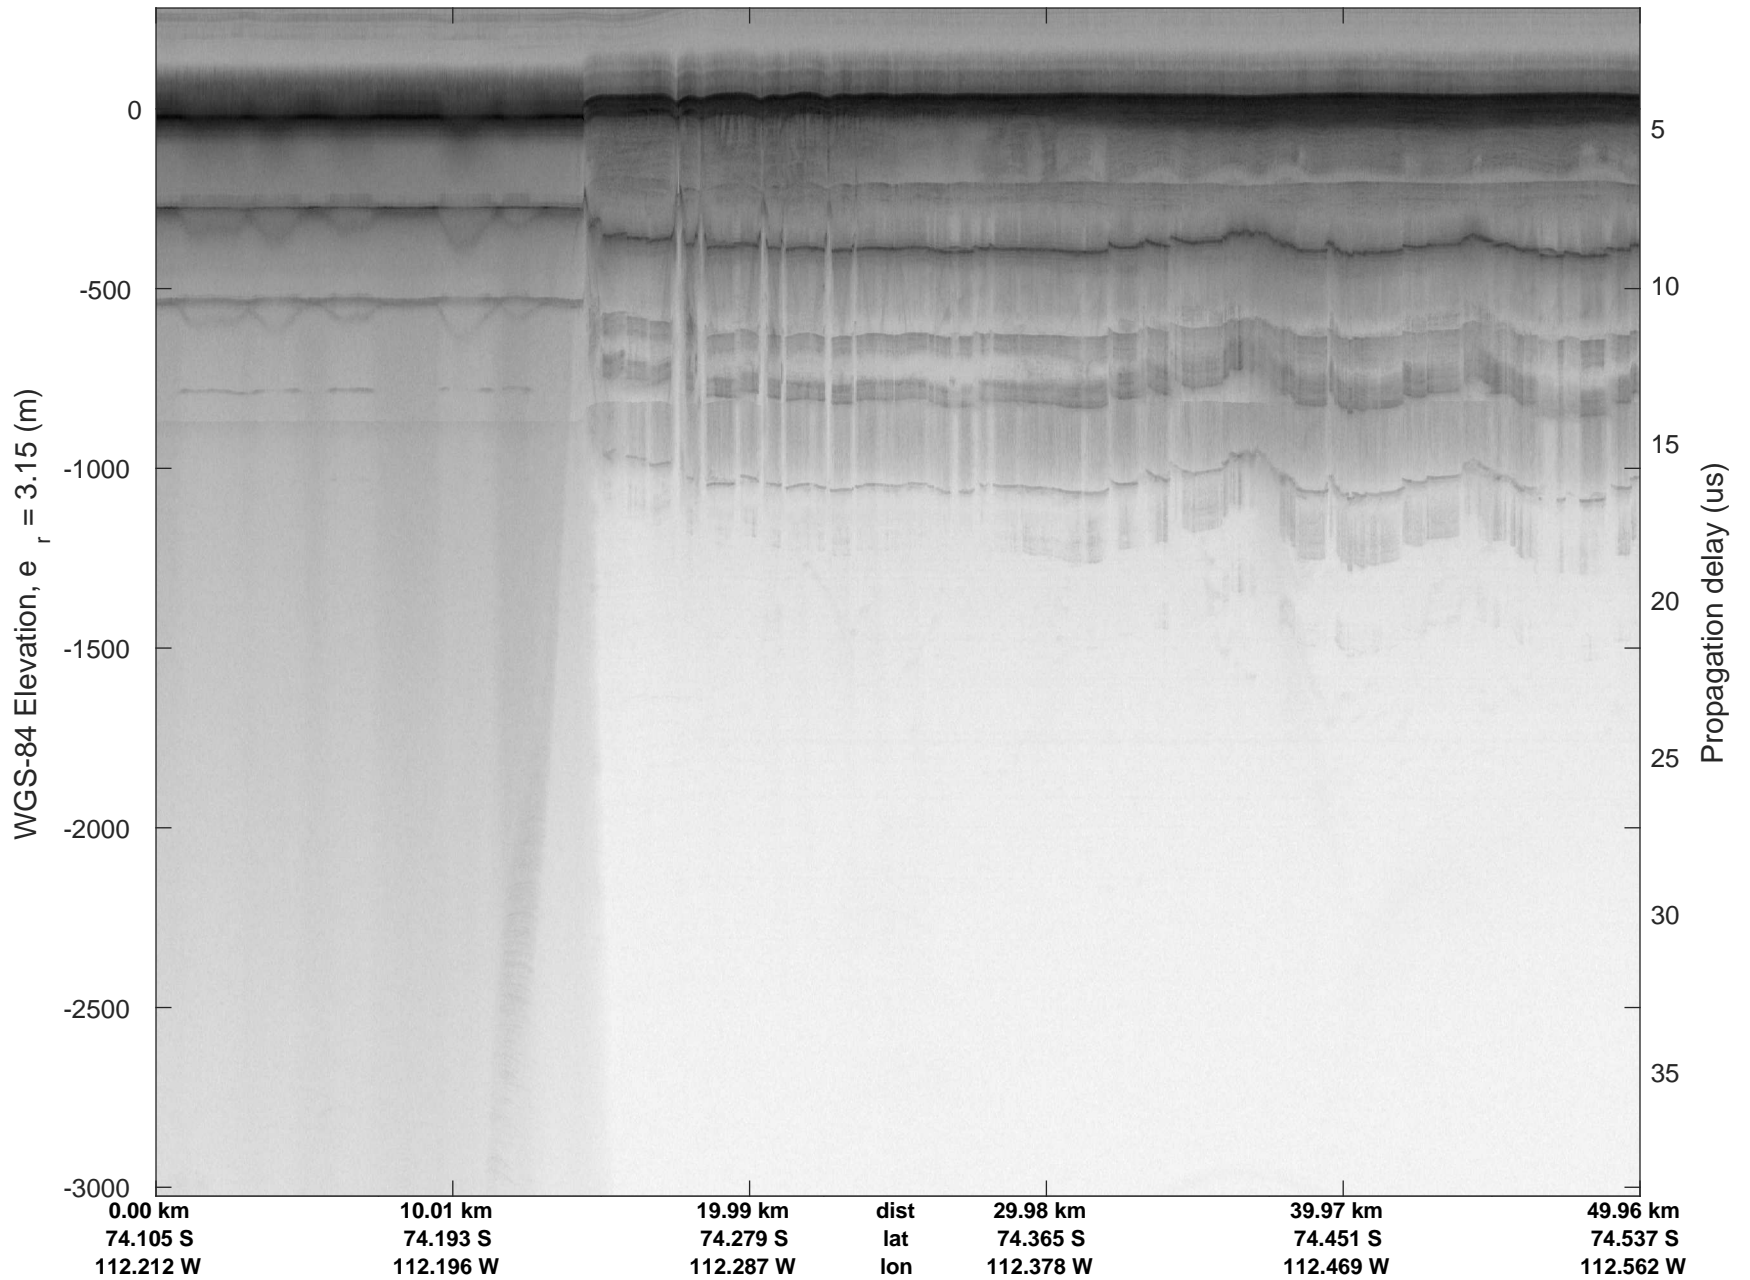

rds 2016_Antarctica_DC8: "Dotson-Crosson" 20161107_04_016: 18:38:12.4 to 18:44:37.6 GPS