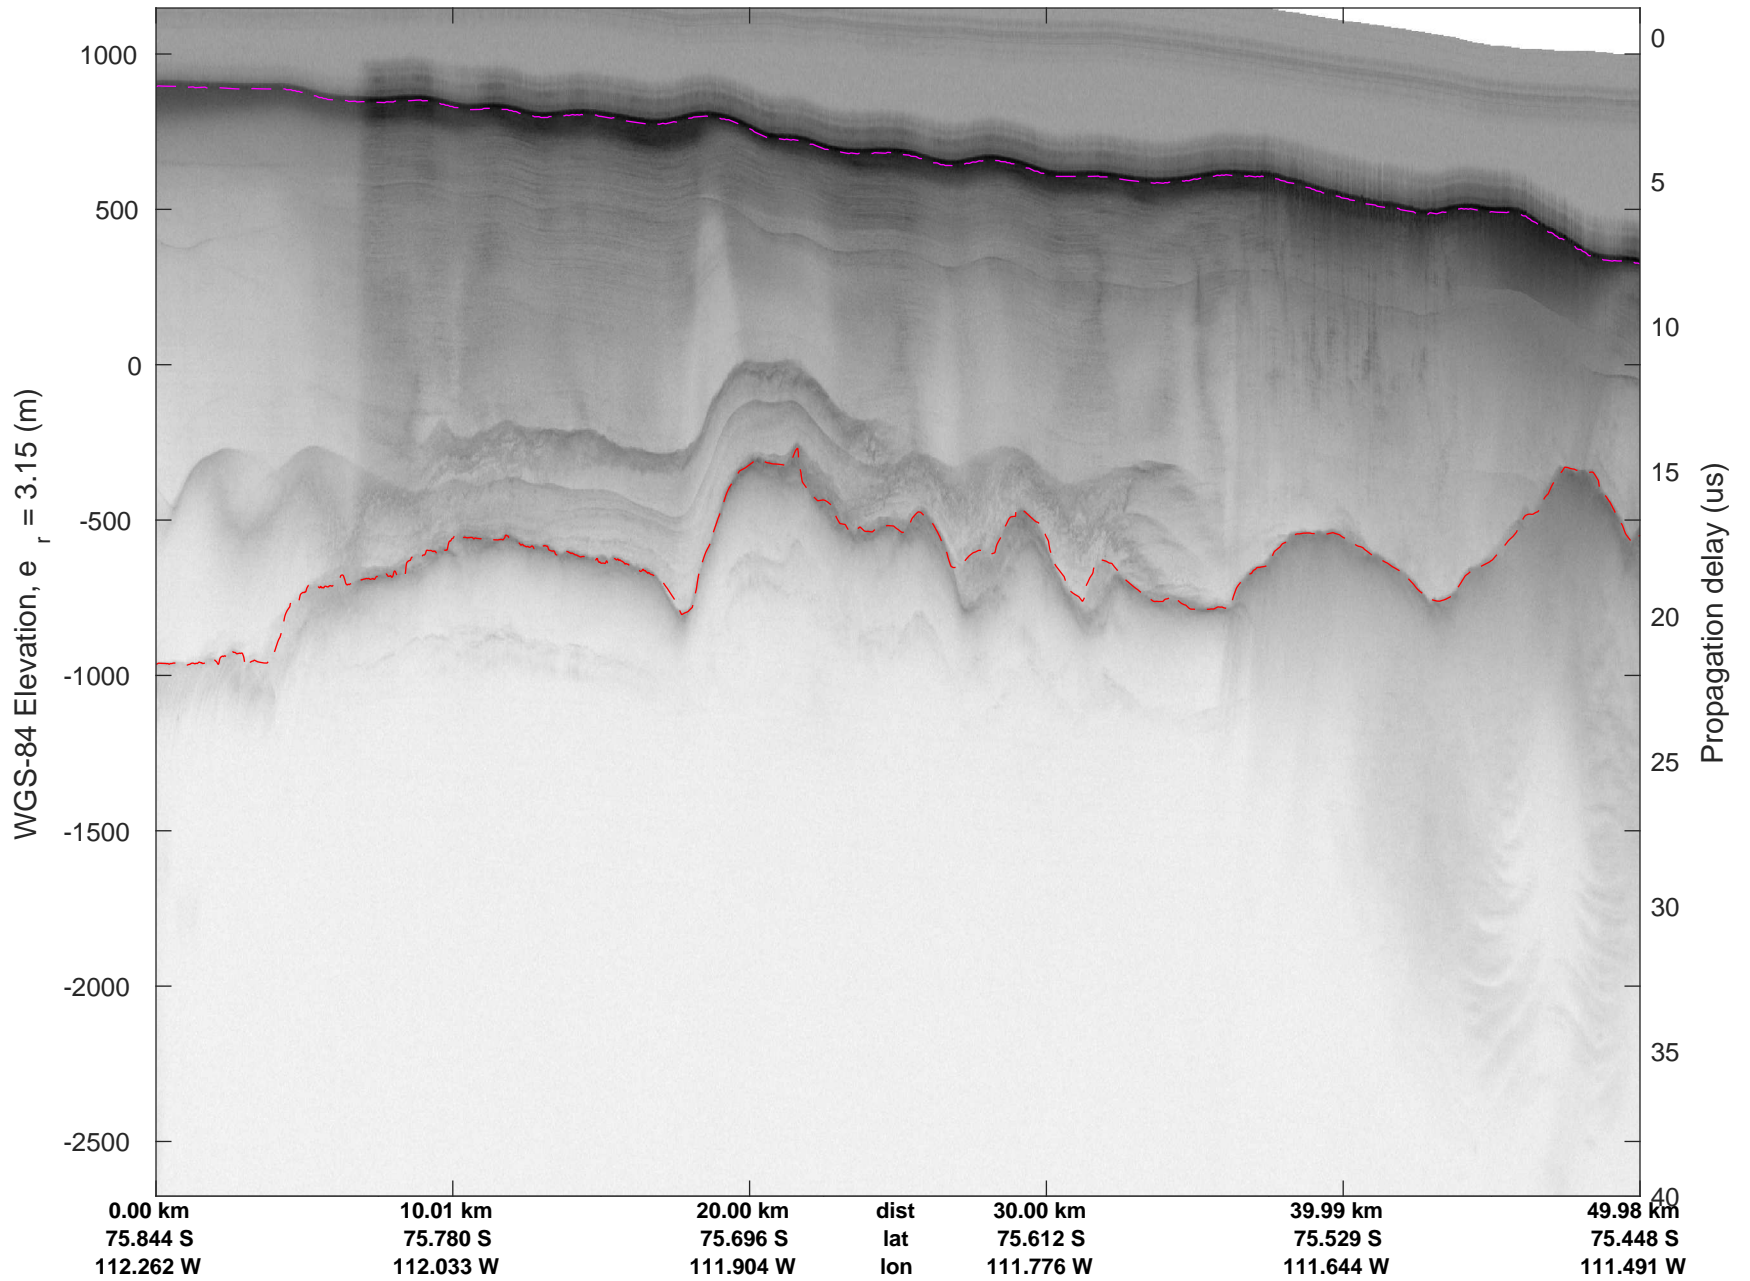

rds 2016_Antarctica_DC8: "Dotson-Crosson" 20161107_04_025: 19:35:20.6 to 19:41:24.3 GPS