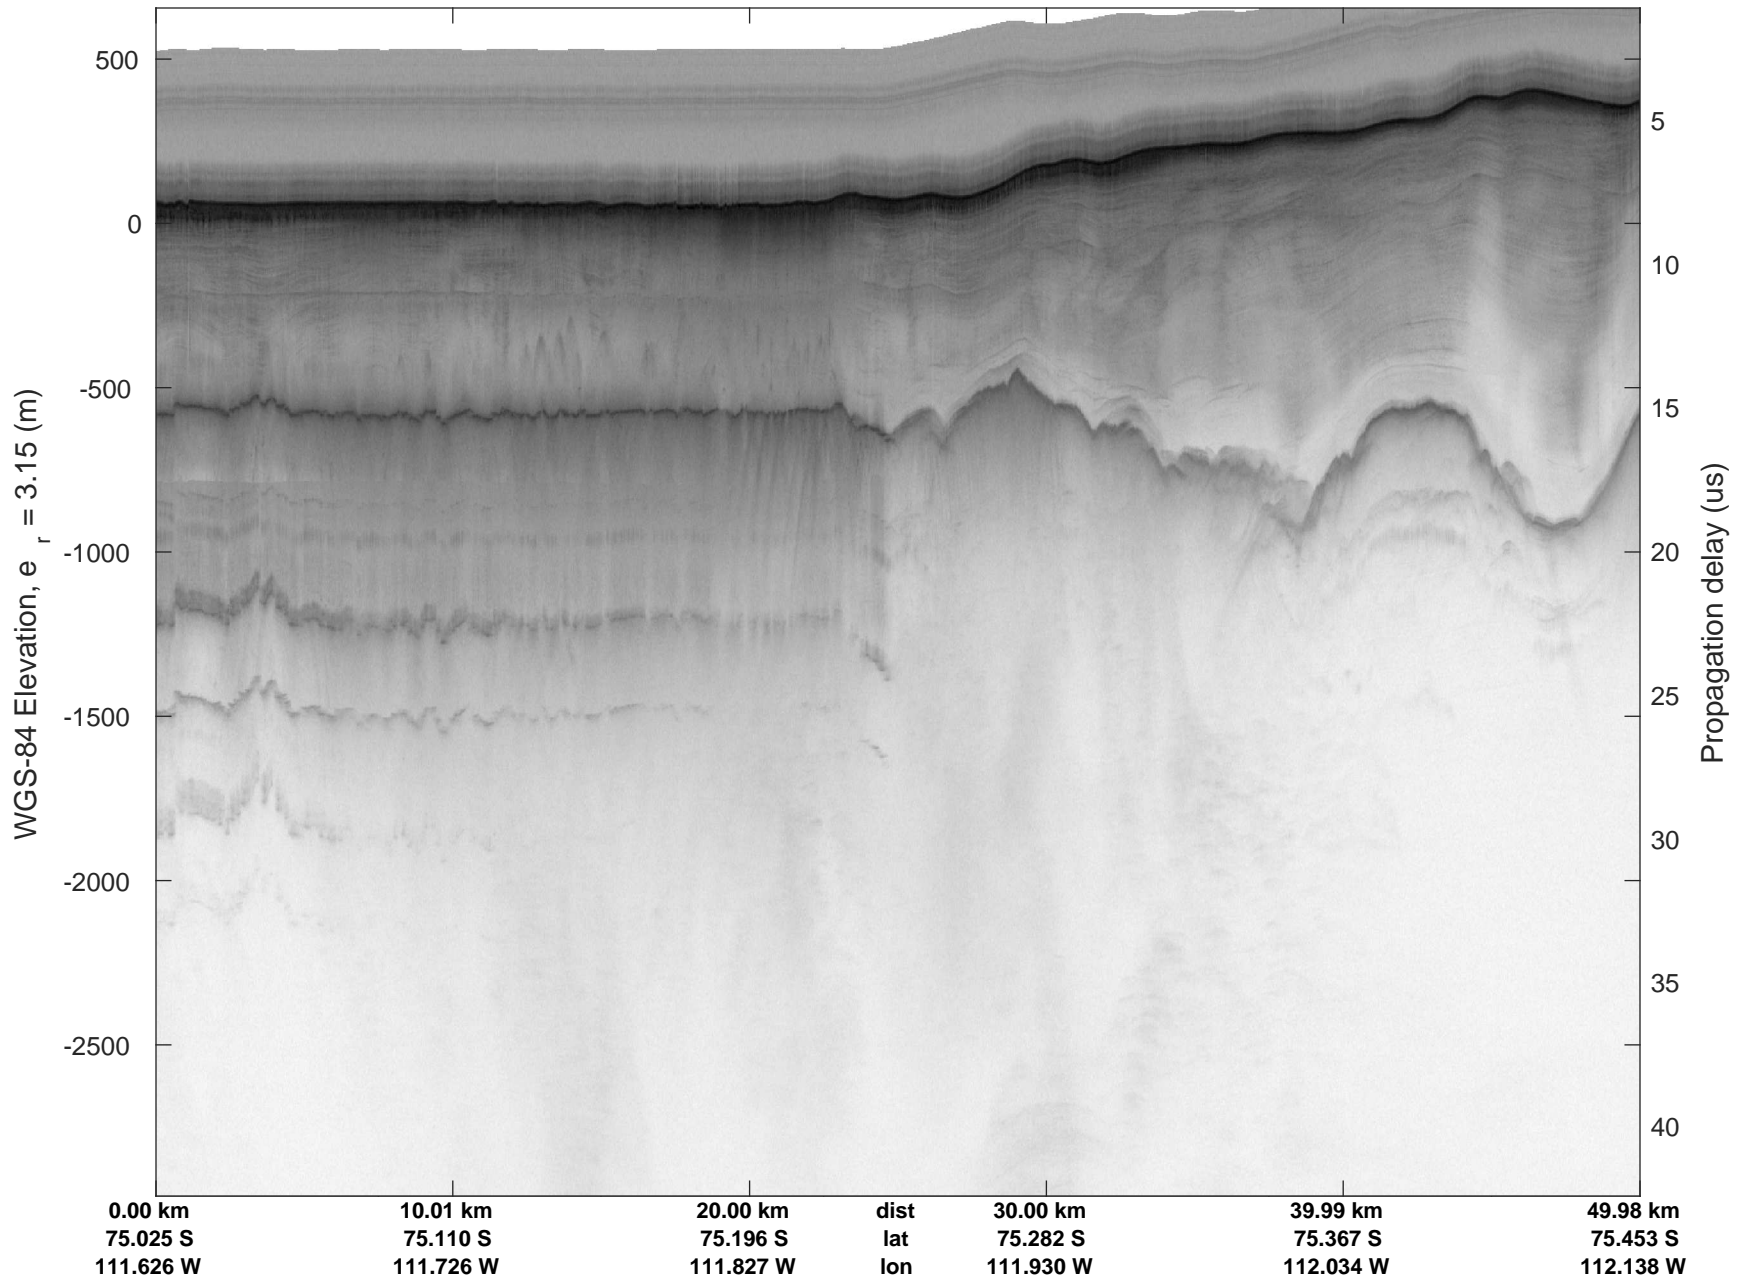

rds 2016_Antarctica_DC8: "Dotson-Crosson" 20161107_04_023: 19:22:52.0 to 19:28:53.7 GPS