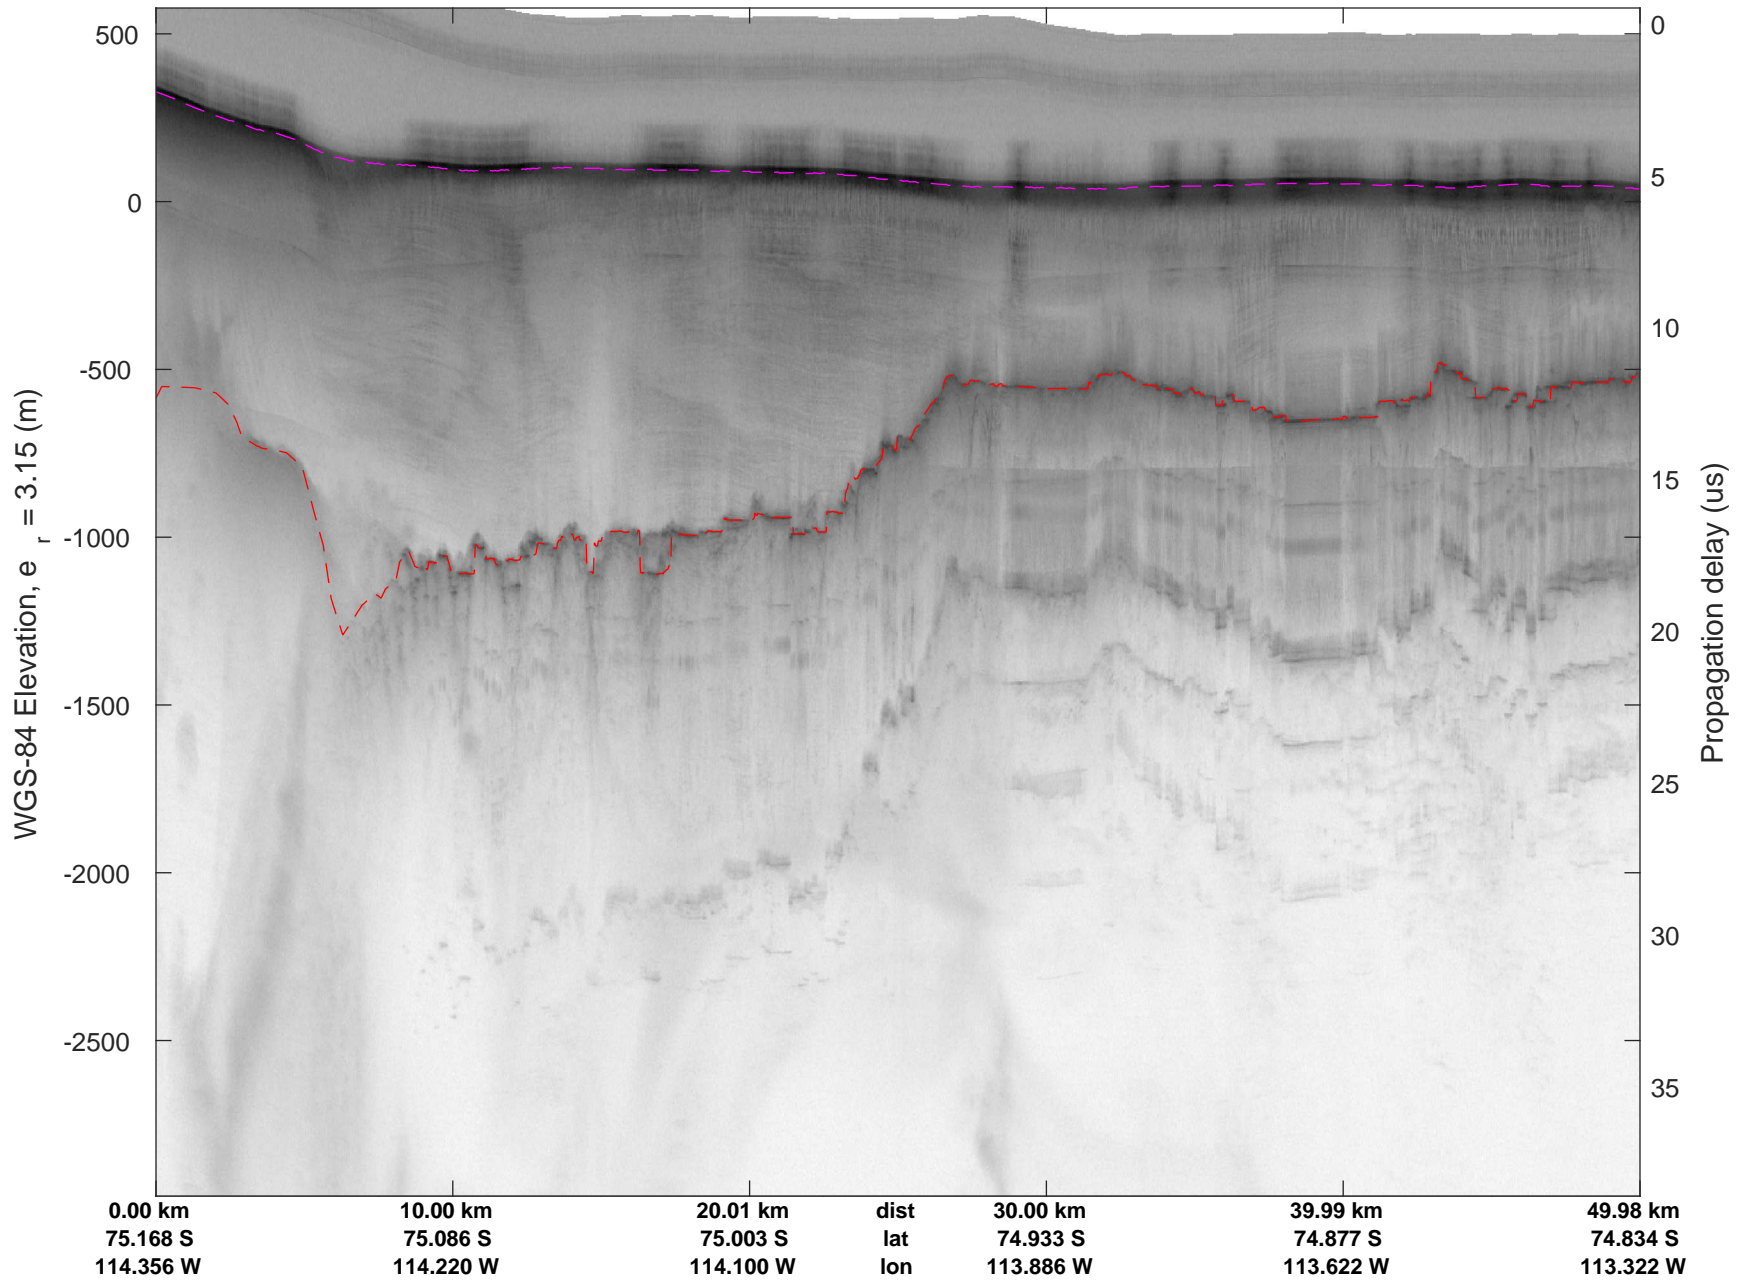

rds 2016_Antarctica_DC8: "Dotson-Crosson" 20161107_04_007: 17:41:55.9 to 17:47:55.2 GPS