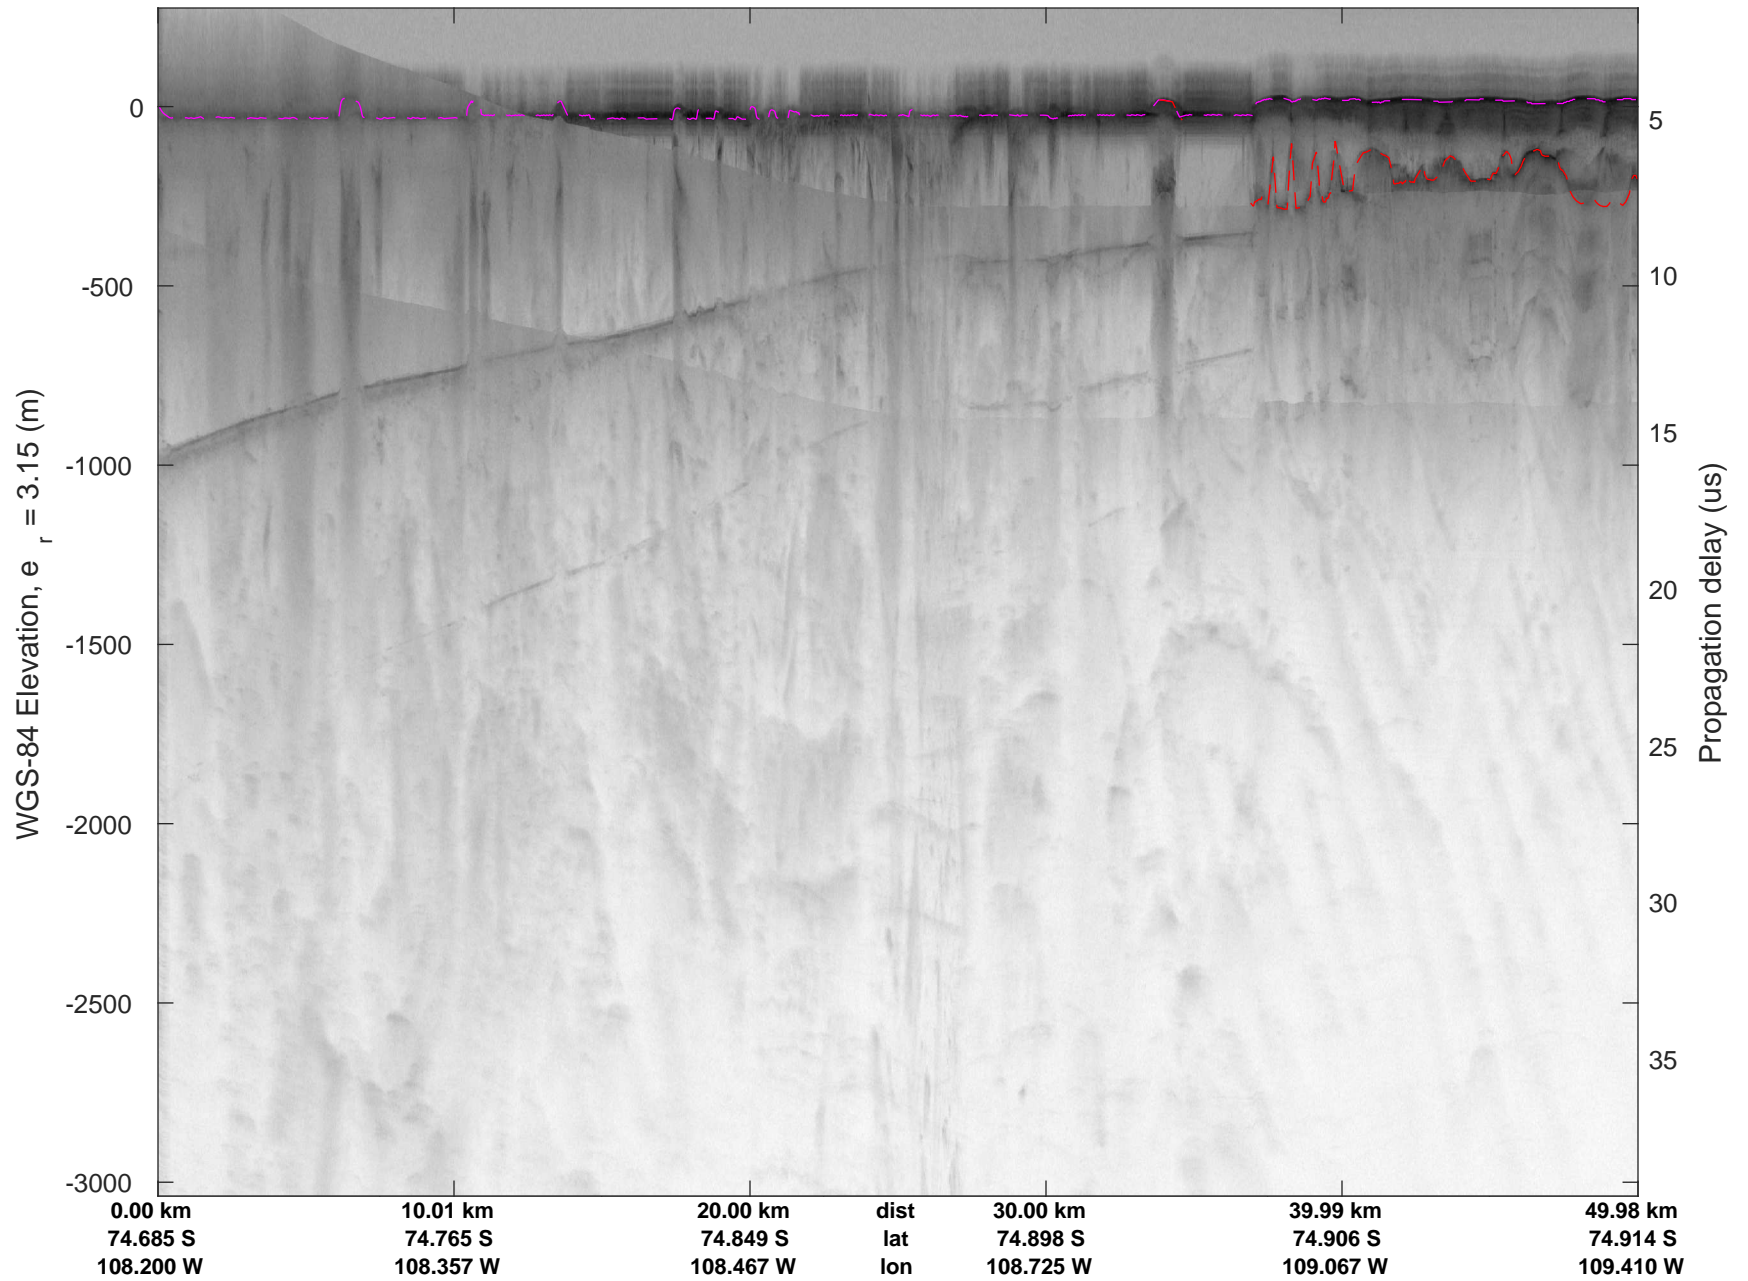

rds 2016_Antarctica_DC8: "Dotson-Crosson" 20161107_04_001: 17:06:02.8 to 17:11:43.8 GPS

rds 2016_Antarctica_DC8: "Dotson-Crosson" 20161107_04_001: 17:06:02.8 to 17:11:43.8 GPS

rds 2016_Antarctica_DC8: "Dotson-Crosson" 20161107_04_002: 17:11:44.0 to 17:17:48.6 GPS

rds 2016_Antarctica_DC8: "Dotson-Crosson" 20161107_04_002: 17:11:44.0 to 17:17:48.6 GPS

rds 2016_Antarctica_DC8: "Dotson-Crosson" 20161107_04_003: 17:17:48.9 to 17:23:56.6 GPS

rds 2016_Antarctica_DC8: "Dotson-Crosson" 20161107_04_003: 17:17:48.9 to 17:23:56.6 GPS