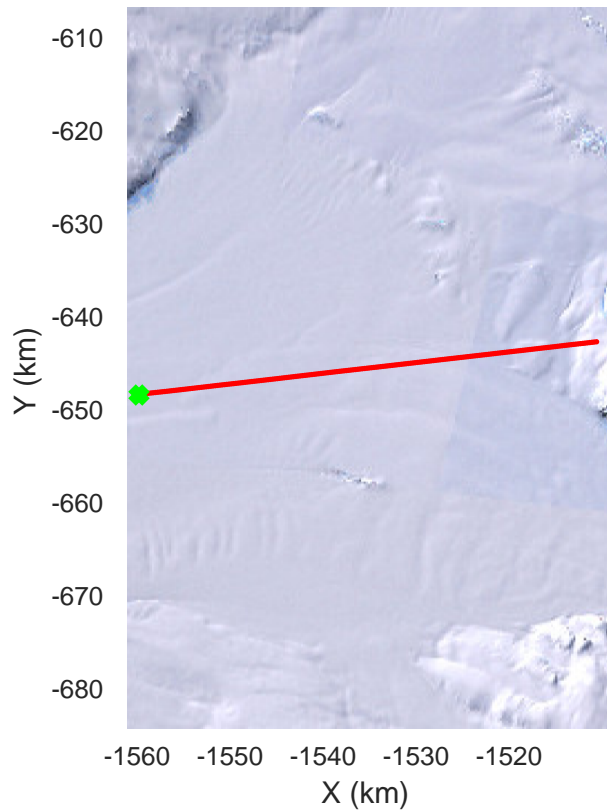

rds 2016_Antarctica_DC8: "Dotson-Crosson" 20161107_04_015: 18:31:51.1 to 18:38:12.2 GPS

rds 2016_Antarctica_DC8: "Dotson-Crosson" 20161107_04_016: 18:38:12.4 to 18:44:37.6 GPS

rds 2016_Antarctica_DC8: "Dotson-Crosson" 20161107_04_016: 18:38:12.4 to 18:44:37.6 GPS