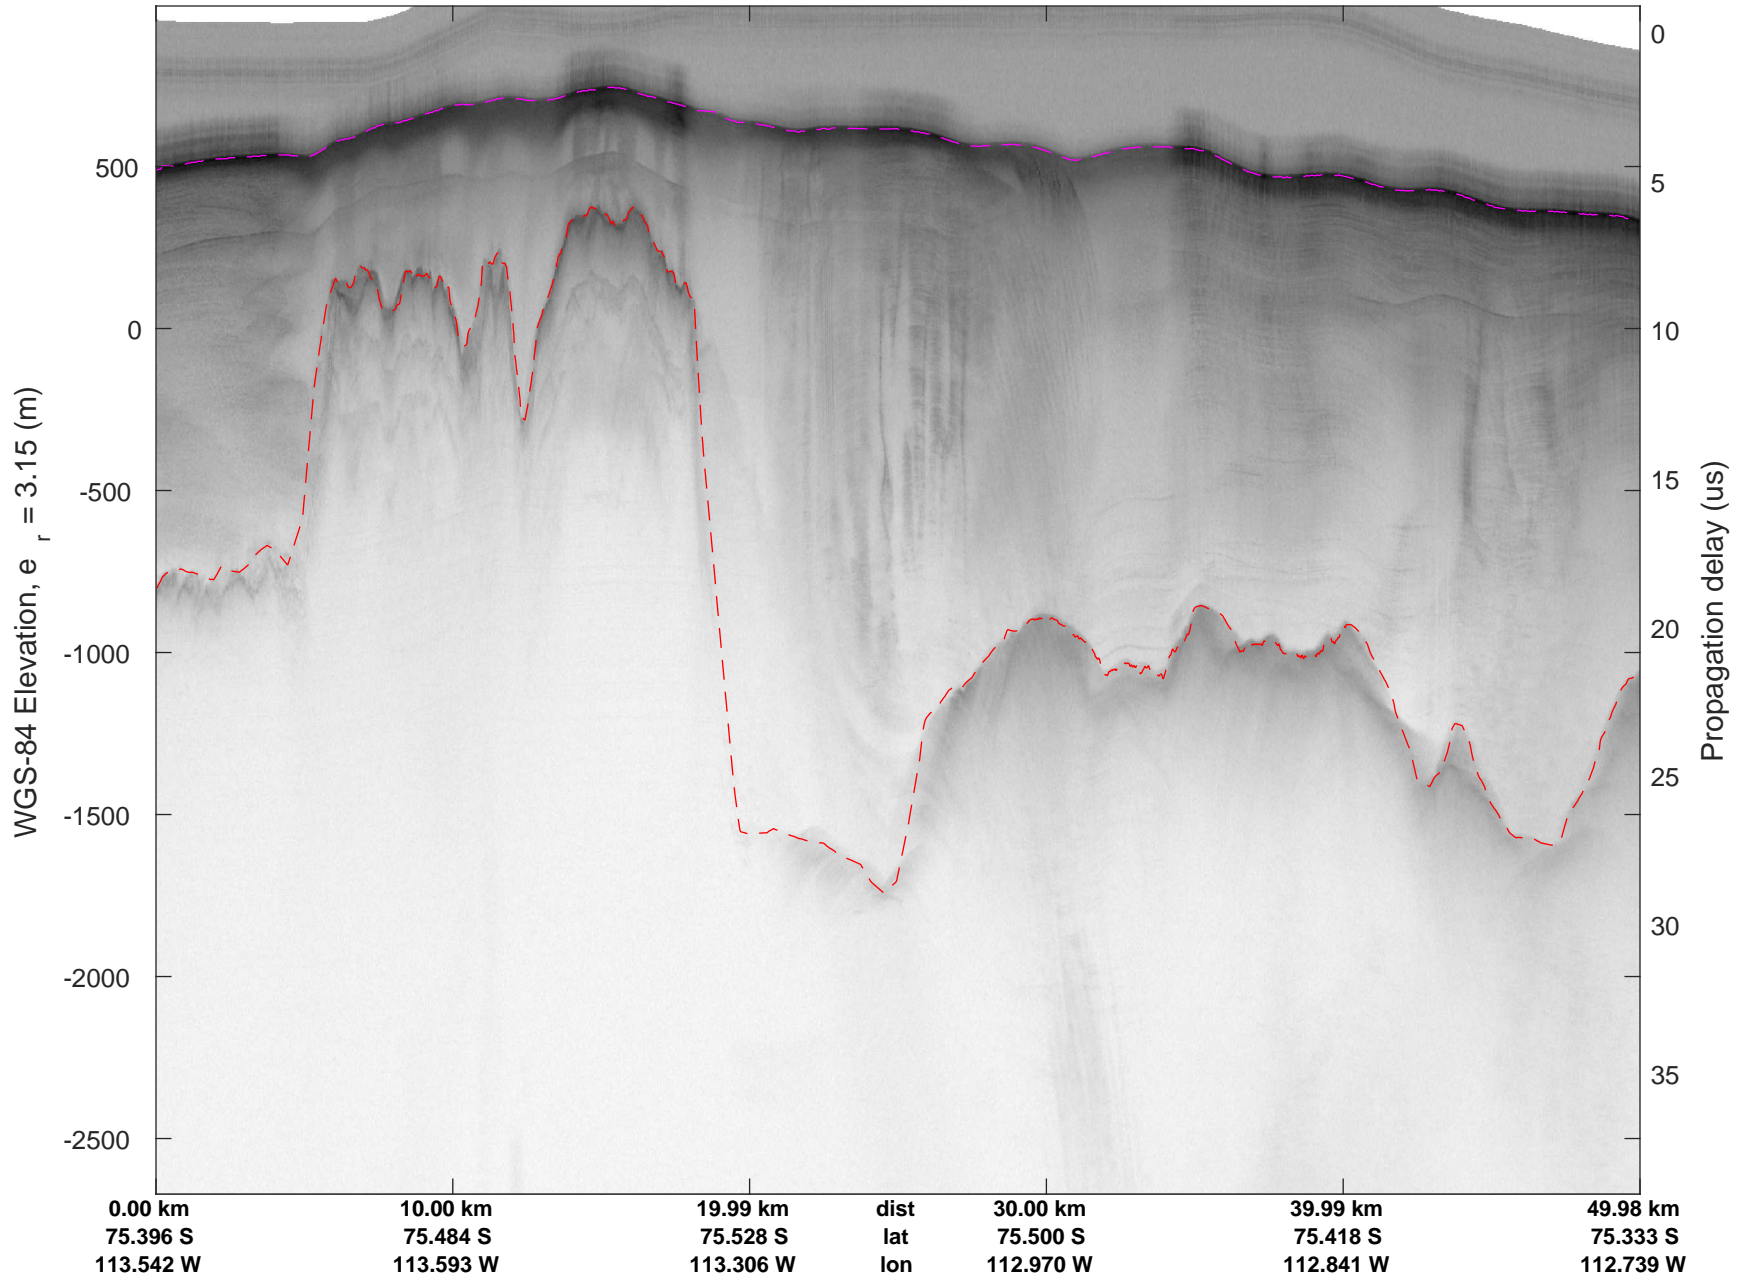

rds 2016_Antarctica_DC8: "Dotson-Crosson" 20161107_04_019: 18:57:44.2 to 19:04:04.0 GPS