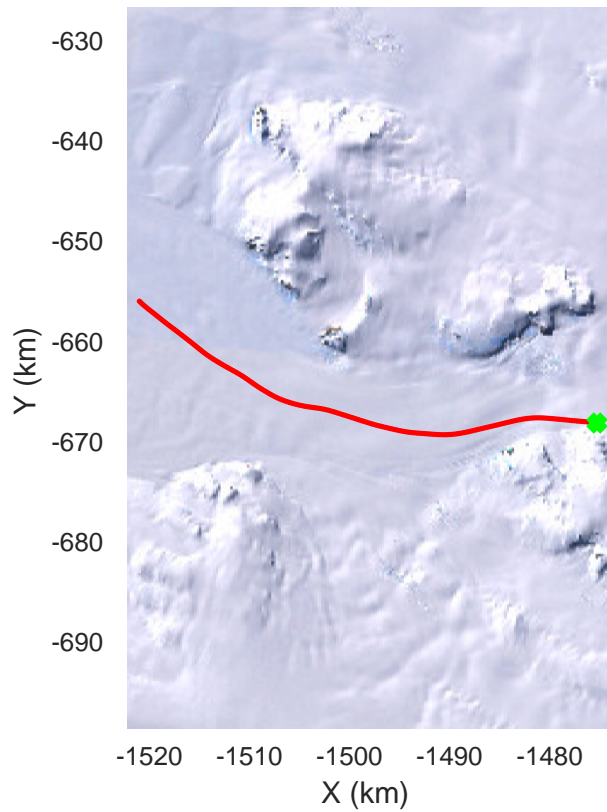

rds 2016_Antarctica_DC8: "Dotson-Crosson" 20161107_04_005: 17:30:01.7 to 17:35:59.7 GPS

rds 2016_Antarctica_DC8: "Dotson-Crosson" 20161107_04_006: 17:36:00.0 to 17:41:55.7 GPS

rds 2016_Antarctica_DC8: "Dotson-Crosson" 20161107_04_006: 17:36:00.0 to 17:41:55.7 GPS