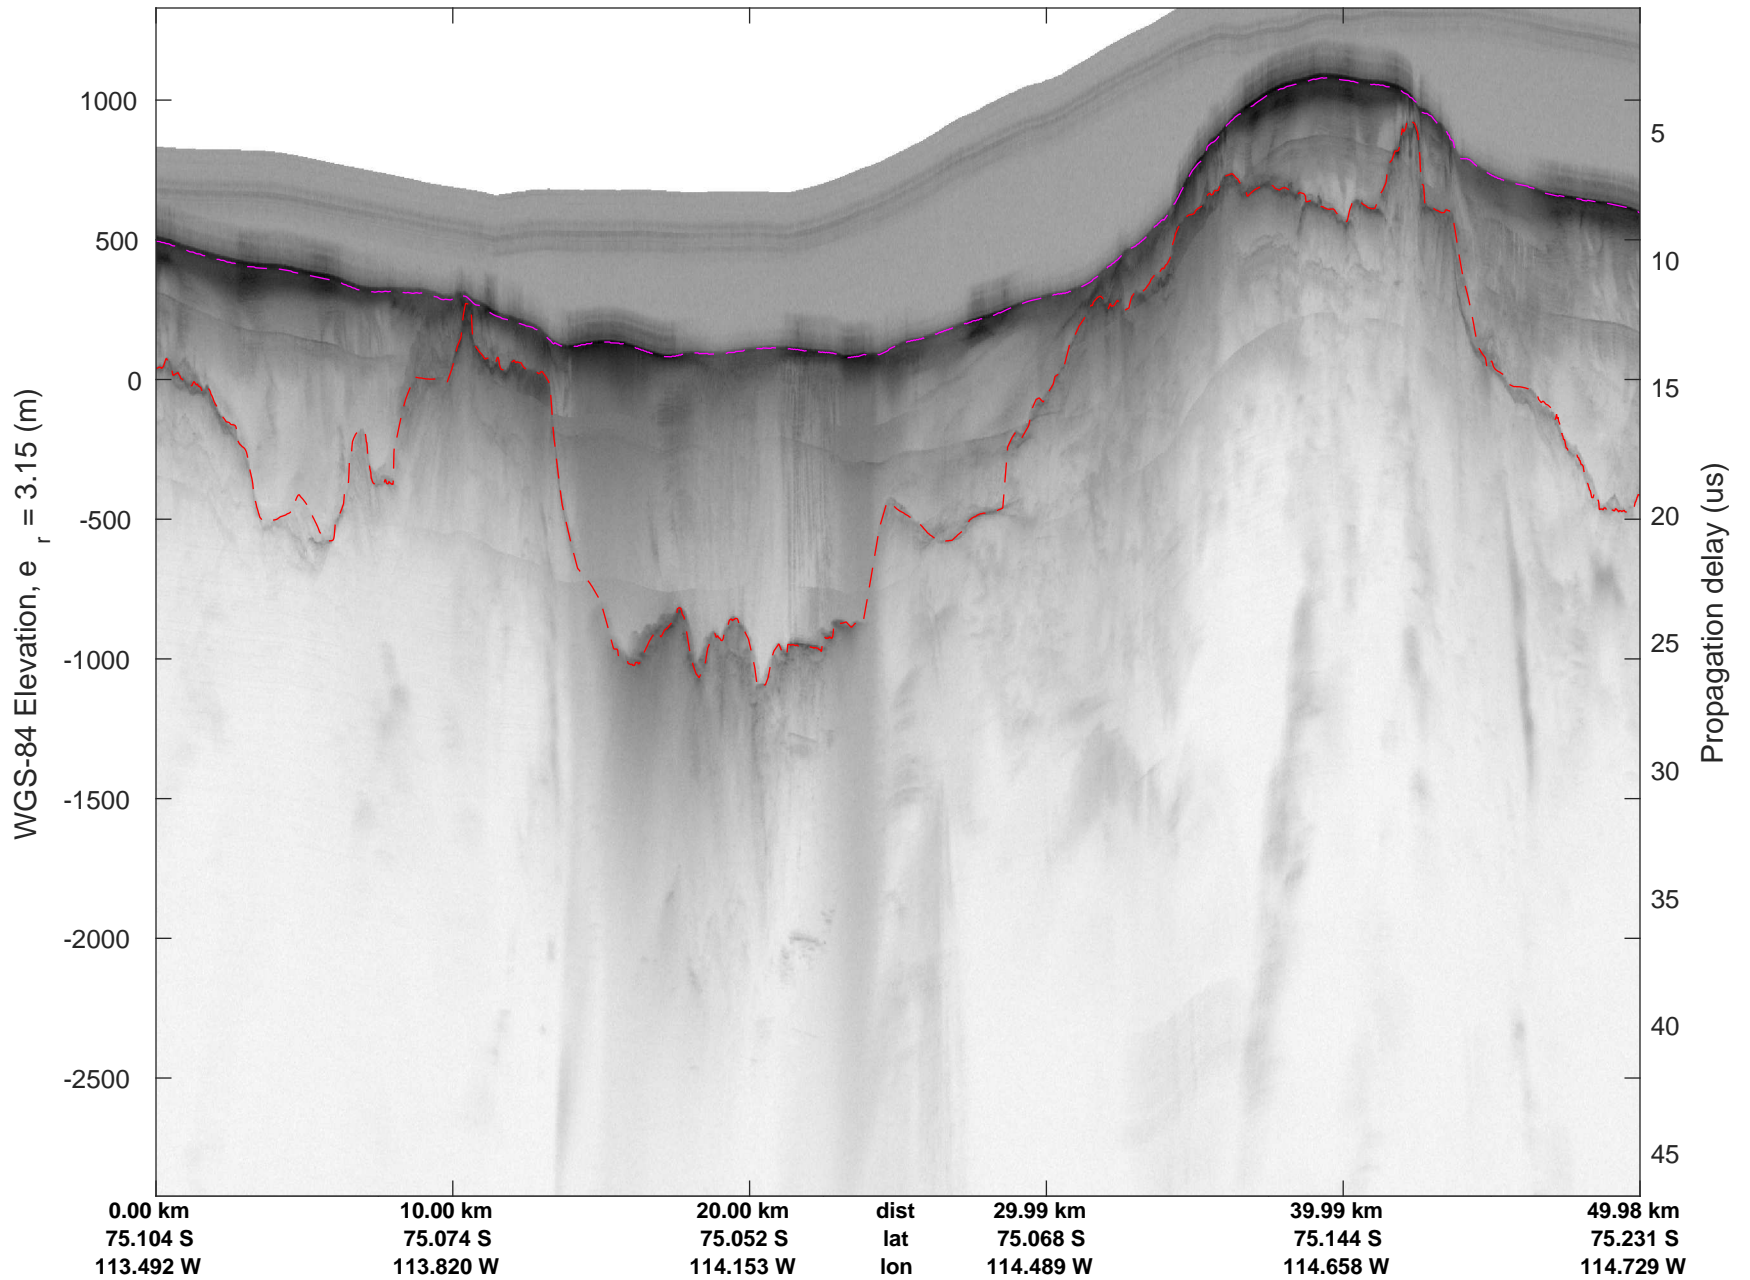

rds 2016_Antarctica_DC8: "Dotson-Crosson" 20161107_04_011: 18:07:17.6 to 18:13:22.5 GPS