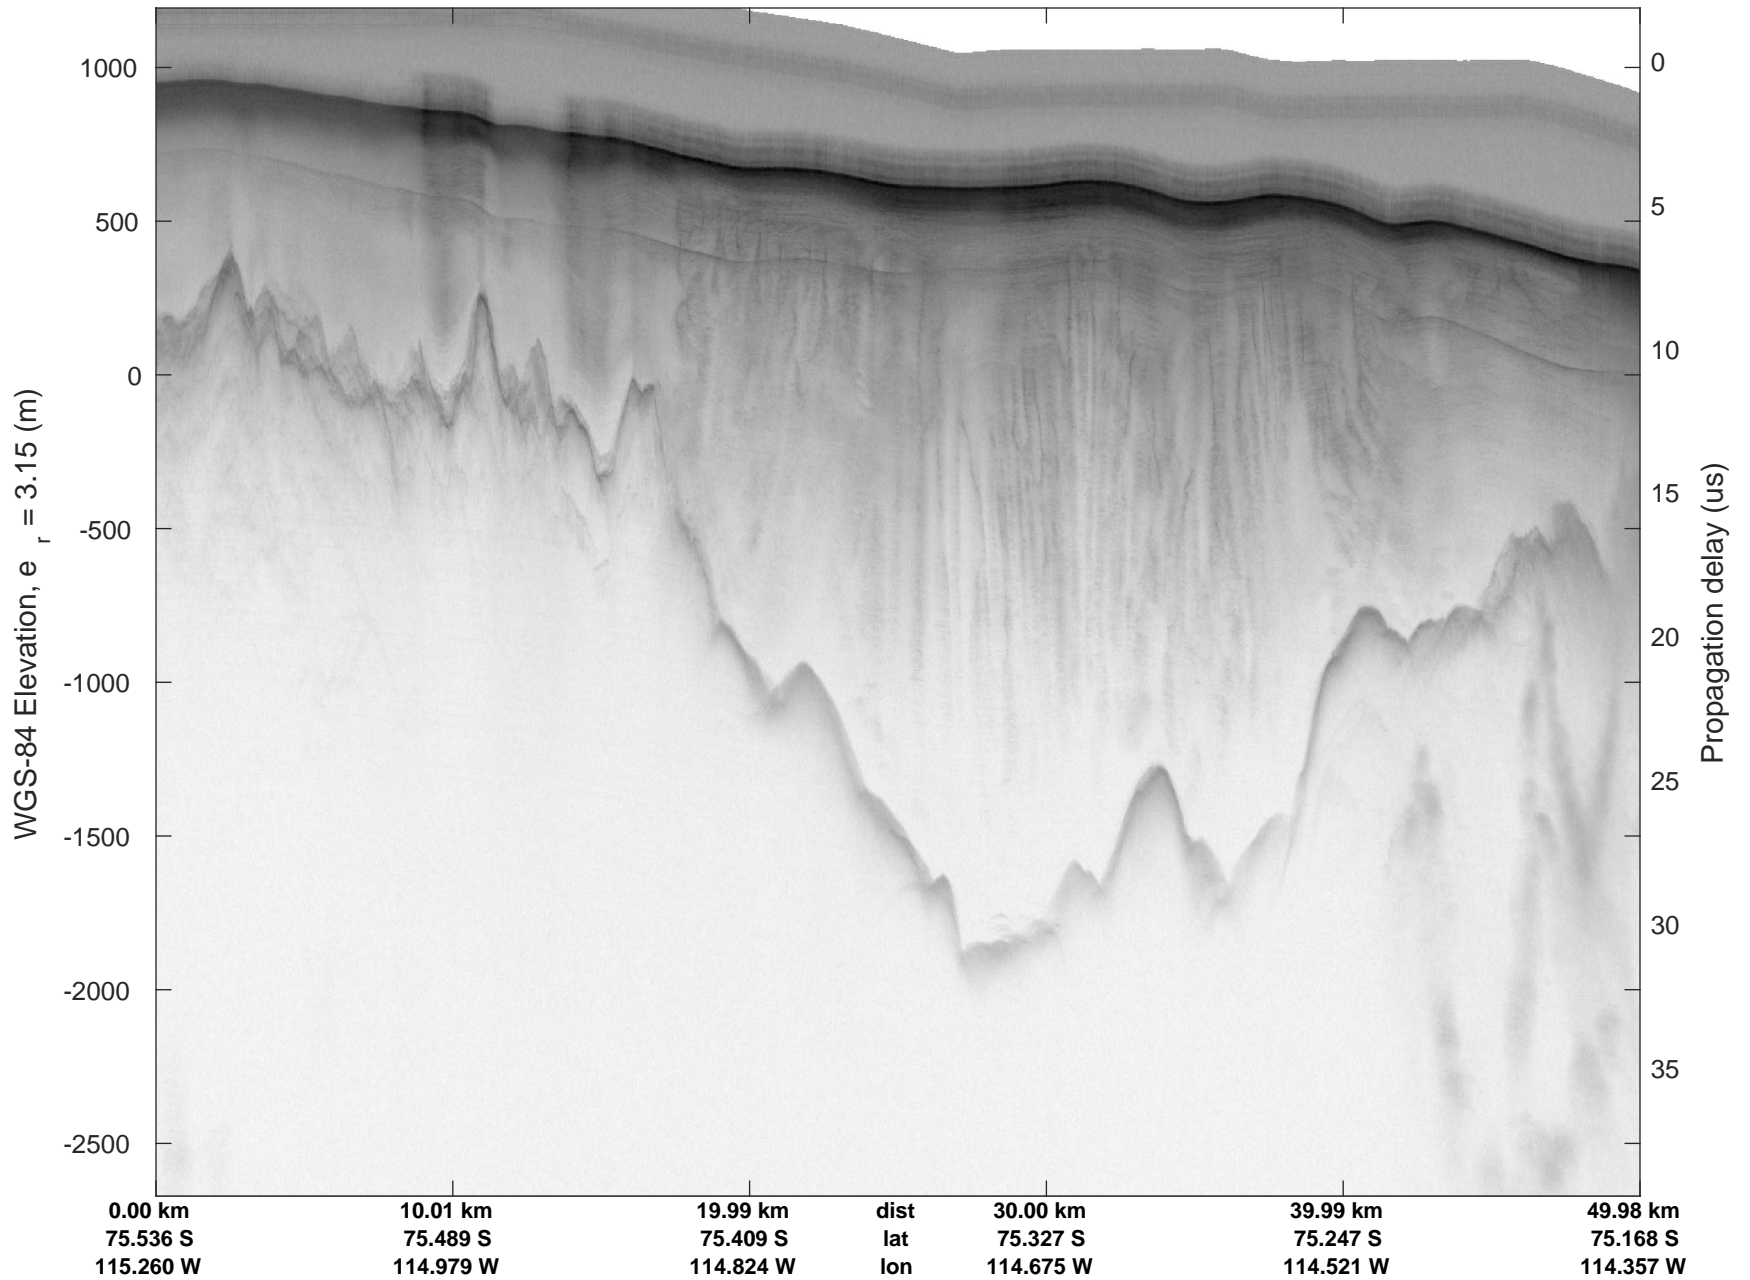

rds 2016_Antarctica_DC8: "Dotson-Crosson" 20161107_04_006: 17:36:00.0 to 17:41:55.7 GPS