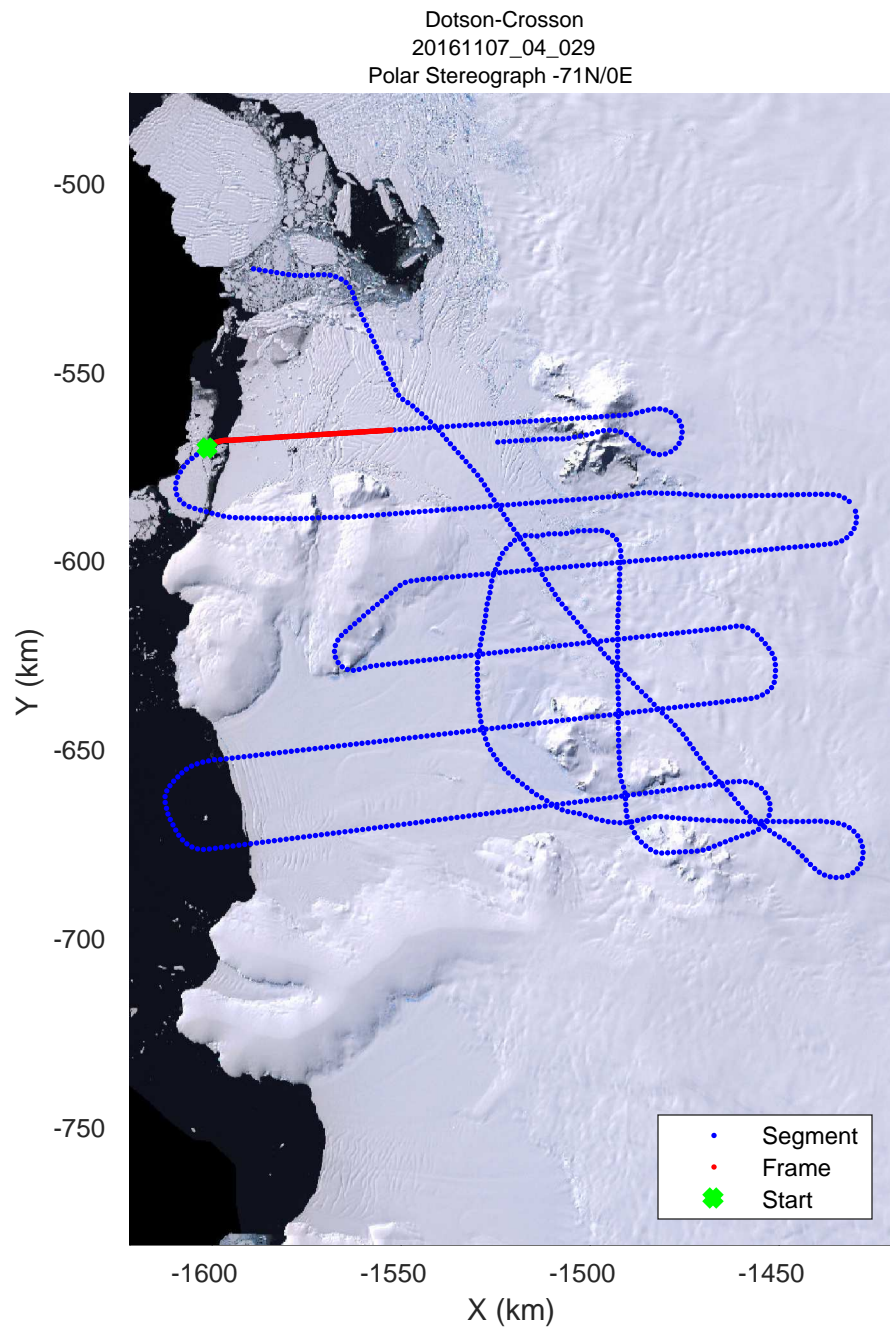

rds 2016_Antarctica_DC8: "Dotson-Crosson" 20161107_04_027: 19:47:29.6 to 19:53:35.1 GPS

rds 2016_Antarctica_DC8: "Dotson-Crosson" 20161107_04_027: 19:47:29.6 to 19:53:35.1 GPS

rds 2016_Antarctica_DC8: "Dotson-Crosson" 20161107_04_028: 19:53:35.3 to 20:00:03.7 GPS

rds 2016_Antarctica_DC8: "Dotson-Crosson" 20161107_04_028: 19:53:35.3 to 20:00:03.7 GPS

rds 2016_Antarctica_DC8: "Dotson-Crosson" 20161107_04_029: 20:00:04.1 to 20:06:41.7 GPS

rds 2016_Antarctica_DC8: "Dotson-Crosson" 20161107_04_029: 20:00:04.1 to 20:06:41.7 GPS