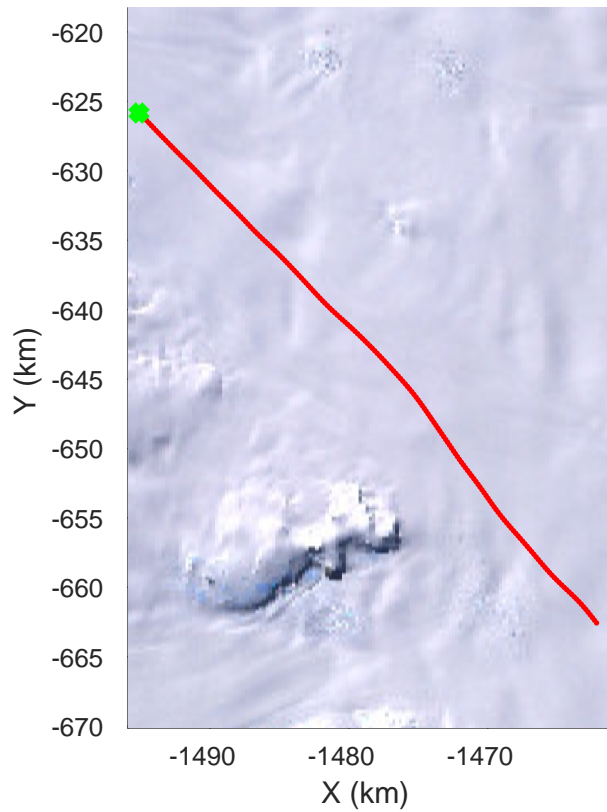

rds 2016_Antarctica_DC8: "Dotson-Crosson" 20161107_04_002: 17:11:44.0 to 17:17:48.6 GPS

rds 2016_Antarctica_DC8: "Dotson-Crosson" 20161107_04_003: 17:17:48.9 to 17:23:56.6 GPS

rds 2016_Antarctica_DC8: "Dotson-Crosson" 20161107_04_003: 17:17:48.9 to 17:23:56.6 GPS