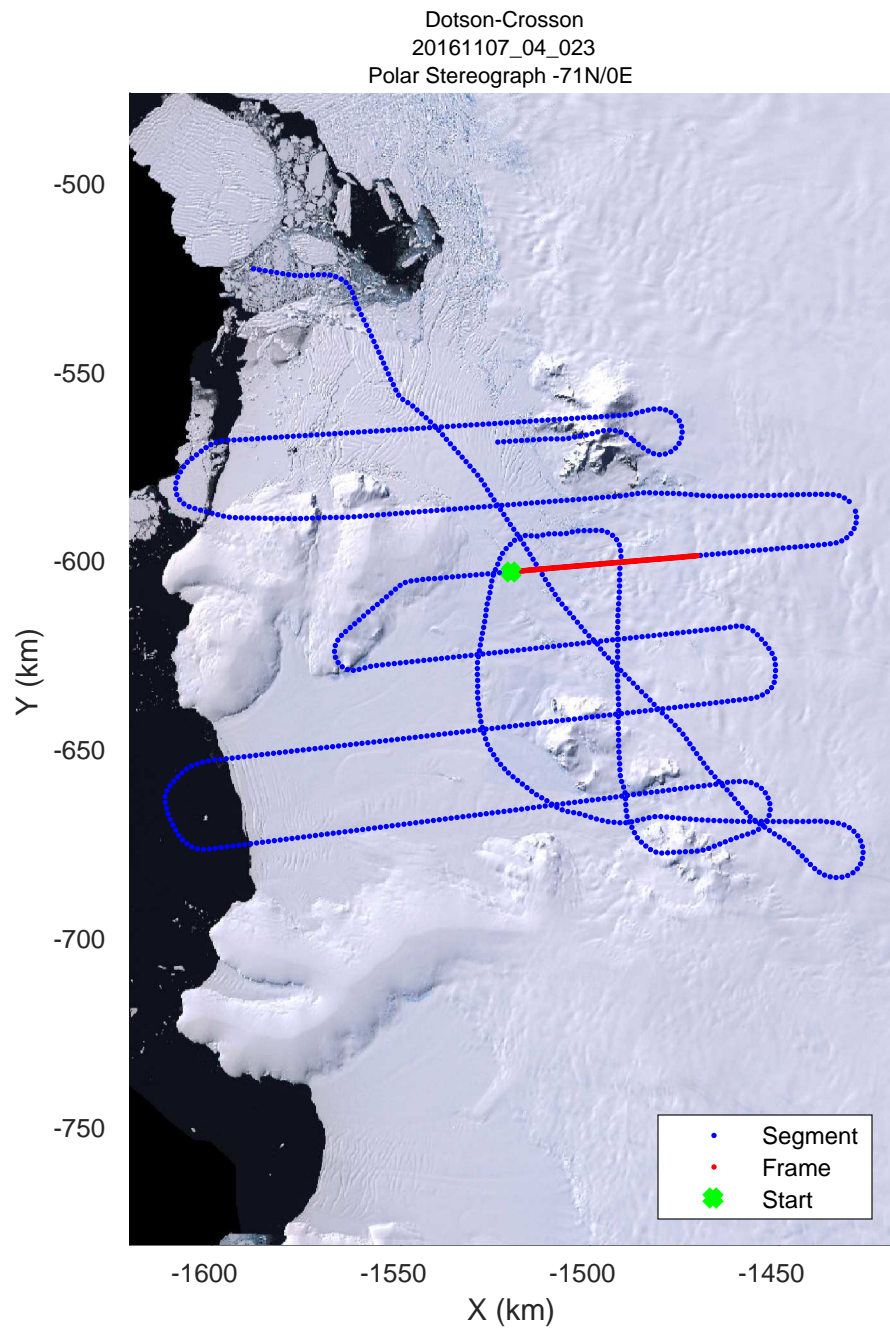

rds 2016_Antarctica_DC8: "Dotson-Crosson" 20161107_04_021: 19:10:14.9 to 19:16:26.9 GPS

rds 2016_Antarctica_DC8: "Dotson-Crosson" 20161107_04_021: 19:10:14.9 to 19:16:26.9 GPS

rds 2016_Antarctica_DC8: "Dotson-Crosson" 20161107_04_022: 19:16:27.2 to 19:22:51.8 GPS

rds 2016_Antarctica_DC8: "Dotson-Crosson" 20161107_04_022: 19:16:27.2 to 19:22:51.8 GPS

rds 2016_Antarctica_DC8: "Dotson-Crosson" 20161107_04_023: 19:22:52.0 to 19:28:53.7 GPS

rds 2016_Antarctica_DC8: "Dotson-Crosson" 20161107_04_023: 19:22:52.0 to 19:28:53.7 GPS