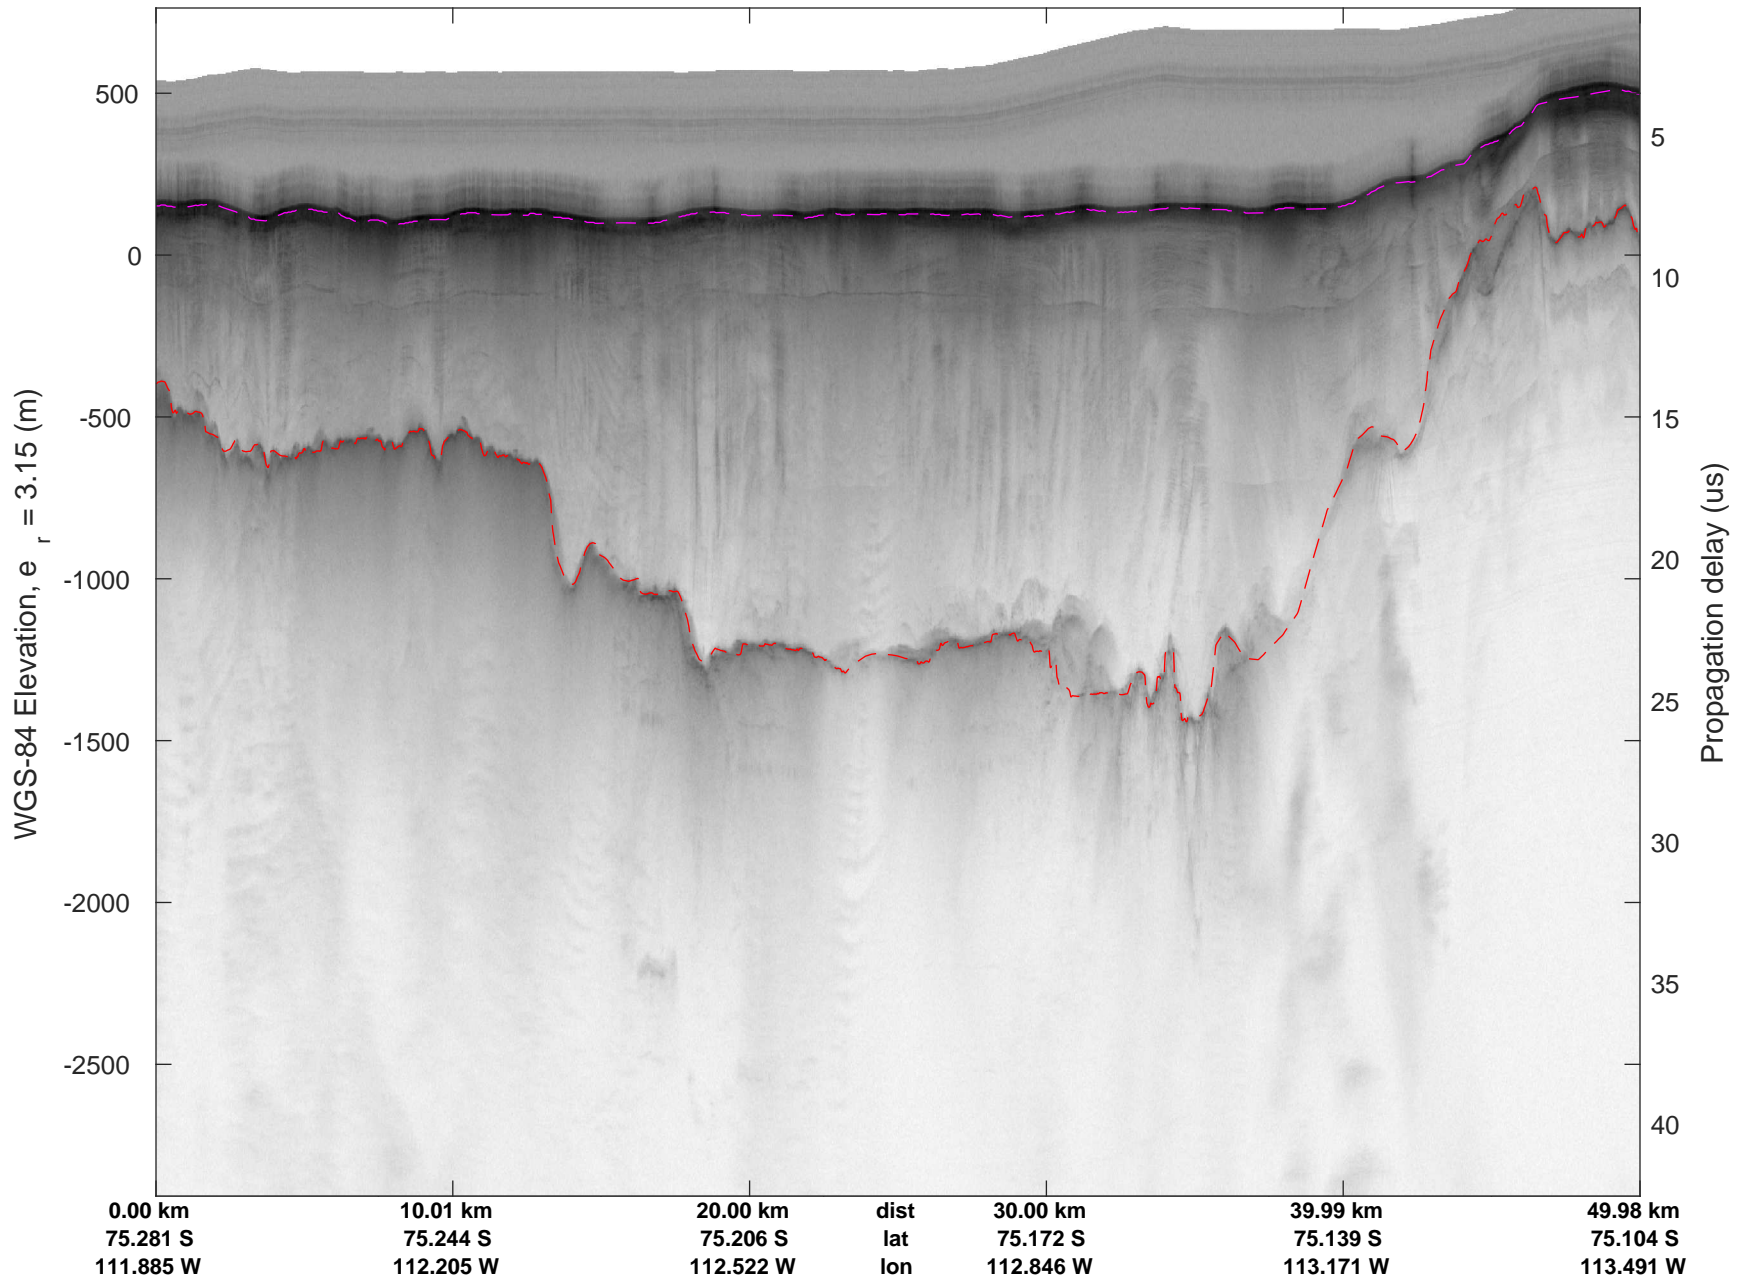

rds 2016_Antarctica_DC8: "Dotson-Crosson" 20161107_04_008: 17:47:55.4 to 17:54:46.4 GPS

rds 2016_Antarctica_DC8: "Dotson-Crosson" 20161107_04_009: 17:54:46.7 to 18:01:11.7 GPS

rds 2016_Antarctica_DC8: "Dotson-Crosson" 20161107_04_009: 17:54:46.7 to 18:01:11.7 GPS

rds 2016_Antarctica_DC8: "Dotson-Crosson" 20161107_04_010: 18:01:12.0 to 18:07:17.4 GPS

rds 2016_Antarctica_DC8: "Dotson-Crosson" 20161107_04_010: 18:01:12.0 to 18:07:17.4 GPS

rds 2016_Antarctica_DC8: "Dotson-Crosson" 20161107_04_011: 18:07:17.6 to 18:13:22.5 GPS