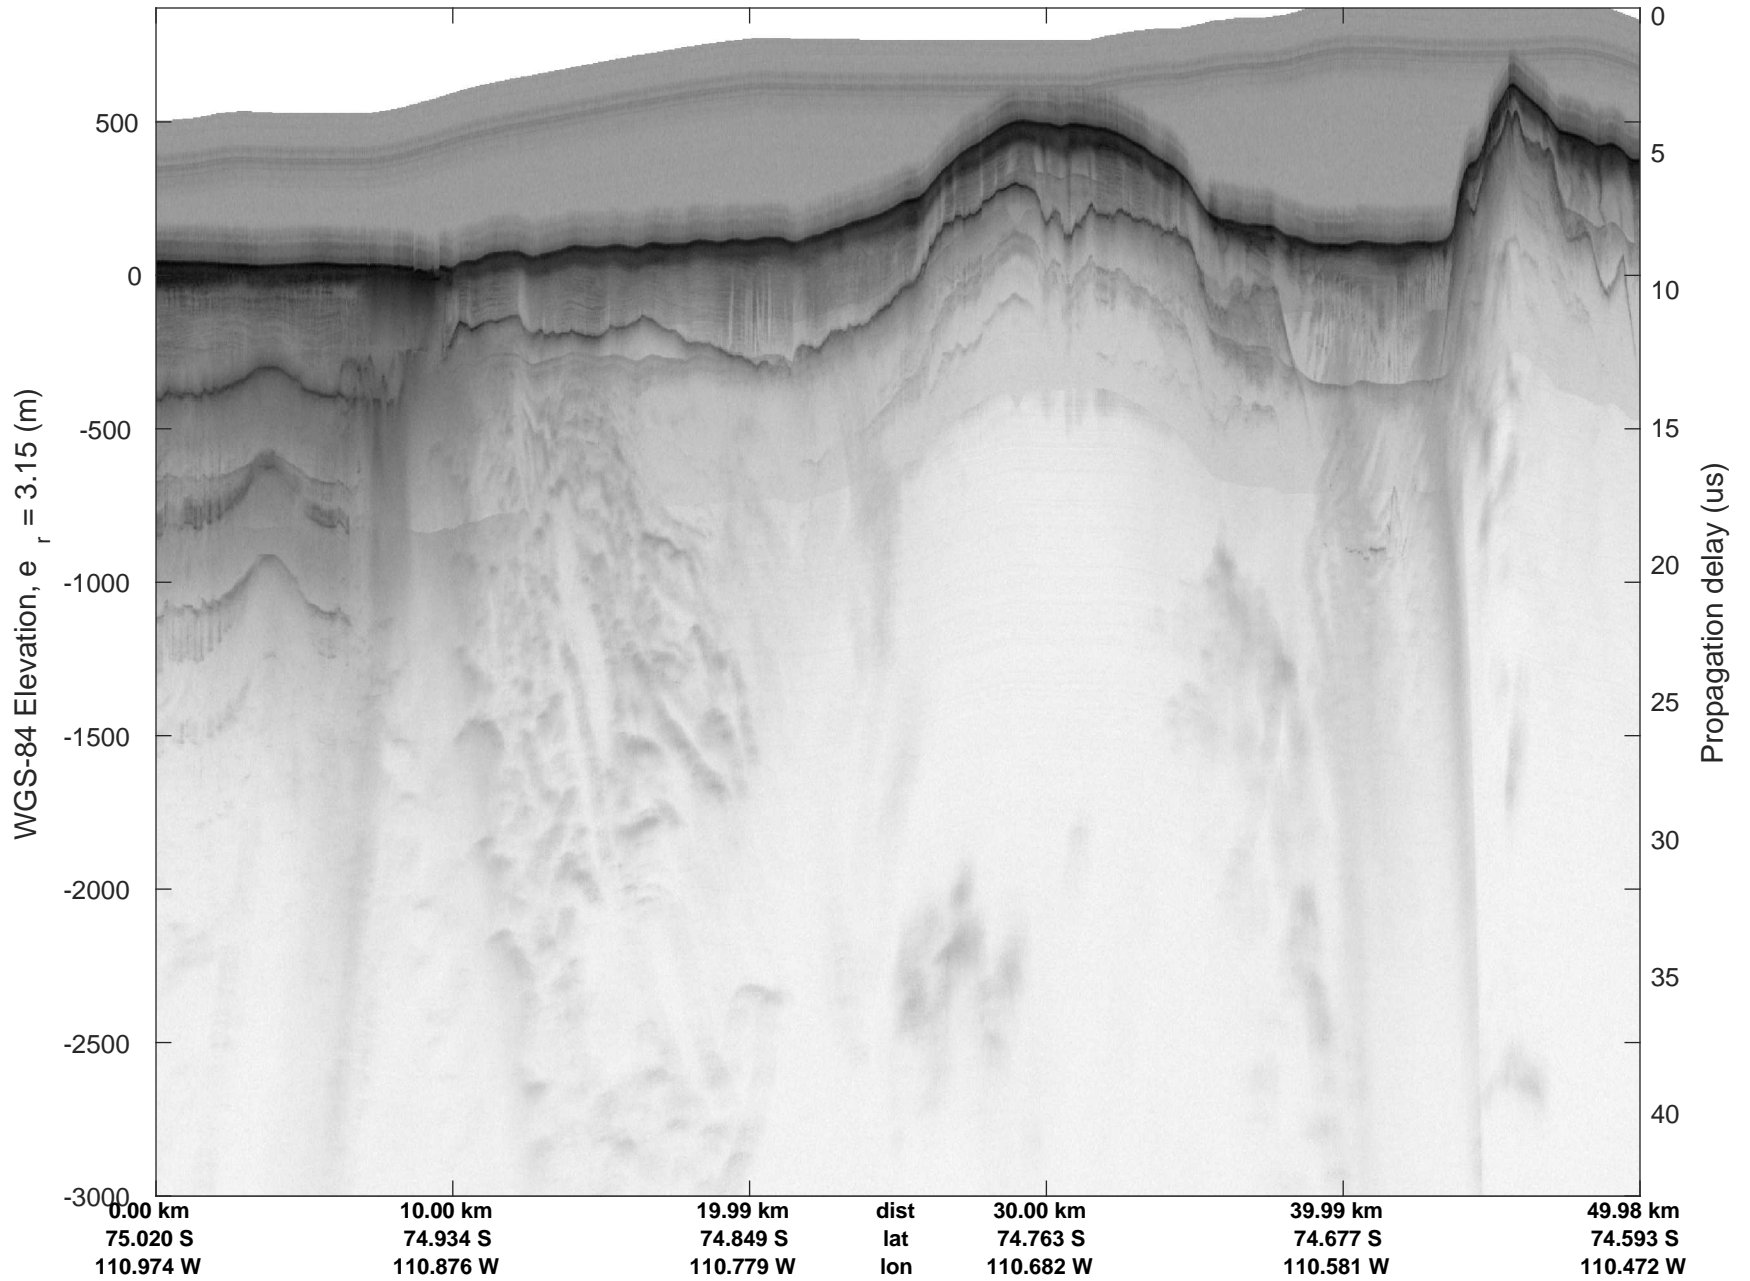

rds 2016_Antarctica_DC8: "Dotson-Crosson" 20161107_04_025: 19:35:20.6 to 19:41:24.3 GPS

rds 2016_Antarctica_DC8: "Dotson-Crosson" 20161107_04_026: 19:41:24.5 to 19:47:29.4 GPS

rds 2016_Antarctica_DC8: "Dotson-Crosson" 20161107_04_026: 19:41:24.5 to 19:47:29.4 GPS

rds 2016_Antarctica_DC8: "Dotson-Crosson" 20161107_04_027: 19:47:29.6 to 19:53:35.1 GPS

rds 2016_Antarctica_DC8: "Dotson-Crosson" 20161107_04_027: 19:47:29.6 to 19:53:35.1 GPS

rds 2016_Antarctica_DC8: "Dotson-Crosson" 20161107_04_028: 19:53:35.3 to 20:00:03.7 GPS