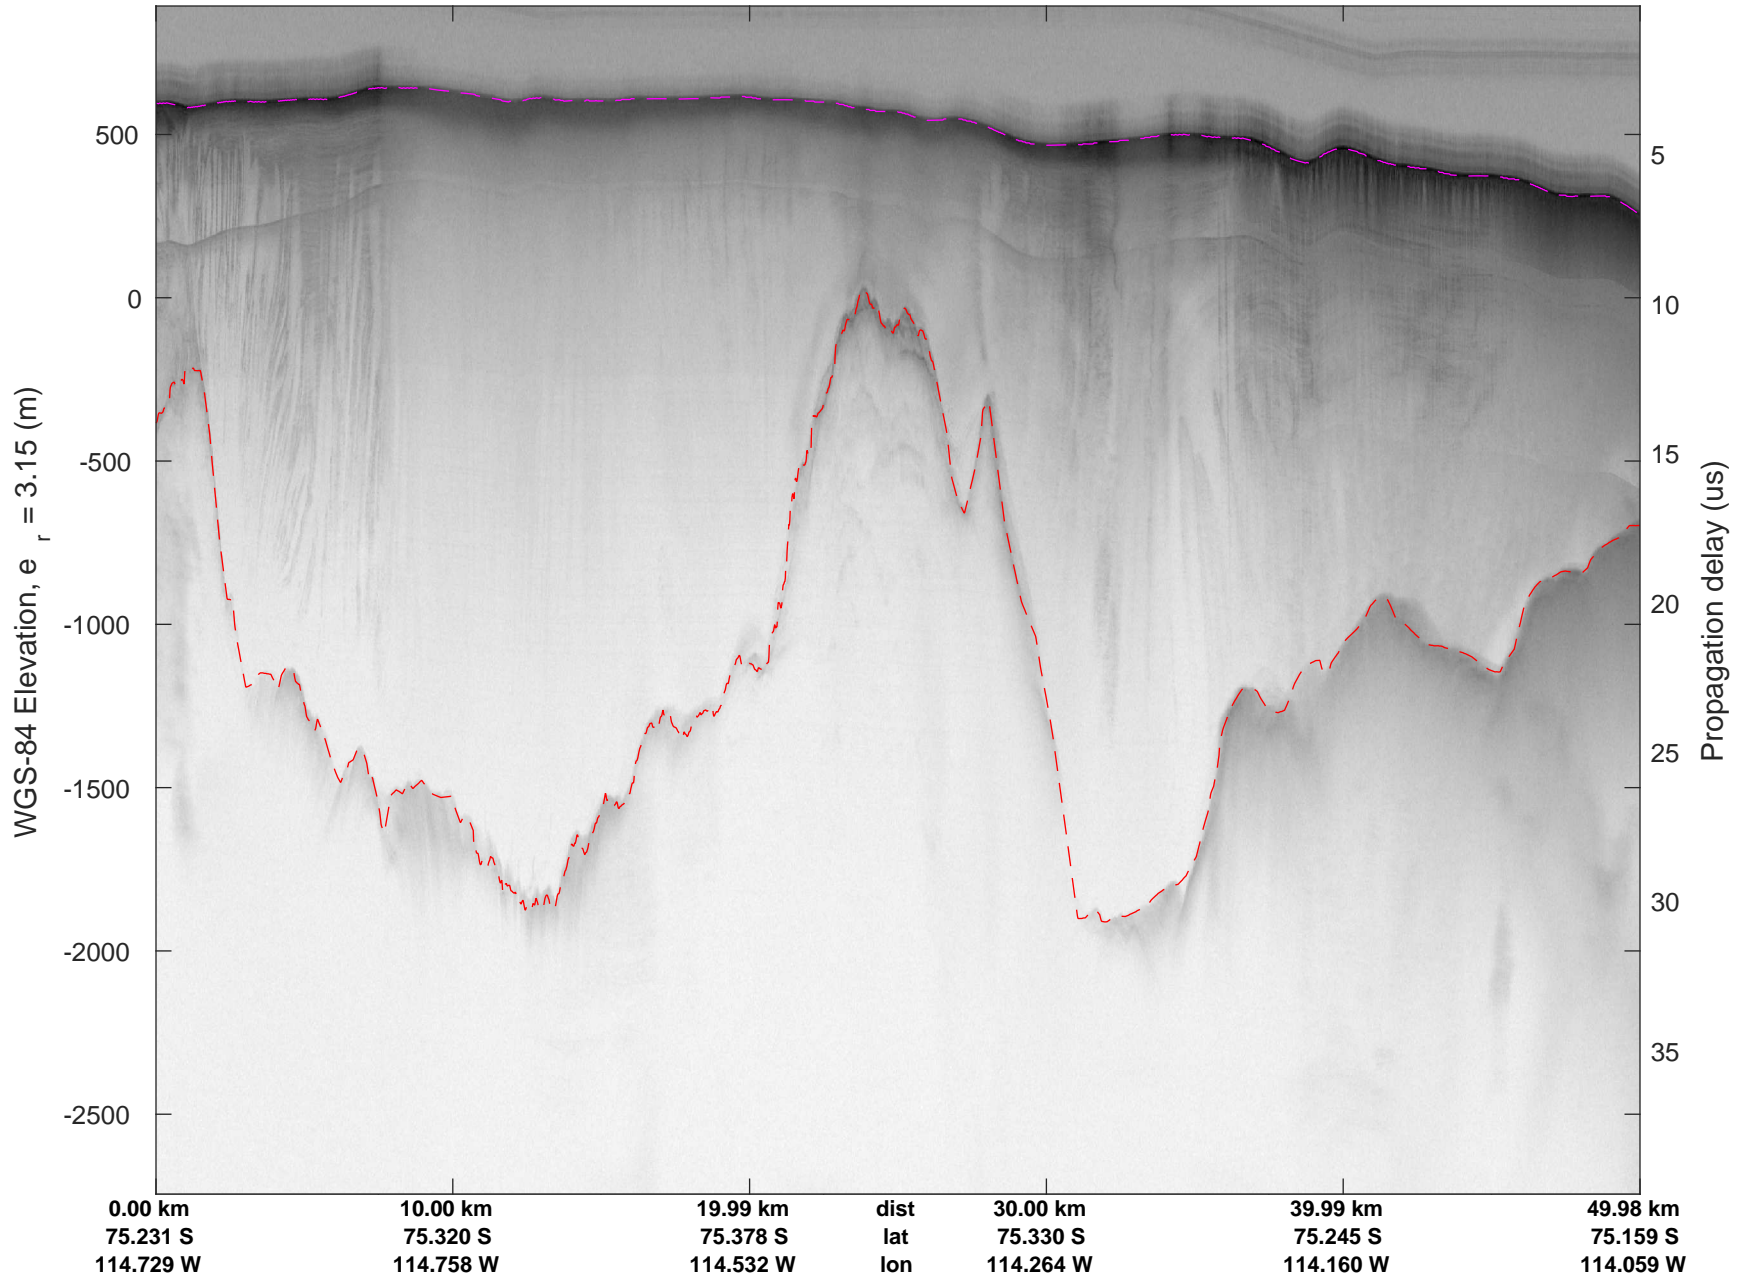

rds 2016_Antarctica_DC8: "Dotson-Crosson" 20161107_04_012: 18:13:22.7 to 18:19:37.7 GPS