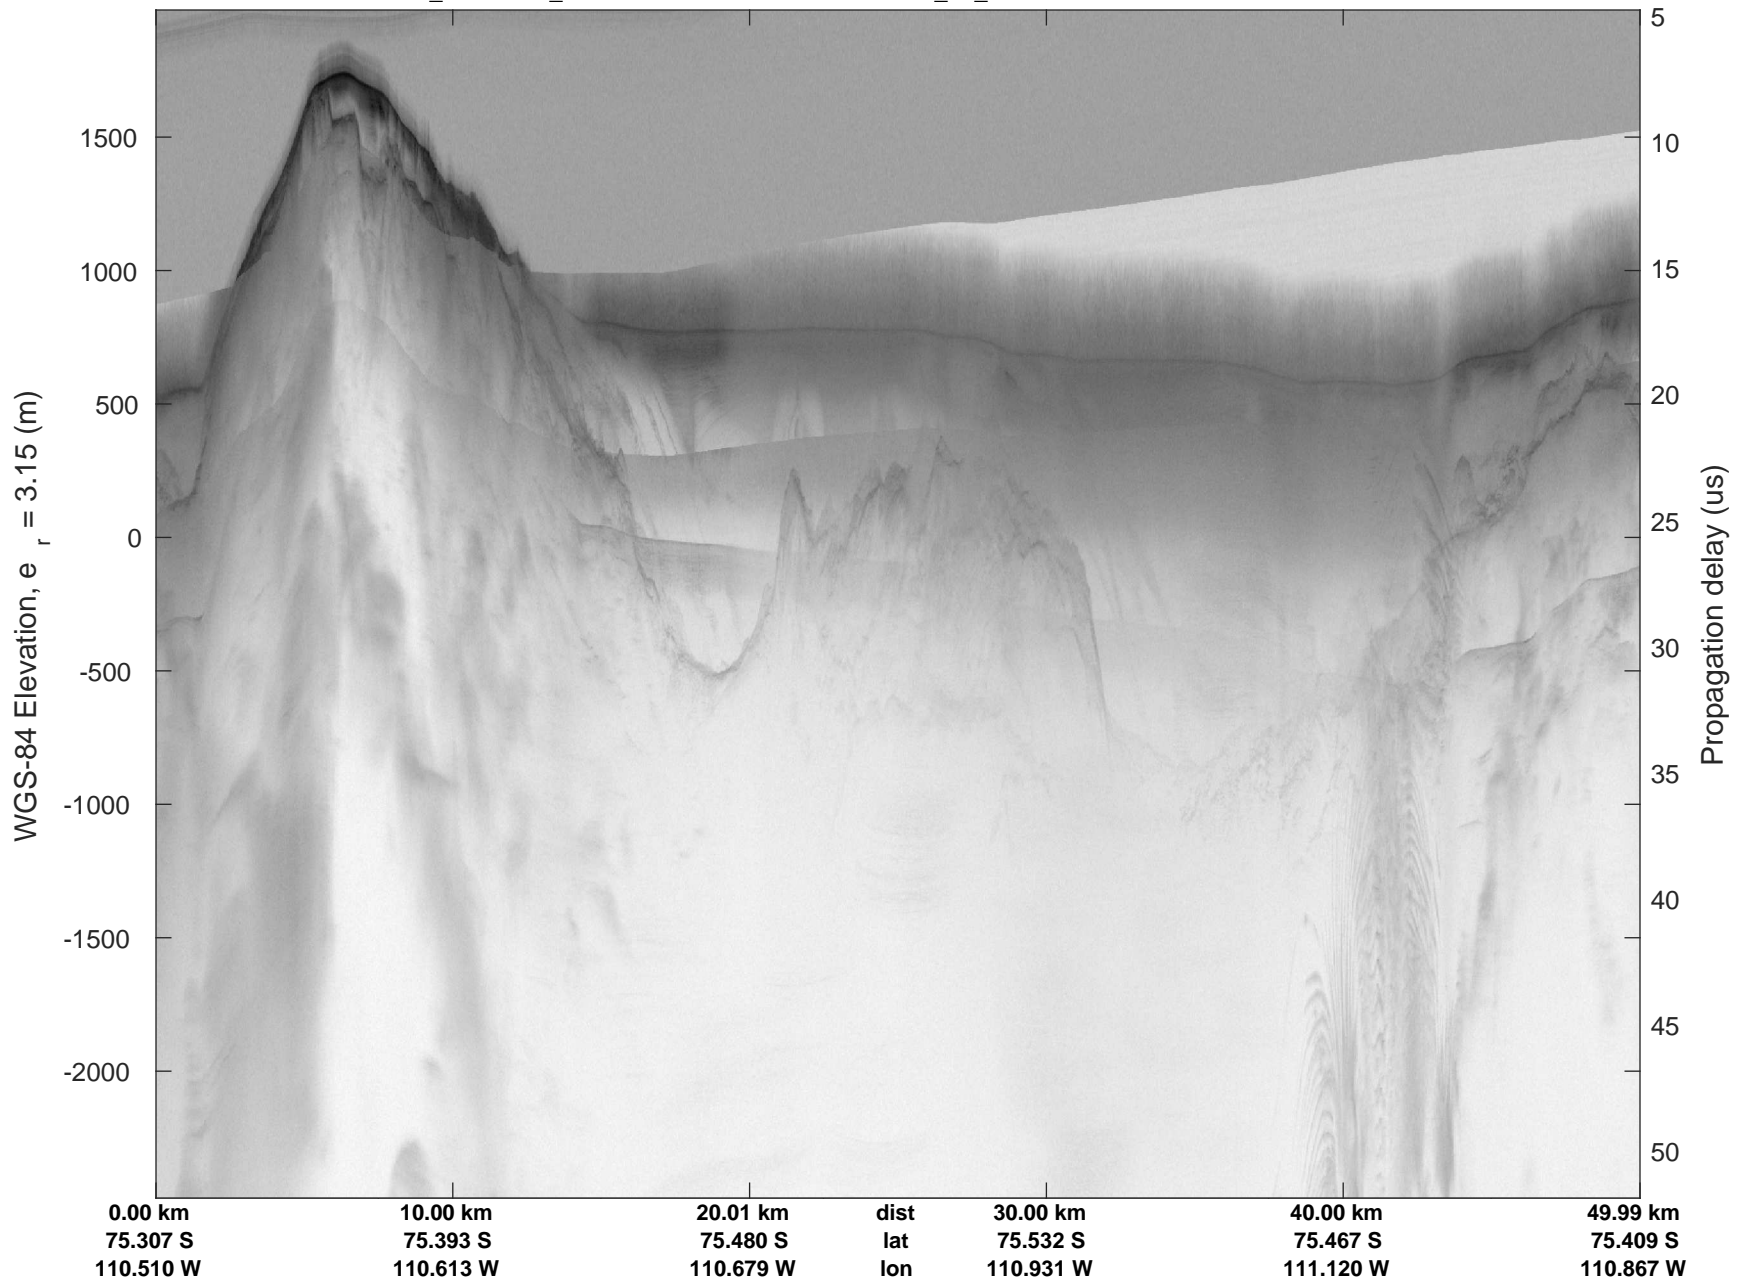

rds 2016_Antarctica_DC8: "Dotson-Crosson" 20161107_04_028: 19:53:35.3 to 20:00:03.7 GPS

rds 2016_Antarctica_DC8: "Dotson-Crosson" 20161107_04_029: 20:00:04.1 to 20:06:41.7 GPS

rds 2016_Antarctica_DC8: "Dotson-Crosson" 20161107_04_029: 20:00:04.1 to 20:06:41.7 GPS

rds 2016_Antarctica_DC8: "Dotson-Crosson" 20161107_04_030: 20:06:42.0 to 20:12:43.3 GPS

rds 2016_Antarctica_DC8: "Dotson-Crosson" 20161107_04_030: 20:06:42.0 to 20:12:43.3 GPS

rds 2016_Antarctica_DC8: "Dotson-Crosson" 20161107_04_031: 20:12:43.5 to 20:18:27.2 GPS