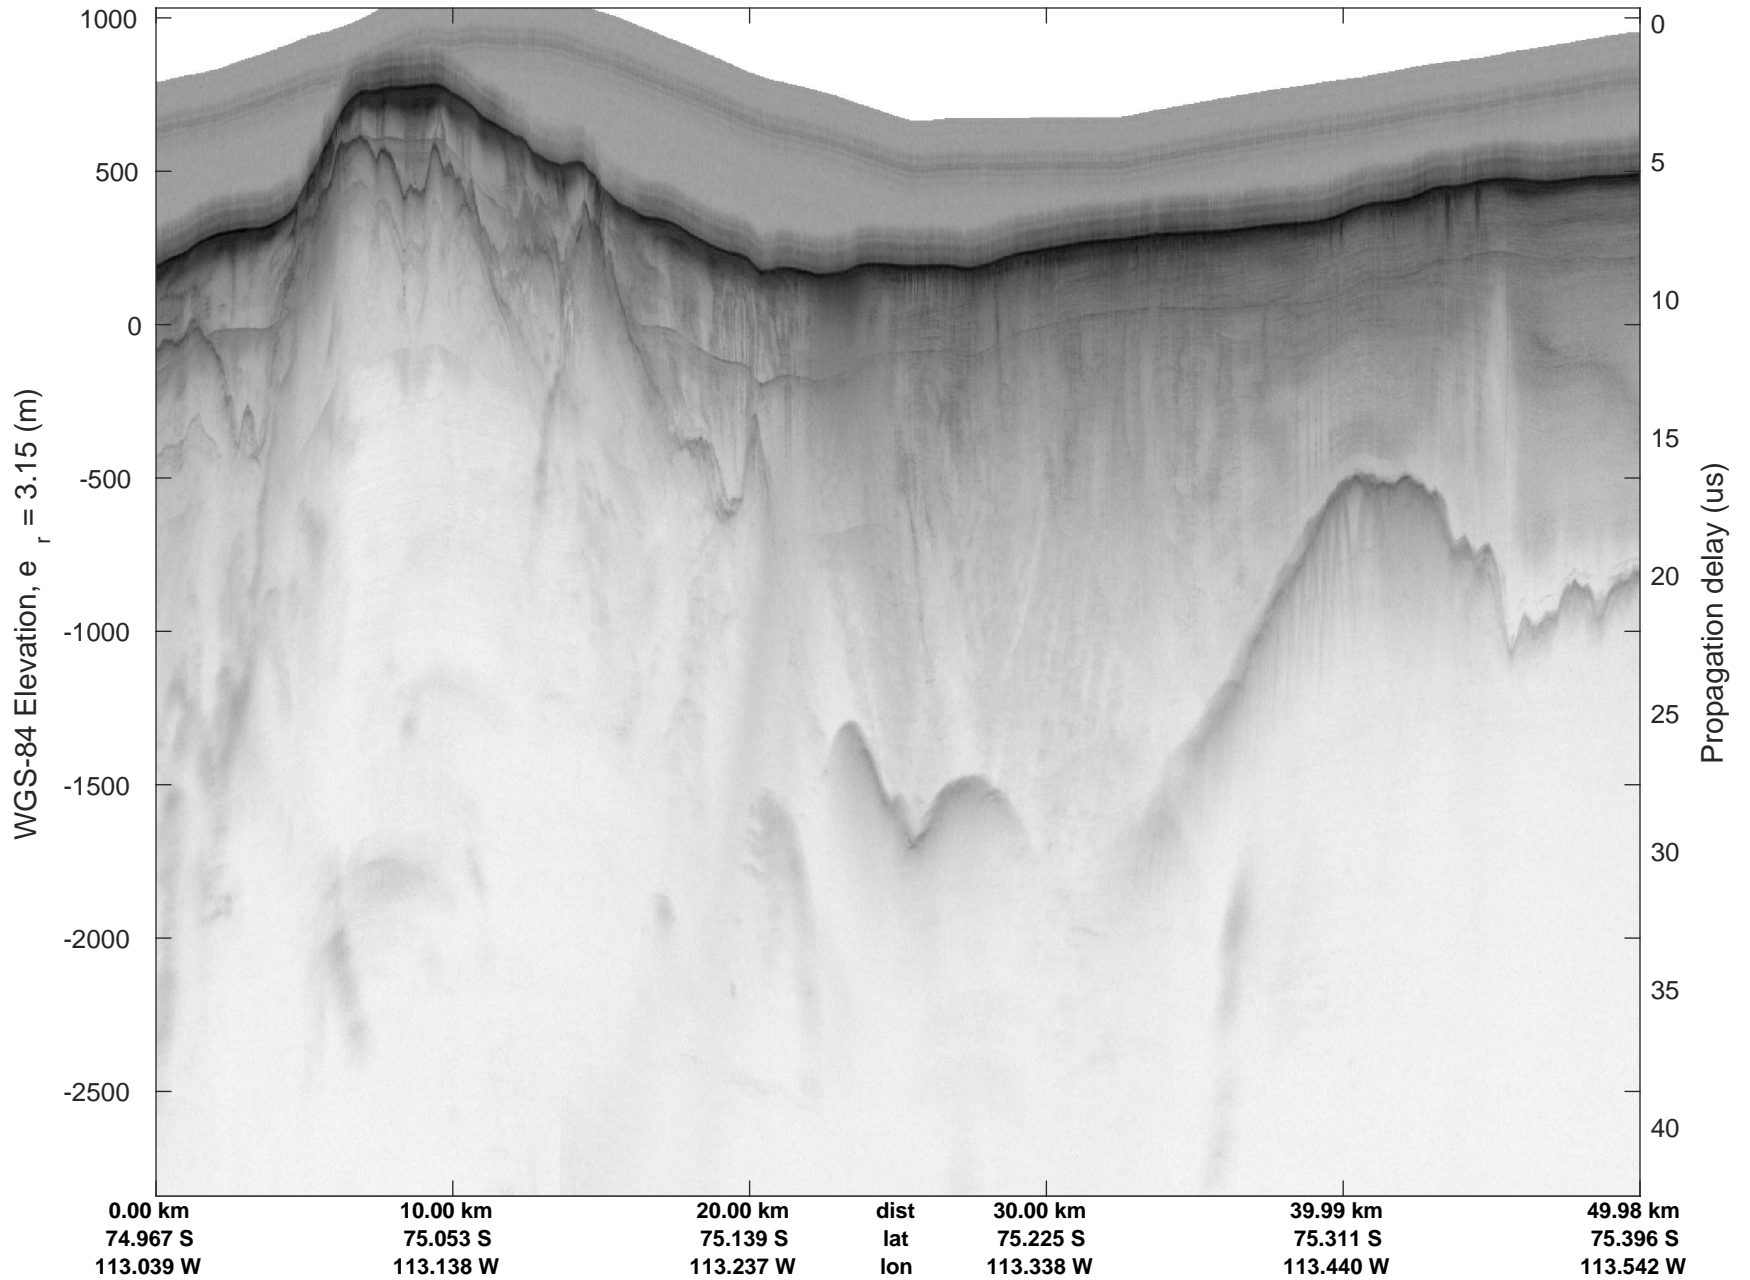

rds 2016_Antarctica_DC8: "Dotson-Crosson" 20161107_04_018: 18:51:09.1 to 18:57:43.9 GPS