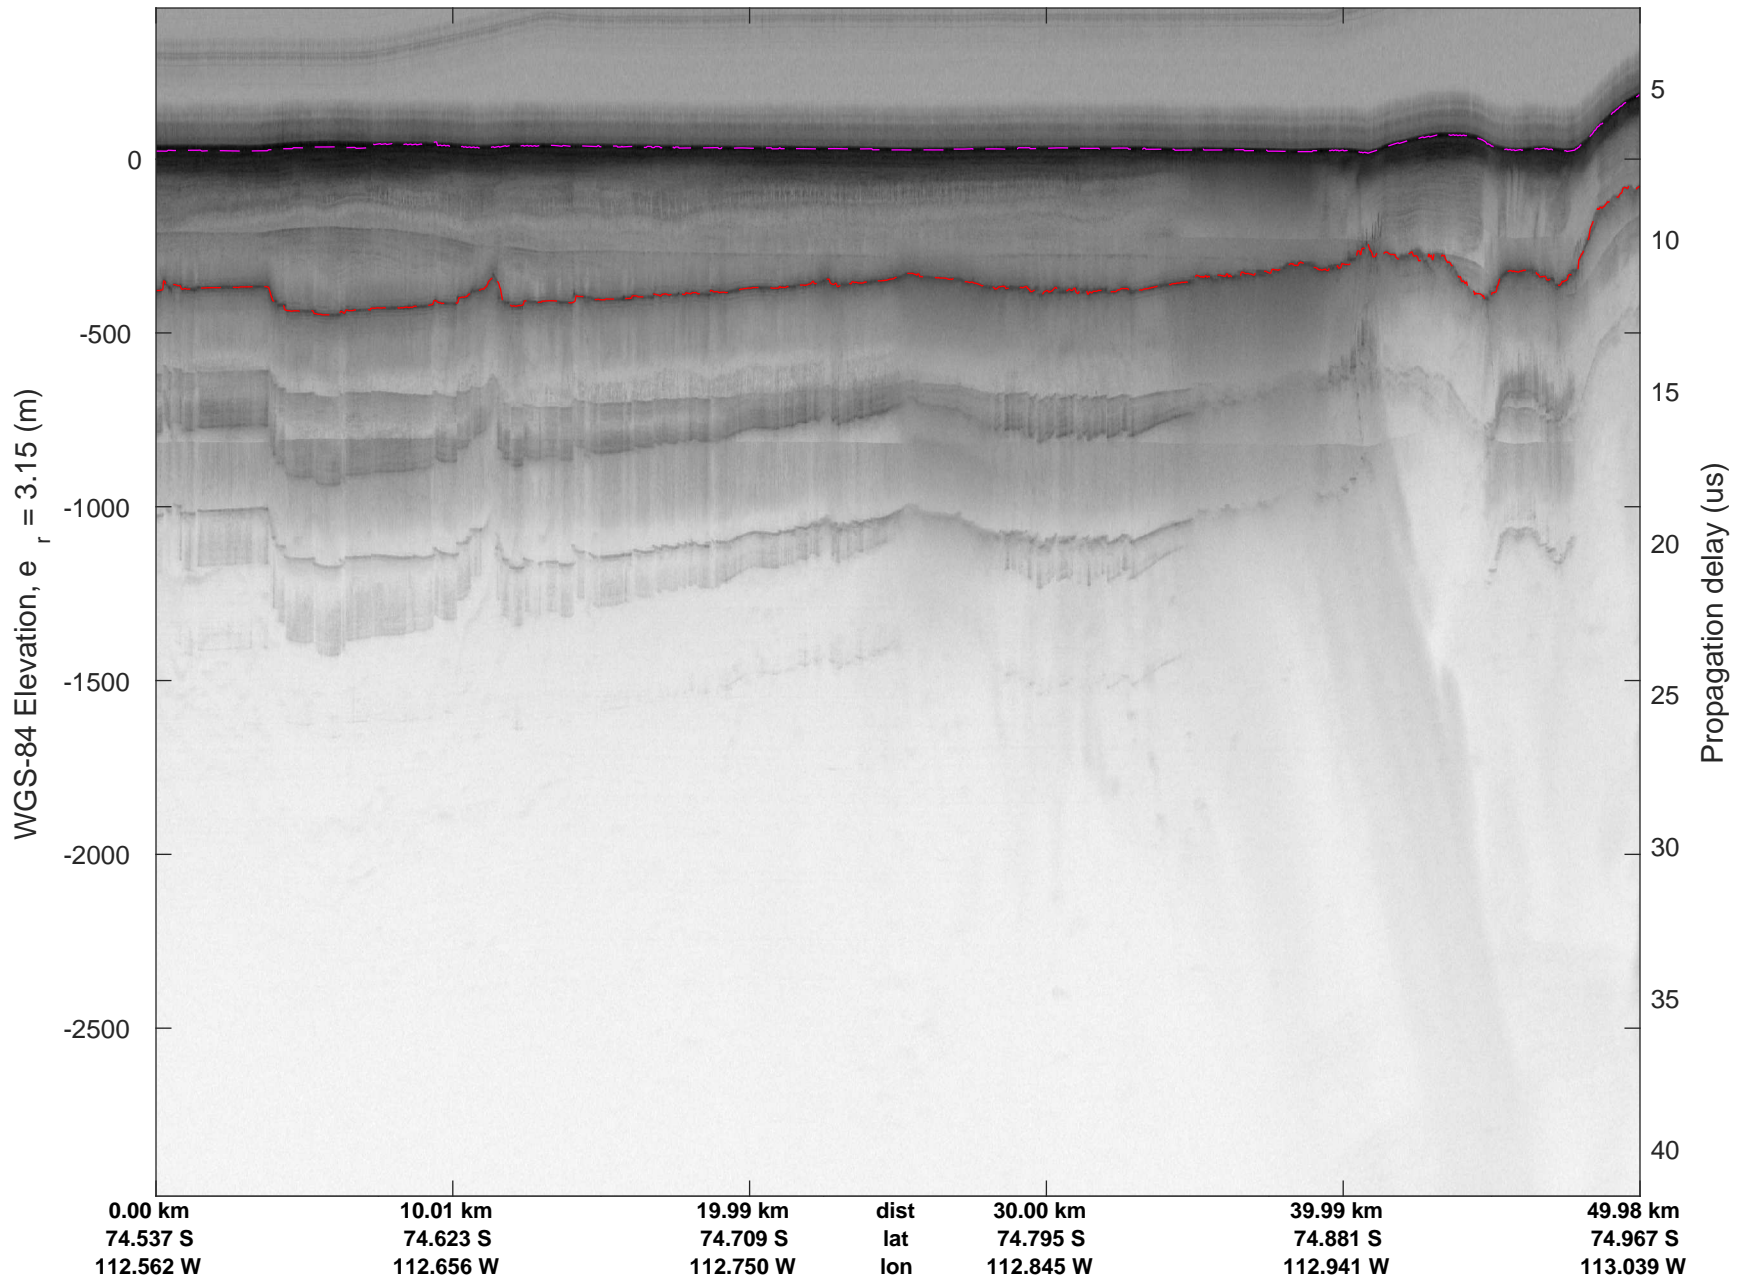

rds 2016_Antarctica_DC8: "Dotson-Crosson" 20161107_04_017: 18:44:37.9 to 18:51:08.9 GPS