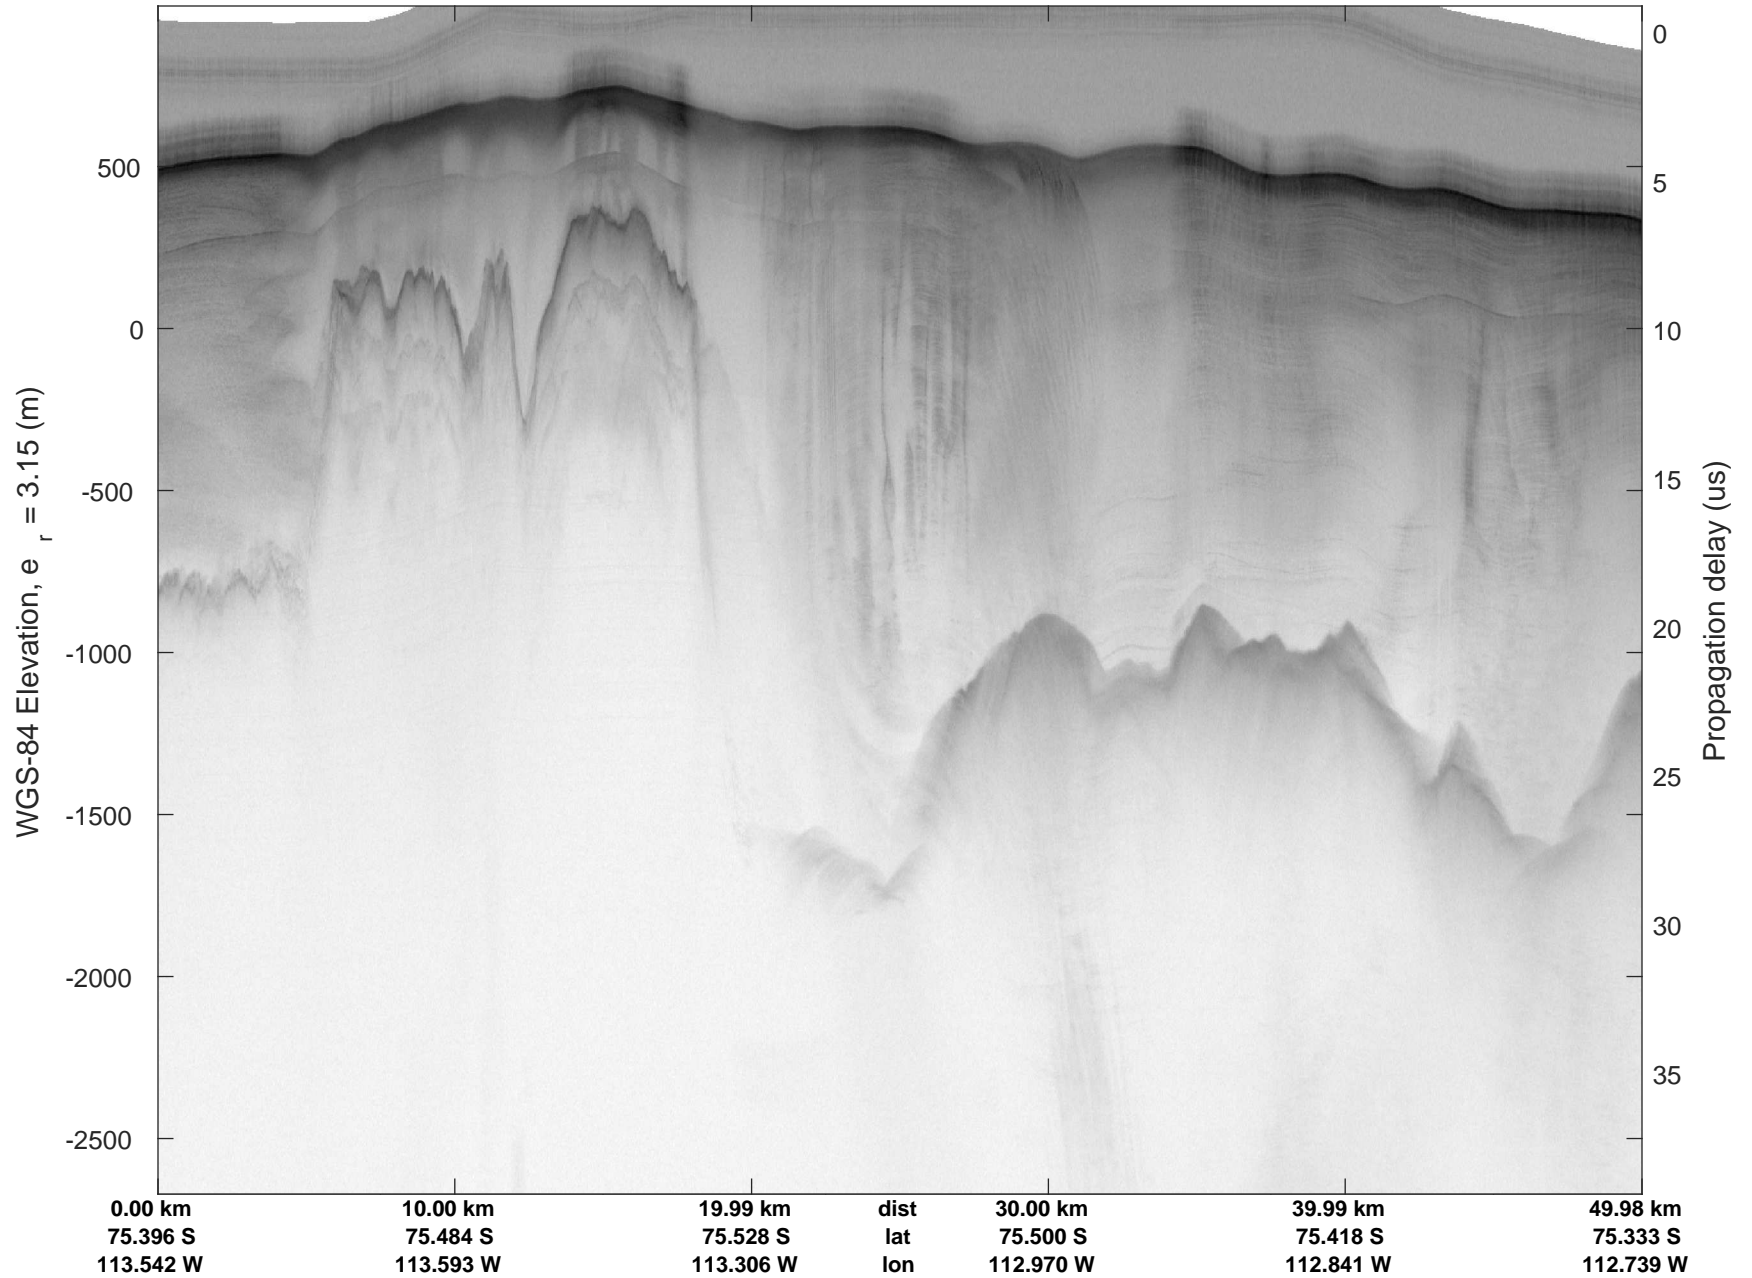

rds 2016_Antarctica_DC8: "Dotson-Crosson" 20161107_04_018: 18:51:09.1 to 18:57:43.9 GPS

rds 2016_Antarctica_DC8: "Dotson-Crosson" 20161107_04_018: 18:51:09.1 to 18:57:43.9 GPS

rds 2016_Antarctica_DC8: "Dotson-Crosson" 20161107_04_019: 18:57:44.2 to 19:04:04.0 GPS