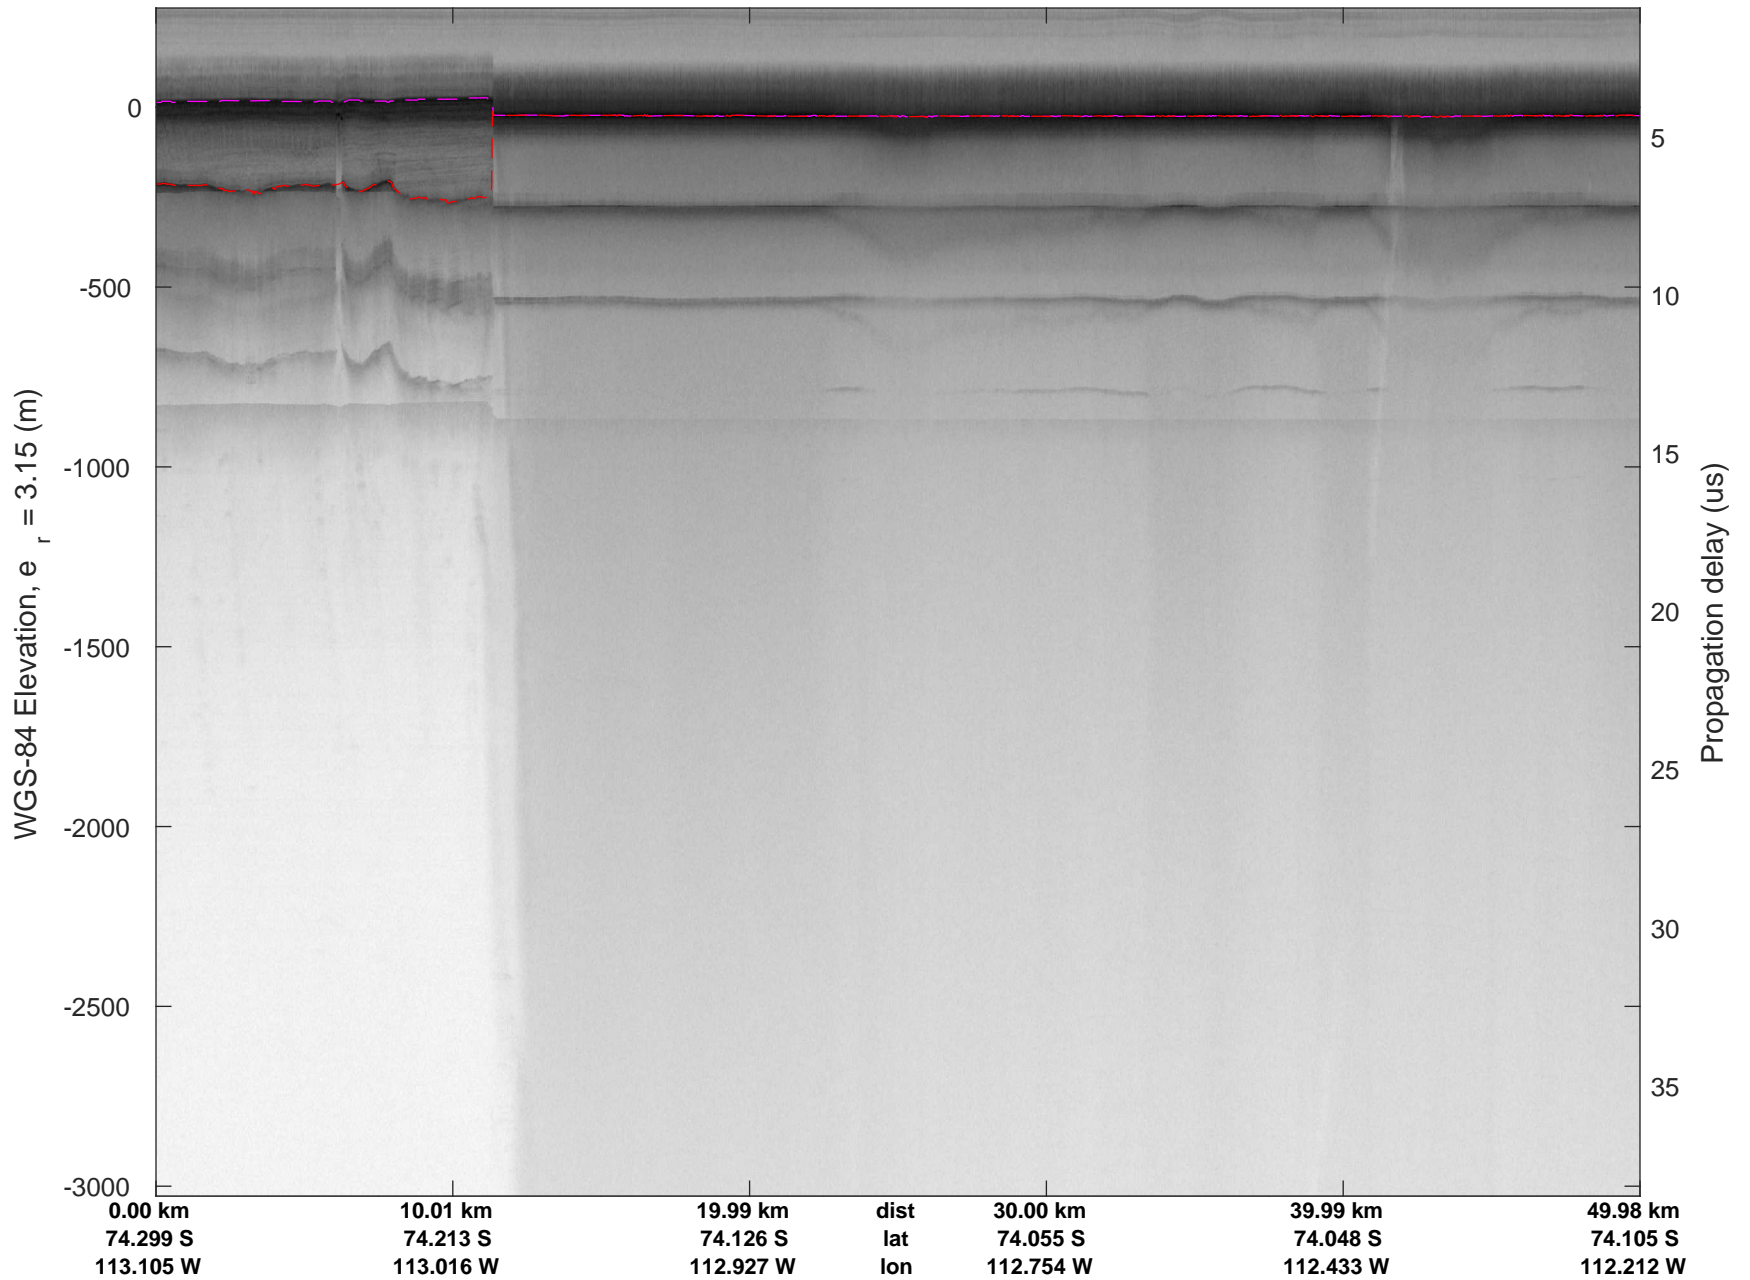

rds 2016_Antarctica_DC8: "Dotson-Crosson" 20161107_04_015: 18:31:51.1 to 18:38:12.2 GPS