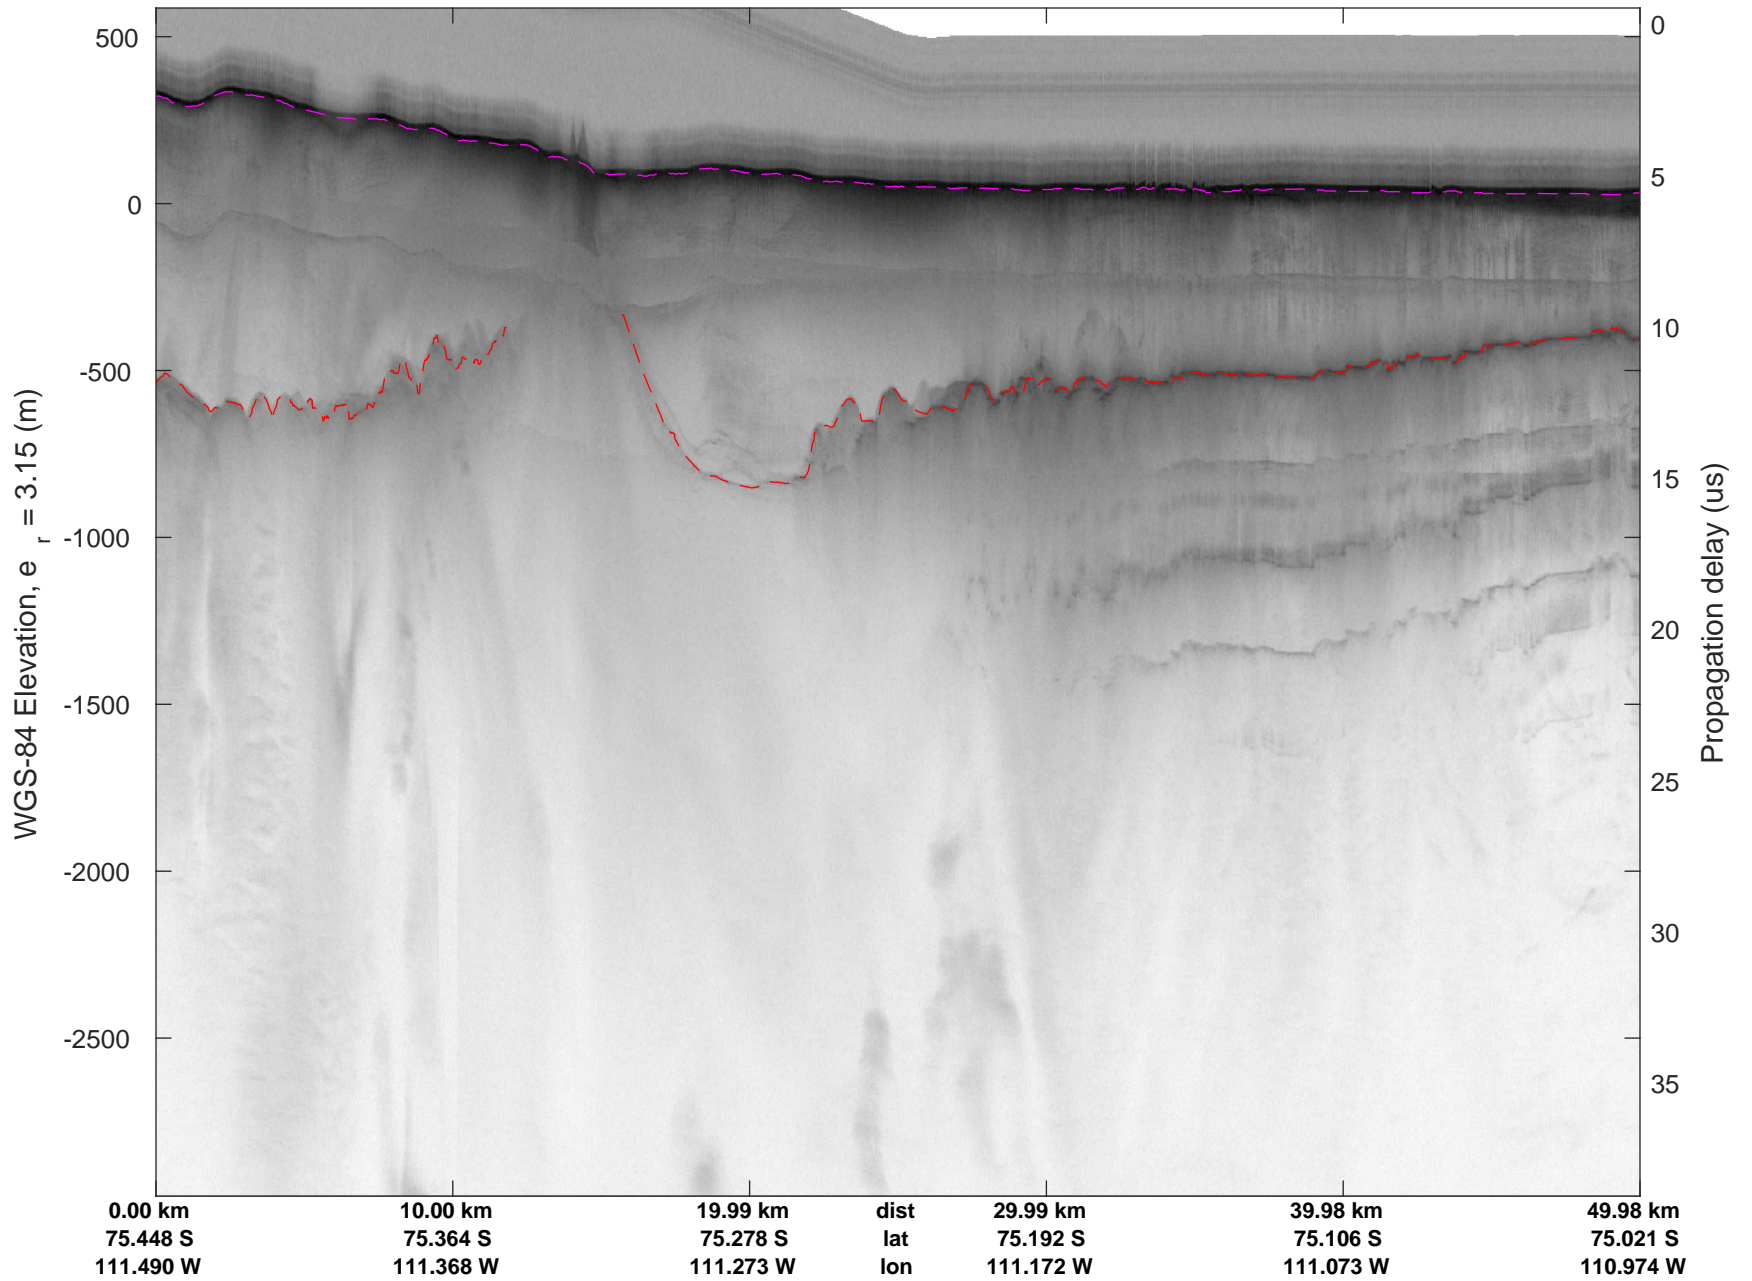

rds 2016_Antarctica_DC8: "Dotson-Crosson" 20161107_04_025: 19:35:20.6 to 19:41:24.3 GPS

rds 2016_Antarctica_DC8: "Dotson-Crosson" 20161107_04_026: 19:41:24.5 to 19:47:29.4 GPS

rds 2016_Antarctica_DC8: "Dotson-Crosson" 20161107_04_026: 19:41:24.5 to 19:47:29.4 GPS

rds 2016_Antarctica_DC8: "Dotson-Crosson" 20161107_04_027: 19:47:29.6 to 19:53:35.1 GPS

rds 2016_Antarctica_DC8: "Dotson-Crosson" 20161107_04_027: 19:47:29.6 to 19:53:35.1 GPS

rds 2016_Antarctica_DC8: "Dotson-Crosson" 20161107_04_028: 19:53:35.3 to 20:00:03.7 GPS