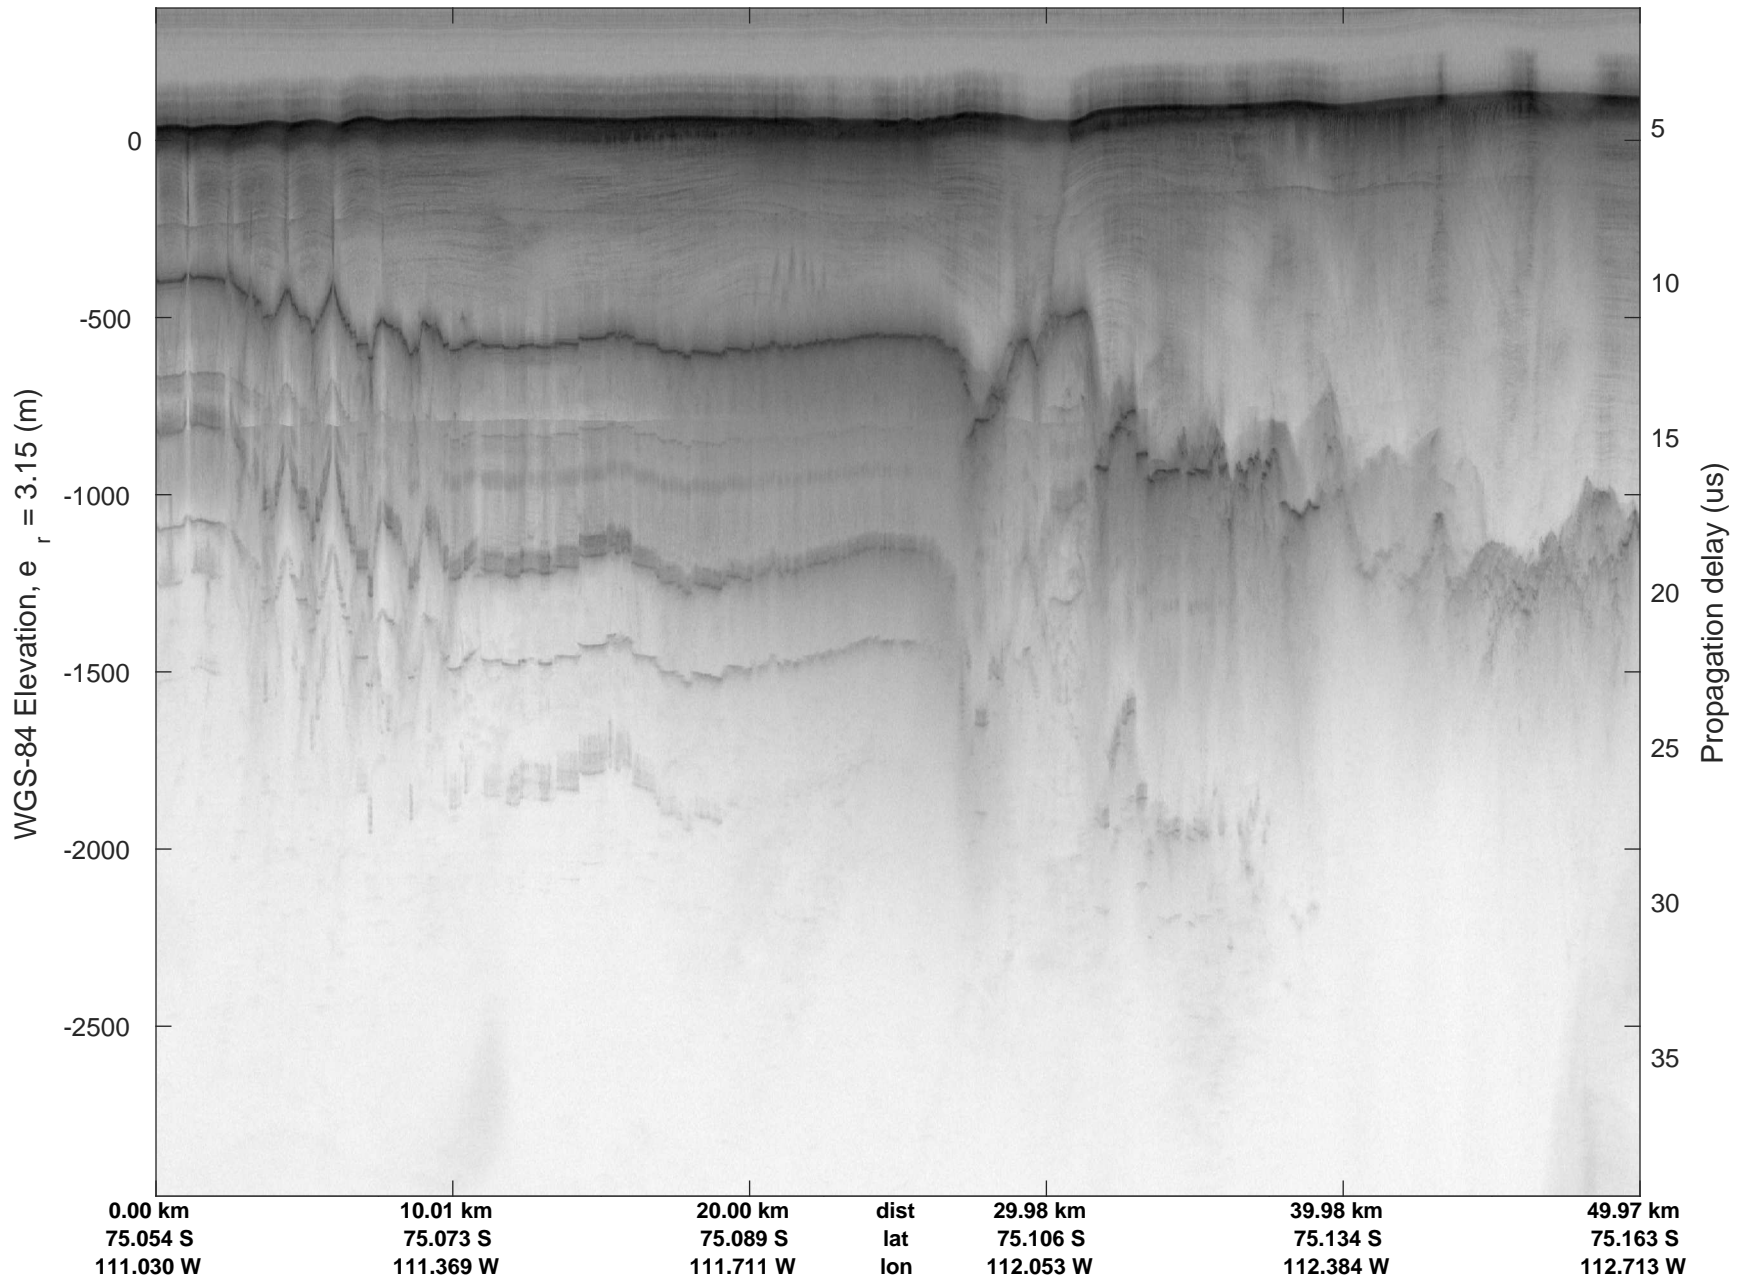

rds 2016_Antarctica_DC8: "Dotson-Crosson" 20161107_04_003: 17:17:48.9 to 17:23:56.6 GPS