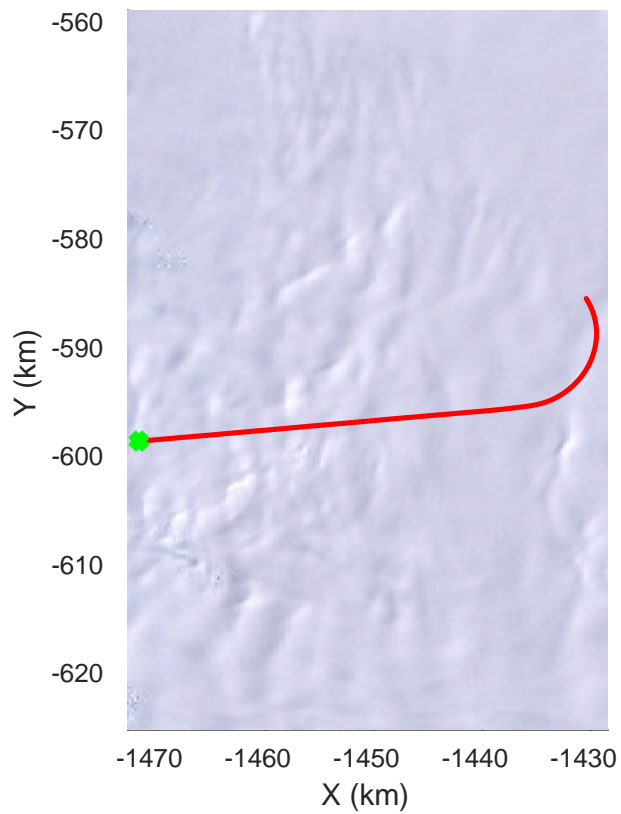

rds 2016_Antarctica_DC8: "Dotson-Crosson" 20161107_04_022: 19:16:27.2 to 19:22:51.8 GPS

rds 2016_Antarctica_DC8: "Dotson-Crosson" 20161107_04_023: 19:22:52.0 to 19:28:53.7 GPS

rds 2016_Antarctica_DC8: "Dotson-Crosson" 20161107_04_023: 19:22:52.0 to 19:28:53.7 GPS