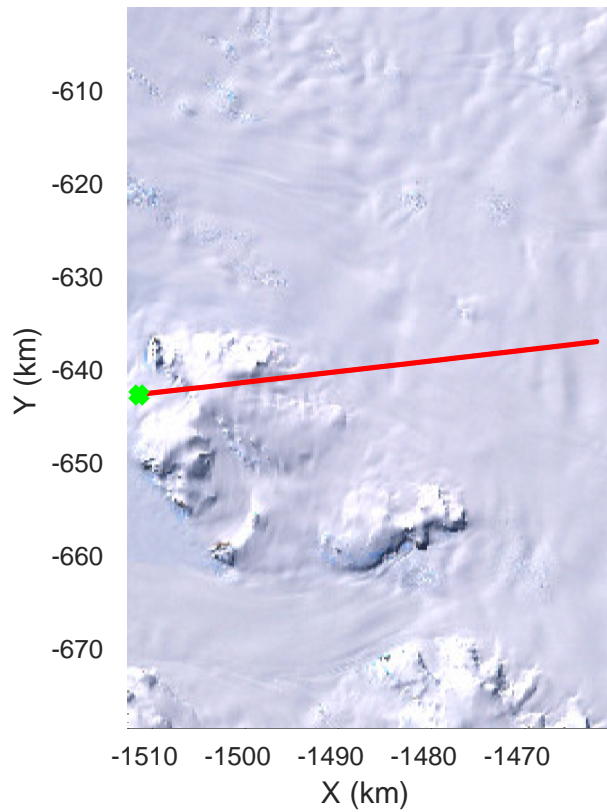

Dotson-Crosson
20161107_04_018
Polar Stereograph -71N/0E