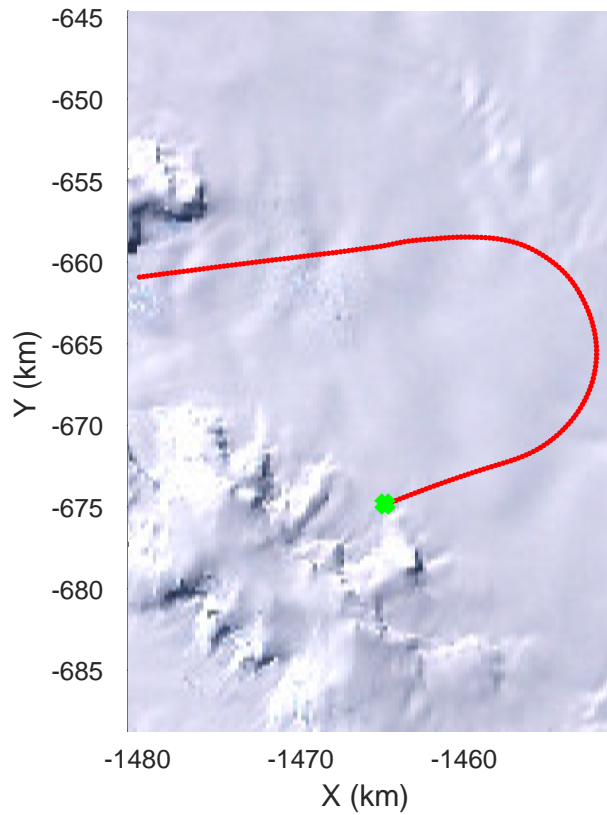

Dotson-Crosson
20161107_04_012
Polar Stereograph -71N/0E