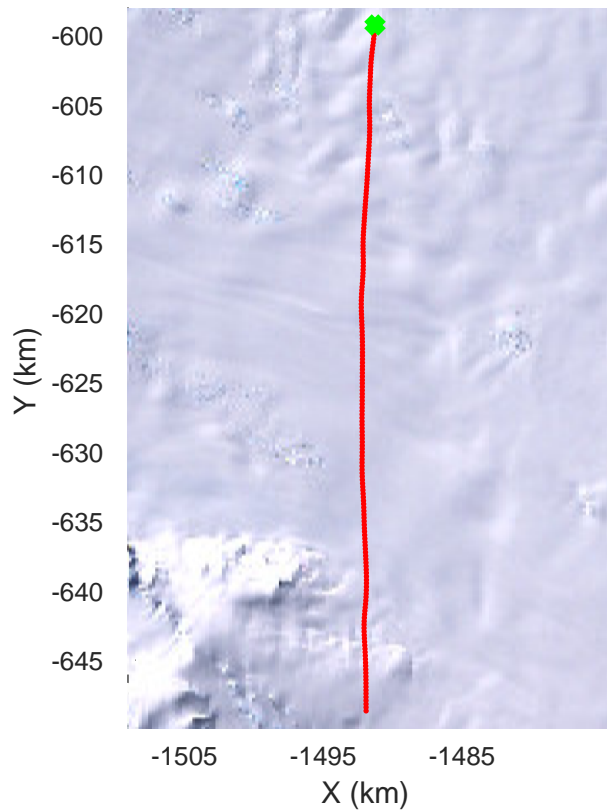

rds 2016_Antarctica_DC8: "Dotson-Crosson" 20161107_04_008: 17:47:55.4 to 17:54:46.4 GPS

rds 2016_Antarctica_DC8: "Dotson-Crosson" 20161107_04_009: 17:54:46.7 to 18:01:11.7 GPS

rds 2016_Antarctica_DC8: "Dotson-Crosson" 20161107_04_009: 17:54:46.7 to 18:01:11.7 GPS