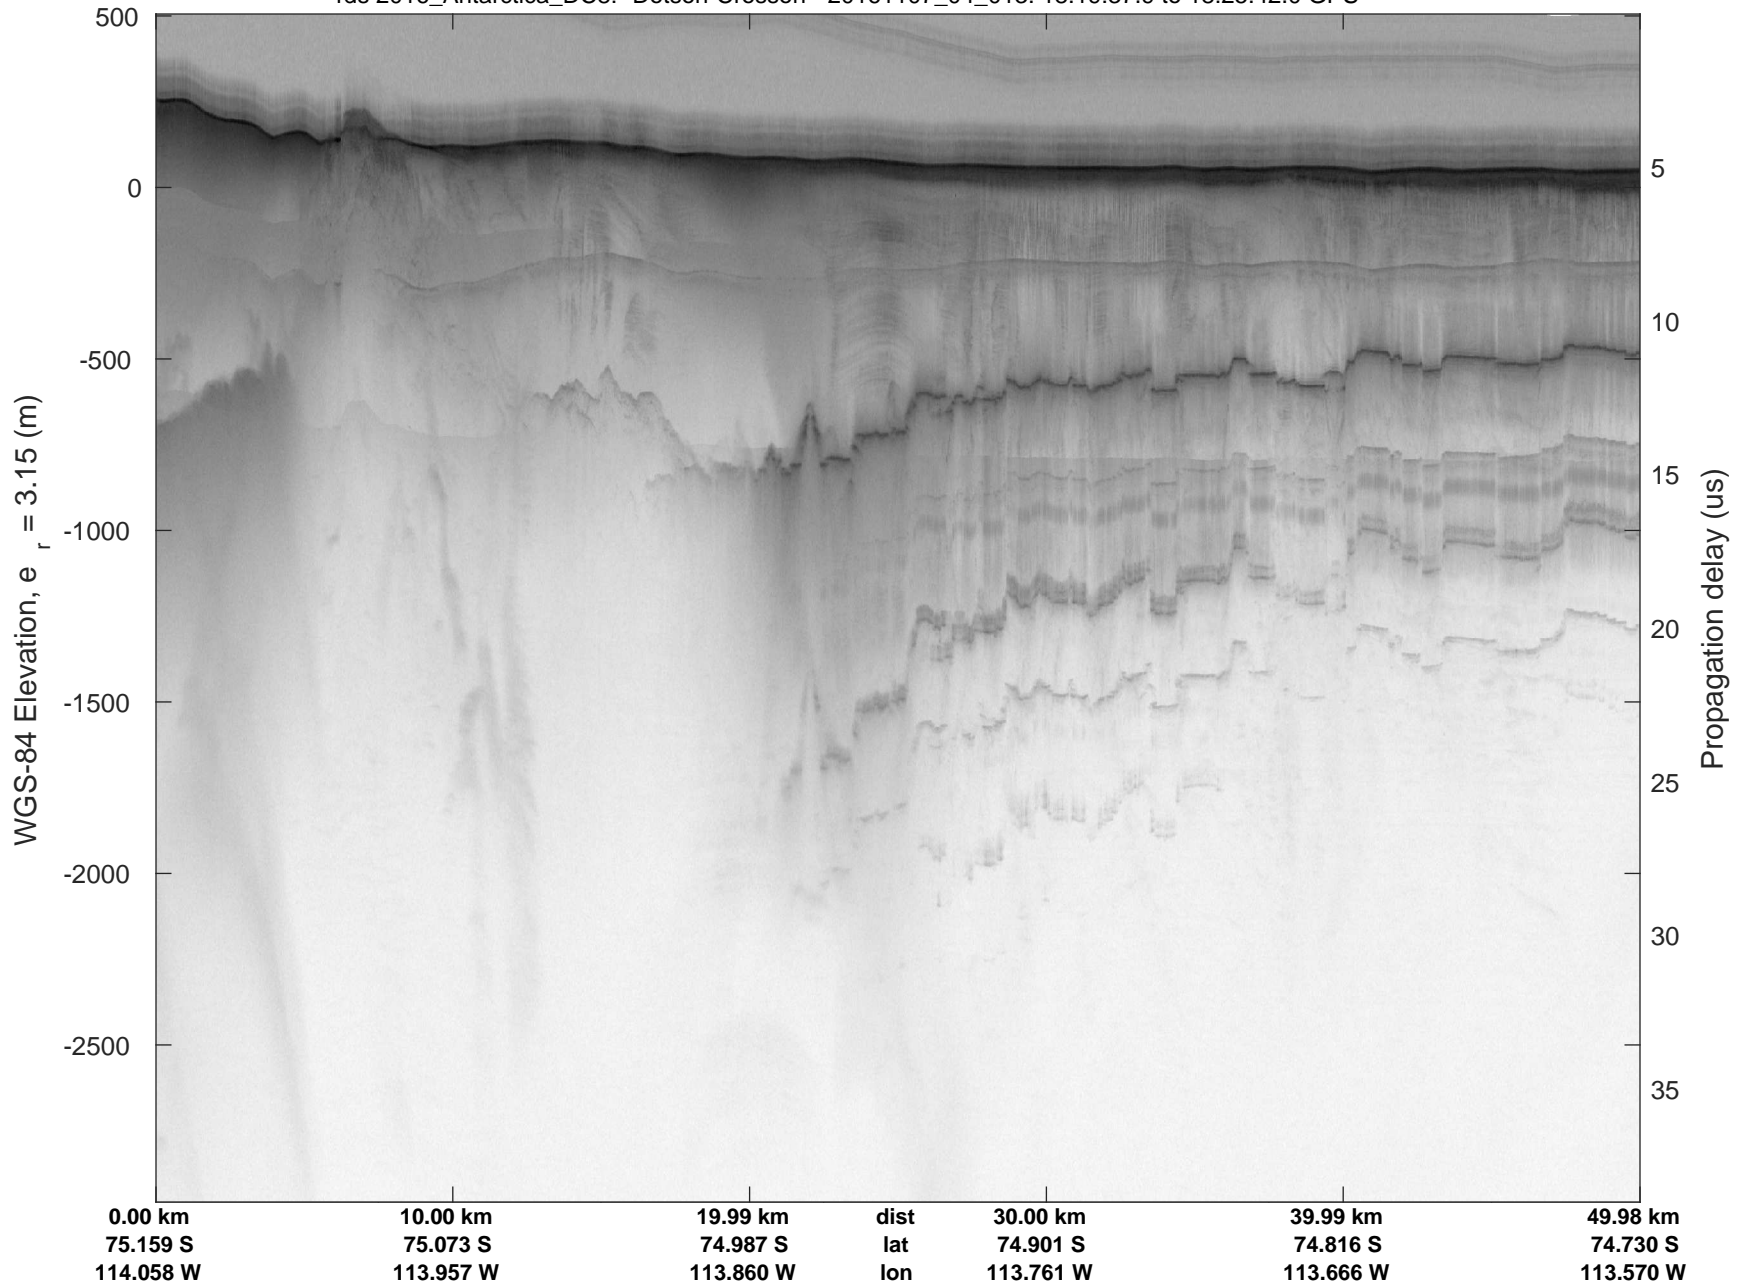

rds 2016_Antarctica_DC8: "Dotson-Crosson" 20161107_04_013: 18:19:37.9 to 18:25:42.0 GPS