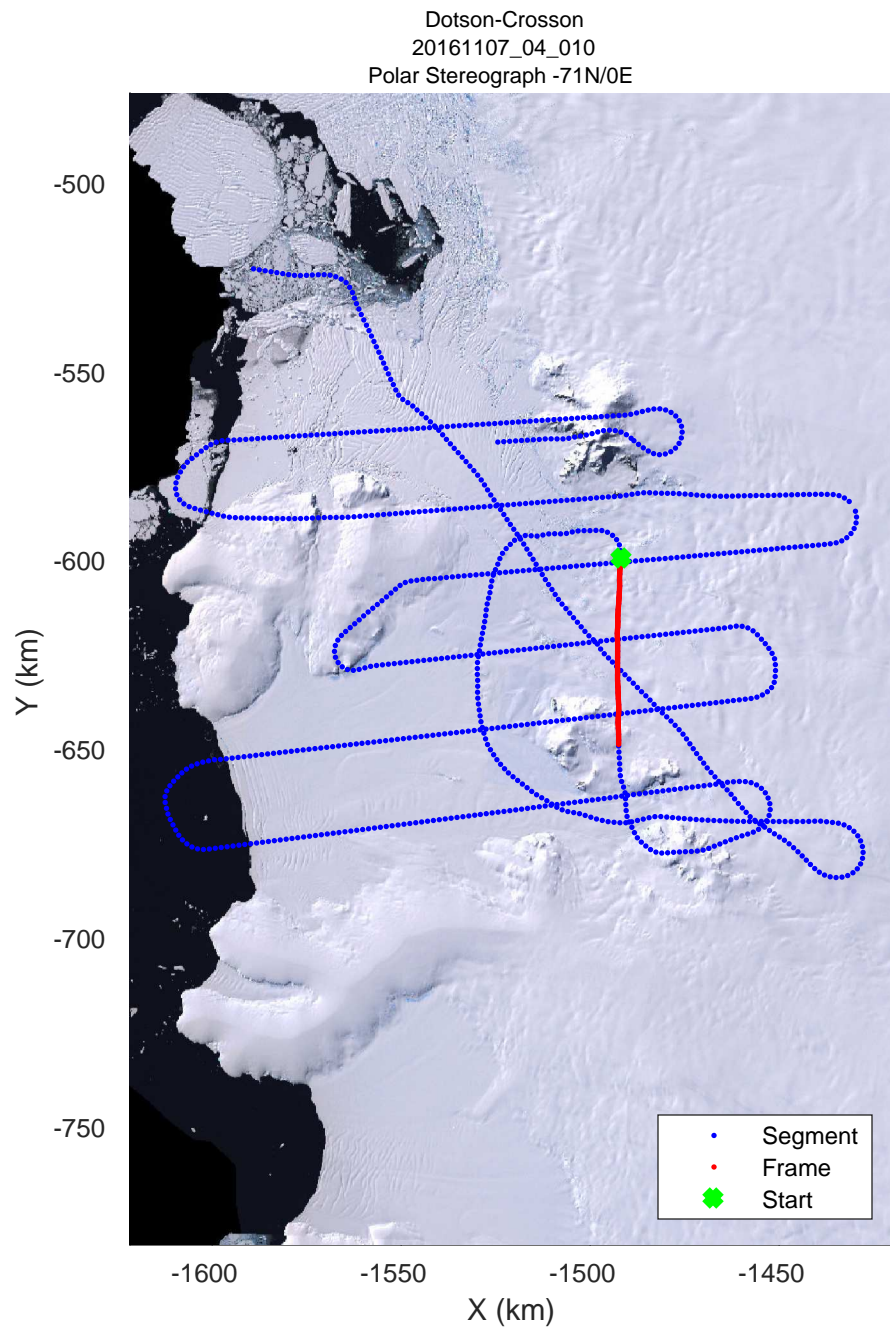

rds 2016_Antarctica_DC8: "Dotson-Crosson" 20161107_04_008: 17:47:55.4 to 17:54:46.4 GPS

rds 2016_Antarctica_DC8: "Dotson-Crosson" 20161107_04_009: 17:54:46.7 to 18:01:11.7 GPS

rds 2016_Antarctica_DC8: "Dotson-Crosson" 20161107_04_009: 17:54:46.7 to 18:01:11.7 GPS

rds 2016_Antarctica_DC8: "Dotson-Crosson" 20161107_04_010: 18:01:12.0 to 18:07:17.4 GPS

rds 2016_Antarctica_DC8: "Dotson-Crosson" 20161107_04_010: 18:01:12.0 to 18:07:17.4 GPS

rds 2016_Antarctica_DC8: "Dotson-Crosson" 20161107_04_011: 18:07:17.6 to 18:13:22.5 GPS