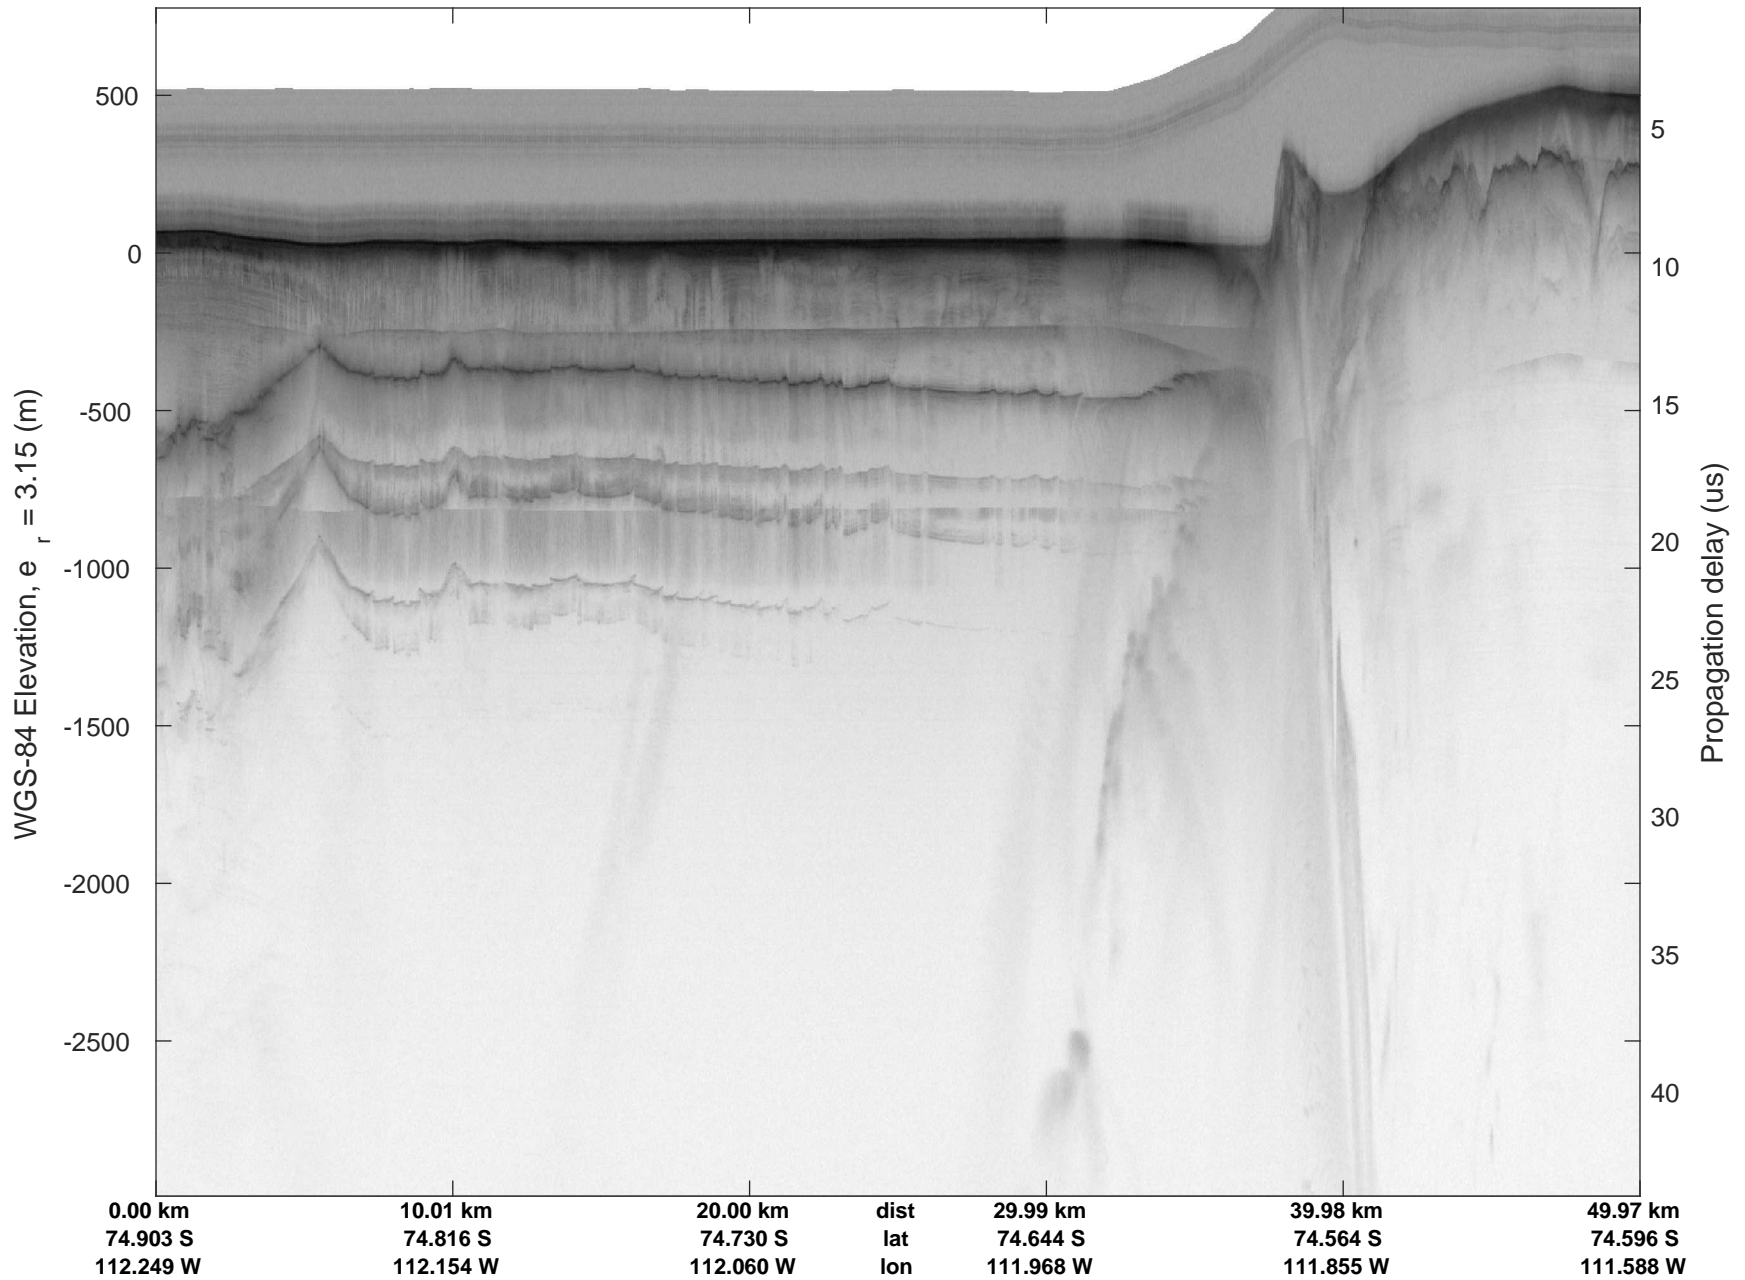

rds 2016_Antarctica_DC8: "Dotson-Crosson" 20161107_04_021: 19:10:14.9 to 19:16:26.9 GPS