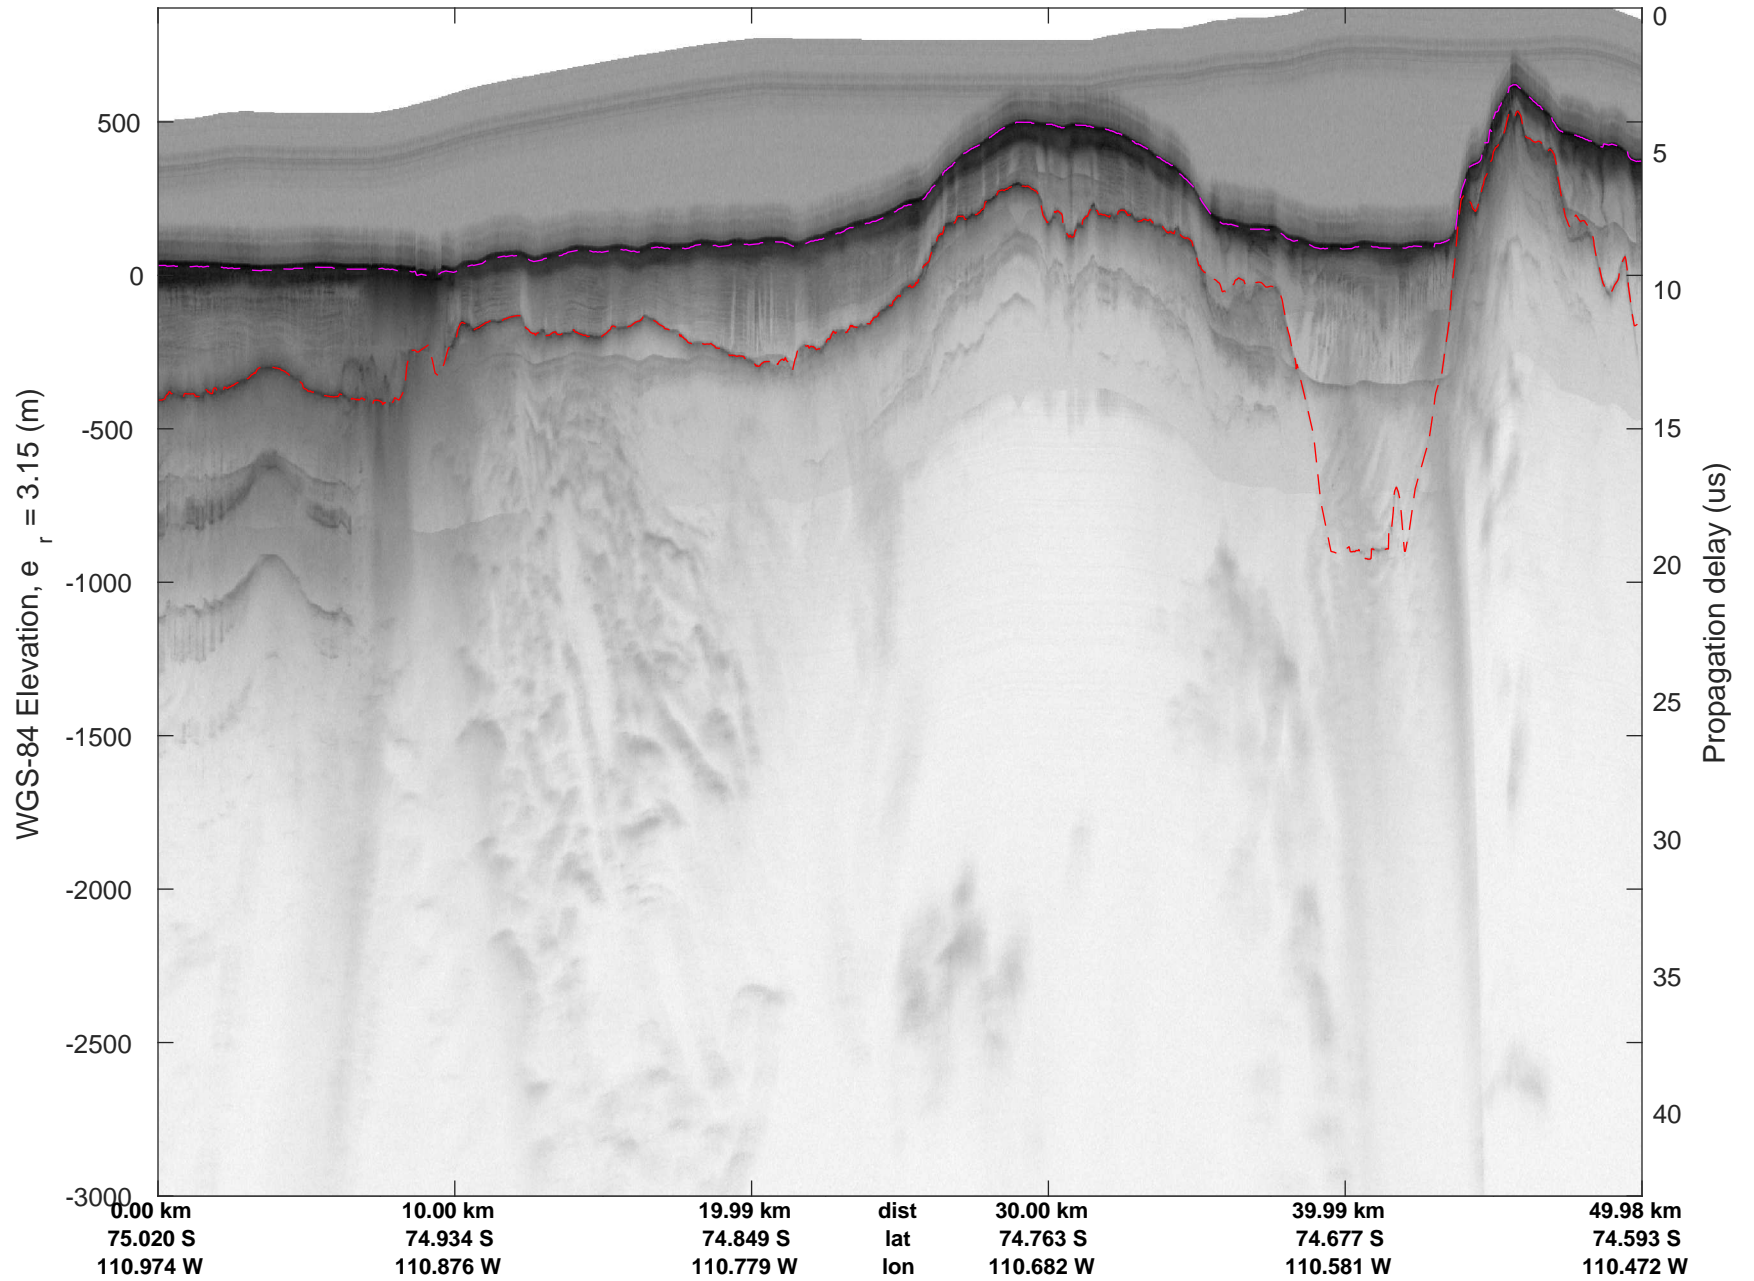

rds 2016_Antarctica_DC8: "Dotson-Crosson" 20161107_04_025: 19:35:20.6 to 19:41:24.3 GPS

rds 2016_Antarctica_DC8: "Dotson-Crosson" 20161107_04_026: 19:41:24.5 to 19:47:29.4 GPS

rds 2016_Antarctica_DC8: "Dotson-Crosson" 20161107_04_026: 19:41:24.5 to 19:47:29.4 GPS

rds 2016_Antarctica_DC8: "Dotson-Crosson" 20161107_04_027: 19:47:29.6 to 19:53:35.1 GPS

rds 2016_Antarctica_DC8: "Dotson-Crosson" 20161107_04_027: 19:47:29.6 to 19:53:35.1 GPS

rds 2016_Antarctica_DC8: "Dotson-Crosson" 20161107_04_028: 19:53:35.3 to 20:00:03.7 GPS