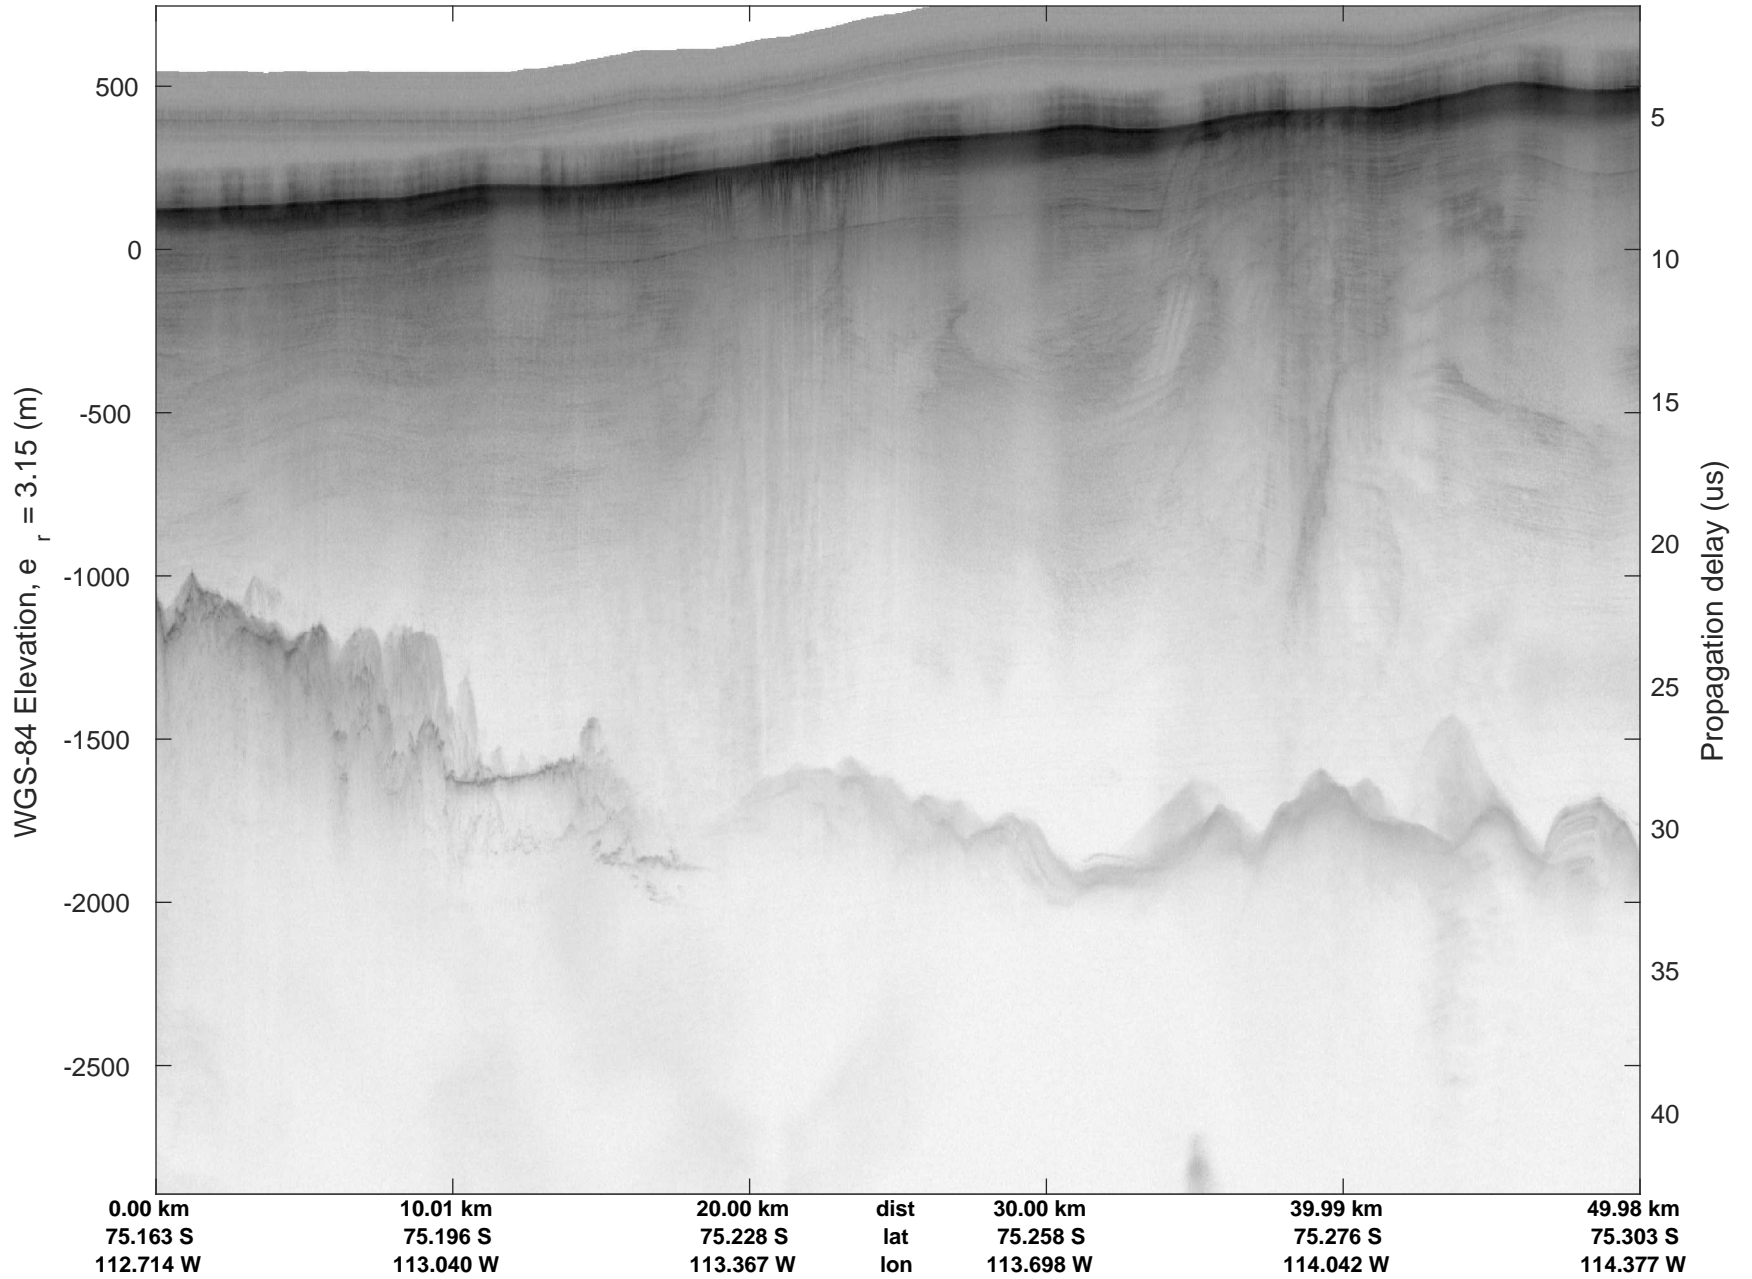

rds 2016_Antarctica_DC8: "Dotson-Crosson" 20161107_04_004: 17:23:56.9 to 17:30:01.5 GPS