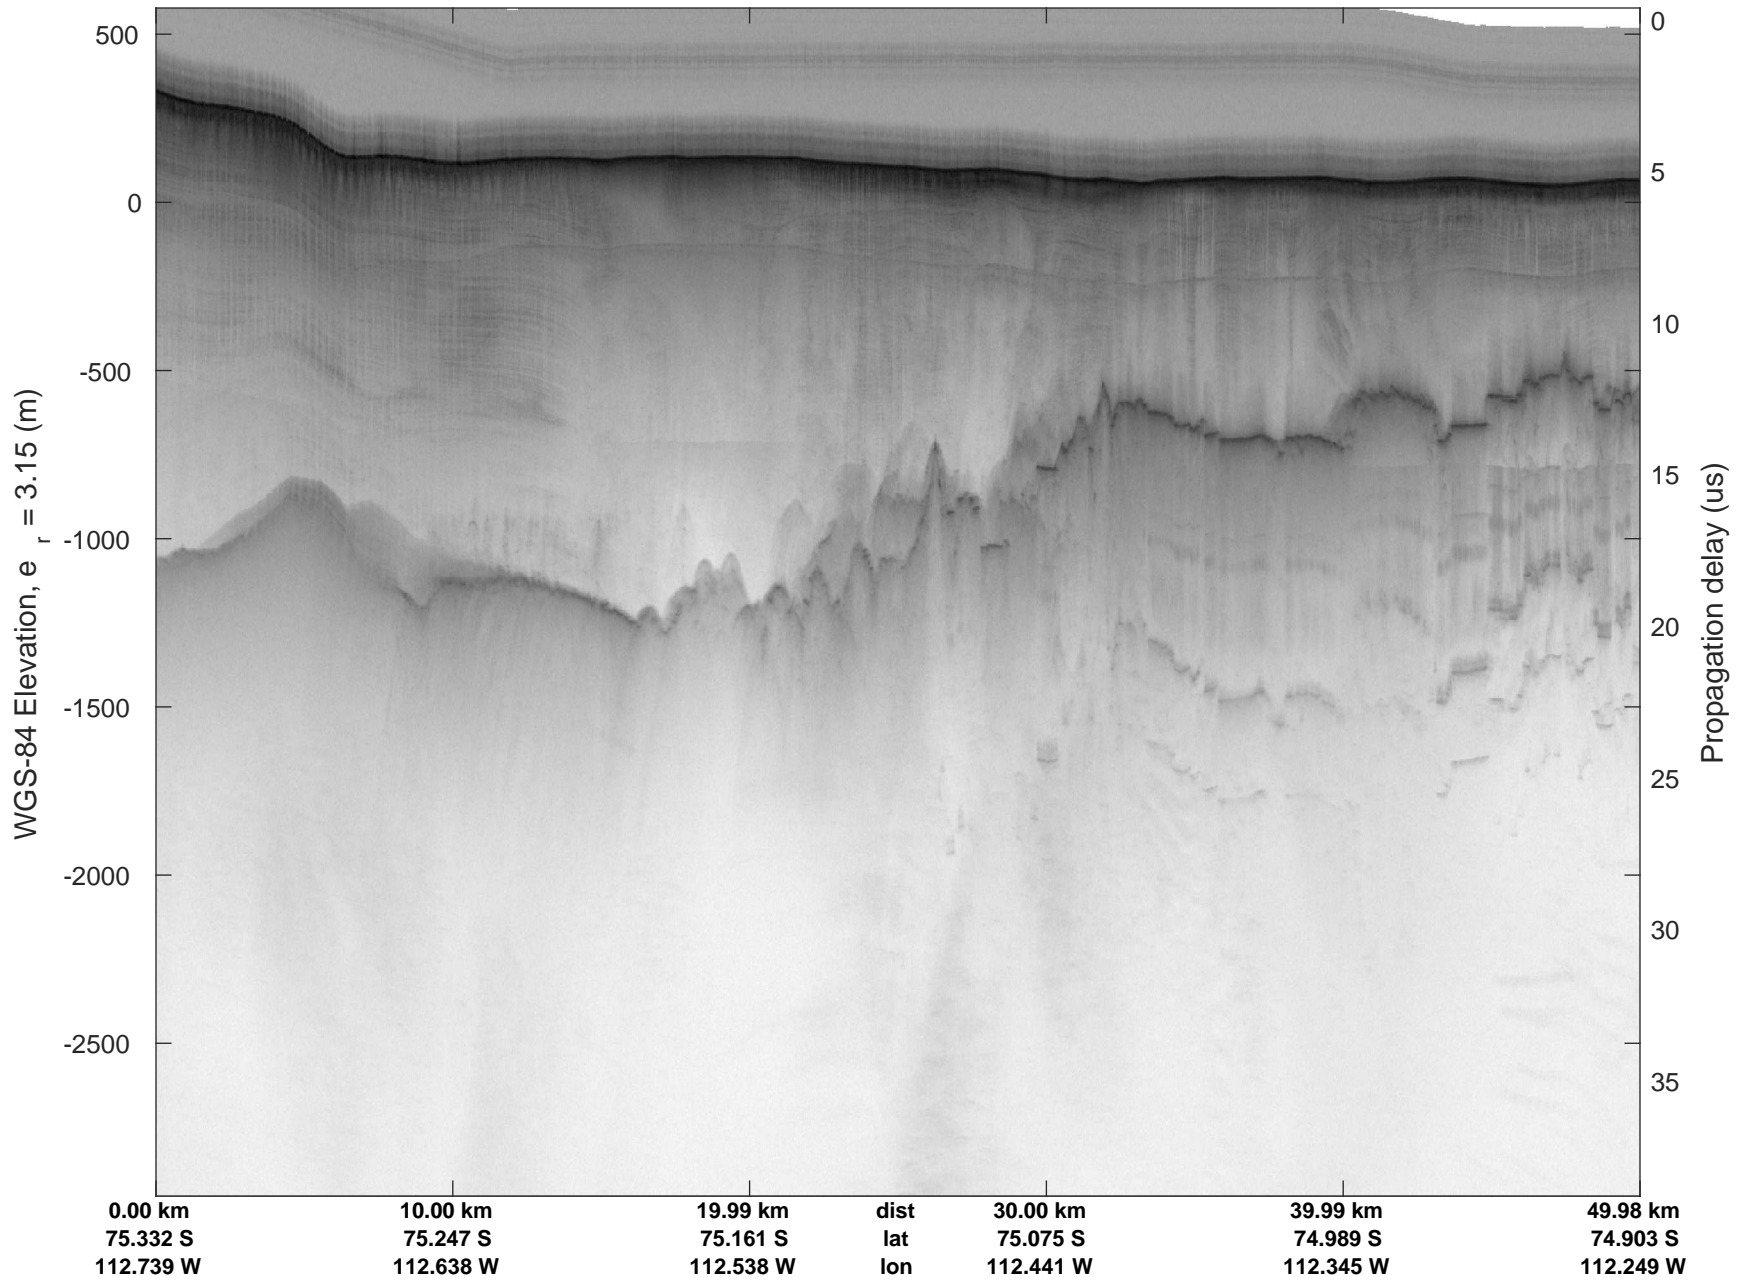

rds 2016_Antarctica_DC8: "Dotson-Crosson" 20161107_04_020: 19:04:04.2 to 19:10:14.7 GPS