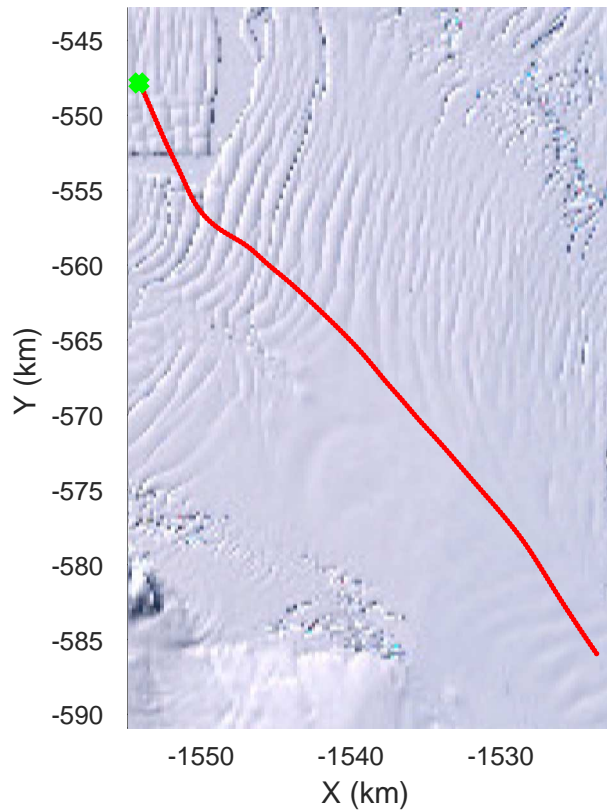

rds 2016_Antarctica_DC8: "Dotson-Crosson" 20161107_04_001: 17:06:02.8 to 17:11:43.8 GPS

rds 2016_Antarctica_DC8: "Dotson-Crosson" 20161107_04_001: 17:06:02.8 to 17:11:43.8 GPS

rds 2016_Antarctica_DC8: "Dotson-Crosson" 20161107_04_002: 17:11:44.0 to 17:17:48.6 GPS