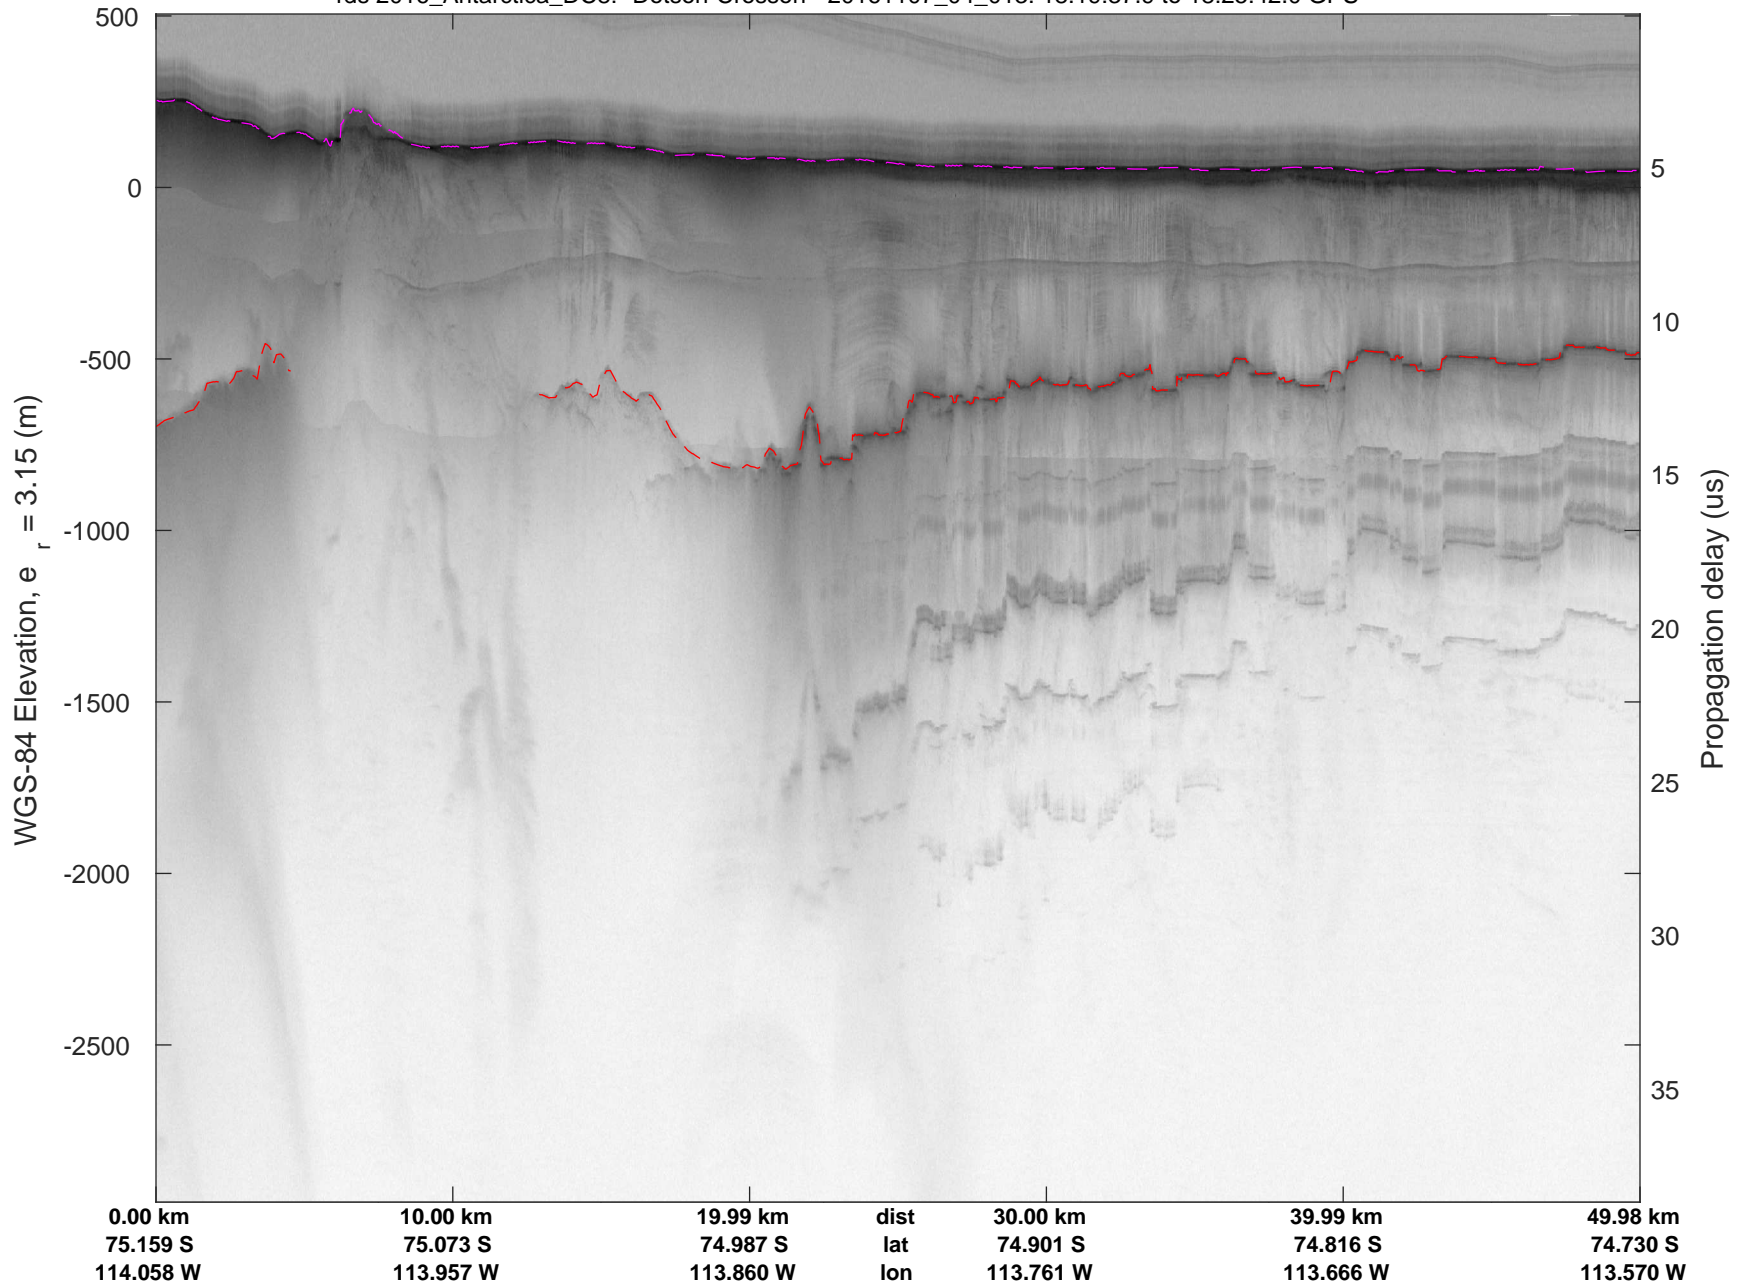

rds 2016_Antarctica_DC8: "Dotson-Crosson" 20161107_04_012: 18:13:22.7 to 18:19:37.7 GPS

rds 2016_Antarctica_DC8: "Dotson-Crosson" 20161107_04_013: 18:19:37.9 to 18:25:42.0 GPS

rds 2016_Antarctica_DC8: "Dotson-Crosson" 20161107_04_013: 18:19:37.9 to 18:25:42.0 GPS