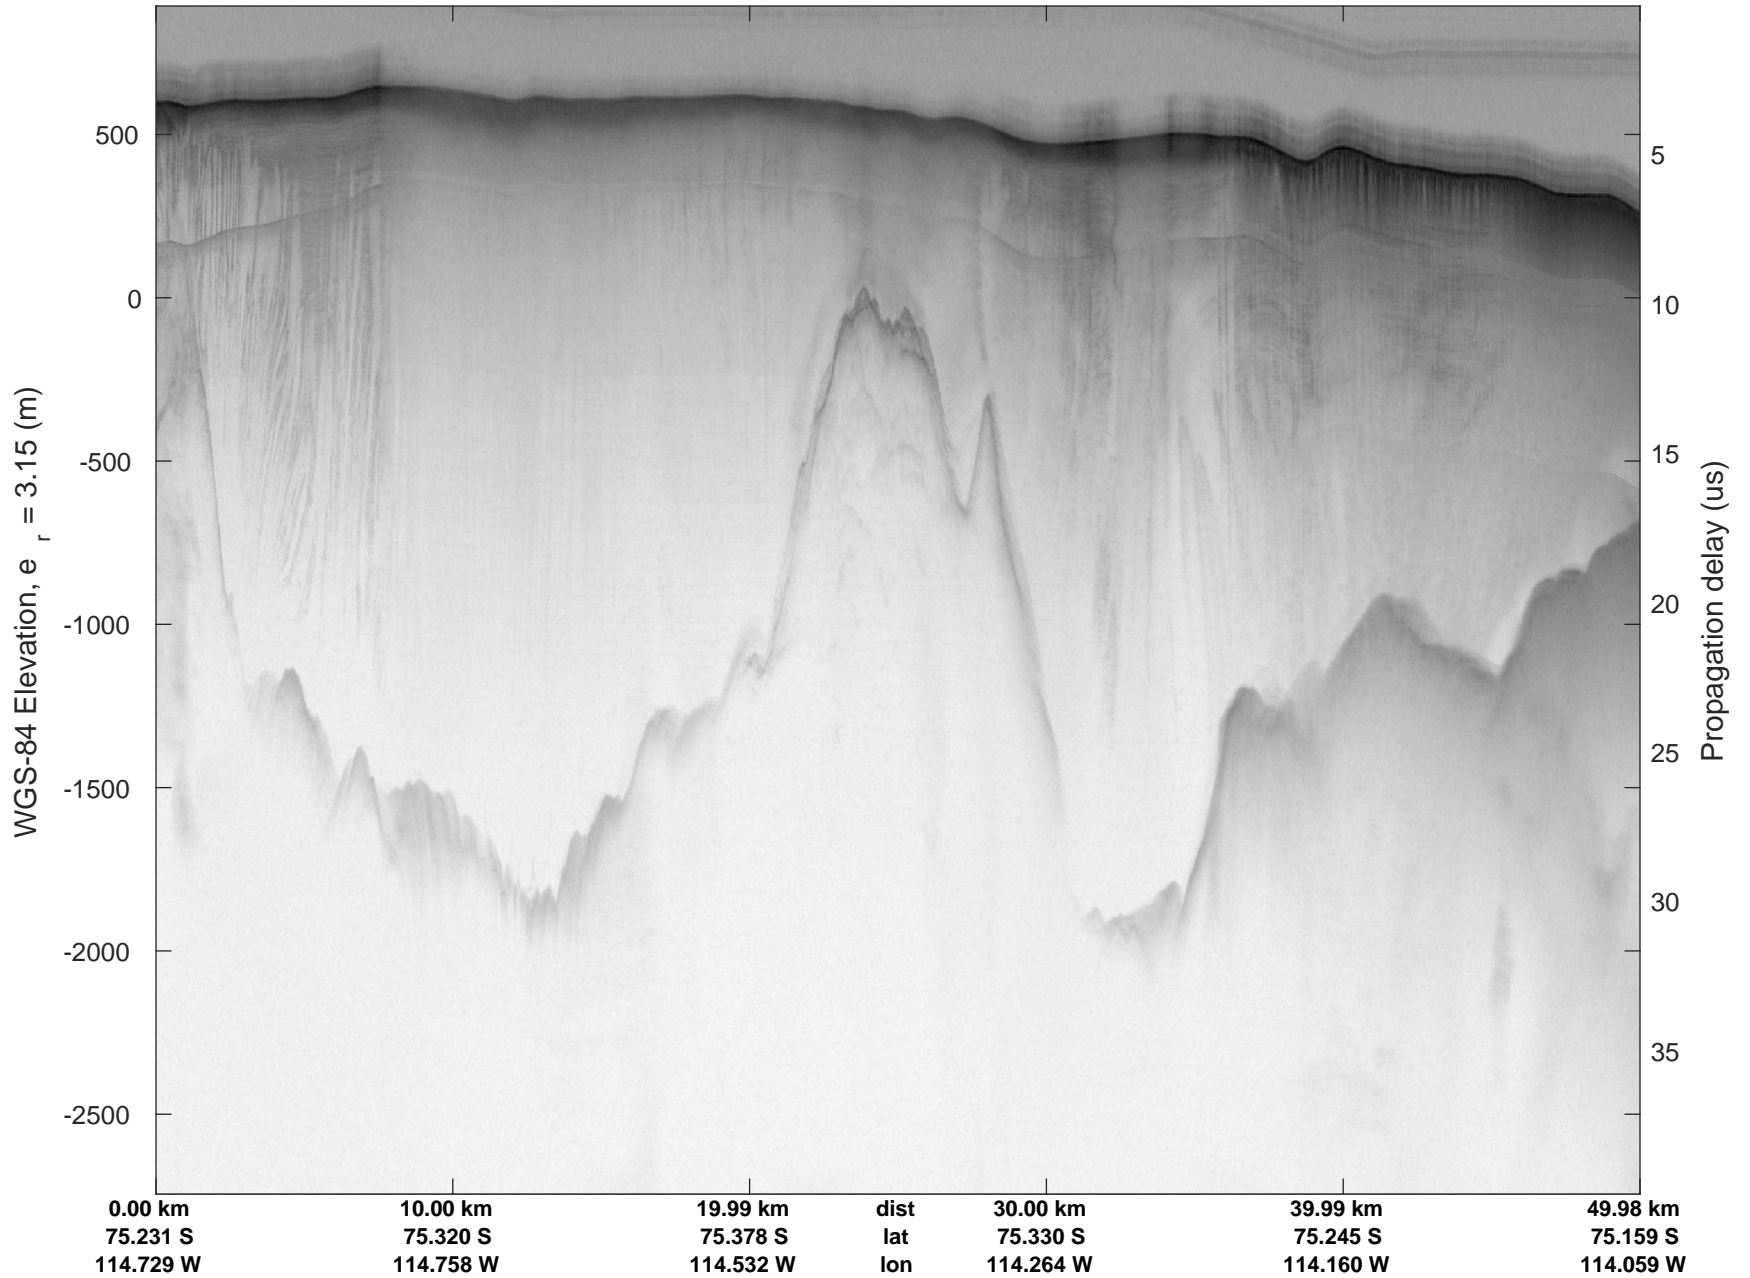

rds 2016_Antarctica_DC8: "Dotson-Crosson" 20161107_04_011: 18:07:17.6 to 18:13:22.5 GPS

Dotson-Crosson
20161107_04_012
Polar Stereograph -71N/0E

rds 2016_Antarctica_DC8: "Dotson-Crosson" 20161107_04_012: 18:13:22.7 to 18:19:37.7 GPS