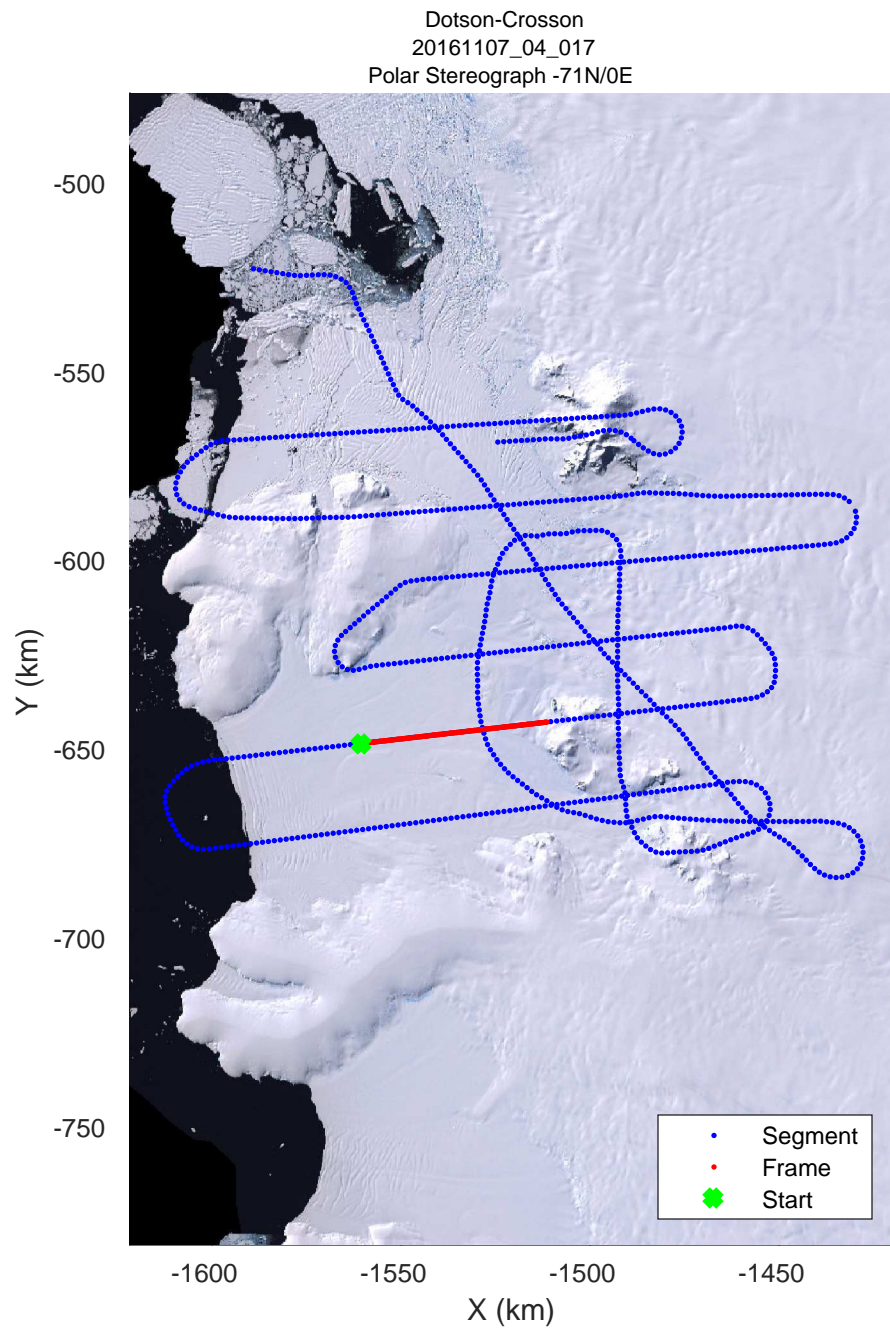

rds 2016_Antarctica_DC8: "Dotson-Crosson" 20161107_04_015: 18:31:51.1 to 18:38:12.2 GPS

rds 2016_Antarctica_DC8: "Dotson-Crosson" 20161107_04_016: 18:38:12.4 to 18:44:37.6 GPS

rds 2016_Antarctica_DC8: "Dotson-Crosson" 20161107_04_016: 18:38:12.4 to 18:44:37.6 GPS