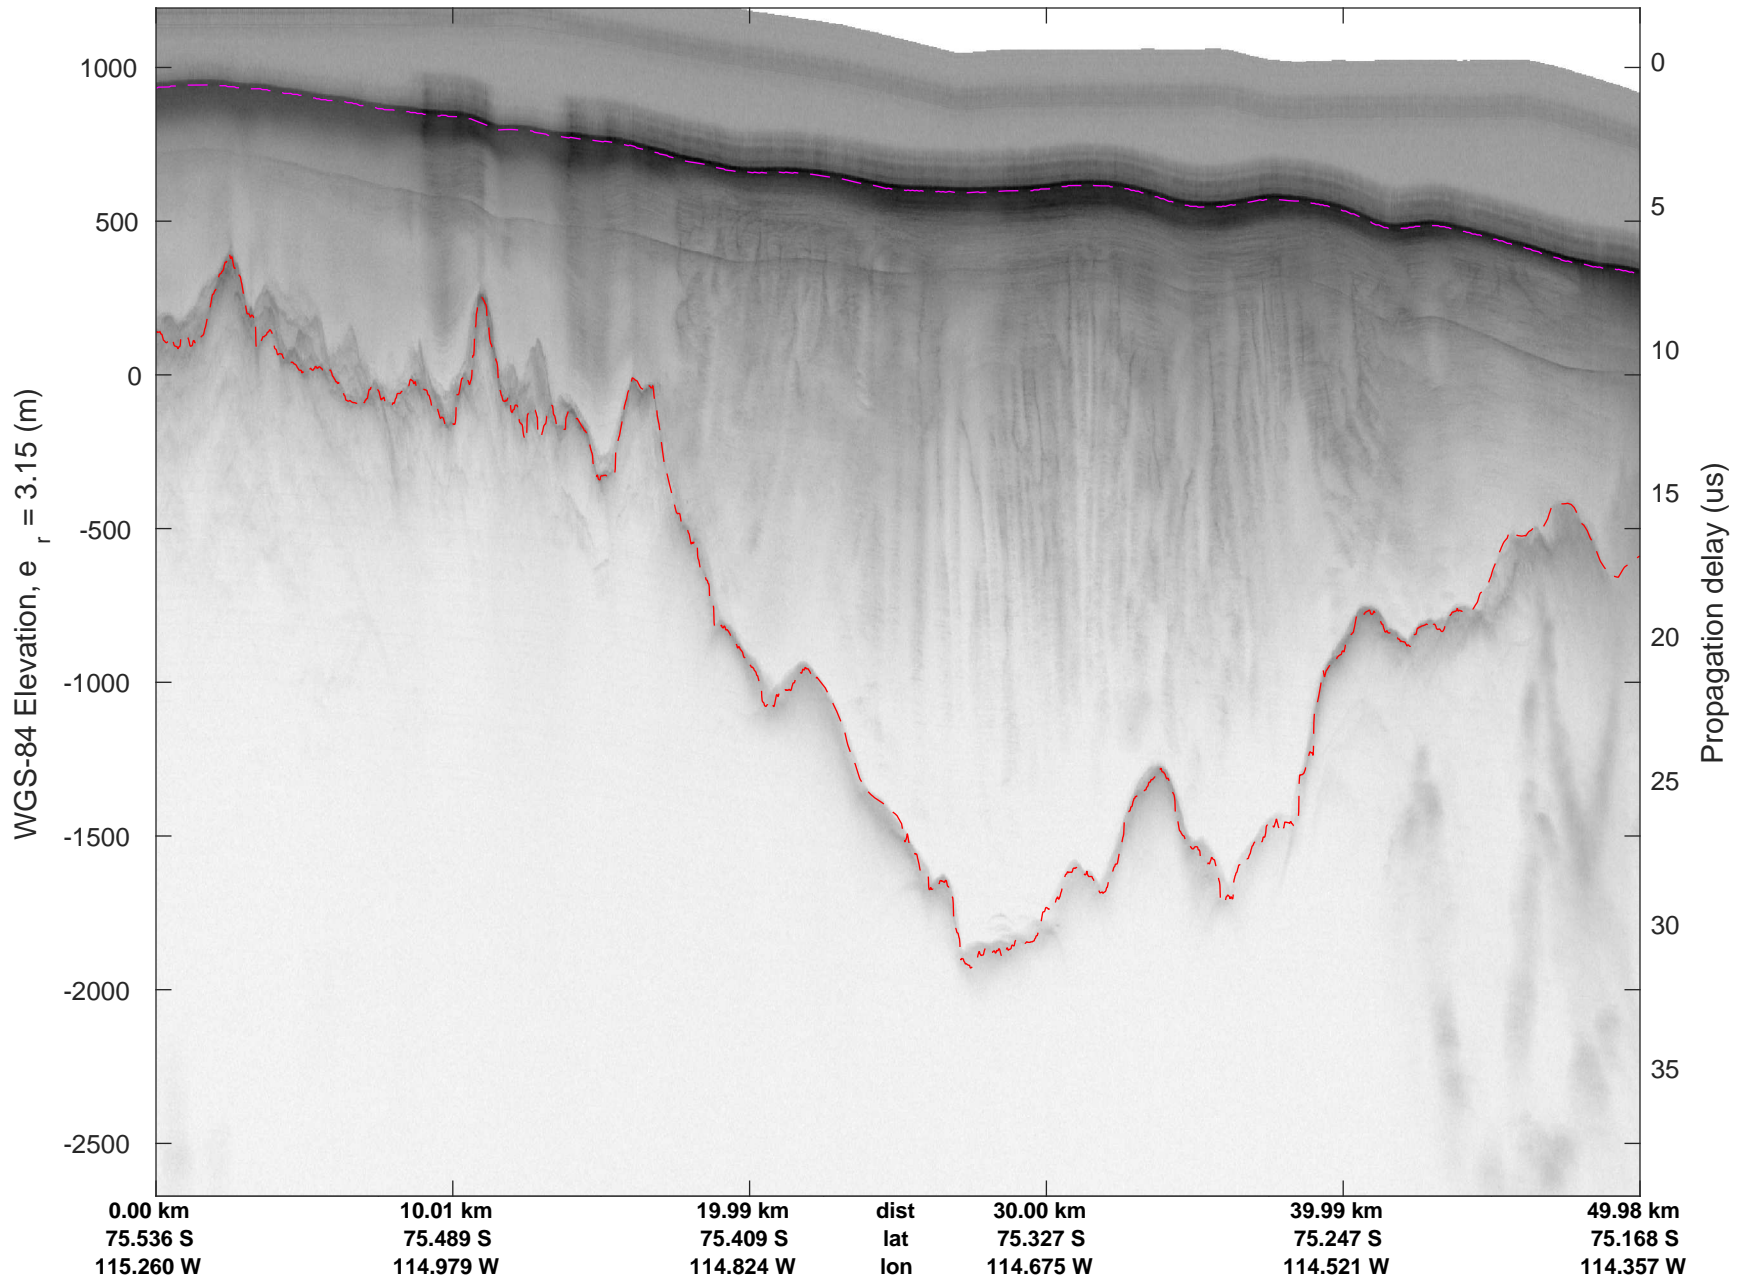

rds 2016_Antarctica_DC8: "Dotson-Crosson" 20161107_04_005: 17:30:01.7 to 17:35:59.7 GPS

rds 2016_Antarctica_DC8: "Dotson-Crosson" 20161107_04_006: 17:36:00.0 to 17:41:55.7 GPS

rds 2016_Antarctica_DC8: "Dotson-Crosson" 20161107_04_006: 17:36:00.0 to 17:41:55.7 GPS