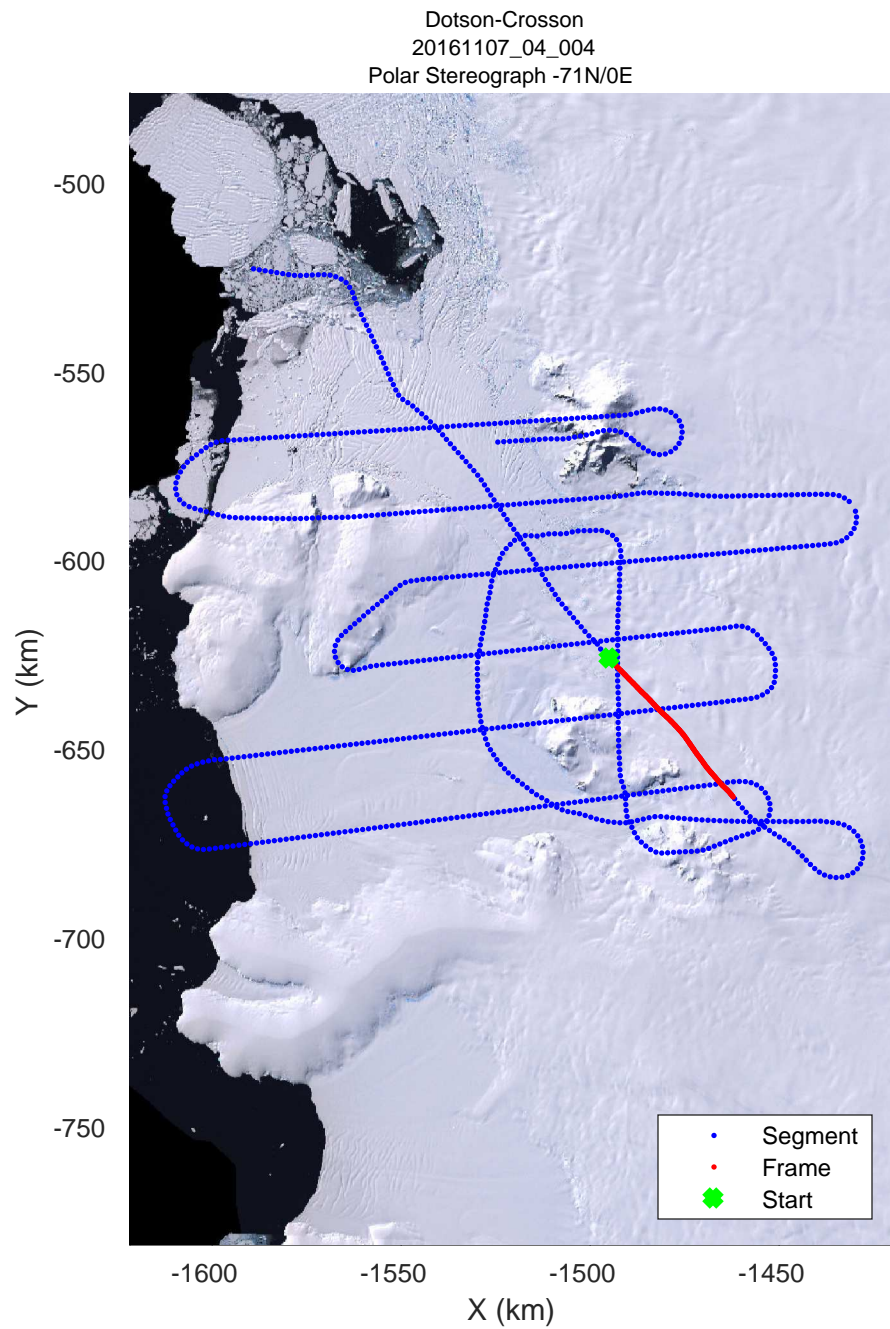

rds 2016_Antarctica_DC8: "Dotson-Crosson" 20161107_04_002: 17:11:44.0 to 17:17:48.6 GPS

rds 2016_Antarctica_DC8: "Dotson-Crosson" 20161107_04_003: 17:17:48.9 to 17:23:56.6 GPS

rds 2016_Antarctica_DC8: "Dotson-Crosson" 20161107_04_003: 17:17:48.9 to 17:23:56.6 GPS

rds 2016_Antarctica_DC8: "Dotson-Crosson" 20161107_04_004: 17:23:56.9 to 17:30:01.5 GPS

rds 2016_Antarctica_DC8: "Dotson-Crosson" 20161107_04_004: 17:23:56.9 to 17:30:01.5 GPS

rds 2016_Antarctica_DC8: "Dotson-Crosson" 20161107_04_005: 17:30:01.7 to 17:35:59.7 GPS