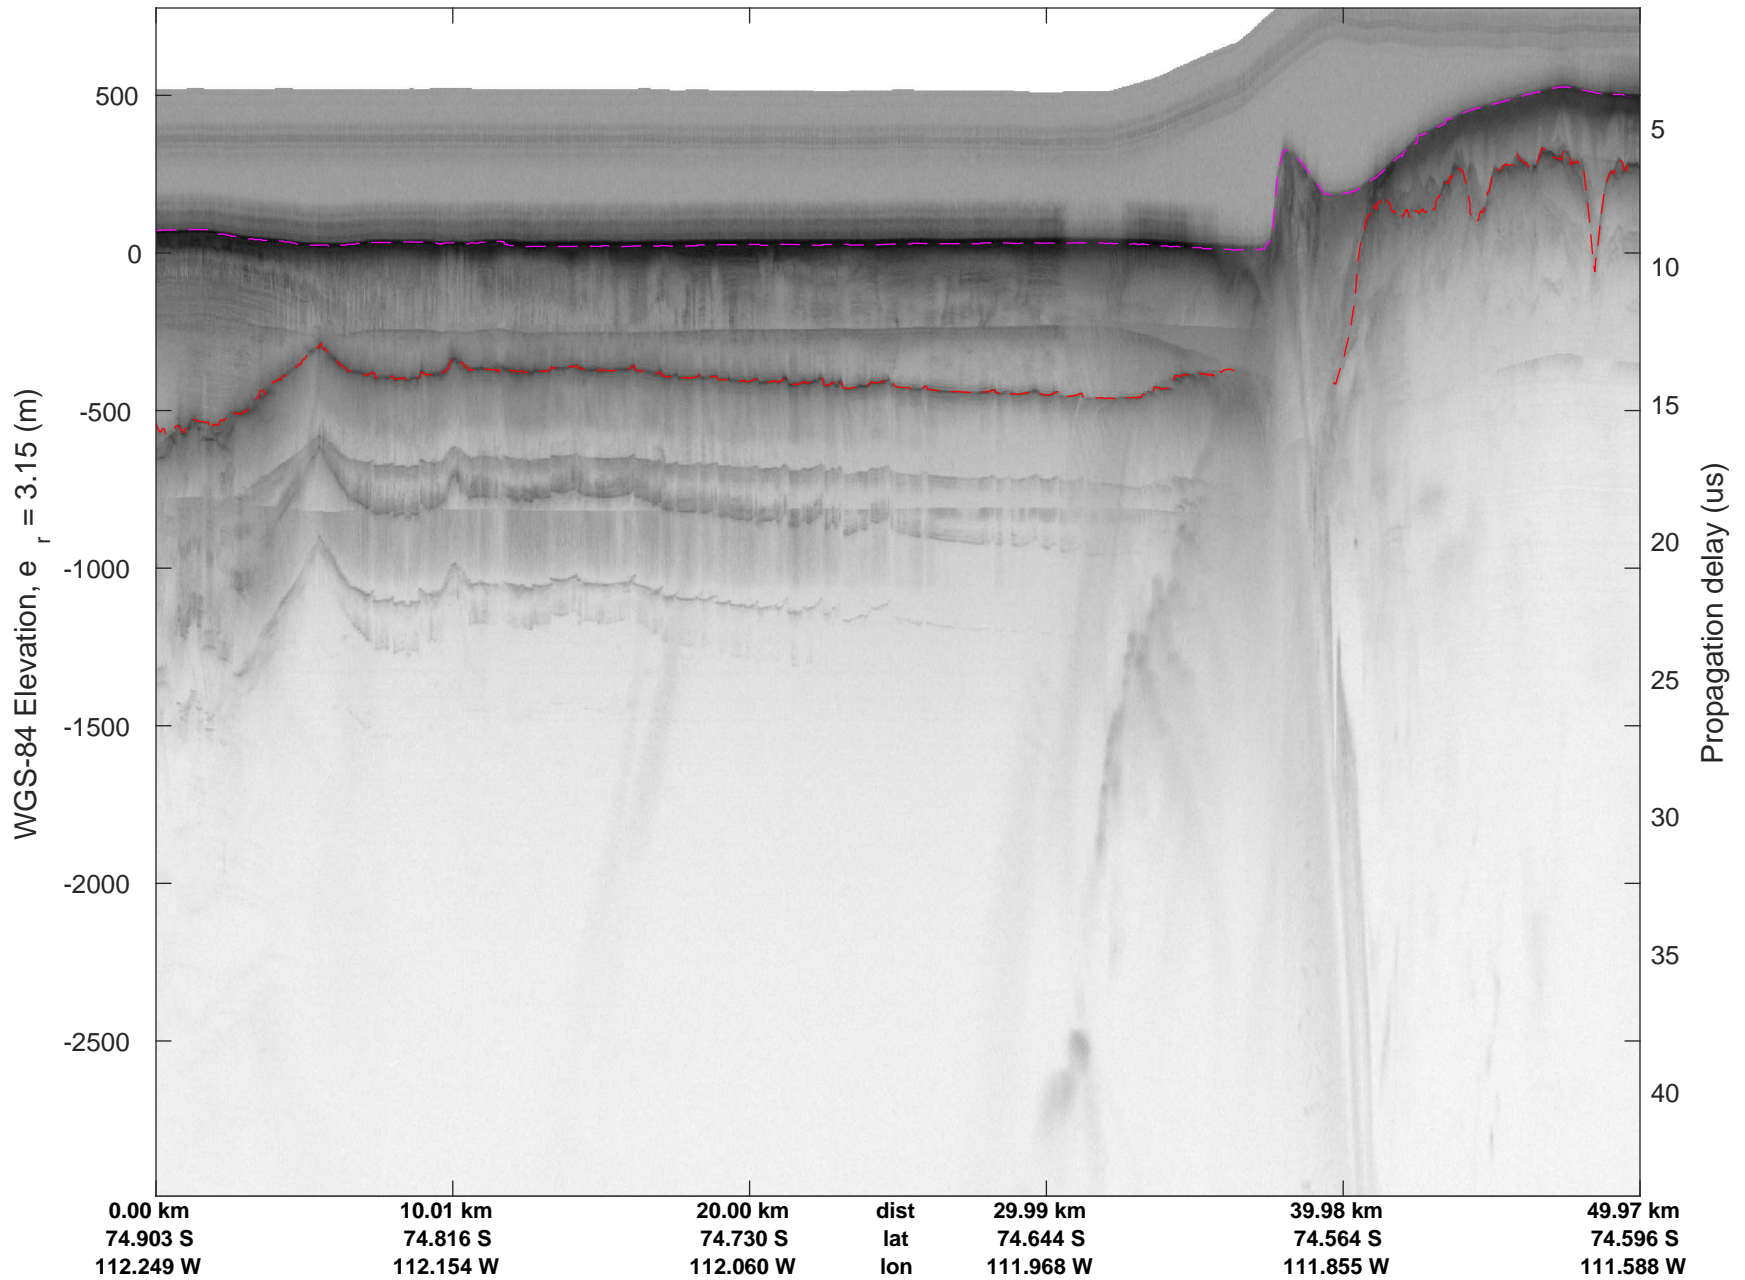

rds 2016_Antarctica_DC8: "Dotson-Crosson" 20161107_04_021: 19:10:14.9 to 19:16:26.9 GPS