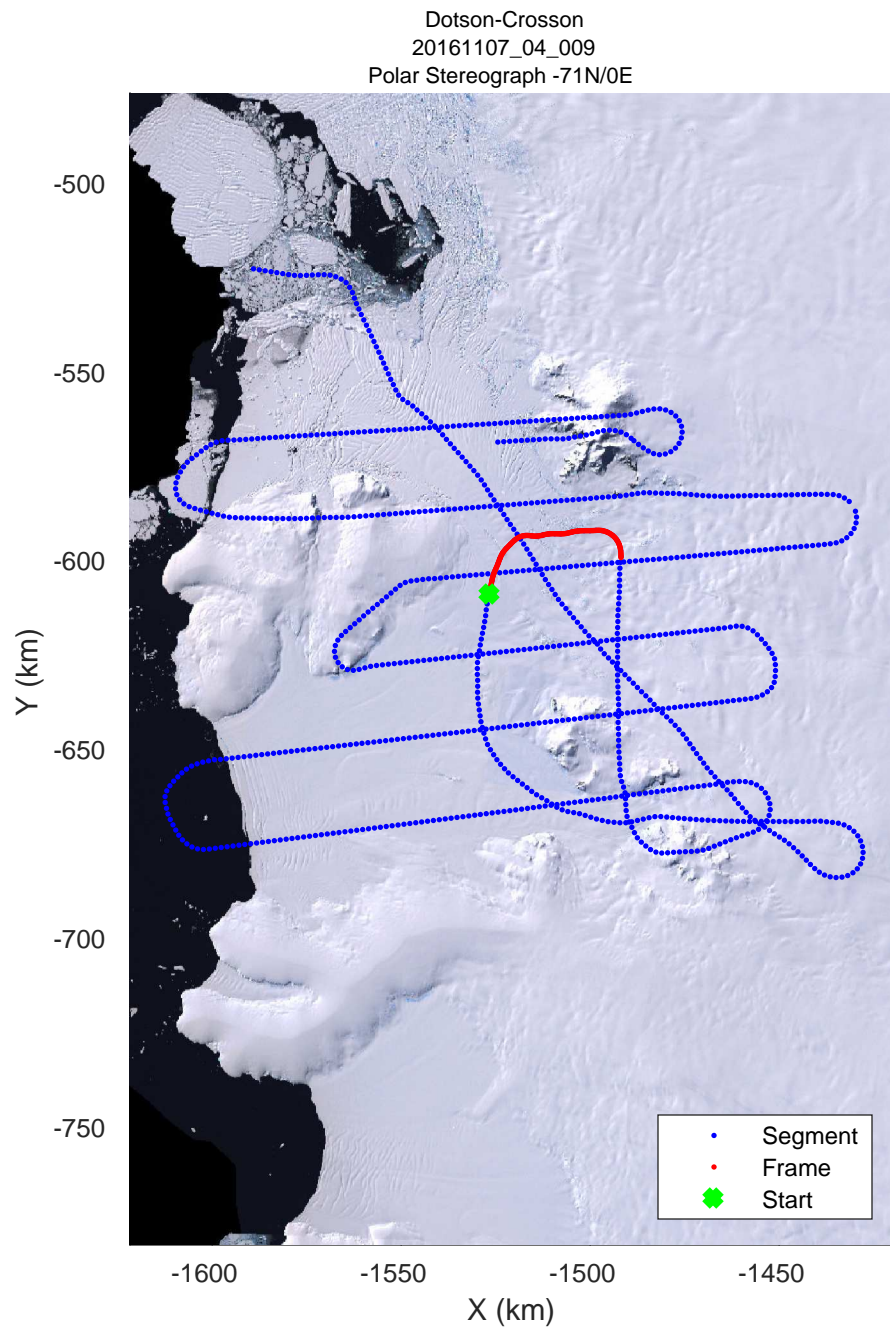

rds 2016_Antarctica_DC8: "Dotson-Crosson" 20161107_04_007: 17:41:55.9 to 17:47:55.2 GPS

rds 2016_Antarctica_DC8: "Dotson-Crosson" 20161107_04_007: 17:41:55.9 to 17:47:55.2 GPS

rds 2016_Antarctica_DC8: "Dotson-Crosson" 20161107_04_008: 17:47:55.4 to 17:54:46.4 GPS

rds 2016_Antarctica_DC8: "Dotson-Crosson" 20161107_04_008: 17:47:55.4 to 17:54:46.4 GPS

rds 2016_Antarctica_DC8: "Dotson-Crosson" 20161107_04_009: 17:54:46.7 to 18:01:11.7 GPS

rds 2016_Antarctica_DC8: "Dotson-Crosson" 20161107_04_009: 17:54:46.7 to 18:01:11.7 GPS