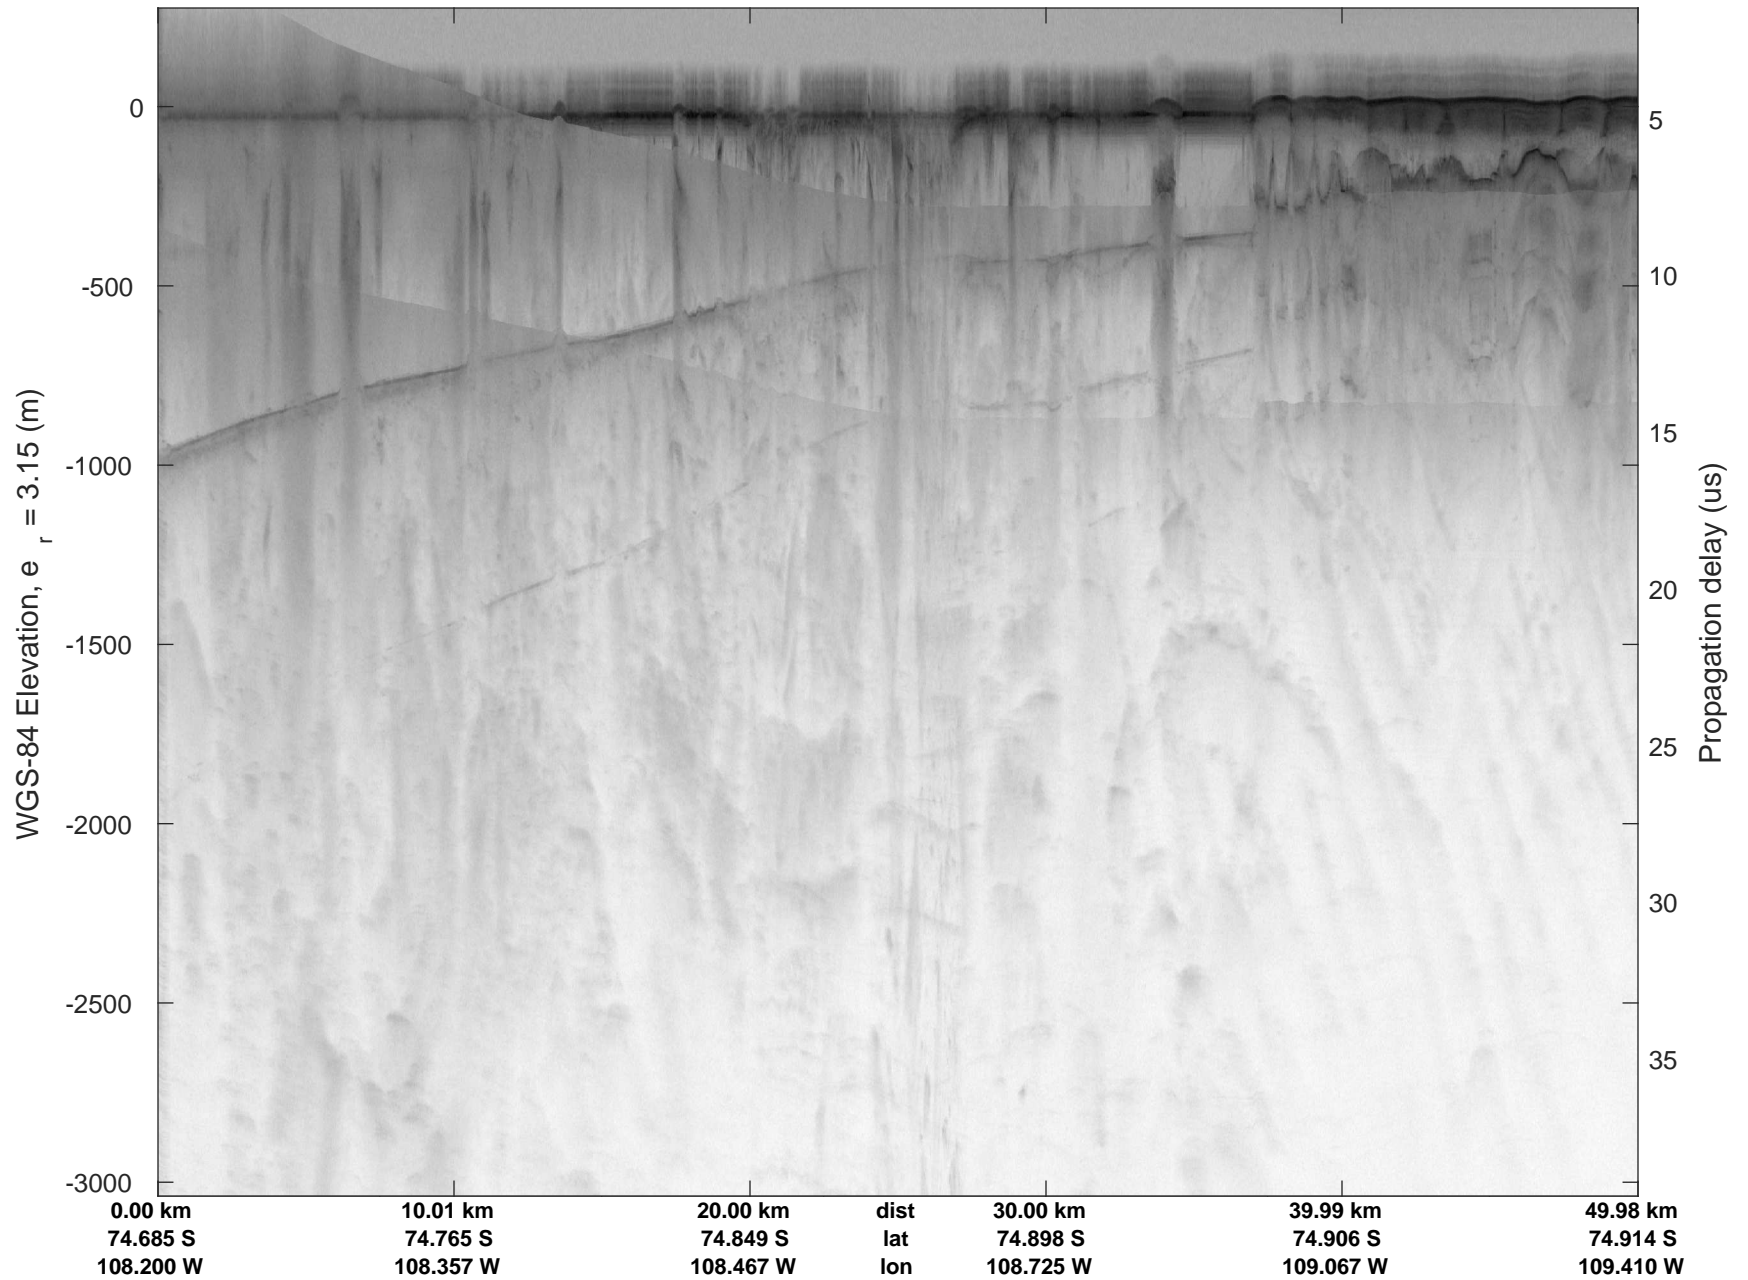

rds 2016_Antarctica_DC8: "Dotson-Crosson" 20161107_04_001: 17:06:02.8 to 17:11:43.8 GPS

rds 2016_Antarctica_DC8: "Dotson-Crosson" 20161107_04_001: 17:06:02.8 to 17:11:43.8 GPS

rds 2016_Antarctica_DC8: "Dotson-Crosson" 20161107_04_002: 17:11:44.0 to 17:17:48.6 GPS