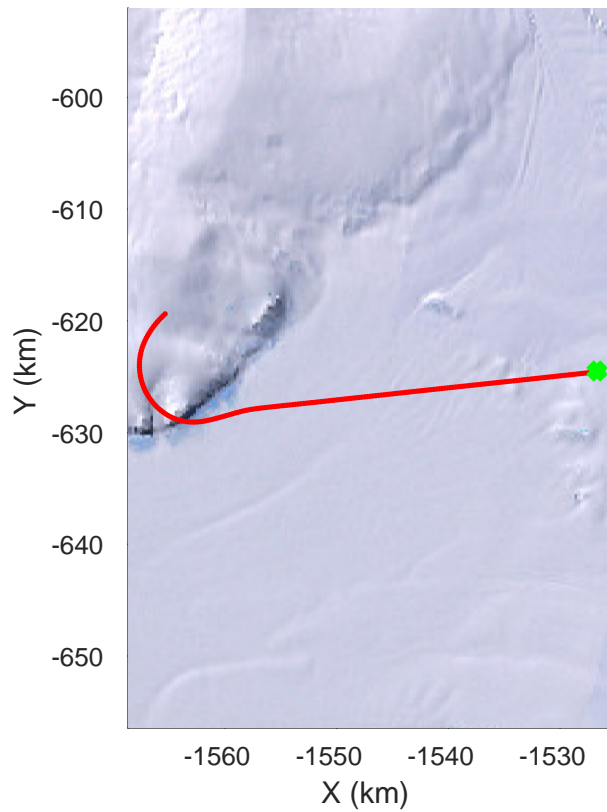

rds 2016_Antarctica_DC8: "Dotson-Crosson" 20161107_04_019: 18:57:44.2 to 19:04:04.0 GPS

rds 2016_Antarctica_DC8: "Dotson-Crosson" 20161107_04_020: 19:04:04.2 to 19:10:14.7 GPS

rds 2016_Antarctica_DC8: "Dotson-Crosson" 20161107_04_020: 19:04:04.2 to 19:10:14.7 GPS