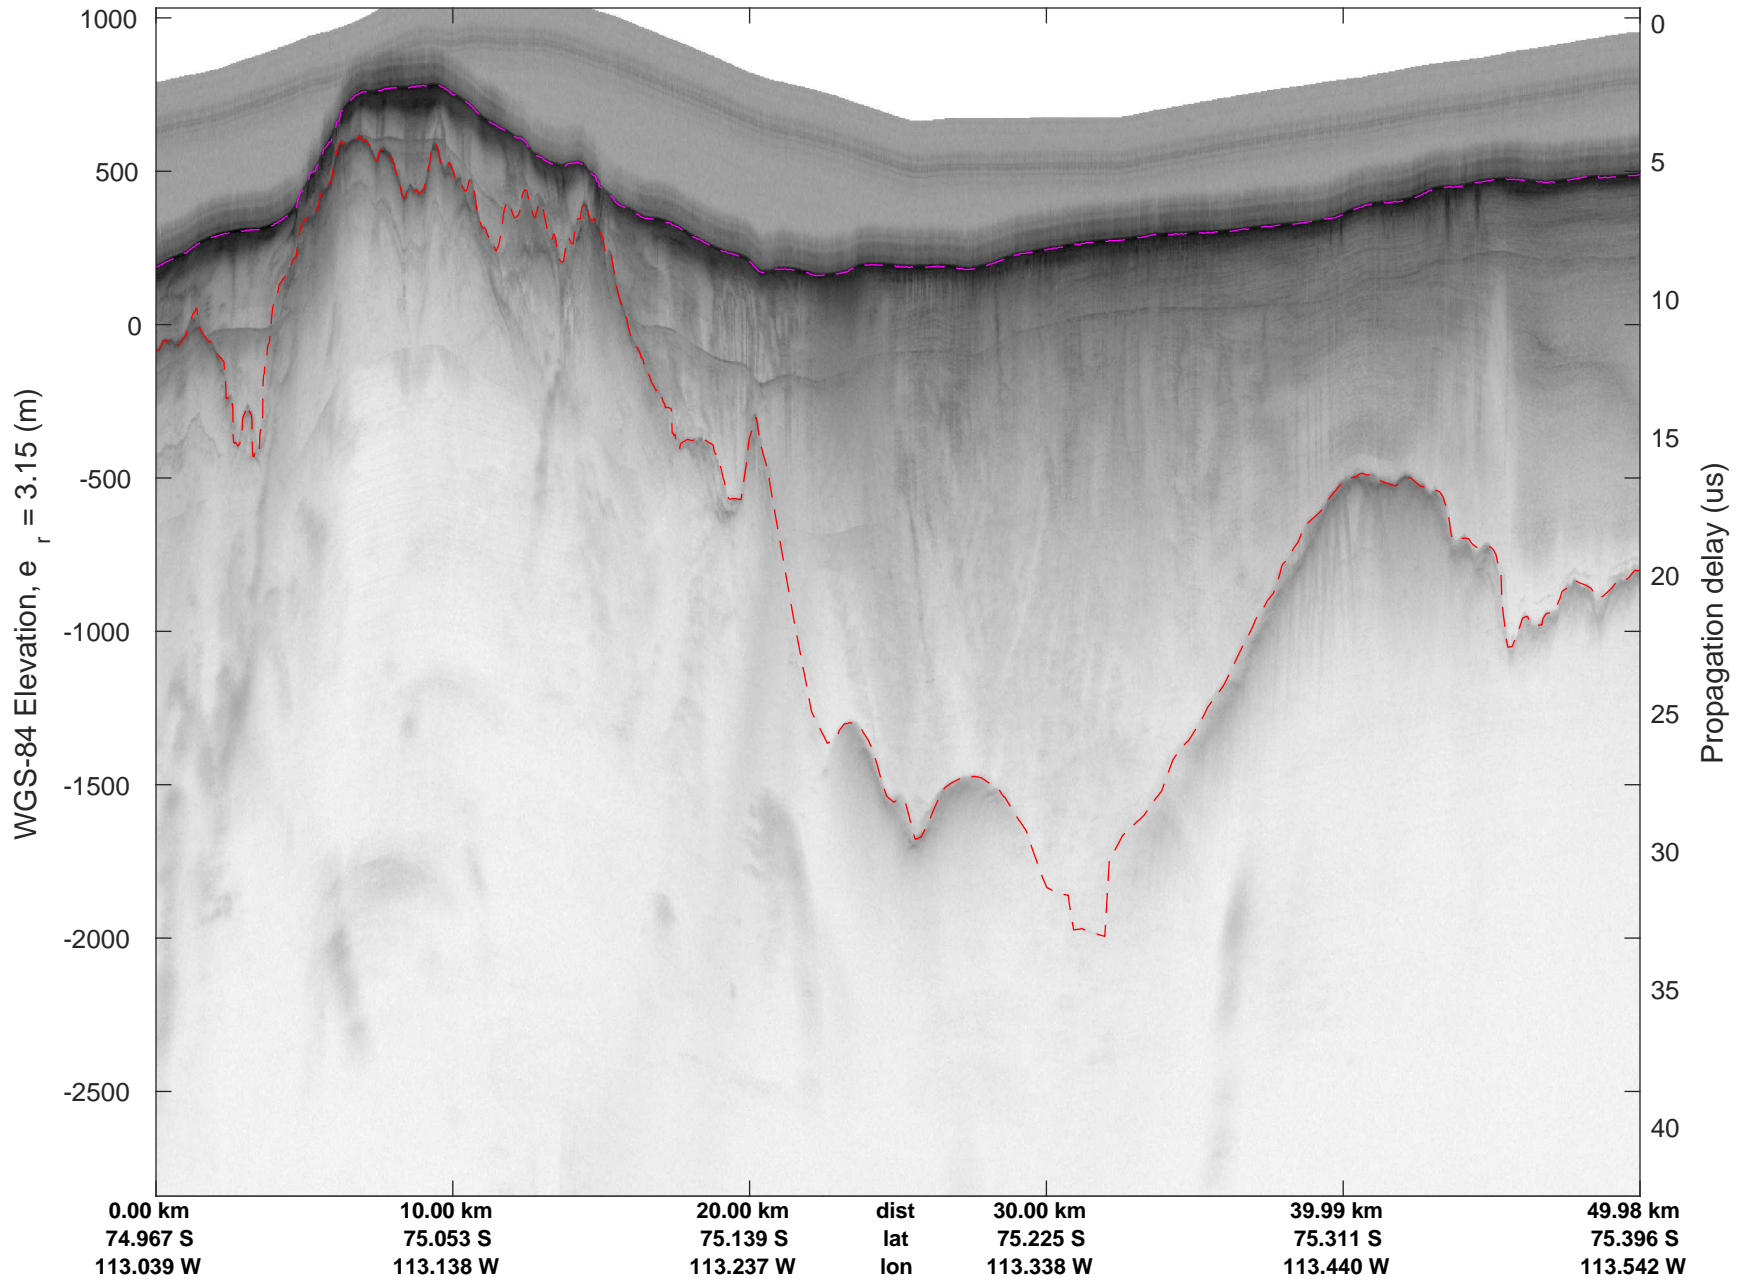

rds 2016_Antarctica_DC8: "Dotson-Crosson" 20161107_04_018: 18:51:09.1 to 18:57:43.9 GPS