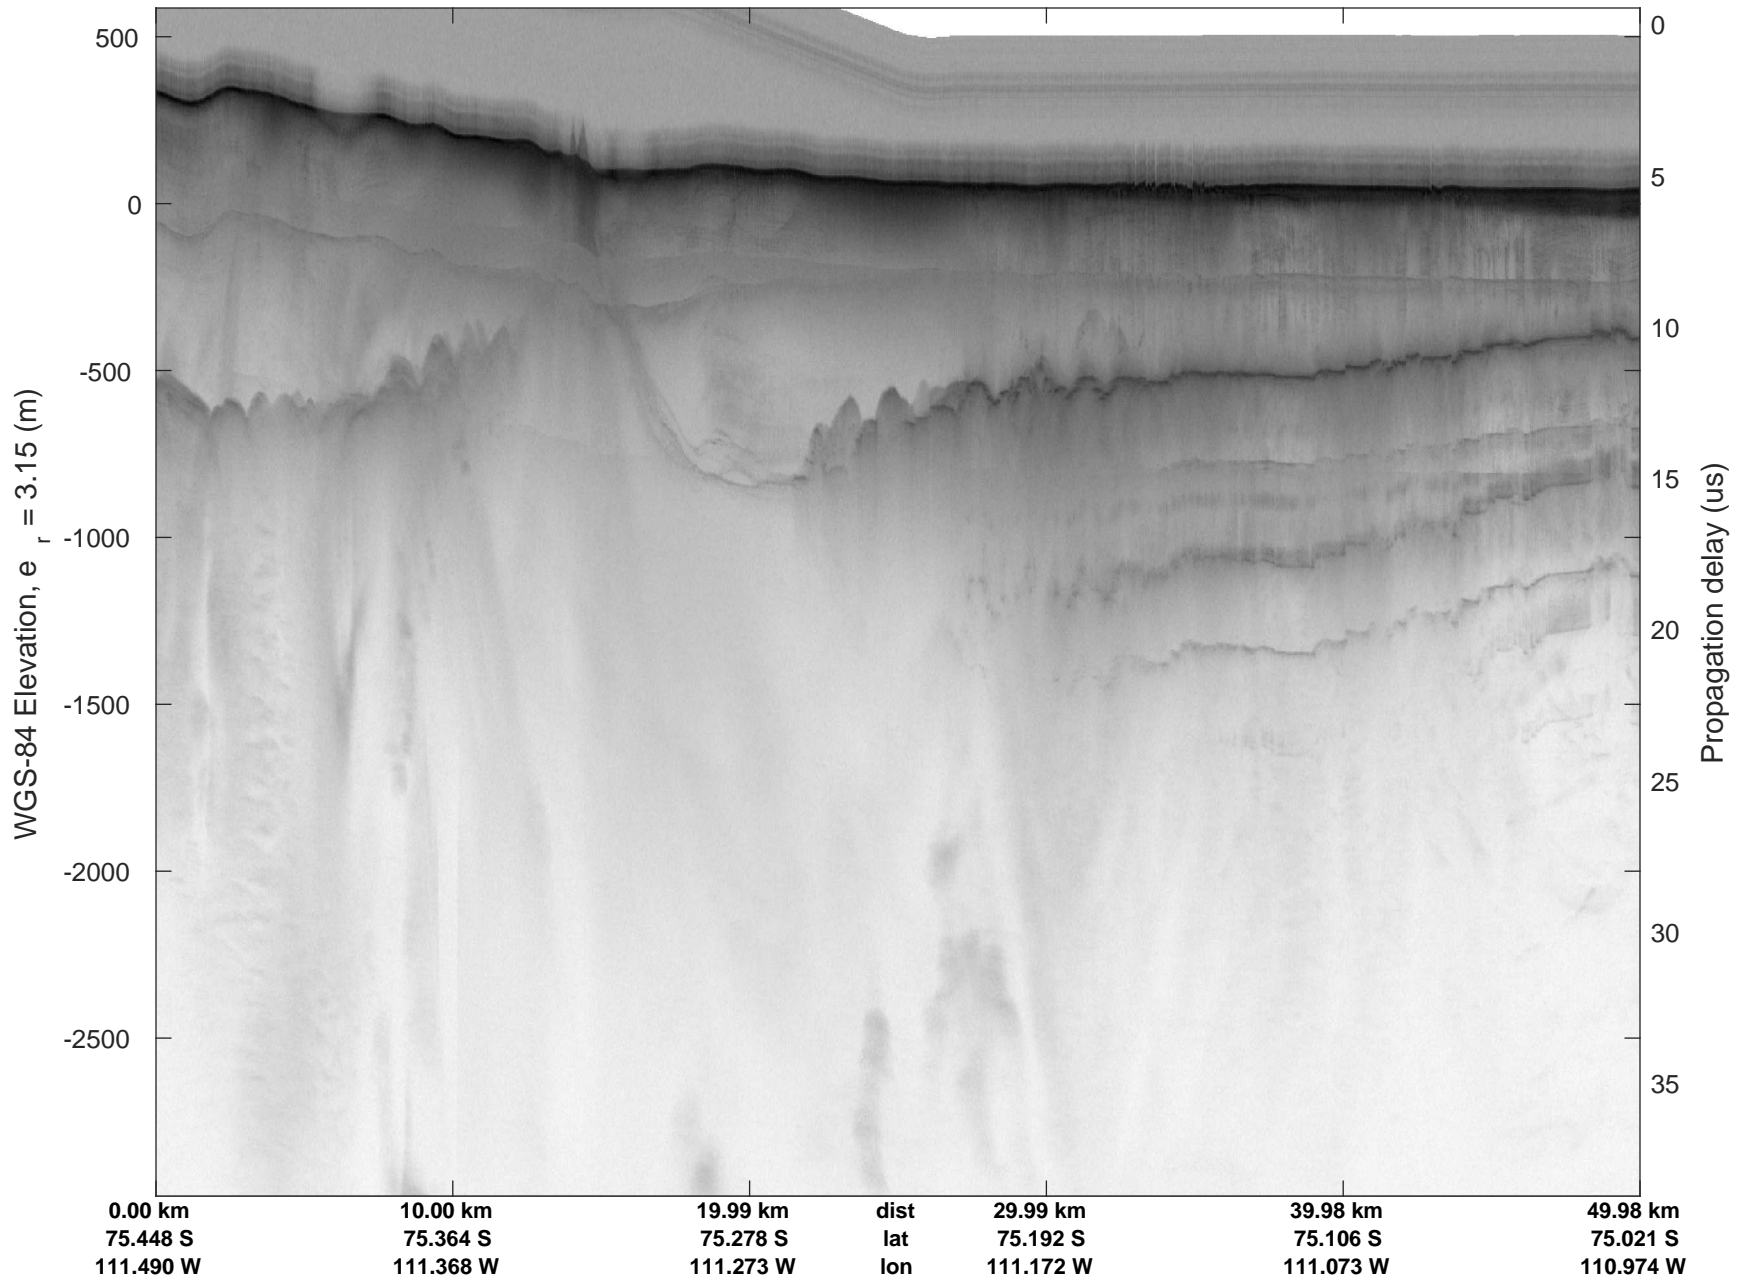

rds 2016_Antarctica_DC8: "Dotson-Crosson" 20161107_04_026: 19:41:24.5 to 19:47:29.4 GPS