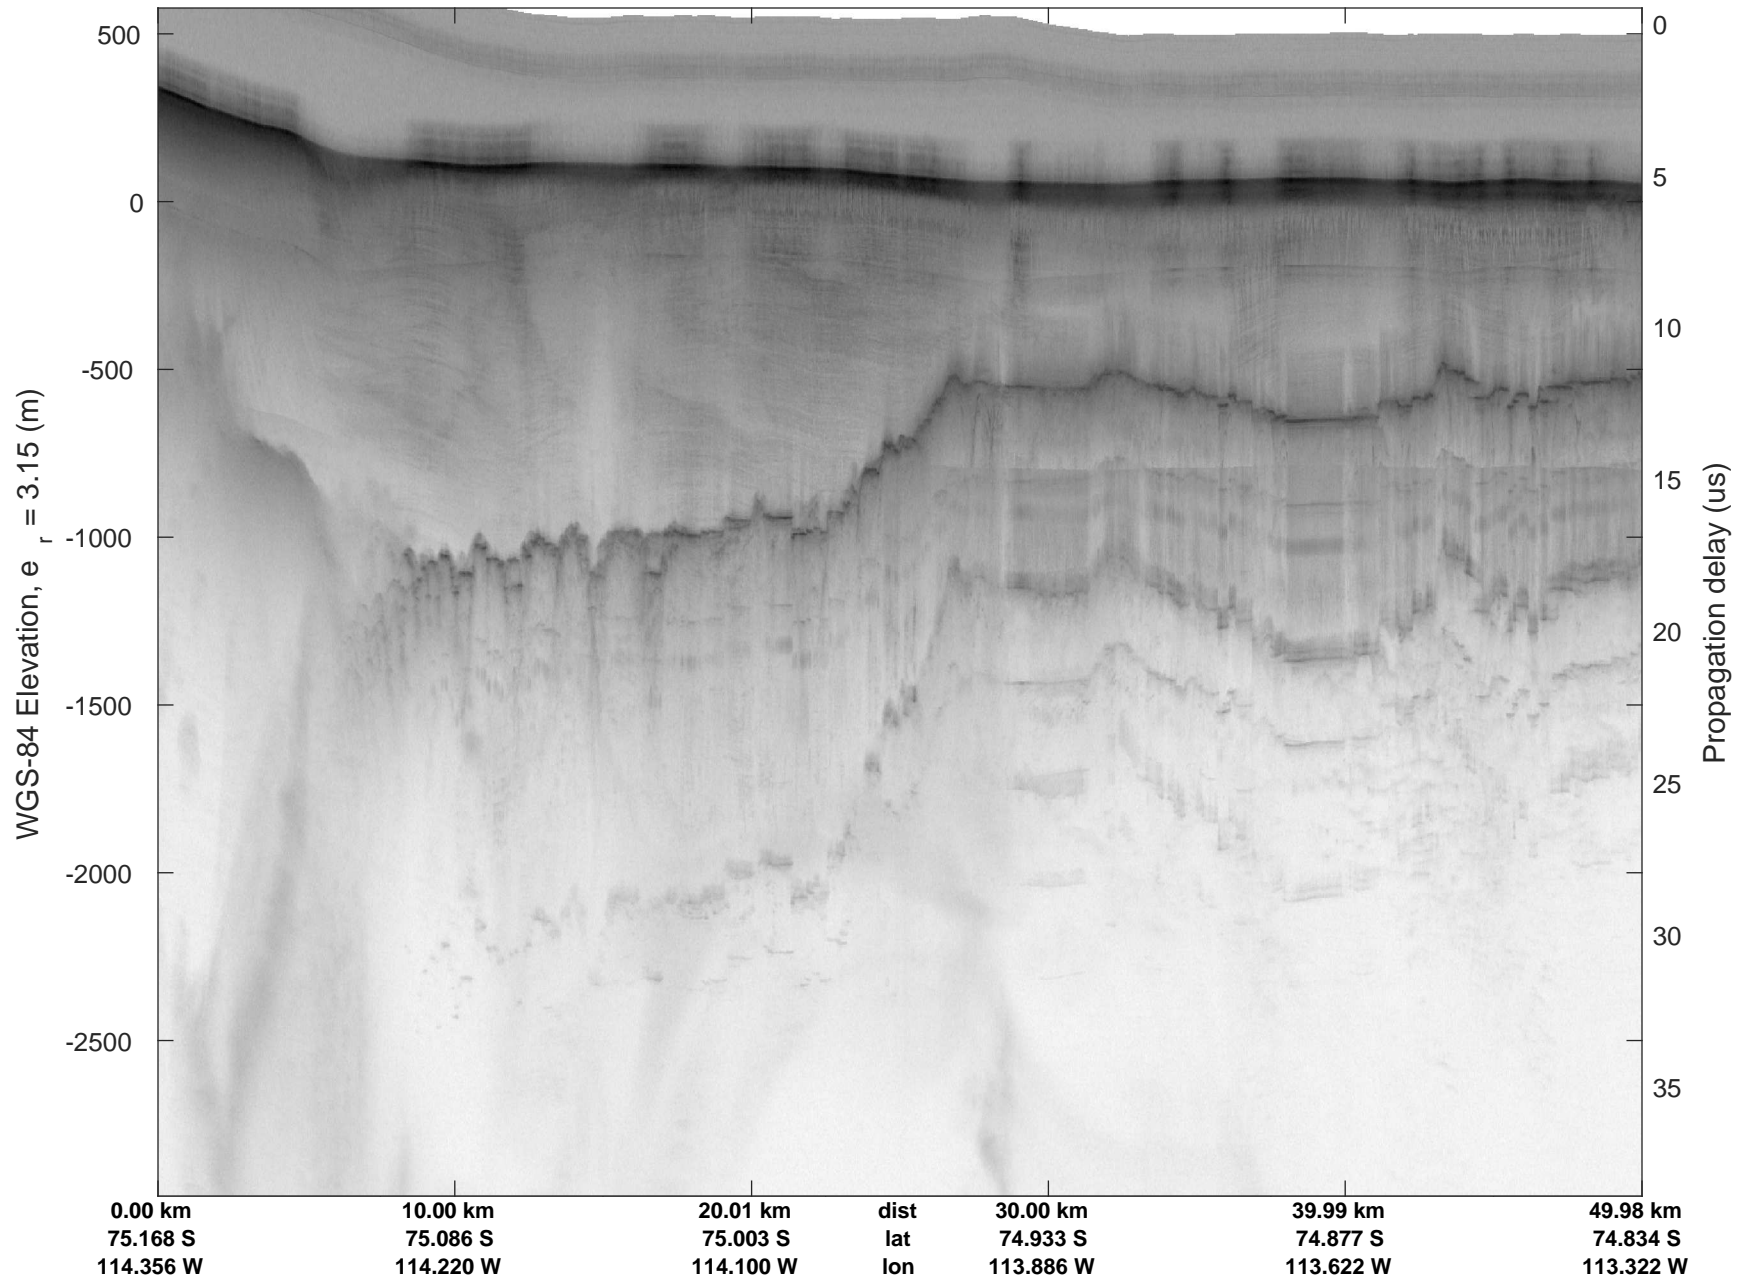

rds 2016_Antarctica_DC8: "Dotson-Crosson" 20161107_04_007: 17:41:55.9 to 17:47:55.2 GPS