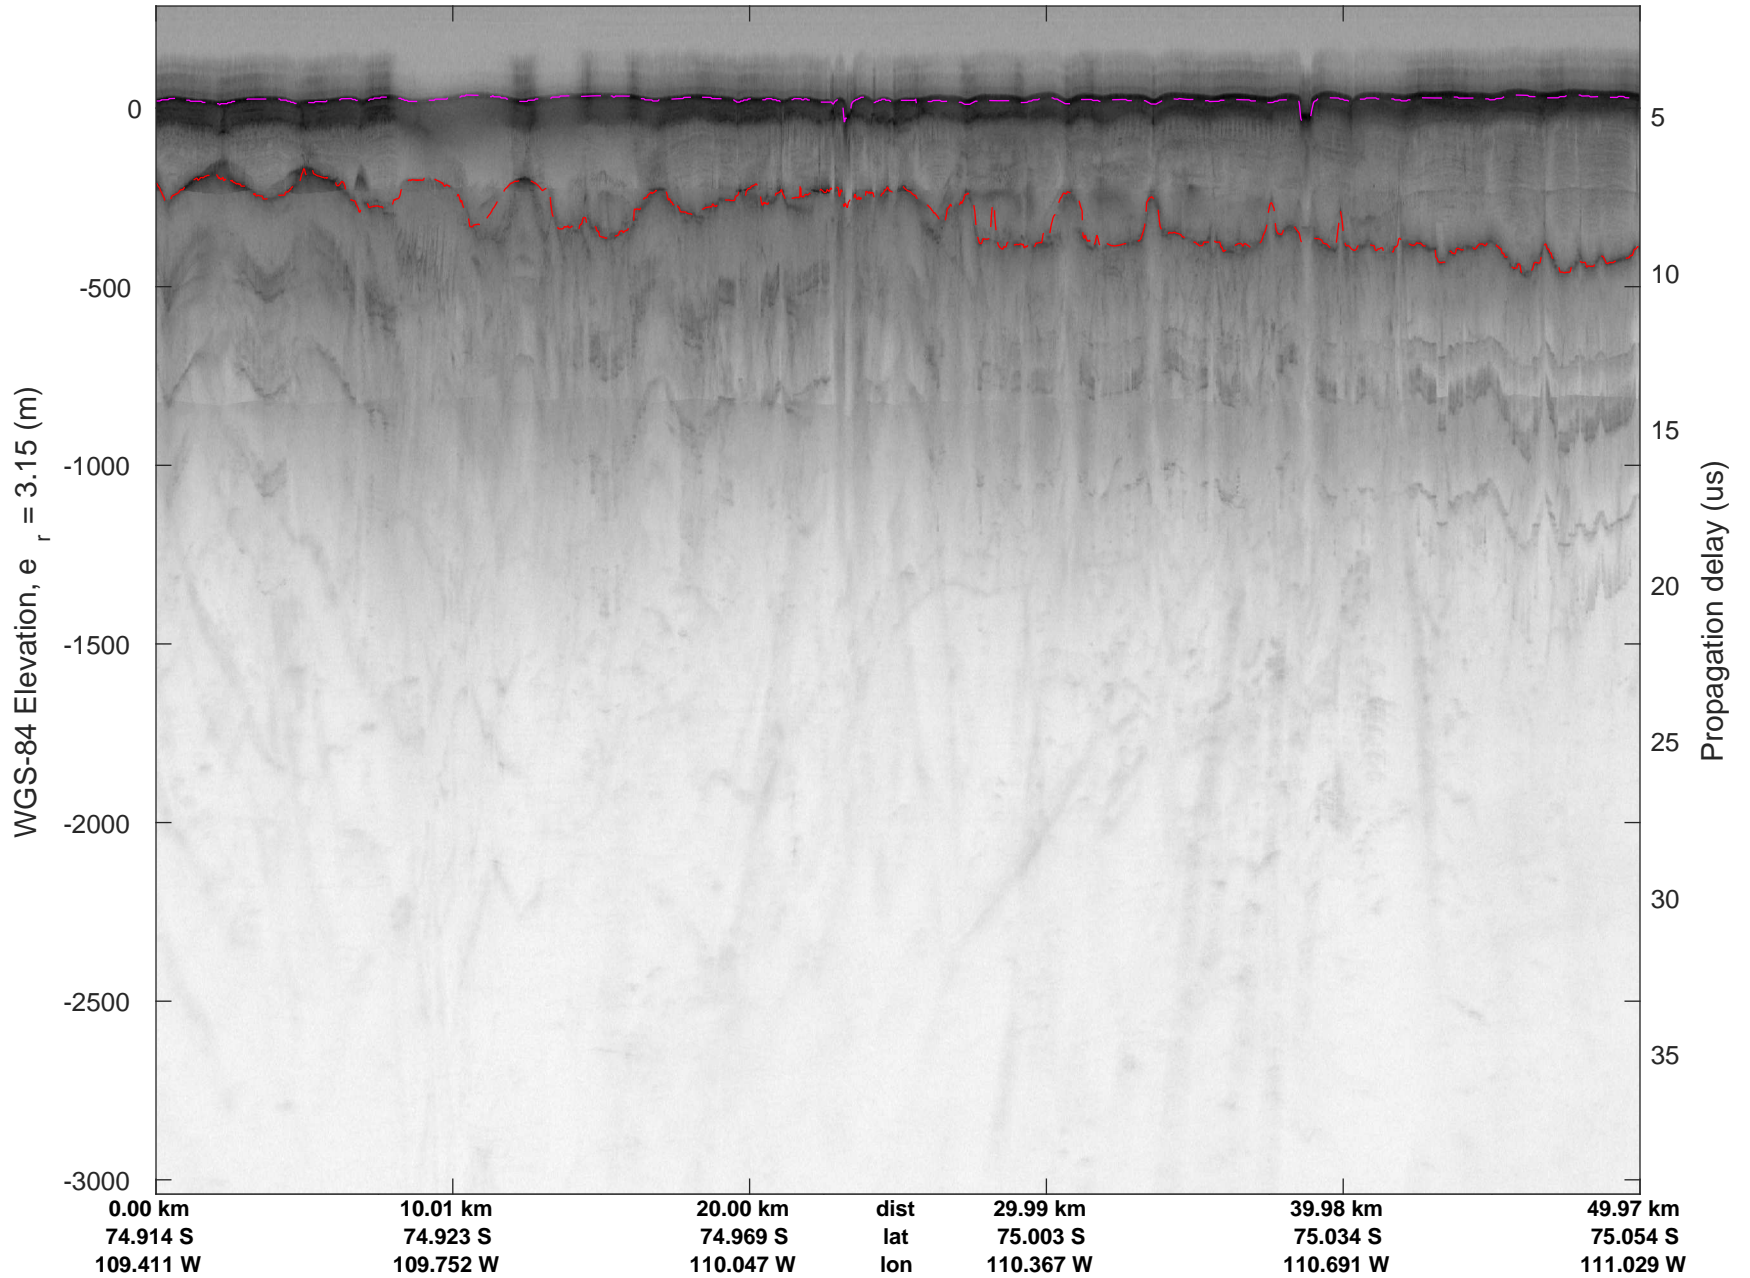

rds 2016_Antarctica_DC8: "Dotson-Crosson" 20161107_04_002: 17:11:44.0 to 17:17:48.6 GPS