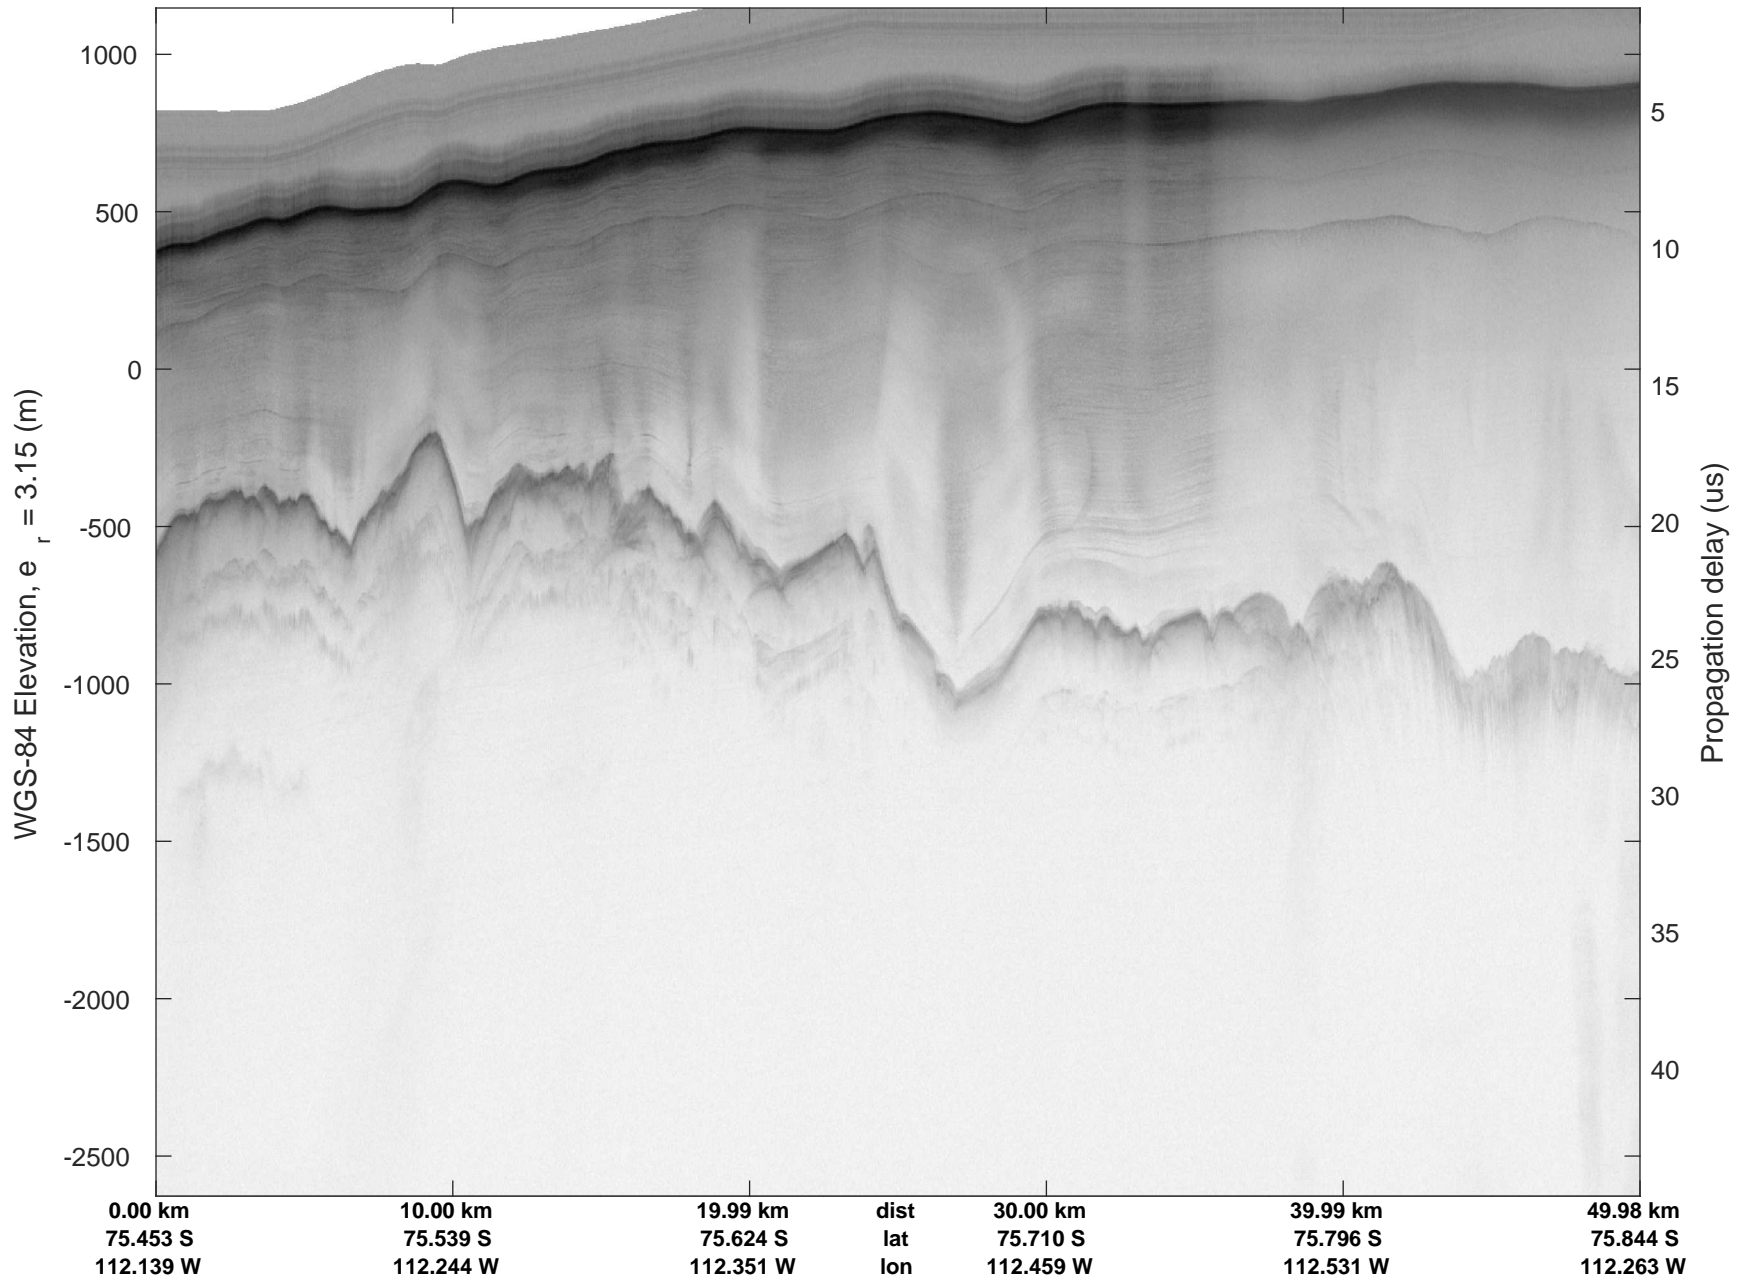

rds 2016_Antarctica_DC8: "Dotson-Crosson" 20161107_04_024: 19:28:53.9 to 19:35:20.3 GPS