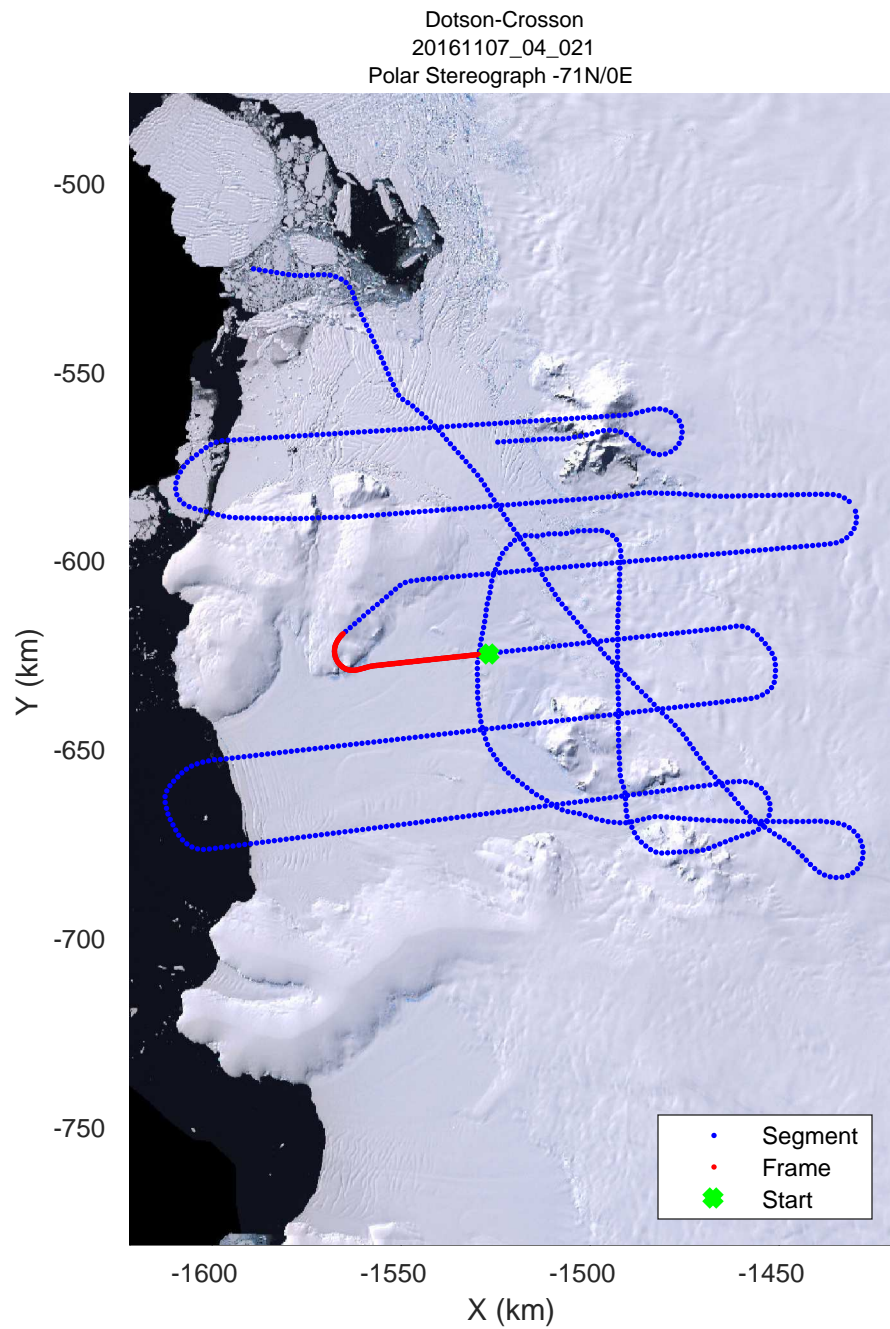

rds 2016_Antarctica_DC8: "Dotson-Crosson" 20161107_04_019: 18:57:44.2 to 19:04:04.0 GPS

rds 2016_Antarctica_DC8: "Dotson-Crosson" 20161107_04_020: 19:04:04.2 to 19:10:14.7 GPS

rds 2016_Antarctica_DC8: "Dotson-Crosson" 20161107_04_020: 19:04:04.2 to 19:10:14.7 GPS