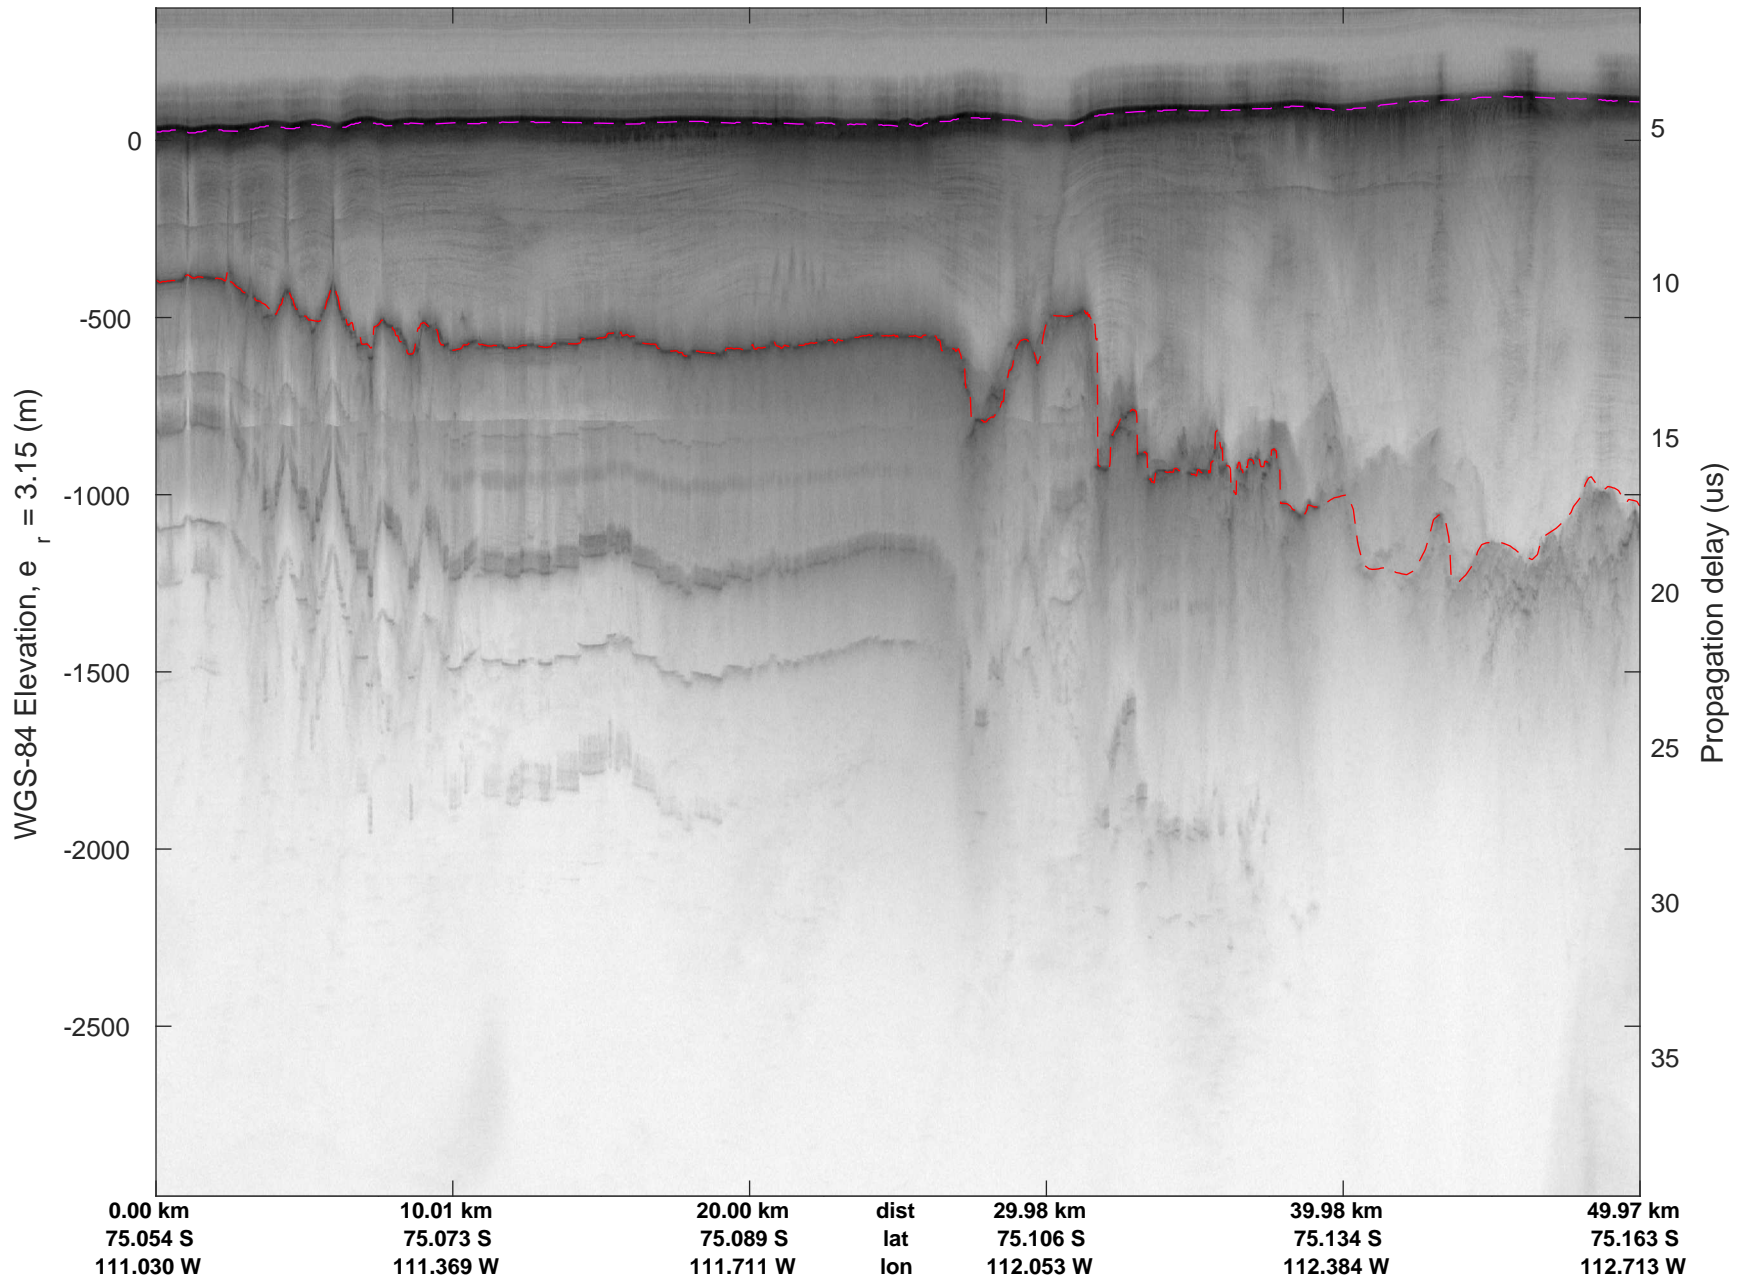

rds 2016_Antarctica_DC8: "Dotson-Crosson" 20161107_04_002: 17:11:44.0 to 17:17:48.6 GPS

rds 2016_Antarctica_DC8: "Dotson-Crosson" 20161107_04_003: 17:17:48.9 to 17:23:56.6 GPS

rds 2016_Antarctica_DC8: "Dotson-Crosson" 20161107_04_003: 17:17:48.9 to 17:23:56.6 GPS

rds 2016_Antarctica_DC8: "Dotson-Crosson" 20161107_04_004: 17:23:56.9 to 17:30:01.5 GPS

rds 2016_Antarctica_DC8: "Dotson-Crosson" 20161107_04_004: 17:23:56.9 to 17:30:01.5 GPS

rds 2016_Antarctica_DC8: "Dotson-Crosson" 20161107_04_005: 17:30:01.7 to 17:35:59.7 GPS