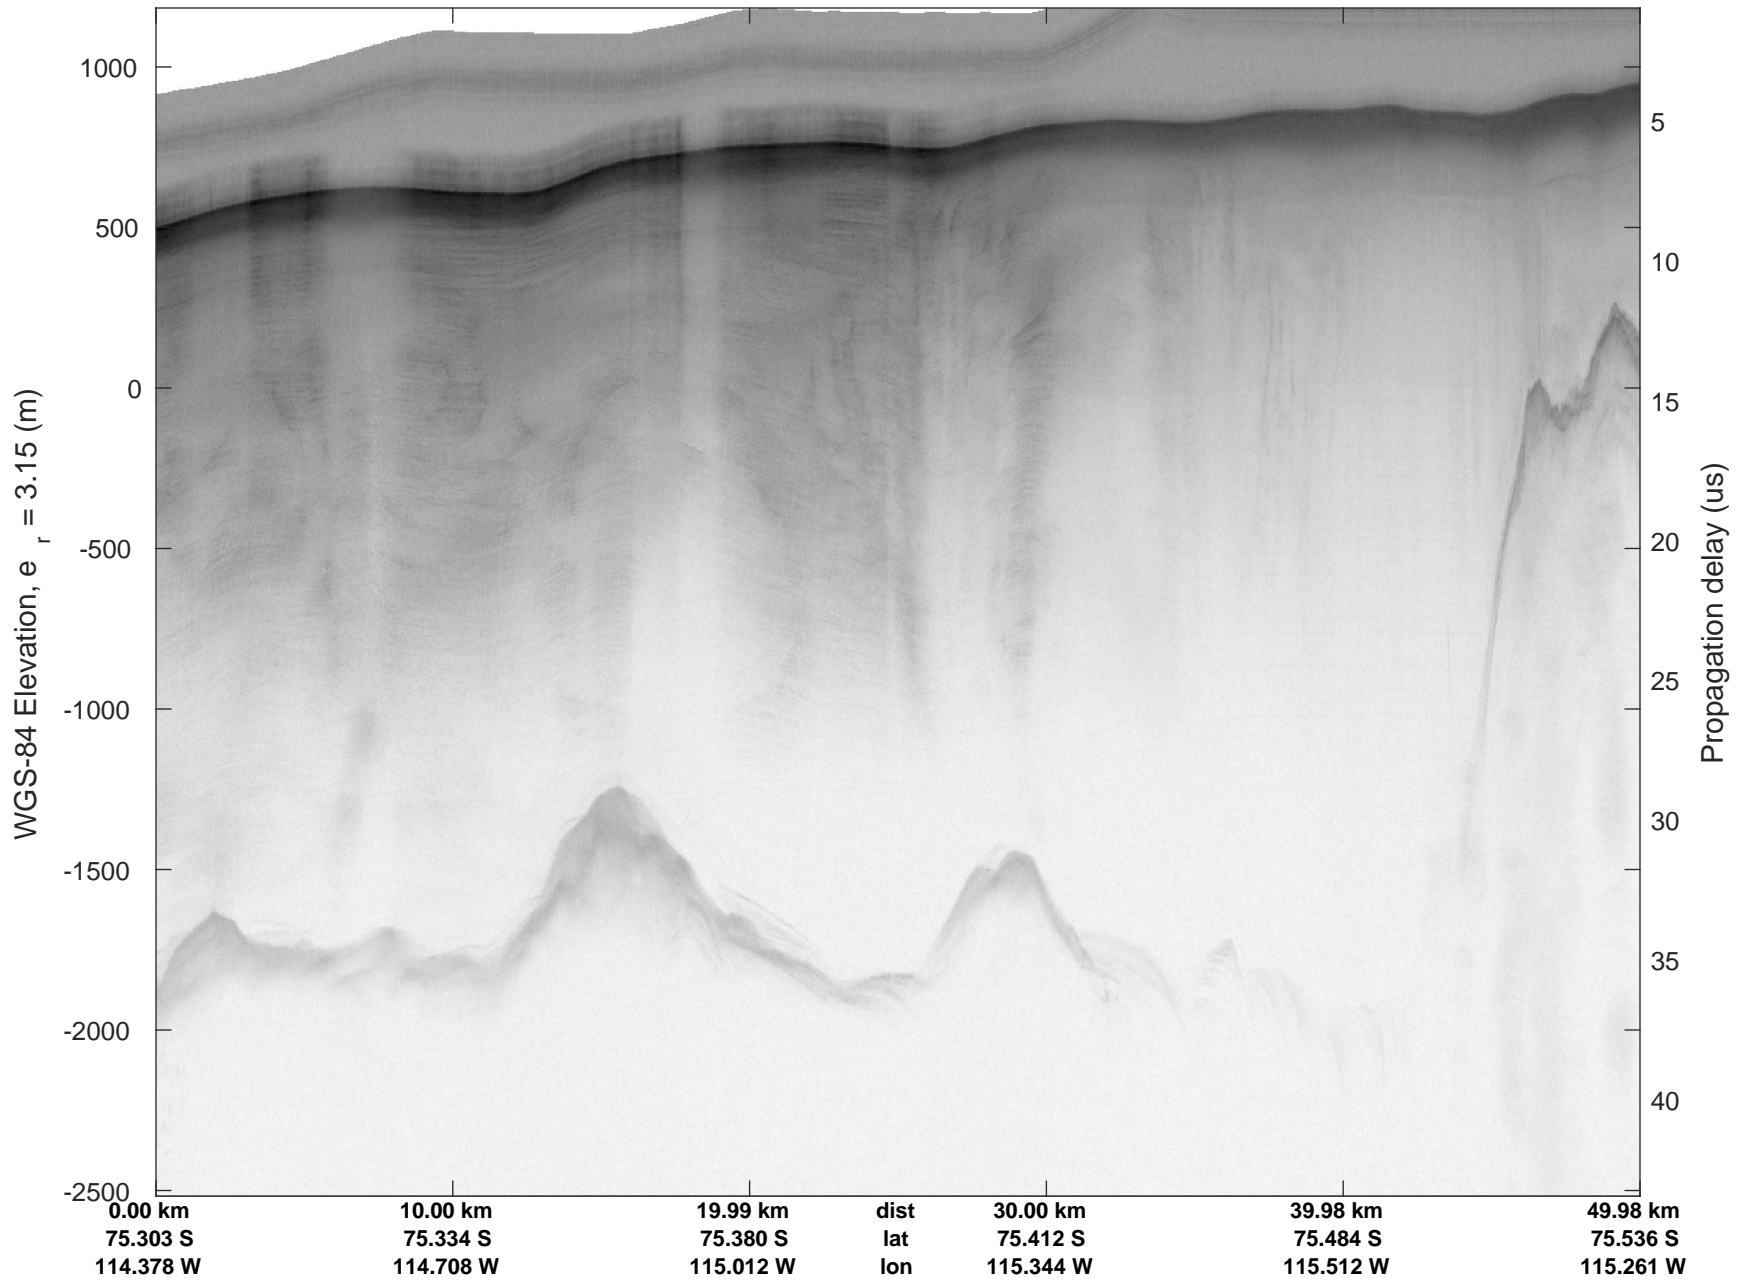

rds 2016_Antarctica_DC8: "Dotson-Crosson" 20161107_04_004: 17:23:56.9 to 17:30:01.5 GPS

rds 2016_Antarctica_DC8: "Dotson-Crosson" 20161107_04_004: 17:23:56.9 to 17:30:01.5 GPS

rds 2016_Antarctica_DC8: "Dotson-Crosson" 20161107_04_005: 17:30:01.7 to 17:35:59.7 GPS