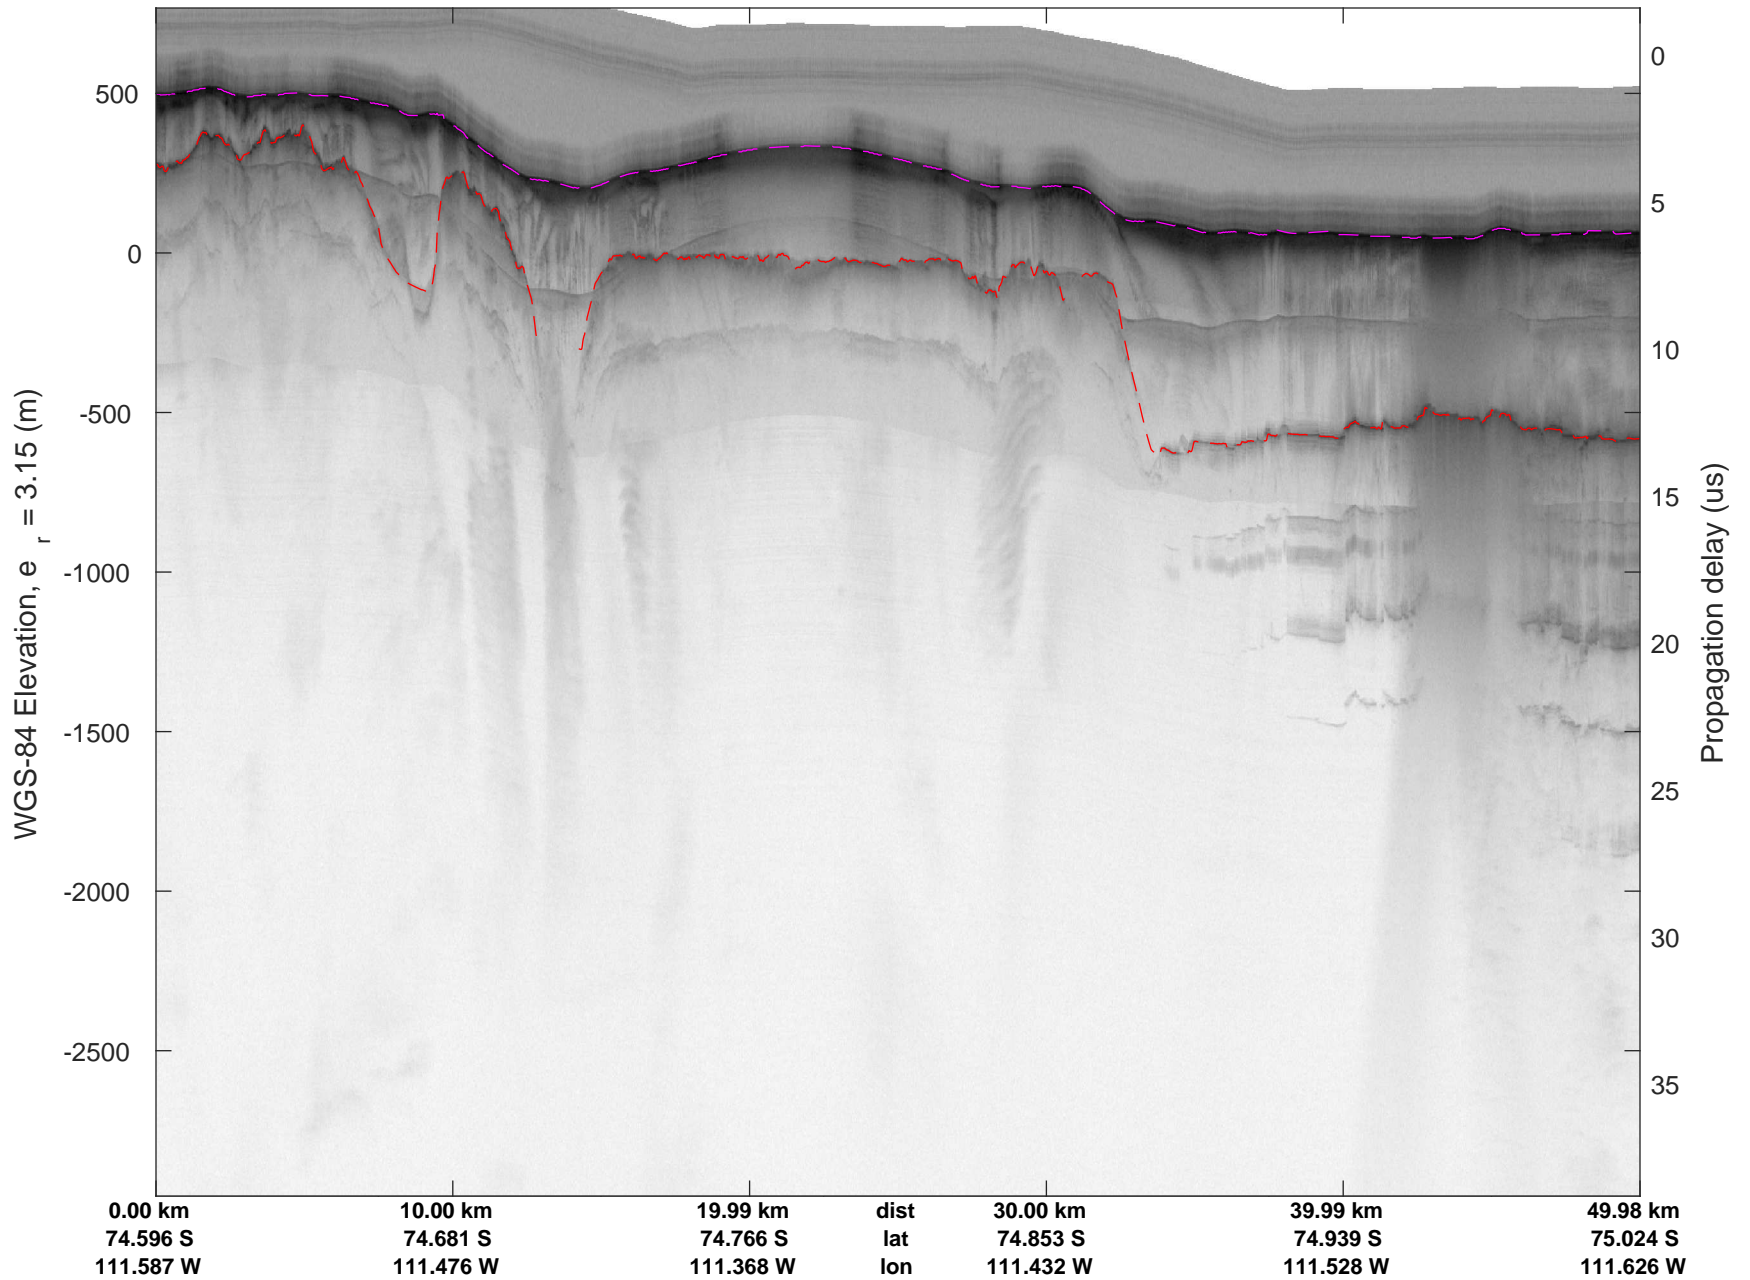

rds 2016_Antarctica_DC8: "Dotson-Crosson" 20161107_04_022: 19:16:27.2 to 19:22:51.8 GPS