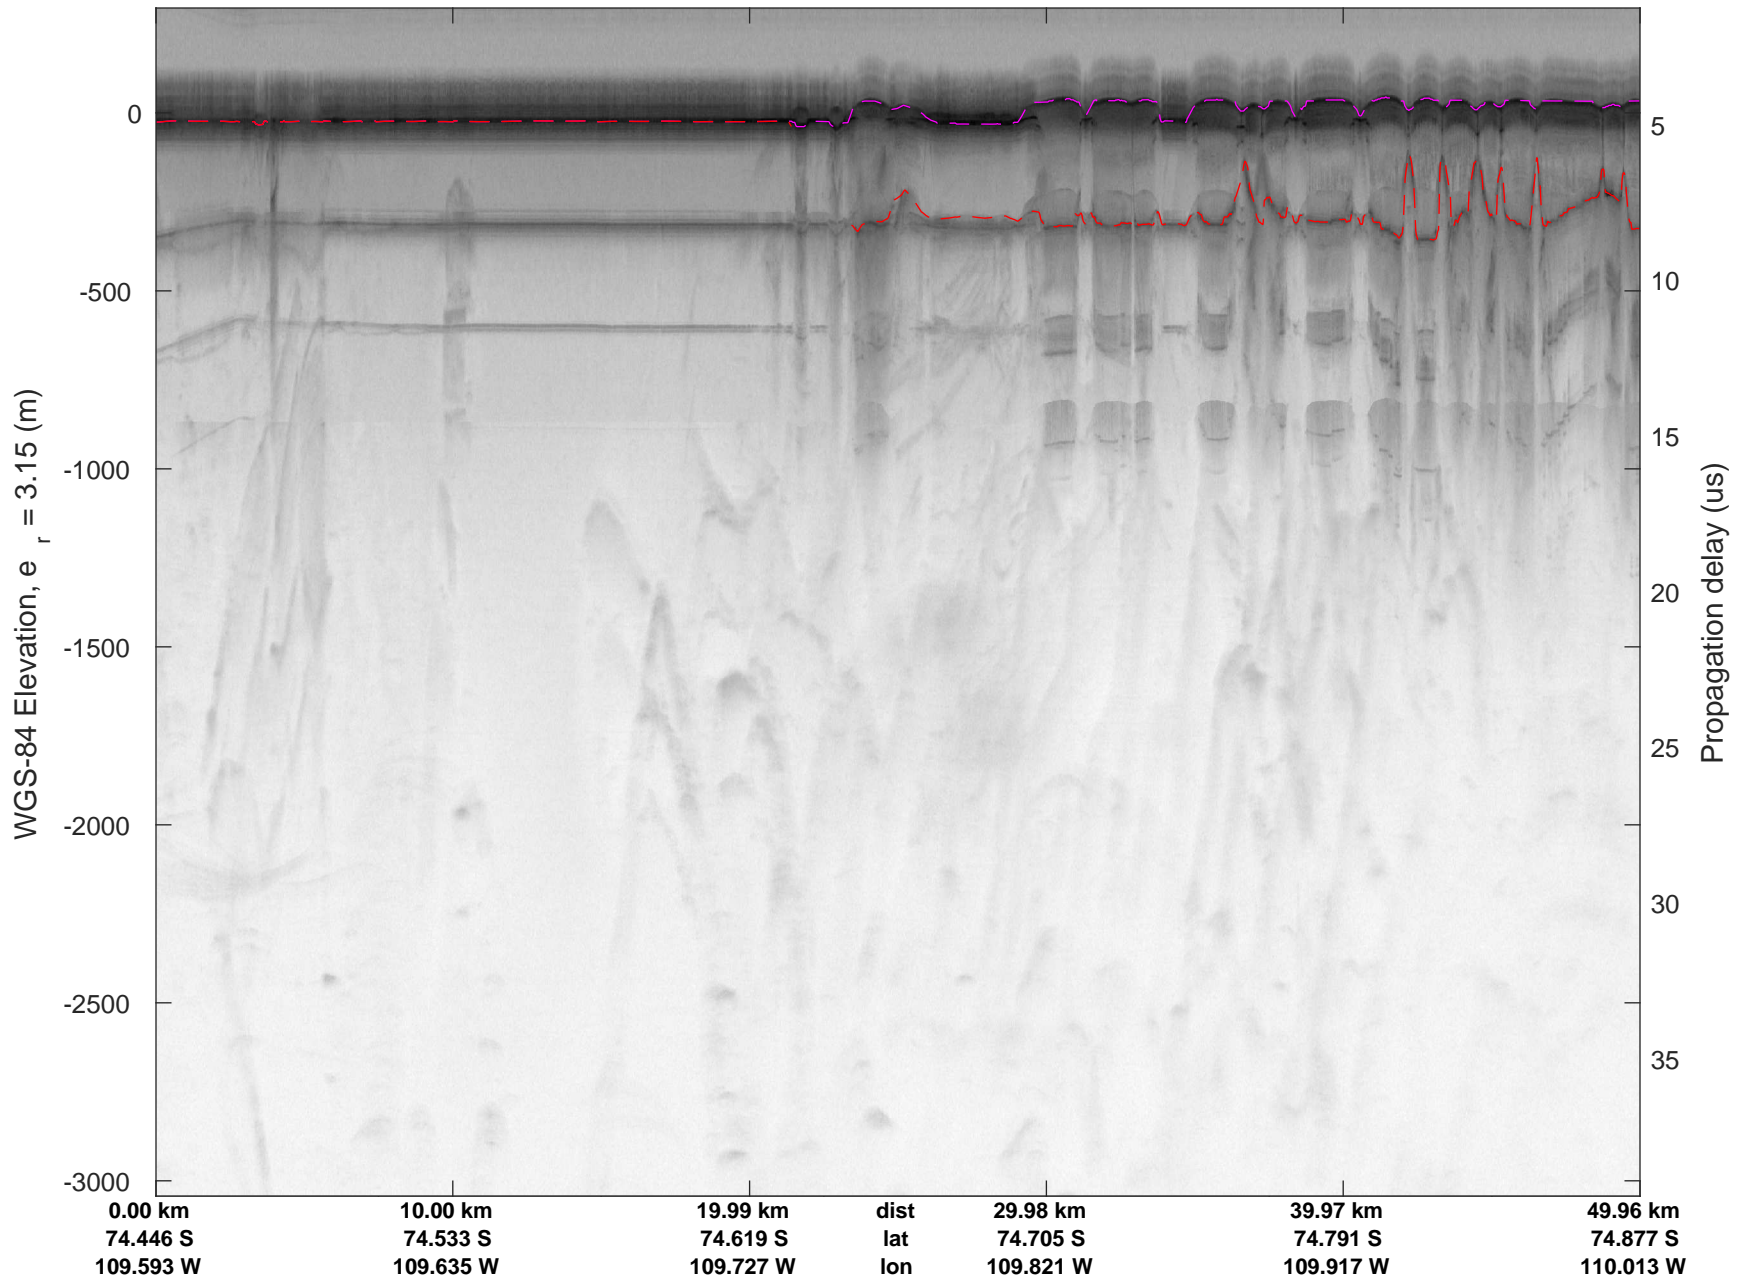

rds 2016_Antarctica_DC8: "Dotson-Crosson" 20161107_04_027: 19:47:29.6 to 19:53:35.1 GPS

rds 2016_Antarctica_DC8: "Dotson-Crosson" 20161107_04_027: 19:47:29.6 to 19:53:35.1 GPS

rds 2016_Antarctica_DC8: "Dotson-Crosson" 20161107_04_028: 19:53:35.3 to 20:00:03.7 GPS

rds 2016_Antarctica_DC8: "Dotson-Crosson" 20161107_04_028: 19:53:35.3 to 20:00:03.7 GPS

rds 2016_Antarctica_DC8: "Dotson-Crosson" 20161107_04_029: 20:00:04.1 to 20:06:41.7 GPS

rds 2016_Antarctica_DC8: "Dotson-Crosson" 20161107_04_029: 20:00:04.1 to 20:06:41.7 GPS

rds 2016_Antarctica_DC8: "Dotson-Crosson" 20161107_04_030: 20:06:42.0 to 20:12:43.3 GPS

rds 2016_Antarctica_DC8: "Dotson-Crosson" 20161107_04_030: 20:06:42.0 to 20:12:43.3 GPS

rds 2016_Antarctica_DC8: "Dotson-Crosson" 20161107_04_031: 20:12:43.5 to 20:18:27.2 GPS