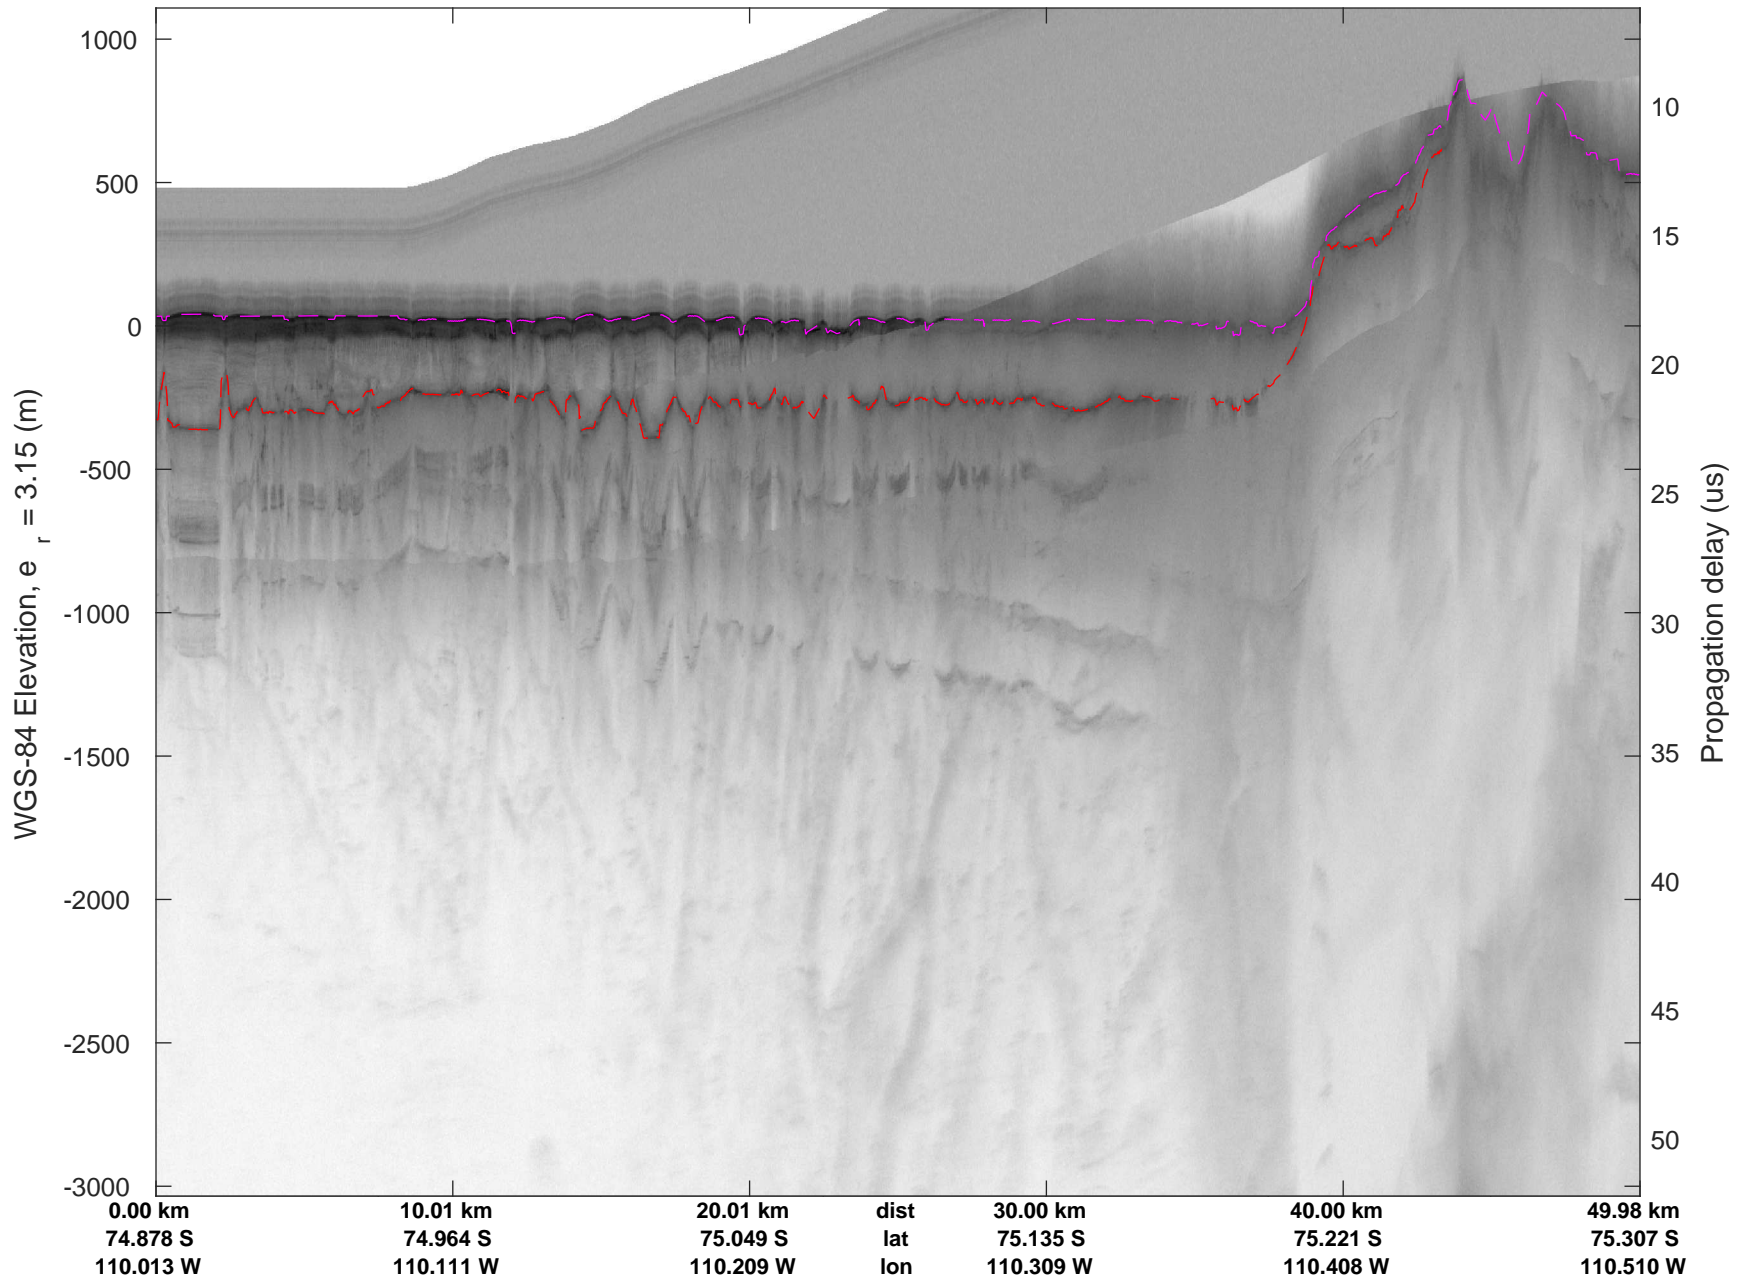

rds 2016_Antarctica_DC8: "Dotson-Crosson" 20161107_04_030: 20:06:42.0 to 20:12:43.3 GPS