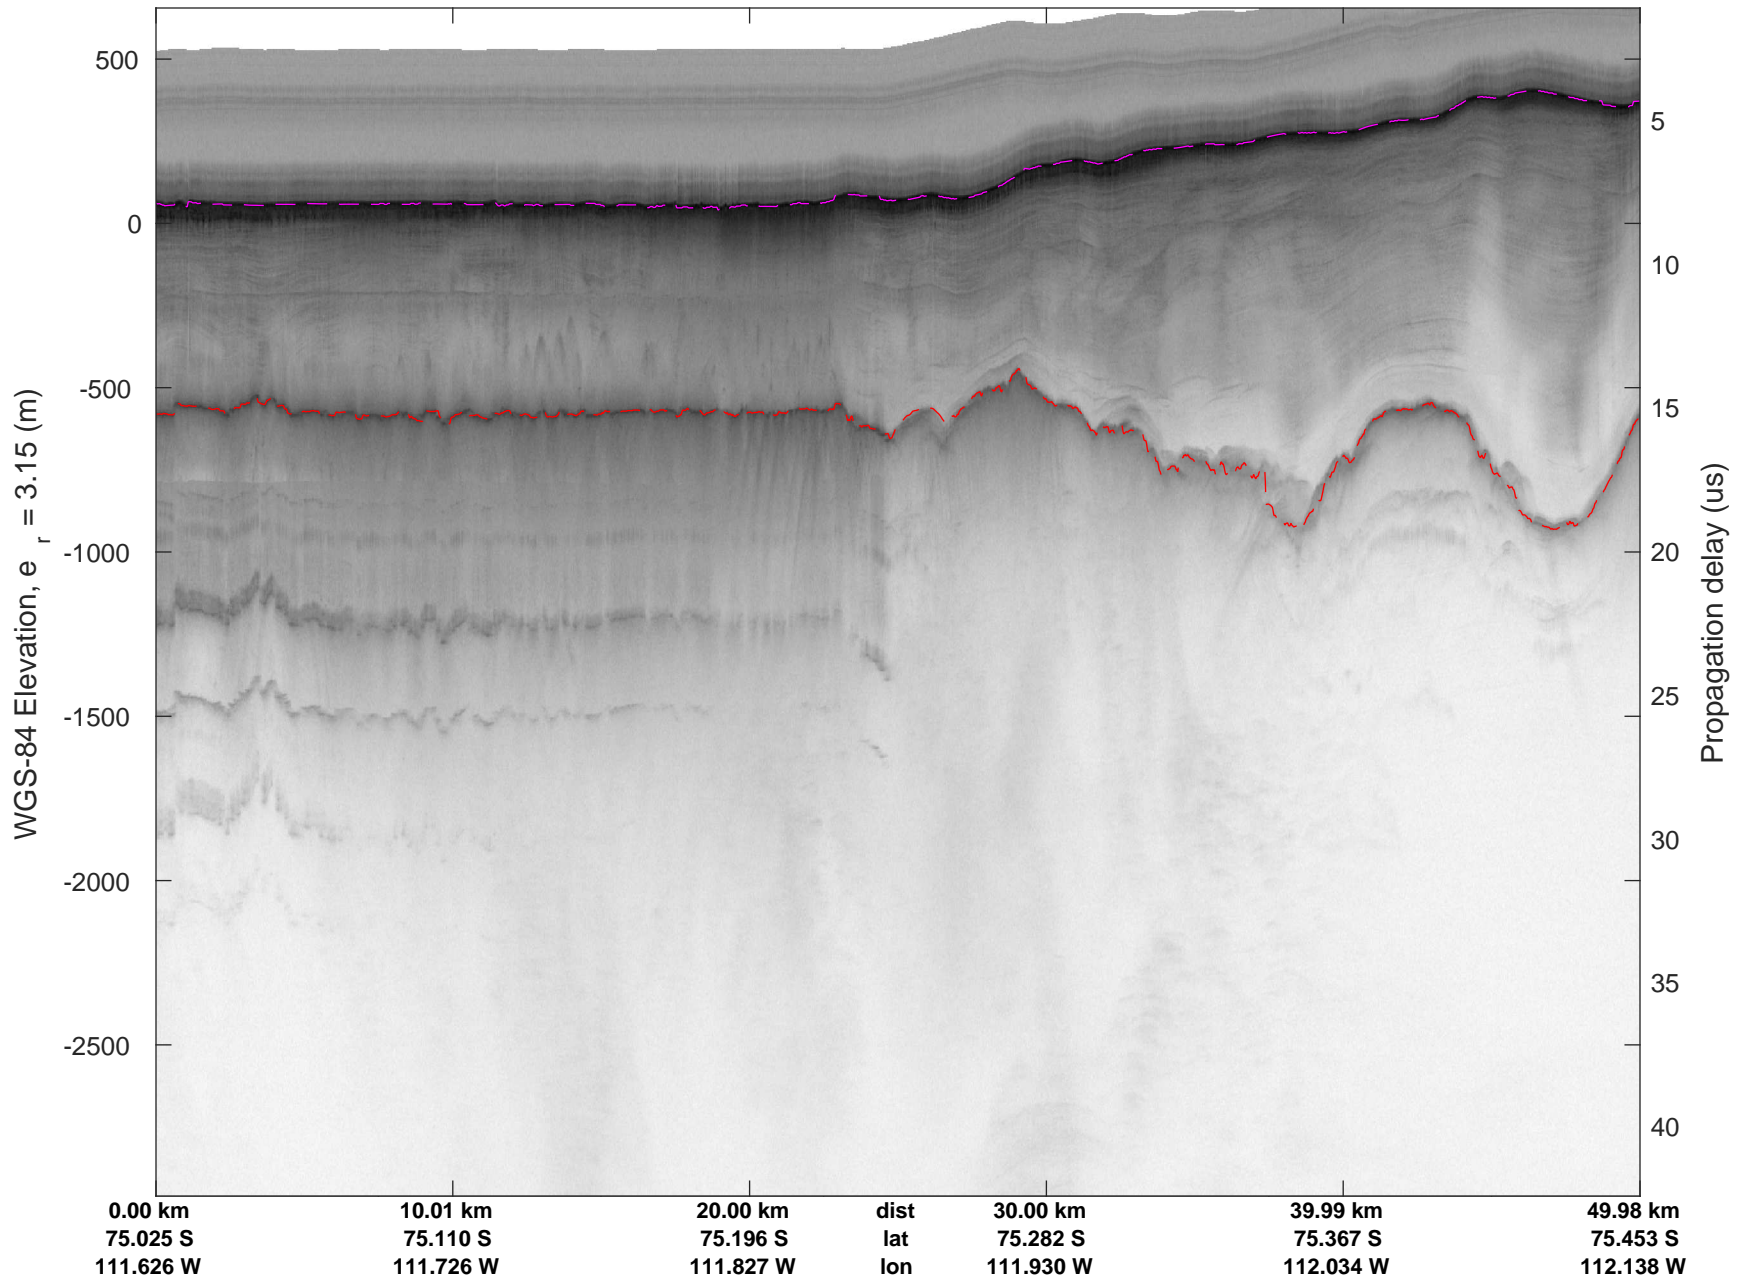

rds 2016_Antarctica_DC8: "Dotson-Crosson" 20161107_04_022: 19:16:27.2 to 19:22:51.8 GPS

rds 2016_Antarctica_DC8: "Dotson-Crosson" 20161107_04_023: 19:22:52.0 to 19:28:53.7 GPS

rds 2016_Antarctica_DC8: "Dotson-Crosson" 20161107_04_023: 19:22:52.0 to 19:28:53.7 GPS