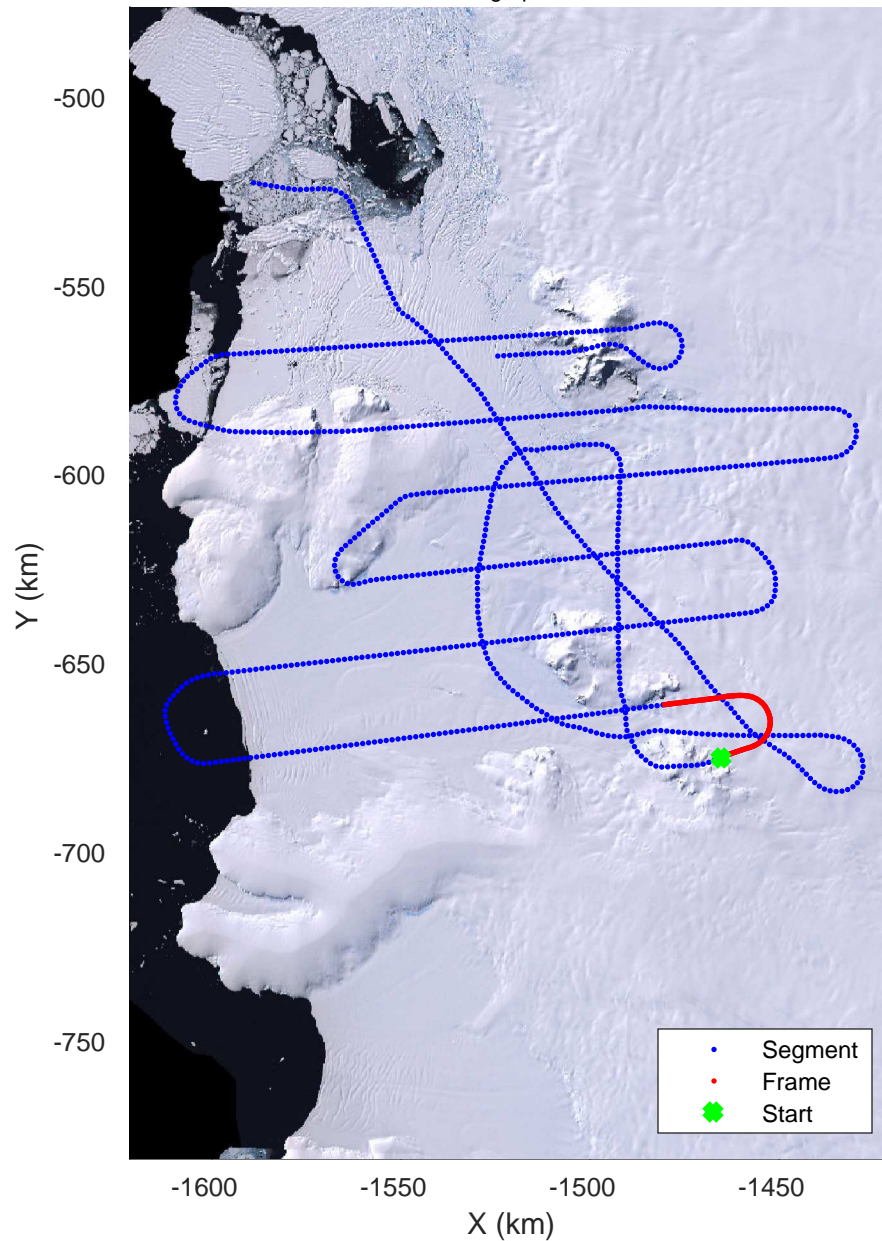

Dotson-Crosson
20161107_04_012
Polar Stereograph -71N/0E