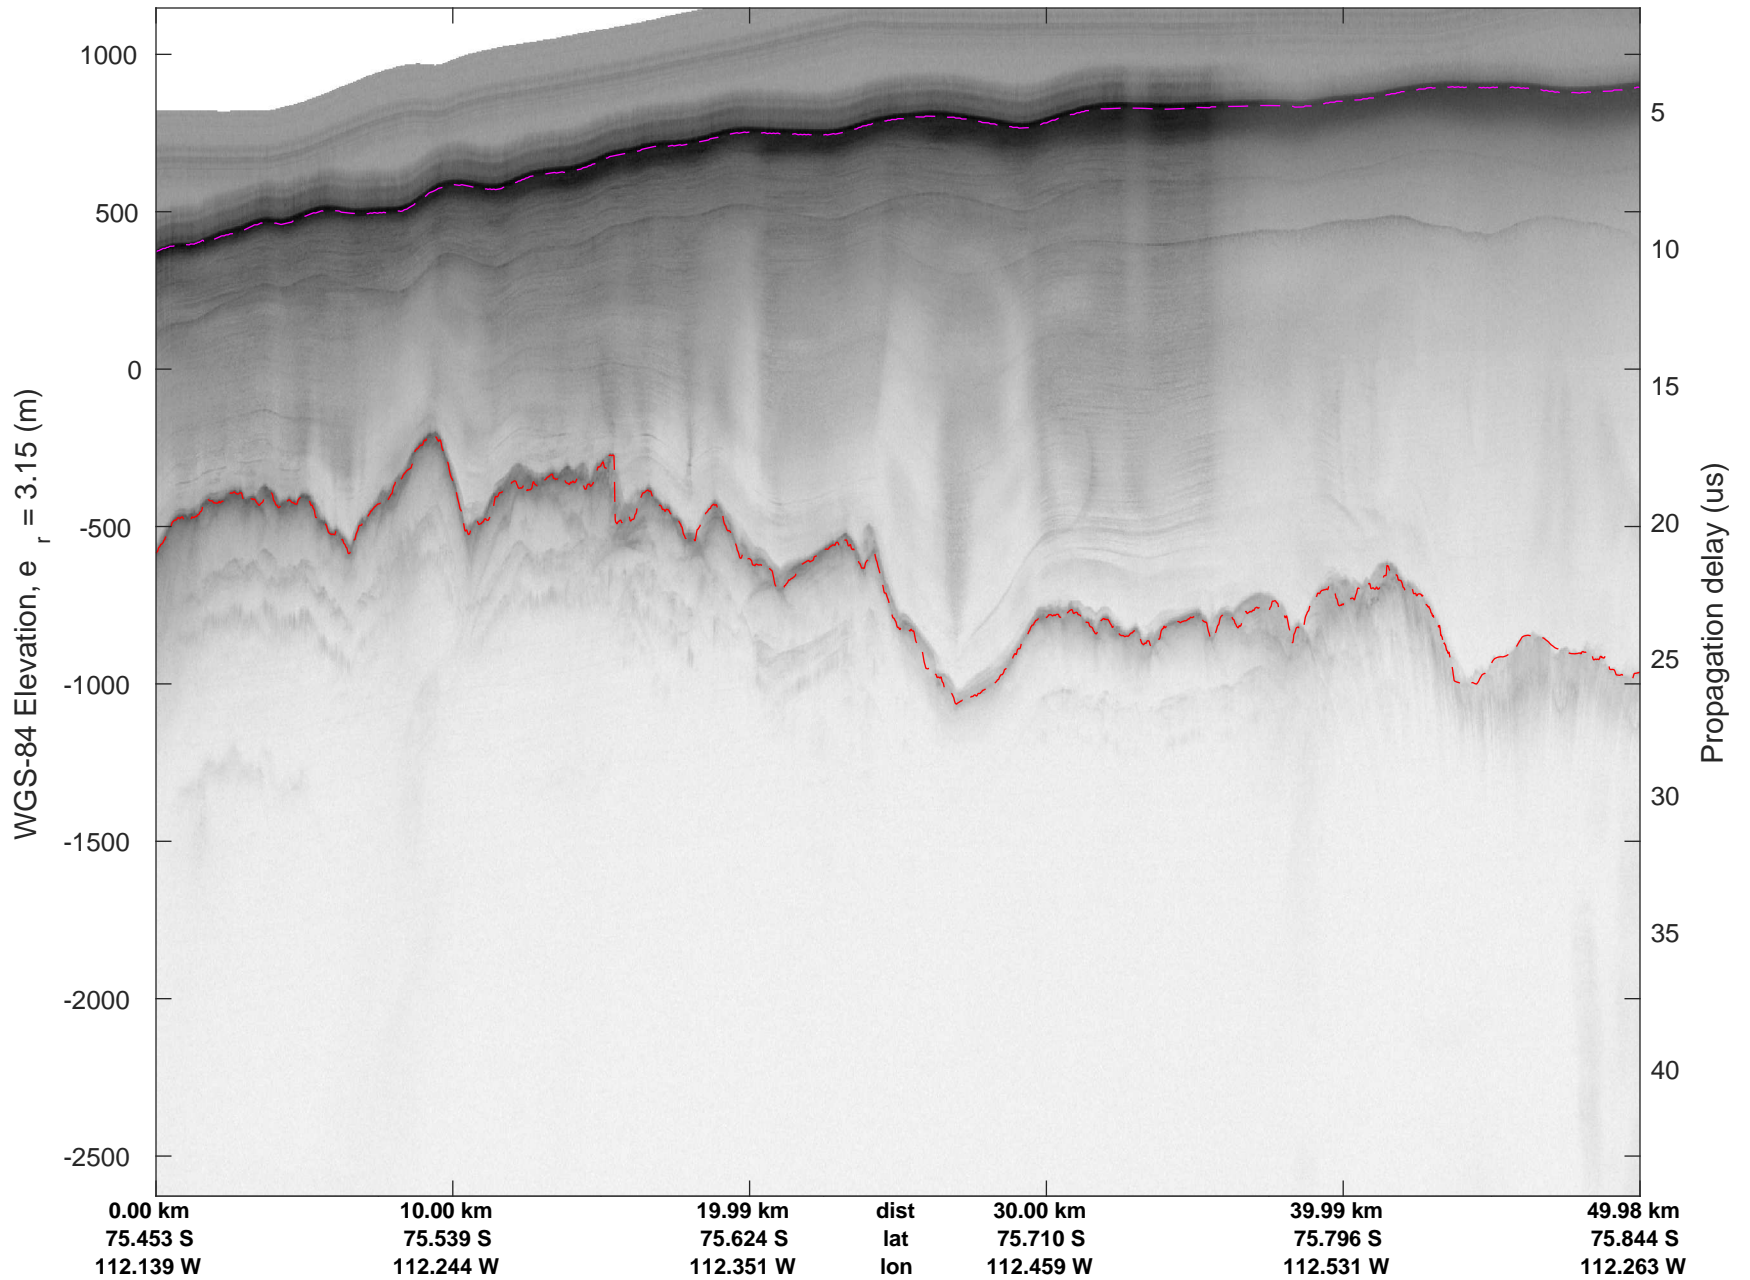

rds 2016_Antarctica_DC8: "Dotson-Crosson" 20161107_04_022: 19:16:27.2 to 19:22:51.8 GPS

rds 2016_Antarctica_DC8: "Dotson-Crosson" 20161107_04_023: 19:22:52.0 to 19:28:53.7 GPS

rds 2016_Antarctica_DC8: "Dotson-Crosson" 20161107_04_023: 19:22:52.0 to 19:28:53.7 GPS

rds 2016_Antarctica_DC8: "Dotson-Crosson" 20161107_04_024: 19:28:53.9 to 19:35:20.3 GPS

rds 2016_Antarctica_DC8: "Dotson-Crosson" 20161107_04_024: 19:28:53.9 to 19:35:20.3 GPS

rds 2016_Antarctica_DC8: "Dotson-Crosson" 20161107_04_025: 19:35:20.6 to 19:41:24.3 GPS