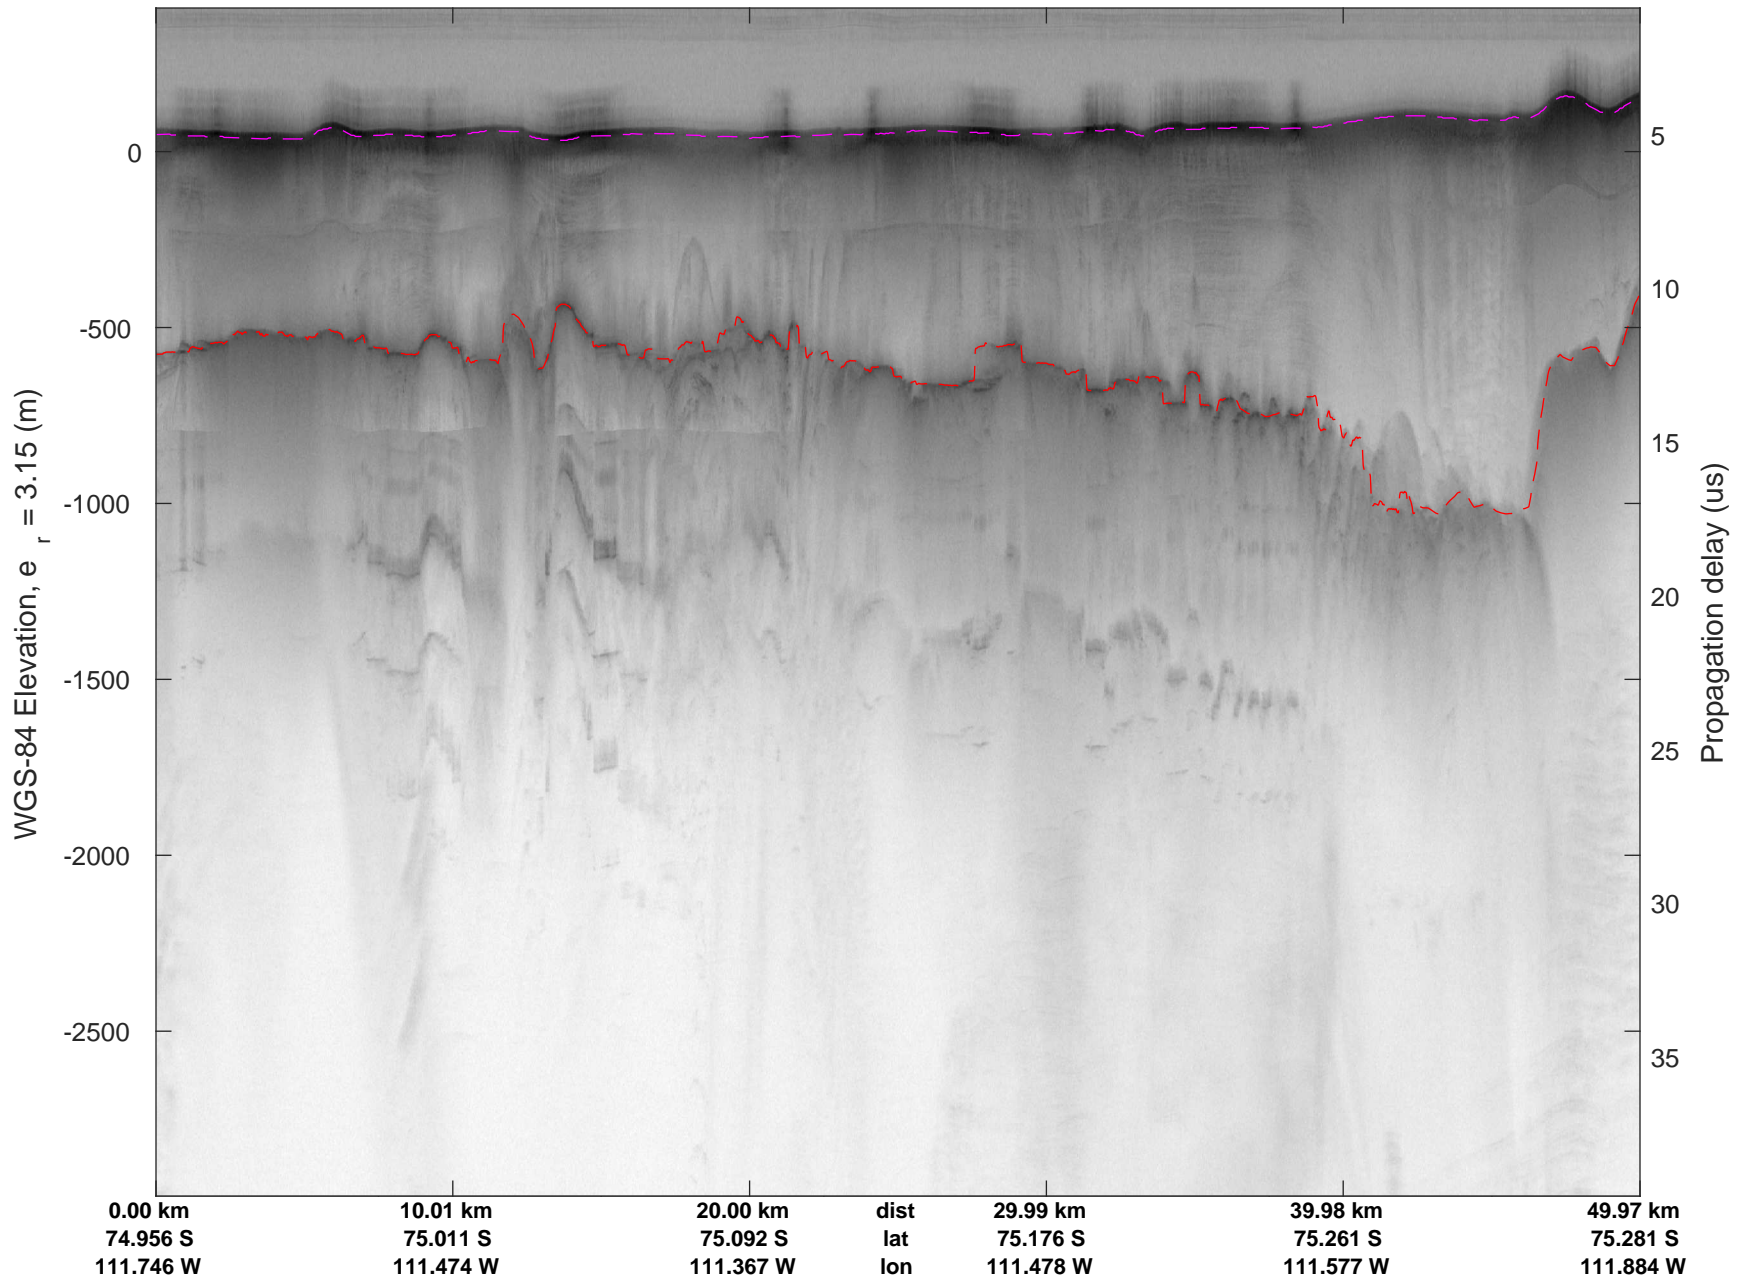

rds 2016_Antarctica_DC8: "Dotson-Crosson" 20161107_04_008: 17:47:55.4 to 17:54:46.4 GPS

rds 2016_Antarctica_DC8: "Dotson-Crosson" 20161107_04_009: 17:54:46.7 to 18:01:11.7 GPS

rds 2016_Antarctica_DC8: "Dotson-Crosson" 20161107_04_009: 17:54:46.7 to 18:01:11.7 GPS