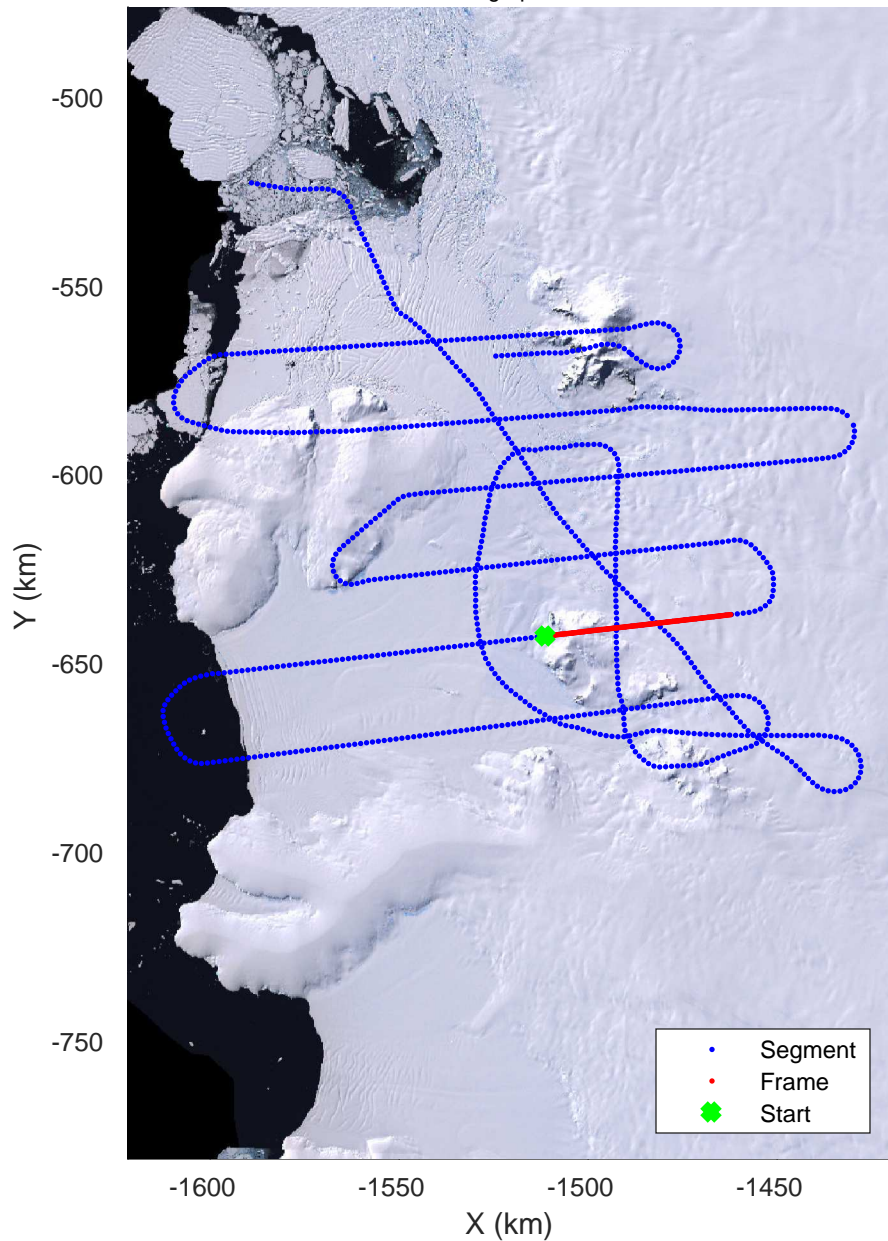

rds 2016_Antarctica_DC8: "Dotson-Crosson" 20161107_04_017: 18:44:37.9 to 18:51:08.9 GPS

rds 2016_Antarctica_DC8: "Dotson-Crosson" 20161107_04_017: 18:44:37.9 to 18:51:08.9 GPS

Dotson-Crosson
 20161107_04_018
 Polar Stereograph -71N/0E