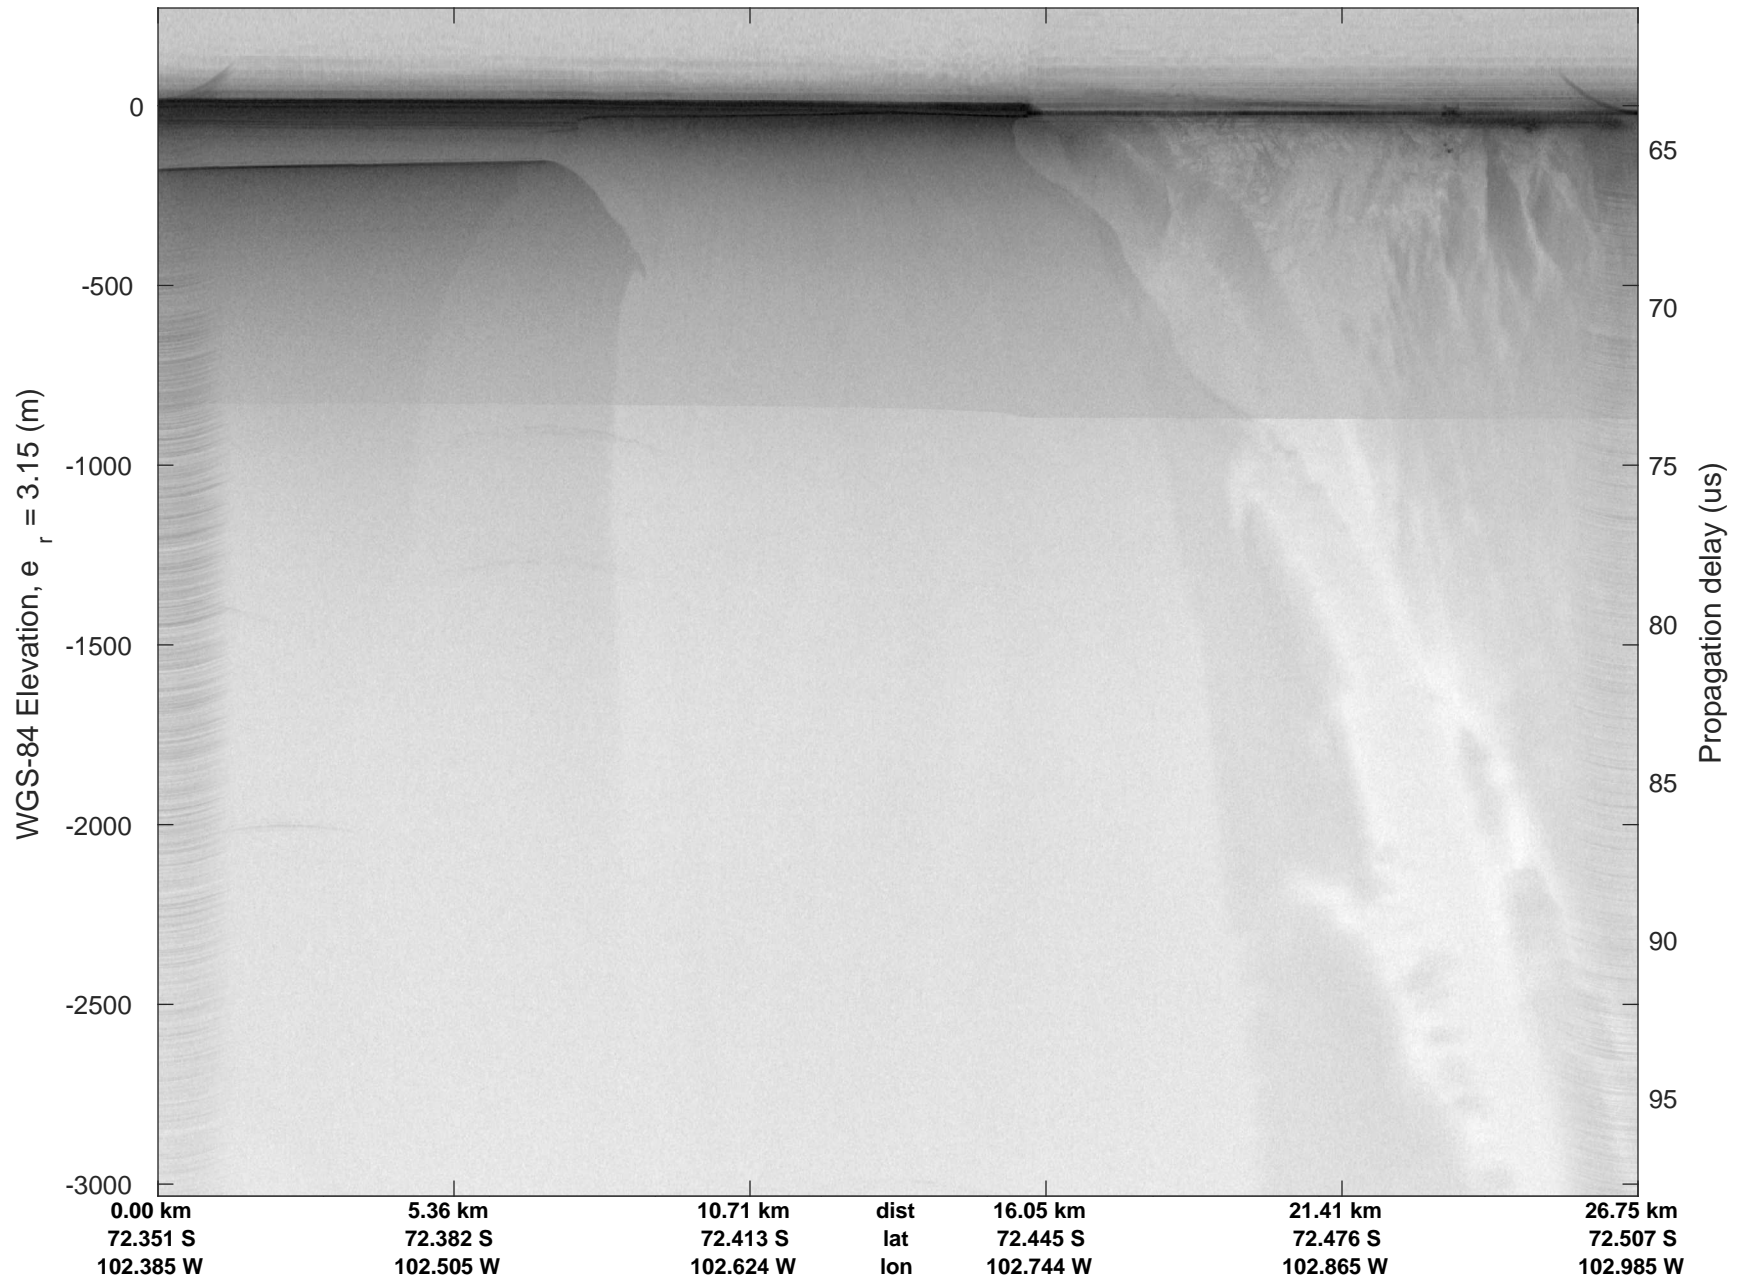

rds 2016_Antarctica_DC8: "Dotson-Crosson" 20161107_03_001: 16:39:06.9 to 16:41:02.0 GPS

rds 2016_Antarctica_DC8: "Dotson-Crosson" 20161107_03_001: 16:39:06.9 to 16:41:02.0 GPS