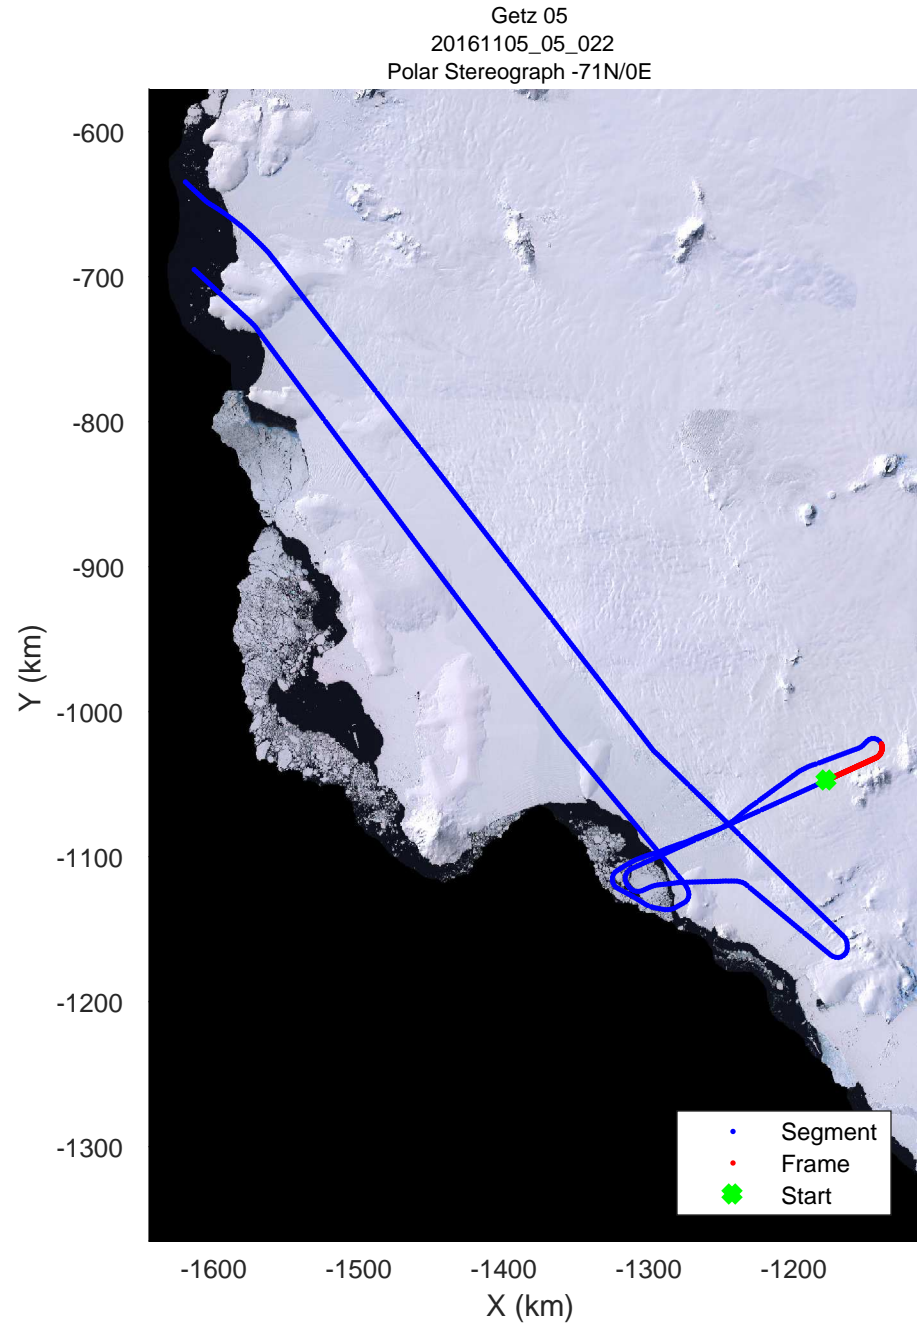

rds 2016_Antarctica_DC8: "Getz 05" 20161105_05_020: 18:53:20.3 to 18:59:31.2 GPS

rds 2016_Antarctica_DC8: "Getz 05" 20161105_05_021: 18:59:31.4 to 19:05:43.4 GPS

rds 2016_Antarctica_DC8: "Getz 05" 20161105_05_021: 18:59:31.4 to 19:05:43.4 GPS