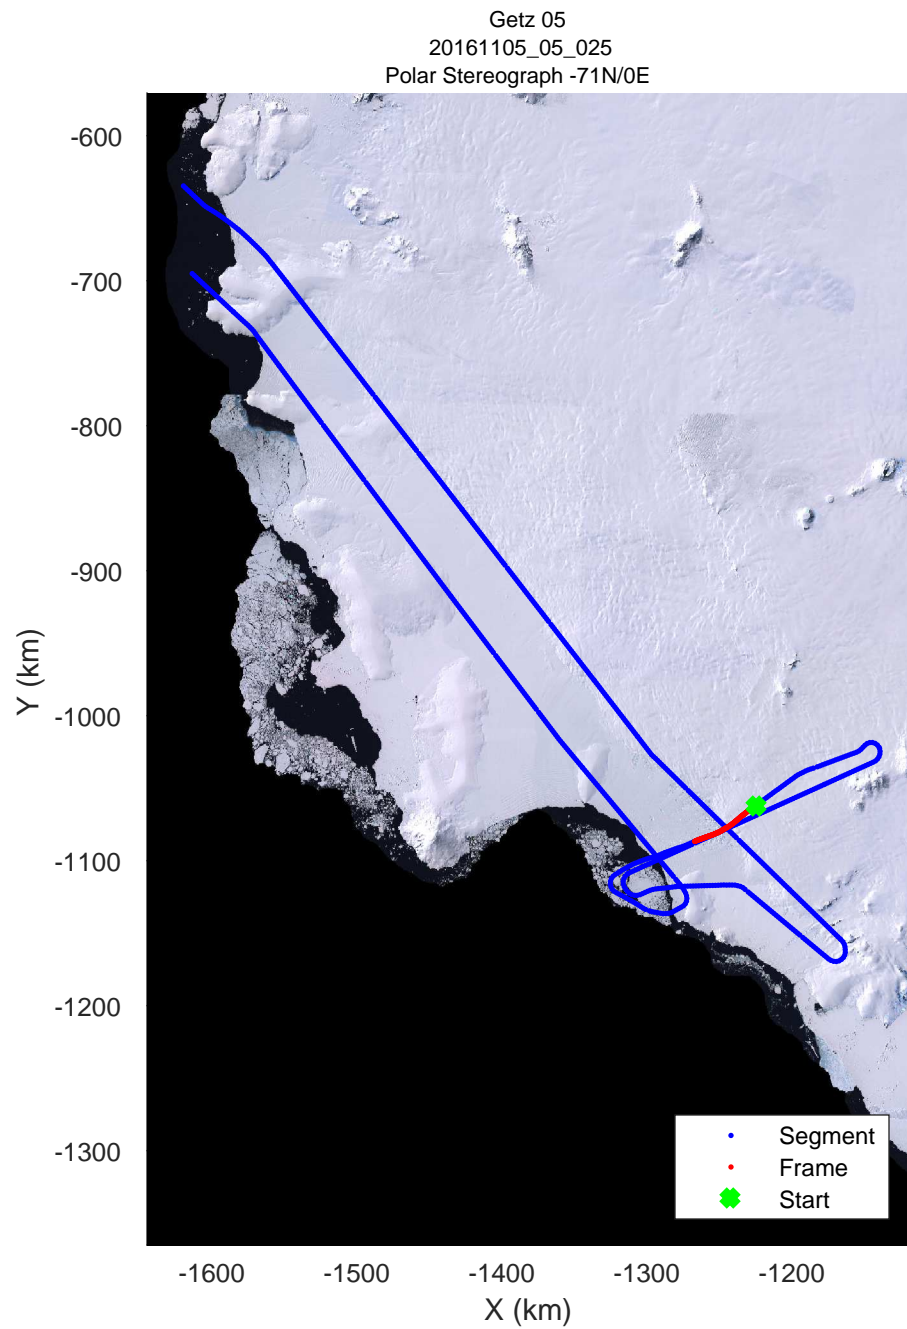

rds 2016_Antarctica_DC8: "Getz 05" 20161105_05_023: 19:12:13.8 to 19:18:27.9 GPS

rds 2016_Antarctica_DC8: "Getz 05" 20161105_05_024: 19:18:28.1 to 19:24:55.7 GPS

rds 2016_Antarctica_DC8: "Getz 05" 20161105_05_024: 19:18:28.1 to 19:24:55.7 GPS