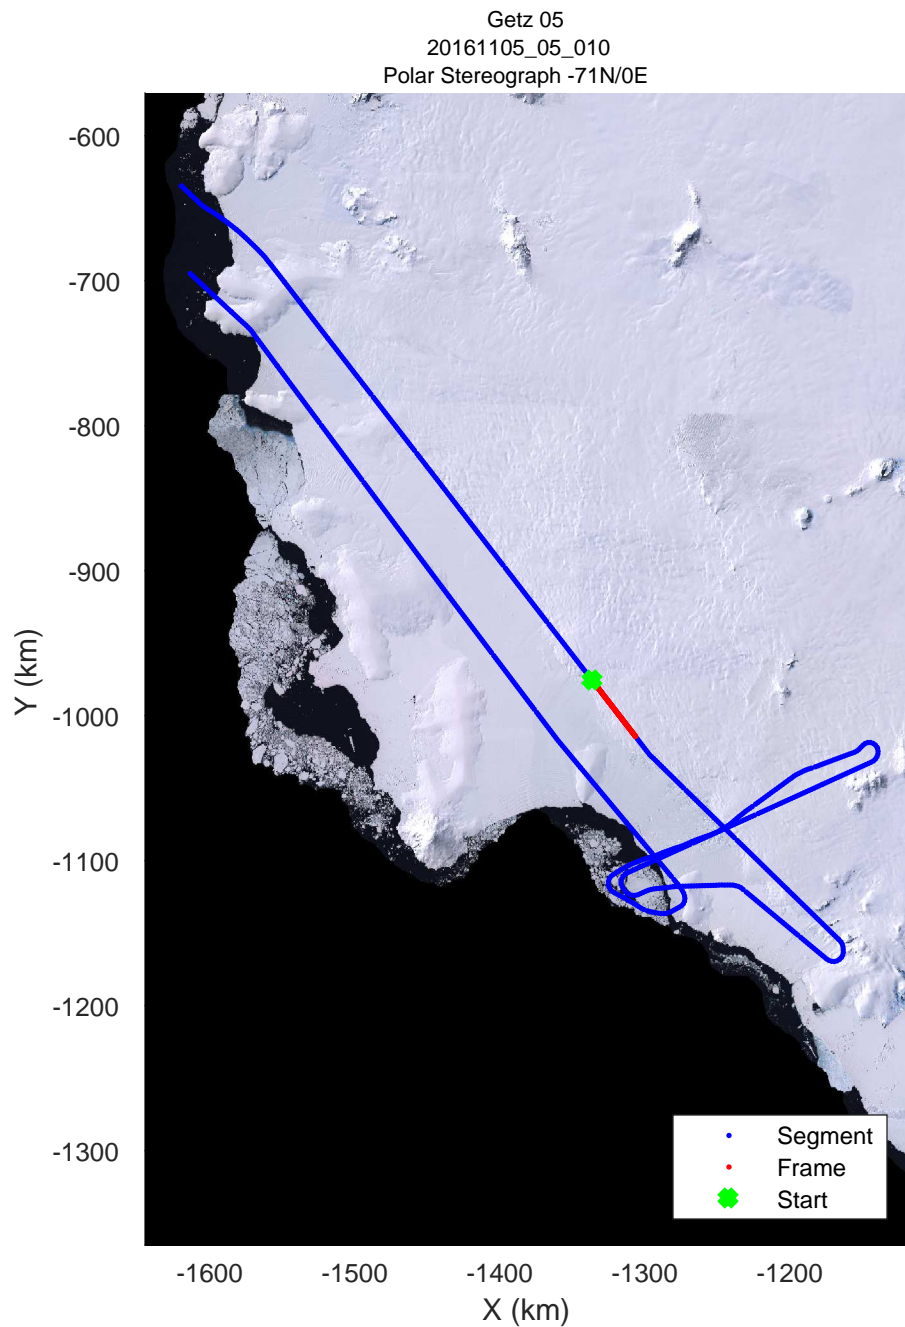

rds 2016_Antarctica_DC8: "Getz 05" 20161105_05_008: 17:38:52.9 to 17:45:00.2 GPS

rds 2016_Antarctica_DC8: "Getz 05" 20161105_05_009: 17:45:00.5 to 17:51:05.1 GPS

rds 2016_Antarctica_DC8: "Getz 05" 20161105_05_009: 17:45:00.5 to 17:51:05.1 GPS