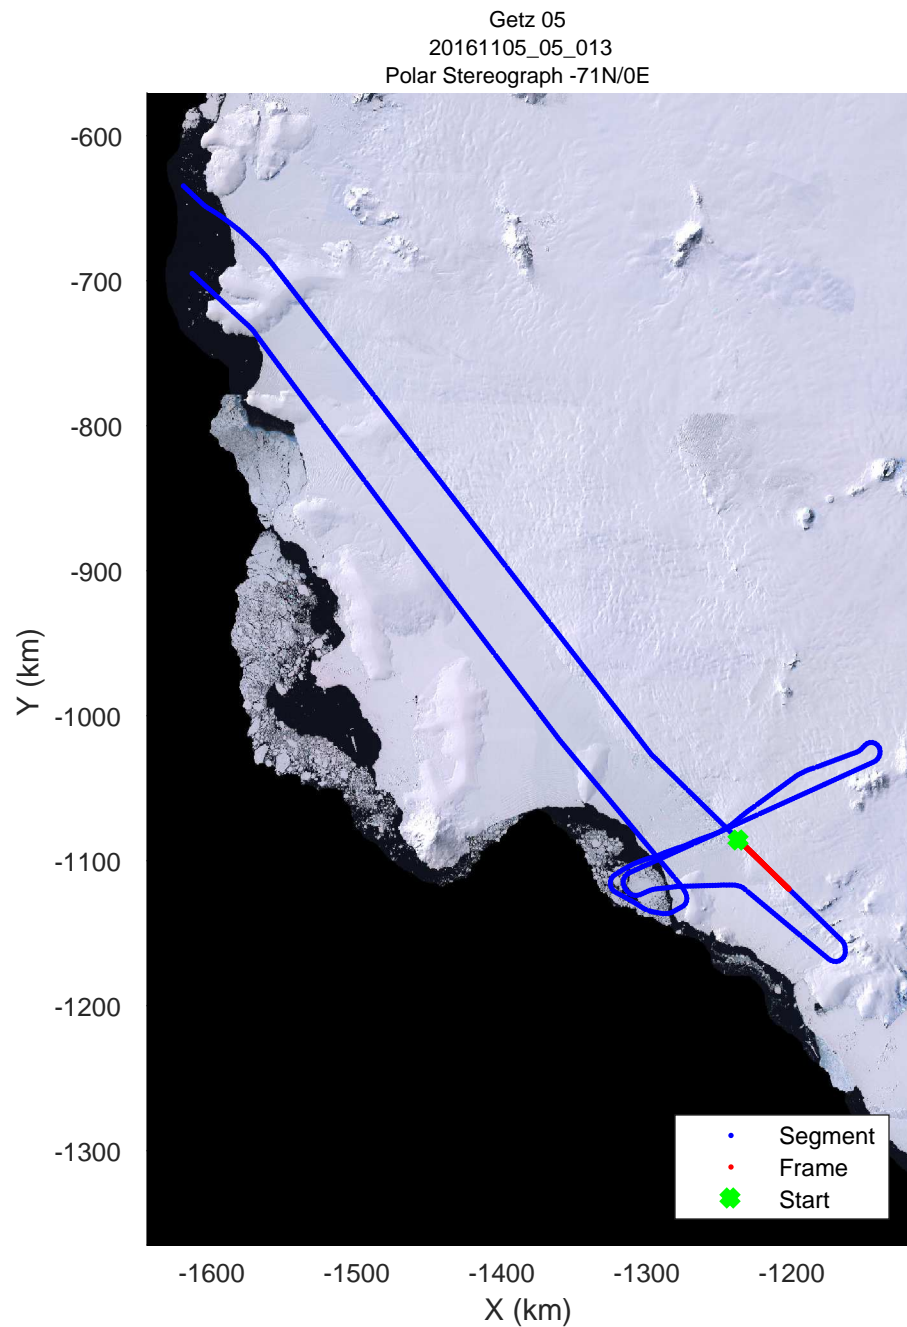

rds 2016_Antarctica_DC8: "Getz 05" 20161105_05_011: 17:57:06.7 to 18:03:12.9 GPS

rds 2016_Antarctica_DC8: "Getz 05" 20161105_05_012: 18:03:13.1 to 18:09:25.9 GPS

rds 2016_Antarctica_DC8: "Getz 05" 20161105_05_012: 18:03:13.1 to 18:09:25.9 GPS