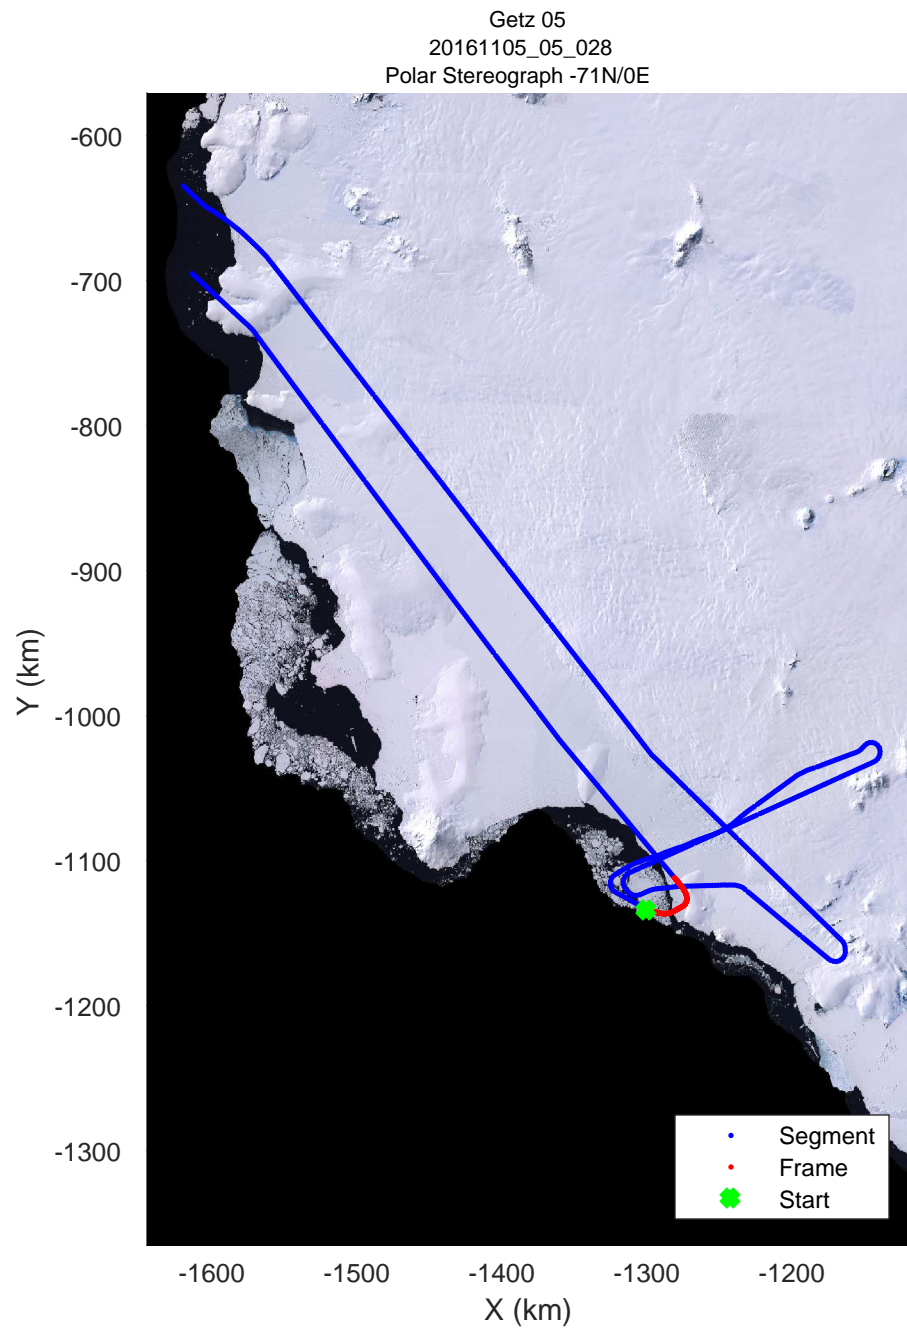

rds 2016_Antarctica_DC8: "Getz 05" 20161105_05_026: 19:31:16.9 to 19:37:28.7 GPS

rds 2016_Antarctica_DC8: "Getz 05" 20161105_05_027: 19:37:29.0 to 19:43:38.6 GPS

rds 2016_Antarctica_DC8: "Getz 05" 20161105_05_027: 19:37:29.0 to 19:43:38.6 GPS