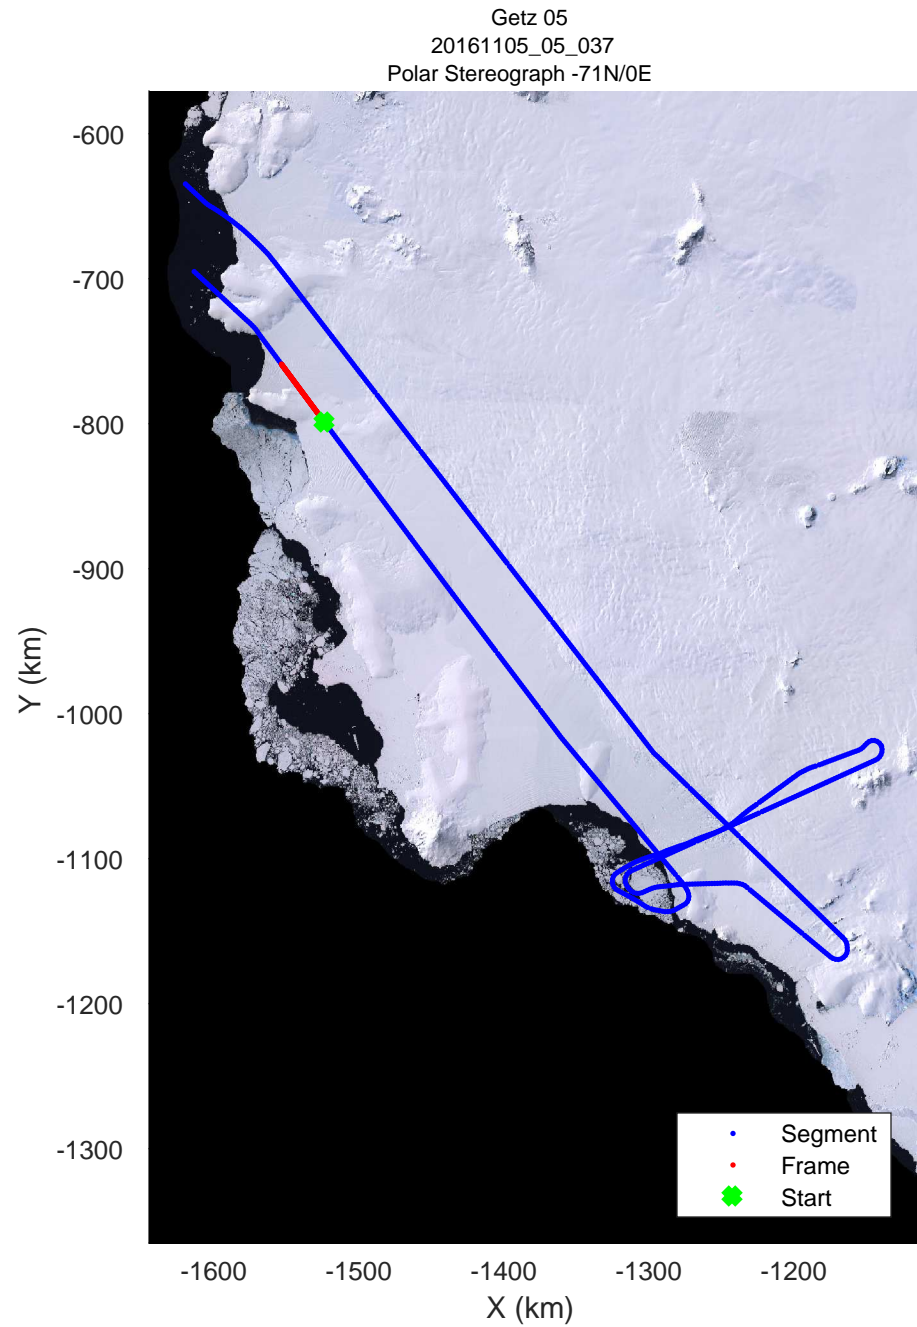

rds 2016_Antarctica_DC8: "Getz 05" 20161105_05_035: 20:26:39.6 to 20:32:37.9 GPS

rds 2016_Antarctica_DC8: "Getz 05" 20161105_05_036: 20:32:38.2 to 20:38:31.6 GPS

rds 2016_Antarctica_DC8: "Getz 05" 20161105_05_036: 20:32:38.2 to 20:38:31.6 GPS