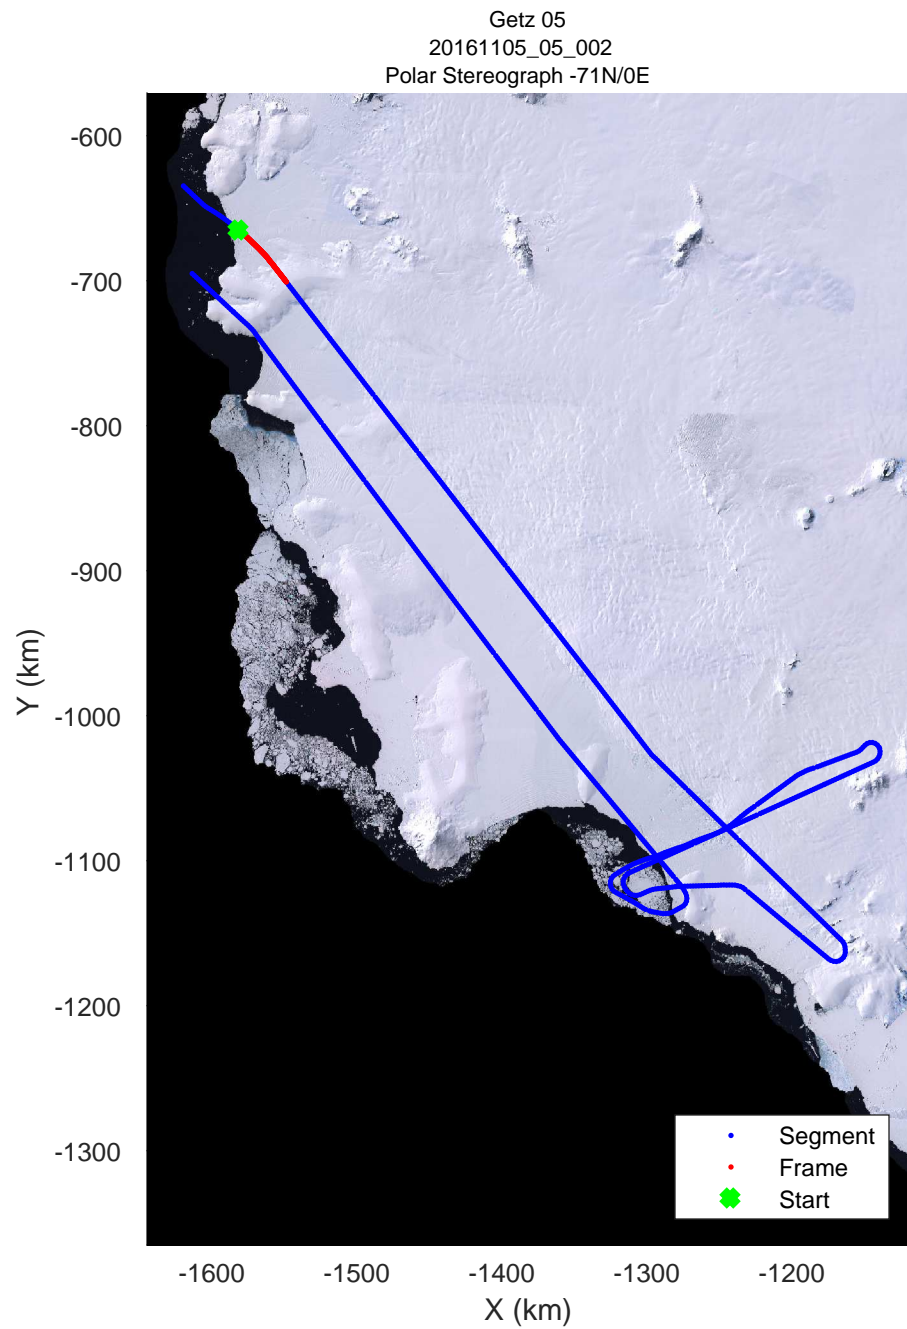

rds 2016_Antarctica_DC8: "Getz 05" 20161105_05_001: 16:56:53.9 to 17:02:15.6 GPS

rds 2016_Antarctica_DC8: "Getz 05" 20161105_05_001: 16:56:53.9 to 17:02:15.6 GPS

rds 2016_Antarctica_DC8: "Getz 05" 20161105_05_002: 17:02:15.8 to 17:08:23.8 GPS