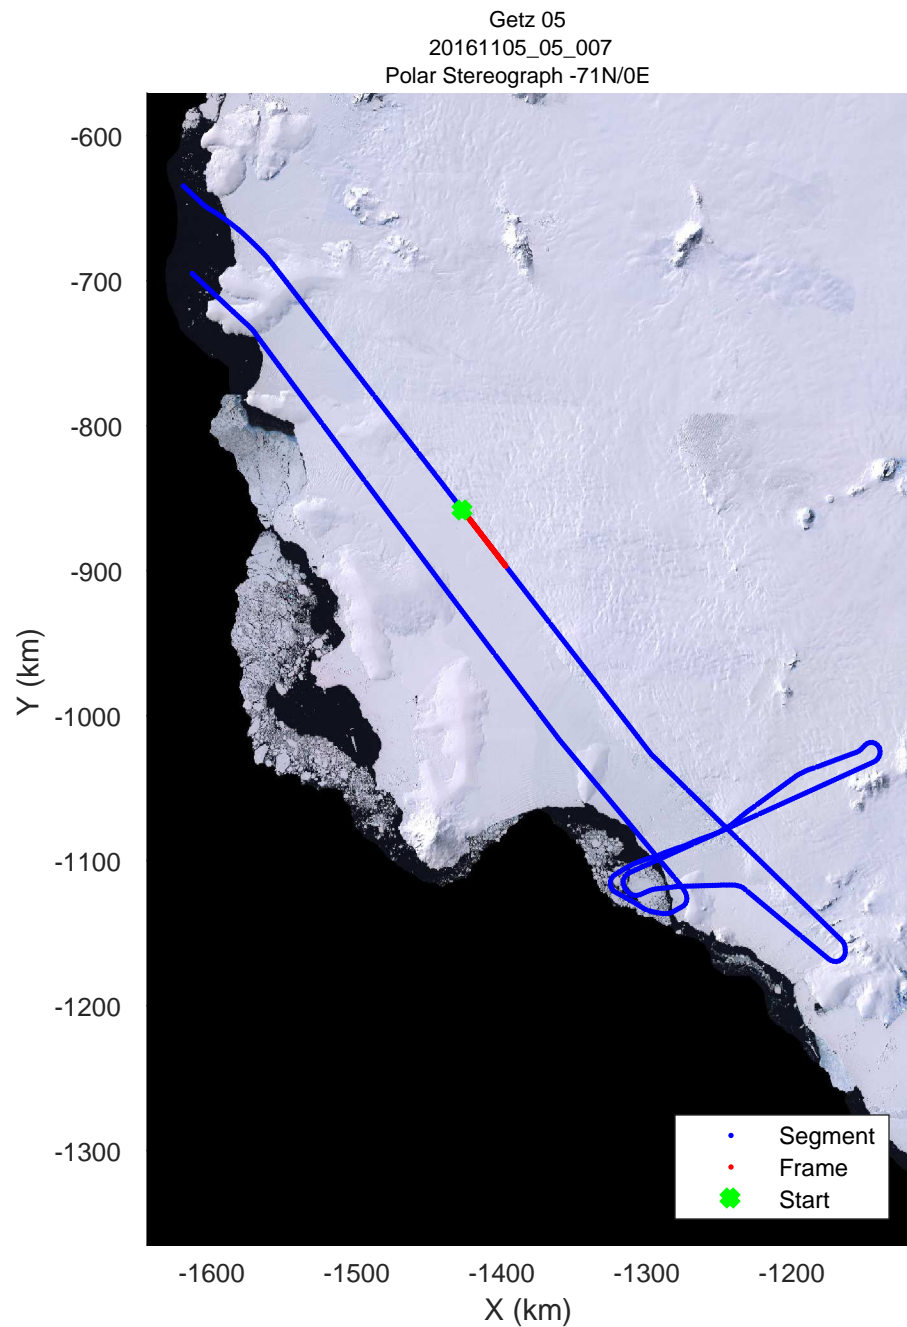

rds 2016_Antarctica_DC8: "Getz 05" 20161105_05_005: 17:20:37.4 to 17:26:43.6 GPS

rds 2016_Antarctica_DC8: "Getz 05" 20161105_05_006: 17:26:43.8 to 17:32:46.7 GPS

rds 2016_Antarctica_DC8: "Getz 05" 20161105_05_006: 17:26:43.8 to 17:32:46.7 GPS