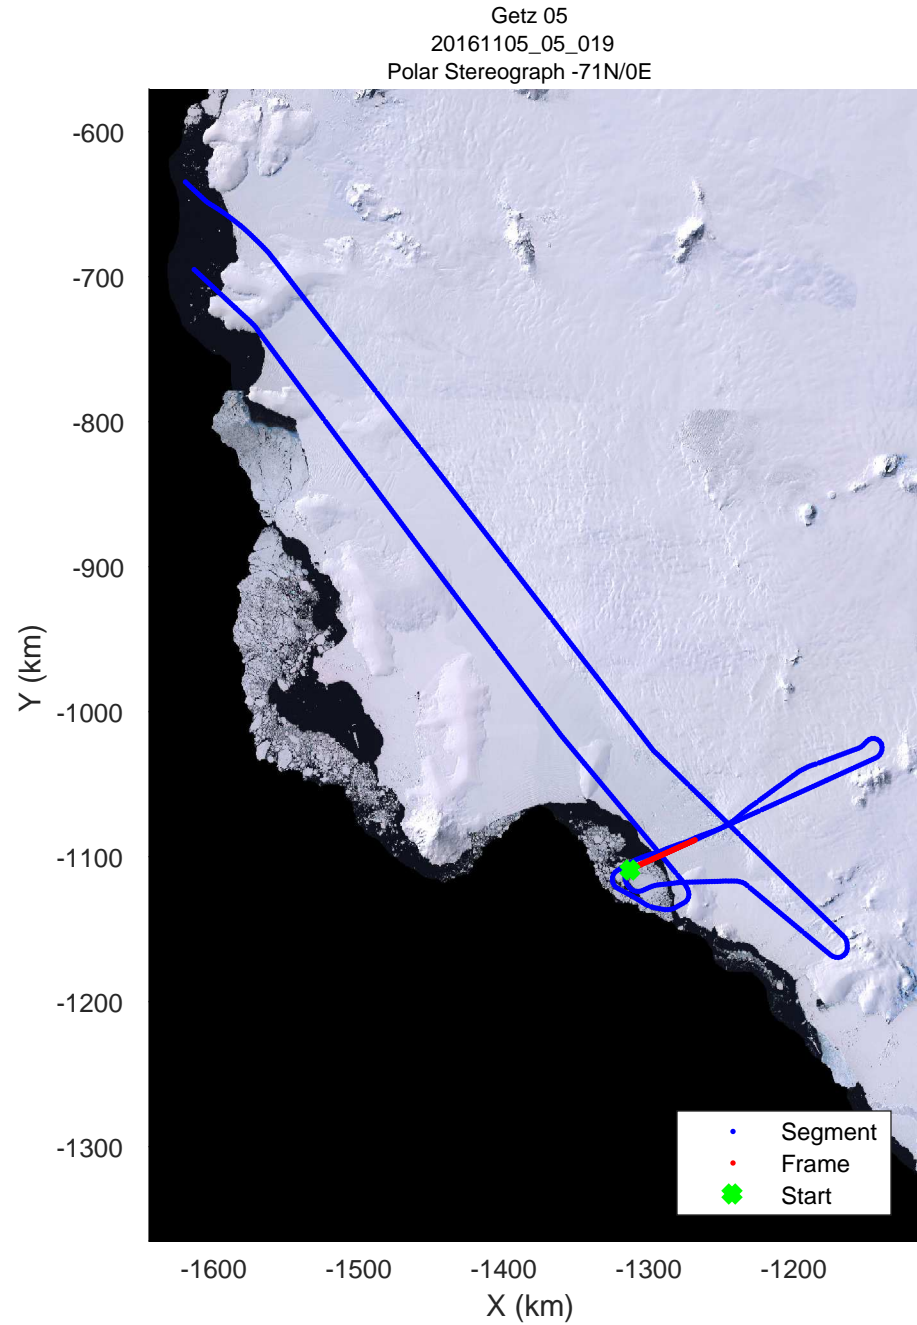

rds 2016_Antarctica_DC8: "Getz 05" 20161105_05_017: 18:34:36.0 to 18:41:02.5 GPS

rds 2016_Antarctica_DC8: "Getz 05" 20161105_05_018: 18:41:02.8 to 18:47:14.5 GPS

rds 2016_Antarctica_DC8: "Getz 05" 20161105_05_018: 18:41:02.8 to 18:47:14.5 GPS