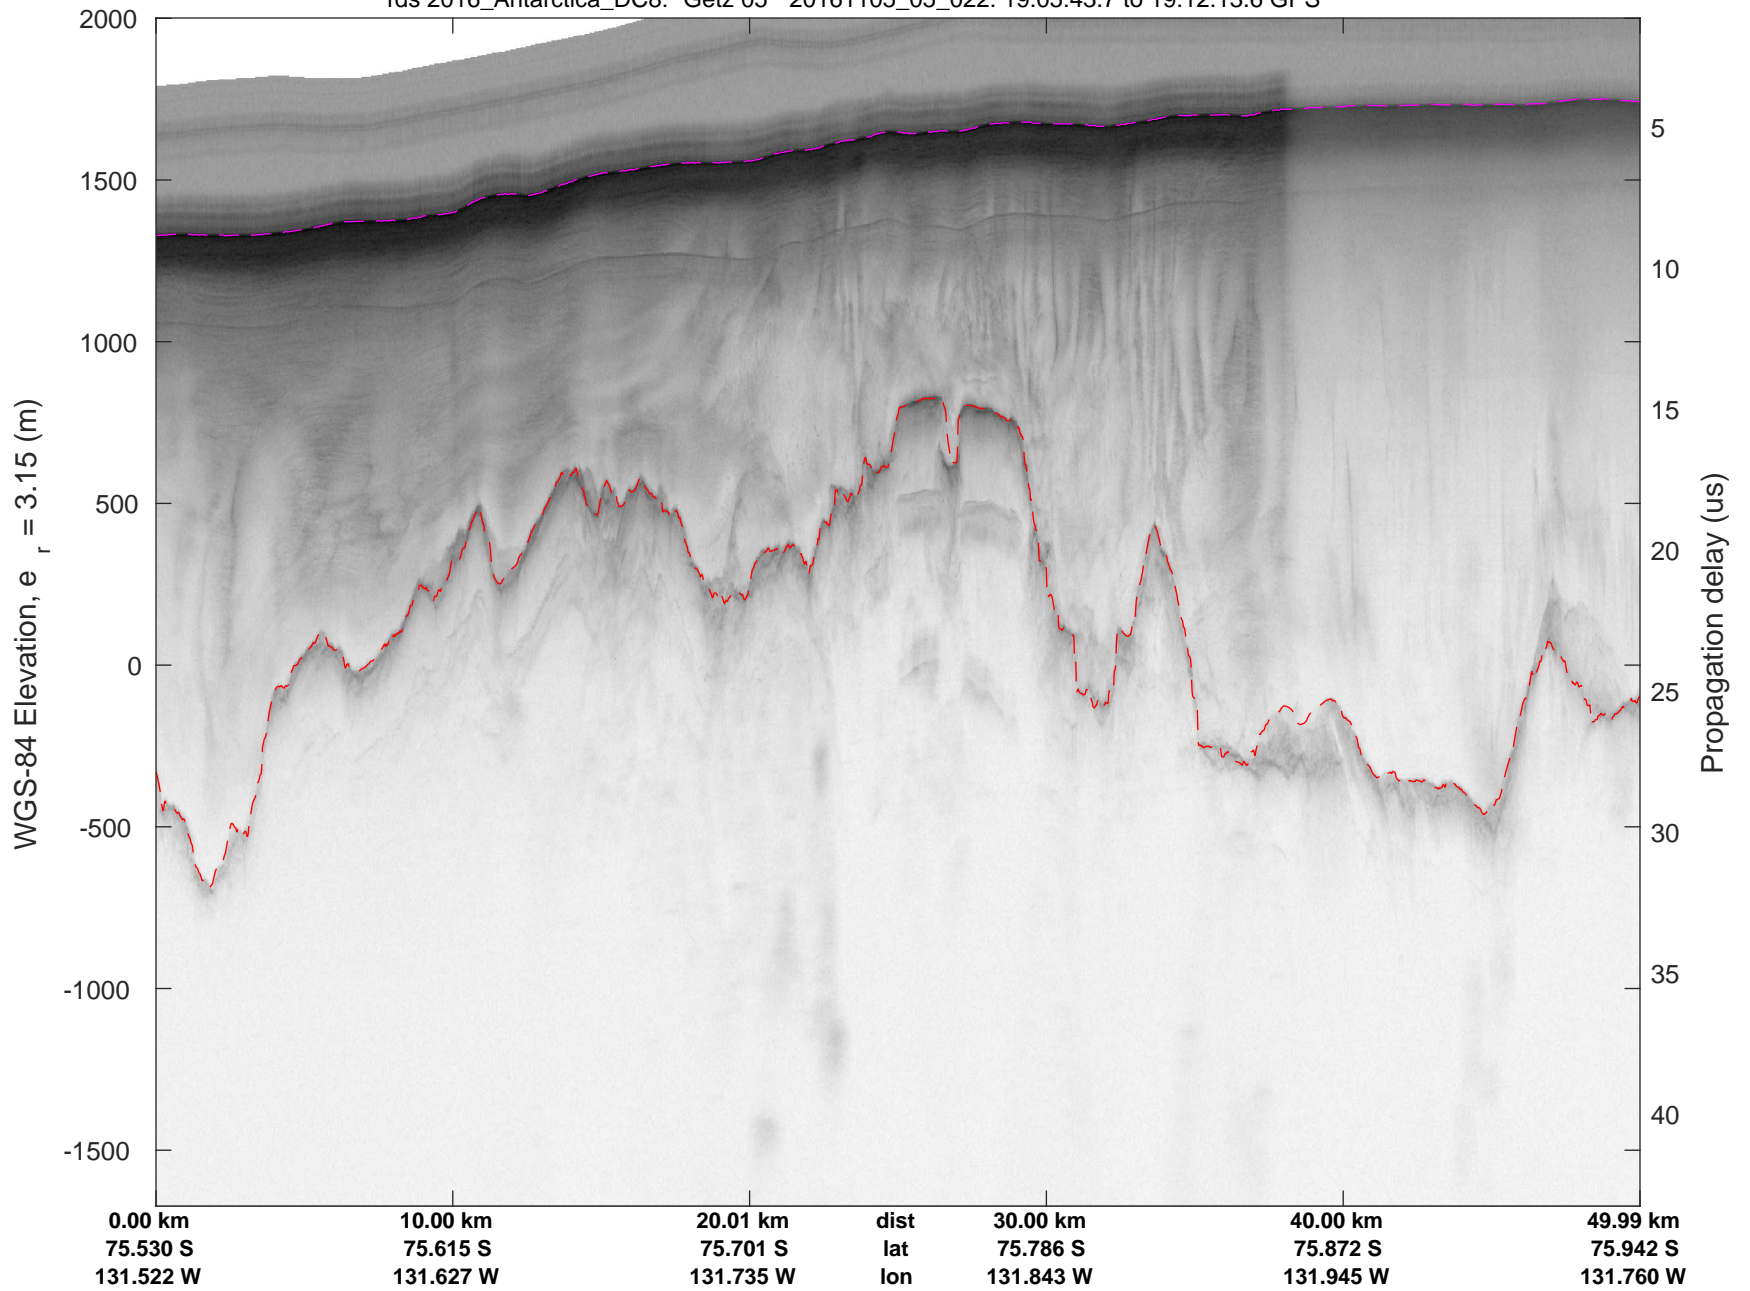

rds 2016_Antarctica_DC8: "Getz 05" 20161105_05_022: 19:05:43.7 to 19:12:13.6 GPS