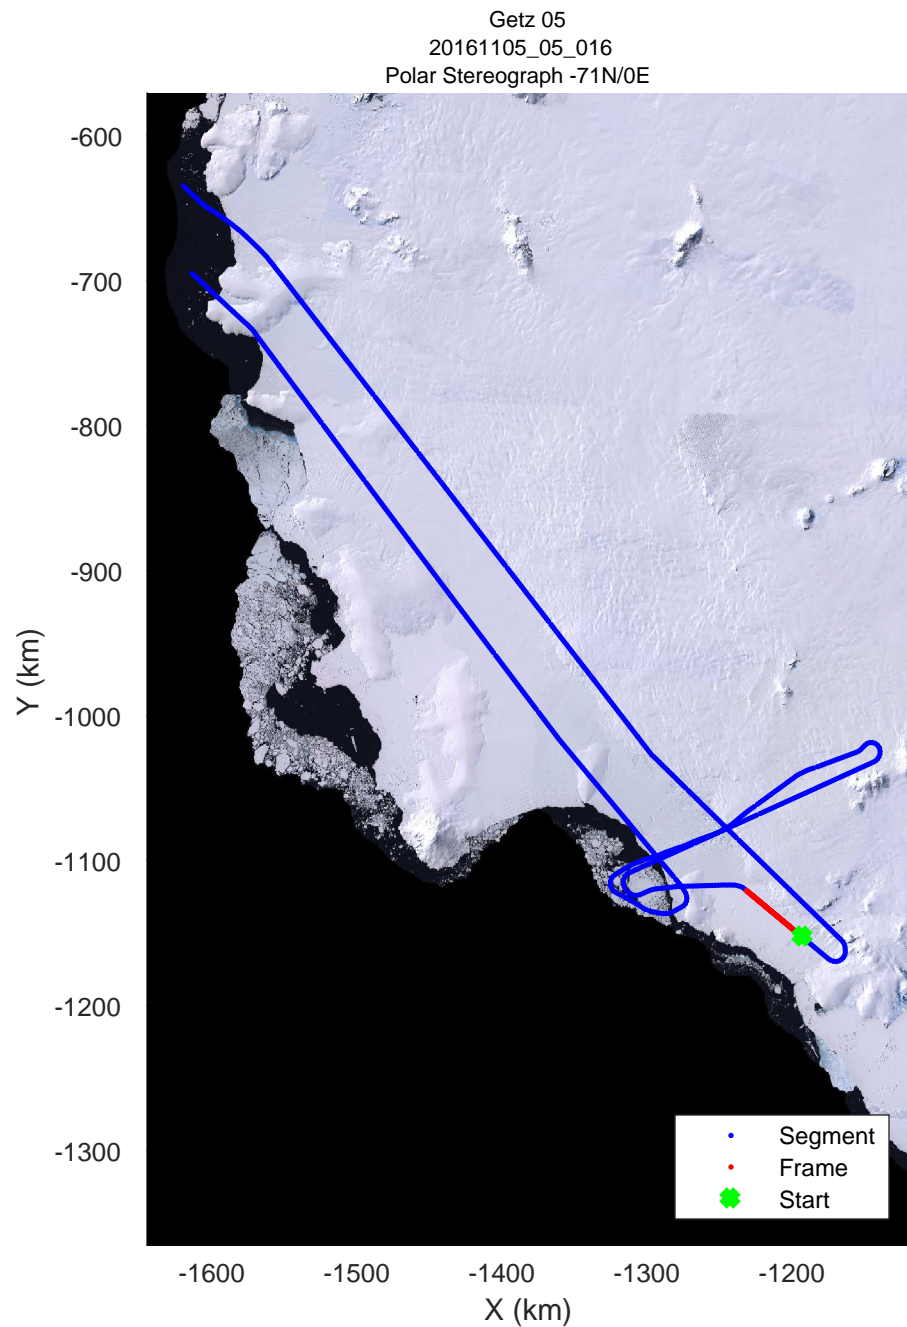

rds 2016_Antarctica_DC8: "Getz 05" 20161105_05_014: 18:15:32.6 to 18:21:34.4 GPS

rds 2016_Antarctica_DC8: "Getz 05" 20161105_05_015: 18:21:34.7 to 18:28:10.7 GPS

rds 2016_Antarctica_DC8: "Getz 05" 20161105_05_015: 18:21:34.7 to 18:28:10.7 GPS