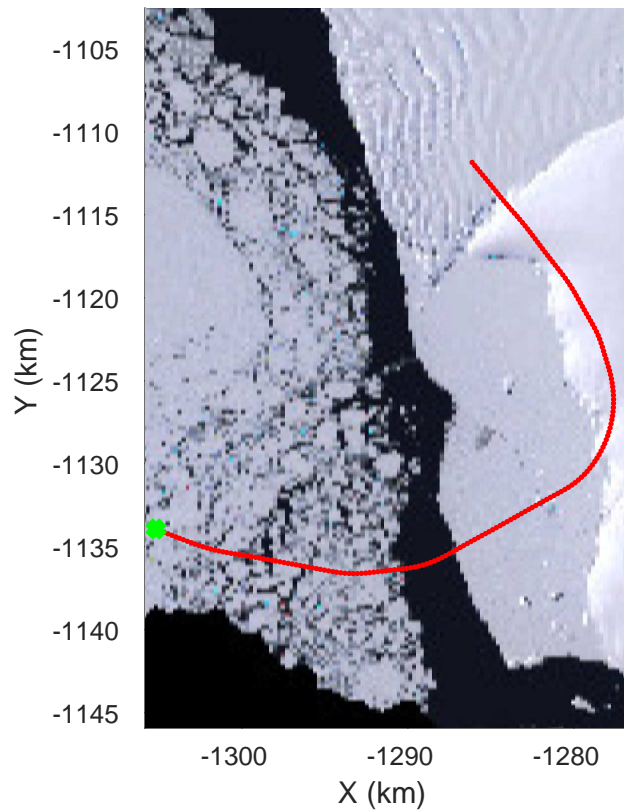

rds 2016_Antarctica_DC8: "Getz 05" 20161105_05_026: 19:31:16.9 to 19:37:28.7 GPS

rds 2016_Antarctica_DC8: "Getz 05" 20161105_05_027: 19:37:29.0 to 19:43:38.6 GPS

rds 2016_Antarctica_DC8: "Getz 05" 20161105_05_027: 19:37:29.0 to 19:43:38.6 GPS