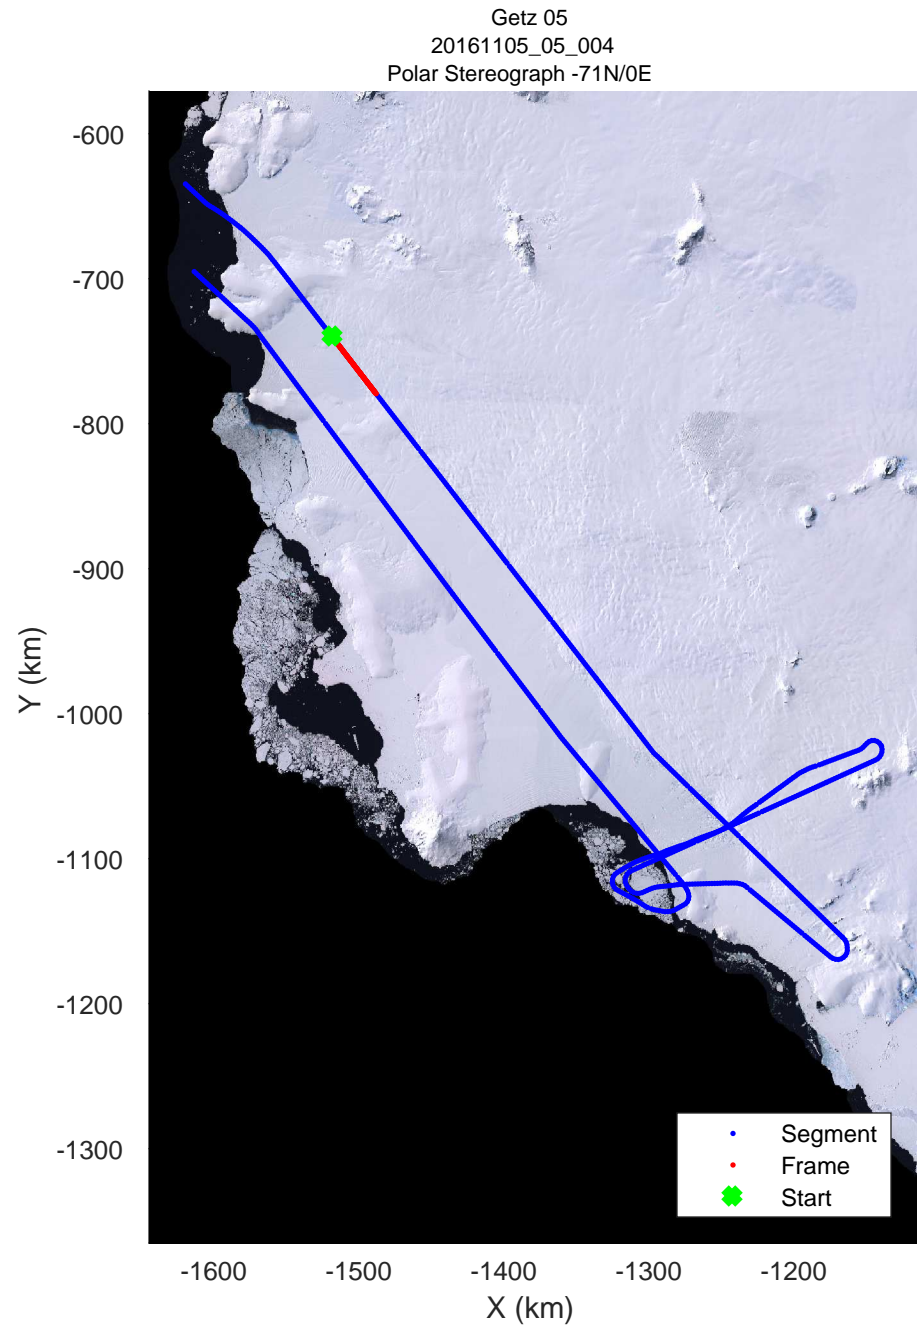

rds 2016_Antarctica_DC8: "Getz 05" 20161105_05_002: 17:02:15.8 to 17:08:23.8 GPS

rds 2016_Antarctica_DC8: "Getz 05" 20161105_05_003: 17:08:24.0 to 17:14:29.4 GPS

rds 2016_Antarctica_DC8: "Getz 05" 20161105_05_003: 17:08:24.0 to 17:14:29.4 GPS