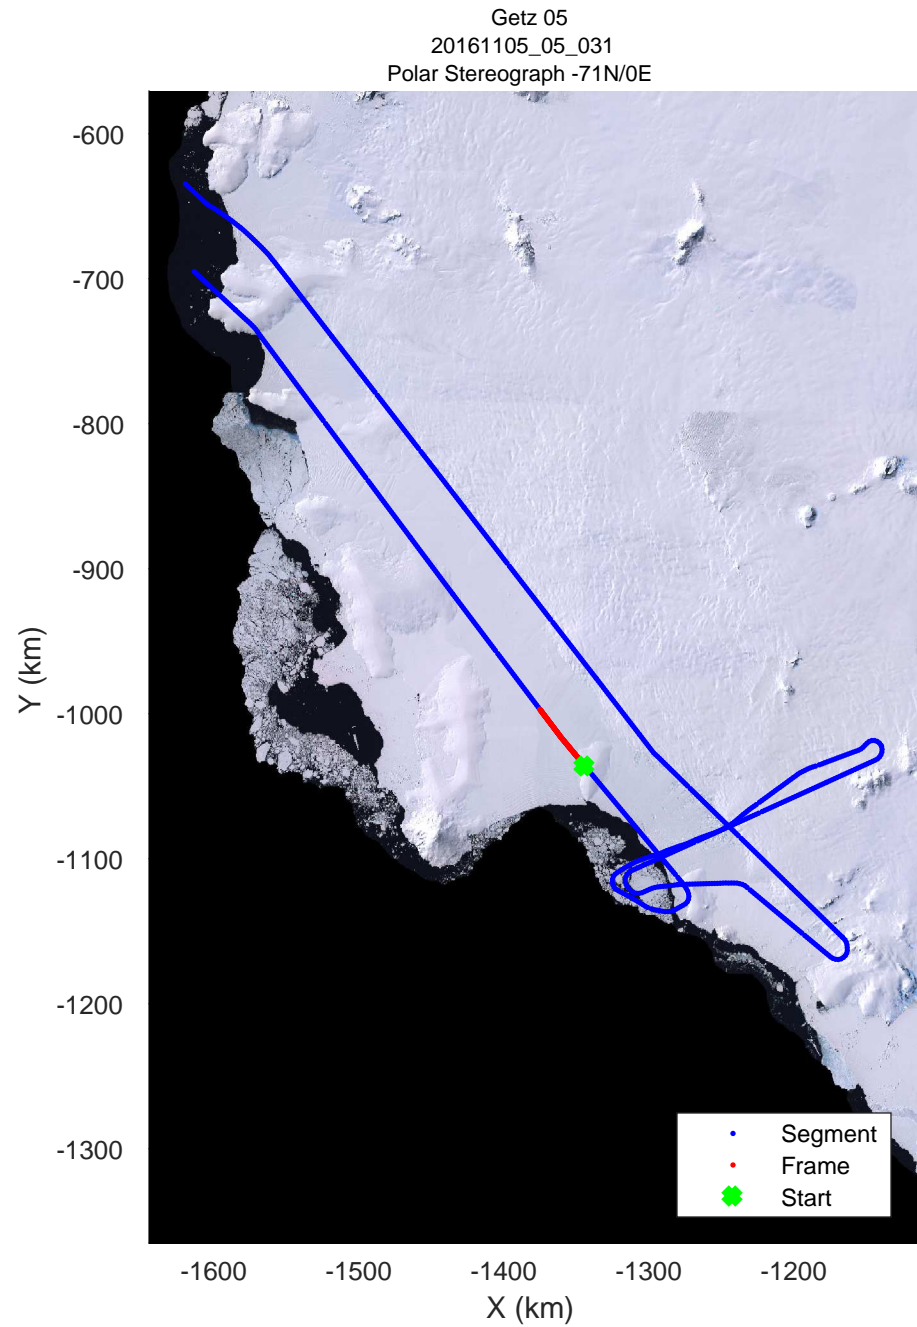

rds 2016_Antarctica_DC8: "Getz 05" 20161105_05_029: 19:50:13.2 to 19:56:17.6 GPS

rds 2016_Antarctica_DC8: "Getz 05" 20161105_05_030: 19:56:17.8 to 20:02:21.7 GPS

rds 2016_Antarctica_DC8: "Getz 05" 20161105_05_030: 19:56:17.8 to 20:02:21.7 GPS