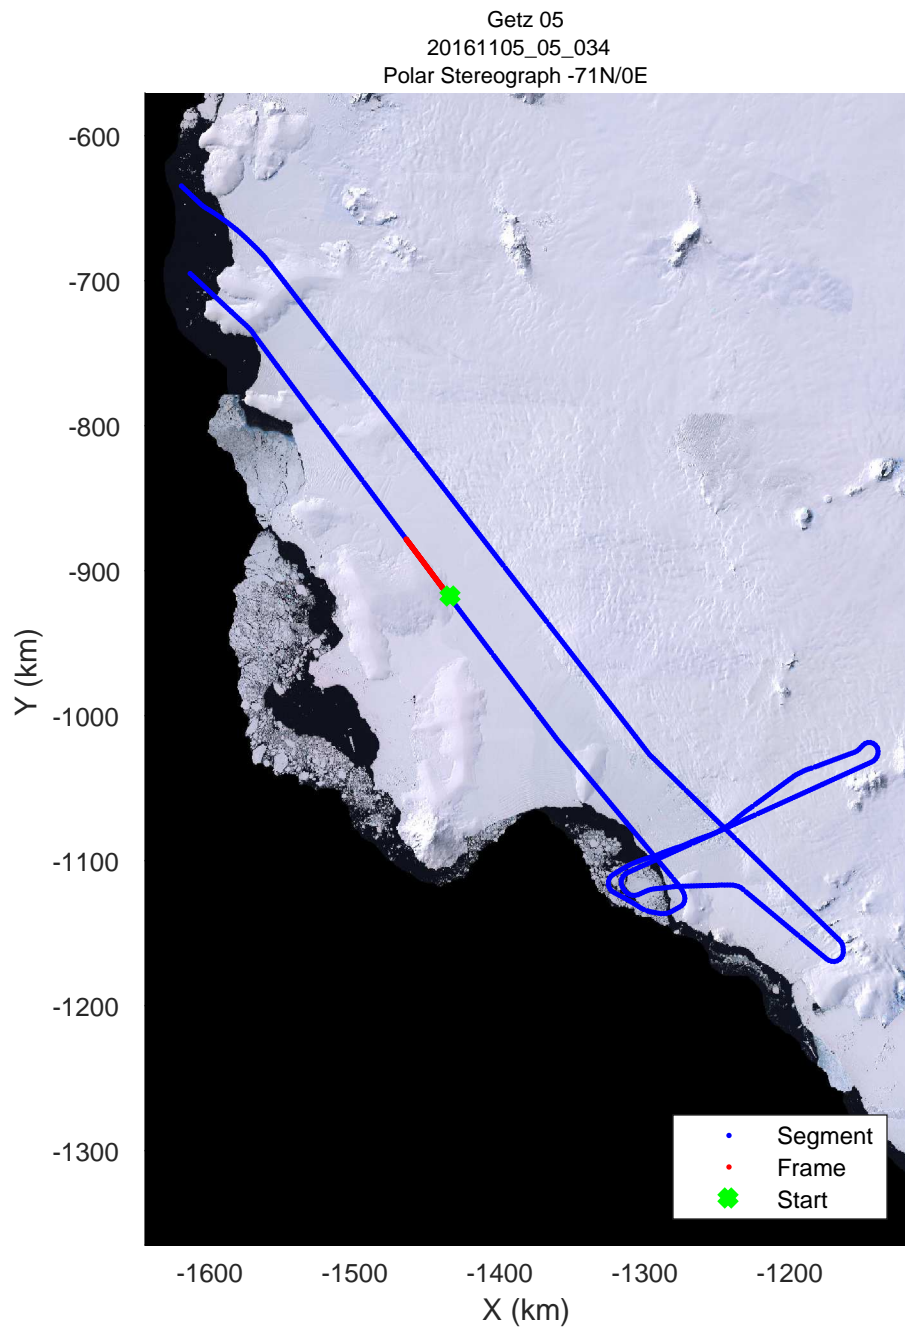

rds 2016_Antarctica_DC8: "Getz 05" 20161105_05_032: 20:08:23.6 to 20:14:27.7 GPS

rds 2016_Antarctica_DC8: "Getz 05" 20161105_05_033: 20:14:28.0 to 20:20:30.3 GPS

rds 2016_Antarctica_DC8: "Getz 05" 20161105_05_033: 20:14:28.0 to 20:20:30.3 GPS