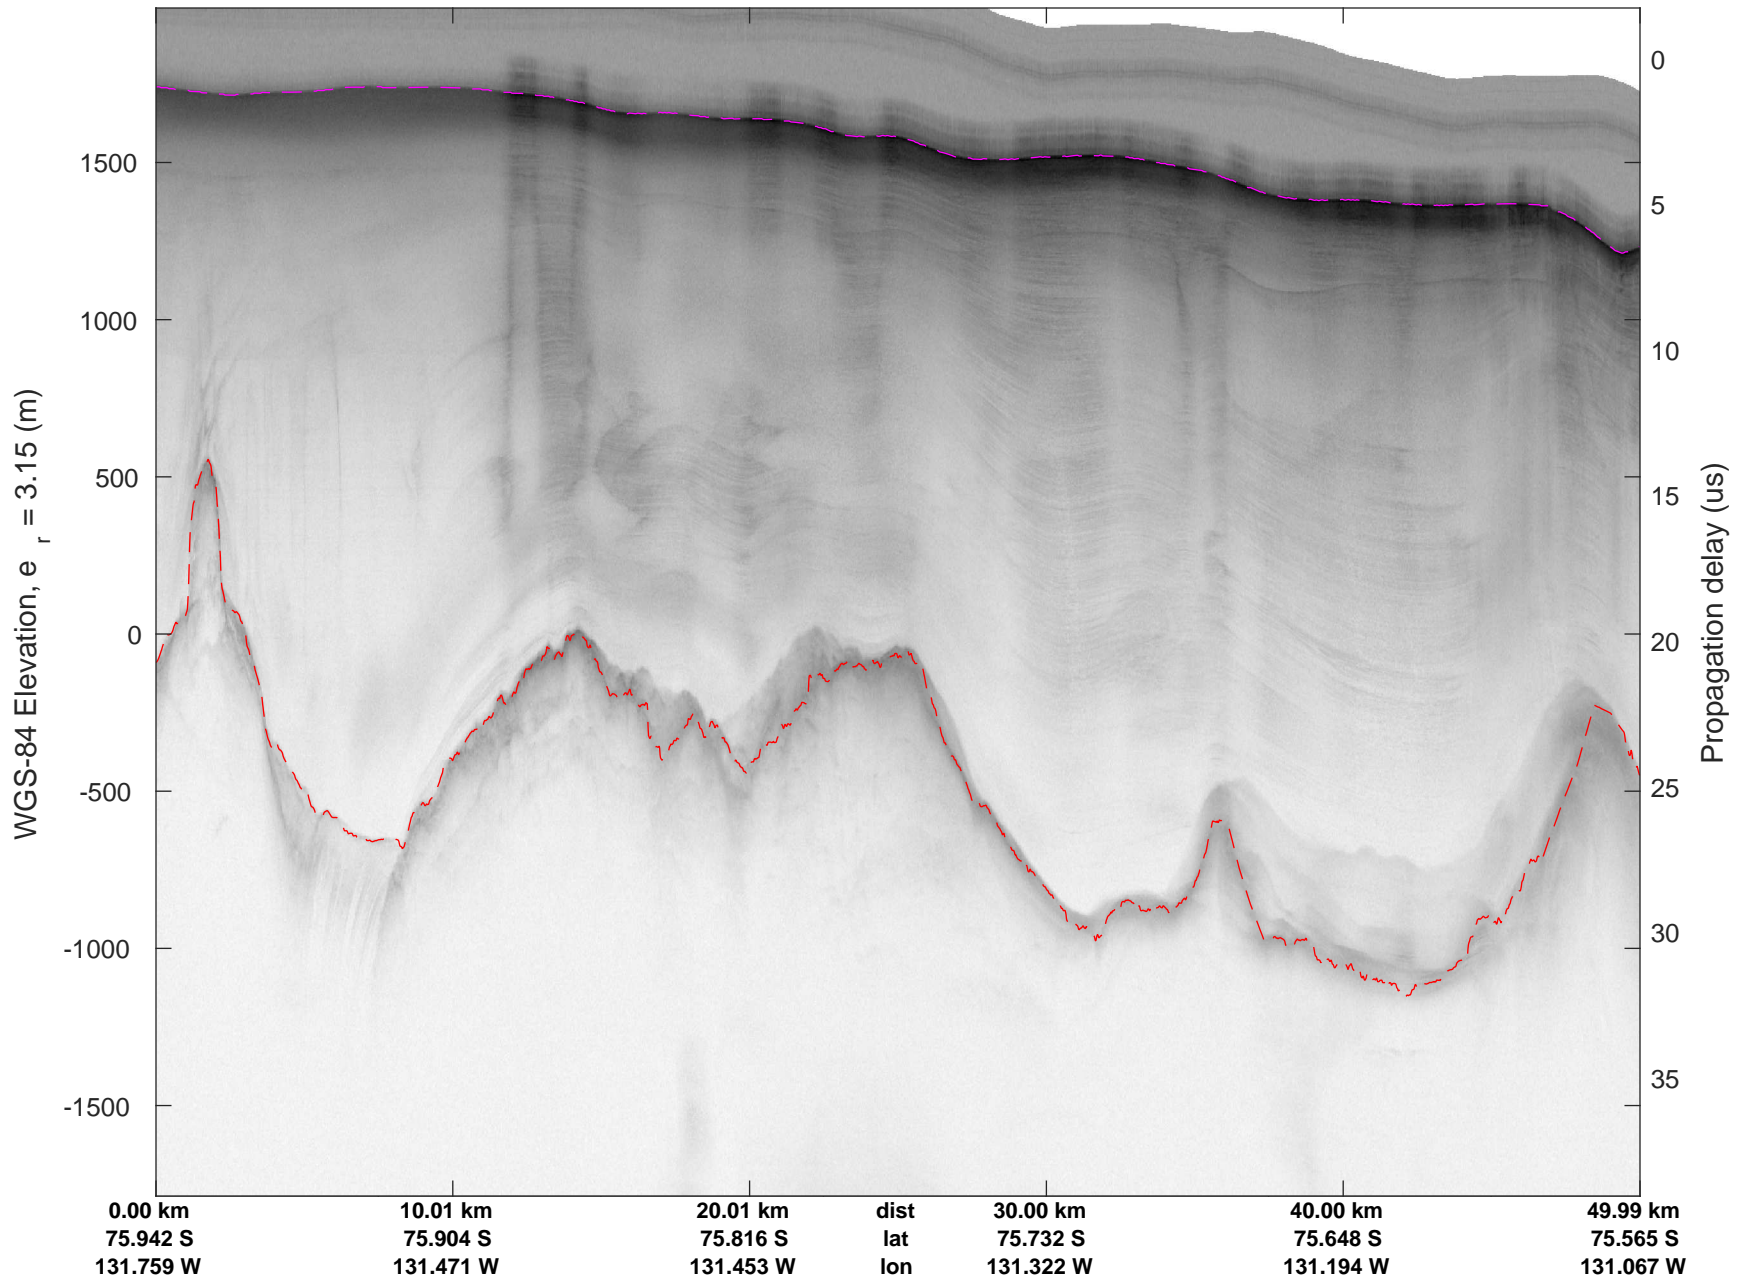

rds 2016_Antarctica_DC8: "Getz 05" 20161105_05_023: 19:12:13.8 to 19:18:27.9 GPS