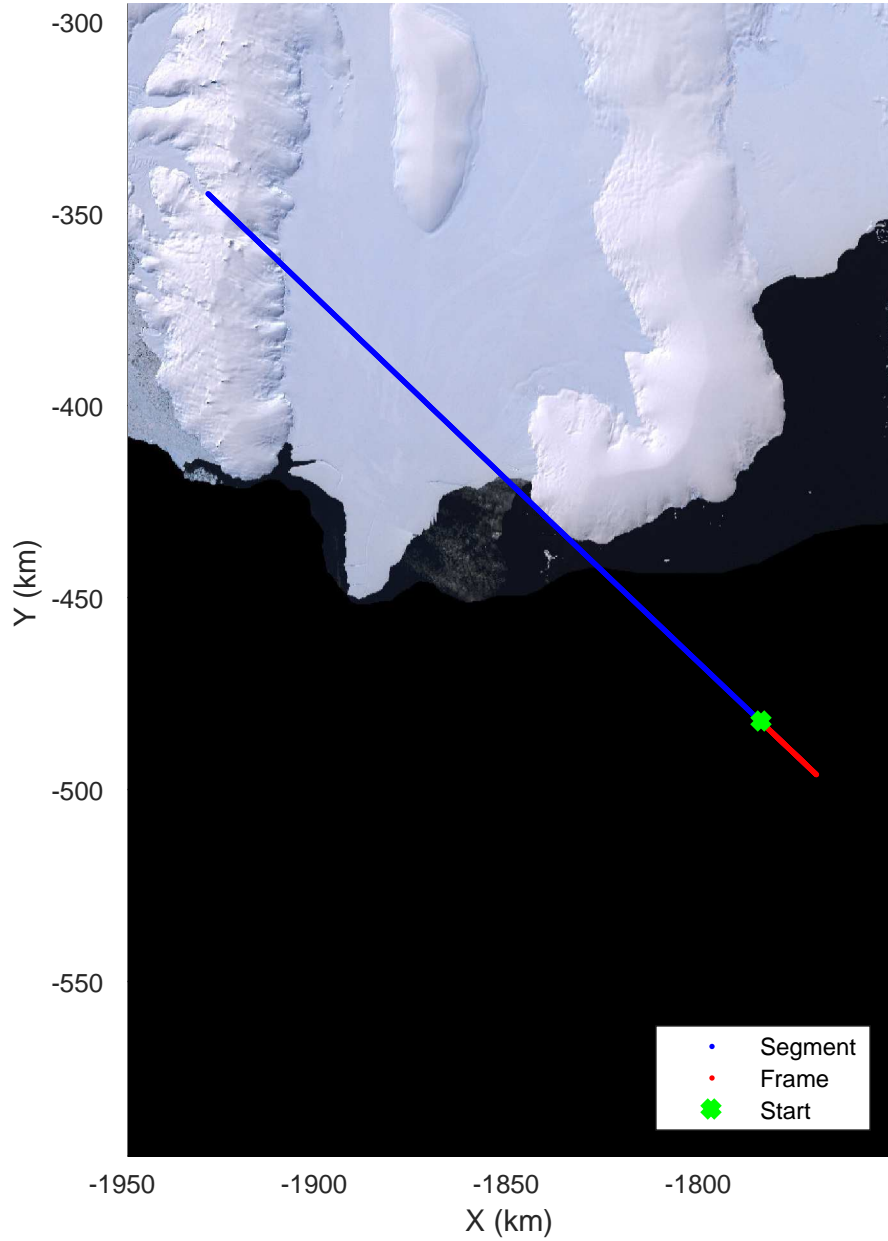

Getz 05
 20161105_04_004
 Polar Stereograph -71N/0E

rds 2016_Antarctica_DC8: "Getz 05" 20161105_04_004: 16:34:37.6 to 16:38:26.1 GPS

rds 2016_Antarctica_DC8: "Getz 05" 20161105_04_004: 16:34:37.6 to 16:38:26.1 GPS

Getz 05
20161105_04_005
Polar Stereograph -71N/0E

rds 2016_Antarctica_DC8: "Getz 05" 20161105_04_005: 16:38:26.3 to 16:39:58.7 GPS

rds 2016_Antarctica_DC8: "Getz 05" 20161105_04_005: 16:38:26.3 to 16:39:58.7 GPS