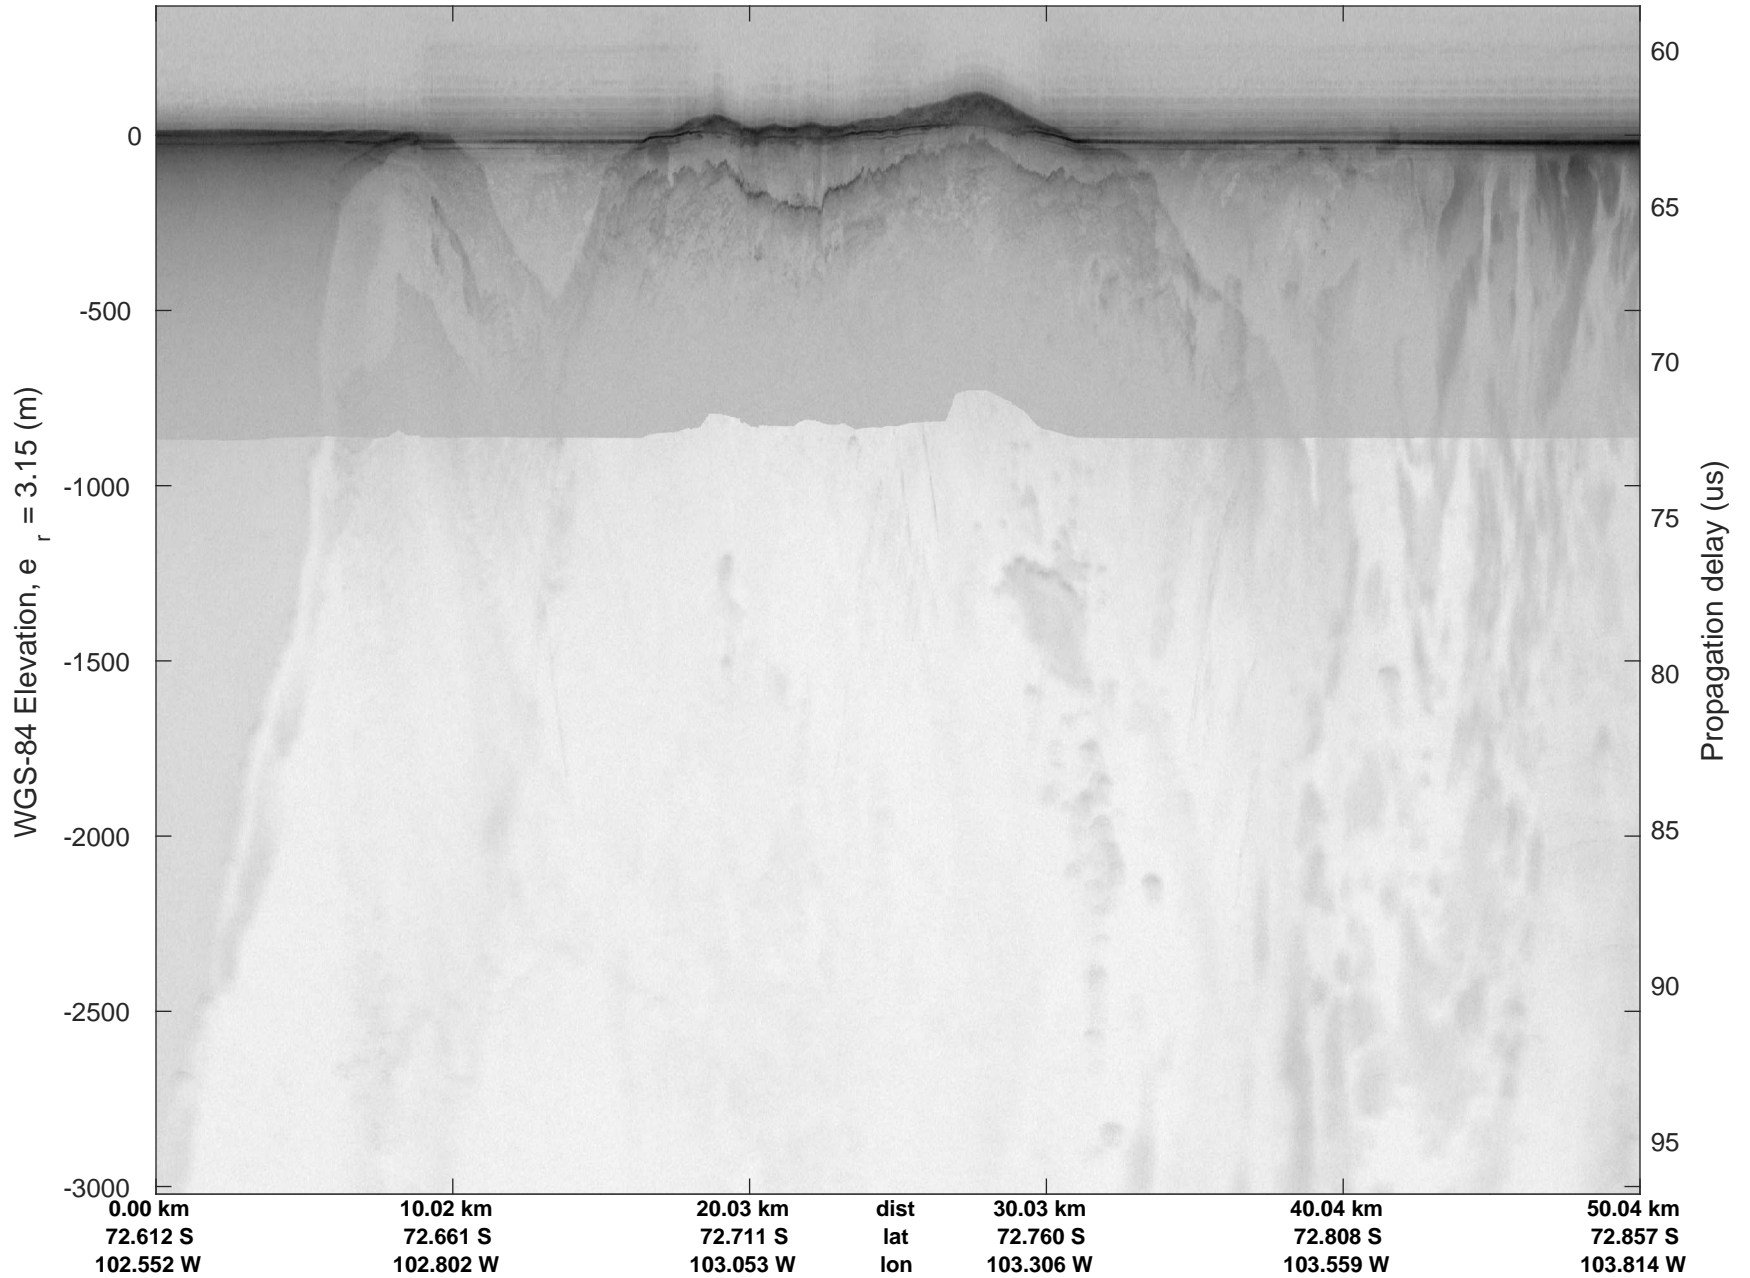

rds 2016_Antarctica_DC8: "Getz 05" 20161105_04_001: 16:23:11.7 to 16:27:01.0 GPS

rds 2016_Antarctica_DC8: "Getz 05" 20161105_04_001: 16:23:11.7 to 16:27:01.0 GPS

rds 2016_Antarctica_DC8: "Getz 05" 20161105_04_002: 16:27:01.2 to 16:30:48.7 GPS

rds 2016_Antarctica_DC8: "Getz 05" 20161105_04_002: 16:27:01.2 to 16:30:48.7 GPS

rds 2016_Antarctica_DC8: "Getz 05" 20161105_04_003: 16:30:48.9 to 16:34:37.5 GPS

rds 2016_Antarctica_DC8: "Getz 05" 20161105_04_003: 16:30:48.9 to 16:34:37.5 GPS

Getz 05
 20161105_04_004
 Polar Stereograph -71N/0E

rds 2016_Antarctica_DC8: "Getz 05" 20161105_04_004: 16:34:37.6 to 16:38:26.1 GPS

rds 2016_Antarctica_DC8: "Getz 05" 20161105_04_004: 16:34:37.6 to 16:38:26.1 GPS

Getz 05
20161105_04_005
Polar Stereograph -71N/0E

rds 2016_Antarctica_DC8: "Getz 05" 20161105_04_005: 16:38:26.3 to 16:39:58.7 GPS

rds 2016_Antarctica_DC8: "Getz 05" 20161105_04_005: 16:38:26.3 to 16:39:58.7 GPS