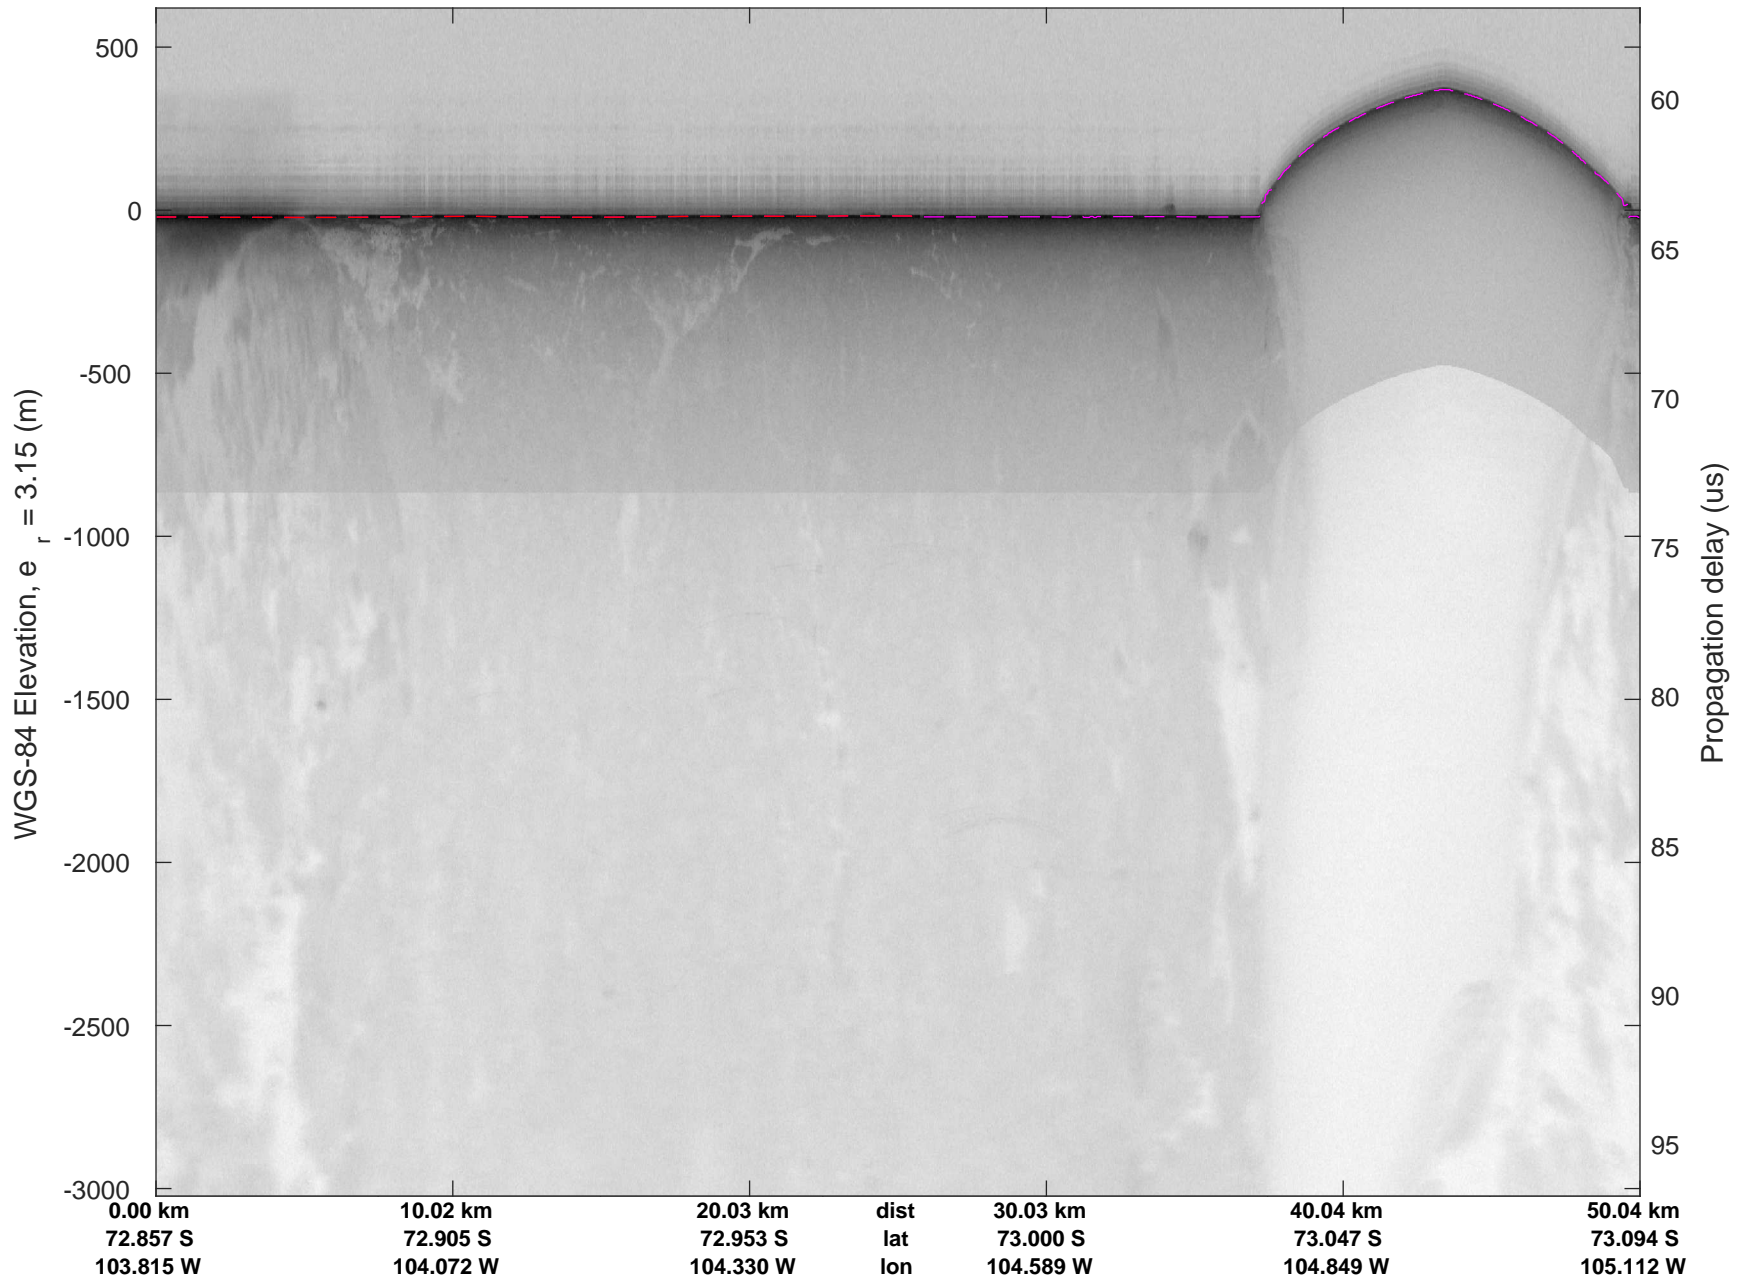

rds 2016_Antarctica_DC8: "Getz 05" 20161105_04_002: 16:27:01.2 to 16:30:48.7 GPS

rds 2016_Antarctica_DC8: "Getz 05" 20161105_04_003: 16:30:48.9 to 16:34:37.5 GPS

rds 2016_Antarctica_DC8: "Getz 05" 20161105_04_003: 16:30:48.9 to 16:34:37.5 GPS

Getz 05
 20161105_04_004
 Polar Stereograph -71N/0E

rds 2016_Antarctica_DC8: "Getz 05" 20161105_04_004: 16:34:37.6 to 16:38:26.1 GPS

rds 2016_Antarctica_DC8: "Getz 05" 20161105_04_004: 16:34:37.6 to 16:38:26.1 GPS

Getz 05
20161105_04_005
Polar Stereograph -71N/0E

rds 2016_Antarctica_DC8: "Getz 05" 20161105_04_005: 16:38:26.3 to 16:39:58.7 GPS

rds 2016_Antarctica_DC8: "Getz 05" 20161105_04_005: 16:38:26.3 to 16:39:58.7 GPS