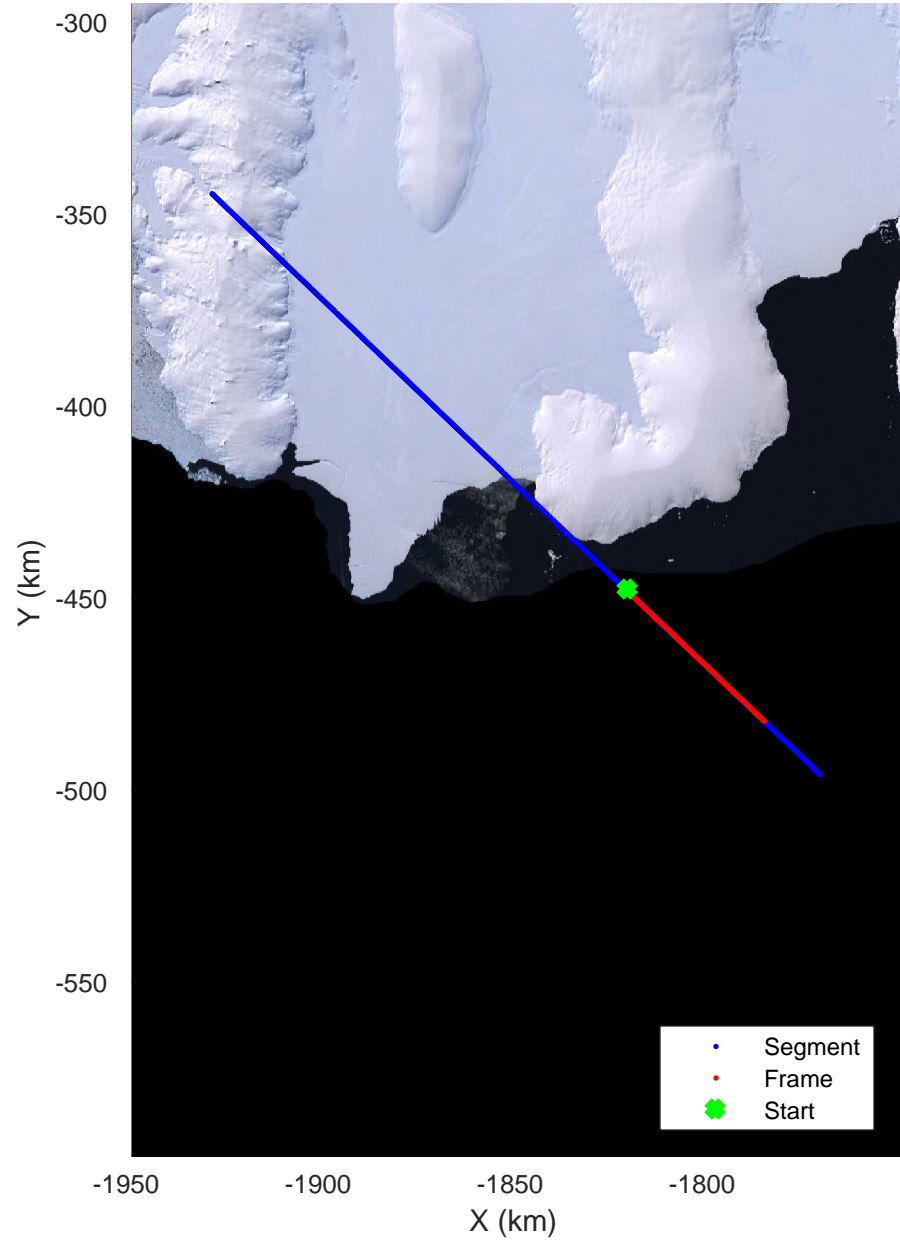

rds 2016_Antarctica_DC8: "Getz 05" 20161105_04_002: 16:27:01.2 to 16:30:48.7 GPS

rds 2016_Antarctica_DC8: "Getz 05" 20161105_04_003: 16:30:48.9 to 16:34:37.5 GPS

rds 2016_Antarctica_DC8: "Getz 05" 20161105_04_003: 16:30:48.9 to 16:34:37.5 GPS

Getz 05
 20161105_04_004
 Polar Stereograph -71N/0E

rds 2016_Antarctica_DC8: "Getz 05" 20161105_04_004: 16:34:37.6 to 16:38:26.1 GPS

rds 2016_Antarctica_DC8: "Getz 05" 20161105_04_004: 16:34:37.6 to 16:38:26.1 GPS

Getz 05
20161105_04_005
Polar Stereograph -71N/0E

rds 2016_Antarctica_DC8: "Getz 05" 20161105_04_005: 16:38:26.3 to 16:39:58.7 GPS

rds 2016_Antarctica_DC8: "Getz 05" 20161105_04_005: 16:38:26.3 to 16:39:58.7 GPS