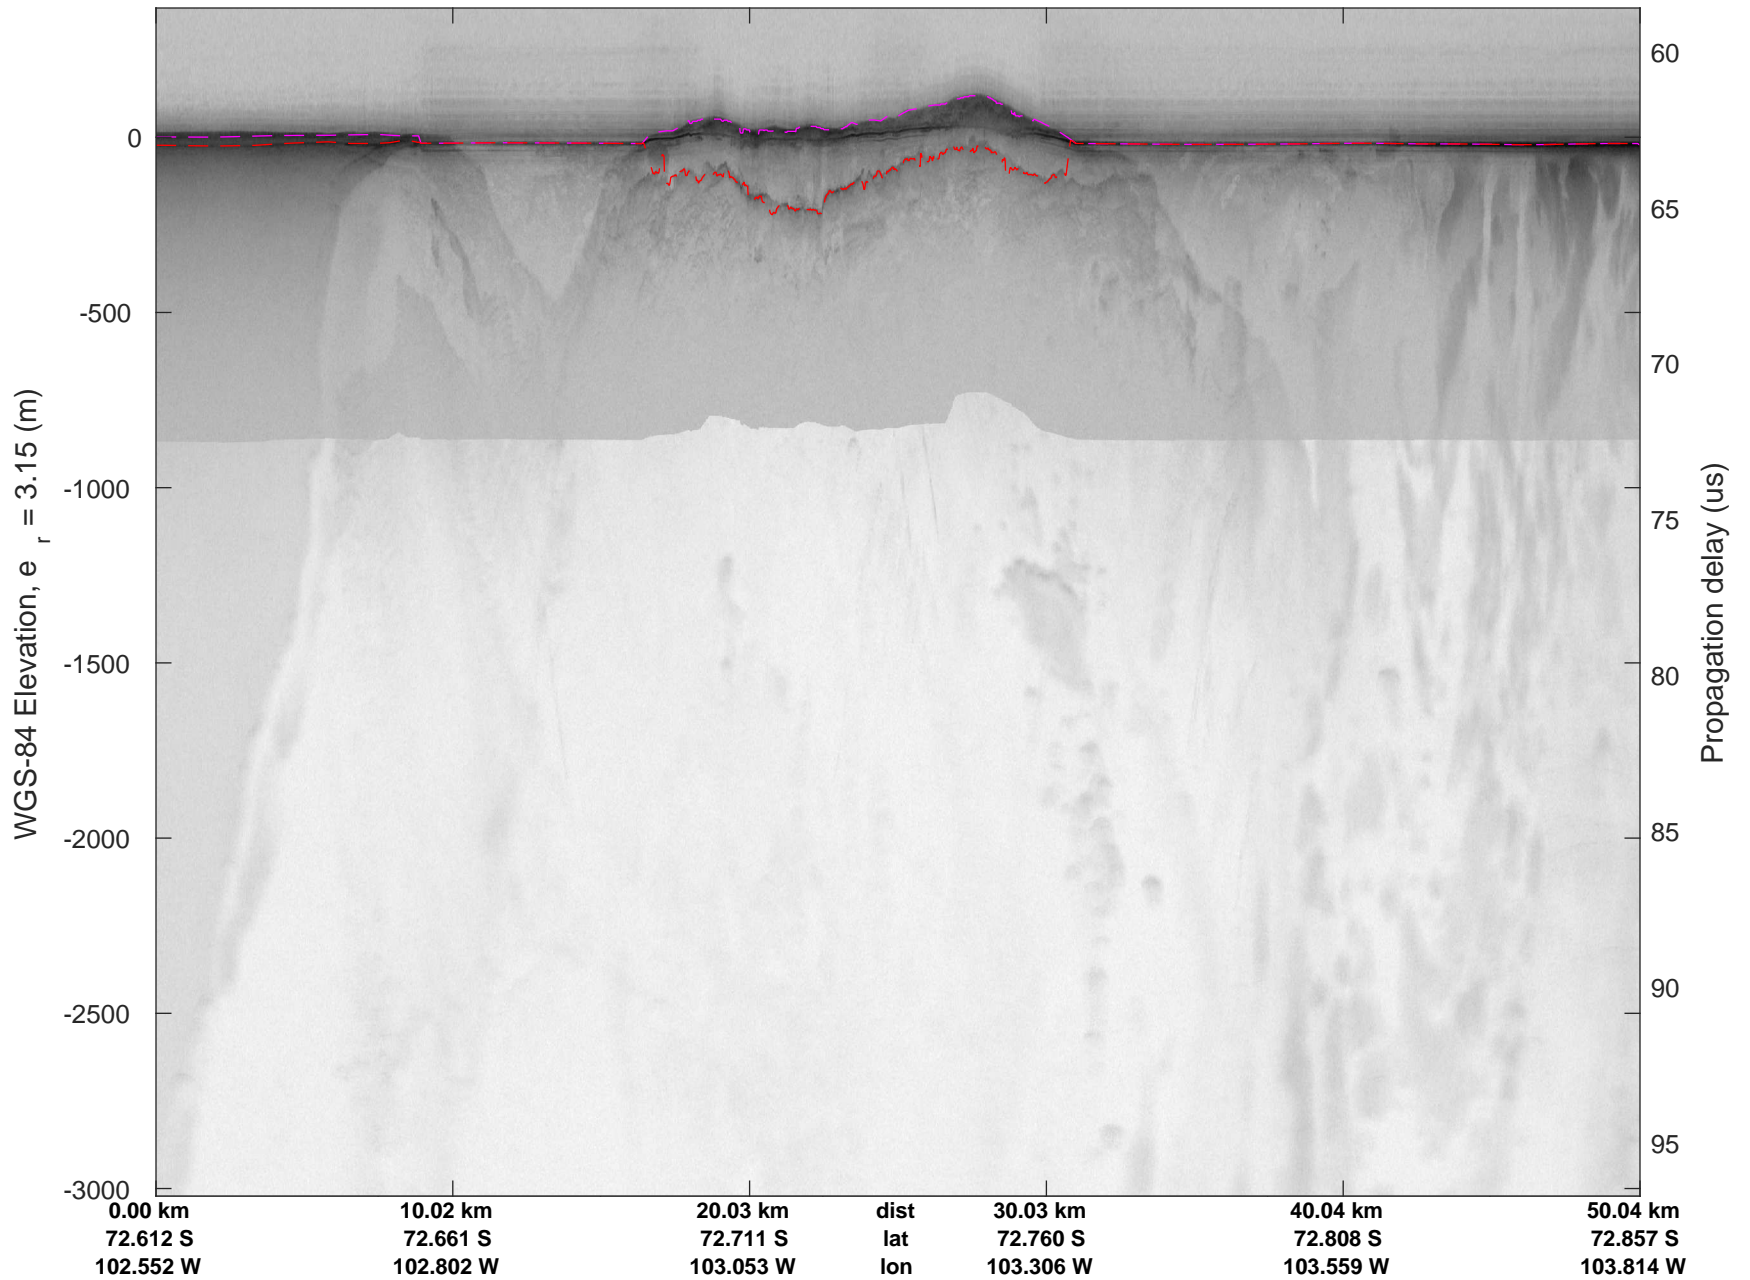

rds 2016_Antarctica_DC8: "Getz 05" 20161105_04_002: 16:27:01.2 to 16:30:48.7 GPS

rds 2016_Antarctica_DC8: "Getz 05" 20161105_04_003: 16:30:48.9 to 16:34:37.5 GPS

rds 2016_Antarctica_DC8: "Getz 05" 20161105_04_003: 16:30:48.9 to 16:34:37.5 GPS

Getz 05
 20161105_04_004
 Polar Stereograph -71N/0E

rds 2016_Antarctica_DC8: "Getz 05" 20161105_04_004: 16:34:37.6 to 16:38:26.1 GPS

rds 2016_Antarctica_DC8: "Getz 05" 20161105_04_004: 16:34:37.6 to 16:38:26.1 GPS

Getz 05
20161105_04_005
Polar Stereograph -71N/0E

rds 2016_Antarctica_DC8: "Getz 05" 20161105_04_005: 16:38:26.3 to 16:39:58.7 GPS

rds 2016_Antarctica_DC8: "Getz 05" 20161105_04_005: 16:38:26.3 to 16:39:58.7 GPS