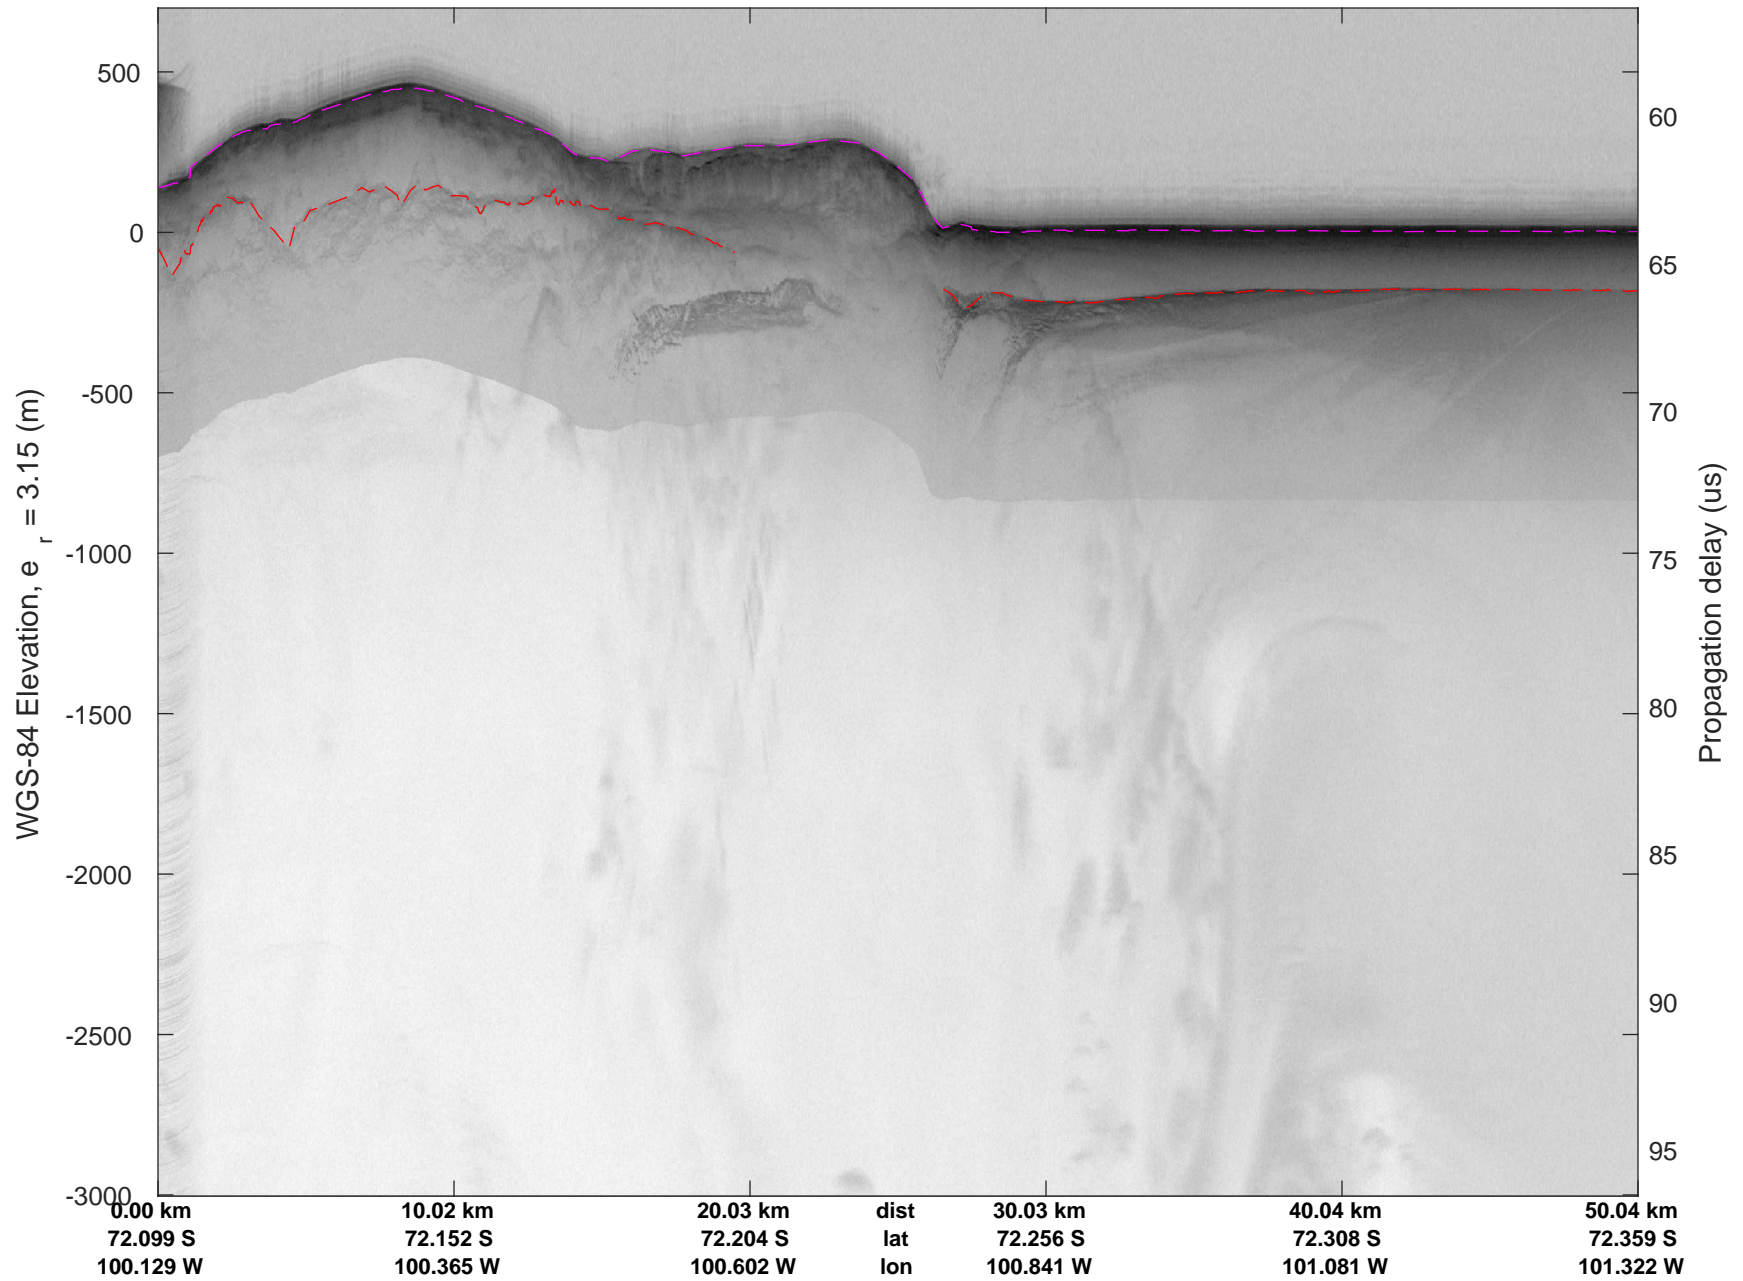

rds 2016_Antarctica_DC8: "Getz 05" 20161105_04_001: 16:23:11.7 to 16:27:01.0 GPS

rds 2016_Antarctica_DC8: "Getz 05" 20161105_04_001: 16:23:11.7 to 16:27:01.0 GPS

rds 2016_Antarctica_DC8: "Getz 05" 20161105_04_002: 16:27:01.2 to 16:30:48.7 GPS

rds 2016_Antarctica_DC8: "Getz 05" 20161105_04_002: 16:27:01.2 to 16:30:48.7 GPS

rds 2016_Antarctica_DC8: "Getz 05" 20161105_04_003: 16:30:48.9 to 16:34:37.5 GPS

rds 2016_Antarctica_DC8: "Getz 05" 20161105_04_003: 16:30:48.9 to 16:34:37.5 GPS

Getz 05
 20161105_04_004
 Polar Stereograph -71N/0E

rds 2016_Antarctica_DC8: "Getz 05" 20161105_04_004: 16:34:37.6 to 16:38:26.1 GPS

rds 2016_Antarctica_DC8: "Getz 05" 20161105_04_004: 16:34:37.6 to 16:38:26.1 GPS

Getz 05
20161105_04_005
Polar Stereograph -71N/0E

rds 2016_Antarctica_DC8: "Getz 05" 20161105_04_005: 16:38:26.3 to 16:39:58.7 GPS

rds 2016_Antarctica_DC8: "Getz 05" 20161105_04_005: 16:38:26.3 to 16:39:58.7 GPS