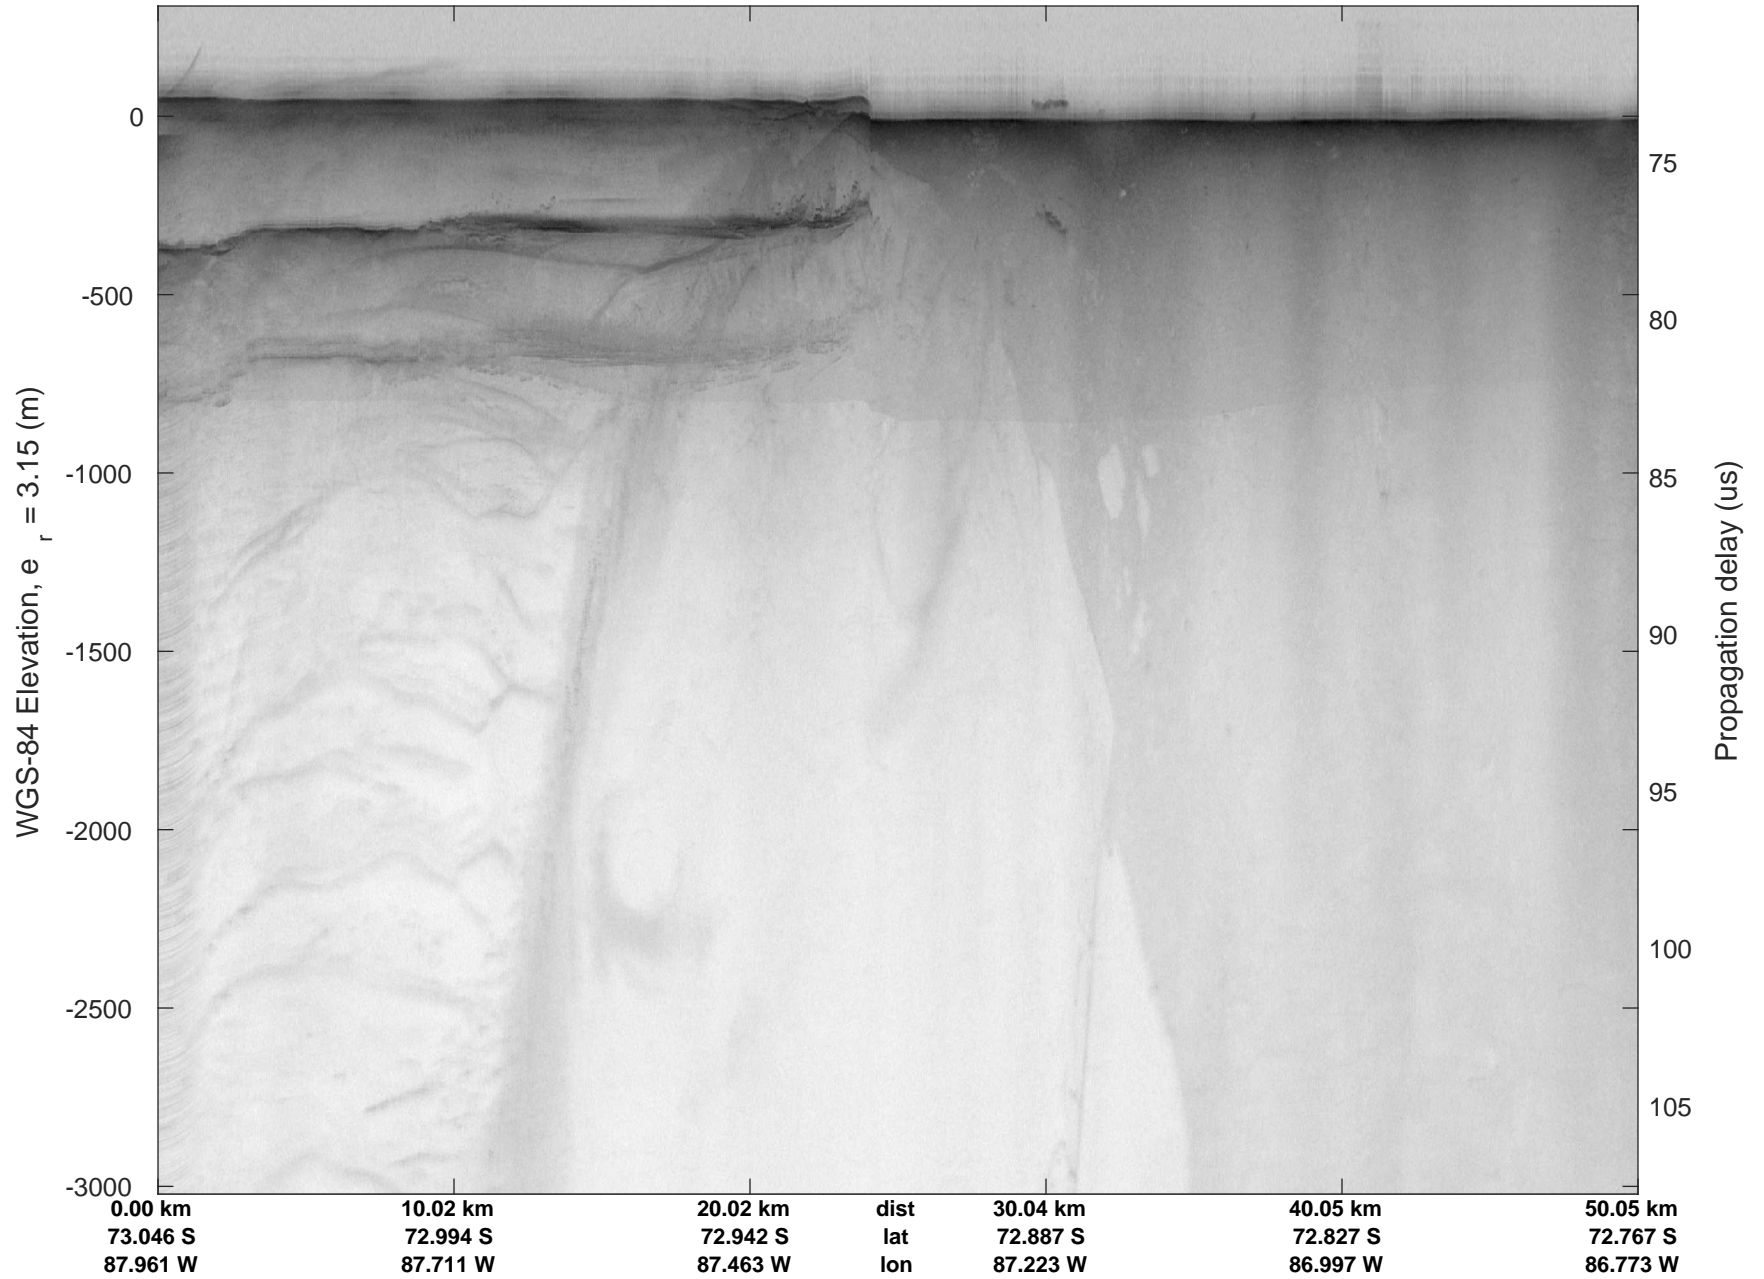

rds 2016\_Antarctica\_DC8: "Pine Island 5" 20161104\_06\_001: 20:52:20.9 to 20:55:56.8 GPS

rds 2016\_Antarctica\_DC8: "Pine Island 5" 20161104\_06\_001: 20:52:20.9 to 20:55:56.8 GPS

rds 2016\_Antarctica\_DC8: "Pine Island 5" 20161104\_06\_002: 20:55:56.9 to 20:58:01.9 GPS

rds 2016\_Antarctica\_DC8: "Pine Island 5" 20161104\_06\_002: 20:55:56.9 to 20:58:01.9 GPS