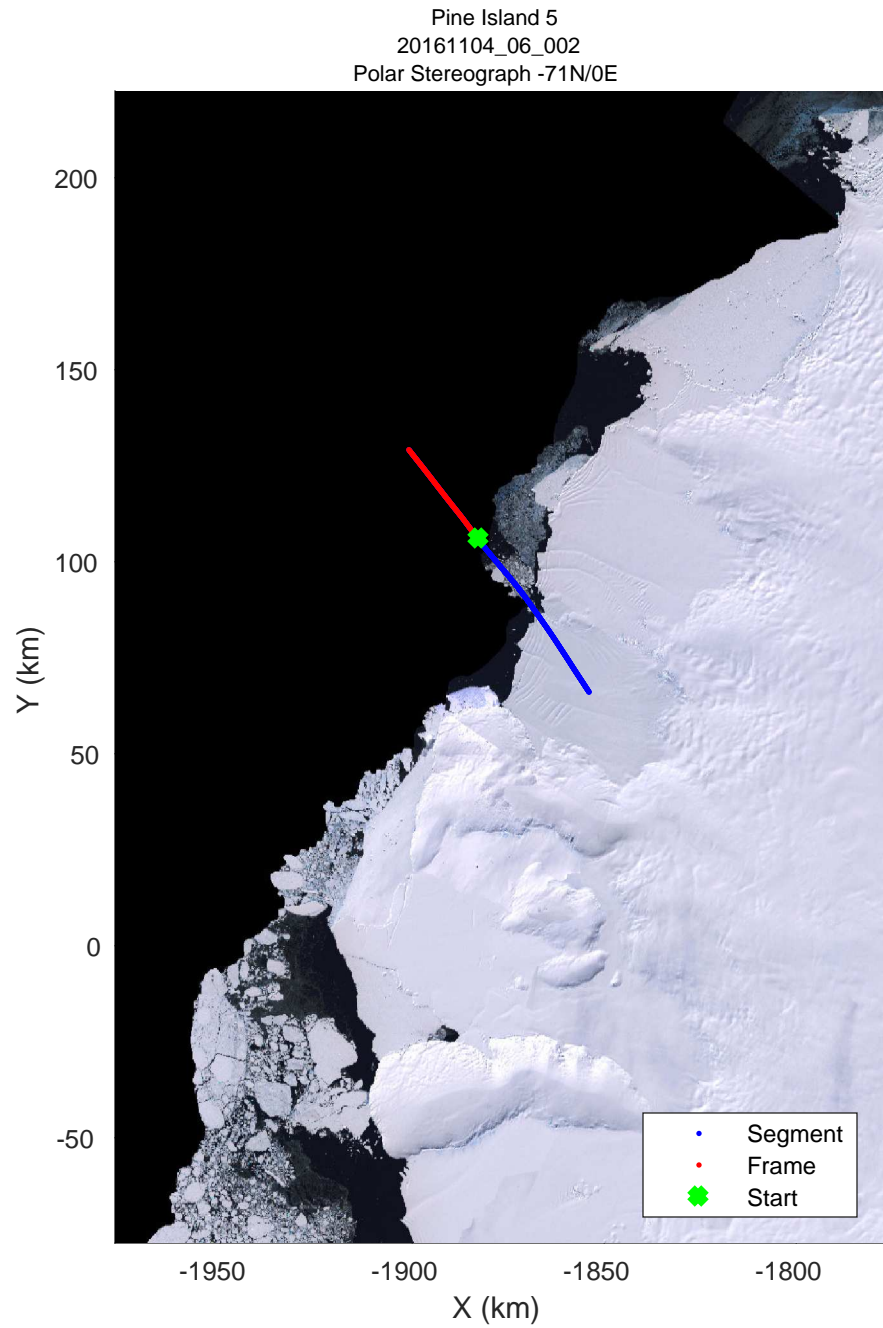

rds 2016\_Antarctica\_DC8: "Pine Island 5" 20161104\_06\_001: 20:52:20.9 to 20:55:56.8 GPS

rds 2016\_Antarctica\_DC8: "Pine Island 5" 20161104\_06\_001: 20:52:20.9 to 20:55:56.8 GPS

rds 2016\_Antarctica\_DC8: "Pine Island 5" 20161104\_06\_002: 20:55:56.9 to 20:58:01.9 GPS

rds 2016\_Antarctica\_DC8: "Pine Island 5" 20161104\_06\_002: 20:55:56.9 to 20:58:01.9 GPS