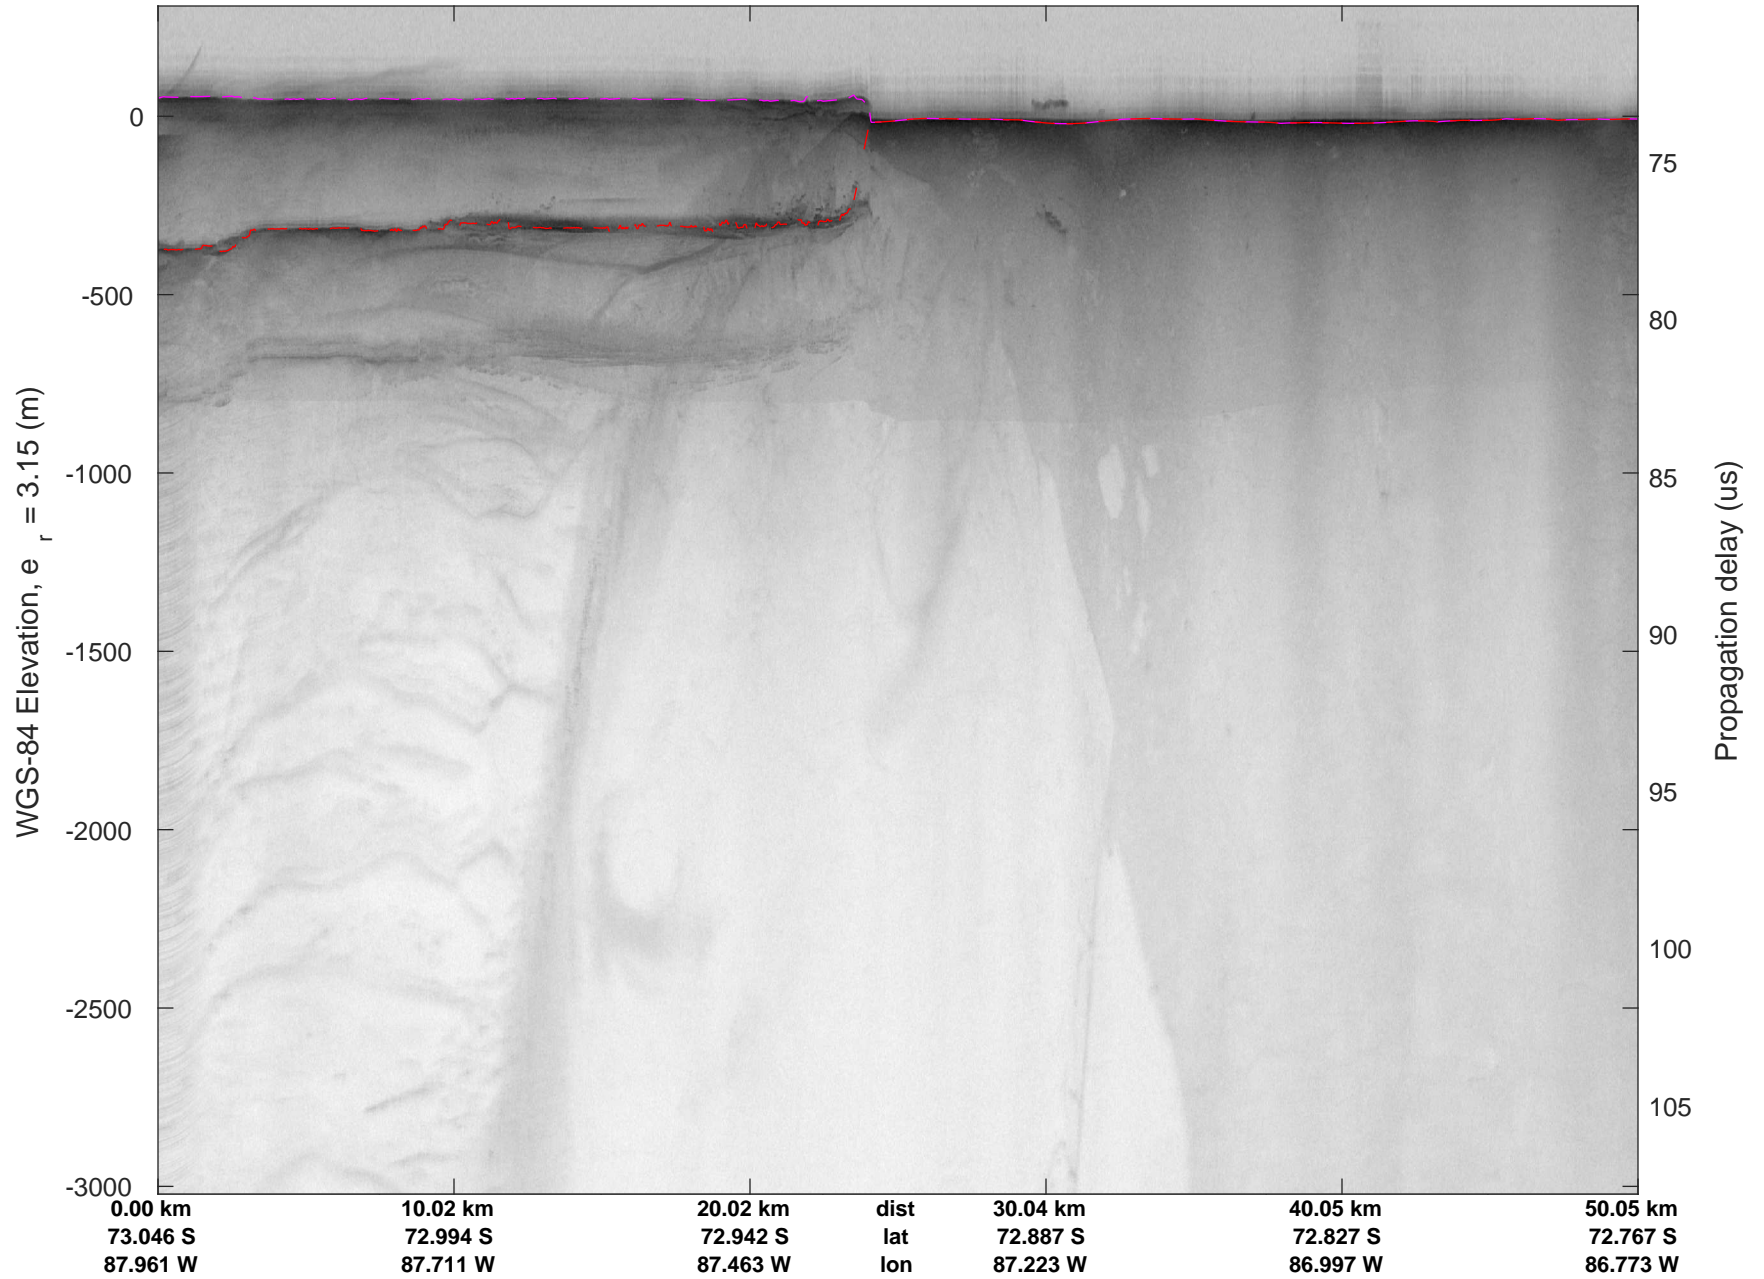

rds 2016\_Antarctica\_DC8: "Pine Island 5" 20161104\_06\_001: 20:52:20.9 to 20:55:56.8 GPS

rds 2016\_Antarctica\_DC8: "Pine Island 5" 20161104\_06\_001: 20:52:20.9 to 20:55:56.8 GPS

rds 2016\_Antarctica\_DC8: "Pine Island 5" 20161104\_06\_002: 20:55:56.9 to 20:58:01.9 GPS

rds 2016\_Antarctica\_DC8: "Pine Island 5" 20161104\_06\_002: 20:55:56.9 to 20:58:01.9 GPS