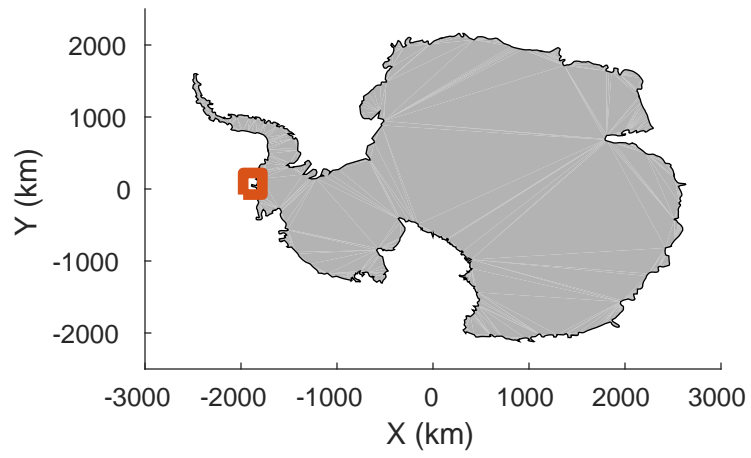

rds 2016\_Antarctica\_DC8: "Pine Island 5" 20161104\_06\_001: 20:52:20.9 to 20:55:56.8 GPS

rds 2016\_Antarctica\_DC8: "Pine Island 5" 20161104\_06\_001: 20:52:20.9 to 20:55:56.8 GPS

rds 2016\_Antarctica\_DC8: "Pine Island 5" 20161104\_06\_002: 20:55:56.9 to 20:58:01.9 GPS

rds 2016\_Antarctica\_DC8: "Pine Island 5" 20161104\_06\_002: 20:55:56.9 to 20:58:01.9 GPS