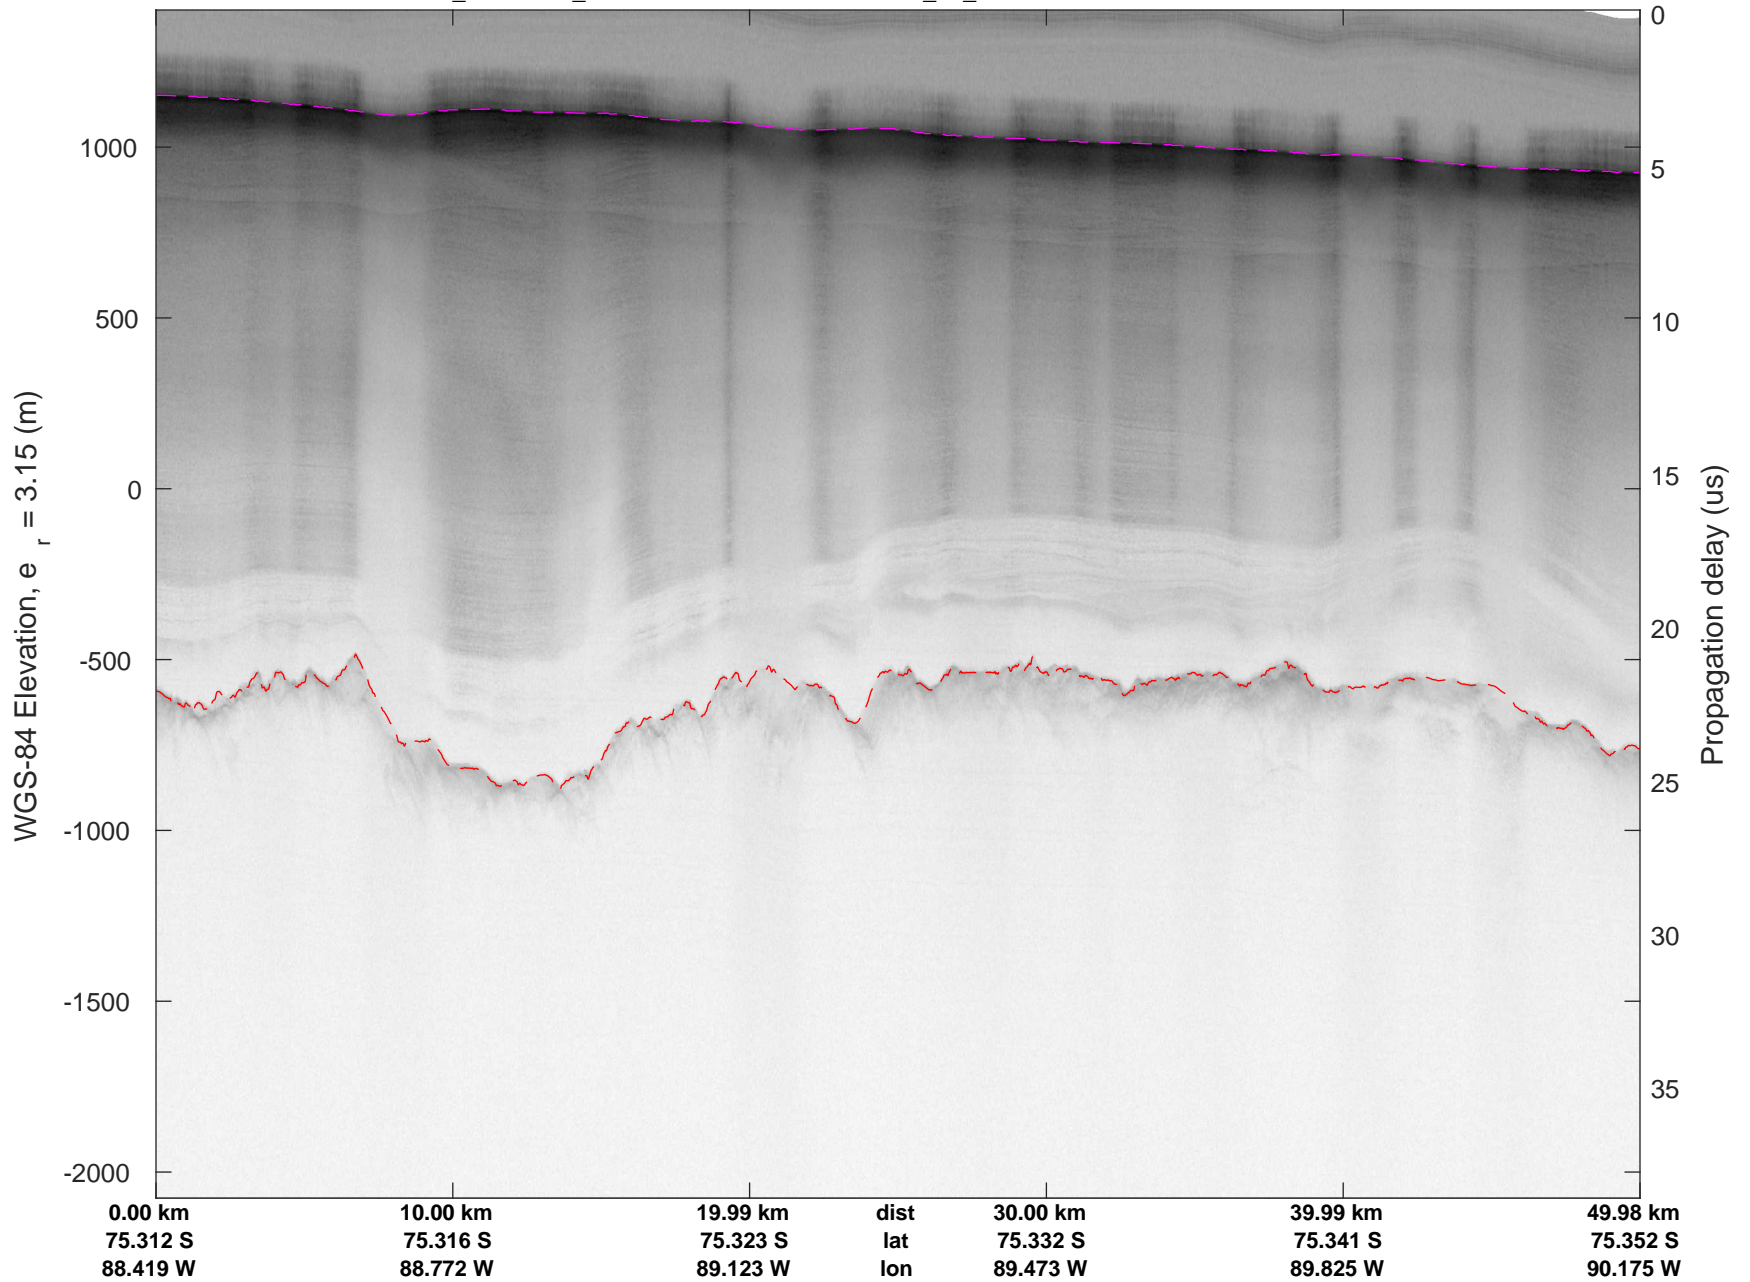

rds 2016_Antarctica_DC8: "Pine Island 5" 20161104_05_002: 16:23:57.2 to 16:29:51.2 GPS

rds 2016_Antarctica_DC8: "Pine Island 5" 20161104_05_003: 16:29:51.5 to 16:35:43.9 GPS

rds 2016_Antarctica_DC8: "Pine Island 5" 20161104_05_003: 16:29:51.5 to 16:35:43.9 GPS