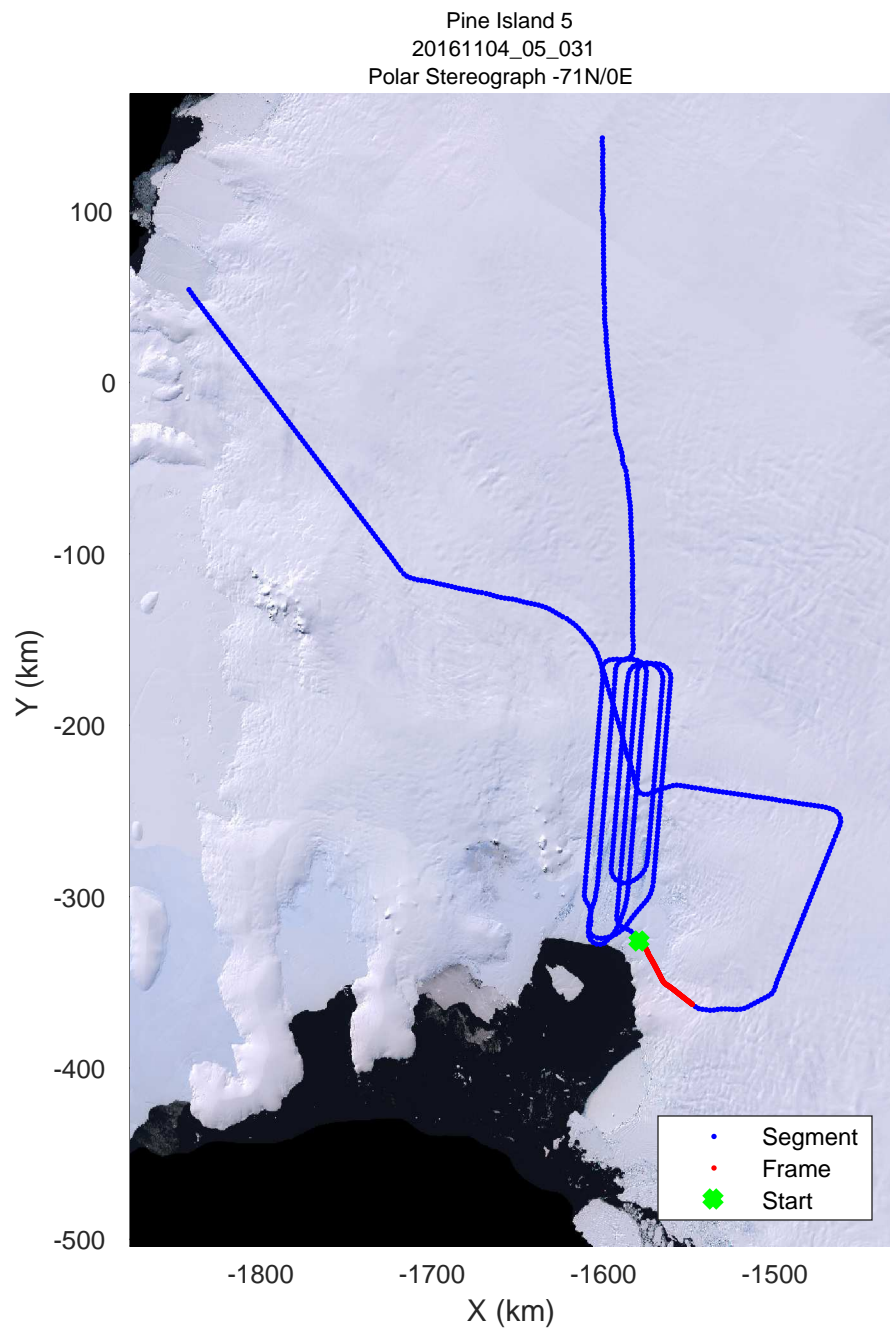

rds 2016_Antarctica_DC8: "Pine Island 5" 20161104_05_029: 19:14:51.0 to 19:20:57.4 GPS

rds 2016_Antarctica_DC8: "Pine Island 5" 20161104_05_030: 19:20:57.6 to 19:27:12.7 GPS

rds 2016_Antarctica_DC8: "Pine Island 5" 20161104_05_030: 19:20:57.6 to 19:27:12.7 GPS