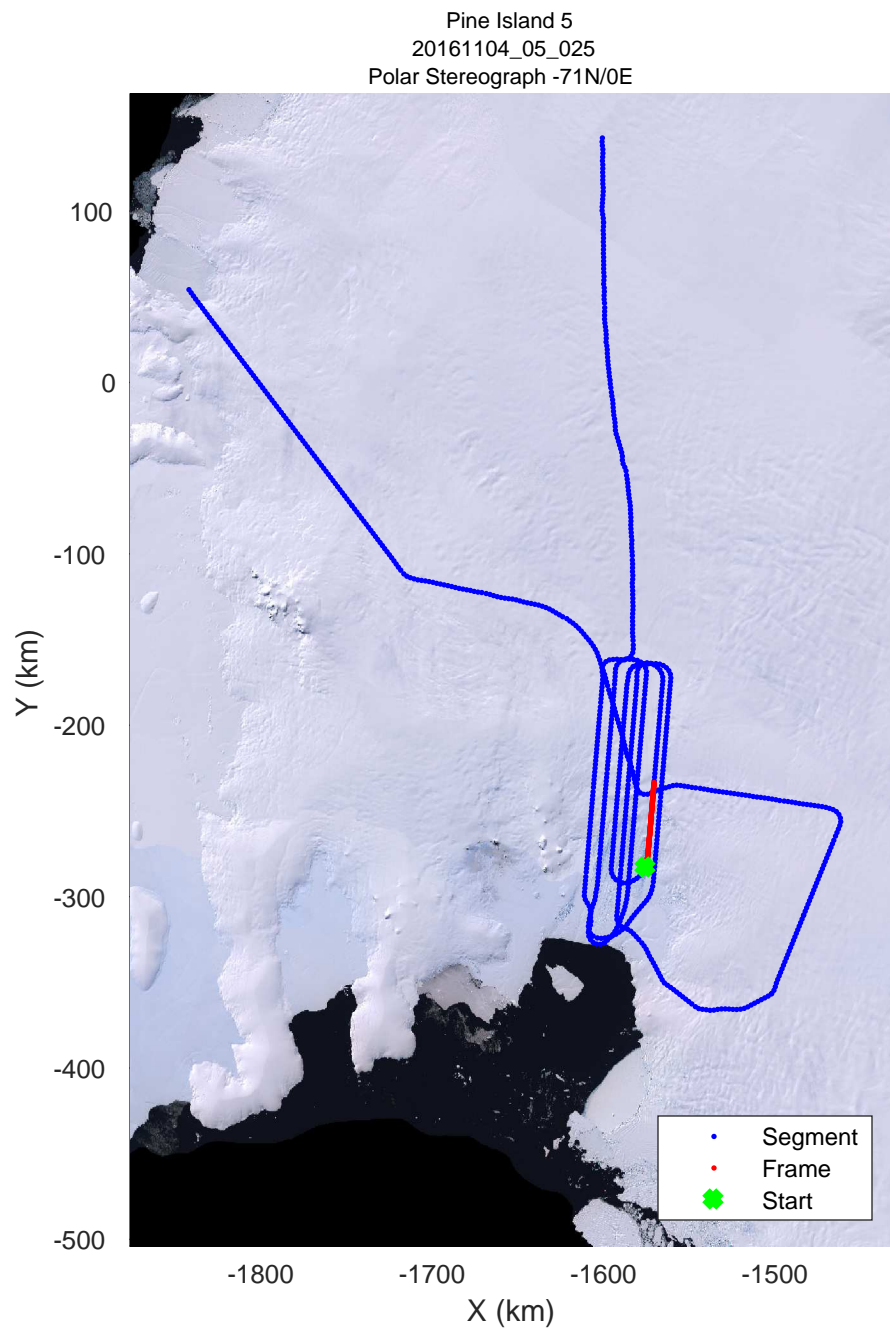

rds 2016_Antarctica_DC8: "Pine Island 5" 20161104_05_023: 18:36:19.6 to 18:42:27.0 GPS

rds 2016_Antarctica_DC8: "Pine Island 5" 20161104_05_024: 18:42:27.2 to 18:48:56.9 GPS

rds 2016_Antarctica_DC8: "Pine Island 5" 20161104_05_024: 18:42:27.2 to 18:48:56.9 GPS