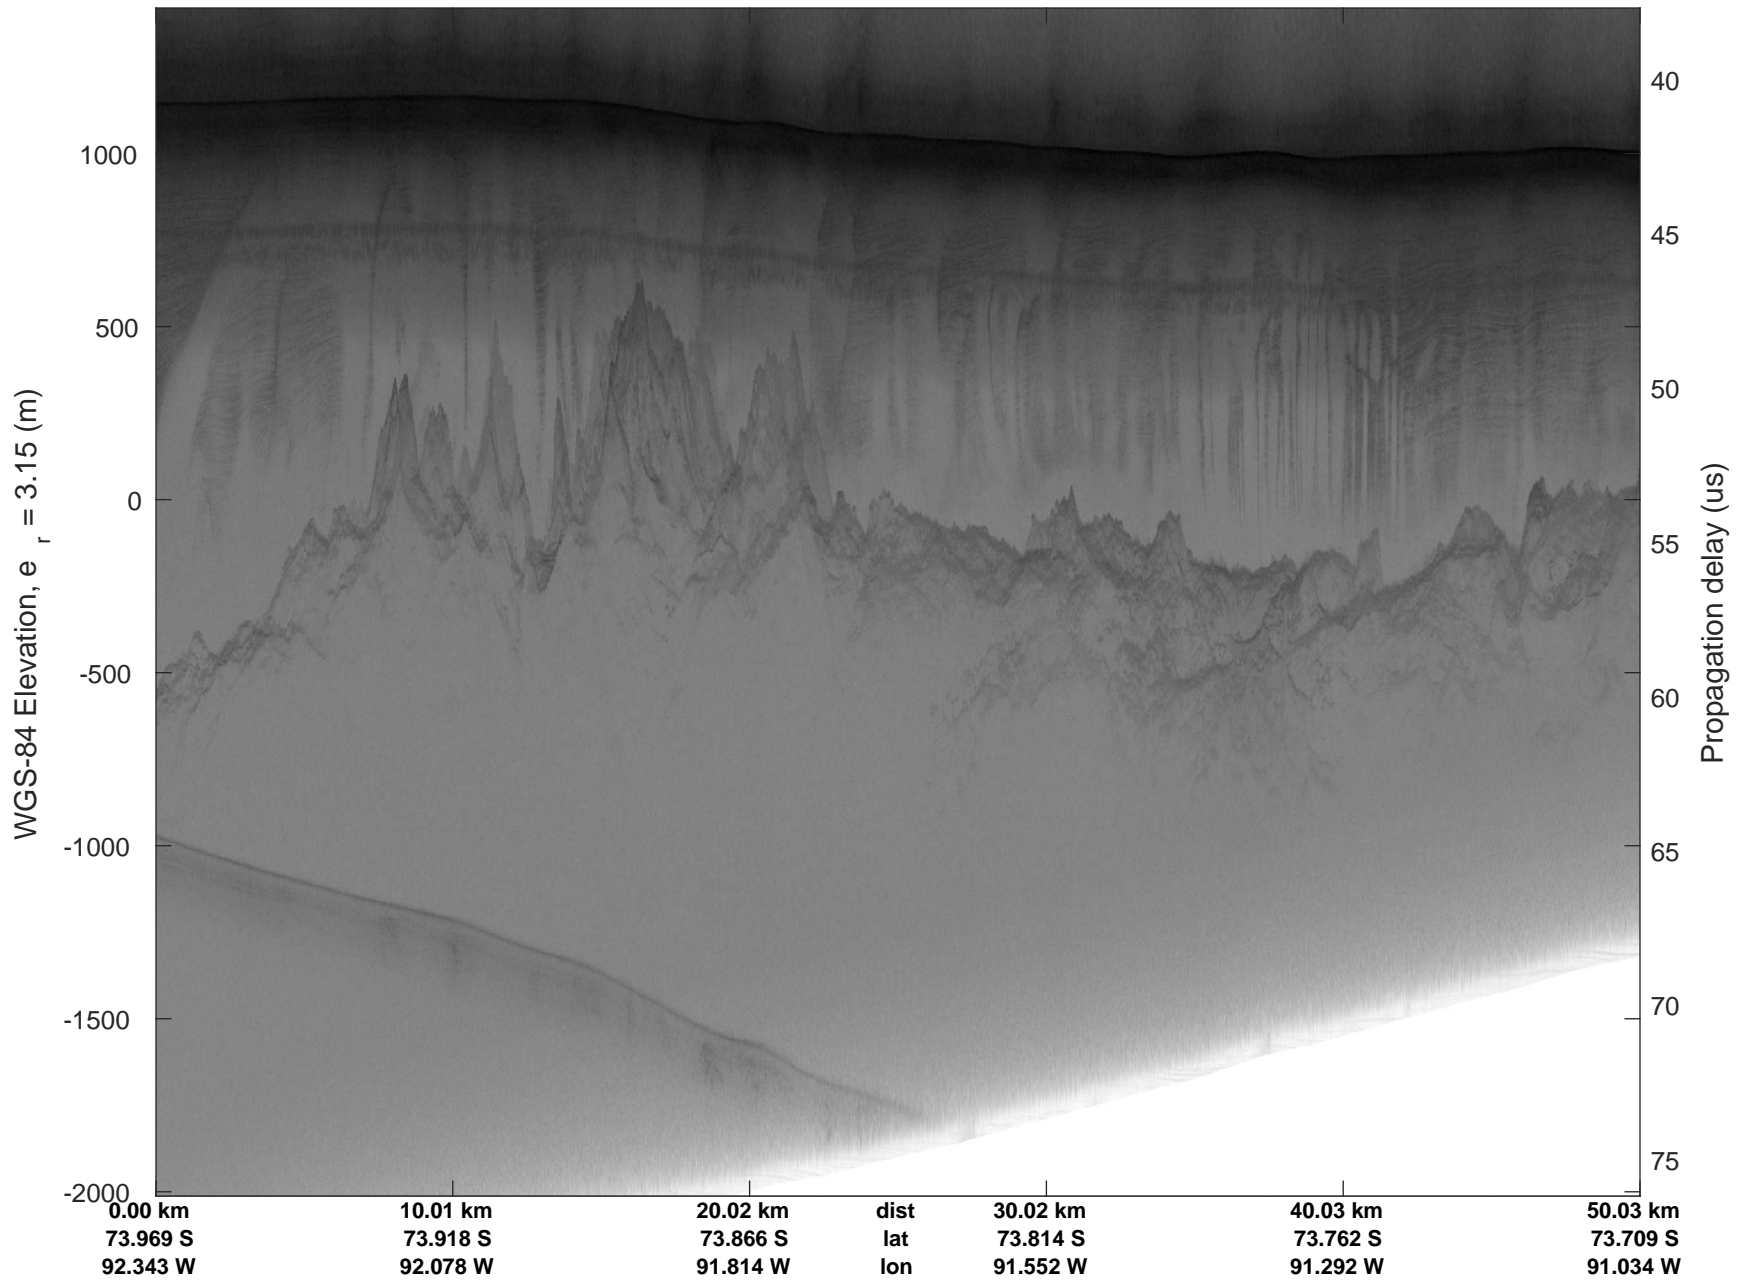

rds 2016_Antarctica_DC8: "Pine Island 5" 20161104_05_043: 20:39:41.1 to 20:43:36.6 GPS