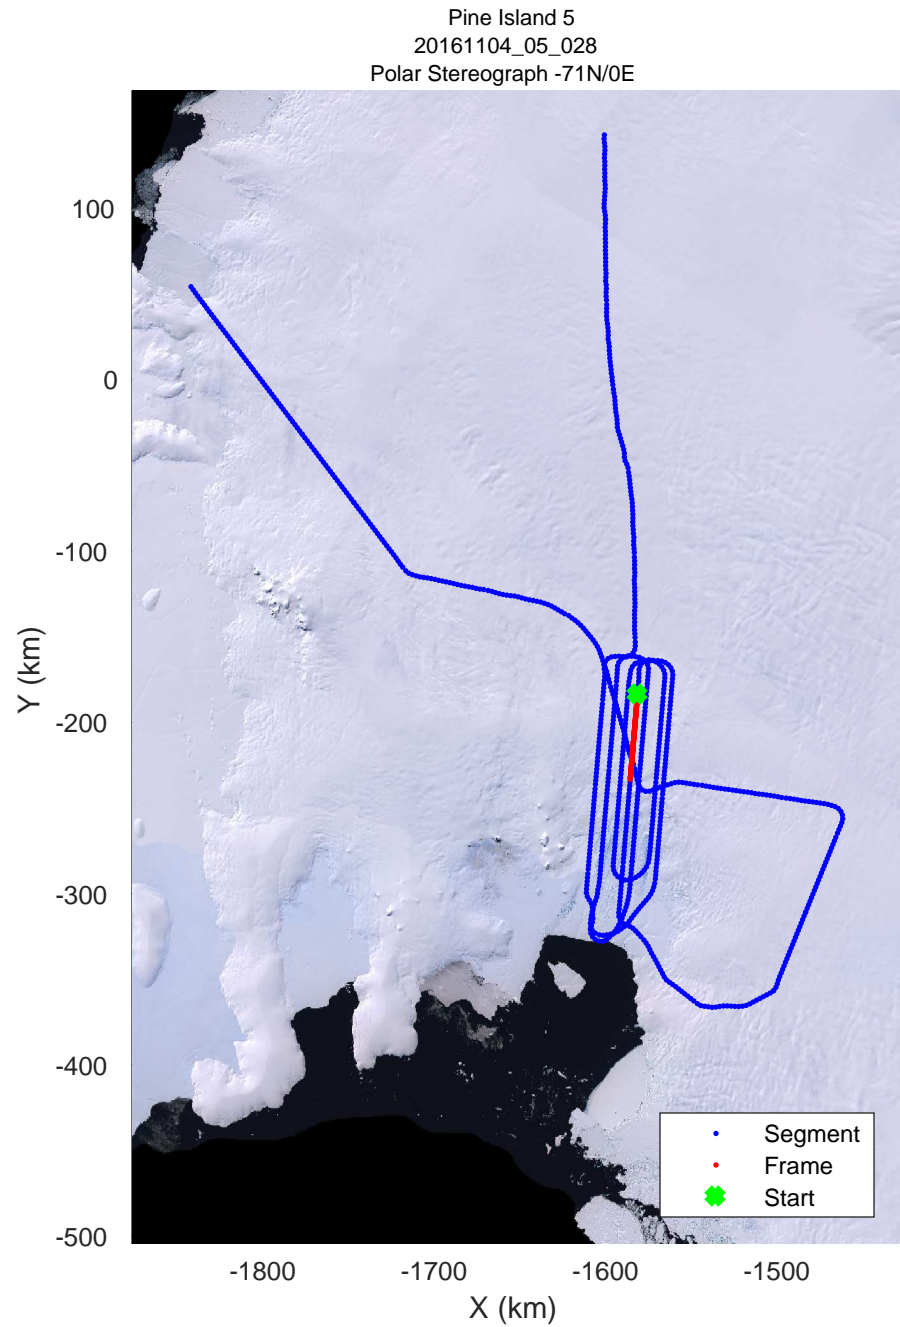

rds 2016_Antarctica_DC8: "Pine Island 5" 20161104_05_026: 18:56:01.4 to 19:02:23.3 GPS

rds 2016_Antarctica_DC8: "Pine Island 5" 20161104_05_027: 19:02:23.5 to 19:08:53.0 GPS

rds 2016_Antarctica_DC8: "Pine Island 5" 20161104_05_027: 19:02:23.5 to 19:08:53.0 GPS