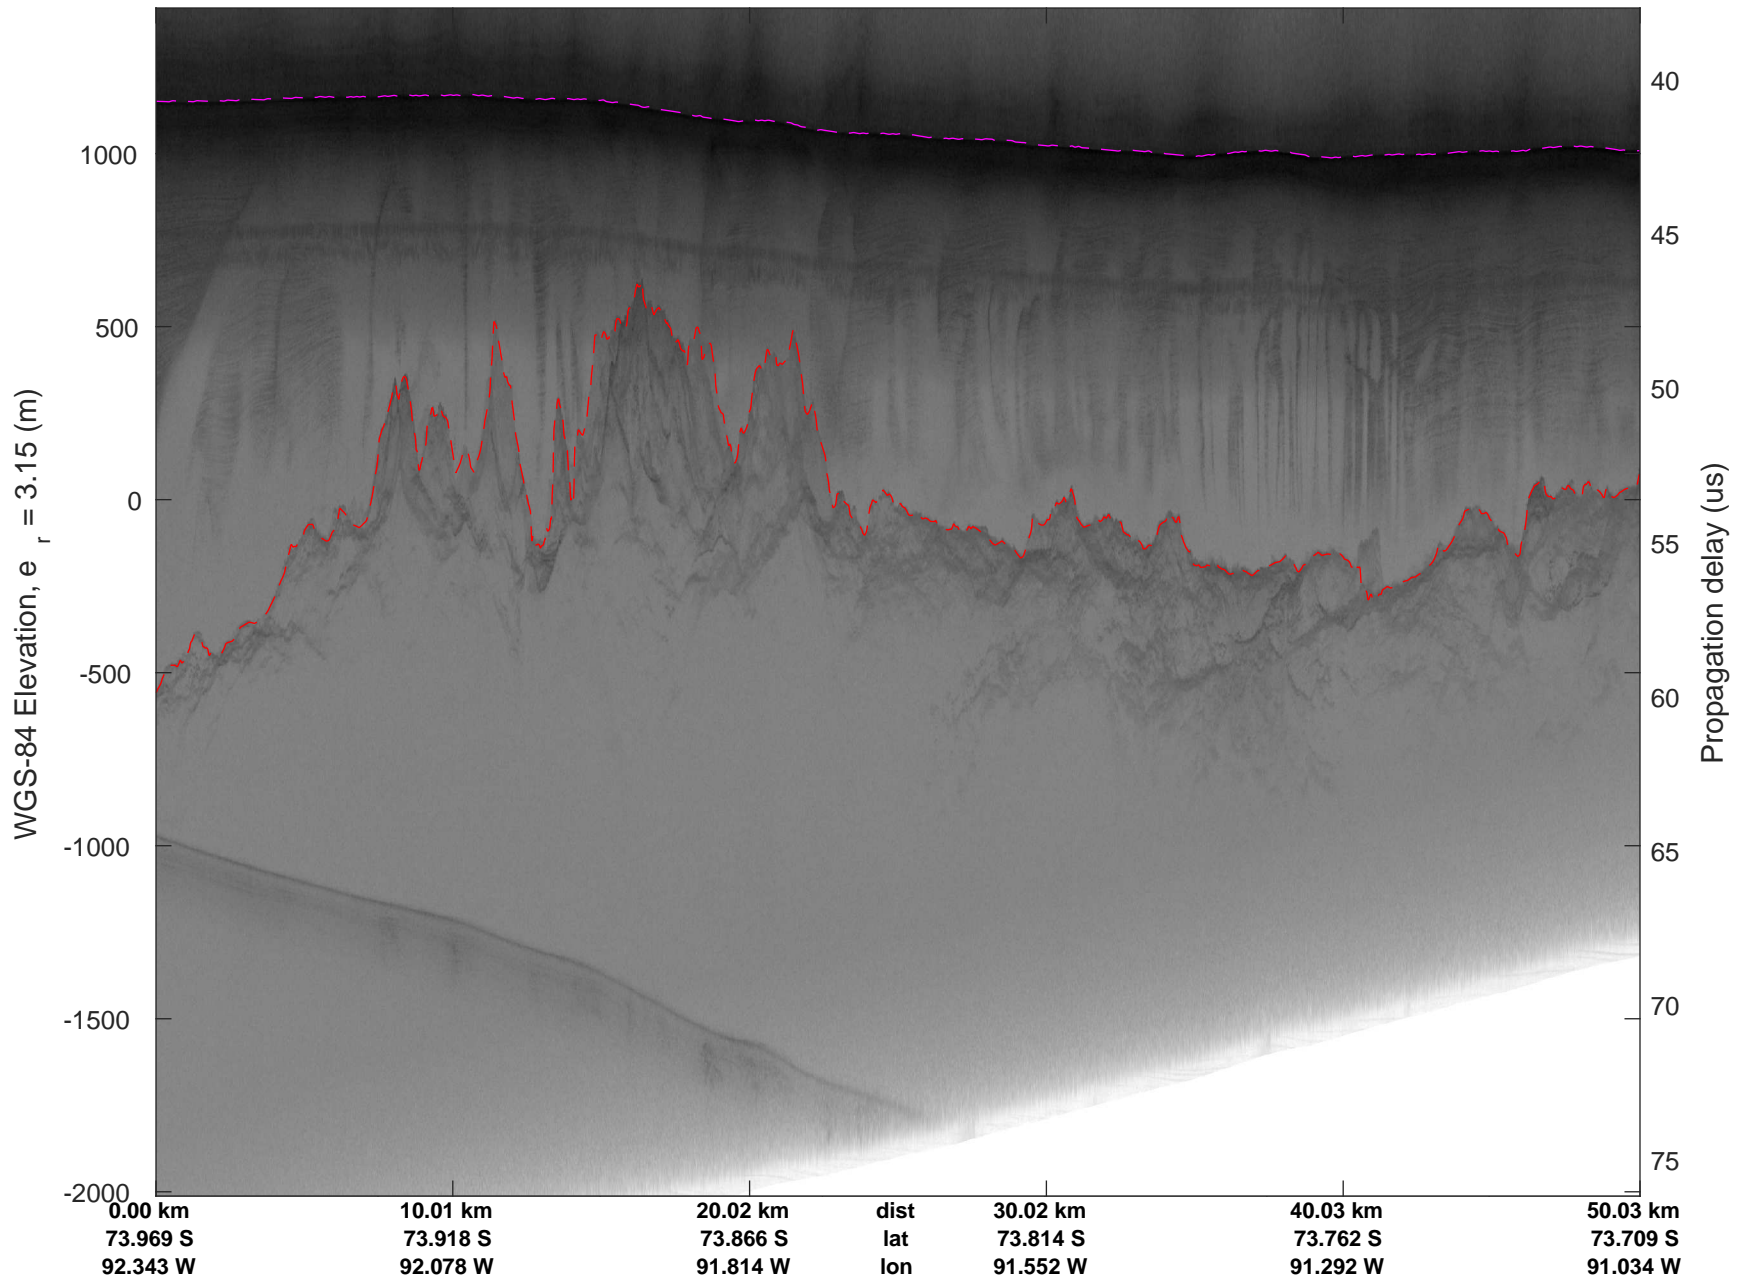

rds 2016_Antarctica_DC8: "Pine Island 5" 20161104_05_043: 20:39:41.1 to 20:43:36.6 GPS