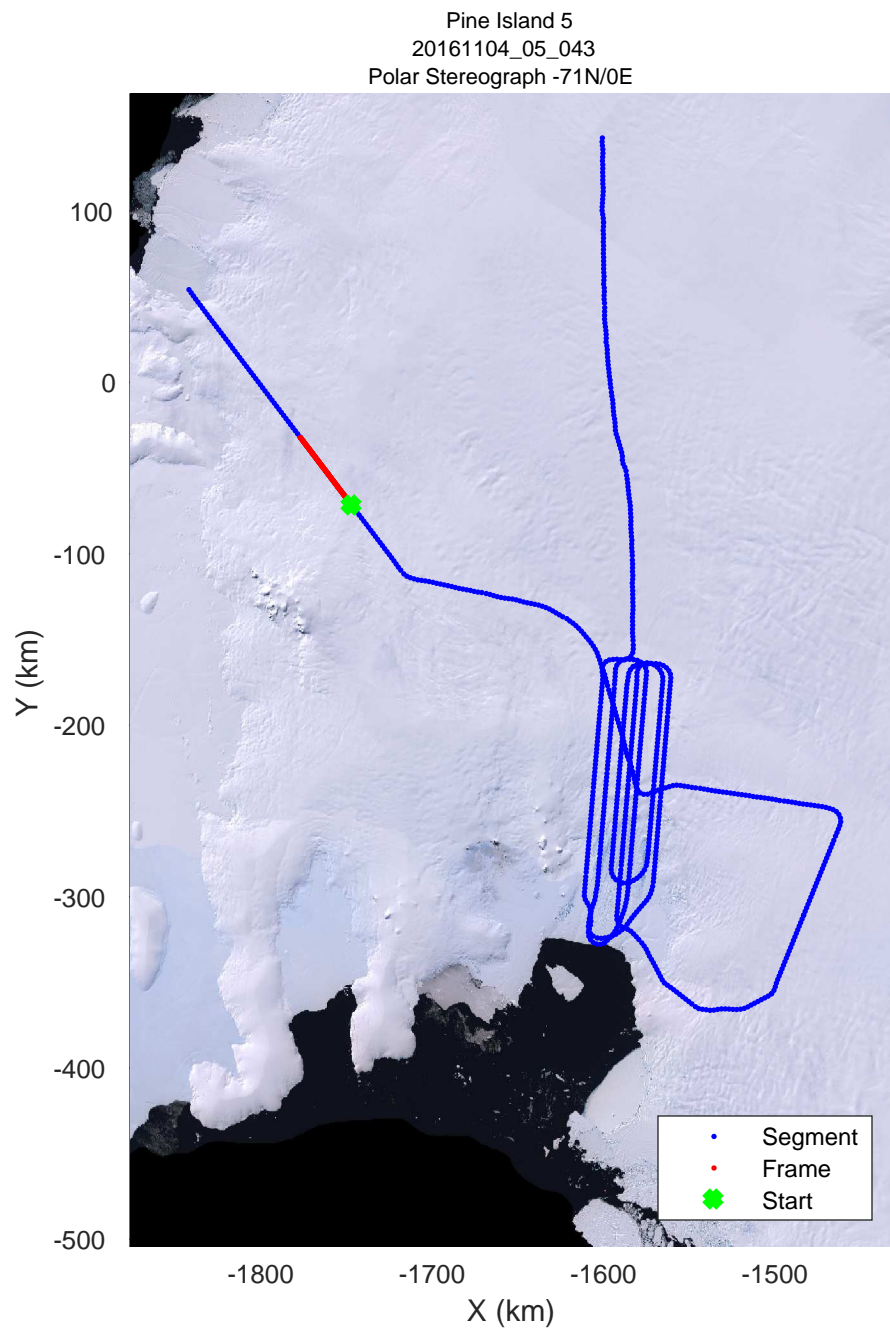

rds 2016_Antarctica_DC8: "Pine Island 5" 20161104_05_041: 20:29:00.5 to 20:35:02.0 GPS

rds 2016_Antarctica_DC8: "Pine Island 5" 20161104_05_042: 20:35:02.2 to 20:39:40.9 GPS

rds 2016_Antarctica_DC8: "Pine Island 5" 20161104_05_042: 20:35:02.2 to 20:39:40.9 GPS