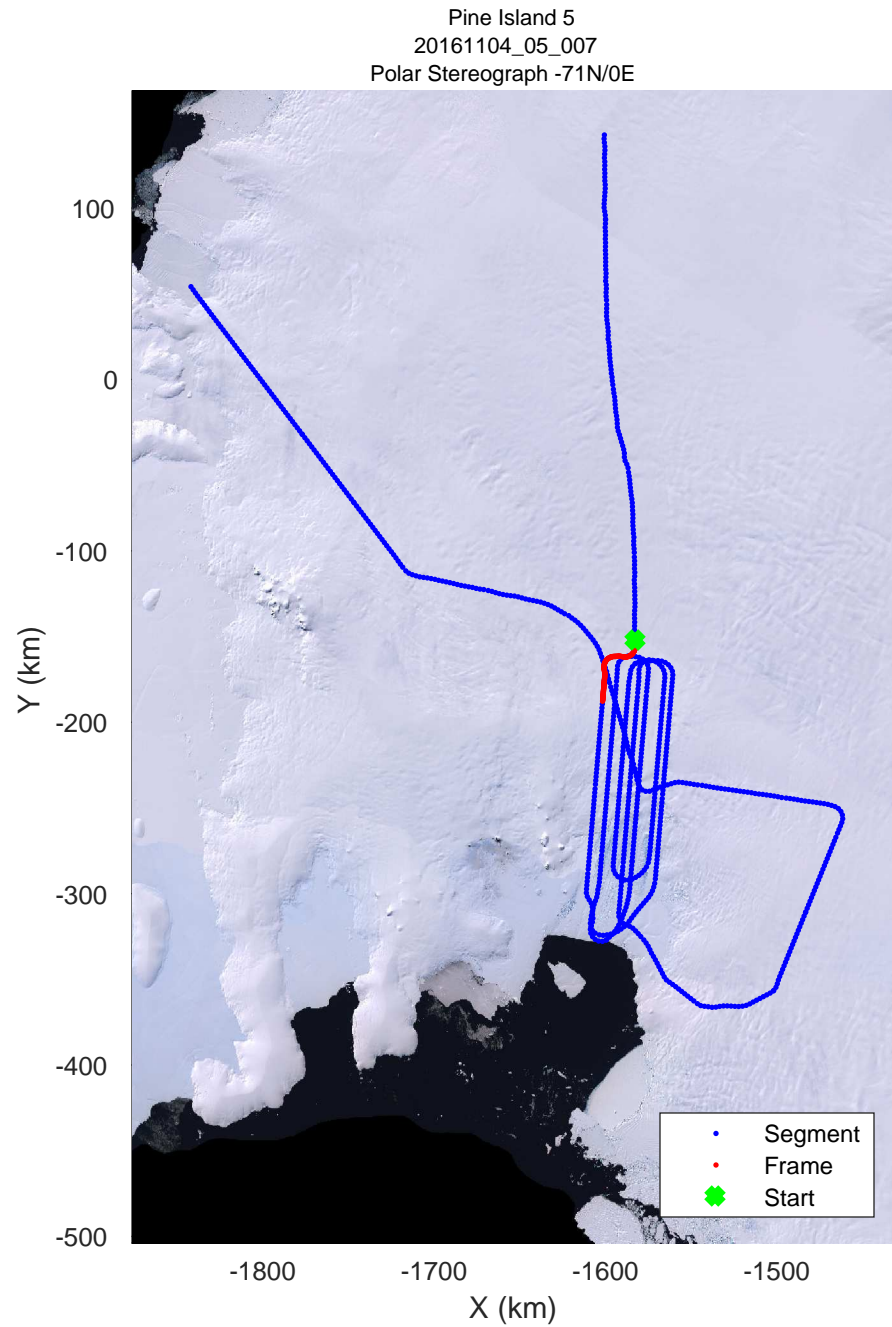

rds 2016_Antarctica_DC8: "Pine Island 5" 20161104_05_005: 16:41:43.0 to 16:47:42.6 GPS

rds 2016_Antarctica_DC8: "Pine Island 5" 20161104_05_006: 16:47:42.9 to 16:53:51.5 GPS

rds 2016_Antarctica_DC8: "Pine Island 5" 20161104_05_006: 16:47:42.9 to 16:53:51.5 GPS