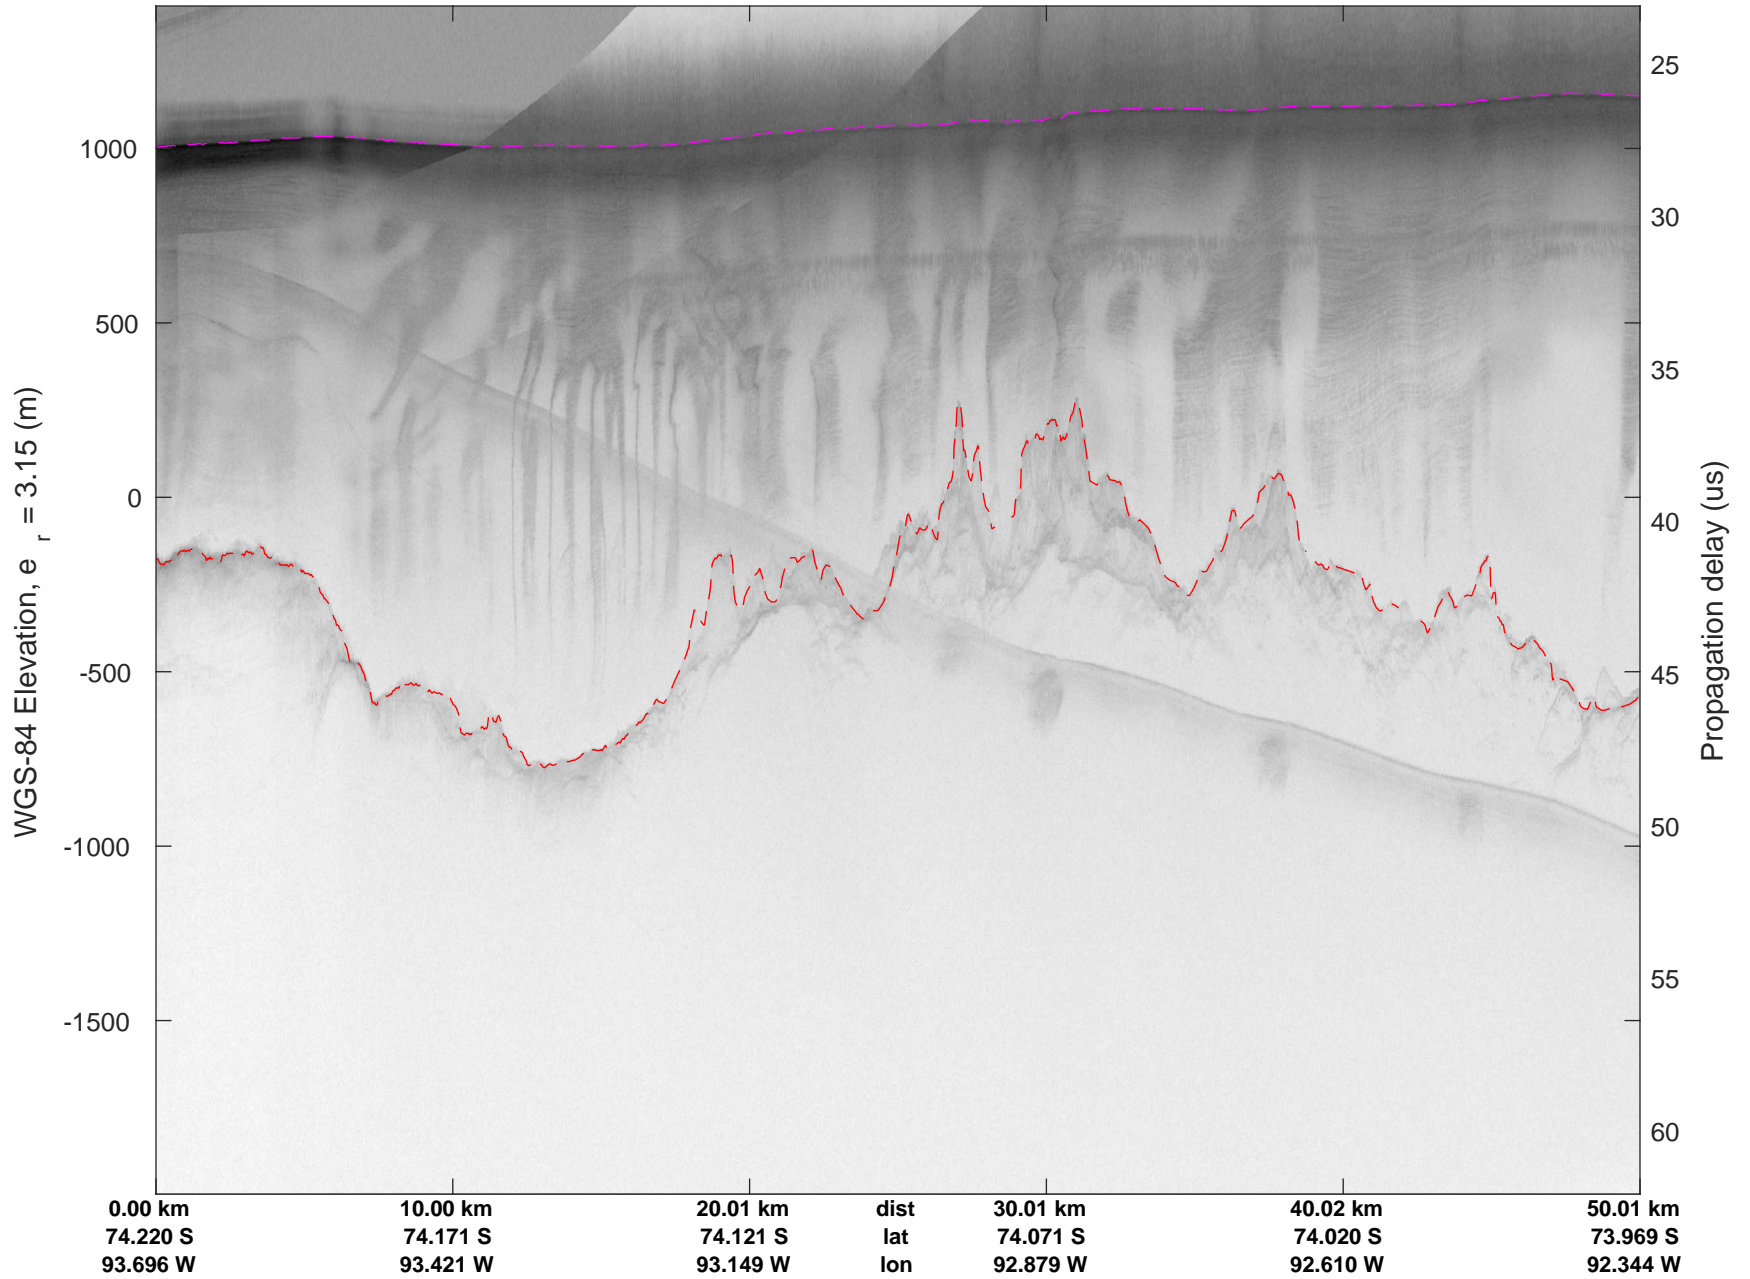

rds 2016_Antarctica_DC8: "Pine Island 5" 20161104_05_040: 20:22:57.4 to 20:29:00.3 GPS

rds 2016_Antarctica_DC8: "Pine Island 5" 20161104_05_040: 20:22:57.4 to 20:29:00.3 GPS

rds 2016_Antarctica_DC8: "Pine Island 5" 20161104_05_041: 20:29:00.5 to 20:35:02.0 GPS

rds 2016_Antarctica_DC8: "Pine Island 5" 20161104_05_041: 20:29:00.5 to 20:35:02.0 GPS

rds 2016_Antarctica_DC8: "Pine Island 5" 20161104_05_042: 20:35:02.2 to 20:39:40.9 GPS

rds 2016_Antarctica_DC8: "Pine Island 5" 20161104_05_042: 20:35:02.2 to 20:39:40.9 GPS

rds 2016_Antarctica_DC8: "Pine Island 5" 20161104_05_043: 20:39:41.1 to 20:43:36.6 GPS

rds 2016_Antarctica_DC8: "Pine Island 5" 20161104_05_043: 20:39:41.1 to 20:43:36.6 GPS

rds 2016_Antarctica_DC8: "Pine Island 5" 20161104_05_044: 20:43:36.7 to 20:47:13.4 GPS