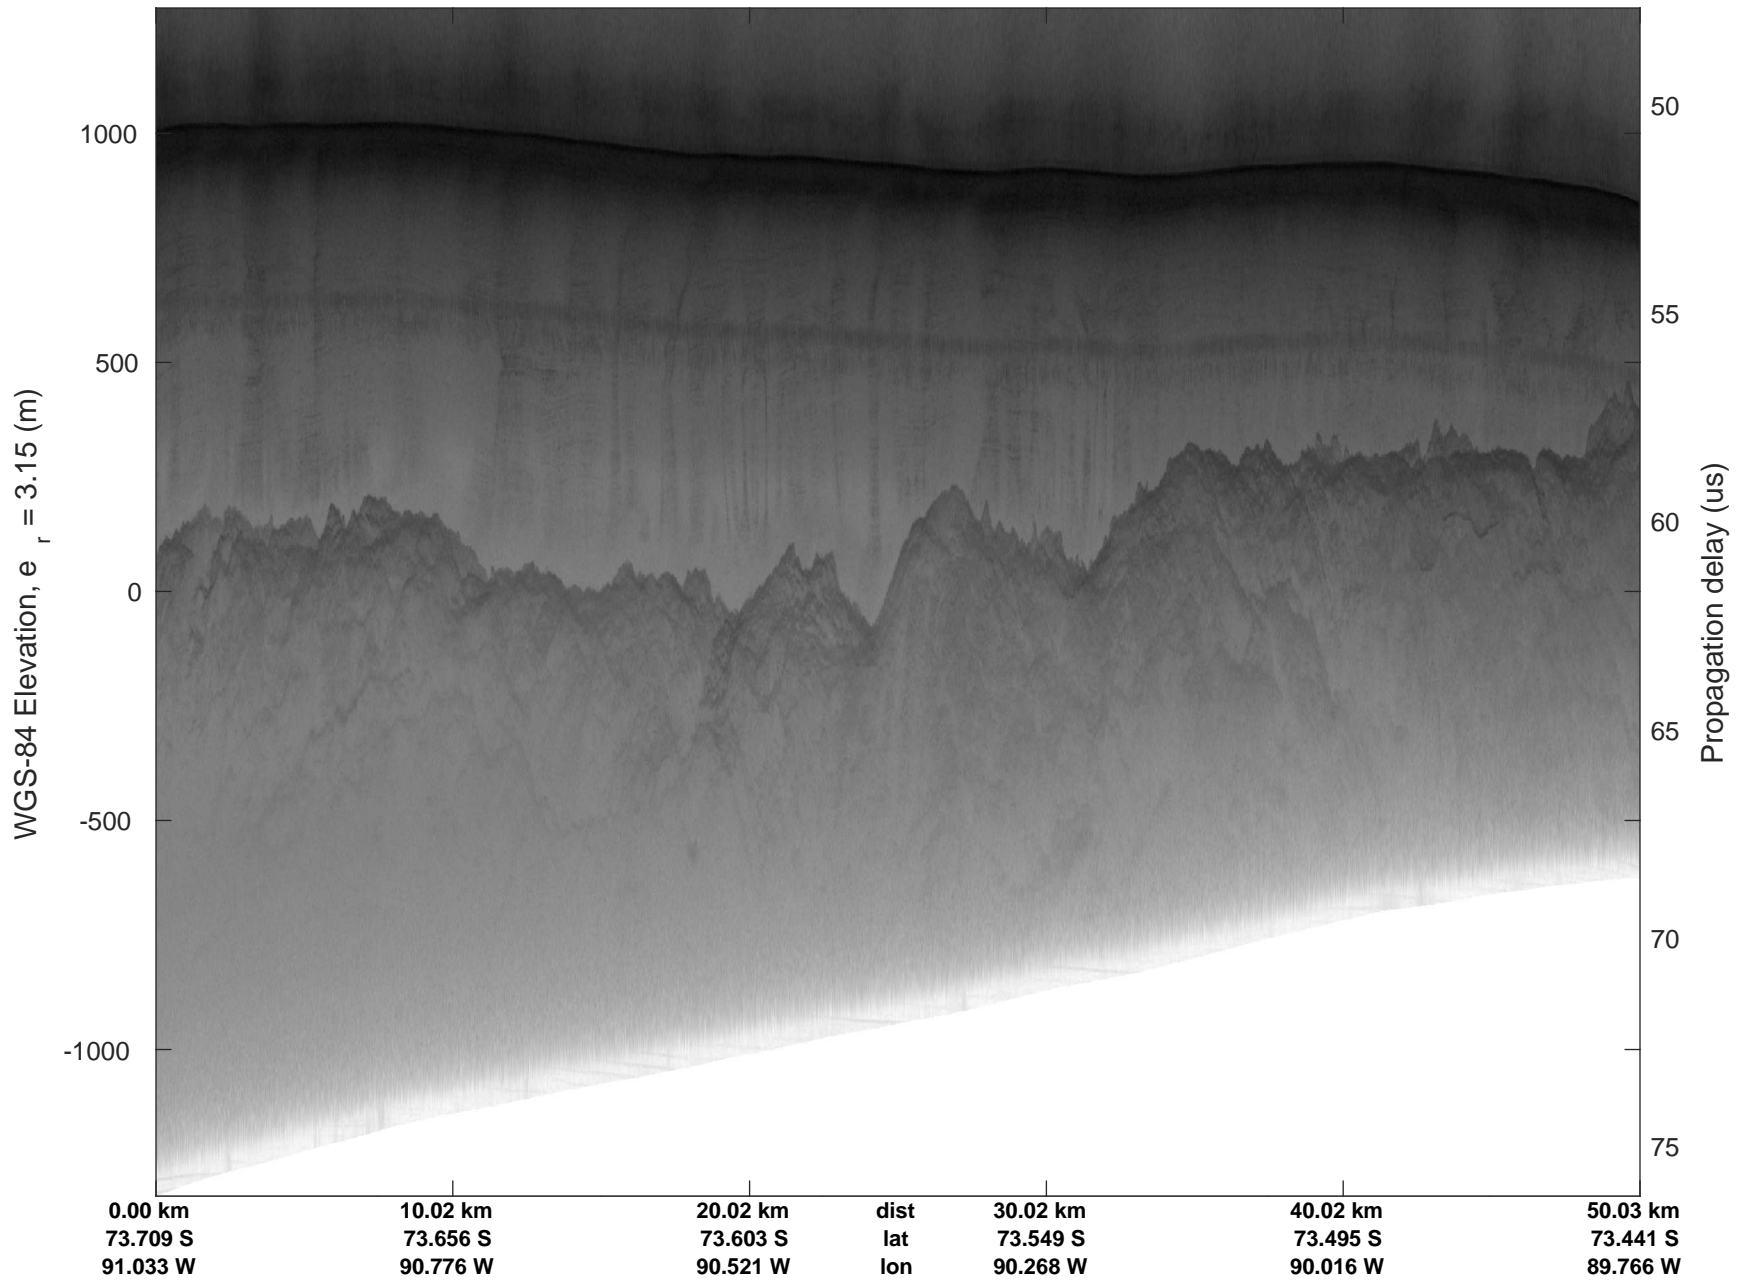

rds 2016_Antarctica_DC8: "Pine Island 5" 20161104_05_043: 20:39:41.1 to 20:43:36.6 GPS

rds 2016_Antarctica_DC8: "Pine Island 5" 20161104_05_043: 20:39:41.1 to 20:43:36.6 GPS

rds 2016_Antarctica_DC8: "Pine Island 5" 20161104_05_044: 20:43:36.7 to 20:47:13.4 GPS