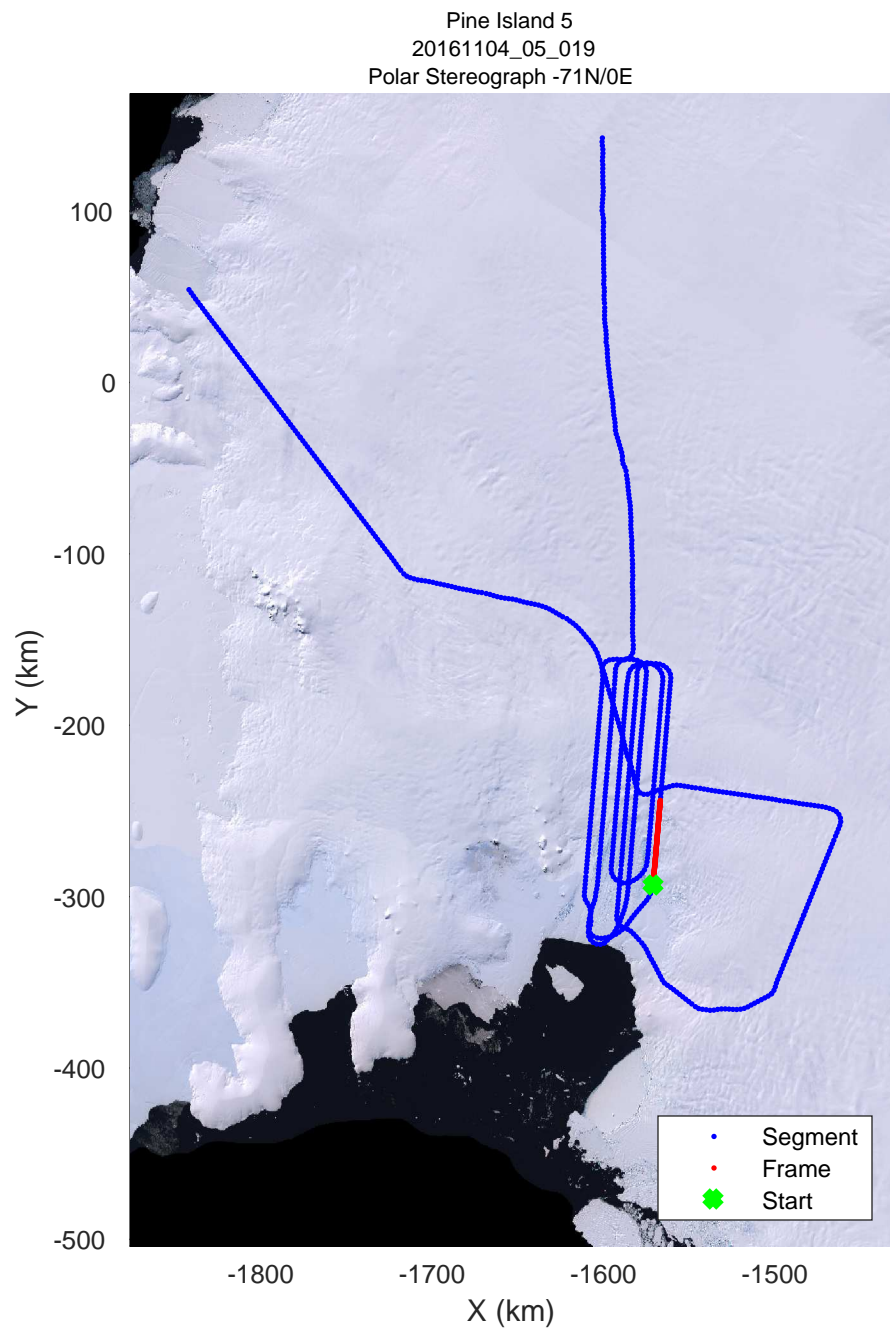

rds 2016_Antarctica_DC8: "Pine Island 5" 20161104_05_017: 17:58:26.0 to 18:04:39.5 GPS

rds 2016_Antarctica_DC8: "Pine Island 5" 20161104_05_018: 18:04:39.8 to 18:11:35.0 GPS

rds 2016_Antarctica_DC8: "Pine Island 5" 20161104_05_018: 18:04:39.8 to 18:11:35.0 GPS