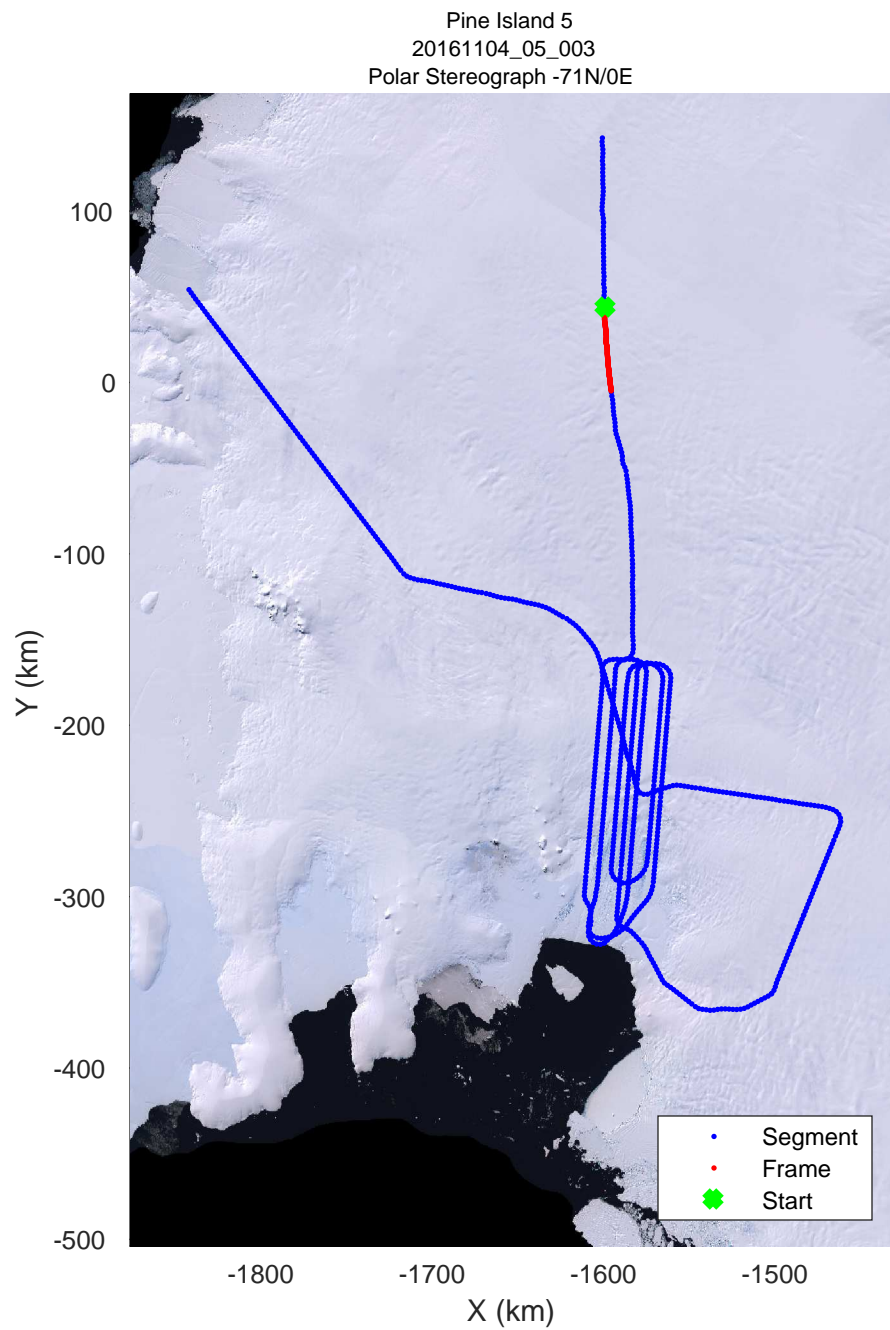

rds 2016_Antarctica_DC8: "Pine Island 5" 20161104_05_001: 16:18:08.4 to 16:23:56.9 GPS

rds 2016_Antarctica_DC8: "Pine Island 5" 20161104_05_001: 16:18:08.4 to 16:23:56.9 GPS

rds 2016_Antarctica_DC8: "Pine Island 5" 20161104_05_002: 16:23:57.2 to 16:29:51.2 GPS

rds 2016_Antarctica_DC8: "Pine Island 5" 20161104_05_002: 16:23:57.2 to 16:29:51.2 GPS

rds 2016_Antarctica_DC8: "Pine Island 5" 20161104_05_003: 16:29:51.5 to 16:35:43.9 GPS

rds 2016_Antarctica_DC8: "Pine Island 5" 20161104_05_003: 16:29:51.5 to 16:35:43.9 GPS