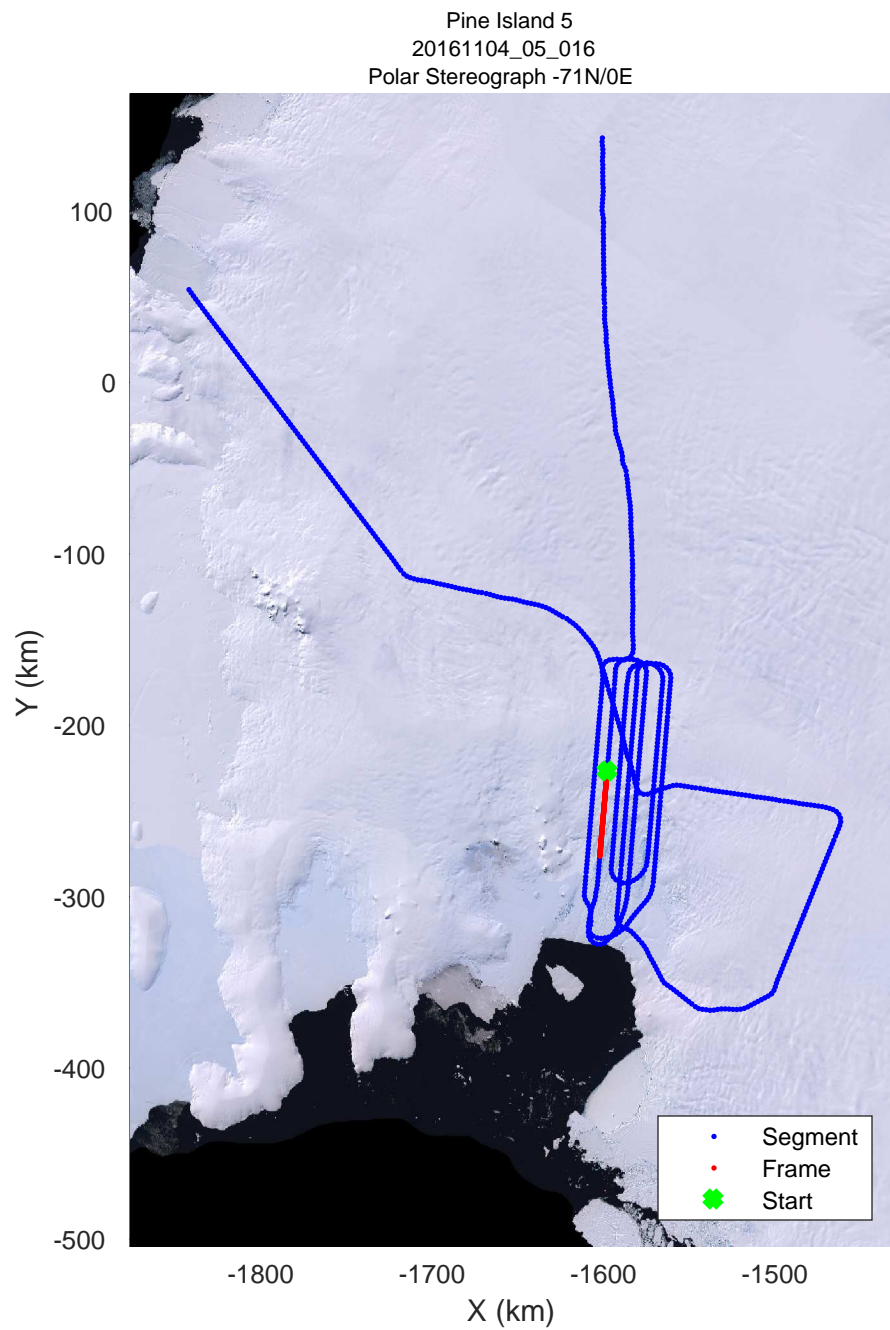

rds 2016_Antarctica_DC8: "Pine Island 5" 20161104_05_014: 17:39:55.7 to 17:46:15.8 GPS

rds 2016_Antarctica_DC8: "Pine Island 5" 20161104_05_015: 17:46:15.9 to 17:52:17.9 GPS

rds 2016_Antarctica_DC8: "Pine Island 5" 20161104_05_015: 17:46:15.9 to 17:52:17.9 GPS