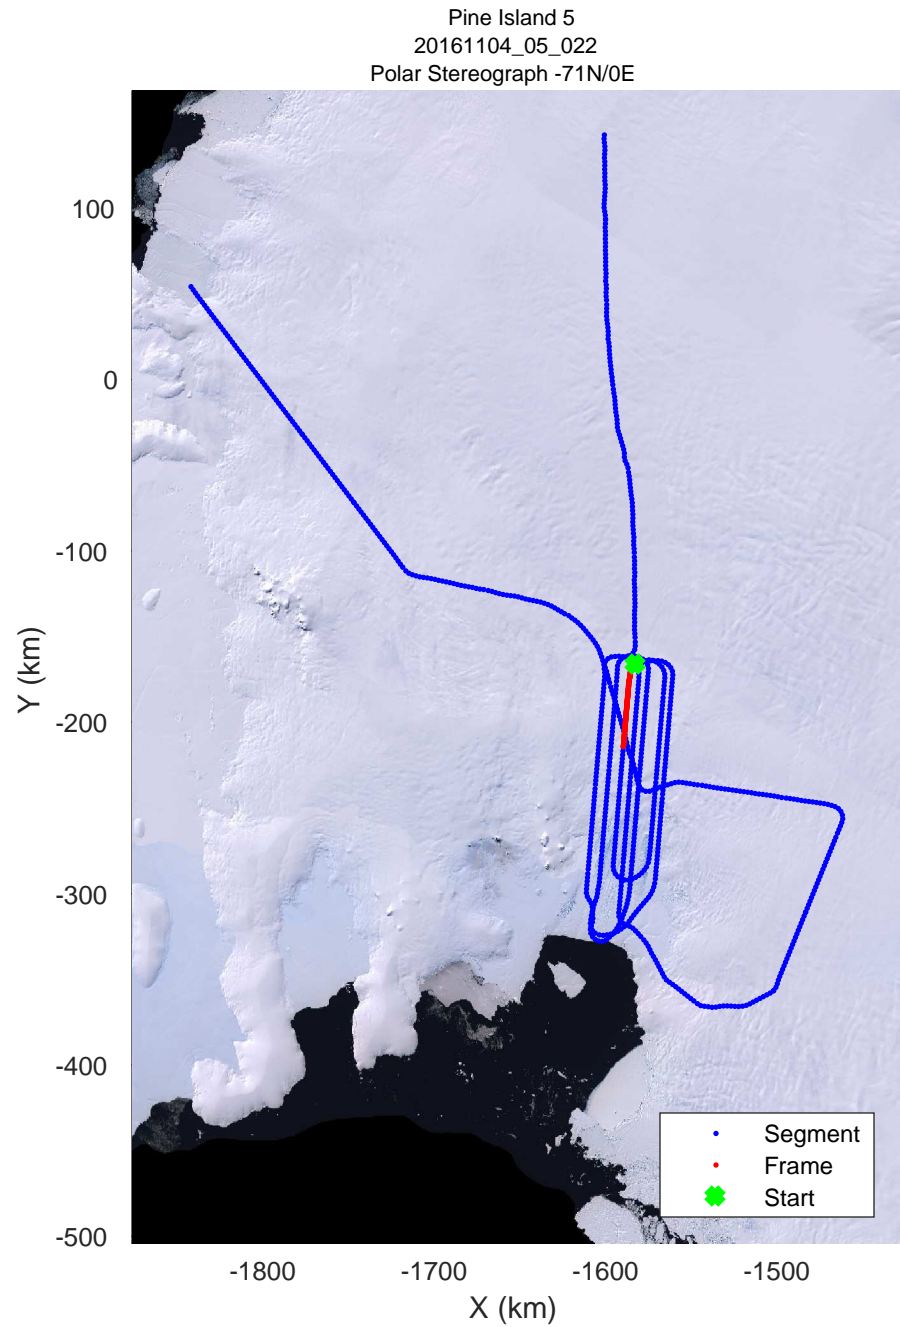

rds 2016_Antarctica_DC8: "Pine Island 5" 20161104_05_020: 18:17:52.2 to 18:24:06.7 GPS

rds 2016_Antarctica_DC8: "Pine Island 5" 20161104_05_021: 18:24:06.9 to 18:30:07.3 GPS

rds 2016_Antarctica_DC8: "Pine Island 5" 20161104_05_021: 18:24:06.9 to 18:30:07.3 GPS