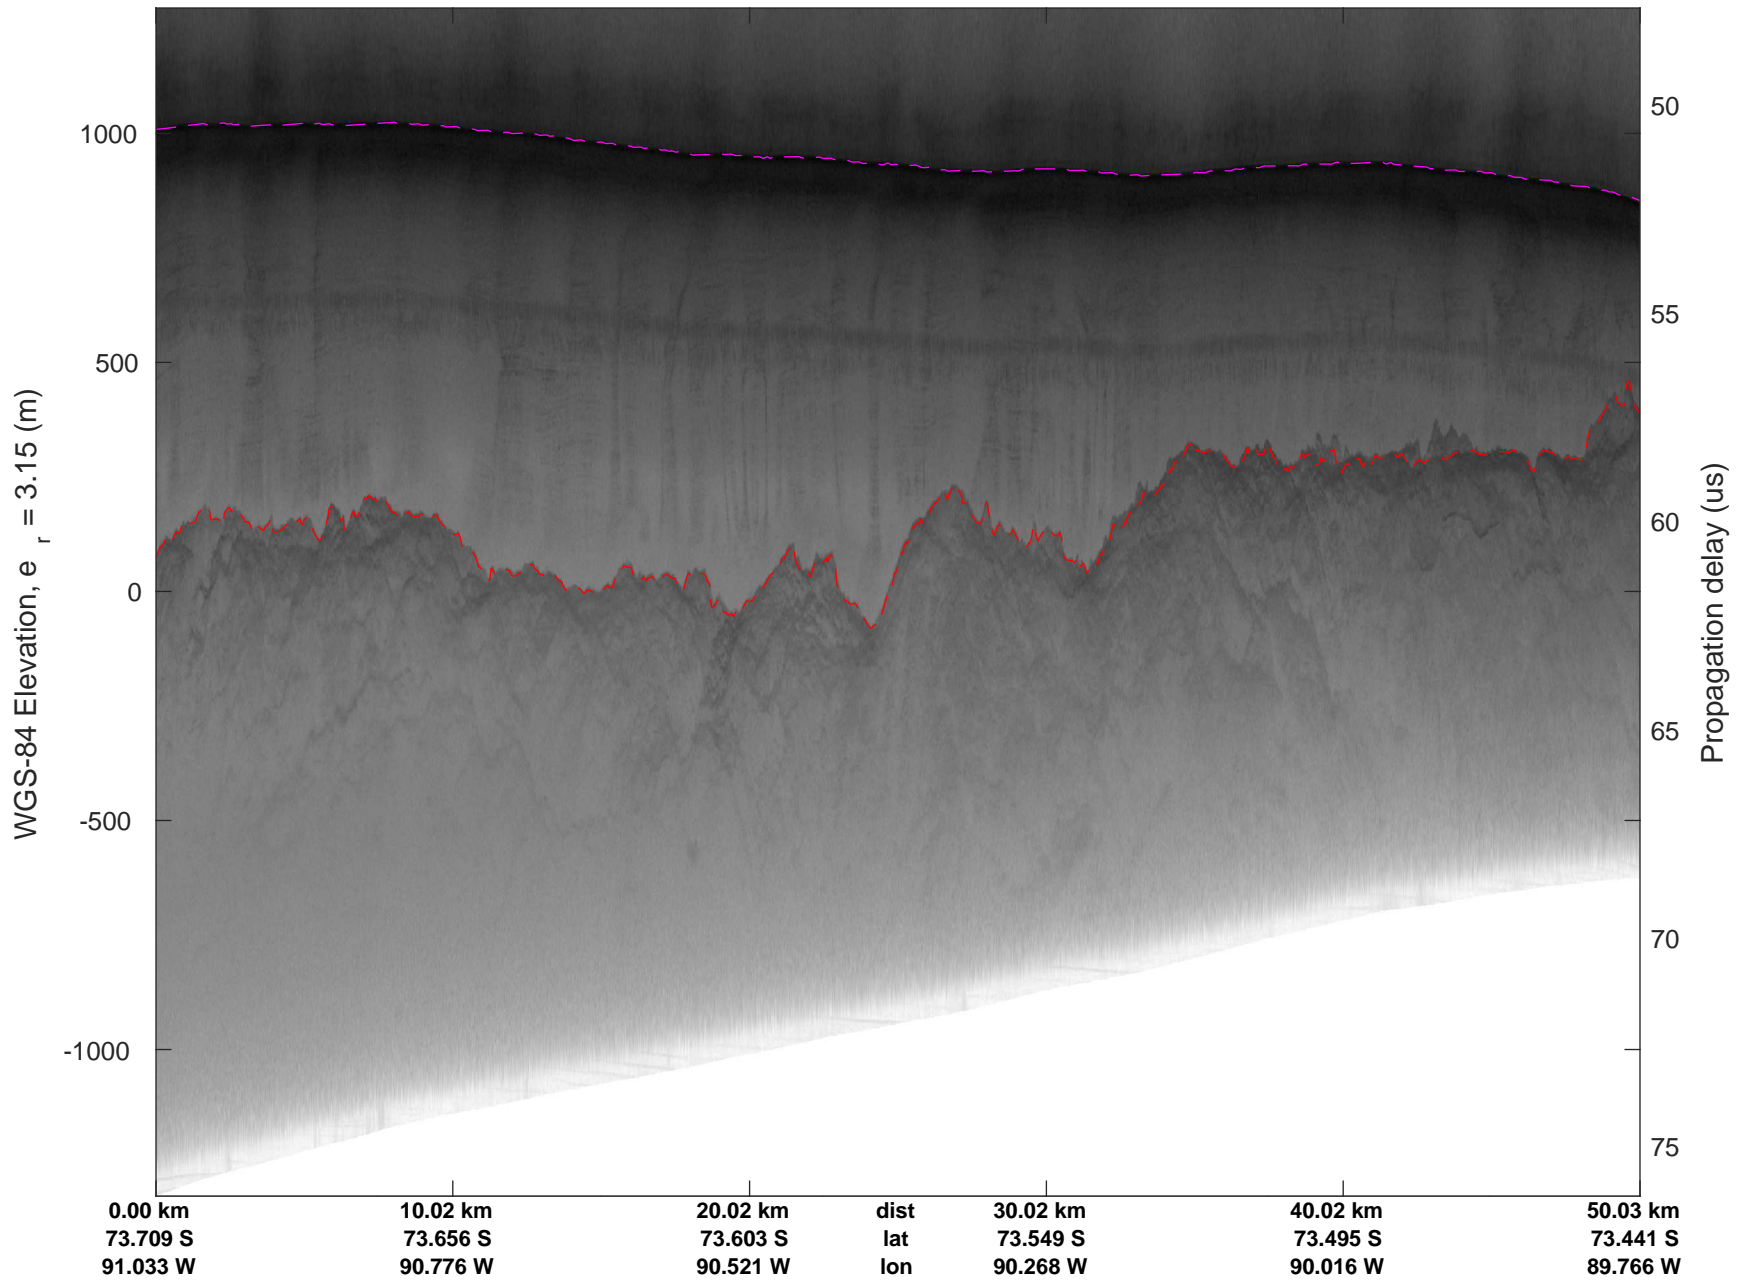

rds 2016_Antarctica_DC8: "Pine Island 5" 20161104_05_044: 20:43:36.7 to 20:47:13.4 GPS