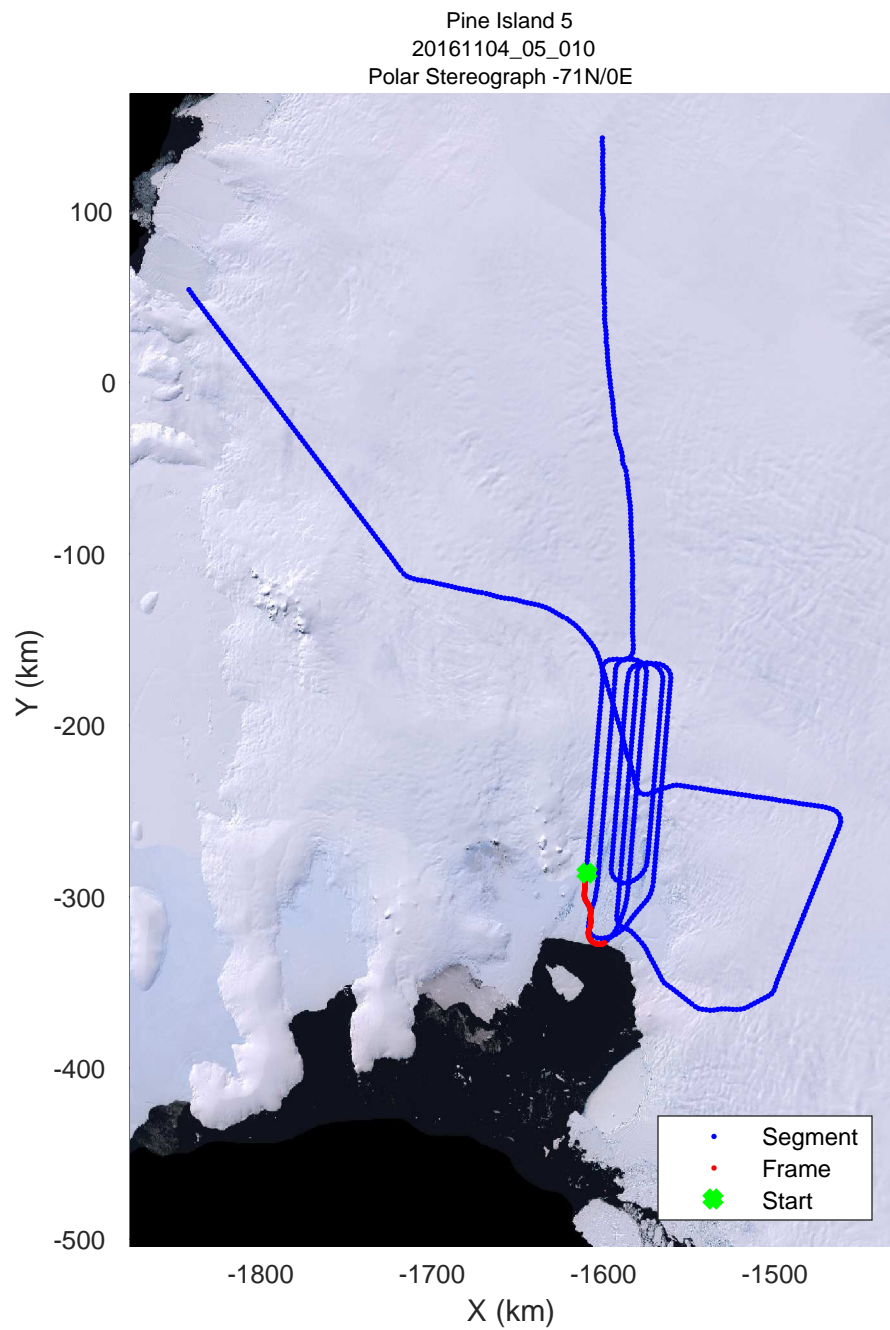

rds 2016_Antarctica_DC8: "Pine Island 5" 20161104_05_008: 17:00:18.1 to 17:06:23.1 GPS

rds 2016_Antarctica_DC8: "Pine Island 5" 20161104_05_009: 17:06:23.3 to 17:12:37.7 GPS

rds 2016_Antarctica_DC8: "Pine Island 5" 20161104_05_009: 17:06:23.3 to 17:12:37.7 GPS