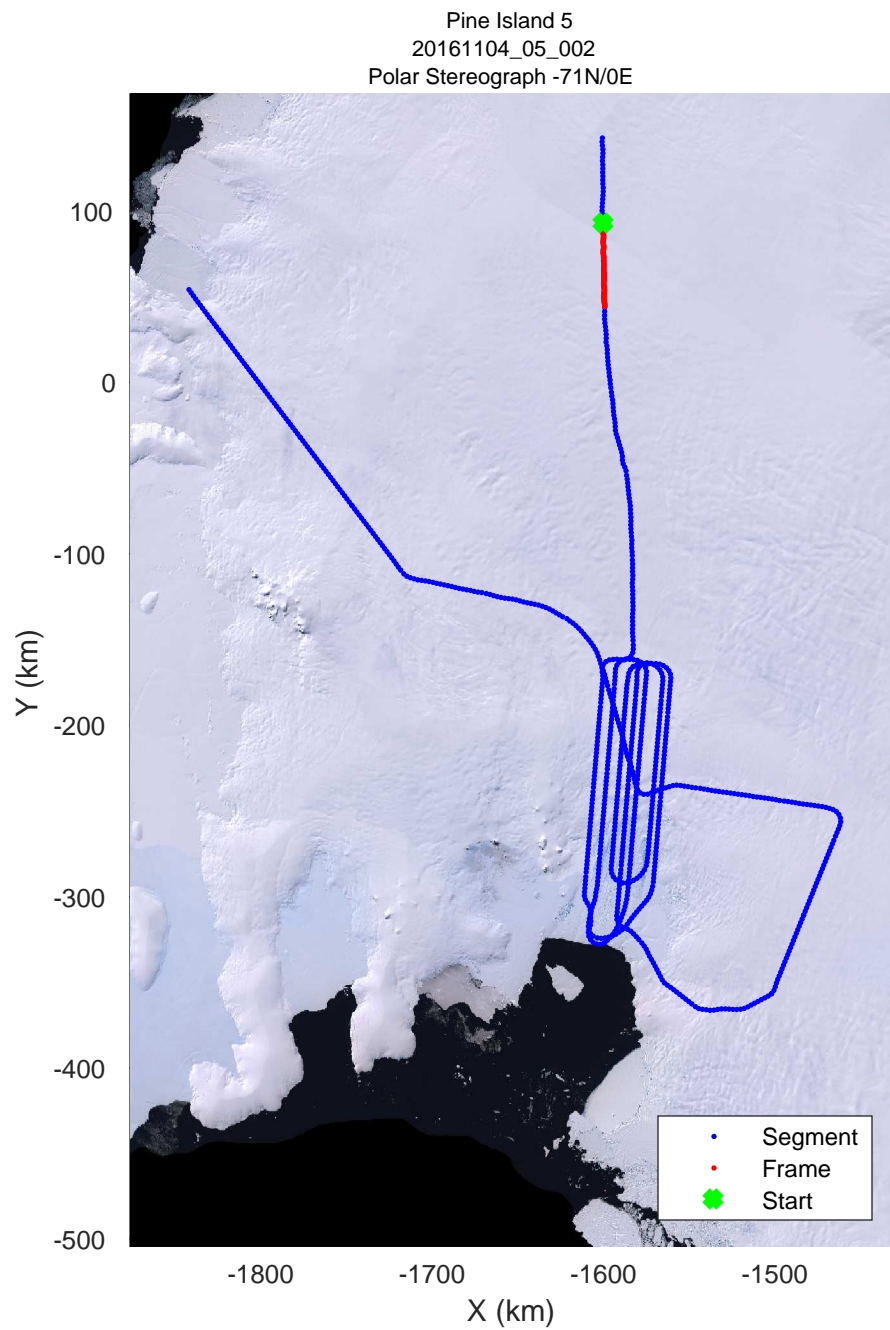

rds 2016_Antarctica_DC8: "Pine Island 5" 20161104_05_001: 16:18:08.4 to 16:23:56.9 GPS

rds 2016_Antarctica_DC8: "Pine Island 5" 20161104_05_001: 16:18:08.4 to 16:23:56.9 GPS

rds 2016_Antarctica_DC8: "Pine Island 5" 20161104_05_002: 16:23:57.2 to 16:29:51.2 GPS

rds 2016_Antarctica_DC8: "Pine Island 5" 20161104_05_002: 16:23:57.2 to 16:29:51.2 GPS

rds 2016_Antarctica_DC8: "Pine Island 5" 20161104_05_003: 16:29:51.5 to 16:35:43.9 GPS

rds 2016_Antarctica_DC8: "Pine Island 5" 20161104_05_003: 16:29:51.5 to 16:35:43.9 GPS