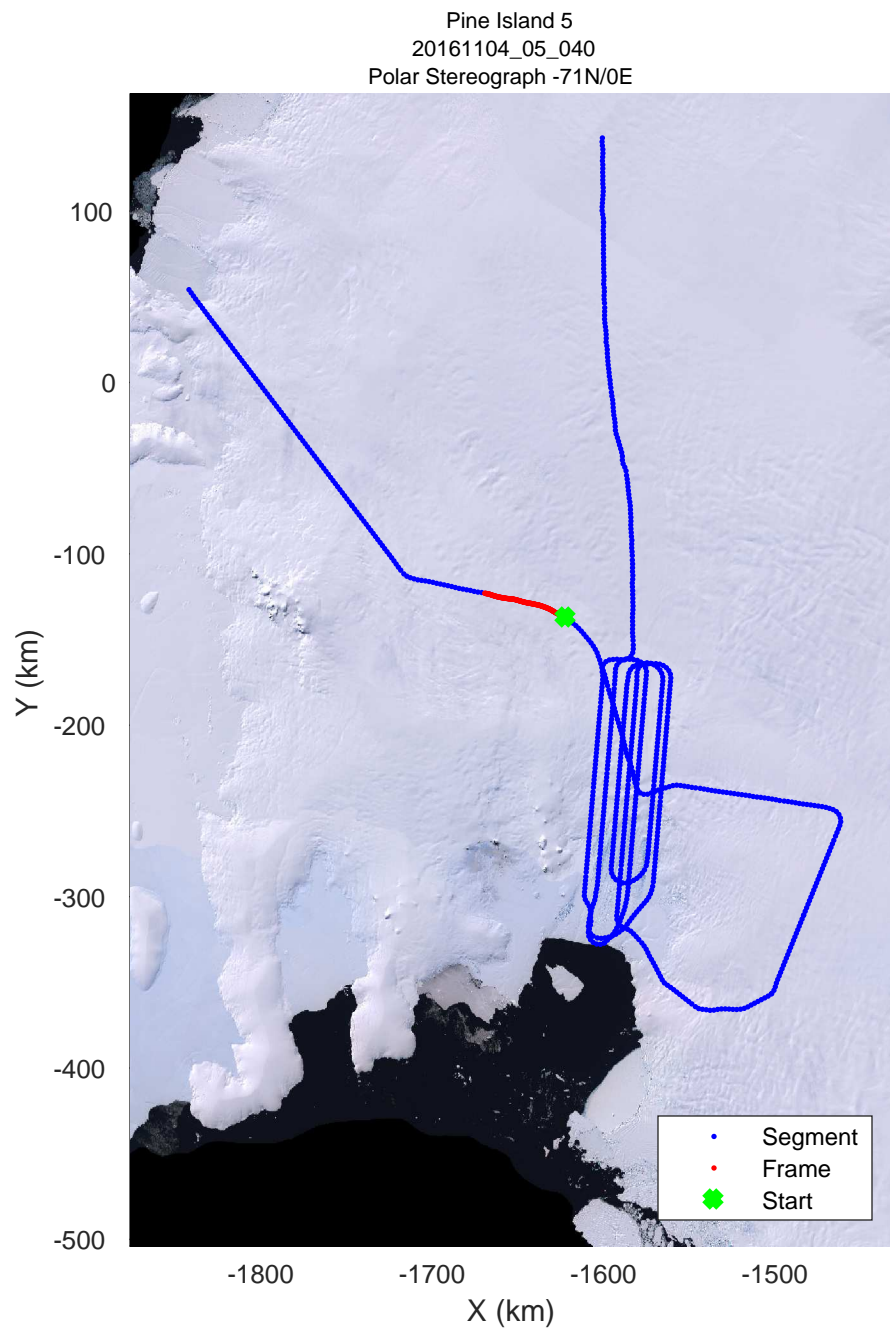

rds 2016_Antarctica_DC8: "Pine Island 5" 20161104_05_038: 20:10:44.4 to 20:16:54.5 GPS

rds 2016_Antarctica_DC8: "Pine Island 5" 20161104_05_039: 20:16:54.7 to 20:22:57.2 GPS

rds 2016_Antarctica_DC8: "Pine Island 5" 20161104_05_039: 20:16:54.7 to 20:22:57.2 GPS