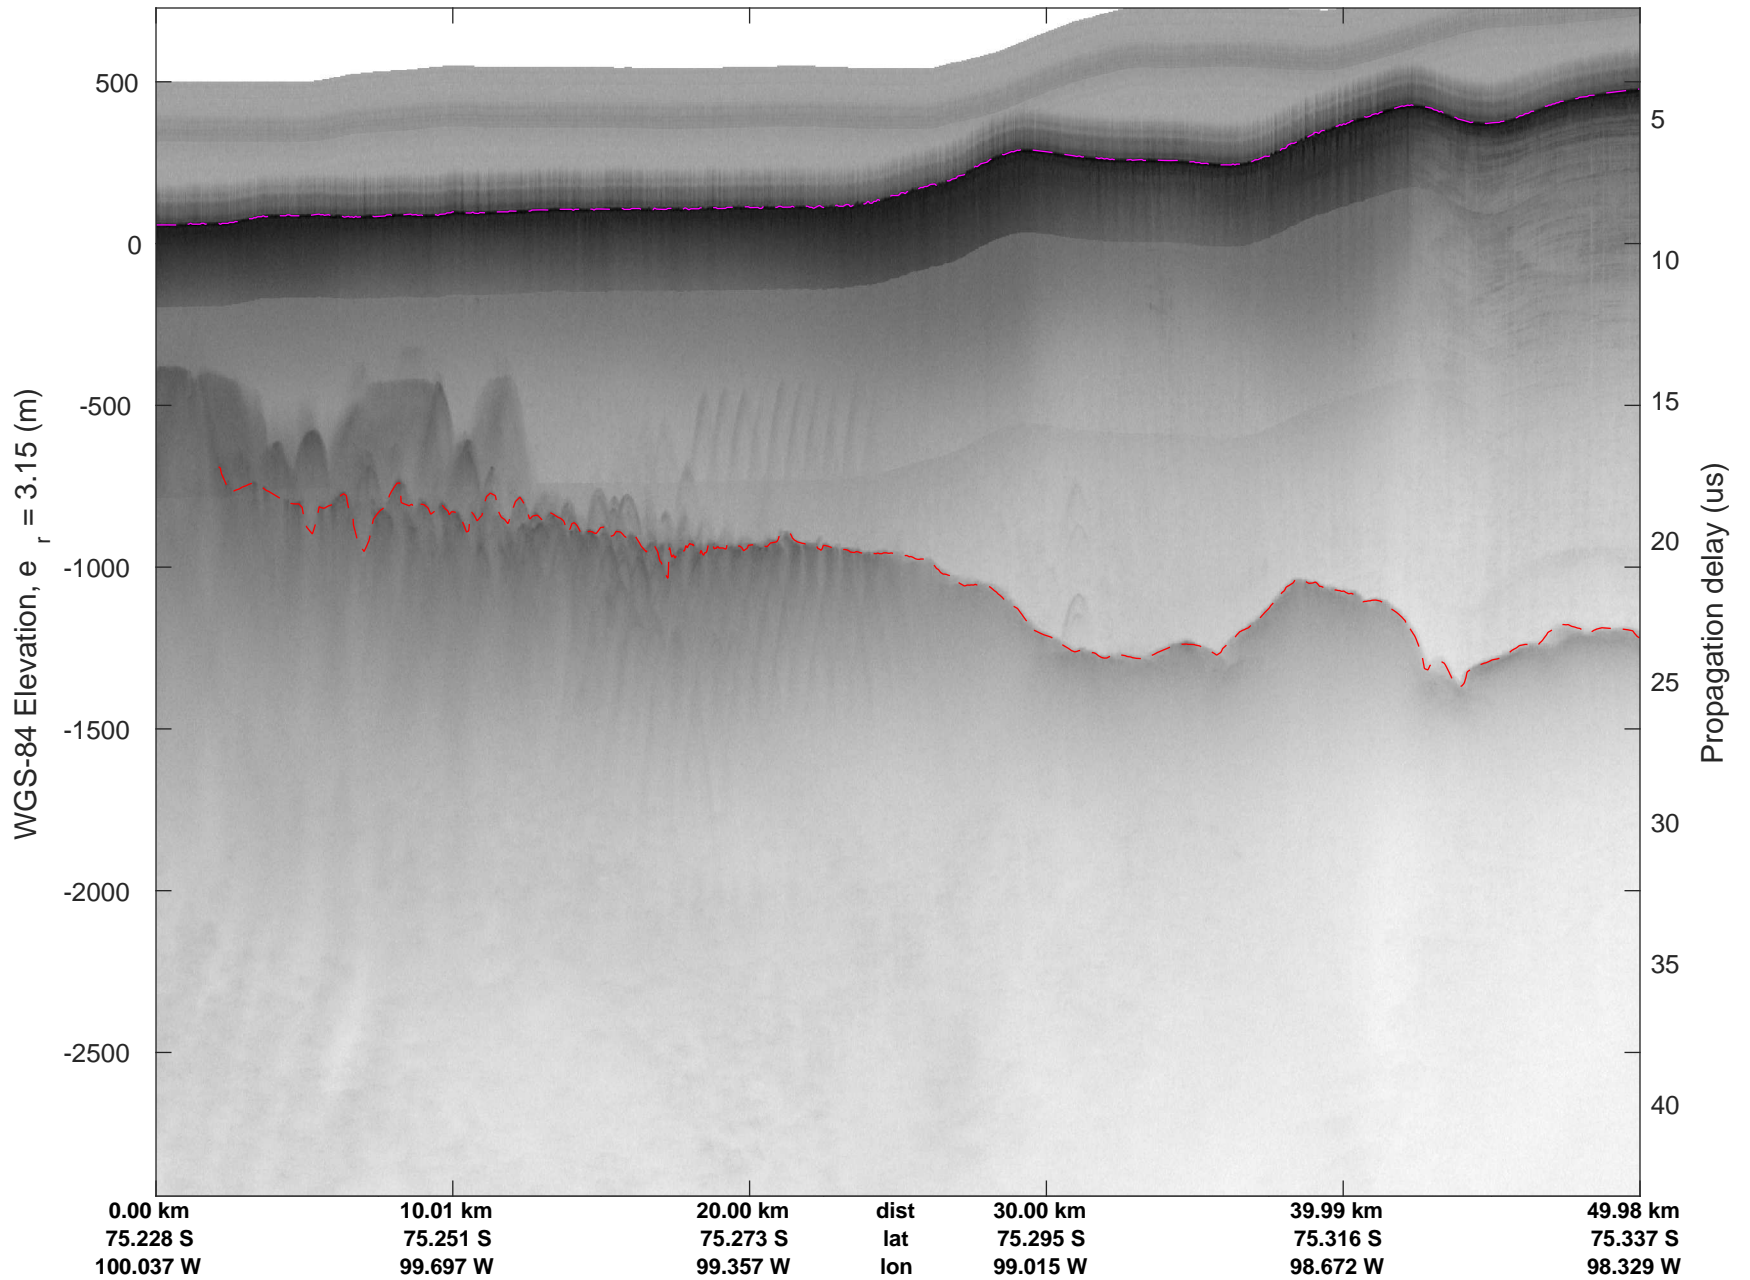

rds 2016_Antarctica_DC8: "Pine Island 5" 20161104_05_011: 17:19:22.5 to 17:26:40.1 GPS

rds 2016_Antarctica_DC8: "Pine Island 5" 20161104_05_012: 17:26:40.4 to 17:33:26.8 GPS

rds 2016_Antarctica_DC8: "Pine Island 5" 20161104_05_012: 17:26:40.4 to 17:33:26.8 GPS