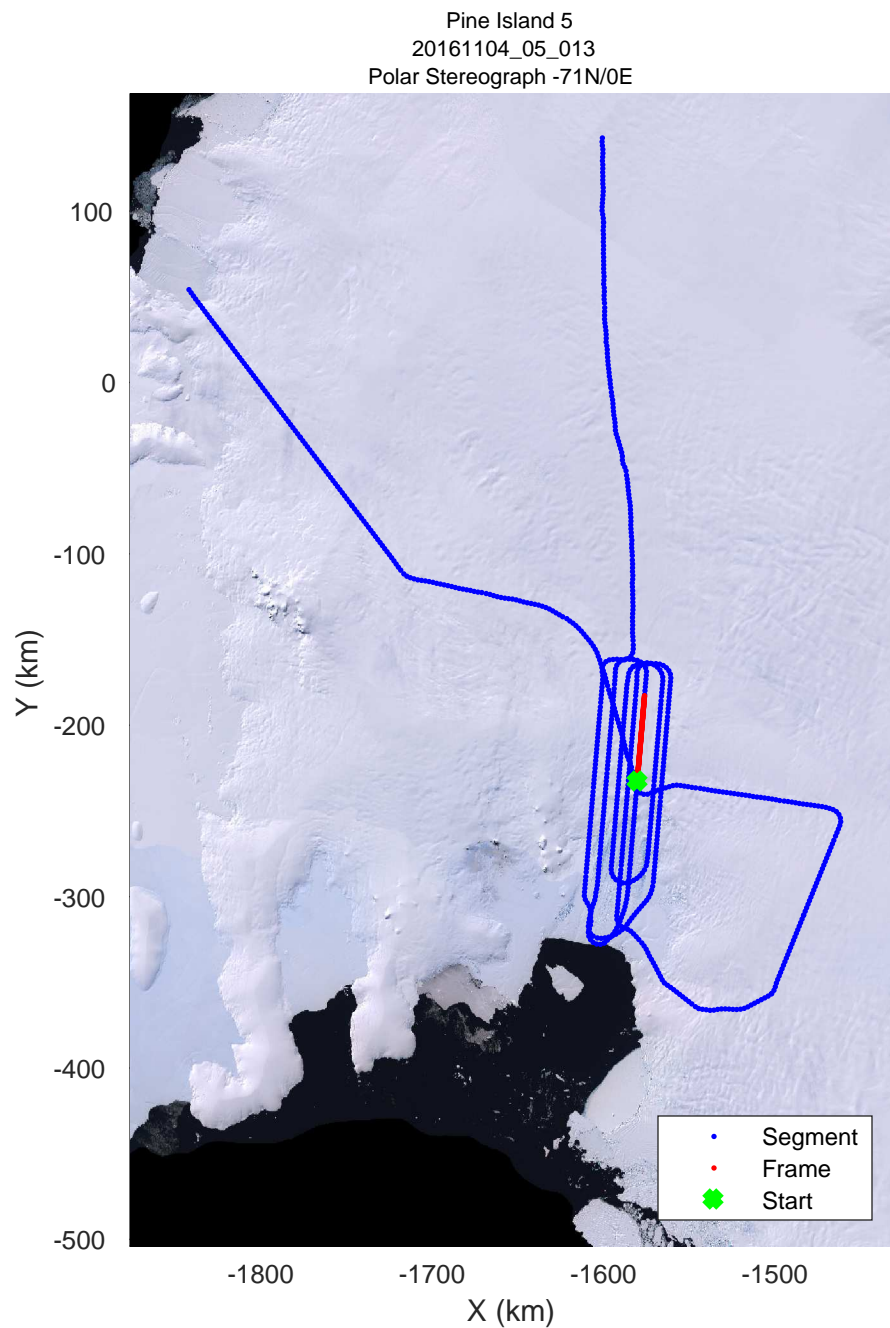

rds 2016_Antarctica_DC8: "Pine Island 5" 20161104_05_011: 17:19:22.5 to 17:26:40.1 GPS

rds 2016_Antarctica_DC8: "Pine Island 5" 20161104_05_012: 17:26:40.4 to 17:33:26.8 GPS

rds 2016_Antarctica_DC8: "Pine Island 5" 20161104_05_012: 17:26:40.4 to 17:33:26.8 GPS