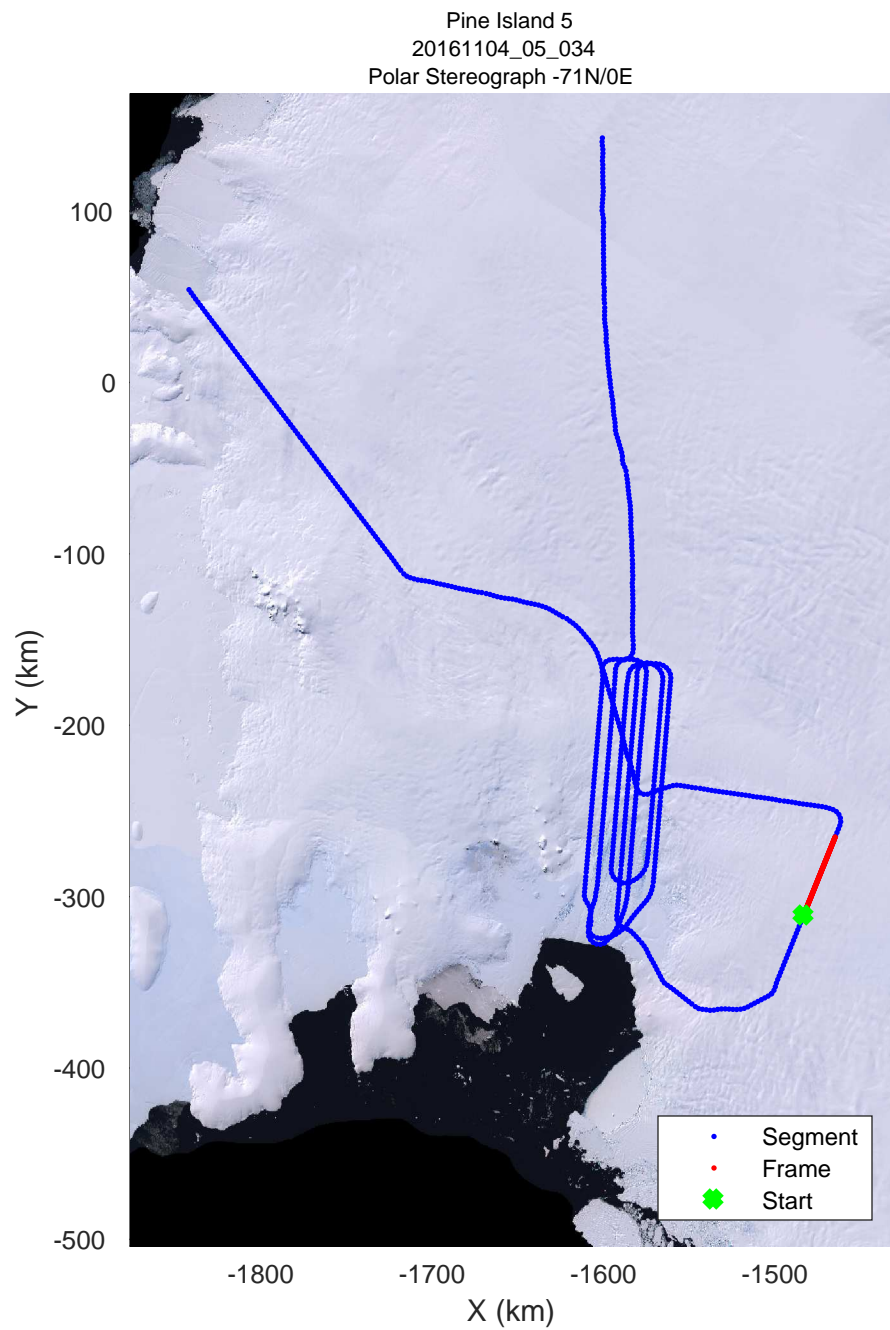

rds 2016_Antarctica_DC8: "Pine Island 5" 20161104_05_032: 19:33:31.0 to 19:39:40.4 GPS

rds 2016_Antarctica_DC8: "Pine Island 5" 20161104_05_033: 19:39:40.7 to 19:45:48.3 GPS

rds 2016_Antarctica_DC8: "Pine Island 5" 20161104_05_033: 19:39:40.7 to 19:45:48.3 GPS