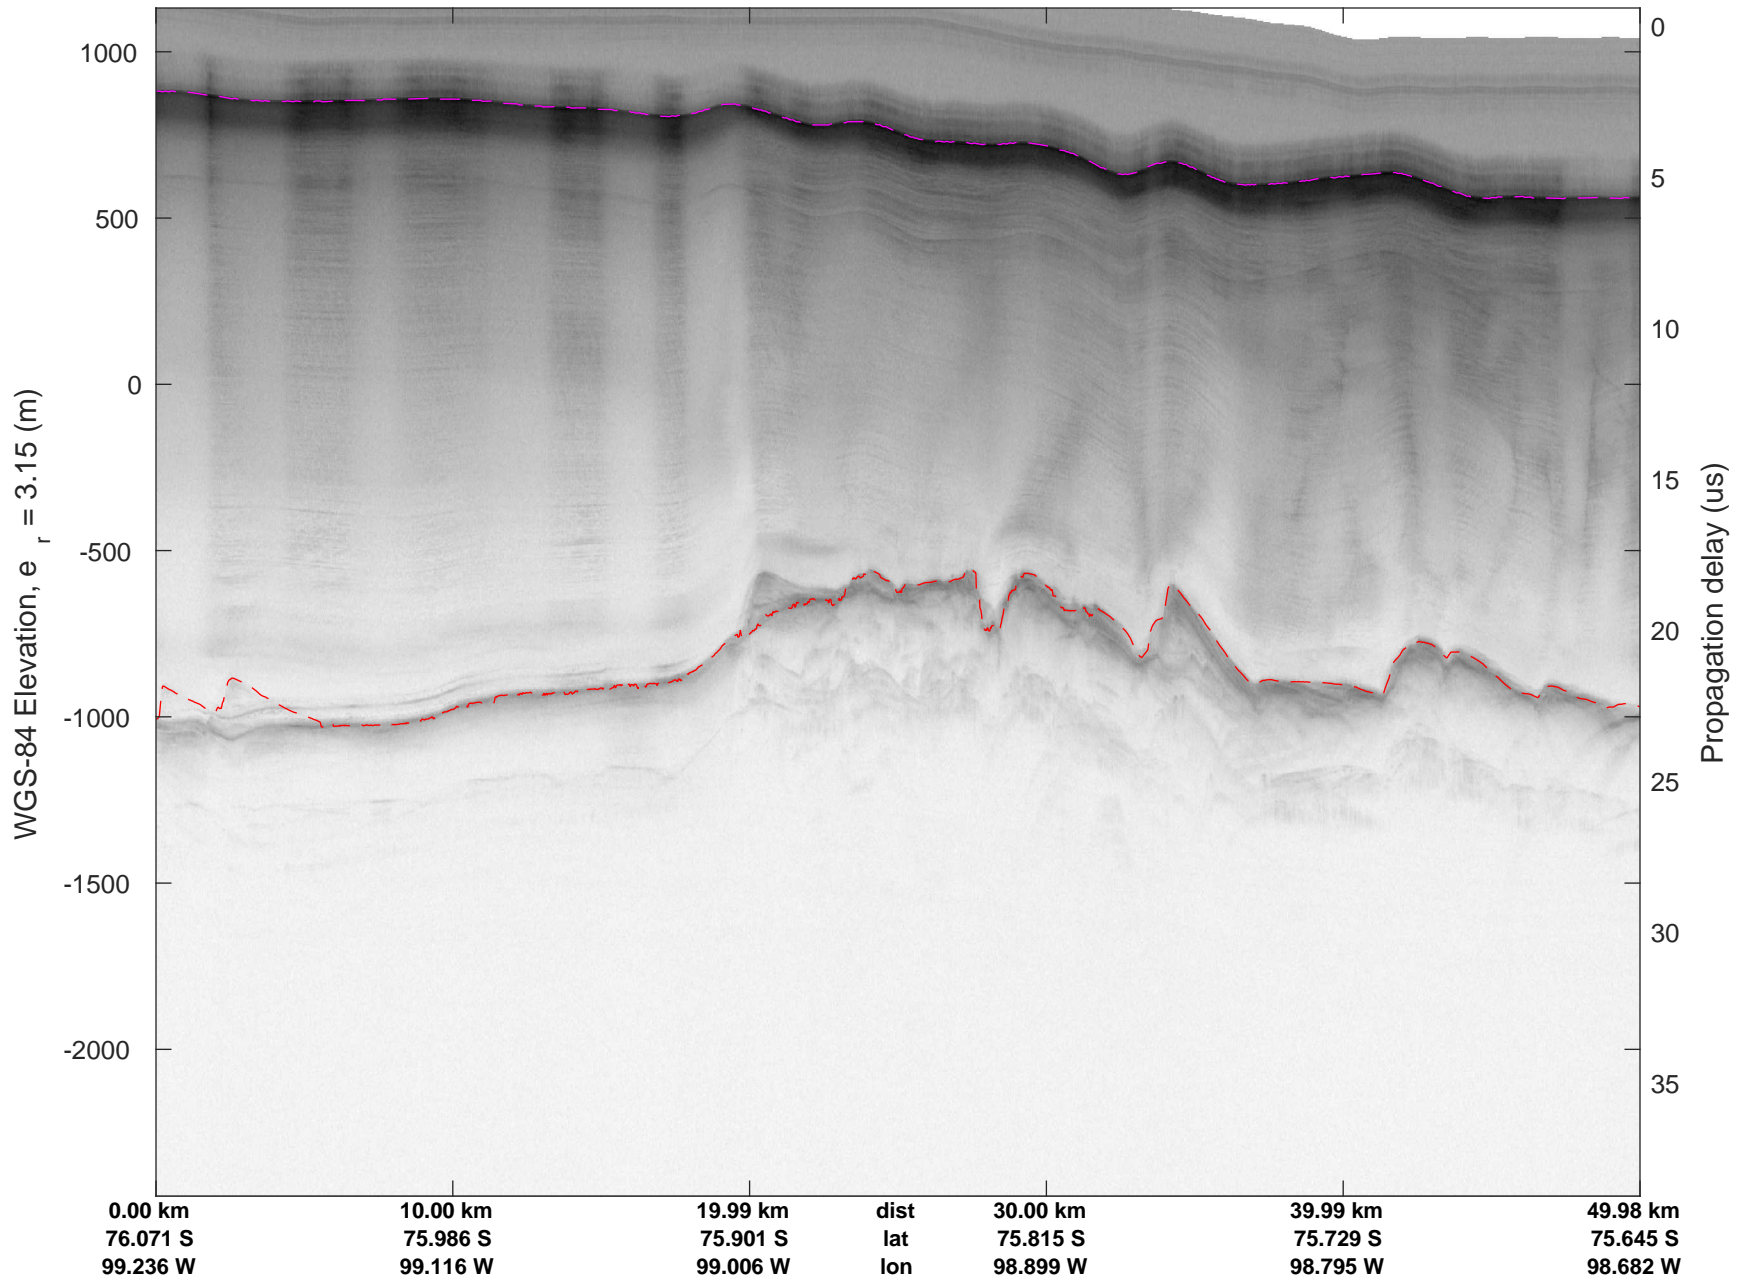

rds 2016_Antarctica_DC8: "Pine Island 5" 20161104_05_035: 19:52:16.4 to 19:58:31.7 GPS

rds 2016_Antarctica_DC8: "Pine Island 5" 20161104_05_036: 19:58:32.0 to 20:04:31.8 GPS

rds 2016_Antarctica_DC8: "Pine Island 5" 20161104_05_036: 19:58:32.0 to 20:04:31.8 GPS