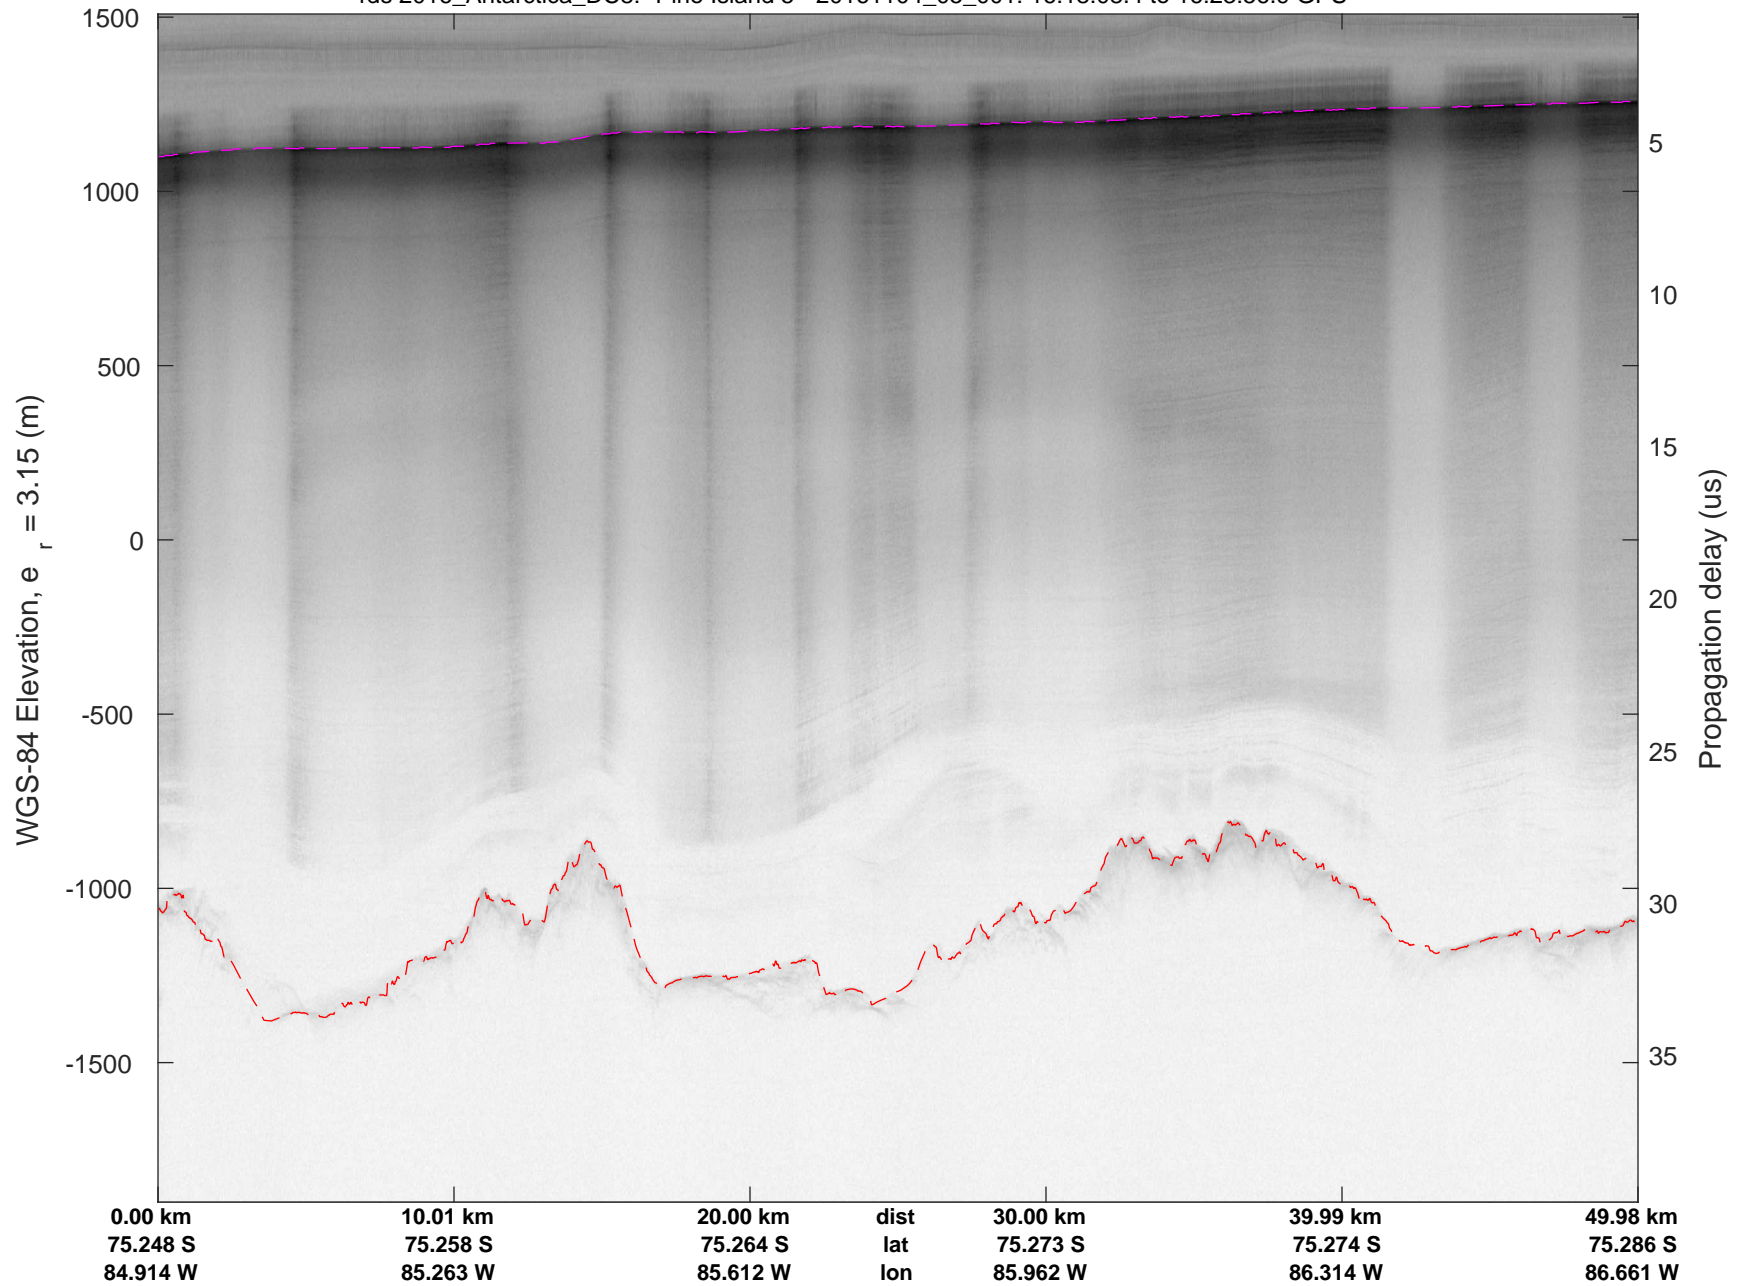

rds 2016_Antarctica_DC8: "Pine Island 5" 20161104_05_001: 16:18:08.4 to 16:23:56.9 GPS

rds 2016_Antarctica_DC8: "Pine Island 5" 20161104_05_001: 16:18:08.4 to 16:23:56.9 GPS

rds 2016_Antarctica_DC8: "Pine Island 5" 20161104_05_002: 16:23:57.2 to 16:29:51.2 GPS