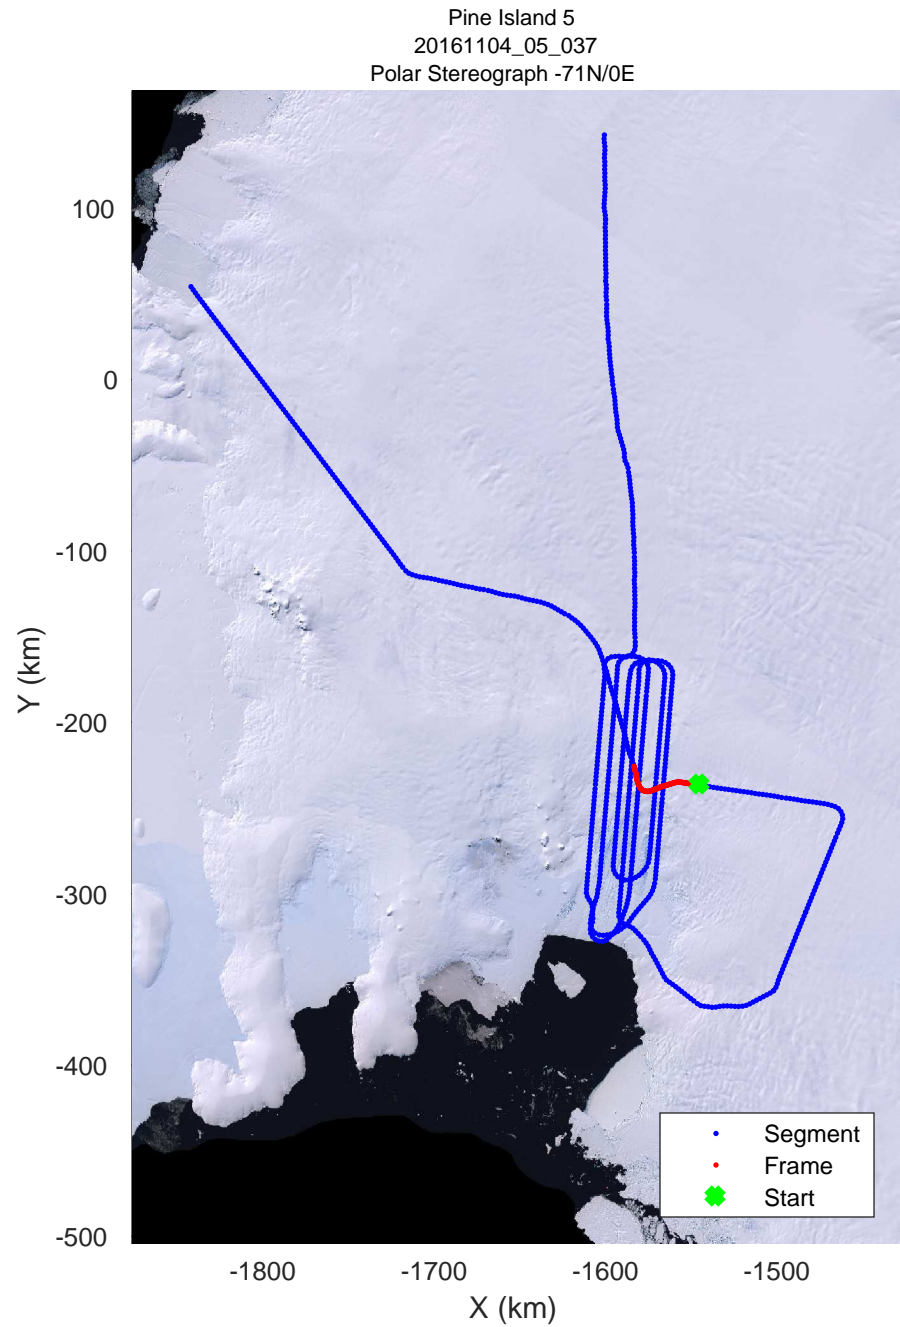

rds 2016_Antarctica_DC8: "Pine Island 5" 20161104_05_035: 19:52:16.4 to 19:58:31.7 GPS

rds 2016_Antarctica_DC8: "Pine Island 5" 20161104_05_036: 19:58:32.0 to 20:04:31.8 GPS

rds 2016_Antarctica_DC8: "Pine Island 5" 20161104_05_036: 19:58:32.0 to 20:04:31.8 GPS