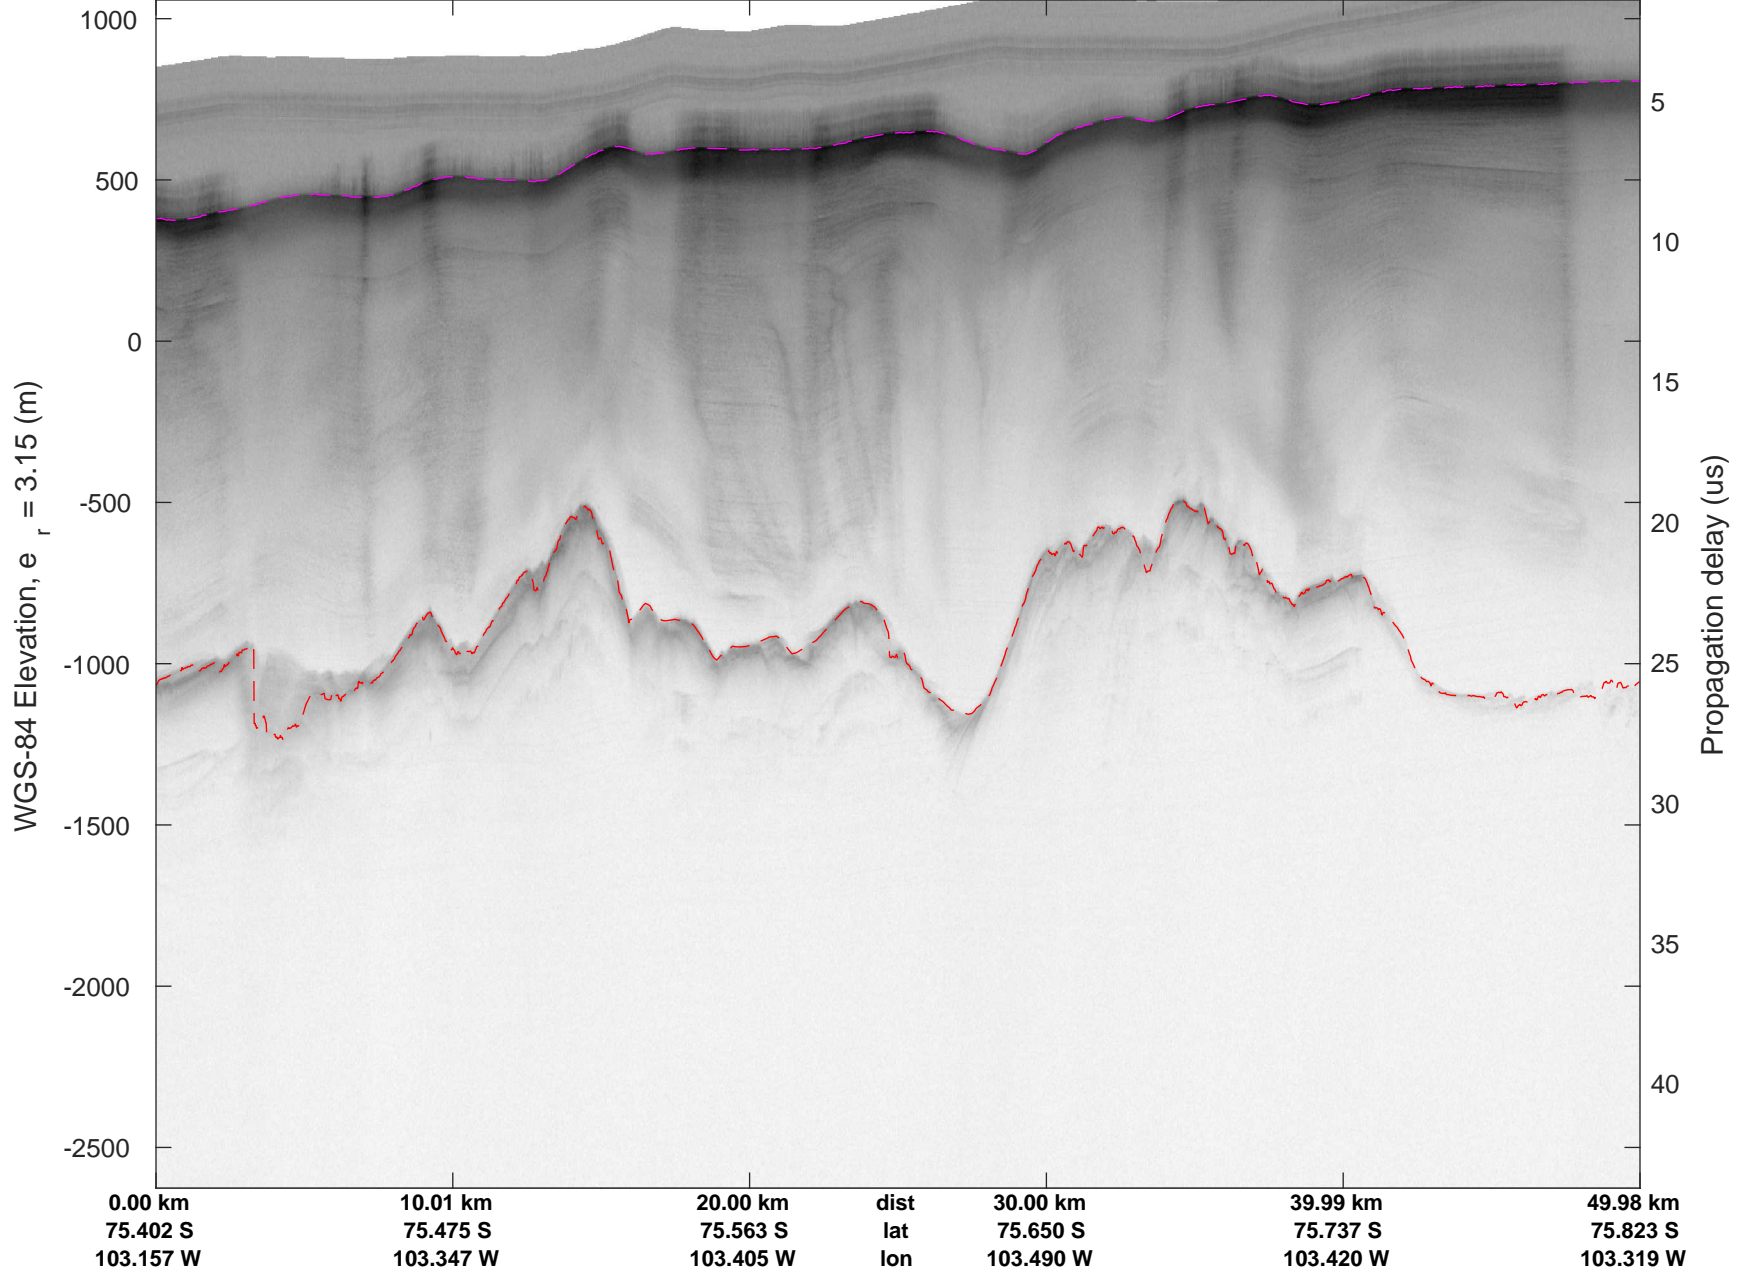

rds 2016_Antarctica_DC8: "Pine Island 5" 20161104_05_032: 19:33:31.0 to 19:39:40.4 GPS