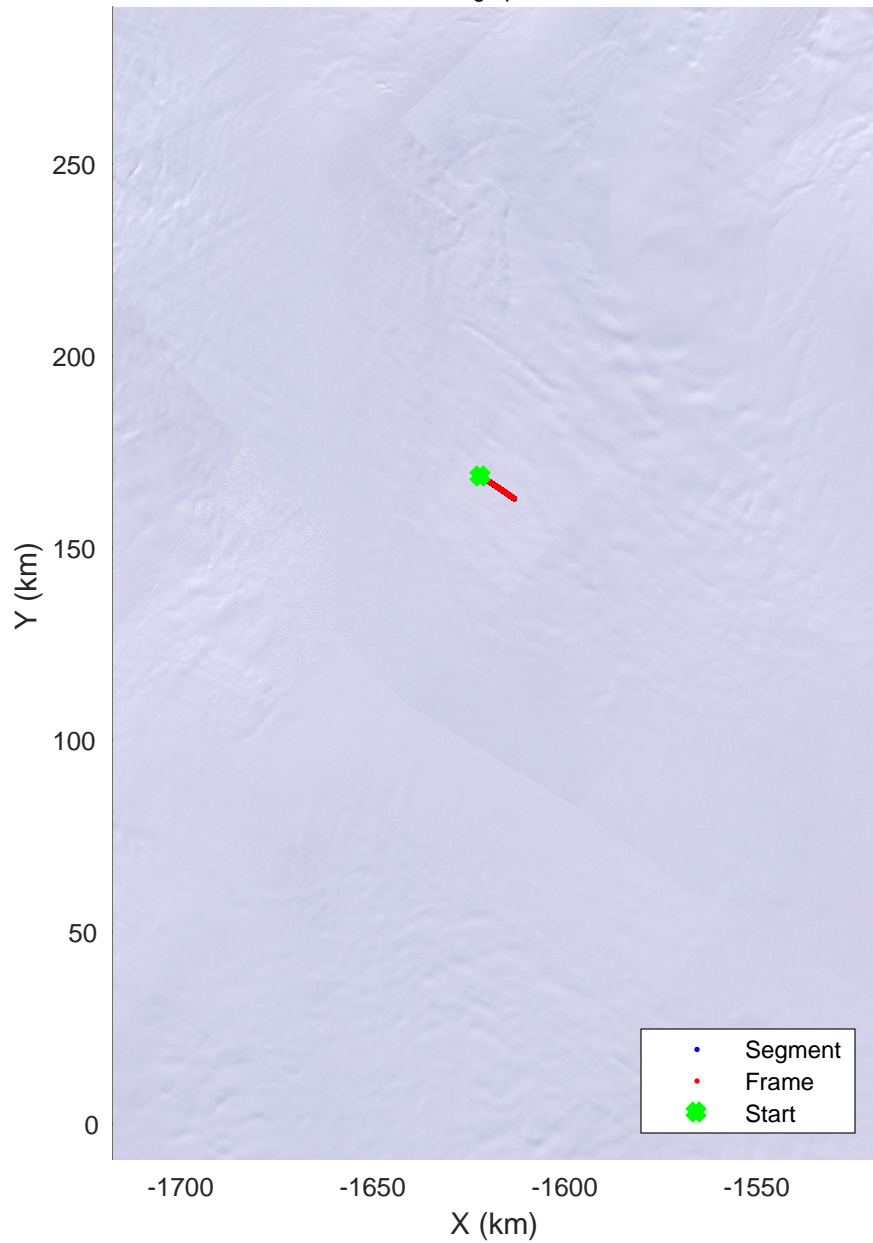

Pine Island 5
20161104_04_001
Polar Stereograph -71N/0E

rds 2016_Antarctica_DC8: "Pine Island 5" 20161104_04_001: 16:13:47.5 to 16:15:11.9 GPS

rds 2016_Antarctica_DC8: "Pine Island 5" 20161104_04_001: 16:13:47.5 to 16:15:11.9 GPS