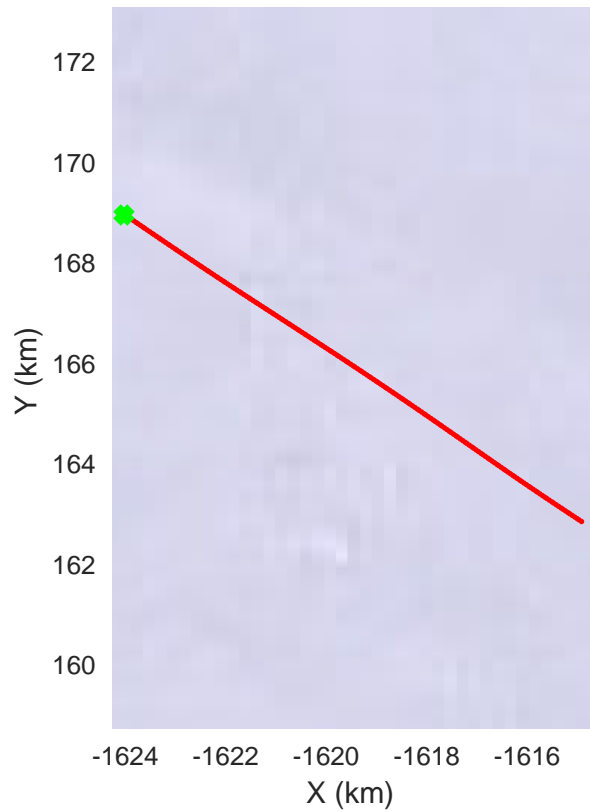

Pine Island 5
20161104_04_001
Polar Stereograph -71N/0E

rds 2016_Antarctica_DC8: "Pine Island 5" 20161104_04_001: 16:13:47.5 to 16:15:11.9 GPS

rds 2016_Antarctica_DC8: "Pine Island 5" 20161104_04_001: 16:13:47.5 to 16:15:11.9 GPS