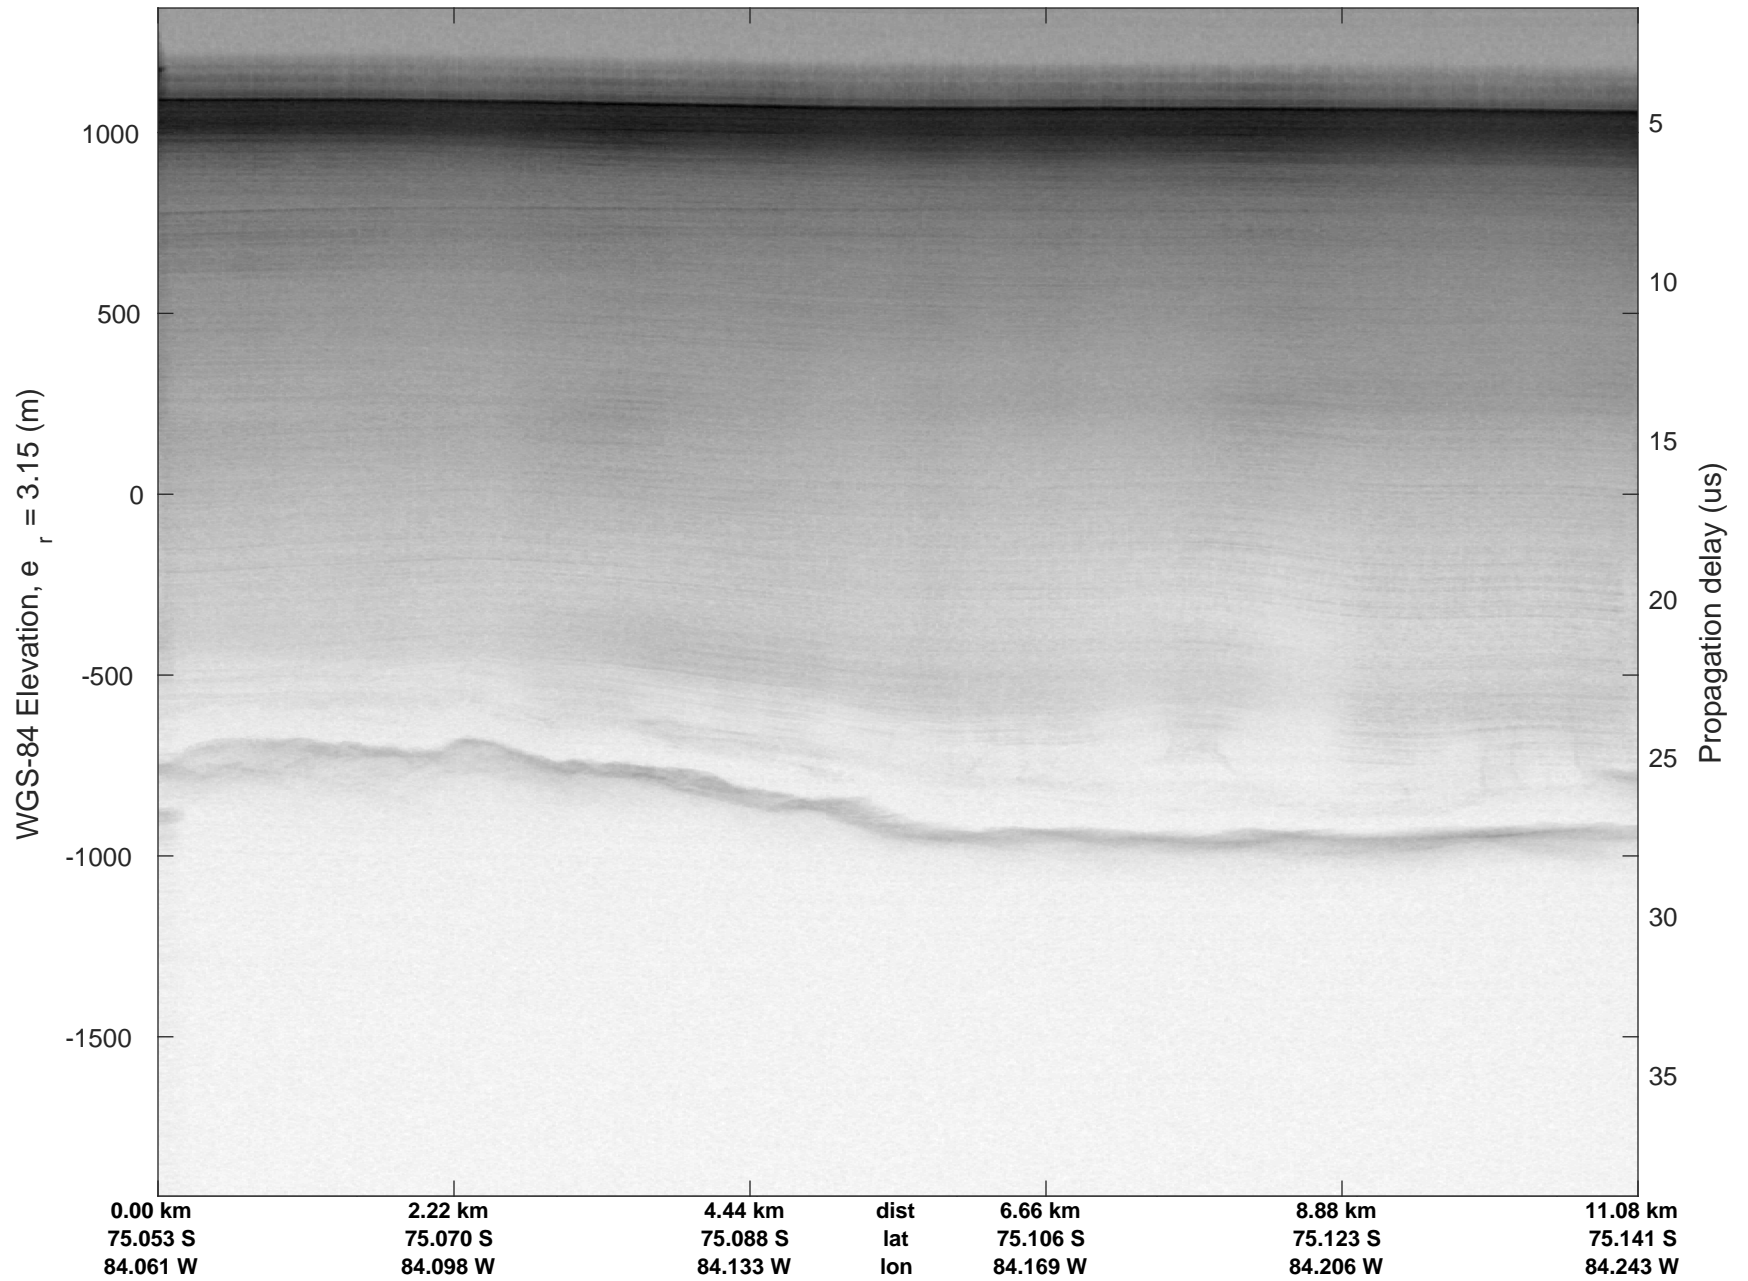

Pine Island 5
20161104_04_001
Polar Stereograph -71N/0E

rds 2016_Antarctica_DC8: "Pine Island 5" 20161104_04_001: 16:13:47.5 to 16:15:11.9 GPS

rds 2016_Antarctica_DC8: "Pine Island 5" 20161104_04_001: 16:13:47.5 to 16:15:11.9 GPS