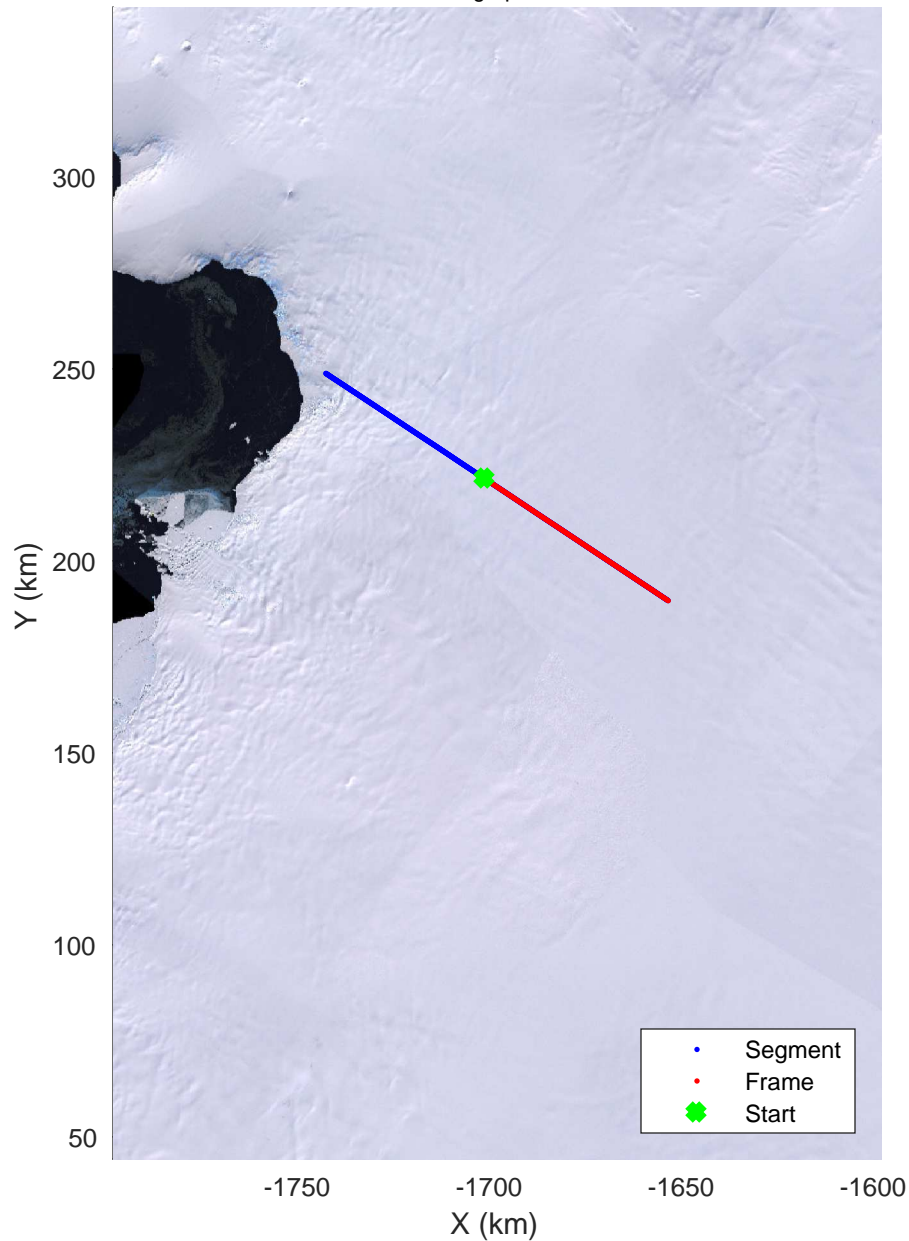

Pine Island 5
20161104_03_001
Polar Stereograph -71N/0E

rds 2016_Antarctica_DC8: "Pine Island 5" 20161104_03_001: 16:00:04.0 to 16:04:03.2 GPS

rds 2016_Antarctica_DC8: "Pine Island 5" 20161104_03_001: 16:00:04.0 to 16:04:03.2 GPS

Pine Island 5
20161104_03_002
Polar Stereograph -71N/0E

rds 2016_Antarctica_DC8: "Pine Island 5" 20161104_03_002: 16:04:03.4 to 16:09:30.8 GPS

rds 2016_Antarctica_DC8: "Pine Island 5" 20161104_03_002: 16:04:03.4 to 16:09:30.8 GPS