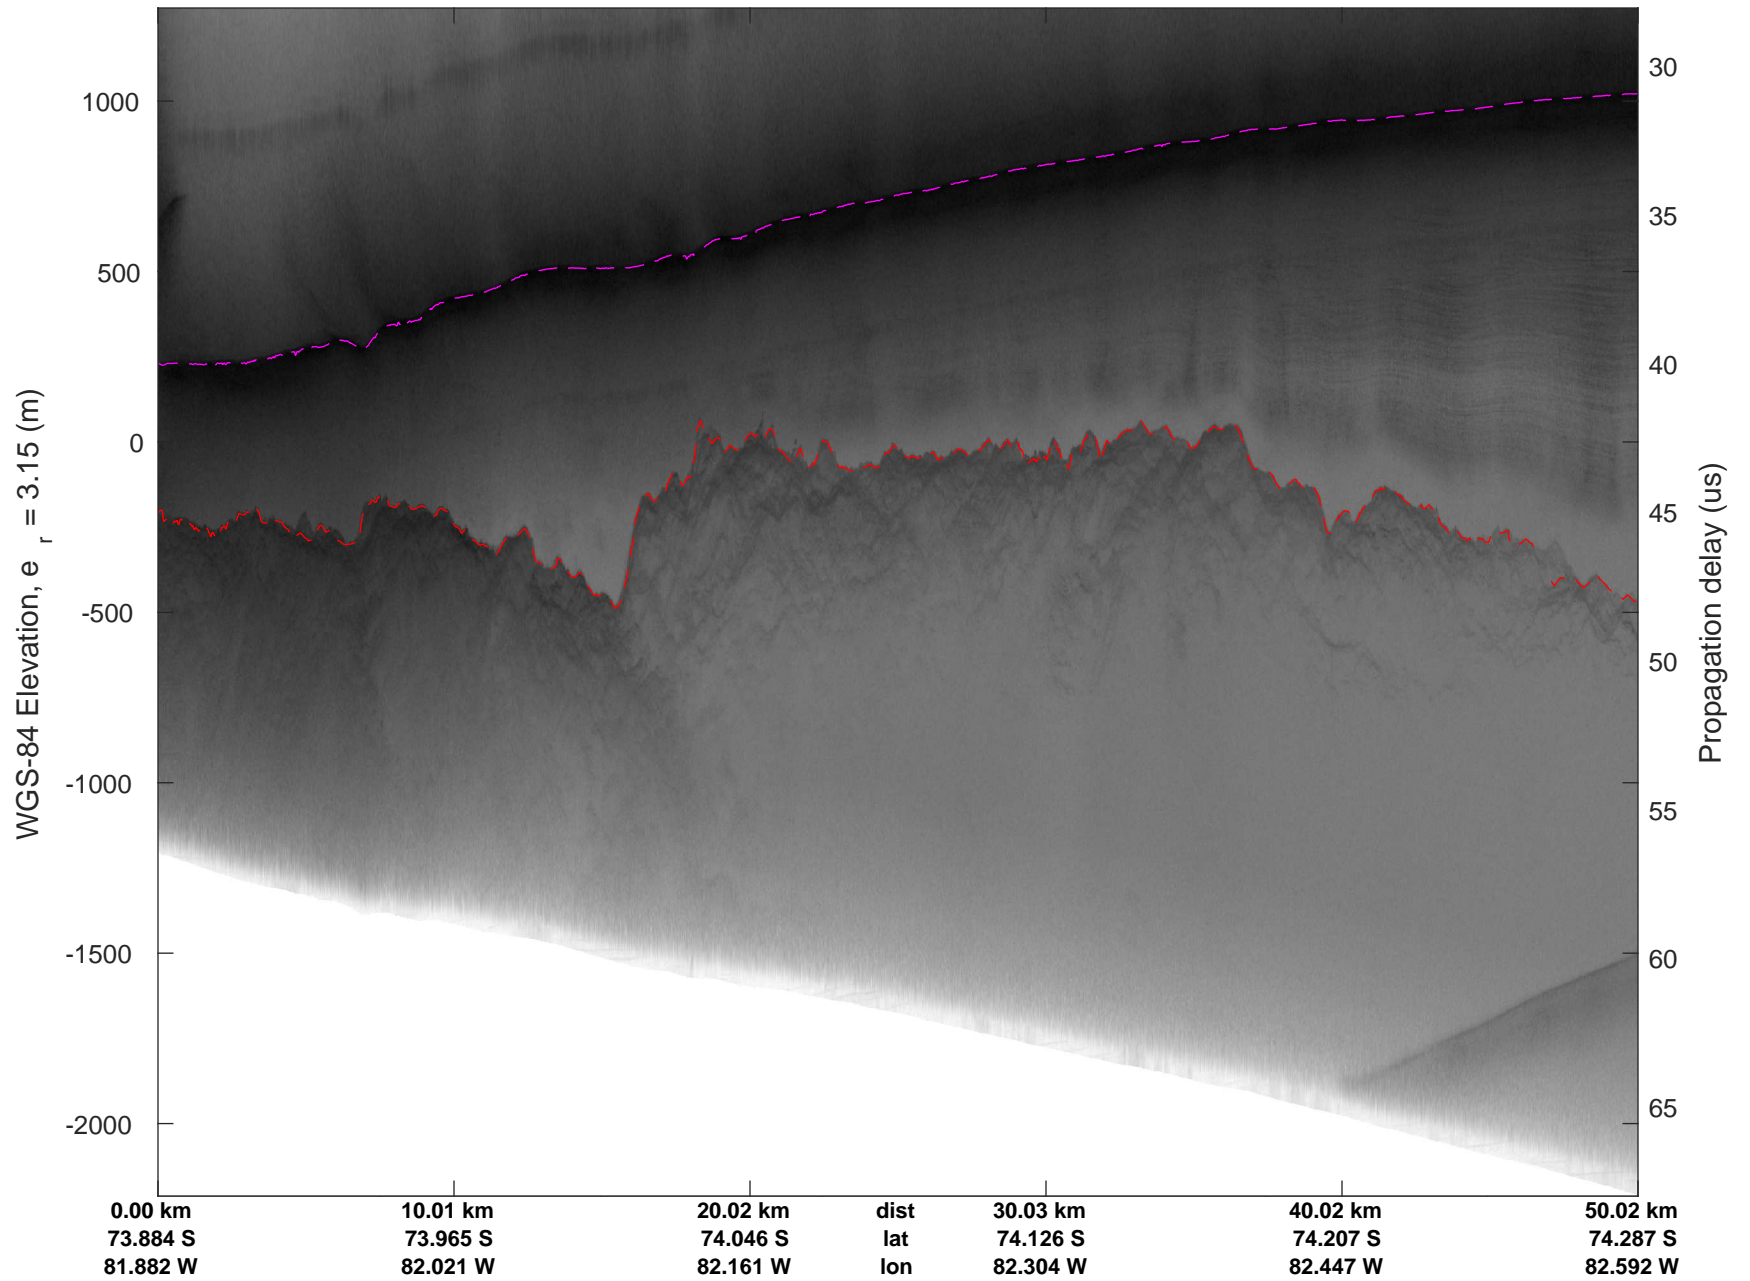

Pine Island 5
20161104_03_001
Polar Stereograph -71N/0E

rds 2016_Antarctica_DC8: "Pine Island 5" 20161104_03_001: 16:00:04.0 to 16:04:03.2 GPS

rds 2016_Antarctica_DC8: "Pine Island 5" 20161104_03_001: 16:00:04.0 to 16:04:03.2 GPS

Pine Island 5
20161104_03_002
Polar Stereograph -71N/0E

rds 2016_Antarctica_DC8: "Pine Island 5" 20161104_03_002: 16:04:03.4 to 16:09:30.8 GPS

rds 2016_Antarctica_DC8: "Pine Island 5" 20161104_03_002: 16:04:03.4 to 16:09:30.8 GPS