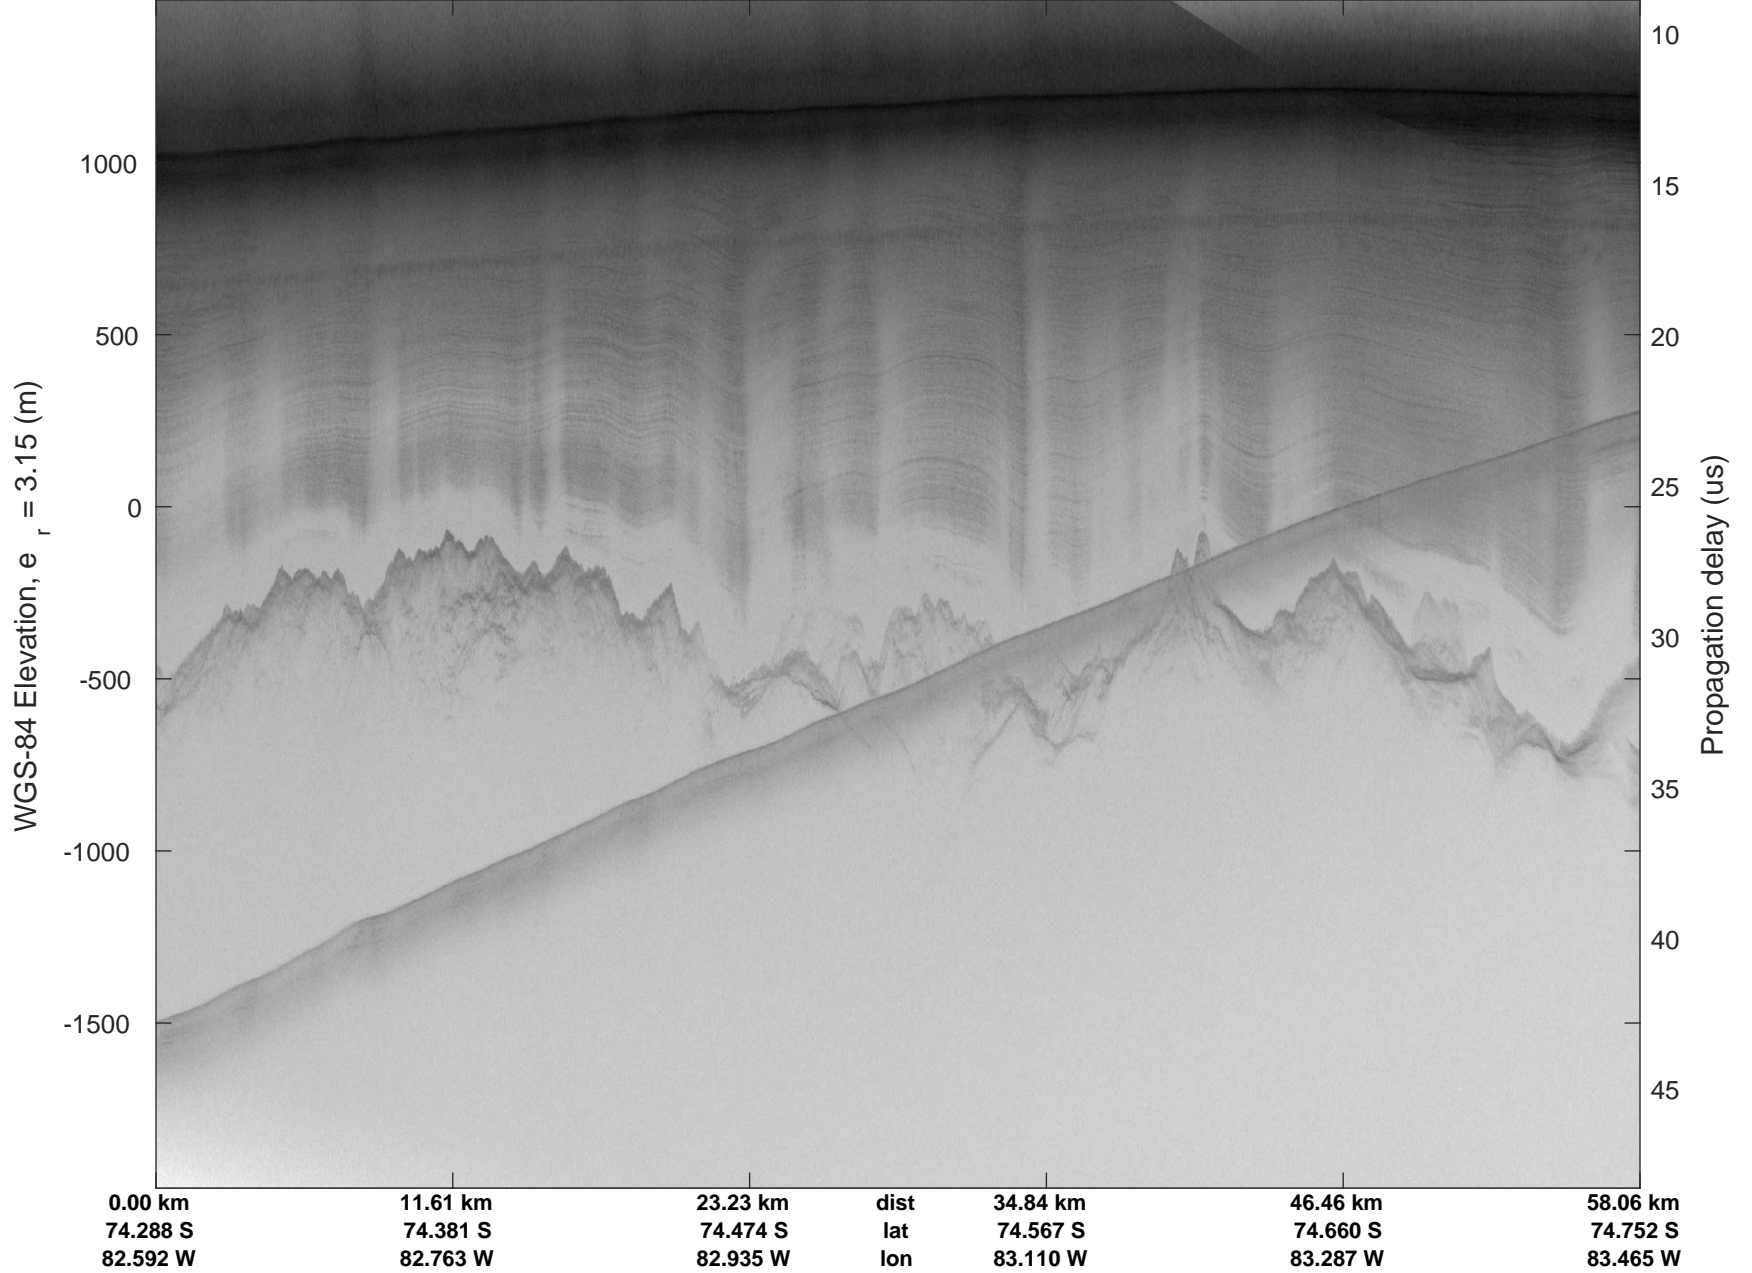

Pine Island 5
20161104_03_001
Polar Stereograph -71N/0E

rds 2016_Antarctica_DC8: "Pine Island 5" 20161104_03_001: 16:00:04.0 to 16:04:03.2 GPS

rds 2016_Antarctica_DC8: "Pine Island 5" 20161104_03_001: 16:00:04.0 to 16:04:03.2 GPS

Pine Island 5
20161104_03_002
Polar Stereograph -71N/0E

rds 2016_Antarctica_DC8: "Pine Island 5" 20161104_03_002: 16:04:03.4 to 16:09:30.8 GPS

rds 2016_Antarctica_DC8: "Pine Island 5" 20161104_03_002: 16:04:03.4 to 16:09:30.8 GPS