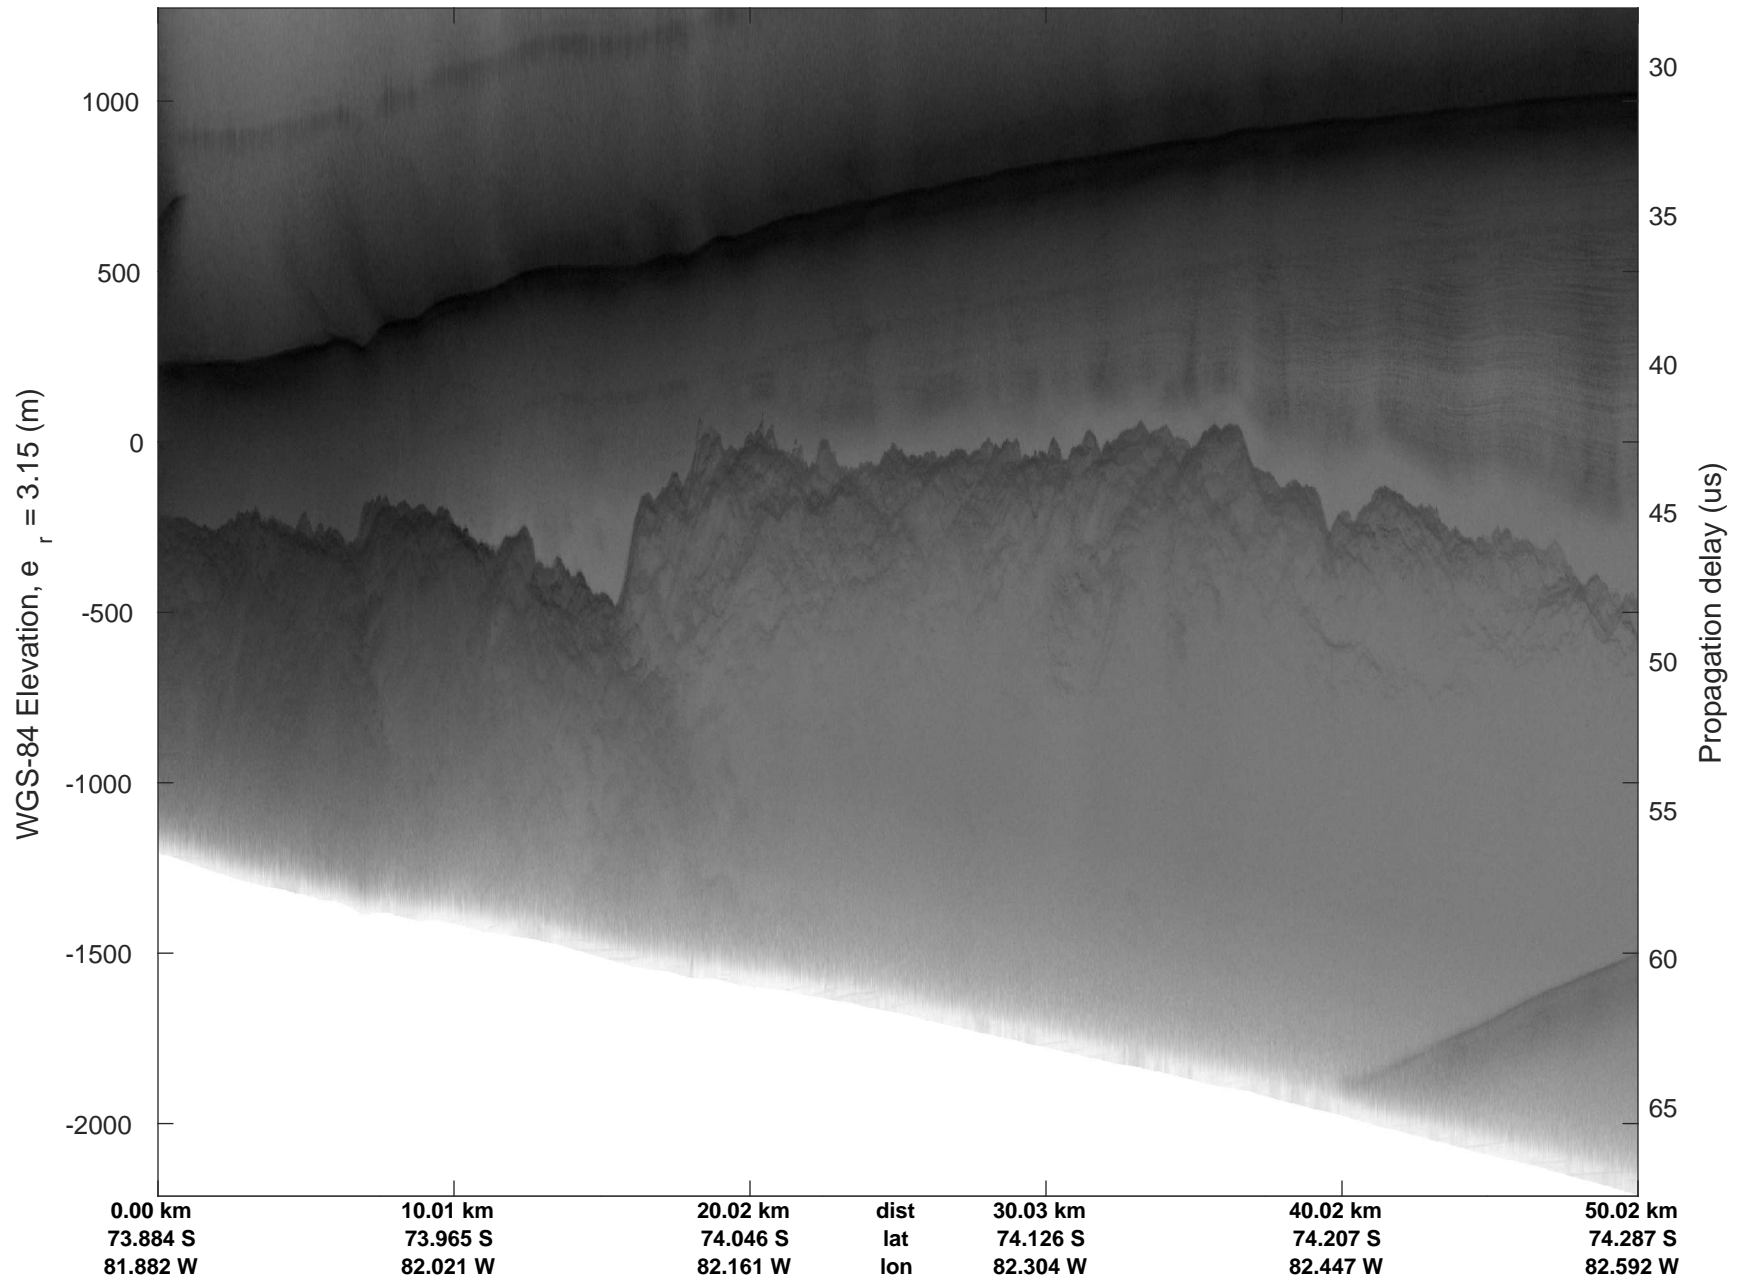

Pine Island 5
20161104_03_001
Polar Stereograph -71N/0E

rds 2016_Antarctica_DC8: "Pine Island 5" 20161104_03_001: 16:00:04.0 to 16:04:03.2 GPS

rds 2016_Antarctica_DC8: "Pine Island 5" 20161104_03_001: 16:00:04.0 to 16:04:03.2 GPS

Pine Island 5
20161104_03_002
Polar Stereograph -71N/0E

rds 2016_Antarctica_DC8: "Pine Island 5" 20161104_03_002: 16:04:03.4 to 16:09:30.8 GPS

rds 2016_Antarctica_DC8: "Pine Island 5" 20161104_03_002: 16:04:03.4 to 16:09:30.8 GPS