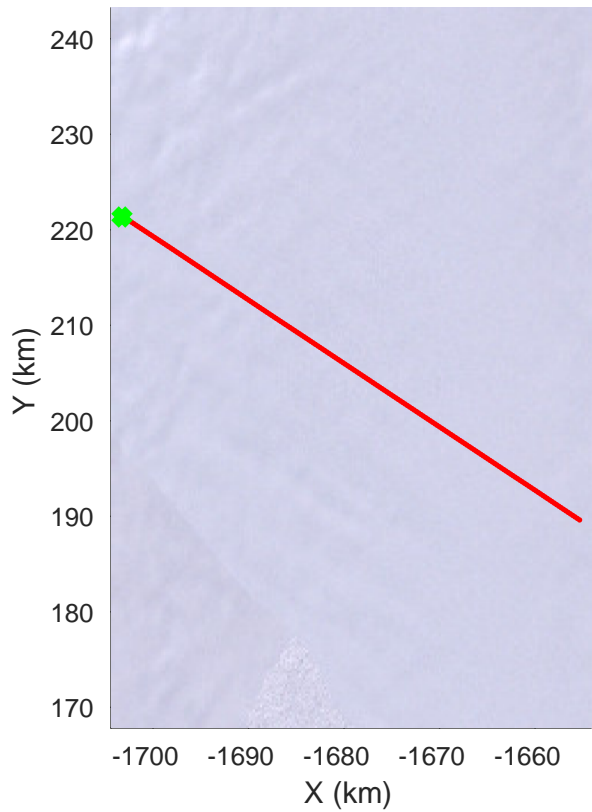

Pine Island 5
20161104_03_001
Polar Stereograph -71N/0E

rds 2016_Antarctica_DC8: "Pine Island 5" 20161104_03_001: 16:00:04.0 to 16:04:03.2 GPS

rds 2016_Antarctica_DC8: "Pine Island 5" 20161104_03_001: 16:00:04.0 to 16:04:03.2 GPS

Pine Island 5
20161104_03_002
Polar Stereograph -71N/0E

rds 2016_Antarctica_DC8: "Pine Island 5" 20161104_03_002: 16:04:03.4 to 16:09:30.8 GPS

rds 2016_Antarctica_DC8: "Pine Island 5" 20161104_03_002: 16:04:03.4 to 16:09:30.8 GPS