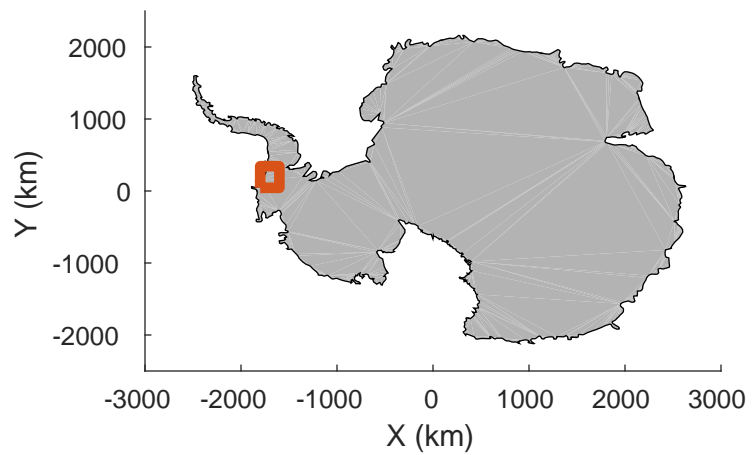

Pine Island 5
20161104_03_001
Polar Stereograph -71N/0E

rds 2016_Antarctica_DC8: "Pine Island 5" 20161104_03_001: 16:00:04.0 to 16:04:03.2 GPS

rds 2016_Antarctica_DC8: "Pine Island 5" 20161104_03_001: 16:00:04.0 to 16:04:03.2 GPS

Pine Island 5
20161104_03_002
Polar Stereograph -71N/0E

rds 2016_Antarctica_DC8: "Pine Island 5" 20161104_03_002: 16:04:03.4 to 16:09:30.8 GPS

rds 2016_Antarctica_DC8: "Pine Island 5" 20161104_03_002: 16:04:03.4 to 16:09:30.8 GPS