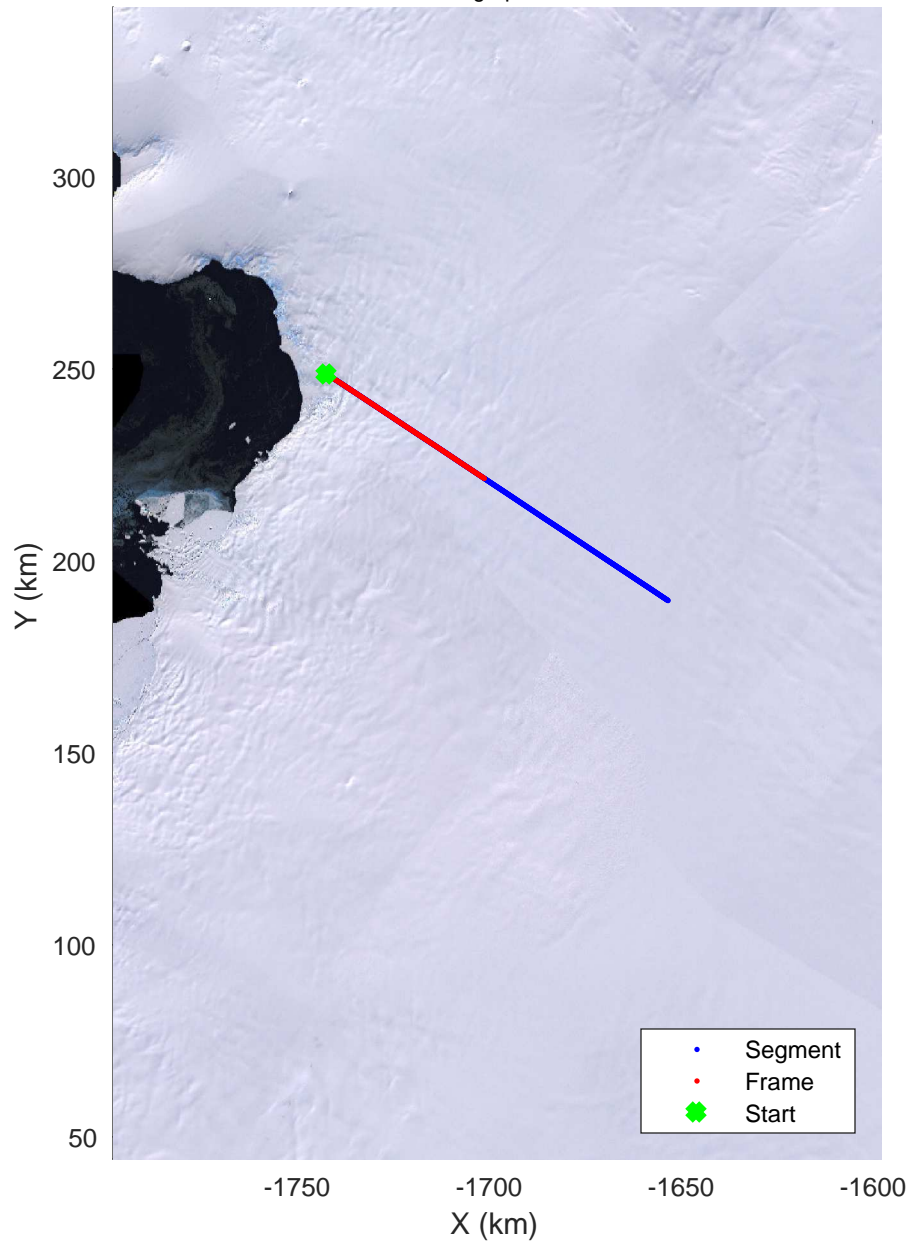

Pine Island 5
20161104_03_001
Polar Stereograph -71N/0E

rds 2016_Antarctica_DC8: "Pine Island 5" 20161104_03_001: 16:00:04.0 to 16:04:03.2 GPS

rds 2016_Antarctica_DC8: "Pine Island 5" 20161104_03_001: 16:00:04.0 to 16:04:03.2 GPS

Pine Island 5
20161104_03_002
Polar Stereograph -71N/0E

rds 2016_Antarctica_DC8: "Pine Island 5" 20161104_03_002: 16:04:03.4 to 16:09:30.8 GPS

rds 2016_Antarctica_DC8: "Pine Island 5" 20161104_03_002: 16:04:03.4 to 16:09:30.8 GPS