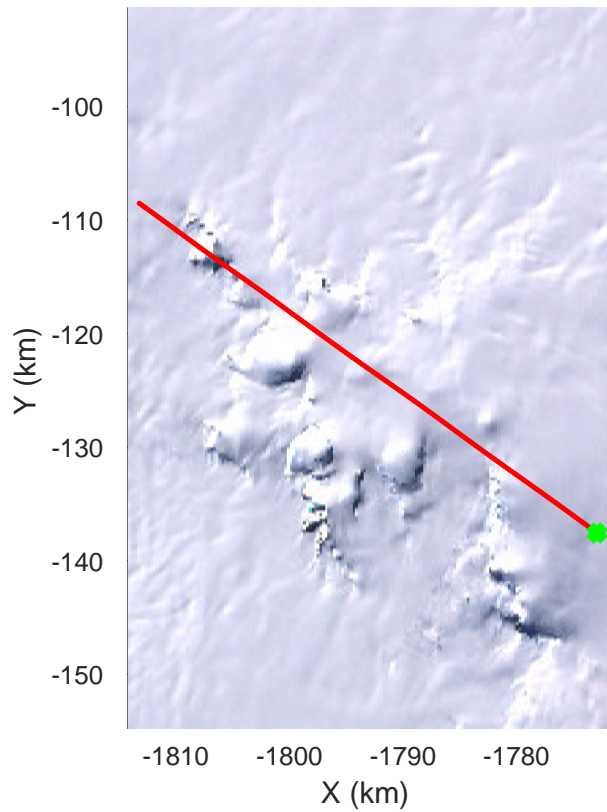

rds 2016_Antarctica_DC8: "Thwaites A" 20161103_07_005: 21:32:40.3 to 21:36:28.6 GPS

rds 2016_Antarctica_DC8: "Thwaites A" 20161103_07_006: 21:36:28.8 to 21:40:18.6 GPS

rds 2016_Antarctica_DC8: "Thwaites A" 20161103_07_006: 21:36:28.8 to 21:40:18.6 GPS