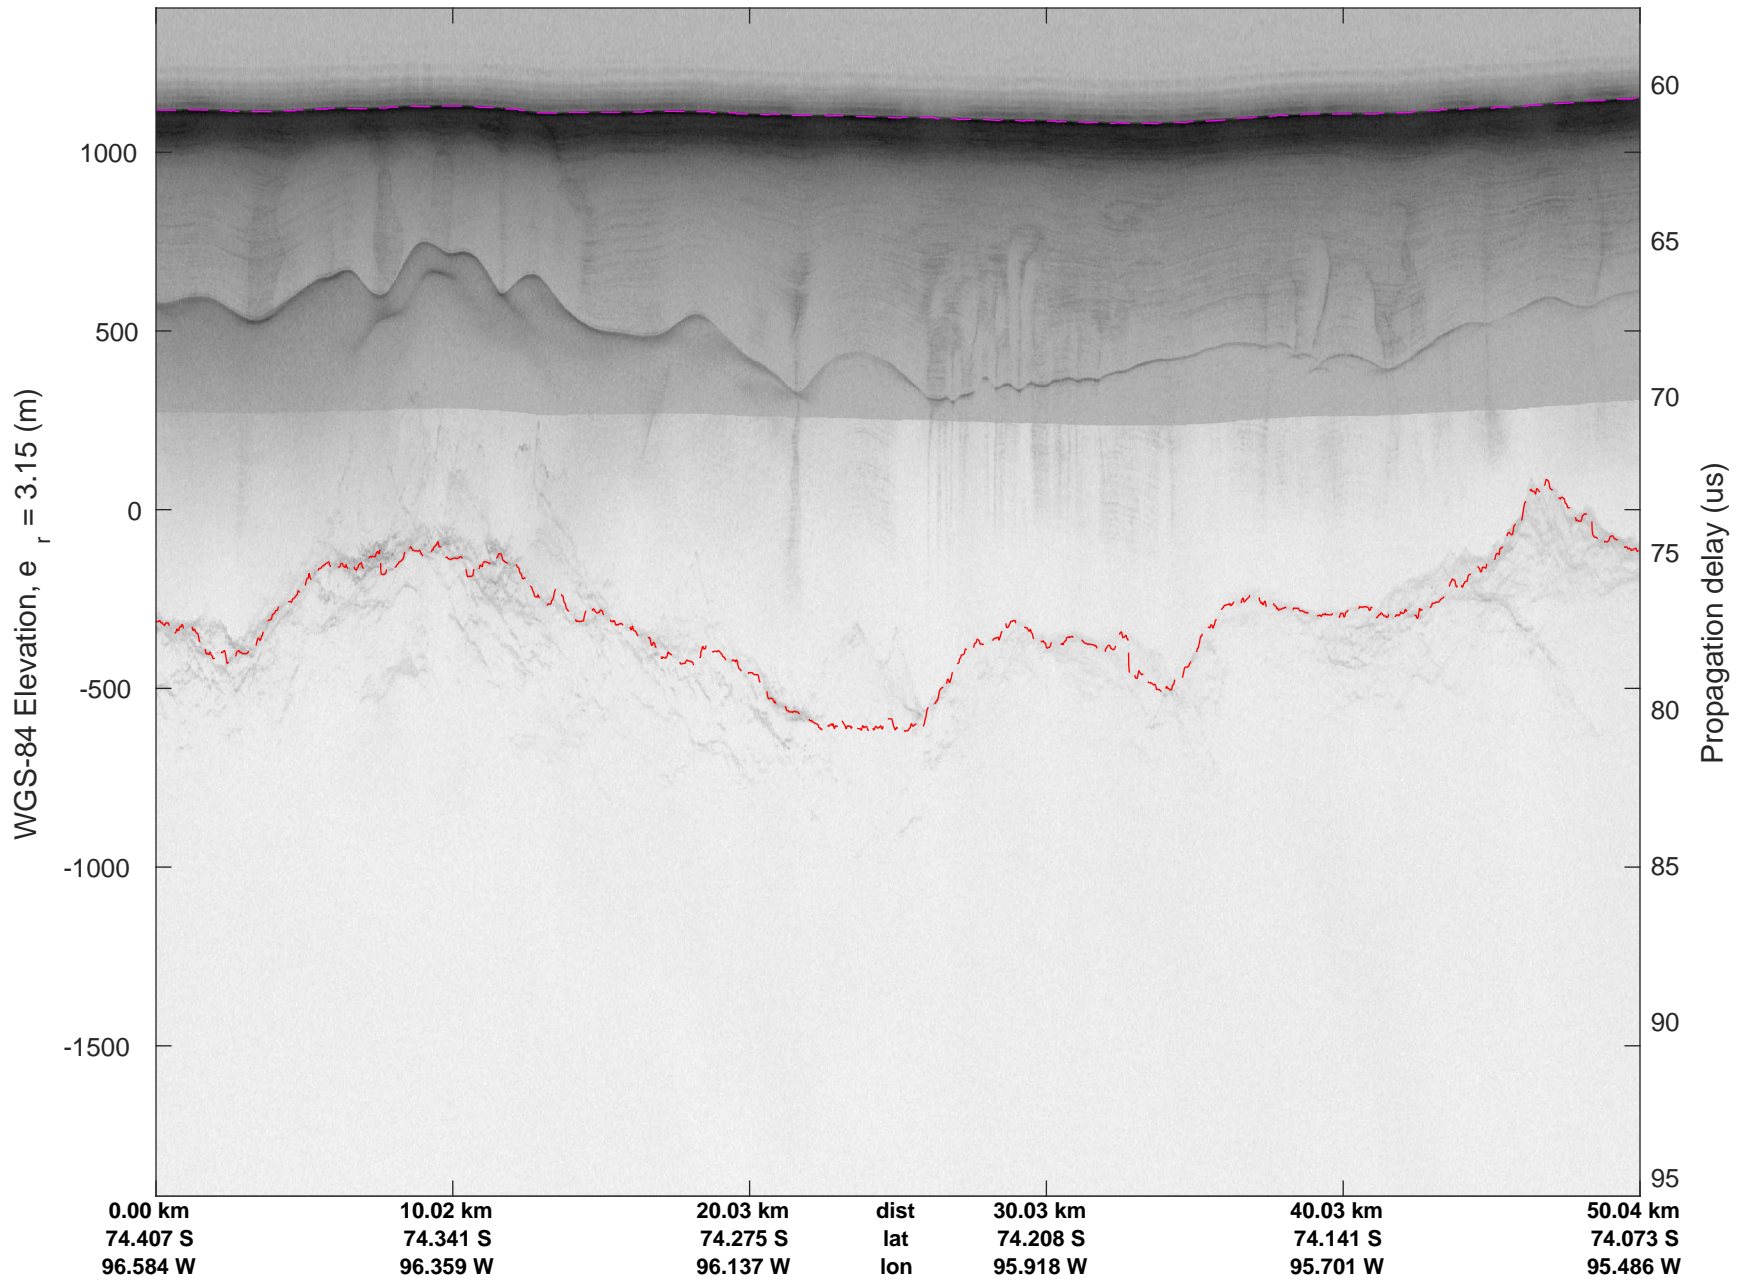

rds 2016_Antarctica_DC8: "Thwaites A" 20161103_07_004: 21:28:58.2 to 21:32:40.2 GPS

rds 2016_Antarctica_DC8: "Thwaites A" 20161103_07_004: 21:28:58.2 to 21:32:40.2 GPS

rds 2016_Antarctica_DC8: "Thwaites A" 20161103_07_005: 21:32:40.3 to 21:36:28.6 GPS

rds 2016_Antarctica_DC8: "Thwaites A" 20161103_07_005: 21:32:40.3 to 21:36:28.6 GPS

rds 2016_Antarctica_DC8: "Thwaites A" 20161103_07_006: 21:36:28.8 to 21:40:18.6 GPS

rds 2016_Antarctica_DC8: "Thwaites A" 20161103_07_006: 21:36:28.8 to 21:40:18.6 GPS

rds 2016_Antarctica_DC8: "Thwaites A" 20161103_07_007: 21:40:18.8 to 21:44:06.7 GPS

rds 2016_Antarctica_DC8: "Thwaites A" 20161103_07_007: 21:40:18.8 to 21:44:06.7 GPS

rds 2016_Antarctica_DC8: "Thwaites A" 20161103_07_008: 21:44:06.9 to 21:47:57.7 GPS

rds 2016_Antarctica_DC8: "Thwaites A" 20161103_07_008: 21:44:06.9 to 21:47:57.7 GPS

rds 2016_Antarctica_DC8: "Thwaites A" 20161103_07_009: 21:47:57.9 to 21:51:54.5 GPS

rds 2016_Antarctica_DC8: "Thwaites A" 20161103_07_009: 21:47:57.9 to 21:51:54.5 GPS