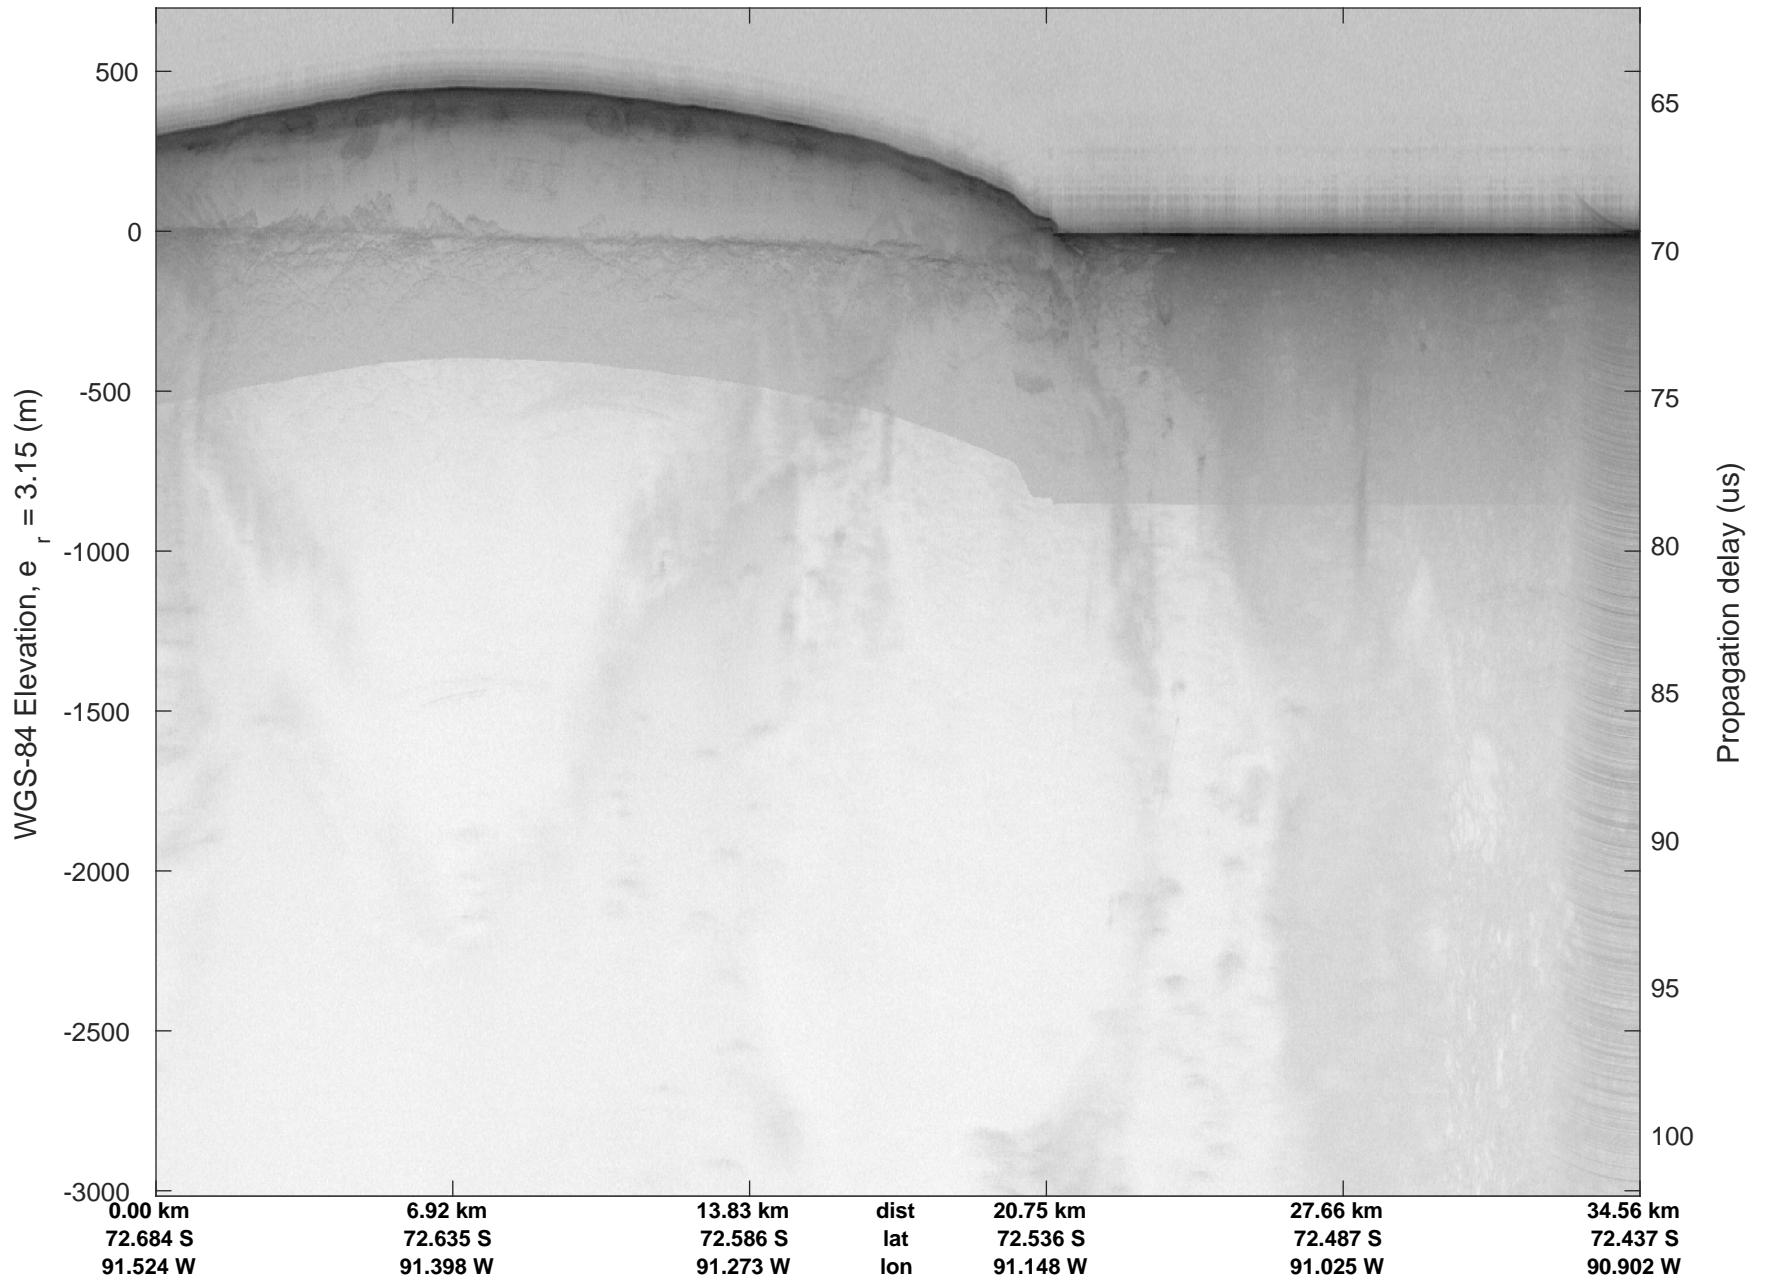

rds 2016_Antarctica_DC8: "Thwaites A" 20161103_07_008: 21:44:06.9 to 21:47:57.7 GPS

rds 2016_Antarctica_DC8: "Thwaites A" 20161103_07_009: 21:47:57.9 to 21:51:54.5 GPS

rds 2016_Antarctica_DC8: "Thwaites A" 20161103_07_009: 21:47:57.9 to 21:51:54.5 GPS

rds 2016_Antarctica_DC8: "Thwaites A" 20161103_07_010: 21:51:54.7 to 21:54:41.4 GPS

rds 2016_Antarctica_DC8: "Thwaites A" 20161103_07_010: 21:51:54.7 to 21:54:41.4 GPS