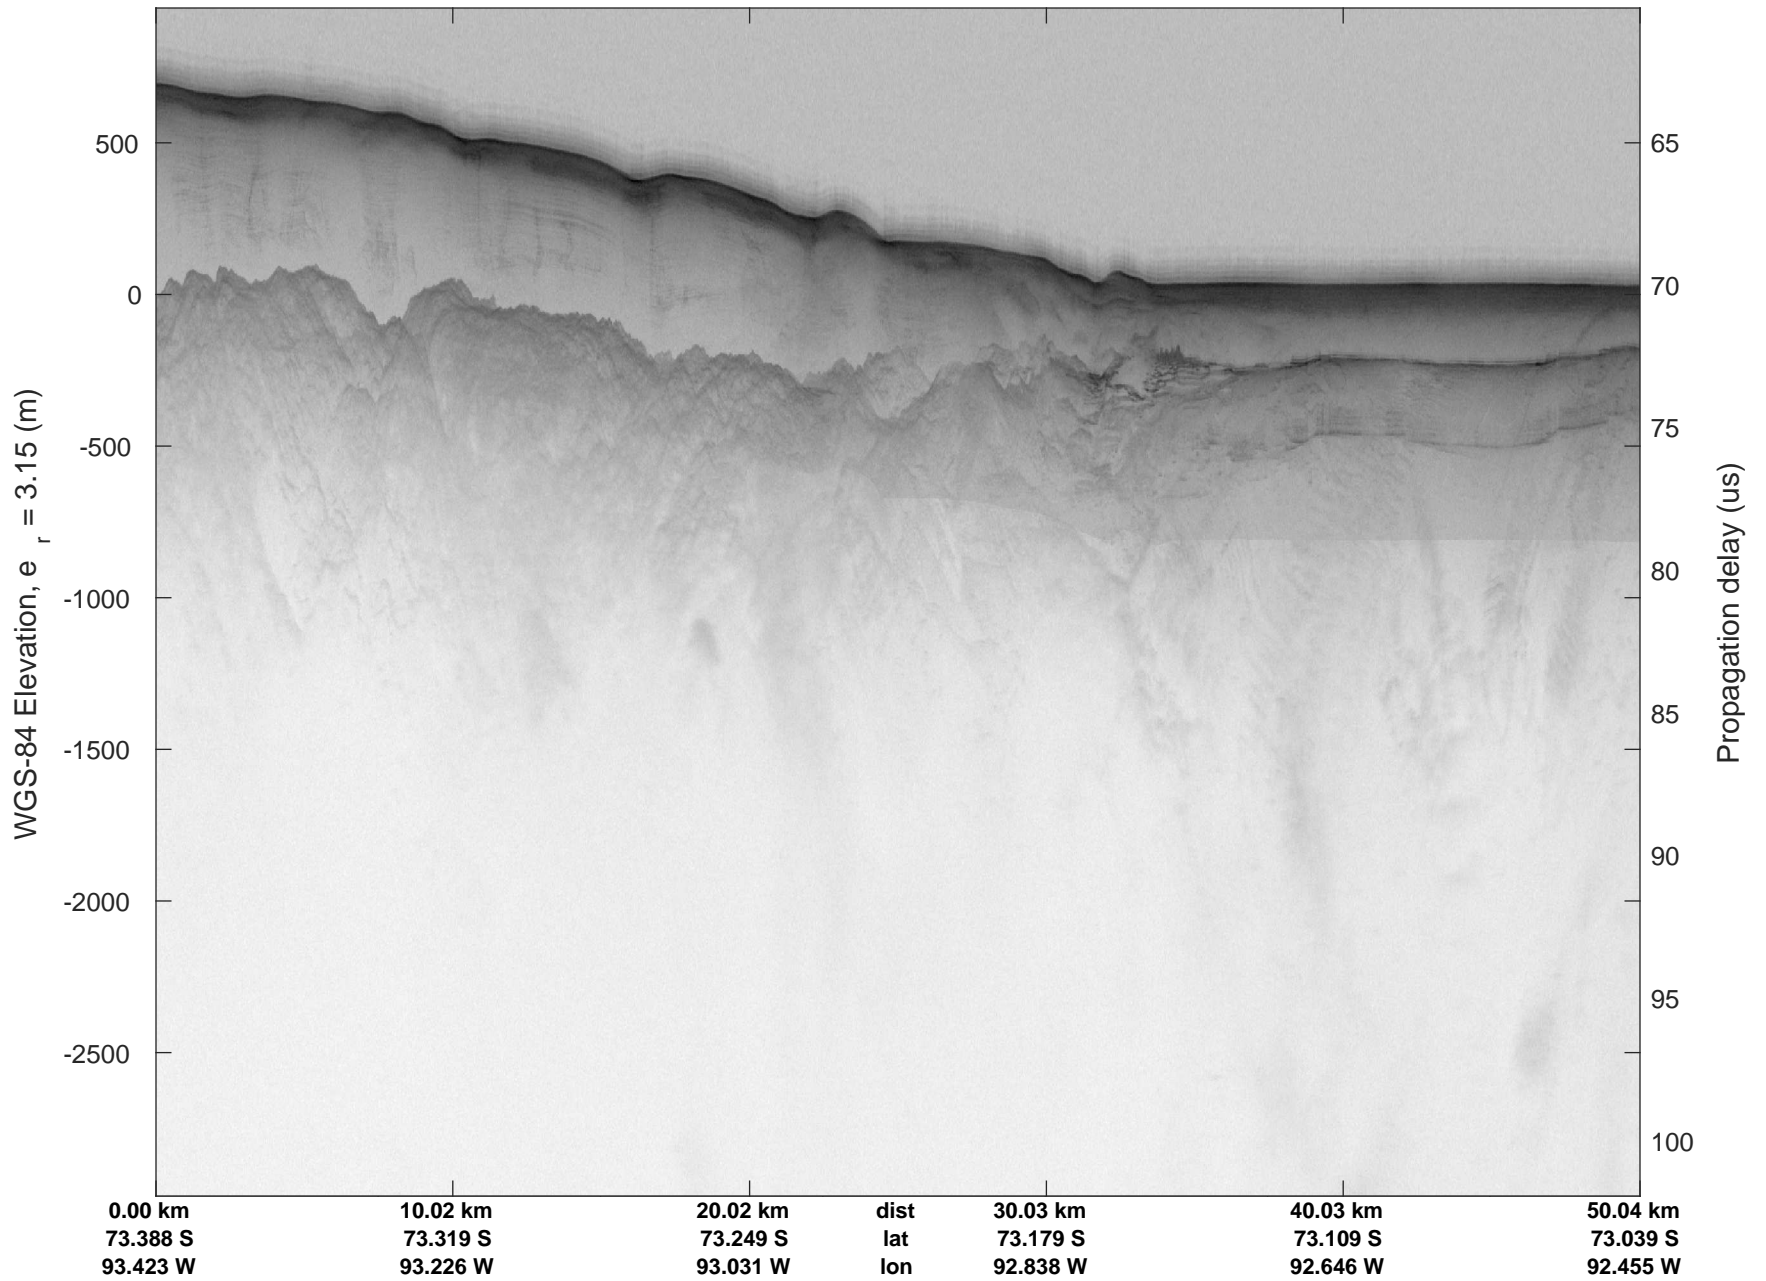

rds 2016_Antarctica_DC8: "Thwaites A" 20161103_07_007: 21:40:18.8 to 21:44:06.7 GPS

rds 2016_Antarctica_DC8: "Thwaites A" 20161103_07_007: 21:40:18.8 to 21:44:06.7 GPS

rds 2016_Antarctica_DC8: "Thwaites A" 20161103_07_008: 21:44:06.9 to 21:47:57.7 GPS