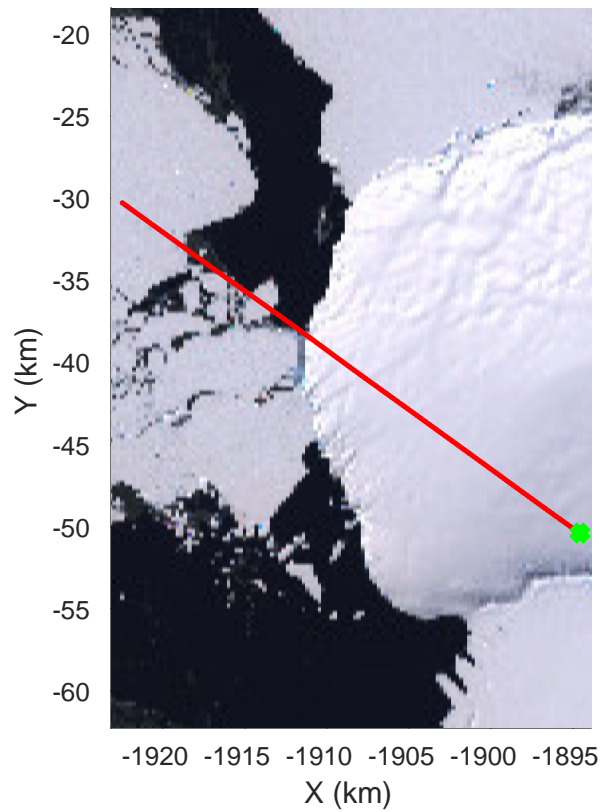

rds 2016_Antarctica_DC8: "Thwaites A" 20161103_07_008: 21:44:06.9 to 21:47:57.7 GPS

rds 2016_Antarctica_DC8: "Thwaites A" 20161103_07_009: 21:47:57.9 to 21:51:54.5 GPS

rds 2016_Antarctica_DC8: "Thwaites A" 20161103_07_009: 21:47:57.9 to 21:51:54.5 GPS