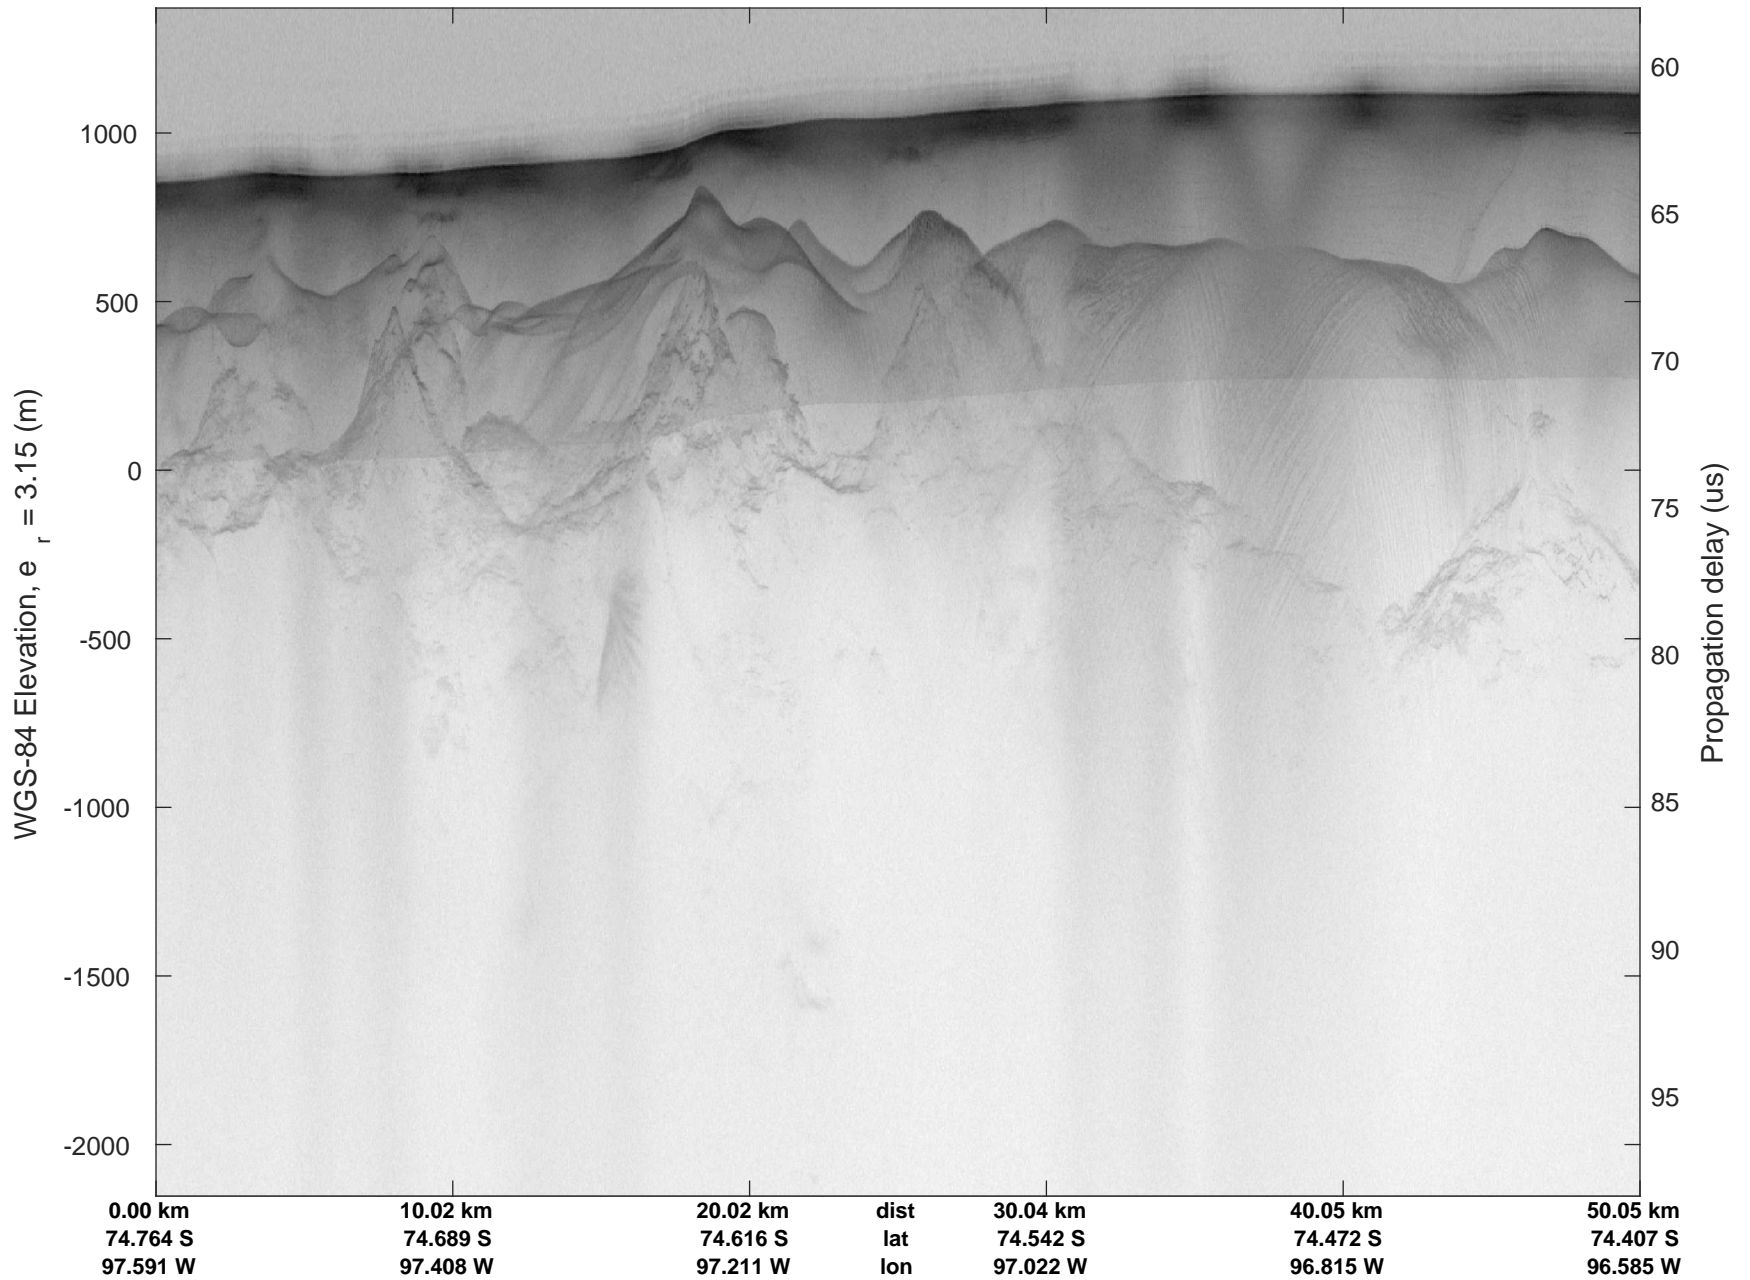

rds 2016_Antarctica_DC8: "Thwaites A" 20161103_07_004: 21:28:58.2 to 21:32:40.2 GPS

rds 2016_Antarctica_DC8: "Thwaites A" 20161103_07_004: 21:28:58.2 to 21:32:40.2 GPS

rds 2016_Antarctica_DC8: "Thwaites A" 20161103_07_005: 21:32:40.3 to 21:36:28.6 GPS

rds 2016_Antarctica_DC8: "Thwaites A" 20161103_07_007: 21:40:18.8 to 21:44:06.7 GPS

rds 2016_Antarctica_DC8: "Thwaites A" 20161103_07_007: 21:40:18.8 to 21:44:06.7 GPS

rds 2016_Antarctica_DC8: "Thwaites A" 20161103_07_008: 21:44:06.9 to 21:47:57.7 GPS

rds 2016_Antarctica_DC8: "Thwaites A" 20161103_07_008: 21:44:06.9 to 21:47:57.7 GPS

rds 2016_Antarctica_DC8: "Thwaites A" 20161103_07_009: 21:47:57.9 to 21:51:54.5 GPS

rds 2016_Antarctica_DC8: "Thwaites A" 20161103_07_009: 21:47:57.9 to 21:51:54.5 GPS

rds 2016_Antarctica_DC8: "Thwaites A" 20161103_07_010: 21:51:54.7 to 21:54:41.4 GPS

rds 2016_Antarctica_DC8: "Thwaites A" 20161103_07_010: 21:51:54.7 to 21:54:41.4 GPS