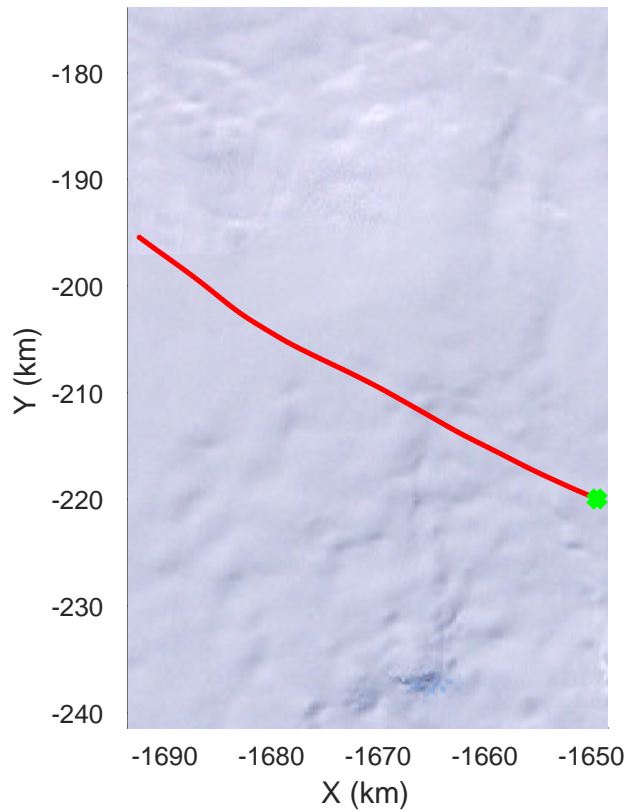

rds 2016_Antarctica_DC8: "Thwaites A" 20161103_07_002: 21:21:20.9 to 21:25:10.0 GPS

rds 2016_Antarctica_DC8: "Thwaites A" 20161103_07_003: 21:25:10.2 to 21:28:58.0 GPS

rds 2016_Antarctica_DC8: "Thwaites A" 20161103_07_003: 21:25:10.2 to 21:28:58.0 GPS

rds 2016_Antarctica_DC8: "Thwaites A" 20161103_07_004: 21:28:58.2 to 21:32:40.2 GPS

rds 2016_Antarctica_DC8: "Thwaites A" 20161103_07_004: 21:28:58.2 to 21:32:40.2 GPS

rds 2016_Antarctica_DC8: "Thwaites A" 20161103_07_005: 21:32:40.3 to 21:36:28.6 GPS