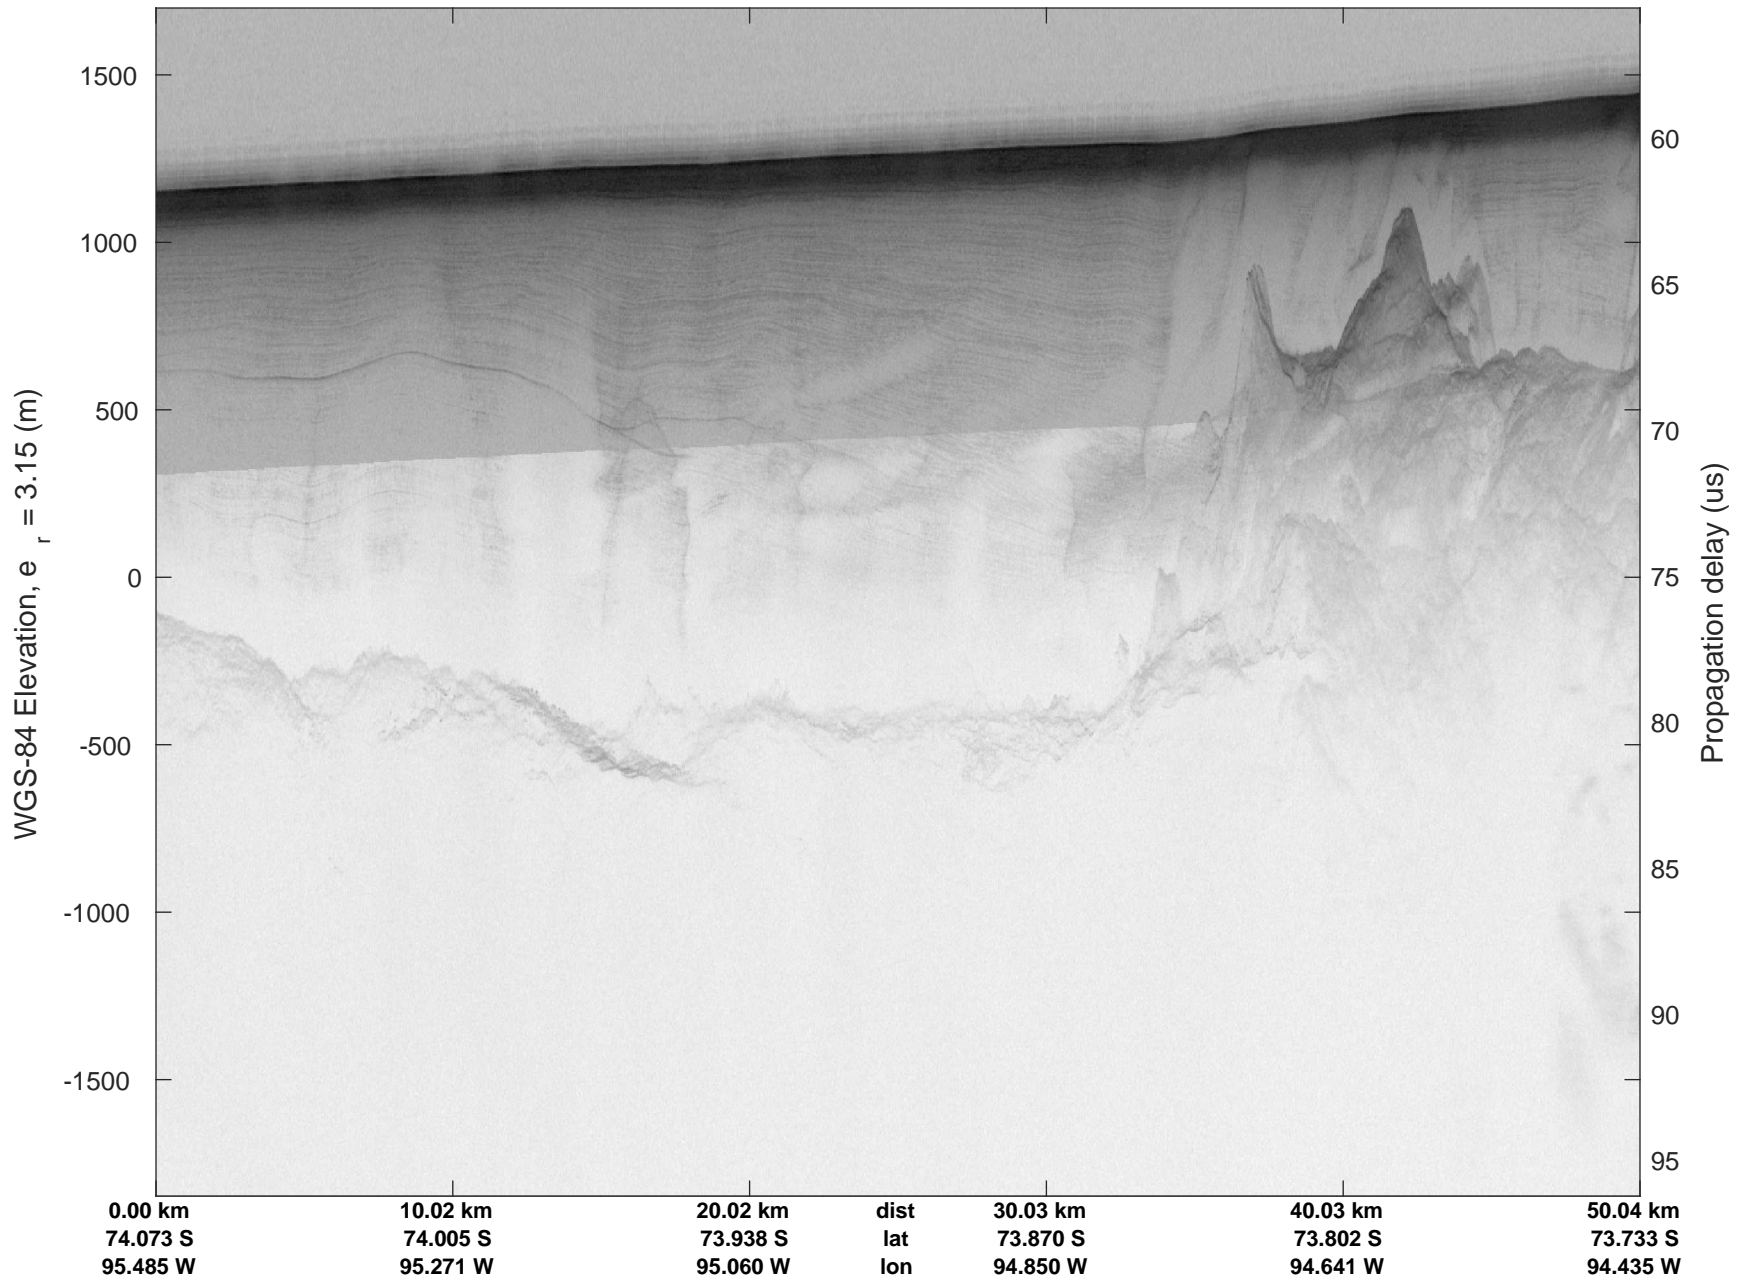

rds 2016_Antarctica_DC8: "Thwaites A" 20161103_07_006: 21:36:28.8 to 21:40:18.6 GPS