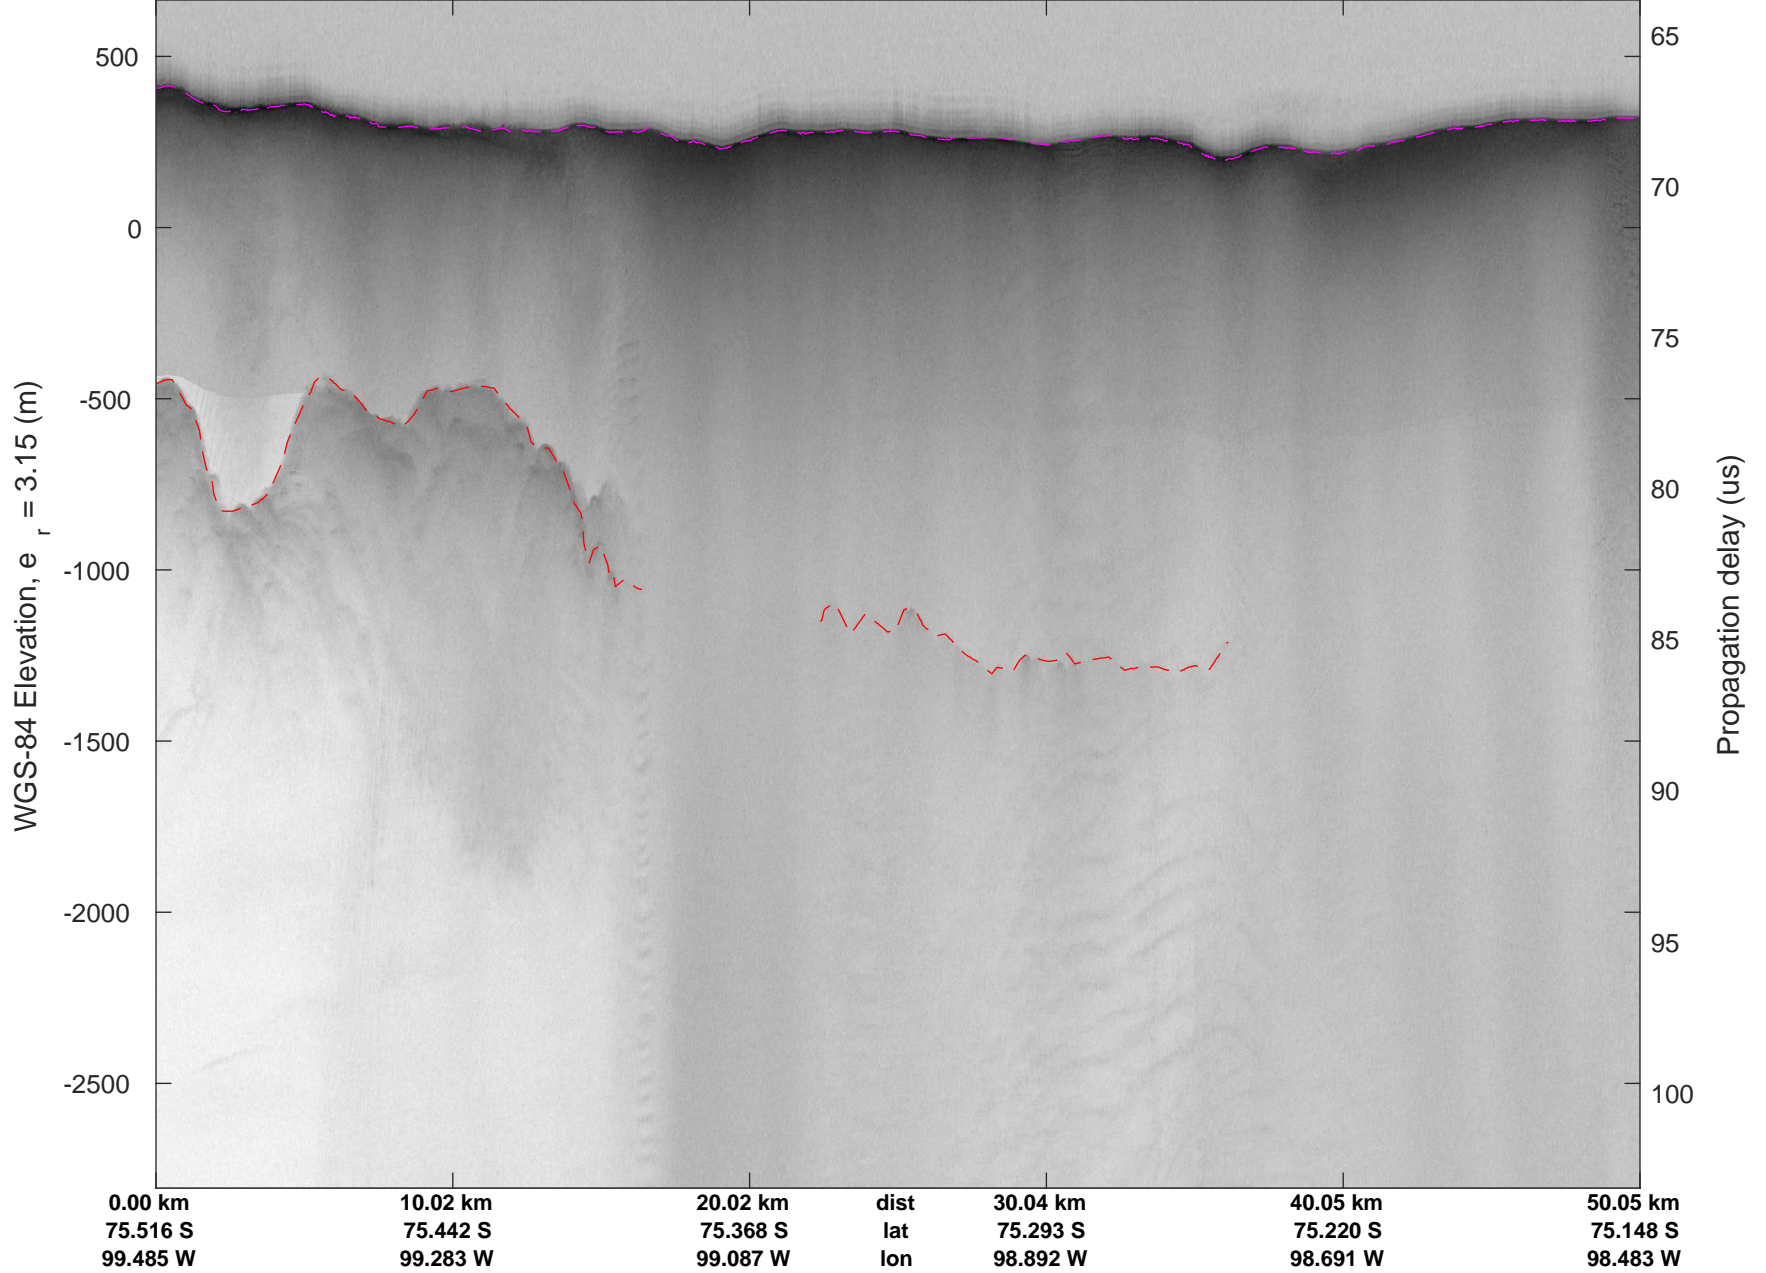

rds 2016_Antarctica_DC8: "Thwaites A" 20161103_07_001: 21:17:11.4 to 21:21:20.7 GPS

rds 2016_Antarctica_DC8: "Thwaites A" 20161103_07_001: 21:17:11.4 to 21:21:20.7 GPS

rds 2016_Antarctica_DC8: "Thwaites A" 20161103_07_002: 21:21:20.9 to 21:25:10.0 GPS

rds 2016_Antarctica_DC8: "Thwaites A" 20161103_07_002: 21:21:20.9 to 21:25:10.0 GPS

rds 2016_Antarctica_DC8: "Thwaites A" 20161103_07_003: 21:25:10.2 to 21:28:58.0 GPS

rds 2016_Antarctica_DC8: "Thwaites A" 20161103_07_003: 21:25:10.2 to 21:28:58.0 GPS

rds 2016_Antarctica_DC8: "Thwaites A" 20161103_07_004: 21:28:58.2 to 21:32:40.2 GPS

rds 2016_Antarctica_DC8: "Thwaites A" 20161103_07_004: 21:28:58.2 to 21:32:40.2 GPS

rds 2016_Antarctica_DC8: "Thwaites A" 20161103_07_005: 21:32:40.3 to 21:36:28.6 GPS

rds 2016_Antarctica_DC8: "Thwaites A" 20161103_07_007: 21:40:18.8 to 21:44:06.7 GPS

rds 2016_Antarctica_DC8: "Thwaites A" 20161103_07_007: 21:40:18.8 to 21:44:06.7 GPS

rds 2016_Antarctica_DC8: "Thwaites A" 20161103_07_008: 21:44:06.9 to 21:47:57.7 GPS