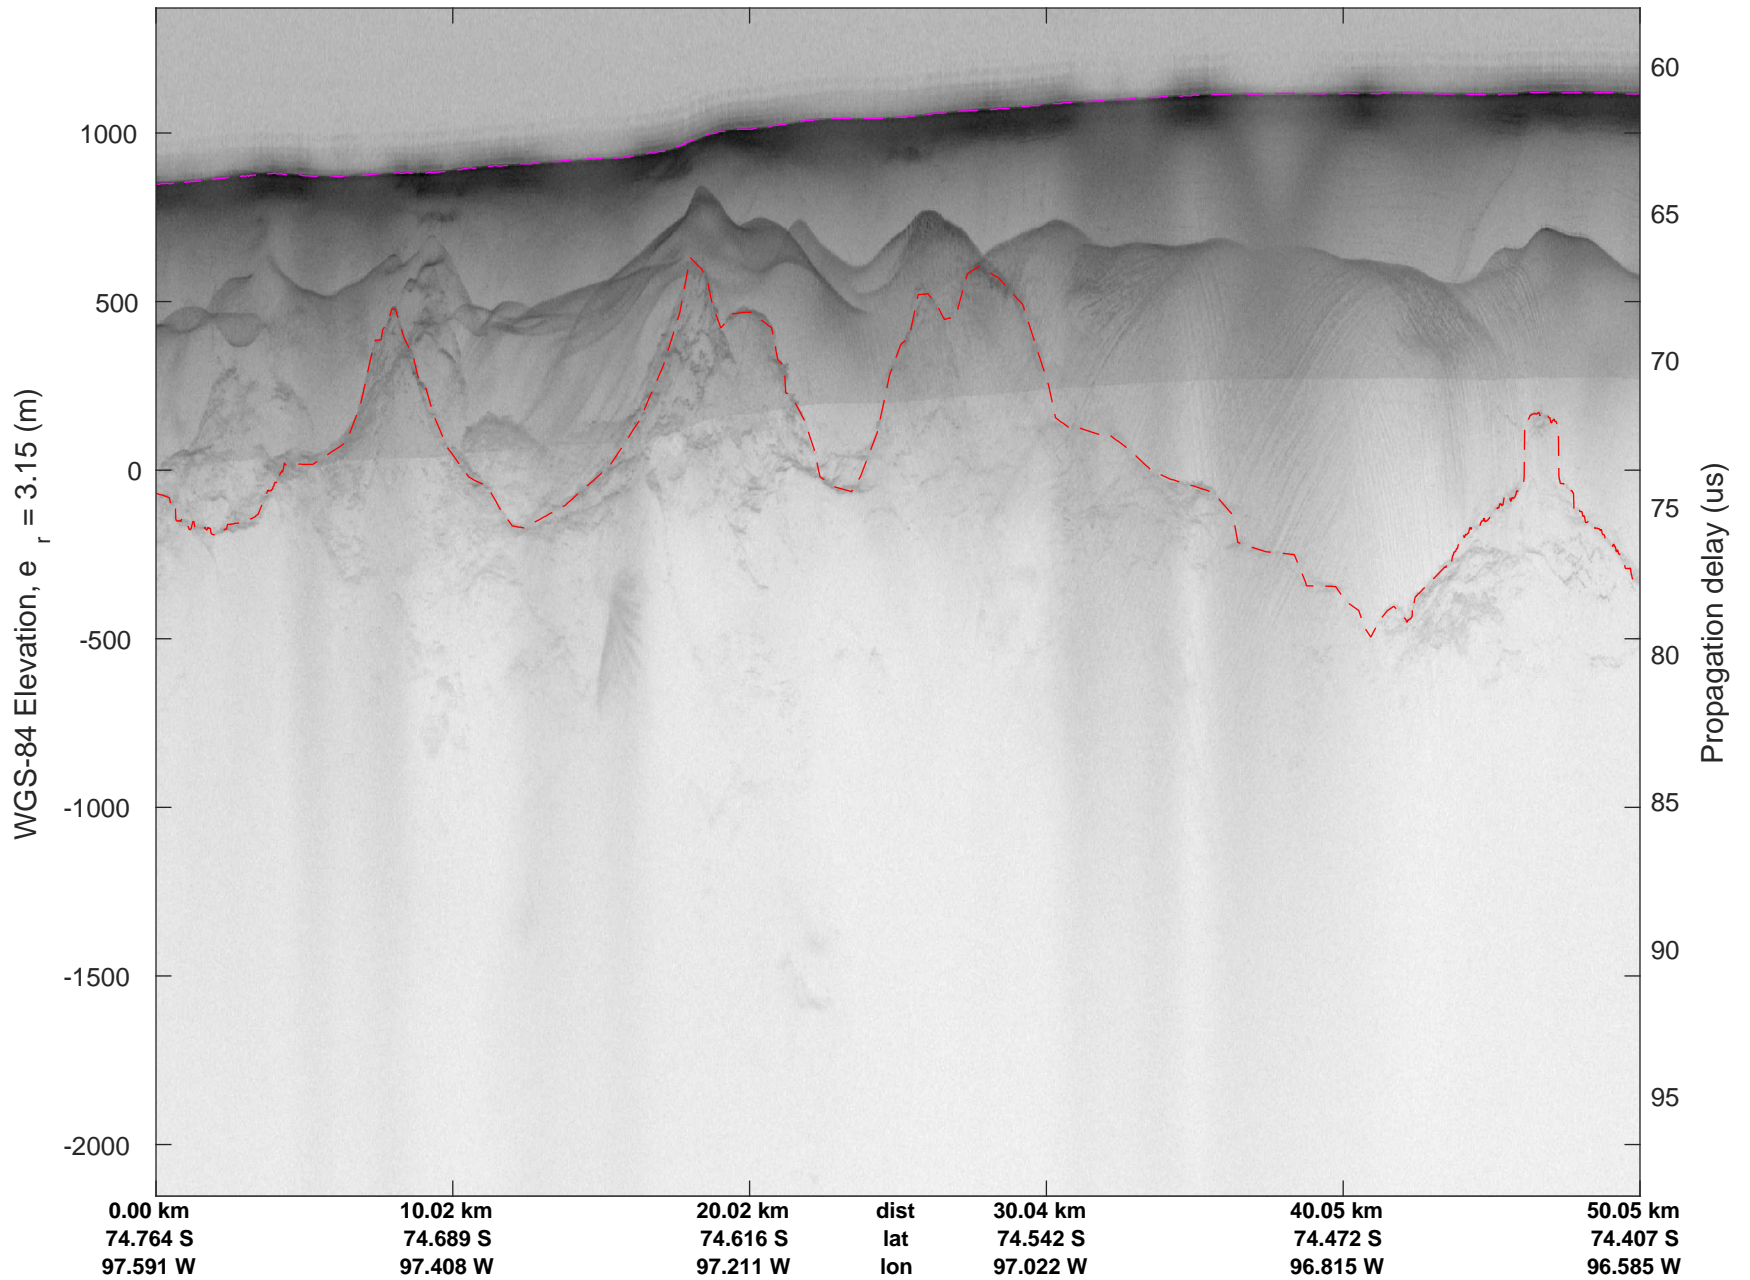

rds 2016_Antarctica_DC8: "Thwaites A" 20161103_07_004: 21:28:58.2 to 21:32:40.2 GPS

rds 2016_Antarctica_DC8: "Thwaites A" 20161103_07_004: 21:28:58.2 to 21:32:40.2 GPS

rds 2016_Antarctica_DC8: "Thwaites A" 20161103_07_005: 21:32:40.3 to 21:36:28.6 GPS

rds 2016_Antarctica_DC8: "Thwaites A" 20161103_07_007: 21:40:18.8 to 21:44:06.7 GPS

rds 2016_Antarctica_DC8: "Thwaites A" 20161103_07_007: 21:40:18.8 to 21:44:06.7 GPS

rds 2016_Antarctica_DC8: "Thwaites A" 20161103_07_008: 21:44:06.9 to 21:47:57.7 GPS

rds 2016_Antarctica_DC8: "Thwaites A" 20161103_07_008: 21:44:06.9 to 21:47:57.7 GPS

rds 2016_Antarctica_DC8: "Thwaites A" 20161103_07_009: 21:47:57.9 to 21:51:54.5 GPS

rds 2016_Antarctica_DC8: "Thwaites A" 20161103_07_009: 21:47:57.9 to 21:51:54.5 GPS

rds 2016_Antarctica_DC8: "Thwaites A" 20161103_07_010: 21:51:54.7 to 21:54:41.4 GPS

rds 2016_Antarctica_DC8: "Thwaites A" 20161103_07_010: 21:51:54.7 to 21:54:41.4 GPS