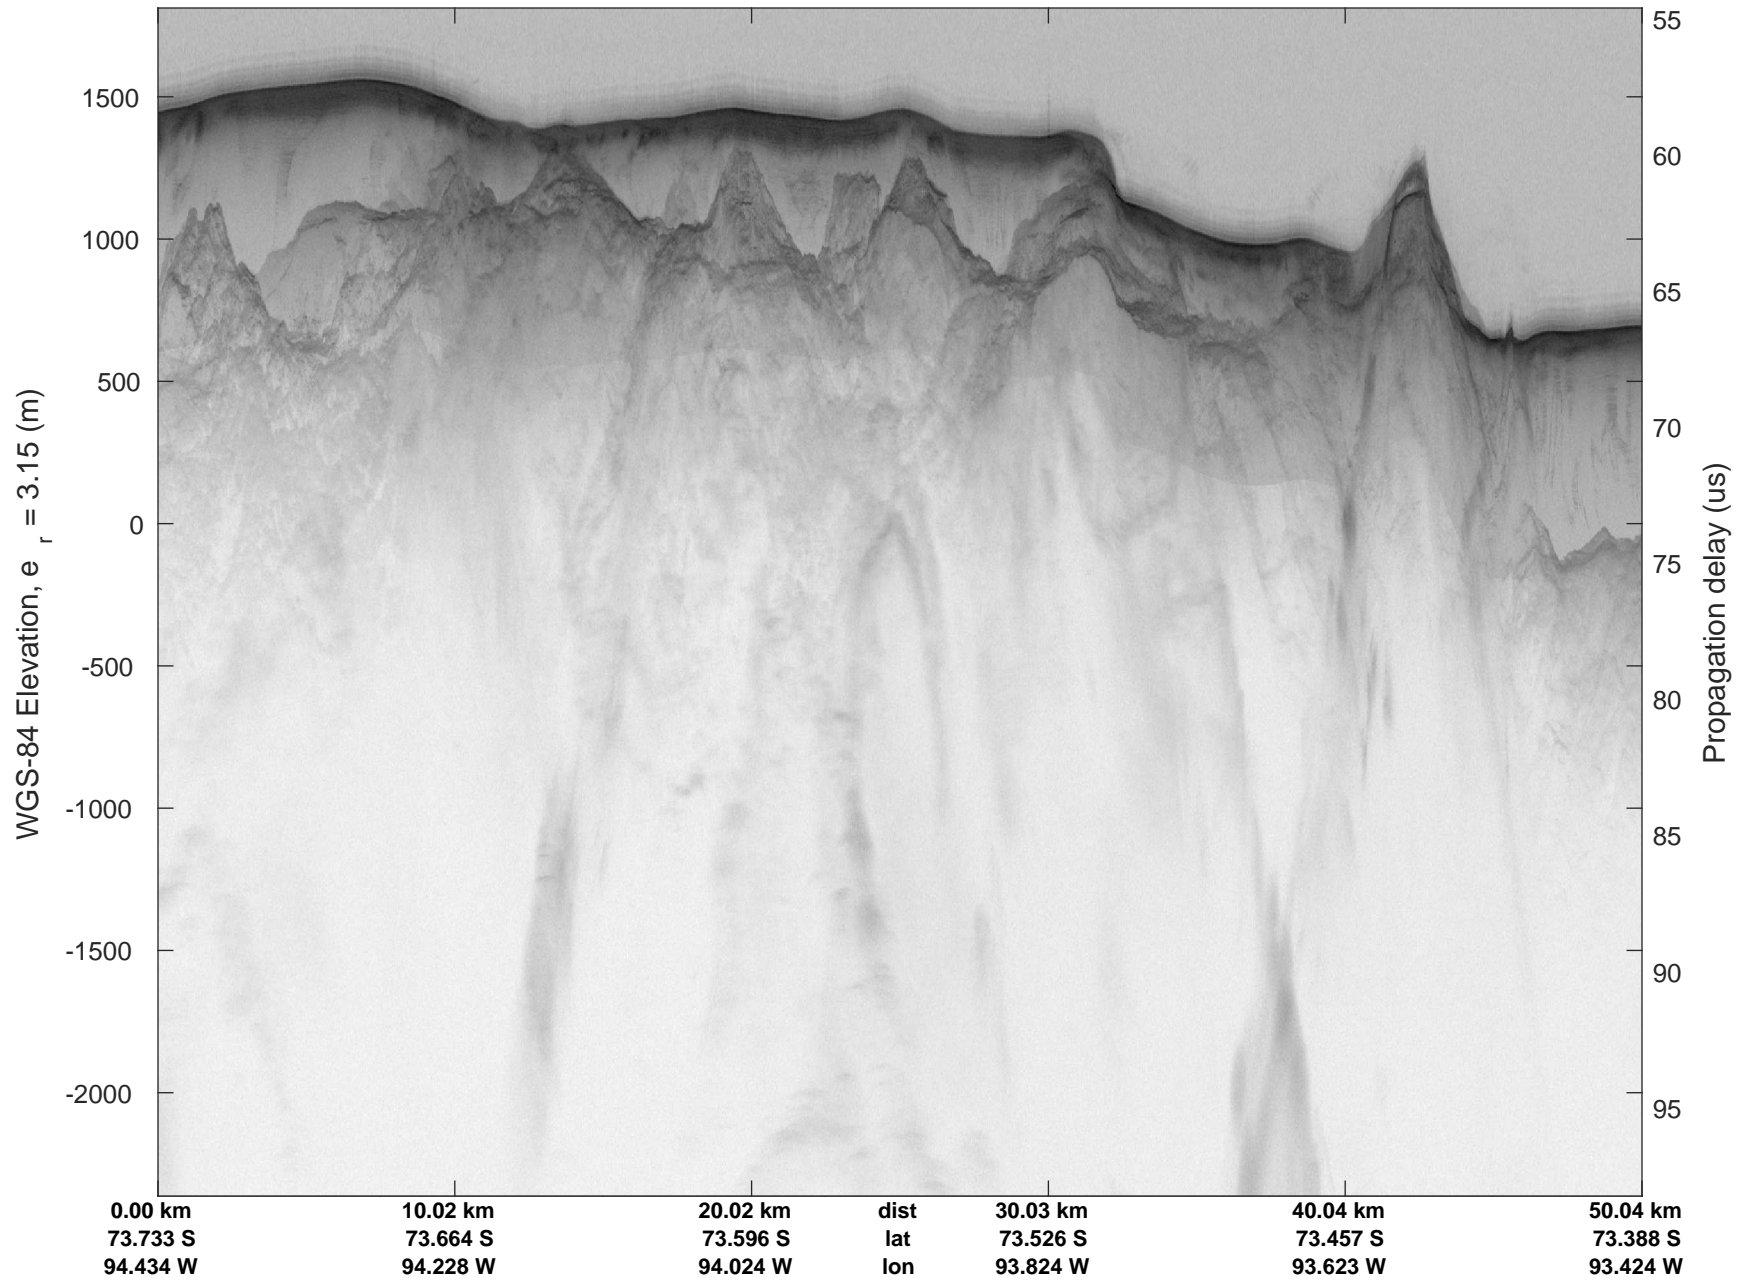

rds 2016_Antarctica_DC8: "Thwaites A" 20161103_07_007: 21:40:18.8 to 21:44:06.7 GPS