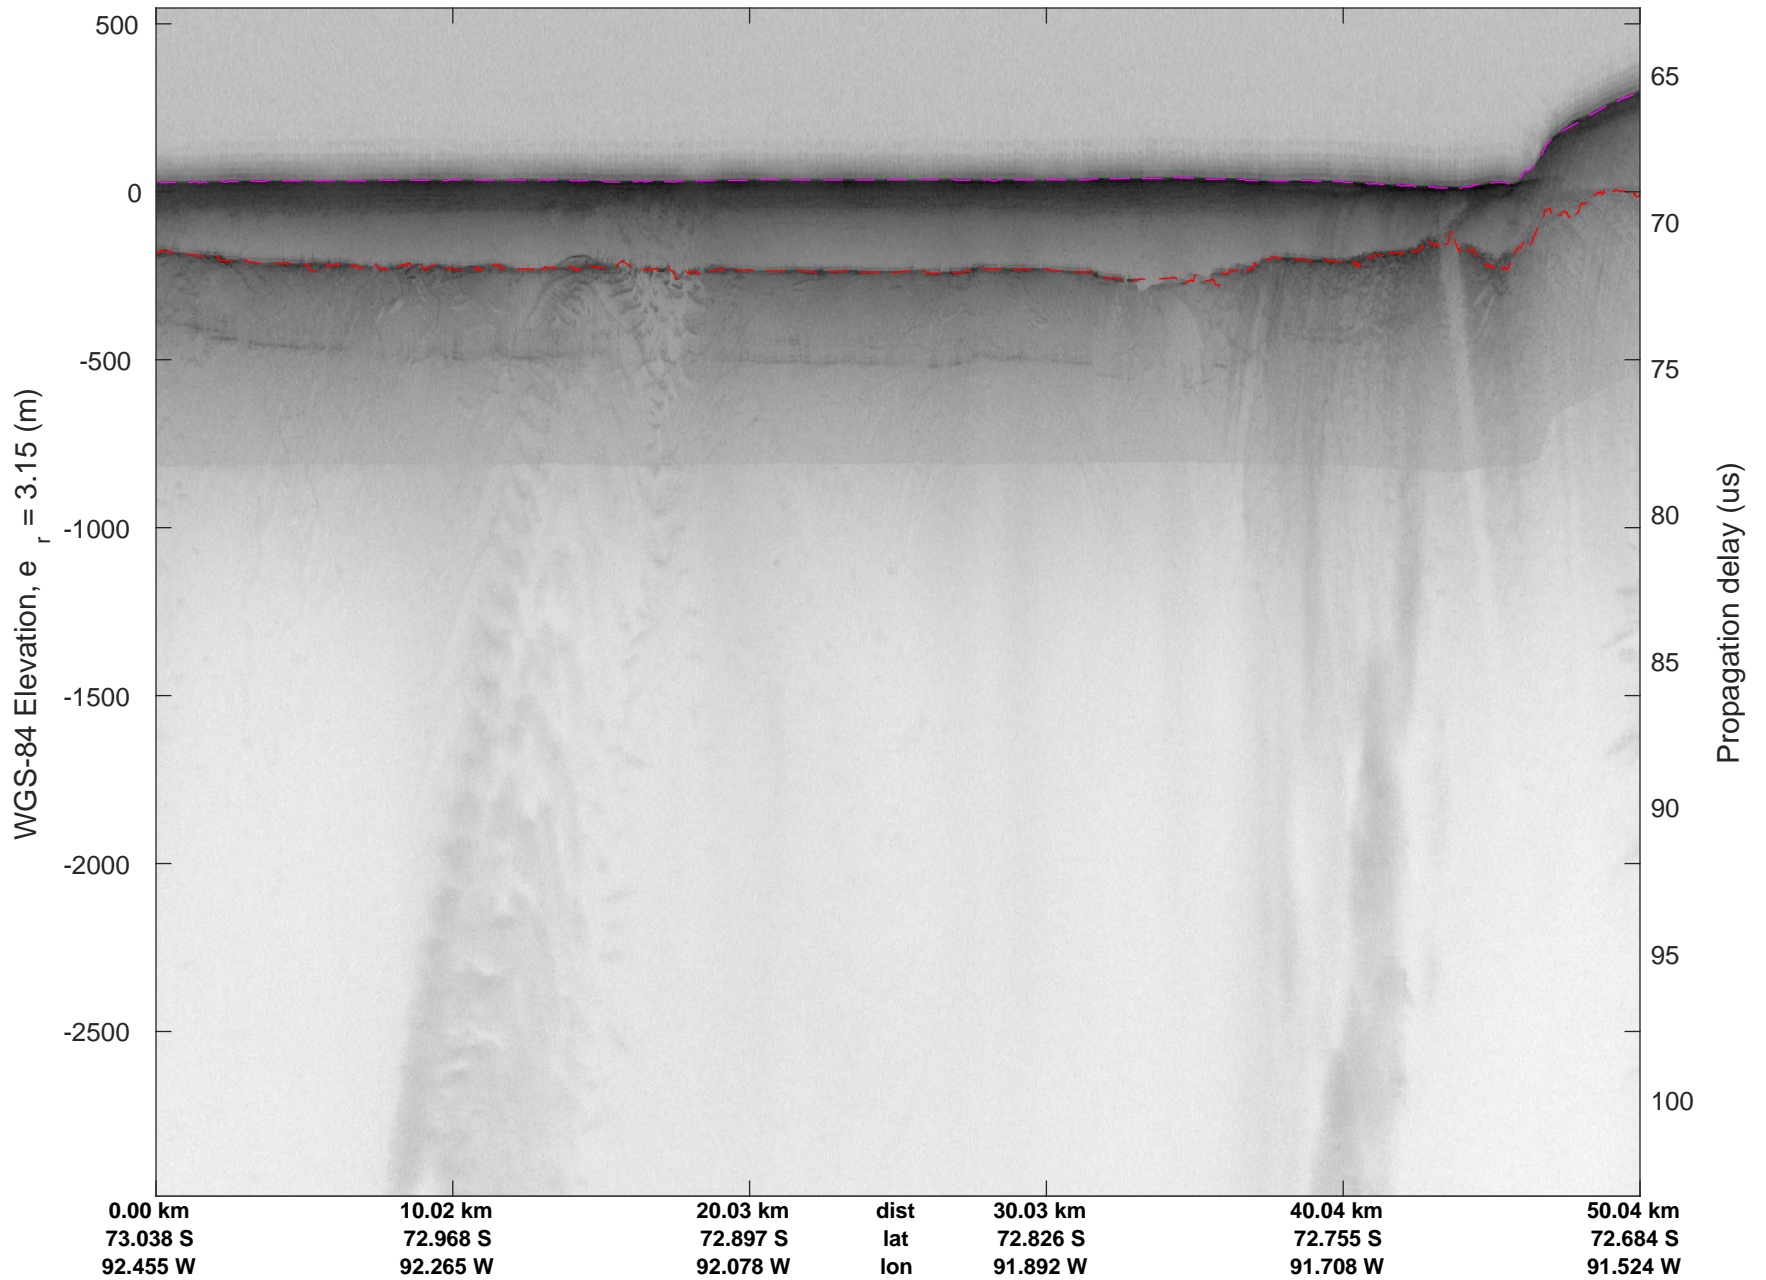

rds 2016_Antarctica_DC8: "Thwaites A" 20161103_07_008: 21:44:06.9 to 21:47:57.7 GPS

rds 2016_Antarctica_DC8: "Thwaites A" 20161103_07_009: 21:47:57.9 to 21:51:54.5 GPS

rds 2016_Antarctica_DC8: "Thwaites A" 20161103_07_009: 21:47:57.9 to 21:51:54.5 GPS

rds 2016_Antarctica_DC8: "Thwaites A" 20161103_07_010: 21:51:54.7 to 21:54:41.4 GPS

rds 2016_Antarctica_DC8: "Thwaites A" 20161103_07_010: 21:51:54.7 to 21:54:41.4 GPS