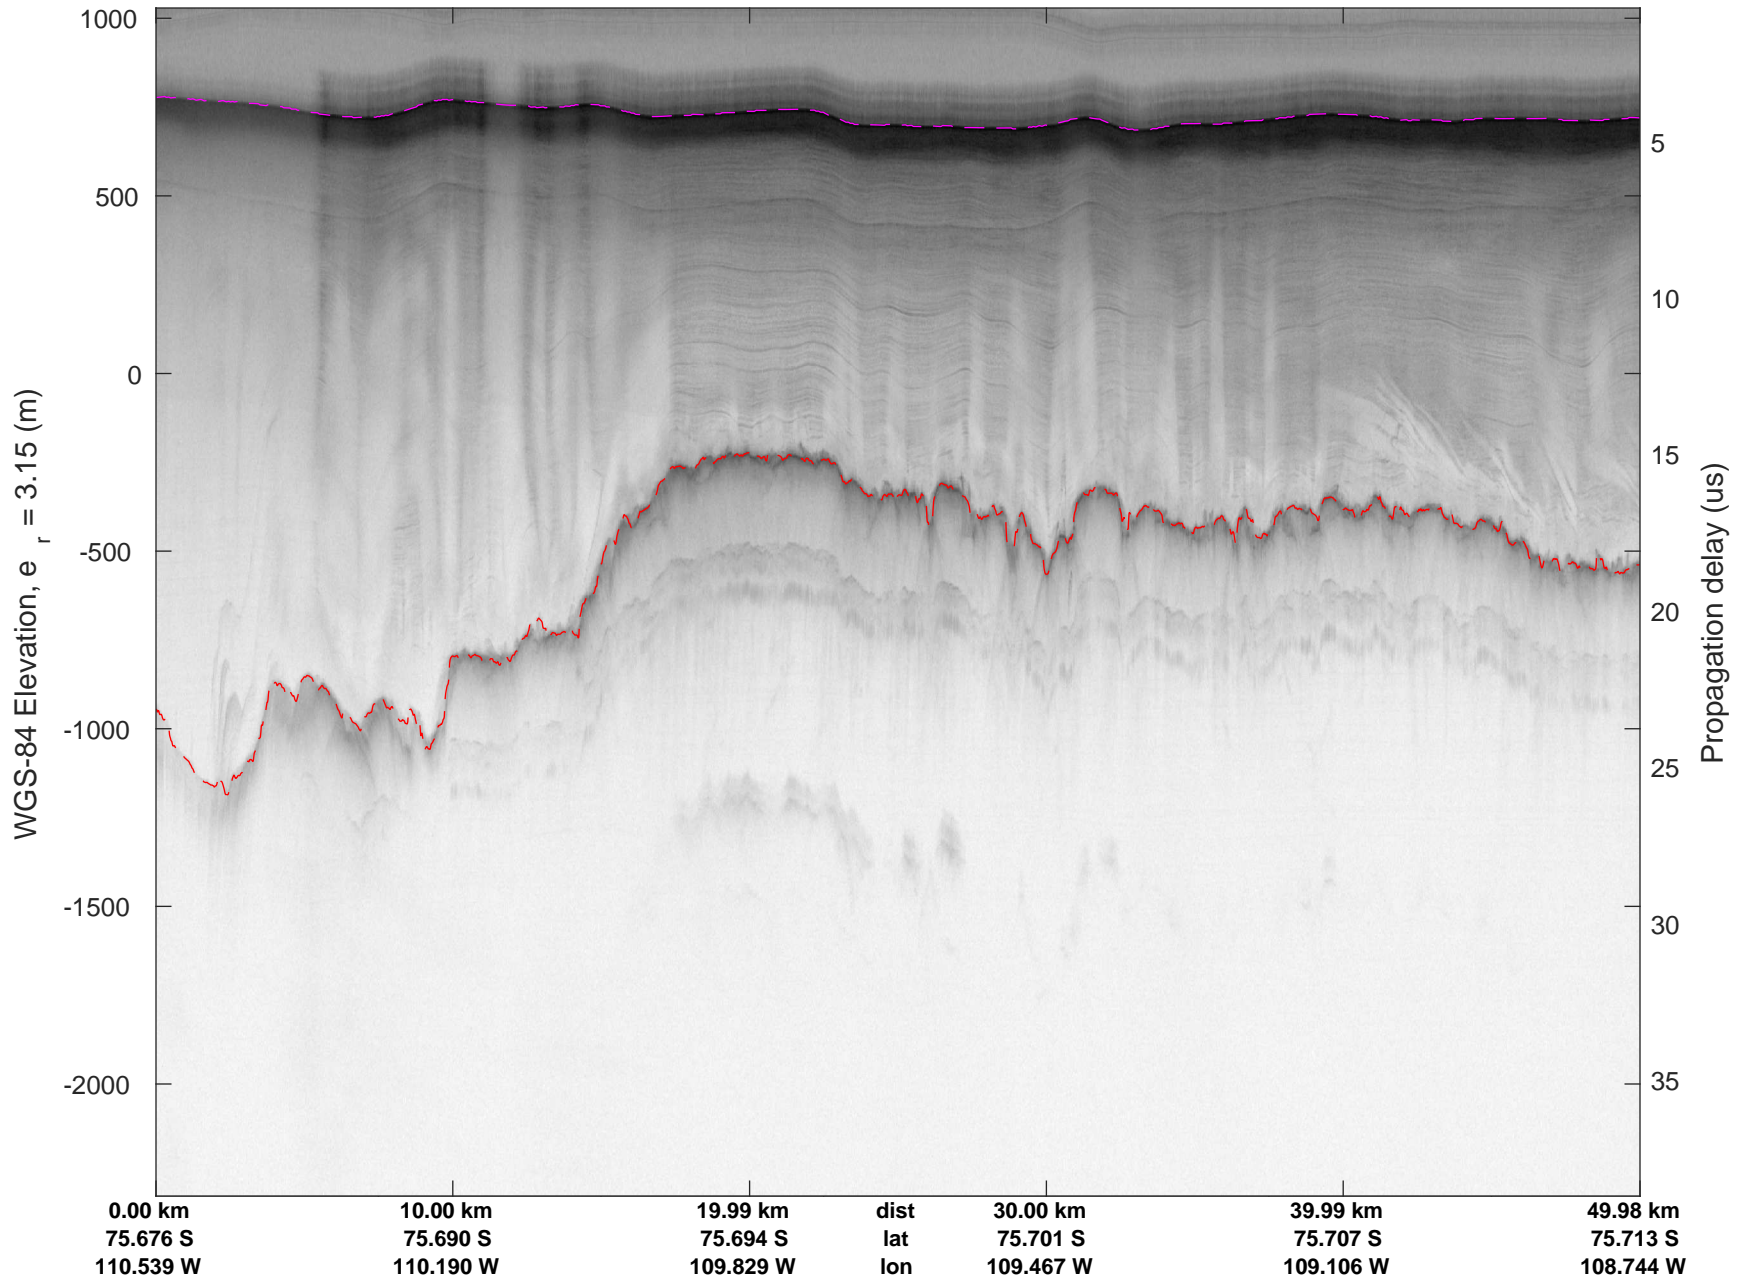

rds 2016_Antarctica_DC8: "Thwaites A" 20161103_06_016: 18:35:03.7 to 18:41:17.6 GPS