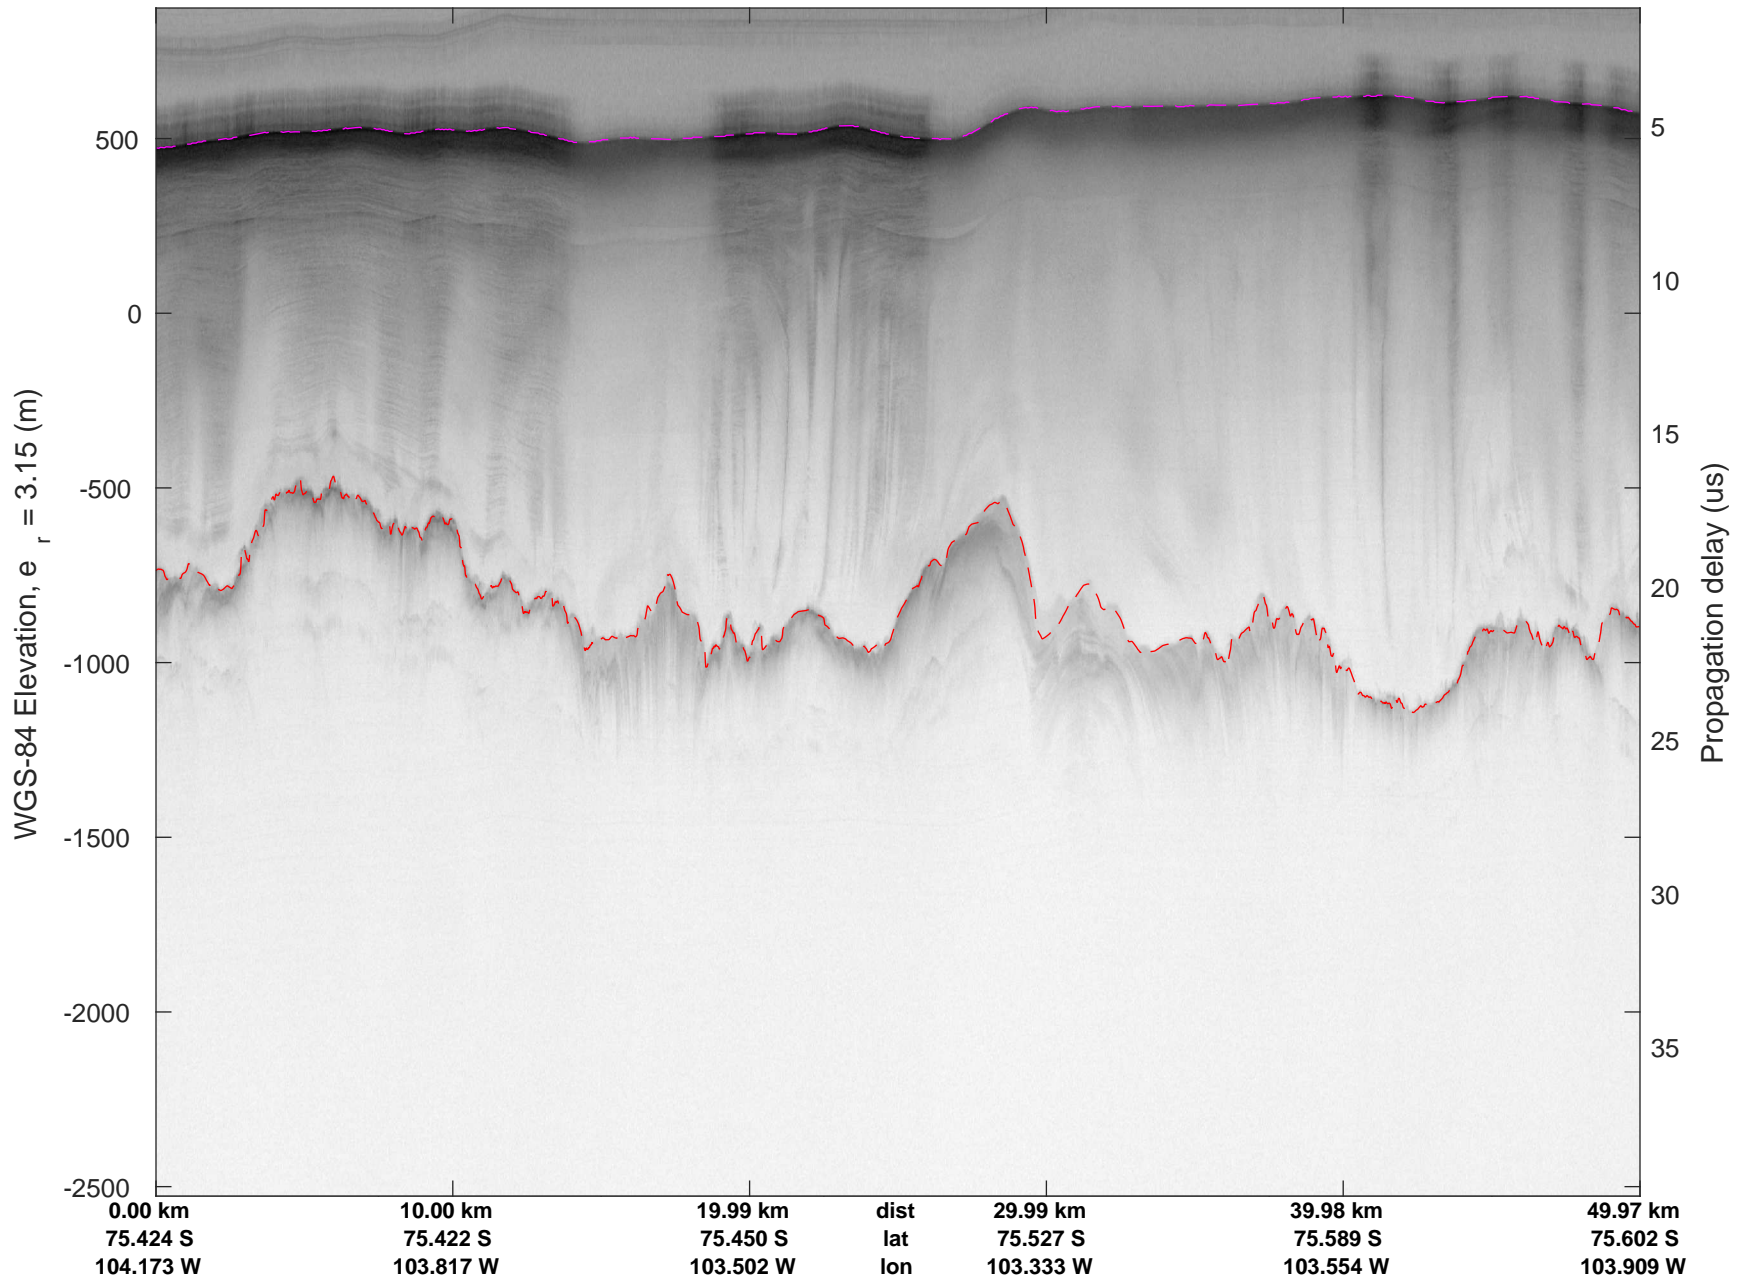

rds 2016_Antarctica_DC8: "Thwaites A" 20161103_06_011: 18:03:37.4 to 18:10:17.5 GPS