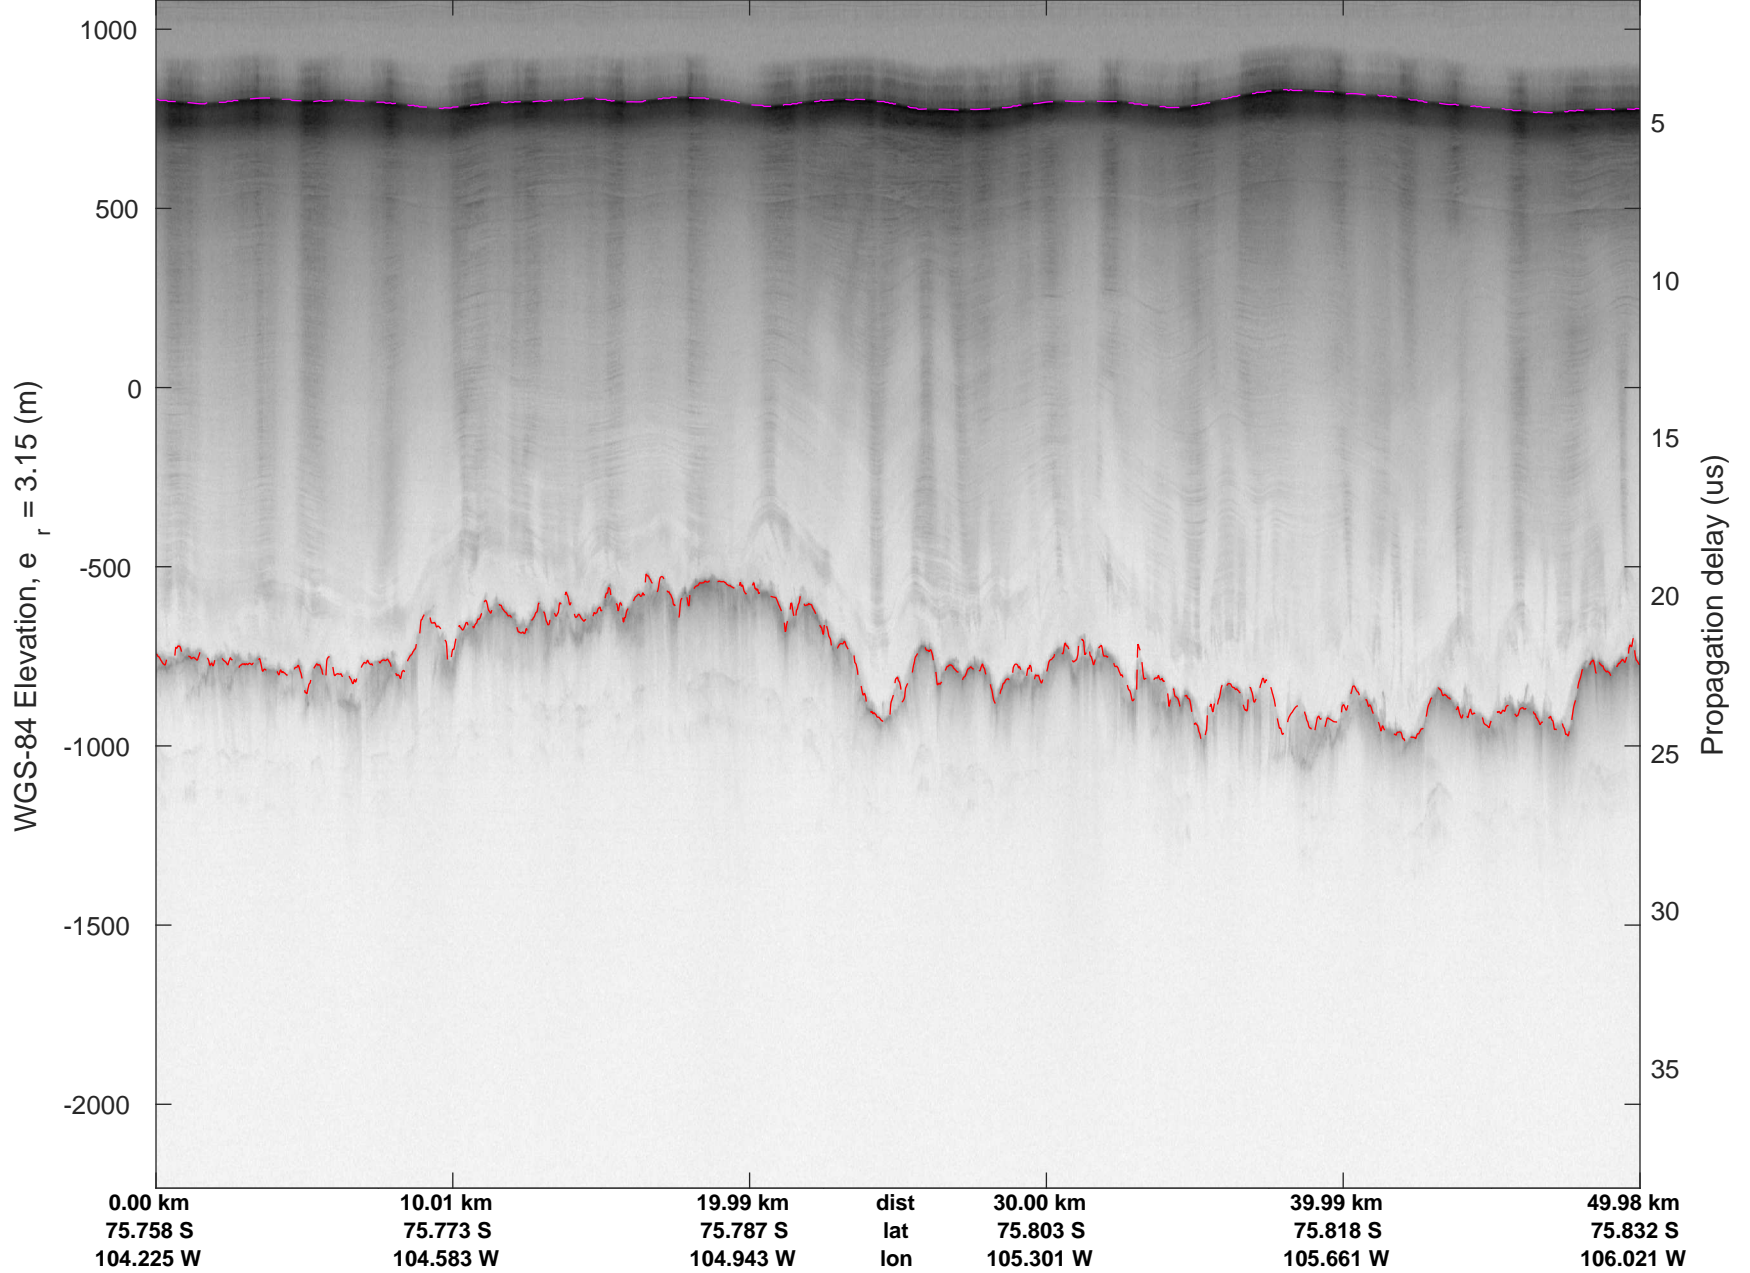

rds 2016_Antarctica_DC8: "Thwaites A" 20161103_06_020: 18:59:48.9 to 19:05:56.6 GPS

rds 2016_Antarctica_DC8: "Thwaites A" 20161103_06_021: 19:05:56.8 to 19:12:16.1 GPS

rds 2016_Antarctica_DC8: "Thwaites A" 20161103_06_021: 19:05:56.8 to 19:12:16.1 GPS