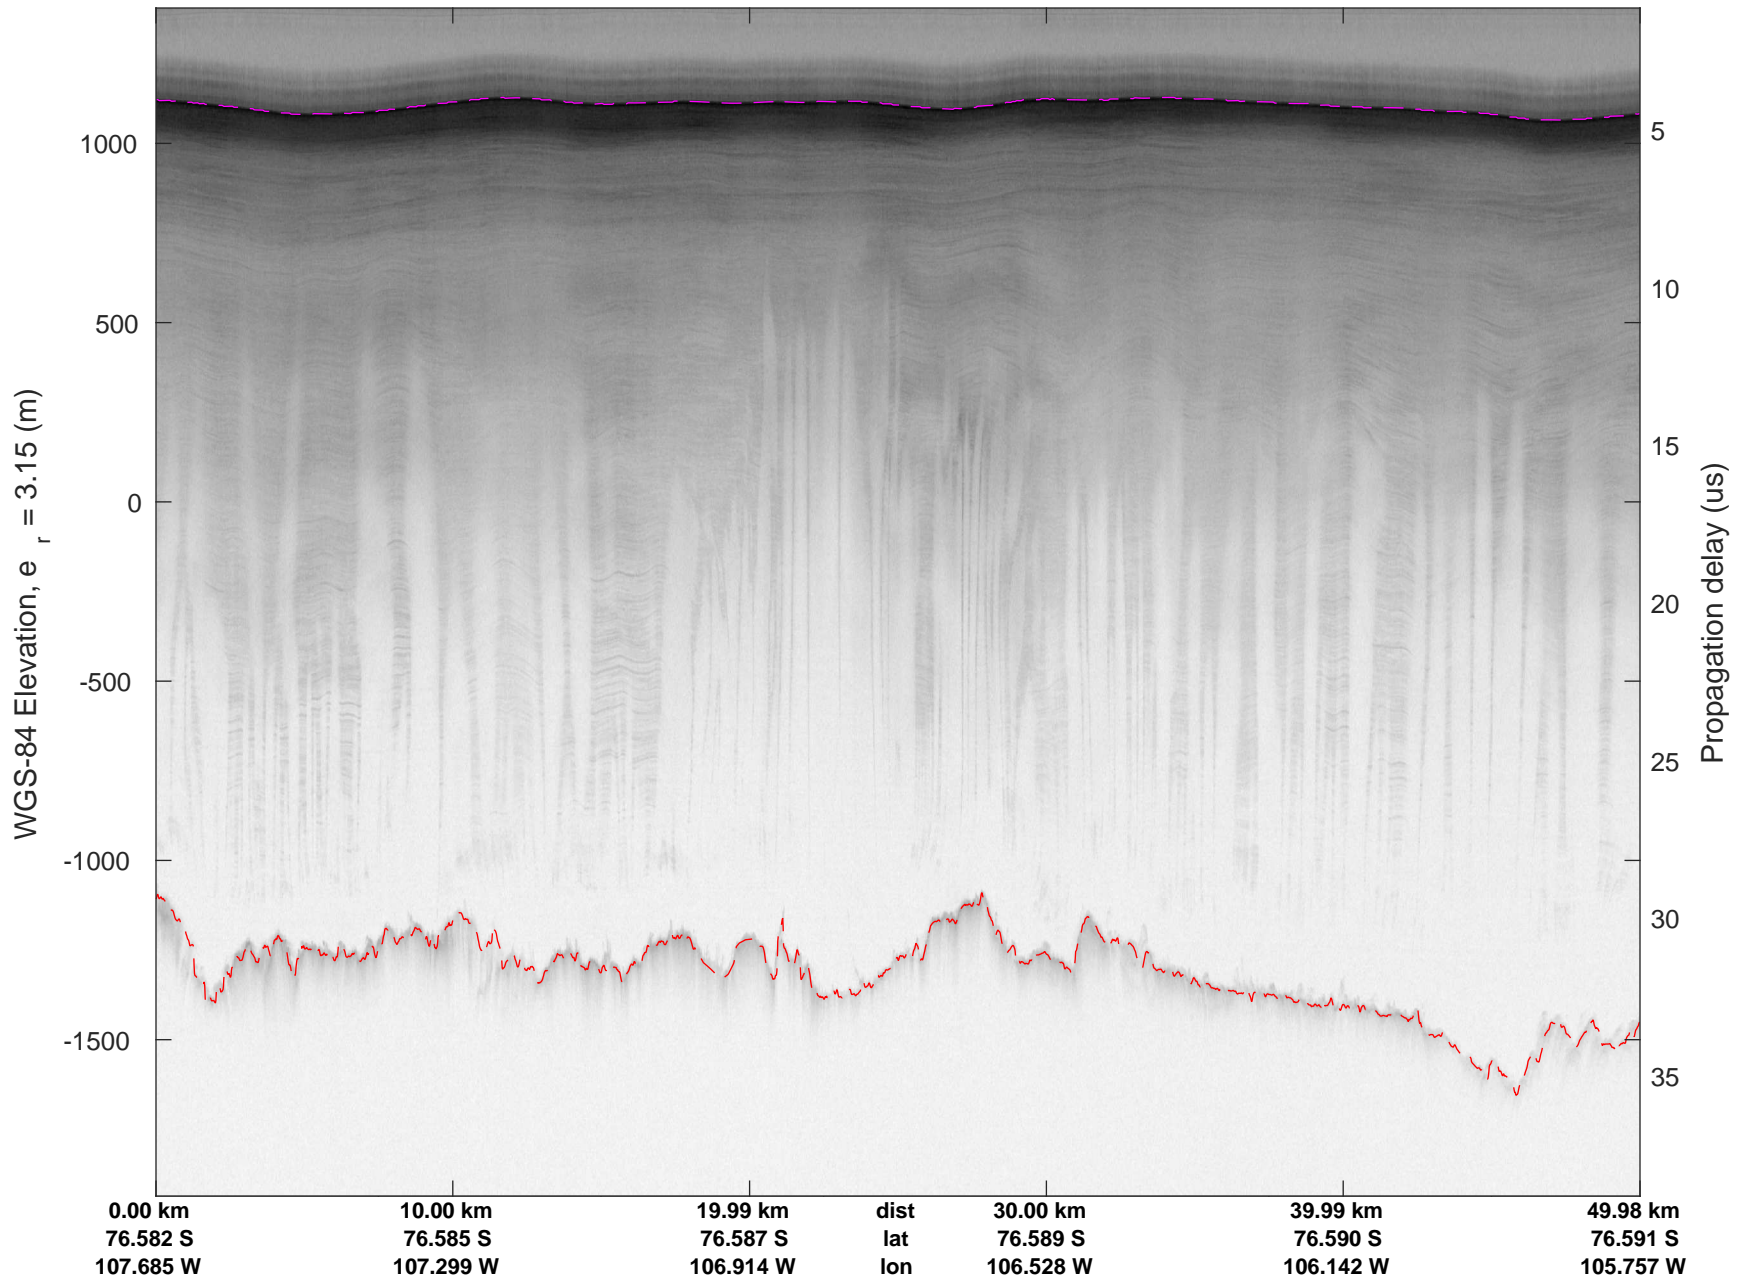

rds 2016_Antarctica_DC8: "Thwaites A" 20161103_06_035: 20:34:31.7 to 20:40:41.3 GPS

rds 2016_Antarctica_DC8: "Thwaites A" 20161103_06_036: 20:40:41.5 to 20:46:42.4 GPS

rds 2016_Antarctica_DC8: "Thwaites A" 20161103_06_036: 20:40:41.5 to 20:46:42.4 GPS

rds 2016_Antarctica_DC8: "Thwaites A" 20161103_06_037: 20:46:42.6 to 20:52:47.0 GPS

rds 2016_Antarctica_DC8: "Thwaites A" 20161103_06_037: 20:46:42.6 to 20:52:47.0 GPS

rds 2016_Antarctica_DC8: "Thwaites A" 20161103_06_038: 20:52:47.2 to 20:59:00.7 GPS

rds 2016_Antarctica_DC8: "Thwaites A" 20161103_06_038: 20:52:47.2 to 20:59:00.7 GPS

rds 2016_Antarctica_DC8: "Thwaites A" 20161103_06_039: 20:59:01.0 to 21:04:53.5 GPS

rds 2016_Antarctica_DC8: "Thwaites A" 20161103_06_039: 20:59:01.0 to 21:04:53.5 GPS

rds 2016_Antarctica_DC8: "Thwaites A" 20161103_06_040: 21:04:53.7 to 21:10:29.5 GPS

rds 2016_Antarctica_DC8: "Thwaites A" 20161103_06_040: 21:04:53.7 to 21:10:29.5 GPS

rds 2016_Antarctica_DC8: "Thwaites A" 20161103_06_041: 21:10:29.7 to 21:14:49.1 GPS