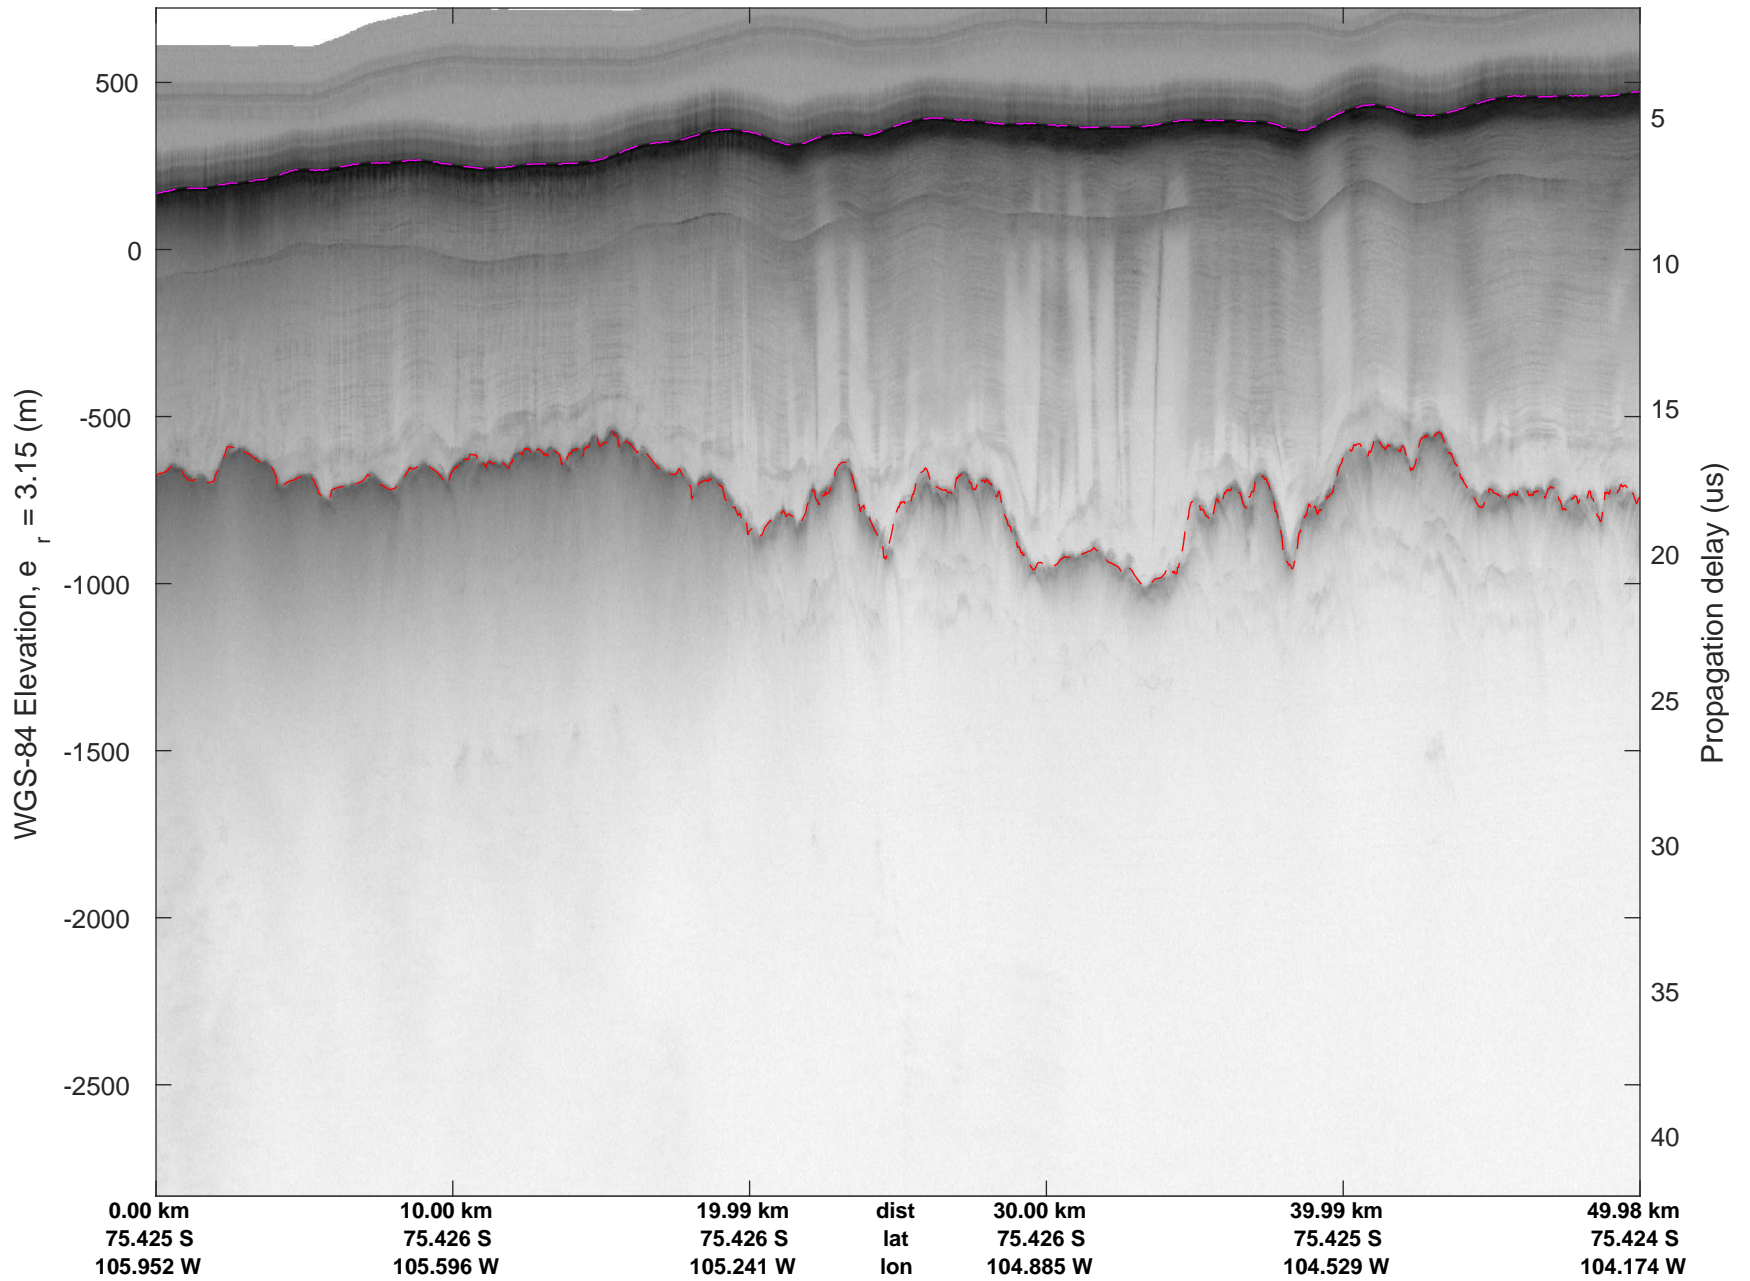

rds 2016_Antarctica_DC8: "Thwaites A" 20161103_06_010: 17:57:00.2 to 18:03:37.2 GPS