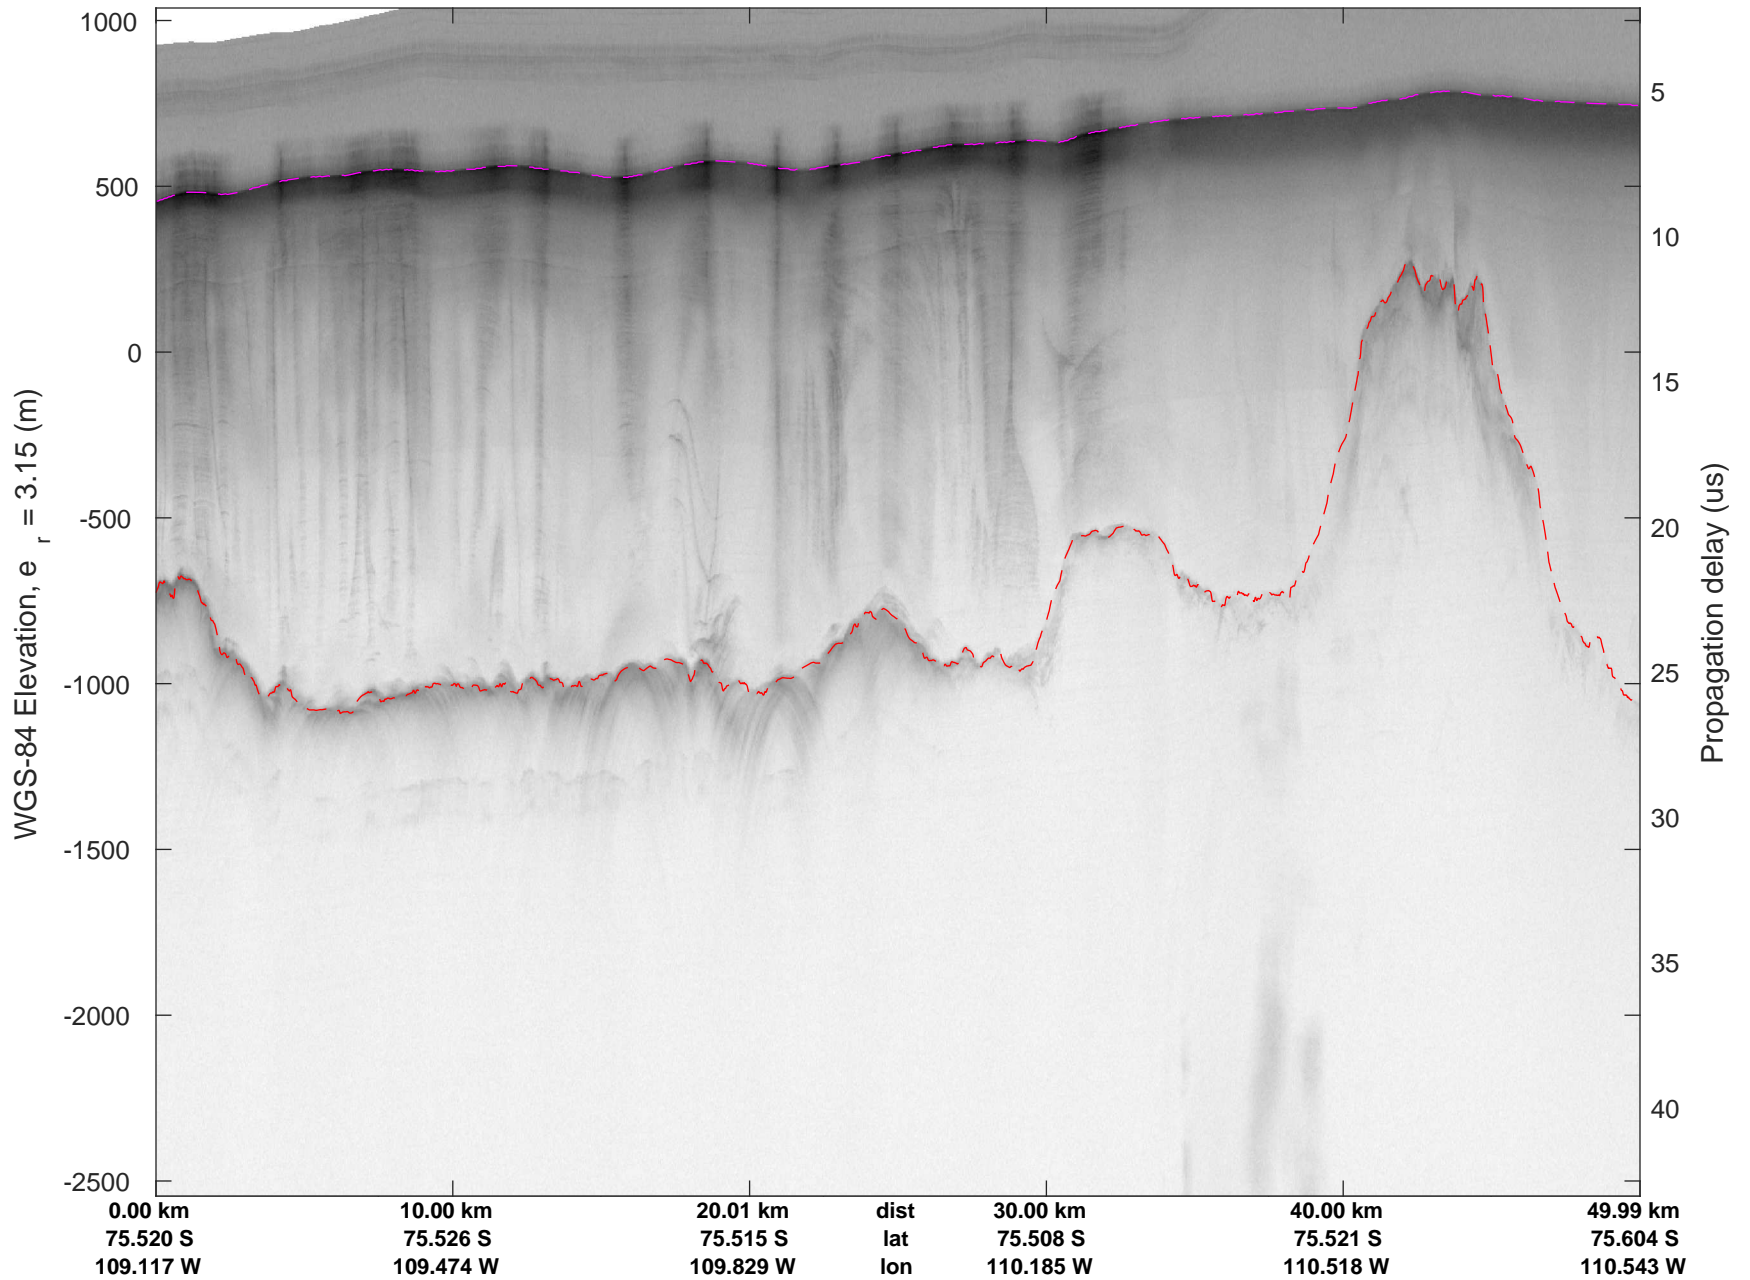

rds 2016_Antarctica_DC8: "Thwaites A" 20161103_06_005: 17:25:27.8 to 17:31:25.9 GPS

rds 2016_Antarctica_DC8: "Thwaites A" 20161103_06_006: 17:31:26.2 to 17:37:33.2 GPS

rds 2016_Antarctica_DC8: "Thwaites A" 20161103_06_006: 17:31:26.2 to 17:37:33.2 GPS