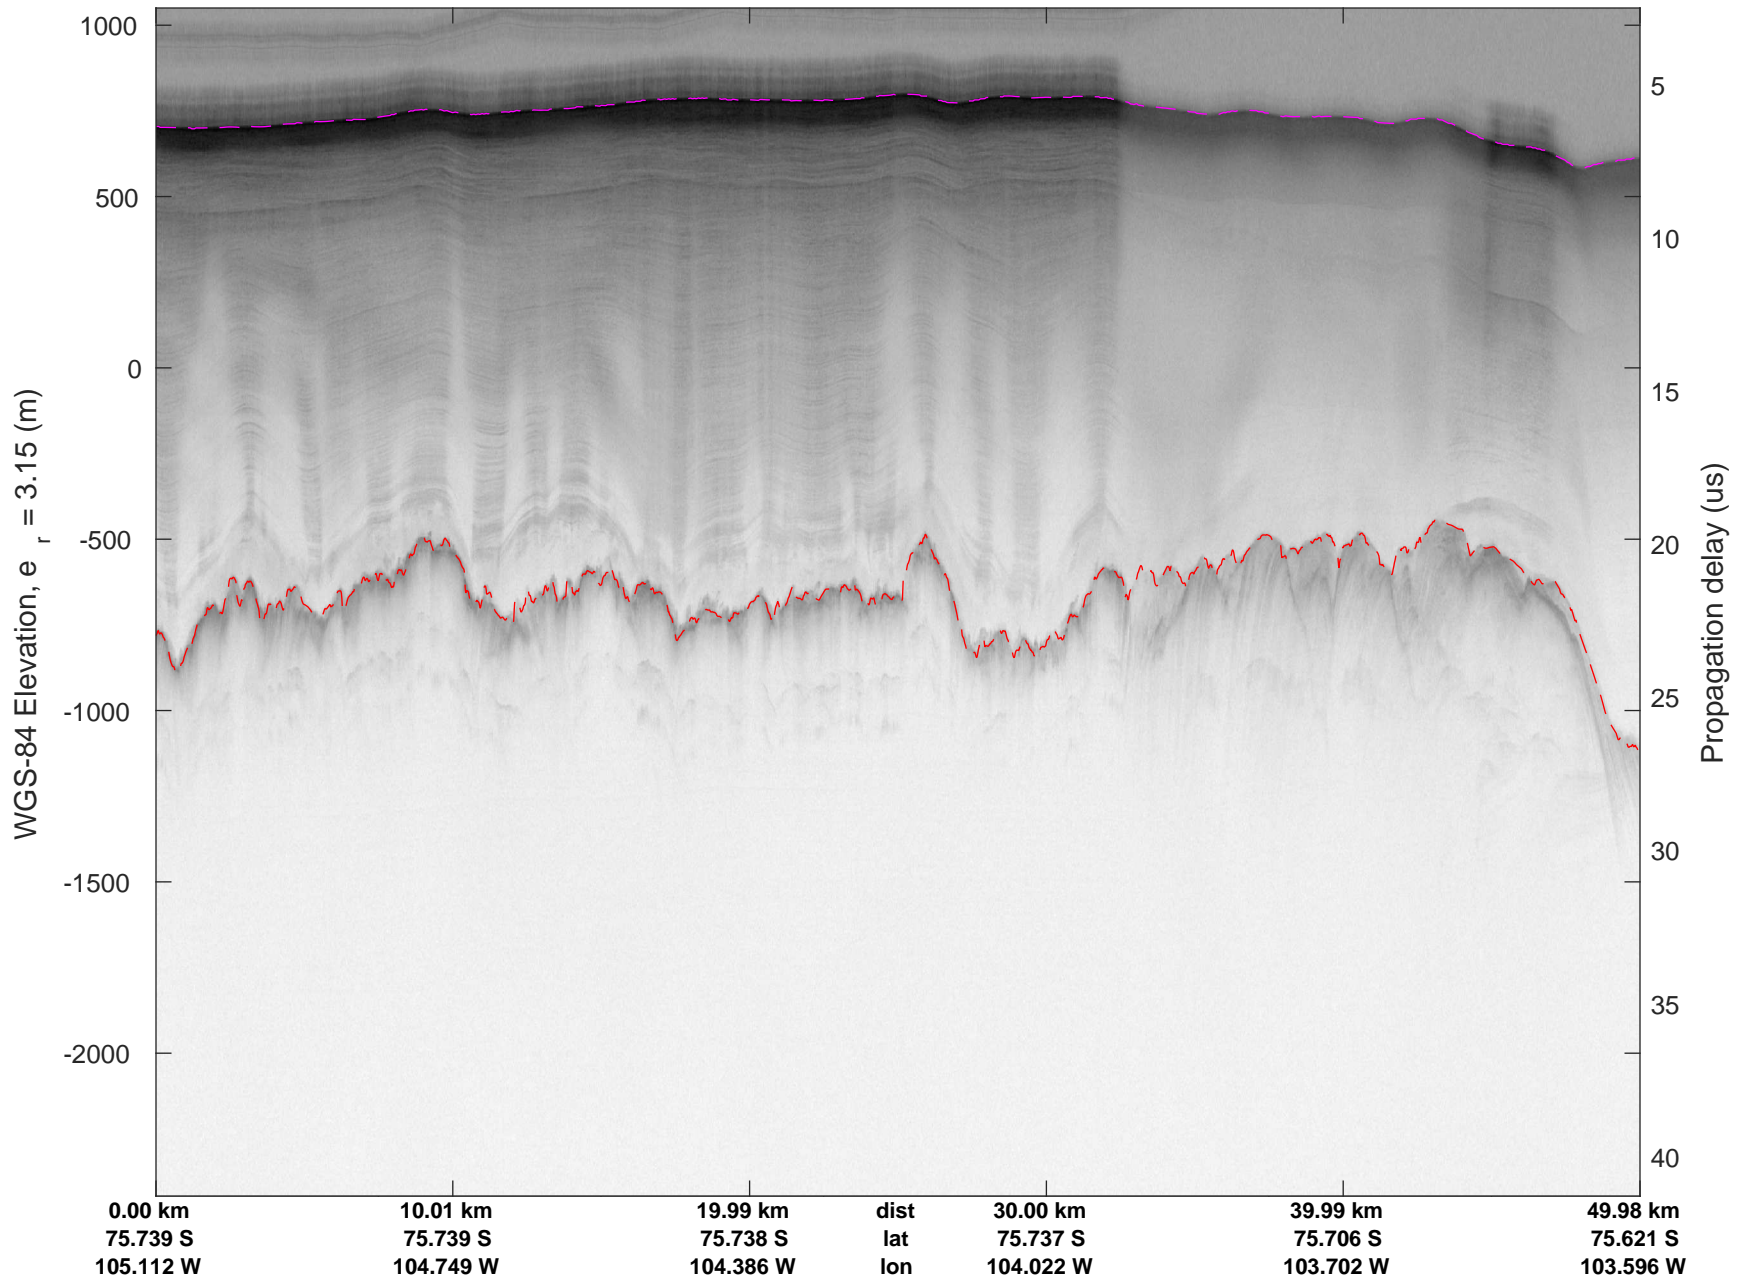

rds 2016_Antarctica_DC8: "Thwaites A" 20161103_06_019: 18:53:39.1 to 18:59:48.6 GPS