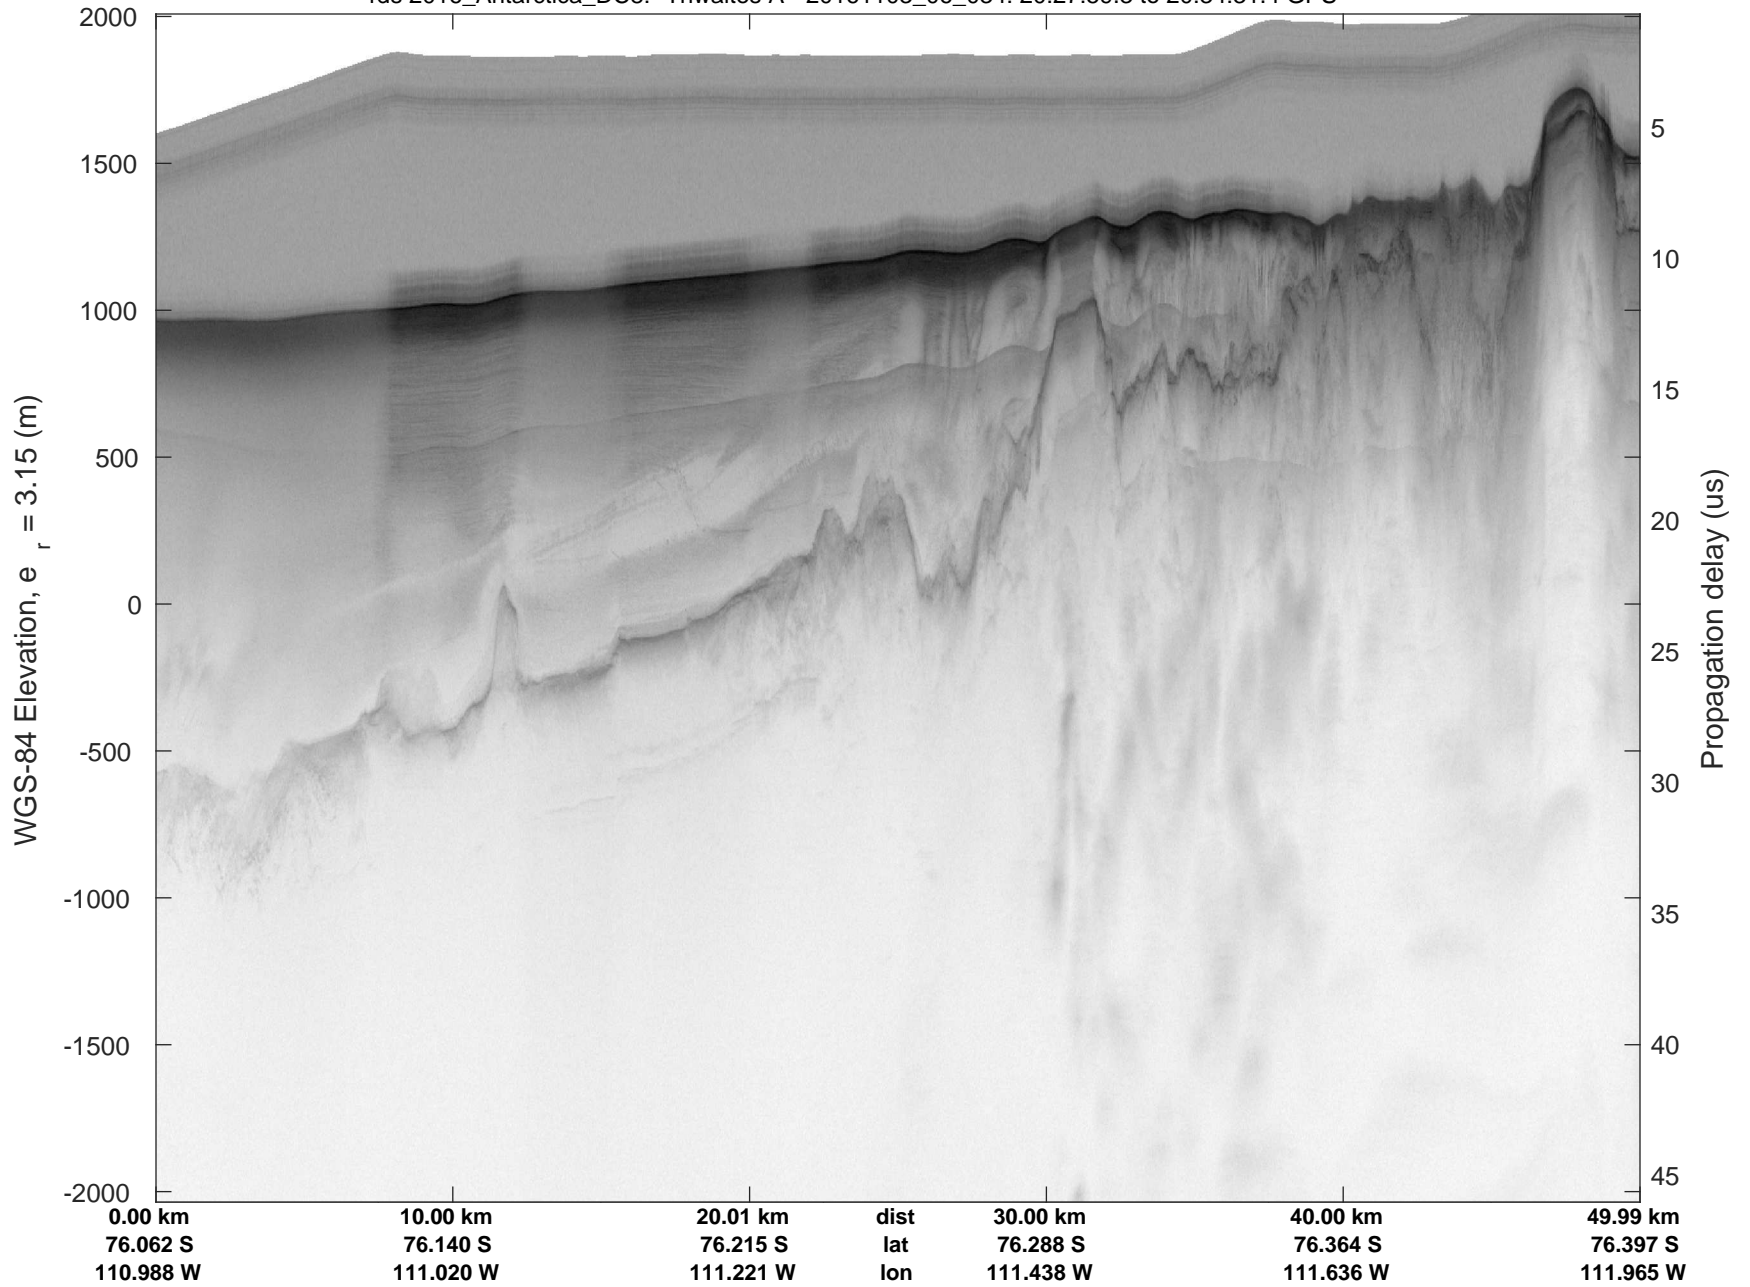

rds 2016_Antarctica_DC8: "Thwaites A" 20161103_06_034: 20:27:59.3 to 20:34:31.4 GPS