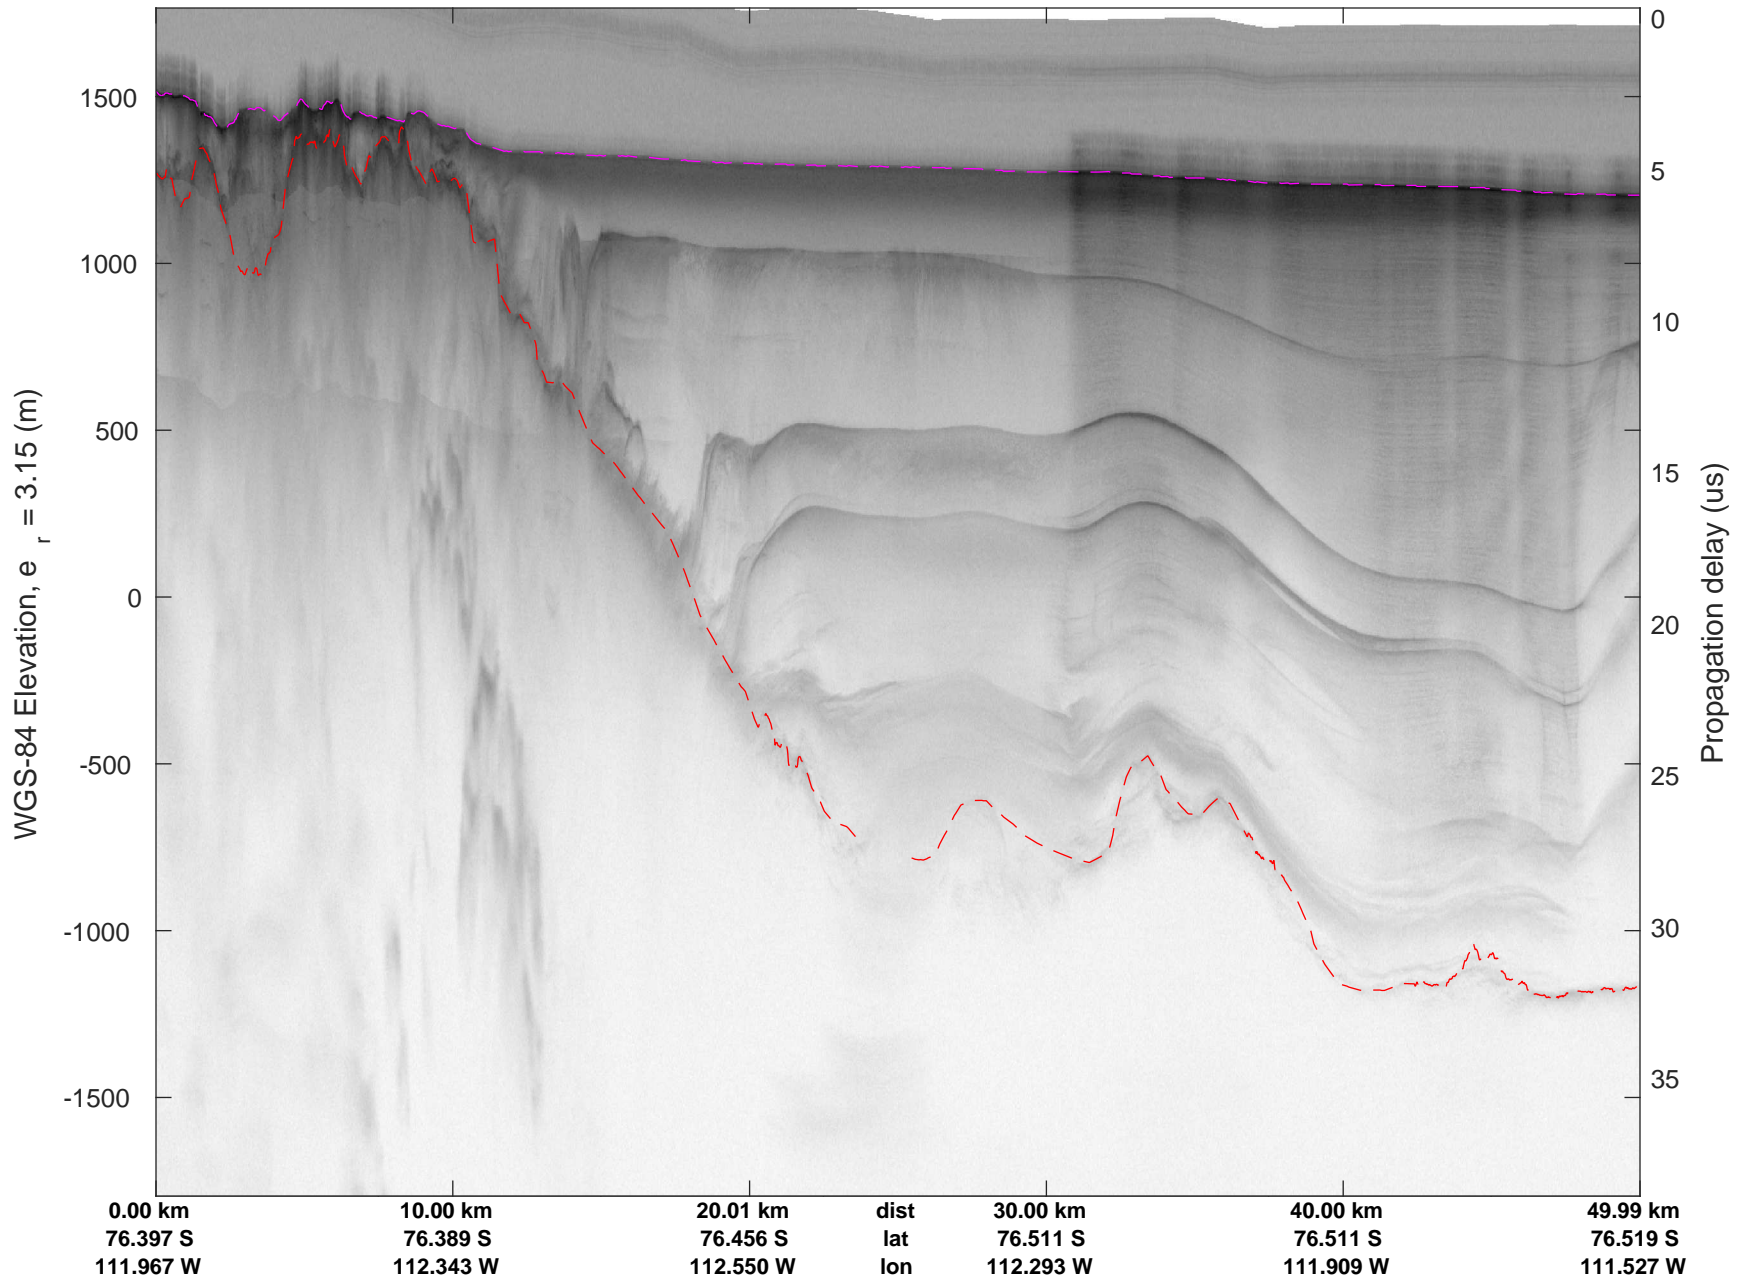

rds 2016_Antarctica_DC8: "Thwaites A" 20161103_06_034: 20:27:59.3 to 20:34:31.4 GPS

rds 2016_Antarctica_DC8: "Thwaites A" 20161103_06_034: 20:27:59.3 to 20:34:31.4 GPS

rds 2016_Antarctica_DC8: "Thwaites A" 20161103_06_035: 20:34:31.7 to 20:40:41.3 GPS

rds 2016_Antarctica_DC8: "Thwaites A" 20161103_06_035: 20:34:31.7 to 20:40:41.3 GPS

rds 2016_Antarctica_DC8: "Thwaites A" 20161103_06_036: 20:40:41.5 to 20:46:42.4 GPS

rds 2016_Antarctica_DC8: "Thwaites A" 20161103_06_036: 20:40:41.5 to 20:46:42.4 GPS