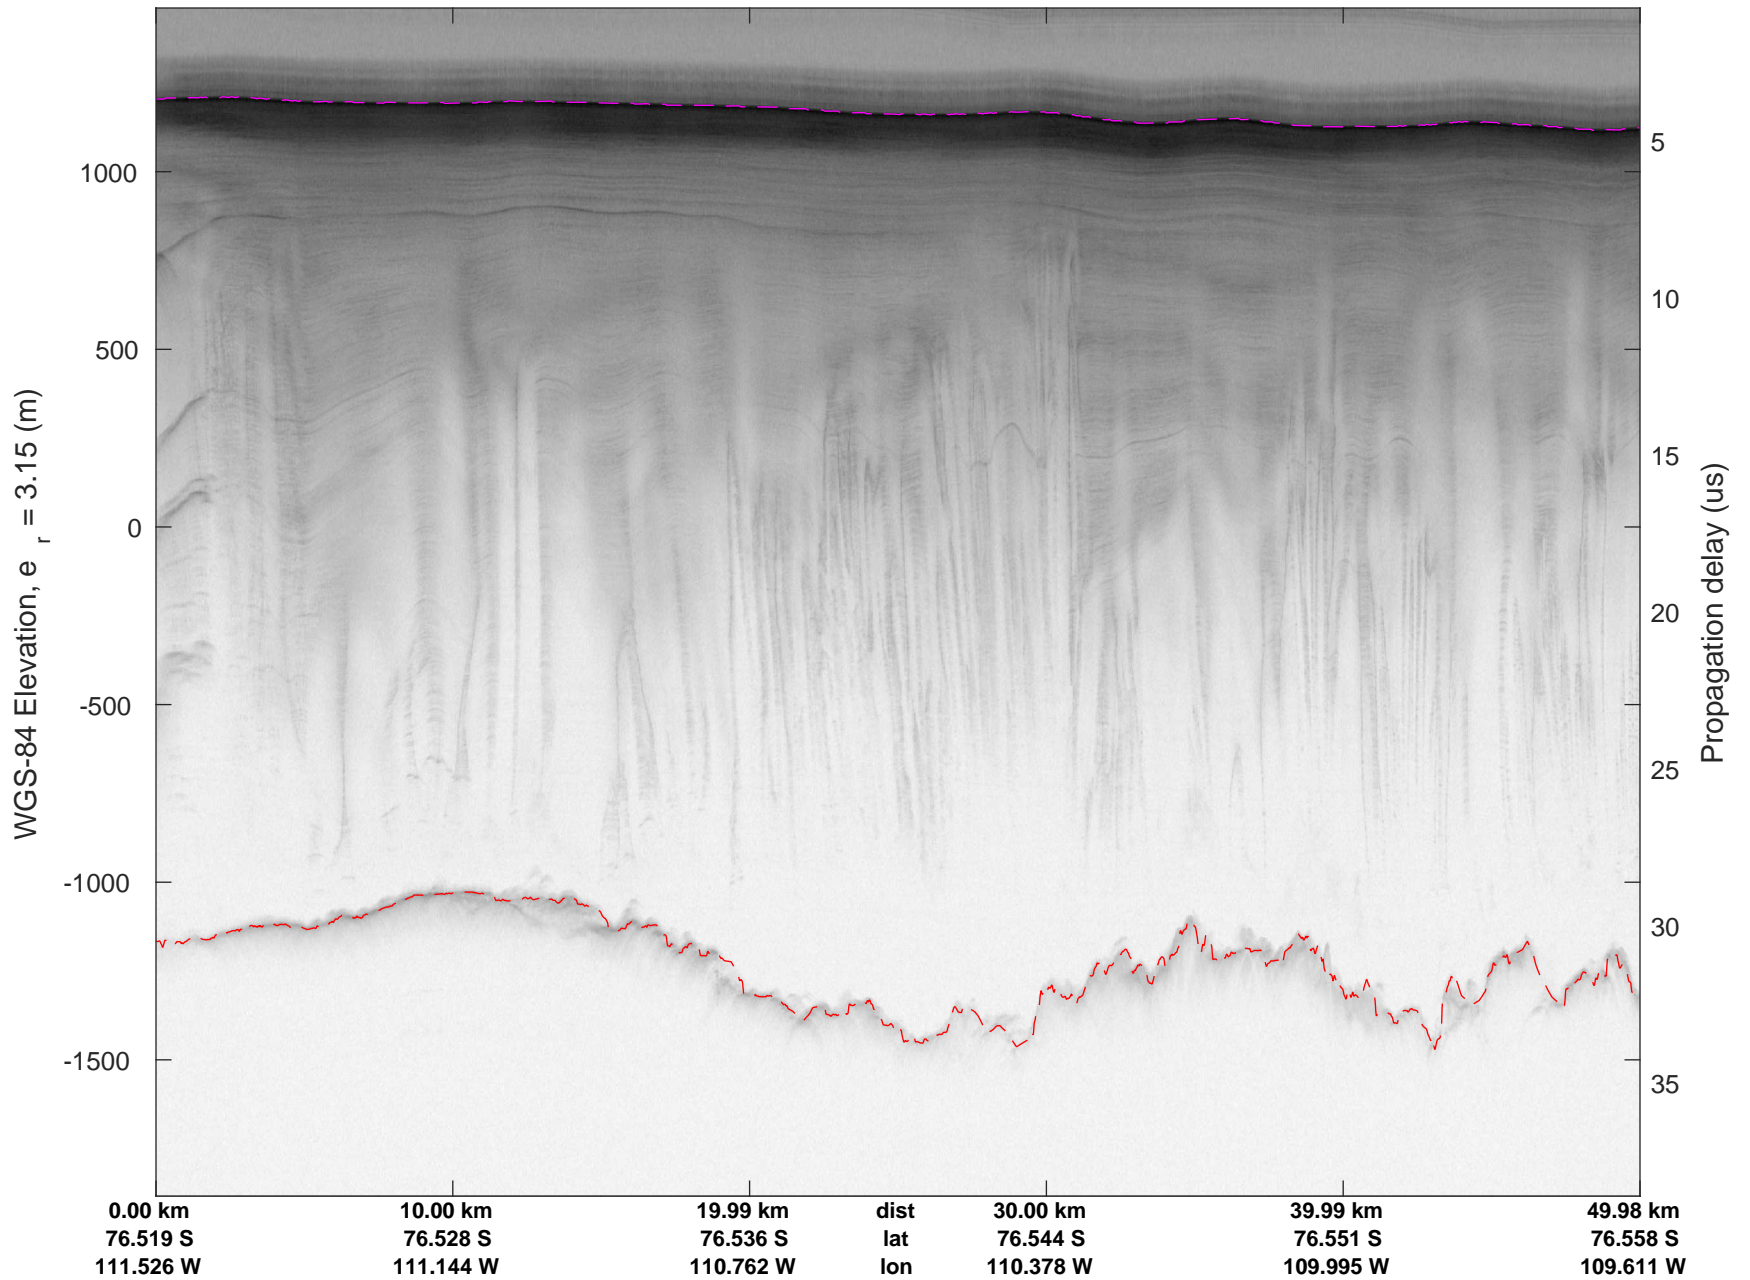

rds 2016_Antarctica_DC8: "Thwaites A" 20161103_06_035: 20:34:31.7 to 20:40:41.3 GPS

rds 2016_Antarctica_DC8: "Thwaites A" 20161103_06_036: 20:40:41.5 to 20:46:42.4 GPS

rds 2016_Antarctica_DC8: "Thwaites A" 20161103_06_036: 20:40:41.5 to 20:46:42.4 GPS

rds 2016_Antarctica_DC8: "Thwaites A" 20161103_06_037: 20:46:42.6 to 20:52:47.0 GPS

rds 2016_Antarctica_DC8: "Thwaites A" 20161103_06_037: 20:46:42.6 to 20:52:47.0 GPS

rds 2016_Antarctica_DC8: "Thwaites A" 20161103_06_038: 20:52:47.2 to 20:59:00.7 GPS