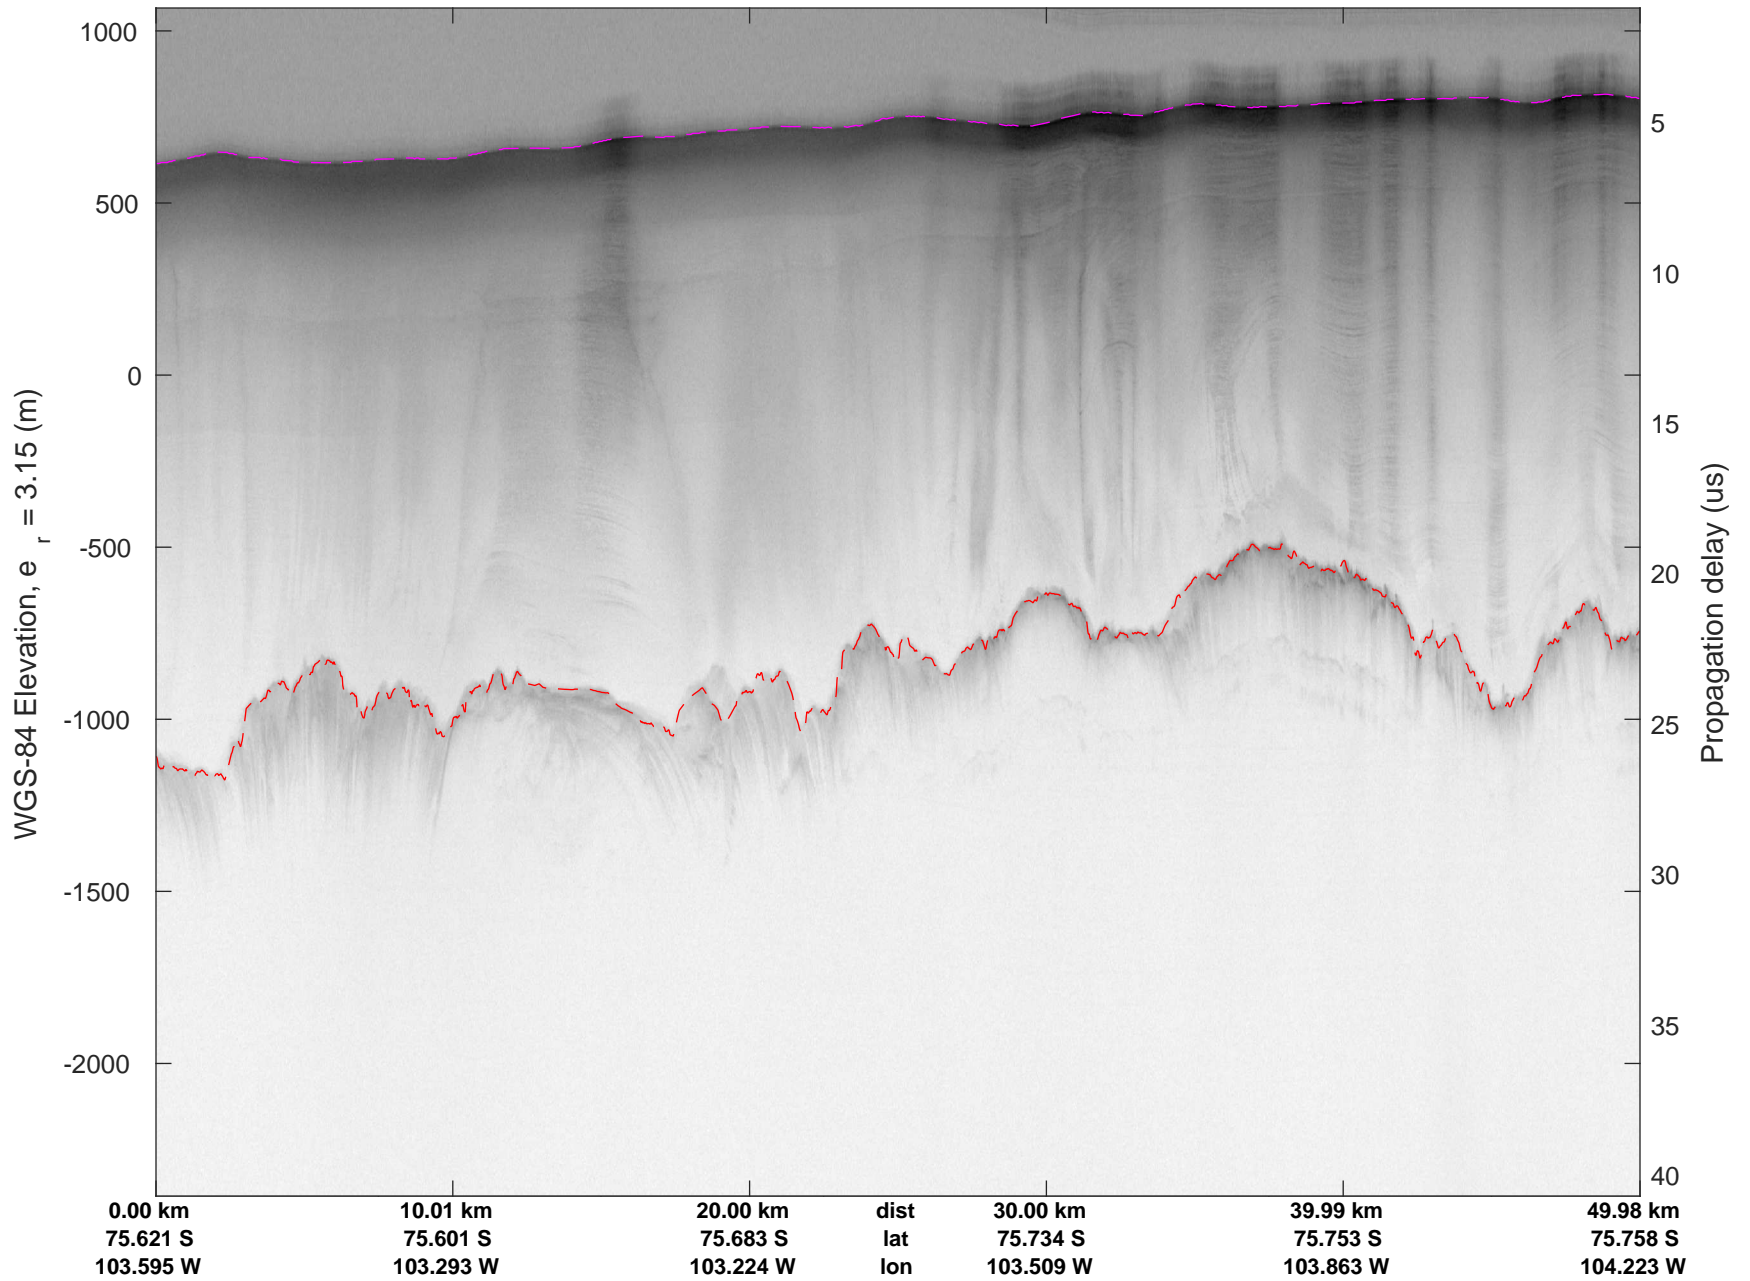

rds 2016_Antarctica_DC8: "Thwaites A" 20161103_06_019: 18:53:39.1 to 18:59:48.6 GPS

rds 2016_Antarctica_DC8: "Thwaites A" 20161103_06_019: 18:53:39.1 to 18:59:48.6 GPS

rds 2016_Antarctica_DC8: "Thwaites A" 20161103_06_020: 18:59:48.9 to 19:05:56.6 GPS

rds 2016_Antarctica_DC8: "Thwaites A" 20161103_06_020: 18:59:48.9 to 19:05:56.6 GPS

rds 2016_Antarctica_DC8: "Thwaites A" 20161103_06_021: 19:05:56.8 to 19:12:16.1 GPS

rds 2016_Antarctica_DC8: "Thwaites A" 20161103_06_021: 19:05:56.8 to 19:12:16.1 GPS