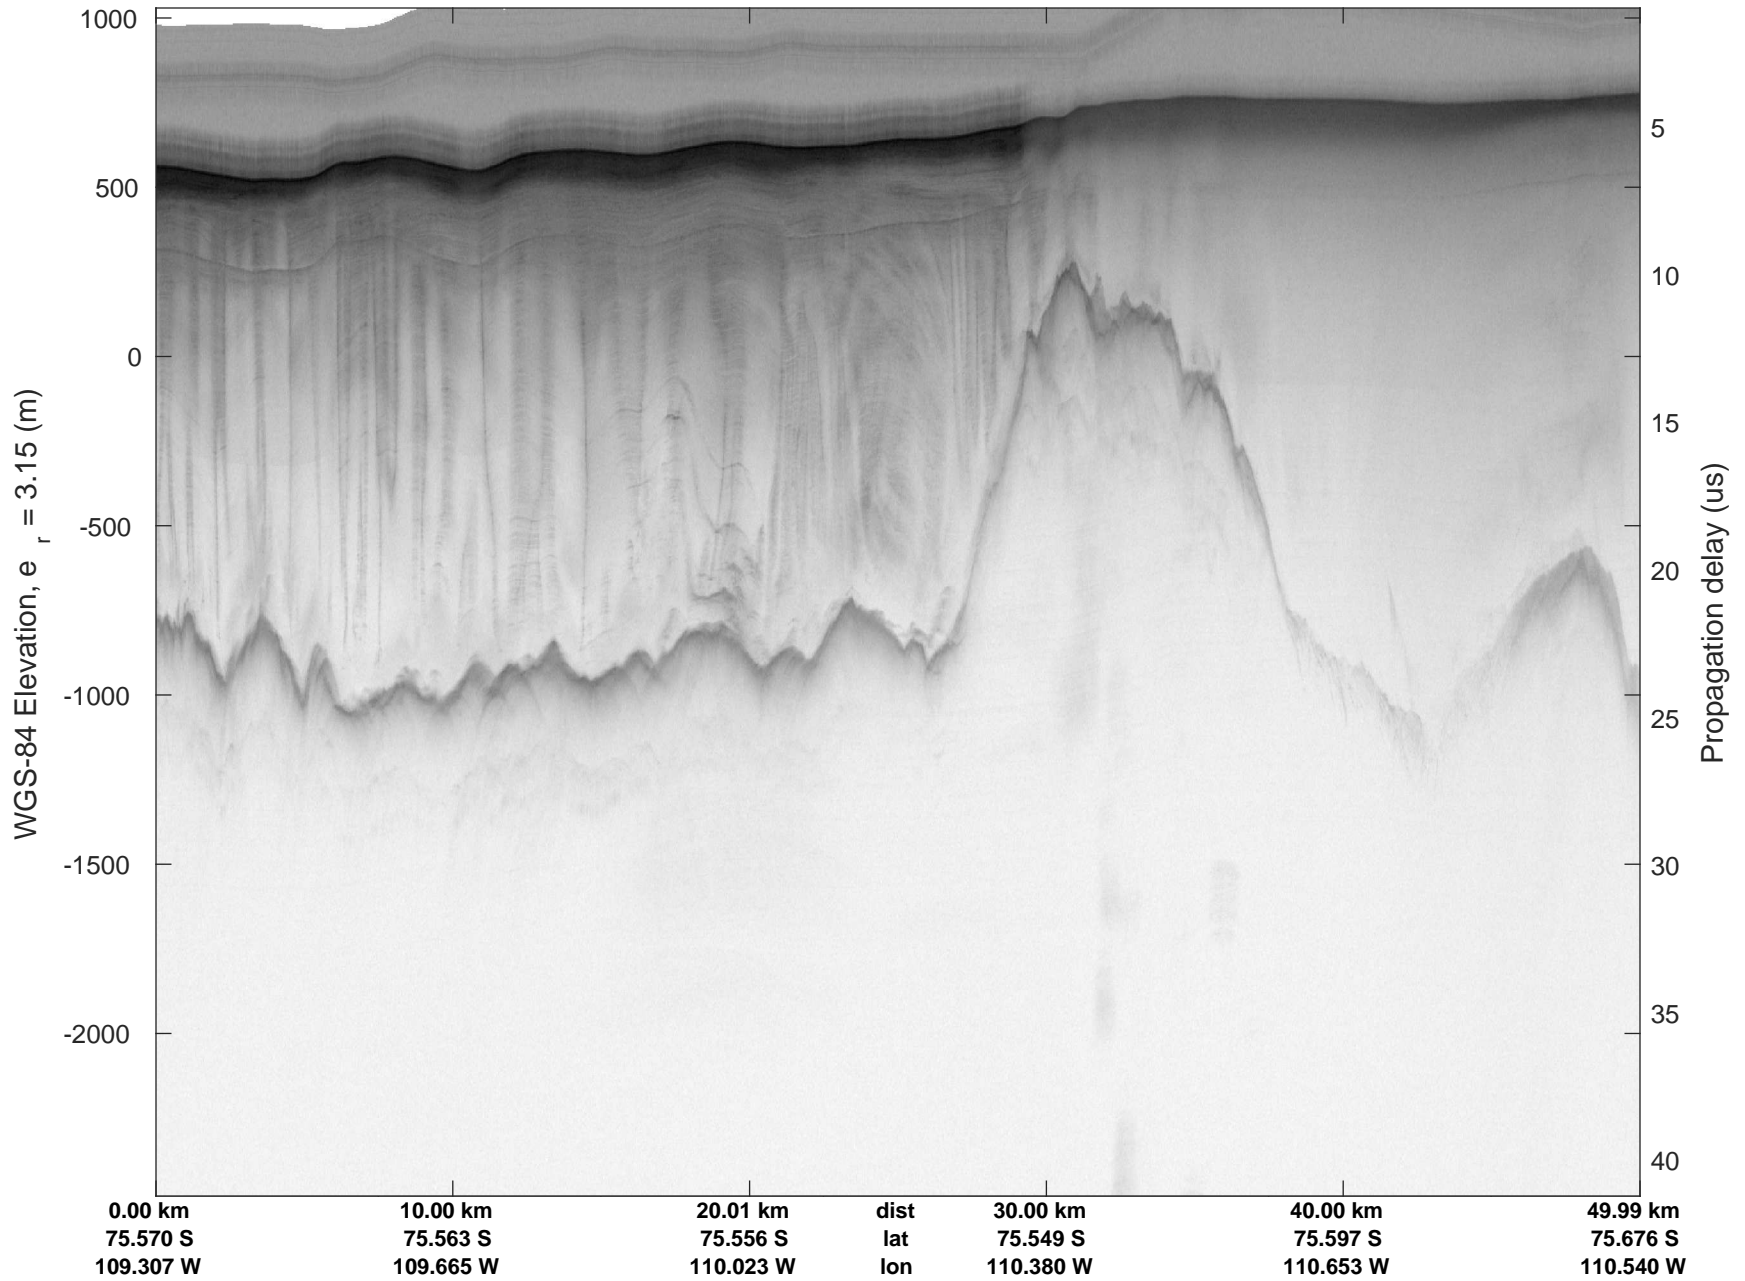

rds 2016_Antarctica_DC8: "Thwaites A" 20161103_06_015: 18:28:50.4 to 18:35:03.5 GPS