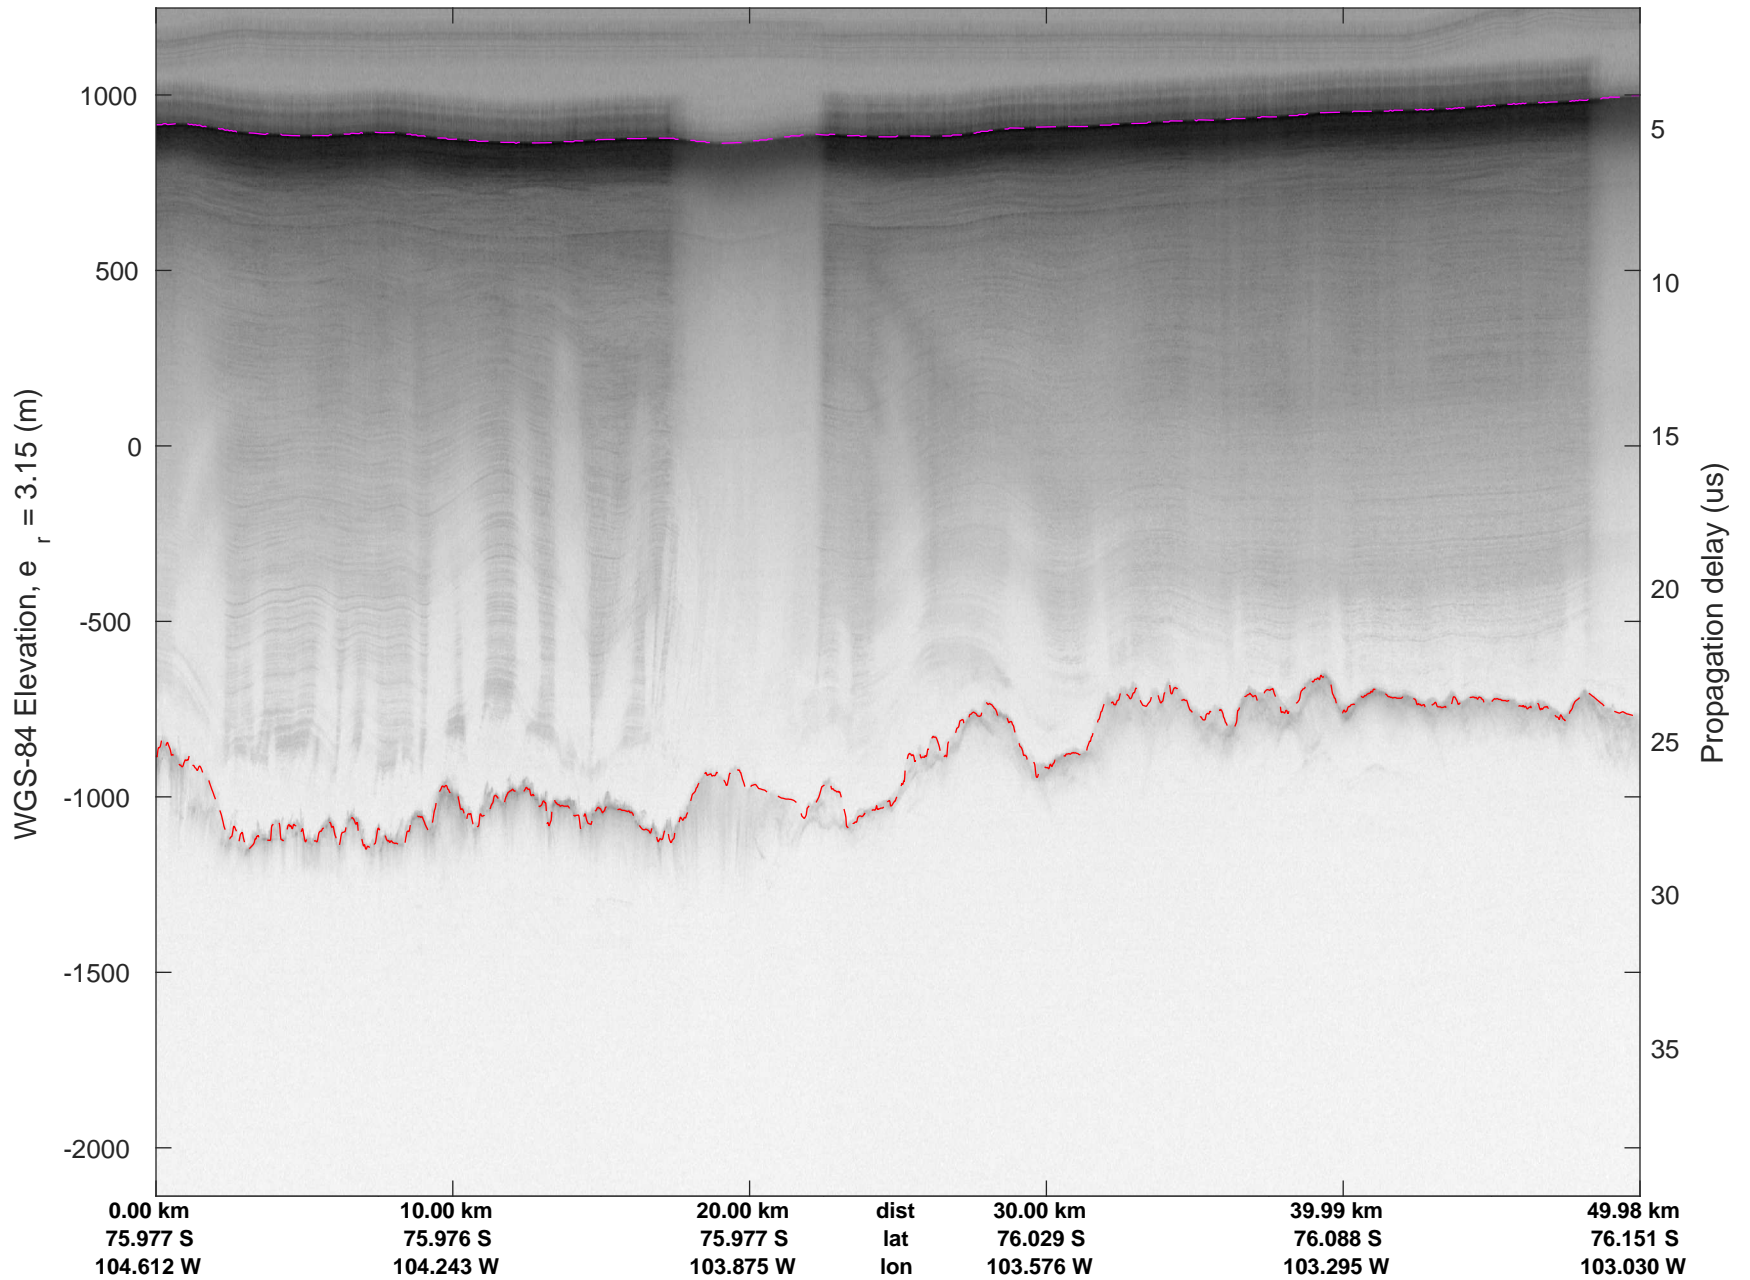

rds 2016_Antarctica_DC8: "Thwaites A" 20161103_06_026: 19:38:04.5 to 19:44:30.5 GPS

rds 2016_Antarctica_DC8: "Thwaites A" 20161103_06_027: 19:44:30.8 to 19:50:47.0 GPS

rds 2016_Antarctica_DC8: "Thwaites A" 20161103_06_027: 19:44:30.8 to 19:50:47.0 GPS

rds 2016_Antarctica_DC8: "Thwaites A" 20161103_06_028: 19:50:47.2 to 19:57:17.3 GPS

rds 2016_Antarctica_DC8: "Thwaites A" 20161103_06_028: 19:50:47.2 to 19:57:17.3 GPS

rds 2016_Antarctica_DC8: "Thwaites A" 20161103_06_029: 19:57:17.6 to 20:03:32.8 GPS