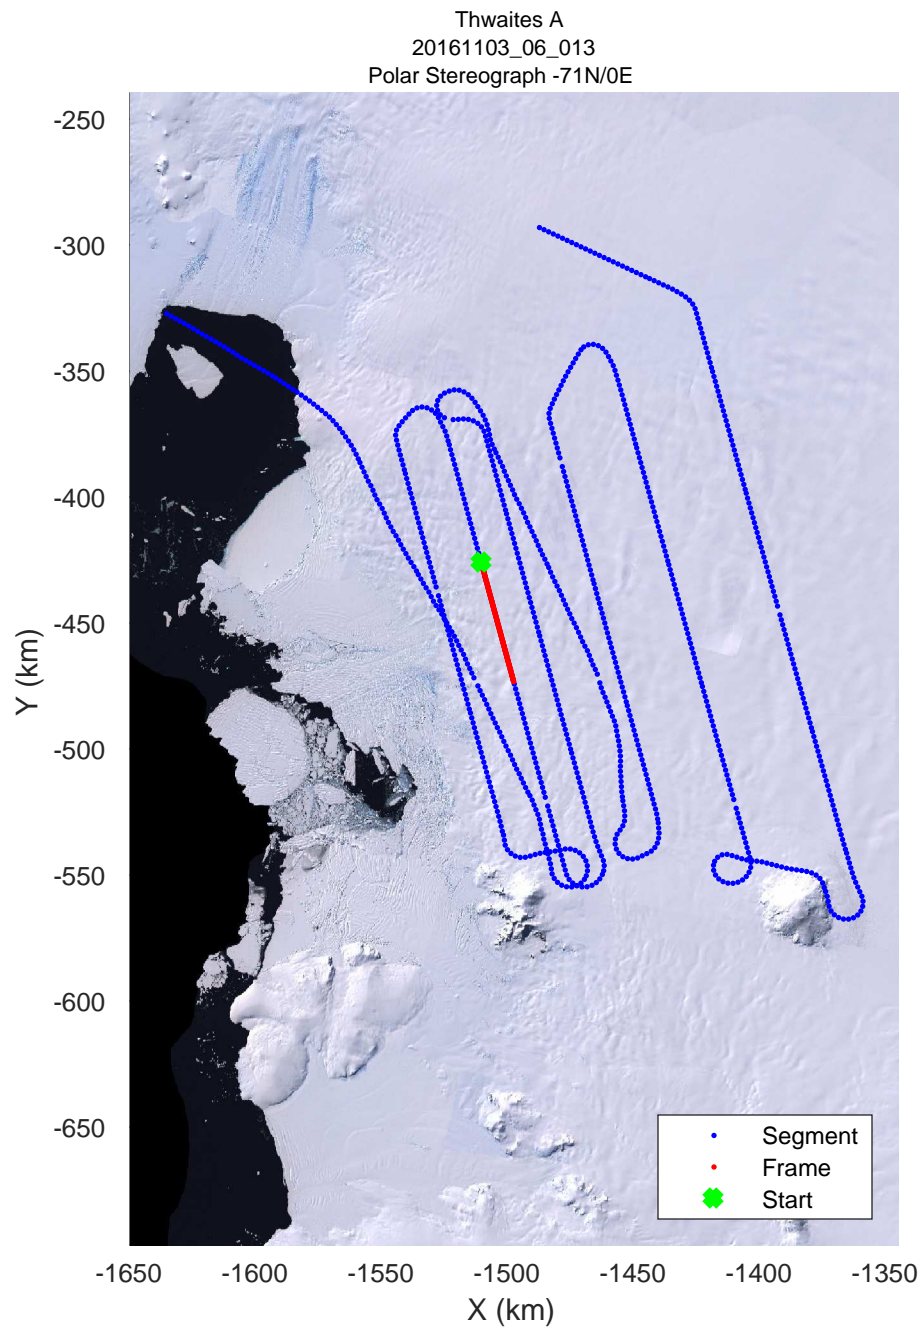

rds 2016_Antarctica_DC8: "Thwaites A" 20161103_06_011: 18:03:37.4 to 18:10:17.5 GPS

rds 2016_Antarctica_DC8: "Thwaites A" 20161103_06_012: 18:10:17.8 to 18:16:23.7 GPS

rds 2016_Antarctica_DC8: "Thwaites A" 20161103_06_012: 18:10:17.8 to 18:16:23.7 GPS