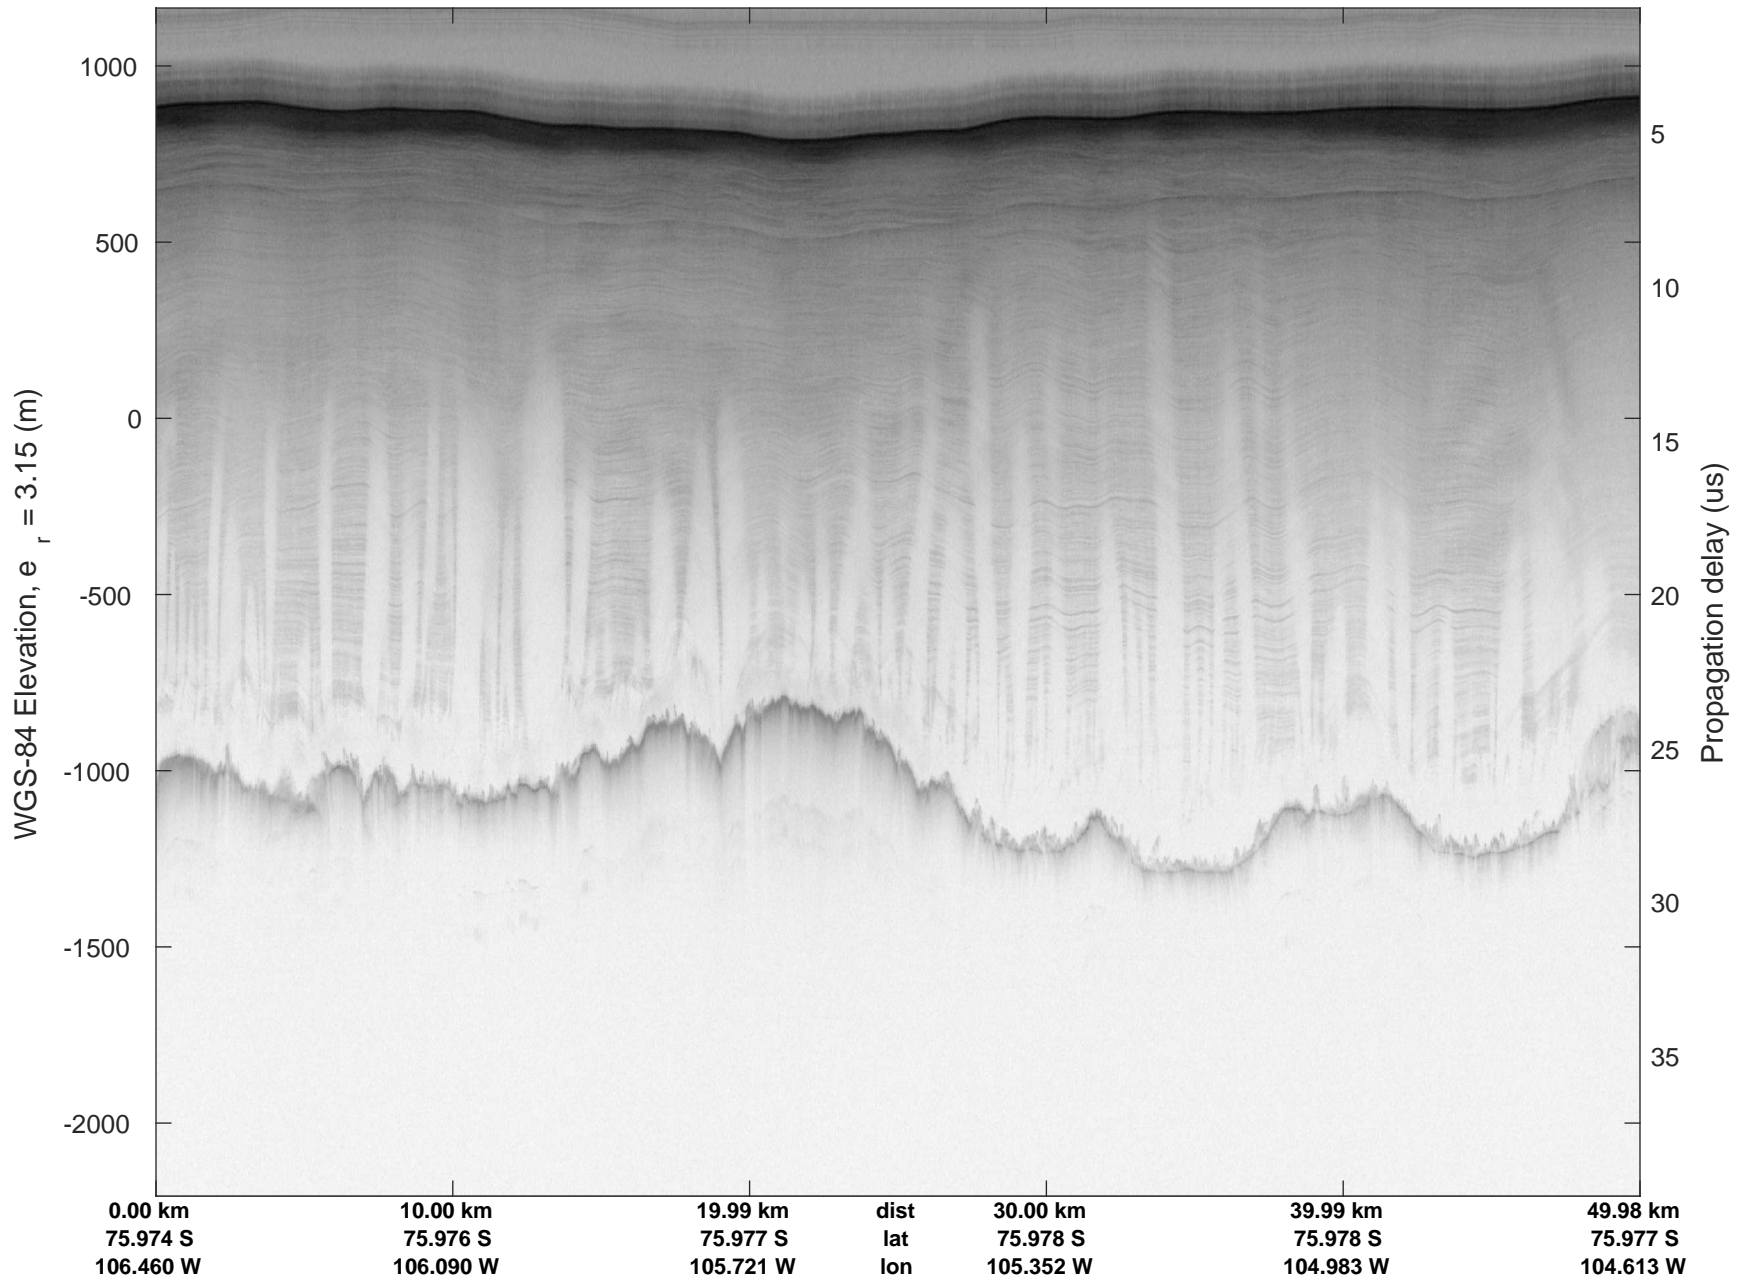

rds 2016_Antarctica_DC8: "Thwaites A" 20161103_06_027: 19:44:30.8 to 19:50:47.0 GPS