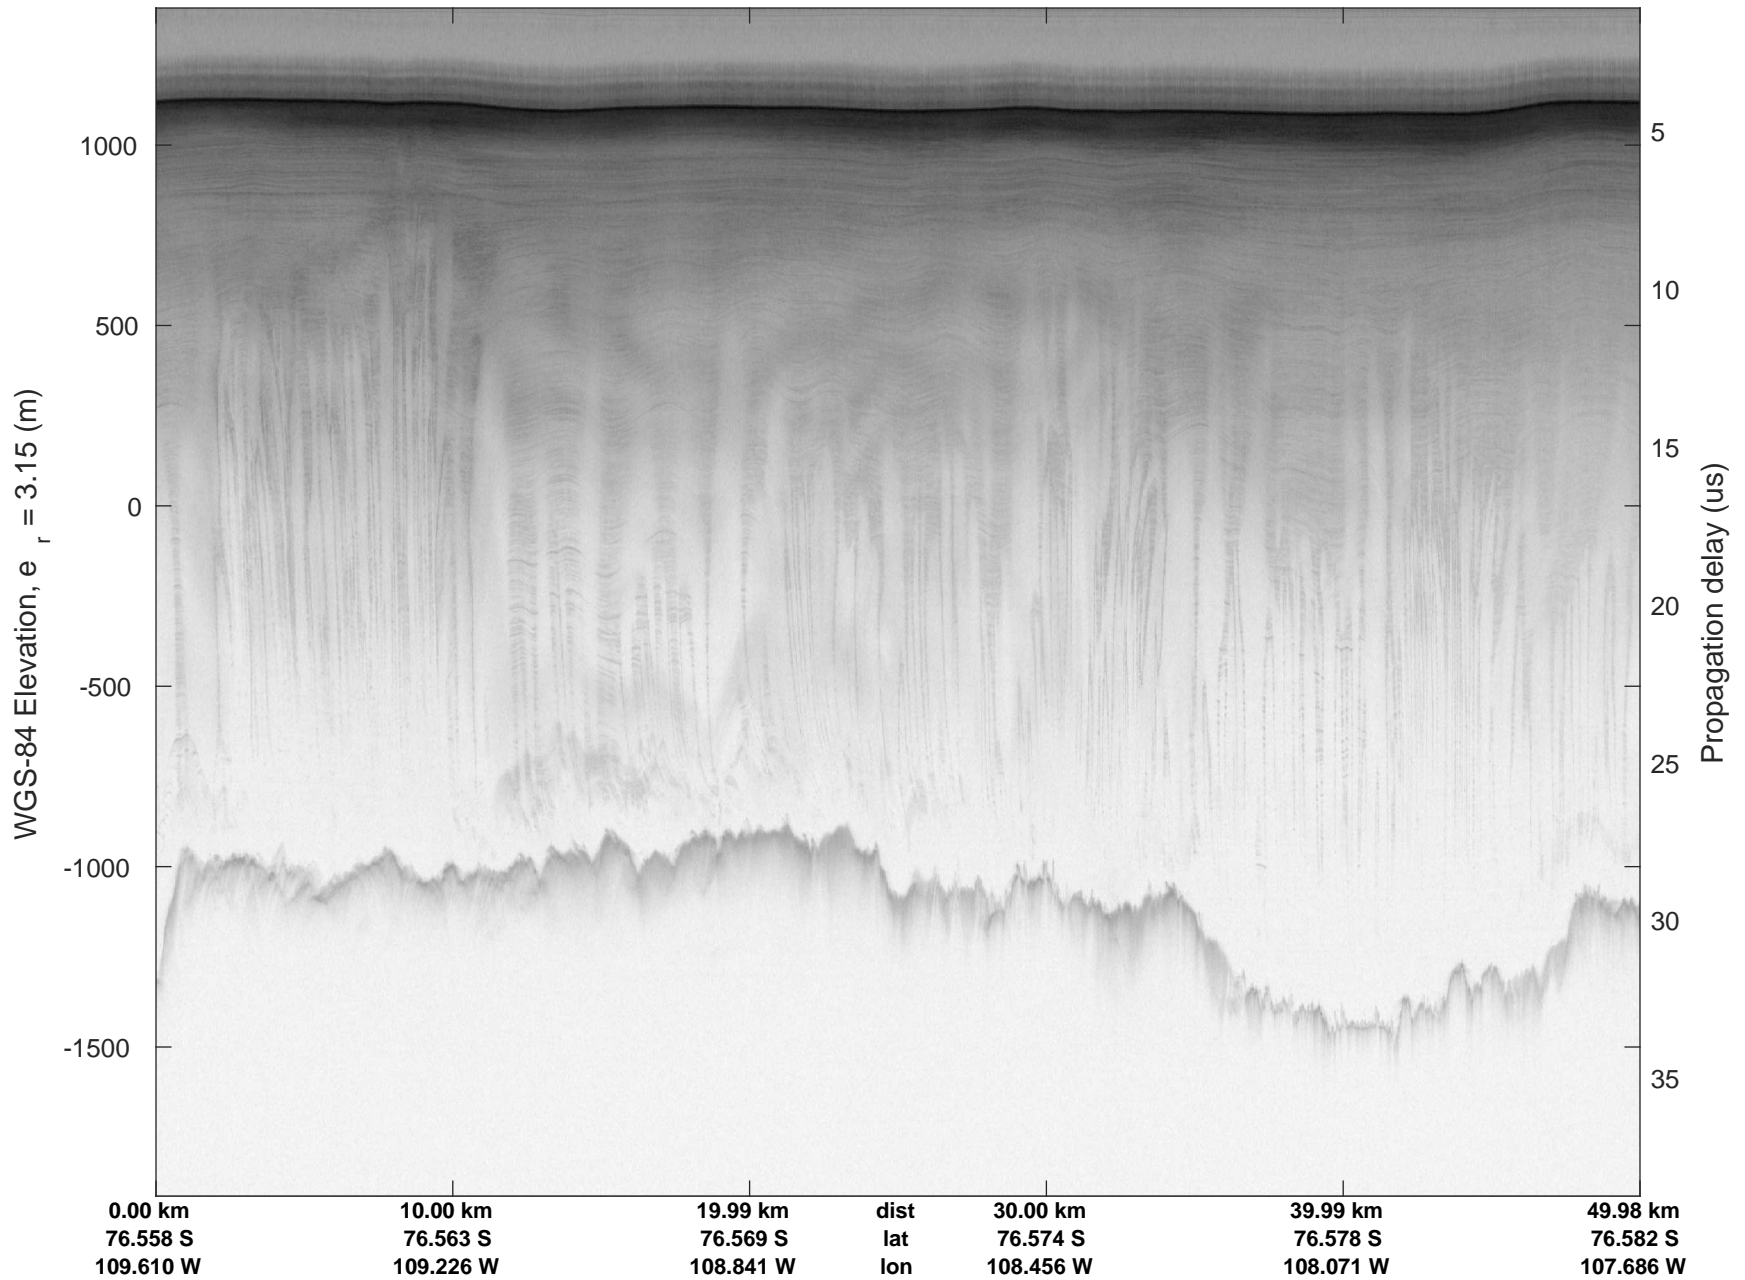

rds 2016_Antarctica_DC8: "Thwaites A" 20161103_06_034: 20:27:59.3 to 20:34:31.4 GPS

rds 2016_Antarctica_DC8: "Thwaites A" 20161103_06_034: 20:27:59.3 to 20:34:31.4 GPS

rds 2016_Antarctica_DC8: "Thwaites A" 20161103_06_035: 20:34:31.7 to 20:40:41.3 GPS

rds 2016_Antarctica_DC8: "Thwaites A" 20161103_06_035: 20:34:31.7 to 20:40:41.3 GPS

rds 2016_Antarctica_DC8: "Thwaites A" 20161103_06_036: 20:40:41.5 to 20:46:42.4 GPS

rds 2016_Antarctica_DC8: "Thwaites A" 20161103_06_036: 20:40:41.5 to 20:46:42.4 GPS

rds 2016_Antarctica_DC8: "Thwaites A" 20161103_06_037: 20:46:42.6 to 20:52:47.0 GPS

rds 2016_Antarctica_DC8: "Thwaites A" 20161103_06_037: 20:46:42.6 to 20:52:47.0 GPS

rds 2016_Antarctica_DC8: "Thwaites A" 20161103_06_038: 20:52:47.2 to 20:59:00.7 GPS