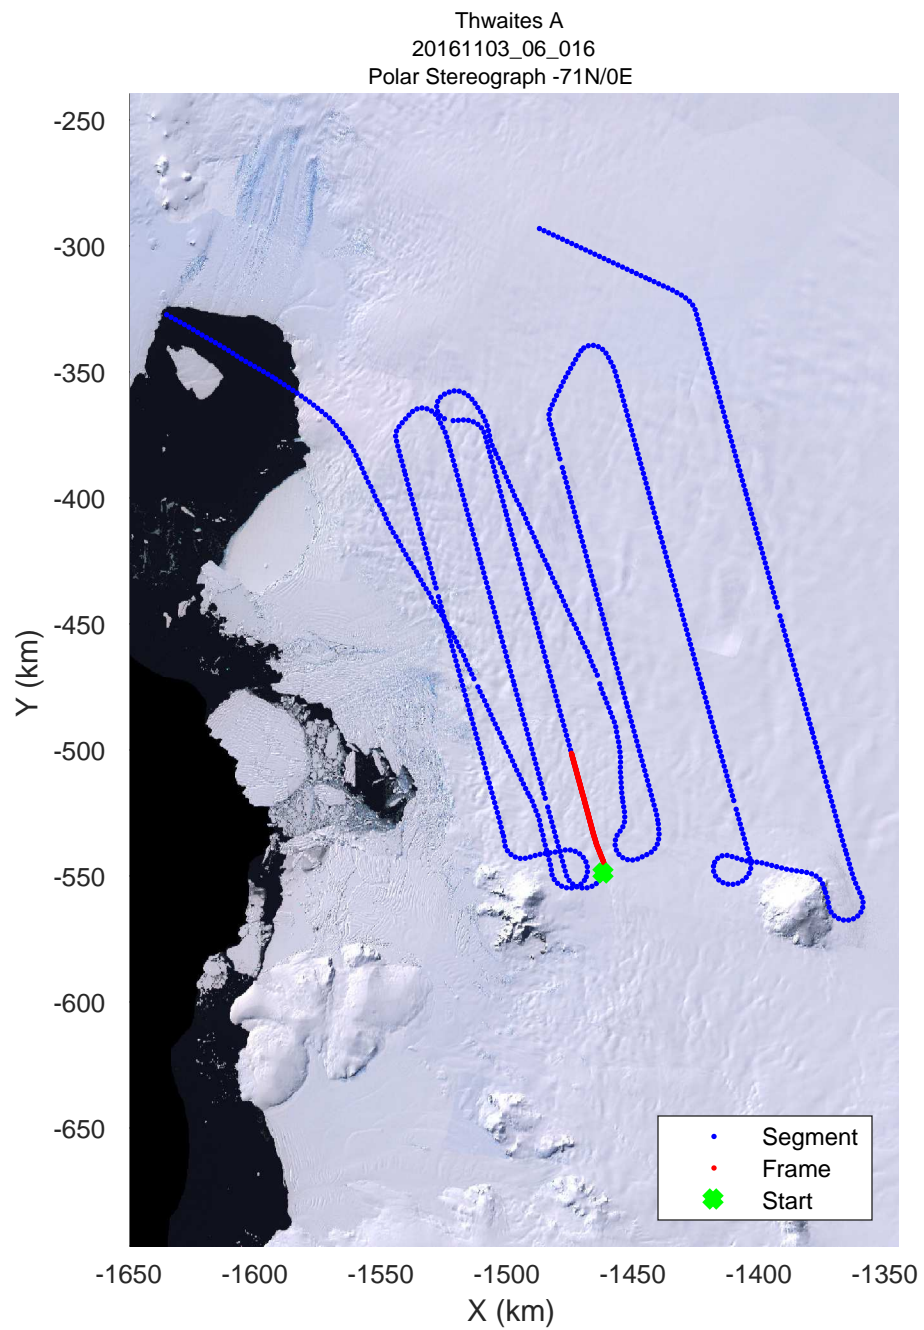

rds 2016_Antarctica_DC8: "Thwaites A" 20161103_06_014: 18:22:35.8 to 18:28:50.2 GPS

rds 2016_Antarctica_DC8: "Thwaites A" 20161103_06_015: 18:28:50.4 to 18:35:03.5 GPS

rds 2016_Antarctica_DC8: "Thwaites A" 20161103_06_015: 18:28:50.4 to 18:35:03.5 GPS