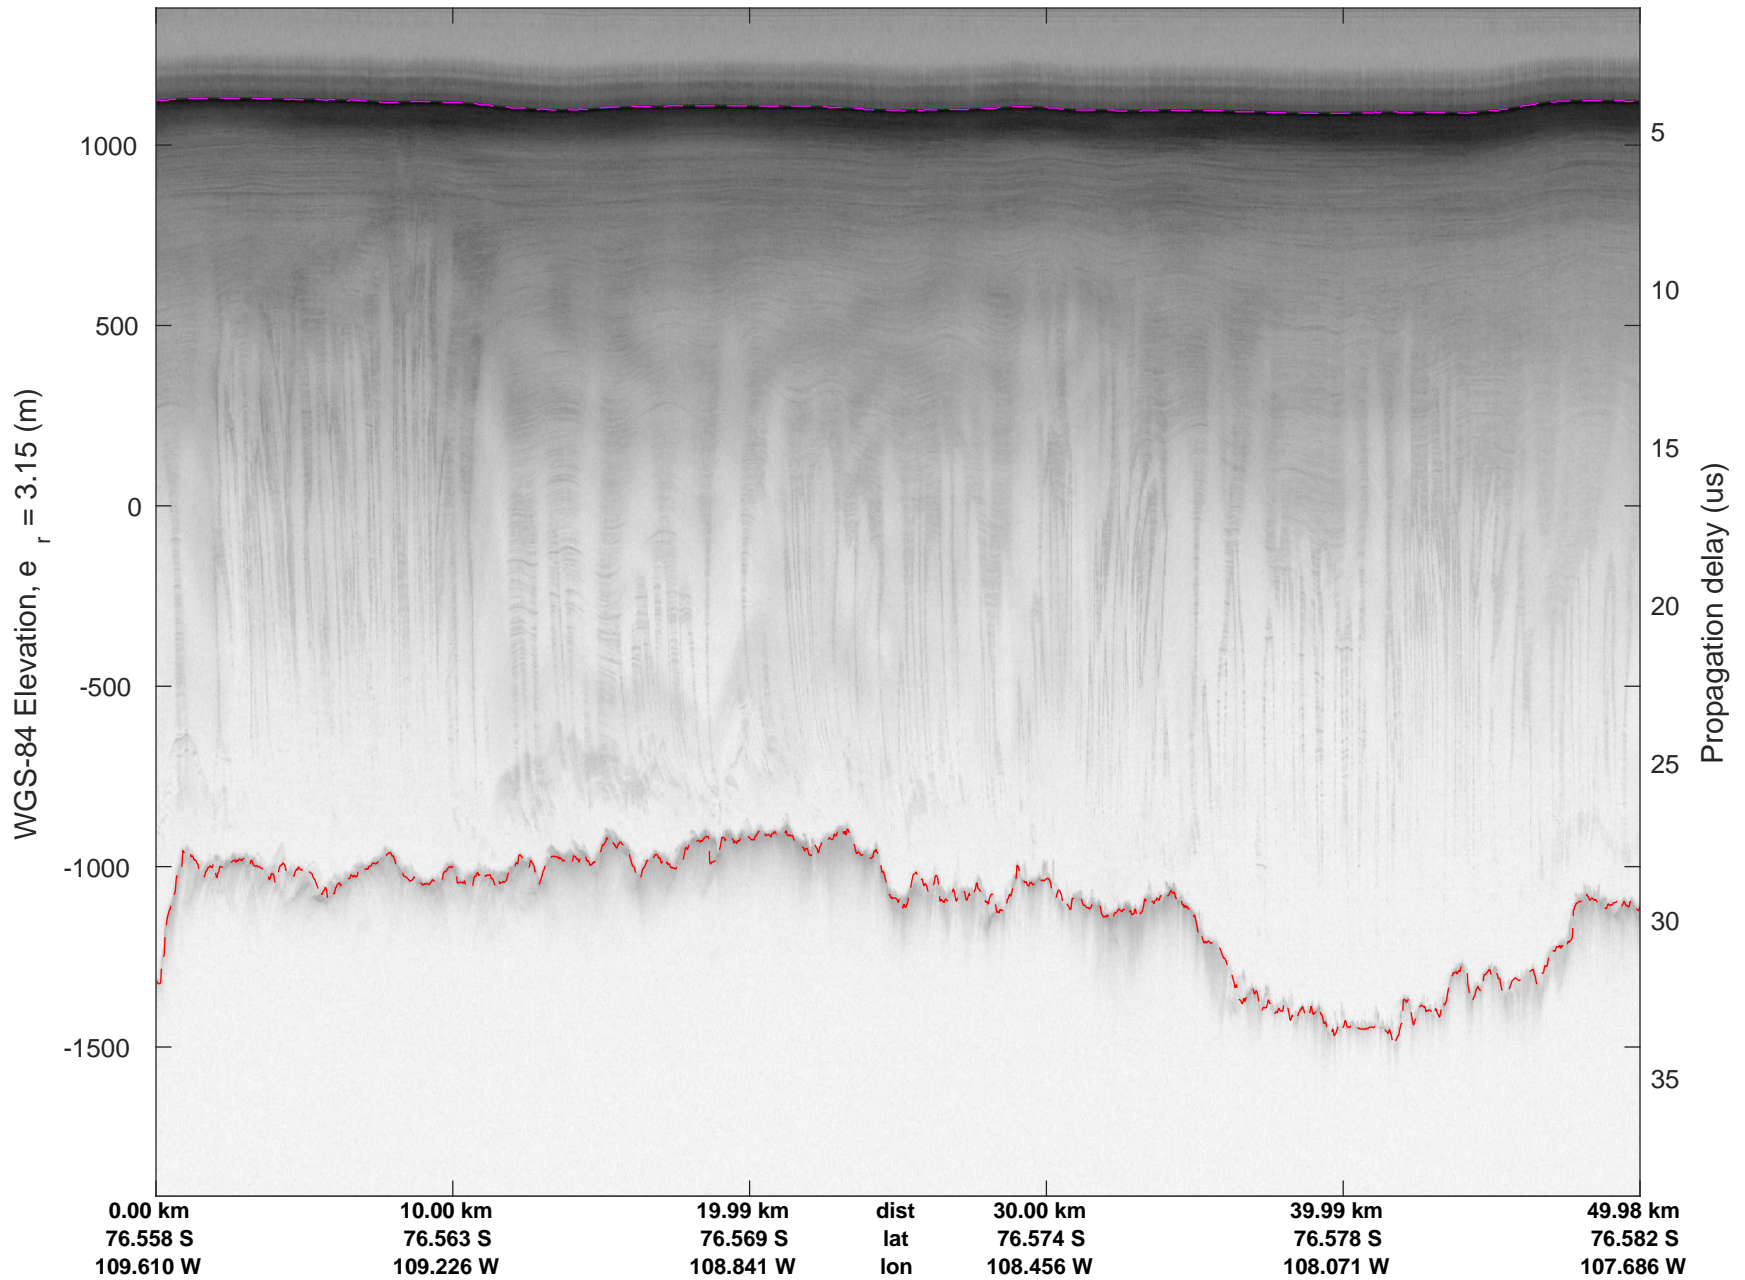

rds 2016_Antarctica_DC8: "Thwaites A" 20161103_06_034: 20:27:59.3 to 20:34:31.4 GPS

rds 2016_Antarctica_DC8: "Thwaites A" 20161103_06_034: 20:27:59.3 to 20:34:31.4 GPS

rds 2016_Antarctica_DC8: "Thwaites A" 20161103_06_035: 20:34:31.7 to 20:40:41.3 GPS

rds 2016_Antarctica_DC8: "Thwaites A" 20161103_06_035: 20:34:31.7 to 20:40:41.3 GPS

rds 2016_Antarctica_DC8: "Thwaites A" 20161103_06_036: 20:40:41.5 to 20:46:42.4 GPS

rds 2016_Antarctica_DC8: "Thwaites A" 20161103_06_036: 20:40:41.5 to 20:46:42.4 GPS

rds 2016_Antarctica_DC8: "Thwaites A" 20161103_06_037: 20:46:42.6 to 20:52:47.0 GPS

rds 2016_Antarctica_DC8: "Thwaites A" 20161103_06_037: 20:46:42.6 to 20:52:47.0 GPS

rds 2016_Antarctica_DC8: "Thwaites A" 20161103_06_038: 20:52:47.2 to 20:59:00.7 GPS