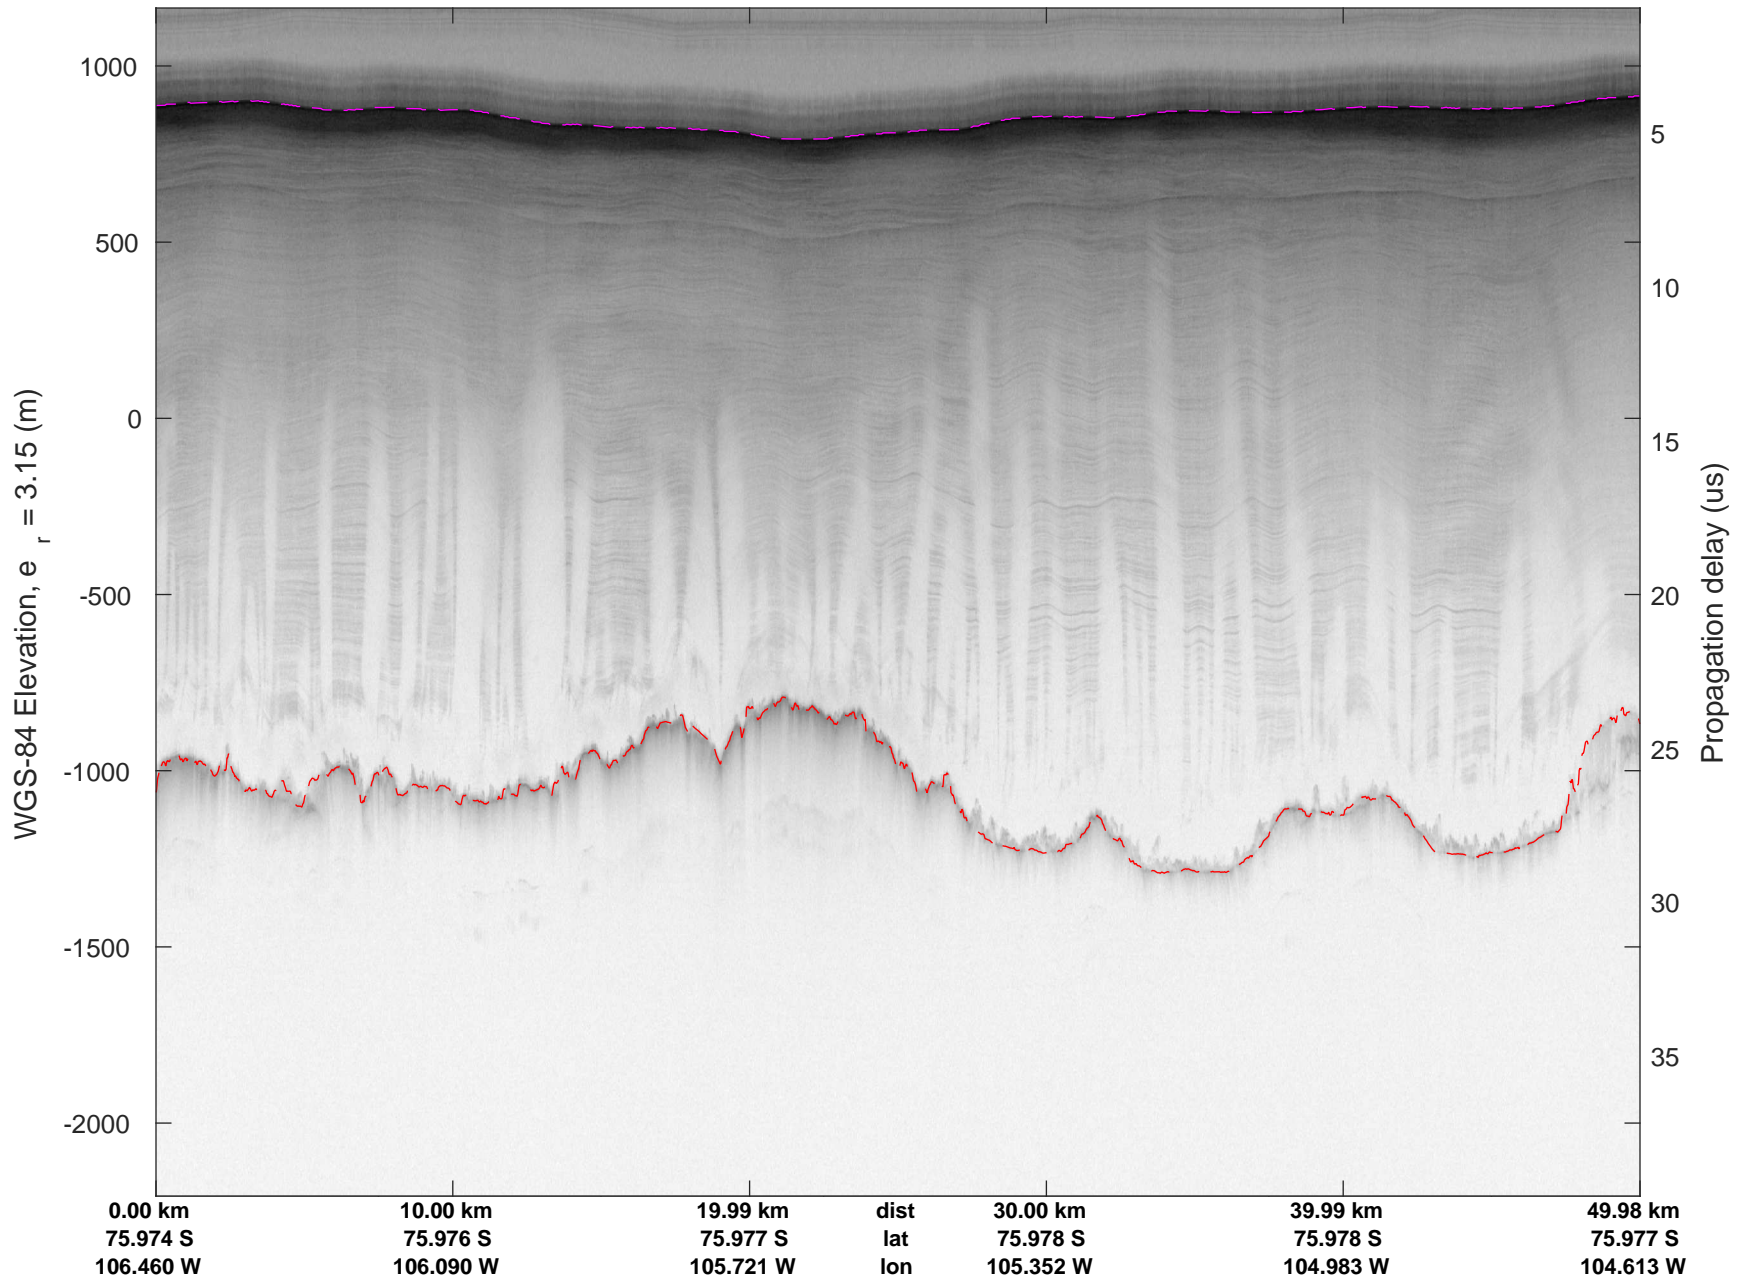

rds 2016_Antarctica_DC8: "Thwaites A" 20161103_06_026: 19:38:04.5 to 19:44:30.5 GPS

rds 2016_Antarctica_DC8: "Thwaites A" 20161103_06_027: 19:44:30.8 to 19:50:47.0 GPS

rds 2016_Antarctica_DC8: "Thwaites A" 20161103_06_027: 19:44:30.8 to 19:50:47.0 GPS

rds 2016_Antarctica_DC8: "Thwaites A" 20161103_06_028: 19:50:47.2 to 19:57:17.3 GPS

rds 2016_Antarctica_DC8: "Thwaites A" 20161103_06_028: 19:50:47.2 to 19:57:17.3 GPS

rds 2016_Antarctica_DC8: "Thwaites A" 20161103_06_029: 19:57:17.6 to 20:03:32.8 GPS