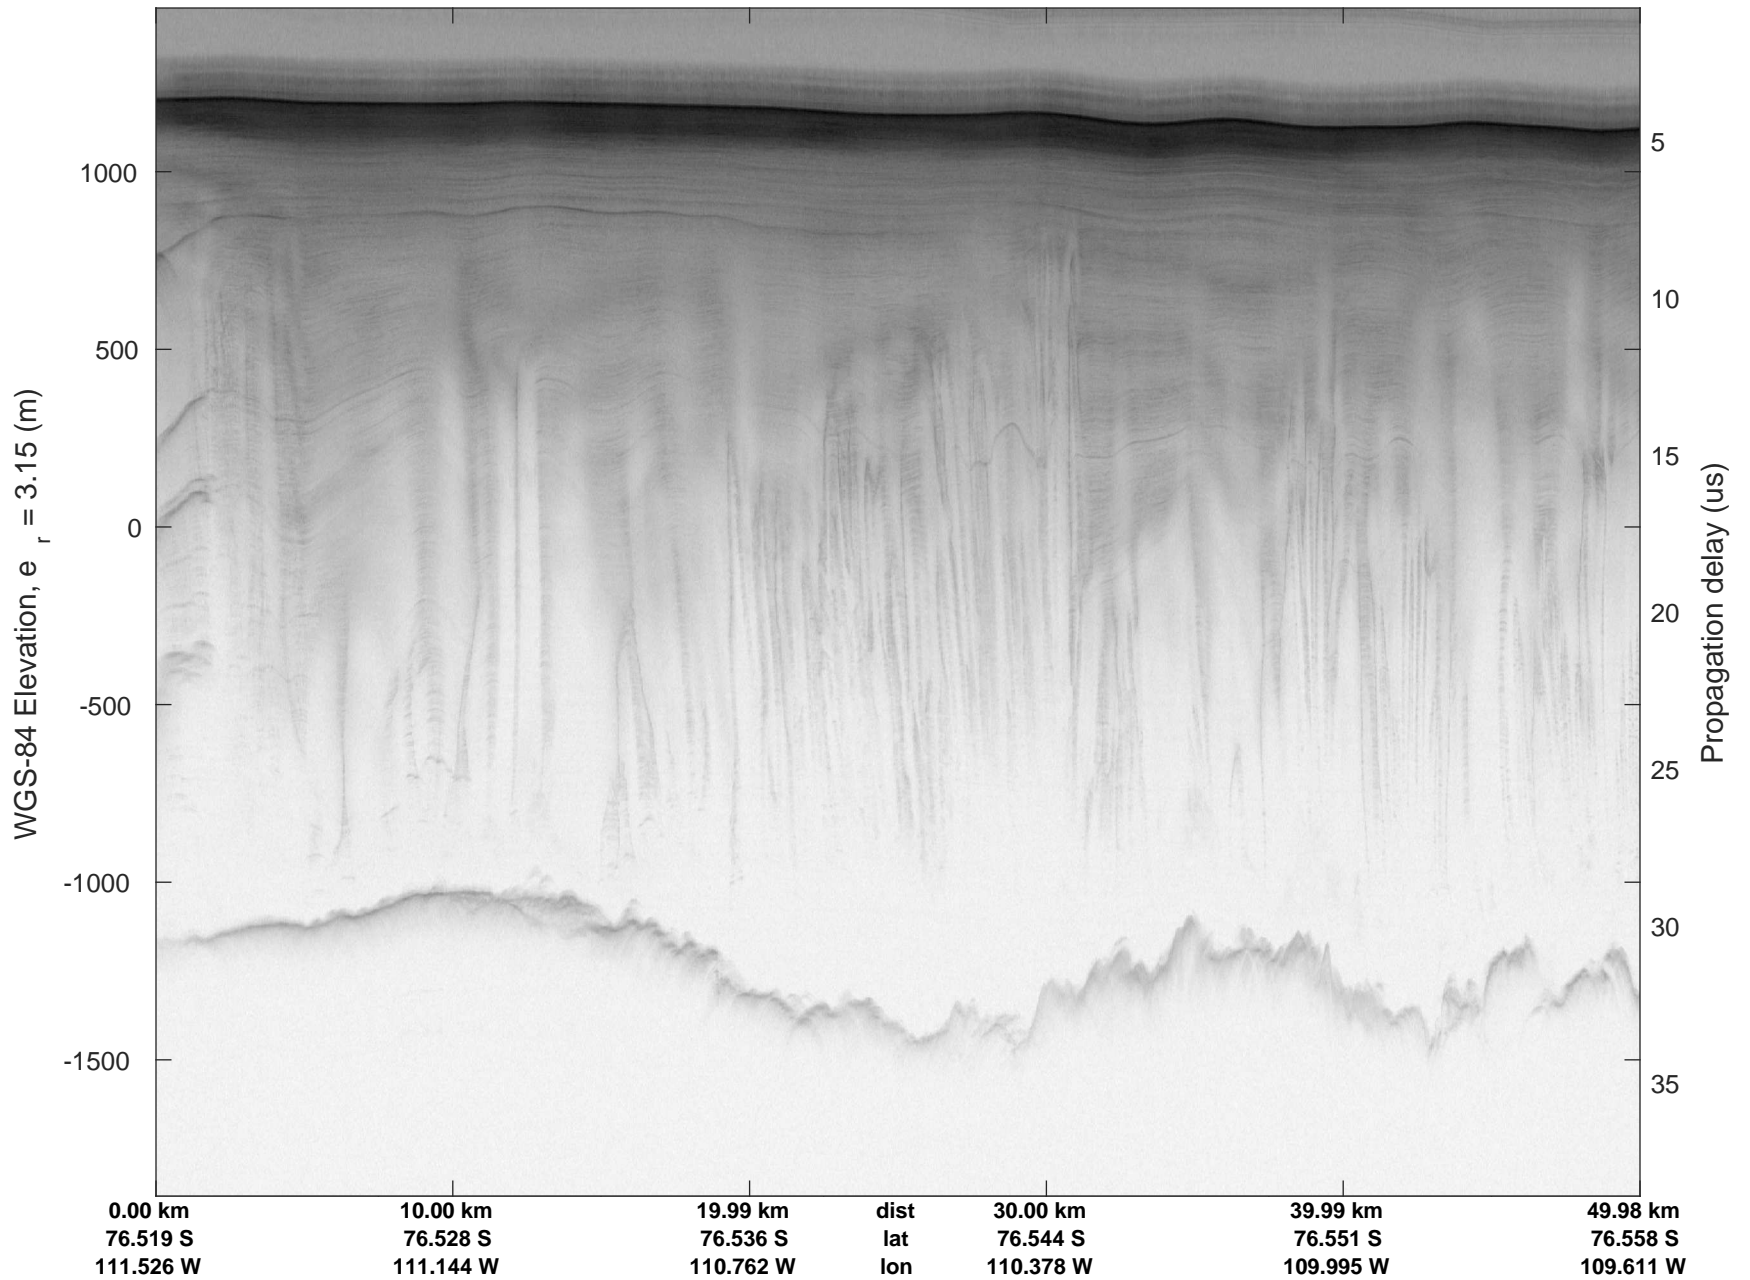

rds 2016_Antarctica_DC8: "Thwaites A" 20161103_06_036: 20:40:41.5 to 20:46:42.4 GPS