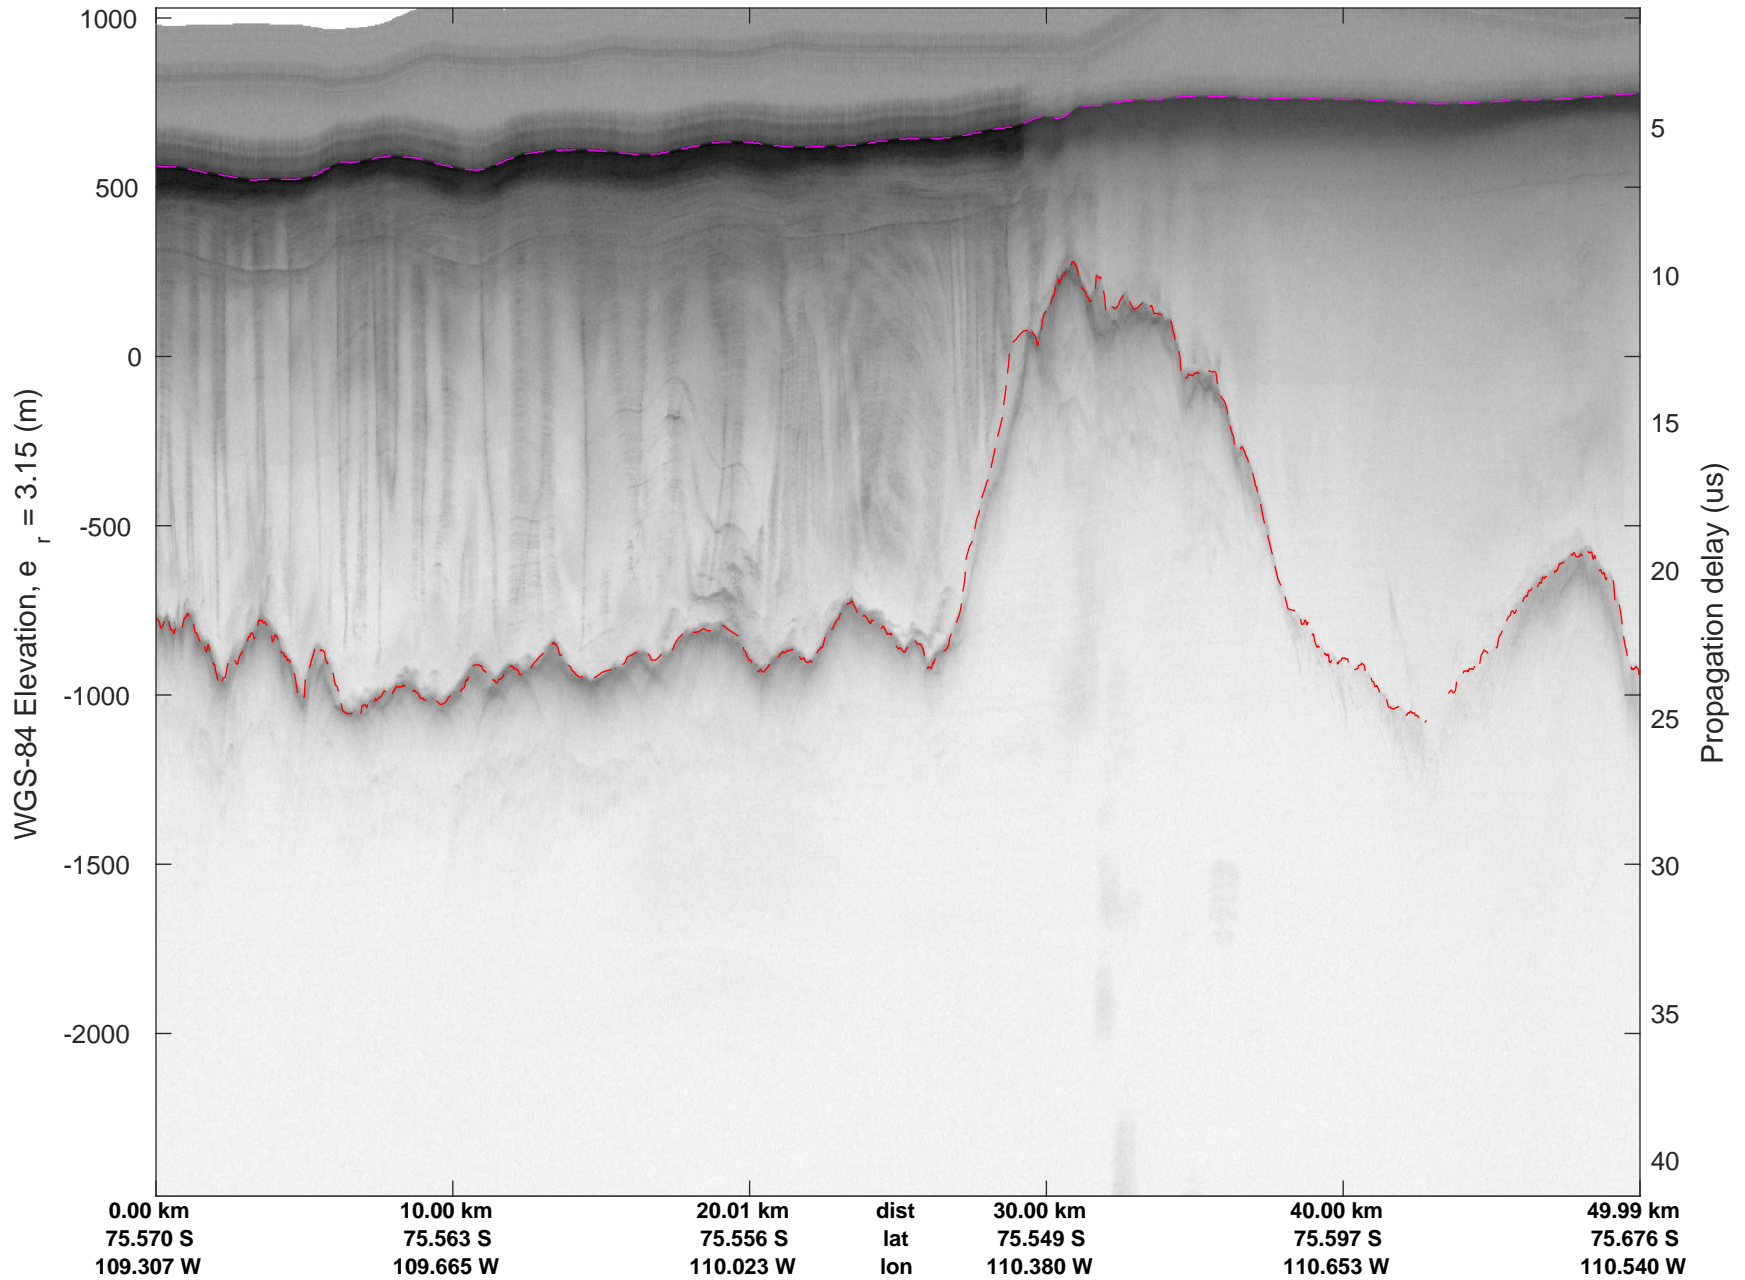

rds 2016_Antarctica_DC8: "Thwaites A" 20161103_06_014: 18:22:35.8 to 18:28:50.2 GPS

rds 2016_Antarctica_DC8: "Thwaites A" 20161103_06_015: 18:28:50.4 to 18:35:03.5 GPS

rds 2016_Antarctica_DC8: "Thwaites A" 20161103_06_015: 18:28:50.4 to 18:35:03.5 GPS