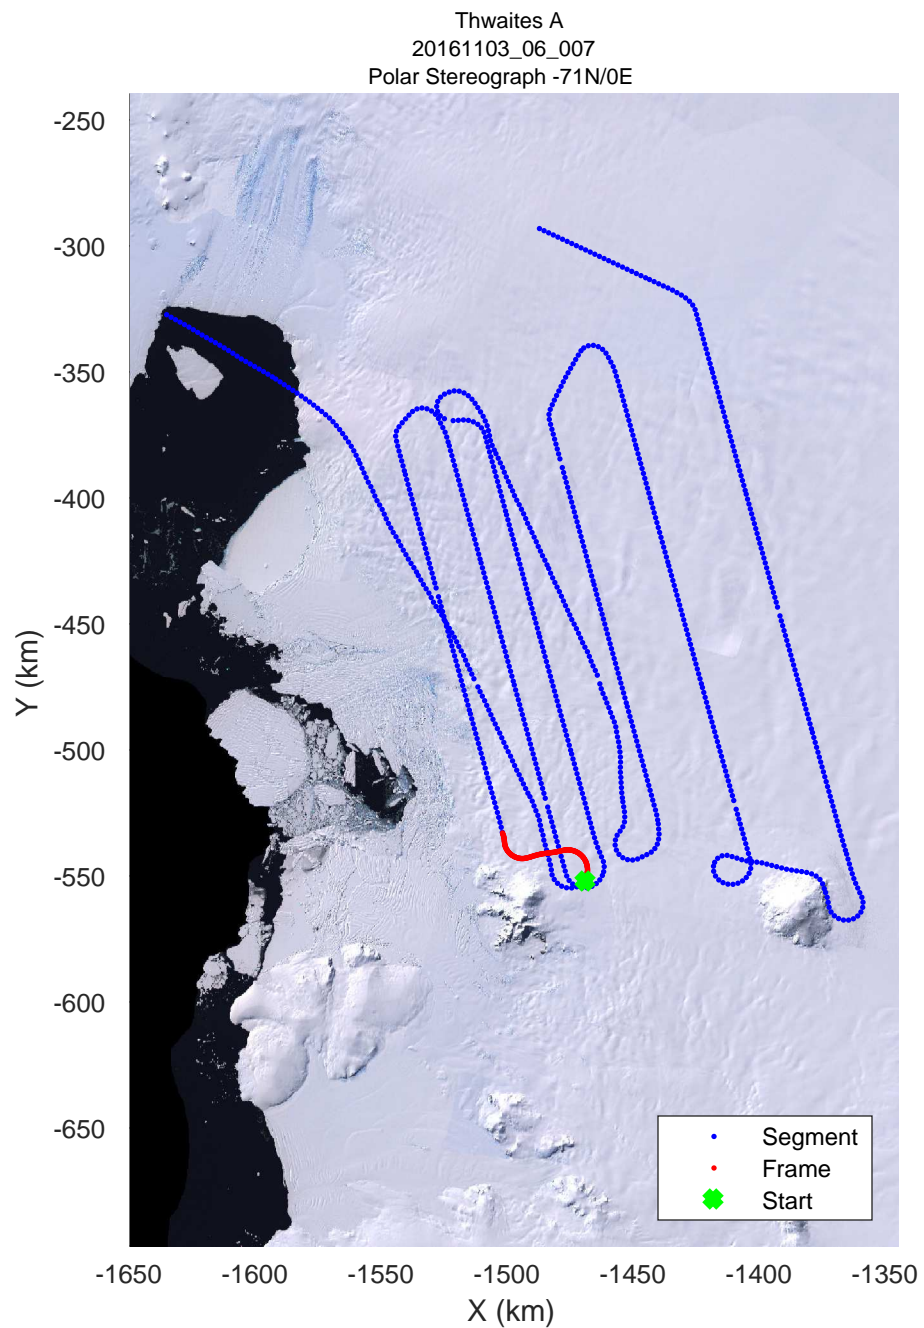

rds 2016_Antarctica_DC8: "Thwaites A" 20161103_06_005: 17:25:27.8 to 17:31:25.9 GPS

rds 2016_Antarctica_DC8: "Thwaites A" 20161103_06_006: 17:31:26.2 to 17:37:33.2 GPS

rds 2016_Antarctica_DC8: "Thwaites A" 20161103_06_006: 17:31:26.2 to 17:37:33.2 GPS