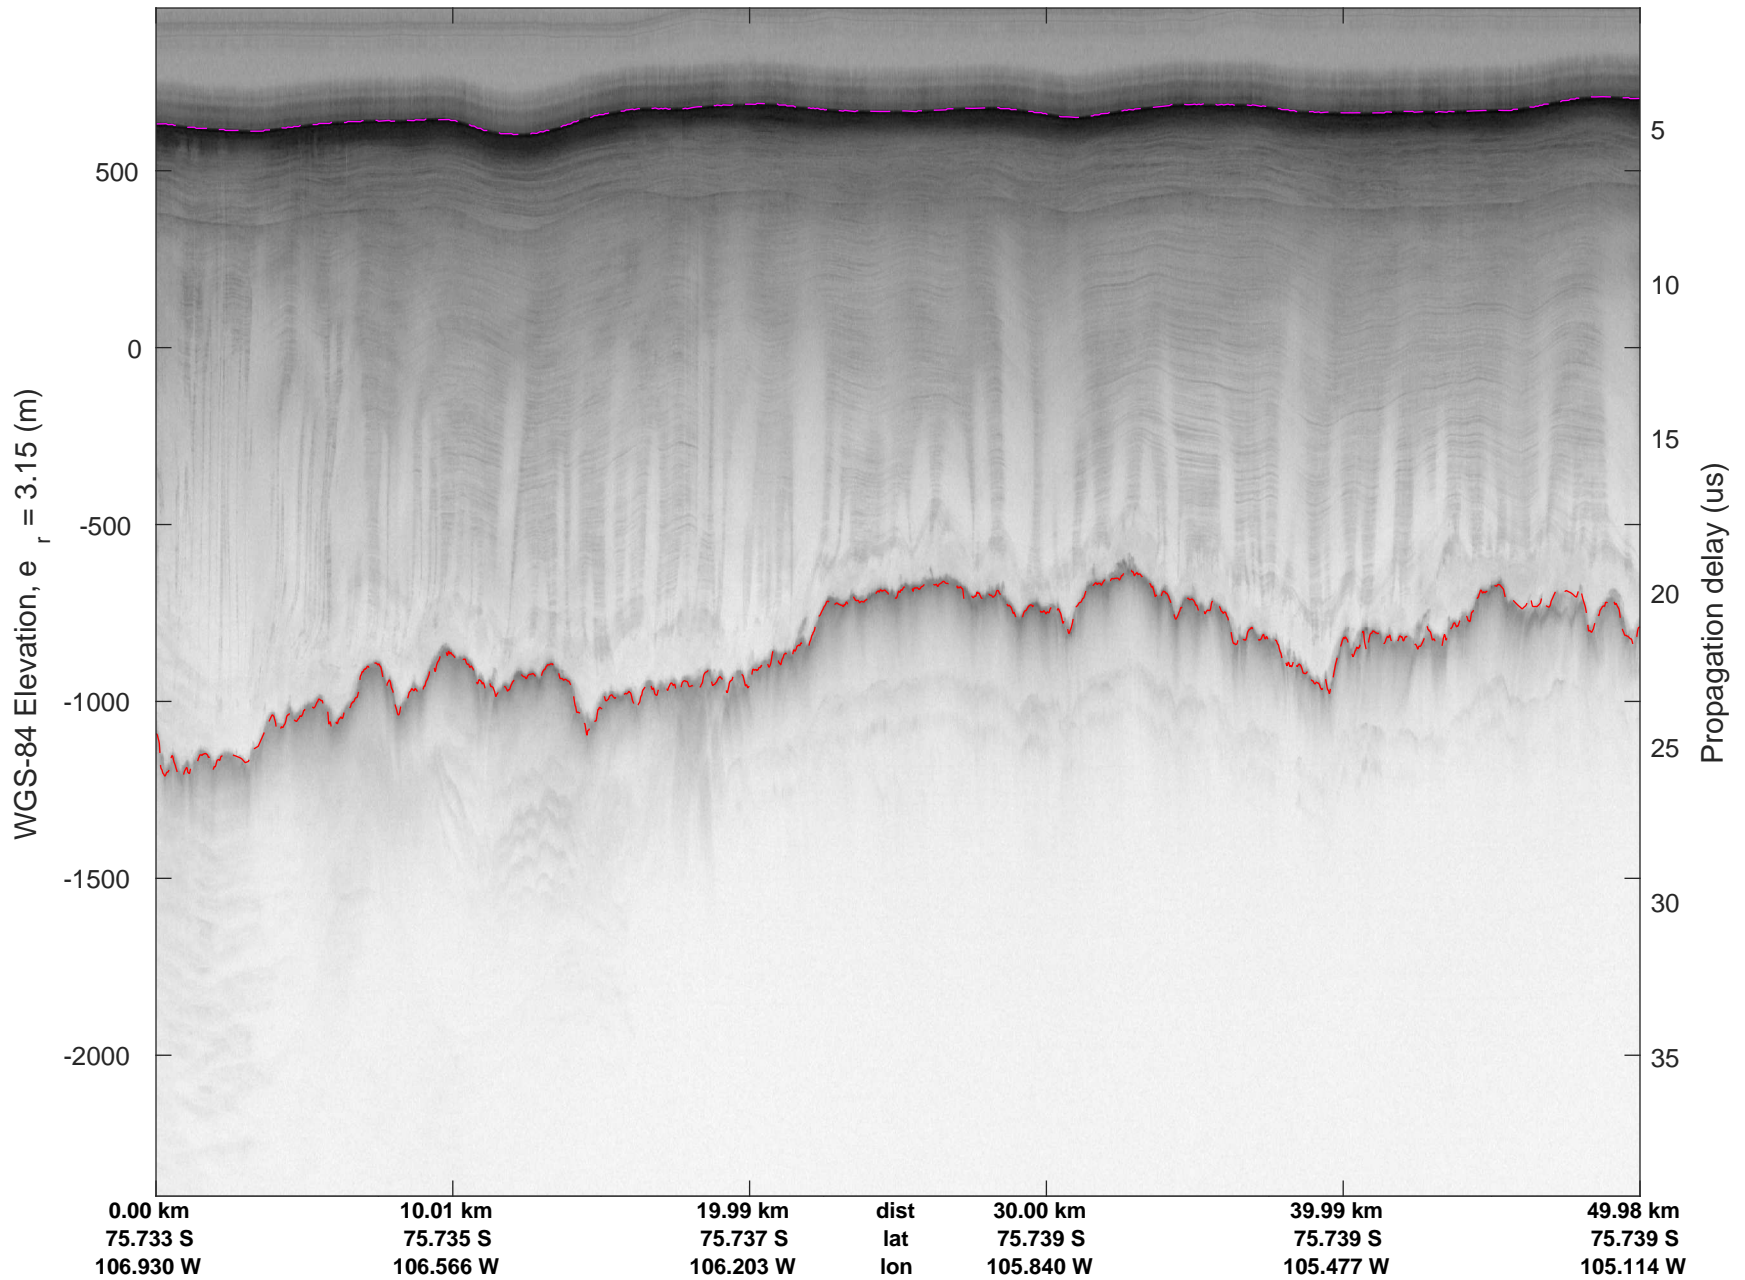

rds 2016_Antarctica_DC8: "Thwaites A" 20161103_06_017: 18:41:17.8 to 18:47:27.4 GPS

rds 2016_Antarctica_DC8: "Thwaites A" 20161103_06_018: 18:47:27.6 to 18:53:38.9 GPS

rds 2016_Antarctica_DC8: "Thwaites A" 20161103_06_018: 18:47:27.6 to 18:53:38.9 GPS

rds 2016_Antarctica_DC8: "Thwaites A" 20161103_06_019: 18:53:39.1 to 18:59:48.6 GPS

rds 2016_Antarctica_DC8: "Thwaites A" 20161103_06_019: 18:53:39.1 to 18:59:48.6 GPS

rds 2016_Antarctica_DC8: "Thwaites A" 20161103_06_020: 18:59:48.9 to 19:05:56.6 GPS