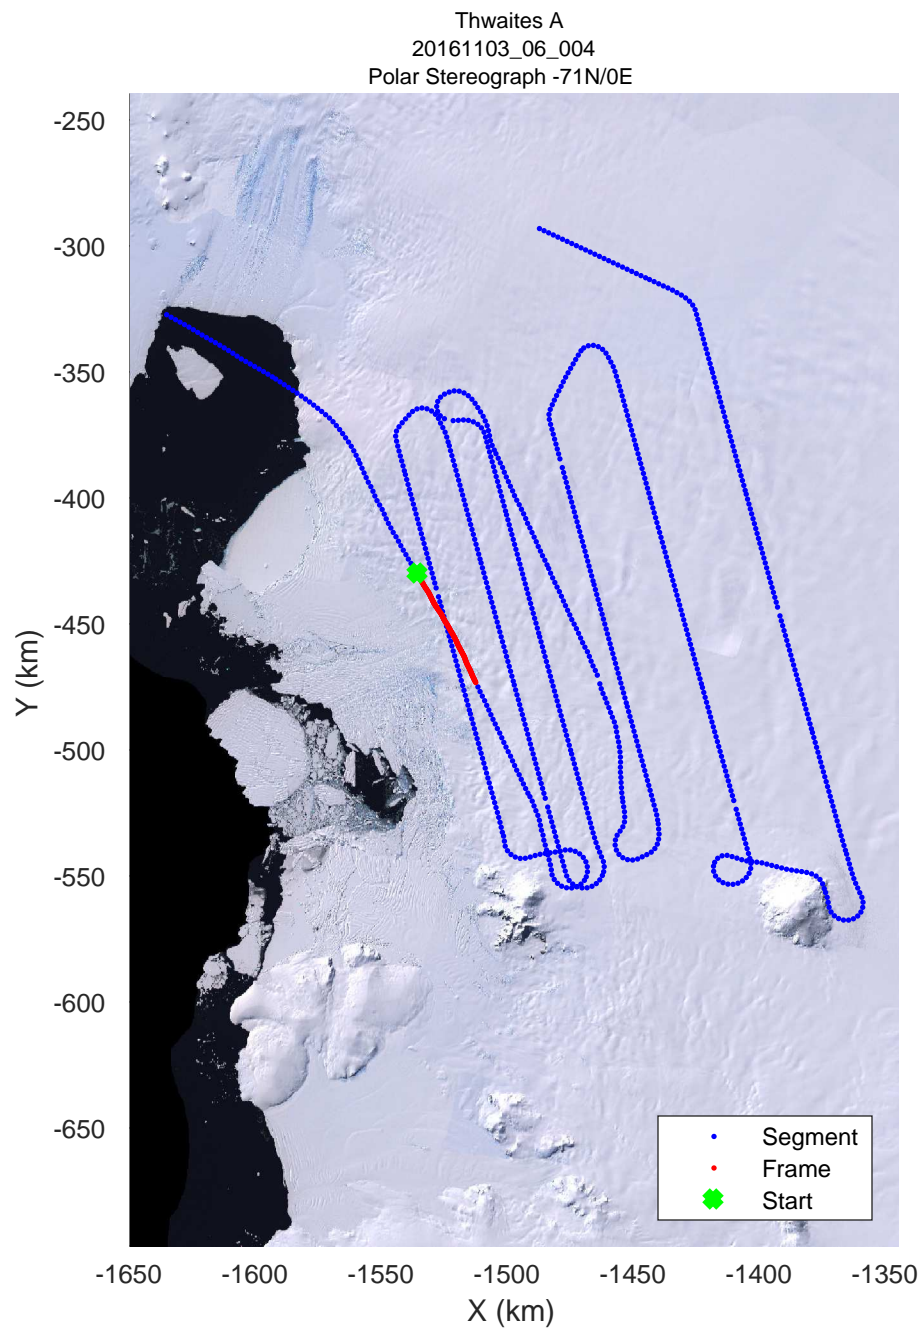

rds 2016_Antarctica_DC8: "Thwaites A" 20161103_06_002: 17:08:12.8 to 17:13:32.2 GPS

rds 2016_Antarctica_DC8: "Thwaites A" 20161103_06_003: 17:13:32.4 to 17:19:20.1 GPS

rds 2016_Antarctica_DC8: "Thwaites A" 20161103_06_003: 17:13:32.4 to 17:19:20.1 GPS