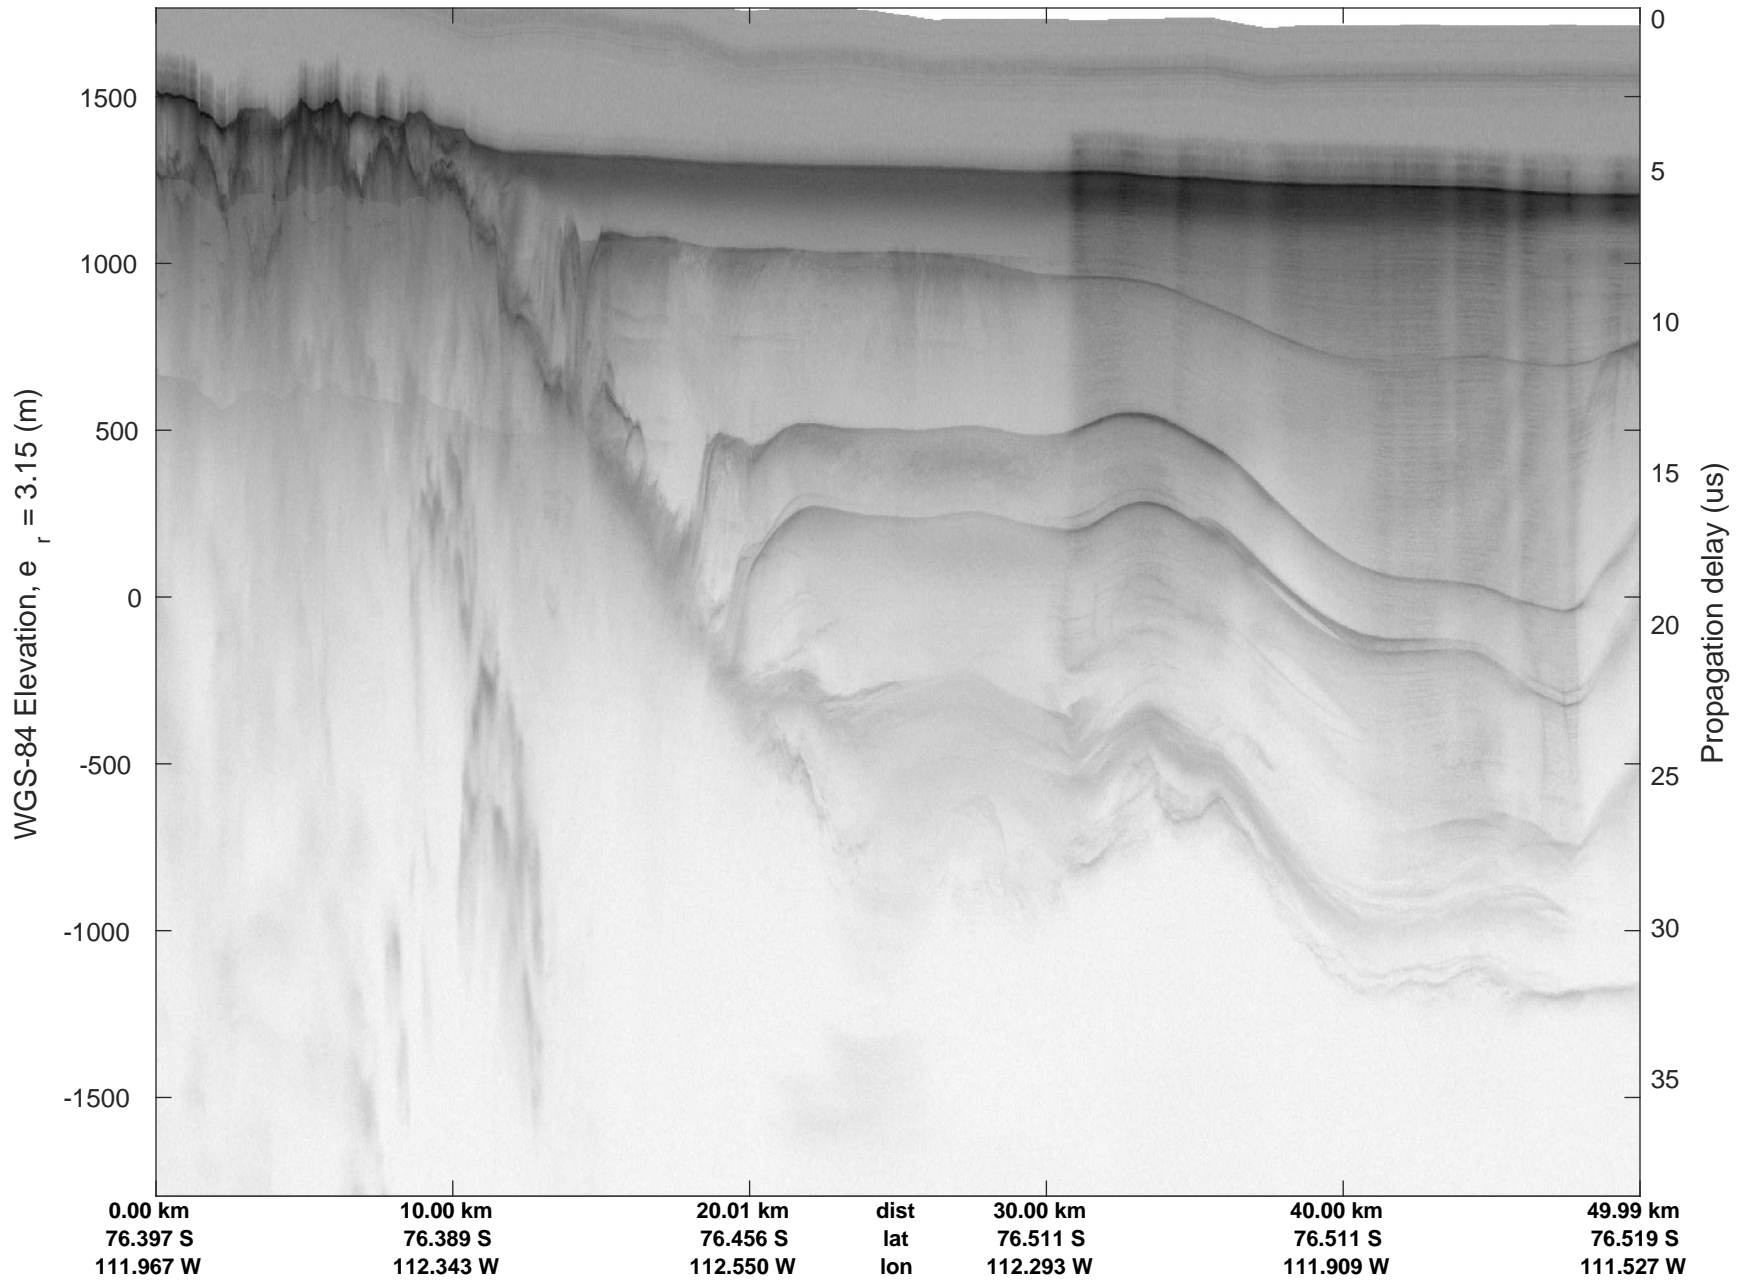

rds 2016_Antarctica_DC8: "Thwaites A" 20161103_06_034: 20:27:59.3 to 20:34:31.4 GPS

rds 2016_Antarctica_DC8: "Thwaites A" 20161103_06_034: 20:27:59.3 to 20:34:31.4 GPS

rds 2016_Antarctica_DC8: "Thwaites A" 20161103_06_035: 20:34:31.7 to 20:40:41.3 GPS