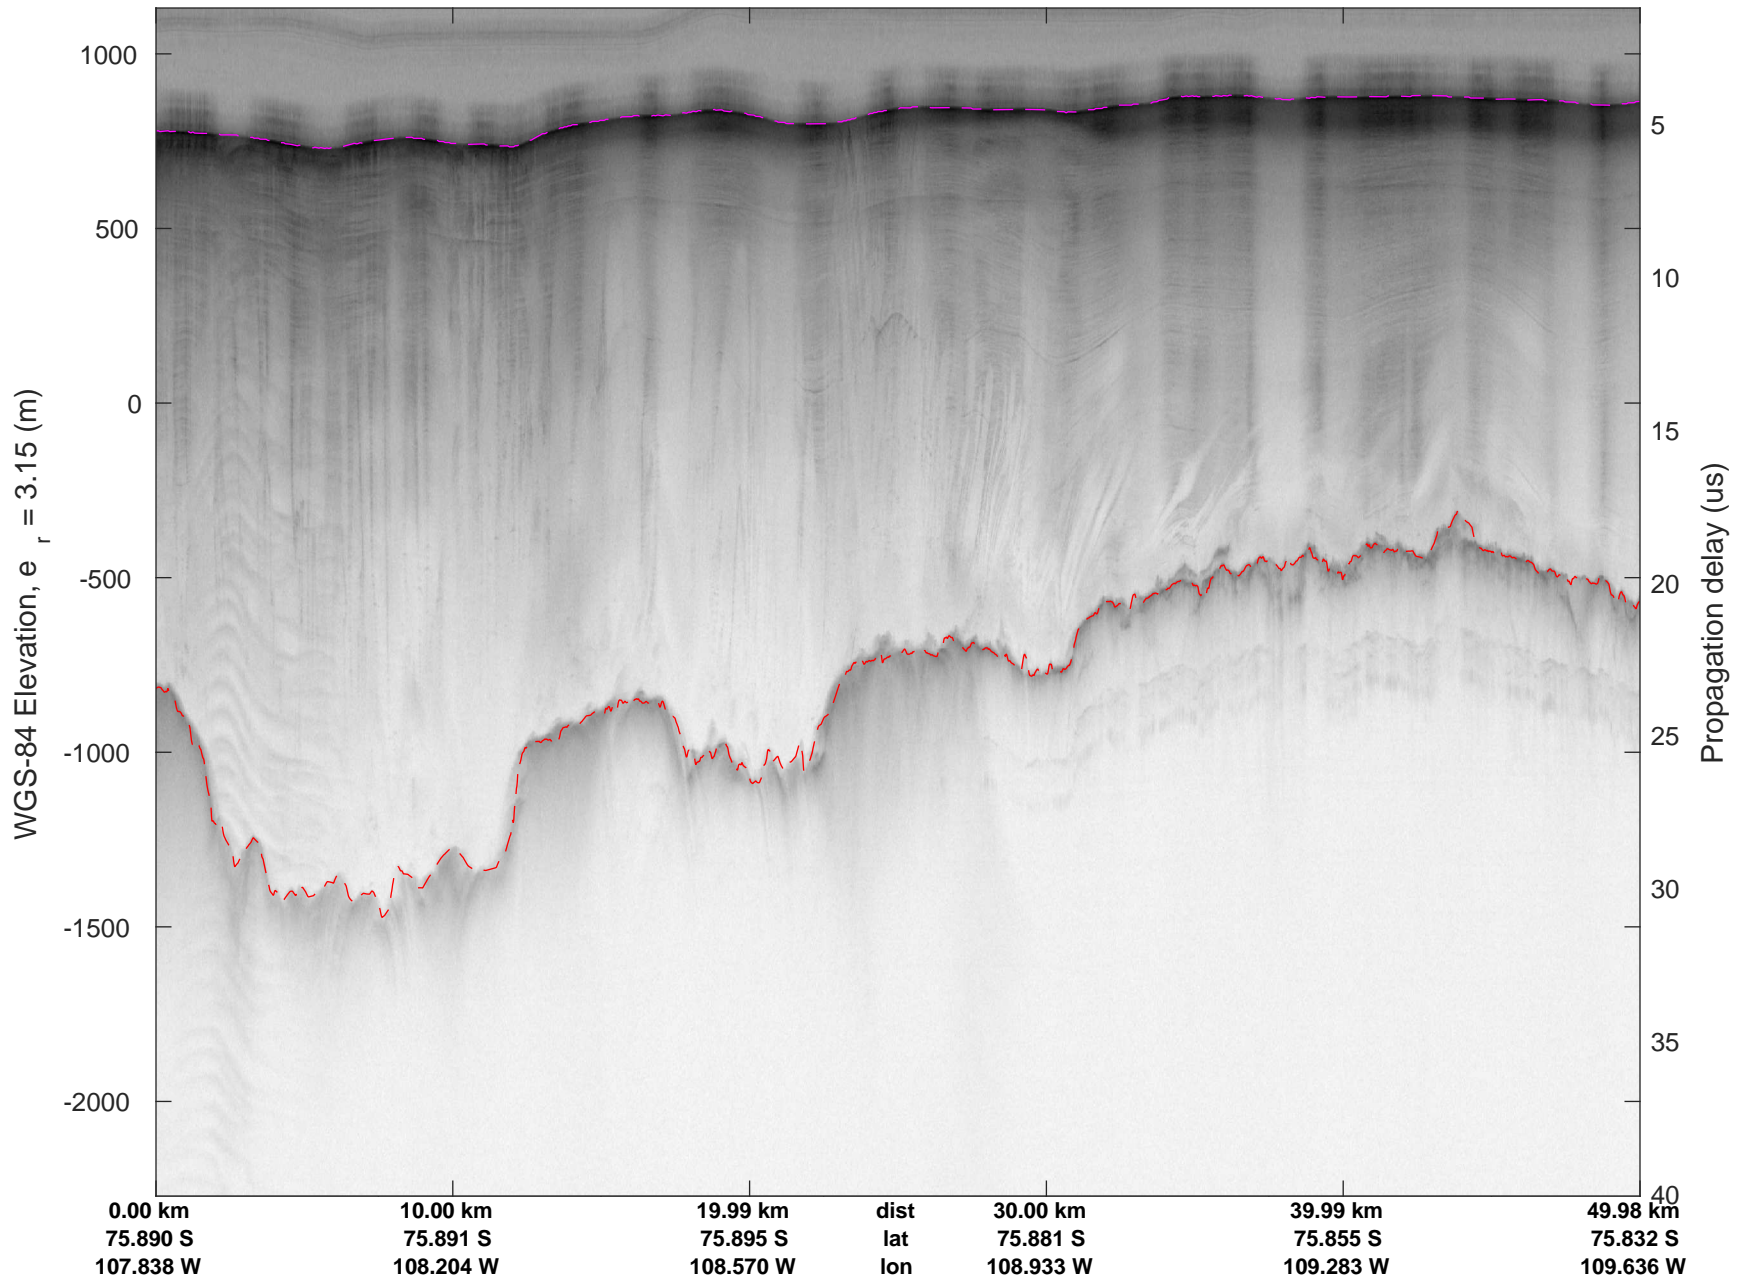

rds 2016_Antarctica_DC8: "Thwaites A" 20161103_06_023: 19:18:44.2 to 19:25:10.7 GPS