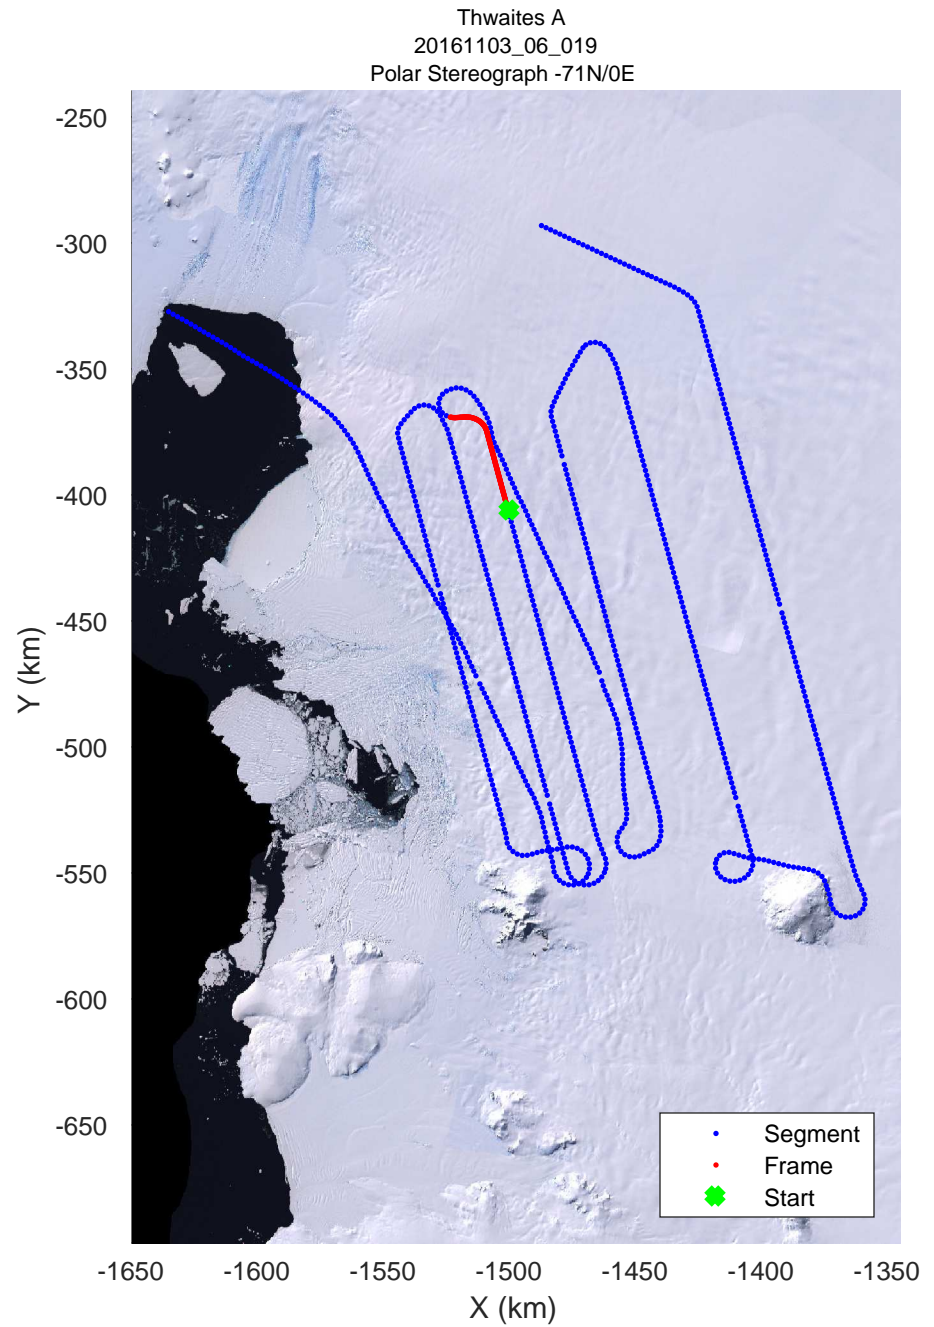

rds 2016_Antarctica_DC8: "Thwaites A" 20161103_06_017: 18:41:17.8 to 18:47:27.4 GPS

rds 2016_Antarctica_DC8: "Thwaites A" 20161103_06_018: 18:47:27.6 to 18:53:38.9 GPS

rds 2016_Antarctica_DC8: "Thwaites A" 20161103_06_018: 18:47:27.6 to 18:53:38.9 GPS