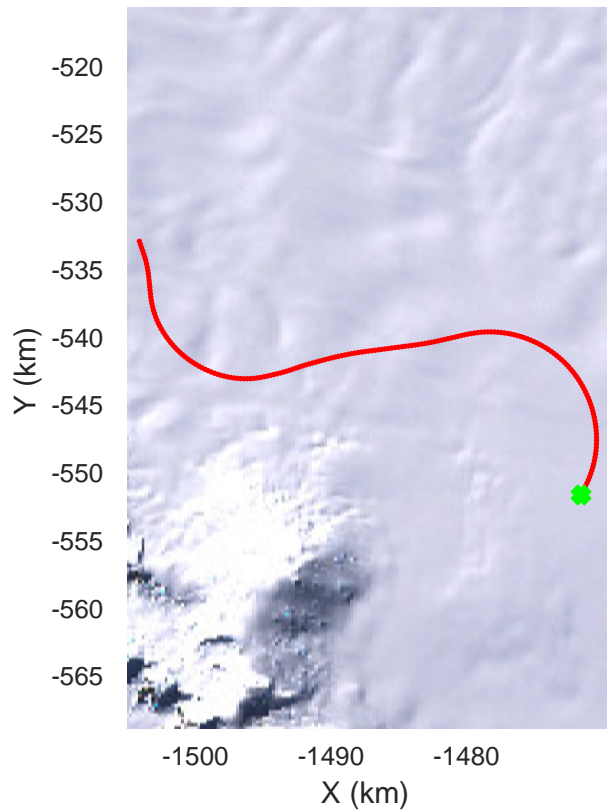

rds 2016_Antarctica_DC8: "Thwaites A" 20161103_06_005: 17:25:27.8 to 17:31:25.9 GPS

rds 2016_Antarctica_DC8: "Thwaites A" 20161103_06_006: 17:31:26.2 to 17:37:33.2 GPS

rds 2016_Antarctica_DC8: "Thwaites A" 20161103_06_006: 17:31:26.2 to 17:37:33.2 GPS