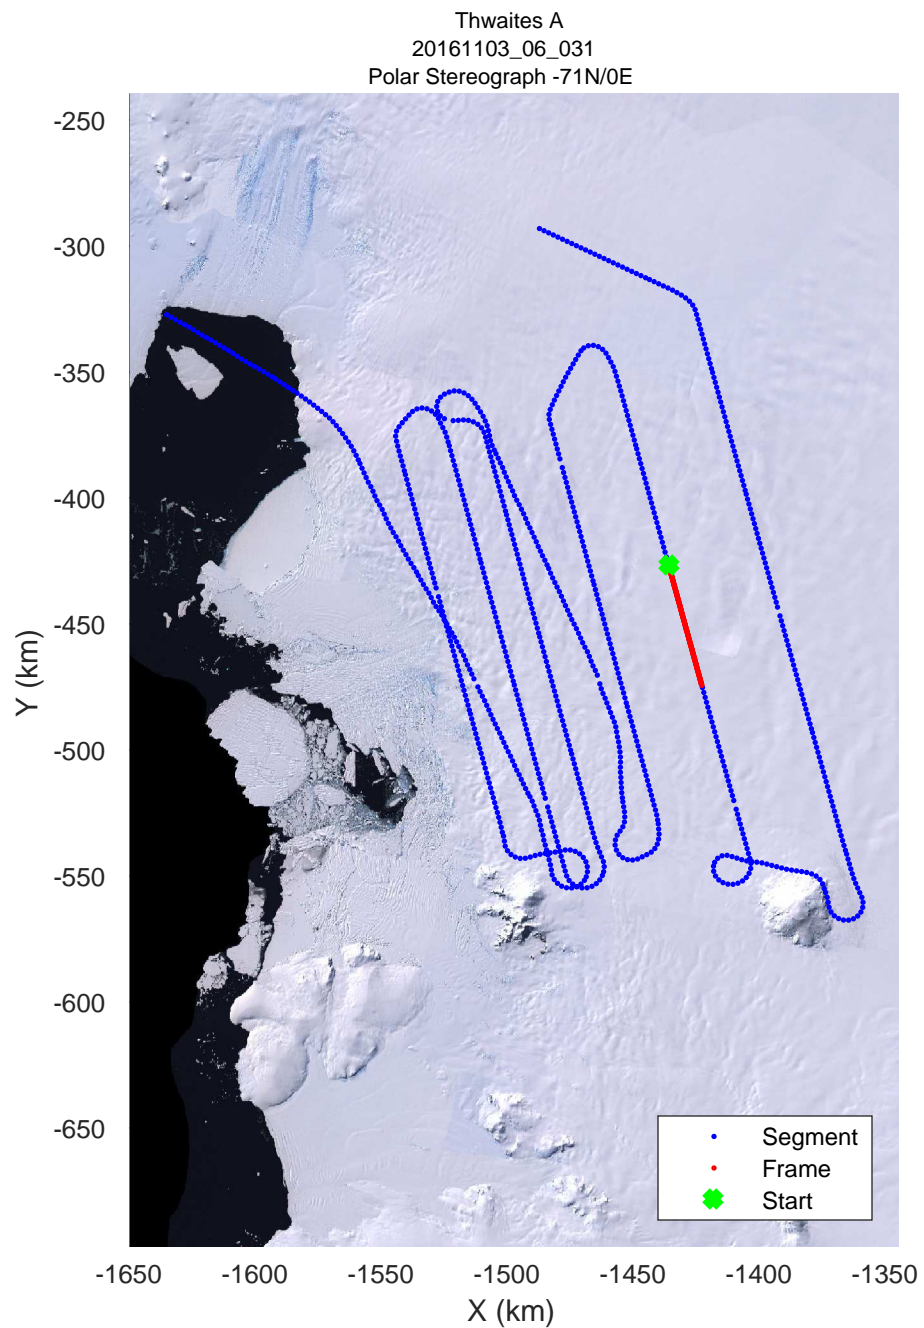

rds 2016_Antarctica_DC8: "Thwaites A" 20161103_06_029: 19:57:17.6 to 20:03:32.8 GPS

rds 2016_Antarctica_DC8: "Thwaites A" 20161103_06_030: 20:03:33.0 to 20:09:42.6 GPS

rds 2016_Antarctica_DC8: "Thwaites A" 20161103_06_030: 20:03:33.0 to 20:09:42.6 GPS