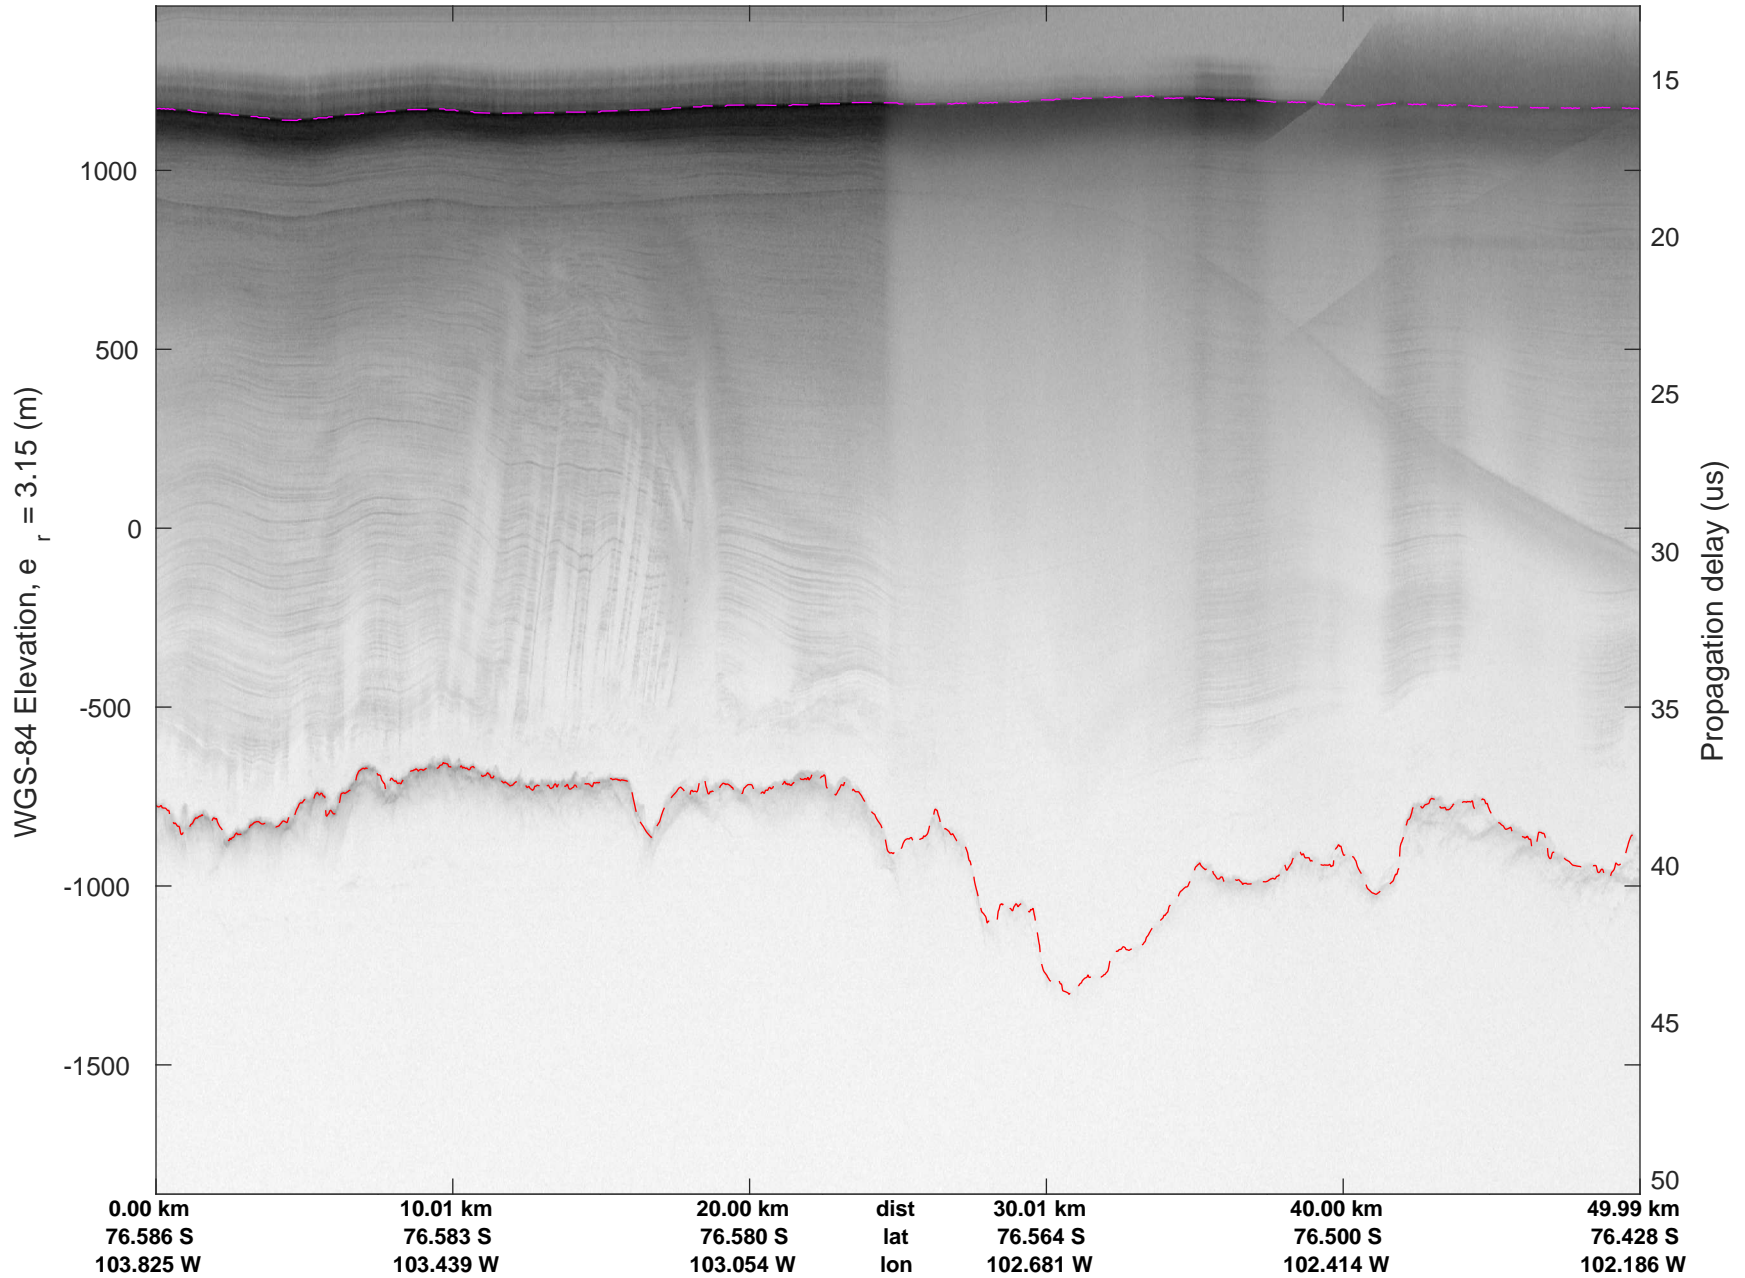

rds 2016_Antarctica_DC8: "Thwaites A" 20161103_06_037: 20:46:42.6 to 20:52:47.0 GPS

rds 2016_Antarctica_DC8: "Thwaites A" 20161103_06_037: 20:46:42.6 to 20:52:47.0 GPS

rds 2016_Antarctica_DC8: "Thwaites A" 20161103_06_038: 20:52:47.2 to 20:59:00.7 GPS

rds 2016_Antarctica_DC8: "Thwaites A" 20161103_06_038: 20:52:47.2 to 20:59:00.7 GPS

rds 2016_Antarctica_DC8: "Thwaites A" 20161103_06_039: 20:59:01.0 to 21:04:53.5 GPS

rds 2016_Antarctica_DC8: "Thwaites A" 20161103_06_039: 20:59:01.0 to 21:04:53.5 GPS

rds 2016_Antarctica_DC8: "Thwaites A" 20161103_06_040: 21:04:53.7 to 21:10:29.5 GPS

rds 2016_Antarctica_DC8: "Thwaites A" 20161103_06_040: 21:04:53.7 to 21:10:29.5 GPS

rds 2016_Antarctica_DC8: "Thwaites A" 20161103_06_041: 21:10:29.7 to 21:14:49.1 GPS