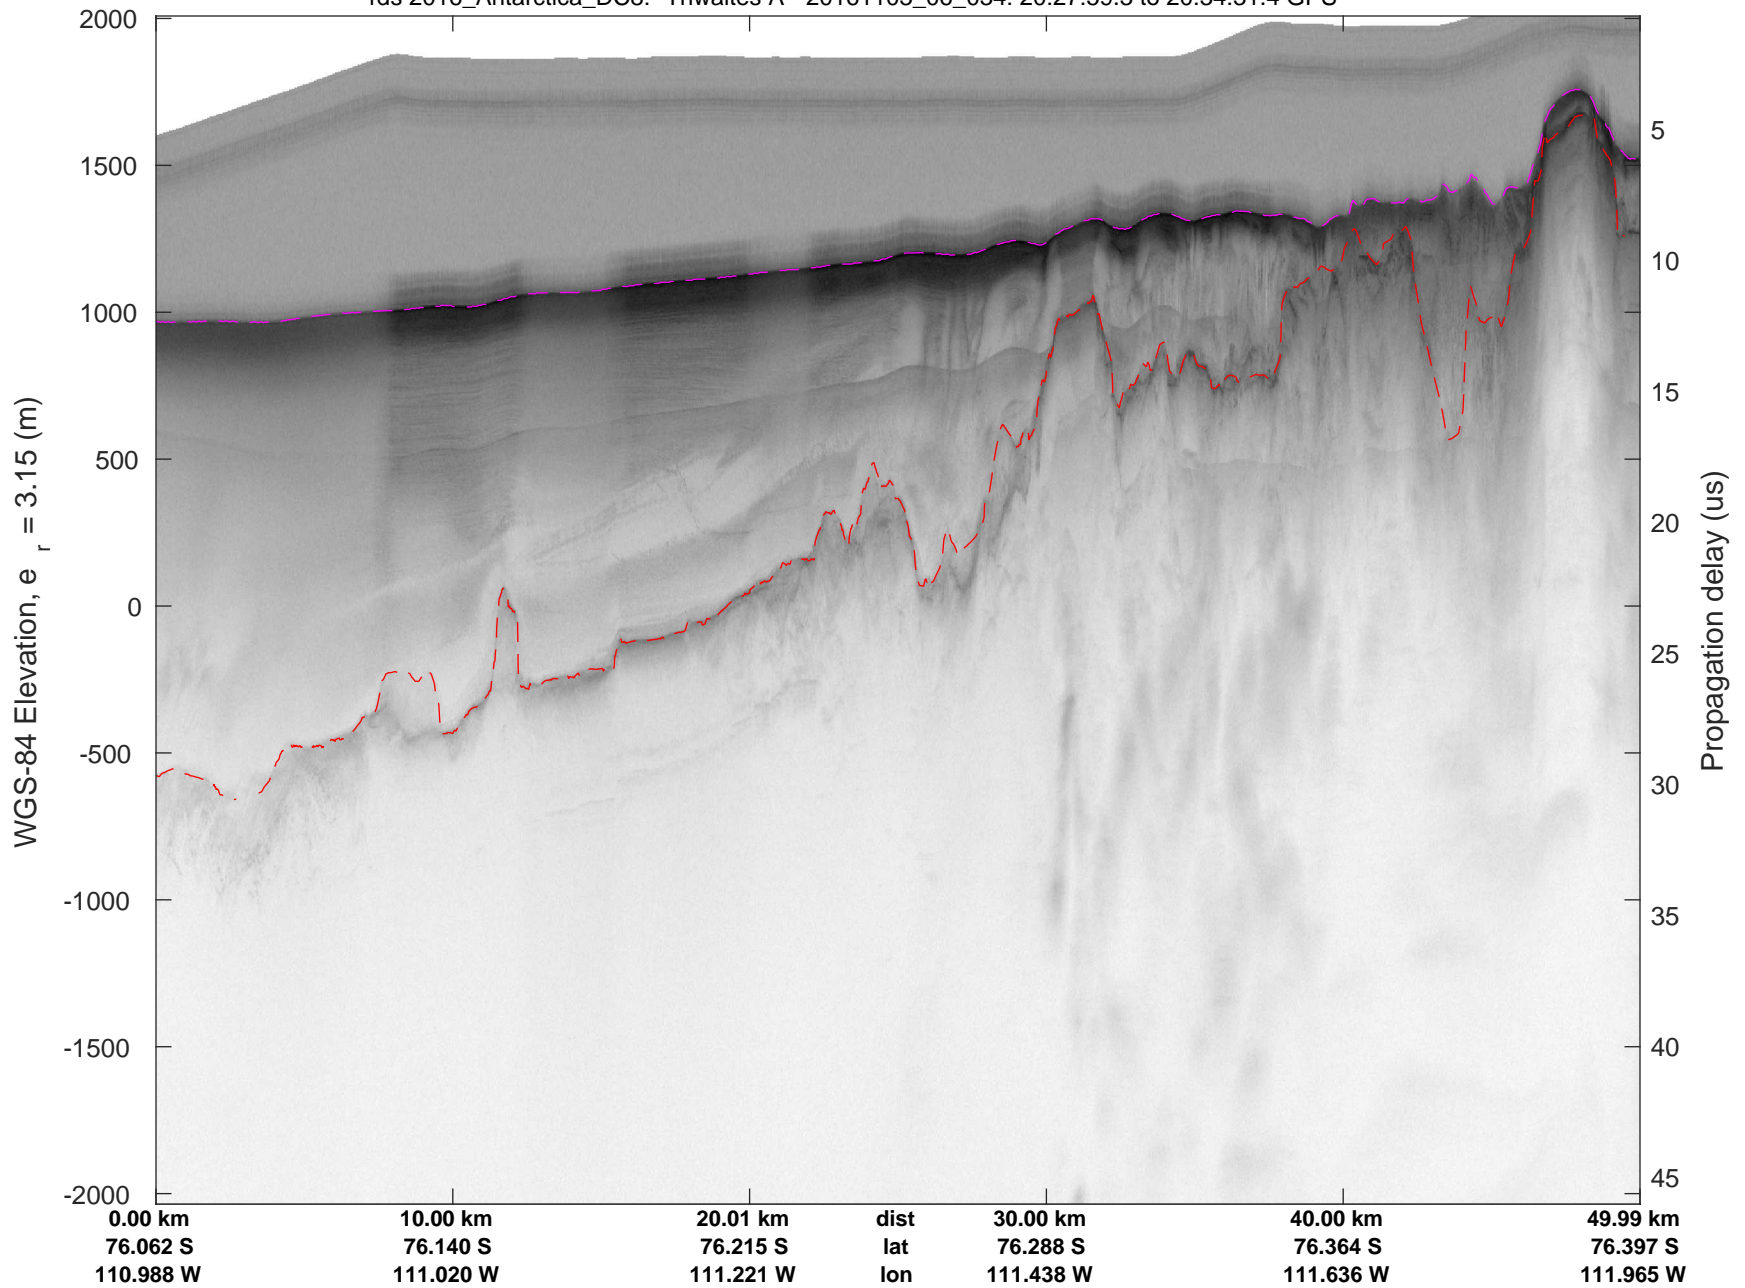

rds 2016_Antarctica_DC8: "Thwaites A" 20161103_06_032: 20:15:51.2 to 20:21:55.4 GPS

rds 2016_Antarctica_DC8: "Thwaites A" 20161103_06_033: 20:21:55.6 to 20:27:59.0 GPS

rds 2016_Antarctica_DC8: "Thwaites A" 20161103_06_033: 20:21:55.6 to 20:27:59.0 GPS

rds 2016_Antarctica_DC8: "Thwaites A" 20161103_06_034: 20:27:59.3 to 20:34:31.4 GPS

rds 2016_Antarctica_DC8: "Thwaites A" 20161103_06_034: 20:27:59.3 to 20:34:31.4 GPS

rds 2016_Antarctica_DC8: "Thwaites A" 20161103_06_035: 20:34:31.7 to 20:40:41.3 GPS