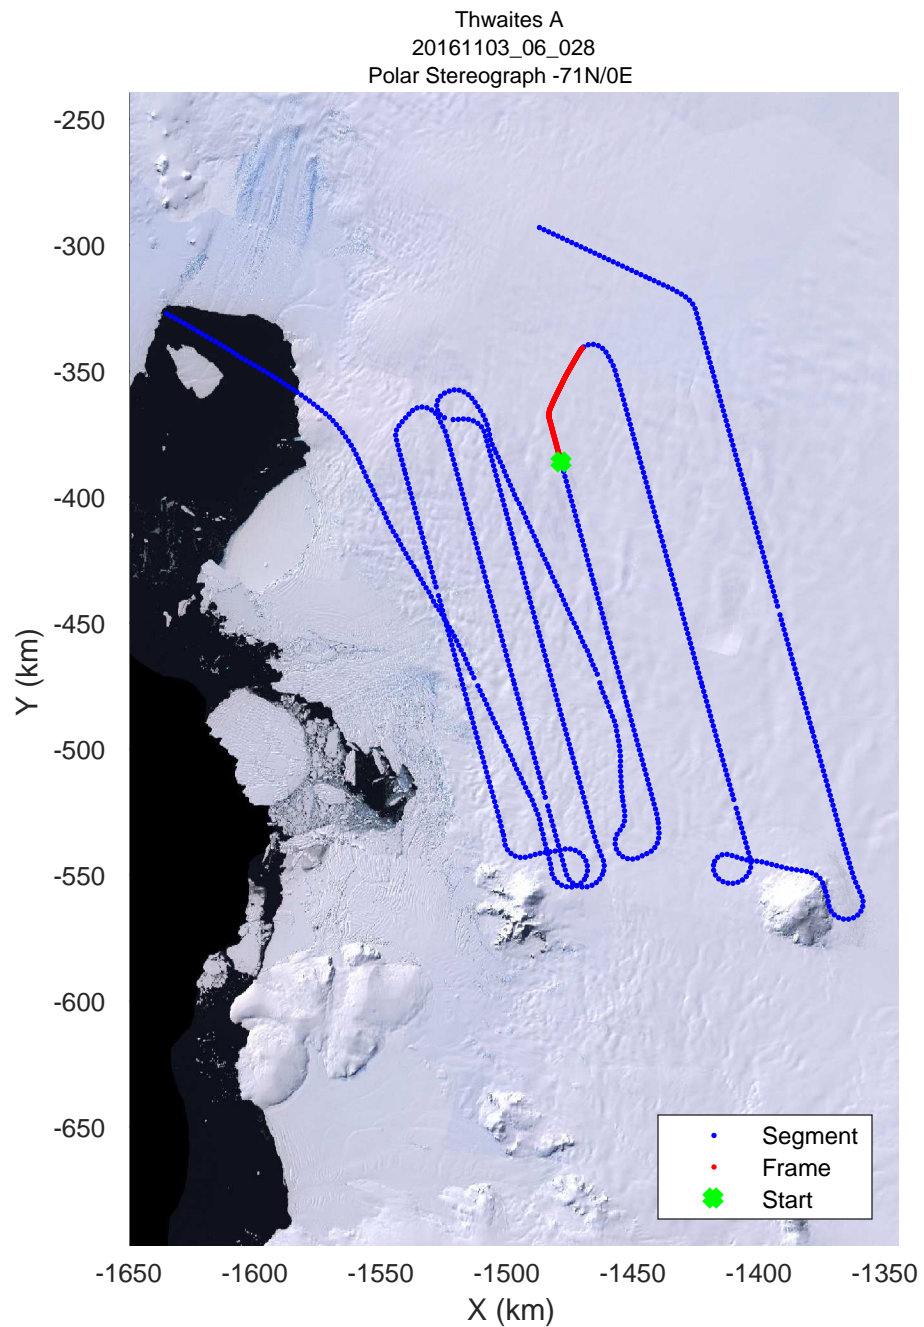

rds 2016_Antarctica_DC8: "Thwaites A" 20161103_06_026: 19:38:04.5 to 19:44:30.5 GPS

rds 2016_Antarctica_DC8: "Thwaites A" 20161103_06_027: 19:44:30.8 to 19:50:47.0 GPS

rds 2016_Antarctica_DC8: "Thwaites A" 20161103_06_027: 19:44:30.8 to 19:50:47.0 GPS