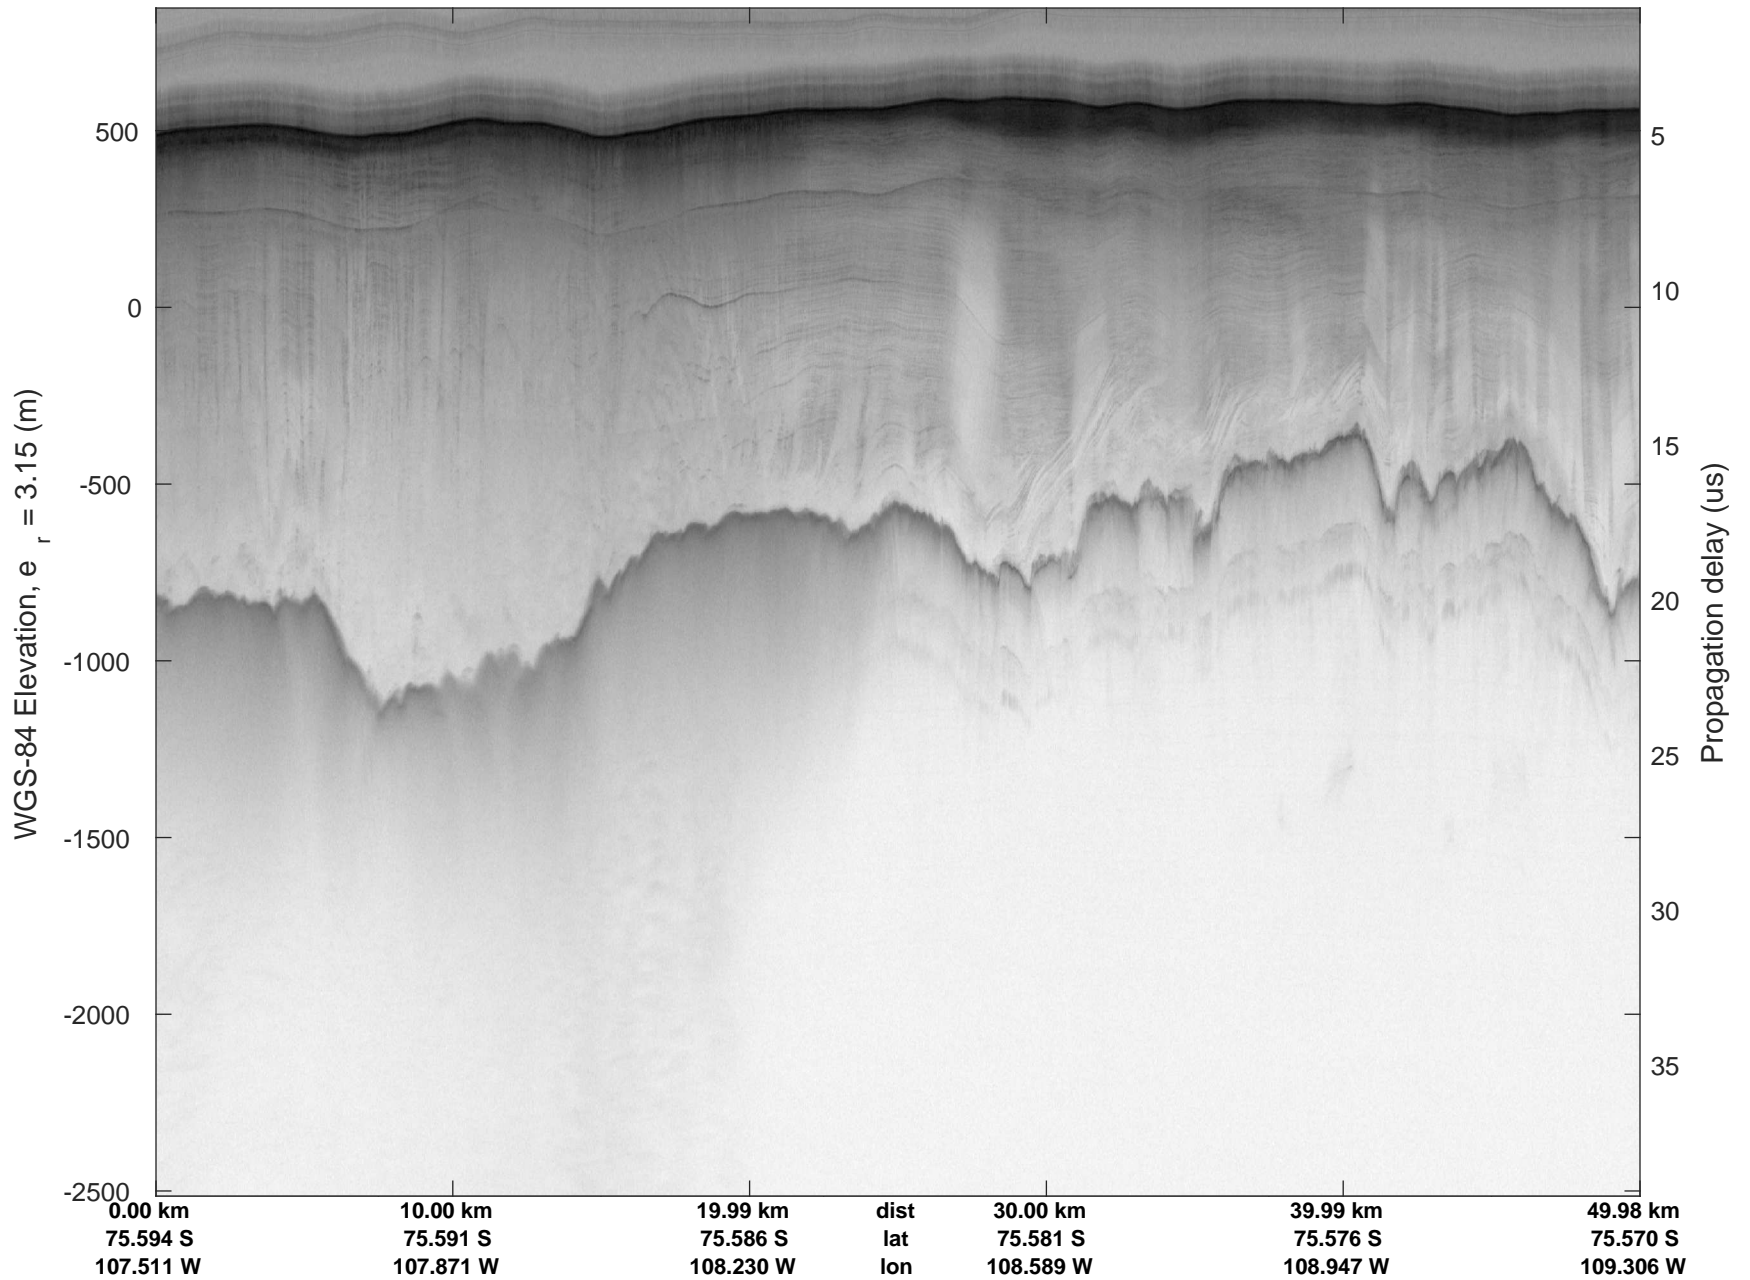

rds 2016_Antarctica_DC8: "Thwaites A" 20161103_06_013: 18:16:23.9 to 18:22:35.6 GPS

rds 2016_Antarctica_DC8: "Thwaites A" 20161103_06_013: 18:16:23.9 to 18:22:35.6 GPS

rds 2016_Antarctica_DC8: "Thwaites A" 20161103_06_014: 18:22:35.8 to 18:28:50.2 GPS