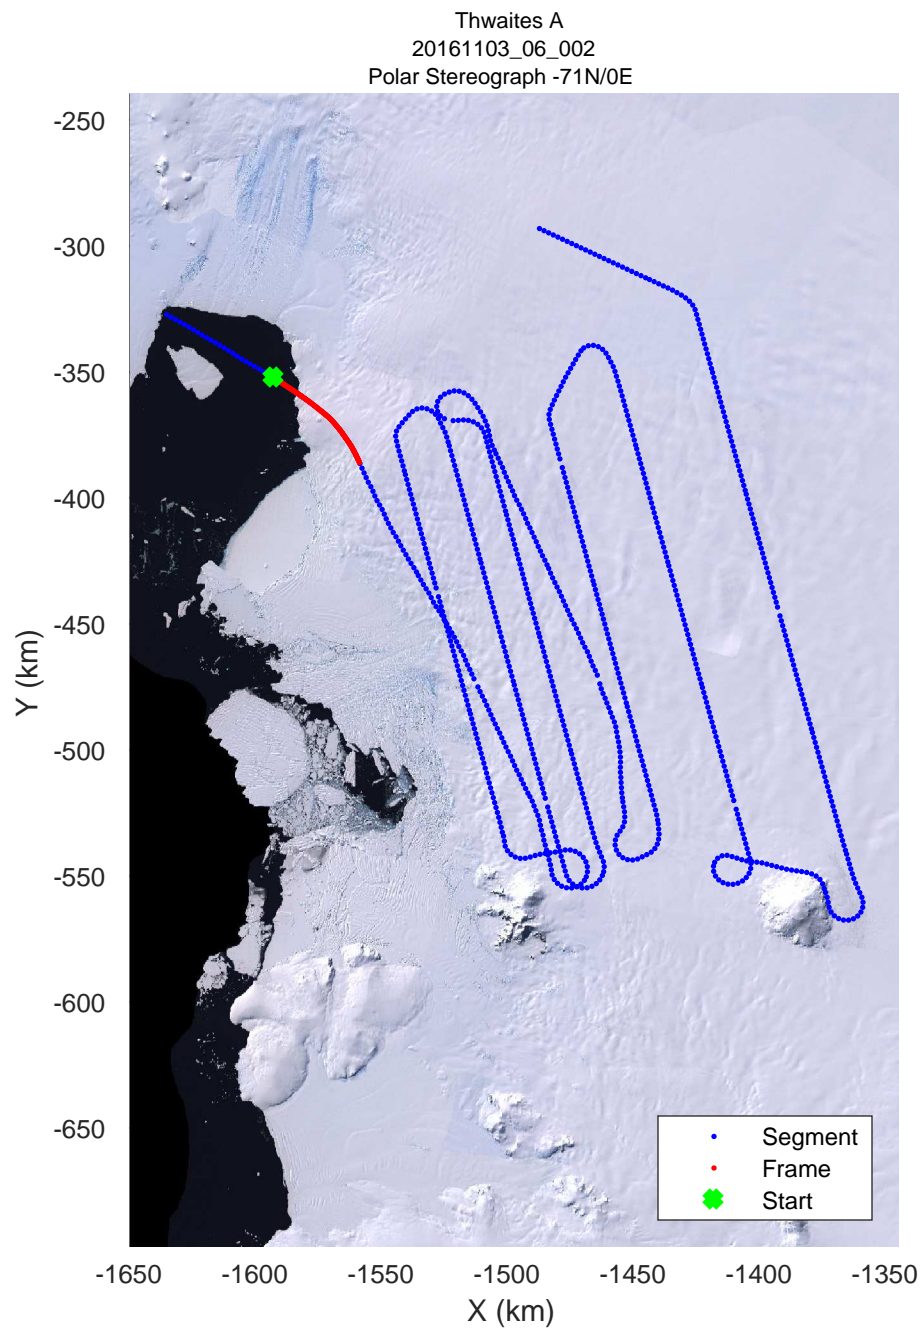

rds 2016_Antarctica_DC8: "Thwaites A" 20161103_06_001: 17:03:03.5 to 17:08:12.5 GPS

rds 2016_Antarctica_DC8: "Thwaites A" 20161103_06_001: 17:03:03.5 to 17:08:12.5 GPS

rds 2016_Antarctica_DC8: "Thwaites A" 20161103_06_002: 17:08:12.8 to 17:13:32.2 GPS