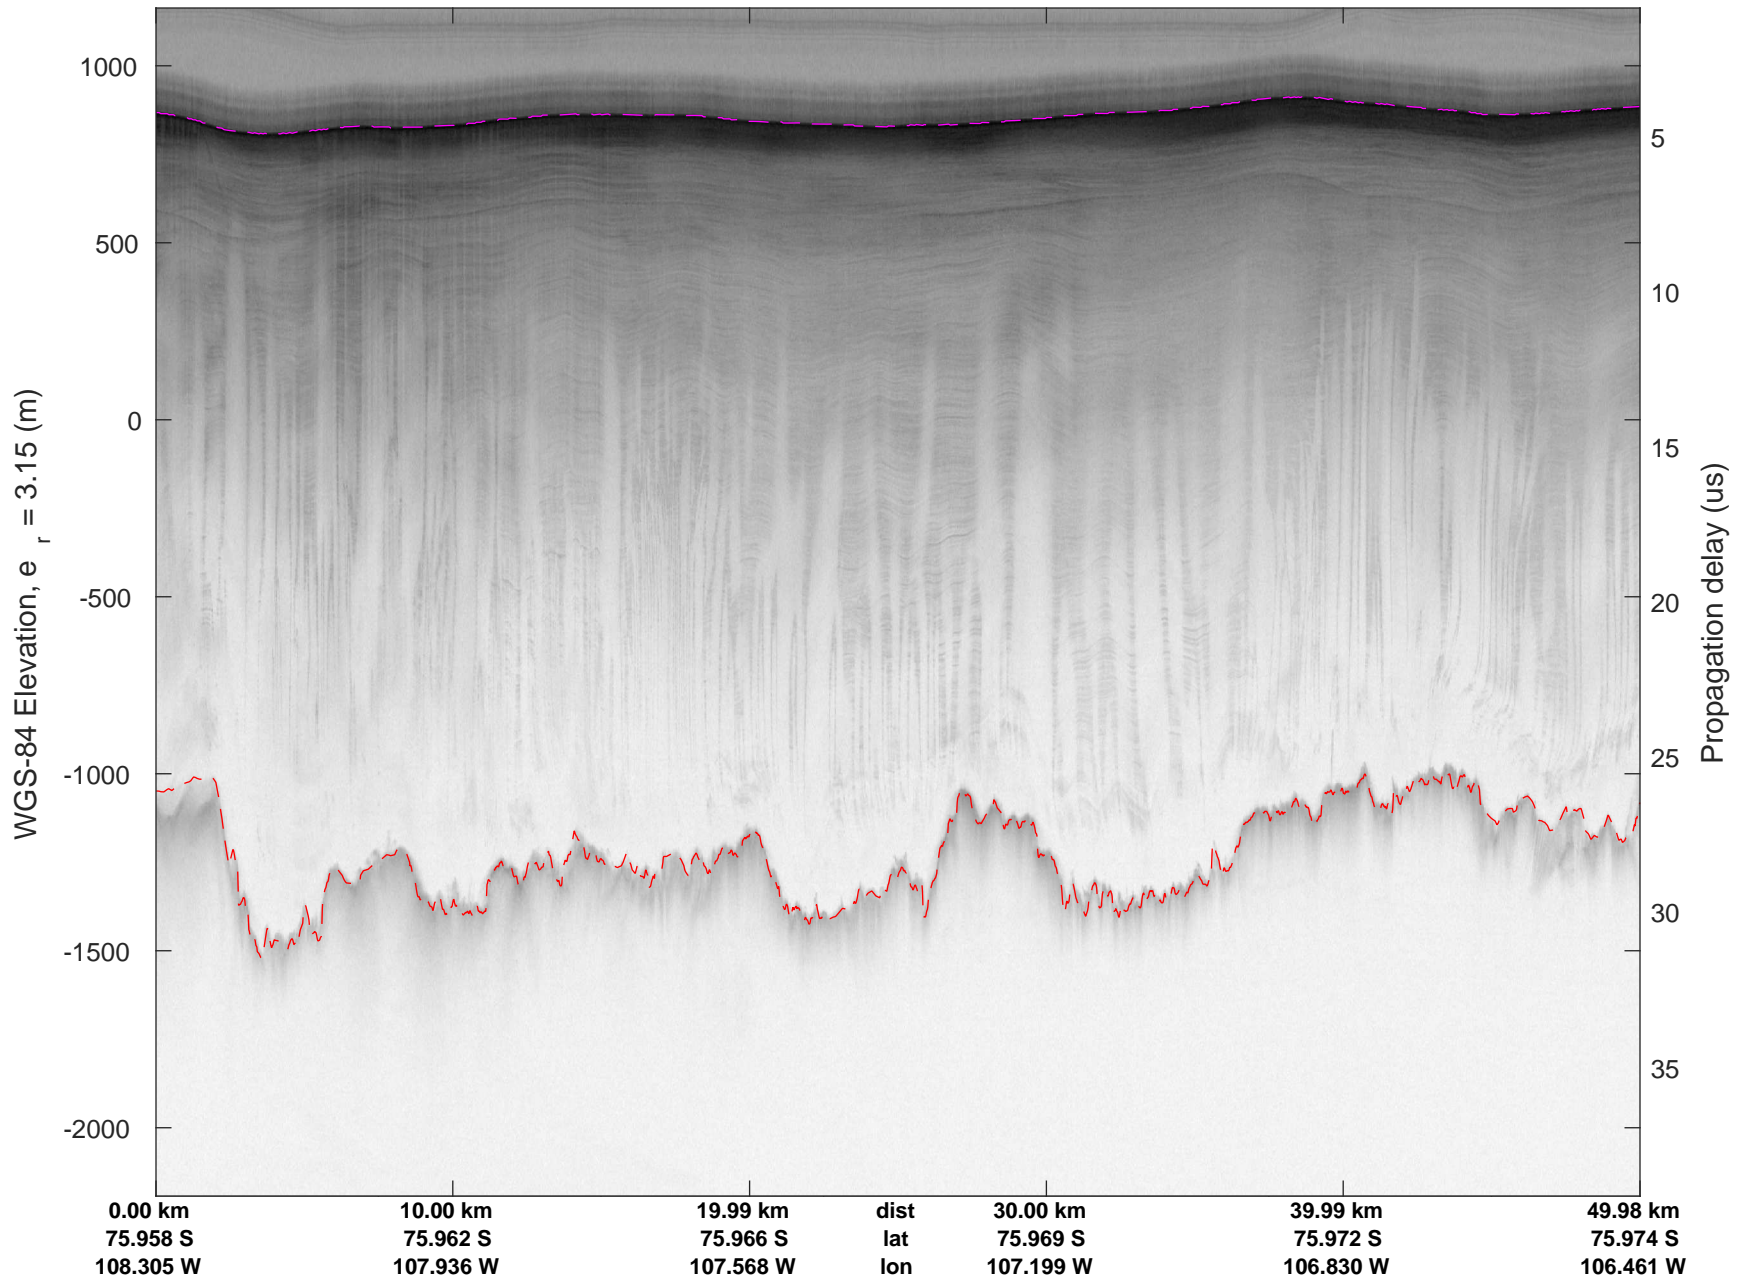

rds 2016_Antarctica_DC8: "Thwaites A" 20161103_06_025: 19:31:49.7 to 19:38:04.2 GPS

rds 2016_Antarctica_DC8: "Thwaites A" 20161103_06_025: 19:31:49.7 to 19:38:04.2 GPS

rds 2016_Antarctica_DC8: "Thwaites A" 20161103_06_026: 19:38:04.5 to 19:44:30.5 GPS

rds 2016_Antarctica_DC8: "Thwaites A" 20161103_06_026: 19:38:04.5 to 19:44:30.5 GPS

rds 2016_Antarctica_DC8: "Thwaites A" 20161103_06_027: 19:44:30.8 to 19:50:47.0 GPS

rds 2016_Antarctica_DC8: "Thwaites A" 20161103_06_027: 19:44:30.8 to 19:50:47.0 GPS