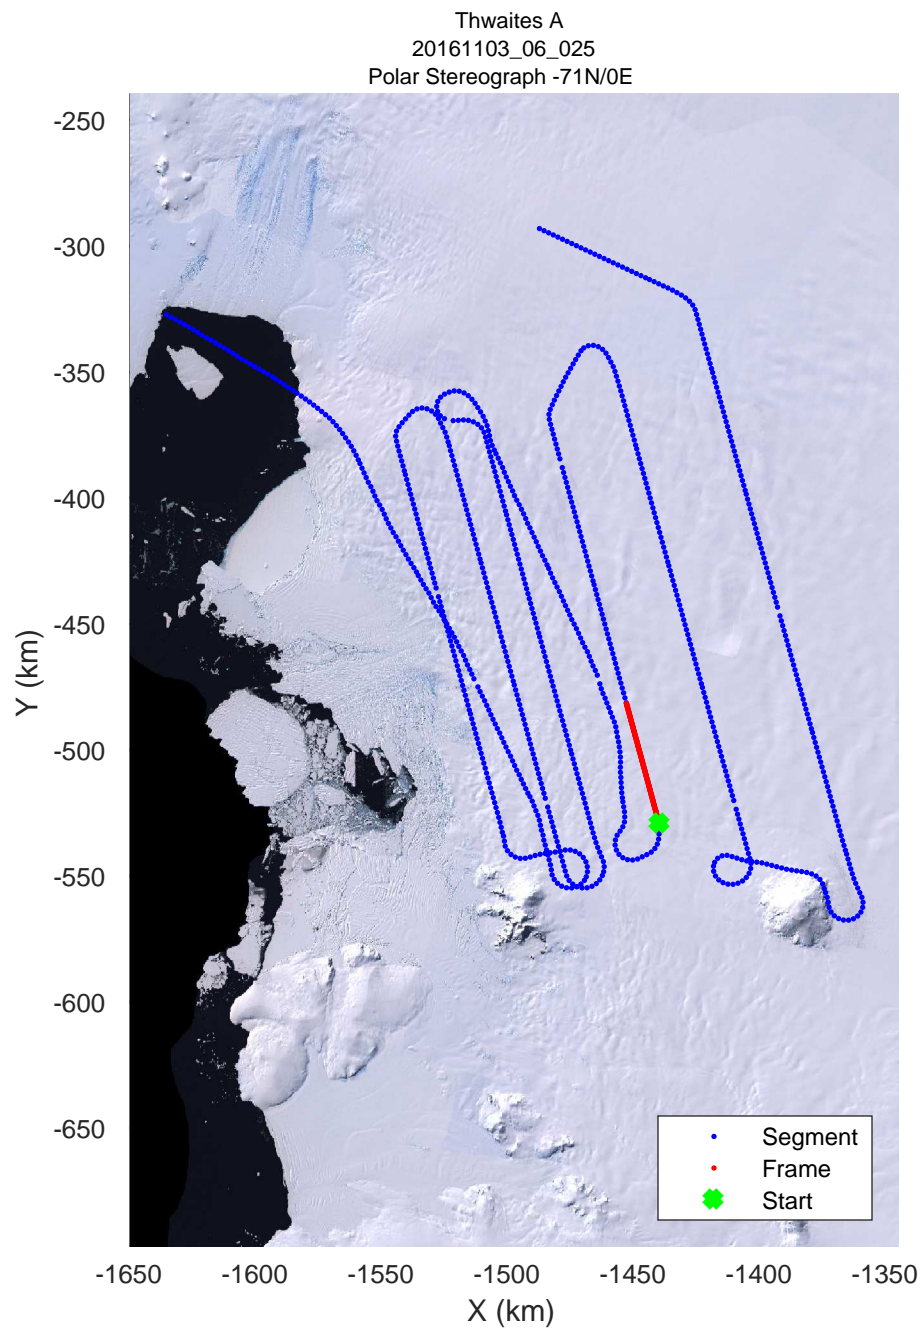

rds 2016_Antarctica_DC8: "Thwaites A" 20161103_06_023: 19:18:44.2 to 19:25:10.7 GPS

rds 2016_Antarctica_DC8: "Thwaites A" 20161103_06_024: 19:25:11.0 to 19:31:49.4 GPS

rds 2016_Antarctica_DC8: "Thwaites A" 20161103_06_024: 19:25:11.0 to 19:31:49.4 GPS