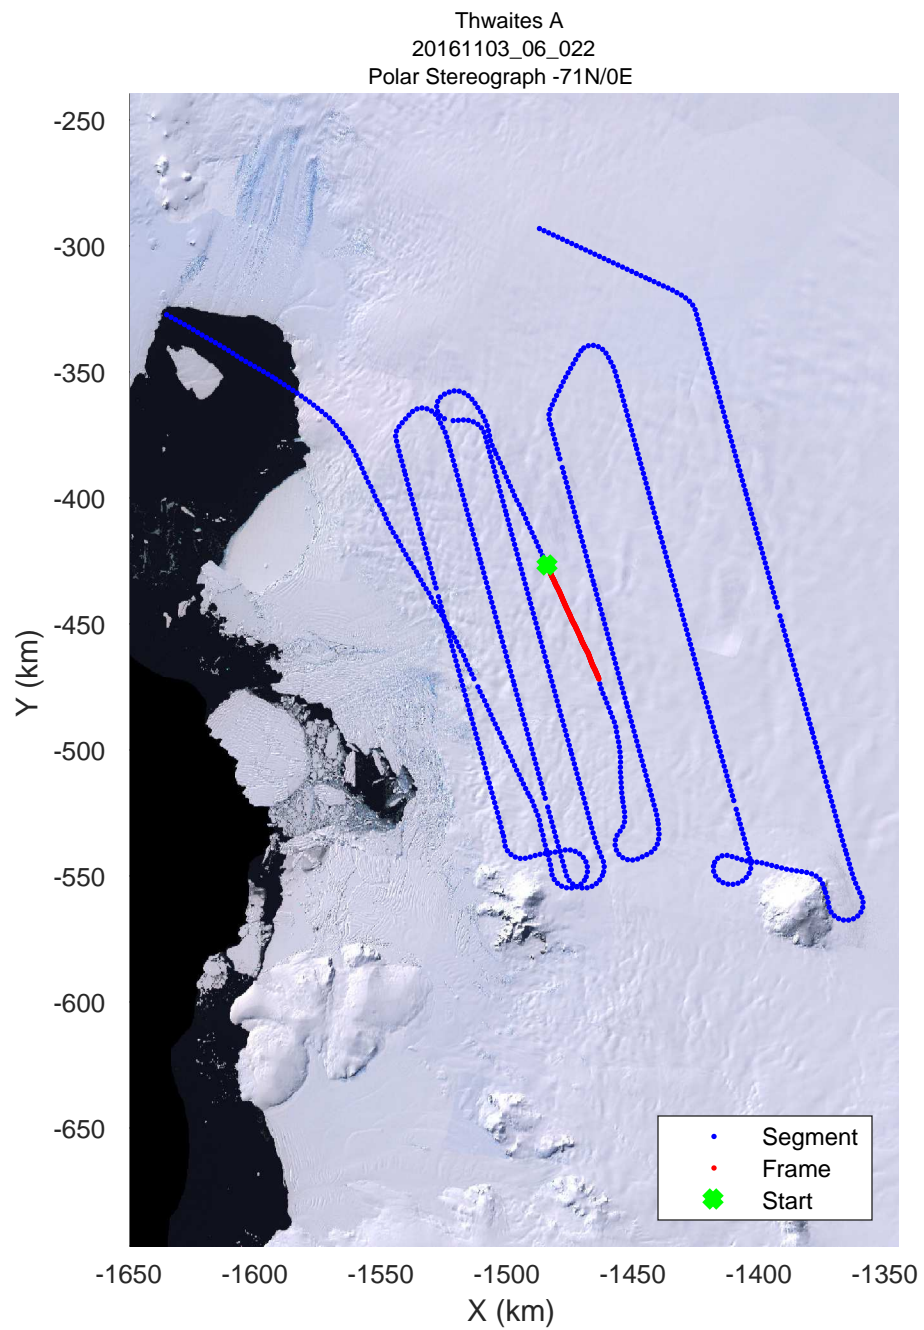

rds 2016_Antarctica_DC8: "Thwaites A" 20161103_06_020: 18:59:48.9 to 19:05:56.6 GPS

rds 2016_Antarctica_DC8: "Thwaites A" 20161103_06_021: 19:05:56.8 to 19:12:16.1 GPS

rds 2016_Antarctica_DC8: "Thwaites A" 20161103_06_021: 19:05:56.8 to 19:12:16.1 GPS