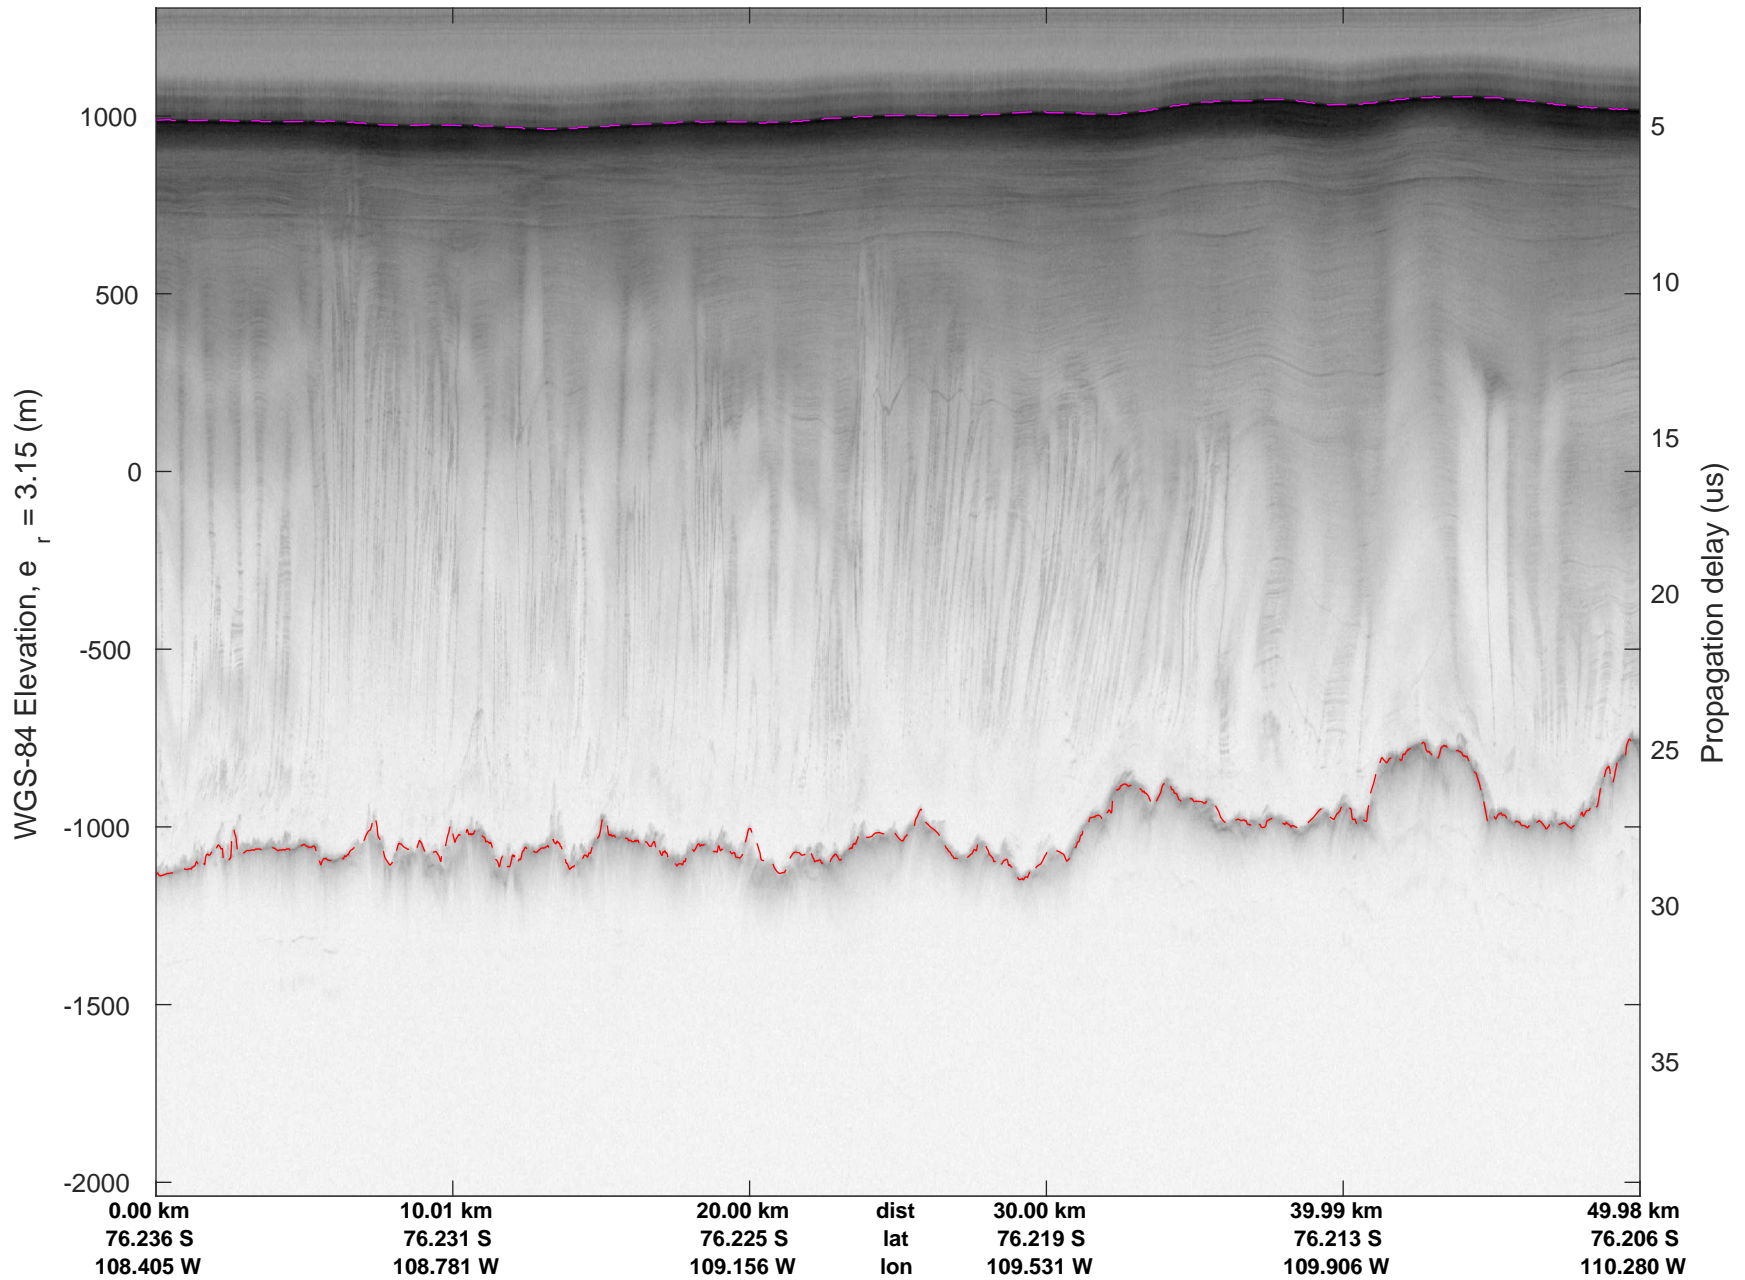

rds 2016_Antarctica_DC8: "Thwaites A" 20161103_06_032: 20:15:51.2 to 20:21:55.4 GPS