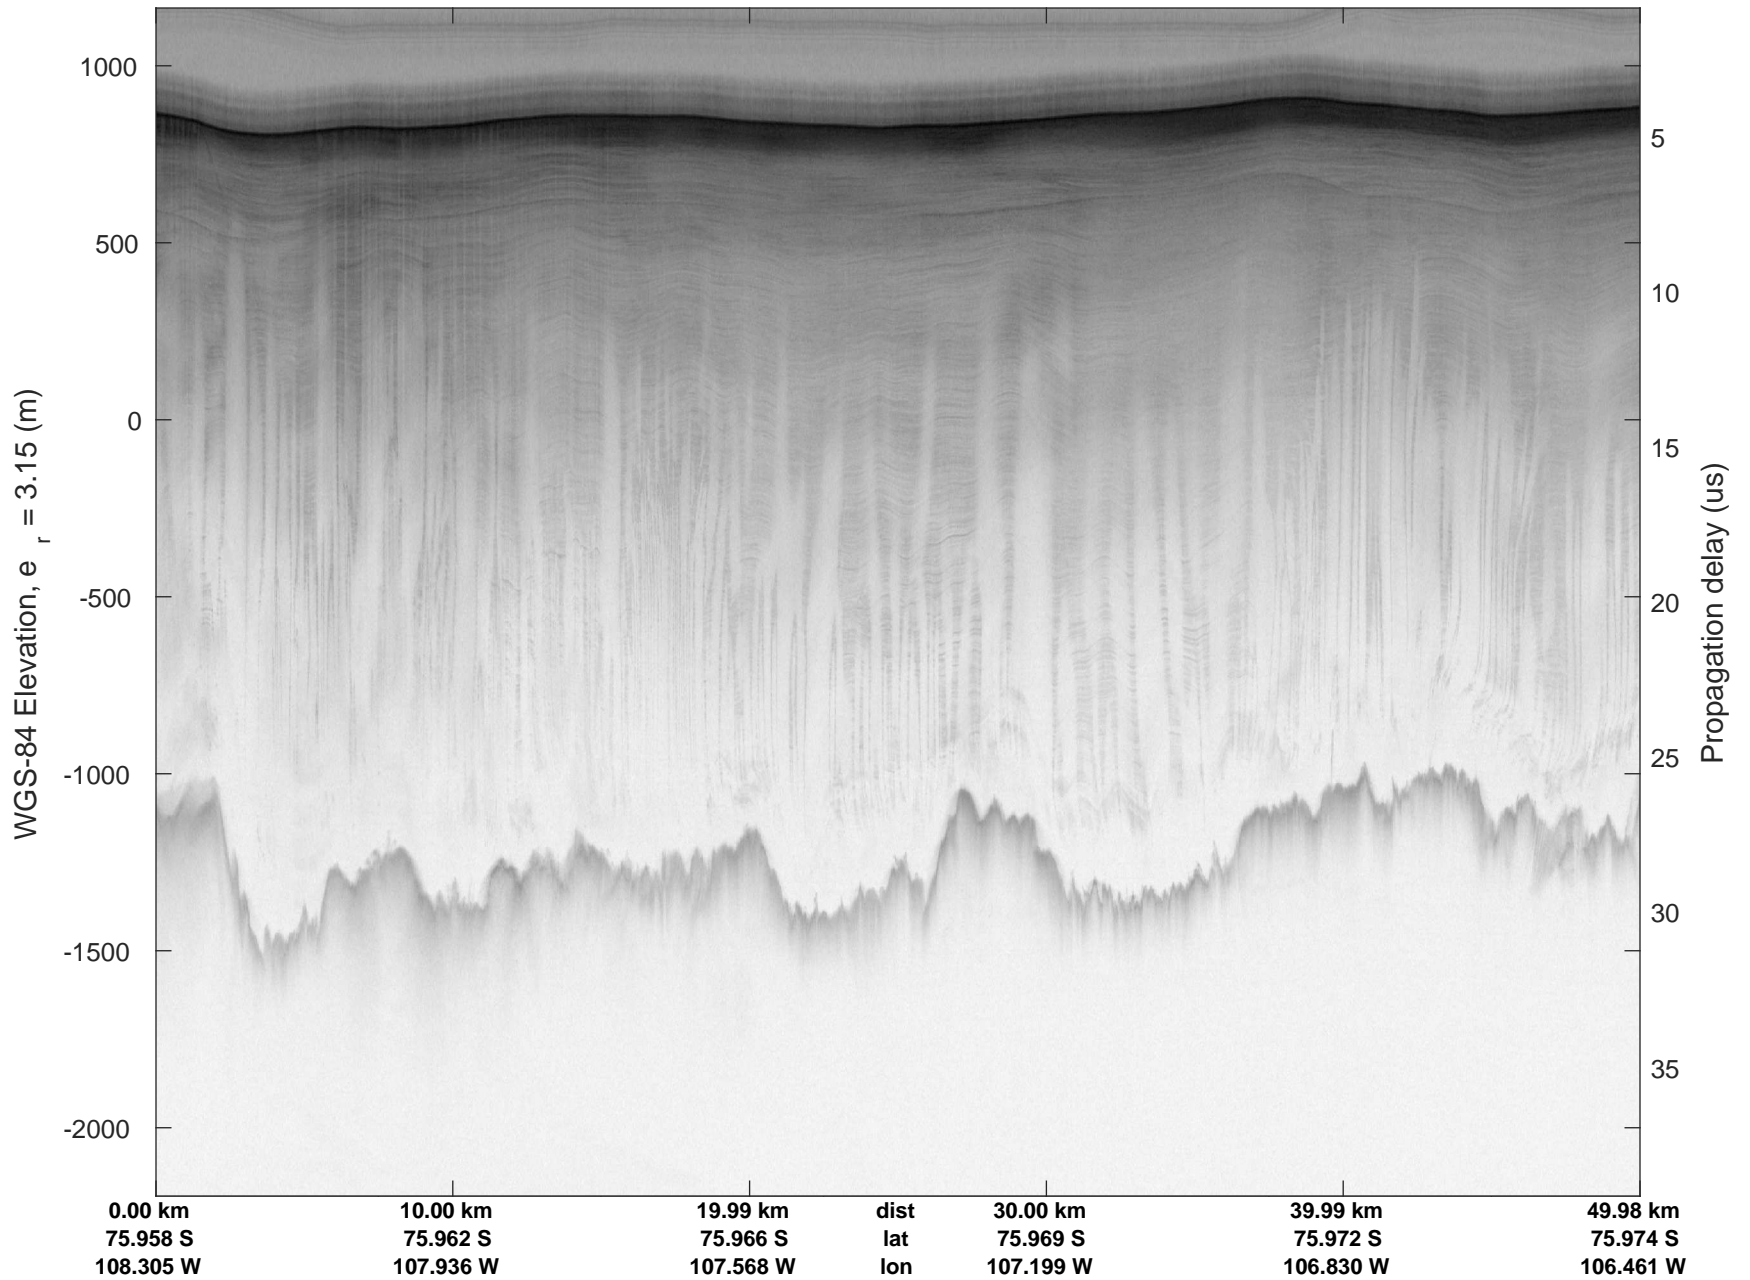

rds 2016_Antarctica_DC8: "Thwaites A" 20161103_06_025: 19:31:49.7 to 19:38:04.2 GPS

rds 2016_Antarctica_DC8: "Thwaites A" 20161103_06_025: 19:31:49.7 to 19:38:04.2 GPS

rds 2016_Antarctica_DC8: "Thwaites A" 20161103_06_026: 19:38:04.5 to 19:44:30.5 GPS