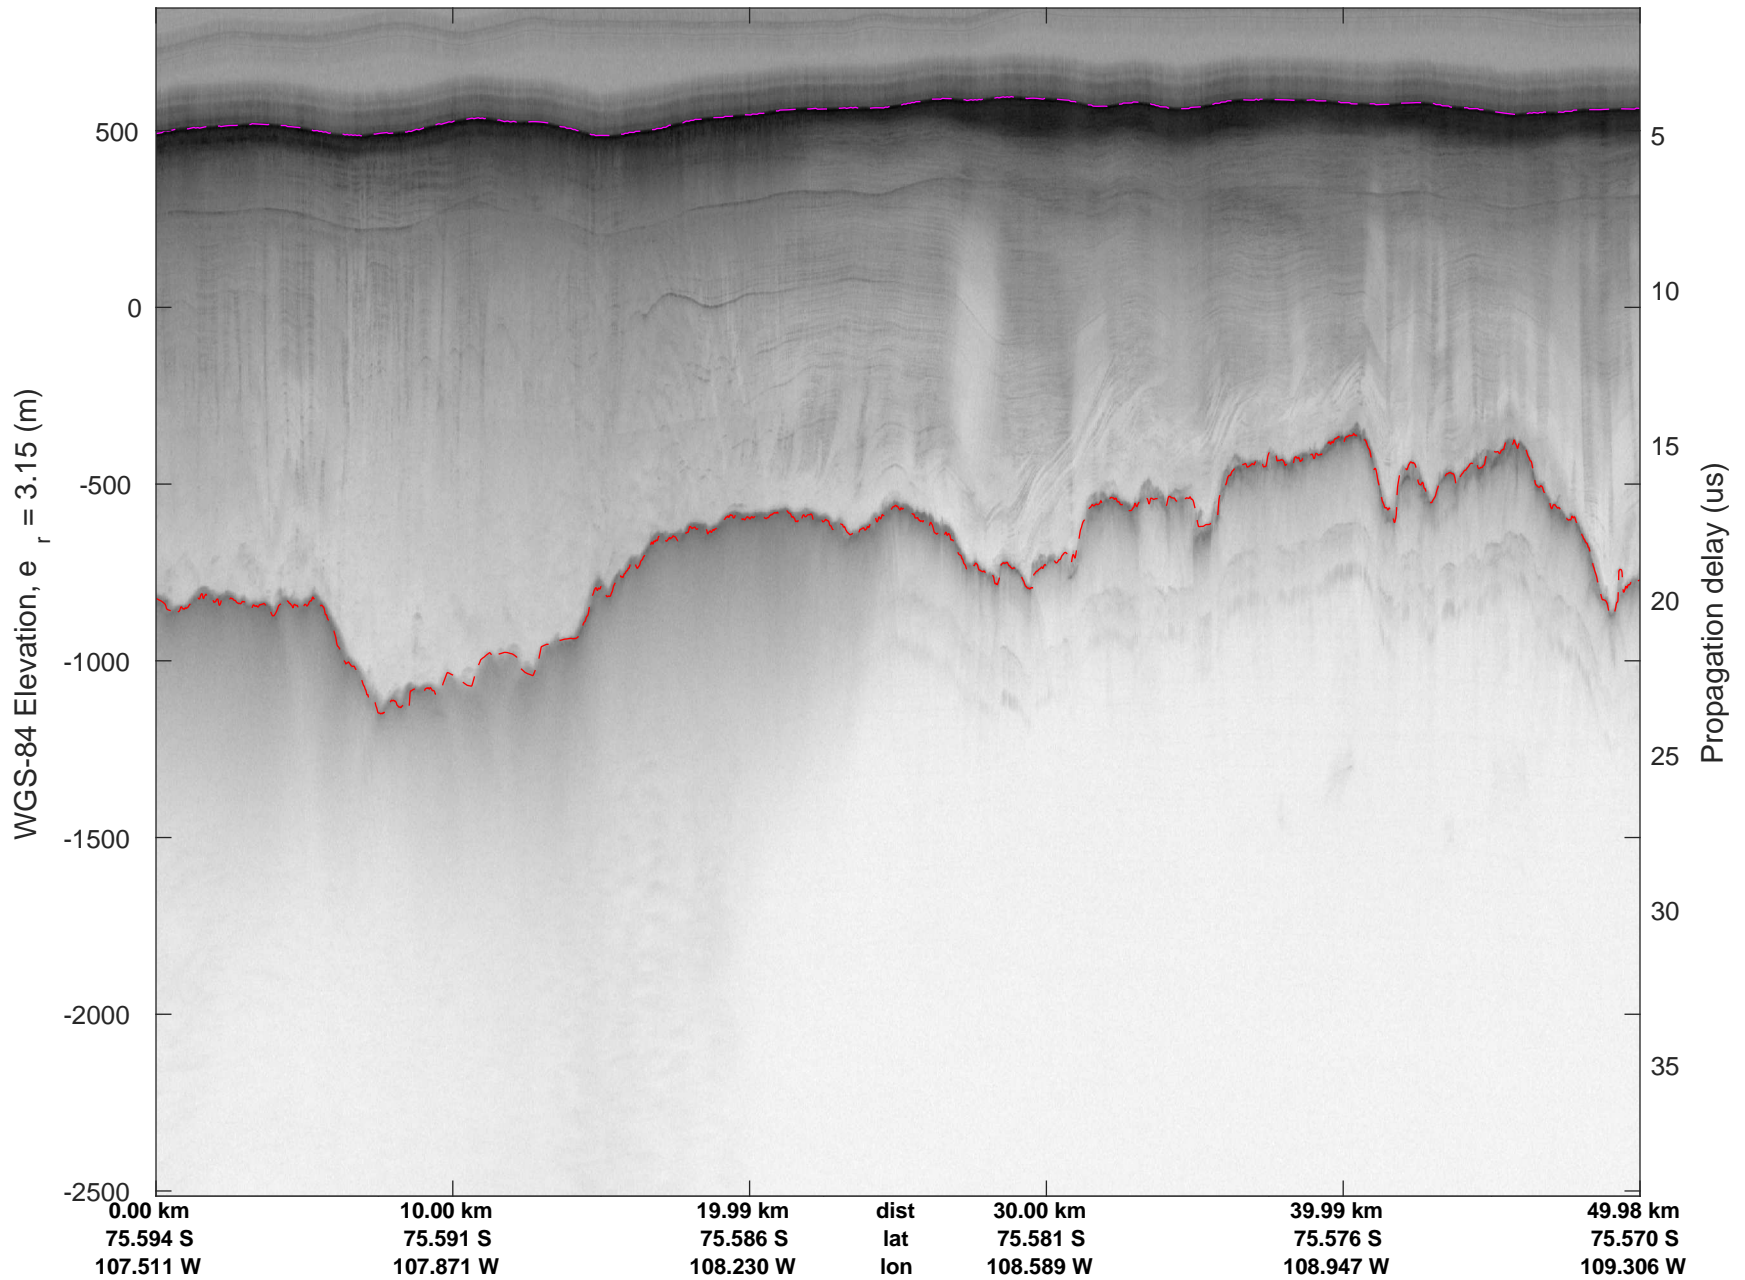

rds 2016_Antarctica_DC8: "Thwaites A" 20161103_06_014: 18:22:35.8 to 18:28:50.2 GPS