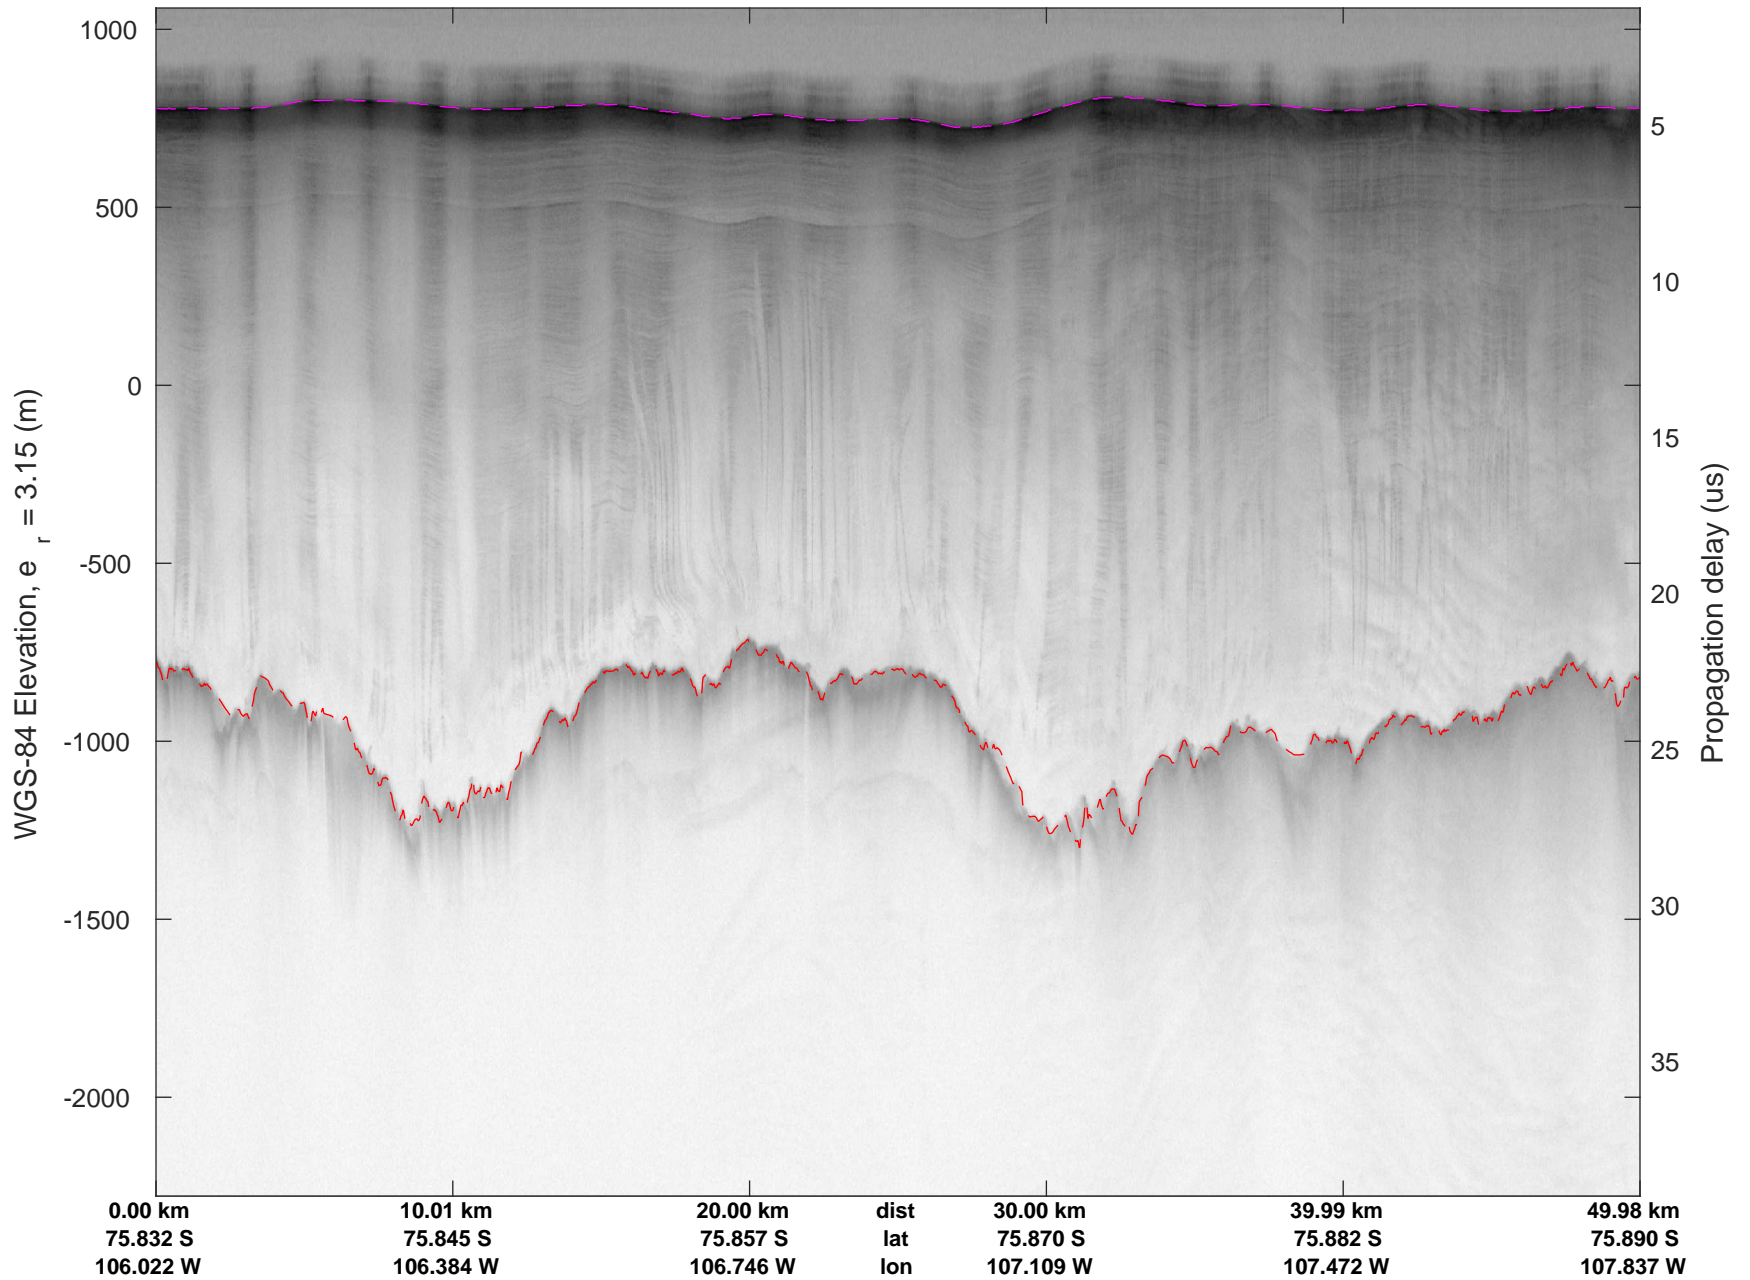

rds 2016_Antarctica_DC8: "Thwaites A" 20161103_06_022: 19:12:16.3 to 19:18:44.0 GPS