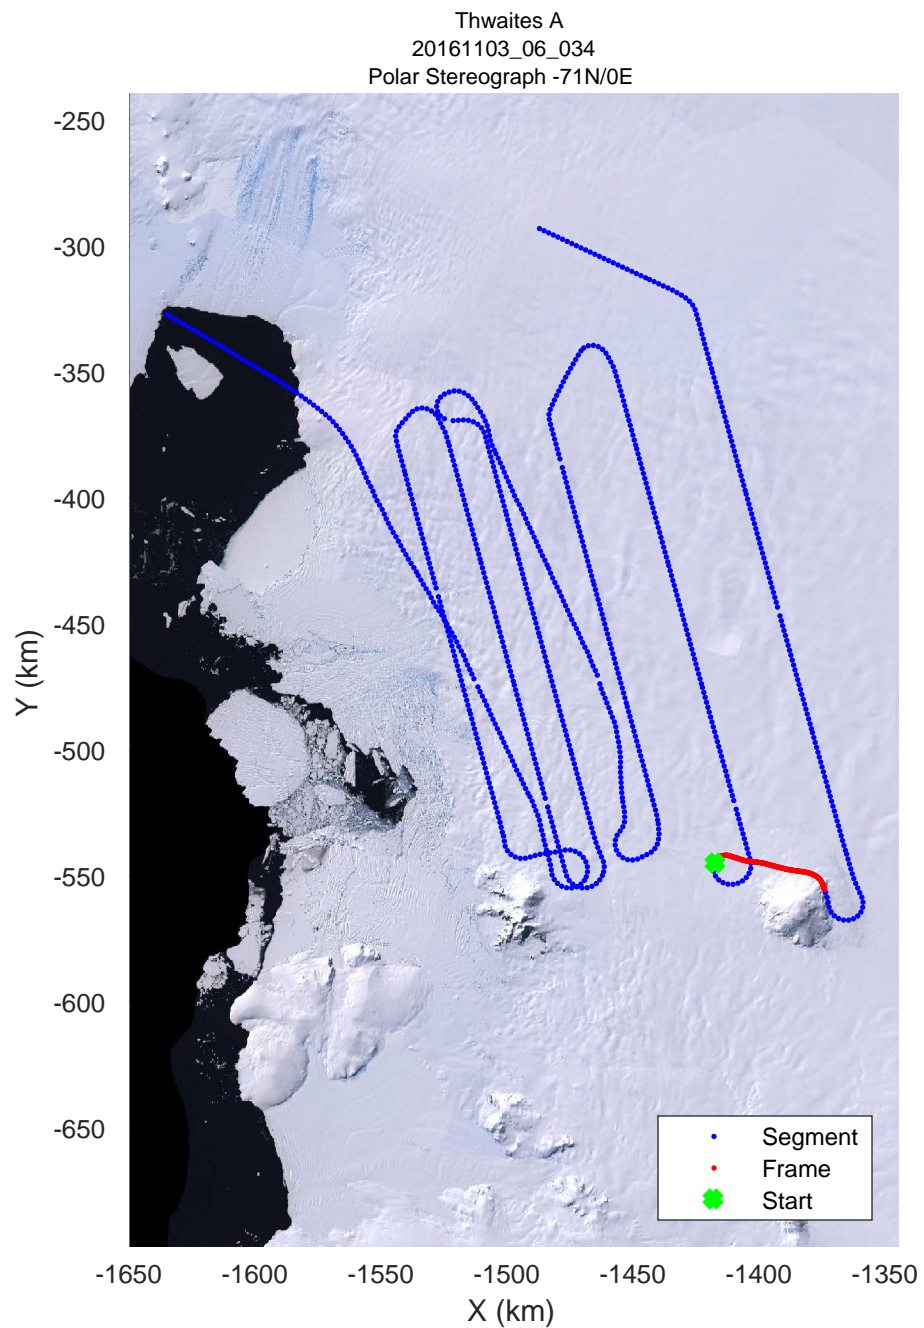

rds 2016_Antarctica_DC8: "Thwaites A" 20161103_06_032: 20:15:51.2 to 20:21:55.4 GPS

rds 2016_Antarctica_DC8: "Thwaites A" 20161103_06_033: 20:21:55.6 to 20:27:59.0 GPS

rds 2016_Antarctica_DC8: "Thwaites A" 20161103_06_033: 20:21:55.6 to 20:27:59.0 GPS