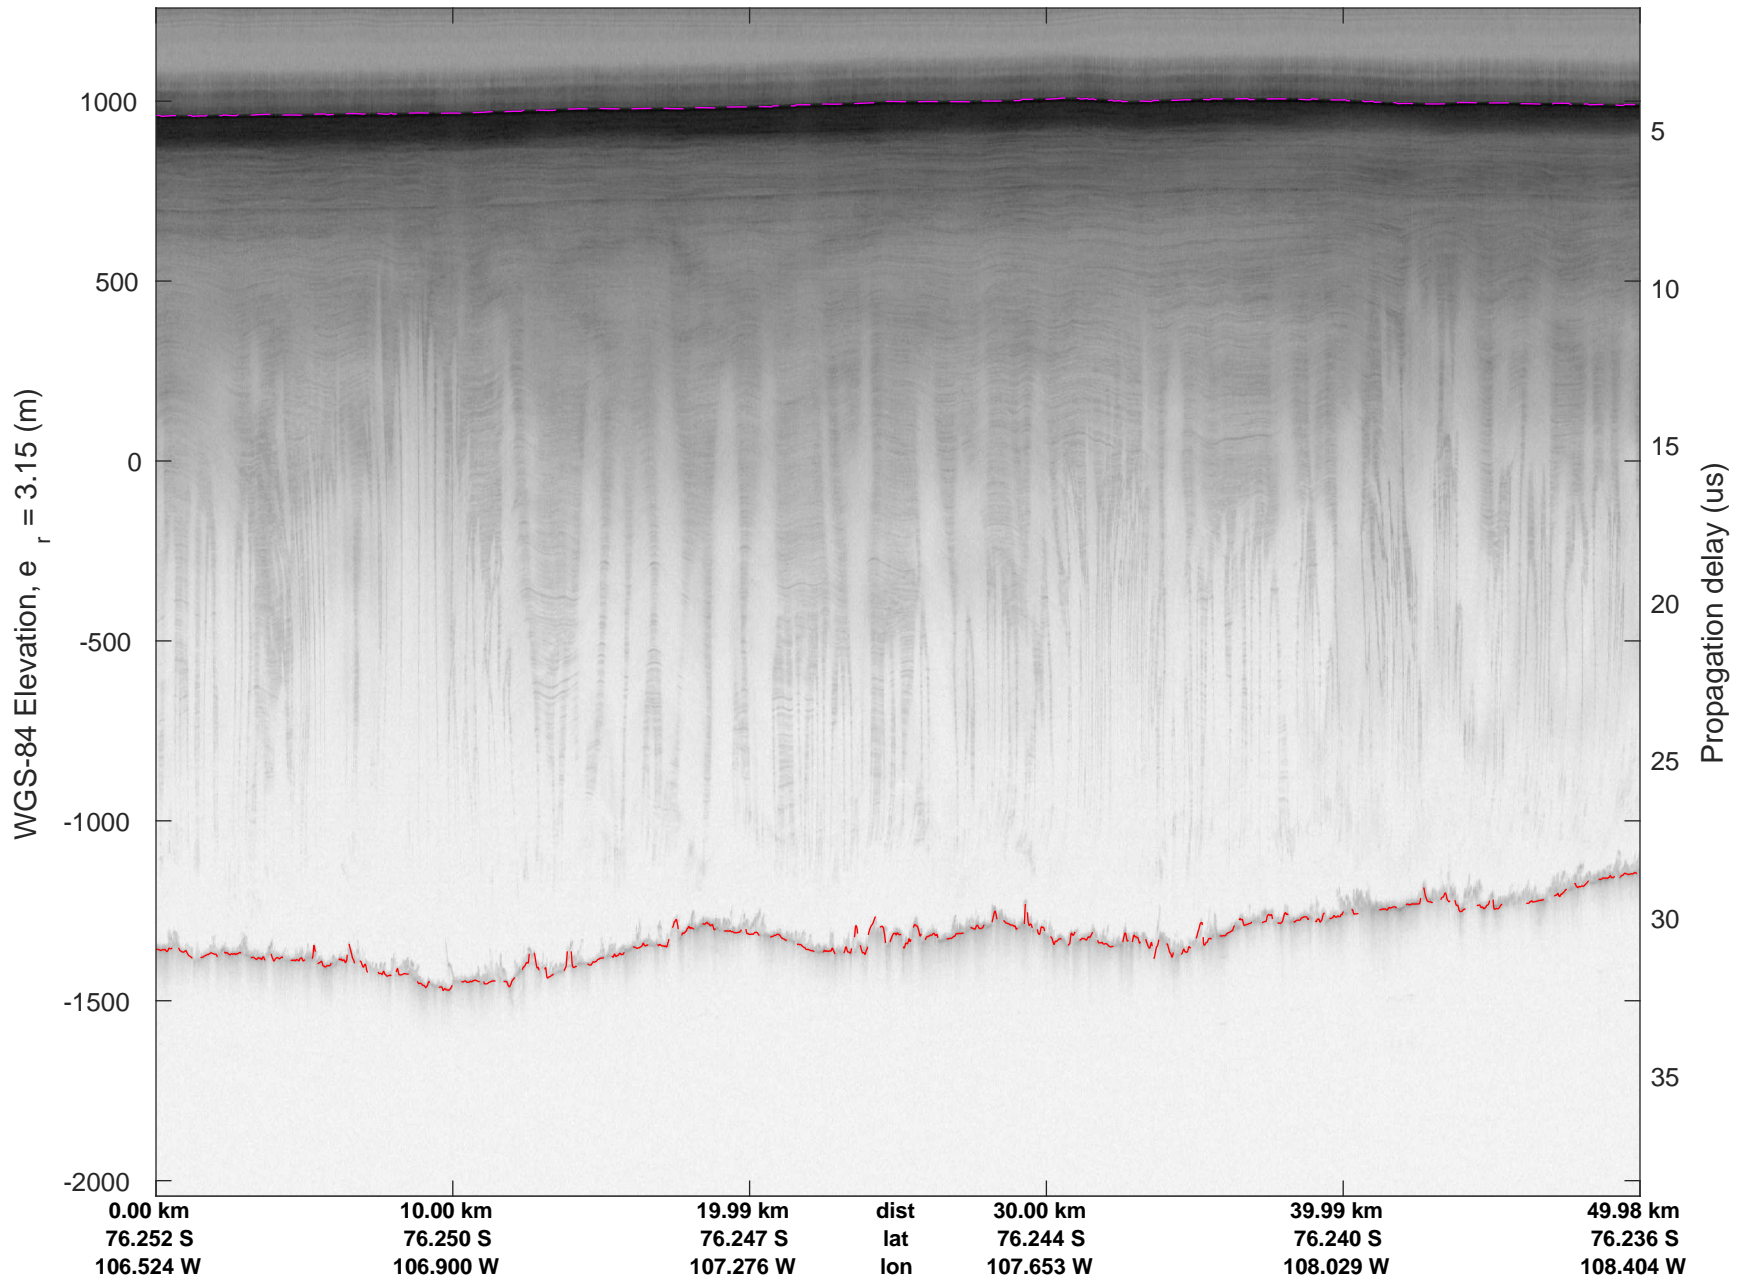

rds 2016_Antarctica_DC8: "Thwaites A" 20161103_06_031: 20:09:42.8 to 20:15:50.9 GPS