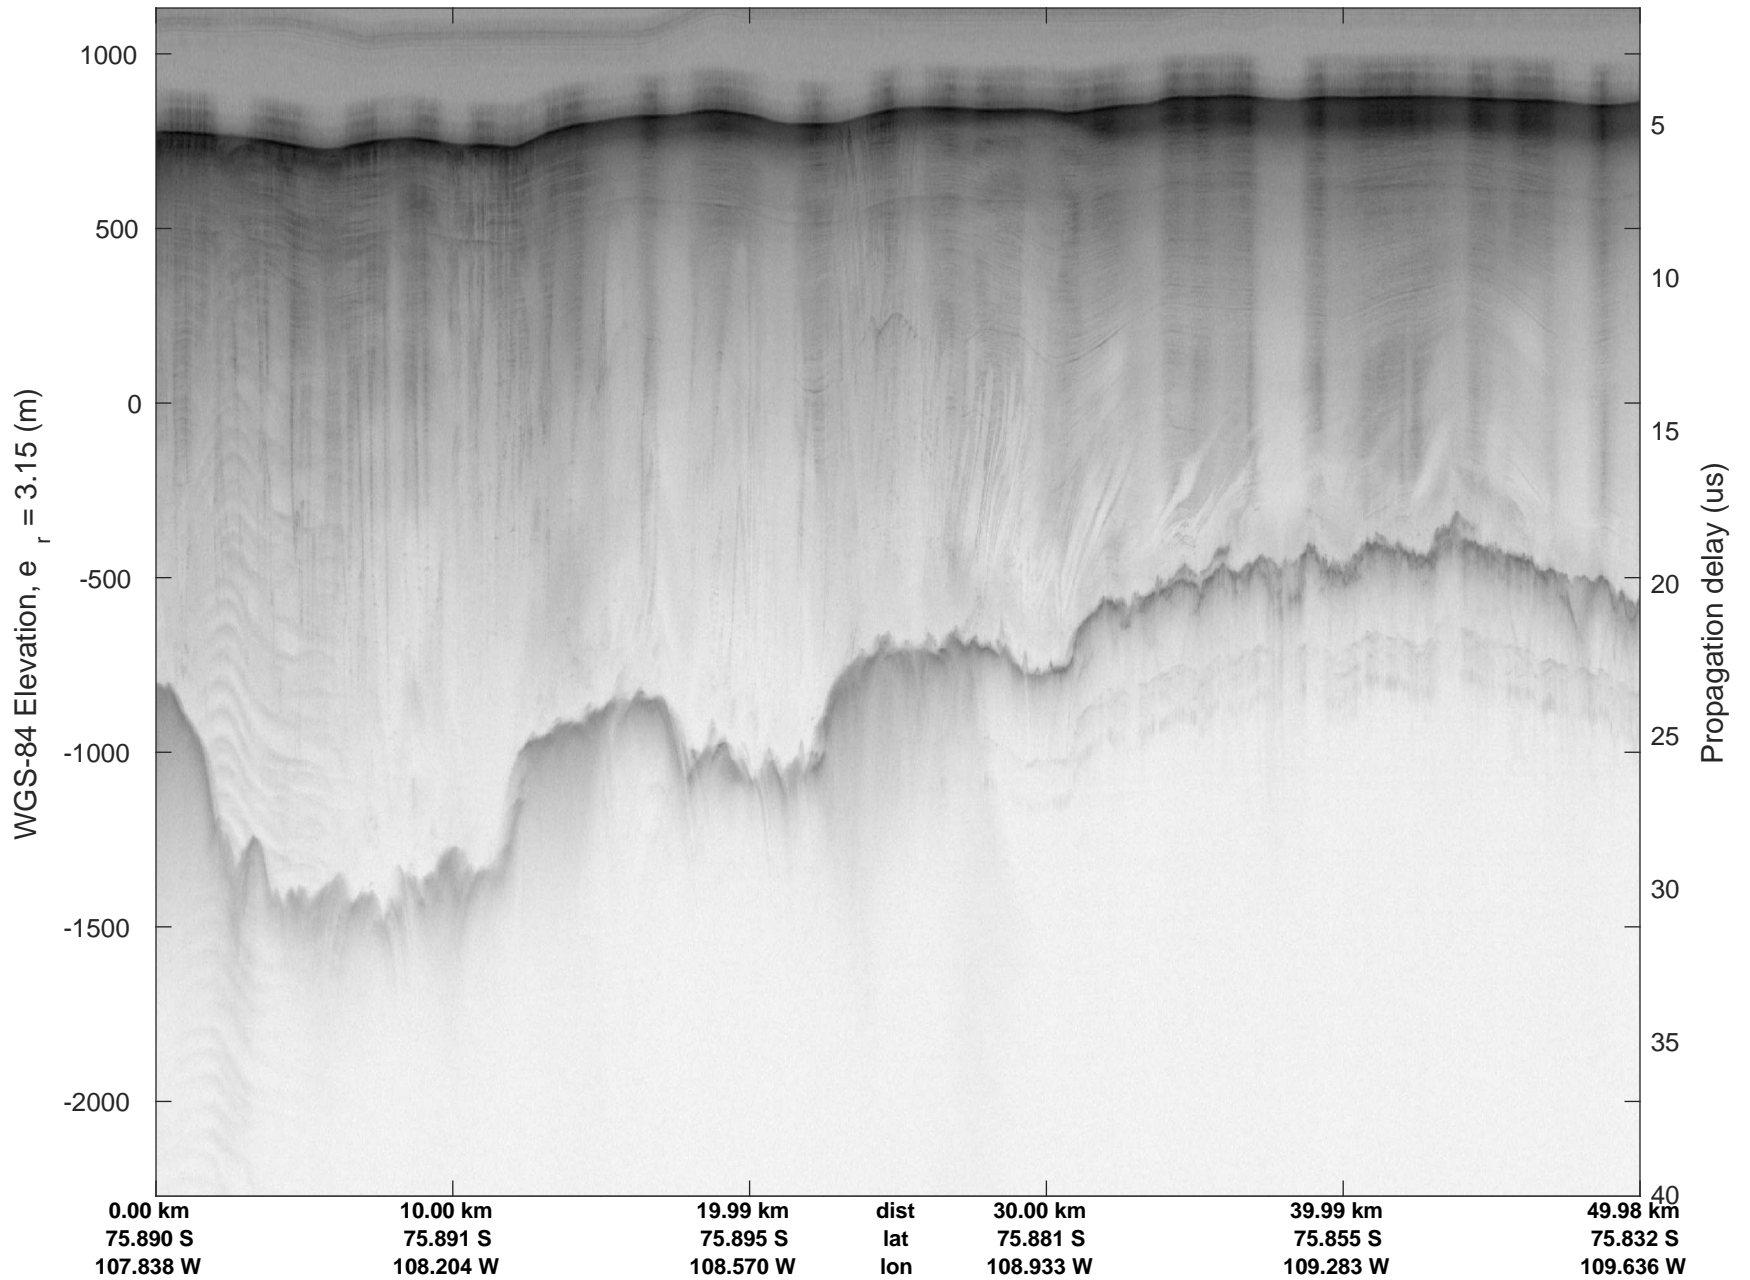

rds 2016_Antarctica_DC8: "Thwaites A" 20161103_06_022: 19:12:16.3 to 19:18:44.0 GPS

rds 2016_Antarctica_DC8: "Thwaites A" 20161103_06_022: 19:12:16.3 to 19:18:44.0 GPS

rds 2016_Antarctica_DC8: "Thwaites A" 20161103_06_023: 19:18:44.2 to 19:25:10.7 GPS