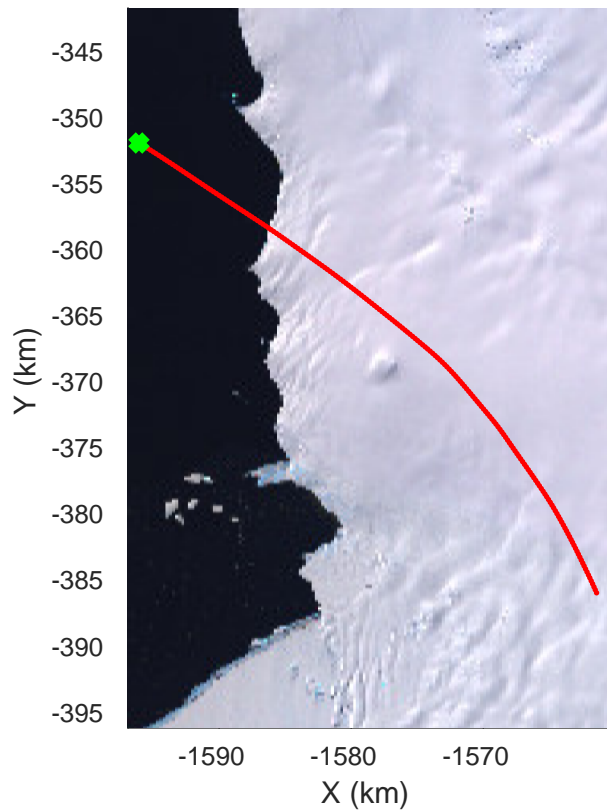

rds 2016_Antarctica_DC8: "Thwaites A" 20161103_06_001: 17:03:03.5 to 17:08:12.5 GPS

rds 2016_Antarctica_DC8: "Thwaites A" 20161103_06_001: 17:03:03.5 to 17:08:12.5 GPS

rds 2016_Antarctica_DC8: "Thwaites A" 20161103_06_002: 17:08:12.8 to 17:13:32.2 GPS