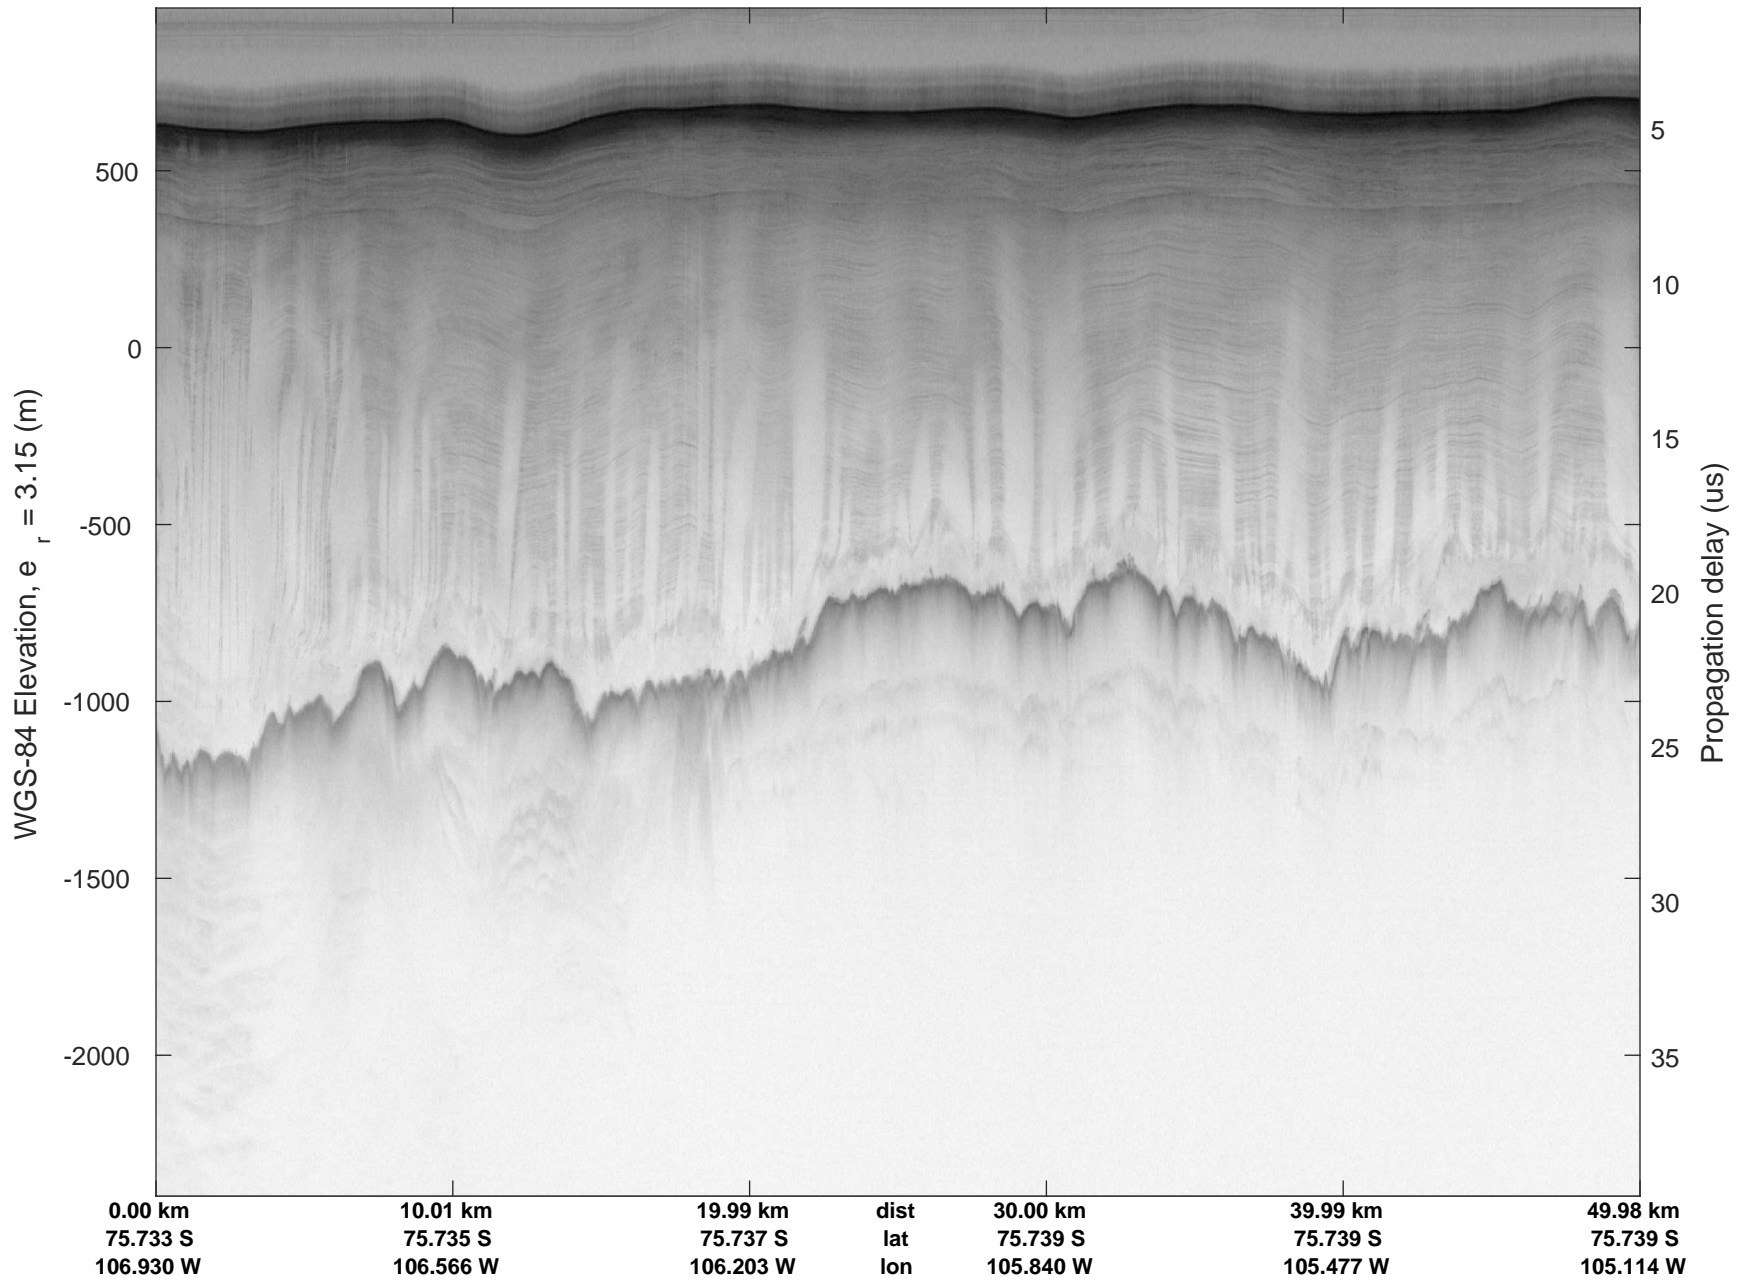

rds 2016_Antarctica_DC8: "Thwaites A" 20161103_06_018: 18:47:27.6 to 18:53:38.9 GPS