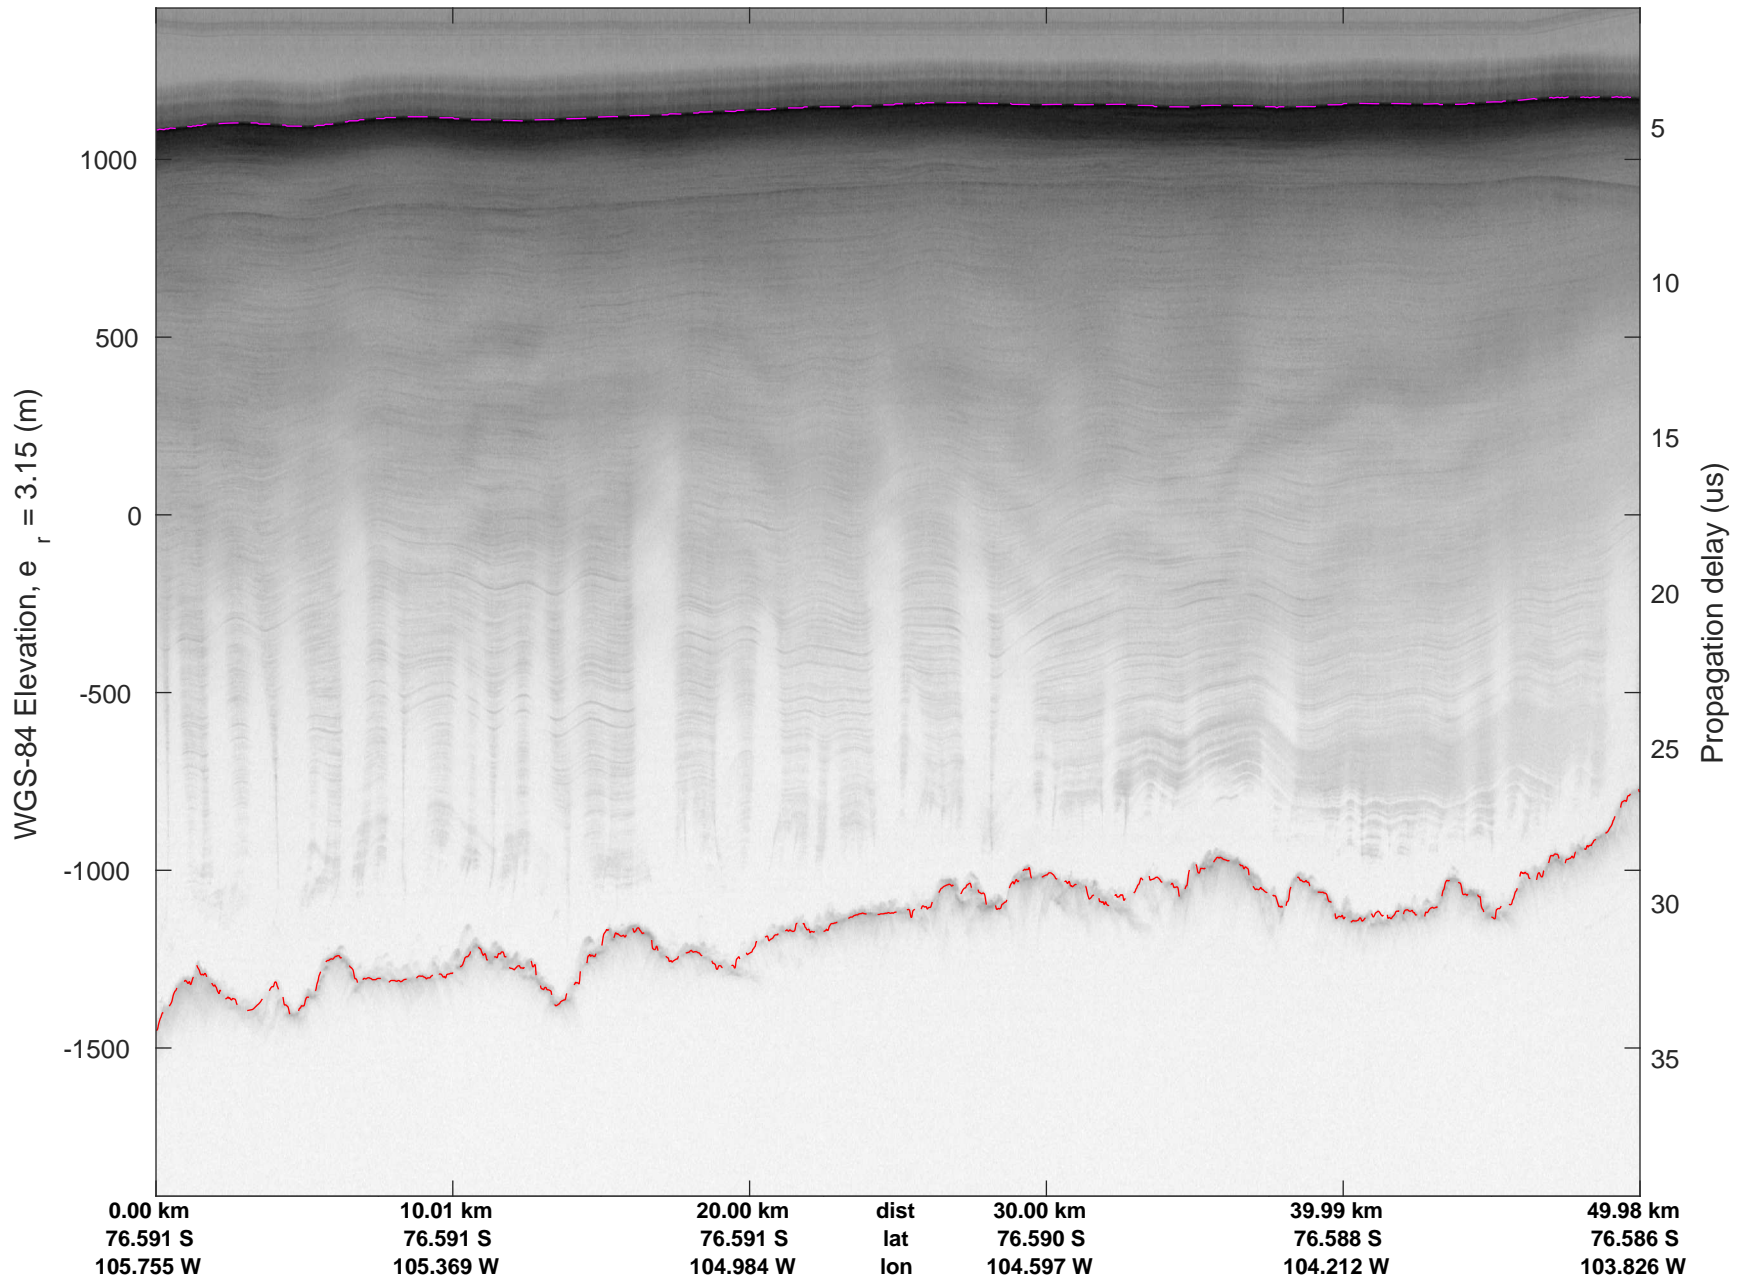

rds 2016_Antarctica_DC8: "Thwaites A" 20161103_06_037: 20:46:42.6 to 20:52:47.0 GPS

rds 2016_Antarctica_DC8: "Thwaites A" 20161103_06_037: 20:46:42.6 to 20:52:47.0 GPS

rds 2016_Antarctica_DC8: "Thwaites A" 20161103_06_038: 20:52:47.2 to 20:59:00.7 GPS

rds 2016_Antarctica_DC8: "Thwaites A" 20161103_06_038: 20:52:47.2 to 20:59:00.7 GPS

rds 2016_Antarctica_DC8: "Thwaites A" 20161103_06_039: 20:59:01.0 to 21:04:53.5 GPS

rds 2016_Antarctica_DC8: "Thwaites A" 20161103_06_039: 20:59:01.0 to 21:04:53.5 GPS

rds 2016_Antarctica_DC8: "Thwaites A" 20161103_06_040: 21:04:53.7 to 21:10:29.5 GPS

rds 2016_Antarctica_DC8: "Thwaites A" 20161103_06_040: 21:04:53.7 to 21:10:29.5 GPS

rds 2016_Antarctica_DC8: "Thwaites A" 20161103_06_041: 21:10:29.7 to 21:14:49.1 GPS