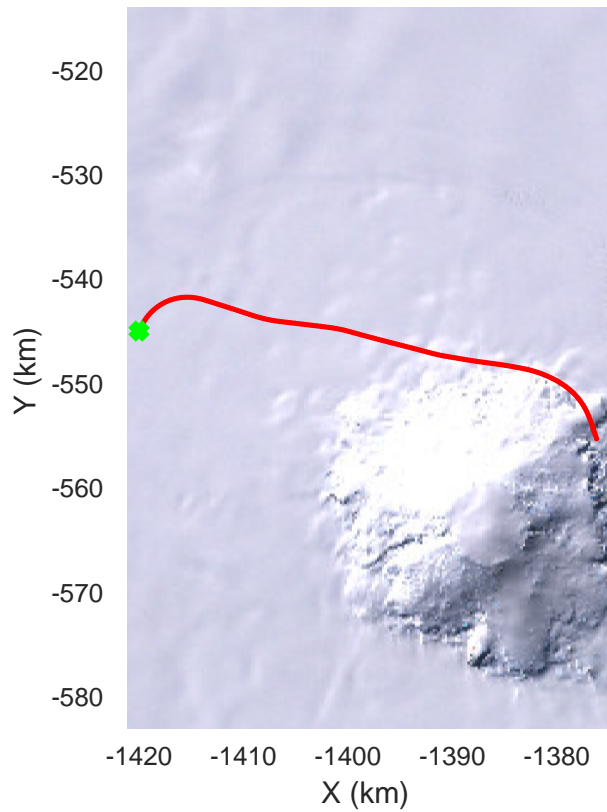

rds 2016_Antarctica_DC8: "Thwaites A" 20161103_06_032: 20:15:51.2 to 20:21:55.4 GPS

rds 2016_Antarctica_DC8: "Thwaites A" 20161103_06_033: 20:21:55.6 to 20:27:59.0 GPS

rds 2016_Antarctica_DC8: "Thwaites A" 20161103_06_033: 20:21:55.6 to 20:27:59.0 GPS