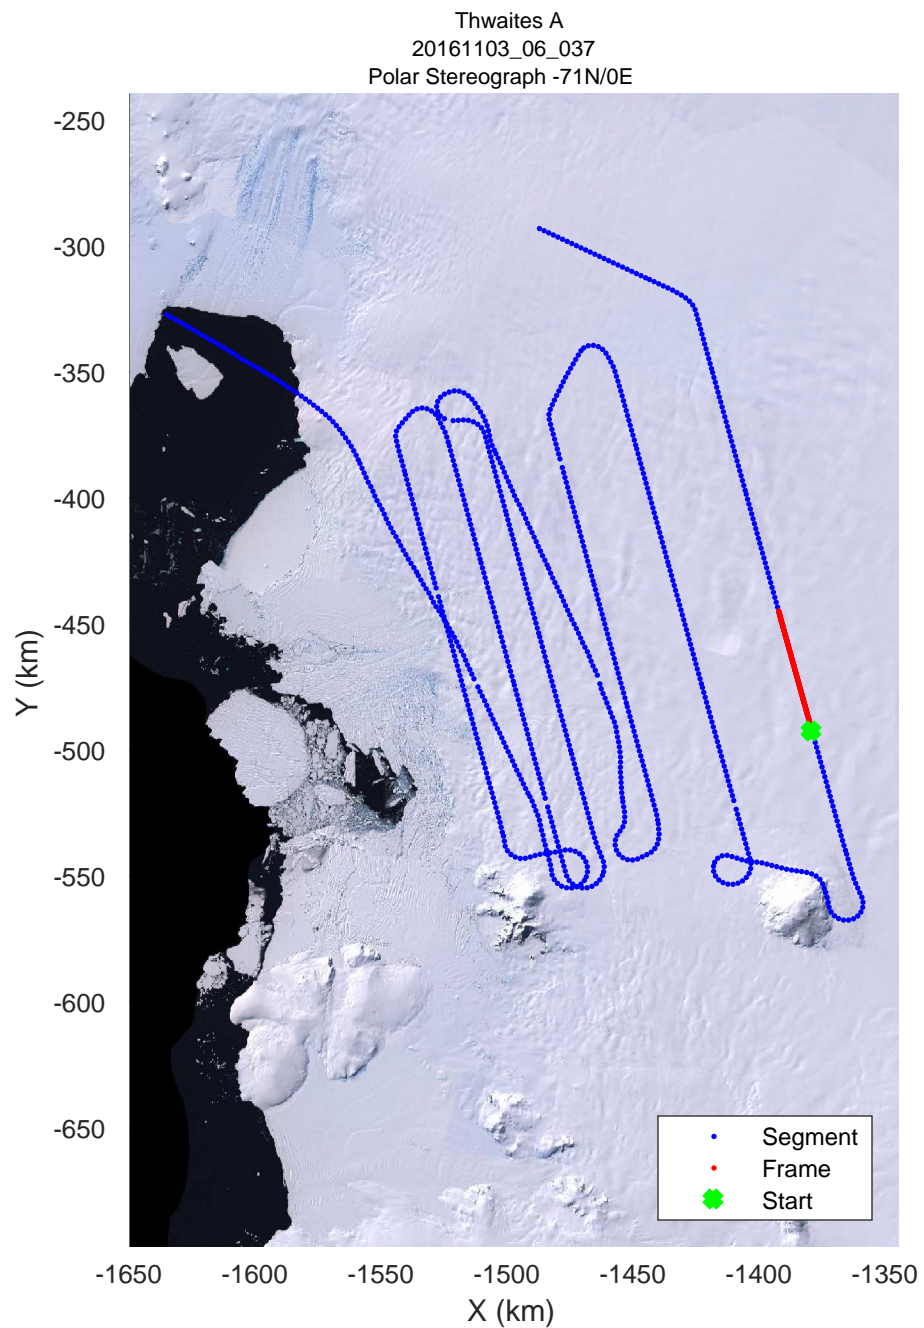

rds 2016_Antarctica_DC8: "Thwaites A" 20161103_06_035: 20:34:31.7 to 20:40:41.3 GPS

rds 2016_Antarctica_DC8: "Thwaites A" 20161103_06_036: 20:40:41.5 to 20:46:42.4 GPS

rds 2016_Antarctica_DC8: "Thwaites A" 20161103_06_036: 20:40:41.5 to 20:46:42.4 GPS