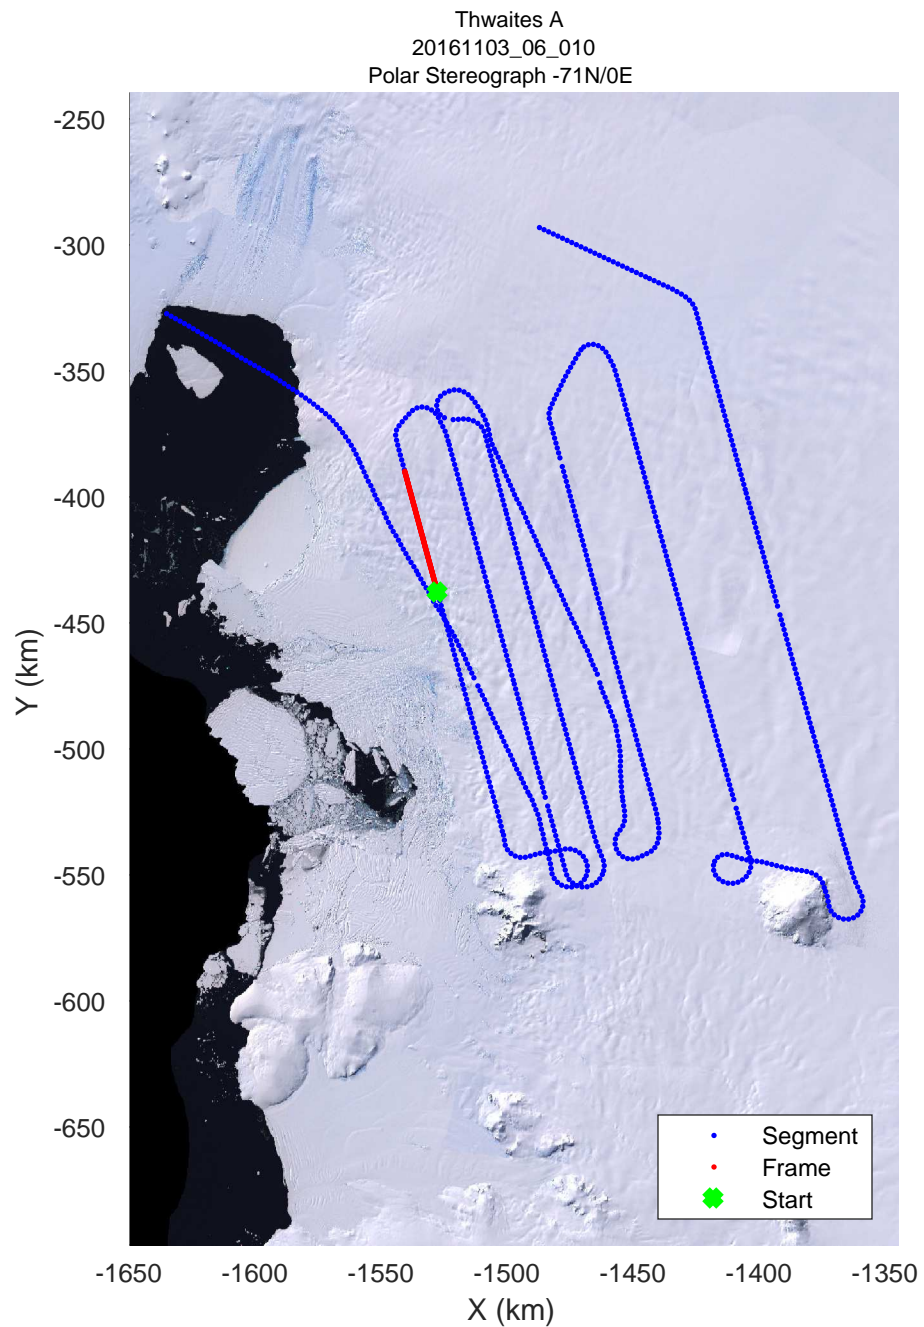

rds 2016_Antarctica_DC8: "Thwaites A" 20161103_06_008: 17:43:36.7 to 17:50:19.6 GPS

rds 2016_Antarctica_DC8: "Thwaites A" 20161103_06_009: 17:50:19.9 to 17:56:60.0 GPS

rds 2016_Antarctica_DC8: "Thwaites A" 20161103_06_009: 17:50:19.9 to 17:56:60.0 GPS