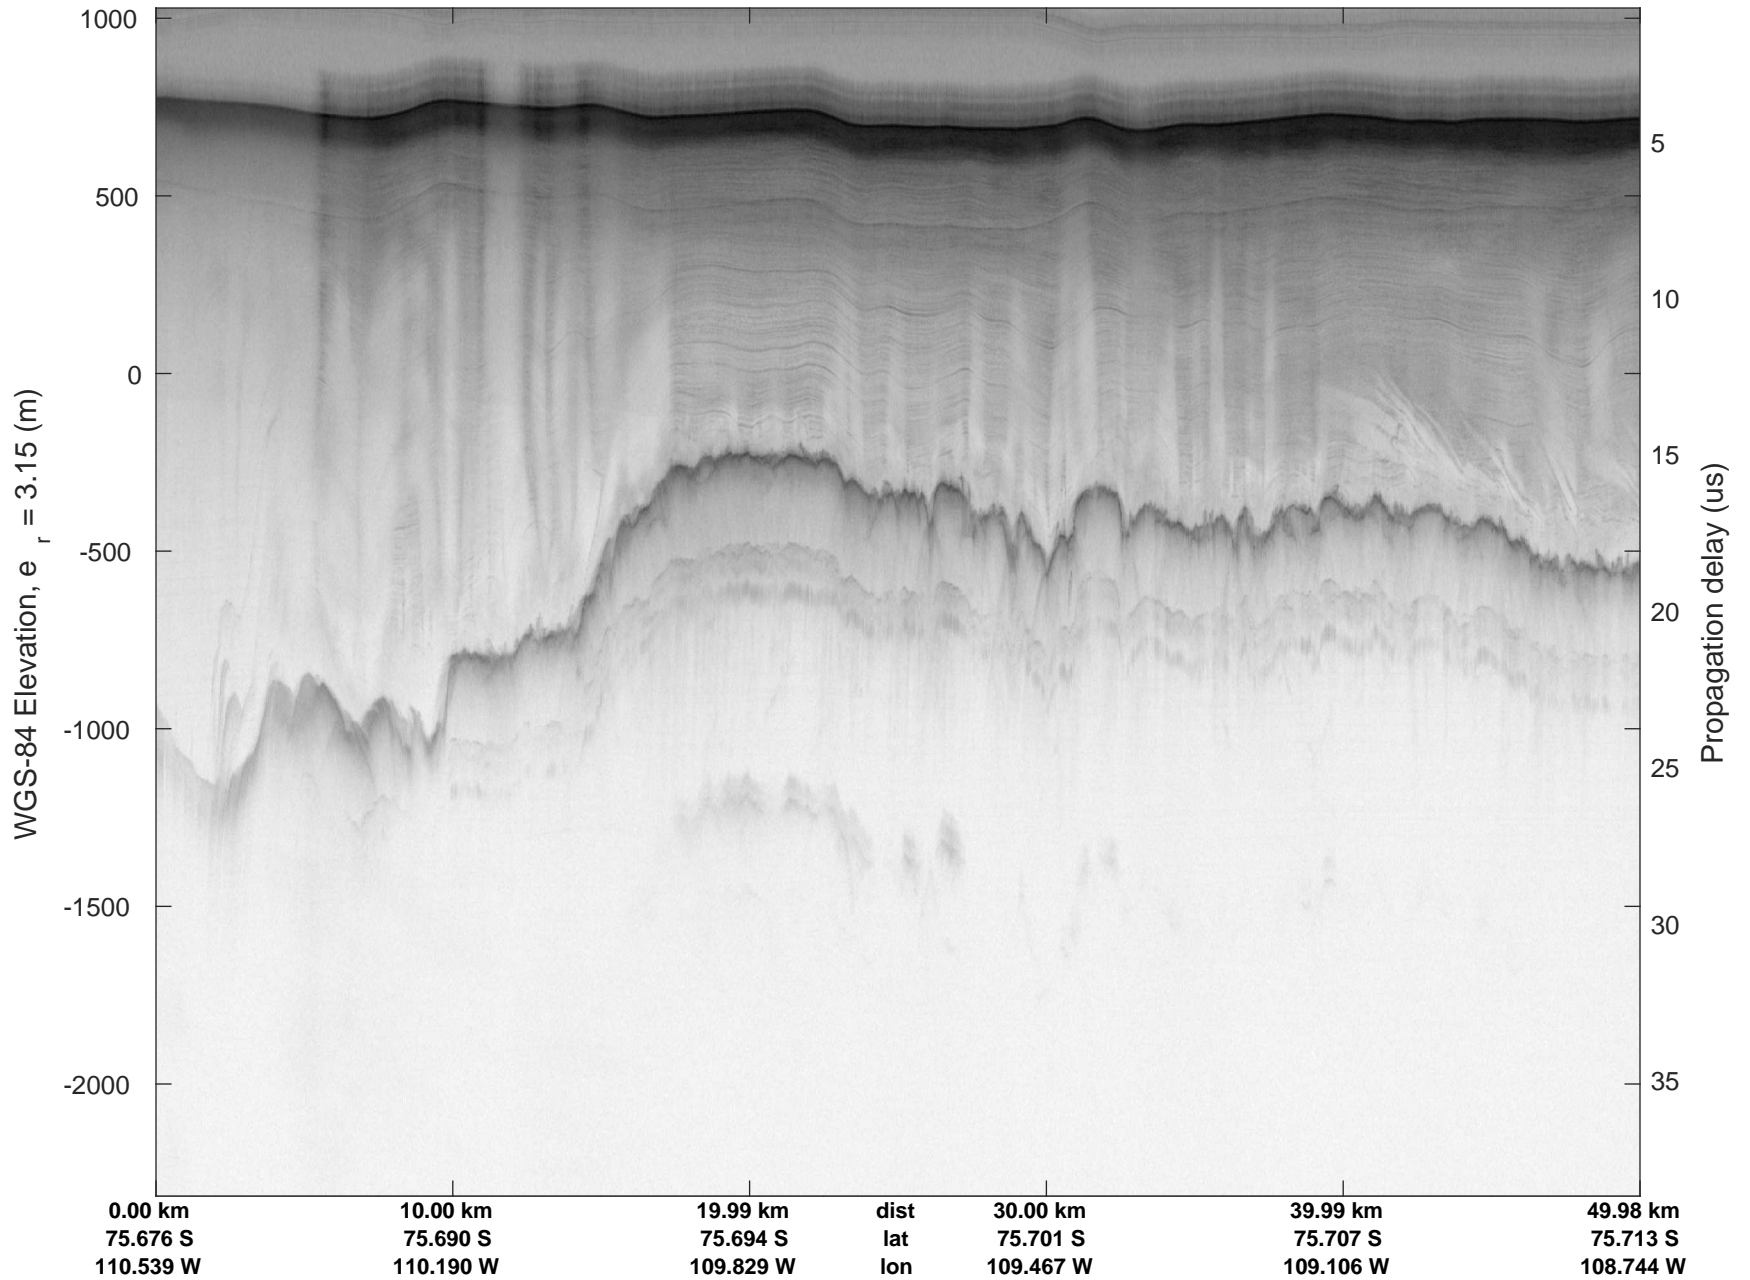

rds 2016_Antarctica_DC8: "Thwaites A" 20161103_06_016: 18:35:03.7 to 18:41:17.6 GPS