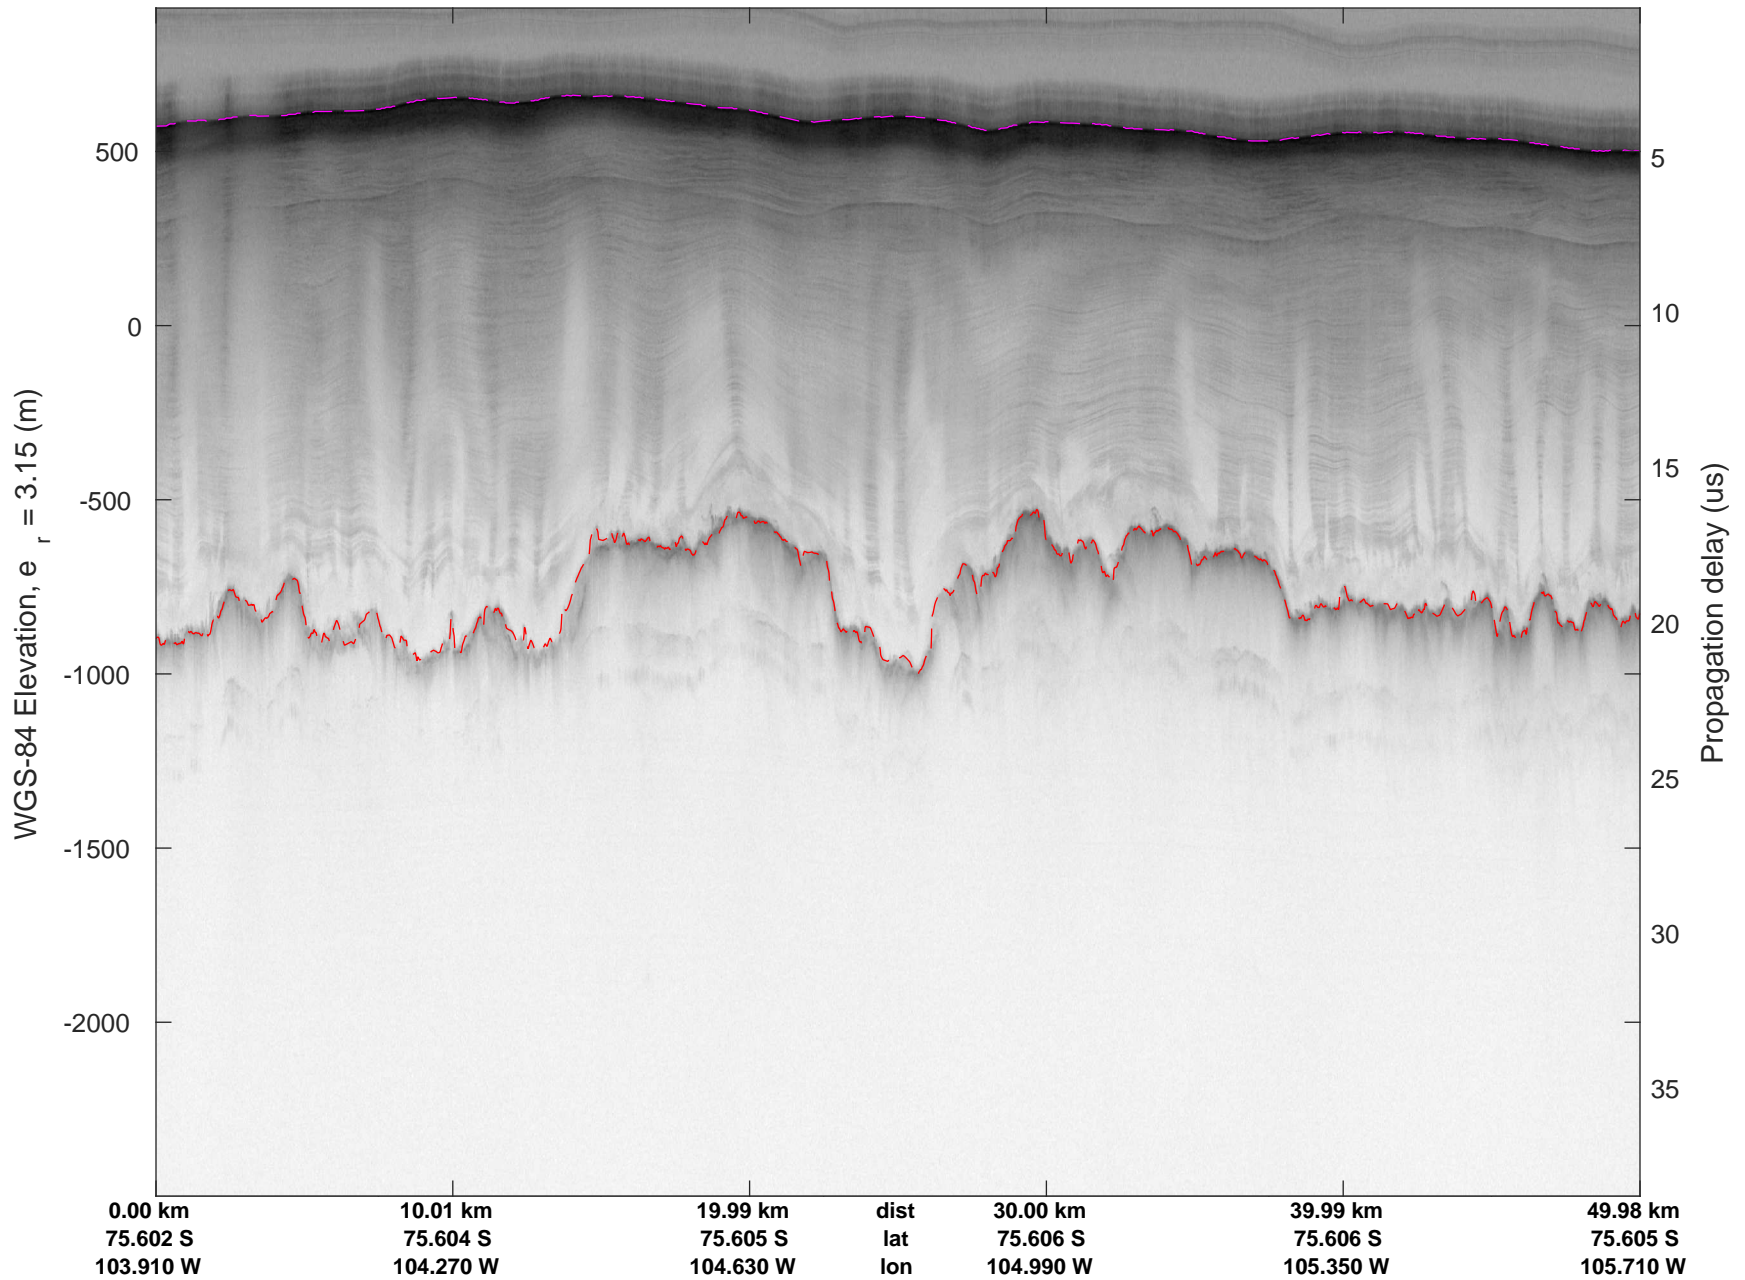

rds 2016_Antarctica_DC8: "Thwaites A" 20161103_06_011: 18:03:37.4 to 18:10:17.5 GPS

rds 2016_Antarctica_DC8: "Thwaites A" 20161103_06_012: 18:10:17.8 to 18:16:23.7 GPS

rds 2016_Antarctica_DC8: "Thwaites A" 20161103_06_012: 18:10:17.8 to 18:16:23.7 GPS