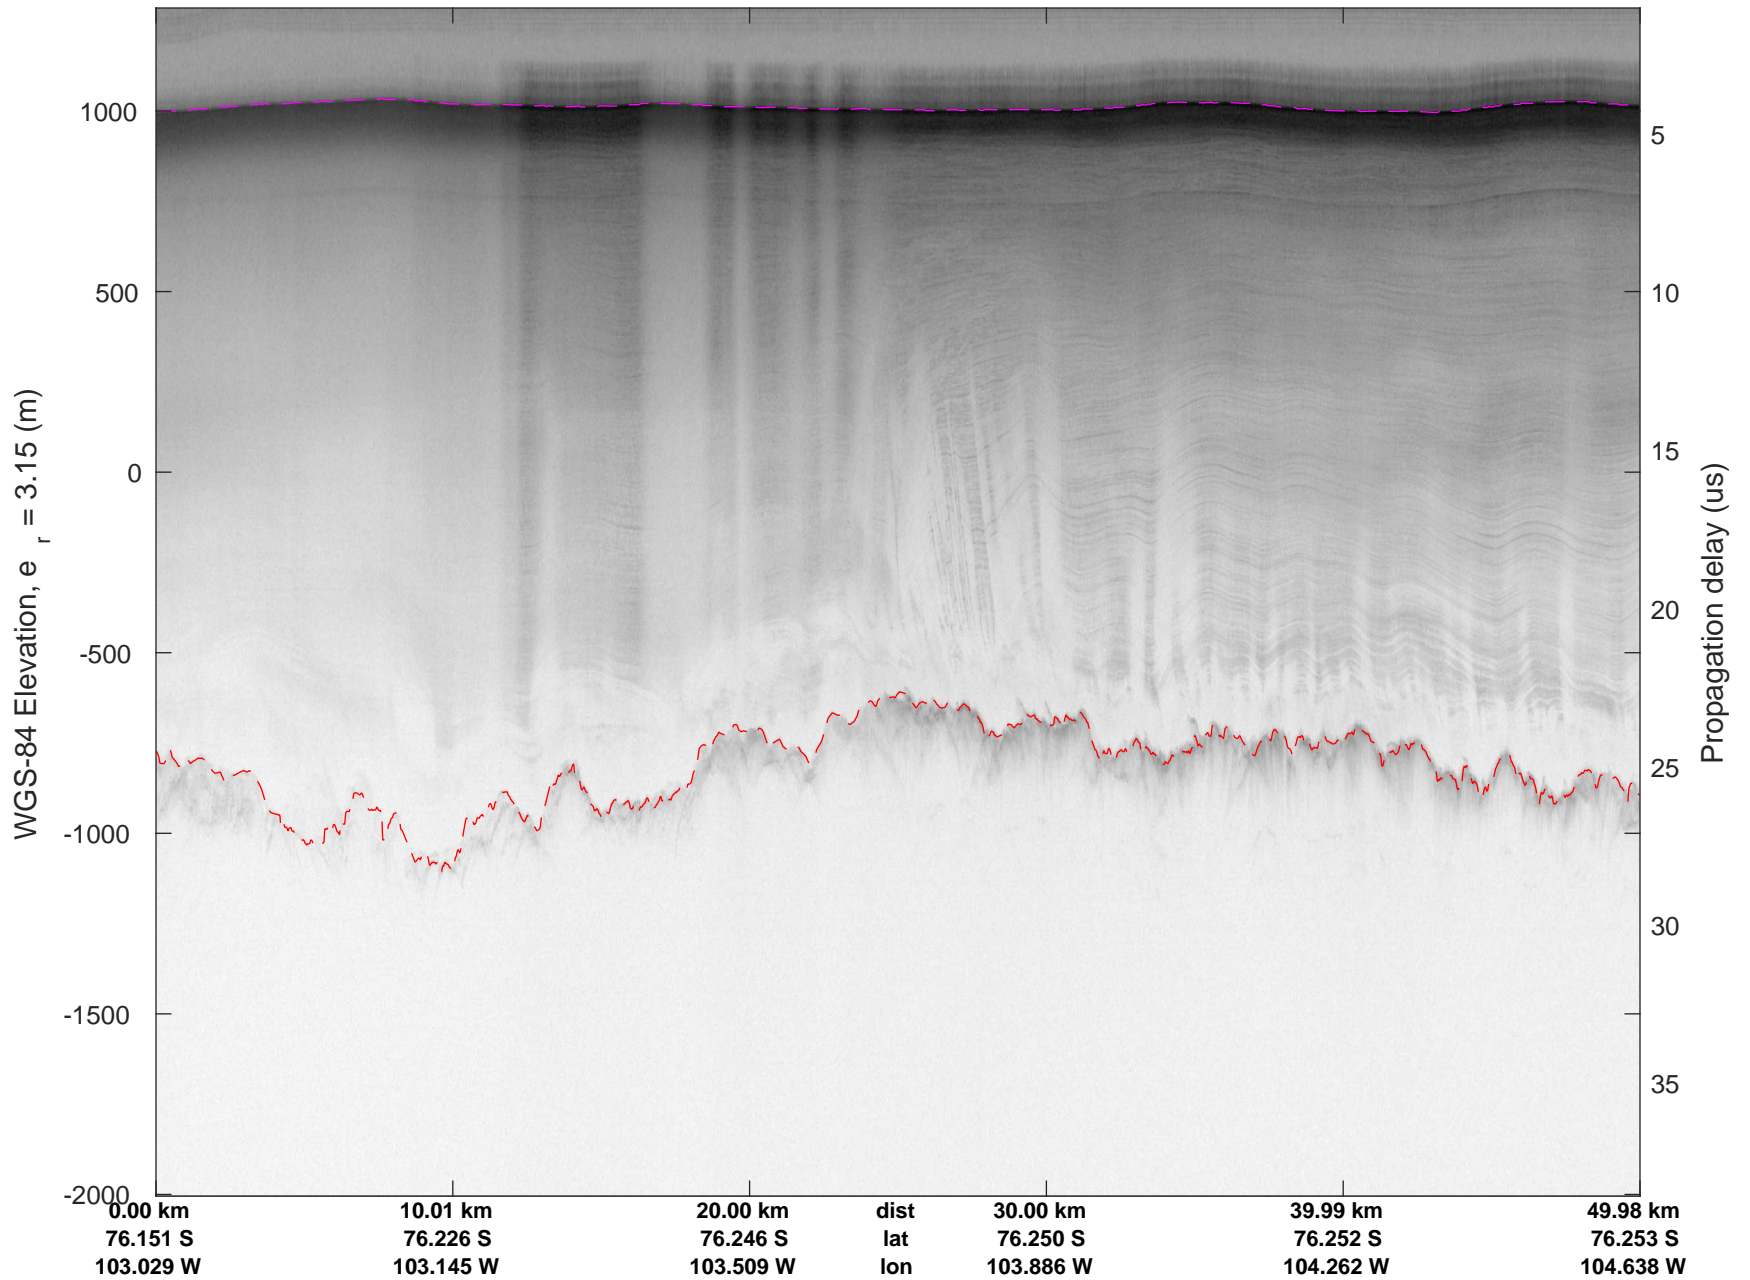

rds 2016_Antarctica_DC8: "Thwaites A" 20161103_06_028: 19:50:47.2 to 19:57:17.3 GPS

rds 2016_Antarctica_DC8: "Thwaites A" 20161103_06_028: 19:50:47.2 to 19:57:17.3 GPS

rds 2016_Antarctica_DC8: "Thwaites A" 20161103_06_029: 19:57:17.6 to 20:03:32.8 GPS

rds 2016_Antarctica_DC8: "Thwaites A" 20161103_06_029: 19:57:17.6 to 20:03:32.8 GPS

rds 2016_Antarctica_DC8: "Thwaites A" 20161103_06_030: 20:03:33.0 to 20:09:42.6 GPS

rds 2016_Antarctica_DC8: "Thwaites A" 20161103_06_030: 20:03:33.0 to 20:09:42.6 GPS