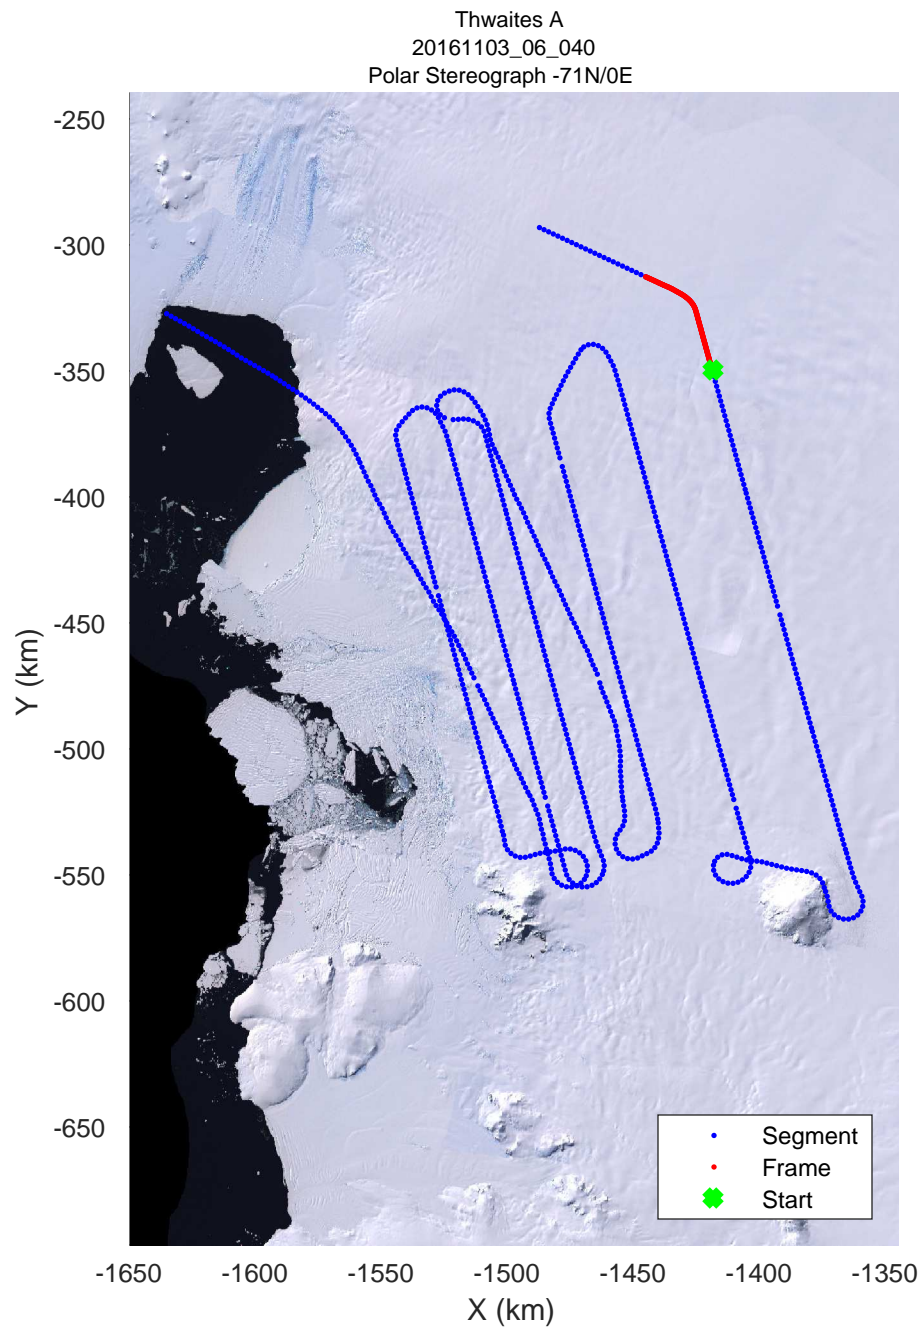

rds 2016_Antarctica_DC8: "Thwaites A" 20161103_06_038: 20:52:47.2 to 20:59:00.7 GPS

rds 2016_Antarctica_DC8: "Thwaites A" 20161103_06_039: 20:59:01.0 to 21:04:53.5 GPS

rds 2016_Antarctica_DC8: "Thwaites A" 20161103_06_039: 20:59:01.0 to 21:04:53.5 GPS