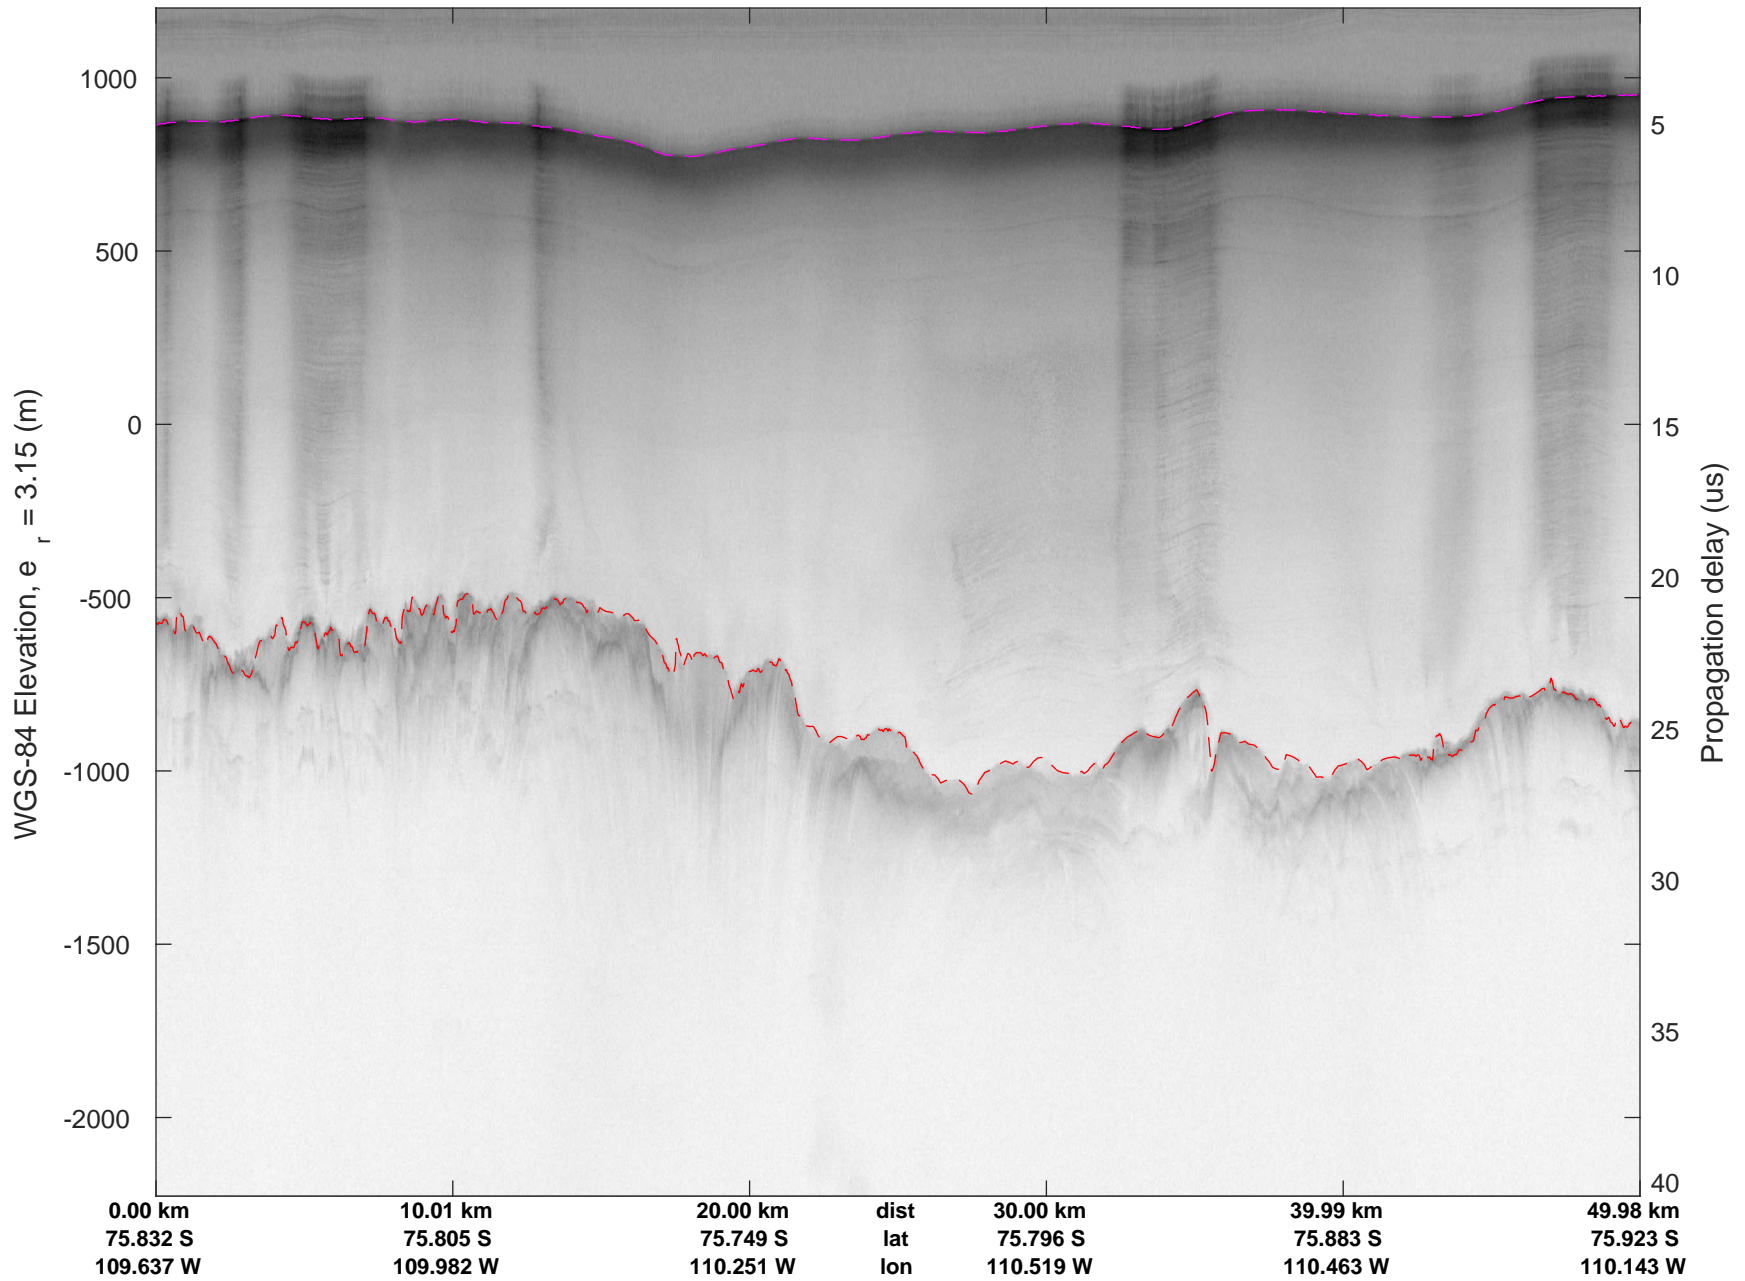

rds 2016_Antarctica_DC8: "Thwaites A" 20161103_06_023: 19:18:44.2 to 19:25:10.7 GPS

rds 2016_Antarctica_DC8: "Thwaites A" 20161103_06_024: 19:25:11.0 to 19:31:49.4 GPS

rds 2016_Antarctica_DC8: "Thwaites A" 20161103_06_024: 19:25:11.0 to 19:31:49.4 GPS

rds 2016_Antarctica_DC8: "Thwaites A" 20161103_06_025: 19:31:49.7 to 19:38:04.2 GPS

rds 2016_Antarctica_DC8: "Thwaites A" 20161103_06_025: 19:31:49.7 to 19:38:04.2 GPS

rds 2016_Antarctica_DC8: "Thwaites A" 20161103_06_026: 19:38:04.5 to 19:44:30.5 GPS