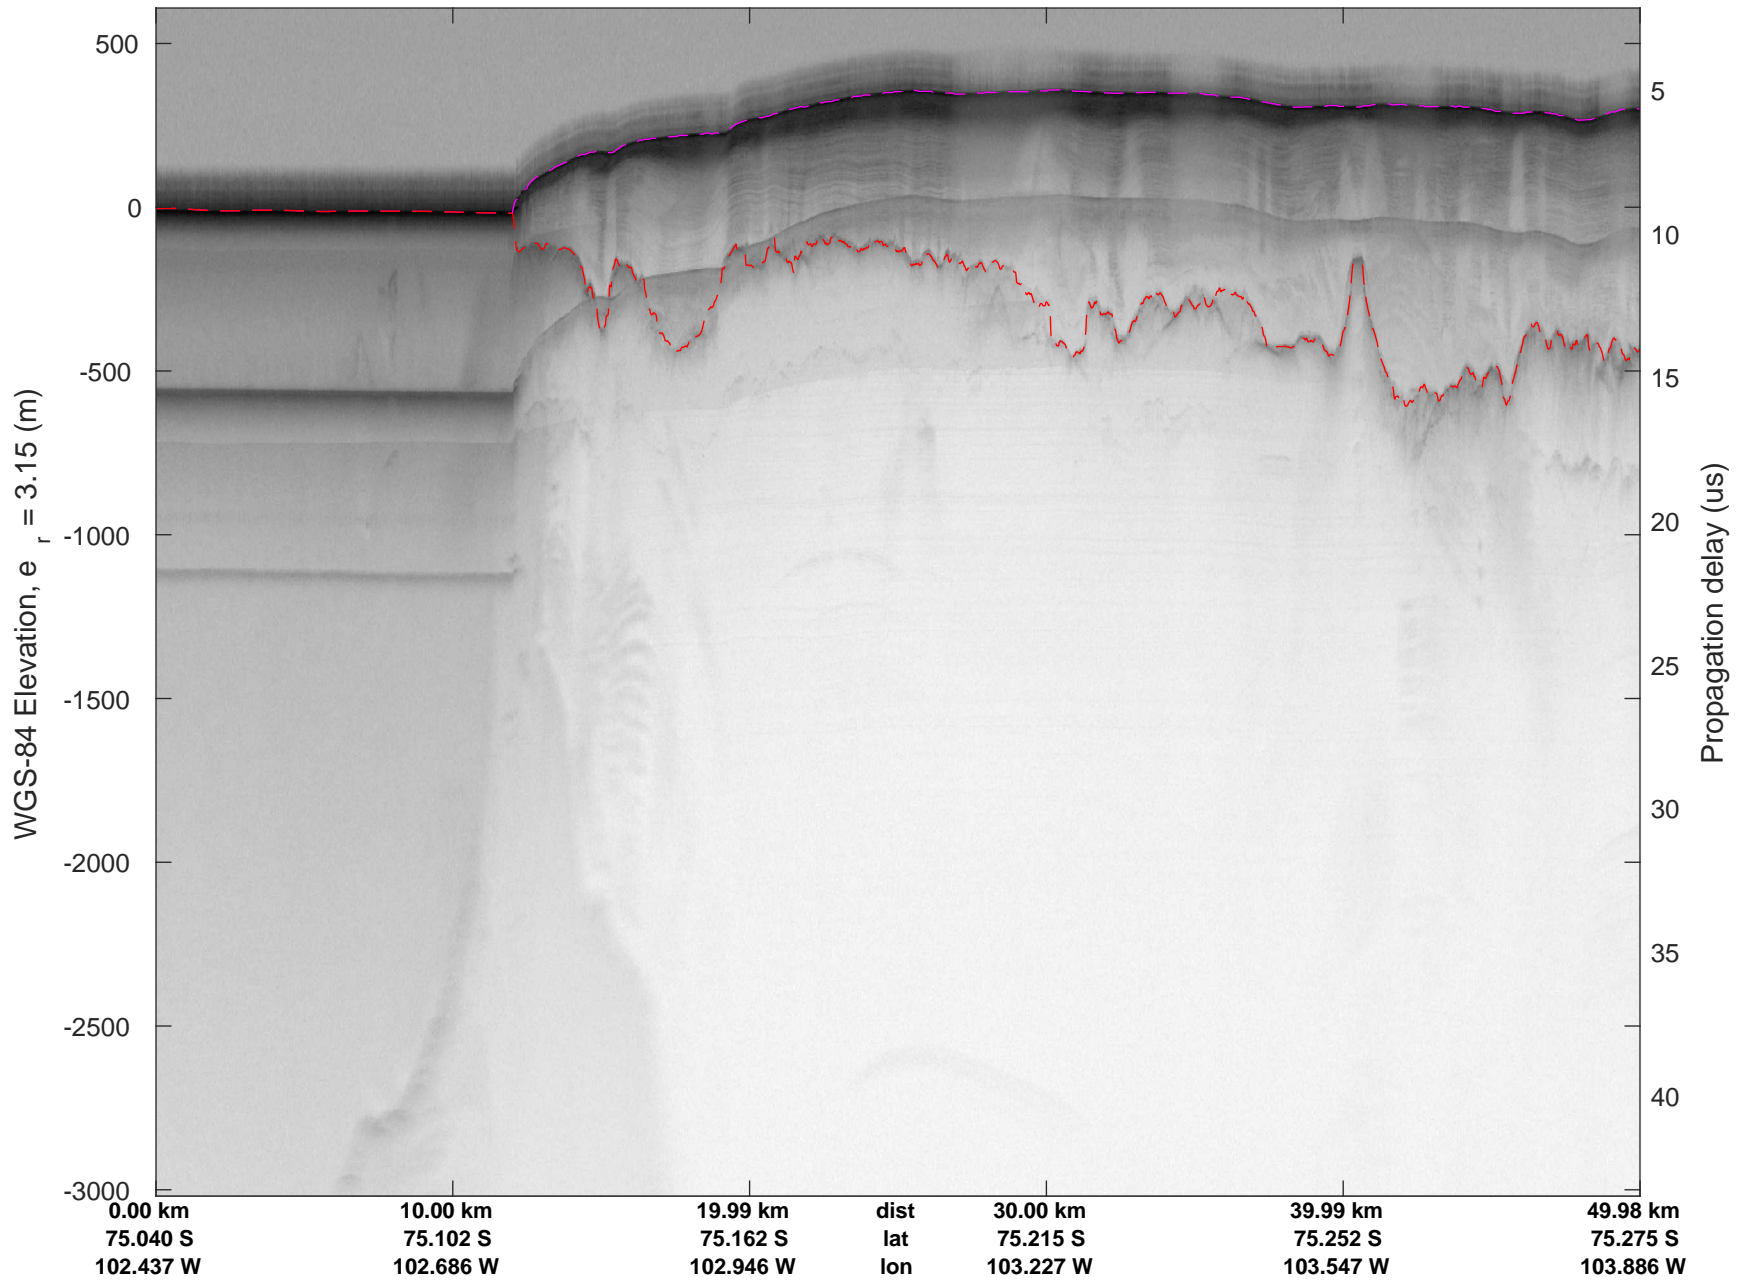

rds 2016_Antarctica_DC8: "Thwaites A" 20161103_06_002: 17:08:12.8 to 17:13:32.2 GPS