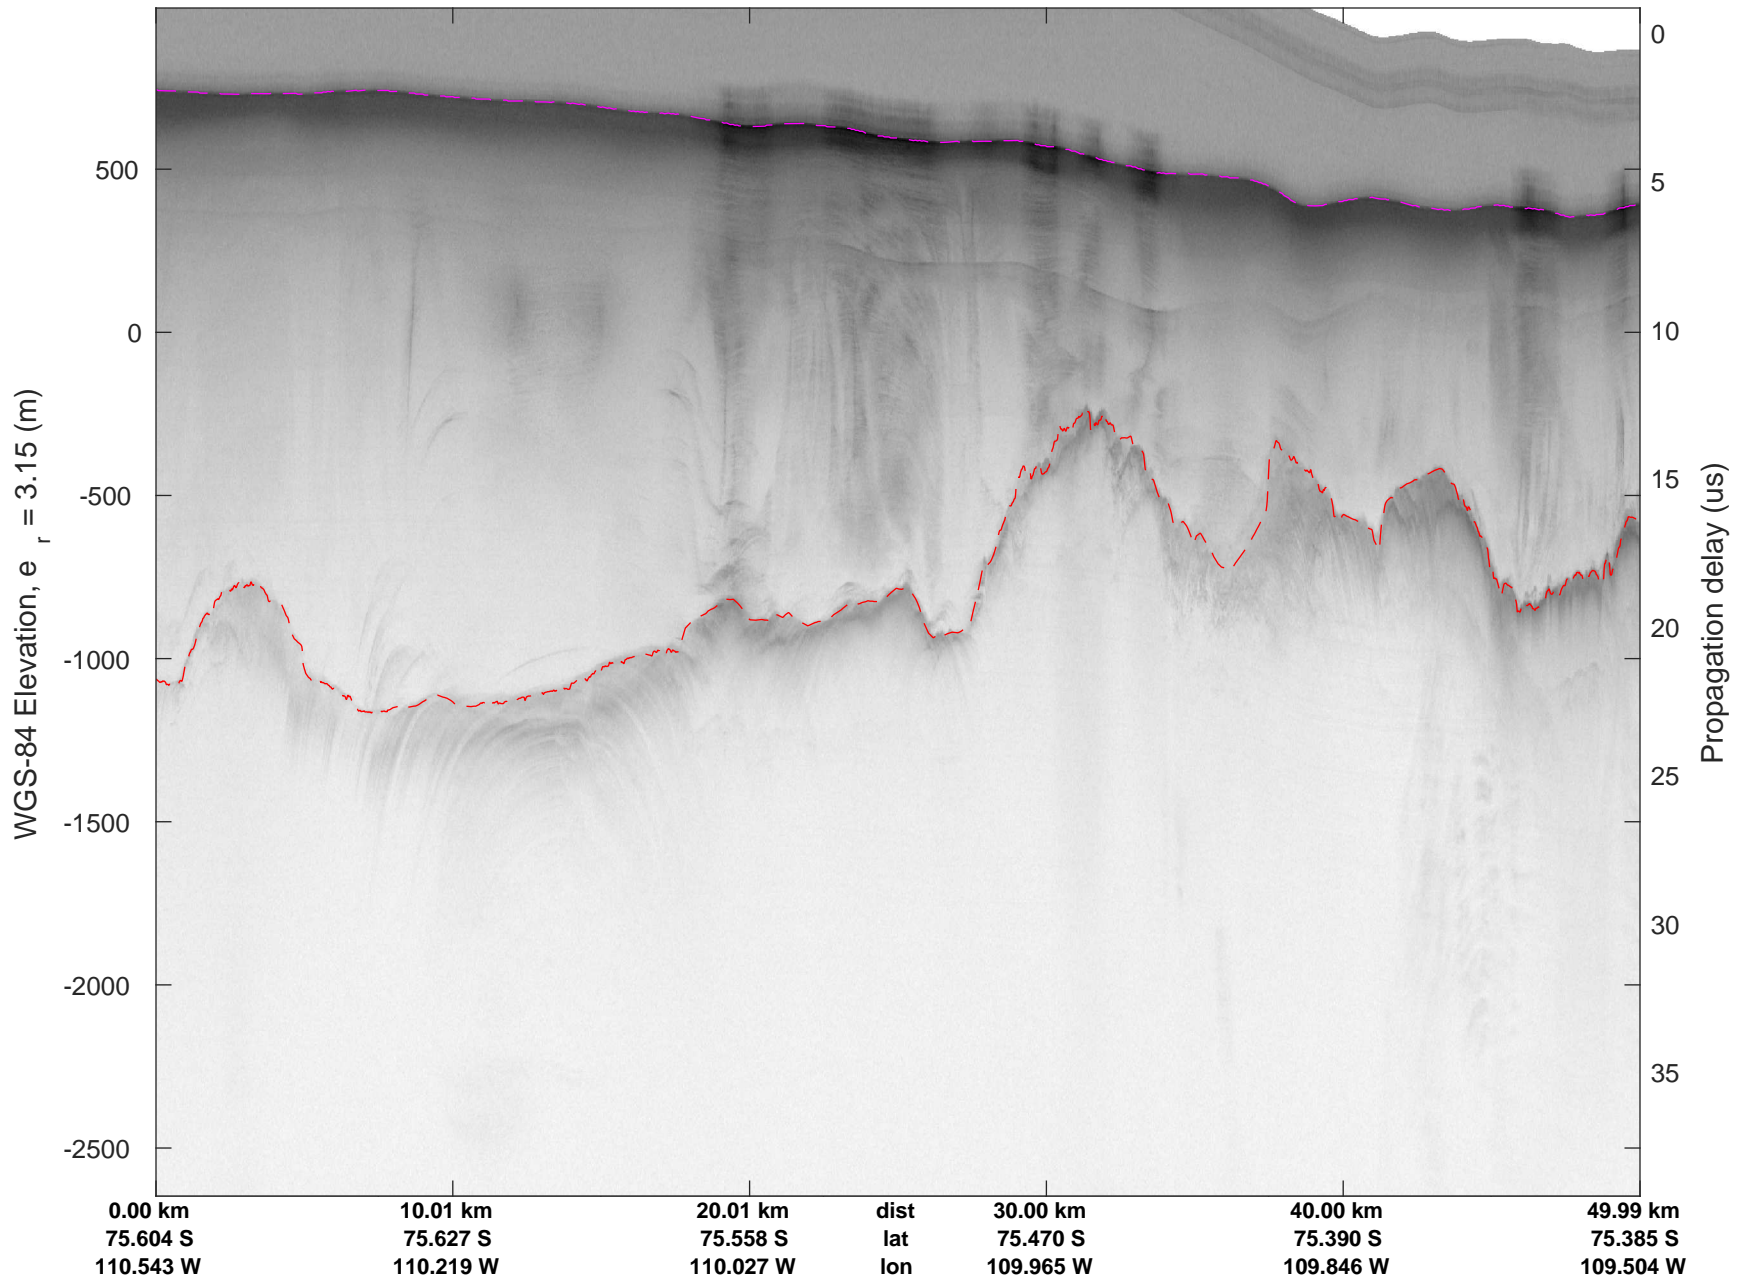

rds 2016_Antarctica_DC8: "Thwaites A" 20161103_06_007: 17:37:33.4 to 17:43:36.4 GPS