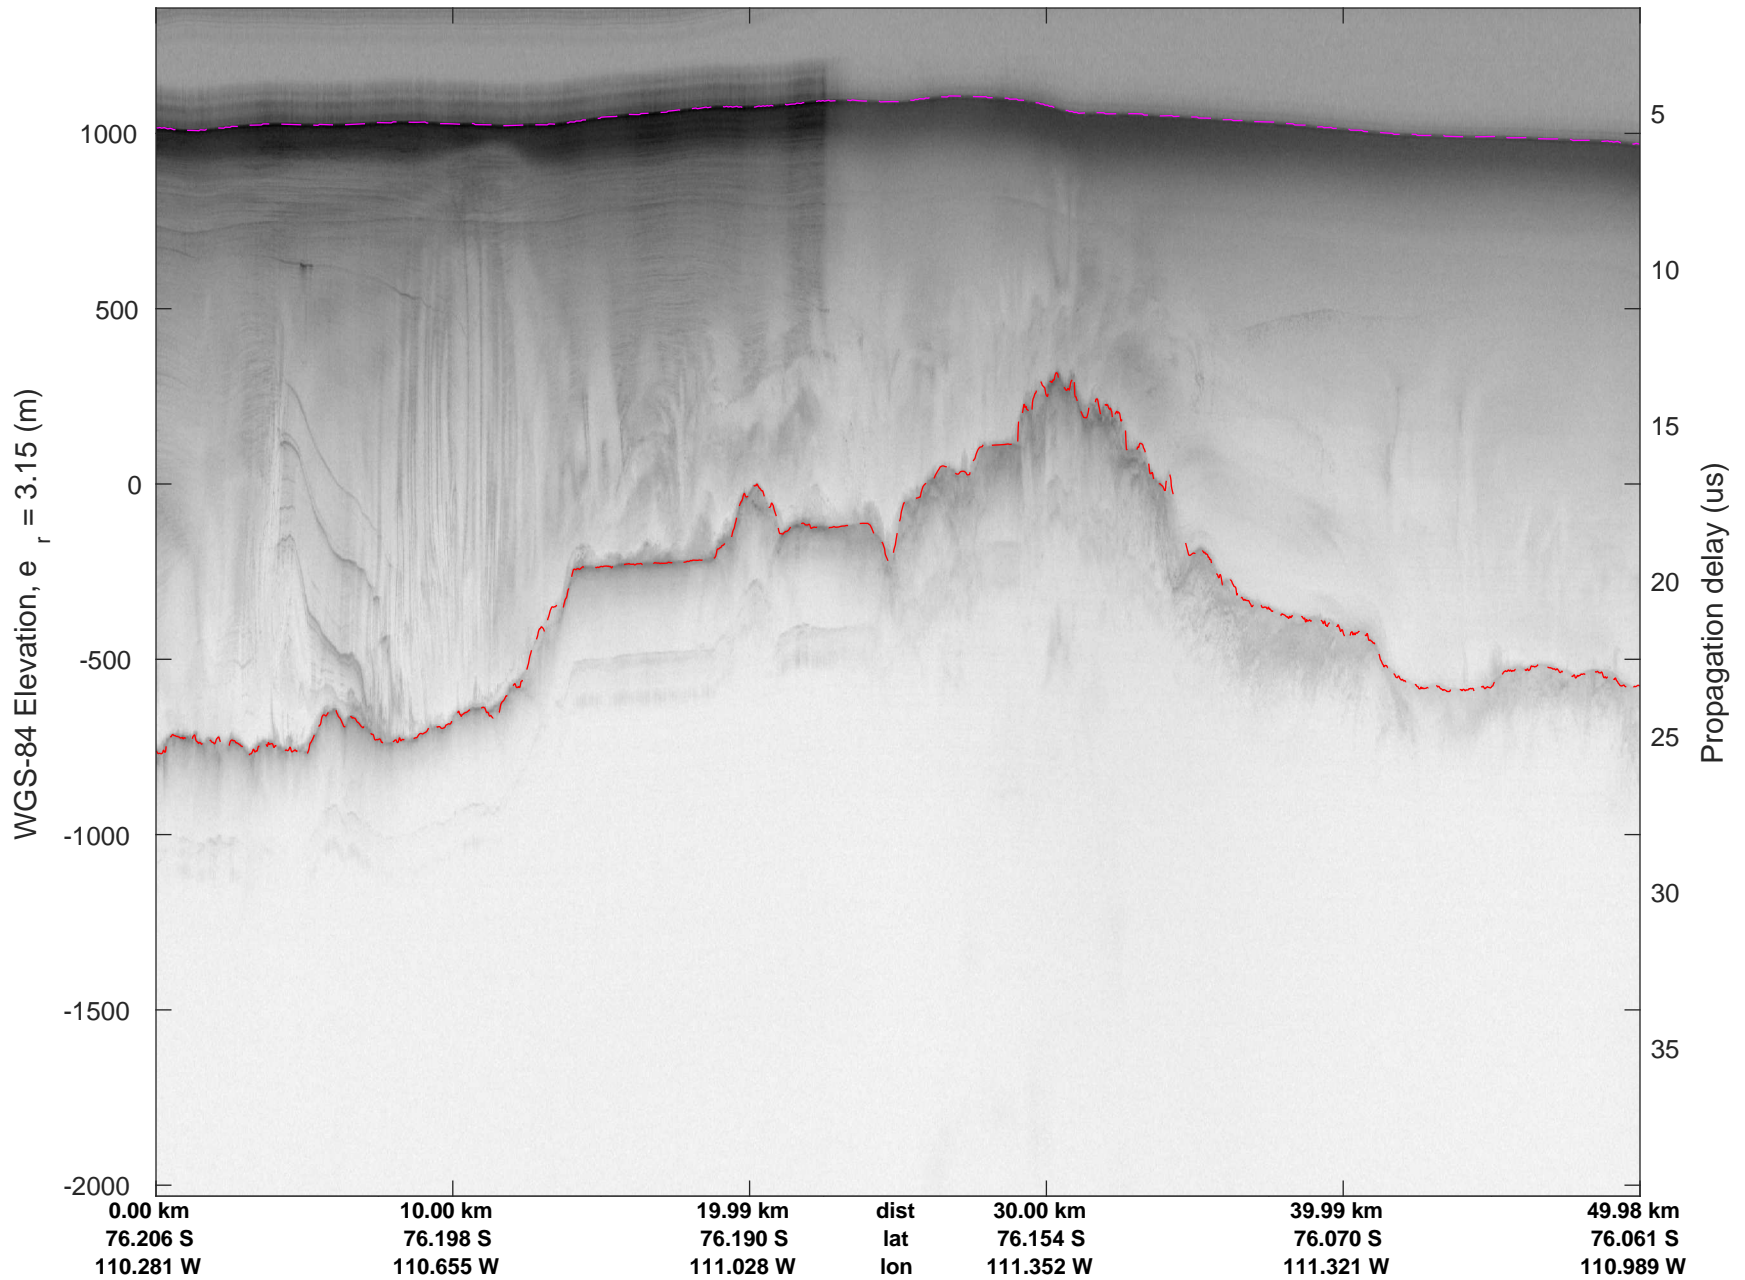

rds 2016_Antarctica_DC8: "Thwaites A" 20161103_06_032: 20:15:51.2 to 20:21:55.4 GPS

rds 2016_Antarctica_DC8: "Thwaites A" 20161103_06_033: 20:21:55.6 to 20:27:59.0 GPS

rds 2016_Antarctica_DC8: "Thwaites A" 20161103_06_033: 20:21:55.6 to 20:27:59.0 GPS

rds 2016_Antarctica_DC8: "Thwaites A" 20161103_06_034: 20:27:59.3 to 20:34:31.4 GPS

rds 2016_Antarctica_DC8: "Thwaites A" 20161103_06_034: 20:27:59.3 to 20:34:31.4 GPS

rds 2016_Antarctica_DC8: "Thwaites A" 20161103_06_035: 20:34:31.7 to 20:40:41.3 GPS