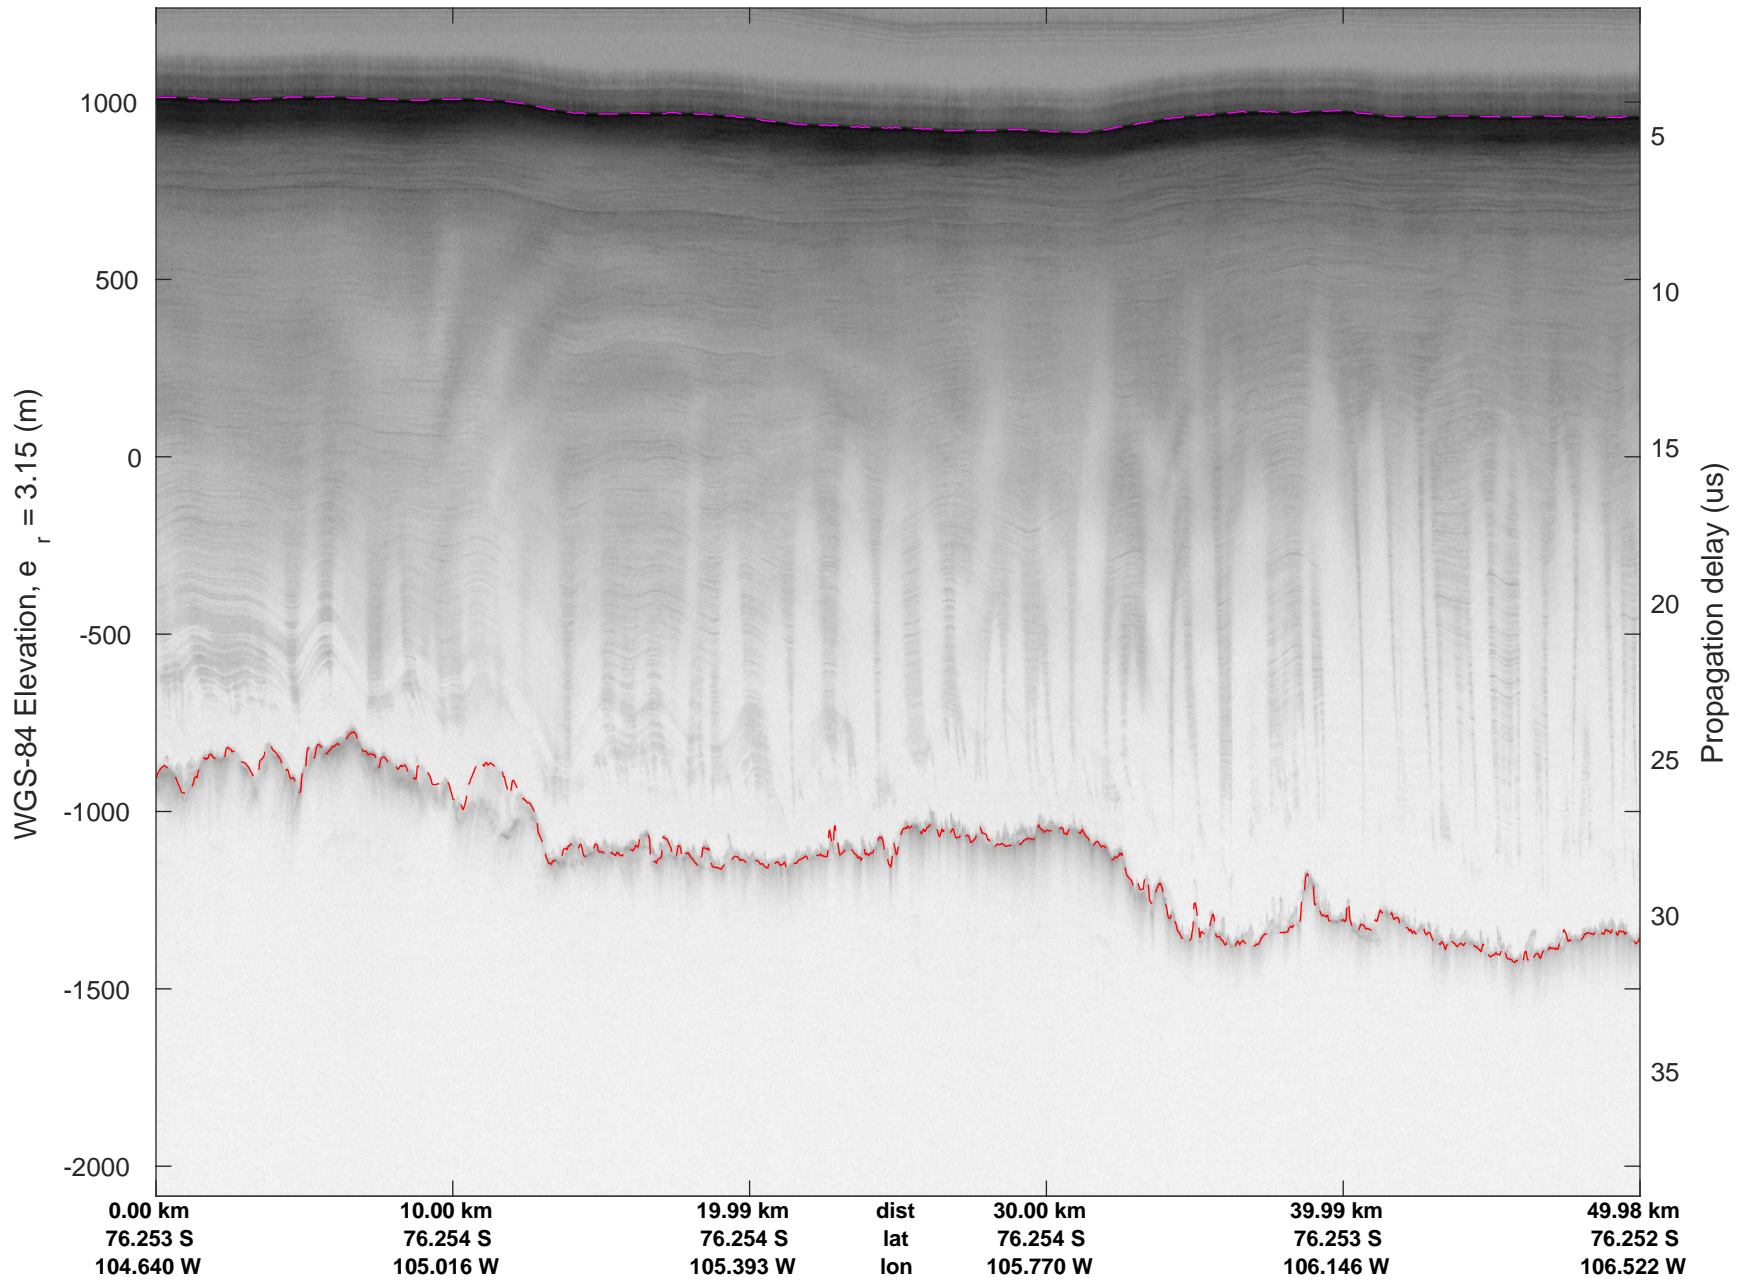

rds 2016_Antarctica_DC8: "Thwaites A" 20161103_06_029: 19:57:17.6 to 20:03:32.8 GPS

rds 2016_Antarctica_DC8: "Thwaites A" 20161103_06_030: 20:03:33.0 to 20:09:42.6 GPS

rds 2016_Antarctica_DC8: "Thwaites A" 20161103_06_030: 20:03:33.0 to 20:09:42.6 GPS

rds 2016_Antarctica_DC8: "Thwaites A" 20161103_06_031: 20:09:42.8 to 20:15:50.9 GPS

rds 2016_Antarctica_DC8: "Thwaites A" 20161103_06_031: 20:09:42.8 to 20:15:50.9 GPS

rds 2016_Antarctica_DC8: "Thwaites A" 20161103_06_032: 20:15:51.2 to 20:21:55.4 GPS