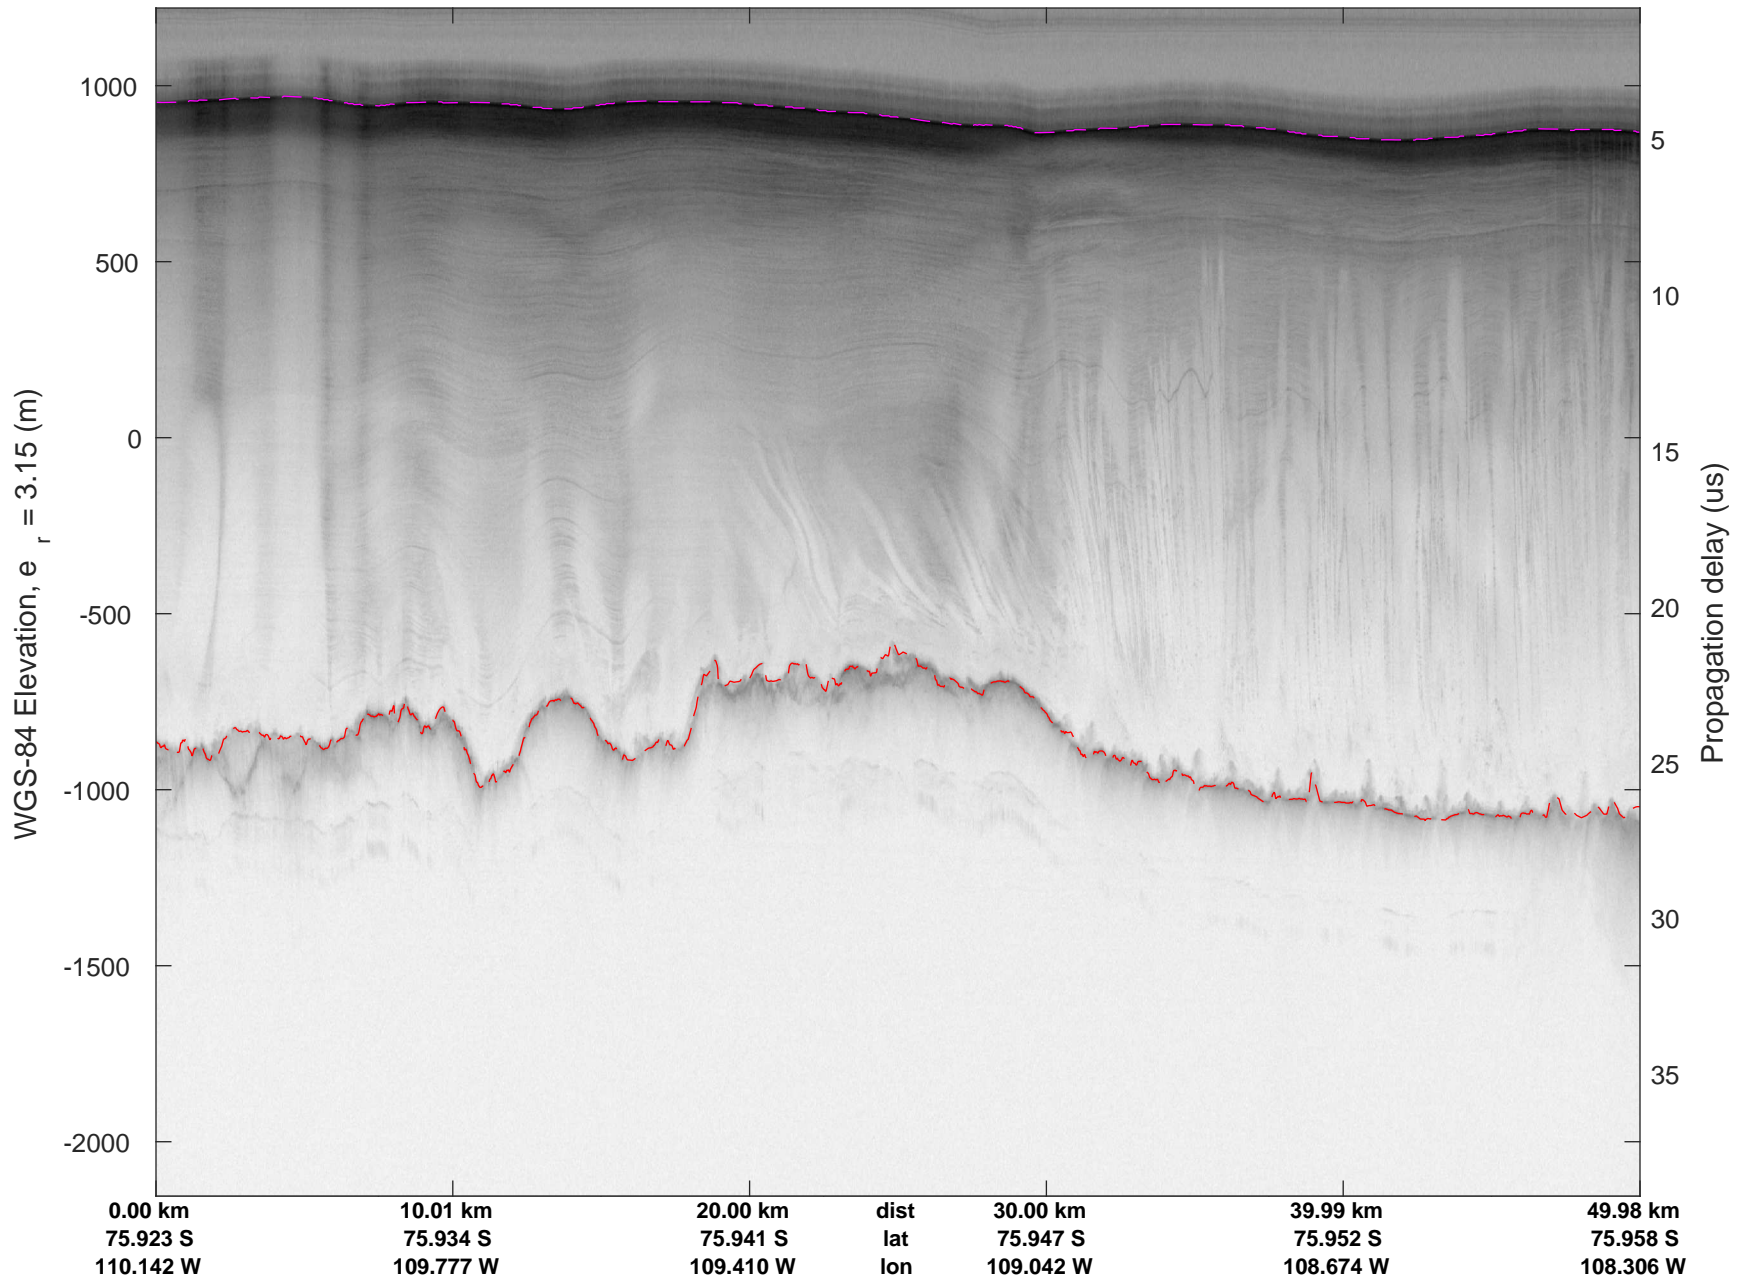

rds 2016_Antarctica_DC8: "Thwaites A" 20161103_06_025: 19:31:49.7 to 19:38:04.2 GPS