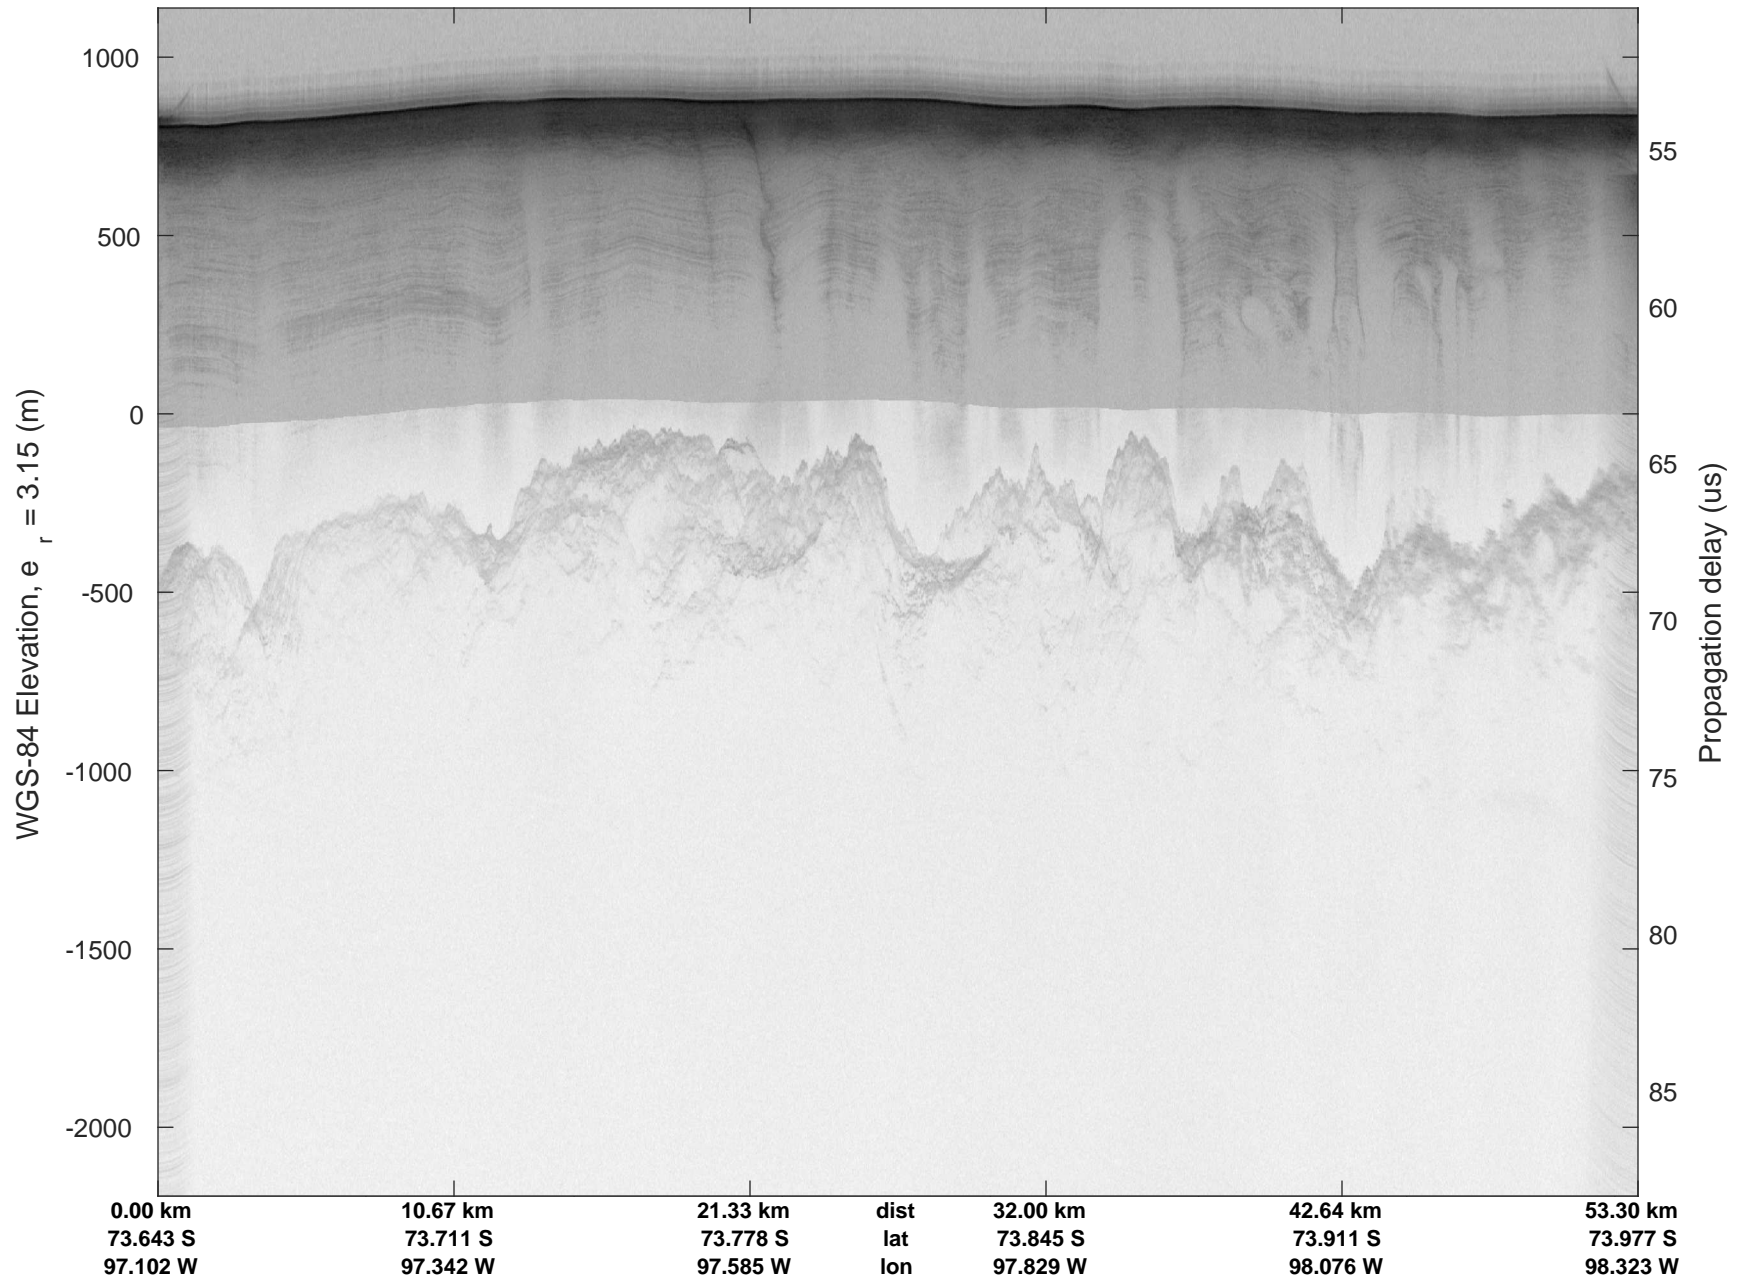

rds 2016\_Antarctica\_DC8: "Thwaites A" 20161103\_04\_001: 16:48:55.6 to 16:52:42.2 GPS

rds 2016\_Antarctica\_DC8: "Thwaites A" 20161103\_04\_001: 16:48:55.6 to 16:52:42.2 GPS