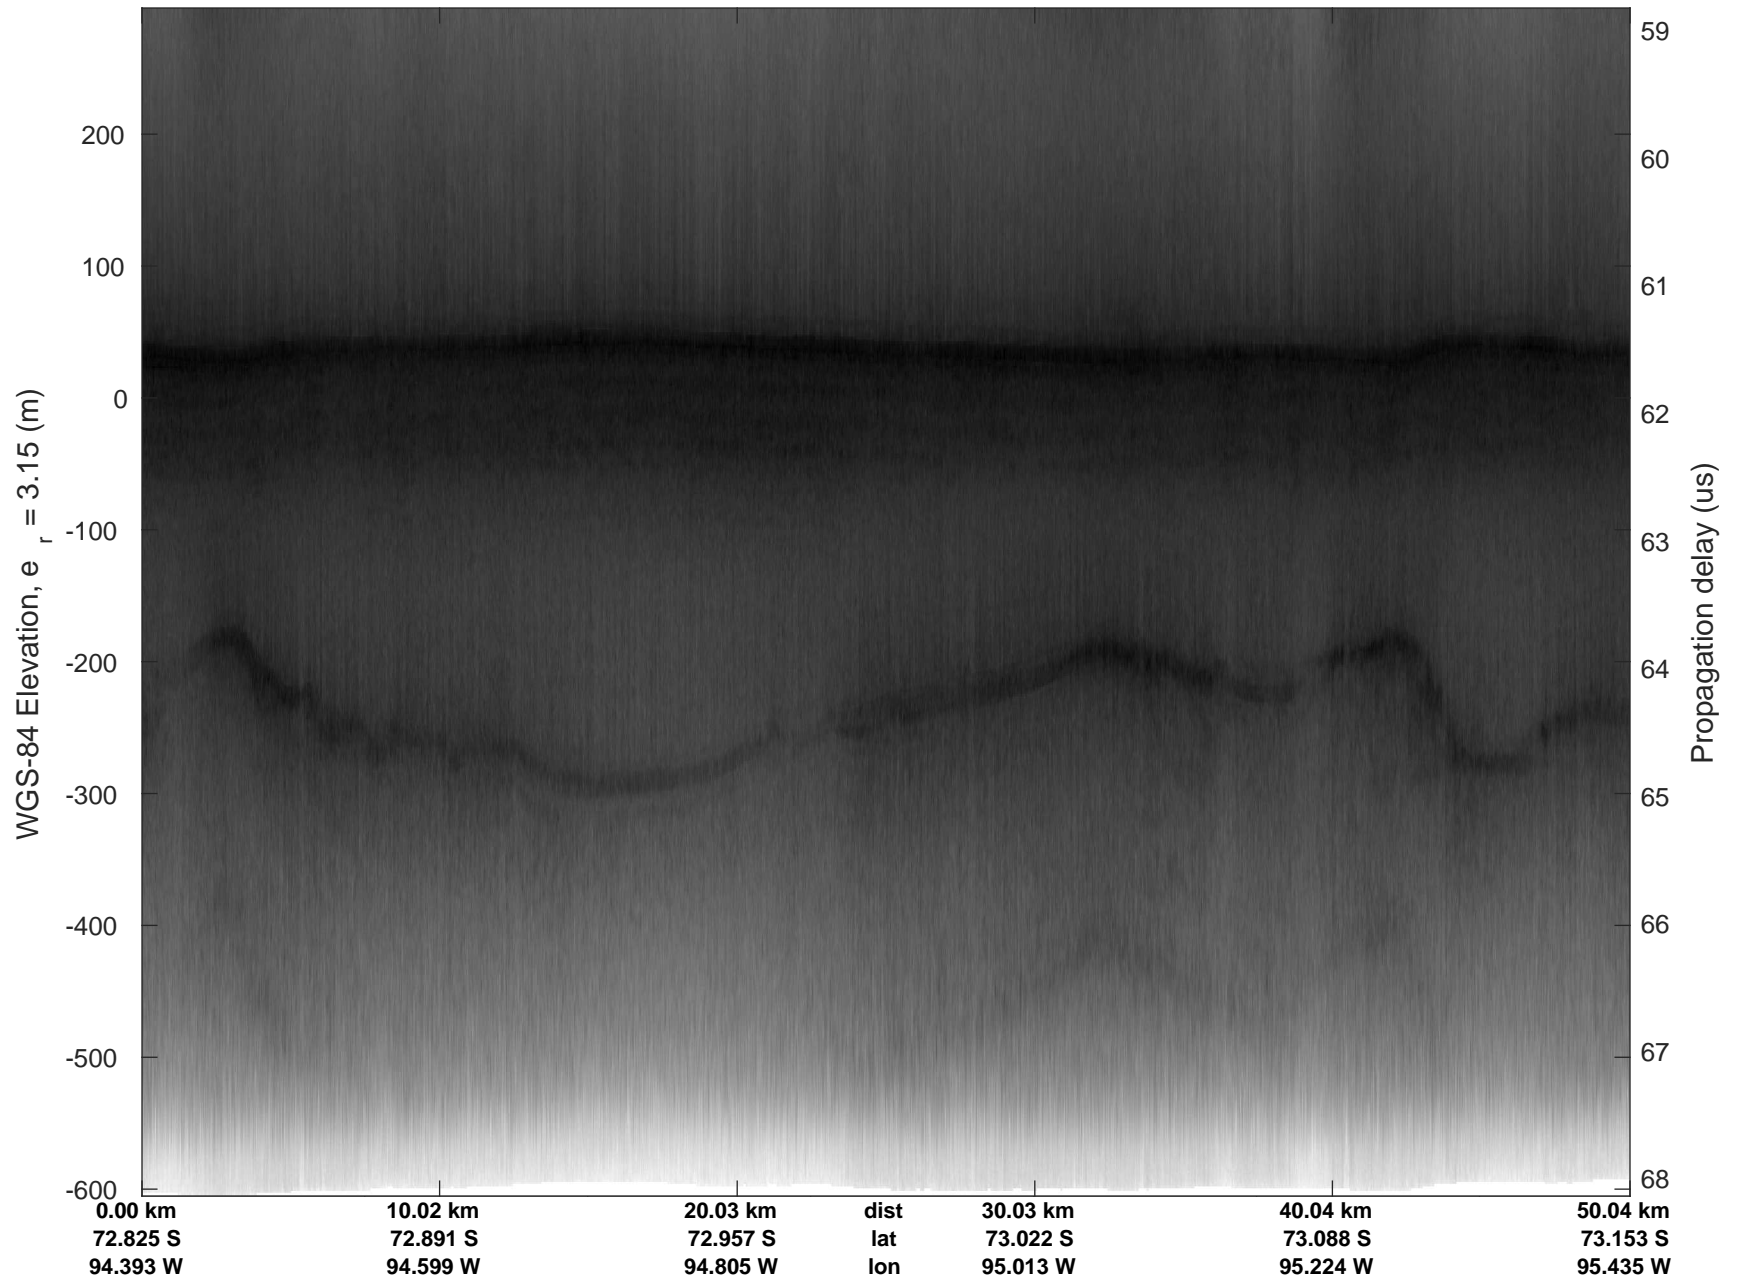

rds 2016_Antarctica_DC8: "Thwaites A" 20161103_03_001: 16:40:19.0 to 16:43:43.4 GPS

rds 2016_Antarctica_DC8: "Thwaites A" 20161103_03_001: 16:40:19.0 to 16:43:43.4 GPS

rds 2016_Antarctica_DC8: "Thwaites A" 20161103_03_002: 16:43:43.5 to 16:47:02.4 GPS

rds 2016_Antarctica_DC8: "Thwaites A" 20161103_03_002: 16:43:43.5 to 16:47:02.4 GPS