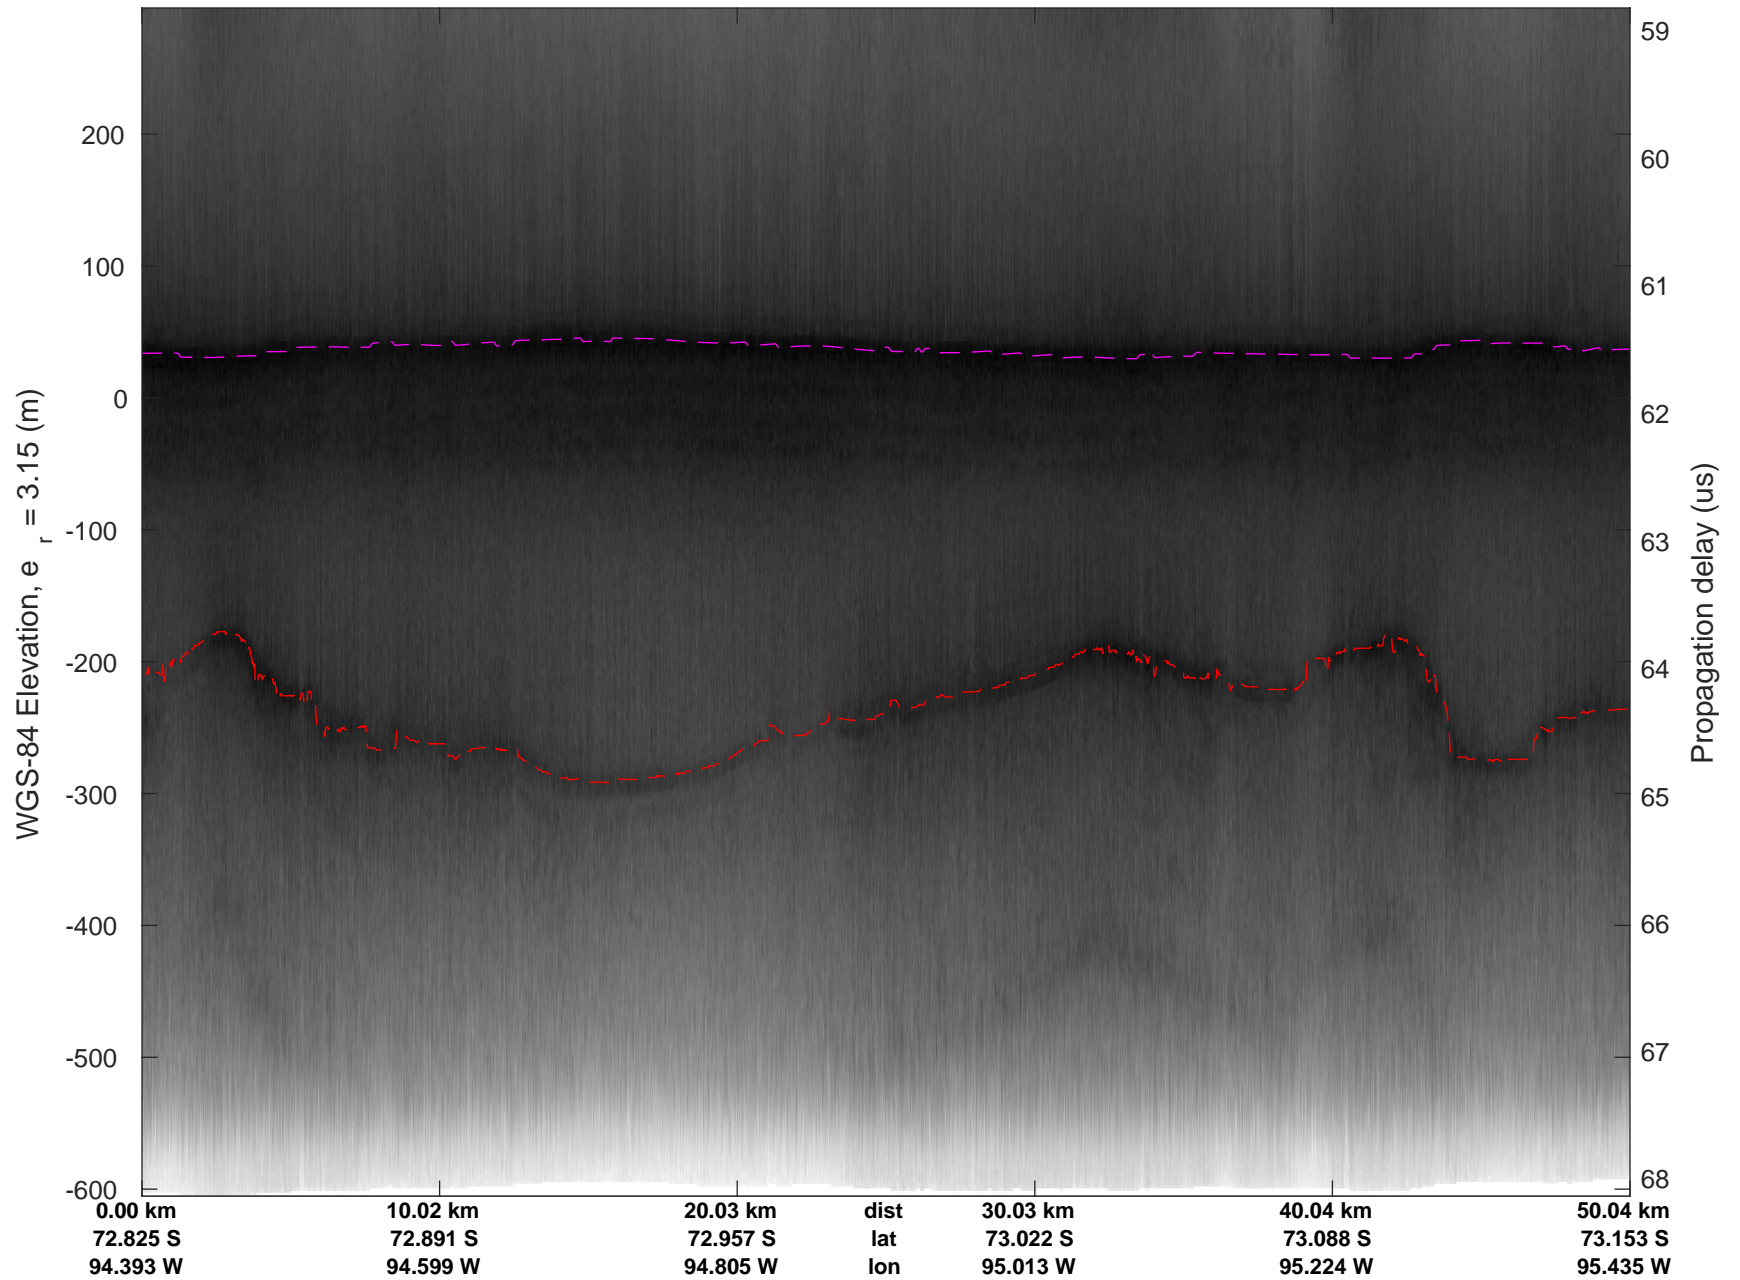

rds 2016_Antarctica_DC8: "Thwaites A" 20161103_03_001: 16:40:19.0 to 16:43:43.4 GPS

rds 2016_Antarctica_DC8: "Thwaites A" 20161103_03_001: 16:40:19.0 to 16:43:43.4 GPS

rds 2016_Antarctica_DC8: "Thwaites A" 20161103_03_002: 16:43:43.5 to 16:47:02.4 GPS

rds 2016_Antarctica_DC8: "Thwaites A" 20161103_03_002: 16:43:43.5 to 16:47:02.4 GPS