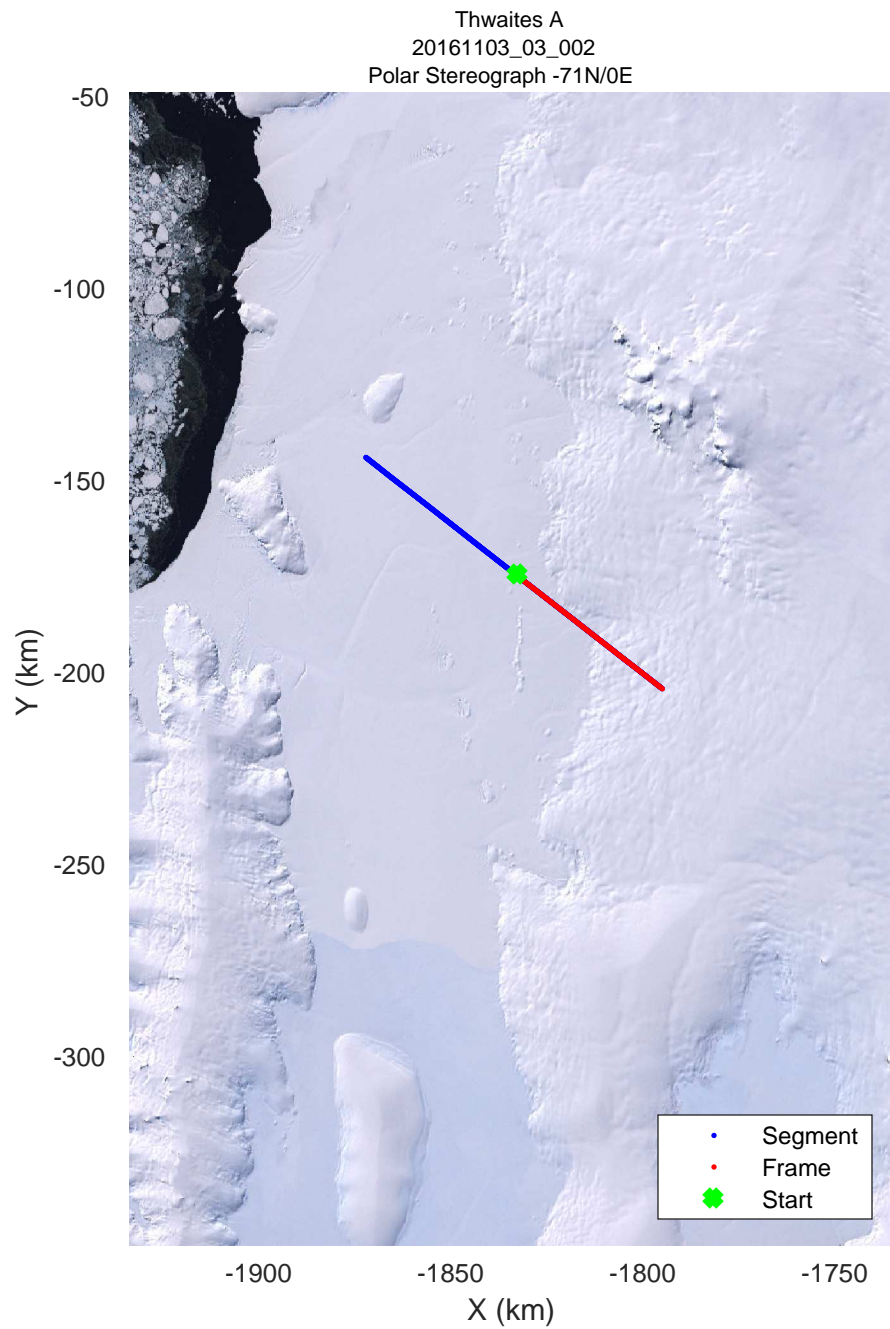

rds 2016_Antarctica_DC8: "Thwaites A" 20161103_03_001: 16:40:19.0 to 16:43:43.4 GPS

rds 2016_Antarctica_DC8: "Thwaites A" 20161103_03_001: 16:40:19.0 to 16:43:43.4 GPS

rds 2016_Antarctica_DC8: "Thwaites A" 20161103_03_002: 16:43:43.5 to 16:47:02.4 GPS

rds 2016_Antarctica_DC8: "Thwaites A" 20161103_03_002: 16:43:43.5 to 16:47:02.4 GPS