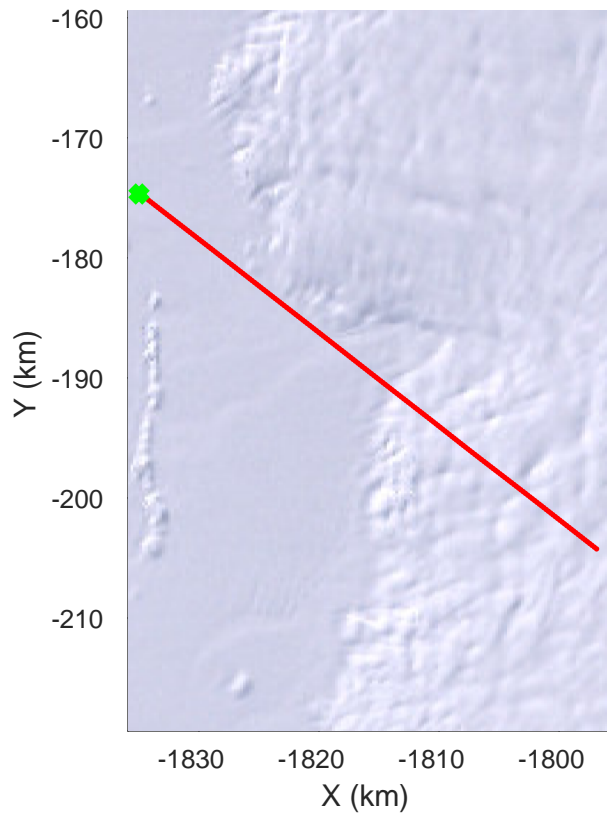

rds 2016_Antarctica_DC8: "Thwaites A" 20161103_03_001: 16:40:19.0 to 16:43:43.4 GPS

rds 2016_Antarctica_DC8: "Thwaites A" 20161103_03_001: 16:40:19.0 to 16:43:43.4 GPS

rds 2016_Antarctica_DC8: "Thwaites A" 20161103_03_002: 16:43:43.5 to 16:47:02.4 GPS

rds 2016_Antarctica_DC8: "Thwaites A" 20161103_03_002: 16:43:43.5 to 16:47:02.4 GPS