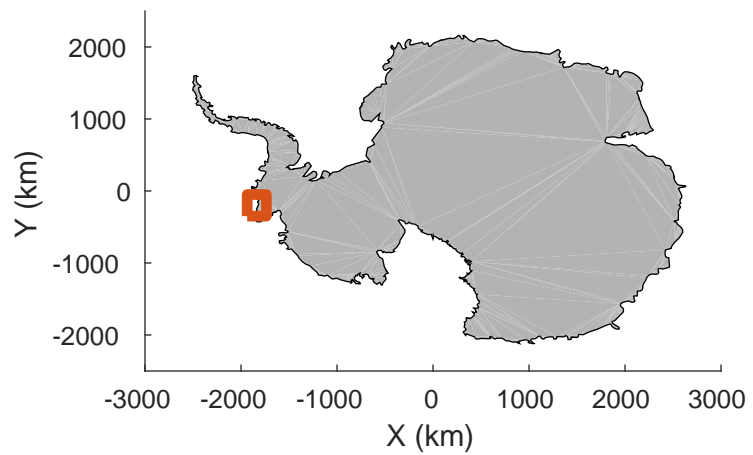

rds 2016_Antarctica_DC8: "Thwaites A" 20161103_03_001: 16:40:19.0 to 16:43:43.4 GPS

rds 2016_Antarctica_DC8: "Thwaites A" 20161103_03_001: 16:40:19.0 to 16:43:43.4 GPS

rds 2016_Antarctica_DC8: "Thwaites A" 20161103_03_002: 16:43:43.5 to 16:47:02.4 GPS

rds 2016_Antarctica_DC8: "Thwaites A" 20161103_03_002: 16:43:43.5 to 16:47:02.4 GPS