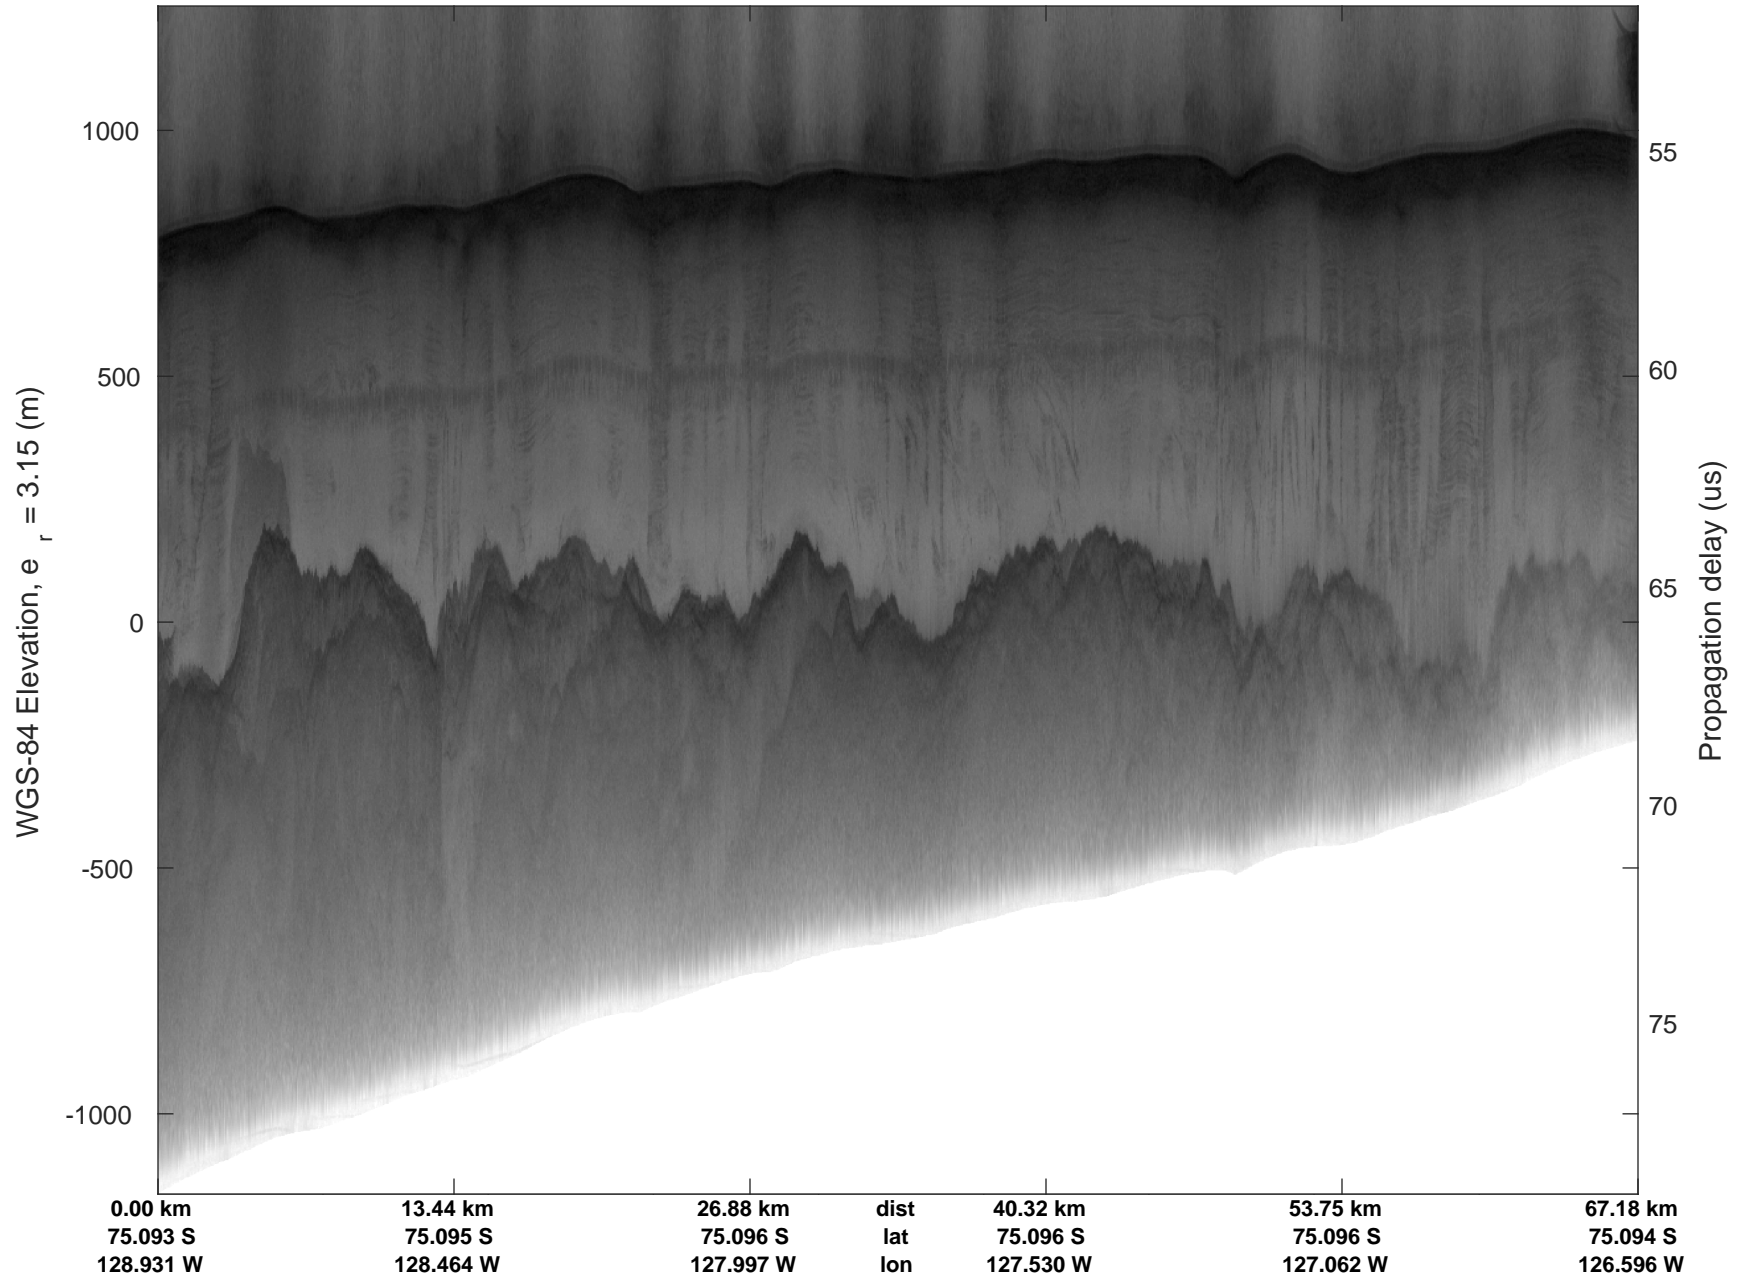

rds 2016\_Antarctica\_DC8: "Hull Land 03" 20161102\_10\_001: 19:47:27.4 to 19:52:19.9 GPS

rds 2016\_Antarctica\_DC8: "Hull Land 03" 20161102\_10\_001: 19:47:27.4 to 19:52:19.9 GPS