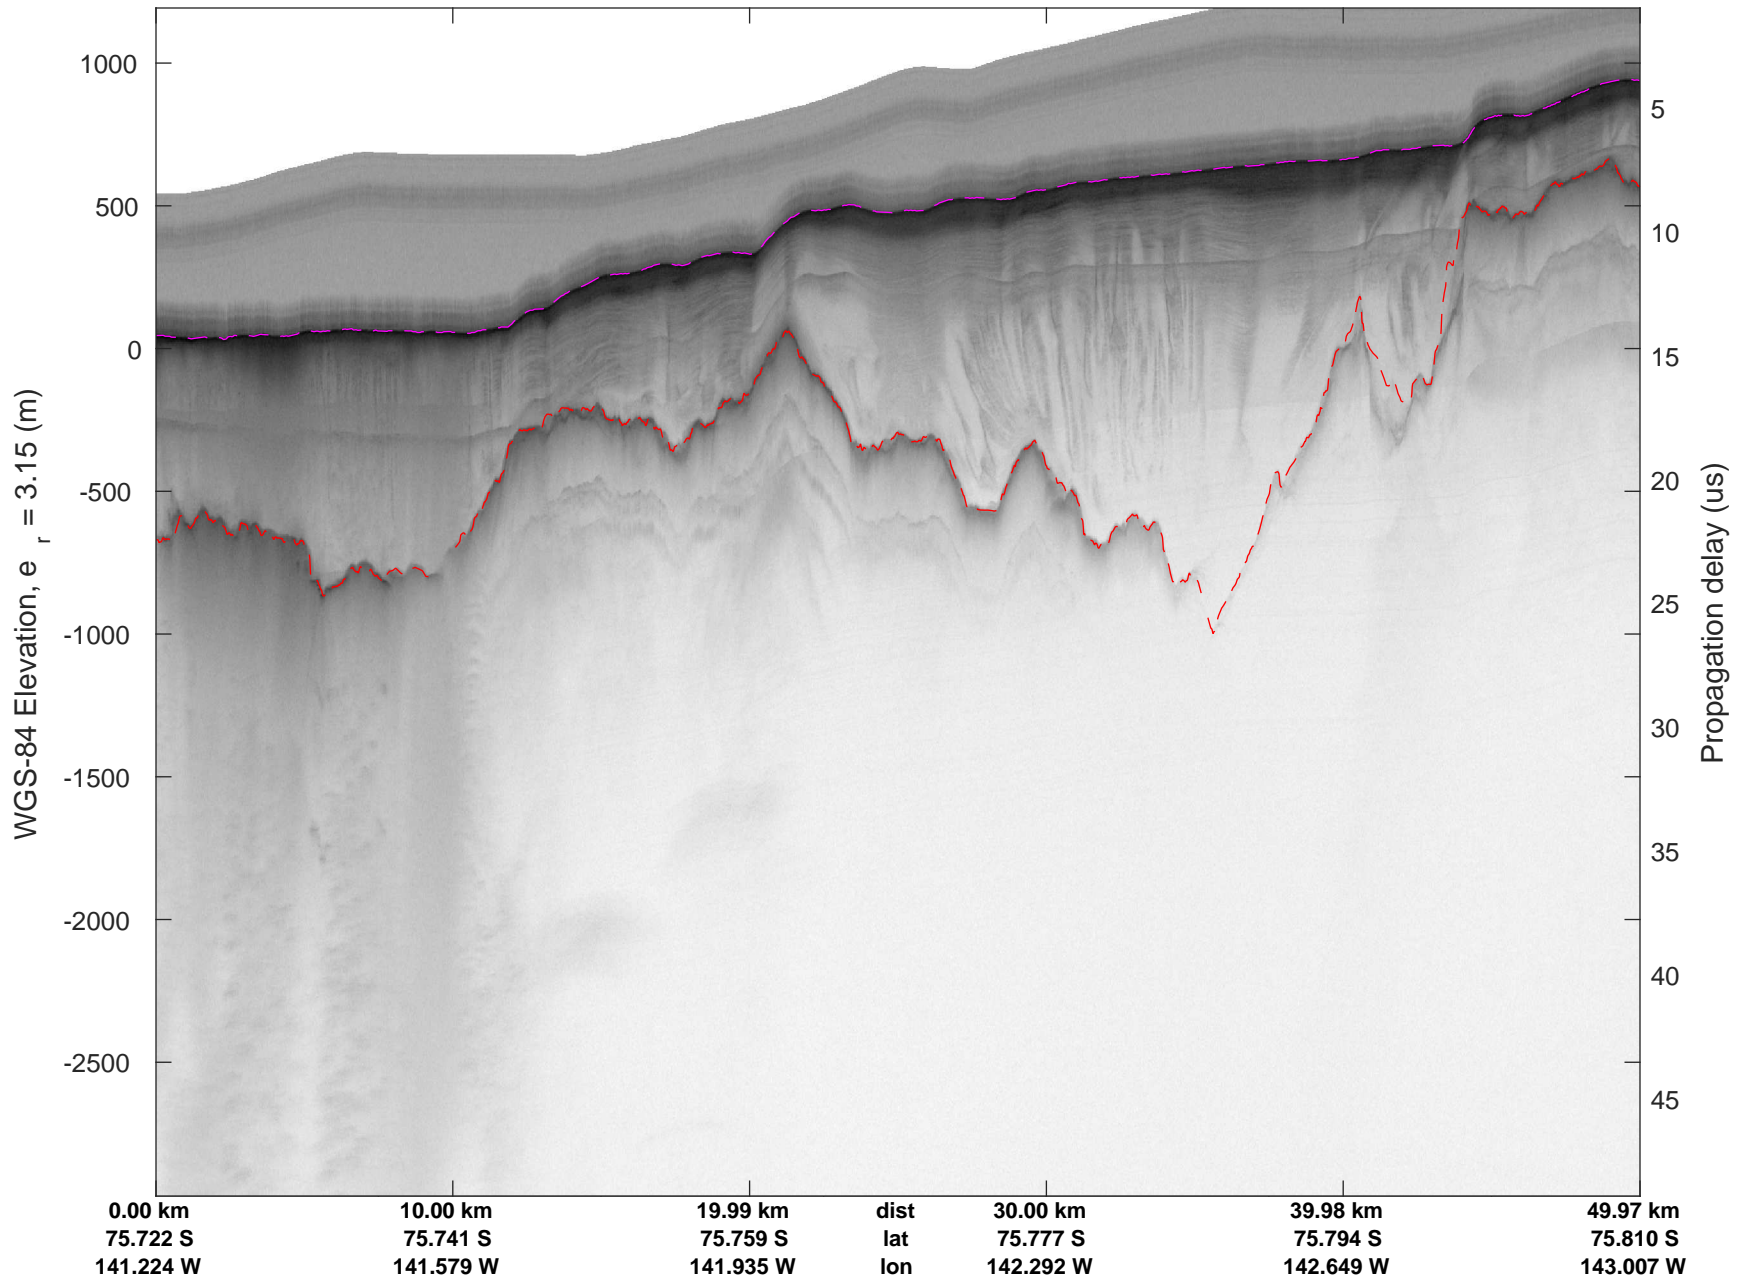

rds 2016\_Antarctica\_DC8: "Hull Land 03" 20161102\_07\_008: 18:08:53.6 to 18:15:01.4 GPS

rds 2016\_Antarctica\_DC8: "Hull Land 03" 20161102\_07\_009: 18:15:01.6 to 18:21:02.1 GPS

rds 2016\_Antarctica\_DC8: "Hull Land 03" 20161102\_07\_009: 18:15:01.6 to 18:21:02.1 GPS

rds 2016\_Antarctica\_DC8: "Hull Land 03" 20161102\_07\_010: 18:21:02.4 to 18:27:08.4 GPS

rds 2016\_Antarctica\_DC8: "Hull Land 03" 20161102\_07\_010: 18:21:02.4 to 18:27:08.4 GPS

rds 2016\_Antarctica\_DC8: "Hull Land 03" 20161102\_07\_011: 18:27:08.7 to 18:33:43.8 GPS