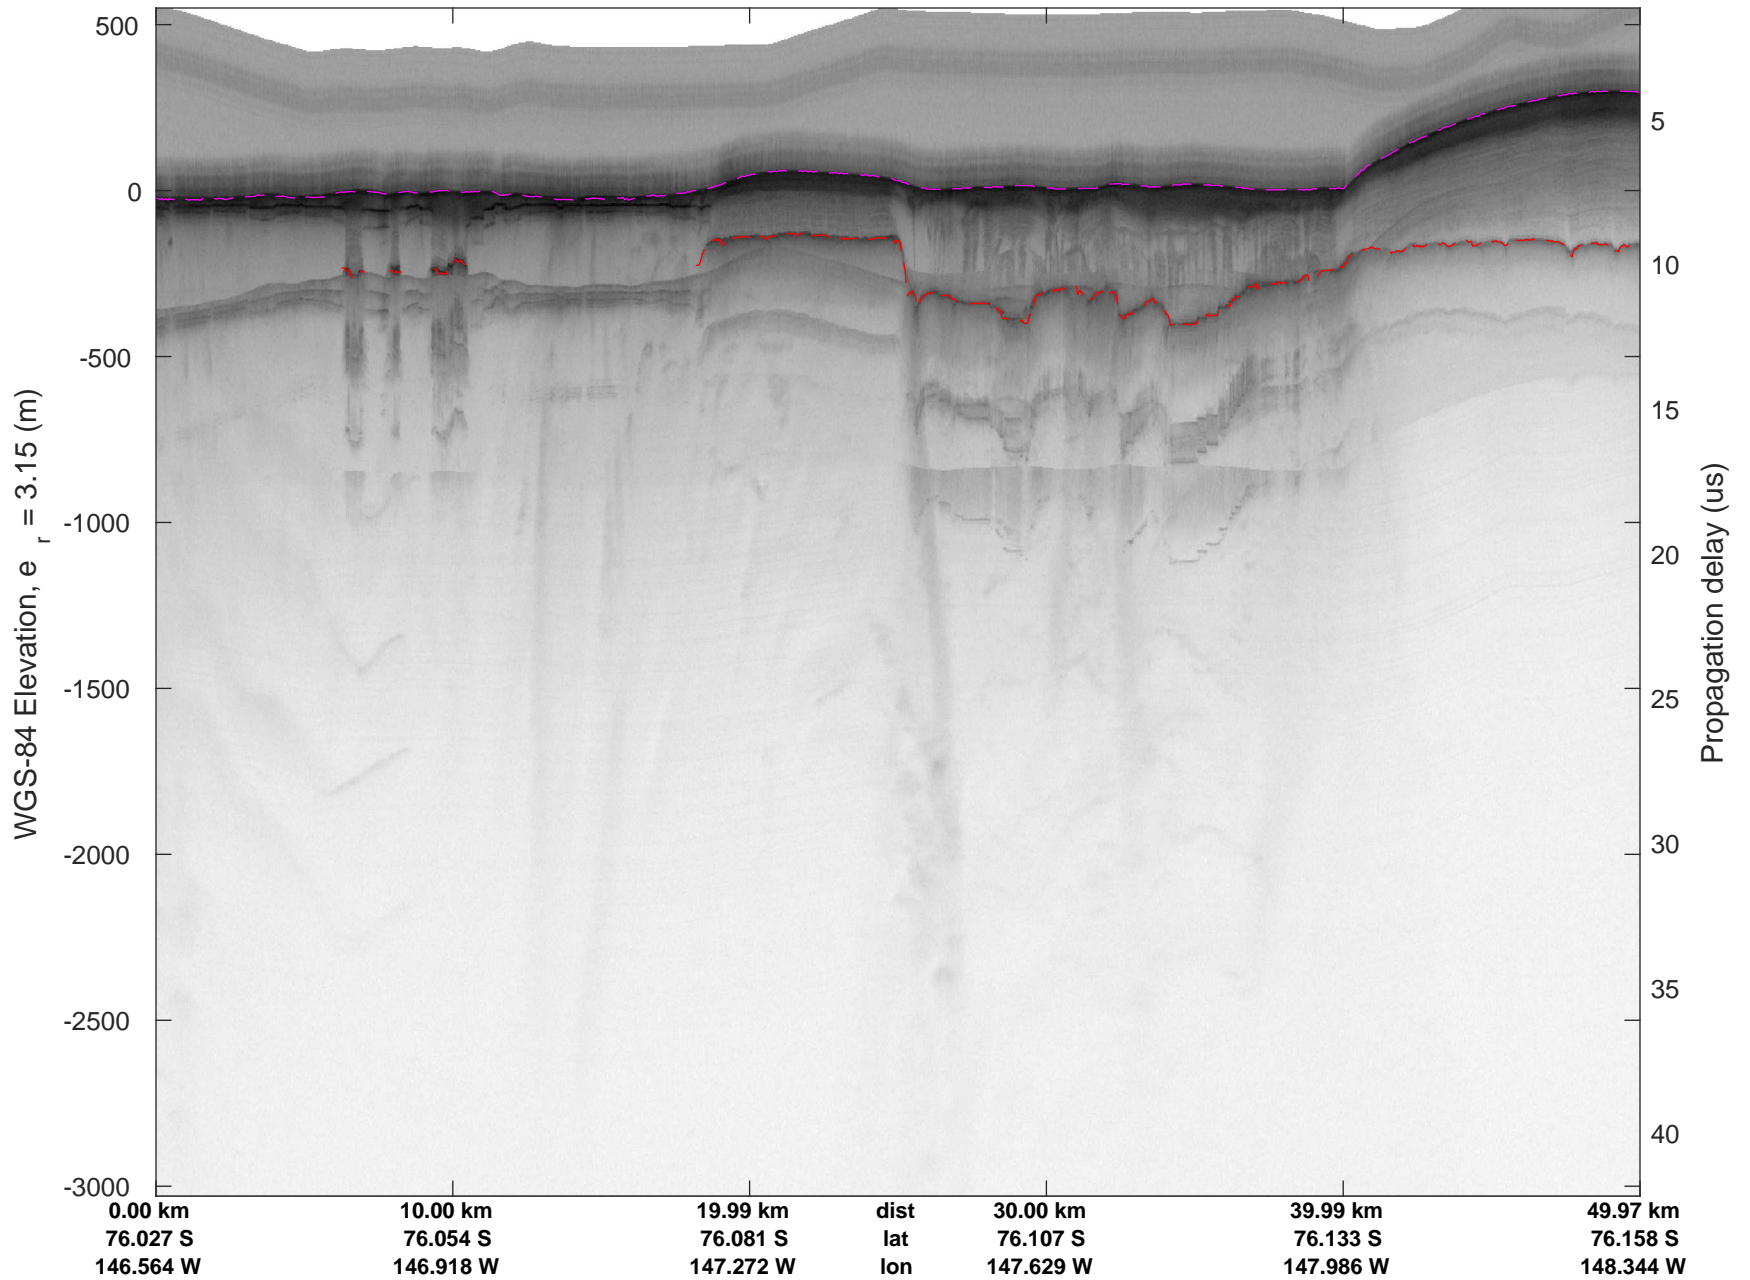

rds 2016\_Antarctica\_DC8: "Hull Land 03" 20161102\_07\_011: 18:27:08.7 to 18:33:43.8 GPS

rds 2016\_Antarctica\_DC8: "Hull Land 03" 20161102\_07\_012: 18:33:44.1 to 18:40:32.4 GPS

rds 2016\_Antarctica\_DC8: "Hull Land 03" 20161102\_07\_012: 18:33:44.1 to 18:40:32.4 GPS

rds 2016\_Antarctica\_DC8: "Hull Land 03" 20161102\_07\_013: 18:40:32.7 to 18:46:35.5 GPS

rds 2016\_Antarctica\_DC8: "Hull Land 03" 20161102\_07\_013: 18:40:32.7 to 18:46:35.5 GPS