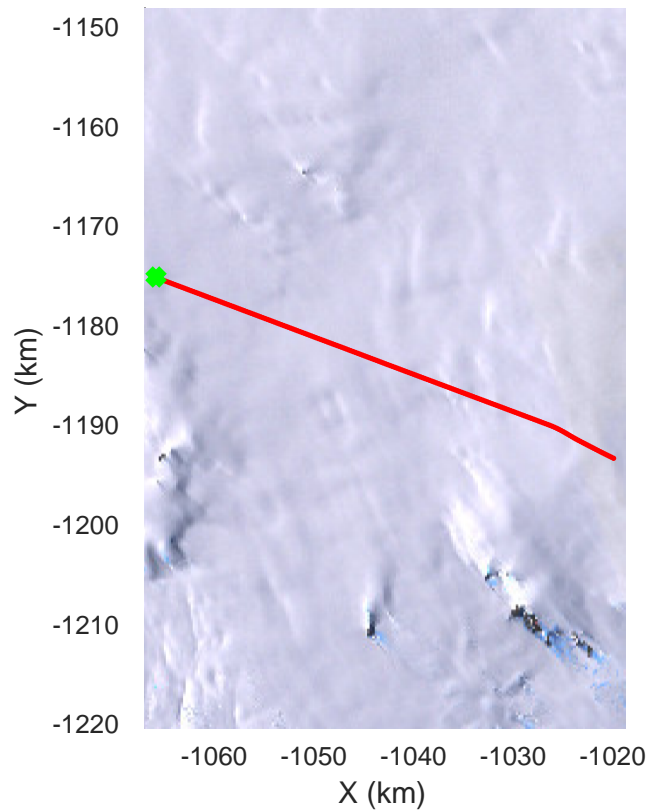

rds 2016\_Antarctica\_DC8: "Hull Land 03" 20161102\_07\_005: 17:51:45.2 to 17:57:19.8 GPS

rds 2016\_Antarctica\_DC8: "Hull Land 03" 20161102\_07\_006: 17:57:20.0 to 18:03:09.3 GPS

rds 2016\_Antarctica\_DC8: "Hull Land 03" 20161102\_07\_006: 17:57:20.0 to 18:03:09.3 GPS