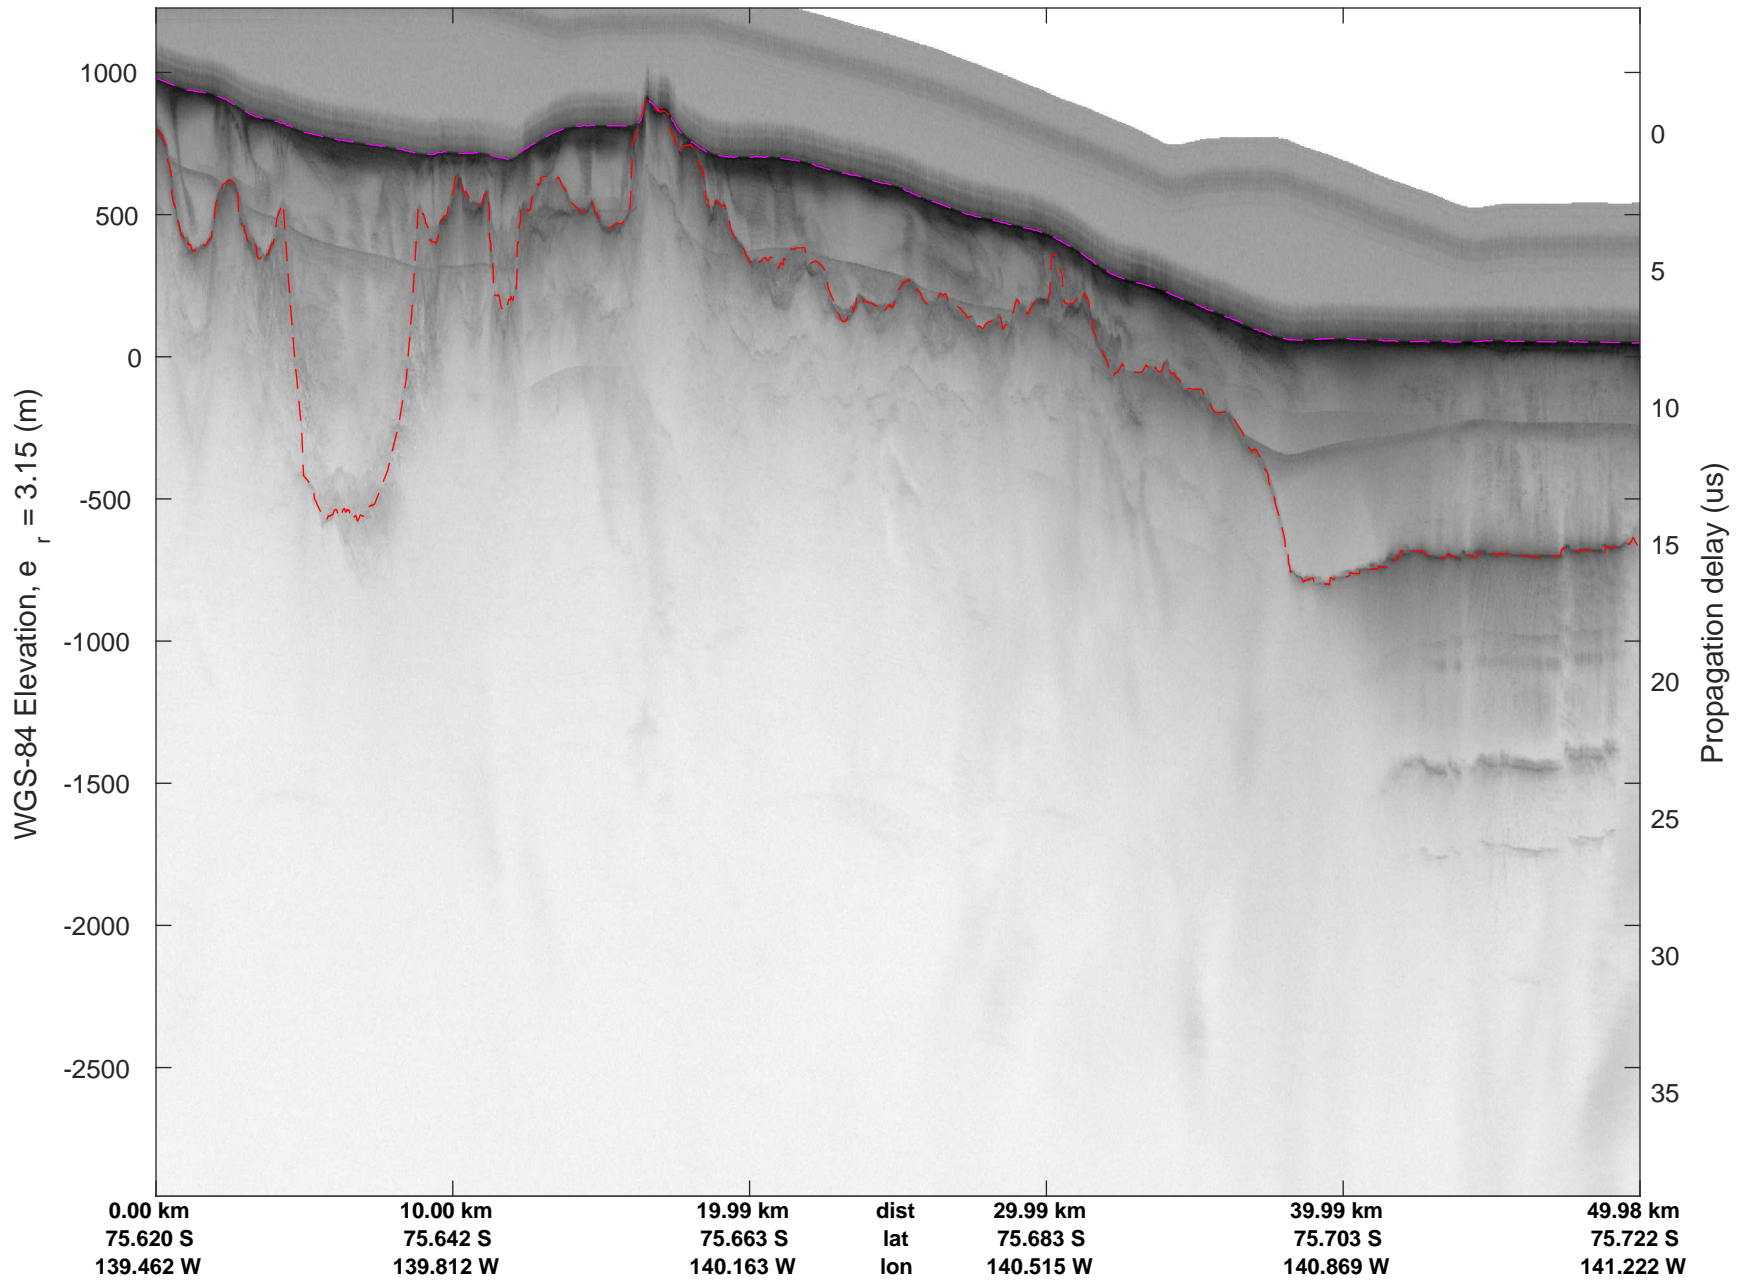

rds 2016\_Antarctica\_DC8: "Hull Land 03" 20161102\_07\_007: 18:03:09.6 to 18:08:53.4 GPS

rds 2016\_Antarctica\_DC8: "Hull Land 03" 20161102\_07\_007: 18:03:09.6 to 18:08:53.4 GPS

rds 2016\_Antarctica\_DC8: "Hull Land 03" 20161102\_07\_008: 18:08:53.6 to 18:15:01.4 GPS

rds 2016\_Antarctica\_DC8: "Hull Land 03" 20161102\_07\_008: 18:08:53.6 to 18:15:01.4 GPS

rds 2016\_Antarctica\_DC8: "Hull Land 03" 20161102\_07\_009: 18:15:01.6 to 18:21:02.1 GPS

rds 2016\_Antarctica\_DC8: "Hull Land 03" 20161102\_07\_009: 18:15:01.6 to 18:21:02.1 GPS