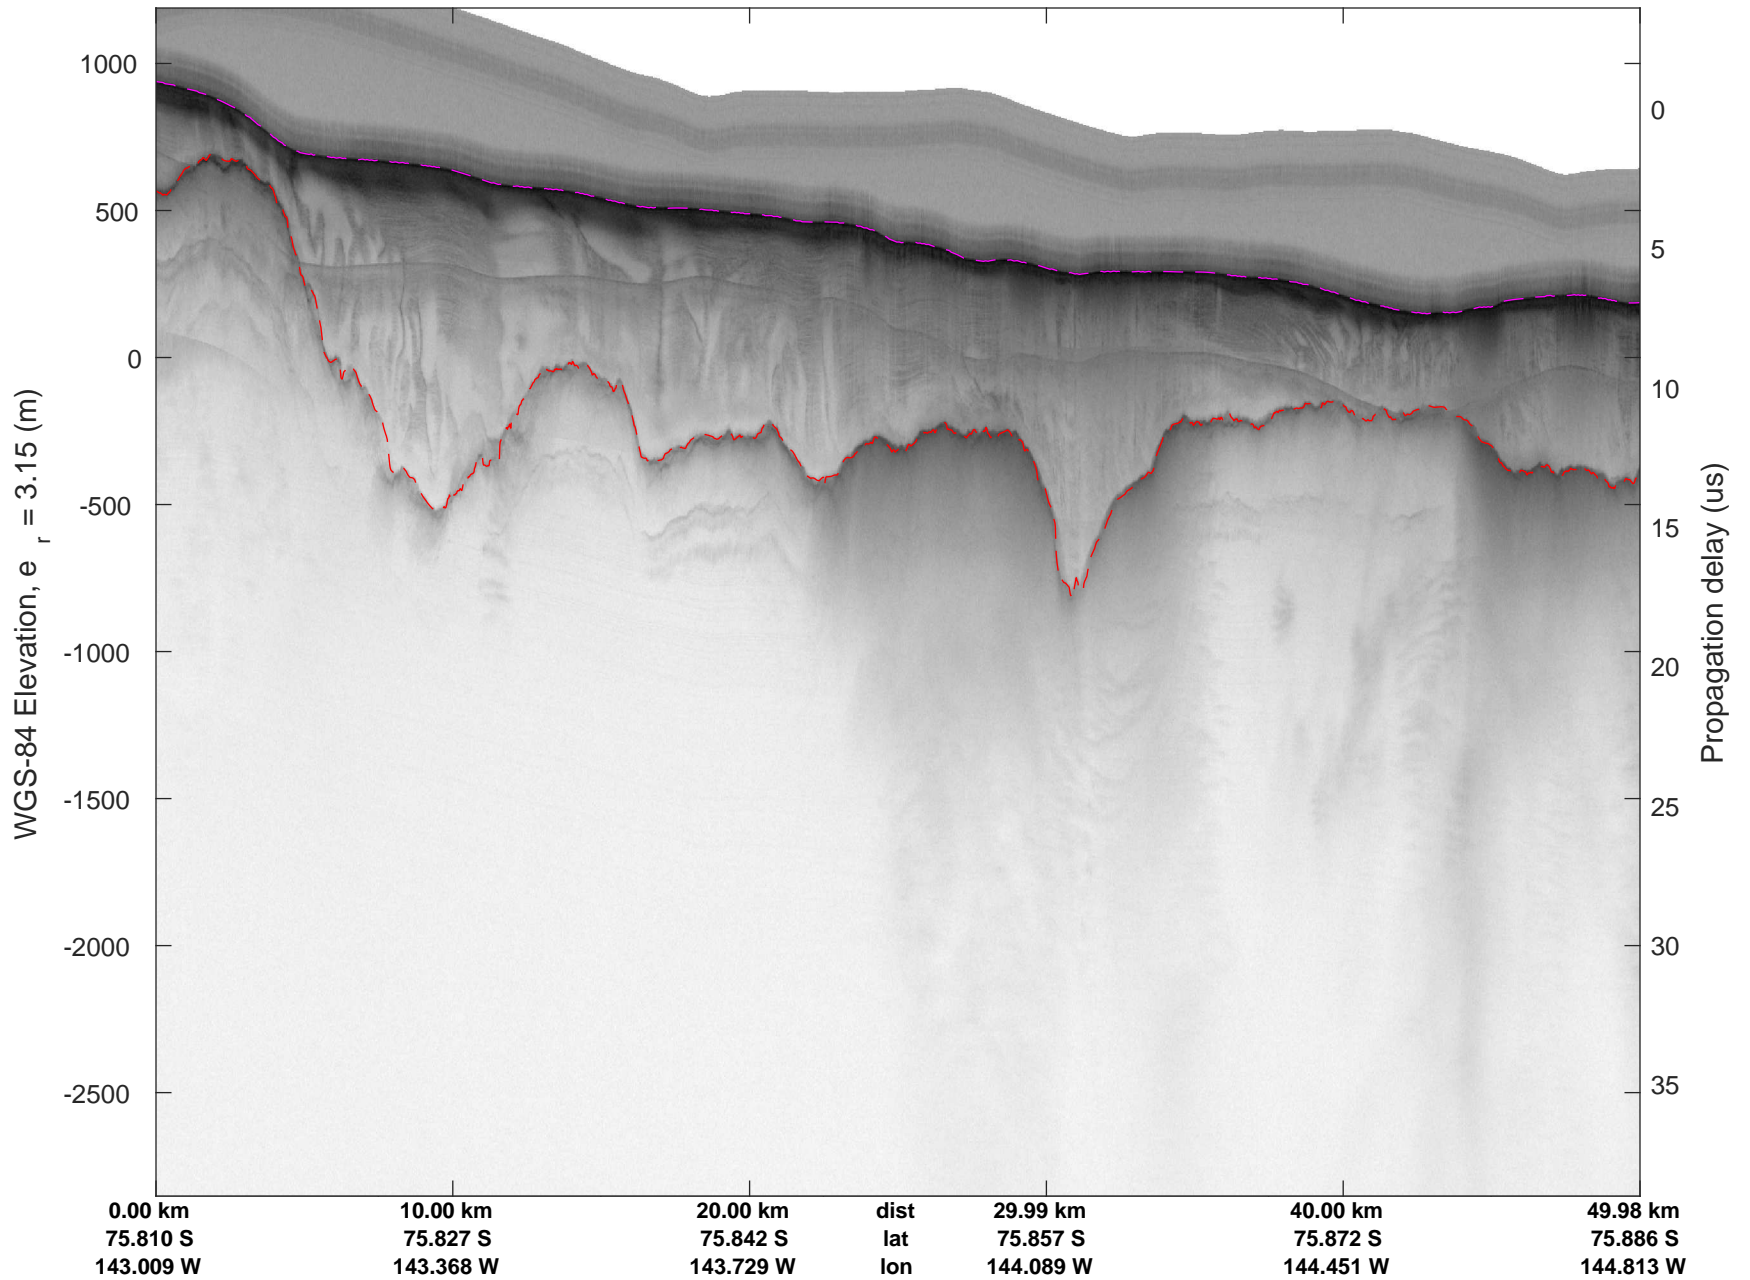

rds 2016\_Antarctica\_DC8: "Hull Land 03" 20161102\_07\_008: 18:08:53.6 to 18:15:01.4 GPS

rds 2016\_Antarctica\_DC8: "Hull Land 03" 20161102\_07\_009: 18:15:01.6 to 18:21:02.1 GPS

rds 2016\_Antarctica\_DC8: "Hull Land 03" 20161102\_07\_009: 18:15:01.6 to 18:21:02.1 GPS

rds 2016\_Antarctica\_DC8: "Hull Land 03" 20161102\_07\_010: 18:21:02.4 to 18:27:08.4 GPS

rds 2016\_Antarctica\_DC8: "Hull Land 03" 20161102\_07\_010: 18:21:02.4 to 18:27:08.4 GPS

rds 2016\_Antarctica\_DC8: "Hull Land 03" 20161102\_07\_011: 18:27:08.7 to 18:33:43.8 GPS