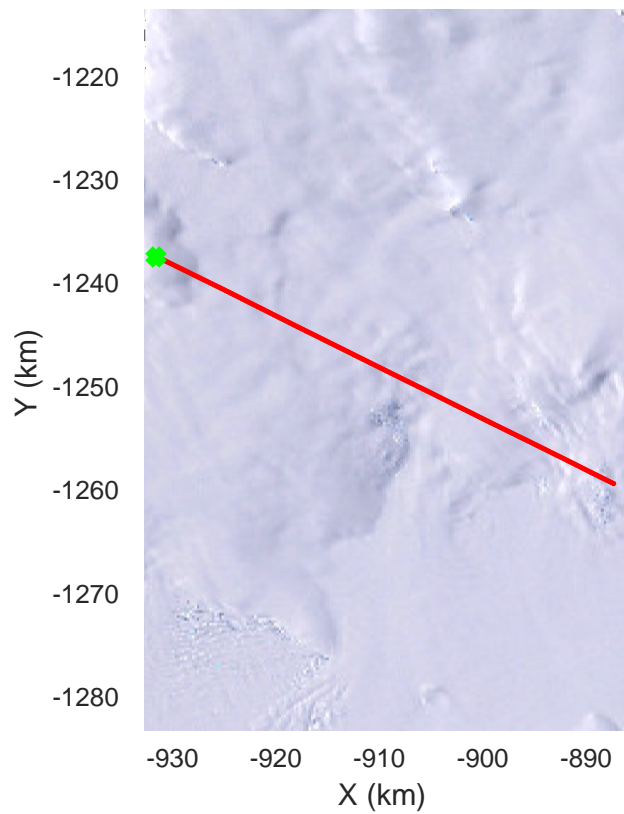

rds 2016\_Antarctica\_DC8: "Hull Land 03" 20161102\_07\_008: 18:08:53.6 to 18:15:01.4 GPS

rds 2016\_Antarctica\_DC8: "Hull Land 03" 20161102\_07\_009: 18:15:01.6 to 18:21:02.1 GPS

rds 2016\_Antarctica\_DC8: "Hull Land 03" 20161102\_07\_009: 18:15:01.6 to 18:21:02.1 GPS