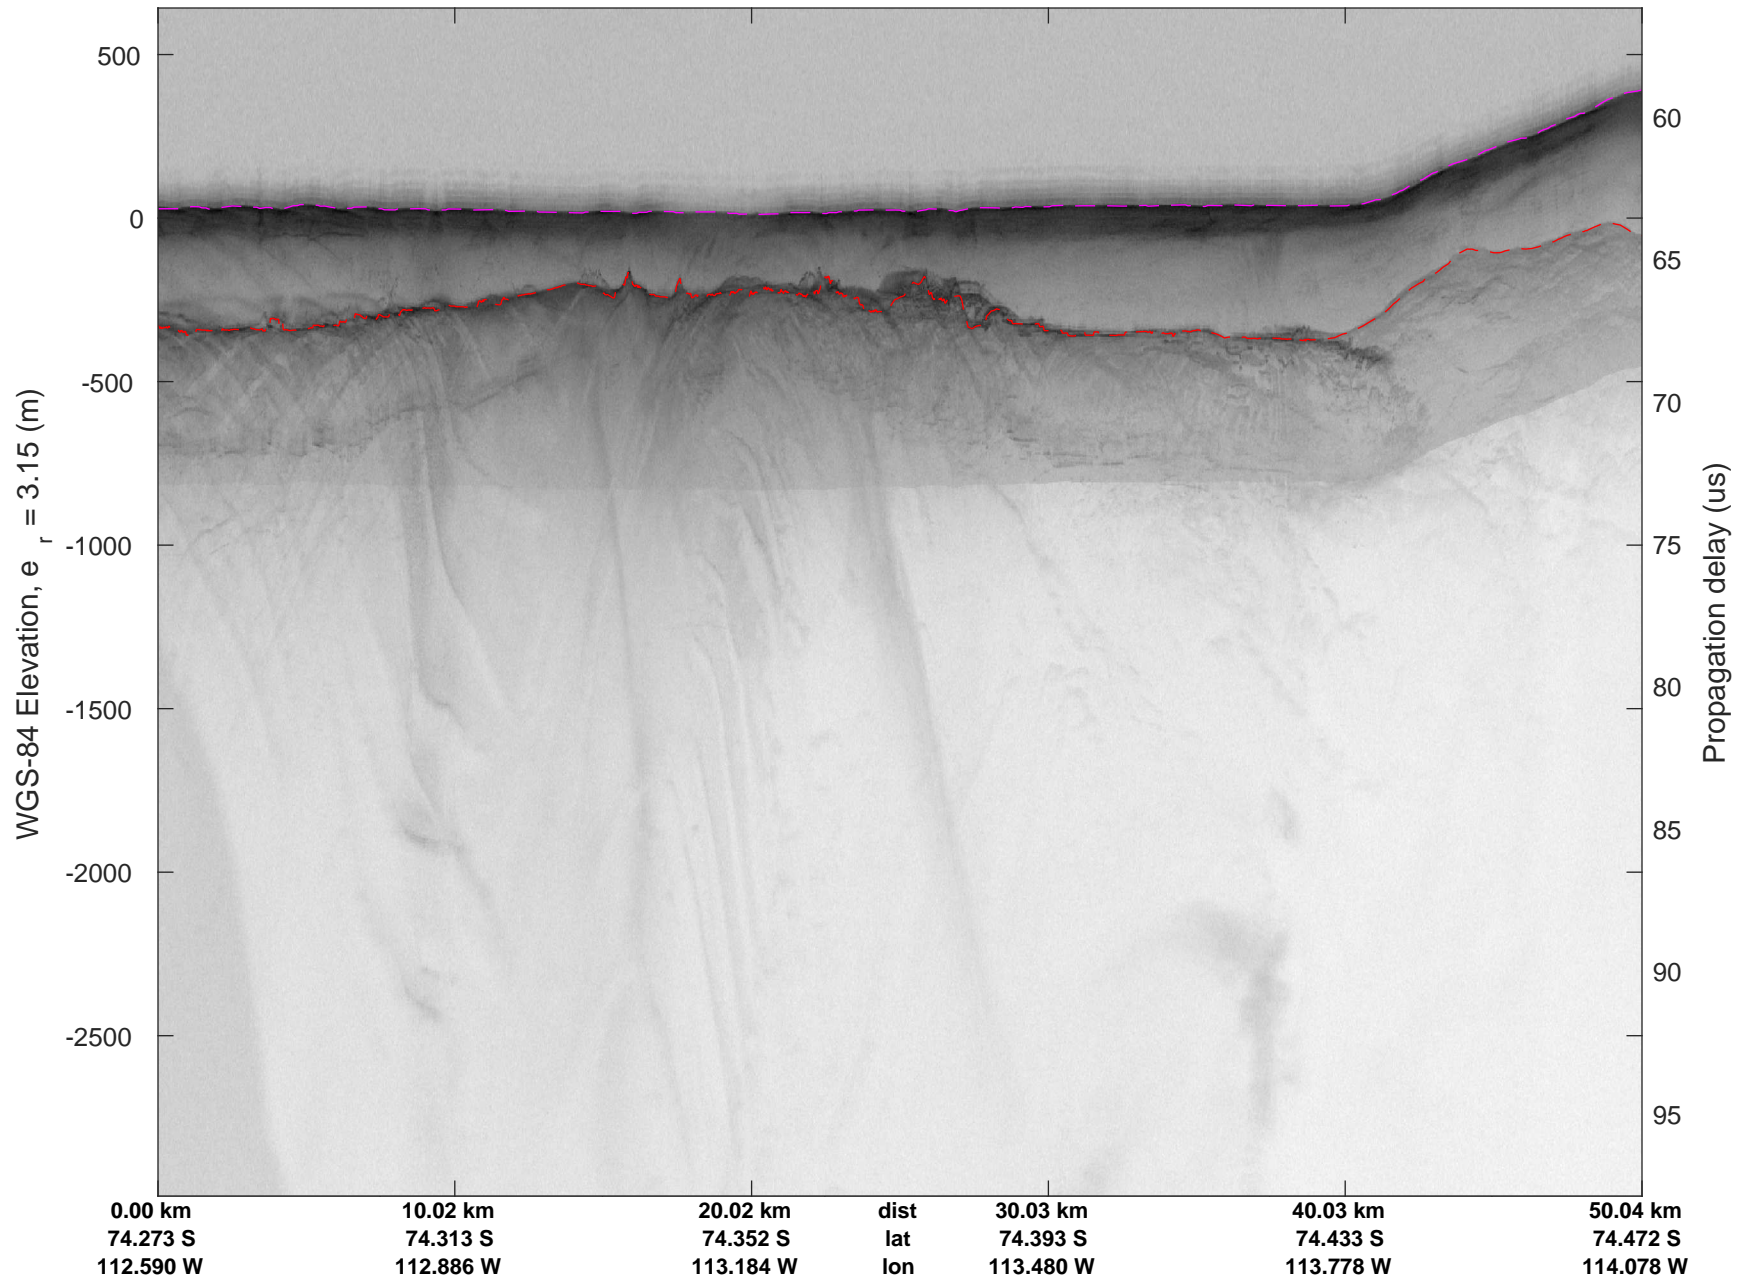

rds 2016_Antarctica_DC8: "Hull Land 03" 20161102_05_002: 16:54:20.0 to 16:57:49.9 GPS

rds 2016_Antarctica_DC8: "Hull Land 03" 20161102_05_003: 16:57:50.0 to 17:01:23.7 GPS

rds 2016_Antarctica_DC8: "Hull Land 03" 20161102_05_003: 16:57:50.0 to 17:01:23.7 GPS

rds 2016_Antarctica_DC8: "Hull Land 03" 20161102_05_004: 17:01:23.9 to 17:04:59.3 GPS

rds 2016_Antarctica_DC8: "Hull Land 03" 20161102_05_004: 17:01:23.9 to 17:04:59.3 GPS

rds 2016_Antarctica_DC8: "Hull Land 03" 20161102_05_005: 17:04:59.4 to 17:08:36.9 GPS