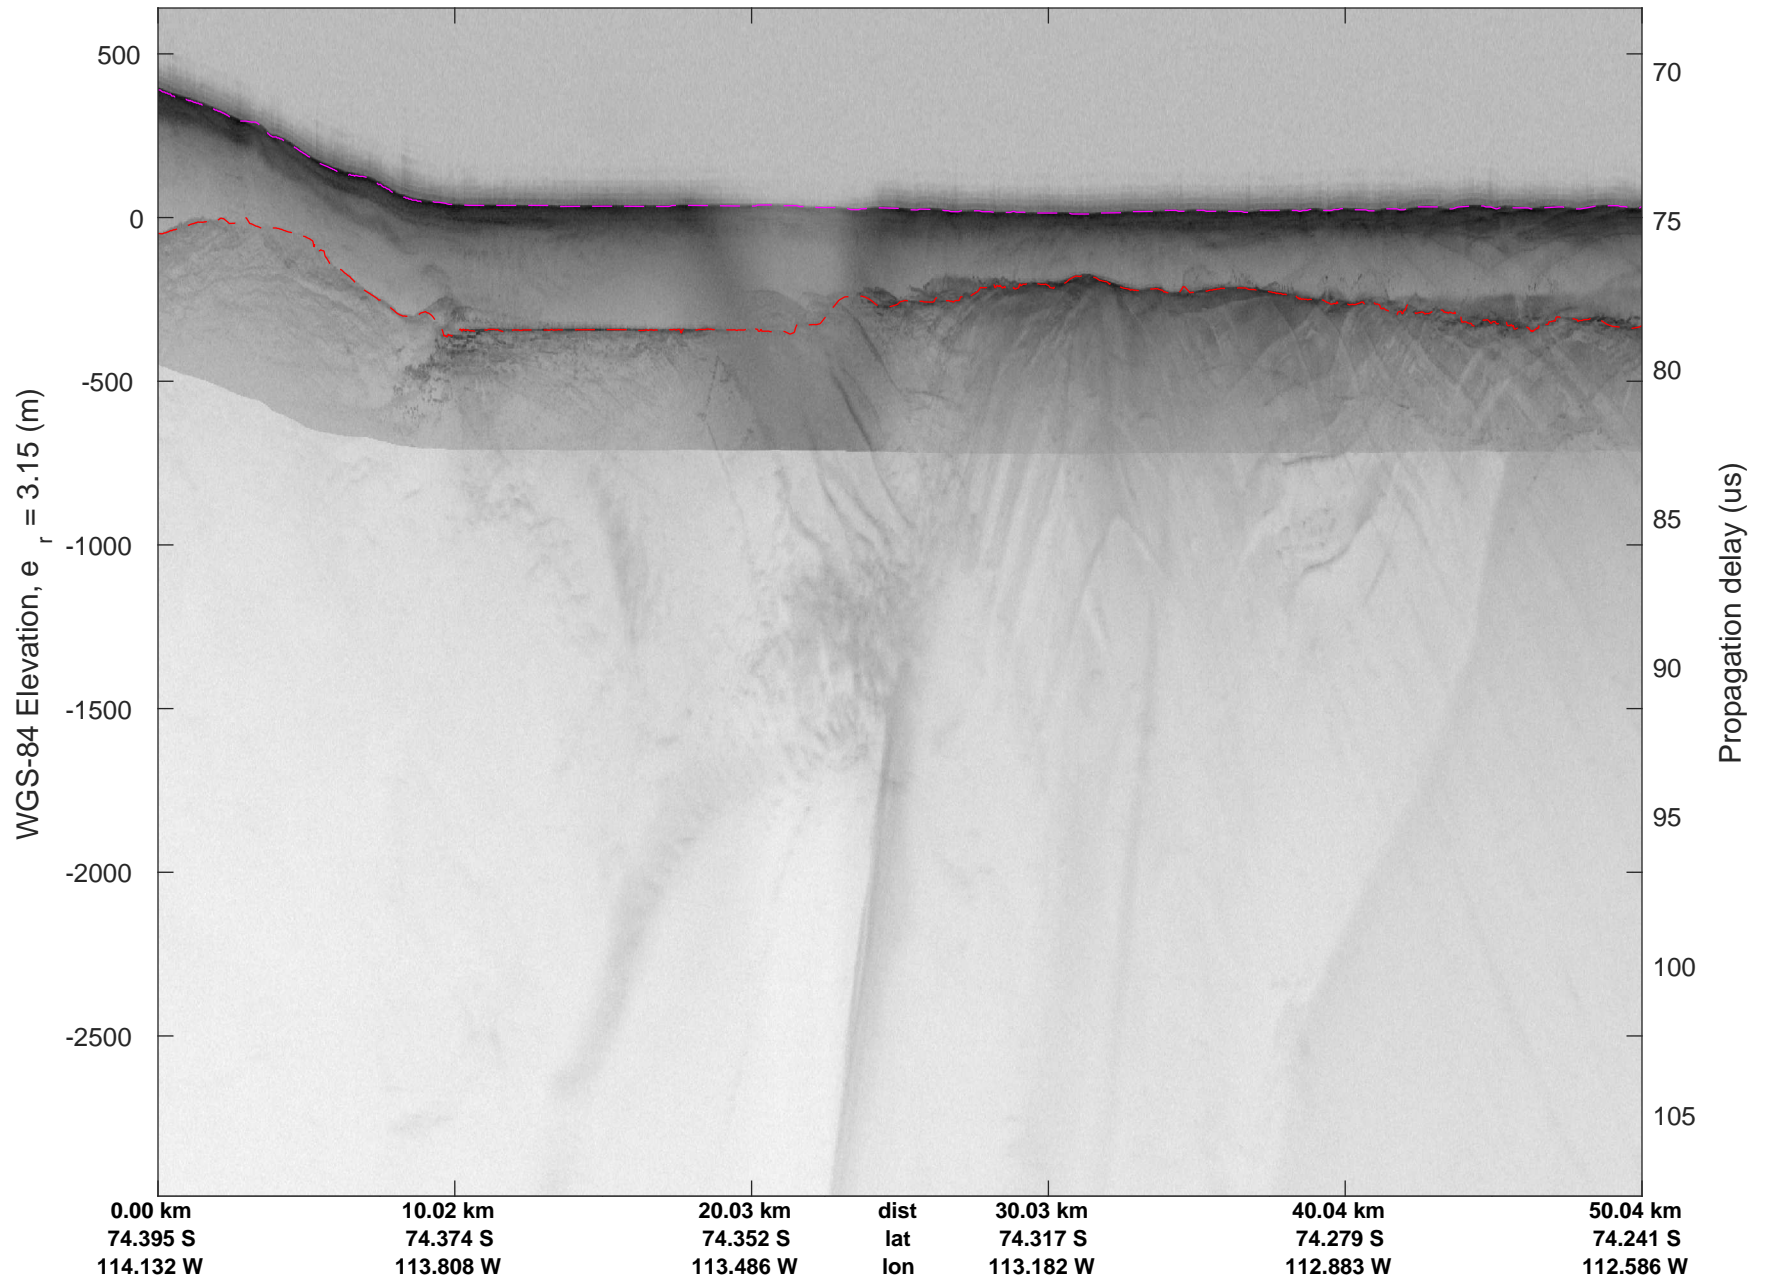

rds 2016_Antarctica_DC8: "Hull Land 02" 20161031_07_007: 20:32:13.2 to 20:35:39.4 GPS

rds 2016_Antarctica_DC8: "Hull Land 02" 20161031_07_007: 20:32:13.2 to 20:35:39.4 GPS

rds 2016_Antarctica_DC8: "Hull Land 02" 20161031_07_008: 20:35:39.6 to 20:39:06.1 GPS

rds 2016_Antarctica_DC8: "Hull Land 02" 20161031_07_008: 20:35:39.6 to 20:39:06.1 GPS

rds 2016_Antarctica_DC8: "Hull Land 02" 20161031_07_009: 20:39:06.2 to 20:42:31.3 GPS

rds 2016_Antarctica_DC8: "Hull Land 02" 20161031_07_009: 20:39:06.2 to 20:42:31.3 GPS