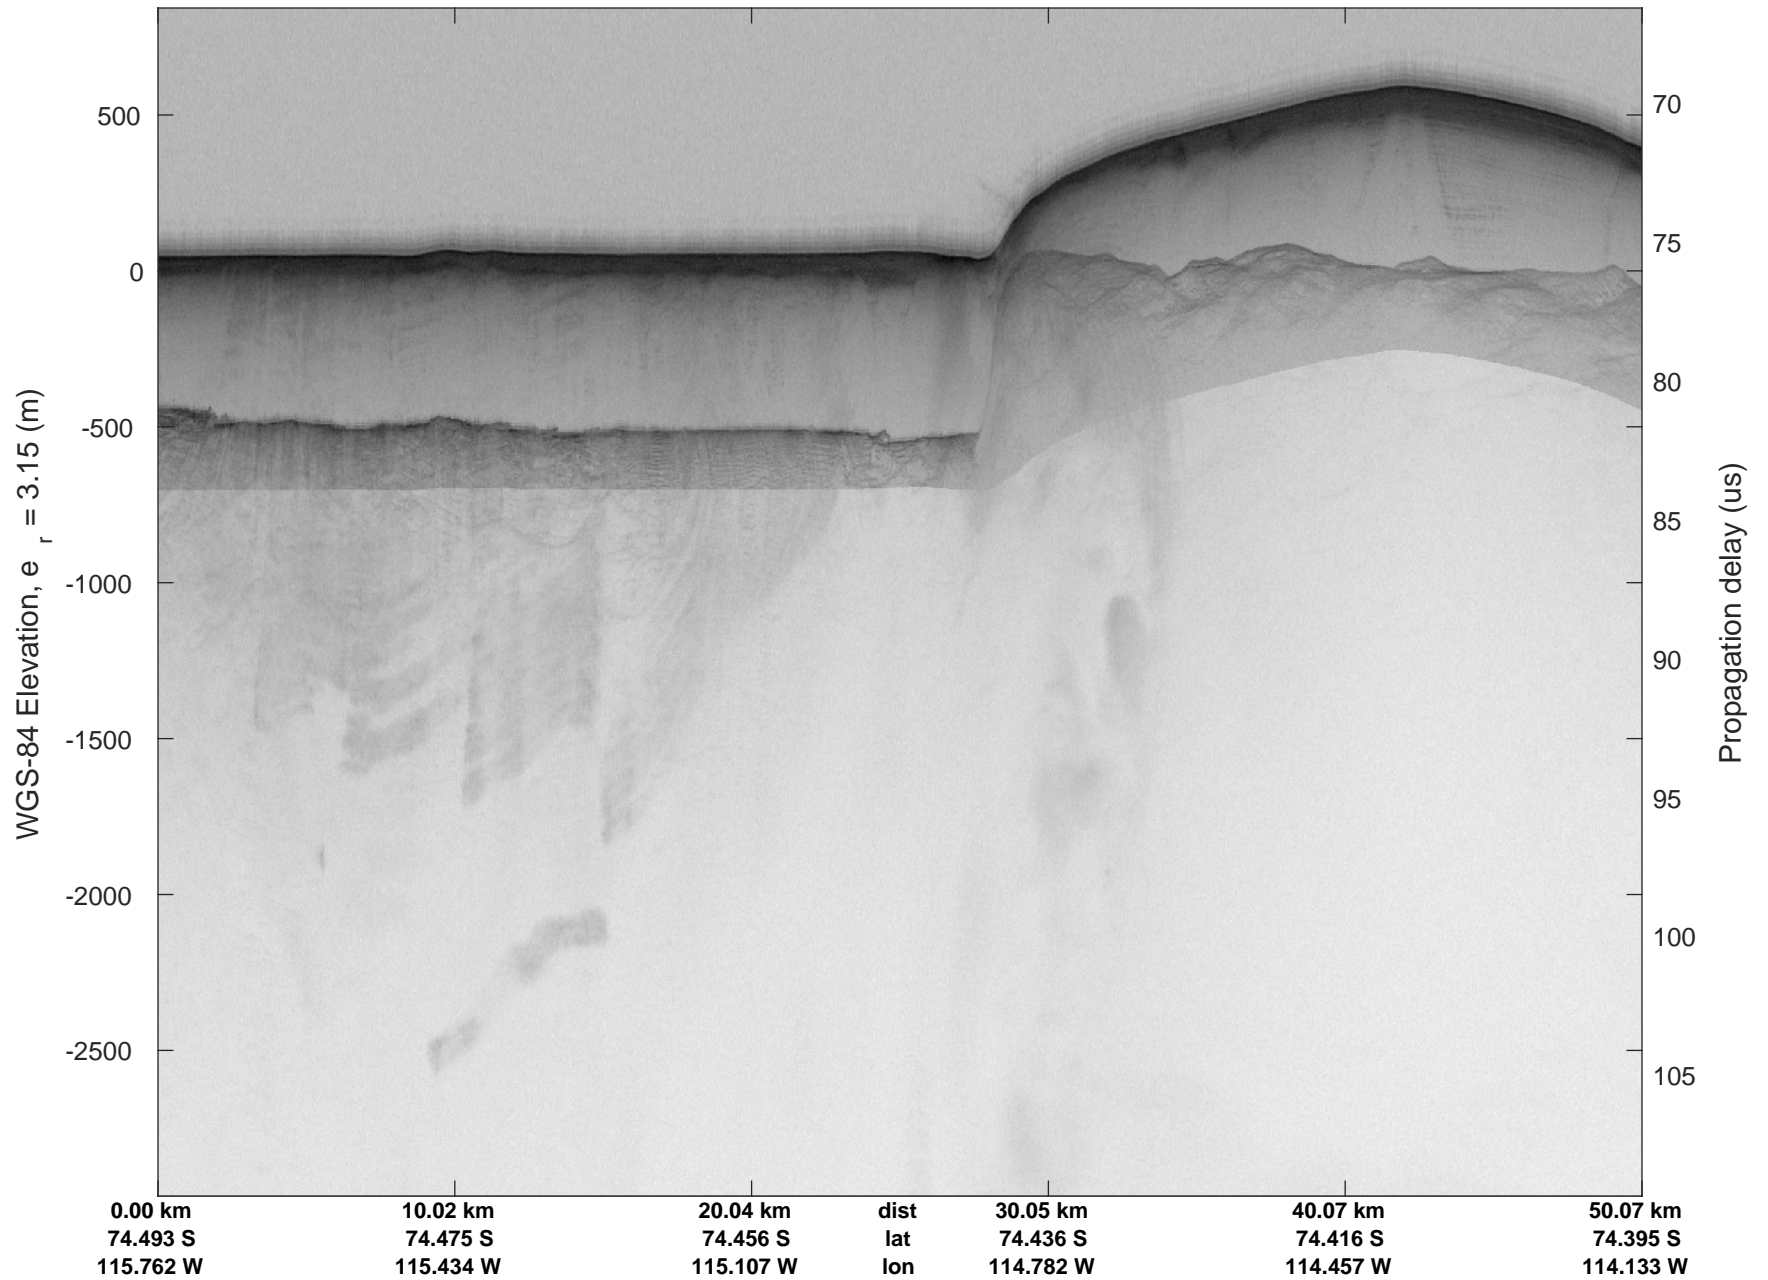

rds 2016_Antarctica_DC8: "Hull Land 02" 20161031_07_007: 20:32:13.2 to 20:35:39.4 GPS