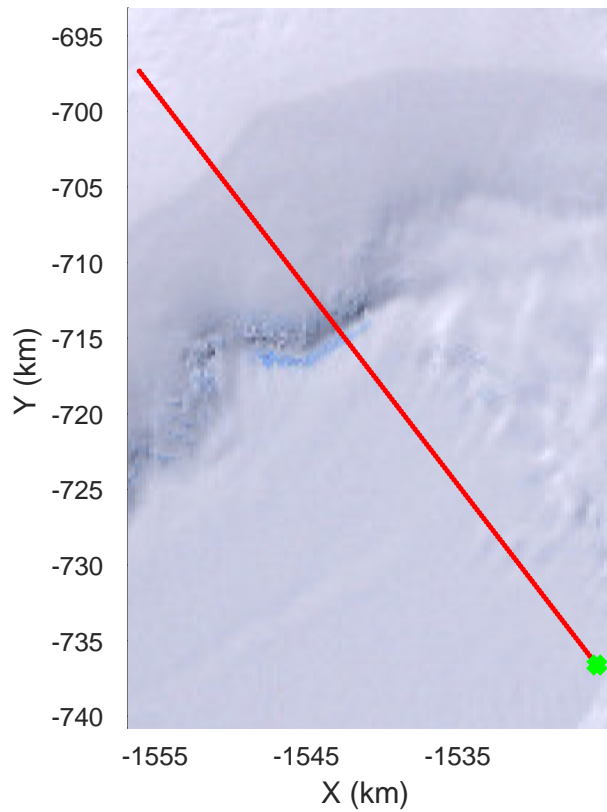

rds 2016_Antarctica_DC8: "Hull Land 02" 20161031_07_005: 20:25:19.8 to 20:28:47.0 GPS

rds 2016_Antarctica_DC8: "Hull Land 02" 20161031_07_006: 20:28:47.1 to 20:32:13.1 GPS

rds 2016_Antarctica_DC8: "Hull Land 02" 20161031_07_006: 20:28:47.1 to 20:32:13.1 GPS

rds 2016_Antarctica_DC8: "Hull Land 02" 20161031_07_007: 20:32:13.2 to 20:35:39.4 GPS

rds 2016_Antarctica_DC8: "Hull Land 02" 20161031_07_007: 20:32:13.2 to 20:35:39.4 GPS

rds 2016_Antarctica_DC8: "Hull Land 02" 20161031_07_008: 20:35:39.6 to 20:39:06.1 GPS