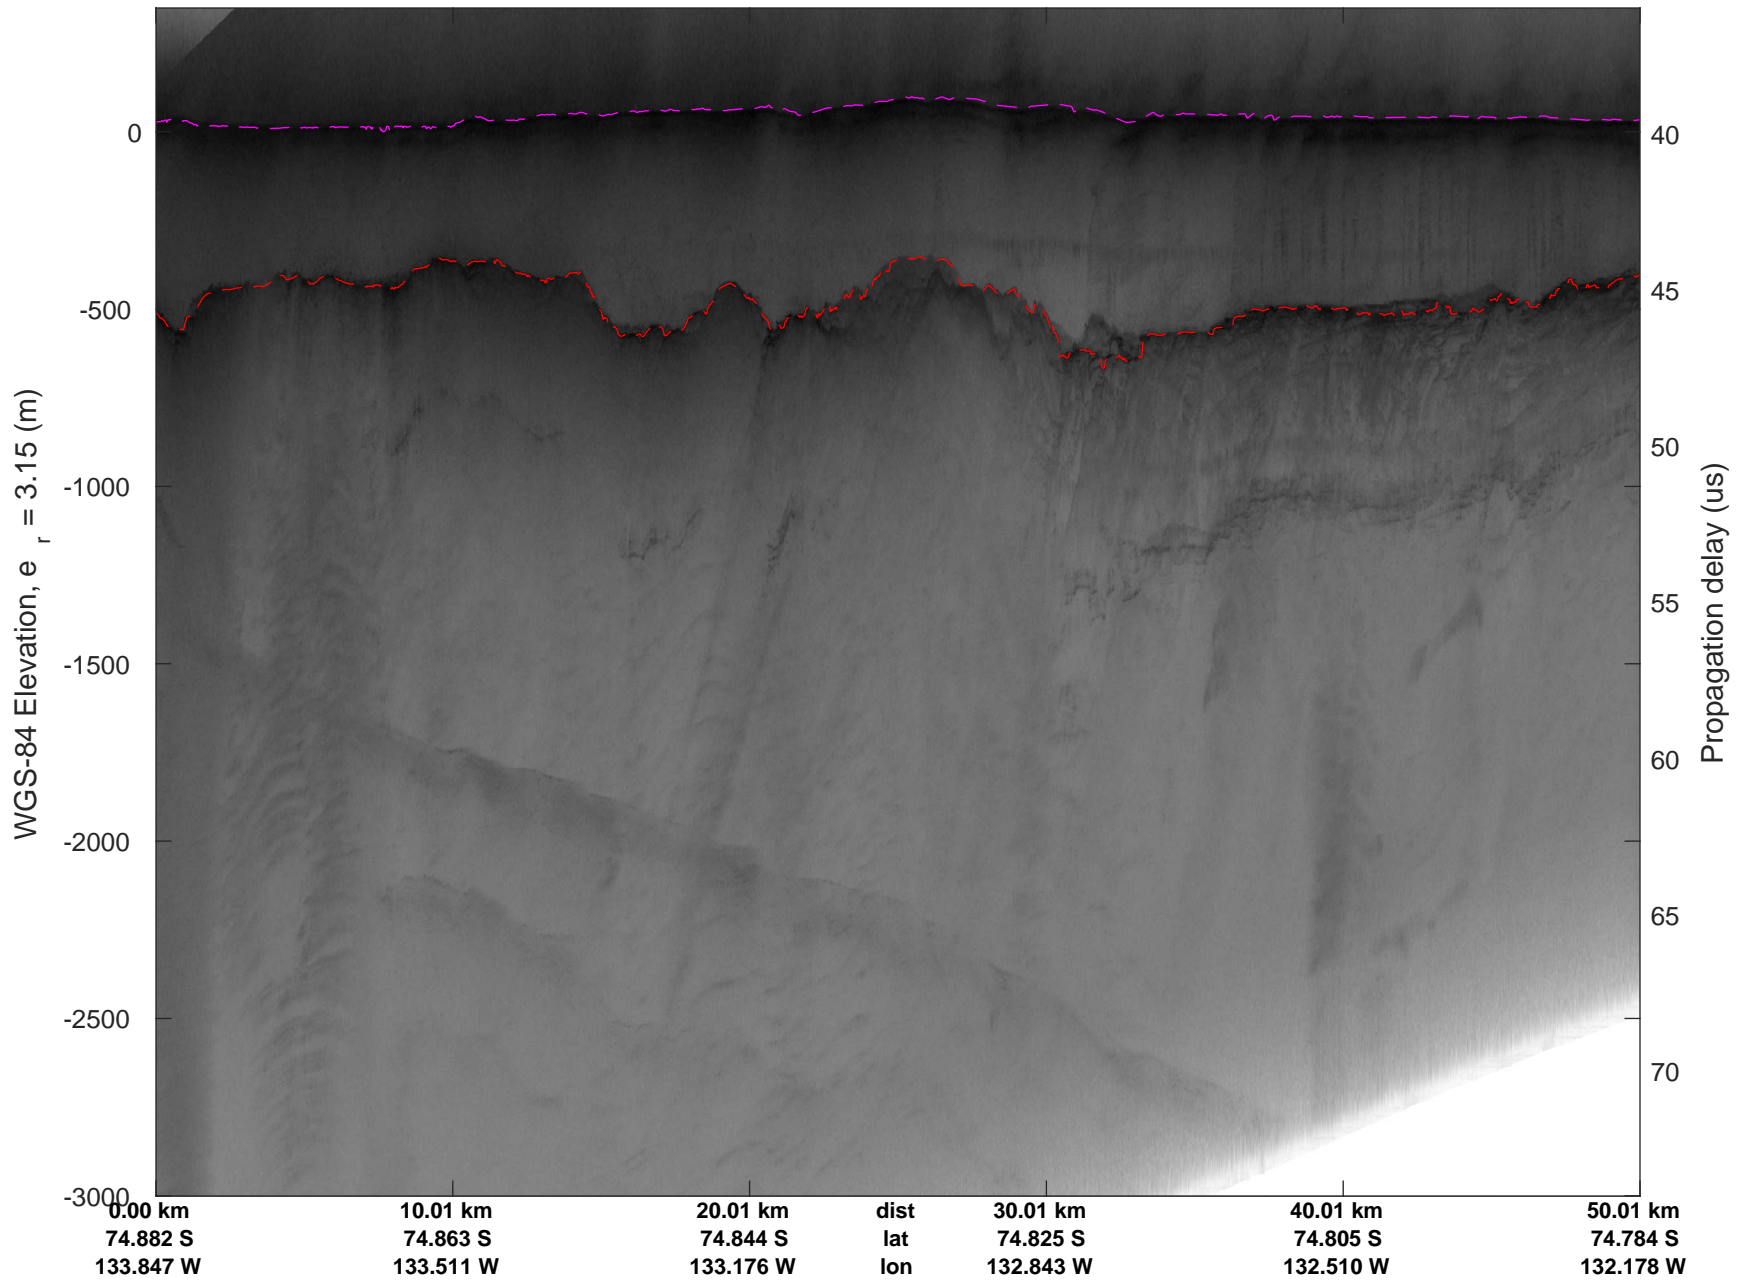

rds 2016_Antarctica_DC8: "Hull Land 02" 20161031_06_019: 19:46:40.7 to 19:52:26.3 GPS

rds 2016_Antarctica_DC8: "Hull Land 02" 20161031_06_019: 19:46:40.7 to 19:52:26.3 GPS

rds 2016_Antarctica_DC8: "Hull Land 02" 20161031_06_020: 19:52:26.5 to 19:57:20.0 GPS

rds 2016_Antarctica_DC8: "Hull Land 02" 20161031_06_020: 19:52:26.5 to 19:57:20.0 GPS

rds 2016_Antarctica_DC8: "Hull Land 02" 20161031_06_021: 19:57:20.2 to 20:01:33.5 GPS

rds 2016_Antarctica_DC8: "Hull Land 02" 20161031_06_021: 19:57:20.2 to 20:01:33.5 GPS