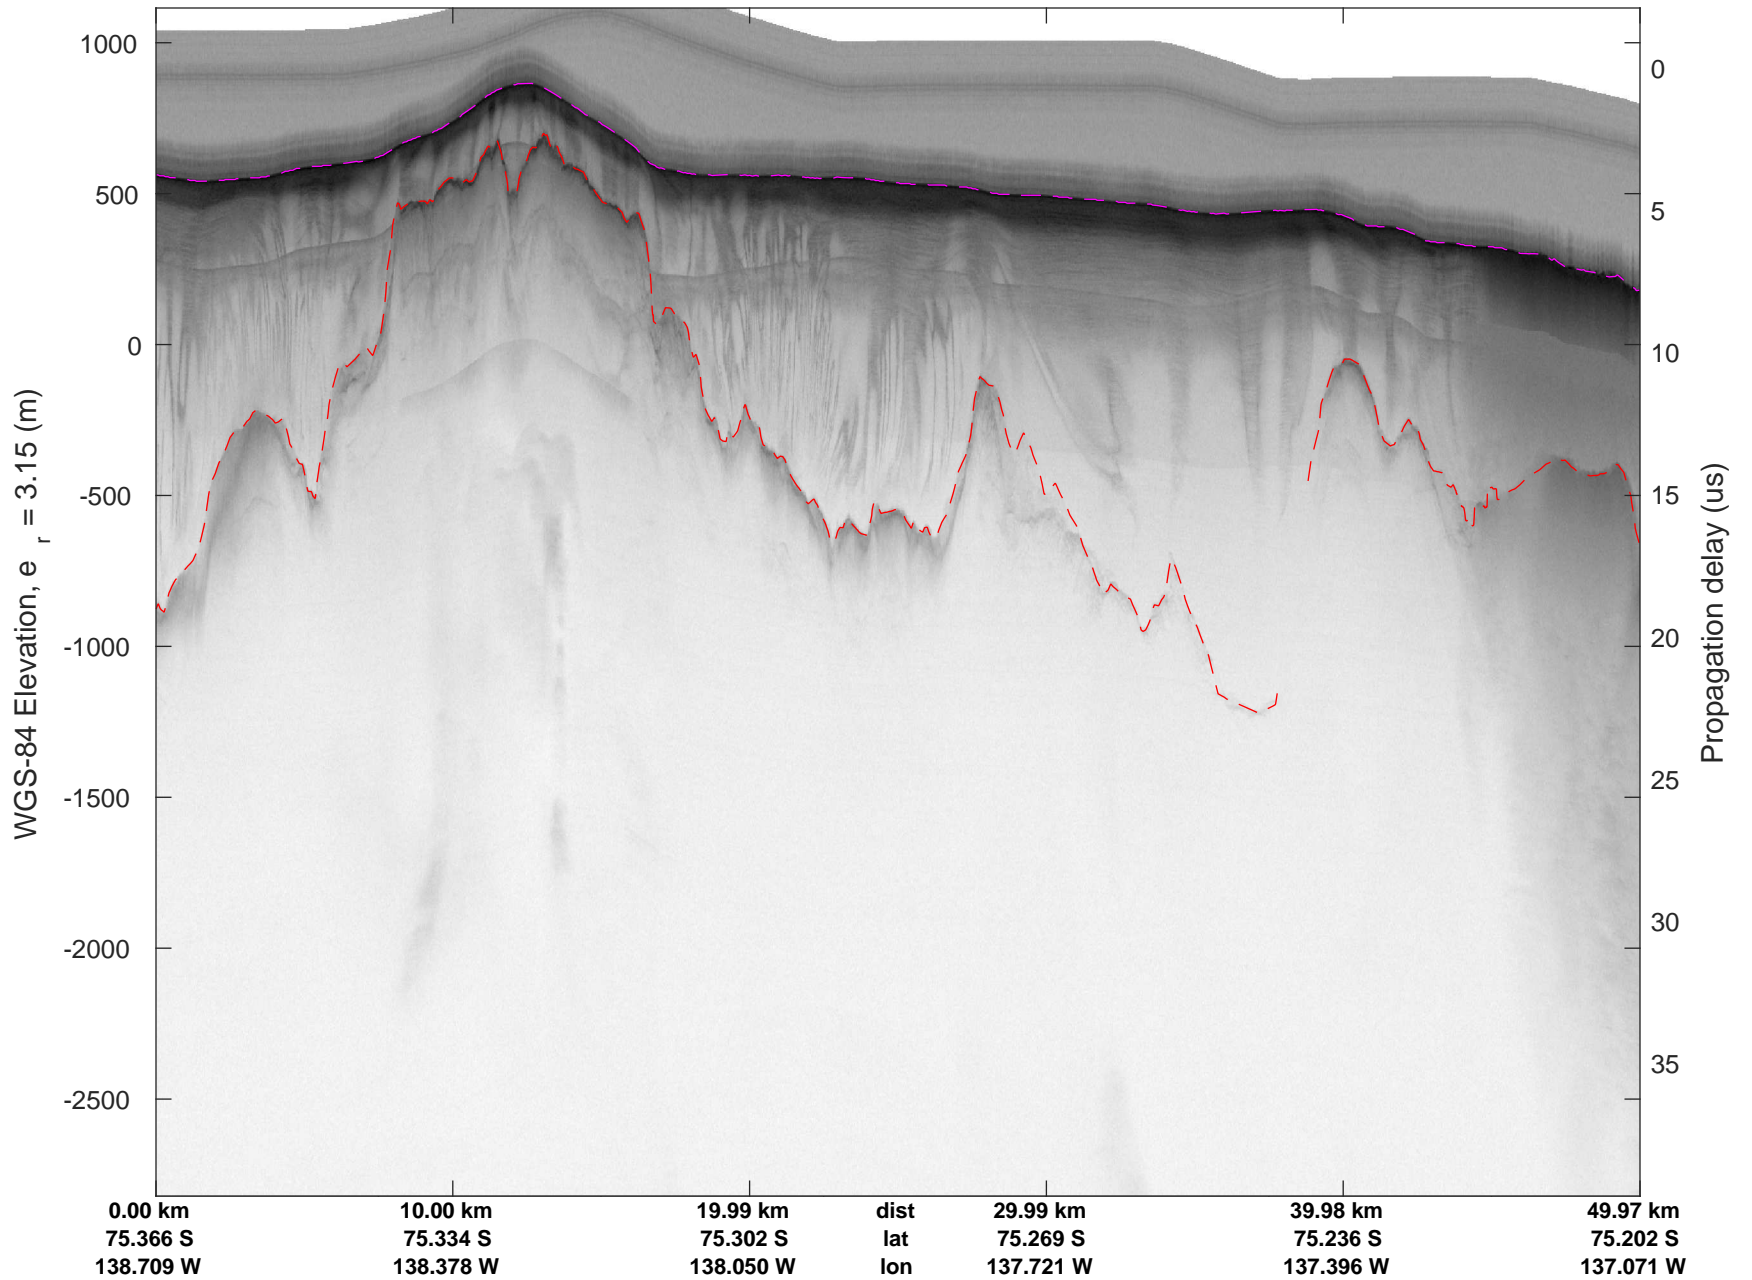

rds 2016_Antarctica_DC8: "Hull Land 02" 20161031_06_016: 19:28:58.8 to 19:34:56.6 GPS

rds 2016_Antarctica_DC8: "Hull Land 02" 20161031_06_016: 19:28:58.8 to 19:34:56.6 GPS

rds 2016_Antarctica_DC8: "Hull Land 02" 20161031_06_017: 19:34:56.9 to 19:40:49.6 GPS

rds 2016_Antarctica_DC8: "Hull Land 02" 20161031_06_017: 19:34:56.9 to 19:40:49.6 GPS

rds 2016_Antarctica_DC8: "Hull Land 02" 20161031_06_018: 19:40:49.9 to 19:46:40.5 GPS

rds 2016_Antarctica_DC8: "Hull Land 02" 20161031_06_018: 19:40:49.9 to 19:46:40.5 GPS