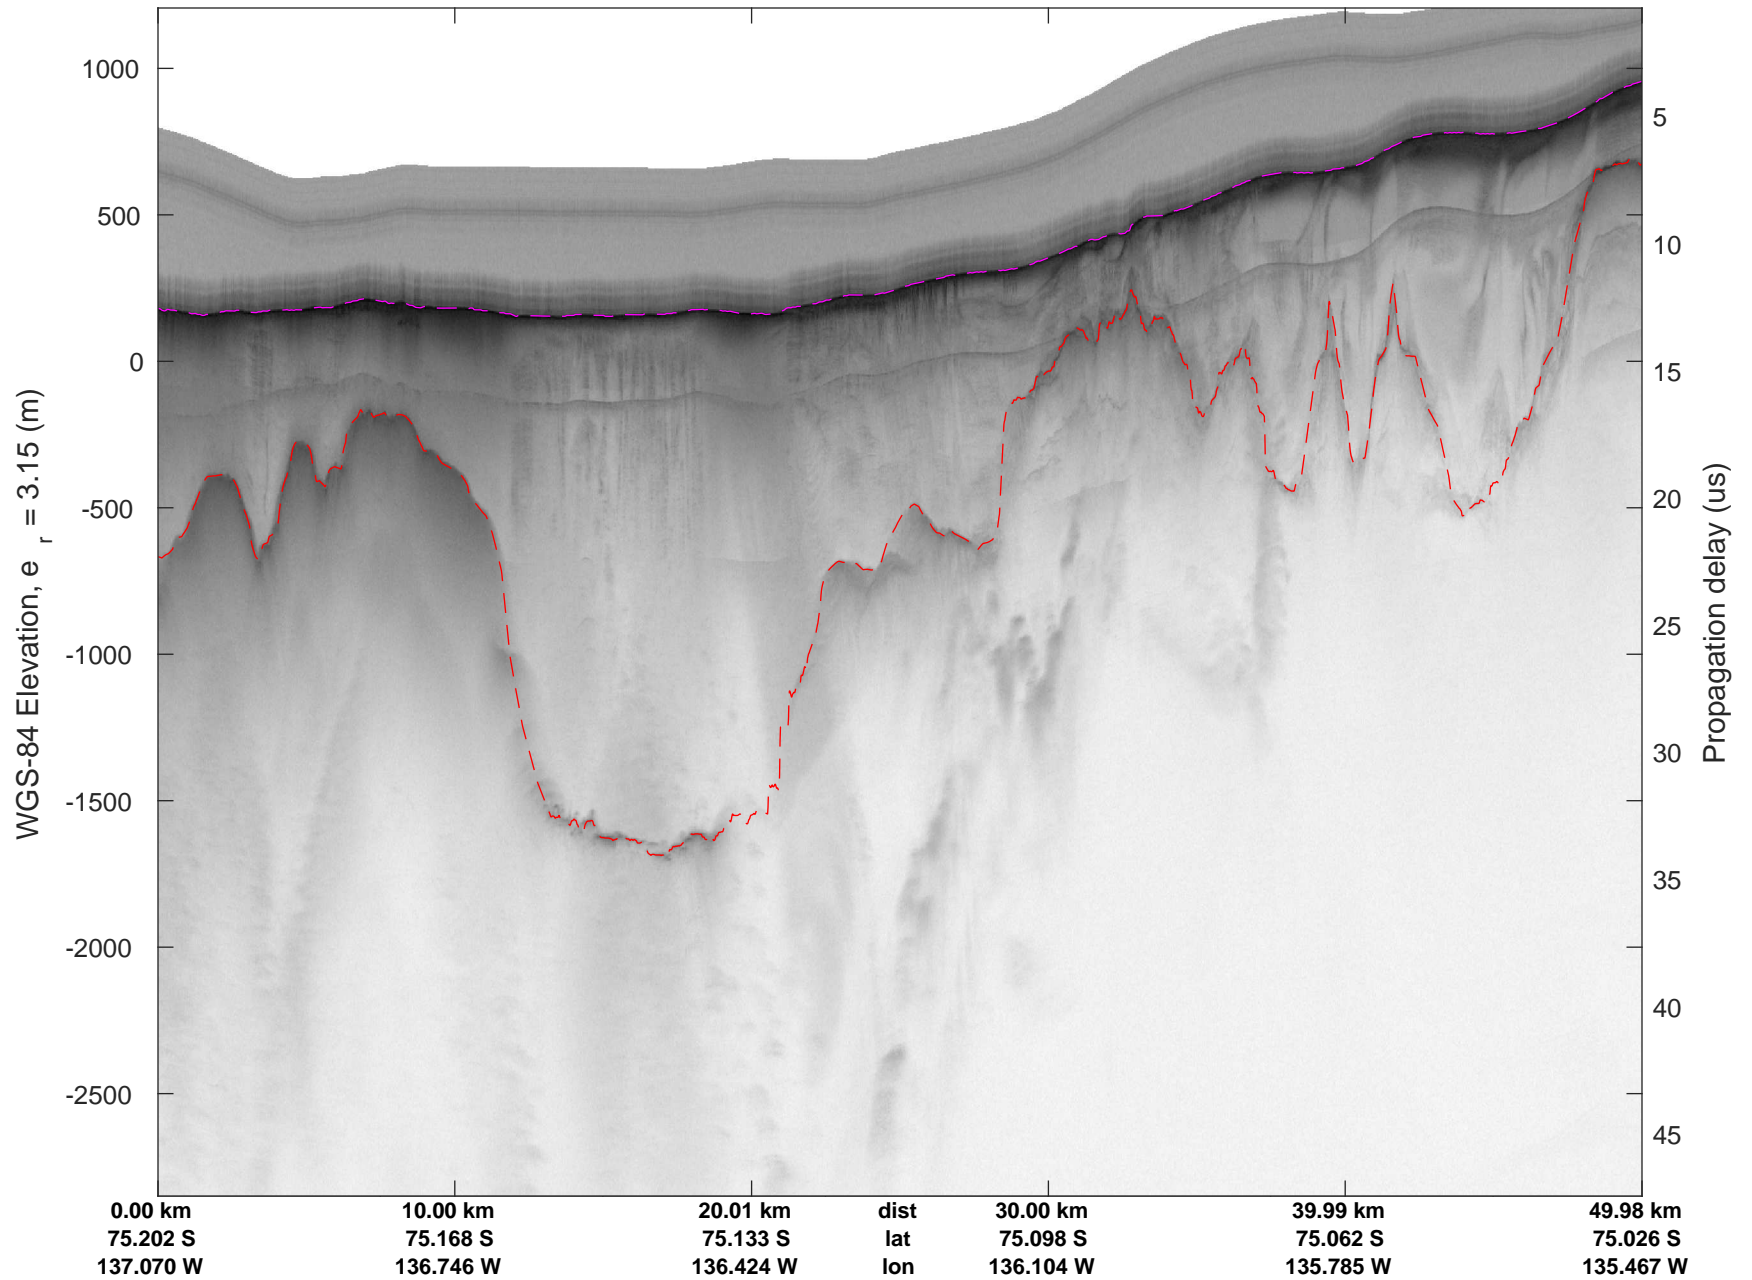

rds 2016_Antarctica_DC8: "Hull Land 02" 20161031_06_017: 19:34:56.9 to 19:40:49.6 GPS

rds 2016_Antarctica_DC8: "Hull Land 02" 20161031_06_018: 19:40:49.9 to 19:46:40.5 GPS

rds 2016_Antarctica_DC8: "Hull Land 02" 20161031_06_018: 19:40:49.9 to 19:46:40.5 GPS

rds 2016_Antarctica_DC8: "Hull Land 02" 20161031_06_019: 19:46:40.7 to 19:52:26.3 GPS

rds 2016_Antarctica_DC8: "Hull Land 02" 20161031_06_019: 19:46:40.7 to 19:52:26.3 GPS

rds 2016_Antarctica_DC8: "Hull Land 02" 20161031_06_020: 19:52:26.5 to 19:57:20.0 GPS

rds 2016_Antarctica_DC8: "Hull Land 02" 20161031_06_020: 19:52:26.5 to 19:57:20.0 GPS

rds 2016_Antarctica_DC8: "Hull Land 02" 20161031_06_021: 19:57:20.2 to 20:01:33.5 GPS

rds 2016_Antarctica_DC8: "Hull Land 02" 20161031_06_021: 19:57:20.2 to 20:01:33.5 GPS