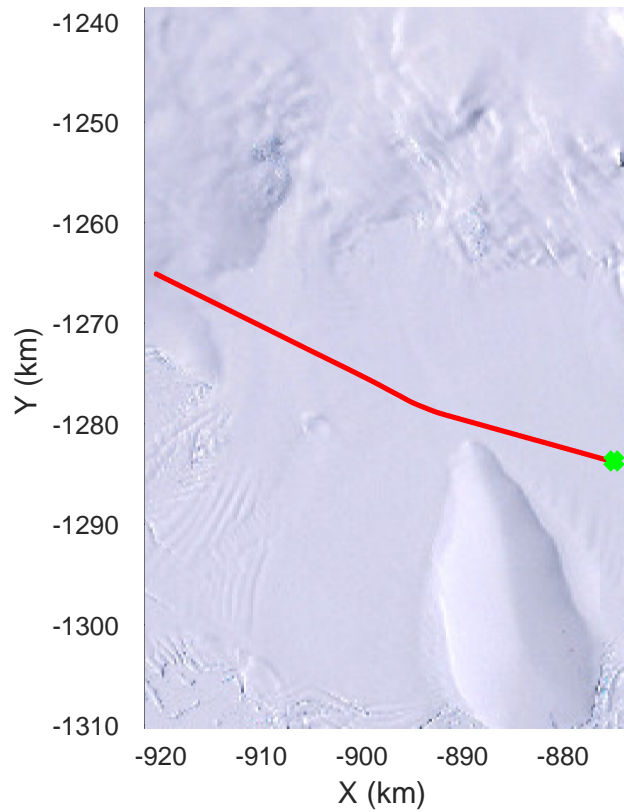

rds 2016_Antarctica_DC8: "Hull Land 02" 20161031_06_011: 18:59:52.3 to 19:05:36.2 GPS

rds 2016_Antarctica_DC8: "Hull Land 02" 20161031_06_012: 19:05:36.4 to 19:11:31.1 GPS

rds 2016_Antarctica_DC8: "Hull Land 02" 20161031_06_012: 19:05:36.4 to 19:11:31.1 GPS