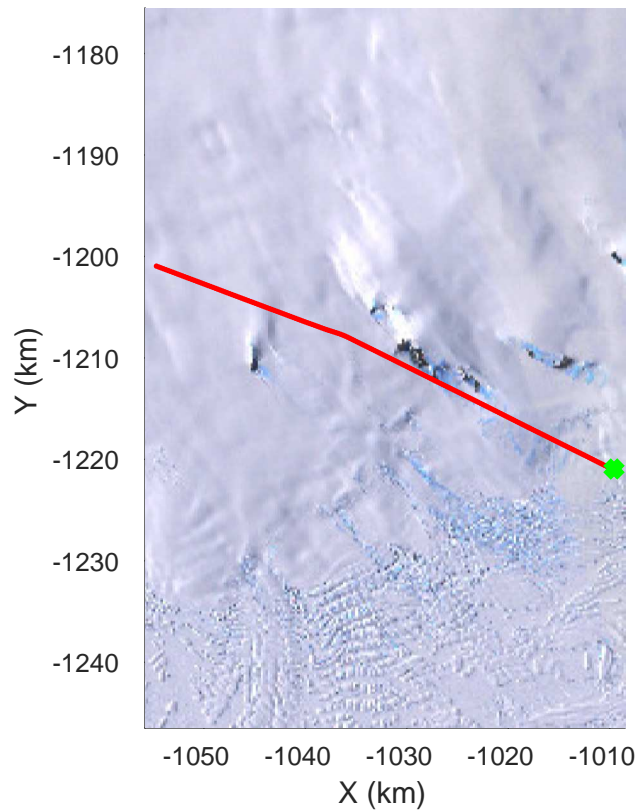

rds 2016_Antarctica_DC8: "Hull Land 02" 20161031_06_014: 19:17:18.1 to 19:23:02.4 GPS

rds 2016_Antarctica_DC8: "Hull Land 02" 20161031_06_015: 19:23:02.7 to 19:28:58.5 GPS

rds 2016_Antarctica_DC8: "Hull Land 02" 20161031_06_015: 19:23:02.7 to 19:28:58.5 GPS