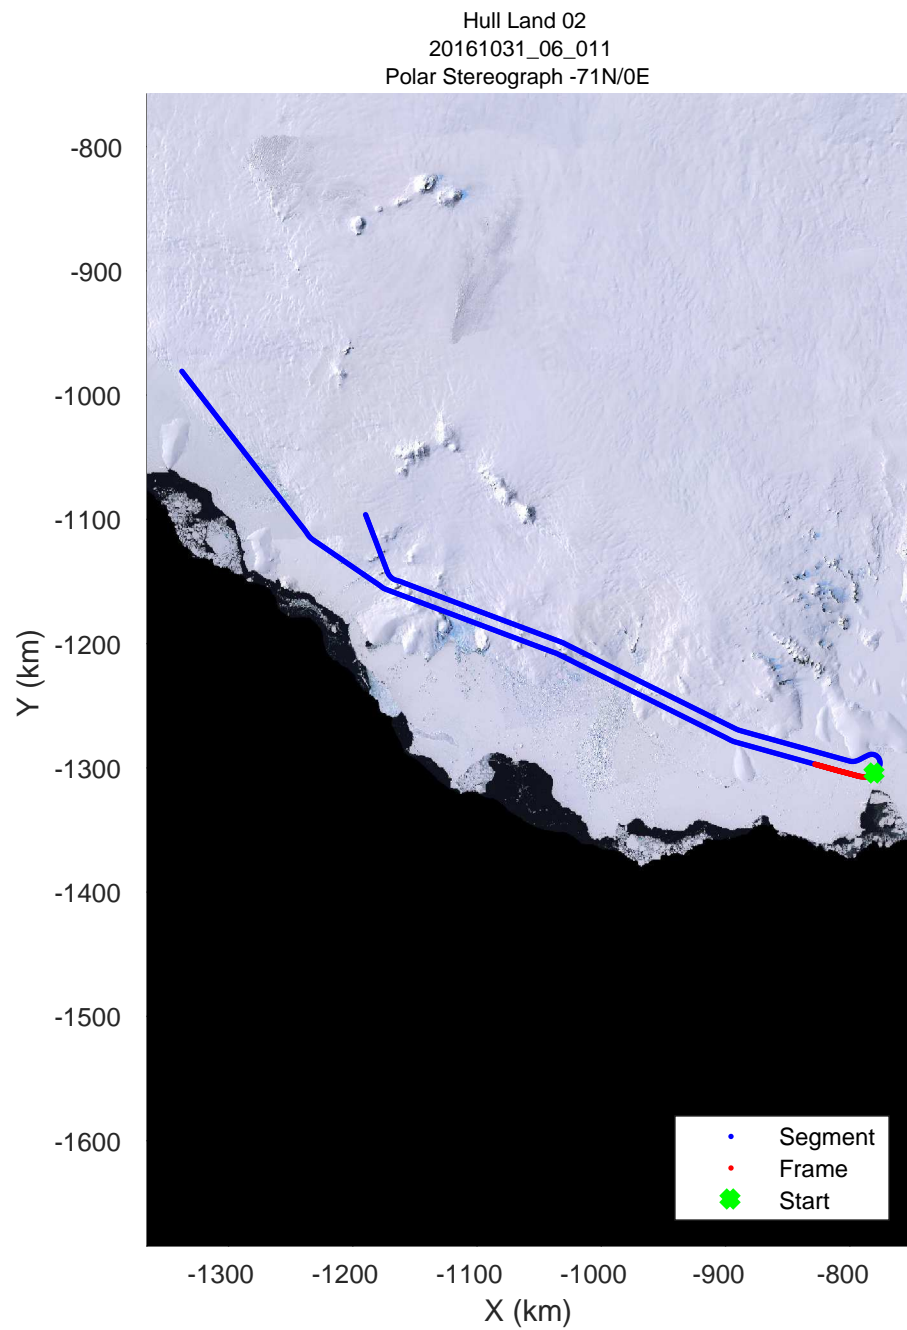

rds 2016_Antarctica_DC8: "Hull Land 02" 20161031_06_008: 18:40:20.0 to 18:46:52.4 GPS

rds 2016_Antarctica_DC8: "Hull Land 02" 20161031_06_009: 18:46:52.7 to 18:53:25.2 GPS

rds 2016_Antarctica_DC8: "Hull Land 02" 20161031_06_009: 18:46:52.7 to 18:53:25.2 GPS

rds 2016_Antarctica_DC8: "Hull Land 02" 20161031_06_010: 18:53:25.5 to 18:59:52.0 GPS

rds 2016_Antarctica_DC8: "Hull Land 02" 20161031_06_010: 18:53:25.5 to 18:59:52.0 GPS

rds 2016_Antarctica_DC8: "Hull Land 02" 20161031_06_011: 18:59:52.3 to 19:05:36.2 GPS