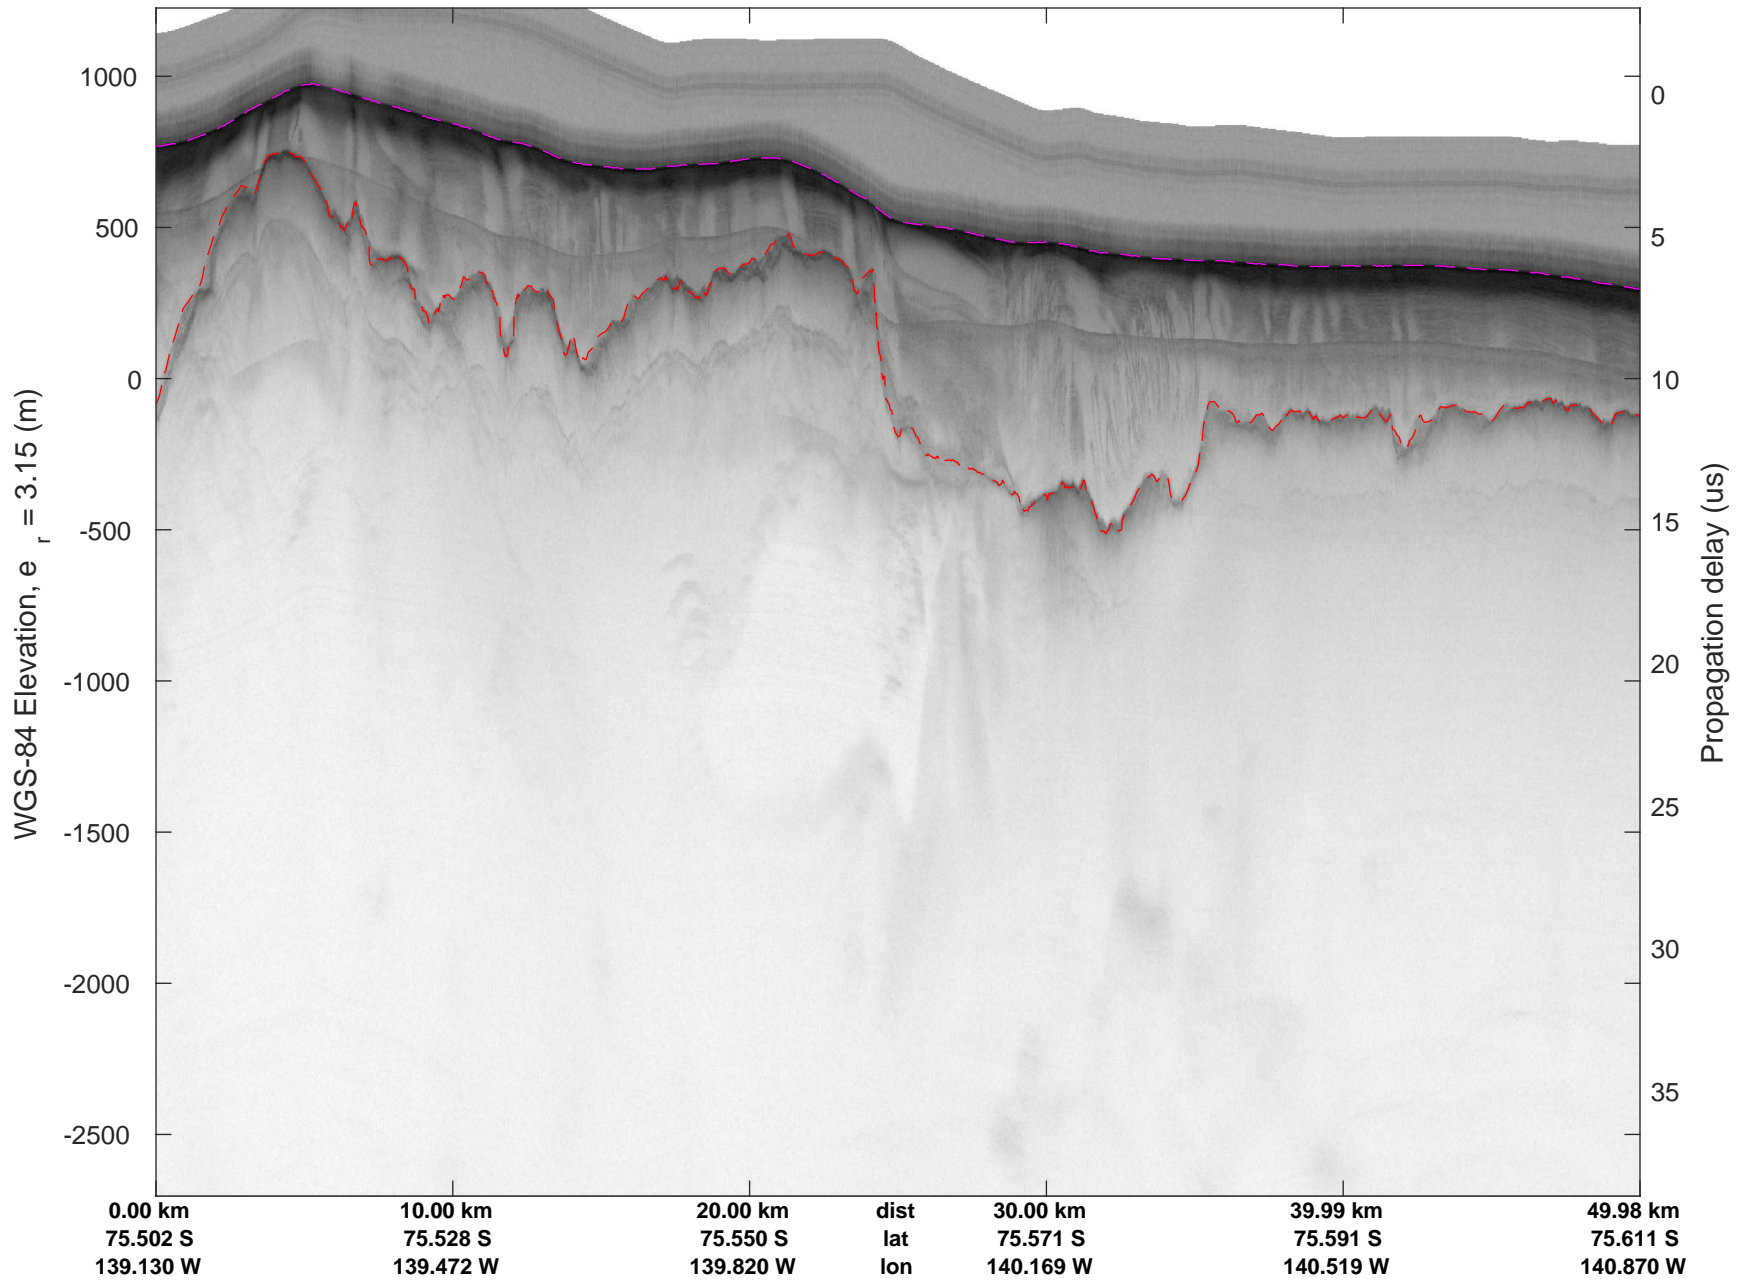

rds 2016_Antarctica_DC8: "Hull Land 02" 20161031_06_004: 18:16:34.0 to 18:22:25.2 GPS

rds 2016_Antarctica_DC8: "Hull Land 02" 20161031_06_004: 18:16:34.0 to 18:22:25.2 GPS

rds 2016_Antarctica_DC8: "Hull Land 02" 20161031_06_005: 18:22:25.4 to 18:28:20.9 GPS

rds 2016_Antarctica_DC8: "Hull Land 02" 20161031_06_005: 18:22:25.4 to 18:28:20.9 GPS

rds 2016_Antarctica_DC8: "Hull Land 02" 20161031_06_006: 18:28:21.1 to 18:34:21.6 GPS

rds 2016_Antarctica_DC8: "Hull Land 02" 20161031_06_006: 18:28:21.1 to 18:34:21.6 GPS

rds 2016_Antarctica_DC8: "Hull Land 02" 20161031_06_007: 18:34:21.9 to 18:40:19.8 GPS

rds 2016_Antarctica_DC8: "Hull Land 02" 20161031_06_007: 18:34:21.9 to 18:40:19.8 GPS

rds 2016_Antarctica_DC8: "Hull Land 02" 20161031_06_008: 18:40:20.0 to 18:46:52.4 GPS