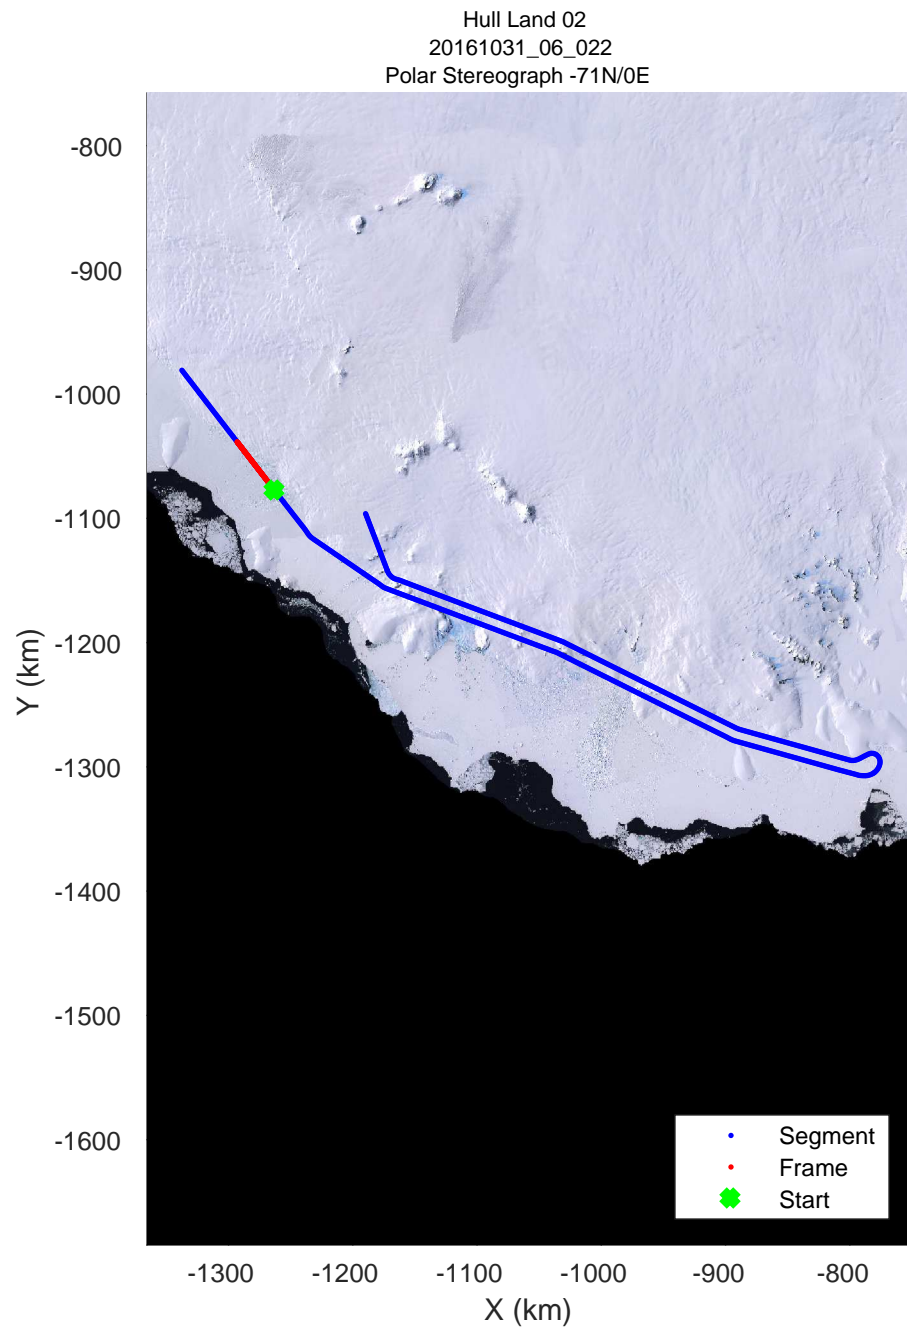

rds 2016_Antarctica_DC8: "Hull Land 02" 20161031_06_020: 19:52:26.5 to 19:57:20.0 GPS

rds 2016_Antarctica_DC8: "Hull Land 02" 20161031_06_021: 19:57:20.2 to 20:01:33.5 GPS

rds 2016_Antarctica_DC8: "Hull Land 02" 20161031_06_021: 19:57:20.2 to 20:01:33.5 GPS

rds 2016_Antarctica_DC8: "Hull Land 02" 20161031_06_022: 20:01:33.7 to 20:05:21.1 GPS

rds 2016_Antarctica_DC8: "Hull Land 02" 20161031_06_022: 20:01:33.7 to 20:05:21.1 GPS

rds 2016_Antarctica_DC8: "Hull Land 02" 20161031_06_023: 20:05:21.3 to 20:08:58.7 GPS