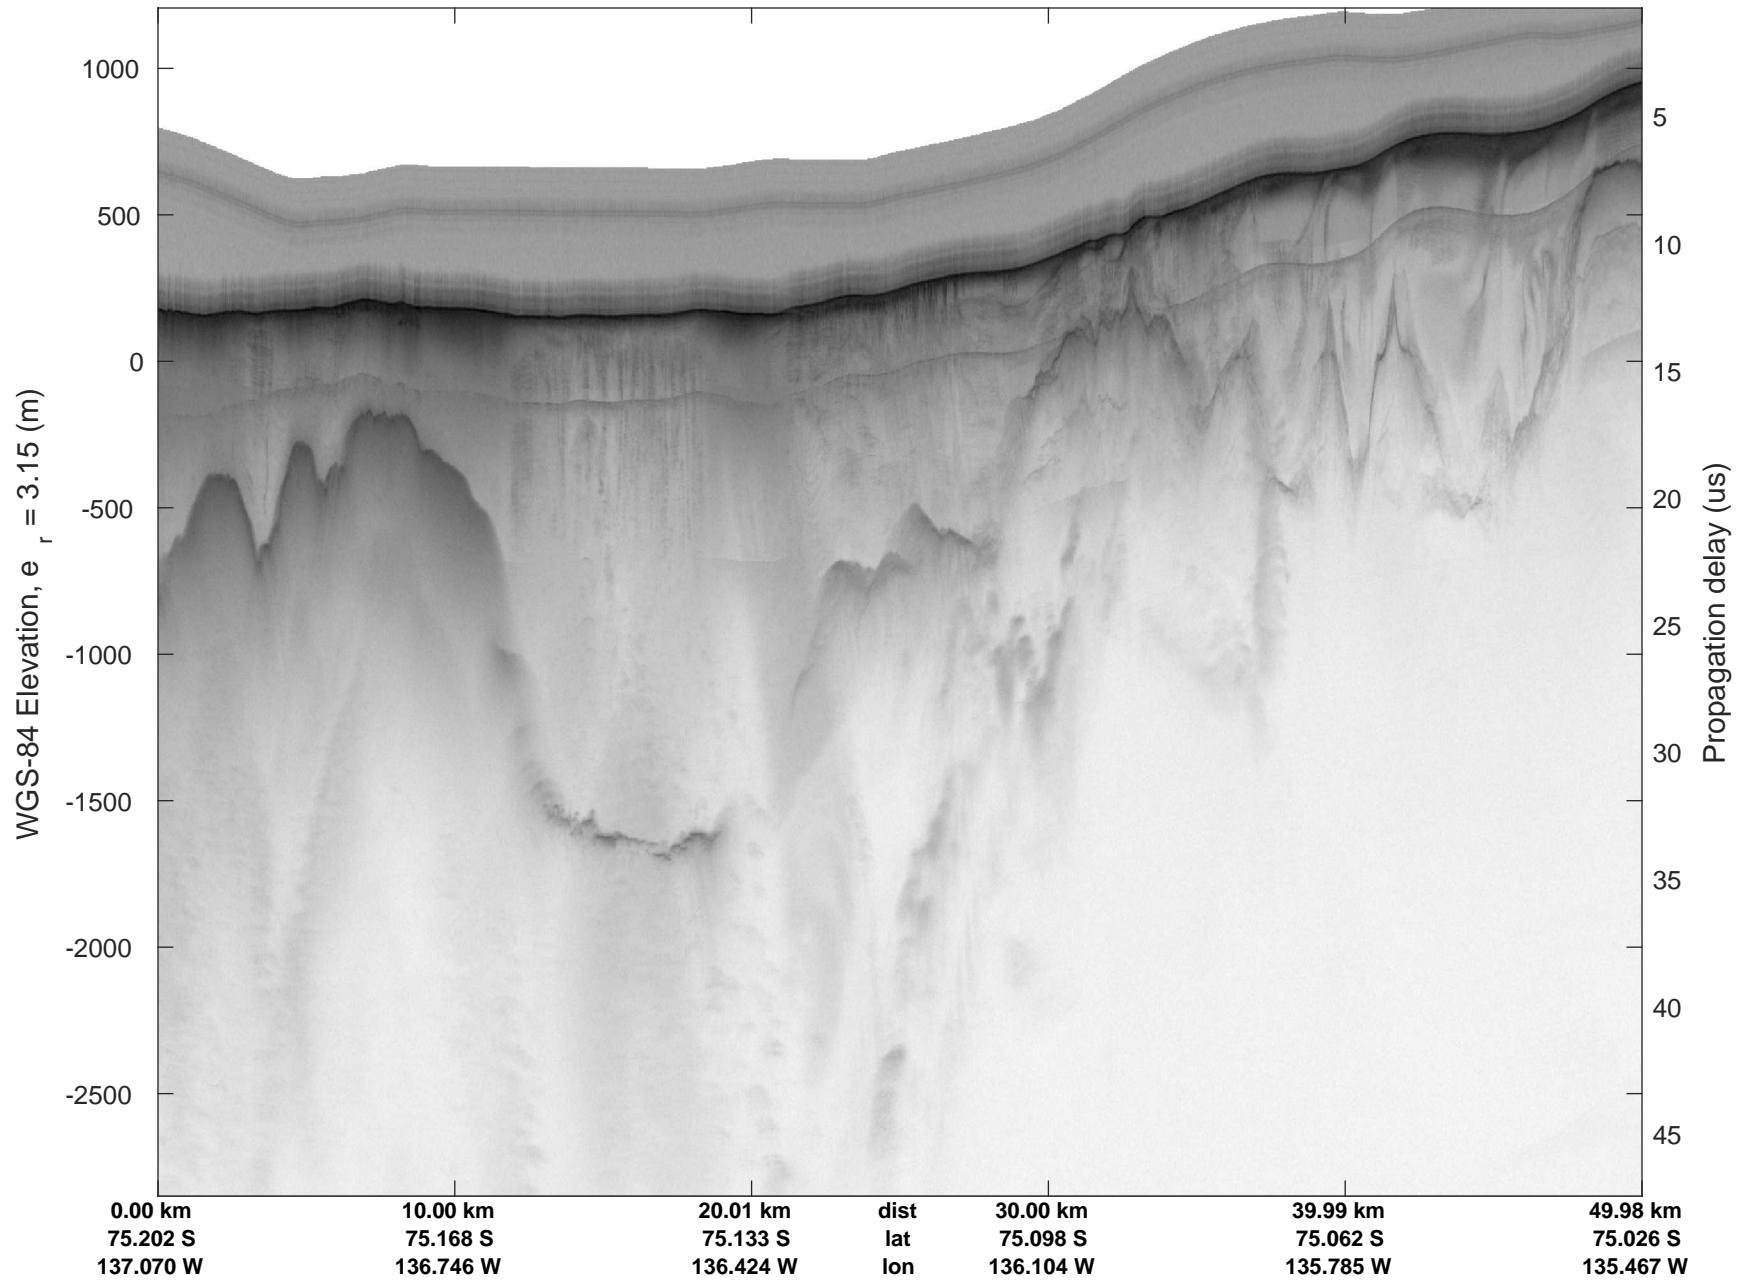

rds 2016_Antarctica_DC8: "Hull Land 02" 20161031_06_018: 19:40:49.9 to 19:46:40.5 GPS