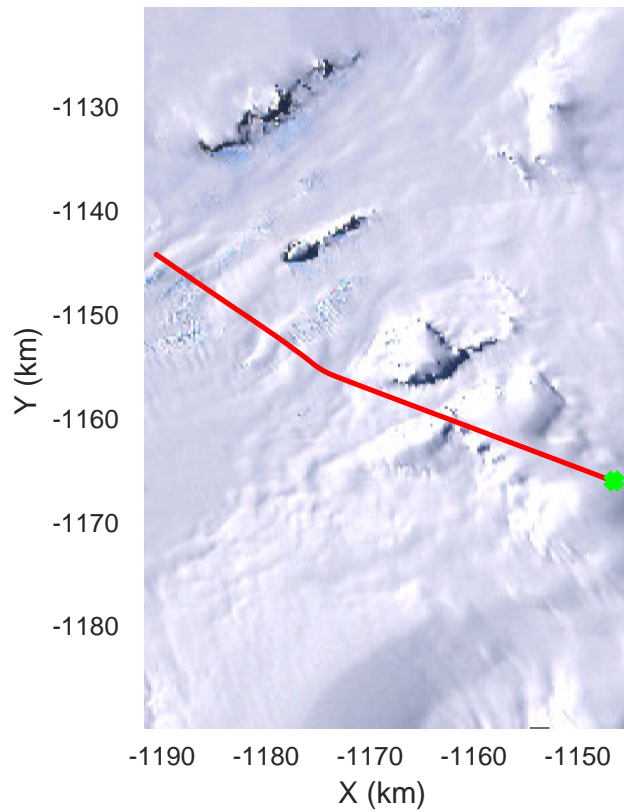

rds 2016_Antarctica_DC8: "Hull Land 02" 20161031_06_017: 19:34:56.9 to 19:40:49.6 GPS

rds 2016_Antarctica_DC8: "Hull Land 02" 20161031_06_018: 19:40:49.9 to 19:46:40.5 GPS

rds 2016_Antarctica_DC8: "Hull Land 02" 20161031_06_018: 19:40:49.9 to 19:46:40.5 GPS