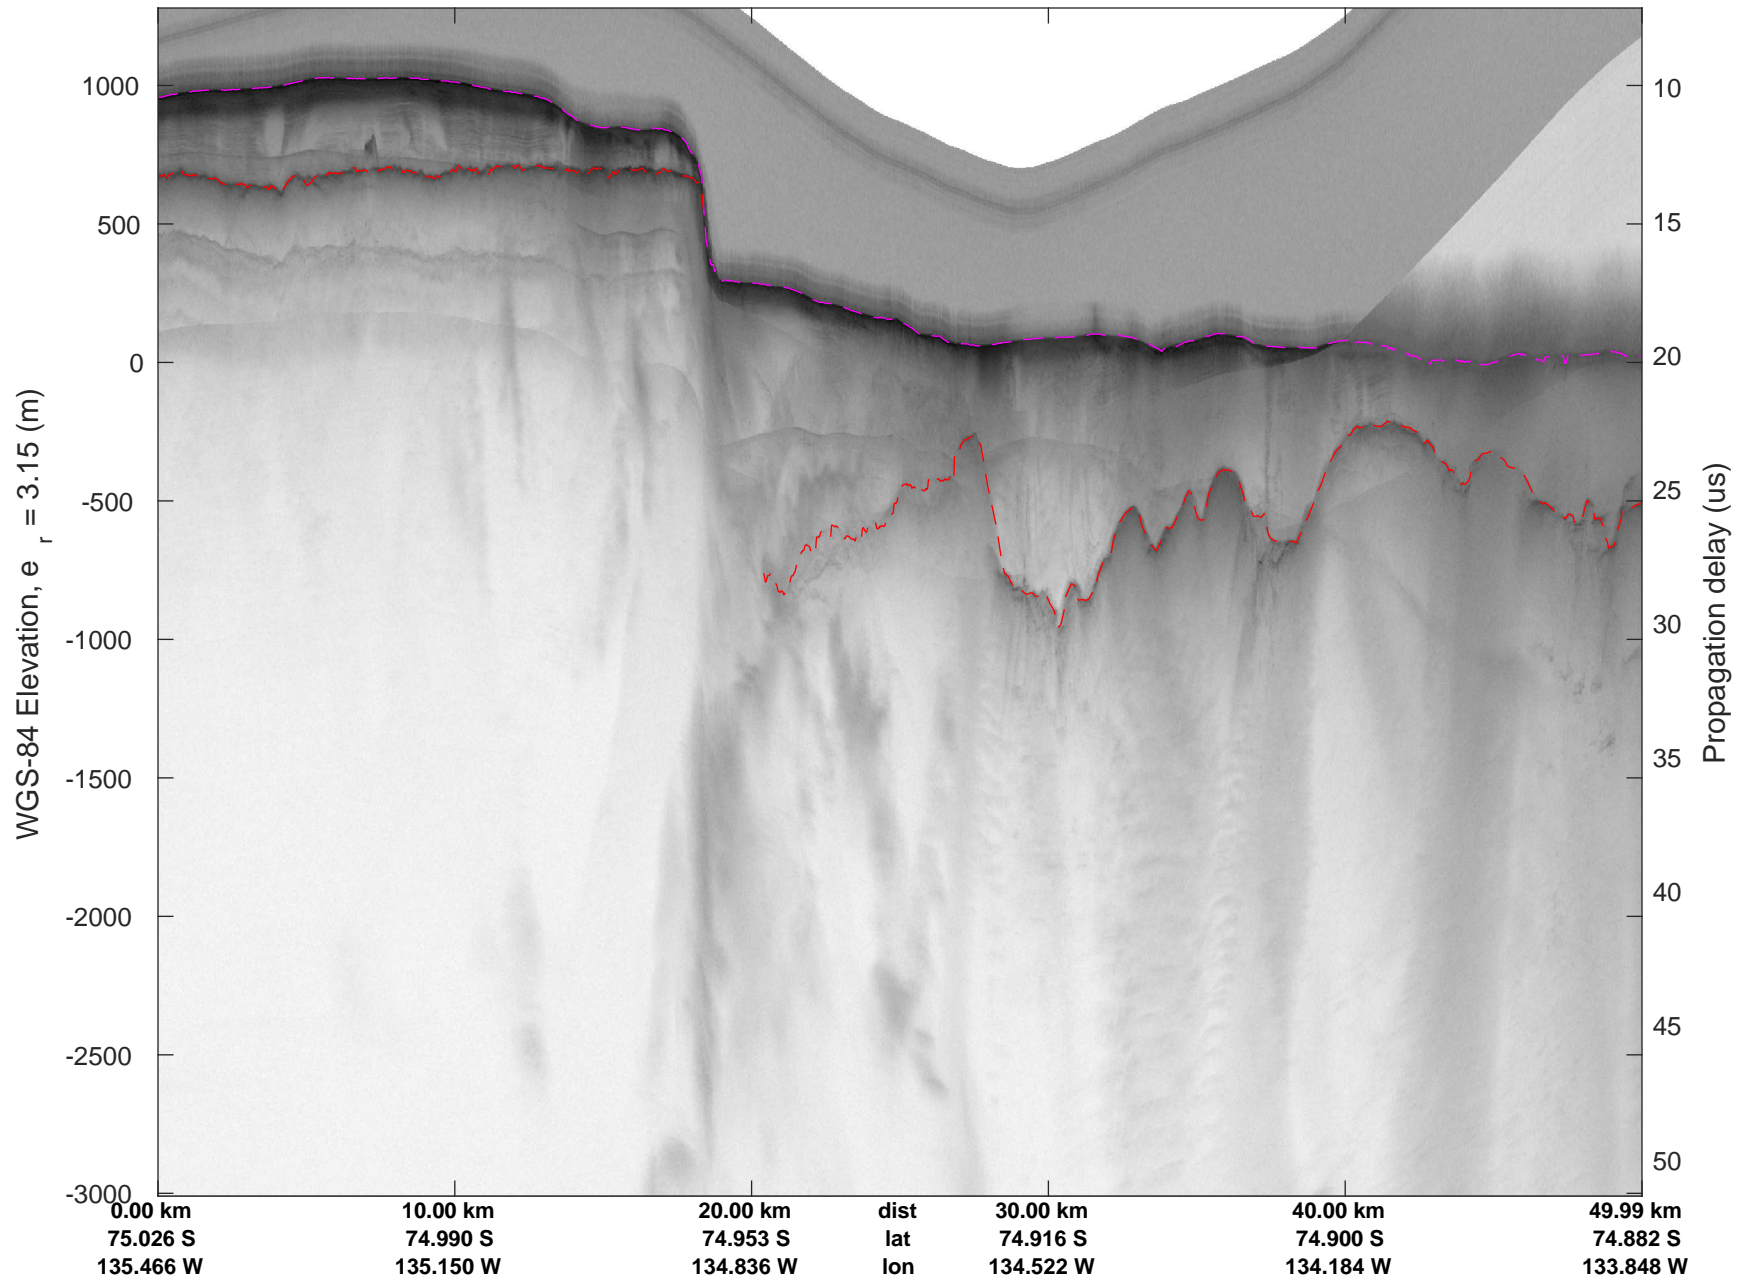

rds 2016_Antarctica_DC8: "Hull Land 02" 20161031_06_017: 19:34:56.9 to 19:40:49.6 GPS

rds 2016_Antarctica_DC8: "Hull Land 02" 20161031_06_018: 19:40:49.9 to 19:46:40.5 GPS

rds 2016_Antarctica_DC8: "Hull Land 02" 20161031_06_018: 19:40:49.9 to 19:46:40.5 GPS

rds 2016_Antarctica_DC8: "Hull Land 02" 20161031_06_019: 19:46:40.7 to 19:52:26.3 GPS

rds 2016_Antarctica_DC8: "Hull Land 02" 20161031_06_019: 19:46:40.7 to 19:52:26.3 GPS

rds 2016_Antarctica_DC8: "Hull Land 02" 20161031_06_020: 19:52:26.5 to 19:57:20.0 GPS