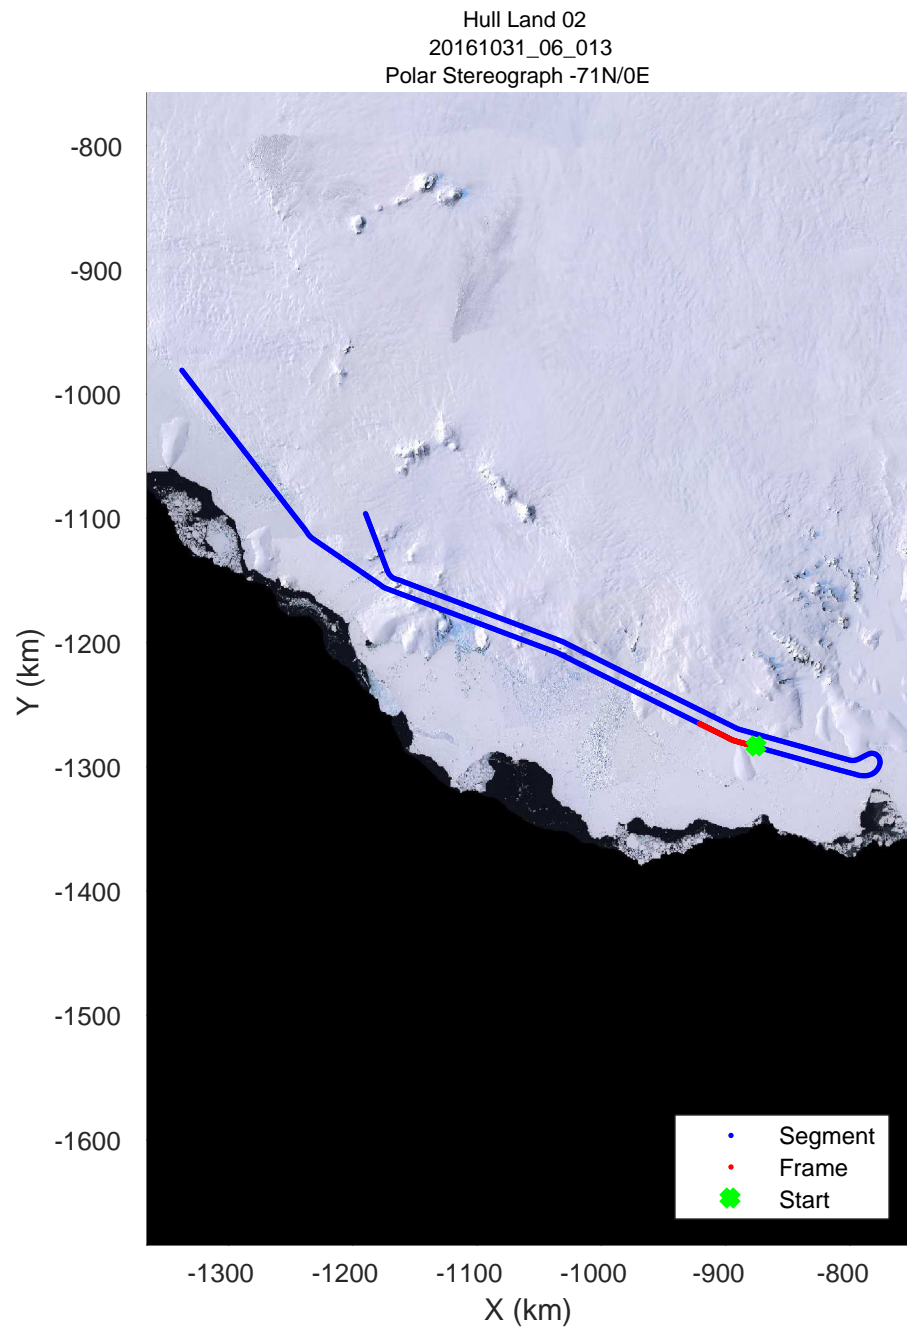

rds 2016_Antarctica_DC8: "Hull Land 02" 20161031_06_011: 18:59:52.3 to 19:05:36.2 GPS

rds 2016_Antarctica_DC8: "Hull Land 02" 20161031_06_012: 19:05:36.4 to 19:11:31.1 GPS

rds 2016_Antarctica_DC8: "Hull Land 02" 20161031_06_012: 19:05:36.4 to 19:11:31.1 GPS