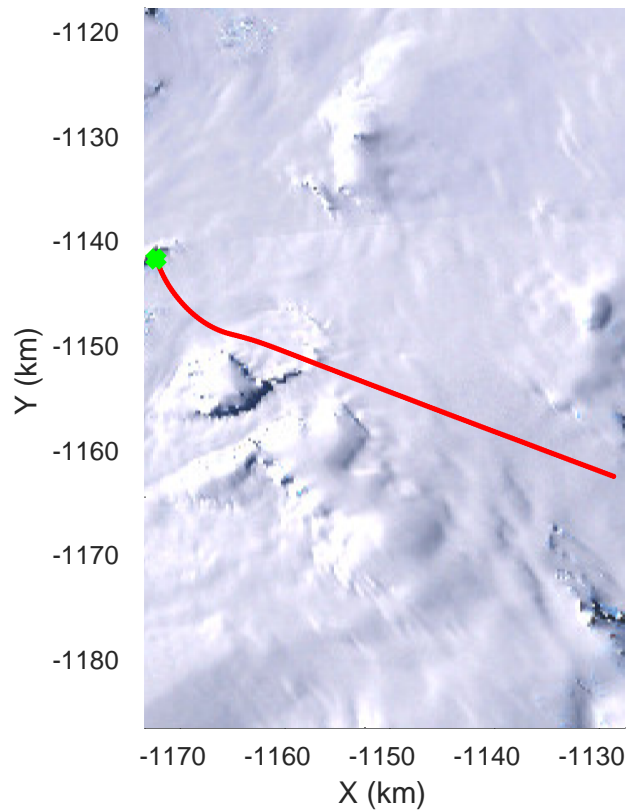

rds 2016_Antarctica_DC8: "Hull Land 02" 20161031_06_001: 17:59:44.7 to 18:05:01.4 GPS

rds 2016_Antarctica_DC8: "Hull Land 02" 20161031_06_001: 17:59:44.7 to 18:05:01.4 GPS

rds 2016_Antarctica_DC8: "Hull Land 02" 20161031_06_002: 18:05:01.7 to 18:10:48.6 GPS

rds 2016_Antarctica_DC8: "Hull Land 02" 20161031_06_002: 18:05:01.7 to 18:10:48.6 GPS

rds 2016_Antarctica_DC8: "Hull Land 02" 20161031_06_003: 18:10:48.8 to 18:16:33.8 GPS

rds 2016_Antarctica_DC8: "Hull Land 02" 20161031_06_003: 18:10:48.8 to 18:16:33.8 GPS