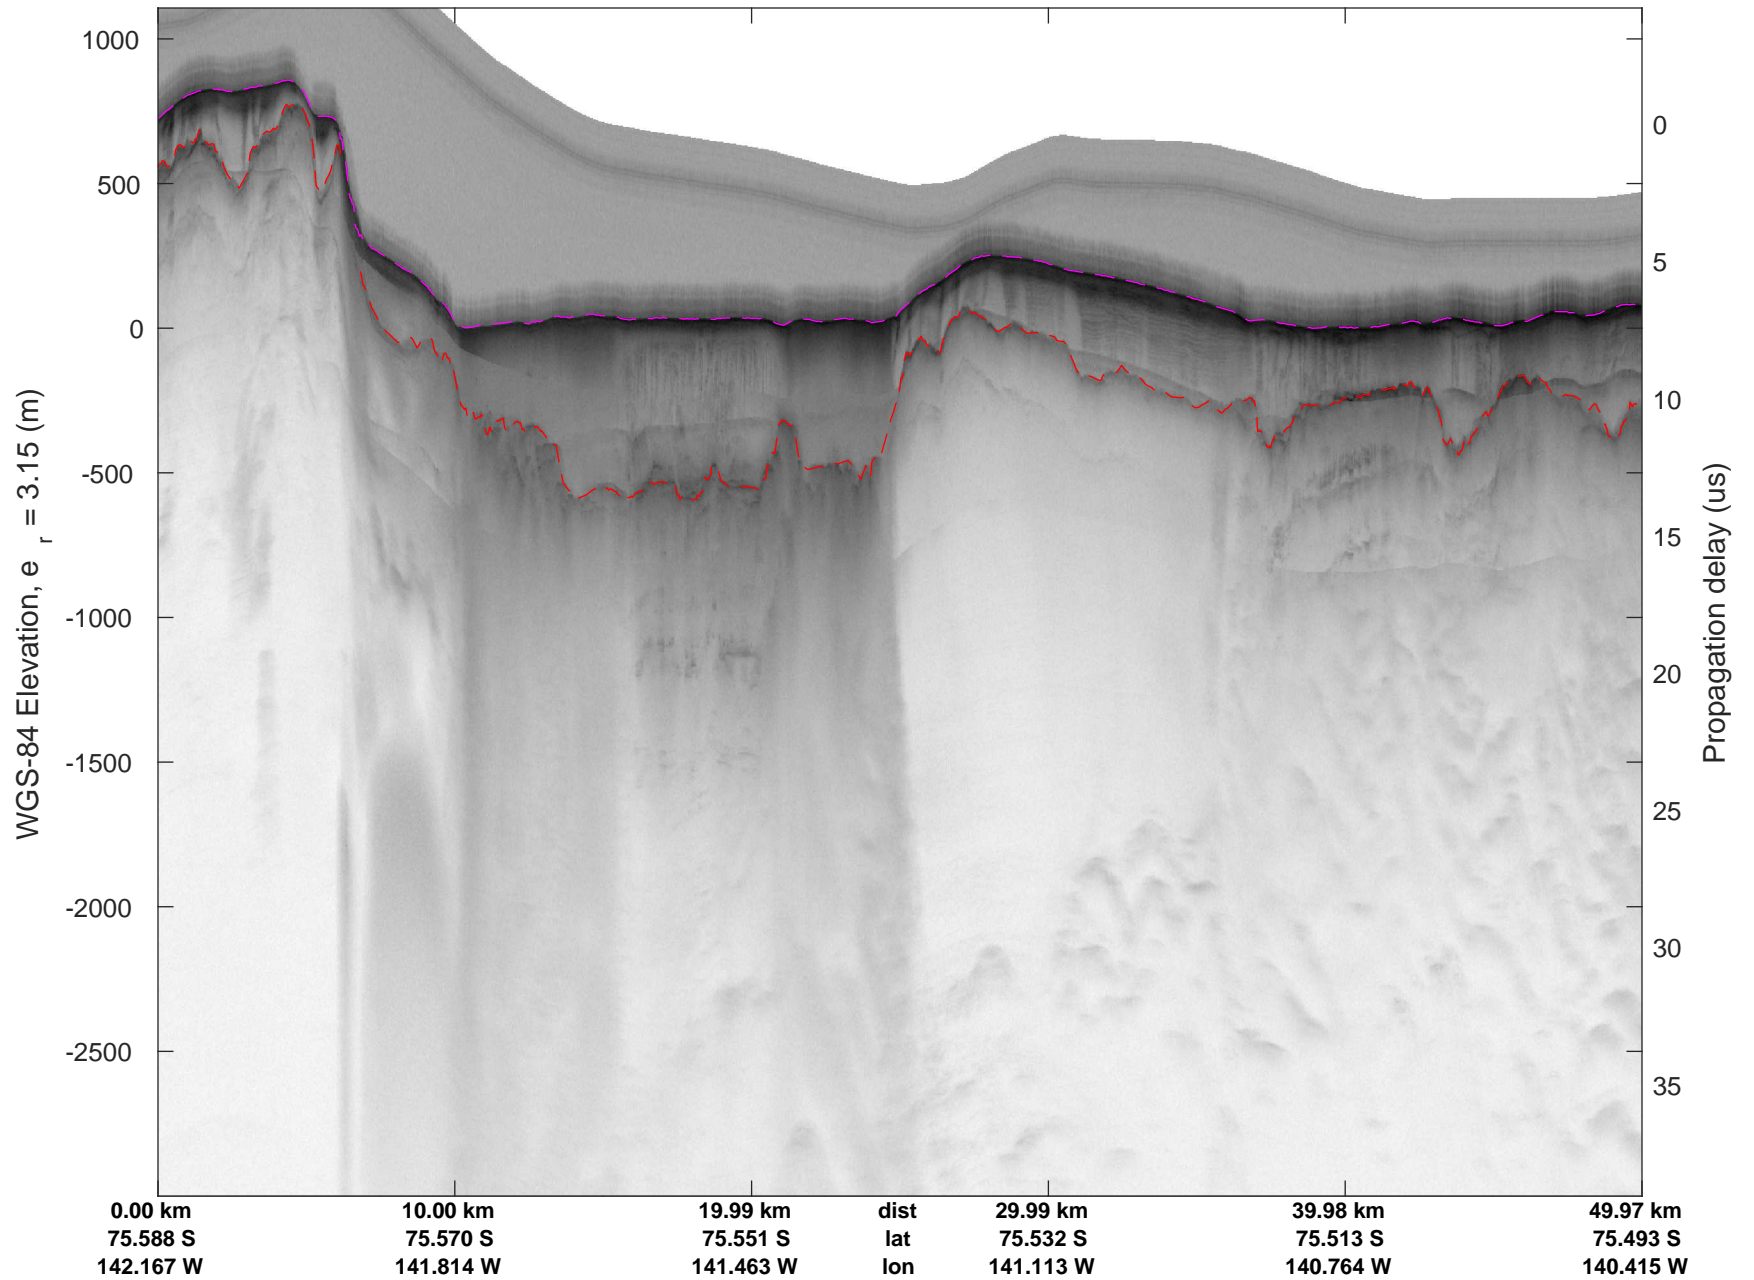

rds 2016_Antarctica_DC8: "Hull Land 02" 20161031_06_014: 19:17:18.1 to 19:23:02.4 GPS

rds 2016_Antarctica_DC8: "Hull Land 02" 20161031_06_015: 19:23:02.7 to 19:28:58.5 GPS

rds 2016_Antarctica_DC8: "Hull Land 02" 20161031_06_015: 19:23:02.7 to 19:28:58.5 GPS

rds 2016_Antarctica_DC8: "Hull Land 02" 20161031_06_016: 19:28:58.8 to 19:34:56.6 GPS

rds 2016_Antarctica_DC8: "Hull Land 02" 20161031_06_016: 19:28:58.8 to 19:34:56.6 GPS

rds 2016_Antarctica_DC8: "Hull Land 02" 20161031_06_017: 19:34:56.9 to 19:40:49.6 GPS