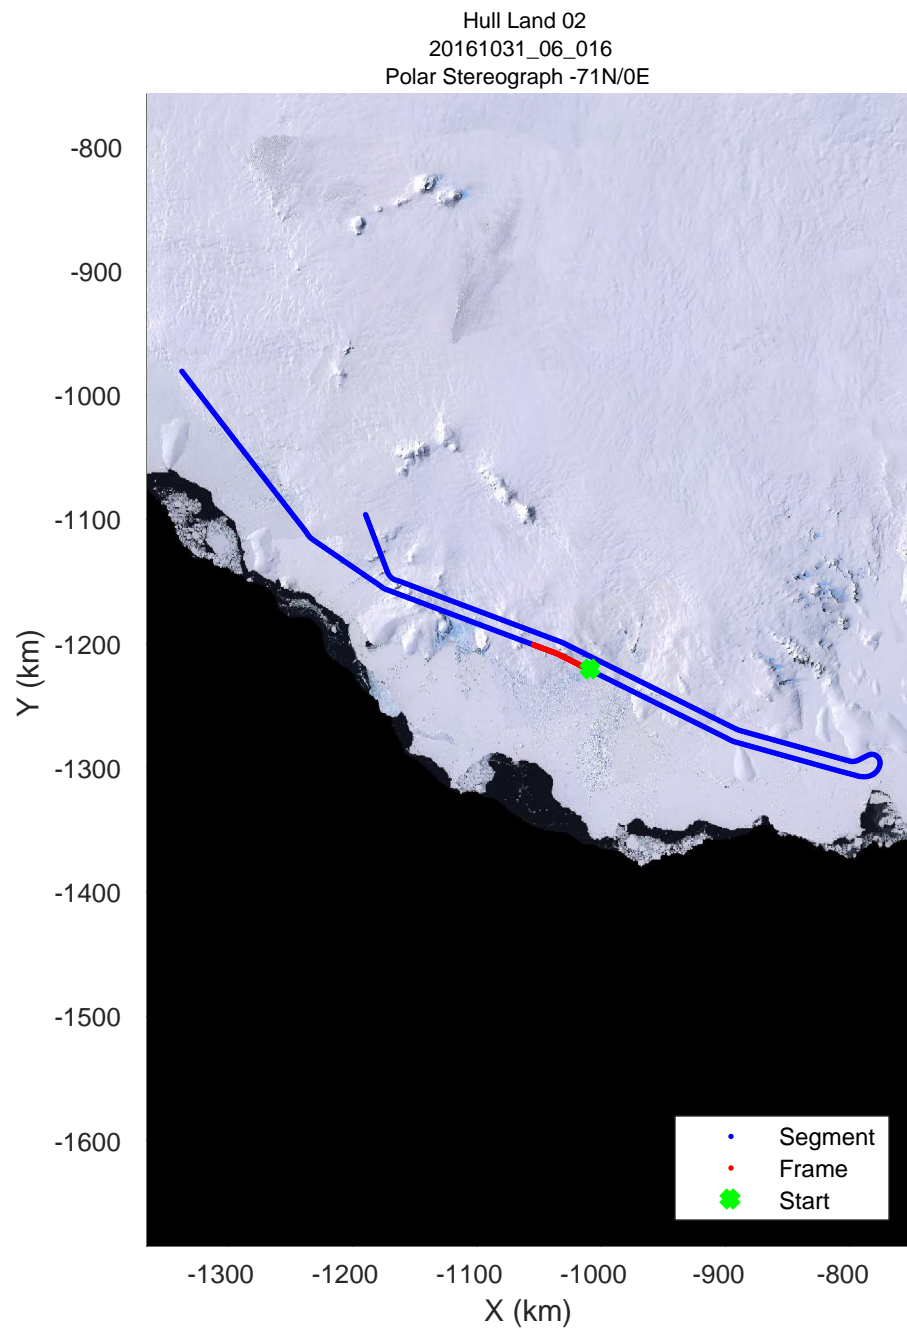

rds 2016_Antarctica_DC8: "Hull Land 02" 20161031_06_014: 19:17:18.1 to 19:23:02.4 GPS

rds 2016_Antarctica_DC8: "Hull Land 02" 20161031_06_015: 19:23:02.7 to 19:28:58.5 GPS

rds 2016_Antarctica_DC8: "Hull Land 02" 20161031_06_015: 19:23:02.7 to 19:28:58.5 GPS