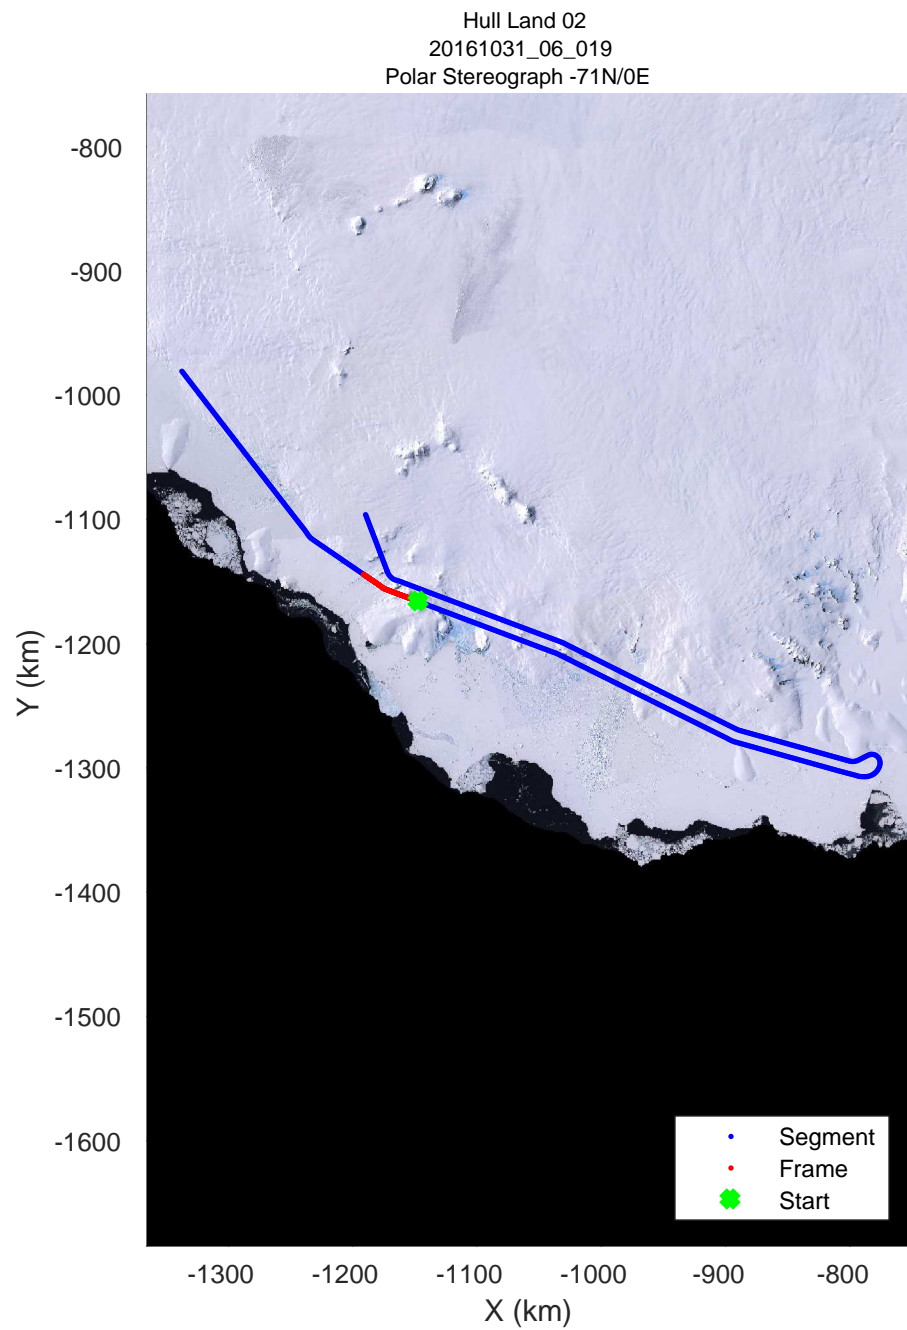

rds 2016_Antarctica_DC8: "Hull Land 02" 20161031_06_017: 19:34:56.9 to 19:40:49.6 GPS

rds 2016_Antarctica_DC8: "Hull Land 02" 20161031_06_018: 19:40:49.9 to 19:46:40.5 GPS

rds 2016_Antarctica_DC8: "Hull Land 02" 20161031_06_018: 19:40:49.9 to 19:46:40.5 GPS