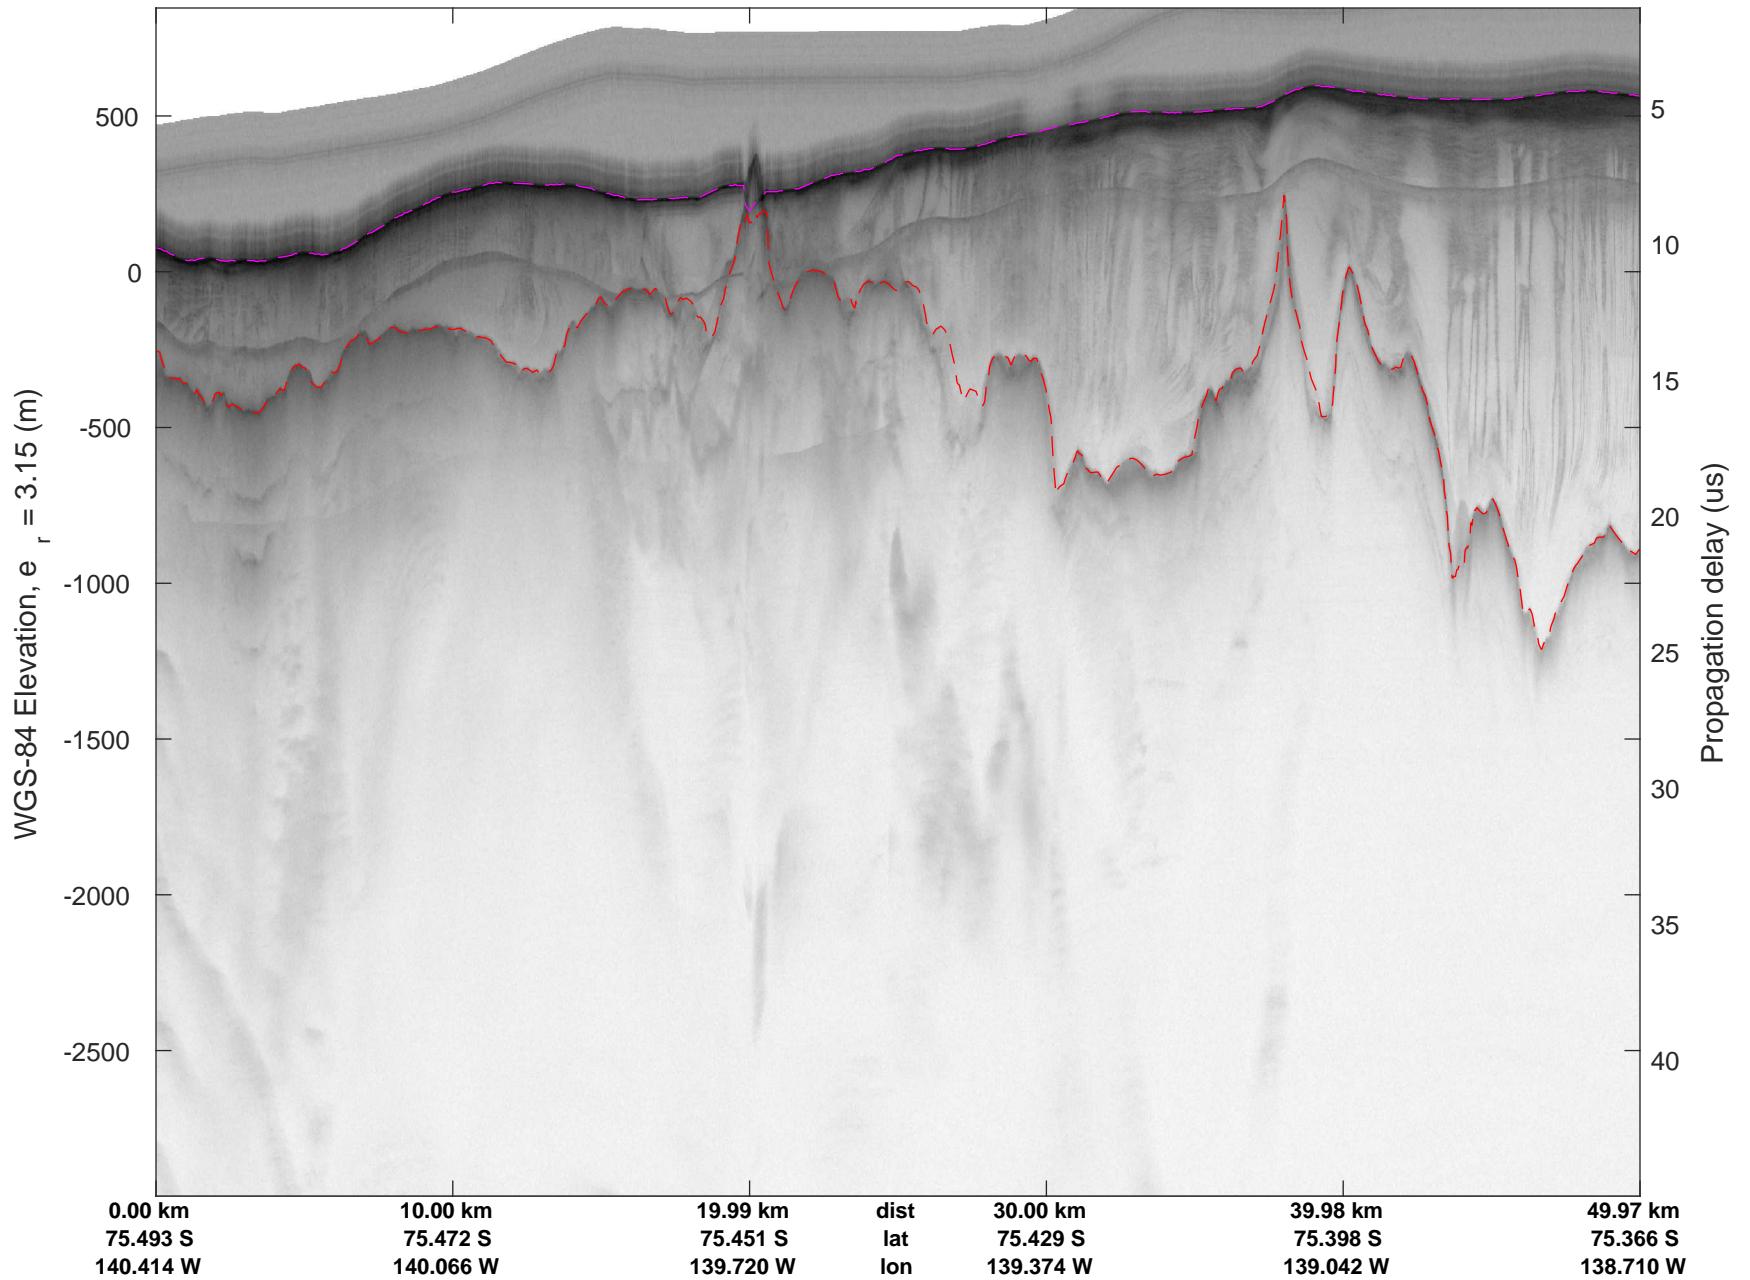

rds 2016_Antarctica_DC8: "Hull Land 02" 20161031_06_014: 19:17:18.1 to 19:23:02.4 GPS

rds 2016_Antarctica_DC8: "Hull Land 02" 20161031_06_015: 19:23:02.7 to 19:28:58.5 GPS

rds 2016_Antarctica_DC8: "Hull Land 02" 20161031_06_015: 19:23:02.7 to 19:28:58.5 GPS

rds 2016_Antarctica_DC8: "Hull Land 02" 20161031_06_016: 19:28:58.8 to 19:34:56.6 GPS

rds 2016_Antarctica_DC8: "Hull Land 02" 20161031_06_016: 19:28:58.8 to 19:34:56.6 GPS

rds 2016_Antarctica_DC8: "Hull Land 02" 20161031_06_017: 19:34:56.9 to 19:40:49.6 GPS