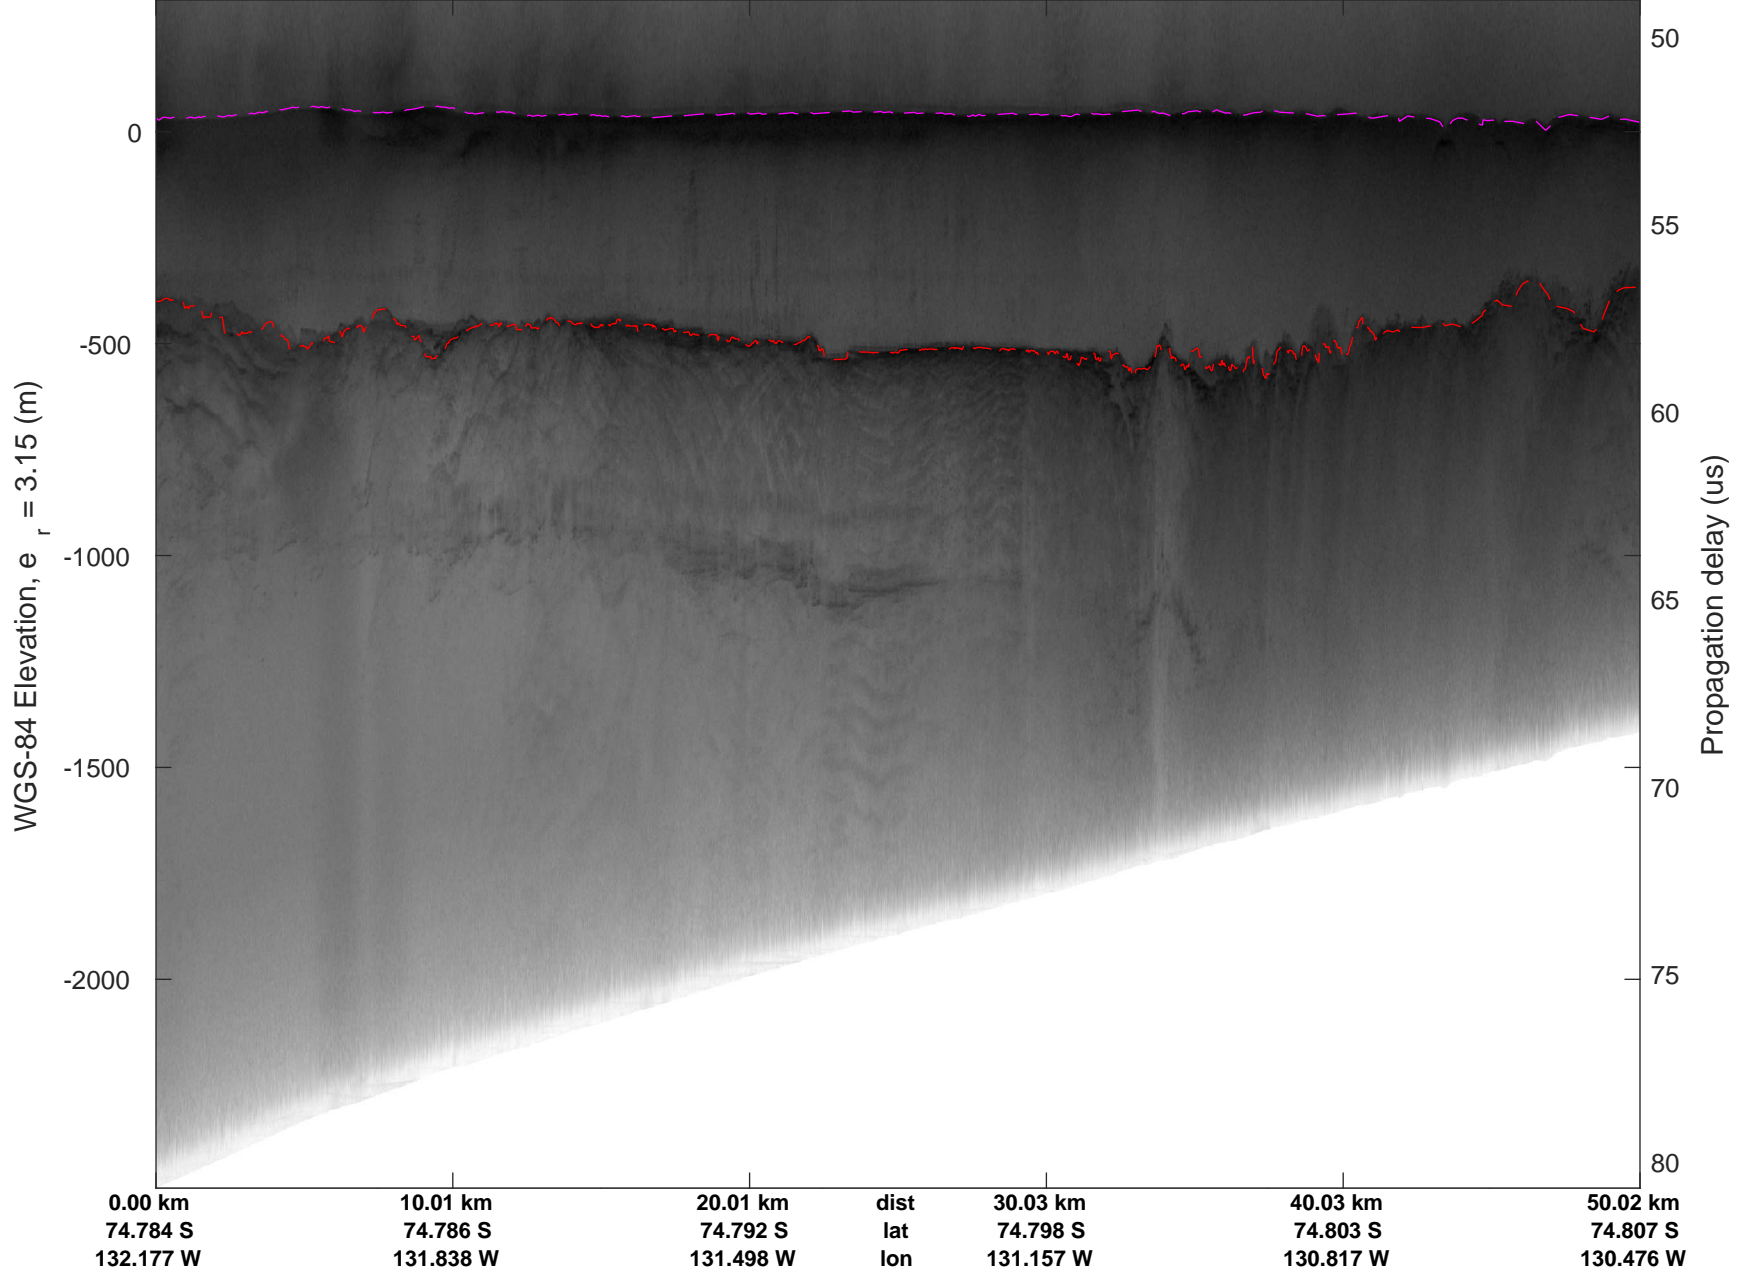

rds 2016_Antarctica_DC8: "Hull Land 02" 20161031_06_020: 19:52:26.5 to 19:57:20.0 GPS

rds 2016_Antarctica_DC8: "Hull Land 02" 20161031_06_021: 19:57:20.2 to 20:01:33.5 GPS

rds 2016_Antarctica_DC8: "Hull Land 02" 20161031_06_021: 19:57:20.2 to 20:01:33.5 GPS

rds 2016_Antarctica_DC8: "Hull Land 02" 20161031_06_022: 20:01:33.7 to 20:05:21.1 GPS

rds 2016_Antarctica_DC8: "Hull Land 02" 20161031_06_022: 20:01:33.7 to 20:05:21.1 GPS

rds 2016_Antarctica_DC8: "Hull Land 02" 20161031_06_023: 20:05:21.3 to 20:08:58.7 GPS