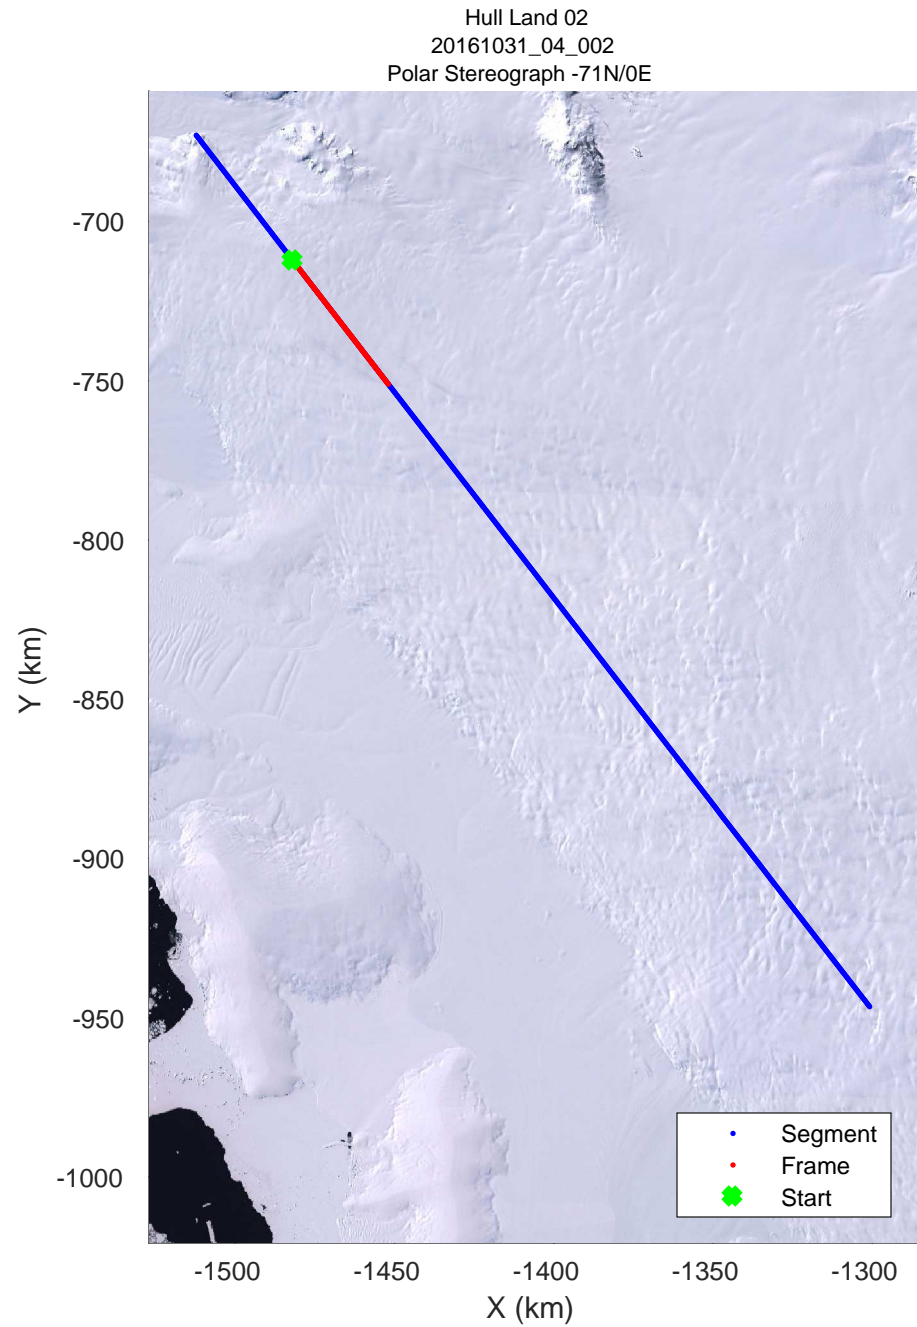

Hull Land 02
 20161031_04_001
 Polar Stereograph -71N/0E

rds 2016_Antarctica_DC8: "Hull Land 02" 20161031_04_001: 17:14:47.3 to 17:18:26.5 GPS

rds 2016_Antarctica_DC8: "Hull Land 02" 20161031_04_001: 17:14:47.3 to 17:18:26.5 GPS

rds 2016_Antarctica_DC8: "Hull Land 02" 20161031_04_002: 17:18:26.6 to 17:22:08.3 GPS

rds 2016_Antarctica_DC8: "Hull Land 02" 20161031_04_002: 17:18:26.6 to 17:22:08.3 GPS

rds 2016_Antarctica_DC8: "Hull Land 02" 20161031_04_003: 17:22:08.5 to 17:25:45.6 GPS

rds 2016_Antarctica_DC8: "Hull Land 02" 20161031_04_003: 17:22:08.5 to 17:25:45.6 GPS

Hull Land 02
20161031_04_004
Polar Stereograph -71N/0E

rds 2016_Antarctica_DC8: "Hull Land 02" 20161031_04_004: 17:25:45.7 to 17:29:34.3 GPS

rds 2016_Antarctica_DC8: "Hull Land 02" 20161031_04_007: 17:37:39.3 to 17:41:36.1 GPS

rds 2016_Antarctica_DC8: "Hull Land 02" 20161031_04_007: 17:37:39.3 to 17:41:36.1 GPS