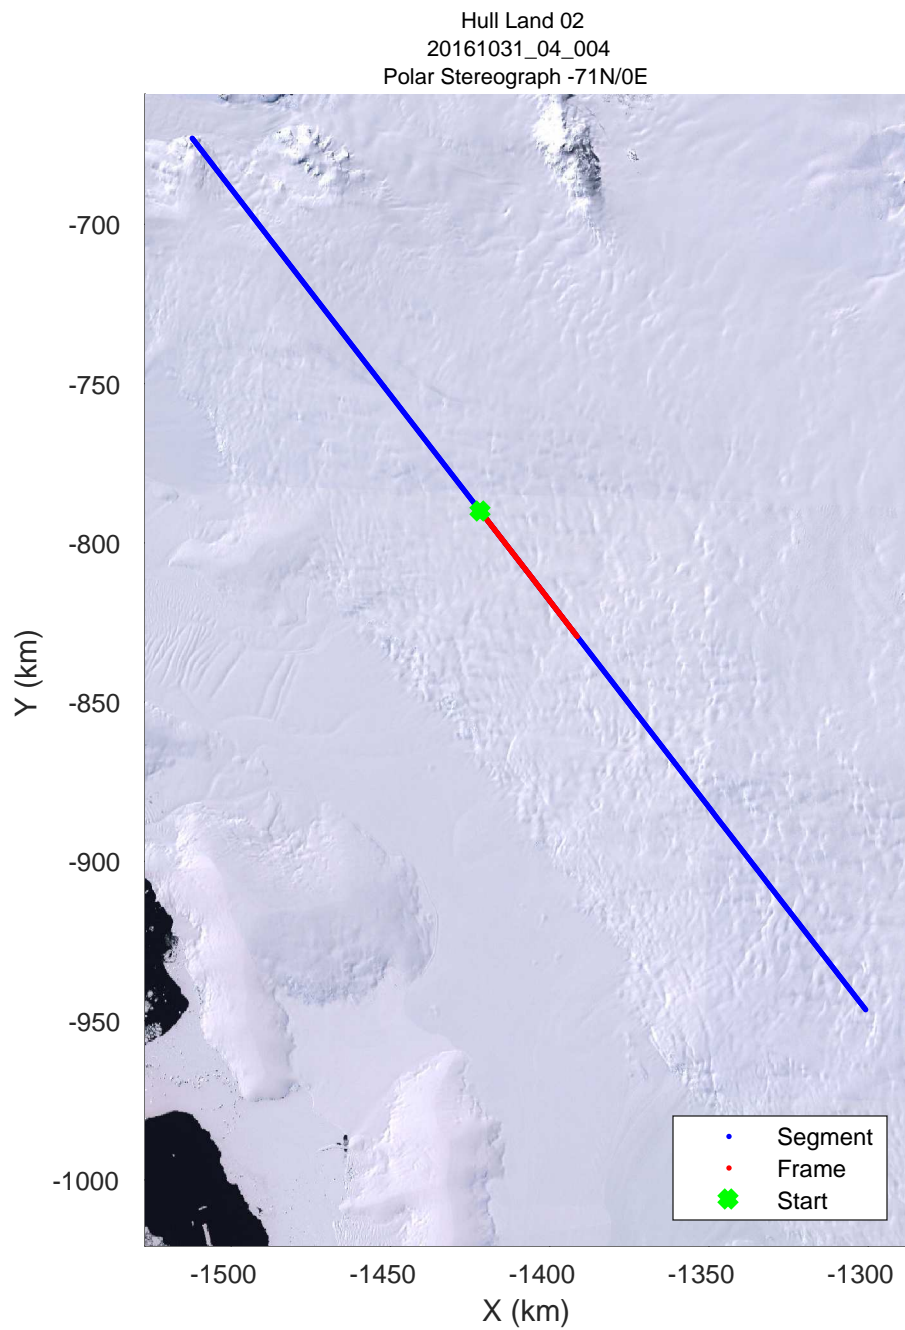

Hull Land 02
 20161031_04_001
 Polar Stereograph -71N/0E

rds 2016_Antarctica_DC8: "Hull Land 02" 20161031_04_001: 17:14:47.3 to 17:18:26.5 GPS

rds 2016_Antarctica_DC8: "Hull Land 02" 20161031_04_001: 17:14:47.3 to 17:18:26.5 GPS

rds 2016_Antarctica_DC8: "Hull Land 02" 20161031_04_002: 17:18:26.6 to 17:22:08.3 GPS

rds 2016_Antarctica_DC8: "Hull Land 02" 20161031_04_002: 17:18:26.6 to 17:22:08.3 GPS

rds 2016_Antarctica_DC8: "Hull Land 02" 20161031_04_003: 17:22:08.5 to 17:25:45.6 GPS

rds 2016_Antarctica_DC8: "Hull Land 02" 20161031_04_003: 17:22:08.5 to 17:25:45.6 GPS

Hull Land 02
20161031_04_004
Polar Stereograph -71N/0E

rds 2016_Antarctica_DC8: "Hull Land 02" 20161031_04_004: 17:25:45.7 to 17:29:34.3 GPS

rds 2016_Antarctica_DC8: "Hull Land 02" 20161031_04_004: 17:25:45.7 to 17:29:34.3 GPS

Hull Land 02
20161031_04_005
Polar Stereograph -71N/0E

rds 2016_Antarctica_DC8: "Hull Land 02" 20161031_04_005: 17:29:34.5 to 17:33:32.9 GPS