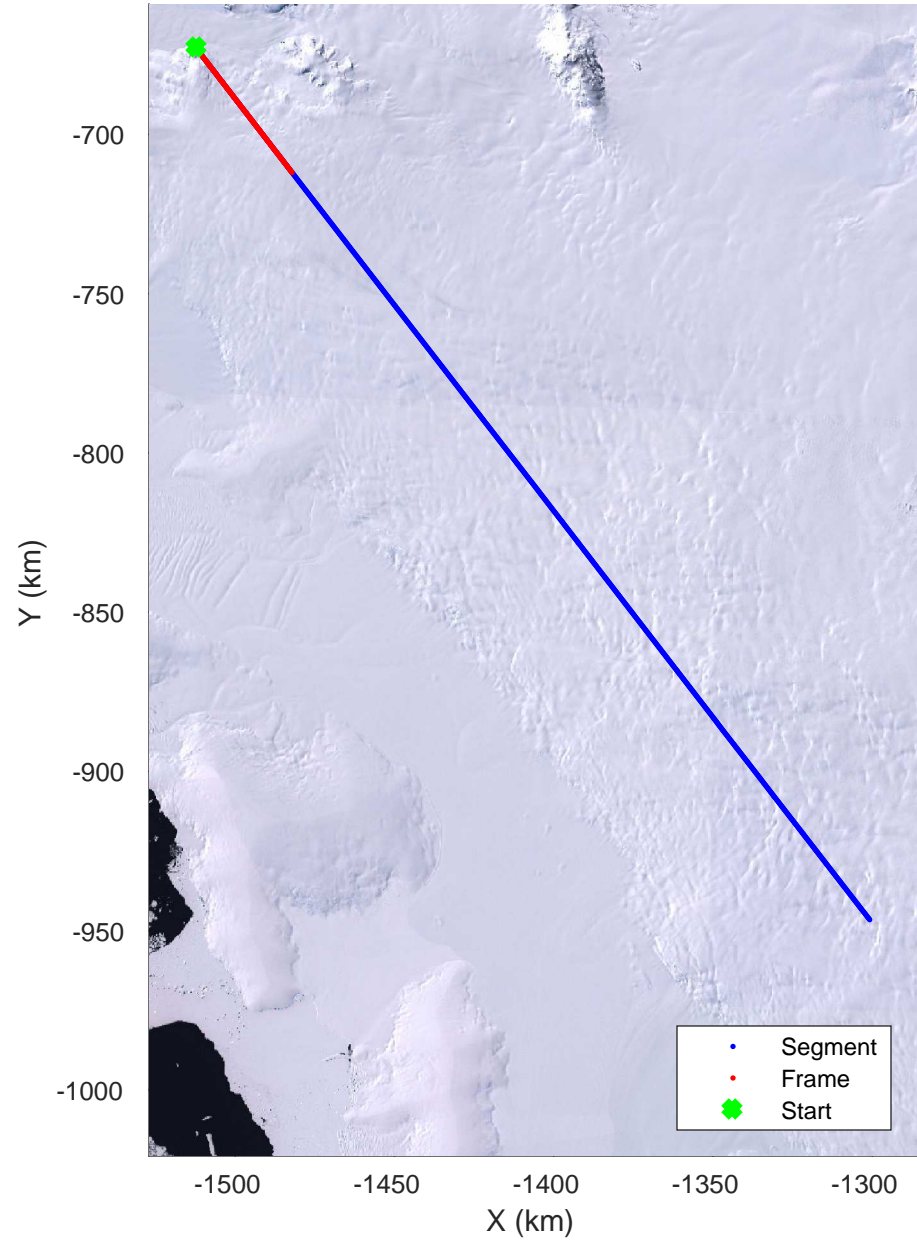

Hull Land 02
 20161031_04_001
 Polar Stereograph -71N/0E

rds 2016_Antarctica_DC8: "Hull Land 02" 20161031_04_001: 17:14:47.3 to 17:18:26.5 GPS

rds 2016_Antarctica_DC8: "Hull Land 02" 20161031_04_001: 17:14:47.3 to 17:18:26.5 GPS

rds 2016_Antarctica_DC8: "Hull Land 02" 20161031_04_002: 17:18:26.6 to 17:22:08.3 GPS

rds 2016_Antarctica_DC8: "Hull Land 02" 20161031_04_002: 17:18:26.6 to 17:22:08.3 GPS

rds 2016_Antarctica_DC8: "Hull Land 02" 20161031_04_003: 17:22:08.5 to 17:25:45.6 GPS

rds 2016_Antarctica_DC8: "Hull Land 02" 20161031_04_003: 17:22:08.5 to 17:25:45.6 GPS

Hull Land 02
20161031_04_004
Polar Stereograph -71N/0E

rds 2016_Antarctica_DC8: "Hull Land 02" 20161031_04_004: 17:25:45.7 to 17:29:34.3 GPS

rds 2016_Antarctica_DC8: "Hull Land 02" 20161031_04_007: 17:37:39.3 to 17:41:36.1 GPS

rds 2016_Antarctica_DC8: "Hull Land 02" 20161031_04_007: 17:37:39.3 to 17:41:36.1 GPS