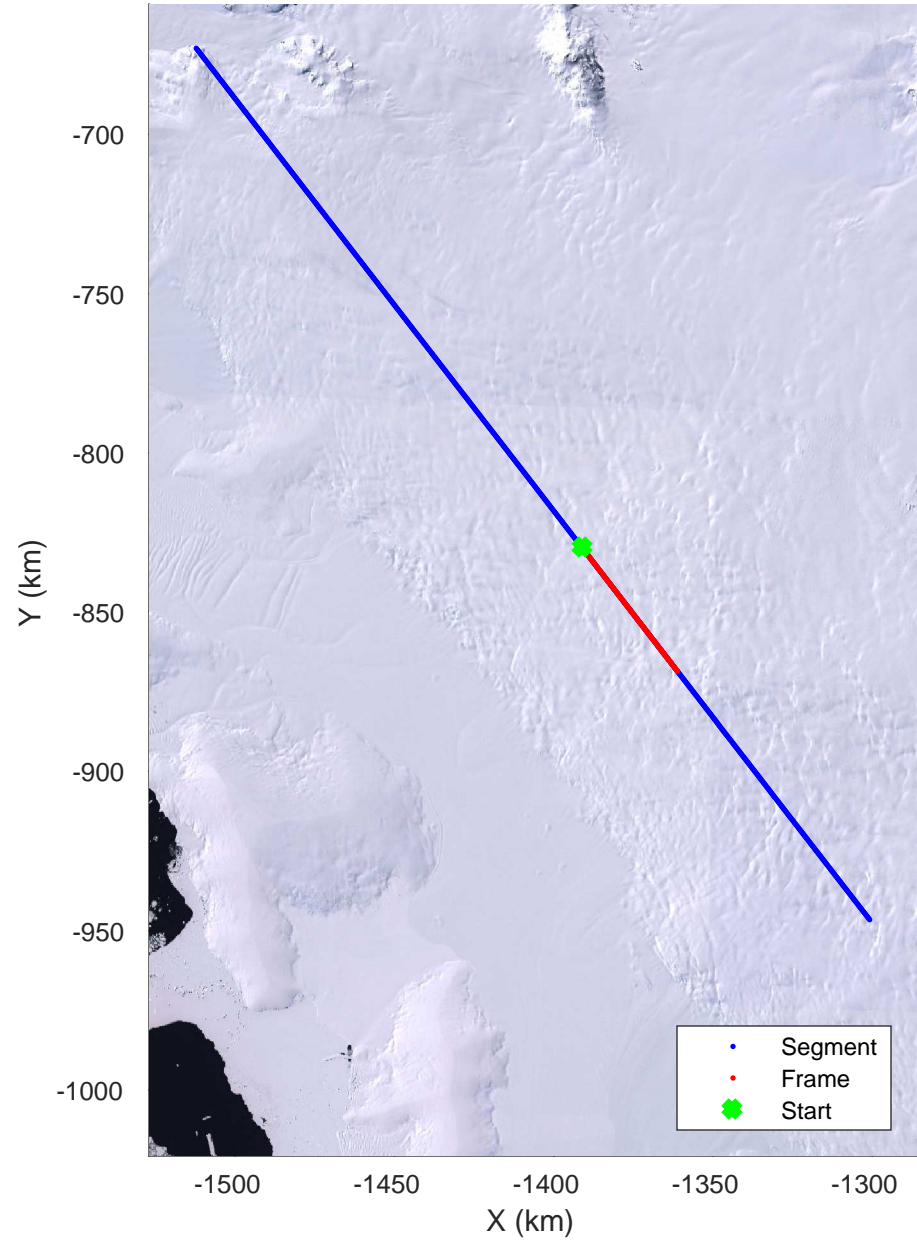

Hull Land 02
 20161031_04_001
 Polar Stereograph -71N/0E

rds 2016_Antarctica_DC8: "Hull Land 02" 20161031_04_001: 17:14:47.3 to 17:18:26.5 GPS

rds 2016_Antarctica_DC8: "Hull Land 02" 20161031_04_001: 17:14:47.3 to 17:18:26.5 GPS

rds 2016_Antarctica_DC8: "Hull Land 02" 20161031_04_003: 17:22:08.5 to 17:25:45.6 GPS

Hull Land 02
20161031_04_004
Polar Stereograph -71N/0E

rds 2016_Antarctica_DC8: "Hull Land 02" 20161031_04_004: 17:25:45.7 to 17:29:34.3 GPS

rds 2016_Antarctica_DC8: "Hull Land 02" 20161031_04_004: 17:25:45.7 to 17:29:34.3 GPS

Hull Land 02
20161031_04_005
Polar Stereograph -71N/0E

rds 2016_Antarctica_DC8: "Hull Land 02" 20161031_04_005: 17:29:34.5 to 17:33:32.9 GPS

rds 2016_Antarctica_DC8: "Hull Land 02" 20161031_04_007: 17:37:39.3 to 17:41:36.1 GPS

rds 2016_Antarctica_DC8: "Hull Land 02" 20161031_04_007: 17:37:39.3 to 17:41:36.1 GPS