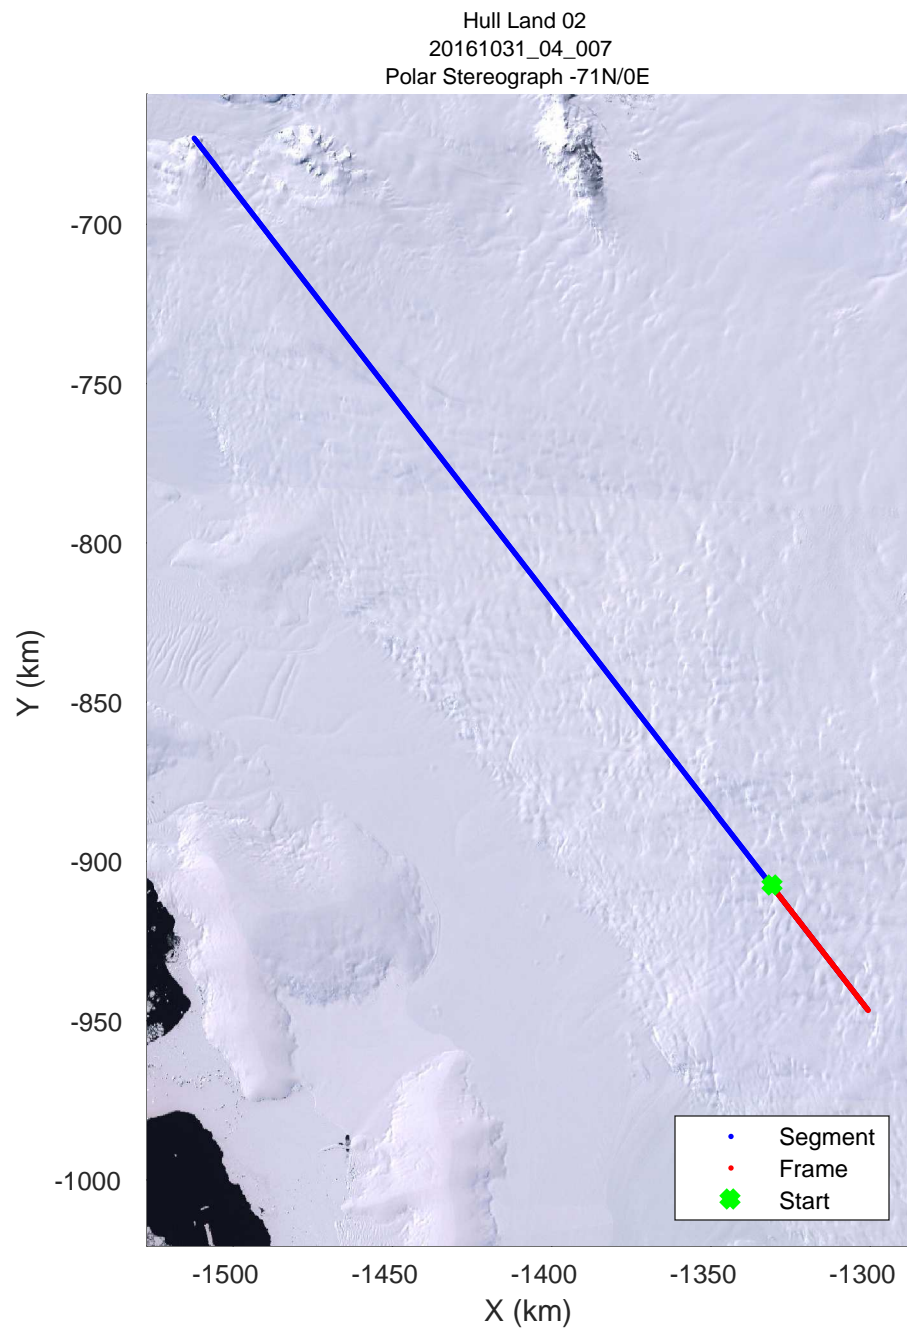

Hull Land 02
 20161031_04_001
 Polar Stereograph -71N/0E

rds 2016_Antarctica_DC8: "Hull Land 02" 20161031_04_001: 17:14:47.3 to 17:18:26.5 GPS

rds 2016_Antarctica_DC8: "Hull Land 02" 20161031_04_001: 17:14:47.3 to 17:18:26.5 GPS

rds 2016_Antarctica_DC8: "Hull Land 02" 20161031_04_004: 17:25:45.7 to 17:29:34.3 GPS

Hull Land 02
20161031_04_005
Polar Stereograph -71N/0E

rds 2016_Antarctica_DC8: "Hull Land 02" 20161031_04_005: 17:29:34.5 to 17:33:32.9 GPS

rds 2016_Antarctica_DC8: "Hull Land 02" 20161031_04_005: 17:29:34.5 to 17:33:32.9 GPS

rds 2016_Antarctica_DC8: "Hull Land 02" 20161031_04_006: 17:33:33.1 to 17:37:39.1 GPS

rds 2016_Antarctica_DC8: "Hull Land 02" 20161031_04_006: 17:33:33.1 to 17:37:39.1 GPS

rds 2016_Antarctica_DC8: "Hull Land 02" 20161031_04_007: 17:37:39.3 to 17:41:36.1 GPS

rds 2016_Antarctica_DC8: "Hull Land 02" 20161031_04_007: 17:37:39.3 to 17:41:36.1 GPS