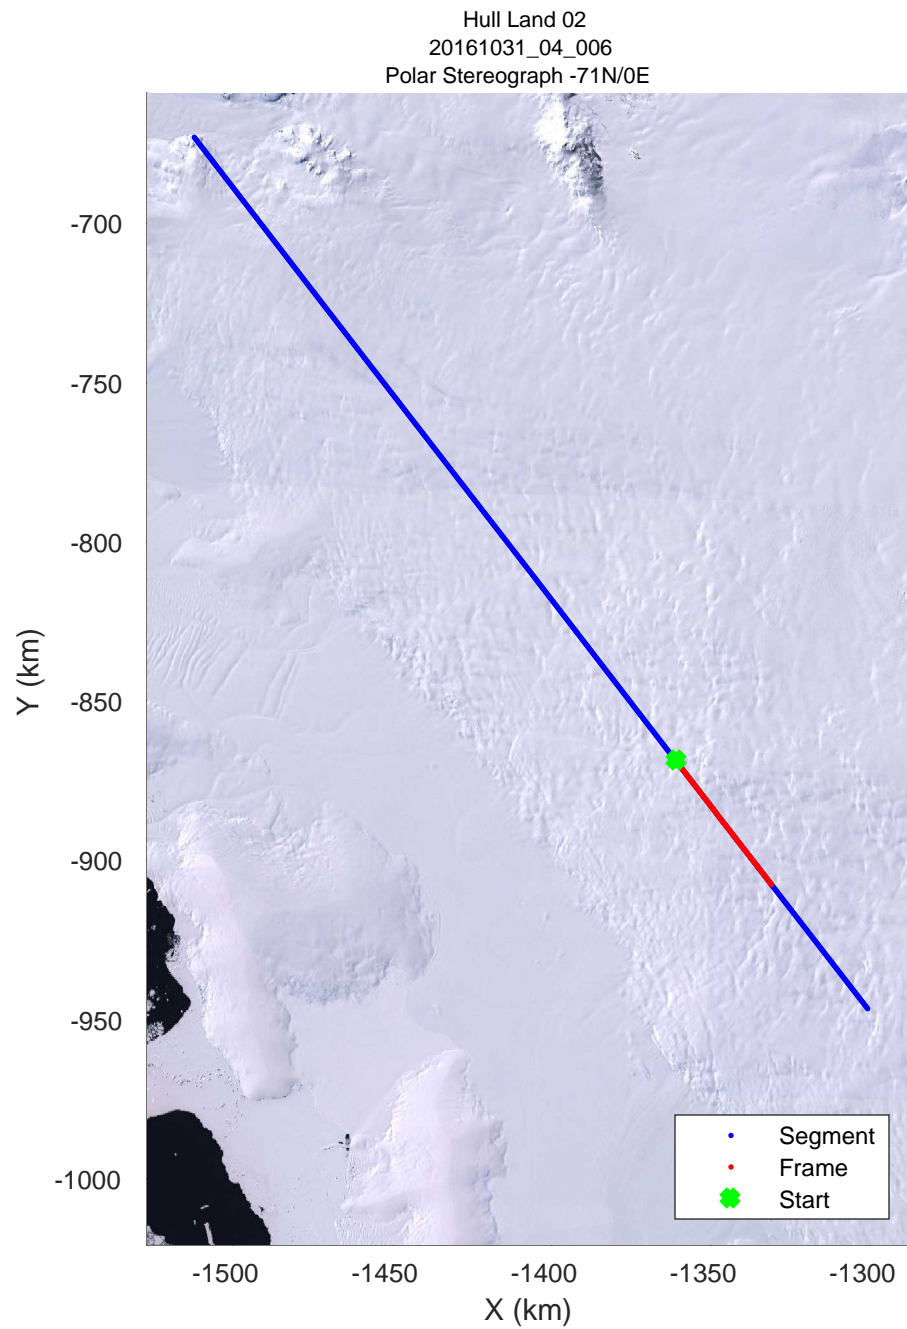

Hull Land 02
 20161031_04_001
 Polar Stereograph -71N/0E

rds 2016_Antarctica_DC8: "Hull Land 02" 20161031_04_001: 17:14:47.3 to 17:18:26.5 GPS

rds 2016_Antarctica_DC8: "Hull Land 02" 20161031_04_001: 17:14:47.3 to 17:18:26.5 GPS

rds 2016_Antarctica_DC8: "Hull Land 02" 20161031_04_004: 17:25:45.7 to 17:29:34.3 GPS

Hull Land 02
20161031_04_005
Polar Stereograph -71N/0E

rds 2016_Antarctica_DC8: "Hull Land 02" 20161031_04_005: 17:29:34.5 to 17:33:32.9 GPS

rds 2016_Antarctica_DC8: "Hull Land 02" 20161031_04_005: 17:29:34.5 to 17:33:32.9 GPS

rds 2016_Antarctica_DC8: "Hull Land 02" 20161031_04_006: 17:33:33.1 to 17:37:39.1 GPS

rds 2016_Antarctica_DC8: "Hull Land 02" 20161031_04_006: 17:33:33.1 to 17:37:39.1 GPS

rds 2016_Antarctica_DC8: "Hull Land 02" 20161031_04_007: 17:37:39.3 to 17:41:36.1 GPS

rds 2016_Antarctica_DC8: "Hull Land 02" 20161031_04_007: 17:37:39.3 to 17:41:36.1 GPS