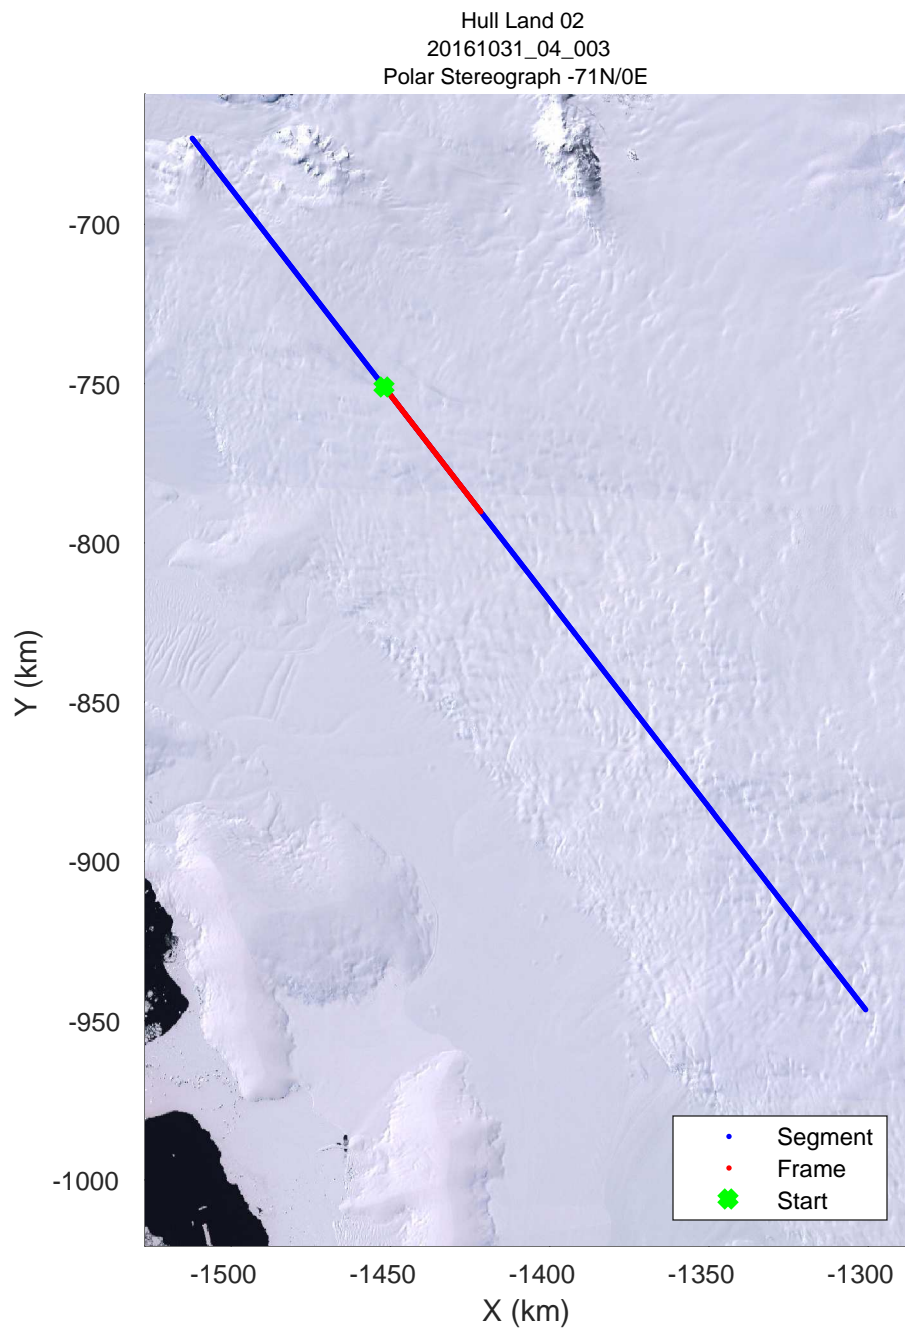

Hull Land 02
 20161031_04_001
 Polar Stereograph -71N/0E

rds 2016_Antarctica_DC8: "Hull Land 02" 20161031_04_001: 17:14:47.3 to 17:18:26.5 GPS

rds 2016_Antarctica_DC8: "Hull Land 02" 20161031_04_001: 17:14:47.3 to 17:18:26.5 GPS

rds 2016_Antarctica_DC8: "Hull Land 02" 20161031_04_002: 17:18:26.6 to 17:22:08.3 GPS

rds 2016_Antarctica_DC8: "Hull Land 02" 20161031_04_002: 17:18:26.6 to 17:22:08.3 GPS

rds 2016_Antarctica_DC8: "Hull Land 02" 20161031_04_003: 17:22:08.5 to 17:25:45.6 GPS

rds 2016_Antarctica_DC8: "Hull Land 02" 20161031_04_003: 17:22:08.5 to 17:25:45.6 GPS

Hull Land 02
20161031_04_004
Polar Stereograph -71N/0E

rds 2016_Antarctica_DC8: "Hull Land 02" 20161031_04_004: 17:25:45.7 to 17:29:34.3 GPS

rds 2016_Antarctica_DC8: "Hull Land 02" 20161031_04_007: 17:37:39.3 to 17:41:36.1 GPS

rds 2016_Antarctica_DC8: "Hull Land 02" 20161031_04_007: 17:37:39.3 to 17:41:36.1 GPS