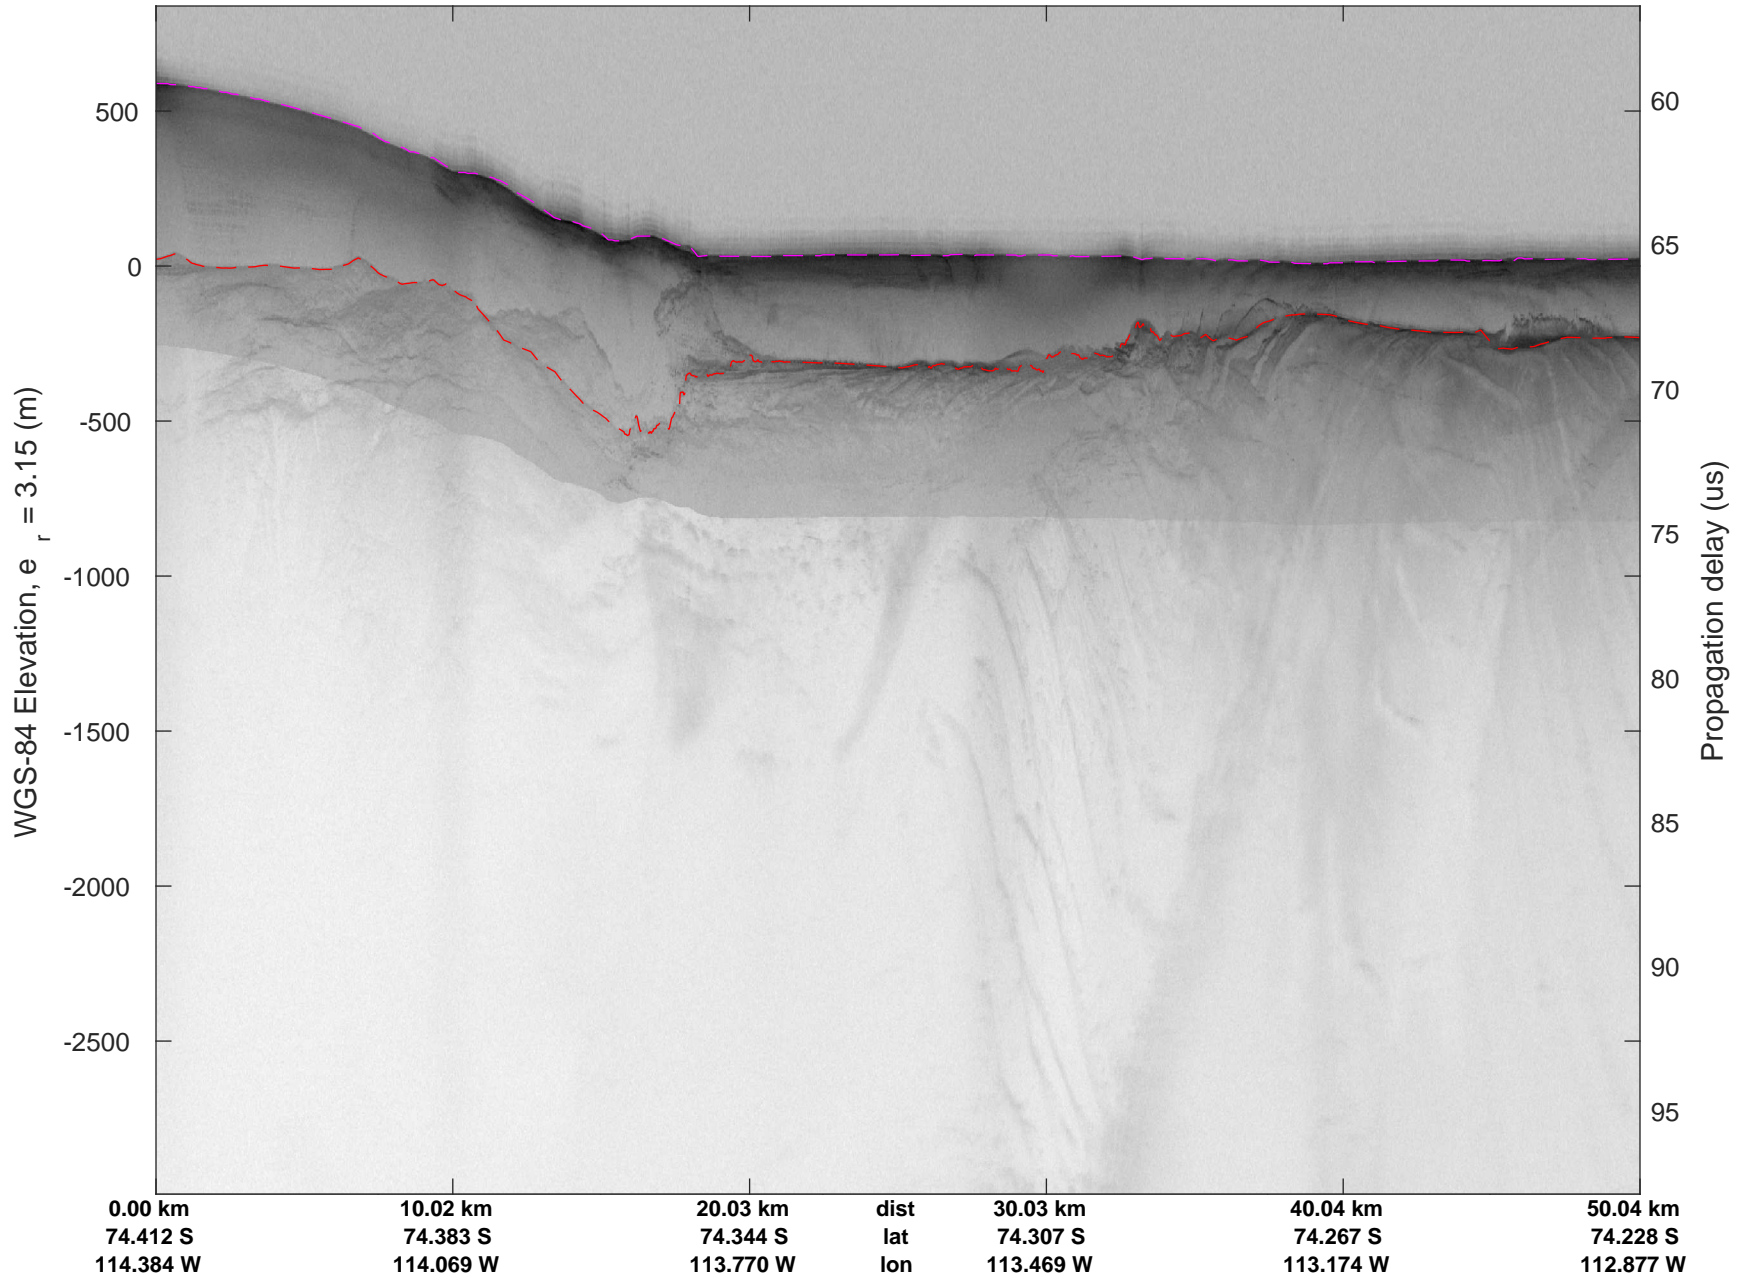

rds 2016\_Antarctica\_DC8: "Hull land 01" 20161028\_05\_008: 20:01:56.9 to 20:05:34.1 GPS

rds 2016\_Antarctica\_DC8: "Hull land 01" 20161028\_05\_009: 20:05:34.2 to 20:09:16.7 GPS

rds 2016\_Antarctica\_DC8: "Hull land 01" 20161028\_05\_009: 20:05:34.2 to 20:09:16.7 GPS

rds 2016\_Antarctica\_DC8: "Hull land 01" 20161028\_05\_010: 20:09:16.8 to 20:11:58.5 GPS

rds 2016\_Antarctica\_DC8: "Hull land 01" 20161028\_05\_010: 20:09:16.8 to 20:11:58.5 GPS