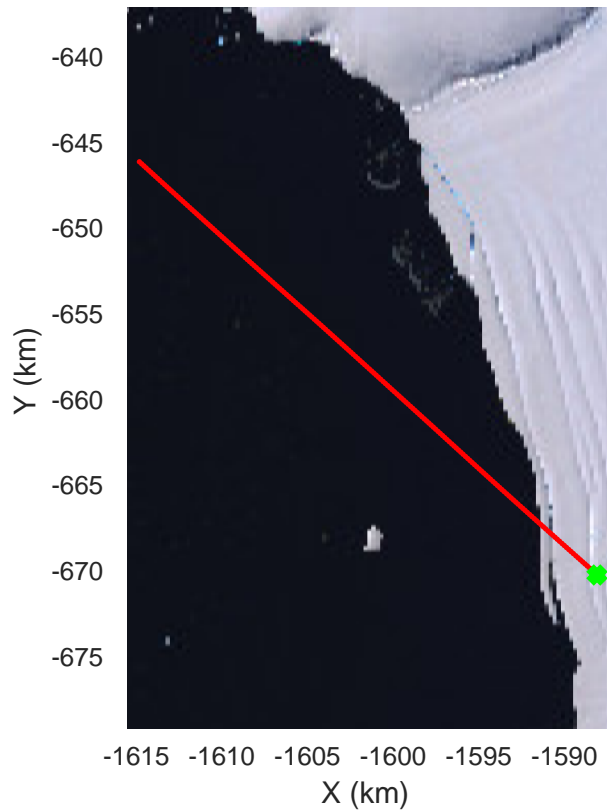

rds 2016\_Antarctica\_DC8: "Hull land 01" 20161028\_05\_008: 20:01:56.9 to 20:05:34.1 GPS

rds 2016\_Antarctica\_DC8: "Hull land 01" 20161028\_05\_009: 20:05:34.2 to 20:09:16.7 GPS

rds 2016\_Antarctica\_DC8: "Hull land 01" 20161028\_05\_009: 20:05:34.2 to 20:09:16.7 GPS