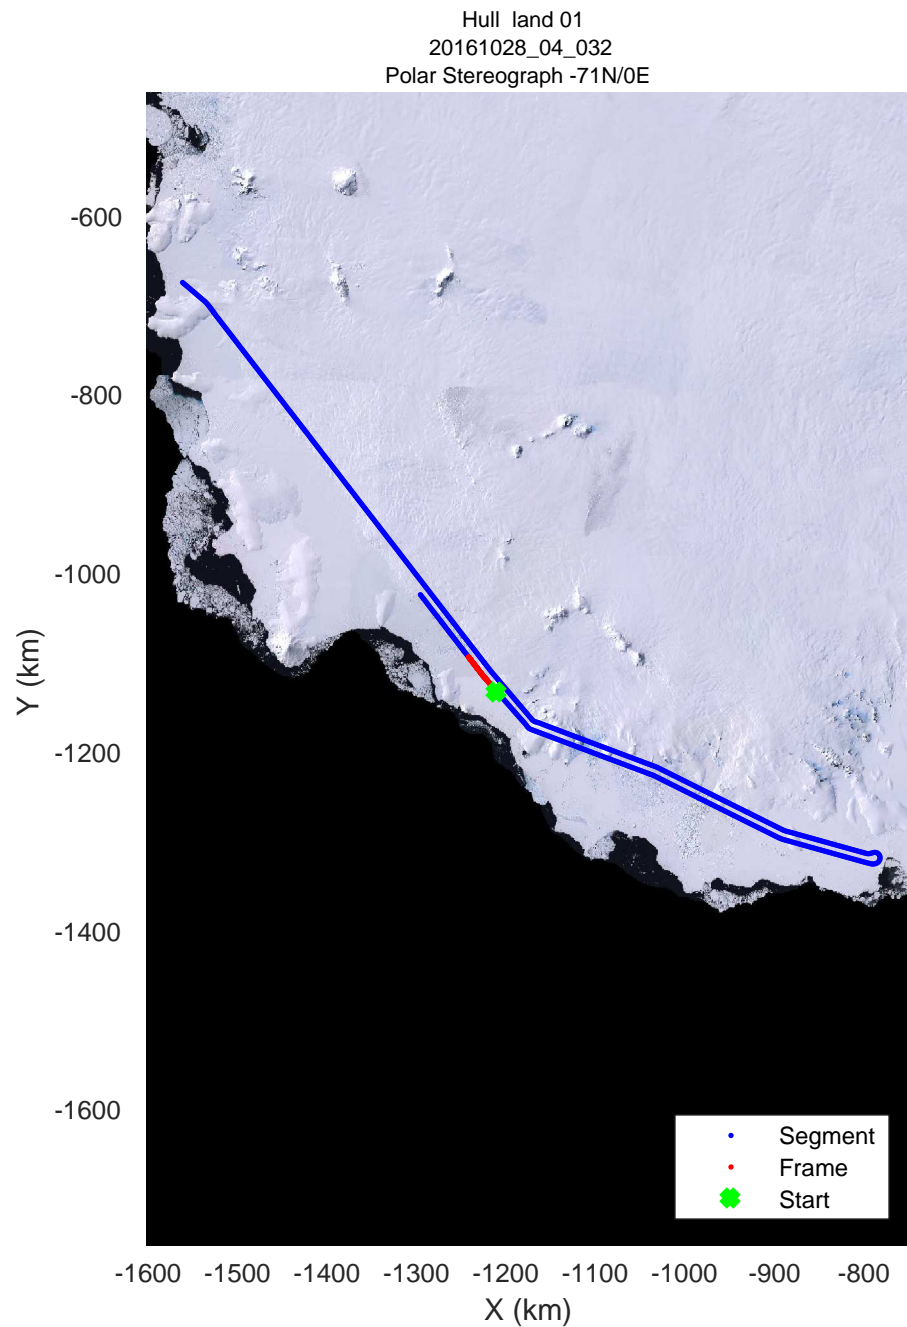

rds 2016_Antarctica_DC8: "Hull land 01" 20161028_04_029: 19:08:42.3 to 19:14:46.4 GPS

Hull land 01
20161028_04_030
Polar Stereograph -71N/0E

rds 2016_Antarctica_DC8: "Hull land 01" 20161028_04_030: 19:14:46.7 to 19:20:42.9 GPS

rds 2016_Antarctica_DC8: "Hull land 01" 20161028_04_030: 19:14:46.7 to 19:20:42.9 GPS

rds 2016_Antarctica_DC8: "Hull land 01" 20161028_04_031: 19:20:43.2 to 19:25:36.6 GPS

rds 2016_Antarctica_DC8: "Hull land 01" 20161028_04_031: 19:20:43.2 to 19:25:36.6 GPS