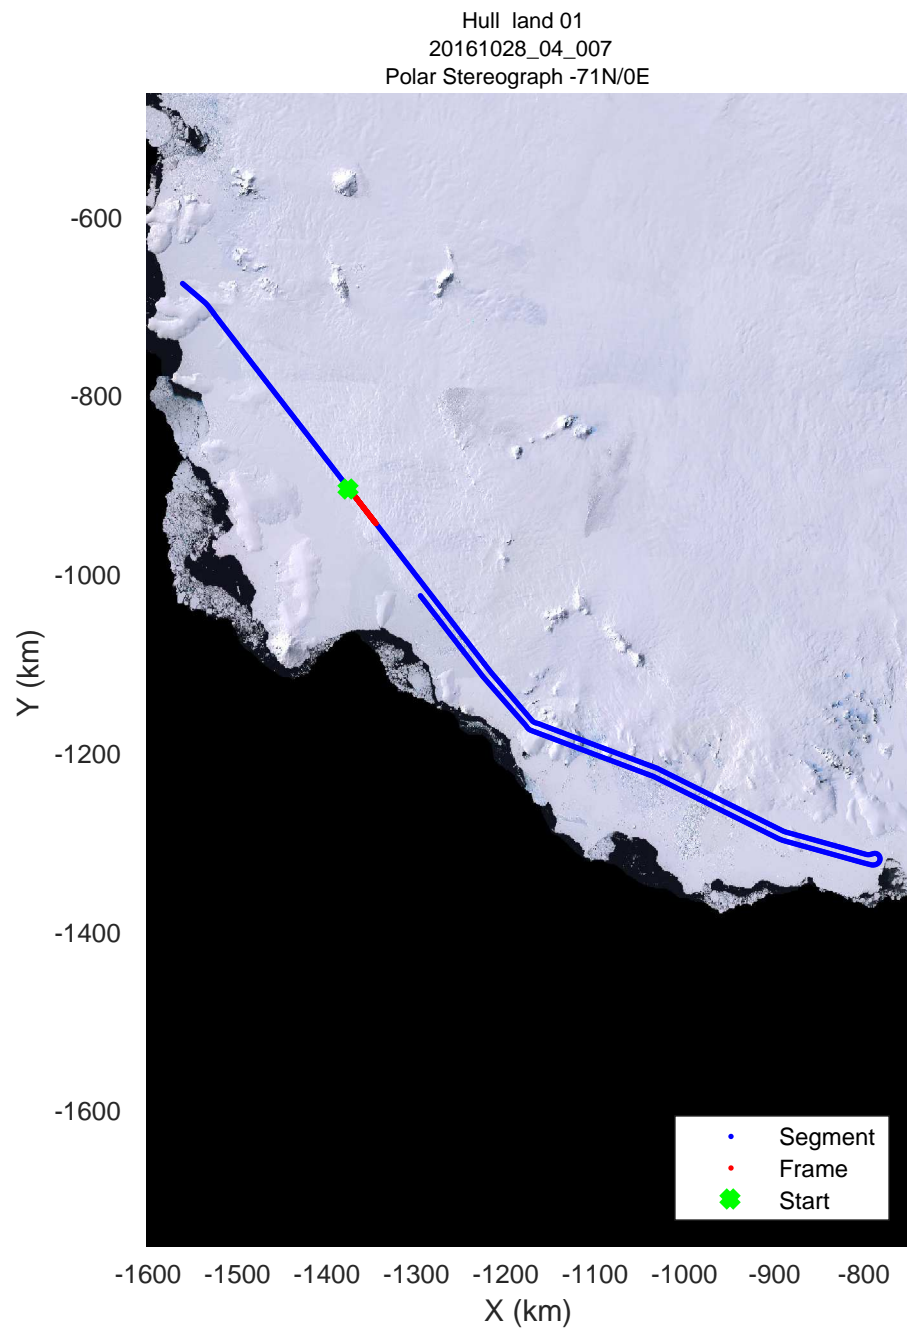

rds 2016_Antarctica_DC8: "Hull land 01" 20161028_04_005: 16:57:05.6 to 17:00:36.9 GPS

rds 2016_Antarctica_DC8: "Hull land 01" 20161028_04_006: 17:00:37.0 to 17:04:23.0 GPS

rds 2016_Antarctica_DC8: "Hull land 01" 20161028_04_006: 17:00:37.0 to 17:04:23.0 GPS