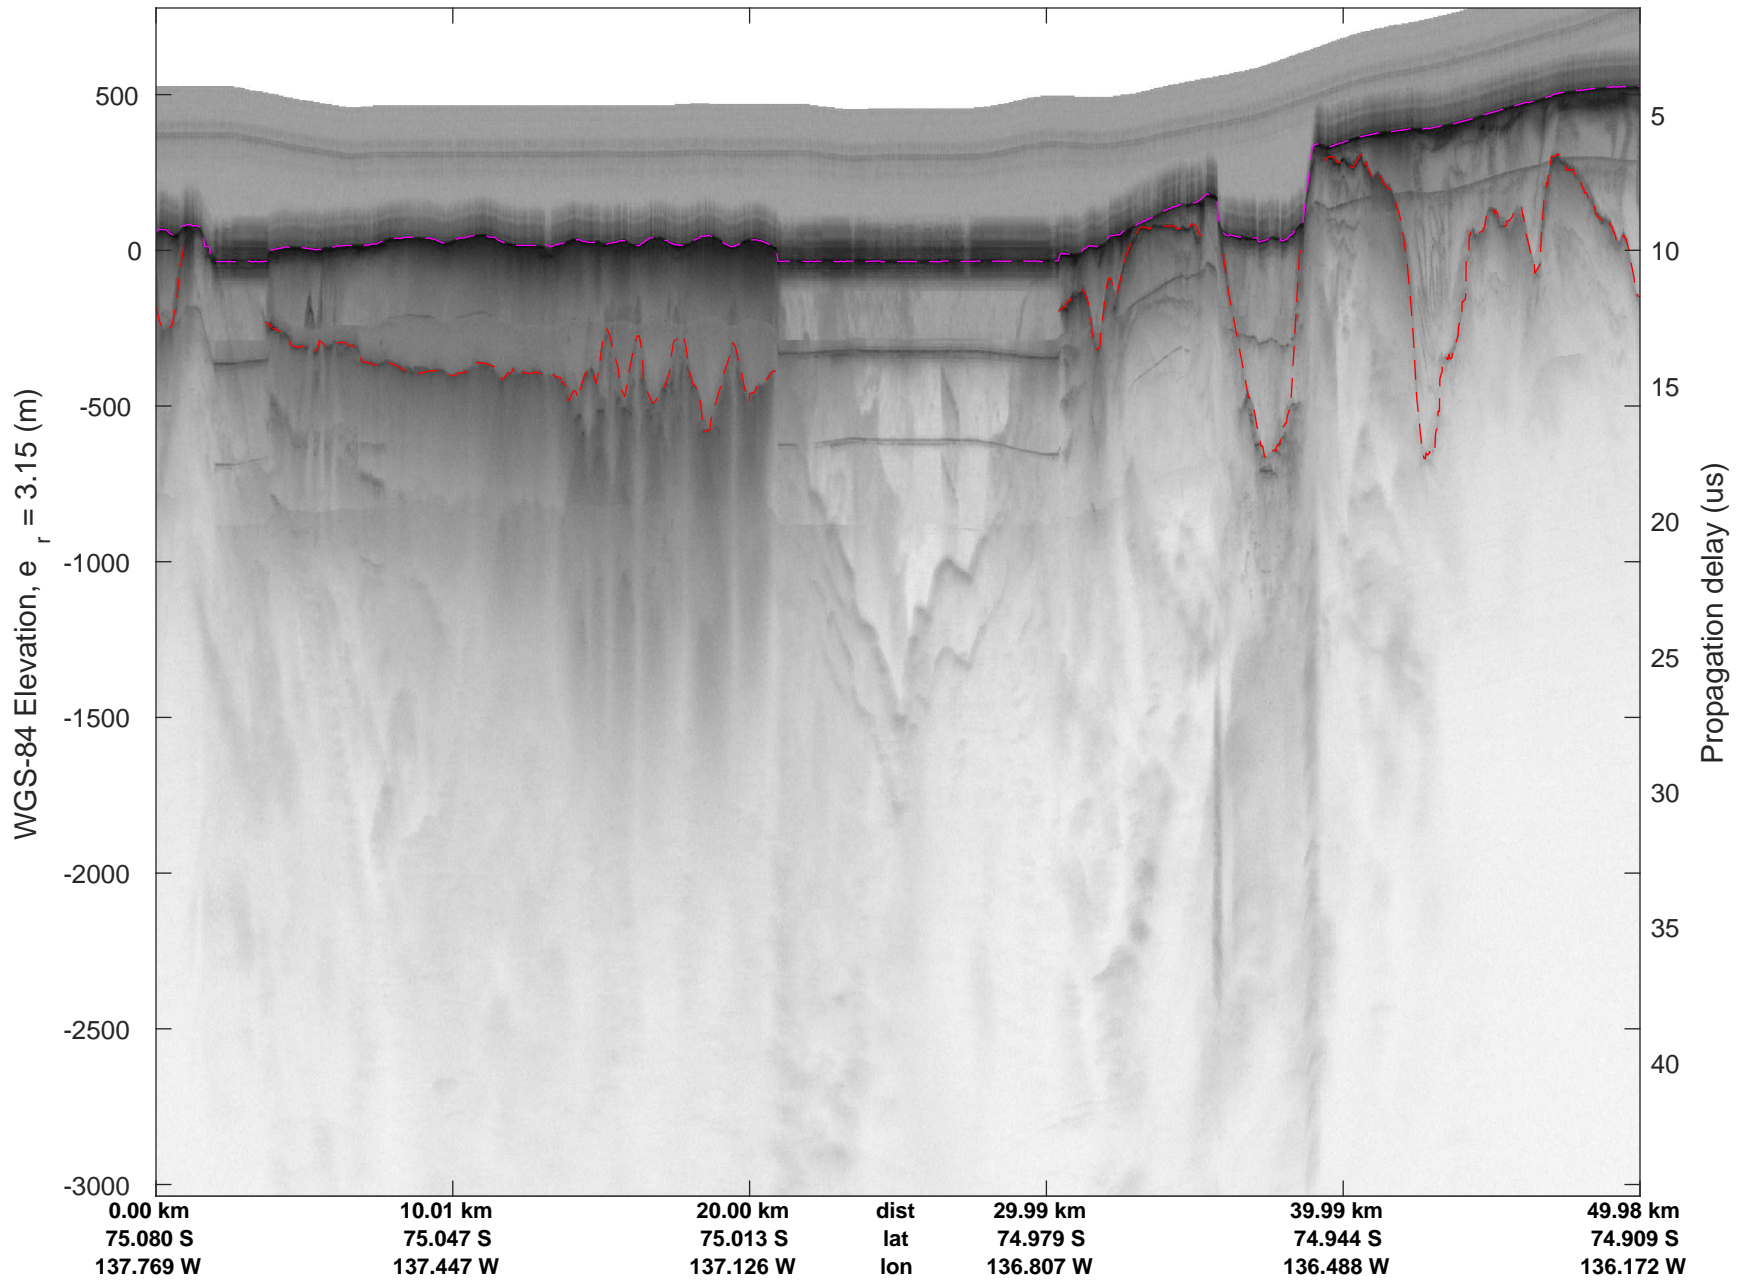

rds 2016_Antarctica_DC8: "Hull land 01" 20161028_04_028: 19:02:28.3 to 19:08:42.1 GPS

rds 2016_Antarctica_DC8: "Hull land 01" 20161028_04_028: 19:02:28.3 to 19:08:42.1 GPS

rds 2016_Antarctica_DC8: "Hull land 01" 20161028_04_029: 19:08:42.3 to 19:14:46.4 GPS

rds 2016_Antarctica_DC8: "Hull land 01" 20161028_04_029: 19:08:42.3 to 19:14:46.4 GPS

Hull land 01
20161028_04_030
Polar Stereograph -71N/0E

rds 2016_Antarctica_DC8: "Hull land 01" 20161028_04_030: 19:14:46.7 to 19:20:42.9 GPS