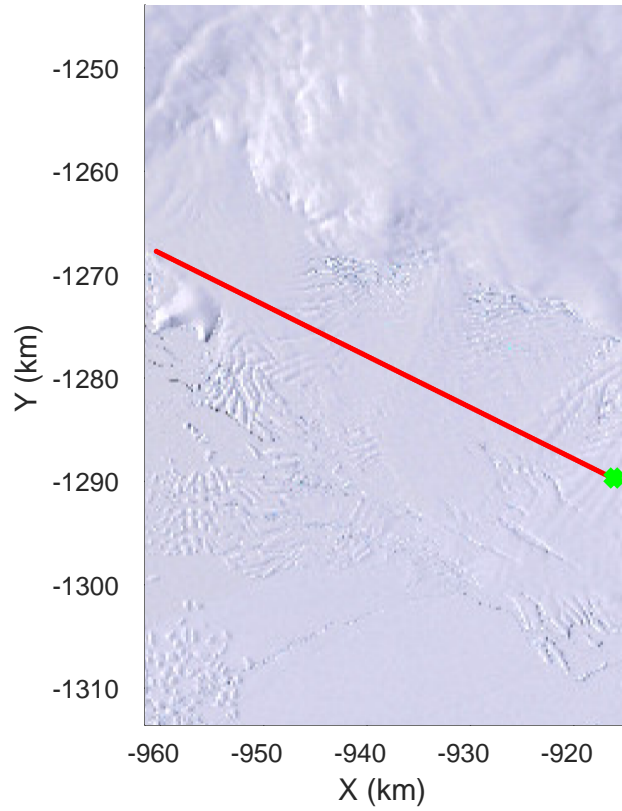

rds 2016_Antarctica_DC8: "Hull land 01" 20161028_04_023: 18:31:39.0 to 18:37:43.4 GPS

rds 2016_Antarctica_DC8: "Hull land 01" 20161028_04_024: 18:37:43.7 to 18:43:59.0 GPS

rds 2016_Antarctica_DC8: "Hull land 01" 20161028_04_024: 18:37:43.7 to 18:43:59.0 GPS