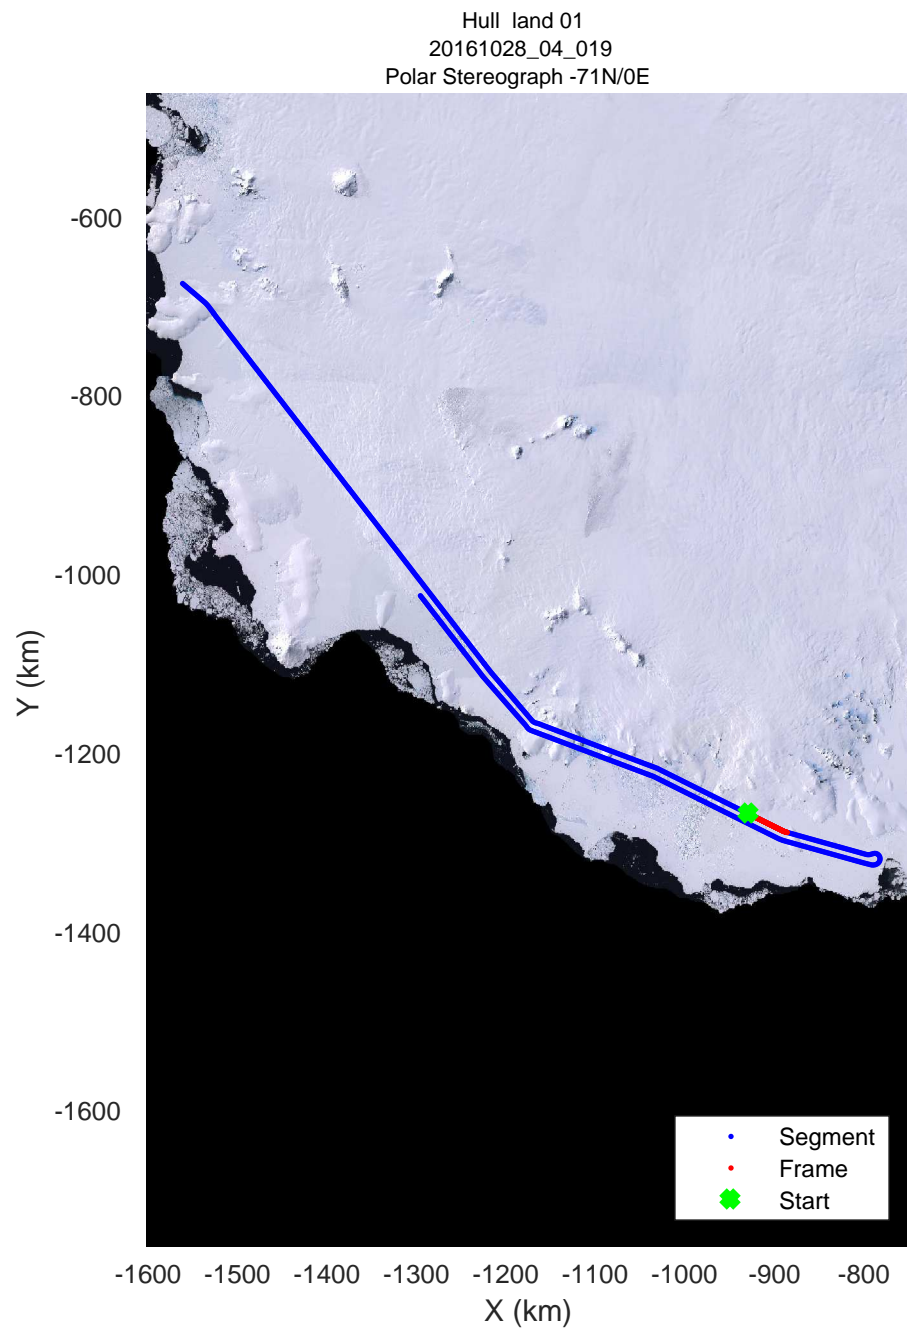

rds 2016_Antarctica_DC8: "Hull land 01" 20161028_04_017: 17:54:34.8 to 18:00:42.7 GPS

rds 2016_Antarctica_DC8: "Hull land 01" 20161028_04_018: 18:00:42.9 to 18:06:46.8 GPS

rds 2016_Antarctica_DC8: "Hull land 01" 20161028_04_018: 18:00:42.9 to 18:06:46.8 GPS