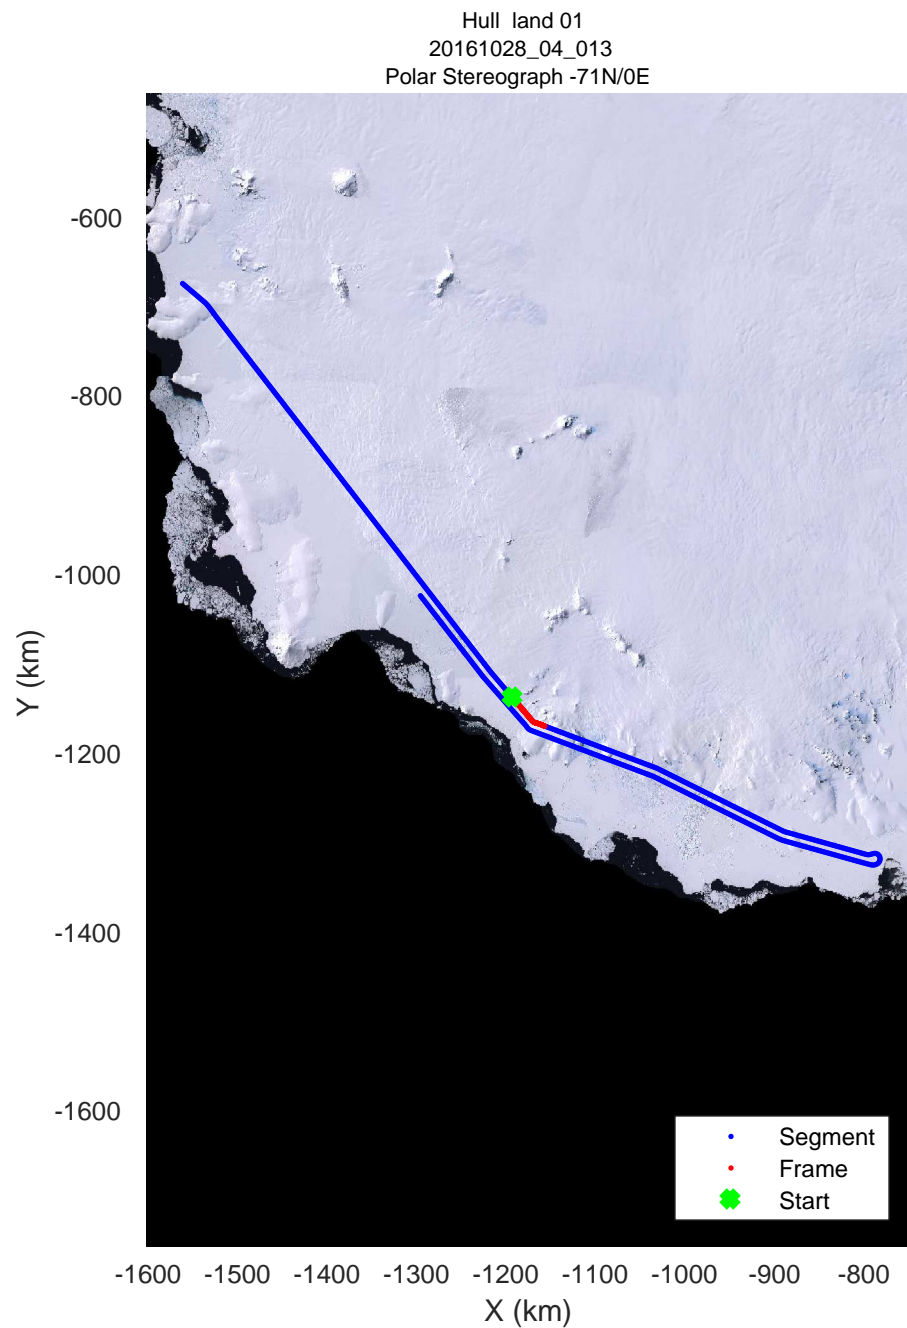

rds 2016_Antarctica_DC8: "Hull land 01" 20161028_04_011: 17:20:55.9 to 17:25:29.3 GPS

rds 2016_Antarctica_DC8: "Hull land 01" 20161028_04_012: 17:25:29.5 to 17:30:22.2 GPS

rds 2016_Antarctica_DC8: "Hull land 01" 20161028_04_012: 17:25:29.5 to 17:30:22.2 GPS