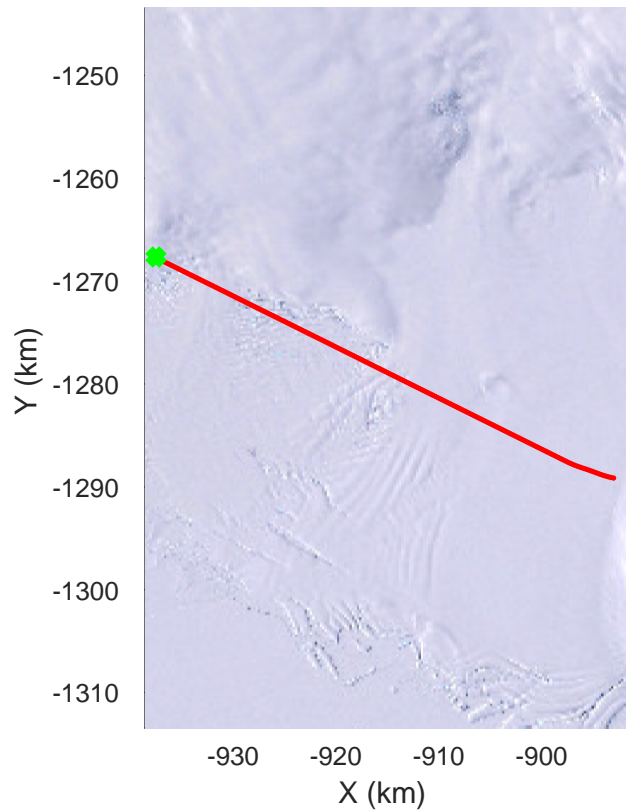

rds 2016_Antarctica_DC8: "Hull land 01" 20161028_04_017: 17:54:34.8 to 18:00:42.7 GPS

rds 2016_Antarctica_DC8: "Hull land 01" 20161028_04_018: 18:00:42.9 to 18:06:46.8 GPS

rds 2016_Antarctica_DC8: "Hull land 01" 20161028_04_018: 18:00:42.9 to 18:06:46.8 GPS