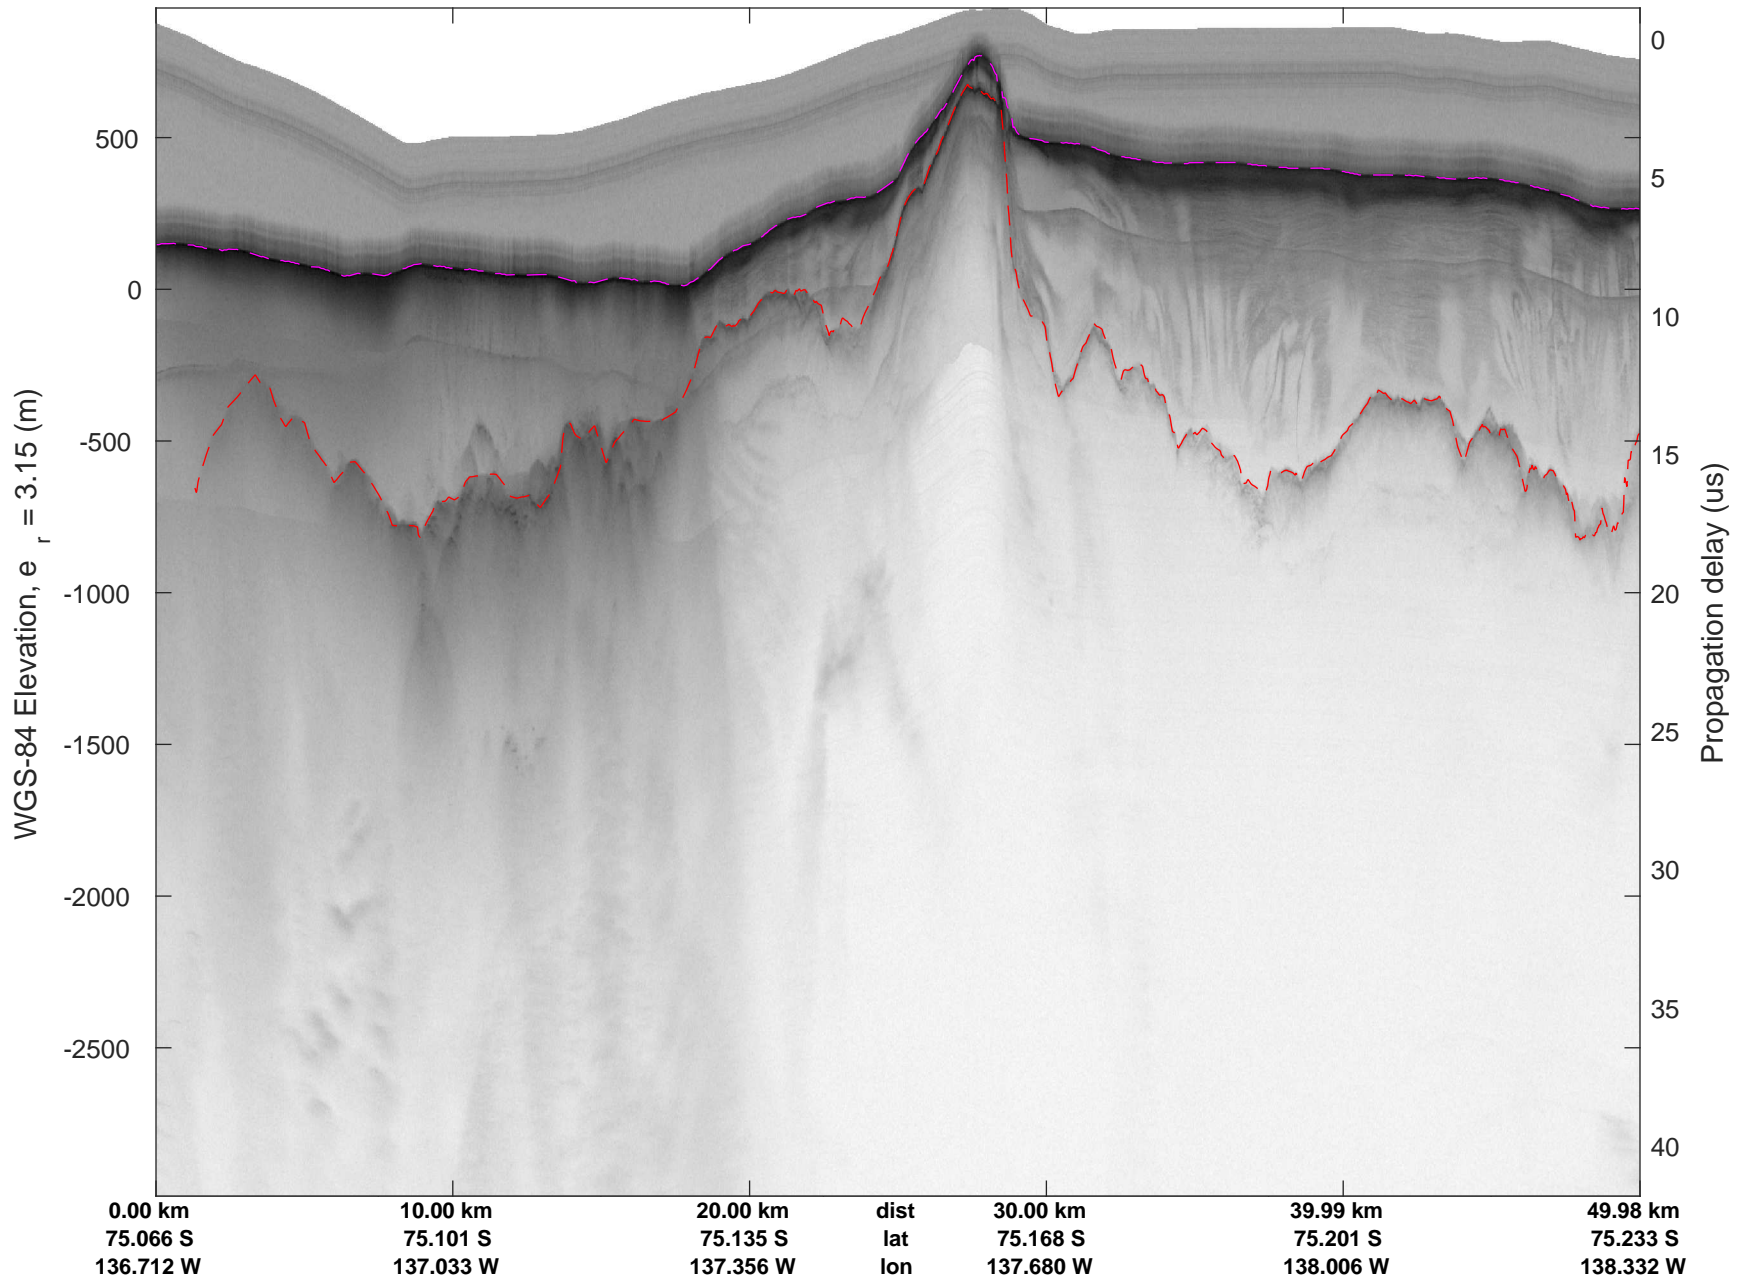

rds 2016_Antarctica_DC8: "Hull land 01" 20161028_04_014: 17:36:16.9 to 17:42:27.2 GPS

rds 2016_Antarctica_DC8: "Hull land 01" 20161028_04_015: 17:42:27.5 to 17:48:26.1 GPS

rds 2016_Antarctica_DC8: "Hull land 01" 20161028_04_015: 17:42:27.5 to 17:48:26.1 GPS