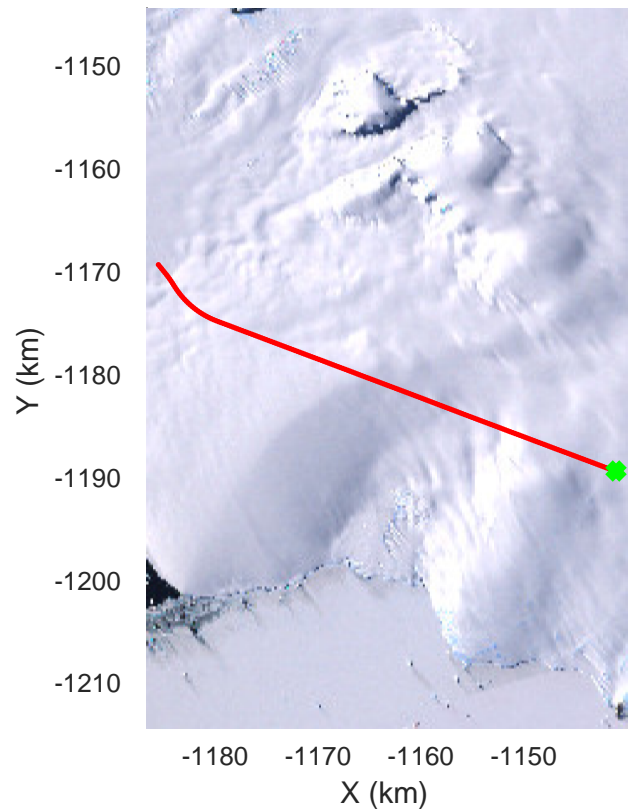

Hull land 01
20161028_04_030
Polar Stereograph -71N/0E