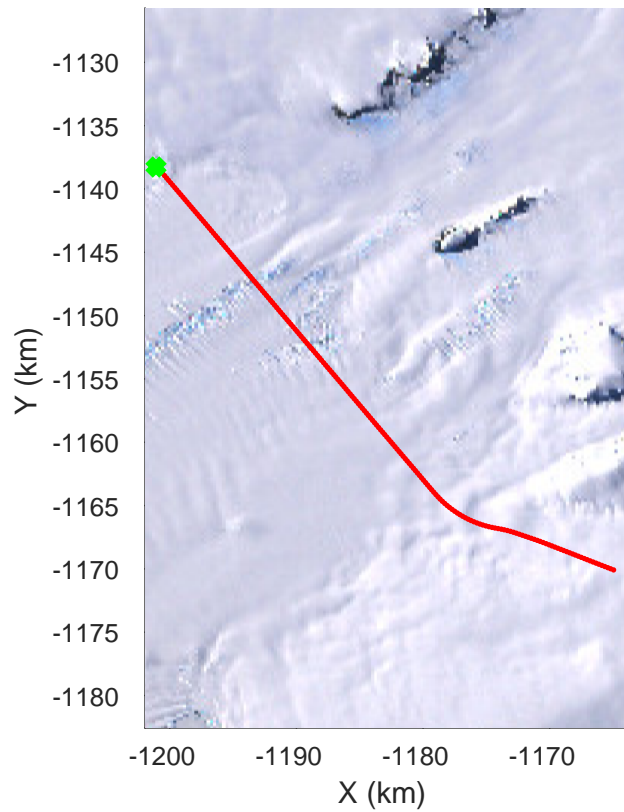

rds 2016_Antarctica_DC8: "Hull land 01" 20161028_04_011: 17:20:55.9 to 17:25:29.3 GPS

rds 2016_Antarctica_DC8: "Hull land 01" 20161028_04_012: 17:25:29.5 to 17:30:22.2 GPS

rds 2016_Antarctica_DC8: "Hull land 01" 20161028_04_012: 17:25:29.5 to 17:30:22.2 GPS