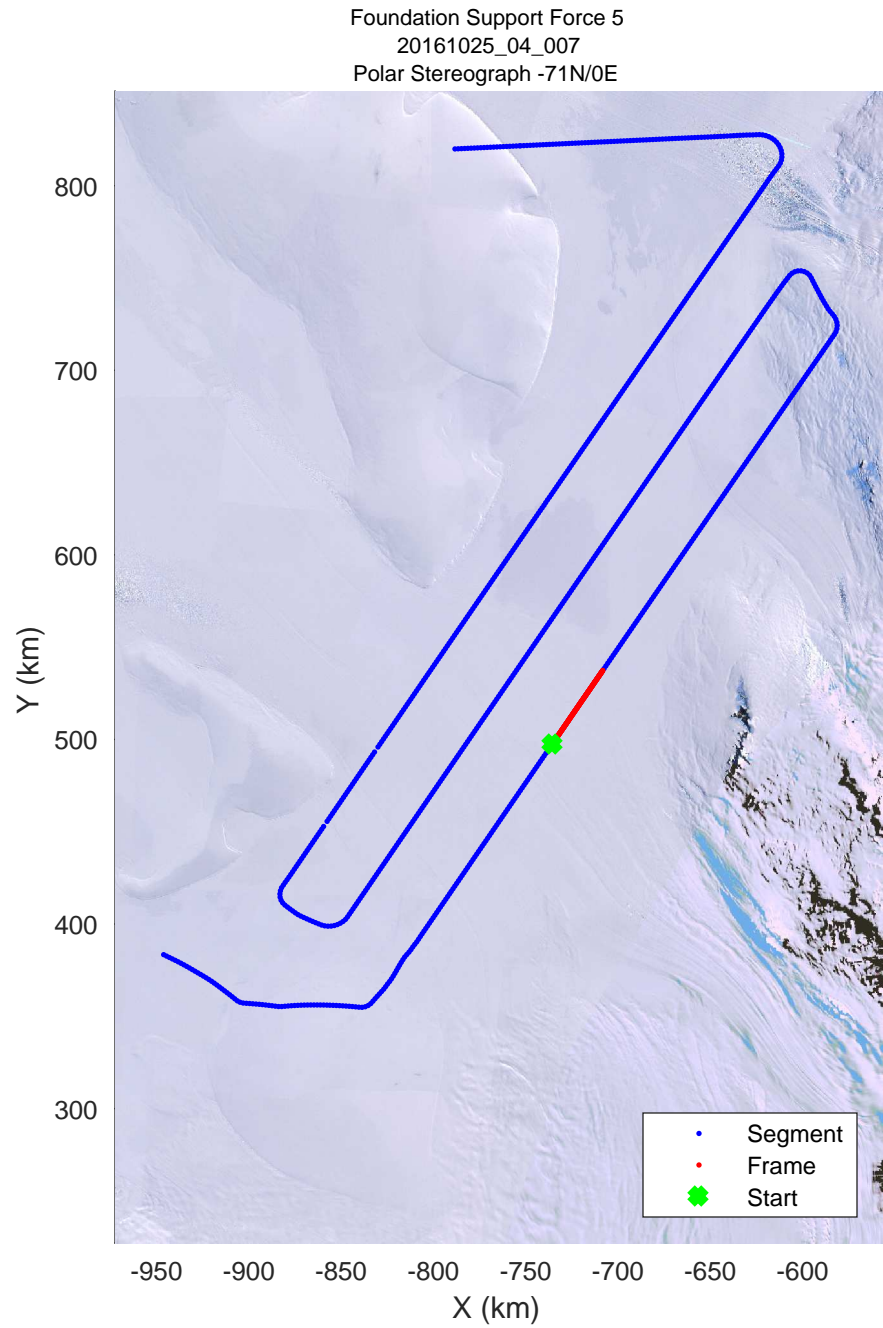

Foundation Support Force 5
20161025_04_004
Polar Stereograph -71N/0E

rds 2016_Antarctica_DC8: "Foundation Support Force 5" 20161025_04_004: 16:58:07.7 to 17:04:32.7 GPS

rds 2016_Antarctica_DC8: "Foundation Support Force 5" 20161025_04_004: 16:58:07.7 to 17:04:32.7 GPS

rds 2016_Antarctica_DC8: "Foundation Support Force 5" 20161025_04_005: 17:04:33.0 to 17:11:01.7 GPS

rds 2016_Antarctica_DC8: "Foundation Support Force 5" 20161025_04_005: 17:04:33.0 to 17:11:01.7 GPS

rds 2016_Antarctica_DC8: "Foundation Support Force 5" 20161025_04_006: 17:11:02.0 to 17:17:25.7 GPS

rds 2016_Antarctica_DC8: "Foundation Support Force 5" 20161025_04_006: 17:11:02.0 to 17:17:25.7 GPS

rds 2016_Antarctica_DC8: "Foundation Support Force 5" 20161025_04_007: 17:17:26.0 to 17:23:51.7 GPS

rds 2016_Antarctica_DC8: "Foundation Support Force 5" 20161025_04_007: 17:17:26.0 to 17:23:51.7 GPS