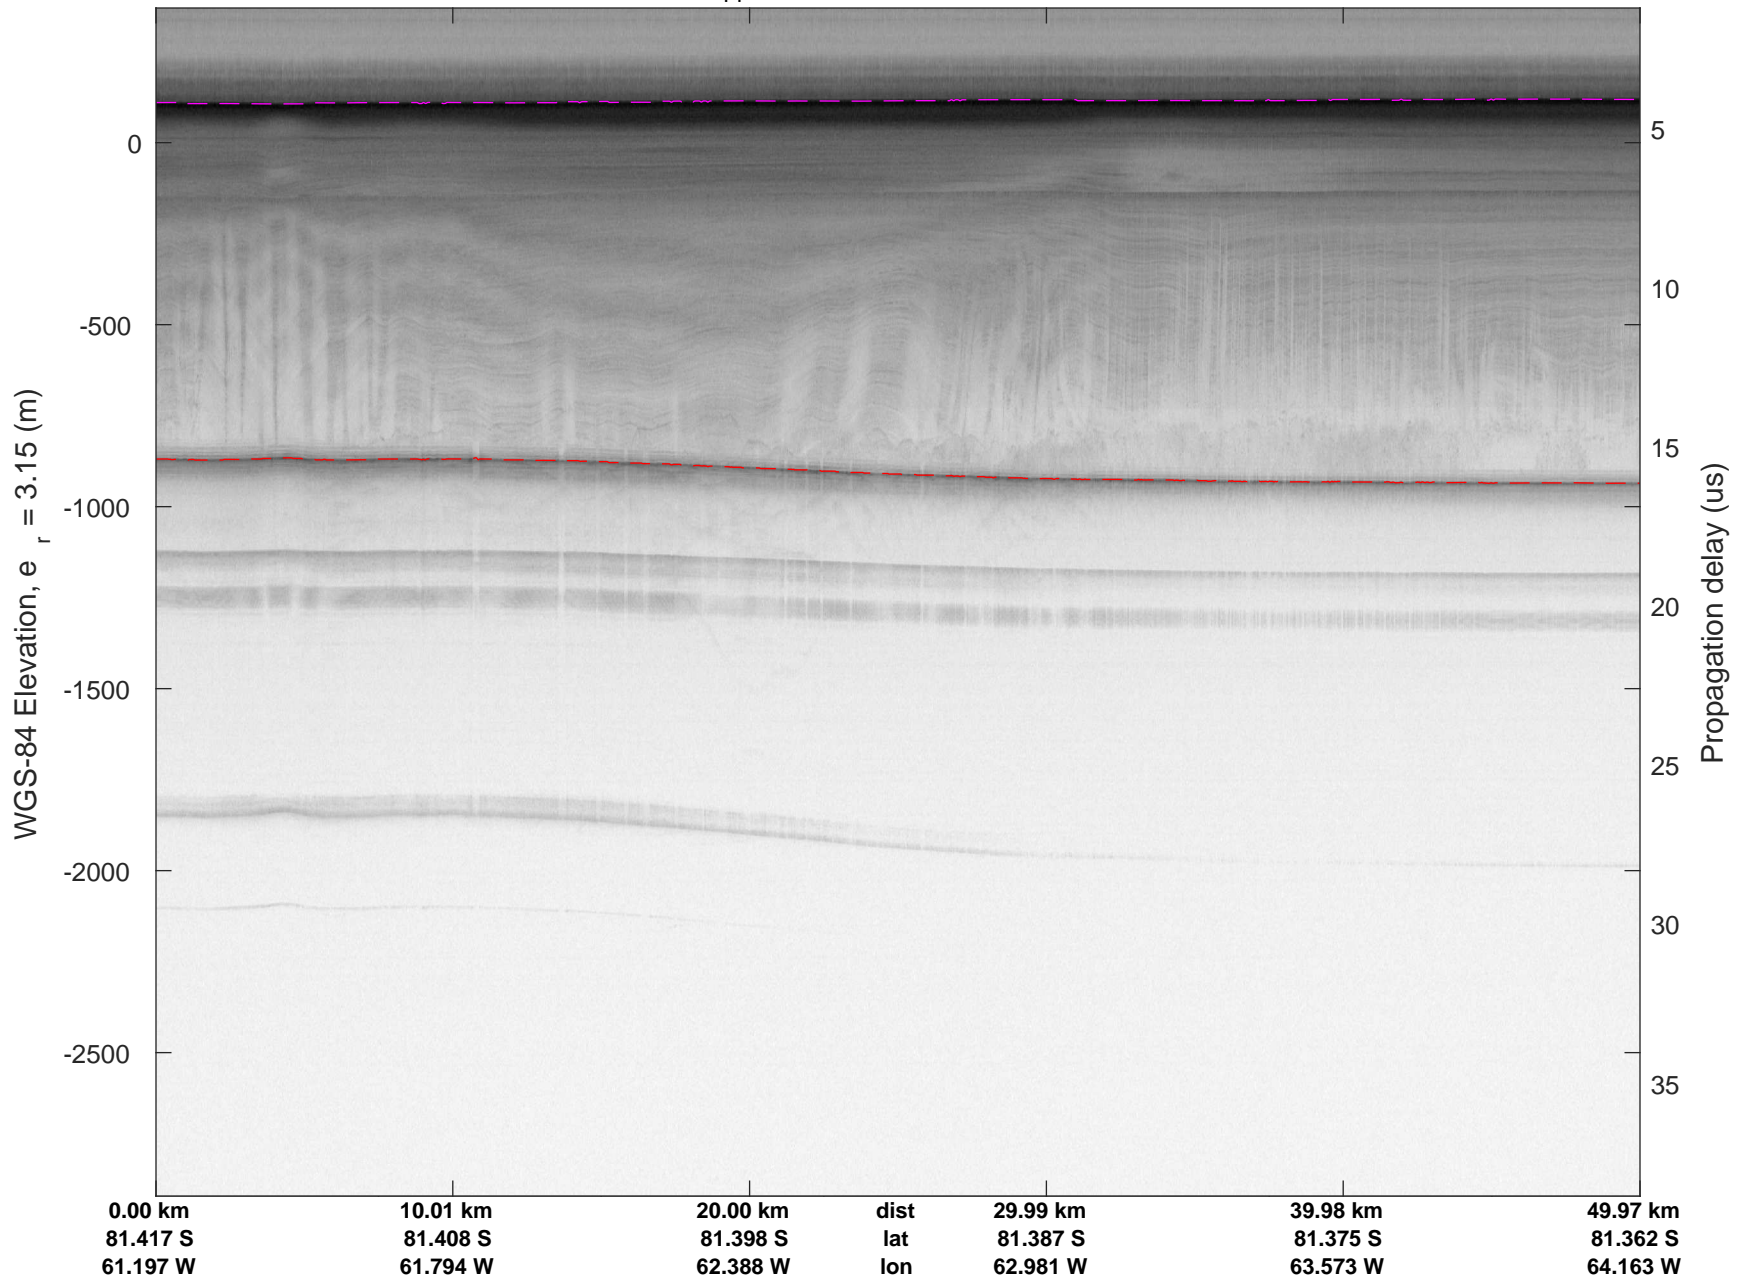

rds 2016_Antarctica_DC8: "Foundation Support Force 5" 20161025_04_021: 18:43:34.8 to 18:49:32.7 GPS