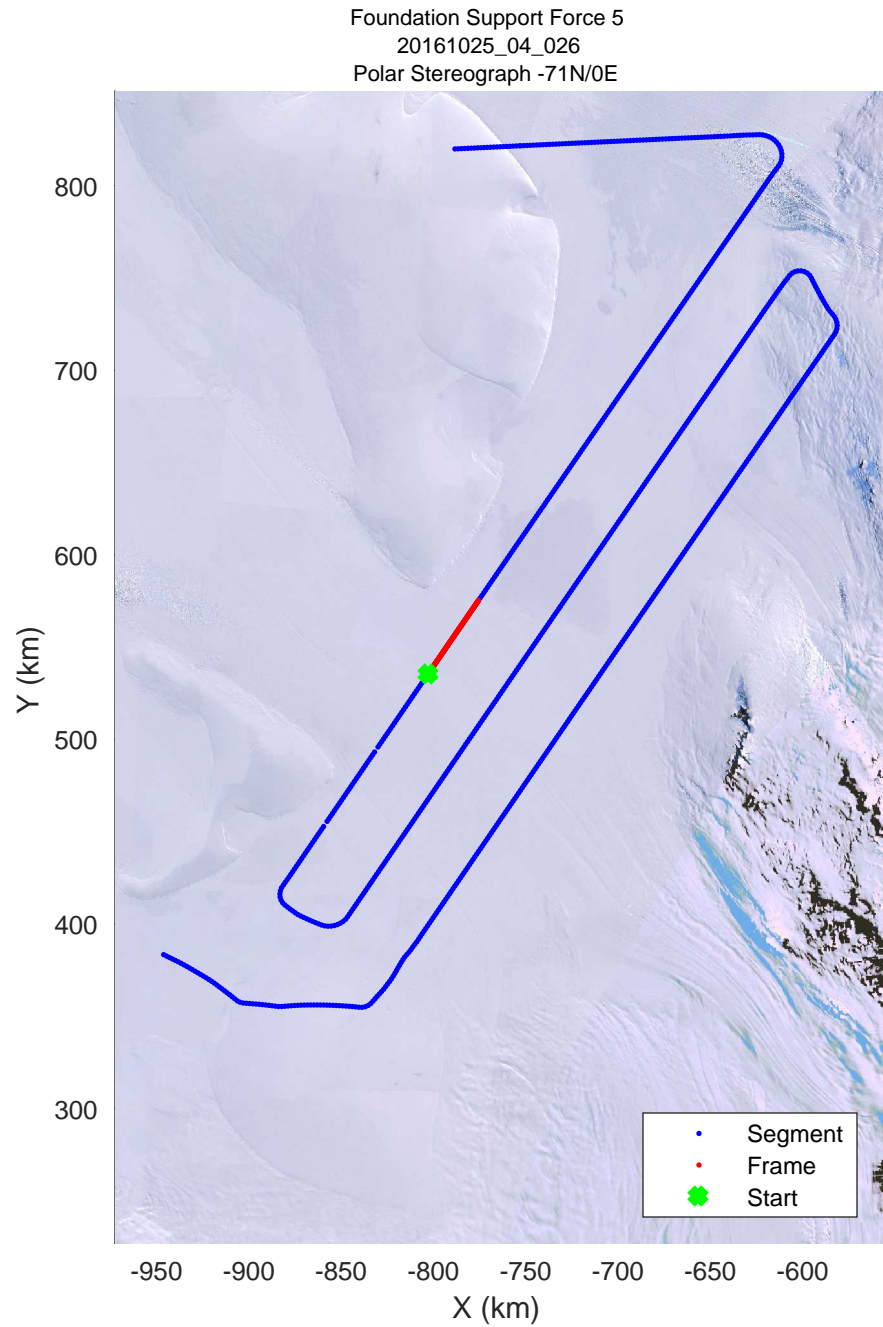

rds 2016_Antarctica_DC8: "Foundation Support Force 5" 20161025_04_024: 19:02:15.4 to 19:08:43.5 GPS

rds 2016_Antarctica_DC8: "Foundation Support Force 5" 20161025_04_025: 19:08:43.8 to 19:15:06.5 GPS

rds 2016_Antarctica_DC8: "Foundation Support Force 5" 20161025_04_025: 19:08:43.8 to 19:15:06.5 GPS