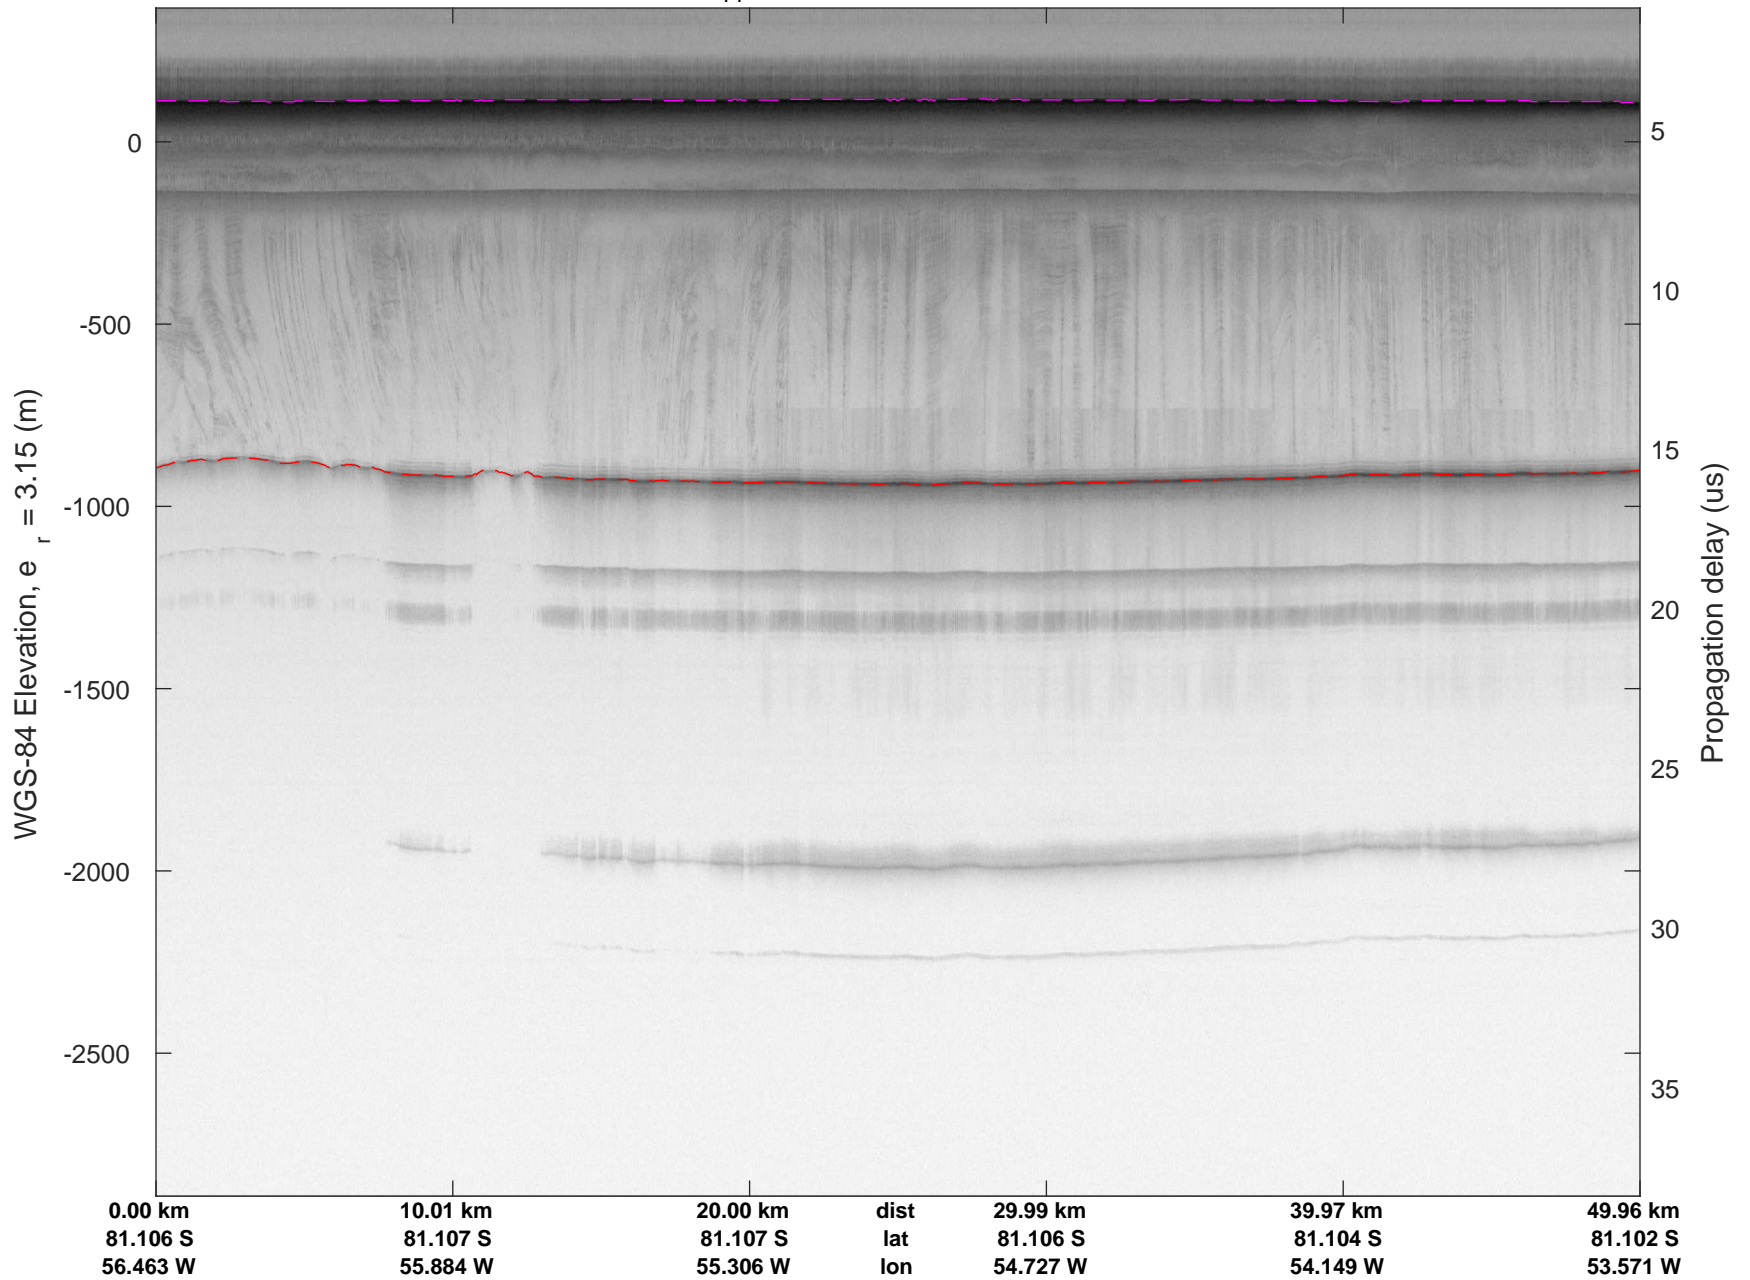

rds 2016_Antarctica_DC8: "Foundation Support Force 5" 20161025_04_026: 19:15:06.8 to 19:21:31.7 GPS