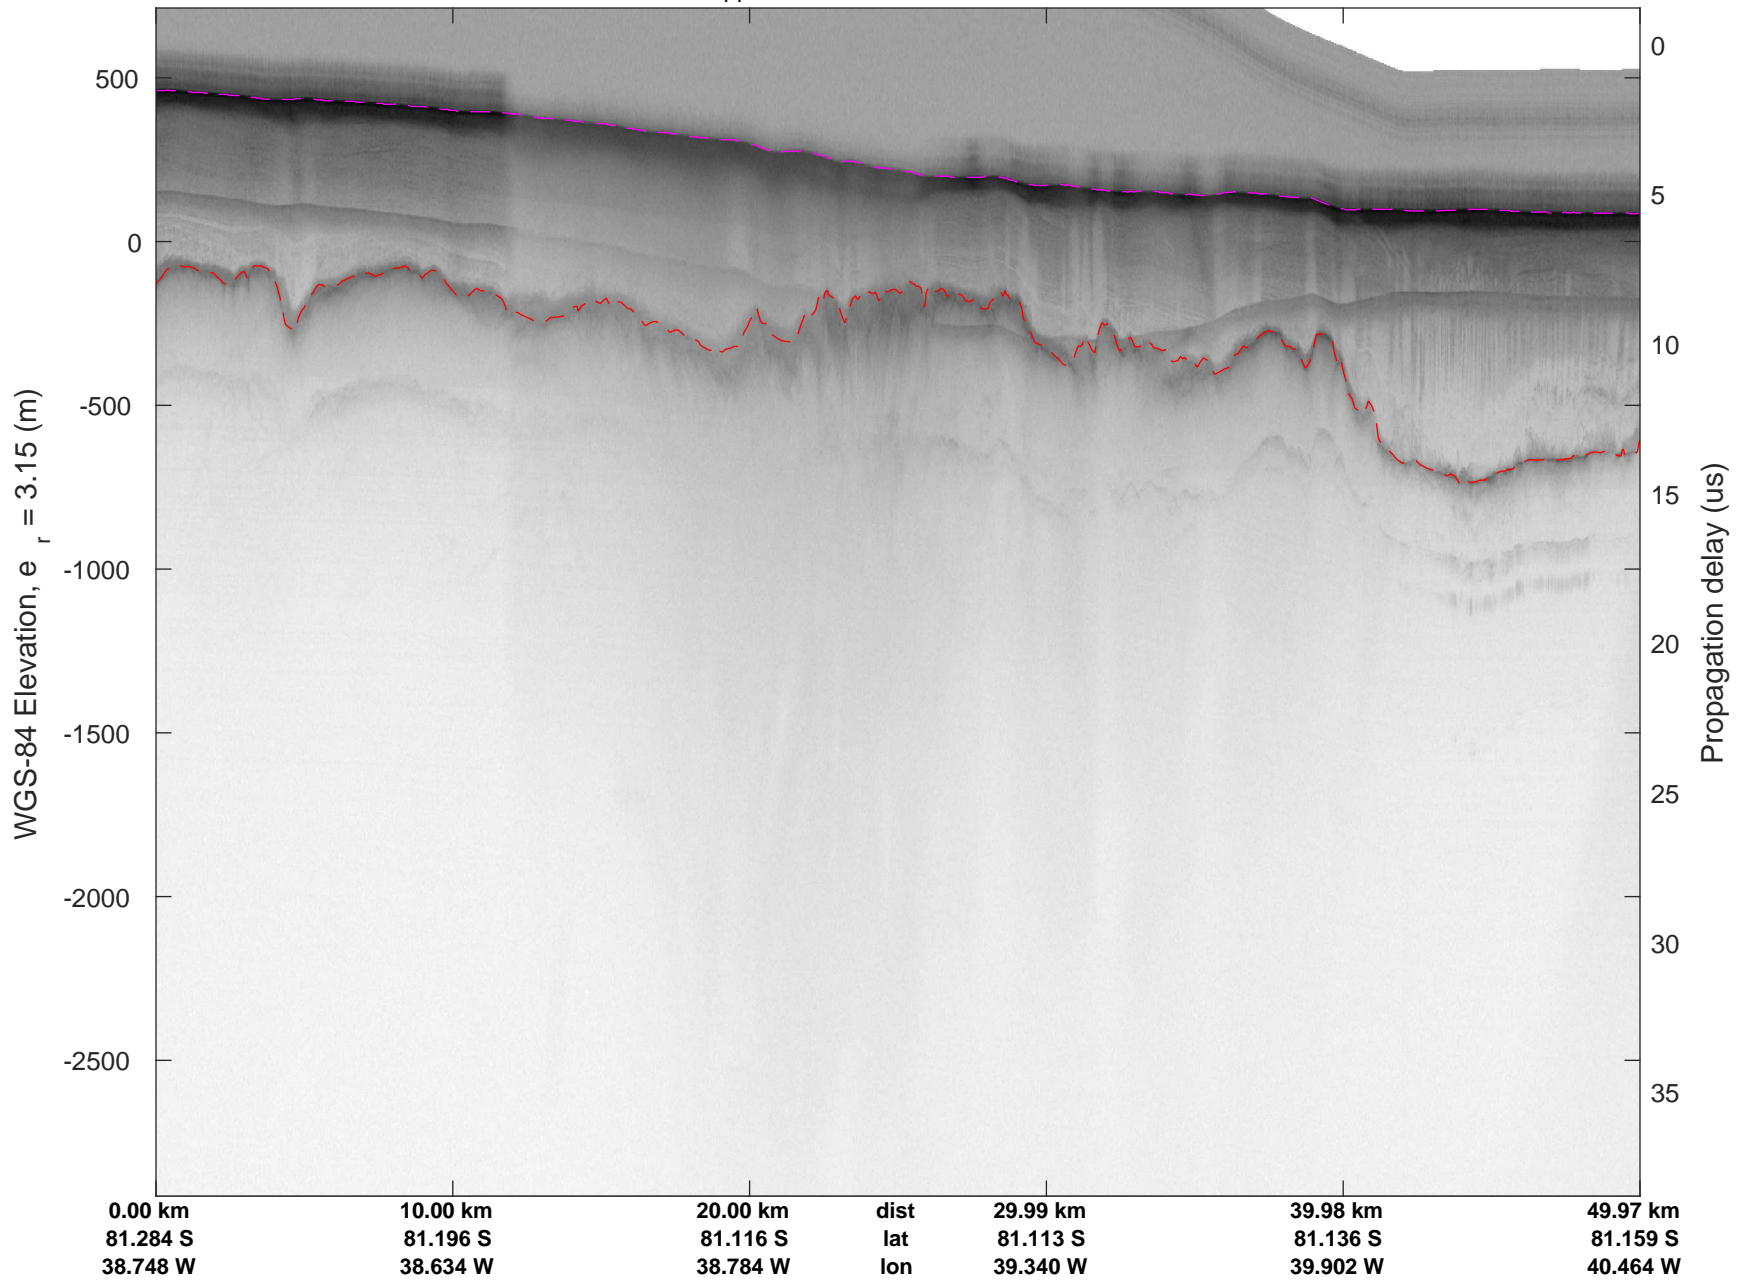

rds 2016_Antarctica_DC8: "Foundation Support Force 5" 20161025_04_013: 17:55:39.6 to 18:01:51.1 GPS