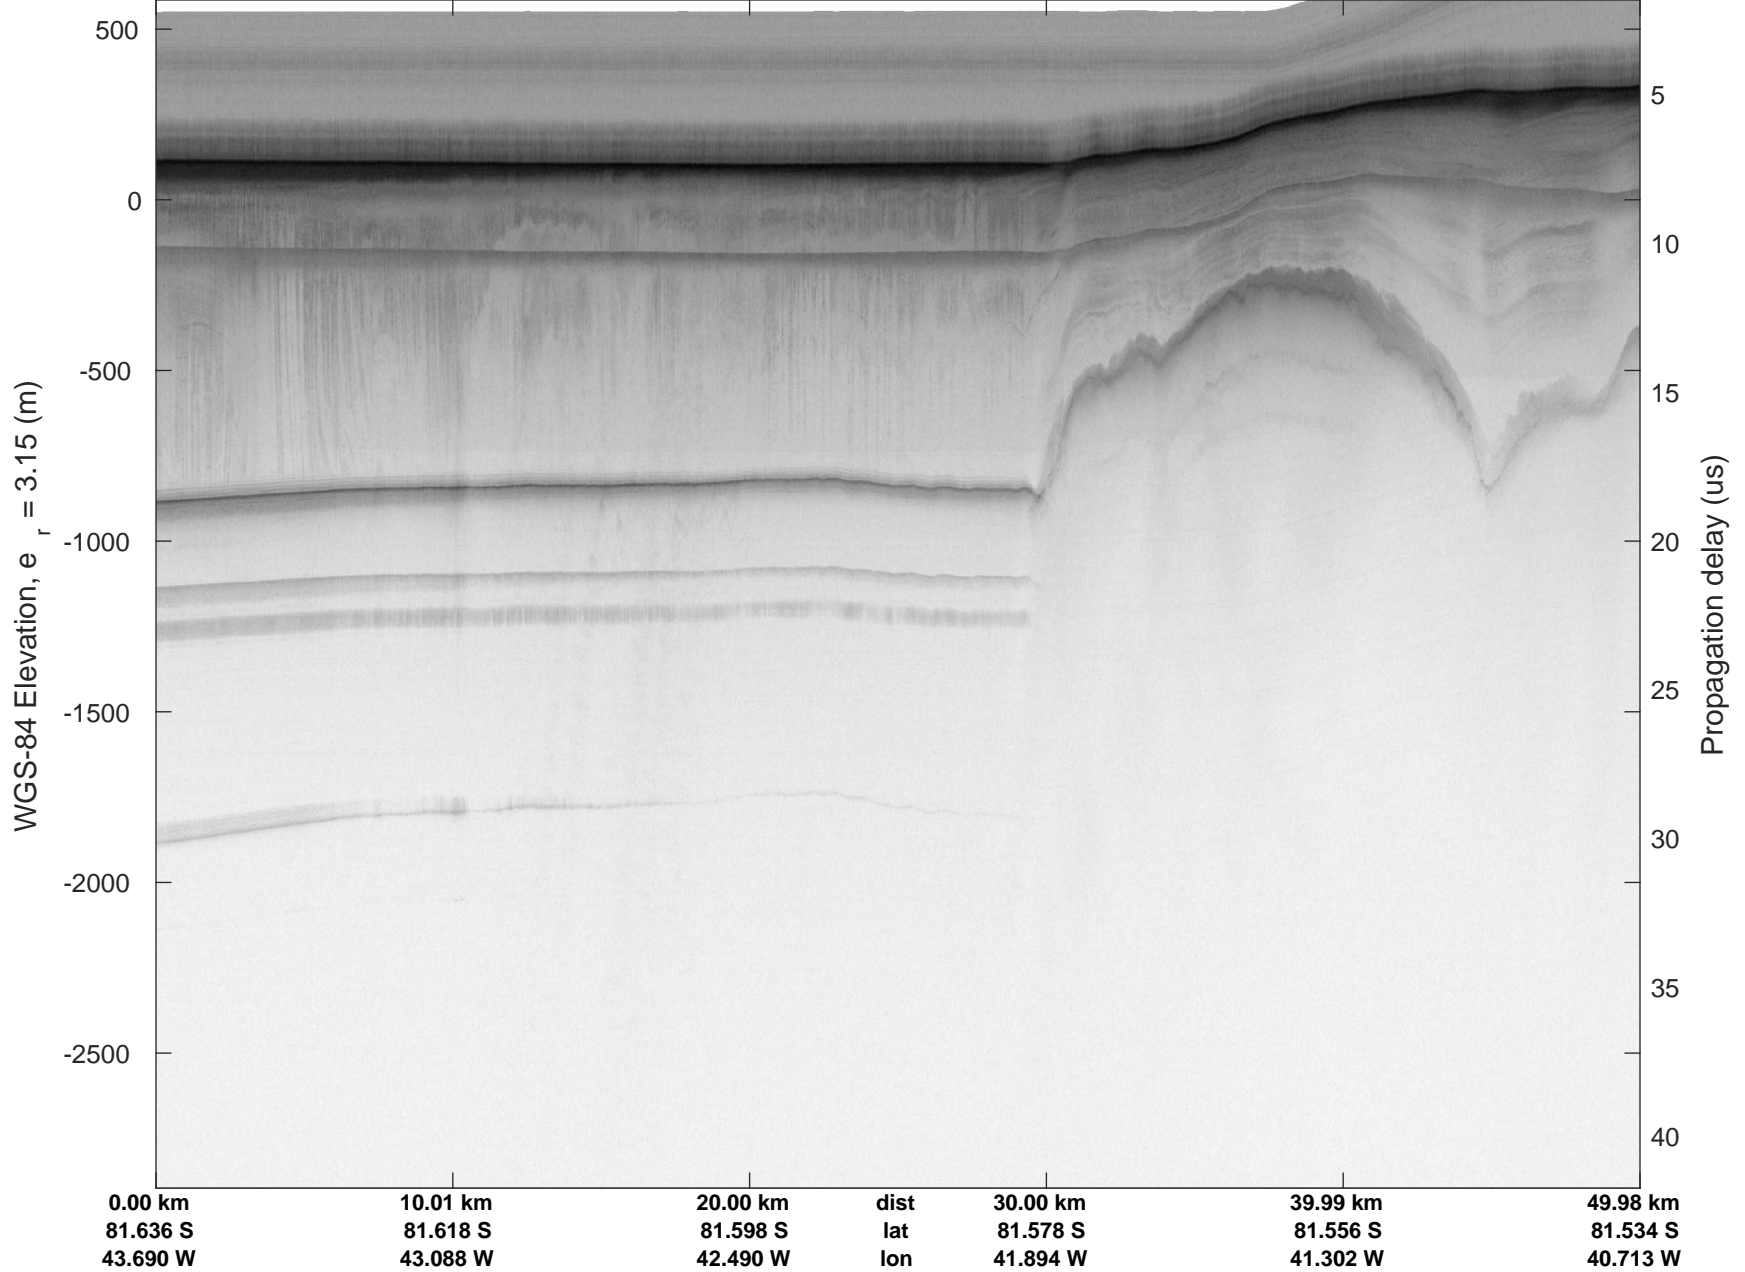

rds 2016_Antarctica_DC8: "Foundation Support Force 5" 20161025_04_011: 17:42:59.8 to 17:49:08.0 GPS