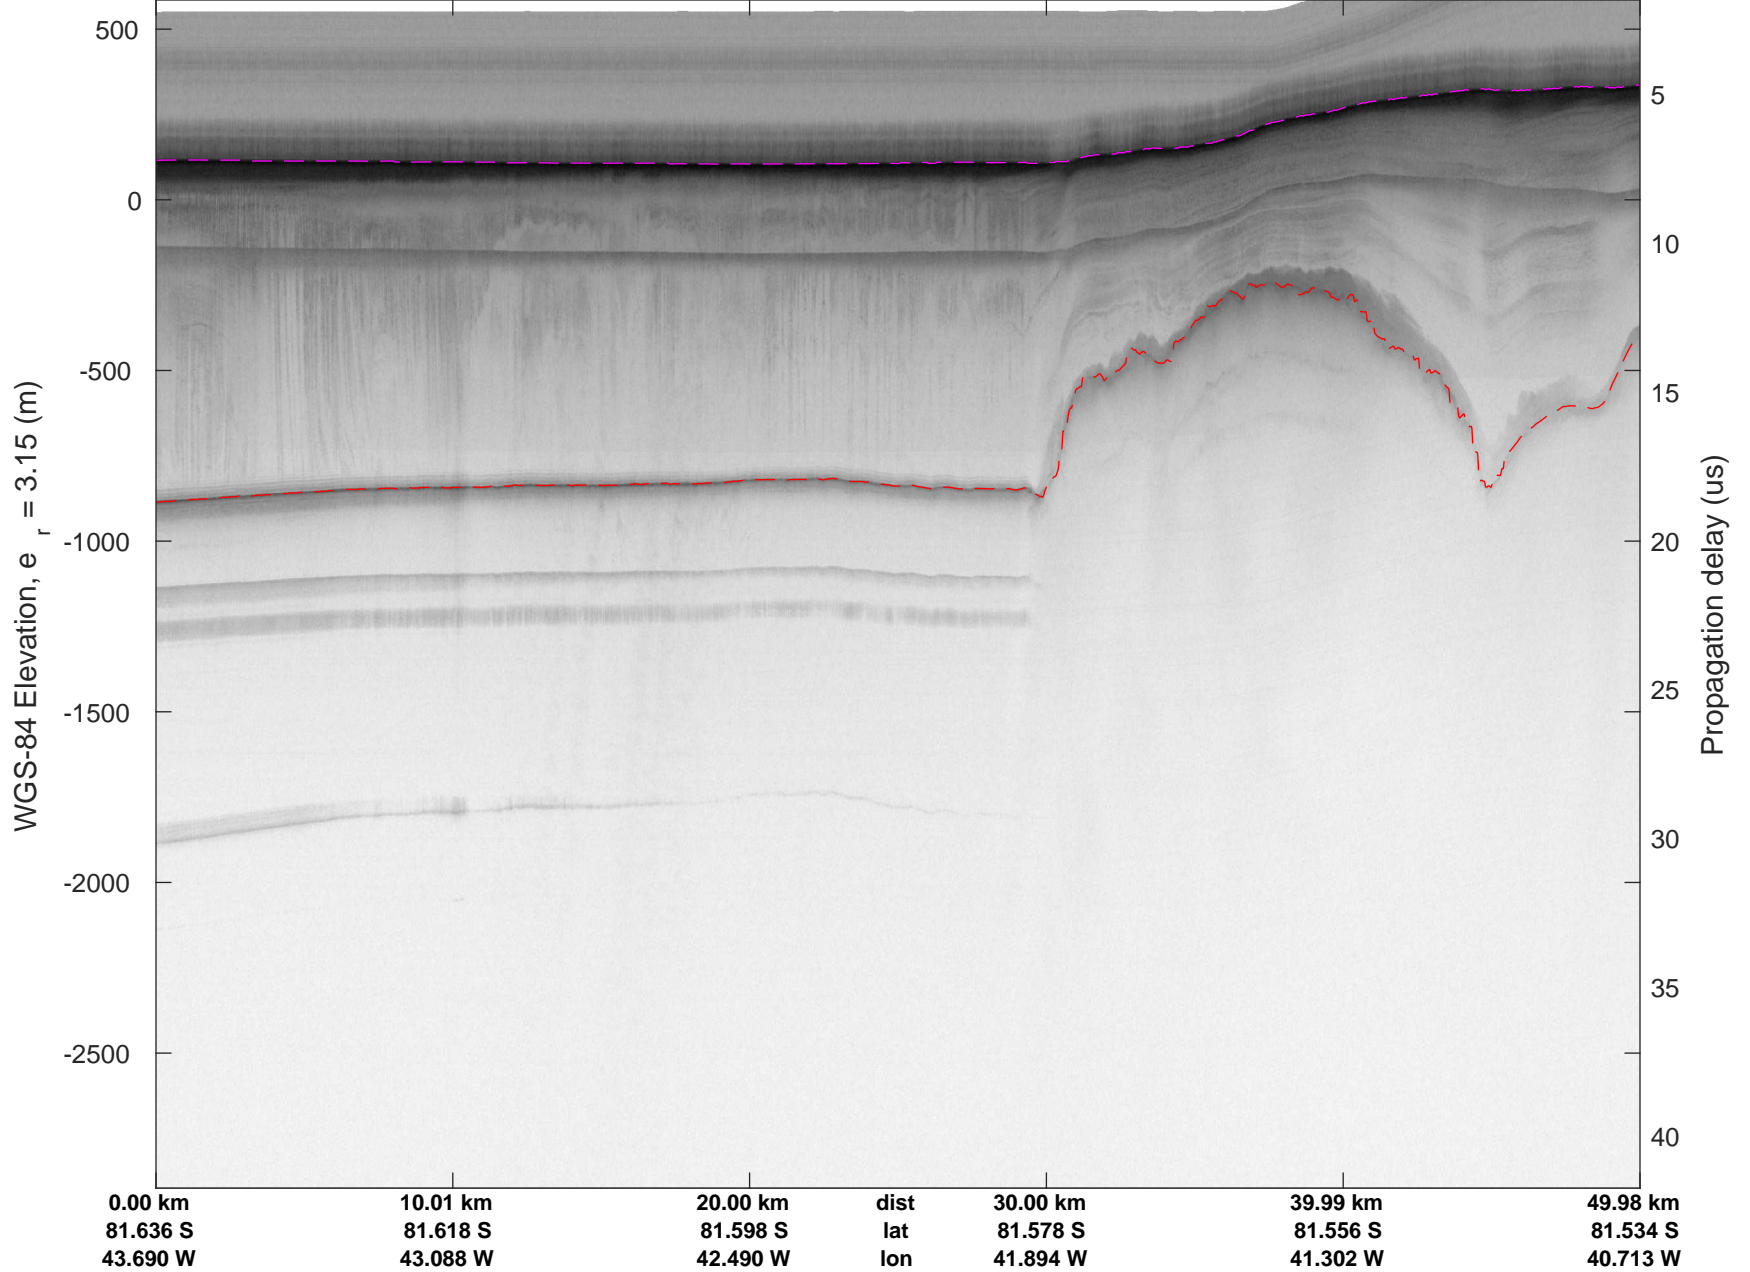

rds 2016_Antarctica_DC8: "Foundation Support Force 5" 20161025_04_011: 17:42:59.8 to 17:49:08.0 GPS