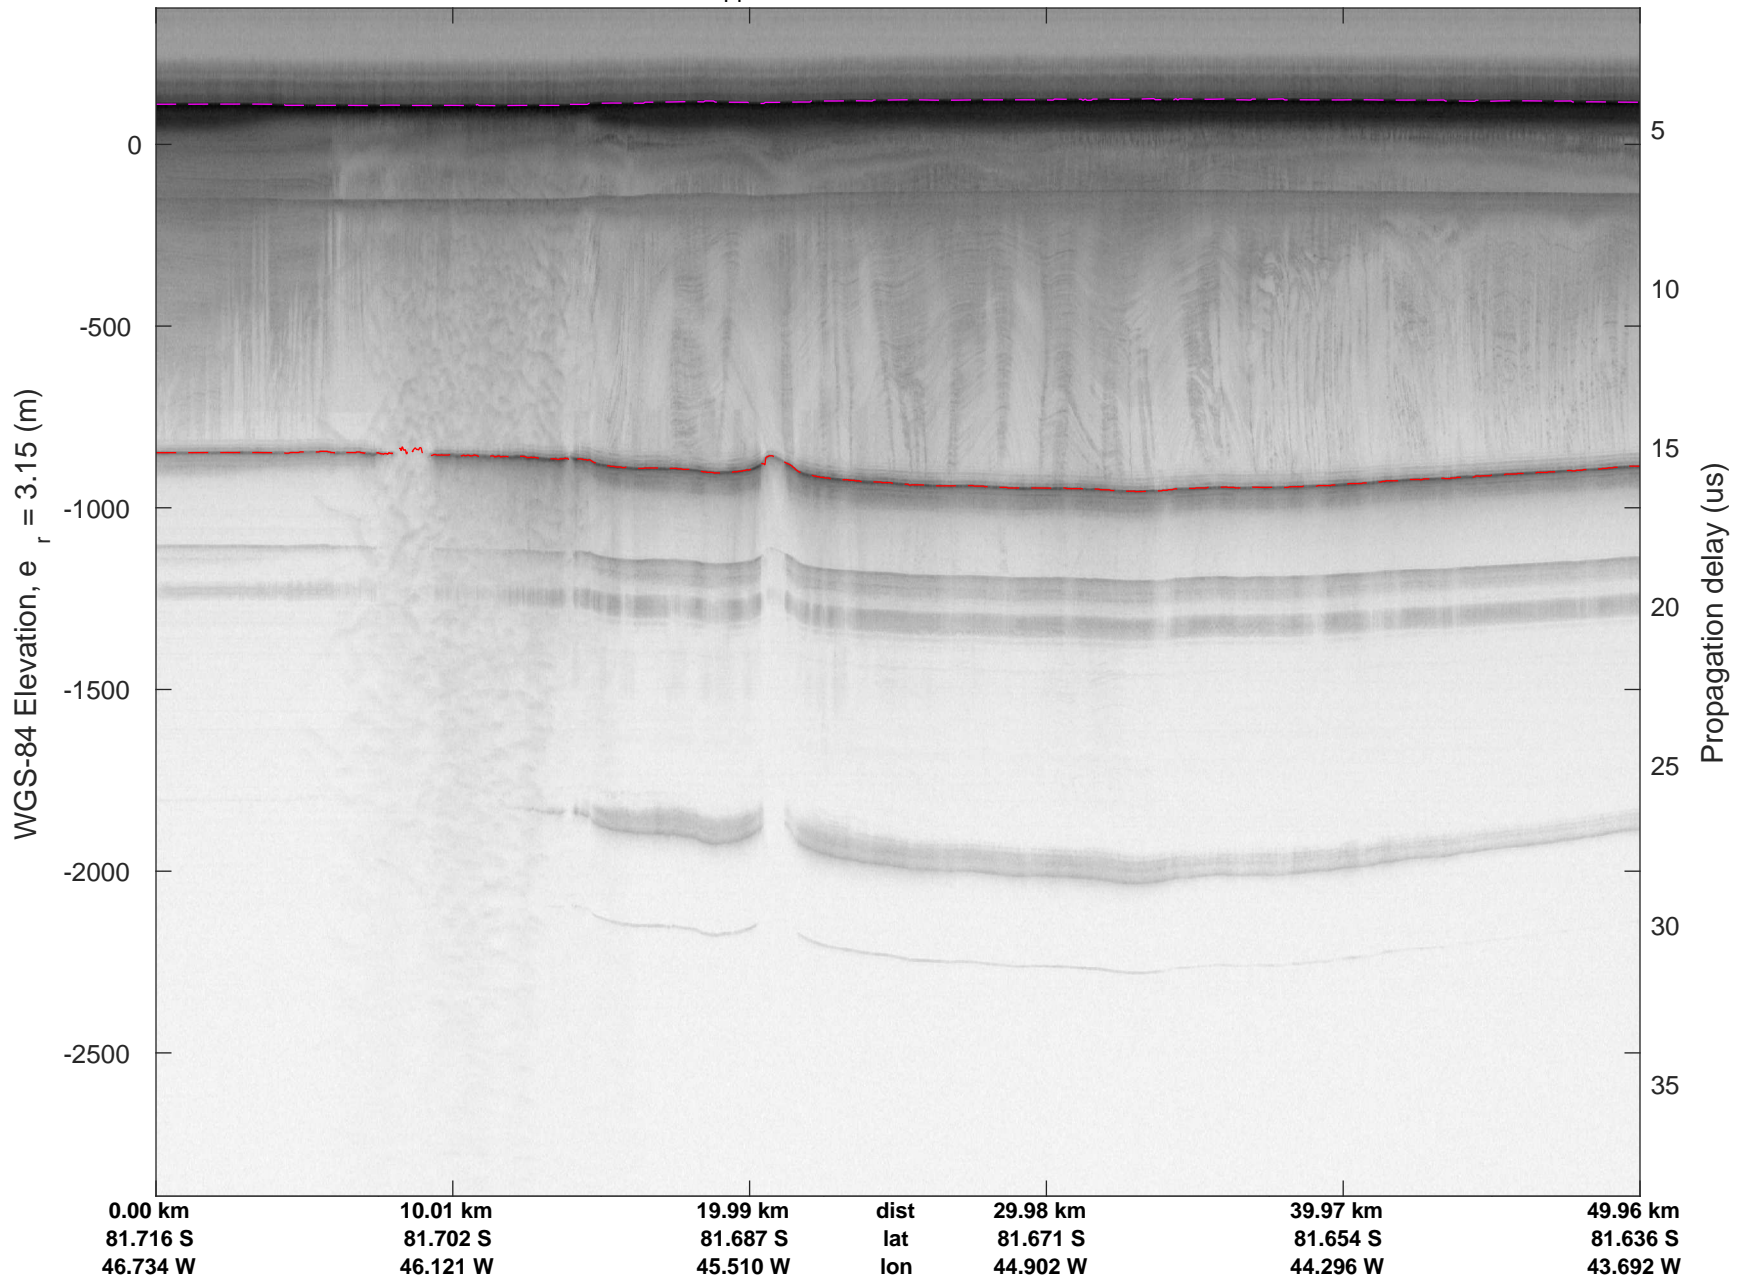

rds 2016_Antarctica_DC8: "Foundation Support Force 5" 20161025_04_009: 17:30:14.7 to 17:36:38.8 GPS

rds 2016_Antarctica_DC8: "Foundation Support Force 5" 20161025_04_010: 17:36:39.1 to 17:42:59.5 GPS

rds 2016_Antarctica_DC8: "Foundation Support Force 5" 20161025_04_010: 17:36:39.1 to 17:42:59.5 GPS