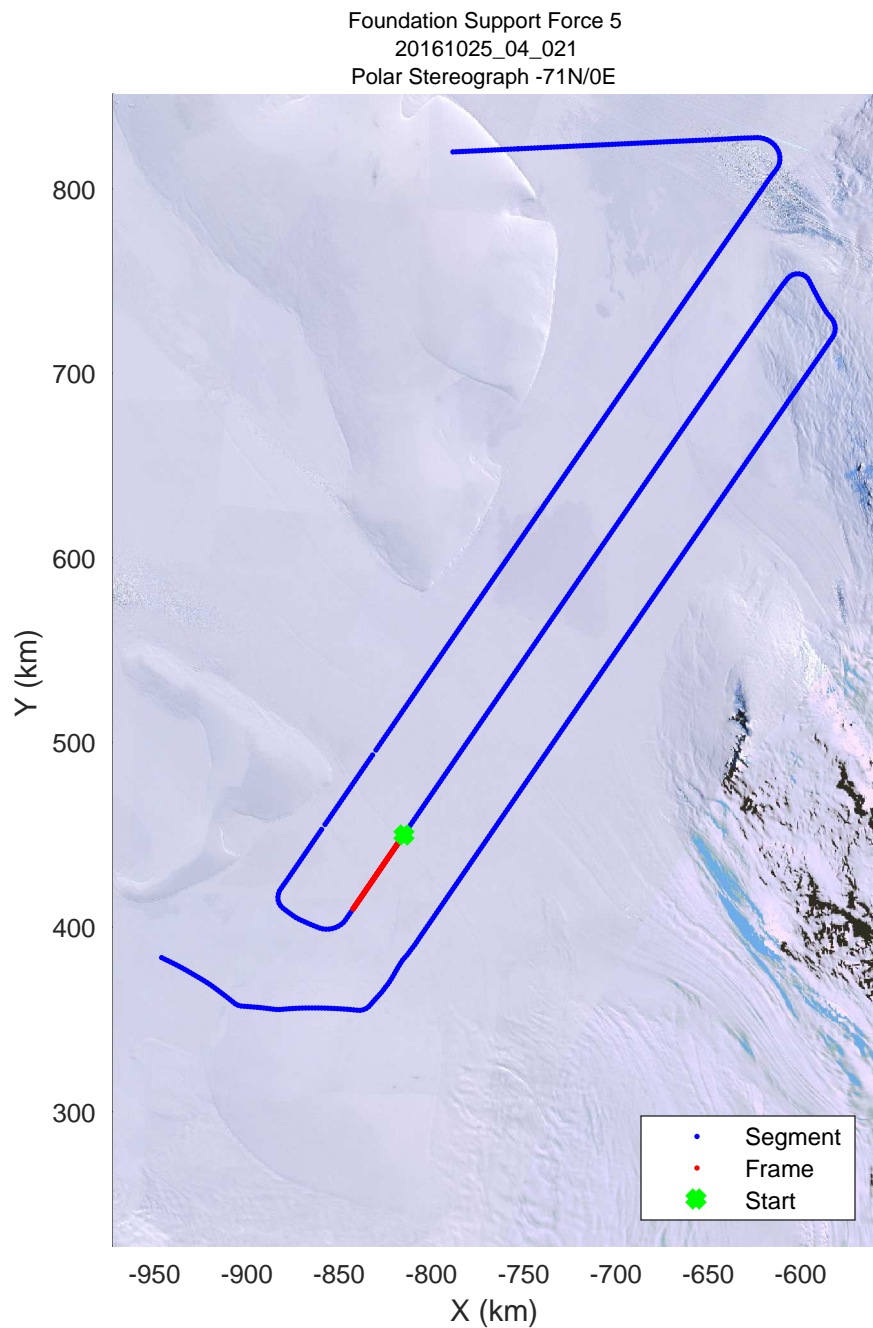

rds 2016_Antarctica_DC8: "Foundation Support Force 5" 20161025_04_018: 18:25:52.4 to 18:31:47.2 GPS

rds 2016_Antarctica_DC8: "Foundation Support Force 5" 20161025_04_019: 18:31:47.5 to 18:37:41.4 GPS

rds 2016_Antarctica_DC8: "Foundation Support Force 5" 20161025_04_019: 18:31:47.5 to 18:37:41.4 GPS

rds 2016_Antarctica_DC8: "Foundation Support Force 5" 20161025_04_020: 18:37:41.7 to 18:43:34.5 GPS

rds 2016_Antarctica_DC8: "Foundation Support Force 5" 20161025_04_020: 18:37:41.7 to 18:43:34.5 GPS

rds 2016_Antarctica_DC8: "Foundation Support Force 5" 20161025_04_021: 18:43:34.8 to 18:49:32.7 GPS