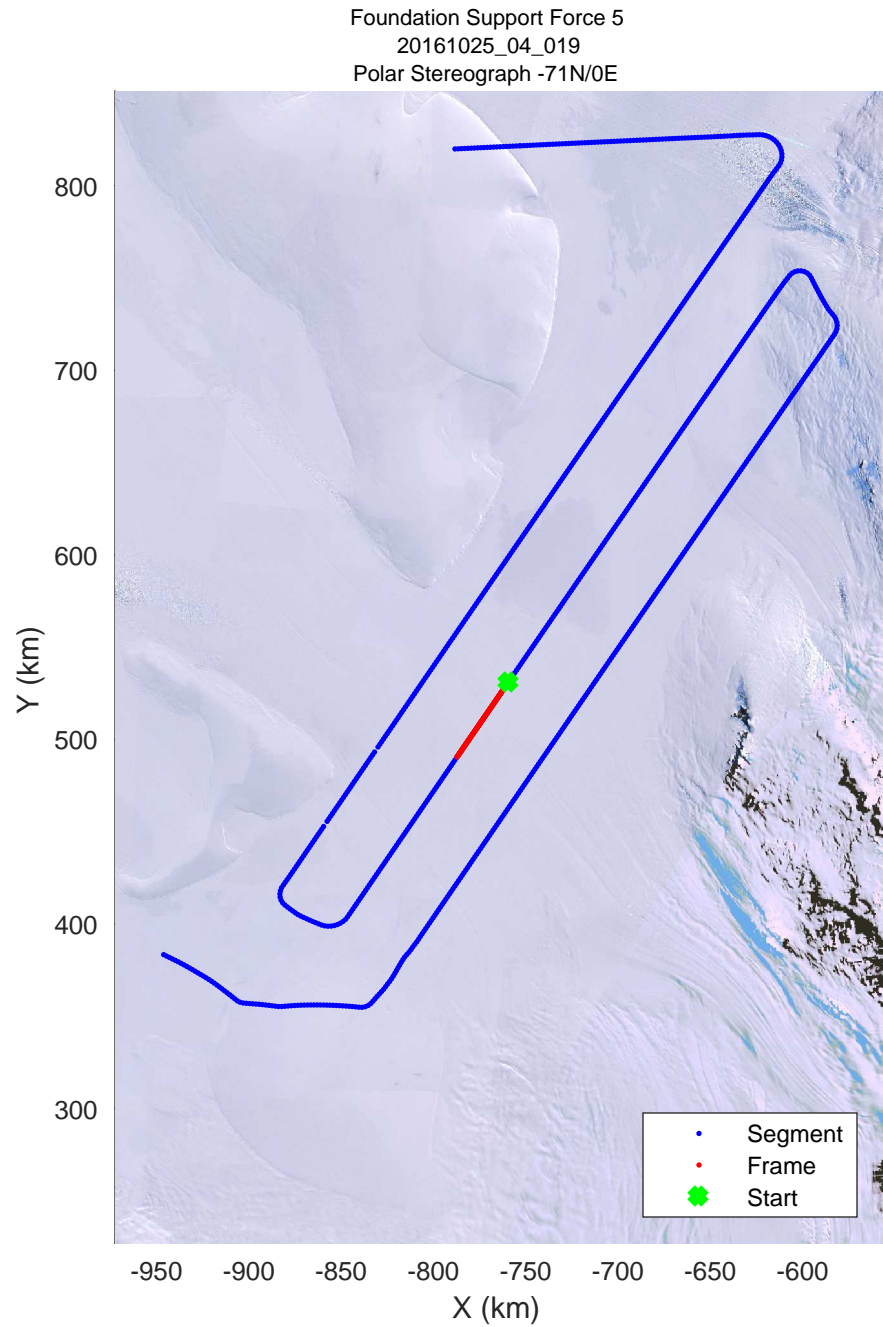

rds 2016_Antarctica_DC8: "Foundation Support Force 5" 20161025_04_017: 18:19:51.9 to 18:25:52.1 GPS

Foundation Support Force 5
20161025_04_018
Polar Stereograph -71N/0E

rds 2016_Antarctica_DC8: "Foundation Support Force 5" 20161025_04_018: 18:25:52.4 to 18:31:47.2 GPS

rds 2016_Antarctica_DC8: "Foundation Support Force 5" 20161025_04_018: 18:25:52.4 to 18:31:47.2 GPS

rds 2016_Antarctica_DC8: "Foundation Support Force 5" 20161025_04_019: 18:31:47.5 to 18:37:41.4 GPS

rds 2016_Antarctica_DC8: "Foundation Support Force 5" 20161025_04_019: 18:31:47.5 to 18:37:41.4 GPS