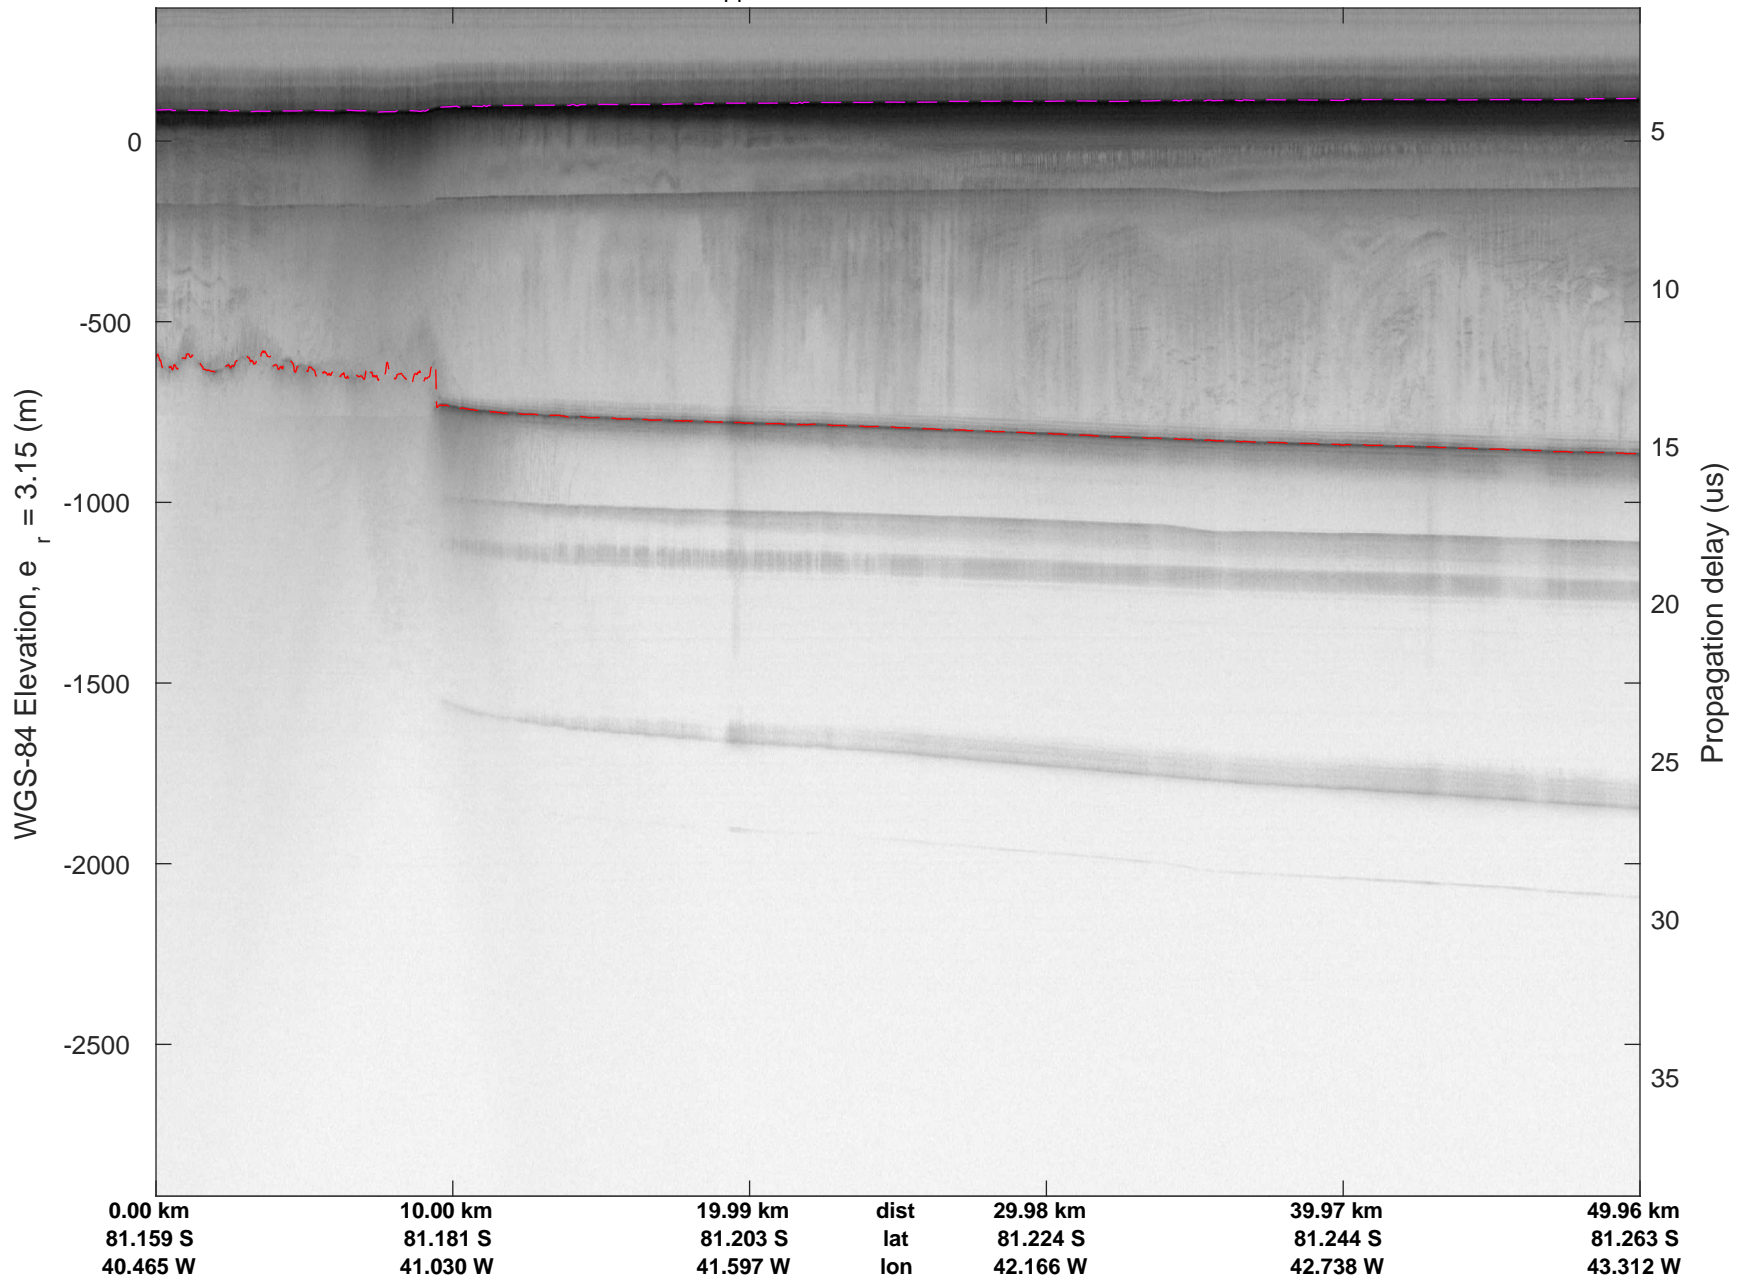

rds 2016_Antarctica_DC8: "Foundation Support Force 5" 20161025_04_013: 17:55:39.6 to 18:01:51.1 GPS

rds 2016_Antarctica_DC8: "Foundation Support Force 5" 20161025_04_014: 18:01:51.4 to 18:07:52.5 GPS

rds 2016_Antarctica_DC8: "Foundation Support Force 5" 20161025_04_014: 18:01:51.4 to 18:07:52.5 GPS