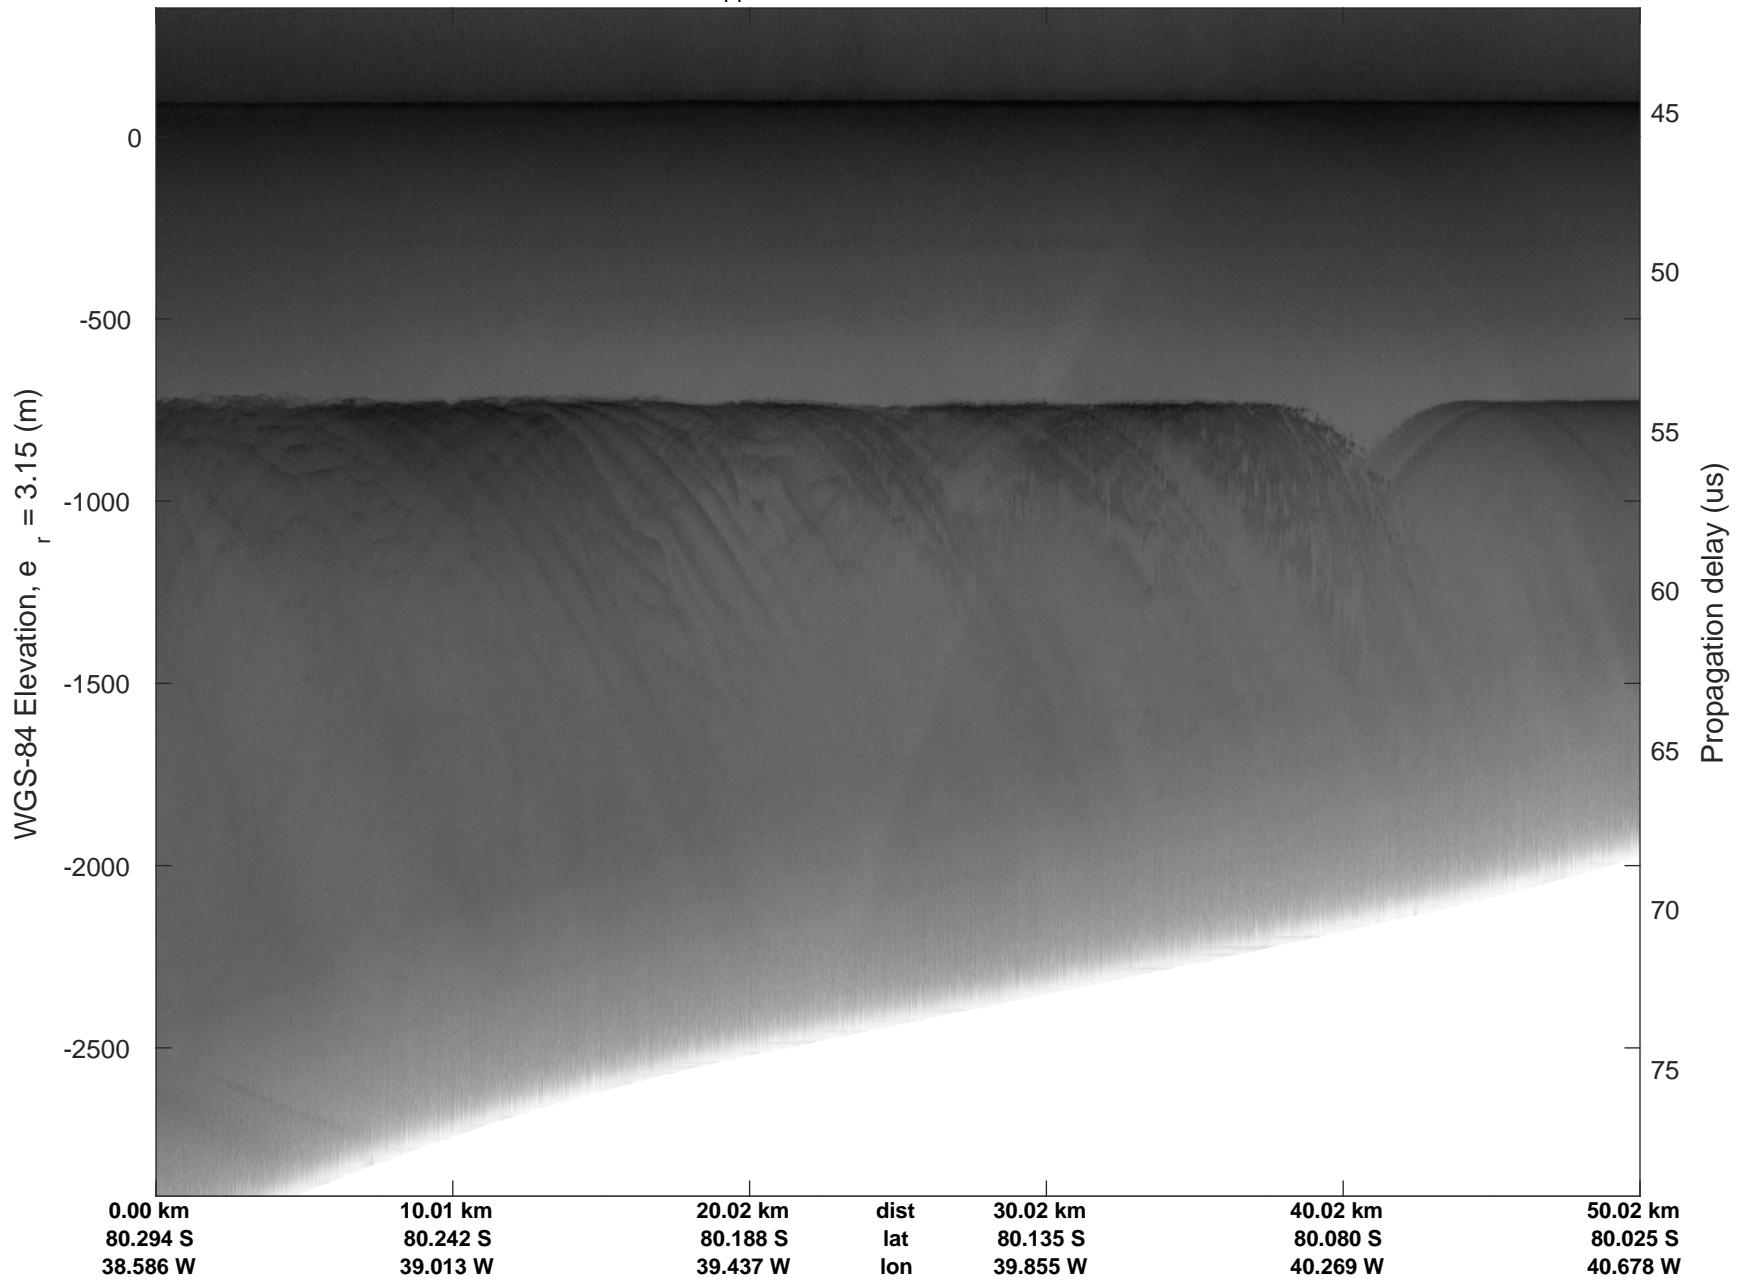

rds 2016_Antarctica_DC8: "Foundation Support Force 5" 20161025_04_034: 20:02:32.1 to 20:06:30.4 GPS