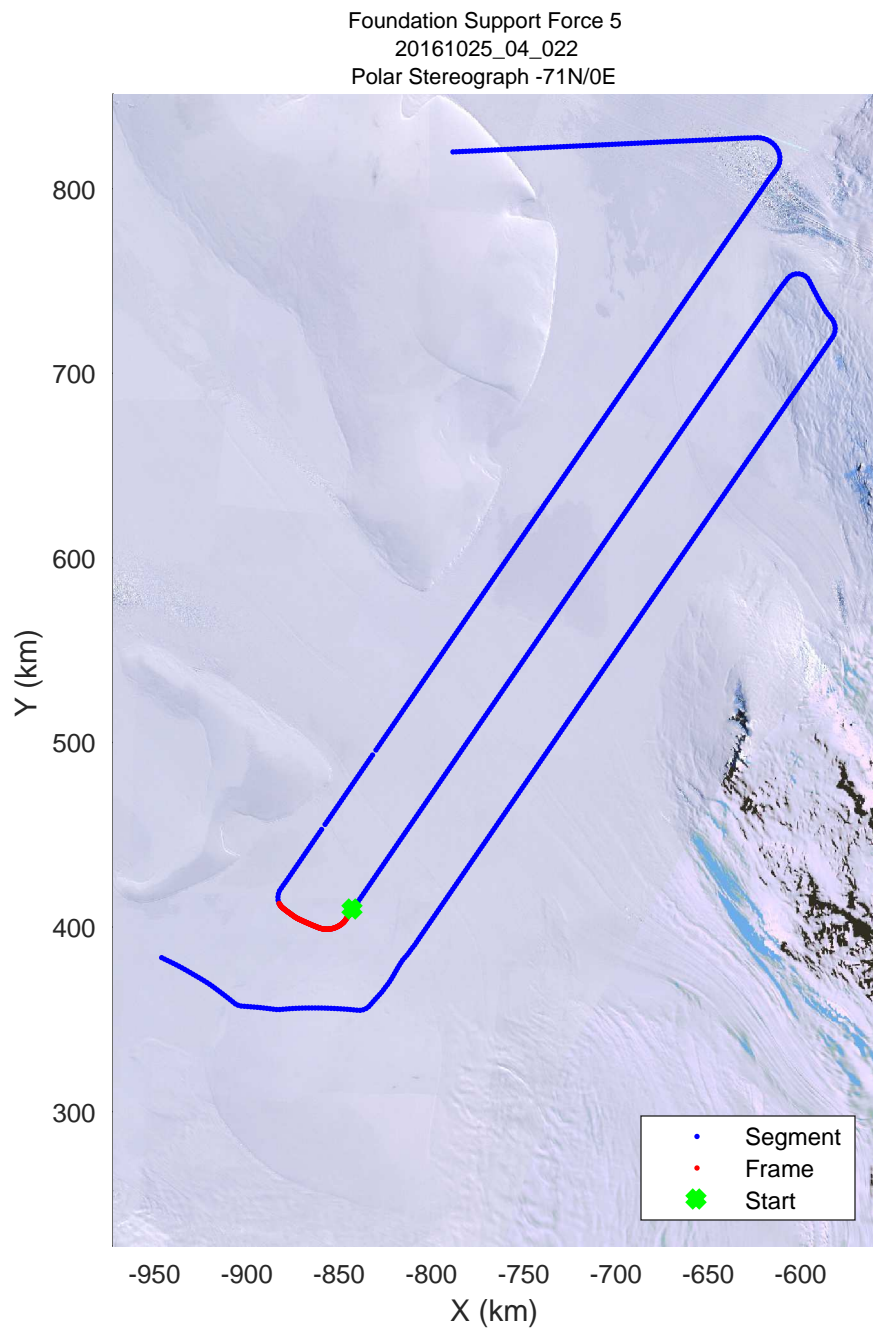

rds 2016_Antarctica_DC8: "Foundation Support Force 5" 20161025_04_020: 18:37:41.7 to 18:43:34.5 GPS

rds 2016_Antarctica_DC8: "Foundation Support Force 5" 20161025_04_020: 18:37:41.7 to 18:43:34.5 GPS

rds 2016_Antarctica_DC8: "Foundation Support Force 5" 20161025_04_021: 18:43:34.8 to 18:49:32.7 GPS

rds 2016_Antarctica_DC8: "Foundation Support Force 5" 20161025_04_021: 18:43:34.8 to 18:49:32.7 GPS

rds 2016_Antarctica_DC8: "Foundation Support Force 5" 20161025_04_022: 18:49:33.0 to 18:55:39.6 GPS

rds 2016_Antarctica_DC8: "Foundation Support Force 5" 20161025_04_022: 18:49:33.0 to 18:55:39.6 GPS