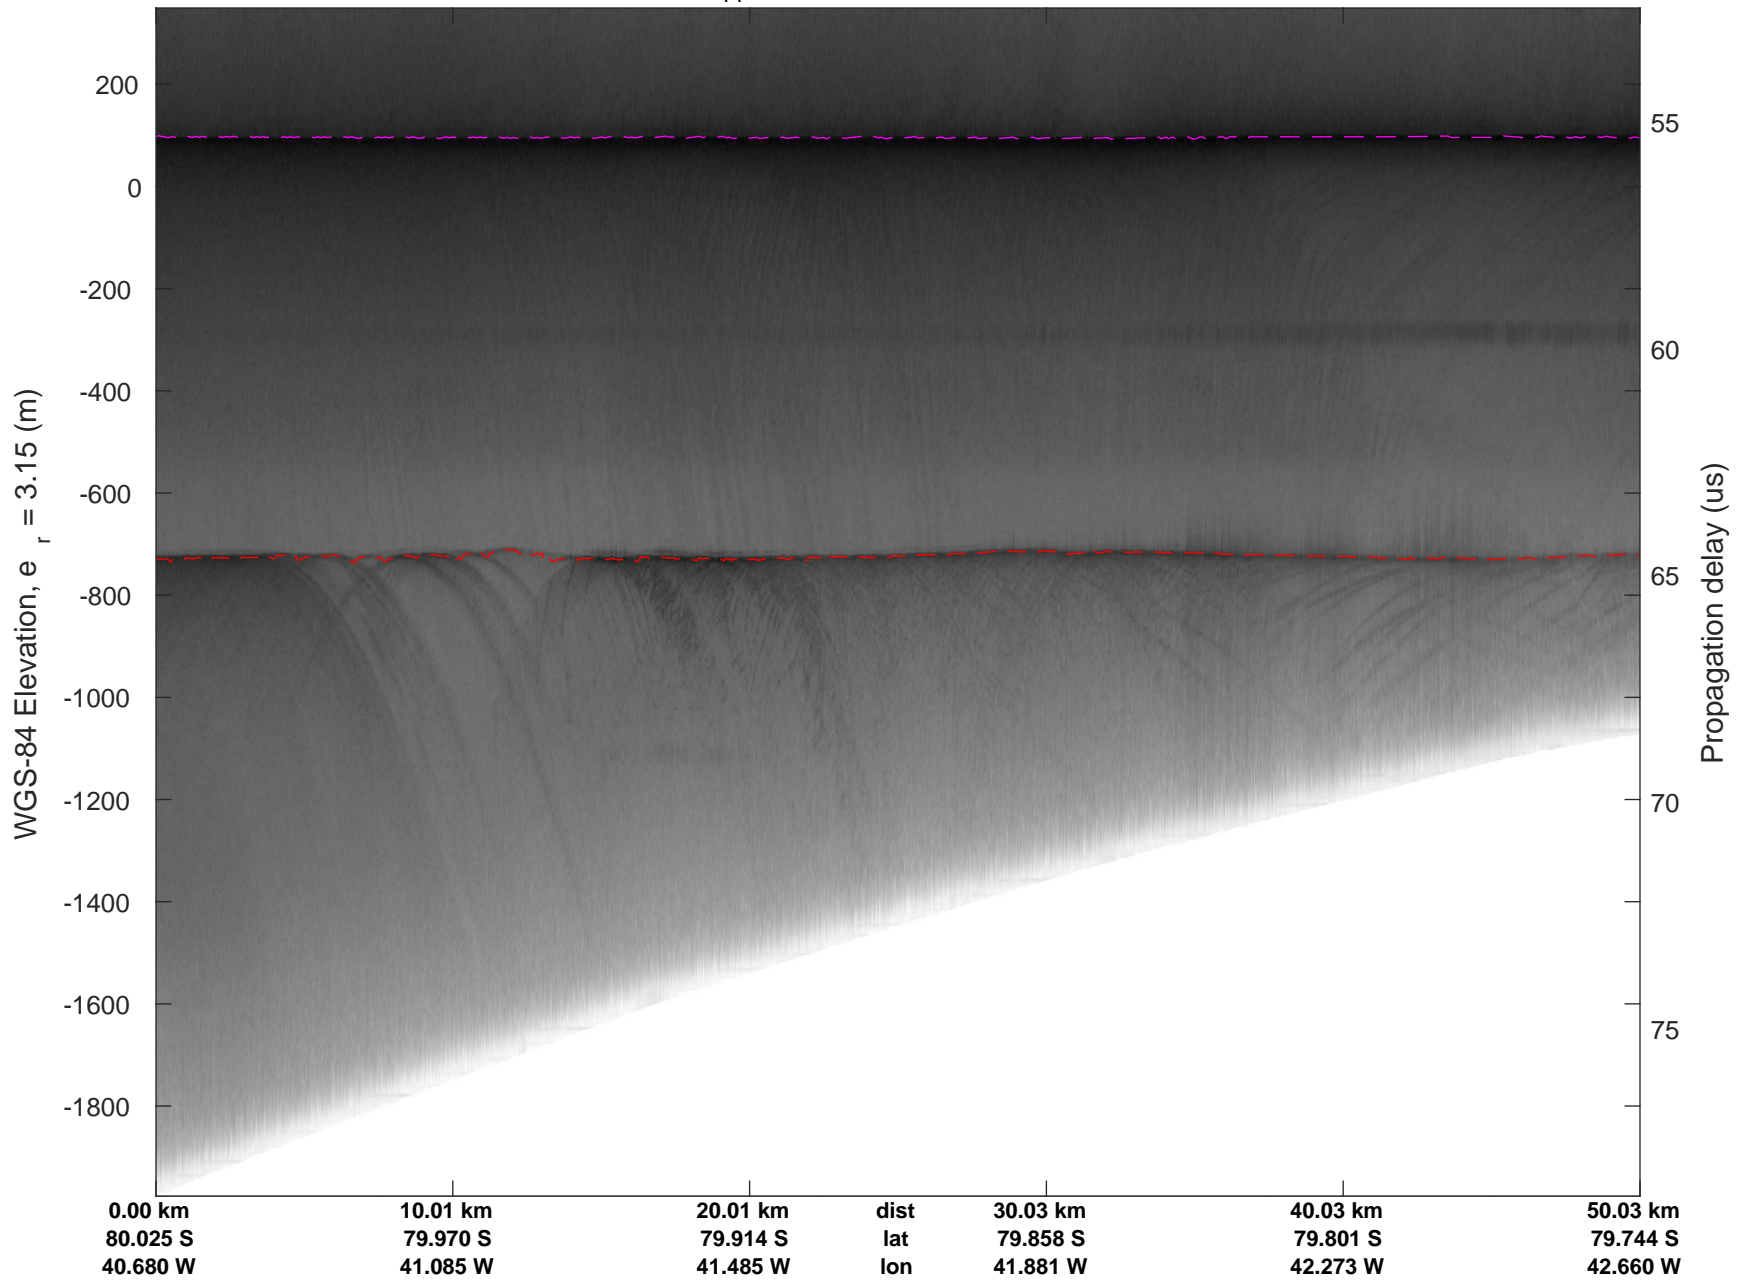

rds 2016_Antarctica_DC8: "Foundation Support Force 5" 20161025_04_035: 20:06:30.6 to 20:10:16.6 GPS