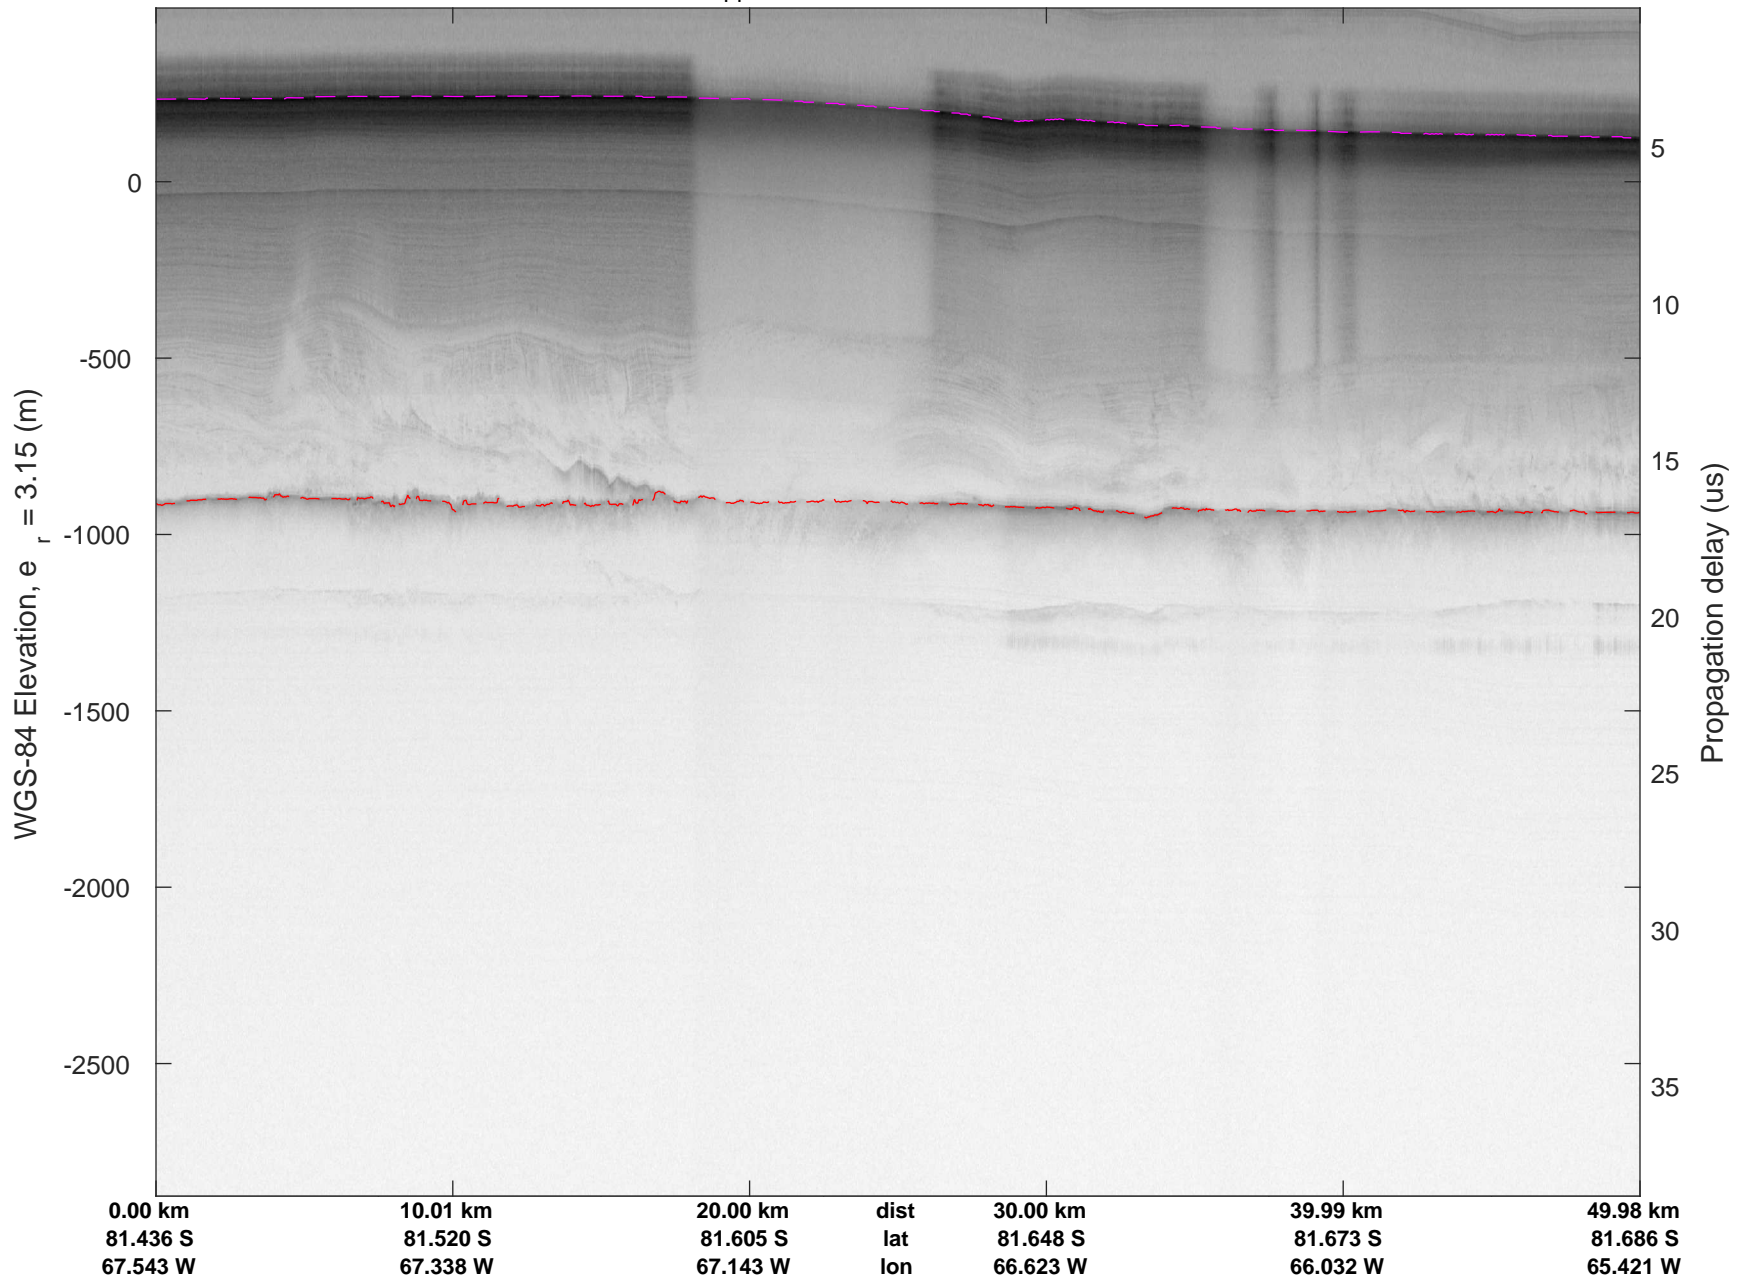

rds 2016_Antarctica_DC8: "Foundation Support Force 5" 20161025_04_002: 16:45:10.6 to 16:51:47.1 GPS

rds 2016_Antarctica_DC8: "Foundation Support Force 5" 20161025_04_003: 16:51:47.4 to 16:58:07.5 GPS

rds 2016_Antarctica_DC8: "Foundation Support Force 5" 20161025_04_003: 16:51:47.4 to 16:58:07.5 GPS

Foundation Support Force 5
20161025_04_004
Polar Stereograph -71N/0E

rds 2016_Antarctica_DC8: "Foundation Support Force 5" 20161025_04_004: 16:58:07.7 to 17:04:32.7 GPS

rds 2016_Antarctica_DC8: "Foundation Support Force 5" 20161025_04_004: 16:58:07.7 to 17:04:32.7 GPS