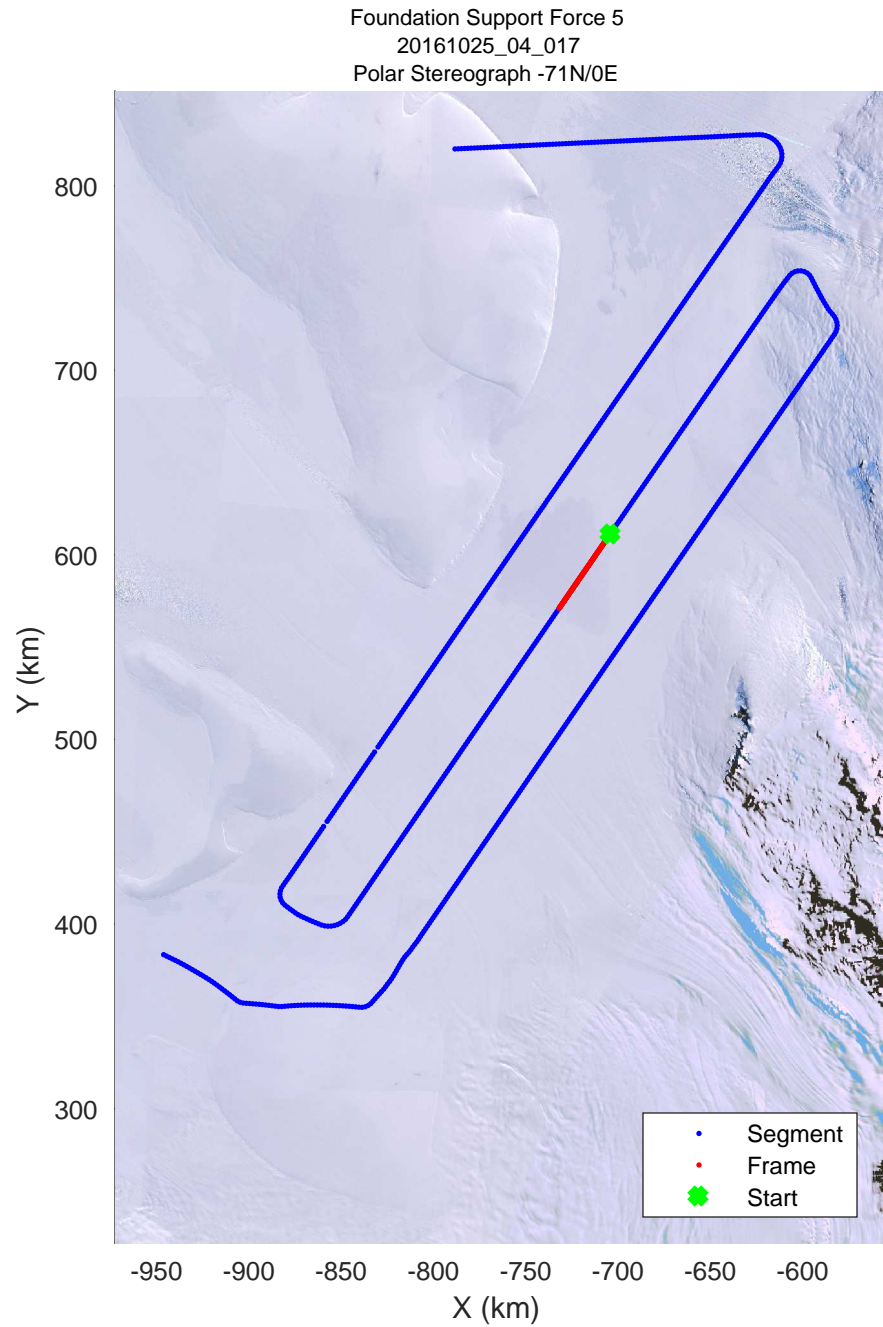

Foundation Support Force 5
20161025_04_015
Polar Stereograph -71N/0E

rds 2016_Antarctica_DC8: "Foundation Support Force 5" 20161025_04_015: 18:07:52.8 to 18:13:49.7 GPS

rds 2016_Antarctica_DC8: "Foundation Support Force 5" 20161025_04_015: 18:07:52.8 to 18:13:49.7 GPS

rds 2016_Antarctica_DC8: "Foundation Support Force 5" 20161025_04_016: 18:13:49.9 to 18:19:51.6 GPS

rds 2016_Antarctica_DC8: "Foundation Support Force 5" 20161025_04_016: 18:13:49.9 to 18:19:51.6 GPS

rds 2016_Antarctica_DC8: "Foundation Support Force 5" 20161025_04_017: 18:19:51.9 to 18:25:52.1 GPS