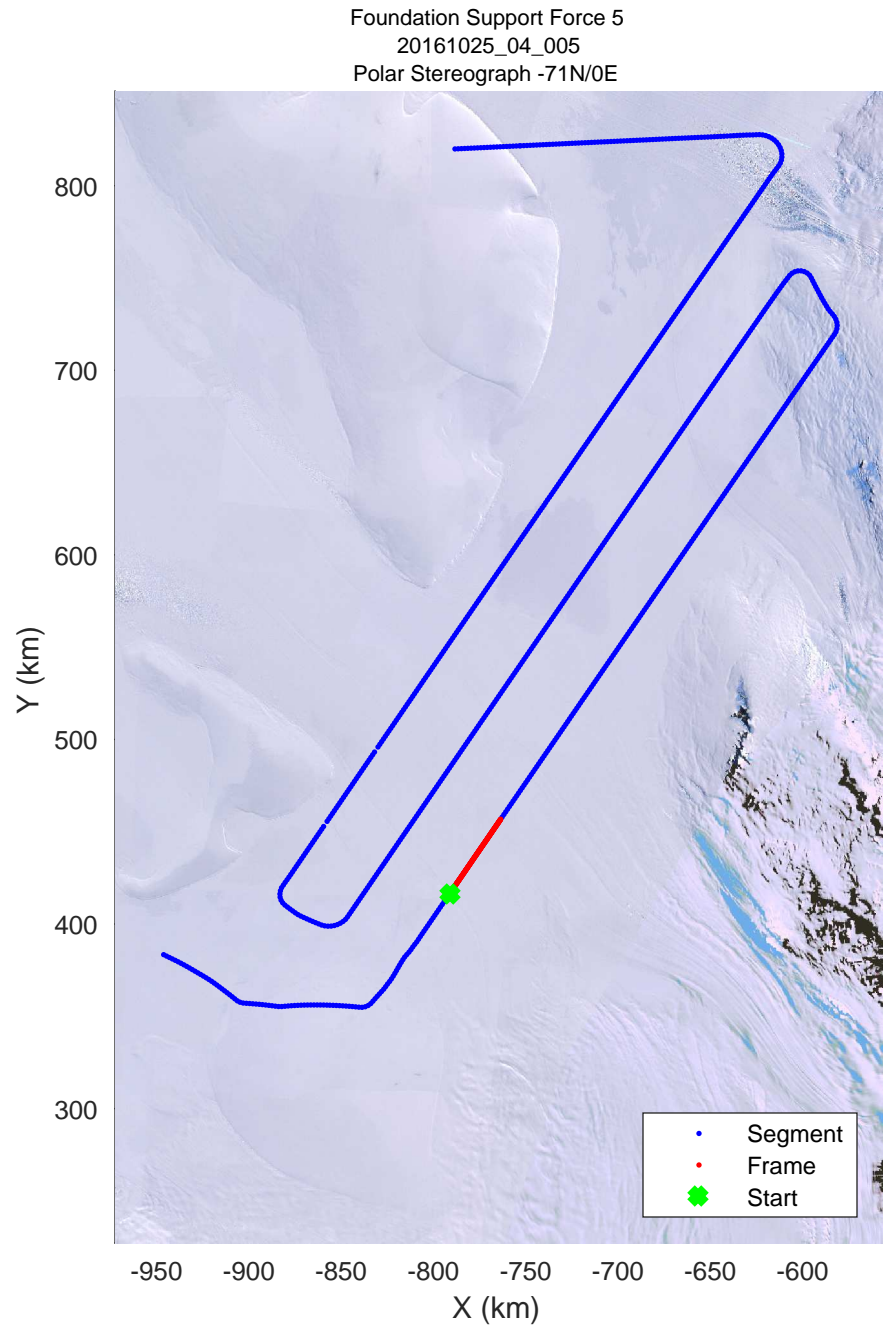

Foundation Support Force 5
20161025_04_004
Polar Stereograph -71N/0E

rds 2016_Antarctica_DC8: "Foundation Support Force 5" 20161025_04_004: 16:58:07.7 to 17:04:32.7 GPS

rds 2016_Antarctica_DC8: "Foundation Support Force 5" 20161025_04_004: 16:58:07.7 to 17:04:32.7 GPS

rds 2016_Antarctica_DC8: "Foundation Support Force 5" 20161025_04_005: 17:04:33.0 to 17:11:01.7 GPS

rds 2016_Antarctica_DC8: "Foundation Support Force 5" 20161025_04_005: 17:04:33.0 to 17:11:01.7 GPS

rds 2016_Antarctica_DC8: "Foundation Support Force 5" 20161025_04_006: 17:11:02.0 to 17:17:25.7 GPS