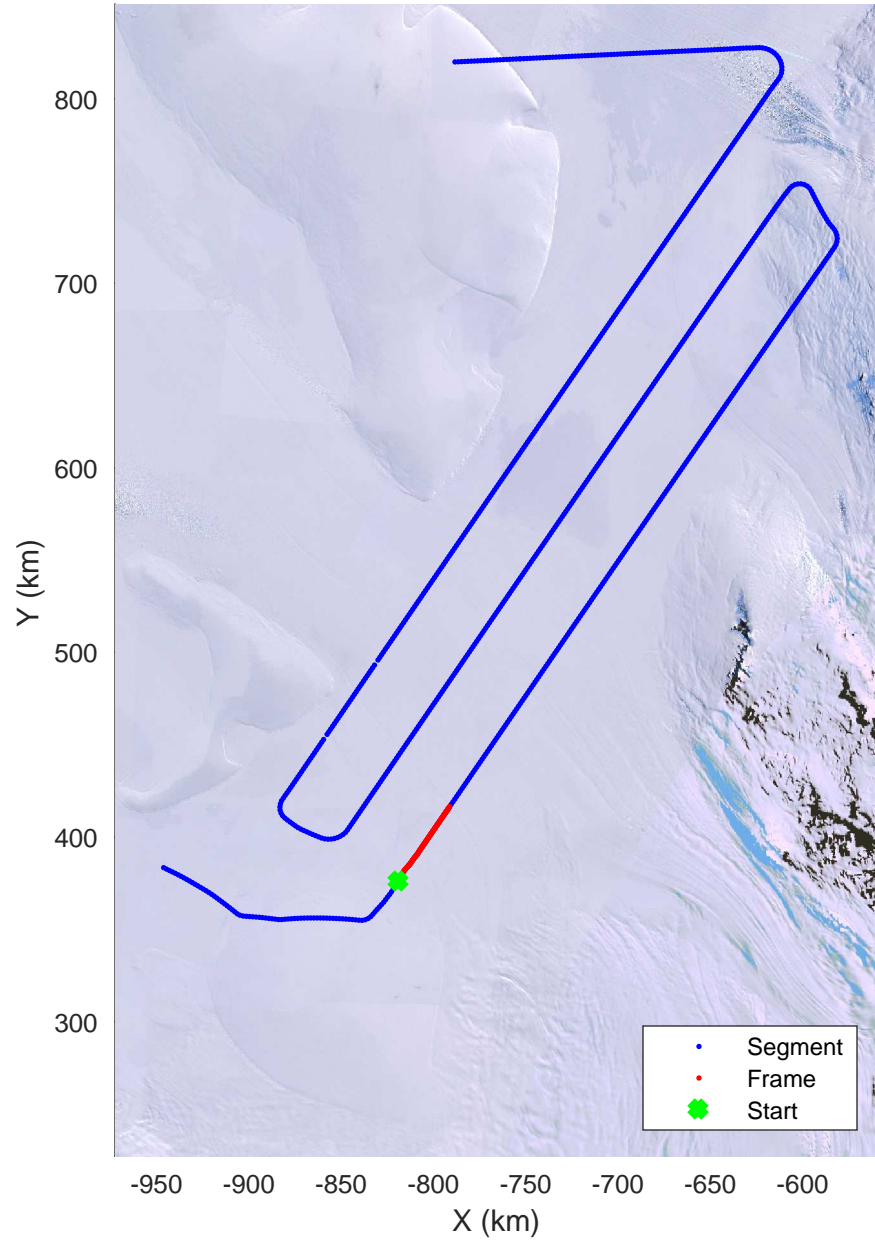

Foundation Support Force 5
20161025_04_004
Polar Stereograph -71N/0E