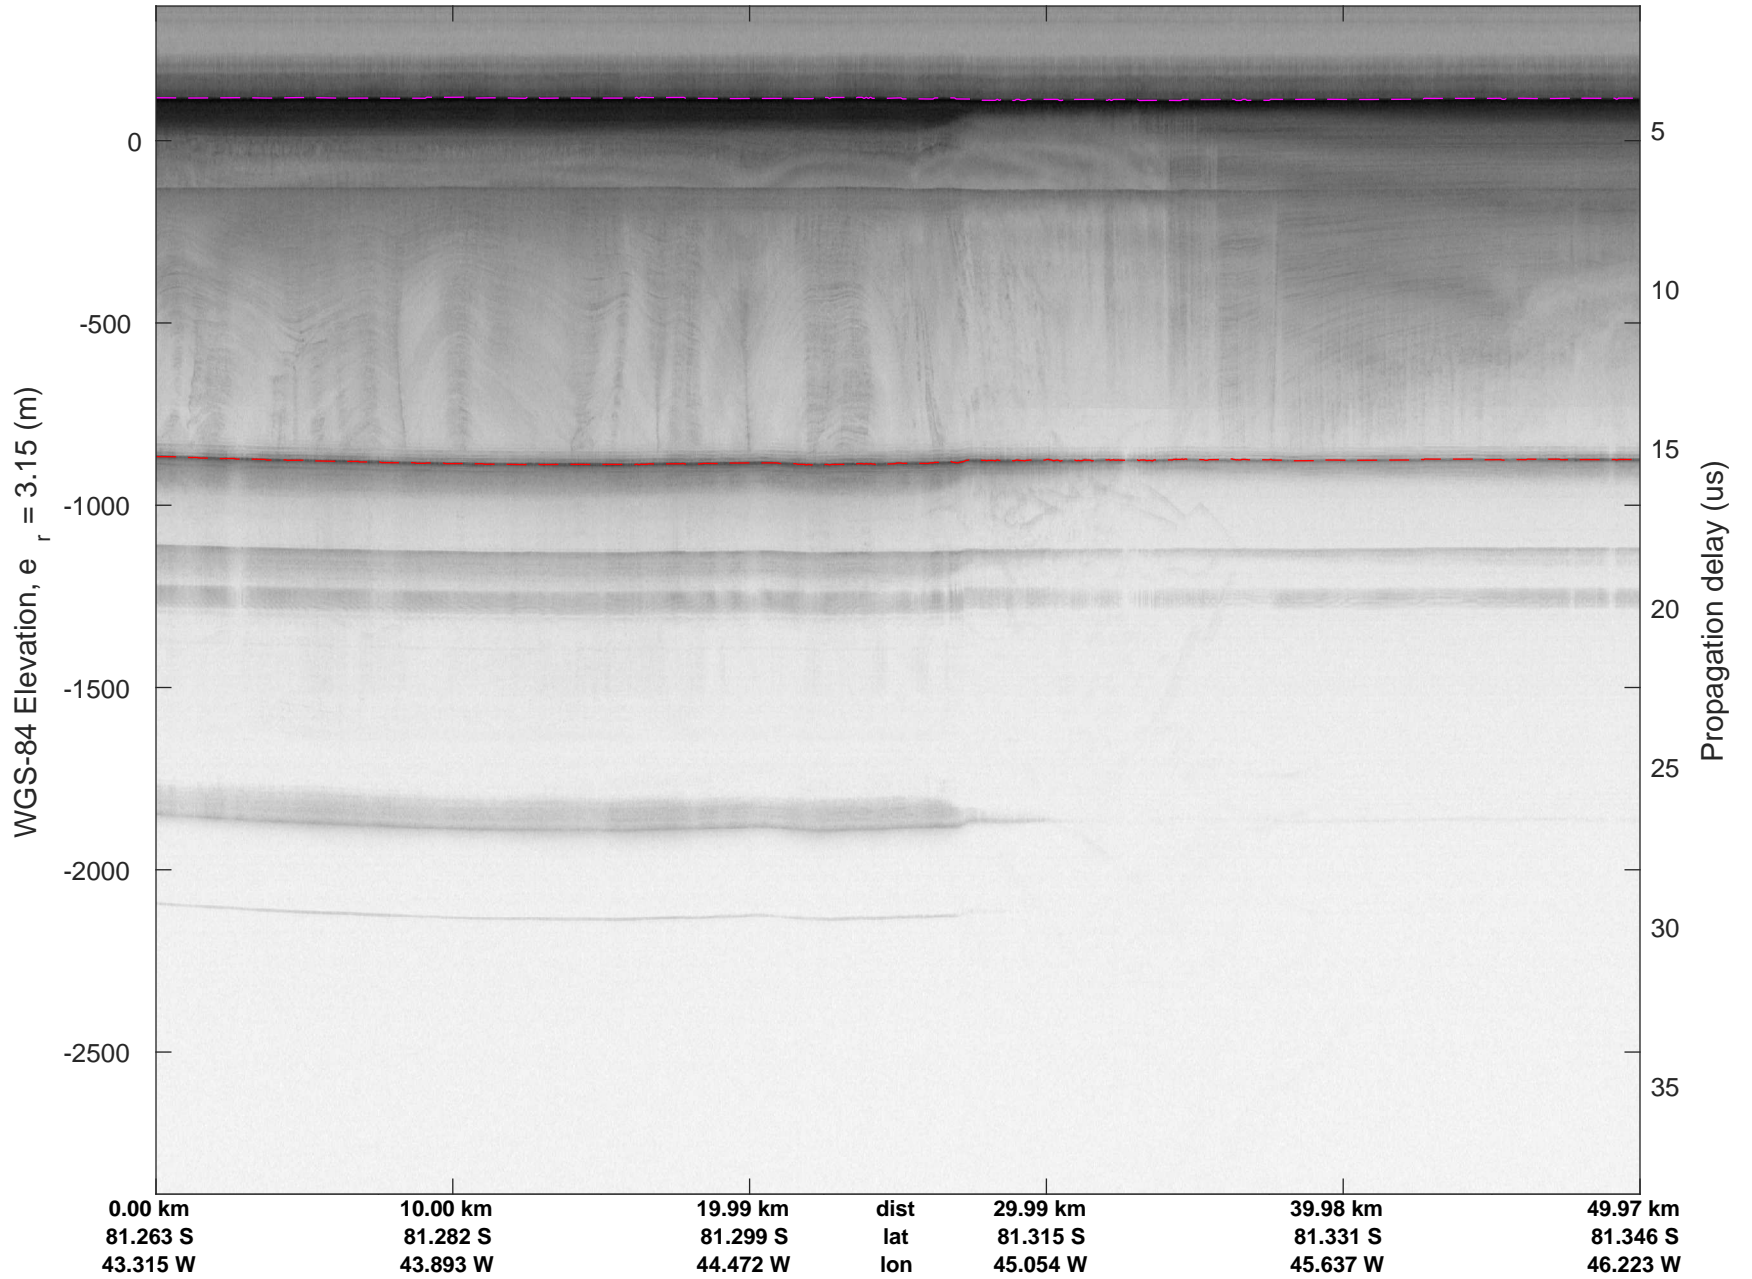

rds 2016_Antarctica_DC8: "Foundation Support Force 5" 20161025_04_015: 18:07:52.8 to 18:13:49.7 GPS