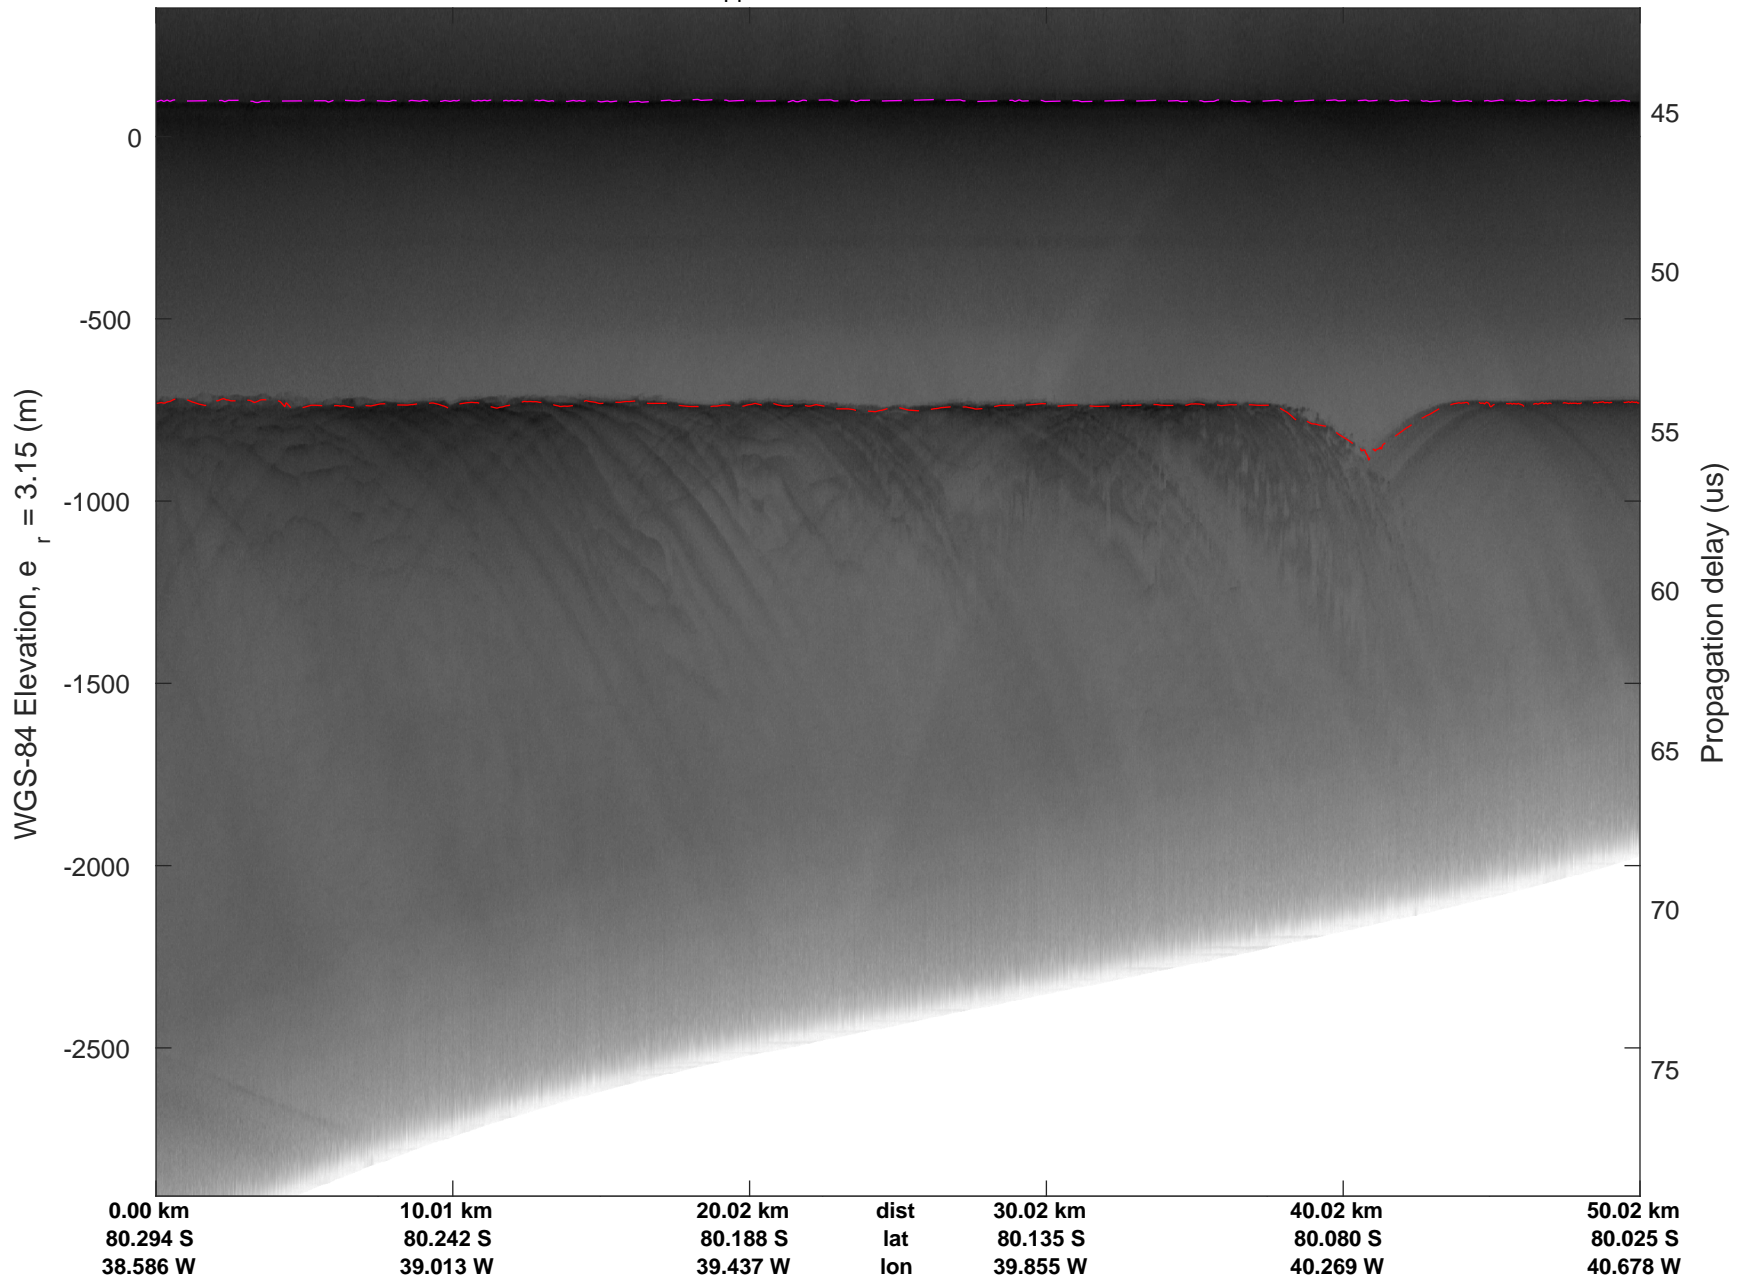

rds 2016_Antarctica_DC8: "Foundation Support Force 5" 20161025_04_033: 19:57:55.8 to 20:02:31.9 GPS

rds 2016_Antarctica_DC8: "Foundation Support Force 5" 20161025_04_034: 20:02:32.1 to 20:06:30.4 GPS

rds 2016_Antarctica_DC8: "Foundation Support Force 5" 20161025_04_034: 20:02:32.1 to 20:06:30.4 GPS