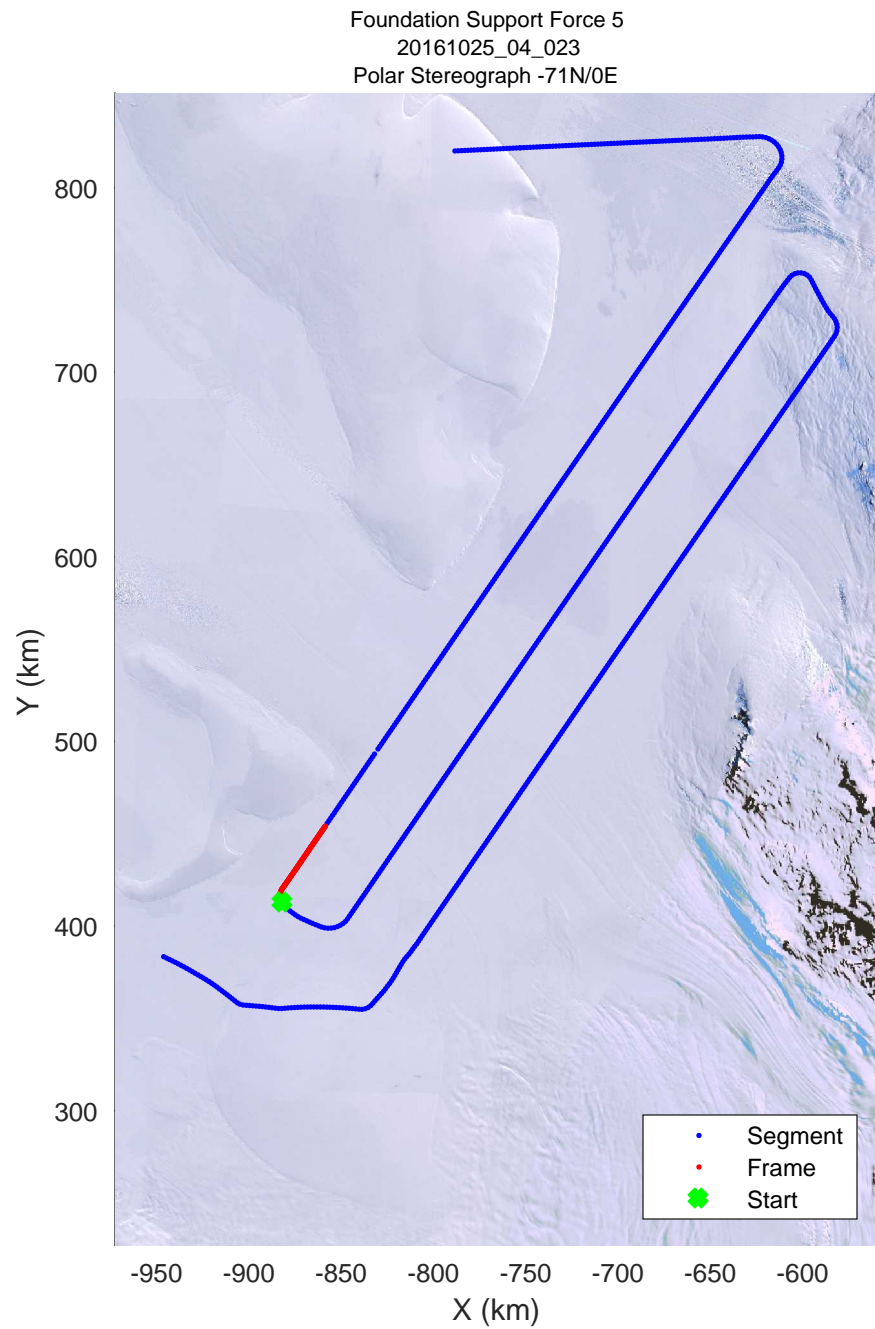

rds 2016_Antarctica_DC8: "Foundation Support Force 5" 20161025_04_021: 18:43:34.8 to 18:49:32.7 GPS

rds 2016_Antarctica_DC8: "Foundation Support Force 5" 20161025_04_022: 18:49:33.0 to 18:55:39.6 GPS

rds 2016_Antarctica_DC8: "Foundation Support Force 5" 20161025_04_022: 18:49:33.0 to 18:55:39.6 GPS