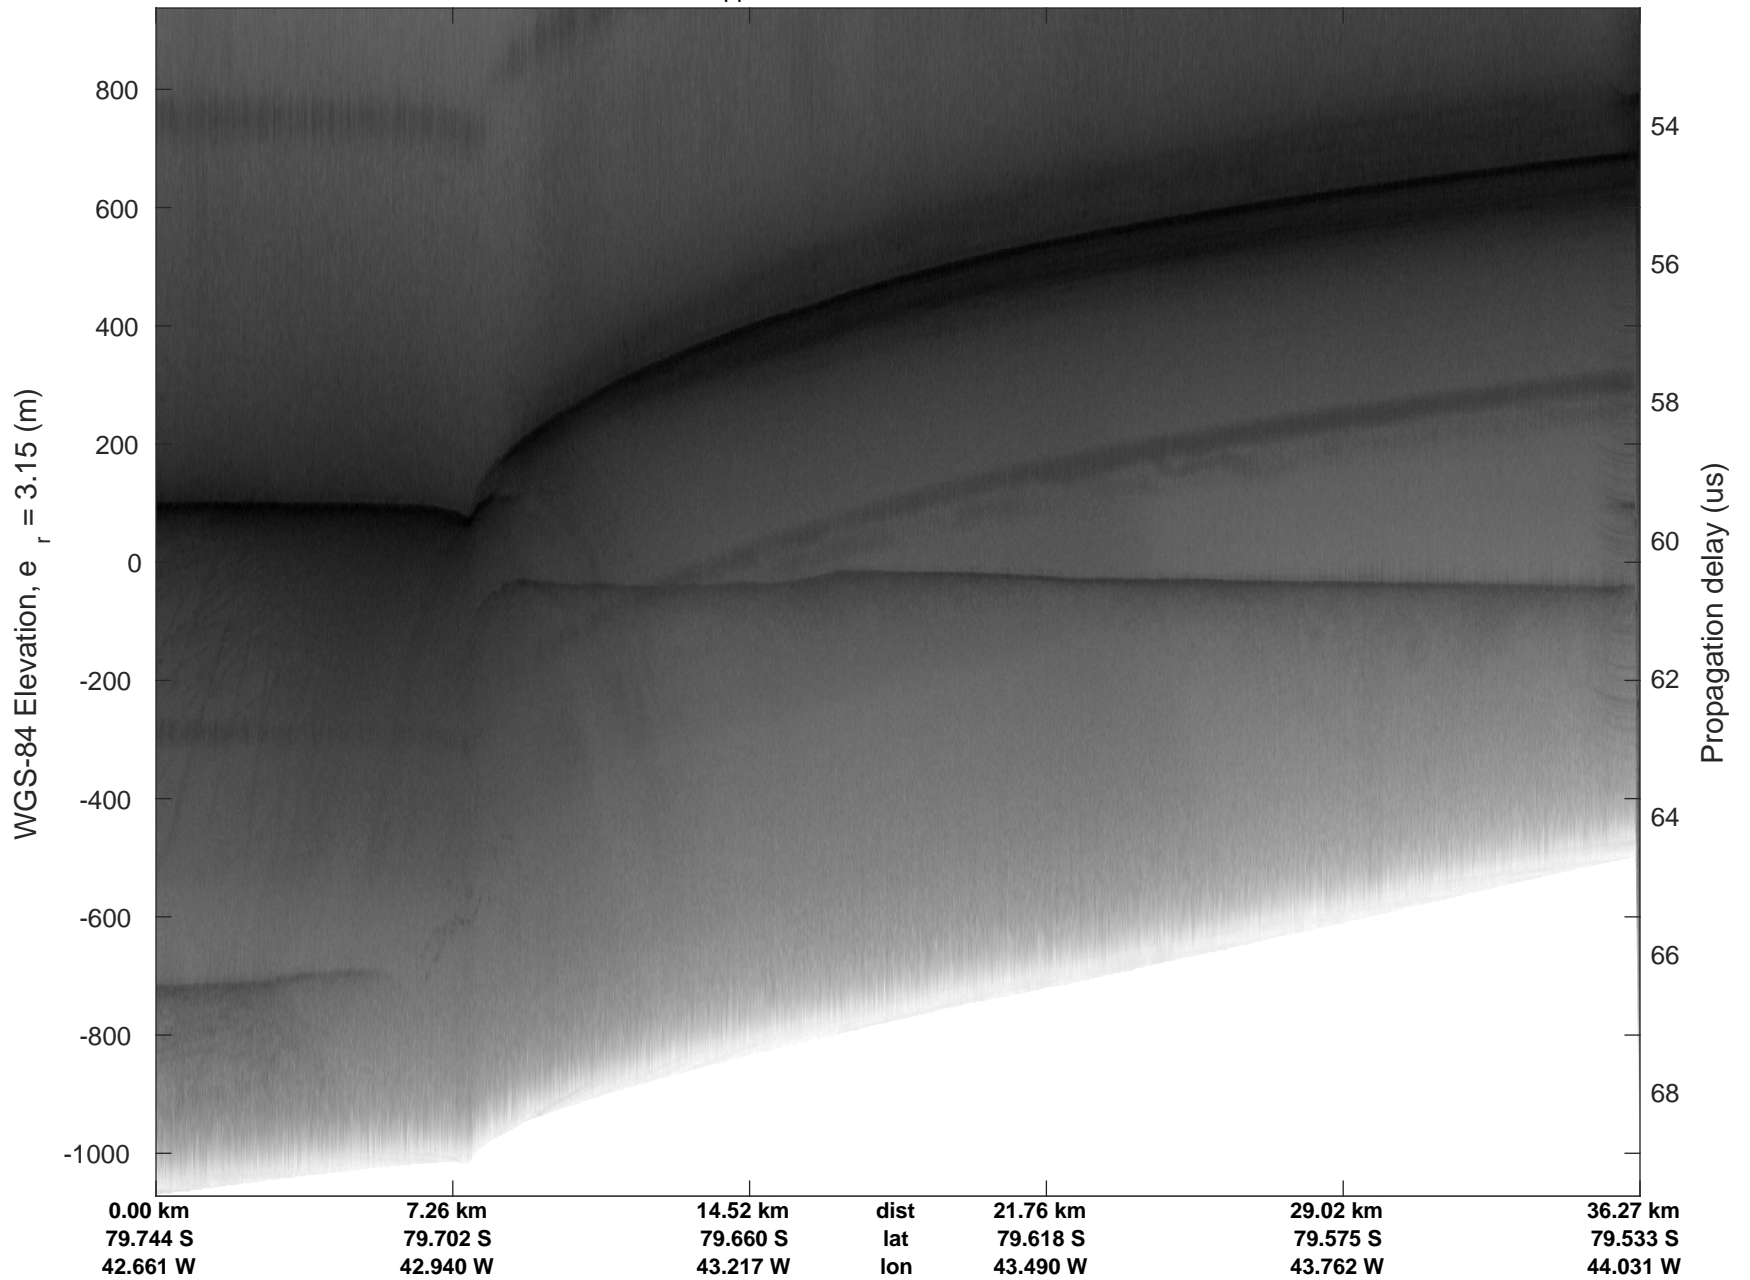

rds 2016_Antarctica_DC8: "Foundation Support Force 5" 20161025_04_035: 20:06:30.6 to 20:10:16.6 GPS

rds 2016_Antarctica_DC8: "Foundation Support Force 5" 20161025_04_035: 20:06:30.6 to 20:10:16.6 GPS

rds 2016_Antarctica_DC8: "Foundation Support Force 5" 20161025_04_036: 20:10:16.7 to 20:12:51.9 GPS