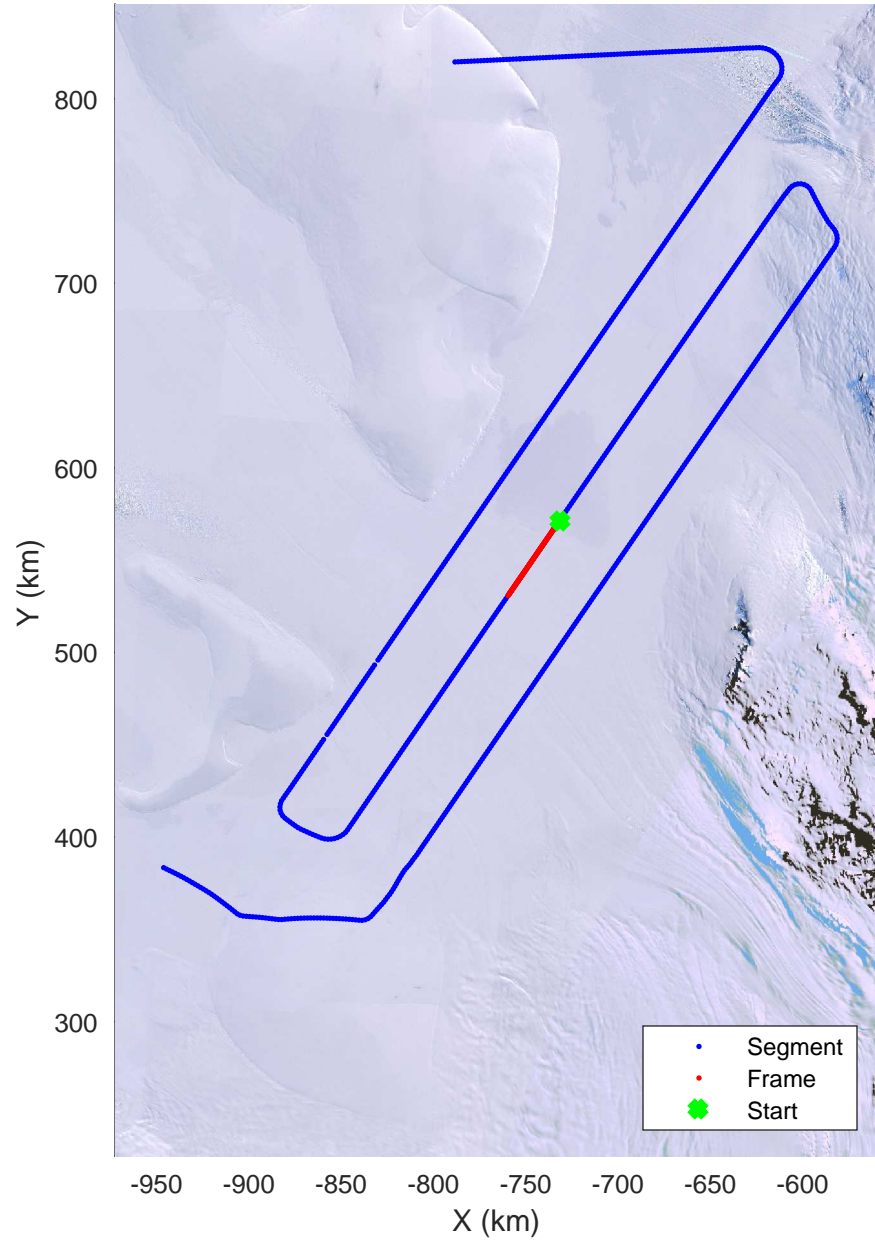

Foundation Support Force 5
20161025_04_018
Polar Stereograph -71N/0E