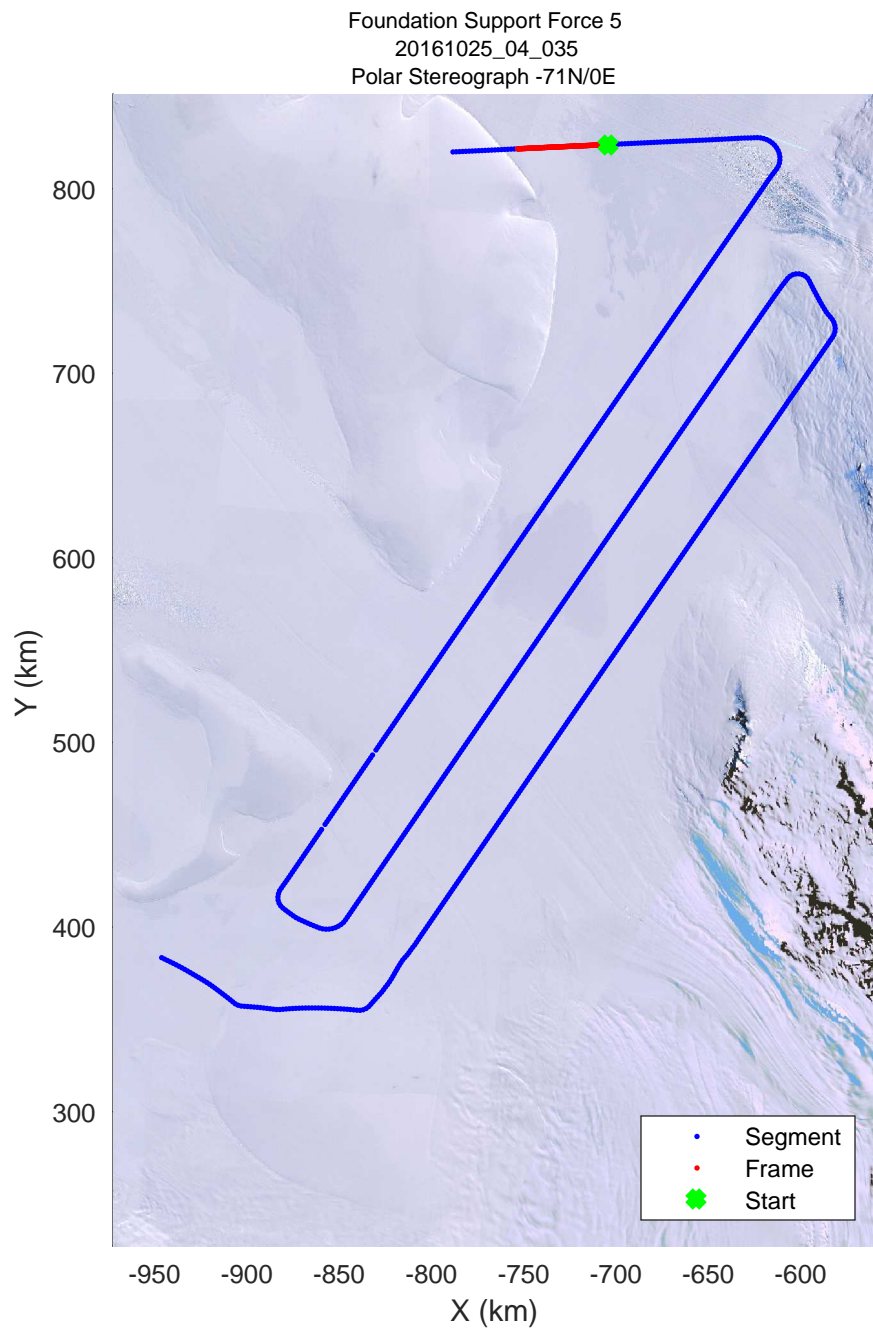

rds 2016_Antarctica_DC8: "Foundation Support Force 5" 20161025_04_033: 19:57:55.8 to 20:02:31.9 GPS

rds 2016_Antarctica_DC8: "Foundation Support Force 5" 20161025_04_034: 20:02:32.1 to 20:06:30.4 GPS

rds 2016_Antarctica_DC8: "Foundation Support Force 5" 20161025_04_034: 20:02:32.1 to 20:06:30.4 GPS