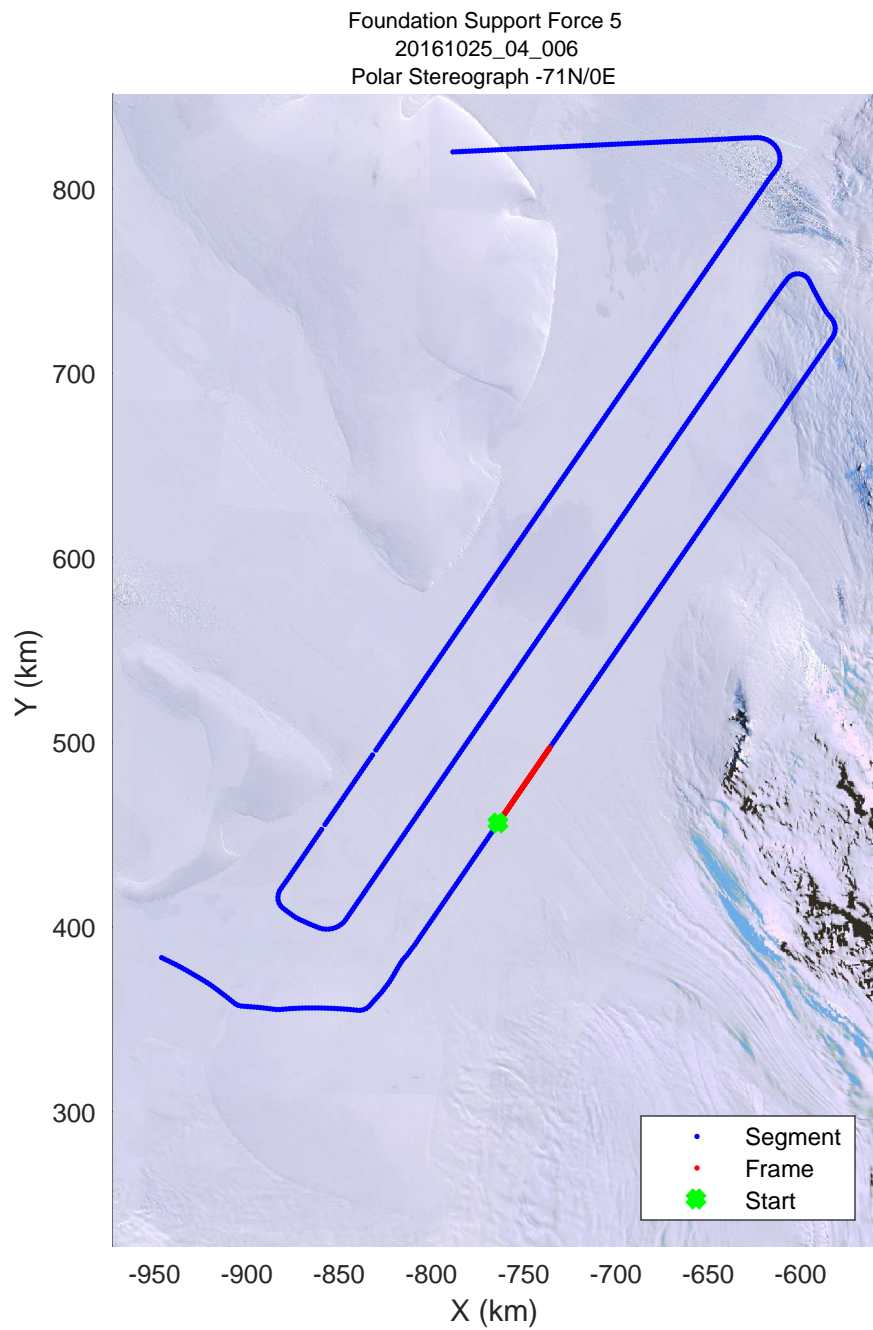

rds 2016_Antarctica_DC8: "Foundation Support Force 5" 20161025_04_002: 16:45:10.6 to 16:51:47.1 GPS

rds 2016_Antarctica_DC8: "Foundation Support Force 5" 20161025_04_003: 16:51:47.4 to 16:58:07.5 GPS

rds 2016_Antarctica_DC8: "Foundation Support Force 5" 20161025_04_003: 16:51:47.4 to 16:58:07.5 GPS

Foundation Support Force 5
20161025_04_004
Polar Stereograph -71N/0E

rds 2016_Antarctica_DC8: "Foundation Support Force 5" 20161025_04_004: 16:58:07.7 to 17:04:32.7 GPS

rds 2016_Antarctica_DC8: "Foundation Support Force 5" 20161025_04_004: 16:58:07.7 to 17:04:32.7 GPS

rds 2016_Antarctica_DC8: "Foundation Support Force 5" 20161025_04_005: 17:04:33.0 to 17:11:01.7 GPS

rds 2016_Antarctica_DC8: "Foundation Support Force 5" 20161025_04_005: 17:04:33.0 to 17:11:01.7 GPS

rds 2016_Antarctica_DC8: "Foundation Support Force 5" 20161025_04_006: 17:11:02.0 to 17:17:25.7 GPS