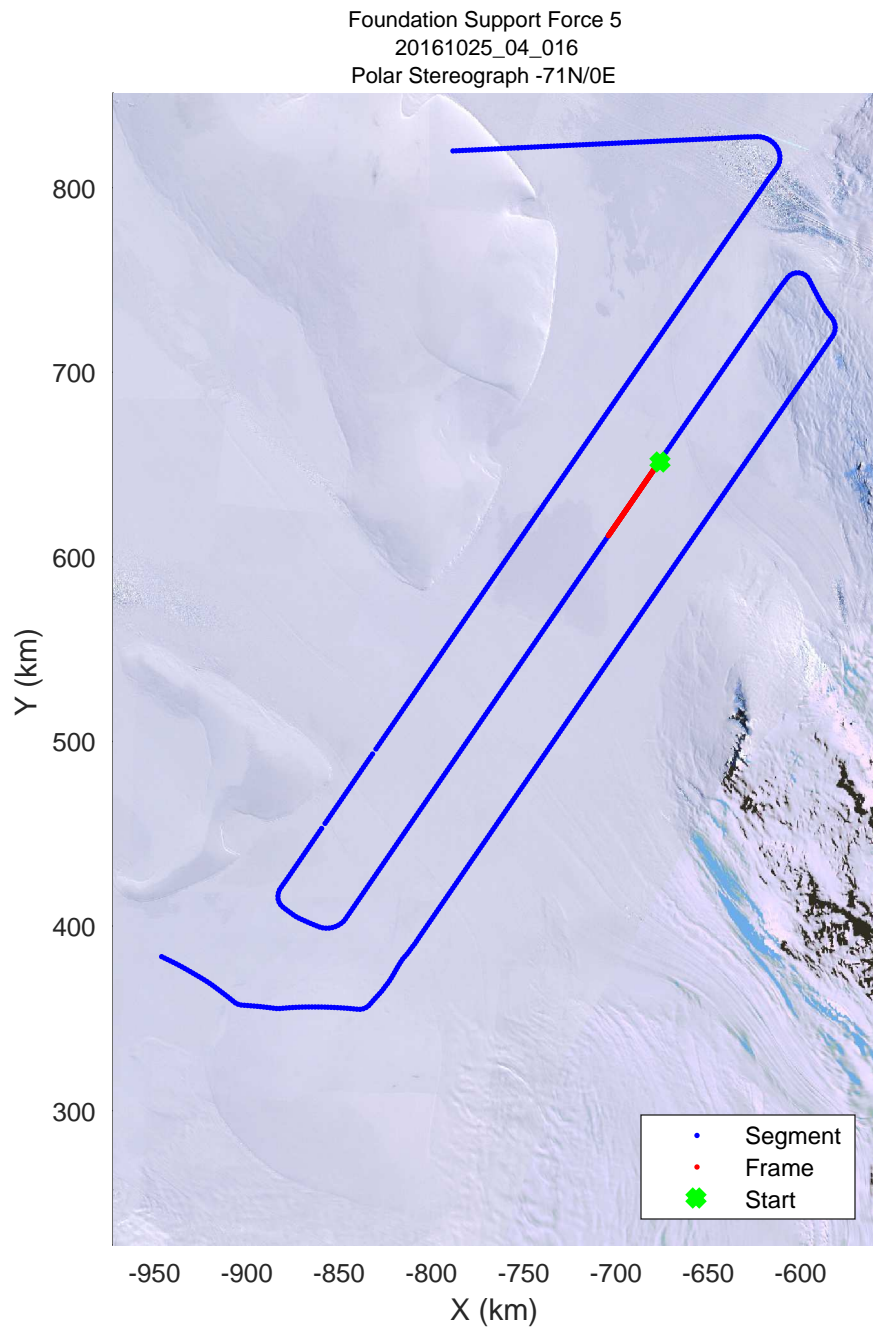

Foundation Support Force 5
20161025_04_015
Polar Stereograph -71N/0E

rds 2016_Antarctica_DC8: "Foundation Support Force 5" 20161025_04_015: 18:07:52.8 to 18:13:49.7 GPS

rds 2016_Antarctica_DC8: "Foundation Support Force 5" 20161025_04_015: 18:07:52.8 to 18:13:49.7 GPS

rds 2016_Antarctica_DC8: "Foundation Support Force 5" 20161025_04_016: 18:13:49.9 to 18:19:51.6 GPS

rds 2016_Antarctica_DC8: "Foundation Support Force 5" 20161025_04_016: 18:13:49.9 to 18:19:51.6 GPS

rds 2016_Antarctica_DC8: "Foundation Support Force 5" 20161025_04_017: 18:19:51.9 to 18:25:52.1 GPS