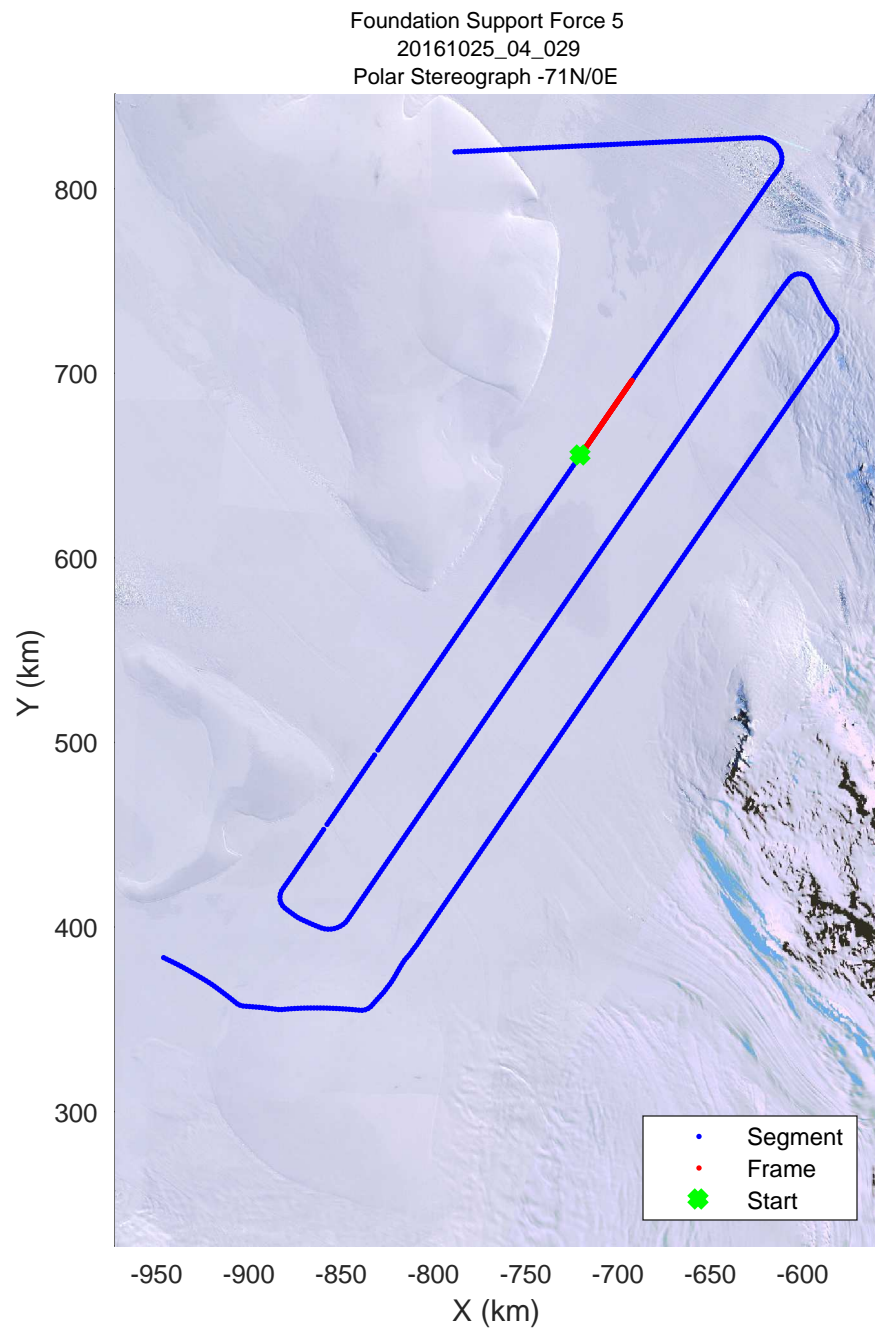

rds 2016_Antarctica_DC8: "Foundation Support Force 5" 20161025_04_027: 19:21:32.0 to 19:27:50.7 GPS

rds 2016_Antarctica_DC8: "Foundation Support Force 5" 20161025_04_028: 19:27:51.0 to 19:33:59.2 GPS

rds 2016_Antarctica_DC8: "Foundation Support Force 5" 20161025_04_028: 19:27:51.0 to 19:33:59.2 GPS