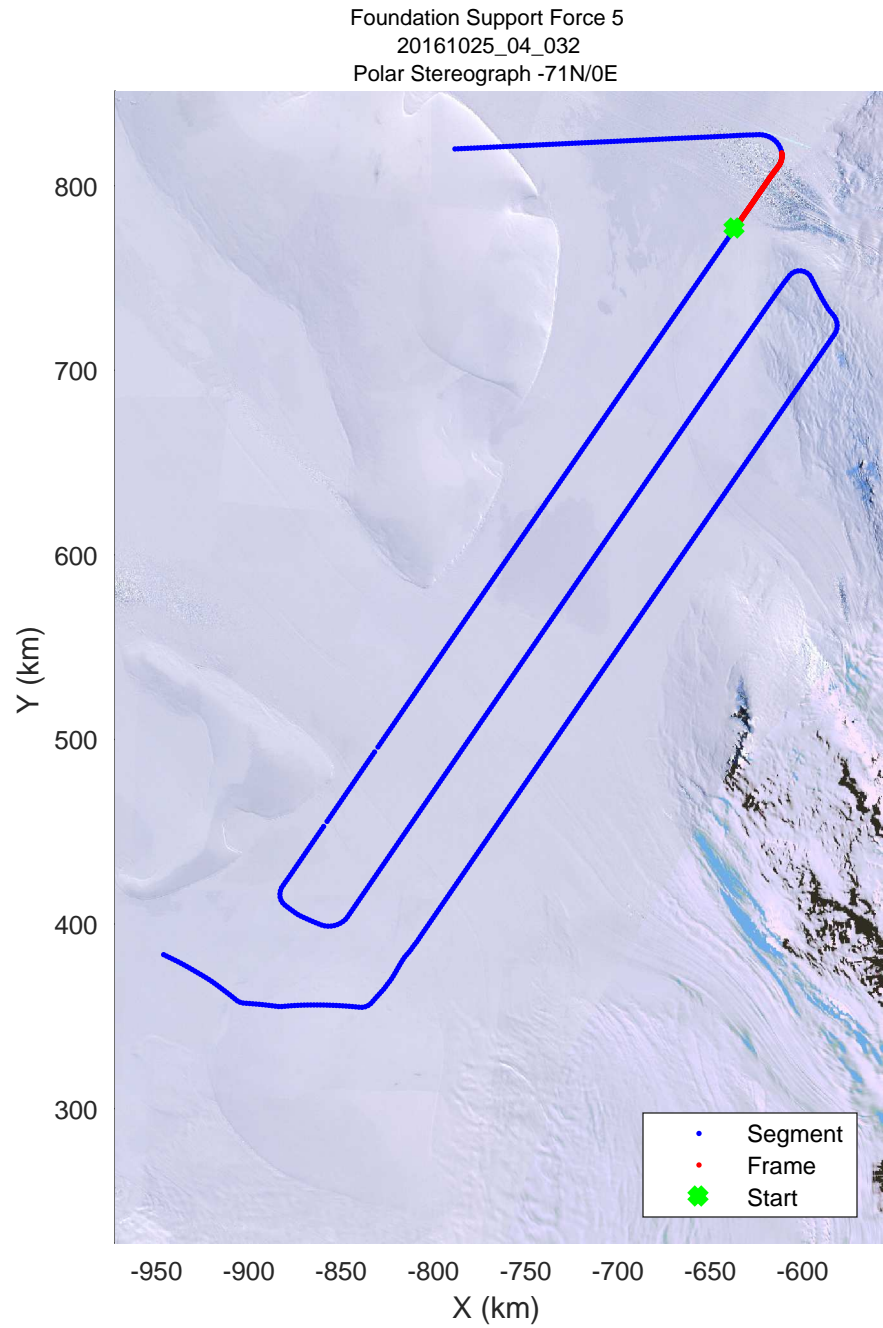

rds 2016_Antarctica_DC8: "Foundation Support Force 5" 20161025_04_030: 19:40:00.5 to 19:45:57.8 GPS

rds 2016_Antarctica_DC8: "Foundation Support Force 5" 20161025_04_031: 19:45:58.1 to 19:51:58.5 GPS

rds 2016_Antarctica_DC8: "Foundation Support Force 5" 20161025_04_031: 19:45:58.1 to 19:51:58.5 GPS

rds 2016_Antarctica_DC8: "Foundation Support Force 5" 20161025_04_032: 19:51:58.7 to 19:57:55.6 GPS

rds 2016_Antarctica_DC8: "Foundation Support Force 5" 20161025_04_032: 19:51:58.7 to 19:57:55.6 GPS

rds 2016_Antarctica_DC8: "Foundation Support Force 5" 20161025_04_033: 19:57:55.8 to 20:02:31.9 GPS