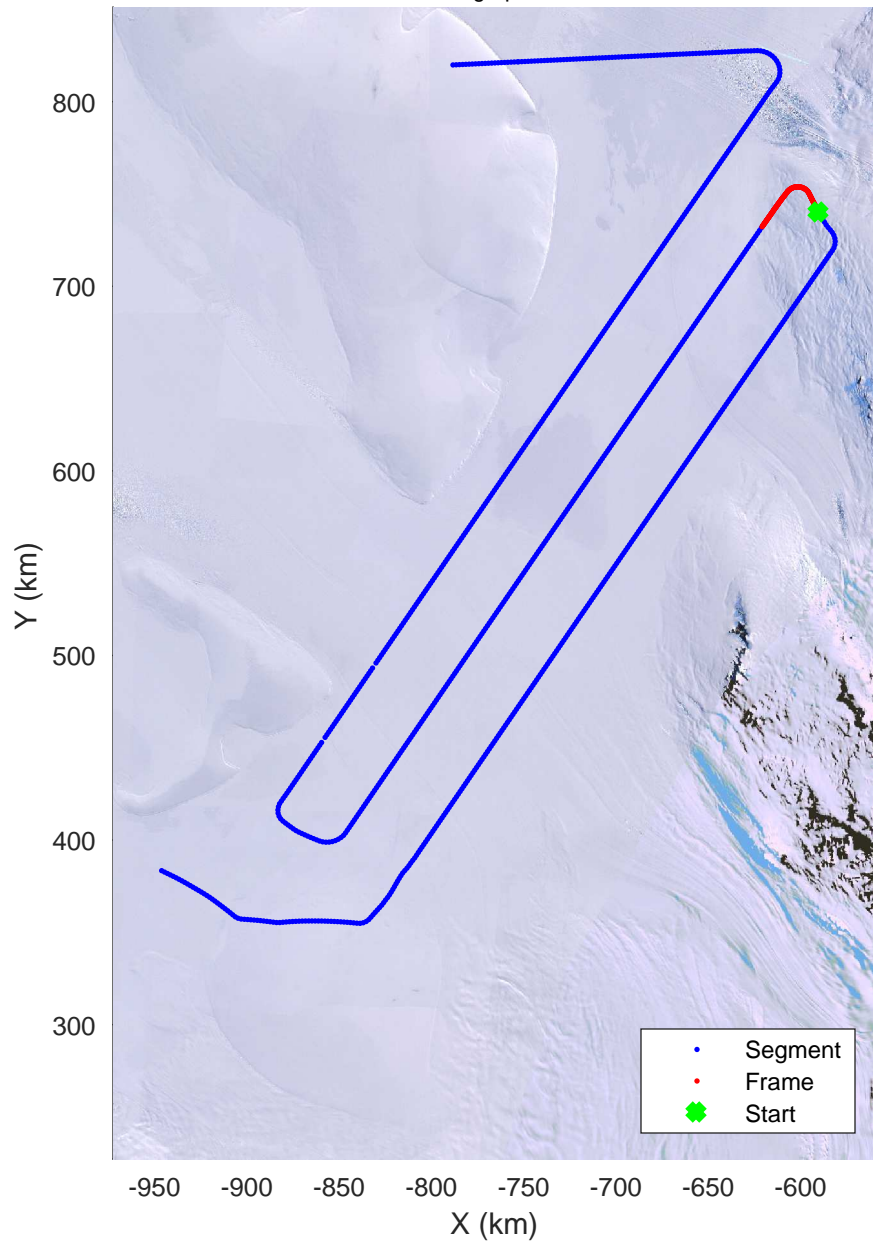

Foundation Support Force 5
20161025_04_013
Polar Stereograph -71N/0E