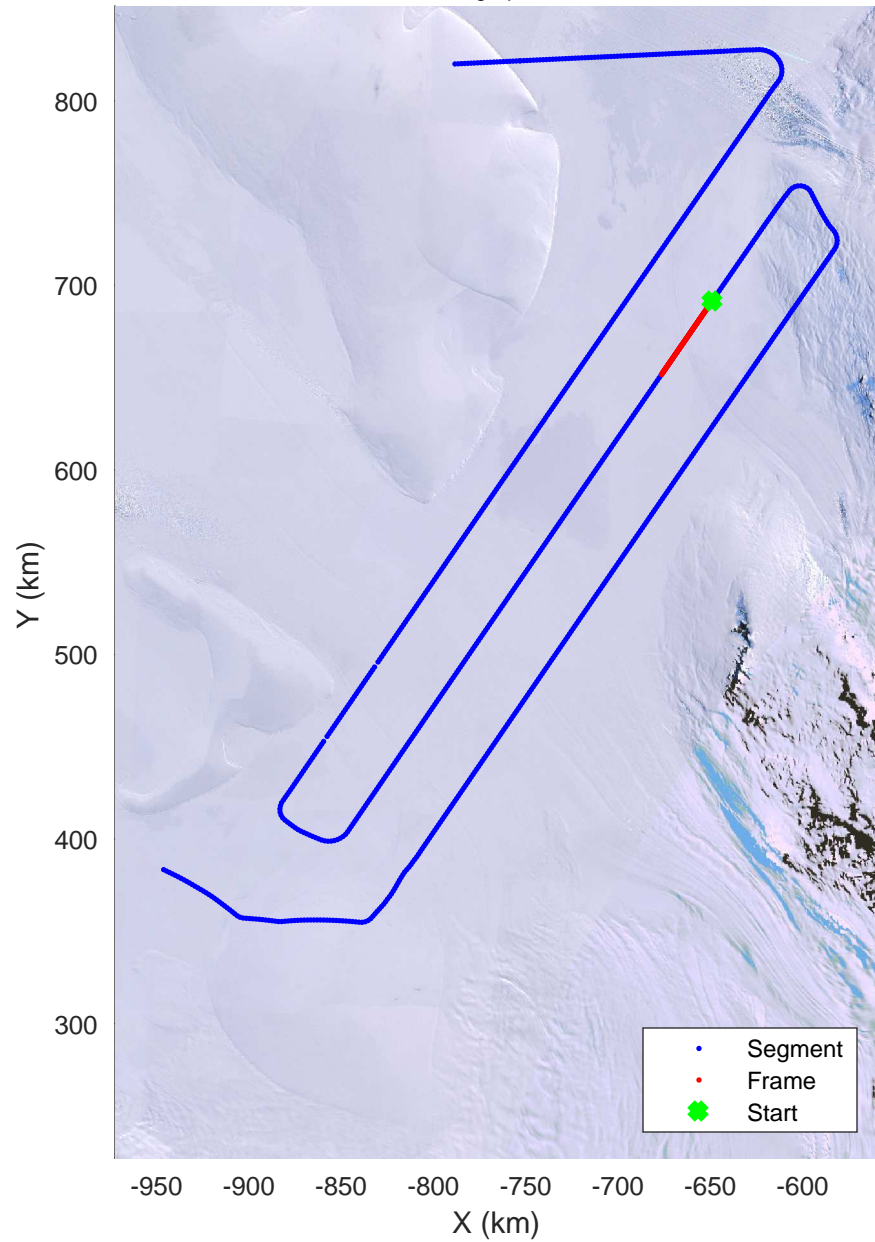

Foundation Support Force 5
20161025_04_015
Polar Stereograph -71N/0E