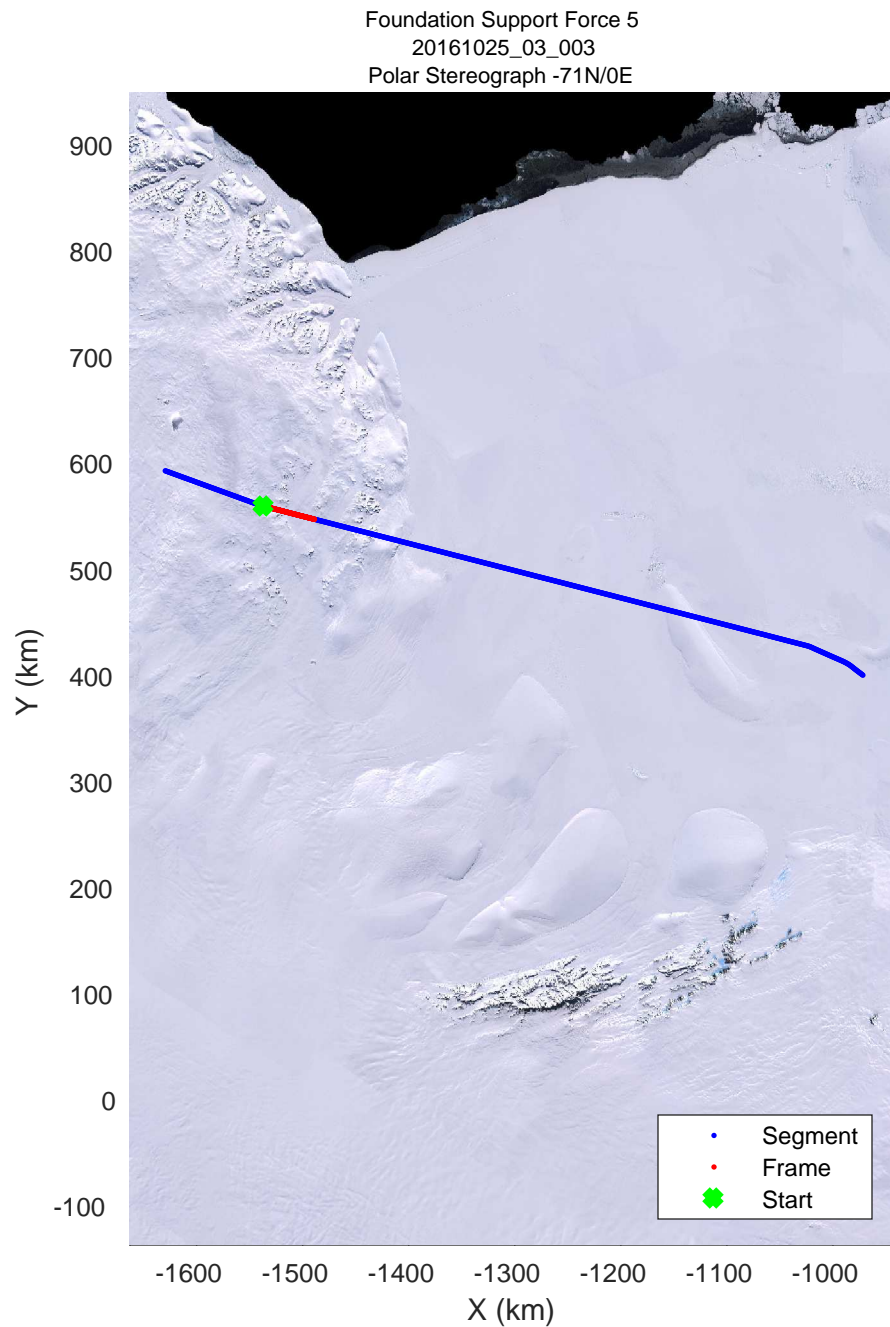

rds 2016_Antarctica_DC8: "Foundation Support Force 5" 20161025_03_001: 15:49:53.7 to 15:53:17.7 GPS

rds 2016_Antarctica_DC8: "Foundation Support Force 5" 20161025_03_001: 15:49:53.7 to 15:53:17.7 GPS

rds 2016_Antarctica_DC8: "Foundation Support Force 5" 20161025_03_002: 15:53:17.8 to 15:56:39.6 GPS

rds 2016_Antarctica_DC8: "Foundation Support Force 5" 20161025_03_002: 15:53:17.8 to 15:56:39.6 GPS

rds 2016_Antarctica_DC8: "Foundation Support Force 5" 20161025_03_003: 15:56:39.7 to 16:00:00.3 GPS

rds 2016_Antarctica_DC8: "Foundation Support Force 5" 20161025_03_003: 15:56:39.7 to 16:00:00.3 GPS