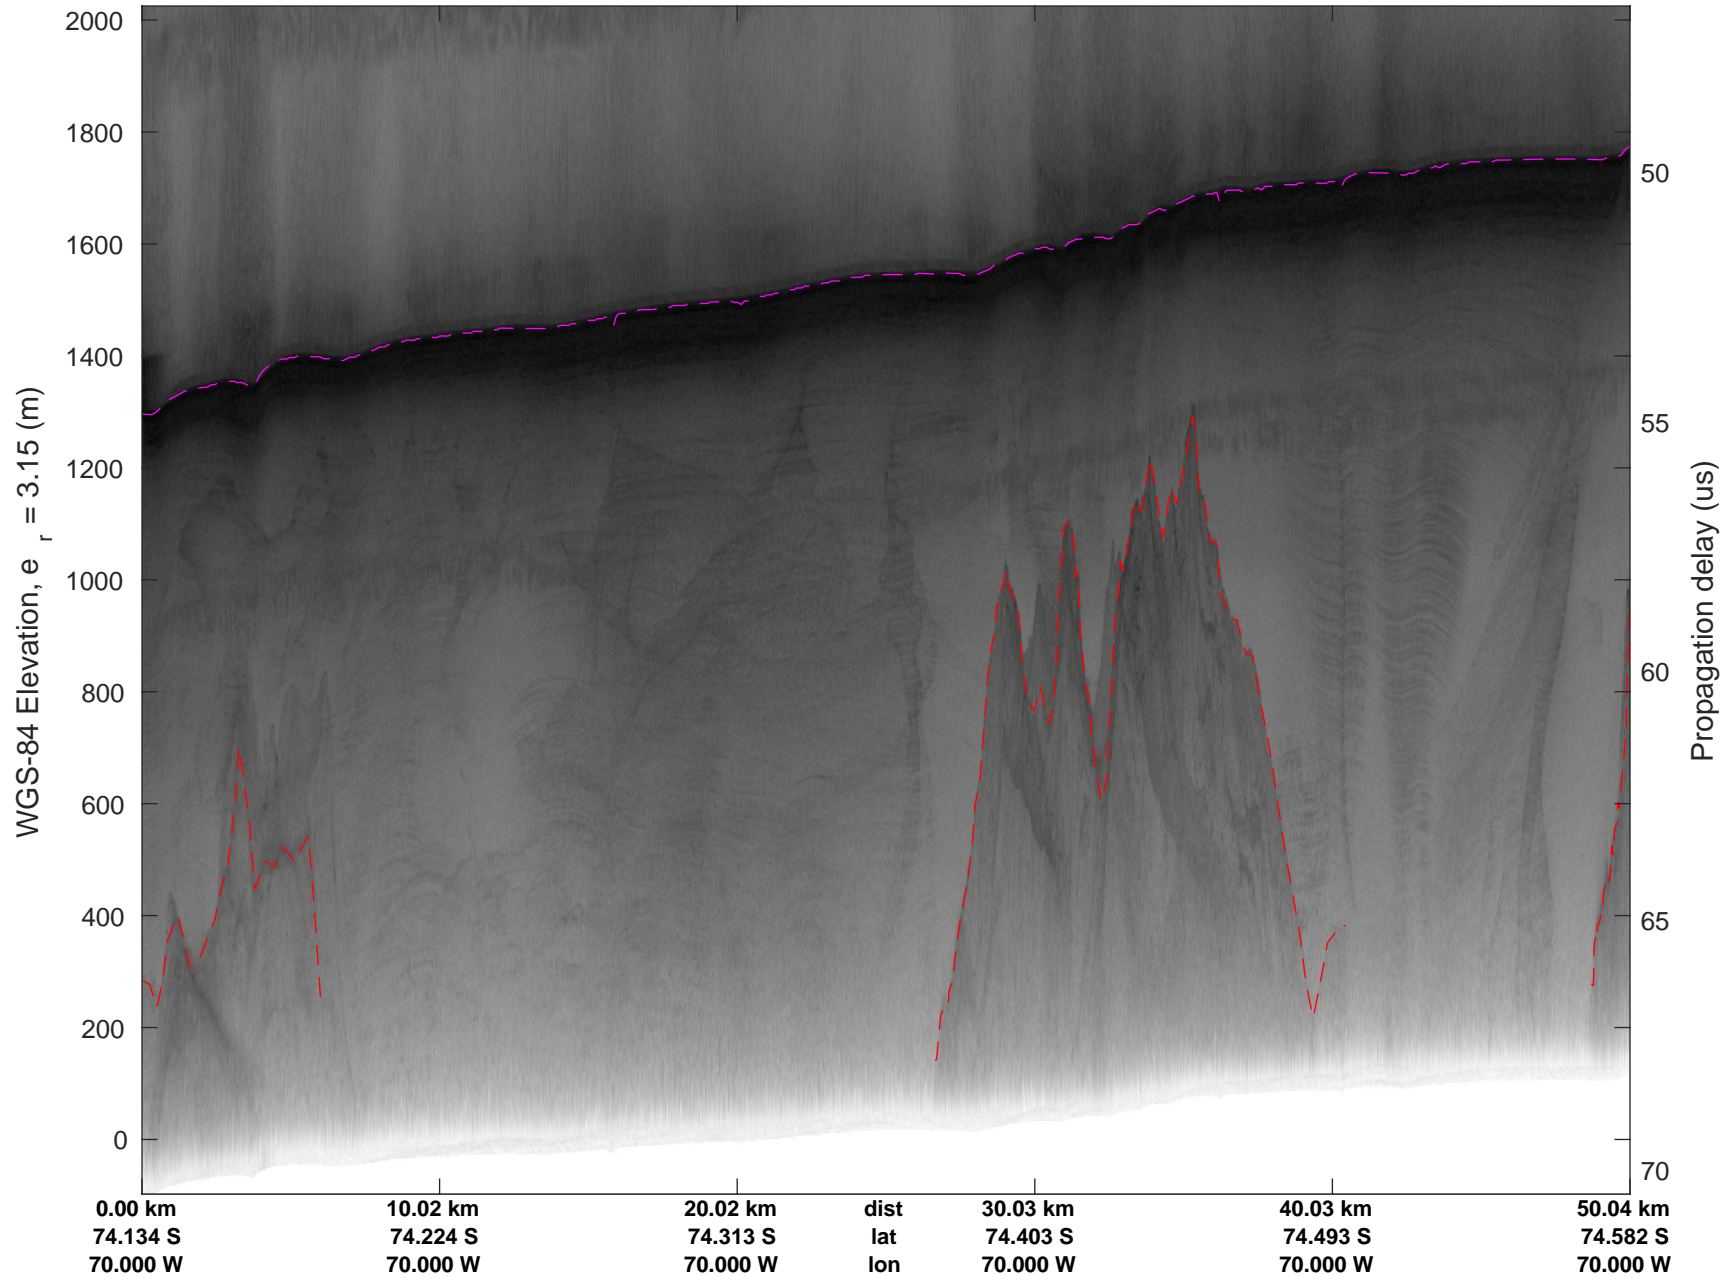

rds 2016_Antarctica_DC8: "Foundation Support Force 5" 20161025_03_001: 15:49:53.7 to 15:53:17.7 GPS

rds 2016_Antarctica_DC8: "Foundation Support Force 5" 20161025_03_001: 15:49:53.7 to 15:53:17.7 GPS

rds 2016_Antarctica_DC8: "Foundation Support Force 5" 20161025_03_002: 15:53:17.8 to 15:56:39.6 GPS

rds 2016_Antarctica_DC8: "Foundation Support Force 5" 20161025_03_002: 15:53:17.8 to 15:56:39.6 GPS

rds 2016_Antarctica_DC8: "Foundation Support Force 5" 20161025_03_003: 15:56:39.7 to 16:00:00.3 GPS

rds 2016_Antarctica_DC8: "Foundation Support Force 5" 20161025_03_003: 15:56:39.7 to 16:00:00.3 GPS

rds 2016_Antarctica_DC8: "Foundation Support Force 5" 20161025_03_004: 16:00:00.5 to 16:03:20.2 GPS

rds 2016_Antarctica_DC8: "Foundation Support Force 5" 20161025_03_004: 16:00:00.5 to 16:03:20.2 GPS

rds 2016_Antarctica_DC8: "Foundation Support Force 5" 20161025_03_005: 16:03:20.3 to 16:06:38.4 GPS