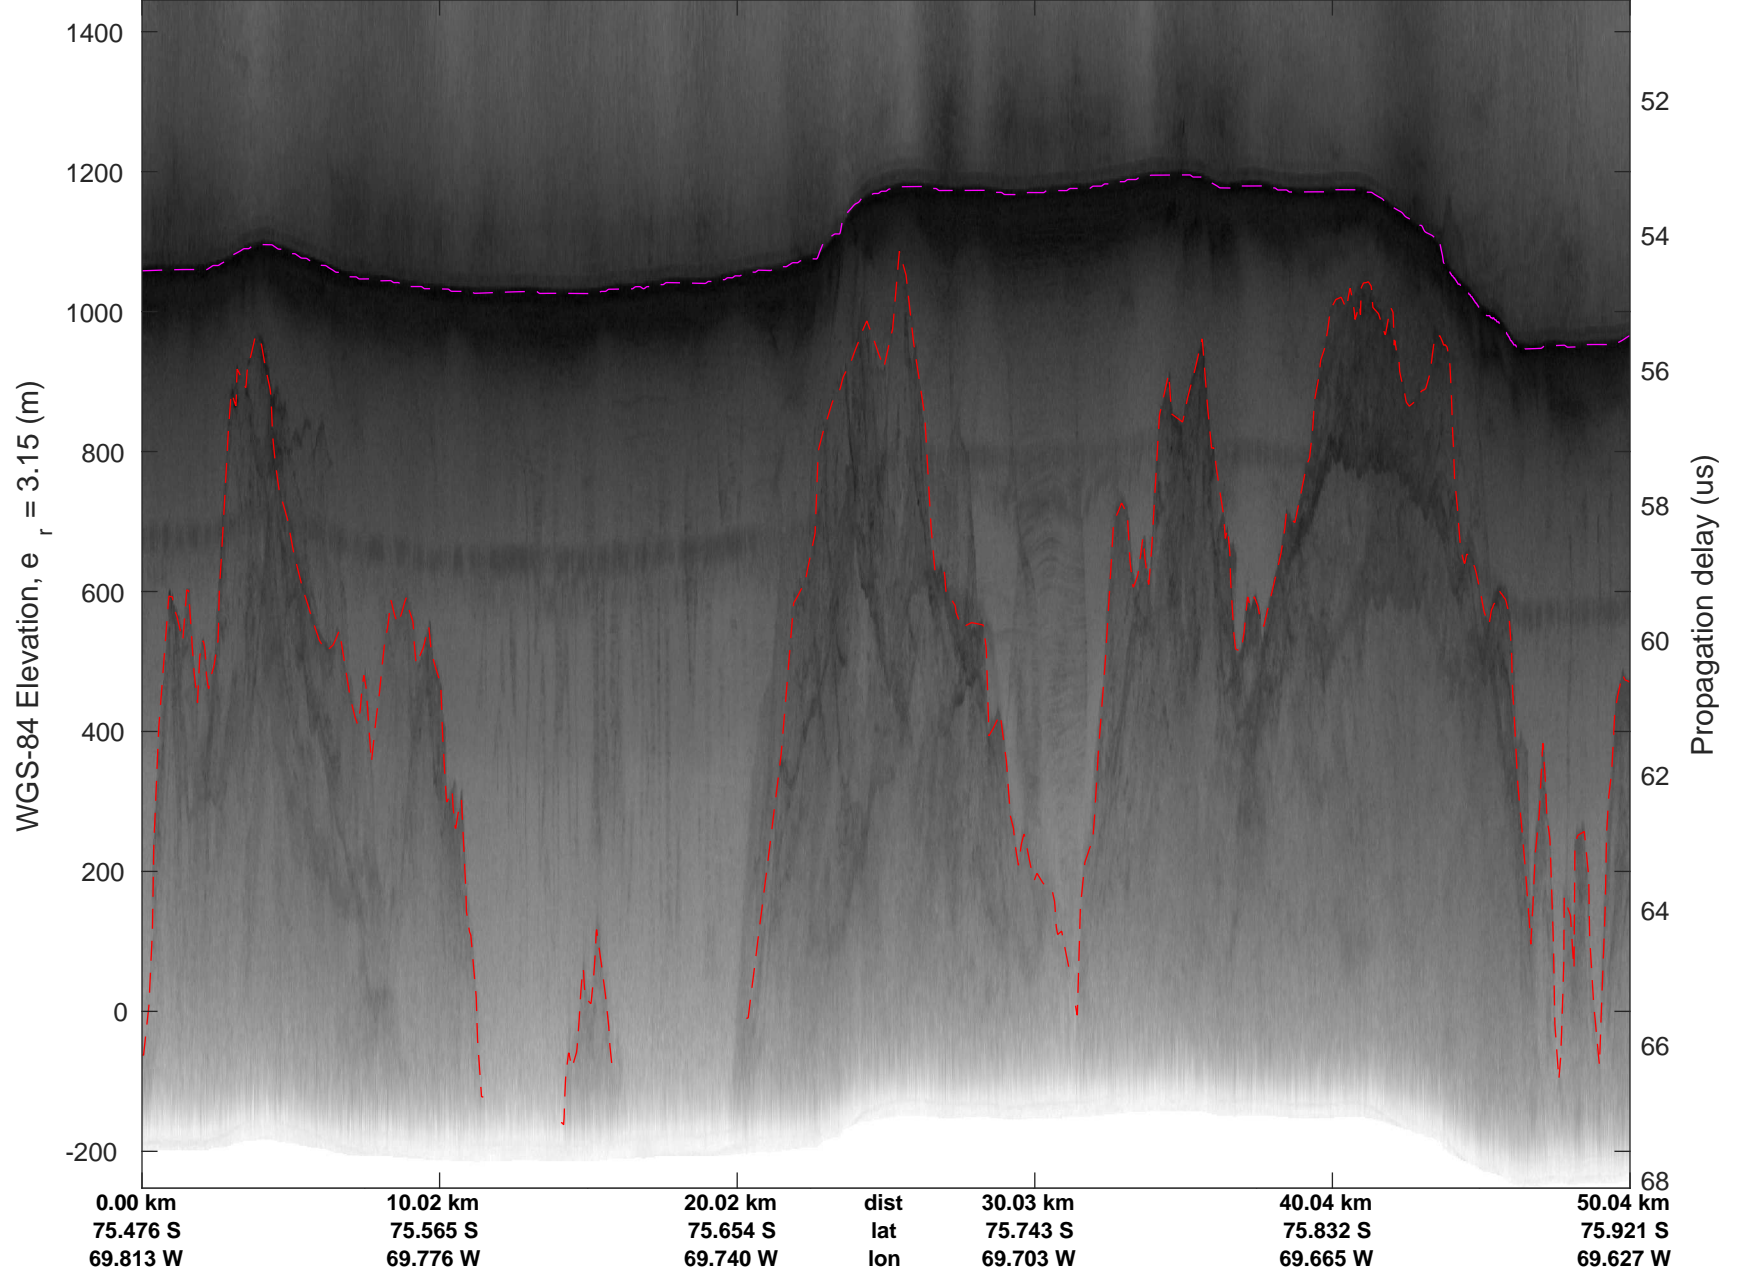

rds 2016_Antarctica_DC8: "Foundation Support Force 5" 20161025_03_001: 15:49:53.7 to 15:53:17.7 GPS

rds 2016_Antarctica_DC8: "Foundation Support Force 5" 20161025_03_001: 15:49:53.7 to 15:53:17.7 GPS

rds 2016_Antarctica_DC8: "Foundation Support Force 5" 20161025_03_002: 15:53:17.8 to 15:56:39.6 GPS

rds 2016_Antarctica_DC8: "Foundation Support Force 5" 20161025_03_002: 15:53:17.8 to 15:56:39.6 GPS

rds 2016_Antarctica_DC8: "Foundation Support Force 5" 20161025_03_003: 15:56:39.7 to 16:00:00.3 GPS

rds 2016_Antarctica_DC8: "Foundation Support Force 5" 20161025_03_003: 15:56:39.7 to 16:00:00.3 GPS

rds 2016_Antarctica_DC8: "Foundation Support Force 5" 20161025_03_004: 16:00:00.5 to 16:03:20.2 GPS

rds 2016_Antarctica_DC8: "Foundation Support Force 5" 20161025_03_004: 16:00:00.5 to 16:03:20.2 GPS

rds 2016_Antarctica_DC8: "Foundation Support Force 5" 20161025_03_005: 16:03:20.3 to 16:06:38.4 GPS

rds 2016_Antarctica_DC8: "Foundation Support Force 5" 20161025_03_005: 16:03:20.3 to 16:06:38.4 GPS

rds 2016_Antarctica_DC8: "Foundation Support Force 5" 20161025_03_006: 16:06:38.5 to 16:09:56.1 GPS

rds 2016_Antarctica_DC8: "Foundation Support Force 5" 20161025_03_006: 16:06:38.5 to 16:09:56.1 GPS