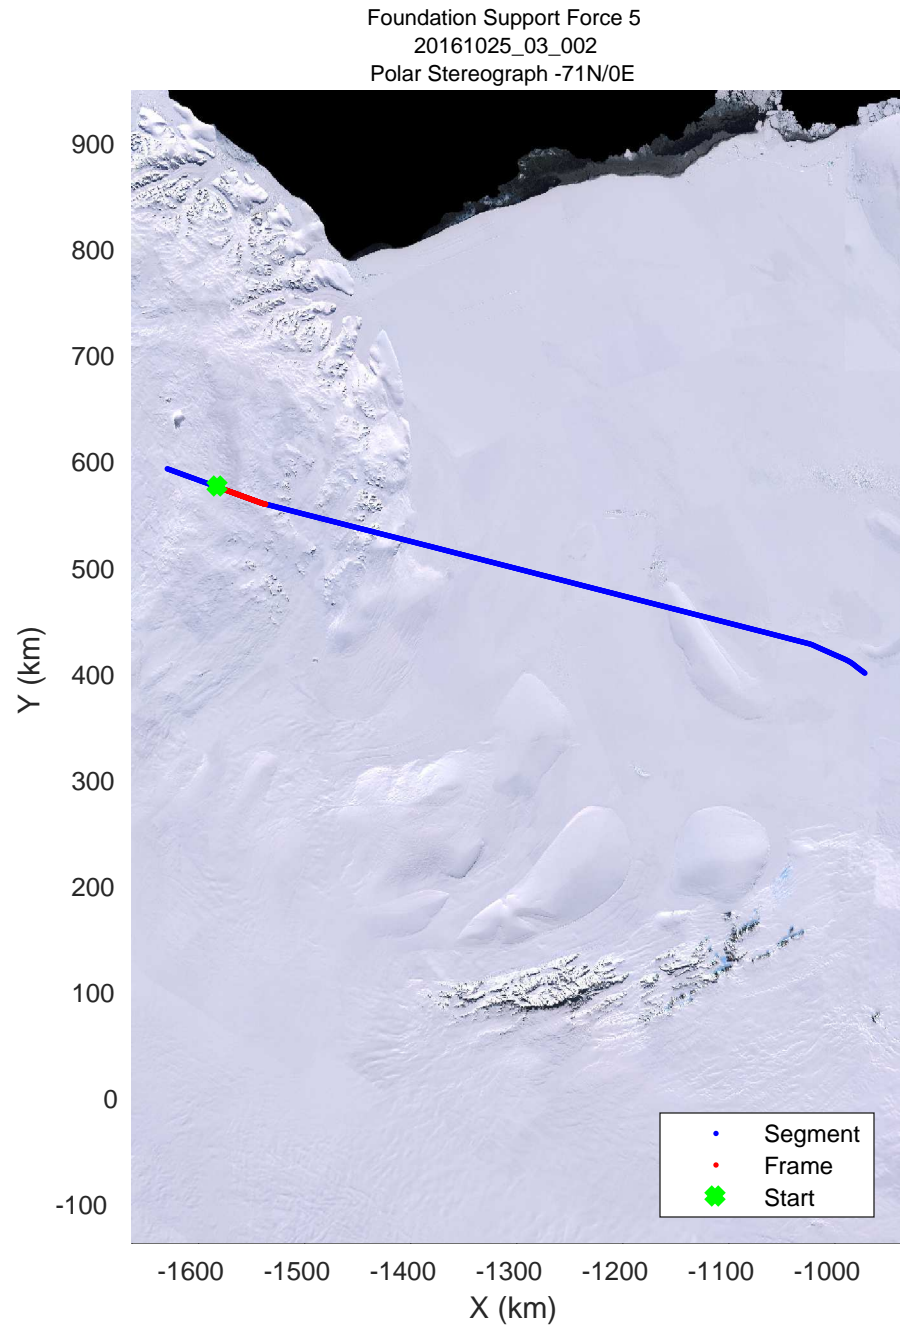

rds 2016_Antarctica_DC8: "Foundation Support Force 5" 20161025_03_001: 15:49:53.7 to 15:53:17.7 GPS

rds 2016_Antarctica_DC8: "Foundation Support Force 5" 20161025_03_001: 15:49:53.7 to 15:53:17.7 GPS

rds 2016_Antarctica_DC8: "Foundation Support Force 5" 20161025_03_002: 15:53:17.8 to 15:56:39.6 GPS

rds 2016_Antarctica_DC8: "Foundation Support Force 5" 20161025_03_002: 15:53:17.8 to 15:56:39.6 GPS

rds 2016_Antarctica_DC8: "Foundation Support Force 5" 20161025_03_003: 15:56:39.7 to 16:00:00.3 GPS

rds 2016_Antarctica_DC8: "Foundation Support Force 5" 20161025_03_003: 15:56:39.7 to 16:00:00.3 GPS