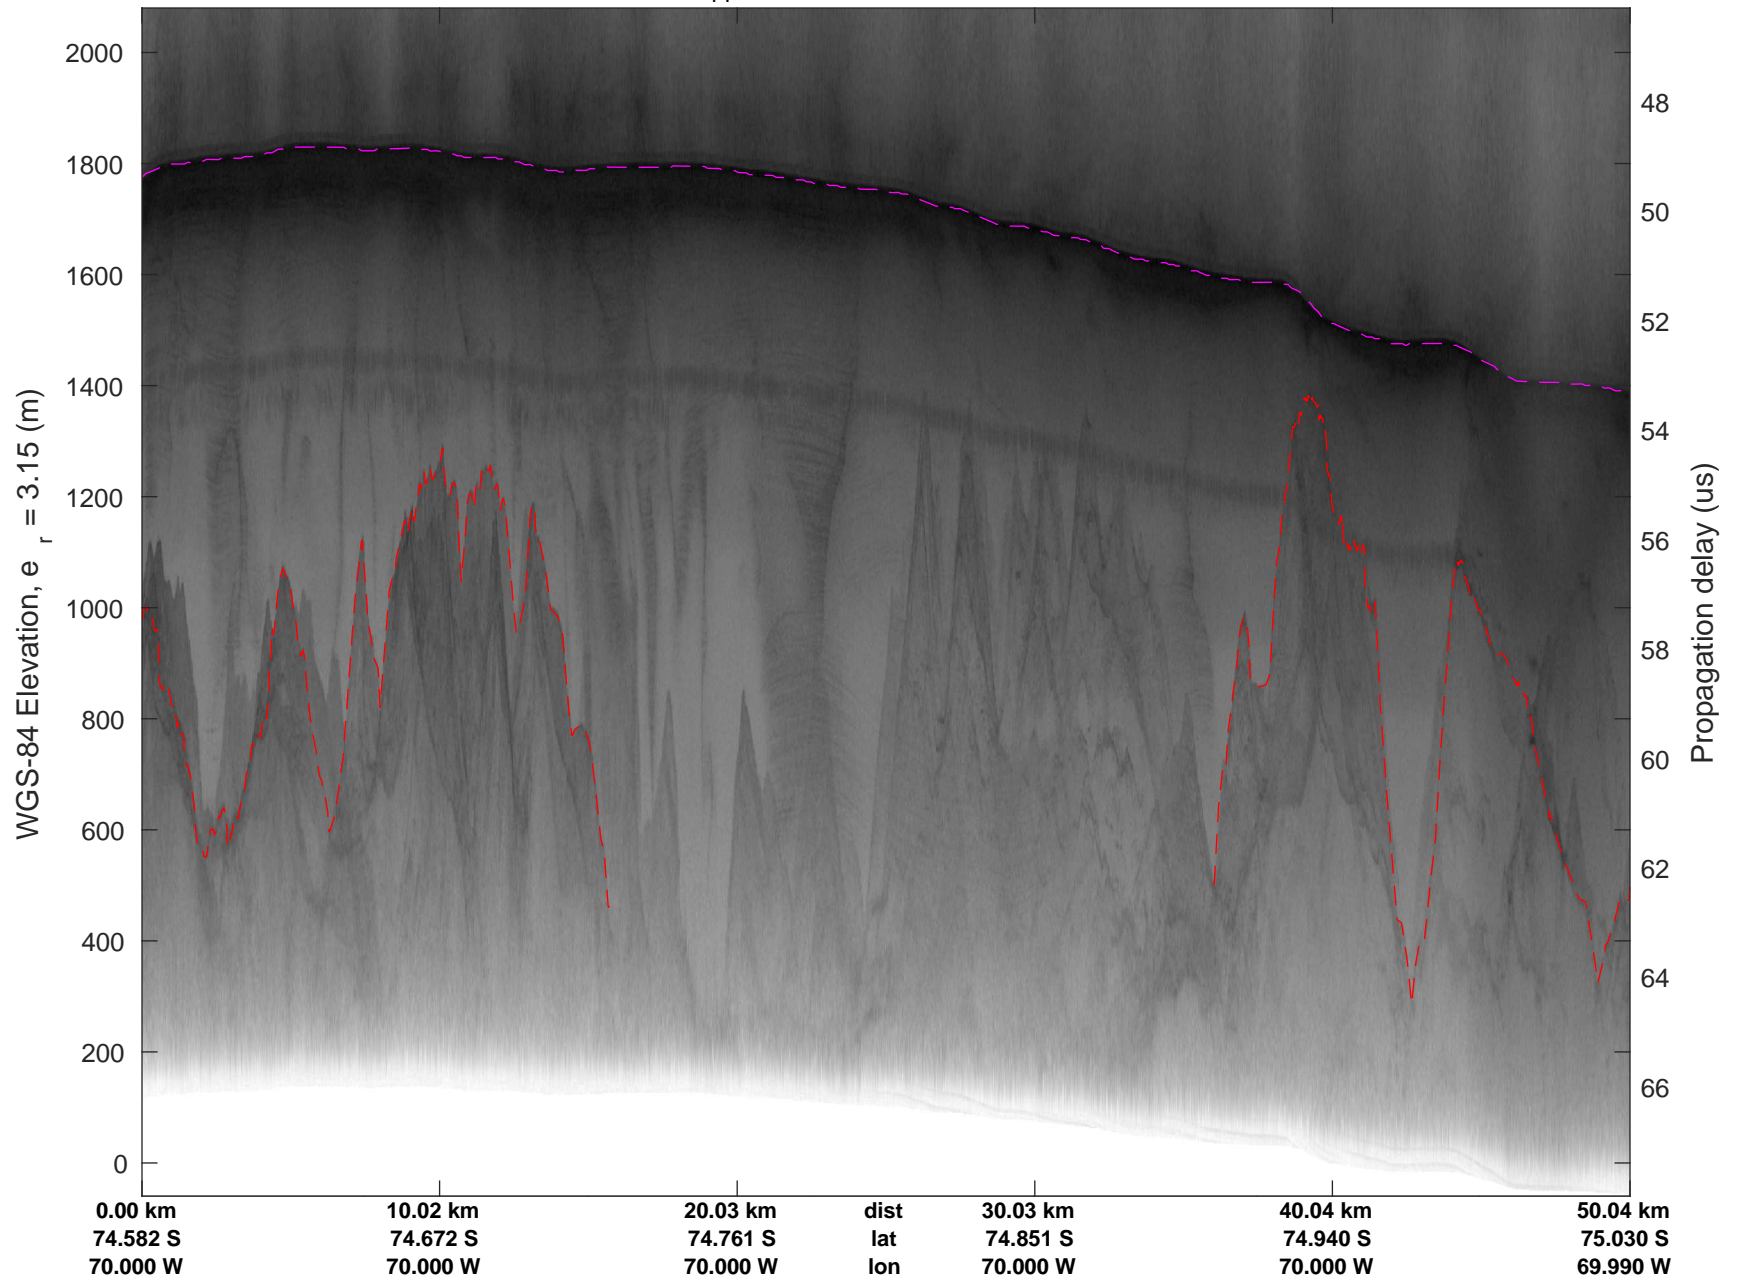

rds 2016_Antarctica_DC8: "Foundation Support Force 5" 20161025_03_001: 15:49:53.7 to 15:53:17.7 GPS

rds 2016_Antarctica_DC8: "Foundation Support Force 5" 20161025_03_001: 15:49:53.7 to 15:53:17.7 GPS

rds 2016_Antarctica_DC8: "Foundation Support Force 5" 20161025_03_002: 15:53:17.8 to 15:56:39.6 GPS

rds 2016_Antarctica_DC8: "Foundation Support Force 5" 20161025_03_002: 15:53:17.8 to 15:56:39.6 GPS

rds 2016_Antarctica_DC8: "Foundation Support Force 5" 20161025_03_003: 15:56:39.7 to 16:00:00.3 GPS

rds 2016_Antarctica_DC8: "Foundation Support Force 5" 20161025_03_003: 15:56:39.7 to 16:00:00.3 GPS

rds 2016_Antarctica_DC8: "Foundation Support Force 5" 20161025_03_004: 16:00:00.5 to 16:03:20.2 GPS

rds 2016_Antarctica_DC8: "Foundation Support Force 5" 20161025_03_004: 16:00:00.5 to 16:03:20.2 GPS

rds 2016_Antarctica_DC8: "Foundation Support Force 5" 20161025_03_005: 16:03:20.3 to 16:06:38.4 GPS