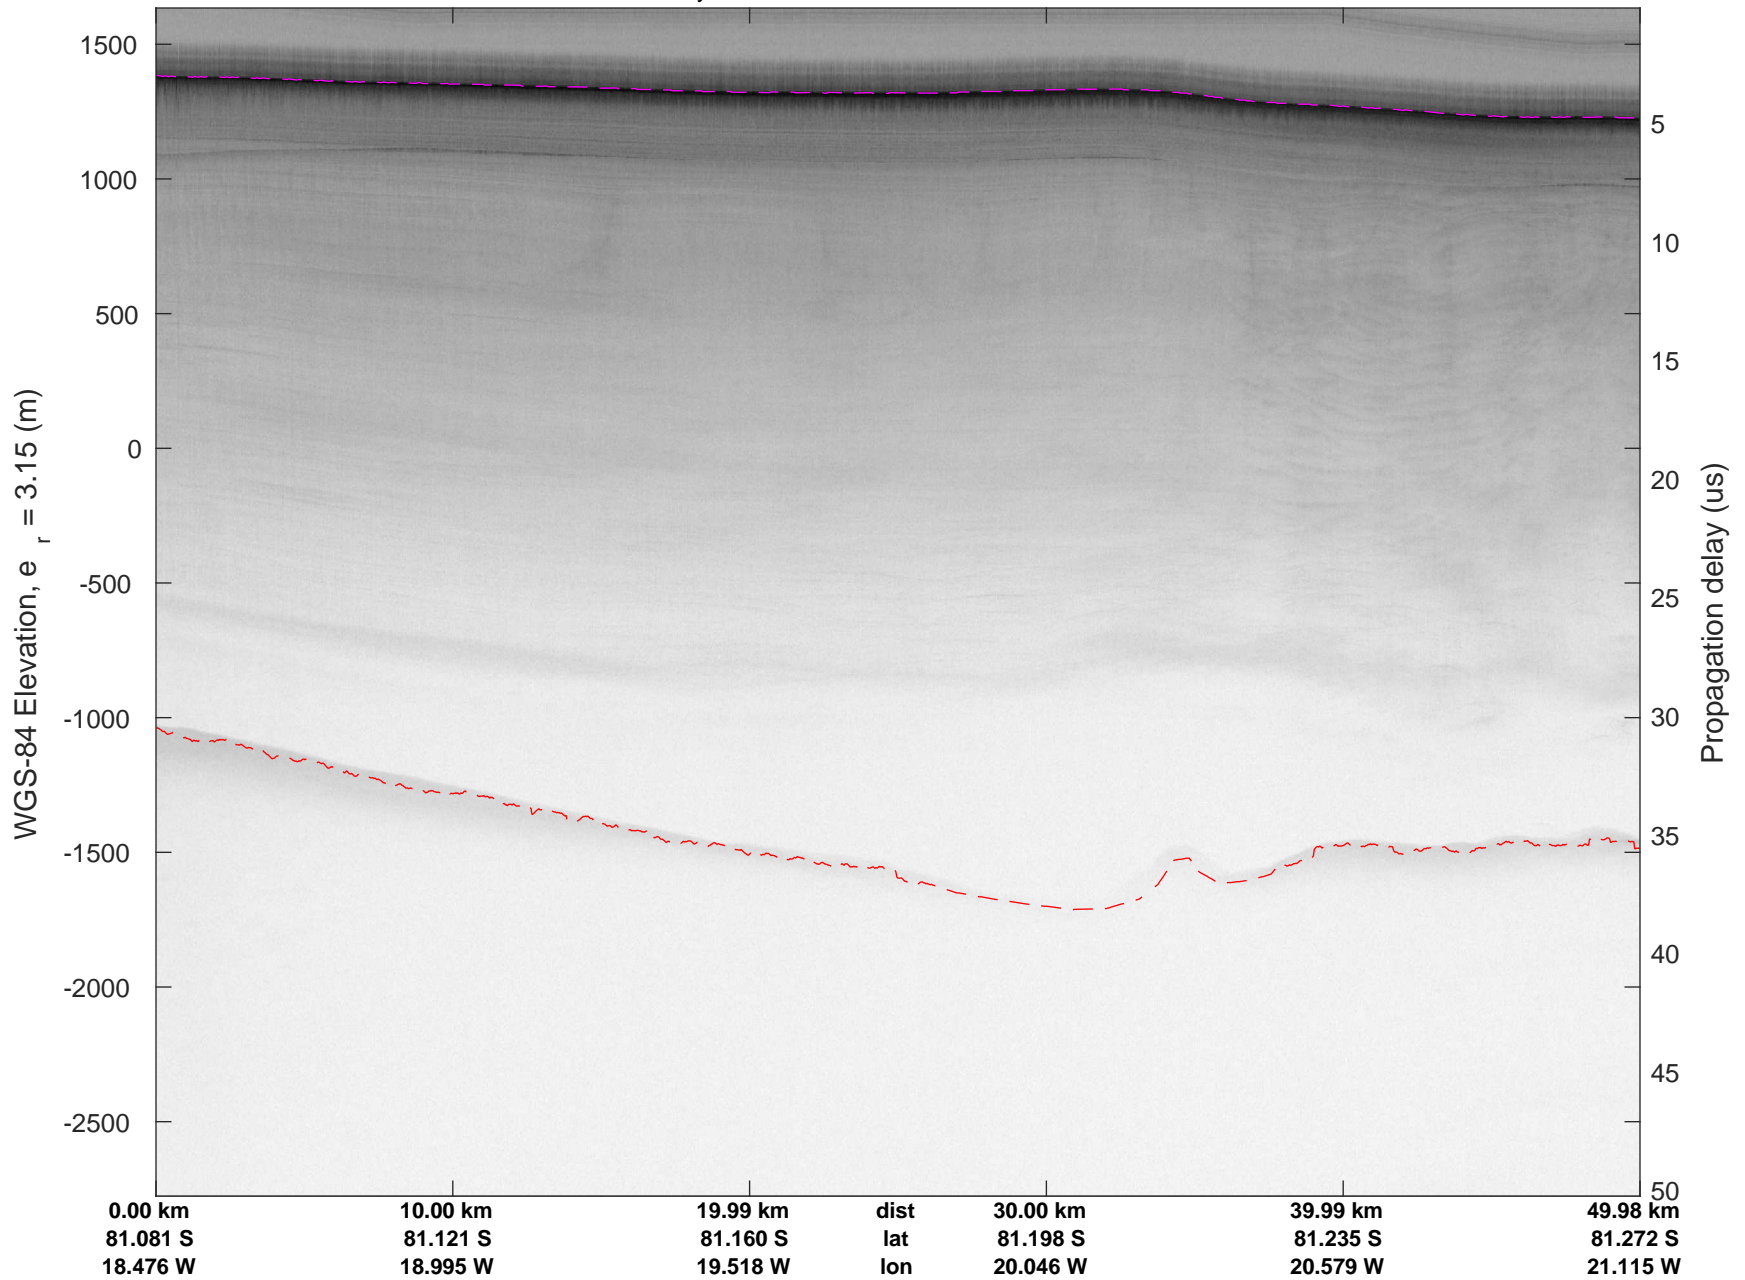

rds 2016\_Antarctica\_DC8: "Recovery Channel 01" 20161024\_05\_029: 19:54:08.3 to 20:00:45.4 GPS

rds 2016\_Antarctica\_DC8: "Recovery Channel 01" 20161024\_05\_030: 20:00:45.7 to 20:06:59.6 GPS

rds 2016\_Antarctica\_DC8: "Recovery Channel 01" 20161024\_05\_030: 20:00:45.7 to 20:06:59.6 GPS