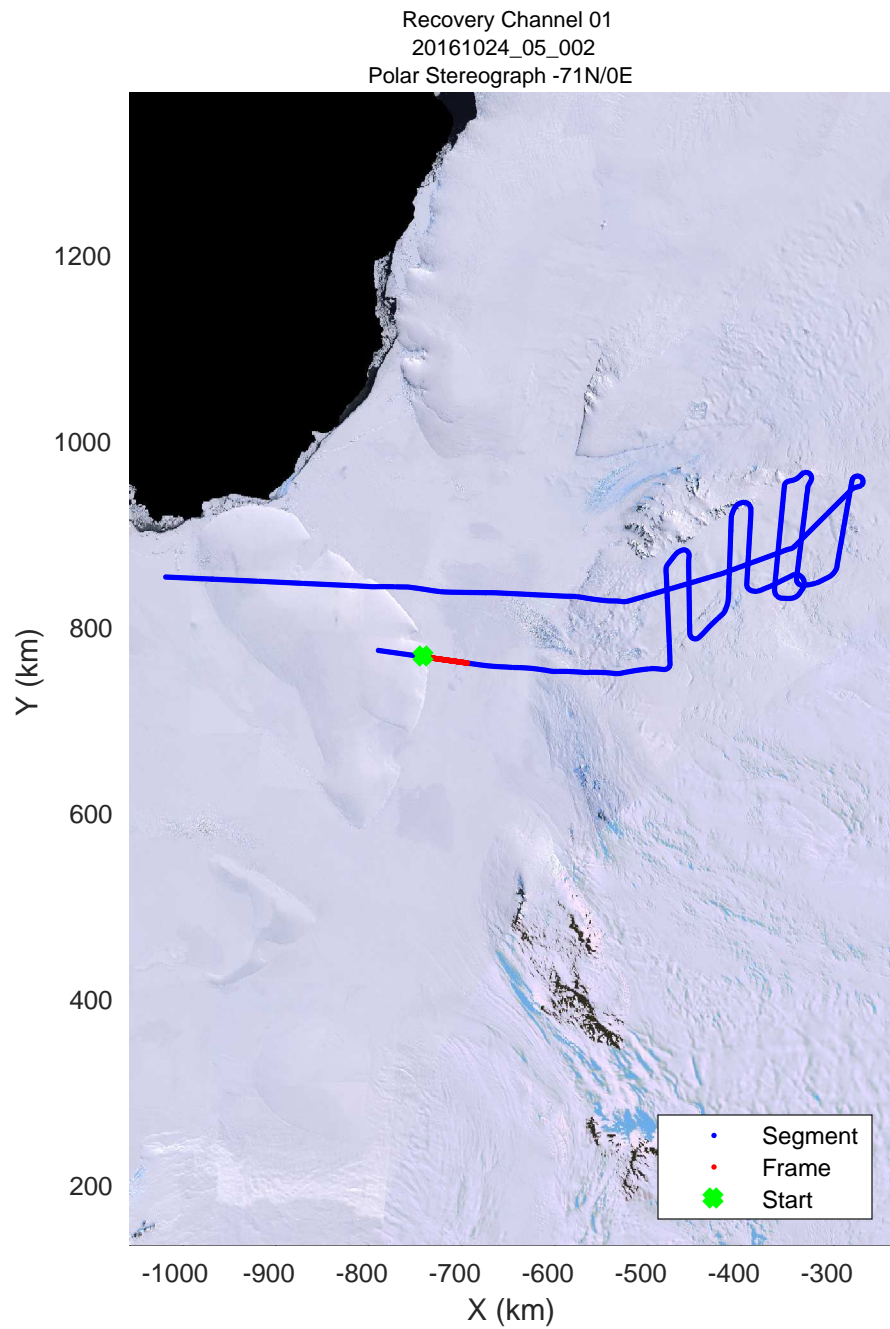

rds 2016\_Antarctica\_DC8: "Recovery Channel 01" 20161024\_05\_001: 17:09:42.6 to 17:13:29.9 GPS

rds 2016\_Antarctica\_DC8: "Recovery Channel 01" 20161024\_05\_001: 17:09:42.6 to 17:13:29.9 GPS

rds 2016\_Antarctica\_DC8: "Recovery Channel 01" 20161024\_05\_002: 17:13:30.1 to 17:17:21.7 GPS