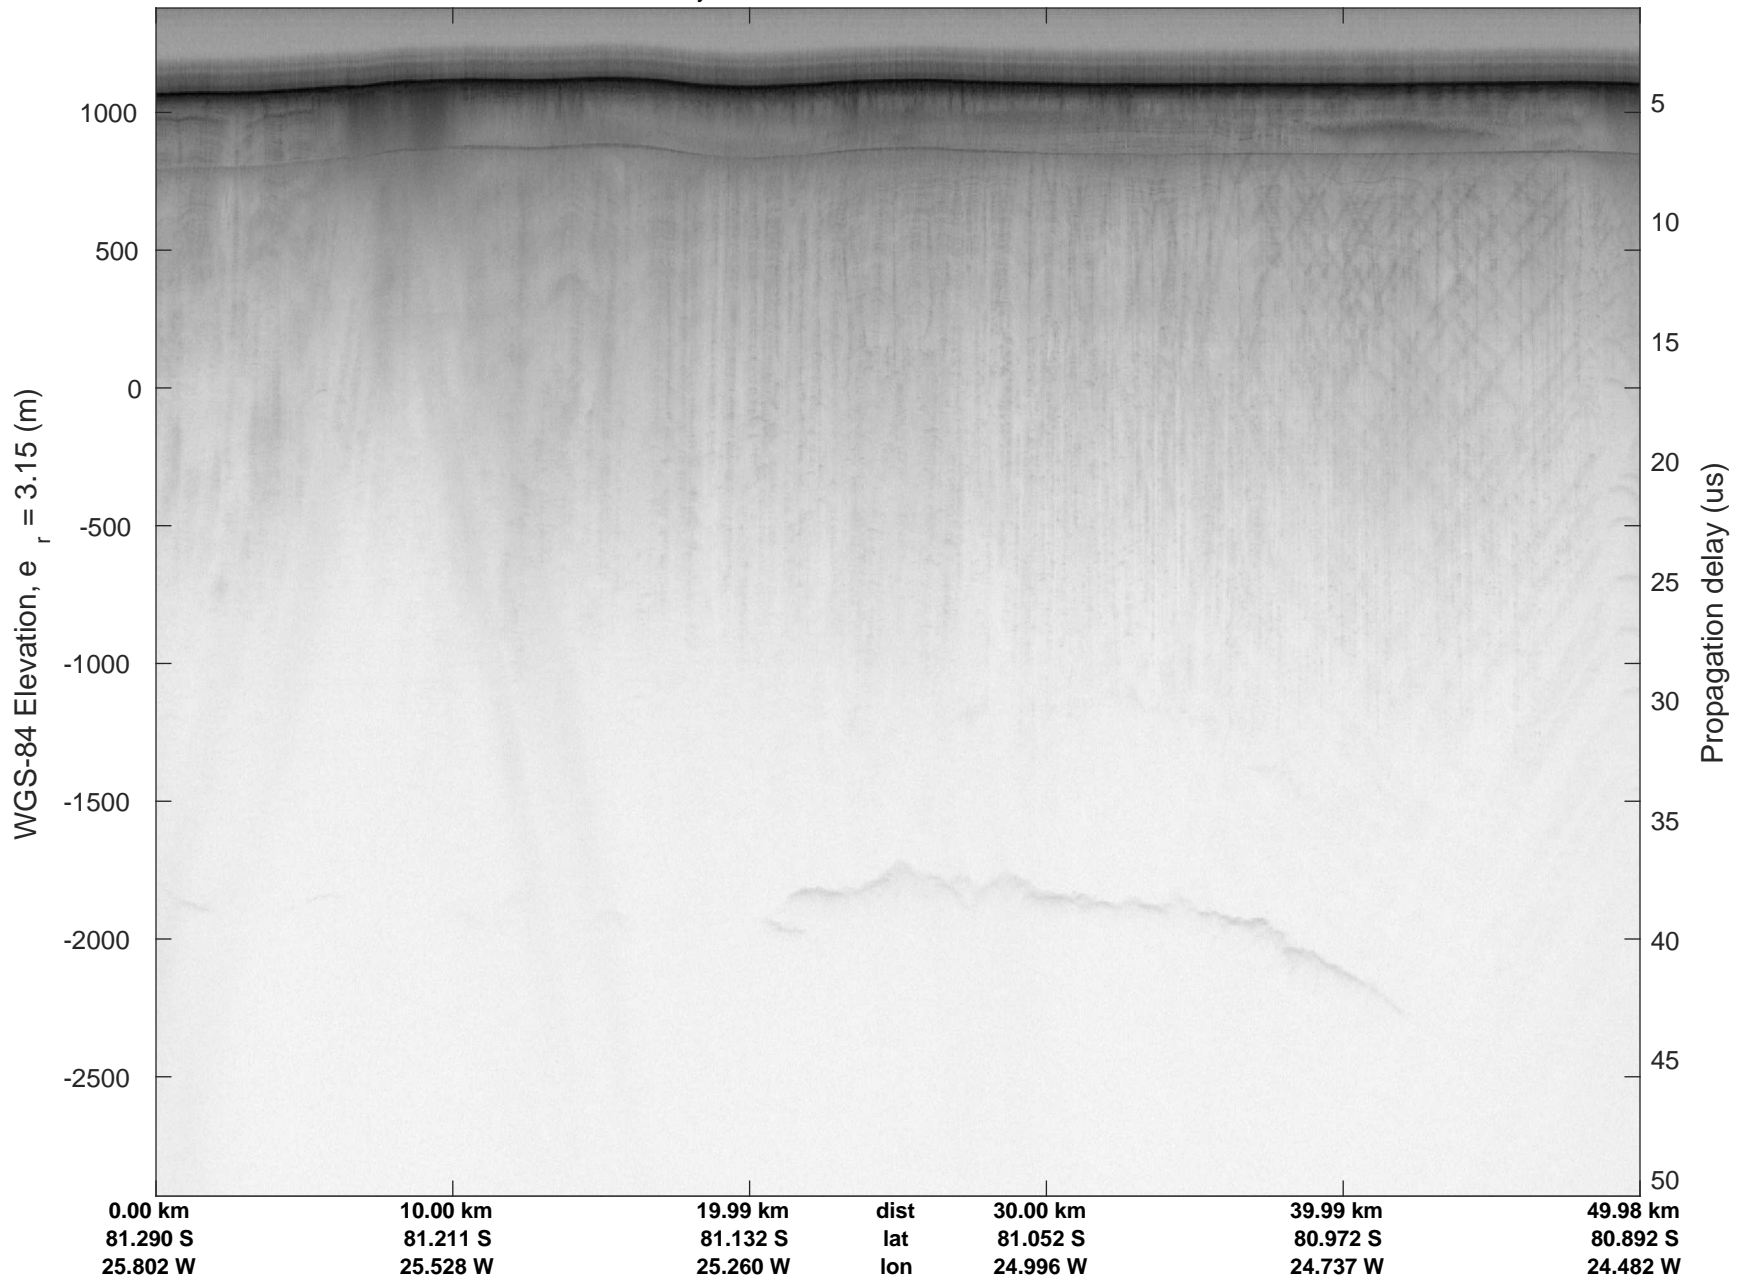

rds 2016_Antarctica_DC8: "Recovery Channel 01" 20161024_05_014: 18:19:42.3 to 18:26:07.6 GPS