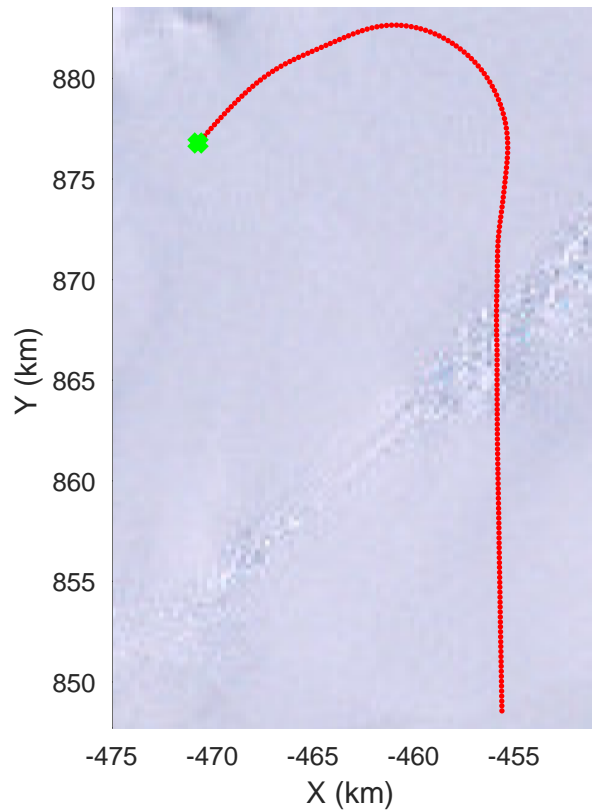

rds 2016\_Antarctica\_DC8: "Recovery Channel 01" 20161024\_05\_008: 17:40:54.2 to 17:47:21.1 GPS

rds 2016\_Antarctica\_DC8: "Recovery Channel 01" 20161024\_05\_009: 17:47:21.4 to 17:53:44.0 GPS

rds 2016\_Antarctica\_DC8: "Recovery Channel 01" 20161024\_05\_009: 17:47:21.4 to 17:53:44.0 GPS