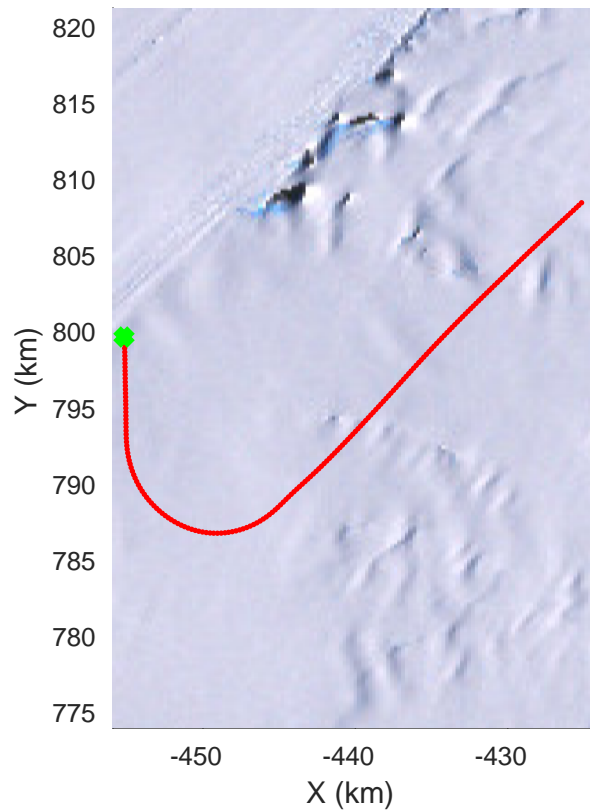

Recovery Channel 01
20161024_05_012
Polar Stereograph -71N/0E