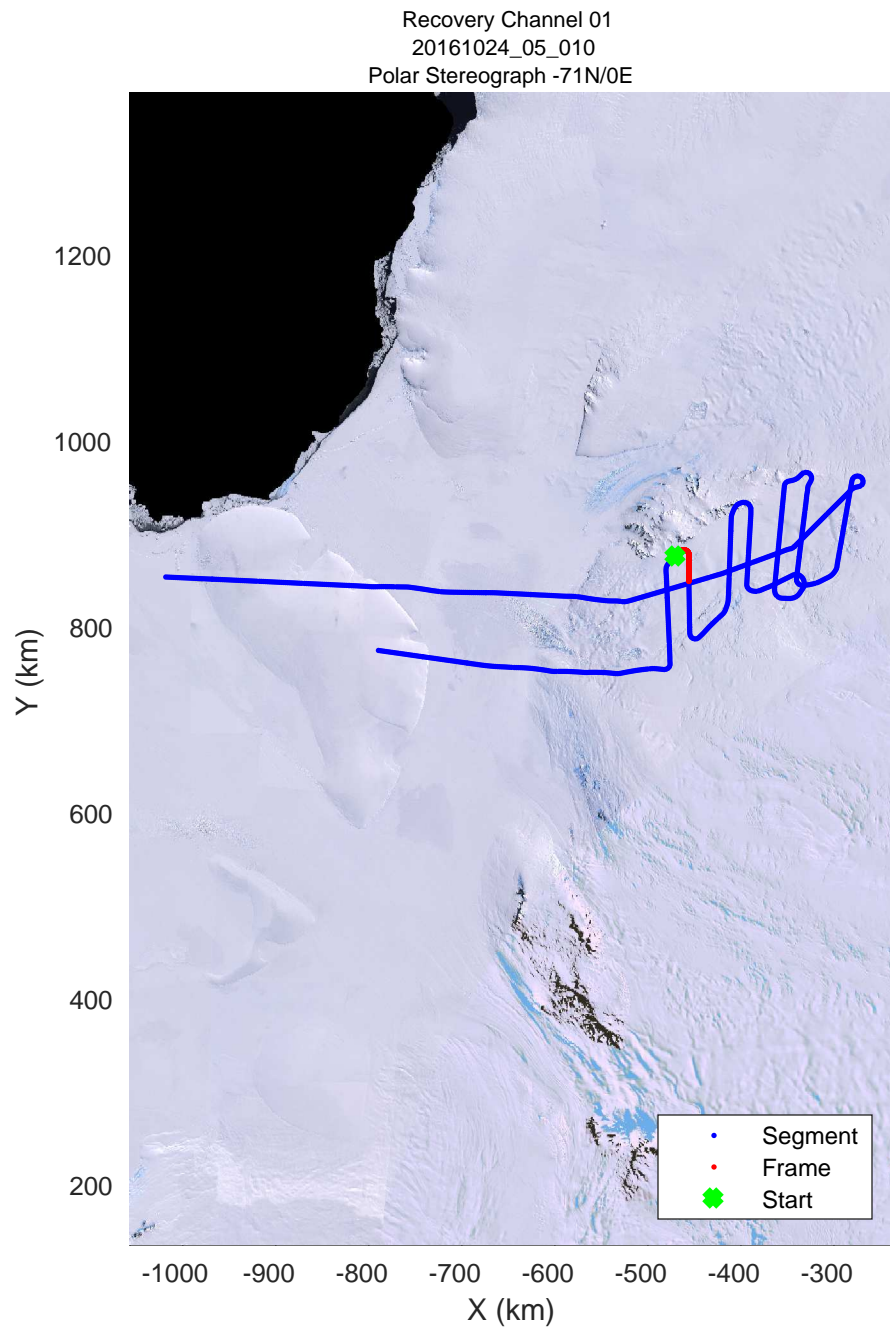

rds 2016\_Antarctica\_DC8: "Recovery Channel 01" 20161024\_05\_008: 17:40:54.2 to 17:47:21.1 GPS

rds 2016\_Antarctica\_DC8: "Recovery Channel 01" 20161024\_05\_009: 17:47:21.4 to 17:53:44.0 GPS

rds 2016\_Antarctica\_DC8: "Recovery Channel 01" 20161024\_05\_009: 17:47:21.4 to 17:53:44.0 GPS