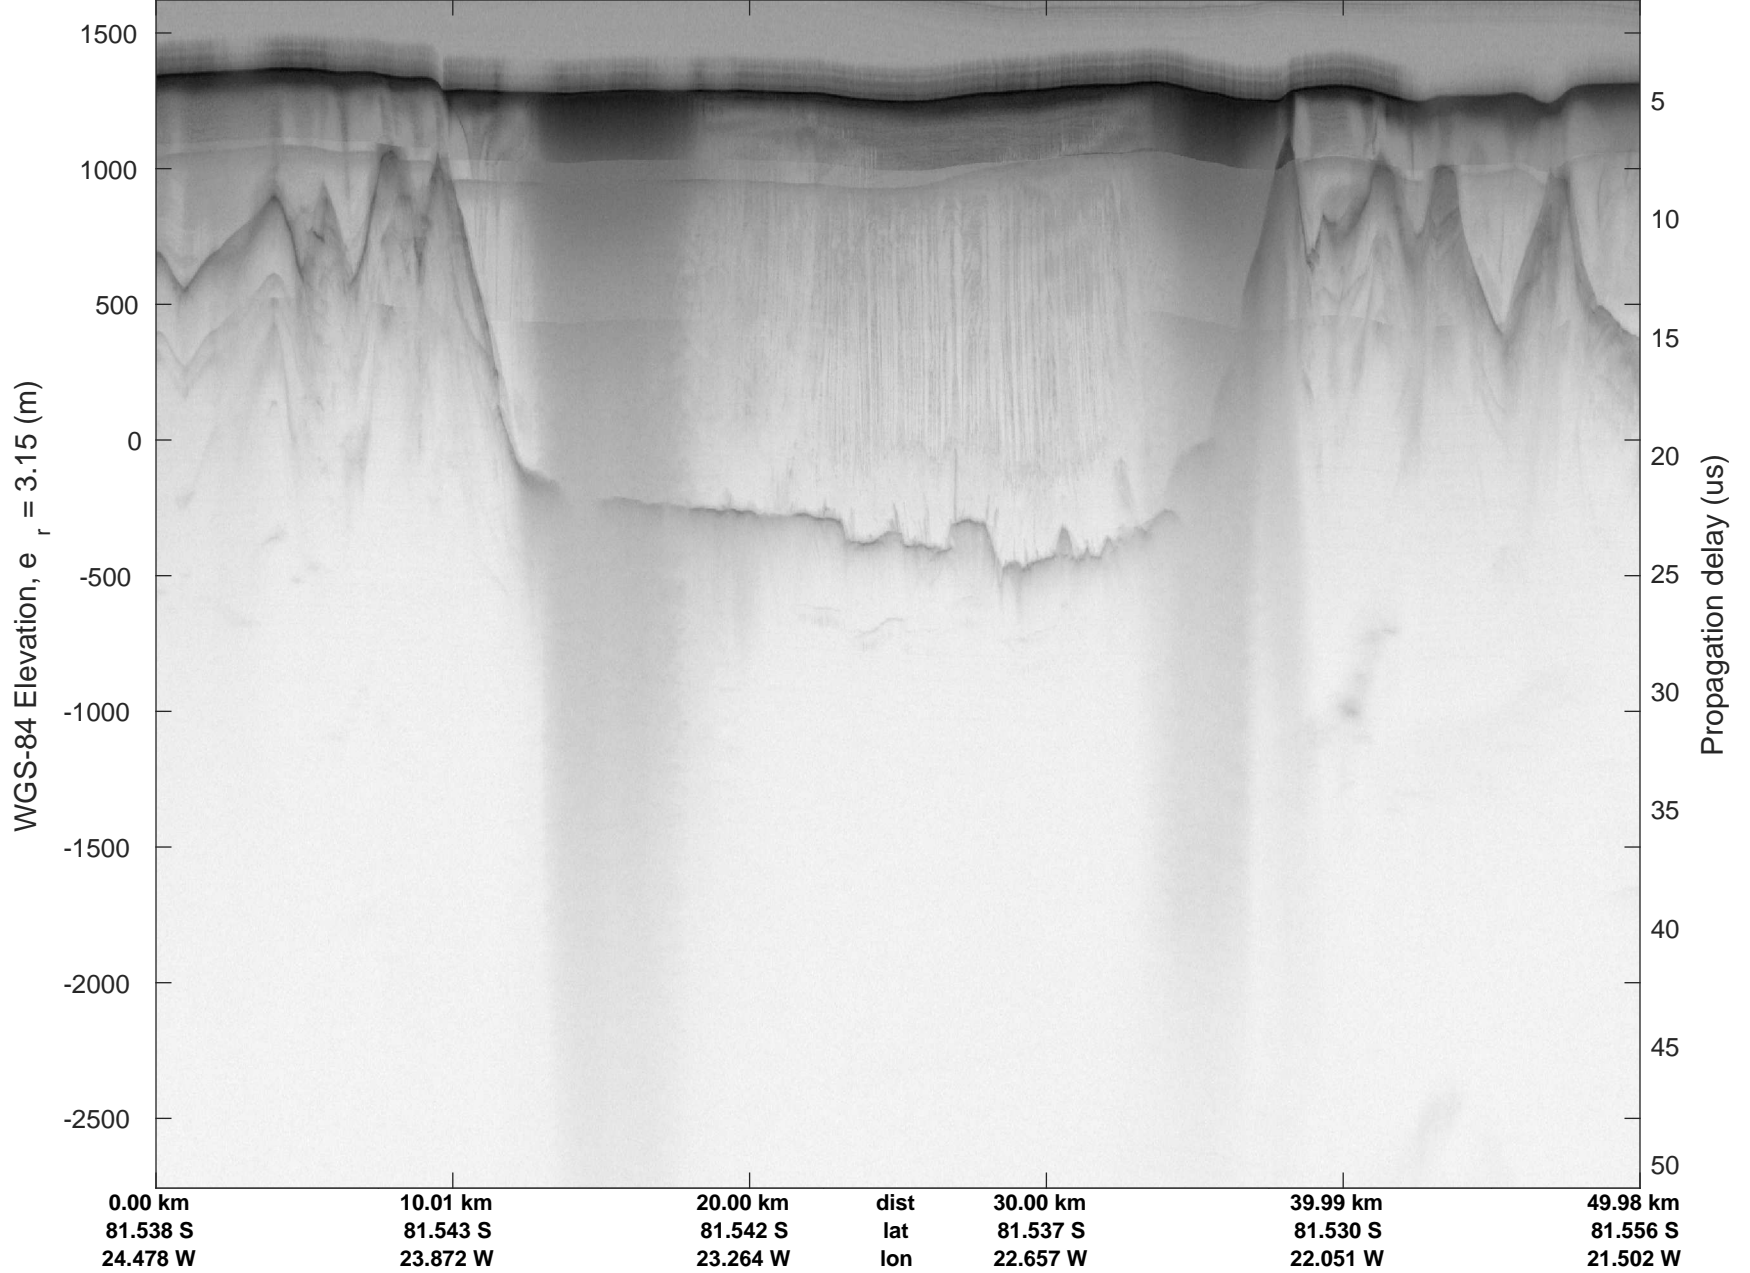

rds 2016\_Antarctica\_DC8: "Recovery Channel 01" 20161024\_05\_017: 18:38:36.0 to 18:45:20.7 GPS

rds 2016\_Antarctica\_DC8: "Recovery Channel 01" 20161024\_05\_017: 18:38:36.0 to 18:45:20.7 GPS

rds 2016\_Antarctica\_DC8: "Recovery Channel 01" 20161024\_05\_018: 18:45:21.0 to 18:51:42.3 GPS