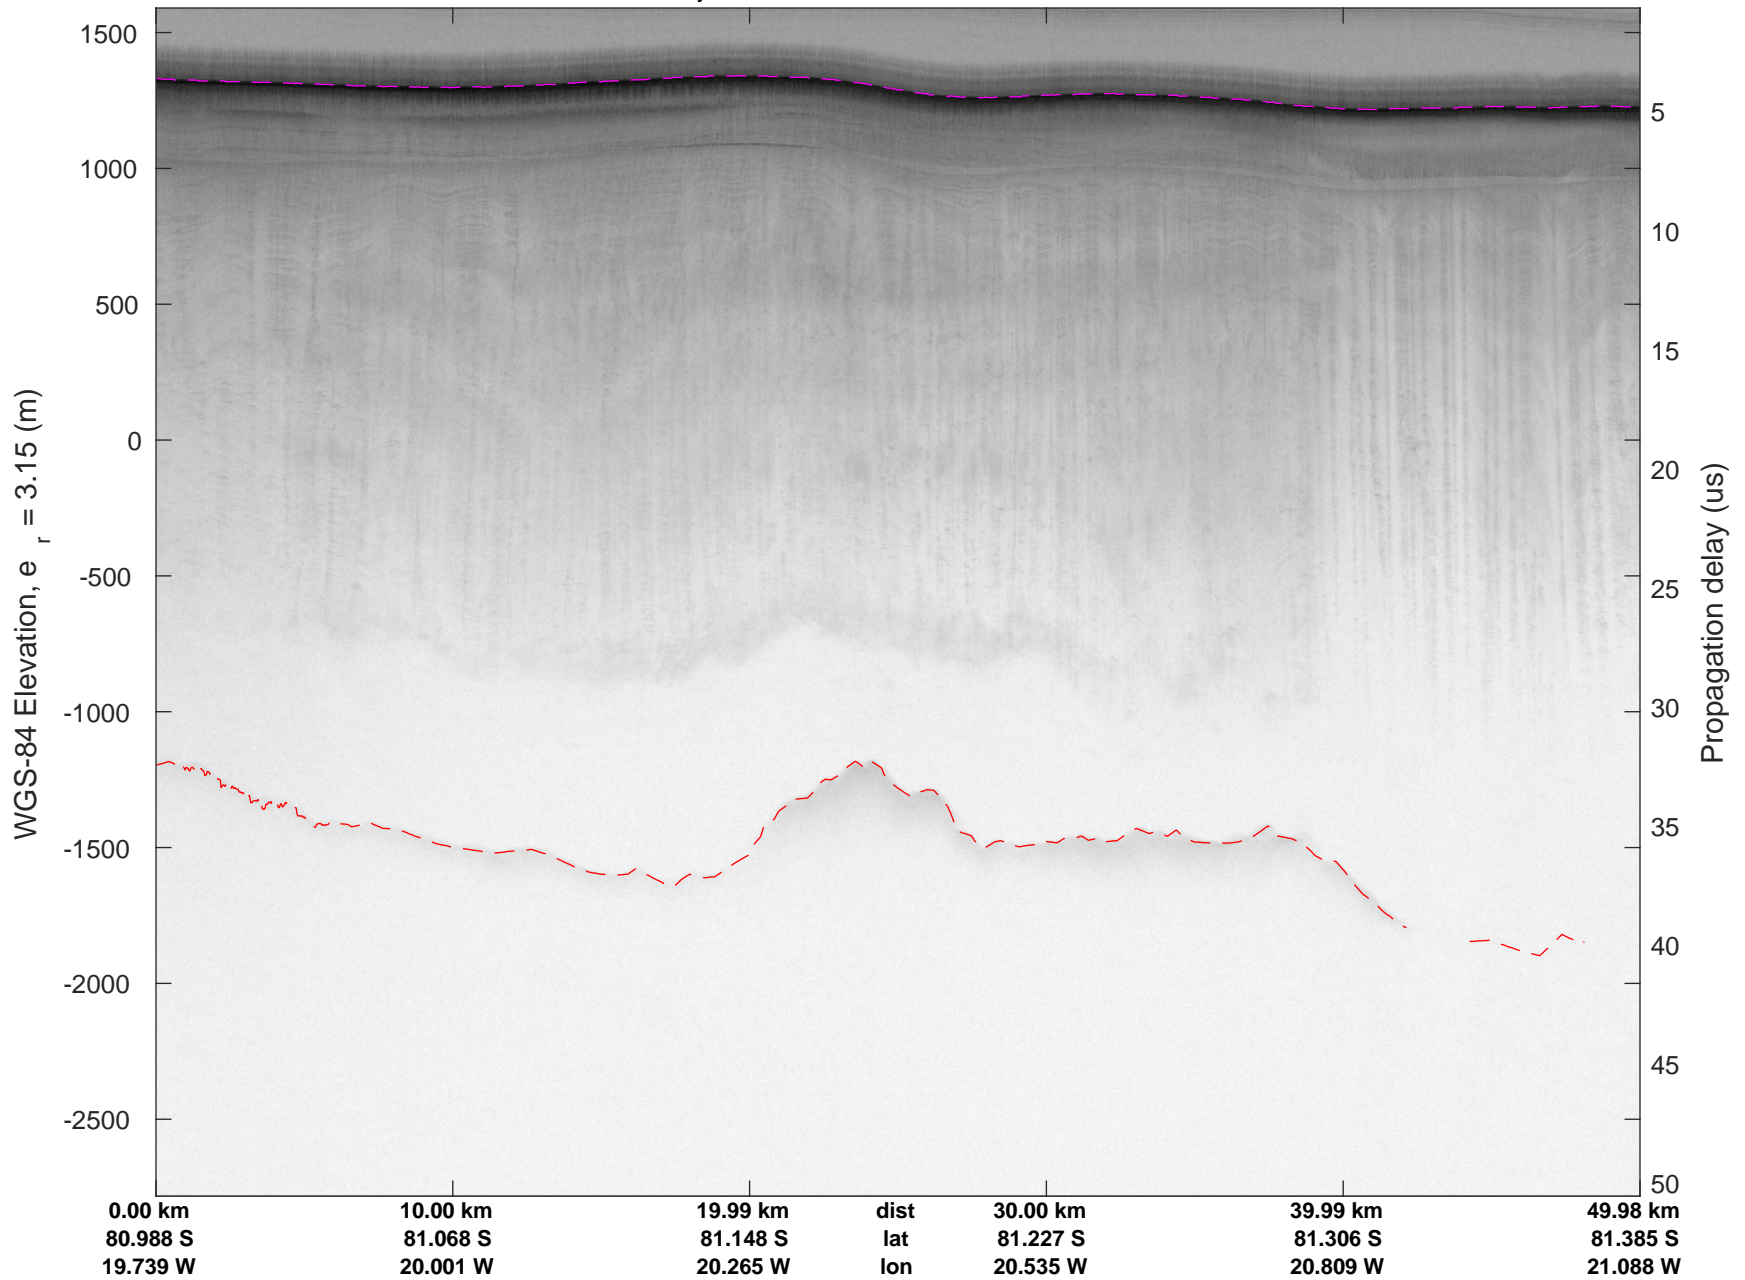

rds 2016\_Antarctica\_DC8: "Recovery Channel 01" 20161024\_05\_023: 19:16:25.0 to 19:23:00.1 GPS

rds 2016\_Antarctica\_DC8: "Recovery Channel 01" 20161024\_05\_024: 19:23:00.4 to 19:29:06.0 GPS

rds 2016\_Antarctica\_DC8: "Recovery Channel 01" 20161024\_05\_024: 19:23:00.4 to 19:29:06.0 GPS