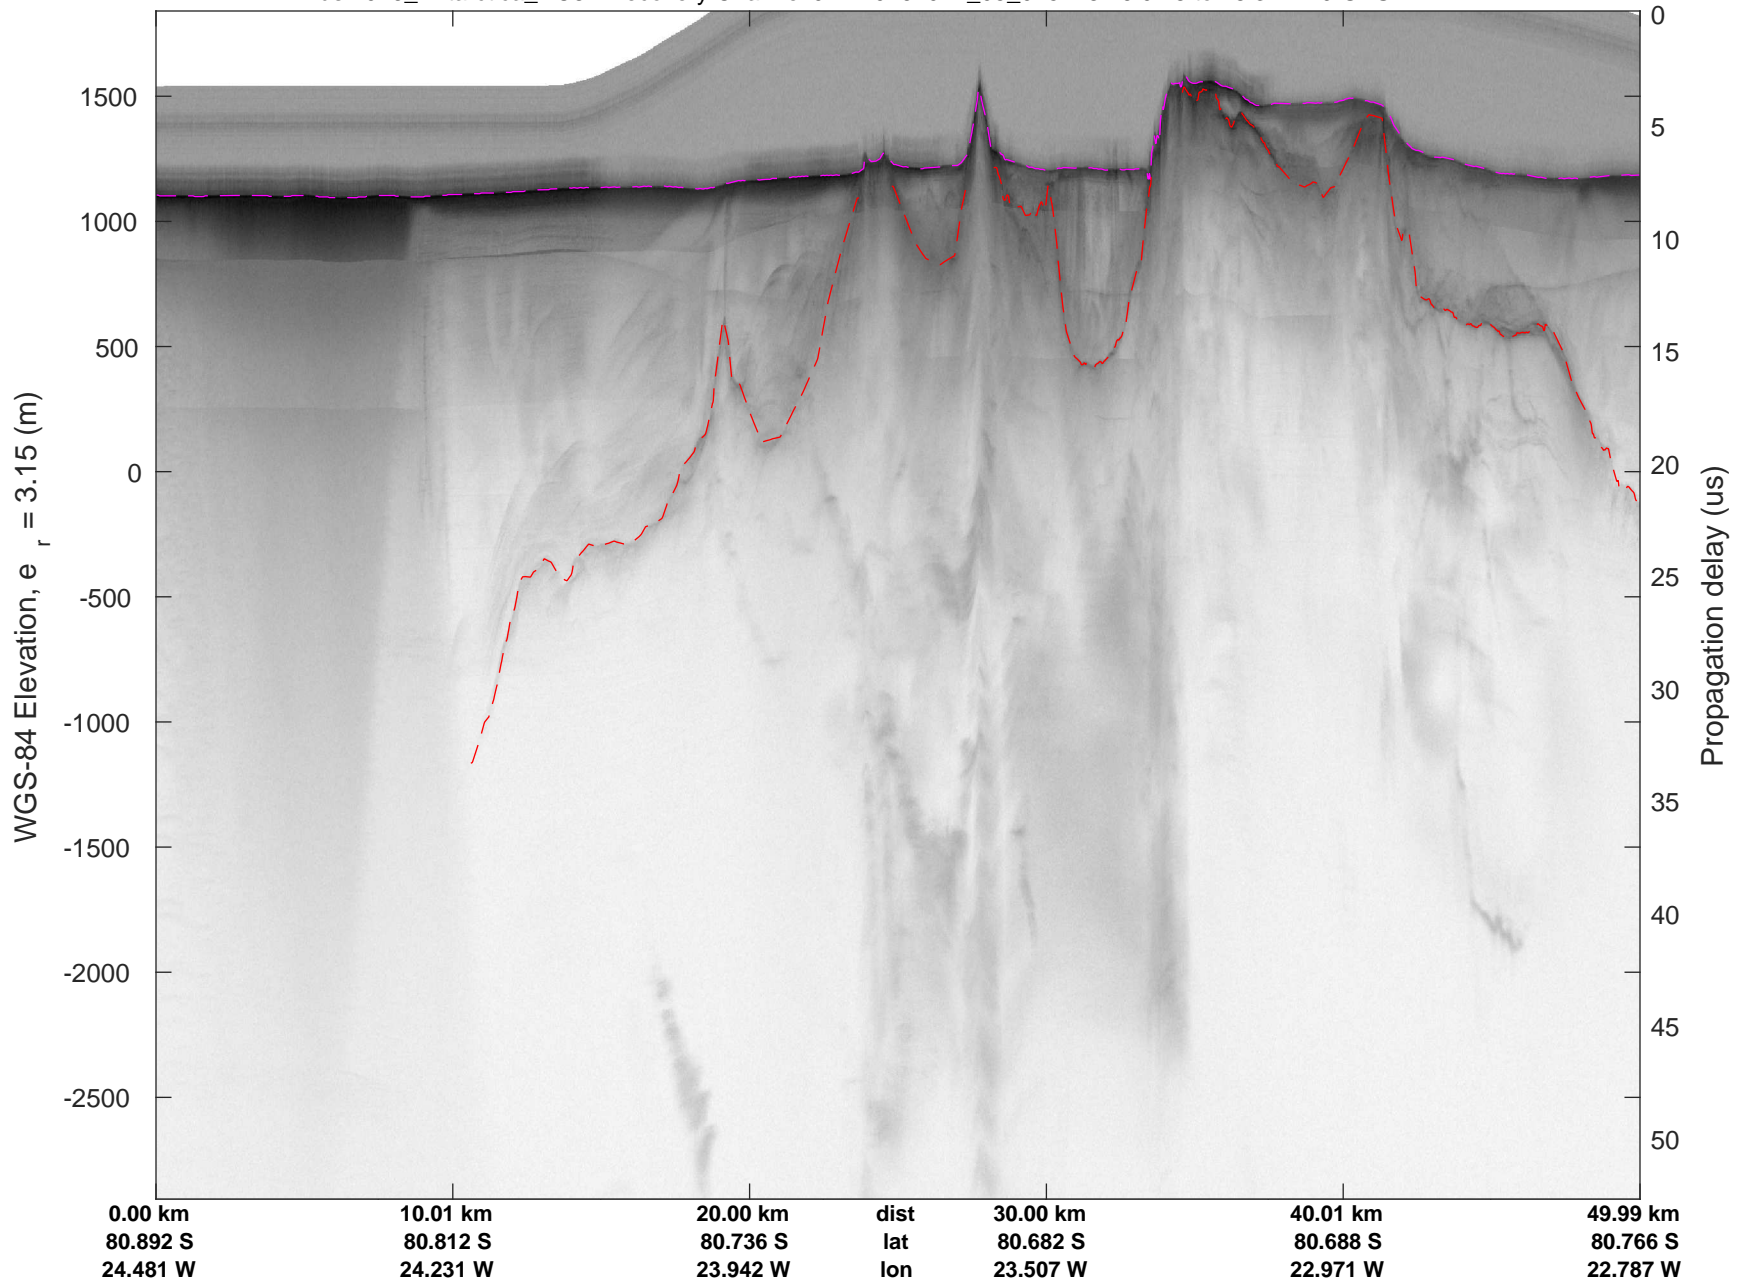

rds 2016_Antarctica_DC8: "Recovery Channel 01" 20161024_05_015: 18:26:07.8 to 18:32:17.9 GPS