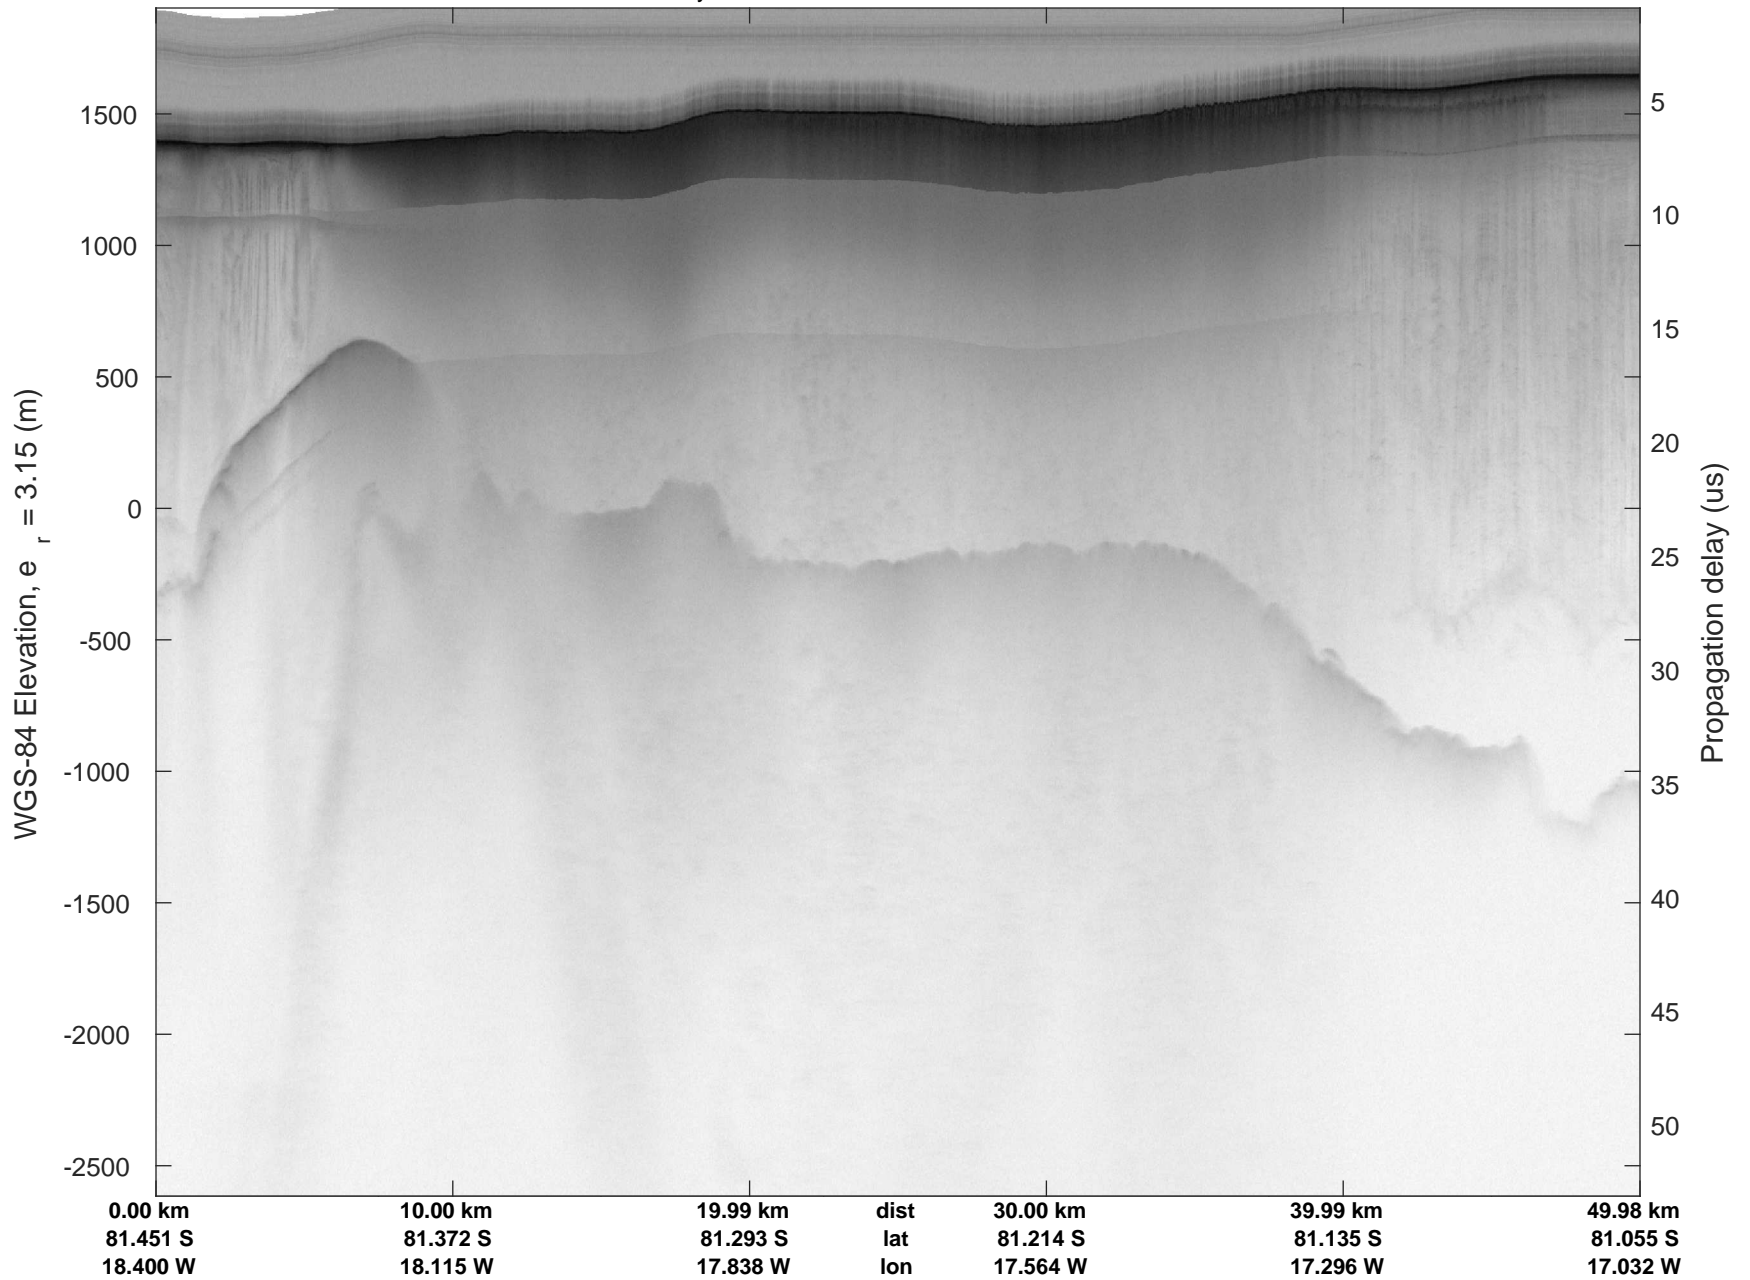

rds 2016_Antarctica_DC8: "Recovery Channel 01" 20161024_05_027: 19:41:42.5 to 19:47:53.2 GPS