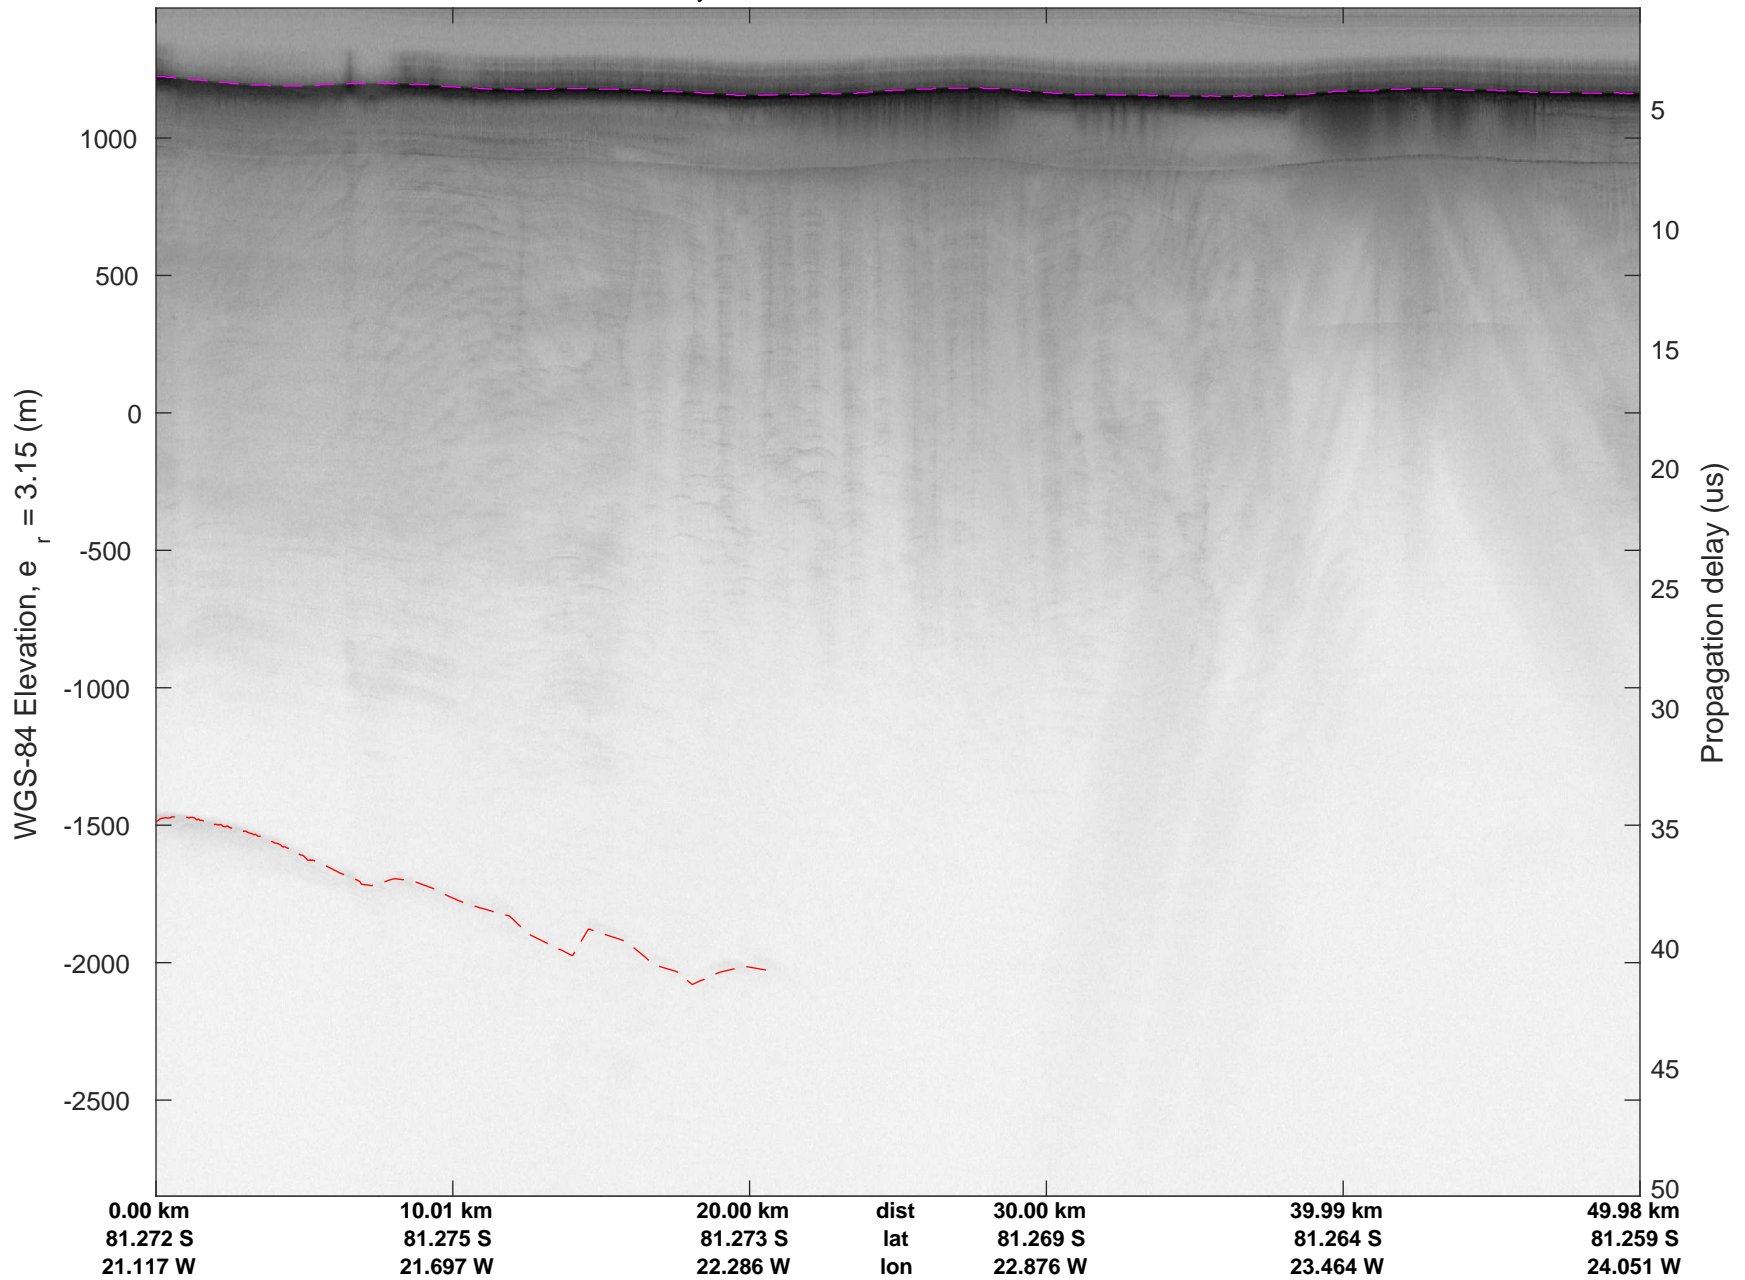

rds 2016_Antarctica_DC8: "Recovery Channel 01" 20161024_05_031: 20:06:59.8 to 20:13:04.6 GPS