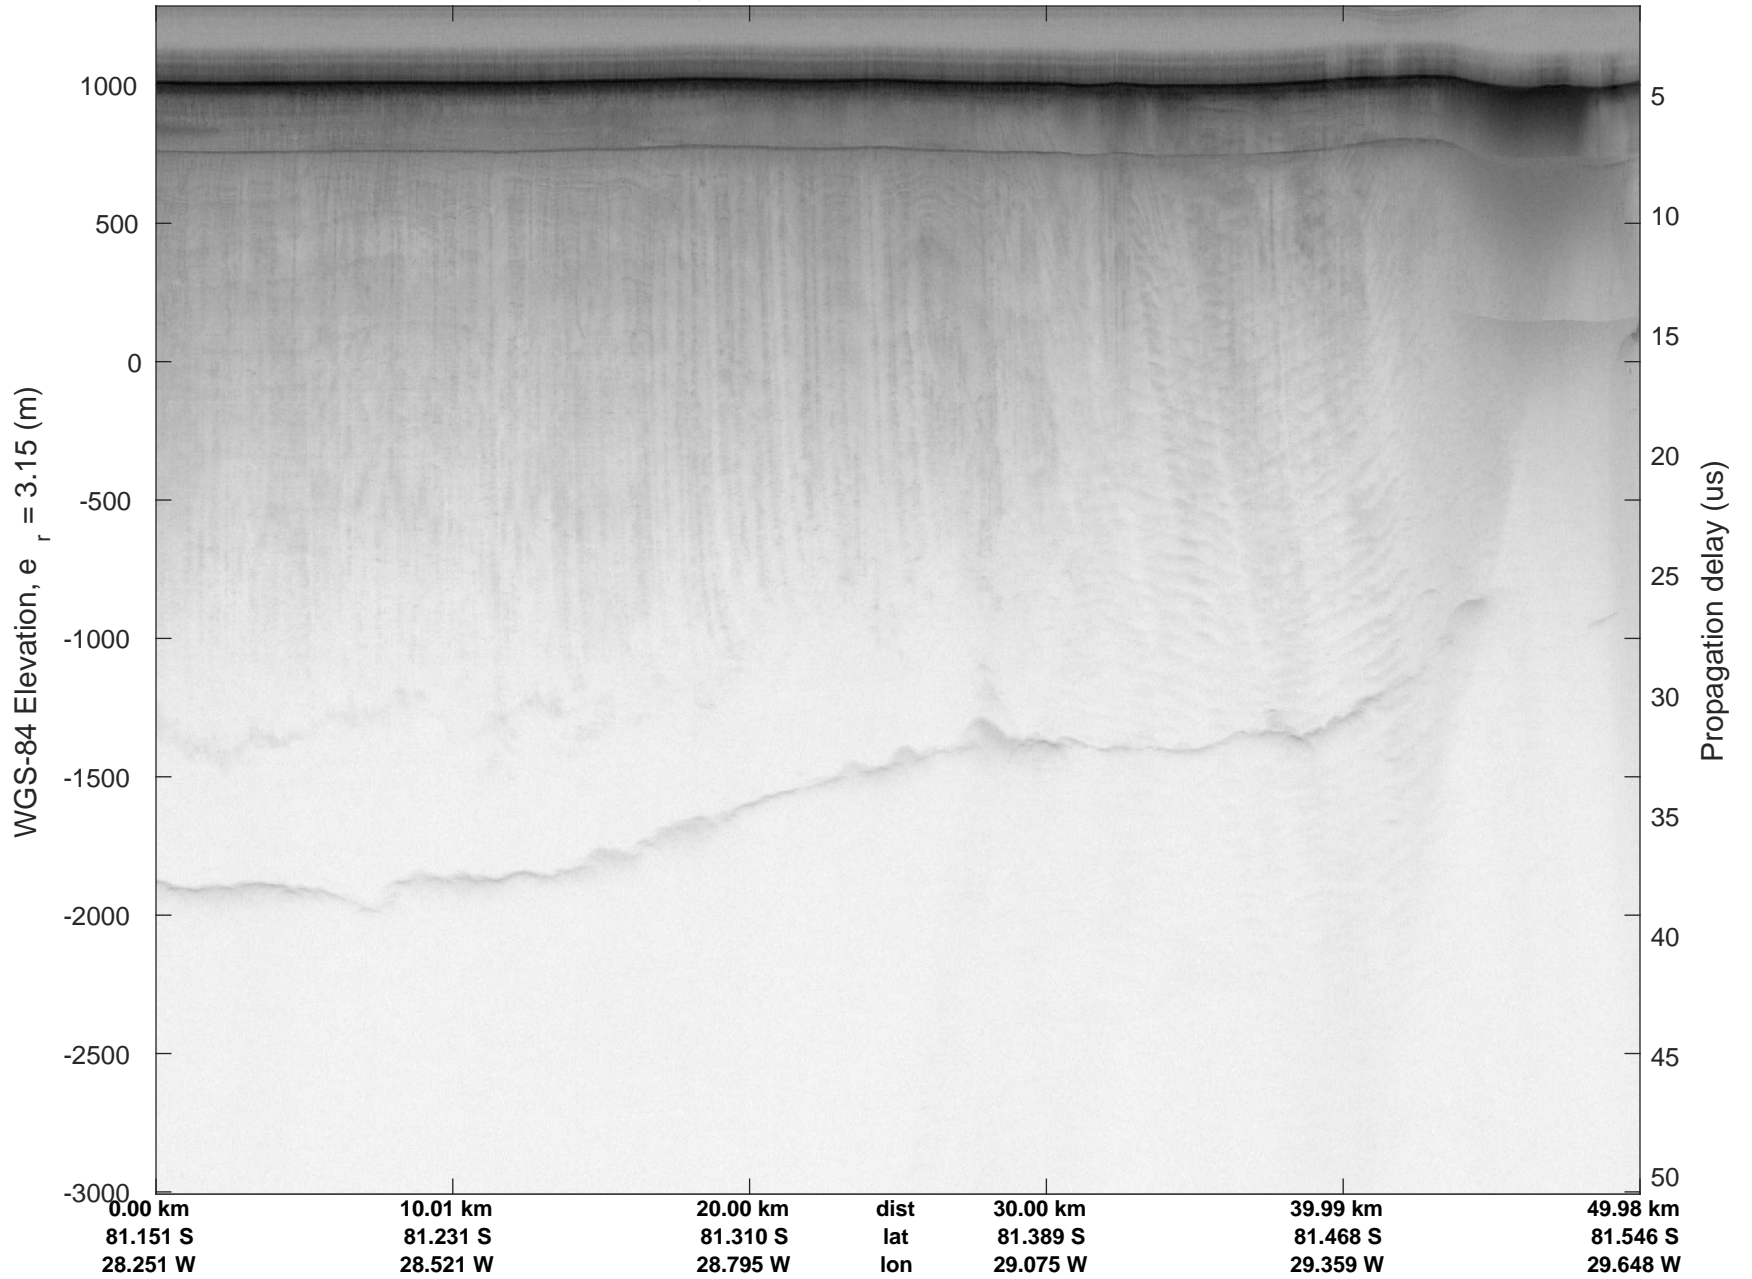

rds 2016\_Antarctica\_DC8: "Recovery Channel 01" 20161024\_05\_010: 17:53:44.2 to 17:59:59.1 GPS

rds 2016\_Antarctica\_DC8: "Recovery Channel 01" 20161024\_05\_010: 17:53:44.2 to 17:59:59.1 GPS

rds 2016\_Antarctica\_DC8: "Recovery Channel 01" 20161024\_05\_011: 17:59:59.4 to 18:06:16.9 GPS