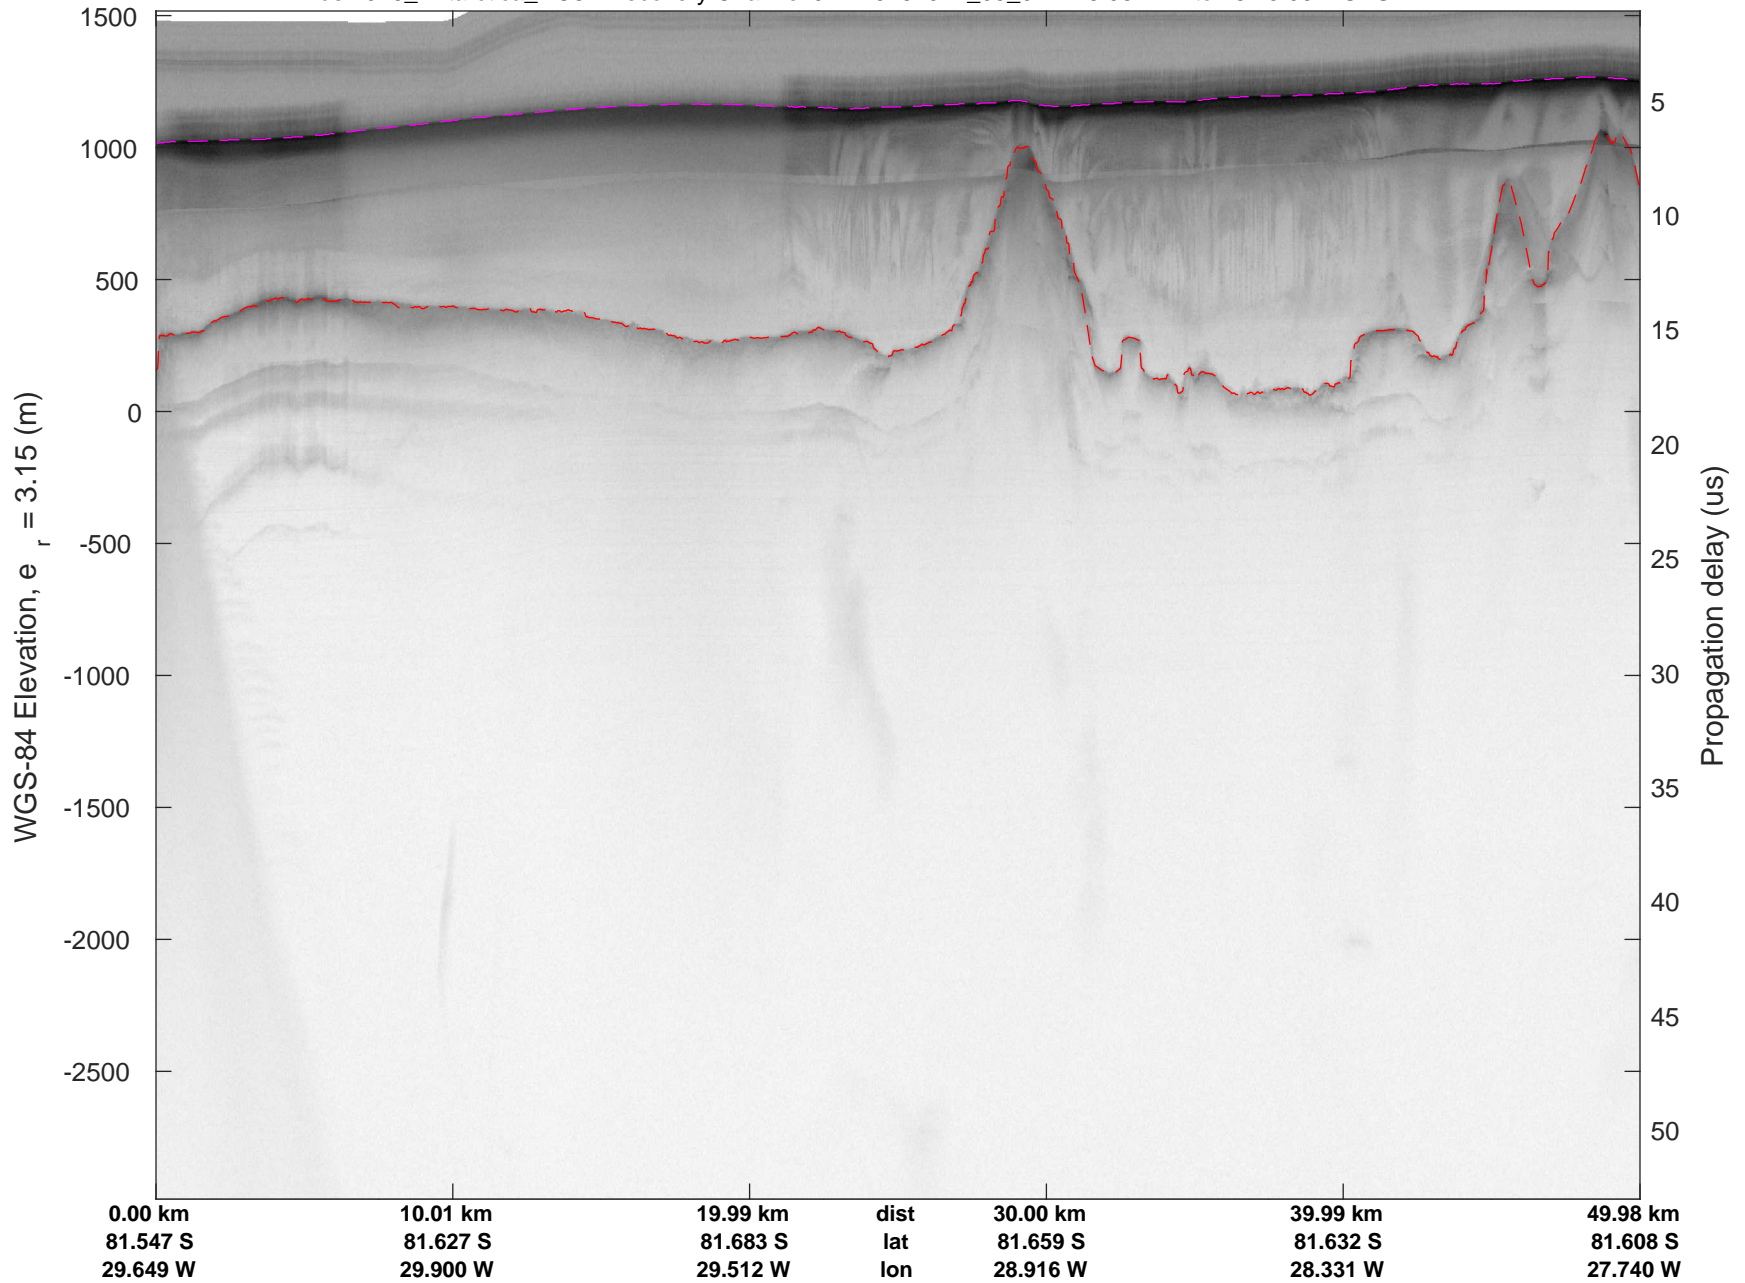

rds 2016_Antarctica_DC8: "Recovery Channel 01" 20161024_05_012: 18:06:17.1 to 18:13:06.1 GPS