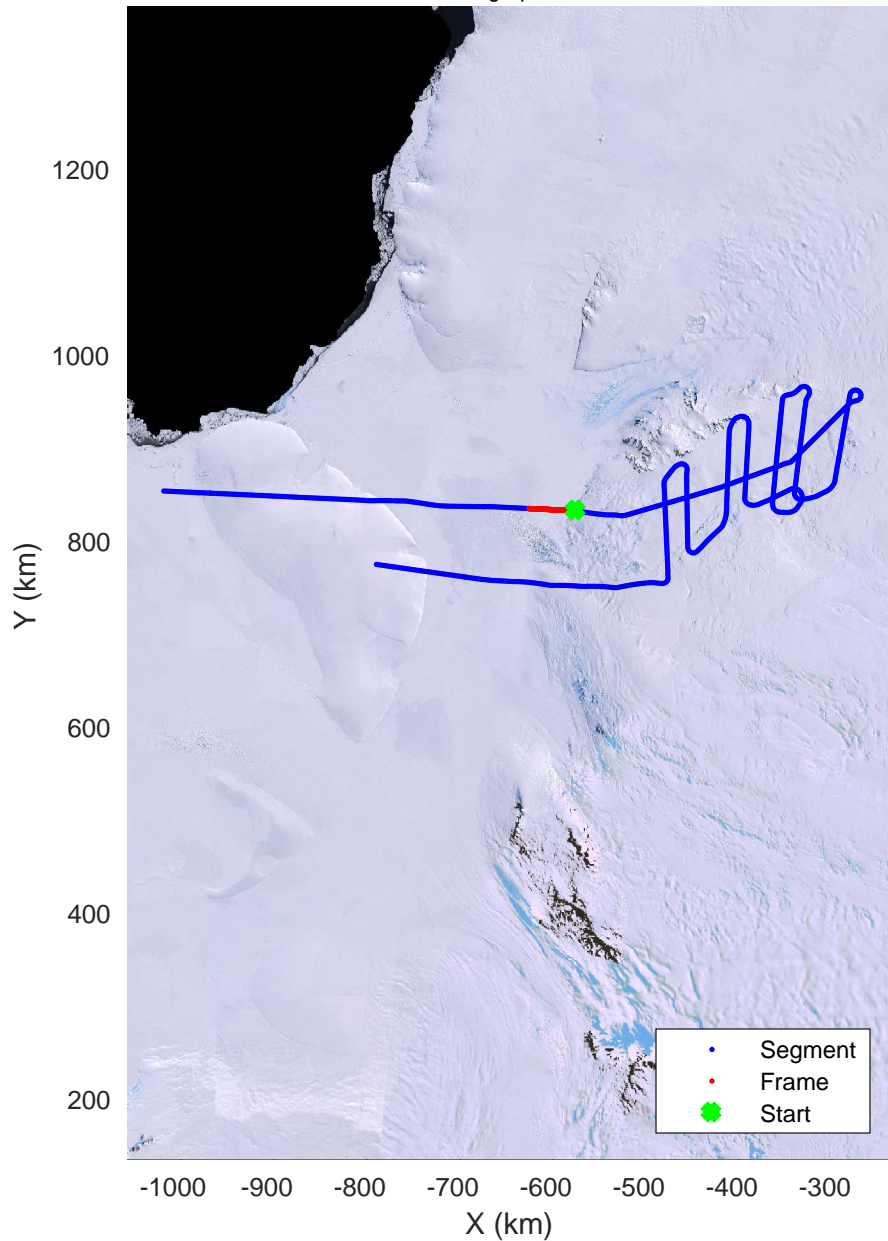

Recovery Channel 01
20161024_05_036
Polar Stereograph -71N/0E