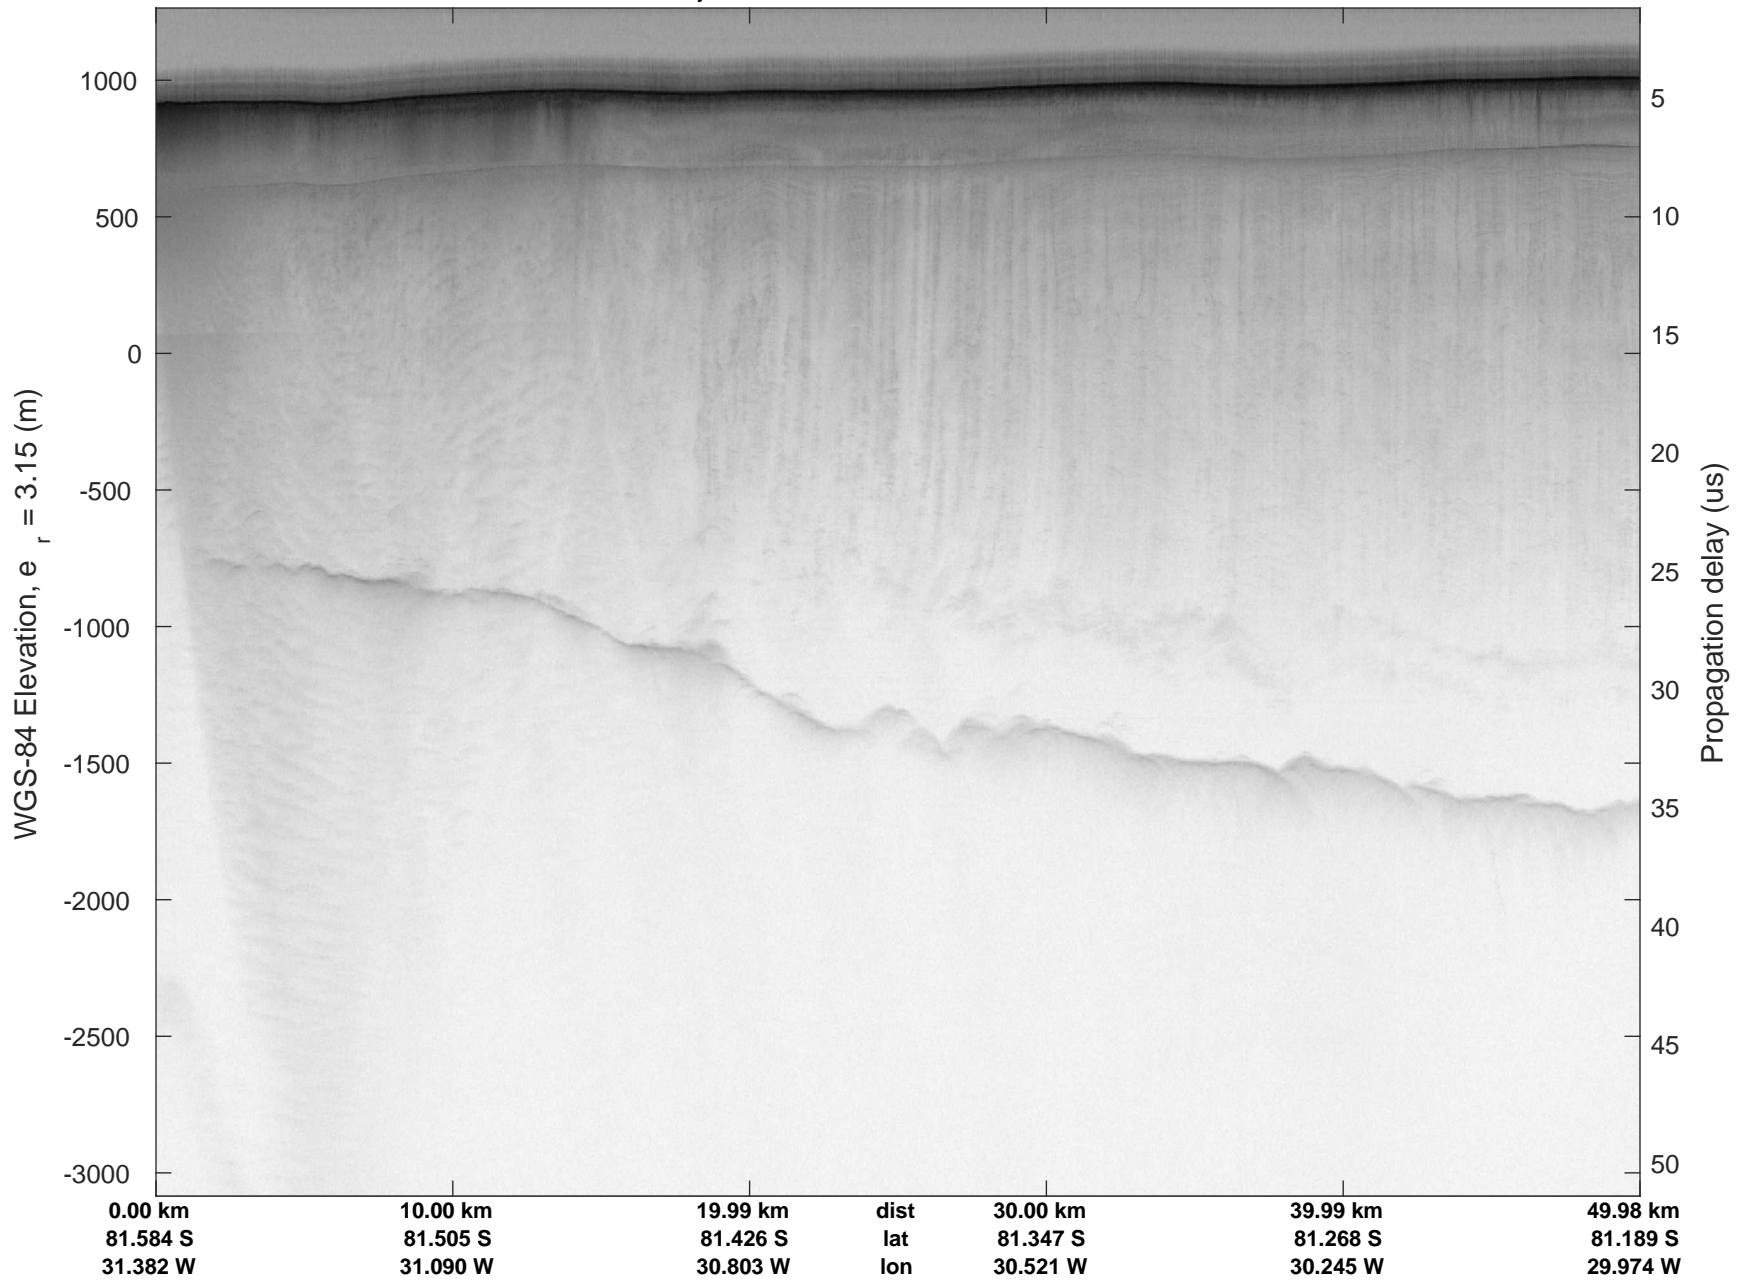

rds 2016\_Antarctica\_DC8: "Recovery Channel 01" 20161024\_05\_007: 17:34:48.2 to 17:40:53.9 GPS

rds 2016\_Antarctica\_DC8: "Recovery Channel 01" 20161024\_05\_007: 17:34:48.2 to 17:40:53.9 GPS

rds 2016\_Antarctica\_DC8: "Recovery Channel 01" 20161024\_05\_008: 17:40:54.2 to 17:47:21.1 GPS