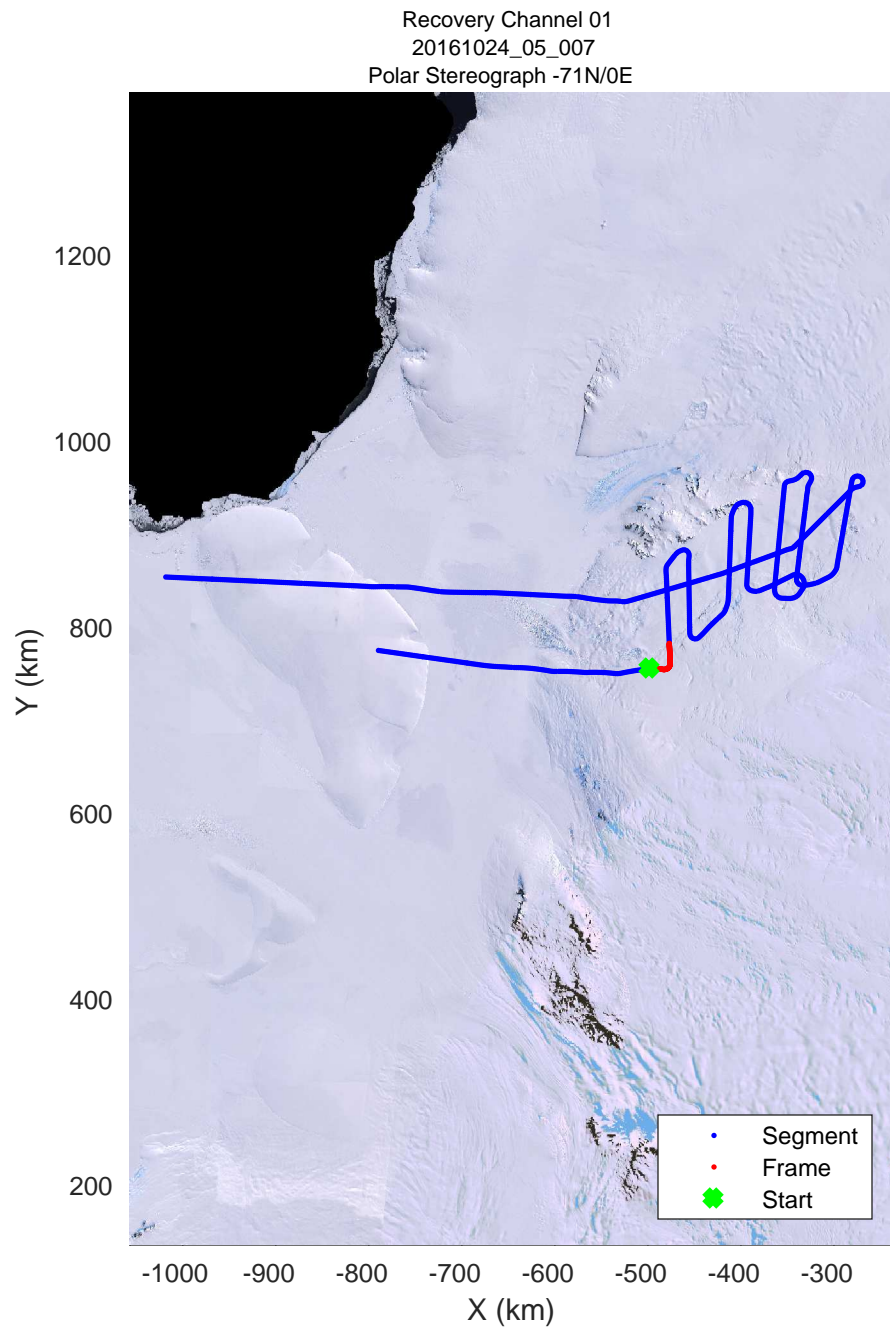

rds 2016\_Antarctica\_DC8: "Recovery Channel 01" 20161024\_05\_005: 17:25:10.8 to 17:29:44.1 GPS

rds 2016\_Antarctica\_DC8: "Recovery Channel 01" 20161024\_05\_006: 17:29:44.3 to 17:34:48.0 GPS

rds 2016\_Antarctica\_DC8: "Recovery Channel 01" 20161024\_05\_006: 17:29:44.3 to 17:34:48.0 GPS