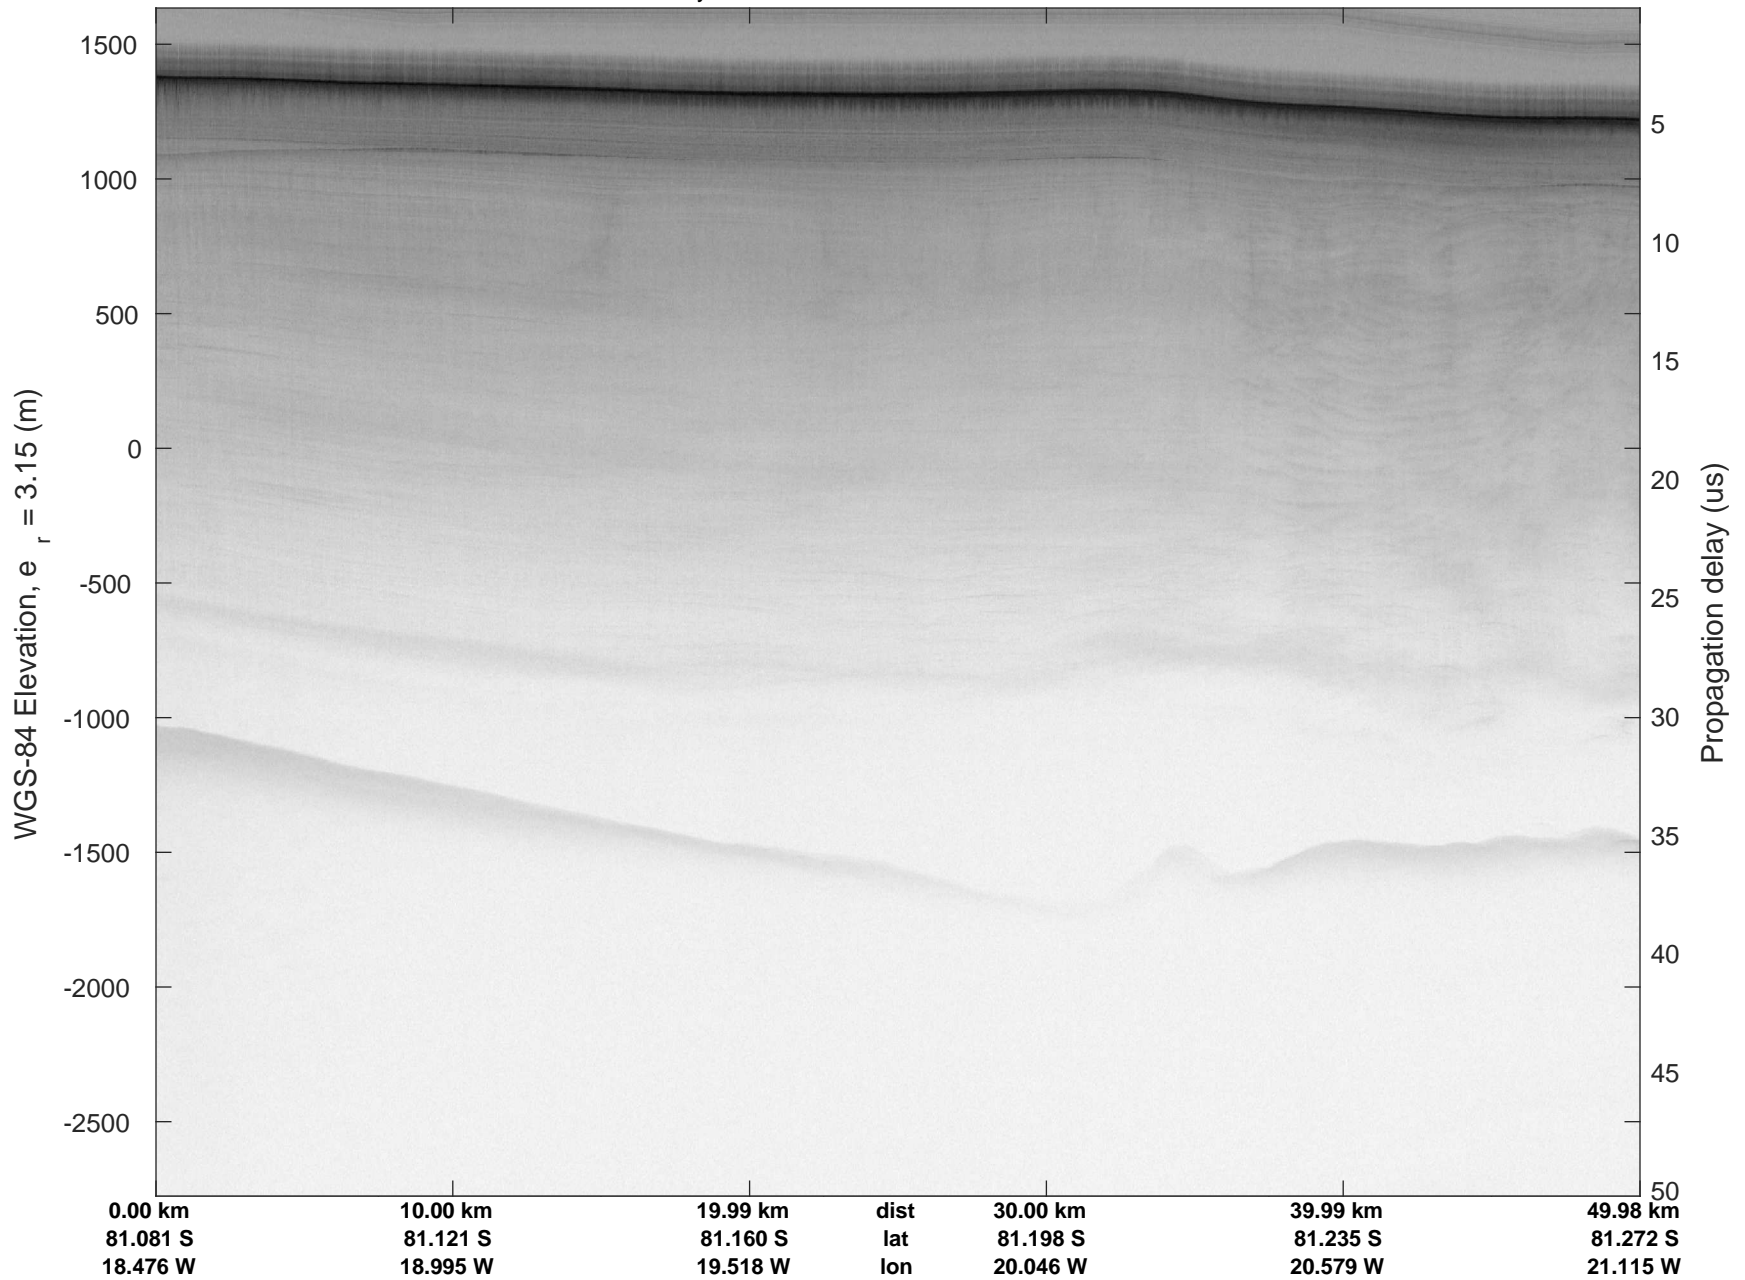

rds 2016_Antarctica_DC8: "Recovery Channel 01" 20161024_05_030: 20:00:45.7 to 20:06:59.6 GPS

rds 2016_Antarctica_DC8: "Recovery Channel 01" 20161024_05_030: 20:00:45.7 to 20:06:59.6 GPS