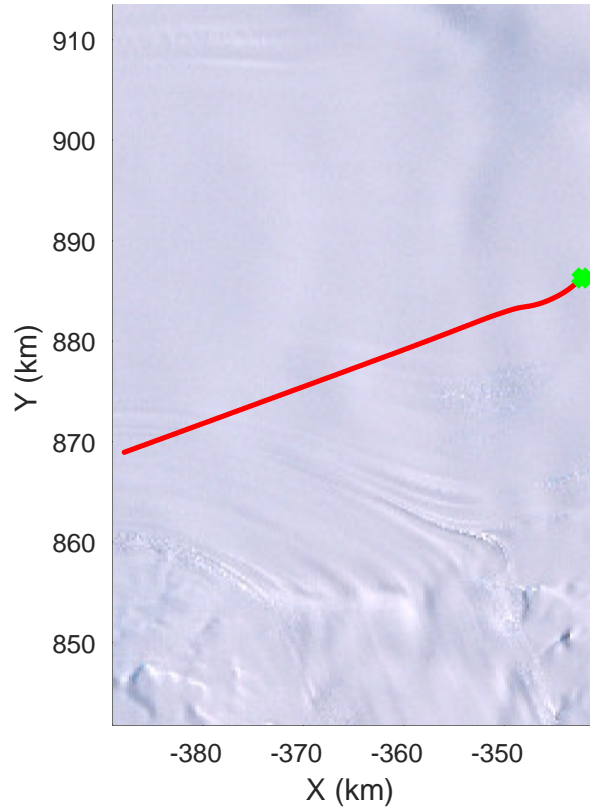

rds 2016\_Antarctica\_DC8: "Recovery Channel 01" 20161024\_05\_029: 19:54:08.3 to 20:00:45.4 GPS

rds 2016\_Antarctica\_DC8: "Recovery Channel 01" 20161024\_05\_030: 20:00:45.7 to 20:06:59.6 GPS

rds 2016\_Antarctica\_DC8: "Recovery Channel 01" 20161024\_05\_030: 20:00:45.7 to 20:06:59.6 GPS