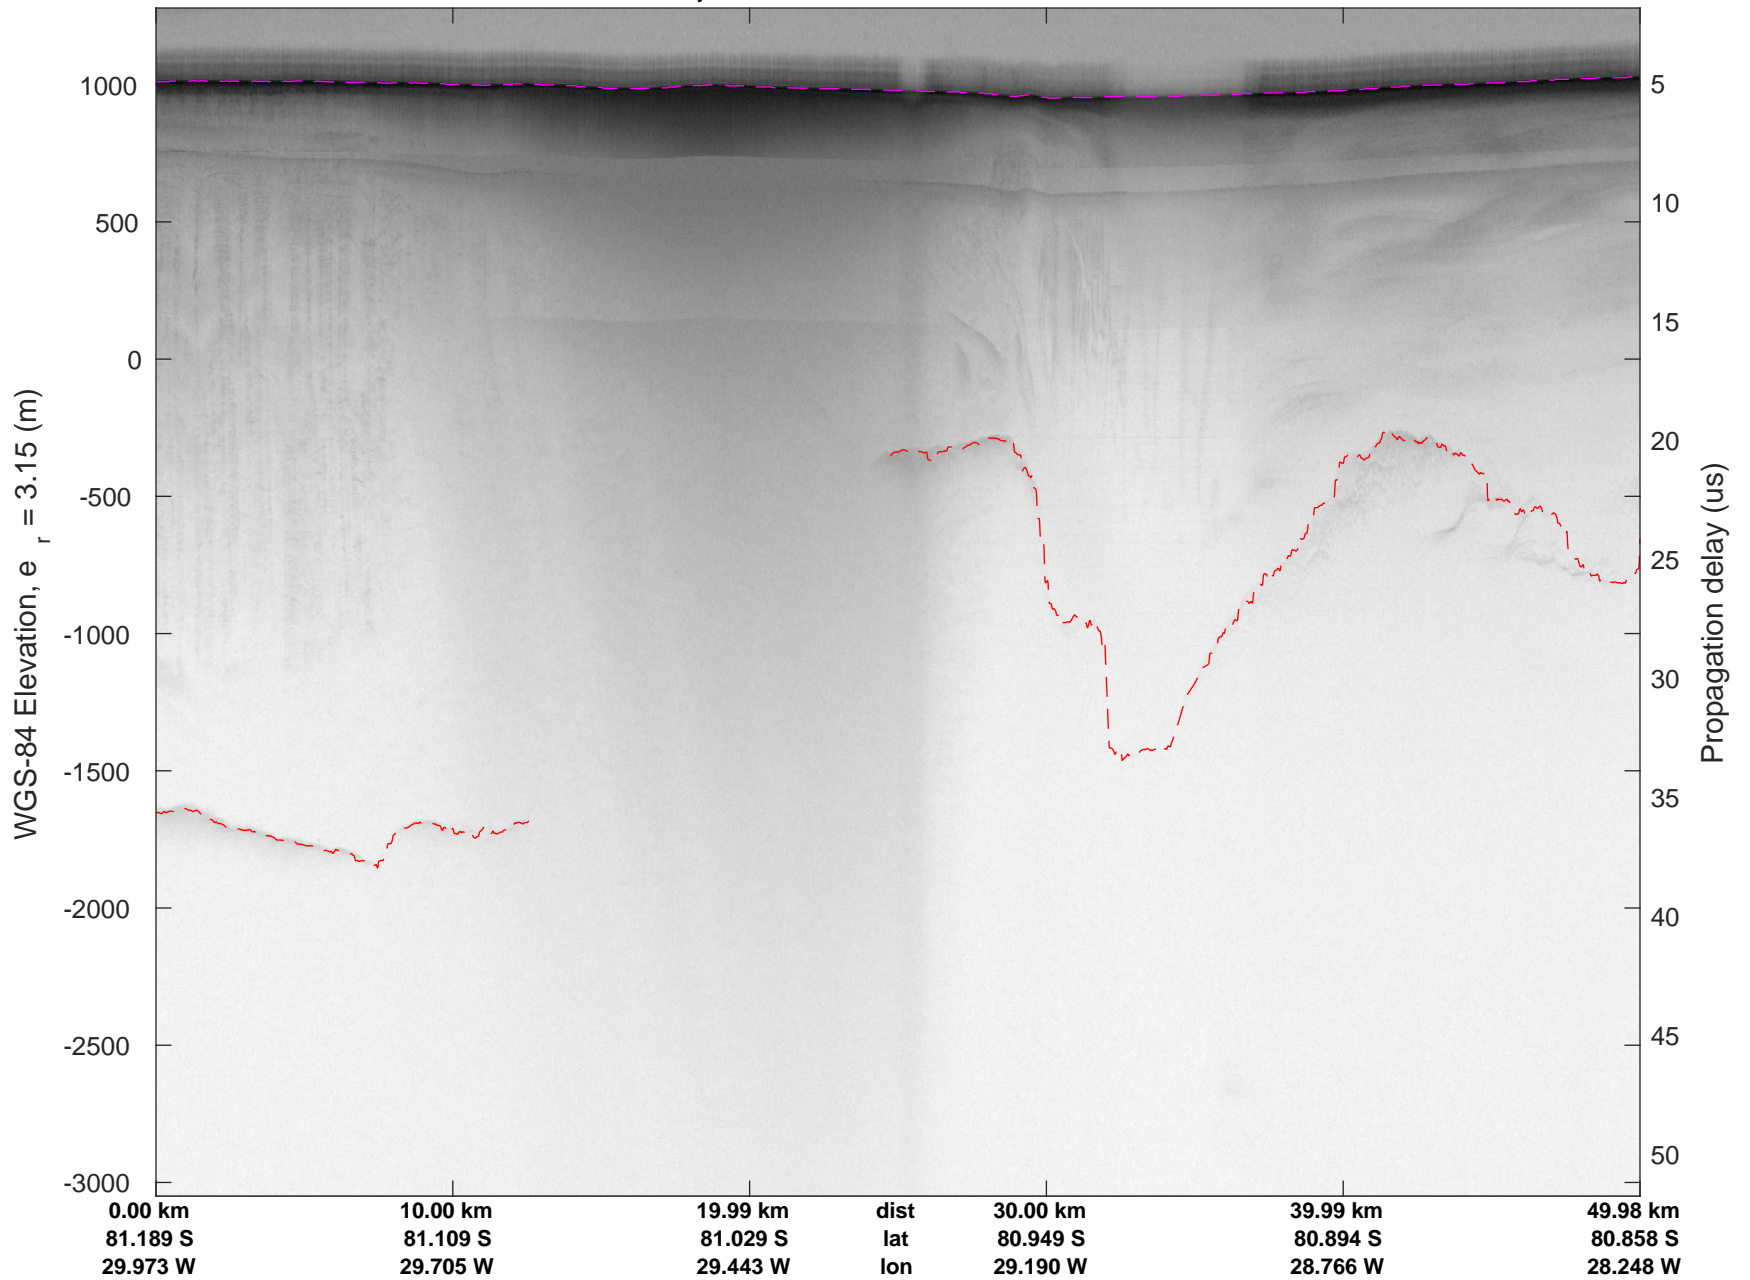

rds 2016\_Antarctica\_DC8: "Recovery Channel 01" 20161024\_05\_008: 17:40:54.2 to 17:47:21.1 GPS

rds 2016\_Antarctica\_DC8: "Recovery Channel 01" 20161024\_05\_009: 17:47:21.4 to 17:53:44.0 GPS

rds 2016\_Antarctica\_DC8: "Recovery Channel 01" 20161024\_05\_009: 17:47:21.4 to 17:53:44.0 GPS