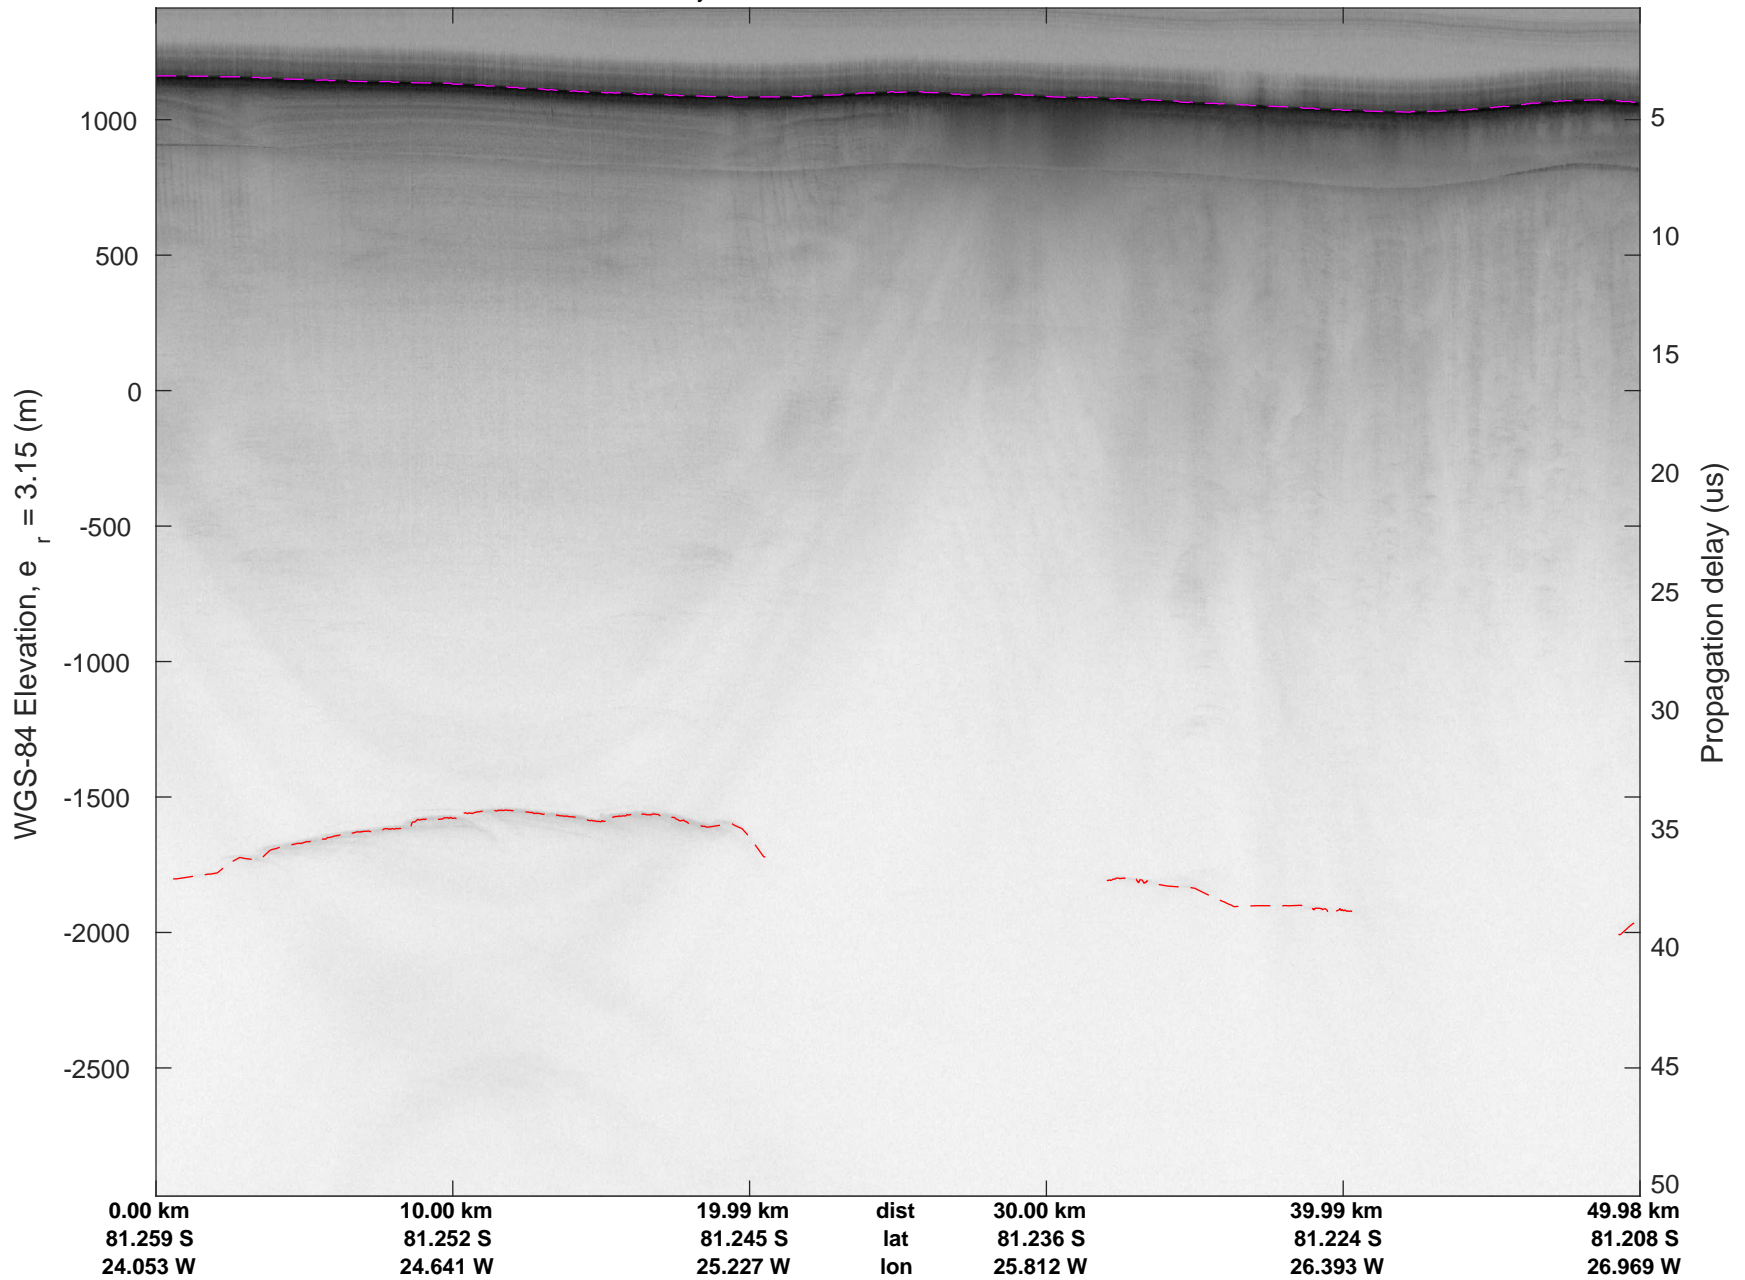

rds 2016_Antarctica_DC8: "Recovery Channel 01" 20161024_05_032: 20:13:04.8 to 20:19:08.8 GPS