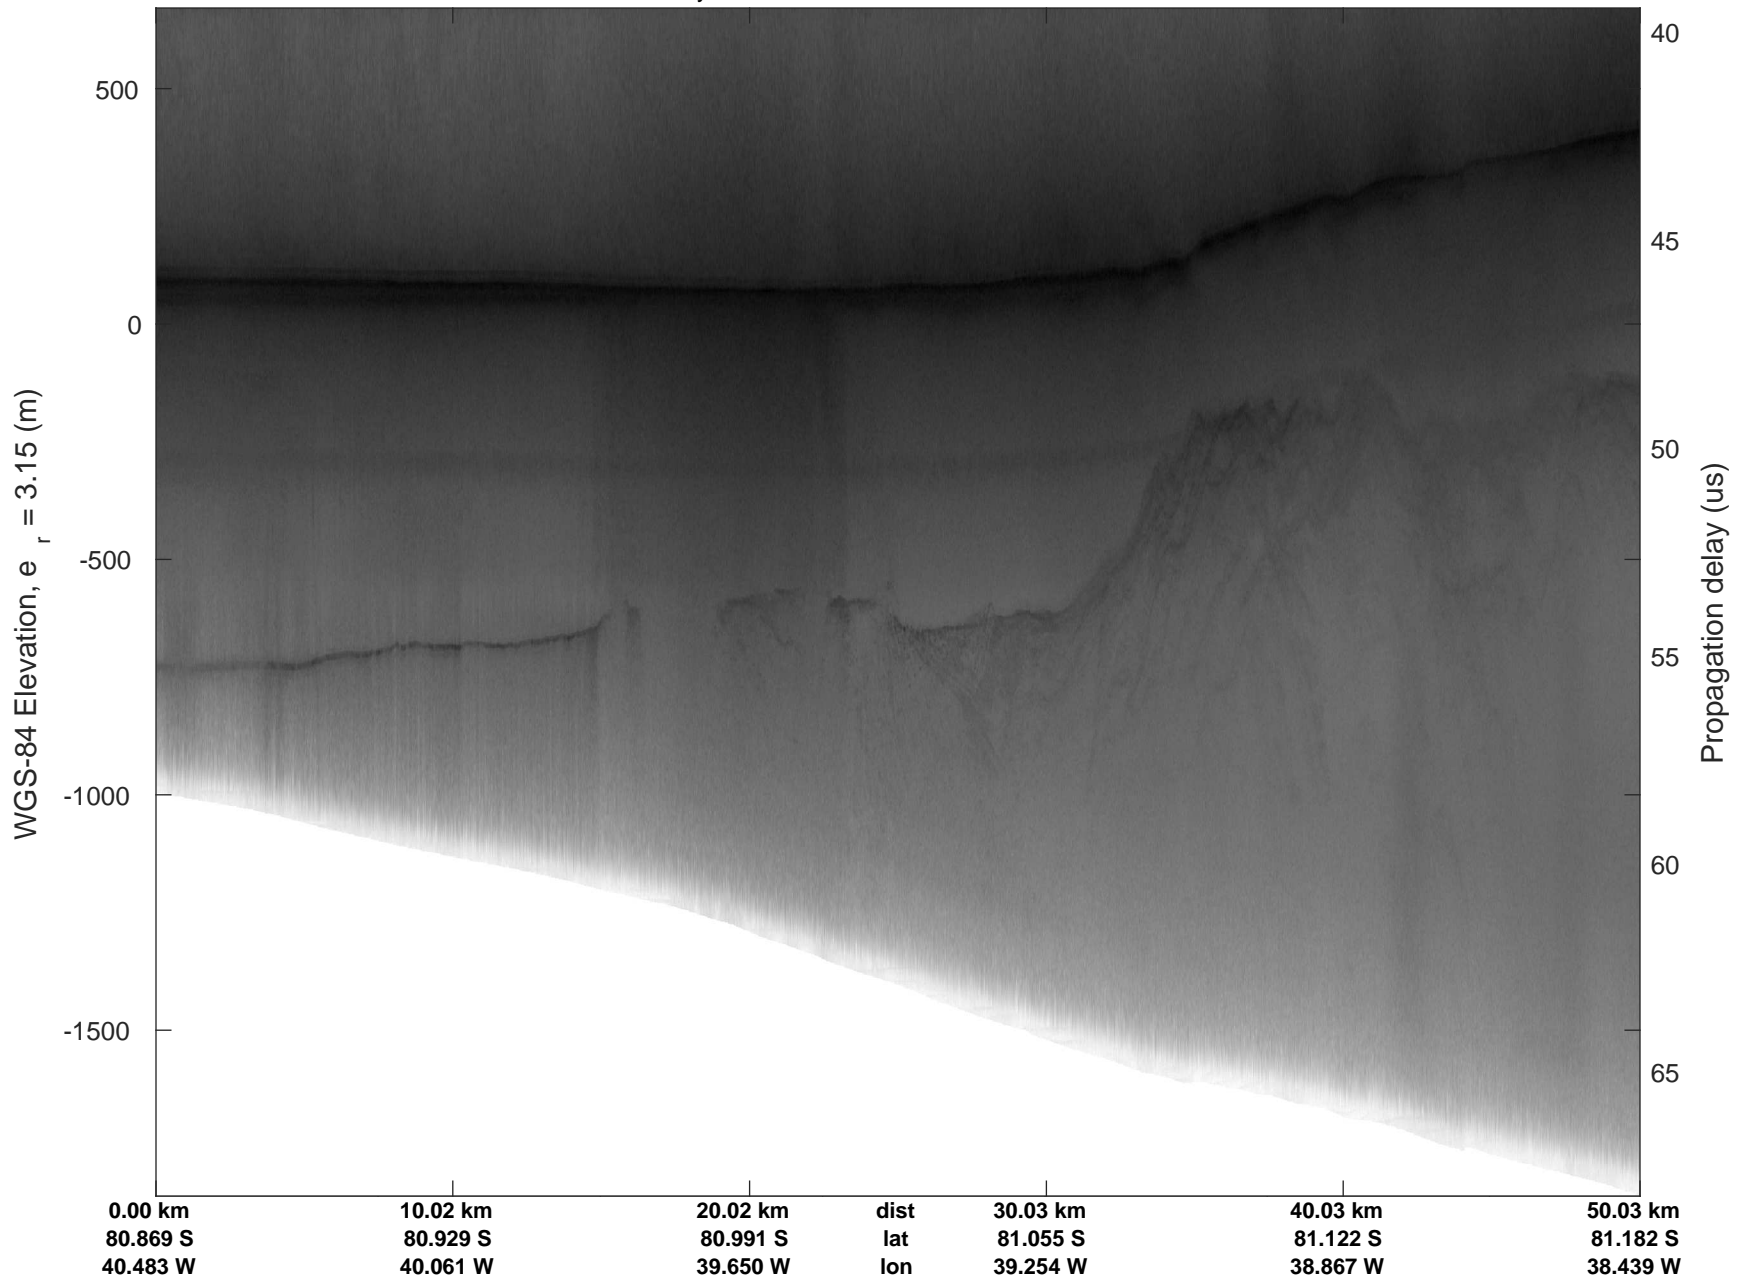

rds 2016_Antarctica_DC8: "Recovery Channel 01" 20161024_05_004: 17:21:15.2 to 17:25:10.6 GPS