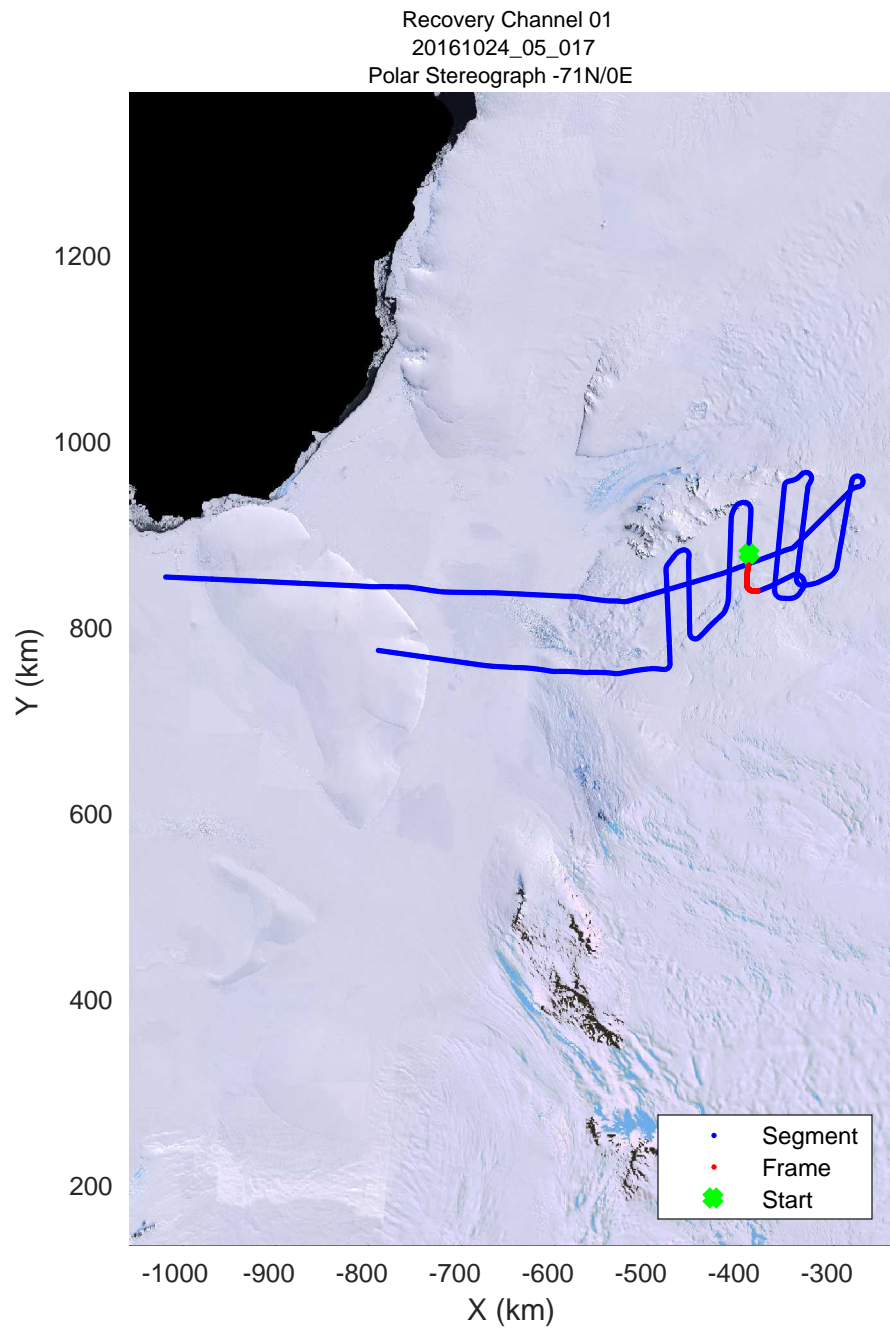

rds 2016\_Antarctica\_DC8: "Recovery Channel 01" 20161024\_05\_015: 18:26:07.8 to 18:32:17.9 GPS

rds 2016\_Antarctica\_DC8: "Recovery Channel 01" 20161024\_05\_016: 18:32:18.1 to 18:38:35.7 GPS

rds 2016\_Antarctica\_DC8: "Recovery Channel 01" 20161024\_05\_016: 18:32:18.1 to 18:38:35.7 GPS