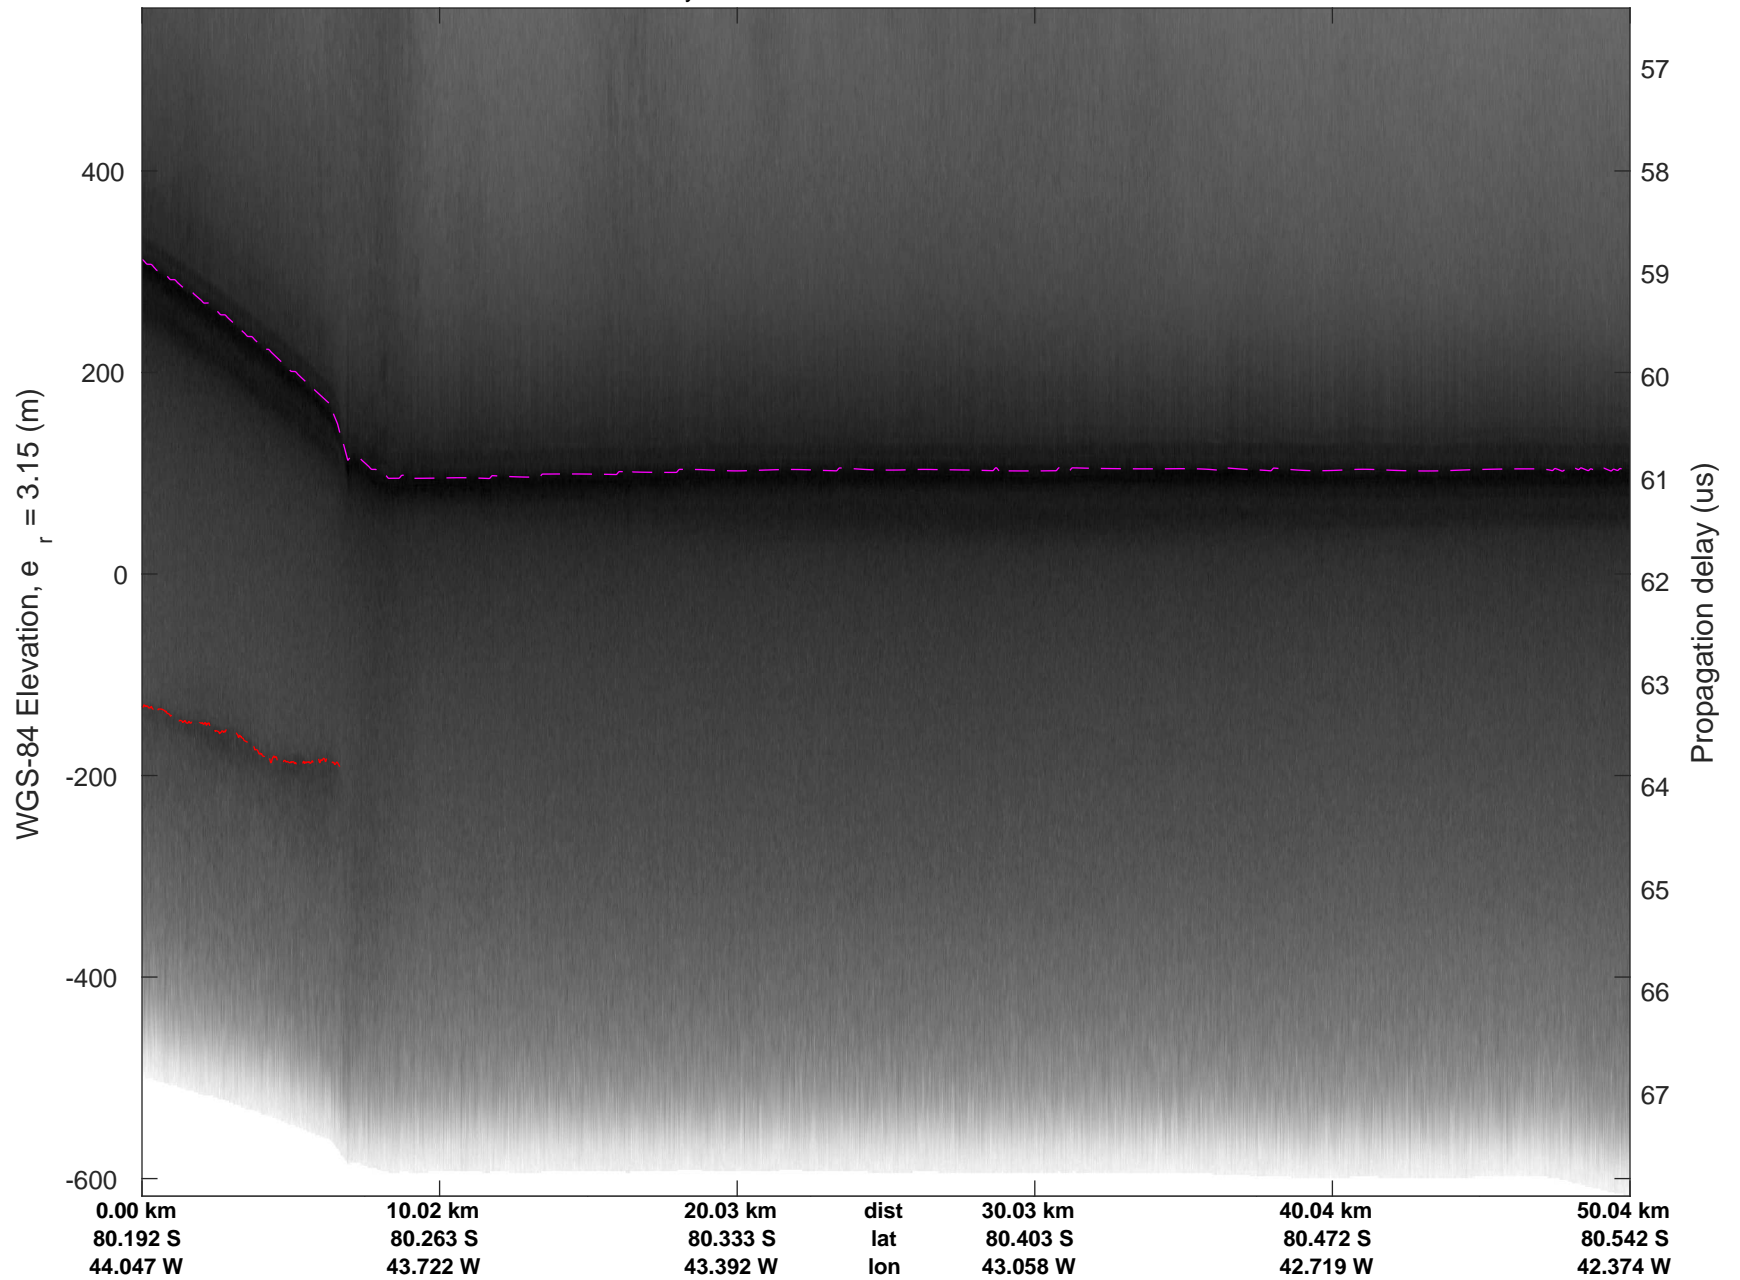

rds 2016_Antarctica_DC8: "Recovery Channel 01" 20161024_05_002: 17:13:30.1 to 17:17:21.7 GPS