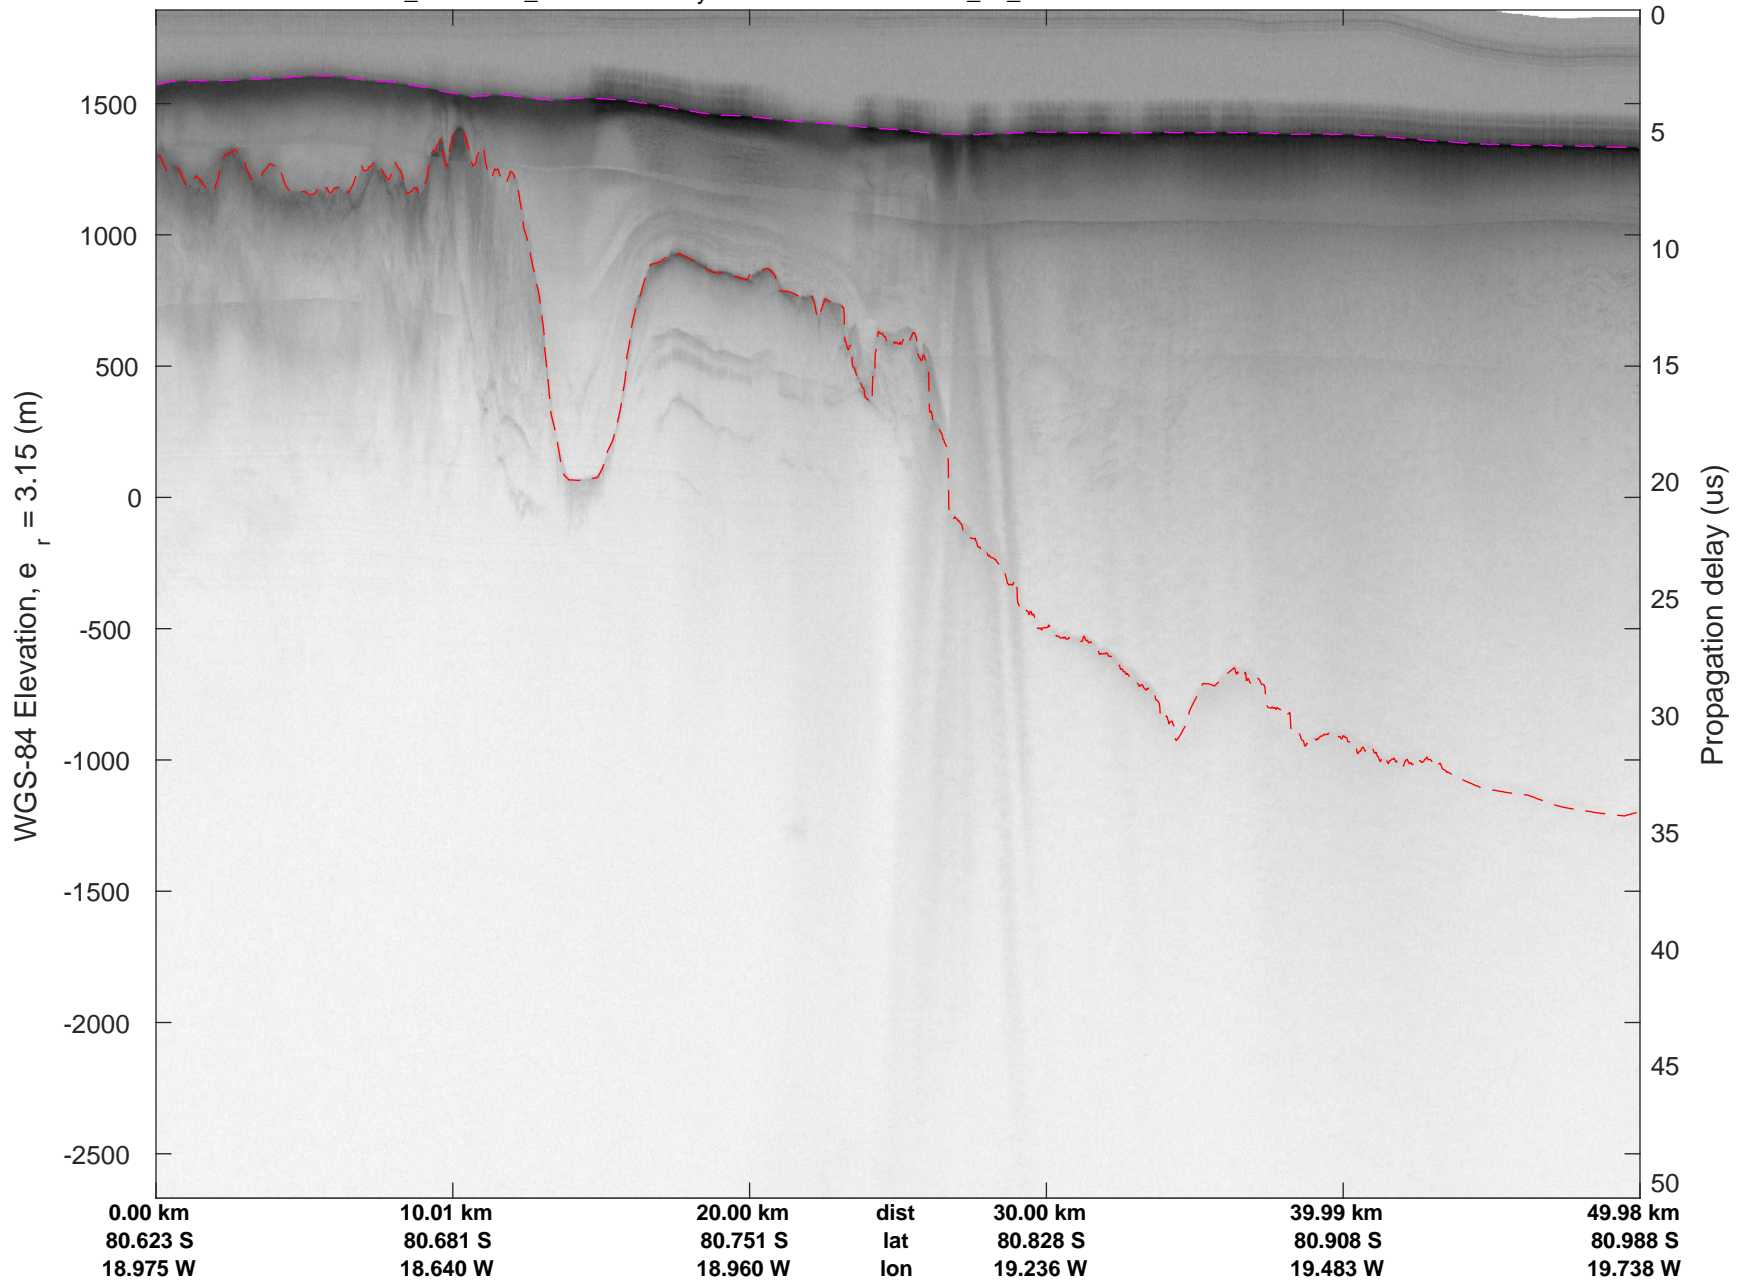

rds 2016_Antarctica_DC8: "Recovery Channel 01" 20161024_05_023: 19:16:25.0 to 19:23:00.1 GPS