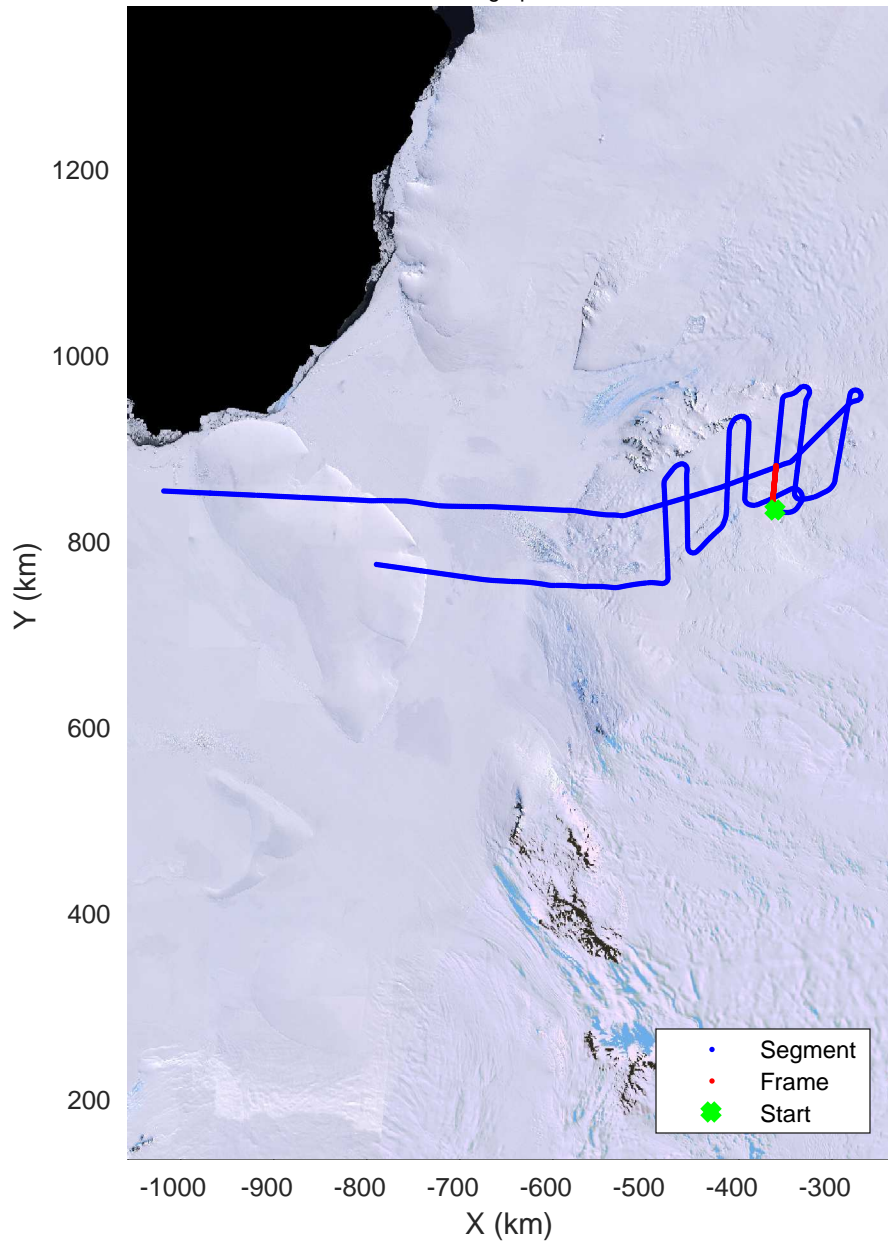

Recovery Channel 01
20161024_05_020
Polar Stereograph -71N/0E