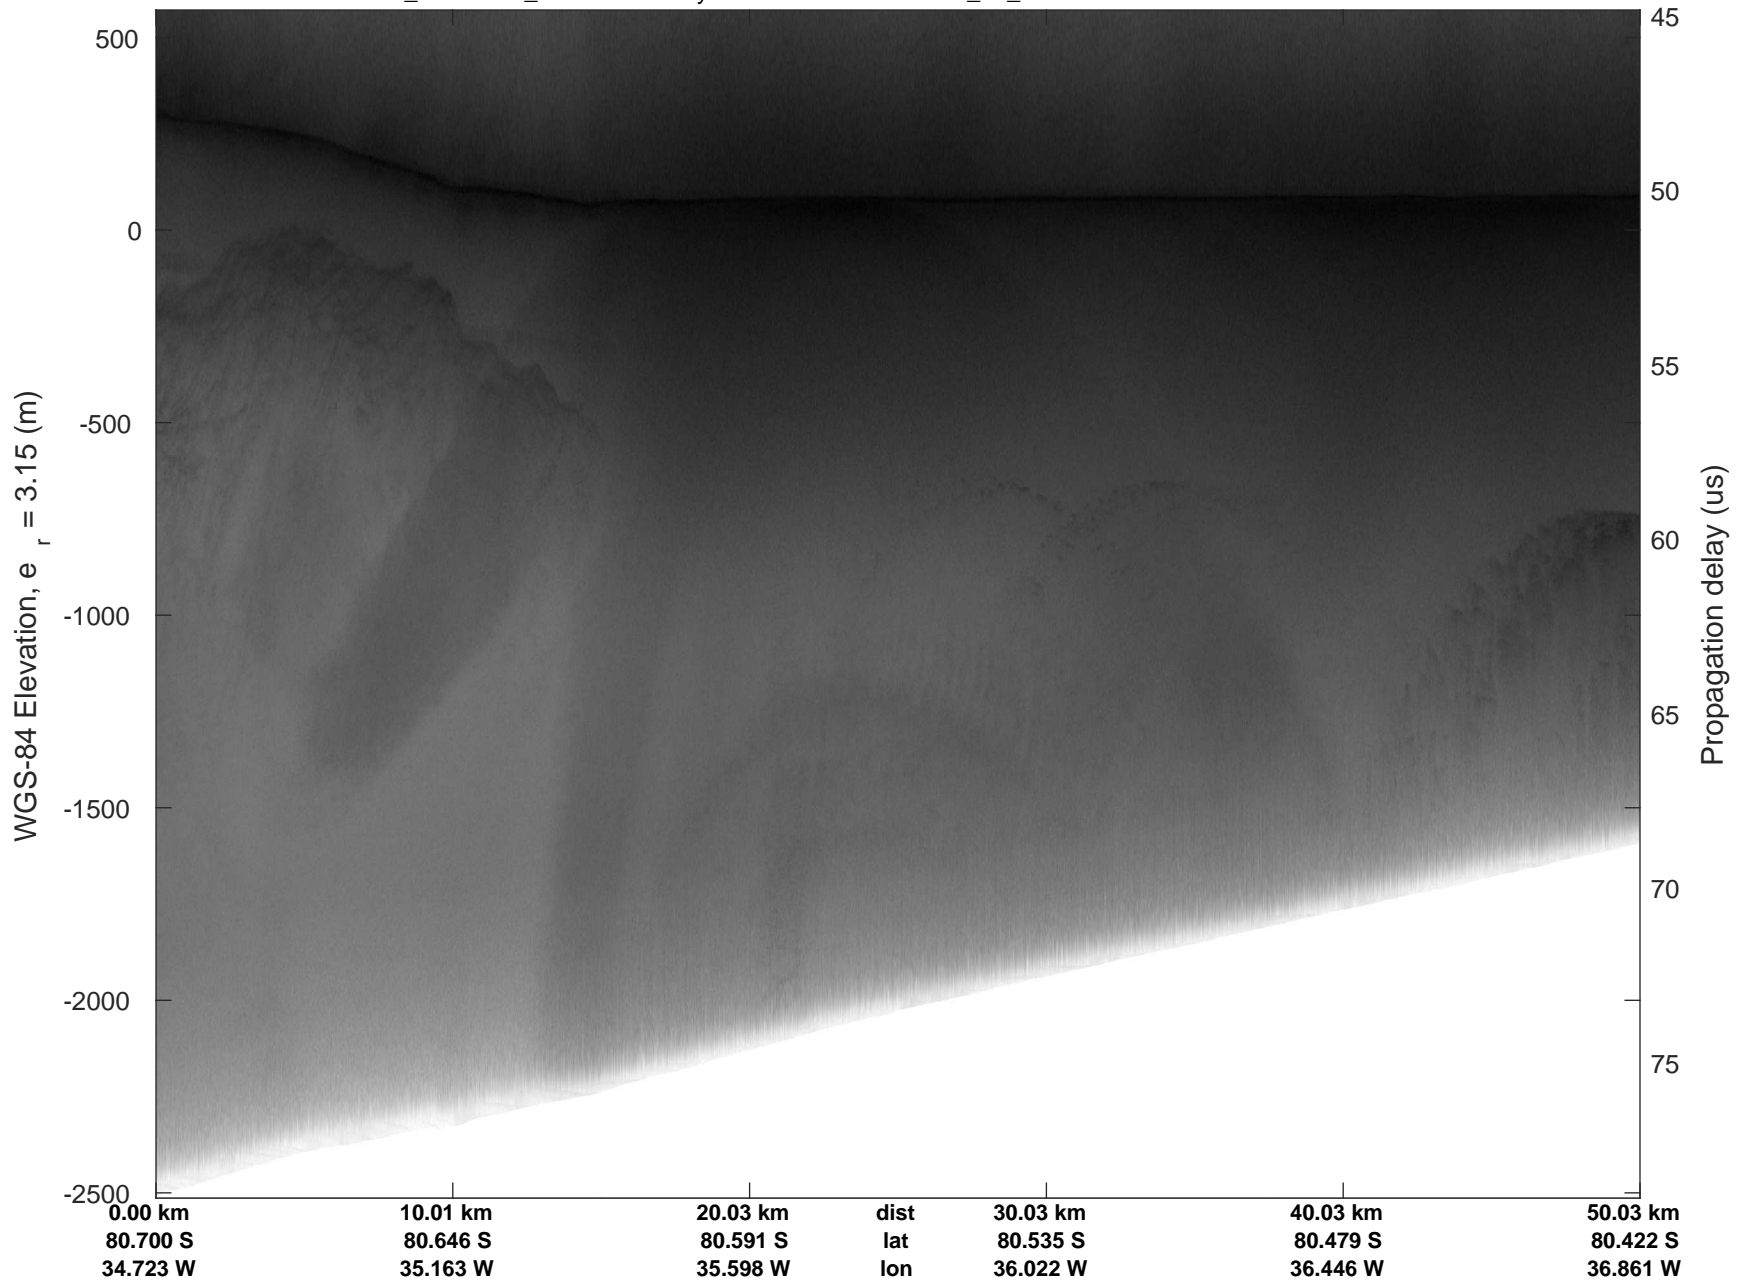

rds 2016\_Antarctica\_DC8: "Recovery Channel 01" 20161024\_05\_035: 20:31:09.4 to 20:35:33.6 GPS

Recovery Channel 01  
 20161024\_05\_036  
 Polar Stereograph -71N/0E

rds 2016\_Antarctica\_DC8: "Recovery Channel 01" 20161024\_05\_036: 20:35:33.7 to 20:39:36.5 GPS