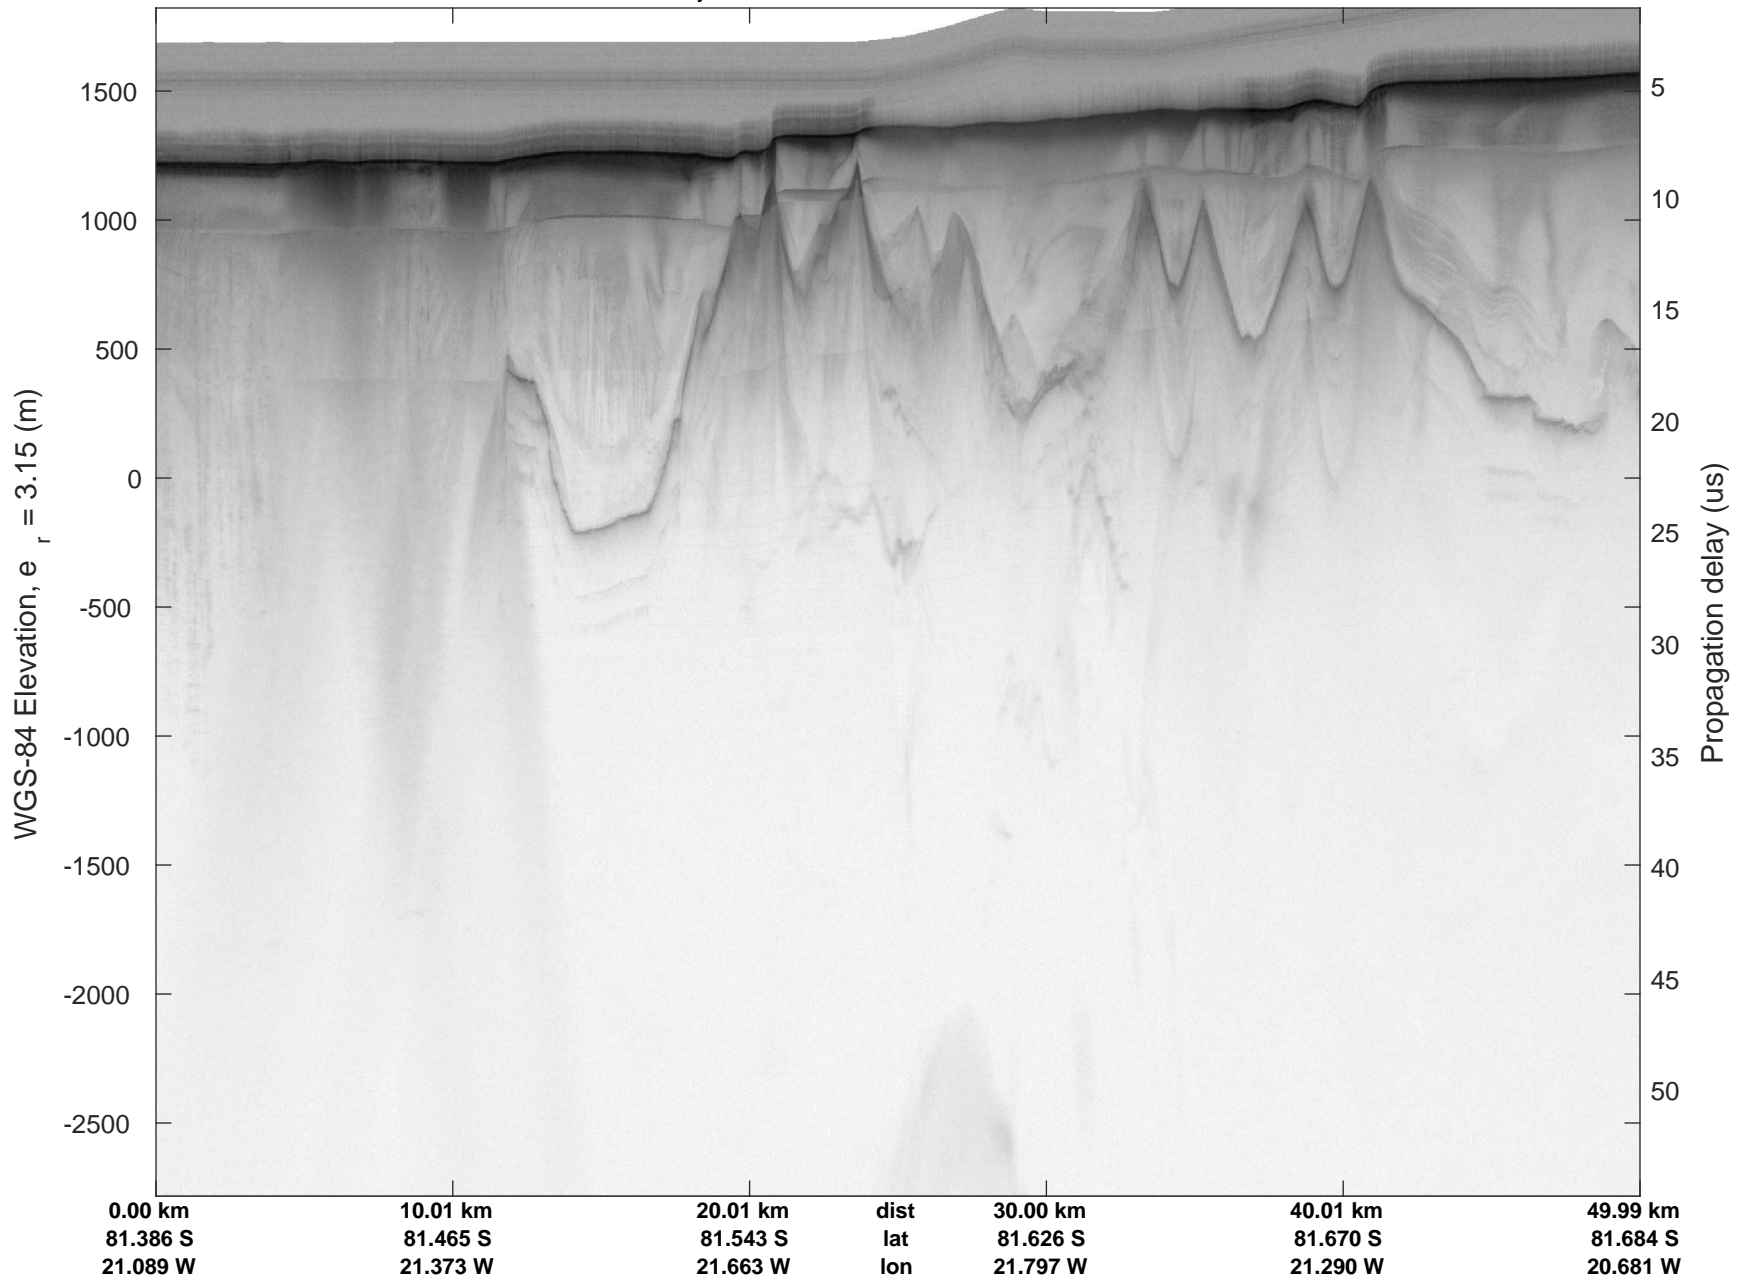

rds 2016_Antarctica_DC8: "Recovery Channel 01" 20161024_05_025: 19:29:06.3 to 19:35:35.7 GPS