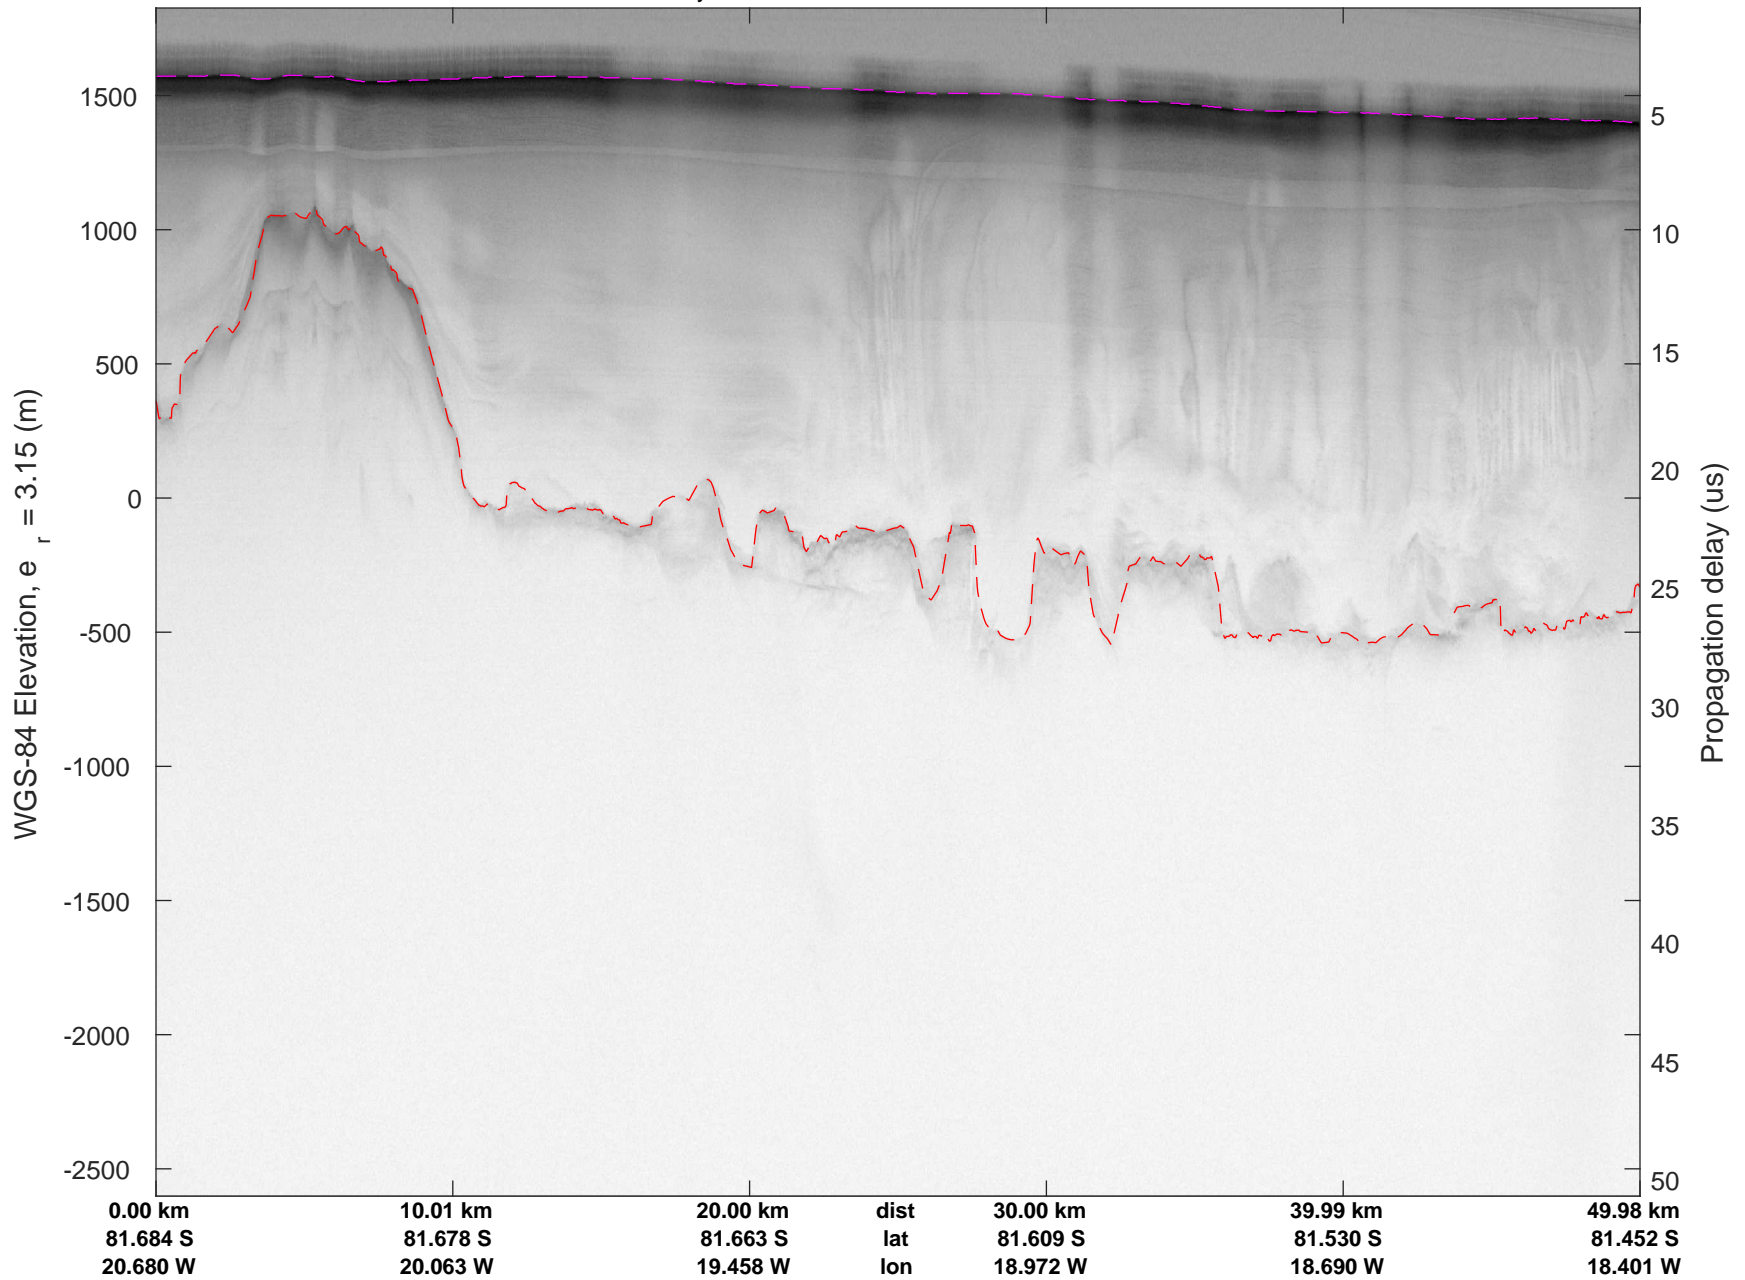

rds 2016_Antarctica_DC8: "Recovery Channel 01" 20161024_05_026: 19:35:35.9 to 19:41:42.2 GPS