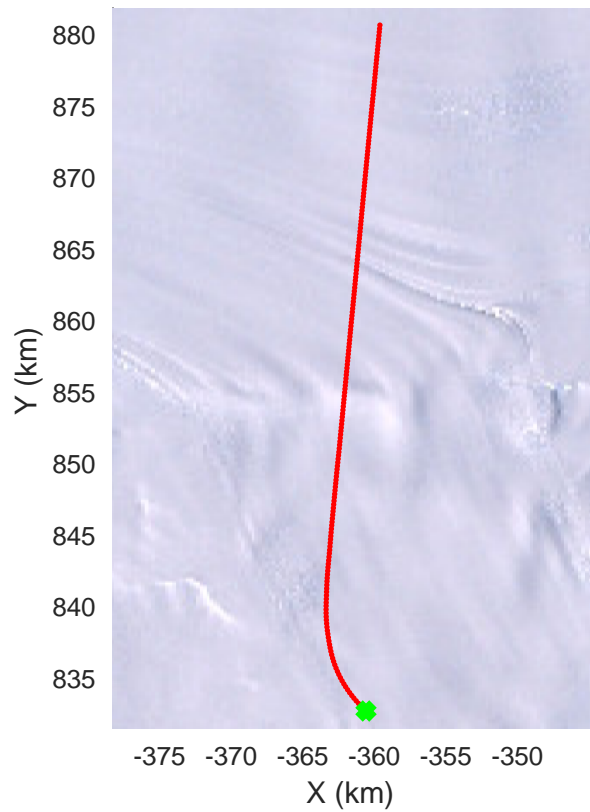

Recovery Channel 01
20161024_05_020
Polar Stereograph -71N/0E