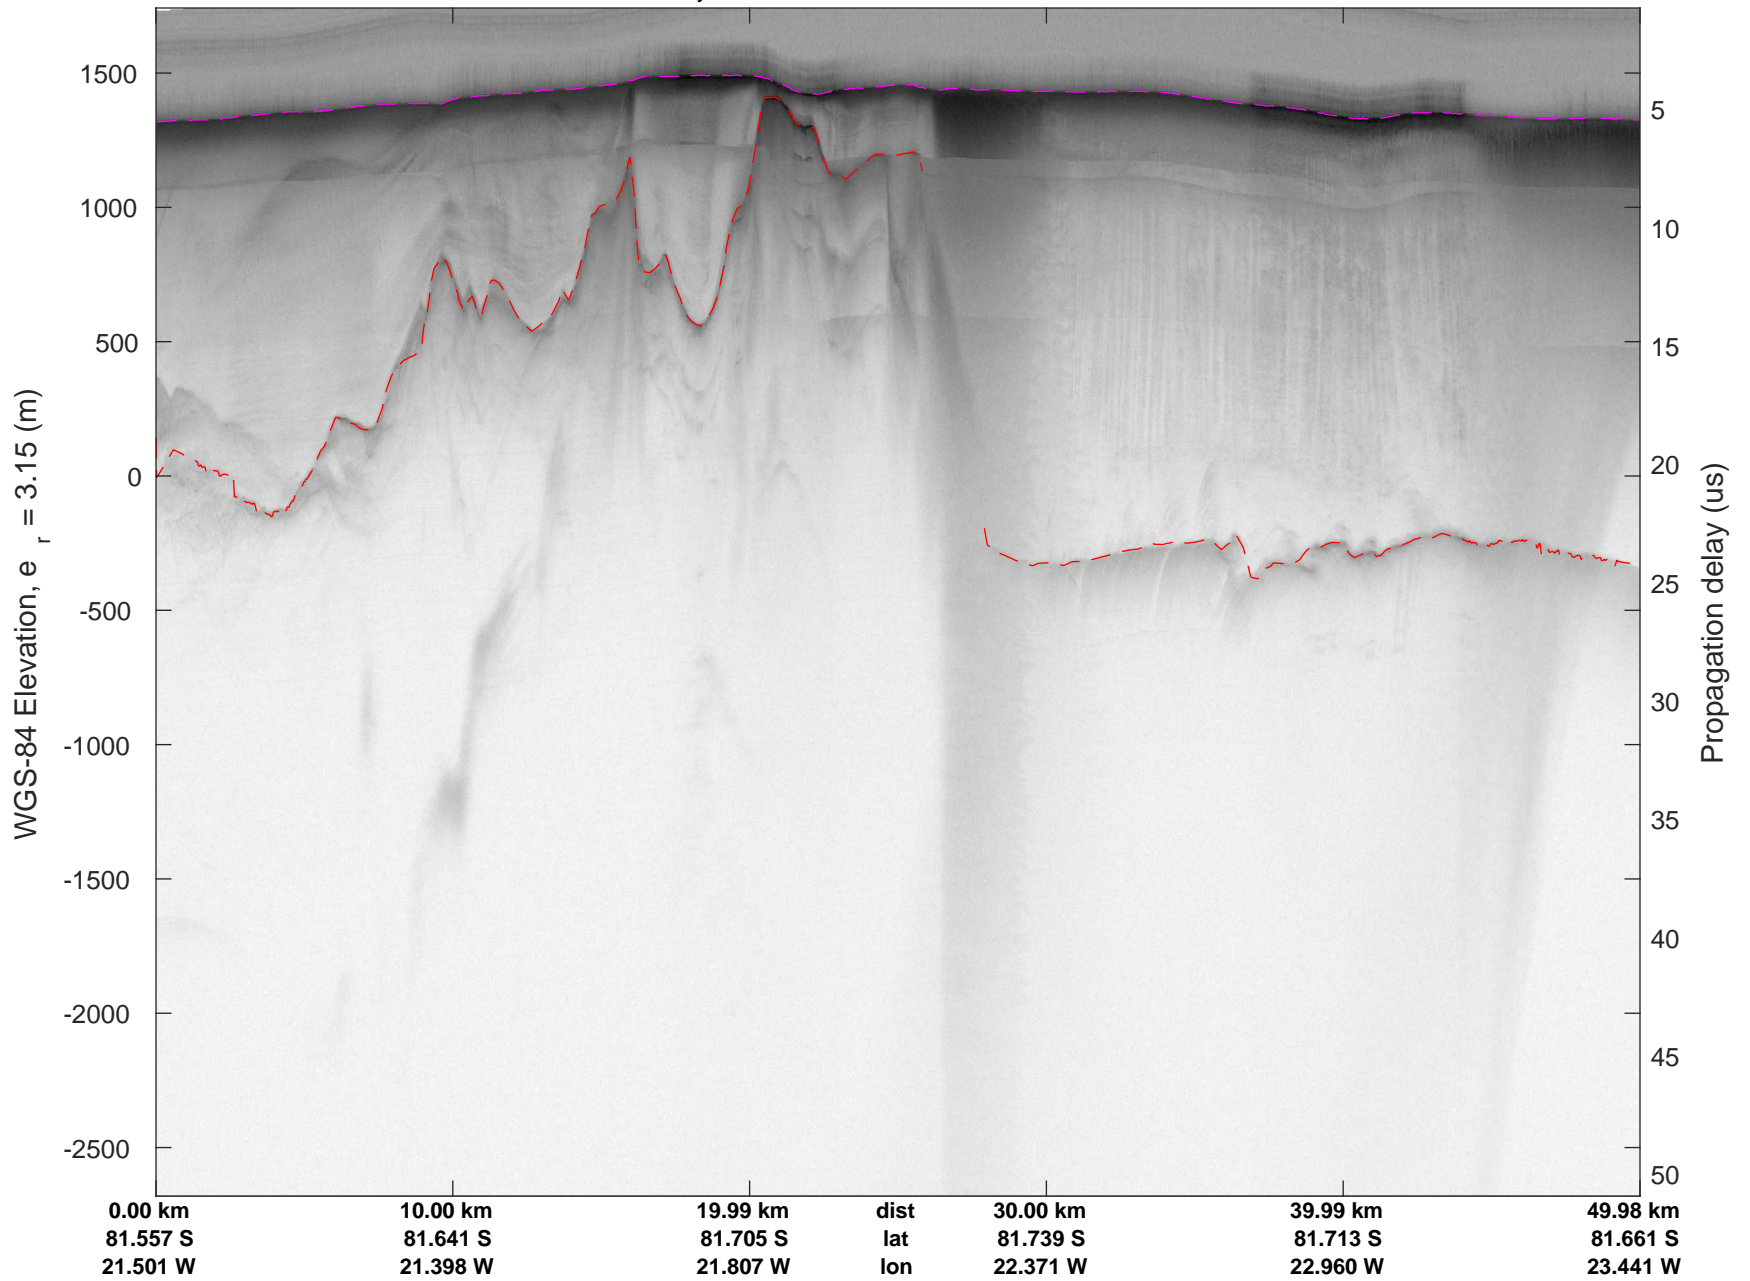

rds 2016_Antarctica_DC8: "Recovery Channel 01" 20161024_05_019: 18:51:42.6 to 18:57:25.2 GPS