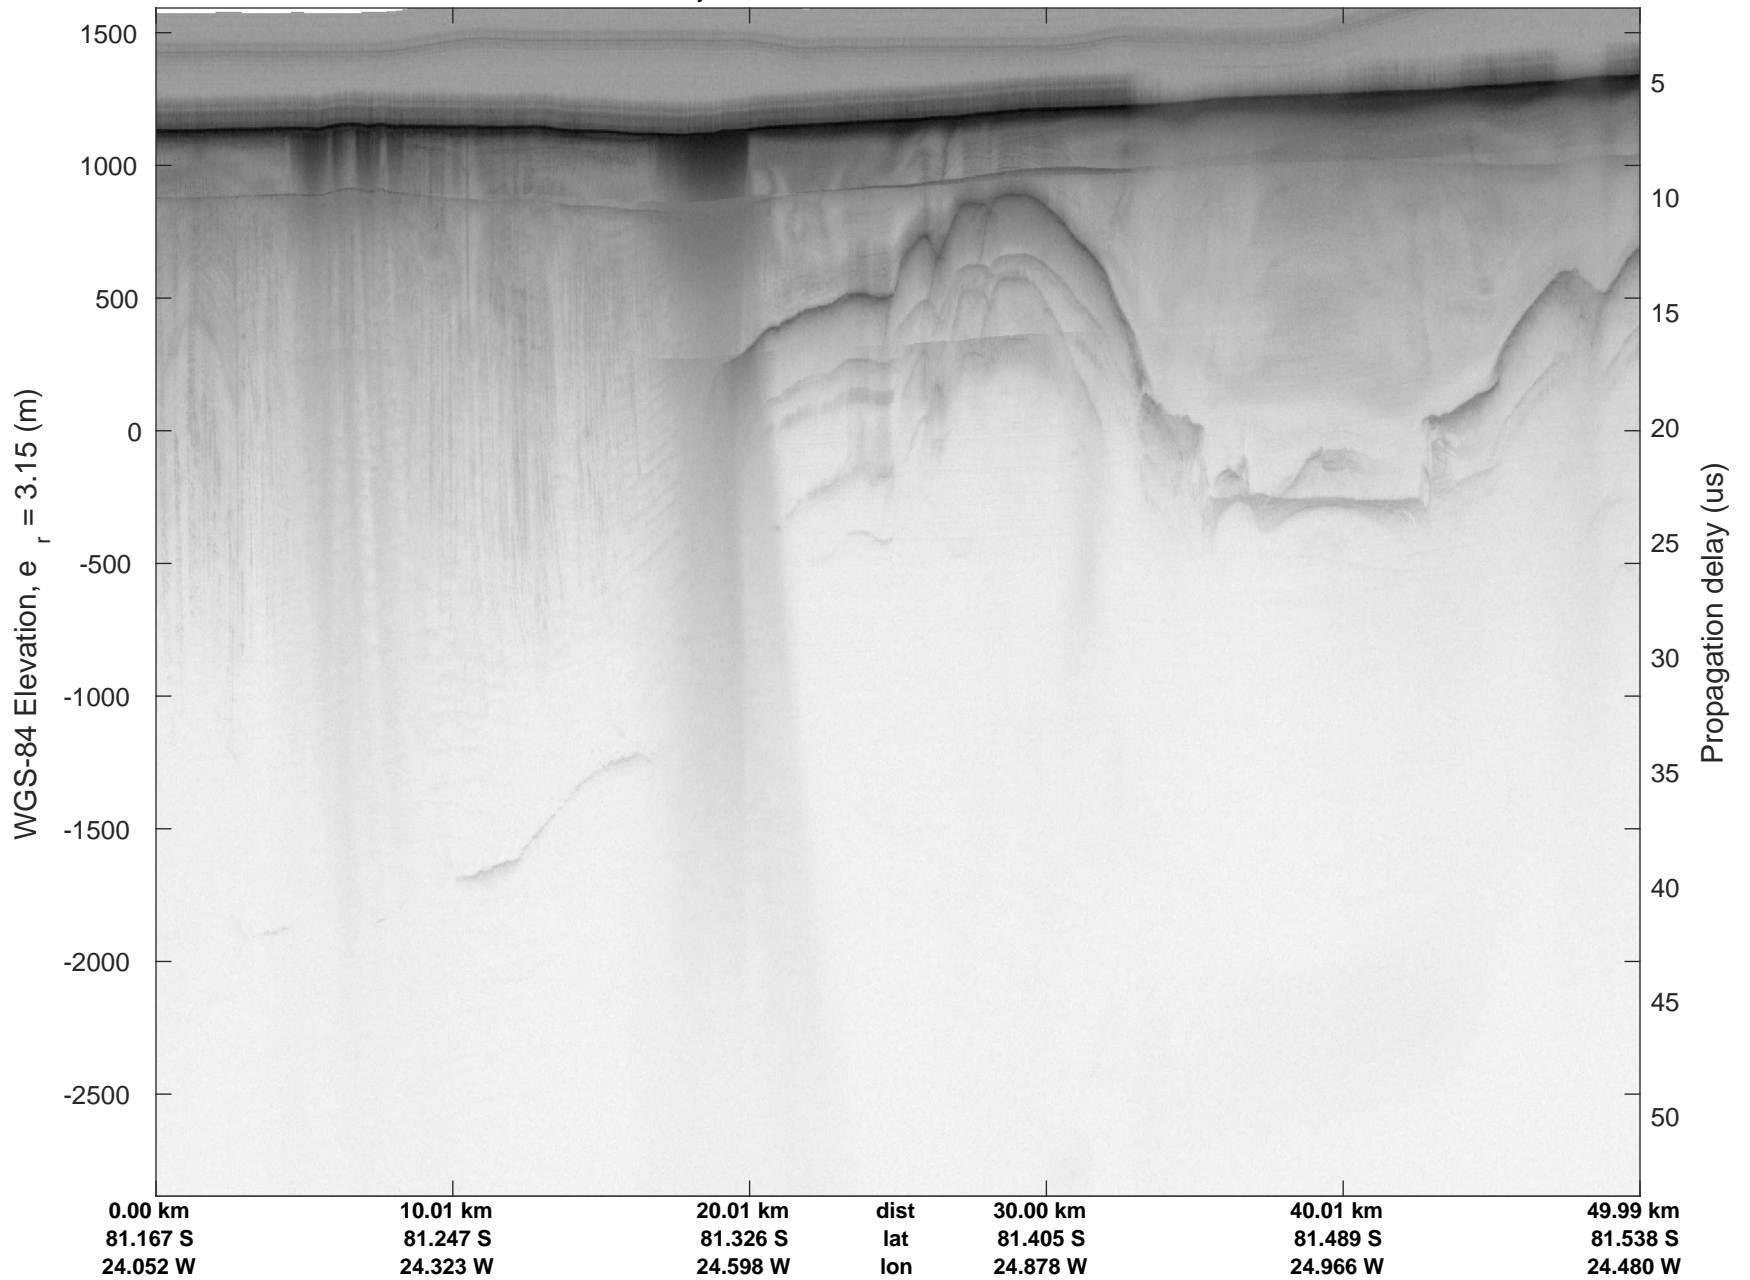

rds 2016_Antarctica_DC8: "Recovery Channel 01" 20161024_05_017: 18:38:36.0 to 18:45:20.7 GPS

rds 2016_Antarctica_DC8: "Recovery Channel 01" 20161024_05_017: 18:38:36.0 to 18:45:20.7 GPS