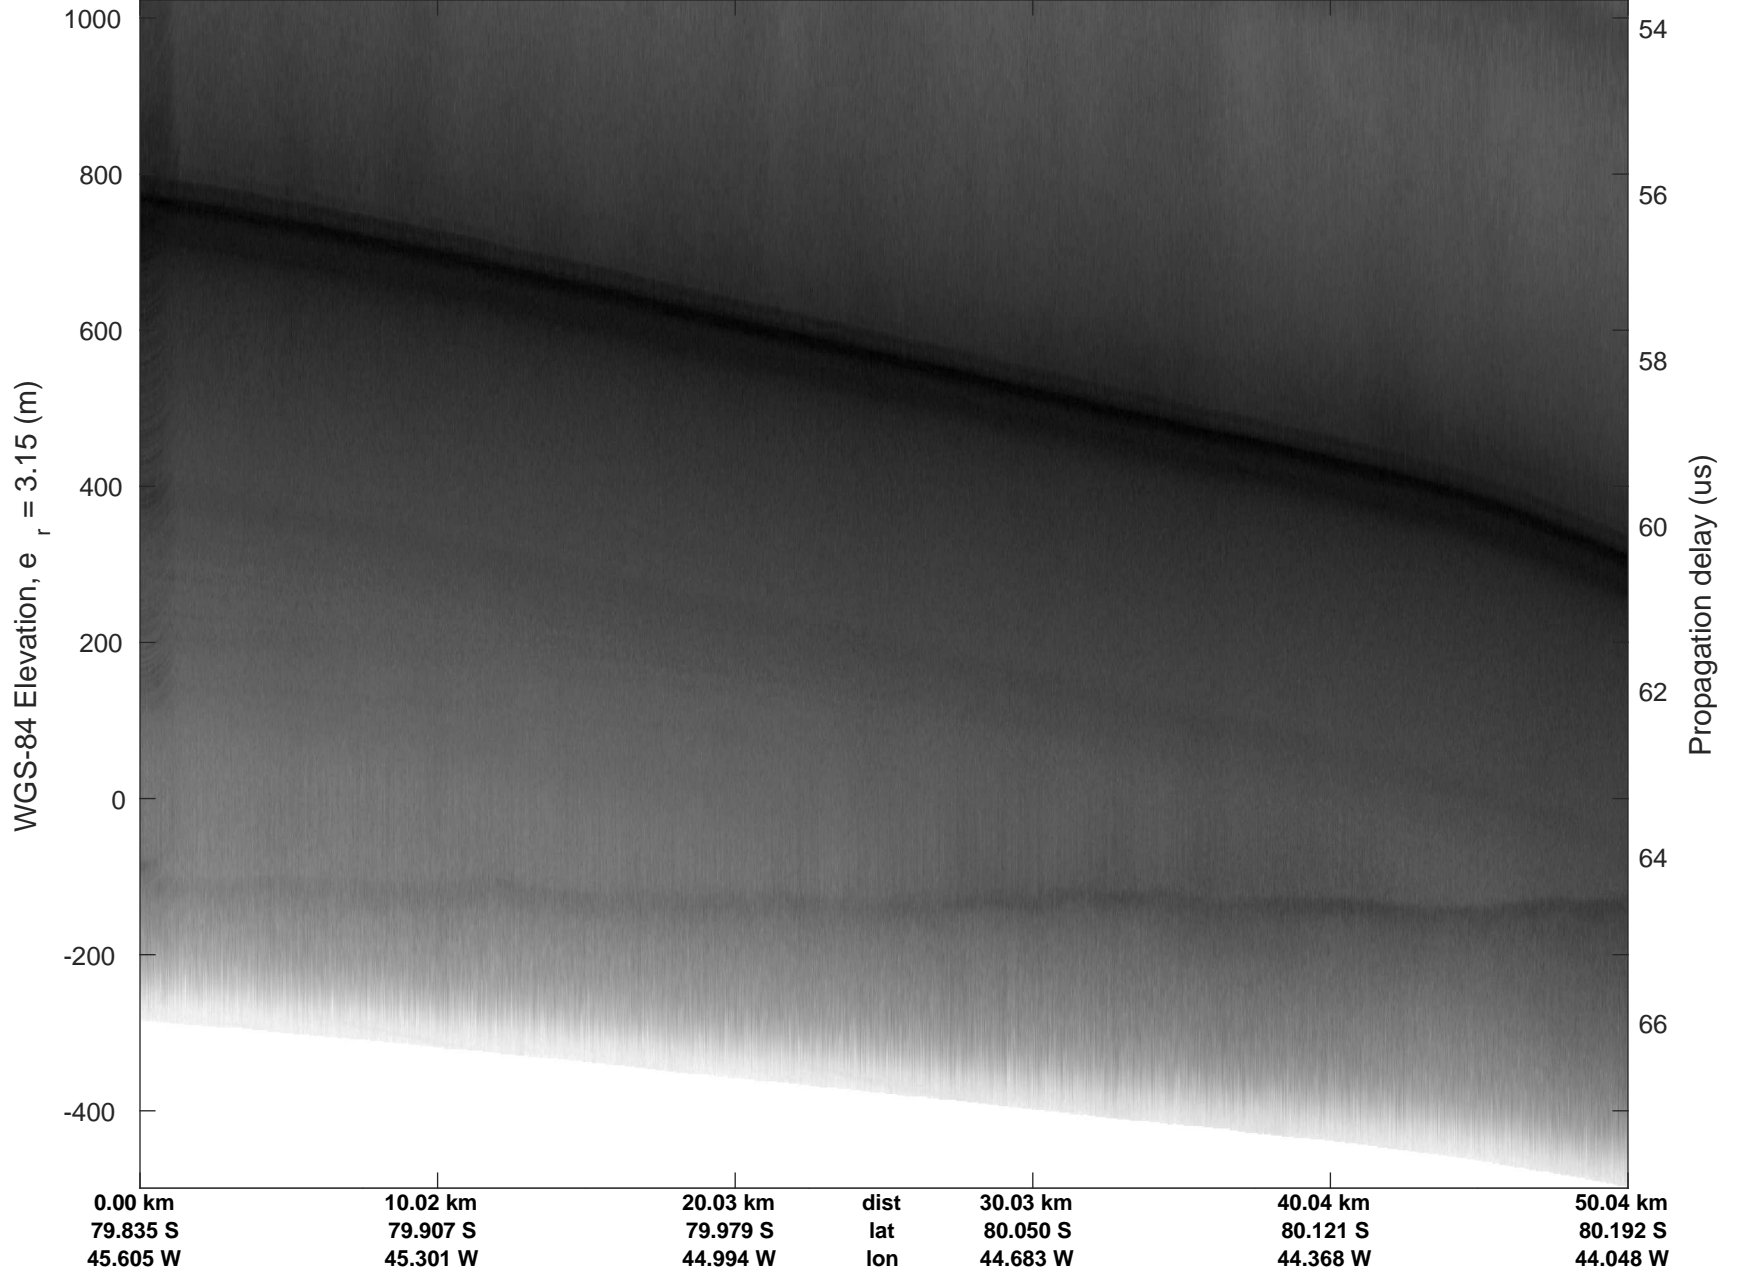

rds 2016\_Antarctica\_DC8: "Recovery Channel 01" 20161024\_05\_001: 17:09:42.6 to 17:13:29.9 GPS

rds 2016\_Antarctica\_DC8: "Recovery Channel 01" 20161024\_05\_001: 17:09:42.6 to 17:13:29.9 GPS

rds 2016\_Antarctica\_DC8: "Recovery Channel 01" 20161024\_05\_002: 17:13:30.1 to 17:17:21.7 GPS