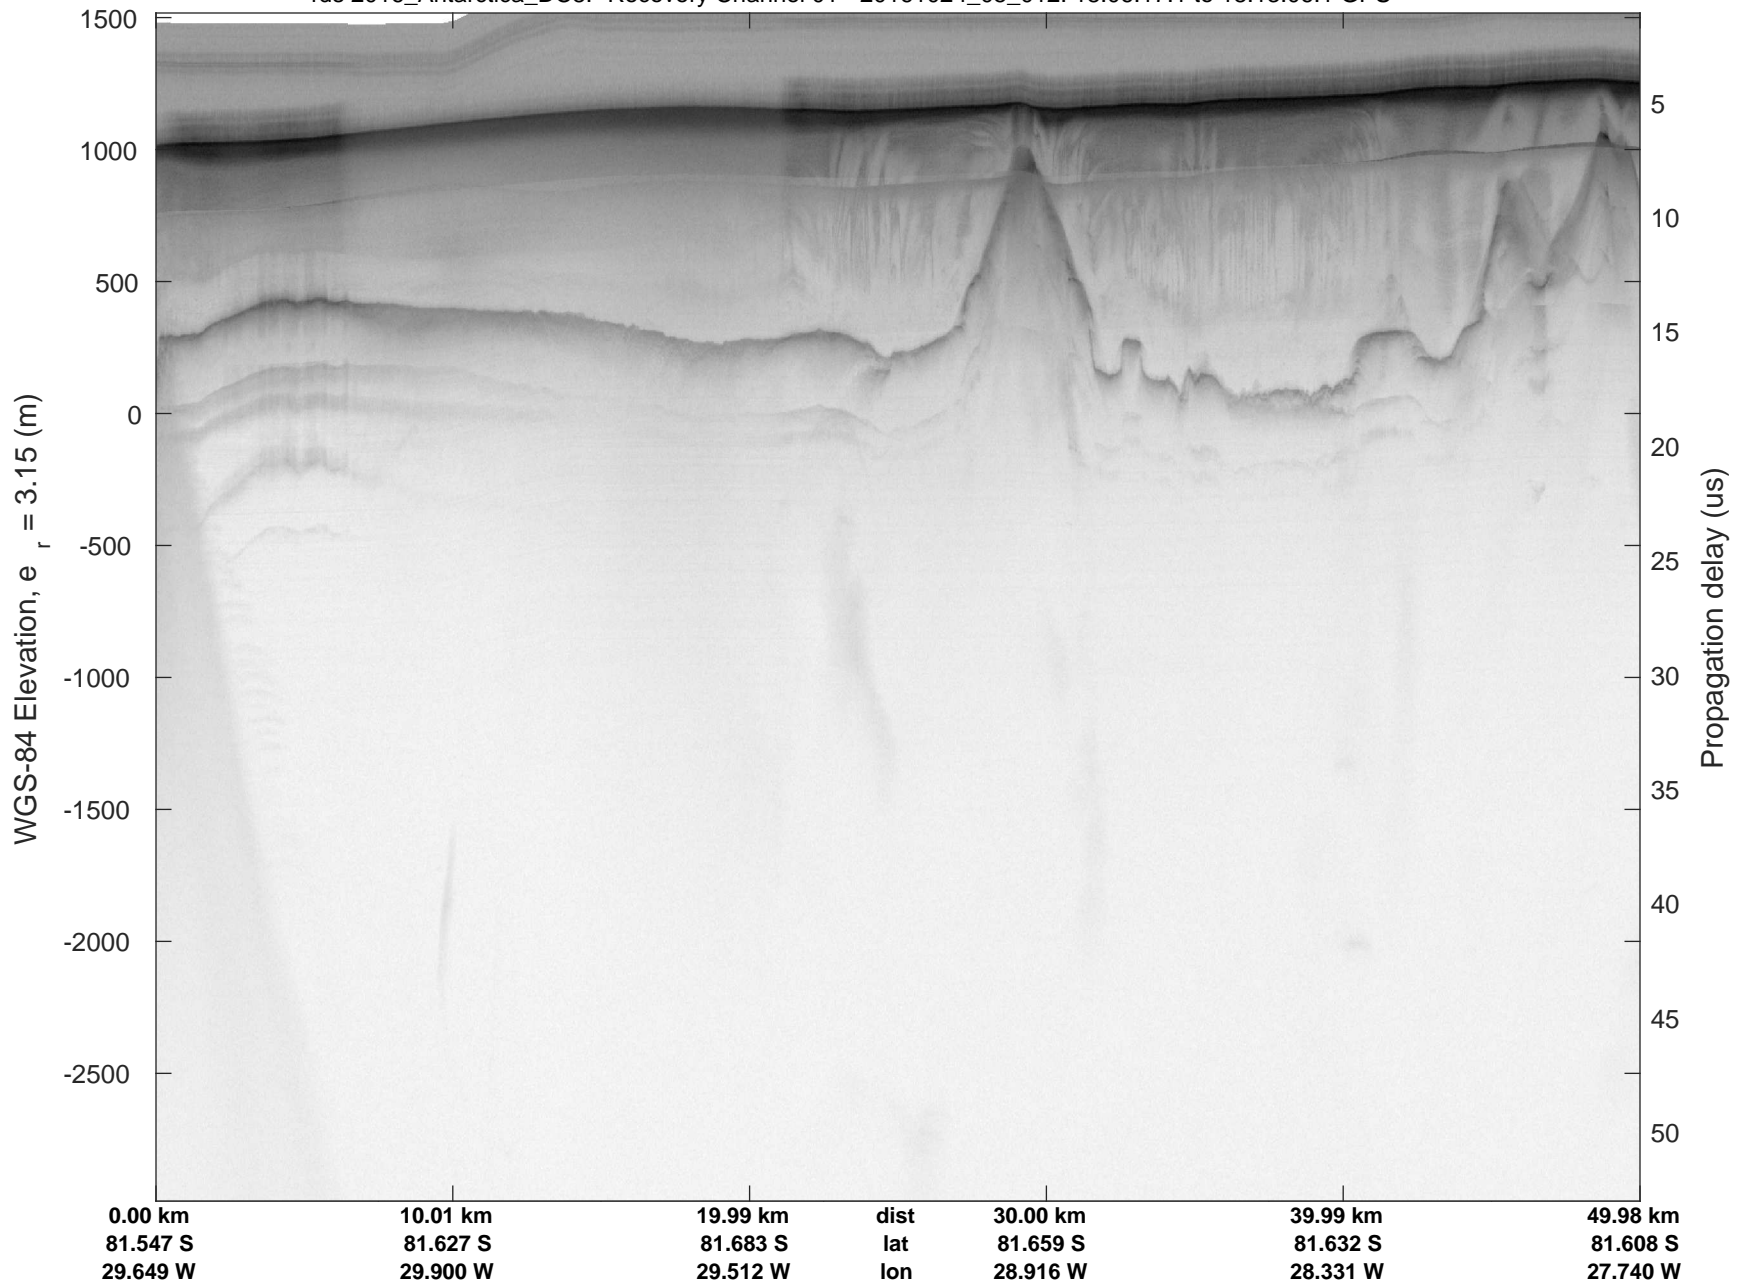

rds 2016\_Antarctica\_DC8: "Recovery Channel 01" 20161024\_05\_011: 17:59:59.4 to 18:06:16.9 GPS

Recovery Channel 01  
20161024\_05\_012  
Polar Stereograph -71N/0E

rds 2016\_Antarctica\_DC8: "Recovery Channel 01" 20161024\_05\_012: 18:06:17.1 to 18:13:06.1 GPS