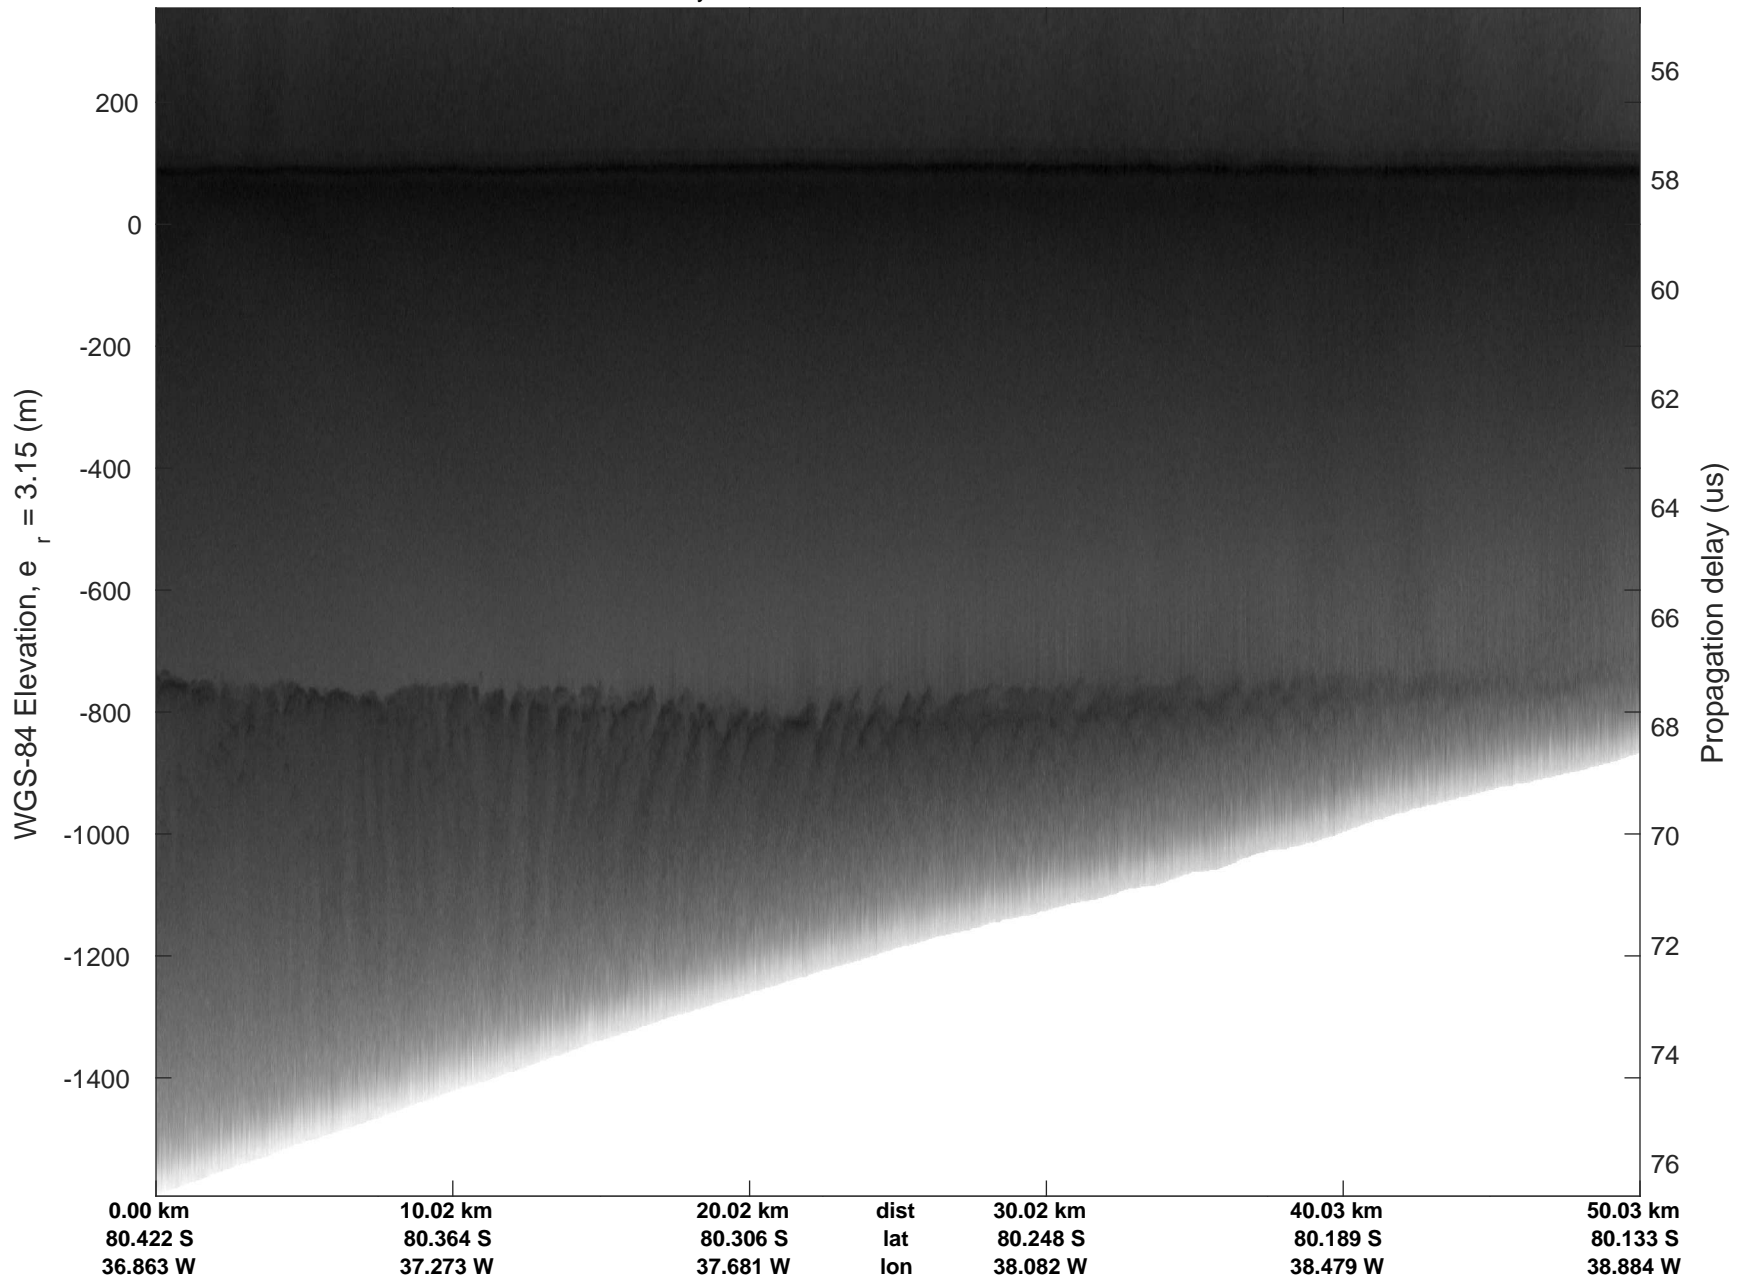

rds 2016_Antarctica_DC8: "Recovery Channel 01" 20161024_05_037: 20:39:36.7 to 20:43:14.9 GPS