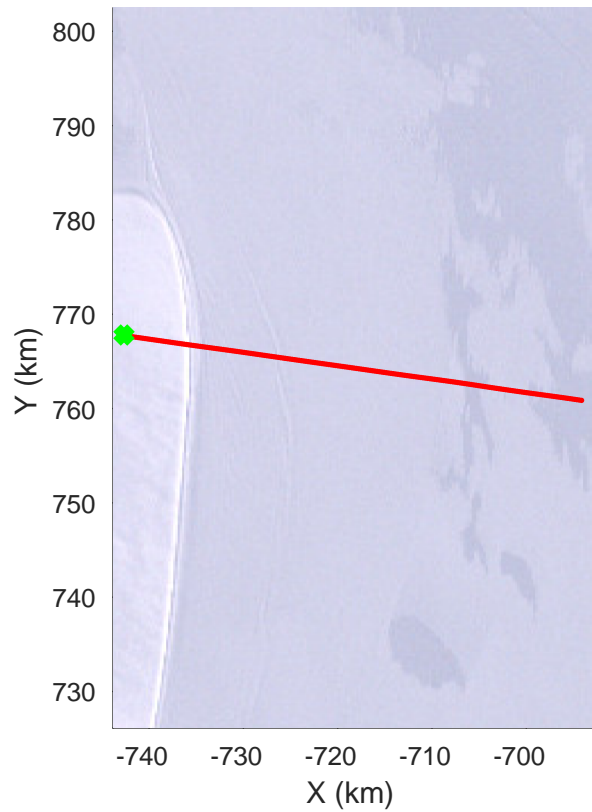

rds 2016\_Antarctica\_DC8: "Recovery Channel 01" 20161024\_05\_001: 17:09:42.6 to 17:13:29.9 GPS

rds 2016\_Antarctica\_DC8: "Recovery Channel 01" 20161024\_05\_001: 17:09:42.6 to 17:13:29.9 GPS

rds 2016\_Antarctica\_DC8: "Recovery Channel 01" 20161024\_05\_002: 17:13:30.1 to 17:17:21.7 GPS