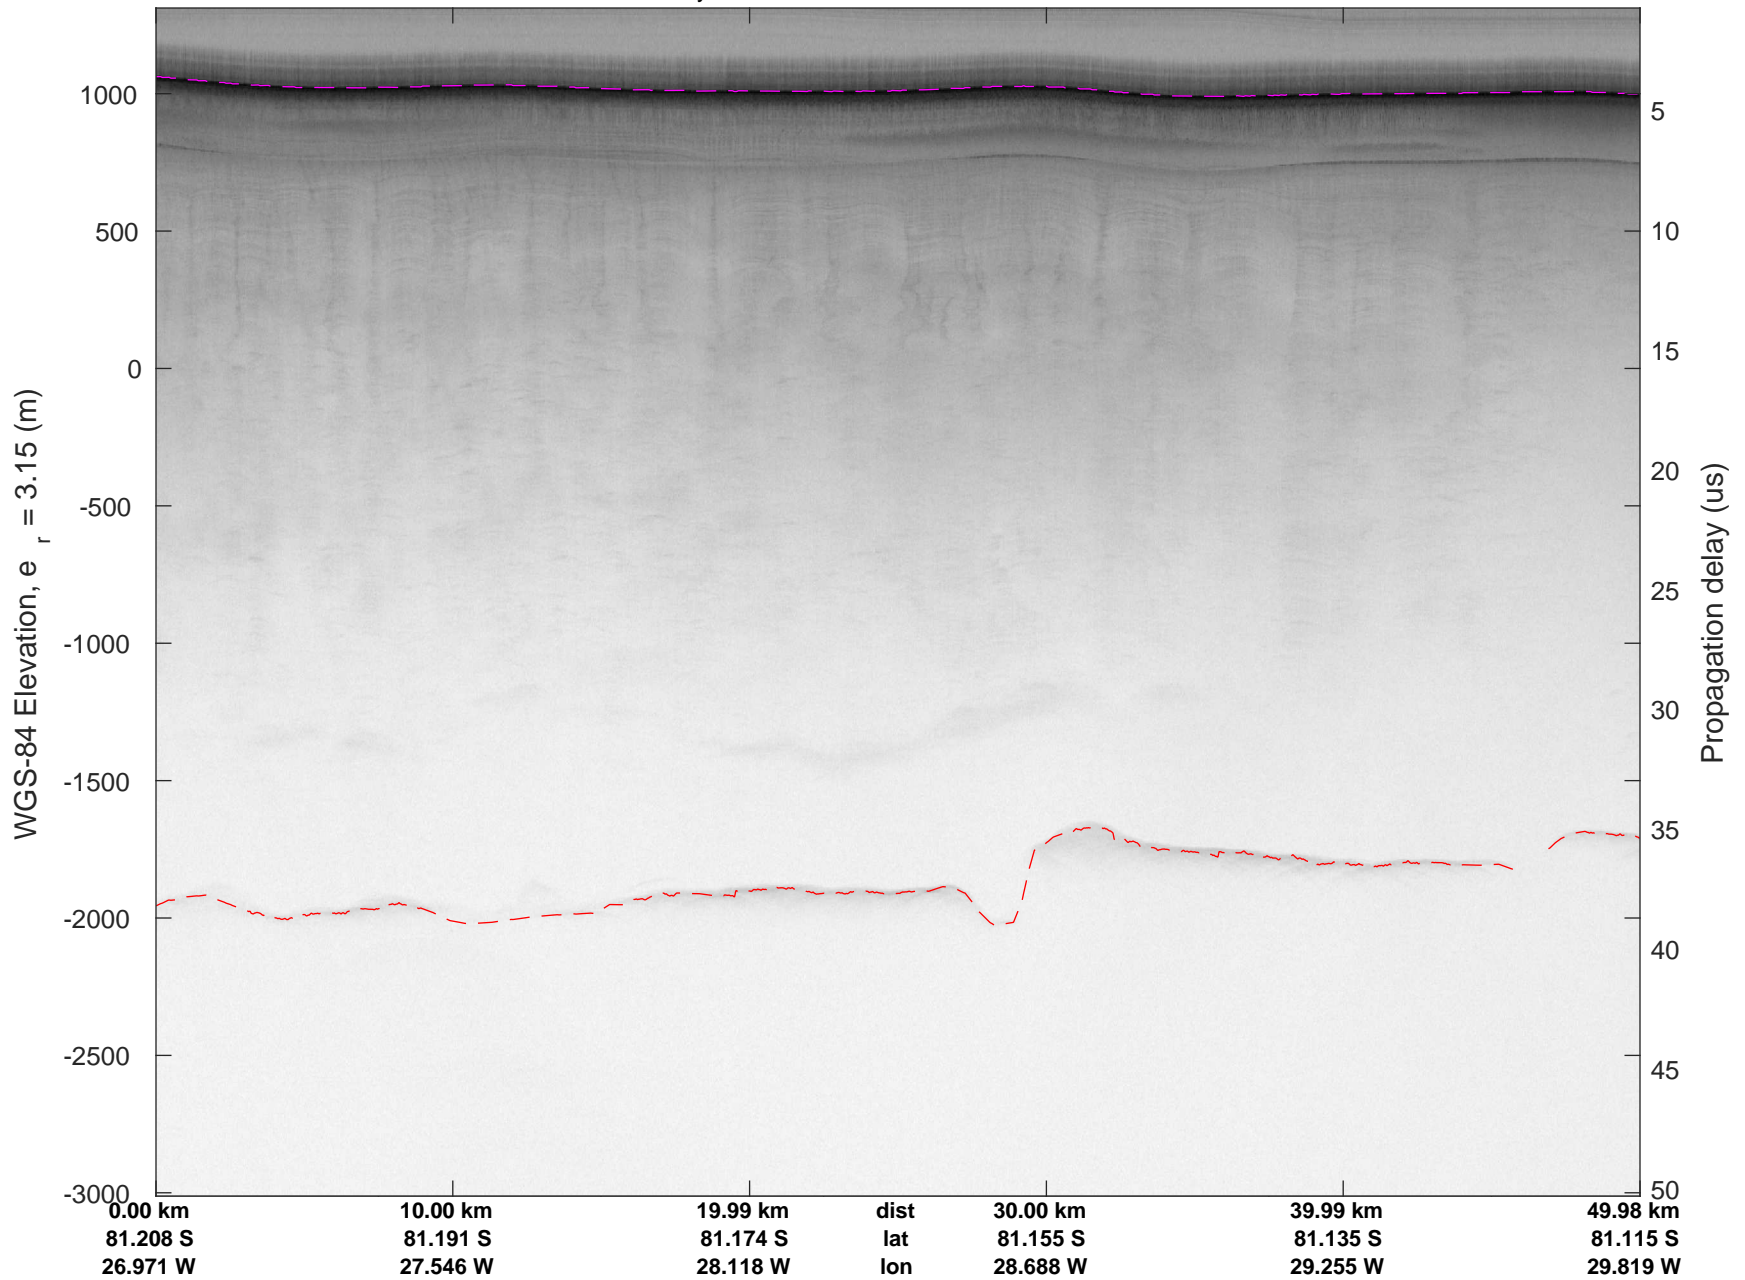

rds 2016\_Antarctica\_DC8: "Recovery Channel 01" 20161024\_05\_032: 20:13:04.8 to 20:19:08.8 GPS

rds 2016\_Antarctica\_DC8: "Recovery Channel 01" 20161024\_05\_033: 20:19:09.1 to 20:25:15.7 GPS

rds 2016\_Antarctica\_DC8: "Recovery Channel 01" 20161024\_05\_033: 20:19:09.1 to 20:25:15.7 GPS