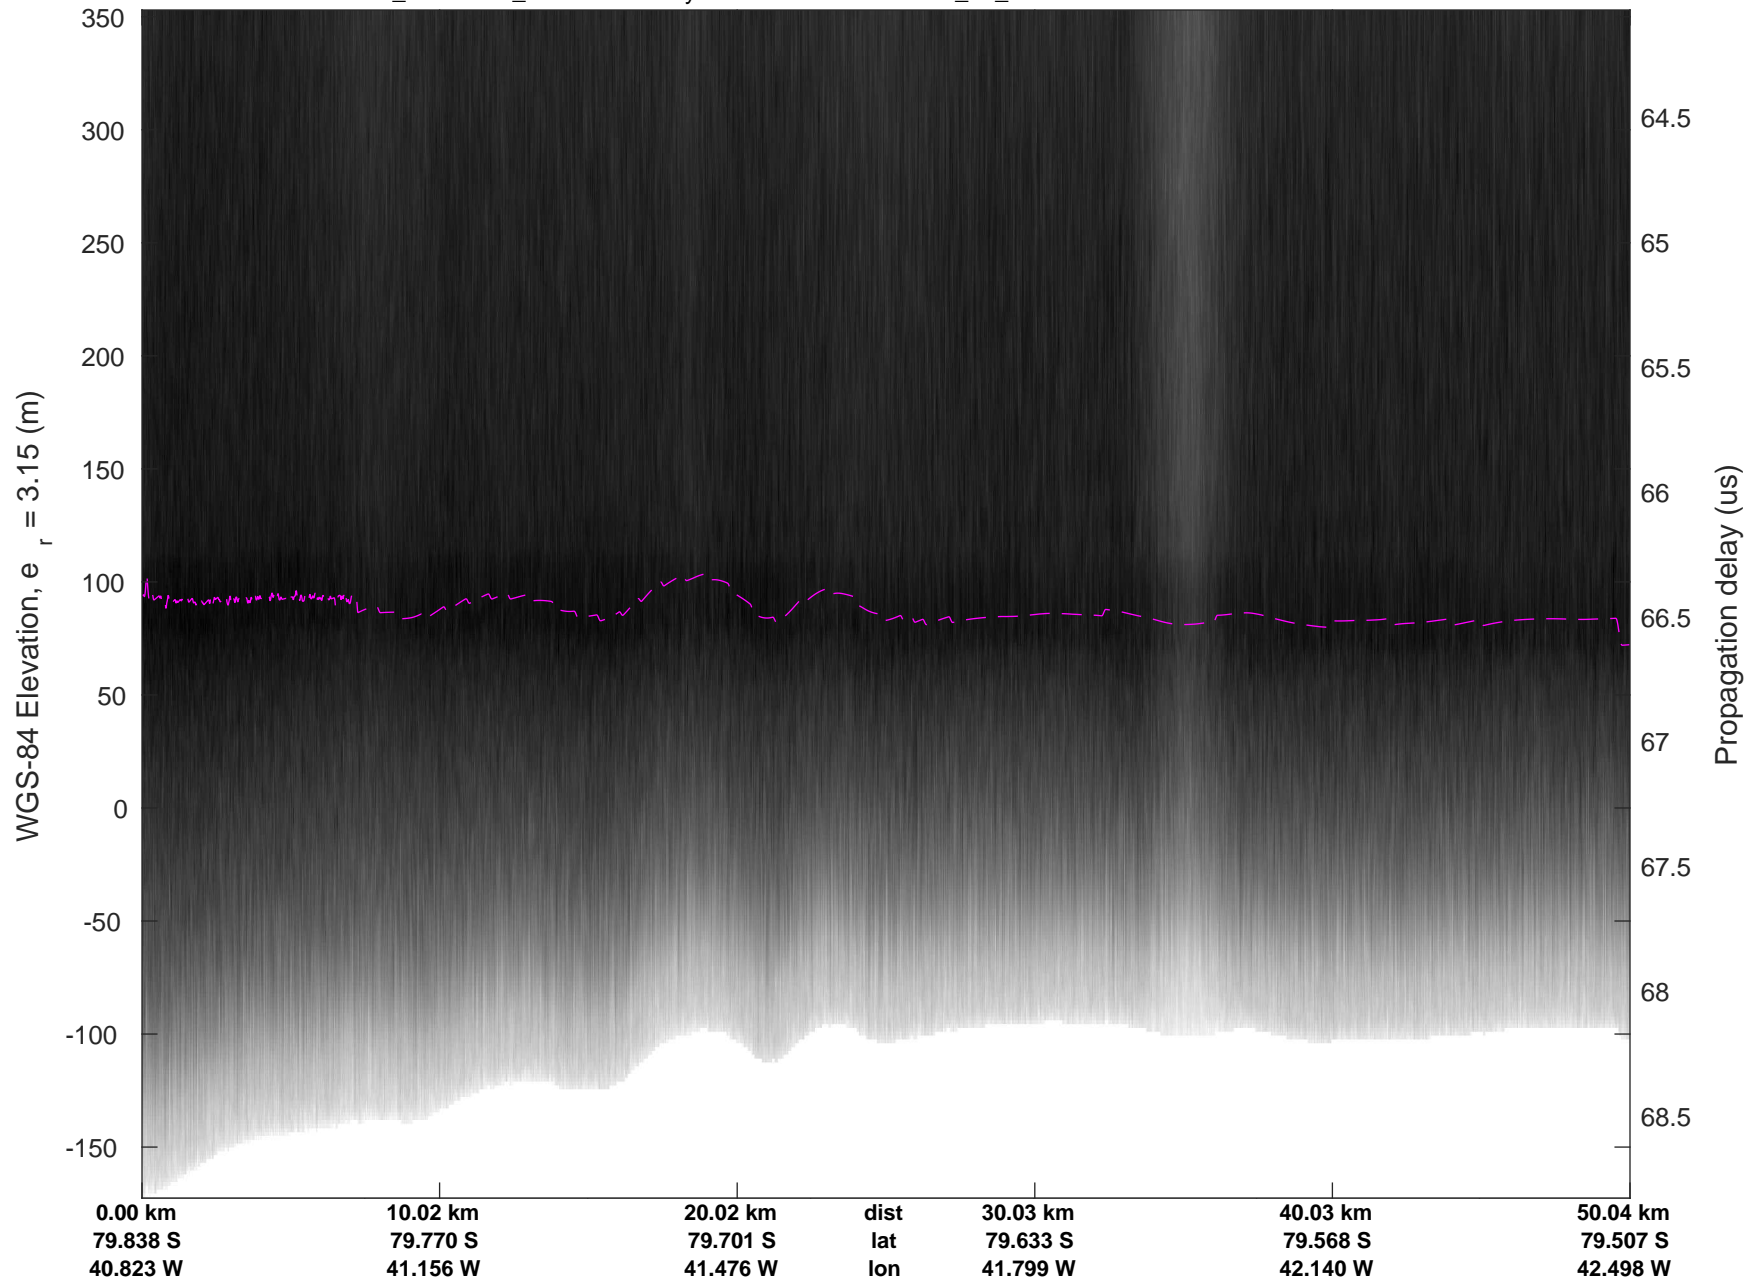

rds 2016\_Antarctica\_DC8: "Recovery Channel 01" 20161024\_05\_038: 20:43:15.1 to 20:46:47.9 GPS

rds 2016\_Antarctica\_DC8: "Recovery Channel 01" 20161024\_05\_038: 20:43:15.1 to 20:46:47.9 GPS

rds 2016\_Antarctica\_DC8: "Recovery Channel 01" 20161024\_05\_039: 20:46:48.0 to 20:50:15.0 GPS

rds 2016\_Antarctica\_DC8: "Recovery Channel 01" 20161024\_05\_039: 20:46:48.0 to 20:50:15.0 GPS

rds 2016\_Antarctica\_DC8: "Recovery Channel 01" 20161024\_05\_040: 20:50:15.2 to 20:53:48.0 GPS

rds 2016\_Antarctica\_DC8: "Recovery Channel 01" 20161024\_05\_040: 20:50:15.2 to 20:53:48.0 GPS