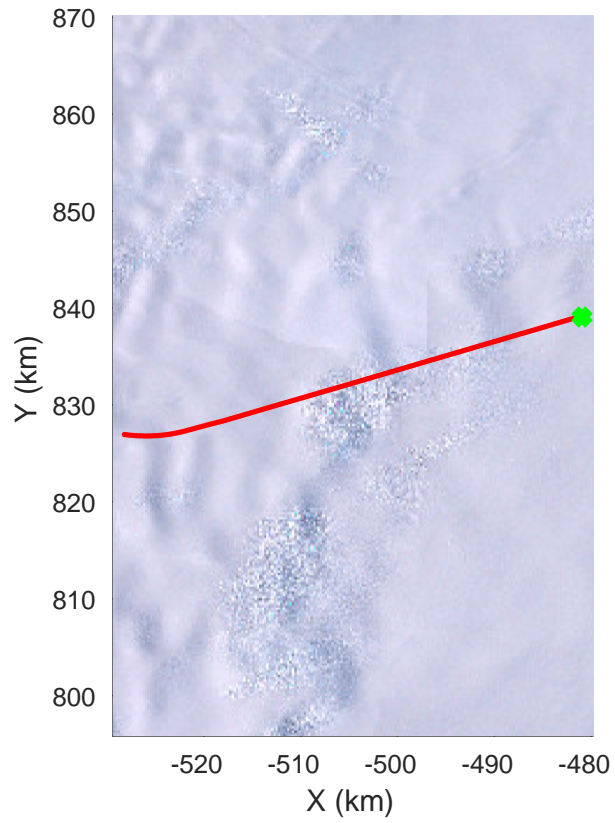

rds 2016\_Antarctica\_DC8: "Recovery Channel 01" 20161024\_05\_032: 20:13:04.8 to 20:19:08.8 GPS

rds 2016\_Antarctica\_DC8: "Recovery Channel 01" 20161024\_05\_033: 20:19:09.1 to 20:25:15.7 GPS

rds 2016\_Antarctica\_DC8: "Recovery Channel 01" 20161024\_05\_033: 20:19:09.1 to 20:25:15.7 GPS