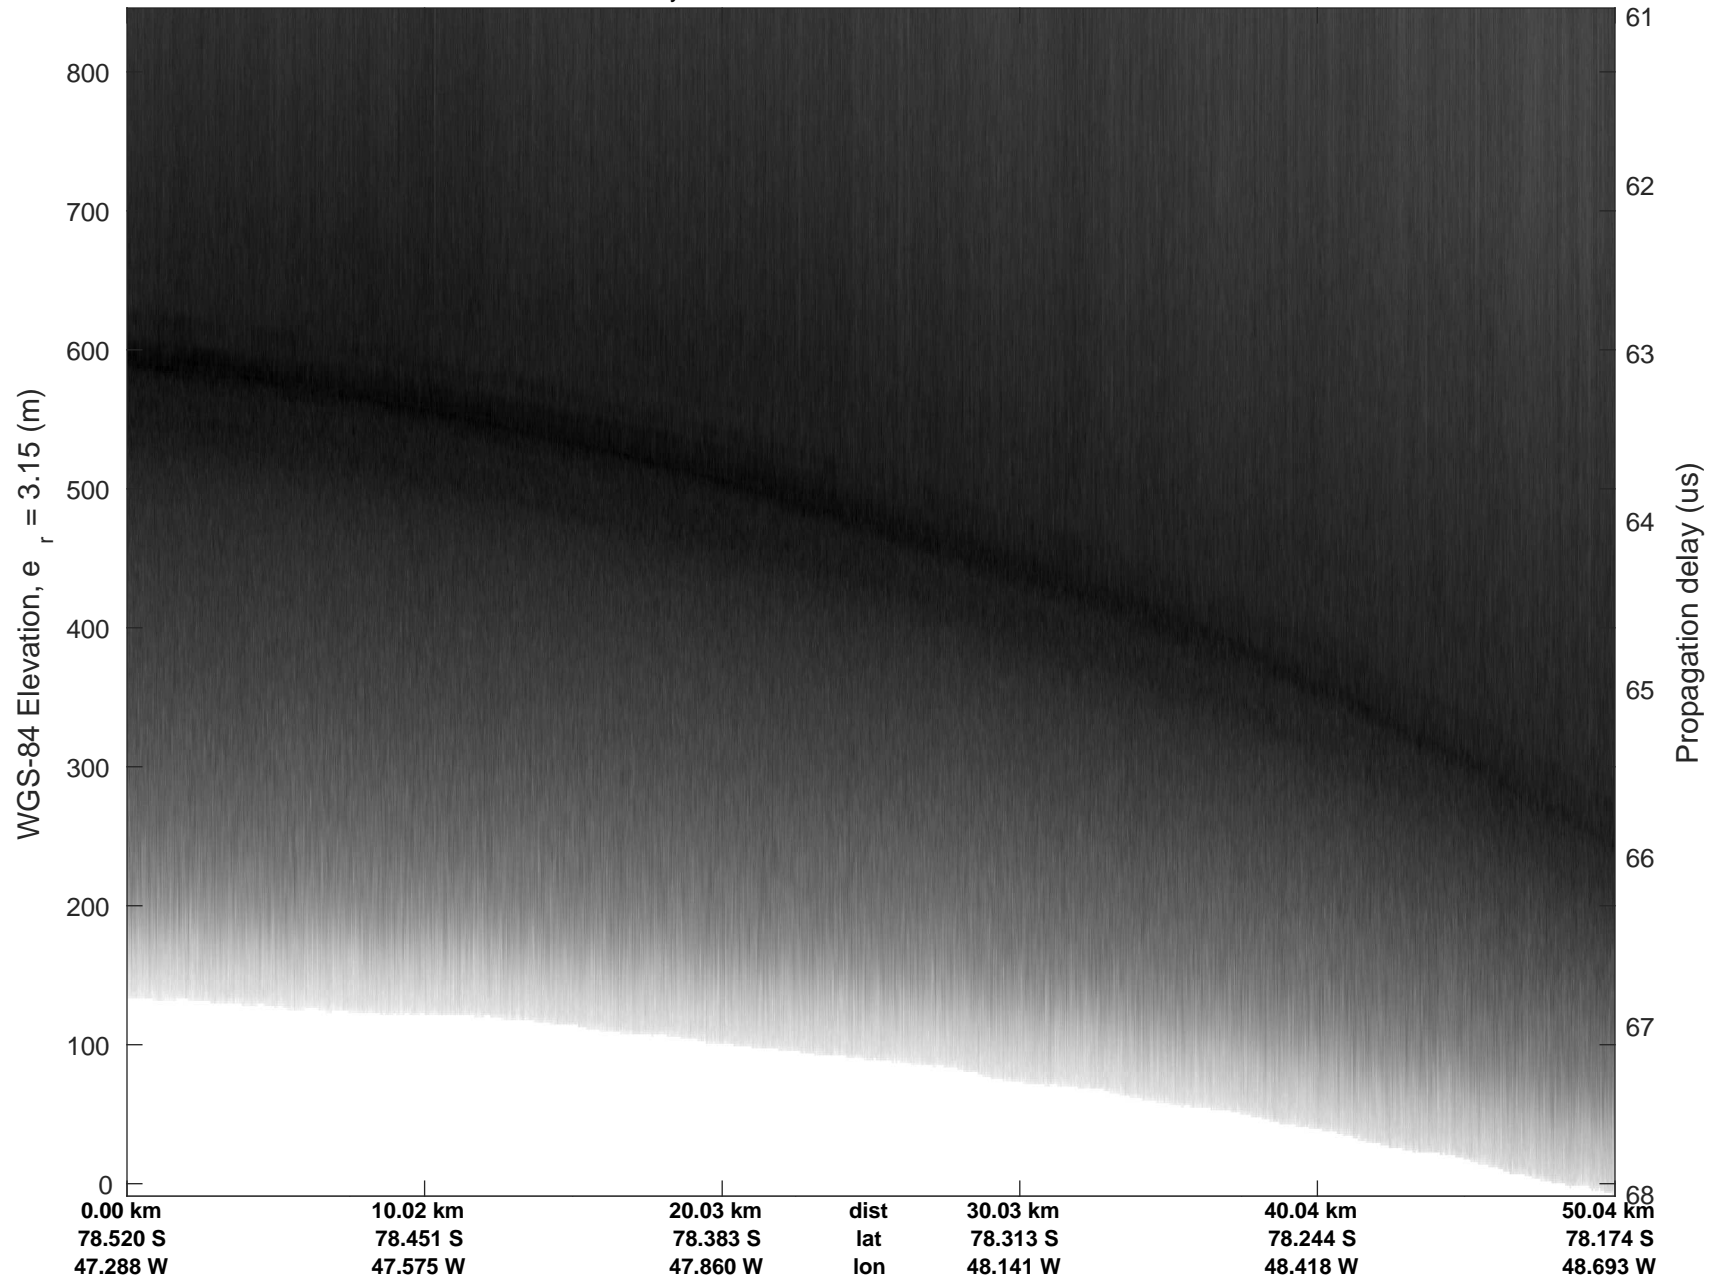

rds 2016_Antarctica_DC8: "Recovery Channel 01" 20161024_05_043: 21:01:15.3 to 21:05:01.5 GPS