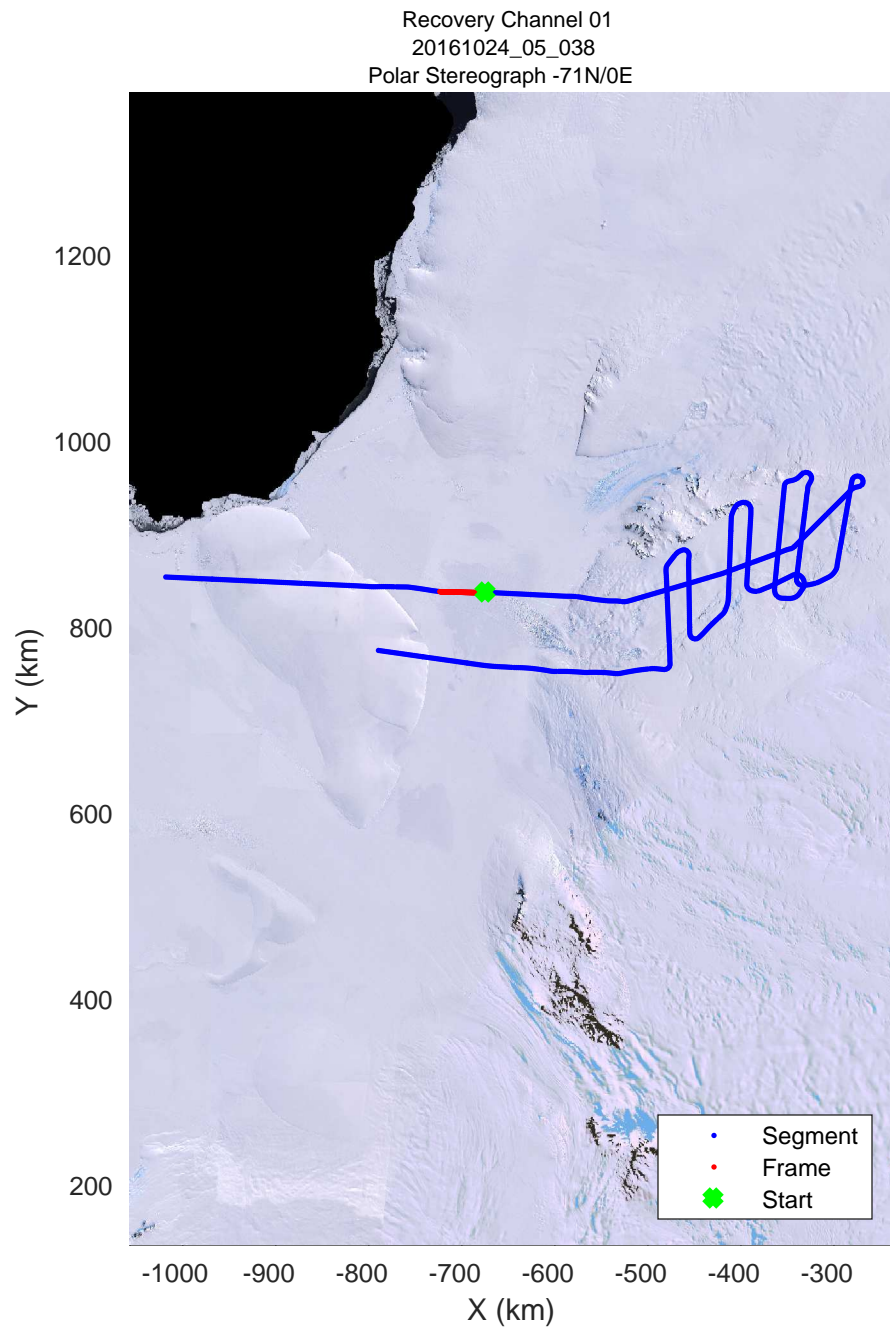

rds 2016\_Antarctica\_DC8: "Recovery Channel 01" 20161024\_05\_036: 20:35:33.7 to 20:39:36.5 GPS

rds 2016\_Antarctica\_DC8: "Recovery Channel 01" 20161024\_05\_037: 20:39:36.7 to 20:43:14.9 GPS

rds 2016\_Antarctica\_DC8: "Recovery Channel 01" 20161024\_05\_037: 20:39:36.7 to 20:43:14.9 GPS