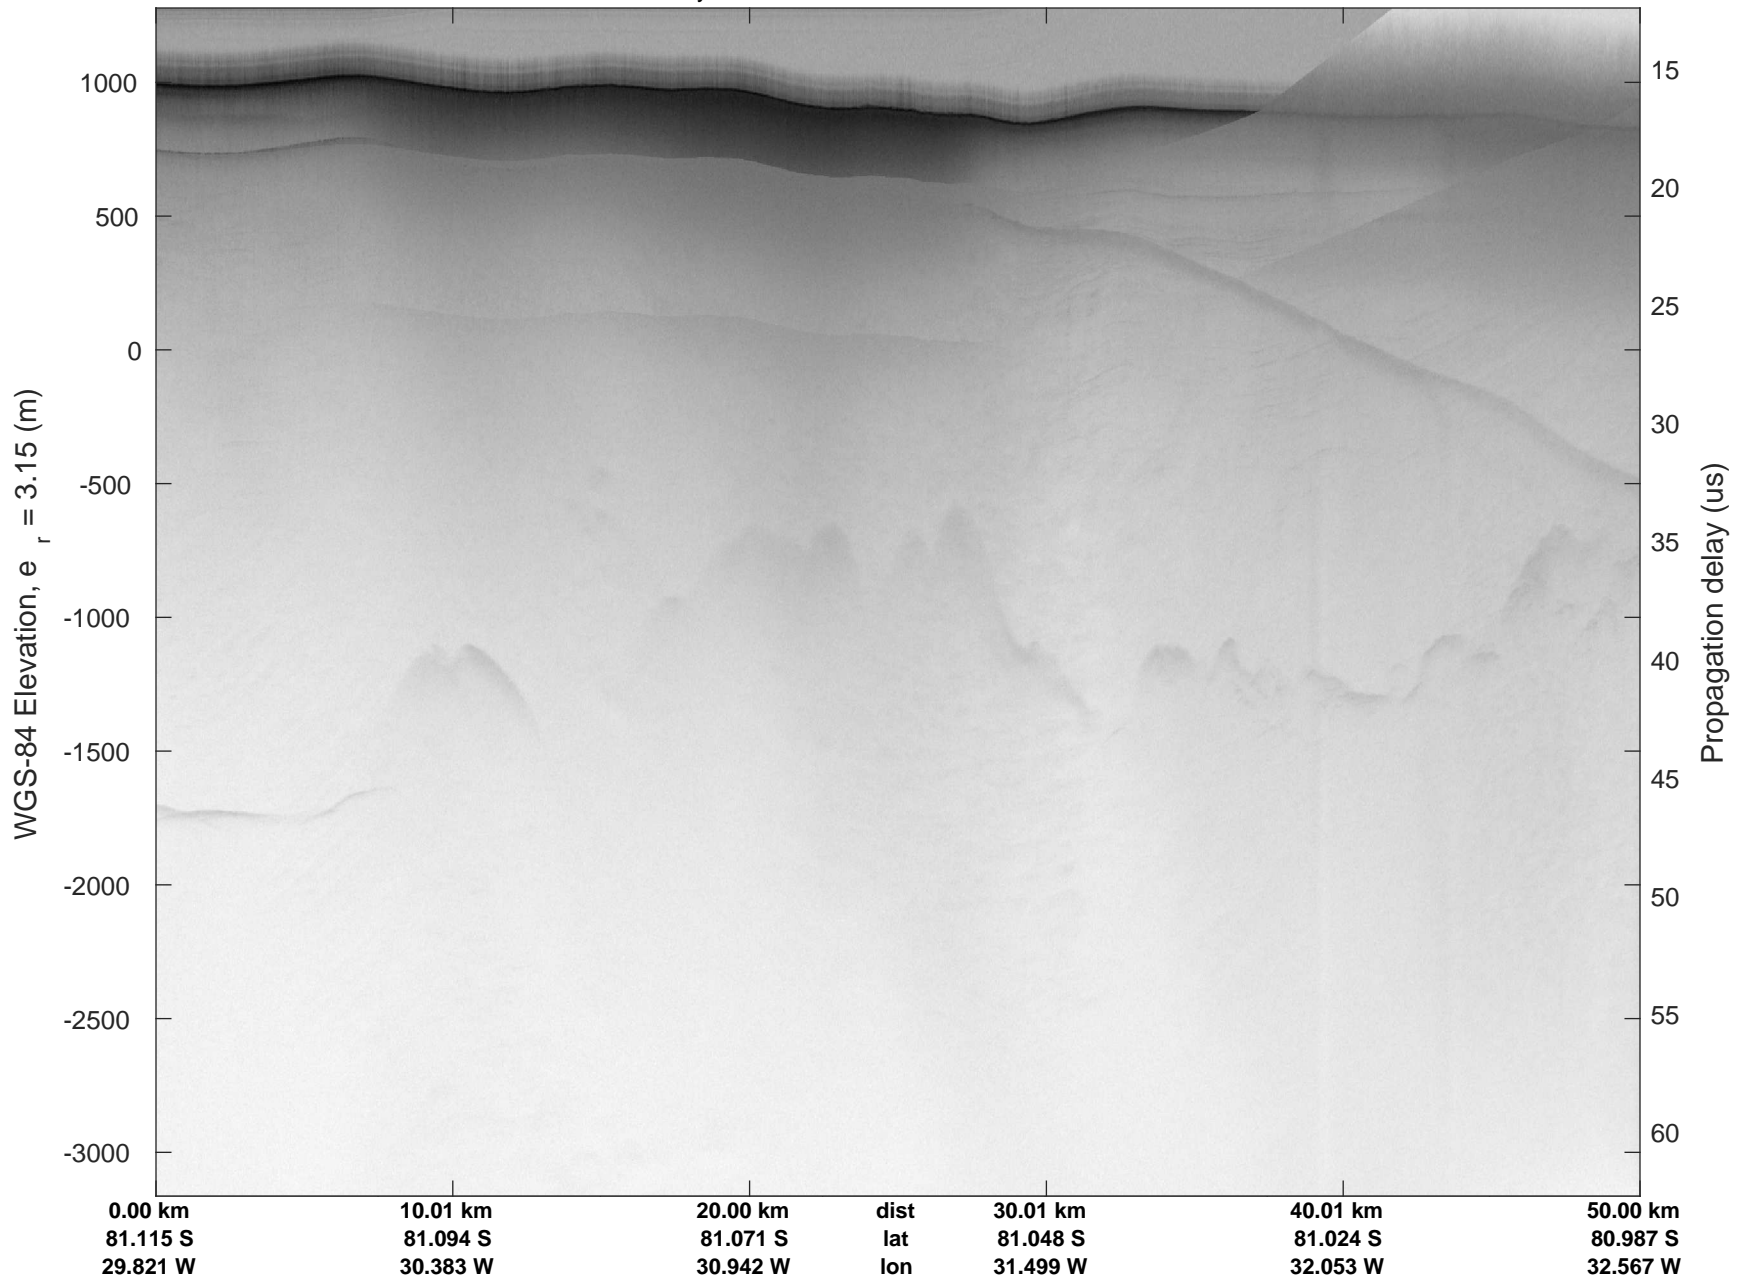

rds 2016_Antarctica_DC8: "Recovery Channel 01" 20161024_05_034: 20:25:15.9 to 20:31:09.3 GPS

rds 2016_Antarctica_DC8: "Recovery Channel 01" 20161024_05_034: 20:25:15.9 to 20:31:09.3 GPS