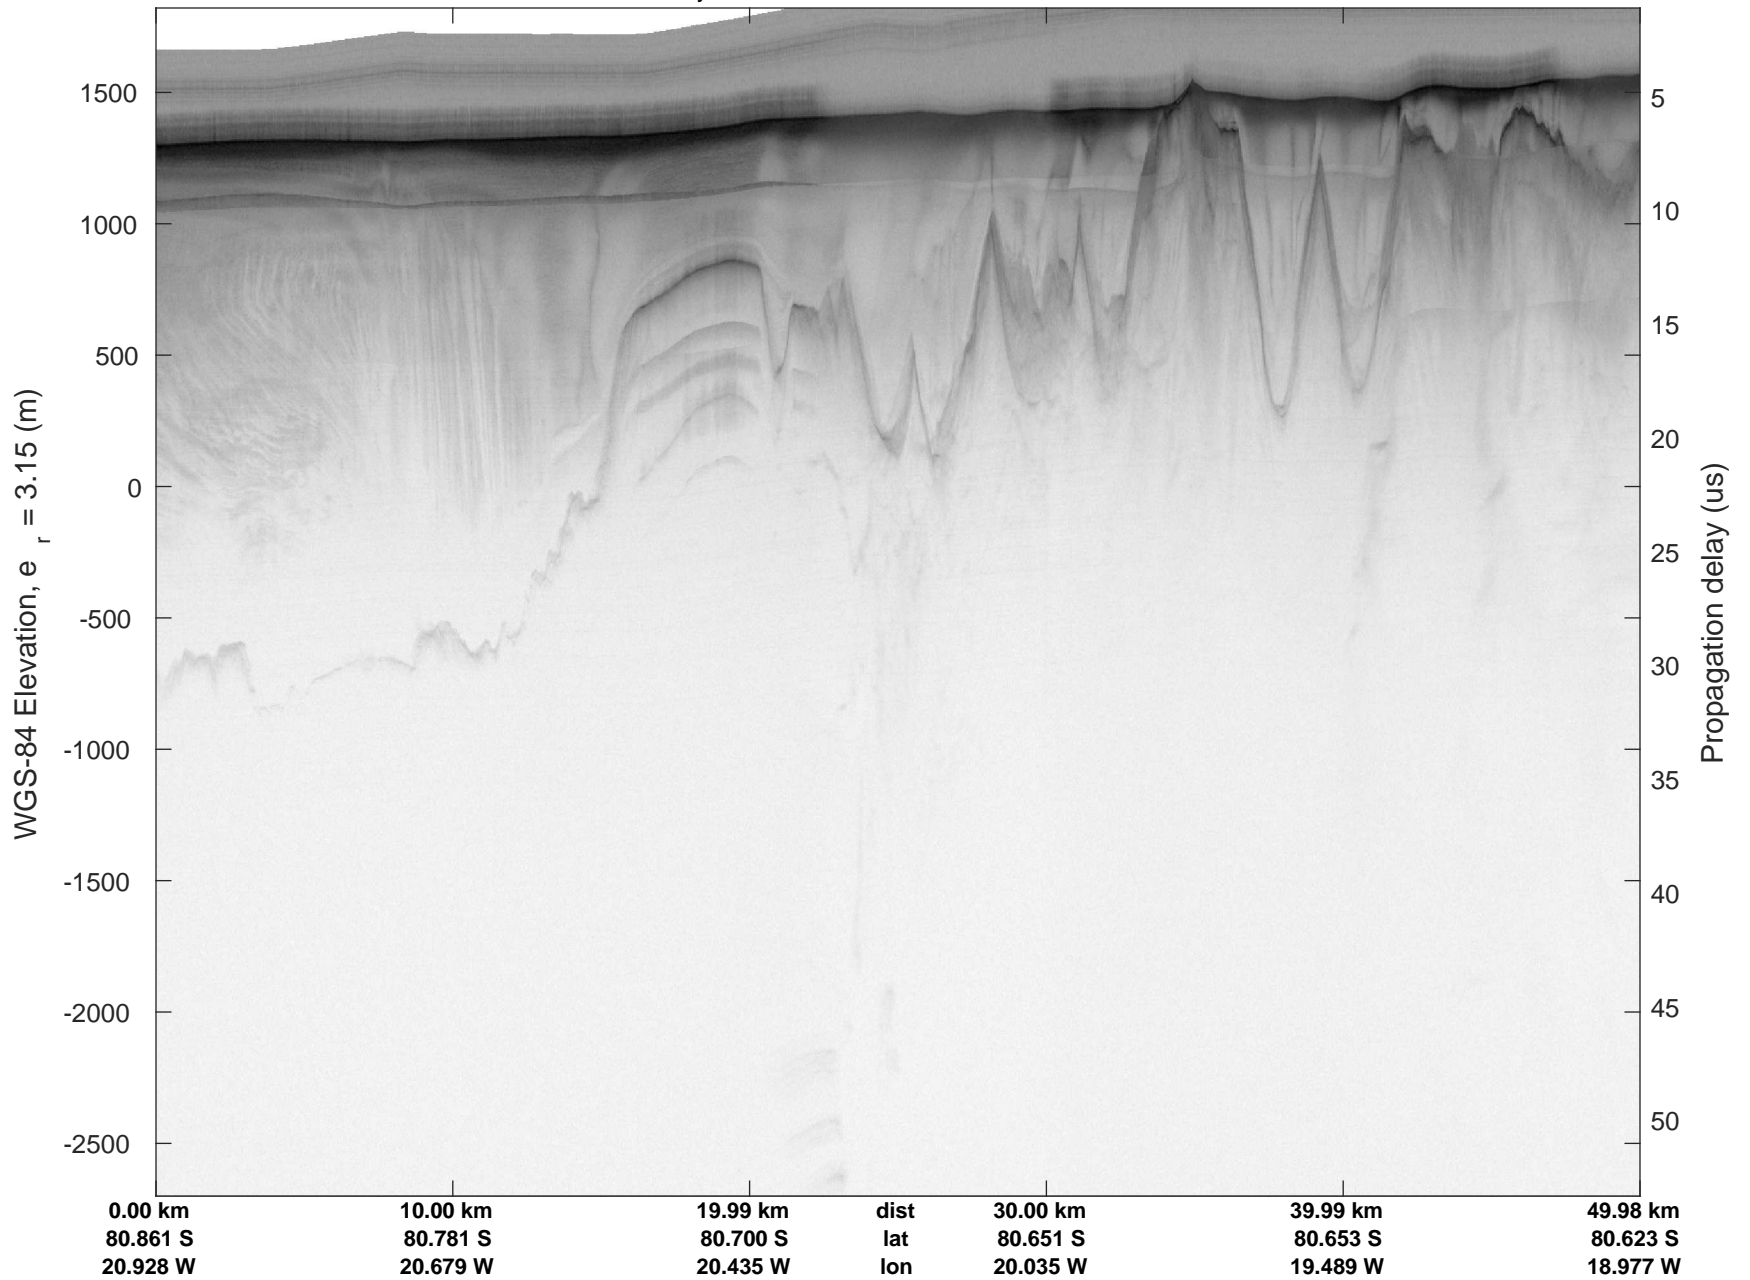

rds 2016_Antarctica_DC8: "Recovery Channel 01" 20161024_05_022: 19:09:58.7 to 19:16:24.7 GPS