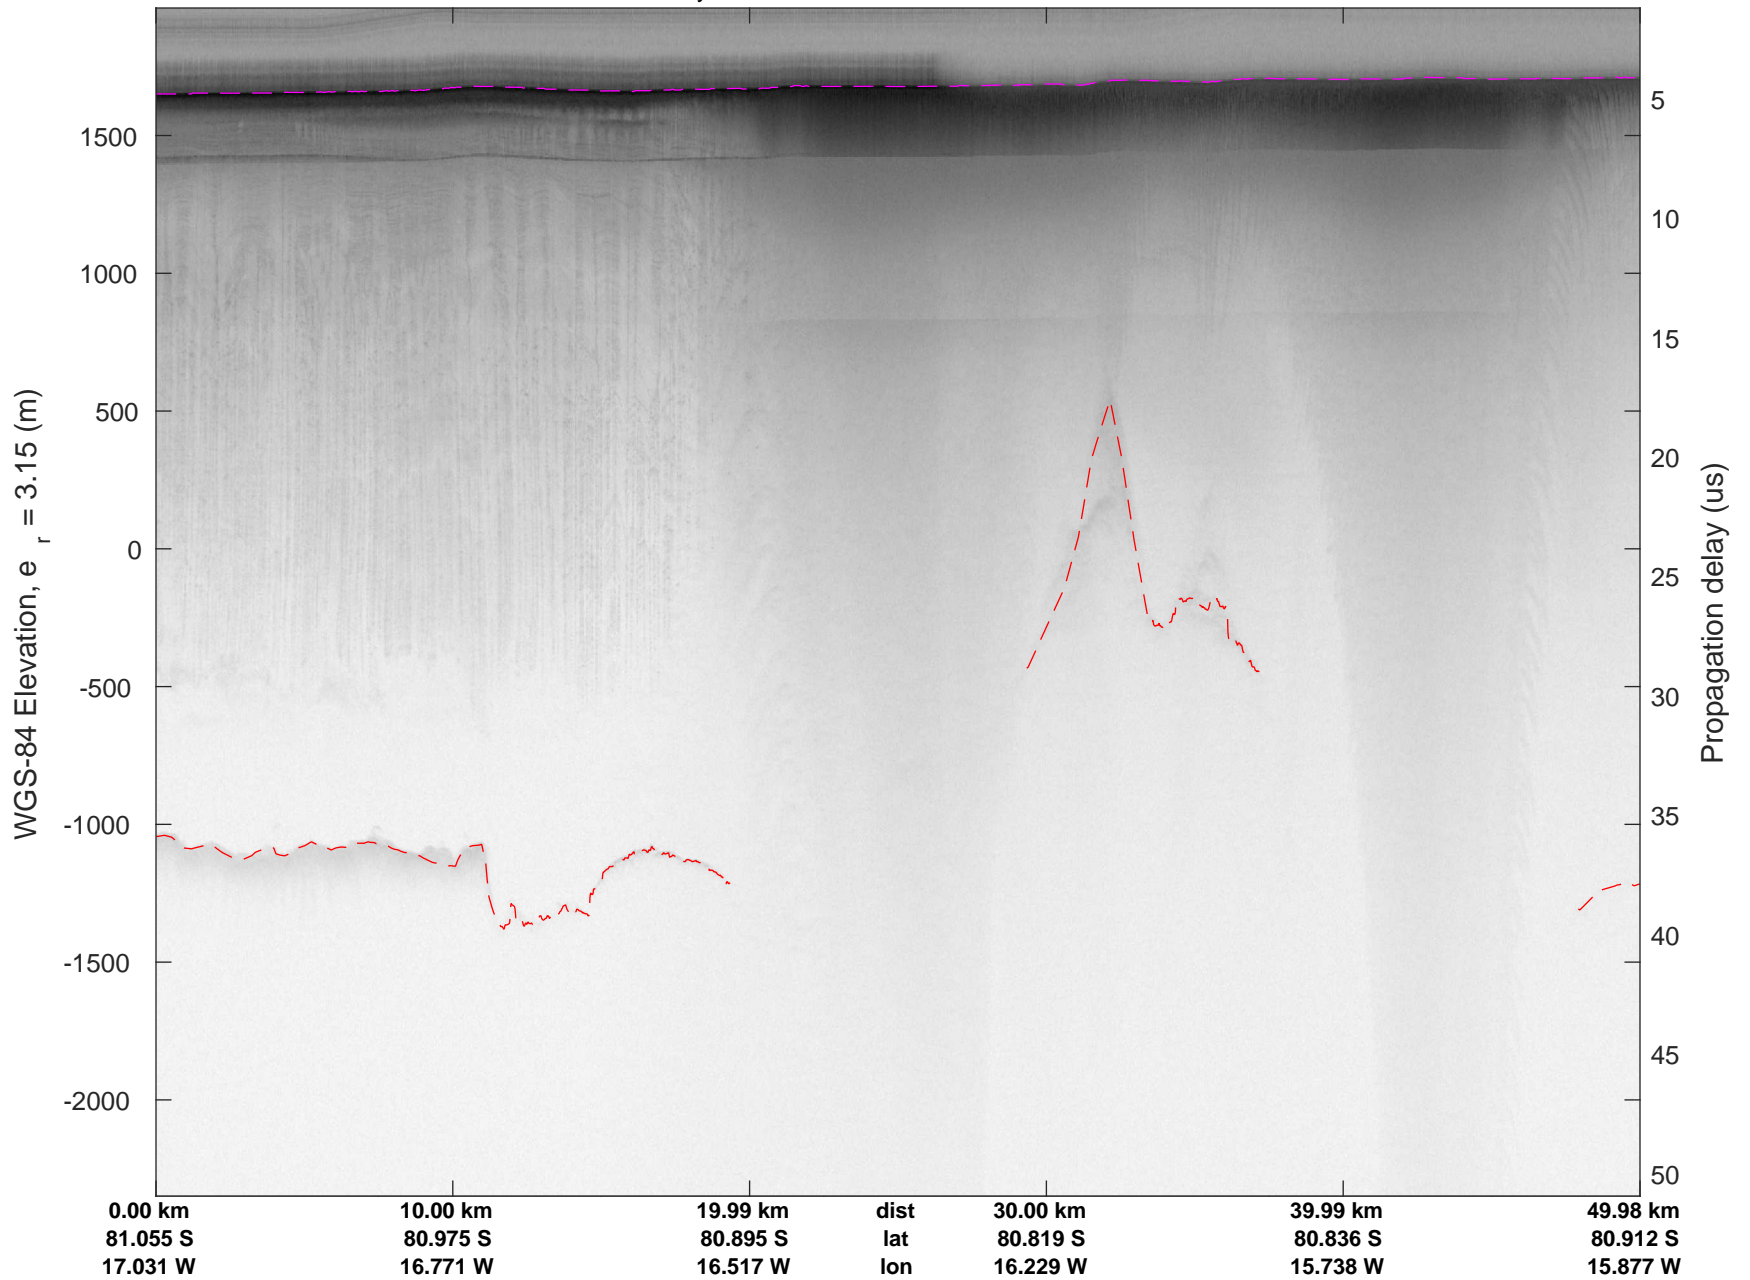

rds 2016_Antarctica_DC8: "Recovery Channel 01" 20161024_05_028: 19:47:53.5 to 19:54:08.0 GPS