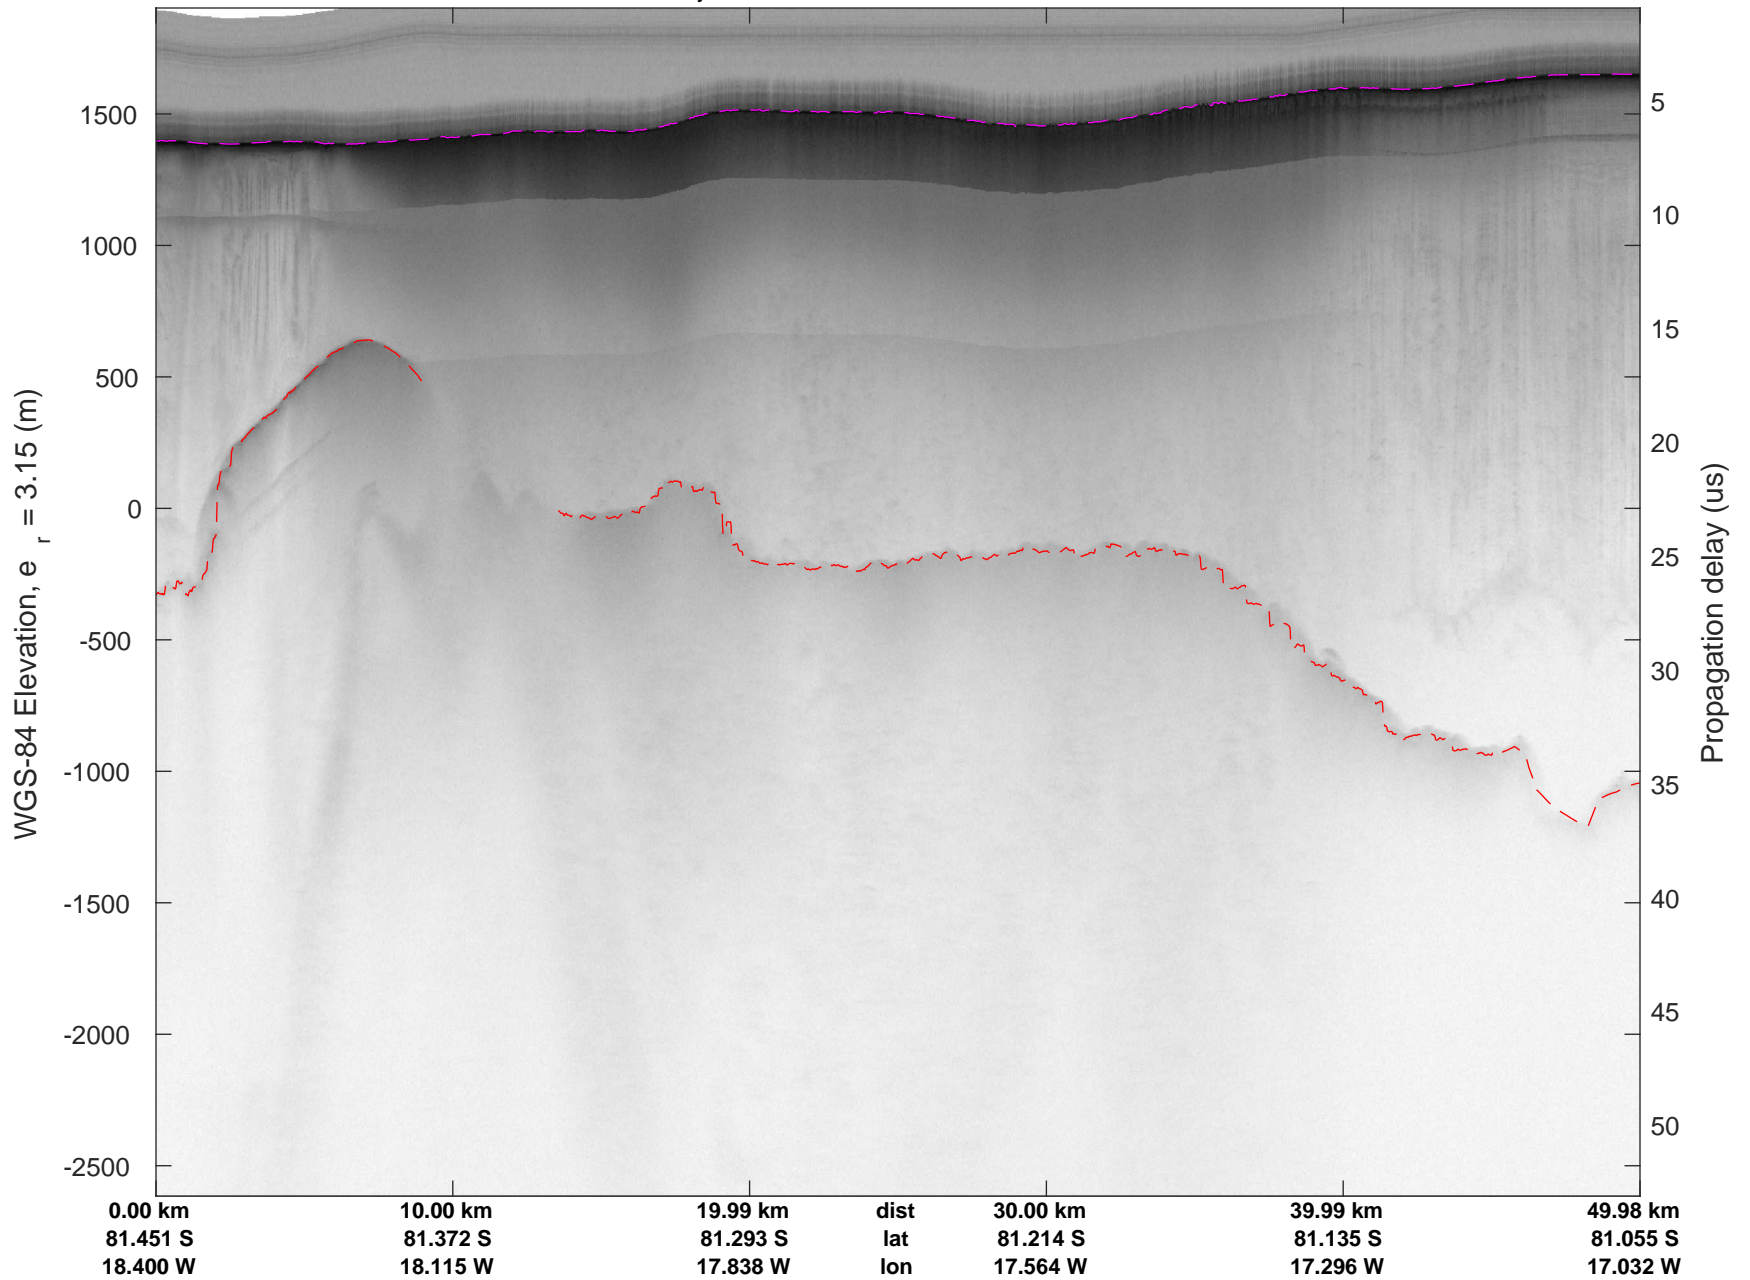

rds 2016\_Antarctica\_DC8: "Recovery Channel 01" 20161024\_05\_026: 19:35:35.9 to 19:41:42.2 GPS

rds 2016\_Antarctica\_DC8: "Recovery Channel 01" 20161024\_05\_027: 19:41:42.5 to 19:47:53.2 GPS

rds 2016\_Antarctica\_DC8: "Recovery Channel 01" 20161024\_05\_027: 19:41:42.5 to 19:47:53.2 GPS