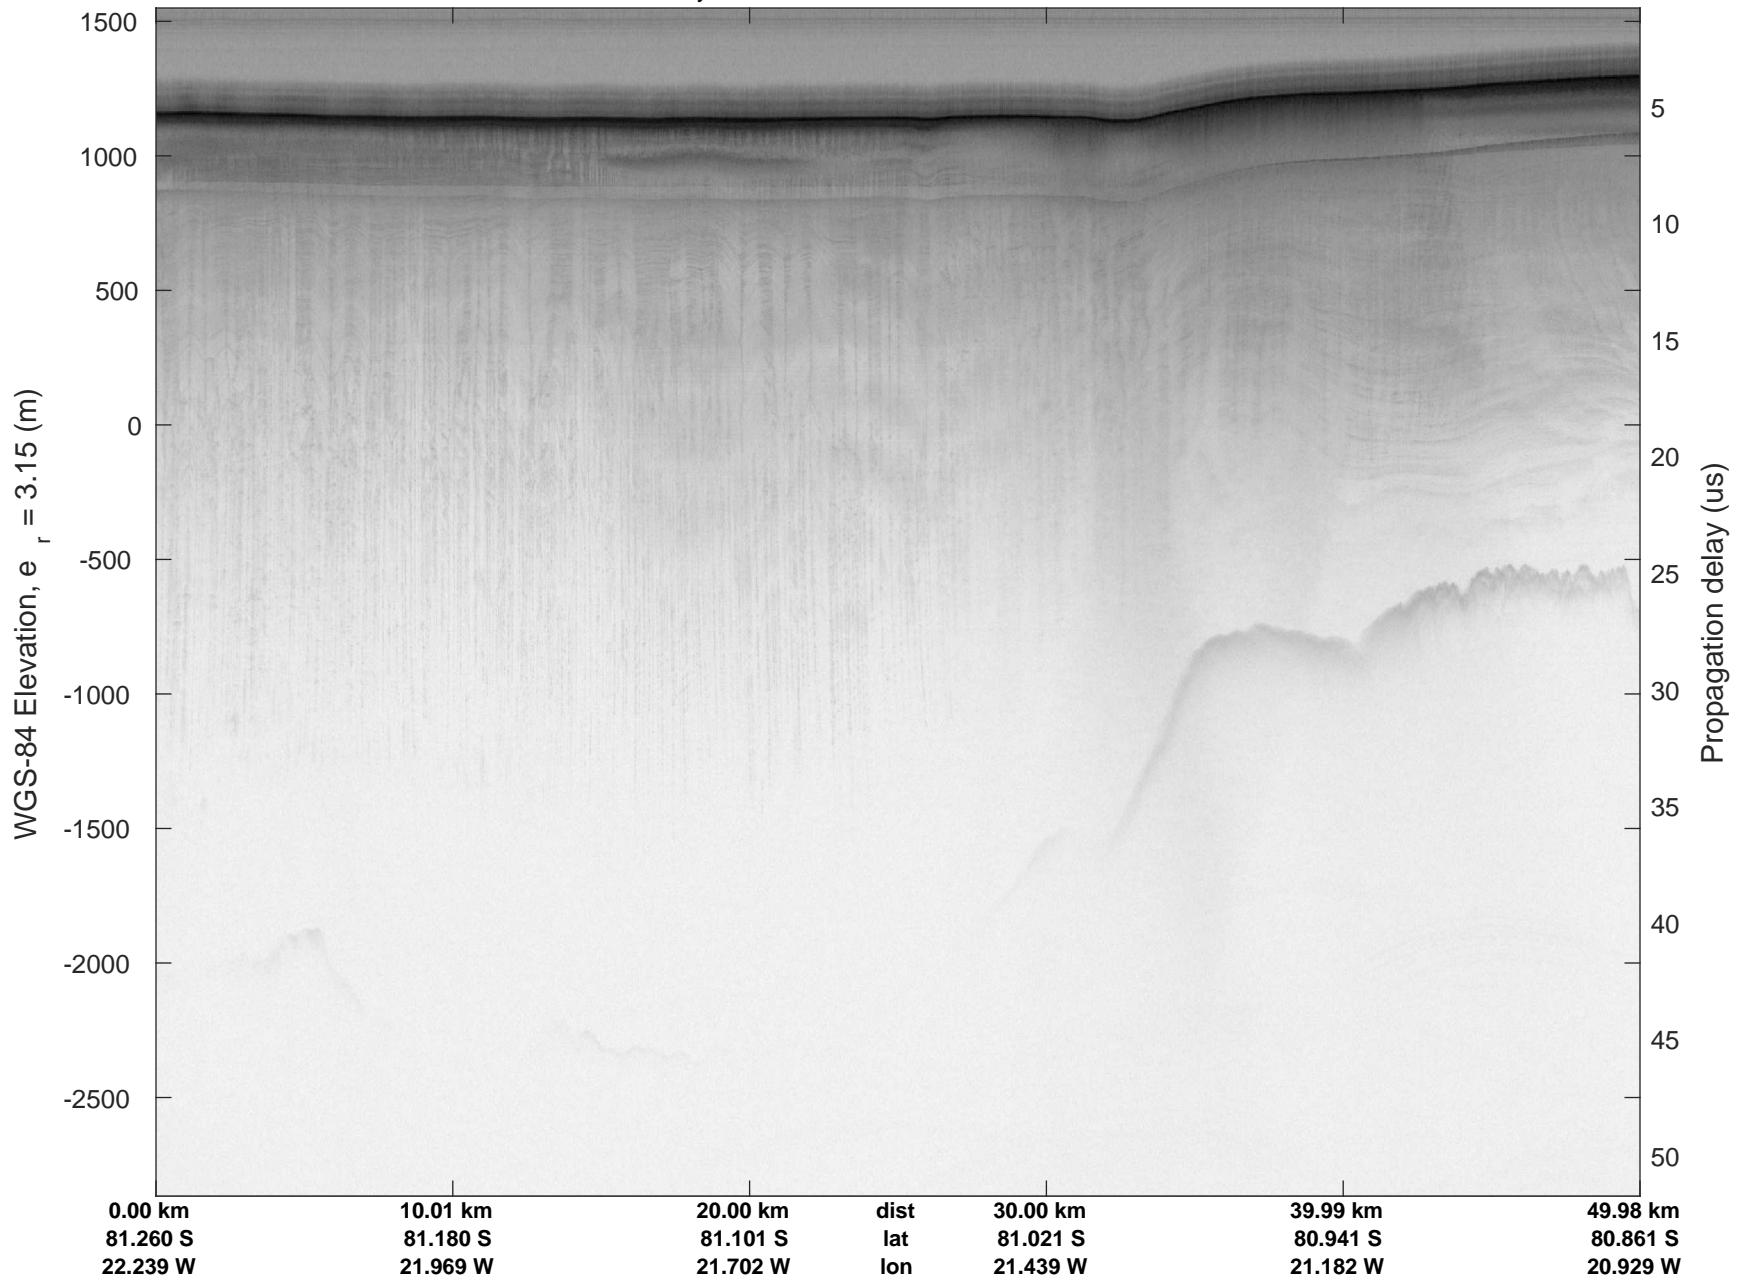

rds 2016_Antarctica_DC8: "Recovery Channel 01" 20161024_05_021: 19:03:36.4 to 19:09:58.4 GPS

rds 2016_Antarctica_DC8: "Recovery Channel 01" 20161024_05_021: 19:03:36.4 to 19:09:58.4 GPS