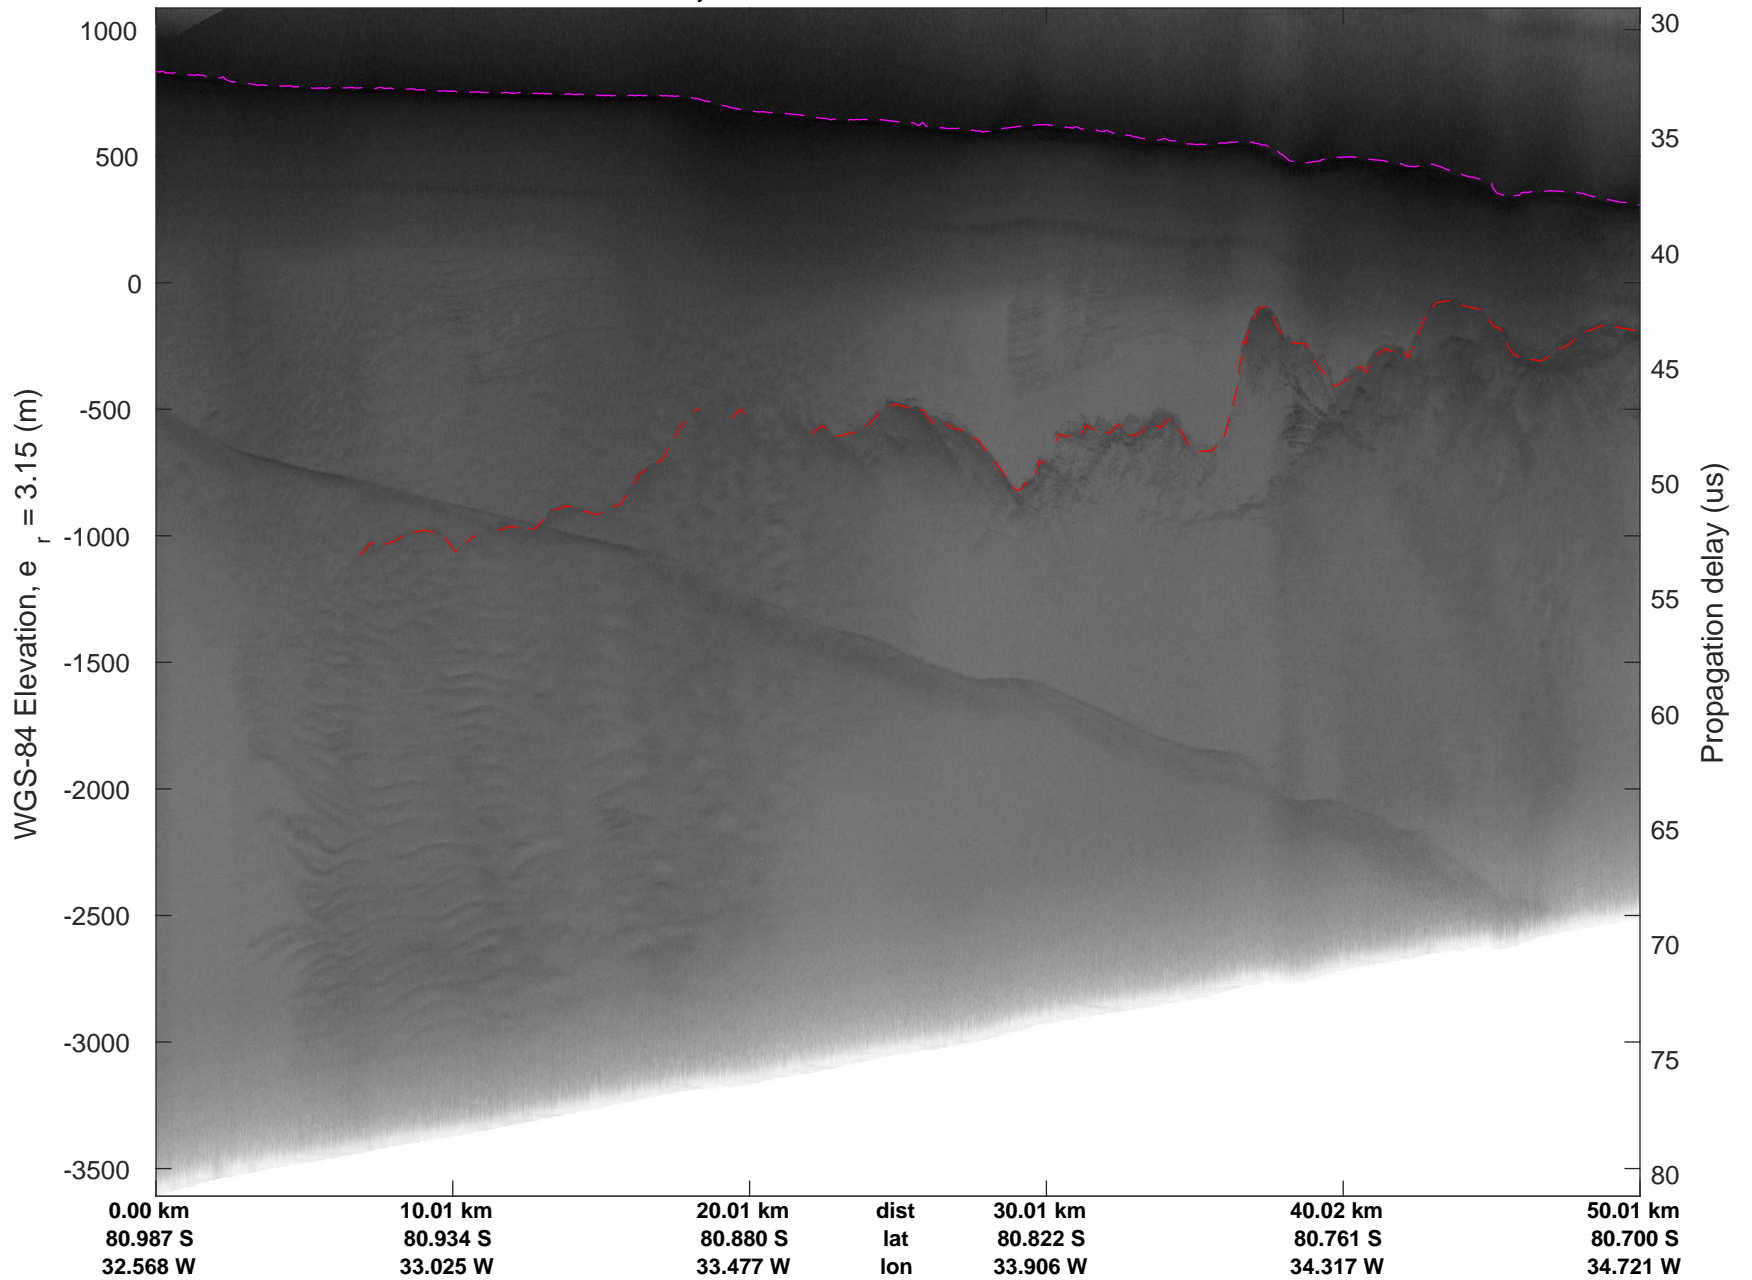

rds 2016_Antarctica_DC8: "Recovery Channel 01" 20161024_05_035: 20:31:09.4 to 20:35:33.6 GPS