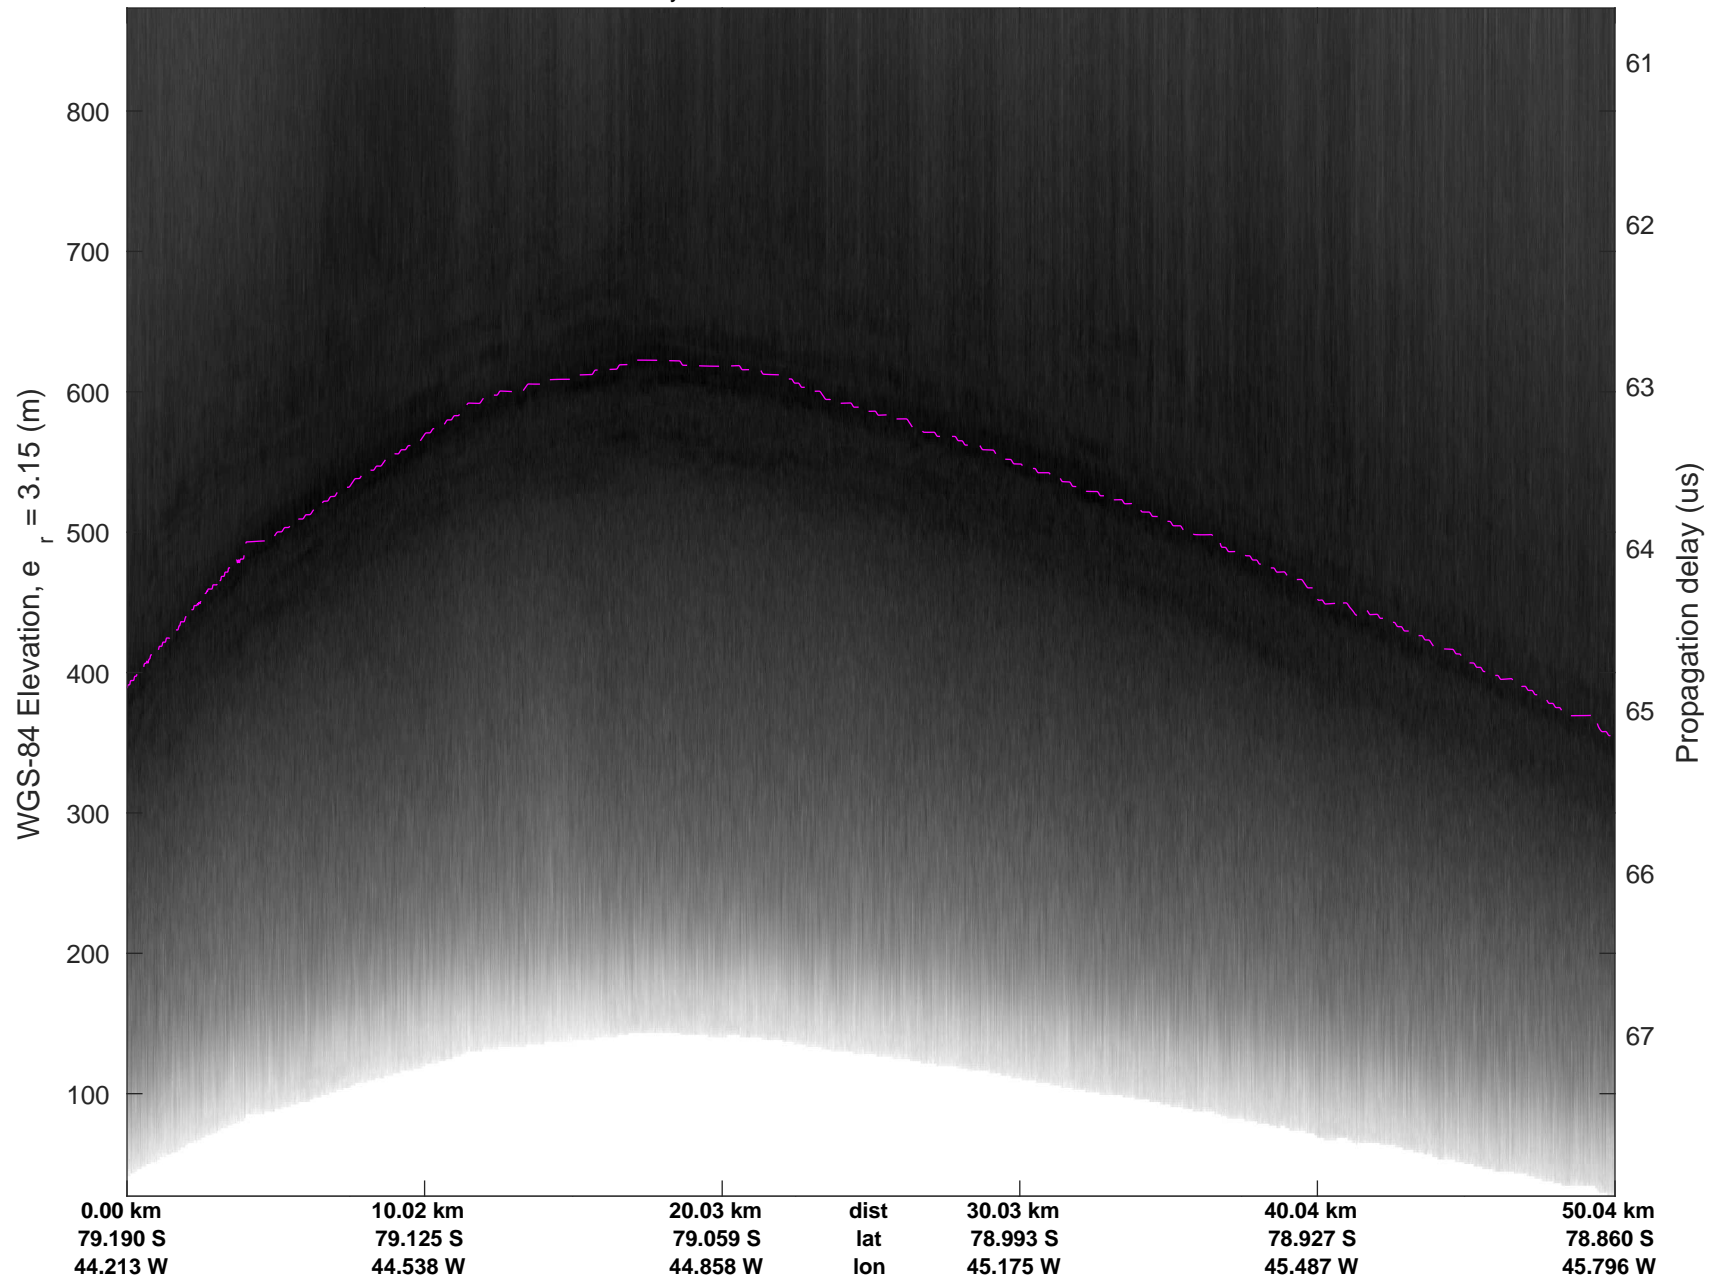

rds 2016_Antarctica_DC8: "Recovery Channel 01" 20161024_05_041: 20:53:48.2 to 20:57:28.5 GPS