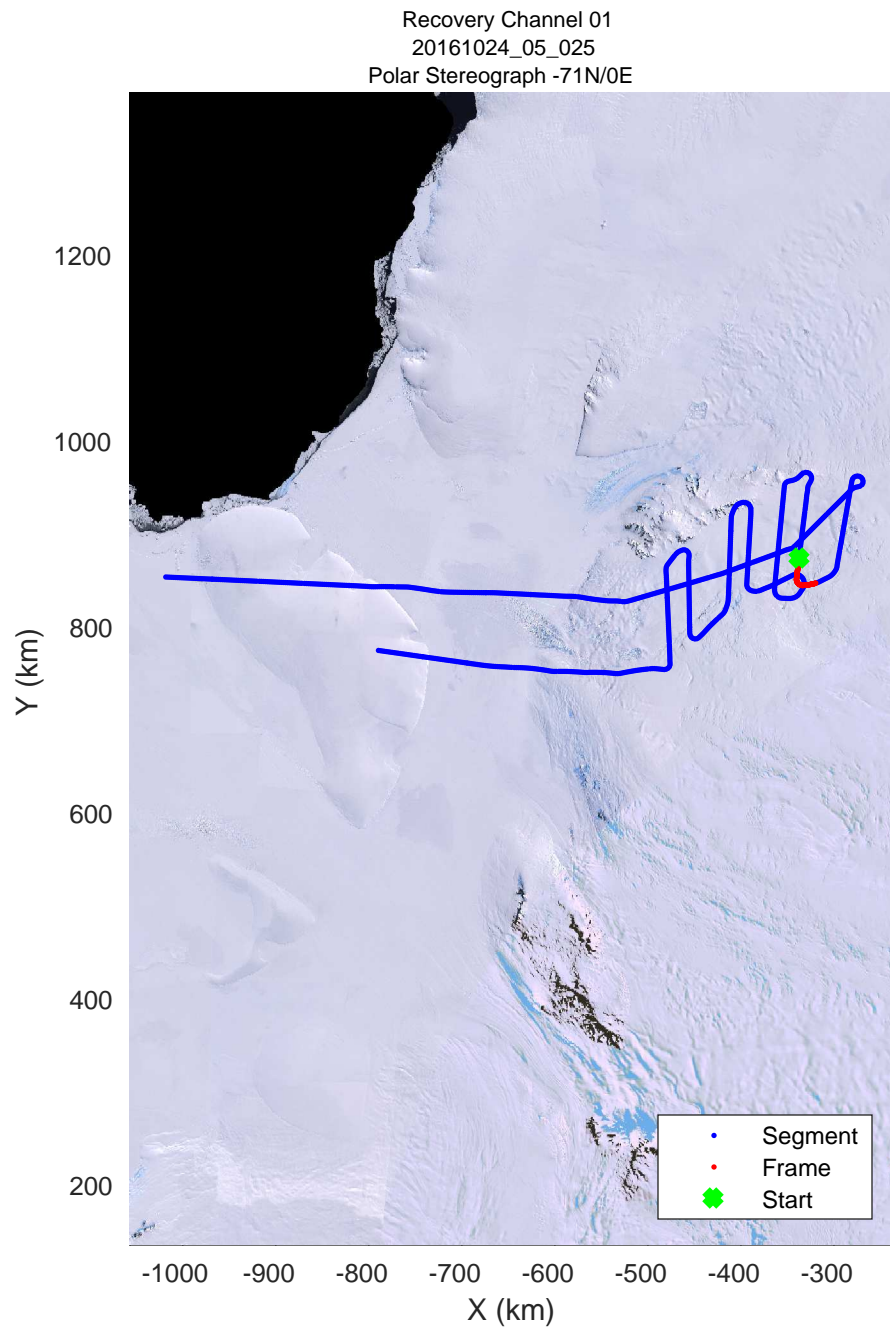

rds 2016\_Antarctica\_DC8: "Recovery Channel 01" 20161024\_05\_023: 19:16:25.0 to 19:23:00.1 GPS

rds 2016\_Antarctica\_DC8: "Recovery Channel 01" 20161024\_05\_024: 19:23:00.4 to 19:29:06.0 GPS

rds 2016\_Antarctica\_DC8: "Recovery Channel 01" 20161024\_05\_024: 19:23:00.4 to 19:29:06.0 GPS