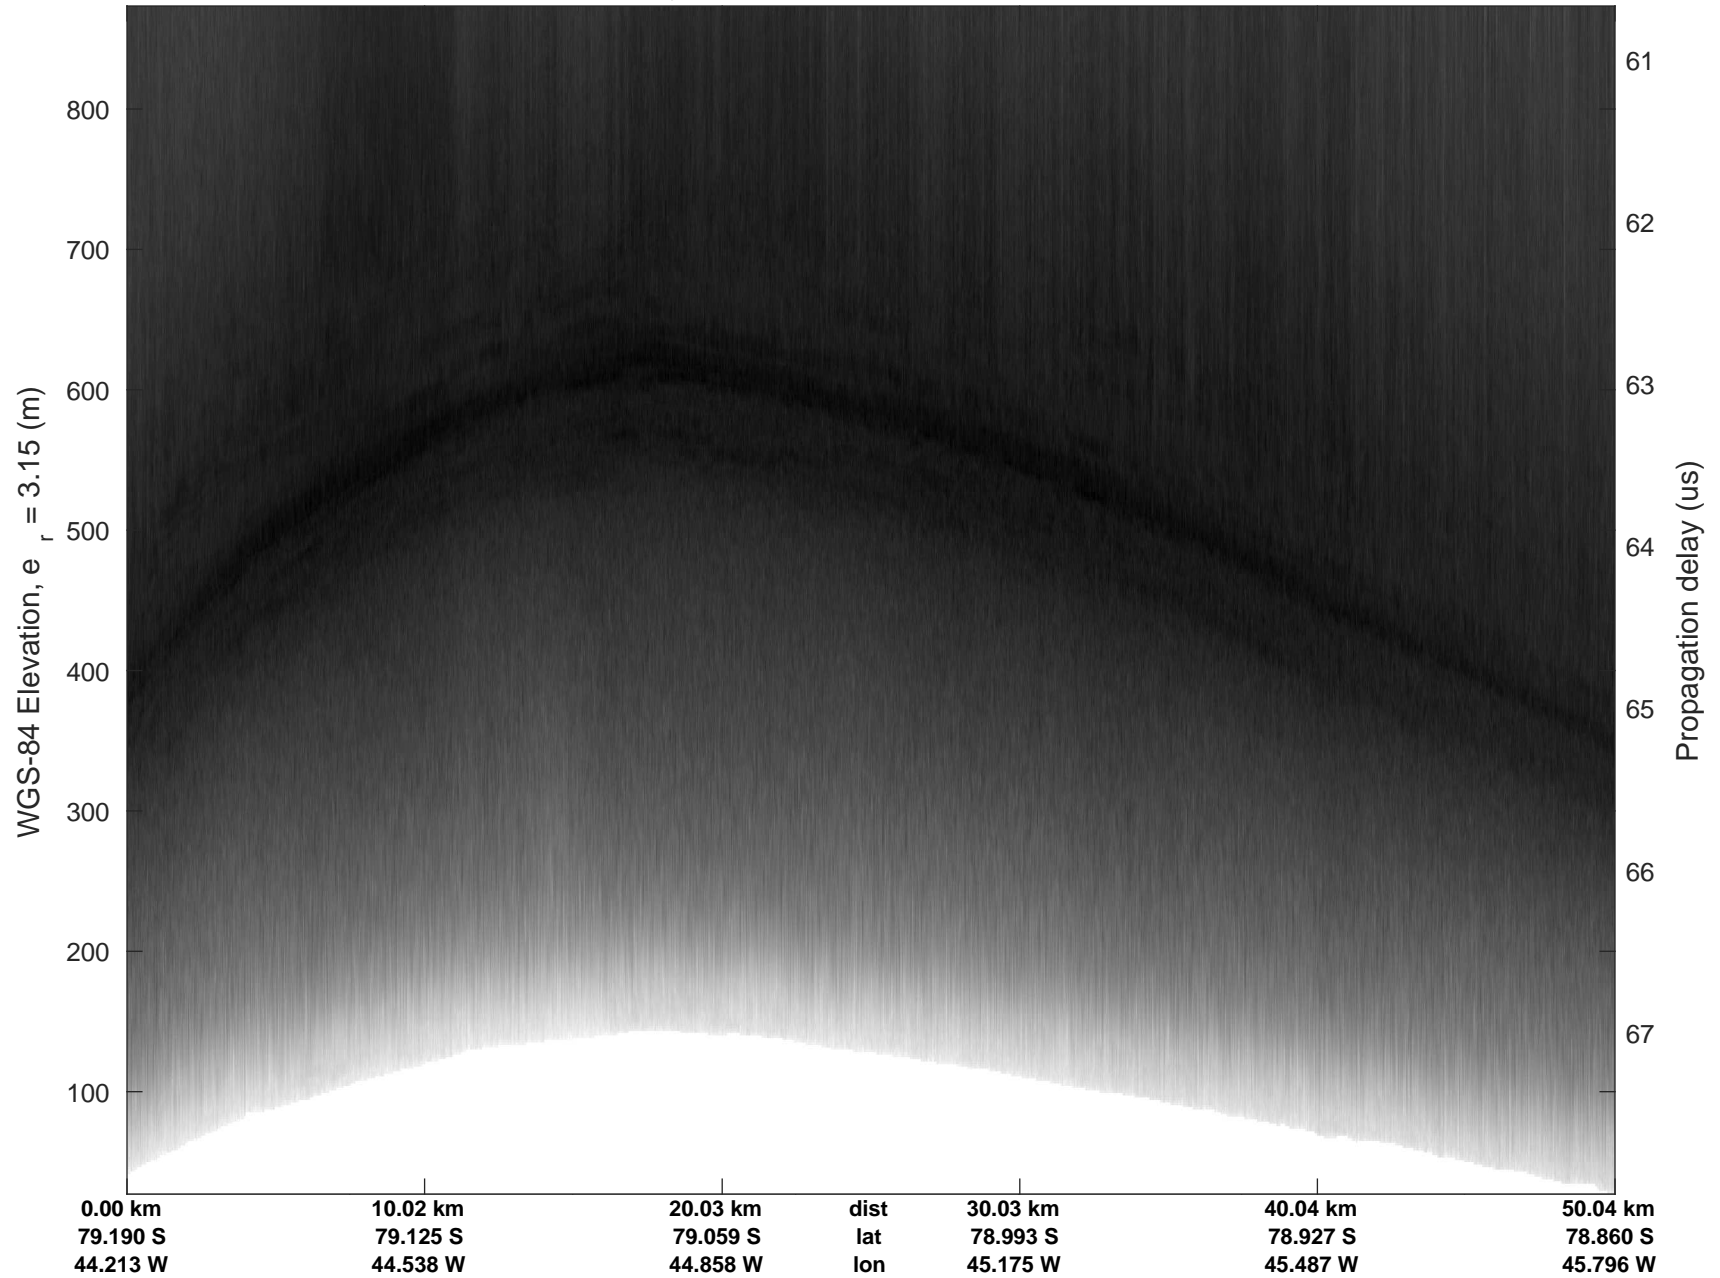

rds 2016_Antarctica_DC8: "Recovery Channel 01" 20161024_05_041: 20:53:48.2 to 20:57:28.5 GPS