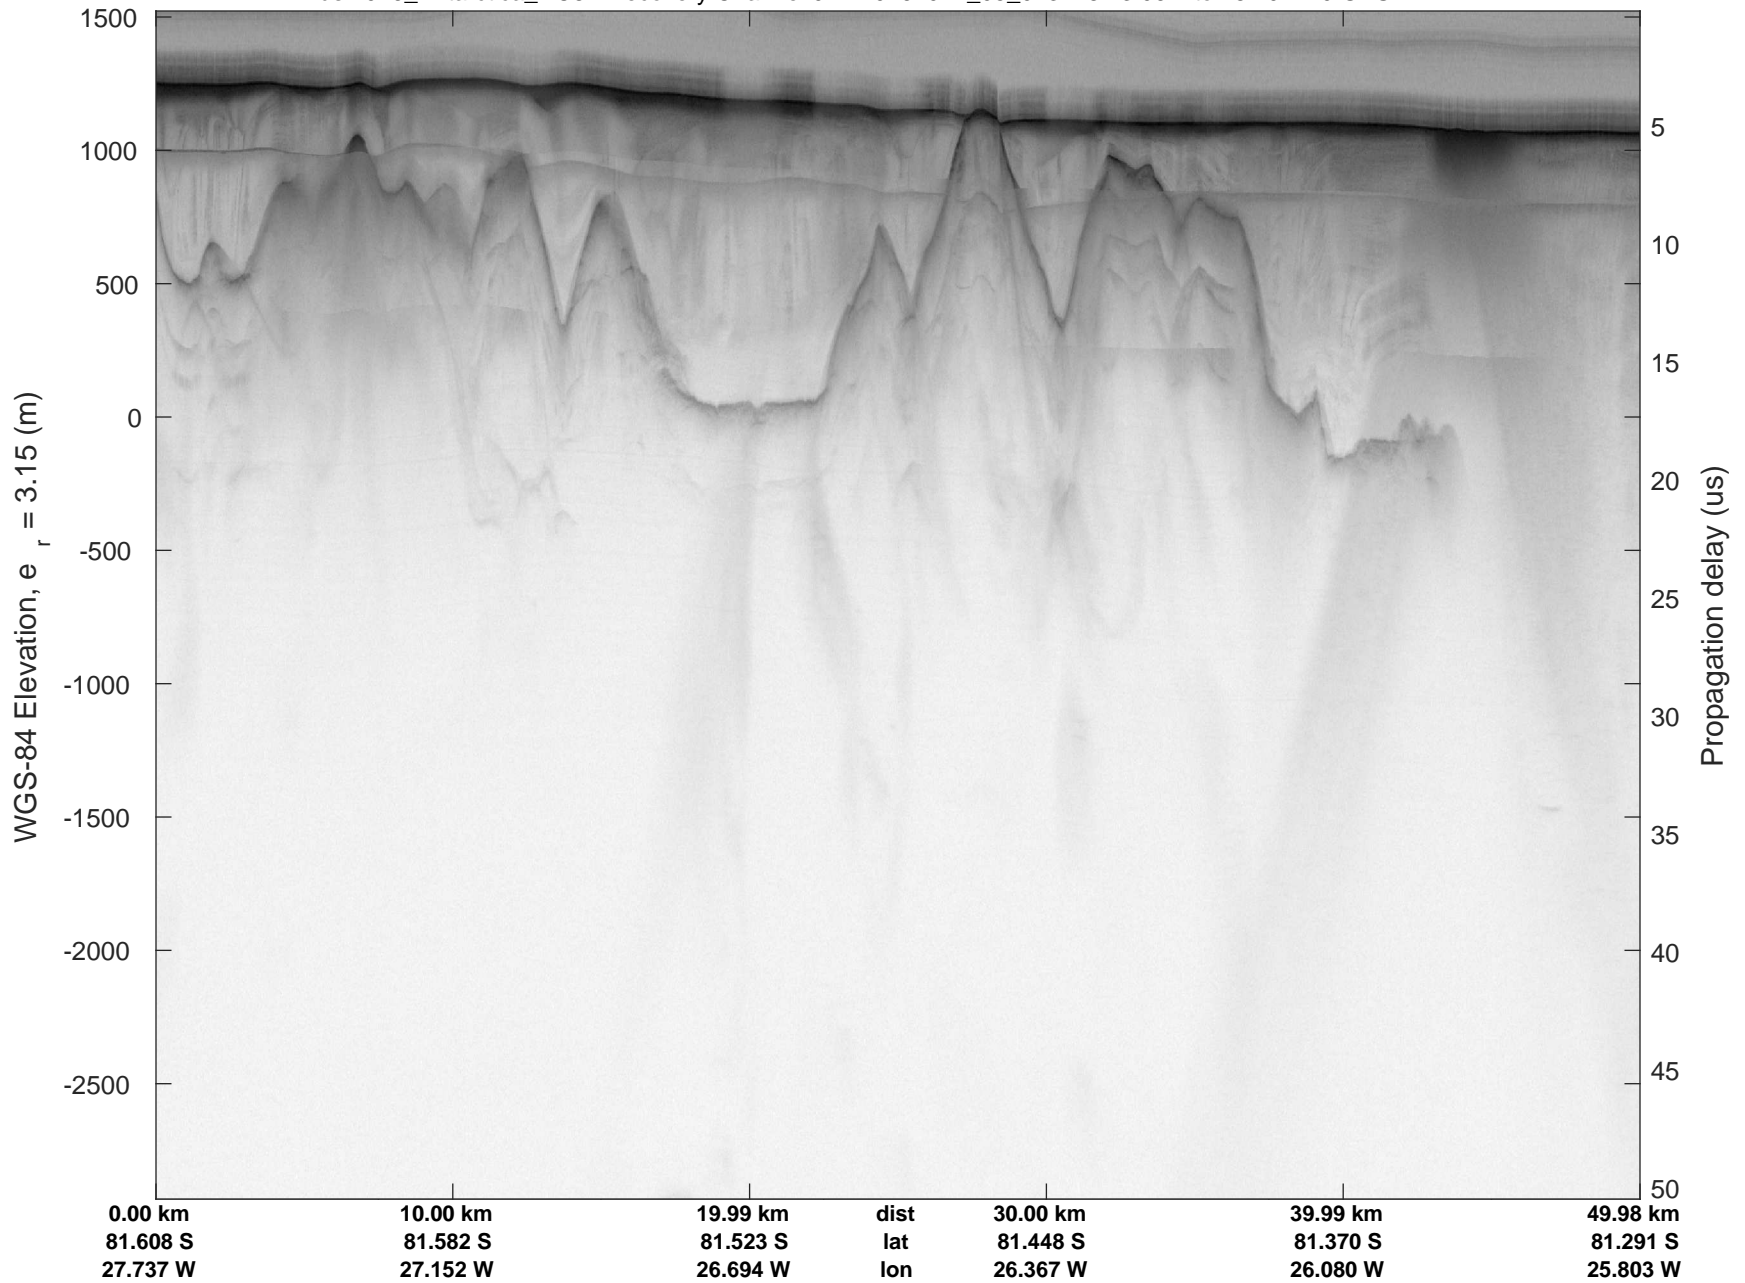

rds 2016_Antarctica_DC8: "Recovery Channel 01" 20161024_05_013: 18:13:06.4 to 18:19:42.0 GPS