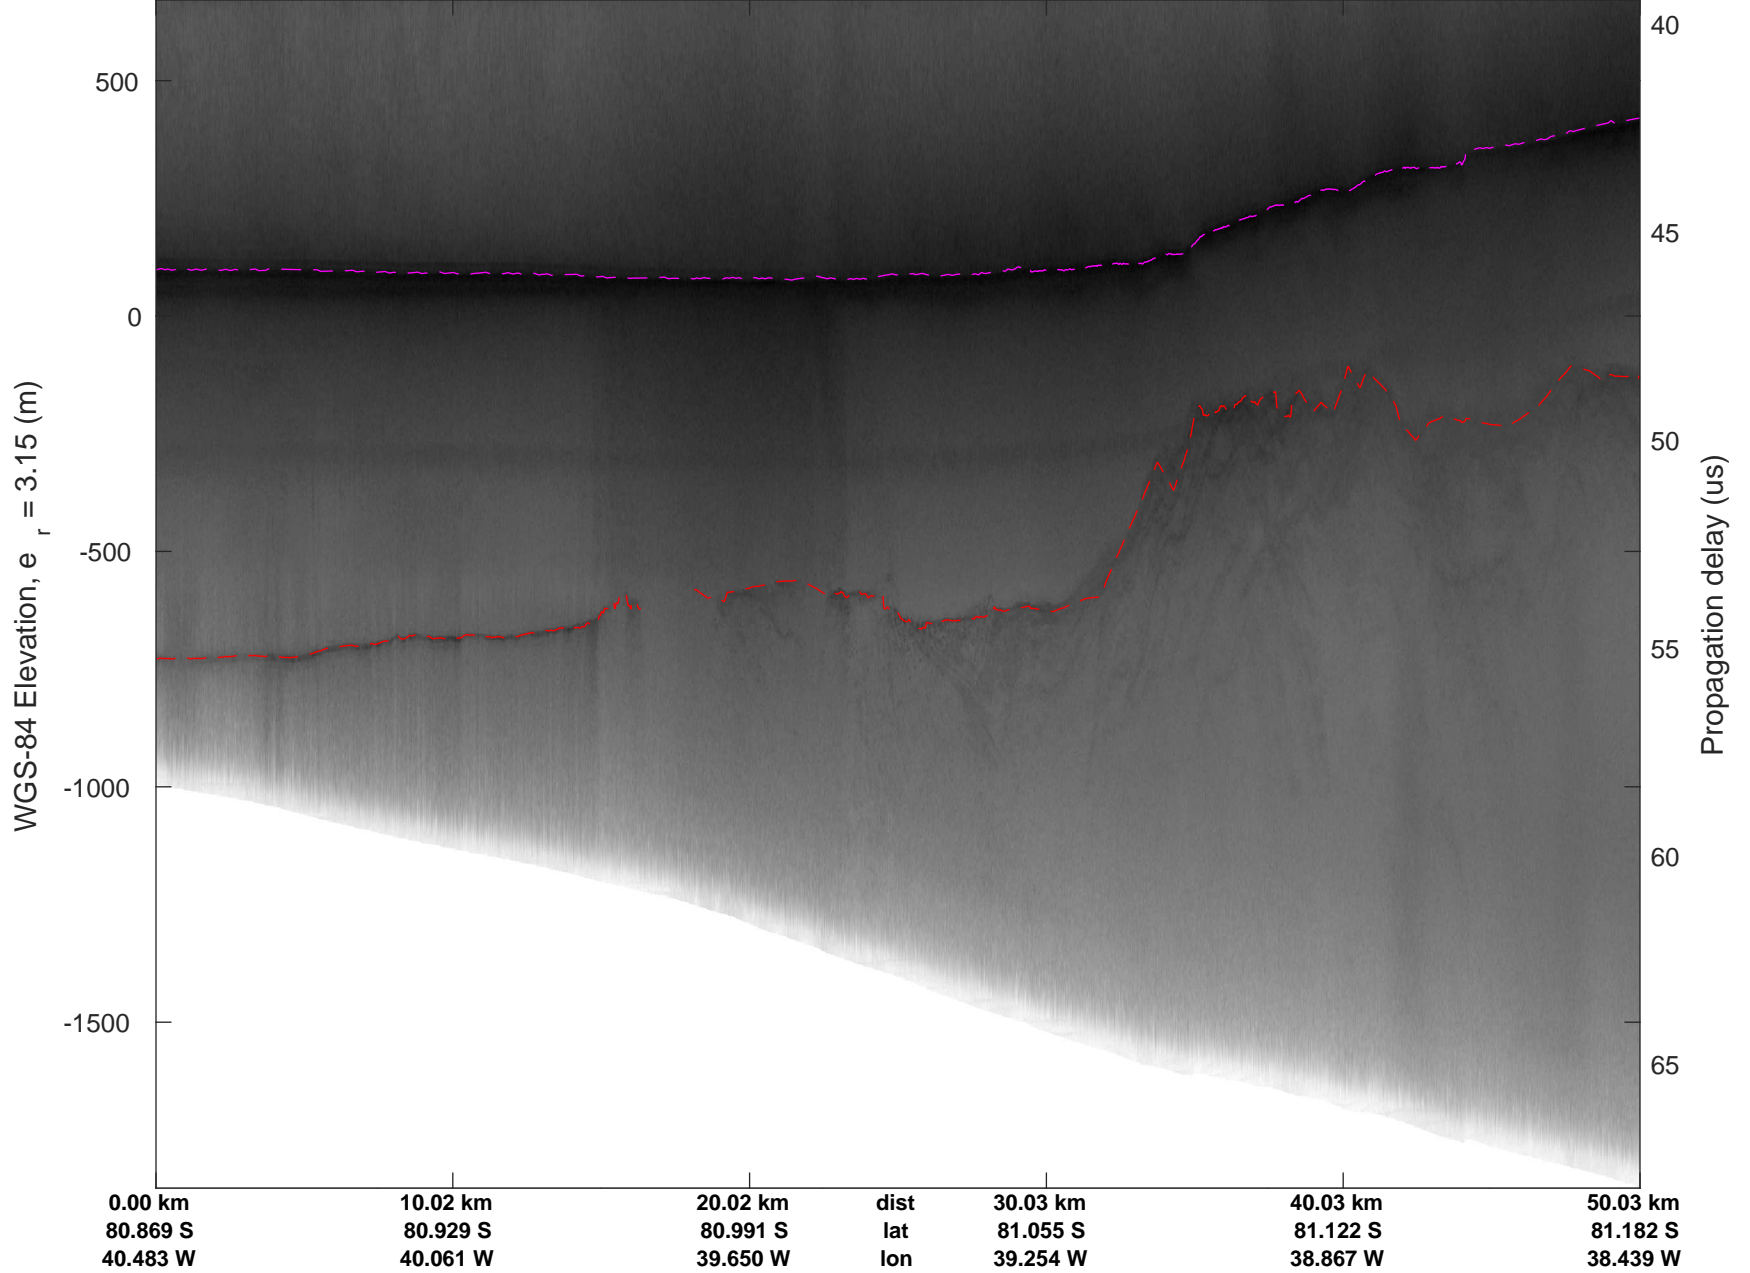

rds 2016_Antarctica_DC8: "Recovery Channel 01" 20161024_05_004: 17:21:15.2 to 17:25:10.6 GPS