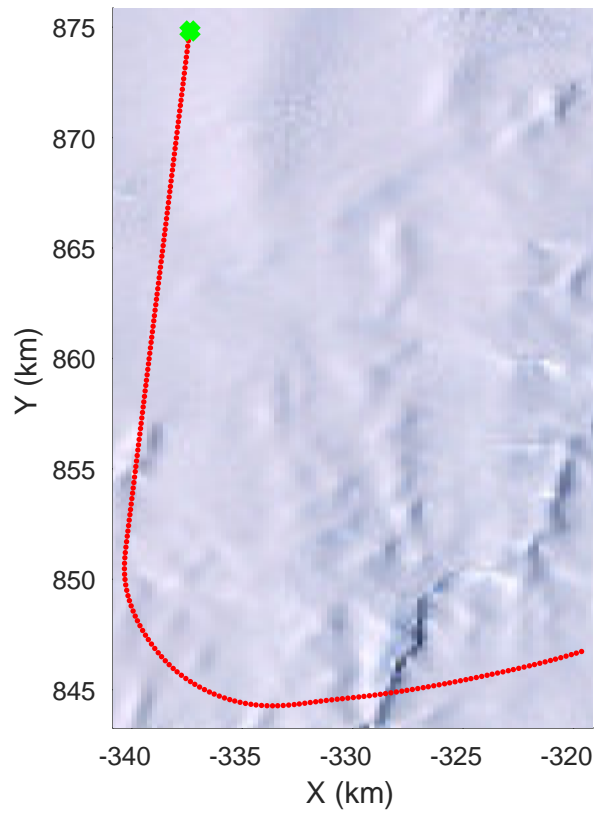

rds 2016\_Antarctica\_DC8: "Recovery Channel 01" 20161024\_05\_023: 19:16:25.0 to 19:23:00.1 GPS

rds 2016\_Antarctica\_DC8: "Recovery Channel 01" 20161024\_05\_024: 19:23:00.4 to 19:29:06.0 GPS

rds 2016\_Antarctica\_DC8: "Recovery Channel 01" 20161024\_05\_024: 19:23:00.4 to 19:29:06.0 GPS