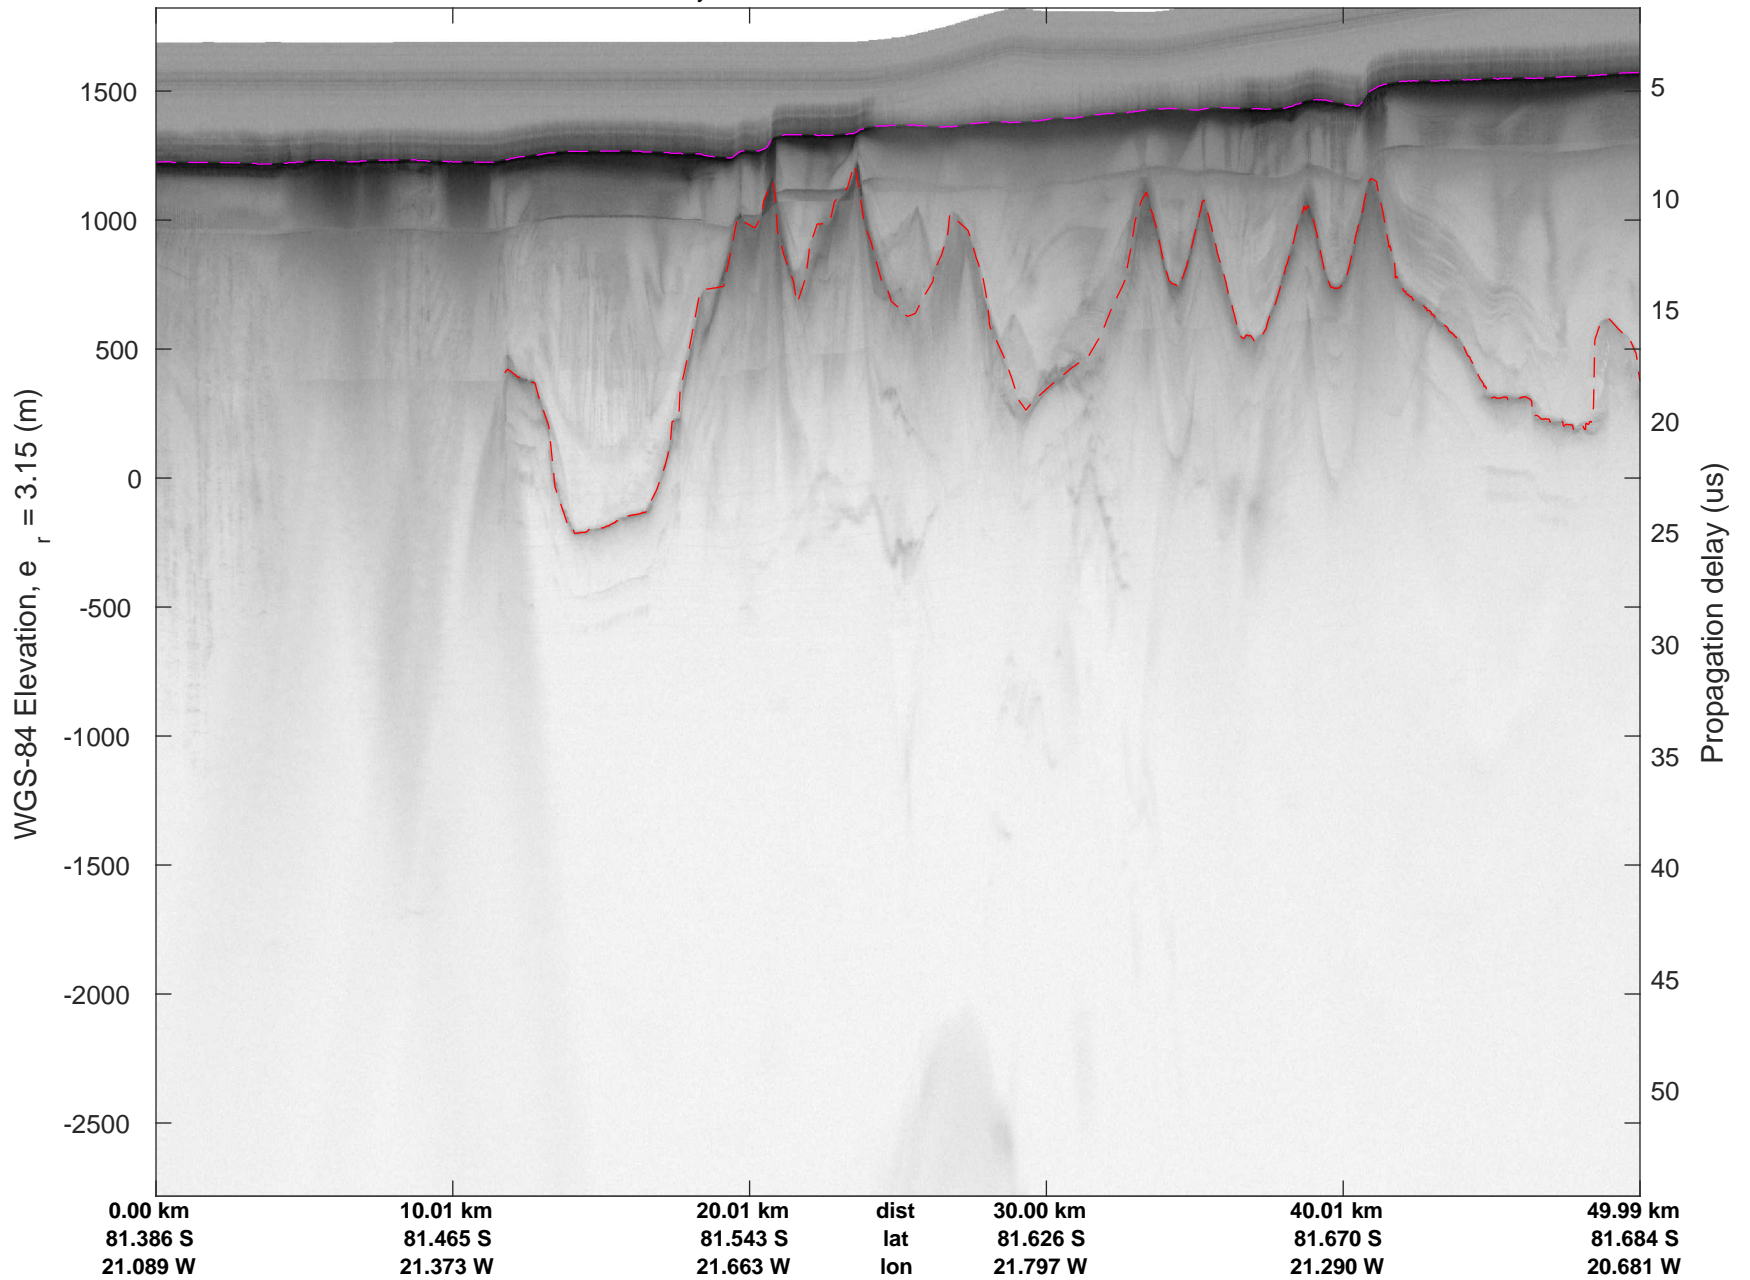

rds 2016_Antarctica_DC8: "Recovery Channel 01" 20161024_05_025: 19:29:06.3 to 19:35:35.7 GPS