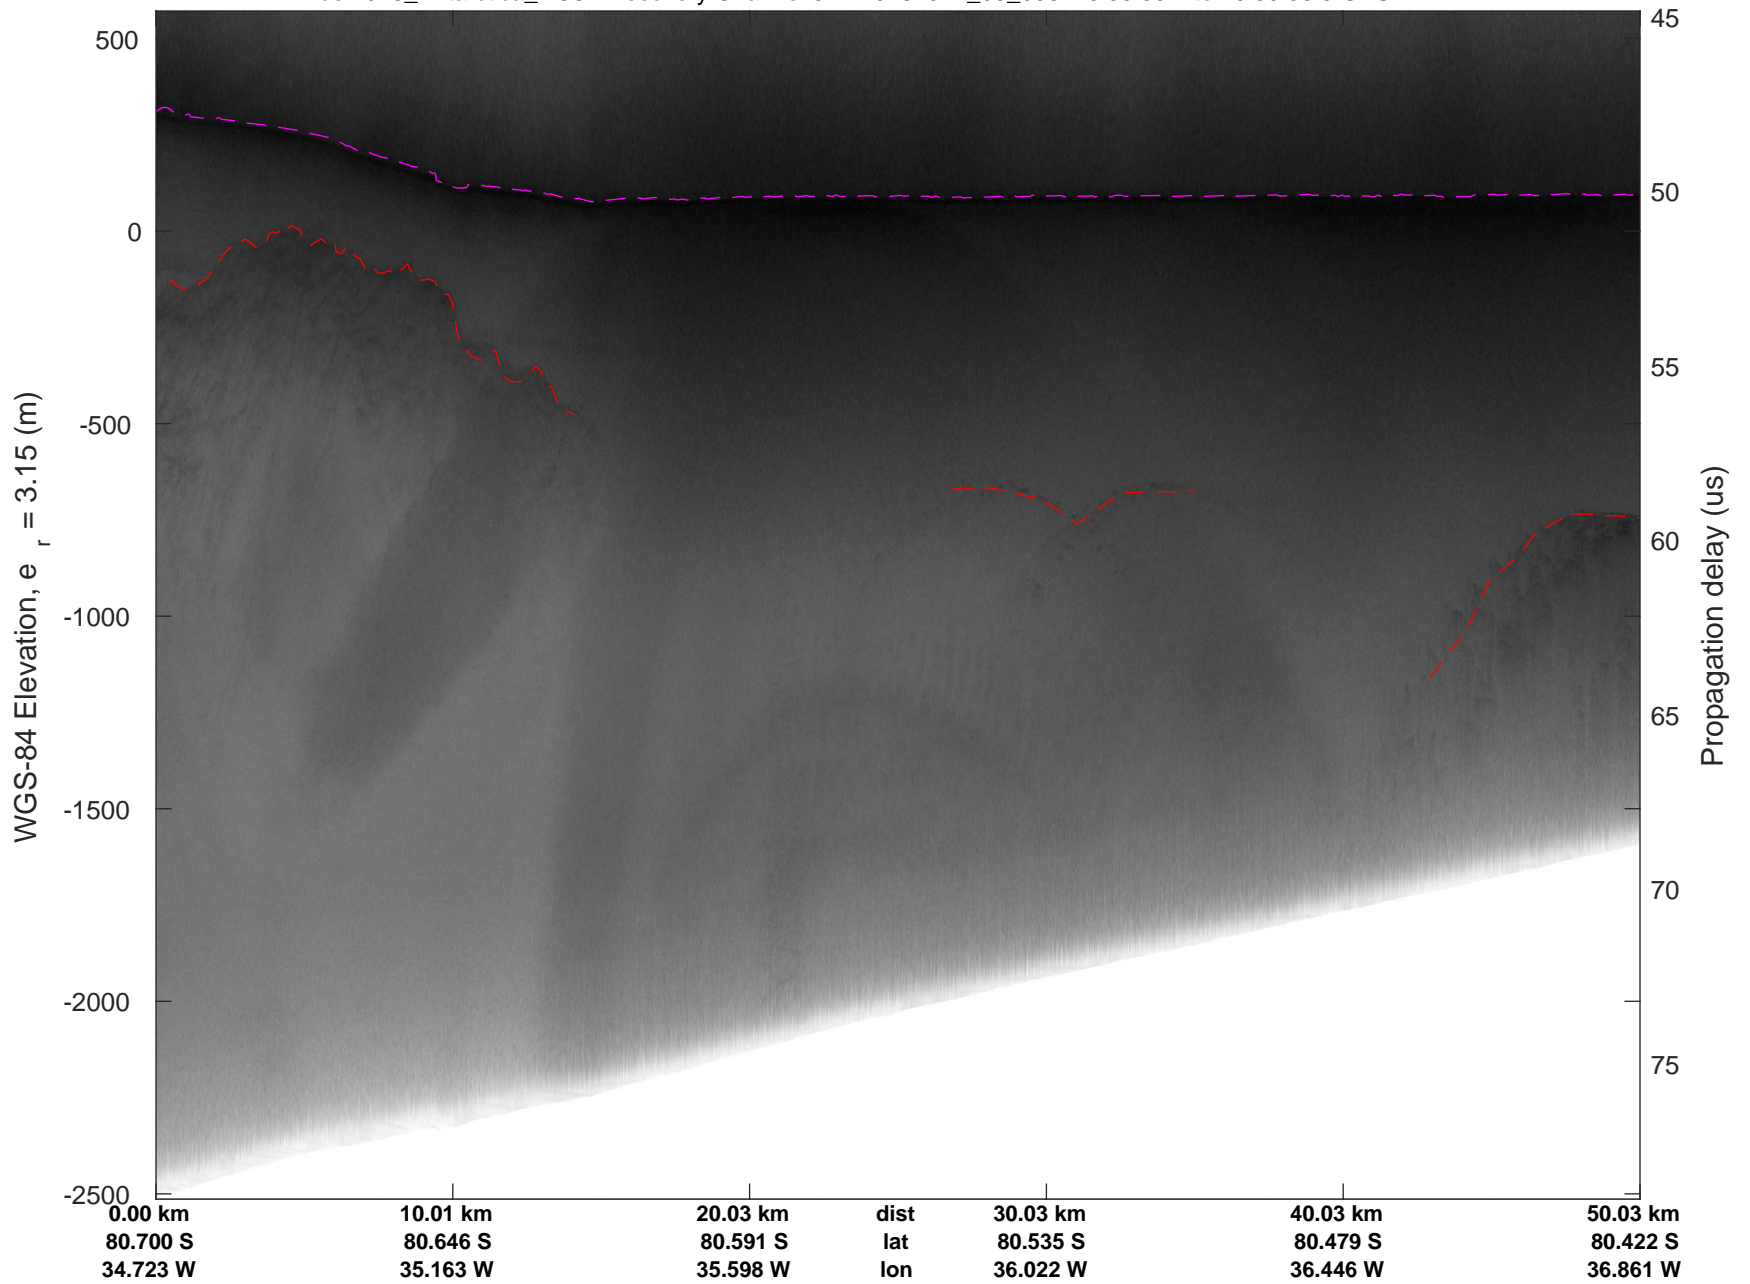

rds 2016_Antarctica_DC8: "Recovery Channel 01" 20161024_05_036: 20:35:33.7 to 20:39:36.5 GPS