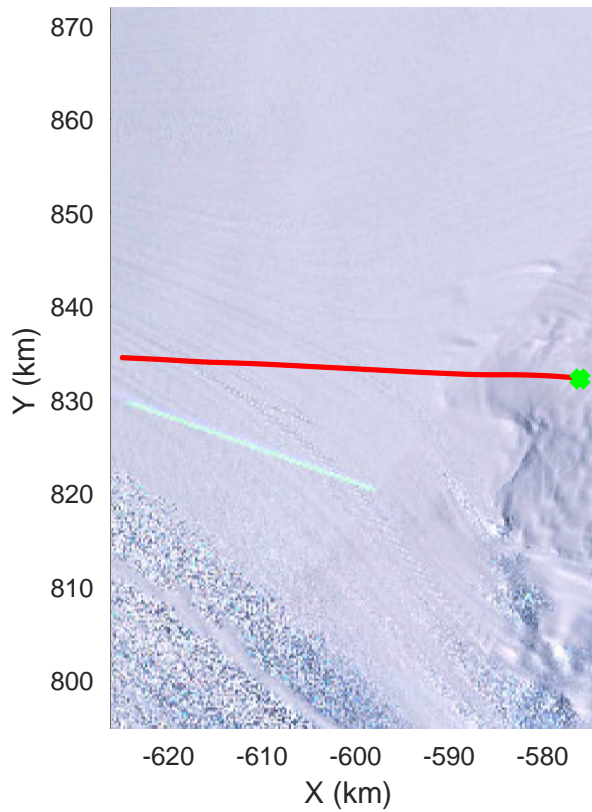

Recovery Channel 01
20161024_05_036
Polar Stereograph -71N/0E