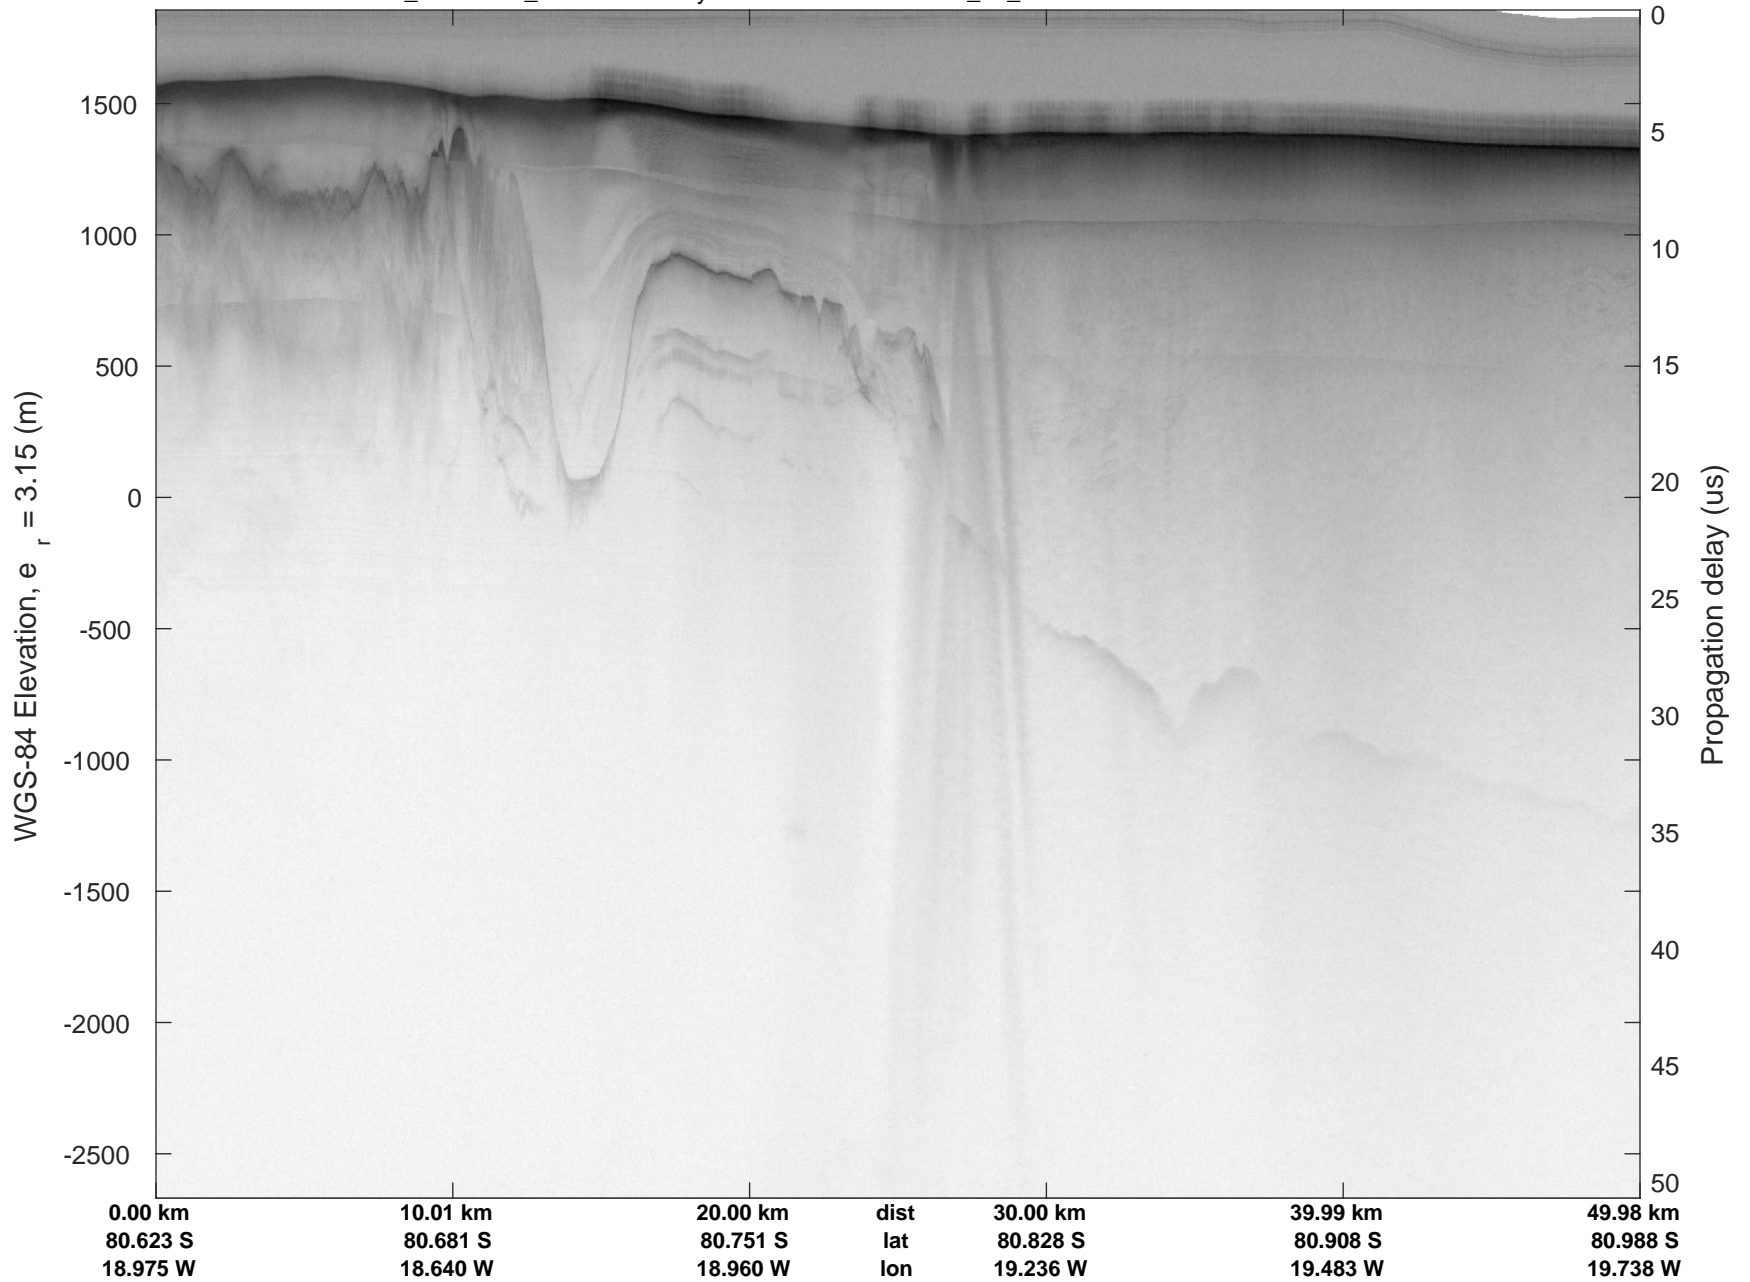

rds 2016\_Antarctica\_DC8: "Recovery Channel 01" 20161024\_05\_022: 19:09:58.7 to 19:16:24.7 GPS

rds 2016\_Antarctica\_DC8: "Recovery Channel 01" 20161024\_05\_022: 19:09:58.7 to 19:16:24.7 GPS

rds 2016\_Antarctica\_DC8: "Recovery Channel 01" 20161024\_05\_023: 19:16:25.0 to 19:23:00.1 GPS