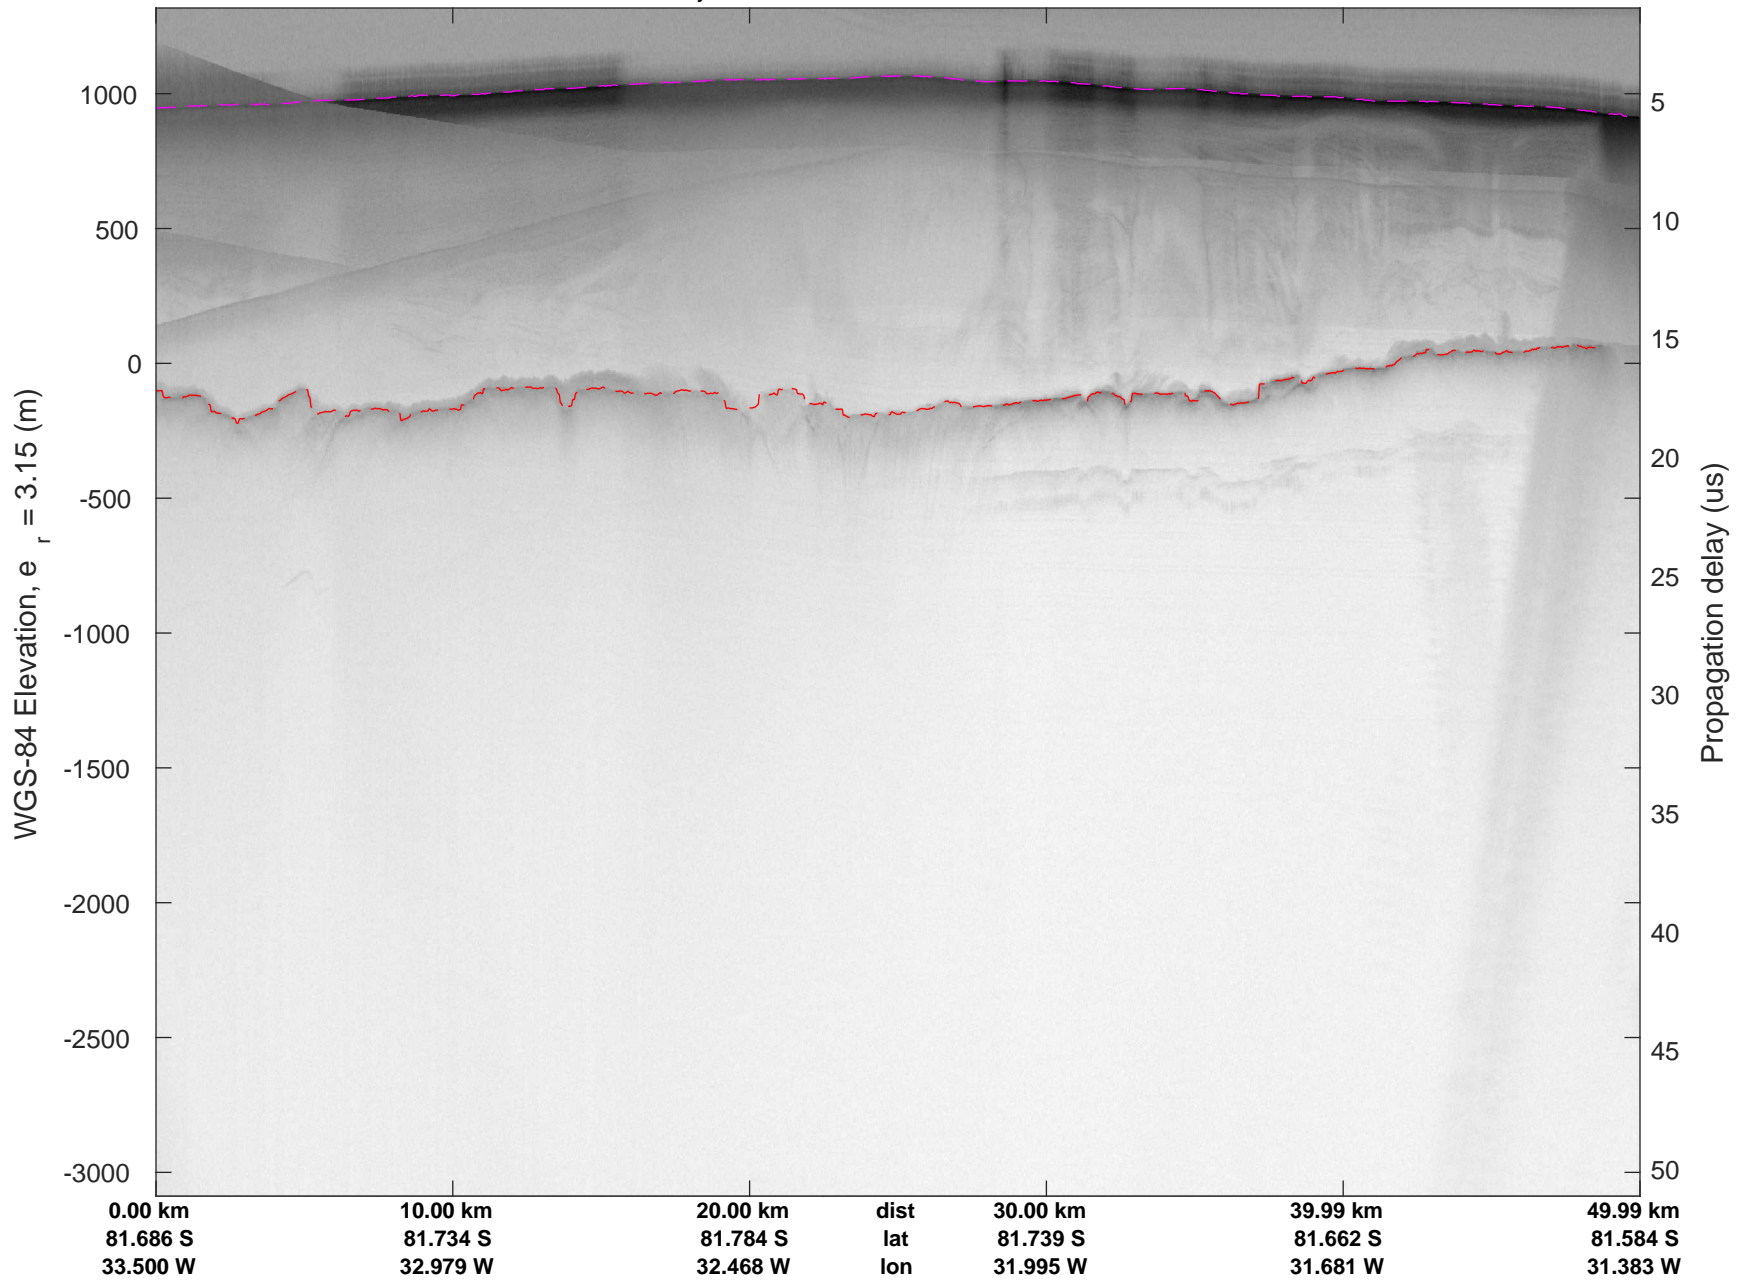

rds 2016_Antarctica_DC8: "Recovery Channel 01" 20161024_05_007: 17:34:48.2 to 17:40:53.9 GPS