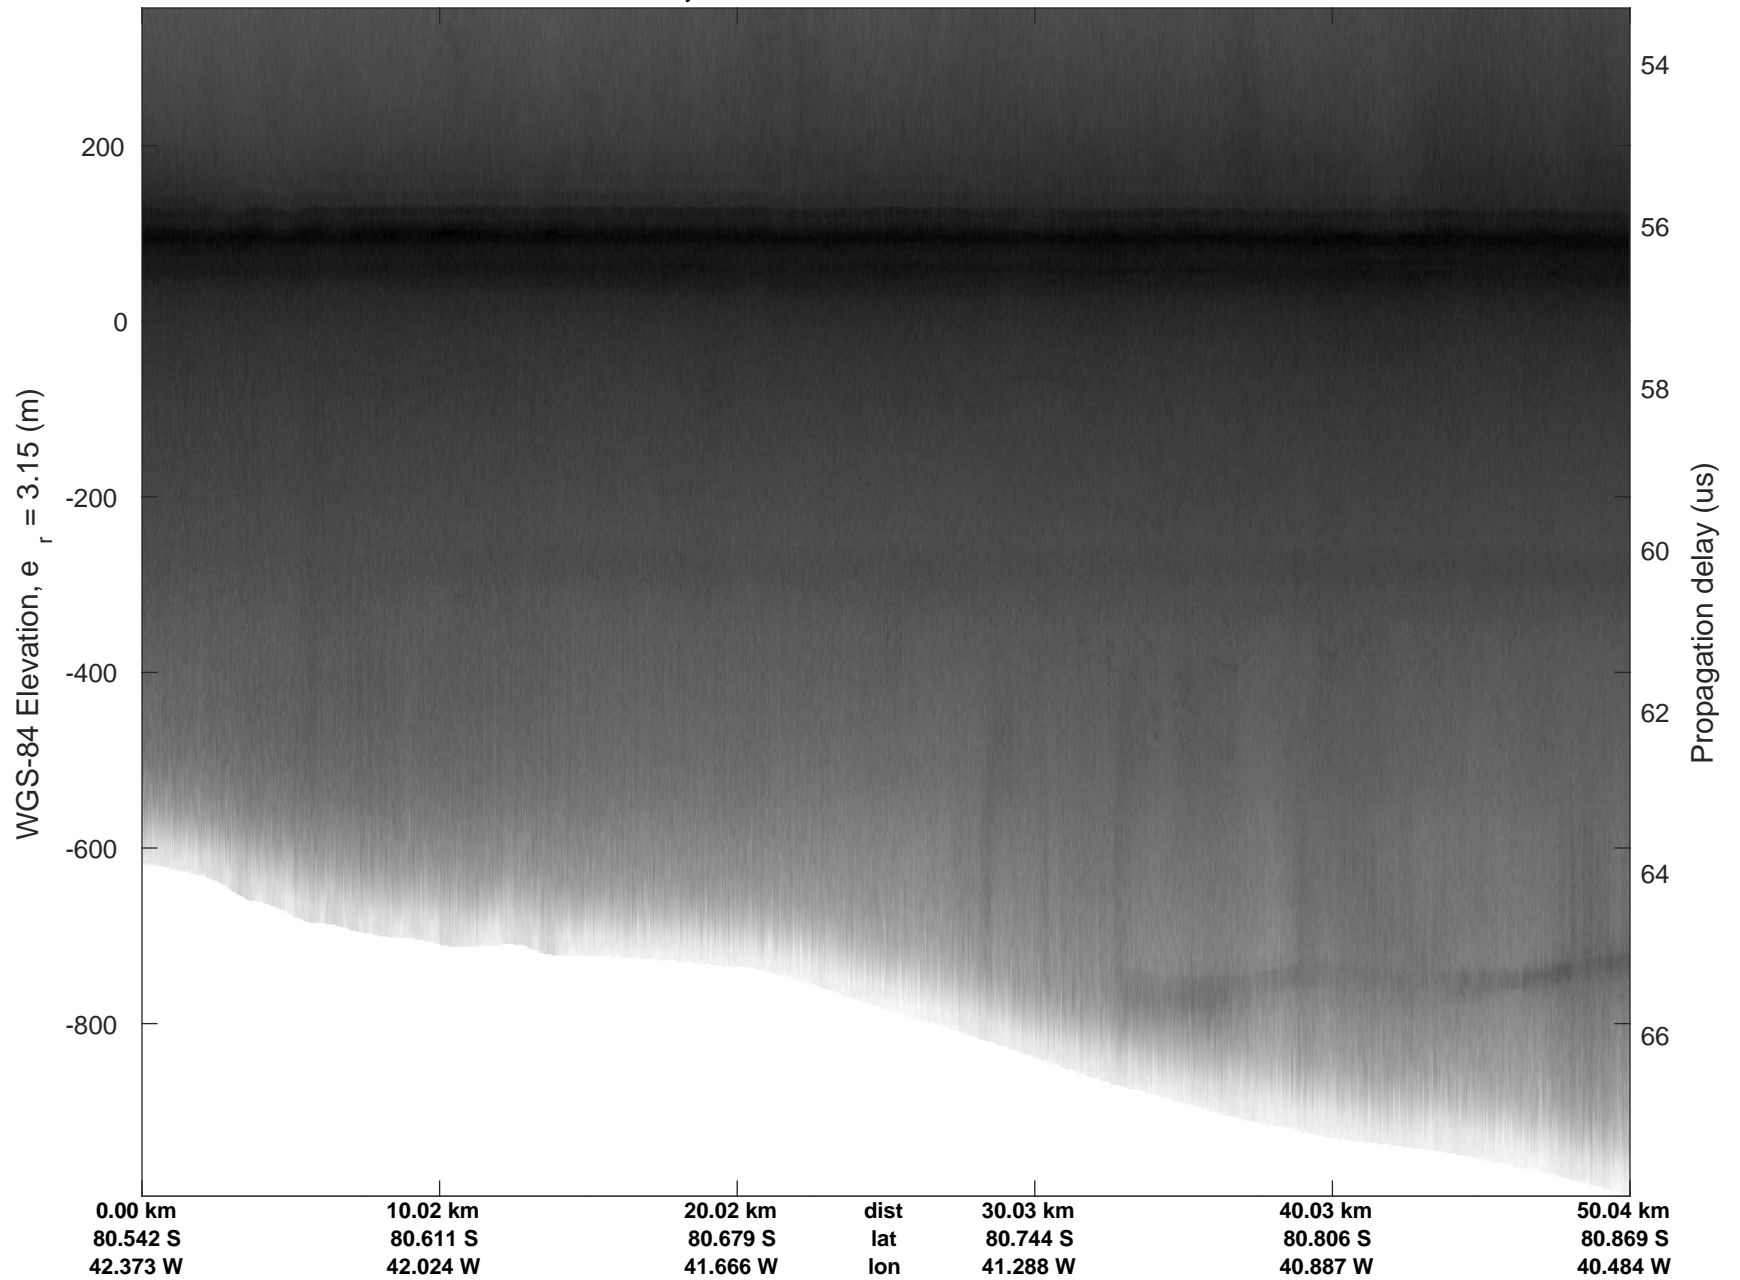

rds 2016_Antarctica_DC8: "Recovery Channel 01" 20161024_05_003: 17:17:21.8 to 17:21:15.1 GPS