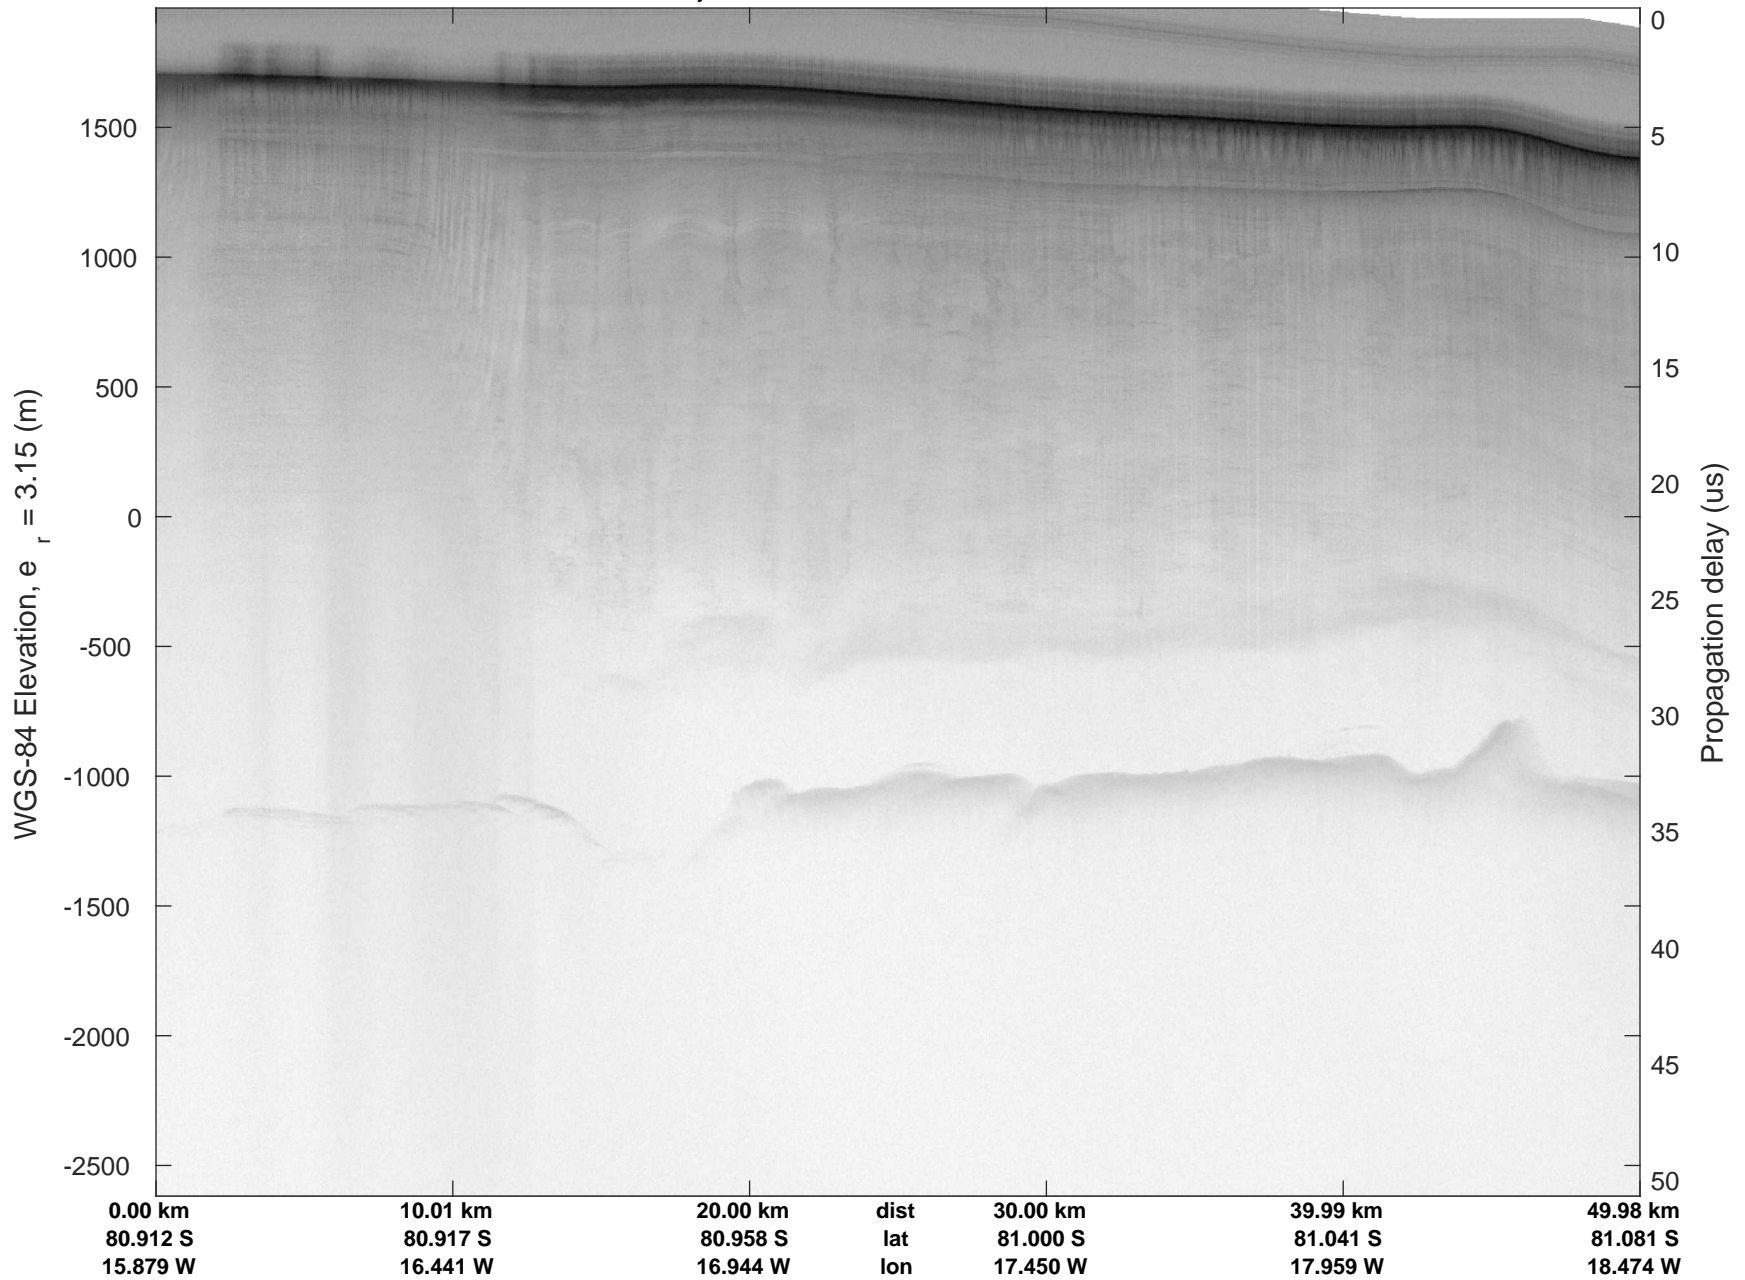

rds 2016\_Antarctica\_DC8: "Recovery Channel 01" 20161024\_05\_028: 19:47:53.5 to 19:54:08.0 GPS

rds 2016\_Antarctica\_DC8: "Recovery Channel 01" 20161024\_05\_028: 19:47:53.5 to 19:54:08.0 GPS

rds 2016\_Antarctica\_DC8: "Recovery Channel 01" 20161024\_05\_029: 19:54:08.3 to 20:00:45.4 GPS