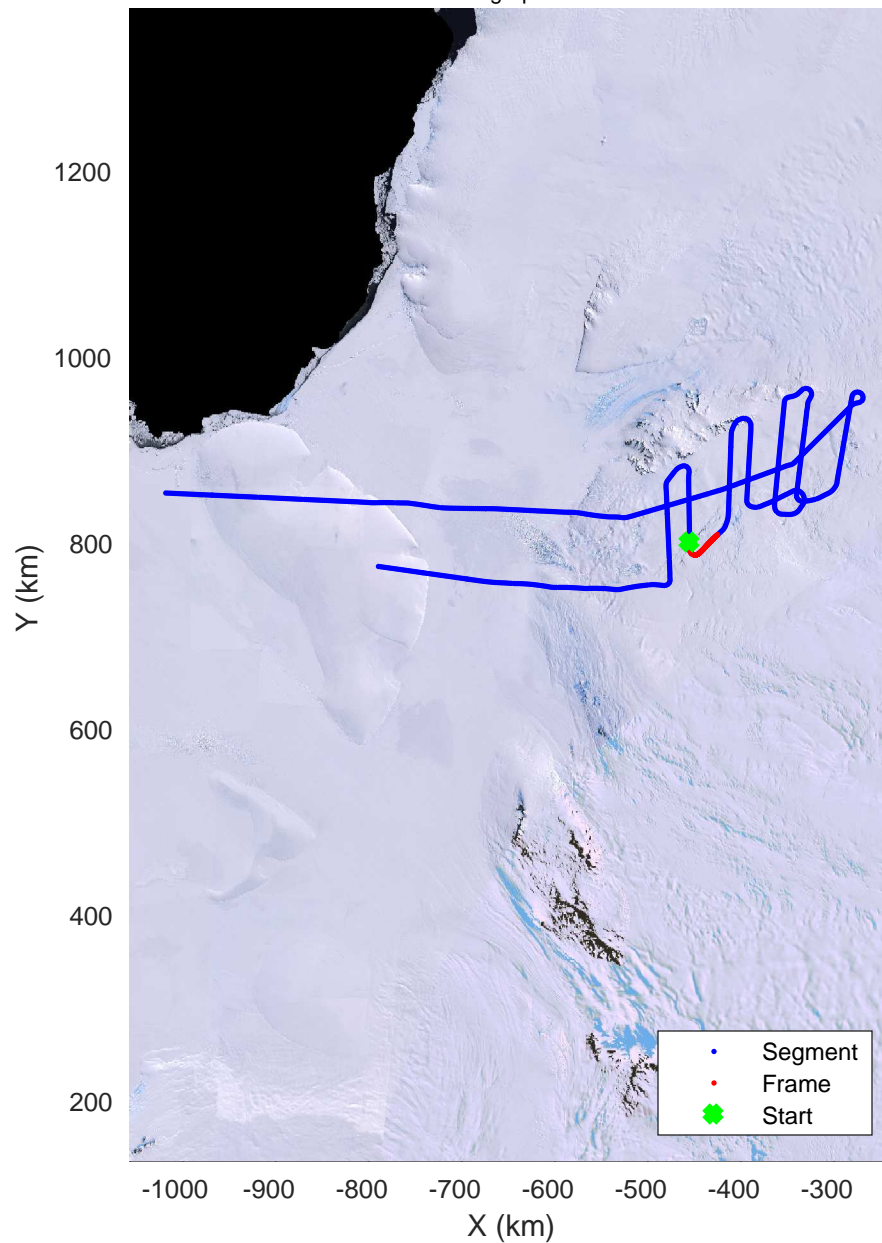

Recovery Channel 01
20161024_05_012
Polar Stereograph -71N/0E