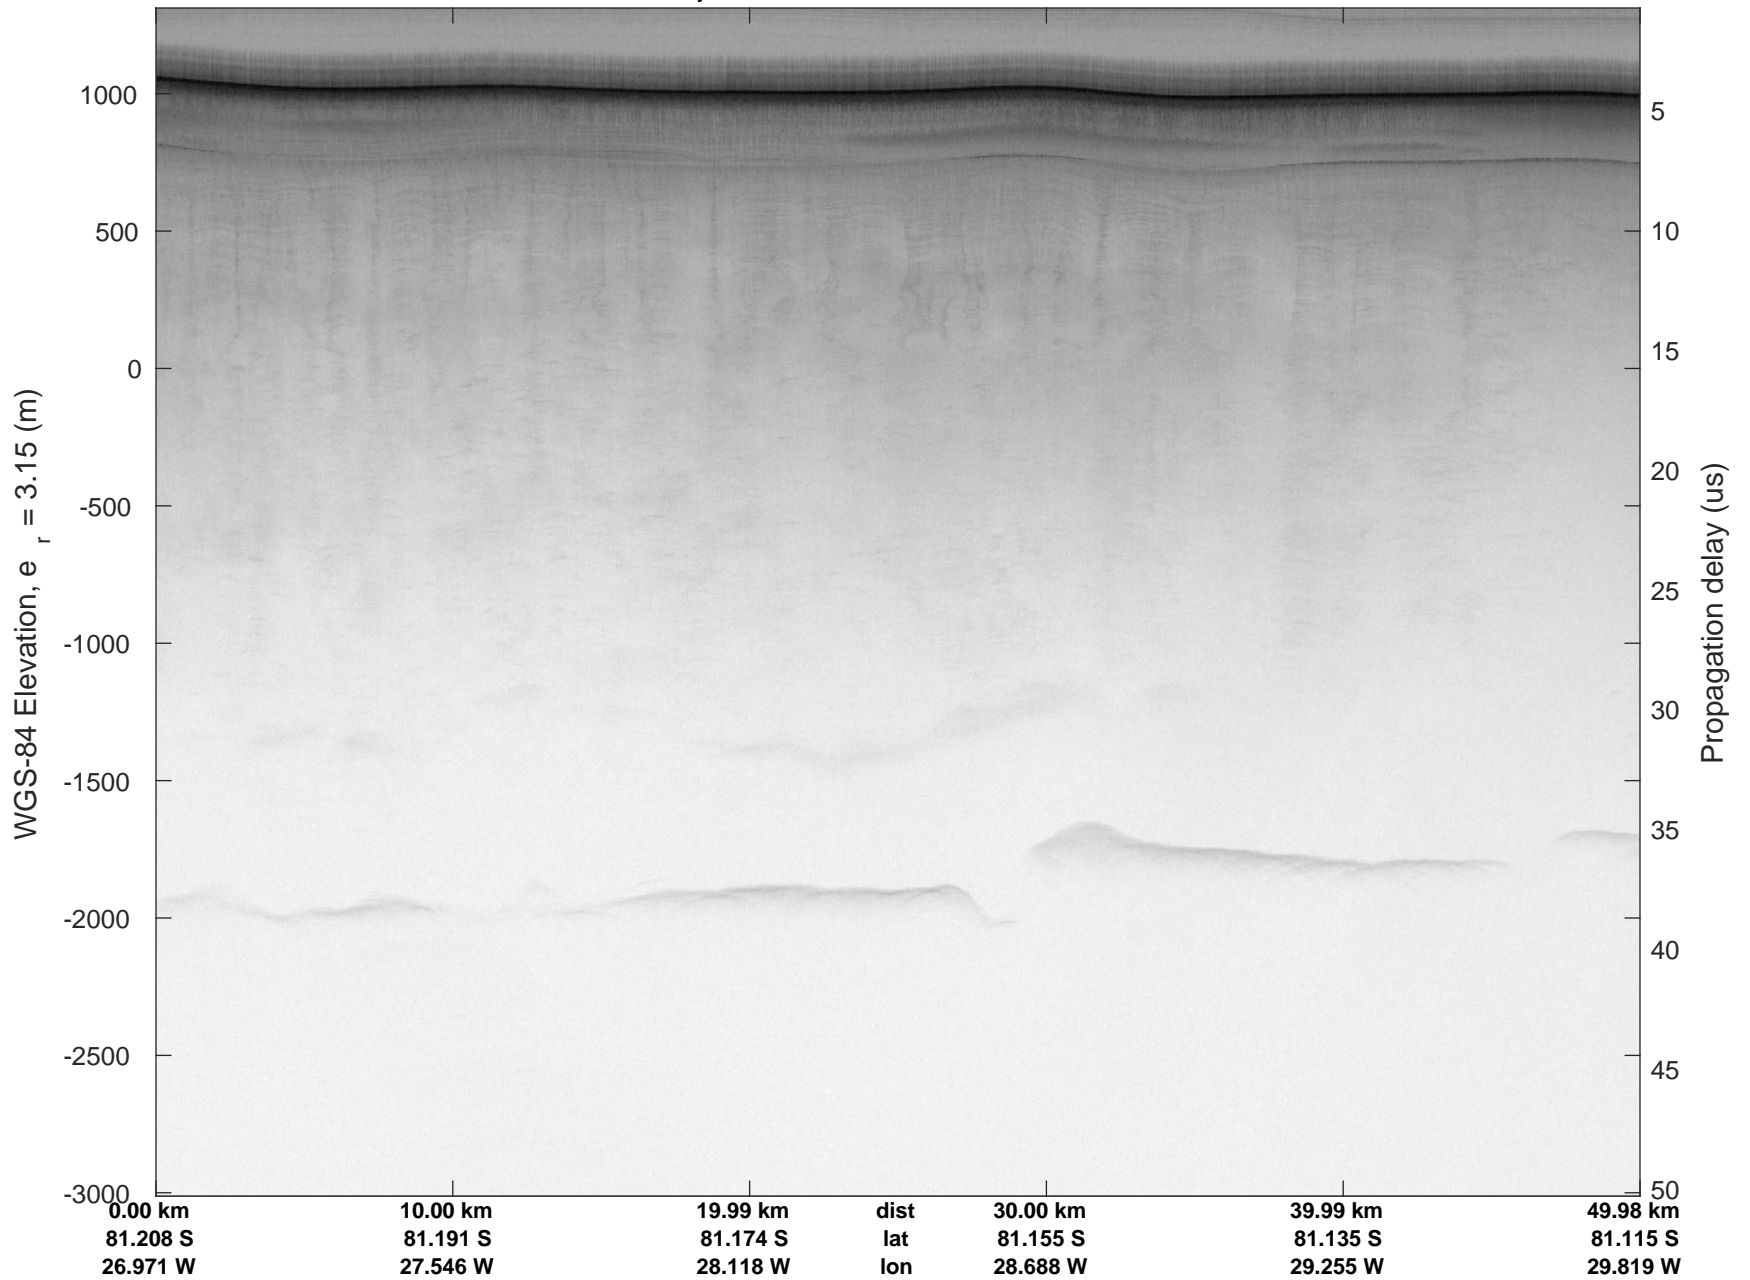

rds 2016_Antarctica_DC8: "Recovery Channel 01" 20161024_05_033: 20:19:09.1 to 20:25:15.7 GPS