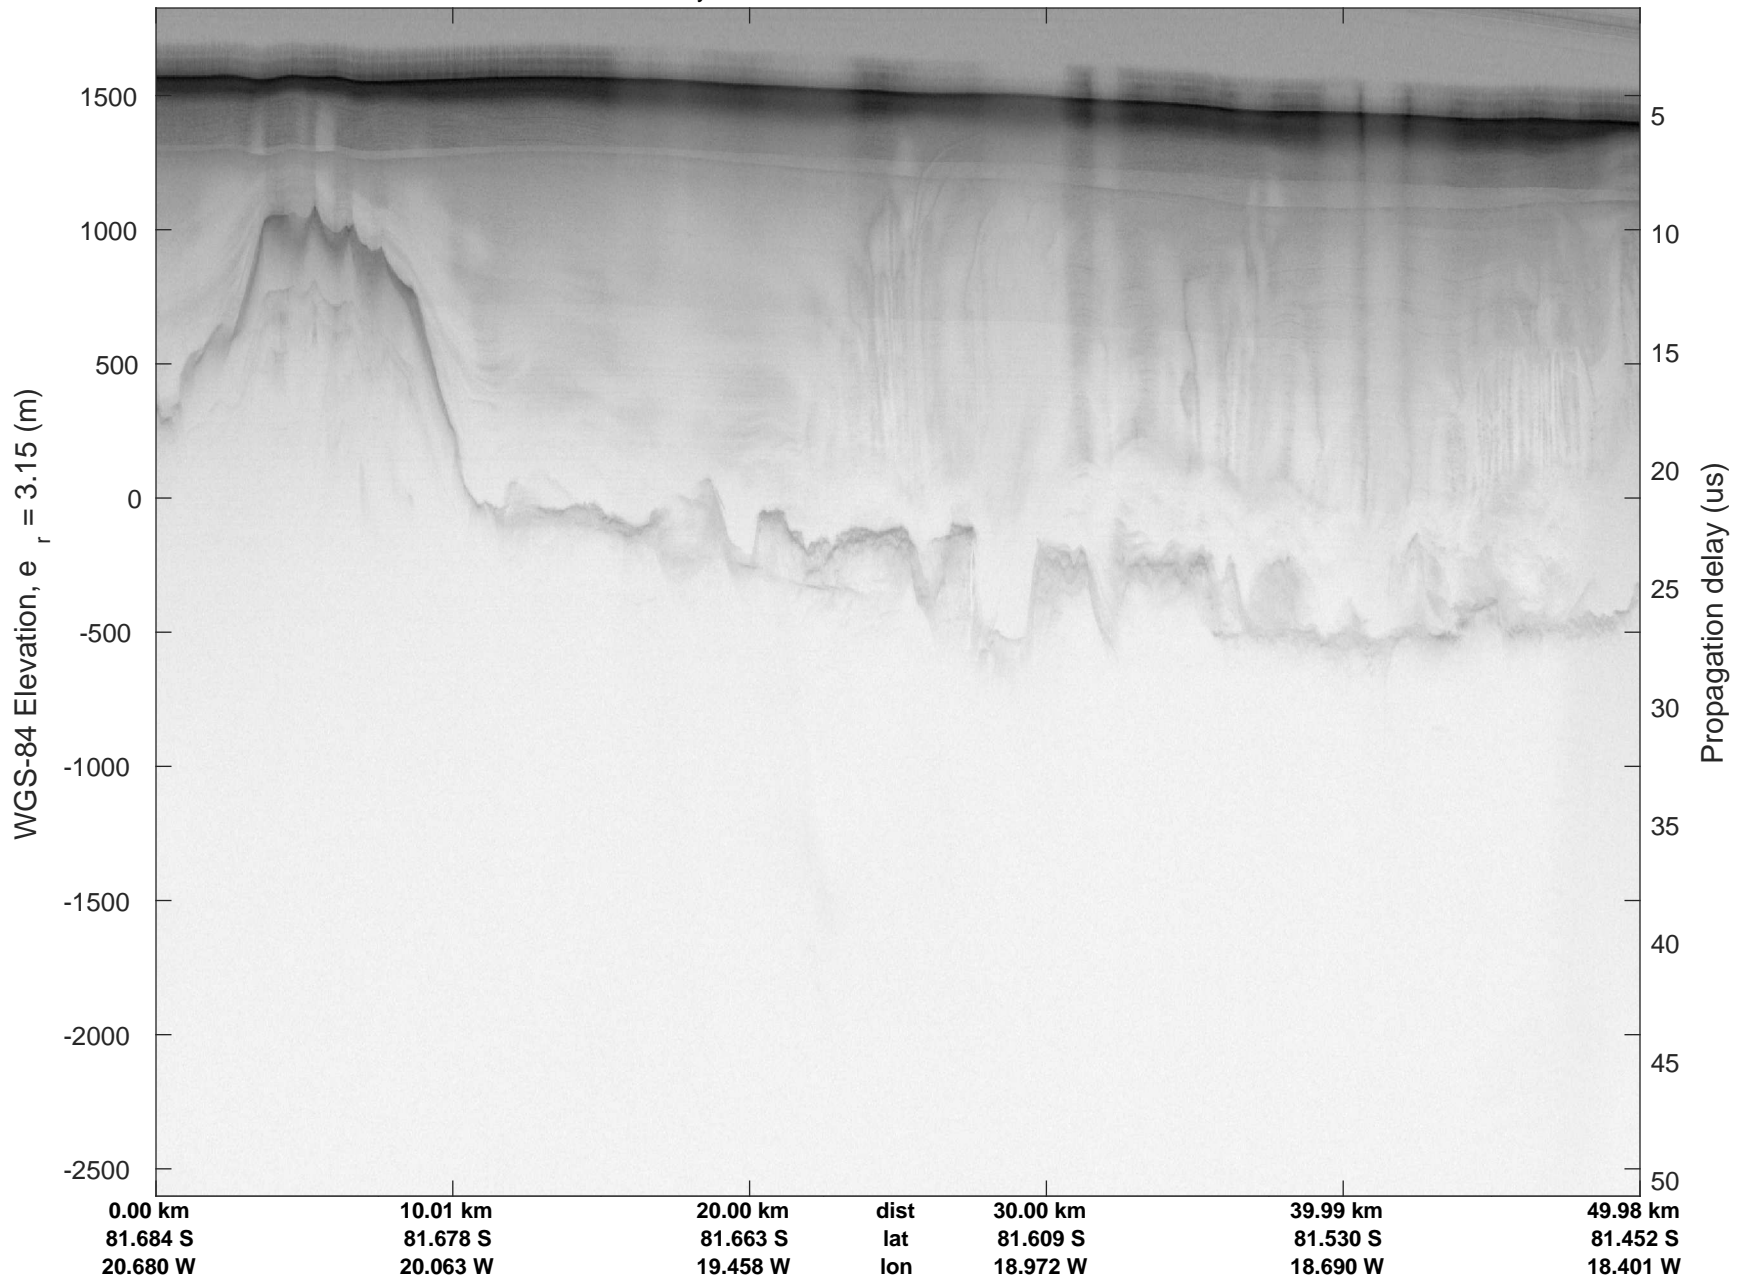

rds 2016\_Antarctica\_DC8: "Recovery Channel 01" 20161024\_05\_025: 19:29:06.3 to 19:35:35.7 GPS

rds 2016\_Antarctica\_DC8: "Recovery Channel 01" 20161024\_05\_025: 19:29:06.3 to 19:35:35.7 GPS

rds 2016\_Antarctica\_DC8: "Recovery Channel 01" 20161024\_05\_026: 19:35:35.9 to 19:41:42.2 GPS