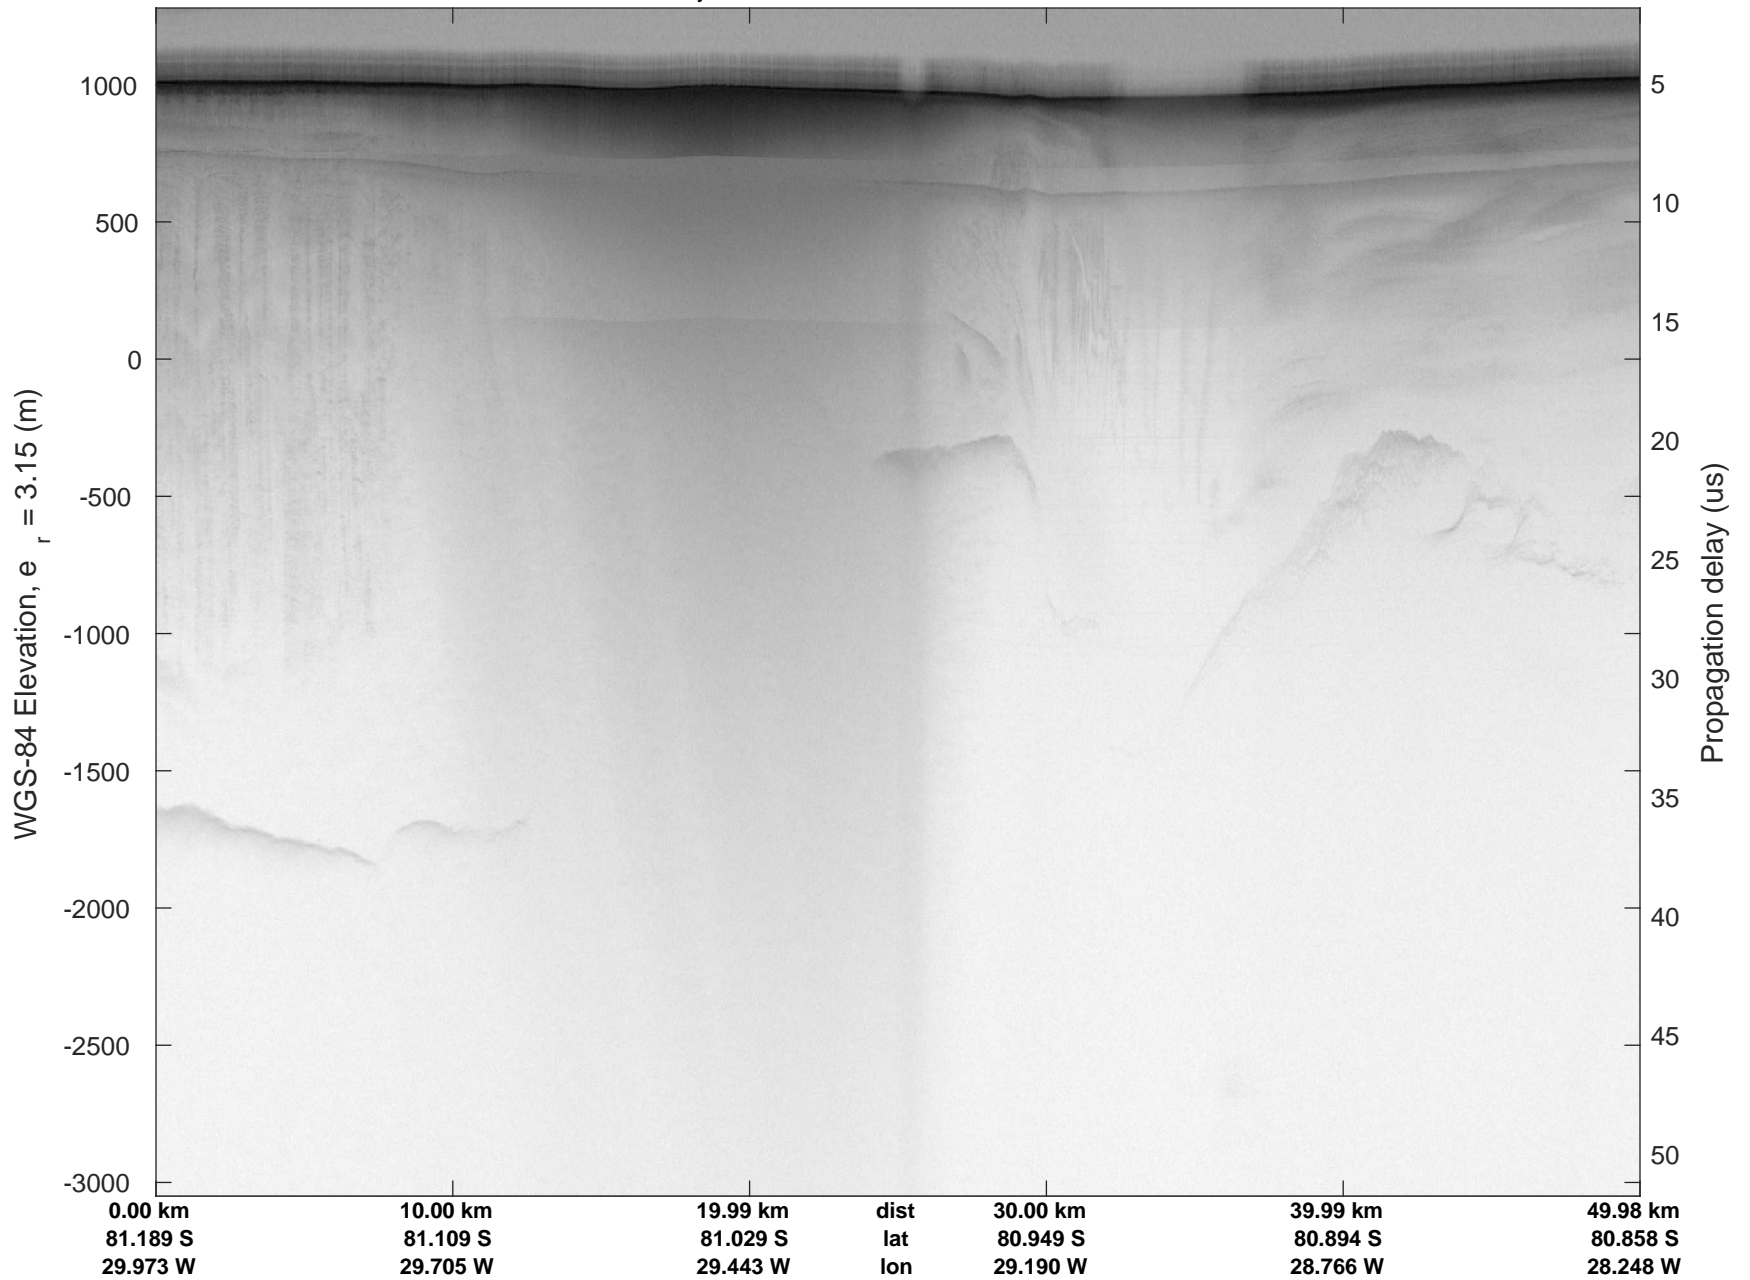

rds 2016_Antarctica_DC8: "Recovery Channel 01" 20161024_05_009: 17:47:21.4 to 17:53:44.0 GPS