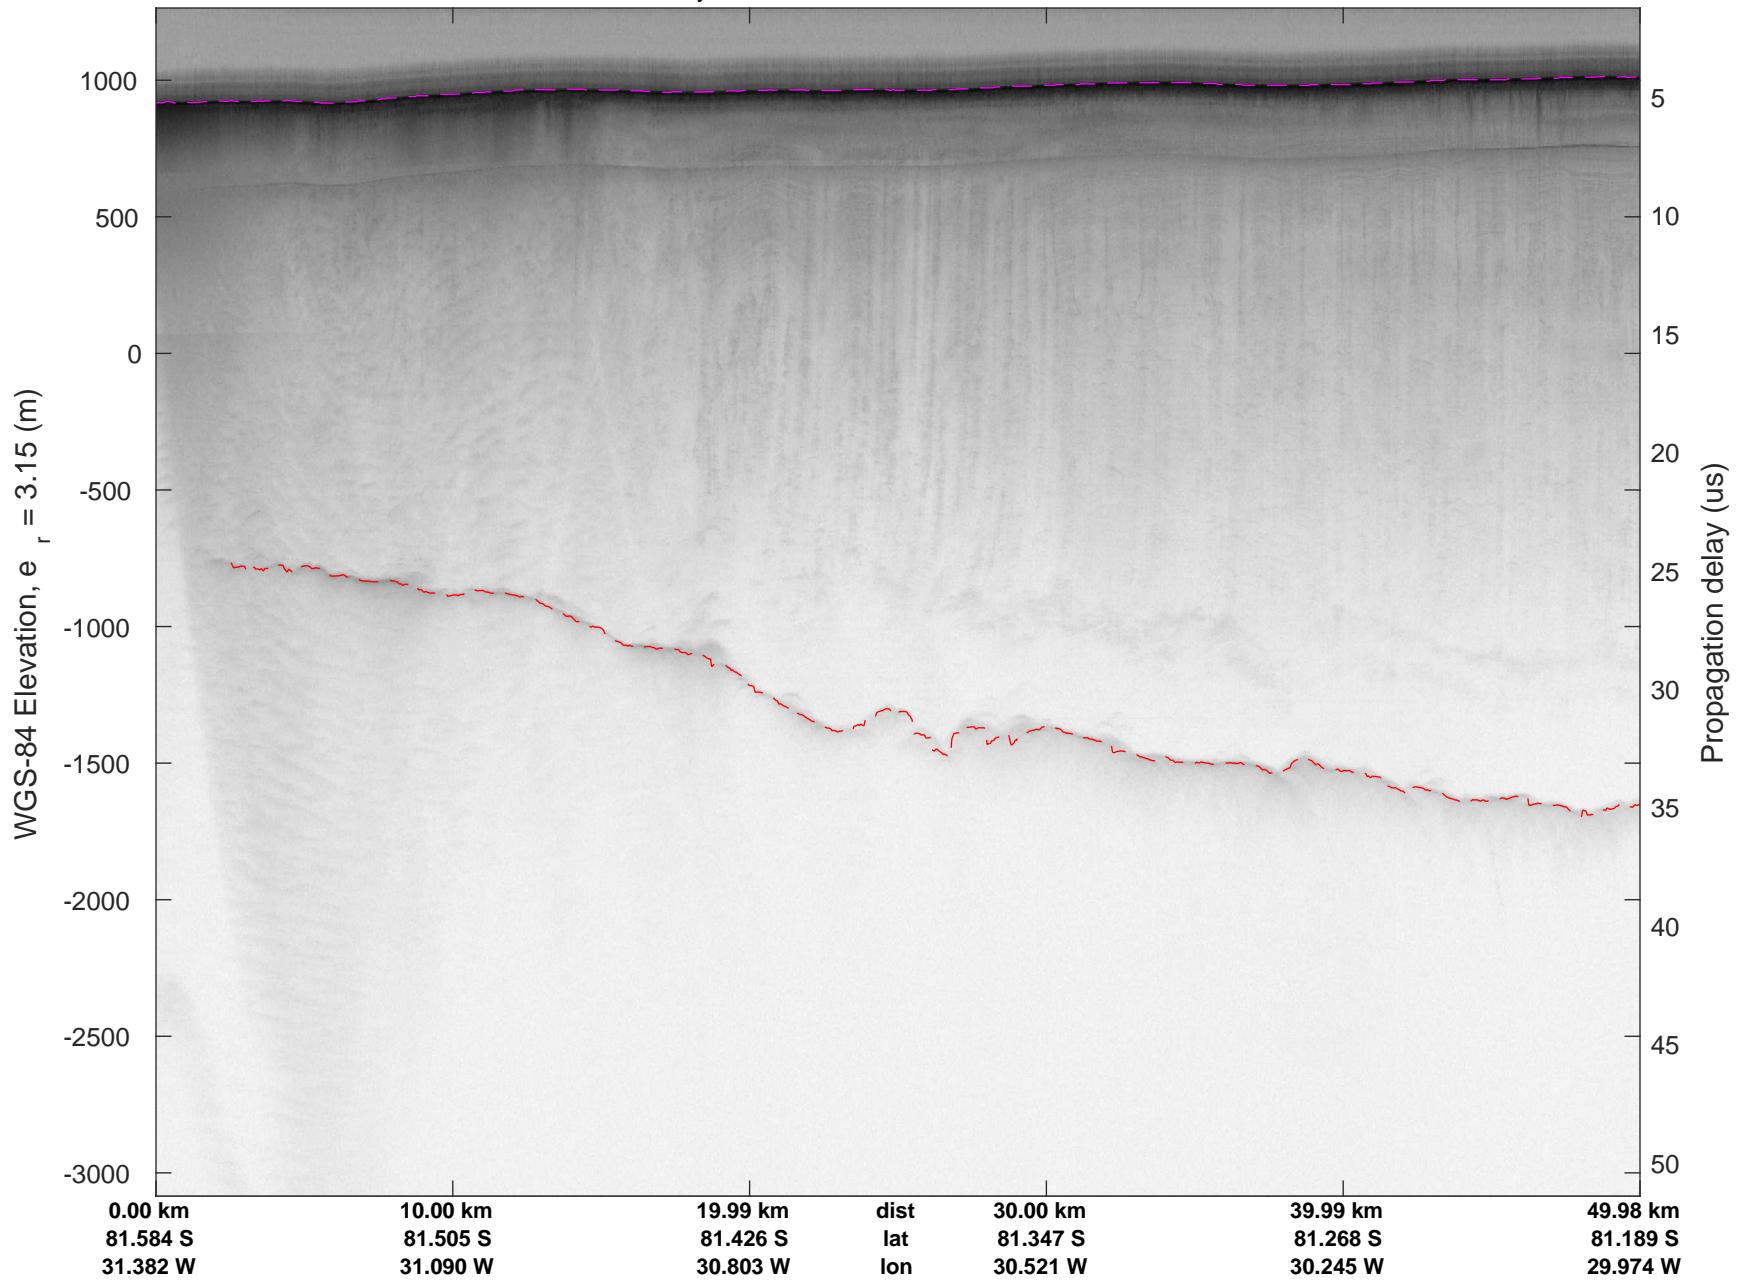

rds 2016_Antarctica_DC8: "Recovery Channel 01" 20161024_05_008: 17:40:54.2 to 17:47:21.1 GPS