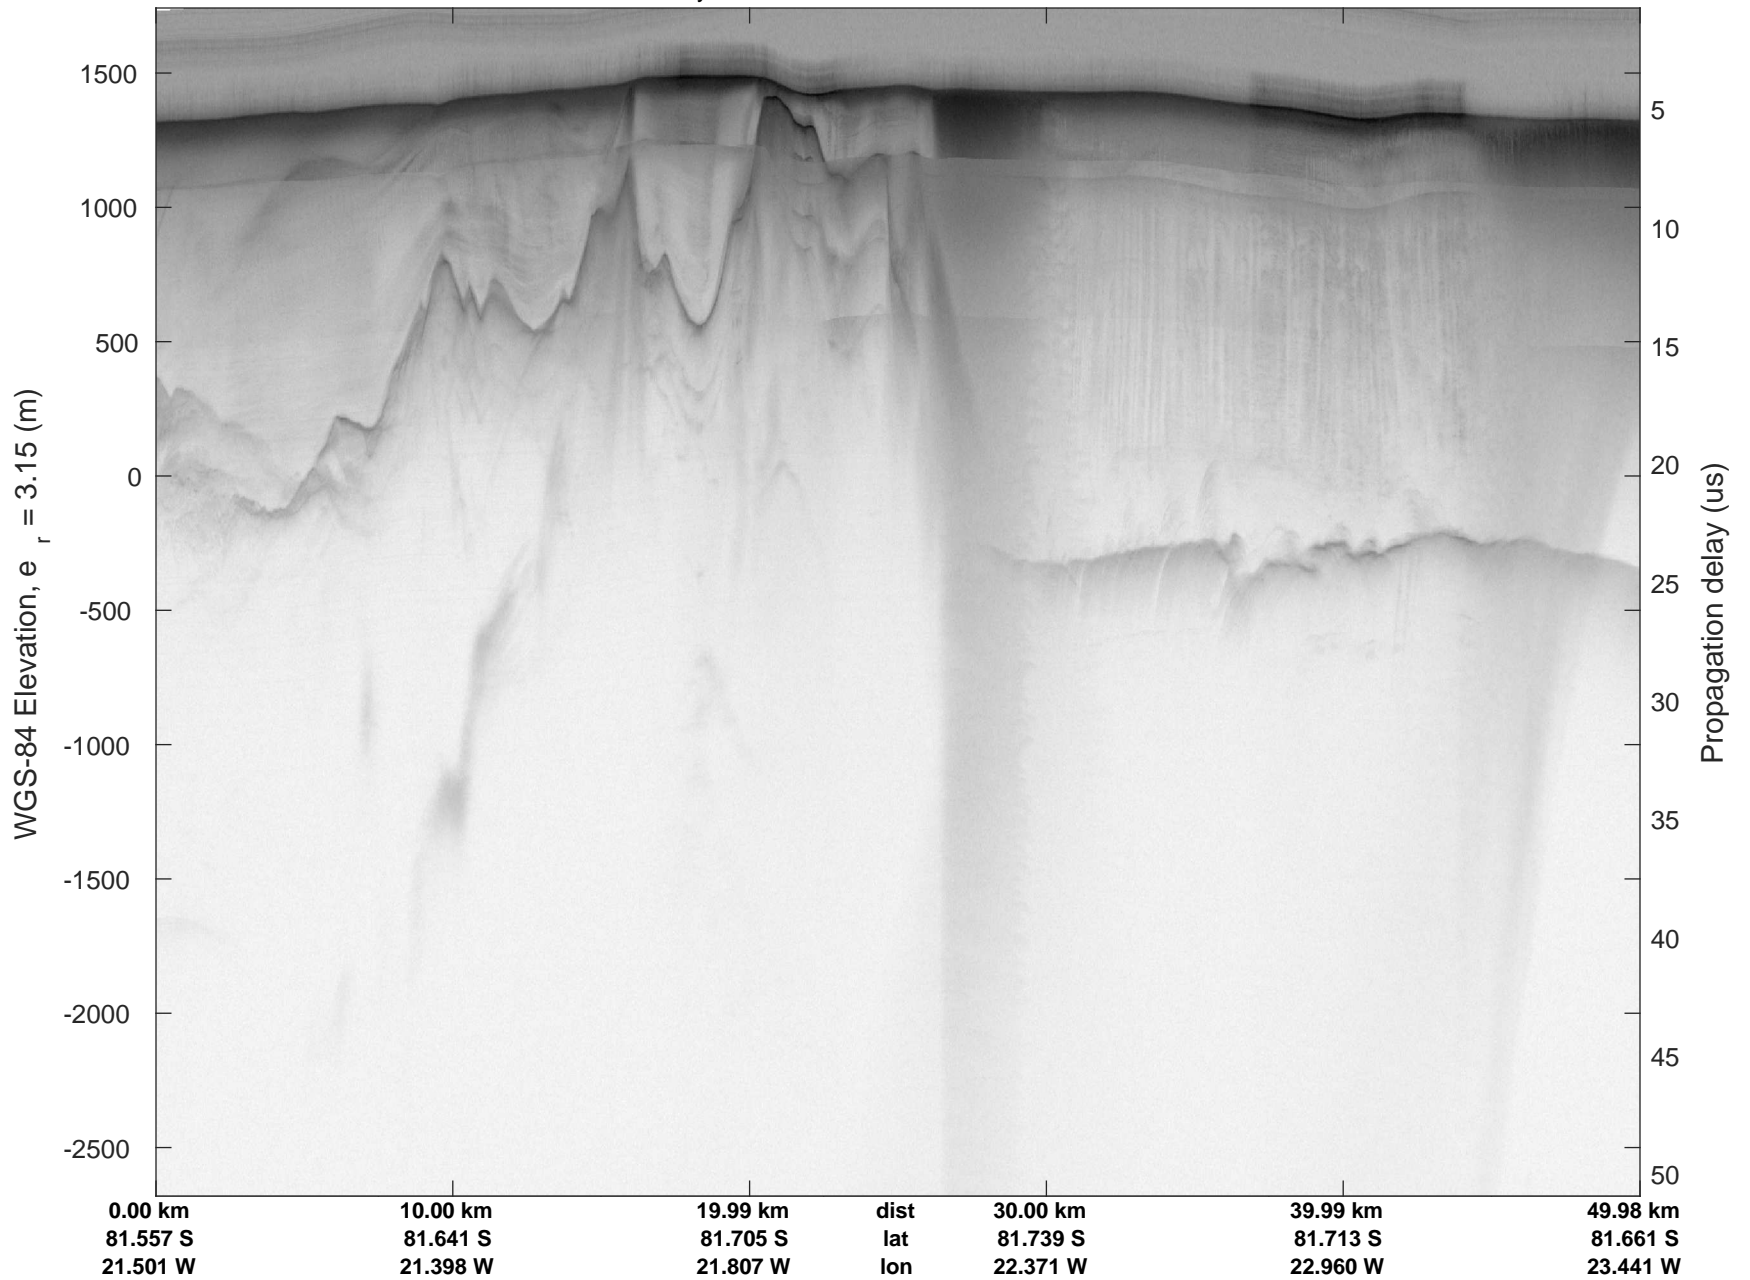

rds 2016\_Antarctica\_DC8: "Recovery Channel 01" 20161024\_05\_018: 18:45:21.0 to 18:51:42.3 GPS

Recovery Channel 01  
 20161024\_05\_019  
 Polar Stereograph -71N/0E

rds 2016\_Antarctica\_DC8: "Recovery Channel 01" 20161024\_05\_019: 18:51:42.6 to 18:57:25.2 GPS