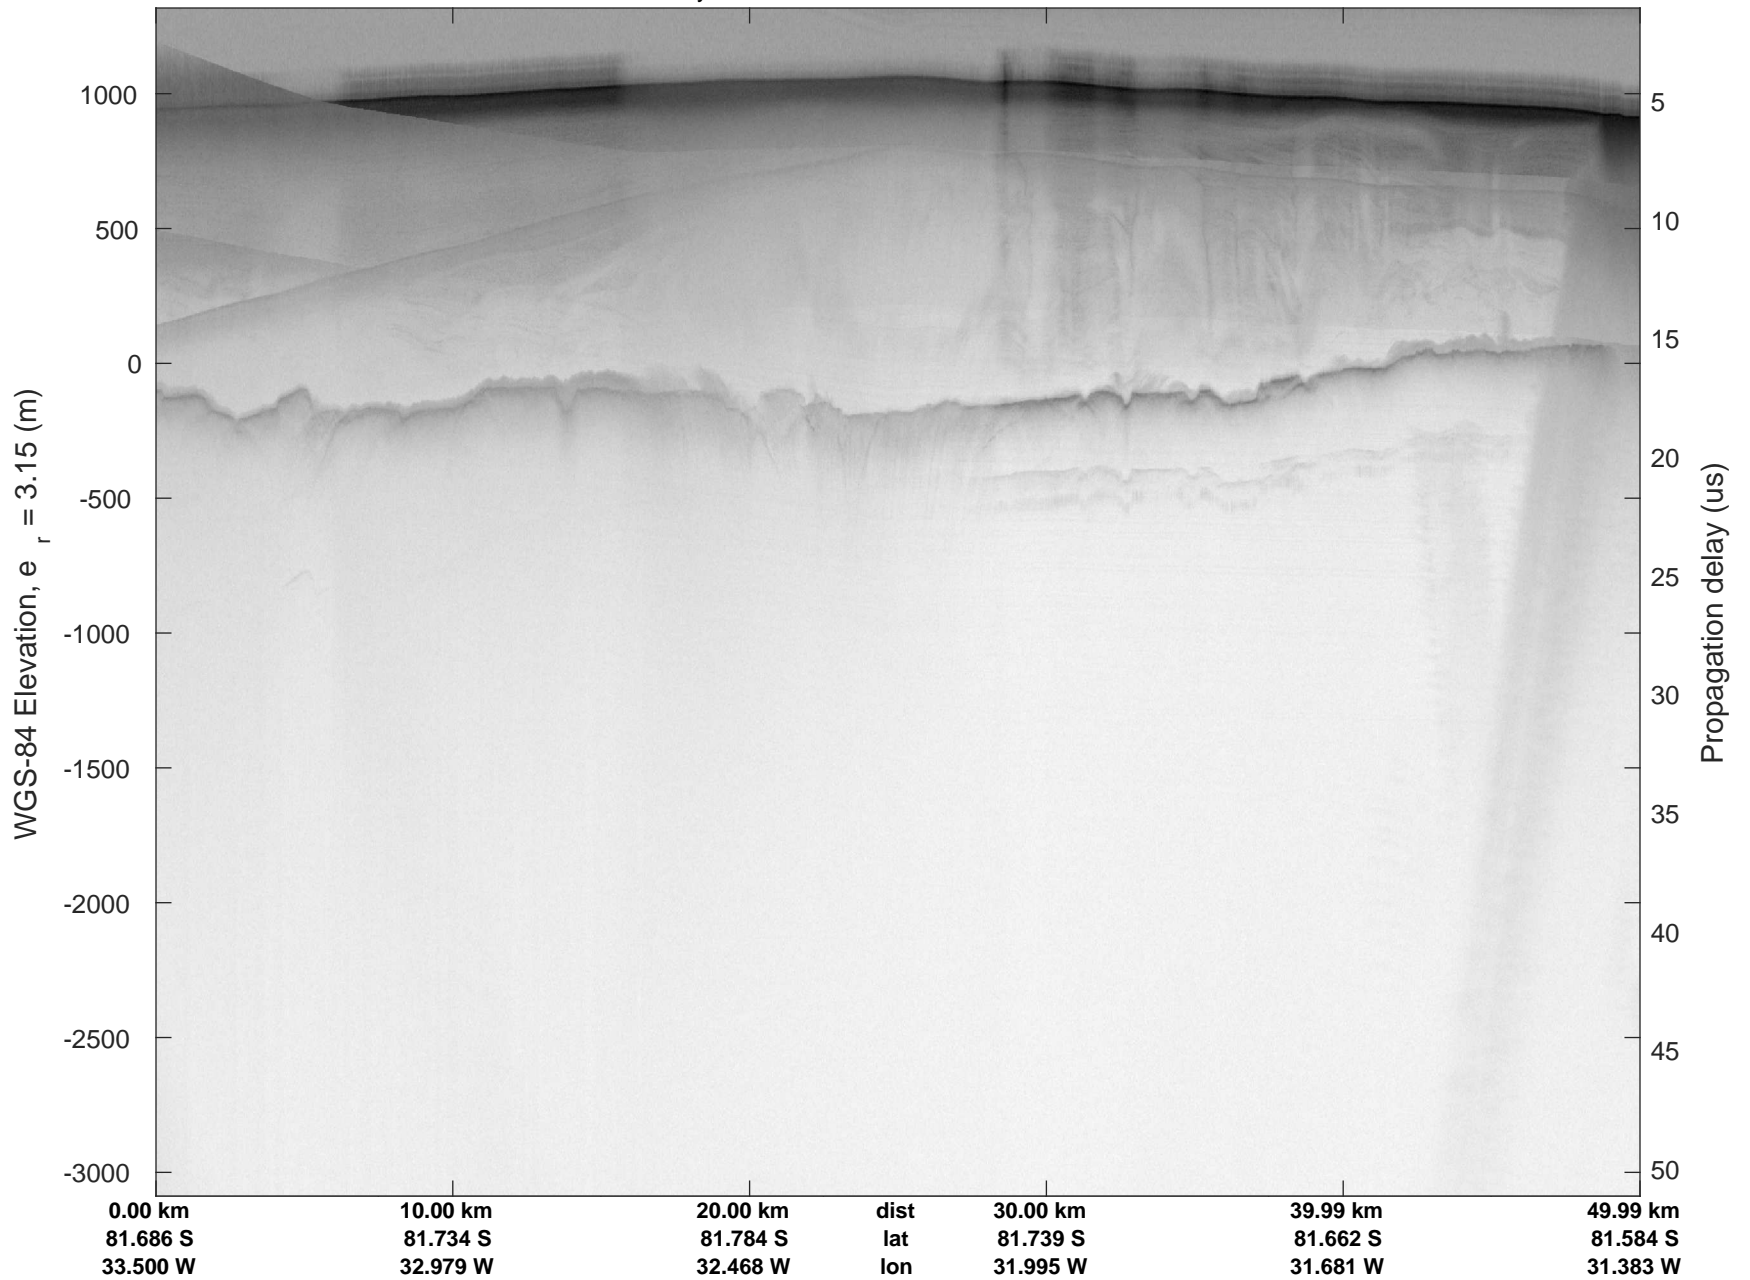

rds 2016_Antarctica_DC8: "Recovery Channel 01" 20161024_05_007: 17:34:48.2 to 17:40:53.9 GPS