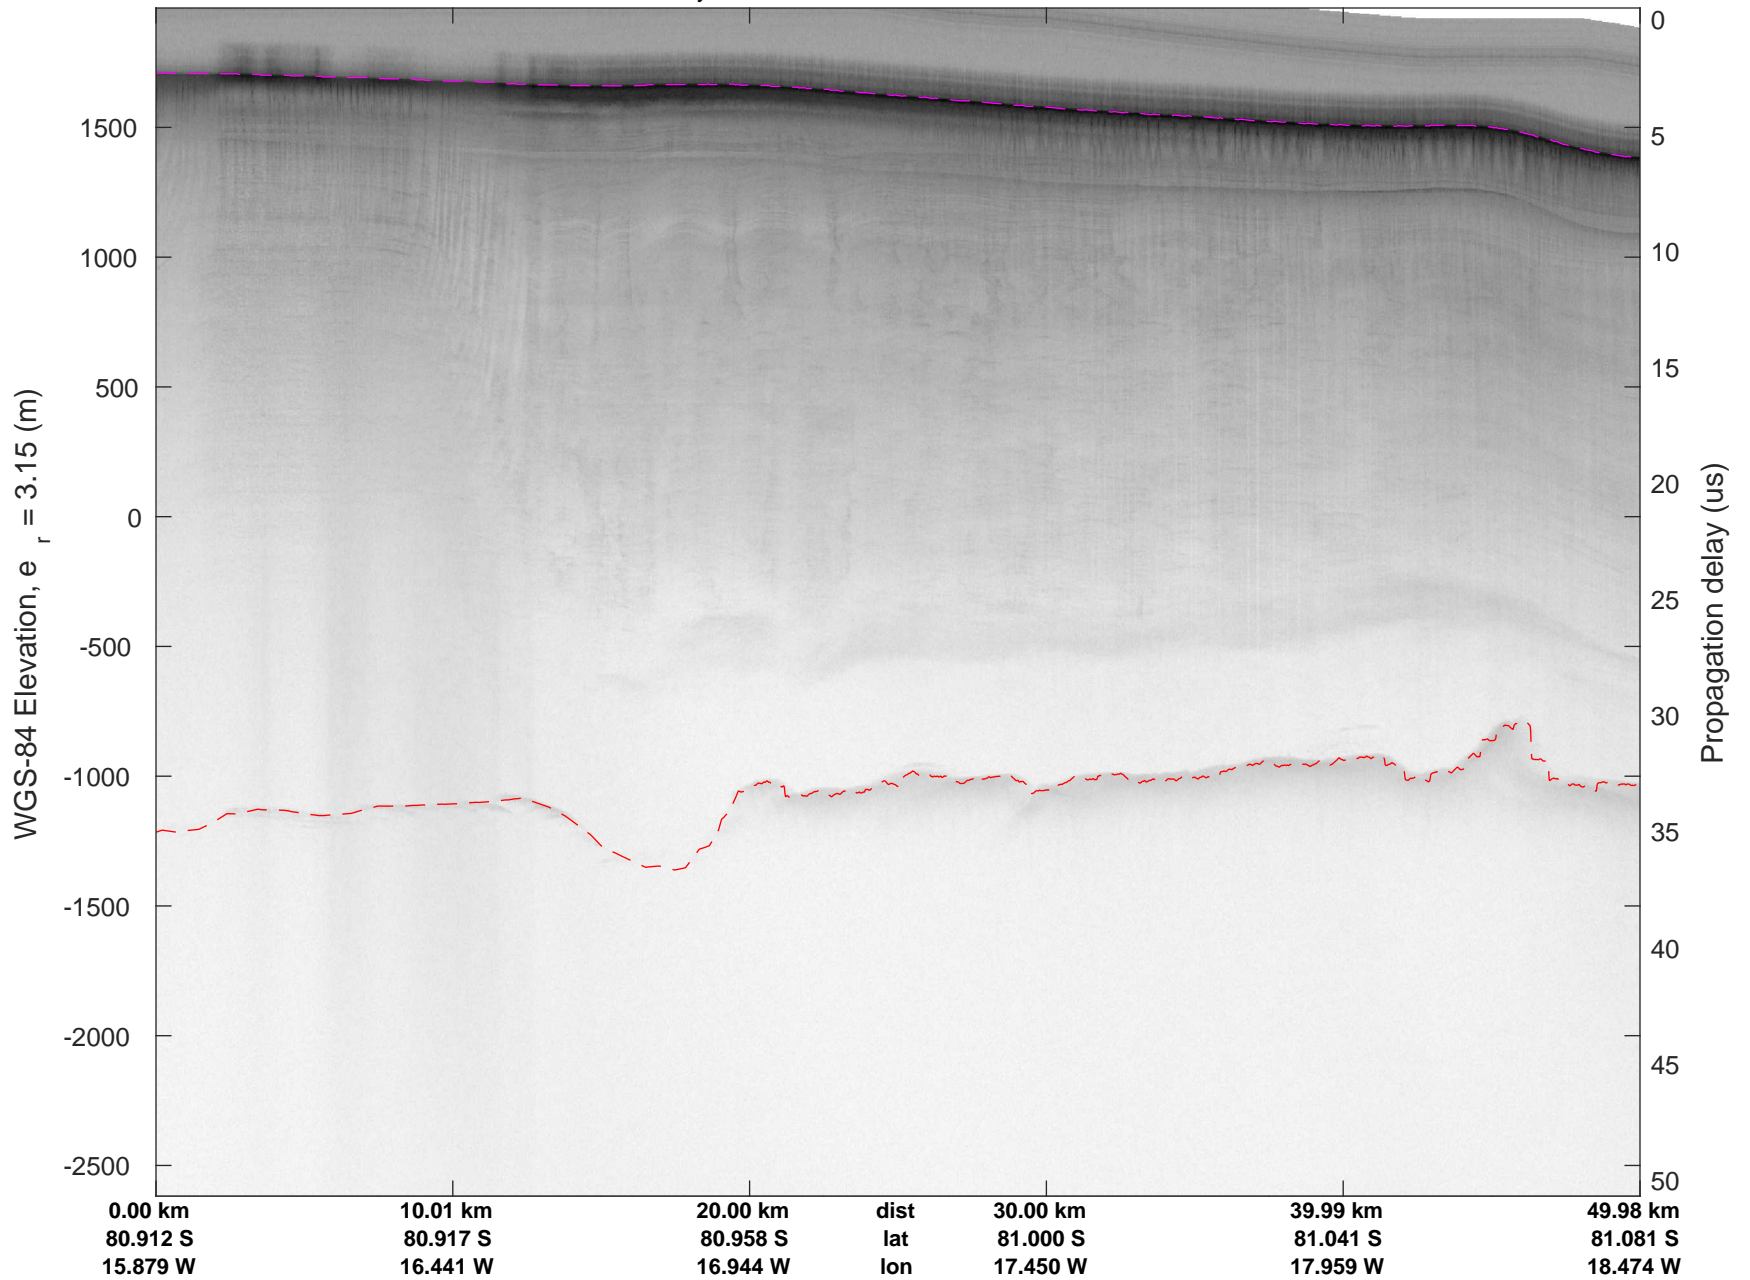

rds 2016_Antarctica_DC8: "Recovery Channel 01" 20161024_05_029: 19:54:08.3 to 20:00:45.4 GPS