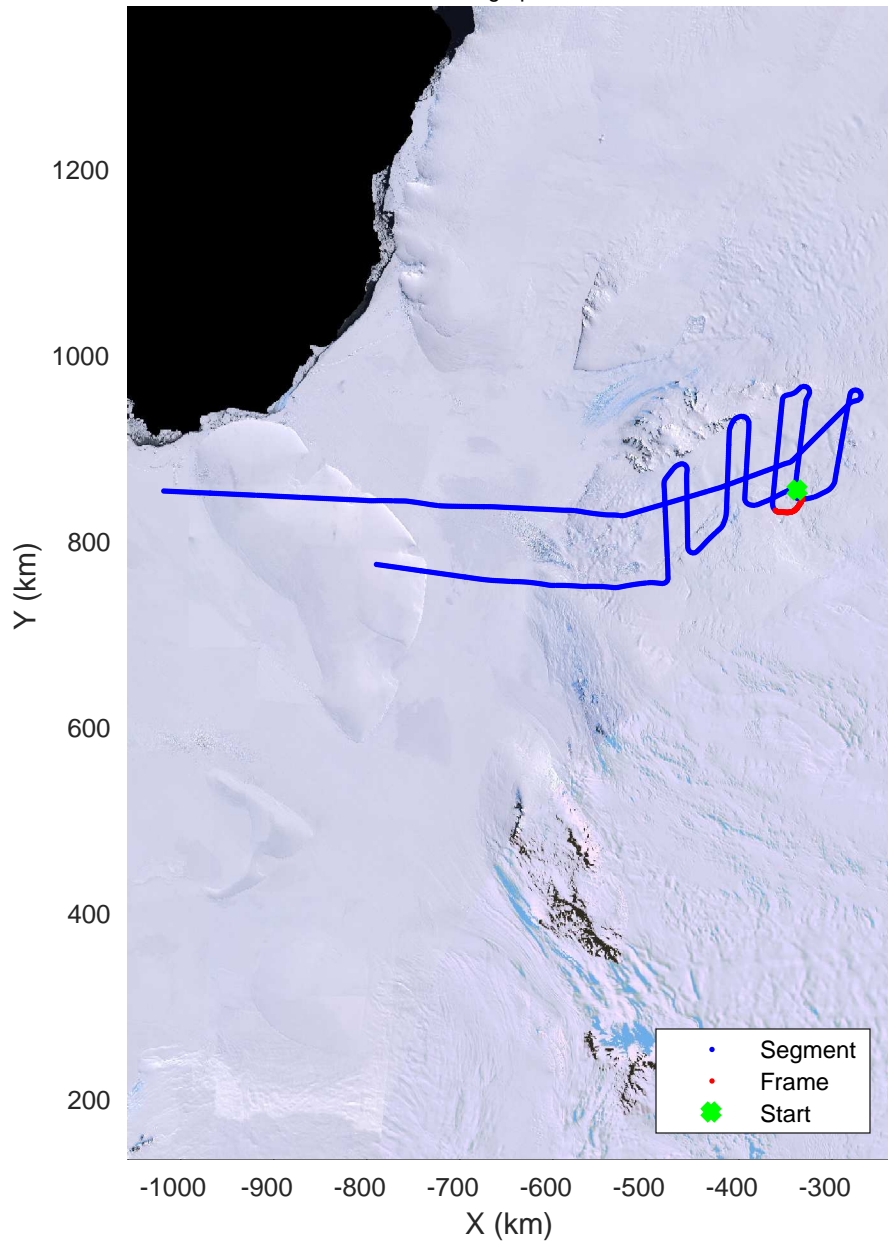

Recovery Channel 01
20161024_05_019
Polar Stereograph -71N/0E