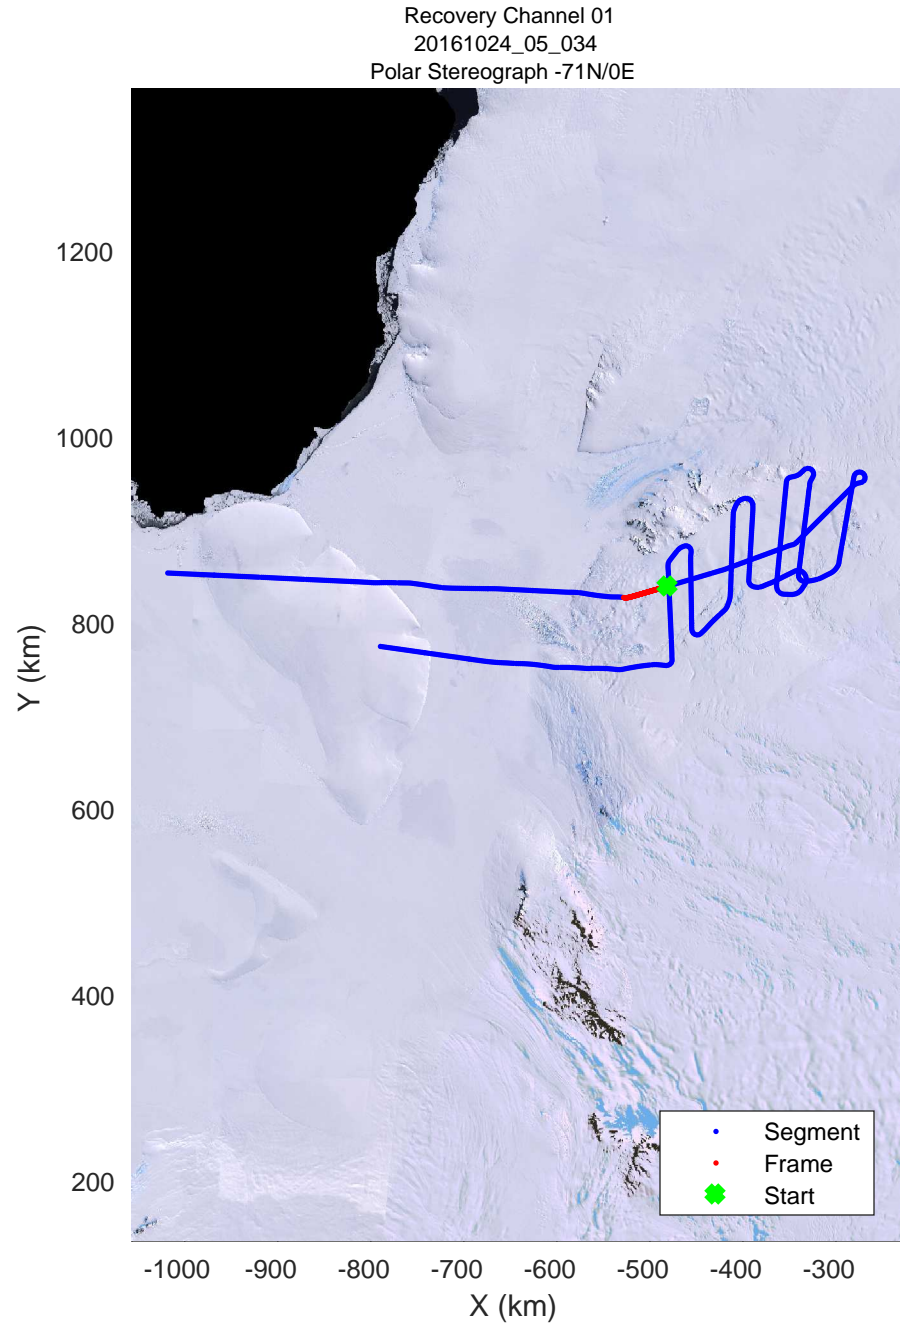

rds 2016\_Antarctica\_DC8: "Recovery Channel 01" 20161024\_05\_032: 20:13:04.8 to 20:19:08.8 GPS

rds 2016\_Antarctica\_DC8: "Recovery Channel 01" 20161024\_05\_033: 20:19:09.1 to 20:25:15.7 GPS

rds 2016\_Antarctica\_DC8: "Recovery Channel 01" 20161024\_05\_033: 20:19:09.1 to 20:25:15.7 GPS