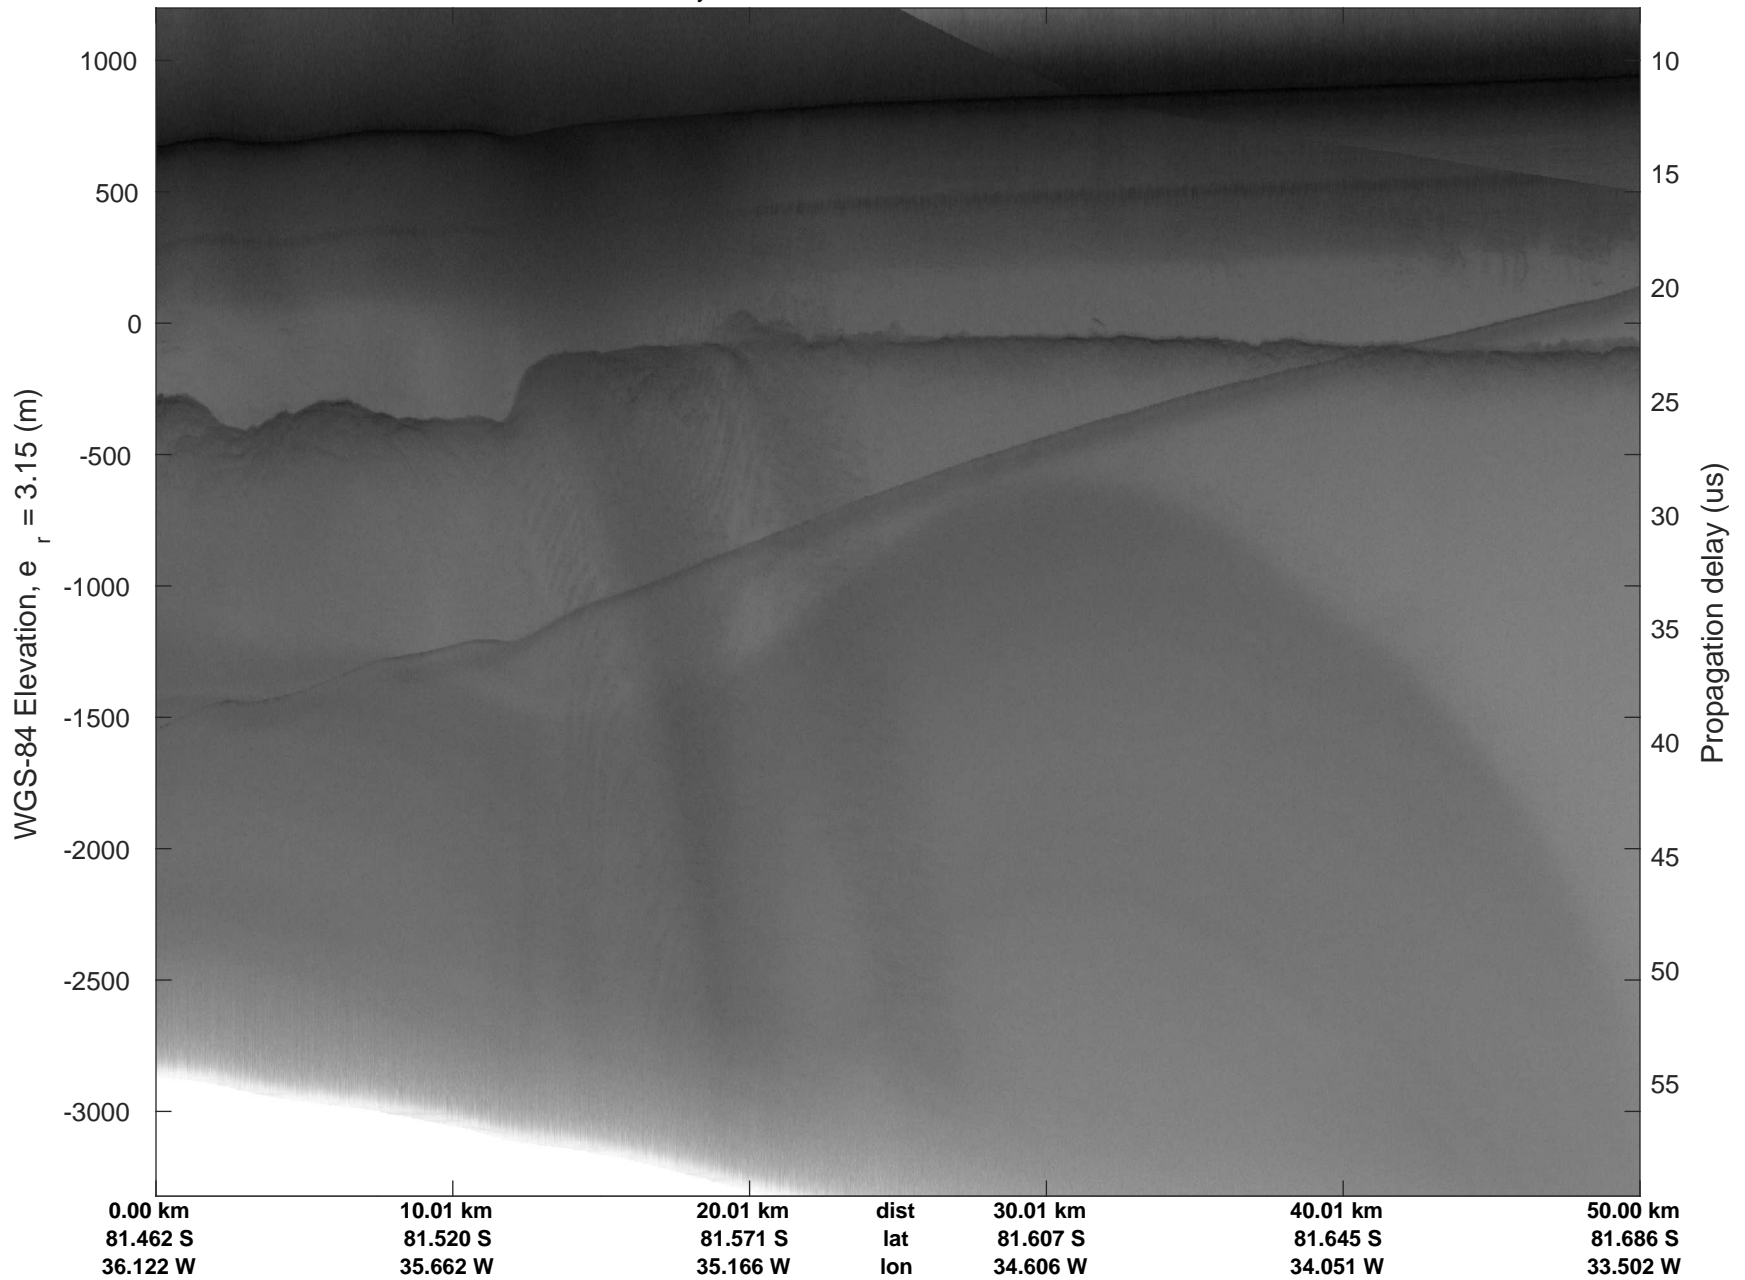

rds 2016_Antarctica_DC8: "Recovery Channel 01" 20161024_05_006: 17:29:44.3 to 17:34:48.0 GPS