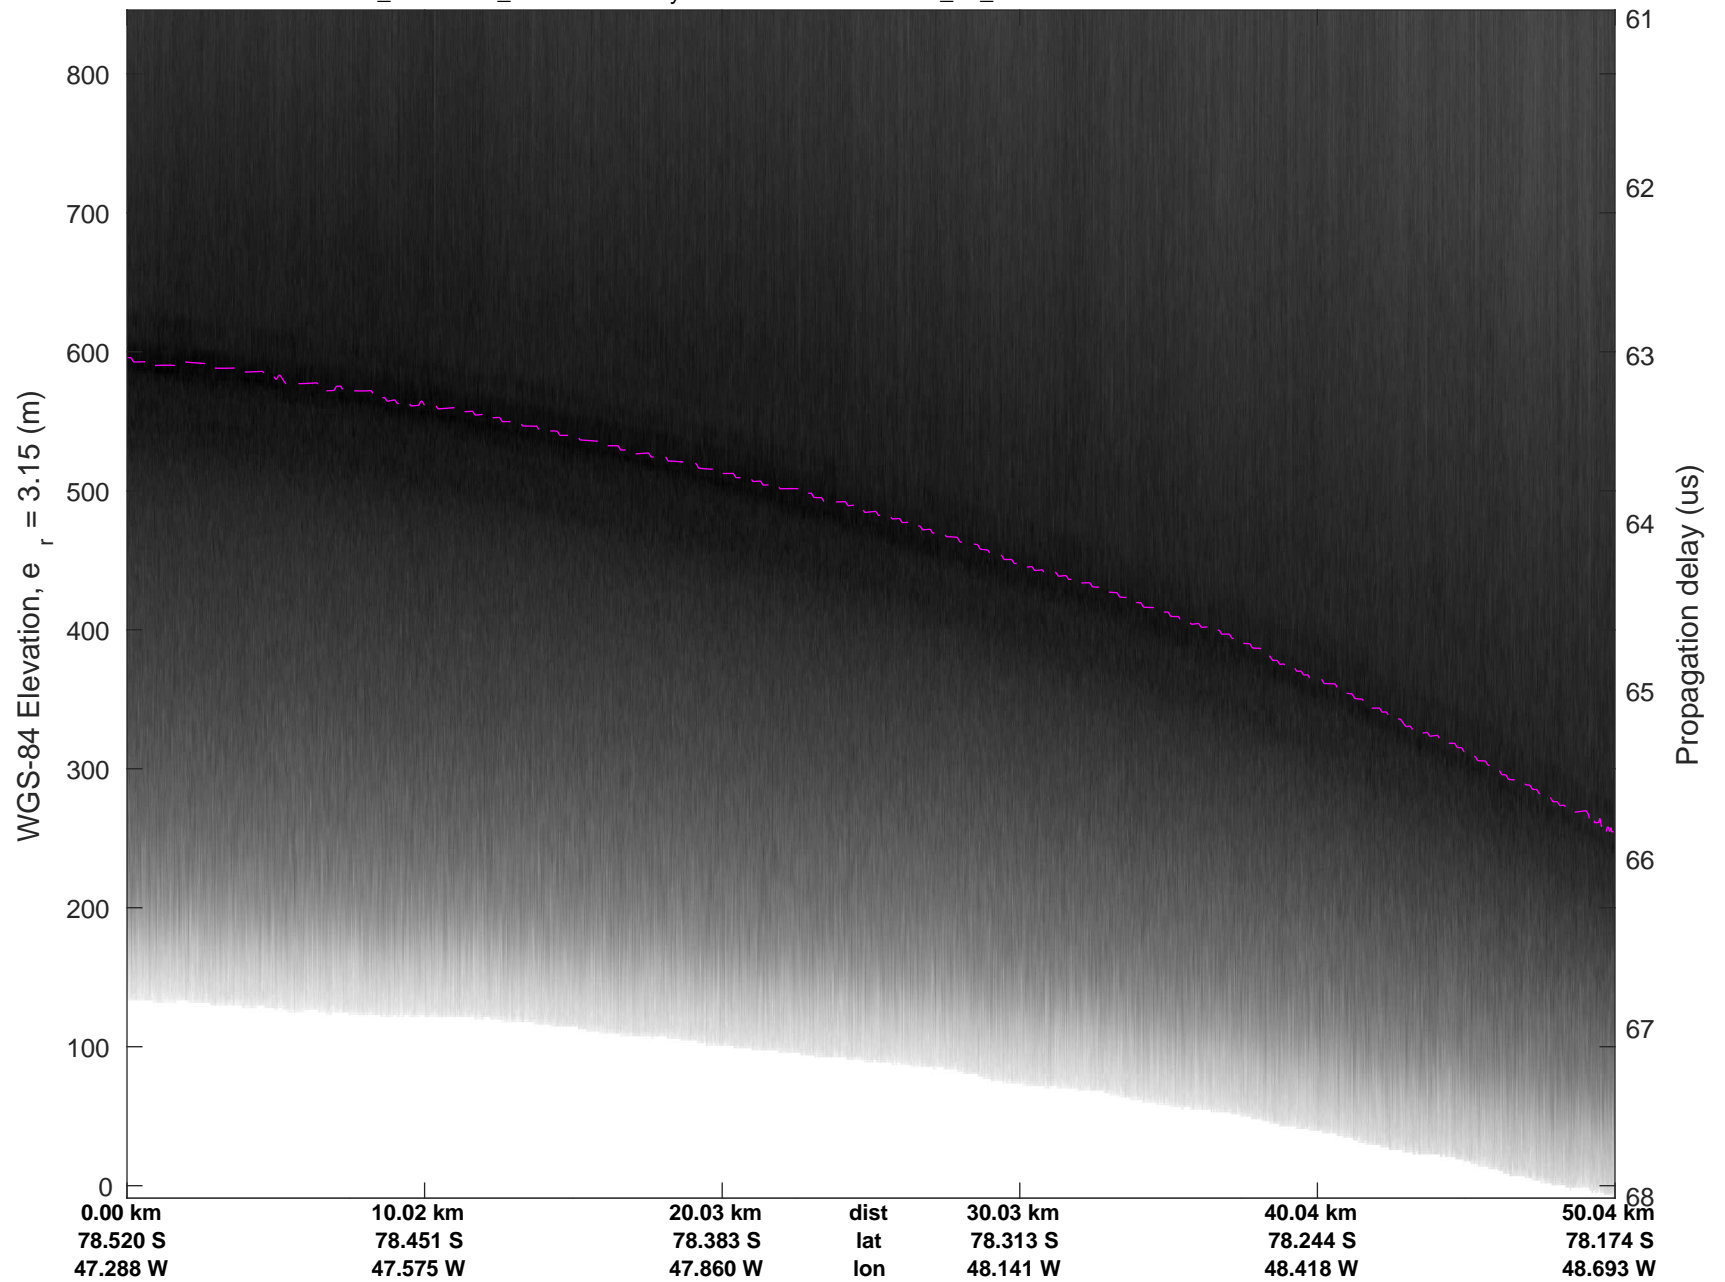

rds 2016\_Antarctica\_DC8: "Recovery Channel 01" 20161024\_05\_042: 20:57:28.7 to 21:01:15.1 GPS

rds 2016\_Antarctica\_DC8: "Recovery Channel 01" 20161024\_05\_043: 21:01:15.3 to 21:05:01.5 GPS

rds 2016\_Antarctica\_DC8: "Recovery Channel 01" 20161024\_05\_043: 21:01:15.3 to 21:05:01.5 GPS