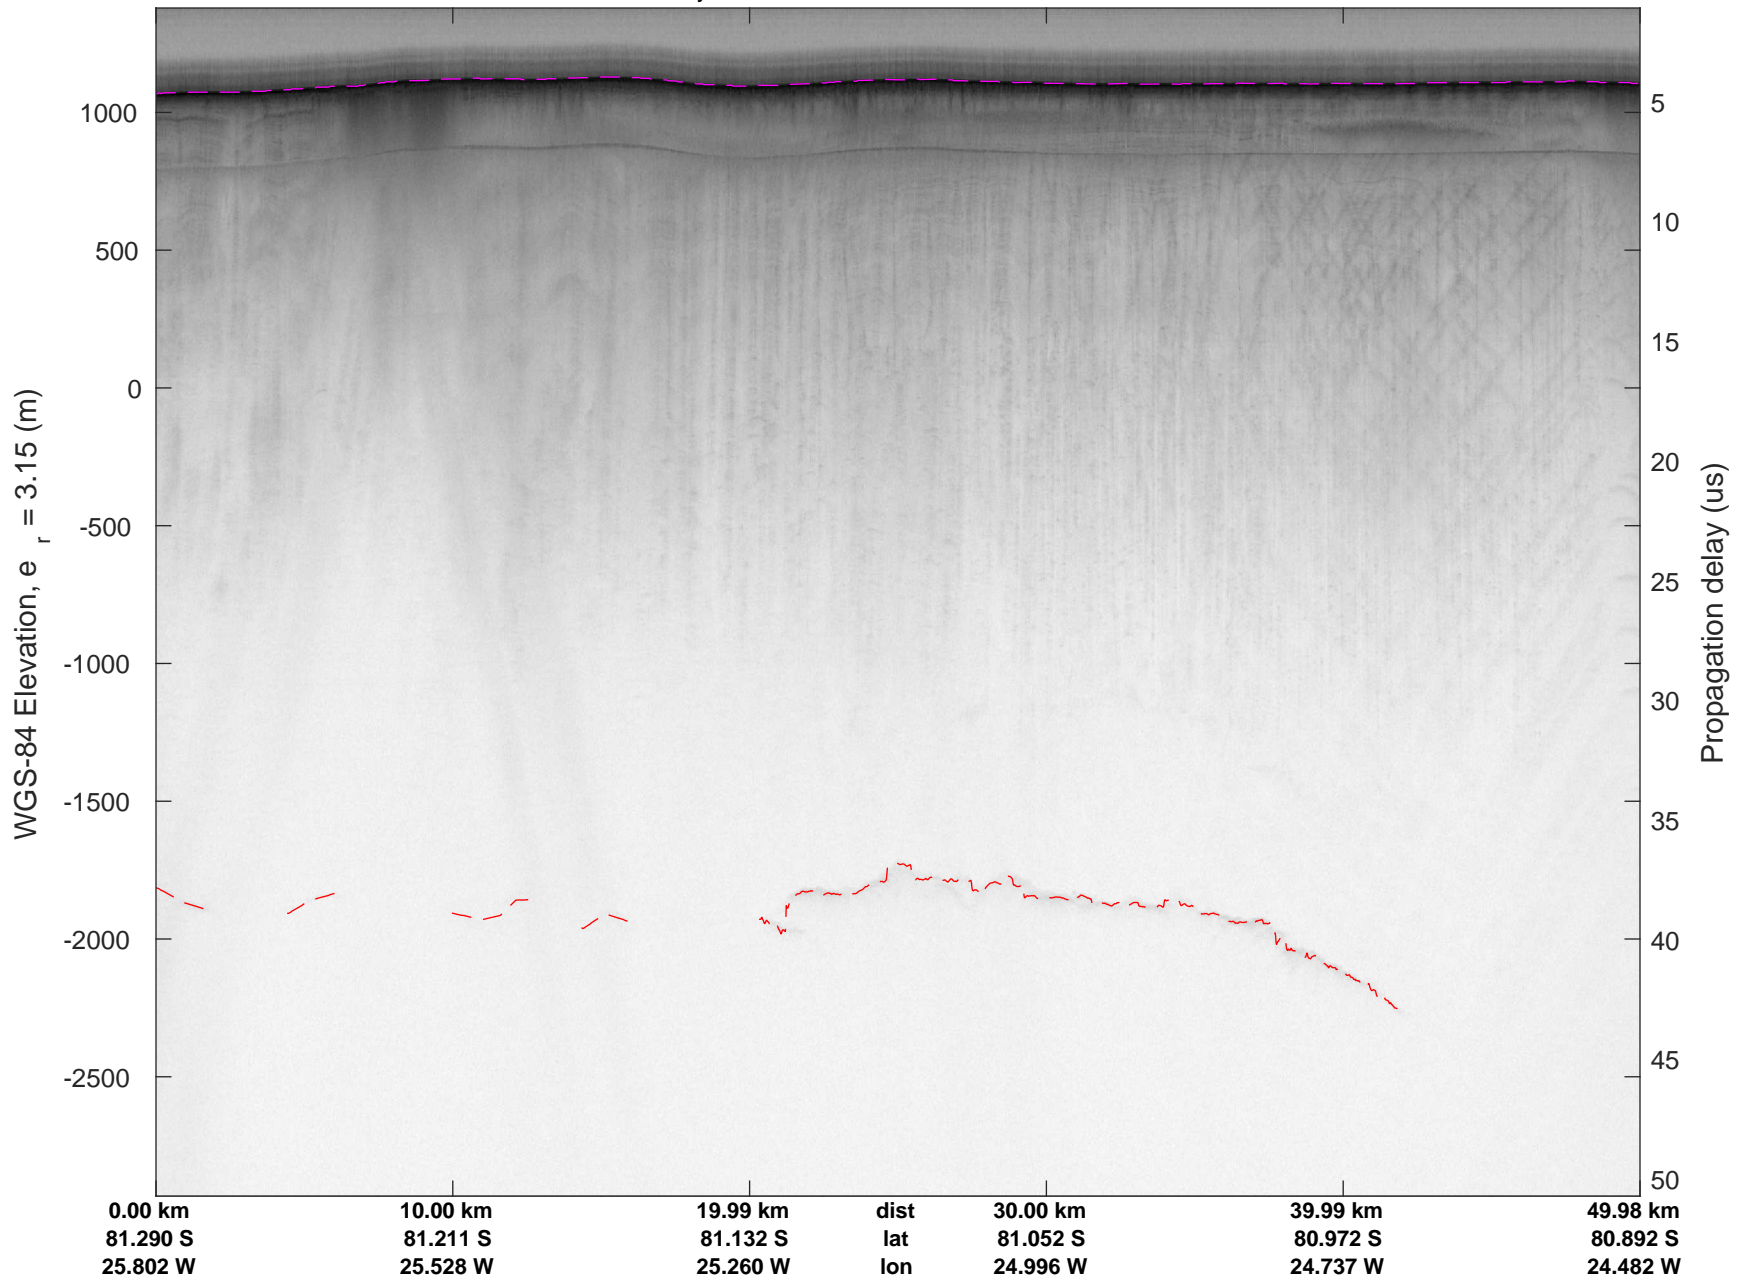

rds 2016_Antarctica_DC8: "Recovery Channel 01" 20161024_05_014: 18:19:42.3 to 18:26:07.6 GPS