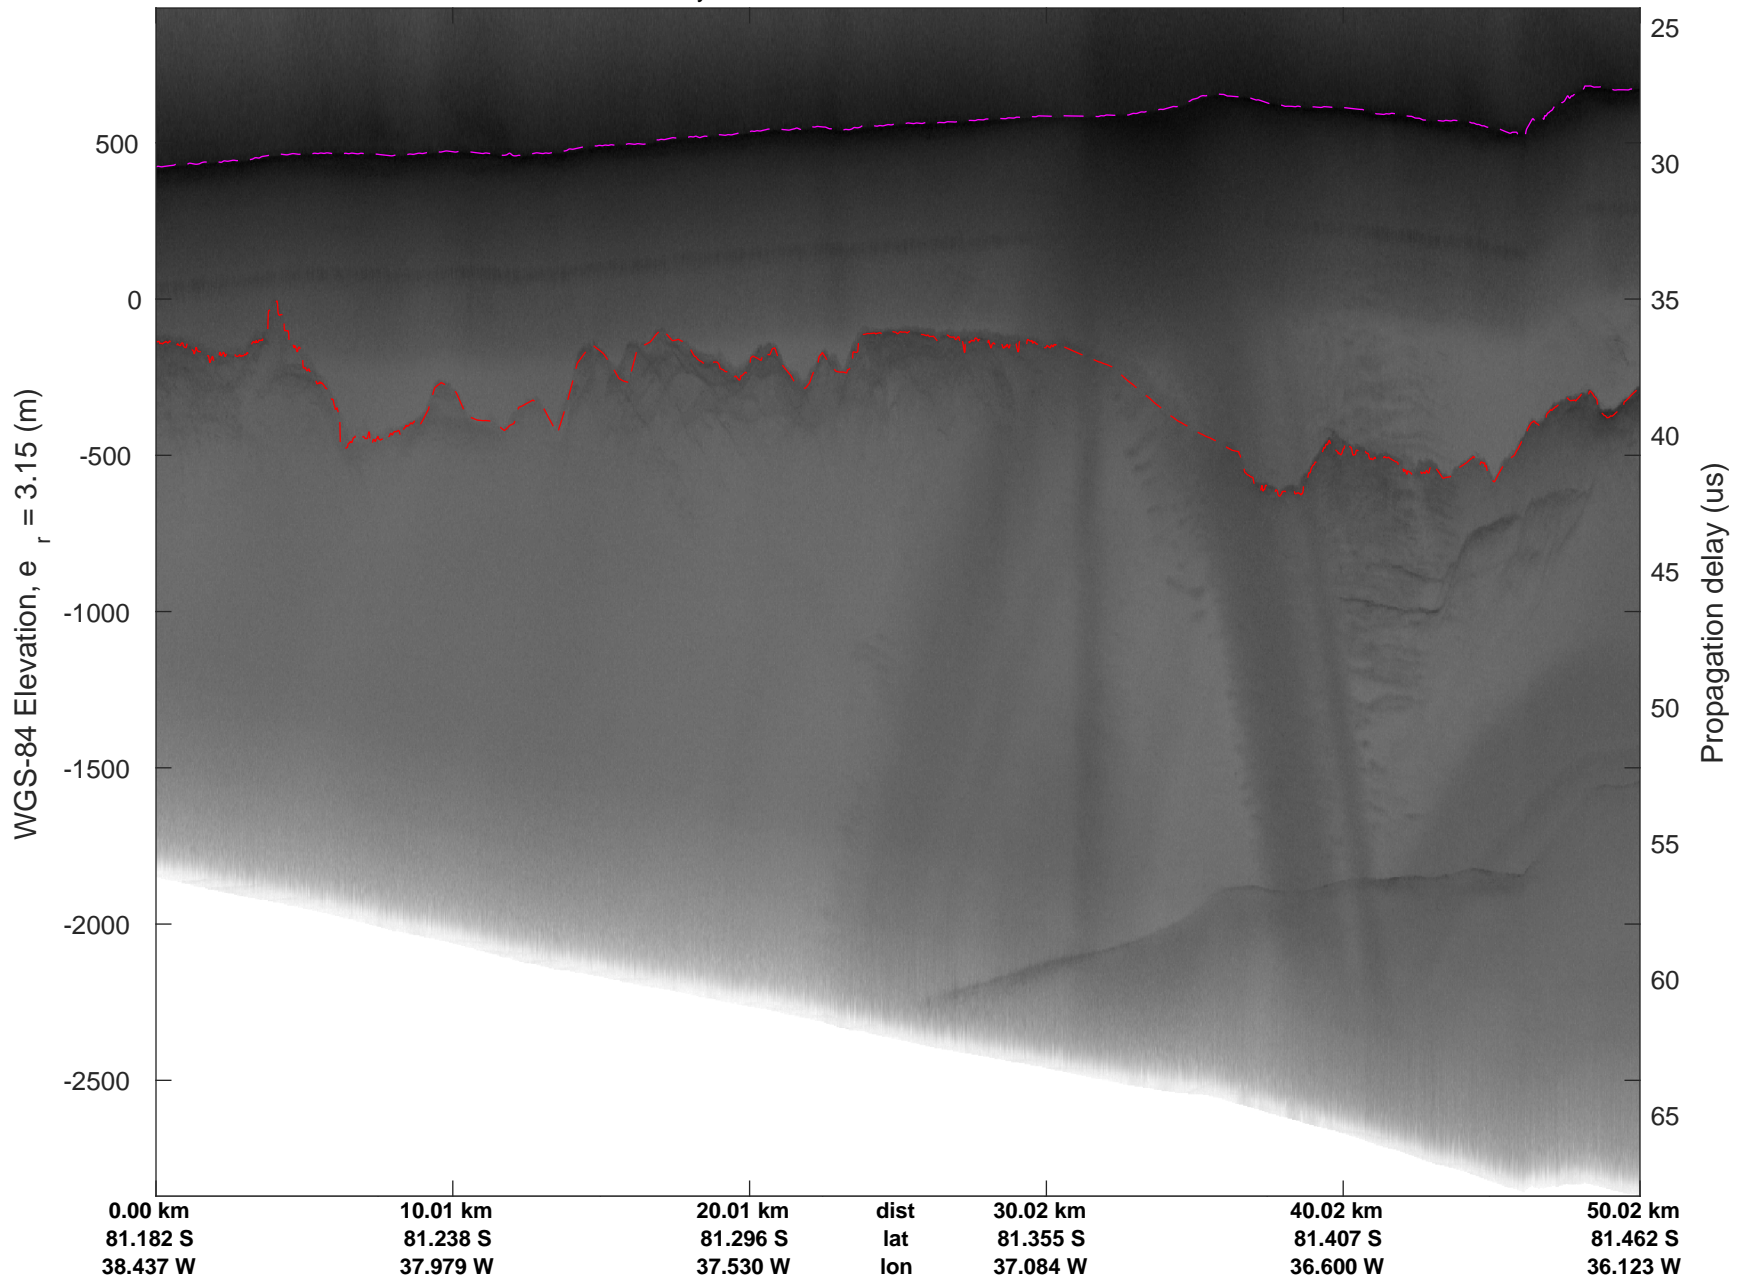

rds 2016_Antarctica_DC8: "Recovery Channel 01" 20161024_05_005: 17:25:10.8 to 17:29:44.1 GPS