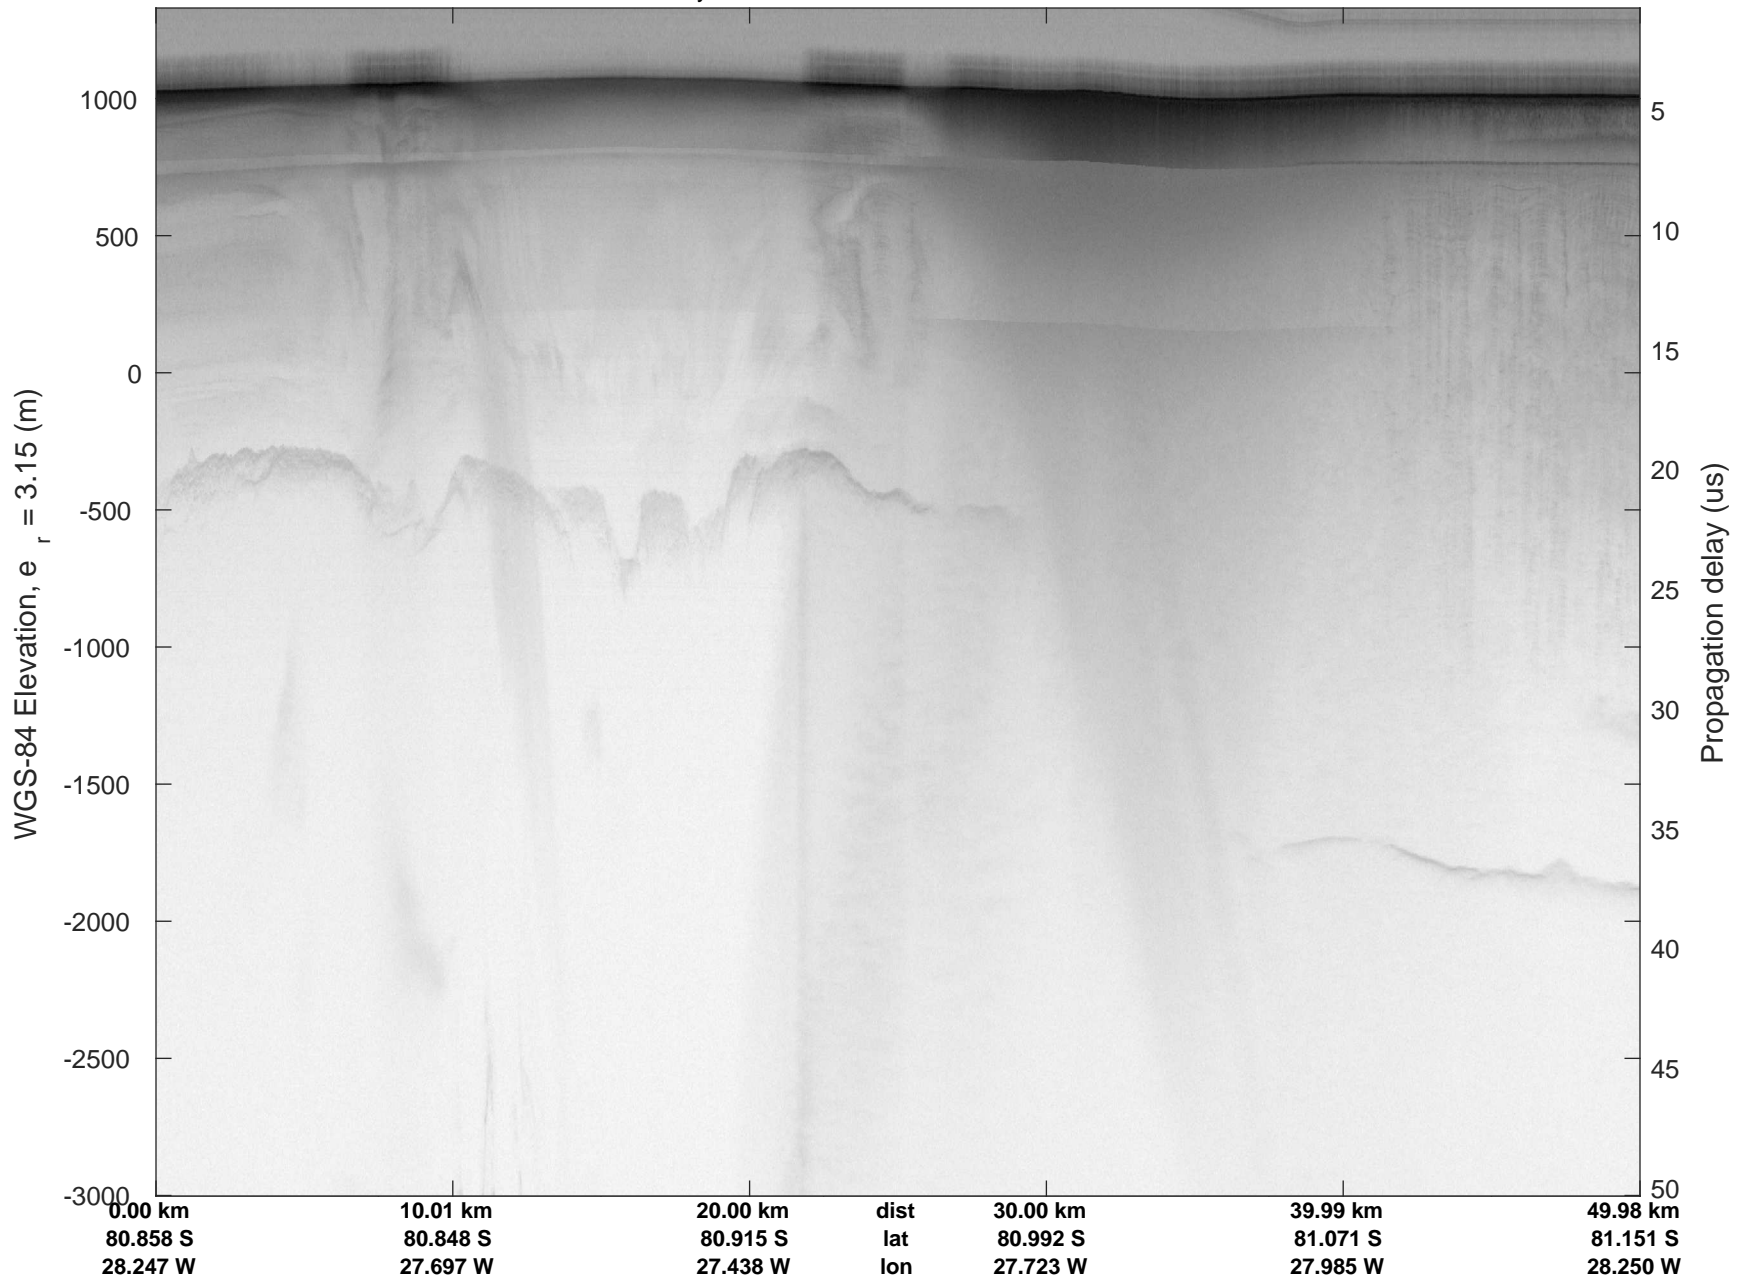

rds 2016_Antarctica_DC8: "Recovery Channel 01" 20161024_05_010: 17:53:44.2 to 17:59:59.1 GPS