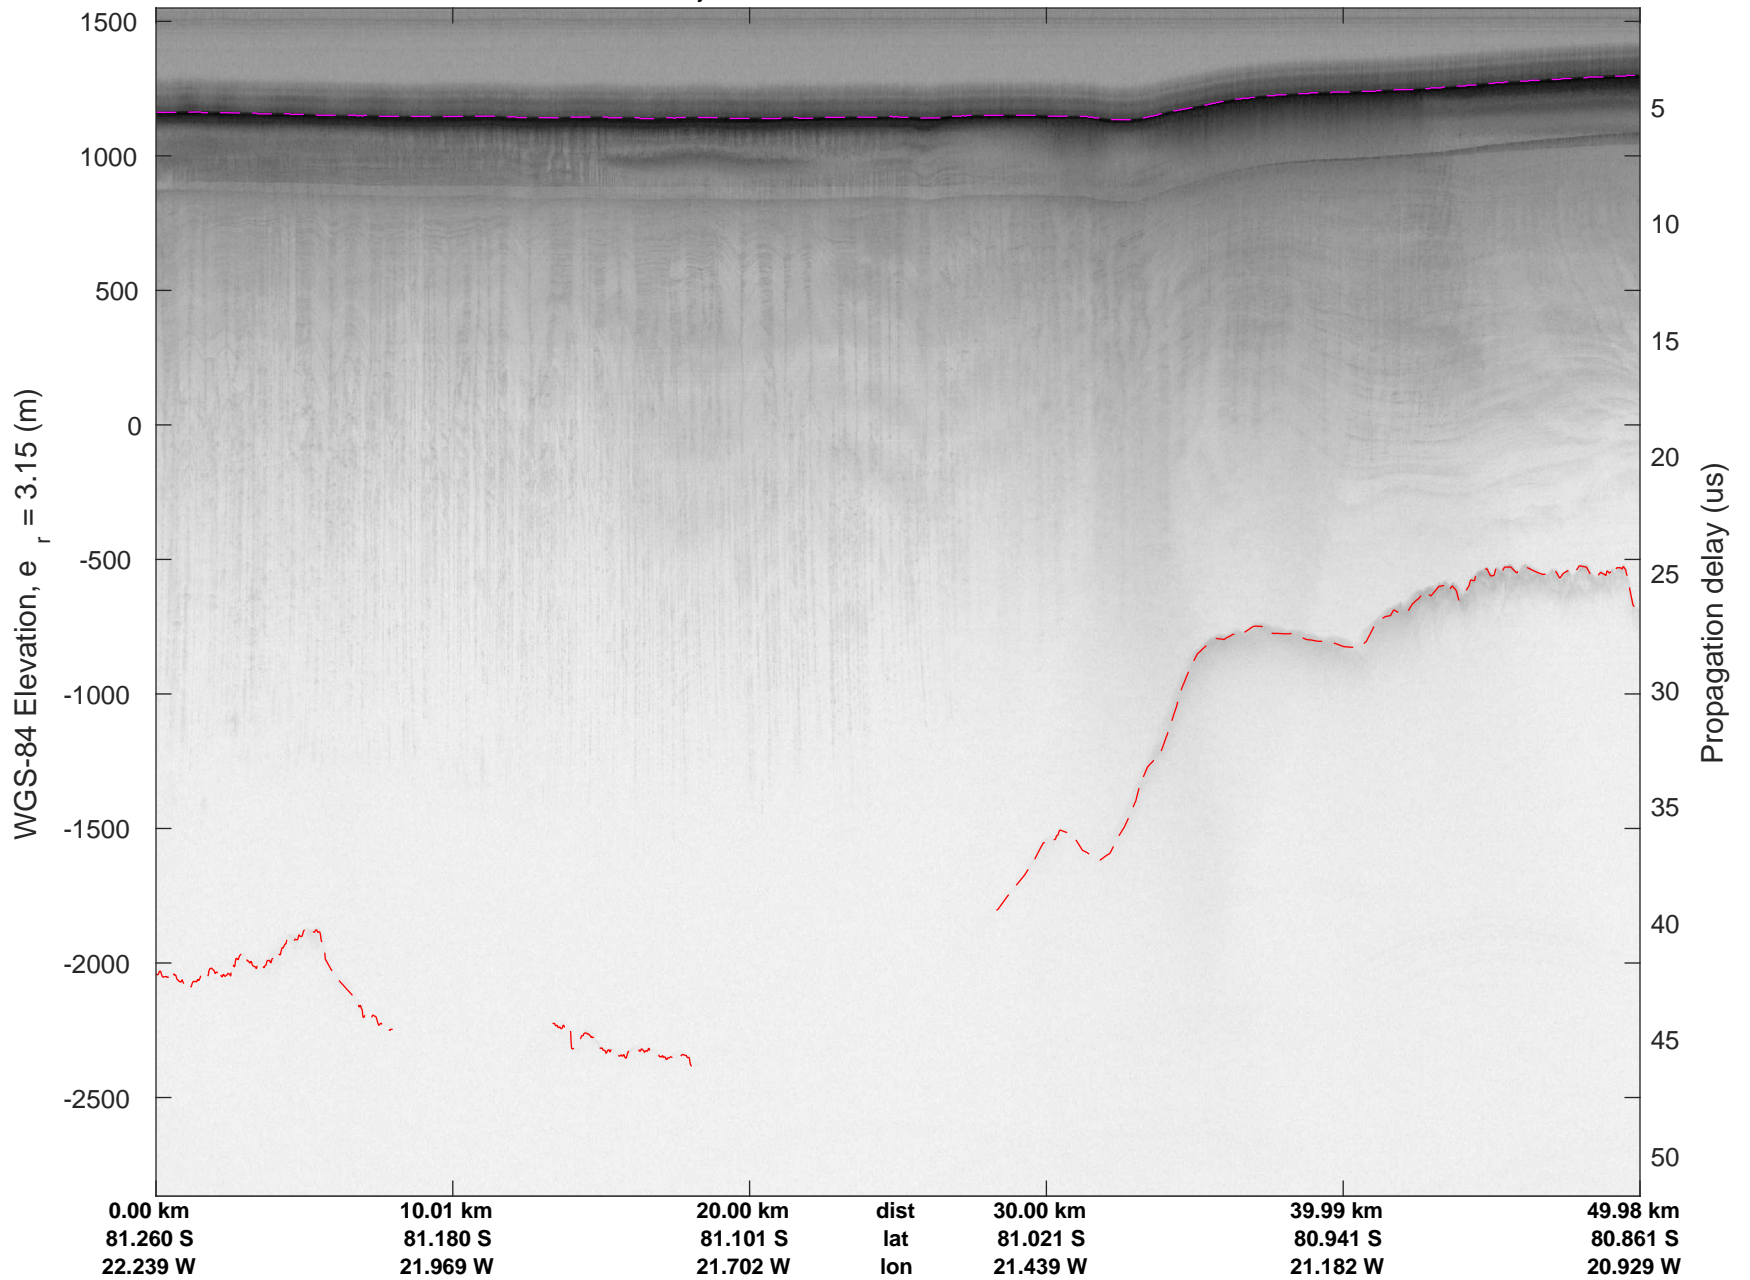

rds 2016\_Antarctica\_DC8: "Recovery Channel 01" 20161024\_05\_020: 18:57:25.5 to 19:03:36.1 GPS

rds 2016\_Antarctica\_DC8: "Recovery Channel 01" 20161024\_05\_021: 19:03:36.4 to 19:09:58.4 GPS

rds 2016\_Antarctica\_DC8: "Recovery Channel 01" 20161024\_05\_021: 19:03:36.4 to 19:09:58.4 GPS