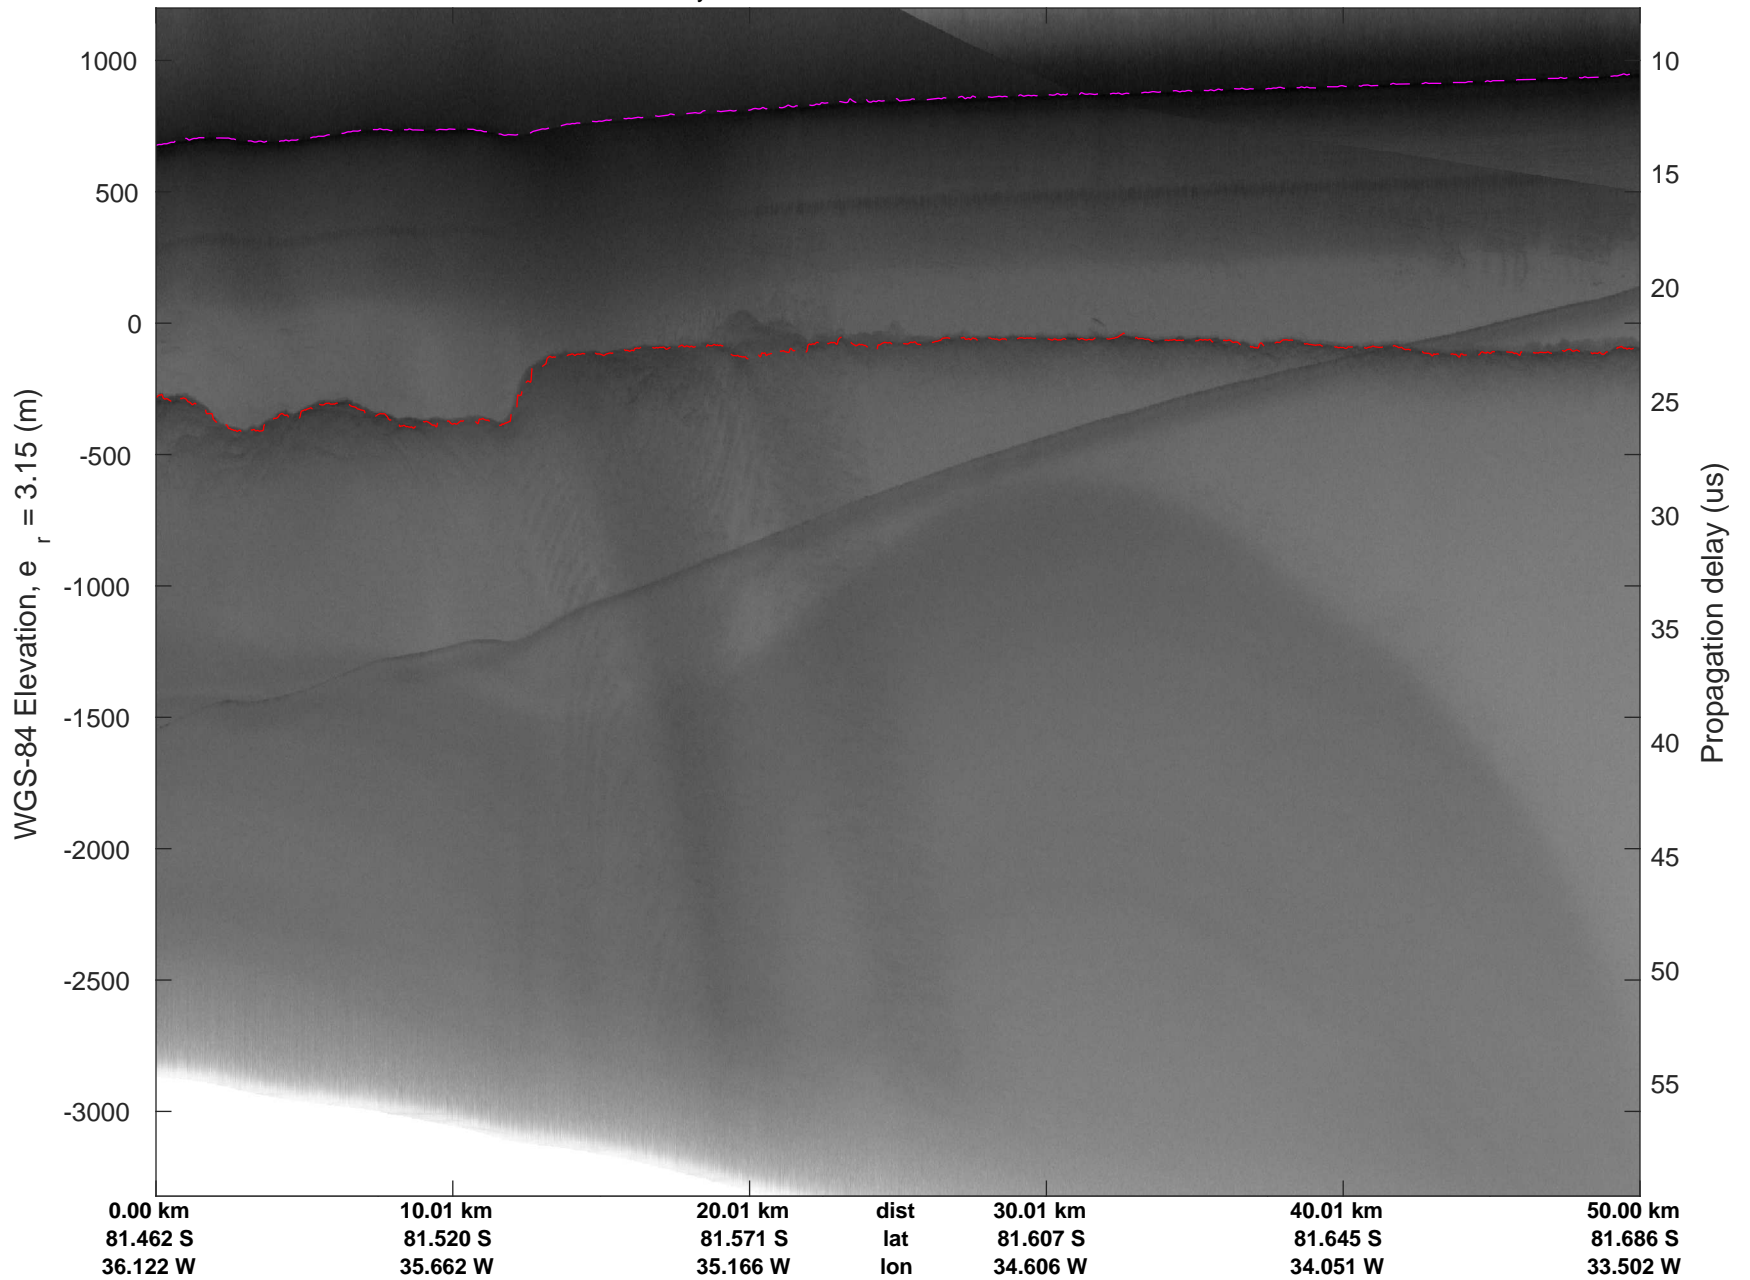

rds 2016\_Antarctica\_DC8: "Recovery Channel 01" 20161024\_05\_005: 17:25:10.8 to 17:29:44.1 GPS

rds 2016\_Antarctica\_DC8: "Recovery Channel 01" 20161024\_05\_006: 17:29:44.3 to 17:34:48.0 GPS

rds 2016\_Antarctica\_DC8: "Recovery Channel 01" 20161024\_05\_006: 17:29:44.3 to 17:34:48.0 GPS