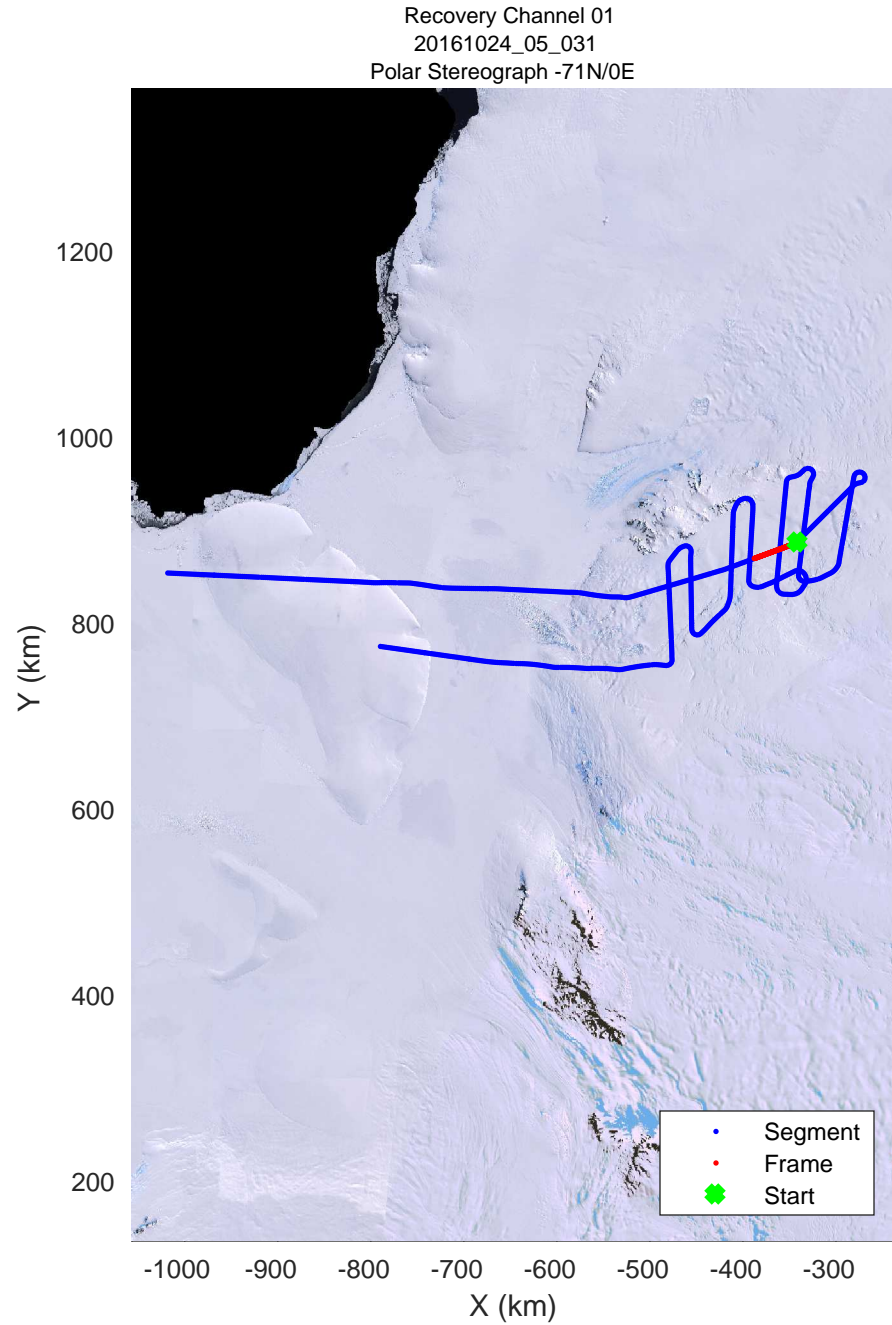

rds 2016\_Antarctica\_DC8: "Recovery Channel 01" 20161024\_05\_029: 19:54:08.3 to 20:00:45.4 GPS

rds 2016\_Antarctica\_DC8: "Recovery Channel 01" 20161024\_05\_030: 20:00:45.7 to 20:06:59.6 GPS

rds 2016\_Antarctica\_DC8: "Recovery Channel 01" 20161024\_05\_030: 20:00:45.7 to 20:06:59.6 GPS