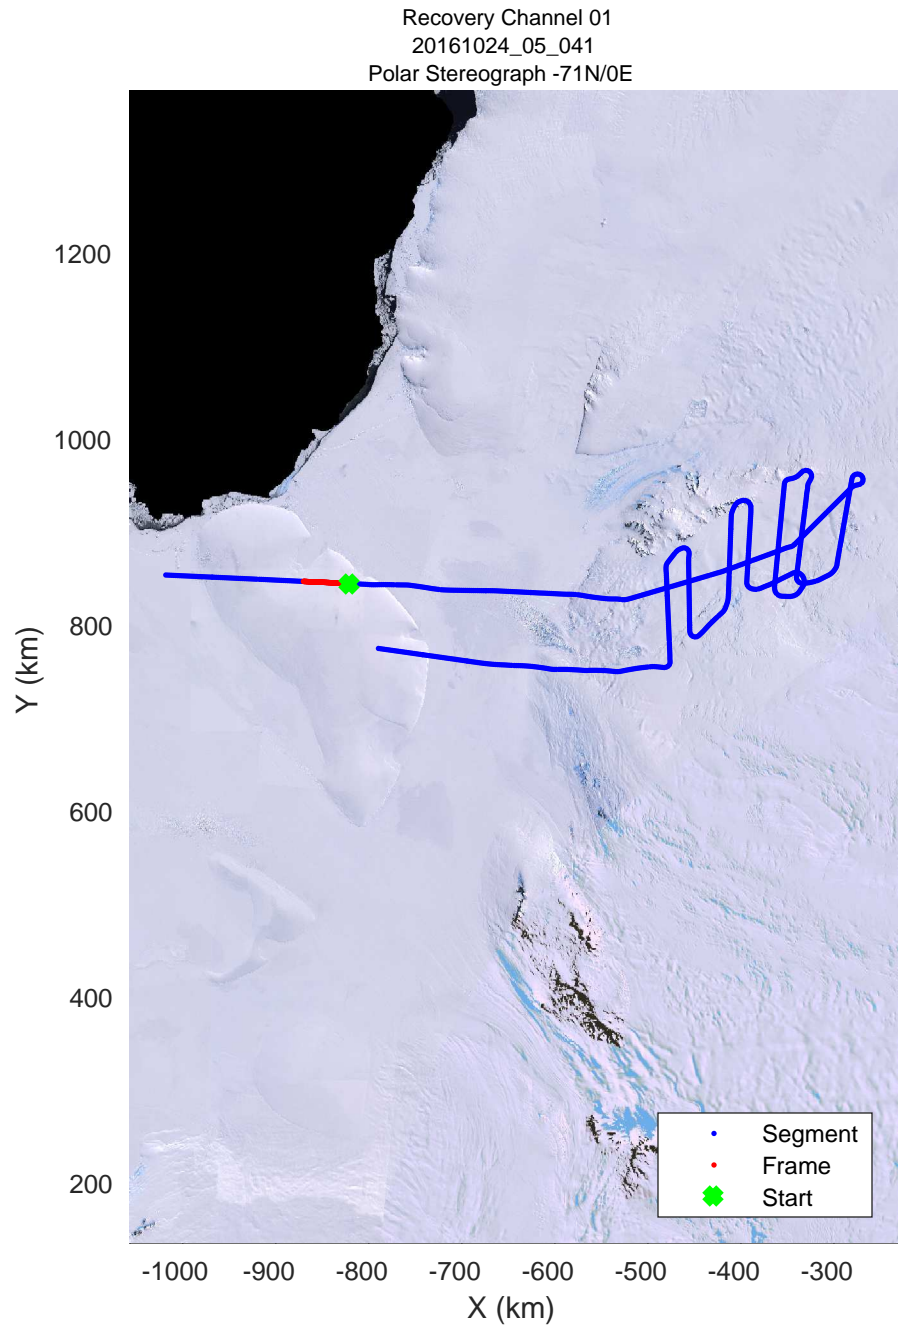

rds 2016\_Antarctica\_DC8: "Recovery Channel 01" 20161024\_05\_039: 20:46:48.0 to 20:50:15.0 GPS

rds 2016\_Antarctica\_DC8: "Recovery Channel 01" 20161024\_05\_040: 20:50:15.2 to 20:53:48.0 GPS

rds 2016\_Antarctica\_DC8: "Recovery Channel 01" 20161024\_05\_040: 20:50:15.2 to 20:53:48.0 GPS