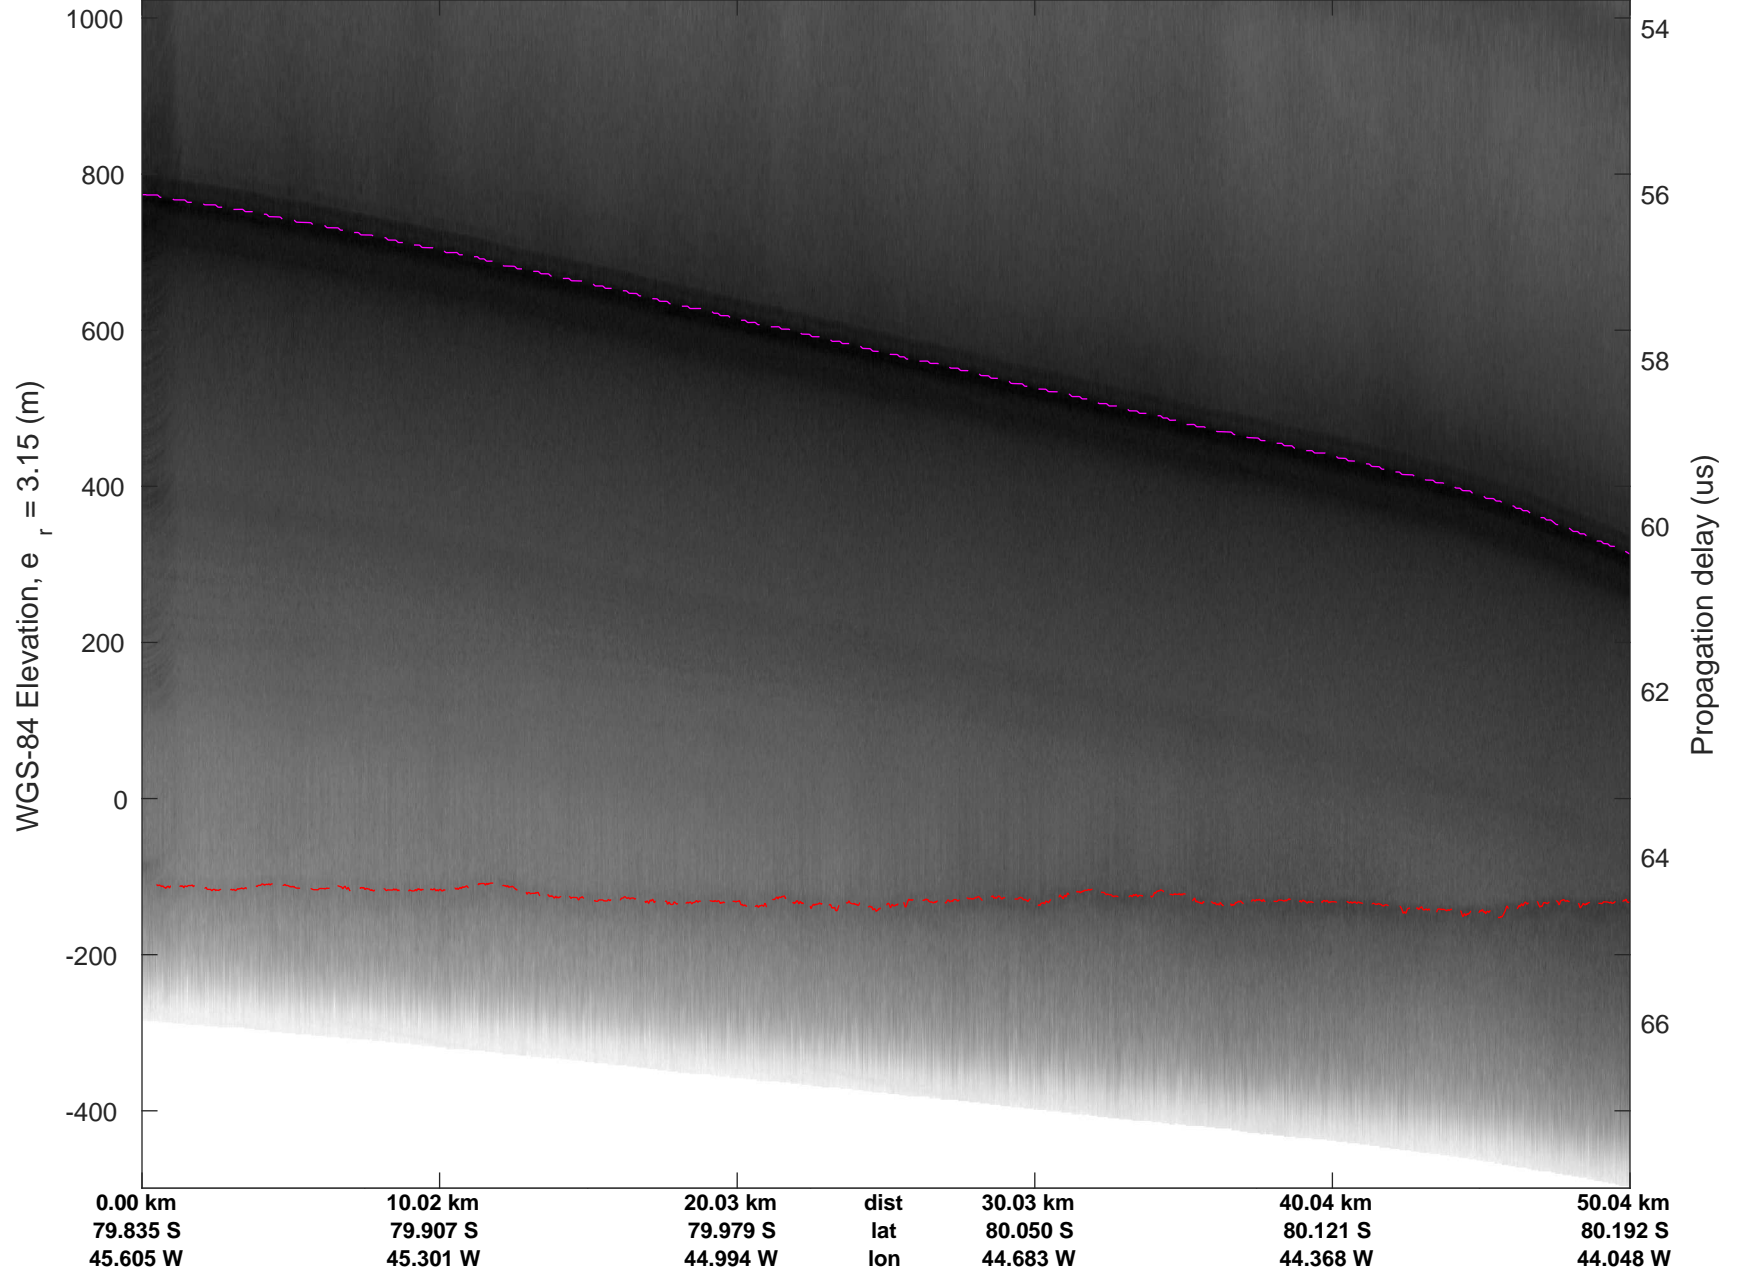

rds 2016\_Antarctica\_DC8: "Recovery Channel 01" 20161024\_05\_001: 17:09:42.6 to 17:13:29.9 GPS

rds 2016\_Antarctica\_DC8: "Recovery Channel 01" 20161024\_05\_001: 17:09:42.6 to 17:13:29.9 GPS

rds 2016\_Antarctica\_DC8: "Recovery Channel 01" 20161024\_05\_002: 17:13:30.1 to 17:17:21.7 GPS