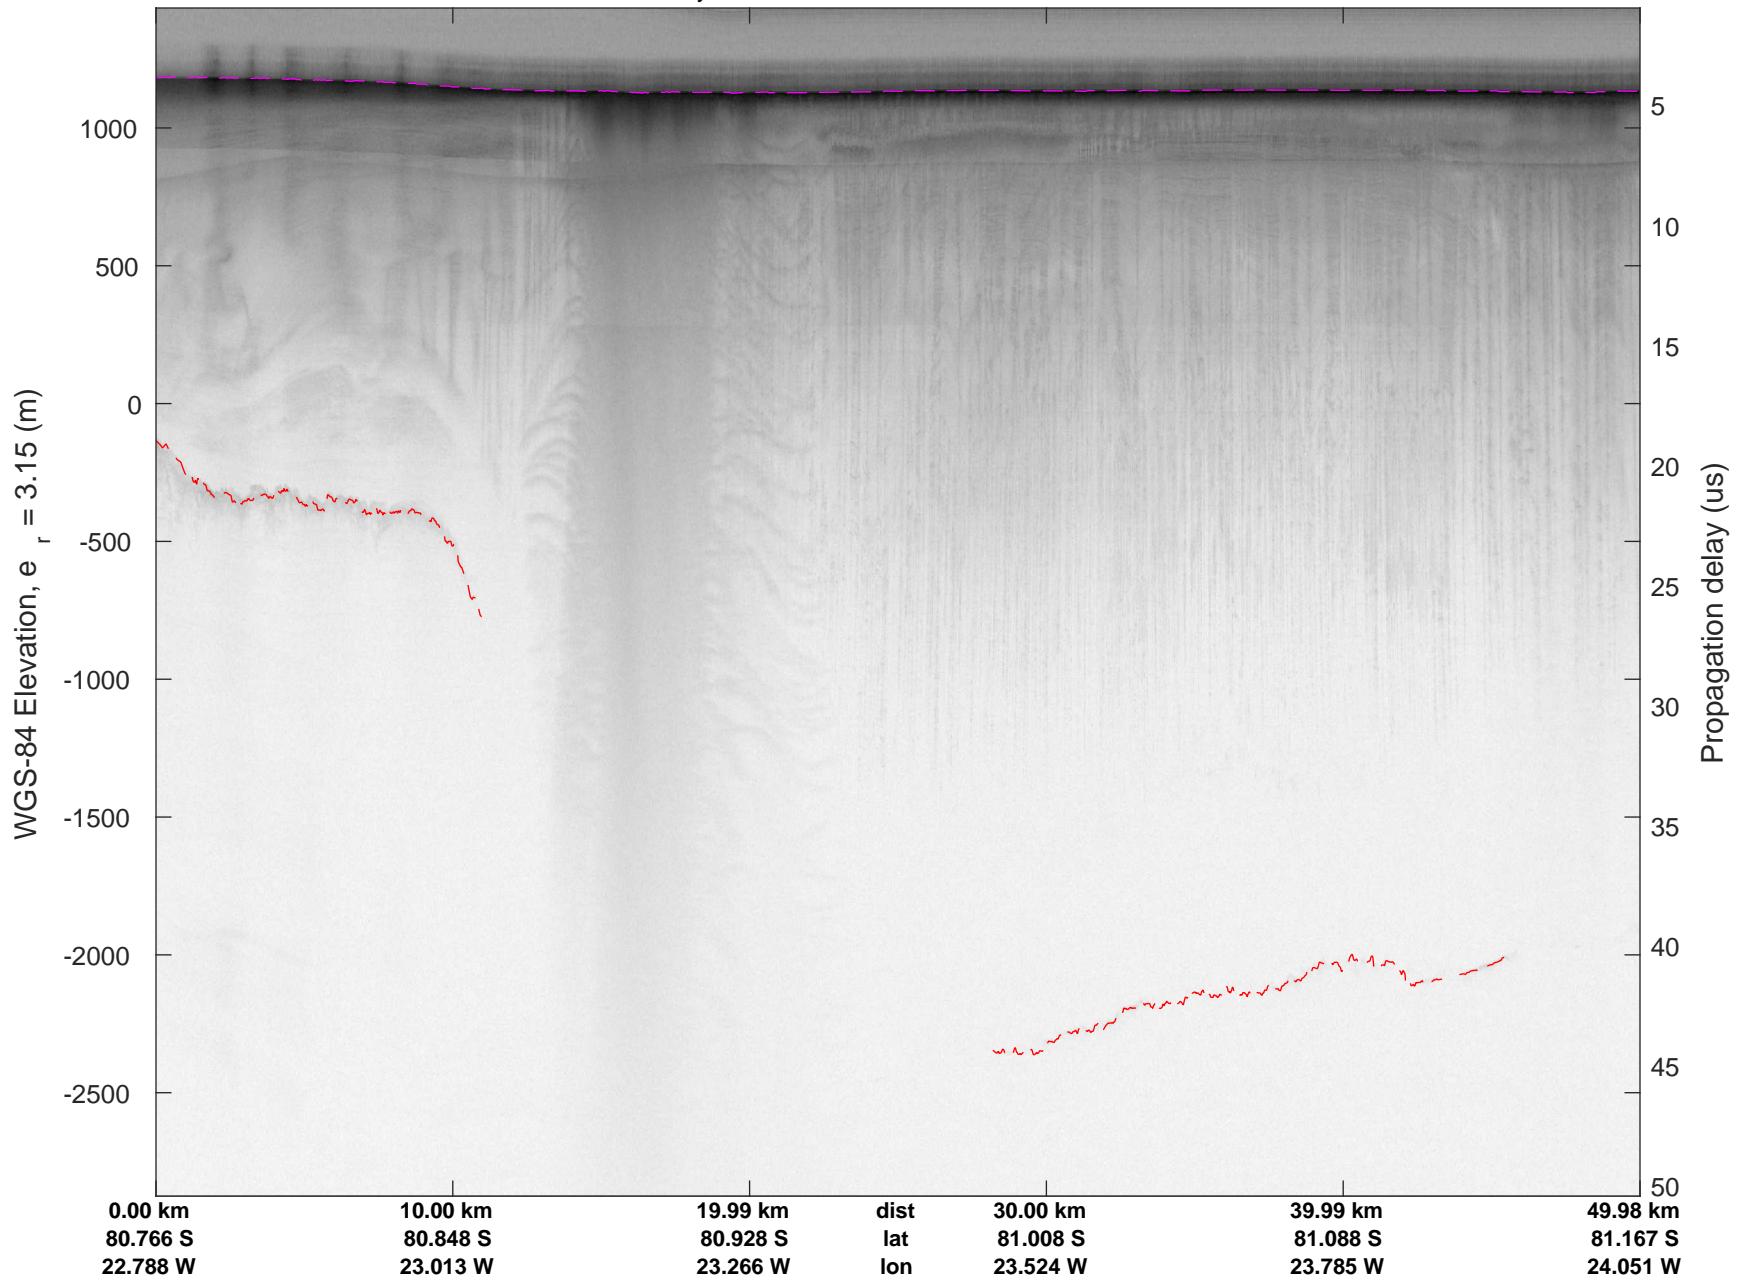

rds 2016\_Antarctica\_DC8: "Recovery Channel 01" 20161024\_05\_015: 18:26:07.8 to 18:32:17.9 GPS

rds 2016\_Antarctica\_DC8: "Recovery Channel 01" 20161024\_05\_016: 18:32:18.1 to 18:38:35.7 GPS

rds 2016\_Antarctica\_DC8: "Recovery Channel 01" 20161024\_05\_016: 18:32:18.1 to 18:38:35.7 GPS