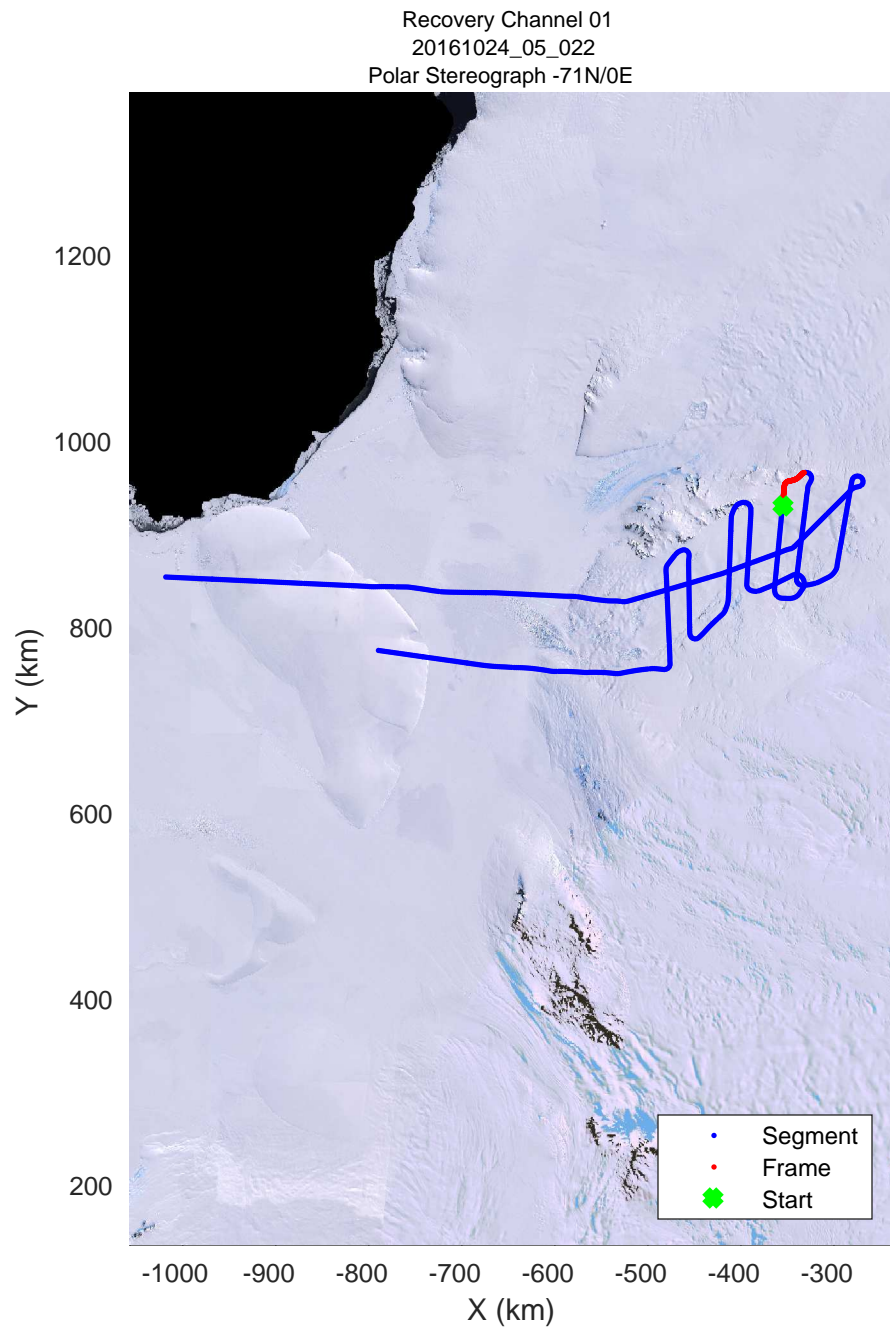

rds 2016\_Antarctica\_DC8: "Recovery Channel 01" 20161024\_05\_020: 18:57:25.5 to 19:03:36.1 GPS

rds 2016\_Antarctica\_DC8: "Recovery Channel 01" 20161024\_05\_021: 19:03:36.4 to 19:09:58.4 GPS

rds 2016\_Antarctica\_DC8: "Recovery Channel 01" 20161024\_05\_021: 19:03:36.4 to 19:09:58.4 GPS