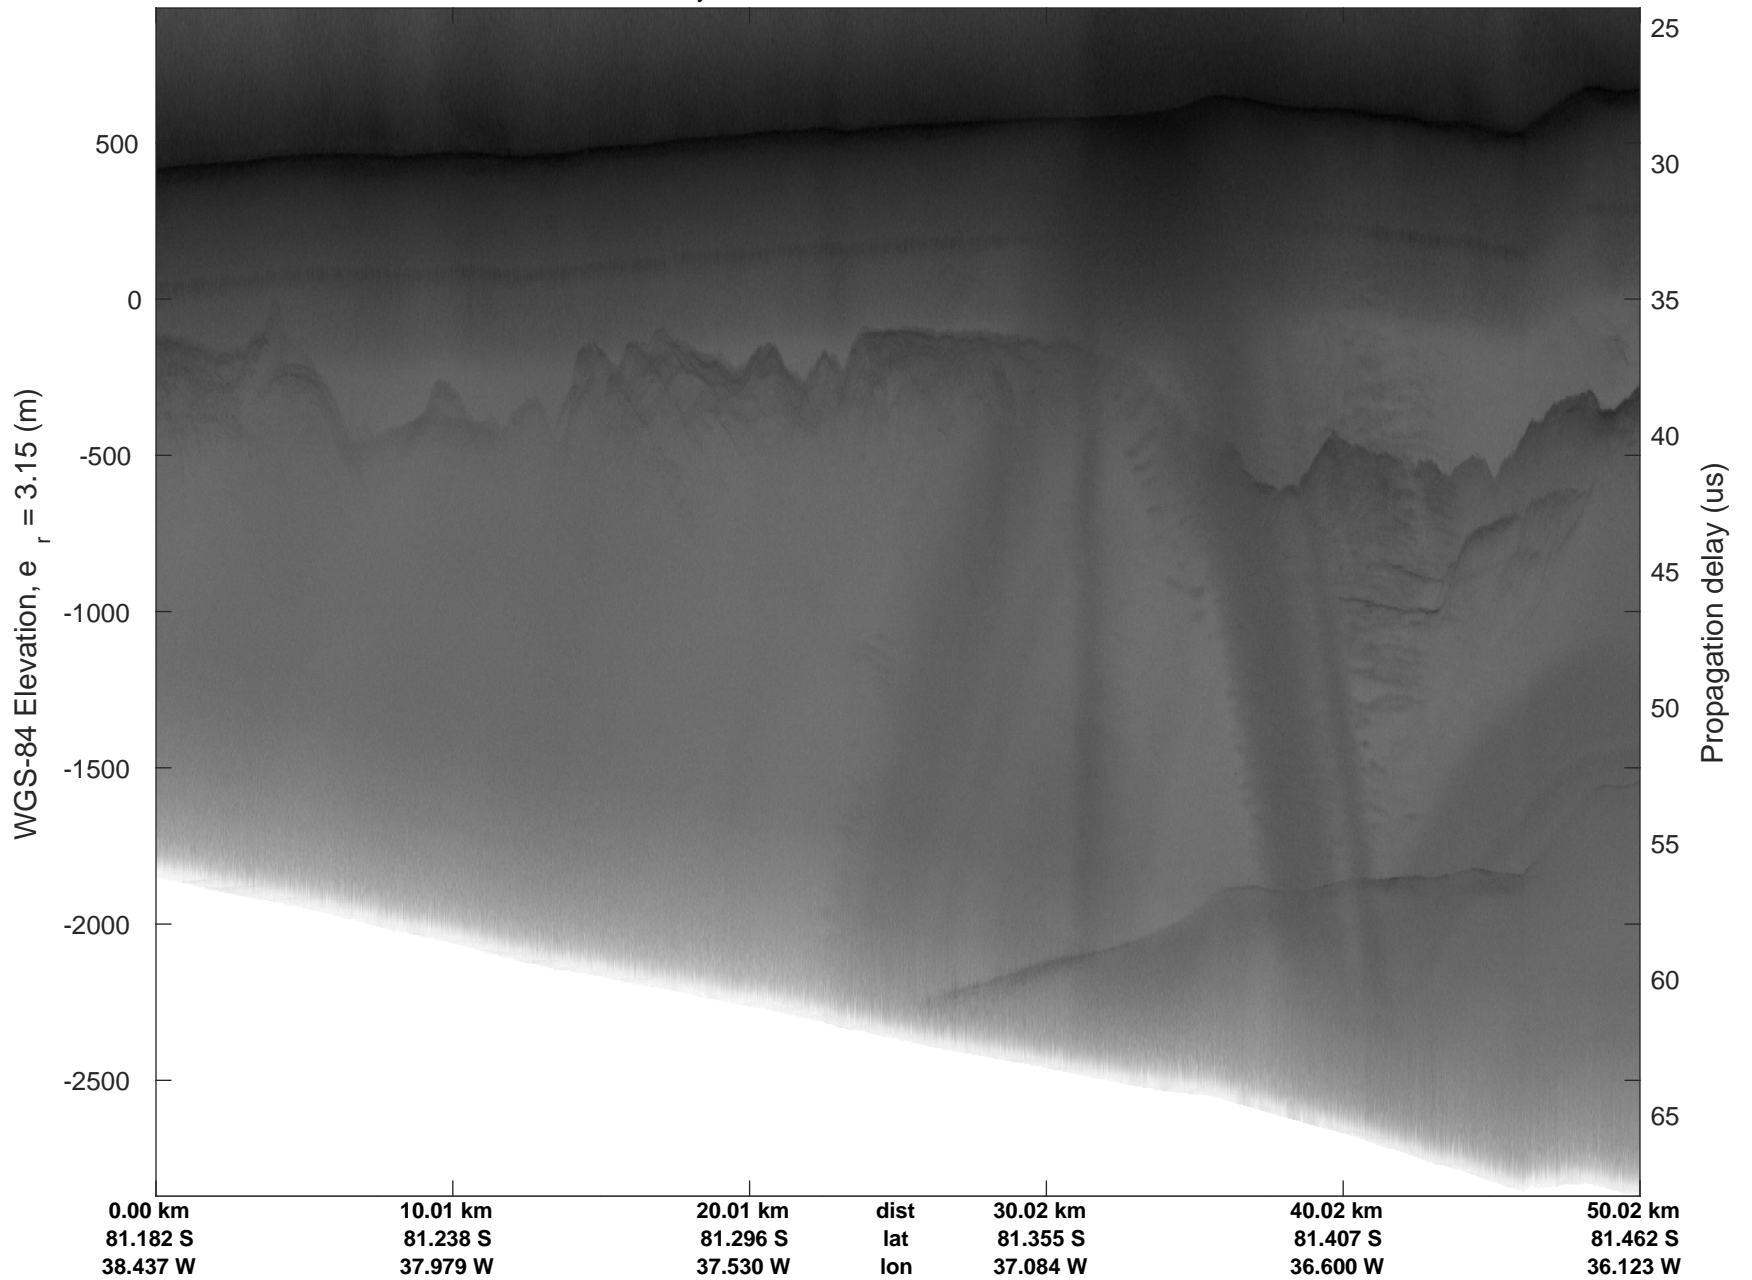

rds 2016\_Antarctica\_DC8: "Recovery Channel 01" 20161024\_05\_004: 17:21:15.2 to 17:25:10.6 GPS

rds 2016\_Antarctica\_DC8: "Recovery Channel 01" 20161024\_05\_004: 17:21:15.2 to 17:25:10.6 GPS

rds 2016\_Antarctica\_DC8: "Recovery Channel 01" 20161024\_05\_005: 17:25:10.8 to 17:29:44.1 GPS