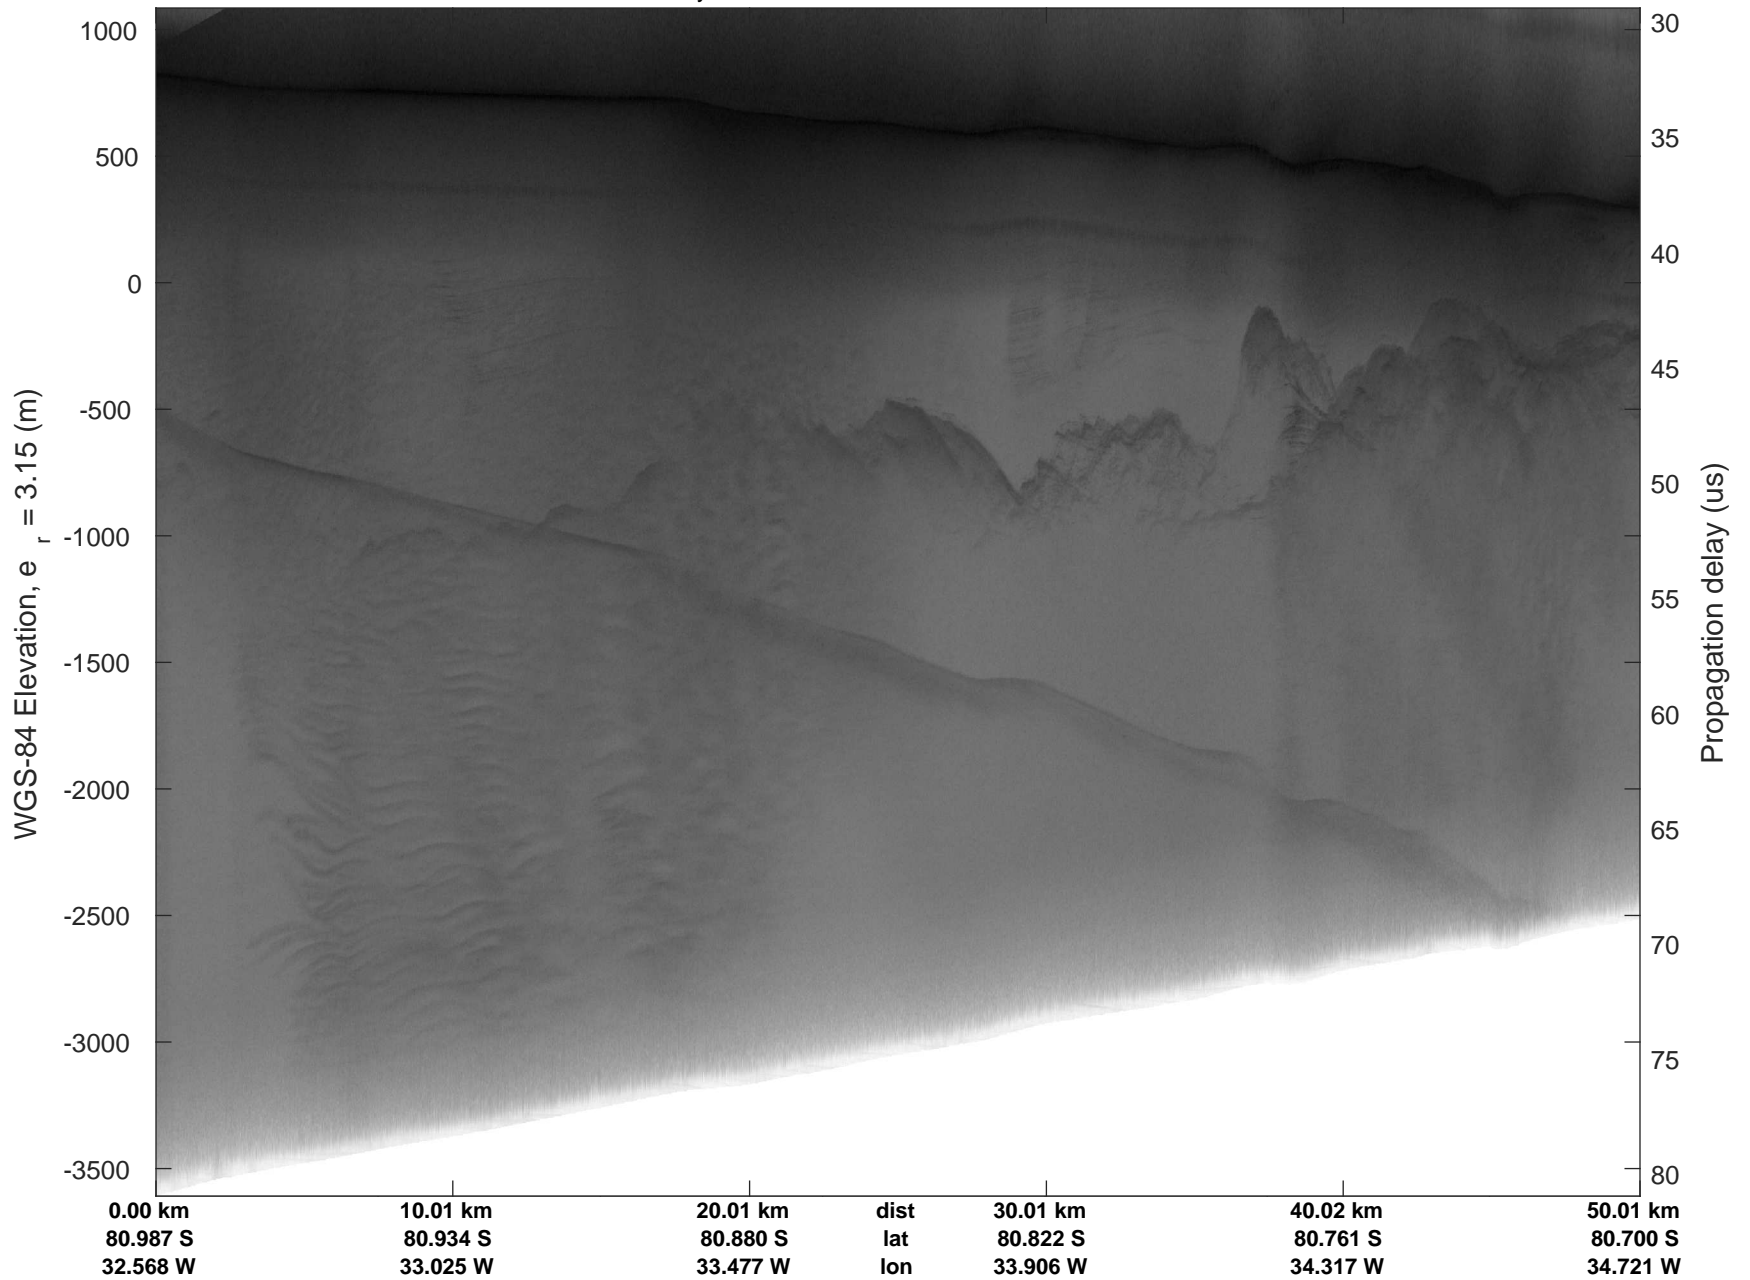

rds 2016\_Antarctica\_DC8: "Recovery Channel 01" 20161024\_05\_035: 20:31:09.4 to 20:35:33.6 GPS

Recovery Channel 01  
 20161024\_05\_036  
 Polar Stereograph -71N/0E

rds 2016\_Antarctica\_DC8: "Recovery Channel 01" 20161024\_05\_036: 20:35:33.7 to 20:39:36.5 GPS