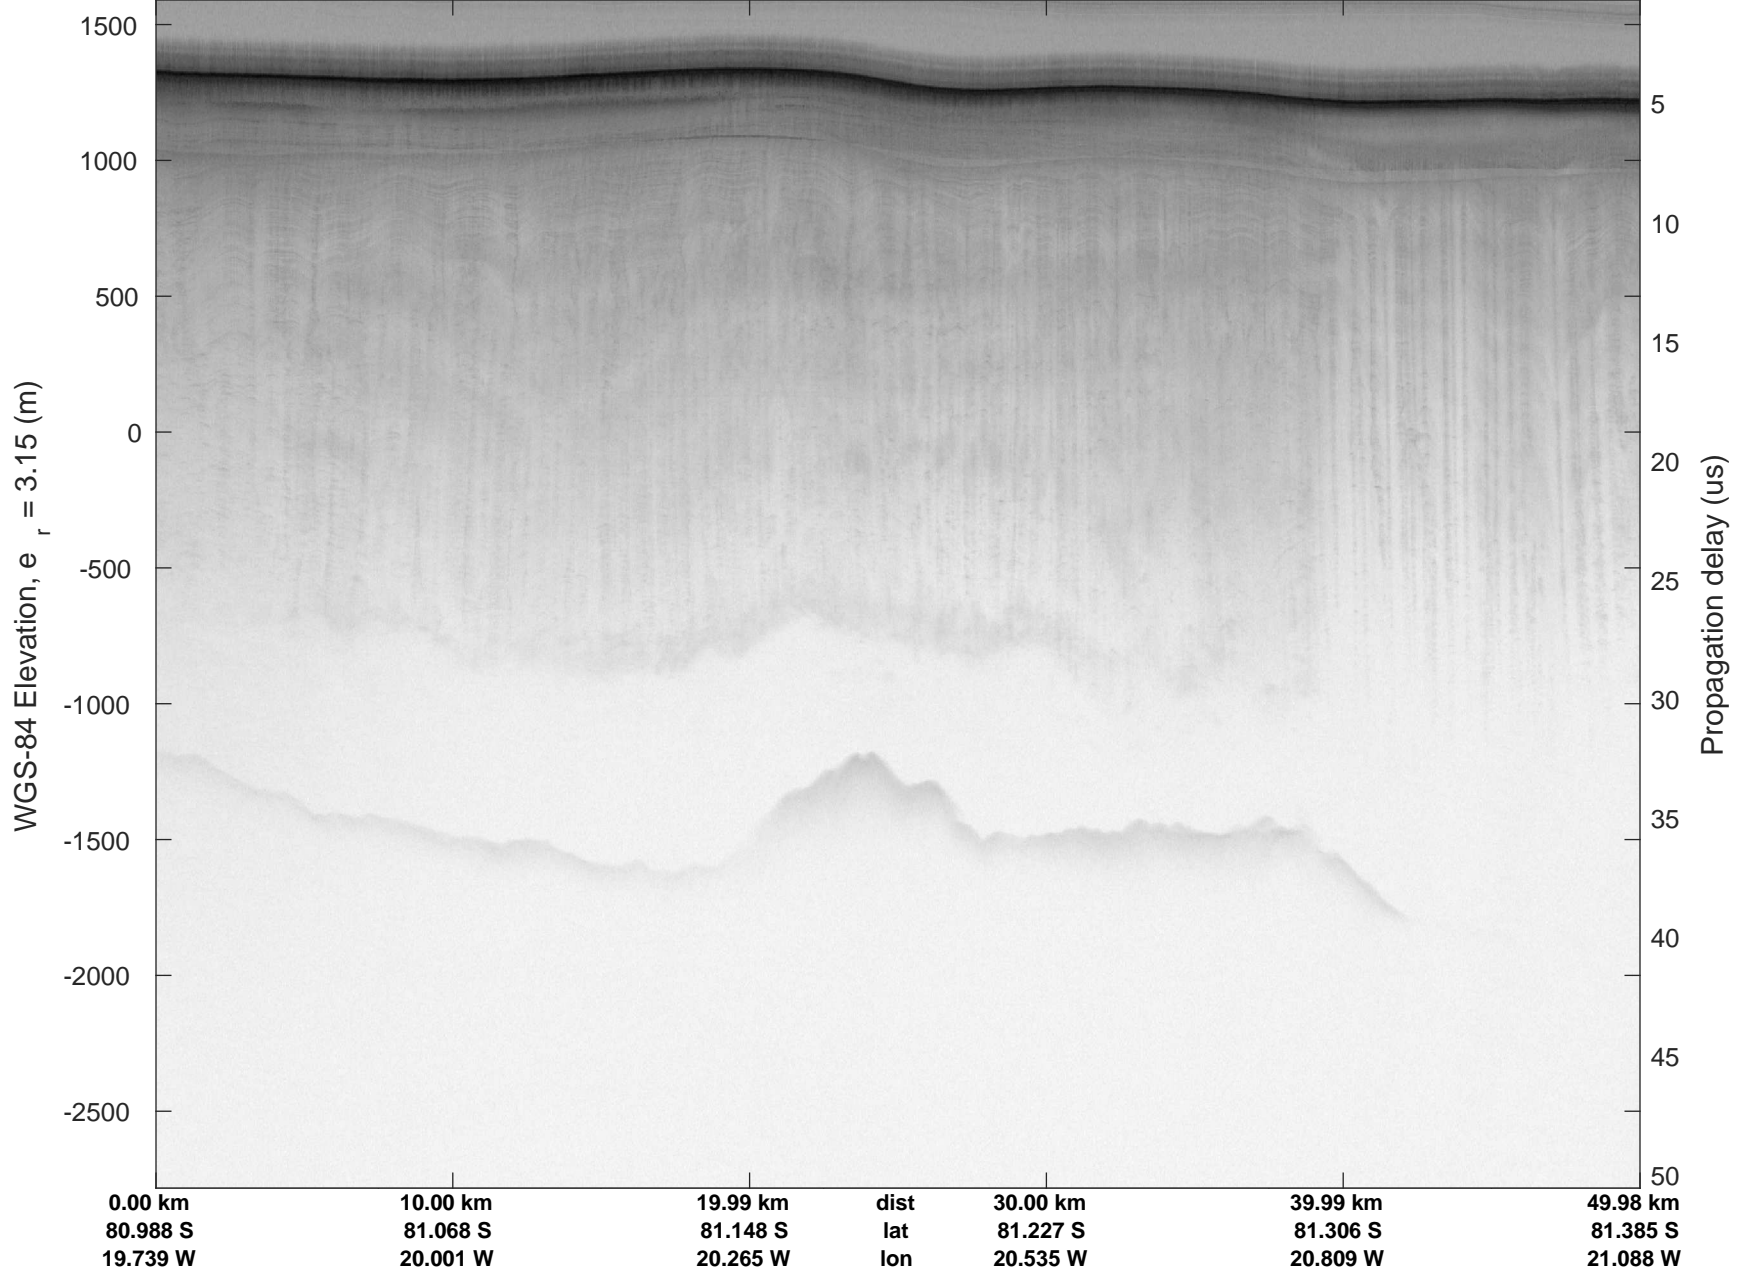

rds 2016_Antarctica_DC8: "Recovery Channel 01" 20161024_05_024: 19:23:00.4 to 19:29:06.0 GPS

rds 2016_Antarctica_DC8: "Recovery Channel 01" 20161024_05_024: 19:23:00.4 to 19:29:06.0 GPS