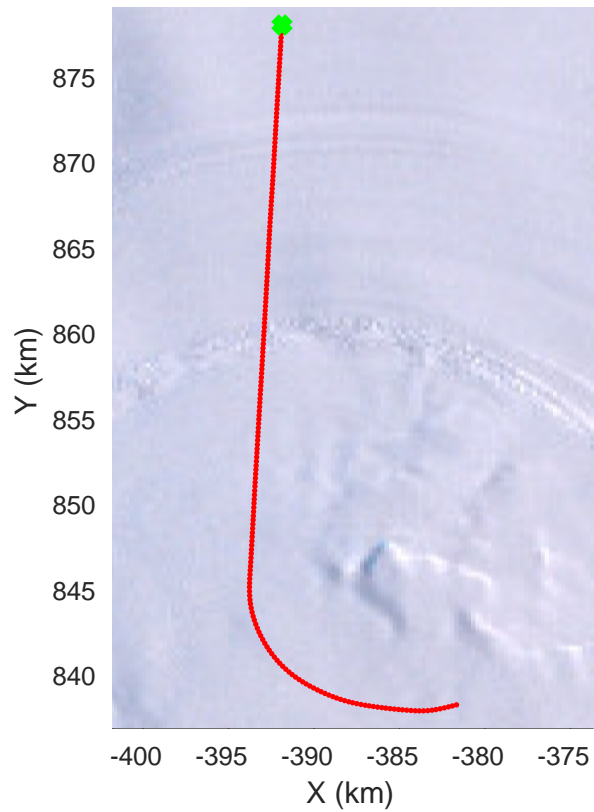

rds 2016\_Antarctica\_DC8: "Recovery Channel 01" 20161024\_05\_015: 18:26:07.8 to 18:32:17.9 GPS

rds 2016\_Antarctica\_DC8: "Recovery Channel 01" 20161024\_05\_016: 18:32:18.1 to 18:38:35.7 GPS

rds 2016\_Antarctica\_DC8: "Recovery Channel 01" 20161024\_05\_016: 18:32:18.1 to 18:38:35.7 GPS