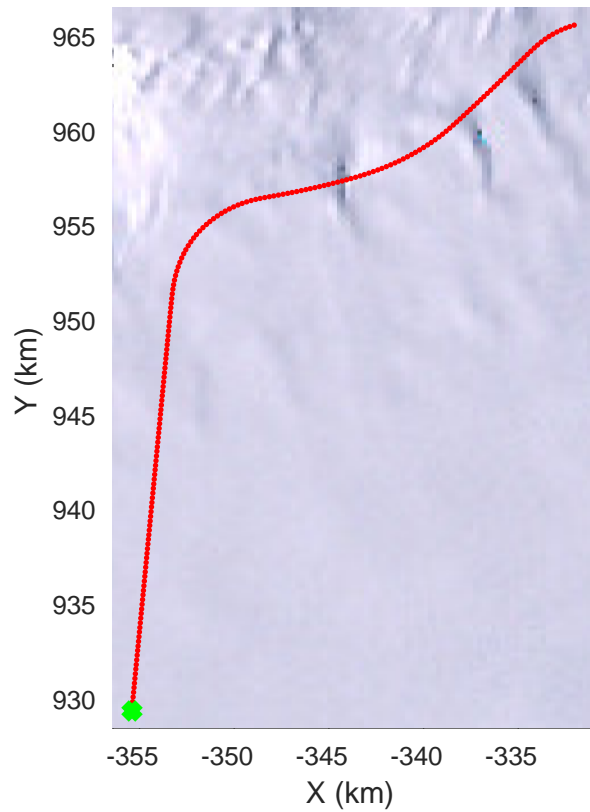

rds 2016\_Antarctica\_DC8: "Recovery Channel 01" 20161024\_05\_020: 18:57:25.5 to 19:03:36.1 GPS

rds 2016\_Antarctica\_DC8: "Recovery Channel 01" 20161024\_05\_021: 19:03:36.4 to 19:09:58.4 GPS

rds 2016\_Antarctica\_DC8: "Recovery Channel 01" 20161024\_05\_021: 19:03:36.4 to 19:09:58.4 GPS