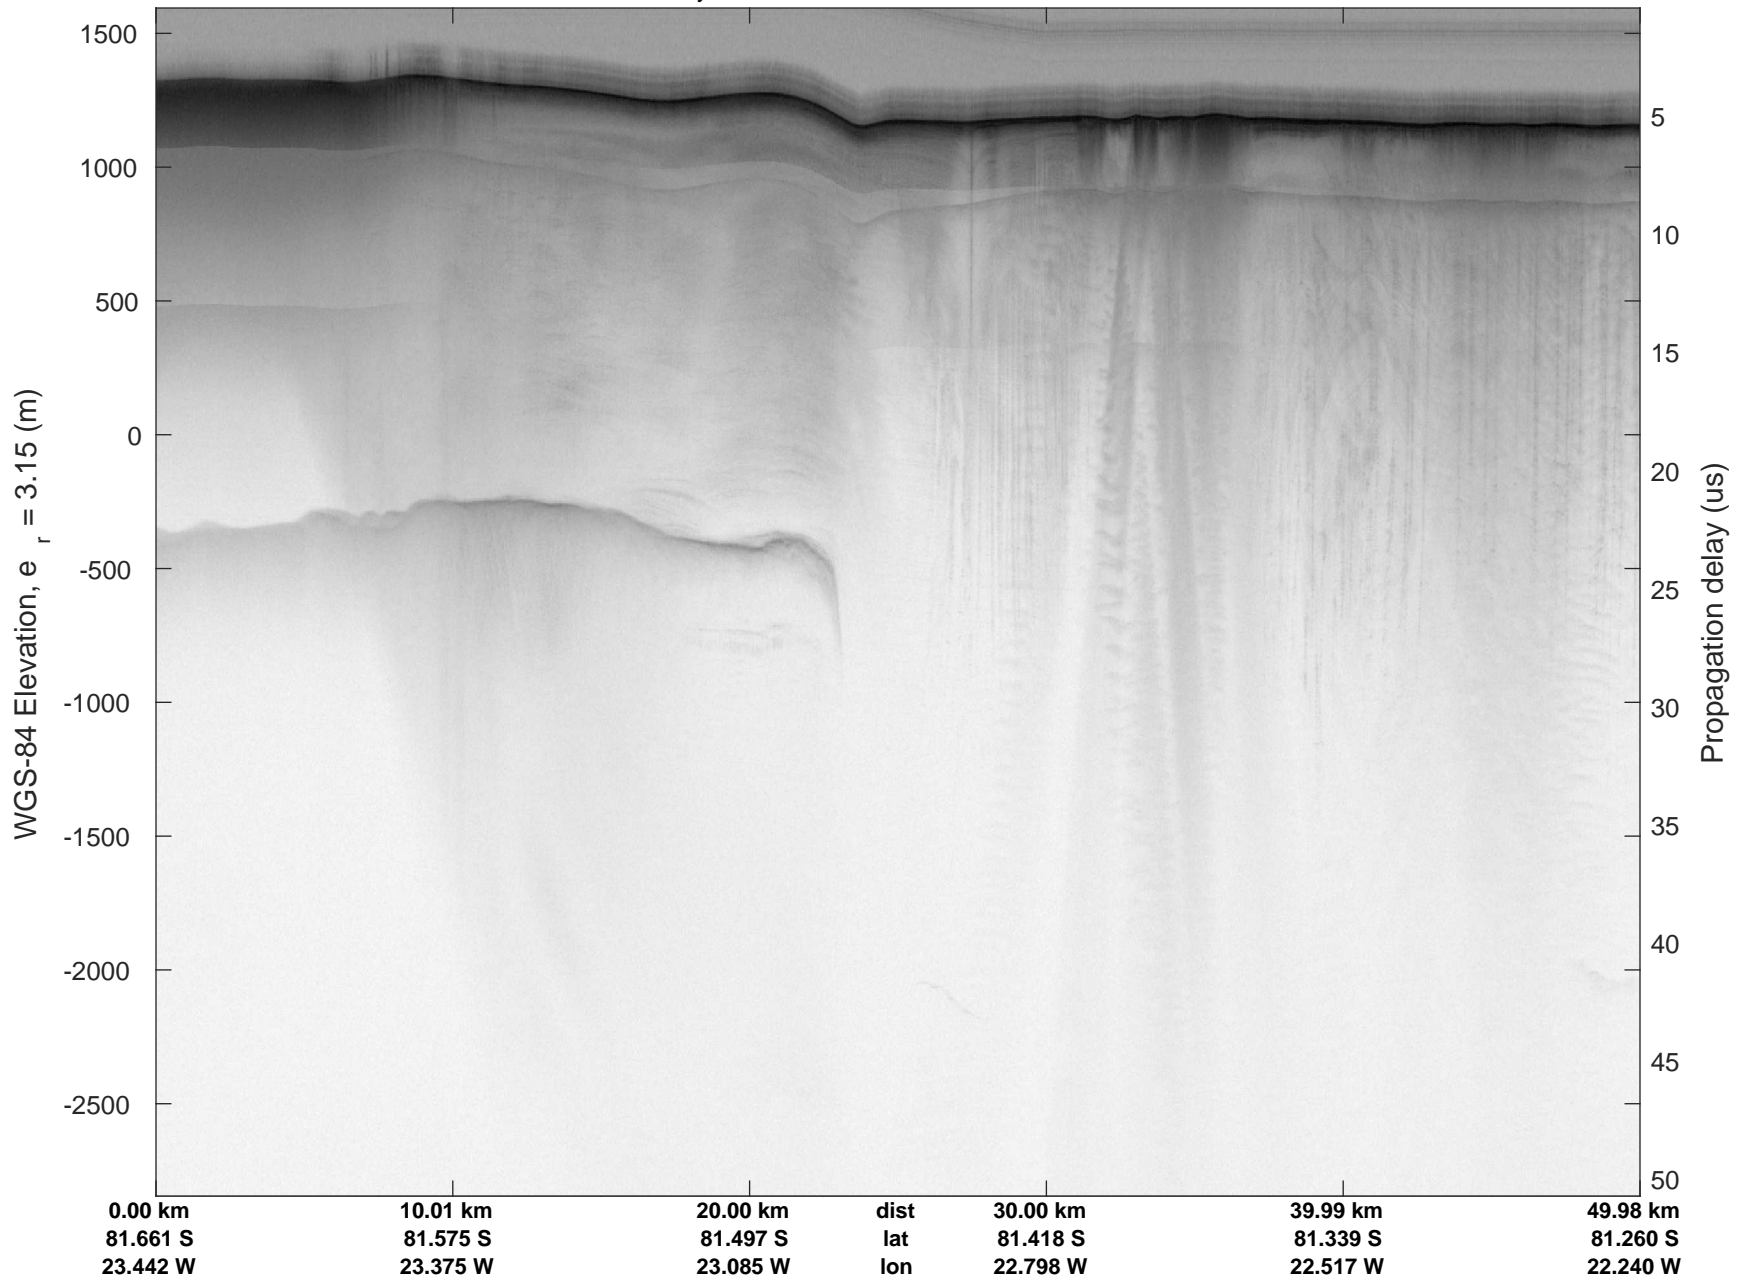

rds 2016\_Antarctica\_DC8: "Recovery Channel 01" 20161024\_05\_019: 18:51:42.6 to 18:57:25.2 GPS

Recovery Channel 01  
20161024\_05\_020  
Polar Stereograph -71N/0E

rds 2016\_Antarctica\_DC8: "Recovery Channel 01" 20161024\_05\_020: 18:57:25.5 to 19:03:36.1 GPS