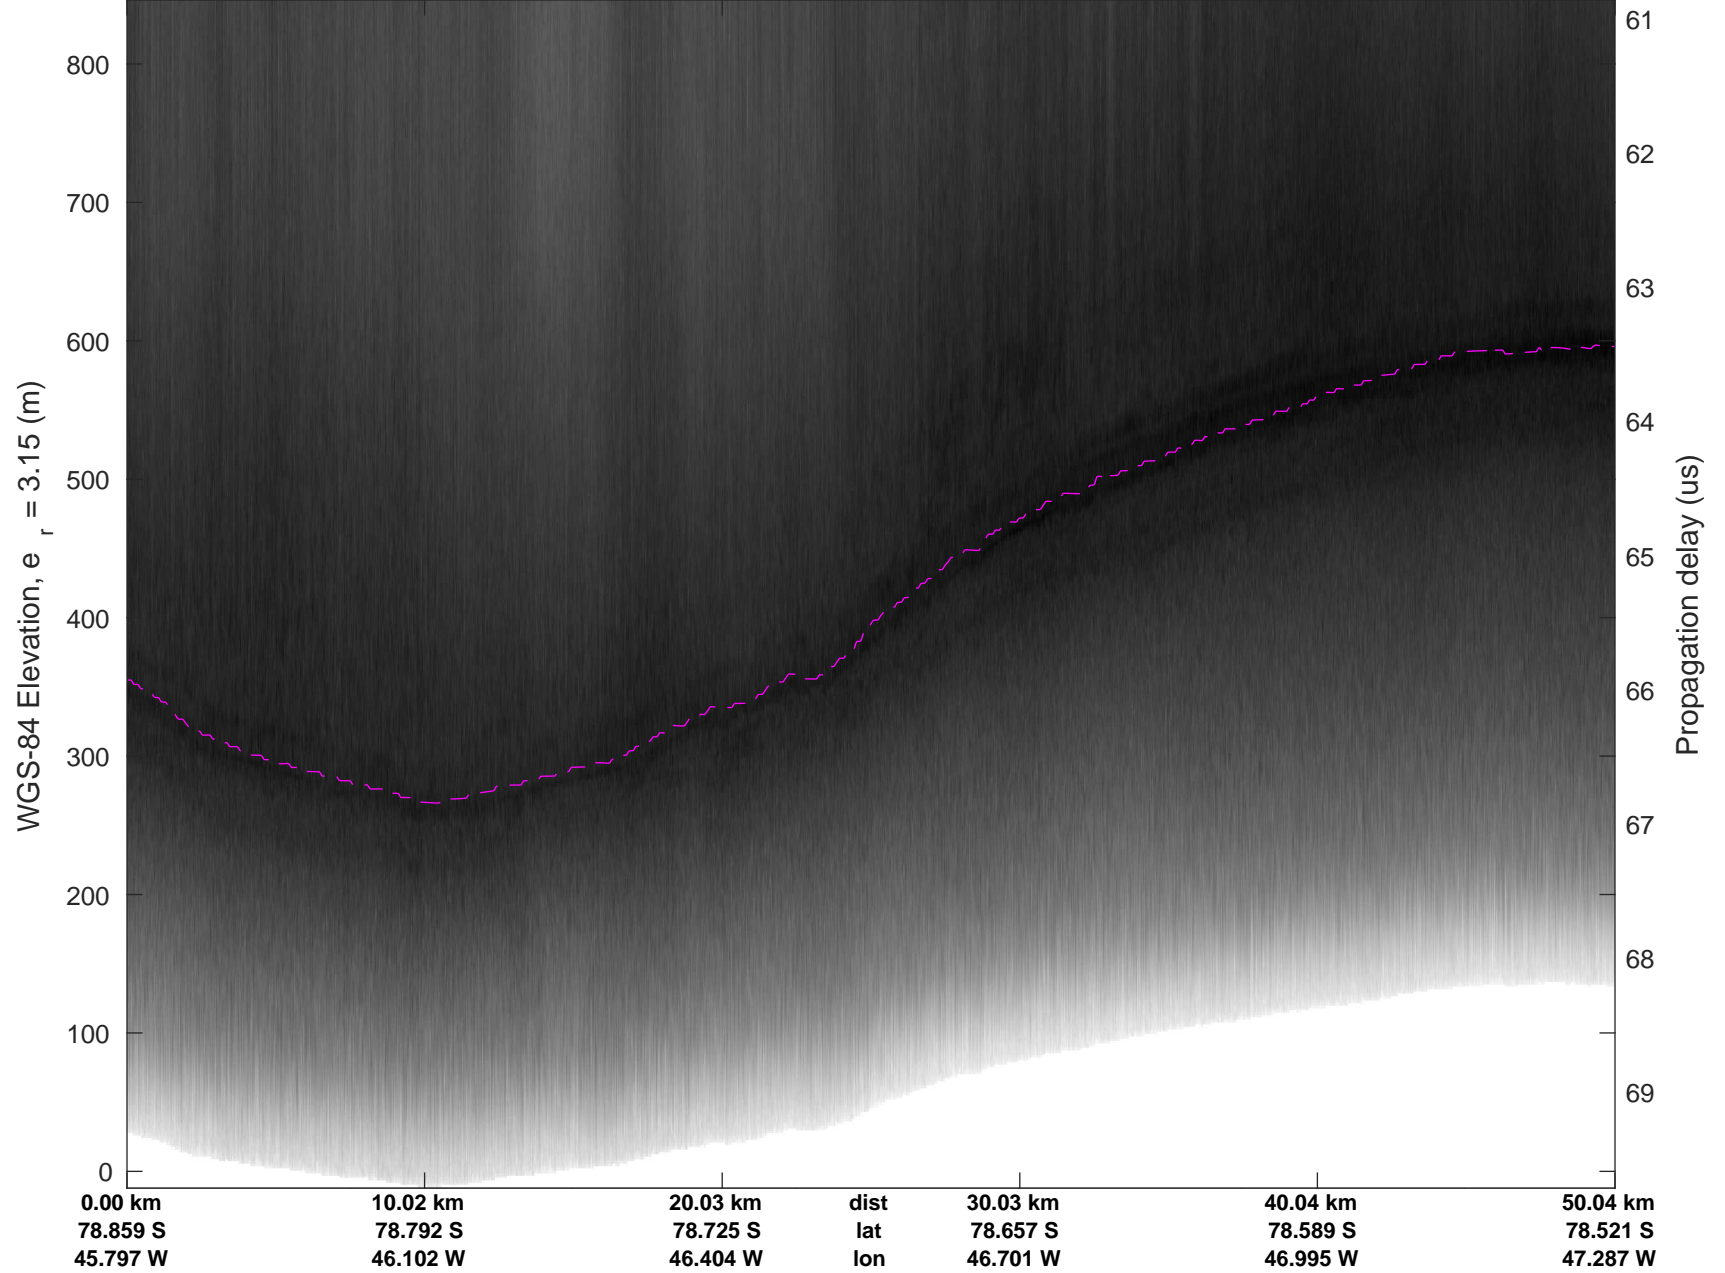

rds 2016_Antarctica_DC8: "Recovery Channel 01" 20161024_05_042: 20:57:28.7 to 21:01:15.1 GPS