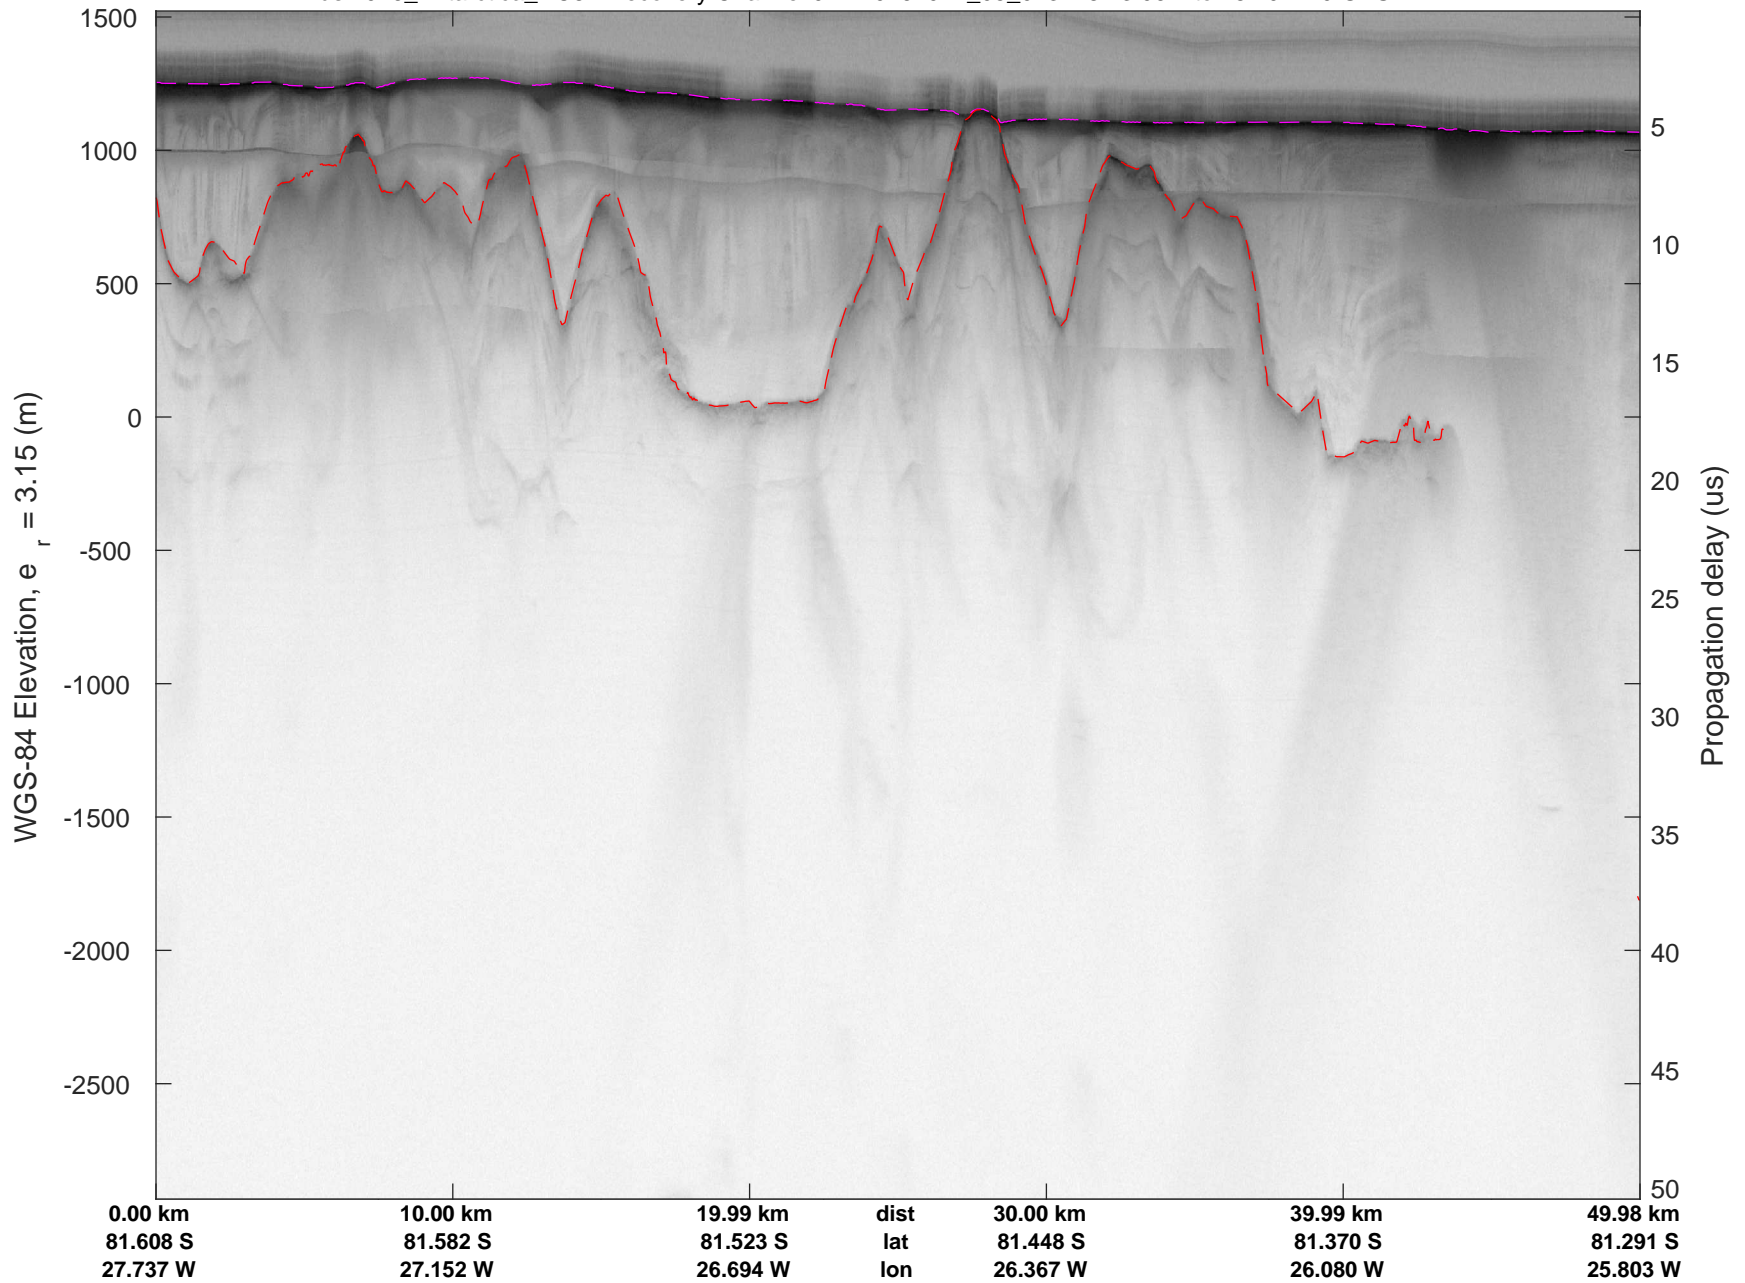

rds 2016\_Antarctica\_DC8: "Recovery Channel 01" 20161024\_05\_012: 18:06:17.1 to 18:13:06.1 GPS

rds 2016\_Antarctica\_DC8: "Recovery Channel 01" 20161024\_05\_013: 18:13:06.4 to 18:19:42.0 GPS

rds 2016\_Antarctica\_DC8: "Recovery Channel 01" 20161024\_05\_013: 18:13:06.4 to 18:19:42.0 GPS