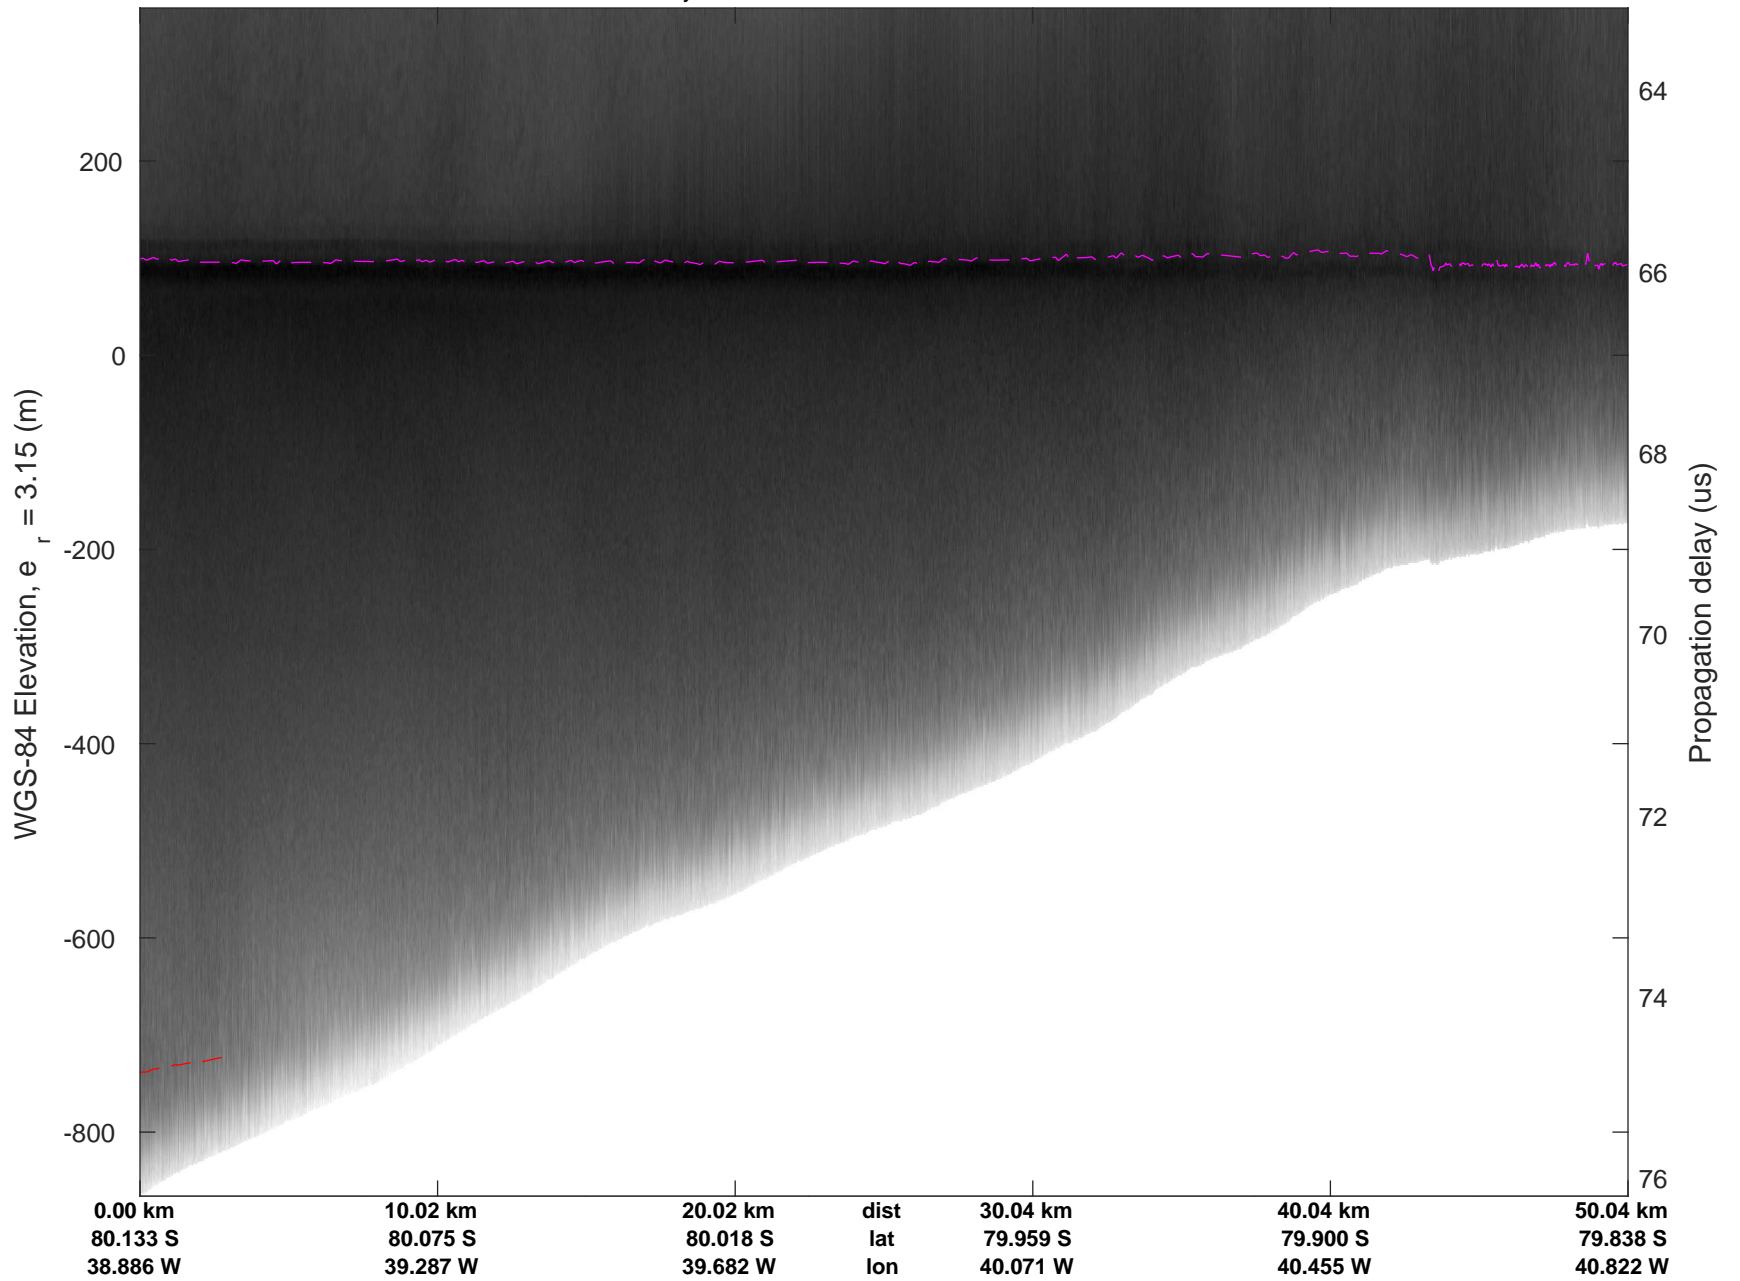

rds 2016_Antarctica_DC8: "Recovery Channel 01" 20161024_05_038: 20:43:15.1 to 20:46:47.9 GPS