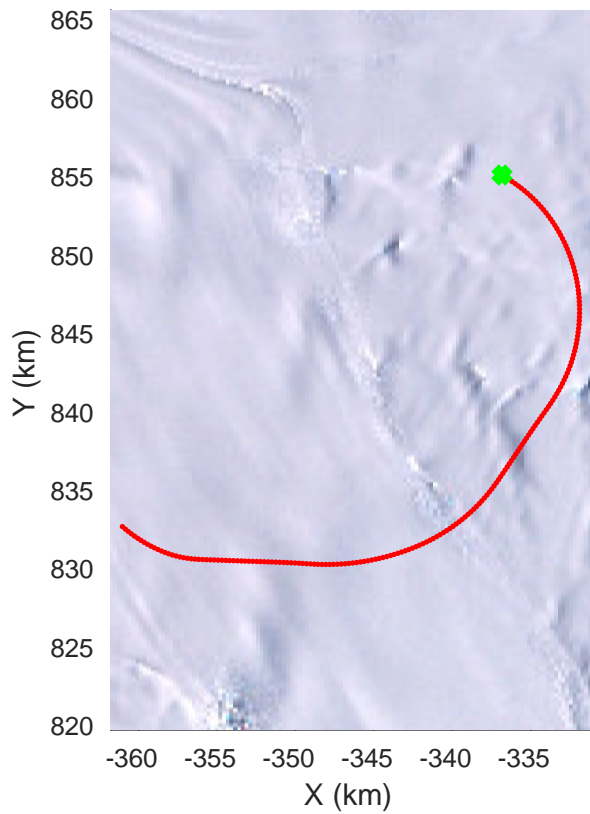

Recovery Channel 01
20161024_05_019
Polar Stereograph -71N/0E