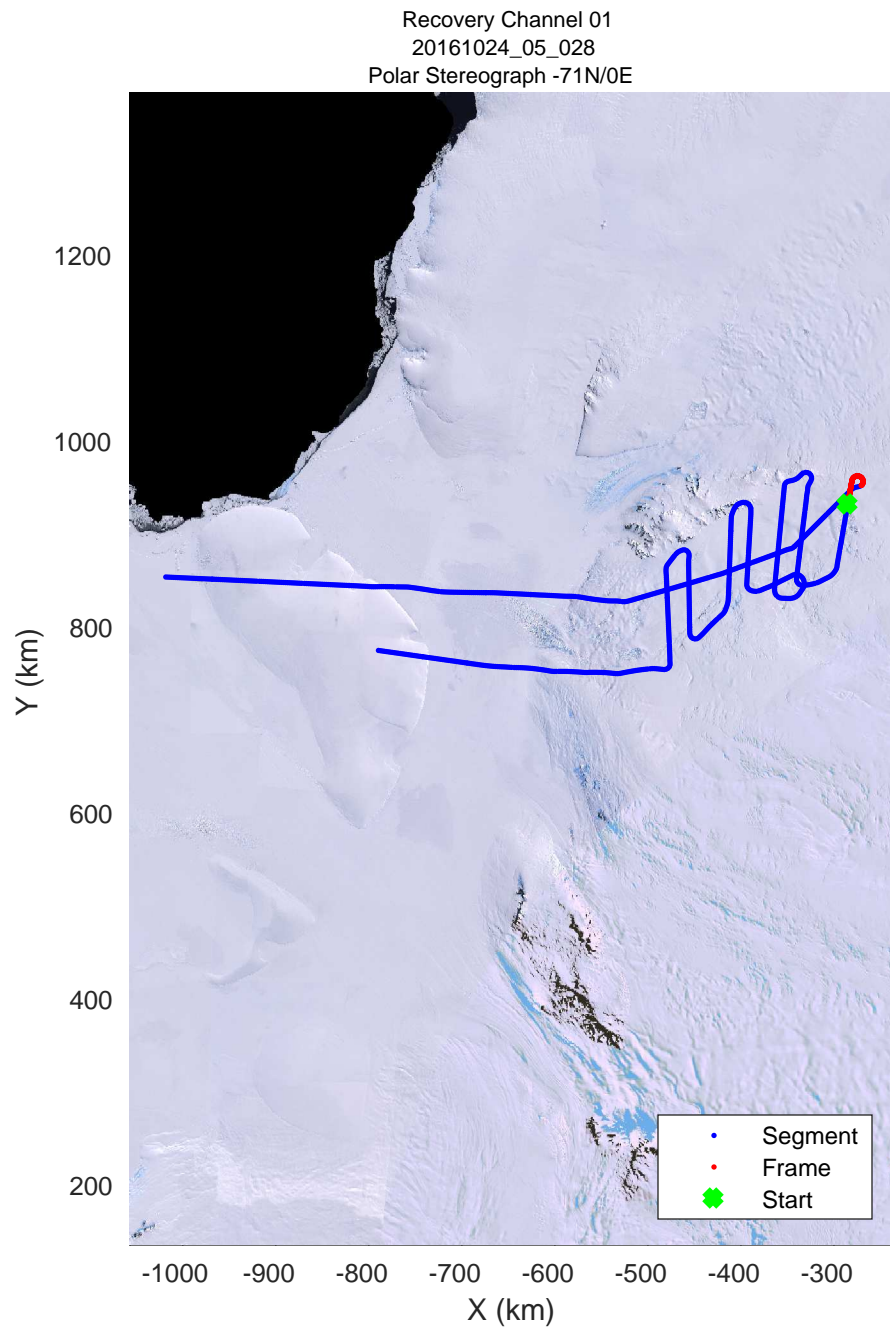

rds 2016\_Antarctica\_DC8: "Recovery Channel 01" 20161024\_05\_026: 19:35:35.9 to 19:41:42.2 GPS

rds 2016\_Antarctica\_DC8: "Recovery Channel 01" 20161024\_05\_027: 19:41:42.5 to 19:47:53.2 GPS

rds 2016\_Antarctica\_DC8: "Recovery Channel 01" 20161024\_05\_027: 19:41:42.5 to 19:47:53.2 GPS