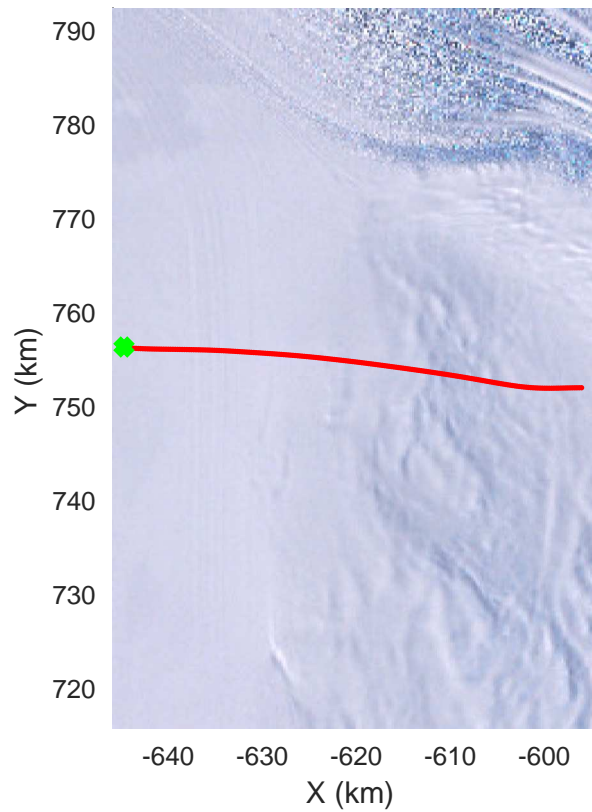

rds 2016\_Antarctica\_DC8: "Recovery Channel 01" 20161024\_05\_002: 17:13:30.1 to 17:17:21.7 GPS

rds 2016\_Antarctica\_DC8: "Recovery Channel 01" 20161024\_05\_003: 17:17:21.8 to 17:21:15.1 GPS

rds 2016\_Antarctica\_DC8: "Recovery Channel 01" 20161024\_05\_003: 17:17:21.8 to 17:21:15.1 GPS