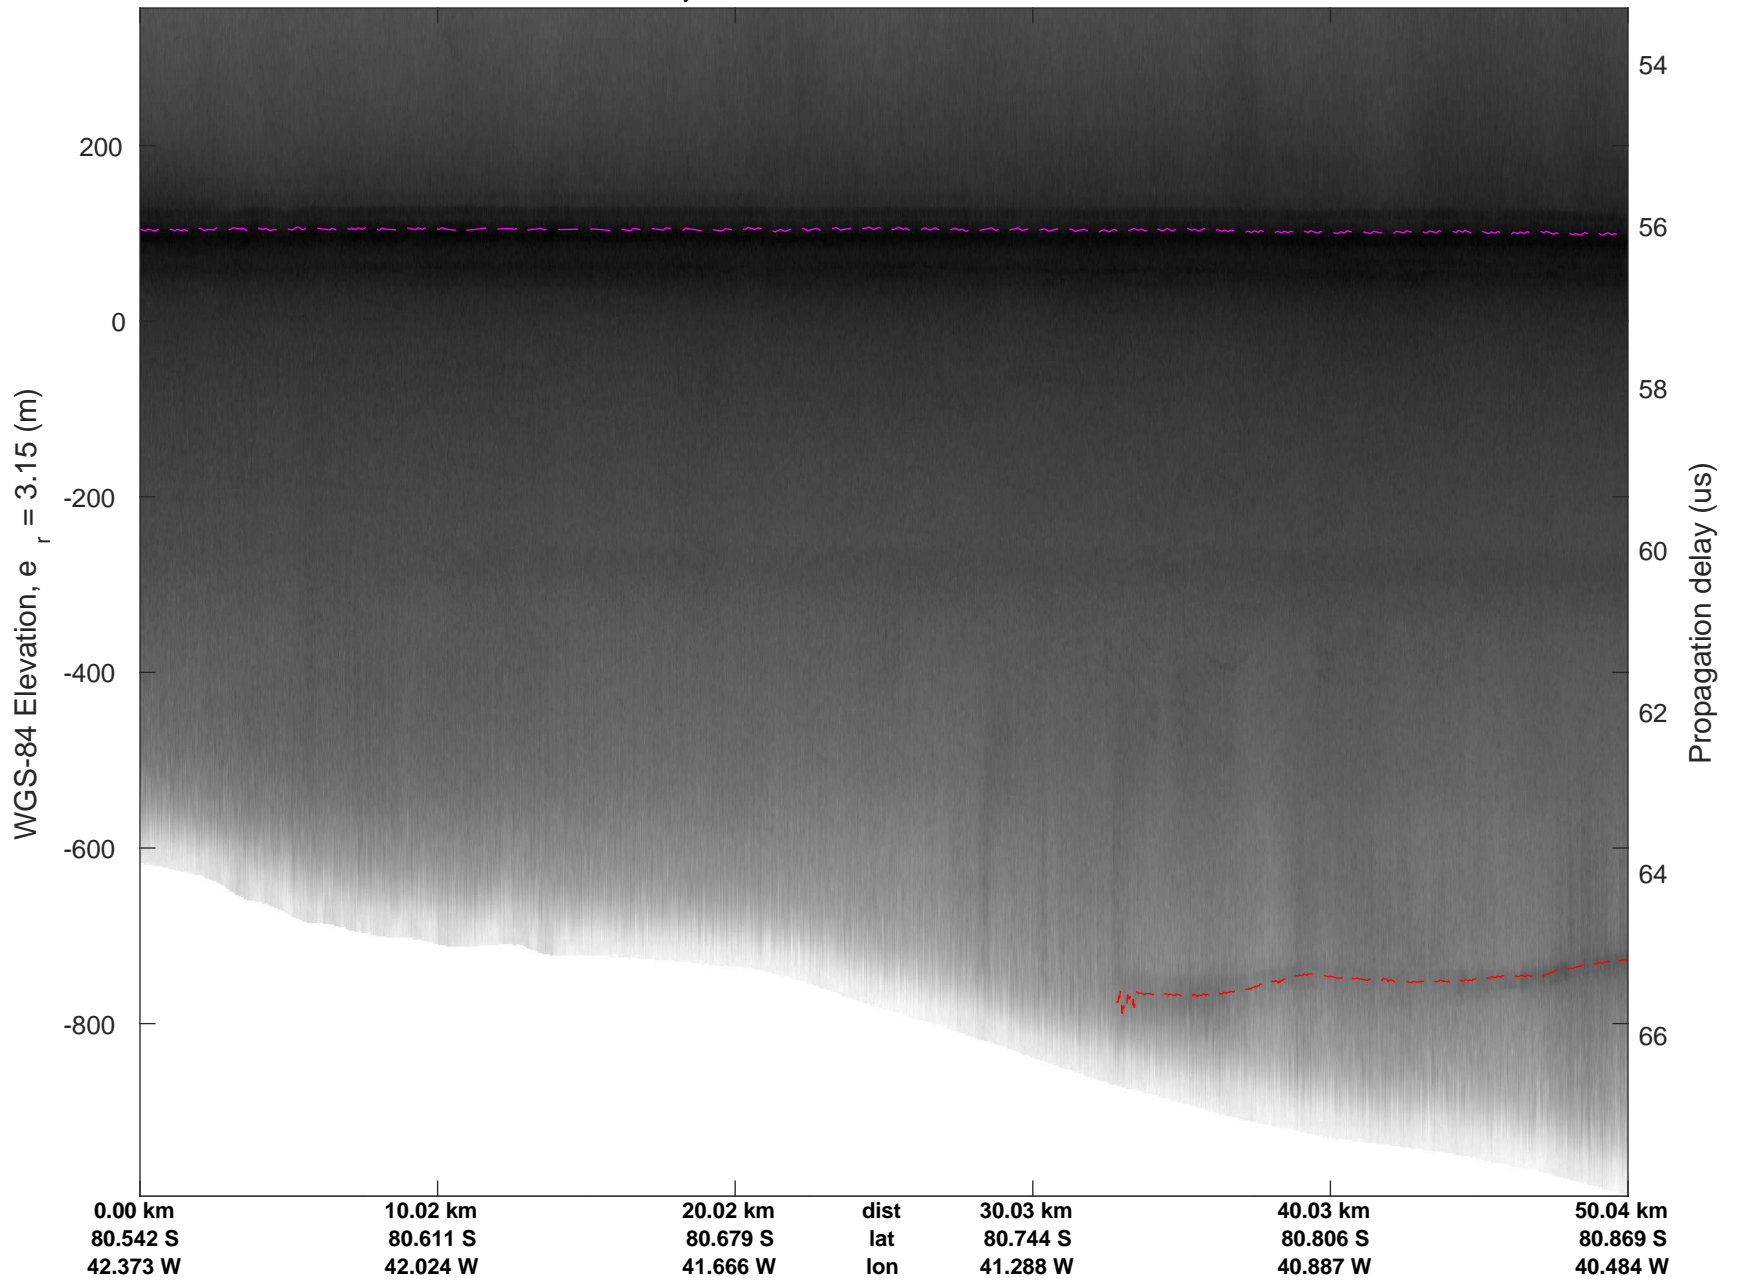

rds 2016\_Antarctica\_DC8: "Recovery Channel 01" 20161024\_05\_002: 17:13:30.1 to 17:17:21.7 GPS

rds 2016\_Antarctica\_DC8: "Recovery Channel 01" 20161024\_05\_003: 17:17:21.8 to 17:21:15.1 GPS

rds 2016\_Antarctica\_DC8: "Recovery Channel 01" 20161024\_05\_003: 17:17:21.8 to 17:21:15.1 GPS