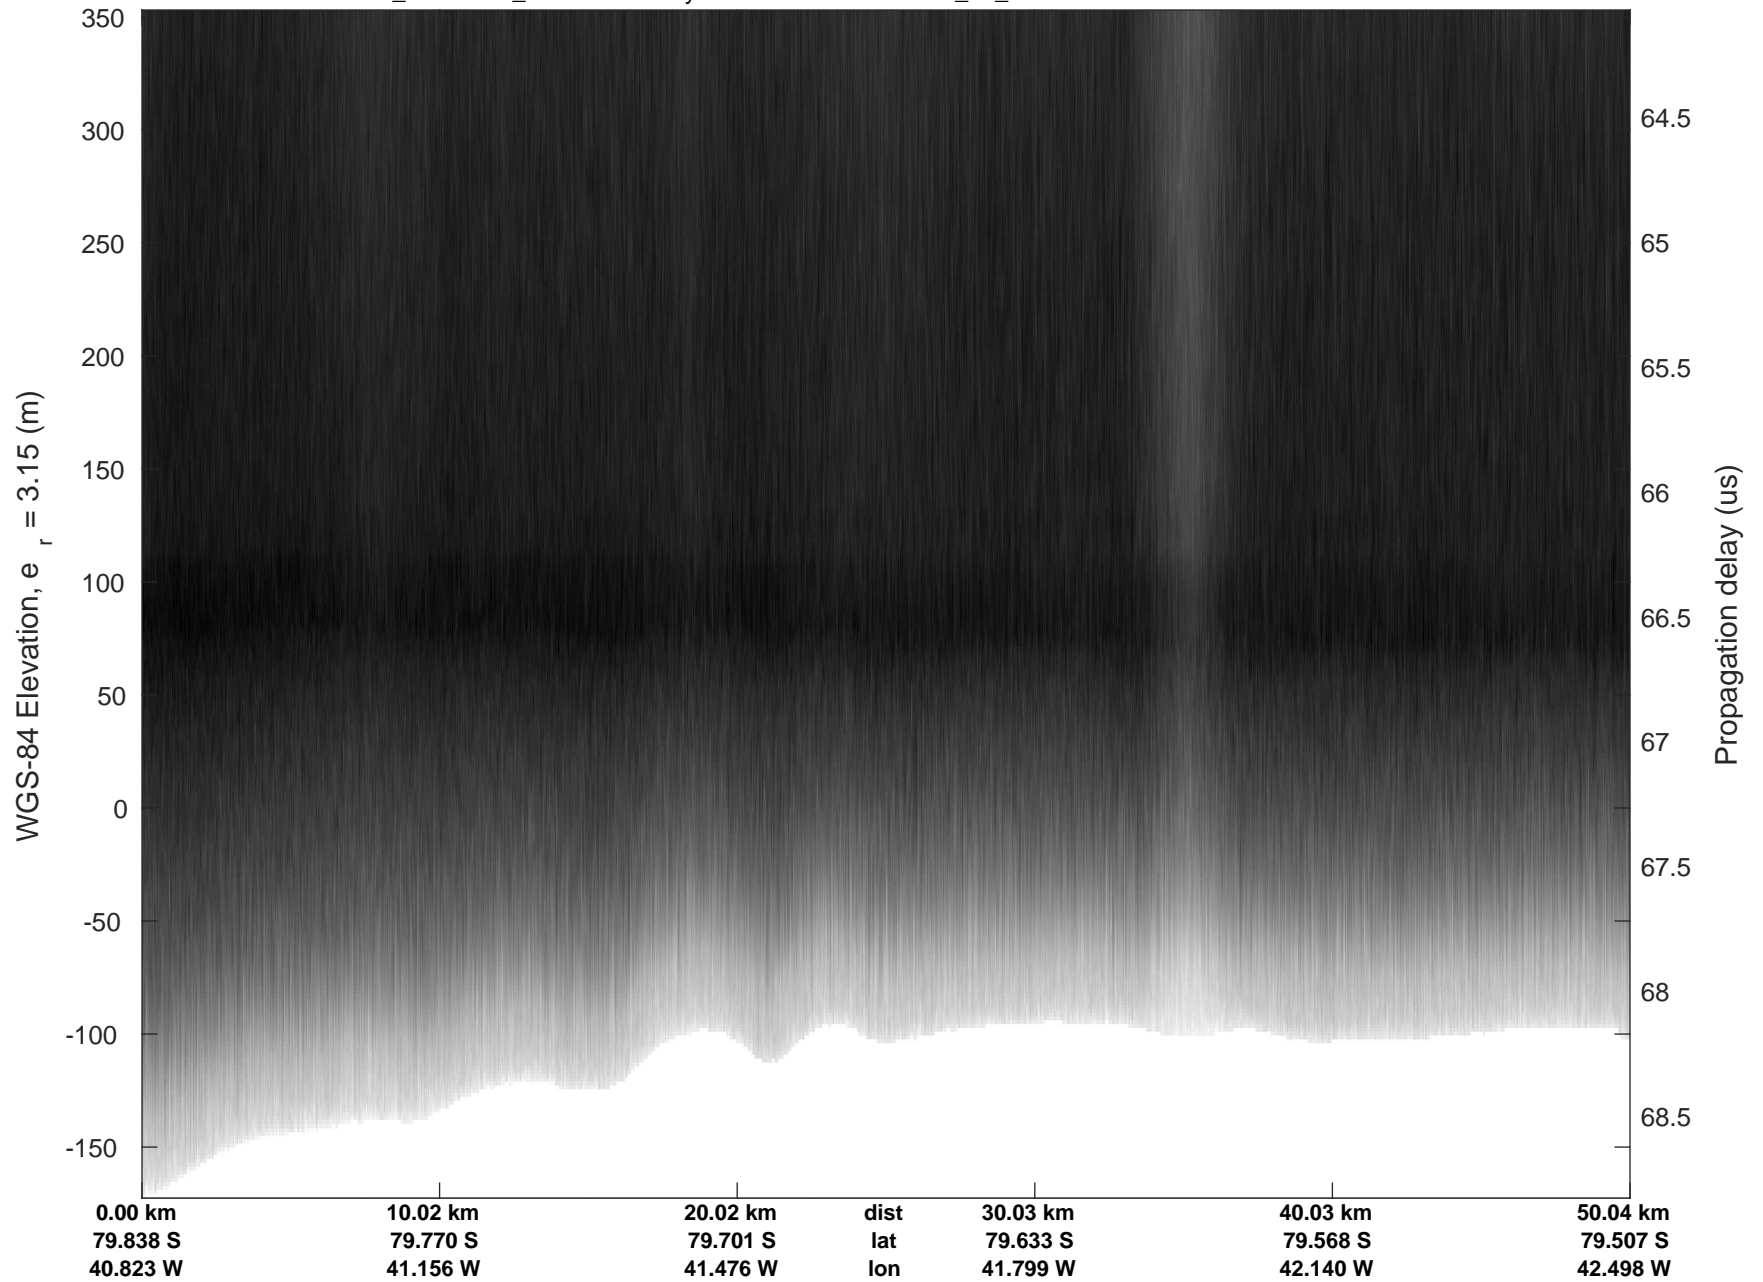

rds 2016\_Antarctica\_DC8: "Recovery Channel 01" 20161024\_05\_038: 20:43:15.1 to 20:46:47.9 GPS

rds 2016\_Antarctica\_DC8: "Recovery Channel 01" 20161024\_05\_038: 20:43:15.1 to 20:46:47.9 GPS

rds 2016\_Antarctica\_DC8: "Recovery Channel 01" 20161024\_05\_039: 20:46:48.0 to 20:50:15.0 GPS