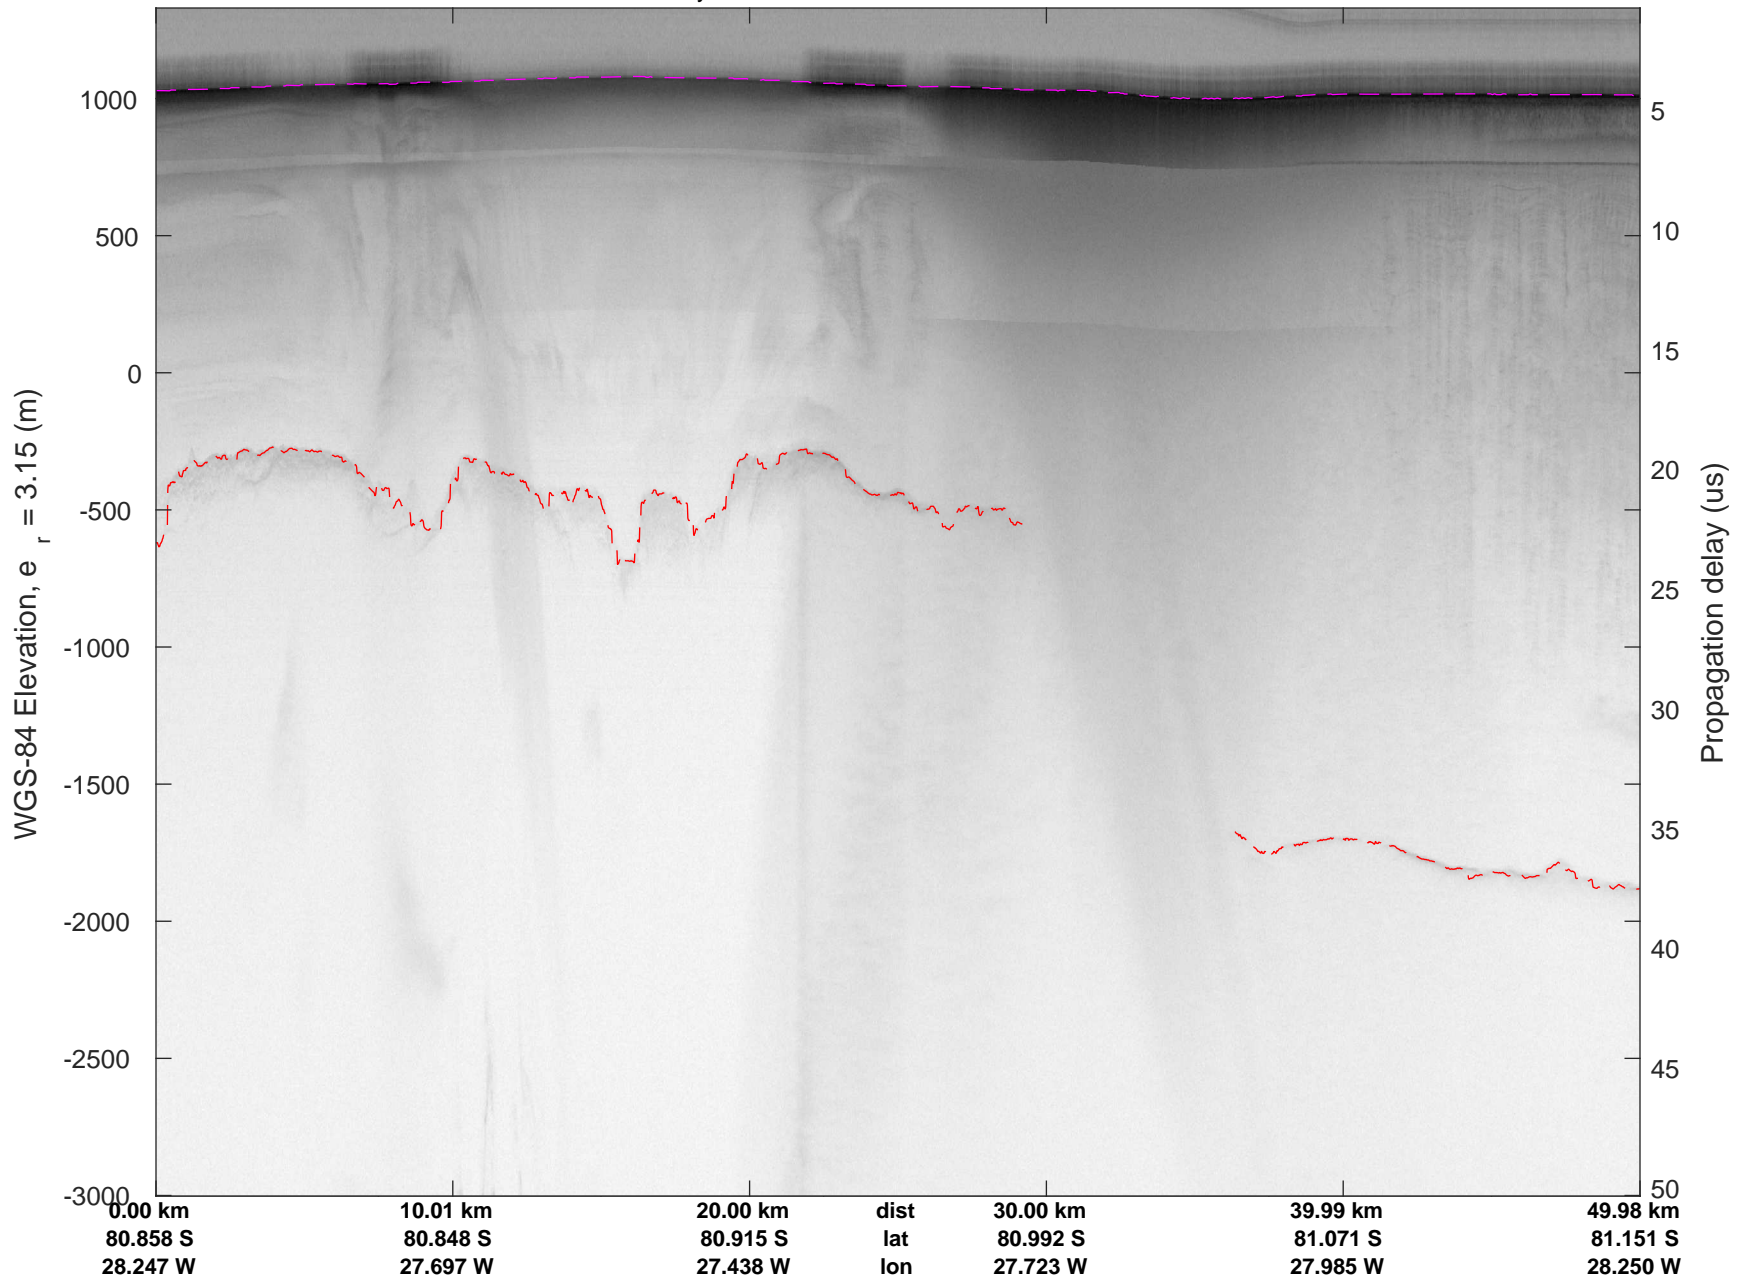

rds 2016_Antarctica_DC8: "Recovery Channel 01" 20161024_05_010: 17:53:44.2 to 17:59:59.1 GPS