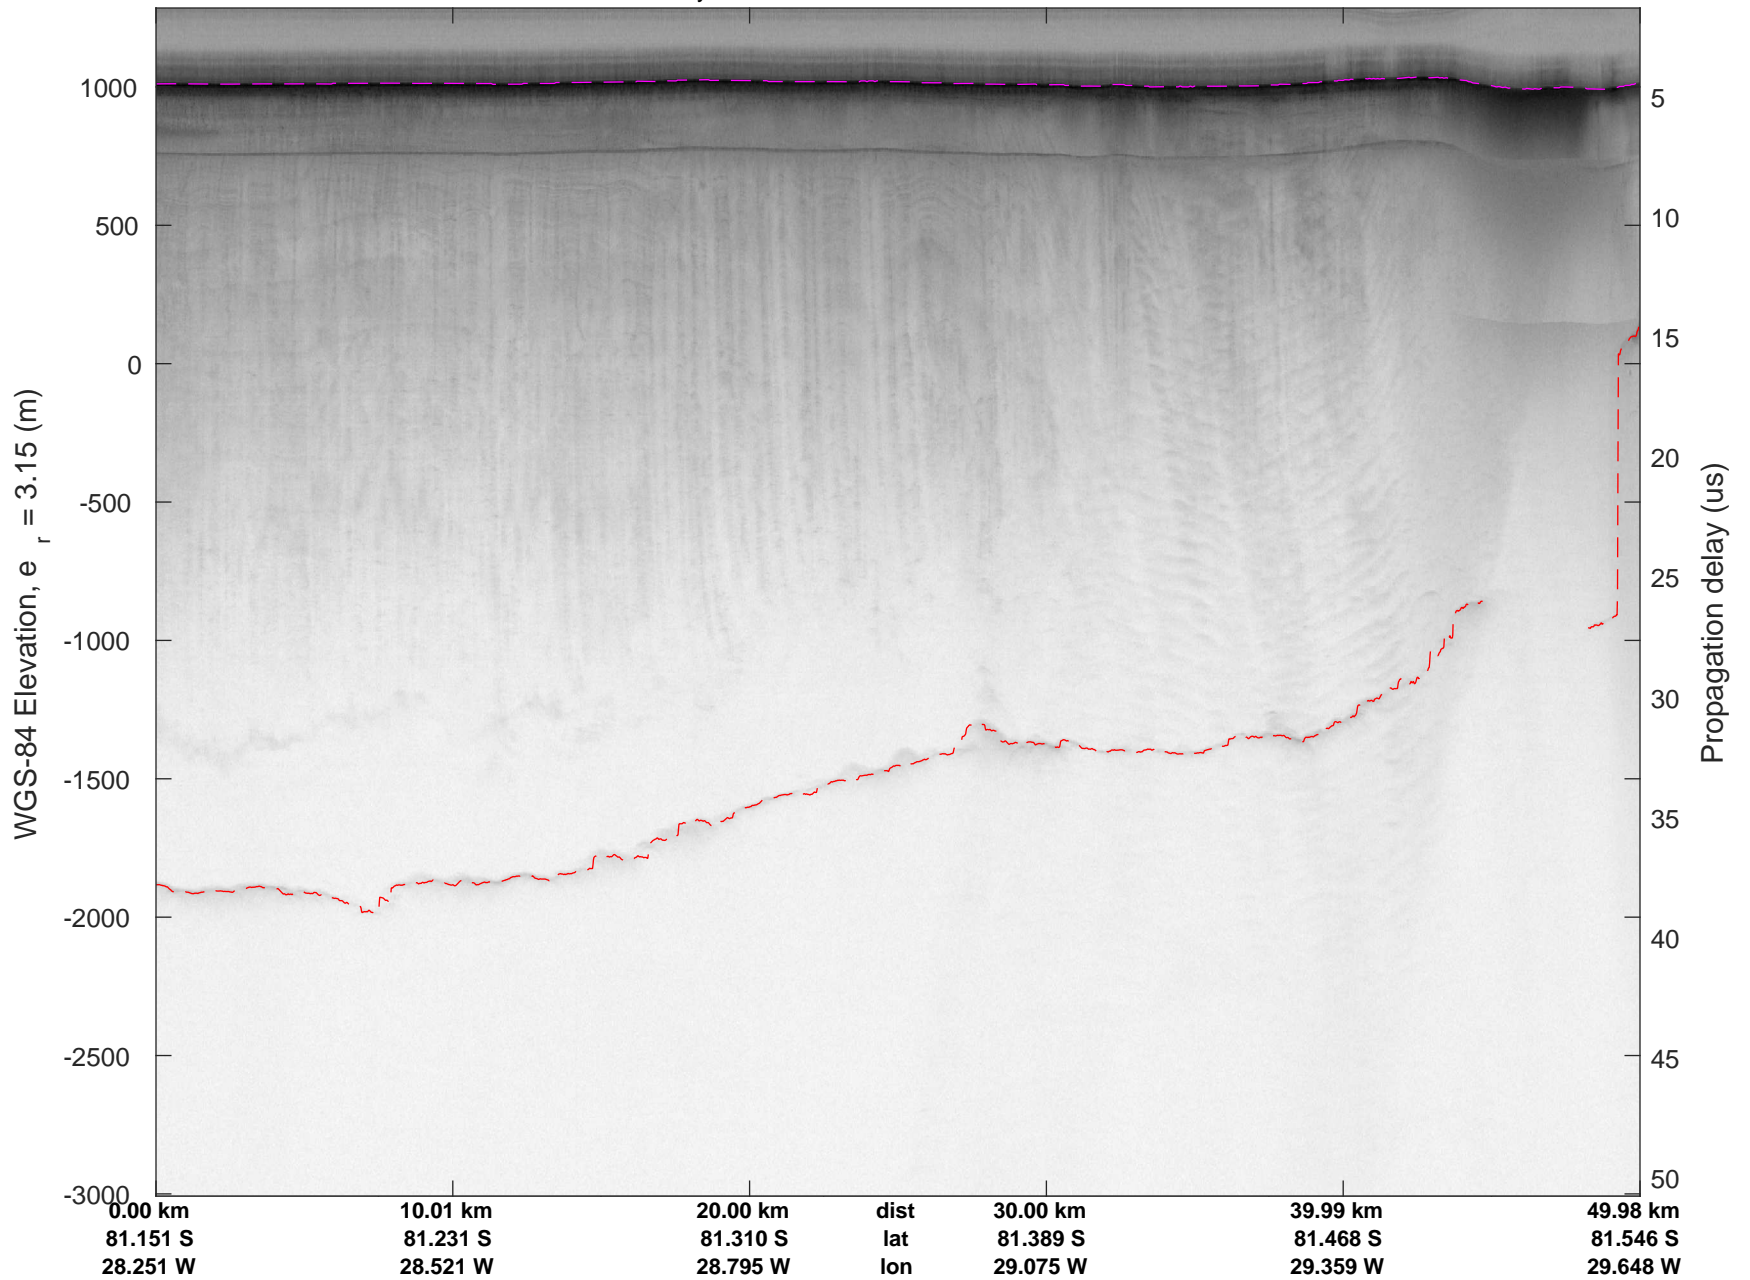

rds 2016_Antarctica_DC8: "Recovery Channel 01" 20161024_05_011: 17:59:59.4 to 18:06:16.9 GPS