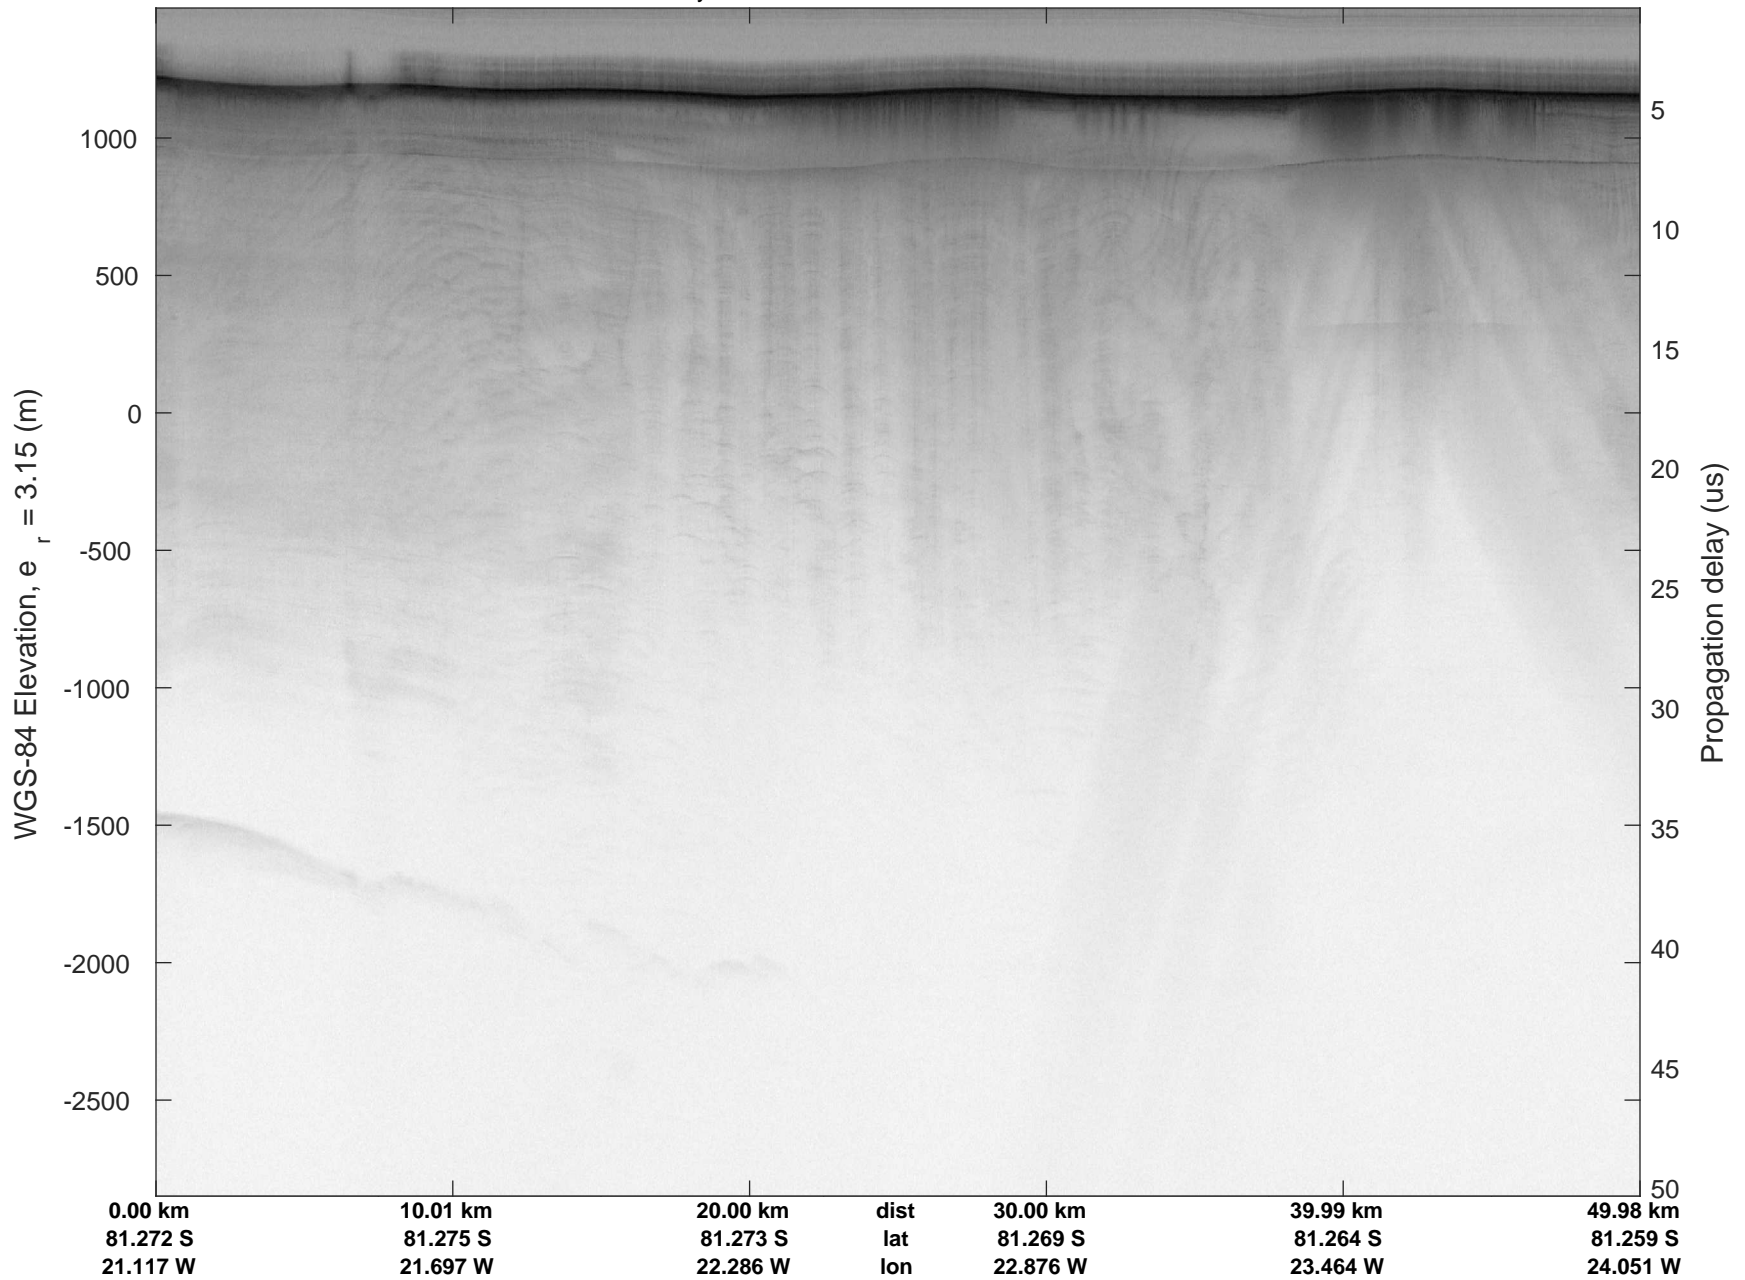

rds 2016_Antarctica_DC8: "Recovery Channel 01" 20161024_05_031: 20:06:59.8 to 20:13:04.6 GPS