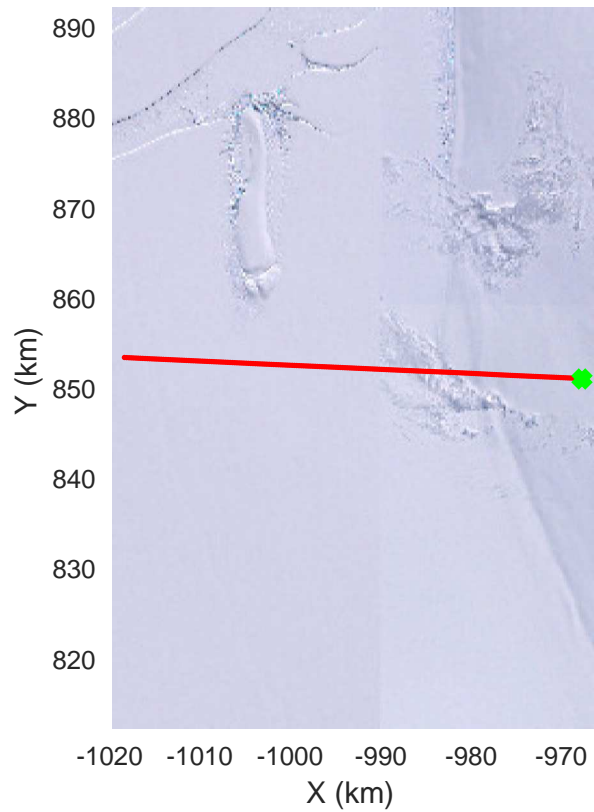

rds 2016\_Antarctica\_DC8: "Recovery Channel 01" 20161024\_05\_042: 20:57:28.7 to 21:01:15.1 GPS

rds 2016\_Antarctica\_DC8: "Recovery Channel 01" 20161024\_05\_043: 21:01:15.3 to 21:05:01.5 GPS

rds 2016\_Antarctica\_DC8: "Recovery Channel 01" 20161024\_05\_043: 21:01:15.3 to 21:05:01.5 GPS