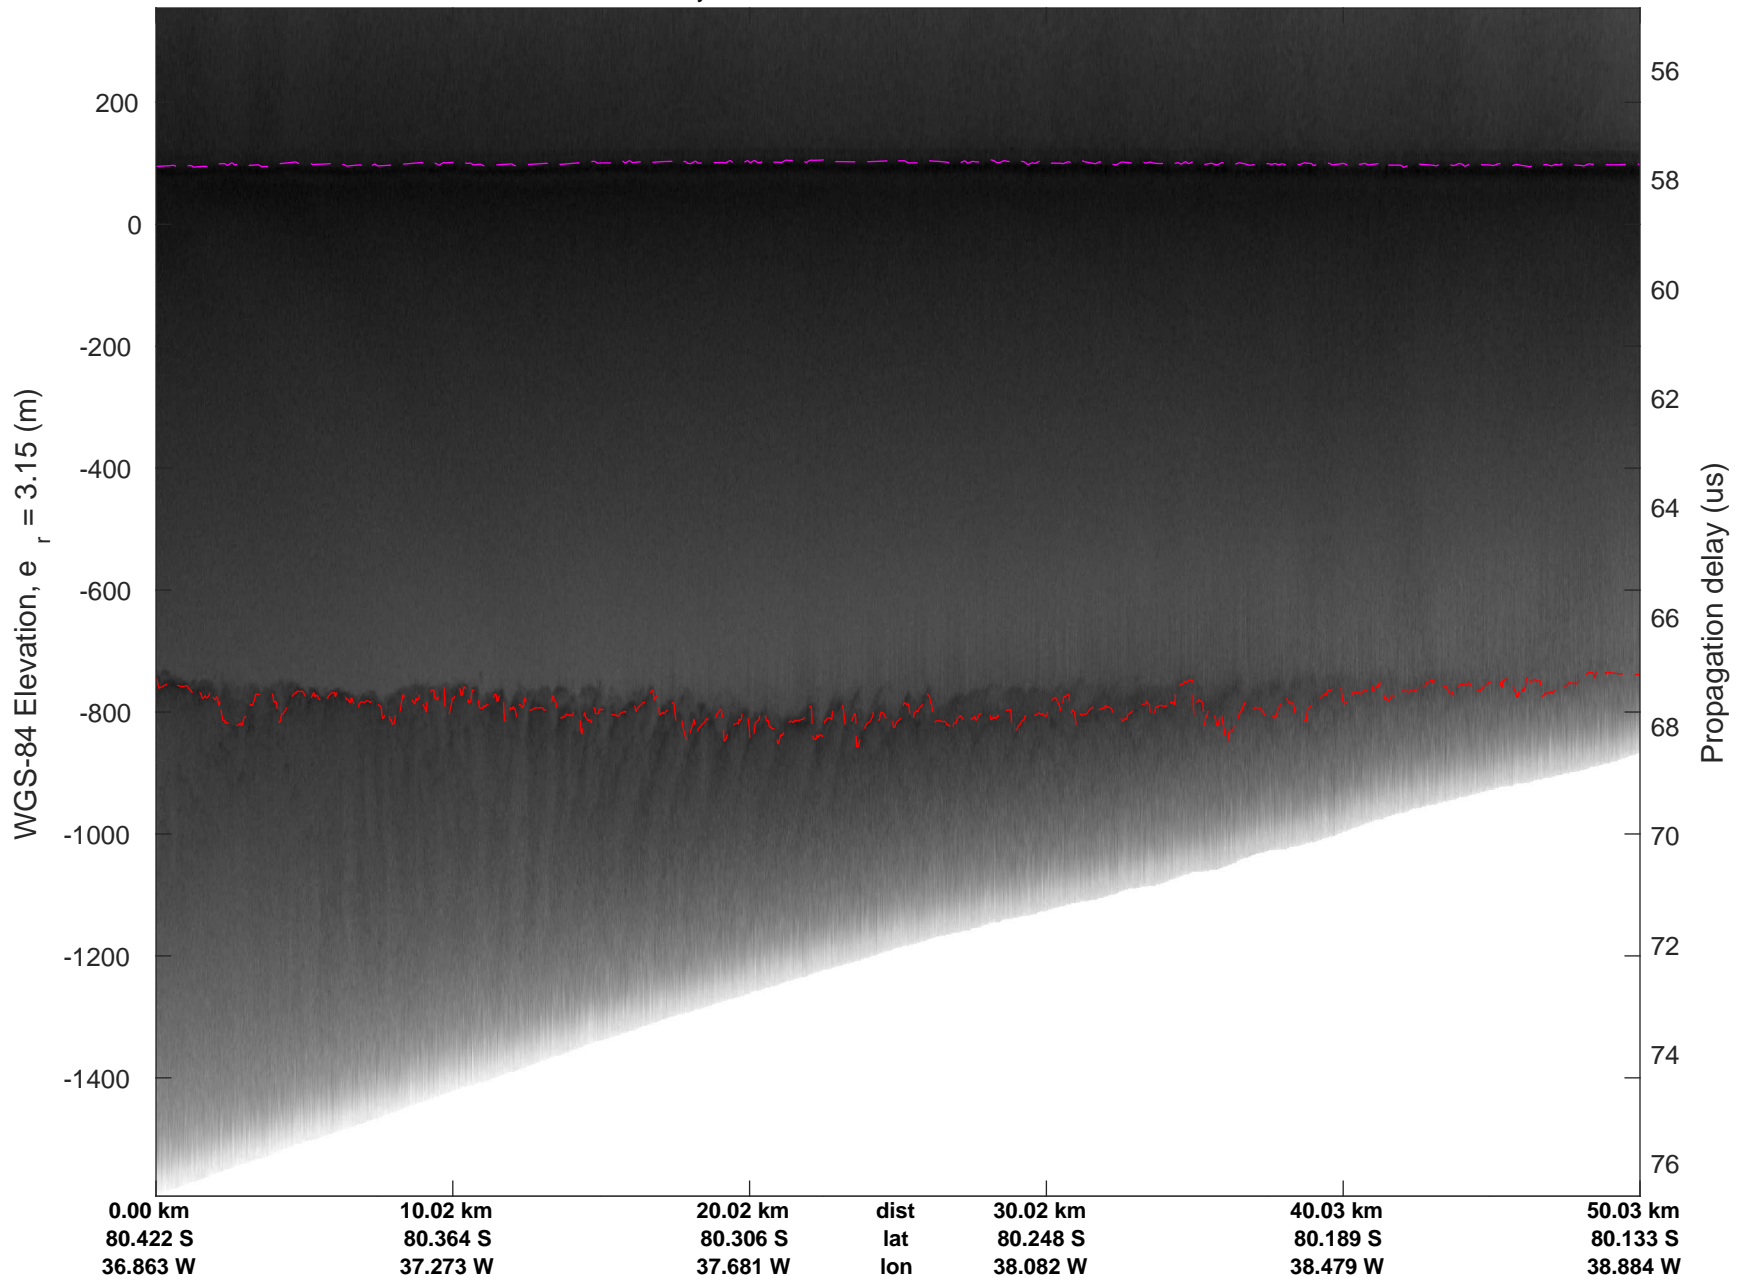

rds 2016\_Antarctica\_DC8: "Recovery Channel 01" 20161024\_05\_036: 20:35:33.7 to 20:39:36.5 GPS

rds 2016\_Antarctica\_DC8: "Recovery Channel 01" 20161024\_05\_037: 20:39:36.7 to 20:43:14.9 GPS

rds 2016\_Antarctica\_DC8: "Recovery Channel 01" 20161024\_05\_037: 20:39:36.7 to 20:43:14.9 GPS