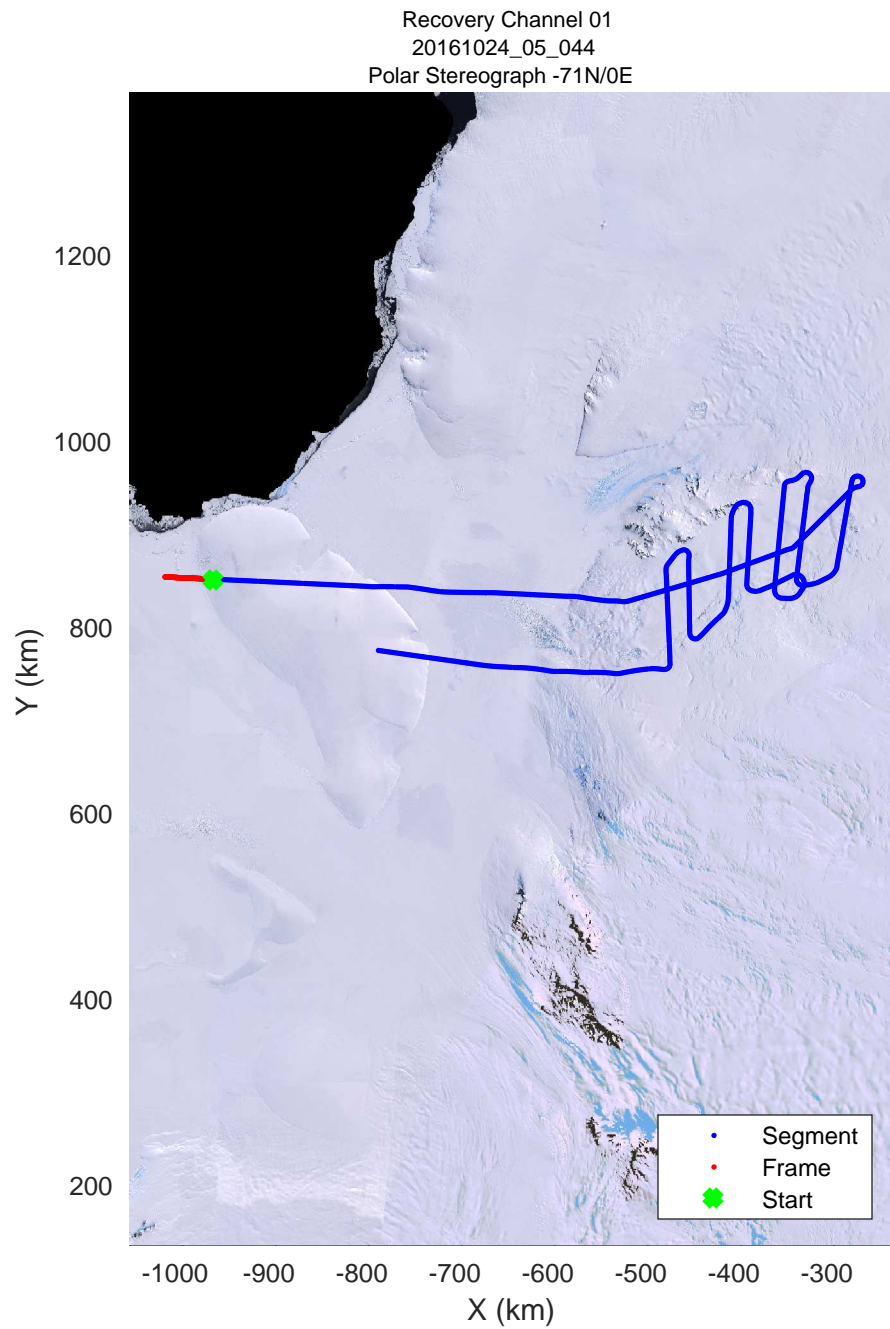

rds 2016\_Antarctica\_DC8: "Recovery Channel 01" 20161024\_05\_042: 20:57:28.7 to 21:01:15.1 GPS

rds 2016\_Antarctica\_DC8: "Recovery Channel 01" 20161024\_05\_043: 21:01:15.3 to 21:05:01.5 GPS

rds 2016\_Antarctica\_DC8: "Recovery Channel 01" 20161024\_05\_043: 21:01:15.3 to 21:05:01.5 GPS