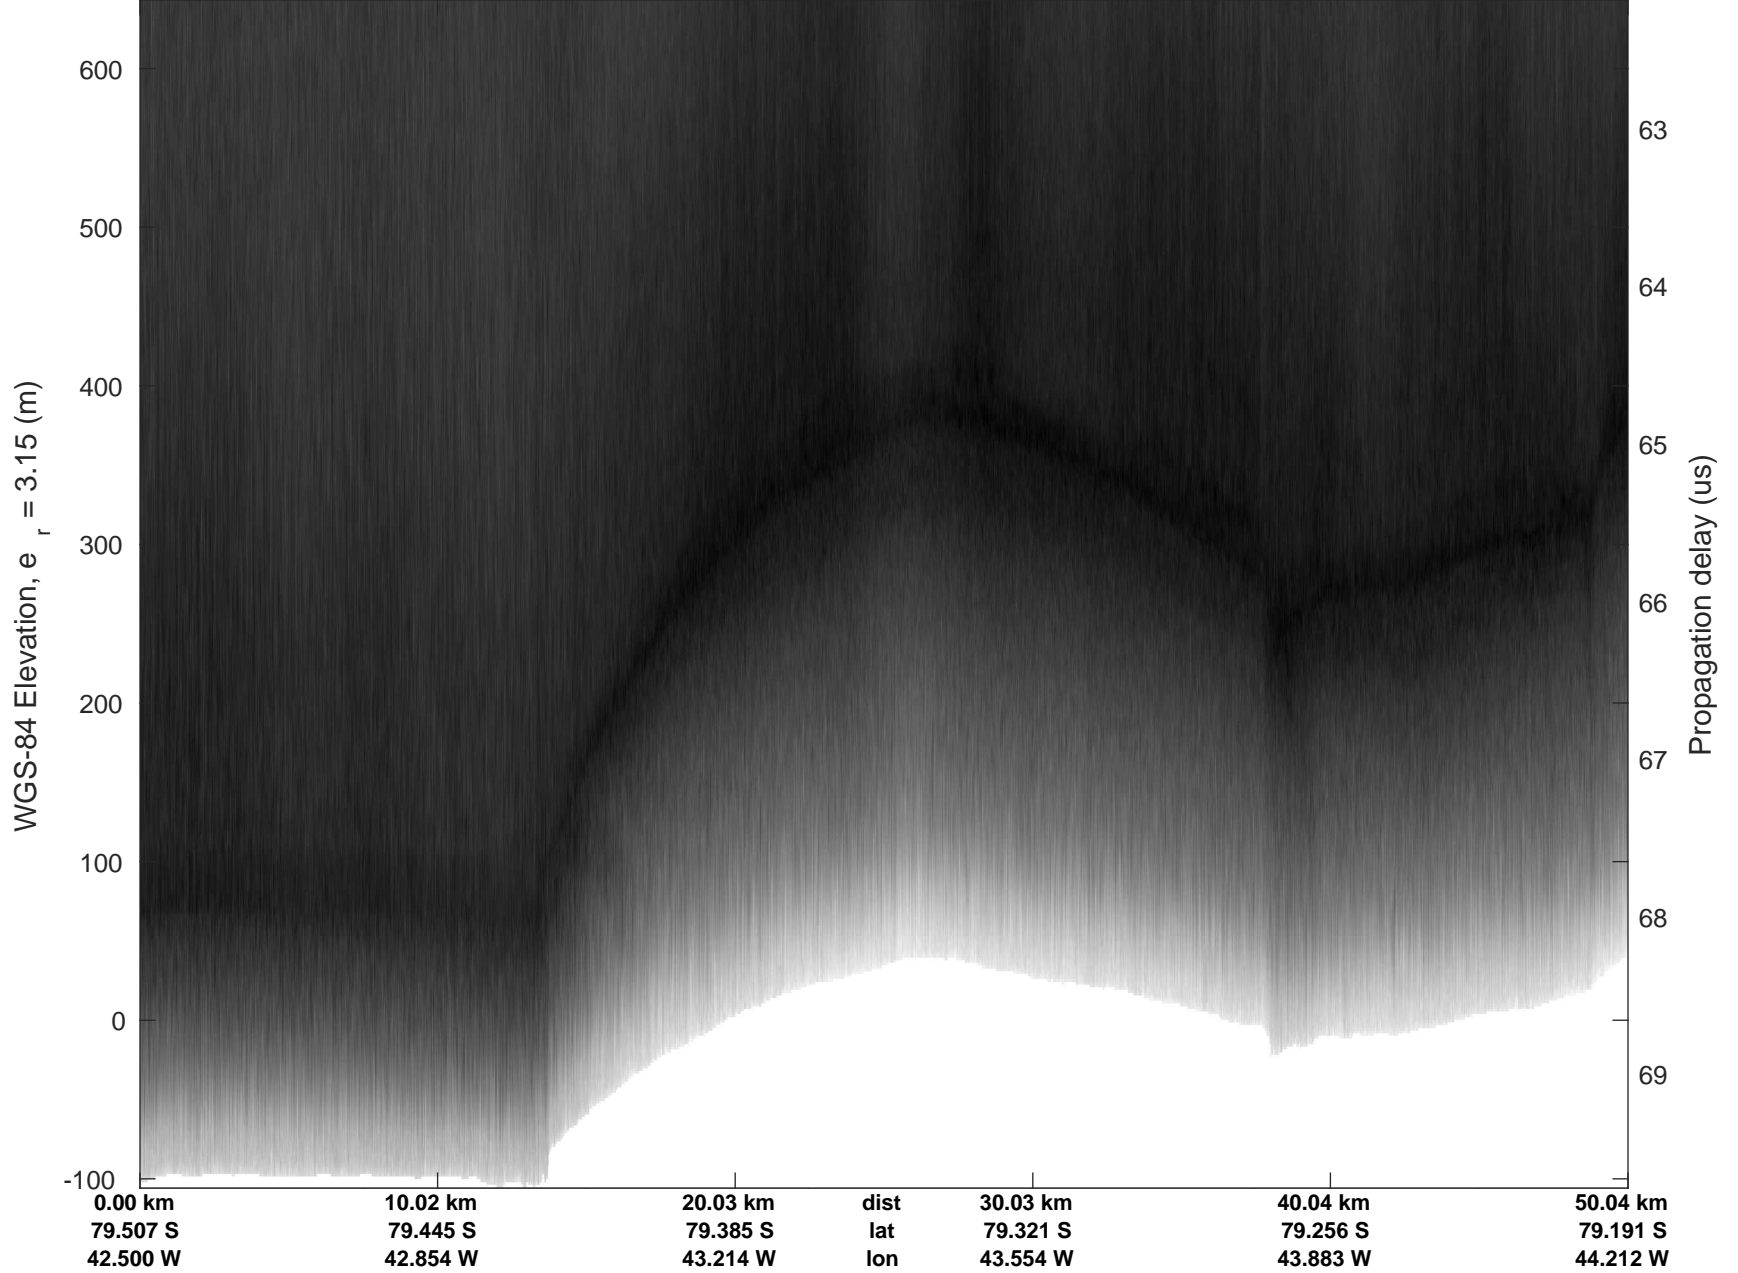

rds 2016_Antarctica_DC8: "Recovery Channel 01" 20161024_05_040: 20:50:15.2 to 20:53:48.0 GPS