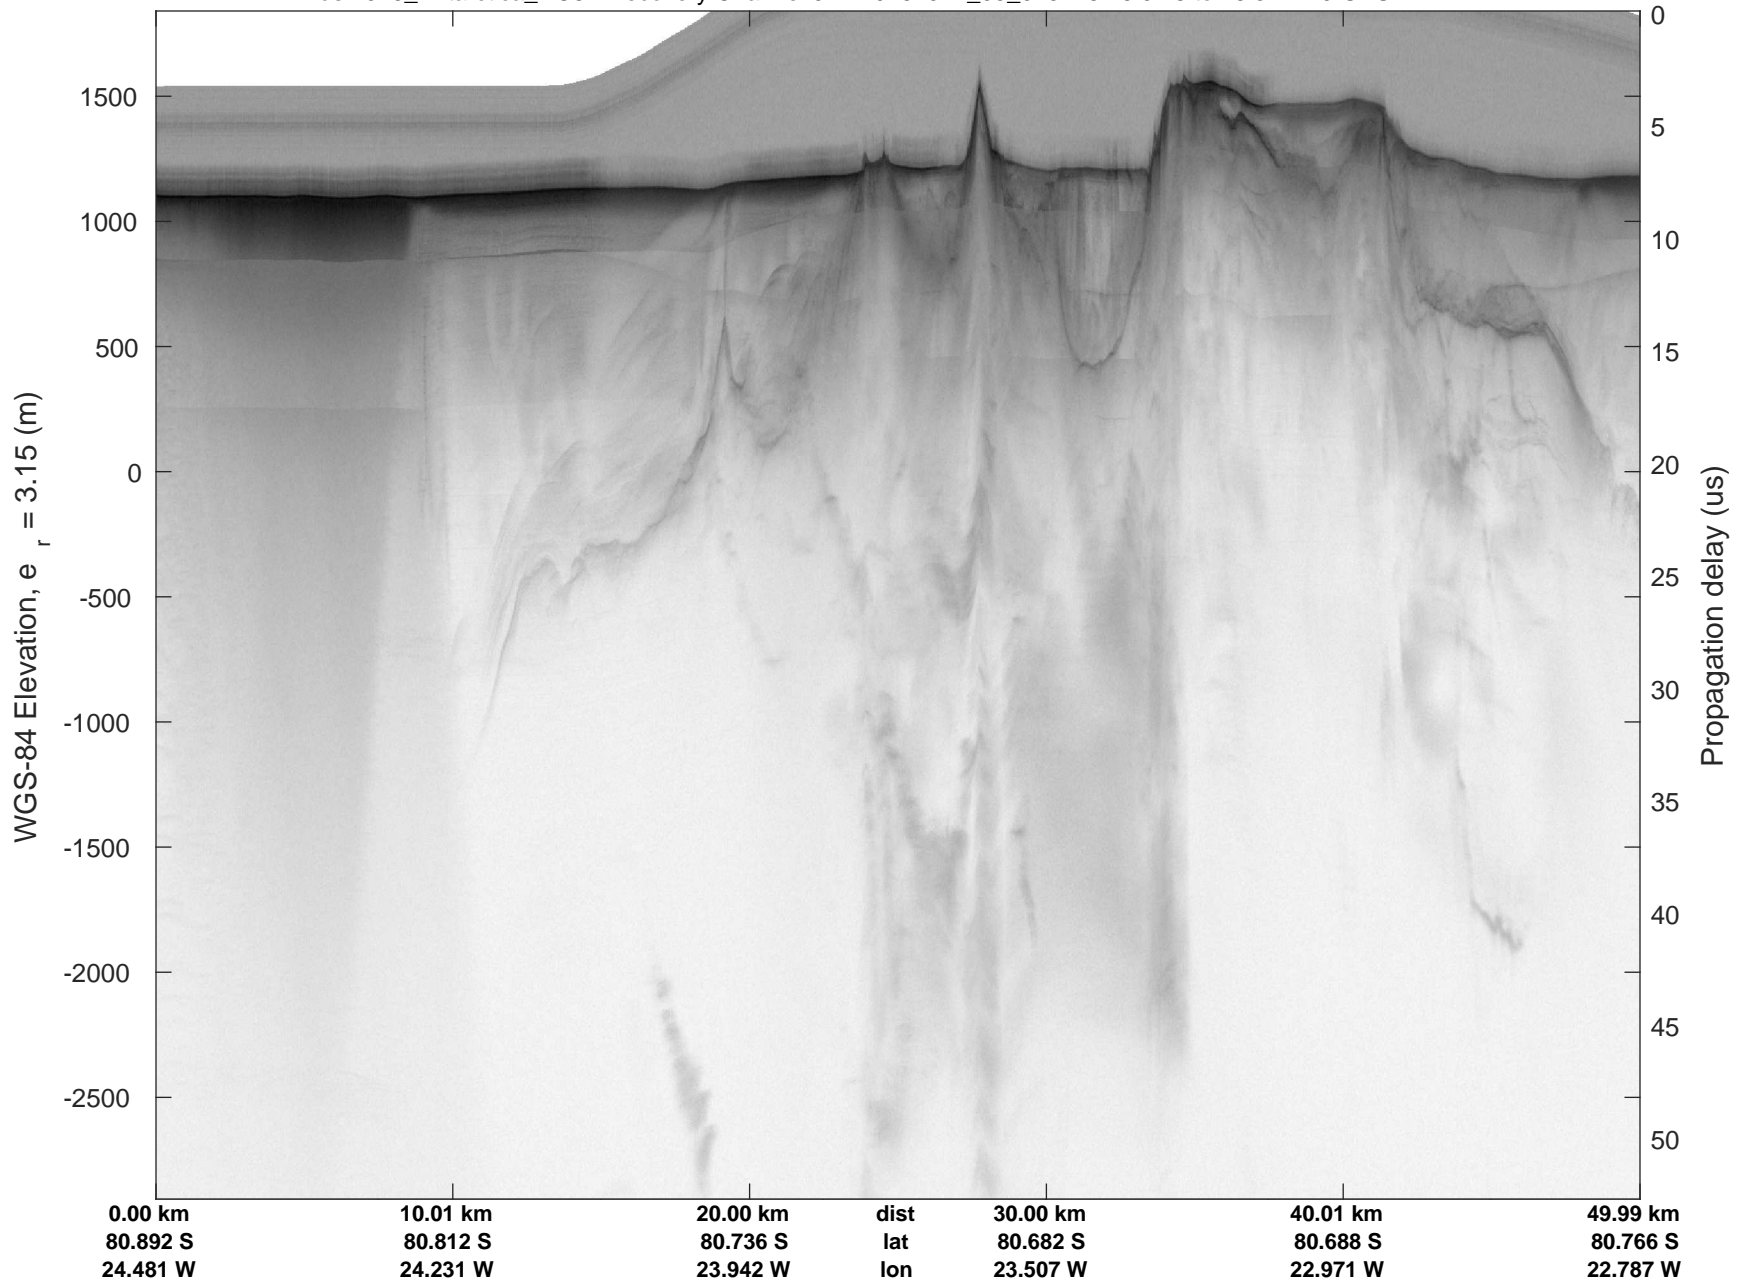

rds 2016\_Antarctica\_DC8: "Recovery Channel 01" 20161024\_05\_014: 18:19:42.3 to 18:26:07.6 GPS

rds 2016\_Antarctica\_DC8: "Recovery Channel 01" 20161024\_05\_014: 18:19:42.3 to 18:26:07.6 GPS

rds 2016\_Antarctica\_DC8: "Recovery Channel 01" 20161024\_05\_015: 18:26:07.8 to 18:32:17.9 GPS