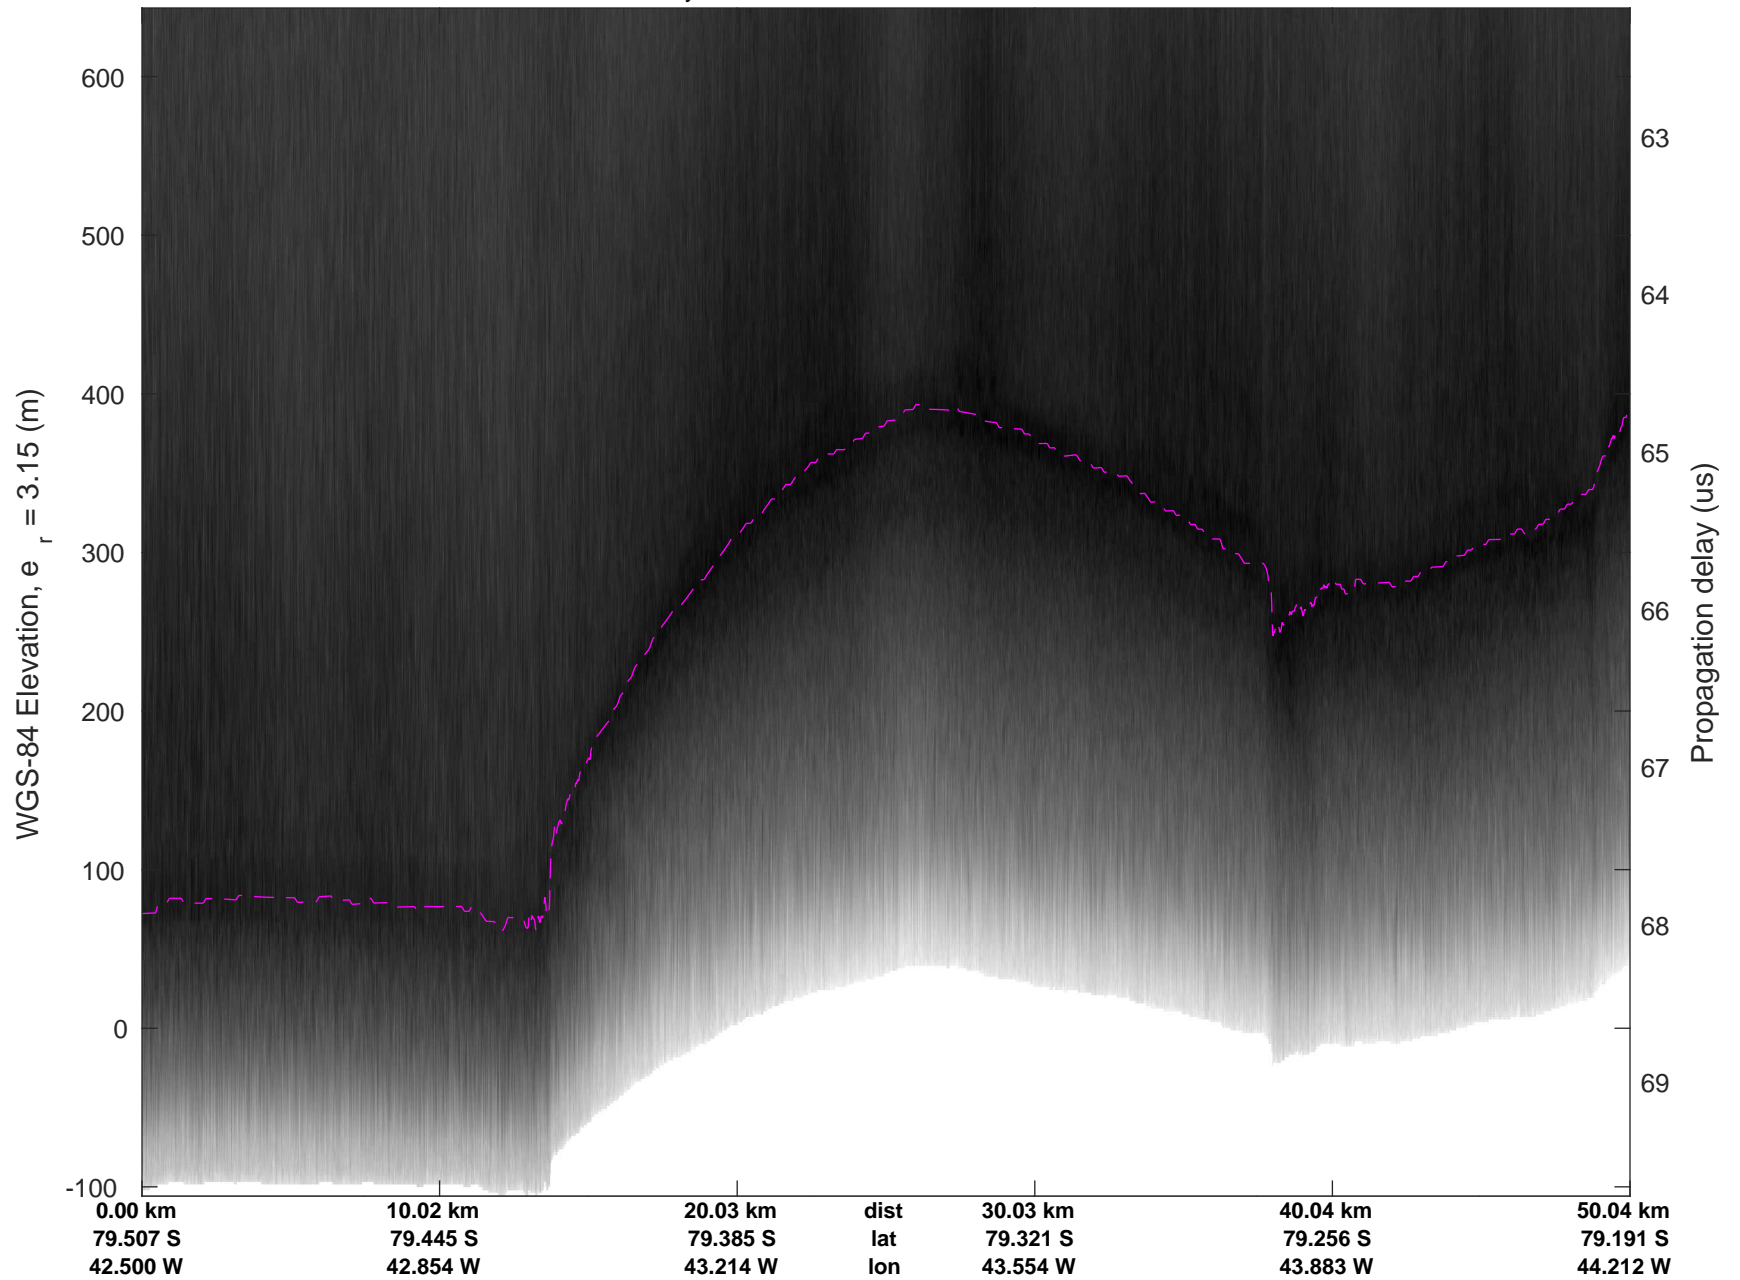

rds 2016\_Antarctica\_DC8: "Recovery Channel 01" 20161024\_05\_039: 20:46:48.0 to 20:50:15.0 GPS

rds 2016\_Antarctica\_DC8: "Recovery Channel 01" 20161024\_05\_040: 20:50:15.2 to 20:53:48.0 GPS

rds 2016\_Antarctica\_DC8: "Recovery Channel 01" 20161024\_05\_040: 20:50:15.2 to 20:53:48.0 GPS