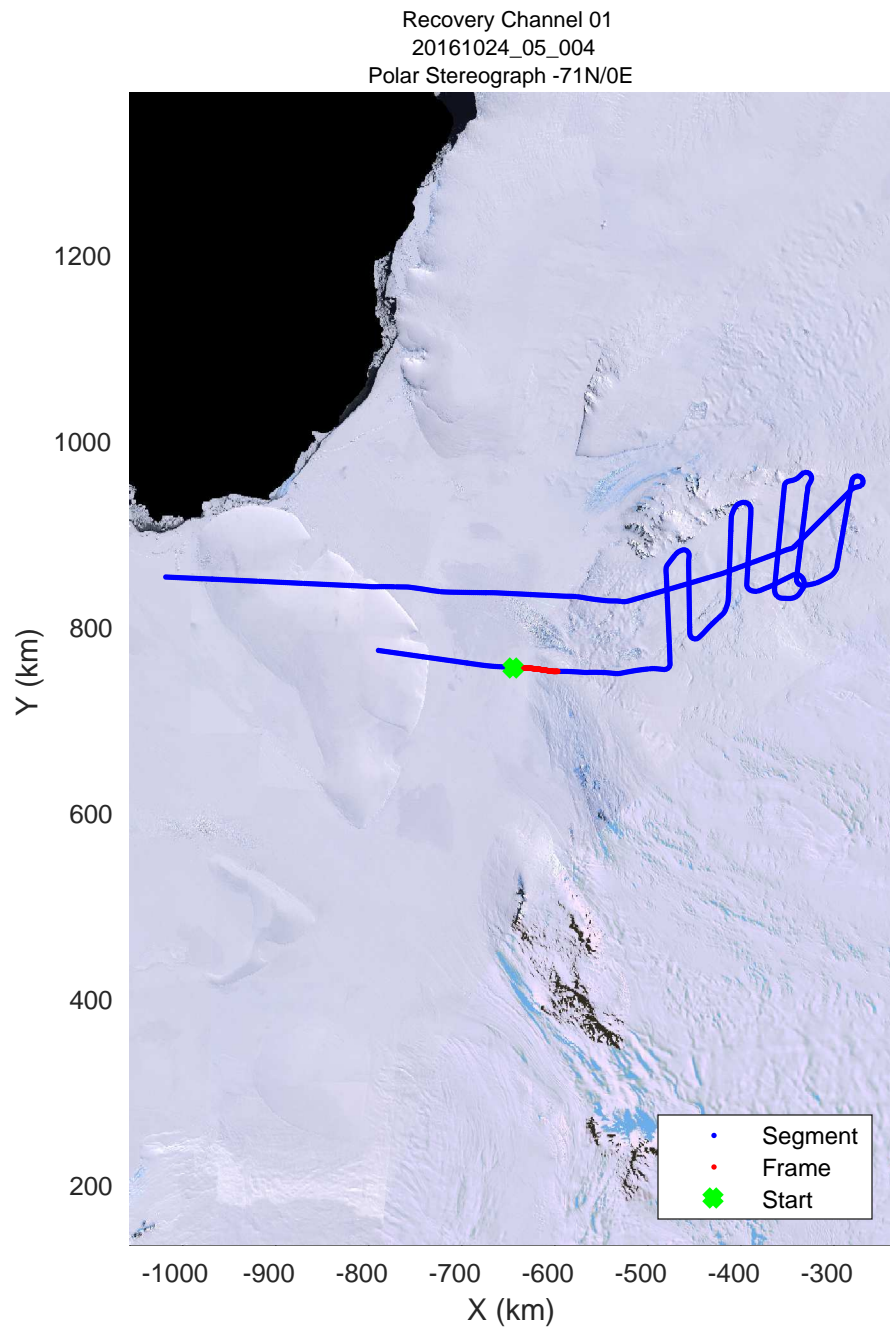

rds 2016\_Antarctica\_DC8: "Recovery Channel 01" 20161024\_05\_002: 17:13:30.1 to 17:17:21.7 GPS

rds 2016\_Antarctica\_DC8: "Recovery Channel 01" 20161024\_05\_003: 17:17:21.8 to 17:21:15.1 GPS

rds 2016\_Antarctica\_DC8: "Recovery Channel 01" 20161024\_05\_003: 17:17:21.8 to 17:21:15.1 GPS