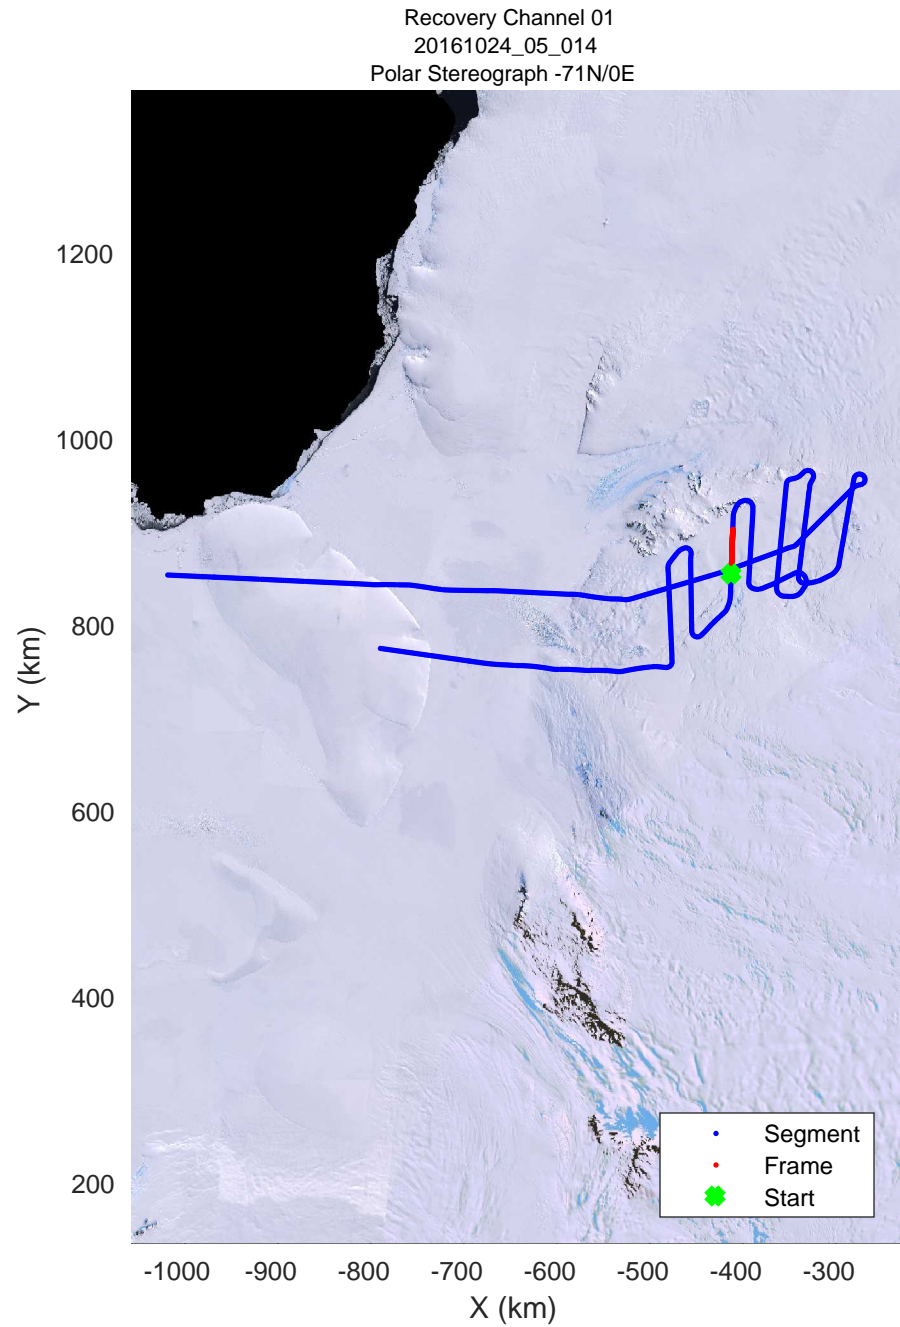

rds 2016\_Antarctica\_DC8: "Recovery Channel 01" 20161024\_05\_012: 18:06:17.1 to 18:13:06.1 GPS

rds 2016\_Antarctica\_DC8: "Recovery Channel 01" 20161024\_05\_013: 18:13:06.4 to 18:19:42.0 GPS

rds 2016\_Antarctica\_DC8: "Recovery Channel 01" 20161024\_05\_013: 18:13:06.4 to 18:19:42.0 GPS