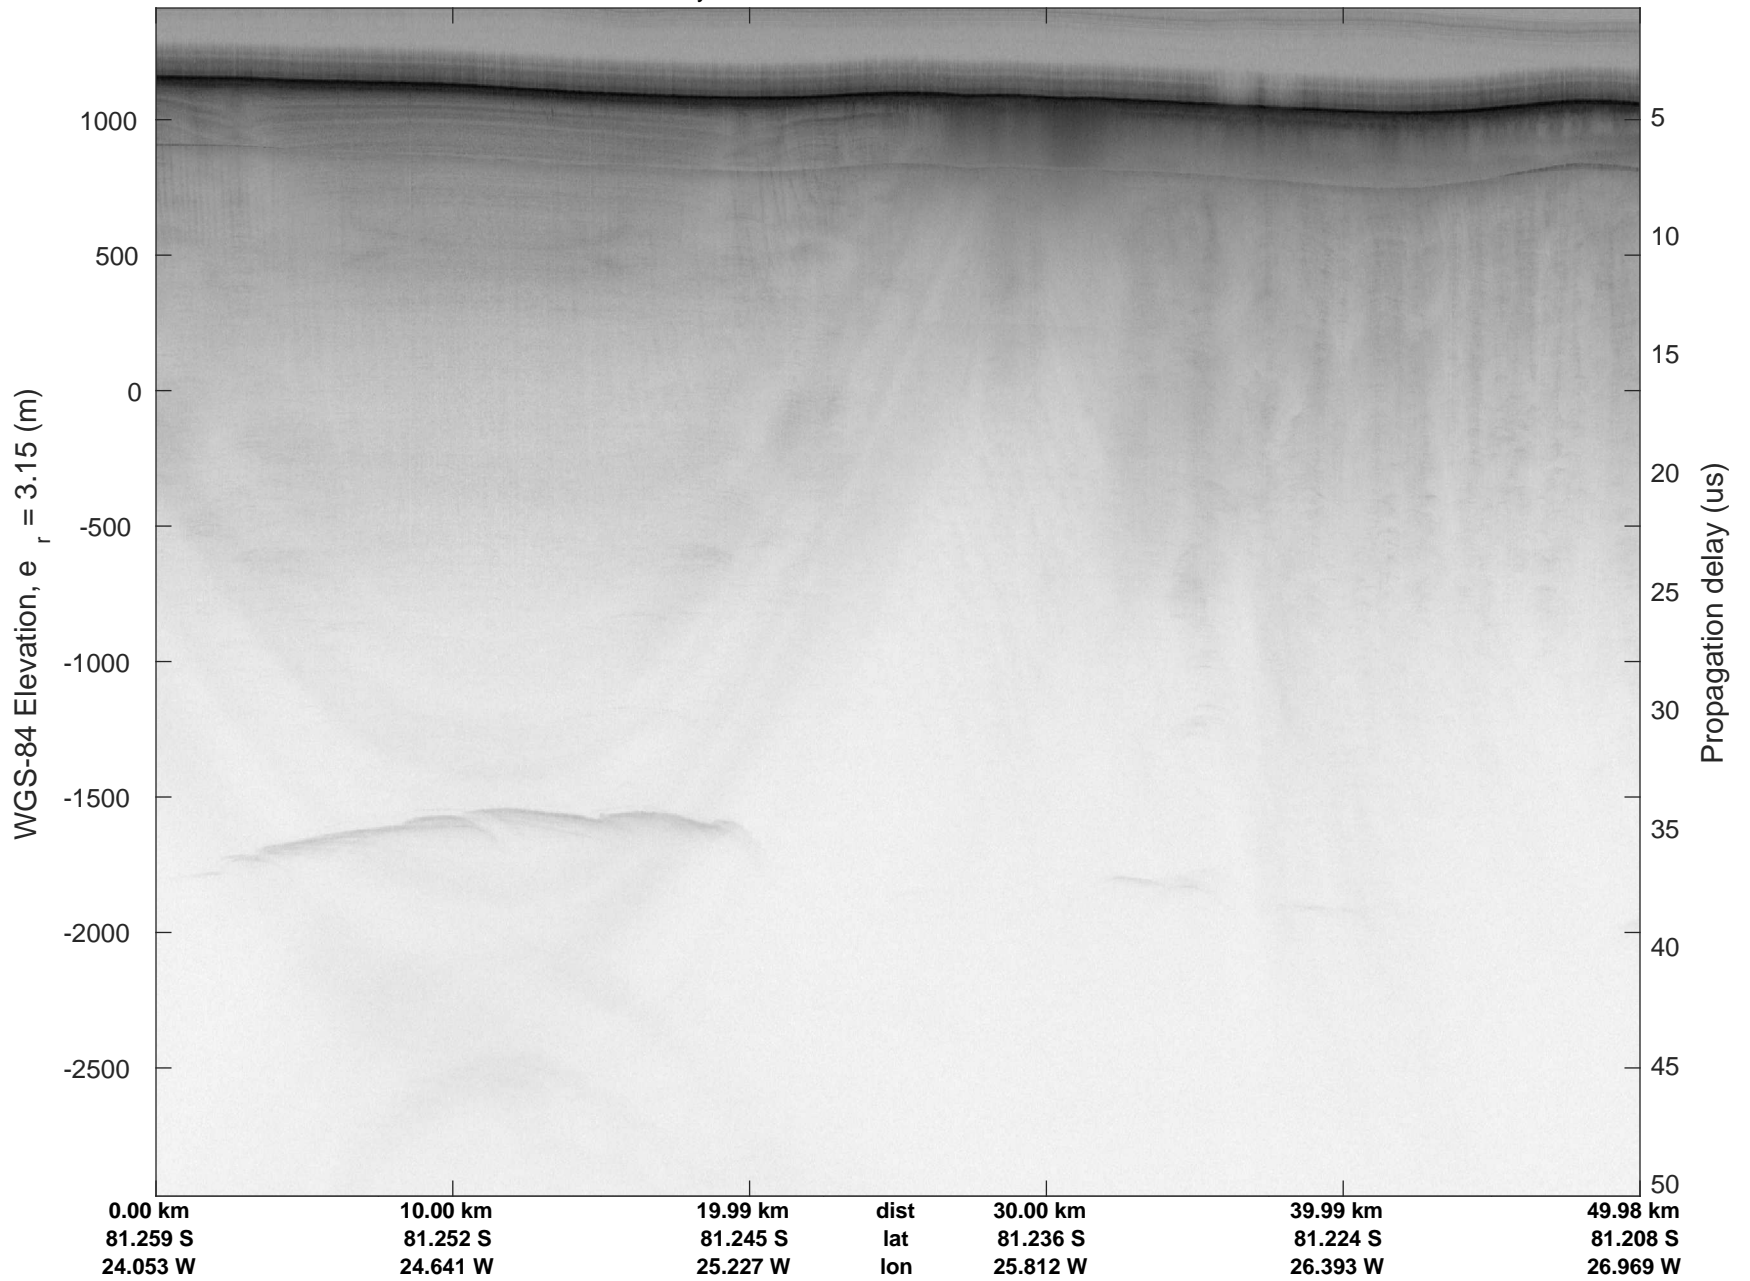

rds 2016\_Antarctica\_DC8: "Recovery Channel 01" 20161024\_05\_031: 20:06:59.8 to 20:13:04.6 GPS

rds 2016\_Antarctica\_DC8: "Recovery Channel 01" 20161024\_05\_031: 20:06:59.8 to 20:13:04.6 GPS

rds 2016\_Antarctica\_DC8: "Recovery Channel 01" 20161024\_05\_032: 20:13:04.8 to 20:19:08.8 GPS