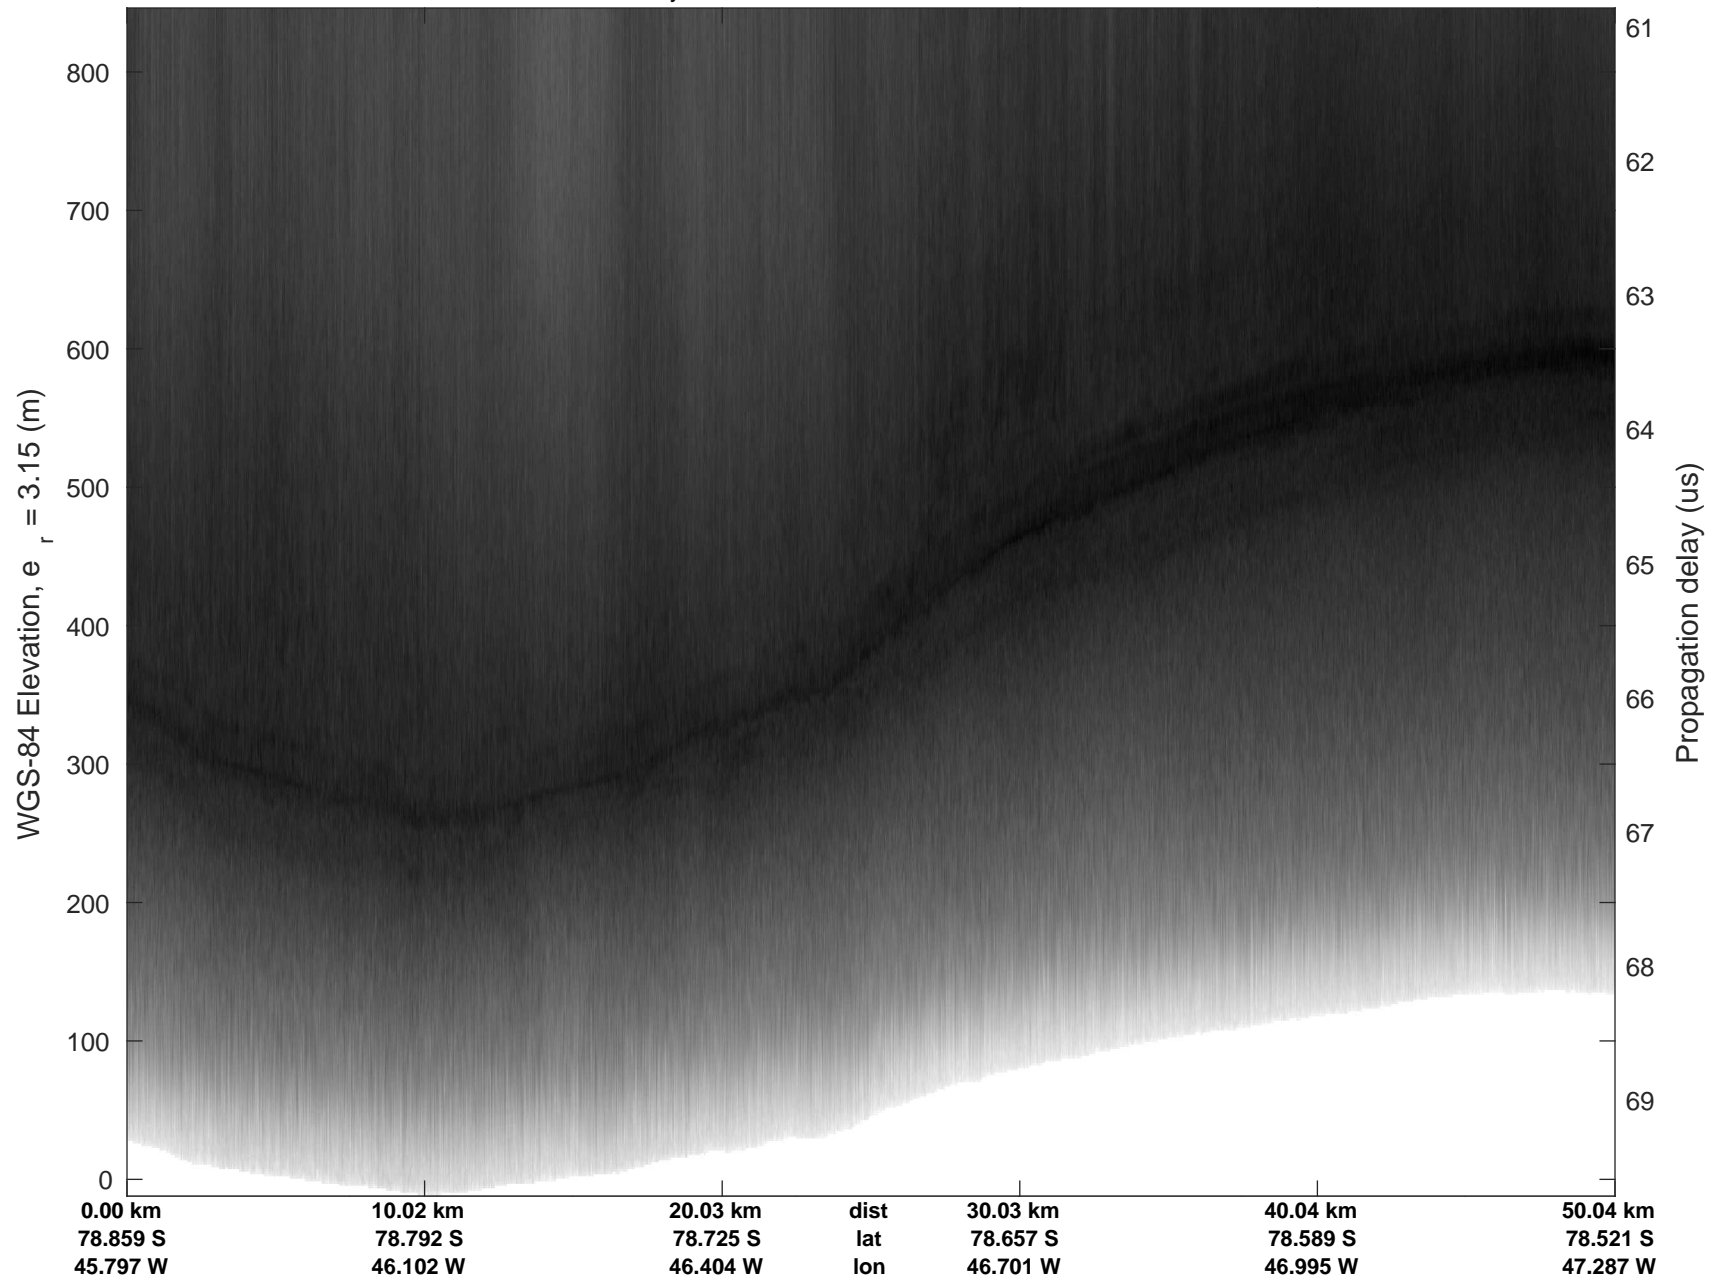

rds 2016\_Antarctica\_DC8: "Recovery Channel 01" 20161024\_05\_041: 20:53:48.2 to 20:57:28.5 GPS

rds 2016\_Antarctica\_DC8: "Recovery Channel 01" 20161024\_05\_041: 20:53:48.2 to 20:57:28.5 GPS

rds 2016\_Antarctica\_DC8: "Recovery Channel 01" 20161024\_05\_042: 20:57:28.7 to 21:01:15.1 GPS