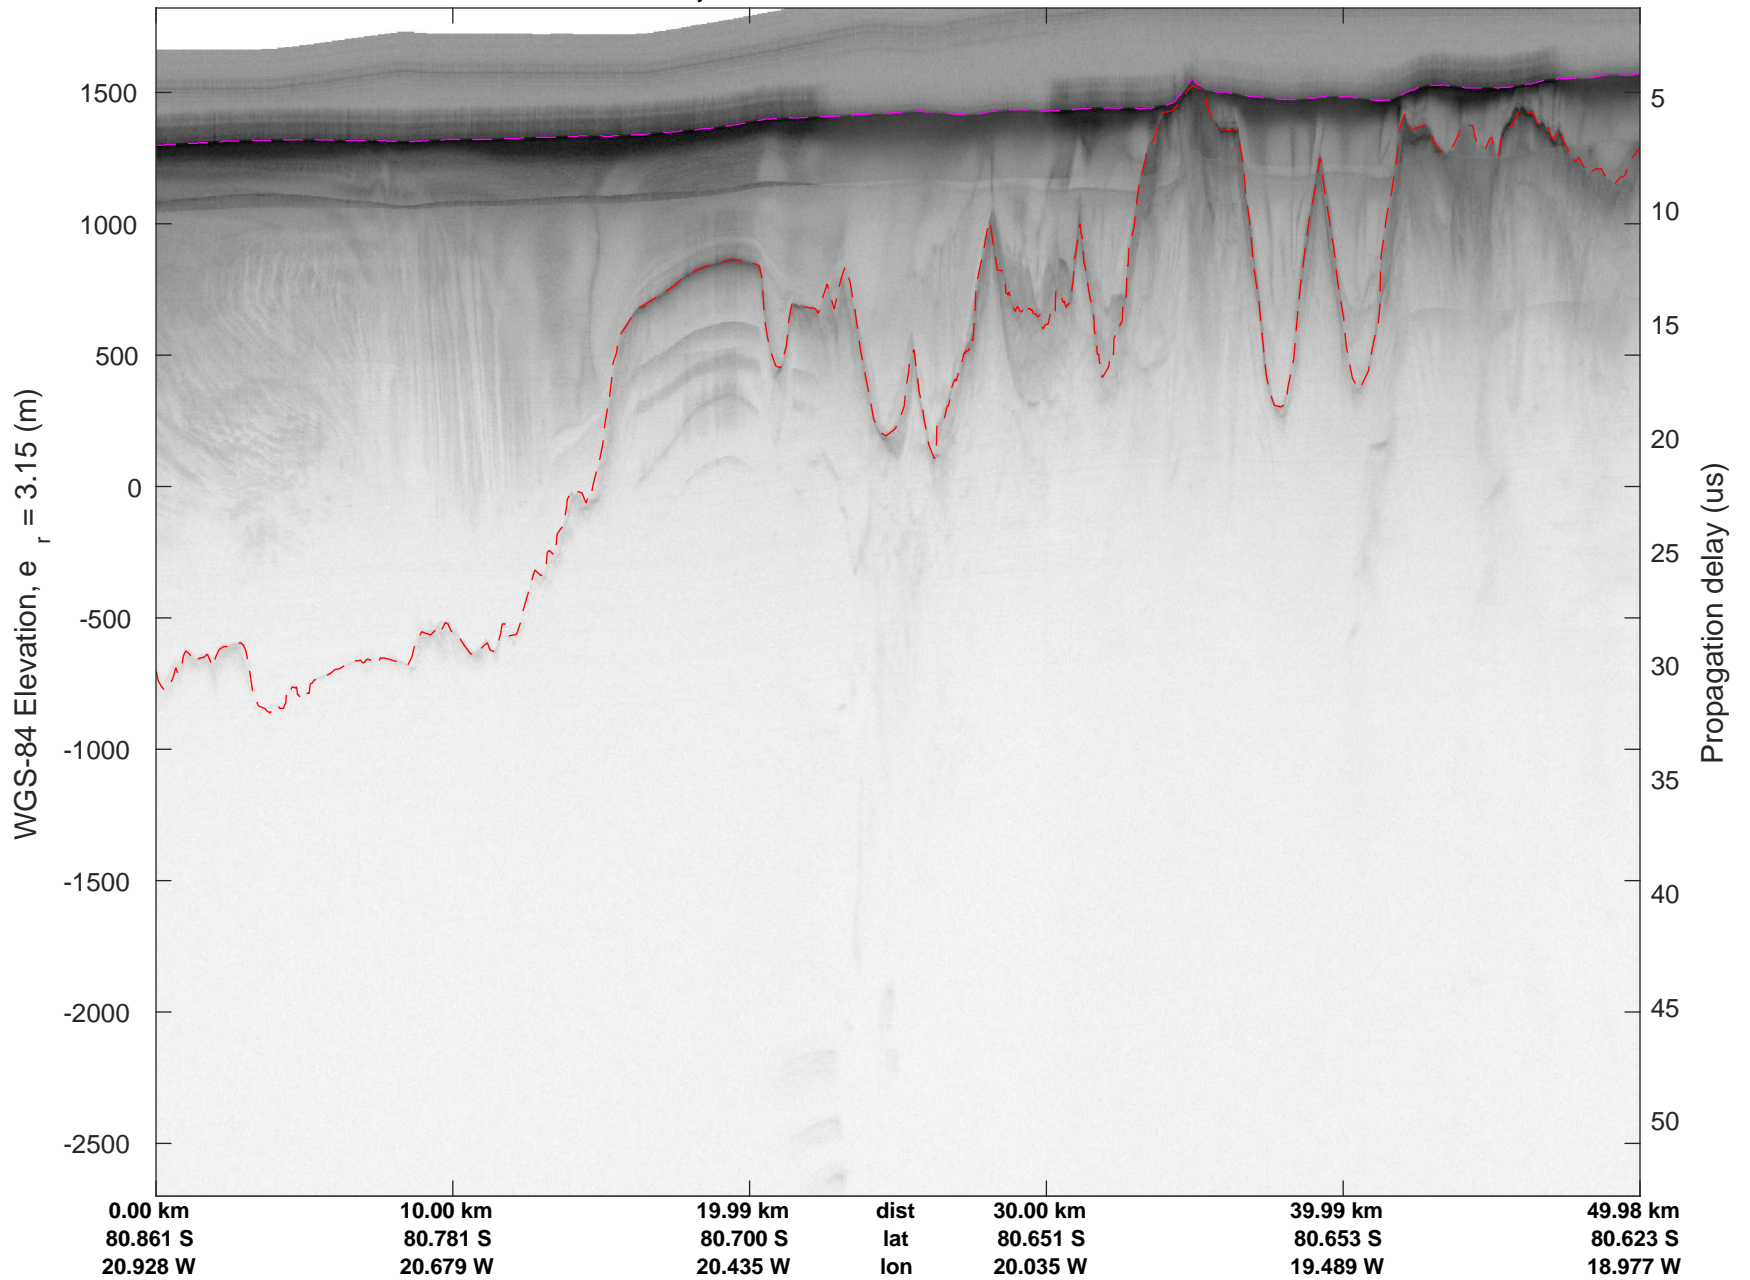

rds 2016_Antarctica_DC8: "Recovery Channel 01" 20161024_05_022: 19:09:58.7 to 19:16:24.7 GPS