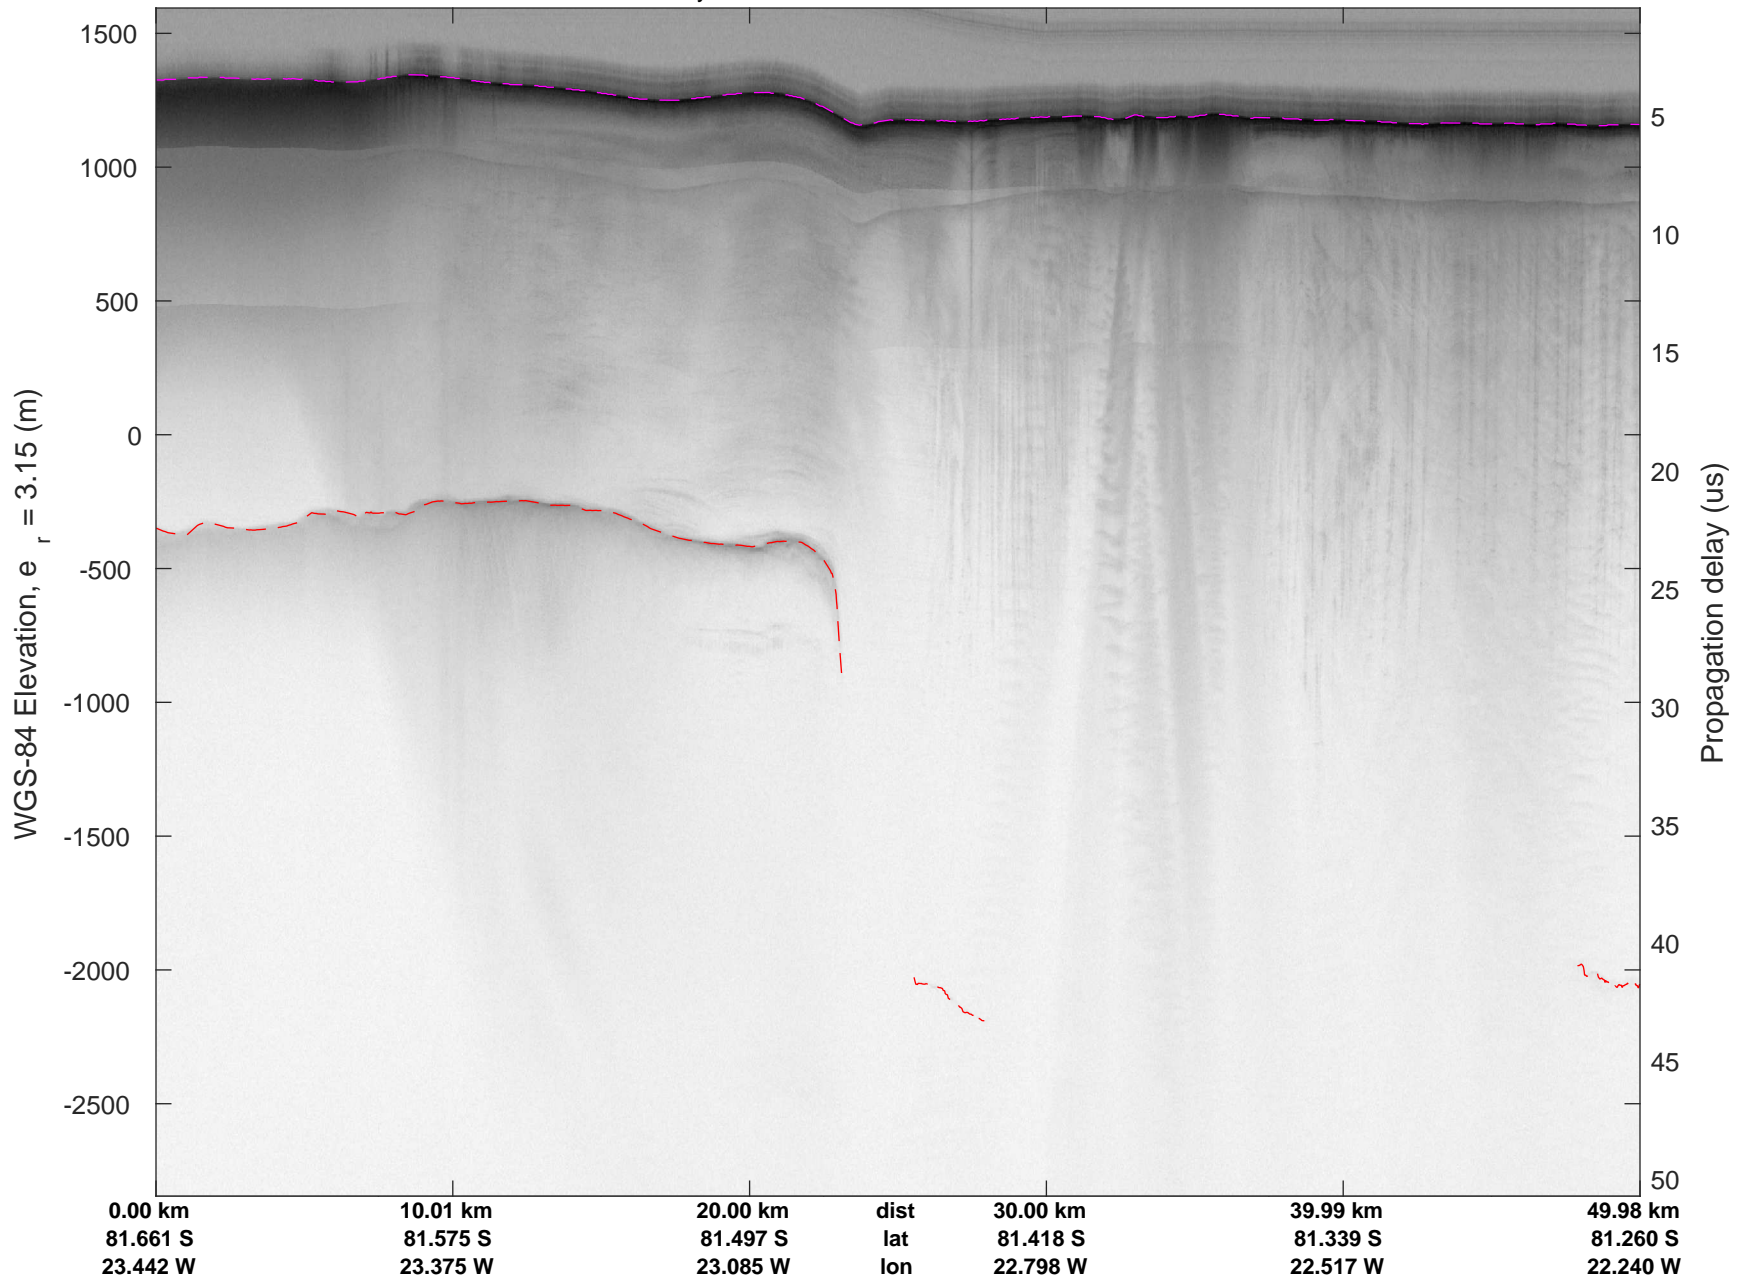

rds 2016_Antarctica_DC8: "Recovery Channel 01" 20161024_05_020: 18:57:25.5 to 19:03:36.1 GPS