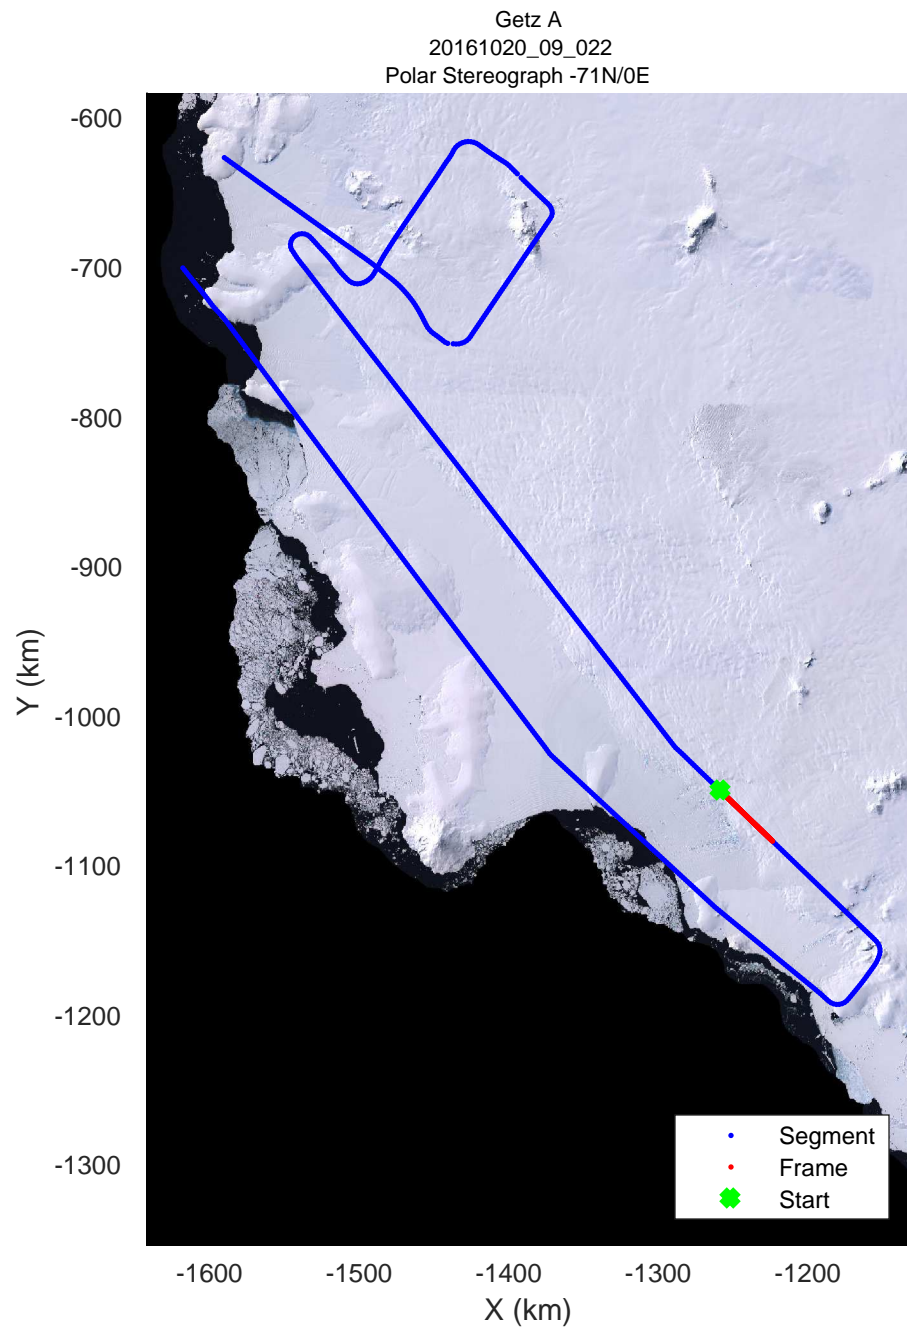

rds 2016_Antarctica_DC8: "Getz A" 20161020_09_020: 19:03:36.6 to 19:09:57.0 GPS

rds 2016_Antarctica_DC8: "Getz A" 20161020_09_021: 19:09:57.3 to 19:16:19.9 GPS

rds 2016_Antarctica_DC8: "Getz A" 20161020_09_021: 19:09:57.3 to 19:16:19.9 GPS