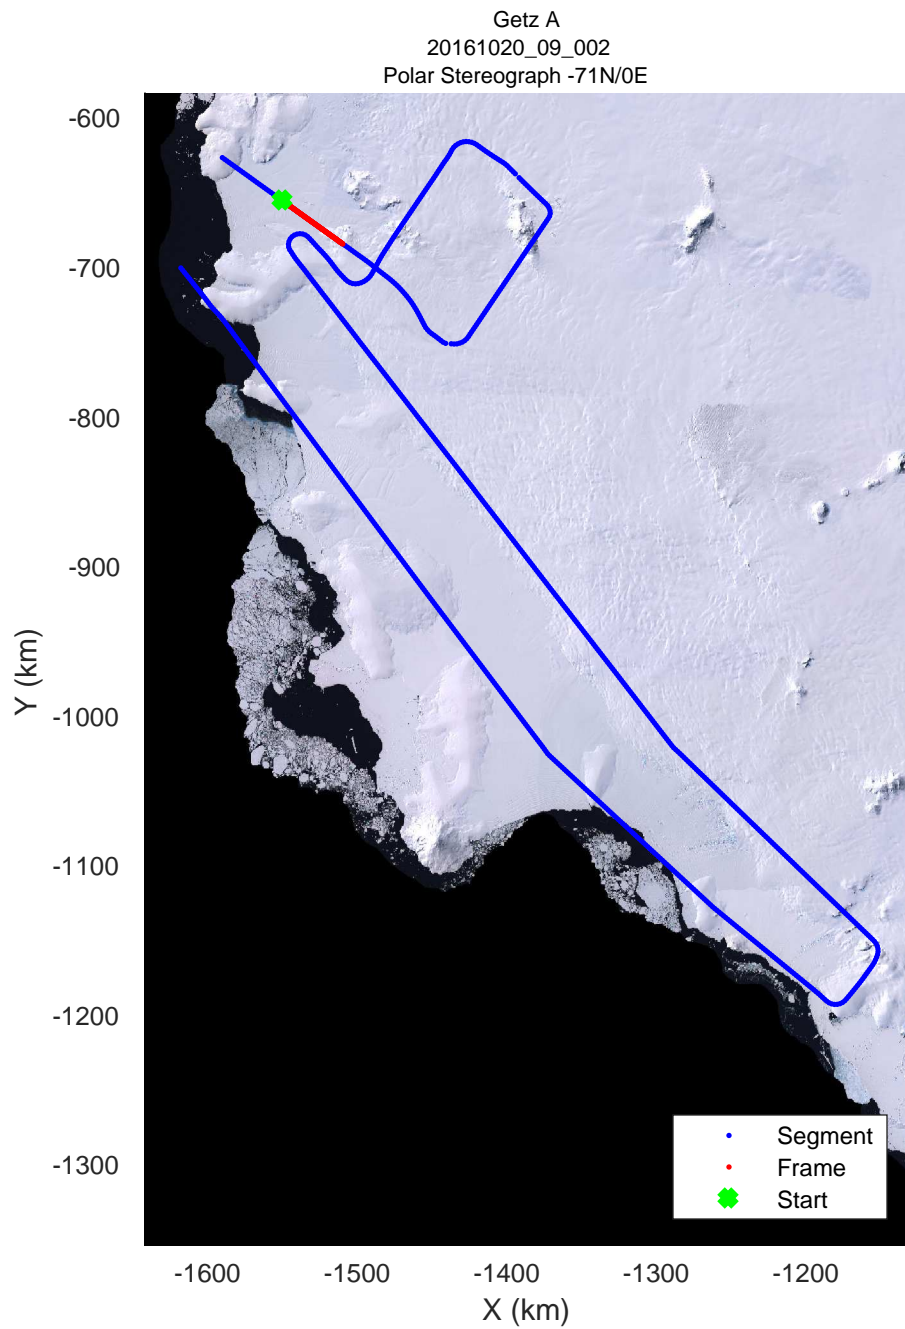

rds 2016_Antarctica_DC8: "Getz A" 20161020_09_001: 17:08:34.9 to 17:13:20.2 GPS

rds 2016_Antarctica_DC8: "Getz A" 20161020_09_001: 17:08:34.9 to 17:13:20.2 GPS

rds 2016_Antarctica_DC8: "Getz A" 20161020_09_002: 17:13:20.4 to 17:19:01.7 GPS