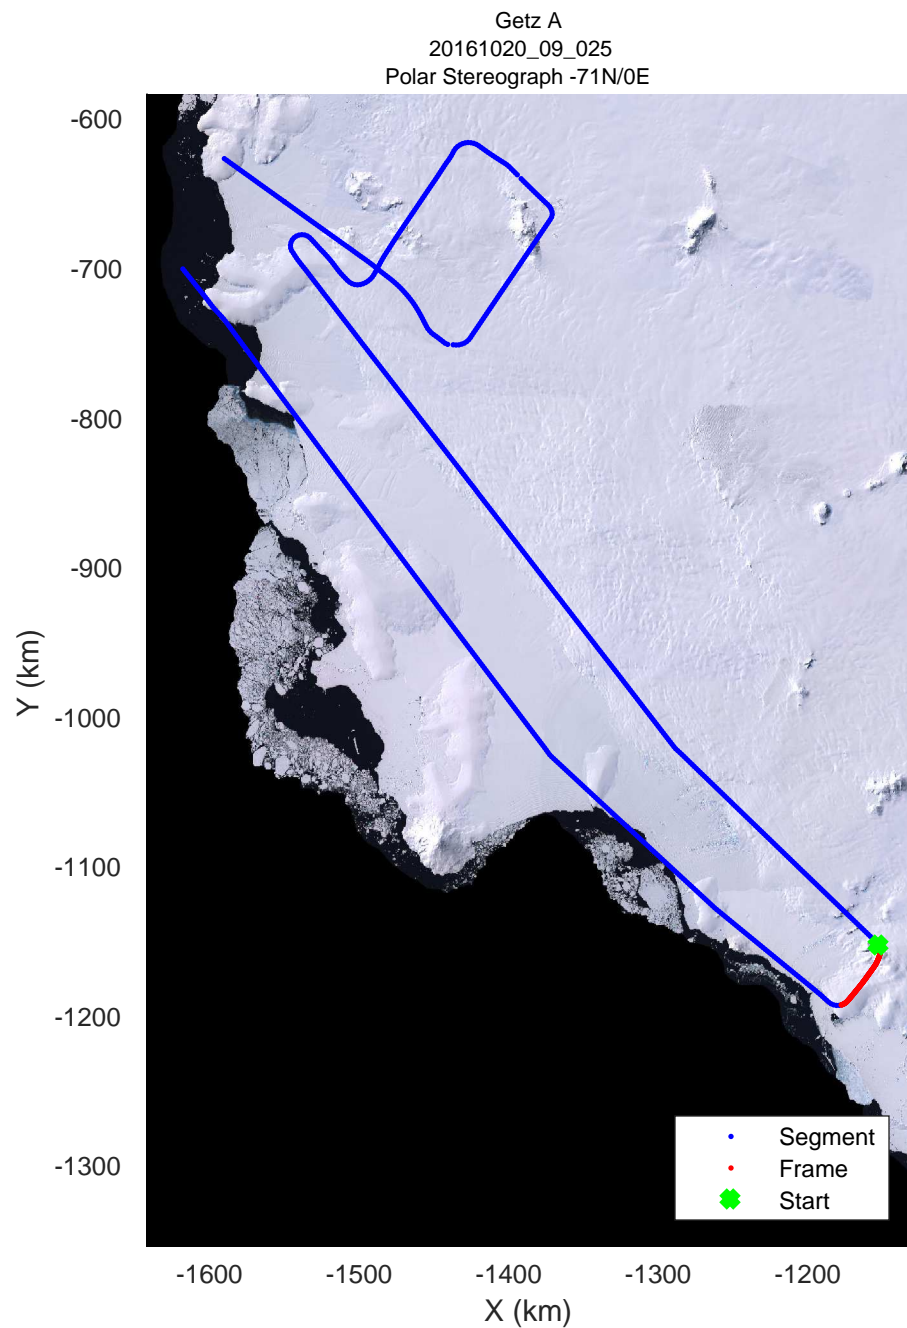

rds 2016_Antarctica_DC8: "Getz A" 20161020_09_023: 19:22:57.7 to 19:29:15.0 GPS

rds 2016_Antarctica_DC8: "Getz A" 20161020_09_024: 19:29:15.3 to 19:35:40.8 GPS

rds 2016_Antarctica_DC8: "Getz A" 20161020_09_024: 19:29:15.3 to 19:35:40.8 GPS