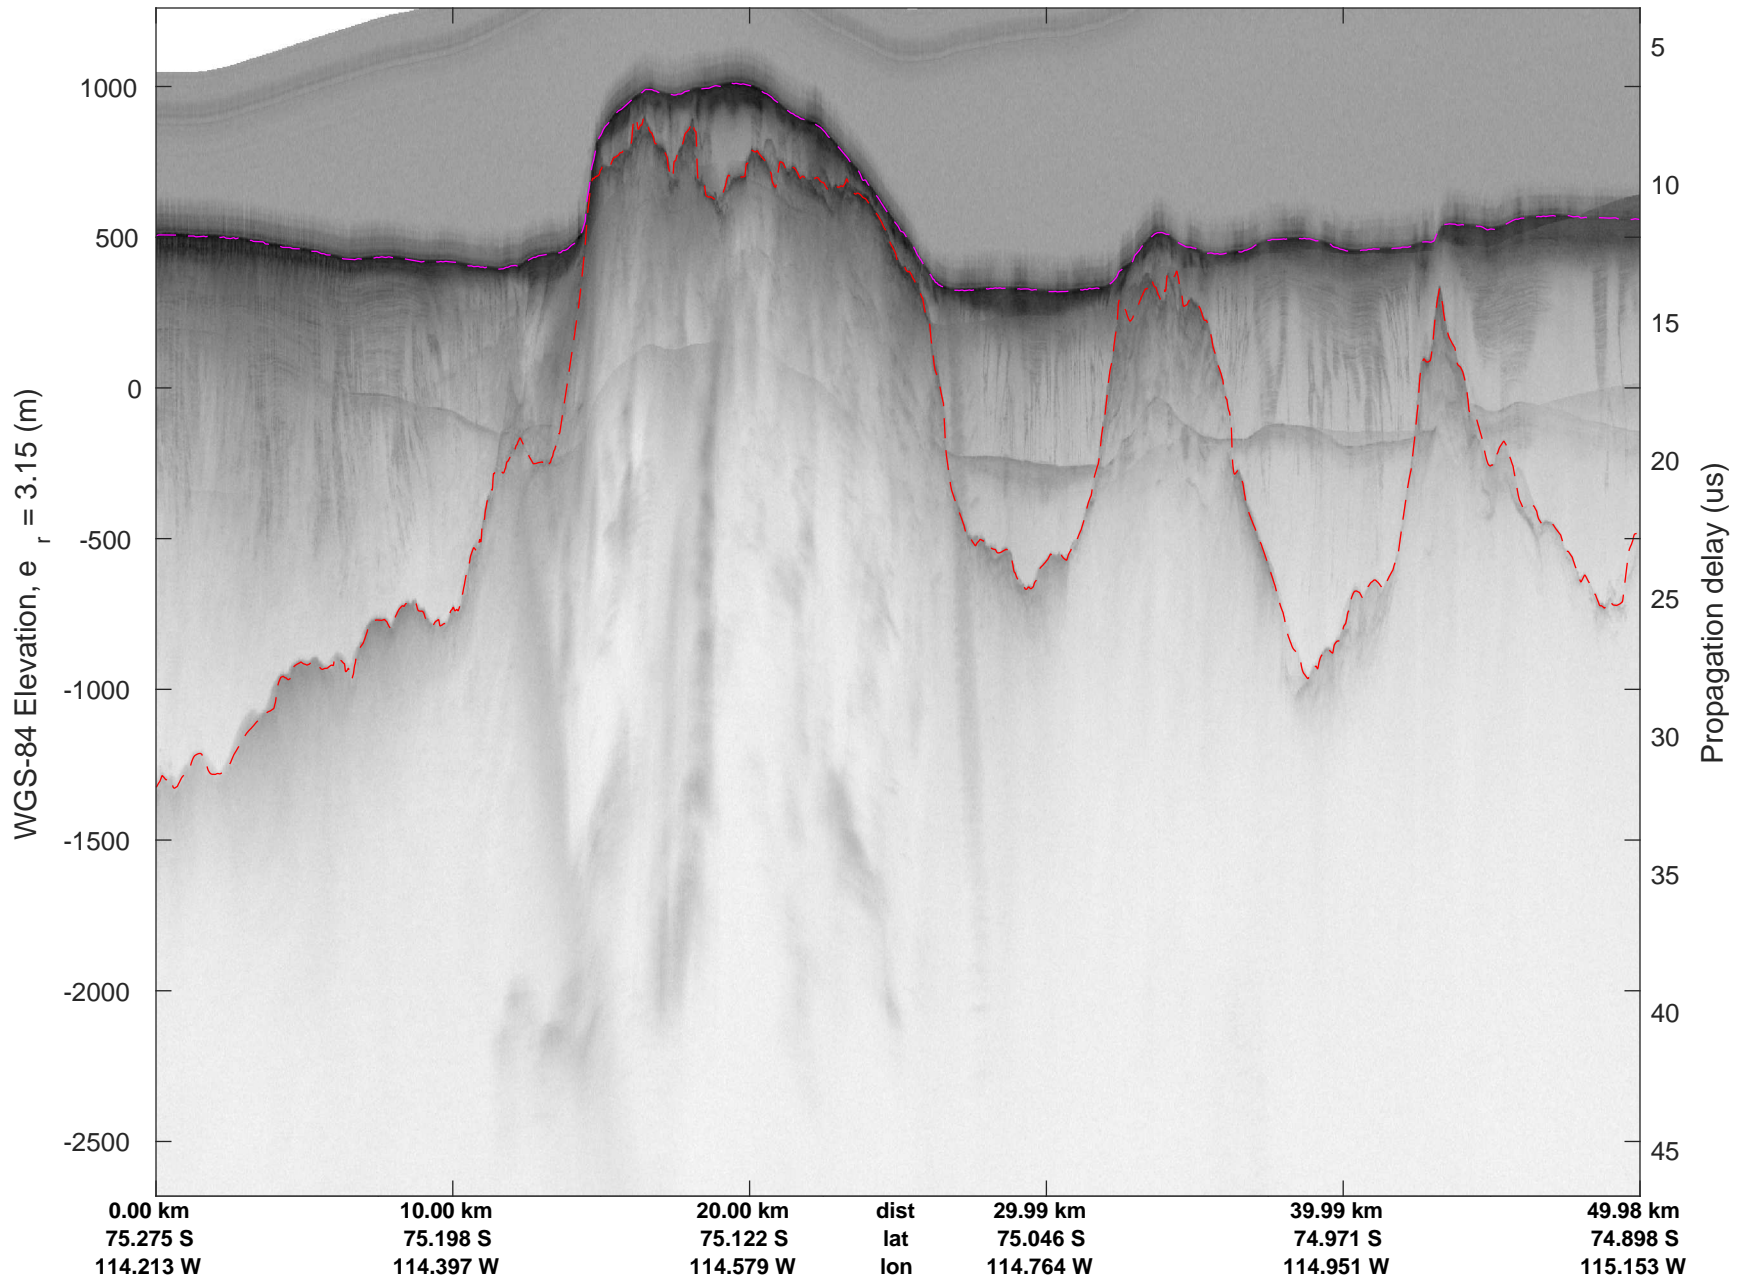

rds 2016_Antarctica_DC8: "Getz A" 20161020_09_008: 17:50:13.9 to 17:55:35.2 GPS

rds 2016_Antarctica_DC8: "Getz A" 20161020_09_009: 17:55:35.4 to 18:00:52.3 GPS

rds 2016_Antarctica_DC8: "Getz A" 20161020_09_009: 17:55:35.4 to 18:00:52.3 GPS

rds 2016_Antarctica_DC8: "Getz A" 20161020_09_010: 18:00:52.6 to 18:06:26.3 GPS

rds 2016_Antarctica_DC8: "Getz A" 20161020_09_010: 18:00:52.6 to 18:06:26.3 GPS

rds 2016_Antarctica_DC8: "Getz A" 20161020_09_011: 18:06:26.6 to 18:12:04.7 GPS