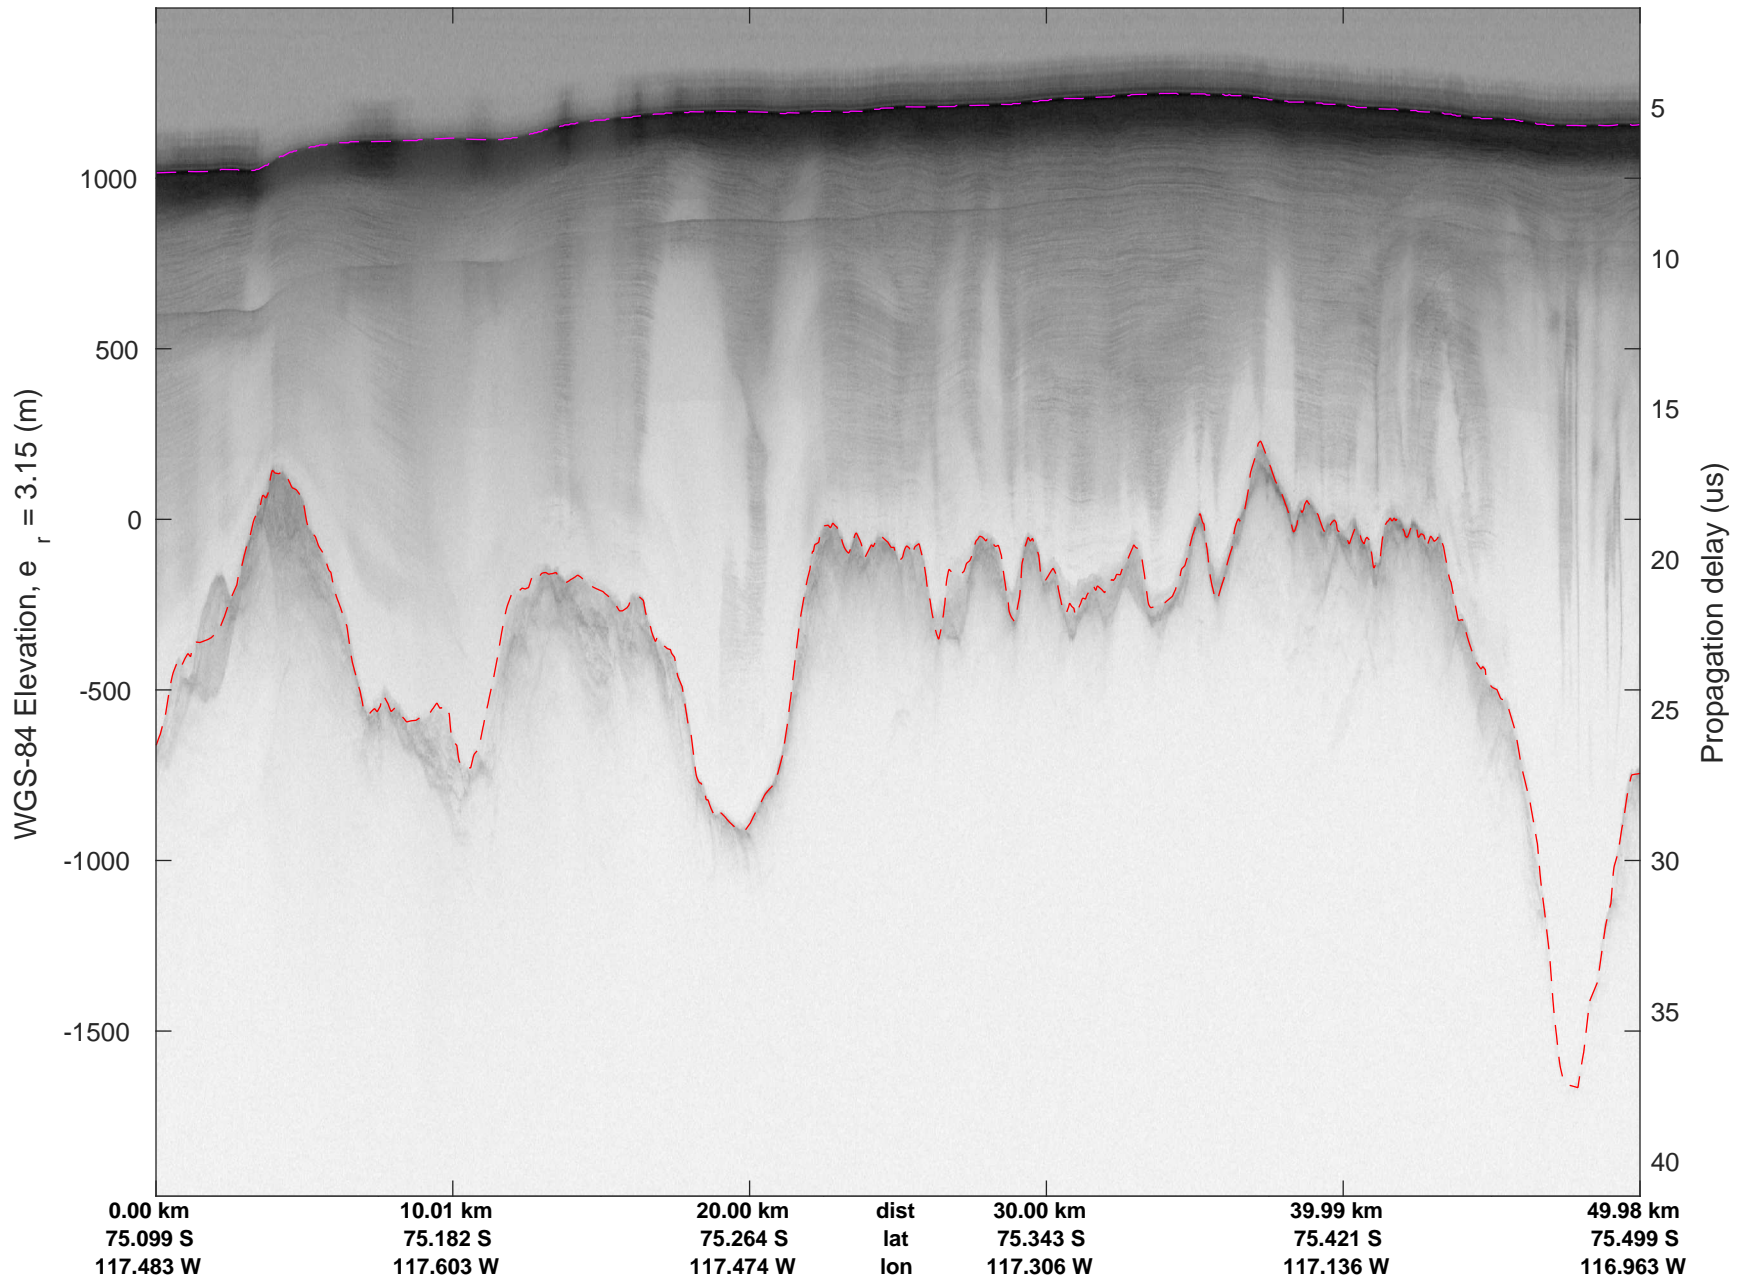

rds 2016_Antarctica_DC8: "Getz A" 20161020_09_005: 17:31:36.5 to 17:38:11.9 GPS