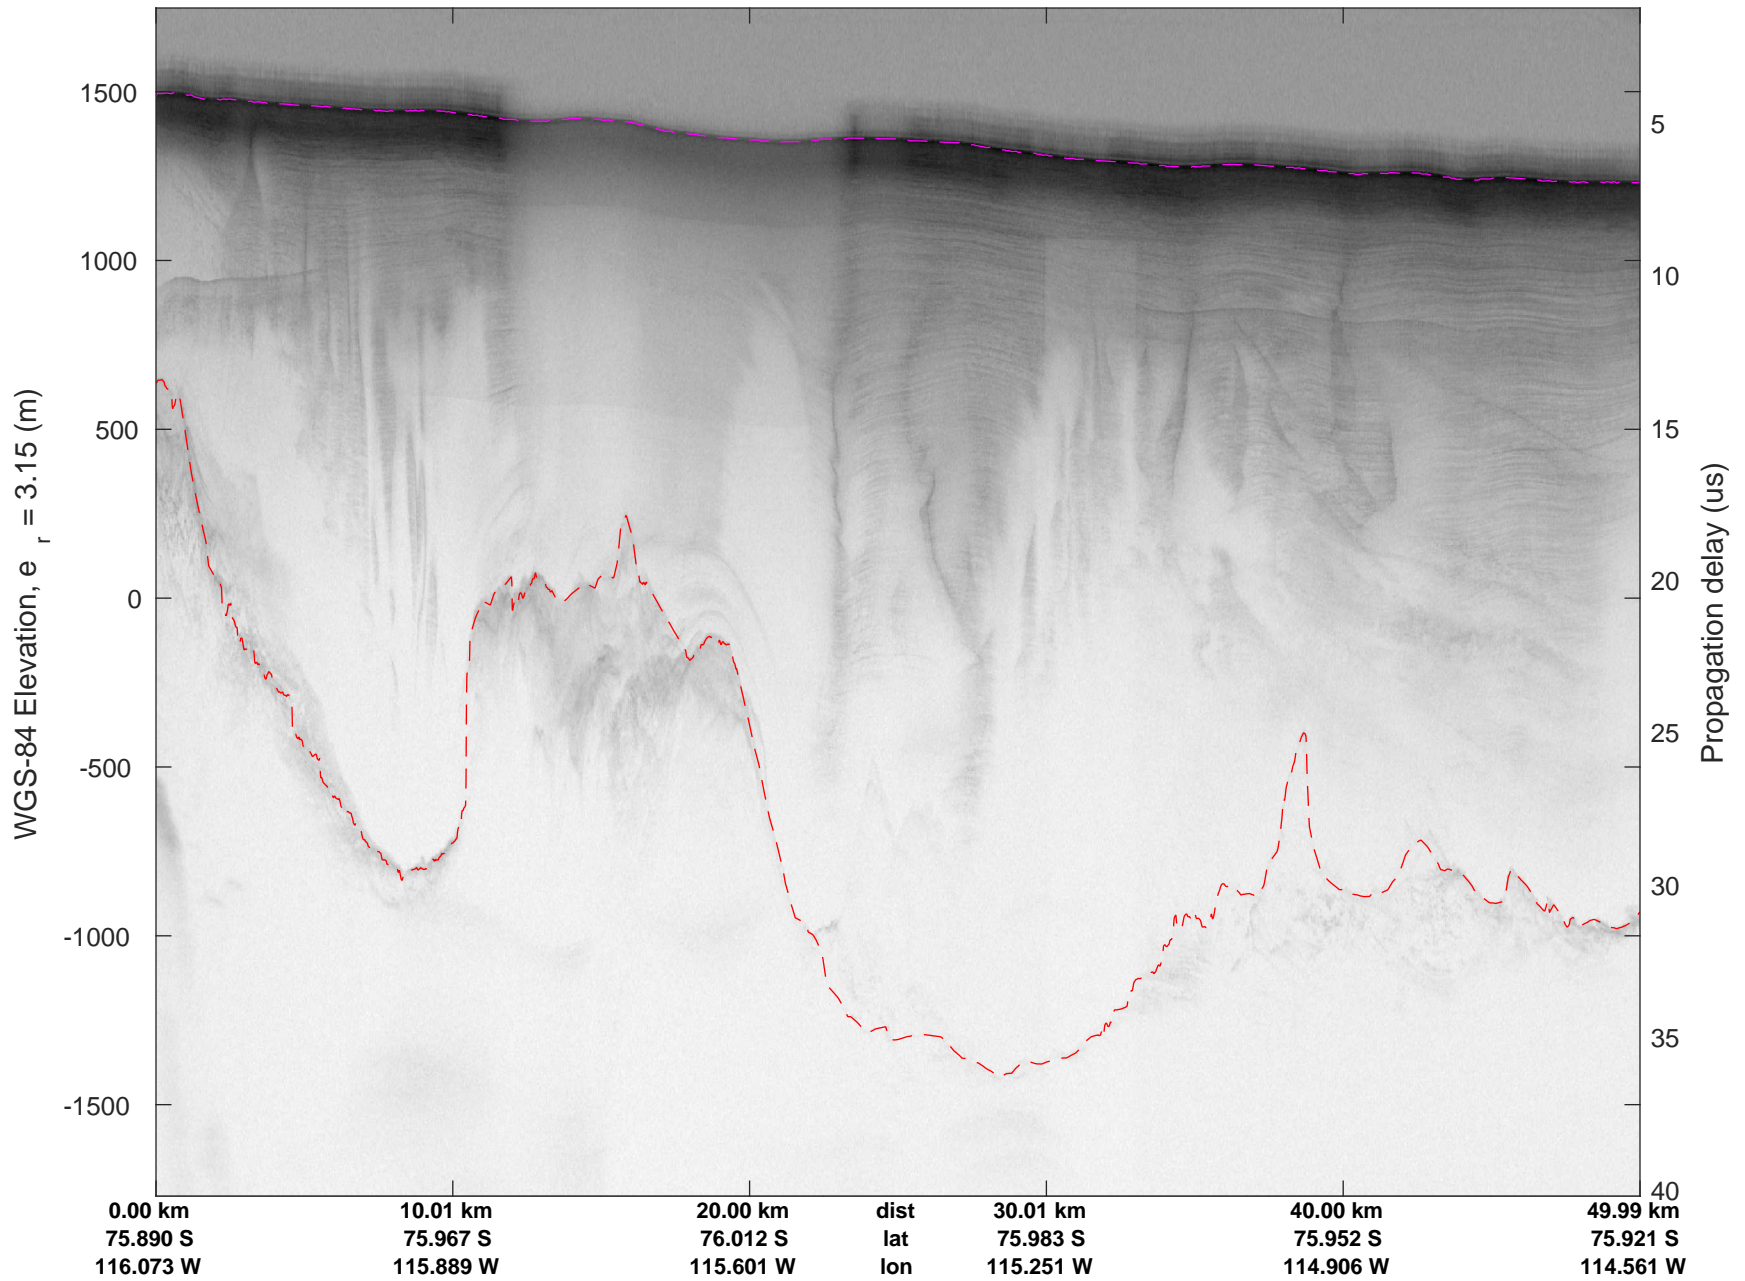

rds 2016_Antarctica_DC8: "Getz A" 20161020_09_007: 17:44:31.6 to 17:50:13.7 GPS