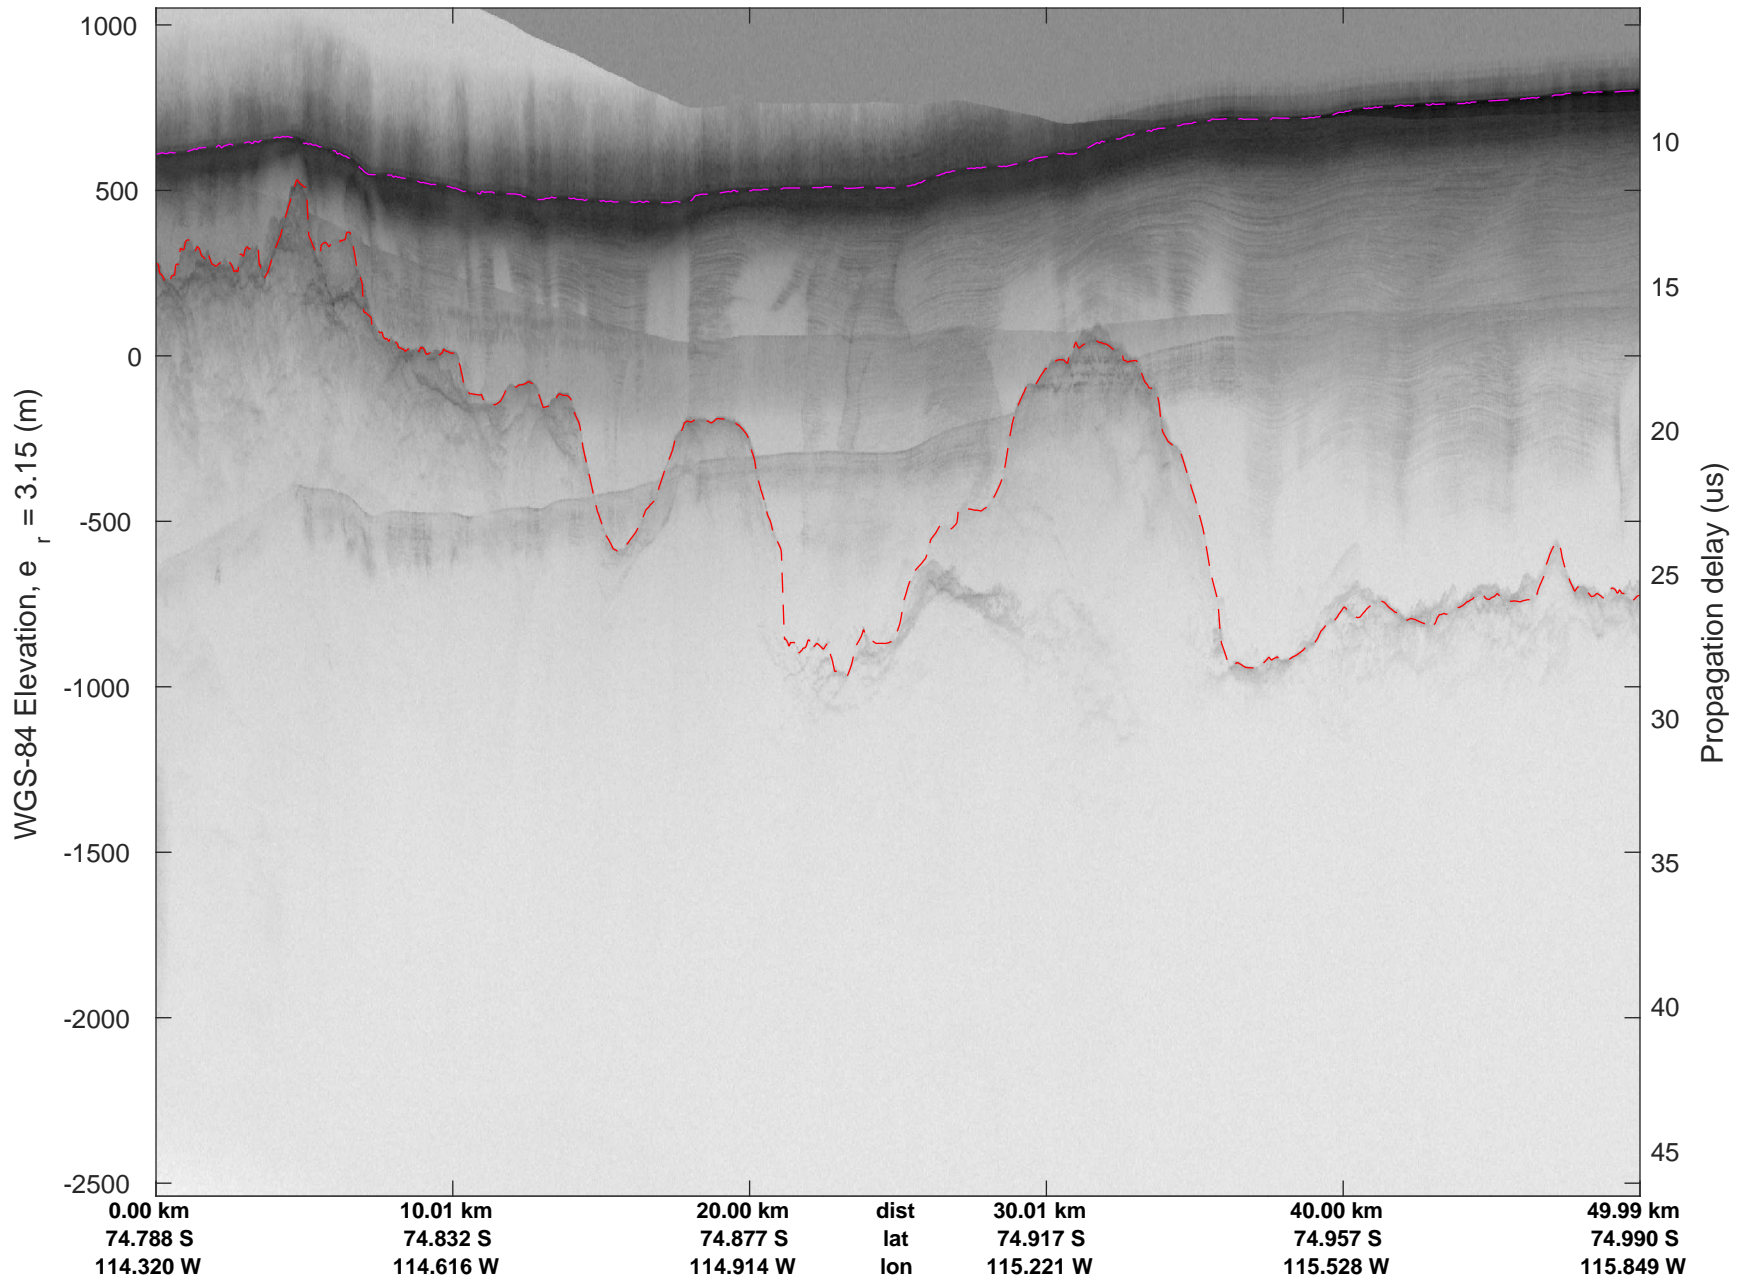

rds 2016_Antarctica_DC8: "Getz A" 20161020_09_002: 17:13:20.4 to 17:19:01.7 GPS

rds 2016_Antarctica_DC8: "Getz A" 20161020_09_003: 17:19:01.9 to 17:25:11.2 GPS

rds 2016_Antarctica_DC8: "Getz A" 20161020_09_003: 17:19:01.9 to 17:25:11.2 GPS