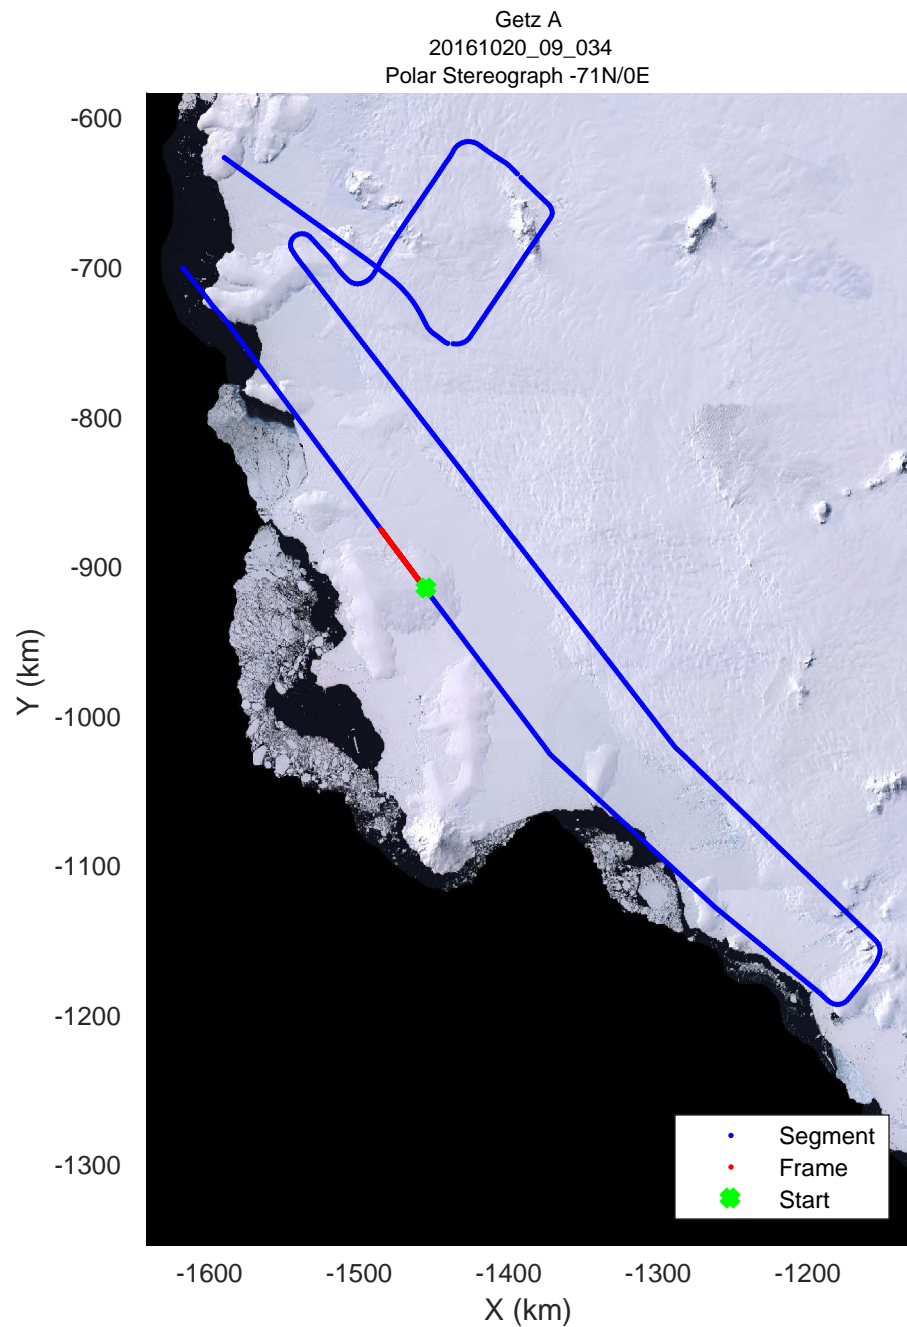

rds 2016_Antarctica_DC8: "Getz A" 20161020_09_032: 20:17:27.1 to 20:23:38.1 GPS

rds 2016_Antarctica_DC8: "Getz A" 20161020_09_033: 20:23:38.4 to 20:29:48.6 GPS

rds 2016_Antarctica_DC8: "Getz A" 20161020_09_033: 20:23:38.4 to 20:29:48.6 GPS