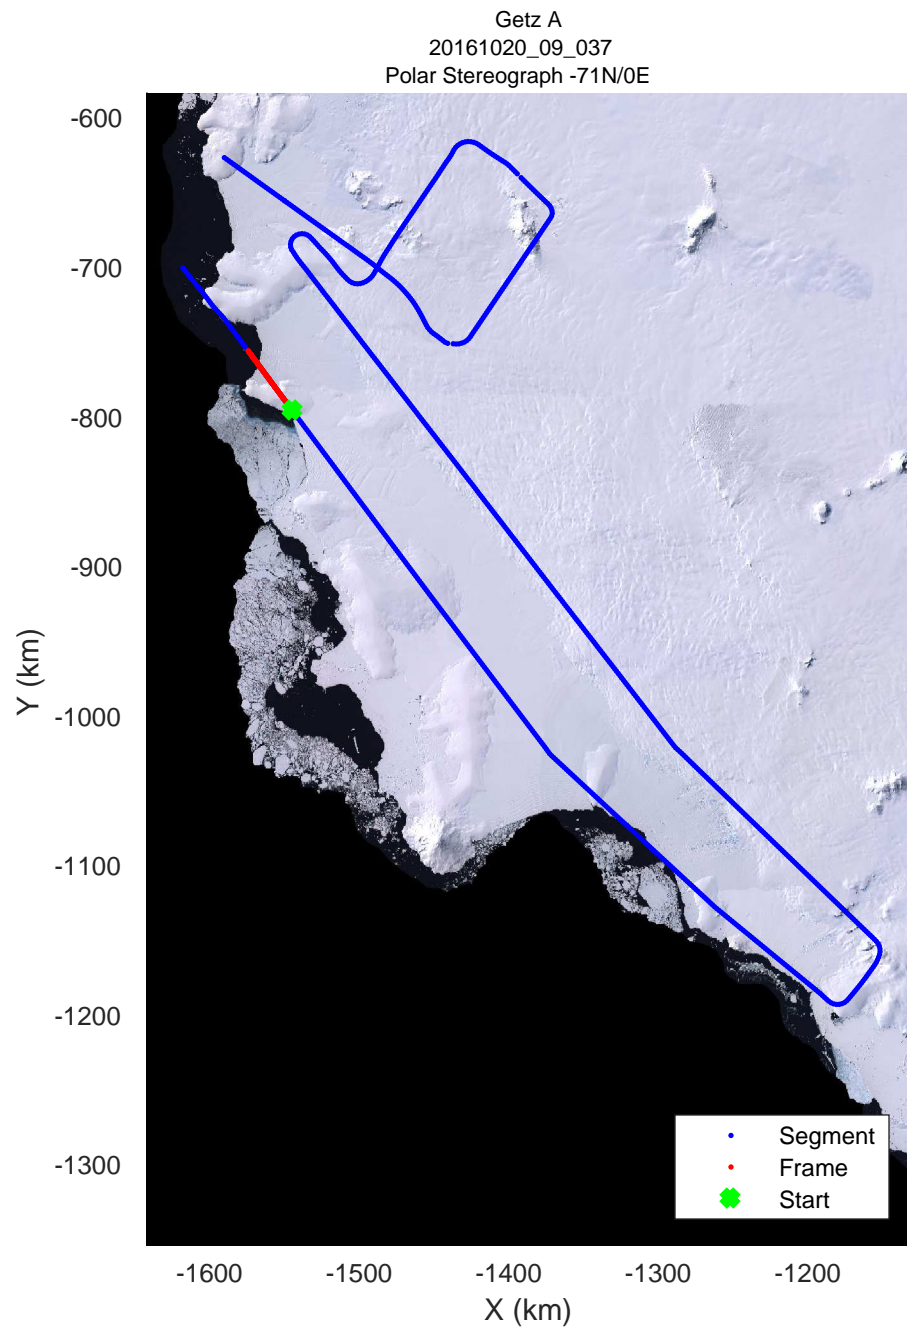

rds 2016_Antarctica_DC8: "Getz A" 20161020_09_035: 20:35:36.6 to 20:42:12.4 GPS

rds 2016_Antarctica_DC8: "Getz A" 20161020_09_036: 20:42:12.7 to 20:48:51.2 GPS

rds 2016_Antarctica_DC8: "Getz A" 20161020_09_036: 20:42:12.7 to 20:48:51.2 GPS