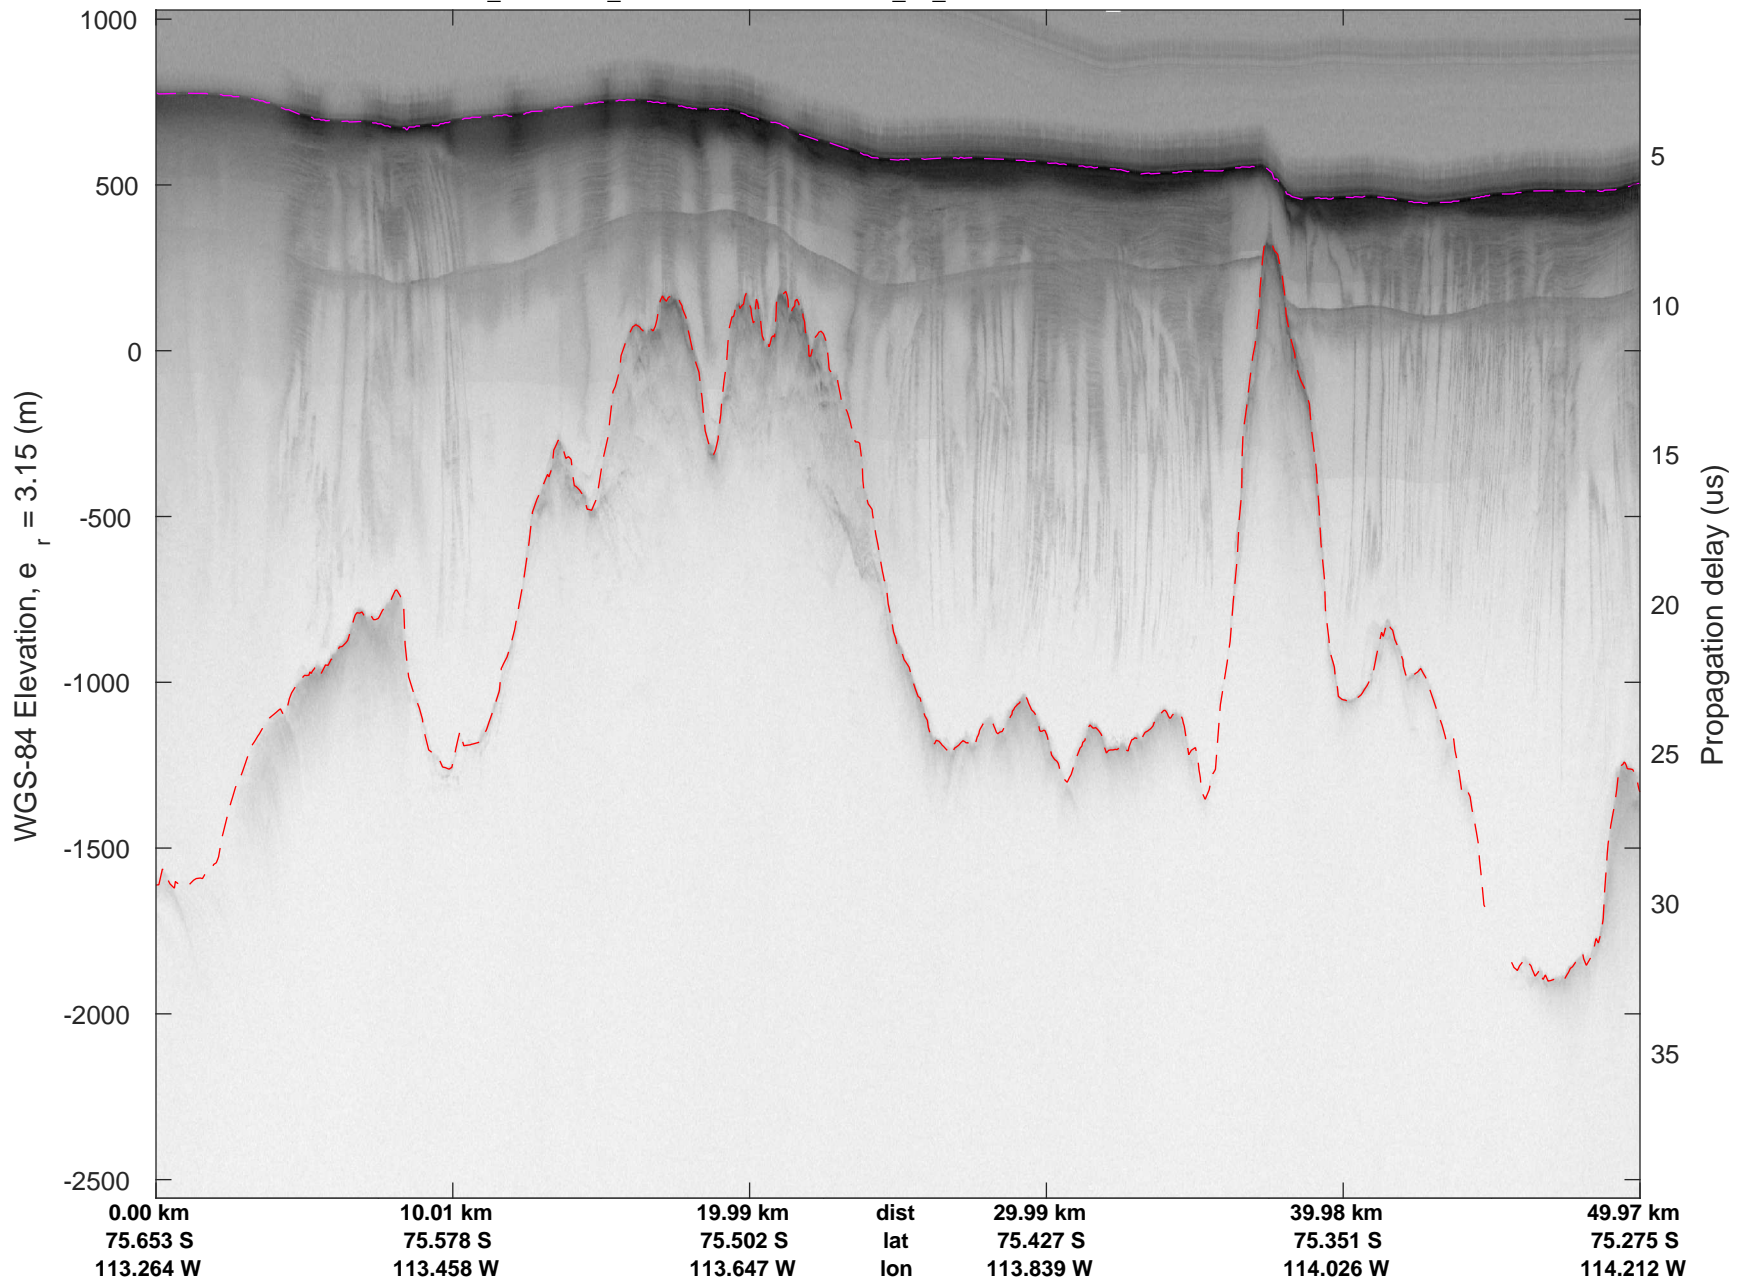

rds 2016_Antarctica_DC8: "Getz A" 20161020_09_008: 17:50:13.9 to 17:55:35.2 GPS

rds 2016_Antarctica_DC8: "Getz A" 20161020_09_009: 17:55:35.4 to 18:00:52.3 GPS

rds 2016_Antarctica_DC8: "Getz A" 20161020_09_009: 17:55:35.4 to 18:00:52.3 GPS

rds 2016_Antarctica_DC8: "Getz A" 20161020_09_010: 18:00:52.6 to 18:06:26.3 GPS

rds 2016_Antarctica_DC8: "Getz A" 20161020_09_010: 18:00:52.6 to 18:06:26.3 GPS

rds 2016_Antarctica_DC8: "Getz A" 20161020_09_011: 18:06:26.6 to 18:12:04.7 GPS