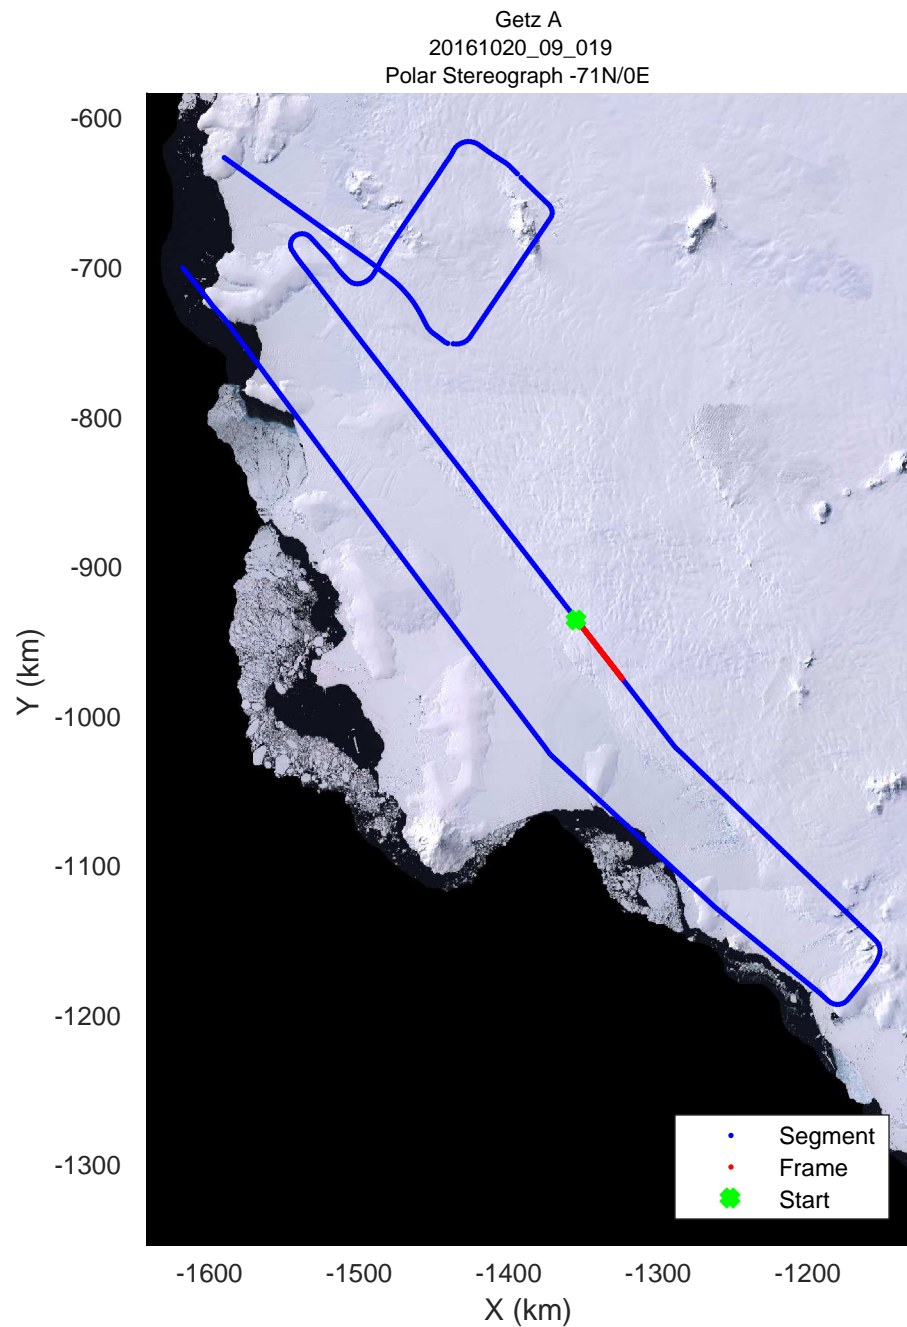

rds 2016_Antarctica_DC8: "Getz A" 20161020_09_017: 18:44:07.6 to 18:50:31.4 GPS

rds 2016_Antarctica_DC8: "Getz A" 20161020_09_018: 18:50:31.6 to 18:57:19.4 GPS

rds 2016_Antarctica_DC8: "Getz A" 20161020_09_018: 18:50:31.6 to 18:57:19.4 GPS