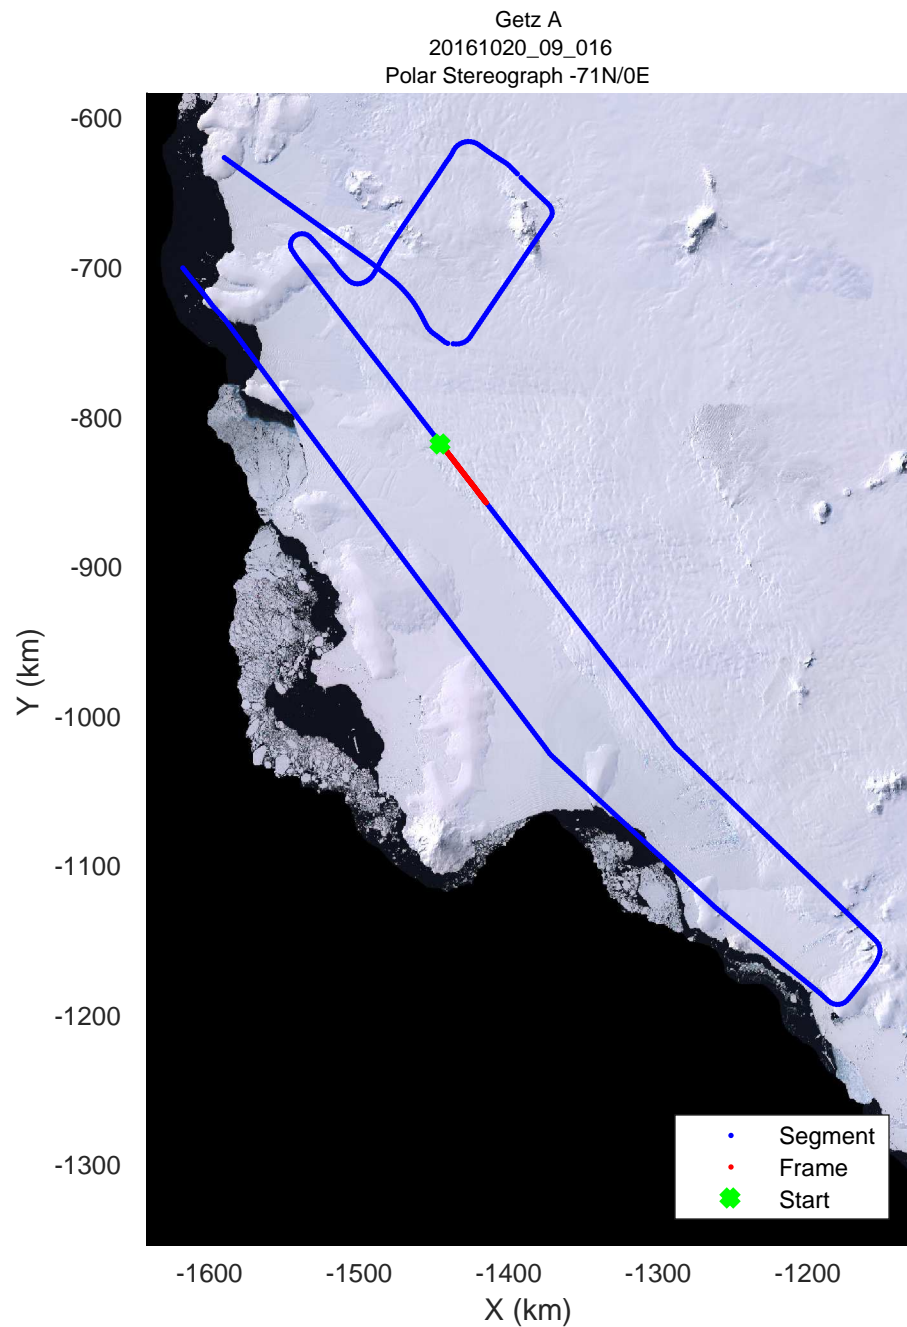

rds 2016_Antarctica_DC8: "Getz A" 20161020_09_014: 18:24:56.7 to 18:31:33.5 GPS

rds 2016_Antarctica_DC8: "Getz A" 20161020_09_015: 18:31:33.8 to 18:37:54.3 GPS

rds 2016_Antarctica_DC8: "Getz A" 20161020_09_015: 18:31:33.8 to 18:37:54.3 GPS