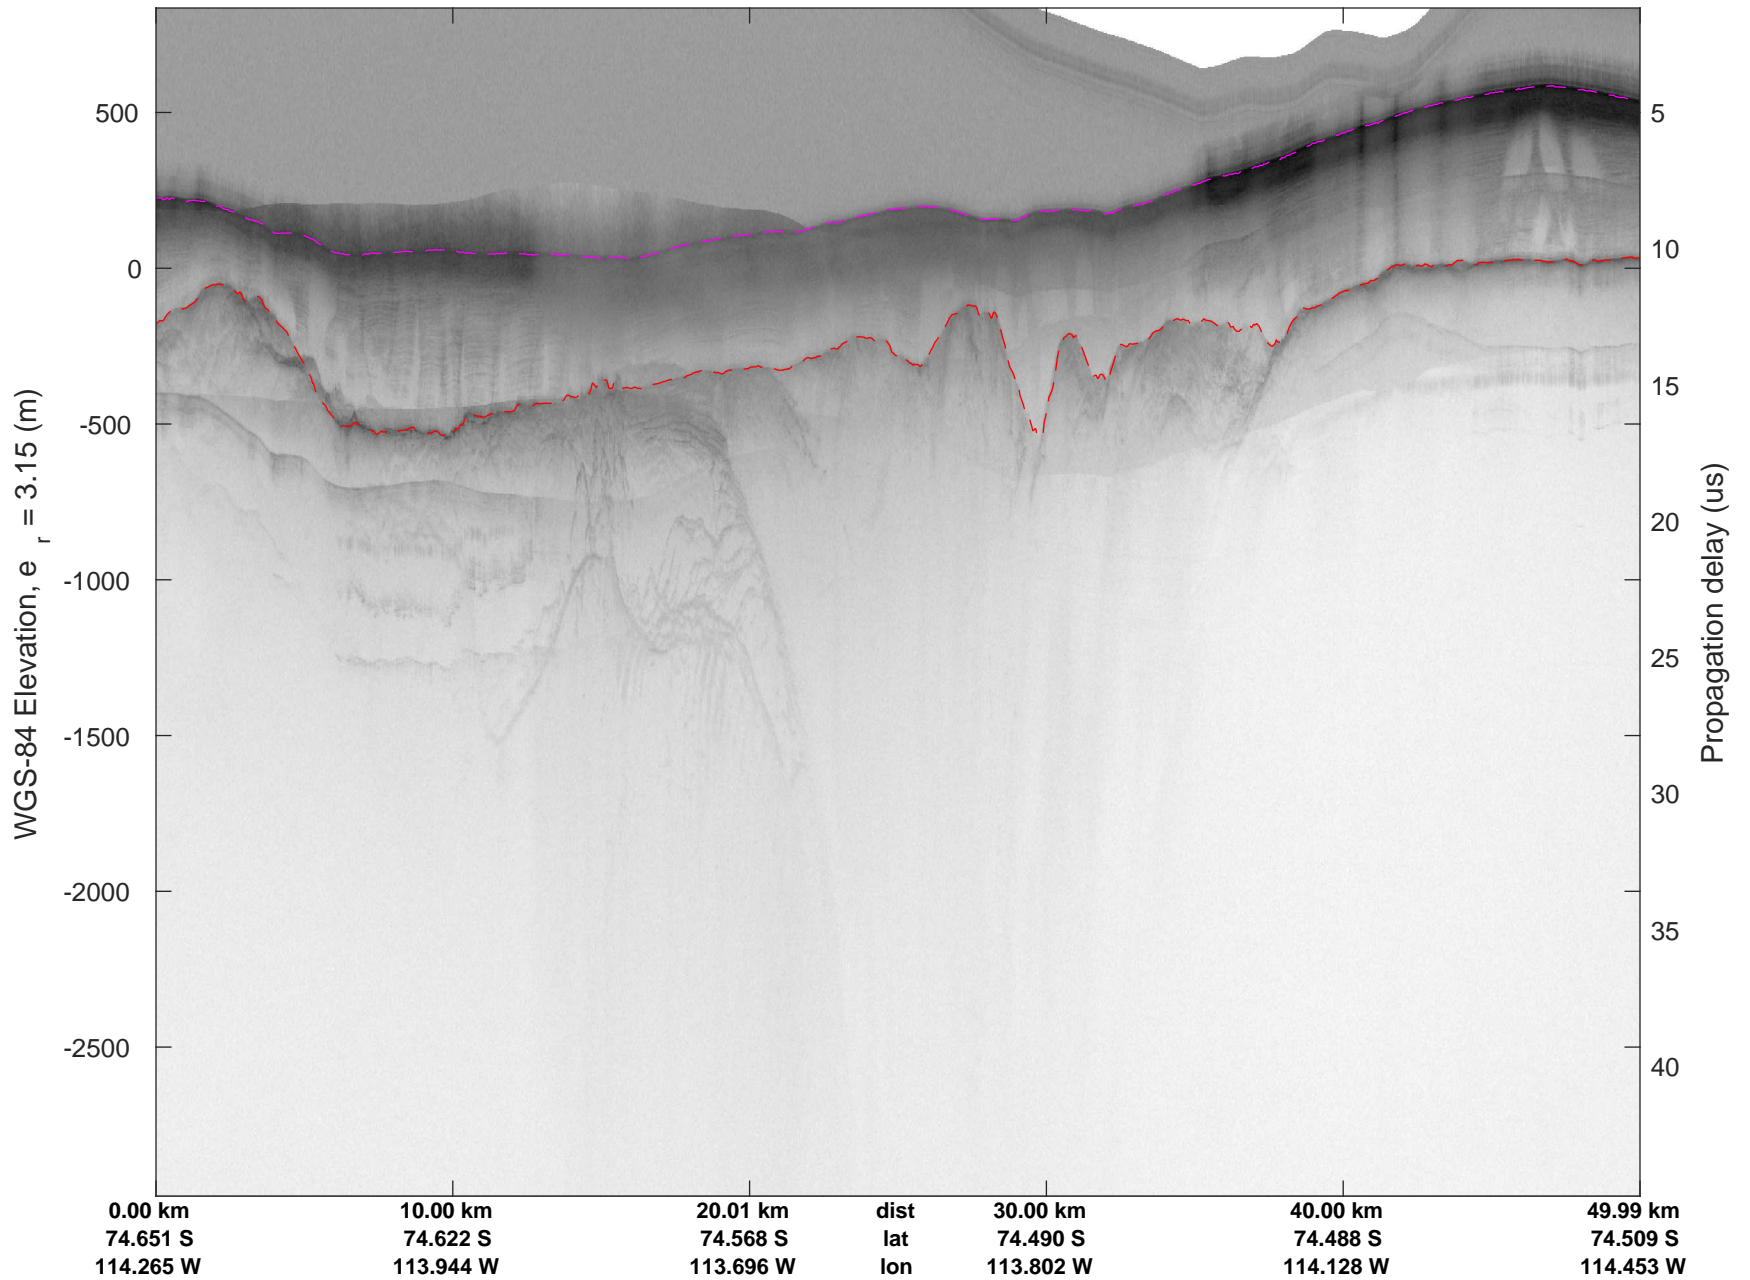

rds 2016_Antarctica_DC8: "Getz A" 20161020_09_011: 18:06:26.6 to 18:12:04.7 GPS

rds 2016_Antarctica_DC8: "Getz A" 20161020_09_012: 18:12:04.9 to 18:18:28.9 GPS

rds 2016_Antarctica_DC8: "Getz A" 20161020_09_012: 18:12:04.9 to 18:18:28.9 GPS