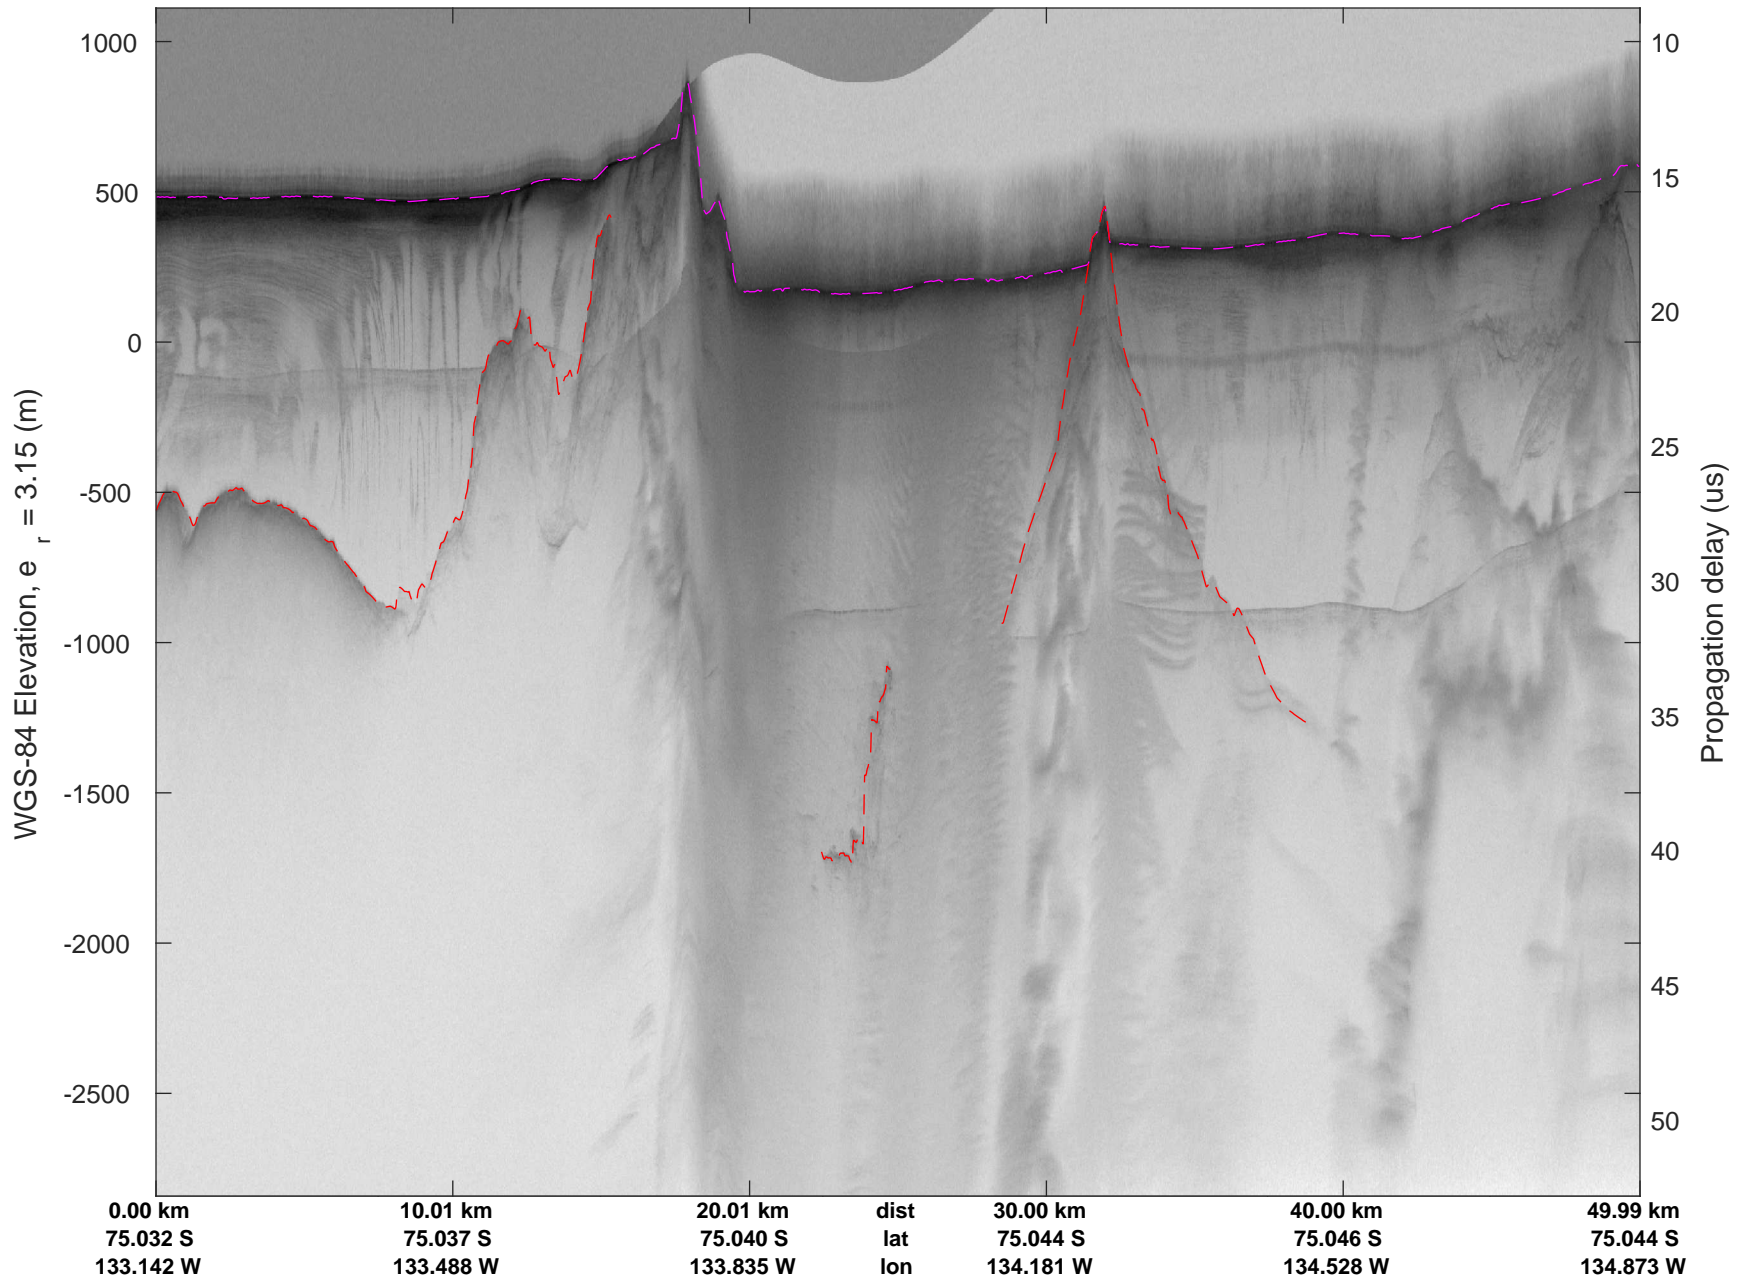

rds 2016_Antarctica_DC8: "Getz A" 20161020_09_023: 19:22:57.7 to 19:29:15.0 GPS

rds 2016_Antarctica_DC8: "Getz A" 20161020_09_024: 19:29:15.3 to 19:35:40.8 GPS

rds 2016_Antarctica_DC8: "Getz A" 20161020_09_024: 19:29:15.3 to 19:35:40.8 GPS