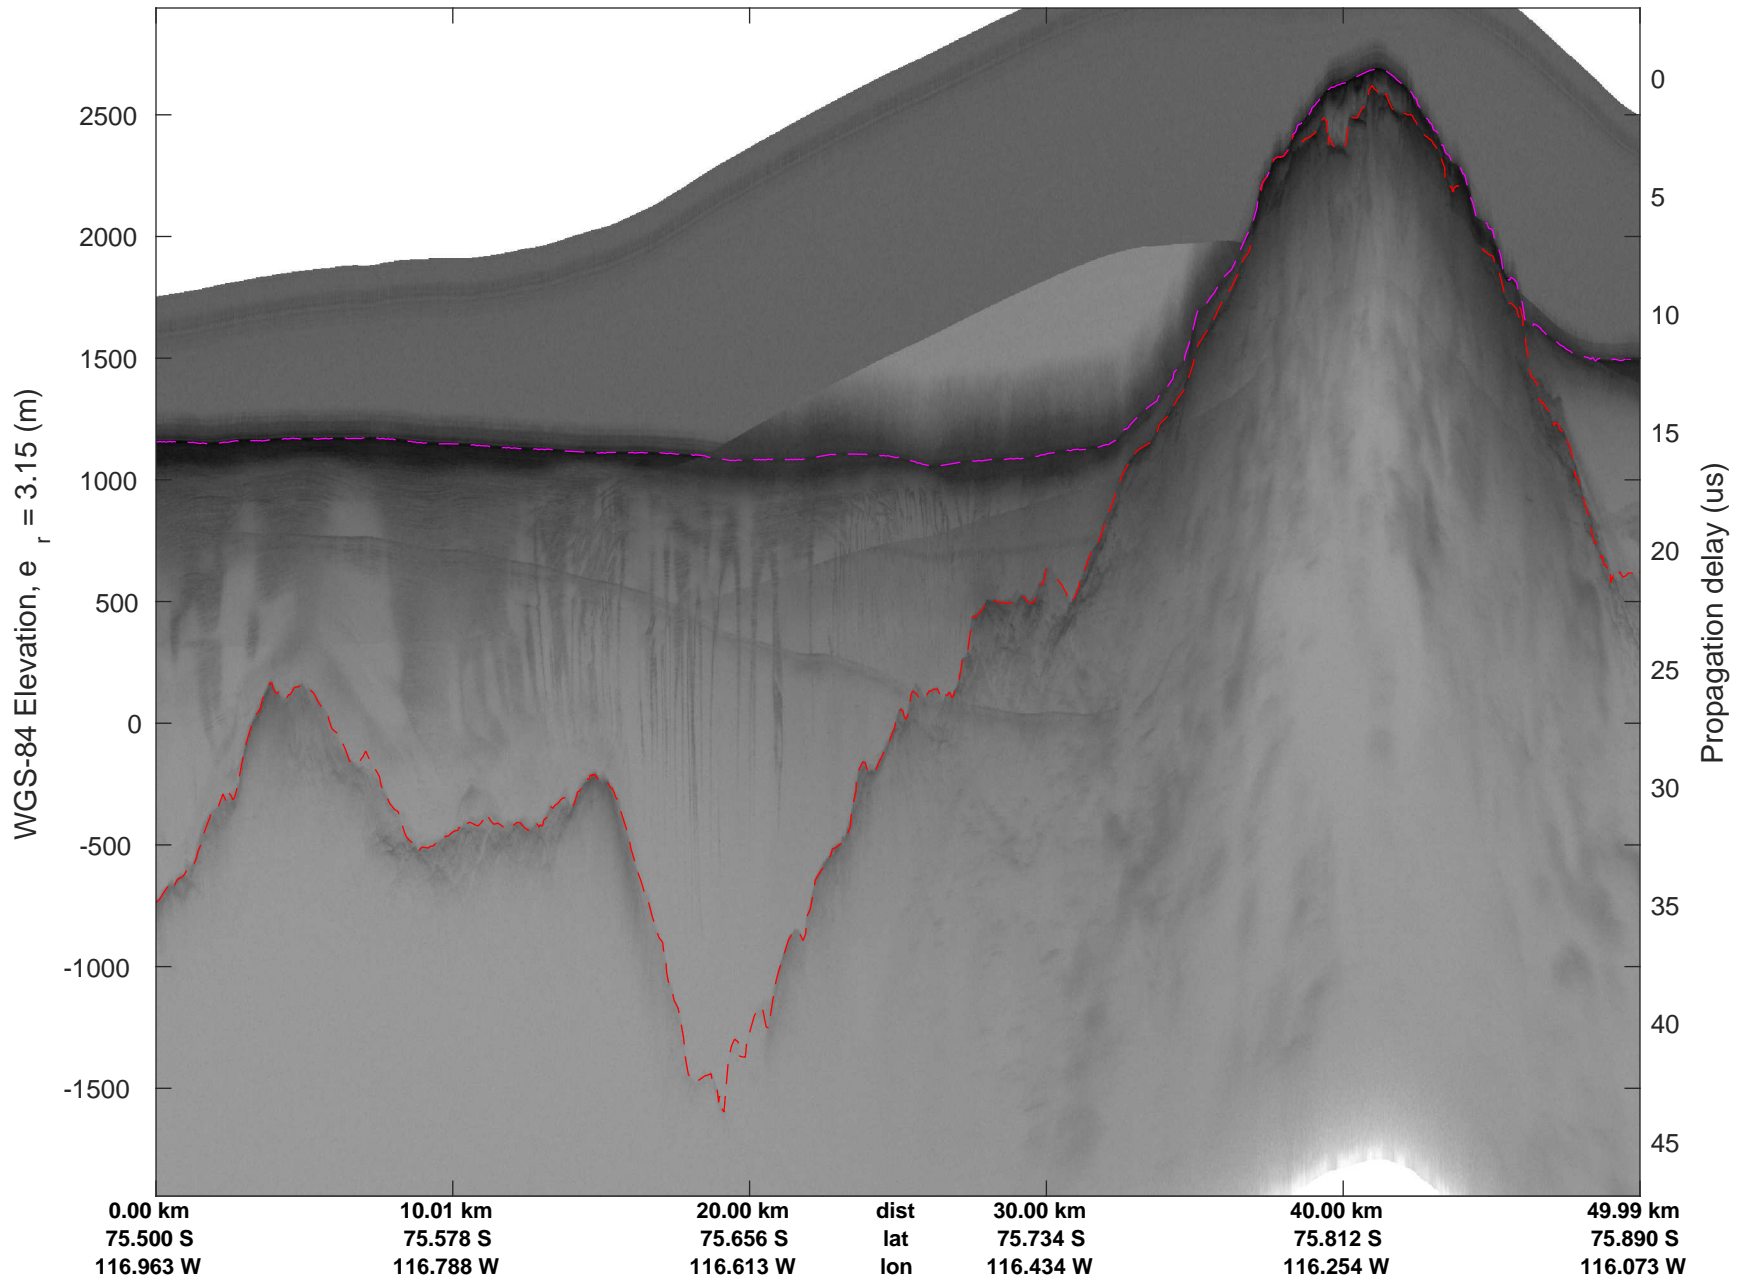

rds 2016_Antarctica_DC8: "Getz A" 20161020_09_005: 17:31:36.5 to 17:38:11.9 GPS

rds 2016_Antarctica_DC8: "Getz A" 20161020_09_006: 17:38:12.1 to 17:44:31.4 GPS

rds 2016_Antarctica_DC8: "Getz A" 20161020_09_006: 17:38:12.1 to 17:44:31.4 GPS