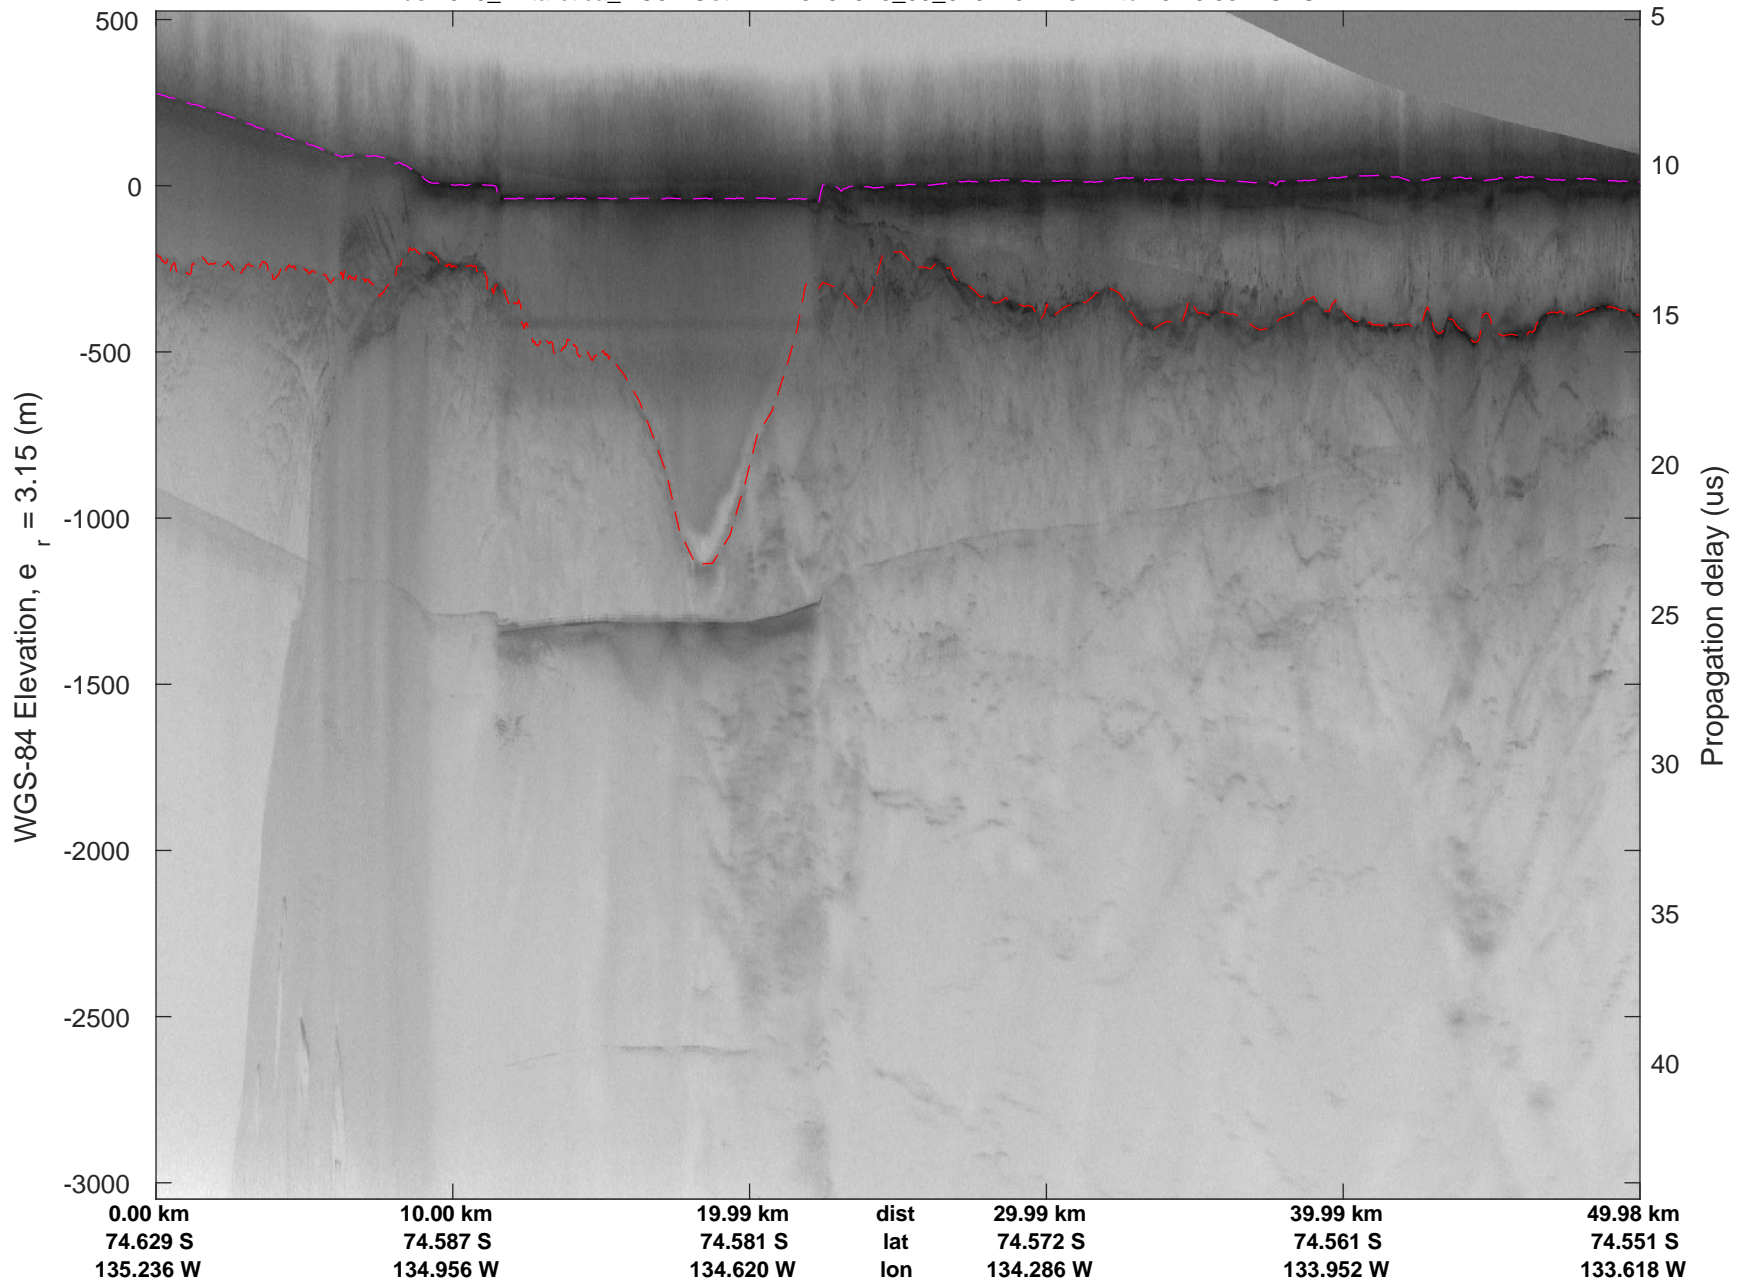

rds 2016_Antarctica_DC8: "Getz A" 20161020_09_025: 19:35:41.0 to 19:41:31.5 GPS

rds 2016_Antarctica_DC8: "Getz A" 20161020_09_025: 19:35:41.0 to 19:41:31.5 GPS

rds 2016_Antarctica_DC8: "Getz A" 20161020_09_026: 19:41:31.7 to 19:46:53.7 GPS

rds 2016_Antarctica_DC8: "Getz A" 20161020_09_026: 19:41:31.7 to 19:46:53.7 GPS

rds 2016_Antarctica_DC8: "Getz A" 20161020_09_027: 19:46:54.0 to 19:52:59.1 GPS

rds 2016_Antarctica_DC8: "Getz A" 20161020_09_027: 19:46:54.0 to 19:52:59.1 GPS