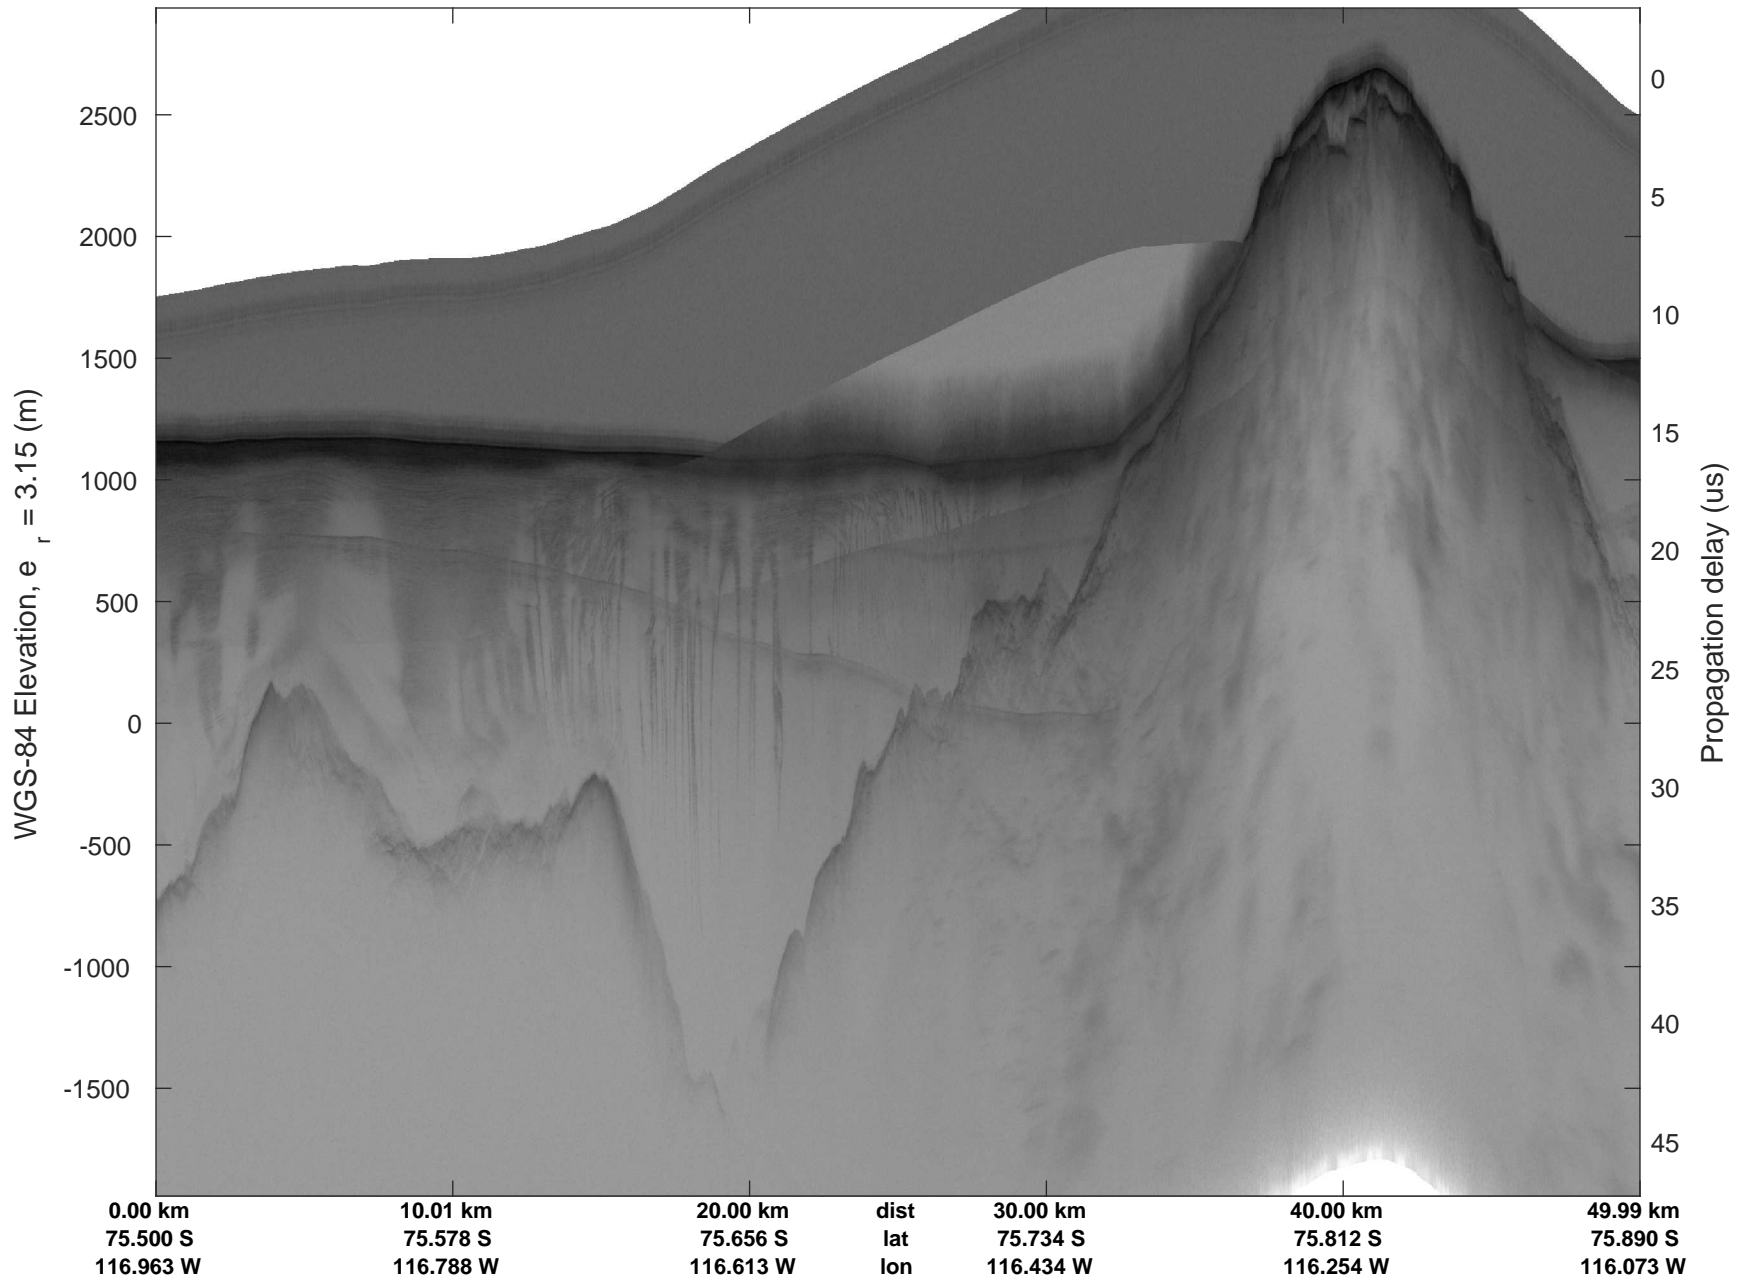

rds 2016_Antarctica_DC8: "Getz A" 20161020_09_006: 17:38:12.1 to 17:44:31.4 GPS