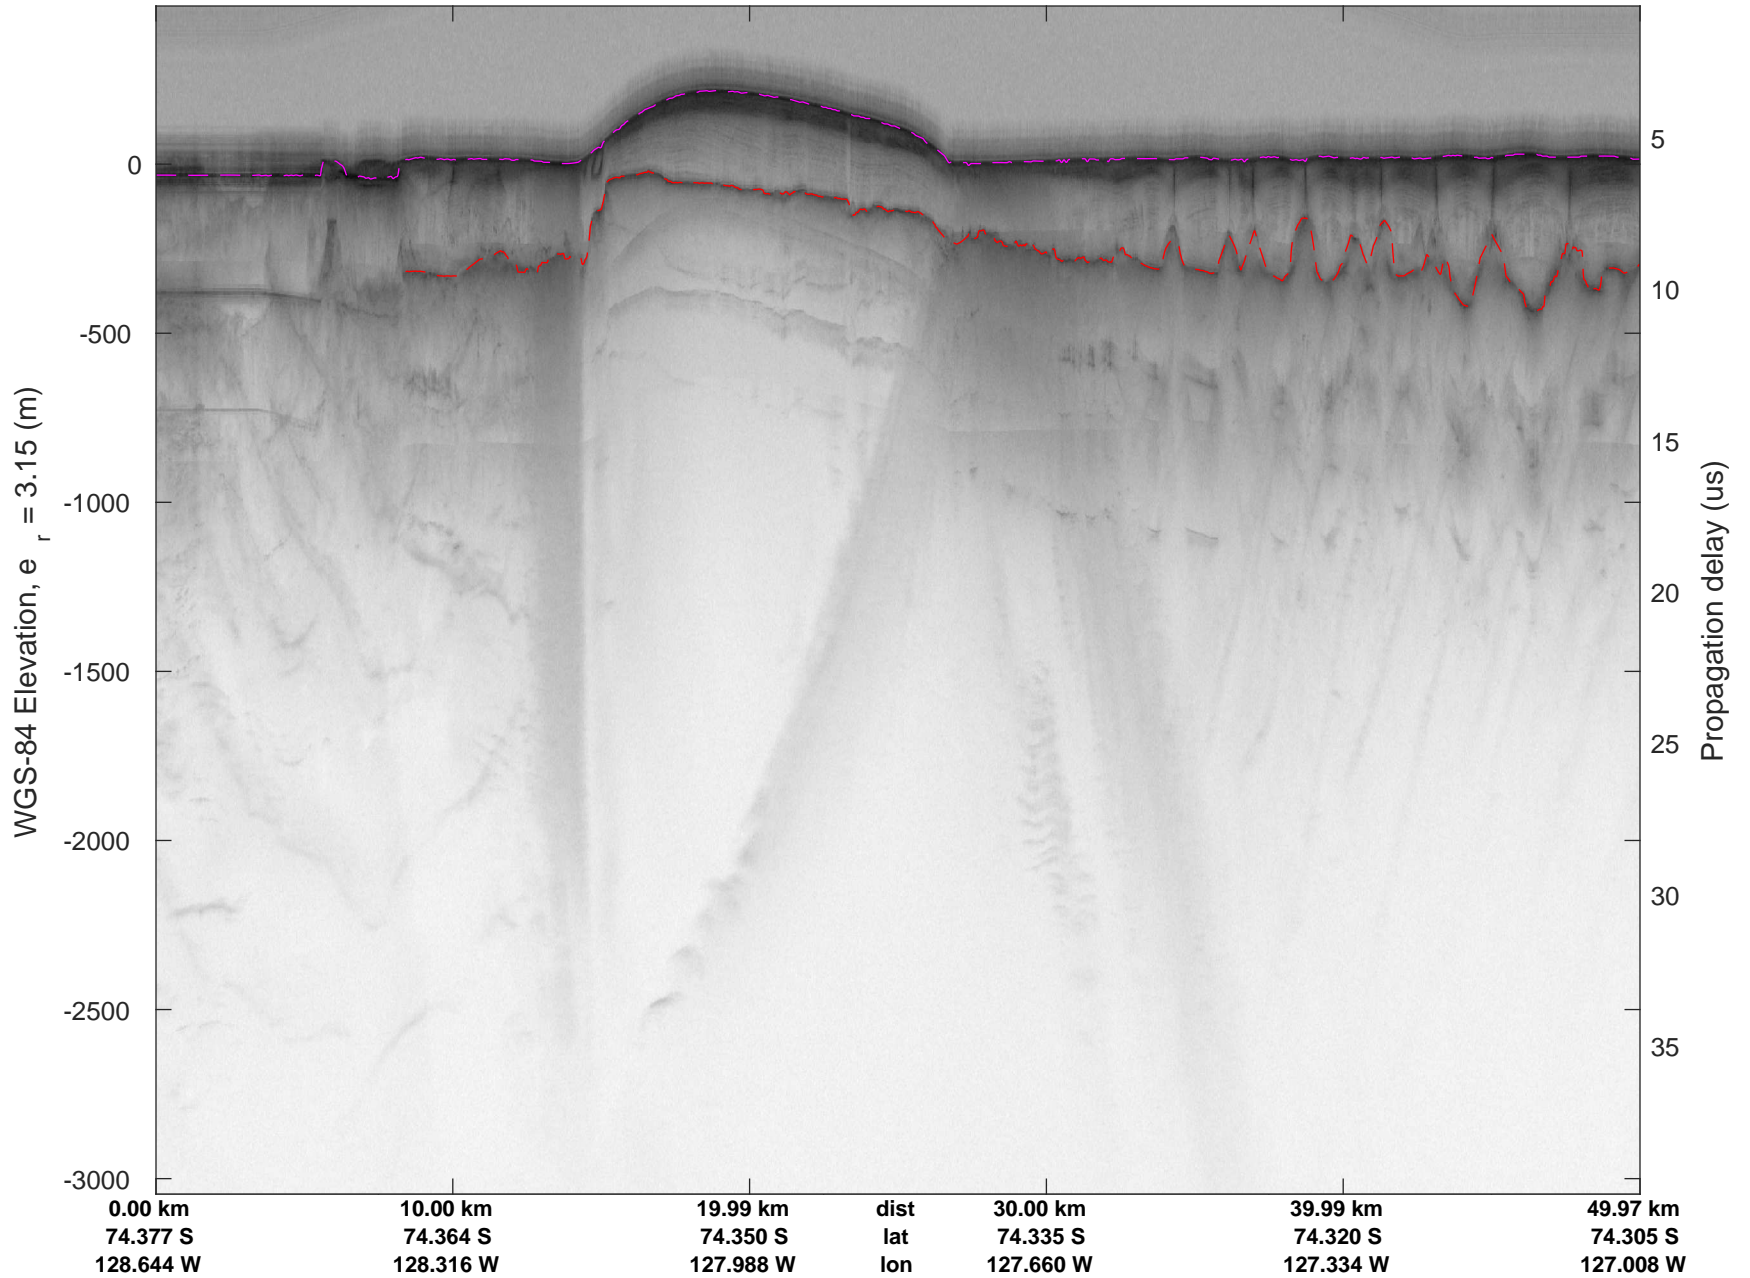

rds 2016_Antarctica_DC8: "Getz A" 20161020_09_028: 19:52:59.4 to 19:59:06.1 GPS

rds 2016_Antarctica_DC8: "Getz A" 20161020_09_028: 19:52:59.4 to 19:59:06.1 GPS

rds 2016_Antarctica_DC8: "Getz A" 20161020_09_029: 19:59:06.4 to 20:05:30.9 GPS

rds 2016_Antarctica_DC8: "Getz A" 20161020_09_029: 19:59:06.4 to 20:05:30.9 GPS

rds 2016_Antarctica_DC8: "Getz A" 20161020_09_030: 20:05:31.1 to 20:11:21.2 GPS

rds 2016_Antarctica_DC8: "Getz A" 20161020_09_030: 20:05:31.1 to 20:11:21.2 GPS

rds 2016_Antarctica_DC8: "Getz A" 20161020_09_031: 20:11:21.5 to 20:17:26.9 GPS

rds 2016_Antarctica_DC8: "Getz A" 20161020_09_031: 20:11:21.5 to 20:17:26.9 GPS

rds 2016_Antarctica_DC8: "Getz A" 20161020_09_032: 20:17:27.1 to 20:23:38.1 GPS