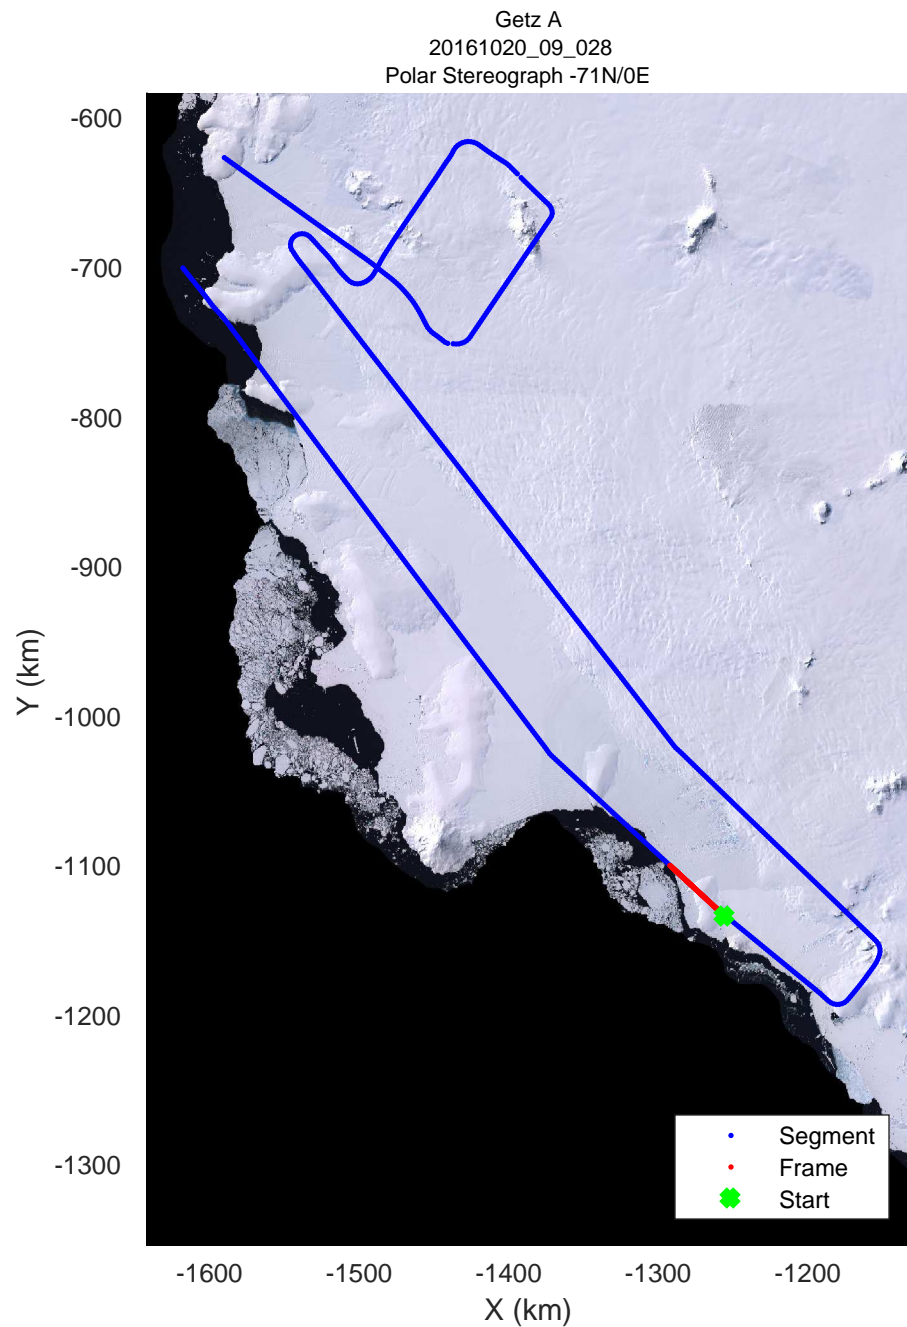

rds 2016_Antarctica_DC8: "Getz A" 20161020_09_026: 19:41:31.7 to 19:46:53.7 GPS

rds 2016_Antarctica_DC8: "Getz A" 20161020_09_027: 19:46:54.0 to 19:52:59.1 GPS

rds 2016_Antarctica_DC8: "Getz A" 20161020_09_027: 19:46:54.0 to 19:52:59.1 GPS