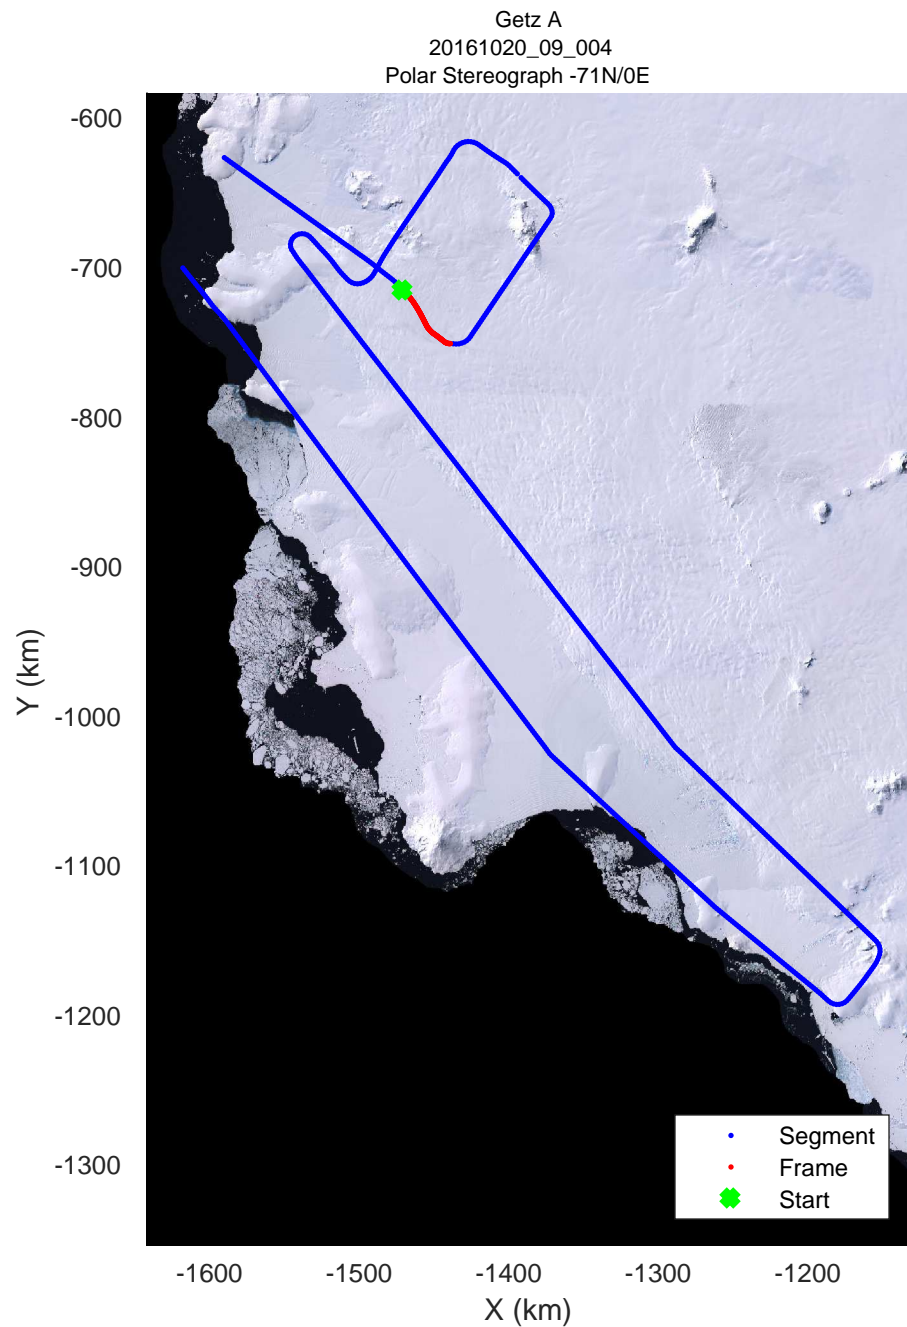

rds 2016_Antarctica_DC8: "Getz A" 20161020_09_002: 17:13:20.4 to 17:19:01.7 GPS

rds 2016_Antarctica_DC8: "Getz A" 20161020_09_003: 17:19:01.9 to 17:25:11.2 GPS

rds 2016_Antarctica_DC8: "Getz A" 20161020_09_003: 17:19:01.9 to 17:25:11.2 GPS