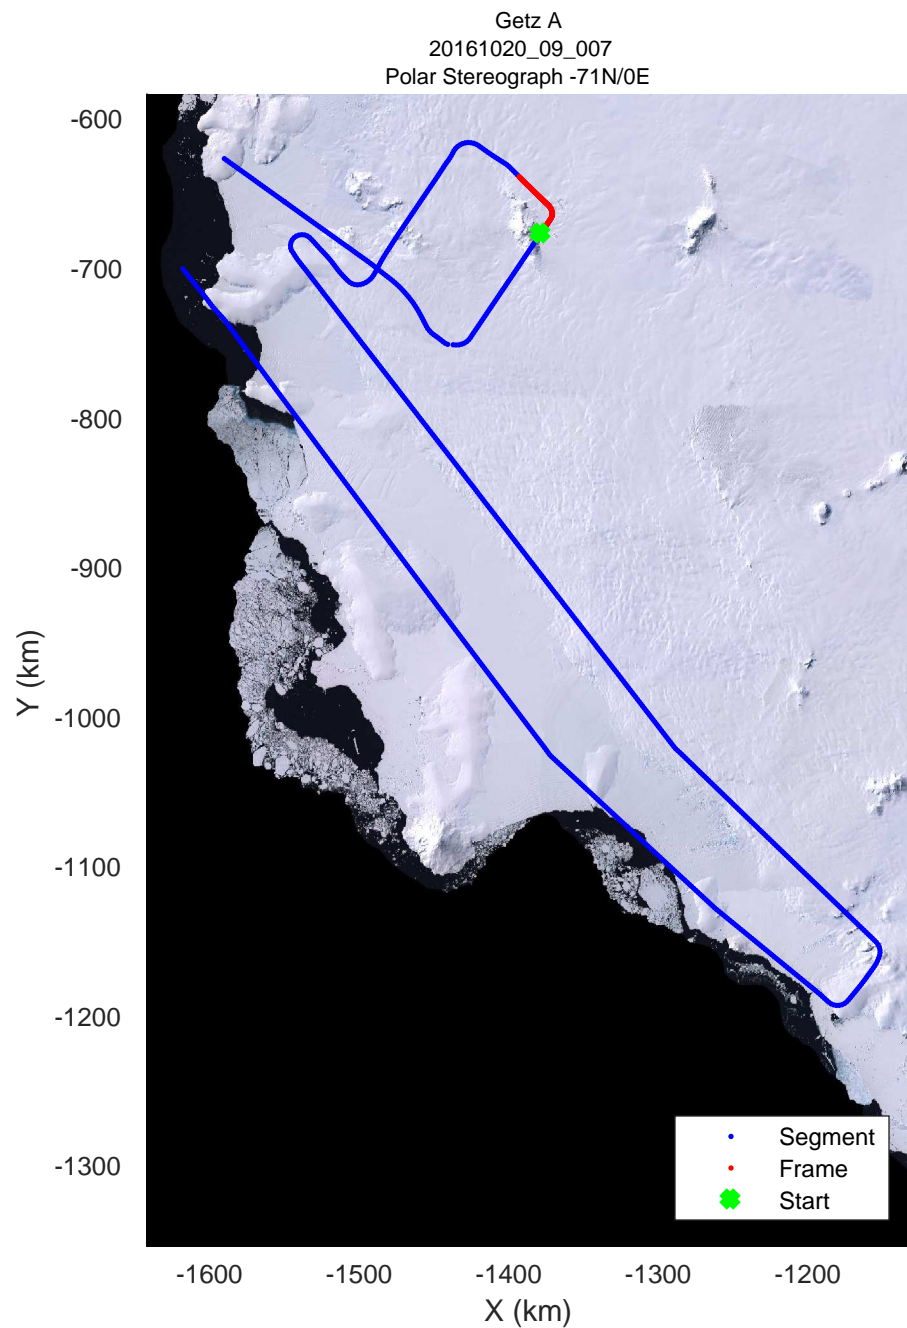

rds 2016_Antarctica_DC8: "Getz A" 20161020_09_005: 17:31:36.5 to 17:38:11.9 GPS

rds 2016_Antarctica_DC8: "Getz A" 20161020_09_006: 17:38:12.1 to 17:44:31.4 GPS

rds 2016_Antarctica_DC8: "Getz A" 20161020_09_006: 17:38:12.1 to 17:44:31.4 GPS