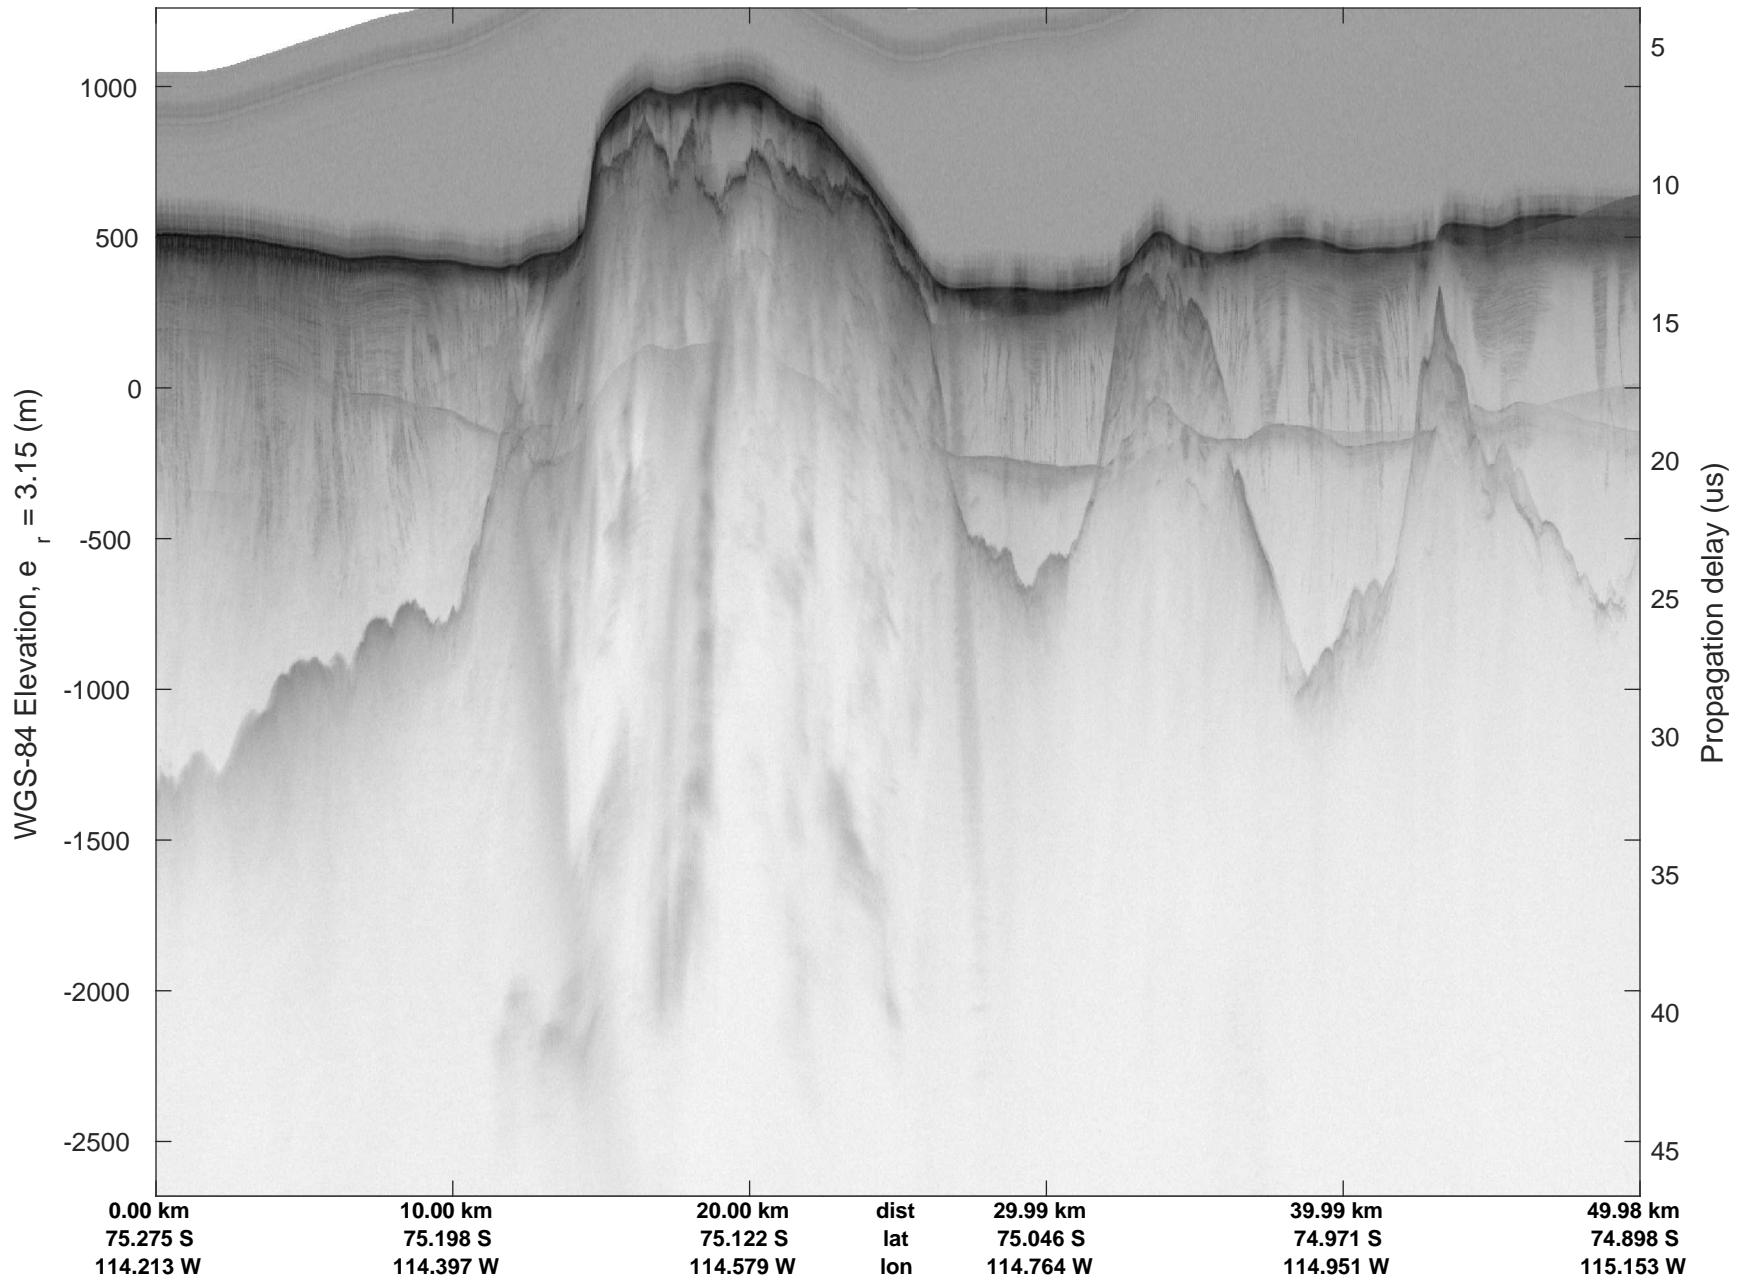

rds 2016_Antarctica_DC8: "Getz A" 20161020_09_010: 18:00:52.6 to 18:06:26.3 GPS