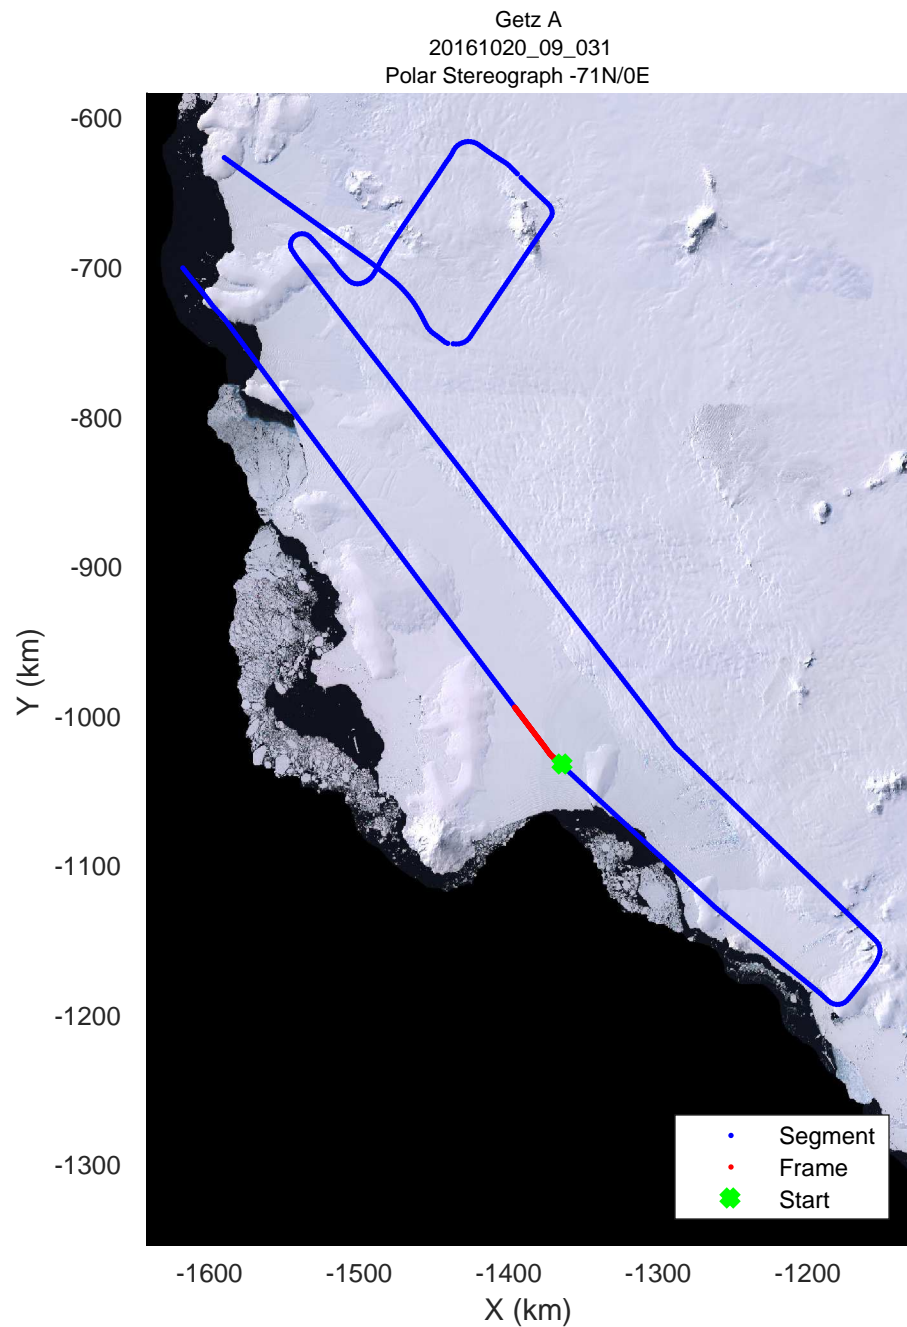

rds 2016_Antarctica_DC8: "Getz A" 20161020_09_029: 19:59:06.4 to 20:05:30.9 GPS

rds 2016_Antarctica_DC8: "Getz A" 20161020_09_030: 20:05:31.1 to 20:11:21.2 GPS

rds 2016_Antarctica_DC8: "Getz A" 20161020_09_030: 20:05:31.1 to 20:11:21.2 GPS