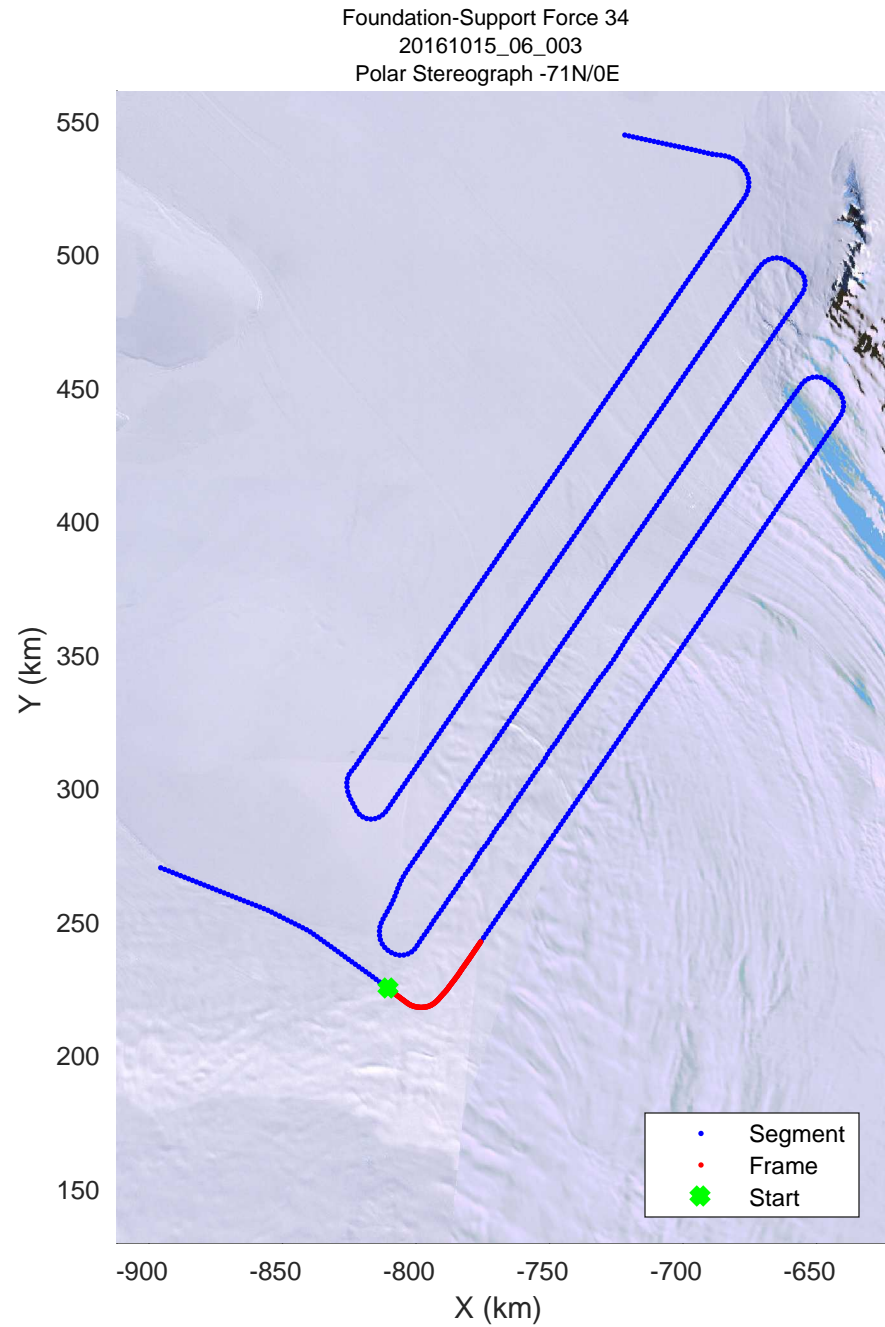

rds 2016_Antarctica_DC8: "Foundation-Support Force 34" 20161015_06_001: 17:35:07.9 to 17:40:22.5 GPS

rds 2016_Antarctica_DC8: "Foundation-Support Force 34" 20161015_06_001: 17:35:07.9 to 17:40:22.5 GPS

rds 2016_Antarctica_DC8: "Foundation-Support Force 34" 20161015_06_002: 17:40:22.8 to 17:46:56.9 GPS

rds 2016_Antarctica_DC8: "Foundation-Support Force 34" 20161015_06_002: 17:40:22.8 to 17:46:56.9 GPS