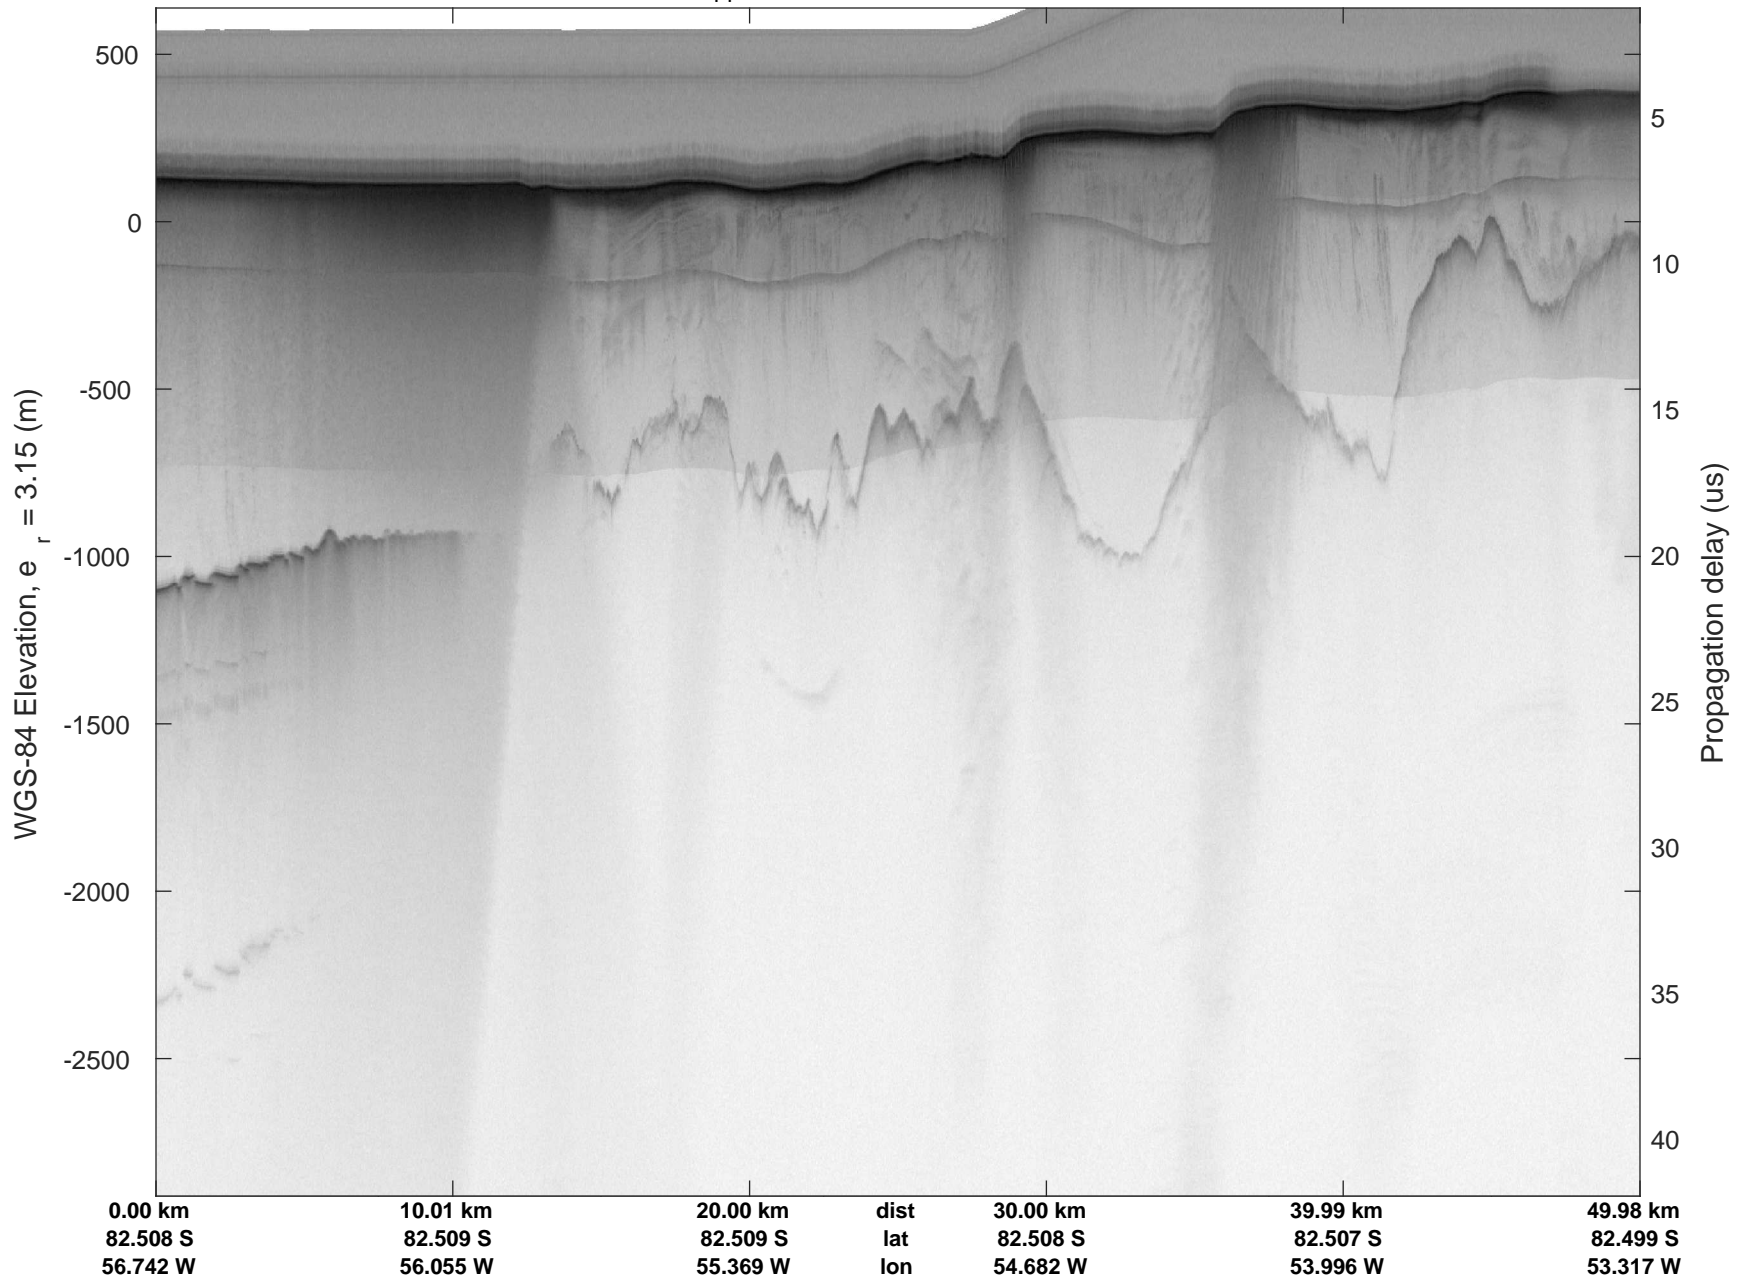

rds 2016_Antarctica_DC8: "Foundation-Support Force 34" 20161015_06_020: 19:38:44.5 to 19:45:16.6 GPS