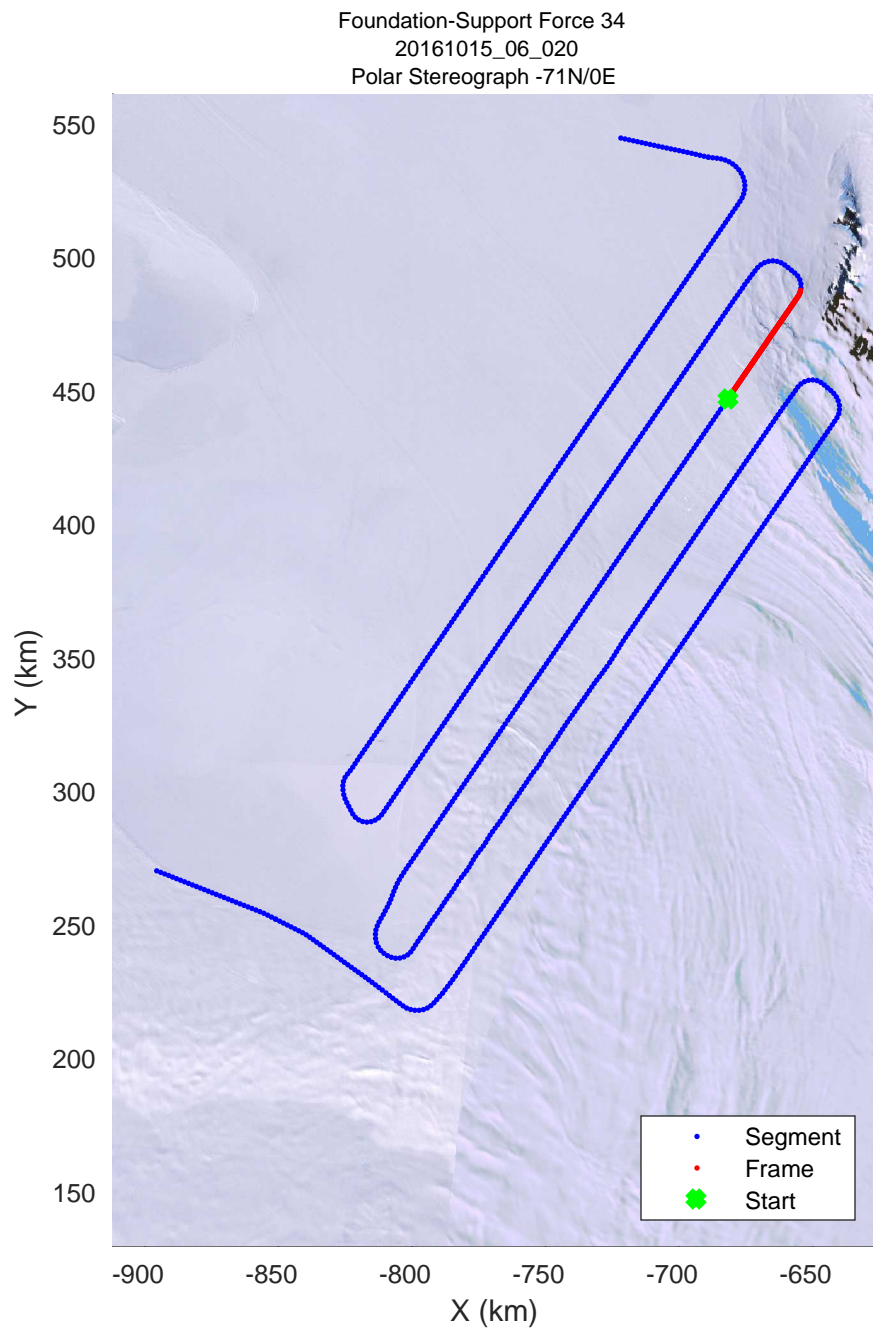

rds 2016_Antarctica_DC8: "Foundation-Support Force 34" 20161015_06_018: 19:25:37.1 to 19:32:21.2 GPS

rds 2016_Antarctica_DC8: "Foundation-Support Force 34" 20161015_06_018: 19:25:37.1 to 19:32:21.2 GPS

rds 2016_Antarctica_DC8: "Foundation-Support Force 34" 20161015_06_019: 19:32:21.5 to 19:38:44.2 GPS

rds 2016_Antarctica_DC8: "Foundation-Support Force 34" 20161015_06_019: 19:32:21.5 to 19:38:44.2 GPS