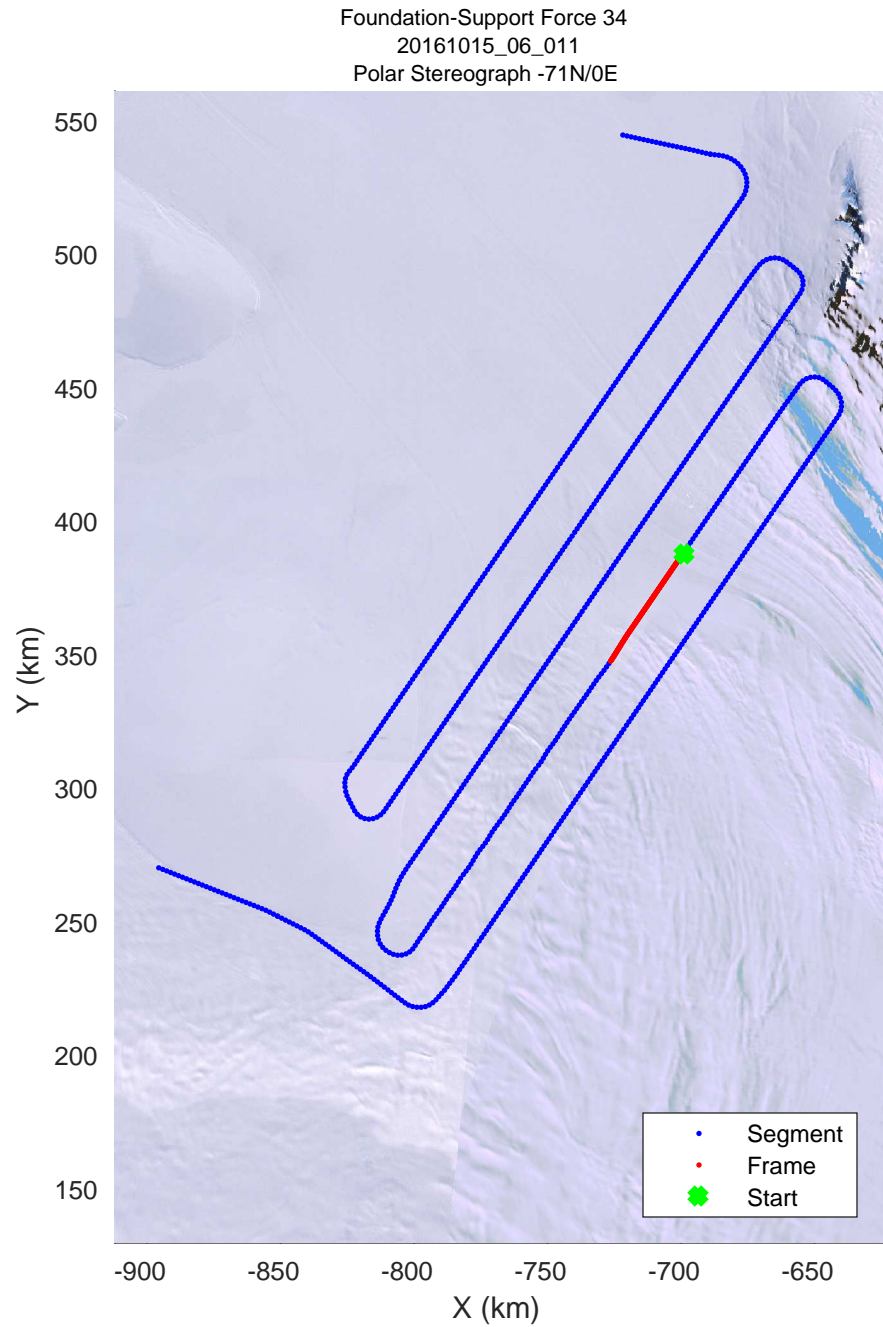

rds 2016_Antarctica_DC8: "Foundation-Support Force 34" 20161015_06_009: 18:26:33.6 to 18:33:04.9 GPS

rds 2016_Antarctica_DC8: "Foundation-Support Force 34" 20161015_06_009: 18:26:33.6 to 18:33:04.9 GPS

rds 2016_Antarctica_DC8: "Foundation-Support Force 34" 20161015_06_010: 18:33:05.2 to 18:39:40.1 GPS

rds 2016_Antarctica_DC8: "Foundation-Support Force 34" 20161015_06_010: 18:33:05.2 to 18:39:40.1 GPS