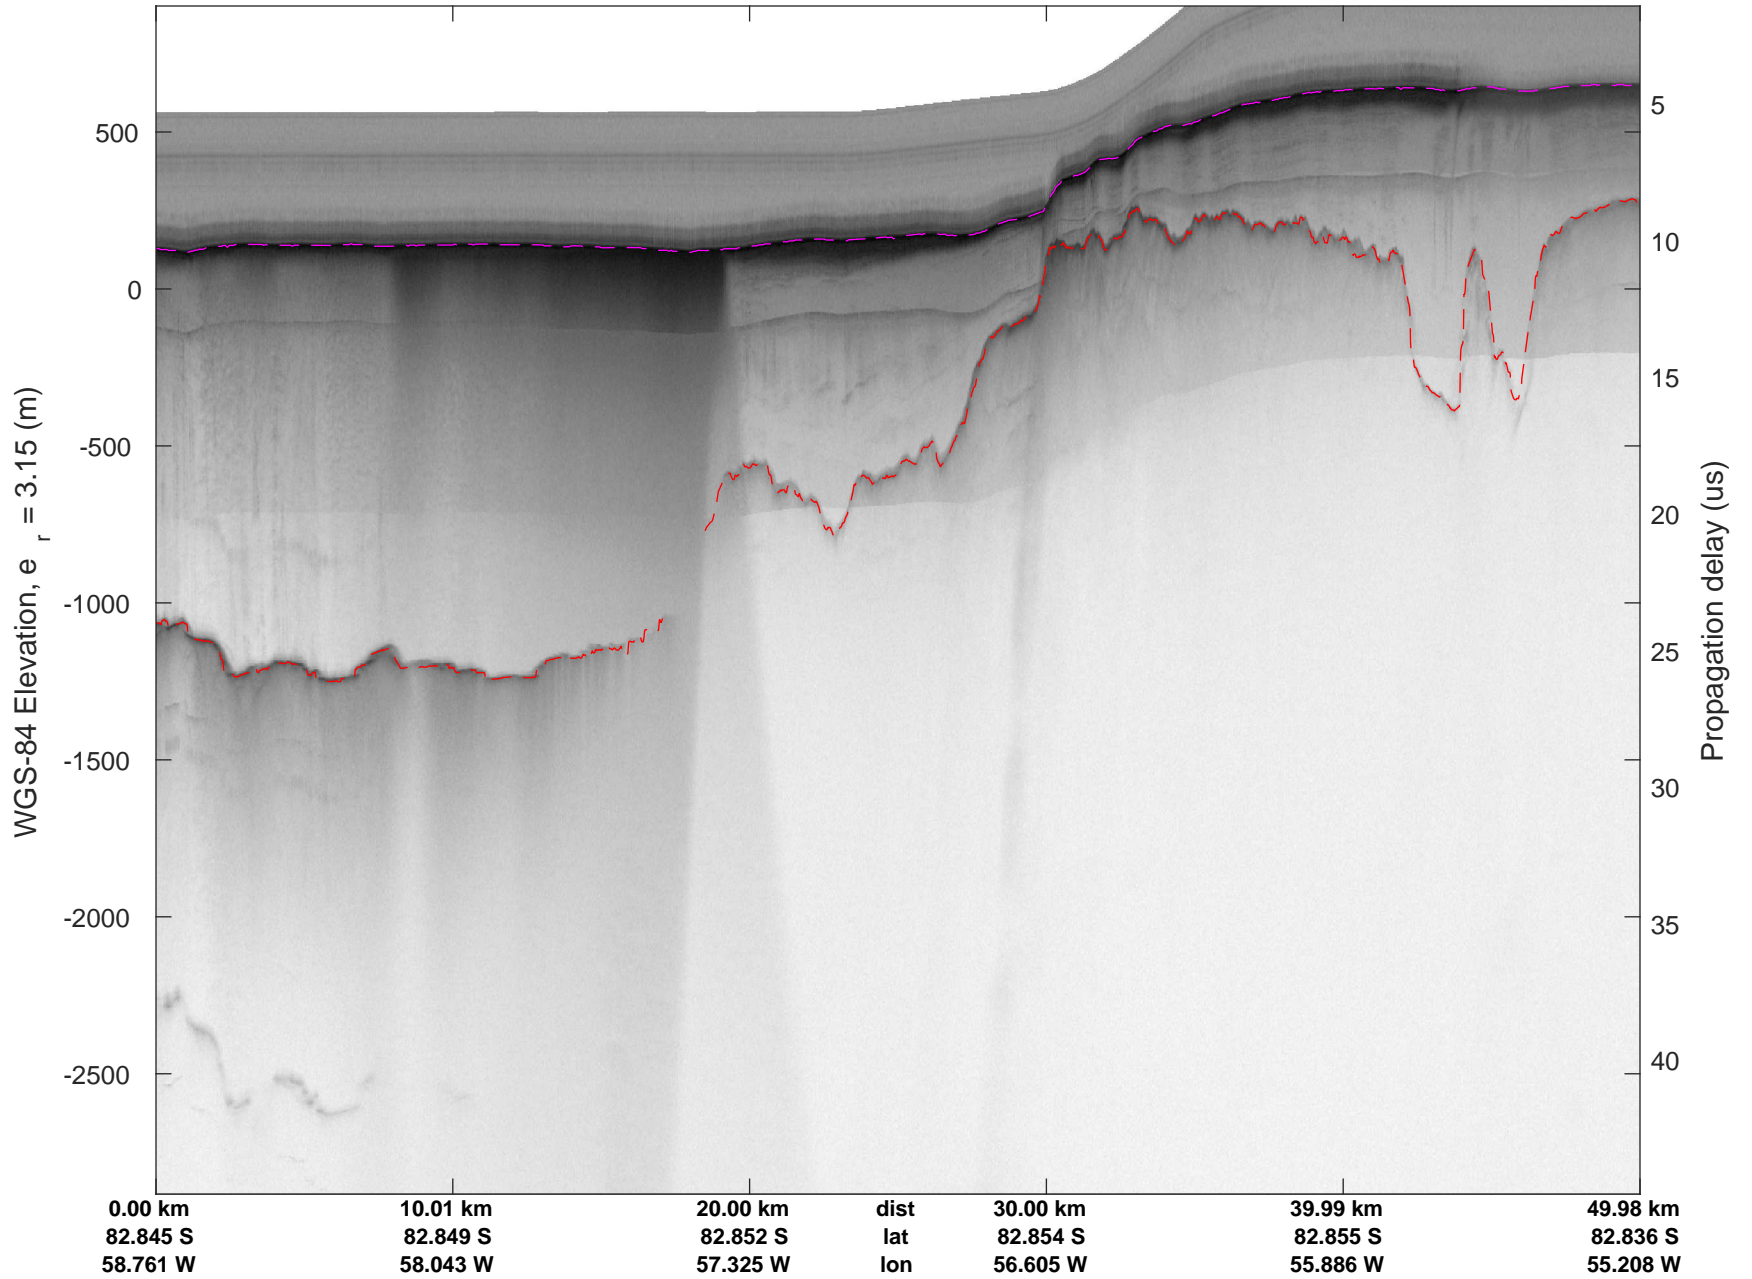

rds 2016_Antarctica_DC8: "Foundation-Support Force 34" 20161015_06_008: 18:19:47.8 to 18:26:33.4 GPS