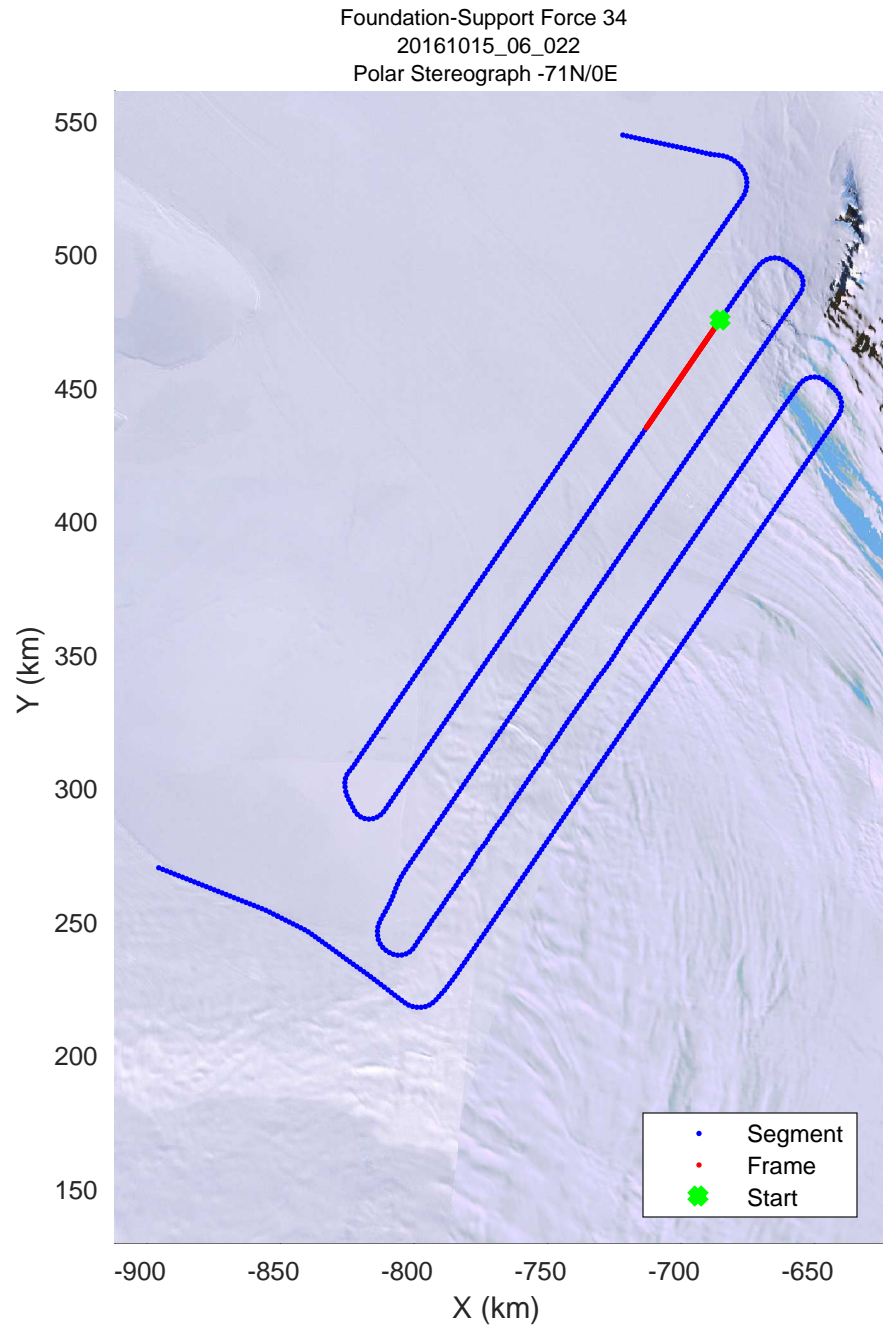

rds 2016_Antarctica_DC8: "Foundation-Support Force 34" 20161015_06_020: 19:38:44.5 to 19:45:16.6 GPS

rds 2016_Antarctica_DC8: "Foundation-Support Force 34" 20161015_06_020: 19:38:44.5 to 19:45:16.6 GPS

rds 2016_Antarctica_DC8: "Foundation-Support Force 34" 20161015_06_021: 19:45:16.9 to 19:52:15.8 GPS

rds 2016_Antarctica_DC8: "Foundation-Support Force 34" 20161015_06_021: 19:45:16.9 to 19:52:15.8 GPS