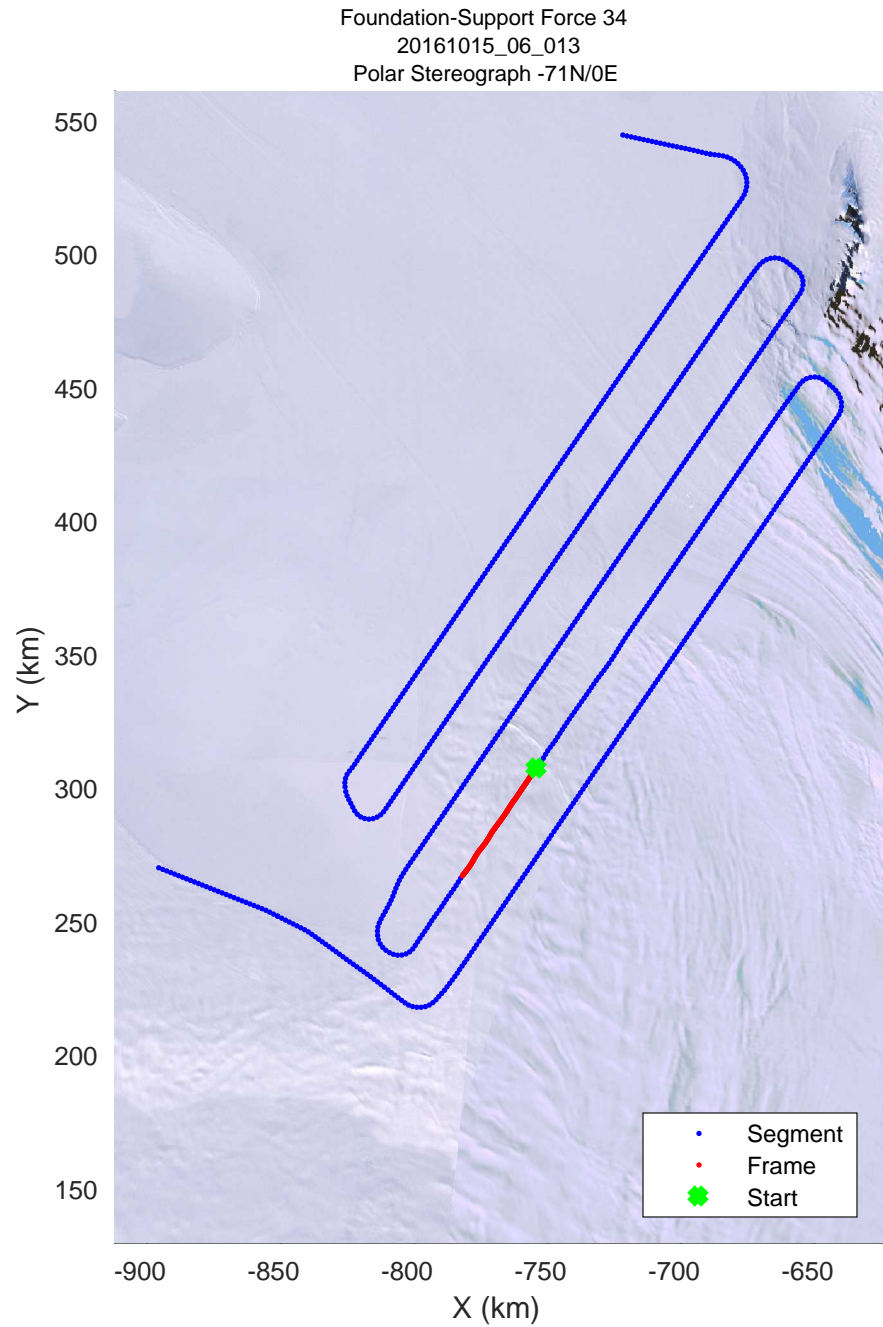

Foundation-Support Force 34
20161015_06_012
Polar Stereograph -71N/0E

rds 2016_Antarctica_DC8: "Foundation-Support Force 34" 20161015_06_012: 18:46:13.8 to 18:53:16.4 GPS

rds 2016_Antarctica_DC8: "Foundation-Support Force 34" 20161015_06_012: 18:46:13.8 to 18:53:16.4 GPS

rds 2016_Antarctica_DC8: "Foundation-Support Force 34" 20161015_06_013: 18:53:16.6 to 18:59:44.4 GPS

rds 2016_Antarctica_DC8: "Foundation-Support Force 34" 20161015_06_013: 18:53:16.6 to 18:59:44.4 GPS