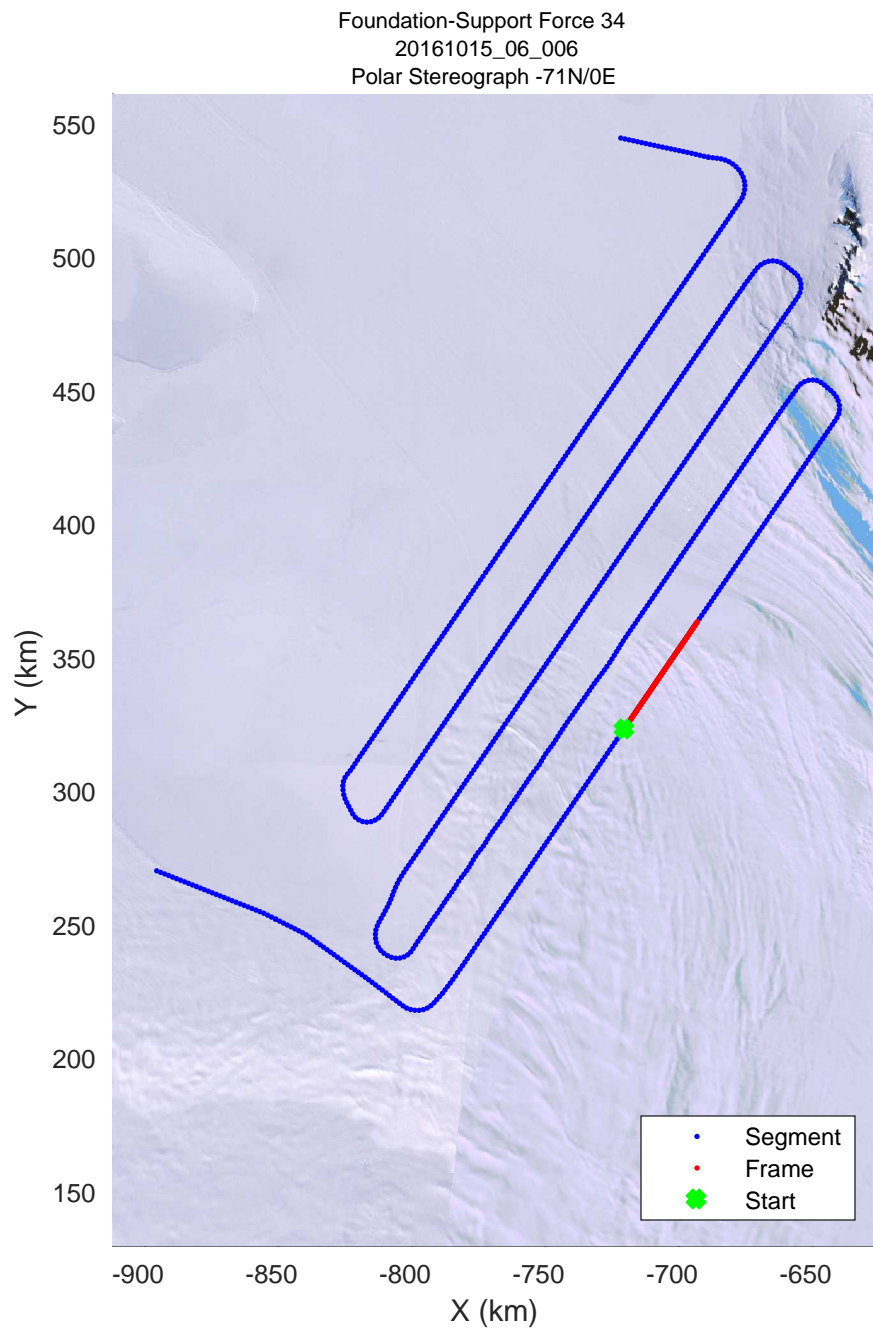

rds 2016_Antarctica_DC8: "Foundation-Support Force 34" 20161015_06_004: 17:53:55.8 to 18:00:43.3 GPS

rds 2016_Antarctica_DC8: "Foundation-Support Force 34" 20161015_06_004: 17:53:55.8 to 18:00:43.3 GPS

rds 2016_Antarctica_DC8: "Foundation-Support Force 34" 20161015_06_005: 18:00:43.5 to 18:06:50.5 GPS

rds 2016_Antarctica_DC8: "Foundation-Support Force 34" 20161015_06_005: 18:00:43.5 to 18:06:50.5 GPS