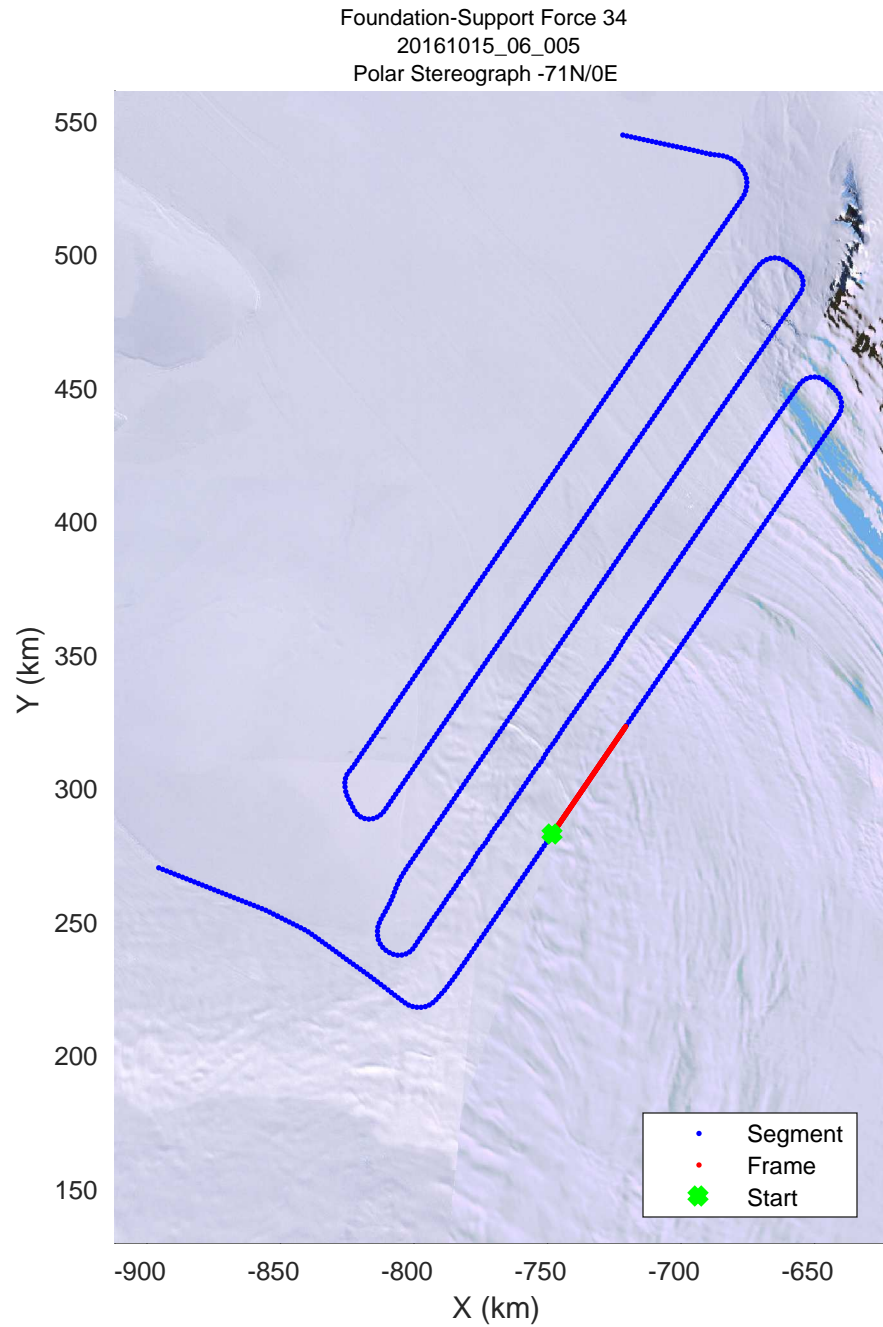

rds 2016_Antarctica_DC8: "Foundation-Support Force 34" 20161015_06_003: 17:46:57.1 to 17:53:55.5 GPS

rds 2016_Antarctica_DC8: "Foundation-Support Force 34" 20161015_06_003: 17:46:57.1 to 17:53:55.5 GPS

rds 2016_Antarctica_DC8: "Foundation-Support Force 34" 20161015_06_004: 17:53:55.8 to 18:00:43.3 GPS

rds 2016_Antarctica_DC8: "Foundation-Support Force 34" 20161015_06_004: 17:53:55.8 to 18:00:43.3 GPS