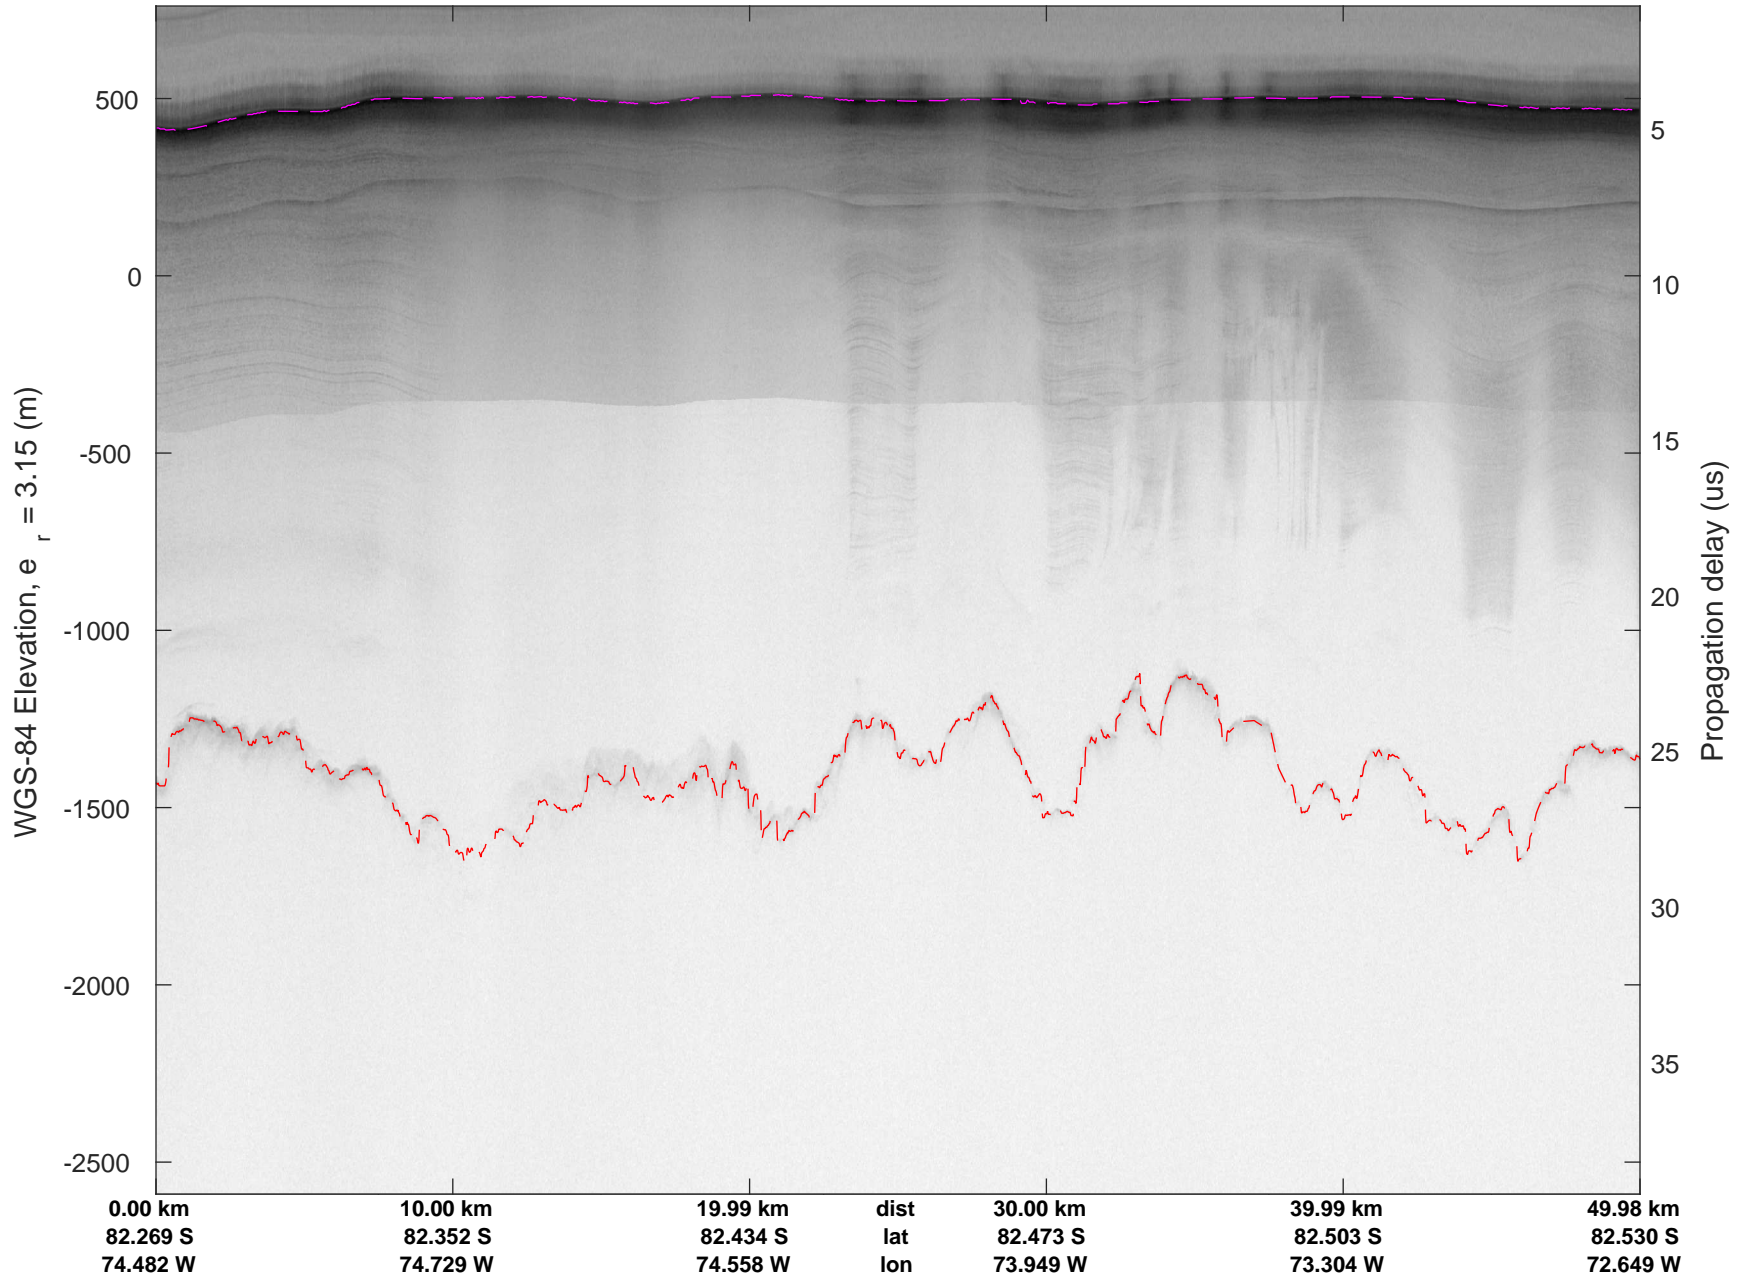

rds 2016_Antarctica_DC8: "Foundation-Support Force 34" 20161015_06_003: 17:46:57.1 to 17:53:55.5 GPS