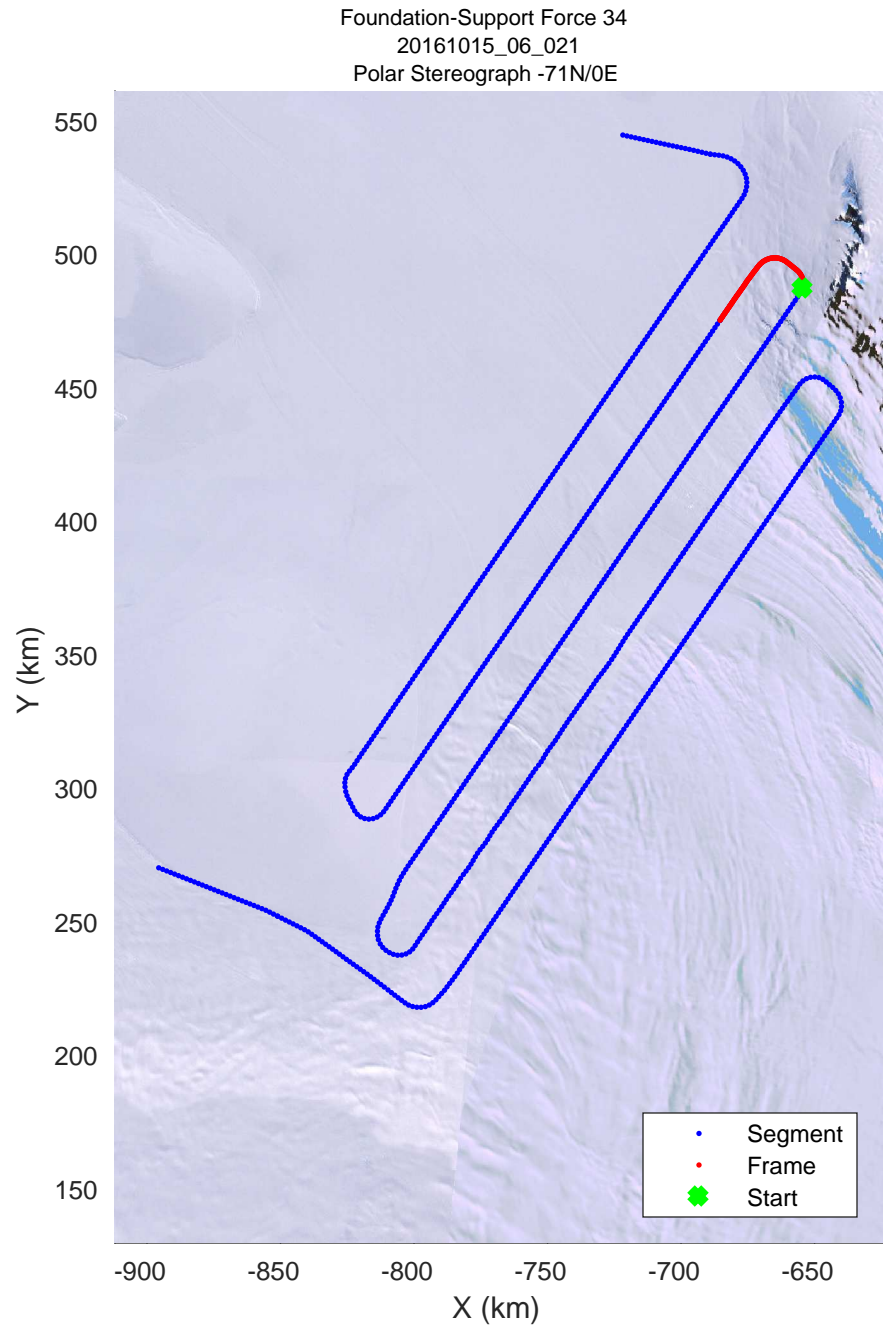

rds 2016_Antarctica_DC8: "Foundation-Support Force 34" 20161015_06_019: 19:32:21.5 to 19:38:44.2 GPS

rds 2016_Antarctica_DC8: "Foundation-Support Force 34" 20161015_06_019: 19:32:21.5 to 19:38:44.2 GPS

rds 2016_Antarctica_DC8: "Foundation-Support Force 34" 20161015_06_020: 19:38:44.5 to 19:45:16.6 GPS

rds 2016_Antarctica_DC8: "Foundation-Support Force 34" 20161015_06_020: 19:38:44.5 to 19:45:16.6 GPS