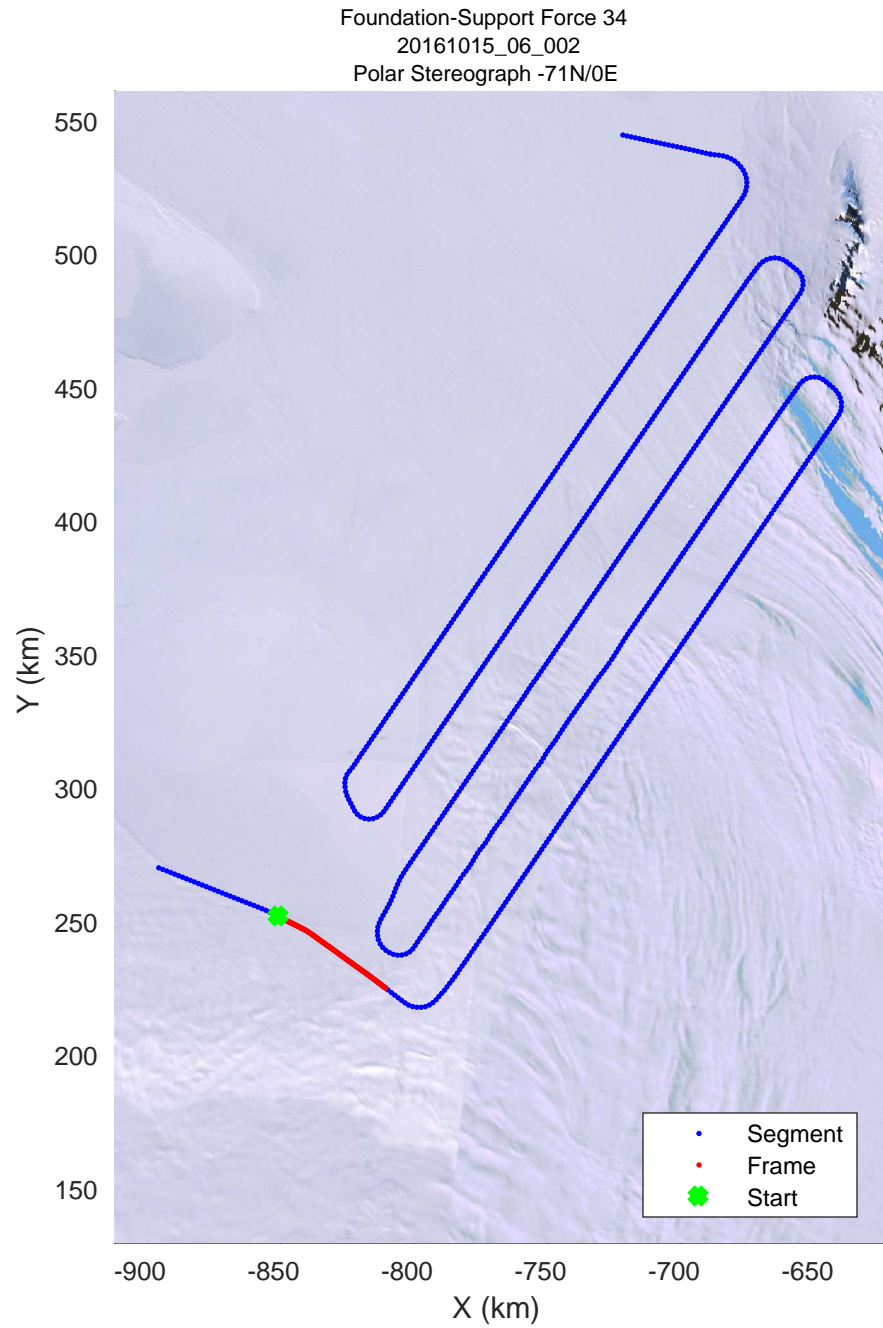

rds 2016_Antarctica_DC8: "Foundation-Support Force 34" 20161015_06_001: 17:35:07.9 to 17:40:22.5 GPS

rds 2016_Antarctica_DC8: "Foundation-Support Force 34" 20161015_06_001: 17:35:07.9 to 17:40:22.5 GPS

rds 2016_Antarctica_DC8: "Foundation-Support Force 34" 20161015_06_002: 17:40:22.8 to 17:46:56.9 GPS

rds 2016_Antarctica_DC8: "Foundation-Support Force 34" 20161015_06_002: 17:40:22.8 to 17:46:56.9 GPS