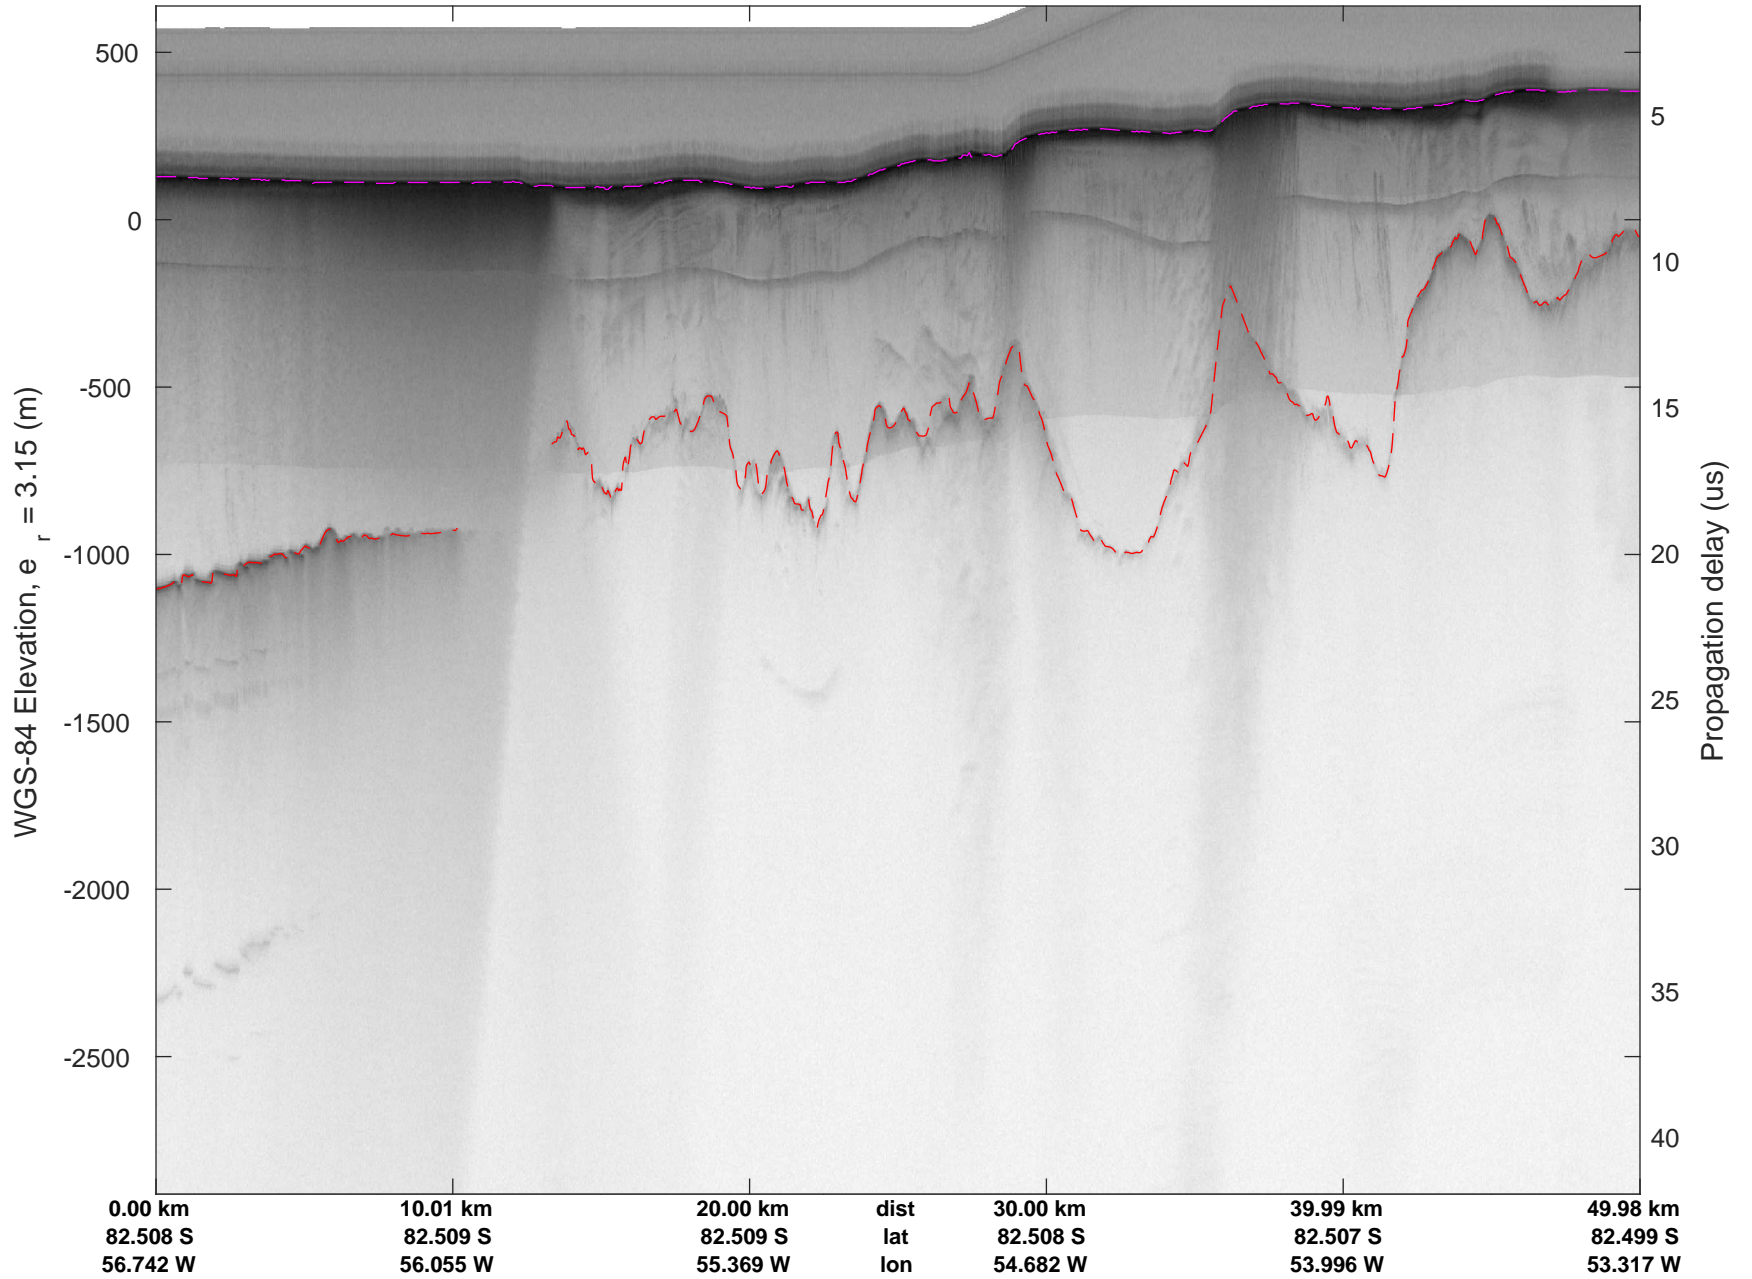

rds 2016_Antarctica_DC8: "Foundation-Support Force 34" 20161015_06_020: 19:38:44.5 to 19:45:16.6 GPS