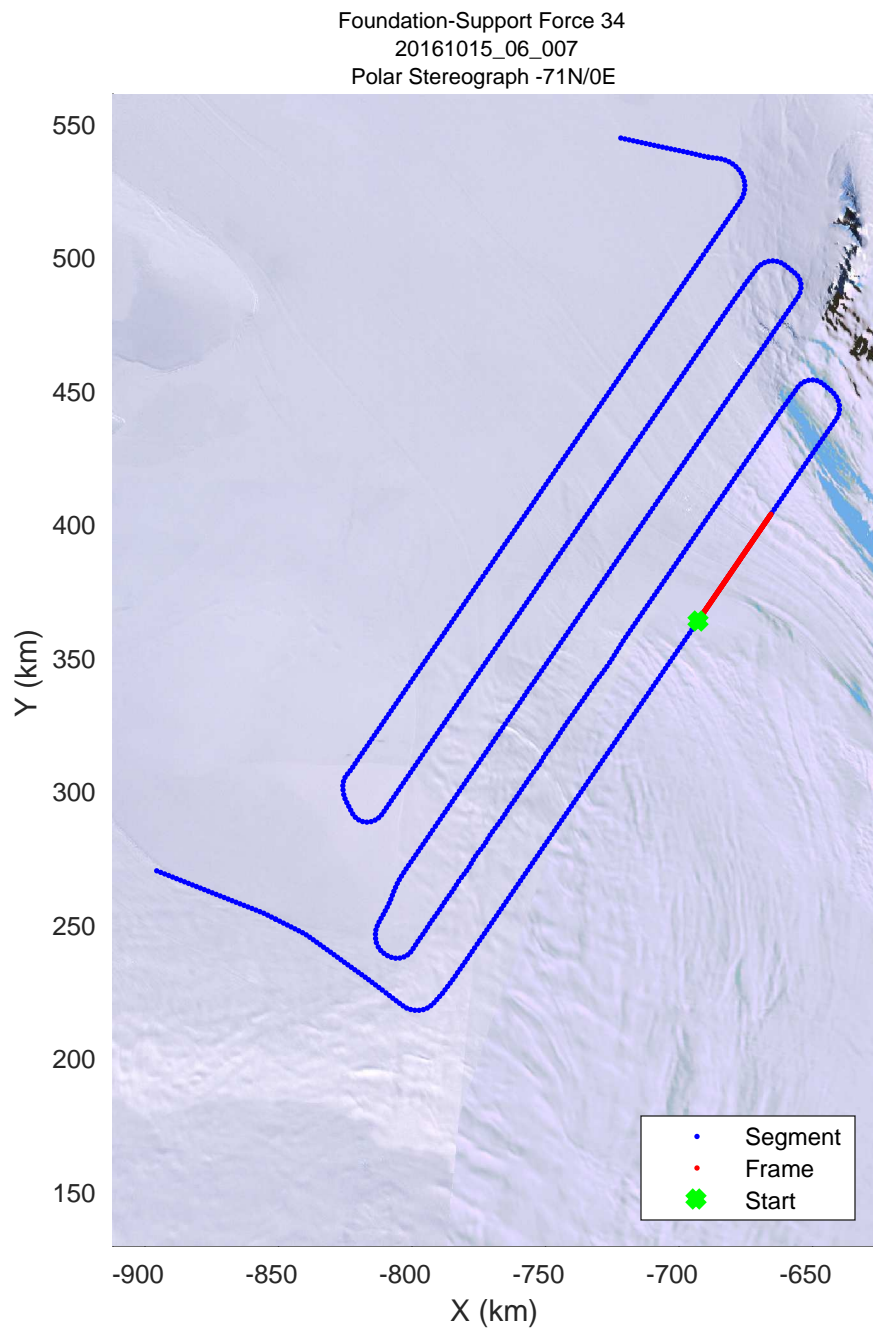

rds 2016_Antarctica_DC8: "Foundation-Support Force 34" 20161015_06_005: 18:00:43.5 to 18:06:50.5 GPS

rds 2016_Antarctica_DC8: "Foundation-Support Force 34" 20161015_06_005: 18:00:43.5 to 18:06:50.5 GPS

rds 2016_Antarctica_DC8: "Foundation-Support Force 34" 20161015_06_006: 18:06:50.7 to 18:13:12.0 GPS

rds 2016_Antarctica_DC8: "Foundation-Support Force 34" 20161015_06_006: 18:06:50.7 to 18:13:12.0 GPS