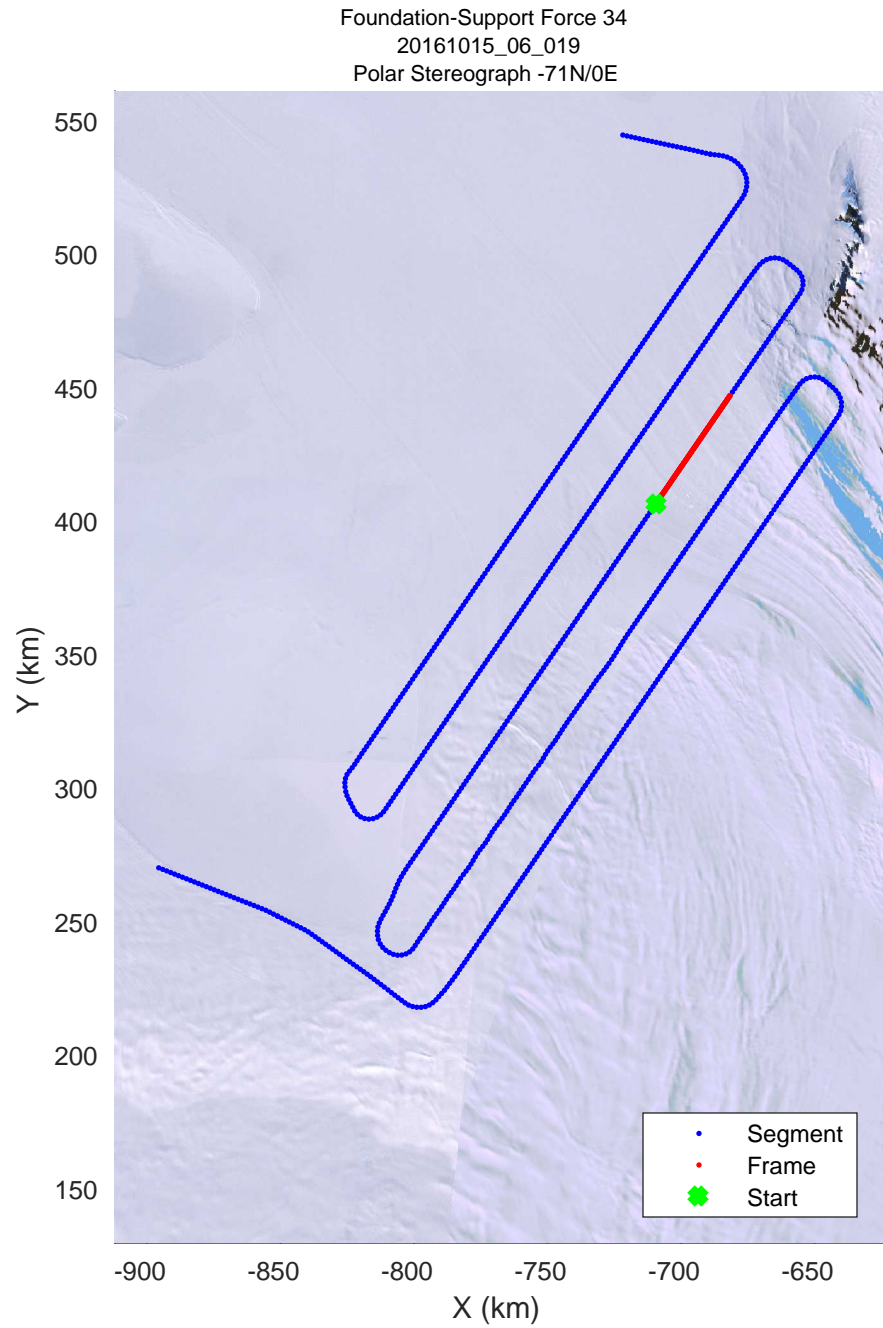

rds 2016_Antarctica_DC8: "Foundation-Support Force 34" 20161015_06_017: 19:19:09.8 to 19:25:36.9 GPS

rds 2016_Antarctica_DC8: "Foundation-Support Force 34" 20161015_06_017: 19:19:09.8 to 19:25:36.9 GPS

rds 2016_Antarctica_DC8: "Foundation-Support Force 34" 20161015_06_018: 19:25:37.1 to 19:32:21.2 GPS

rds 2016_Antarctica_DC8: "Foundation-Support Force 34" 20161015_06_018: 19:25:37.1 to 19:32:21.2 GPS