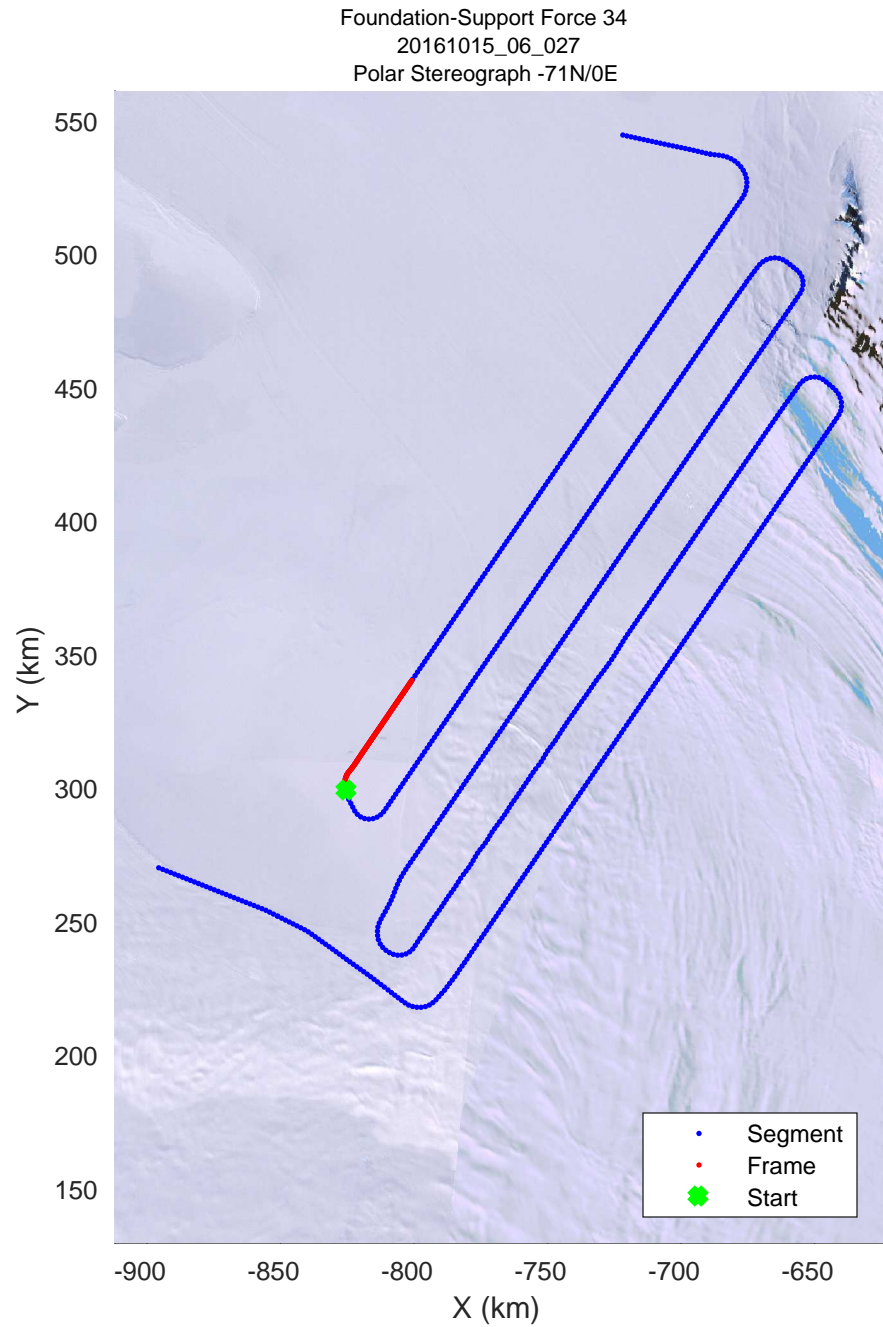

rds 2016_Antarctica_DC8: "Foundation-Support Force 34" 20161015_06_025: 20:12:22.5 to 20:19:10.5 GPS

rds 2016_Antarctica_DC8: "Foundation-Support Force 34" 20161015_06_025: 20:12:22.5 to 20:19:10.5 GPS

Foundation-Support Force 34
20161015_06_026
Polar Stereograph -71N/0E

rds 2016_Antarctica_DC8: "Foundation-Support Force 34" 20161015_06_026: 20:19:10.7 to 20:25:58.9 GPS

rds 2016_Antarctica_DC8: "Foundation-Support Force 34" 20161015_06_026: 20:19:10.7 to 20:25:58.9 GPS

rds 2016_Antarctica_DC8: "Foundation-Support Force 34" 20161015_06_027: 20:25:59.1 to 20:32:23.5 GPS

rds 2016_Antarctica_DC8: "Foundation-Support Force 34" 20161015_06_027: 20:25:59.1 to 20:32:23.5 GPS