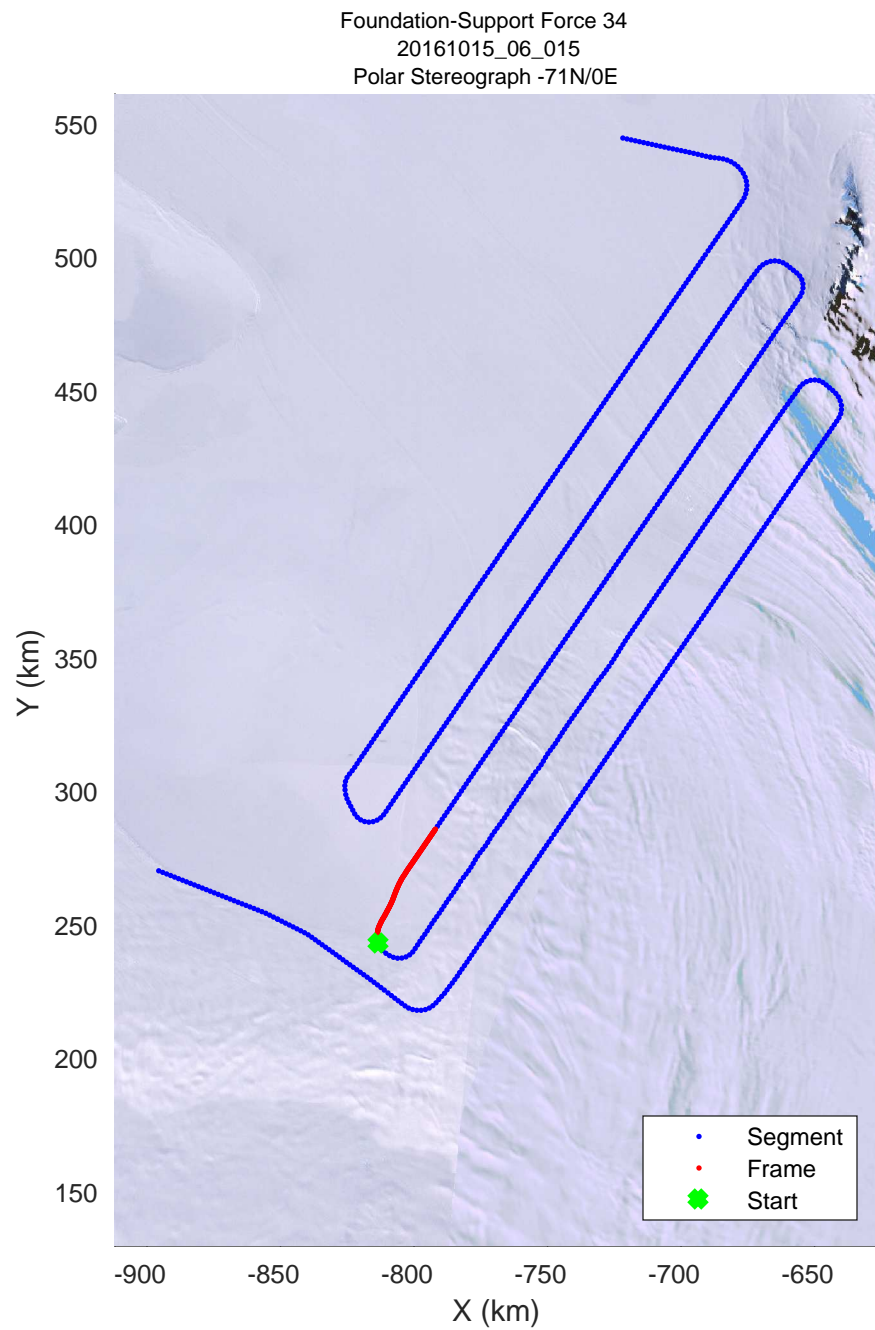

rds 2016_Antarctica_DC8: "Foundation-Support Force 34" 20161015_06_013: 18:53:16.6 to 18:59:44.4 GPS

rds 2016_Antarctica_DC8: "Foundation-Support Force 34" 20161015_06_013: 18:53:16.6 to 18:59:44.4 GPS

rds 2016_Antarctica_DC8: "Foundation-Support Force 34" 20161015_06_014: 18:59:44.6 to 19:06:01.9 GPS

rds 2016_Antarctica_DC8: "Foundation-Support Force 34" 20161015_06_014: 18:59:44.6 to 19:06:01.9 GPS