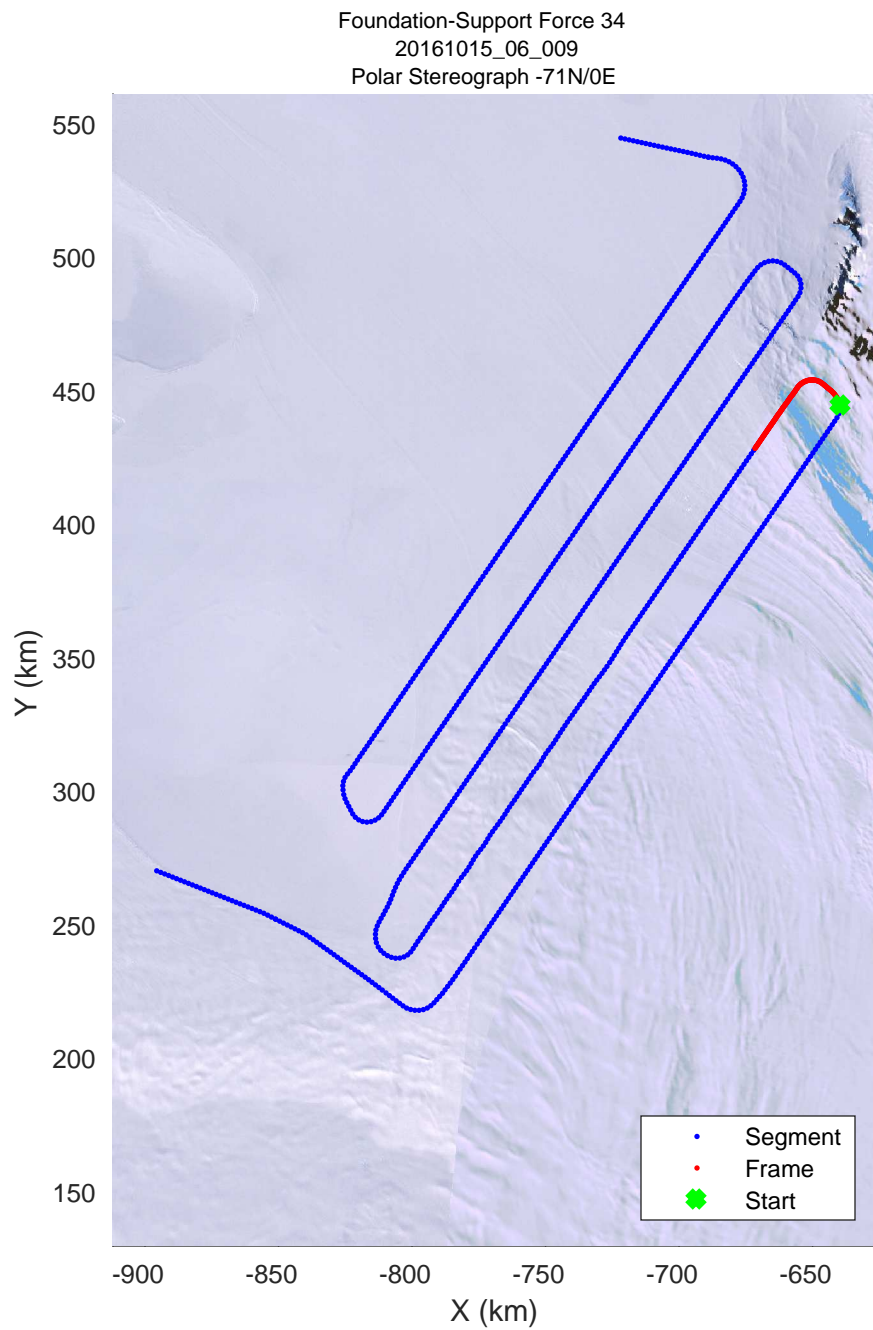

rds 2016_Antarctica_DC8: "Foundation-Support Force 34" 20161015_06_007: 18:13:12.2 to 18:19:47.5 GPS

rds 2016_Antarctica_DC8: "Foundation-Support Force 34" 20161015_06_007: 18:13:12.2 to 18:19:47.5 GPS

rds 2016_Antarctica_DC8: "Foundation-Support Force 34" 20161015_06_008: 18:19:47.8 to 18:26:33.4 GPS

rds 2016_Antarctica_DC8: "Foundation-Support Force 34" 20161015_06_008: 18:19:47.8 to 18:26:33.4 GPS