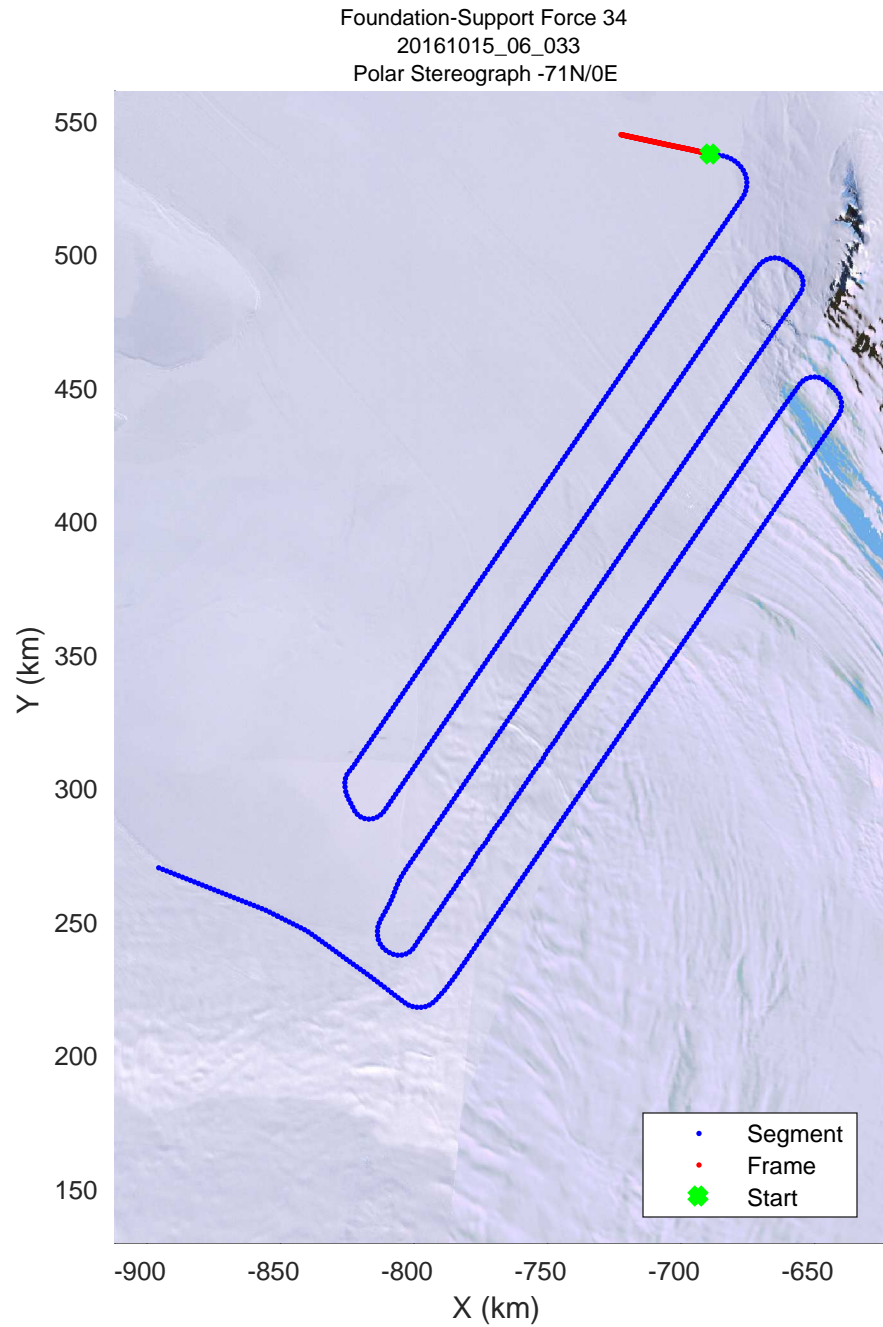

rds 2016_Antarctica_DC8: "Foundation-Support Force 34" 20161015_06_031: 20:51:39.4 to 20:57:54.6 GPS

rds 2016_Antarctica_DC8: "Foundation-Support Force 34" 20161015_06_031: 20:51:39.4 to 20:57:54.6 GPS

rds 2016_Antarctica_DC8: "Foundation-Support Force 34" 20161015_06_032: 20:57:54.9 to 21:03:35.6 GPS

rds 2016_Antarctica_DC8: "Foundation-Support Force 34" 20161015_06_032: 20:57:54.9 to 21:03:35.6 GPS