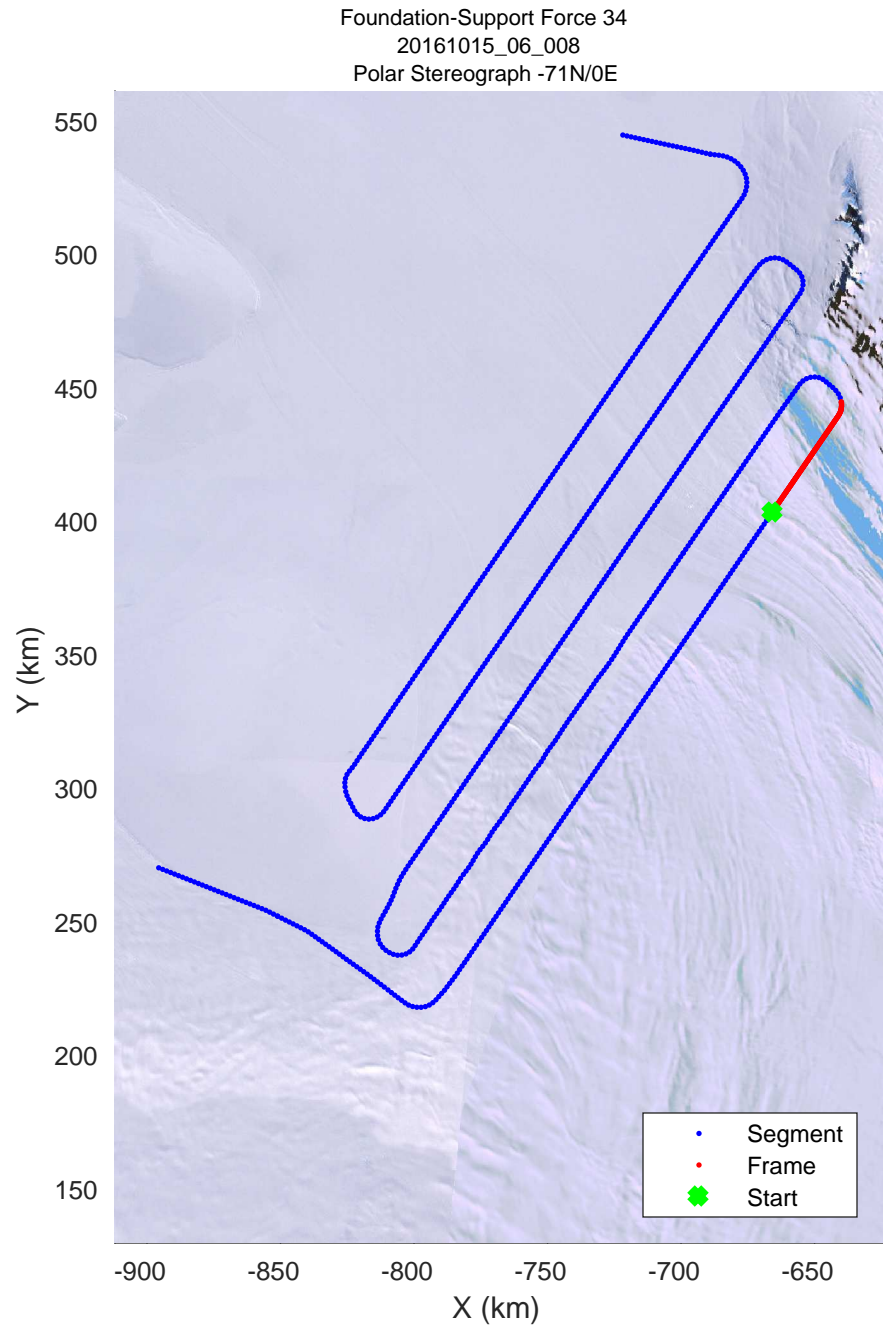

rds 2016_Antarctica_DC8: "Foundation-Support Force 34" 20161015_06_006: 18:06:50.7 to 18:13:12.0 GPS

rds 2016_Antarctica_DC8: "Foundation-Support Force 34" 20161015_06_006: 18:06:50.7 to 18:13:12.0 GPS

rds 2016_Antarctica_DC8: "Foundation-Support Force 34" 20161015_06_007: 18:13:12.2 to 18:19:47.5 GPS

rds 2016_Antarctica_DC8: "Foundation-Support Force 34" 20161015_06_007: 18:13:12.2 to 18:19:47.5 GPS