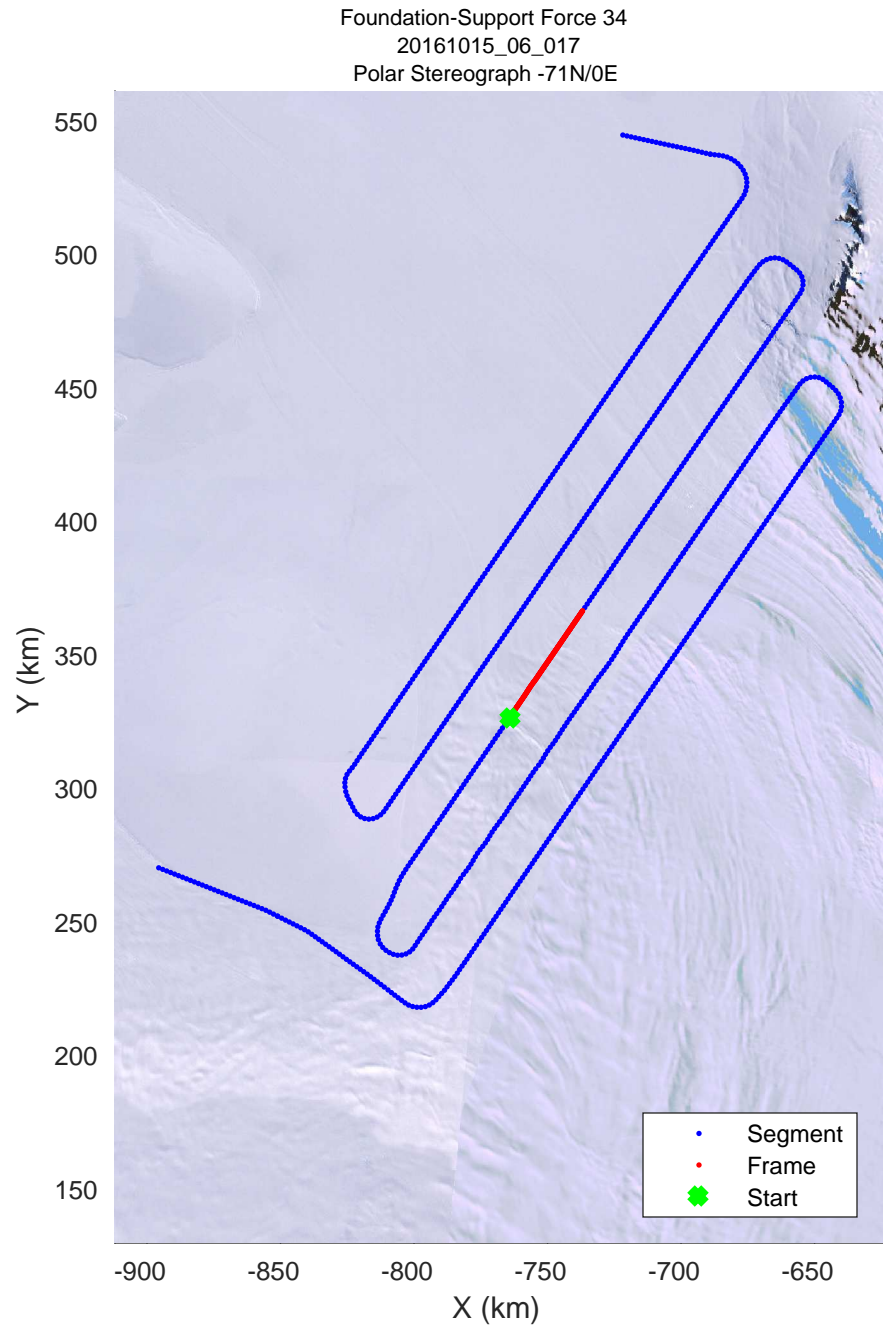

rds 2016_Antarctica_DC8: "Foundation-Support Force 34" 20161015_06_015: 19:06:02.1 to 19:12:53.6 GPS

rds 2016_Antarctica_DC8: "Foundation-Support Force 34" 20161015_06_015: 19:06:02.1 to 19:12:53.6 GPS

rds 2016_Antarctica_DC8: "Foundation-Support Force 34" 20161015_06_016: 19:12:53.8 to 19:19:09.5 GPS

rds 2016_Antarctica_DC8: "Foundation-Support Force 34" 20161015_06_016: 19:12:53.8 to 19:19:09.5 GPS