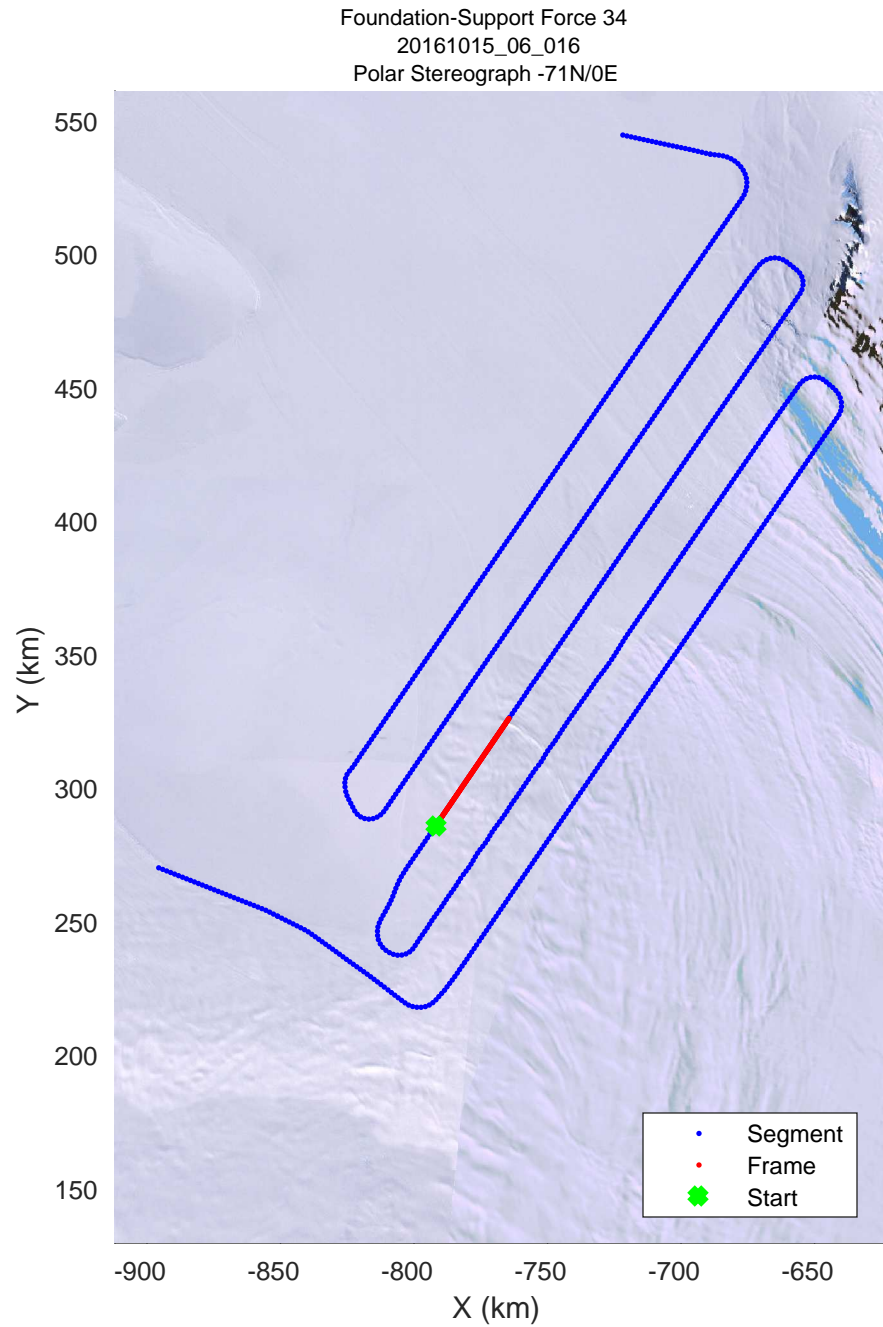

rds 2016_Antarctica_DC8: "Foundation-Support Force 34" 20161015_06_014: 18:59:44.6 to 19:06:01.9 GPS

rds 2016_Antarctica_DC8: "Foundation-Support Force 34" 20161015_06_014: 18:59:44.6 to 19:06:01.9 GPS

rds 2016_Antarctica_DC8: "Foundation-Support Force 34" 20161015_06_015: 19:06:02.1 to 19:12:53.6 GPS

rds 2016_Antarctica_DC8: "Foundation-Support Force 34" 20161015_06_015: 19:06:02.1 to 19:12:53.6 GPS