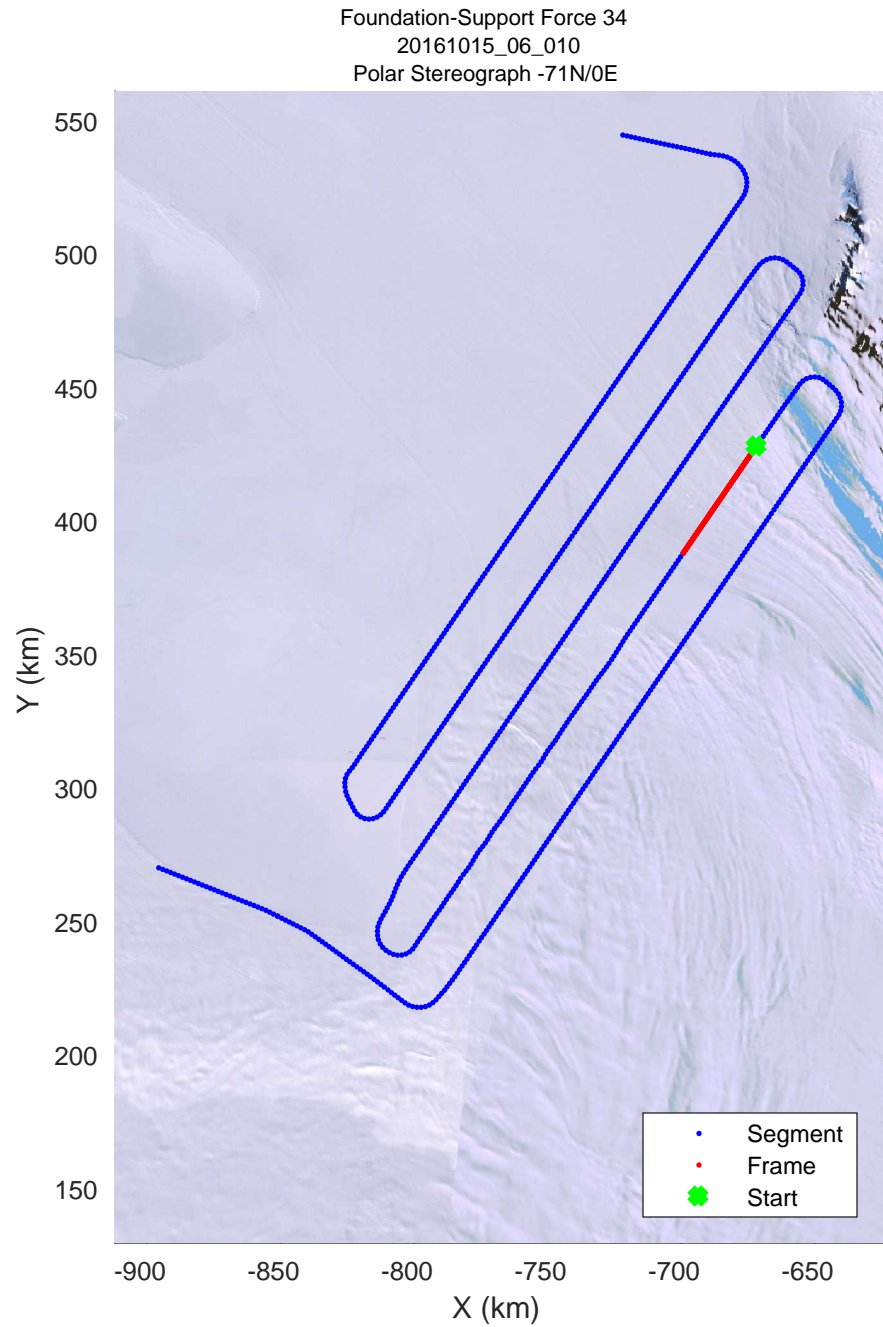

rds 2016_Antarctica_DC8: "Foundation-Support Force 34" 20161015_06_008: 18:19:47.8 to 18:26:33.4 GPS

rds 2016_Antarctica_DC8: "Foundation-Support Force 34" 20161015_06_008: 18:19:47.8 to 18:26:33.4 GPS

rds 2016_Antarctica_DC8: "Foundation-Support Force 34" 20161015_06_009: 18:26:33.6 to 18:33:04.9 GPS

rds 2016_Antarctica_DC8: "Foundation-Support Force 34" 20161015_06_009: 18:26:33.6 to 18:33:04.9 GPS