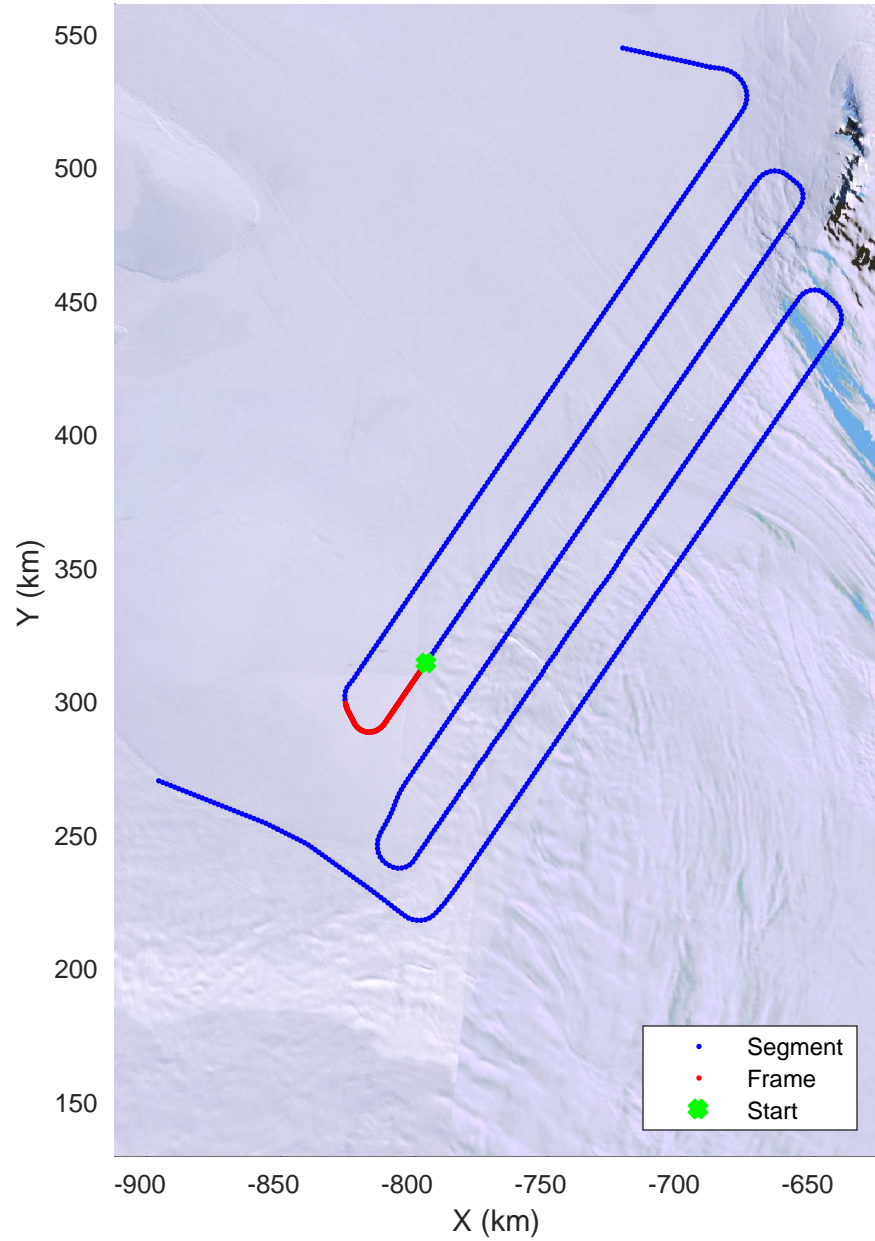

Foundation-Support Force 34
20161015_06_026
Polar Stereograph -71N/0E