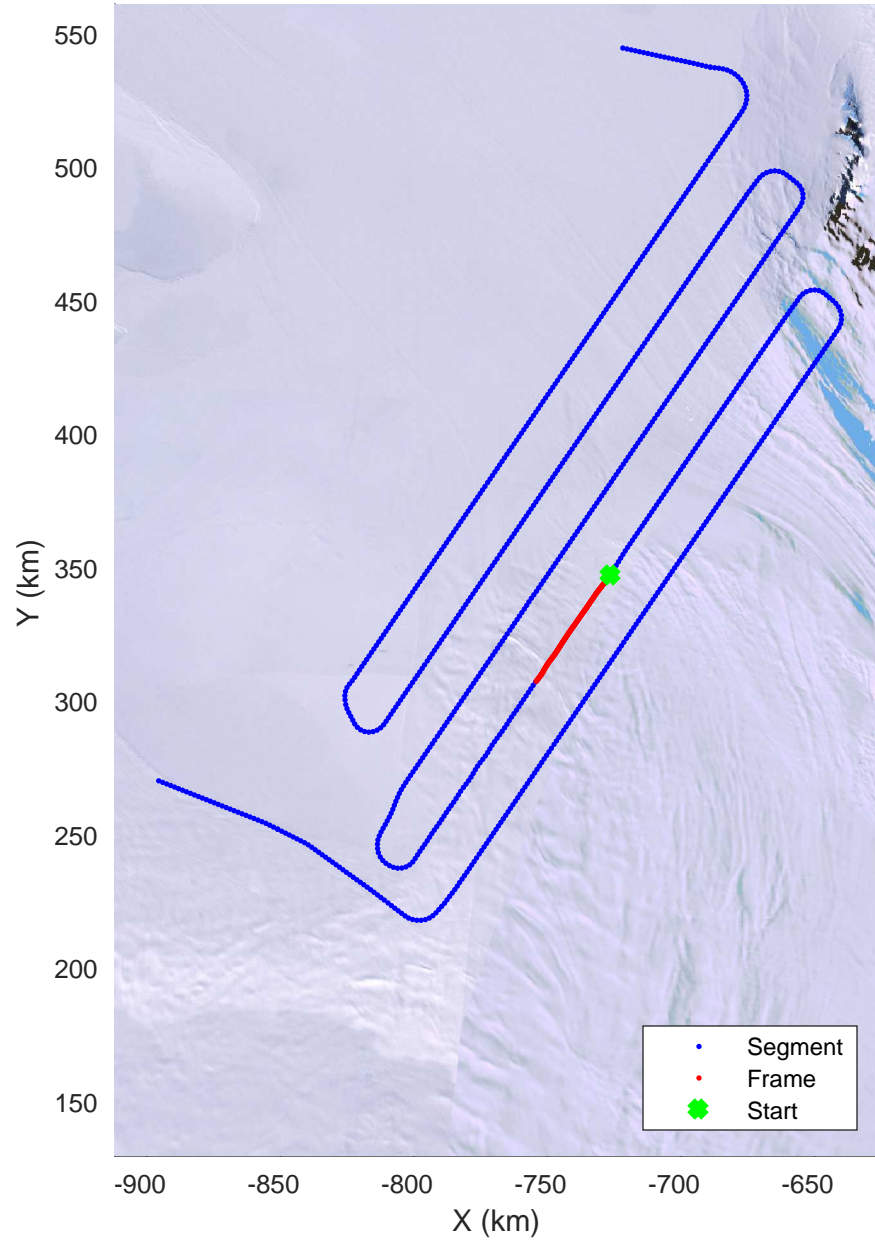

Foundation-Support Force 34
20161015_06_012
Polar Stereograph -71N/0E