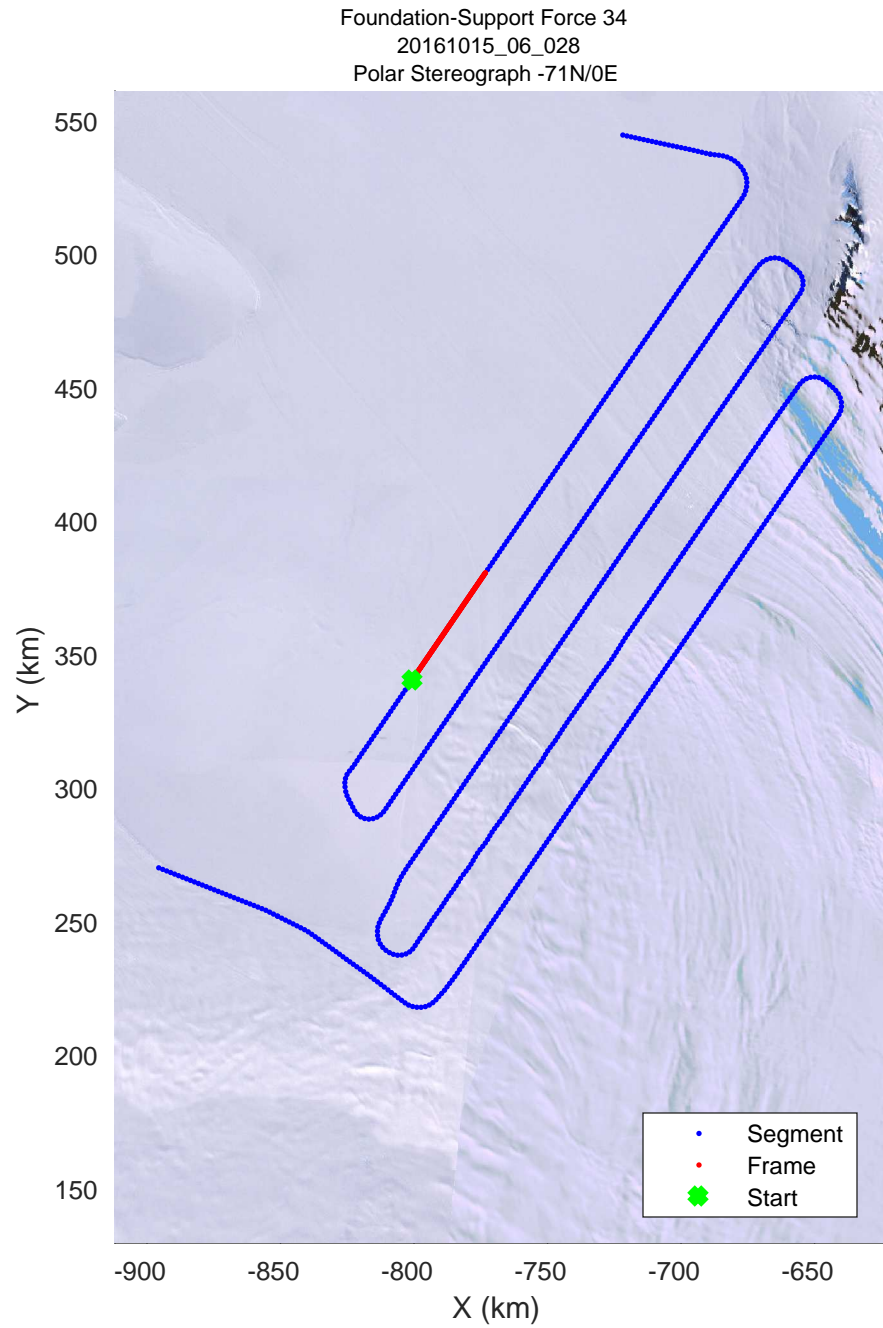

rds 2016_Antarctica_DC8: "Foundation-Support Force 34" 20161015_06_025: 20:12:22.5 to 20:19:10.5 GPS

rds 2016_Antarctica_DC8: "Foundation-Support Force 34" 20161015_06_025: 20:12:22.5 to 20:19:10.5 GPS

Foundation-Support Force 34
20161015_06_026
Polar Stereograph -71N/0E

rds 2016_Antarctica_DC8: "Foundation-Support Force 34" 20161015_06_026: 20:19:10.7 to 20:25:58.9 GPS

rds 2016_Antarctica_DC8: "Foundation-Support Force 34" 20161015_06_026: 20:19:10.7 to 20:25:58.9 GPS

rds 2016_Antarctica_DC8: "Foundation-Support Force 34" 20161015_06_027: 20:25:59.1 to 20:32:23.5 GPS

rds 2016_Antarctica_DC8: "Foundation-Support Force 34" 20161015_06_027: 20:25:59.1 to 20:32:23.5 GPS