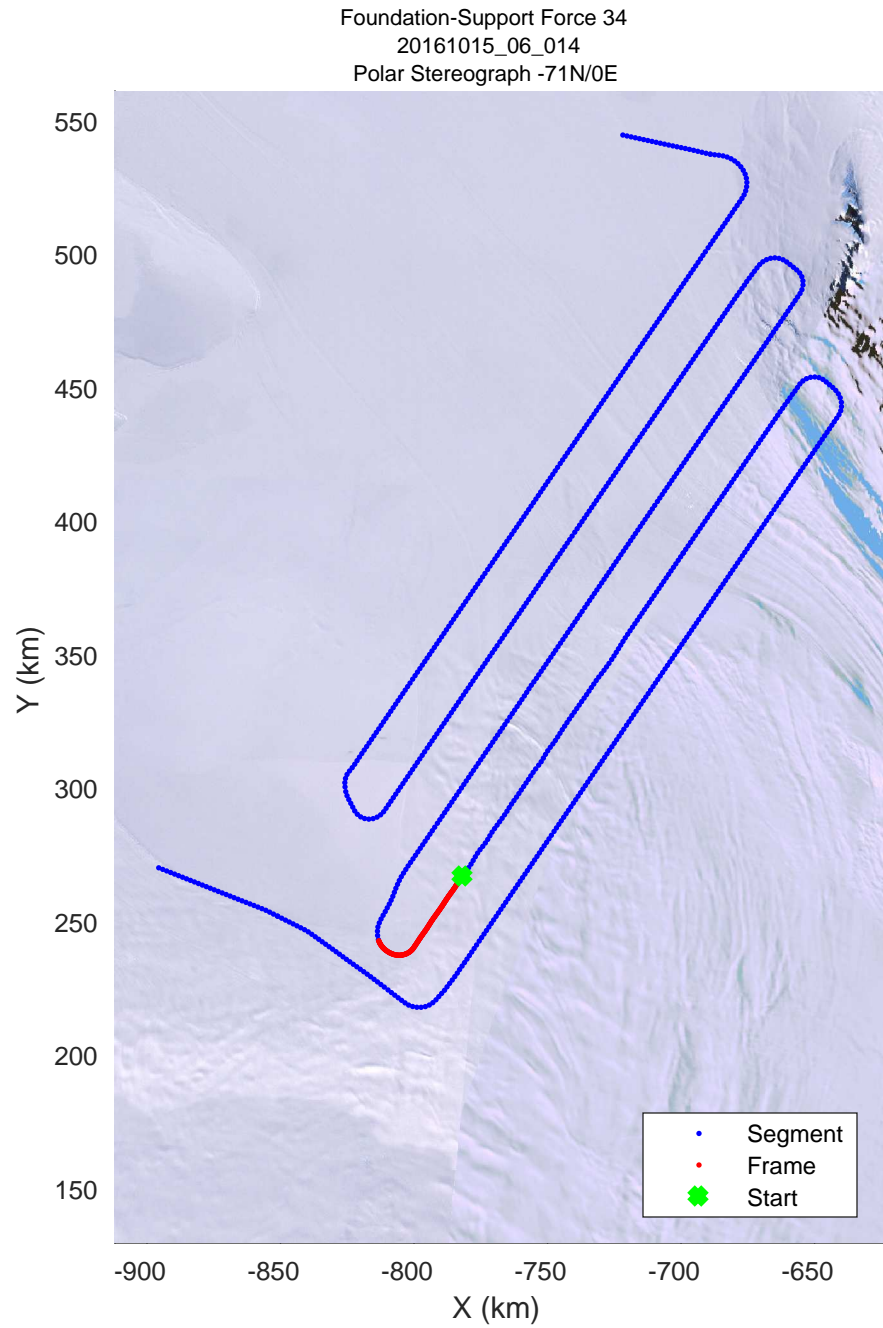

Foundation-Support Force 34
20161015_06_012
Polar Stereograph -71N/0E

rds 2016_Antarctica_DC8: "Foundation-Support Force 34" 20161015_06_012: 18:46:13.8 to 18:53:16.4 GPS

rds 2016_Antarctica_DC8: "Foundation-Support Force 34" 20161015_06_012: 18:46:13.8 to 18:53:16.4 GPS

rds 2016_Antarctica_DC8: "Foundation-Support Force 34" 20161015_06_013: 18:53:16.6 to 18:59:44.4 GPS

rds 2016_Antarctica_DC8: "Foundation-Support Force 34" 20161015_06_013: 18:53:16.6 to 18:59:44.4 GPS