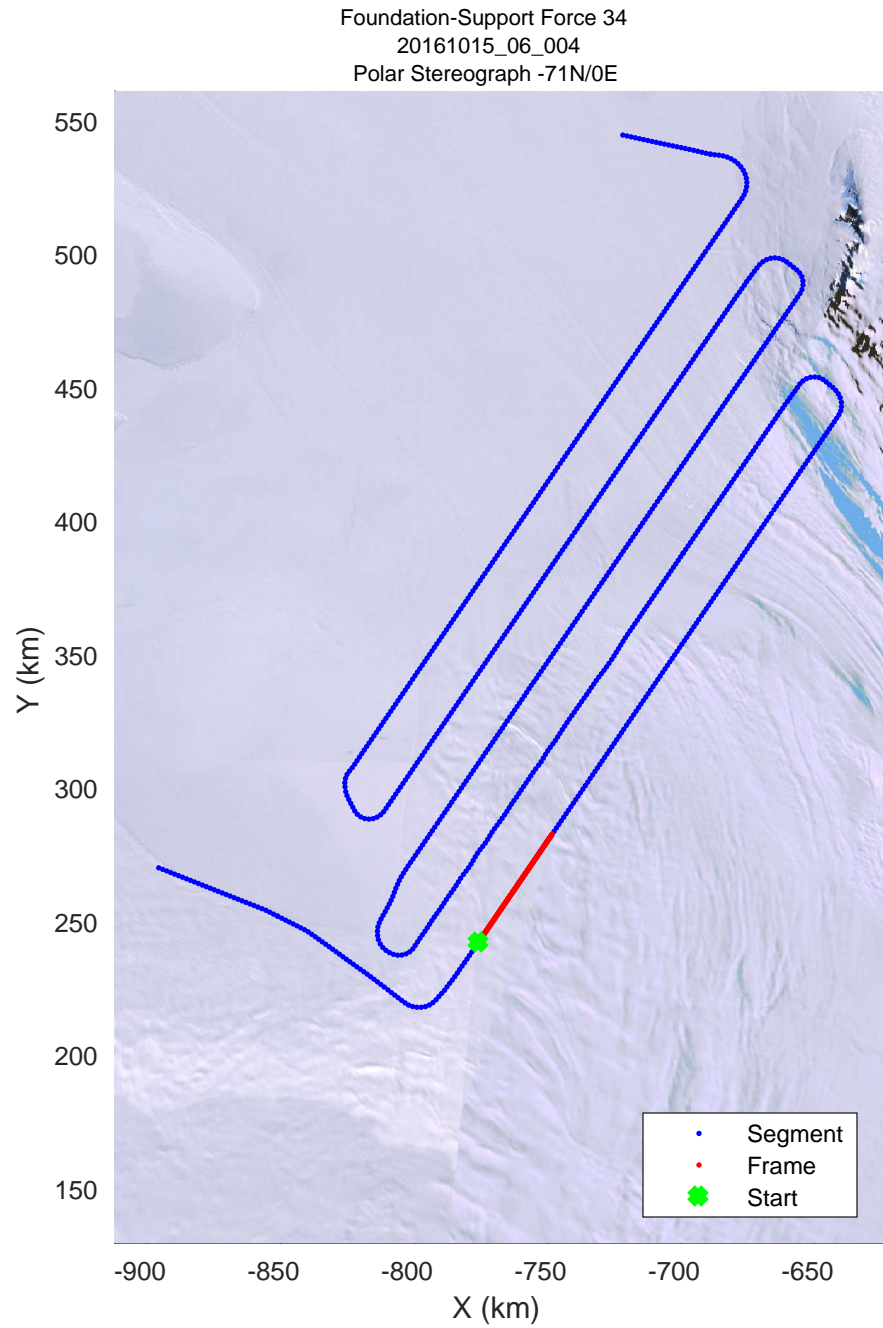

rds 2016_Antarctica_DC8: "Foundation-Support Force 34" 20161015_06_002: 17:40:22.8 to 17:46:56.9 GPS

rds 2016_Antarctica_DC8: "Foundation-Support Force 34" 20161015_06_002: 17:40:22.8 to 17:46:56.9 GPS

rds 2016_Antarctica_DC8: "Foundation-Support Force 34" 20161015_06_003: 17:46:57.1 to 17:53:55.5 GPS

rds 2016_Antarctica_DC8: "Foundation-Support Force 34" 20161015_06_003: 17:46:57.1 to 17:53:55.5 GPS