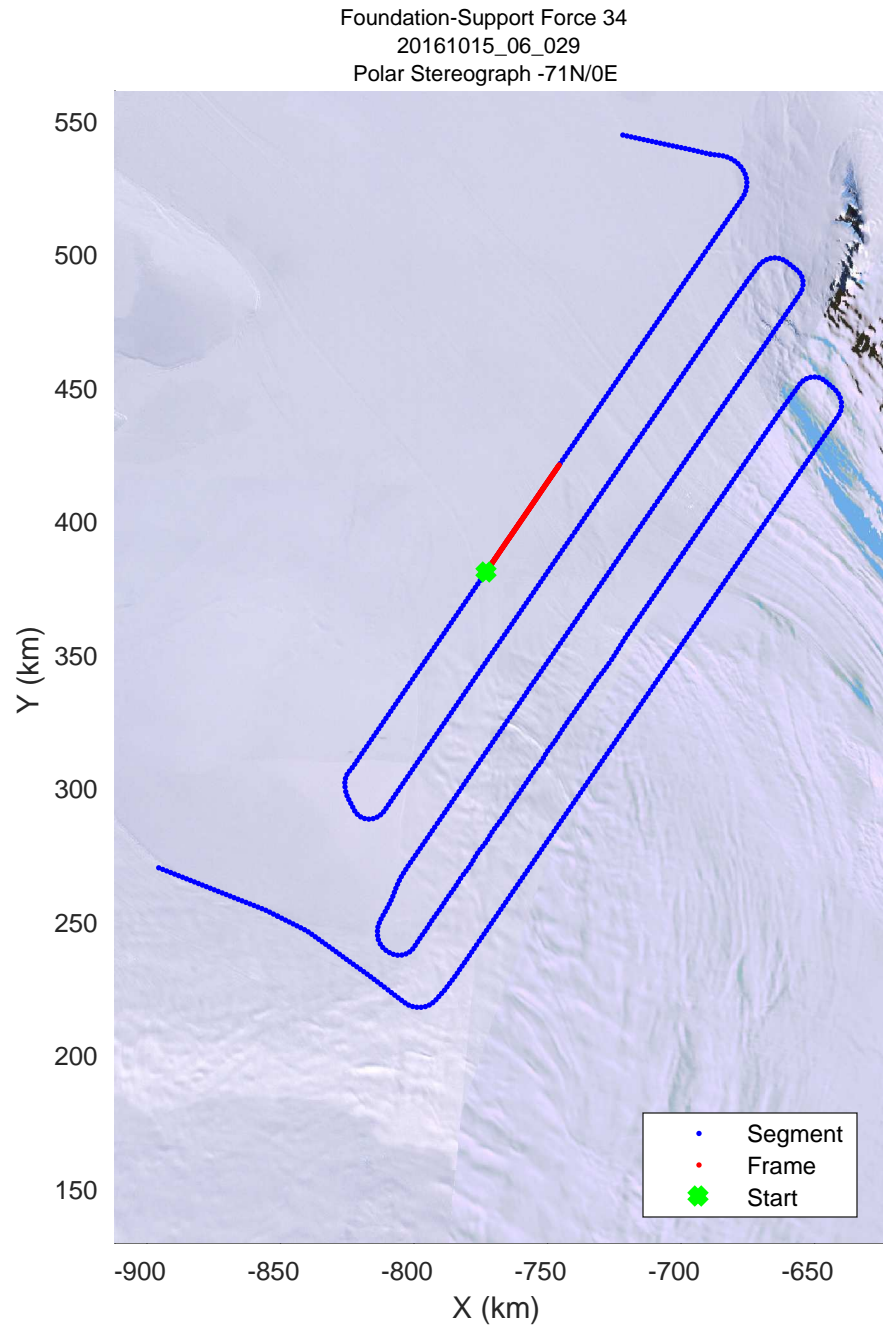

Foundation-Support Force 34
20161015_06_026
Polar Stereograph -71N/0E

rds 2016_Antarctica_DC8: "Foundation-Support Force 34" 20161015_06_026: 20:19:10.7 to 20:25:58.9 GPS

rds 2016_Antarctica_DC8: "Foundation-Support Force 34" 20161015_06_026: 20:19:10.7 to 20:25:58.9 GPS

rds 2016_Antarctica_DC8: "Foundation-Support Force 34" 20161015_06_027: 20:25:59.1 to 20:32:23.5 GPS

rds 2016_Antarctica_DC8: "Foundation-Support Force 34" 20161015_06_027: 20:25:59.1 to 20:32:23.5 GPS

rds 2016_Antarctica_DC8: "Foundation-Support Force 34" 20161015_06_028: 20:32:23.7 to 20:38:51.1 GPS

rds 2016_Antarctica_DC8: "Foundation-Support Force 34" 20161015_06_028: 20:32:23.7 to 20:38:51.1 GPS