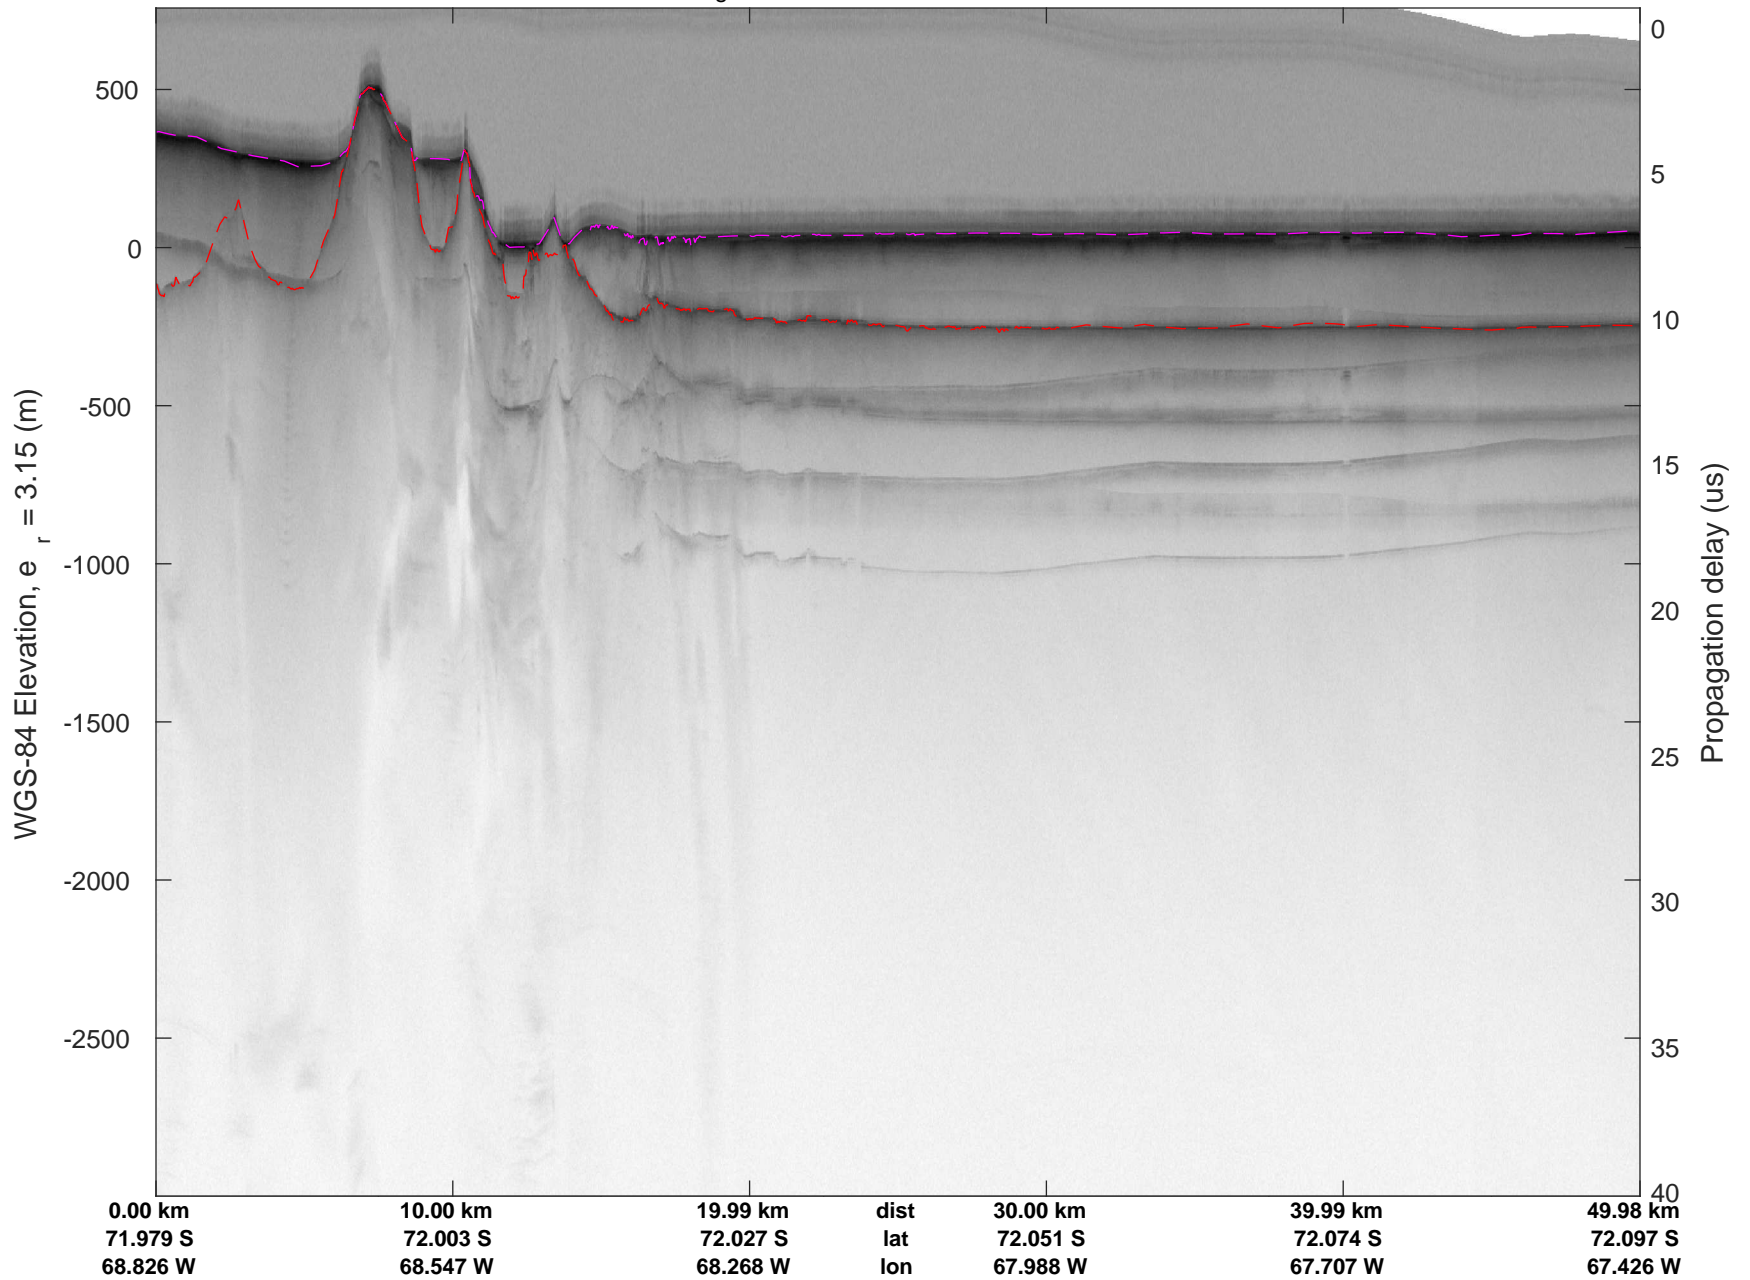

rds 2016_Antarctica_DC8: "George VI 2" 20161014_04_006: 16:42:59.9 to 16:49:15.0 GPS

rds 2016_Antarctica_DC8: "George VI 2" 20161014_04_007: 16:49:15.3 to 16:55:31.3 GPS

rds 2016_Antarctica_DC8: "George VI 2" 20161014_04_007: 16:49:15.3 to 16:55:31.3 GPS

George VI 2
20161014_04_008
Polar Stereograph -71N/0E

rds 2016_Antarctica_DC8: "George VI 2" 20161014_04_008: 16:55:31.5 to 17:01:55.5 GPS

rds 2016_Antarctica_DC8: "George VI 2" 20161014_04_008: 16:55:31.5 to 17:01:55.5 GPS

rds 2016_Antarctica_DC8: "George VI 2" 20161014_04_009: 17:01:55.7 to 17:08:17.9 GPS

rds 2016_Antarctica_DC8: "George VI 2" 20161014_04_009: 17:01:55.7 to 17:08:17.9 GPS

rds 2016_Antarctica_DC8: "George VI 2" 20161014_04_010: 17:08:18.1 to 17:12:19.7 GPS

rds 2016_Antarctica_DC8: "George VI 2" 20161014_04_010: 17:08:18.1 to 17:12:19.7 GPS