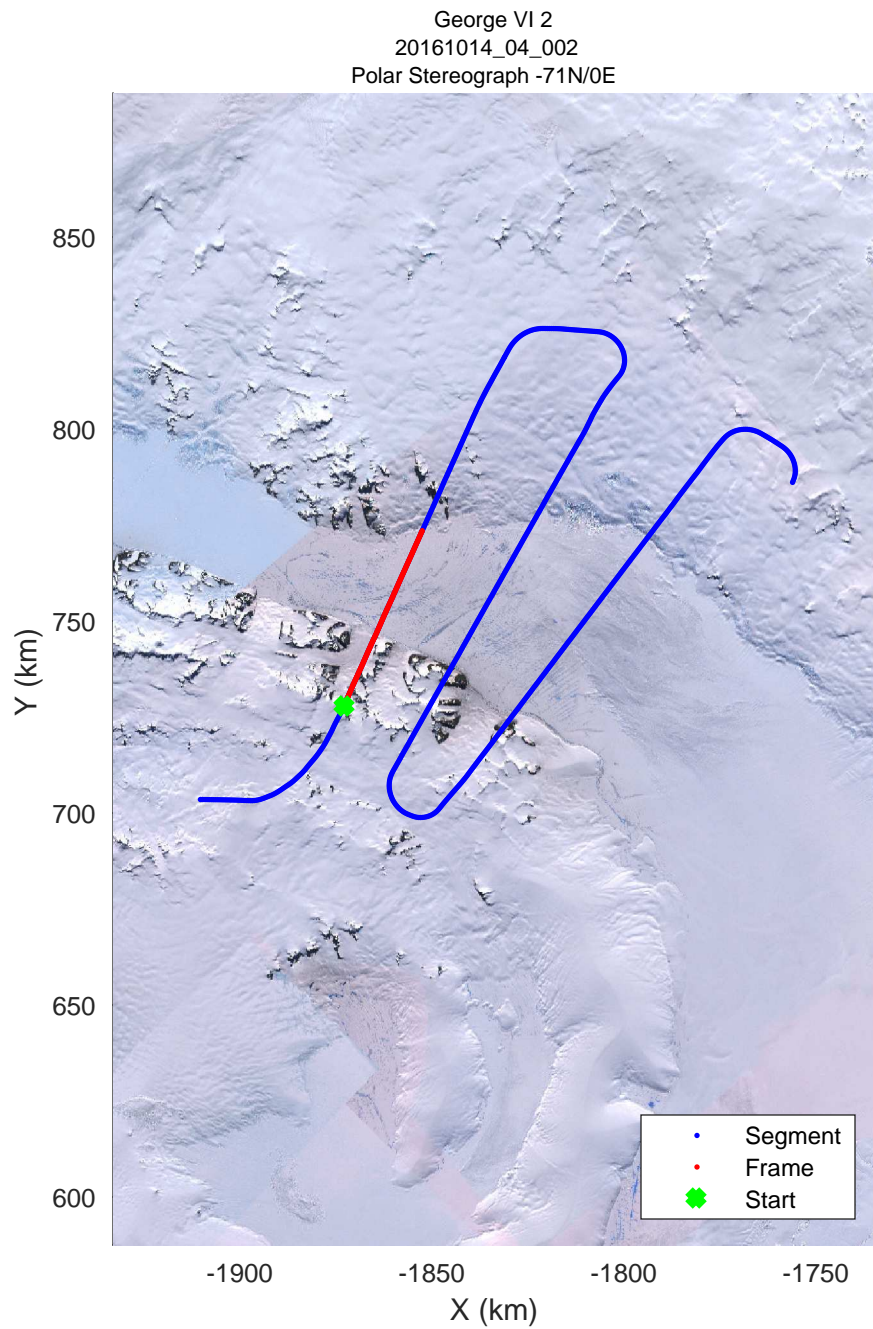

rds 2016_Antarctica_DC8: "George VI 2" 20161014_04_001: 16:13:15.5 to 16:18:40.7 GPS

rds 2016_Antarctica_DC8: "George VI 2" 20161014_04_001: 16:13:15.5 to 16:18:40.7 GPS

rds 2016_Antarctica_DC8: "George VI 2" 20161014_04_002: 16:18:41.0 to 16:24:35.1 GPS

rds 2016_Antarctica_DC8: "George VI 2" 20161014_04_002: 16:18:41.0 to 16:24:35.1 GPS

rds 2016_Antarctica_DC8: "George VI 2" 20161014_04_003: 16:24:35.4 to 16:30:42.8 GPS

rds 2016_Antarctica_DC8: "George VI 2" 20161014_04_003: 16:24:35.4 to 16:30:42.8 GPS

rds 2016_Antarctica_DC8: "George VI 2" 20161014_04_004: 16:30:43.0 to 16:36:47.6 GPS

rds 2016_Antarctica_DC8: "George VI 2" 20161014_04_004: 16:30:43.0 to 16:36:47.6 GPS

George VI 2
20161014_04_005
Polar Stereograph -71N/0E

rds 2016_Antarctica_DC8: "George VI 2" 20161014_04_010: 17:08:18.1 to 17:12:19.7 GPS