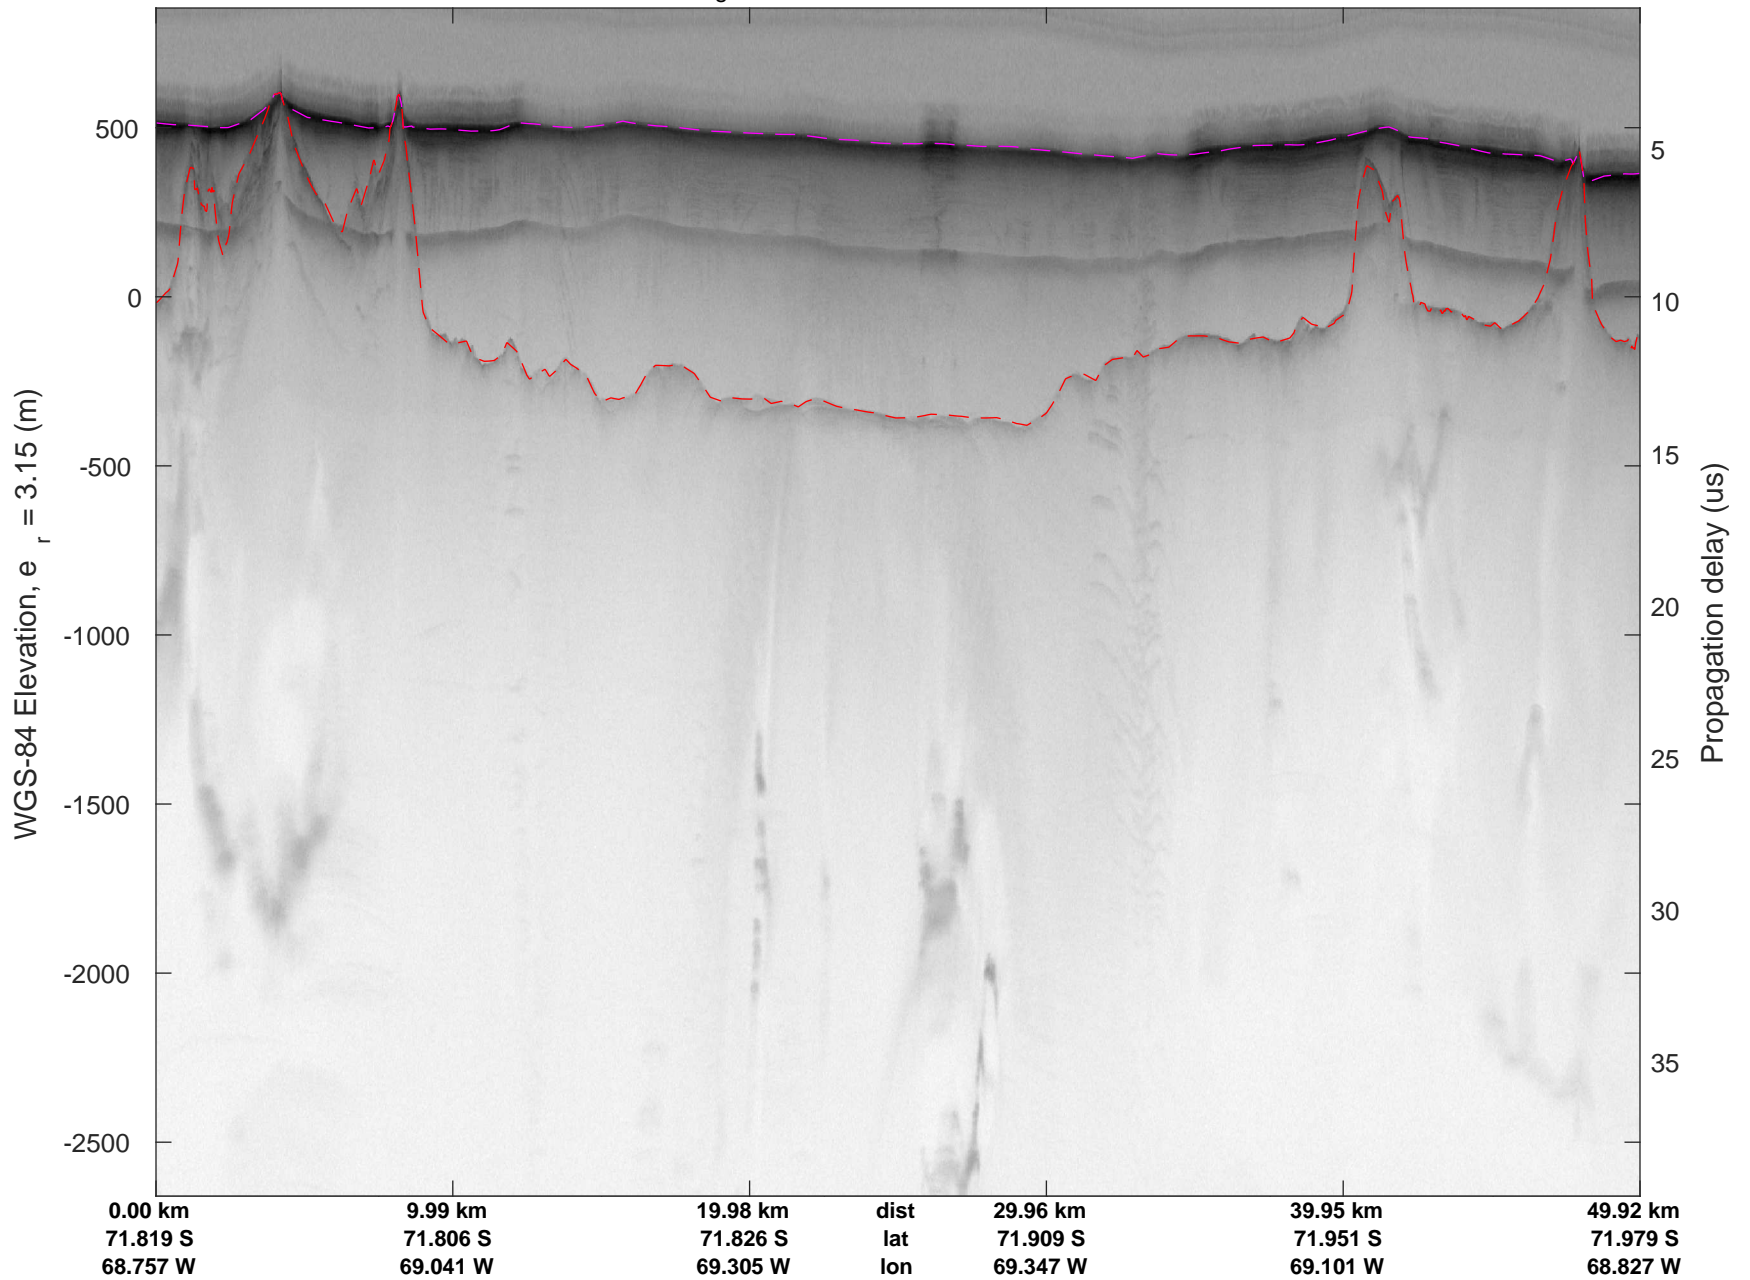

rds 2016_Antarctica_DC8: "George VI 2" 20161014_04_006: 16:42:59.9 to 16:49:15.0 GPS

rds 2016_Antarctica_DC8: "George VI 2" 20161014_04_007: 16:49:15.3 to 16:55:31.3 GPS

rds 2016_Antarctica_DC8: "George VI 2" 20161014_04_007: 16:49:15.3 to 16:55:31.3 GPS

George VI 2
20161014_04_008
Polar Stereograph -71N/0E

rds 2016_Antarctica_DC8: "George VI 2" 20161014_04_008: 16:55:31.5 to 17:01:55.5 GPS

rds 2016_Antarctica_DC8: "George VI 2" 20161014_04_008: 16:55:31.5 to 17:01:55.5 GPS

rds 2016_Antarctica_DC8: "George VI 2" 20161014_04_009: 17:01:55.7 to 17:08:17.9 GPS

rds 2016_Antarctica_DC8: "George VI 2" 20161014_04_009: 17:01:55.7 to 17:08:17.9 GPS

rds 2016_Antarctica_DC8: "George VI 2" 20161014_04_010: 17:08:18.1 to 17:12:19.7 GPS

rds 2016_Antarctica_DC8: "George VI 2" 20161014_04_010: 17:08:18.1 to 17:12:19.7 GPS