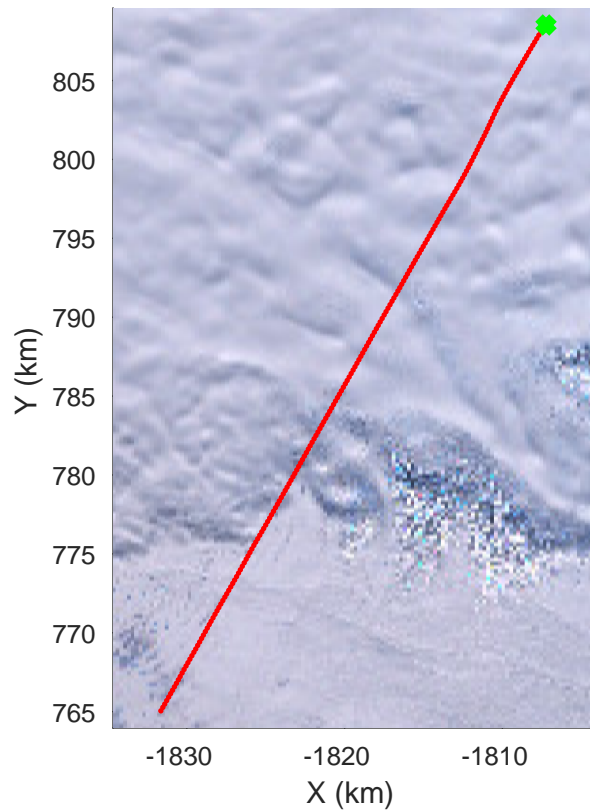

rds 2016_Antarctica_DC8: "George VI 2" 20161014_04_001: 16:13:15.5 to 16:18:40.7 GPS

rds 2016_Antarctica_DC8: "George VI 2" 20161014_04_001: 16:13:15.5 to 16:18:40.7 GPS

rds 2016_Antarctica_DC8: "George VI 2" 20161014_04_002: 16:18:41.0 to 16:24:35.1 GPS

rds 2016_Antarctica_DC8: "George VI 2" 20161014_04_002: 16:18:41.0 to 16:24:35.1 GPS

rds 2016_Antarctica_DC8: "George VI 2" 20161014_04_003: 16:24:35.4 to 16:30:42.8 GPS

rds 2016_Antarctica_DC8: "George VI 2" 20161014_04_003: 16:24:35.4 to 16:30:42.8 GPS

rds 2016_Antarctica_DC8: "George VI 2" 20161014_04_004: 16:30:43.0 to 16:36:47.6 GPS

rds 2016_Antarctica_DC8: "George VI 2" 20161014_04_004: 16:30:43.0 to 16:36:47.6 GPS

George VI 2
20161014_04_005
Polar Stereograph -71N/0E

rds 2016_Antarctica_DC8: "George VI 2" 20161014_04_010: 17:08:18.1 to 17:12:19.7 GPS