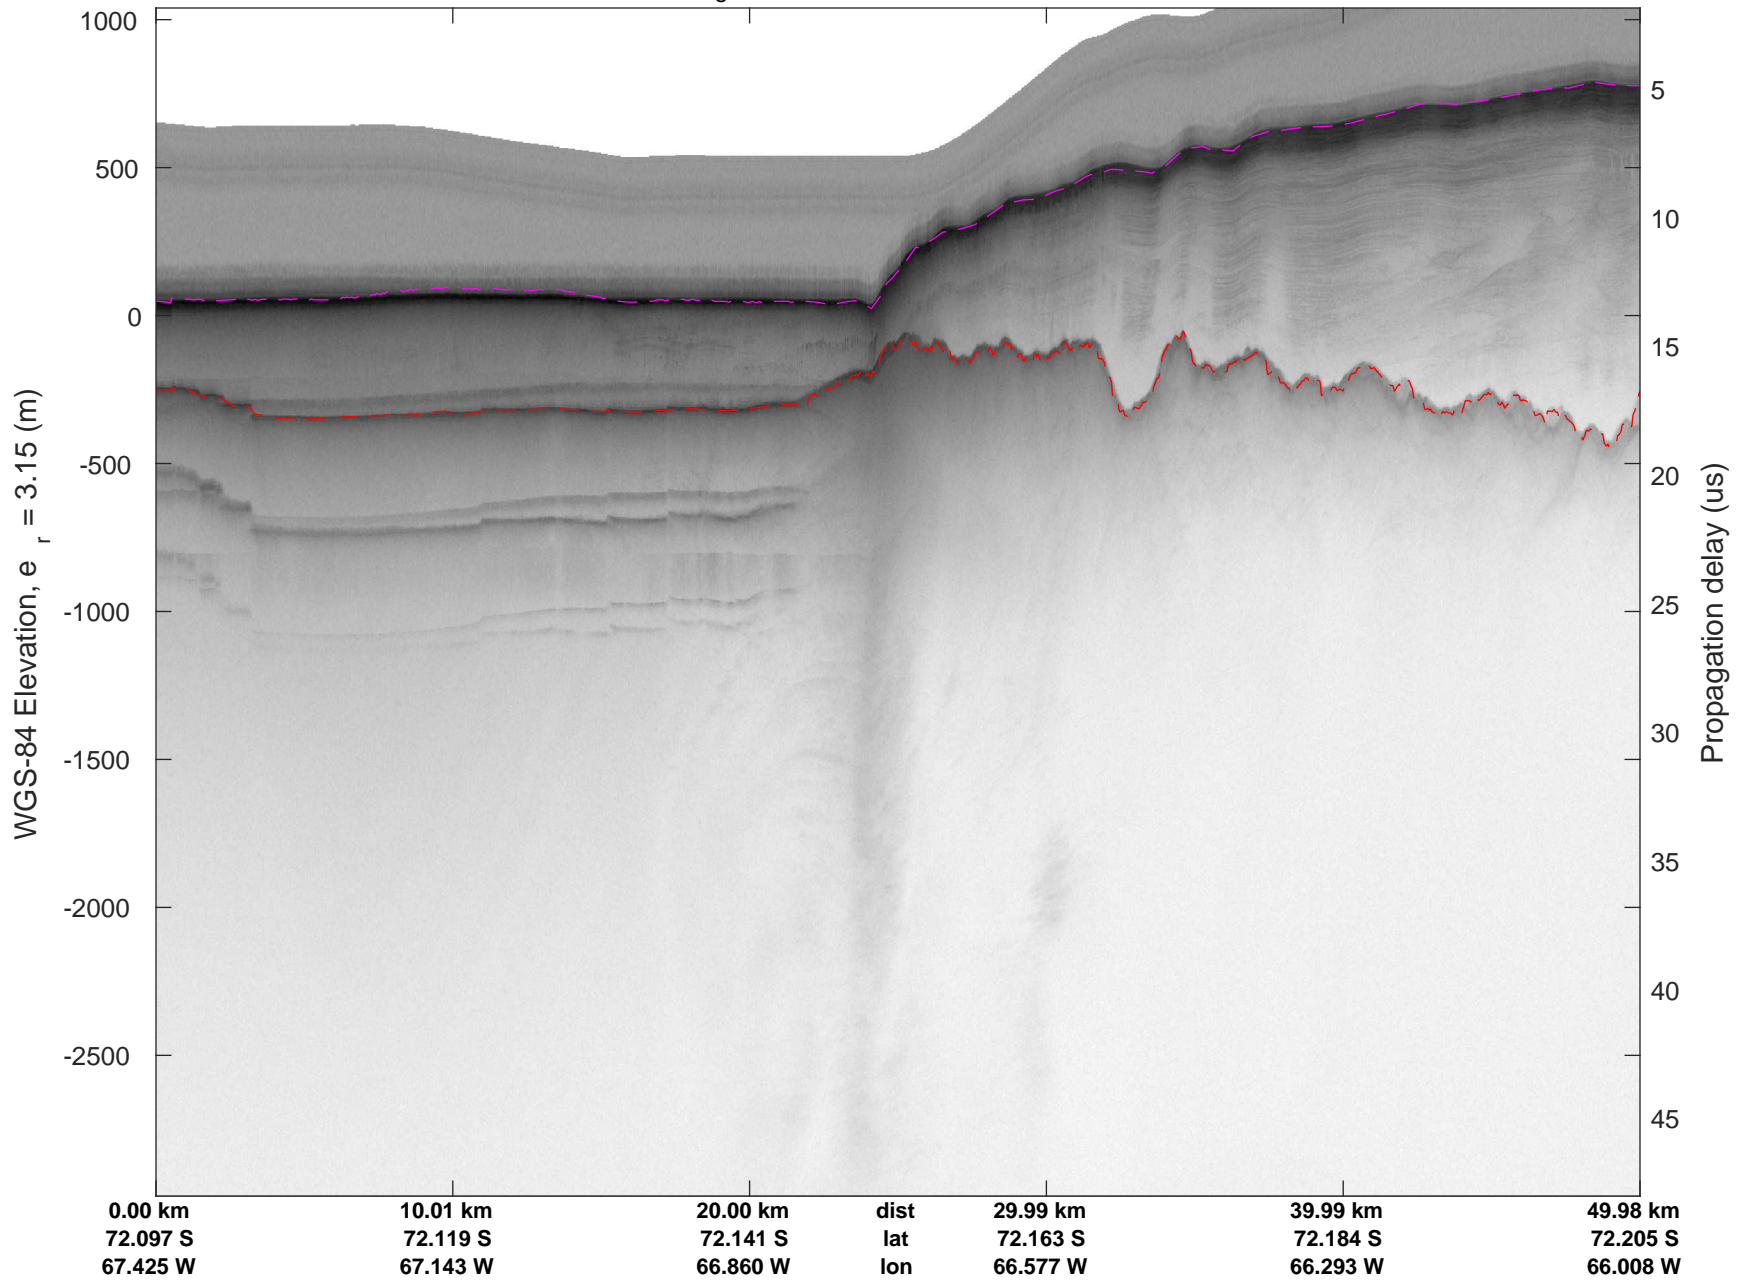

rds 2016_Antarctica_DC8: "George VI 2" 20161014_04_006: 16:42:59.9 to 16:49:15.0 GPS

rds 2016_Antarctica_DC8: "George VI 2" 20161014_04_007: 16:49:15.3 to 16:55:31.3 GPS

rds 2016_Antarctica_DC8: "George VI 2" 20161014_04_007: 16:49:15.3 to 16:55:31.3 GPS

George VI 2
20161014_04_008
Polar Stereograph -71N/0E

rds 2016_Antarctica_DC8: "George VI 2" 20161014_04_008: 16:55:31.5 to 17:01:55.5 GPS

rds 2016_Antarctica_DC8: "George VI 2" 20161014_04_008: 16:55:31.5 to 17:01:55.5 GPS

rds 2016_Antarctica_DC8: "George VI 2" 20161014_04_009: 17:01:55.7 to 17:08:17.9 GPS

rds 2016_Antarctica_DC8: "George VI 2" 20161014_04_009: 17:01:55.7 to 17:08:17.9 GPS

rds 2016_Antarctica_DC8: "George VI 2" 20161014_04_010: 17:08:18.1 to 17:12:19.7 GPS

rds 2016_Antarctica_DC8: "George VI 2" 20161014_04_010: 17:08:18.1 to 17:12:19.7 GPS