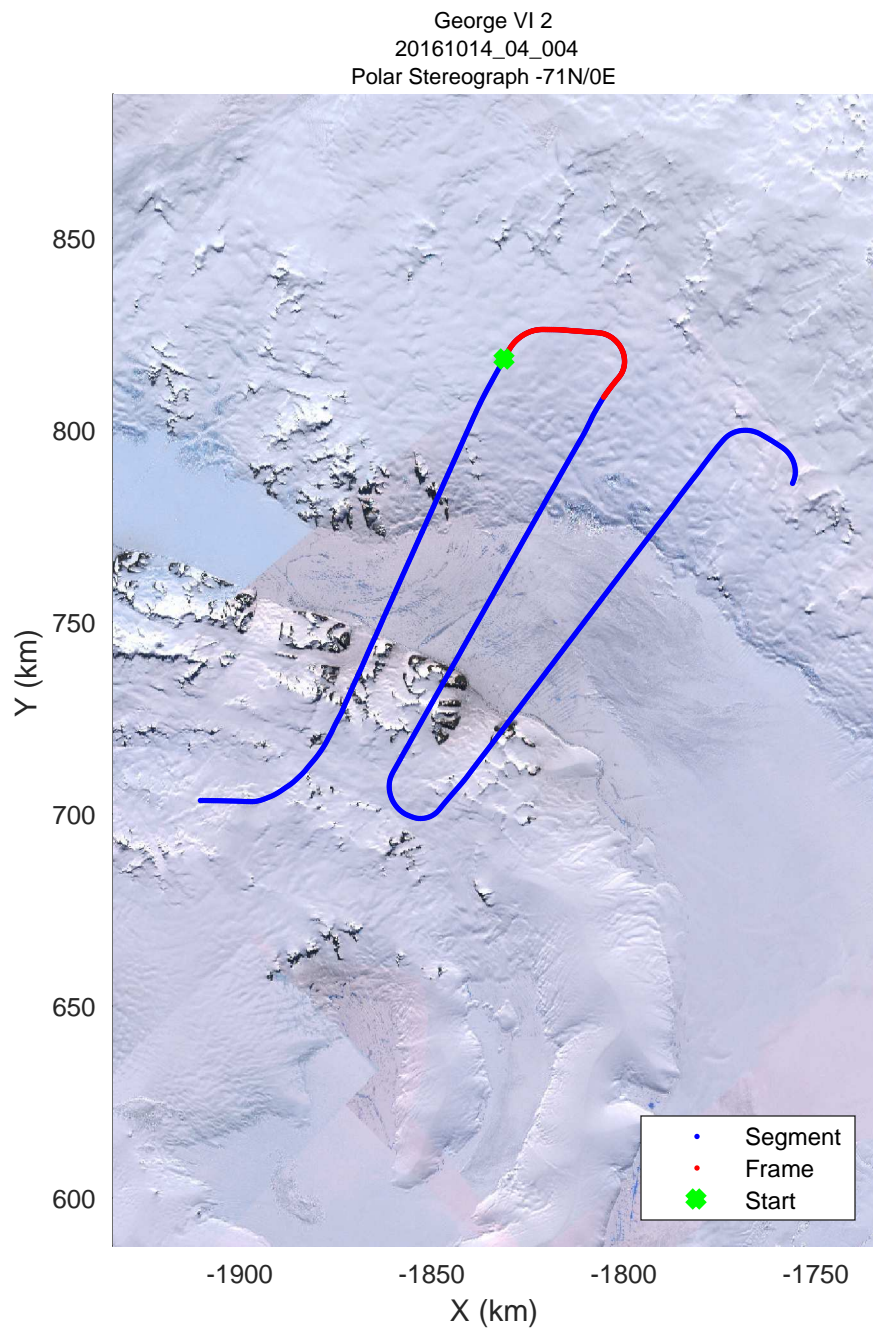

rds 2016_Antarctica_DC8: "George VI 2" 20161014_04_001: 16:13:15.5 to 16:18:40.7 GPS

rds 2016_Antarctica_DC8: "George VI 2" 20161014_04_001: 16:13:15.5 to 16:18:40.7 GPS

rds 2016_Antarctica_DC8: "George VI 2" 20161014_04_002: 16:18:41.0 to 16:24:35.1 GPS

rds 2016_Antarctica_DC8: "George VI 2" 20161014_04_002: 16:18:41.0 to 16:24:35.1 GPS

rds 2016_Antarctica_DC8: "George VI 2" 20161014_04_003: 16:24:35.4 to 16:30:42.8 GPS

rds 2016_Antarctica_DC8: "George VI 2" 20161014_04_003: 16:24:35.4 to 16:30:42.8 GPS

rds 2016_Antarctica_DC8: "George VI 2" 20161014_04_004: 16:30:43.0 to 16:36:47.6 GPS

rds 2016_Antarctica_DC8: "George VI 2" 20161014_04_004: 16:30:43.0 to 16:36:47.6 GPS

George VI 2
20161014_04_005
Polar Stereograph -71N/0E

rds 2016_Antarctica_DC8: "George VI 2" 20161014_04_010: 17:08:18.1 to 17:12:19.7 GPS