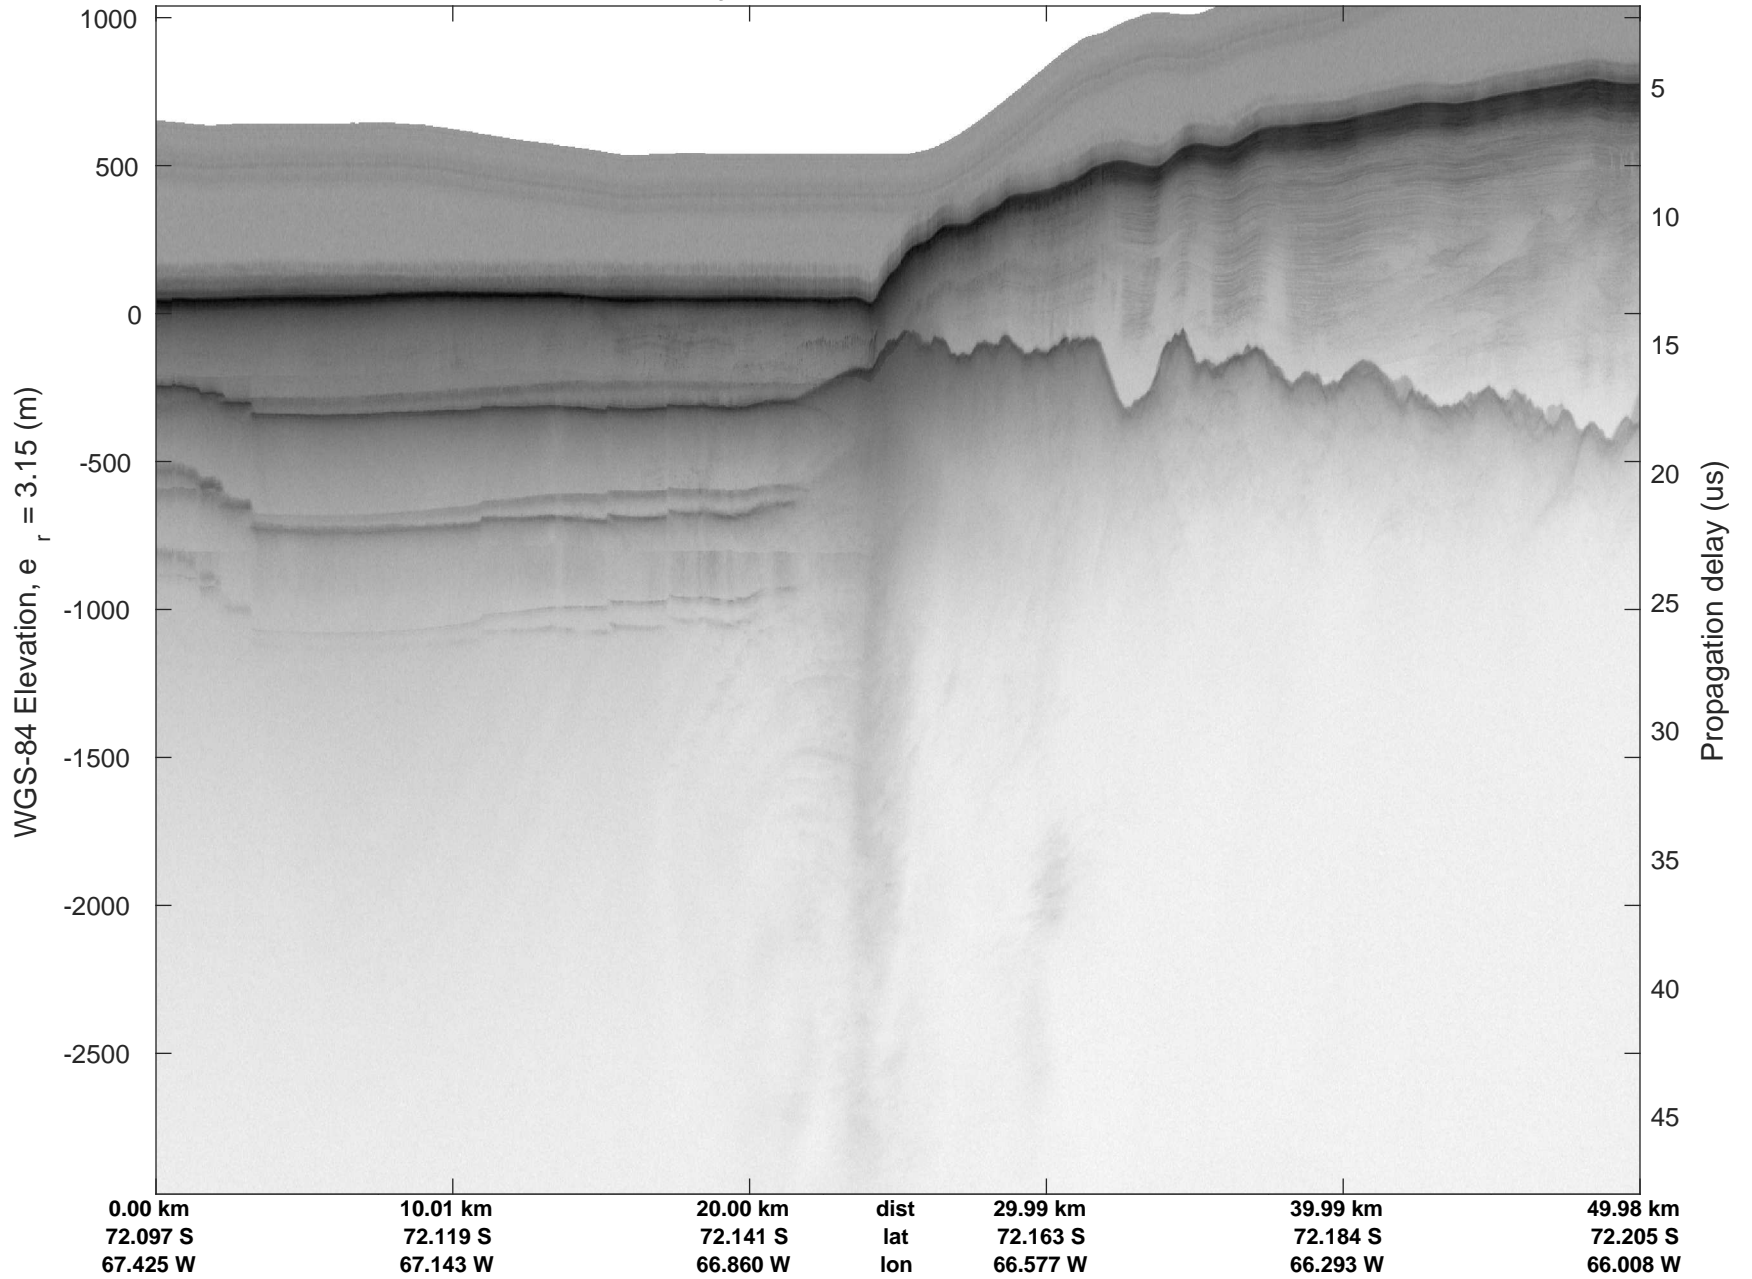

rds 2016_Antarctica_DC8: "George VI 2" 20161014_04_006: 16:42:59.9 to 16:49:15.0 GPS

rds 2016_Antarctica_DC8: "George VI 2" 20161014_04_007: 16:49:15.3 to 16:55:31.3 GPS

rds 2016_Antarctica_DC8: "George VI 2" 20161014_04_007: 16:49:15.3 to 16:55:31.3 GPS

George VI 2
20161014_04_008
Polar Stereograph -71N/0E

rds 2016_Antarctica_DC8: "George VI 2" 20161014_04_008: 16:55:31.5 to 17:01:55.5 GPS

rds 2016_Antarctica_DC8: "George VI 2" 20161014_04_008: 16:55:31.5 to 17:01:55.5 GPS

rds 2016_Antarctica_DC8: "George VI 2" 20161014_04_009: 17:01:55.7 to 17:08:17.9 GPS

rds 2016_Antarctica_DC8: "George VI 2" 20161014_04_009: 17:01:55.7 to 17:08:17.9 GPS

rds 2016_Antarctica_DC8: "George VI 2" 20161014_04_010: 17:08:18.1 to 17:12:19.7 GPS

rds 2016_Antarctica_DC8: "George VI 2" 20161014_04_010: 17:08:18.1 to 17:12:19.7 GPS