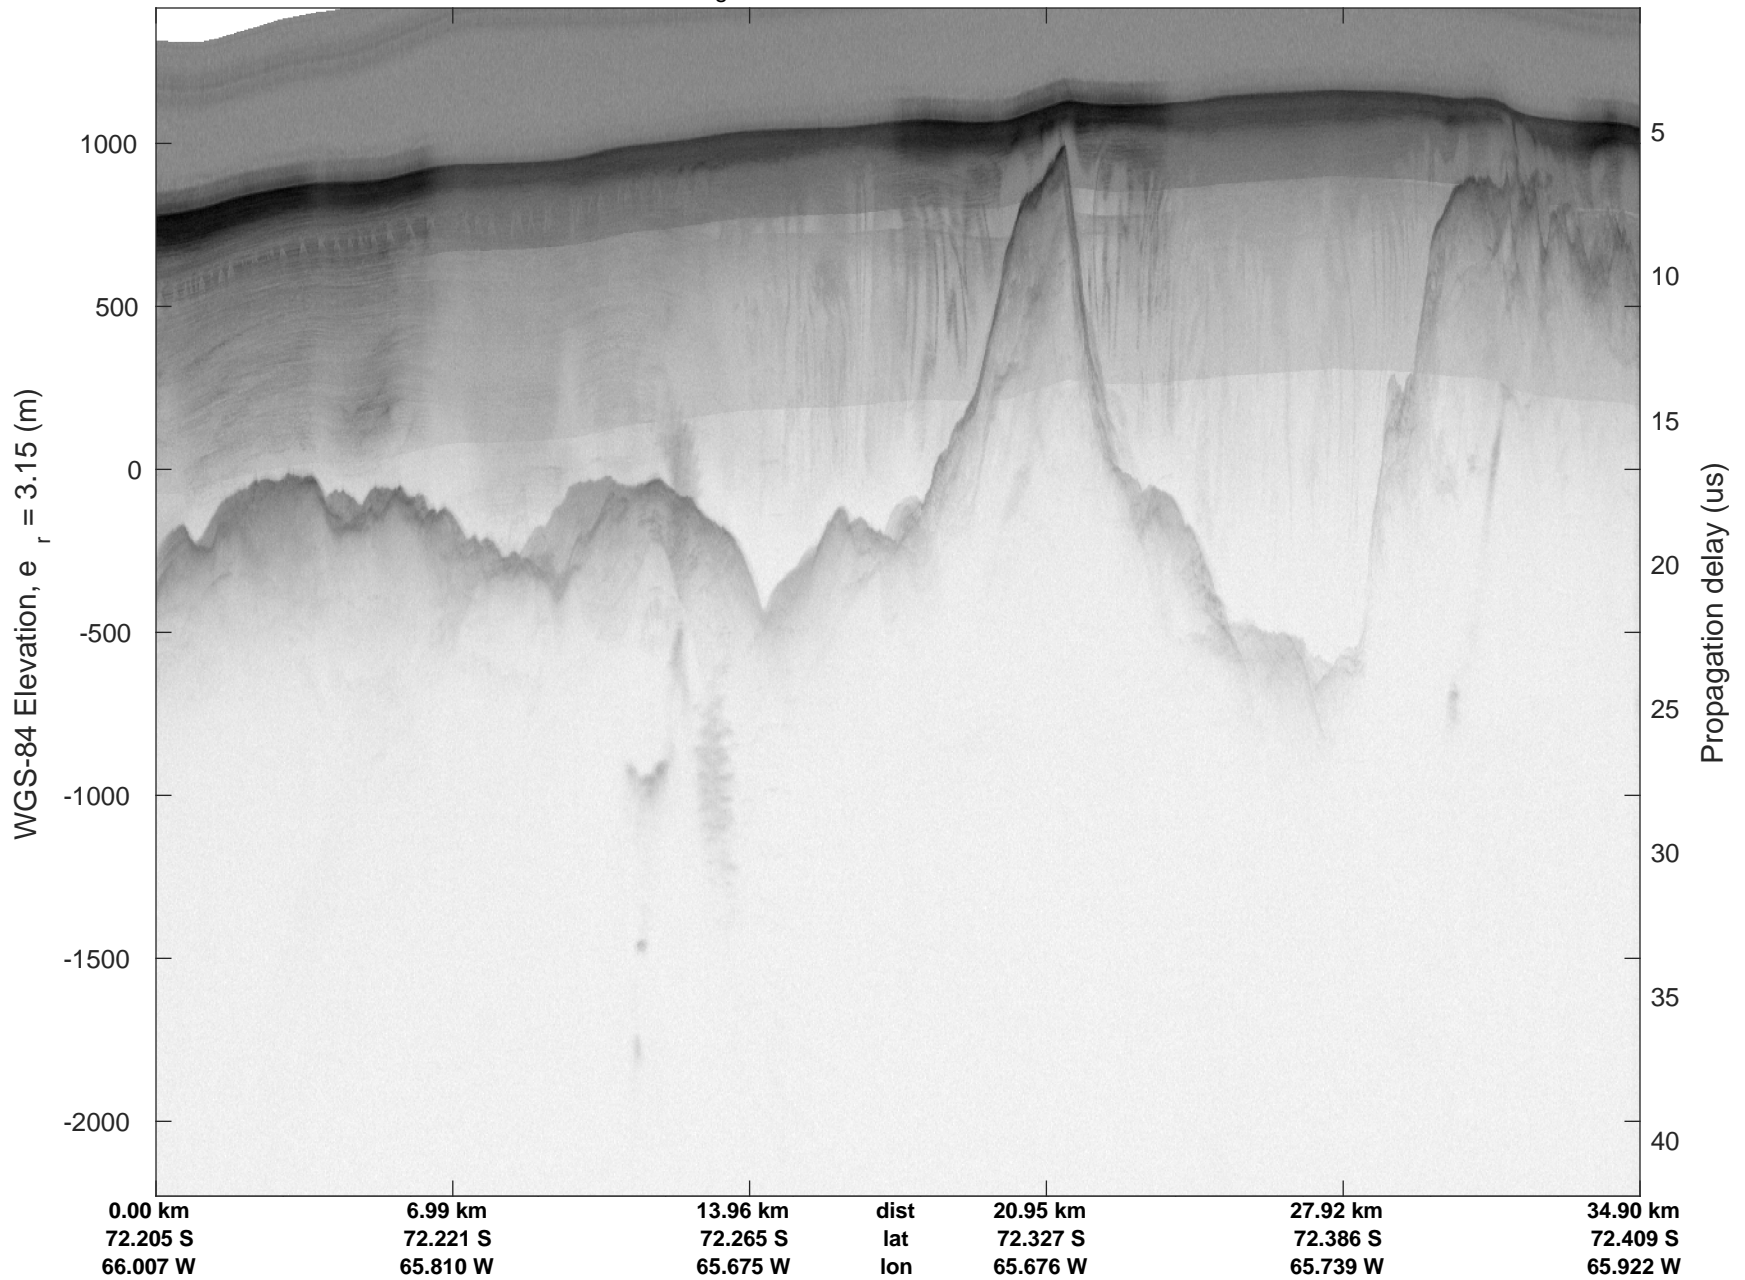

rds 2016_Antarctica_DC8: "George VI 2" 20161014_04_006: 16:42:59.9 to 16:49:15.0 GPS

rds 2016_Antarctica_DC8: "George VI 2" 20161014_04_007: 16:49:15.3 to 16:55:31.3 GPS

rds 2016_Antarctica_DC8: "George VI 2" 20161014_04_007: 16:49:15.3 to 16:55:31.3 GPS

George VI 2
20161014_04_008
Polar Stereograph -71N/0E

rds 2016_Antarctica_DC8: "George VI 2" 20161014_04_008: 16:55:31.5 to 17:01:55.5 GPS

rds 2016_Antarctica_DC8: "George VI 2" 20161014_04_008: 16:55:31.5 to 17:01:55.5 GPS

rds 2016_Antarctica_DC8: "George VI 2" 20161014_04_009: 17:01:55.7 to 17:08:17.9 GPS

rds 2016_Antarctica_DC8: "George VI 2" 20161014_04_009: 17:01:55.7 to 17:08:17.9 GPS

rds 2016_Antarctica_DC8: "George VI 2" 20161014_04_010: 17:08:18.1 to 17:12:19.7 GPS

rds 2016_Antarctica_DC8: "George VI 2" 20161014_04_010: 17:08:18.1 to 17:12:19.7 GPS