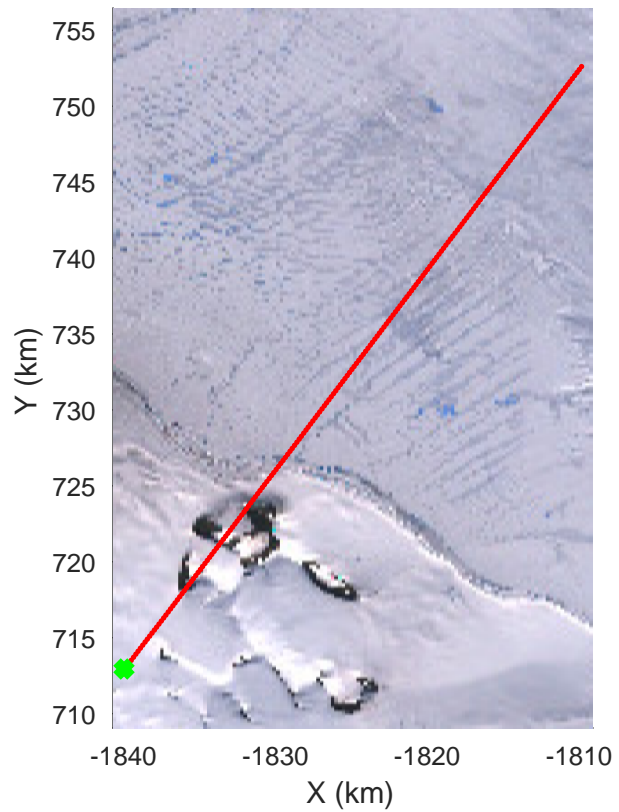

rds 2016_Antarctica_DC8: "George VI 2" 20161014_04_006: 16:42:59.9 to 16:49:15.0 GPS

rds 2016_Antarctica_DC8: "George VI 2" 20161014_04_007: 16:49:15.3 to 16:55:31.3 GPS

rds 2016_Antarctica_DC8: "George VI 2" 20161014_04_007: 16:49:15.3 to 16:55:31.3 GPS

George VI 2
20161014_04_008
Polar Stereograph -71N/0E

rds 2016_Antarctica_DC8: "George VI 2" 20161014_04_008: 16:55:31.5 to 17:01:55.5 GPS

rds 2016_Antarctica_DC8: "George VI 2" 20161014_04_008: 16:55:31.5 to 17:01:55.5 GPS

rds 2016_Antarctica_DC8: "George VI 2" 20161014_04_009: 17:01:55.7 to 17:08:17.9 GPS

rds 2016_Antarctica_DC8: "George VI 2" 20161014_04_009: 17:01:55.7 to 17:08:17.9 GPS

rds 2016_Antarctica_DC8: "George VI 2" 20161014_04_010: 17:08:18.1 to 17:12:19.7 GPS

rds 2016_Antarctica_DC8: "George VI 2" 20161014_04_010: 17:08:18.1 to 17:12:19.7 GPS