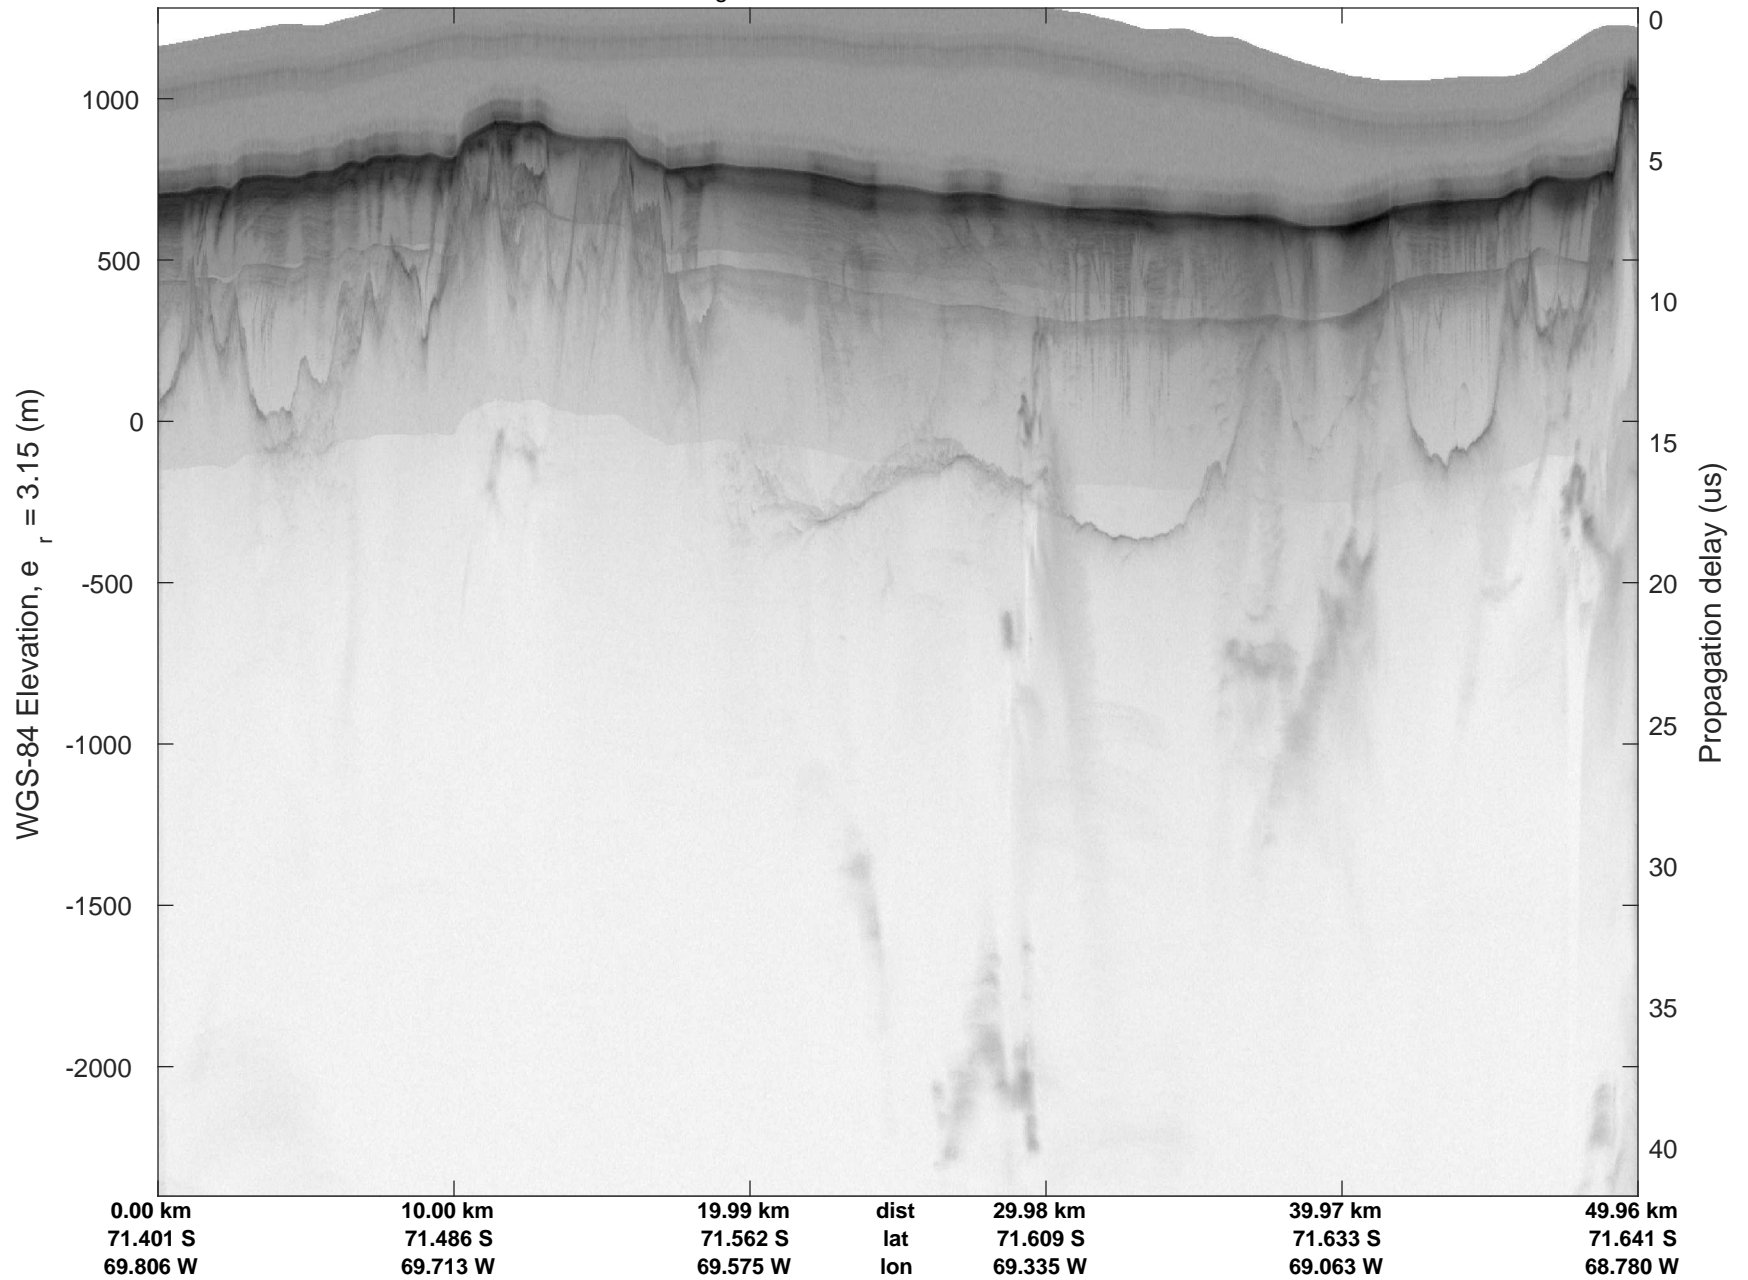

rds 2016_Antarctica_DC8: "George VI 2" 20161014_04_001: 16:13:15.5 to 16:18:40.7 GPS

rds 2016_Antarctica_DC8: "George VI 2" 20161014_04_001: 16:13:15.5 to 16:18:40.7 GPS

rds 2016_Antarctica_DC8: "George VI 2" 20161014_04_002: 16:18:41.0 to 16:24:35.1 GPS

rds 2016_Antarctica_DC8: "George VI 2" 20161014_04_002: 16:18:41.0 to 16:24:35.1 GPS

rds 2016_Antarctica_DC8: "George VI 2" 20161014_04_003: 16:24:35.4 to 16:30:42.8 GPS

rds 2016_Antarctica_DC8: "George VI 2" 20161014_04_003: 16:24:35.4 to 16:30:42.8 GPS

rds 2016_Antarctica_DC8: "George VI 2" 20161014_04_004: 16:30:43.0 to 16:36:47.6 GPS

rds 2016_Antarctica_DC8: "George VI 2" 20161014_04_004: 16:30:43.0 to 16:36:47.6 GPS

George VI 2
20161014_04_005
Polar Stereograph -71N/0E

George VI 2
20161014_04_008
Polar Stereograph -71N/0E

rds 2016_Antarctica_DC8: "George VI 2" 20161014_04_008: 16:55:31.5 to 17:01:55.5 GPS

rds 2016_Antarctica_DC8: "George VI 2" 20161014_04_008: 16:55:31.5 to 17:01:55.5 GPS