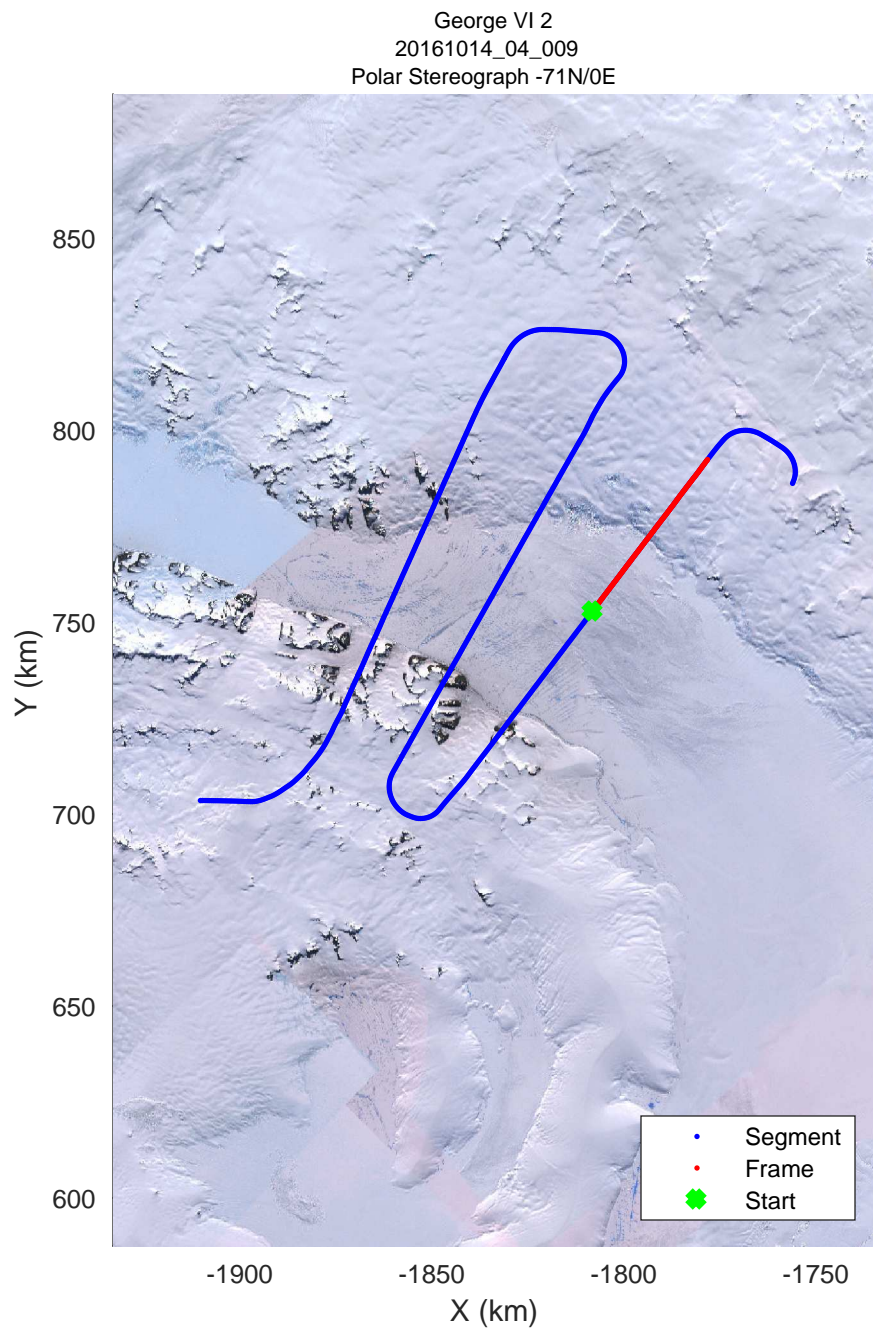

rds 2016_Antarctica_DC8: "George VI 2" 20161014_04_004: 16:30:43.0 to 16:36:47.6 GPS

rds 2016_Antarctica_DC8: "George VI 2" 20161014_04_004: 16:30:43.0 to 16:36:47.6 GPS

George VI 2
20161014_04_005
Polar Stereograph -71N/0E

George VI 2
20161014_04_008
Polar Stereograph -71N/0E

rds 2016_Antarctica_DC8: "George VI 2" 20161014_04_008: 16:55:31.5 to 17:01:55.5 GPS

rds 2016_Antarctica_DC8: "George VI 2" 20161014_04_008: 16:55:31.5 to 17:01:55.5 GPS

rds 2016_Antarctica_DC8: "George VI 2" 20161014_04_009: 17:01:55.7 to 17:08:17.9 GPS

rds 2016_Antarctica_DC8: "George VI 2" 20161014_04_009: 17:01:55.7 to 17:08:17.9 GPS

rds 2016_Antarctica_DC8: "George VI 2" 20161014_04_010: 17:08:18.1 to 17:12:19.7 GPS

rds 2016_Antarctica_DC8: "George VI 2" 20161014_04_010: 17:08:18.1 to 17:12:19.7 GPS