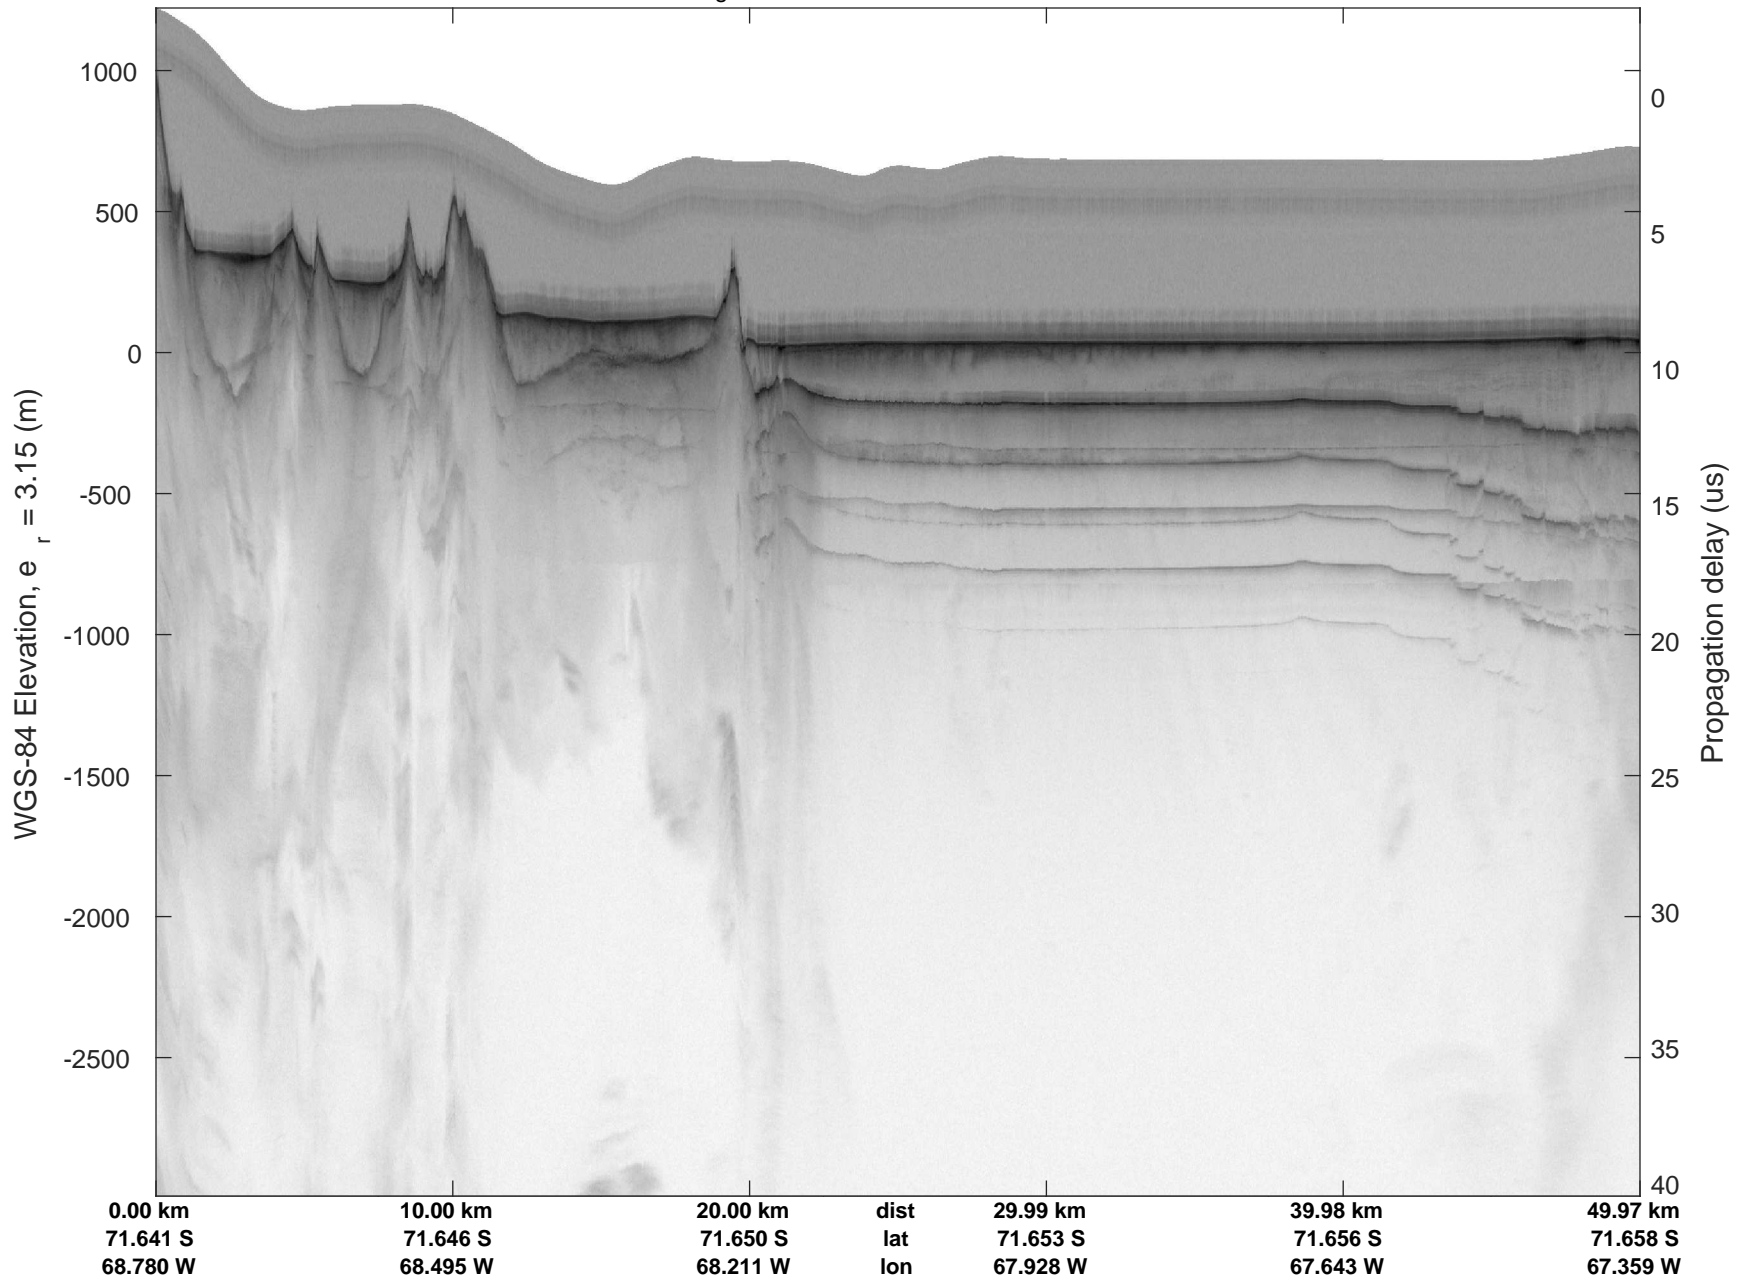

rds 2016_Antarctica_DC8: "George VI 2" 20161014_04_001: 16:13:15.5 to 16:18:40.7 GPS

rds 2016_Antarctica_DC8: "George VI 2" 20161014_04_001: 16:13:15.5 to 16:18:40.7 GPS

rds 2016_Antarctica_DC8: "George VI 2" 20161014_04_002: 16:18:41.0 to 16:24:35.1 GPS

rds 2016_Antarctica_DC8: "George VI 2" 20161014_04_002: 16:18:41.0 to 16:24:35.1 GPS

rds 2016_Antarctica_DC8: "George VI 2" 20161014_04_003: 16:24:35.4 to 16:30:42.8 GPS

rds 2016_Antarctica_DC8: "George VI 2" 20161014_04_003: 16:24:35.4 to 16:30:42.8 GPS

rds 2016_Antarctica_DC8: "George VI 2" 20161014_04_004: 16:30:43.0 to 16:36:47.6 GPS

rds 2016_Antarctica_DC8: "George VI 2" 20161014_04_004: 16:30:43.0 to 16:36:47.6 GPS

George VI 2
20161014_04_005
Polar Stereograph -71N/0E

rds 2016_Antarctica_DC8: "George VI 2" 20161014_04_010: 17:08:18.1 to 17:12:19.7 GPS