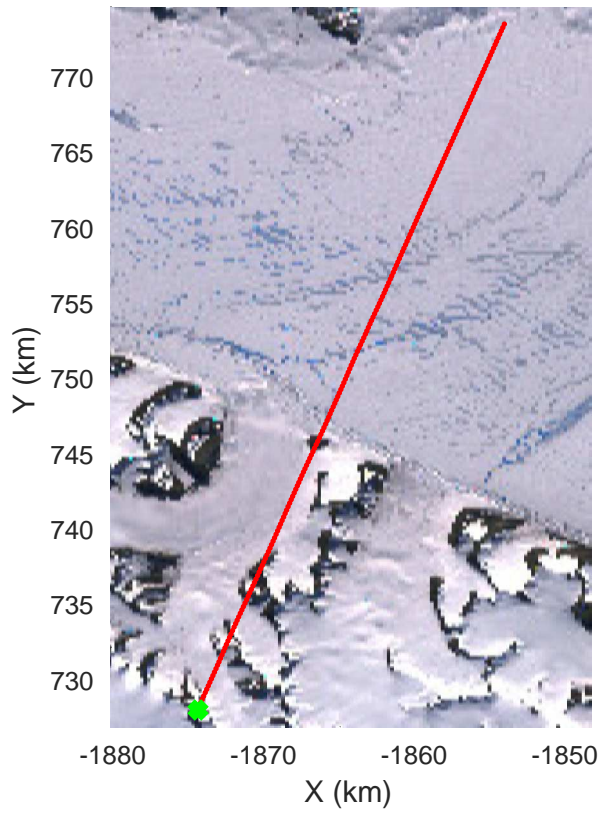

rds 2016_Antarctica_DC8: "George VI 2" 20161014_04_001: 16:13:15.5 to 16:18:40.7 GPS

rds 2016_Antarctica_DC8: "George VI 2" 20161014_04_001: 16:13:15.5 to 16:18:40.7 GPS

rds 2016_Antarctica_DC8: "George VI 2" 20161014_04_002: 16:18:41.0 to 16:24:35.1 GPS

rds 2016_Antarctica_DC8: "George VI 2" 20161014_04_002: 16:18:41.0 to 16:24:35.1 GPS

rds 2016_Antarctica_DC8: "George VI 2" 20161014_04_003: 16:24:35.4 to 16:30:42.8 GPS

rds 2016_Antarctica_DC8: "George VI 2" 20161014_04_003: 16:24:35.4 to 16:30:42.8 GPS

George VI 2
20161014_04_008
Polar Stereograph -71N/0E

rds 2016_Antarctica_DC8: "George VI 2" 20161014_04_008: 16:55:31.5 to 17:01:55.5 GPS

rds 2016_Antarctica_DC8: "George VI 2" 20161014_04_008: 16:55:31.5 to 17:01:55.5 GPS

rds 2016_Antarctica_DC8: "George VI 2" 20161014_04_010: 17:08:18.1 to 17:12:19.7 GPS