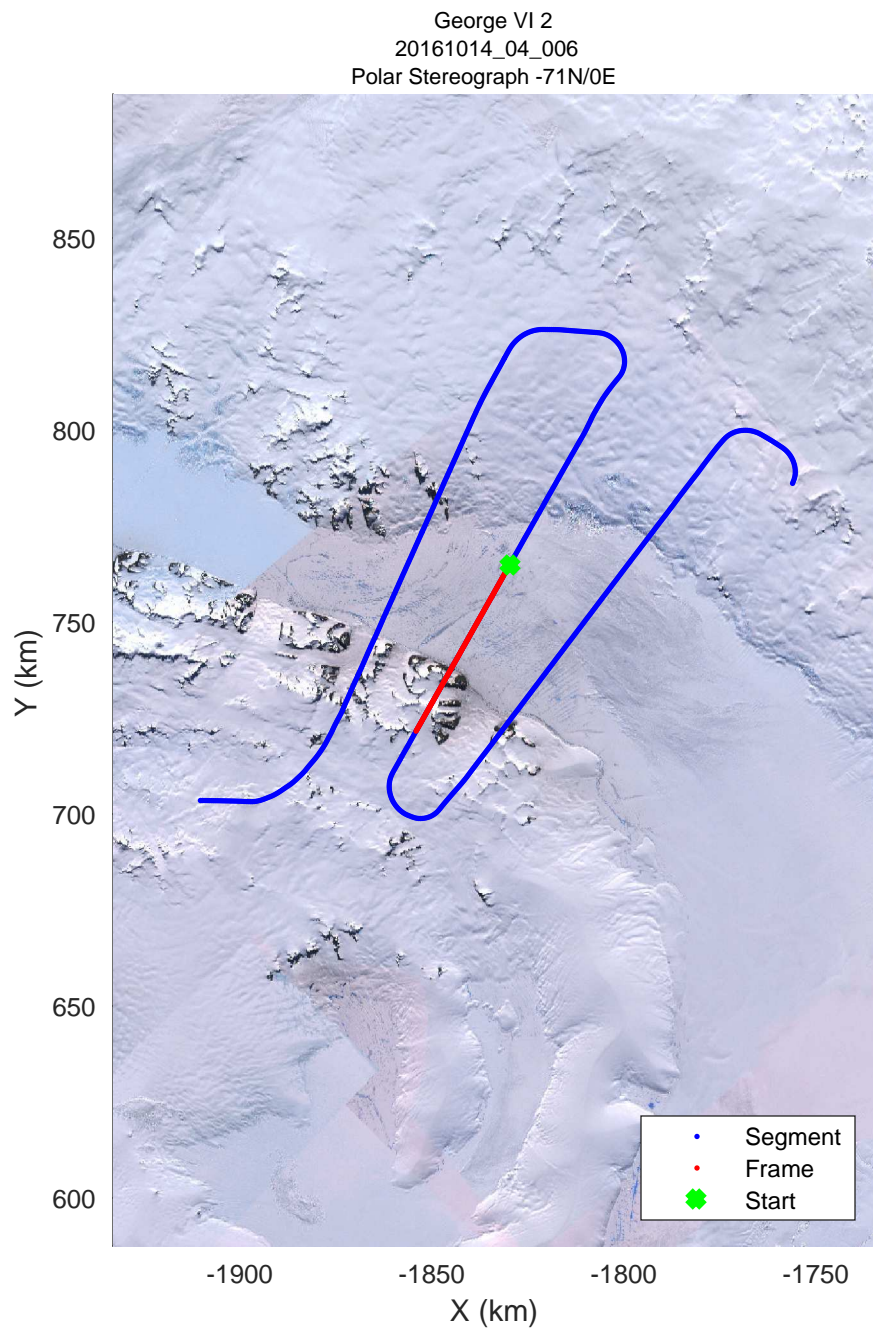

rds 2016_Antarctica_DC8: "George VI 2" 20161014_04_004: 16:30:43.0 to 16:36:47.6 GPS

rds 2016_Antarctica_DC8: "George VI 2" 20161014_04_004: 16:30:43.0 to 16:36:47.6 GPS

George VI 2
20161014_04_005
Polar Stereograph -71N/0E

rds 2016_Antarctica_DC8: "George VI 2" 20161014_04_005: 16:36:47.9 to 16:42:59.6 GPS

rds 2016_Antarctica_DC8: "George VI 2" 20161014_04_005: 16:36:47.9 to 16:42:59.6 GPS

rds 2016_Antarctica_DC8: "George VI 2" 20161014_04_006: 16:42:59.9 to 16:49:15.0 GPS

George VI 2
20161014_04_008
Polar Stereograph -71N/0E

rds 2016_Antarctica_DC8: "George VI 2" 20161014_04_008: 16:55:31.5 to 17:01:55.5 GPS

rds 2016_Antarctica_DC8: "George VI 2" 20161014_04_008: 16:55:31.5 to 17:01:55.5 GPS

rds 2016_Antarctica_DC8: "George VI 2" 20161014_04_010: 17:08:18.1 to 17:12:19.7 GPS