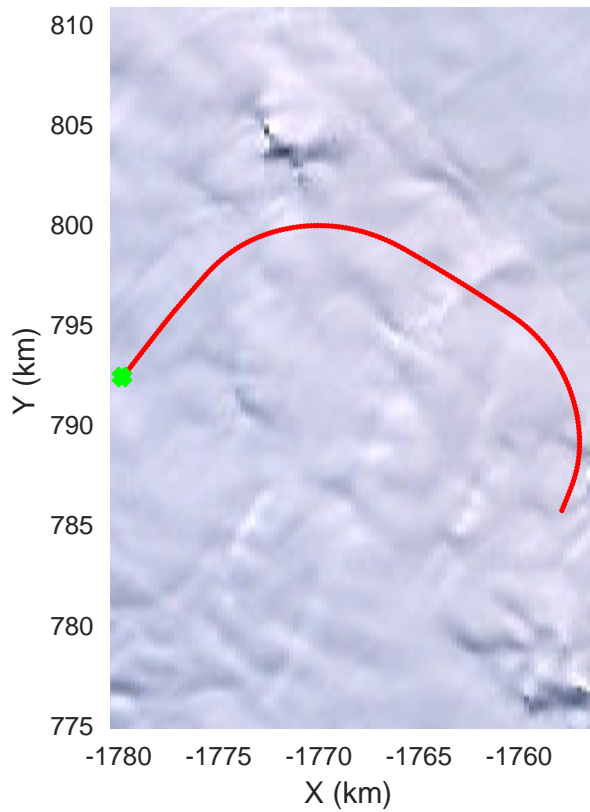

rds 2016_Antarctica_DC8: "George VI 2" 20161014_04_006: 16:42:59.9 to 16:49:15.0 GPS

rds 2016_Antarctica_DC8: "George VI 2" 20161014_04_007: 16:49:15.3 to 16:55:31.3 GPS

rds 2016_Antarctica_DC8: "George VI 2" 20161014_04_007: 16:49:15.3 to 16:55:31.3 GPS

George VI 2
20161014_04_008
Polar Stereograph -71N/0E

rds 2016_Antarctica_DC8: "George VI 2" 20161014_04_008: 16:55:31.5 to 17:01:55.5 GPS

rds 2016_Antarctica_DC8: "George VI 2" 20161014_04_008: 16:55:31.5 to 17:01:55.5 GPS

rds 2016_Antarctica_DC8: "George VI 2" 20161014_04_009: 17:01:55.7 to 17:08:17.9 GPS

rds 2016_Antarctica_DC8: "George VI 2" 20161014_04_009: 17:01:55.7 to 17:08:17.9 GPS

rds 2016_Antarctica_DC8: "George VI 2" 20161014_04_010: 17:08:18.1 to 17:12:19.7 GPS

rds 2016_Antarctica_DC8: "George VI 2" 20161014_04_010: 17:08:18.1 to 17:12:19.7 GPS