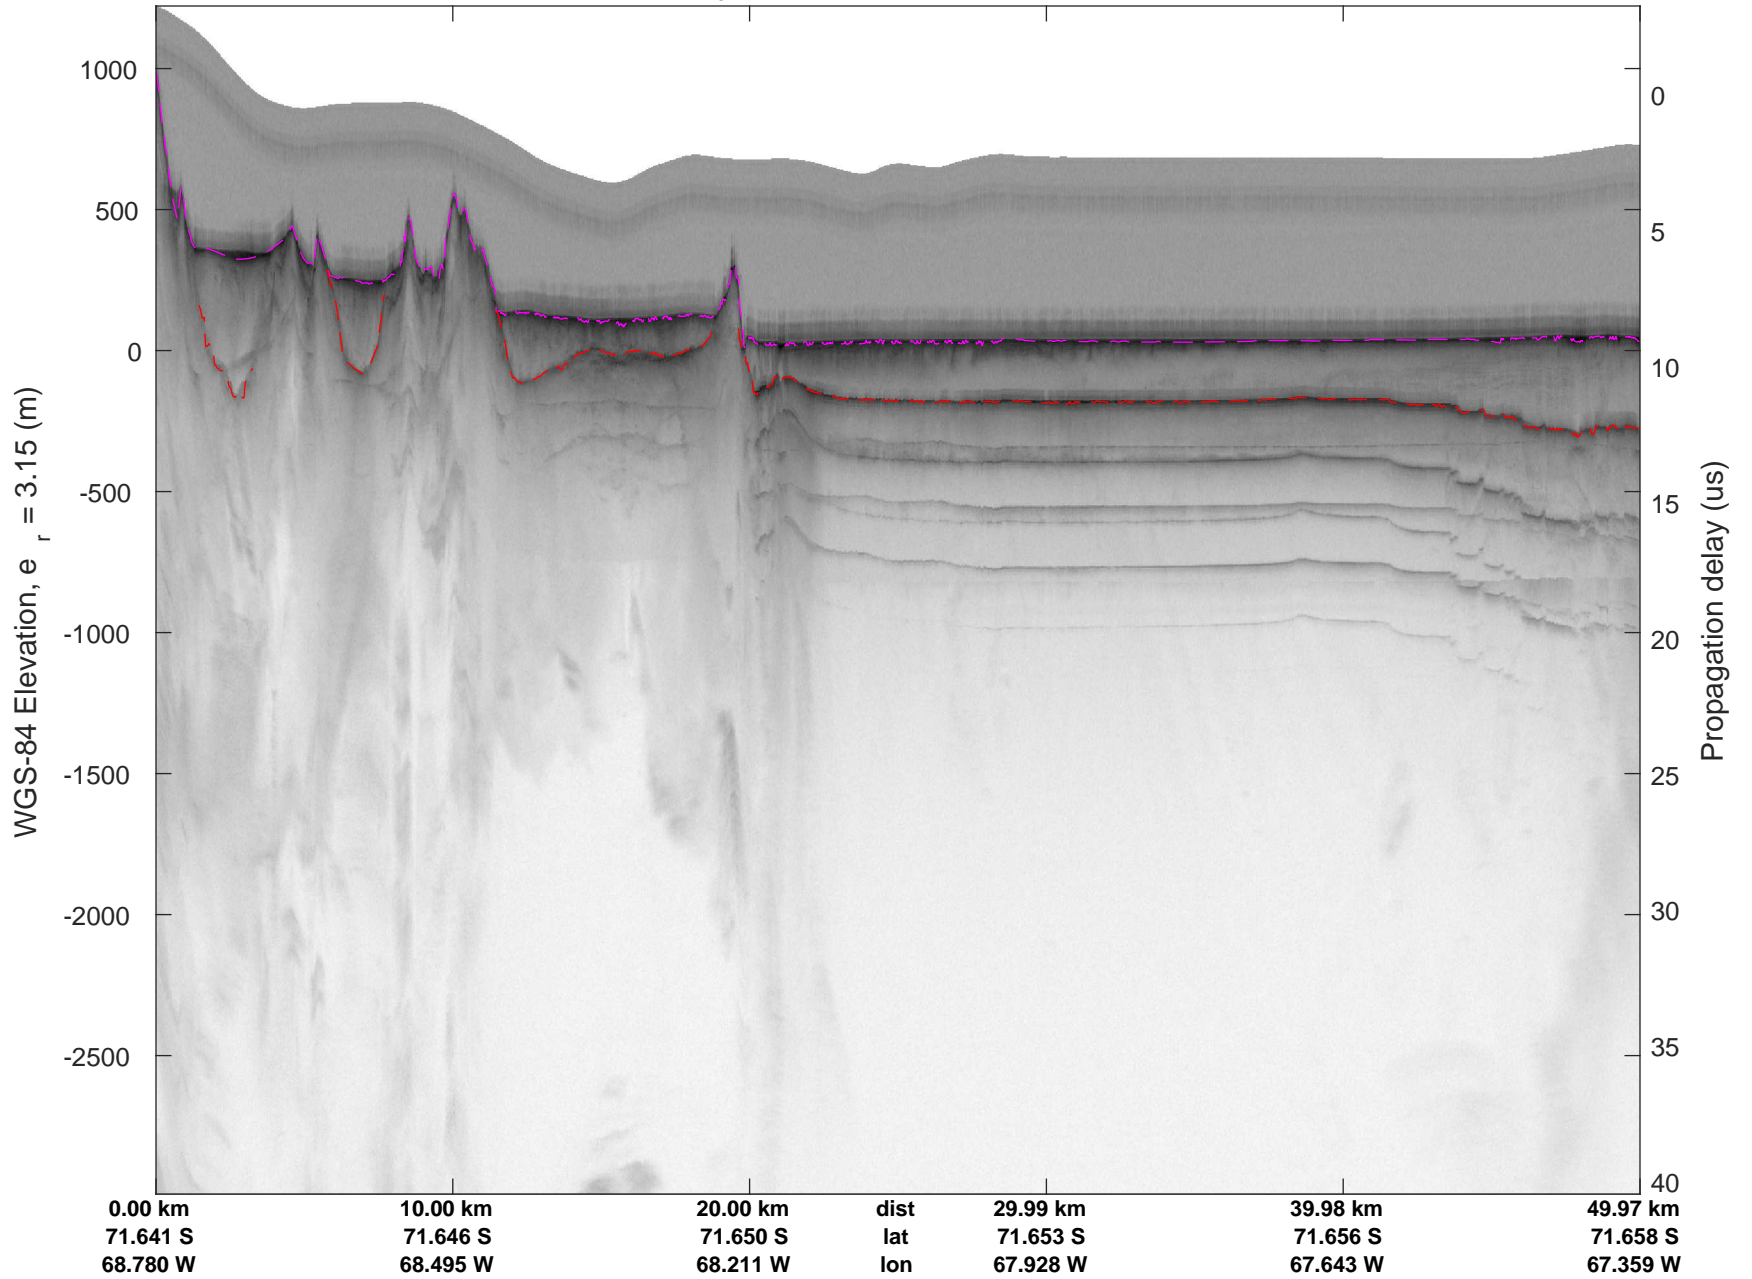

rds 2016_Antarctica_DC8: "George VI 2" 20161014_04_001: 16:13:15.5 to 16:18:40.7 GPS

rds 2016_Antarctica_DC8: "George VI 2" 20161014_04_001: 16:13:15.5 to 16:18:40.7 GPS

rds 2016_Antarctica_DC8: "George VI 2" 20161014_04_002: 16:18:41.0 to 16:24:35.1 GPS

rds 2016_Antarctica_DC8: "George VI 2" 20161014_04_002: 16:18:41.0 to 16:24:35.1 GPS

rds 2016_Antarctica_DC8: "George VI 2" 20161014_04_003: 16:24:35.4 to 16:30:42.8 GPS

rds 2016_Antarctica_DC8: "George VI 2" 20161014_04_003: 16:24:35.4 to 16:30:42.8 GPS

rds 2016_Antarctica_DC8: "George VI 2" 20161014_04_004: 16:30:43.0 to 16:36:47.6 GPS

rds 2016_Antarctica_DC8: "George VI 2" 20161014_04_004: 16:30:43.0 to 16:36:47.6 GPS

George VI 2
20161014_04_005
Polar Stereograph -71N/0E

rds 2016_Antarctica_DC8: "George VI 2" 20161014_04_010: 17:08:18.1 to 17:12:19.7 GPS