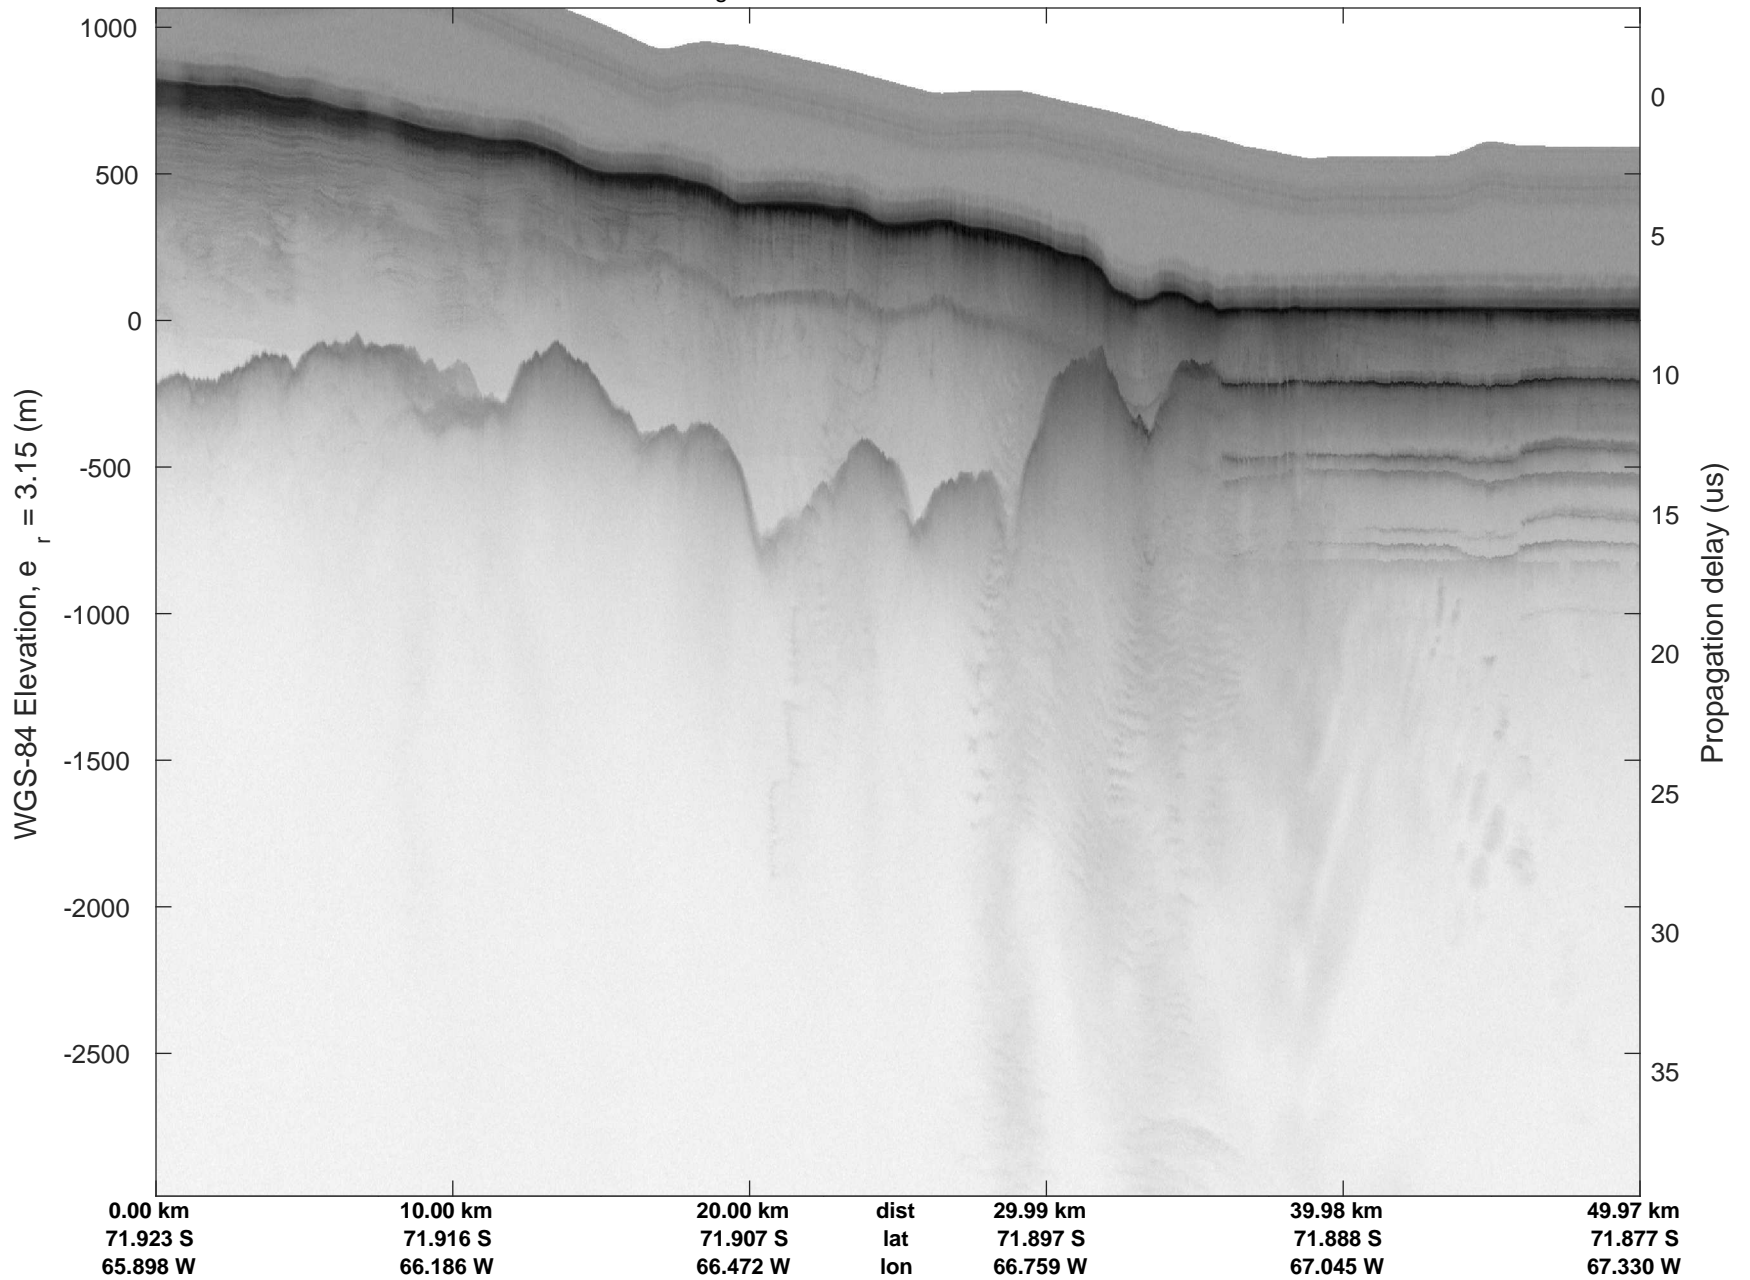

rds 2016_Antarctica_DC8: "George VI 2" 20161014_04_004: 16:30:43.0 to 16:36:47.6 GPS

rds 2016_Antarctica_DC8: "George VI 2" 20161014_04_004: 16:30:43.0 to 16:36:47.6 GPS

George VI 2
20161014_04_005
Polar Stereograph -71N/0E

rds 2016_Antarctica_DC8: "George VI 2" 20161014_04_005: 16:36:47.9 to 16:42:59.6 GPS

rds 2016_Antarctica_DC8: "George VI 2" 20161014_04_005: 16:36:47.9 to 16:42:59.6 GPS

rds 2016_Antarctica_DC8: "George VI 2" 20161014_04_006: 16:42:59.9 to 16:49:15.0 GPS

George VI 2
20161014_04_008
Polar Stereograph -71N/0E

rds 2016_Antarctica_DC8: "George VI 2" 20161014_04_008: 16:55:31.5 to 17:01:55.5 GPS

rds 2016_Antarctica_DC8: "George VI 2" 20161014_04_008: 16:55:31.5 to 17:01:55.5 GPS

rds 2016_Antarctica_DC8: "George VI 2" 20161014_04_010: 17:08:18.1 to 17:12:19.7 GPS