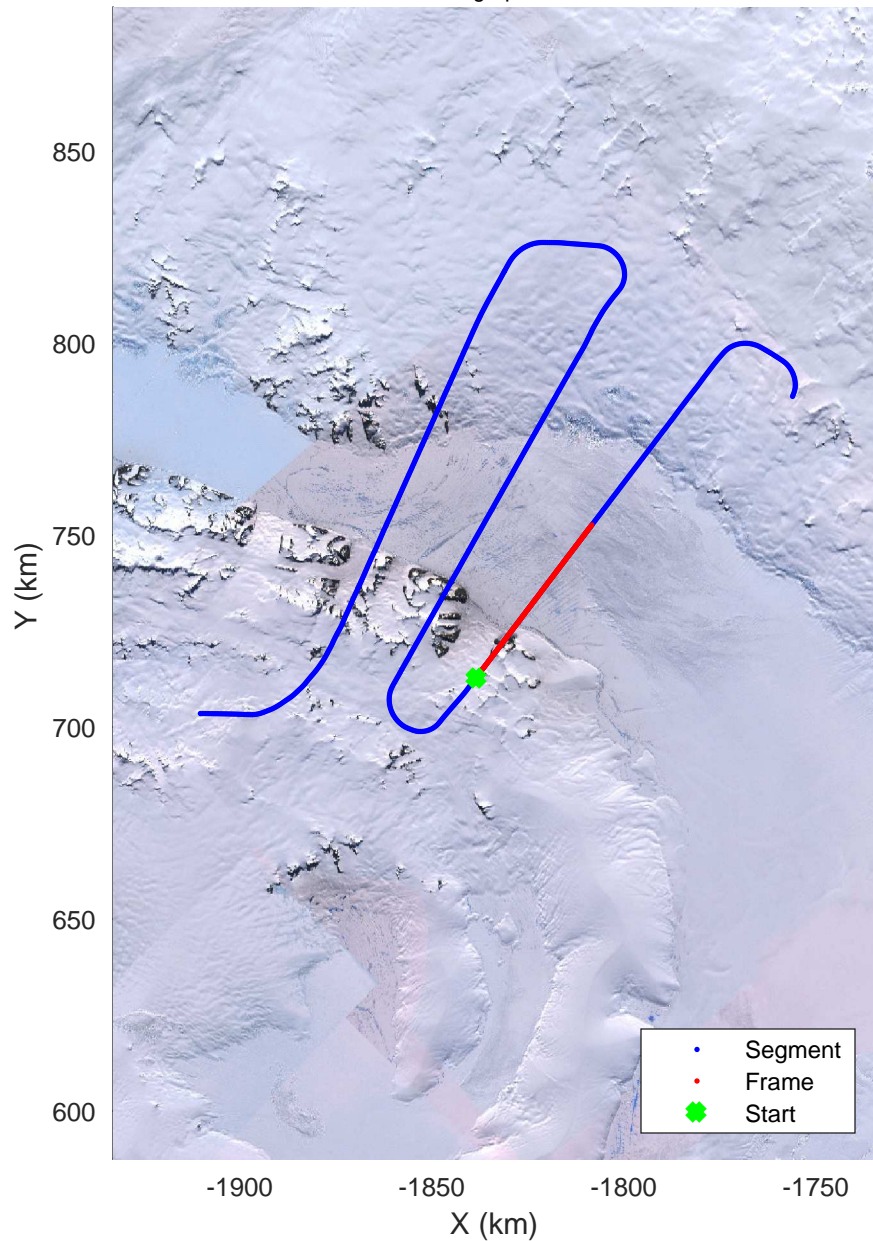

rds 2016_Antarctica_DC8: "George VI 2" 20161014_04_006: 16:42:59.9 to 16:49:15.0 GPS

rds 2016_Antarctica_DC8: "George VI 2" 20161014_04_007: 16:49:15.3 to 16:55:31.3 GPS

rds 2016_Antarctica_DC8: "George VI 2" 20161014_04_007: 16:49:15.3 to 16:55:31.3 GPS

George VI 2
20161014_04_008
Polar Stereograph -71N/0E

rds 2016_Antarctica_DC8: "George VI 2" 20161014_04_008: 16:55:31.5 to 17:01:55.5 GPS

rds 2016_Antarctica_DC8: "George VI 2" 20161014_04_008: 16:55:31.5 to 17:01:55.5 GPS

rds 2016_Antarctica_DC8: "George VI 2" 20161014_04_009: 17:01:55.7 to 17:08:17.9 GPS

rds 2016_Antarctica_DC8: "George VI 2" 20161014_04_009: 17:01:55.7 to 17:08:17.9 GPS

rds 2016_Antarctica_DC8: "George VI 2" 20161014_04_010: 17:08:18.1 to 17:12:19.7 GPS

rds 2016_Antarctica_DC8: "George VI 2" 20161014_04_010: 17:08:18.1 to 17:12:19.7 GPS