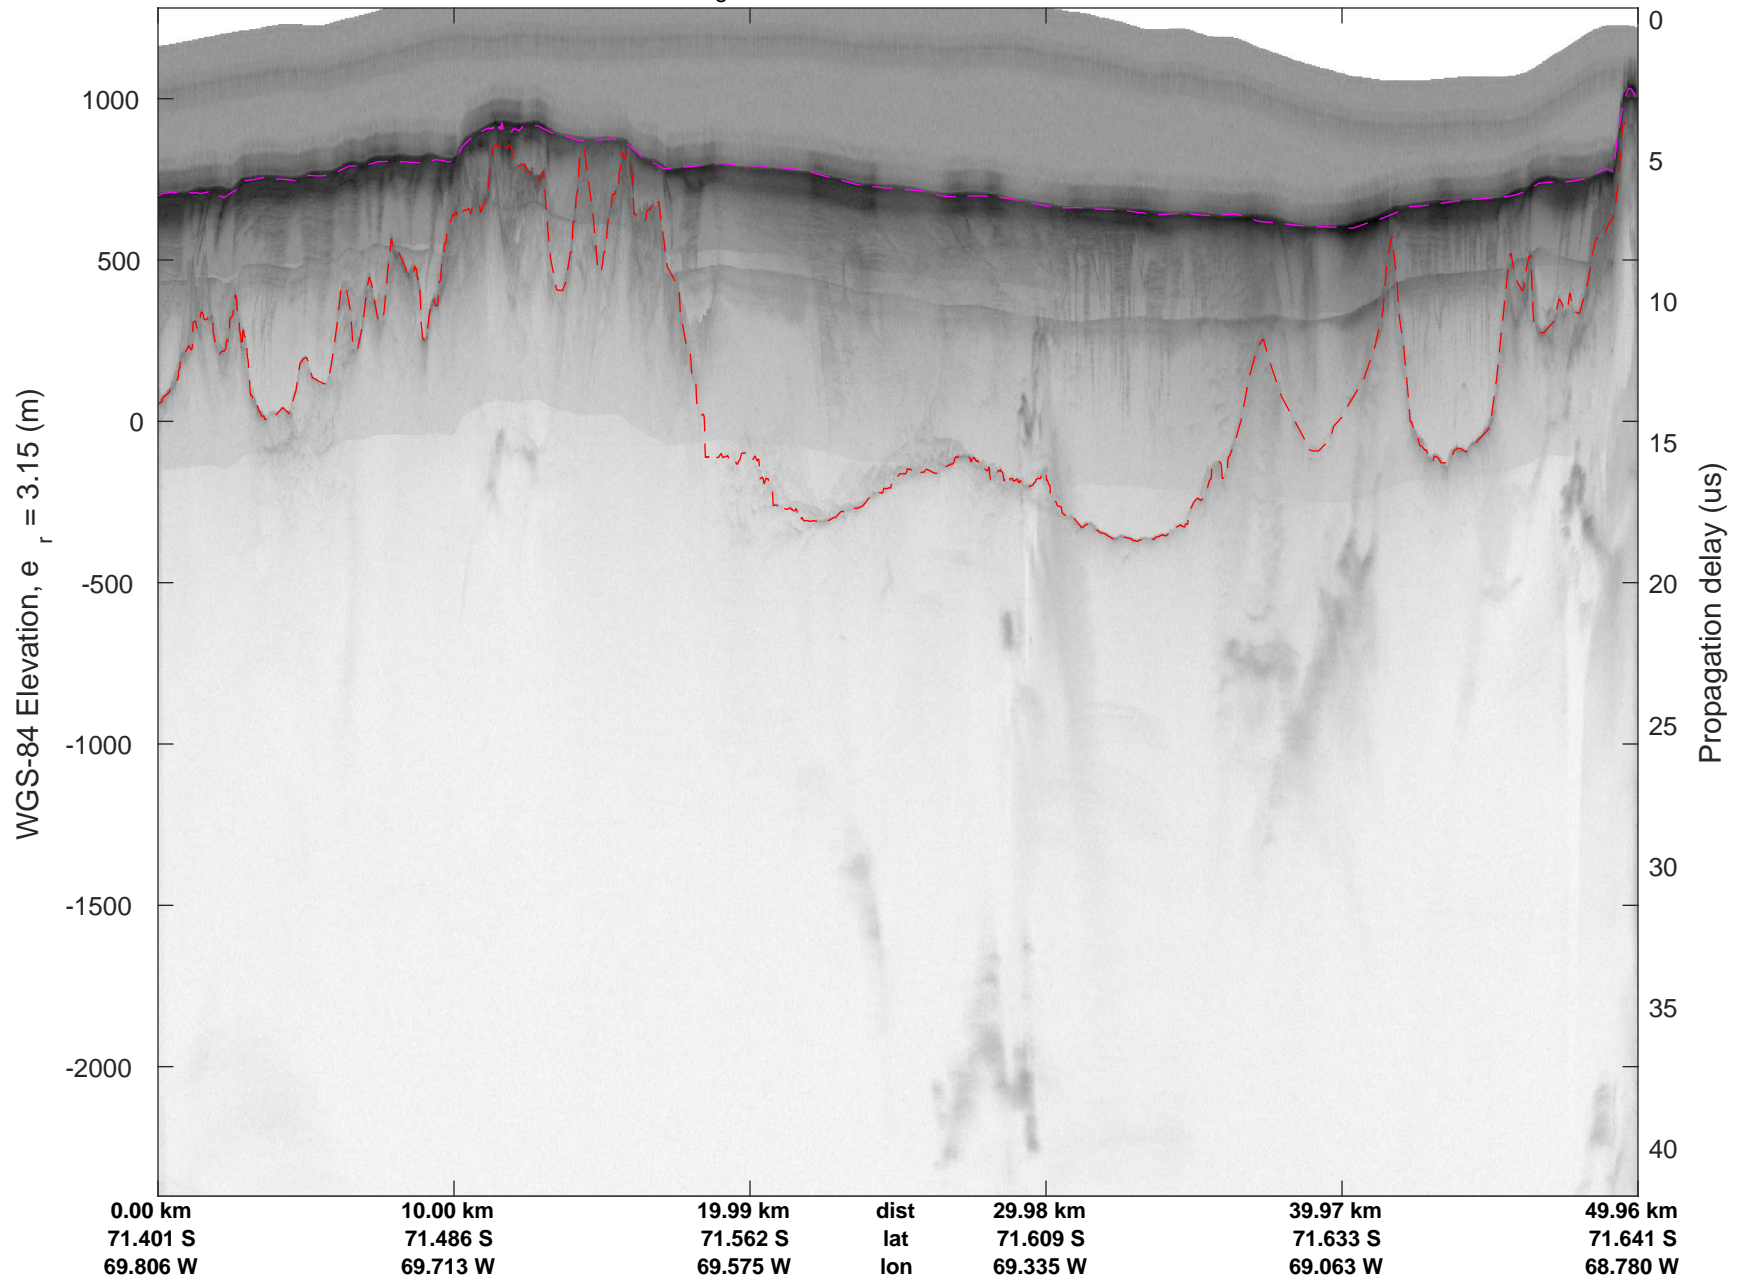

rds 2016_Antarctica_DC8: "George VI 2" 20161014_04_001: 16:13:15.5 to 16:18:40.7 GPS

rds 2016_Antarctica_DC8: "George VI 2" 20161014_04_001: 16:13:15.5 to 16:18:40.7 GPS

rds 2016_Antarctica_DC8: "George VI 2" 20161014_04_002: 16:18:41.0 to 16:24:35.1 GPS

rds 2016_Antarctica_DC8: "George VI 2" 20161014_04_002: 16:18:41.0 to 16:24:35.1 GPS

rds 2016_Antarctica_DC8: "George VI 2" 20161014_04_003: 16:24:35.4 to 16:30:42.8 GPS

rds 2016_Antarctica_DC8: "George VI 2" 20161014_04_003: 16:24:35.4 to 16:30:42.8 GPS

rds 2016_Antarctica_DC8: "George VI 2" 20161014_04_004: 16:30:43.0 to 16:36:47.6 GPS

rds 2016_Antarctica_DC8: "George VI 2" 20161014_04_004: 16:30:43.0 to 16:36:47.6 GPS

George VI 2
20161014_04_005
Polar Stereograph -71N/0E

rds 2016_Antarctica_DC8: "George VI 2" 20161014_04_010: 17:08:18.1 to 17:12:19.7 GPS