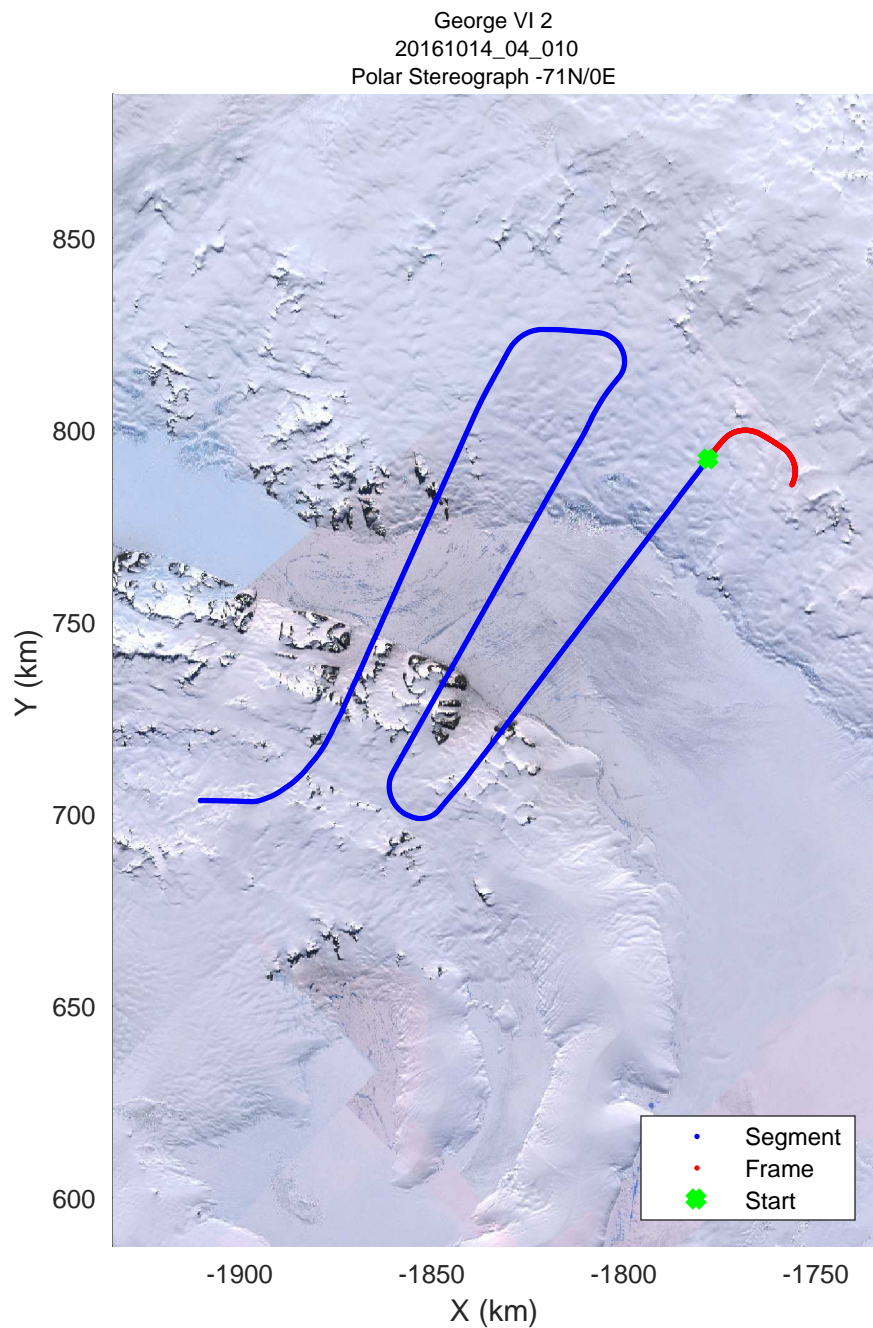

rds 2016_Antarctica_DC8: "George VI 2" 20161014_04_006: 16:42:59.9 to 16:49:15.0 GPS

rds 2016_Antarctica_DC8: "George VI 2" 20161014_04_007: 16:49:15.3 to 16:55:31.3 GPS

rds 2016_Antarctica_DC8: "George VI 2" 20161014_04_007: 16:49:15.3 to 16:55:31.3 GPS

George VI 2
20161014_04_008
Polar Stereograph -71N/0E

rds 2016_Antarctica_DC8: "George VI 2" 20161014_04_008: 16:55:31.5 to 17:01:55.5 GPS

rds 2016_Antarctica_DC8: "George VI 2" 20161014_04_008: 16:55:31.5 to 17:01:55.5 GPS

rds 2016_Antarctica_DC8: "George VI 2" 20161014_04_009: 17:01:55.7 to 17:08:17.9 GPS

rds 2016_Antarctica_DC8: "George VI 2" 20161014_04_009: 17:01:55.7 to 17:08:17.9 GPS

rds 2016_Antarctica_DC8: "George VI 2" 20161014_04_010: 17:08:18.1 to 17:12:19.7 GPS

rds 2016_Antarctica_DC8: "George VI 2" 20161014_04_010: 17:08:18.1 to 17:12:19.7 GPS