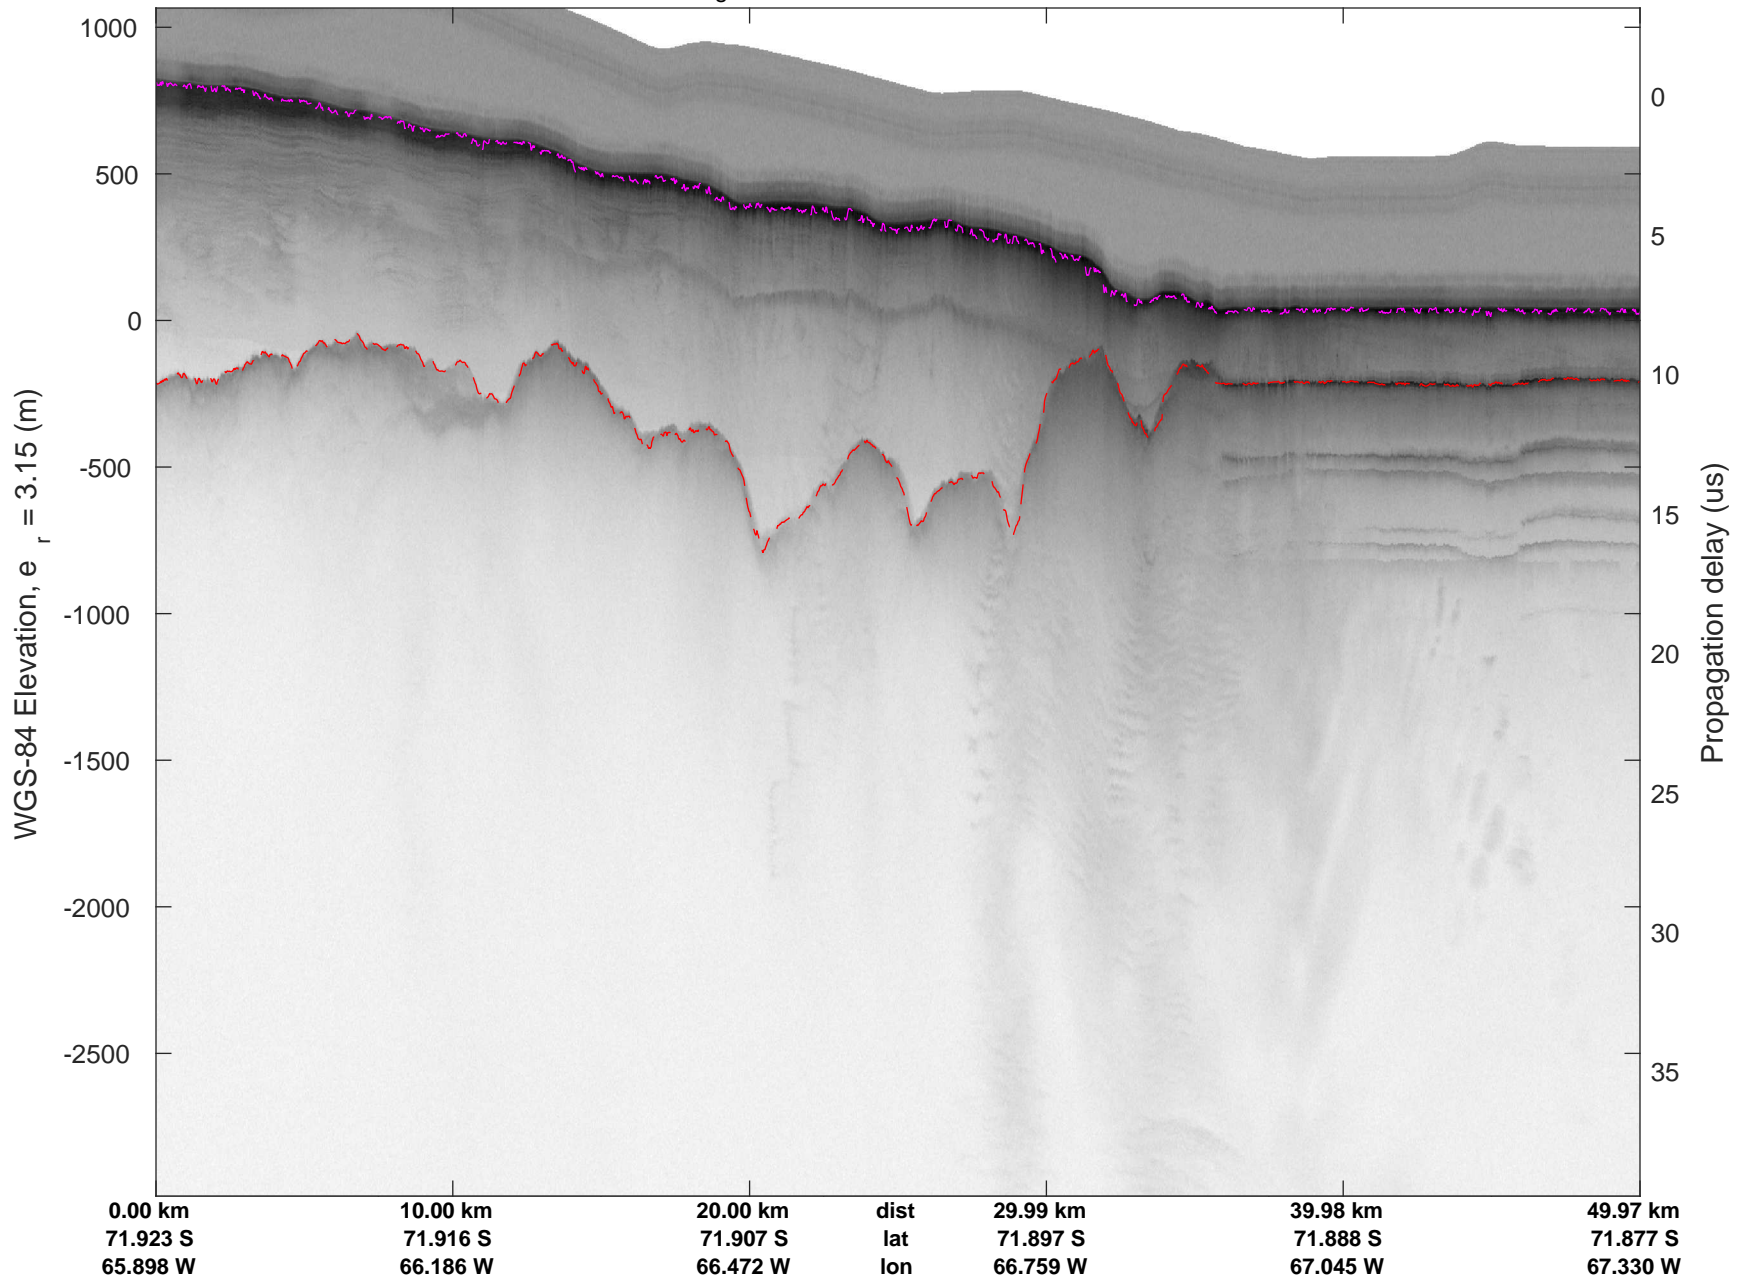

rds 2016_Antarctica_DC8: "George VI 2" 20161014_04_004: 16:30:43.0 to 16:36:47.6 GPS

rds 2016_Antarctica_DC8: "George VI 2" 20161014_04_004: 16:30:43.0 to 16:36:47.6 GPS

George VI 2
20161014_04_005
Polar Stereograph -71N/0E

rds 2016_Antarctica_DC8: "George VI 2" 20161014_04_005: 16:36:47.9 to 16:42:59.6 GPS

rds 2016_Antarctica_DC8: "George VI 2" 20161014_04_005: 16:36:47.9 to 16:42:59.6 GPS

rds 2016_Antarctica_DC8: "George VI 2" 20161014_04_006: 16:42:59.9 to 16:49:15.0 GPS

George VI 2
20161014_04_008
Polar Stereograph -71N/0E

rds 2016_Antarctica_DC8: "George VI 2" 20161014_04_008: 16:55:31.5 to 17:01:55.5 GPS

rds 2016_Antarctica_DC8: "George VI 2" 20161014_04_008: 16:55:31.5 to 17:01:55.5 GPS

rds 2016_Antarctica_DC8: "George VI 2" 20161014_04_010: 17:08:18.1 to 17:12:19.7 GPS