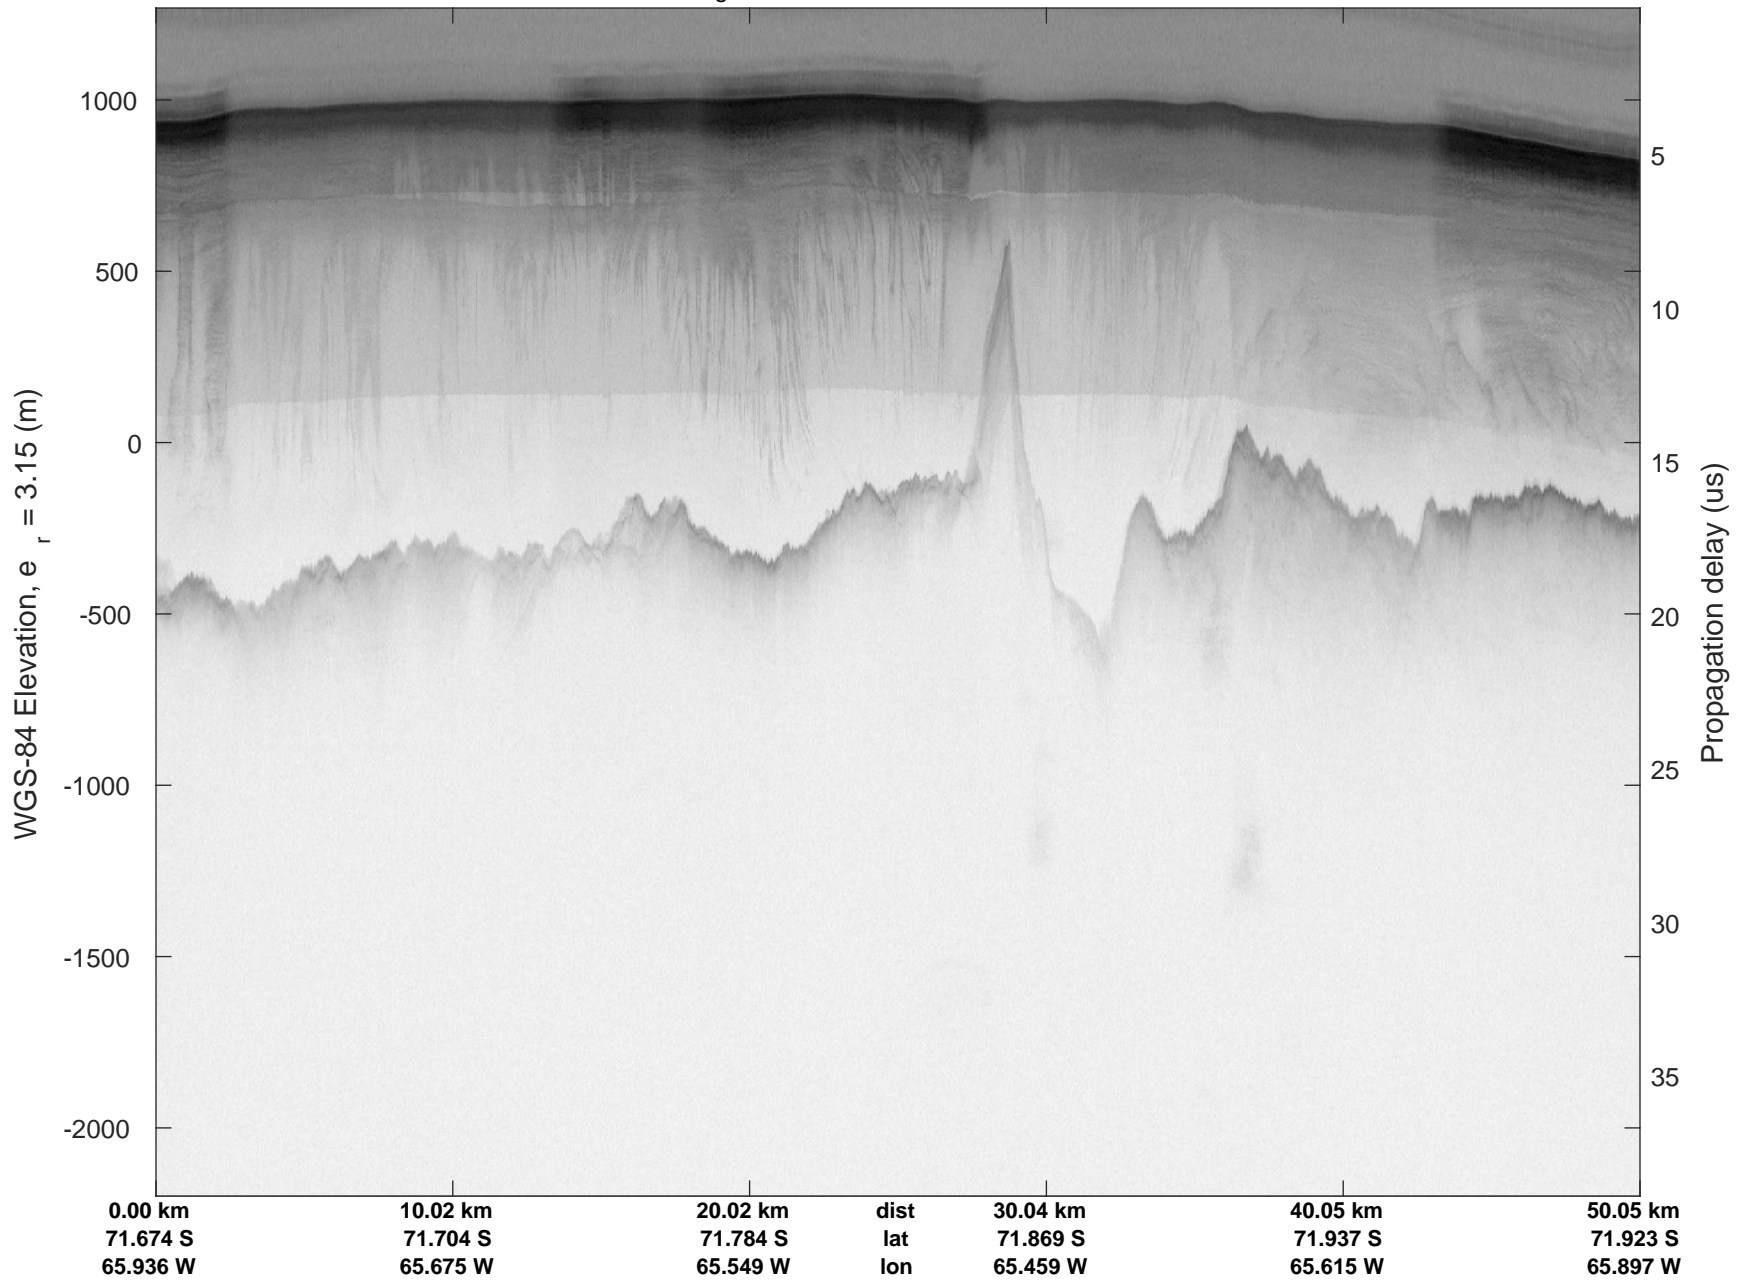

rds 2016_Antarctica_DC8: "George VI 2" 20161014_04_002: 16:18:41.0 to 16:24:35.1 GPS

rds 2016_Antarctica_DC8: "George VI 2" 20161014_04_003: 16:24:35.4 to 16:30:42.8 GPS

rds 2016_Antarctica_DC8: "George VI 2" 20161014_04_003: 16:24:35.4 to 16:30:42.8 GPS

rds 2016_Antarctica_DC8: "George VI 2" 20161014_04_004: 16:30:43.0 to 16:36:47.6 GPS

rds 2016_Antarctica_DC8: "George VI 2" 20161014_04_004: 16:30:43.0 to 16:36:47.6 GPS

George VI 2
20161014_04_005
Polar Stereograph -71N/0E

rds 2016_Antarctica_DC8: "George VI 2" 20161014_04_005: 16:36:47.9 to 16:42:59.6 GPS

rds 2016_Antarctica_DC8: "George VI 2" 20161014_04_005: 16:36:47.9 to 16:42:59.6 GPS

rds 2016_Antarctica_DC8: "George VI 2" 20161014_04_006: 16:42:59.9 to 16:49:15.0 GPS

George VI 2
20161014_04_008
Polar Stereograph -71N/0E

rds 2016_Antarctica_DC8: "George VI 2" 20161014_04_008: 16:55:31.5 to 17:01:55.5 GPS

rds 2016_Antarctica_DC8: "George VI 2" 20161014_04_008: 16:55:31.5 to 17:01:55.5 GPS