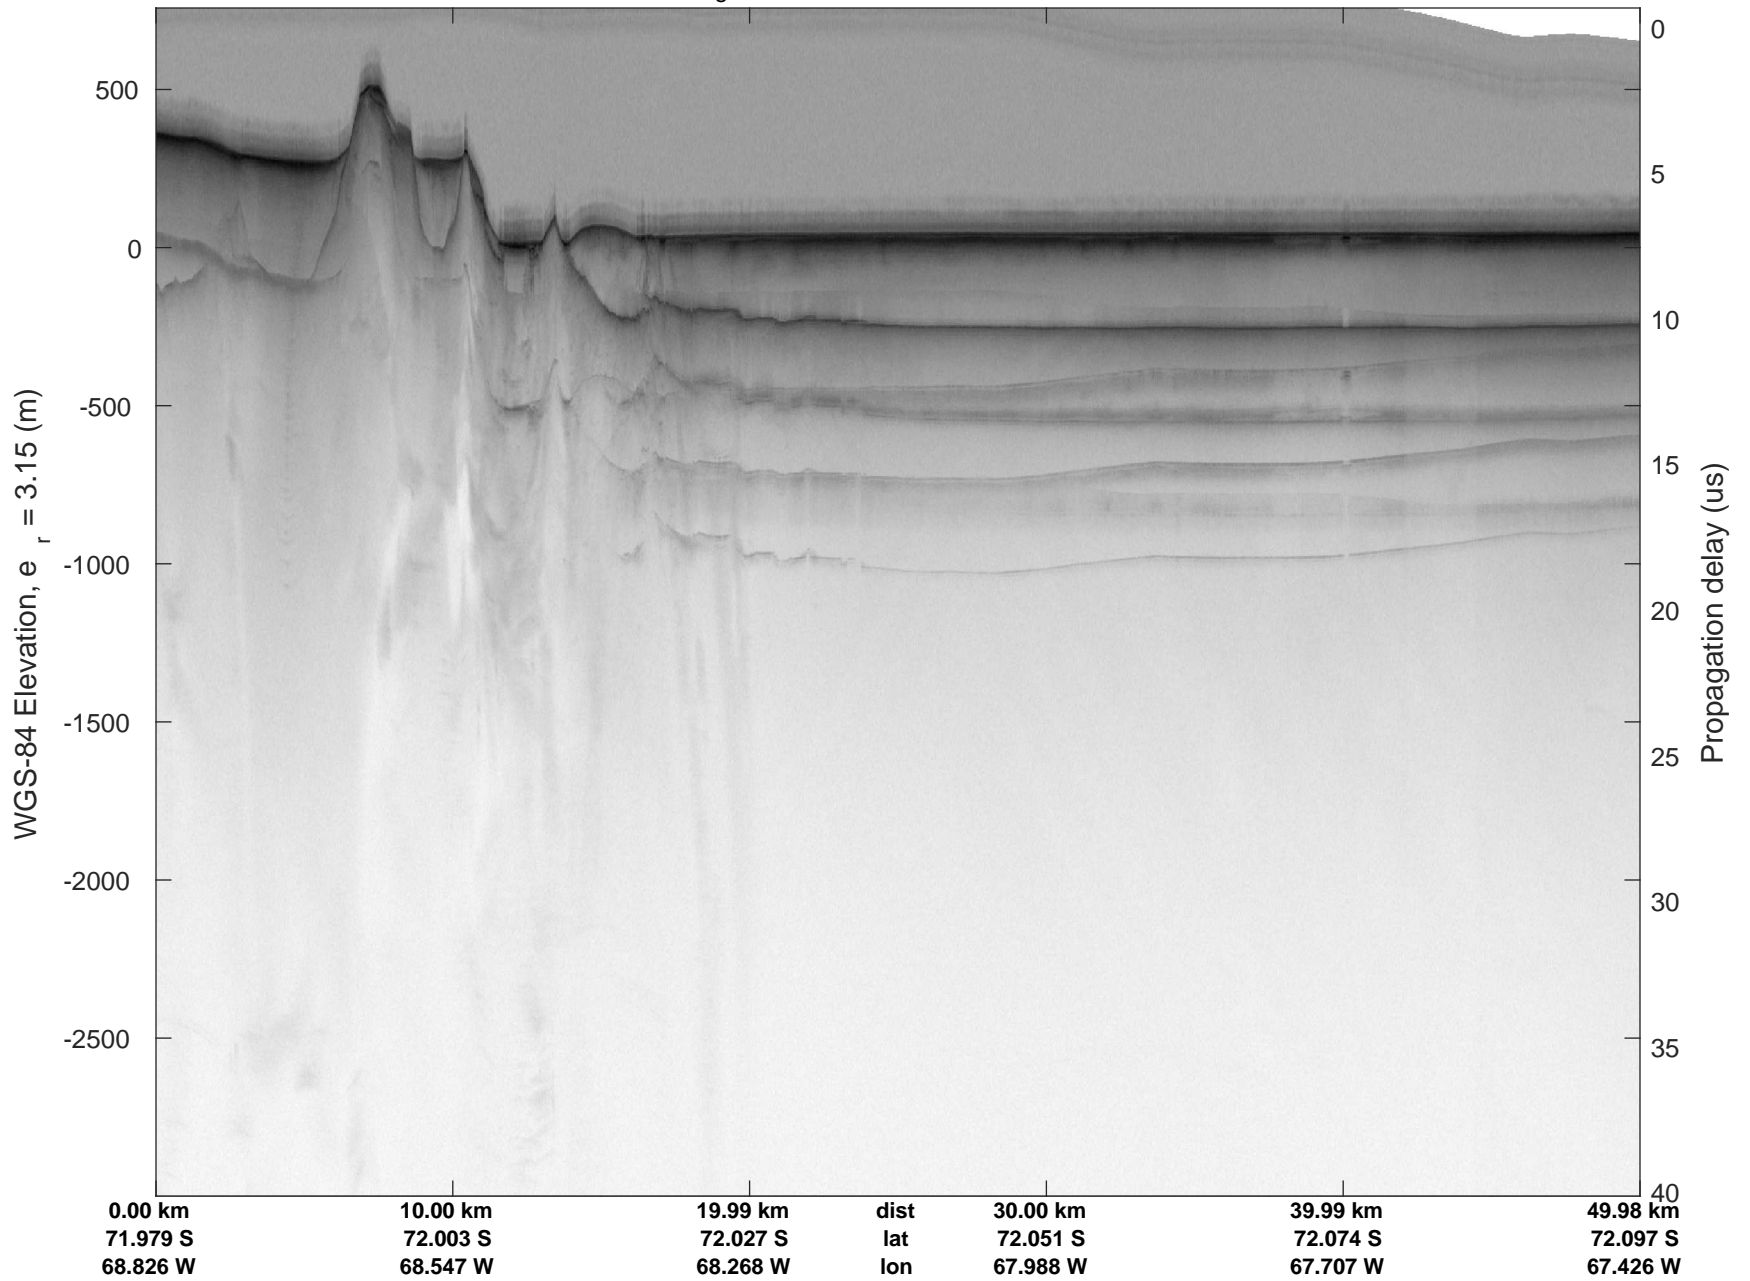

rds 2016_Antarctica_DC8: "George VI 2" 20161014_04_006: 16:42:59.9 to 16:49:15.0 GPS

rds 2016_Antarctica_DC8: "George VI 2" 20161014_04_007: 16:49:15.3 to 16:55:31.3 GPS

rds 2016_Antarctica_DC8: "George VI 2" 20161014_04_007: 16:49:15.3 to 16:55:31.3 GPS

George VI 2
20161014_04_008
Polar Stereograph -71N/0E

rds 2016_Antarctica_DC8: "George VI 2" 20161014_04_008: 16:55:31.5 to 17:01:55.5 GPS

rds 2016_Antarctica_DC8: "George VI 2" 20161014_04_008: 16:55:31.5 to 17:01:55.5 GPS

rds 2016_Antarctica_DC8: "George VI 2" 20161014_04_010: 17:08:18.1 to 17:12:19.7 GPS