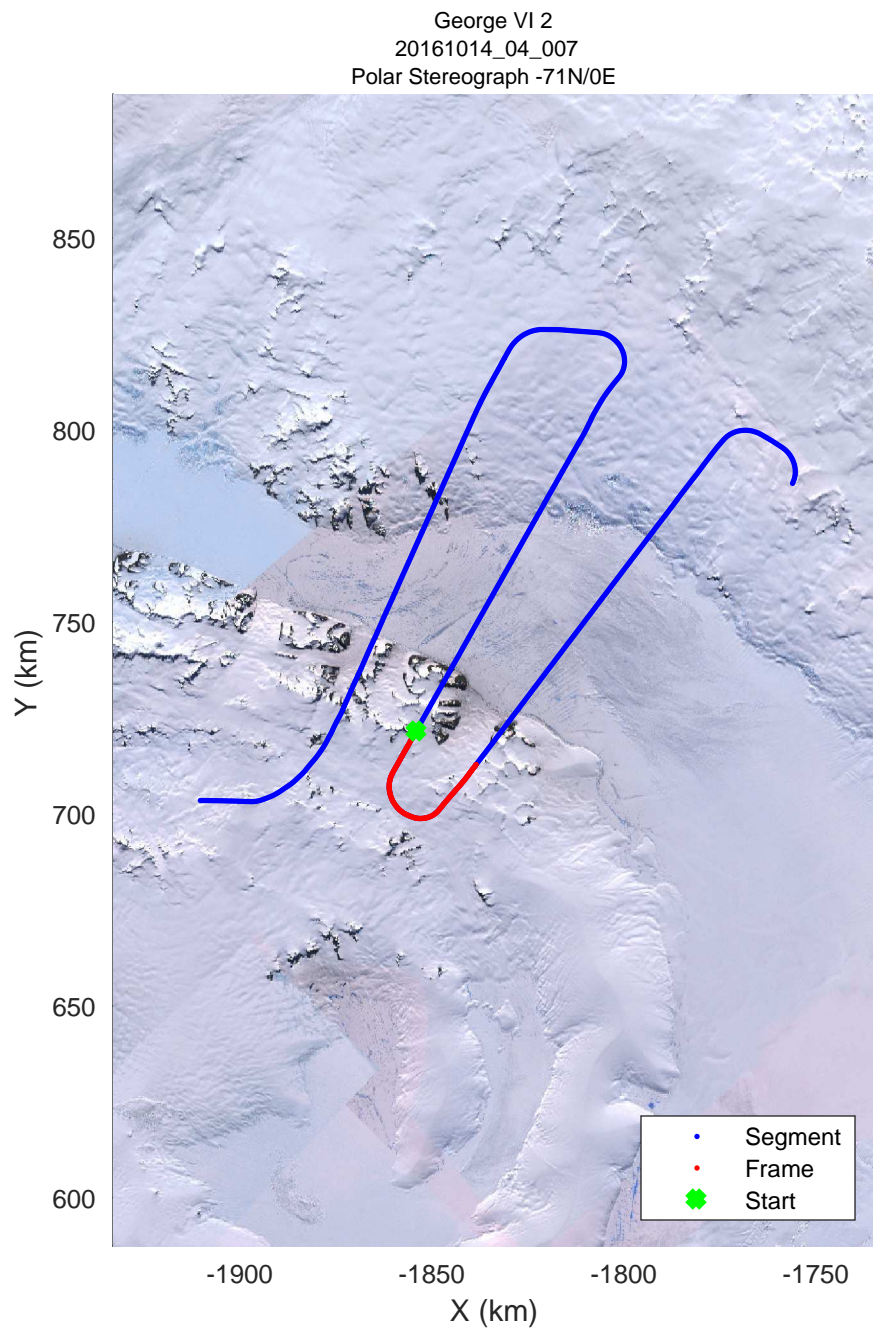

rds 2016_Antarctica_DC8: "George VI 2" 20161014_04_004: 16:30:43.0 to 16:36:47.6 GPS

rds 2016_Antarctica_DC8: "George VI 2" 20161014_04_004: 16:30:43.0 to 16:36:47.6 GPS

George VI 2
20161014_04_005
Polar Stereograph -71N/0E

rds 2016_Antarctica_DC8: "George VI 2" 20161014_04_005: 16:36:47.9 to 16:42:59.6 GPS

rds 2016_Antarctica_DC8: "George VI 2" 20161014_04_005: 16:36:47.9 to 16:42:59.6 GPS

rds 2016_Antarctica_DC8: "George VI 2" 20161014_04_006: 16:42:59.9 to 16:49:15.0 GPS

rds 2016_Antarctica_DC8: "George VI 2" 20161014_04_006: 16:42:59.9 to 16:49:15.0 GPS

rds 2016_Antarctica_DC8: "George VI 2" 20161014_04_007: 16:49:15.3 to 16:55:31.3 GPS

rds 2016_Antarctica_DC8: "George VI 2" 20161014_04_007: 16:49:15.3 to 16:55:31.3 GPS

rds 2016_Antarctica_DC8: "George VI 2" 20161014_04_010: 17:08:18.1 to 17:12:19.7 GPS