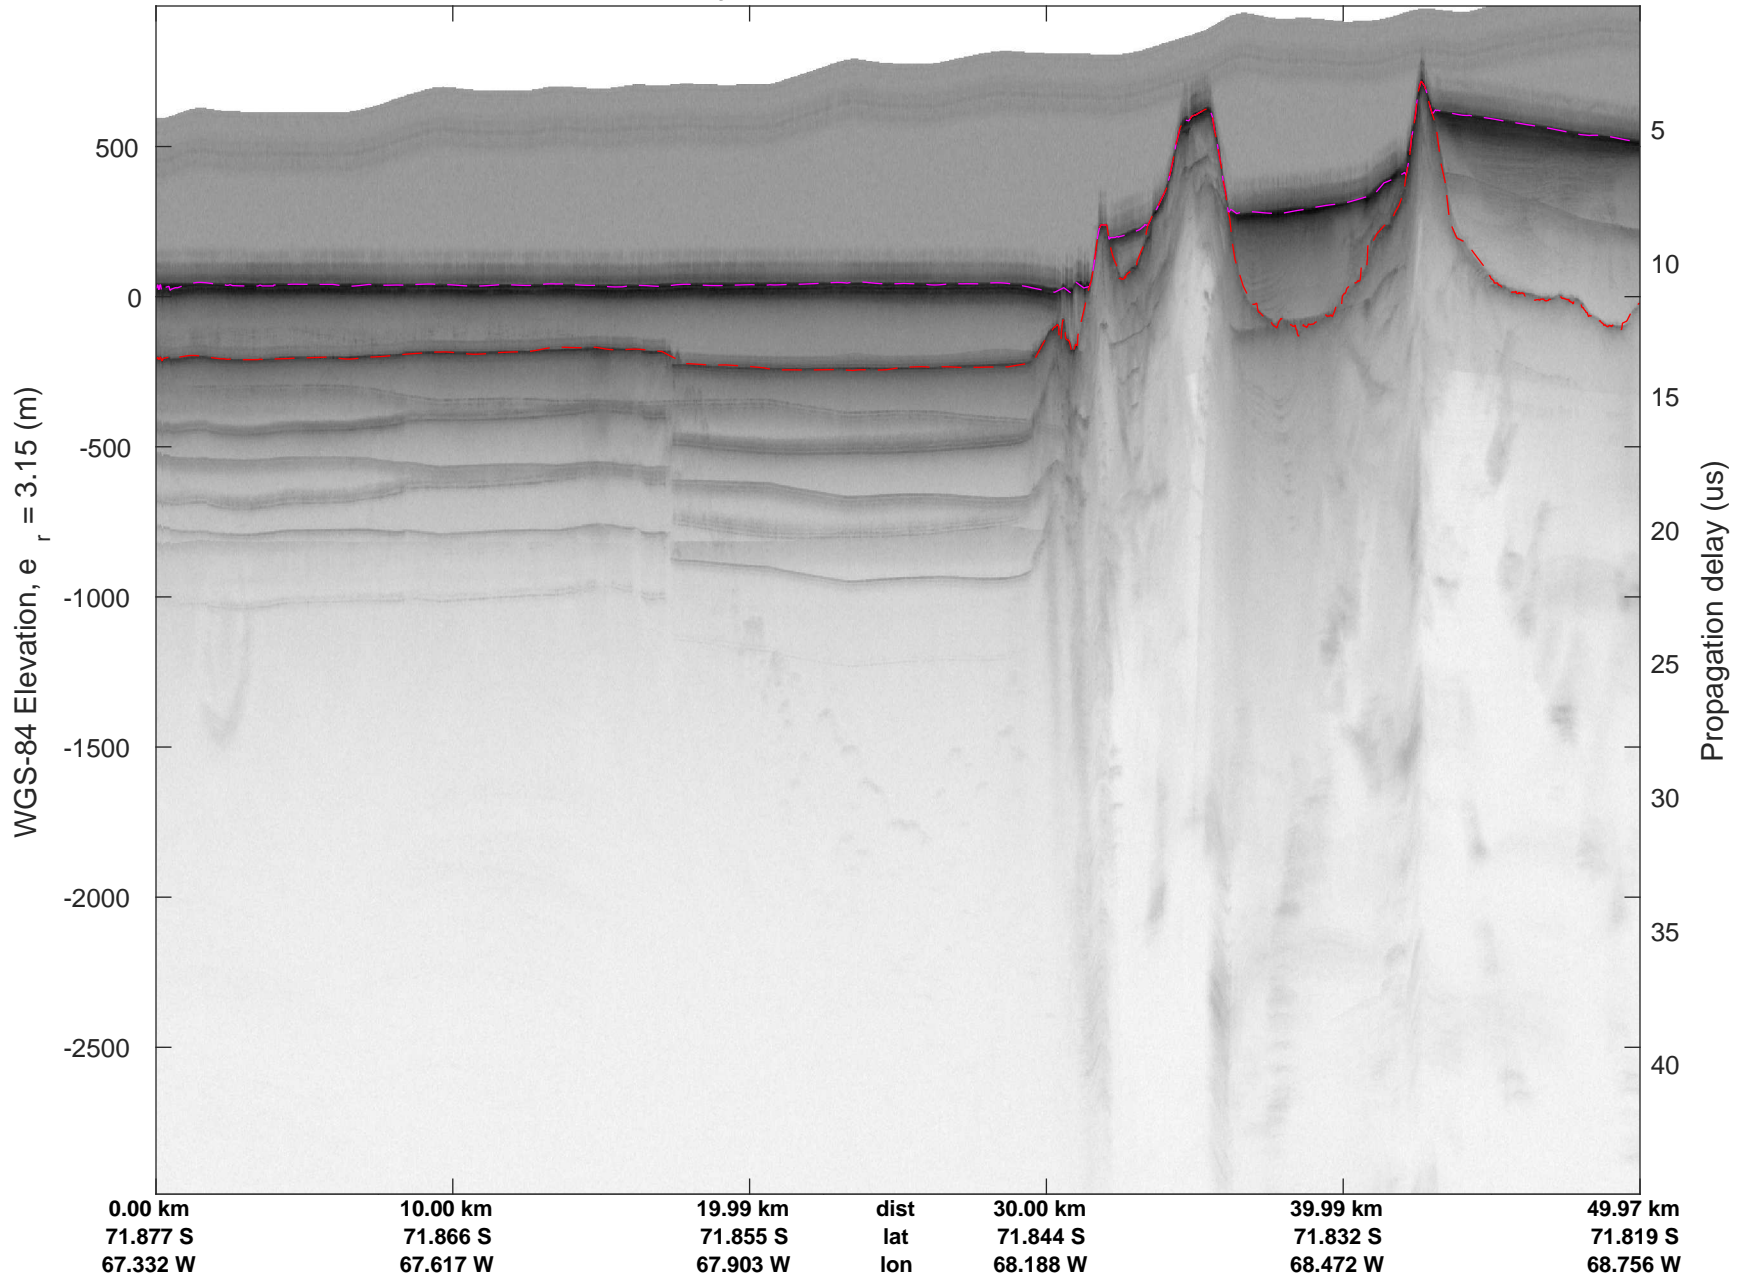

rds 2016_Antarctica_DC8: "George VI 2" 20161014_04_005: 16:36:47.9 to 16:42:59.6 GPS

rds 2016_Antarctica_DC8: "George VI 2" 20161014_04_005: 16:36:47.9 to 16:42:59.6 GPS

rds 2016_Antarctica_DC8: "George VI 2" 20161014_04_006: 16:42:59.9 to 16:49:15.0 GPS

rds 2016_Antarctica_DC8: "George VI 2" 20161014_04_006: 16:42:59.9 to 16:49:15.0 GPS

rds 2016_Antarctica_DC8: "George VI 2" 20161014_04_007: 16:49:15.3 to 16:55:31.3 GPS

rds 2016_Antarctica_DC8: "George VI 2" 20161014_04_007: 16:49:15.3 to 16:55:31.3 GPS

George VI 2
20161014_04_008
Polar Stereograph -71N/0E

rds 2016_Antarctica_DC8: "George VI 2" 20161014_04_008: 16:55:31.5 to 17:01:55.5 GPS

rds 2016_Antarctica_DC8: "George VI 2" 20161014_04_008: 16:55:31.5 to 17:01:55.5 GPS

rds 2016_Antarctica_DC8: "George VI 2" 20161014_04_010: 17:08:18.1 to 17:12:19.7 GPS