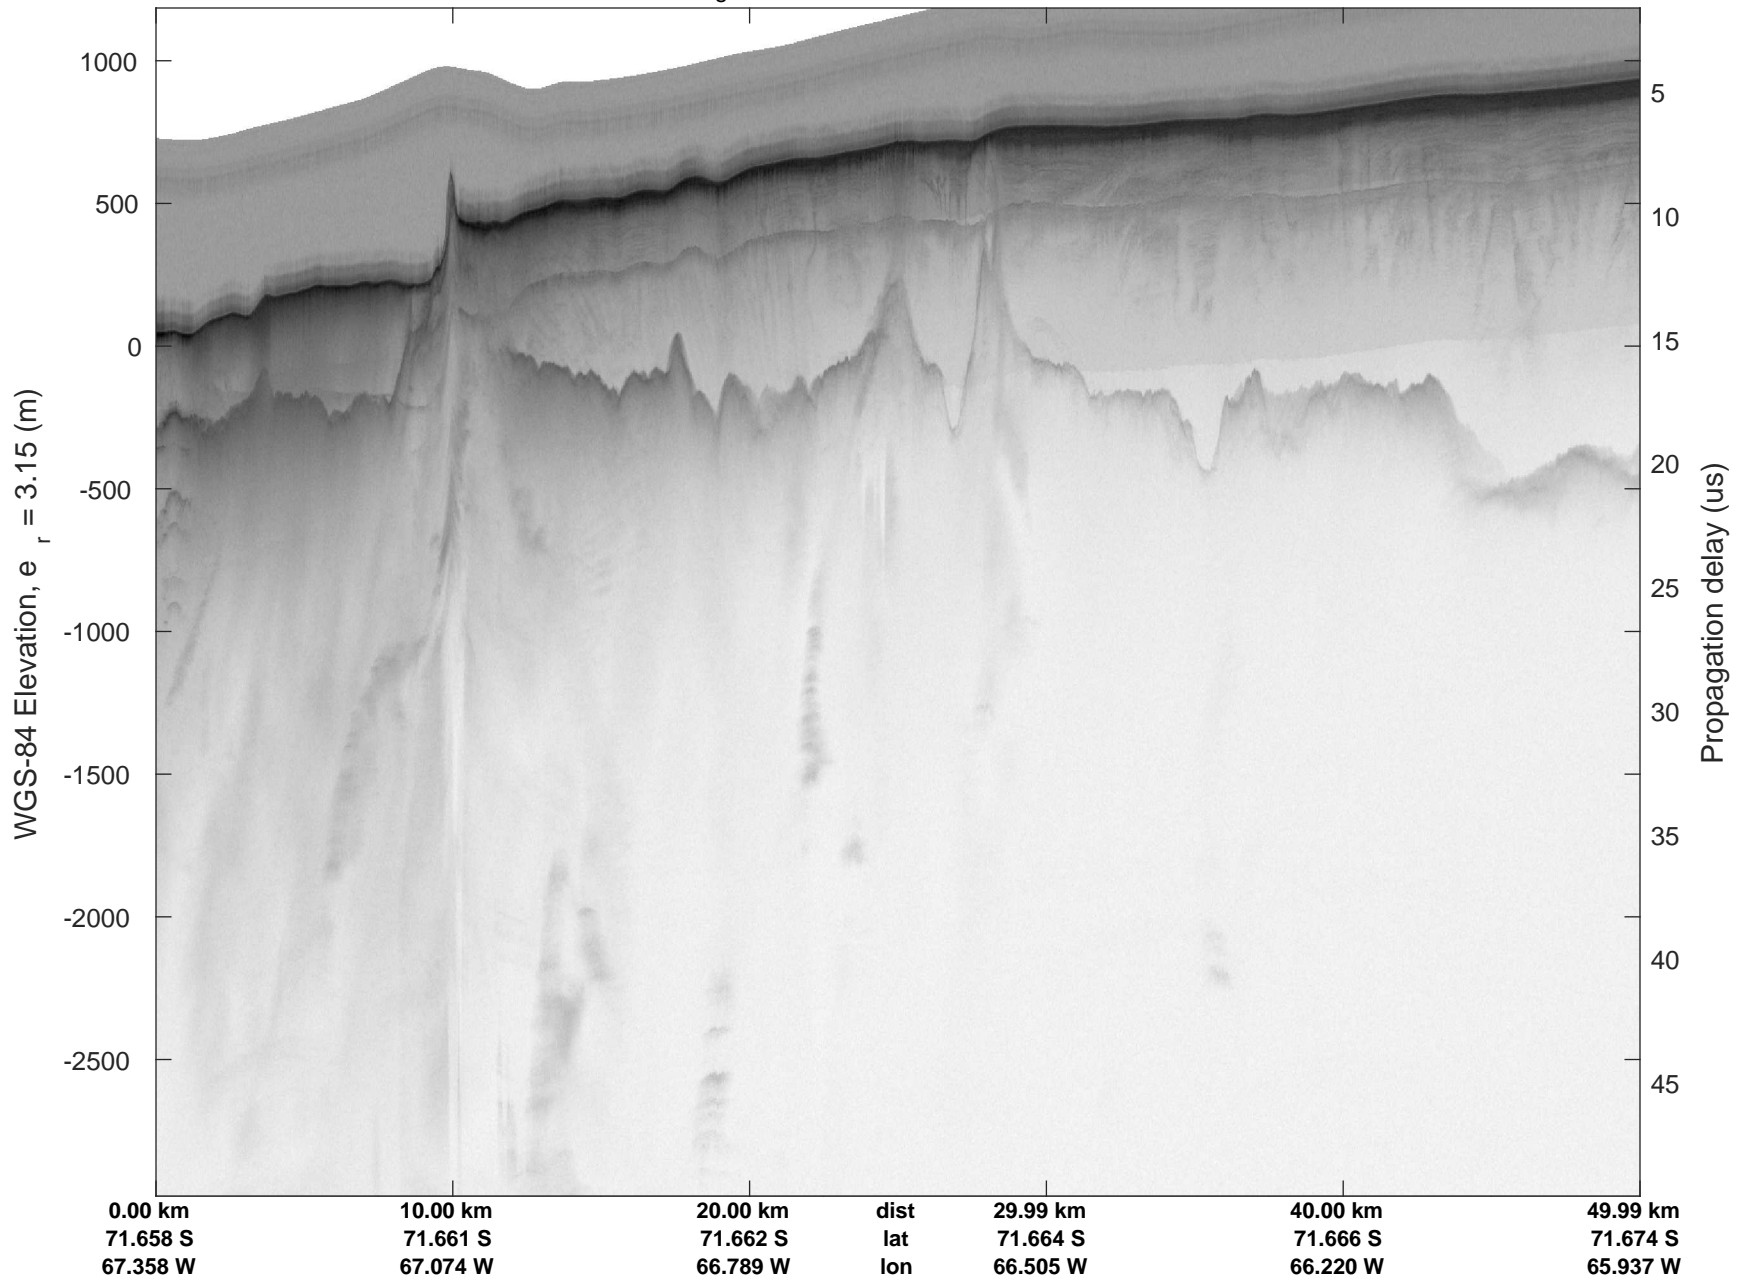

rds 2016_Antarctica_DC8: "George VI 2" 20161014_04_001: 16:13:15.5 to 16:18:40.7 GPS

rds 2016_Antarctica_DC8: "George VI 2" 20161014_04_001: 16:13:15.5 to 16:18:40.7 GPS

rds 2016_Antarctica_DC8: "George VI 2" 20161014_04_002: 16:18:41.0 to 16:24:35.1 GPS

rds 2016_Antarctica_DC8: "George VI 2" 20161014_04_002: 16:18:41.0 to 16:24:35.1 GPS

rds 2016_Antarctica_DC8: "George VI 2" 20161014_04_003: 16:24:35.4 to 16:30:42.8 GPS

rds 2016_Antarctica_DC8: "George VI 2" 20161014_04_003: 16:24:35.4 to 16:30:42.8 GPS

rds 2016_Antarctica_DC8: "George VI 2" 20161014_04_004: 16:30:43.0 to 16:36:47.6 GPS

rds 2016_Antarctica_DC8: "George VI 2" 20161014_04_004: 16:30:43.0 to 16:36:47.6 GPS

George VI 2
20161014_04_005
Polar Stereograph -71N/0E

rds 2016_Antarctica_DC8: "George VI 2" 20161014_04_010: 17:08:18.1 to 17:12:19.7 GPS