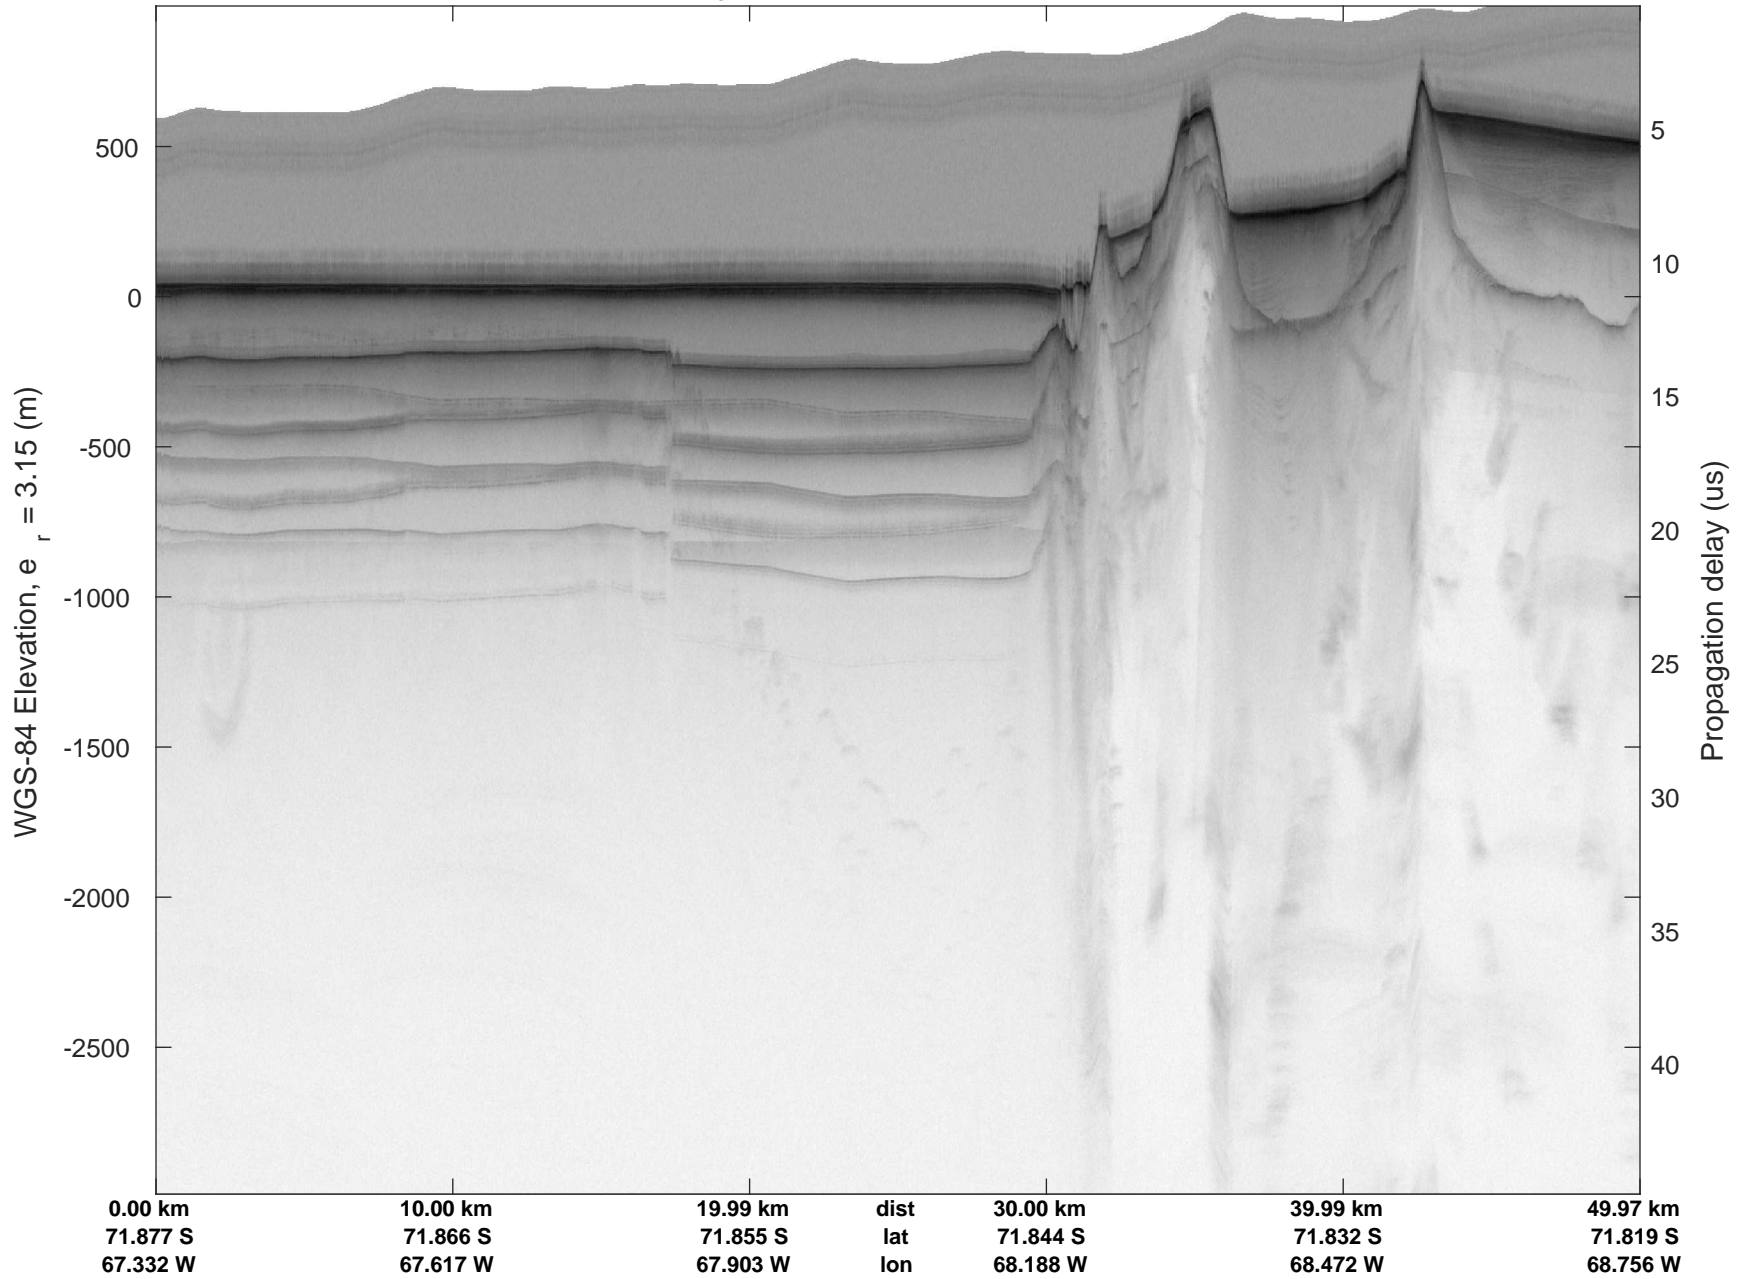

rds 2016_Antarctica_DC8: "George VI 2" 20161014_04_004: 16:30:43.0 to 16:36:47.6 GPS

rds 2016_Antarctica_DC8: "George VI 2" 20161014_04_004: 16:30:43.0 to 16:36:47.6 GPS

George VI 2
20161014_04_005
Polar Stereograph -71N/0E

rds 2016_Antarctica_DC8: "George VI 2" 20161014_04_005: 16:36:47.9 to 16:42:59.6 GPS

rds 2016_Antarctica_DC8: "George VI 2" 20161014_04_005: 16:36:47.9 to 16:42:59.6 GPS

rds 2016_Antarctica_DC8: "George VI 2" 20161014_04_006: 16:42:59.9 to 16:49:15.0 GPS

George VI 2
20161014_04_008
Polar Stereograph -71N/0E

rds 2016_Antarctica_DC8: "George VI 2" 20161014_04_008: 16:55:31.5 to 17:01:55.5 GPS

rds 2016_Antarctica_DC8: "George VI 2" 20161014_04_008: 16:55:31.5 to 17:01:55.5 GPS

rds 2016_Antarctica_DC8: "George VI 2" 20161014_04_010: 17:08:18.1 to 17:12:19.7 GPS