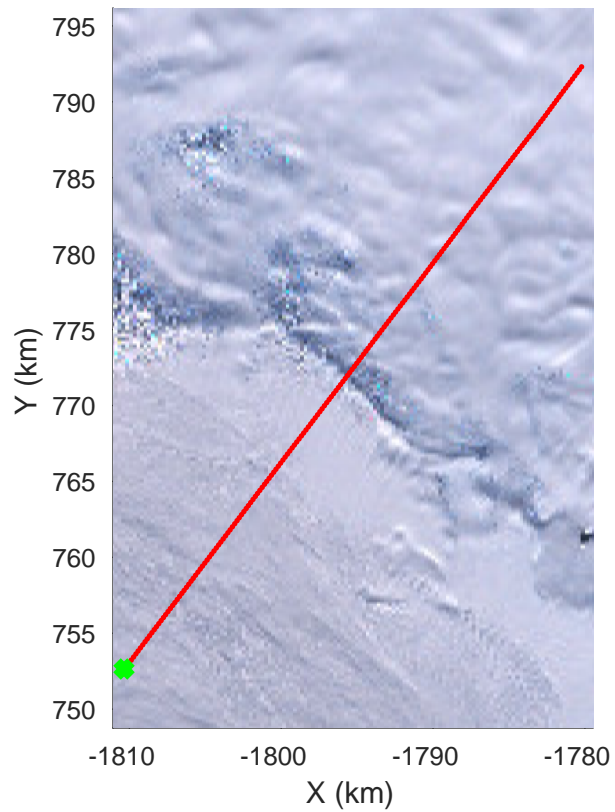

George VI 2
20161014_04_008
Polar Stereograph -71N/0E

rds 2016_Antarctica_DC8: "George VI 2" 20161014_04_008: 16:55:31.5 to 17:01:55.5 GPS

rds 2016_Antarctica_DC8: "George VI 2" 20161014_04_008: 16:55:31.5 to 17:01:55.5 GPS

rds 2016_Antarctica_DC8: "George VI 2" 20161014_04_009: 17:01:55.7 to 17:08:17.9 GPS

rds 2016_Antarctica_DC8: "George VI 2" 20161014_04_009: 17:01:55.7 to 17:08:17.9 GPS

rds 2016_Antarctica_DC8: "George VI 2" 20161014_04_010: 17:08:18.1 to 17:12:19.7 GPS

rds 2016_Antarctica_DC8: "George VI 2" 20161014_04_010: 17:08:18.1 to 17:12:19.7 GPS