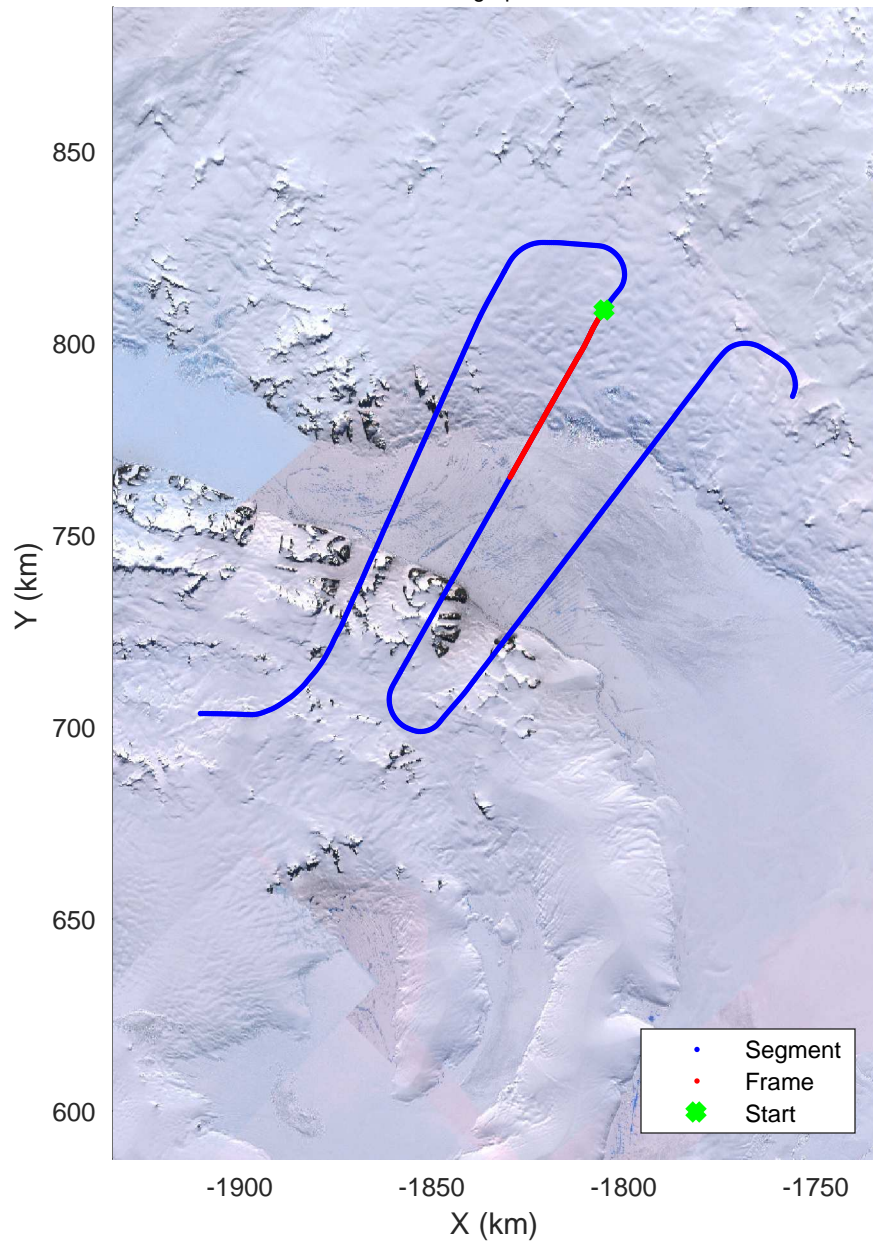

rds 2016_Antarctica_DC8: "George VI 2" 20161014_04_004: 16:30:43.0 to 16:36:47.6 GPS

rds 2016_Antarctica_DC8: "George VI 2" 20161014_04_004: 16:30:43.0 to 16:36:47.6 GPS

George VI 2
20161014_04_005
Polar Stereograph -71N/0E

rds 2016_Antarctica_DC8: "George VI 2" 20161014_04_005: 16:36:47.9 to 16:42:59.6 GPS

rds 2016_Antarctica_DC8: "George VI 2" 20161014_04_005: 16:36:47.9 to 16:42:59.6 GPS

rds 2016_Antarctica_DC8: "George VI 2" 20161014_04_006: 16:42:59.9 to 16:49:15.0 GPS

George VI 2
20161014_04_008
Polar Stereograph -71N/0E

rds 2016_Antarctica_DC8: "George VI 2" 20161014_04_008: 16:55:31.5 to 17:01:55.5 GPS

rds 2016_Antarctica_DC8: "George VI 2" 20161014_04_008: 16:55:31.5 to 17:01:55.5 GPS

rds 2016_Antarctica_DC8: "George VI 2" 20161014_04_010: 17:08:18.1 to 17:12:19.7 GPS