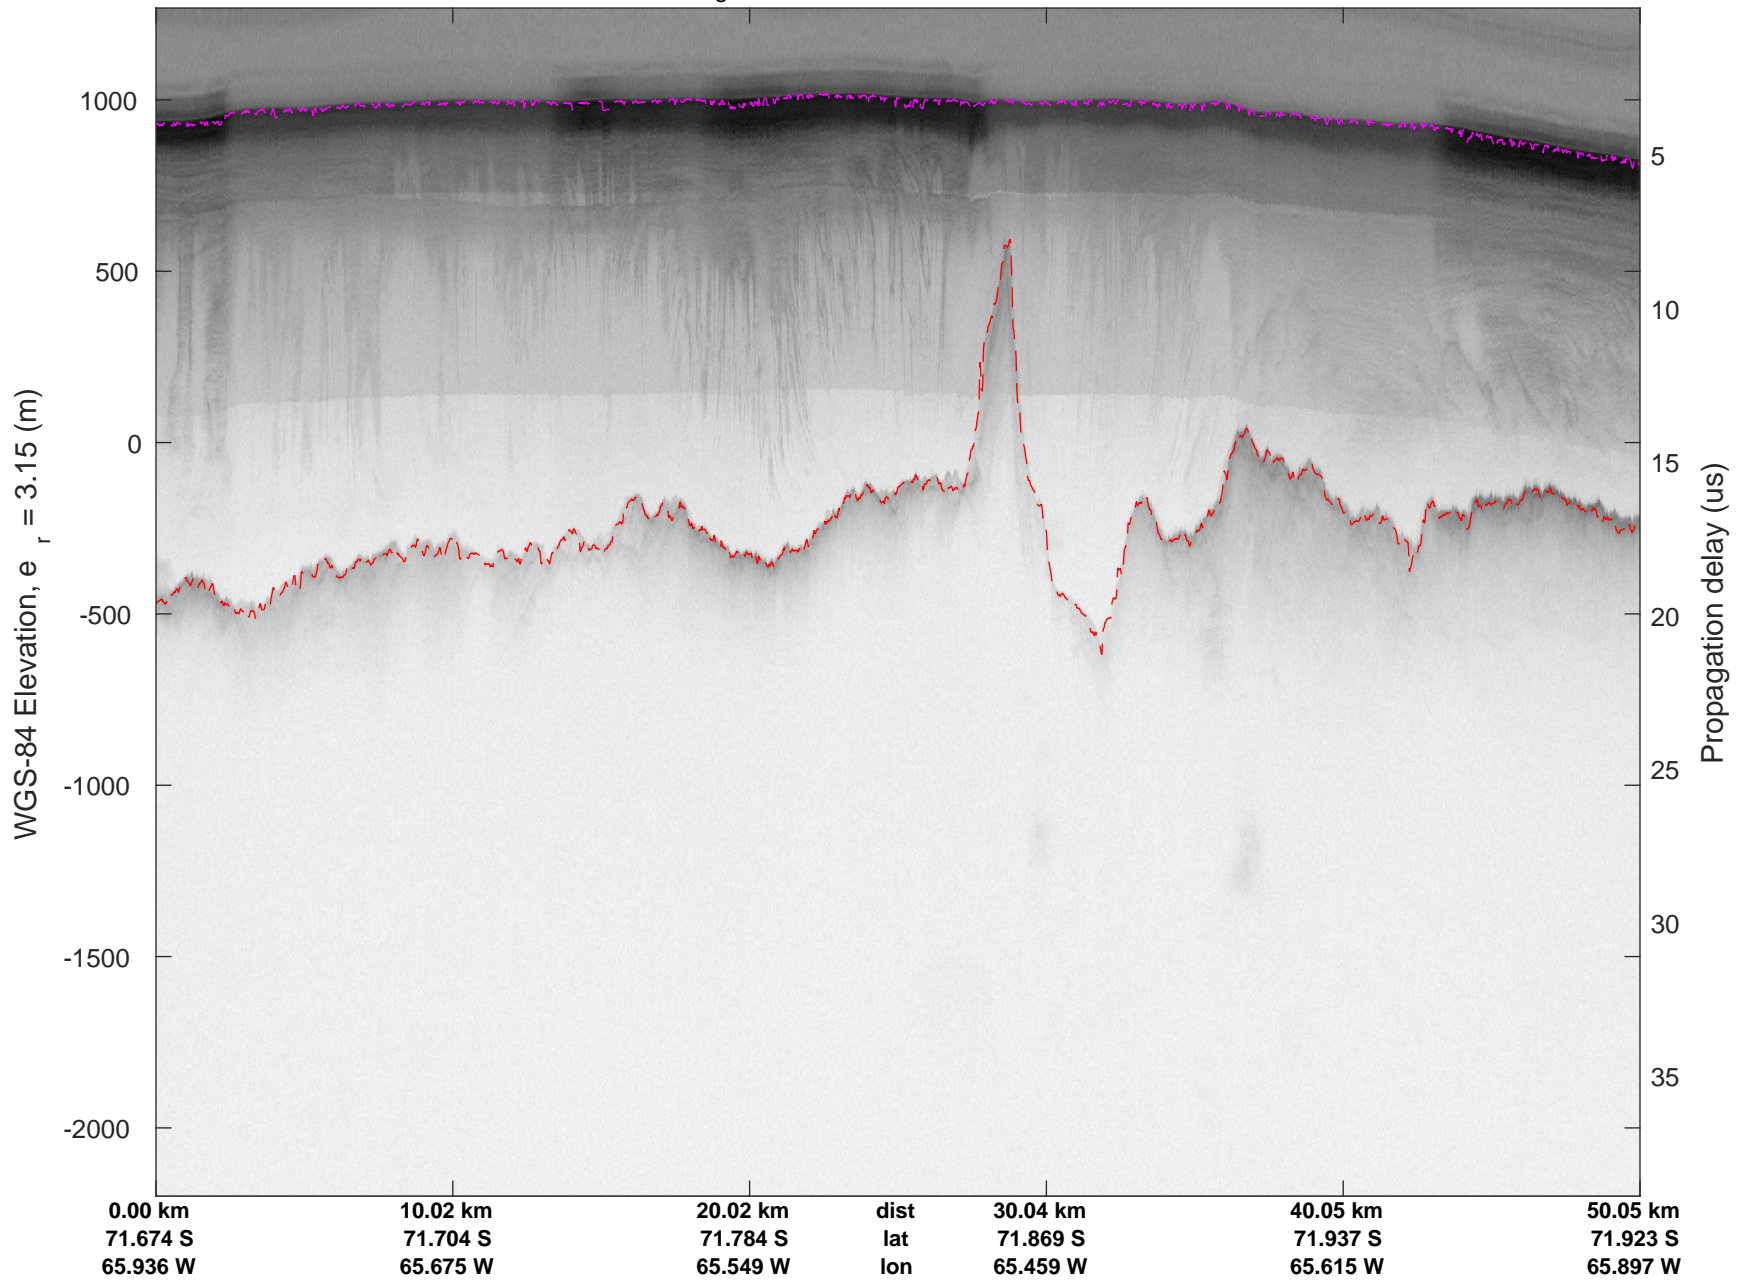

rds 2016_Antarctica_DC8: "George VI 2" 20161014_04_002: 16:18:41.0 to 16:24:35.1 GPS

rds 2016_Antarctica_DC8: "George VI 2" 20161014_04_003: 16:24:35.4 to 16:30:42.8 GPS

rds 2016_Antarctica_DC8: "George VI 2" 20161014_04_003: 16:24:35.4 to 16:30:42.8 GPS

rds 2016_Antarctica_DC8: "George VI 2" 20161014_04_004: 16:30:43.0 to 16:36:47.6 GPS

rds 2016_Antarctica_DC8: "George VI 2" 20161014_04_004: 16:30:43.0 to 16:36:47.6 GPS

George VI 2
20161014_04_005
Polar Stereograph -71N/0E

George VI 2
20161014_04_008
Polar Stereograph -71N/0E

rds 2016_Antarctica_DC8: "George VI 2" 20161014_04_008: 16:55:31.5 to 17:01:55.5 GPS

rds 2016_Antarctica_DC8: "George VI 2" 20161014_04_008: 16:55:31.5 to 17:01:55.5 GPS

rds 2016_Antarctica_DC8: "George VI 2" 20161014_04_010: 17:08:18.1 to 17:12:19.7 GPS