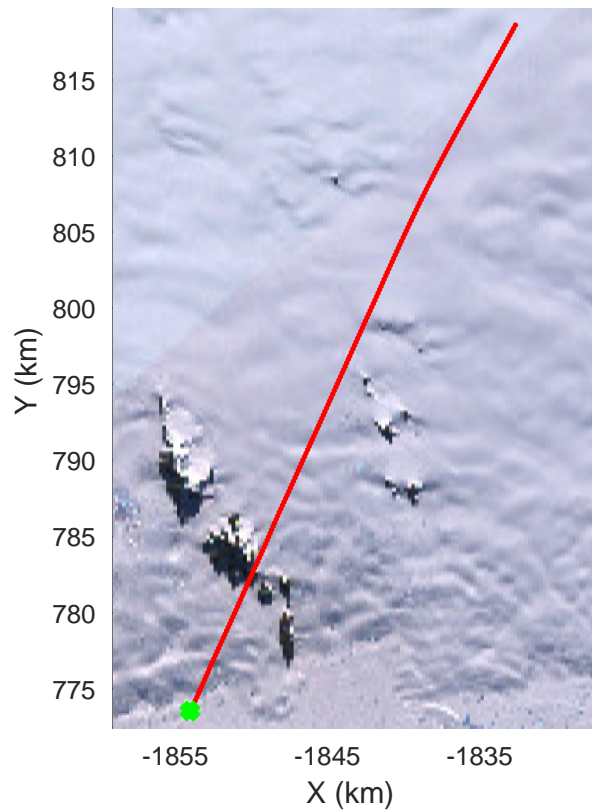

rds 2016_Antarctica_DC8: "George VI 2" 20161014_04_001: 16:13:15.5 to 16:18:40.7 GPS

rds 2016_Antarctica_DC8: "George VI 2" 20161014_04_001: 16:13:15.5 to 16:18:40.7 GPS

rds 2016_Antarctica_DC8: "George VI 2" 20161014_04_002: 16:18:41.0 to 16:24:35.1 GPS

rds 2016_Antarctica_DC8: "George VI 2" 20161014_04_002: 16:18:41.0 to 16:24:35.1 GPS

rds 2016_Antarctica_DC8: "George VI 2" 20161014_04_003: 16:24:35.4 to 16:30:42.8 GPS

rds 2016_Antarctica_DC8: "George VI 2" 20161014_04_003: 16:24:35.4 to 16:30:42.8 GPS

rds 2016_Antarctica_DC8: "George VI 2" 20161014_04_004: 16:30:43.0 to 16:36:47.6 GPS

rds 2016_Antarctica_DC8: "George VI 2" 20161014_04_004: 16:30:43.0 to 16:36:47.6 GPS

George VI 2
20161014_04_005
Polar Stereograph -71N/0E

rds 2016_Antarctica_DC8: "George VI 2" 20161014_04_010: 17:08:18.1 to 17:12:19.7 GPS