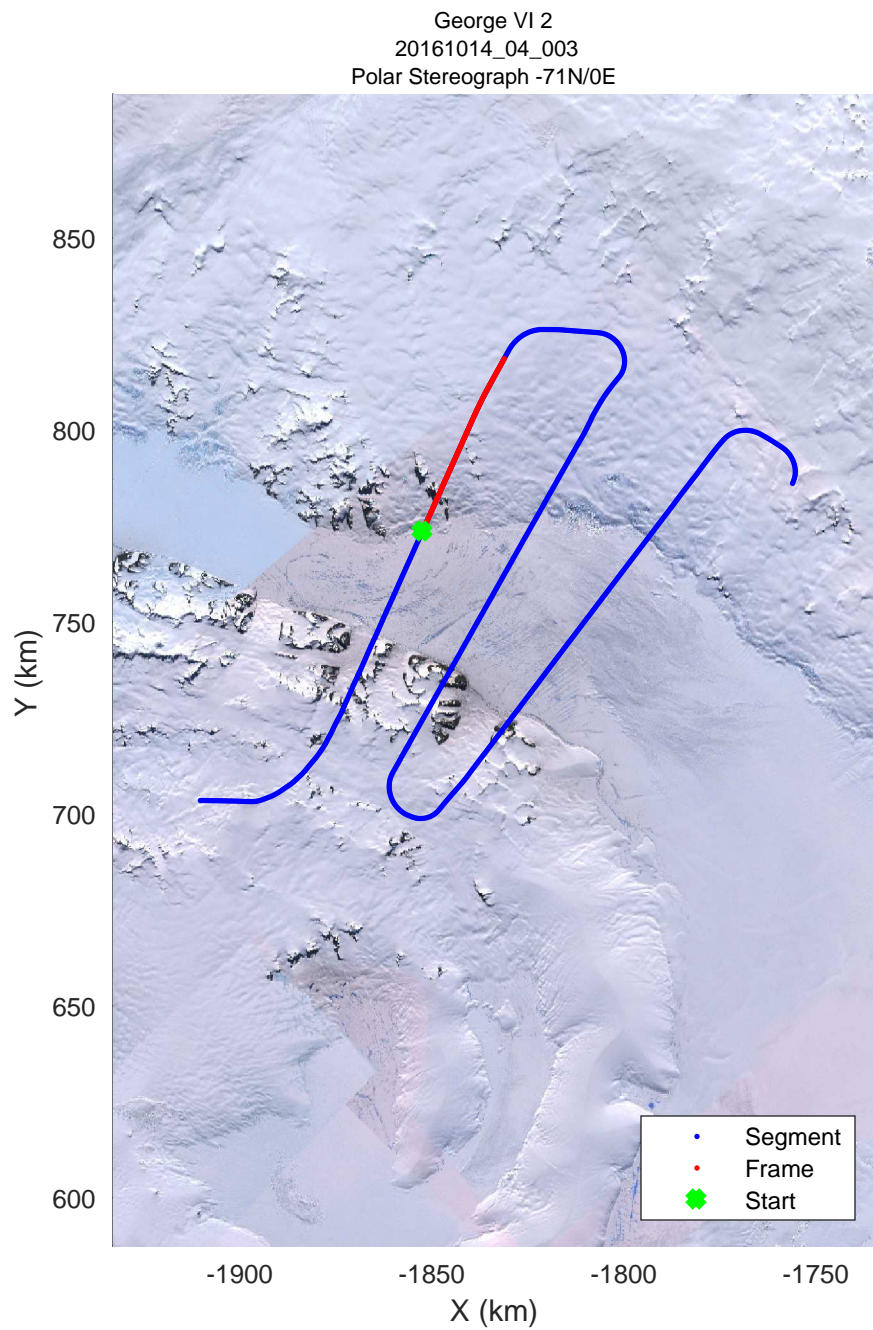

rds 2016_Antarctica_DC8: "George VI 2" 20161014_04_001: 16:13:15.5 to 16:18:40.7 GPS

rds 2016_Antarctica_DC8: "George VI 2" 20161014_04_001: 16:13:15.5 to 16:18:40.7 GPS

rds 2016_Antarctica_DC8: "George VI 2" 20161014_04_002: 16:18:41.0 to 16:24:35.1 GPS

rds 2016_Antarctica_DC8: "George VI 2" 20161014_04_002: 16:18:41.0 to 16:24:35.1 GPS

rds 2016_Antarctica_DC8: "George VI 2" 20161014_04_003: 16:24:35.4 to 16:30:42.8 GPS

rds 2016_Antarctica_DC8: "George VI 2" 20161014_04_003: 16:24:35.4 to 16:30:42.8 GPS

rds 2016_Antarctica_DC8: "George VI 2" 20161014_04_004: 16:30:43.0 to 16:36:47.6 GPS

rds 2016_Antarctica_DC8: "George VI 2" 20161014_04_004: 16:30:43.0 to 16:36:47.6 GPS

George VI 2
20161014_04_005
Polar Stereograph -71N/0E

rds 2016_Antarctica_DC8: "George VI 2" 20161014_04_010: 17:08:18.1 to 17:12:19.7 GPS