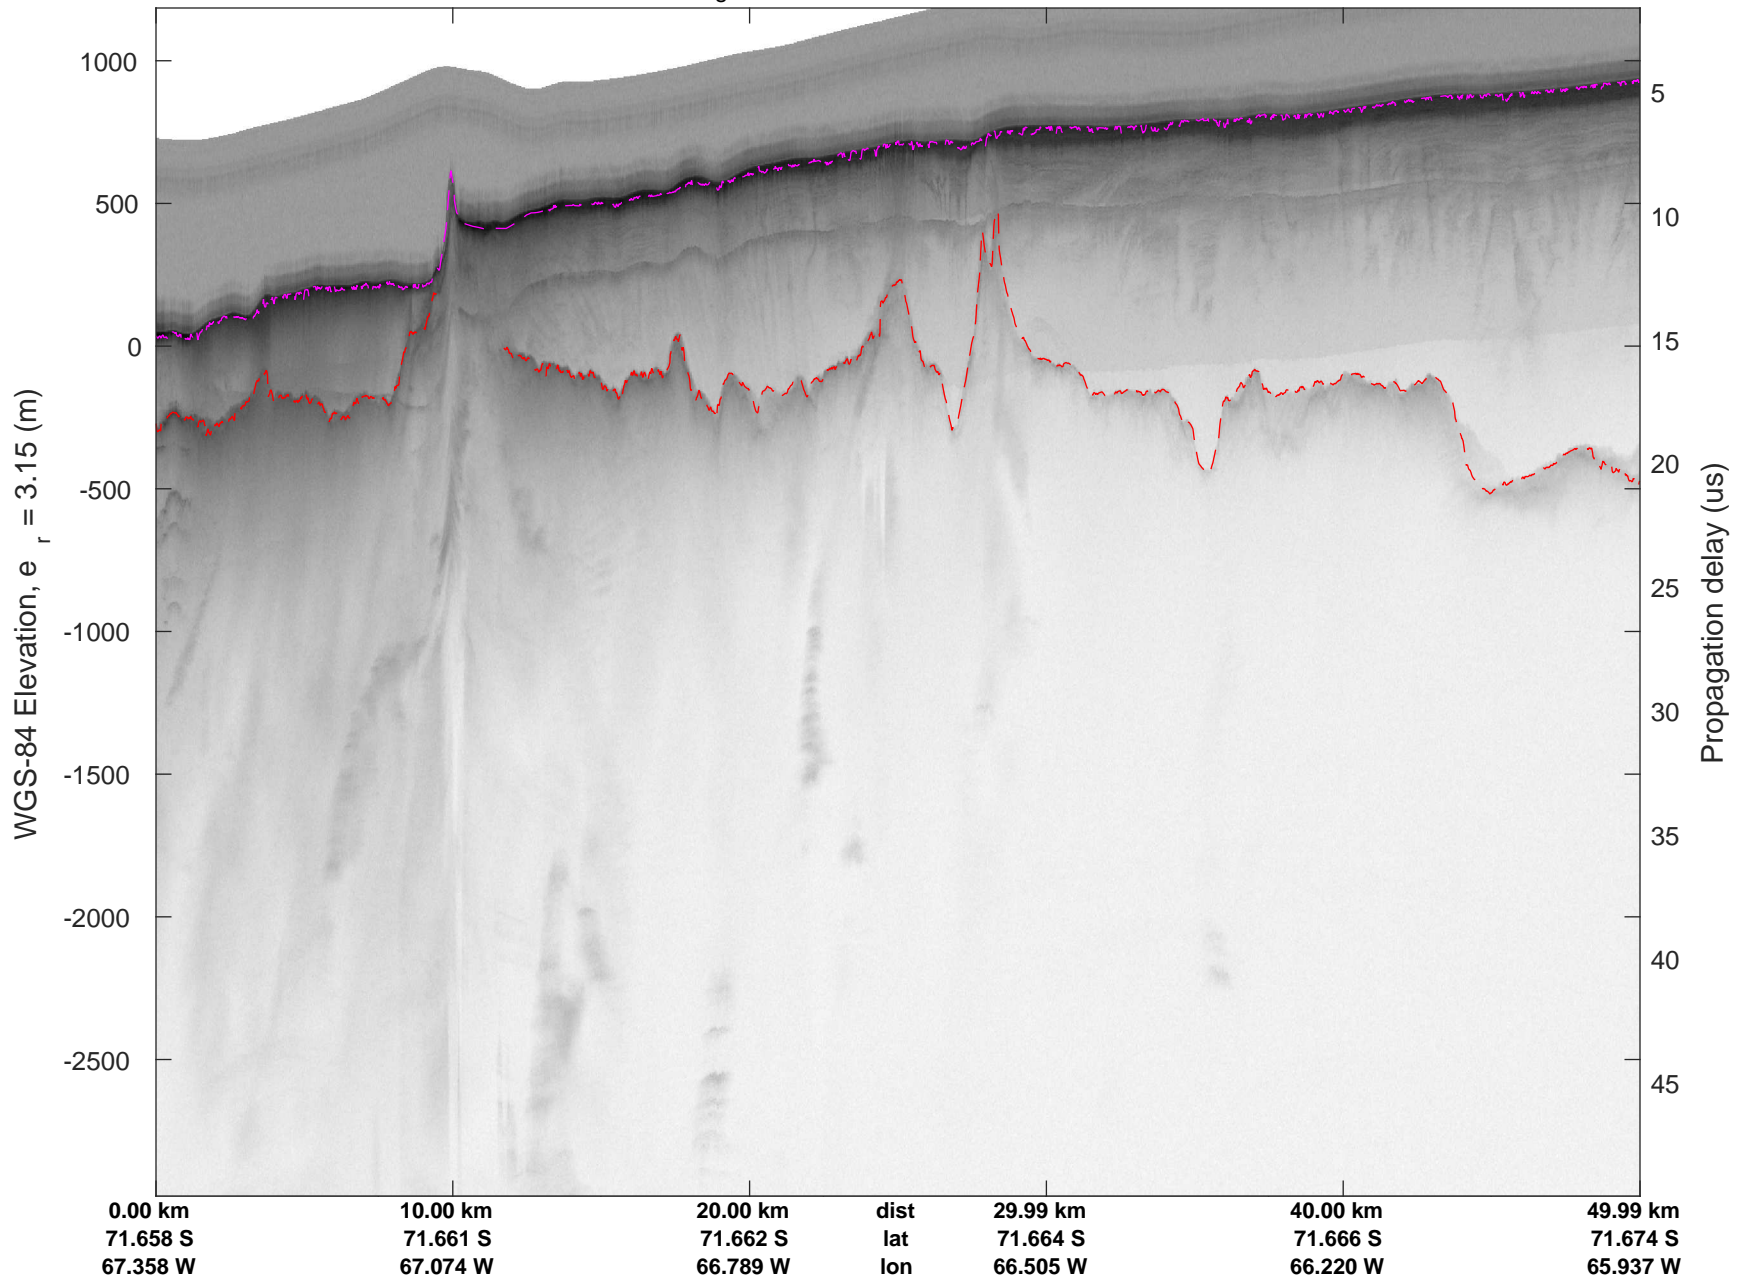

rds 2016_Antarctica_DC8: "George VI 2" 20161014_04_002: 16:18:41.0 to 16:24:35.1 GPS

rds 2016_Antarctica_DC8: "George VI 2" 20161014_04_003: 16:24:35.4 to 16:30:42.8 GPS

rds 2016_Antarctica_DC8: "George VI 2" 20161014_04_003: 16:24:35.4 to 16:30:42.8 GPS

rds 2016_Antarctica_DC8: "George VI 2" 20161014_04_004: 16:30:43.0 to 16:36:47.6 GPS

rds 2016_Antarctica_DC8: "George VI 2" 20161014_04_004: 16:30:43.0 to 16:36:47.6 GPS

George VI 2
20161014_04_005
Polar Stereograph -71N/0E

George VI 2
20161014_04_008
Polar Stereograph -71N/0E

rds 2016_Antarctica_DC8: "George VI 2" 20161014_04_008: 16:55:31.5 to 17:01:55.5 GPS

rds 2016_Antarctica_DC8: "George VI 2" 20161014_04_008: 16:55:31.5 to 17:01:55.5 GPS

rds 2016_Antarctica_DC8: "George VI 2" 20161014_04_010: 17:08:18.1 to 17:12:19.7 GPS