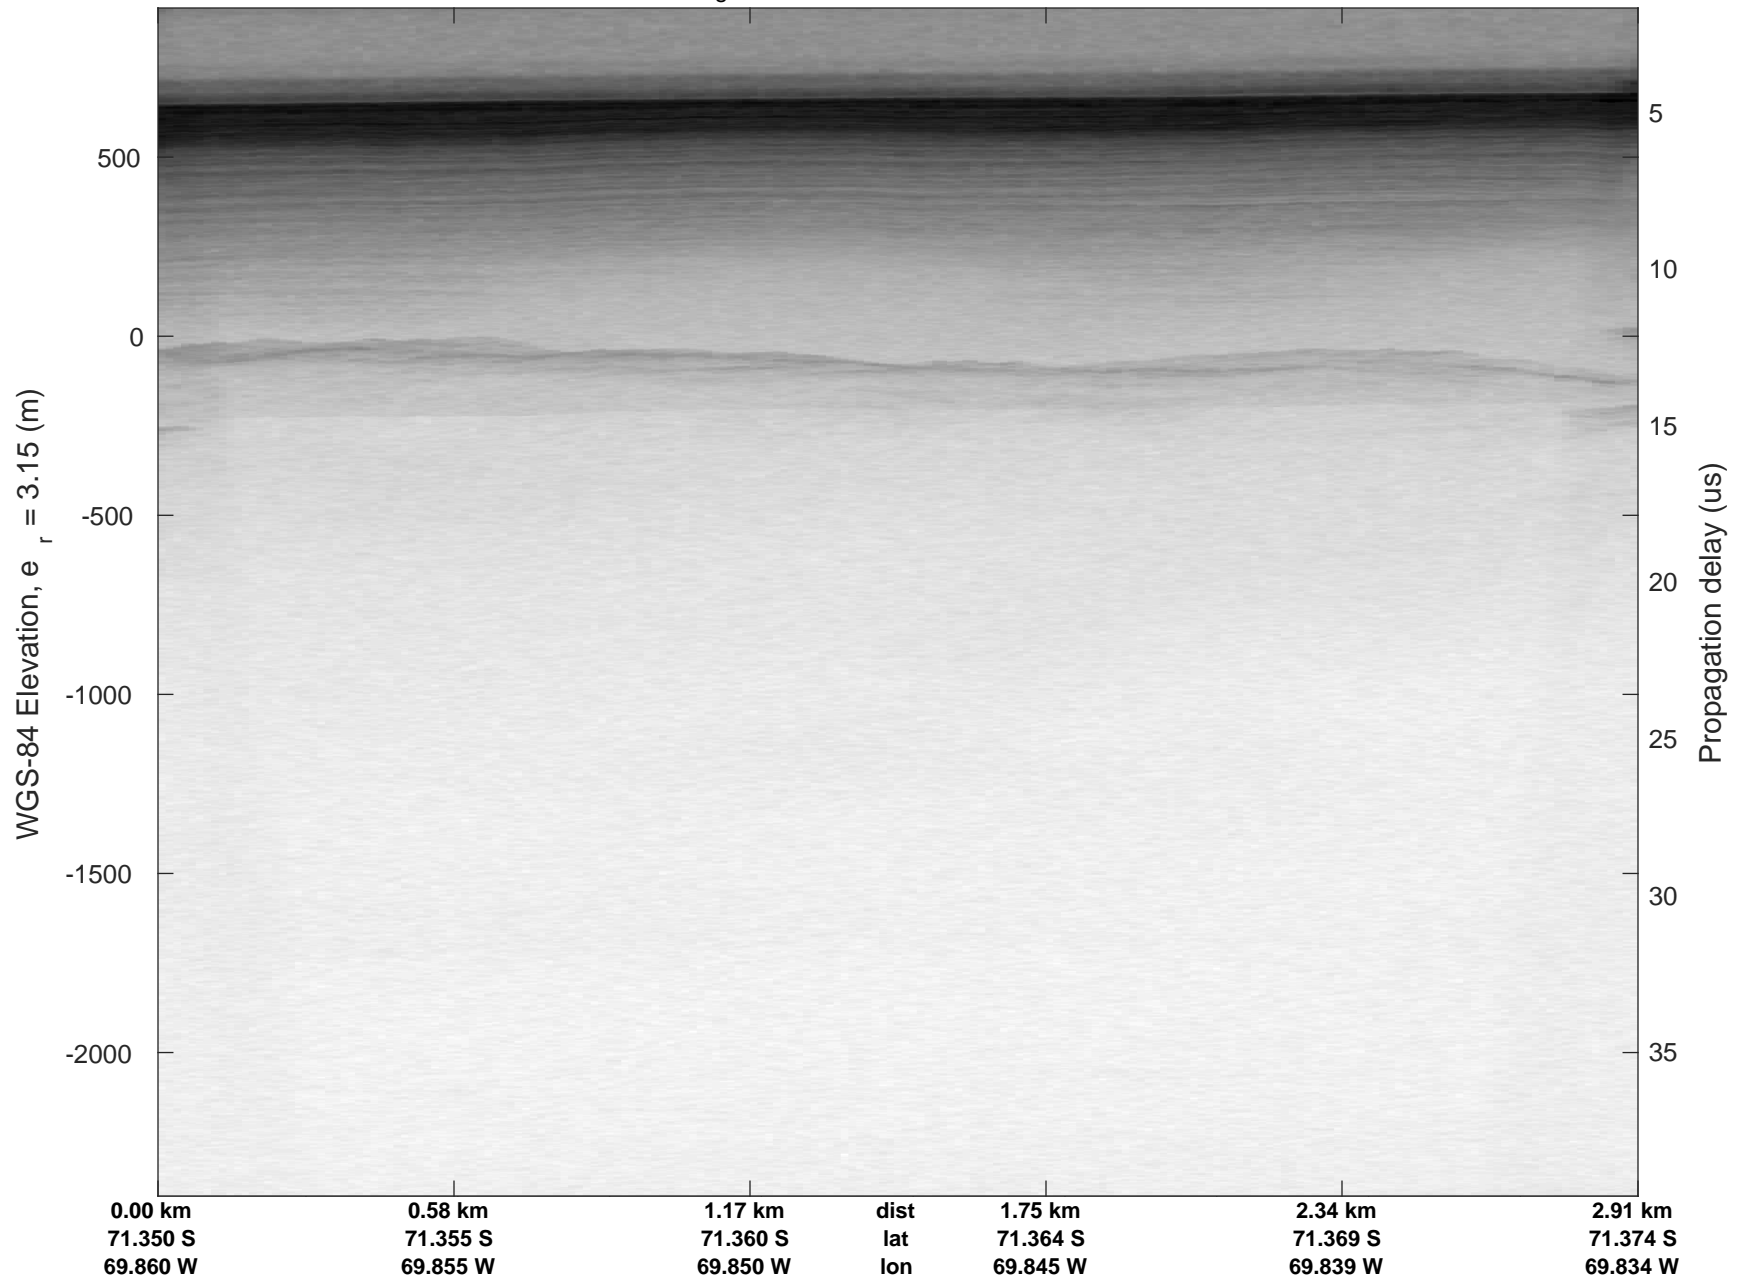

rds 2016\_Antarctica\_DC8: "George VI 2" 20161014\_03\_001: 16:12:34.4 to 16:12:54.5 GPS

rds 2016\_Antarctica\_DC8: "George VI 2" 20161014\_03\_001: 16:12:34.4 to 16:12:54.5 GPS