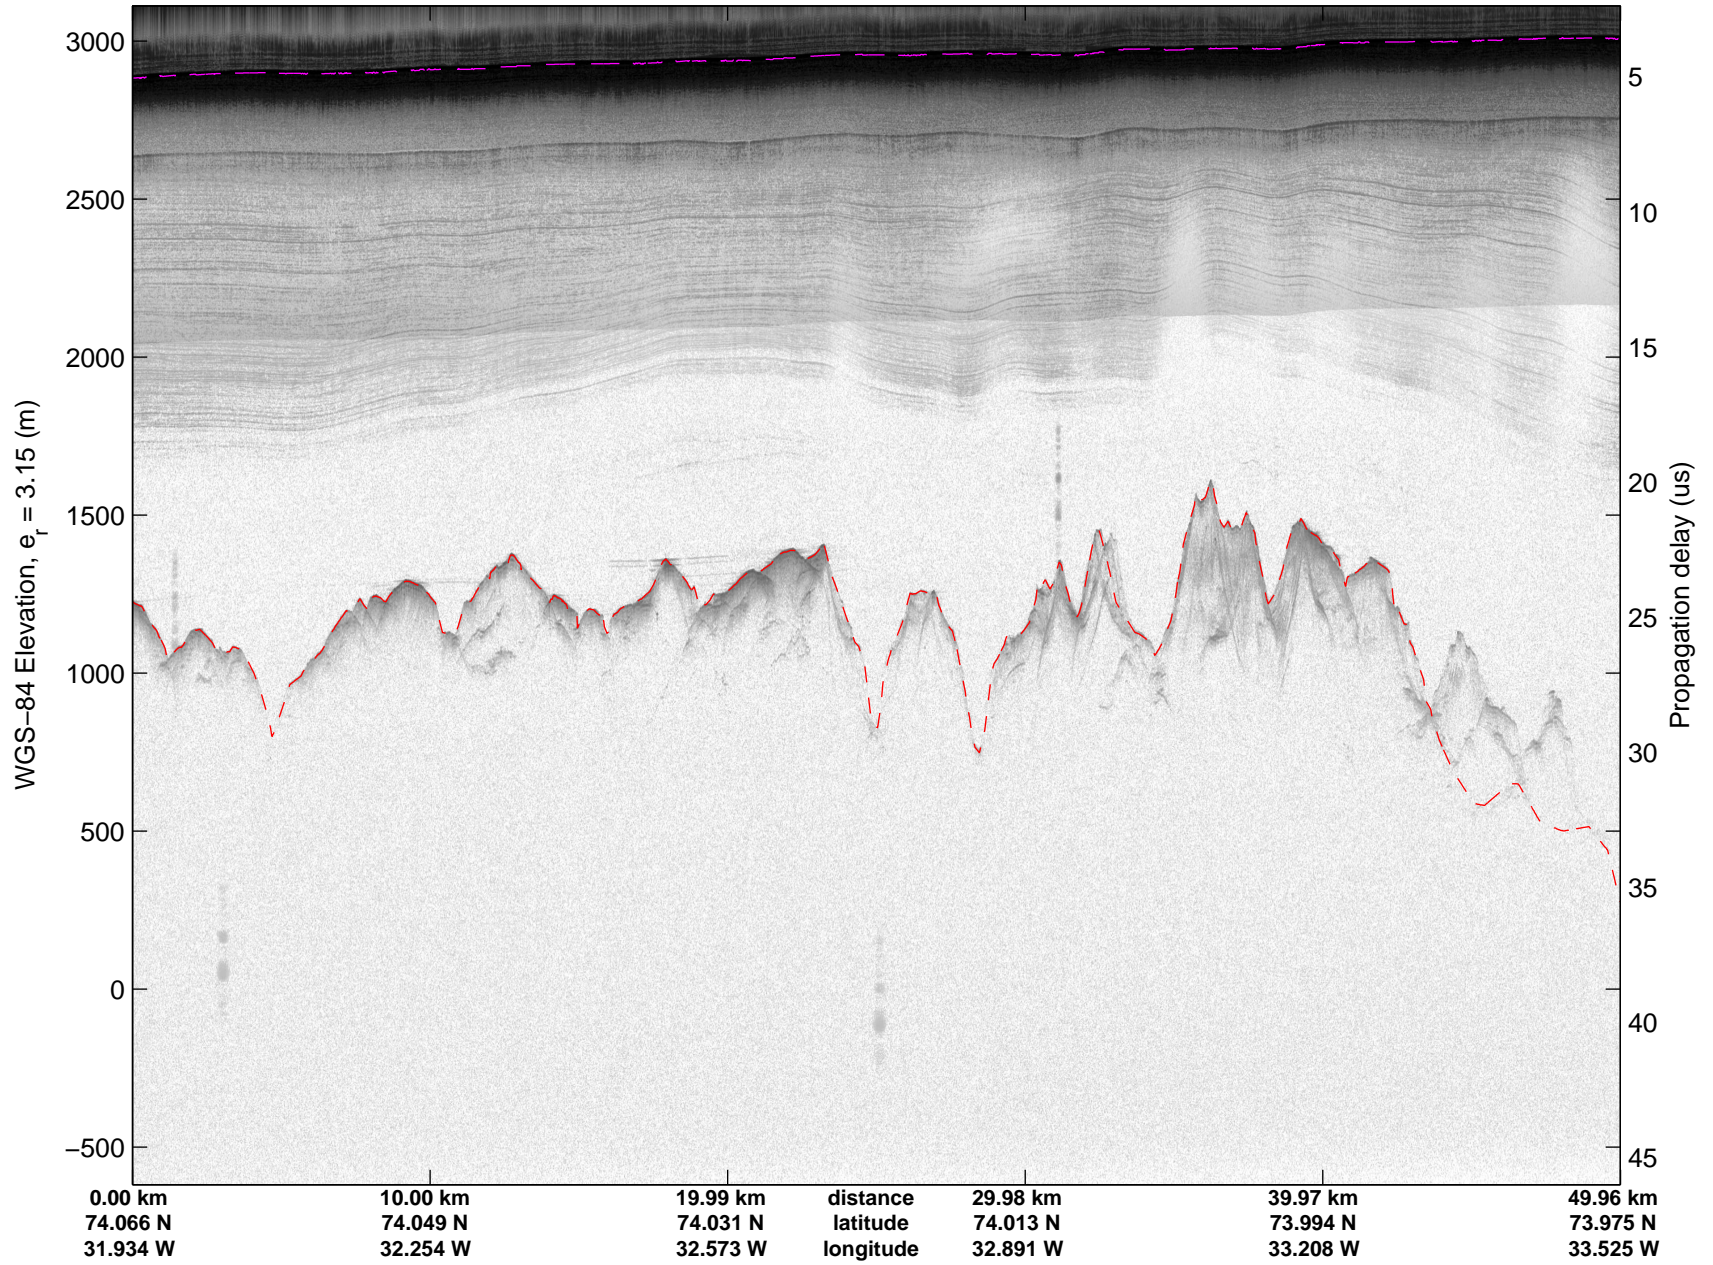

Land Ice:North Central Gap 02  
20150512\_04\_015  
Polar Stereograph 70N/-45E

mcords5 2015\_Greenland\_C130: "Land Ice:North Central Gap 02" 20150512\_04\_015: 15:58:14.9 to 16:04:16.2 GPS

mcords5 2015\_Greenland\_C130: "Land Ice:North Central Gap 02" 20150512\_04\_015: 15:58:14.9 to 16:04:16.2 GPS

Land Ice:North Central Gap 02  
20150512\_04\_016  
Polar Stereograph 70N/-45E

mcords5 2015\_Greenland\_C130: "Land Ice:North Central Gap 02" 20150512\_04\_016: 16:04:16.4 to 16:10:19.5 GPS

mcords5 2015\_Greenland\_C130: "Land Ice:North Central Gap 02" 20150512\_04\_016: 16:04:16.4 to 16:10:19.5 GPS

Land Ice:North Central Gap 02  
20150512\_04\_017  
Polar Stereograph 70N/-45E

mcords5 2015\_Greenland\_C130: "Land Ice:North Central Gap 02" 20150512\_04\_017: 16:10:19.7 to 16:16:14.1 GPS

mcords5 2015\_Greenland\_C130: "Land Ice:North Central Gap 02" 20150512\_04\_017: 16:10:19.7 to 16:16:14.1 GPS