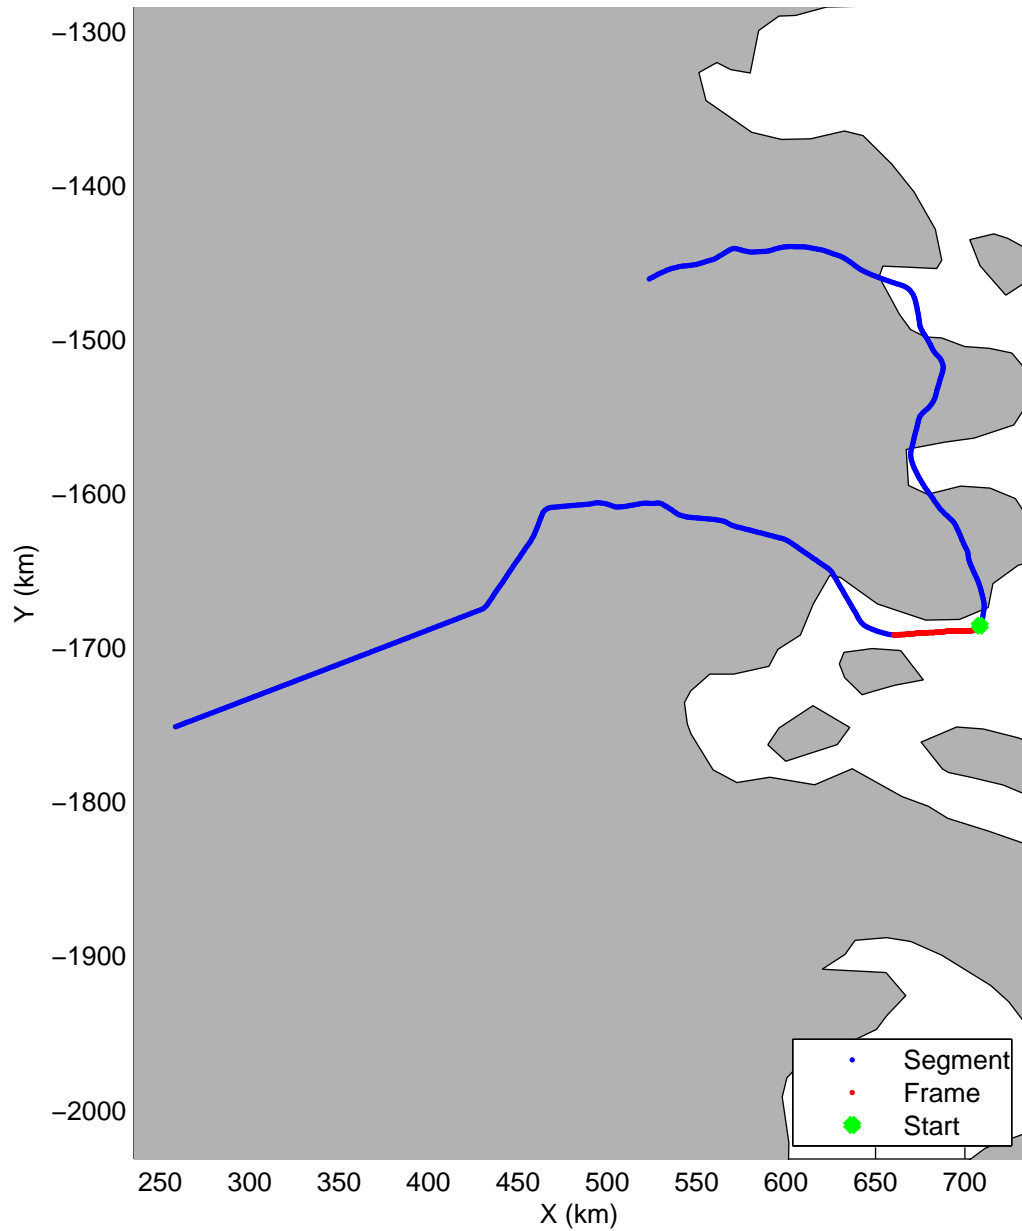

Land Ice:North Central Gap 02
20150512_04_009
Polar Stereograph 70N/-45E