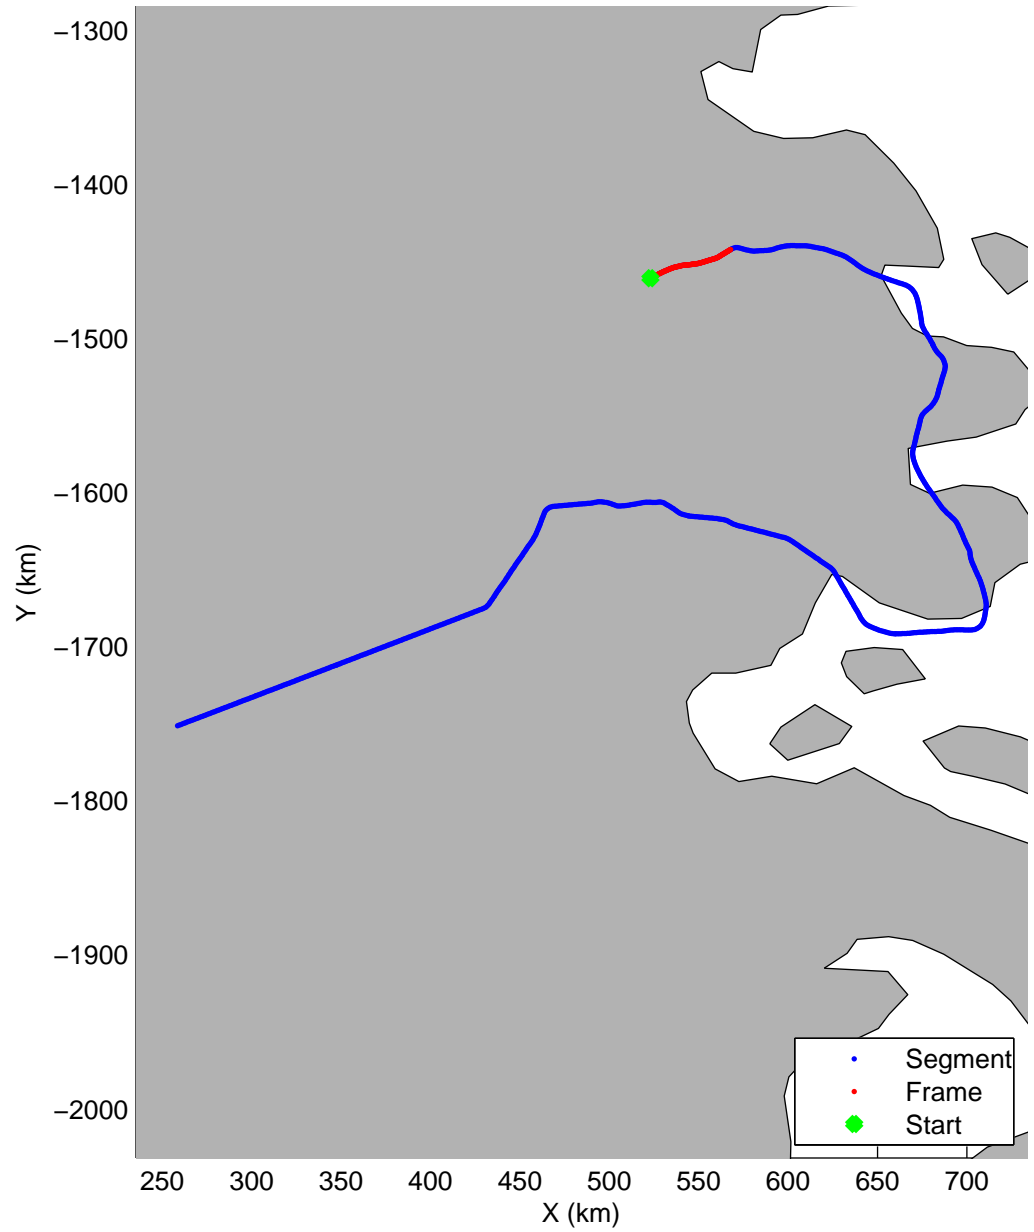

Land Ice:North Central Gap 02  
20150512\_04\_001  
Polar Stereograph 70N/-45E

mcords5 2015\_Greenland\_C130: "Land Ice:North Central Gap 02" 20150512\_04\_001: 14:29:07.9 to 14:35:39.3 GPS

mcords5 2015\_Greenland\_C130: "Land Ice:North Central Gap 02" 20150512\_04\_001: 14:29:07.9 to 14:35:39.3 GPS

Land Ice:North Central Gap 02  
20150512\_04\_002  
Polar Stereograph 70N/-45E

mcords5 2015\_Greenland\_C130: "Land Ice:North Central Gap 02" 20150512\_04\_002: 14:35:39.6 to 14:42:08.8 GPS

mcords5 2015\_Greenland\_C130: "Land Ice:North Central Gap 02" 20150512\_04\_002: 14:35:39.6 to 14:42:08.8 GPS

Land Ice:North Central Gap 02  
20150512\_04\_003  
Polar Stereograph 70N/-45E

mcords5 2015\_Greenland\_C130: "Land Ice:North Central Gap 02" 20150512\_04\_003: 14:42:09.1 to 14:48:32.8 GPS

mcords5 2015\_Greenland\_C130: "Land Ice:North Central Gap 02" 20150512\_04\_003: 14:42:09.1 to 14:48:32.8 GPS

Land Ice:North Central Gap 02  
20150512\_04\_004  
Polar Stereograph 70N/-45E

mcords5 2015\_Greenland\_C130: "Land Ice:North Central Gap 02" 20150512\_04\_004: 14:48:33.0 to 14:54:51.2 GPS

mcords5 2015\_Greenland\_C130: "Land Ice:North Central Gap 02" 20150512\_04\_004: 14:48:33.0 to 14:54:51.2 GPS