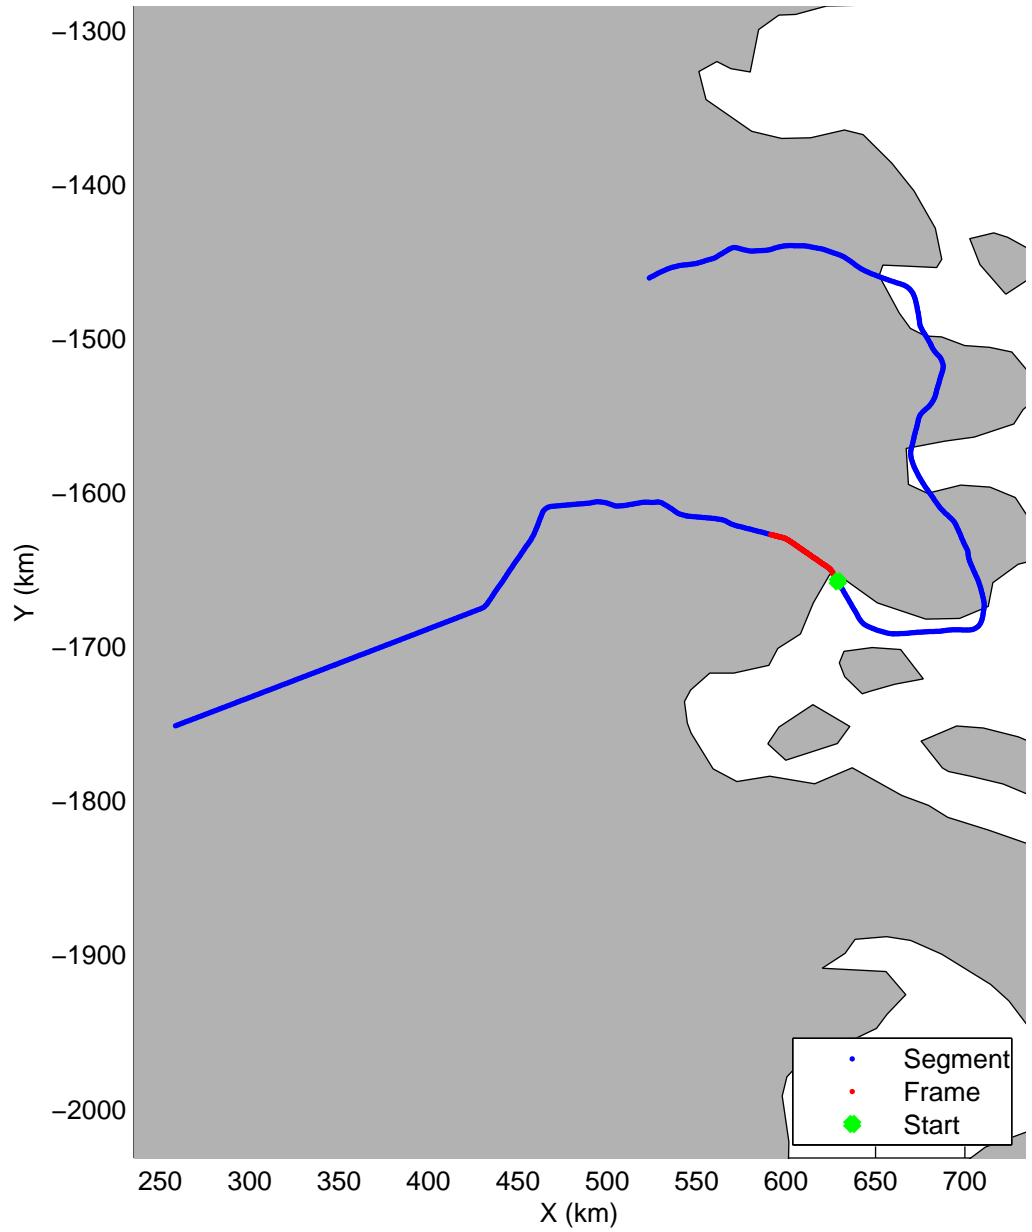

Land Ice:North Central Gap 02
20150512_04_011
Polar Stereograph 70N/-45E