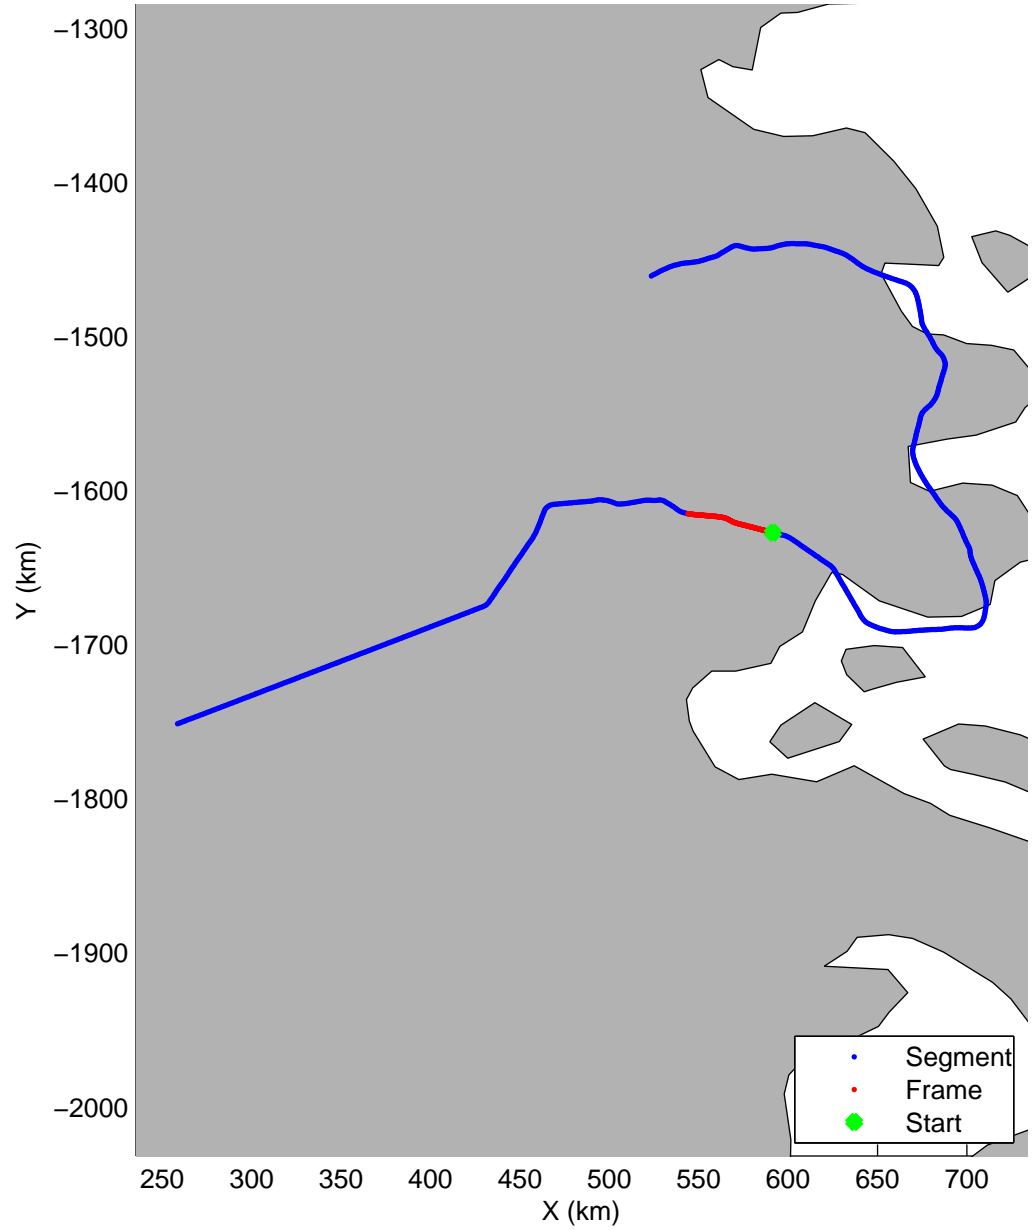

Land Ice:North Central Gap 02
20150512_04_012
Polar Stereograph 70N/-45E