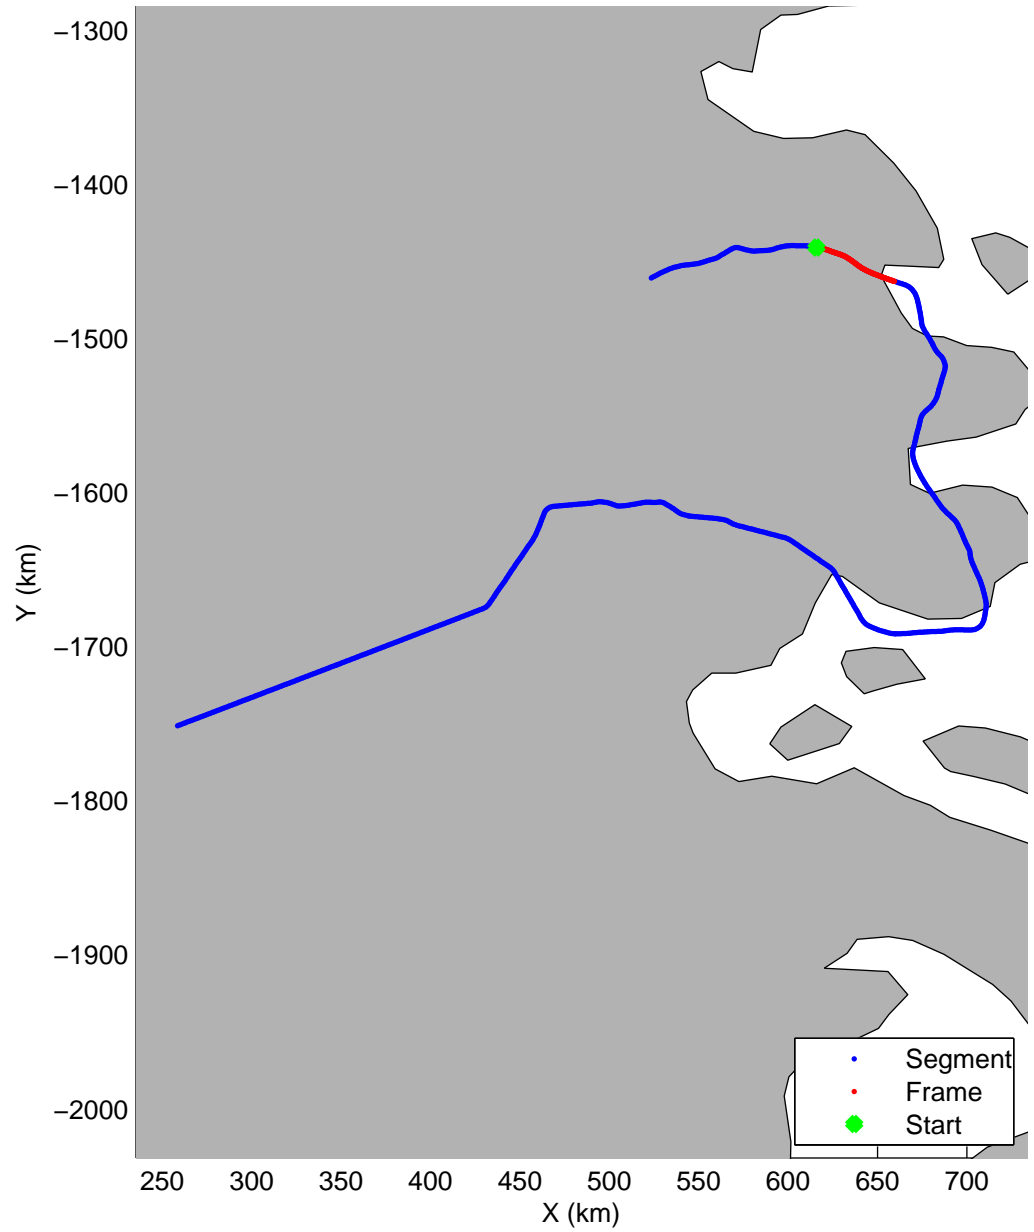

Land Ice:North Central Gap 02  
20150512\_04\_001  
Polar Stereograph 70N/-45E

mcords5 2015\_Greenland\_C130: "Land Ice:North Central Gap 02" 20150512\_04\_001: 14:29:07.9 to 14:35:39.3 GPS

mcords5 2015\_Greenland\_C130: "Land Ice:North Central Gap 02" 20150512\_04\_001: 14:29:07.9 to 14:35:39.3 GPS

Land Ice:North Central Gap 02  
20150512\_04\_002  
Polar Stereograph 70N/-45E

mcords5 2015\_Greenland\_C130: "Land Ice:North Central Gap 02" 20150512\_04\_002: 14:35:39.6 to 14:42:08.8 GPS

mcords5 2015\_Greenland\_C130: "Land Ice:North Central Gap 02" 20150512\_04\_002: 14:35:39.6 to 14:42:08.8 GPS

Land Ice:North Central Gap 02  
20150512\_04\_003  
Polar Stereograph 70N/-45E

mcords5 2015\_Greenland\_C130: "Land Ice:North Central Gap 02" 20150512\_04\_003: 14:42:09.1 to 14:48:32.8 GPS

mcords5 2015\_Greenland\_C130: "Land Ice:North Central Gap 02" 20150512\_04\_003: 14:42:09.1 to 14:48:32.8 GPS

Land Ice:North Central Gap 02  
20150512\_04\_004  
Polar Stereograph 70N/-45E

mcords5 2015\_Greenland\_C130: "Land Ice:North Central Gap 02" 20150512\_04\_004: 14:48:33.0 to 14:54:51.2 GPS

mcords5 2015\_Greenland\_C130: "Land Ice:North Central Gap 02" 20150512\_04\_004: 14:48:33.0 to 14:54:51.2 GPS