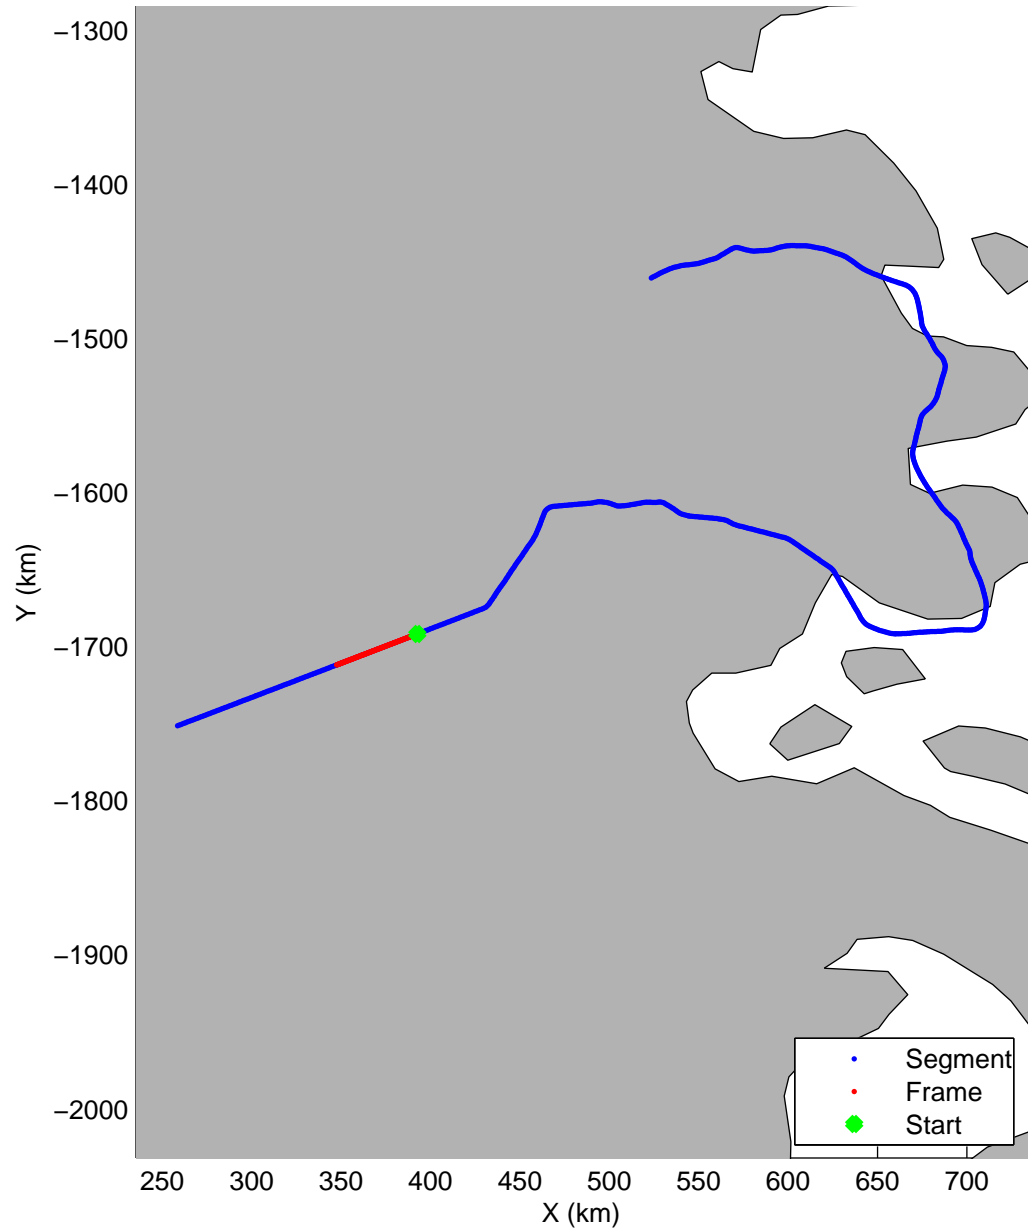

Land Ice:North Central Gap 02
20150512_04_017
Polar Stereograph 70N/-45E