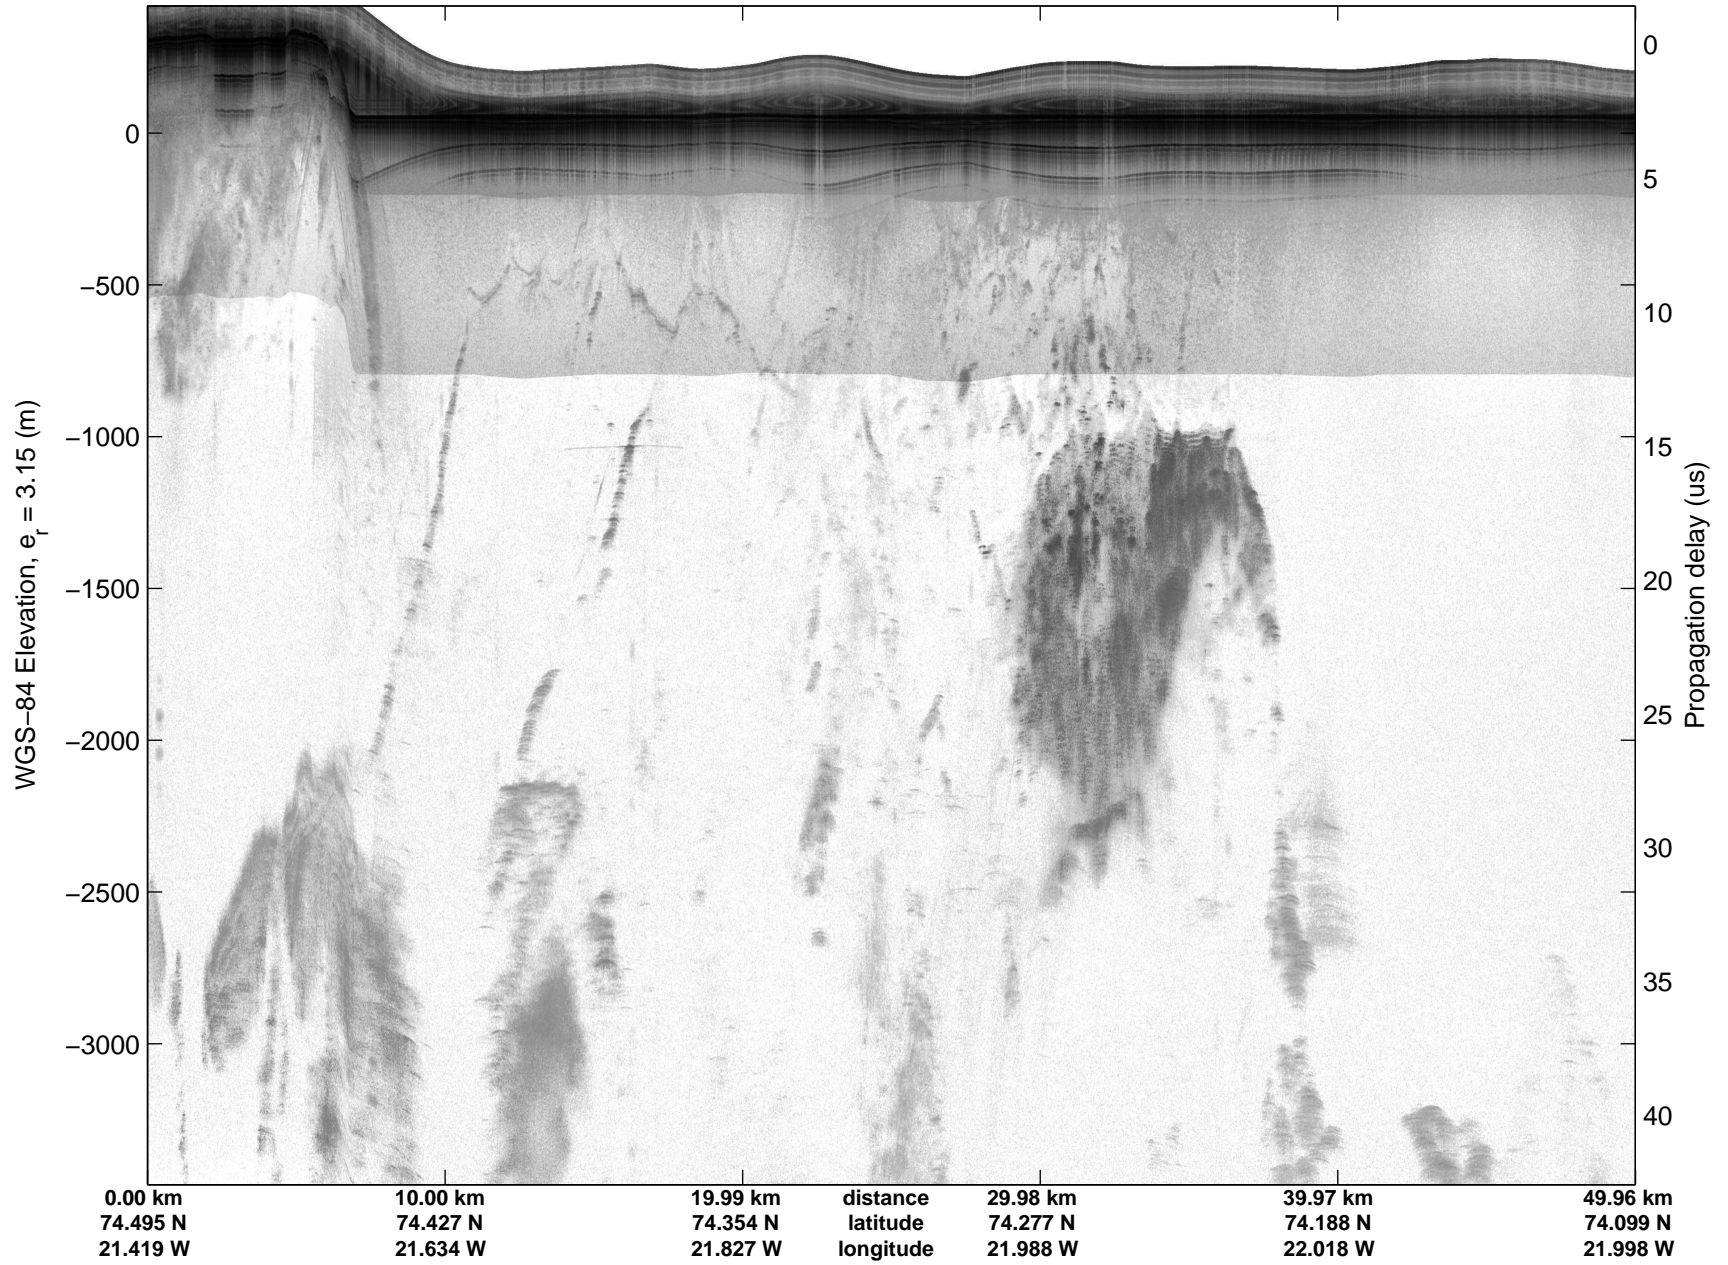

Land Ice:North Central Gap 02  
20150512\_04\_004  
Polar Stereograph 70N/-45E

mcords5 2015\_Greenland\_C130: "Land Ice:North Central Gap 02" 20150512\_04\_004: 14:48:33.0 to 14:54:51.2 GPS

mcords5 2015\_Greenland\_C130: "Land Ice:North Central Gap 02" 20150512\_04\_004: 14:48:33.0 to 14:54:51.2 GPS

Land Ice:North Central Gap 02  
20150512\_04\_005  
Polar Stereograph 70N/-45E

mcords5 2015\_Greenland\_C130: "Land Ice:North Central Gap 02" 20150512\_04\_005: 14:54:51.4 to 15:01:31.3 GPS

mcords5 2015\_Greenland\_C130: "Land Ice:North Central Gap 02" 20150512\_04\_005: 14:54:51.4 to 15:01:31.3 GPS

Land Ice:North Central Gap 02  
20150512\_04\_006  
Polar Stereograph 70N/-45E

mcords5 2015\_Greenland\_C130: "Land Ice:North Central Gap 02" 20150512\_04\_006: 15:01:31.5 to 15:08:01.2 GPS

mcords5 2015\_Greenland\_C130: "Land Ice:North Central Gap 02" 20150512\_04\_006: 15:01:31.5 to 15:08:01.2 GPS