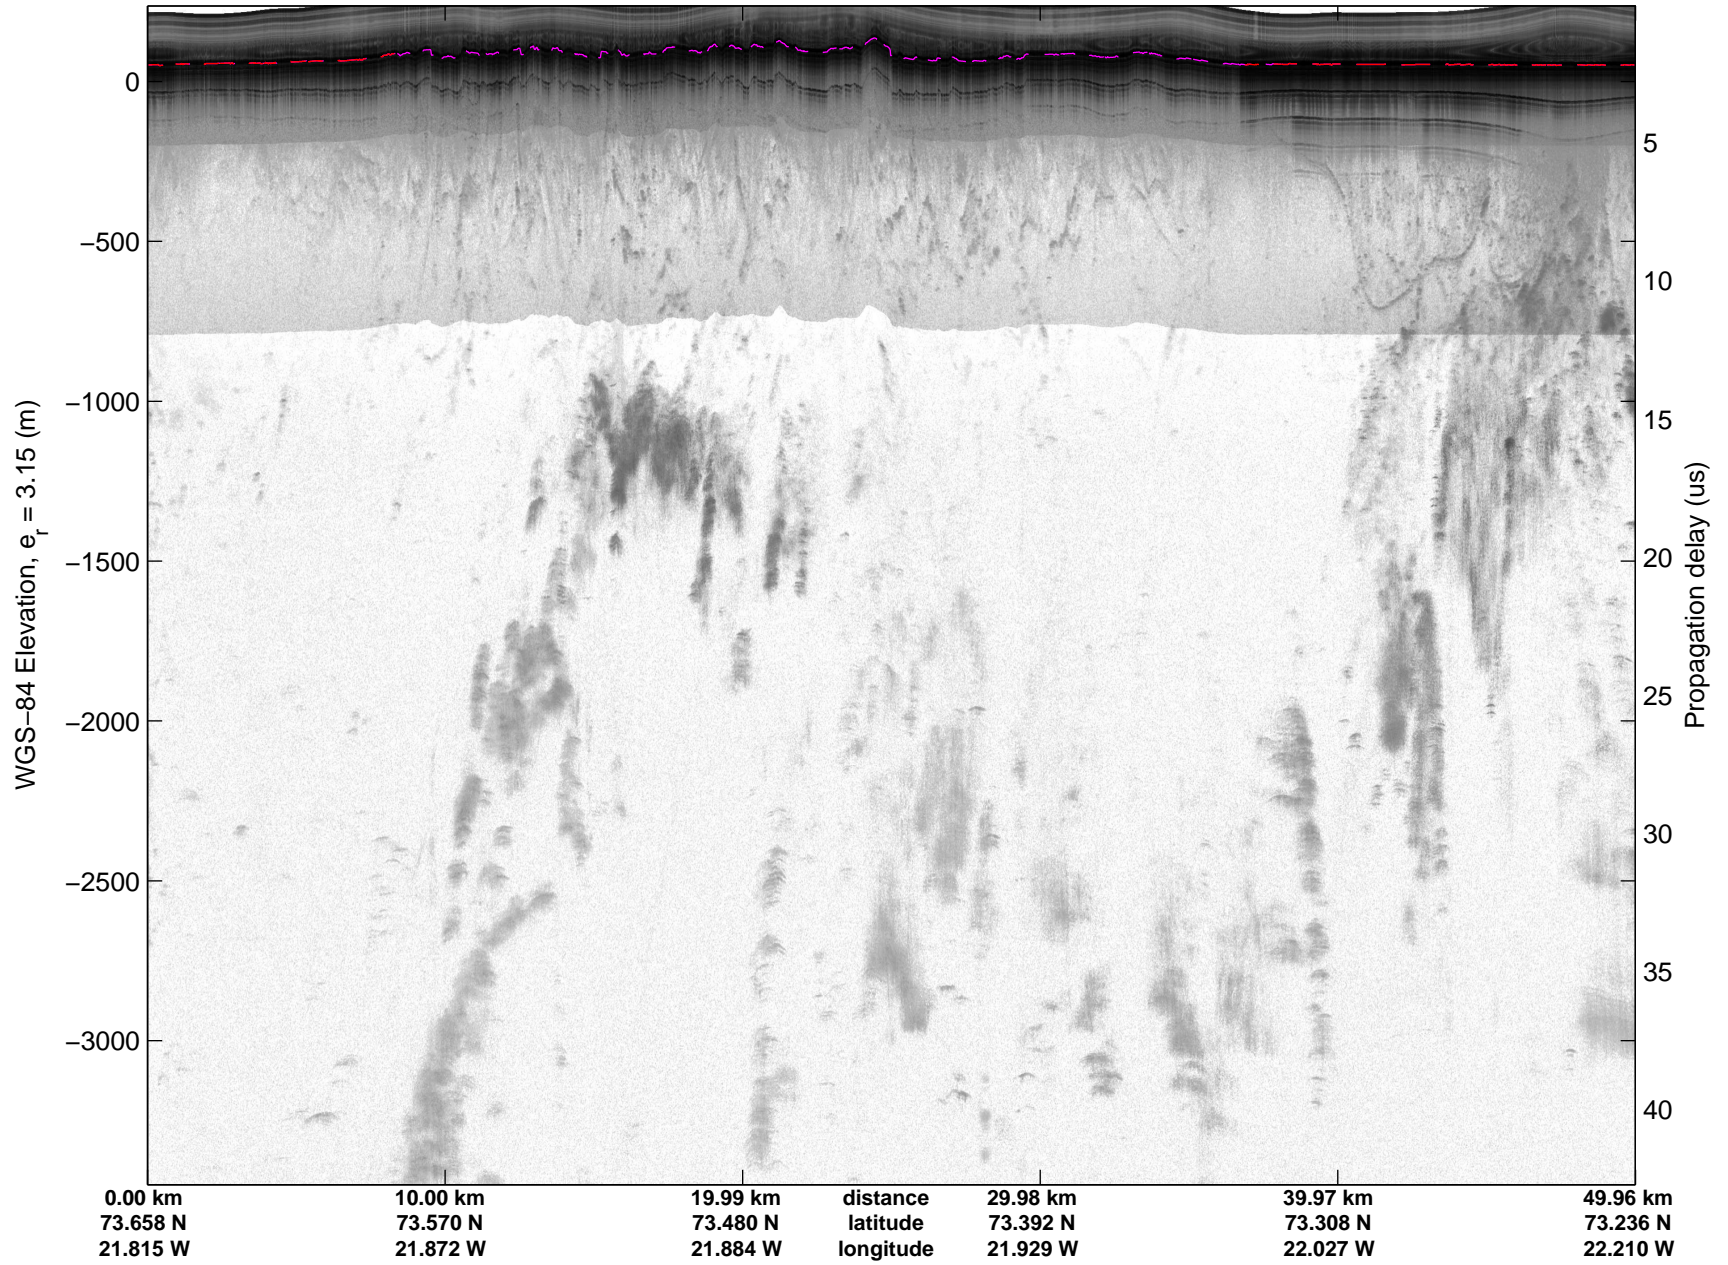

mcords5 2015_Greenland_C130: "Land Ice:North Central Gap 02" 20150512_04_008: 15:14:15.8 to 15:20:30.4 GPS