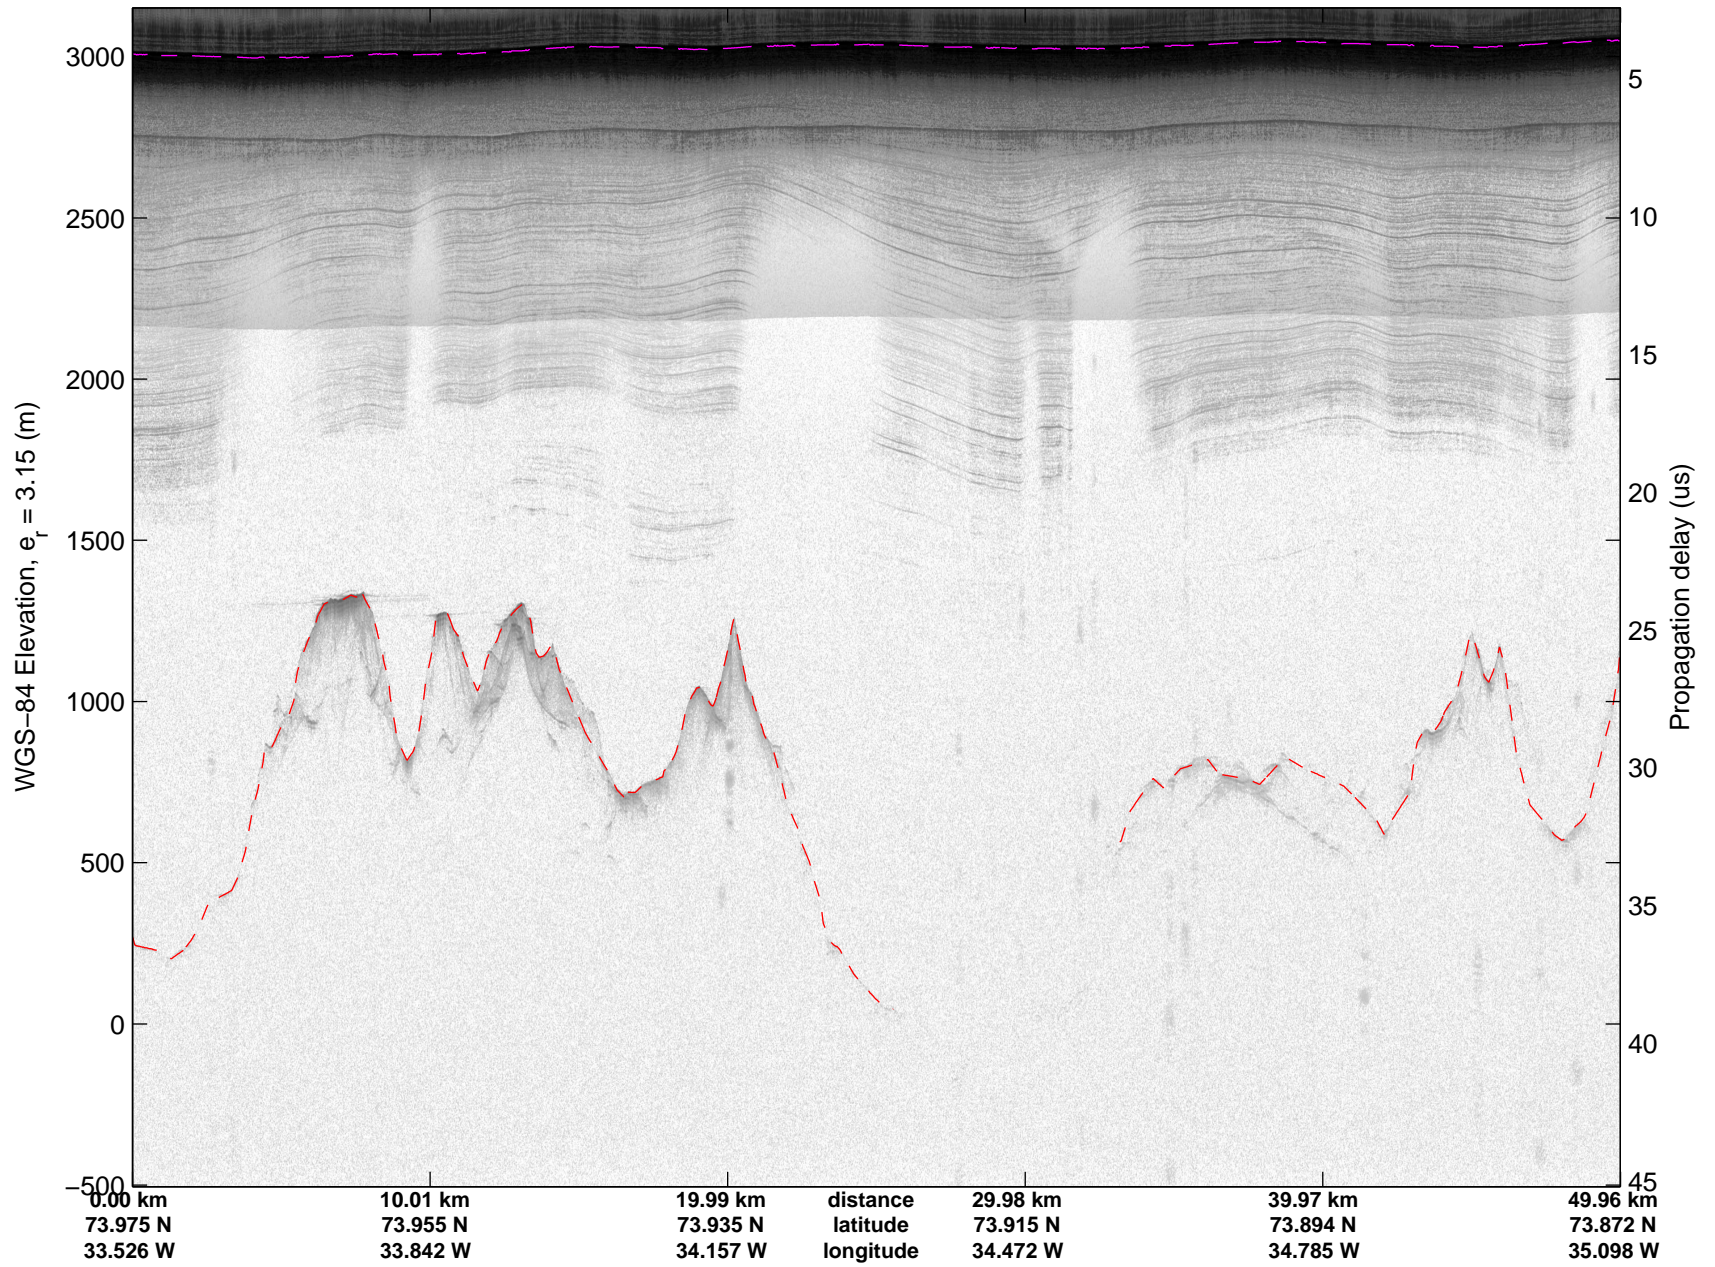

Land Ice:North Central Gap 02  
20150512\_04\_016  
Polar Stereograph 70N/-45E

mcords5 2015\_Greenland\_C130: "Land Ice:North Central Gap 02" 20150512\_04\_016: 16:04:16.4 to 16:10:19.5 GPS

mcords5 2015\_Greenland\_C130: "Land Ice:North Central Gap 02" 20150512\_04\_016: 16:04:16.4 to 16:10:19.5 GPS

Land Ice:North Central Gap 02  
20150512\_04\_017  
Polar Stereograph 70N/-45E

mcords5 2015\_Greenland\_C130: "Land Ice:North Central Gap 02" 20150512\_04\_017: 16:10:19.7 to 16:16:14.1 GPS

mcords5 2015\_Greenland\_C130: "Land Ice:North Central Gap 02" 20150512\_04\_017: 16:10:19.7 to 16:16:14.1 GPS

Land Ice:North Central Gap 02  
20150512\_04\_018  
Polar Stereograph 70N/-45E

mcords5 2015\_Greenland\_C130: "Land Ice:North Central Gap 02" 20150512\_04\_018: 16:16:14.4 to 16:22:05.9 GPS

mcords5 2015\_Greenland\_C130: "Land Ice:North Central Gap 02" 20150512\_04\_018: 16:16:14.4 to 16:22:05.9 GPS

Land Ice:North Central Gap 02  
20150512\_04\_019  
Polar Stereograph 70N/-45E

mcords5 2015\_Greenland\_C130: "Land Ice:North Central Gap 02" 20150512\_04\_019: 16:22:06.2 to 16:27:51.0 GPS

mcords5 2015\_Greenland\_C130: "Land Ice:North Central Gap 02" 20150512\_04\_019: 16:22:06.2 to 16:27:51.0 GPS