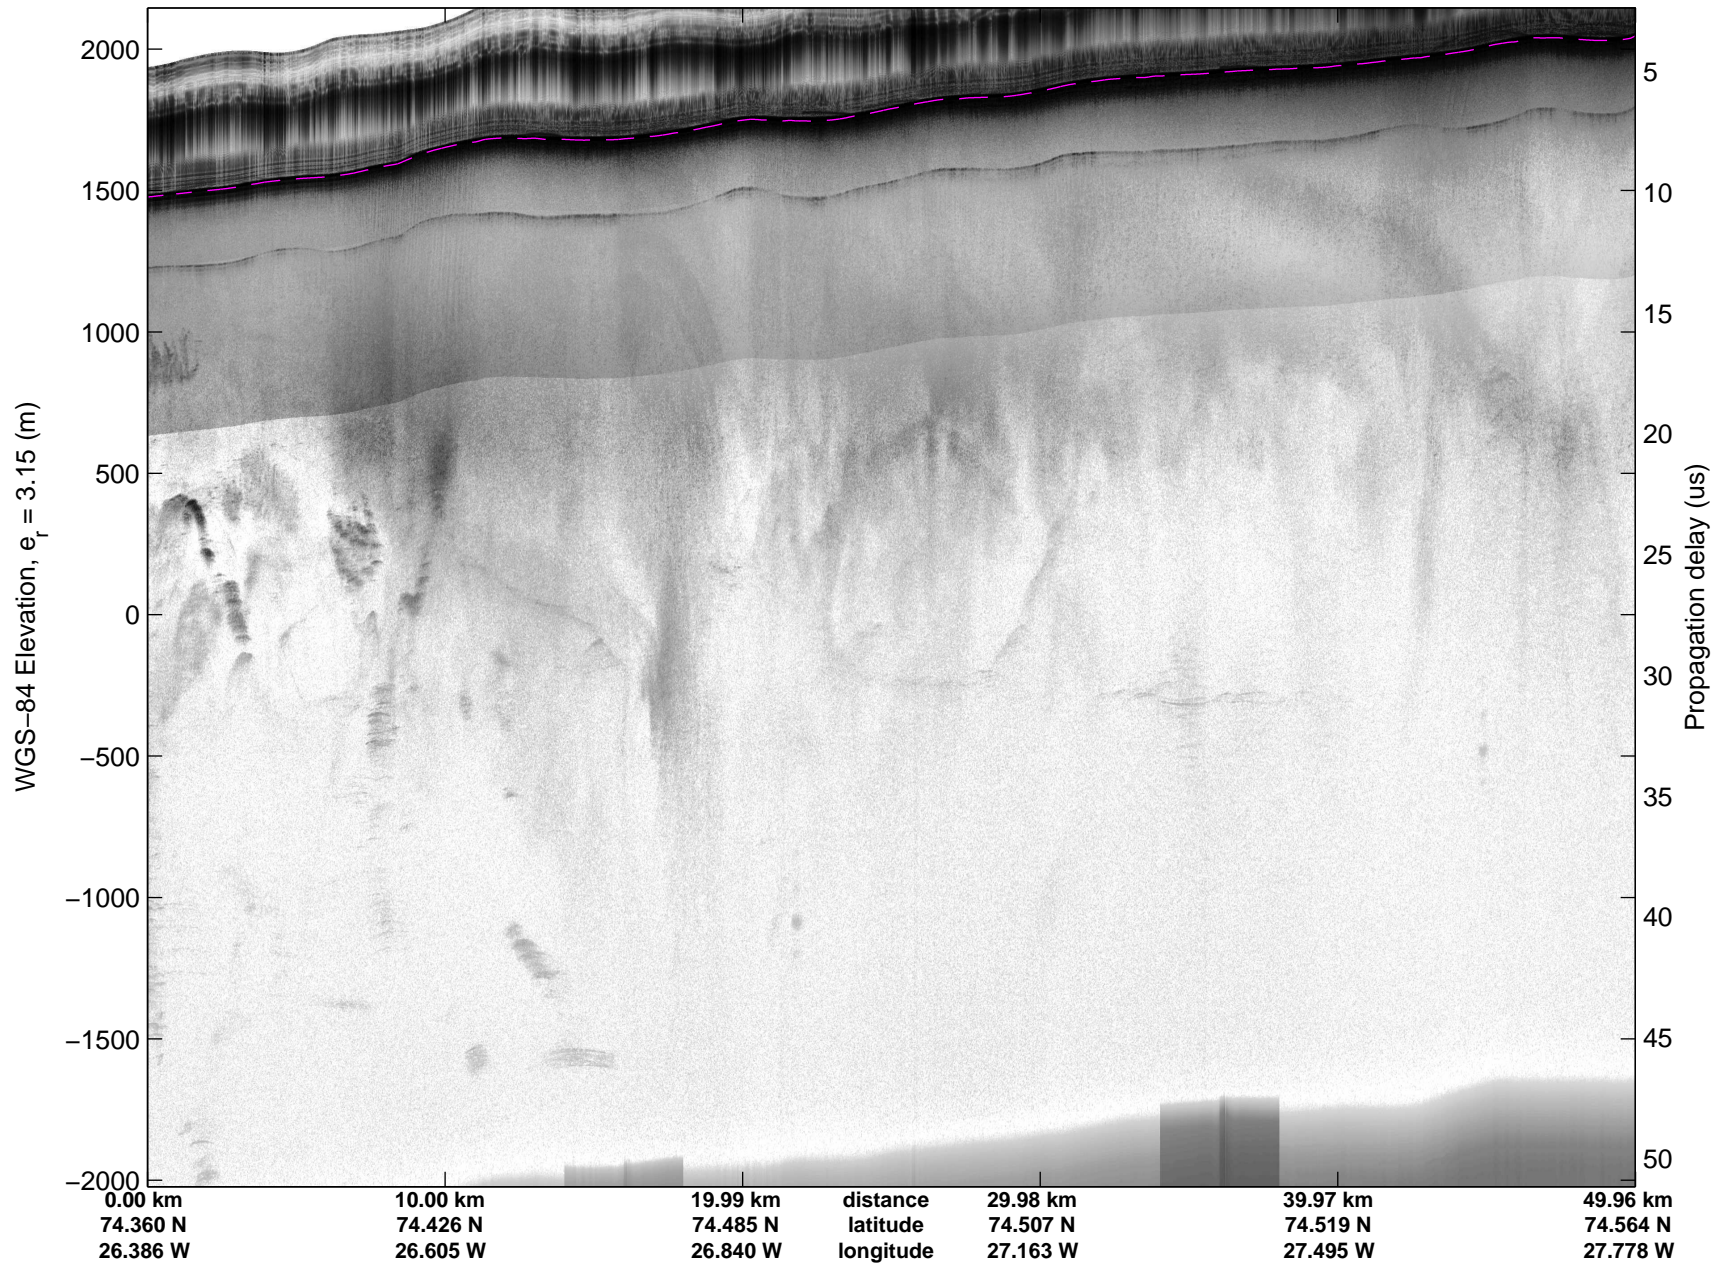

mcords5 2015_Greenland_C130: "Land Ice:North Central Gap 02" 20150512_04_013: 15:45:30.6 to 15:51:57.6 GPS