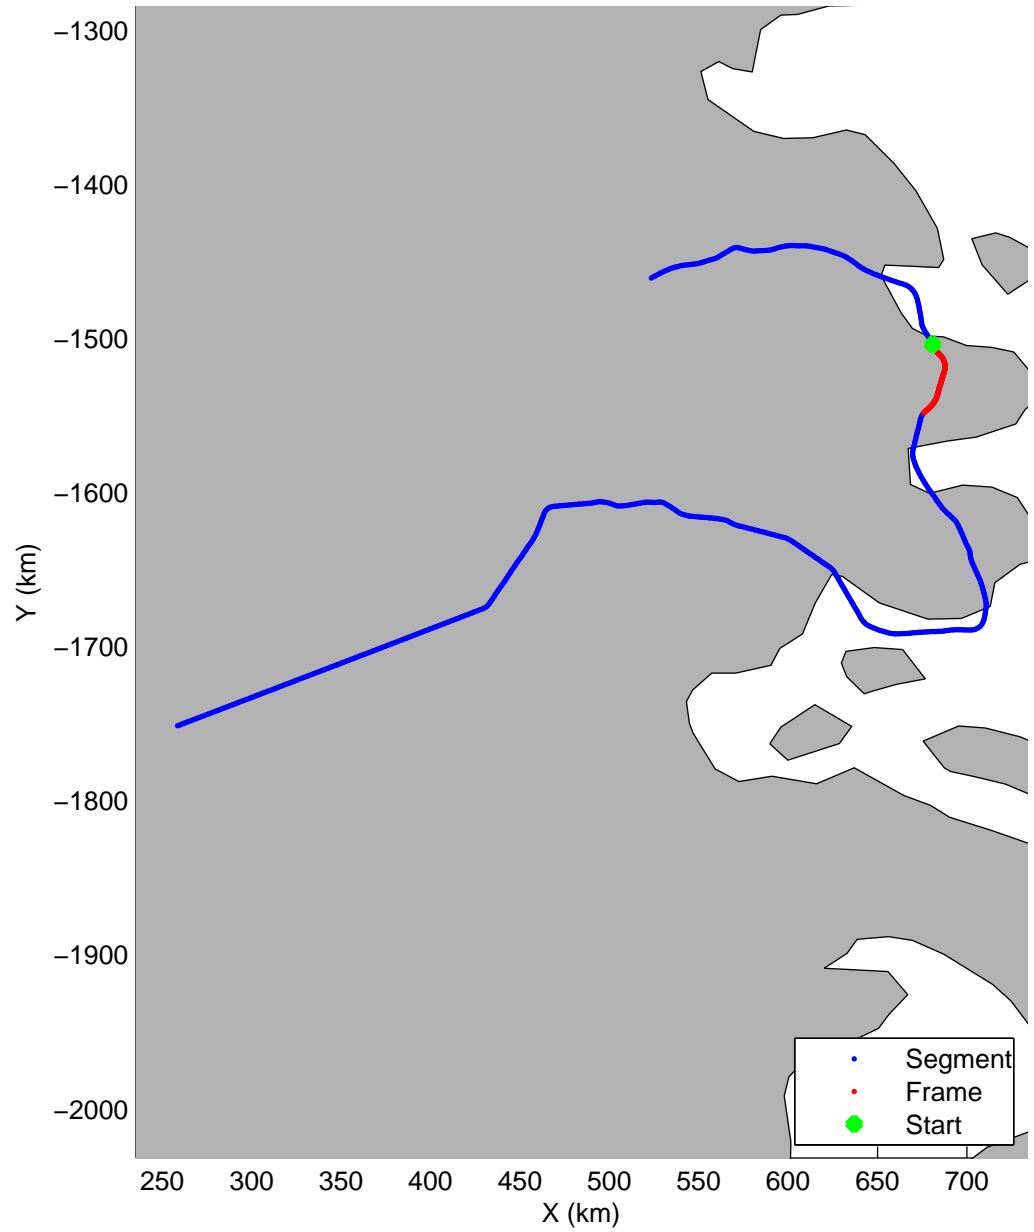

Land Ice:North Central Gap 02  
20150512\_04\_002  
Polar Stereograph 70N/-45E

mcords5 2015\_Greenland\_C130: "Land Ice:North Central Gap 02" 20150512\_04\_002: 14:35:39.6 to 14:42:08.8 GPS

mcords5 2015\_Greenland\_C130: "Land Ice:North Central Gap 02" 20150512\_04\_002: 14:35:39.6 to 14:42:08.8 GPS

Land Ice:North Central Gap 02  
20150512\_04\_003  
Polar Stereograph 70N/-45E

mcords5 2015\_Greenland\_C130: "Land Ice:North Central Gap 02" 20150512\_04\_003: 14:42:09.1 to 14:48:32.8 GPS

mcords5 2015\_Greenland\_C130: "Land Ice:North Central Gap 02" 20150512\_04\_003: 14:42:09.1 to 14:48:32.8 GPS

Land Ice:North Central Gap 02  
20150512\_04\_004  
Polar Stereograph 70N/-45E

mcords5 2015\_Greenland\_C130: "Land Ice:North Central Gap 02" 20150512\_04\_004: 14:48:33.0 to 14:54:51.2 GPS

mcords5 2015\_Greenland\_C130: "Land Ice:North Central Gap 02" 20150512\_04\_004: 14:48:33.0 to 14:54:51.2 GPS

Land Ice:North Central Gap 02  
20150512\_04\_005  
Polar Stereograph 70N/-45E

mcords5 2015\_Greenland\_C130: "Land Ice:North Central Gap 02" 20150512\_04\_005: 14:54:51.4 to 15:01:31.3 GPS

mcords5 2015\_Greenland\_C130: "Land Ice:North Central Gap 02" 20150512\_04\_005: 14:54:51.4 to 15:01:31.3 GPS