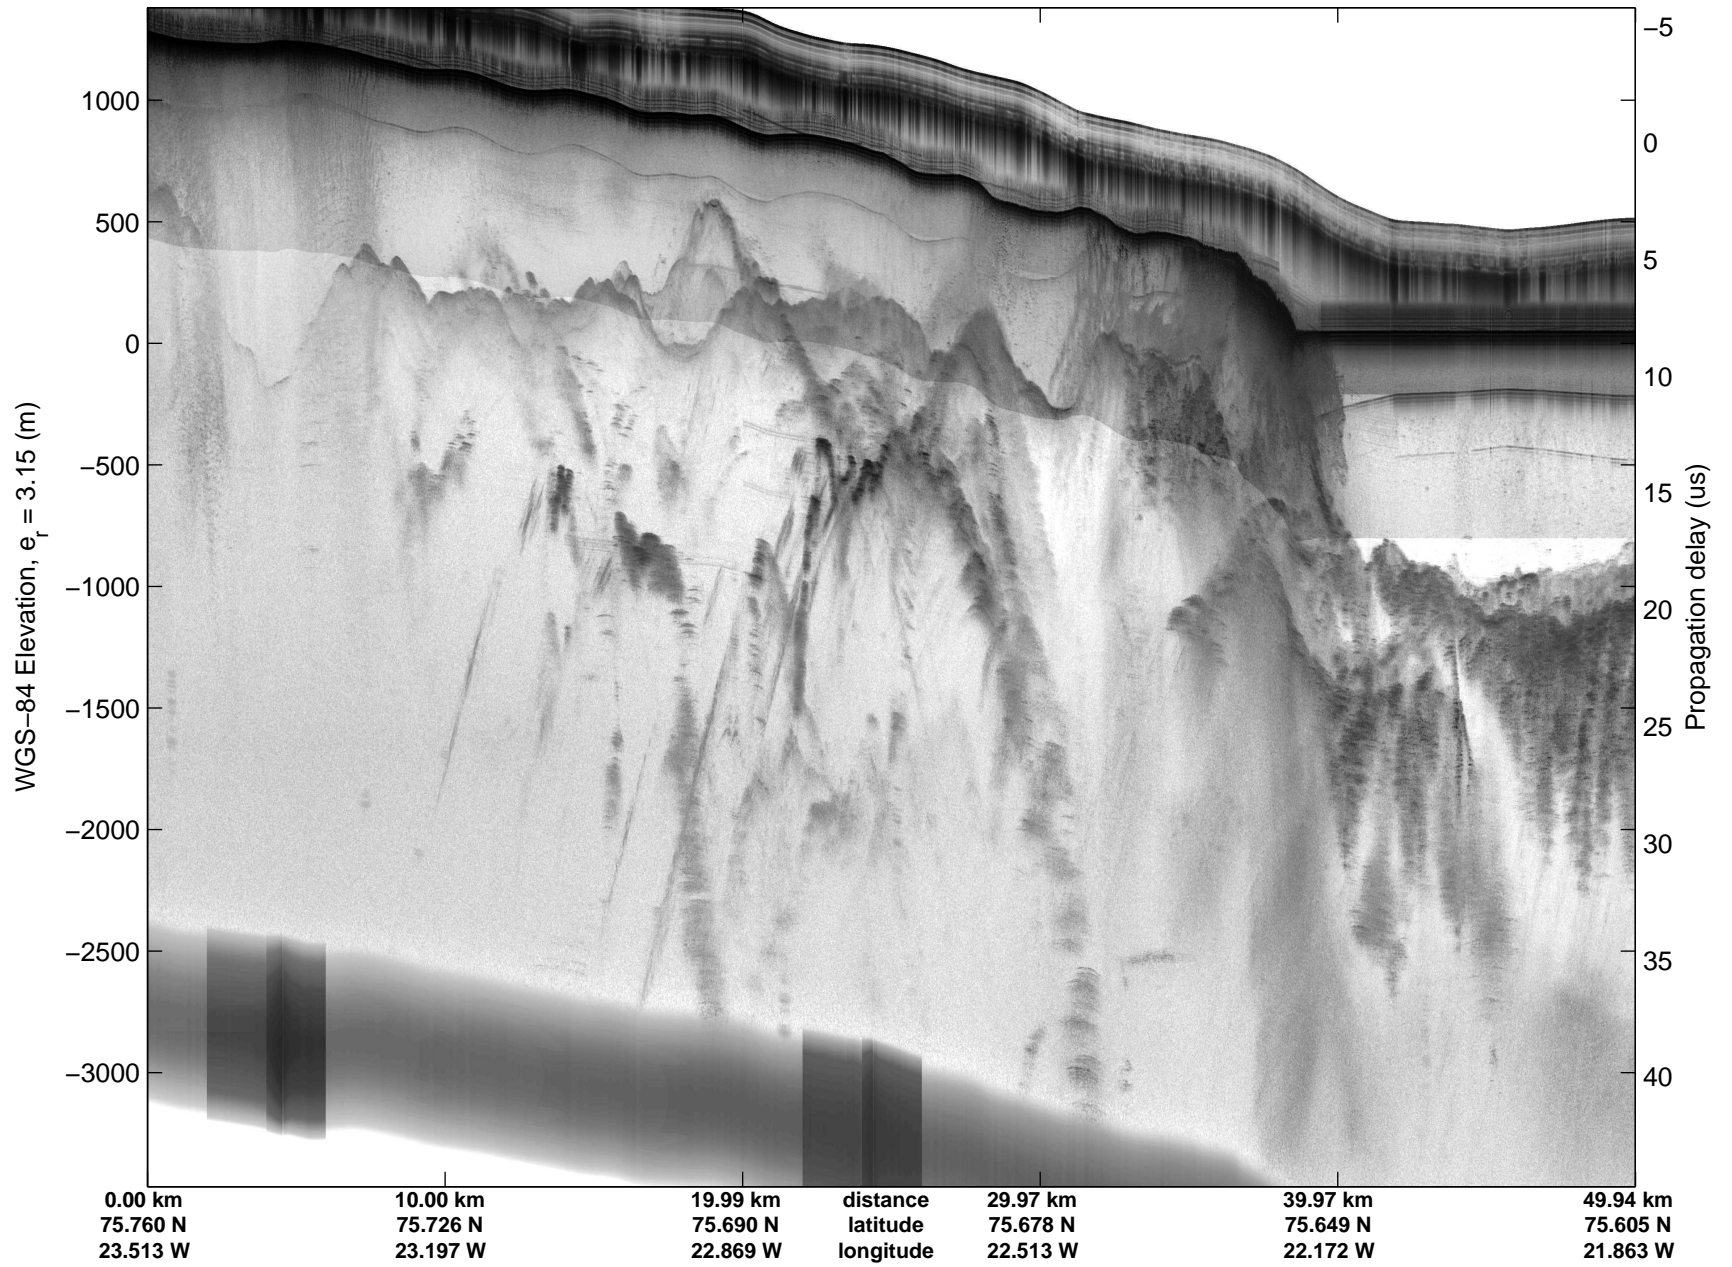

Land Ice:North Central Gap 02  
20150512\_04\_001  
Polar Stereograph 70N/-45E

mcords5 2015\_Greenland\_C130: "Land Ice:North Central Gap 02" 20150512\_04\_001: 14:29:07.9 to 14:35:39.3 GPS

mcords5 2015\_Greenland\_C130: "Land Ice:North Central Gap 02" 20150512\_04\_001: 14:29:07.9 to 14:35:39.3 GPS

Land Ice:North Central Gap 02  
20150512\_04\_002  
Polar Stereograph 70N/-45E

mcords5 2015\_Greenland\_C130: "Land Ice:North Central Gap 02" 20150512\_04\_002: 14:35:39.6 to 14:42:08.8 GPS

mcords5 2015\_Greenland\_C130: "Land Ice:North Central Gap 02" 20150512\_04\_002: 14:35:39.6 to 14:42:08.8 GPS

Land Ice:North Central Gap 02  
20150512\_04\_003  
Polar Stereograph 70N/-45E

mcords5 2015\_Greenland\_C130: "Land Ice:North Central Gap 02" 20150512\_04\_003: 14:42:09.1 to 14:48:32.8 GPS

mcords5 2015\_Greenland\_C130: "Land Ice:North Central Gap 02" 20150512\_04\_003: 14:42:09.1 to 14:48:32.8 GPS

Land Ice:North Central Gap 02  
20150512\_04\_004  
Polar Stereograph 70N/-45E

mcords5 2015\_Greenland\_C130: "Land Ice:North Central Gap 02" 20150512\_04\_004: 14:48:33.0 to 14:54:51.2 GPS

mcords5 2015\_Greenland\_C130: "Land Ice:North Central Gap 02" 20150512\_04\_004: 14:48:33.0 to 14:54:51.2 GPS