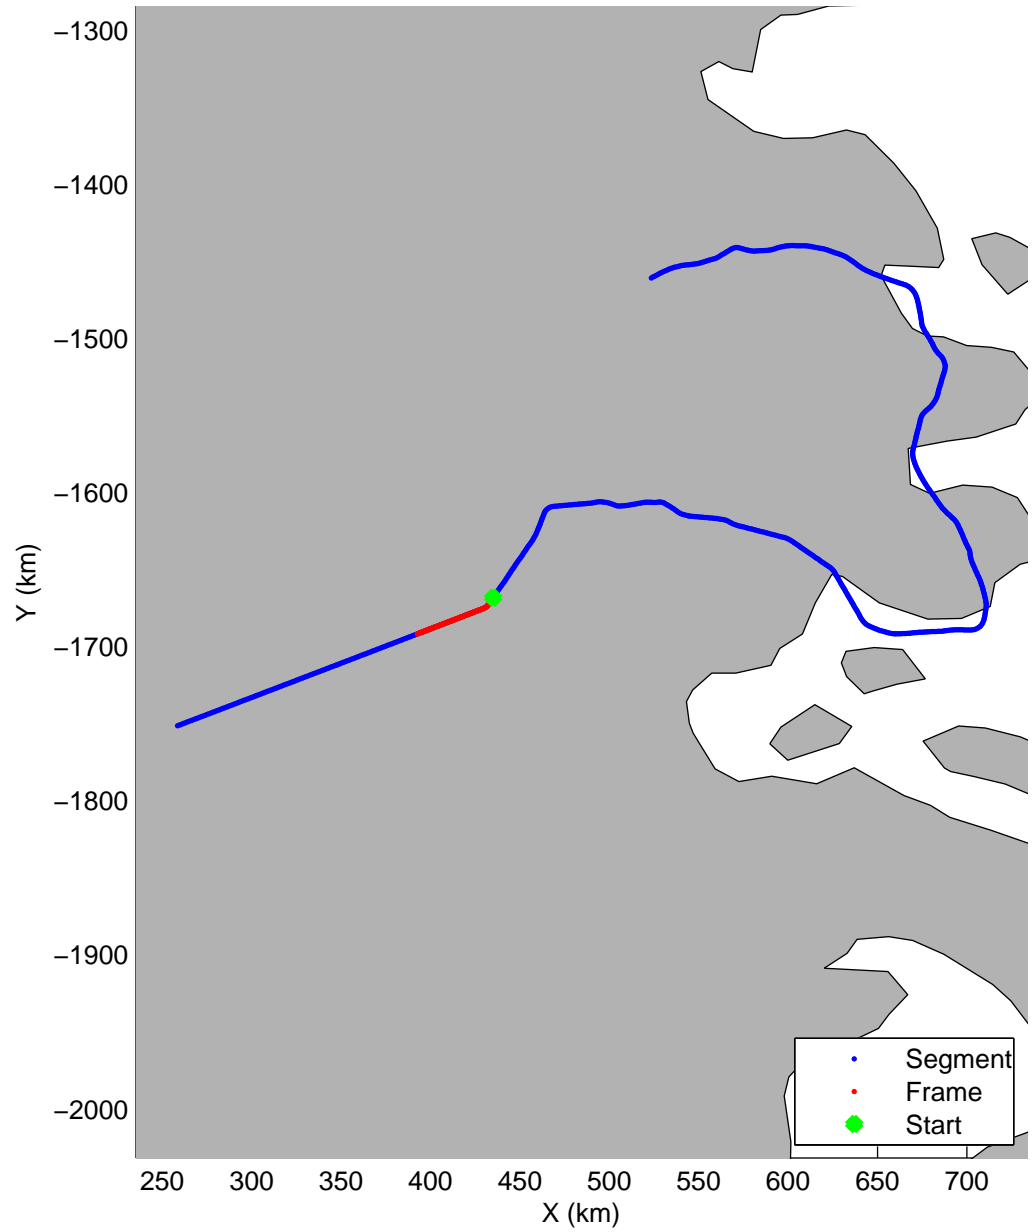

Land Ice:North Central Gap 02
20150512_04_016
Polar Stereograph 70N/-45E