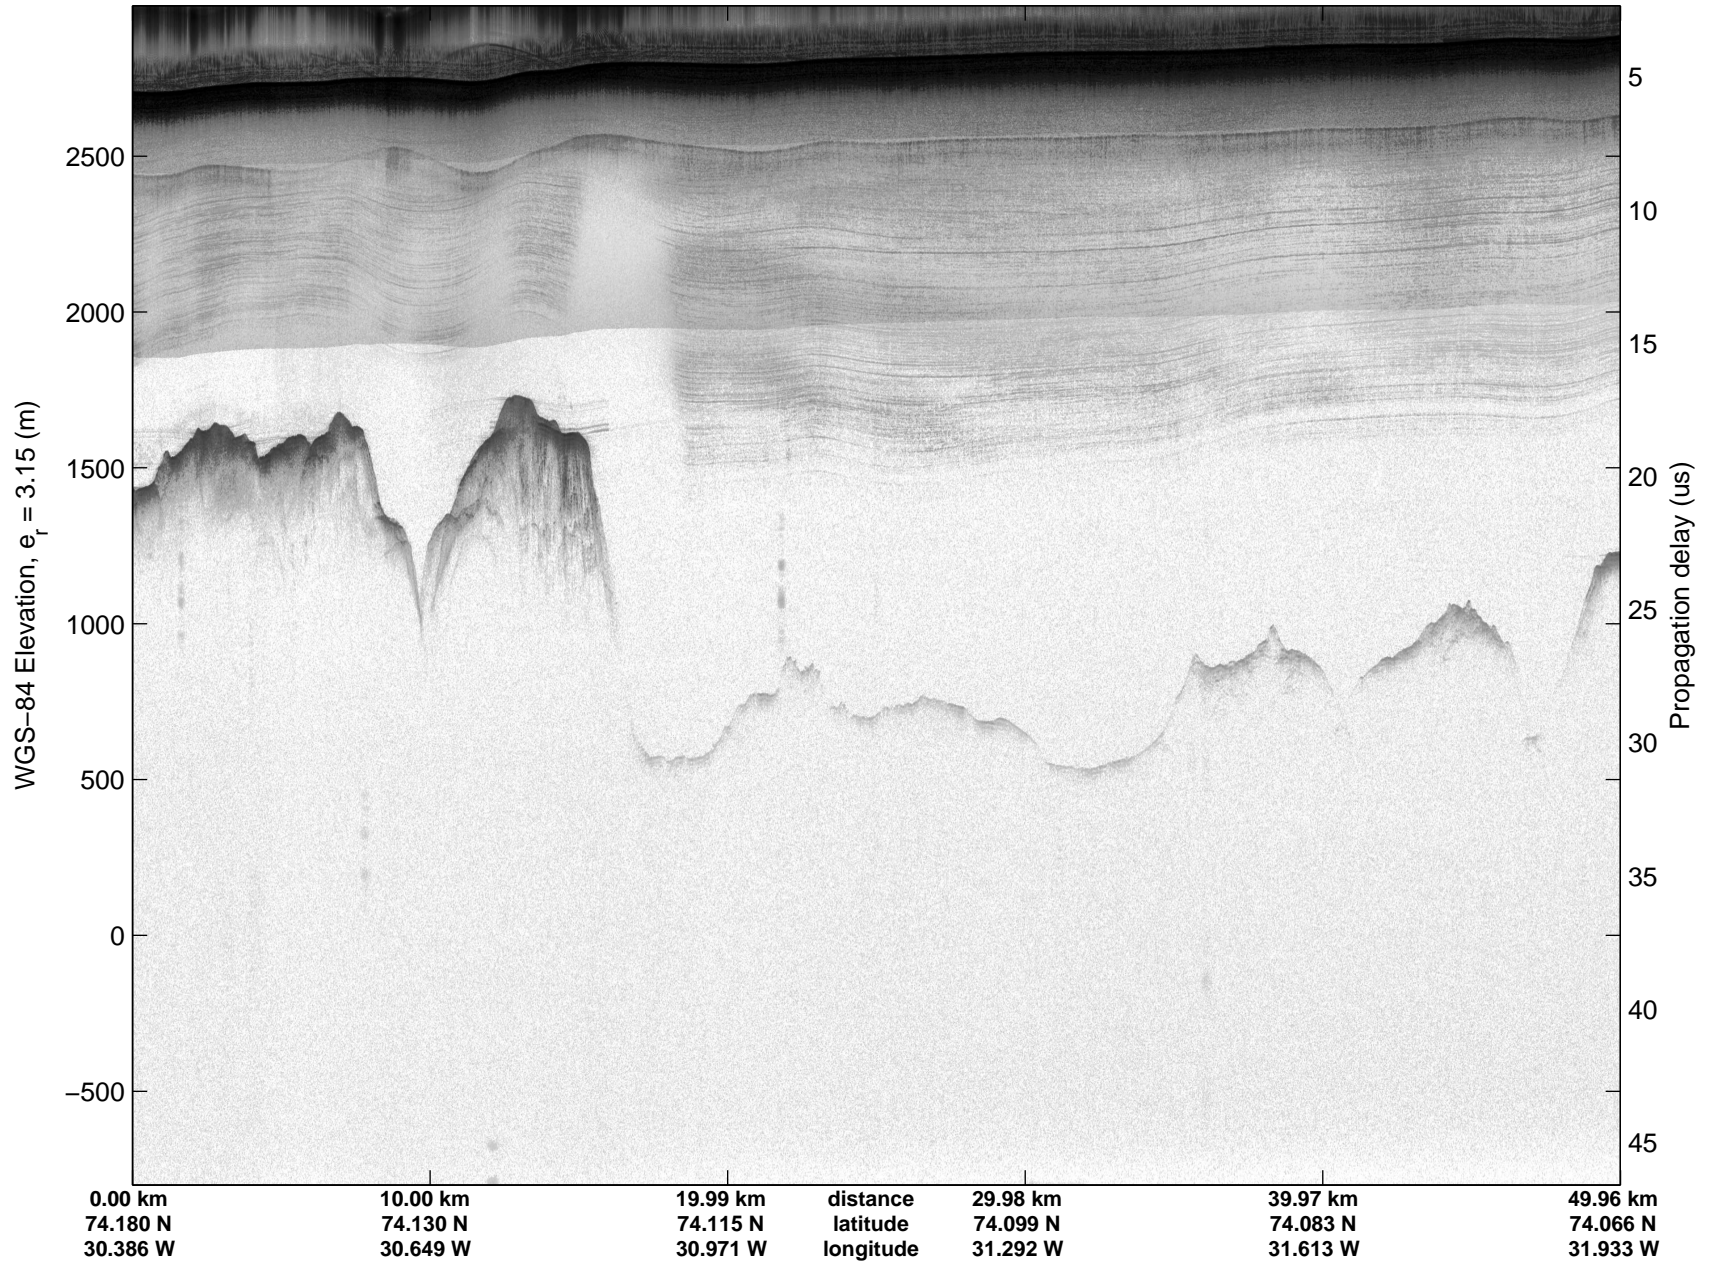

Land Ice:North Central Gap 02  
20150512\_04\_015  
Polar Stereograph 70N/-45E

mcords5 2015\_Greenland\_C130: "Land Ice:North Central Gap 02" 20150512\_04\_015: 15:58:14.9 to 16:04:16.2 GPS

mcords5 2015\_Greenland\_C130: "Land Ice:North Central Gap 02" 20150512\_04\_015: 15:58:14.9 to 16:04:16.2 GPS

Land Ice:North Central Gap 02  
20150512\_04\_016  
Polar Stereograph 70N/-45E

mcords5 2015\_Greenland\_C130: "Land Ice:North Central Gap 02" 20150512\_04\_016: 16:04:16.4 to 16:10:19.5 GPS

mcords5 2015\_Greenland\_C130: "Land Ice:North Central Gap 02" 20150512\_04\_016: 16:04:16.4 to 16:10:19.5 GPS