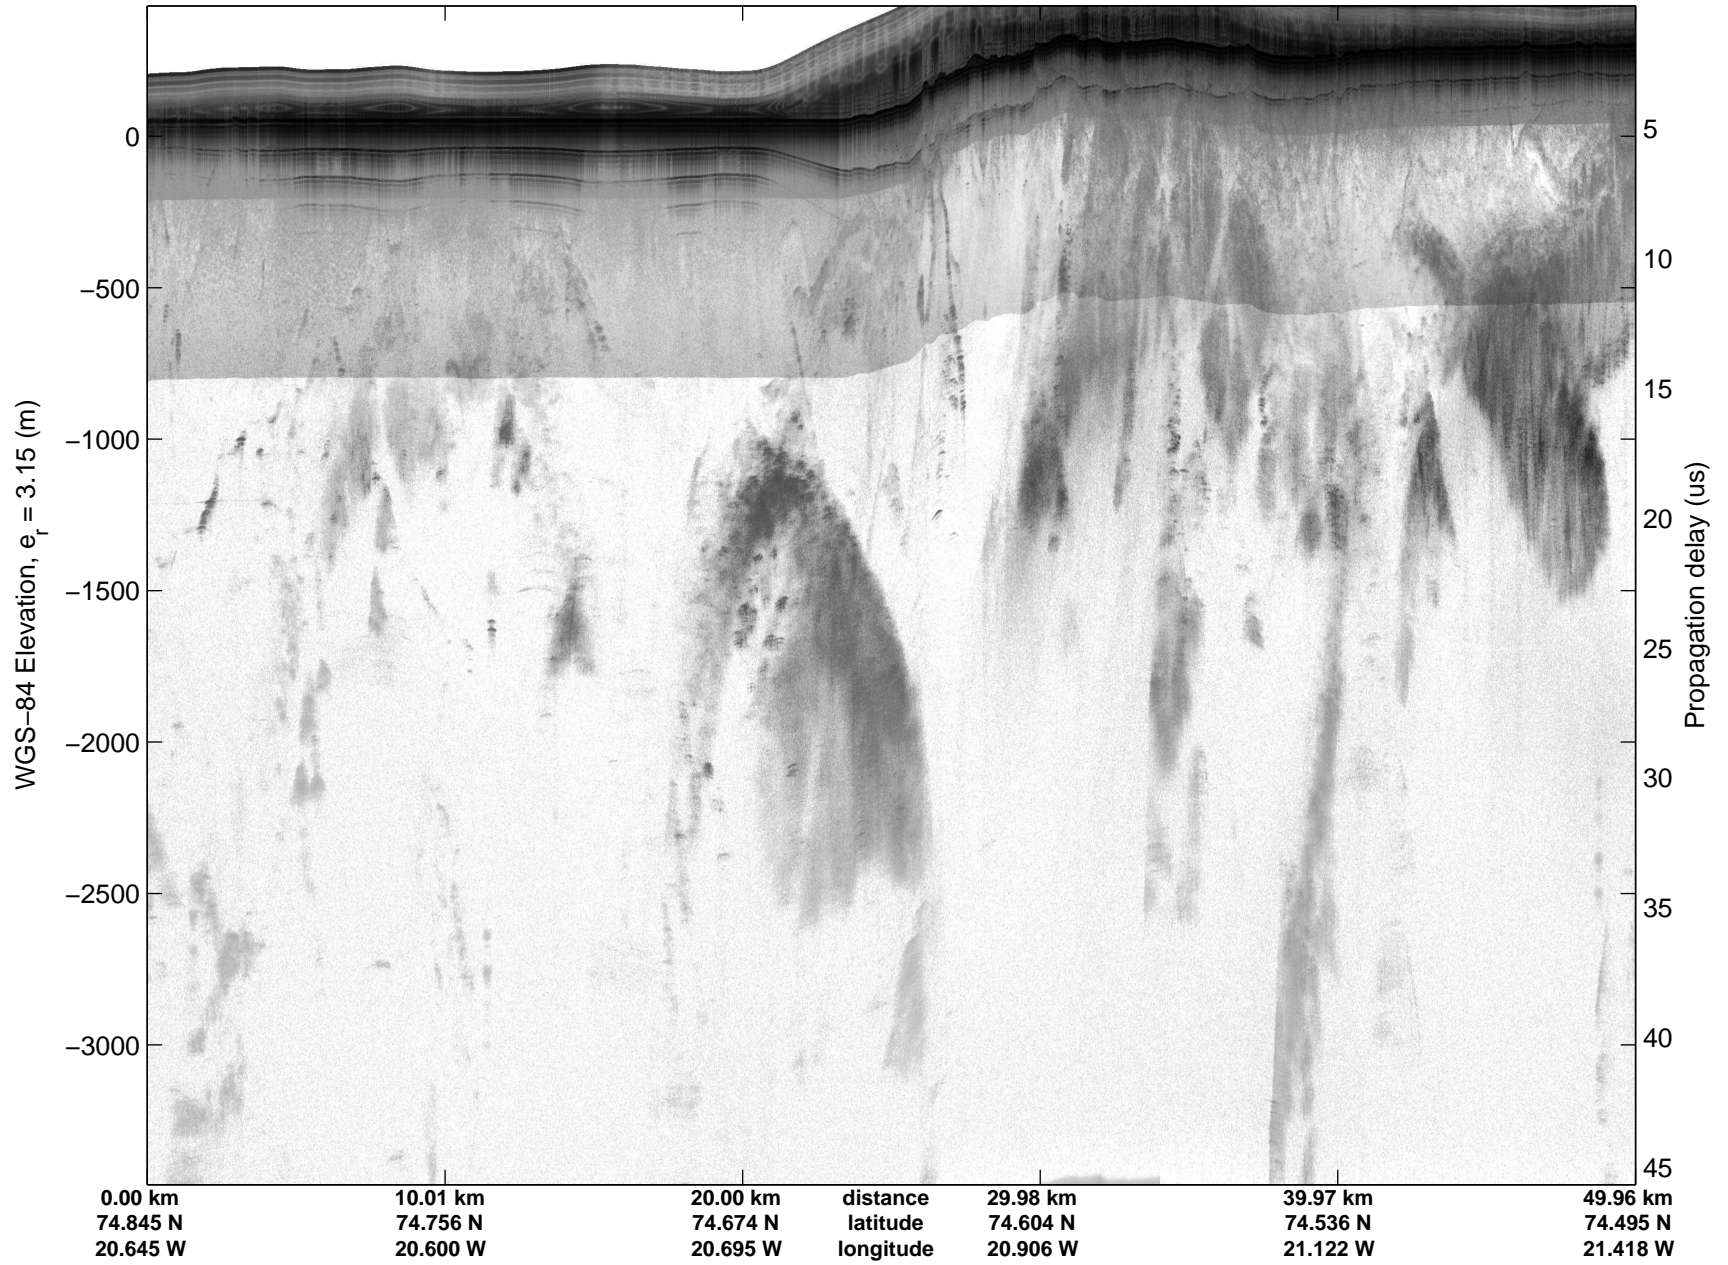

Land Ice:North Central Gap 02  
20150512\_04\_002  
Polar Stereograph 70N/-45E

mcords5 2015\_Greenland\_C130: "Land Ice:North Central Gap 02" 20150512\_04\_002: 14:35:39.6 to 14:42:08.8 GPS

mcords5 2015\_Greenland\_C130: "Land Ice:North Central Gap 02" 20150512\_04\_002: 14:35:39.6 to 14:42:08.8 GPS

Land Ice:North Central Gap 02  
20150512\_04\_003  
Polar Stereograph 70N/-45E

mcords5 2015\_Greenland\_C130: "Land Ice:North Central Gap 02" 20150512\_04\_003: 14:42:09.1 to 14:48:32.8 GPS

mcords5 2015\_Greenland\_C130: "Land Ice:North Central Gap 02" 20150512\_04\_003: 14:42:09.1 to 14:48:32.8 GPS

Land Ice:North Central Gap 02  
20150512\_04\_004  
Polar Stereograph 70N/-45E

mcords5 2015\_Greenland\_C130: "Land Ice:North Central Gap 02" 20150512\_04\_004: 14:48:33.0 to 14:54:51.2 GPS

mcords5 2015\_Greenland\_C130: "Land Ice:North Central Gap 02" 20150512\_04\_004: 14:48:33.0 to 14:54:51.2 GPS

Land Ice:North Central Gap 02  
20150512\_04\_005  
Polar Stereograph 70N/-45E

mcords5 2015\_Greenland\_C130: "Land Ice:North Central Gap 02" 20150512\_04\_005: 14:54:51.4 to 15:01:31.3 GPS

mcords5 2015\_Greenland\_C130: "Land Ice:North Central Gap 02" 20150512\_04\_005: 14:54:51.4 to 15:01:31.3 GPS