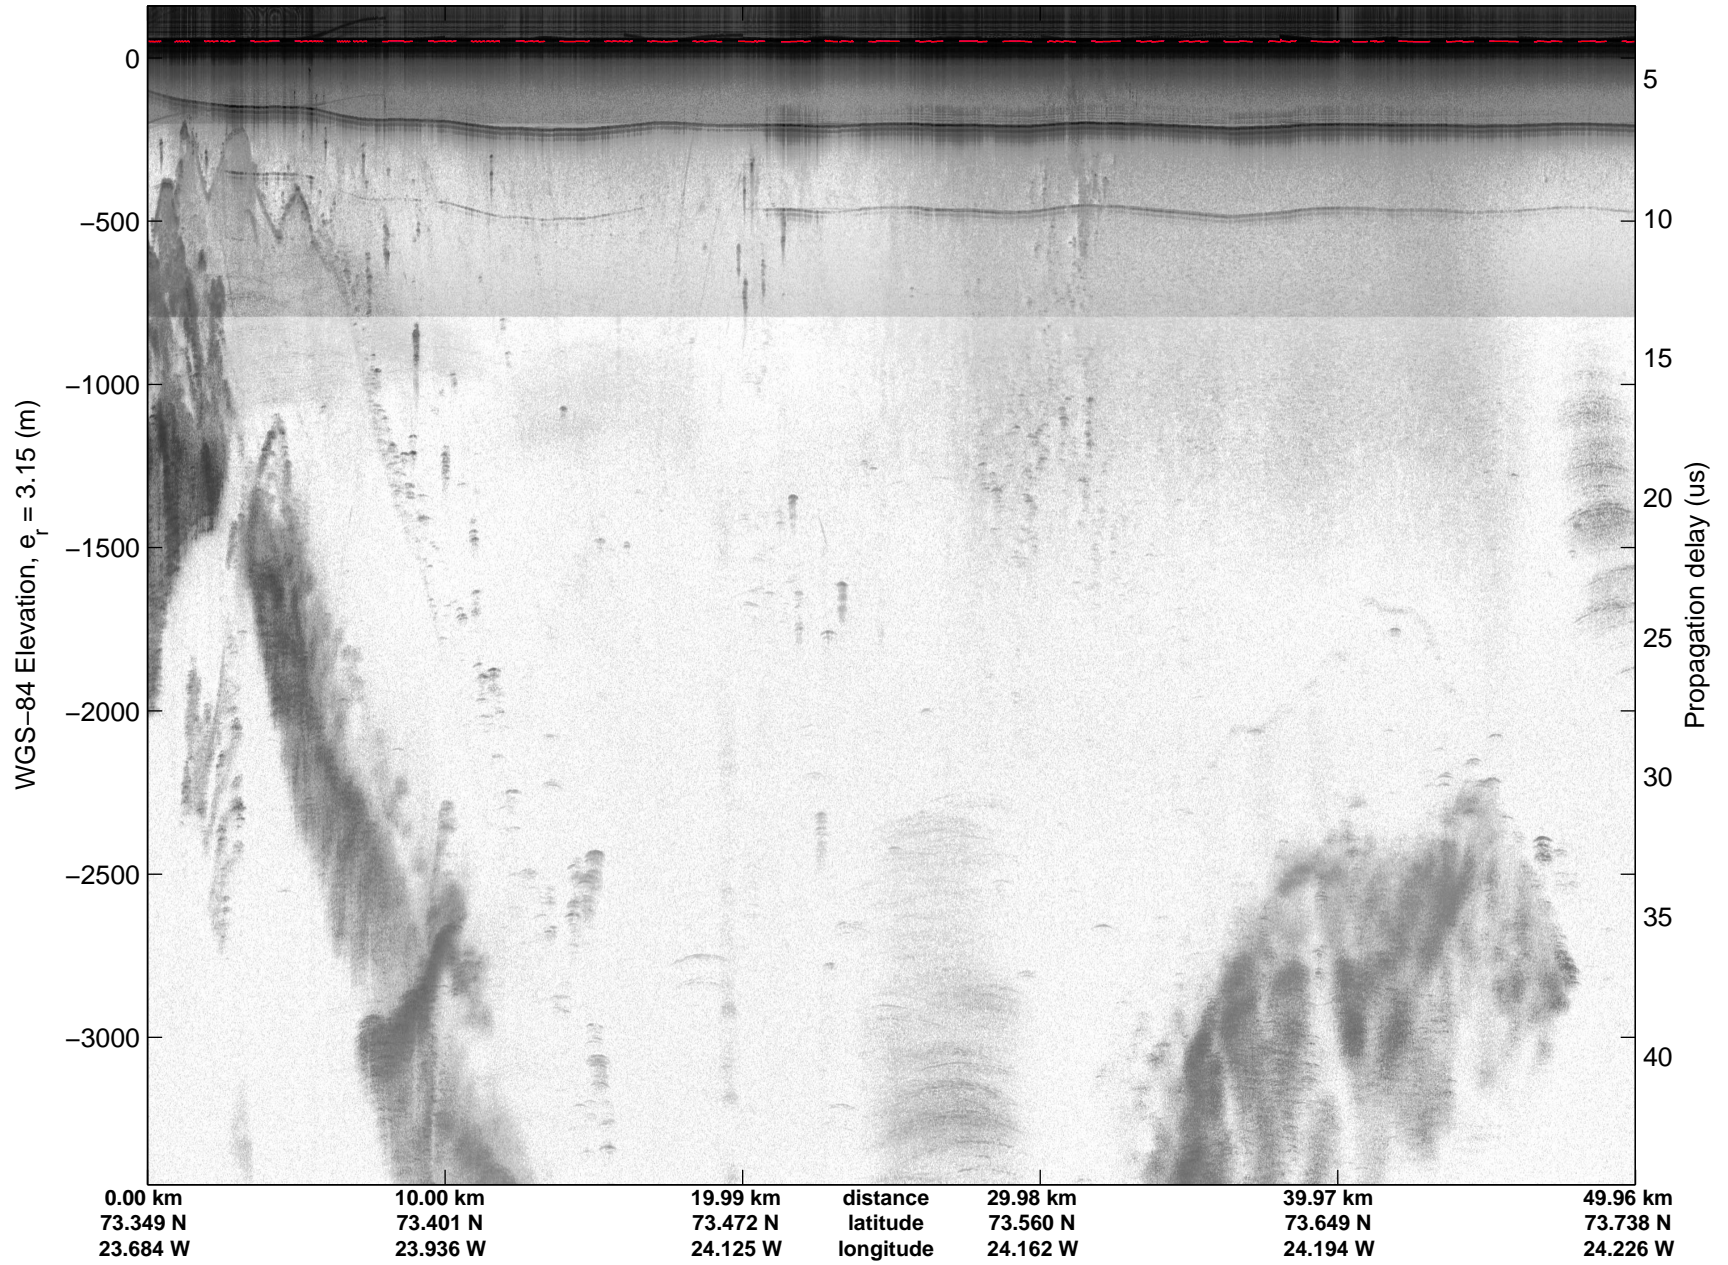

Land Ice:North Central Gap 02  
20150512\_04\_009  
Polar Stereograph 70N/-45E

mcords5 2015\_Greenland\_C130: "Land Ice:North Central Gap 02" 20150512\_04\_009: 15:20:30.7 to 15:26:30.8 GPS

mcords5 2015\_Greenland\_C130: "Land Ice:North Central Gap 02" 20150512\_04\_009: 15:20:30.7 to 15:26:30.8 GPS

Land Ice:North Central Gap 02  
20150512\_04\_010  
Polar Stereograph 70N/-45E

mcords5 2015\_Greenland\_C130: "Land Ice:North Central Gap 02" 20150512\_04\_010: 15:26:31.1 to 15:32:45.4 GPS

mcords5 2015\_Greenland\_C130: "Land Ice:North Central Gap 02" 20150512\_04\_010: 15:26:31.1 to 15:32:45.4 GPS