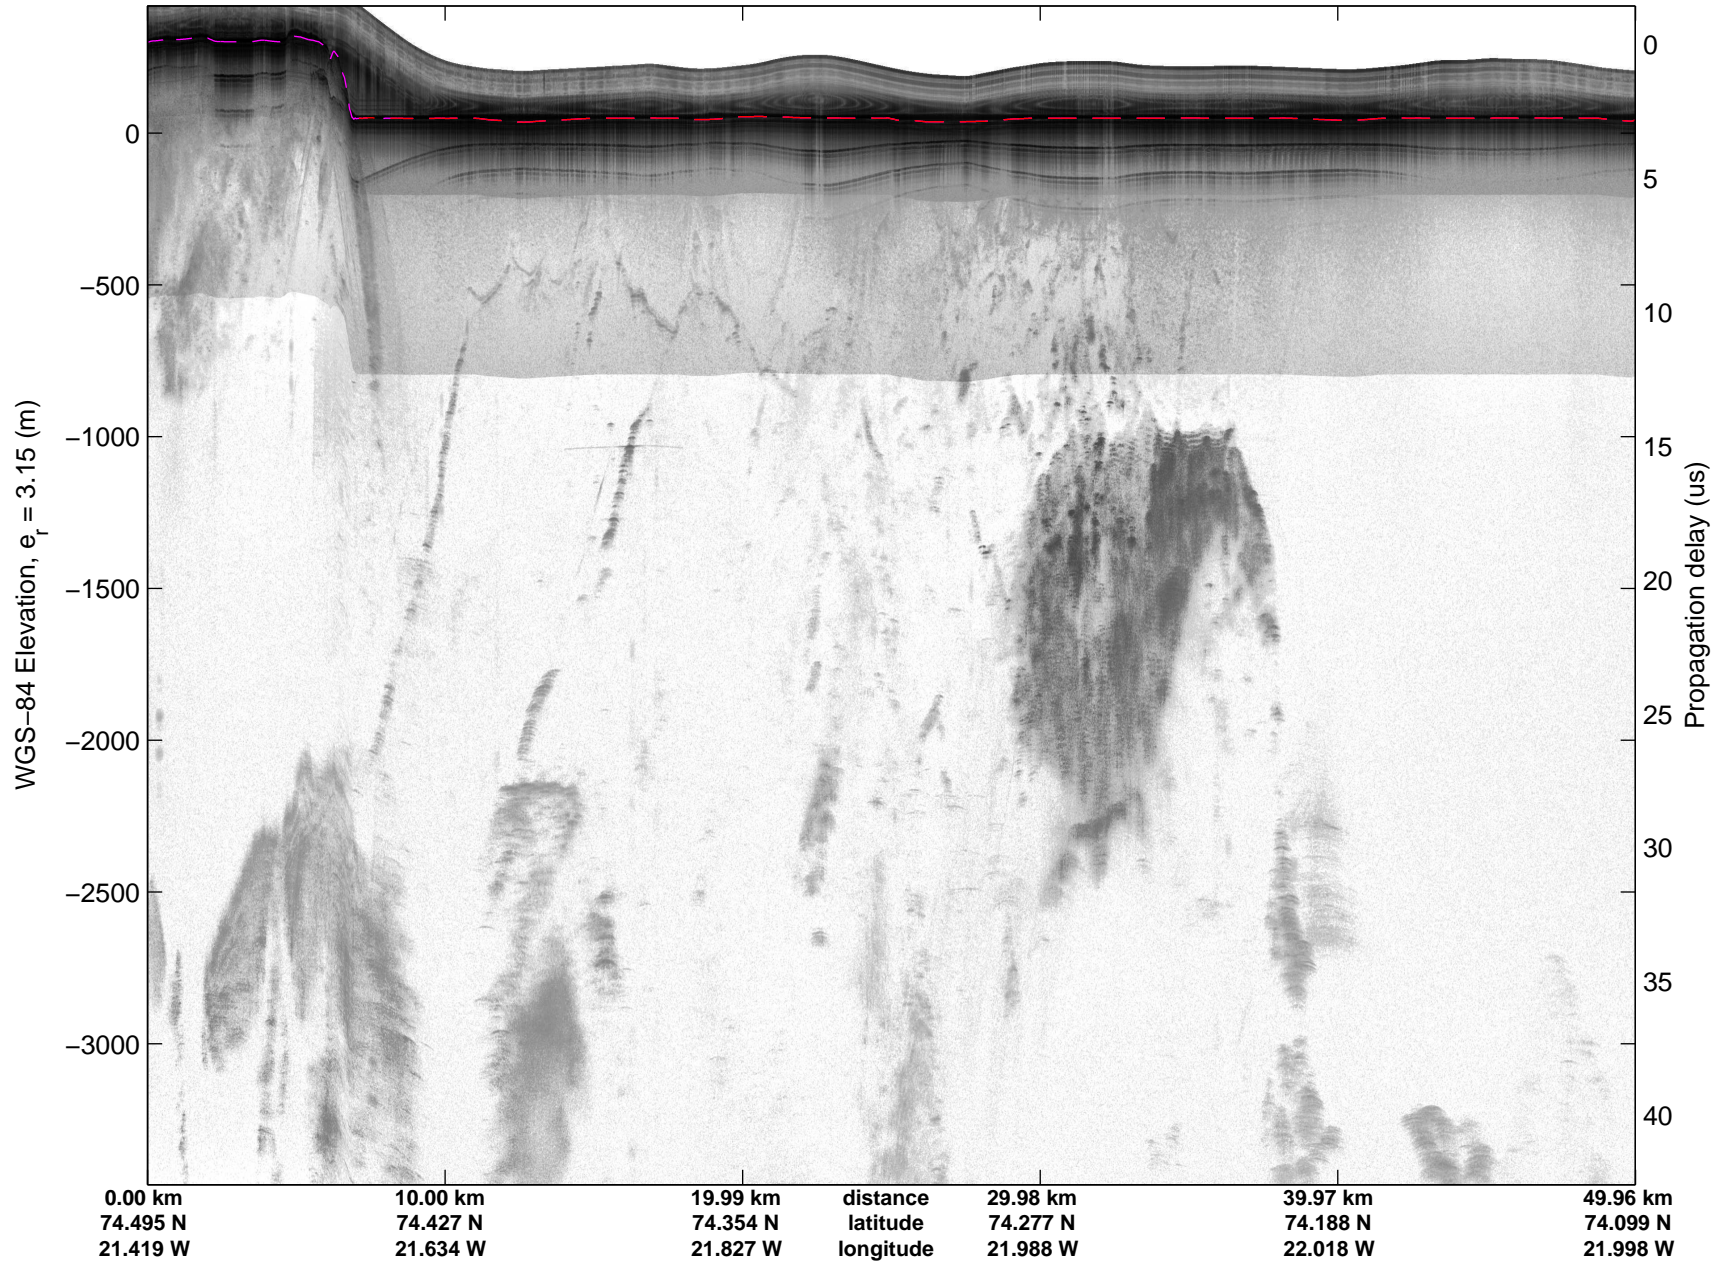

Land Ice:North Central Gap 02  
20150512\_04\_005  
Polar Stereograph 70N/-45E

mcords5 2015\_Greenland\_C130: "Land Ice:North Central Gap 02" 20150512\_04\_005: 14:54:51.4 to 15:01:31.3 GPS

mcords5 2015\_Greenland\_C130: "Land Ice:North Central Gap 02" 20150512\_04\_005: 14:54:51.4 to 15:01:31.3 GPS

Land Ice:North Central Gap 02  
20150512\_04\_006  
Polar Stereograph 70N/-45E

mcords5 2015\_Greenland\_C130: "Land Ice:North Central Gap 02" 20150512\_04\_006: 15:01:31.5 to 15:08:01.2 GPS

mcords5 2015\_Greenland\_C130: "Land Ice:North Central Gap 02" 20150512\_04\_006: 15:01:31.5 to 15:08:01.2 GPS

Land Ice:North Central Gap 02  
20150512\_04\_007  
Polar Stereograph 70N/-45E

mcords5 2015\_Greenland\_C130: "Land Ice:North Central Gap 02" 20150512\_04\_007: 15:08:01.5 to 15:14:15.6 GPS

mcords5 2015\_Greenland\_C130: "Land Ice:North Central Gap 02" 20150512\_04\_007: 15:08:01.5 to 15:14:15.6 GPS