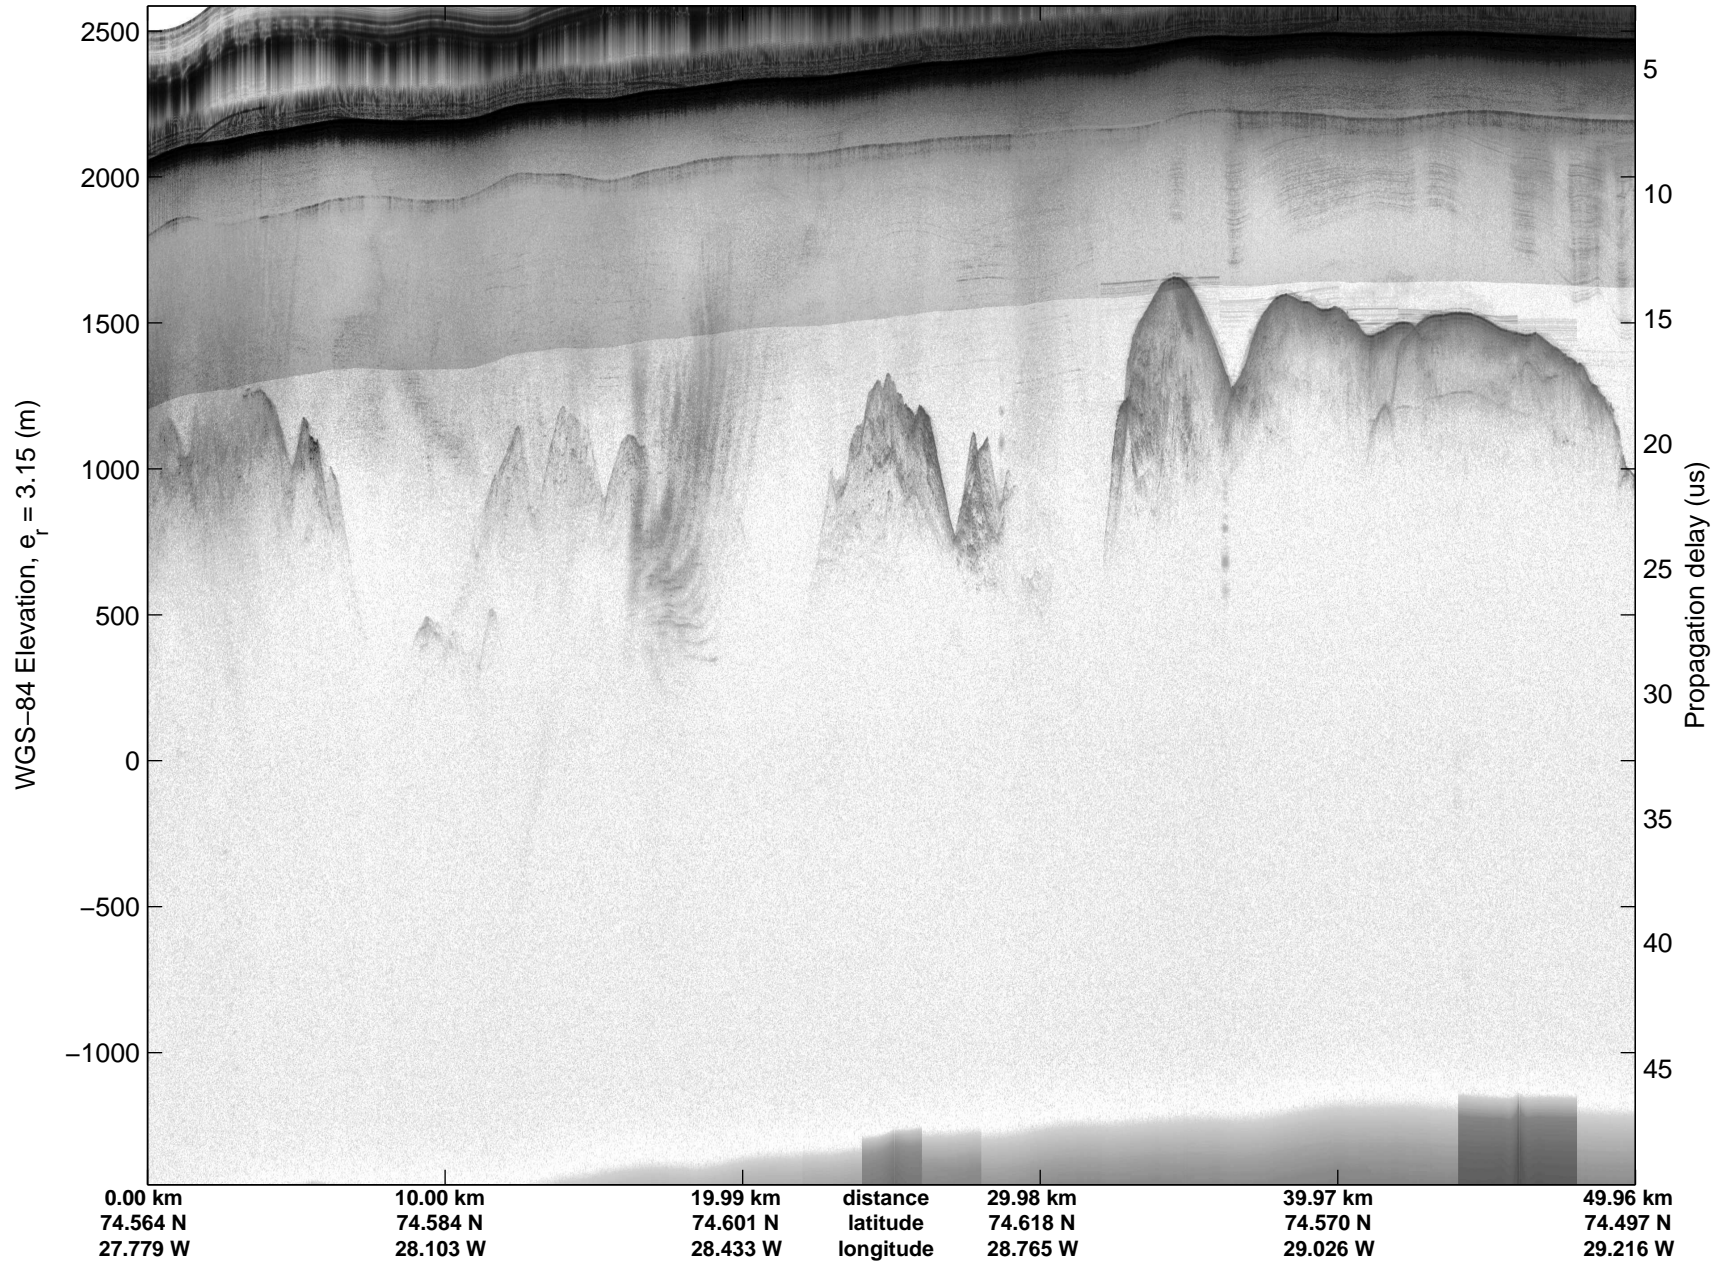

Land Ice:North Central Gap 02  
20150512\_04\_013  
Polar Stereograph 70N/-45E

mcords5 2015\_Greenland\_C130: "Land Ice:North Central Gap 02" 20150512\_04\_013: 15:45:30.6 to 15:51:57.6 GPS

mcords5 2015\_Greenland\_C130: "Land Ice:North Central Gap 02" 20150512\_04\_013: 15:45:30.6 to 15:51:57.6 GPS

Land Ice:North Central Gap 02  
20150512\_04\_014  
Polar Stereograph 70N/-45E

mcords5 2015\_Greenland\_C130: "Land Ice:North Central Gap 02" 20150512\_04\_014: 15:51:57.9 to 15:58:14.7 GPS

mcords5 2015\_Greenland\_C130: "Land Ice:North Central Gap 02" 20150512\_04\_014: 15:51:57.9 to 15:58:14.7 GPS