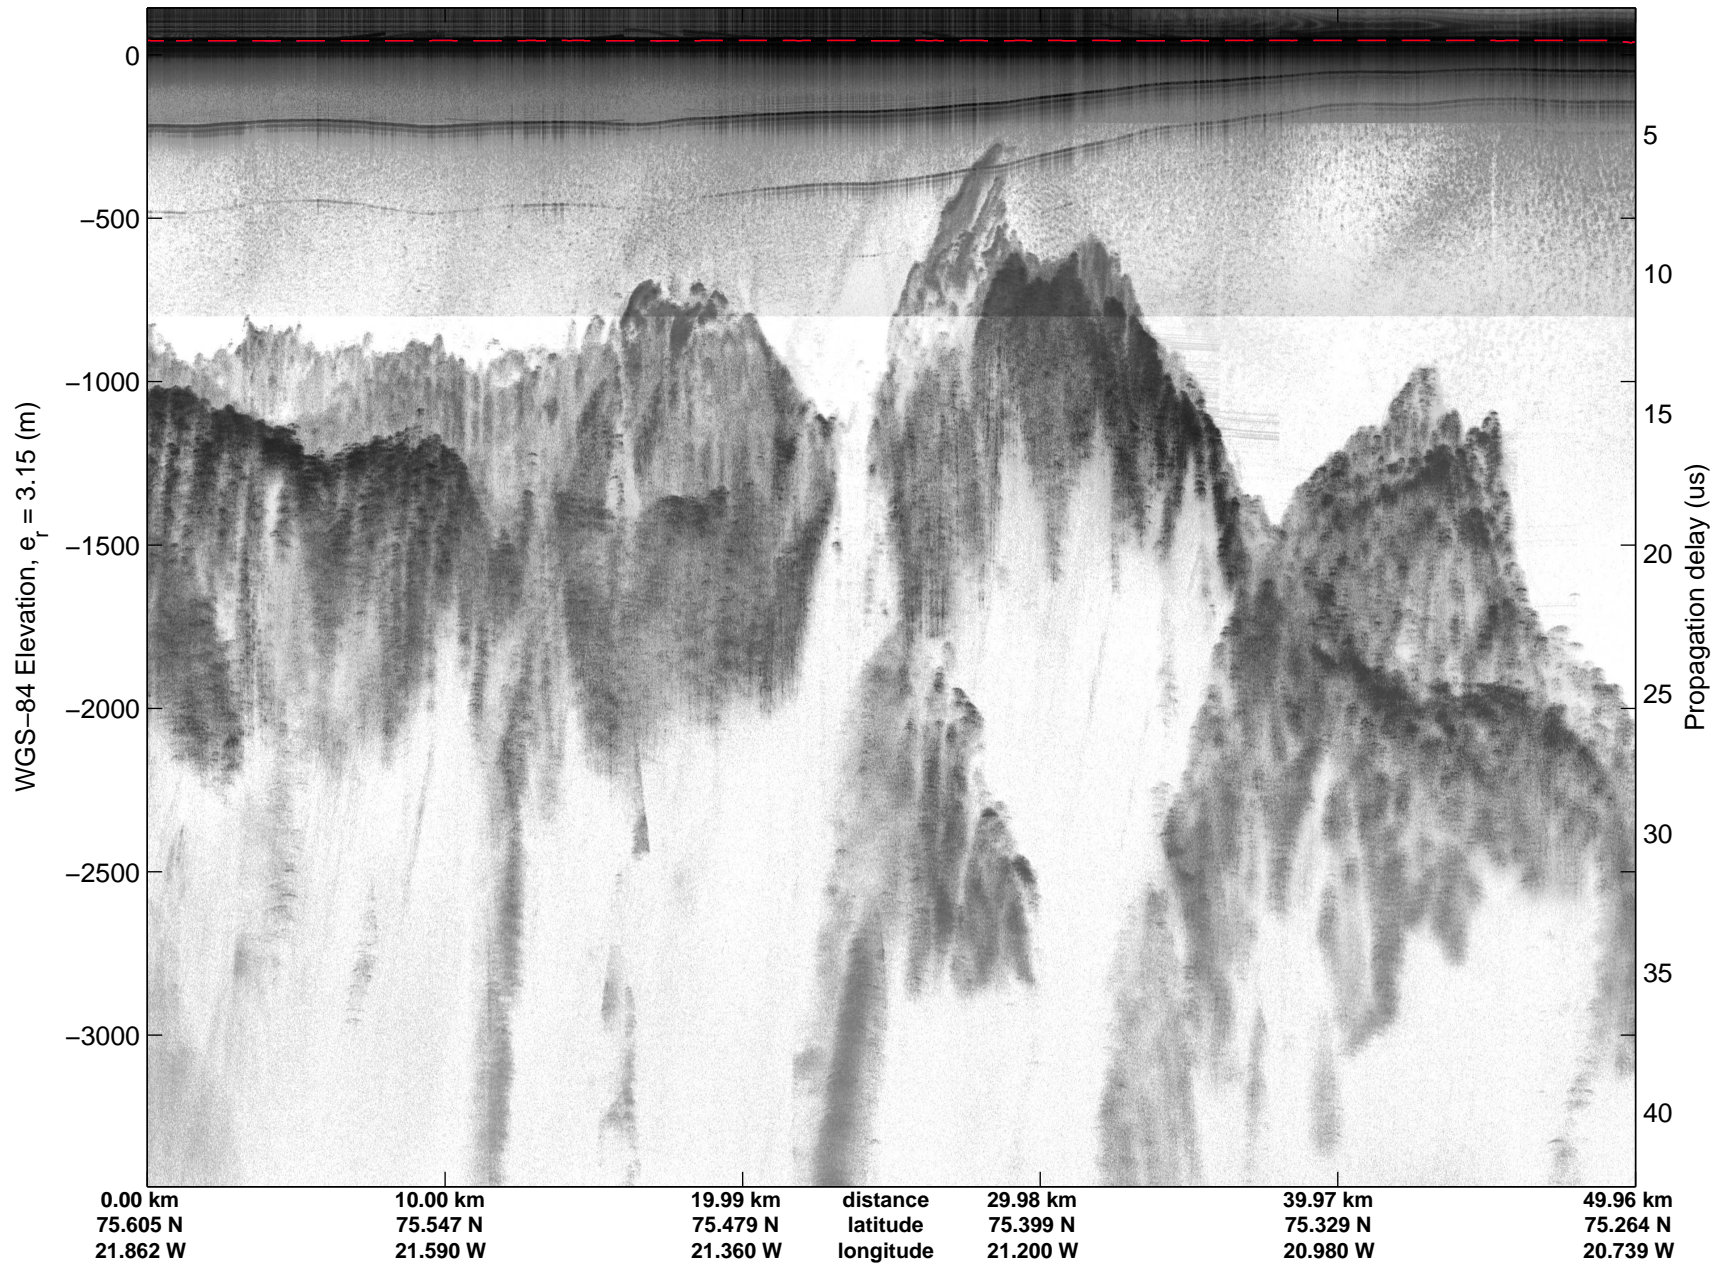

Land Ice:North Central Gap 02  
20150512\_04\_001  
Polar Stereograph 70N/-45E

mcords5 2015\_Greenland\_C130: "Land Ice:North Central Gap 02" 20150512\_04\_001: 14:29:07.9 to 14:35:39.3 GPS

mcords5 2015\_Greenland\_C130: "Land Ice:North Central Gap 02" 20150512\_04\_001: 14:29:07.9 to 14:35:39.3 GPS

Land Ice:North Central Gap 02  
20150512\_04\_002  
Polar Stereograph 70N/-45E

mcords5 2015\_Greenland\_C130: "Land Ice:North Central Gap 02" 20150512\_04\_002: 14:35:39.6 to 14:42:08.8 GPS

mcords5 2015\_Greenland\_C130: "Land Ice:North Central Gap 02" 20150512\_04\_002: 14:35:39.6 to 14:42:08.8 GPS

Land Ice:North Central Gap 02  
20150512\_04\_003  
Polar Stereograph 70N/-45E

mcords5 2015\_Greenland\_C130: "Land Ice:North Central Gap 02" 20150512\_04\_003: 14:42:09.1 to 14:48:32.8 GPS

mcords5 2015\_Greenland\_C130: "Land Ice:North Central Gap 02" 20150512\_04\_003: 14:42:09.1 to 14:48:32.8 GPS

Land Ice:North Central Gap 02  
20150512\_04\_004  
Polar Stereograph 70N/-45E

mcords5 2015\_Greenland\_C130: "Land Ice:North Central Gap 02" 20150512\_04\_004: 14:48:33.0 to 14:54:51.2 GPS

mcords5 2015\_Greenland\_C130: "Land Ice:North Central Gap 02" 20150512\_04\_004: 14:48:33.0 to 14:54:51.2 GPS