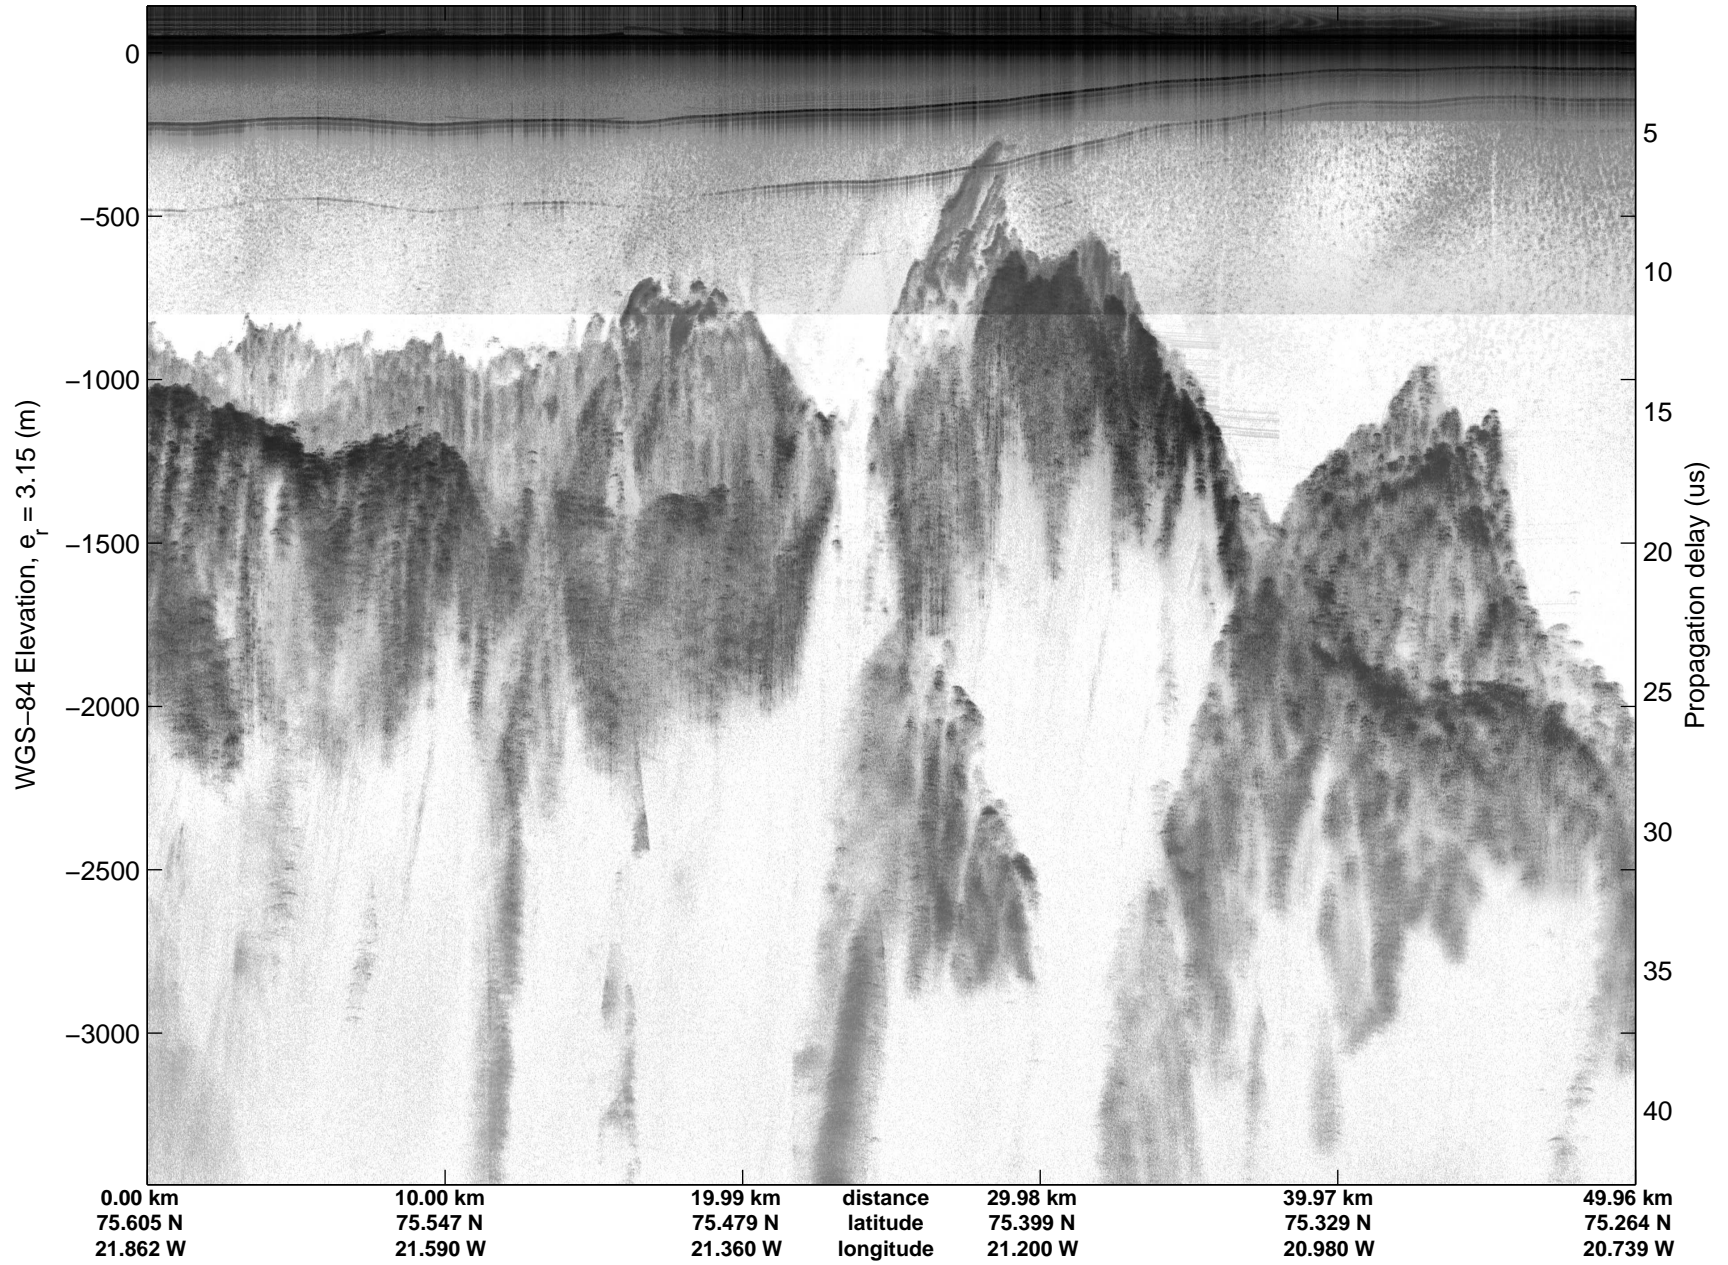

Land Ice:North Central Gap 02  
20150512\_04\_001  
Polar Stereograph 70N/-45E

mcords5 2015\_Greenland\_C130: "Land Ice:North Central Gap 02" 20150512\_04\_001: 14:29:07.9 to 14:35:39.3 GPS

mcords5 2015\_Greenland\_C130: "Land Ice:North Central Gap 02" 20150512\_04\_001: 14:29:07.9 to 14:35:39.3 GPS

Land Ice:North Central Gap 02  
20150512\_04\_002  
Polar Stereograph 70N/-45E

mcords5 2015\_Greenland\_C130: "Land Ice:North Central Gap 02" 20150512\_04\_002: 14:35:39.6 to 14:42:08.8 GPS

mcords5 2015\_Greenland\_C130: "Land Ice:North Central Gap 02" 20150512\_04\_002: 14:35:39.6 to 14:42:08.8 GPS

Land Ice:North Central Gap 02  
20150512\_04\_003  
Polar Stereograph 70N/-45E

mcords5 2015\_Greenland\_C130: "Land Ice:North Central Gap 02" 20150512\_04\_003: 14:42:09.1 to 14:48:32.8 GPS

mcords5 2015\_Greenland\_C130: "Land Ice:North Central Gap 02" 20150512\_04\_003: 14:42:09.1 to 14:48:32.8 GPS

Land Ice:North Central Gap 02  
20150512\_04\_004  
Polar Stereograph 70N/-45E

mcords5 2015\_Greenland\_C130: "Land Ice:North Central Gap 02" 20150512\_04\_004: 14:48:33.0 to 14:54:51.2 GPS

mcords5 2015\_Greenland\_C130: "Land Ice:North Central Gap 02" 20150512\_04\_004: 14:48:33.0 to 14:54:51.2 GPS