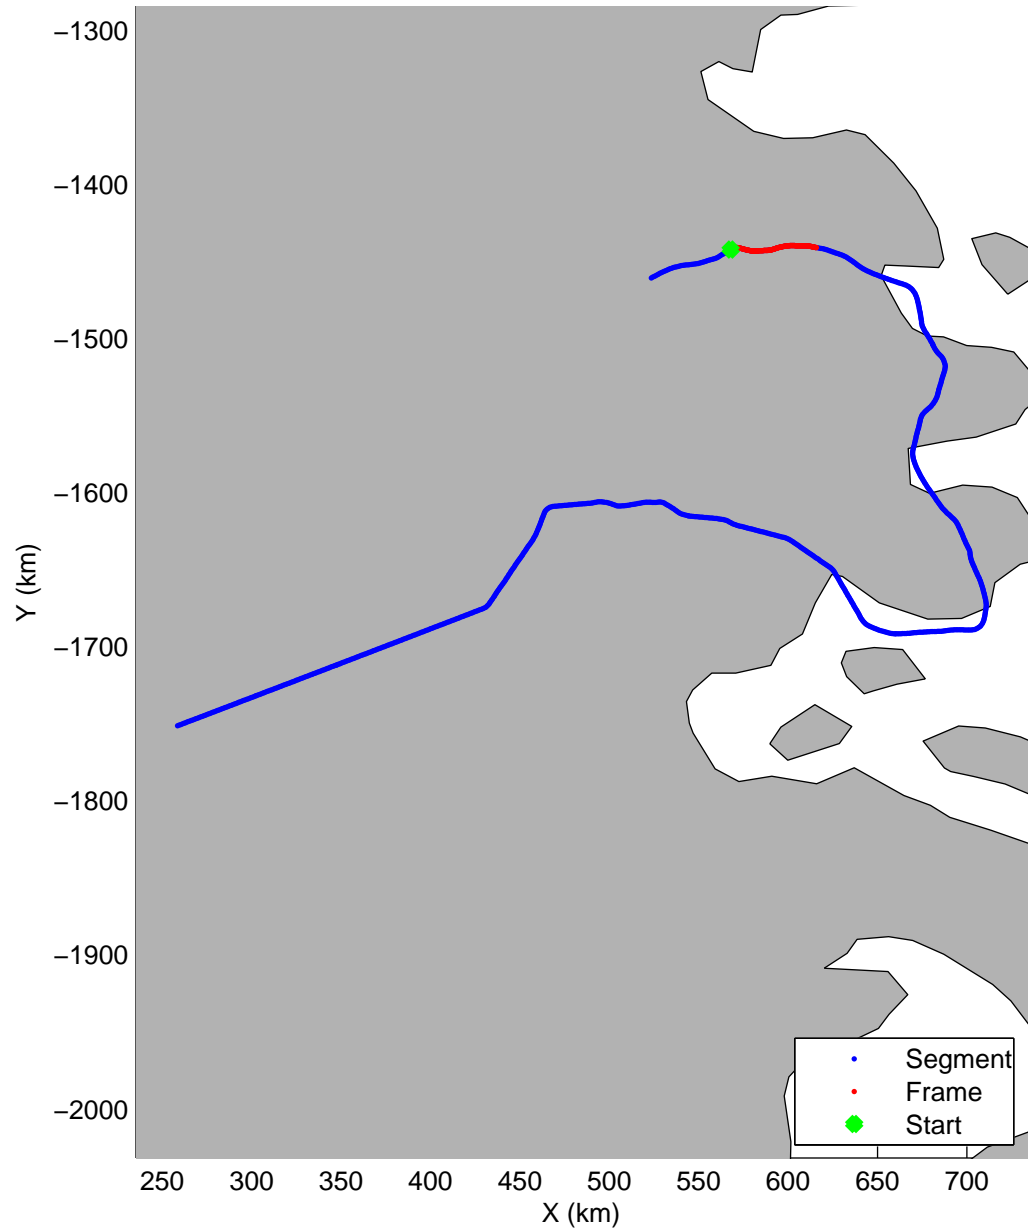

Land Ice:North Central Gap 02  
20150512\_04\_001  
Polar Stereograph 70N/-45E

mcords5 2015\_Greenland\_C130: "Land Ice:North Central Gap 02" 20150512\_04\_001: 14:29:07.9 to 14:35:39.3 GPS

mcords5 2015\_Greenland\_C130: "Land Ice:North Central Gap 02" 20150512\_04\_001: 14:29:07.9 to 14:35:39.3 GPS

Land Ice:North Central Gap 02  
20150512\_04\_002  
Polar Stereograph 70N/-45E

mcords5 2015\_Greenland\_C130: "Land Ice:North Central Gap 02" 20150512\_04\_002: 14:35:39.6 to 14:42:08.8 GPS

mcords5 2015\_Greenland\_C130: "Land Ice:North Central Gap 02" 20150512\_04\_002: 14:35:39.6 to 14:42:08.8 GPS

Land Ice:North Central Gap 02  
20150512\_04\_003  
Polar Stereograph 70N/-45E

mcords5 2015\_Greenland\_C130: "Land Ice:North Central Gap 02" 20150512\_04\_003: 14:42:09.1 to 14:48:32.8 GPS

mcords5 2015\_Greenland\_C130: "Land Ice:North Central Gap 02" 20150512\_04\_003: 14:42:09.1 to 14:48:32.8 GPS

Land Ice:North Central Gap 02  
20150512\_04\_004  
Polar Stereograph 70N/-45E

mcords5 2015\_Greenland\_C130: "Land Ice:North Central Gap 02" 20150512\_04\_004: 14:48:33.0 to 14:54:51.2 GPS

mcords5 2015\_Greenland\_C130: "Land Ice:North Central Gap 02" 20150512\_04\_004: 14:48:33.0 to 14:54:51.2 GPS