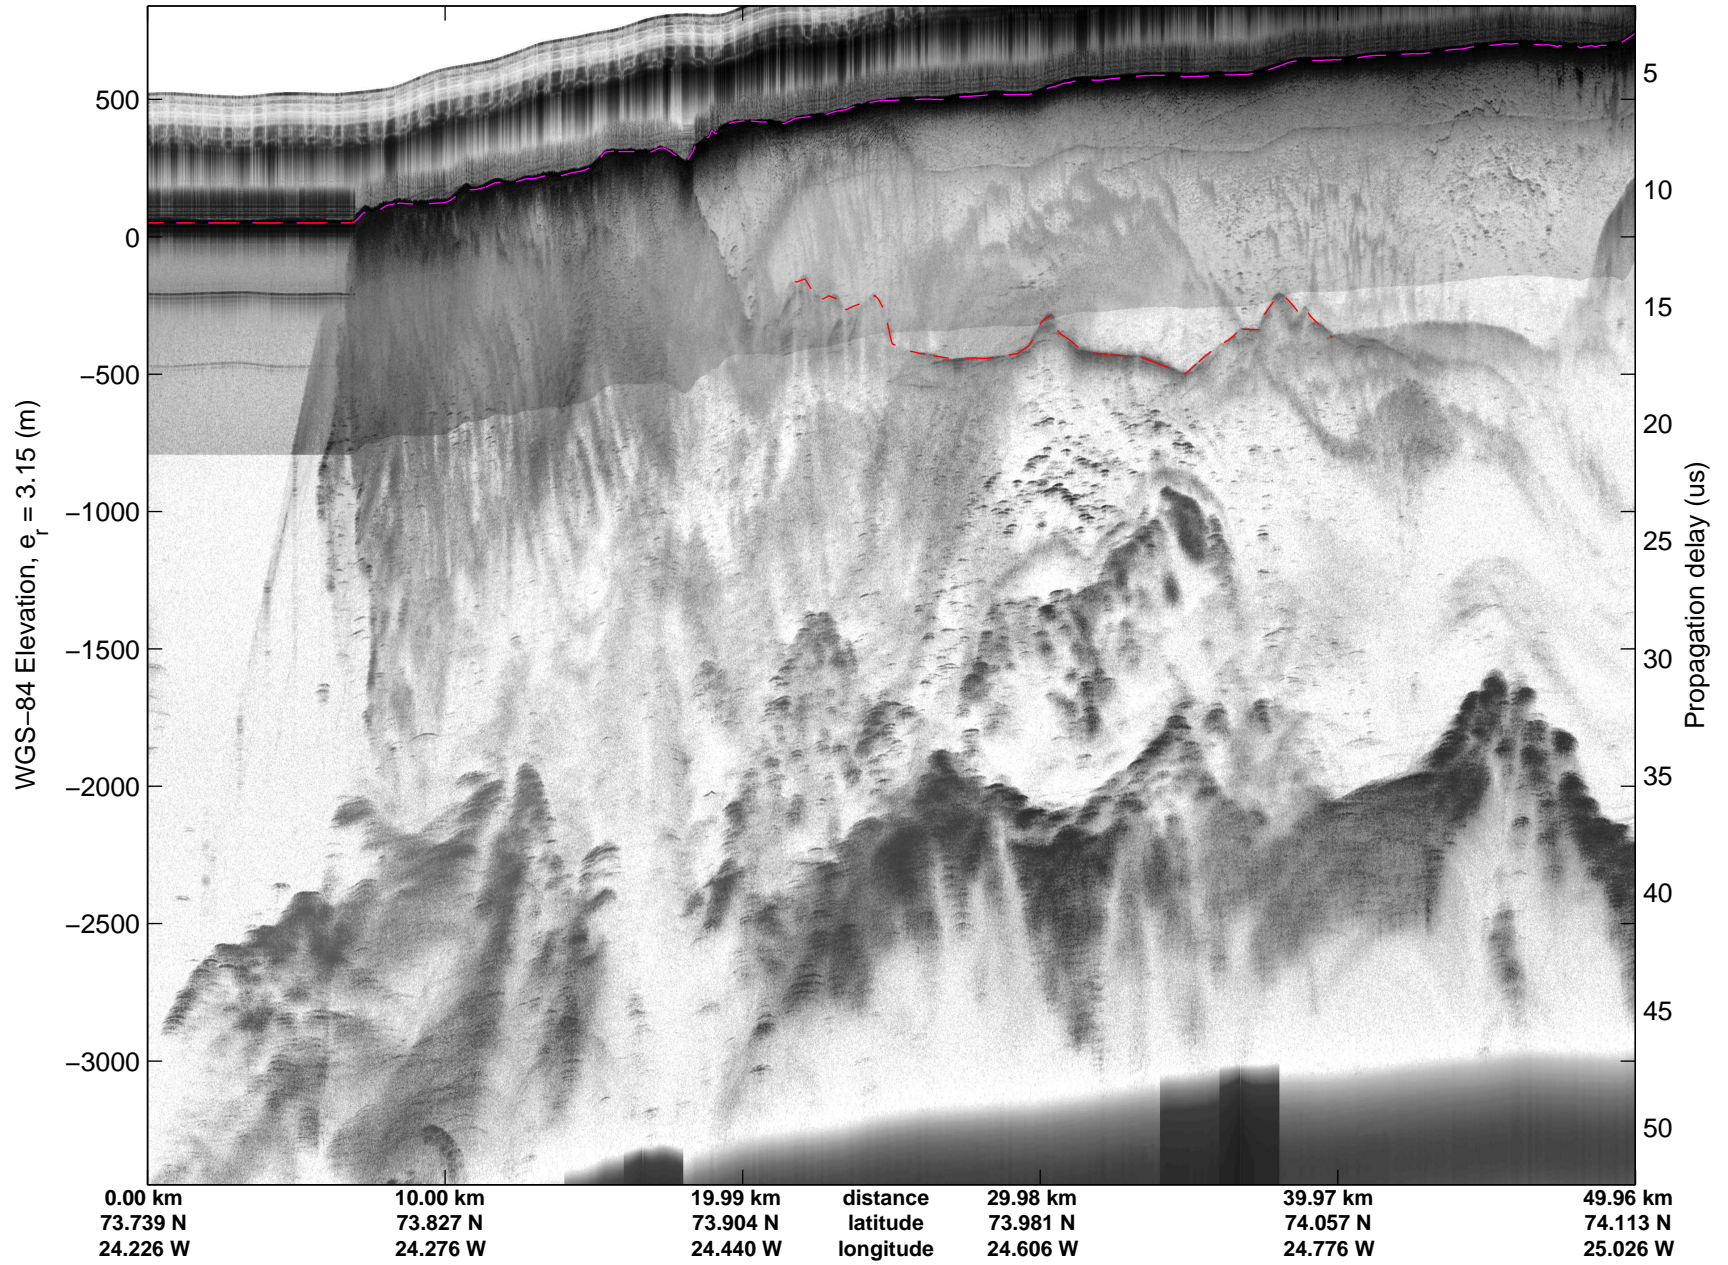

Land Ice:North Central Gap 02  
20150512\_04\_010  
Polar Stereograph 70N/-45E

mcords5 2015\_Greenland\_C130: "Land Ice:North Central Gap 02" 20150512\_04\_010: 15:26:31.1 to 15:32:45.4 GPS

mcords5 2015\_Greenland\_C130: "Land Ice:North Central Gap 02" 20150512\_04\_010: 15:26:31.1 to 15:32:45.4 GPS

Land Ice:North Central Gap 02  
20150512\_04\_011  
Polar Stereograph 70N/-45E

mcords5 2015\_Greenland\_C130: "Land Ice:North Central Gap 02" 20150512\_04\_011: 15:32:45.6 to 15:39:06.9 GPS

mcords5 2015\_Greenland\_C130: "Land Ice:North Central Gap 02" 20150512\_04\_011: 15:32:45.6 to 15:39:06.9 GPS

Land Ice:North Central Gap 02  
20150512\_04\_012  
Polar Stereograph 70N/-45E

mcords5 2015\_Greenland\_C130: "Land Ice:North Central Gap 02" 20150512\_04\_012: 15:39:07.1 to 15:45:30.3 GPS

mcords5 2015\_Greenland\_C130: "Land Ice:North Central Gap 02" 20150512\_04\_012: 15:39:07.1 to 15:45:30.3 GPS