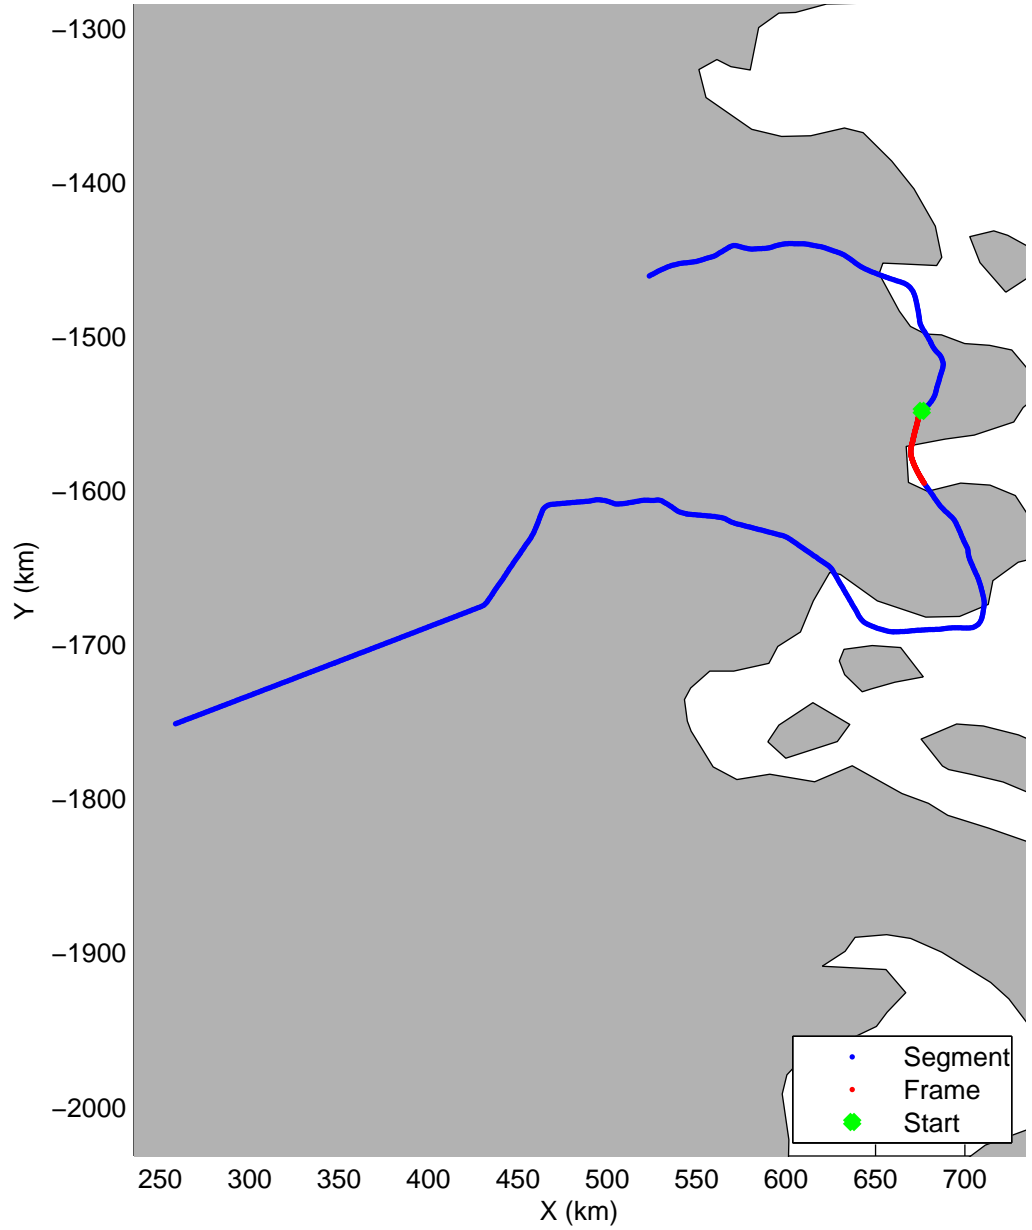

Land Ice:North Central Gap 02  
20150512\_04\_003  
Polar Stereograph 70N/-45E

mcords5 2015\_Greenland\_C130: "Land Ice:North Central Gap 02" 20150512\_04\_003: 14:42:09.1 to 14:48:32.8 GPS

mcords5 2015\_Greenland\_C130: "Land Ice:North Central Gap 02" 20150512\_04\_003: 14:42:09.1 to 14:48:32.8 GPS

Land Ice:North Central Gap 02  
20150512\_04\_004  
Polar Stereograph 70N/-45E

mcords5 2015\_Greenland\_C130: "Land Ice:North Central Gap 02" 20150512\_04\_004: 14:48:33.0 to 14:54:51.2 GPS

mcords5 2015\_Greenland\_C130: "Land Ice:North Central Gap 02" 20150512\_04\_004: 14:48:33.0 to 14:54:51.2 GPS

Land Ice:North Central Gap 02  
20150512\_04\_005  
Polar Stereograph 70N/-45E

mcords5 2015\_Greenland\_C130: "Land Ice:North Central Gap 02" 20150512\_04\_005: 14:54:51.4 to 15:01:31.3 GPS

mcords5 2015\_Greenland\_C130: "Land Ice:North Central Gap 02" 20150512\_04\_005: 14:54:51.4 to 15:01:31.3 GPS

Land Ice:North Central Gap 02  
20150512\_04\_006  
Polar Stereograph 70N/-45E

mcords5 2015\_Greenland\_C130: "Land Ice:North Central Gap 02" 20150512\_04\_006: 15:01:31.5 to 15:08:01.2 GPS

mcords5 2015\_Greenland\_C130: "Land Ice:North Central Gap 02" 20150512\_04\_006: 15:01:31.5 to 15:08:01.2 GPS