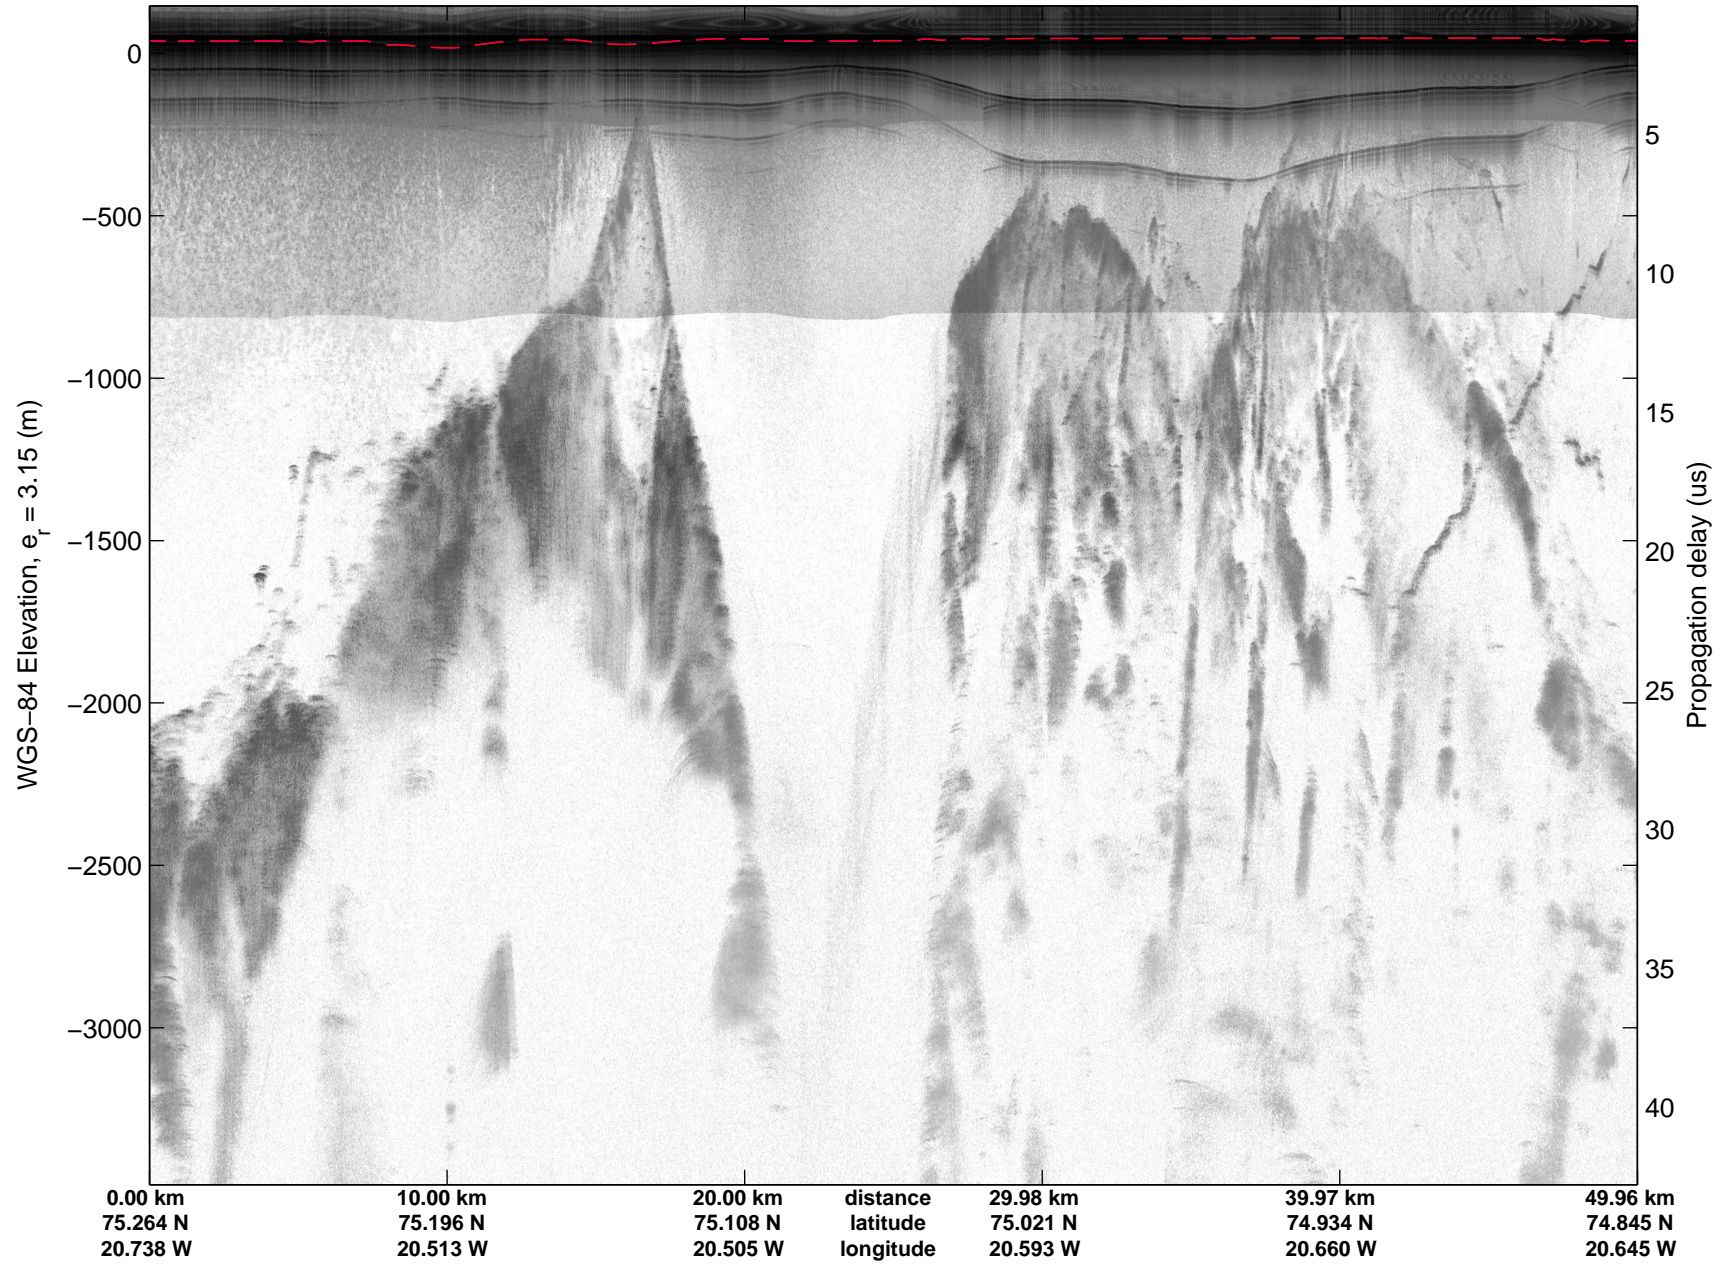

Land Ice:North Central Gap 02  
20150512\_04\_001  
Polar Stereograph 70N/-45E

mcords5 2015\_Greenland\_C130: "Land Ice:North Central Gap 02" 20150512\_04\_001: 14:29:07.9 to 14:35:39.3 GPS

mcords5 2015\_Greenland\_C130: "Land Ice:North Central Gap 02" 20150512\_04\_001: 14:29:07.9 to 14:35:39.3 GPS

Land Ice:North Central Gap 02  
20150512\_04\_002  
Polar Stereograph 70N/-45E

mcords5 2015\_Greenland\_C130: "Land Ice:North Central Gap 02" 20150512\_04\_002: 14:35:39.6 to 14:42:08.8 GPS

mcords5 2015\_Greenland\_C130: "Land Ice:North Central Gap 02" 20150512\_04\_002: 14:35:39.6 to 14:42:08.8 GPS

Land Ice:North Central Gap 02  
20150512\_04\_003  
Polar Stereograph 70N/-45E

mcords5 2015\_Greenland\_C130: "Land Ice:North Central Gap 02" 20150512\_04\_003: 14:42:09.1 to 14:48:32.8 GPS

mcords5 2015\_Greenland\_C130: "Land Ice:North Central Gap 02" 20150512\_04\_003: 14:42:09.1 to 14:48:32.8 GPS

Land Ice:North Central Gap 02  
20150512\_04\_004  
Polar Stereograph 70N/-45E

mcords5 2015\_Greenland\_C130: "Land Ice:North Central Gap 02" 20150512\_04\_004: 14:48:33.0 to 14:54:51.2 GPS

mcords5 2015\_Greenland\_C130: "Land Ice:North Central Gap 02" 20150512\_04\_004: 14:48:33.0 to 14:54:51.2 GPS