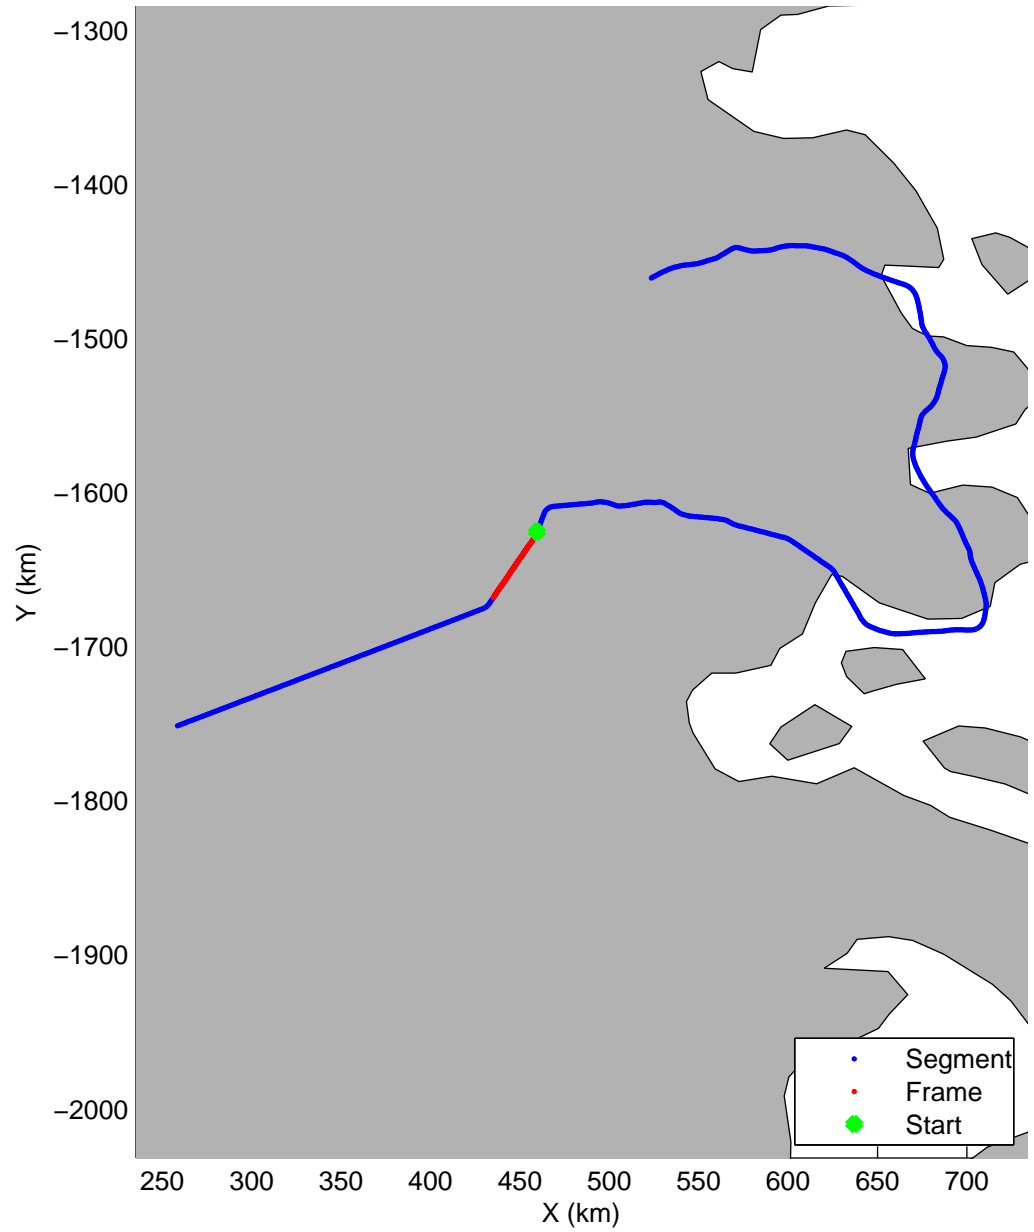

Land Ice:North Central Gap 02
20150512_04_015
Polar Stereograph 70N/-45E