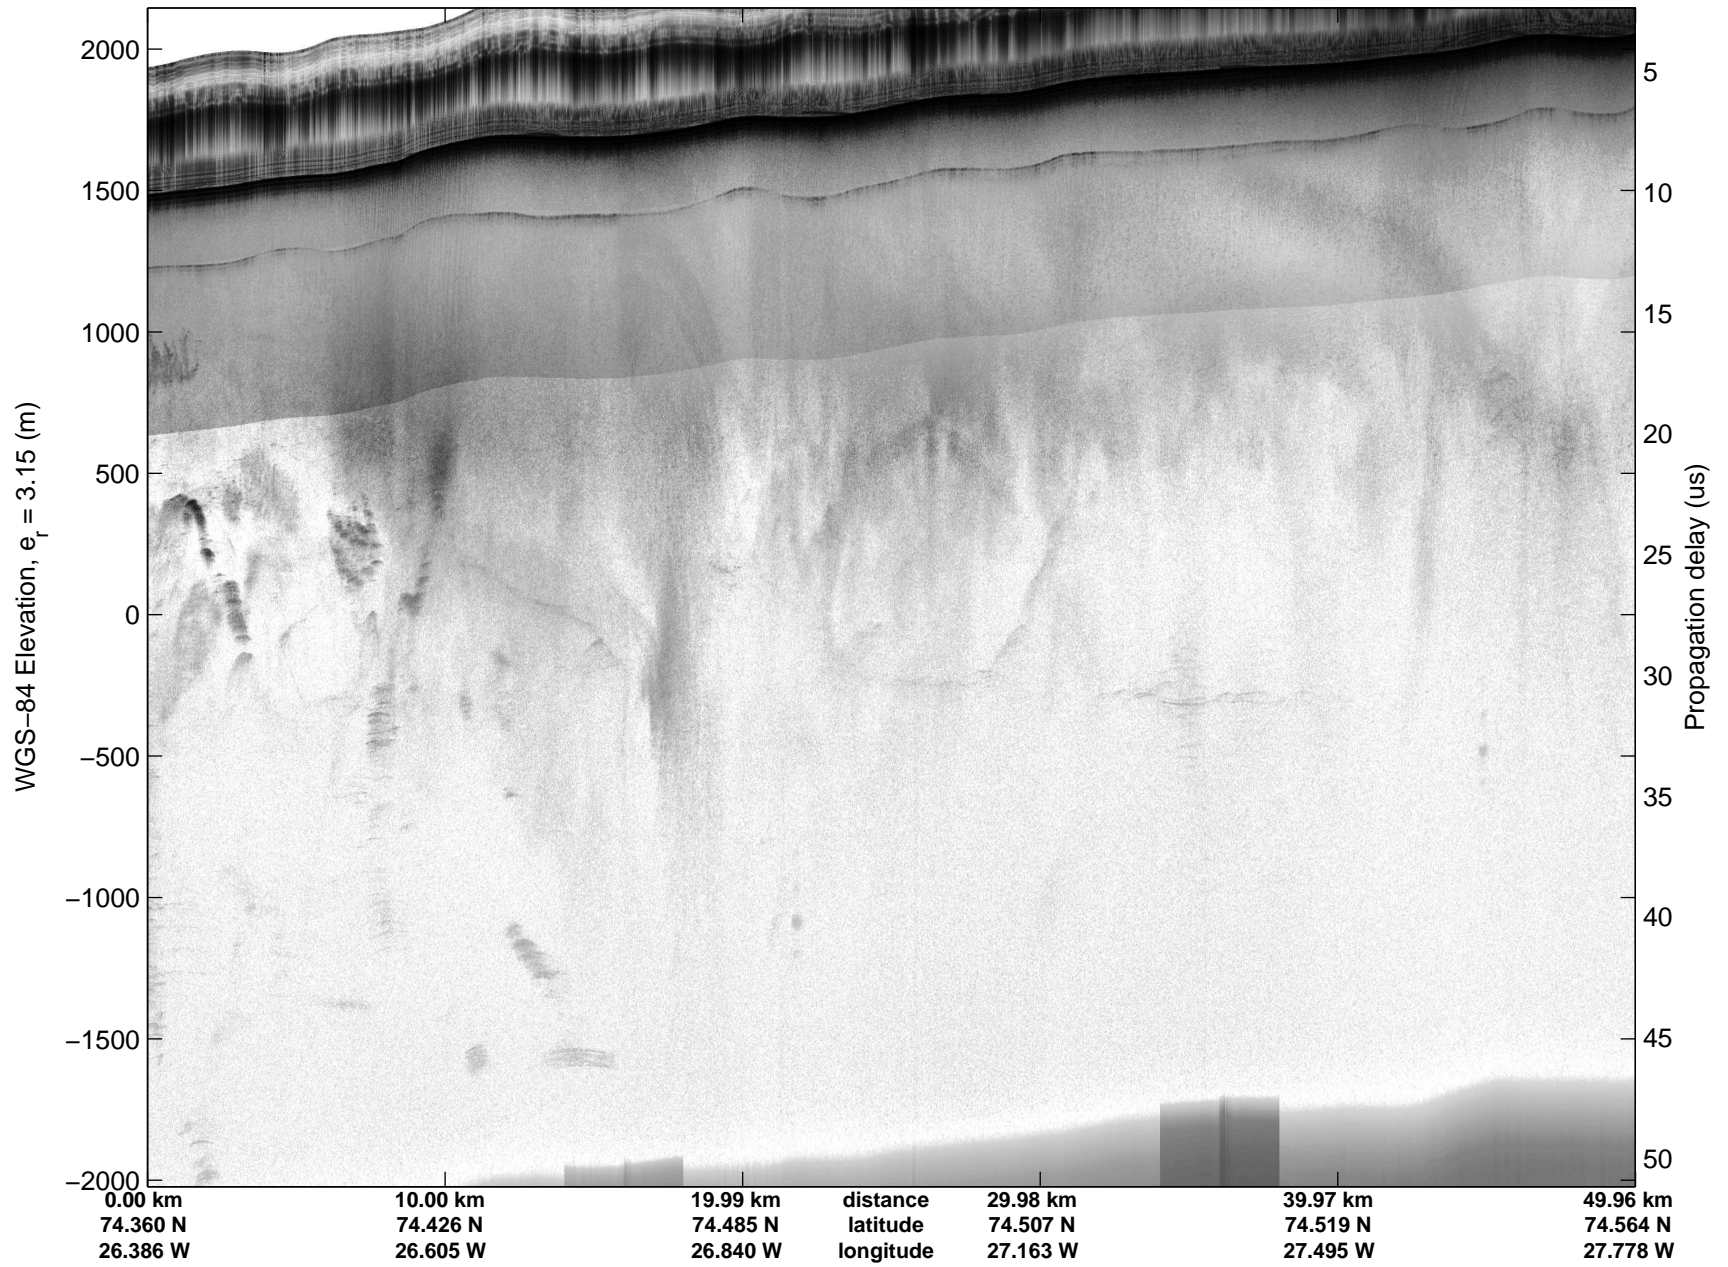

mcords5 2015_Greenland_C130: "Land Ice:North Central Gap 02" 20150512_04_013: 15:45:30.6 to 15:51:57.6 GPS