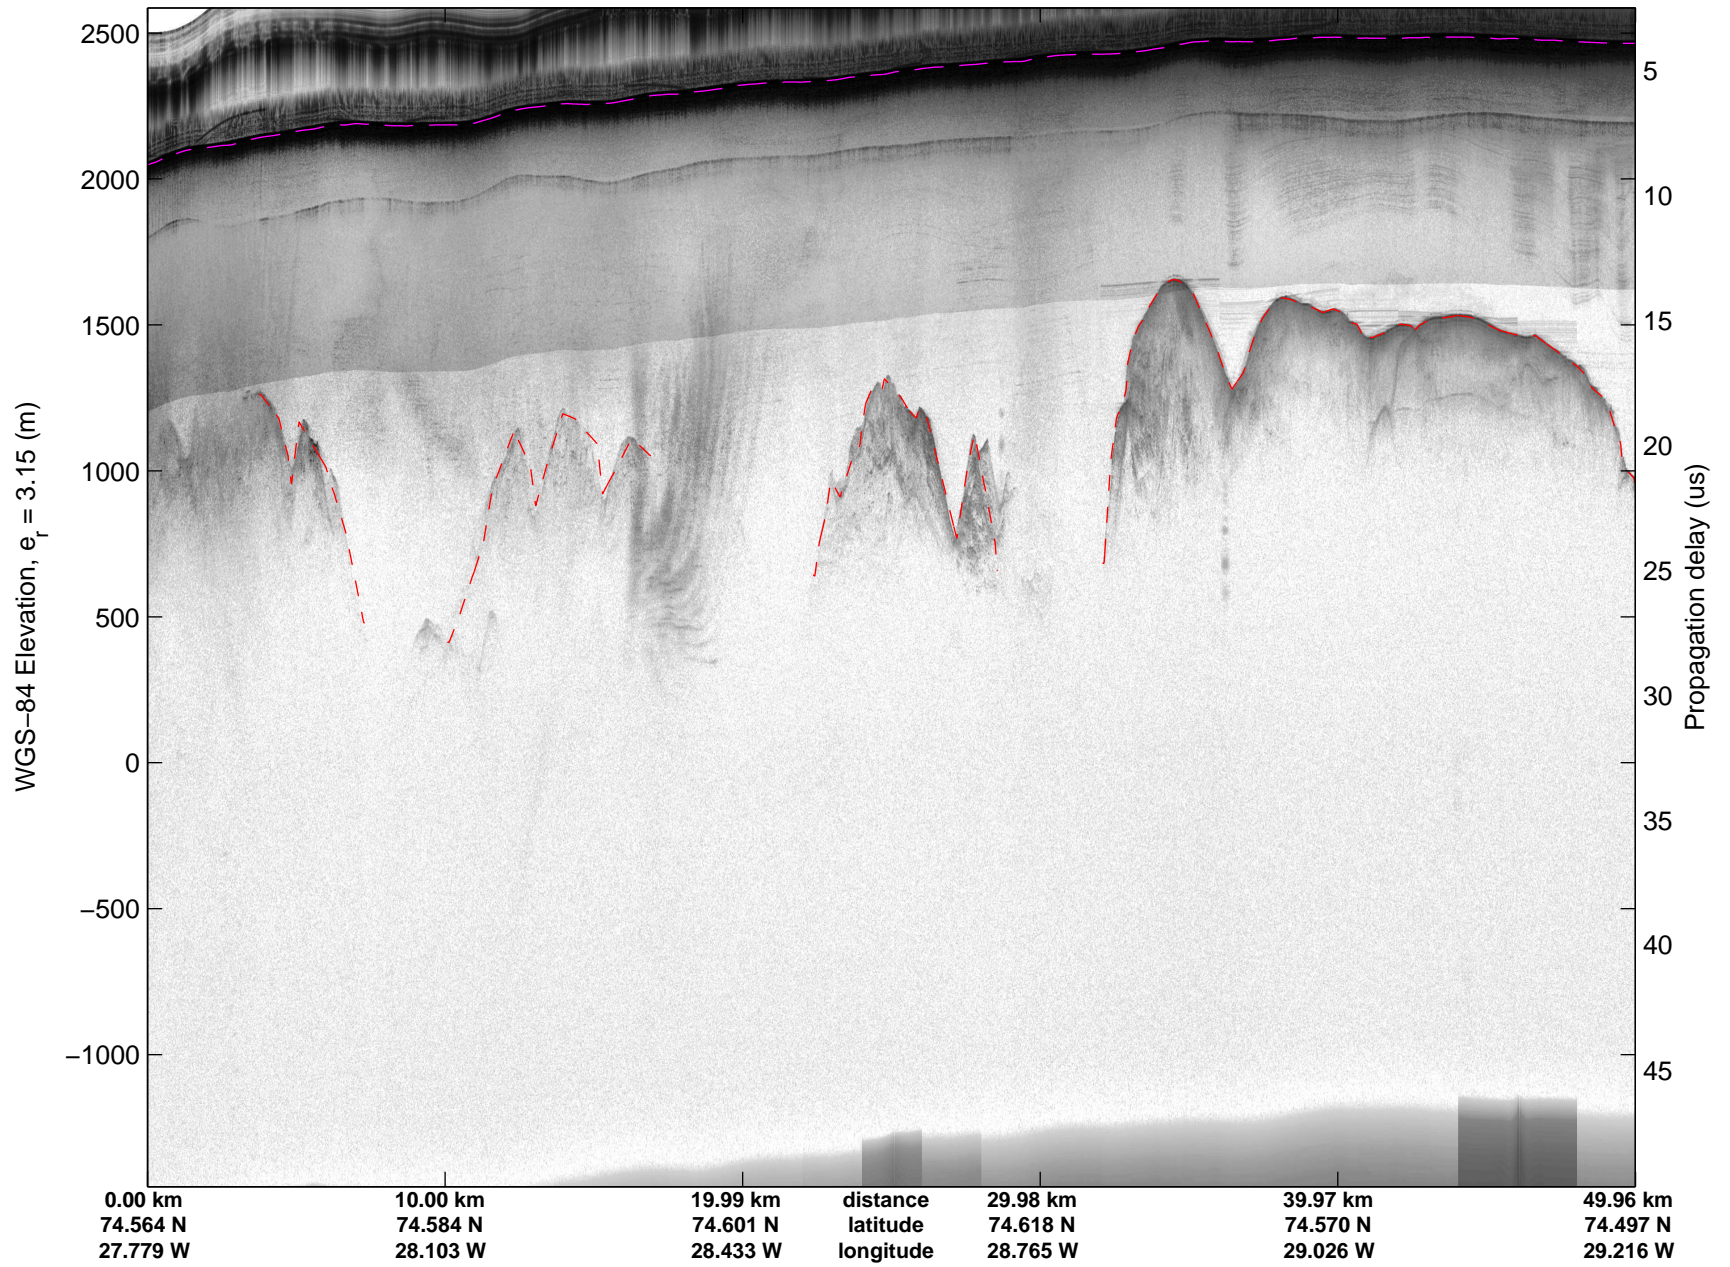

Land Ice:North Central Gap 02  
20150512\_04\_014  
Polar Stereograph 70N/-45E

mcords5 2015\_Greenland\_C130: "Land Ice:North Central Gap 02" 20150512\_04\_014: 15:51:57.9 to 15:58:14.7 GPS

mcords5 2015\_Greenland\_C130: "Land Ice:North Central Gap 02" 20150512\_04\_014: 15:51:57.9 to 15:58:14.7 GPS

Land Ice:North Central Gap 02  
20150512\_04\_015  
Polar Stereograph 70N/-45E

mcords5 2015\_Greenland\_C130: "Land Ice:North Central Gap 02" 20150512\_04\_015: 15:58:14.9 to 16:04:16.2 GPS

mcords5 2015\_Greenland\_C130: "Land Ice:North Central Gap 02" 20150512\_04\_015: 15:58:14.9 to 16:04:16.2 GPS