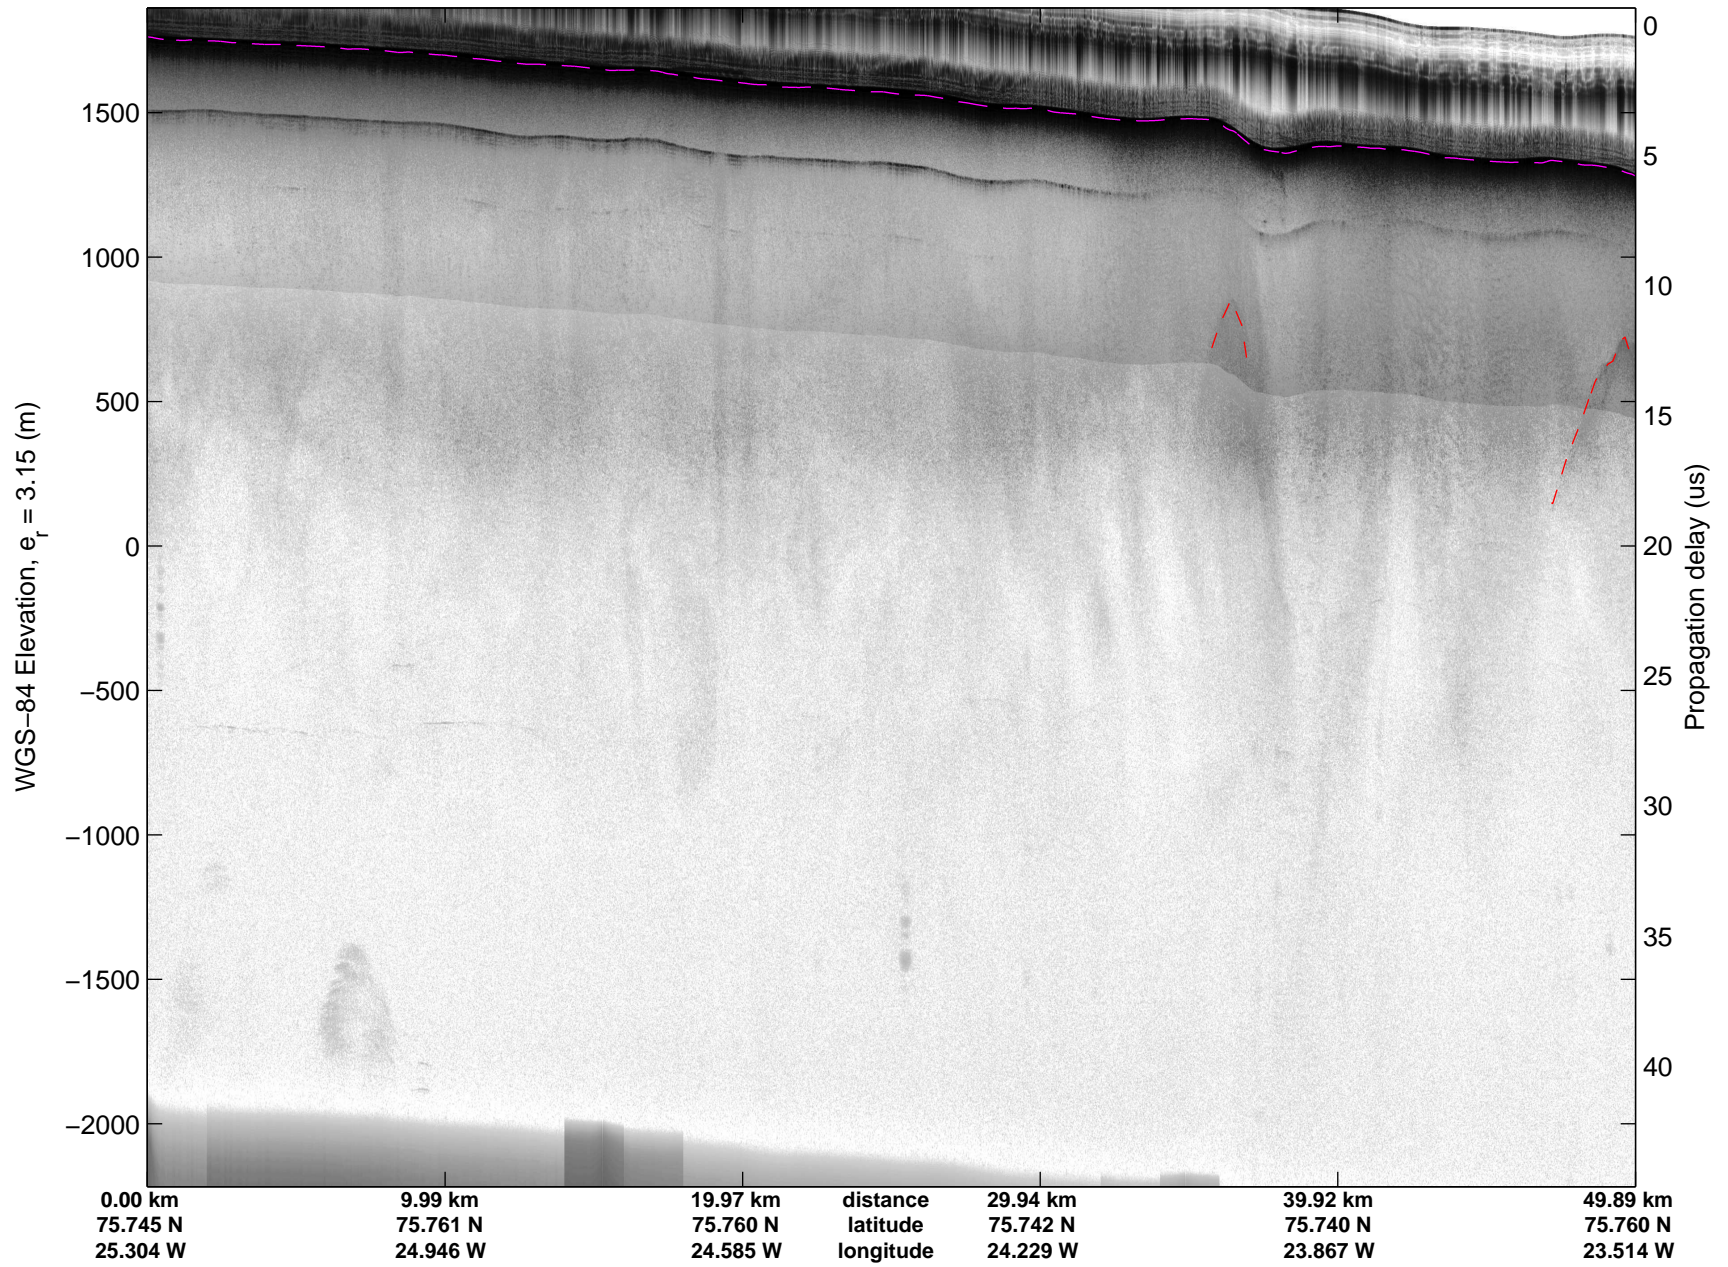

Land Ice:North Central Gap 02  
20150512\_04\_001  
Polar Stereograph 70N/-45E

mcords5 2015\_Greenland\_C130: "Land Ice:North Central Gap 02" 20150512\_04\_001: 14:29:07.9 to 14:35:39.3 GPS

mcords5 2015\_Greenland\_C130: "Land Ice:North Central Gap 02" 20150512\_04\_001: 14:29:07.9 to 14:35:39.3 GPS

Land Ice:North Central Gap 02  
20150512\_04\_002  
Polar Stereograph 70N/-45E

mcords5 2015\_Greenland\_C130: "Land Ice:North Central Gap 02" 20150512\_04\_002: 14:35:39.6 to 14:42:08.8 GPS

mcords5 2015\_Greenland\_C130: "Land Ice:North Central Gap 02" 20150512\_04\_002: 14:35:39.6 to 14:42:08.8 GPS

Land Ice:North Central Gap 02  
20150512\_04\_003  
Polar Stereograph 70N/-45E

mcords5 2015\_Greenland\_C130: "Land Ice:North Central Gap 02" 20150512\_04\_003: 14:42:09.1 to 14:48:32.8 GPS

mcords5 2015\_Greenland\_C130: "Land Ice:North Central Gap 02" 20150512\_04\_003: 14:42:09.1 to 14:48:32.8 GPS

Land Ice:North Central Gap 02  
20150512\_04\_004  
Polar Stereograph 70N/-45E

mcords5 2015\_Greenland\_C130: "Land Ice:North Central Gap 02" 20150512\_04\_004: 14:48:33.0 to 14:54:51.2 GPS

mcords5 2015\_Greenland\_C130: "Land Ice:North Central Gap 02" 20150512\_04\_004: 14:48:33.0 to 14:54:51.2 GPS