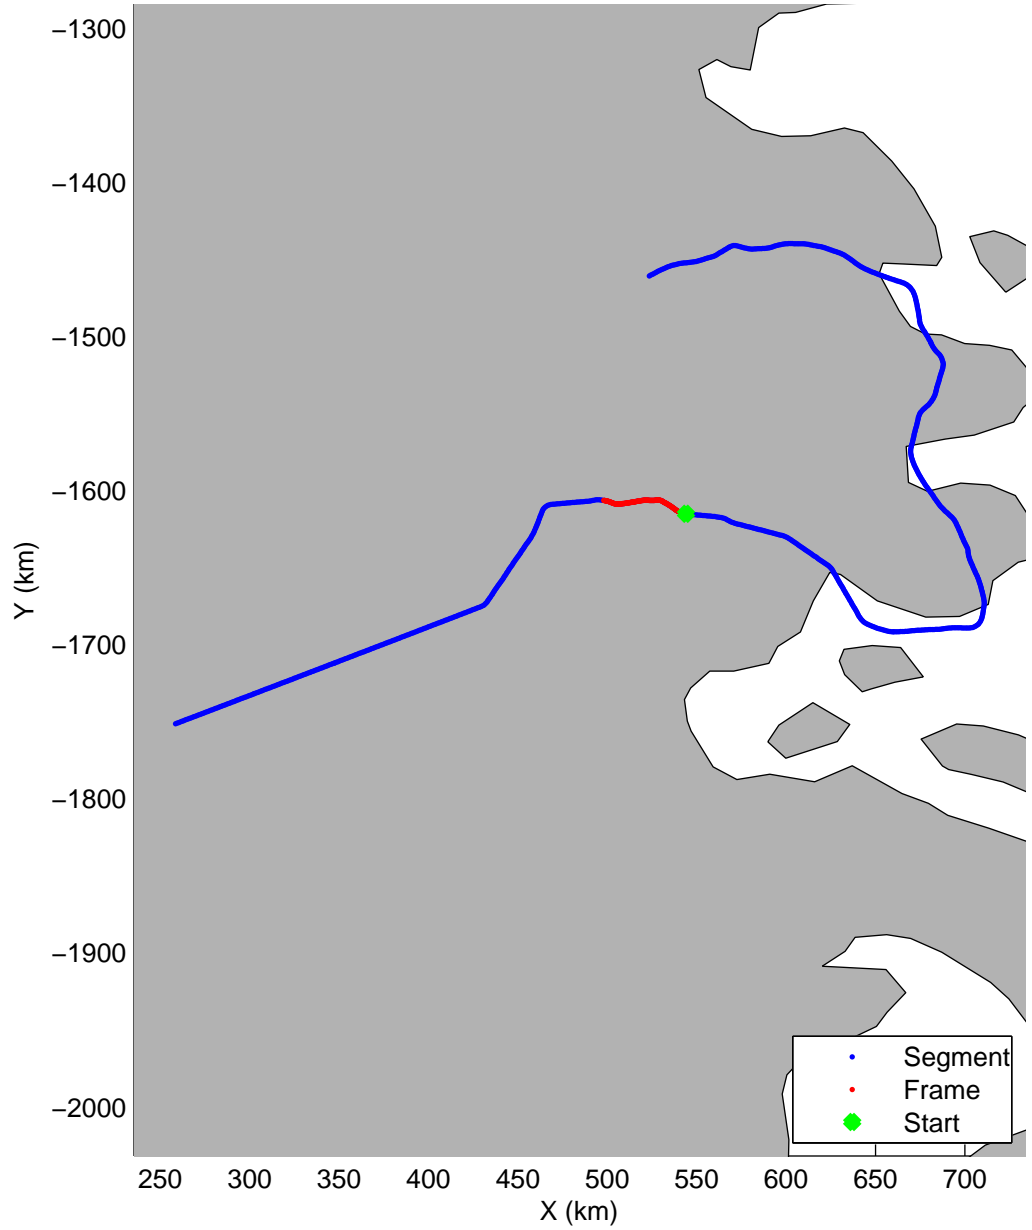

Land Ice:North Central Gap 02
20150512_04_013
Polar Stereograph 70N/-45E