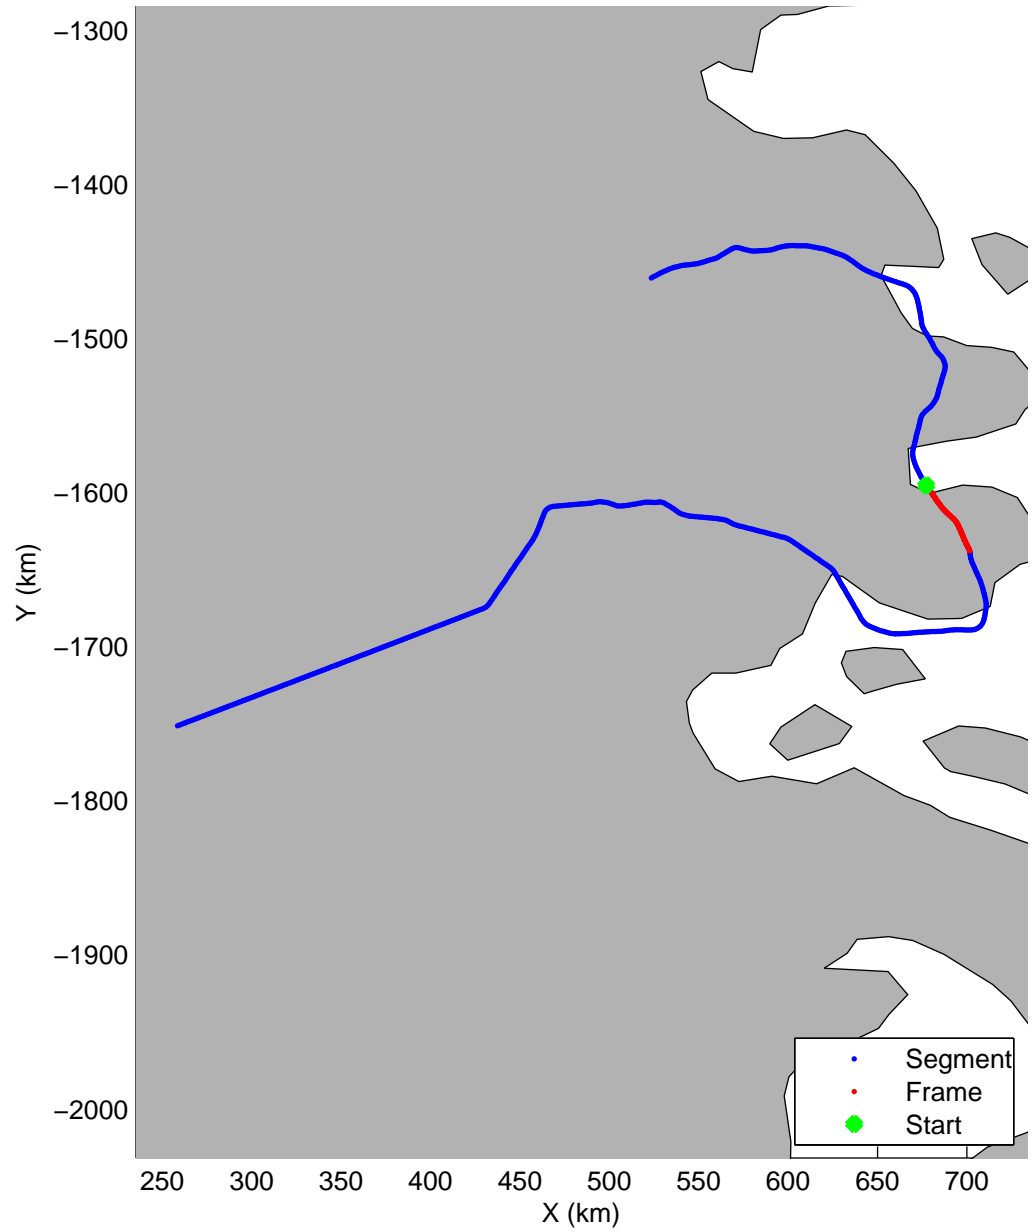

Land Ice:North Central Gap 02  
20150512\_04\_004  
Polar Stereograph 70N/-45E

mcords5 2015\_Greenland\_C130: "Land Ice:North Central Gap 02" 20150512\_04\_004: 14:48:33.0 to 14:54:51.2 GPS

mcords5 2015\_Greenland\_C130: "Land Ice:North Central Gap 02" 20150512\_04\_004: 14:48:33.0 to 14:54:51.2 GPS

Land Ice:North Central Gap 02  
20150512\_04\_005  
Polar Stereograph 70N/-45E

mcords5 2015\_Greenland\_C130: "Land Ice:North Central Gap 02" 20150512\_04\_005: 14:54:51.4 to 15:01:31.3 GPS

mcords5 2015\_Greenland\_C130: "Land Ice:North Central Gap 02" 20150512\_04\_005: 14:54:51.4 to 15:01:31.3 GPS

Land Ice:North Central Gap 02  
20150512\_04\_006  
Polar Stereograph 70N/-45E

mcords5 2015\_Greenland\_C130: "Land Ice:North Central Gap 02" 20150512\_04\_006: 15:01:31.5 to 15:08:01.2 GPS

mcords5 2015\_Greenland\_C130: "Land Ice:North Central Gap 02" 20150512\_04\_006: 15:01:31.5 to 15:08:01.2 GPS

Land Ice:North Central Gap 02  
20150512\_04\_007  
Polar Stereograph 70N/-45E

mcords5 2015\_Greenland\_C130: "Land Ice:North Central Gap 02" 20150512\_04\_007: 15:08:01.5 to 15:14:15.6 GPS

mcords5 2015\_Greenland\_C130: "Land Ice:North Central Gap 02" 20150512\_04\_007: 15:08:01.5 to 15:14:15.6 GPS