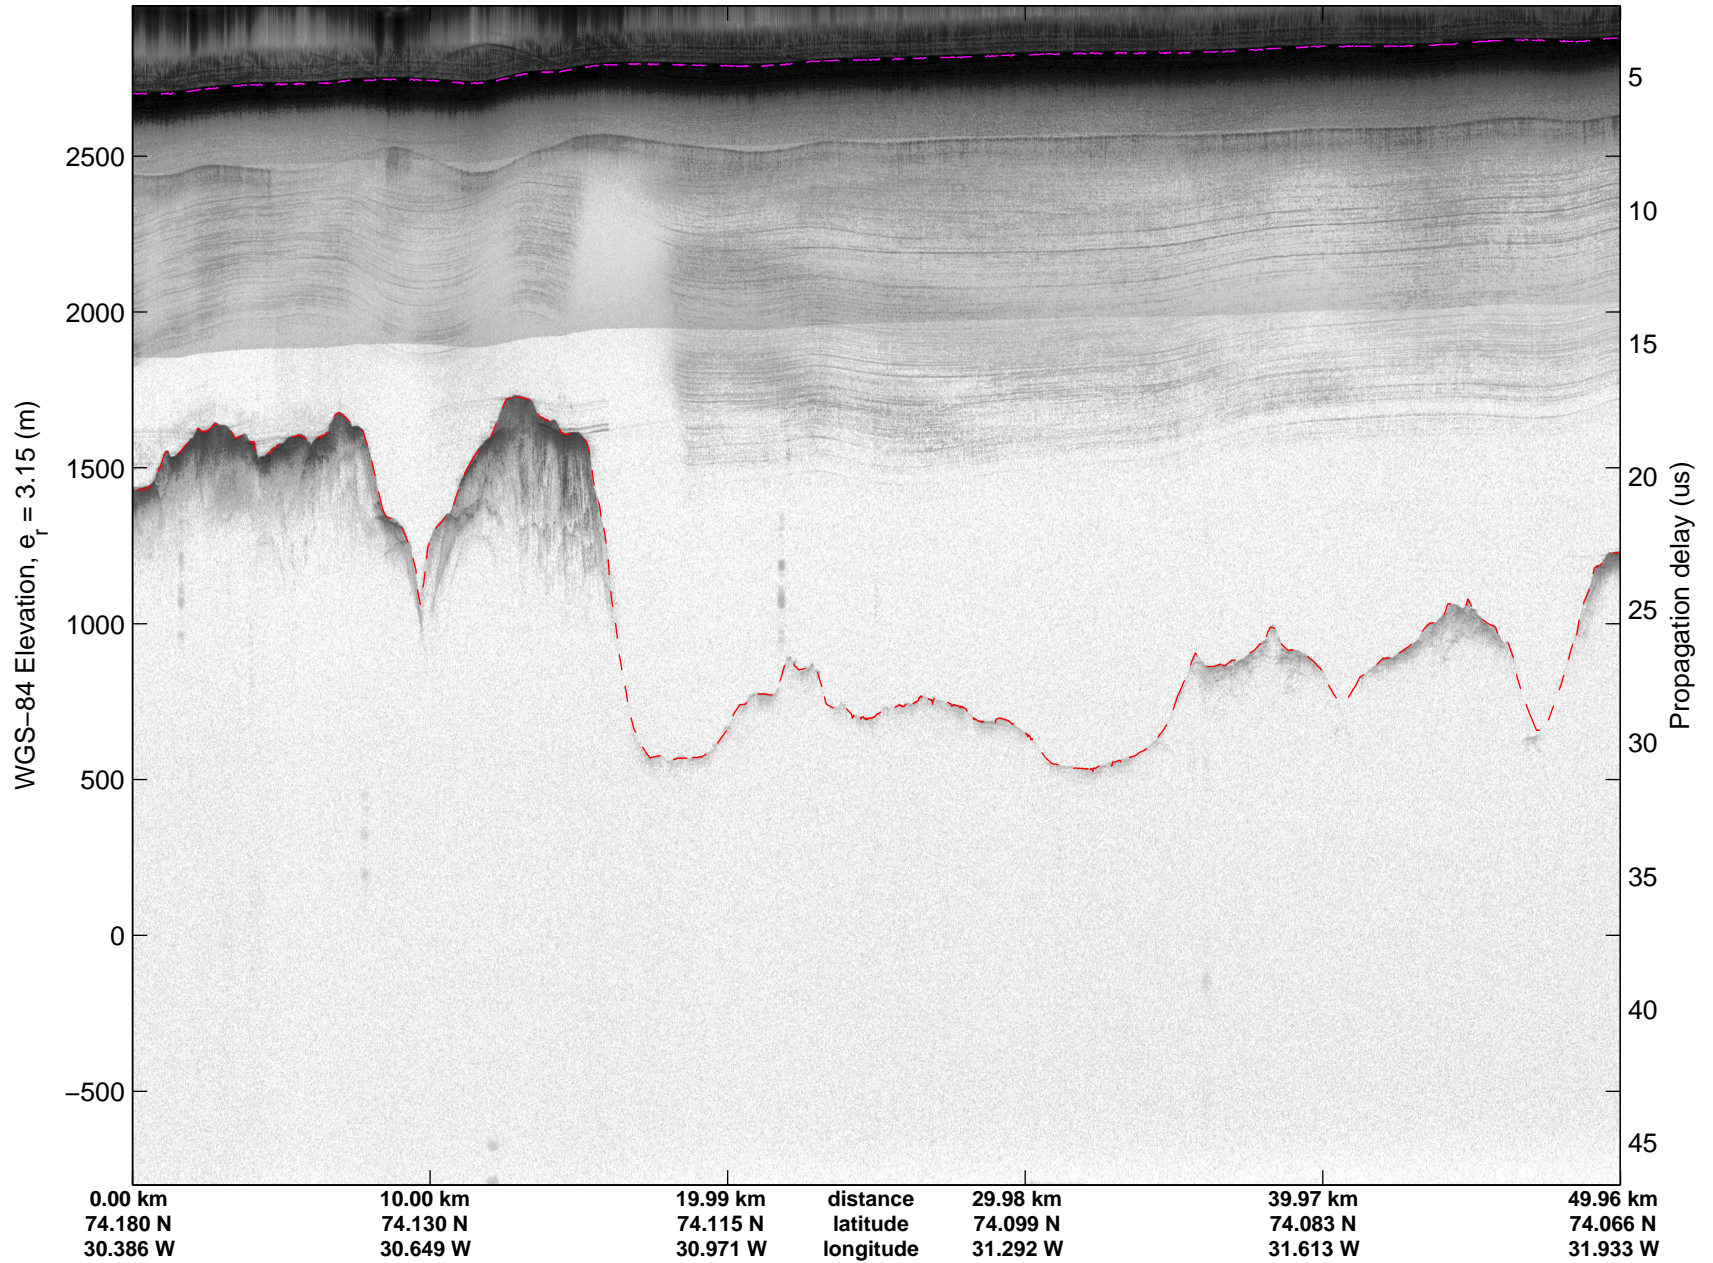

Land Ice:North Central Gap 02  
20150512\_04\_014  
Polar Stereograph 70N/-45E

mcords5 2015\_Greenland\_C130: "Land Ice:North Central Gap 02" 20150512\_04\_014: 15:51:57.9 to 15:58:14.7 GPS

mcords5 2015\_Greenland\_C130: "Land Ice:North Central Gap 02" 20150512\_04\_014: 15:51:57.9 to 15:58:14.7 GPS

Land Ice:North Central Gap 02  
20150512\_04\_015  
Polar Stereograph 70N/-45E

mcords5 2015\_Greenland\_C130: "Land Ice:North Central Gap 02" 20150512\_04\_015: 15:58:14.9 to 16:04:16.2 GPS

mcords5 2015\_Greenland\_C130: "Land Ice:North Central Gap 02" 20150512\_04\_015: 15:58:14.9 to 16:04:16.2 GPS

Land Ice:North Central Gap 02  
20150512\_04\_016  
Polar Stereograph 70N/-45E

mcords5 2015\_Greenland\_C130: "Land Ice:North Central Gap 02" 20150512\_04\_016: 16:04:16.4 to 16:10:19.5 GPS

mcords5 2015\_Greenland\_C130: "Land Ice:North Central Gap 02" 20150512\_04\_016: 16:04:16.4 to 16:10:19.5 GPS