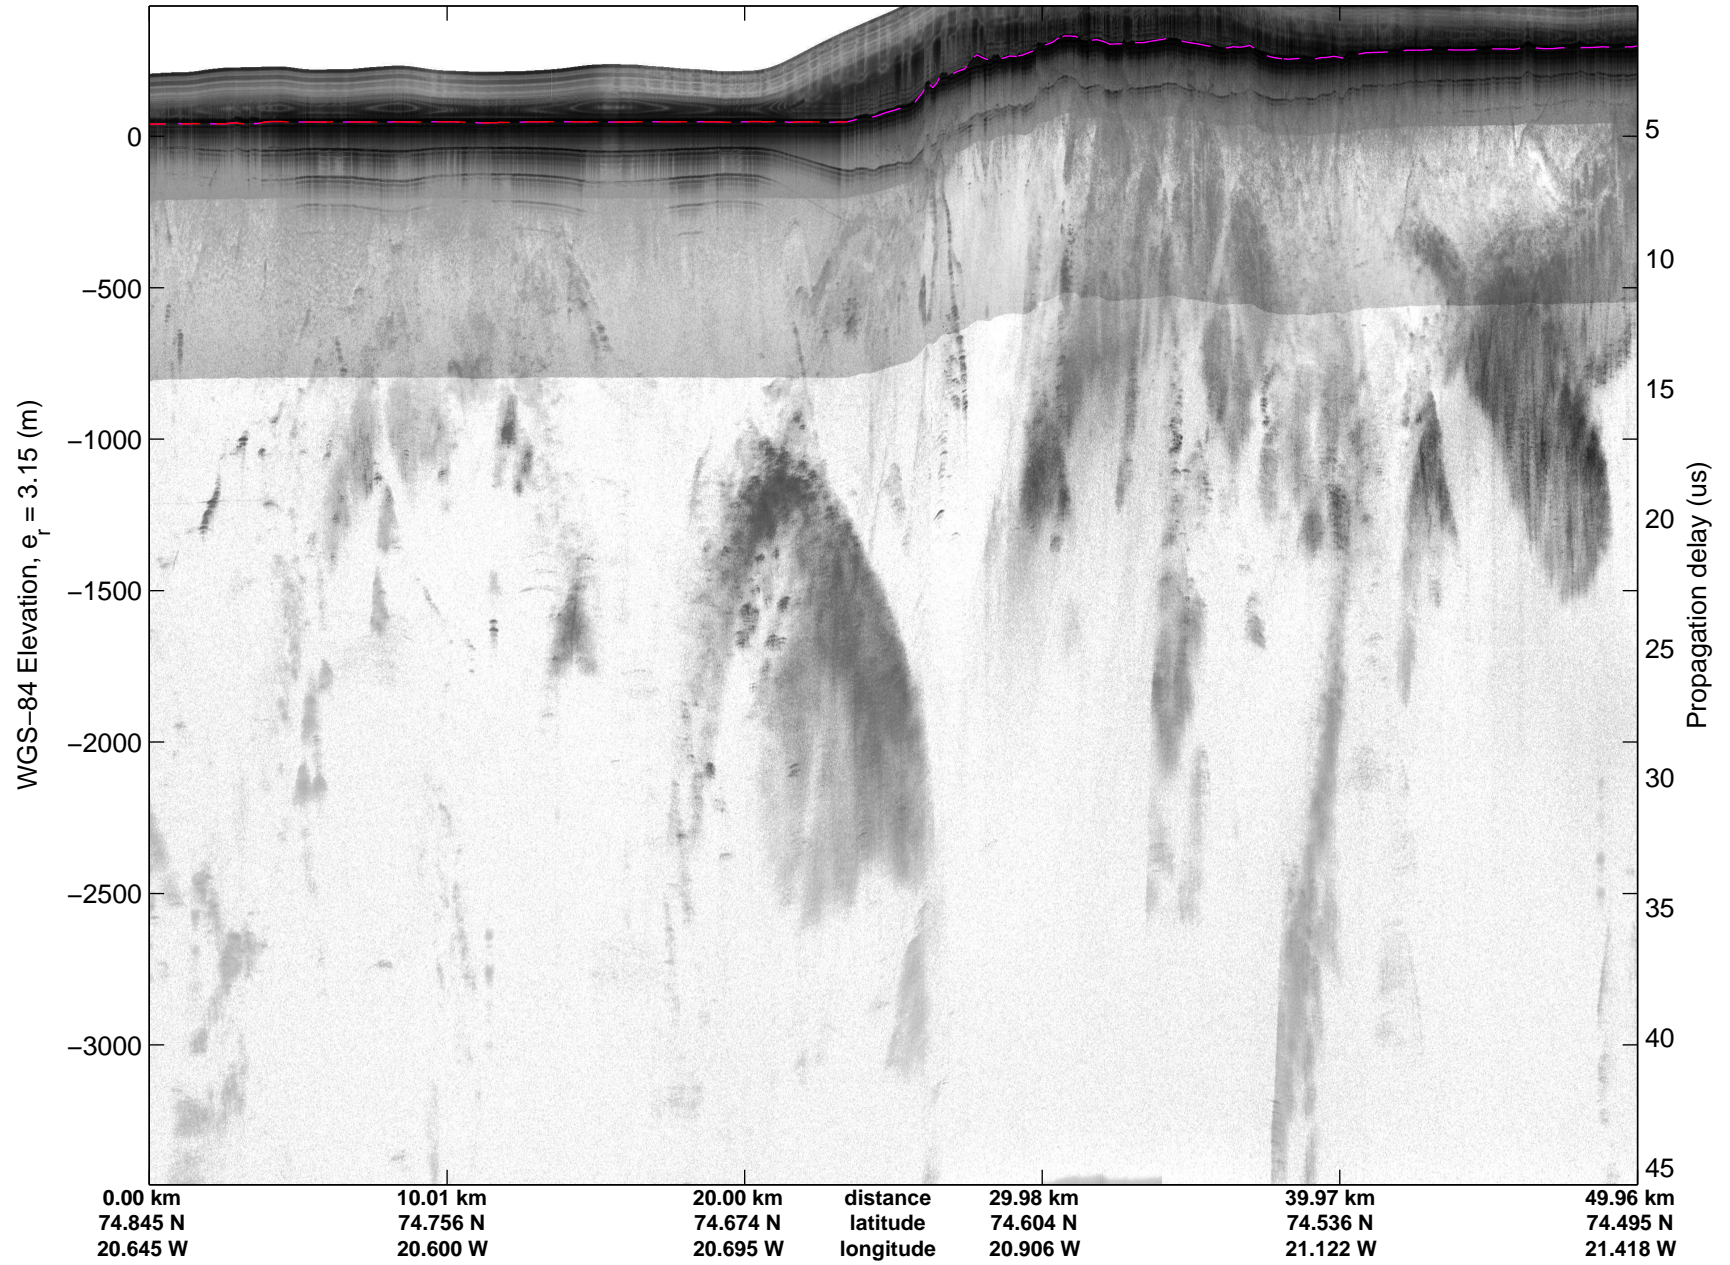

Land Ice:North Central Gap 02  
20150512\_04\_002  
Polar Stereograph 70N/-45E

mcords5 2015\_Greenland\_C130: "Land Ice:North Central Gap 02" 20150512\_04\_002: 14:35:39.6 to 14:42:08.8 GPS

mcords5 2015\_Greenland\_C130: "Land Ice:North Central Gap 02" 20150512\_04\_002: 14:35:39.6 to 14:42:08.8 GPS

Land Ice:North Central Gap 02  
20150512\_04\_003  
Polar Stereograph 70N/-45E

mcords5 2015\_Greenland\_C130: "Land Ice:North Central Gap 02" 20150512\_04\_003: 14:42:09.1 to 14:48:32.8 GPS

mcords5 2015\_Greenland\_C130: "Land Ice:North Central Gap 02" 20150512\_04\_003: 14:42:09.1 to 14:48:32.8 GPS

Land Ice:North Central Gap 02  
20150512\_04\_004  
Polar Stereograph 70N/-45E

mcords5 2015\_Greenland\_C130: "Land Ice:North Central Gap 02" 20150512\_04\_004: 14:48:33.0 to 14:54:51.2 GPS

mcords5 2015\_Greenland\_C130: "Land Ice:North Central Gap 02" 20150512\_04\_004: 14:48:33.0 to 14:54:51.2 GPS

Land Ice:North Central Gap 02  
20150512\_04\_005  
Polar Stereograph 70N/-45E

mcords5 2015\_Greenland\_C130: "Land Ice:North Central Gap 02" 20150512\_04\_005: 14:54:51.4 to 15:01:31.3 GPS

mcords5 2015\_Greenland\_C130: "Land Ice:North Central Gap 02" 20150512\_04\_005: 14:54:51.4 to 15:01:31.3 GPS