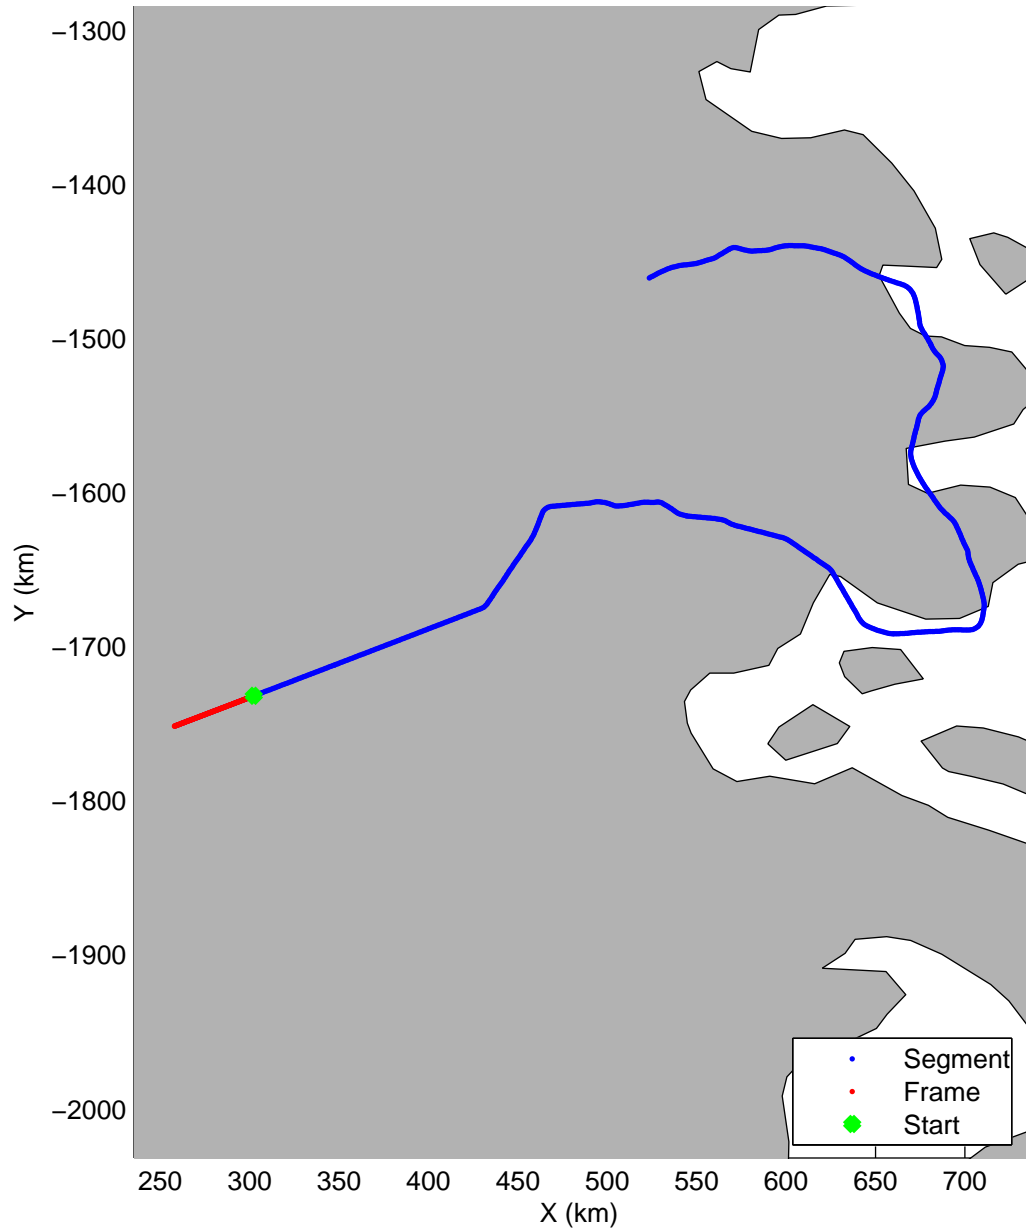

Land Ice:North Central Gap 02
20150512_04_019
Polar Stereograph 70N/-45E