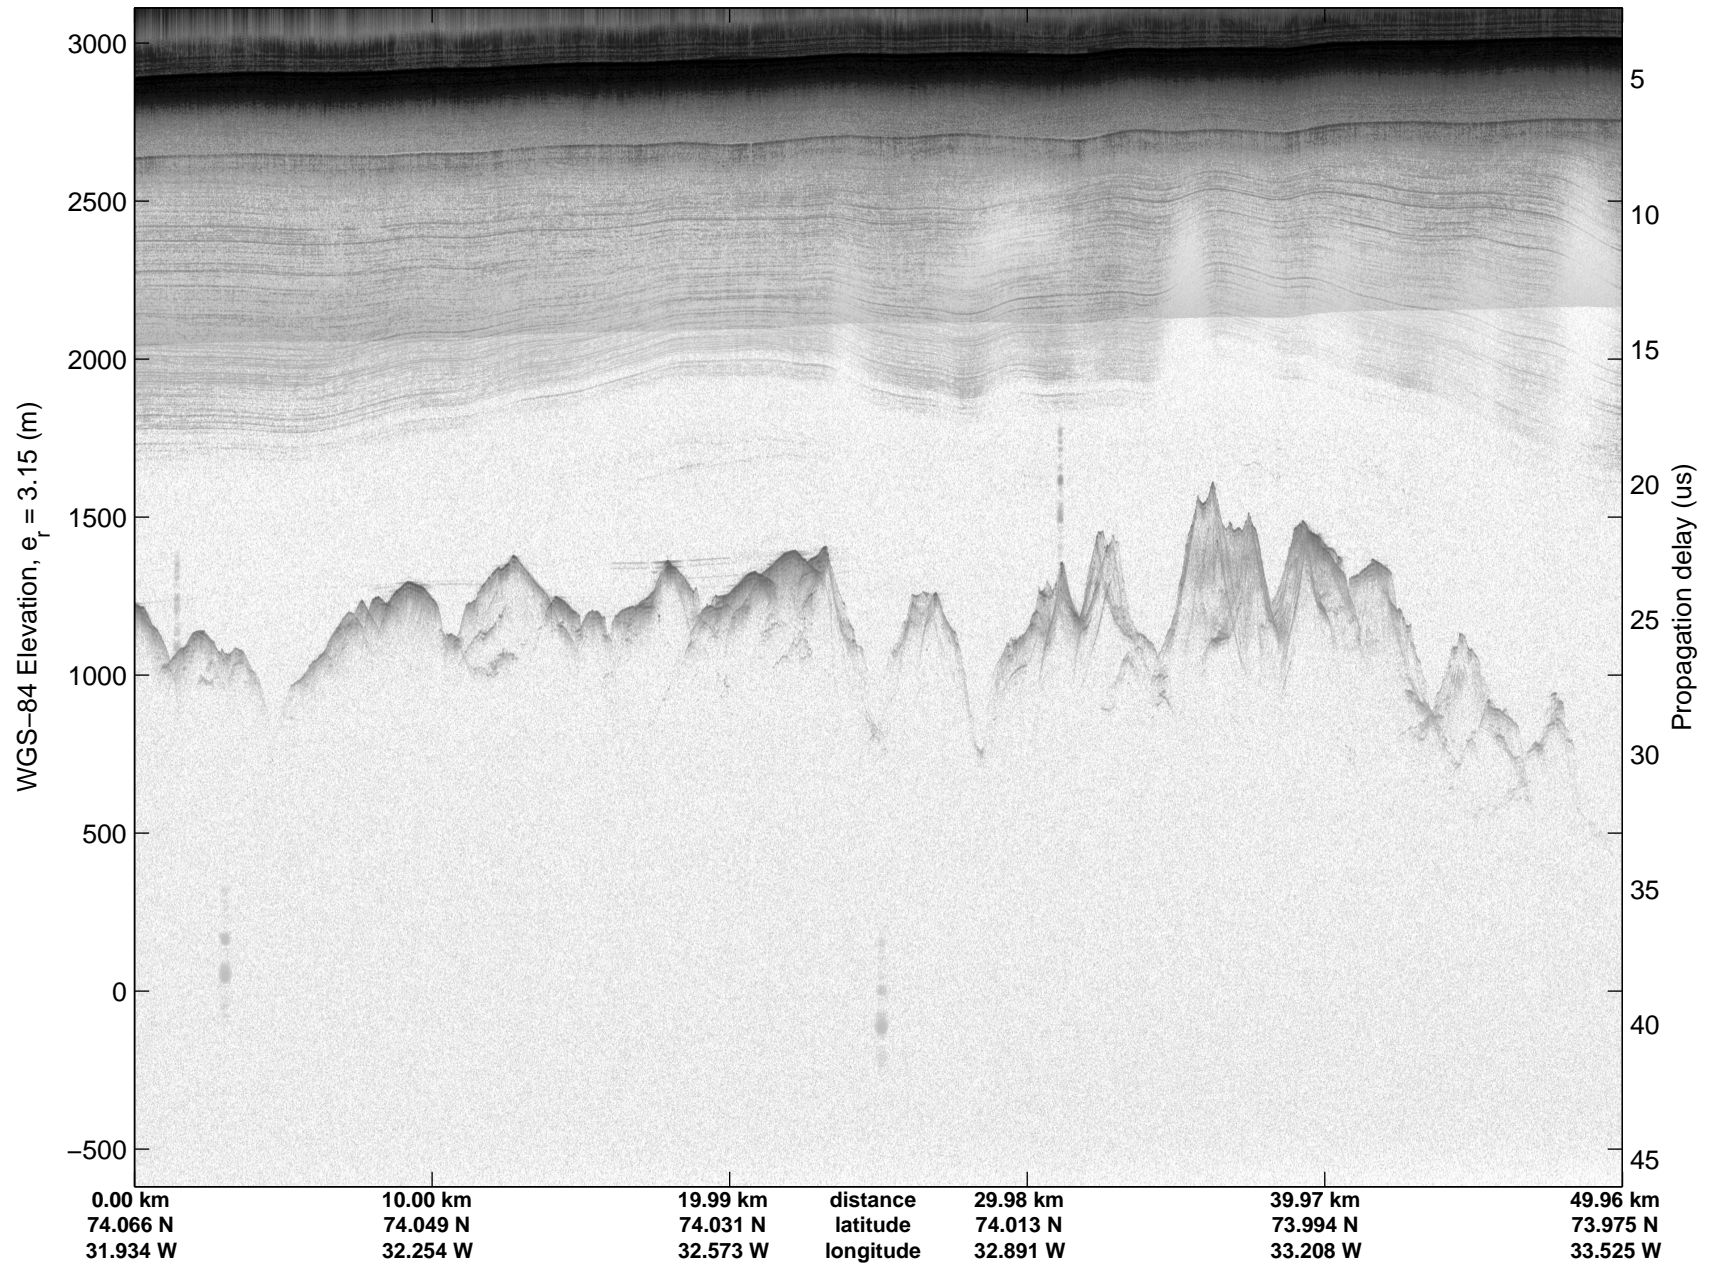

Land Ice:North Central Gap 02  
20150512\_04\_015  
Polar Stereograph 70N/-45E

mcords5 2015\_Greenland\_C130: "Land Ice:North Central Gap 02" 20150512\_04\_015: 15:58:14.9 to 16:04:16.2 GPS

mcords5 2015\_Greenland\_C130: "Land Ice:North Central Gap 02" 20150512\_04\_015: 15:58:14.9 to 16:04:16.2 GPS

Land Ice:North Central Gap 02  
20150512\_04\_016  
Polar Stereograph 70N/-45E

mcords5 2015\_Greenland\_C130: "Land Ice:North Central Gap 02" 20150512\_04\_016: 16:04:16.4 to 16:10:19.5 GPS

mcords5 2015\_Greenland\_C130: "Land Ice:North Central Gap 02" 20150512\_04\_016: 16:04:16.4 to 16:10:19.5 GPS

Land Ice:North Central Gap 02  
20150512\_04\_017  
Polar Stereograph 70N/-45E

mcords5 2015\_Greenland\_C130: "Land Ice:North Central Gap 02" 20150512\_04\_017: 16:10:19.7 to 16:16:14.1 GPS

mcords5 2015\_Greenland\_C130: "Land Ice:North Central Gap 02" 20150512\_04\_017: 16:10:19.7 to 16:16:14.1 GPS