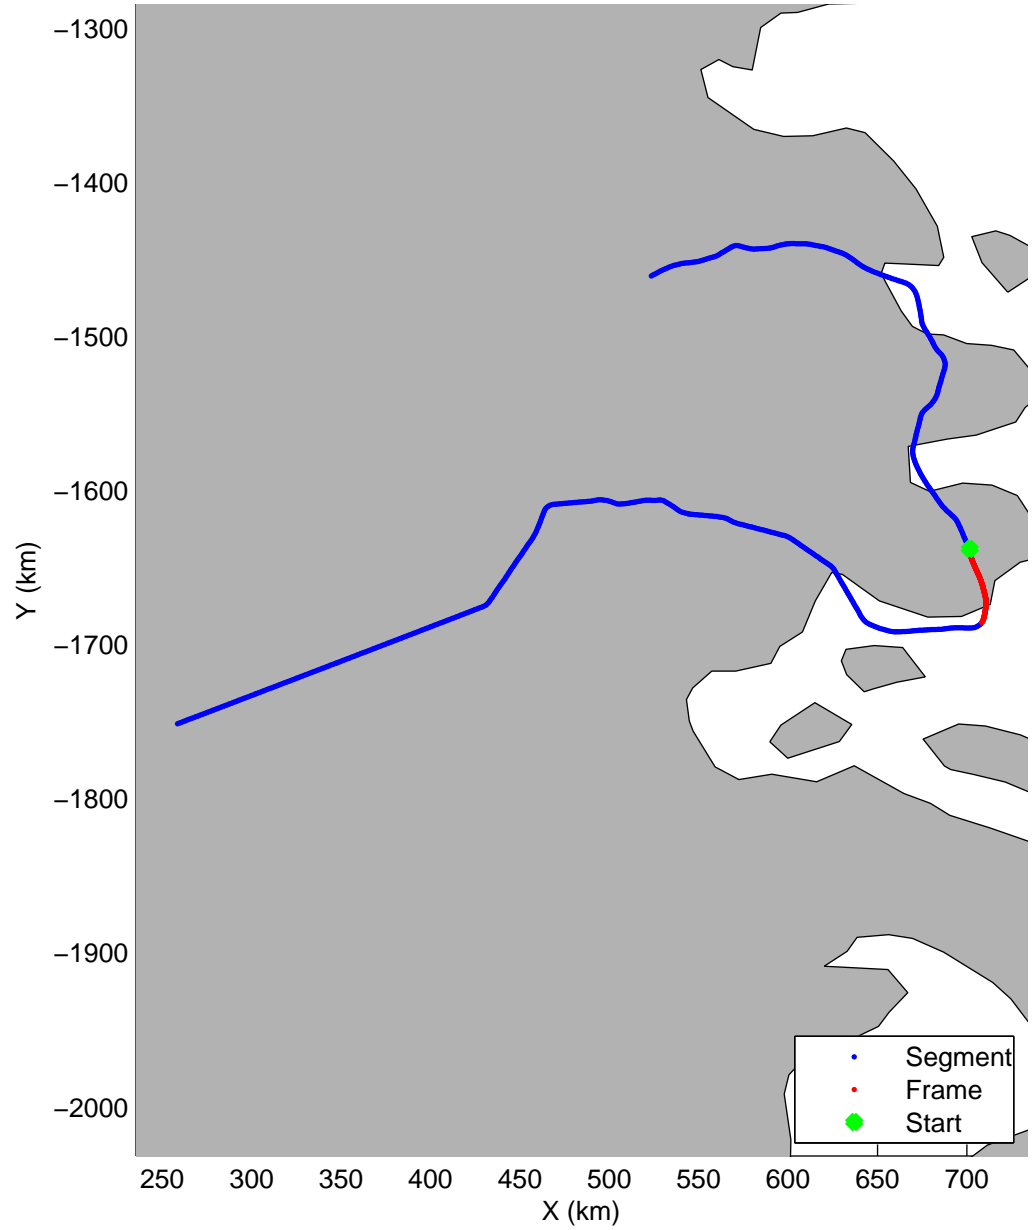

Land Ice:North Central Gap 02
20150512_04_008
Polar Stereograph 70N/-45E