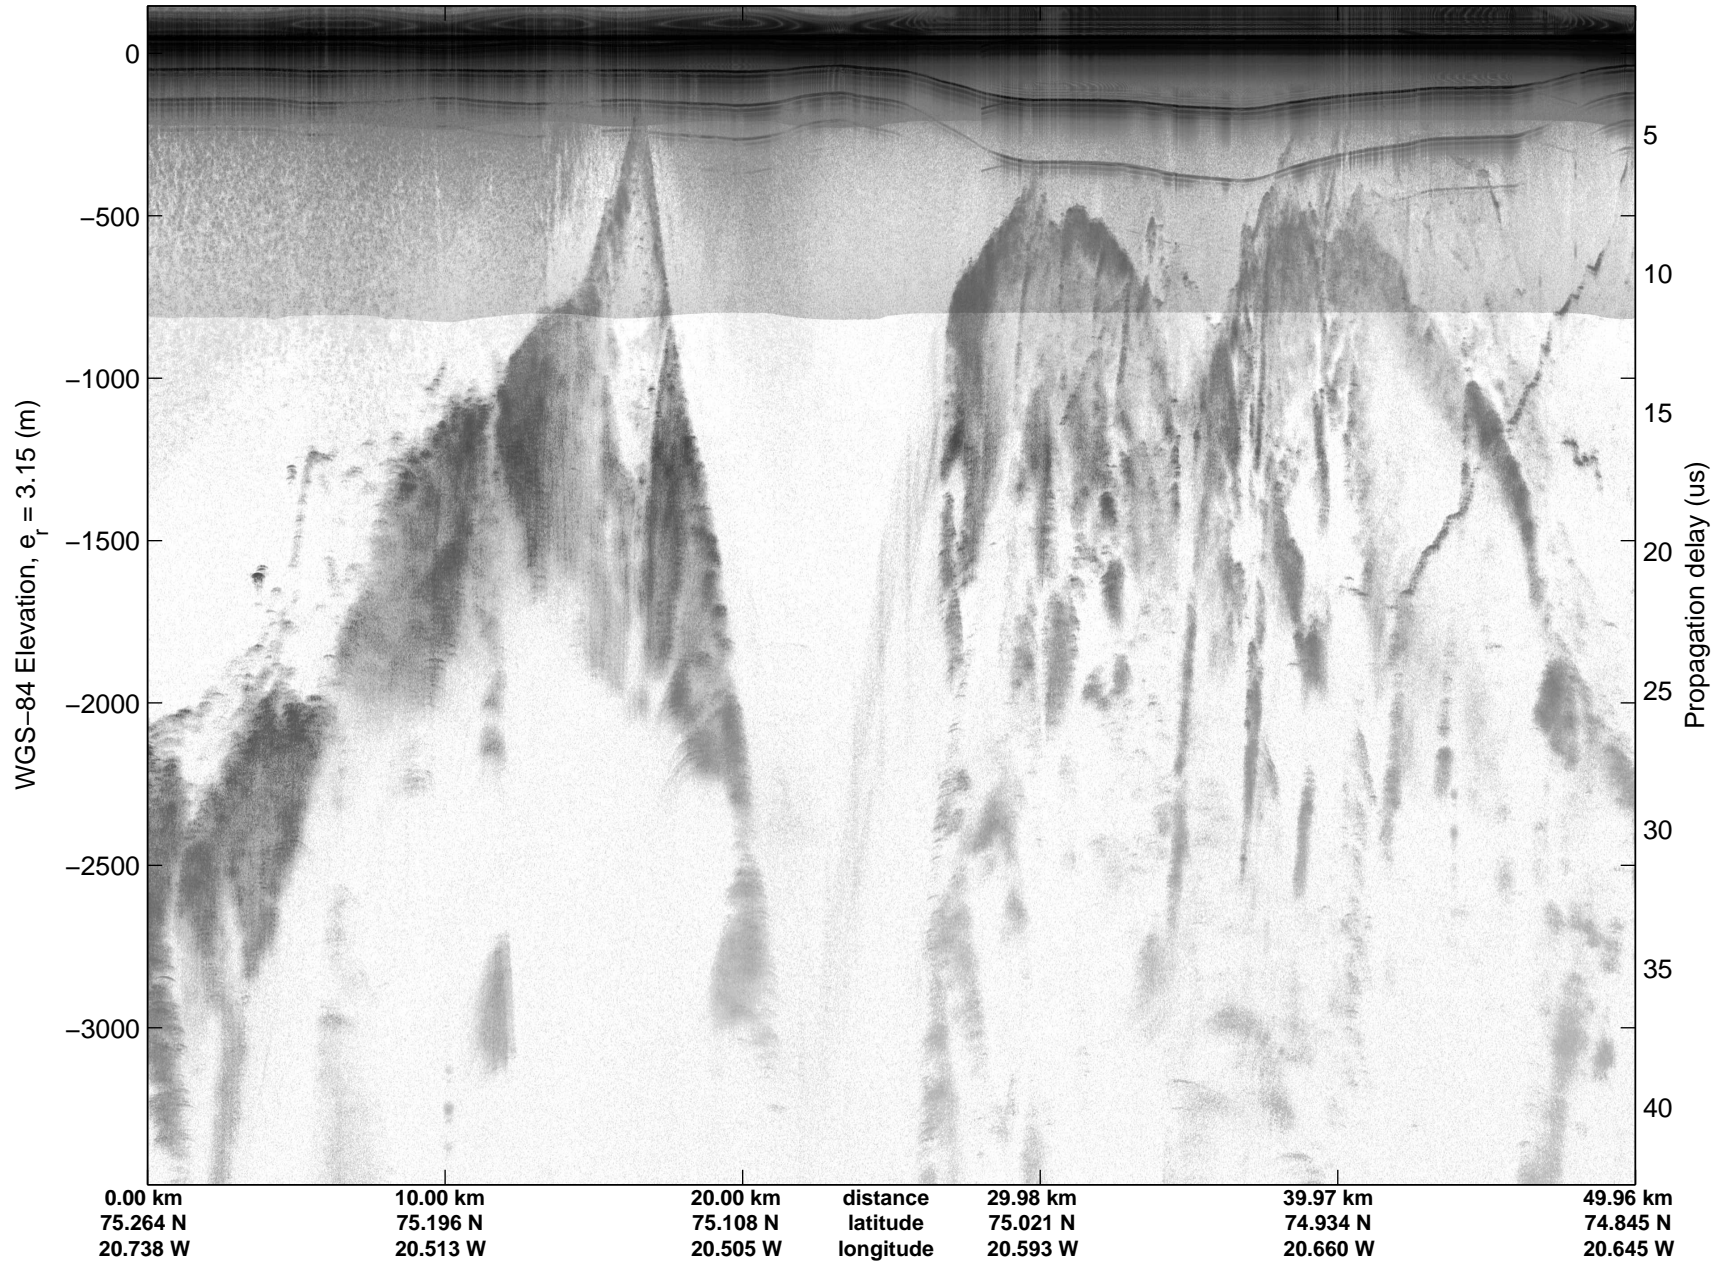

Land Ice:North Central Gap 02  
20150512\_04\_001  
Polar Stereograph 70N/-45E

mcords5 2015\_Greenland\_C130: "Land Ice:North Central Gap 02" 20150512\_04\_001: 14:29:07.9 to 14:35:39.3 GPS

mcords5 2015\_Greenland\_C130: "Land Ice:North Central Gap 02" 20150512\_04\_001: 14:29:07.9 to 14:35:39.3 GPS

Land Ice:North Central Gap 02  
20150512\_04\_002  
Polar Stereograph 70N/-45E

mcords5 2015\_Greenland\_C130: "Land Ice:North Central Gap 02" 20150512\_04\_002: 14:35:39.6 to 14:42:08.8 GPS

mcords5 2015\_Greenland\_C130: "Land Ice:North Central Gap 02" 20150512\_04\_002: 14:35:39.6 to 14:42:08.8 GPS

Land Ice:North Central Gap 02  
20150512\_04\_003  
Polar Stereograph 70N/-45E

mcords5 2015\_Greenland\_C130: "Land Ice:North Central Gap 02" 20150512\_04\_003: 14:42:09.1 to 14:48:32.8 GPS

mcords5 2015\_Greenland\_C130: "Land Ice:North Central Gap 02" 20150512\_04\_003: 14:42:09.1 to 14:48:32.8 GPS

Land Ice:North Central Gap 02  
20150512\_04\_004  
Polar Stereograph 70N/-45E

mcords5 2015\_Greenland\_C130: "Land Ice:North Central Gap 02" 20150512\_04\_004: 14:48:33.0 to 14:54:51.2 GPS

mcords5 2015\_Greenland\_C130: "Land Ice:North Central Gap 02" 20150512\_04\_004: 14:48:33.0 to 14:54:51.2 GPS