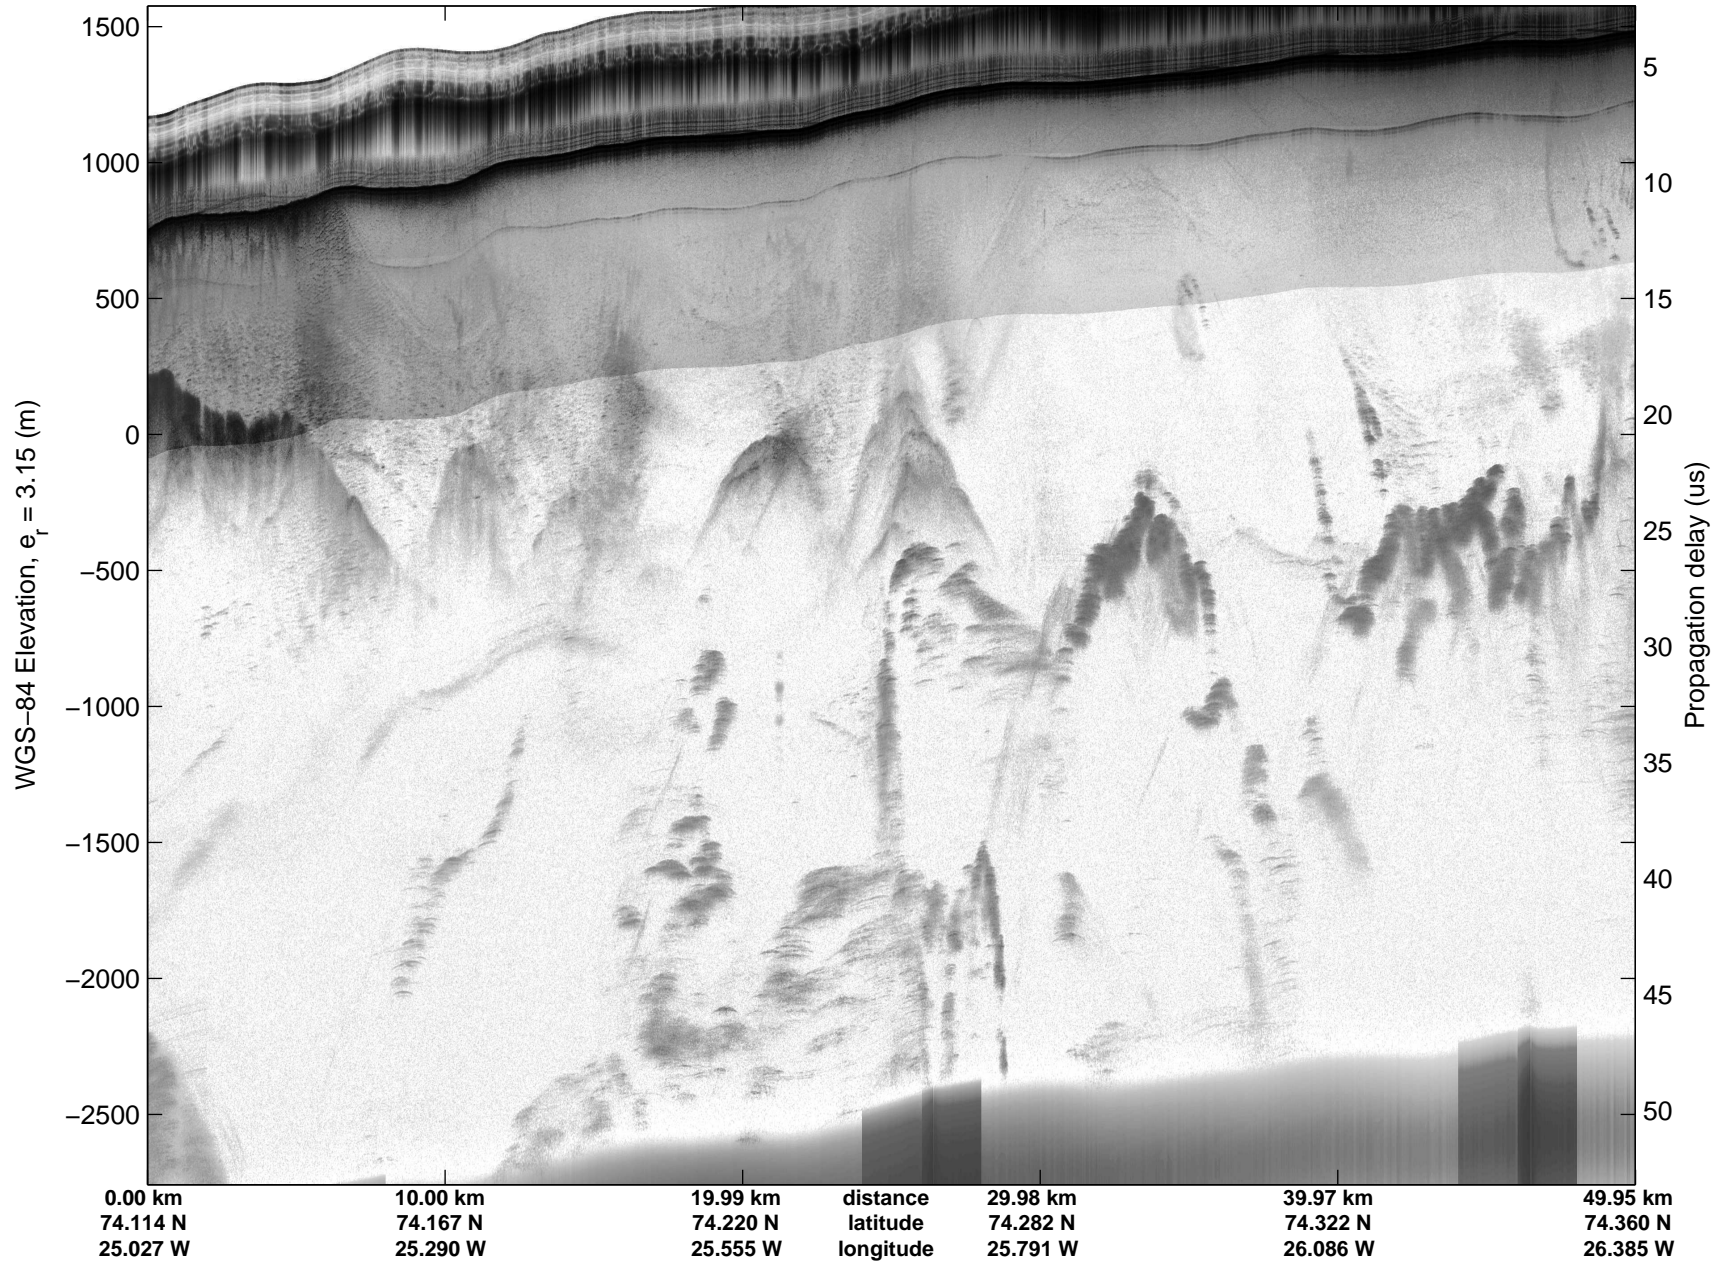

mcords5 2015_Greenland_C130: "Land Ice:North Central Gap 02" 20150512_04_012: 15:39:07.1 to 15:45:30.3 GPS