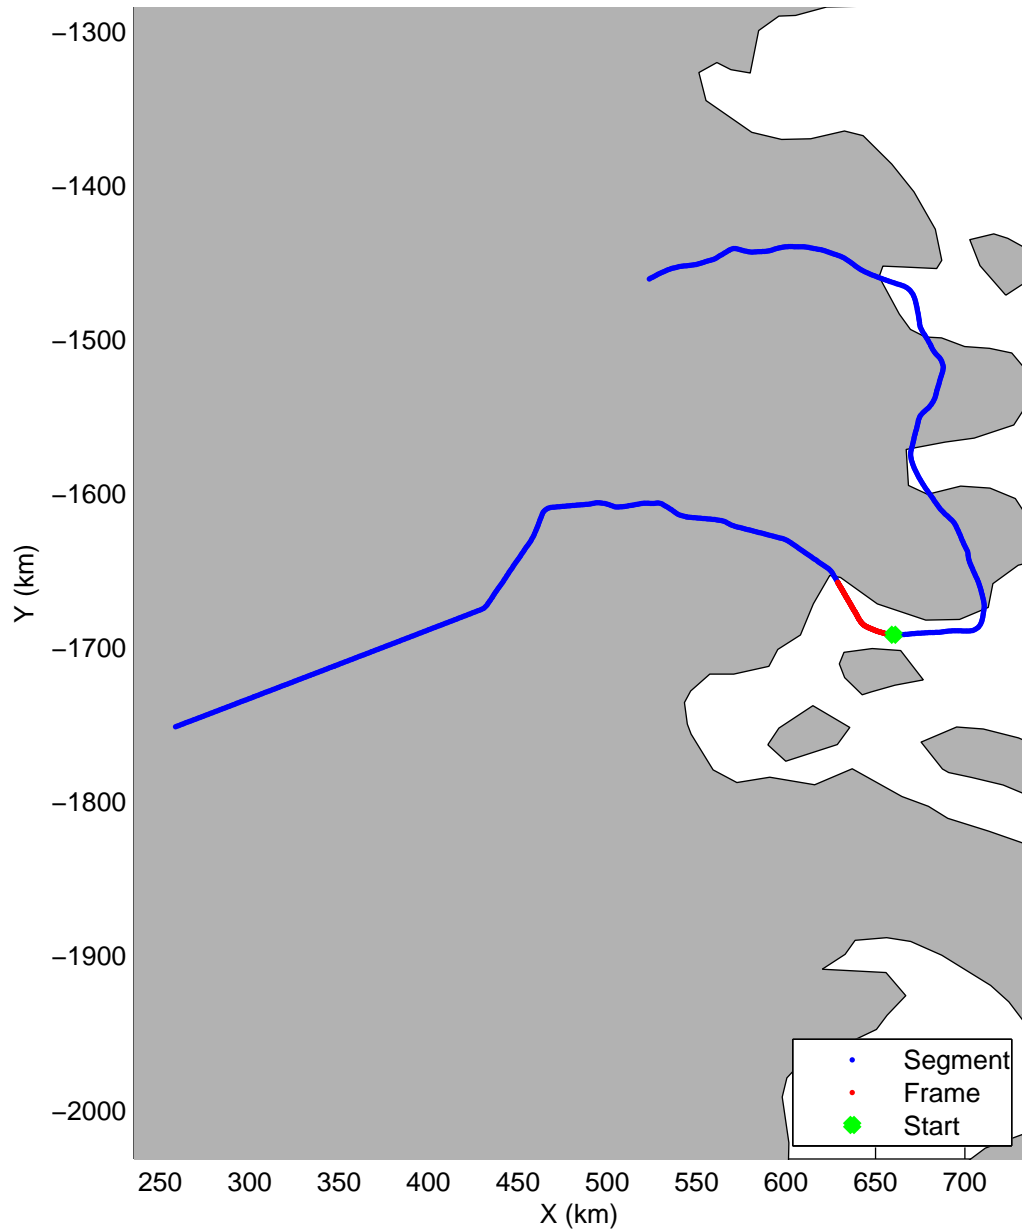

Land Ice:North Central Gap 02
20150512_04_010
Polar Stereograph 70N/-45E