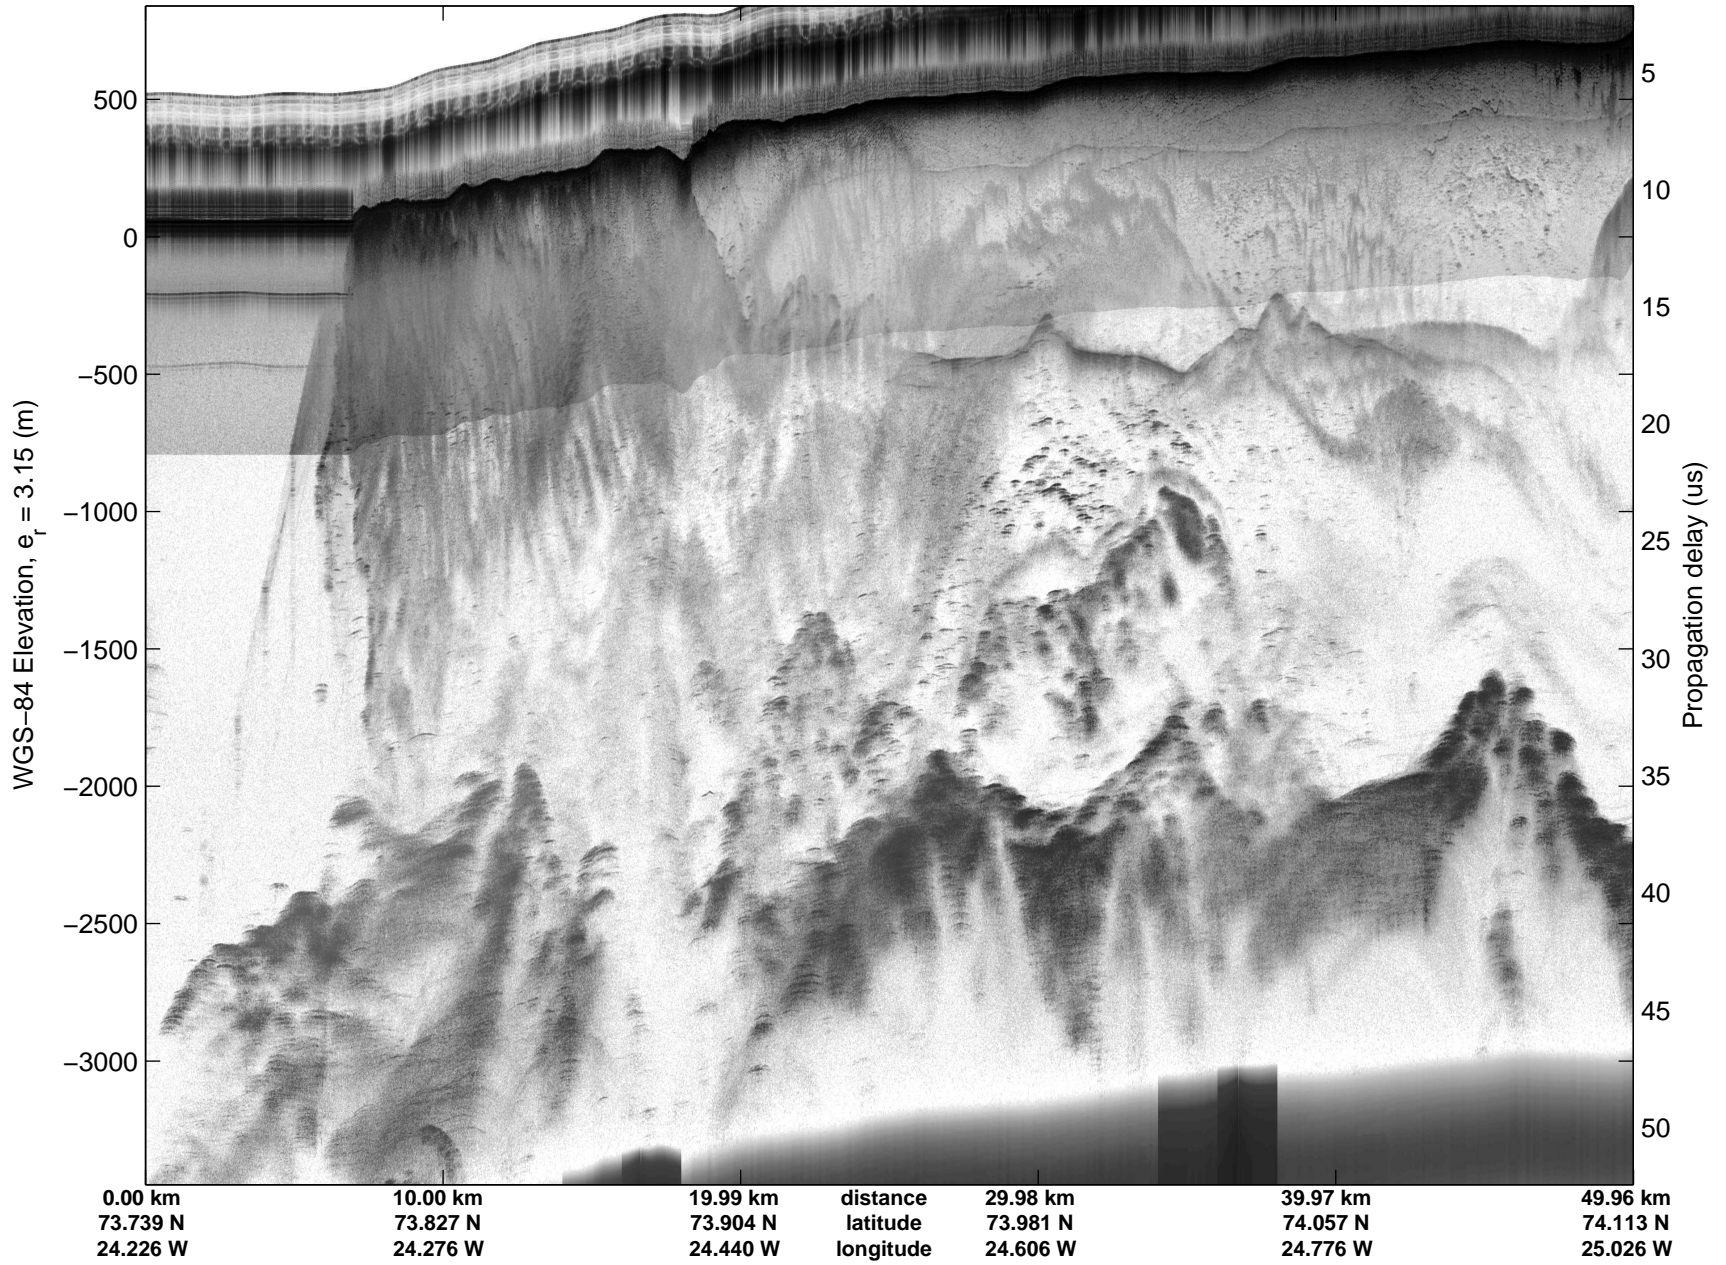

mcords5 2015_Greenland_C130: "Land Ice:North Central Gap 02" 20150512_04_011: 15:32:45.6 to 15:39:06.9 GPS