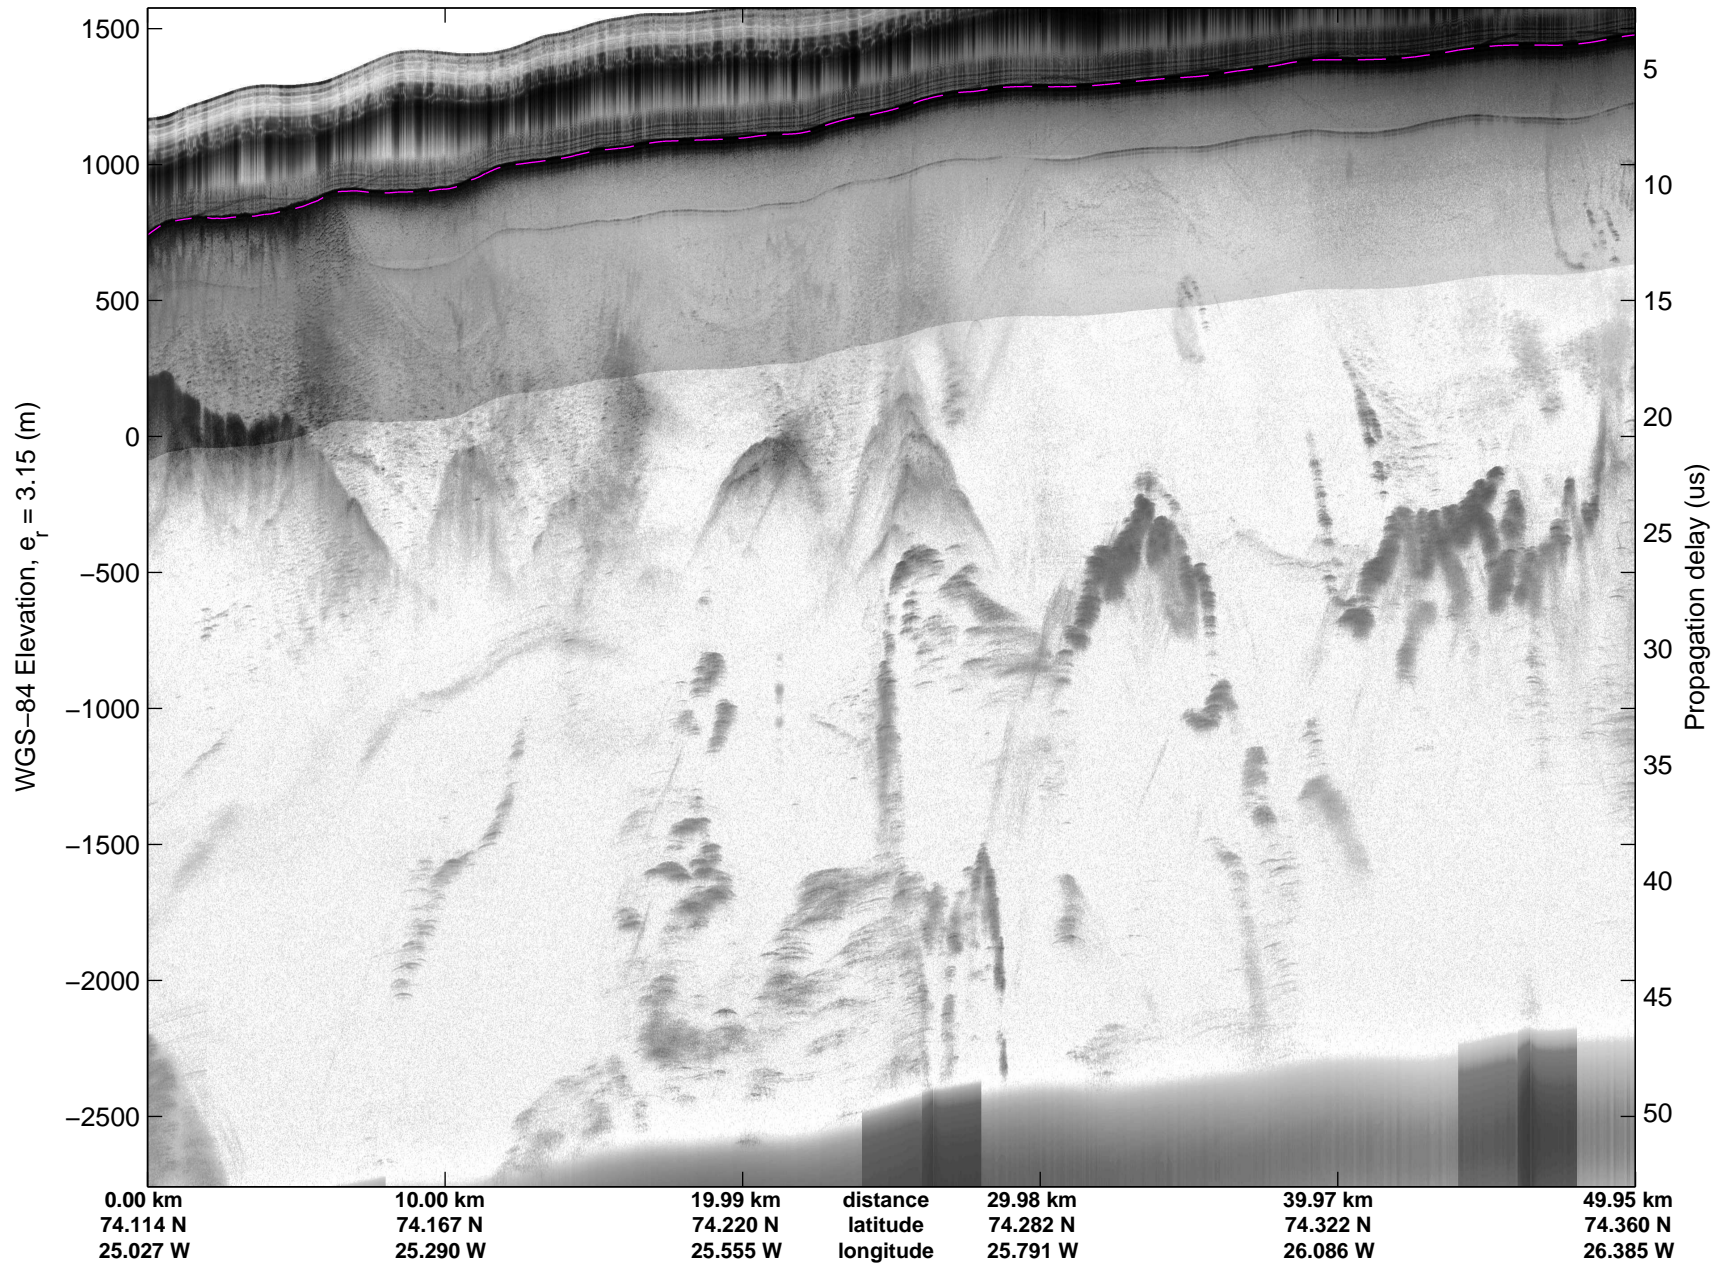

Land Ice:North Central Gap 02  
20150512\_04\_011  
Polar Stereograph 70N/-45E

mcords5 2015\_Greenland\_C130: "Land Ice:North Central Gap 02" 20150512\_04\_011: 15:32:45.6 to 15:39:06.9 GPS

mcords5 2015\_Greenland\_C130: "Land Ice:North Central Gap 02" 20150512\_04\_011: 15:32:45.6 to 15:39:06.9 GPS

Land Ice:North Central Gap 02  
20150512\_04\_012  
Polar Stereograph 70N/-45E

mcords5 2015\_Greenland\_C130: "Land Ice:North Central Gap 02" 20150512\_04\_012: 15:39:07.1 to 15:45:30.3 GPS

mcords5 2015\_Greenland\_C130: "Land Ice:North Central Gap 02" 20150512\_04\_012: 15:39:07.1 to 15:45:30.3 GPS