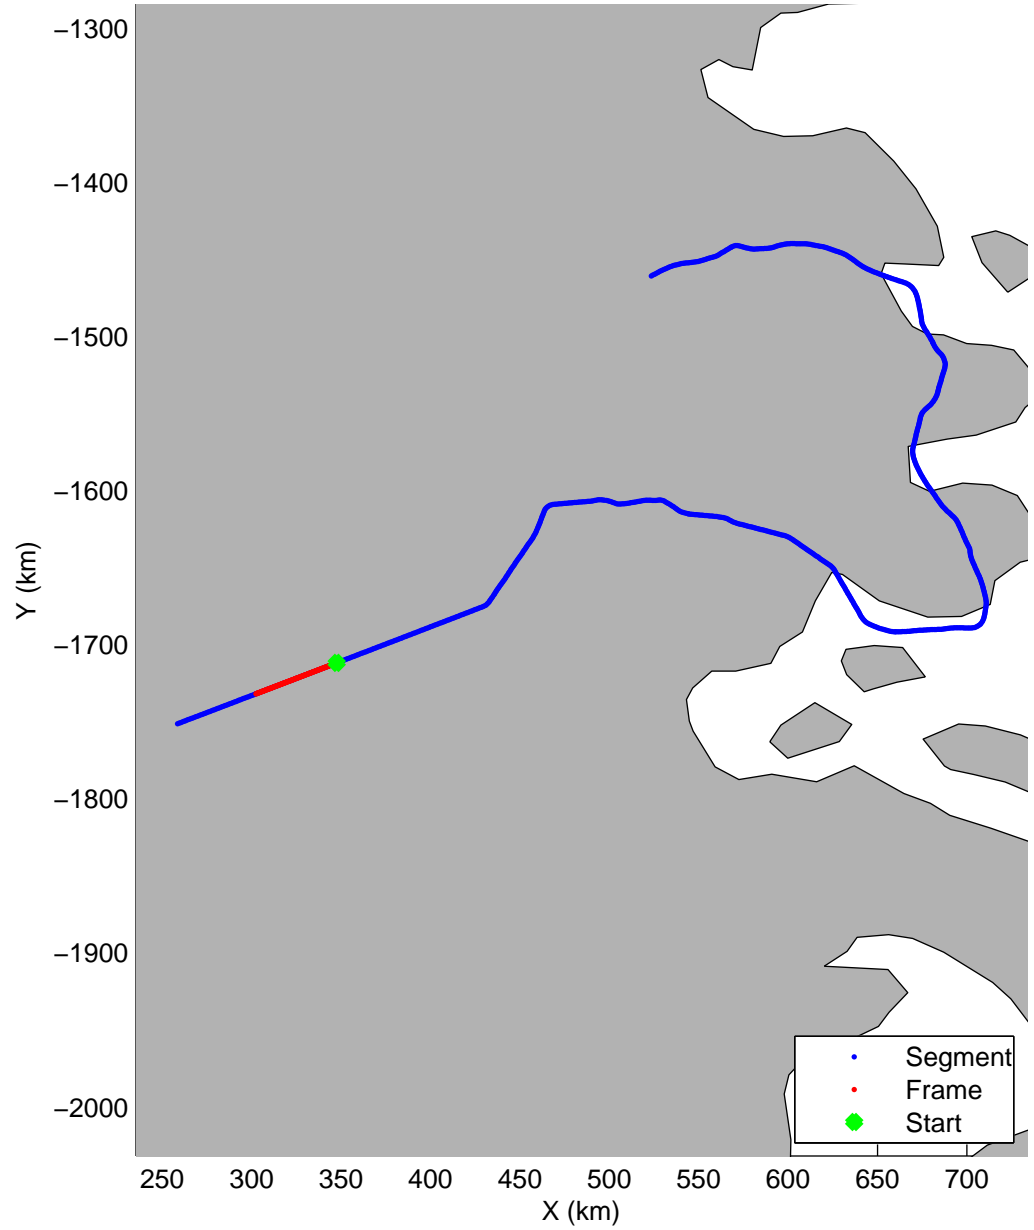

Land Ice:North Central Gap 02
20150512_04_018
Polar Stereograph 70N/-45E