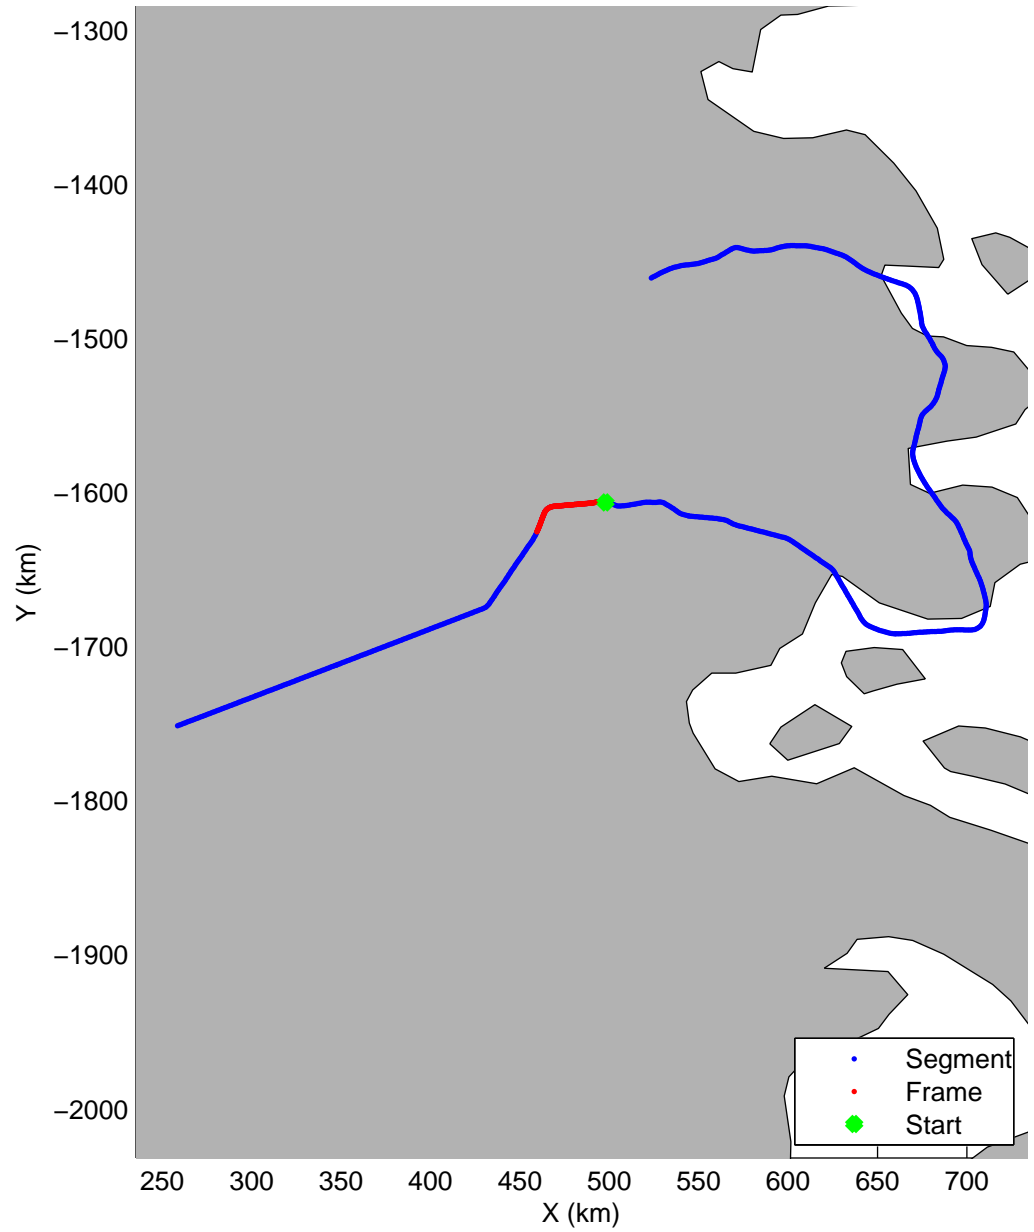

Land Ice:North Central Gap 02
20150512_04_014
Polar Stereograph 70N/-45E