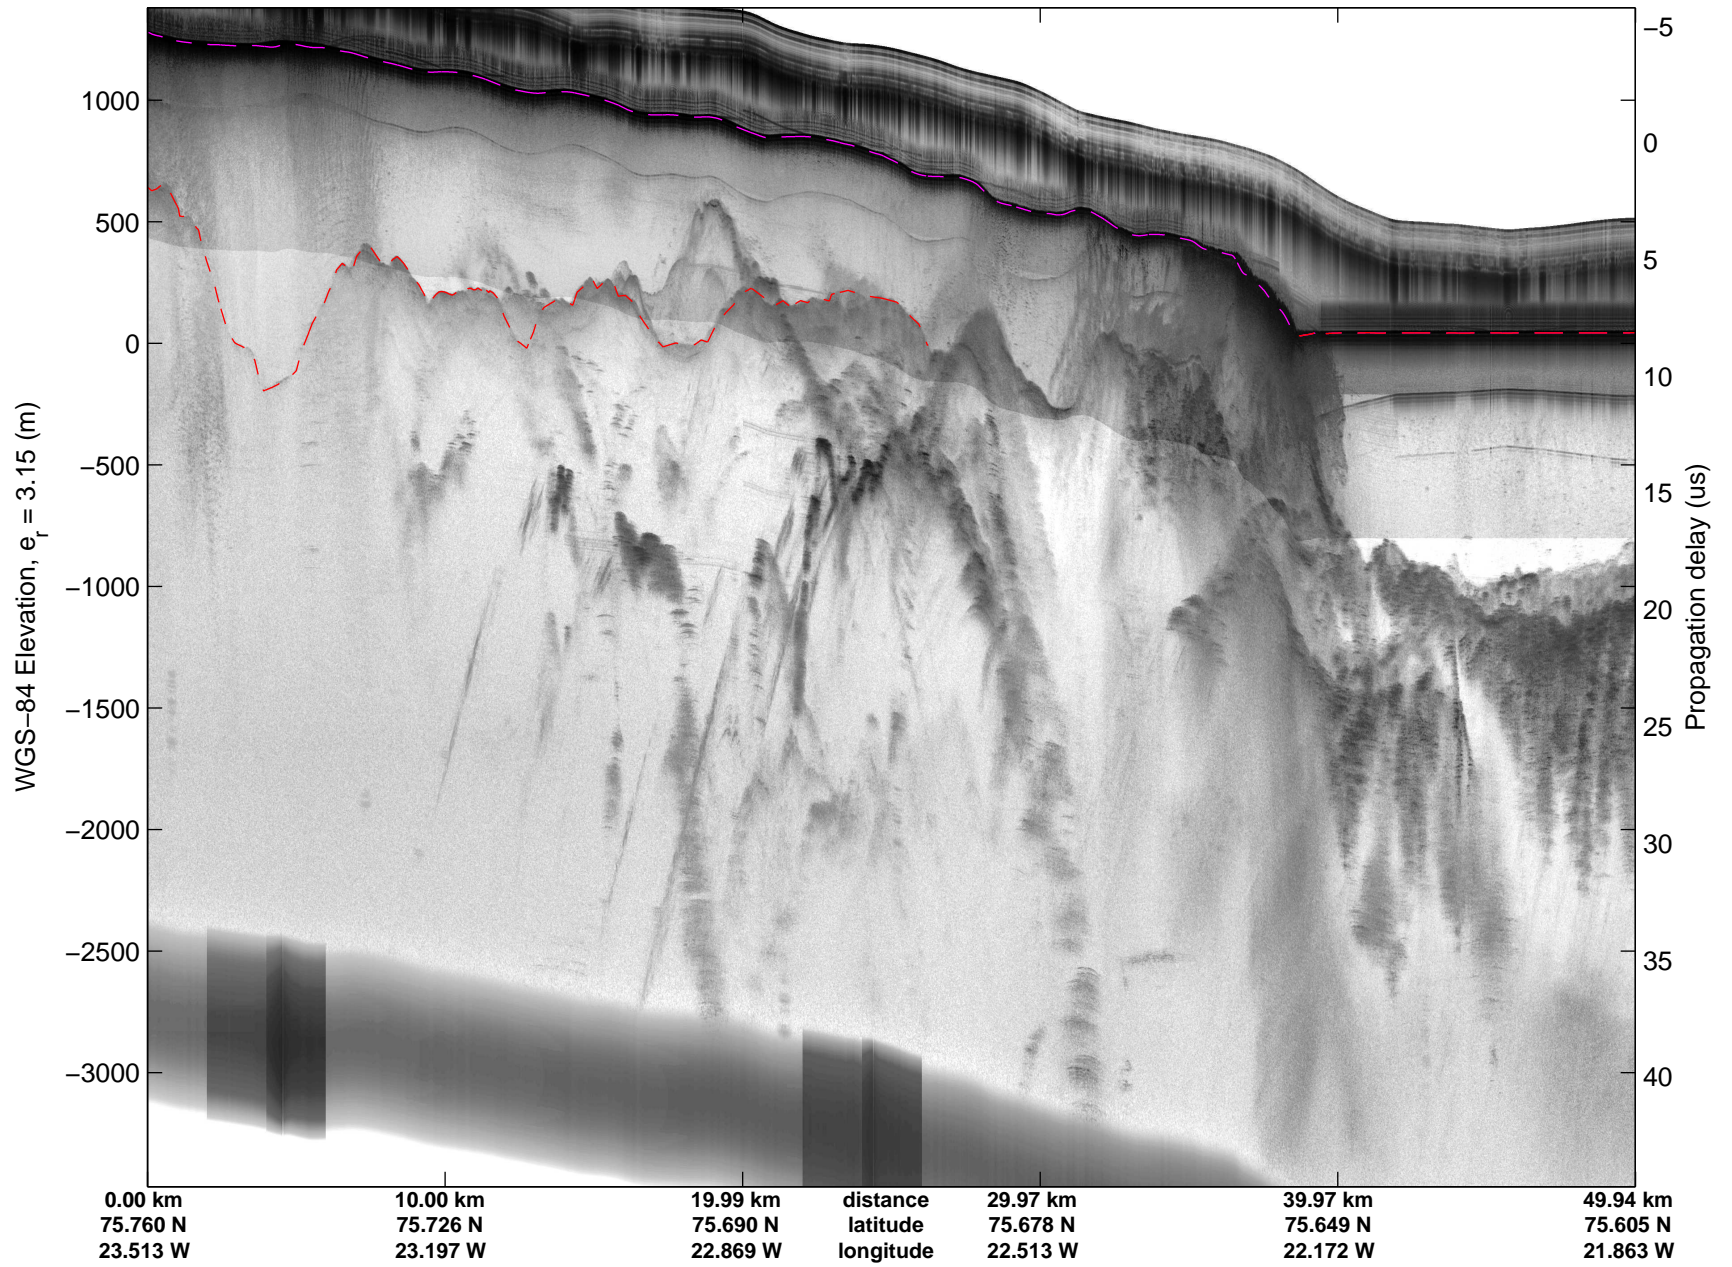

Land Ice:North Central Gap 02  
20150512\_04\_001  
Polar Stereograph 70N/-45E

mcords5 2015\_Greenland\_C130: "Land Ice:North Central Gap 02" 20150512\_04\_001: 14:29:07.9 to 14:35:39.3 GPS

mcords5 2015\_Greenland\_C130: "Land Ice:North Central Gap 02" 20150512\_04\_001: 14:29:07.9 to 14:35:39.3 GPS

Land Ice:North Central Gap 02  
20150512\_04\_002  
Polar Stereograph 70N/-45E

mcords5 2015\_Greenland\_C130: "Land Ice:North Central Gap 02" 20150512\_04\_002: 14:35:39.6 to 14:42:08.8 GPS

mcords5 2015\_Greenland\_C130: "Land Ice:North Central Gap 02" 20150512\_04\_002: 14:35:39.6 to 14:42:08.8 GPS

Land Ice:North Central Gap 02  
20150512\_04\_003  
Polar Stereograph 70N/-45E

mcords5 2015\_Greenland\_C130: "Land Ice:North Central Gap 02" 20150512\_04\_003: 14:42:09.1 to 14:48:32.8 GPS

mcords5 2015\_Greenland\_C130: "Land Ice:North Central Gap 02" 20150512\_04\_003: 14:42:09.1 to 14:48:32.8 GPS

Land Ice:North Central Gap 02  
20150512\_04\_004  
Polar Stereograph 70N/-45E

mcords5 2015\_Greenland\_C130: "Land Ice:North Central Gap 02" 20150512\_04\_004: 14:48:33.0 to 14:54:51.2 GPS

mcords5 2015\_Greenland\_C130: "Land Ice:North Central Gap 02" 20150512\_04\_004: 14:48:33.0 to 14:54:51.2 GPS