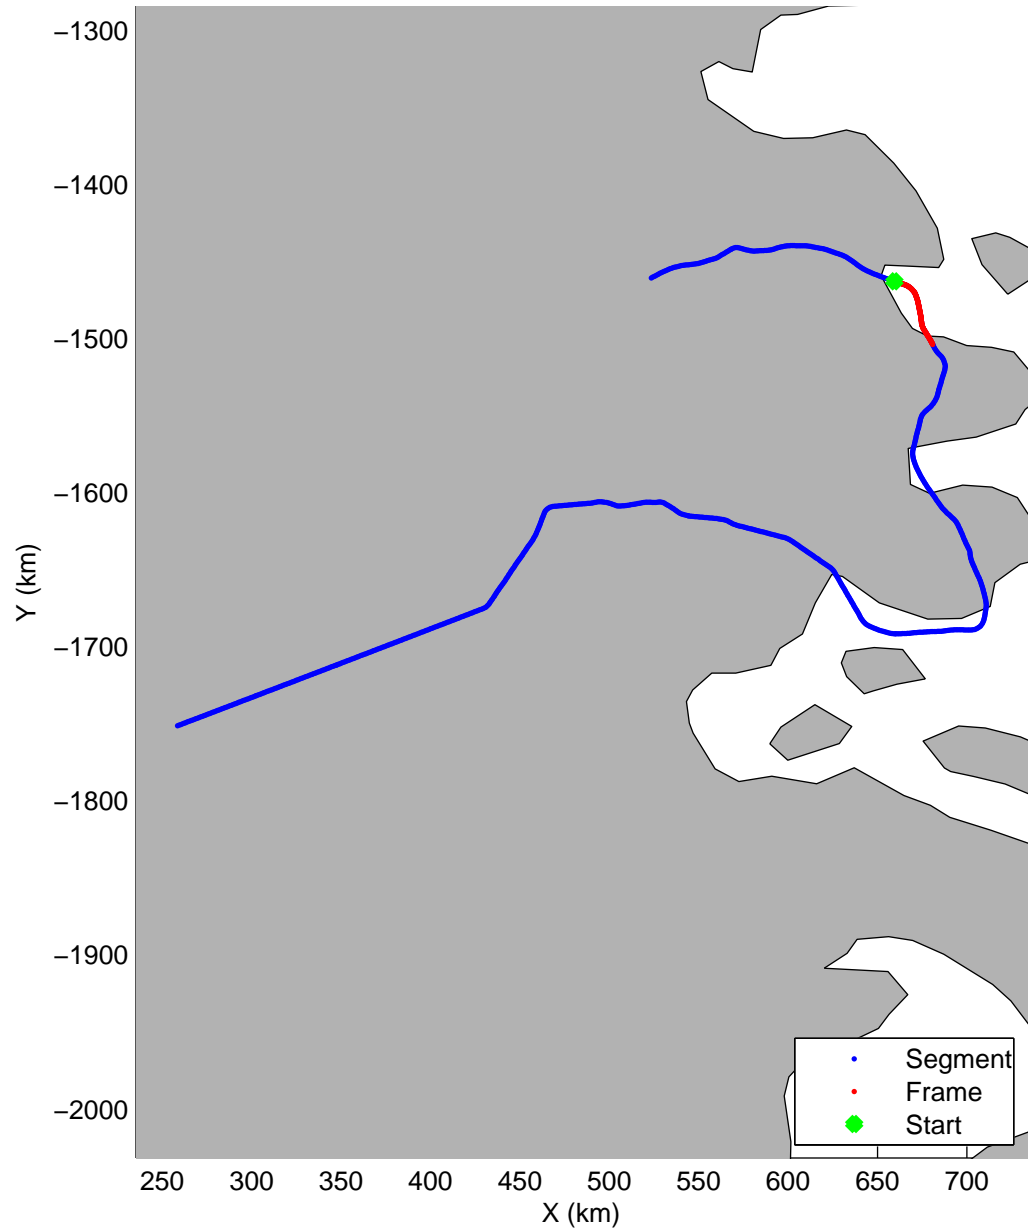

Land Ice:North Central Gap 02  
20150512\_04\_001  
Polar Stereograph 70N/-45E

mcords5 2015\_Greenland\_C130: "Land Ice:North Central Gap 02" 20150512\_04\_001: 14:29:07.9 to 14:35:39.3 GPS

mcords5 2015\_Greenland\_C130: "Land Ice:North Central Gap 02" 20150512\_04\_001: 14:29:07.9 to 14:35:39.3 GPS

Land Ice:North Central Gap 02  
20150512\_04\_002  
Polar Stereograph 70N/-45E

mcords5 2015\_Greenland\_C130: "Land Ice:North Central Gap 02" 20150512\_04\_002: 14:35:39.6 to 14:42:08.8 GPS

mcords5 2015\_Greenland\_C130: "Land Ice:North Central Gap 02" 20150512\_04\_002: 14:35:39.6 to 14:42:08.8 GPS

Land Ice:North Central Gap 02  
20150512\_04\_003  
Polar Stereograph 70N/-45E

mcords5 2015\_Greenland\_C130: "Land Ice:North Central Gap 02" 20150512\_04\_003: 14:42:09.1 to 14:48:32.8 GPS

mcords5 2015\_Greenland\_C130: "Land Ice:North Central Gap 02" 20150512\_04\_003: 14:42:09.1 to 14:48:32.8 GPS

Land Ice:North Central Gap 02  
20150512\_04\_004  
Polar Stereograph 70N/-45E

mcords5 2015\_Greenland\_C130: "Land Ice:North Central Gap 02" 20150512\_04\_004: 14:48:33.0 to 14:54:51.2 GPS

mcords5 2015\_Greenland\_C130: "Land Ice:North Central Gap 02" 20150512\_04\_004: 14:48:33.0 to 14:54:51.2 GPS