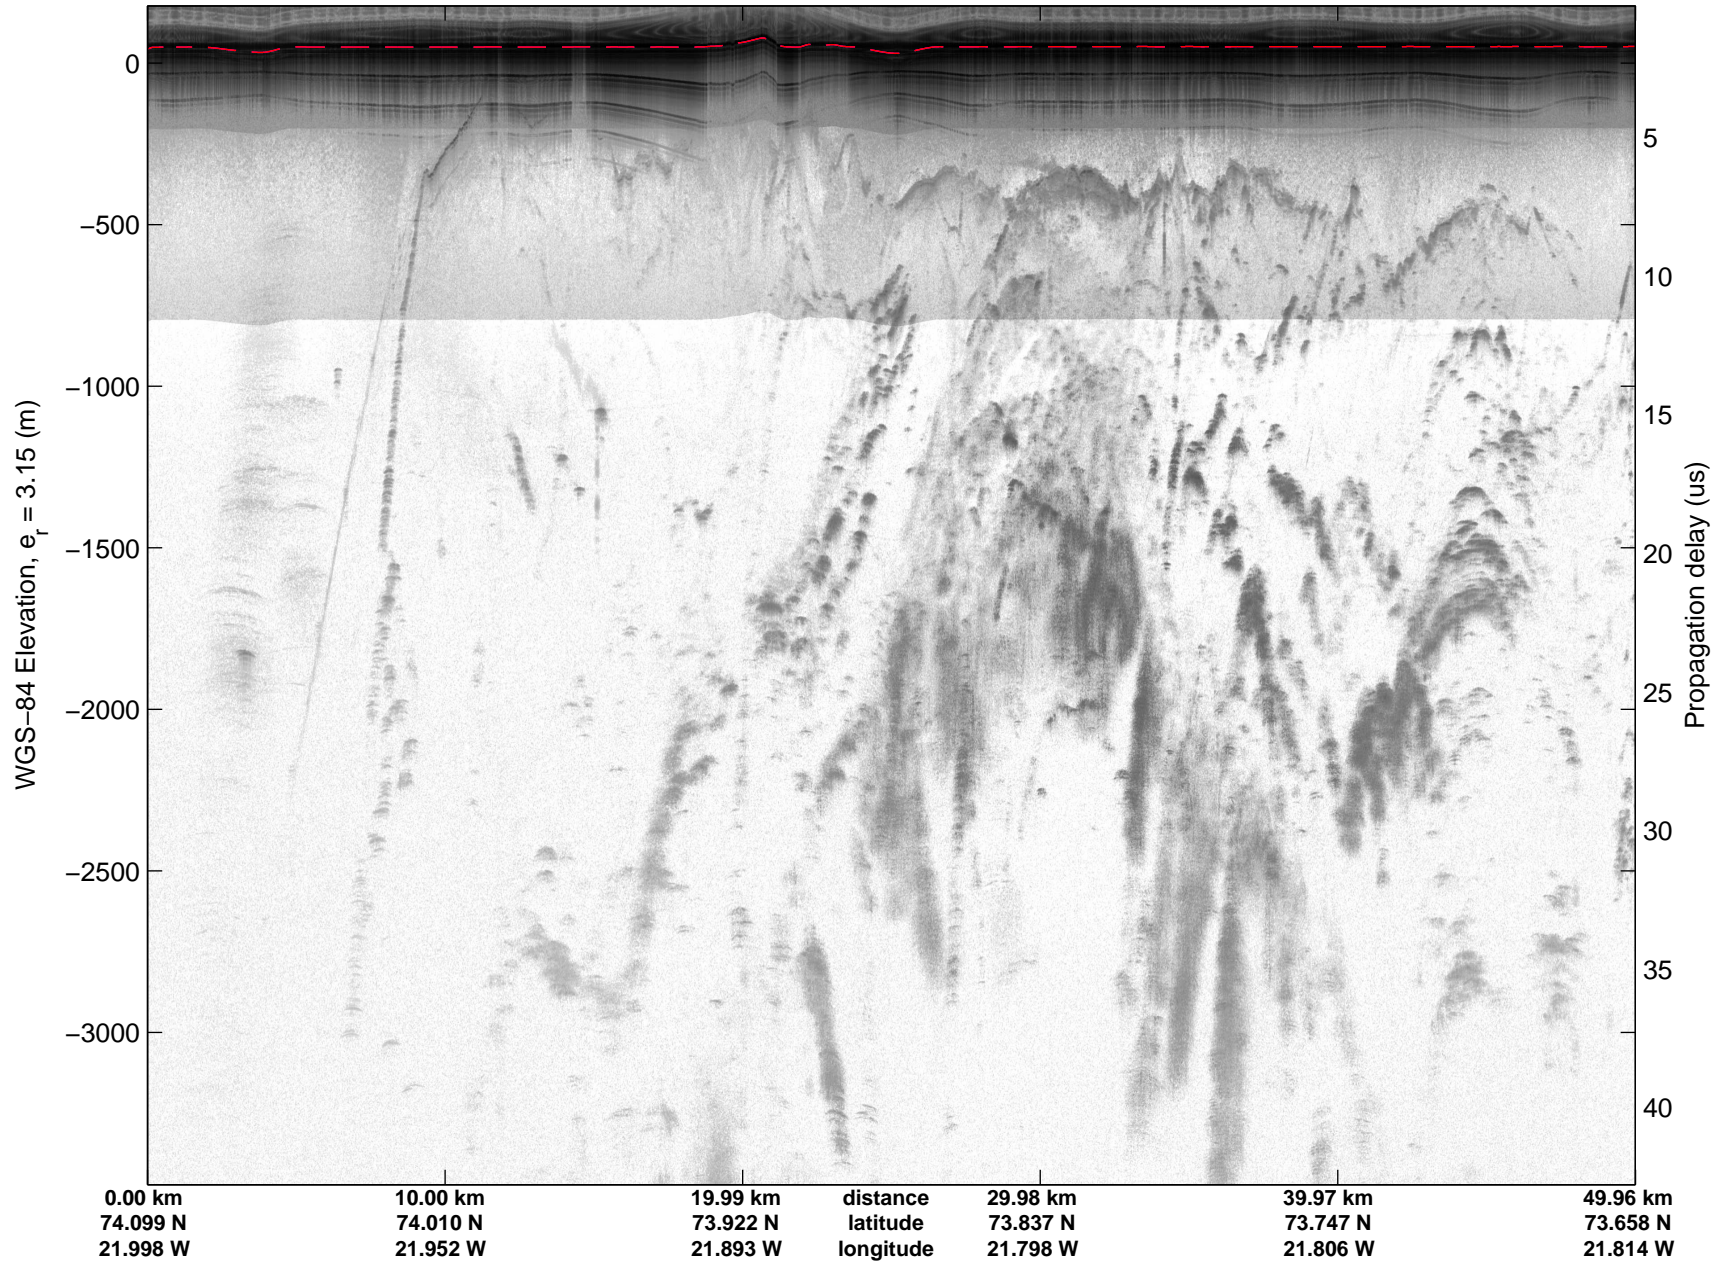

Land Ice:North Central Gap 02  
20150512\_04\_005  
Polar Stereograph 70N/-45E

mcords5 2015\_Greenland\_C130: "Land Ice:North Central Gap 02" 20150512\_04\_005: 14:54:51.4 to 15:01:31.3 GPS

mcords5 2015\_Greenland\_C130: "Land Ice:North Central Gap 02" 20150512\_04\_005: 14:54:51.4 to 15:01:31.3 GPS

Land Ice:North Central Gap 02  
20150512\_04\_006  
Polar Stereograph 70N/-45E

mcords5 2015\_Greenland\_C130: "Land Ice:North Central Gap 02" 20150512\_04\_006: 15:01:31.5 to 15:08:01.2 GPS

mcords5 2015\_Greenland\_C130: "Land Ice:North Central Gap 02" 20150512\_04\_006: 15:01:31.5 to 15:08:01.2 GPS

Land Ice:North Central Gap 02  
20150512\_04\_007  
Polar Stereograph 70N/-45E

mcords5 2015\_Greenland\_C130: "Land Ice:North Central Gap 02" 20150512\_04\_007: 15:08:01.5 to 15:14:15.6 GPS

mcords5 2015\_Greenland\_C130: "Land Ice:North Central Gap 02" 20150512\_04\_007: 15:08:01.5 to 15:14:15.6 GPS