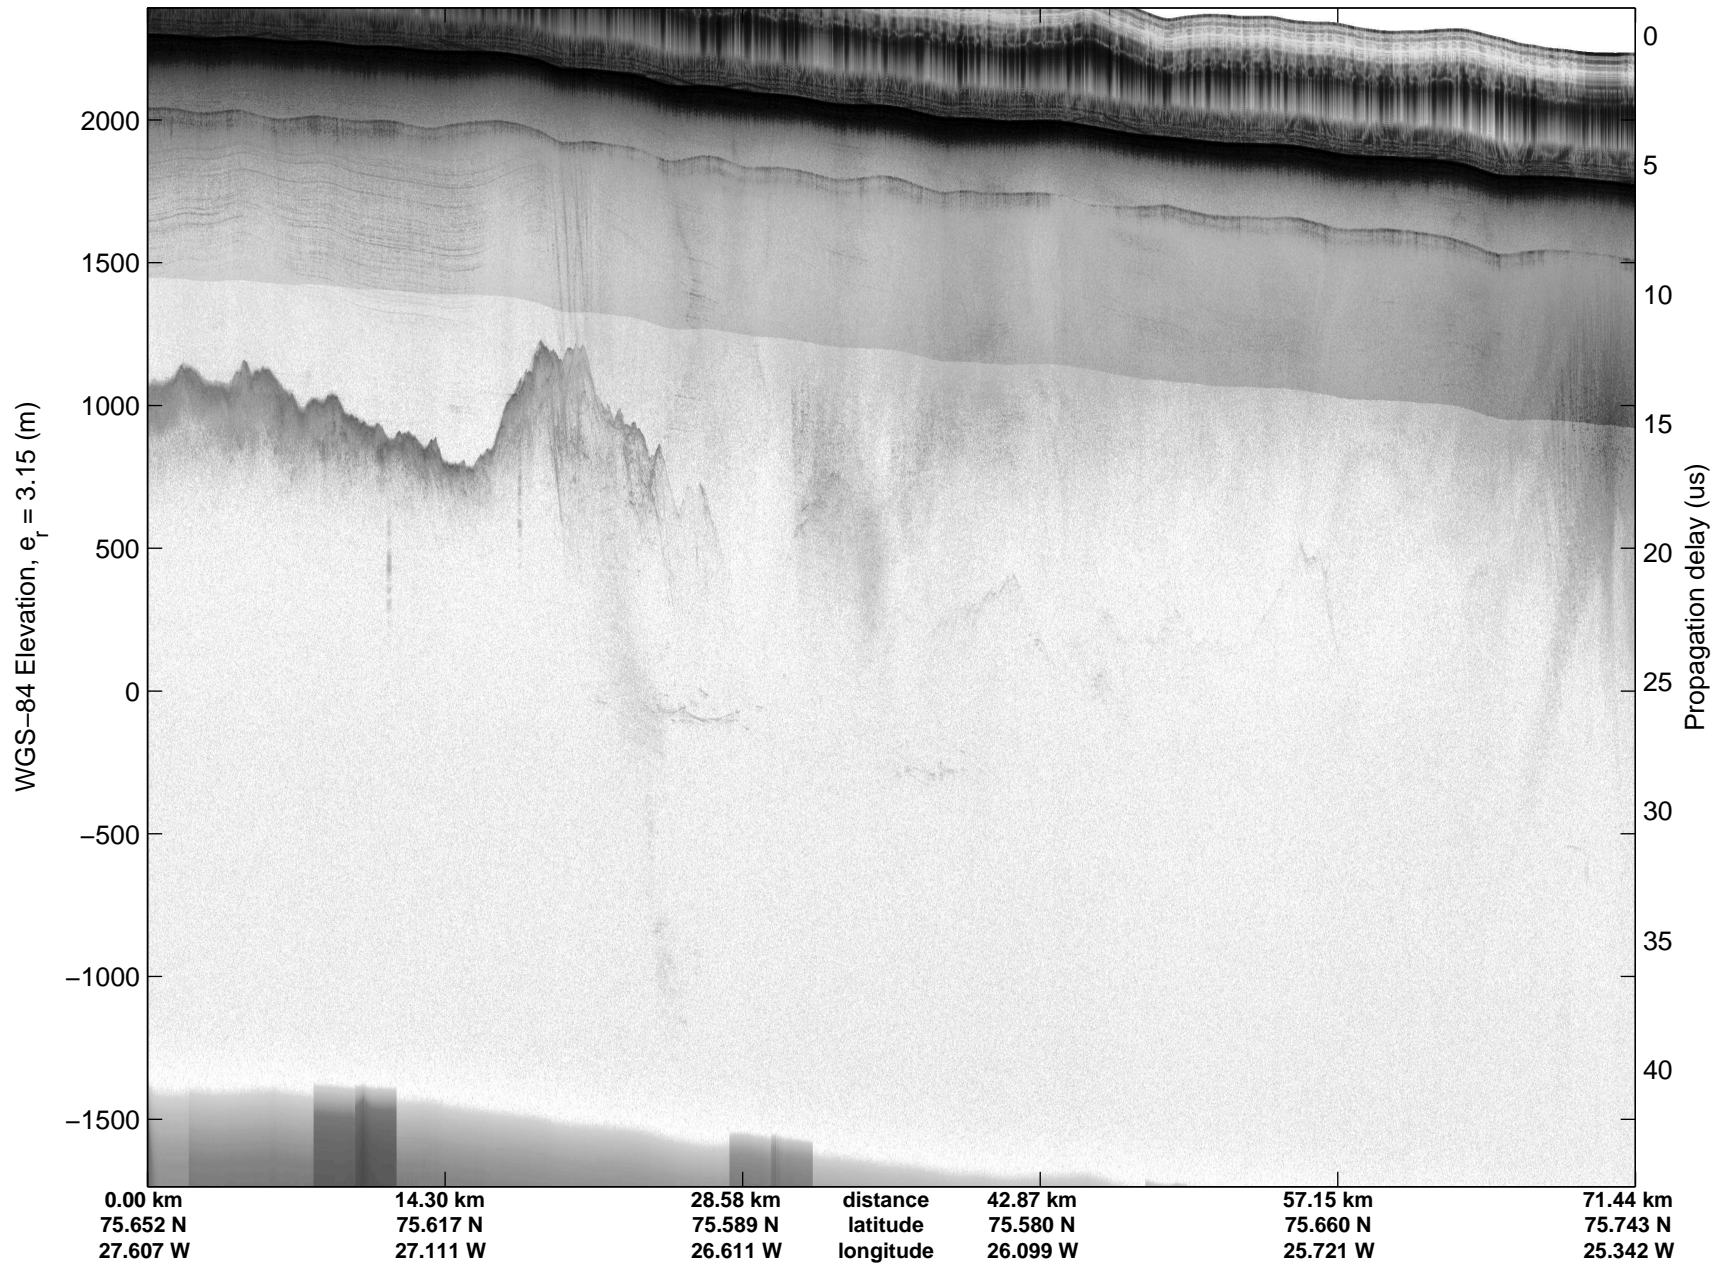

Land Ice:North Central Gap 02
20150512_03_001
Polar Stereograph 70N/-45E

mcords5 2015_Greenland_C130: "Land Ice:North Central Gap 02" 20150512_03_001: 14:19:35.8 to 14:29:00.7 GPS

mcords5 2015_Greenland_C130: "Land Ice:North Central Gap 02" 20150512_03_001: 14:19:35.8 to 14:29:00.7 GPS