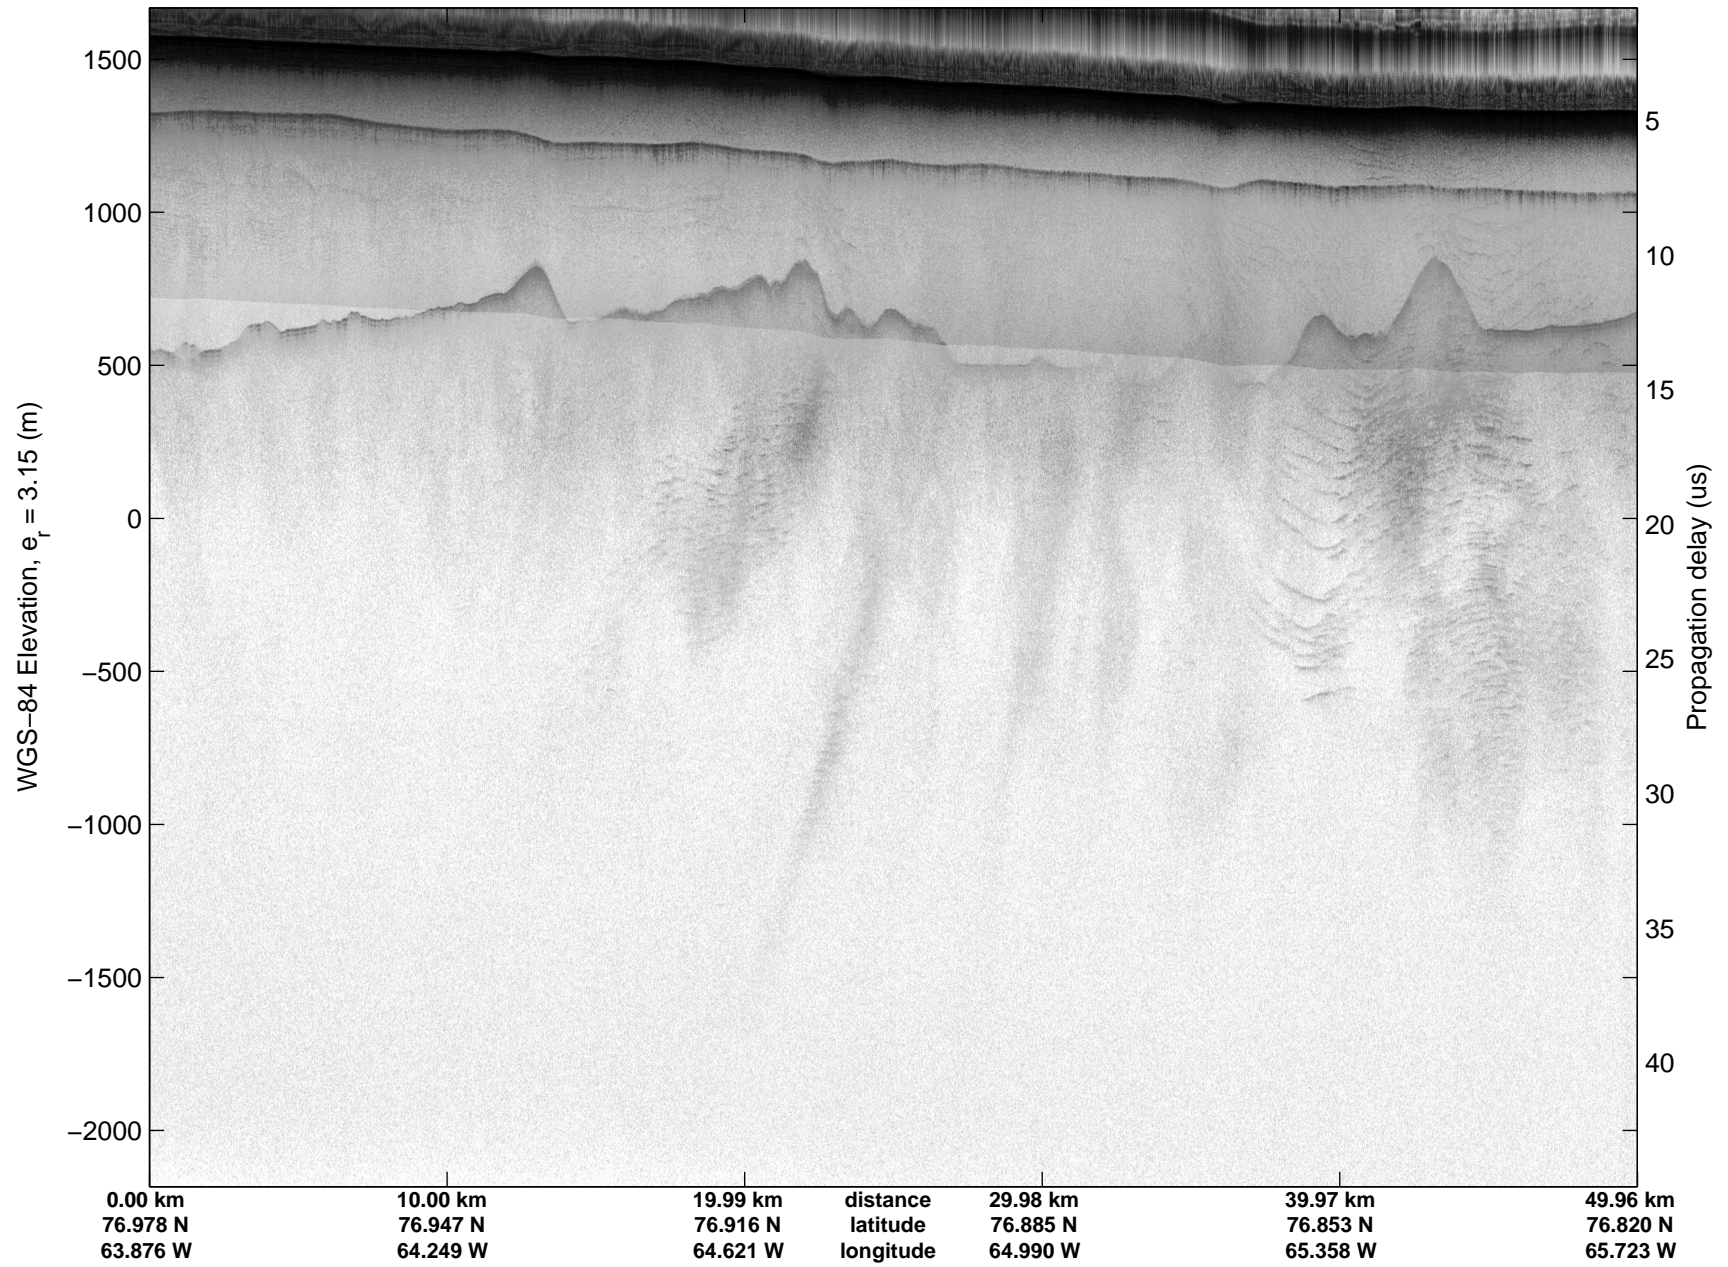

mcords5 2015_Greenland_C130: "Land Ice:Northwest Glacier 01" 20150511_03_003: 17:53:15.1 to 17:59:37.8 GPS

mcords5 2015_Greenland_C130: "Land Ice:Northwest Glacier 01" 20150511_03_003: 17:53:15.1 to 17:59:37.8 GPS

mcords5 2015_Greenland_C130: "Land Ice:Northwest Glacier 01" 20150511_03_004: 17:59:38.0 to 18:06:10.6 GPS

mcords5 2015_Greenland_C130: "Land Ice:Northwest Glacier 01" 20150511_03_004: 17:59:38.0 to 18:06:10.6 GPS

mcords5 2015_Greenland_C130: "Land Ice:Northwest Glacier 01" 20150511_03_005: 18:06:10.9 to 18:12:48.0 GPS

mcords5 2015_Greenland_C130: "Land Ice:Northwest Glacier 01" 20150511_03_005: 18:06:10.9 to 18:12:48.0 GPS

mcords5 2015_Greenland_C130: "Land Ice:Northwest Glacier 01" 20150511_03_006: 18:12:48.3 to 18:22:56.2 GPS

mcords5 2015_Greenland_C130: "Land Ice:Northwest Glacier 01" 20150511_03_006: 18:12:48.3 to 18:22:56.2 GPS