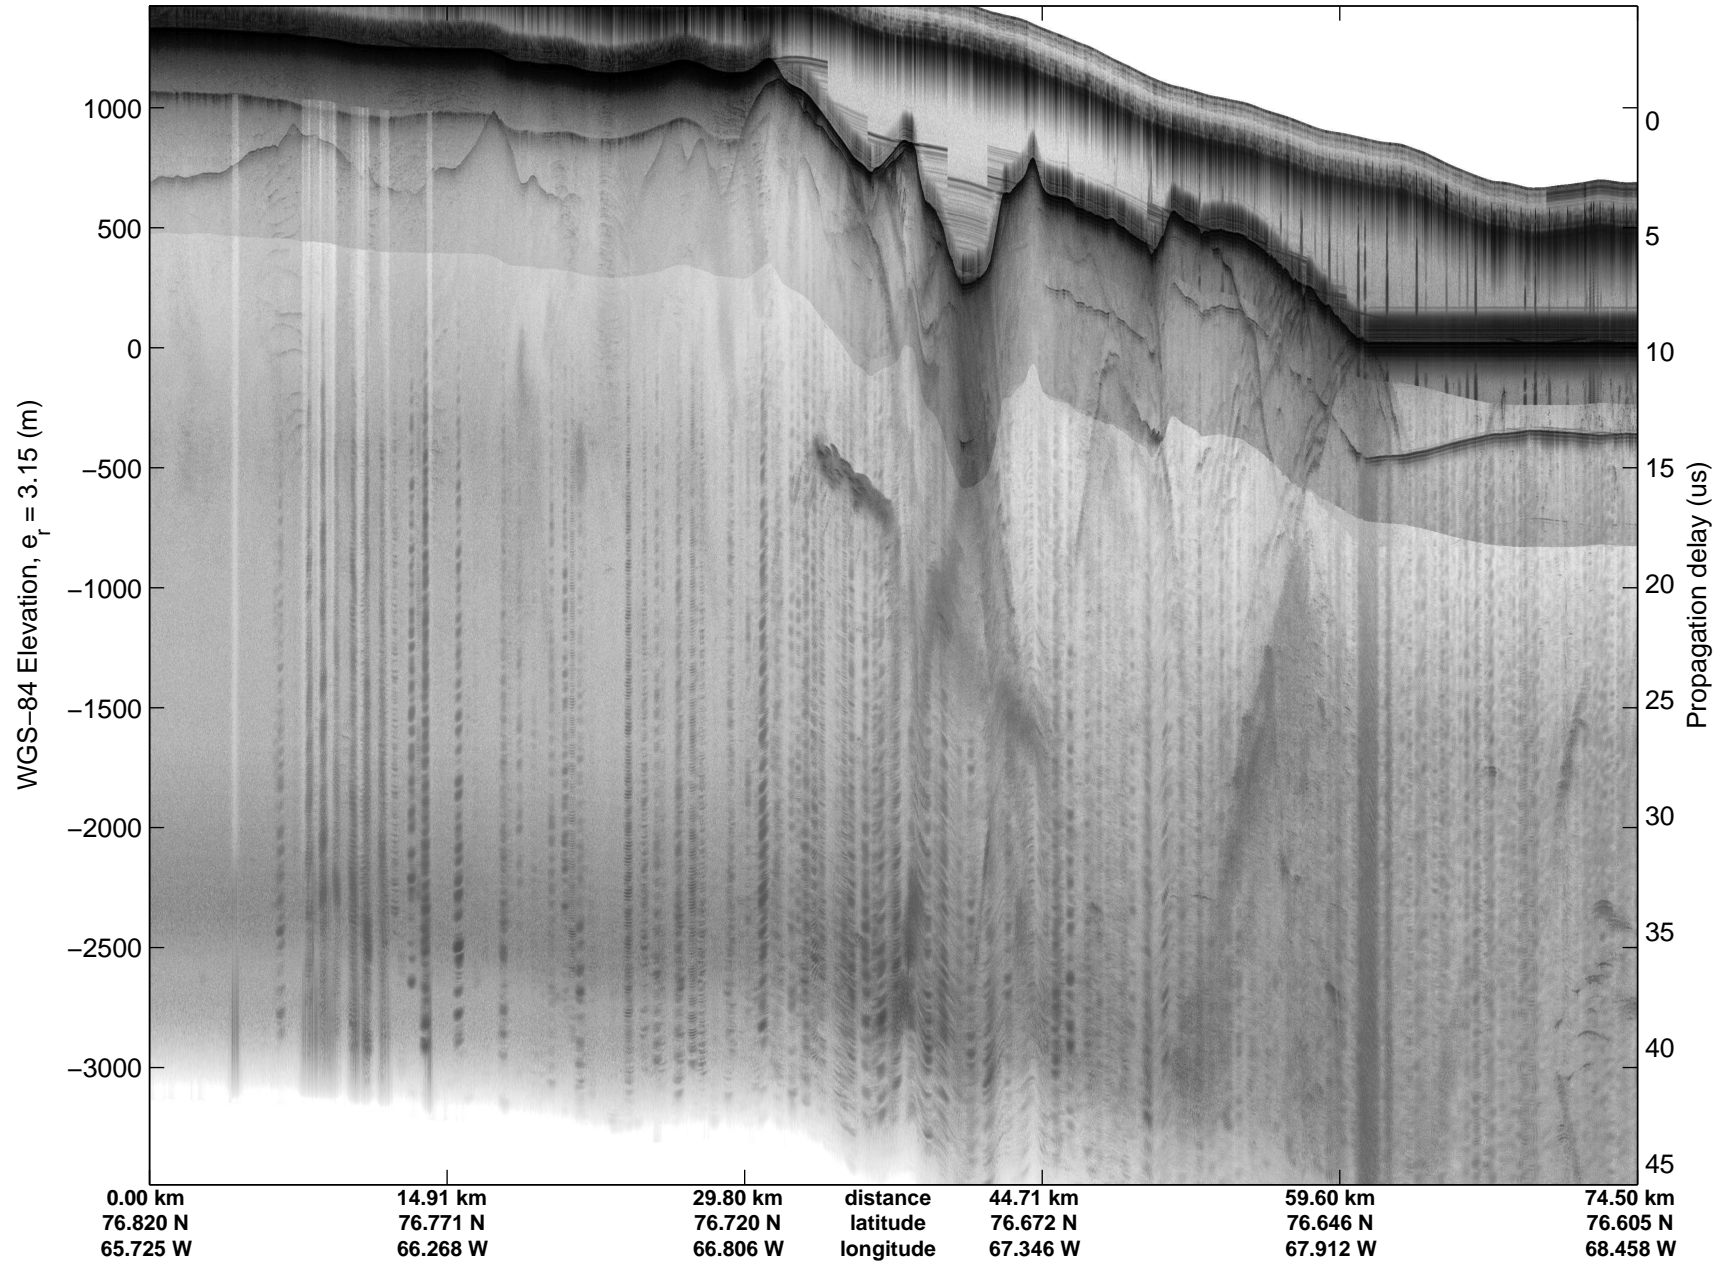

mcords5 2015_Greenland_C130: "Land Ice:Northwest Glacier 01" 20150511_03_003: 17:53:15.1 to 17:59:37.8 GPS

mcords5 2015_Greenland_C130: "Land Ice:Northwest Glacier 01" 20150511_03_003: 17:53:15.1 to 17:59:37.8 GPS

mcords5 2015_Greenland_C130: "Land Ice:Northwest Glacier 01" 20150511_03_004: 17:59:38.0 to 18:06:10.6 GPS

mcords5 2015_Greenland_C130: "Land Ice:Northwest Glacier 01" 20150511_03_004: 17:59:38.0 to 18:06:10.6 GPS

mcords5 2015_Greenland_C130: "Land Ice:Northwest Glacier 01" 20150511_03_005: 18:06:10.9 to 18:12:48.0 GPS

mcords5 2015_Greenland_C130: "Land Ice:Northwest Glacier 01" 20150511_03_005: 18:06:10.9 to 18:12:48.0 GPS

mcords5 2015_Greenland_C130: "Land Ice:Northwest Glacier 01" 20150511_03_006: 18:12:48.3 to 18:22:56.2 GPS

mcords5 2015_Greenland_C130: "Land Ice:Northwest Glacier 01" 20150511_03_006: 18:12:48.3 to 18:22:56.2 GPS