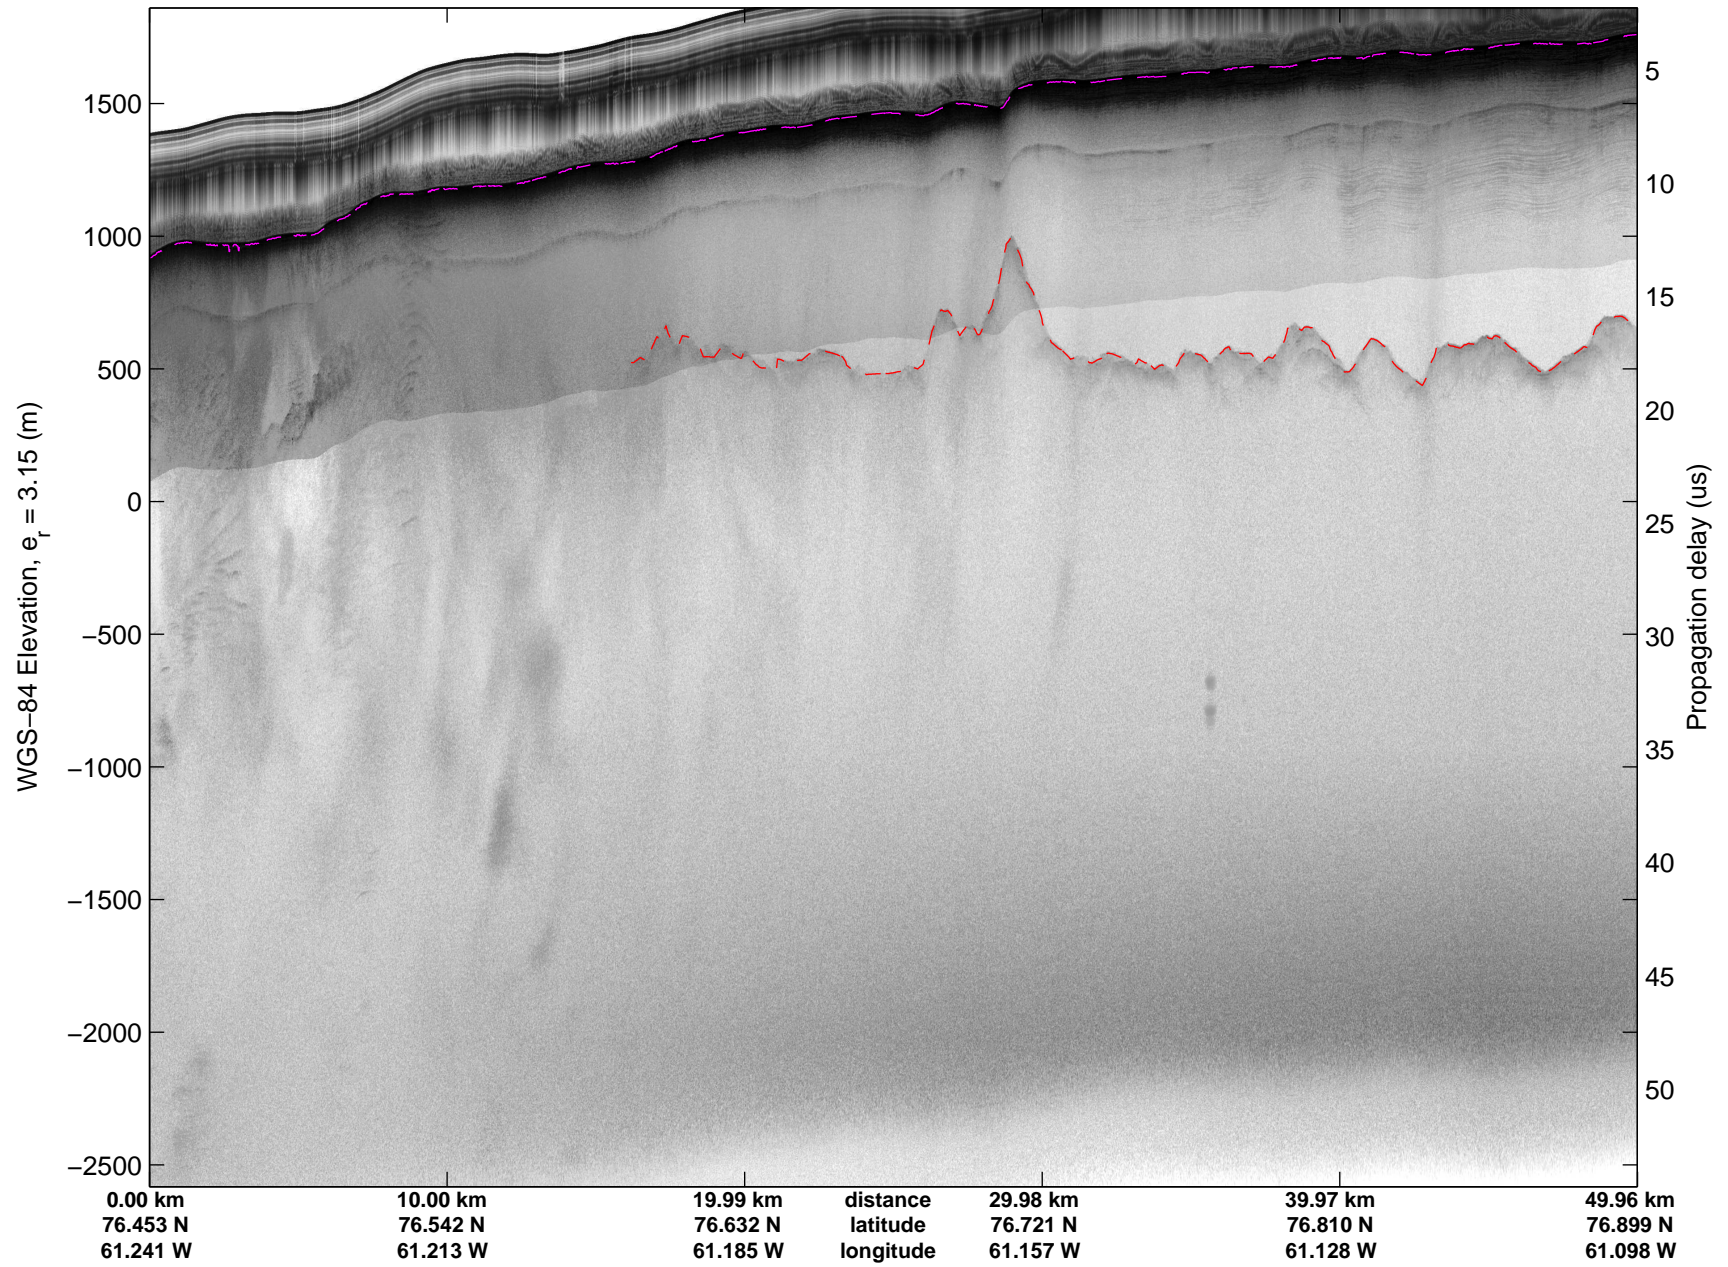

mcords5 2015_Greenland_C130: "Land Ice:Northwest Glacier 01" 20150511_03_001: 17:40:09.2 to 17:46:49.4 GPS

mcords5 2015_Greenland_C130: "Land Ice:Northwest Glacier 01" 20150511_03_001: 17:40:09.2 to 17:46:49.4 GPS

mcords5 2015_Greenland_C130: "Land Ice:Northwest Glacier 01" 20150511_03_002: 17:46:49.7 to 17:53:14.8 GPS

mcords5 2015_Greenland_C130: "Land Ice:Northwest Glacier 01" 20150511_03_002: 17:46:49.7 to 17:53:14.8 GPS

mcords5 2015_Greenland_C130: "Land Ice:Northwest Glacier 01" 20150511_03_003: 17:53:15.1 to 17:59:37.8 GPS

mcords5 2015_Greenland_C130: "Land Ice:Northwest Glacier 01" 20150511_03_003: 17:53:15.1 to 17:59:37.8 GPS

mcords5 2015_Greenland_C130: "Land Ice:Northwest Glacier 01" 20150511_03_004: 17:59:38.0 to 18:06:10.6 GPS

mcords5 2015_Greenland_C130: "Land Ice:Northwest Glacier 01" 20150511_03_004: 17:59:38.0 to 18:06:10.6 GPS