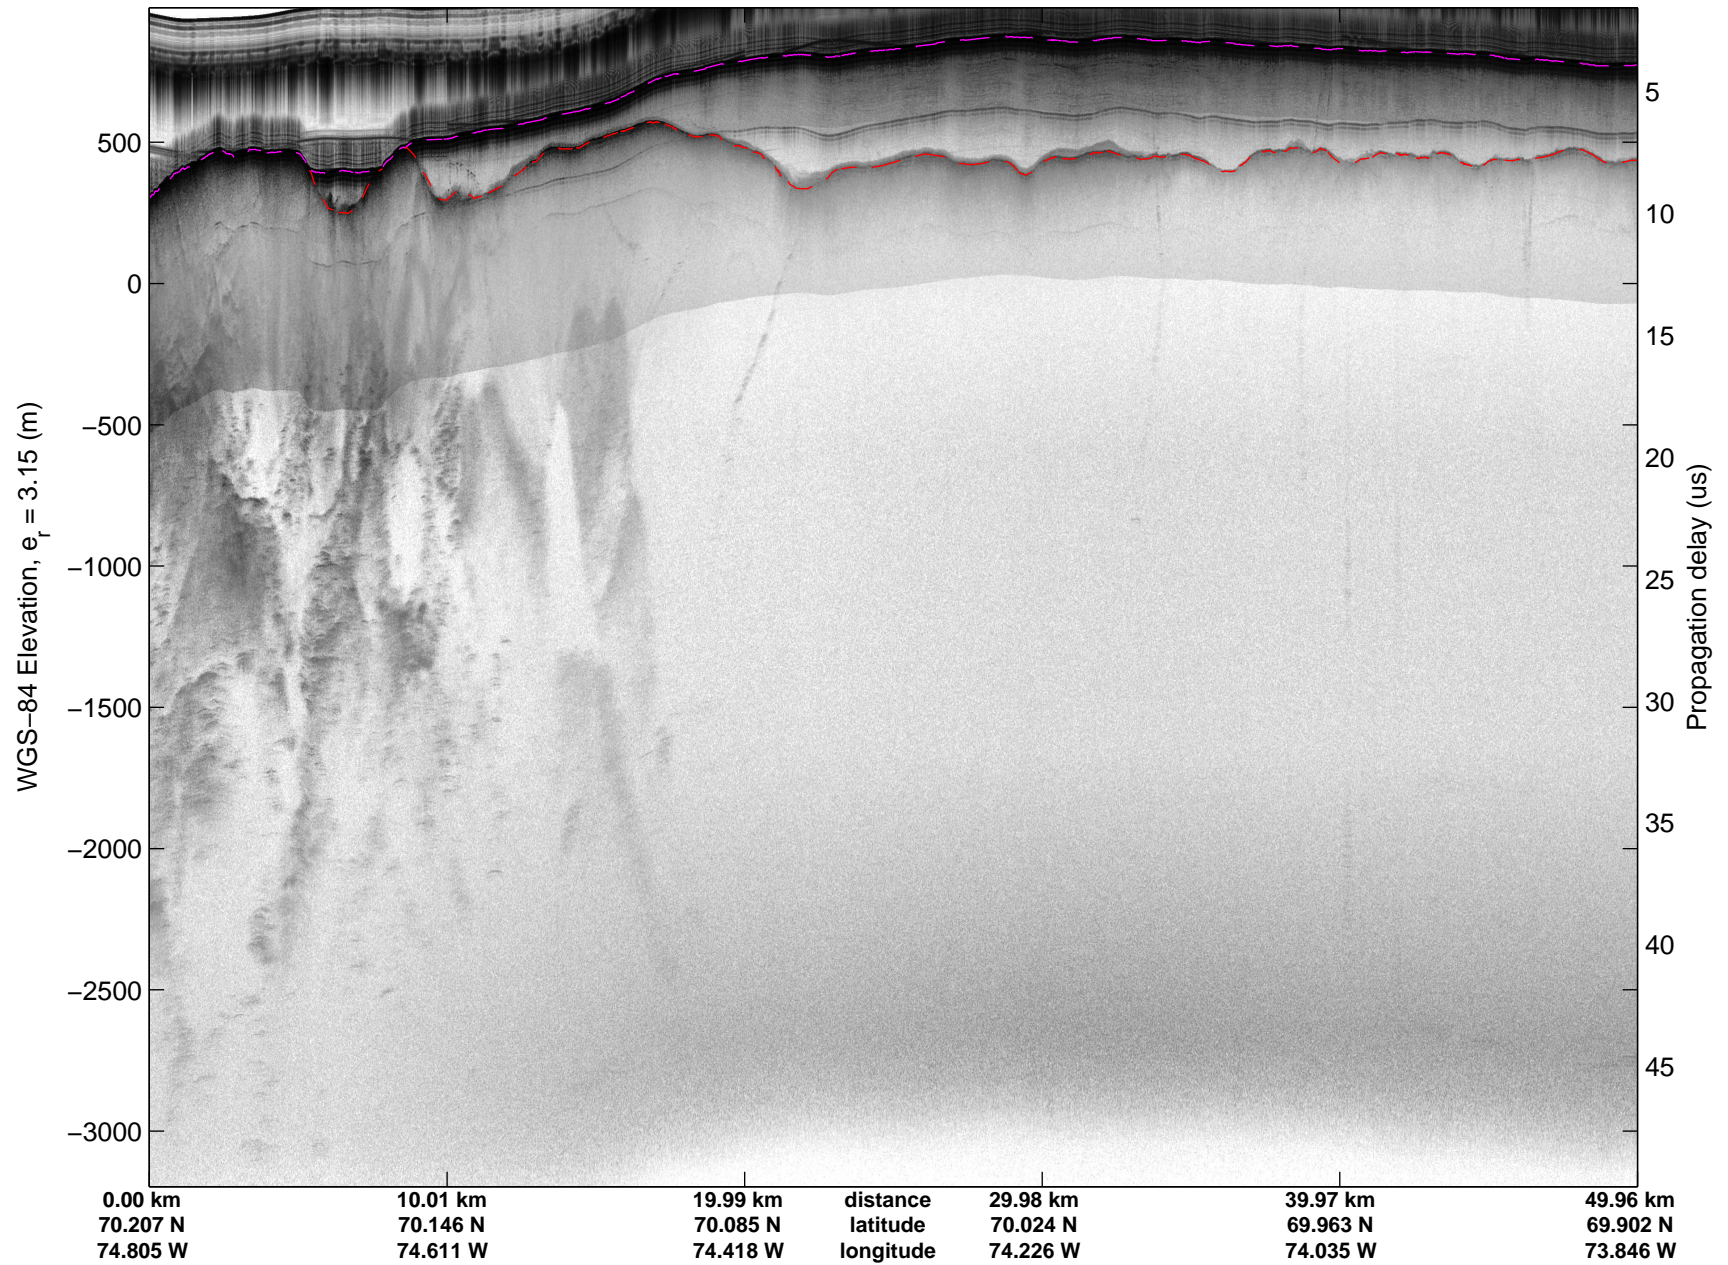

Land Ice:Devon-Barnes 01
20150507_07_023
Polar Stereograph 70N/-45E

mcords5 2015_Greenland_C130: "Land Ice:Devon-Barnes 01" 20150507_07_023: 14:29:01.6 to 14:35:19.8 GPS

mcords5 2015_Greenland_C130: "Land Ice:Devon-Barnes 01" 20150507_07_023: 14:29:01.6 to 14:35:19.8 GPS

Land Ice:Devon-Barnes 01
20150507_07_024
Polar Stereograph 70N/-45E

mcords5 2015_Greenland_C130: "Land Ice:Devon-Barnes 01" 20150507_07_024: 14:35:20.1 to 14:41:44.1 GPS

mcords5 2015_Greenland_C130: "Land Ice:Devon-Barnes 01" 20150507_07_024: 14:35:20.1 to 14:41:44.1 GPS

Land Ice:Devon-Barnes 01
20150507_07_025
Polar Stereograph 70N/-45E

mcords5 2015_Greenland_C130: "Land Ice:Devon-Barnes 01" 20150507_07_025: 14:41:44.4 to 14:48:07.0 GPS

mcords5 2015_Greenland_C130: "Land Ice:Devon-Barnes 01" 20150507_07_025: 14:41:44.4 to 14:48:07.0 GPS

Land Ice:Devon-Barnes 01
20150507_07_026
Polar Stereograph 70N/-45E

mcords5 2015_Greenland_C130: "Land Ice:Devon-Barnes 01" 20150507_07_026: 14:48:07.2 to 14:54:29.4 GPS

mcords5 2015_Greenland_C130: "Land Ice:Devon-Barnes 01" 20150507_07_026: 14:48:07.2 to 14:54:29.4 GPS