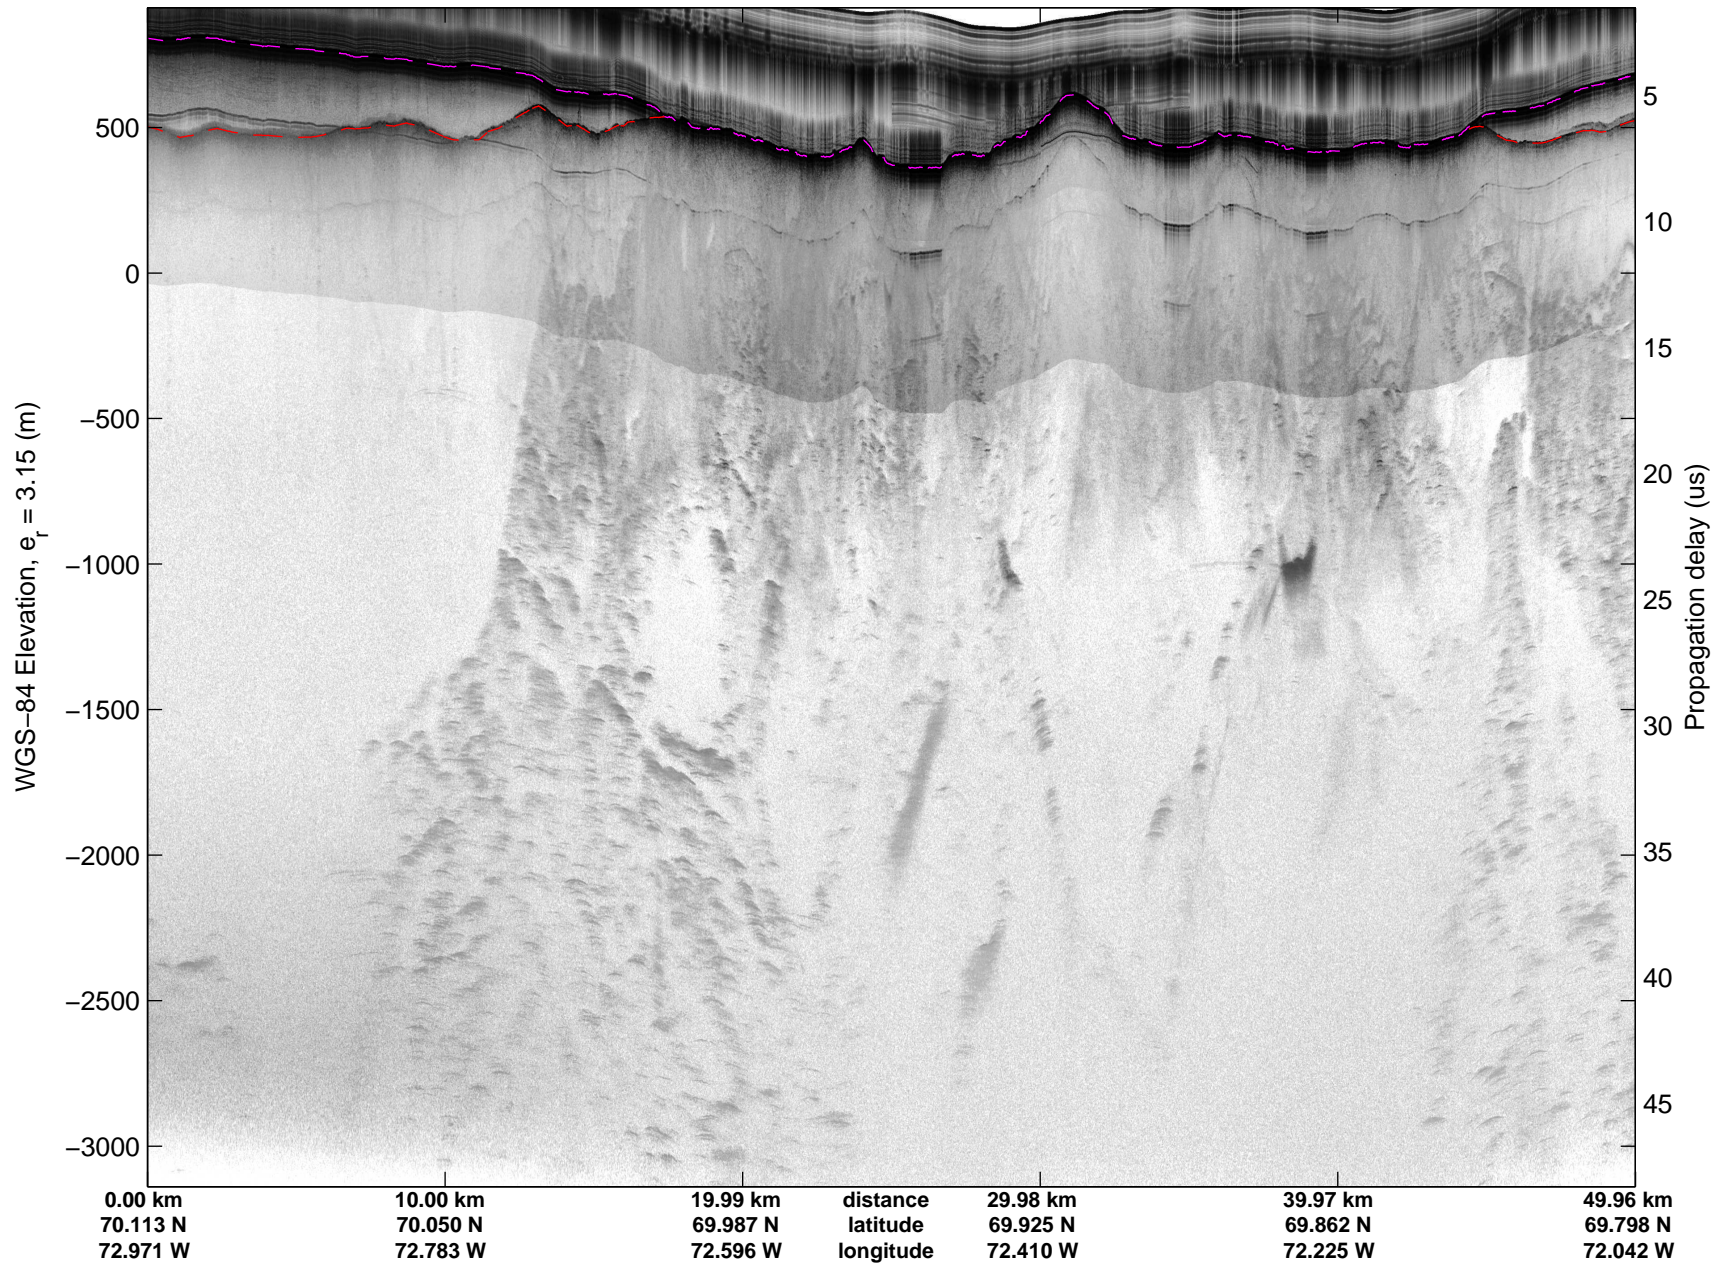

Land Ice:Devon-Barnes 01
20150507_07_007
Polar Stereograph 70N/-45E

mcords5 2015_Greenland_C130: "Land Ice:Devon-Barnes 01" 20150507_07_007: 12:49:36.6 to 12:55:33.2 GPS

mcords5 2015_Greenland_C130: "Land Ice:Devon-Barnes 01" 20150507_07_007: 12:49:36.6 to 12:55:33.2 GPS

Land Ice:Devon-Barnes 01
20150507_07_008
Polar Stereograph 70N/-45E

mcords5 2015_Greenland_C130: "Land Ice:Devon-Barnes 01" 20150507_07_008: 12:55:33.4 to 13:01:54.8 GPS

mcords5 2015_Greenland_C130: "Land Ice:Devon-Barnes 01" 20150507_07_008: 12:55:33.4 to 13:01:54.8 GPS

Land Ice:Devon-Barnes 01
20150507_07_009
Polar Stereograph 70N/-45E

mcords5 2015_Greenland_C130: "Land Ice:Devon-Barnes 01" 20150507_07_009: 13:01:55.1 to 13:08:16.9 GPS

mcords5 2015_Greenland_C130: "Land Ice:Devon-Barnes 01" 20150507_07_009: 13:01:55.1 to 13:08:16.9 GPS

Land Ice:Devon-Barnes 01
20150507_07_010
Polar Stereograph 70N/-45E

mcords5 2015_Greenland_C130: "Land Ice:Devon-Barnes 01" 20150507_07_010: 13:08:17.2 to 13:14:30.0 GPS

mcords5 2015_Greenland_C130: "Land Ice:Devon-Barnes 01" 20150507_07_010: 13:08:17.2 to 13:14:30.0 GPS