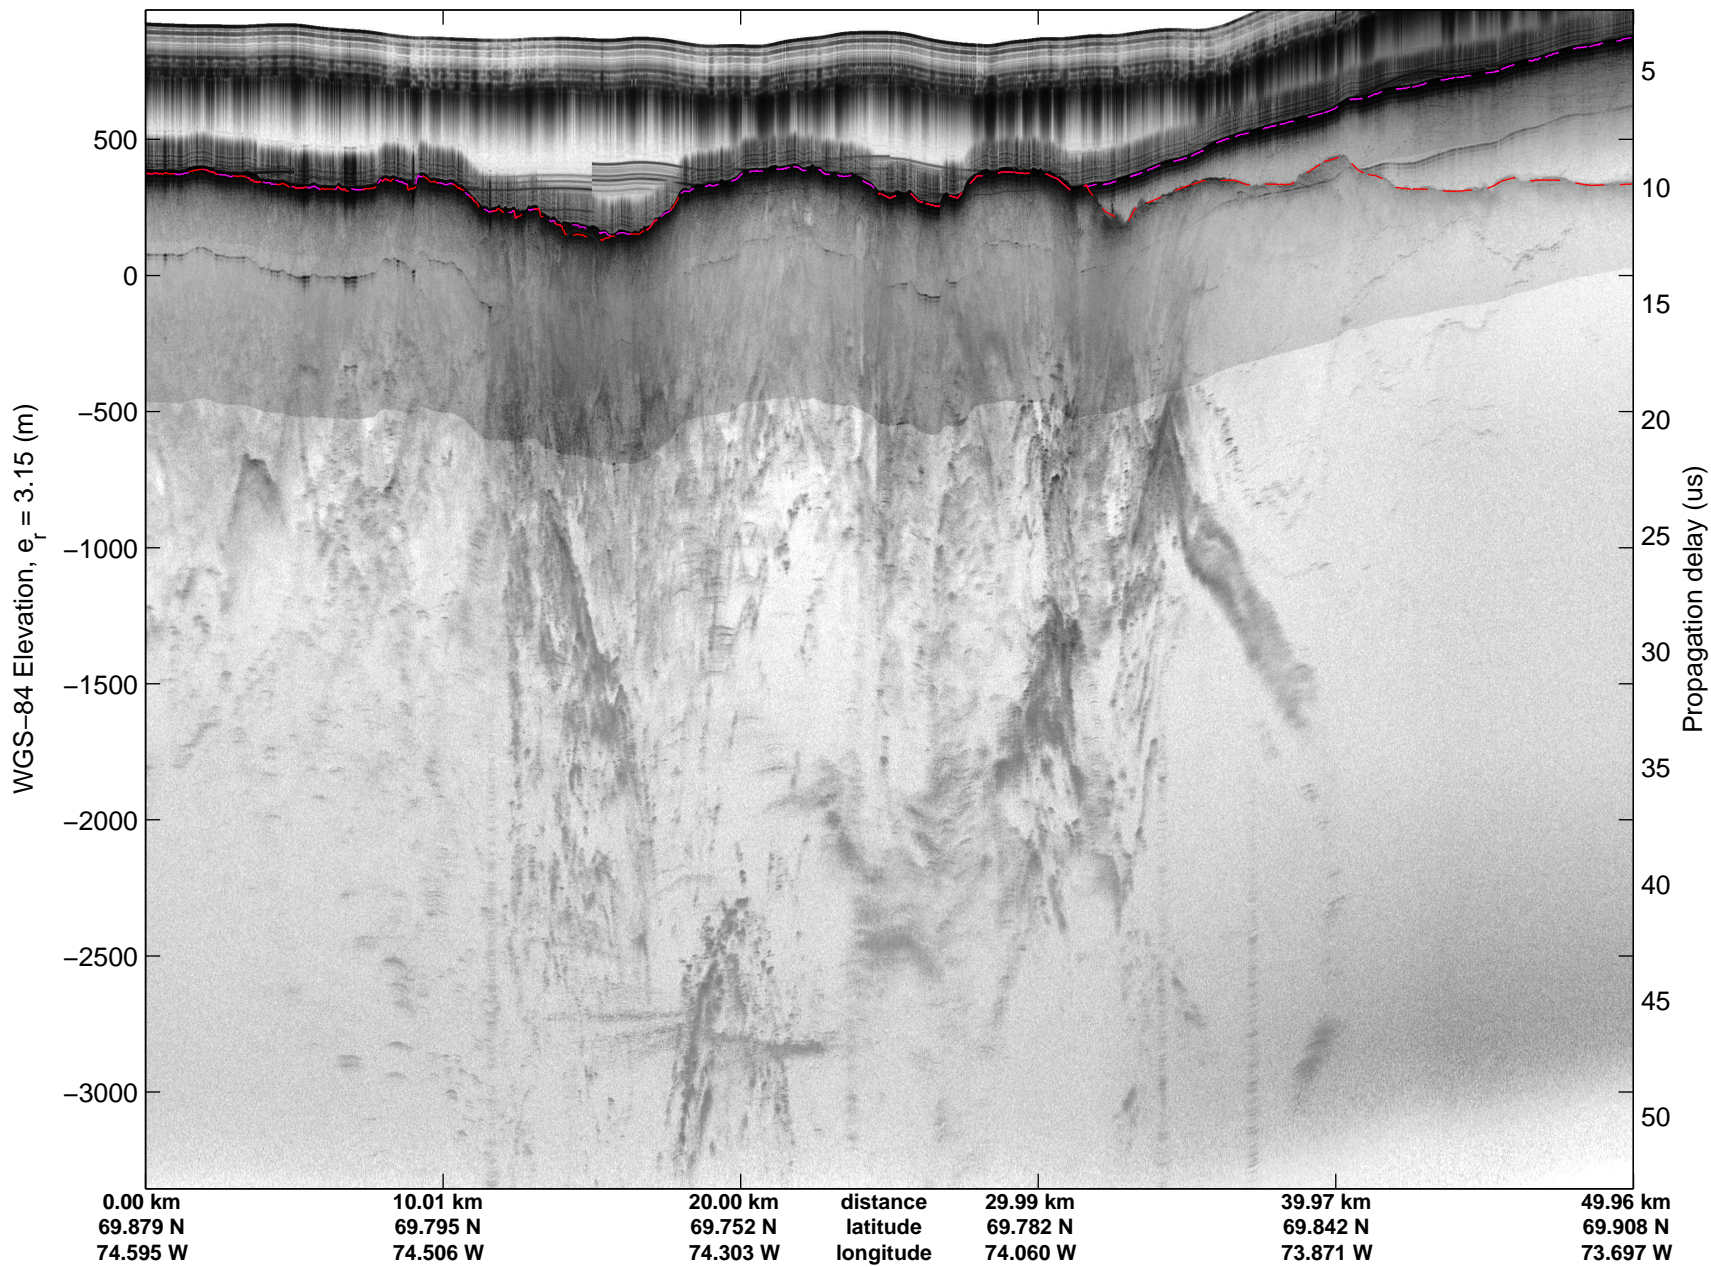

Land Ice:Devon-Barnes 01
20150507_07_001
Polar Stereograph 70N/-45E

mcords5 2015_Greenland_C130: "Land Ice:Devon-Barnes 01" 20150507_07_001: 12:13:15.2 to 12:18:53.0 GPS

mcords5 2015_Greenland_C130: "Land Ice:Devon-Barnes 01" 20150507_07_001: 12:13:15.2 to 12:18:53.0 GPS

Land Ice:Devon-Barnes 01
20150507_07_002
Polar Stereograph 70N/-45E

mcords5 2015_Greenland_C130: "Land Ice:Devon-Barnes 01" 20150507_07_002: 12:18:53.3 to 12:25:07.6 GPS

mcords5 2015_Greenland_C130: "Land Ice:Devon-Barnes 01" 20150507_07_002: 12:18:53.3 to 12:25:07.6 GPS

Land Ice:Devon-Barnes 01
20150507_07_003
Polar Stereograph 70N/-45E

mcords5 2015_Greenland_C130: "Land Ice:Devon-Barnes 01" 20150507_07_003: 12:25:07.9 to 12:31:12.0 GPS

mcords5 2015_Greenland_C130: "Land Ice:Devon-Barnes 01" 20150507_07_003: 12:25:07.9 to 12:31:12.0 GPS

Land Ice:Devon-Barnes 01
20150507_07_004
Polar Stereograph 70N/-45E

mcords5 2015_Greenland_C130: "Land Ice:Devon-Barnes 01" 20150507_07_004: 12:31:12.2 to 12:37:35.1 GPS

mcords5 2015_Greenland_C130: "Land Ice:Devon-Barnes 01" 20150507_07_004: 12:31:12.2 to 12:37:35.1 GPS