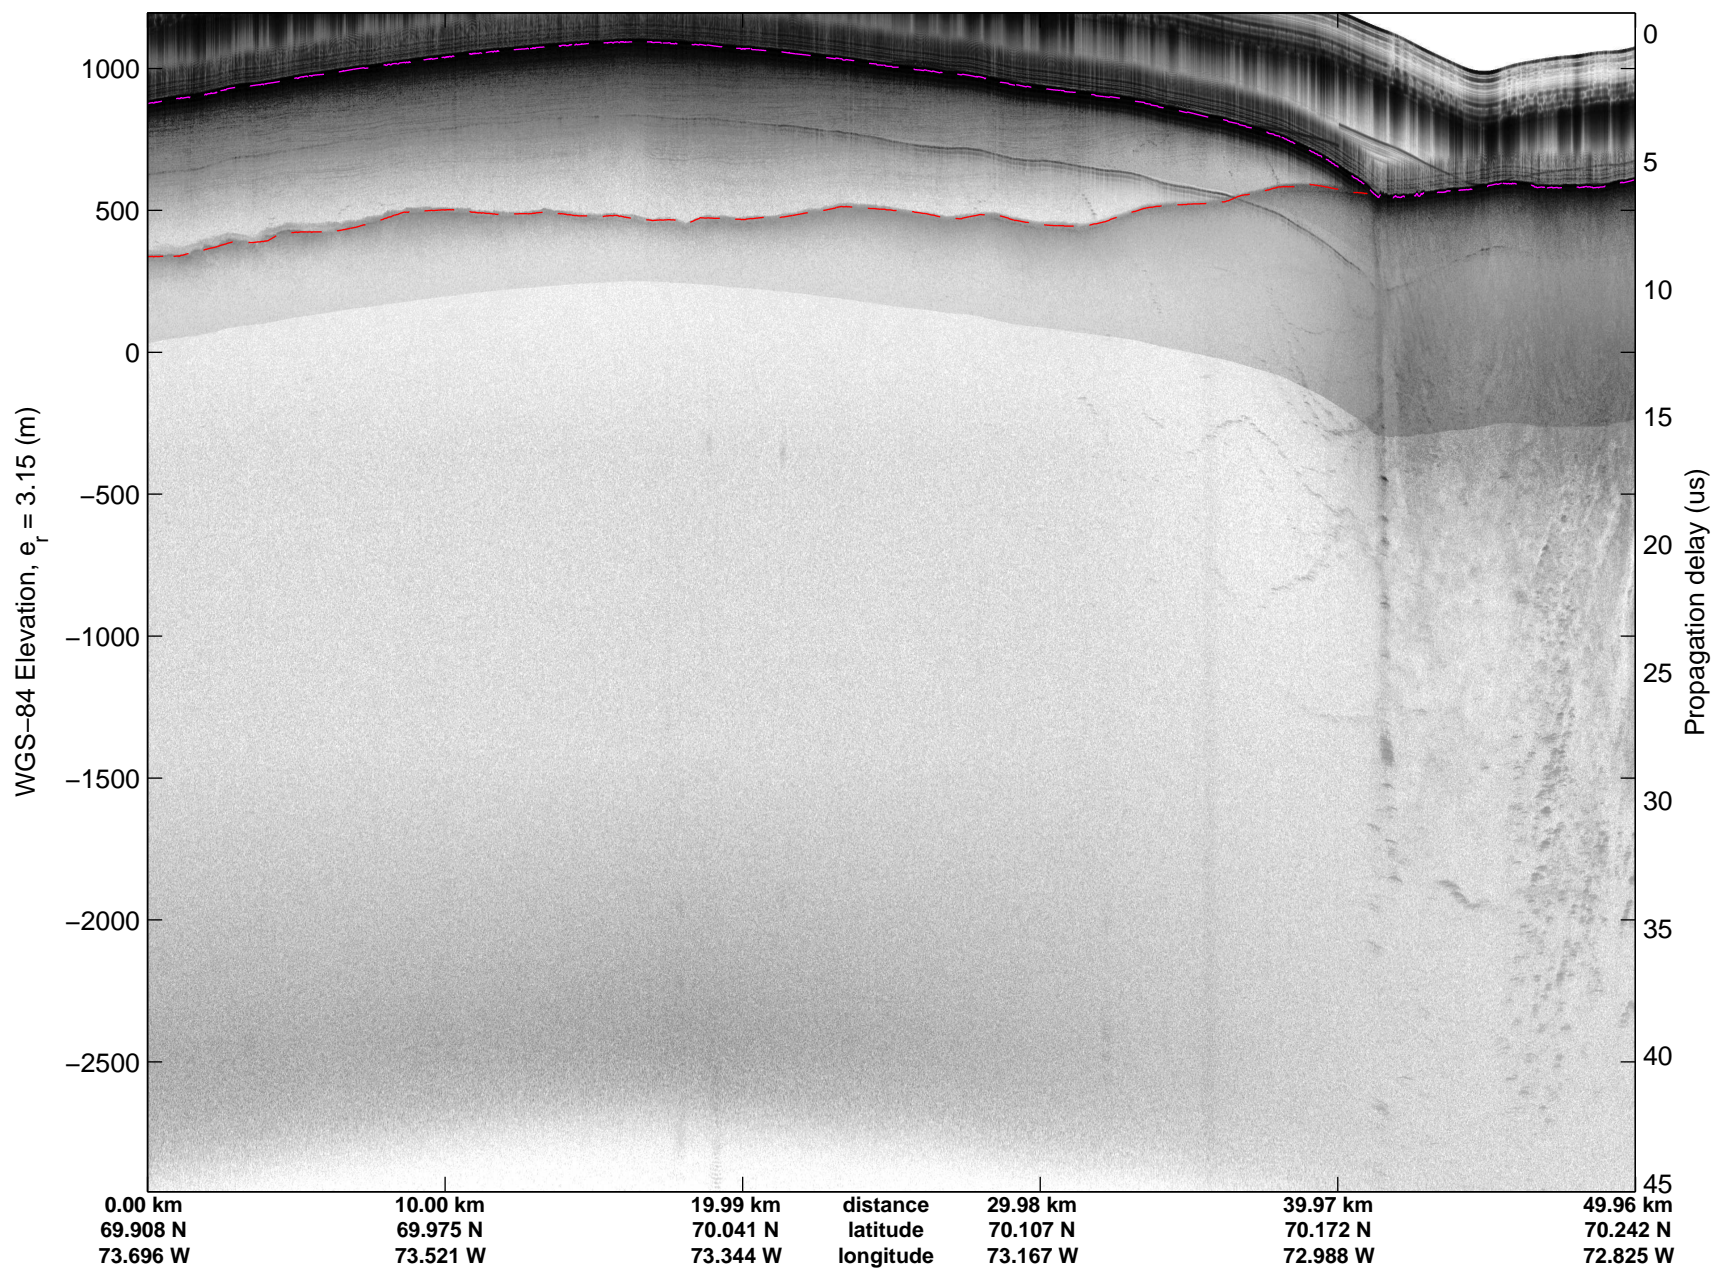

Land Ice:Devon-Barnes 01
20150507_07_002
Polar Stereograph 70N/-45E

mcords5 2015_Greenland_C130: "Land Ice:Devon-Barnes 01" 20150507_07_002: 12:18:53.3 to 12:25:07.6 GPS

mcords5 2015_Greenland_C130: "Land Ice:Devon-Barnes 01" 20150507_07_002: 12:18:53.3 to 12:25:07.6 GPS

Land Ice:Devon-Barnes 01
20150507_07_003
Polar Stereograph 70N/-45E

mcords5 2015_Greenland_C130: "Land Ice:Devon-Barnes 01" 20150507_07_003: 12:25:07.9 to 12:31:12.0 GPS

mcords5 2015_Greenland_C130: "Land Ice:Devon-Barnes 01" 20150507_07_003: 12:25:07.9 to 12:31:12.0 GPS

Land Ice:Devon-Barnes 01
20150507_07_004
Polar Stereograph 70N/-45E

mcords5 2015_Greenland_C130: "Land Ice:Devon-Barnes 01" 20150507_07_004: 12:31:12.2 to 12:37:35.1 GPS

mcords5 2015_Greenland_C130: "Land Ice:Devon-Barnes 01" 20150507_07_004: 12:31:12.2 to 12:37:35.1 GPS

Land Ice:Devon-Barnes 01
20150507_07_005
Polar Stereograph 70N/-45E

mcords5 2015_Greenland_C130: "Land Ice:Devon-Barnes 01" 20150507_07_005: 12:37:35.3 to 12:43:37.2 GPS

mcords5 2015_Greenland_C130: "Land Ice:Devon-Barnes 01" 20150507_07_005: 12:37:35.3 to 12:43:37.2 GPS