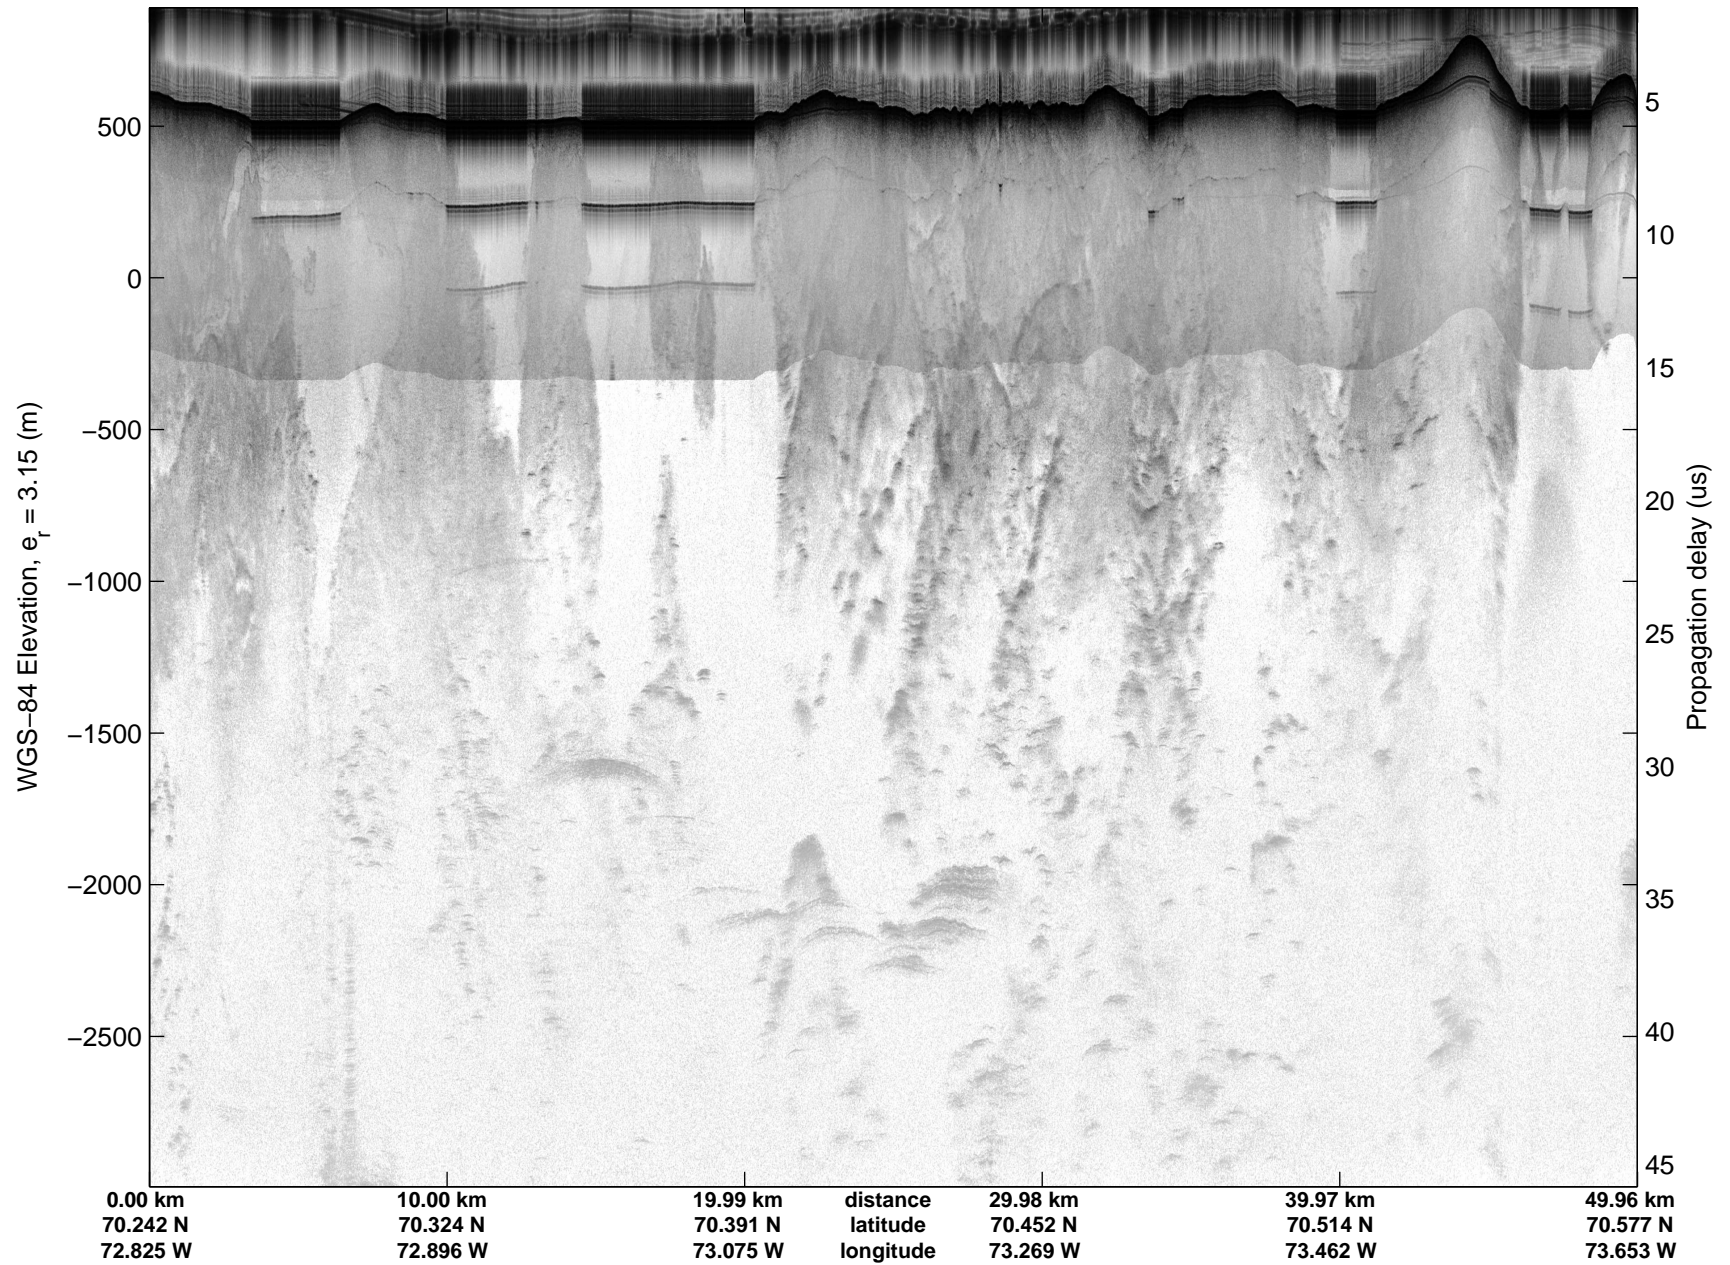

Land Ice:Devon-Barnes 01
20150507_07_003
Polar Stereograph 70N/-45E

mcords5 2015_Greenland_C130: "Land Ice:Devon-Barnes 01" 20150507_07_003: 12:25:07.9 to 12:31:12.0 GPS

mcords5 2015_Greenland_C130: "Land Ice:Devon-Barnes 01" 20150507_07_003: 12:25:07.9 to 12:31:12.0 GPS

Land Ice:Devon-Barnes 01
20150507_07_004
Polar Stereograph 70N/-45E

mcords5 2015_Greenland_C130: "Land Ice:Devon-Barnes 01" 20150507_07_004: 12:31:12.2 to 12:37:35.1 GPS

mcords5 2015_Greenland_C130: "Land Ice:Devon-Barnes 01" 20150507_07_004: 12:31:12.2 to 12:37:35.1 GPS

Land Ice:Devon-Barnes 01
20150507_07_005
Polar Stereograph 70N/-45E

mcords5 2015_Greenland_C130: "Land Ice:Devon-Barnes 01" 20150507_07_005: 12:37:35.3 to 12:43:37.2 GPS

mcords5 2015_Greenland_C130: "Land Ice:Devon-Barnes 01" 20150507_07_005: 12:37:35.3 to 12:43:37.2 GPS

Land Ice:Devon-Barnes 01
20150507_07_006
Polar Stereograph 70N/-45E

mcords5 2015_Greenland_C130: "Land Ice:Devon-Barnes 01" 20150507_07_006: 12:43:37.4 to 12:49:36.4 GPS

mcords5 2015_Greenland_C130: "Land Ice:Devon-Barnes 01" 20150507_07_006: 12:43:37.4 to 12:49:36.4 GPS