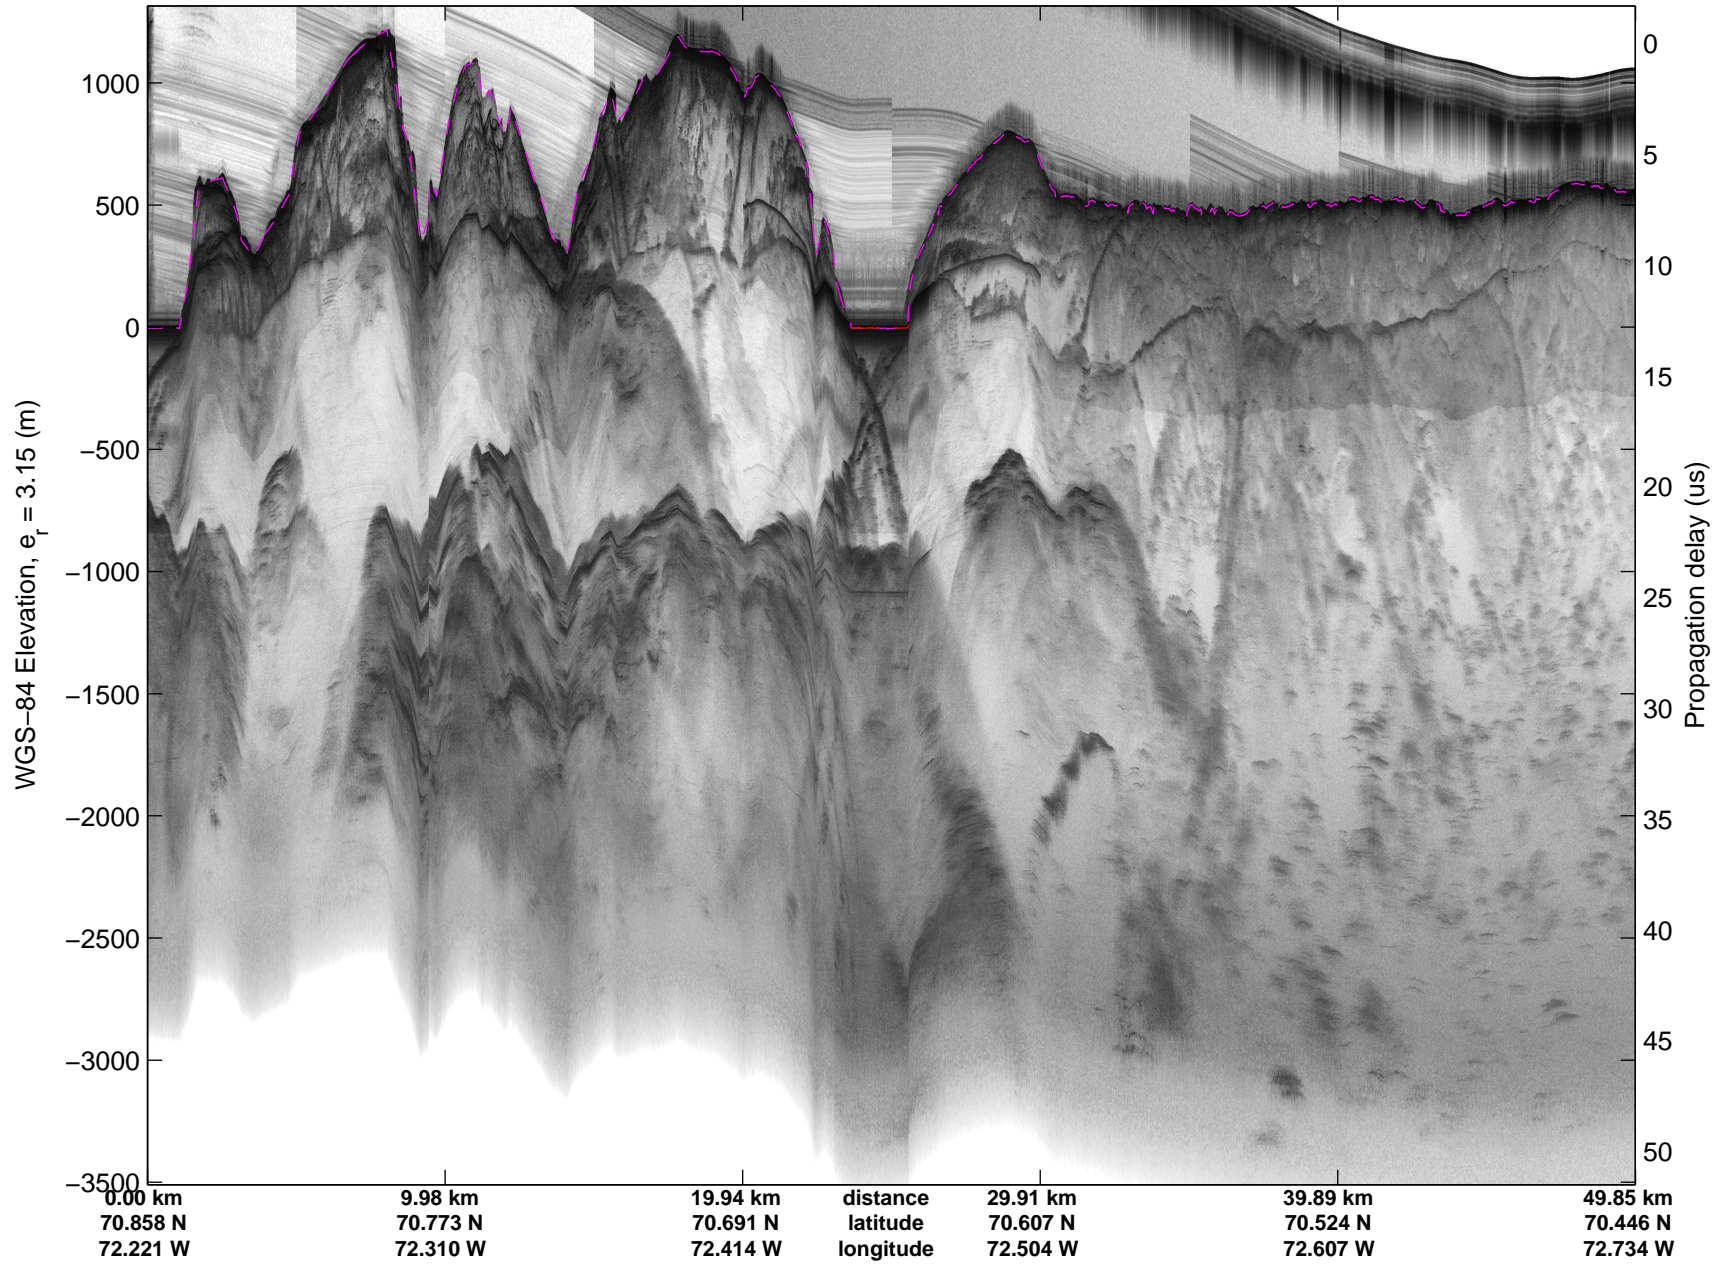

Land Ice:Devon-Barnes 01
20150507_07_001
Polar Stereograph 70N/-45E

mcords5 2015_Greenland_C130: "Land Ice:Devon-Barnes 01" 20150507_07_001: 12:13:15.2 to 12:18:53.0 GPS

mcords5 2015_Greenland_C130: "Land Ice:Devon-Barnes 01" 20150507_07_001: 12:13:15.2 to 12:18:53.0 GPS

Land Ice:Devon-Barnes 01
20150507_07_002
Polar Stereograph 70N/-45E

mcords5 2015_Greenland_C130: "Land Ice:Devon-Barnes 01" 20150507_07_002: 12:18:53.3 to 12:25:07.6 GPS

mcords5 2015_Greenland_C130: "Land Ice:Devon-Barnes 01" 20150507_07_002: 12:18:53.3 to 12:25:07.6 GPS

Land Ice:Devon-Barnes 01
20150507_07_003
Polar Stereograph 70N/-45E

mcords5 2015_Greenland_C130: "Land Ice:Devon-Barnes 01" 20150507_07_003: 12:25:07.9 to 12:31:12.0 GPS

mcords5 2015_Greenland_C130: "Land Ice:Devon-Barnes 01" 20150507_07_003: 12:25:07.9 to 12:31:12.0 GPS

Land Ice:Devon-Barnes 01
20150507_07_004
Polar Stereograph 70N/-45E

mcords5 2015_Greenland_C130: "Land Ice:Devon-Barnes 01" 20150507_07_004: 12:31:12.2 to 12:37:35.1 GPS

mcords5 2015_Greenland_C130: "Land Ice:Devon-Barnes 01" 20150507_07_004: 12:31:12.2 to 12:37:35.1 GPS