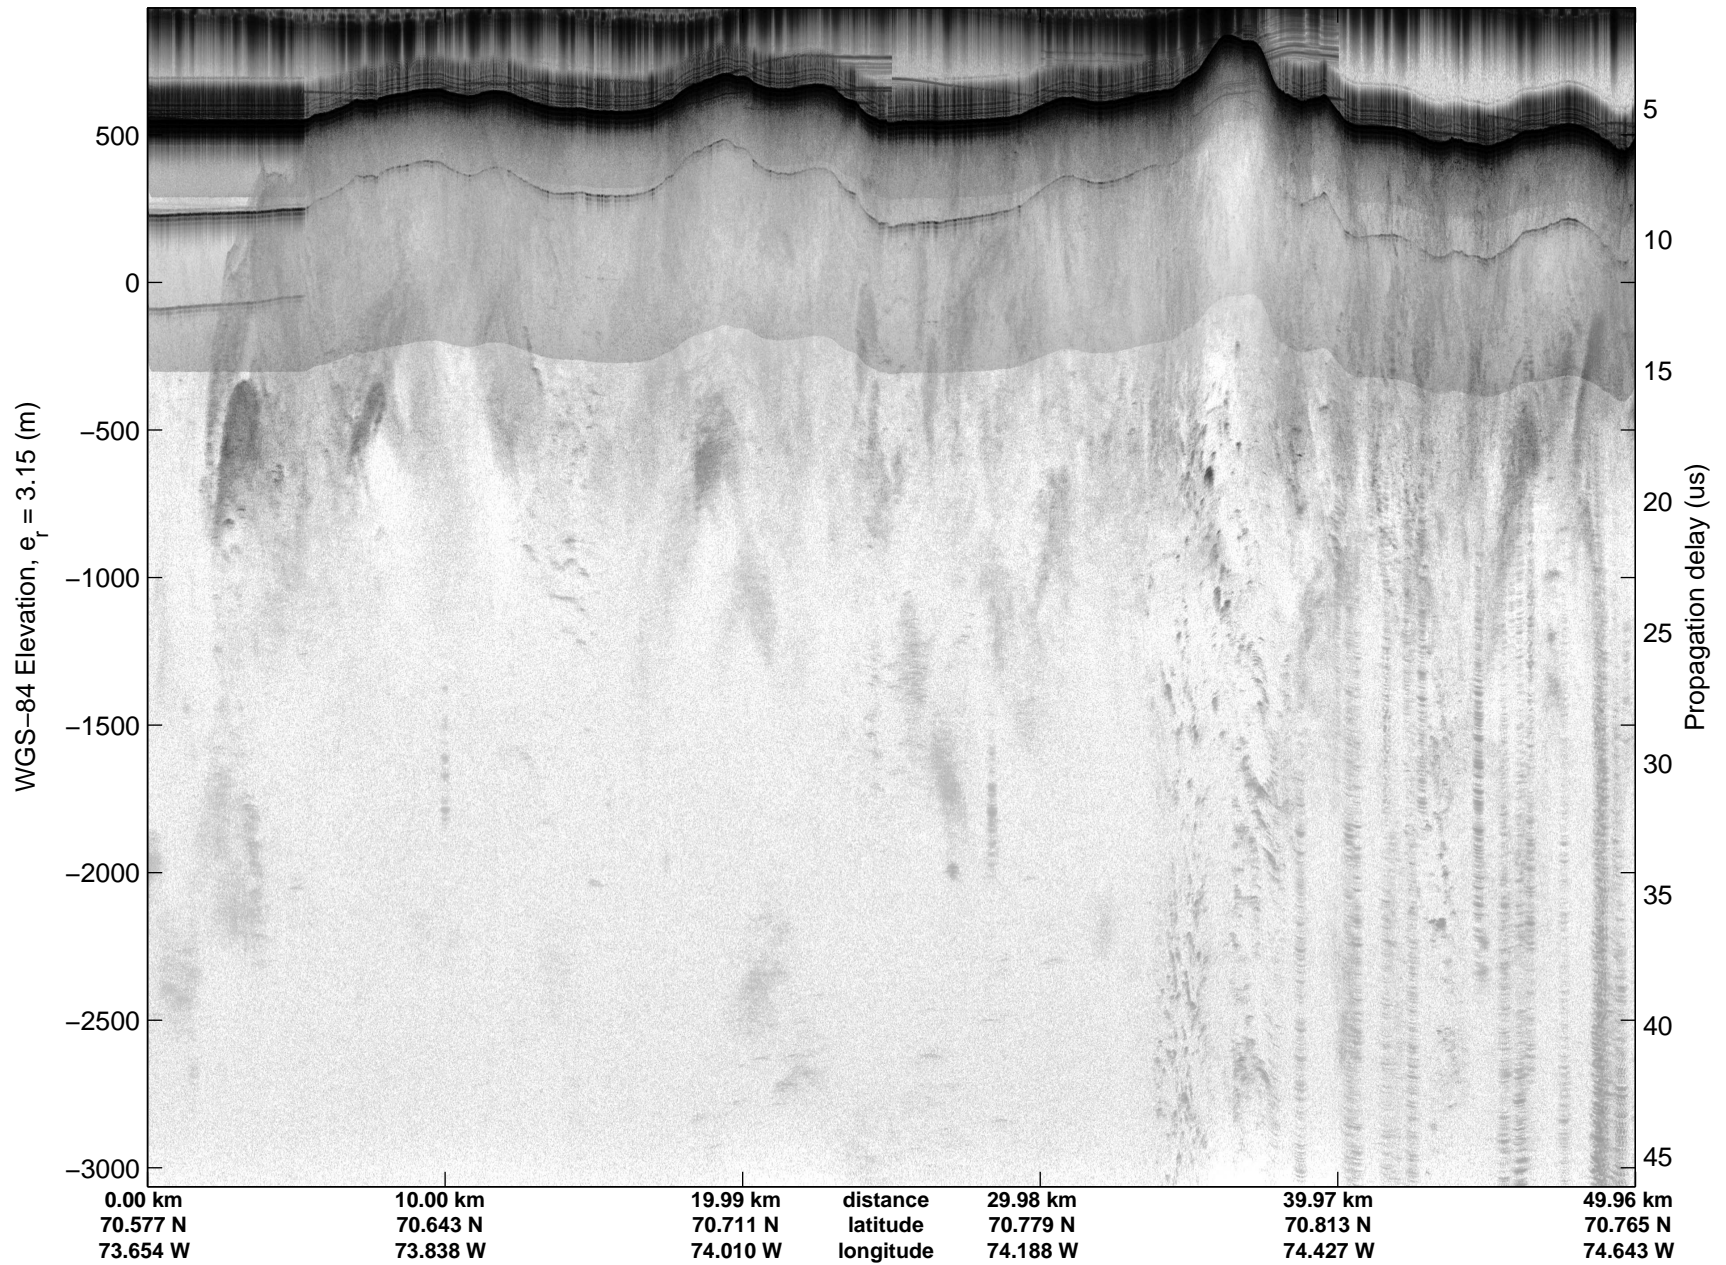

Land Ice:Devon-Barnes 01
20150507_07_004
Polar Stereograph 70N/-45E

mcords5 2015_Greenland_C130: "Land Ice:Devon-Barnes 01" 20150507_07_004: 12:31:12.2 to 12:37:35.1 GPS

mcords5 2015_Greenland_C130: "Land Ice:Devon-Barnes 01" 20150507_07_004: 12:31:12.2 to 12:37:35.1 GPS

Land Ice:Devon-Barnes 01
20150507_07_005
Polar Stereograph 70N/-45E

mcords5 2015_Greenland_C130: "Land Ice:Devon-Barnes 01" 20150507_07_005: 12:37:35.3 to 12:43:37.2 GPS

mcords5 2015_Greenland_C130: "Land Ice:Devon-Barnes 01" 20150507_07_005: 12:37:35.3 to 12:43:37.2 GPS

Land Ice:Devon-Barnes 01
20150507_07_006
Polar Stereograph 70N/-45E

mcords5 2015_Greenland_C130: "Land Ice:Devon-Barnes 01" 20150507_07_006: 12:43:37.4 to 12:49:36.4 GPS

mcords5 2015_Greenland_C130: "Land Ice:Devon-Barnes 01" 20150507_07_006: 12:43:37.4 to 12:49:36.4 GPS

Land Ice:Devon-Barnes 01
20150507_07_007
Polar Stereograph 70N/-45E

mcords5 2015_Greenland_C130: "Land Ice:Devon-Barnes 01" 20150507_07_007: 12:49:36.6 to 12:55:33.2 GPS

mcords5 2015_Greenland_C130: "Land Ice:Devon-Barnes 01" 20150507_07_007: 12:49:36.6 to 12:55:33.2 GPS