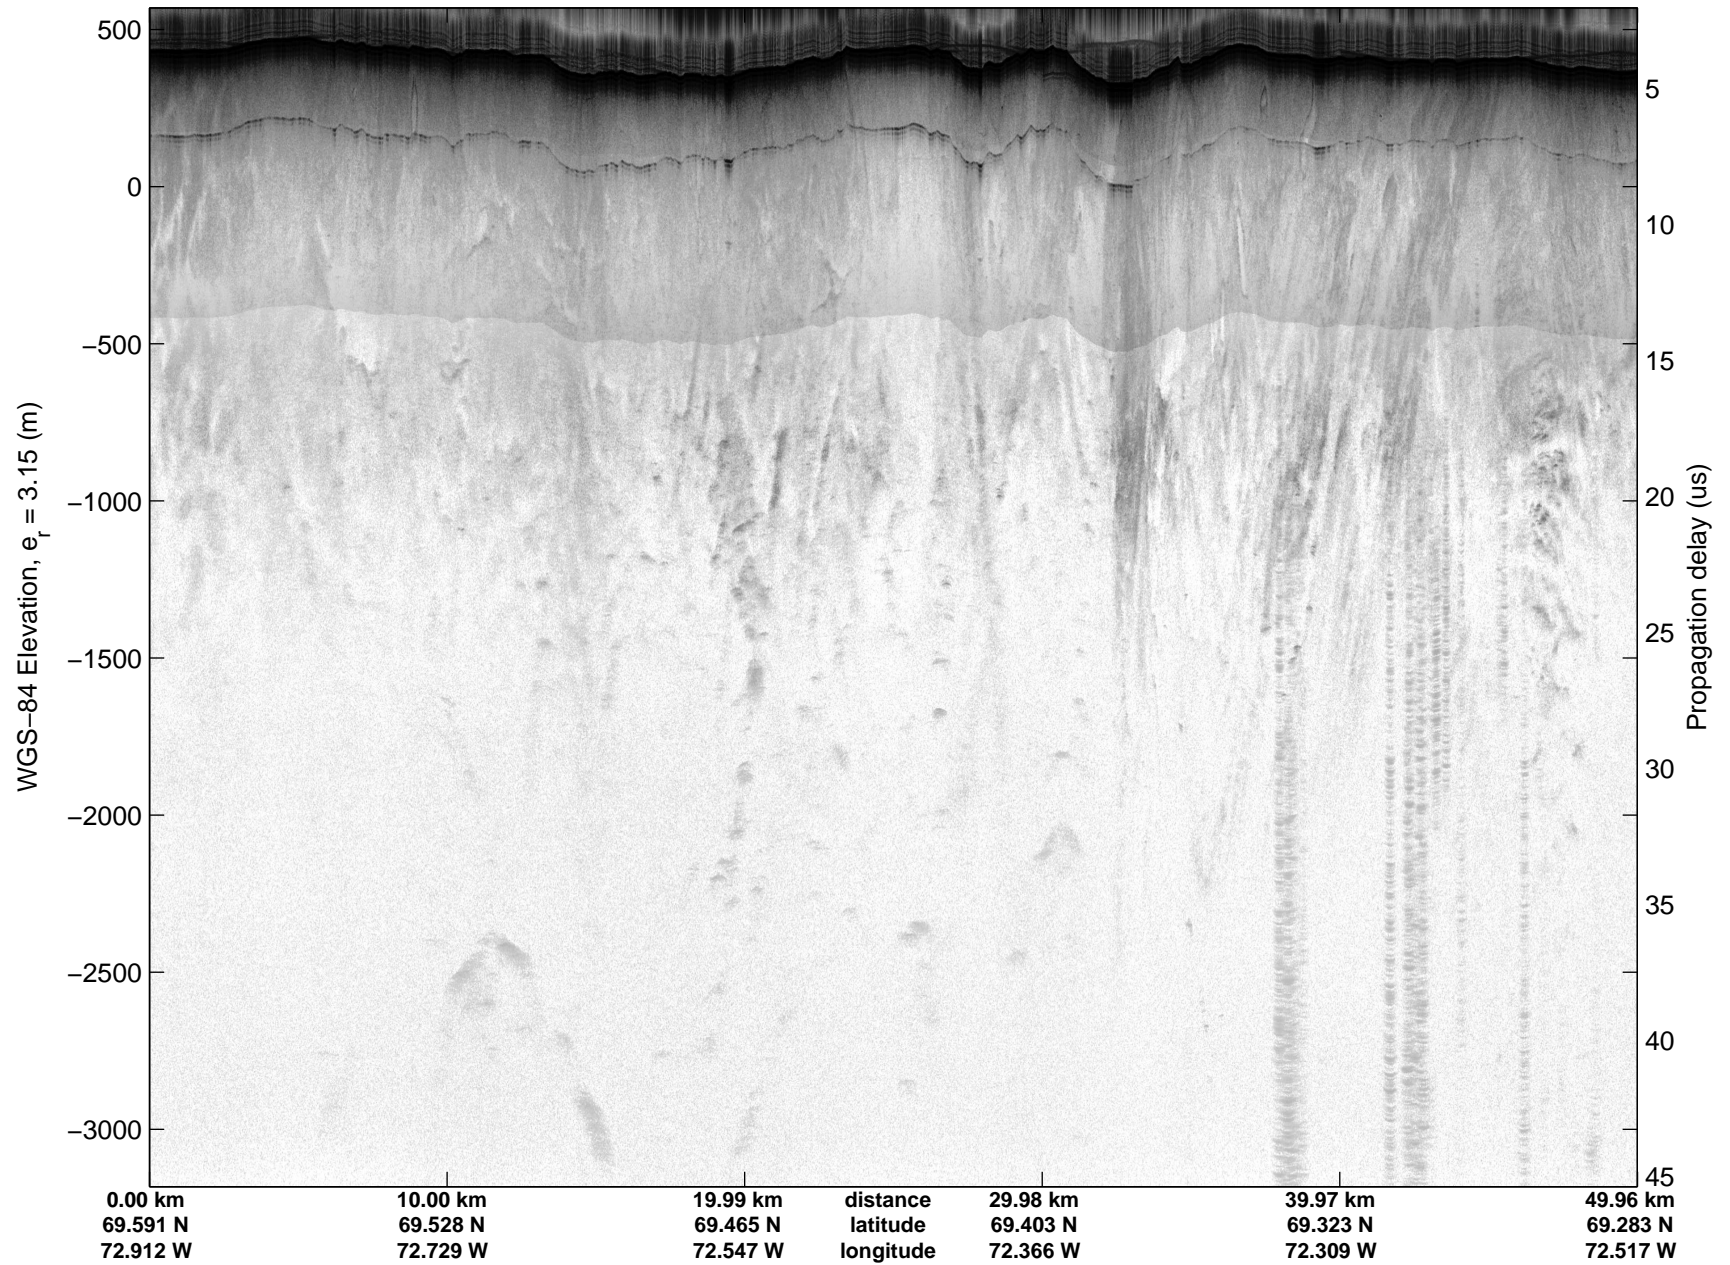

Land Ice:Devon-Barnes 01
20150507_07_025
Polar Stereograph 70N/-45E

mcords5 2015_Greenland_C130: "Land Ice:Devon-Barnes 01" 20150507_07_025: 14:41:44.4 to 14:48:07.0 GPS

mcords5 2015_Greenland_C130: "Land Ice:Devon-Barnes 01" 20150507_07_025: 14:41:44.4 to 14:48:07.0 GPS

Land Ice:Devon-Barnes 01
20150507_07_026
Polar Stereograph 70N/-45E

mcords5 2015_Greenland_C130: "Land Ice:Devon-Barnes 01" 20150507_07_026: 14:48:07.2 to 14:54:29.4 GPS

mcords5 2015_Greenland_C130: "Land Ice:Devon-Barnes 01" 20150507_07_026: 14:48:07.2 to 14:54:29.4 GPS

Land Ice:Devon-Barnes 01
20150507_07_027
Polar Stereograph 70N/-45E

mcords5 2015_Greenland_C130: "Land Ice:Devon-Barnes 01" 20150507_07_027: 14:54:29.6 to 15:00:48.3 GPS

mcords5 2015_Greenland_C130: "Land Ice:Devon-Barnes 01" 20150507_07_027: 14:54:29.6 to 15:00:48.3 GPS