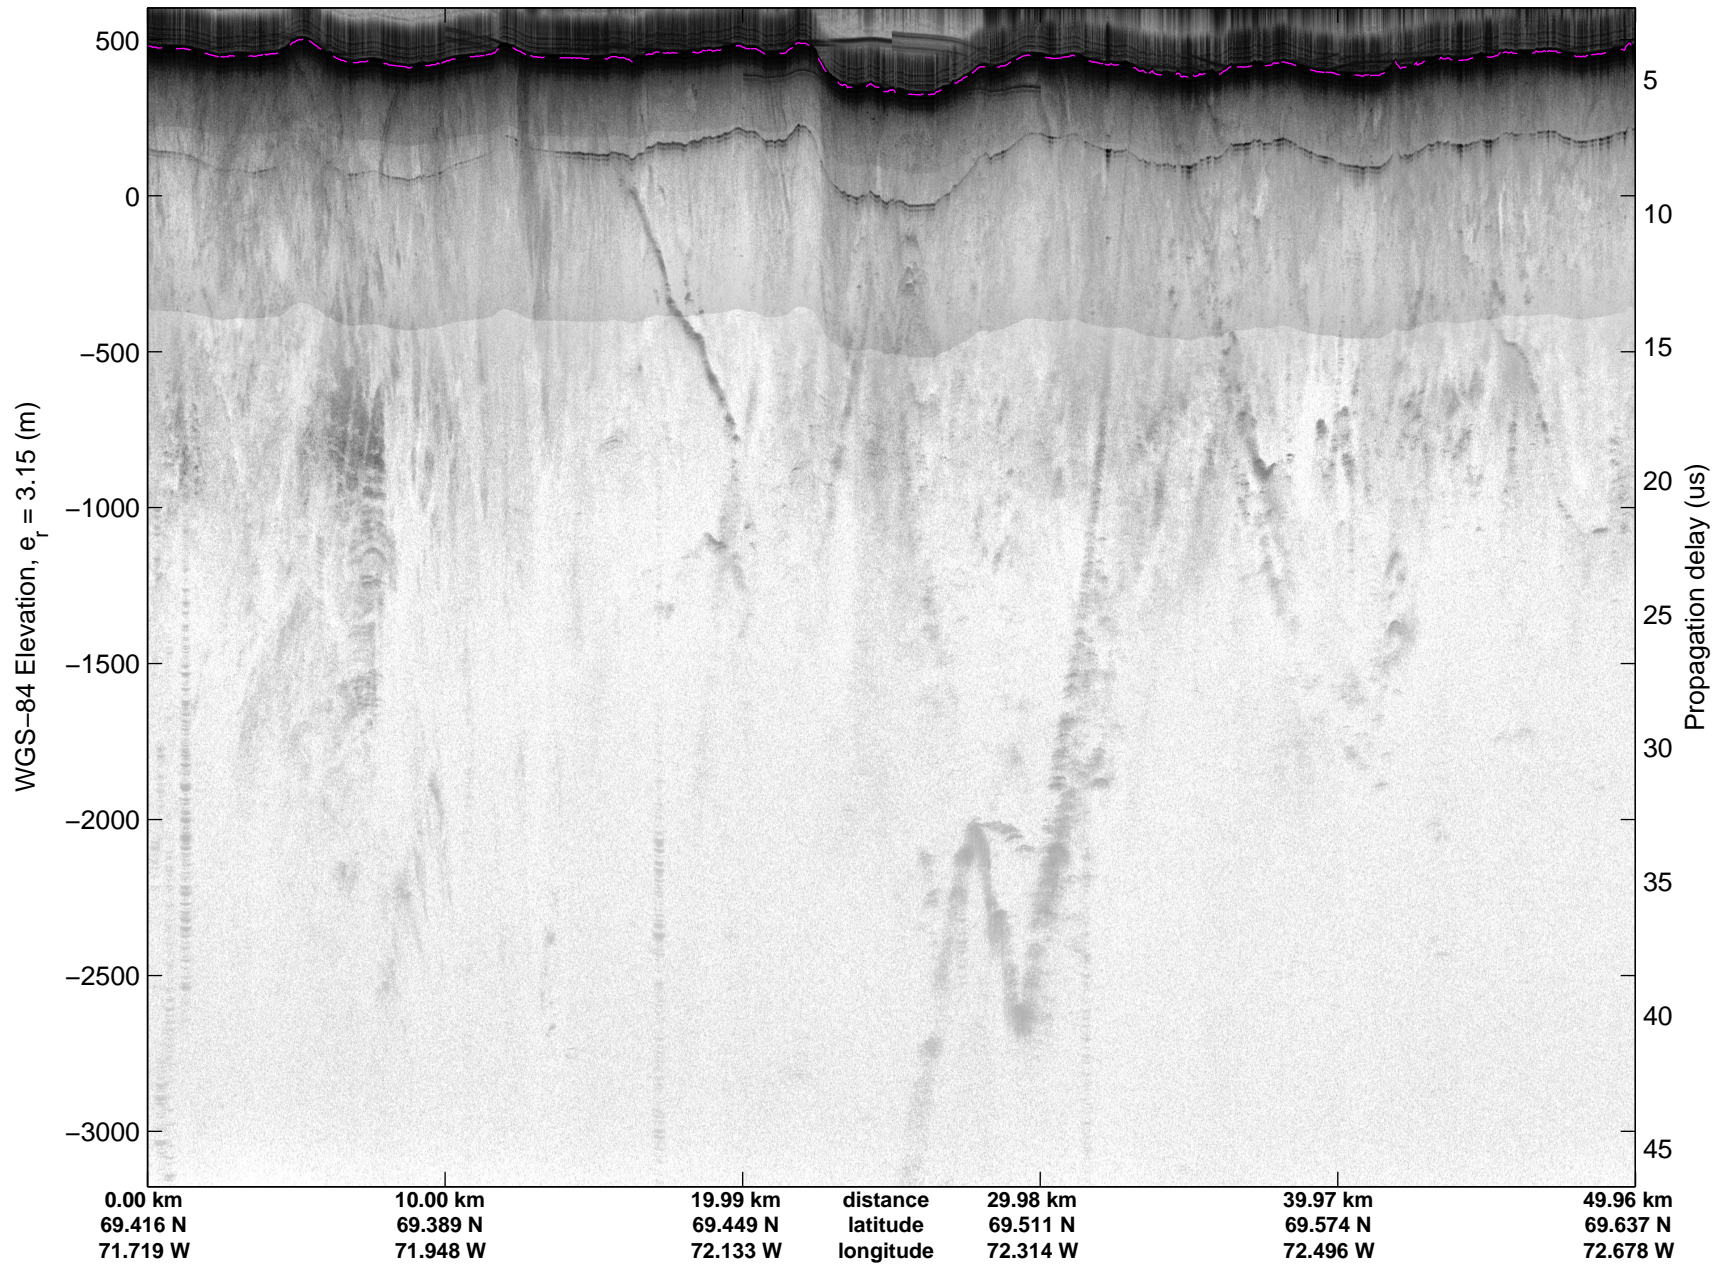

Land Ice:Devon-Barnes 01
20150507_07_019
Polar Stereograph 70N/-45E

mcords5 2015_Greenland_C130: "Land Ice:Devon-Barnes 01" 20150507_07_019: 14:04:11.8 to 14:10:38.1 GPS

mcords5 2015_Greenland_C130: "Land Ice:Devon-Barnes 01" 20150507_07_019: 14:04:11.8 to 14:10:38.1 GPS

Land Ice:Devon-Barnes 01
20150507_07_020
Polar Stereograph 70N/-45E

mcords5 2015_Greenland_C130: "Land Ice:Devon-Barnes 01" 20150507_07_020: 14:10:38.3 to 14:16:45.5 GPS

mcords5 2015_Greenland_C130: "Land Ice:Devon-Barnes 01" 20150507_07_020: 14:10:38.3 to 14:16:45.5 GPS