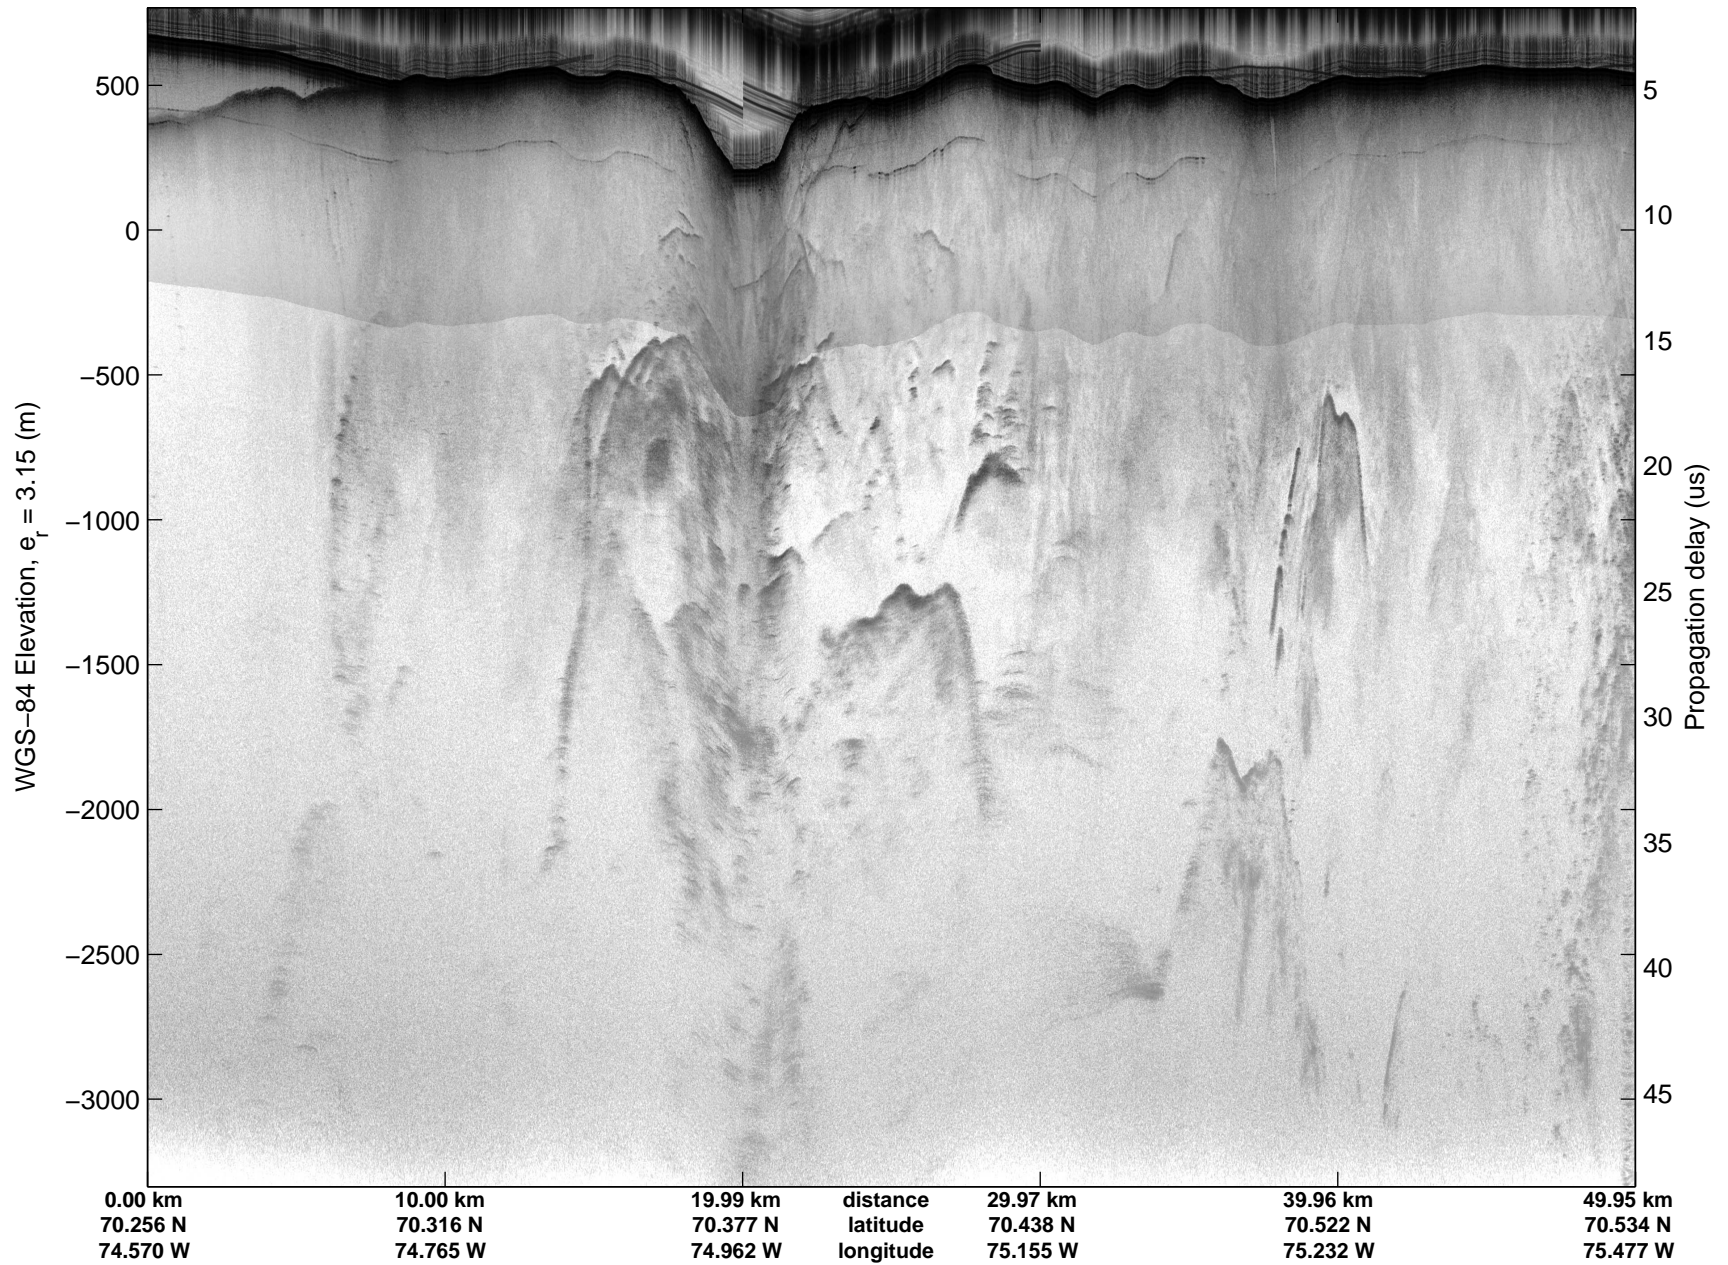

Land Ice:Devon-Barnes 01
20150507_07_021
Polar Stereograph 70N/-45E

mcords5 2015_Greenland_C130: "Land Ice:Devon-Barnes 01" 20150507_07_021: 14:16:45.7 to 14:22:56.4 GPS

mcords5 2015_Greenland_C130: "Land Ice:Devon-Barnes 01" 20150507_07_021: 14:16:45.7 to 14:22:56.4 GPS

Land Ice:Devon-Barnes 01
20150507_07_022
Polar Stereograph 70N/-45E

mcords5 2015_Greenland_C130: "Land Ice:Devon-Barnes 01" 20150507_07_022: 14:22:56.6 to 14:29:01.3 GPS

mcords5 2015_Greenland_C130: "Land Ice:Devon-Barnes 01" 20150507_07_022: 14:22:56.6 to 14:29:01.3 GPS

Land Ice:Devon-Barnes 01
20150507_07_023
Polar Stereograph 70N/-45E

mcords5 2015_Greenland_C130: "Land Ice:Devon-Barnes 01" 20150507_07_023: 14:29:01.6 to 14:35:19.8 GPS

mcords5 2015_Greenland_C130: "Land Ice:Devon-Barnes 01" 20150507_07_023: 14:29:01.6 to 14:35:19.8 GPS