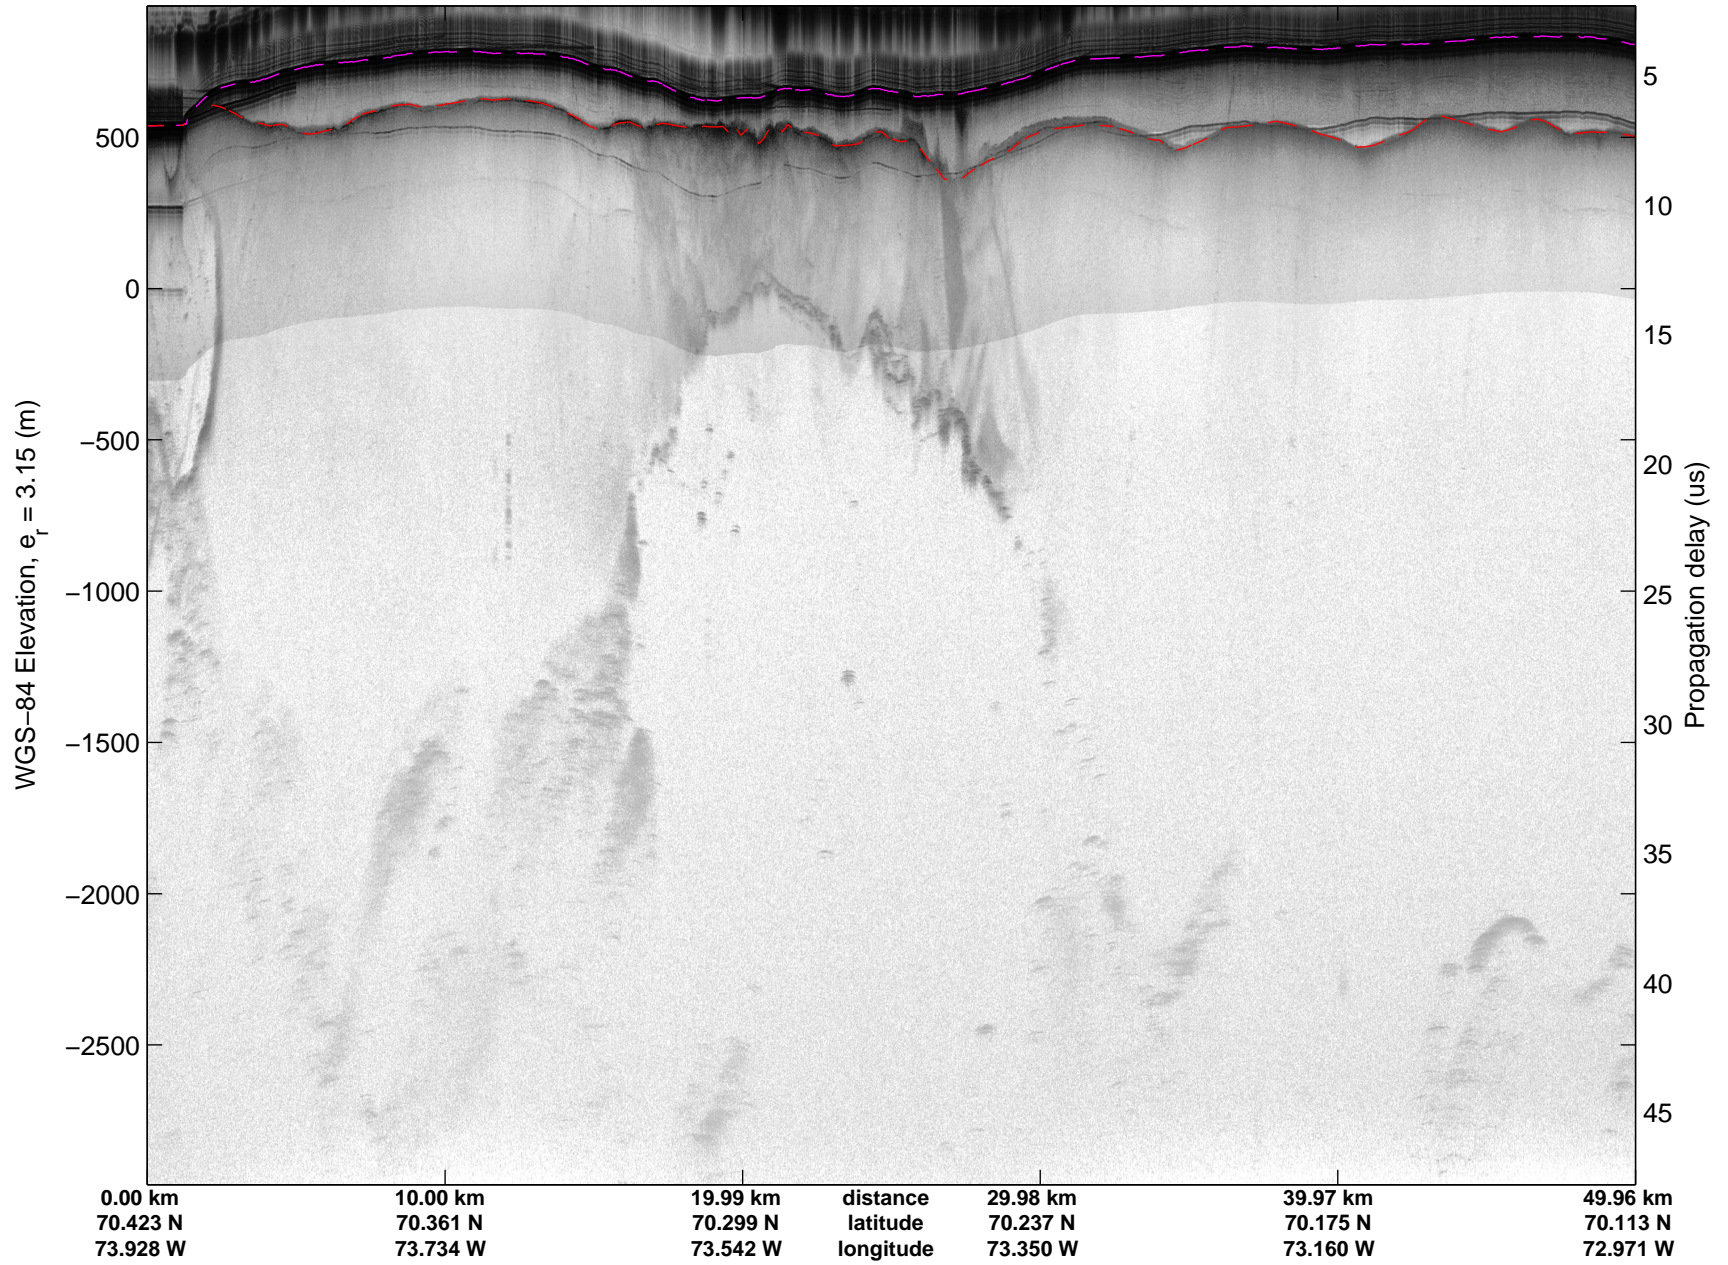

Land Ice:Devon-Barnes 01
20150507_07_006
Polar Stereograph 70N/-45E

mcords5 2015_Greenland_C130: "Land Ice:Devon-Barnes 01" 20150507_07_006: 12:43:37.4 to 12:49:36.4 GPS

mcords5 2015_Greenland_C130: "Land Ice:Devon-Barnes 01" 20150507_07_006: 12:43:37.4 to 12:49:36.4 GPS

Land Ice:Devon-Barnes 01
20150507_07_007
Polar Stereograph 70N/-45E

mcords5 2015_Greenland_C130: "Land Ice:Devon-Barnes 01" 20150507_07_007: 12:49:36.6 to 12:55:33.2 GPS

mcords5 2015_Greenland_C130: "Land Ice:Devon-Barnes 01" 20150507_07_007: 12:49:36.6 to 12:55:33.2 GPS

Land Ice:Devon-Barnes 01
20150507_07_008
Polar Stereograph 70N/-45E

mcords5 2015_Greenland_C130: "Land Ice:Devon-Barnes 01" 20150507_07_008: 12:55:33.4 to 13:01:54.8 GPS

mcords5 2015_Greenland_C130: "Land Ice:Devon-Barnes 01" 20150507_07_008: 12:55:33.4 to 13:01:54.8 GPS

Land Ice:Devon-Barnes 01
20150507_07_009
Polar Stereograph 70N/-45E

mcords5 2015_Greenland_C130: "Land Ice:Devon-Barnes 01" 20150507_07_009: 13:01:55.1 to 13:08:16.9 GPS

mcords5 2015_Greenland_C130: "Land Ice:Devon-Barnes 01" 20150507_07_009: 13:01:55.1 to 13:08:16.9 GPS