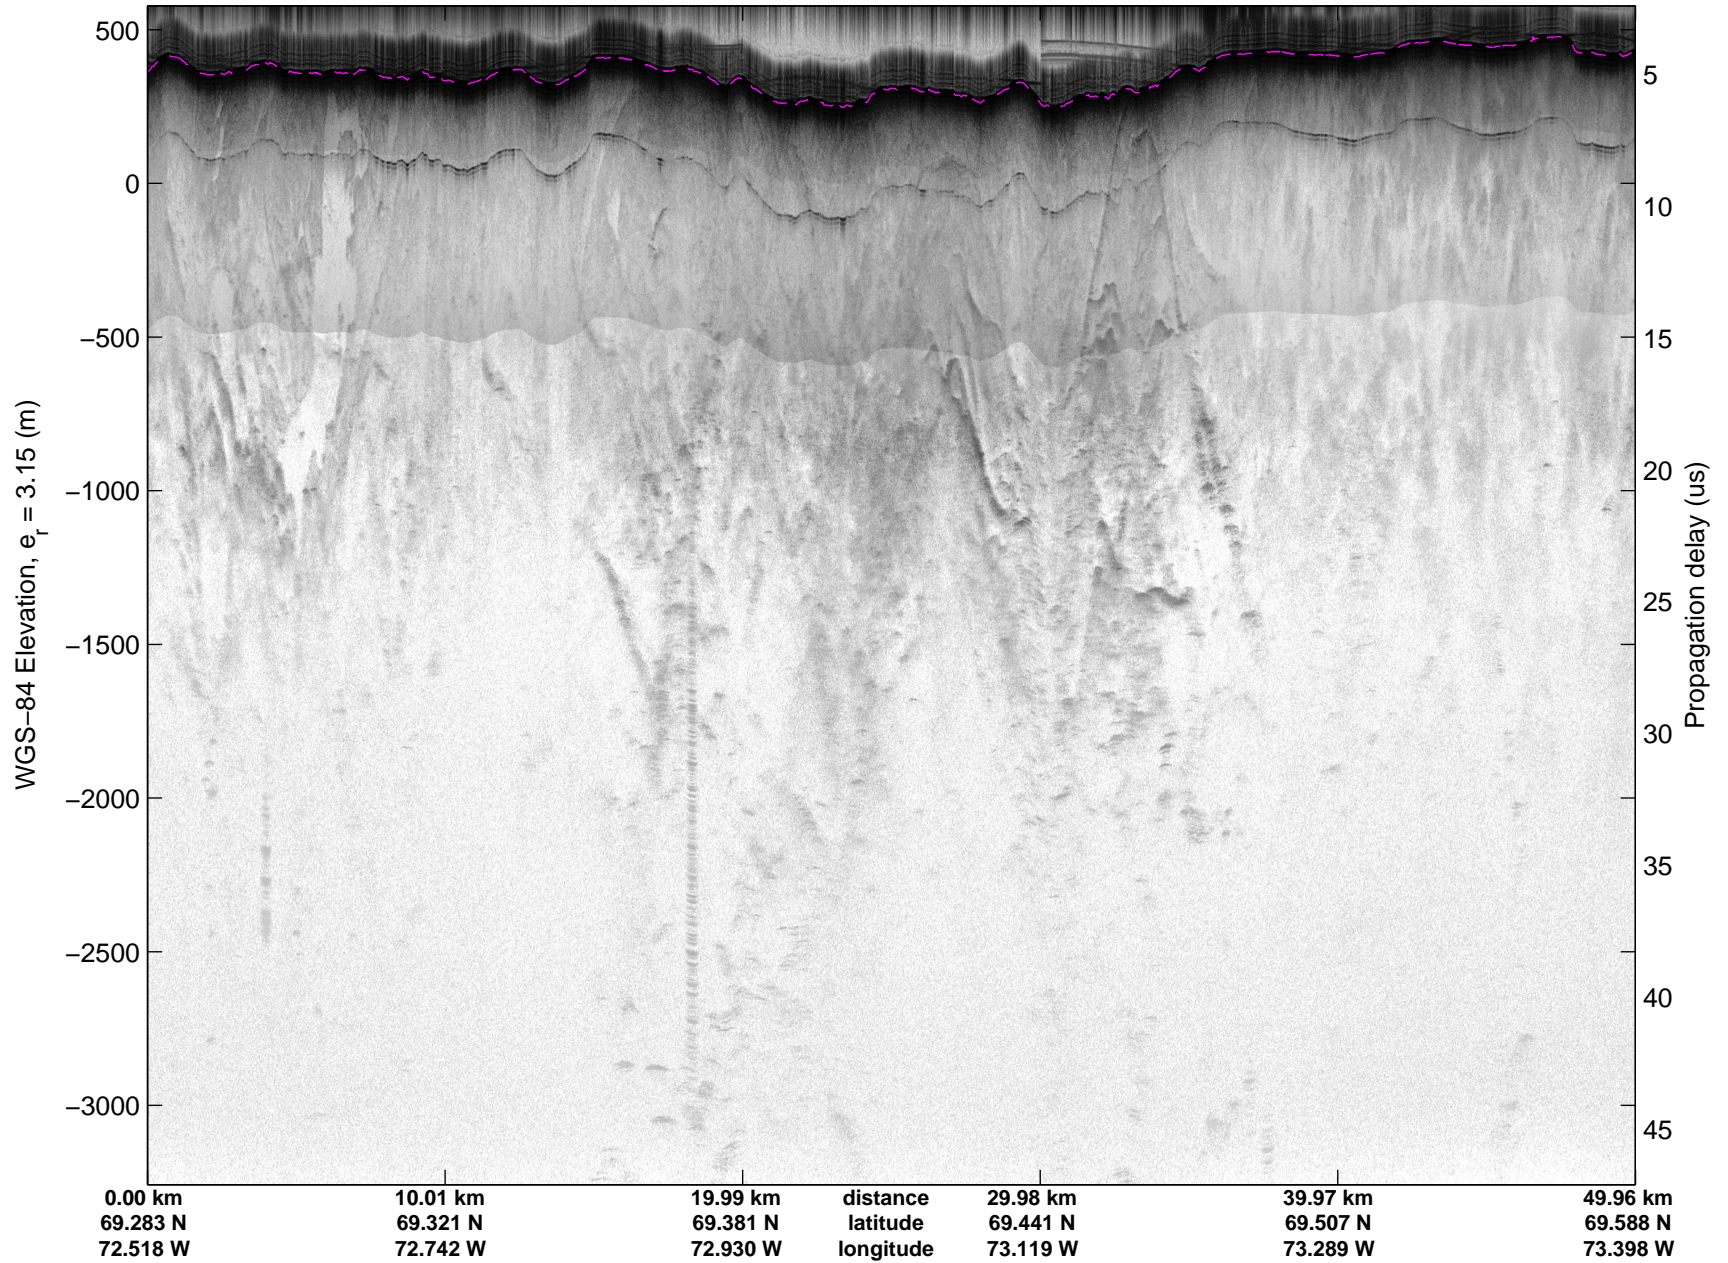

Land Ice:Devon-Barnes 01
20150507_07_025
Polar Stereograph 70N/-45E

mcords5 2015_Greenland_C130: "Land Ice:Devon-Barnes 01" 20150507_07_025: 14:41:44.4 to 14:48:07.0 GPS

mcords5 2015_Greenland_C130: "Land Ice:Devon-Barnes 01" 20150507_07_025: 14:41:44.4 to 14:48:07.0 GPS

Land Ice:Devon-Barnes 01
20150507_07_026
Polar Stereograph 70N/-45E

mcords5 2015_Greenland_C130: "Land Ice:Devon-Barnes 01" 20150507_07_026: 14:48:07.2 to 14:54:29.4 GPS

mcords5 2015_Greenland_C130: "Land Ice:Devon-Barnes 01" 20150507_07_026: 14:48:07.2 to 14:54:29.4 GPS

Land Ice:Devon-Barnes 01
20150507_07_027
Polar Stereograph 70N/-45E

mcords5 2015_Greenland_C130: "Land Ice:Devon-Barnes 01" 20150507_07_027: 14:54:29.6 to 15:00:48.3 GPS

mcords5 2015_Greenland_C130: "Land Ice:Devon-Barnes 01" 20150507_07_027: 14:54:29.6 to 15:00:48.3 GPS

Land Ice:Devon-Barnes 01
20150507_07_028
Polar Stereograph 70N/-45E

mcords5 2015_Greenland_C130: "Land Ice:Devon-Barnes 01" 20150507_07_028: 15:00:48.6 to 15:06:59.8 GPS

mcords5 2015_Greenland_C130: "Land Ice:Devon-Barnes 01" 20150507_07_028: 15:00:48.6 to 15:06:59.8 GPS