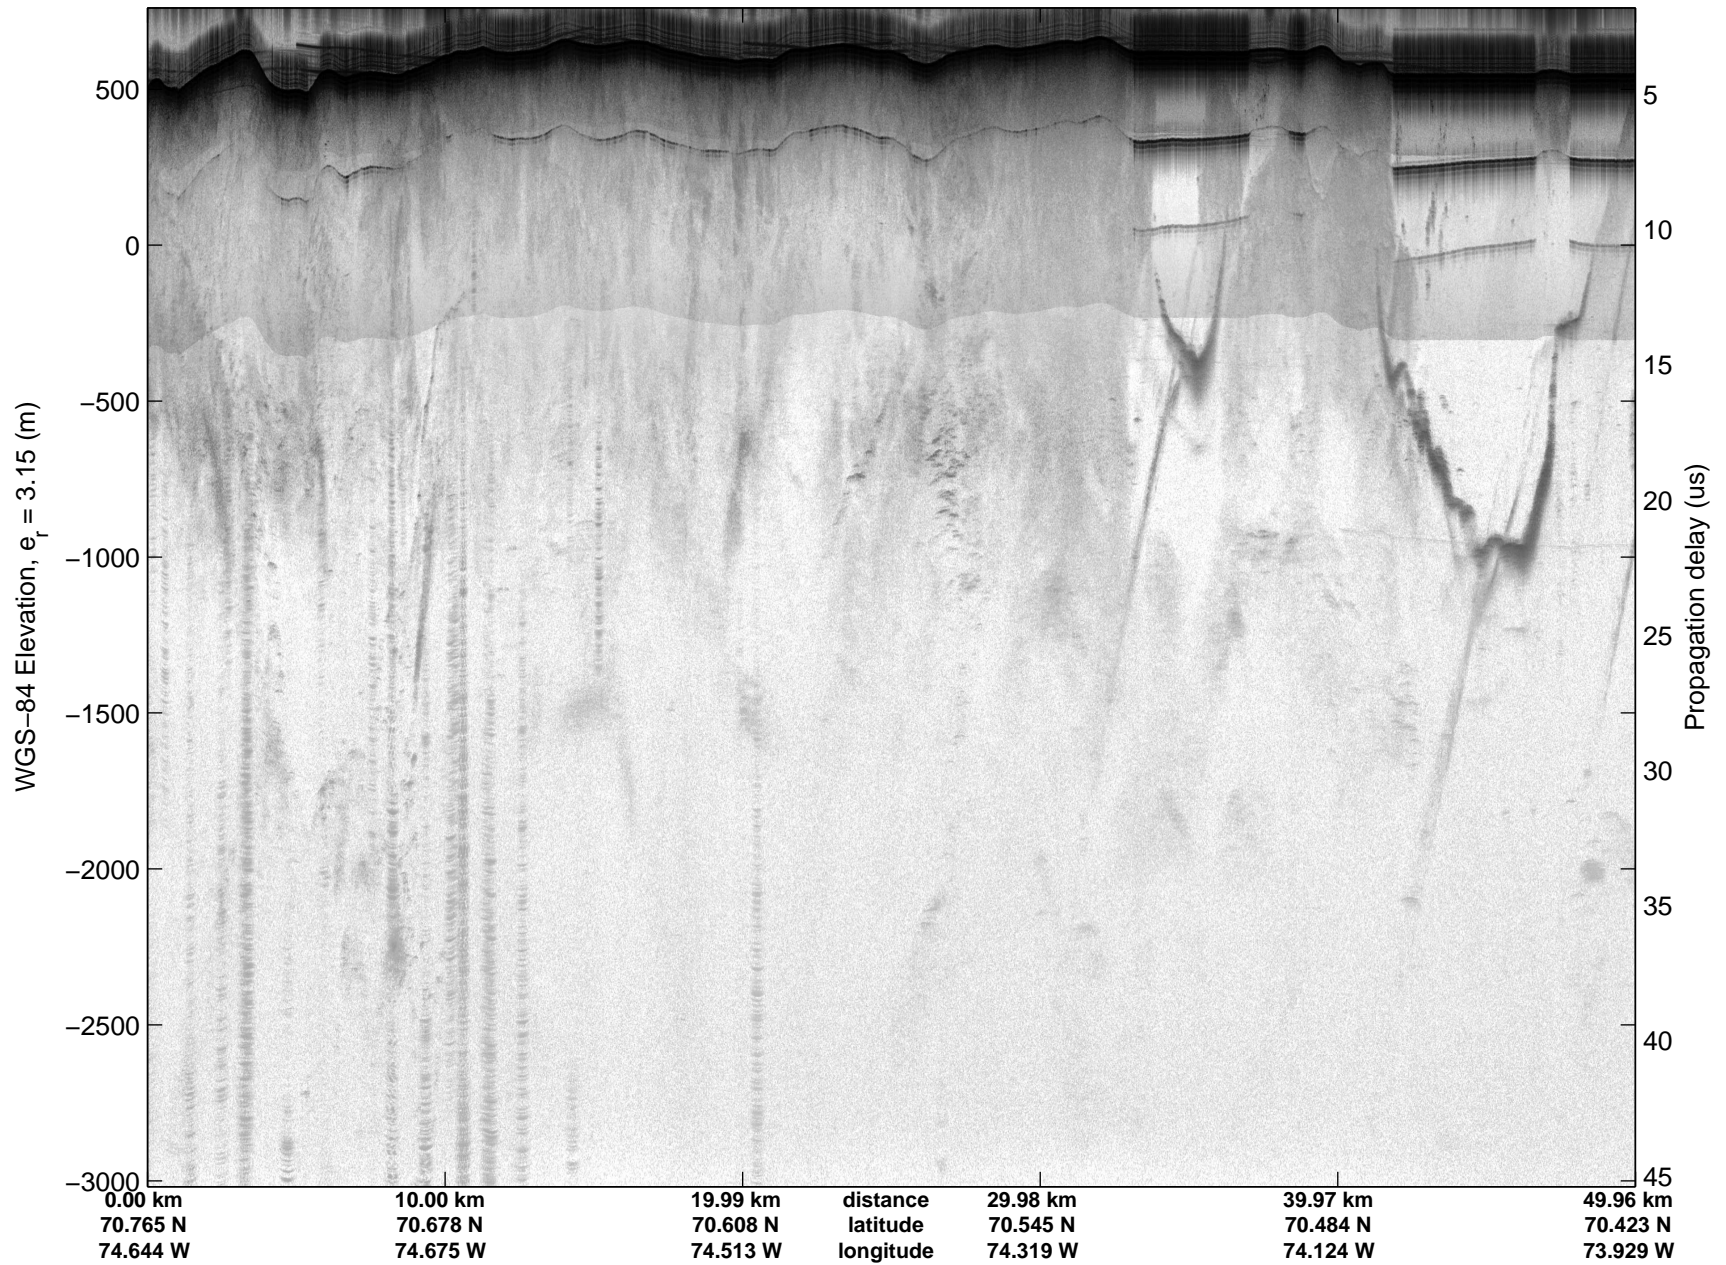

Land Ice:Devon-Barnes 01
20150507_07_005
Polar Stereograph 70N/-45E

mcords5 2015_Greenland_C130: "Land Ice:Devon-Barnes 01" 20150507_07_005: 12:37:35.3 to 12:43:37.2 GPS

mcords5 2015_Greenland_C130: "Land Ice:Devon-Barnes 01" 20150507_07_005: 12:37:35.3 to 12:43:37.2 GPS

Land Ice:Devon-Barnes 01
20150507_07_006
Polar Stereograph 70N/-45E

mcords5 2015_Greenland_C130: "Land Ice:Devon-Barnes 01" 20150507_07_006: 12:43:37.4 to 12:49:36.4 GPS

mcords5 2015_Greenland_C130: "Land Ice:Devon-Barnes 01" 20150507_07_006: 12:43:37.4 to 12:49:36.4 GPS

Land Ice:Devon-Barnes 01
20150507_07_007
Polar Stereograph 70N/-45E

mcords5 2015_Greenland_C130: "Land Ice:Devon-Barnes 01" 20150507_07_007: 12:49:36.6 to 12:55:33.2 GPS

mcords5 2015_Greenland_C130: "Land Ice:Devon-Barnes 01" 20150507_07_007: 12:49:36.6 to 12:55:33.2 GPS

Land Ice:Devon-Barnes 01
20150507_07_008
Polar Stereograph 70N/-45E

mcords5 2015_Greenland_C130: "Land Ice:Devon-Barnes 01" 20150507_07_008: 12:55:33.4 to 13:01:54.8 GPS

mcords5 2015_Greenland_C130: "Land Ice:Devon-Barnes 01" 20150507_07_008: 12:55:33.4 to 13:01:54.8 GPS