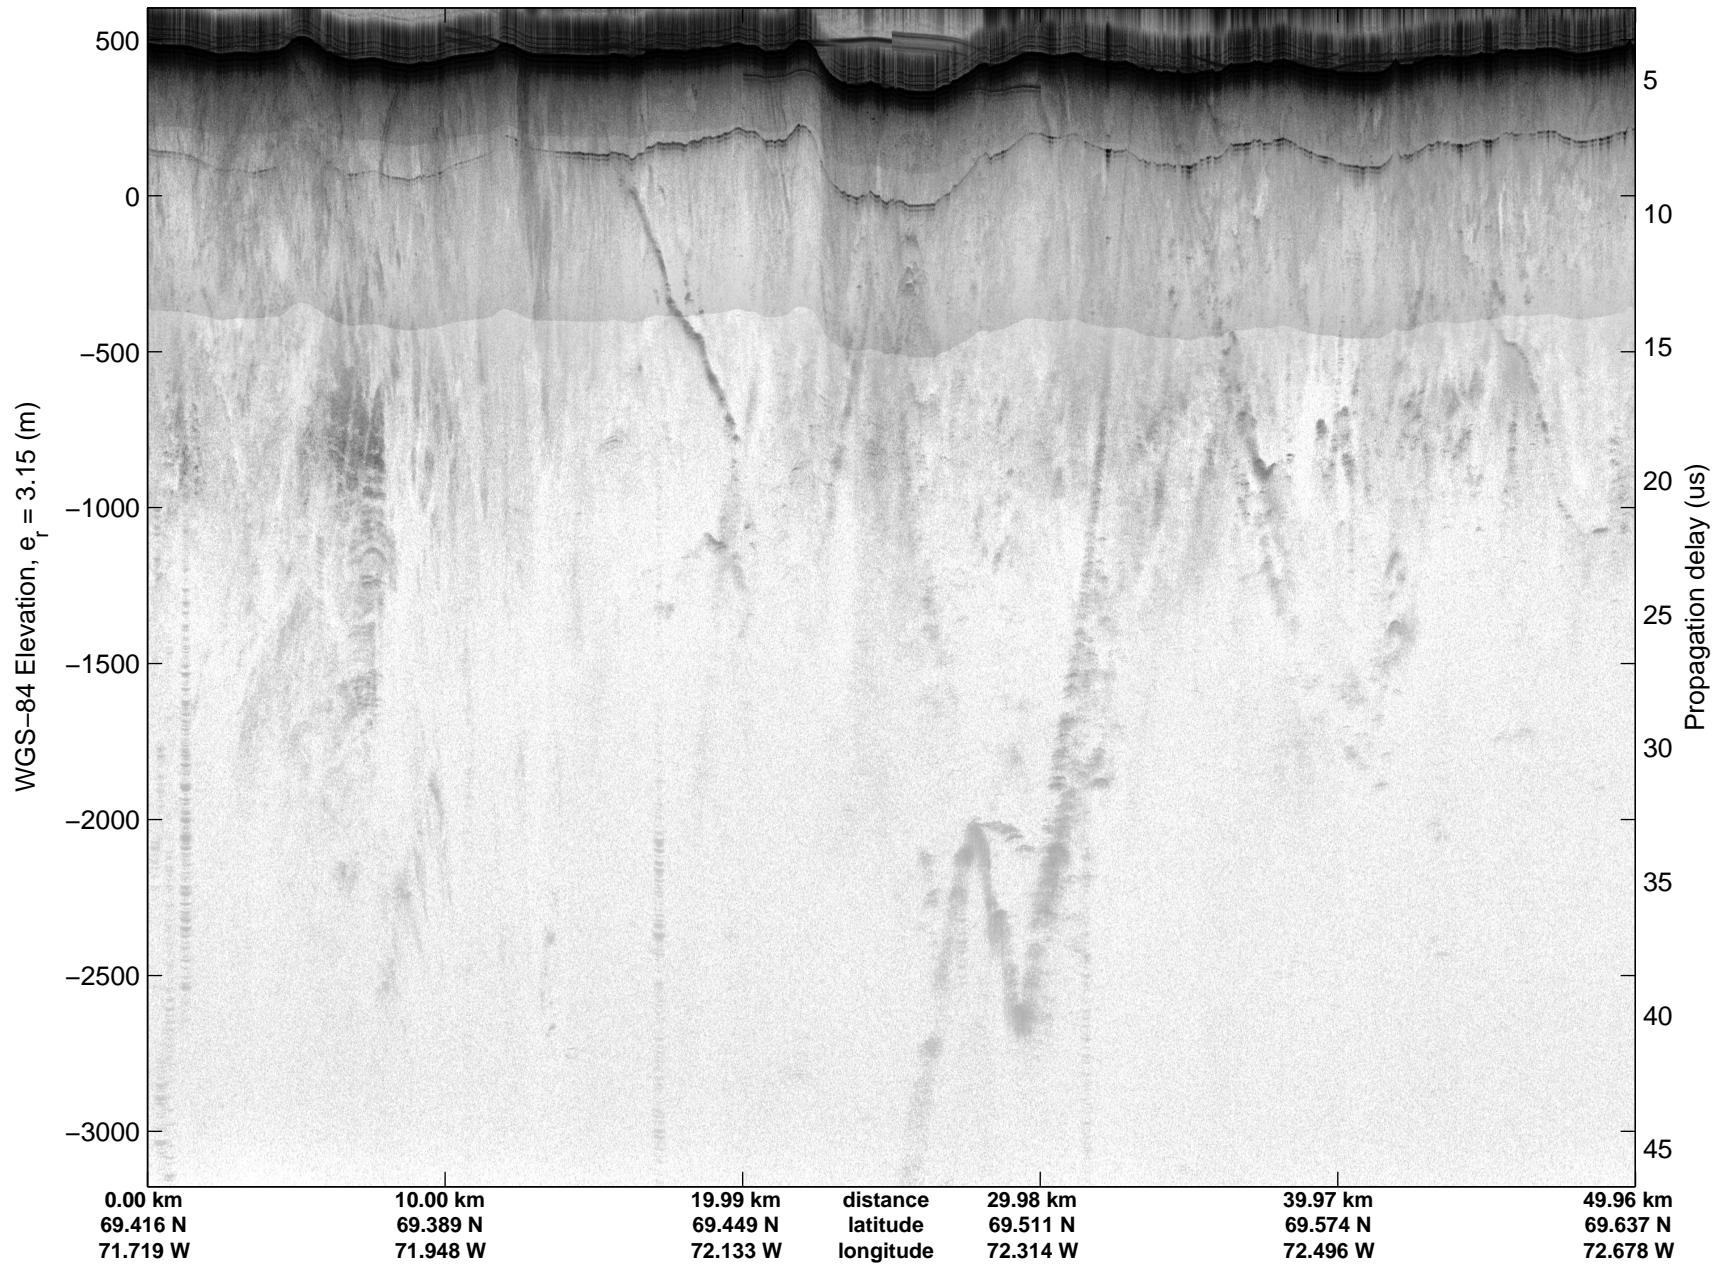

Land Ice:Devon-Barnes 01
20150507_07_019
Polar Stereograph 70N/-45E

mcords5 2015_Greenland_C130: "Land Ice:Devon-Barnes 01" 20150507_07_019: 14:04:11.8 to 14:10:38.1 GPS

mcords5 2015_Greenland_C130: "Land Ice:Devon-Barnes 01" 20150507_07_019: 14:04:11.8 to 14:10:38.1 GPS

Land Ice:Devon-Barnes 01
20150507_07_020
Polar Stereograph 70N/-45E

mcords5 2015_Greenland_C130: "Land Ice:Devon-Barnes 01" 20150507_07_020: 14:10:38.3 to 14:16:45.5 GPS

mcords5 2015_Greenland_C130: "Land Ice:Devon-Barnes 01" 20150507_07_020: 14:10:38.3 to 14:16:45.5 GPS