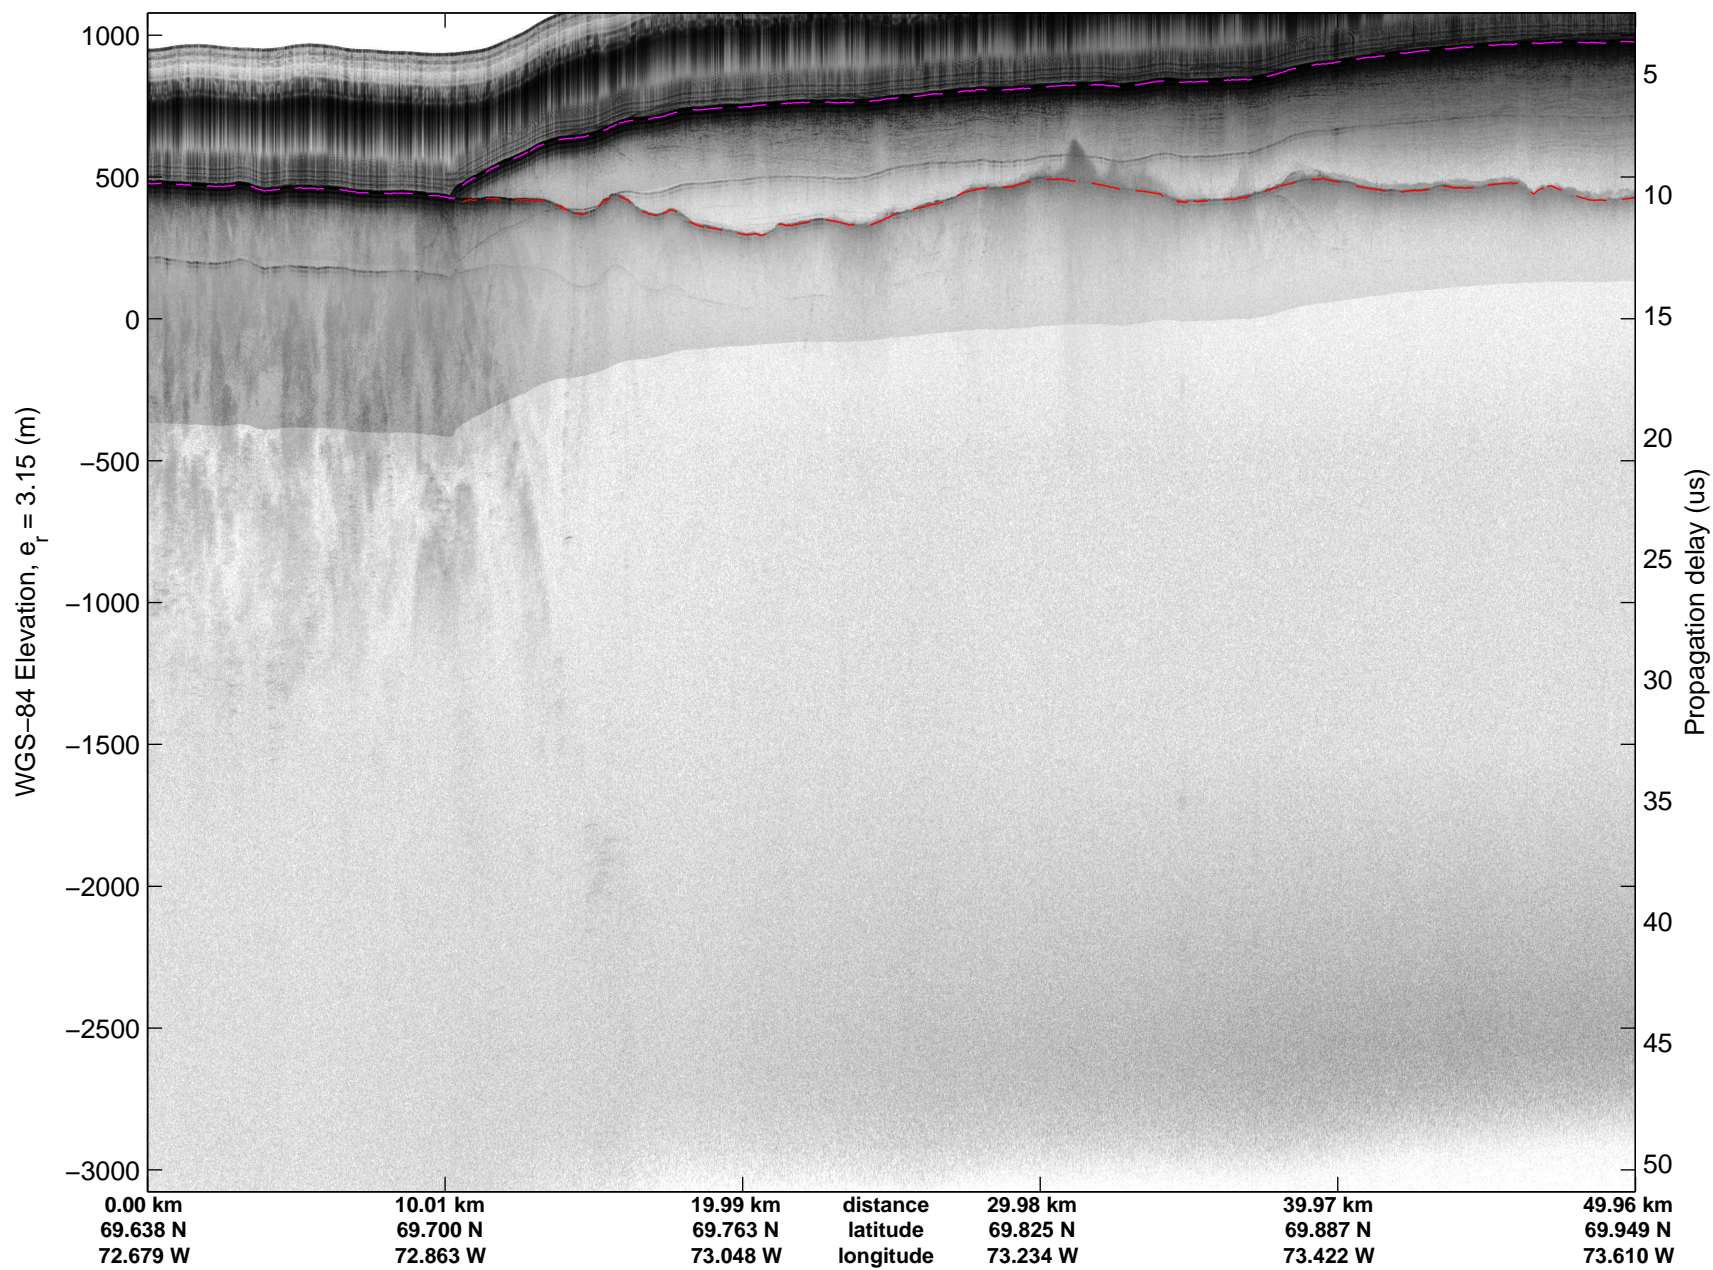

Land Ice:Devon-Barnes 01
20150507_07_019
Polar Stereograph 70N/-45E

mcords5 2015_Greenland_C130: "Land Ice:Devon-Barnes 01" 20150507_07_019: 14:04:11.8 to 14:10:38.1 GPS

mcords5 2015_Greenland_C130: "Land Ice:Devon-Barnes 01" 20150507_07_019: 14:04:11.8 to 14:10:38.1 GPS

Land Ice:Devon-Barnes 01
20150507_07_020
Polar Stereograph 70N/-45E

mcords5 2015_Greenland_C130: "Land Ice:Devon-Barnes 01" 20150507_07_020: 14:10:38.3 to 14:16:45.5 GPS

mcords5 2015_Greenland_C130: "Land Ice:Devon-Barnes 01" 20150507_07_020: 14:10:38.3 to 14:16:45.5 GPS

Land Ice:Devon-Barnes 01
20150507_07_021
Polar Stereograph 70N/-45E

mcords5 2015_Greenland_C130: "Land Ice:Devon-Barnes 01" 20150507_07_021: 14:16:45.7 to 14:22:56.4 GPS

mcords5 2015_Greenland_C130: "Land Ice:Devon-Barnes 01" 20150507_07_021: 14:16:45.7 to 14:22:56.4 GPS

Land Ice:Devon-Barnes 01
20150507_07_022
Polar Stereograph 70N/-45E

mcords5 2015_Greenland_C130: "Land Ice:Devon-Barnes 01" 20150507_07_022: 14:22:56.6 to 14:29:01.3 GPS

mcords5 2015_Greenland_C130: "Land Ice:Devon-Barnes 01" 20150507_07_022: 14:22:56.6 to 14:29:01.3 GPS