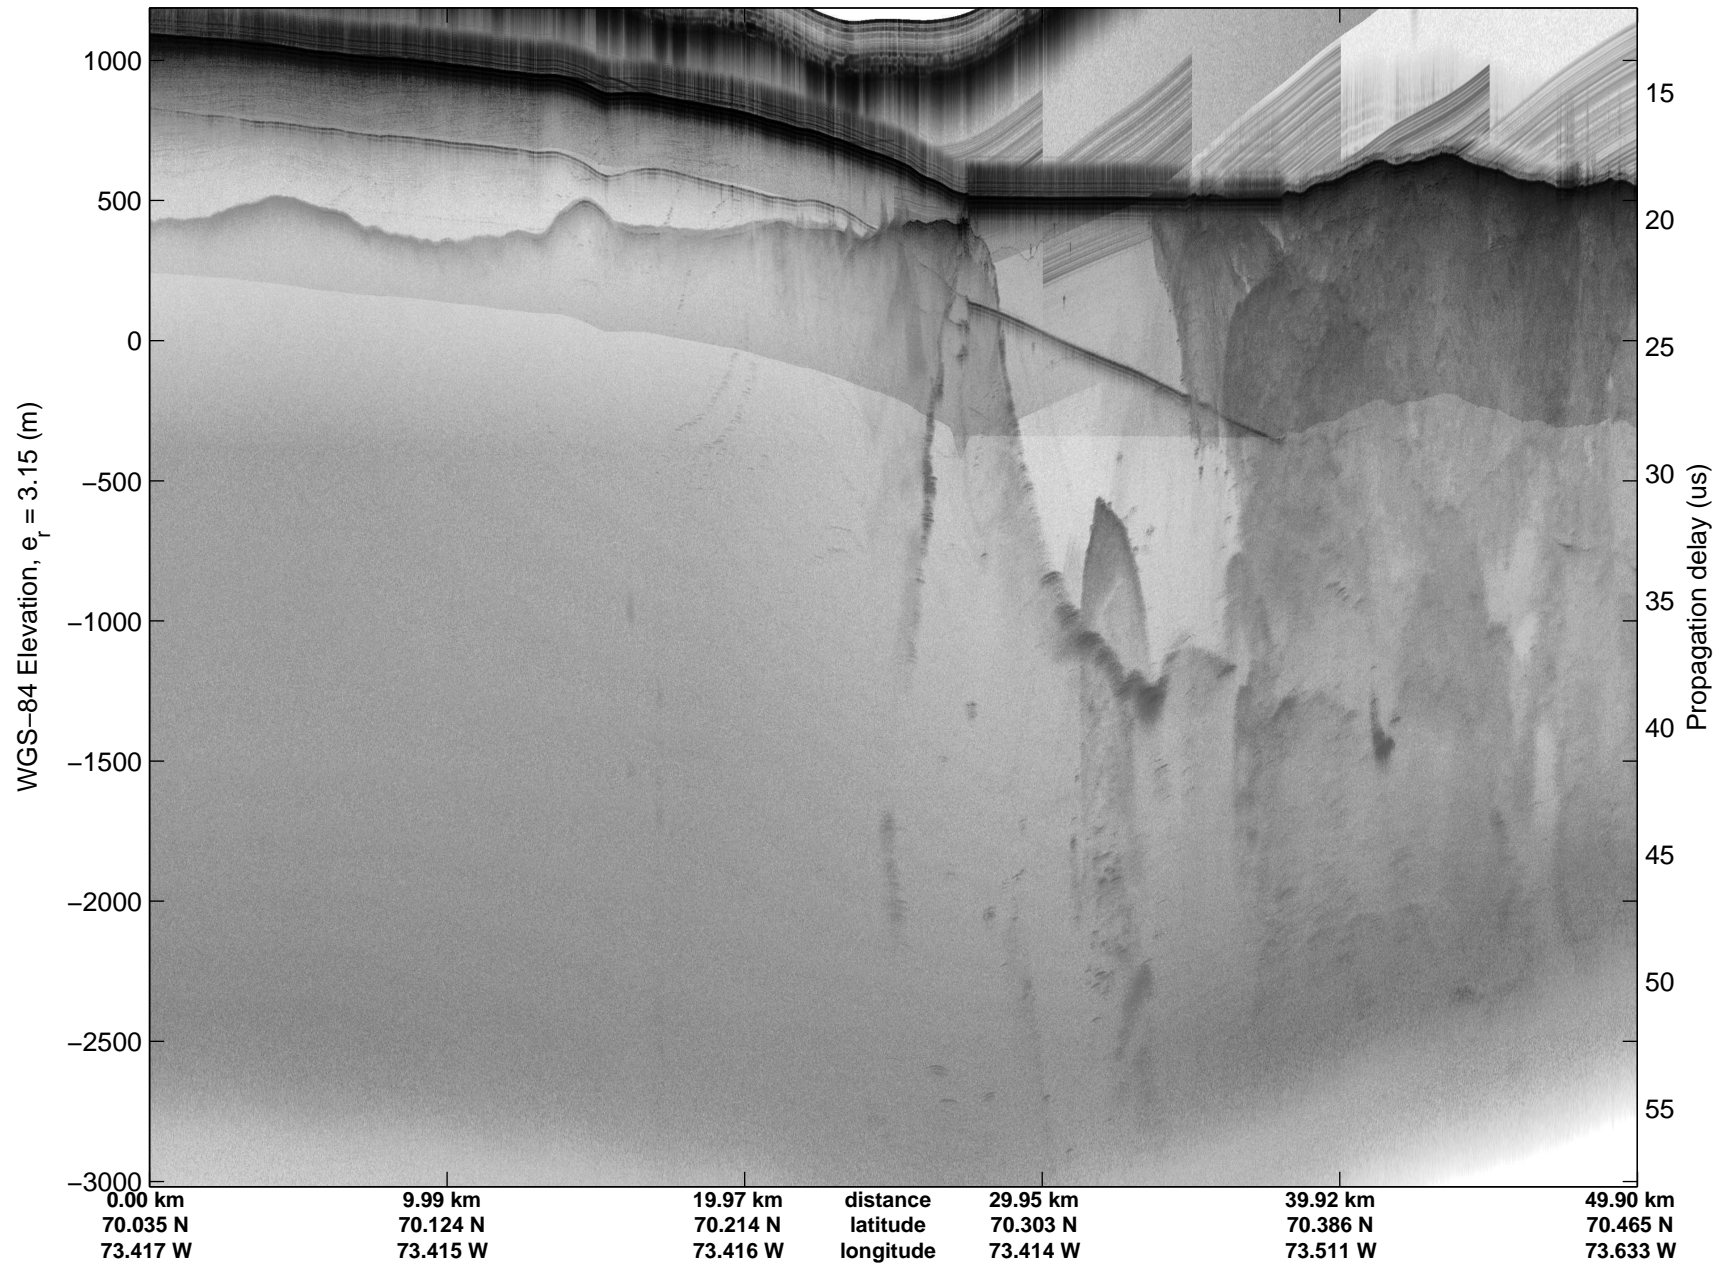

Land Ice:Devon-Barnes 01
20150507_07_027
Polar Stereograph 70N/-45E

mcords5 2015_Greenland_C130: "Land Ice:Devon-Barnes 01" 20150507_07_027: 14:54:29.6 to 15:00:48.3 GPS

mcords5 2015_Greenland_C130: "Land Ice:Devon-Barnes 01" 20150507_07_027: 14:54:29.6 to 15:00:48.3 GPS

Land Ice:Devon-Barnes 01
20150507_07_028
Polar Stereograph 70N/-45E

mcords5 2015_Greenland_C130: "Land Ice:Devon-Barnes 01" 20150507_07_028: 15:00:48.6 to 15:06:59.8 GPS

mcords5 2015_Greenland_C130: "Land Ice:Devon-Barnes 01" 20150507_07_028: 15:00:48.6 to 15:06:59.8 GPS

Land Ice:Devon-Barnes 01
20150507_07_029
Polar Stereograph 70N/-45E

mcords5 2015_Greenland_C130: "Land Ice:Devon-Barnes 01" 20150507_07_029: 15:07:00.0 to 15:13:16.2 GPS

mcords5 2015_Greenland_C130: "Land Ice:Devon-Barnes 01" 20150507_07_029: 15:07:00.0 to 15:13:16.2 GPS

Land Ice:Devon-Barnes 01
20150507_07_030
Polar Stereograph 70N/-45E

mcords5 2015_Greenland_C130: "Land Ice:Devon-Barnes 01" 20150507_07_030: 15:13:16.5 to 15:19:40.1 GPS

mcords5 2015_Greenland_C130: "Land Ice:Devon-Barnes 01" 20150507_07_030: 15:13:16.5 to 15:19:40.1 GPS