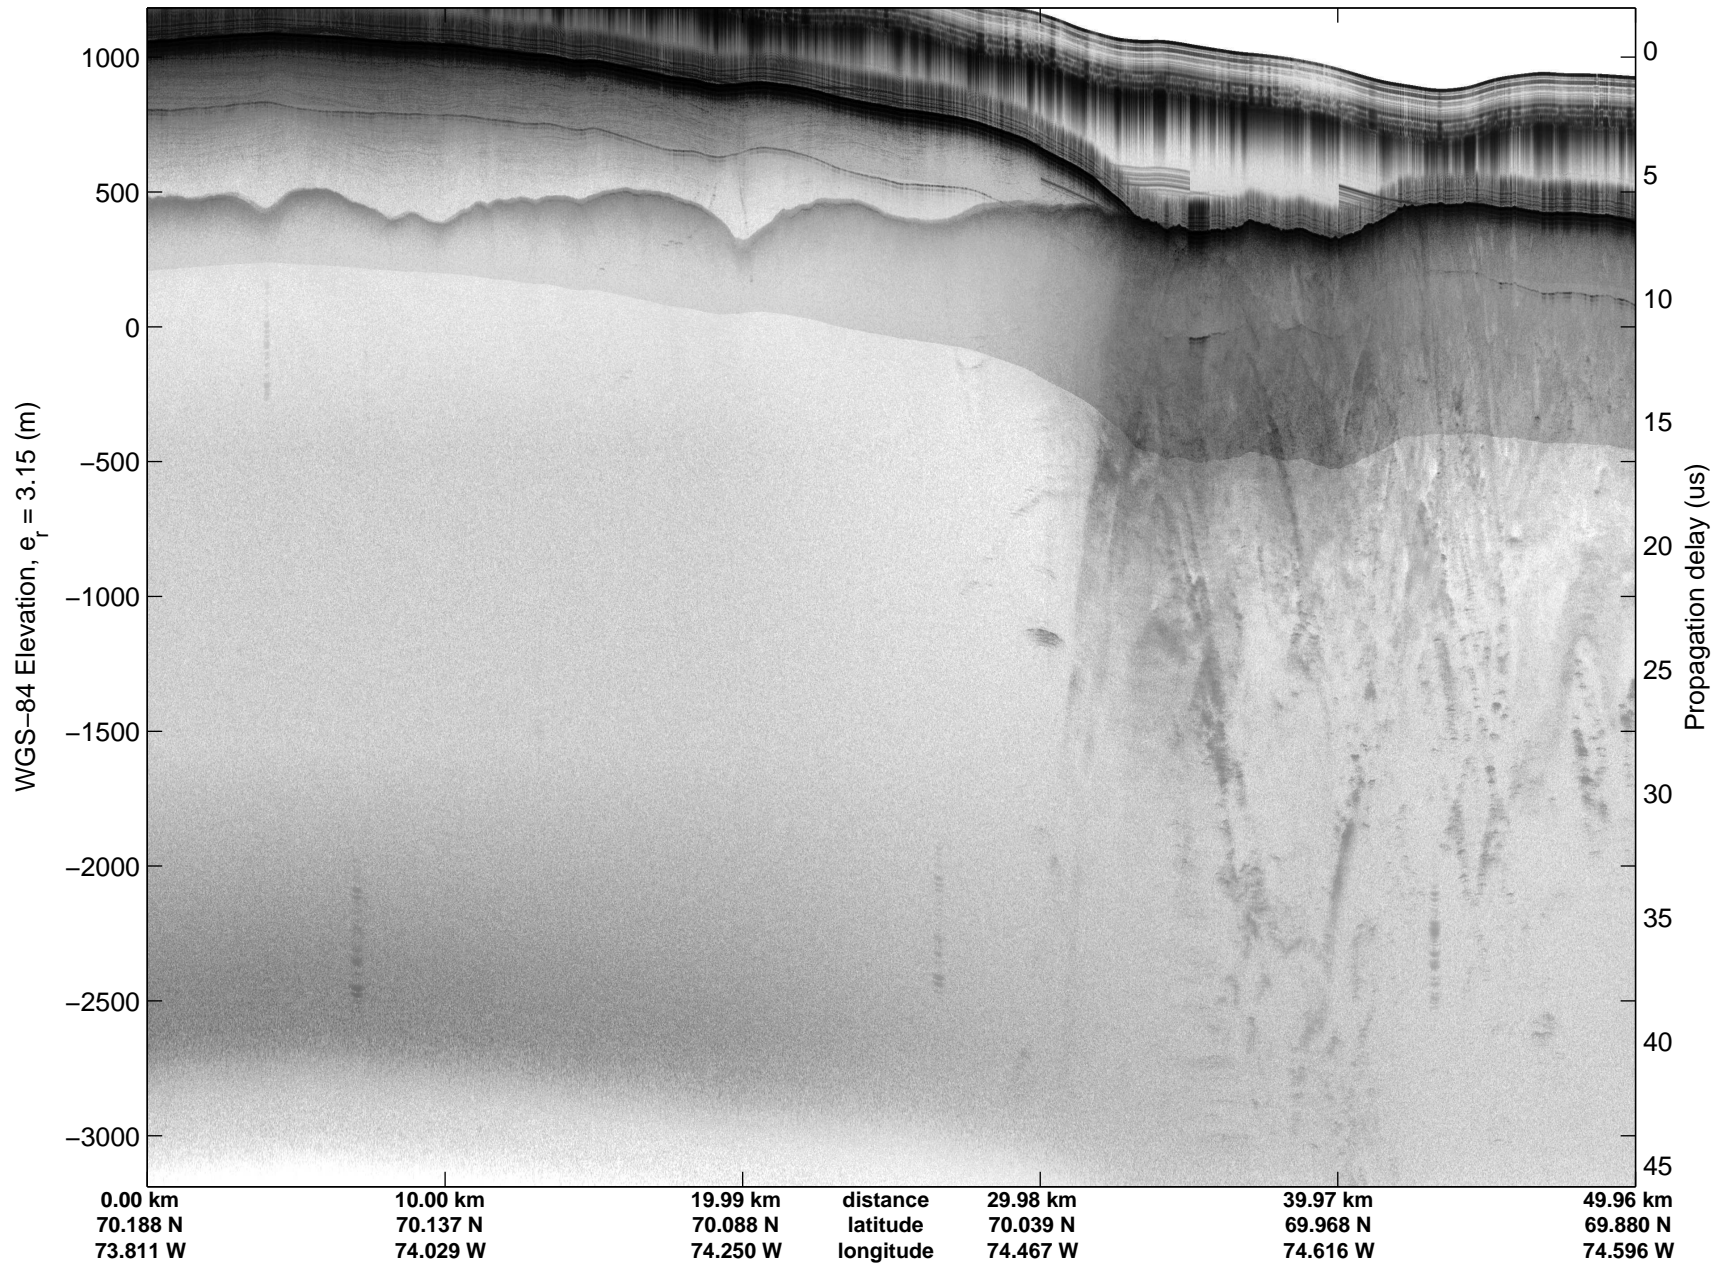

Land Ice:Devon-Barnes 01
20150507_07_001
Polar Stereograph 70N/-45E

mcords5 2015_Greenland_C130: "Land Ice:Devon-Barnes 01" 20150507_07_001: 12:13:15.2 to 12:18:53.0 GPS

mcords5 2015_Greenland_C130: "Land Ice:Devon-Barnes 01" 20150507_07_001: 12:13:15.2 to 12:18:53.0 GPS

Land Ice:Devon-Barnes 01
20150507_07_002
Polar Stereograph 70N/-45E

mcords5 2015_Greenland_C130: "Land Ice:Devon-Barnes 01" 20150507_07_002: 12:18:53.3 to 12:25:07.6 GPS

mcords5 2015_Greenland_C130: "Land Ice:Devon-Barnes 01" 20150507_07_002: 12:18:53.3 to 12:25:07.6 GPS

Land Ice:Devon-Barnes 01
20150507_07_003
Polar Stereograph 70N/-45E

mcords5 2015_Greenland_C130: "Land Ice:Devon-Barnes 01" 20150507_07_003: 12:25:07.9 to 12:31:12.0 GPS

mcords5 2015_Greenland_C130: "Land Ice:Devon-Barnes 01" 20150507_07_003: 12:25:07.9 to 12:31:12.0 GPS

Land Ice:Devon-Barnes 01
20150507_07_004
Polar Stereograph 70N/-45E

mcords5 2015_Greenland_C130: "Land Ice:Devon-Barnes 01" 20150507_07_004: 12:31:12.2 to 12:37:35.1 GPS

mcords5 2015_Greenland_C130: "Land Ice:Devon-Barnes 01" 20150507_07_004: 12:31:12.2 to 12:37:35.1 GPS