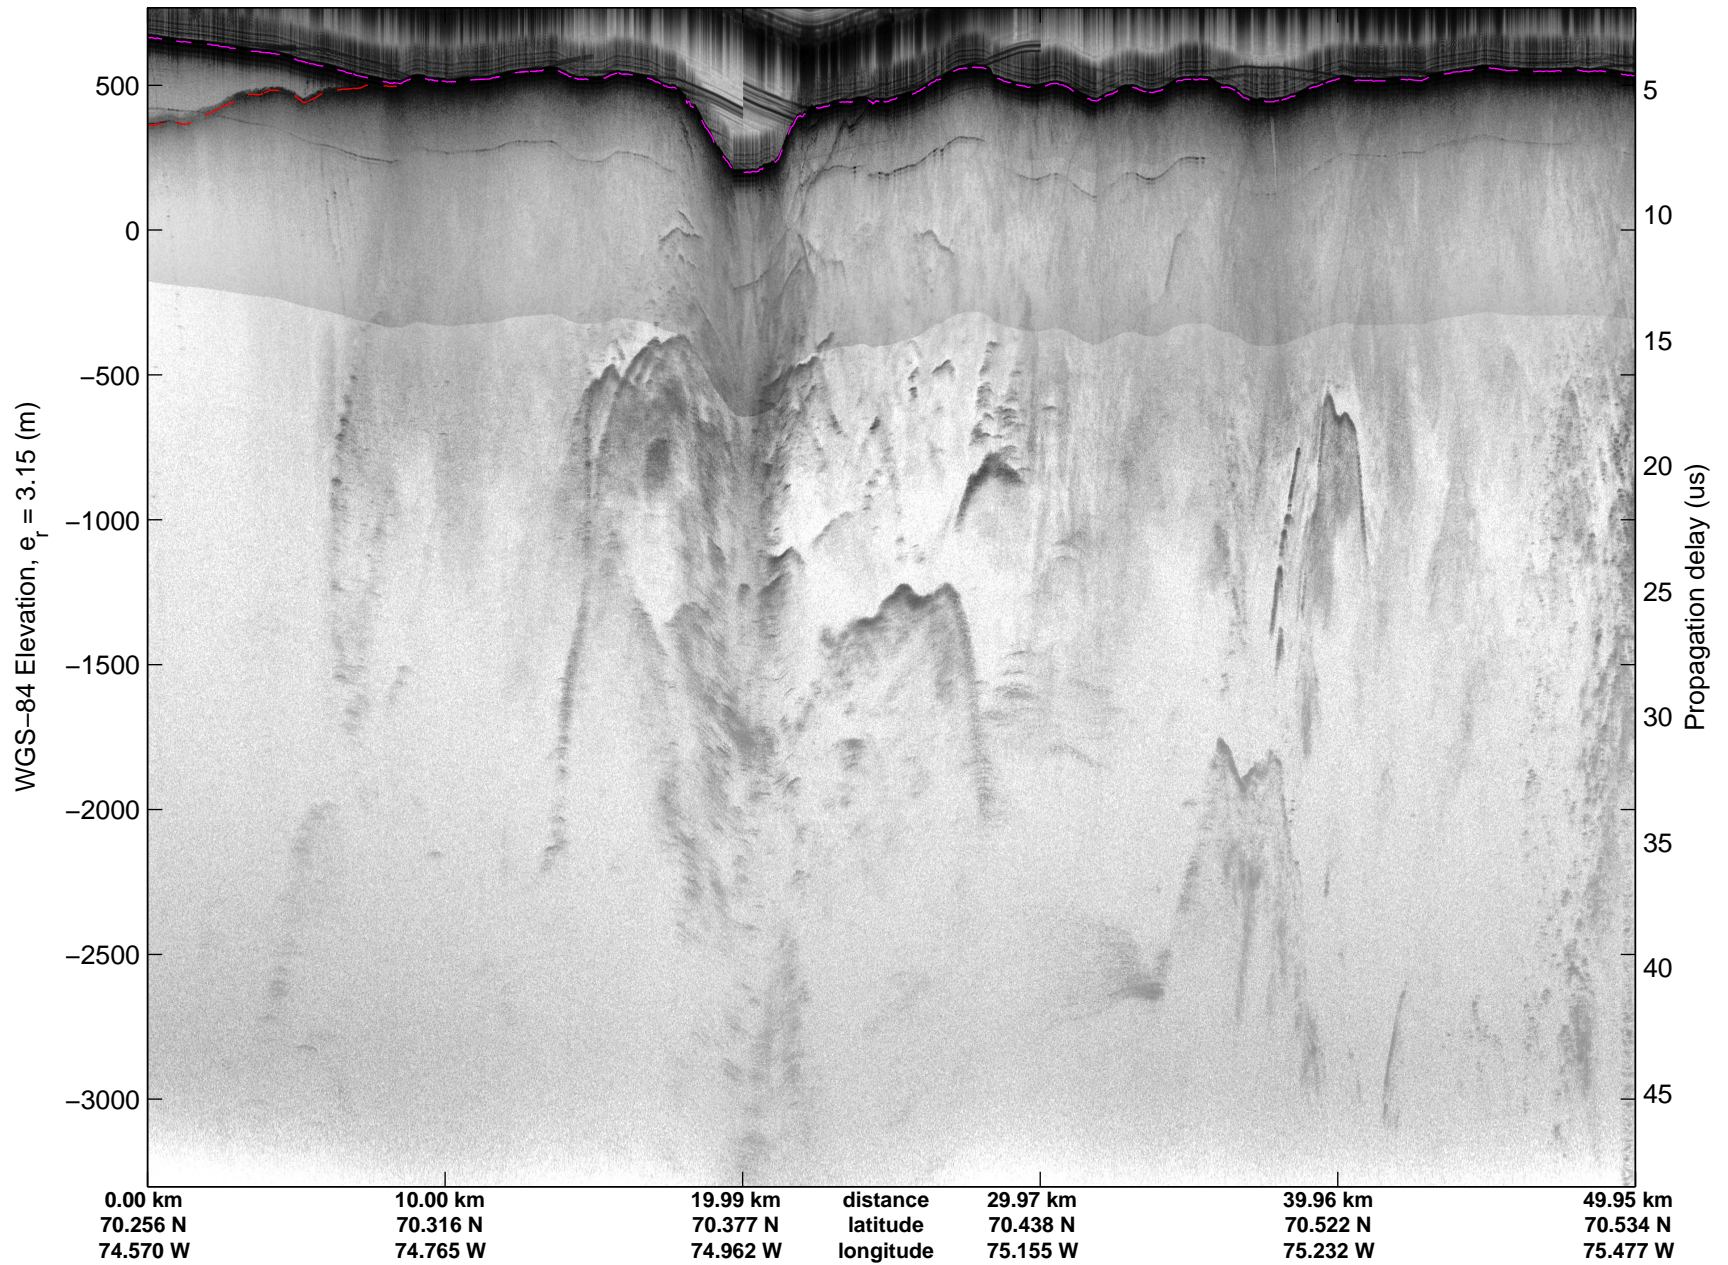

Land Ice:Devon-Barnes 01
20150507_07_021
Polar Stereograph 70N/-45E

mcords5 2015_Greenland_C130: "Land Ice:Devon-Barnes 01" 20150507_07_021: 14:16:45.7 to 14:22:56.4 GPS

mcords5 2015_Greenland_C130: "Land Ice:Devon-Barnes 01" 20150507_07_021: 14:16:45.7 to 14:22:56.4 GPS

Land Ice:Devon-Barnes 01
20150507_07_022
Polar Stereograph 70N/-45E

mcords5 2015_Greenland_C130: "Land Ice:Devon-Barnes 01" 20150507_07_022: 14:22:56.6 to 14:29:01.3 GPS

mcords5 2015_Greenland_C130: "Land Ice:Devon-Barnes 01" 20150507_07_022: 14:22:56.6 to 14:29:01.3 GPS

Land Ice:Devon-Barnes 01
20150507_07_023
Polar Stereograph 70N/-45E

mcords5 2015_Greenland_C130: "Land Ice:Devon-Barnes 01" 20150507_07_023: 14:29:01.6 to 14:35:19.8 GPS

mcords5 2015_Greenland_C130: "Land Ice:Devon-Barnes 01" 20150507_07_023: 14:29:01.6 to 14:35:19.8 GPS

Land Ice:Devon-Barnes 01
20150507_07_024
Polar Stereograph 70N/-45E

mcords5 2015_Greenland_C130: "Land Ice:Devon-Barnes 01" 20150507_07_024: 14:35:20.1 to 14:41:44.1 GPS

mcords5 2015_Greenland_C130: "Land Ice:Devon-Barnes 01" 20150507_07_024: 14:35:20.1 to 14:41:44.1 GPS