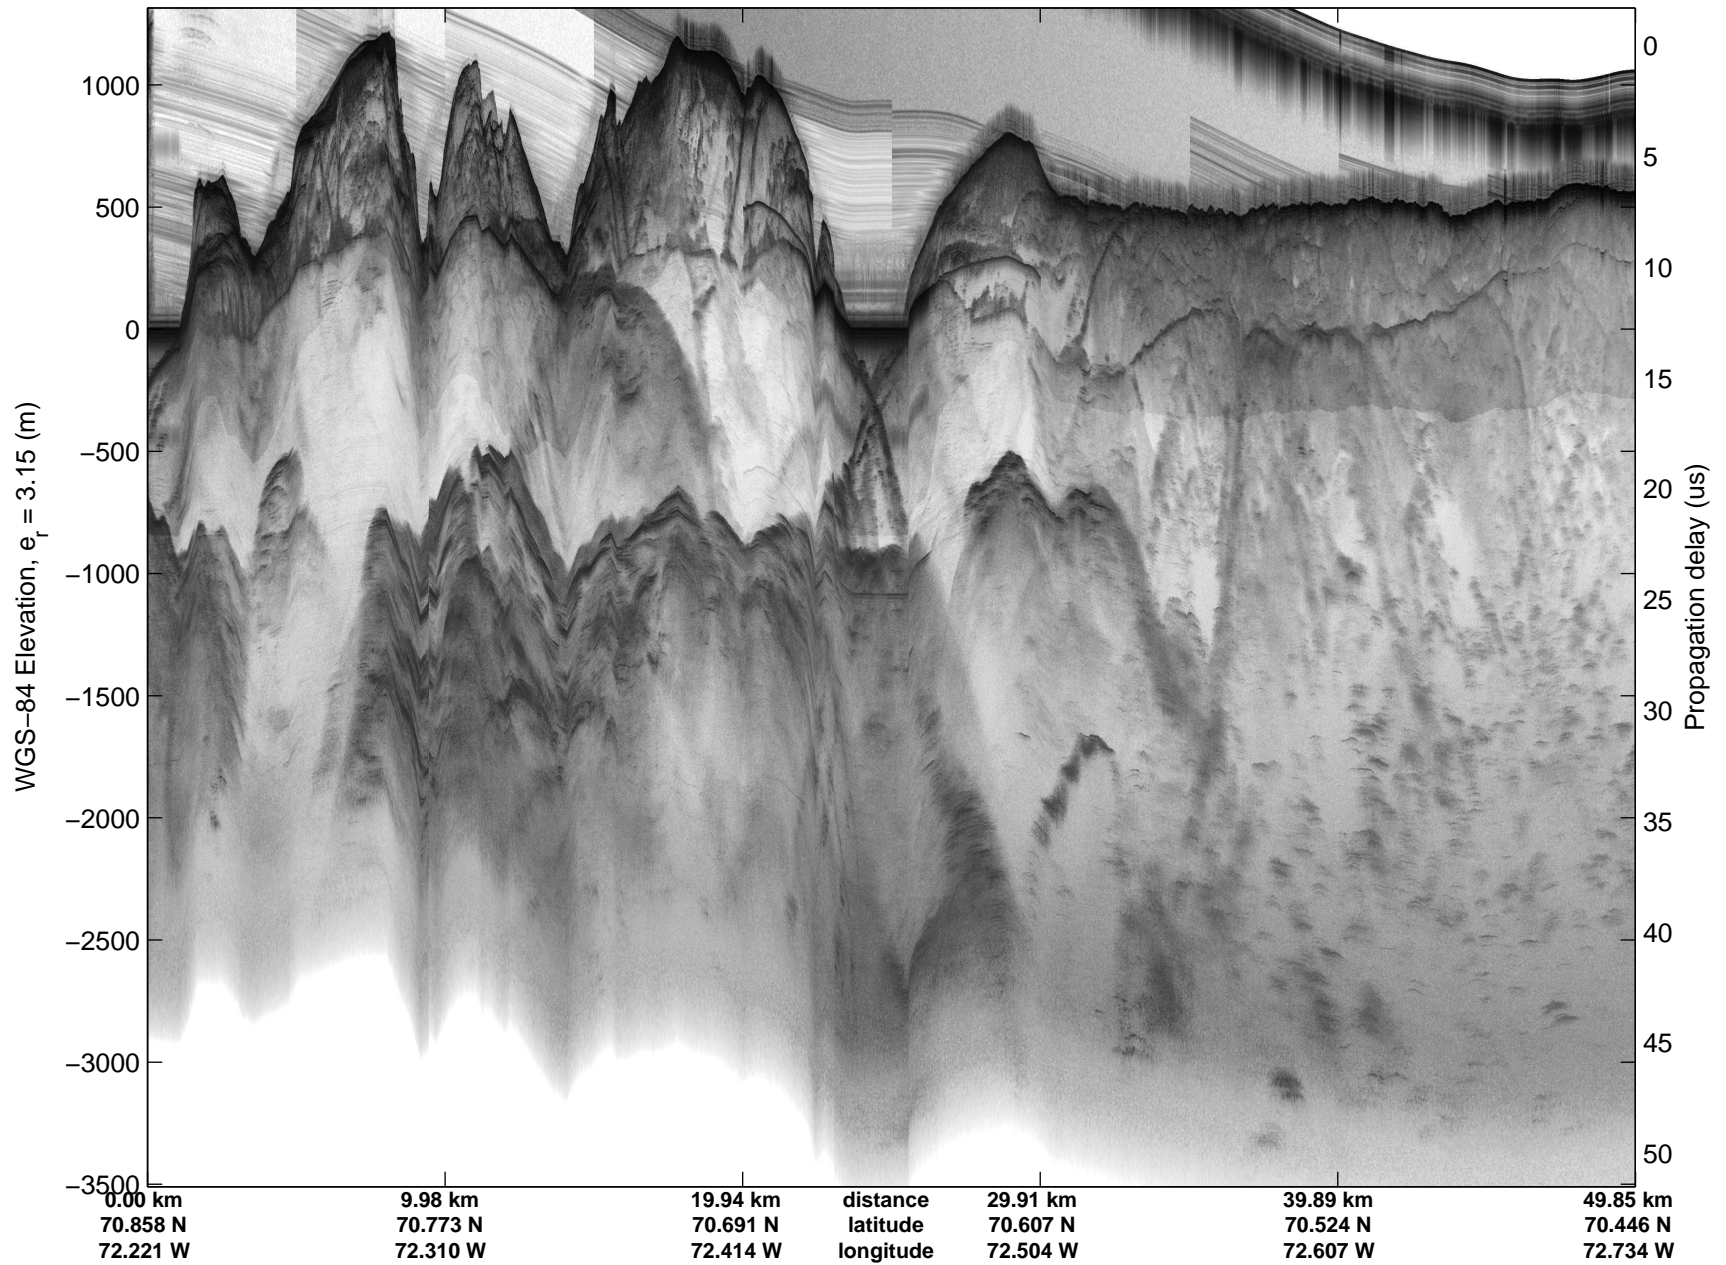

Land Ice:Devon-Barnes 01
20150507_07_001
Polar Stereograph 70N/-45E

mcords5 2015_Greenland_C130: "Land Ice:Devon-Barnes 01" 20150507_07_001: 12:13:15.2 to 12:18:53.0 GPS

mcords5 2015_Greenland_C130: "Land Ice:Devon-Barnes 01" 20150507_07_001: 12:13:15.2 to 12:18:53.0 GPS

Land Ice:Devon-Barnes 01
20150507_07_002
Polar Stereograph 70N/-45E

mcords5 2015_Greenland_C130: "Land Ice:Devon-Barnes 01" 20150507_07_002: 12:18:53.3 to 12:25:07.6 GPS

mcords5 2015_Greenland_C130: "Land Ice:Devon-Barnes 01" 20150507_07_002: 12:18:53.3 to 12:25:07.6 GPS

Land Ice:Devon-Barnes 01
20150507_07_003
Polar Stereograph 70N/-45E

mcords5 2015_Greenland_C130: "Land Ice:Devon-Barnes 01" 20150507_07_003: 12:25:07.9 to 12:31:12.0 GPS

mcords5 2015_Greenland_C130: "Land Ice:Devon-Barnes 01" 20150507_07_003: 12:25:07.9 to 12:31:12.0 GPS

Land Ice:Devon-Barnes 01
20150507_07_004
Polar Stereograph 70N/-45E

mcords5 2015_Greenland_C130: "Land Ice:Devon-Barnes 01" 20150507_07_004: 12:31:12.2 to 12:37:35.1 GPS

mcords5 2015_Greenland_C130: "Land Ice:Devon-Barnes 01" 20150507_07_004: 12:31:12.2 to 12:37:35.1 GPS