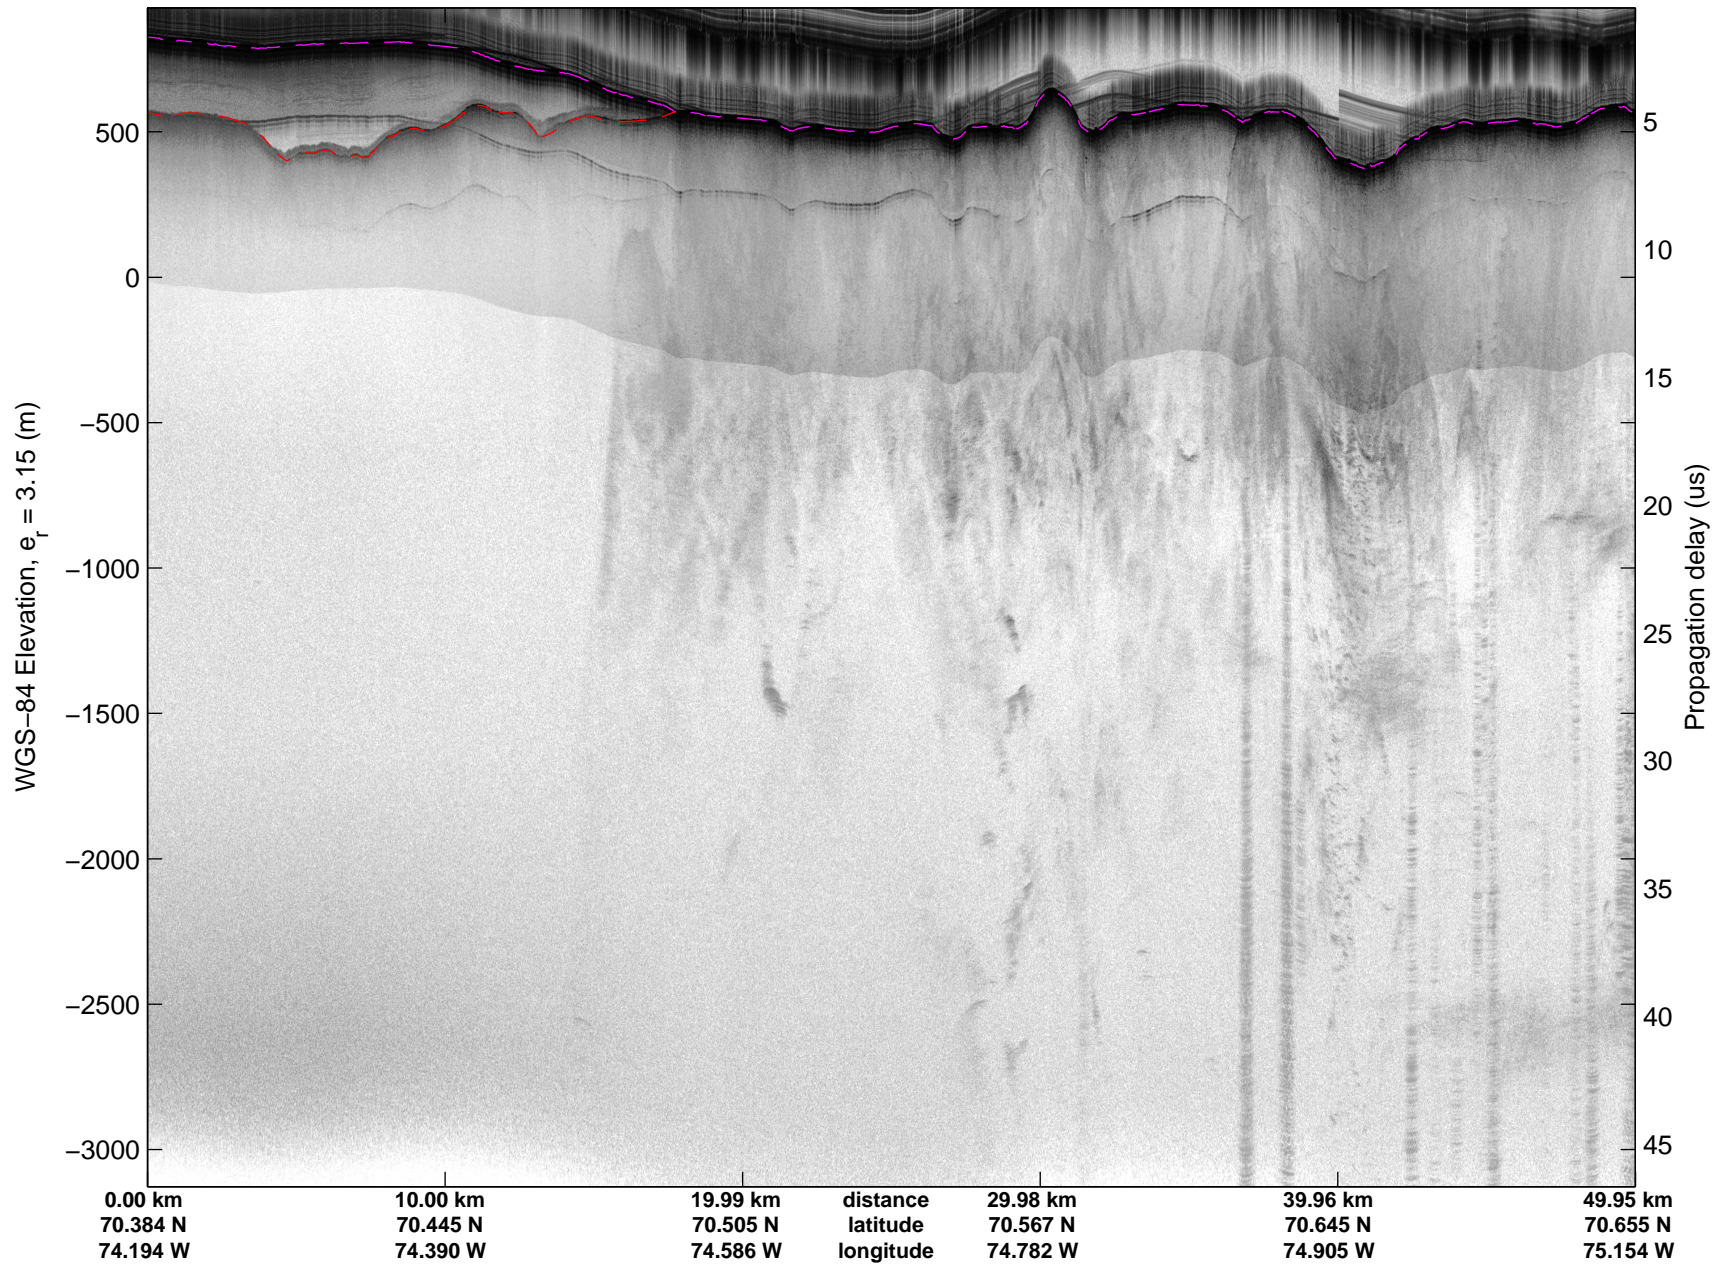

Land Ice:Devon-Barnes 01
20150507_07_013
Polar Stereograph 70N/-45E

mcords5 2015_Greenland_C130: "Land Ice:Devon-Barnes 01" 20150507_07_013: 13:27:09.9 to 13:33:17.5 GPS

mcords5 2015_Greenland_C130: "Land Ice:Devon-Barnes 01" 20150507_07_013: 13:27:09.9 to 13:33:17.5 GPS

Land Ice:Devon-Barnes 01
20150507_07_014
Polar Stereograph 70N/-45E

mcords5 2015_Greenland_C130: "Land Ice:Devon-Barnes 01" 20150507_07_014: 13:33:17.8 to 13:39:29.9 GPS

mcords5 2015_Greenland_C130: "Land Ice:Devon-Barnes 01" 20150507_07_014: 13:33:17.8 to 13:39:29.9 GPS

Land Ice:Devon-Barnes 01
20150507_07_015
Polar Stereograph 70N/-45E

mcords5 2015_Greenland_C130: "Land Ice:Devon-Barnes 01" 20150507_07_015: 13:39:30.1 to 13:45:43.5 GPS

mcords5 2015_Greenland_C130: "Land Ice:Devon-Barnes 01" 20150507_07_015: 13:39:30.1 to 13:45:43.5 GPS