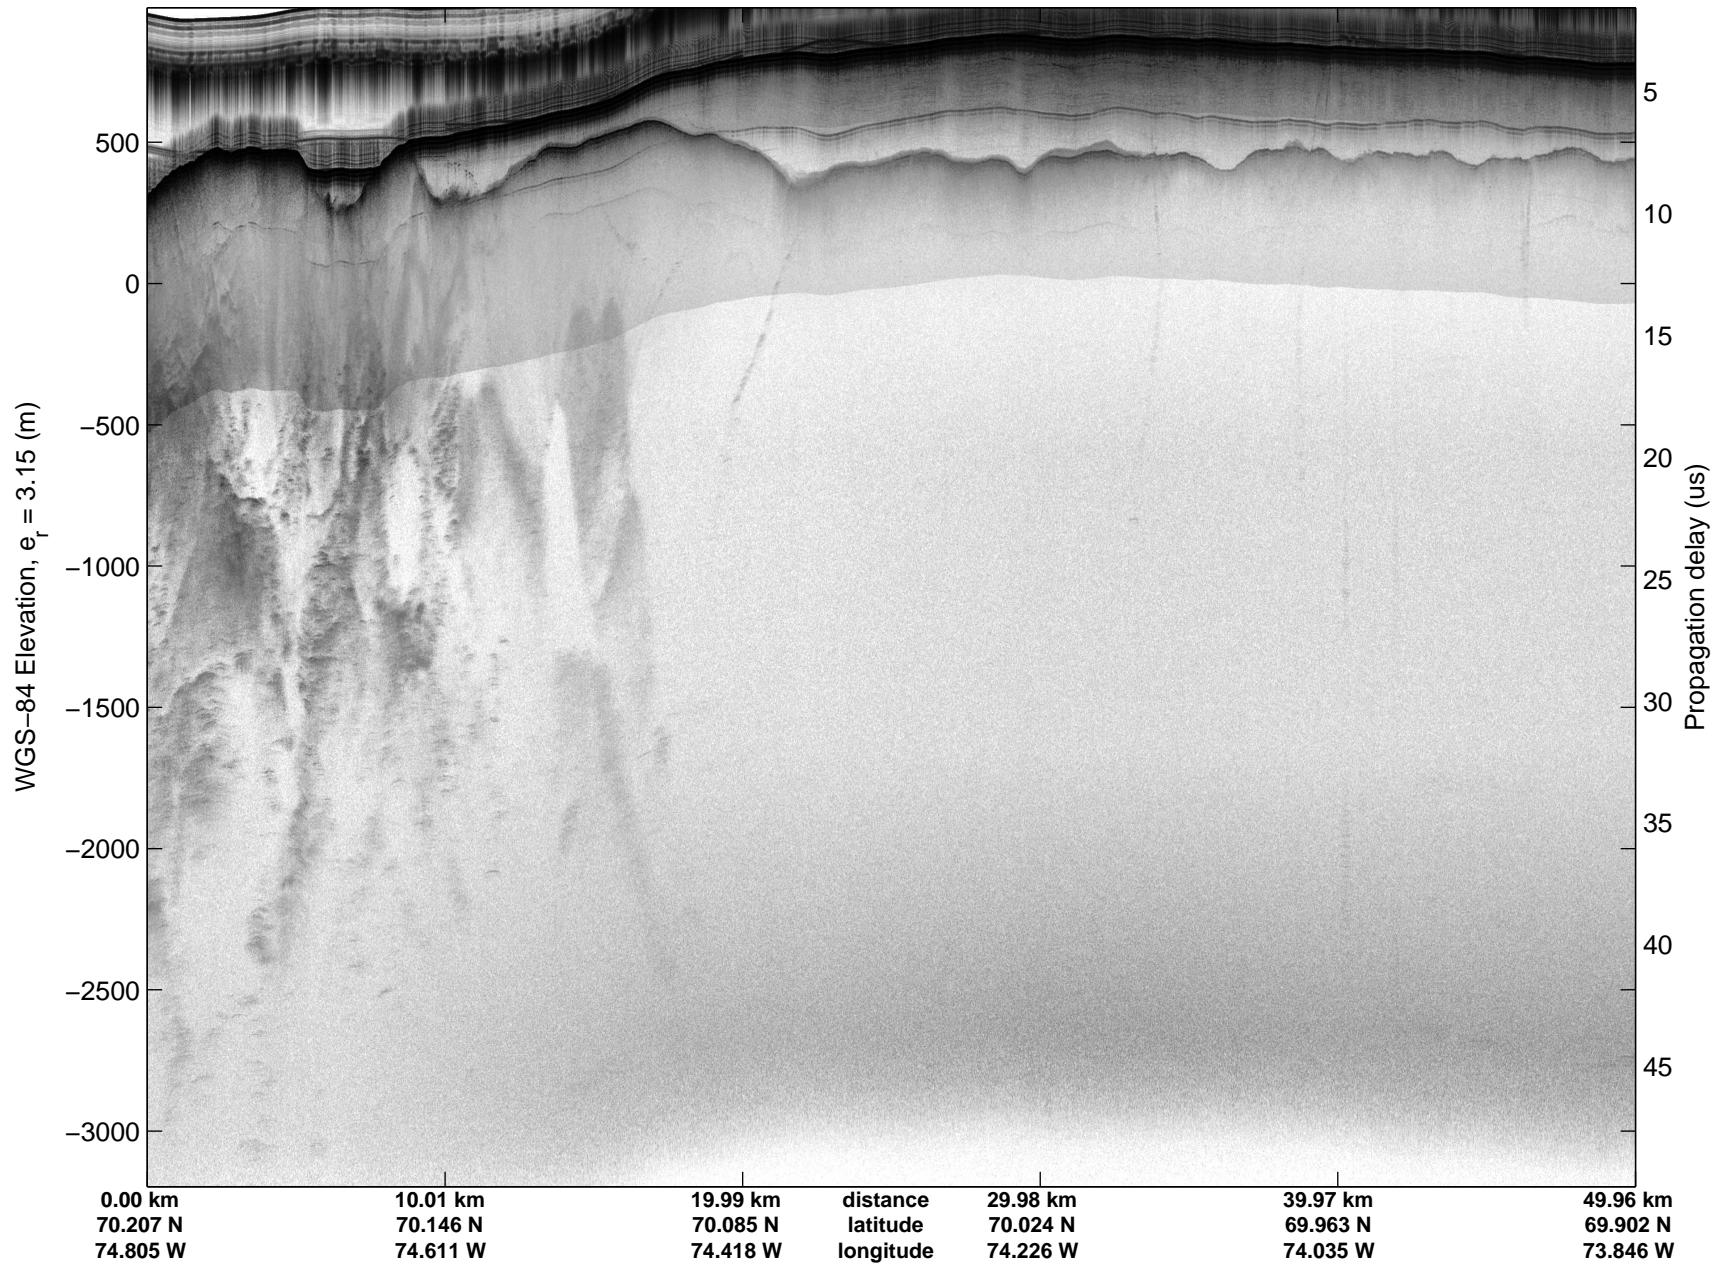

Land Ice:Devon-Barnes 01
20150507_07_023
Polar Stereograph 70N/-45E

mcords5 2015_Greenland_C130: "Land Ice:Devon-Barnes 01" 20150507_07_023: 14:29:01.6 to 14:35:19.8 GPS

mcords5 2015_Greenland_C130: "Land Ice:Devon-Barnes 01" 20150507_07_023: 14:29:01.6 to 14:35:19.8 GPS

Land Ice:Devon-Barnes 01
20150507_07_024
Polar Stereograph 70N/-45E

mcords5 2015_Greenland_C130: "Land Ice:Devon-Barnes 01" 20150507_07_024: 14:35:20.1 to 14:41:44.1 GPS

mcords5 2015_Greenland_C130: "Land Ice:Devon-Barnes 01" 20150507_07_024: 14:35:20.1 to 14:41:44.1 GPS

Land Ice:Devon-Barnes 01
20150507_07_025
Polar Stereograph 70N/-45E

mcords5 2015_Greenland_C130: "Land Ice:Devon-Barnes 01" 20150507_07_025: 14:41:44.4 to 14:48:07.0 GPS

mcords5 2015_Greenland_C130: "Land Ice:Devon-Barnes 01" 20150507_07_025: 14:41:44.4 to 14:48:07.0 GPS

Land Ice:Devon-Barnes 01
20150507_07_026
Polar Stereograph 70N/-45E

mcords5 2015_Greenland_C130: "Land Ice:Devon-Barnes 01" 20150507_07_026: 14:48:07.2 to 14:54:29.4 GPS

mcords5 2015_Greenland_C130: "Land Ice:Devon-Barnes 01" 20150507_07_026: 14:48:07.2 to 14:54:29.4 GPS