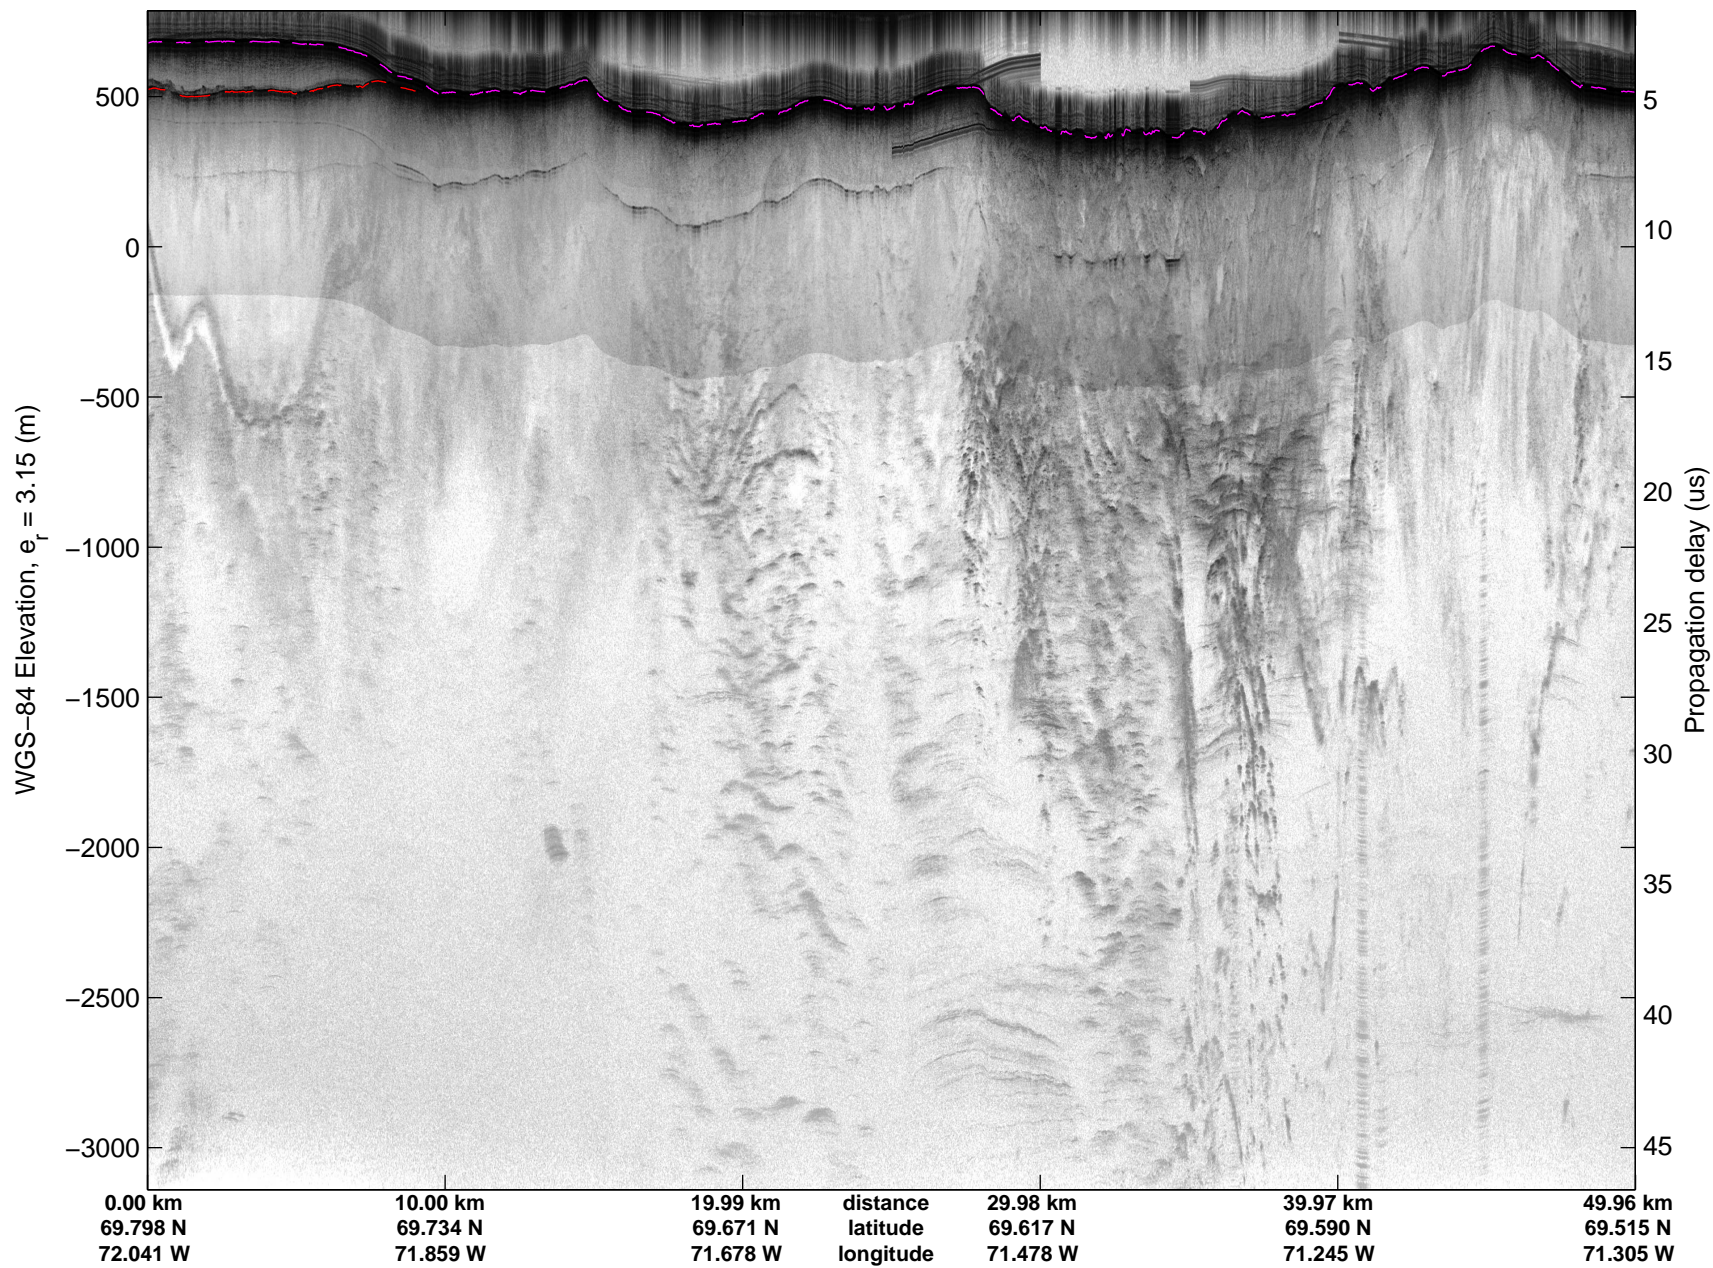

Land Ice:Devon-Barnes 01
20150507_07_009
Polar Stereograph 70N/-45E

mcords5 2015_Greenland_C130: "Land Ice:Devon-Barnes 01" 20150507_07_009: 13:01:55.1 to 13:08:16.9 GPS

mcords5 2015_Greenland_C130: "Land Ice:Devon-Barnes 01" 20150507_07_009: 13:01:55.1 to 13:08:16.9 GPS

Land Ice:Devon-Barnes 01
20150507_07_010
Polar Stereograph 70N/-45E

mcords5 2015_Greenland_C130: "Land Ice:Devon-Barnes 01" 20150507_07_010: 13:08:17.2 to 13:14:30.0 GPS

mcords5 2015_Greenland_C130: "Land Ice:Devon-Barnes 01" 20150507_07_010: 13:08:17.2 to 13:14:30.0 GPS

Land Ice:Devon-Barnes 01
20150507_07_011
Polar Stereograph 70N/-45E

mcords5 2015_Greenland_C130: "Land Ice:Devon-Barnes 01" 20150507_07_011: 13:14:30.2 to 13:20:52.2 GPS

mcords5 2015_Greenland_C130: "Land Ice:Devon-Barnes 01" 20150507_07_011: 13:14:30.2 to 13:20:52.2 GPS