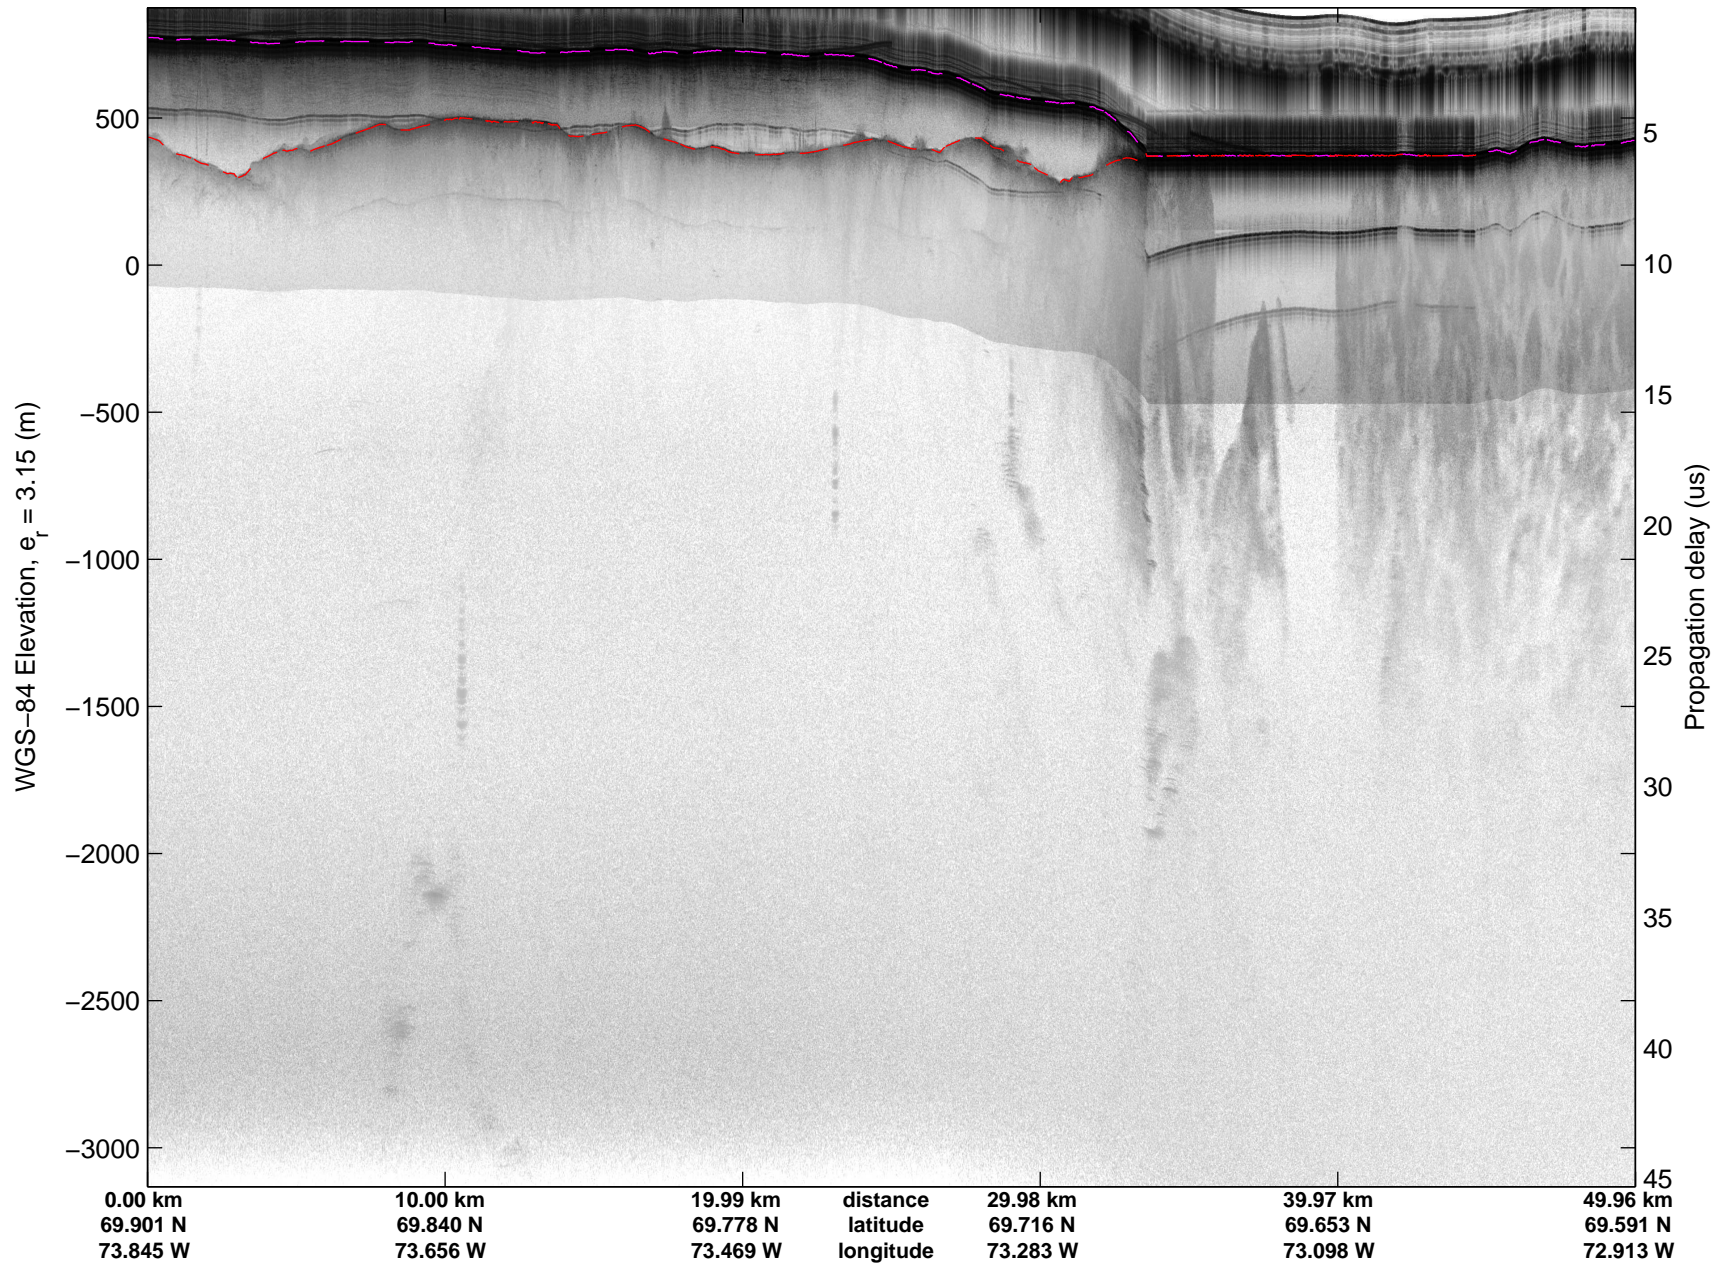

Land Ice:Devon-Barnes 01
20150507_07_024
Polar Stereograph 70N/-45E

mcords5 2015_Greenland_C130: "Land Ice:Devon-Barnes 01" 20150507_07_024: 14:35:20.1 to 14:41:44.1 GPS

mcords5 2015_Greenland_C130: "Land Ice:Devon-Barnes 01" 20150507_07_024: 14:35:20.1 to 14:41:44.1 GPS

Land Ice:Devon-Barnes 01
20150507_07_025
Polar Stereograph 70N/-45E

mcords5 2015_Greenland_C130: "Land Ice:Devon-Barnes 01" 20150507_07_025: 14:41:44.4 to 14:48:07.0 GPS

mcords5 2015_Greenland_C130: "Land Ice:Devon-Barnes 01" 20150507_07_025: 14:41:44.4 to 14:48:07.0 GPS

Land Ice:Devon-Barnes 01
20150507_07_026
Polar Stereograph 70N/-45E

mcords5 2015_Greenland_C130: "Land Ice:Devon-Barnes 01" 20150507_07_026: 14:48:07.2 to 14:54:29.4 GPS

mcords5 2015_Greenland_C130: "Land Ice:Devon-Barnes 01" 20150507_07_026: 14:48:07.2 to 14:54:29.4 GPS

Land Ice:Devon-Barnes 01
20150507_07_027
Polar Stereograph 70N/-45E

mcords5 2015_Greenland_C130: "Land Ice:Devon-Barnes 01" 20150507_07_027: 14:54:29.6 to 15:00:48.3 GPS

mcords5 2015_Greenland_C130: "Land Ice:Devon-Barnes 01" 20150507_07_027: 14:54:29.6 to 15:00:48.3 GPS