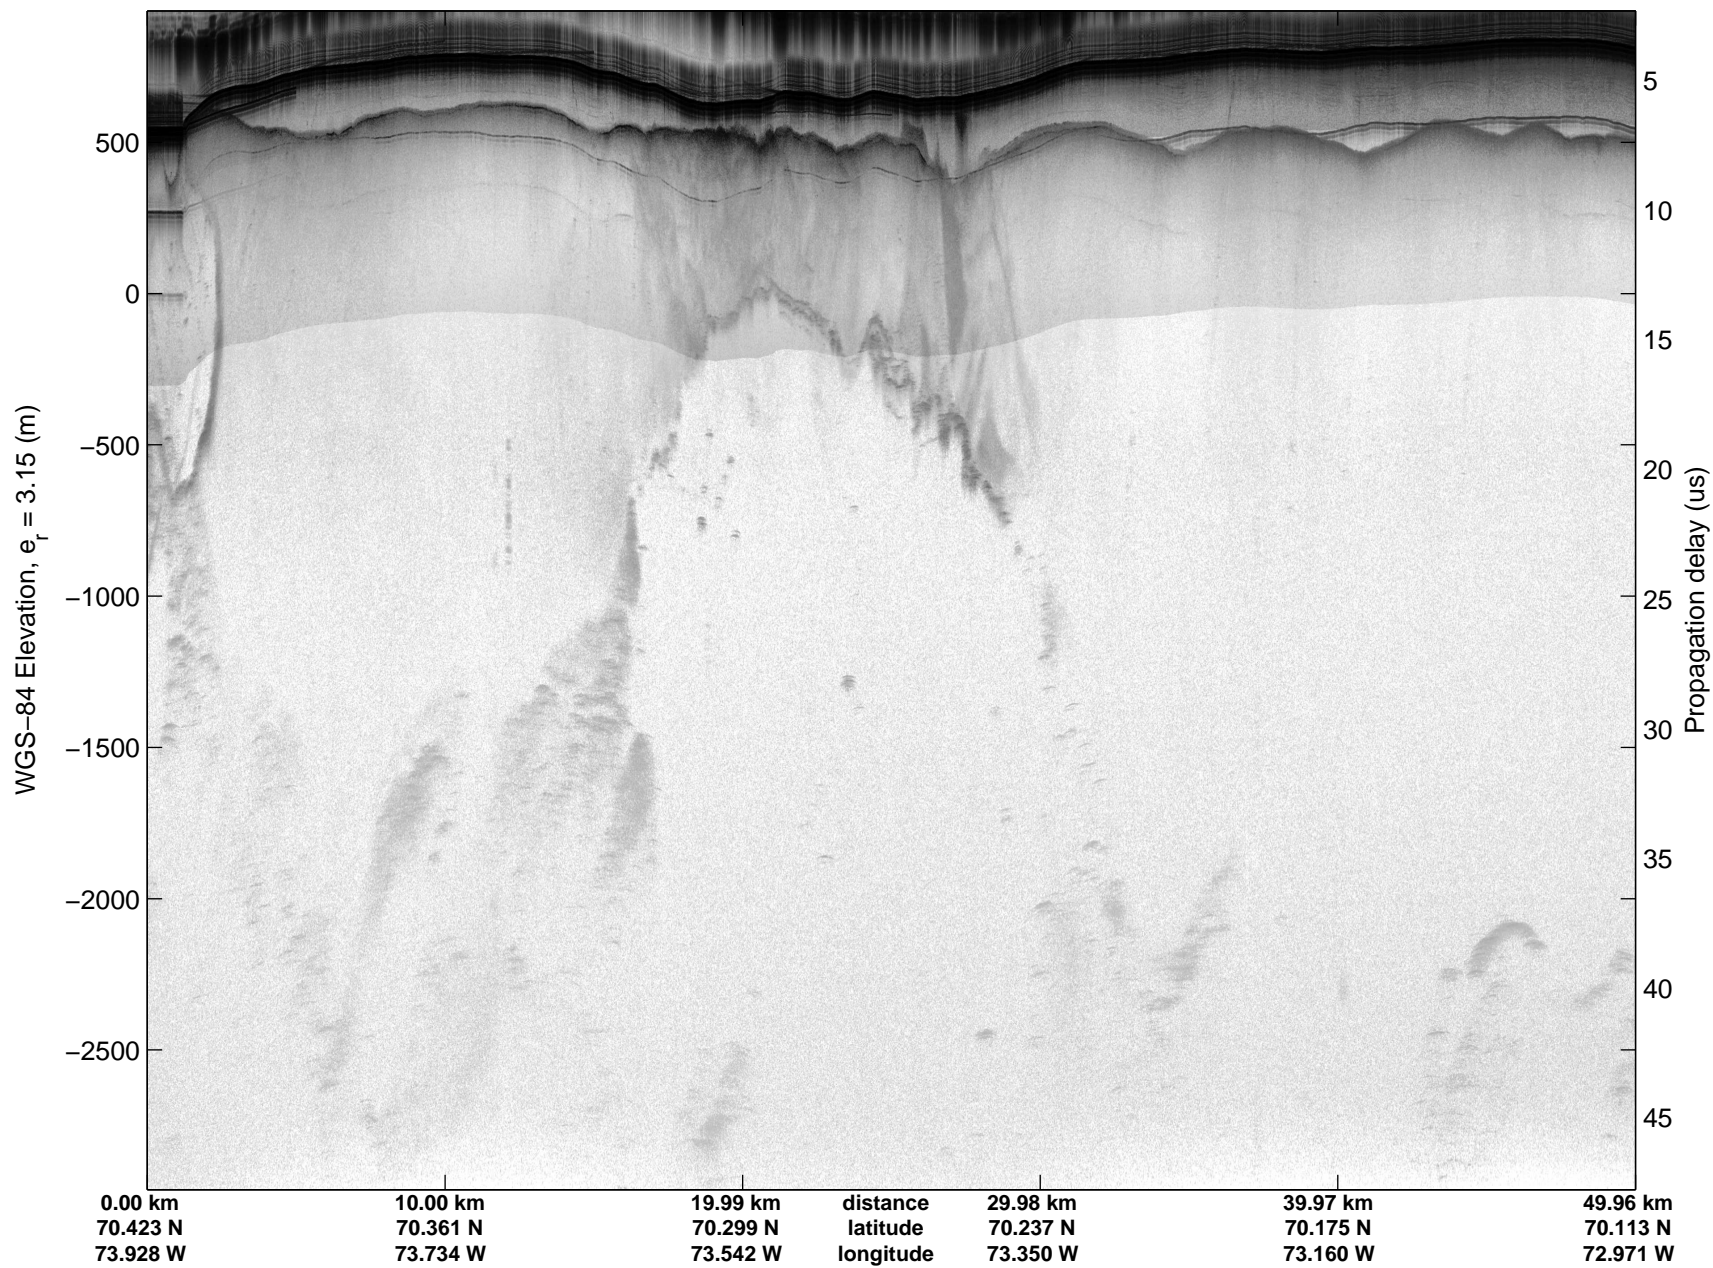

Land Ice:Devon-Barnes 01
20150507_07_006
Polar Stereograph 70N/-45E

mcords5 2015_Greenland_C130: "Land Ice:Devon-Barnes 01" 20150507_07_006: 12:43:37.4 to 12:49:36.4 GPS

mcords5 2015_Greenland_C130: "Land Ice:Devon-Barnes 01" 20150507_07_006: 12:43:37.4 to 12:49:36.4 GPS

Land Ice:Devon-Barnes 01
20150507_07_007
Polar Stereograph 70N/-45E

mcords5 2015_Greenland_C130: "Land Ice:Devon-Barnes 01" 20150507_07_007: 12:49:36.6 to 12:55:33.2 GPS

mcords5 2015_Greenland_C130: "Land Ice:Devon-Barnes 01" 20150507_07_007: 12:49:36.6 to 12:55:33.2 GPS

Land Ice:Devon-Barnes 01
20150507_07_008
Polar Stereograph 70N/-45E

mcords5 2015_Greenland_C130: "Land Ice:Devon-Barnes 01" 20150507_07_008: 12:55:33.4 to 13:01:54.8 GPS

mcords5 2015_Greenland_C130: "Land Ice:Devon-Barnes 01" 20150507_07_008: 12:55:33.4 to 13:01:54.8 GPS

Land Ice:Devon-Barnes 01
20150507_07_009
Polar Stereograph 70N/-45E

mcords5 2015_Greenland_C130: "Land Ice:Devon-Barnes 01" 20150507_07_009: 13:01:55.1 to 13:08:16.9 GPS

mcords5 2015_Greenland_C130: "Land Ice:Devon-Barnes 01" 20150507_07_009: 13:01:55.1 to 13:08:16.9 GPS