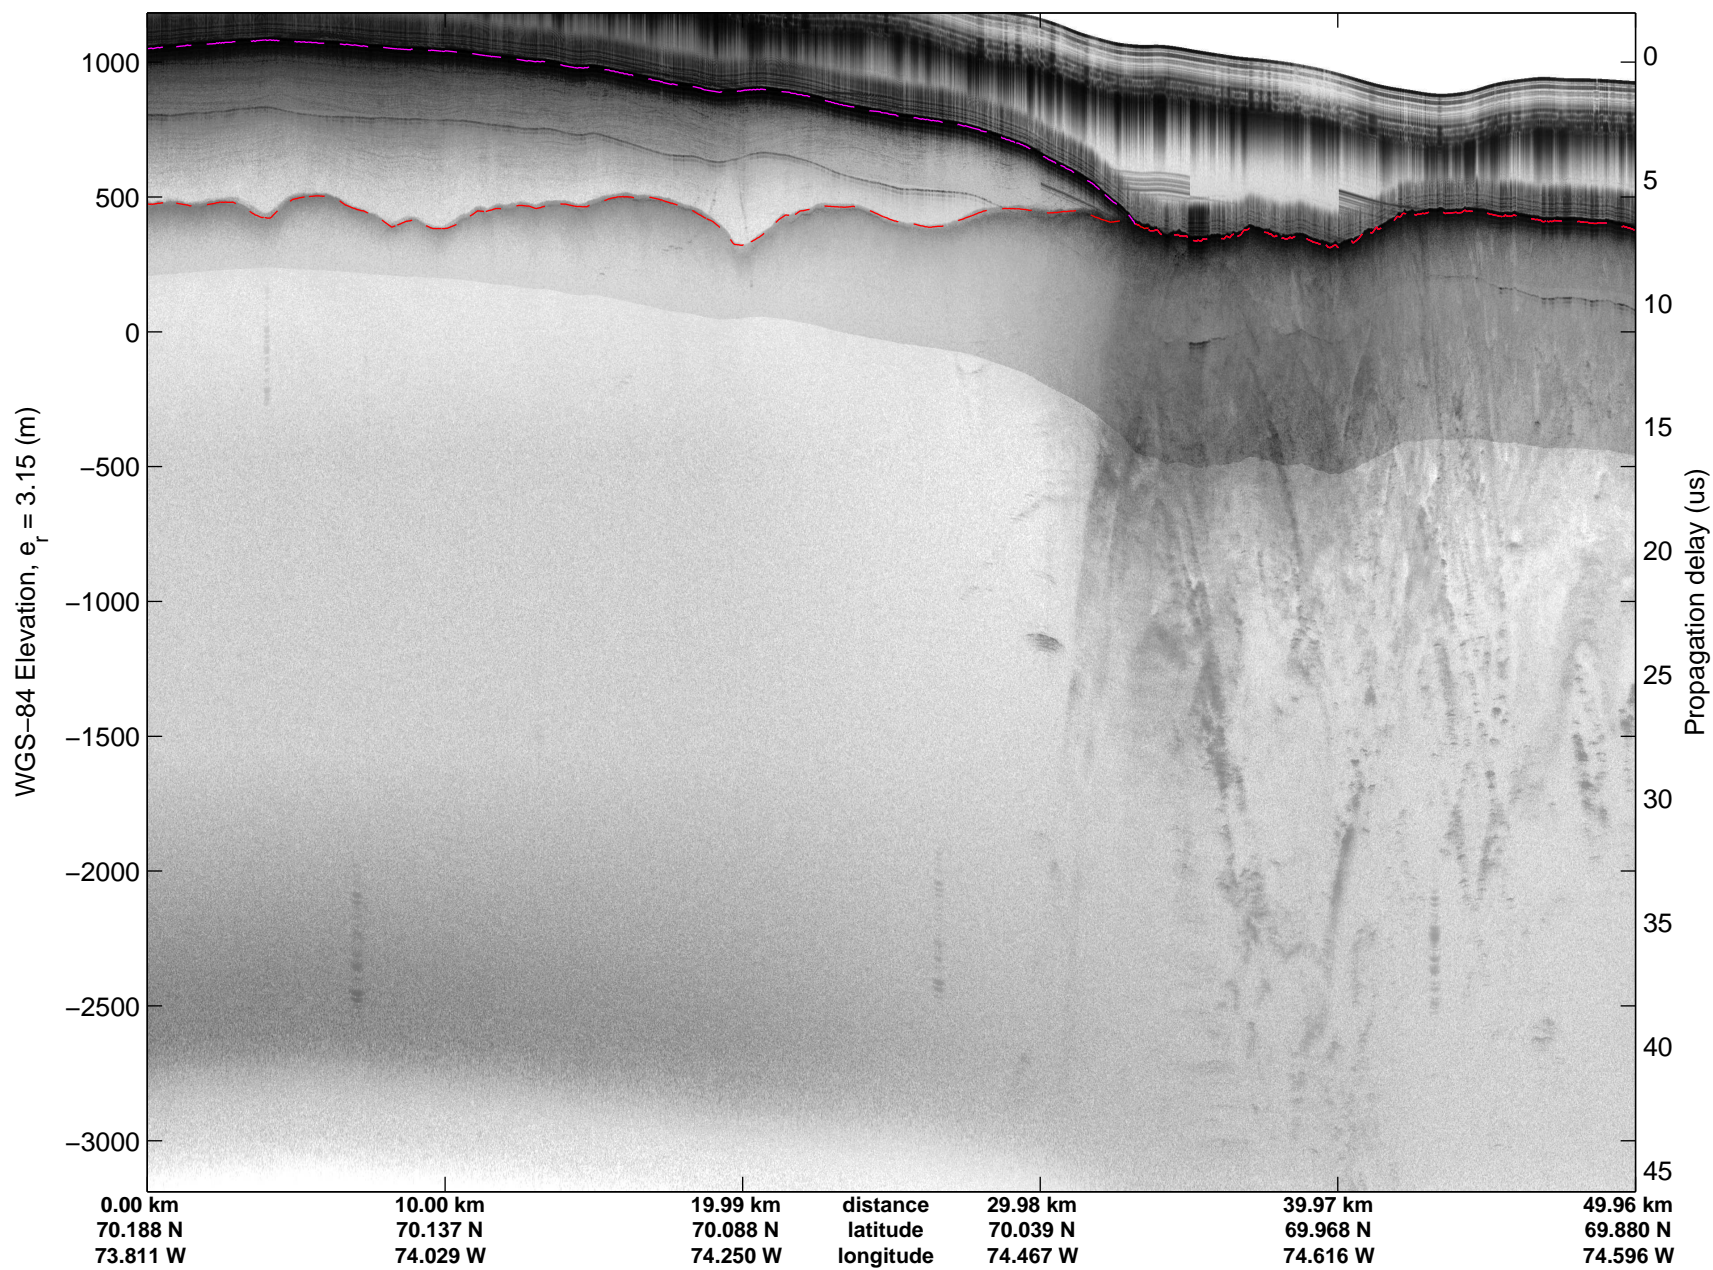

Land Ice:Devon-Barnes 01
20150507_07_001
Polar Stereograph 70N/-45E

mcords5 2015_Greenland_C130: "Land Ice:Devon-Barnes 01" 20150507_07_001: 12:13:15.2 to 12:18:53.0 GPS

mcords5 2015_Greenland_C130: "Land Ice:Devon-Barnes 01" 20150507_07_001: 12:13:15.2 to 12:18:53.0 GPS

Land Ice:Devon-Barnes 01
20150507_07_002
Polar Stereograph 70N/-45E

mcords5 2015_Greenland_C130: "Land Ice:Devon-Barnes 01" 20150507_07_002: 12:18:53.3 to 12:25:07.6 GPS

mcords5 2015_Greenland_C130: "Land Ice:Devon-Barnes 01" 20150507_07_002: 12:18:53.3 to 12:25:07.6 GPS

Land Ice:Devon-Barnes 01
20150507_07_003
Polar Stereograph 70N/-45E

mcords5 2015_Greenland_C130: "Land Ice:Devon-Barnes 01" 20150507_07_003: 12:25:07.9 to 12:31:12.0 GPS

mcords5 2015_Greenland_C130: "Land Ice:Devon-Barnes 01" 20150507_07_003: 12:25:07.9 to 12:31:12.0 GPS

Land Ice:Devon-Barnes 01
20150507_07_004
Polar Stereograph 70N/-45E

mcords5 2015_Greenland_C130: "Land Ice:Devon-Barnes 01" 20150507_07_004: 12:31:12.2 to 12:37:35.1 GPS

mcords5 2015_Greenland_C130: "Land Ice:Devon-Barnes 01" 20150507_07_004: 12:31:12.2 to 12:37:35.1 GPS