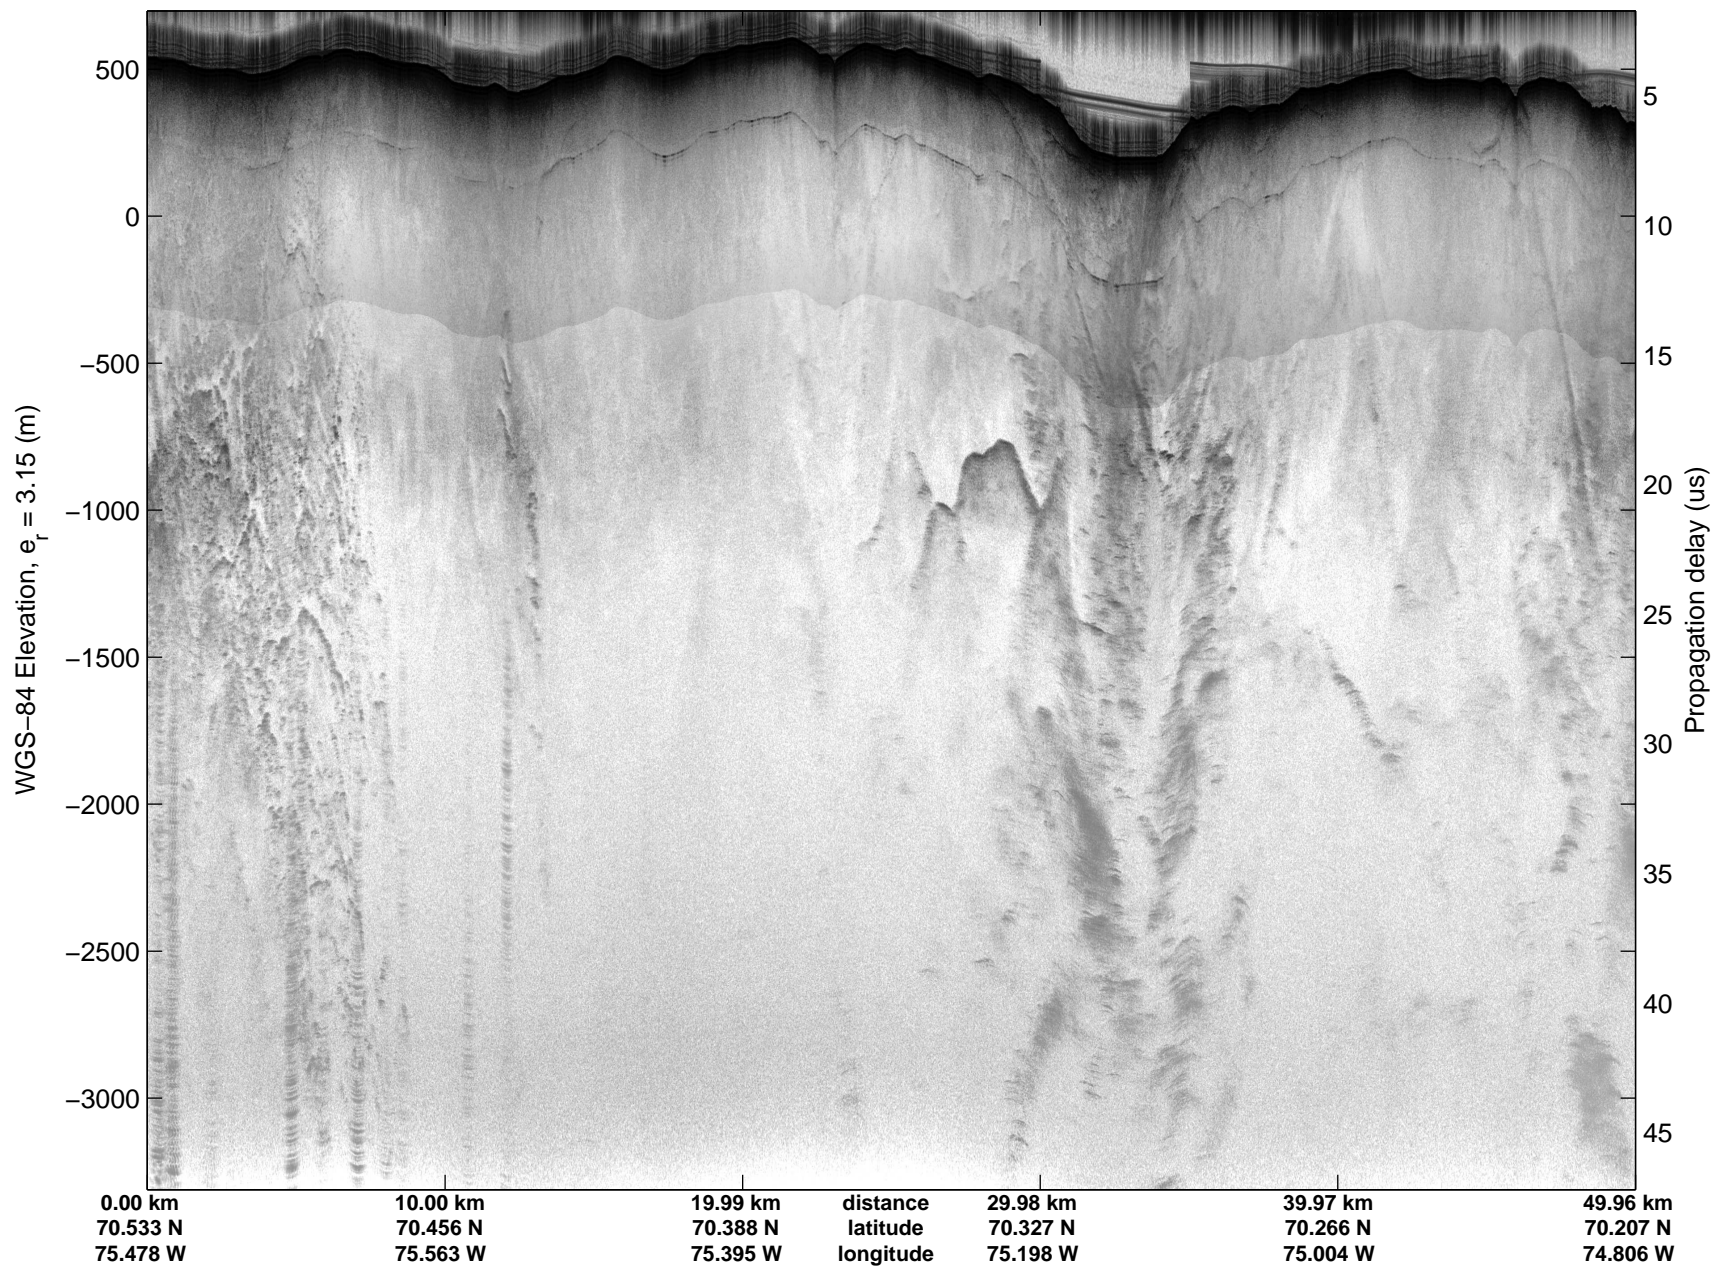

Land Ice:Devon-Barnes 01
20150507_07_022
Polar Stereograph 70N/-45E

mcords5 2015_Greenland_C130: "Land Ice:Devon-Barnes 01" 20150507_07_022: 14:22:56.6 to 14:29:01.3 GPS

mcords5 2015_Greenland_C130: "Land Ice:Devon-Barnes 01" 20150507_07_022: 14:22:56.6 to 14:29:01.3 GPS

Land Ice:Devon-Barnes 01
20150507_07_023
Polar Stereograph 70N/-45E

mcords5 2015_Greenland_C130: "Land Ice:Devon-Barnes 01" 20150507_07_023: 14:29:01.6 to 14:35:19.8 GPS

mcords5 2015_Greenland_C130: "Land Ice:Devon-Barnes 01" 20150507_07_023: 14:29:01.6 to 14:35:19.8 GPS

Land Ice:Devon-Barnes 01
20150507_07_024
Polar Stereograph 70N/-45E

mcords5 2015_Greenland_C130: "Land Ice:Devon-Barnes 01" 20150507_07_024: 14:35:20.1 to 14:41:44.1 GPS

mcords5 2015_Greenland_C130: "Land Ice:Devon-Barnes 01" 20150507_07_024: 14:35:20.1 to 14:41:44.1 GPS

Land Ice:Devon-Barnes 01
20150507_07_025
Polar Stereograph 70N/-45E

mcords5 2015_Greenland_C130: "Land Ice:Devon-Barnes 01" 20150507_07_025: 14:41:44.4 to 14:48:07.0 GPS

mcords5 2015_Greenland_C130: "Land Ice:Devon-Barnes 01" 20150507_07_025: 14:41:44.4 to 14:48:07.0 GPS