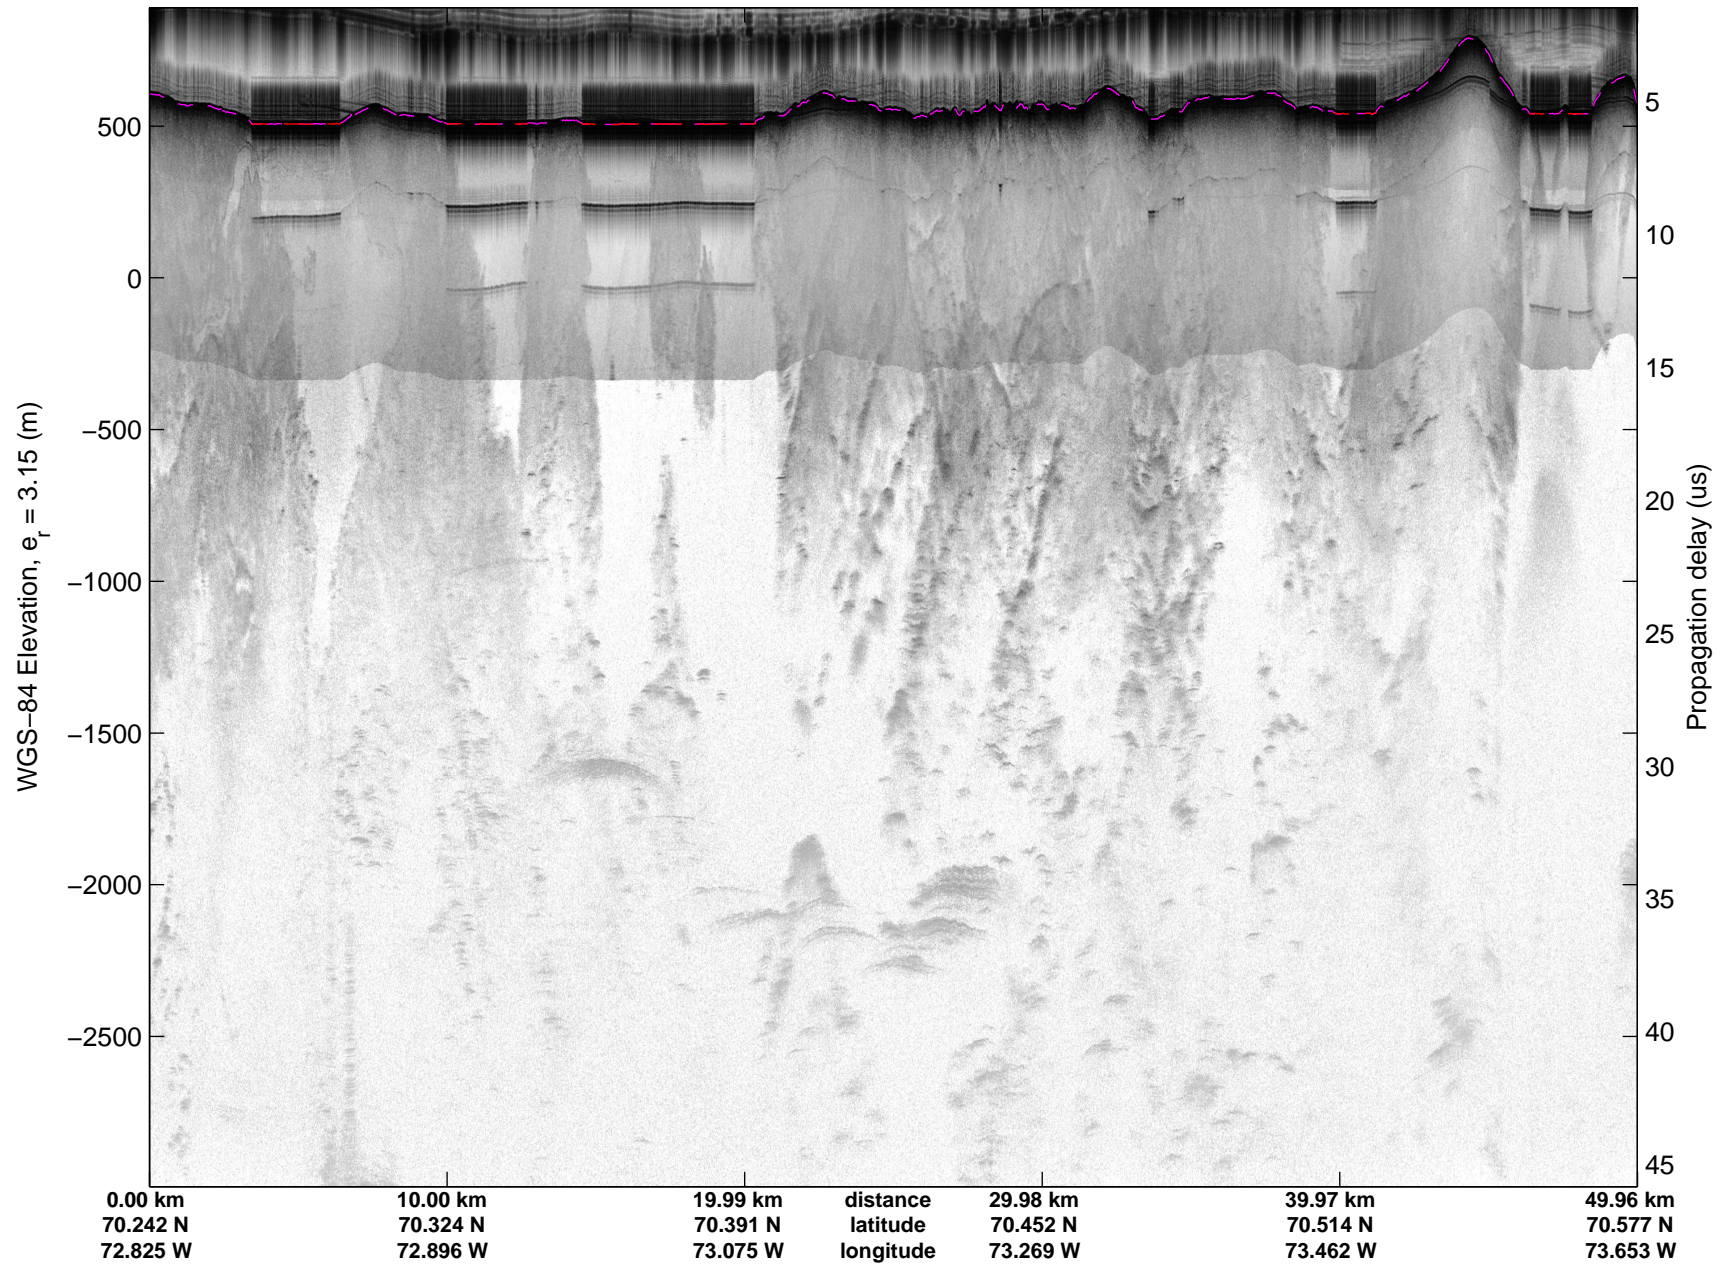

Land Ice:Devon-Barnes 01
20150507_07_003
Polar Stereograph 70N/-45E

mcords5 2015_Greenland_C130: "Land Ice:Devon-Barnes 01" 20150507_07_003: 12:25:07.9 to 12:31:12.0 GPS

mcords5 2015_Greenland_C130: "Land Ice:Devon-Barnes 01" 20150507_07_003: 12:25:07.9 to 12:31:12.0 GPS

Land Ice:Devon-Barnes 01
20150507_07_004
Polar Stereograph 70N/-45E

mcords5 2015_Greenland_C130: "Land Ice:Devon-Barnes 01" 20150507_07_004: 12:31:12.2 to 12:37:35.1 GPS

mcords5 2015_Greenland_C130: "Land Ice:Devon-Barnes 01" 20150507_07_004: 12:31:12.2 to 12:37:35.1 GPS

Land Ice:Devon-Barnes 01
20150507_07_005
Polar Stereograph 70N/-45E

mcords5 2015_Greenland_C130: "Land Ice:Devon-Barnes 01" 20150507_07_005: 12:37:35.3 to 12:43:37.2 GPS

mcords5 2015_Greenland_C130: "Land Ice:Devon-Barnes 01" 20150507_07_005: 12:37:35.3 to 12:43:37.2 GPS

Land Ice:Devon-Barnes 01
20150507_07_006
Polar Stereograph 70N/-45E

mcords5 2015_Greenland_C130: "Land Ice:Devon-Barnes 01" 20150507_07_006: 12:43:37.4 to 12:49:36.4 GPS

mcords5 2015_Greenland_C130: "Land Ice:Devon-Barnes 01" 20150507_07_006: 12:43:37.4 to 12:49:36.4 GPS