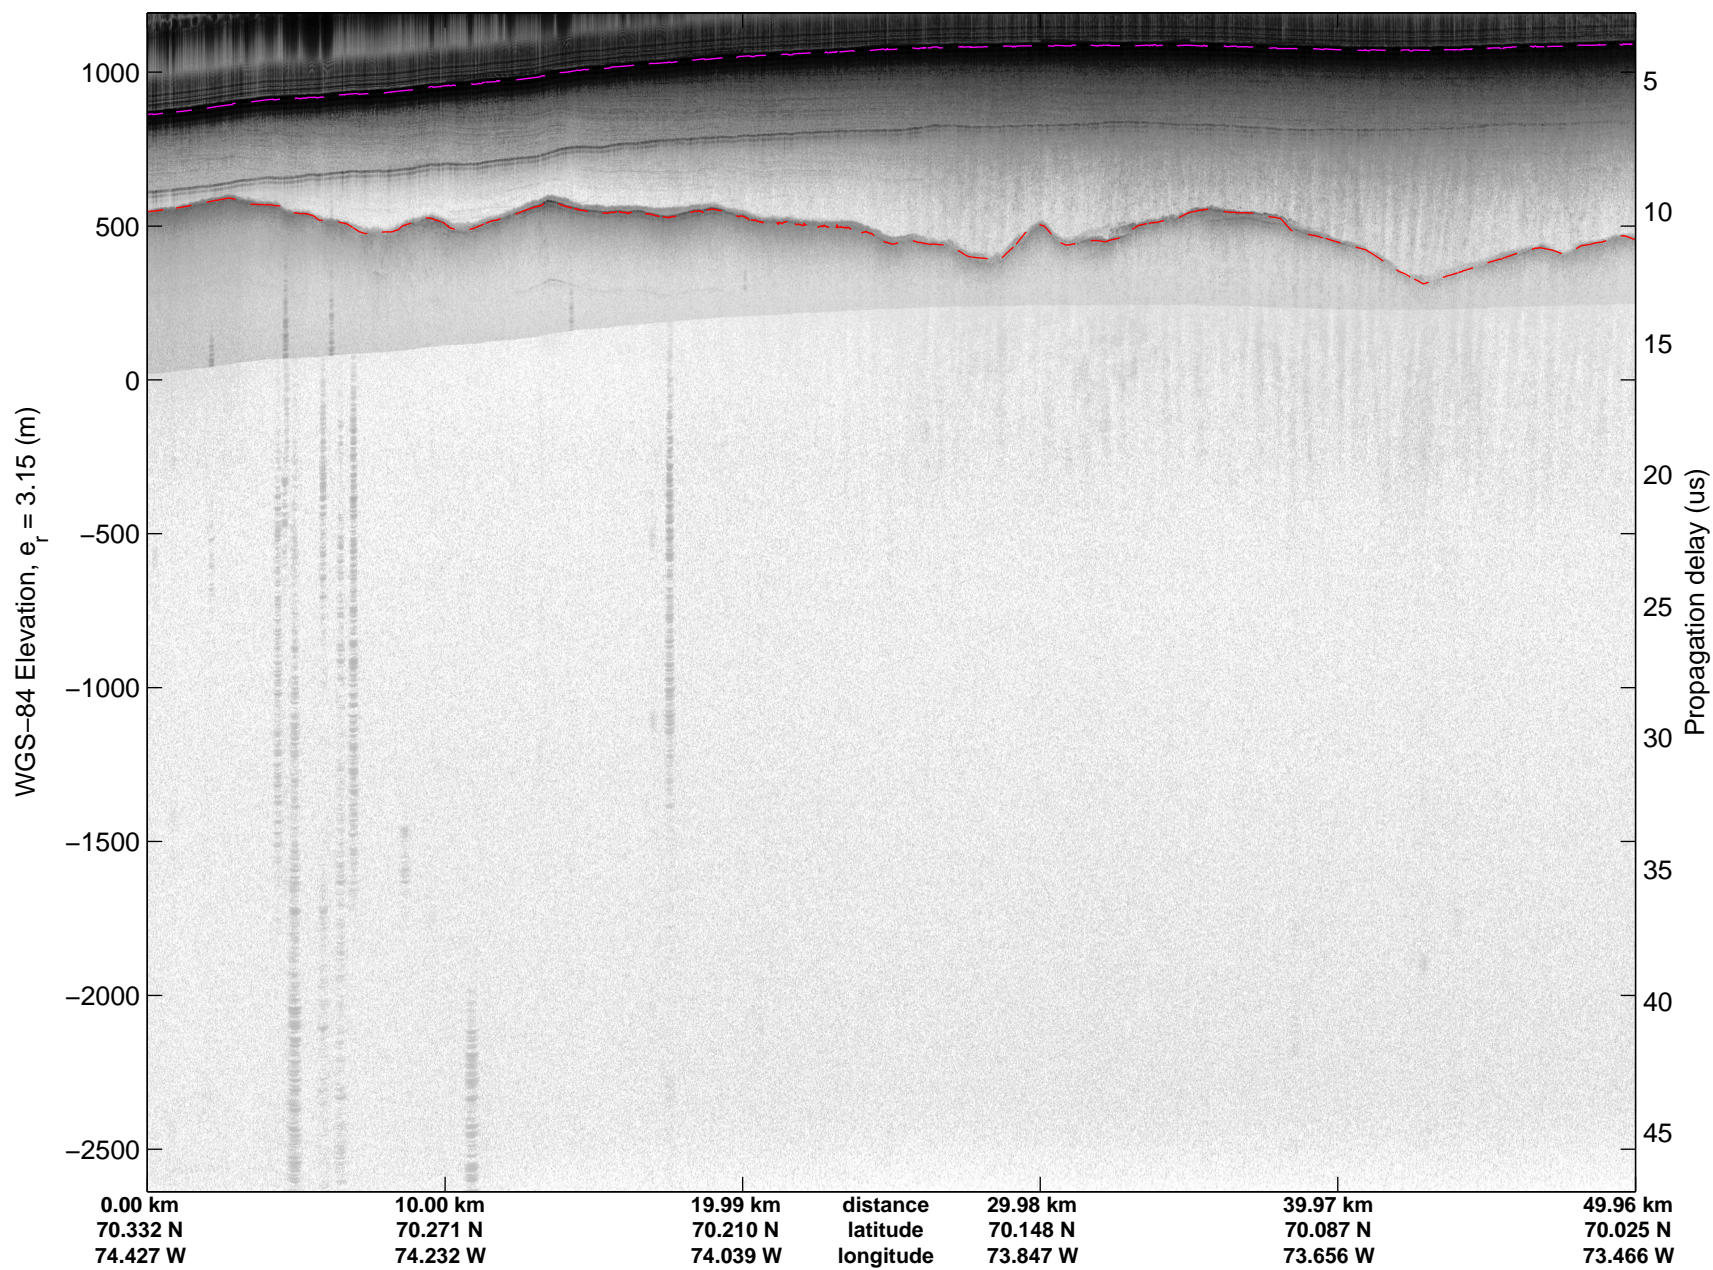

Land Ice:Devon-Barnes 01
20150507_07_015
Polar Stereograph 70N/-45E

mcords5 2015_Greenland_C130: "Land Ice:Devon-Barnes 01" 20150507_07_015: 13:39:30.1 to 13:45:43.5 GPS

mcords5 2015_Greenland_C130: "Land Ice:Devon-Barnes 01" 20150507_07_015: 13:39:30.1 to 13:45:43.5 GPS

Land Ice:Devon-Barnes 01
20150507_07_016
Polar Stereograph 70N/-45E

mcords5 2015_Greenland_C130: "Land Ice:Devon-Barnes 01" 20150507_07_016: 13:45:43.7 to 13:52:06.2 GPS

mcords5 2015_Greenland_C130: "Land Ice:Devon-Barnes 01" 20150507_07_016: 13:45:43.7 to 13:52:06.2 GPS

Land Ice:Devon-Barnes 01
20150507_07_017
Polar Stereograph 70N/-45E

mcords5 2015_Greenland_C130: "Land Ice:Devon-Barnes 01" 20150507_07_017: 13:52:06.4 to 13:58:11.4 GPS

mcords5 2015_Greenland_C130: "Land Ice:Devon-Barnes 01" 20150507_07_017: 13:52:06.4 to 13:58:11.4 GPS