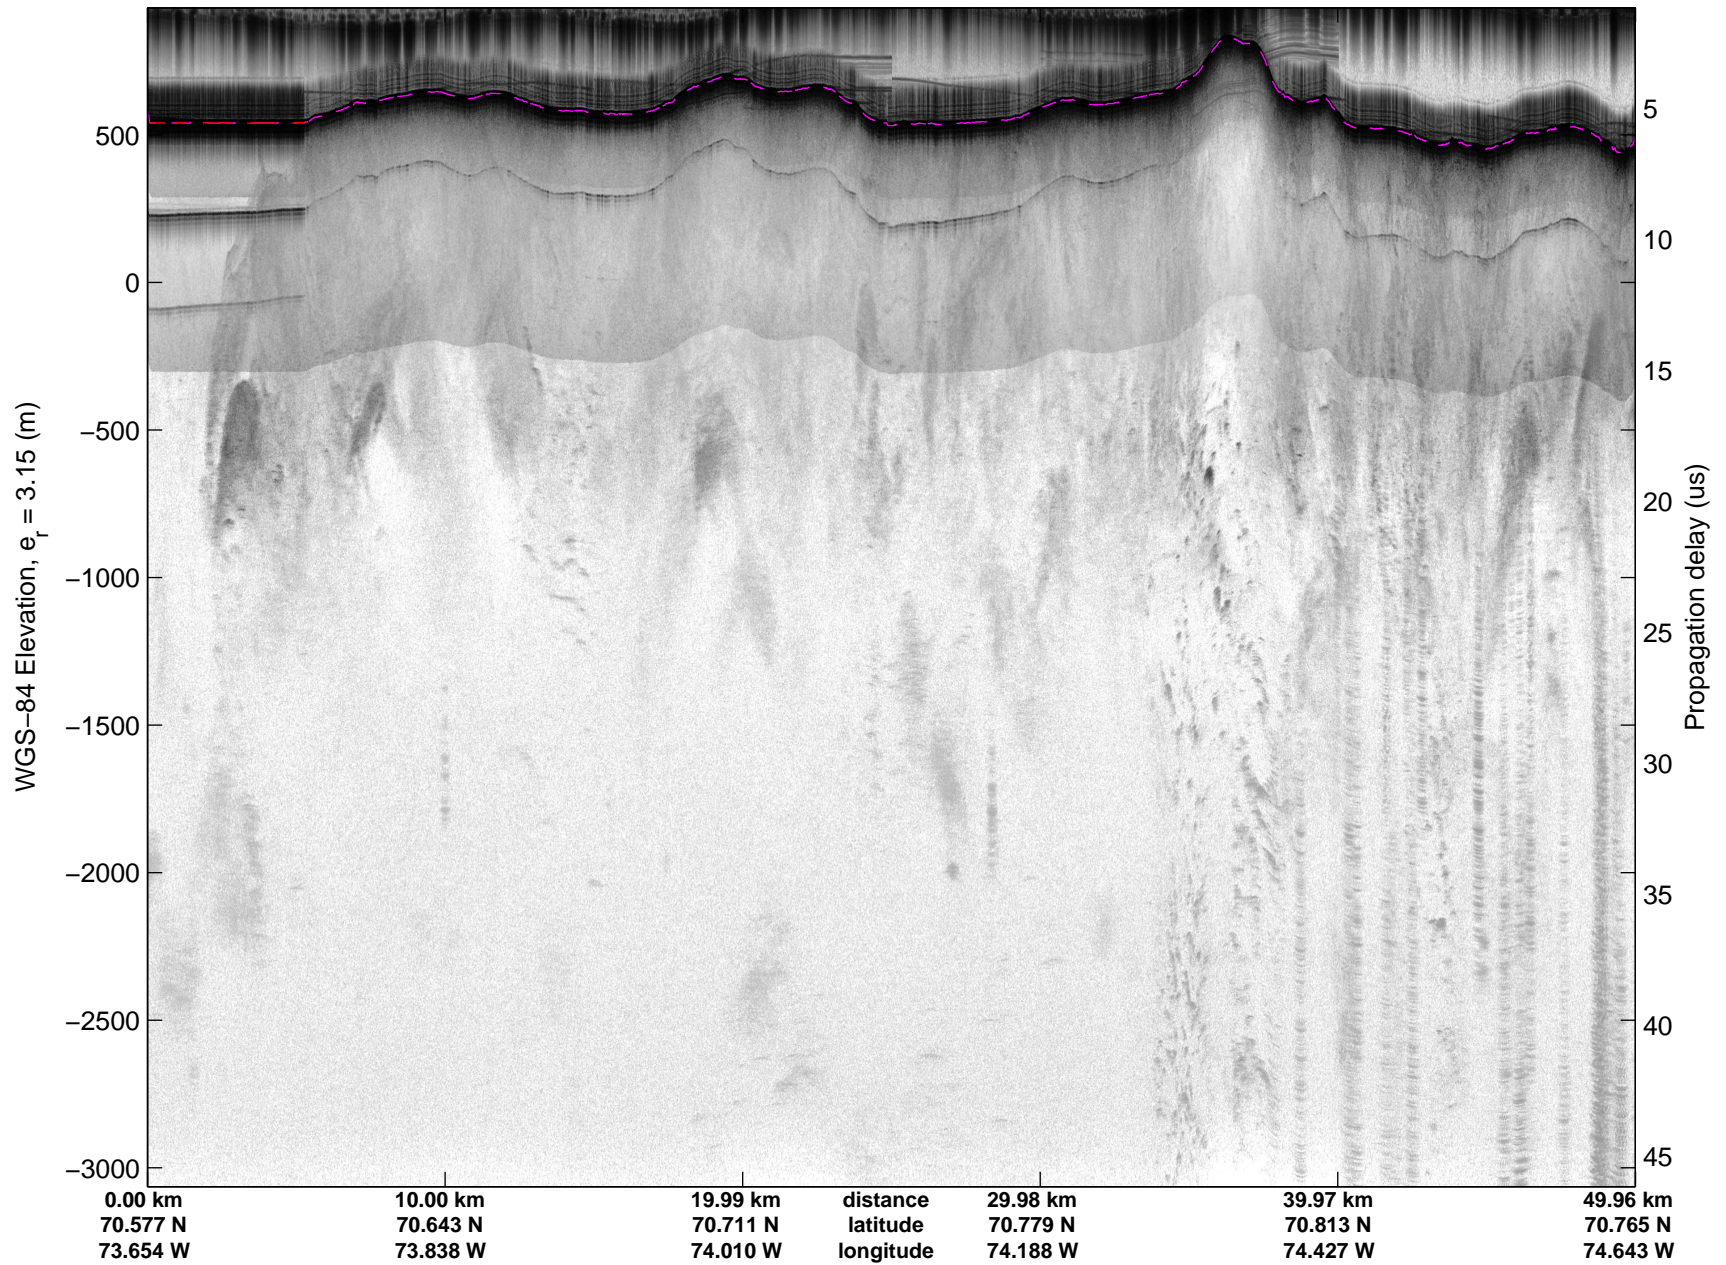

Land Ice:Devon-Barnes 01
20150507_07_004
Polar Stereograph 70N/-45E

mcords5 2015_Greenland_C130: "Land Ice:Devon-Barnes 01" 20150507_07_004: 12:31:12.2 to 12:37:35.1 GPS

mcords5 2015_Greenland_C130: "Land Ice:Devon-Barnes 01" 20150507_07_004: 12:31:12.2 to 12:37:35.1 GPS

Land Ice:Devon-Barnes 01
20150507_07_005
Polar Stereograph 70N/-45E

mcords5 2015_Greenland_C130: "Land Ice:Devon-Barnes 01" 20150507_07_005: 12:37:35.3 to 12:43:37.2 GPS

mcords5 2015_Greenland_C130: "Land Ice:Devon-Barnes 01" 20150507_07_005: 12:37:35.3 to 12:43:37.2 GPS

Land Ice:Devon-Barnes 01
20150507_07_006
Polar Stereograph 70N/-45E

mcords5 2015_Greenland_C130: "Land Ice:Devon-Barnes 01" 20150507_07_006: 12:43:37.4 to 12:49:36.4 GPS

mcords5 2015_Greenland_C130: "Land Ice:Devon-Barnes 01" 20150507_07_006: 12:43:37.4 to 12:49:36.4 GPS

Land Ice:Devon-Barnes 01
20150507_07_007
Polar Stereograph 70N/-45E

mcords5 2015_Greenland_C130: "Land Ice:Devon-Barnes 01" 20150507_07_007: 12:49:36.6 to 12:55:33.2 GPS

mcords5 2015_Greenland_C130: "Land Ice:Devon-Barnes 01" 20150507_07_007: 12:49:36.6 to 12:55:33.2 GPS