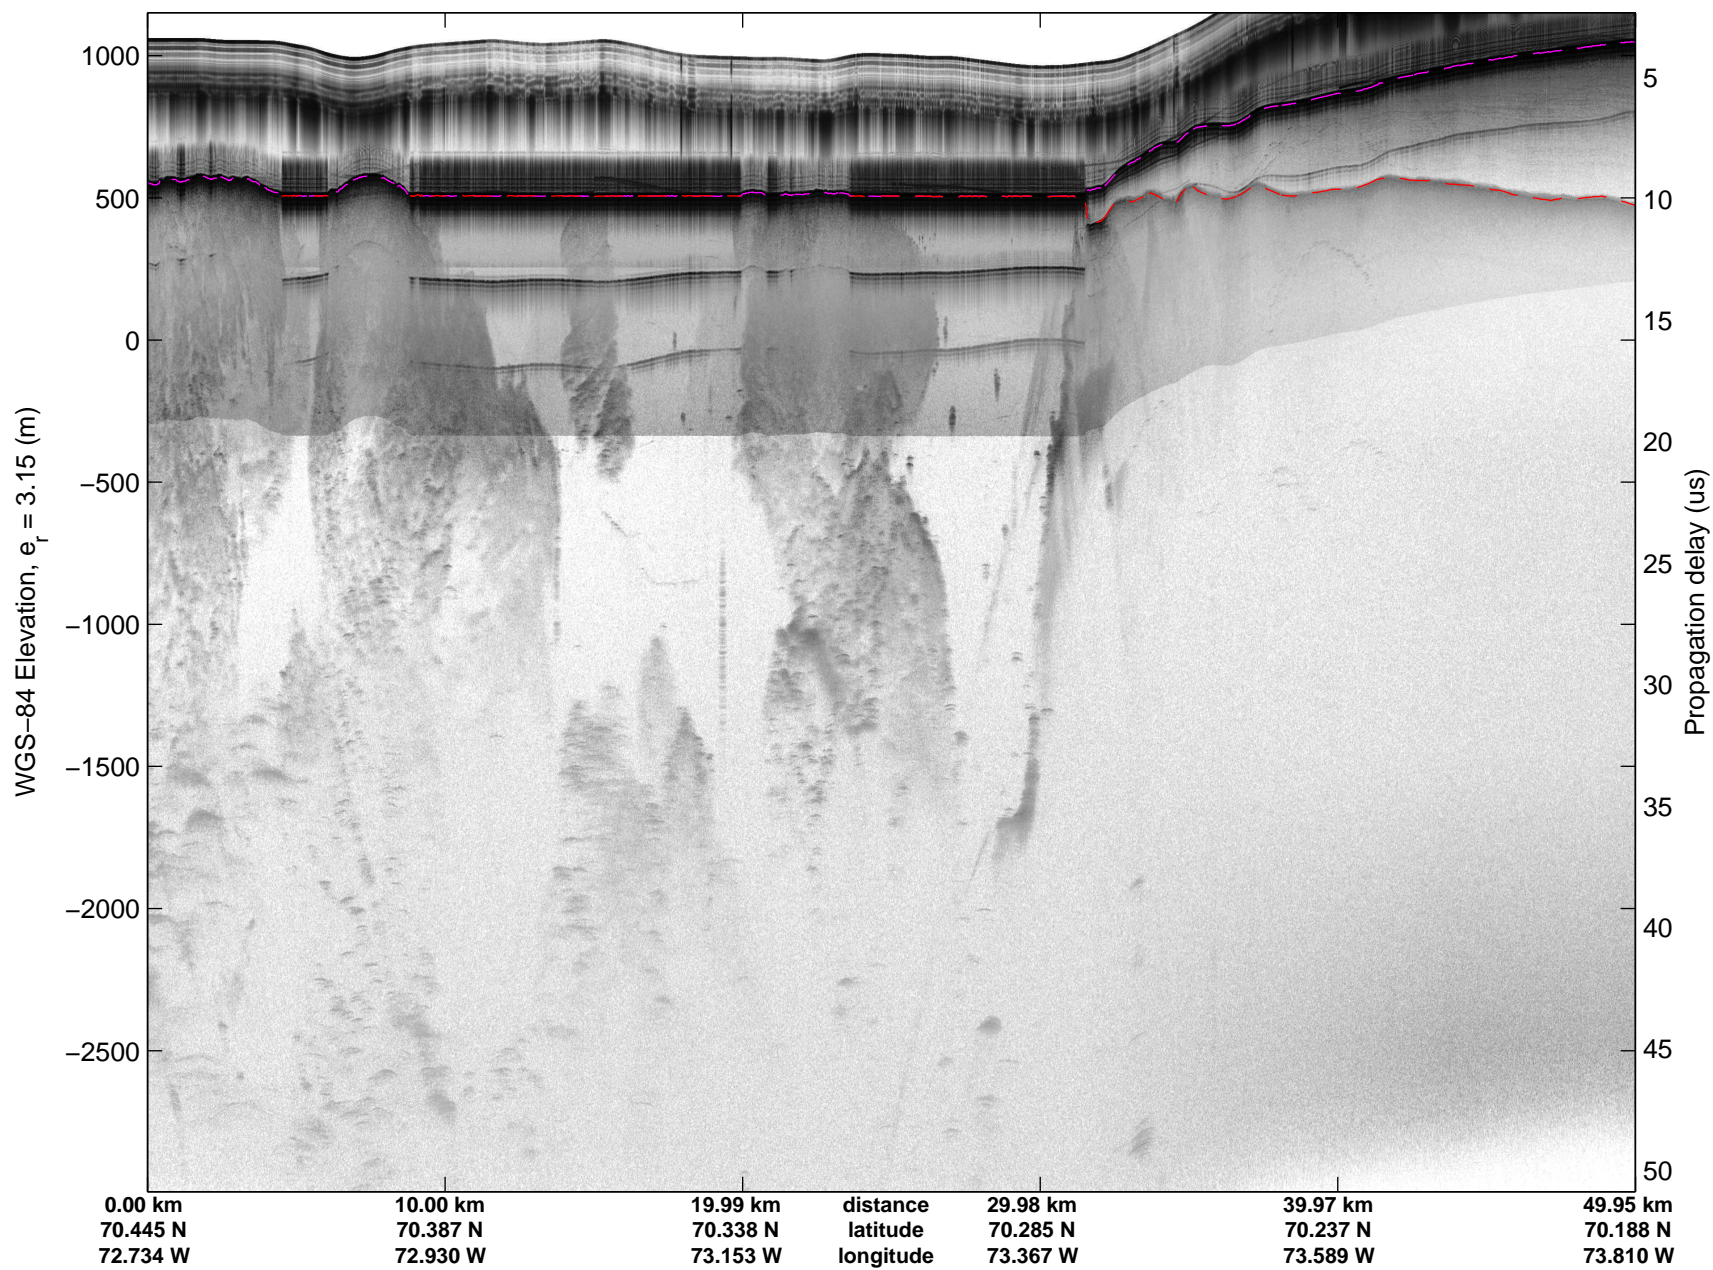

Land Ice:Devon-Barnes 01
20150507_07_001
Polar Stereograph 70N/-45E

mcords5 2015_Greenland_C130: "Land Ice:Devon-Barnes 01" 20150507_07_001: 12:13:15.2 to 12:18:53.0 GPS

mcords5 2015_Greenland_C130: "Land Ice:Devon-Barnes 01" 20150507_07_001: 12:13:15.2 to 12:18:53.0 GPS

Land Ice:Devon-Barnes 01
20150507_07_002
Polar Stereograph 70N/-45E

mcords5 2015_Greenland_C130: "Land Ice:Devon-Barnes 01" 20150507_07_002: 12:18:53.3 to 12:25:07.6 GPS

mcords5 2015_Greenland_C130: "Land Ice:Devon-Barnes 01" 20150507_07_002: 12:18:53.3 to 12:25:07.6 GPS

Land Ice:Devon-Barnes 01
20150507_07_003
Polar Stereograph 70N/-45E

mcords5 2015_Greenland_C130: "Land Ice:Devon-Barnes 01" 20150507_07_003: 12:25:07.9 to 12:31:12.0 GPS

mcords5 2015_Greenland_C130: "Land Ice:Devon-Barnes 01" 20150507_07_003: 12:25:07.9 to 12:31:12.0 GPS

Land Ice:Devon-Barnes 01
20150507_07_004
Polar Stereograph 70N/-45E

mcords5 2015_Greenland_C130: "Land Ice:Devon-Barnes 01" 20150507_07_004: 12:31:12.2 to 12:37:35.1 GPS

mcords5 2015_Greenland_C130: "Land Ice:Devon-Barnes 01" 20150507_07_004: 12:31:12.2 to 12:37:35.1 GPS