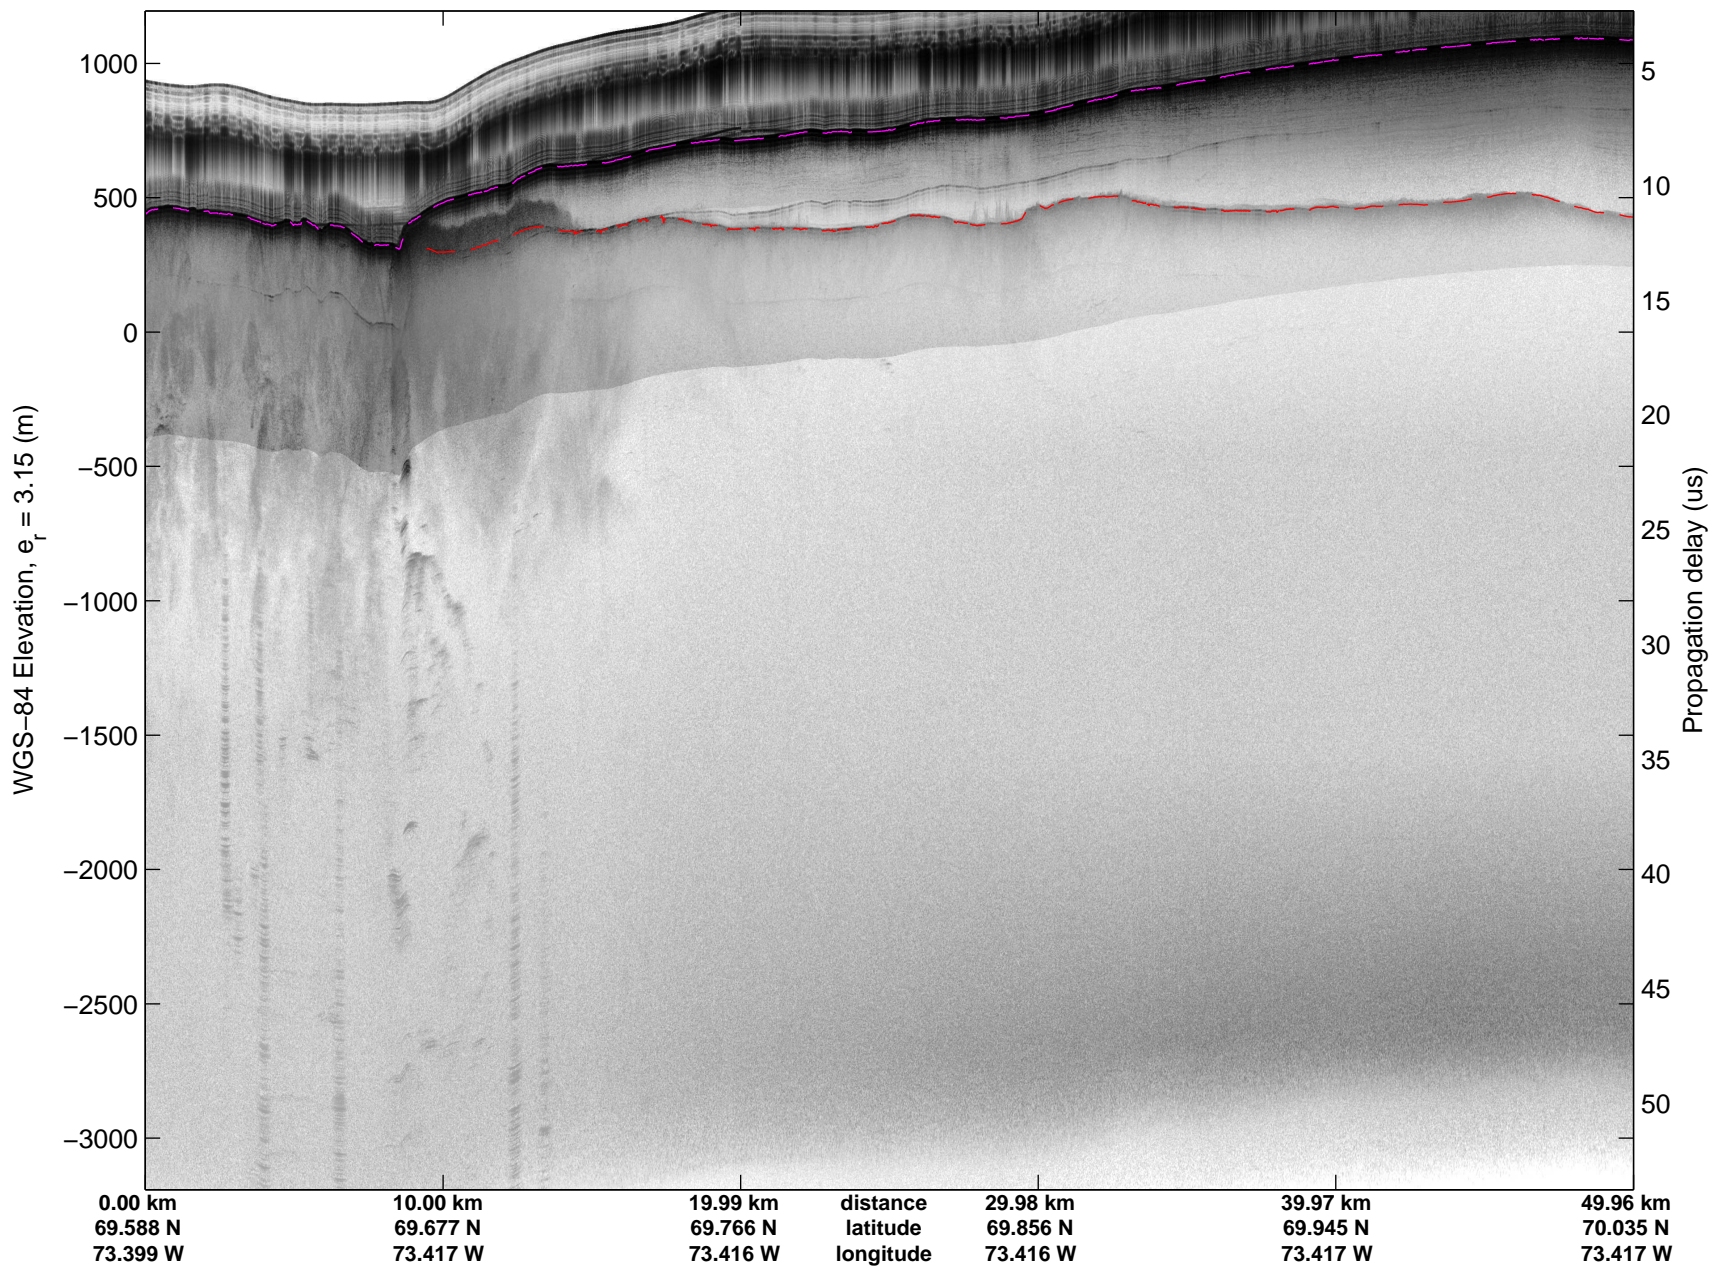

Land Ice:Devon-Barnes 01
20150507_07_026
Polar Stereograph 70N/-45E

mcords5 2015_Greenland_C130: "Land Ice:Devon-Barnes 01" 20150507_07_026: 14:48:07.2 to 14:54:29.4 GPS

mcords5 2015_Greenland_C130: "Land Ice:Devon-Barnes 01" 20150507_07_026: 14:48:07.2 to 14:54:29.4 GPS

Land Ice:Devon-Barnes 01
20150507_07_027
Polar Stereograph 70N/-45E

mcords5 2015_Greenland_C130: "Land Ice:Devon-Barnes 01" 20150507_07_027: 14:54:29.6 to 15:00:48.3 GPS

mcords5 2015_Greenland_C130: "Land Ice:Devon-Barnes 01" 20150507_07_027: 14:54:29.6 to 15:00:48.3 GPS

Land Ice:Devon-Barnes 01
20150507_07_028
Polar Stereograph 70N/-45E

mcords5 2015_Greenland_C130: "Land Ice:Devon-Barnes 01" 20150507_07_028: 15:00:48.6 to 15:06:59.8 GPS

mcords5 2015_Greenland_C130: "Land Ice:Devon-Barnes 01" 20150507_07_028: 15:00:48.6 to 15:06:59.8 GPS

Land Ice:Devon-Barnes 01
20150507_07_029
Polar Stereograph 70N/-45E

mcords5 2015_Greenland_C130: "Land Ice:Devon-Barnes 01" 20150507_07_029: 15:07:00.0 to 15:13:16.2 GPS

mcords5 2015_Greenland_C130: "Land Ice:Devon-Barnes 01" 20150507_07_029: 15:07:00.0 to 15:13:16.2 GPS