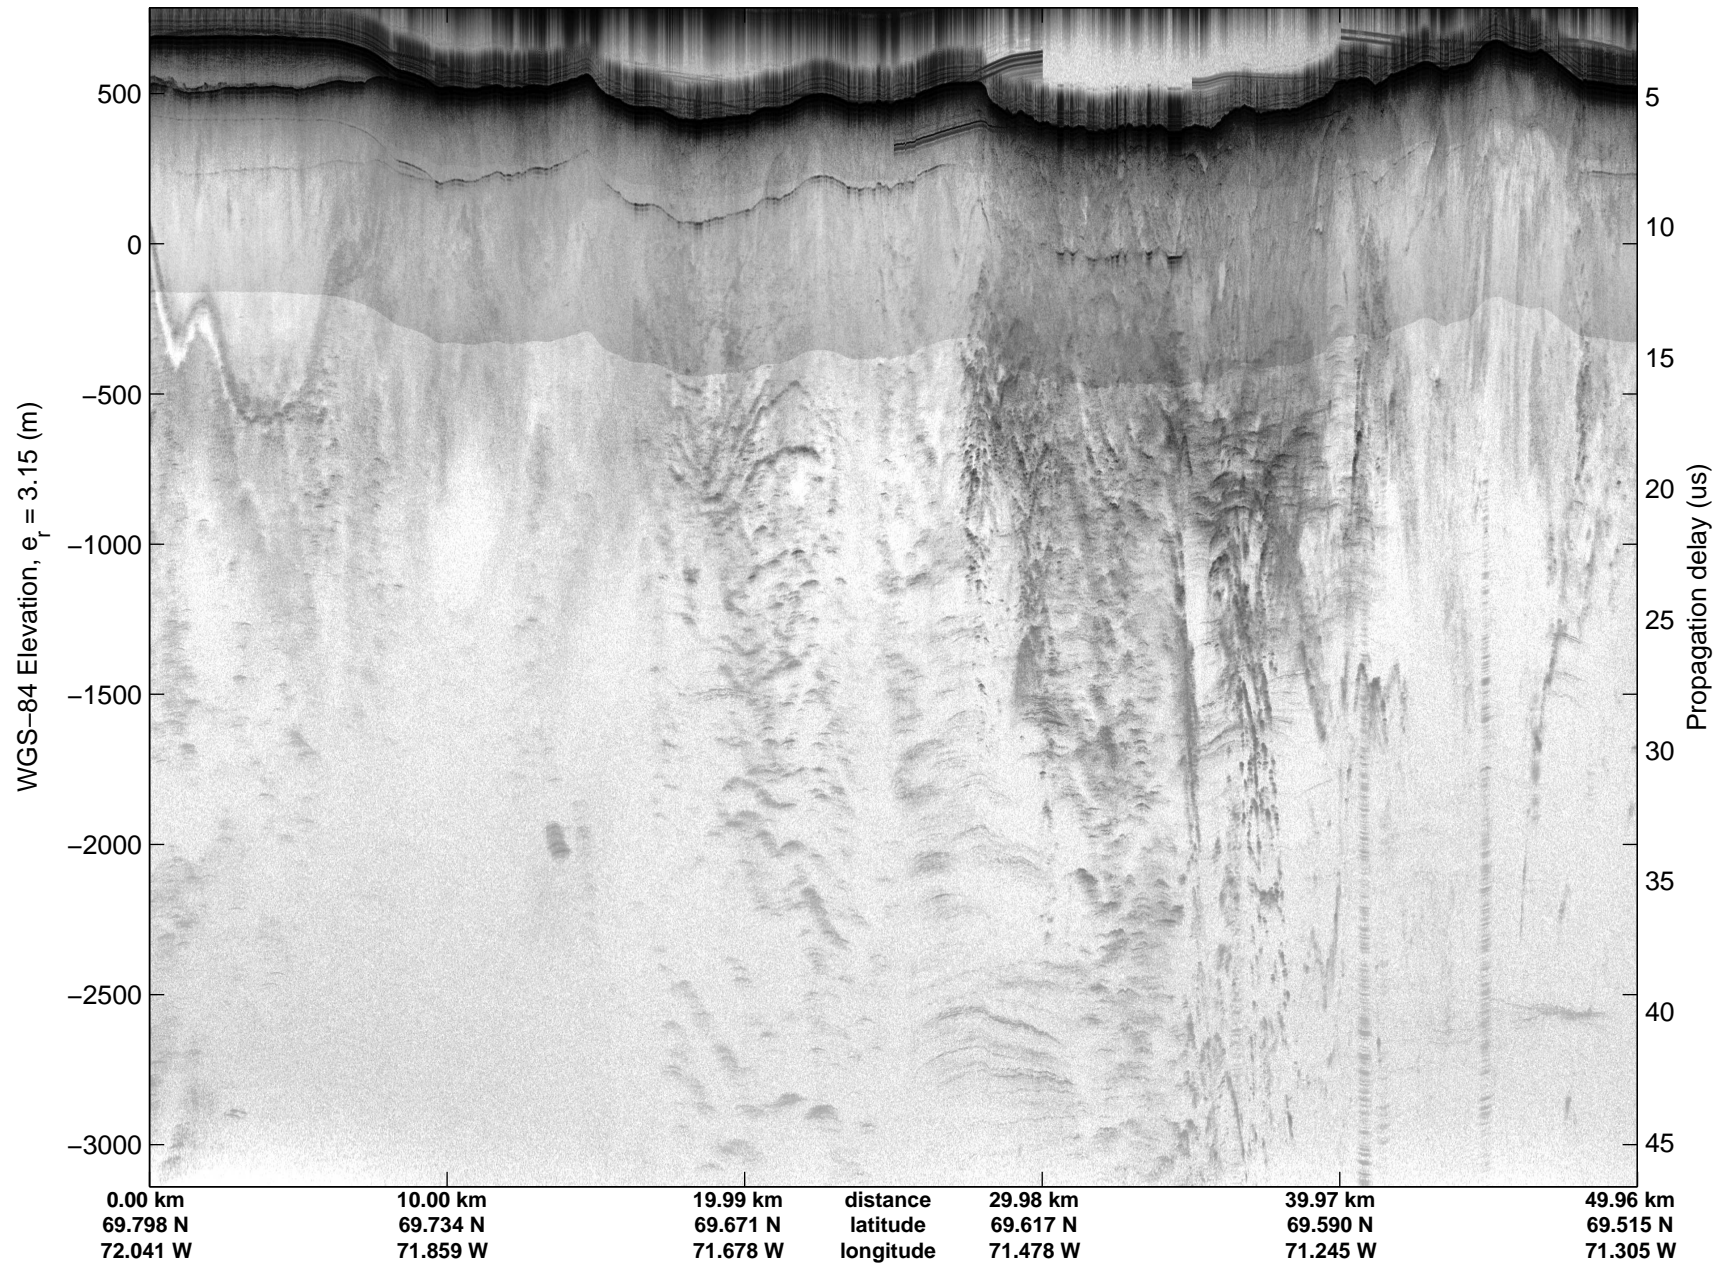

mcords5 2015_Greenland_C130: "Land Ice:Devon-Barnes 01" 20150507_07_011: 13:14:30.2 to 13:20:52.2 GPS