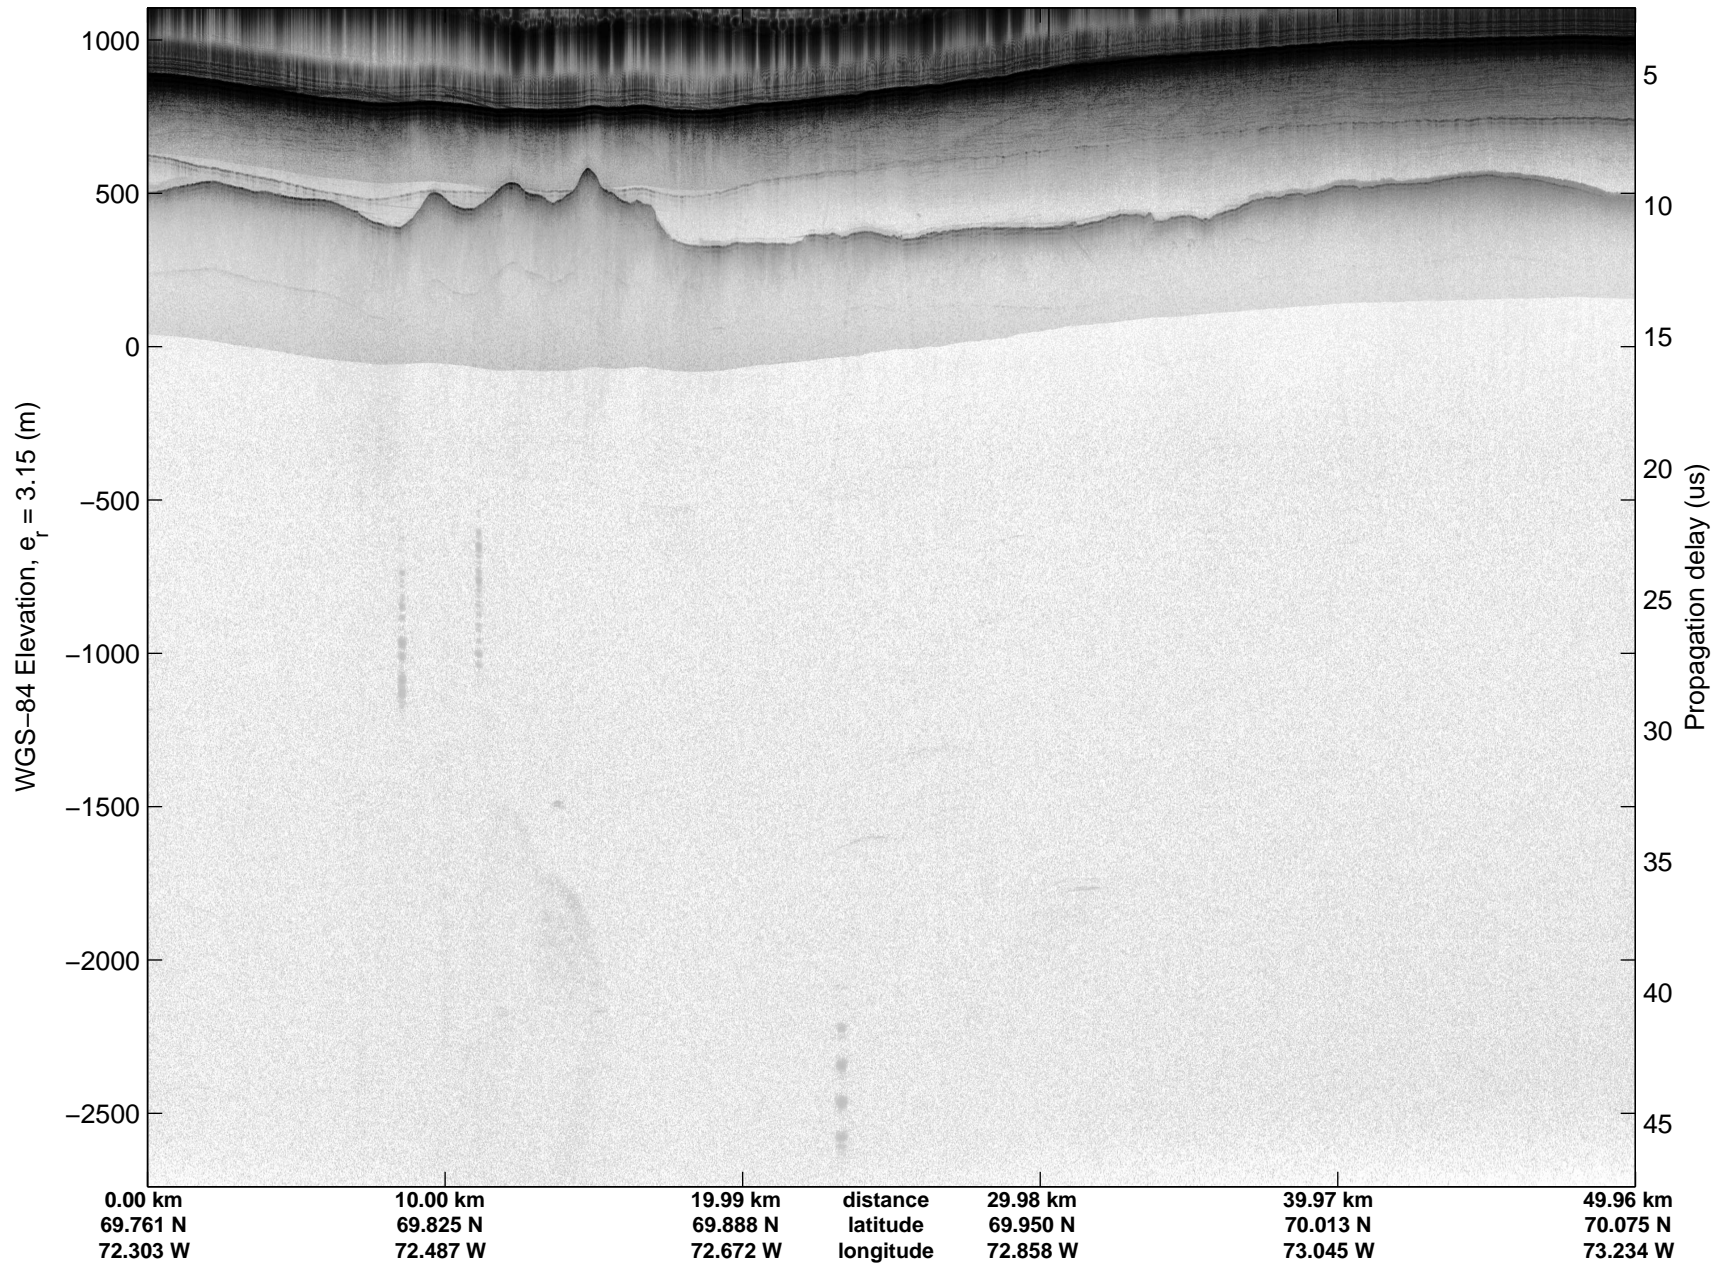

Land Ice:Devon-Barnes 01
20150507_07_011
Polar Stereograph 70N/-45E

mcords5 2015_Greenland_C130: "Land Ice:Devon-Barnes 01" 20150507_07_011: 13:14:30.2 to 13:20:52.2 GPS

mcords5 2015_Greenland_C130: "Land Ice:Devon-Barnes 01" 20150507_07_011: 13:14:30.2 to 13:20:52.2 GPS

Land Ice:Devon-Barnes 01
20150507_07_012
Polar Stereograph 70N/-45E

mcords5 2015_Greenland_C130: "Land Ice:Devon-Barnes 01" 20150507_07_012: 13:20:52.4 to 13:27:09.7 GPS

mcords5 2015_Greenland_C130: "Land Ice:Devon-Barnes 01" 20150507_07_012: 13:20:52.4 to 13:27:09.7 GPS

Land Ice:Devon-Barnes 01
20150507_07_013
Polar Stereograph 70N/-45E

mcords5 2015_Greenland_C130: "Land Ice:Devon-Barnes 01" 20150507_07_013: 13:27:09.9 to 13:33:17.5 GPS

mcords5 2015_Greenland_C130: "Land Ice:Devon-Barnes 01" 20150507_07_013: 13:27:09.9 to 13:33:17.5 GPS