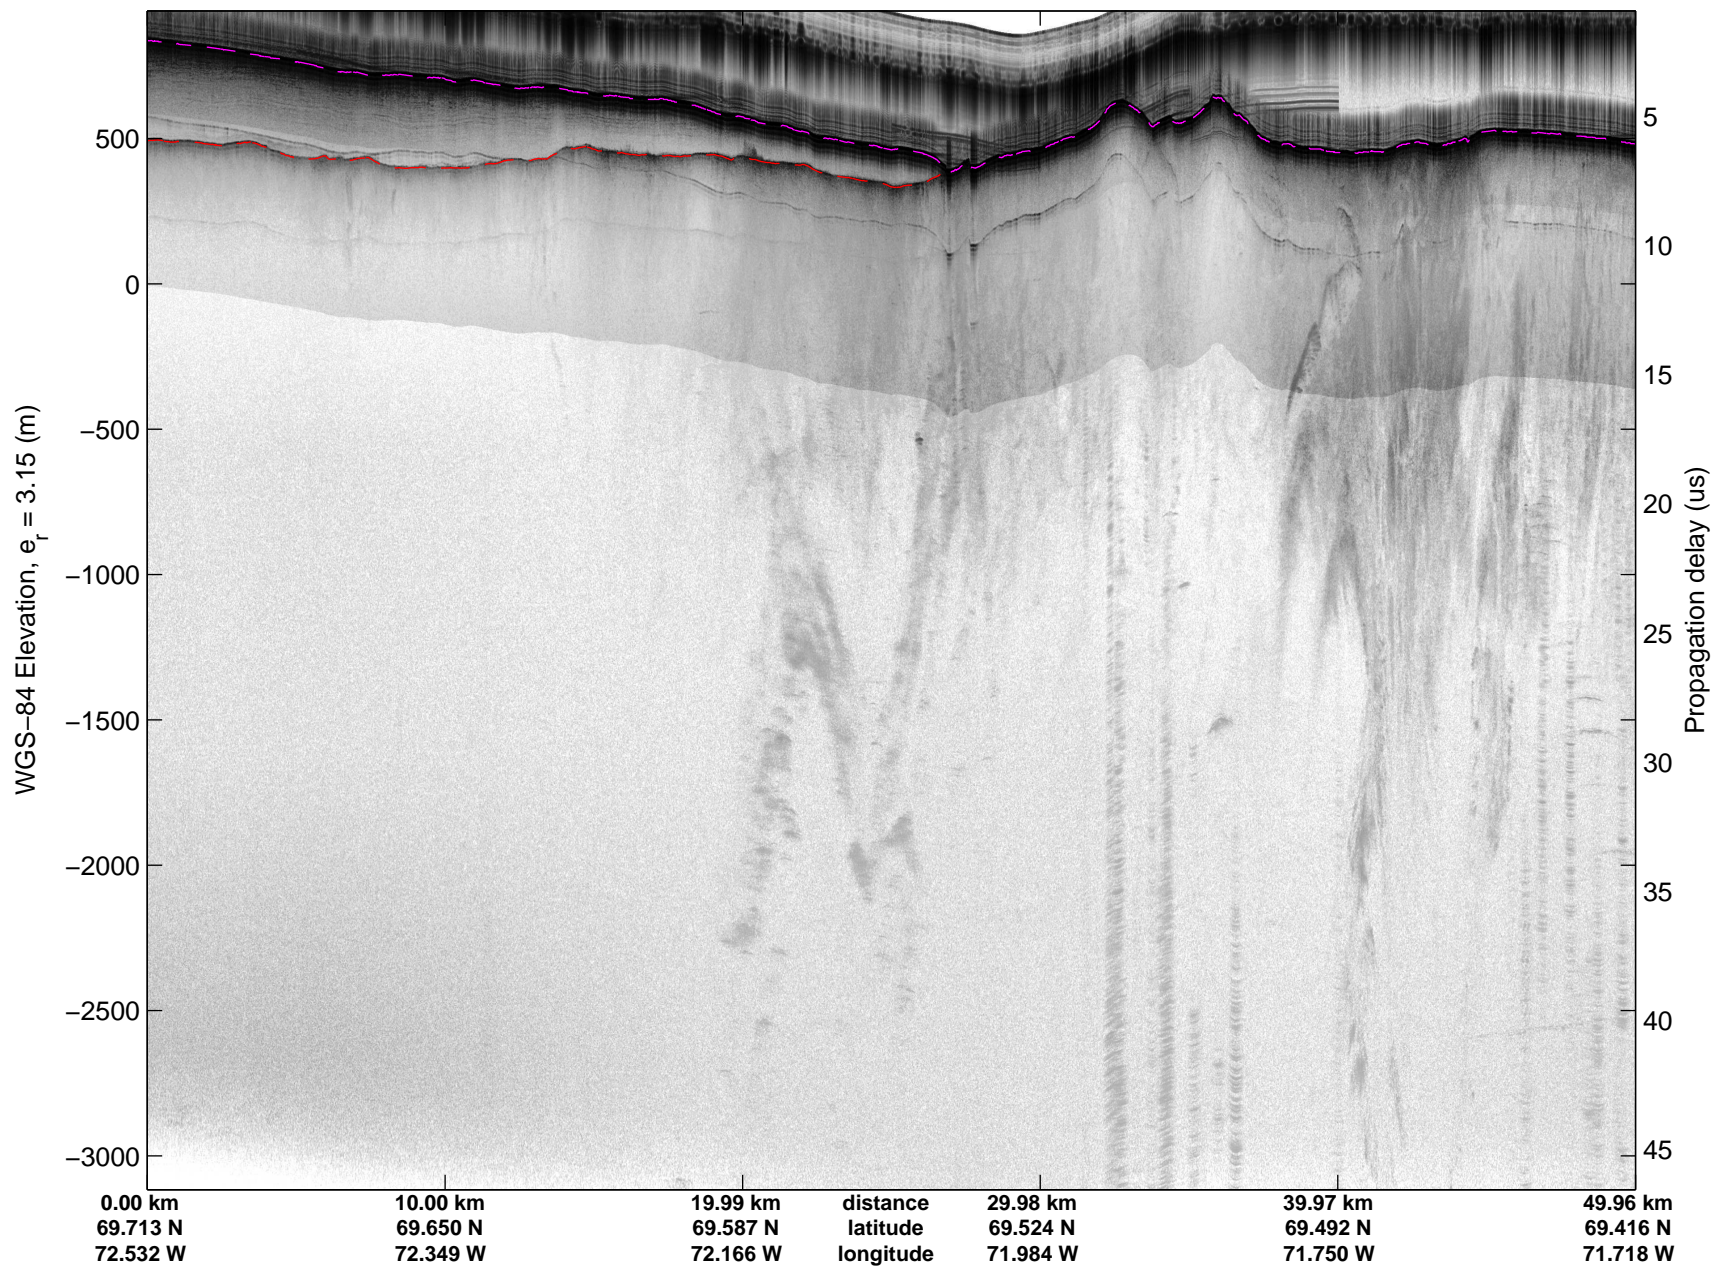

Land Ice:Devon-Barnes 01
20150507_07_017
Polar Stereograph 70N/-45E

mcords5 2015_Greenland_C130: "Land Ice:Devon-Barnes 01" 20150507_07_017: 13:52:06.4 to 13:58:11.4 GPS

mcords5 2015_Greenland_C130: "Land Ice:Devon-Barnes 01" 20150507_07_017: 13:52:06.4 to 13:58:11.4 GPS

Land Ice:Devon-Barnes 01
20150507_07_018
Polar Stereograph 70N/-45E

mcords5 2015_Greenland_C130: "Land Ice:Devon-Barnes 01" 20150507_07_018: 13:58:11.7 to 14:04:11.5 GPS

mcords5 2015_Greenland_C130: "Land Ice:Devon-Barnes 01" 20150507_07_018: 13:58:11.7 to 14:04:11.5 GPS

Land Ice:Devon-Barnes 01
20150507_07_019
Polar Stereograph 70N/-45E

mcords5 2015_Greenland_C130: "Land Ice:Devon-Barnes 01" 20150507_07_019: 14:04:11.8 to 14:10:38.1 GPS

mcords5 2015_Greenland_C130: "Land Ice:Devon-Barnes 01" 20150507_07_019: 14:04:11.8 to 14:10:38.1 GPS

Land Ice:Devon-Barnes 01
20150507_07_020
Polar Stereograph 70N/-45E

mcords5 2015_Greenland_C130: "Land Ice:Devon-Barnes 01" 20150507_07_020: 14:10:38.3 to 14:16:45.5 GPS

mcords5 2015_Greenland_C130: "Land Ice:Devon-Barnes 01" 20150507_07_020: 14:10:38.3 to 14:16:45.5 GPS