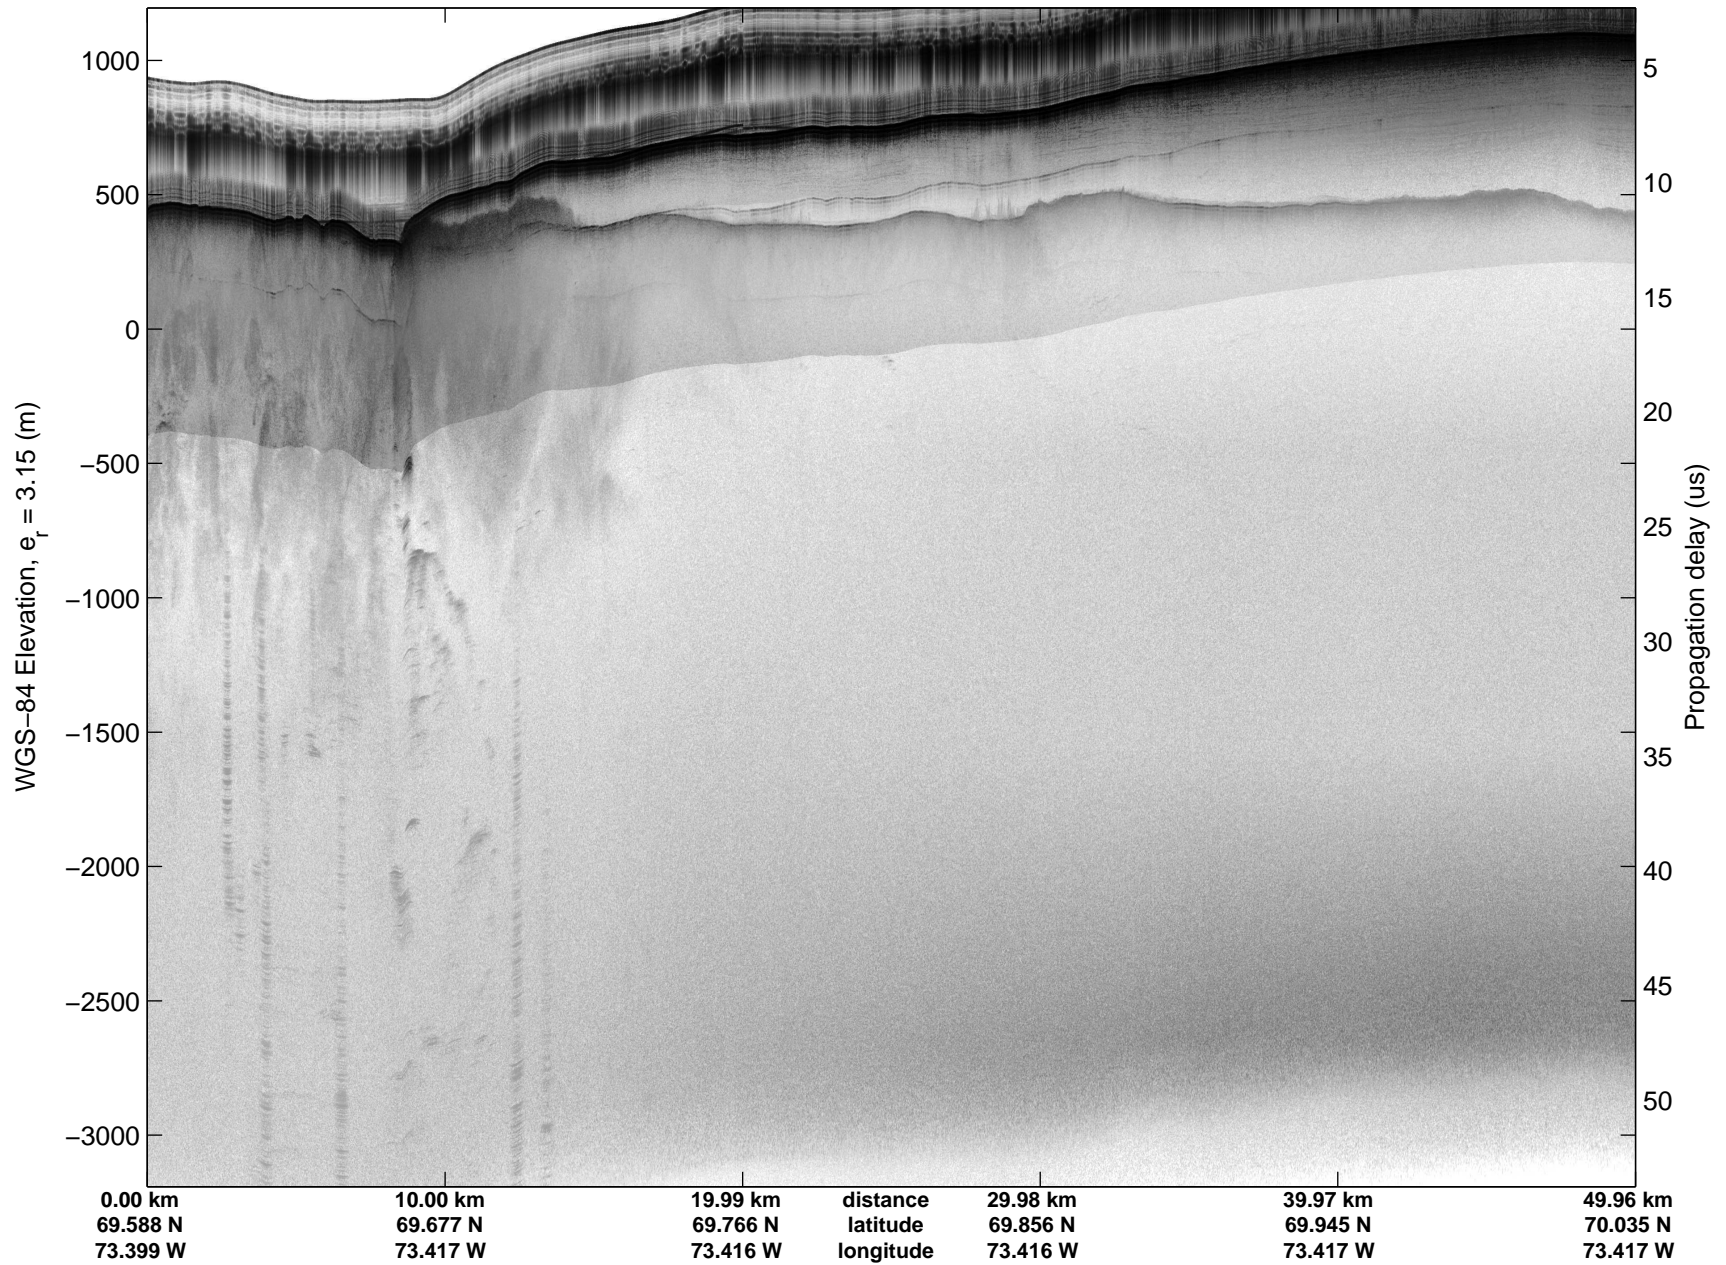

Land Ice:Devon-Barnes 01
20150507_07_026
Polar Stereograph 70N/-45E

mcords5 2015_Greenland_C130: "Land Ice:Devon-Barnes 01" 20150507_07_026: 14:48:07.2 to 14:54:29.4 GPS

mcords5 2015_Greenland_C130: "Land Ice:Devon-Barnes 01" 20150507_07_026: 14:48:07.2 to 14:54:29.4 GPS

Land Ice:Devon-Barnes 01
20150507_07_027
Polar Stereograph 70N/-45E

mcords5 2015_Greenland_C130: "Land Ice:Devon-Barnes 01" 20150507_07_027: 14:54:29.6 to 15:00:48.3 GPS

mcords5 2015_Greenland_C130: "Land Ice:Devon-Barnes 01" 20150507_07_027: 14:54:29.6 to 15:00:48.3 GPS

Land Ice:Devon-Barnes 01
20150507_07_028
Polar Stereograph 70N/-45E

mcords5 2015_Greenland_C130: "Land Ice:Devon-Barnes 01" 20150507_07_028: 15:00:48.6 to 15:06:59.8 GPS

mcords5 2015_Greenland_C130: "Land Ice:Devon-Barnes 01" 20150507_07_028: 15:00:48.6 to 15:06:59.8 GPS

Land Ice:Devon-Barnes 01
20150507_07_029
Polar Stereograph 70N/-45E

mcords5 2015_Greenland_C130: "Land Ice:Devon-Barnes 01" 20150507_07_029: 15:07:00.0 to 15:13:16.2 GPS

mcords5 2015_Greenland_C130: "Land Ice:Devon-Barnes 01" 20150507_07_029: 15:07:00.0 to 15:13:16.2 GPS