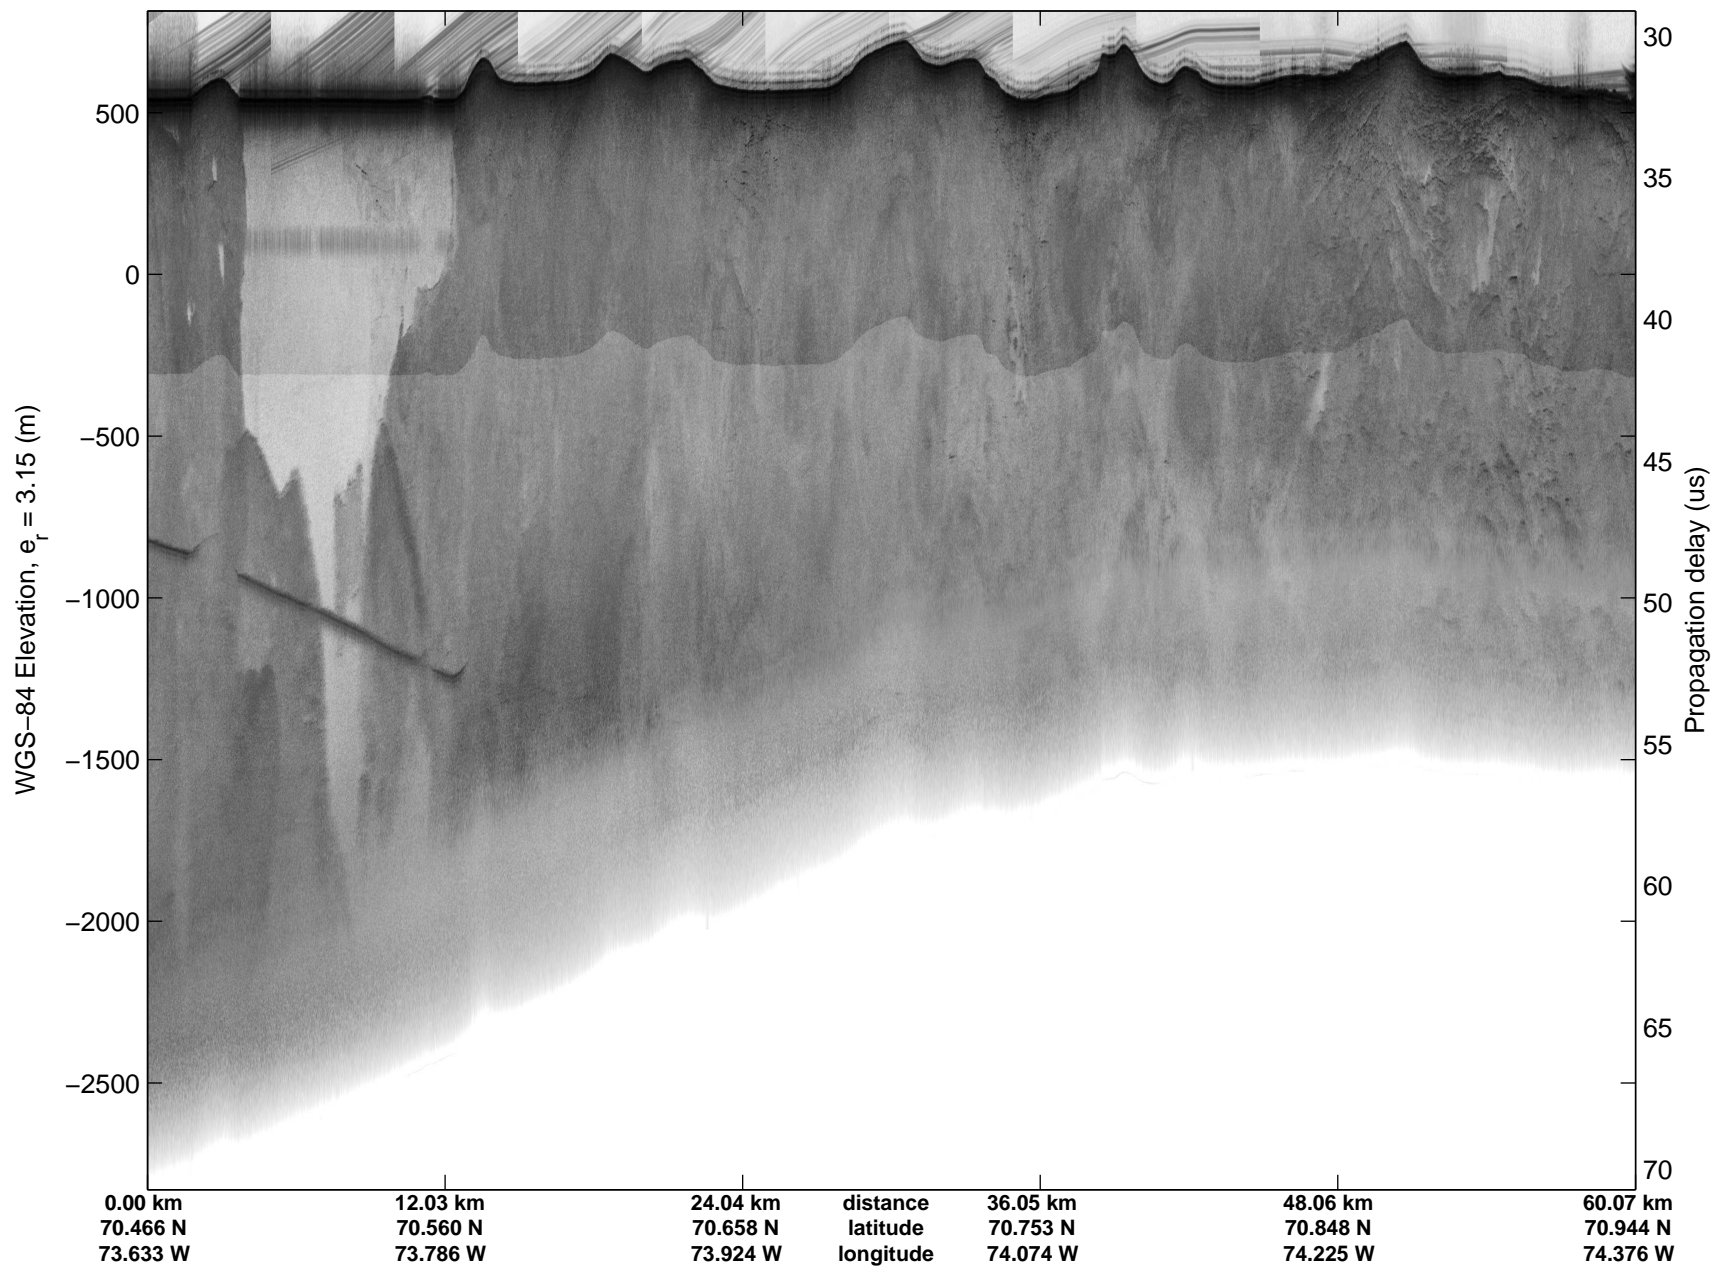

Land Ice:Devon-Barnes 01
20150507_07_028
Polar Stereograph 70N/-45E

mcords5 2015_Greenland_C130: "Land Ice:Devon-Barnes 01" 20150507_07_028: 15:00:48.6 to 15:06:59.8 GPS

mcords5 2015_Greenland_C130: "Land Ice:Devon-Barnes 01" 20150507_07_028: 15:00:48.6 to 15:06:59.8 GPS

Land Ice:Devon-Barnes 01
20150507_07_029
Polar Stereograph 70N/-45E

mcords5 2015_Greenland_C130: "Land Ice:Devon-Barnes 01" 20150507_07_029: 15:07:00.0 to 15:13:16.2 GPS

mcords5 2015_Greenland_C130: "Land Ice:Devon-Barnes 01" 20150507_07_029: 15:07:00.0 to 15:13:16.2 GPS

Land Ice:Devon-Barnes 01
20150507_07_030
Polar Stereograph 70N/-45E

mcords5 2015_Greenland_C130: "Land Ice:Devon-Barnes 01" 20150507_07_030: 15:13:16.5 to 15:19:40.1 GPS

mcords5 2015_Greenland_C130: "Land Ice:Devon-Barnes 01" 20150507_07_030: 15:13:16.5 to 15:19:40.1 GPS

Land Ice:Devon-Barnes 01
20150507_07_031
Polar Stereograph 70N/-45E

mcords5 2015_Greenland_C130: "Land Ice:Devon-Barnes 01" 20150507_07_031: 15:19:40.4 to 15:27:18.4 GPS

mcords5 2015_Greenland_C130: "Land Ice:Devon-Barnes 01" 20150507_07_031: 15:19:40.4 to 15:27:18.4 GPS