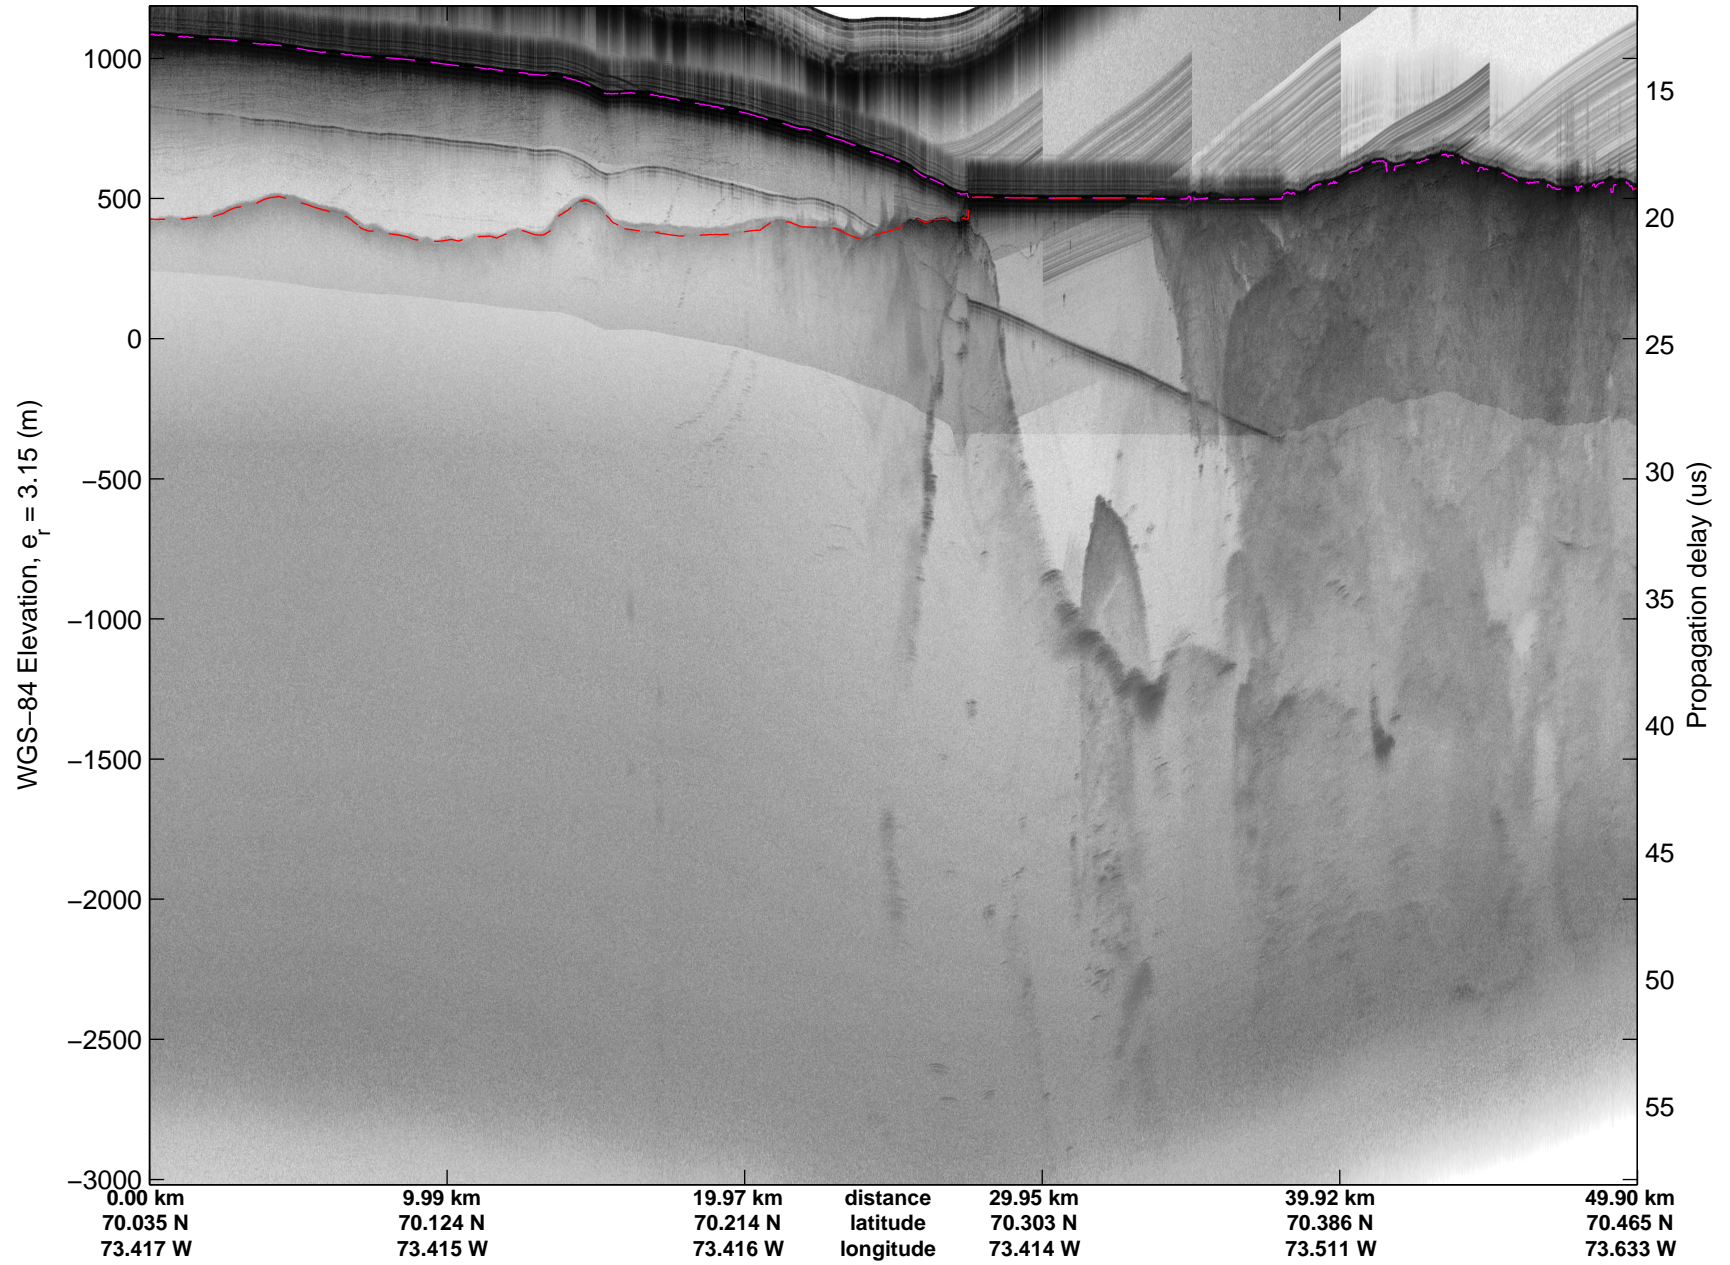

Land Ice:Devon-Barnes 01
20150507_07_027
Polar Stereograph 70N/-45E

mcords5 2015_Greenland_C130: "Land Ice:Devon-Barnes 01" 20150507_07_027: 14:54:29.6 to 15:00:48.3 GPS

mcords5 2015_Greenland_C130: "Land Ice:Devon-Barnes 01" 20150507_07_027: 14:54:29.6 to 15:00:48.3 GPS

Land Ice:Devon-Barnes 01
20150507_07_028
Polar Stereograph 70N/-45E

mcords5 2015_Greenland_C130: "Land Ice:Devon-Barnes 01" 20150507_07_028: 15:00:48.6 to 15:06:59.8 GPS

mcords5 2015_Greenland_C130: "Land Ice:Devon-Barnes 01" 20150507_07_028: 15:00:48.6 to 15:06:59.8 GPS

Land Ice:Devon-Barnes 01
20150507_07_029
Polar Stereograph 70N/-45E

mcords5 2015_Greenland_C130: "Land Ice:Devon-Barnes 01" 20150507_07_029: 15:07:00.0 to 15:13:16.2 GPS

mcords5 2015_Greenland_C130: "Land Ice:Devon-Barnes 01" 20150507_07_029: 15:07:00.0 to 15:13:16.2 GPS

Land Ice:Devon-Barnes 01
20150507_07_030
Polar Stereograph 70N/-45E

mcords5 2015_Greenland_C130: "Land Ice:Devon-Barnes 01" 20150507_07_030: 15:13:16.5 to 15:19:40.1 GPS

mcords5 2015_Greenland_C130: "Land Ice:Devon-Barnes 01" 20150507_07_030: 15:13:16.5 to 15:19:40.1 GPS