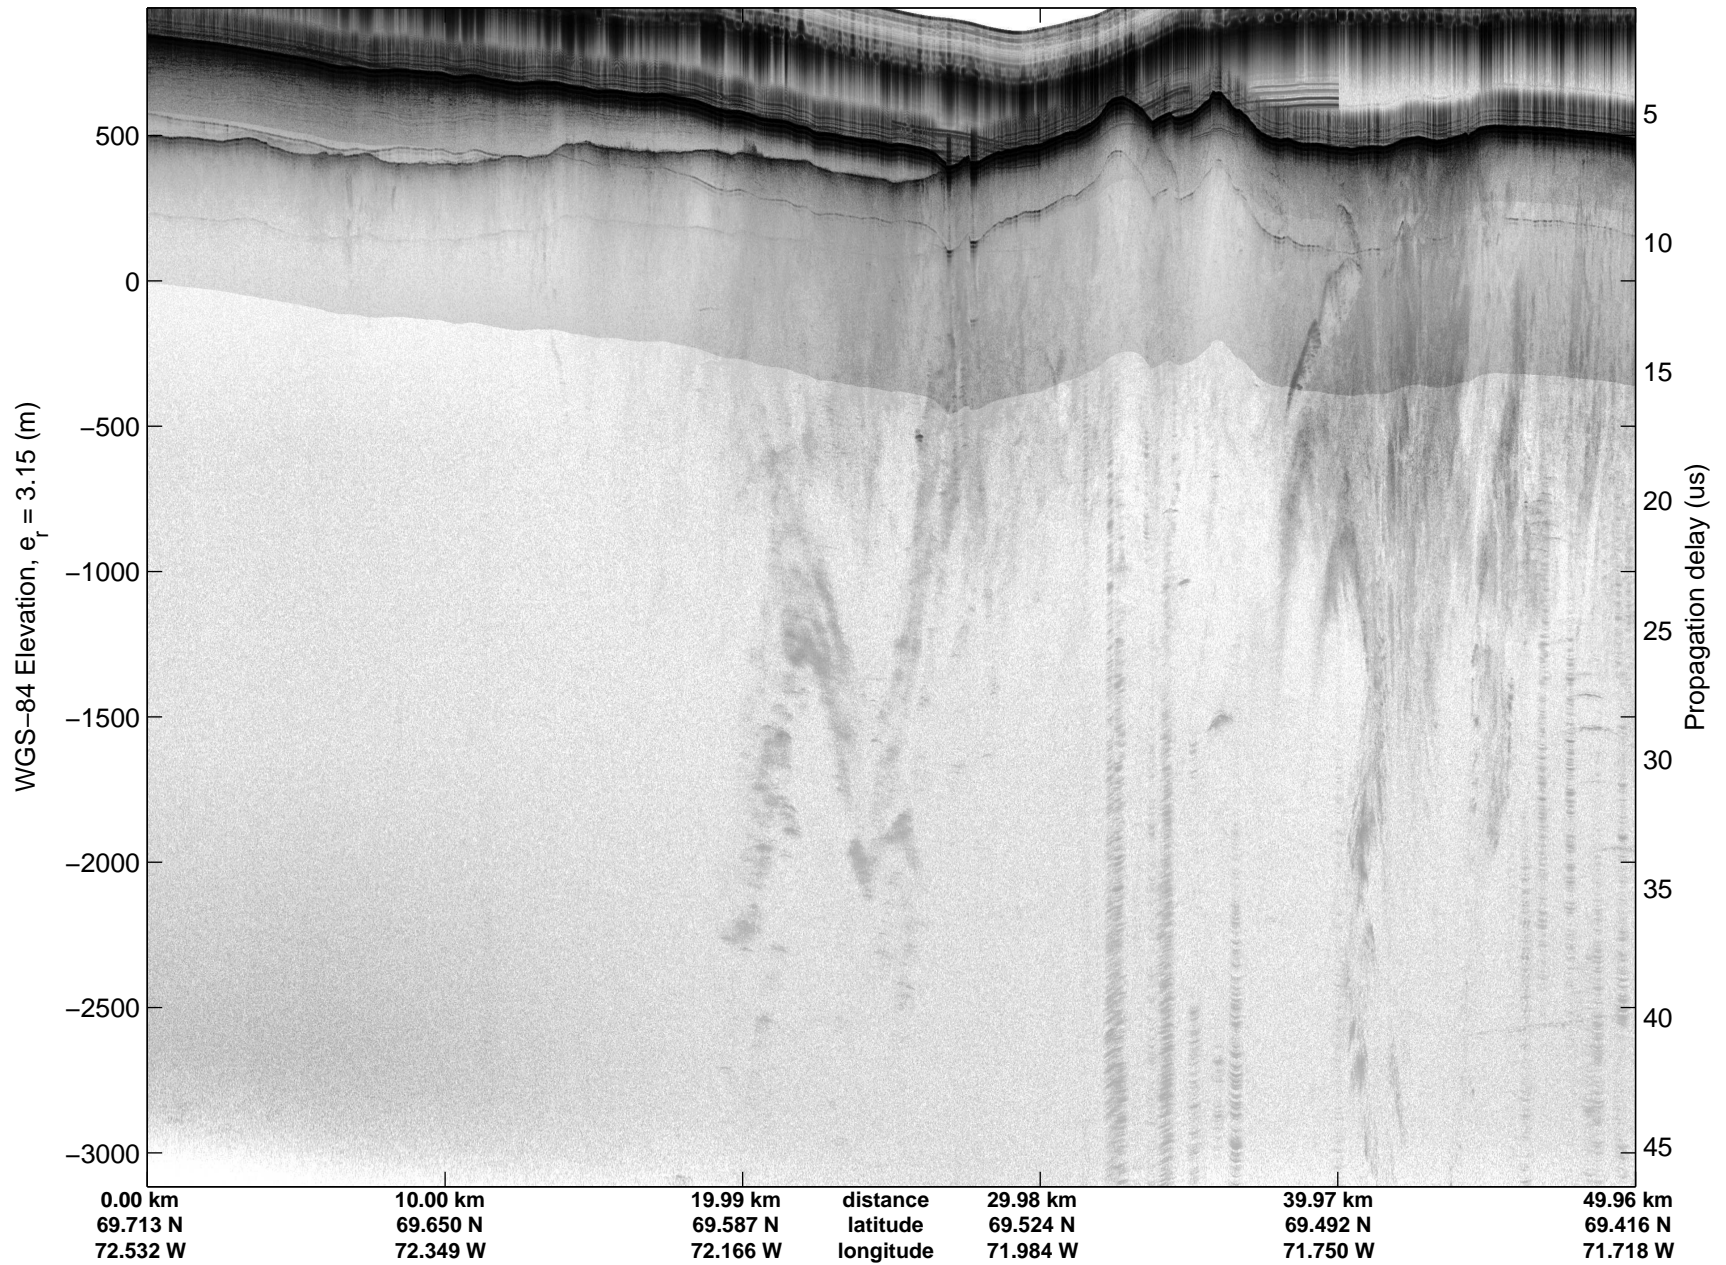

Land Ice:Devon-Barnes 01
20150507_07_018
Polar Stereograph 70N/-45E

mcords5 2015_Greenland_C130: "Land Ice:Devon-Barnes 01" 20150507_07_018: 13:58:11.7 to 14:04:11.5 GPS

mcords5 2015_Greenland_C130: "Land Ice:Devon-Barnes 01" 20150507_07_018: 13:58:11.7 to 14:04:11.5 GPS

Land Ice:Devon-Barnes 01
20150507_07_019
Polar Stereograph 70N/-45E

mcords5 2015_Greenland_C130: "Land Ice:Devon-Barnes 01" 20150507_07_019: 14:04:11.8 to 14:10:38.1 GPS

mcords5 2015_Greenland_C130: "Land Ice:Devon-Barnes 01" 20150507_07_019: 14:04:11.8 to 14:10:38.1 GPS