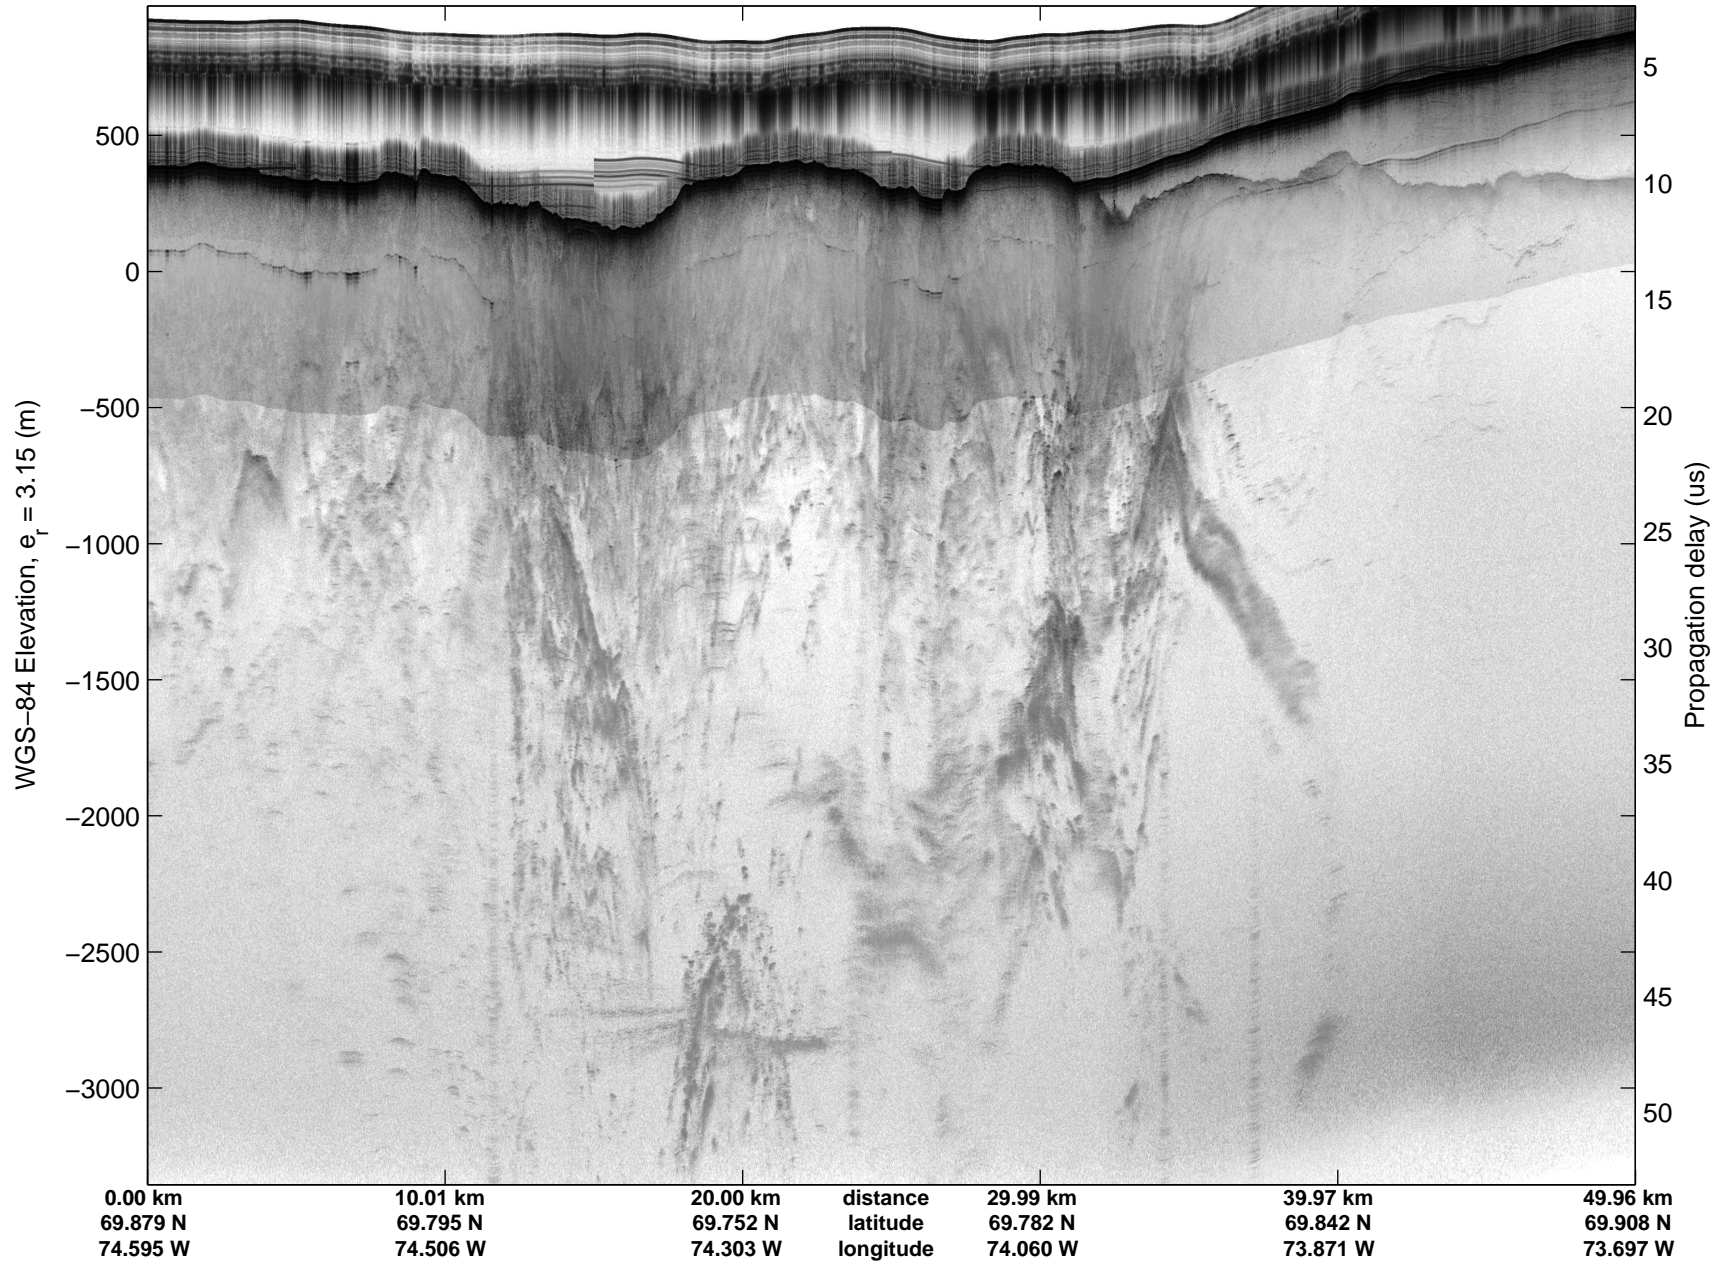

Land Ice:Devon-Barnes 01
20150507_07_001
Polar Stereograph 70N/-45E

mcords5 2015_Greenland_C130: "Land Ice:Devon-Barnes 01" 20150507_07_001: 12:13:15.2 to 12:18:53.0 GPS

mcords5 2015_Greenland_C130: "Land Ice:Devon-Barnes 01" 20150507_07_001: 12:13:15.2 to 12:18:53.0 GPS

Land Ice:Devon-Barnes 01
20150507_07_002
Polar Stereograph 70N/-45E

mcords5 2015_Greenland_C130: "Land Ice:Devon-Barnes 01" 20150507_07_002: 12:18:53.3 to 12:25:07.6 GPS

mcords5 2015_Greenland_C130: "Land Ice:Devon-Barnes 01" 20150507_07_002: 12:18:53.3 to 12:25:07.6 GPS

Land Ice:Devon-Barnes 01
20150507_07_003
Polar Stereograph 70N/-45E

mcords5 2015_Greenland_C130: "Land Ice:Devon-Barnes 01" 20150507_07_003: 12:25:07.9 to 12:31:12.0 GPS

mcords5 2015_Greenland_C130: "Land Ice:Devon-Barnes 01" 20150507_07_003: 12:25:07.9 to 12:31:12.0 GPS

Land Ice:Devon-Barnes 01
20150507_07_004
Polar Stereograph 70N/-45E

mcords5 2015_Greenland_C130: "Land Ice:Devon-Barnes 01" 20150507_07_004: 12:31:12.2 to 12:37:35.1 GPS

mcords5 2015_Greenland_C130: "Land Ice:Devon-Barnes 01" 20150507_07_004: 12:31:12.2 to 12:37:35.1 GPS