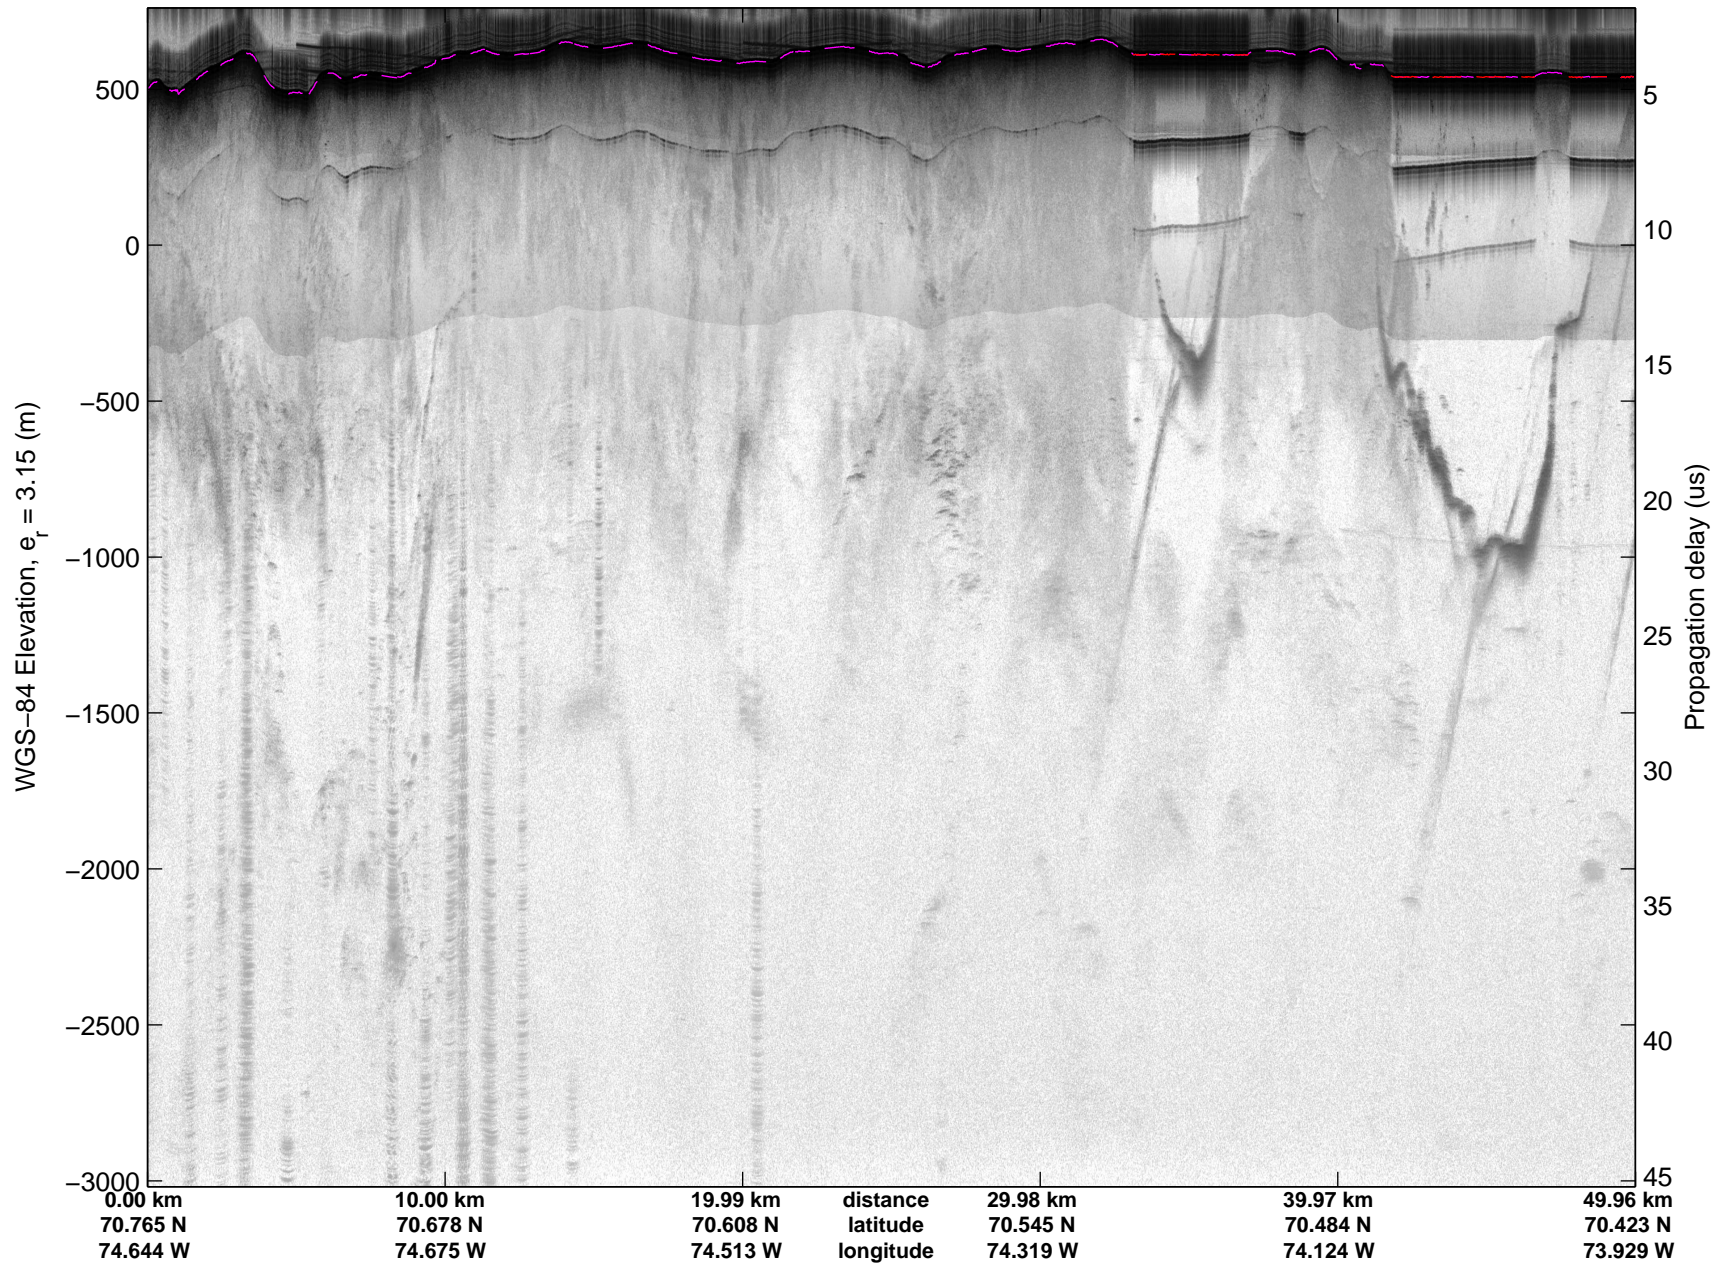

Land Ice:Devon-Barnes 01
20150507_07_005
Polar Stereograph 70N/-45E

mcords5 2015_Greenland_C130: "Land Ice:Devon-Barnes 01" 20150507_07_005: 12:37:35.3 to 12:43:37.2 GPS

mcords5 2015_Greenland_C130: "Land Ice:Devon-Barnes 01" 20150507_07_005: 12:37:35.3 to 12:43:37.2 GPS

Land Ice:Devon-Barnes 01
20150507_07_006
Polar Stereograph 70N/-45E

mcords5 2015_Greenland_C130: "Land Ice:Devon-Barnes 01" 20150507_07_006: 12:43:37.4 to 12:49:36.4 GPS

mcords5 2015_Greenland_C130: "Land Ice:Devon-Barnes 01" 20150507_07_006: 12:43:37.4 to 12:49:36.4 GPS

Land Ice:Devon-Barnes 01
20150507_07_007
Polar Stereograph 70N/-45E

mcords5 2015_Greenland_C130: "Land Ice:Devon-Barnes 01" 20150507_07_007: 12:49:36.6 to 12:55:33.2 GPS

mcords5 2015_Greenland_C130: "Land Ice:Devon-Barnes 01" 20150507_07_007: 12:49:36.6 to 12:55:33.2 GPS

Land Ice:Devon-Barnes 01
20150507_07_008
Polar Stereograph 70N/-45E

mcords5 2015_Greenland_C130: "Land Ice:Devon-Barnes 01" 20150507_07_008: 12:55:33.4 to 13:01:54.8 GPS

mcords5 2015_Greenland_C130: "Land Ice:Devon-Barnes 01" 20150507_07_008: 12:55:33.4 to 13:01:54.8 GPS