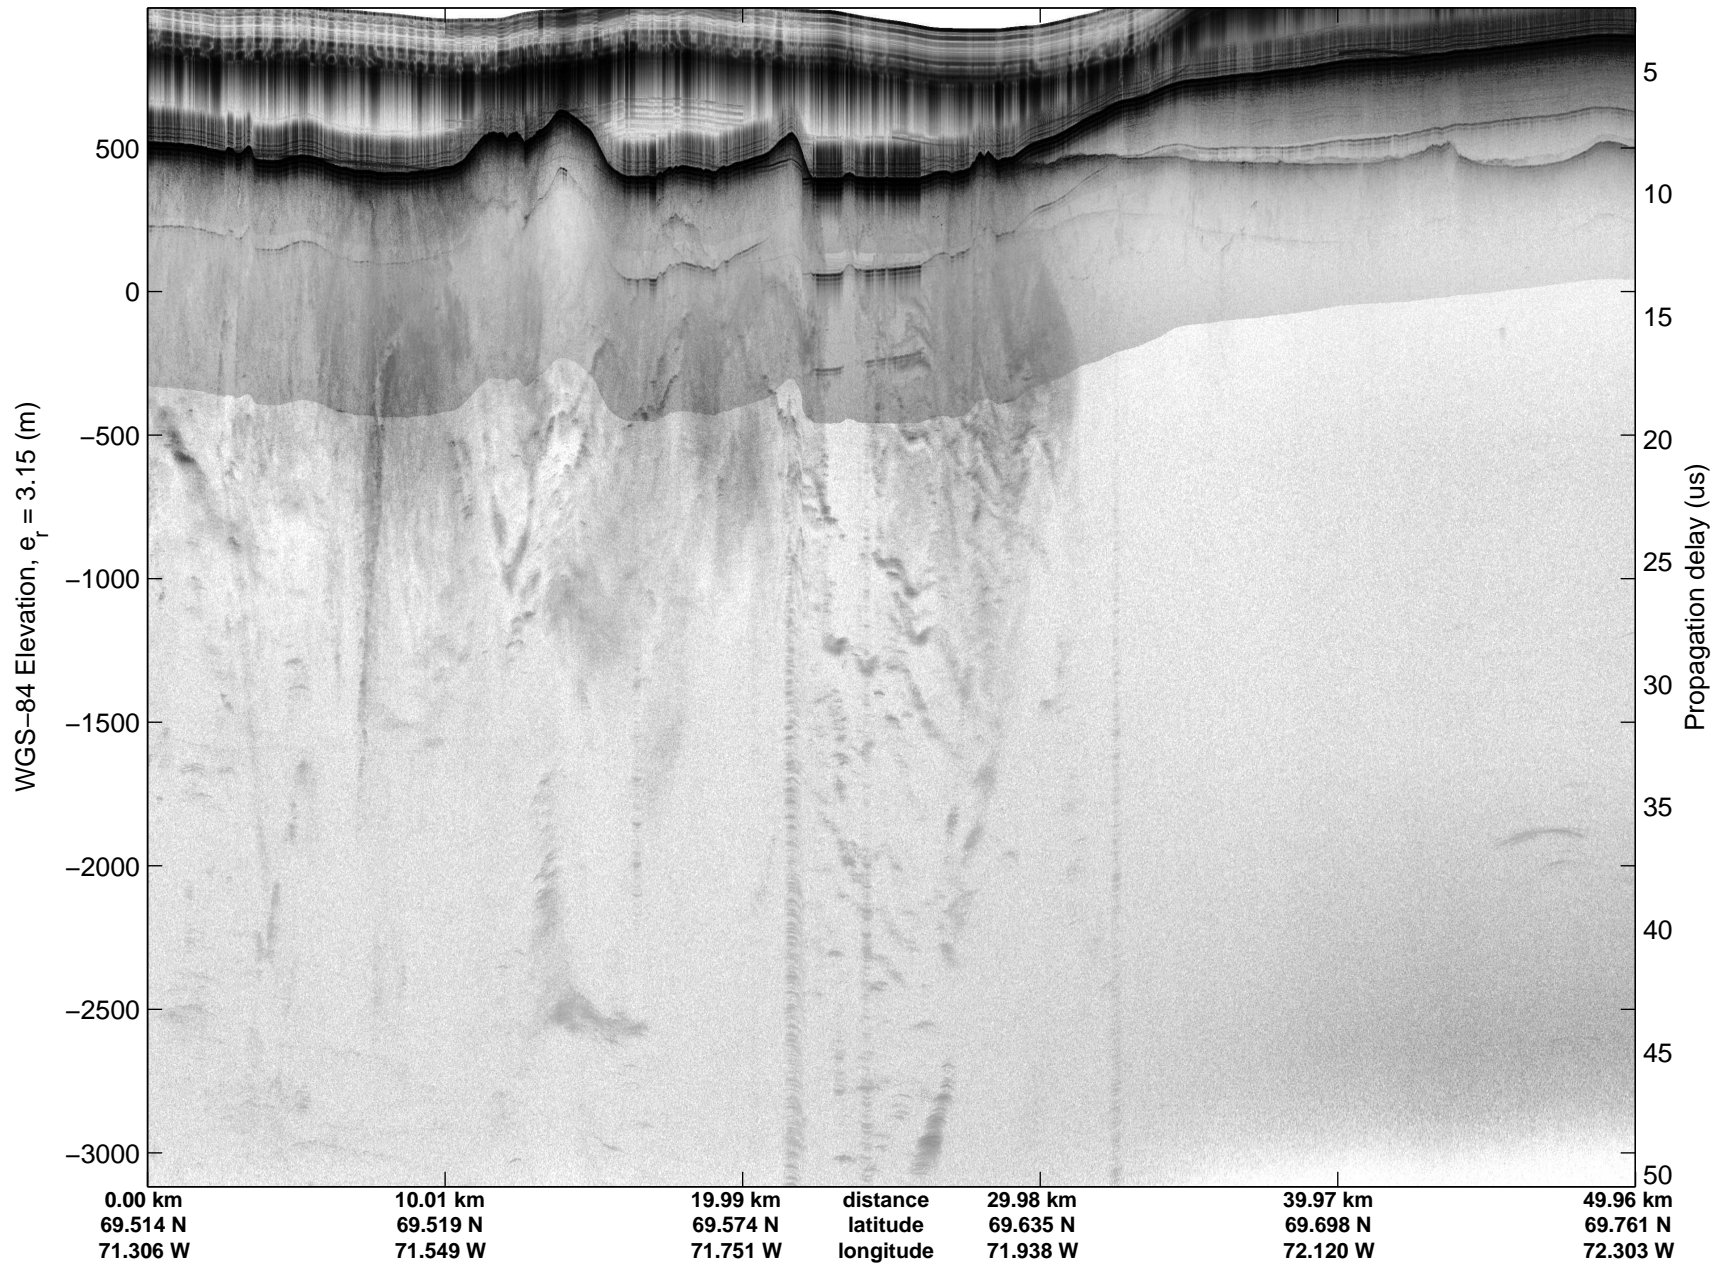

Land Ice:Devon-Barnes 01
20150507_07_010
Polar Stereograph 70N/-45E

mcords5 2015_Greenland_C130: "Land Ice:Devon-Barnes 01" 20150507_07_010: 13:08:17.2 to 13:14:30.0 GPS

mcords5 2015_Greenland_C130: "Land Ice:Devon-Barnes 01" 20150507_07_010: 13:08:17.2 to 13:14:30.0 GPS

Land Ice:Devon-Barnes 01
20150507_07_011
Polar Stereograph 70N/-45E

mcords5 2015_Greenland_C130: "Land Ice:Devon-Barnes 01" 20150507_07_011: 13:14:30.2 to 13:20:52.2 GPS

mcords5 2015_Greenland_C130: "Land Ice:Devon-Barnes 01" 20150507_07_011: 13:14:30.2 to 13:20:52.2 GPS

Land Ice:Devon-Barnes 01
20150507_07_012
Polar Stereograph 70N/-45E

mcords5 2015_Greenland_C130: "Land Ice:Devon-Barnes 01" 20150507_07_012: 13:20:52.4 to 13:27:09.7 GPS

mcords5 2015_Greenland_C130: "Land Ice:Devon-Barnes 01" 20150507_07_012: 13:20:52.4 to 13:27:09.7 GPS