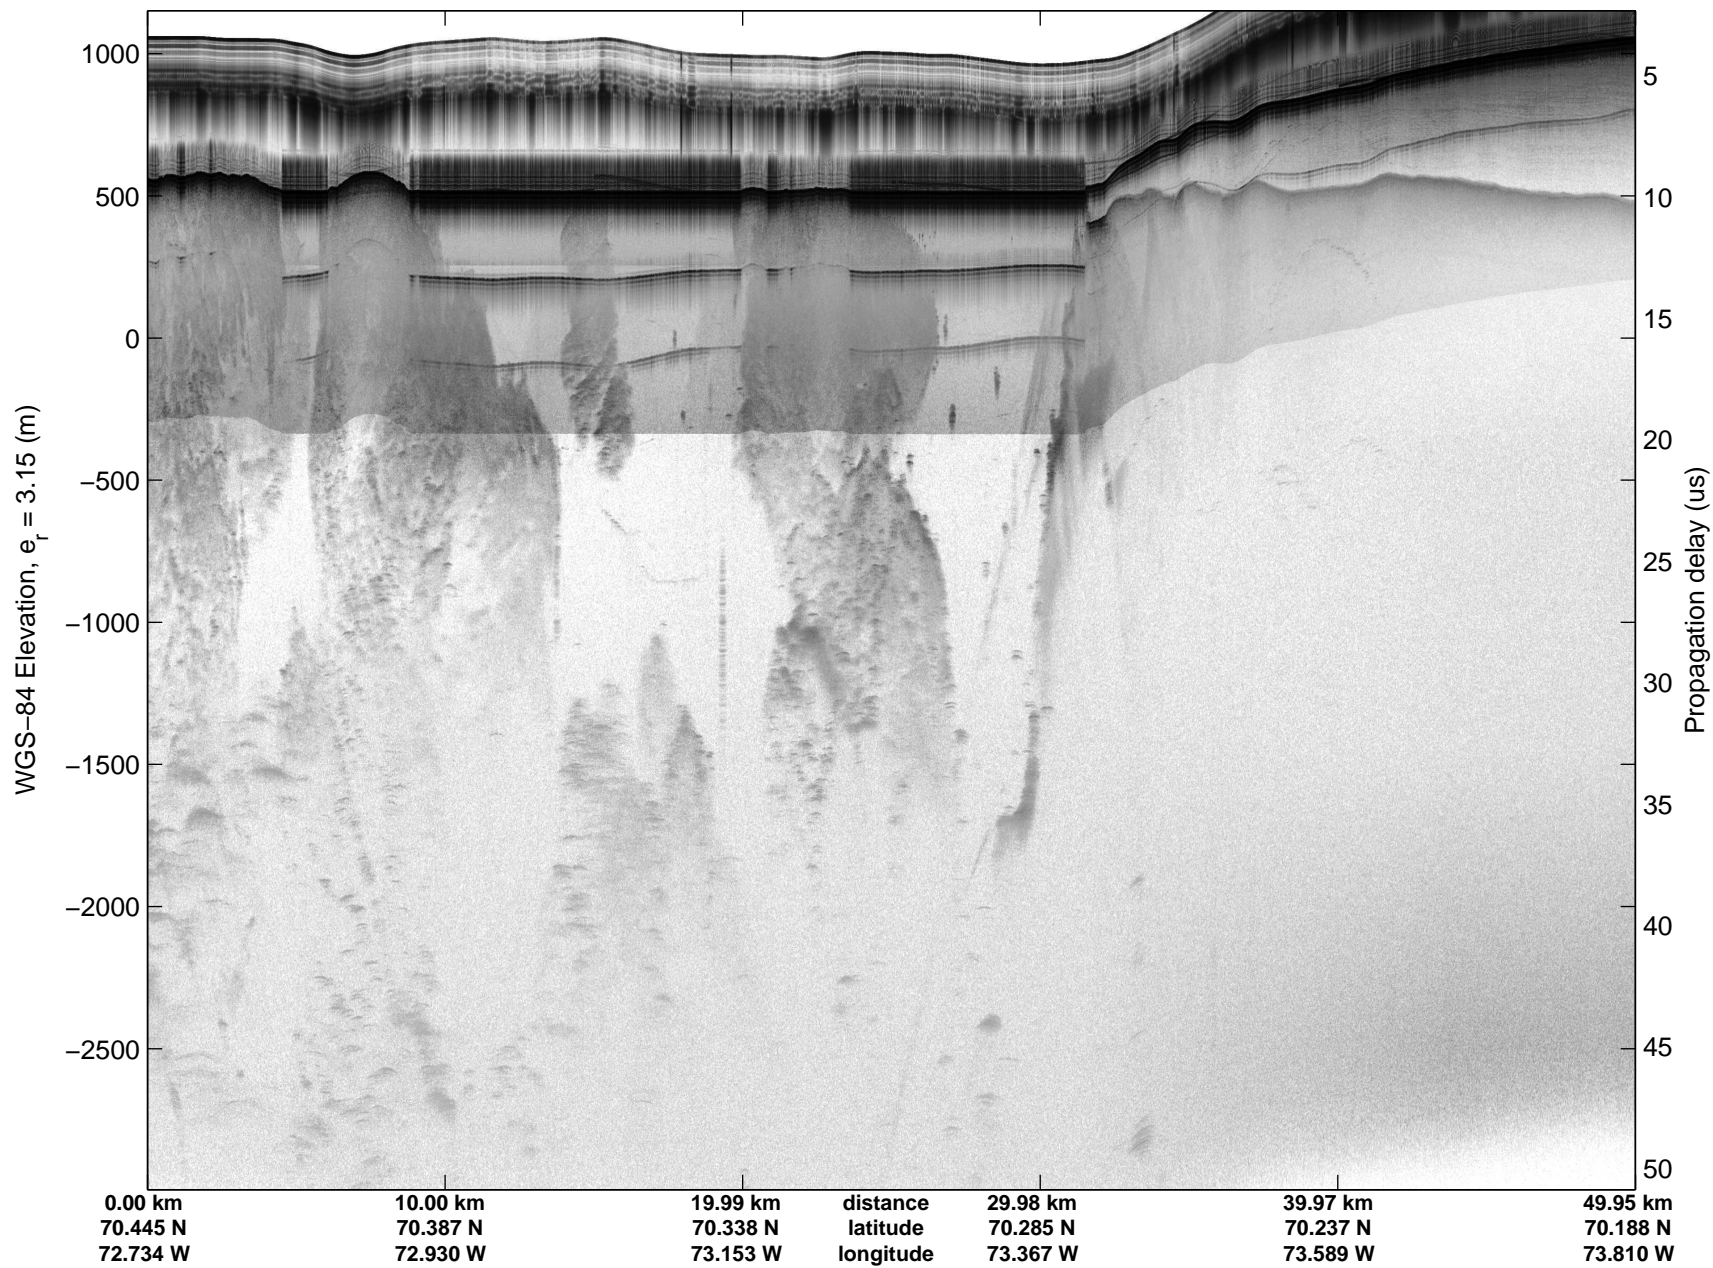

Land Ice:Devon-Barnes 01
20150507_07_001
Polar Stereograph 70N/-45E

mcords5 2015_Greenland_C130: "Land Ice:Devon-Barnes 01" 20150507_07_001: 12:13:15.2 to 12:18:53.0 GPS

mcords5 2015_Greenland_C130: "Land Ice:Devon-Barnes 01" 20150507_07_001: 12:13:15.2 to 12:18:53.0 GPS

Land Ice:Devon-Barnes 01
20150507_07_002
Polar Stereograph 70N/-45E

mcords5 2015_Greenland_C130: "Land Ice:Devon-Barnes 01" 20150507_07_002: 12:18:53.3 to 12:25:07.6 GPS

mcords5 2015_Greenland_C130: "Land Ice:Devon-Barnes 01" 20150507_07_002: 12:18:53.3 to 12:25:07.6 GPS

Land Ice:Devon-Barnes 01
20150507_07_003
Polar Stereograph 70N/-45E

mcords5 2015_Greenland_C130: "Land Ice:Devon-Barnes 01" 20150507_07_003: 12:25:07.9 to 12:31:12.0 GPS

mcords5 2015_Greenland_C130: "Land Ice:Devon-Barnes 01" 20150507_07_003: 12:25:07.9 to 12:31:12.0 GPS

Land Ice:Devon-Barnes 01
20150507_07_004
Polar Stereograph 70N/-45E

mcords5 2015_Greenland_C130: "Land Ice:Devon-Barnes 01" 20150507_07_004: 12:31:12.2 to 12:37:35.1 GPS

mcords5 2015_Greenland_C130: "Land Ice:Devon-Barnes 01" 20150507_07_004: 12:31:12.2 to 12:37:35.1 GPS