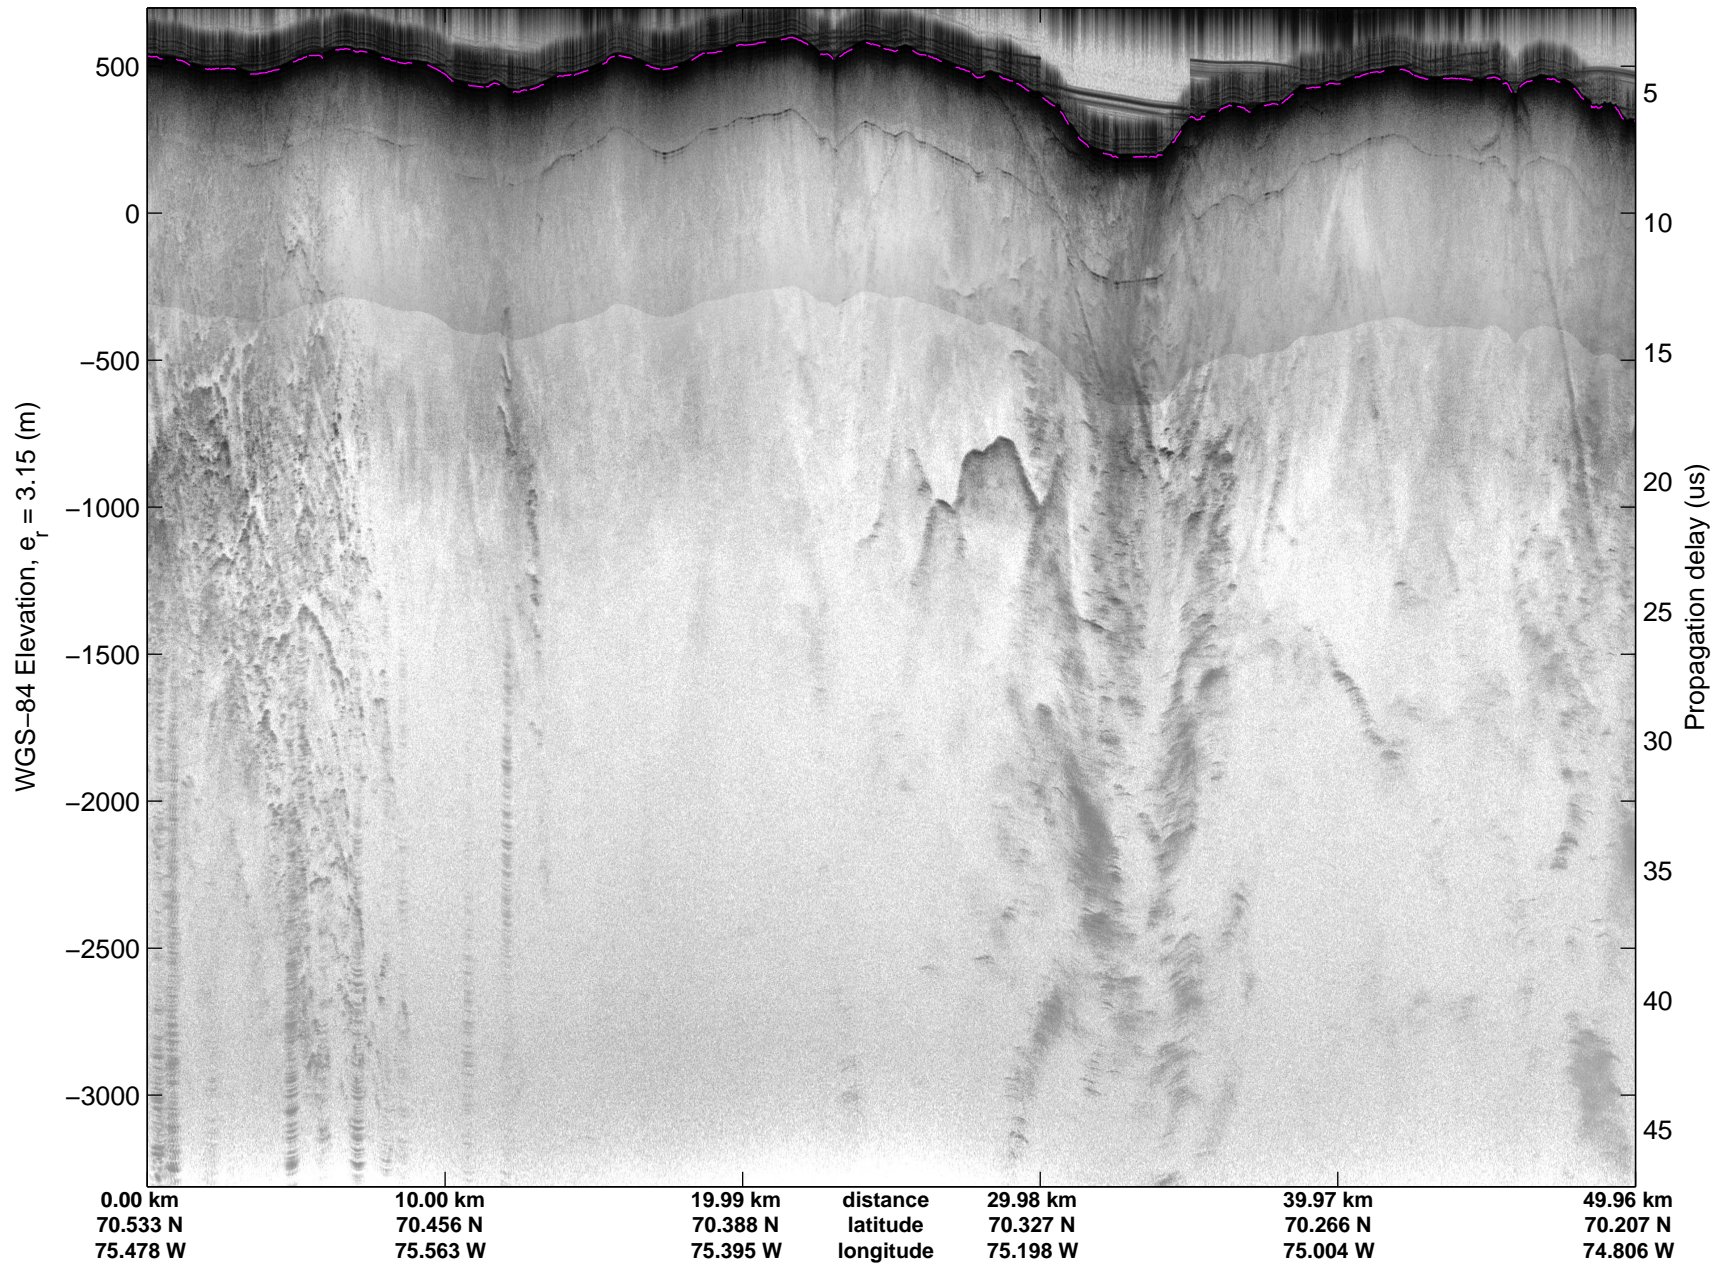

Land Ice:Devon-Barnes 01
20150507_07_022
Polar Stereograph 70N/-45E

mcords5 2015_Greenland_C130: "Land Ice:Devon-Barnes 01" 20150507_07_022: 14:22:56.6 to 14:29:01.3 GPS

mcords5 2015_Greenland_C130: "Land Ice:Devon-Barnes 01" 20150507_07_022: 14:22:56.6 to 14:29:01.3 GPS

Land Ice:Devon-Barnes 01
20150507_07_023
Polar Stereograph 70N/-45E

mcords5 2015_Greenland_C130: "Land Ice:Devon-Barnes 01" 20150507_07_023: 14:29:01.6 to 14:35:19.8 GPS

mcords5 2015_Greenland_C130: "Land Ice:Devon-Barnes 01" 20150507_07_023: 14:29:01.6 to 14:35:19.8 GPS

Land Ice:Devon-Barnes 01
20150507_07_024
Polar Stereograph 70N/-45E

mcords5 2015_Greenland_C130: "Land Ice:Devon-Barnes 01" 20150507_07_024: 14:35:20.1 to 14:41:44.1 GPS

mcords5 2015_Greenland_C130: "Land Ice:Devon-Barnes 01" 20150507_07_024: 14:35:20.1 to 14:41:44.1 GPS

Land Ice:Devon-Barnes 01
20150507_07_025
Polar Stereograph 70N/-45E

mcords5 2015_Greenland_C130: "Land Ice:Devon-Barnes 01" 20150507_07_025: 14:41:44.4 to 14:48:07.0 GPS

mcords5 2015_Greenland_C130: "Land Ice:Devon-Barnes 01" 20150507_07_025: 14:41:44.4 to 14:48:07.0 GPS