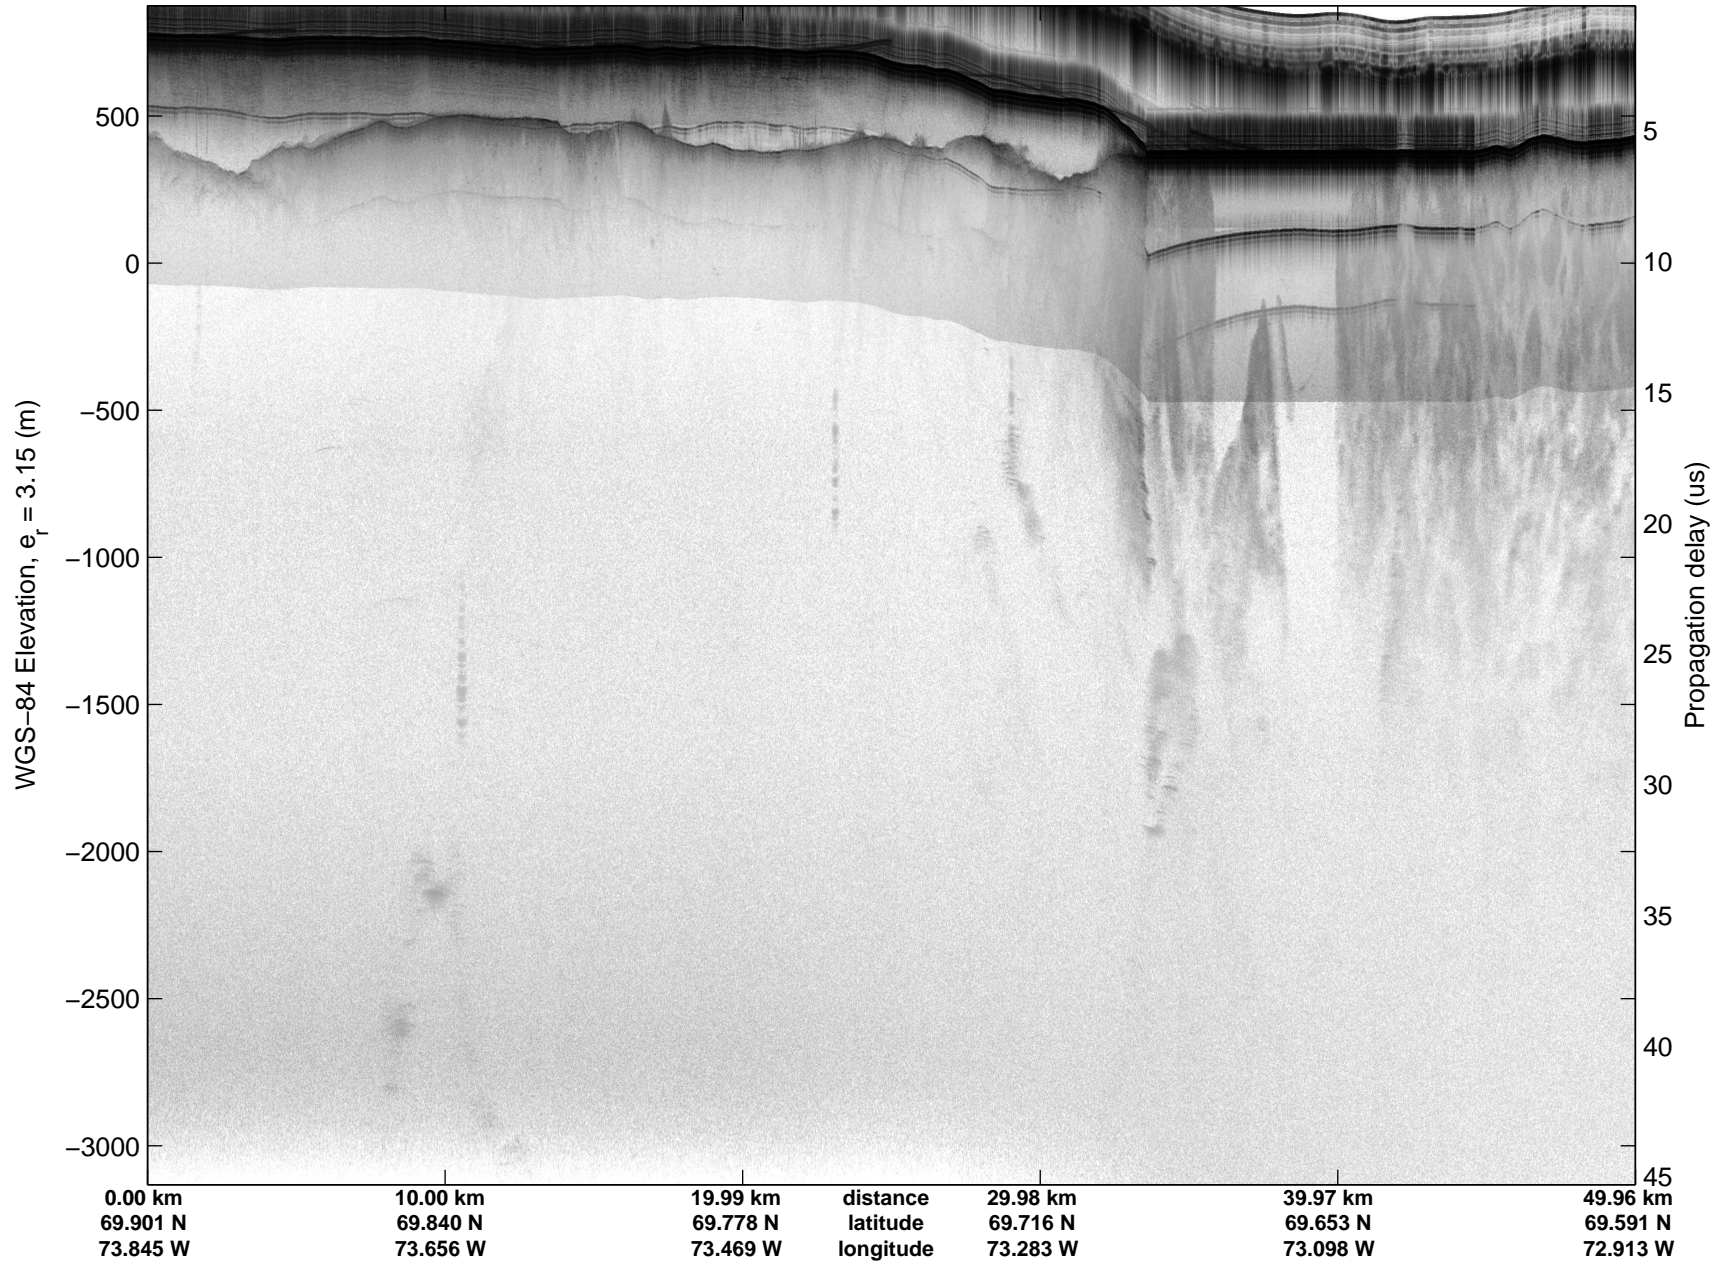

Land Ice:Devon-Barnes 01
20150507_07_024
Polar Stereograph 70N/-45E

mcords5 2015_Greenland_C130: "Land Ice:Devon-Barnes 01" 20150507_07_024: 14:35:20.1 to 14:41:44.1 GPS

mcords5 2015_Greenland_C130: "Land Ice:Devon-Barnes 01" 20150507_07_024: 14:35:20.1 to 14:41:44.1 GPS

Land Ice:Devon-Barnes 01
20150507_07_025
Polar Stereograph 70N/-45E

mcords5 2015_Greenland_C130: "Land Ice:Devon-Barnes 01" 20150507_07_025: 14:41:44.4 to 14:48:07.0 GPS

mcords5 2015_Greenland_C130: "Land Ice:Devon-Barnes 01" 20150507_07_025: 14:41:44.4 to 14:48:07.0 GPS

Land Ice:Devon-Barnes 01
20150507_07_026
Polar Stereograph 70N/-45E

mcords5 2015_Greenland_C130: "Land Ice:Devon-Barnes 01" 20150507_07_026: 14:48:07.2 to 14:54:29.4 GPS

mcords5 2015_Greenland_C130: "Land Ice:Devon-Barnes 01" 20150507_07_026: 14:48:07.2 to 14:54:29.4 GPS

Land Ice:Devon-Barnes 01
20150507_07_027
Polar Stereograph 70N/-45E

mcords5 2015_Greenland_C130: "Land Ice:Devon-Barnes 01" 20150507_07_027: 14:54:29.6 to 15:00:48.3 GPS

mcords5 2015_Greenland_C130: "Land Ice:Devon-Barnes 01" 20150507_07_027: 14:54:29.6 to 15:00:48.3 GPS