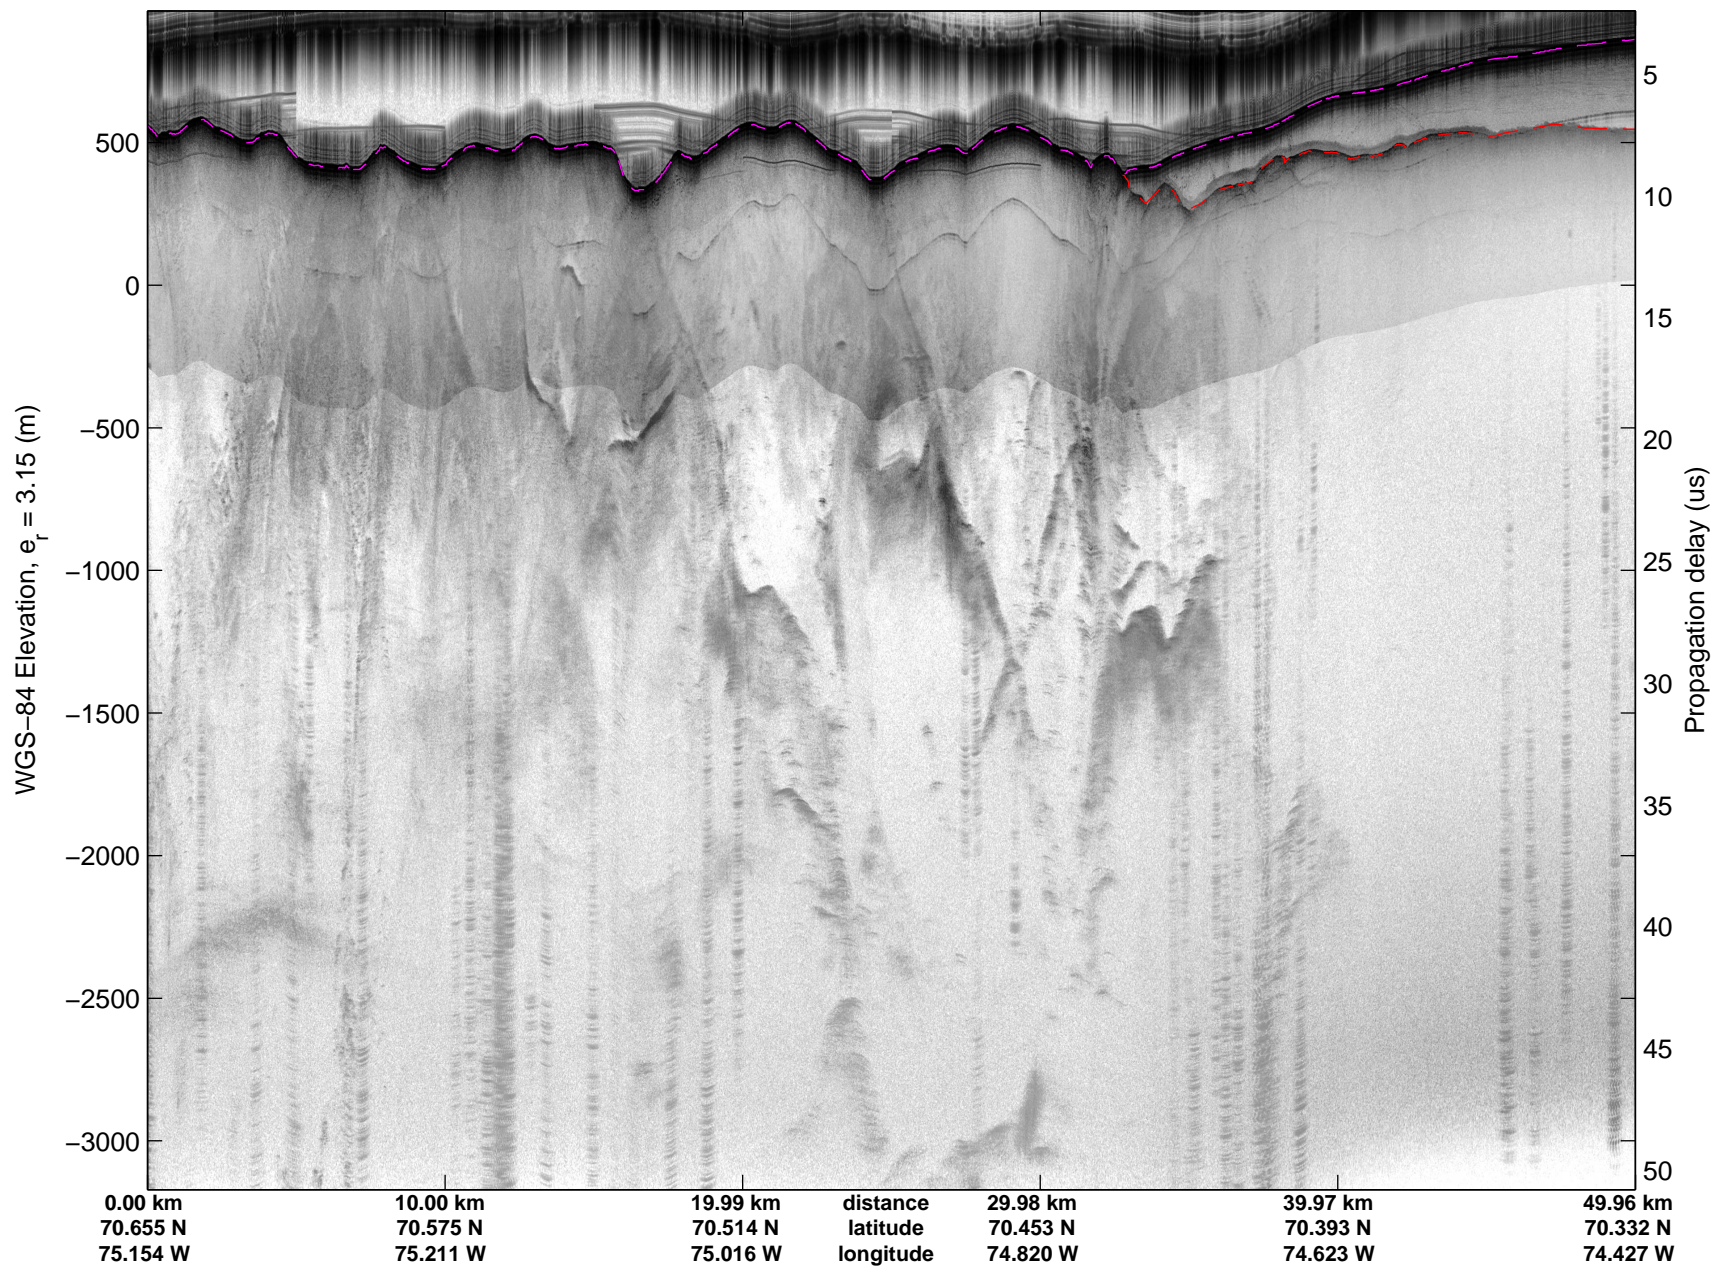

Land Ice:Devon-Barnes 01
20150507_07_014
Polar Stereograph 70N/-45E

mcords5 2015_Greenland_C130: "Land Ice:Devon-Barnes 01" 20150507_07_014: 13:33:17.8 to 13:39:29.9 GPS

mcords5 2015_Greenland_C130: "Land Ice:Devon-Barnes 01" 20150507_07_014: 13:33:17.8 to 13:39:29.9 GPS

Land Ice:Devon-Barnes 01
20150507_07_015
Polar Stereograph 70N/-45E

mcords5 2015_Greenland_C130: "Land Ice:Devon-Barnes 01" 20150507_07_015: 13:39:30.1 to 13:45:43.5 GPS

mcords5 2015_Greenland_C130: "Land Ice:Devon-Barnes 01" 20150507_07_015: 13:39:30.1 to 13:45:43.5 GPS

Land Ice:Devon-Barnes 01
20150507_07_016
Polar Stereograph 70N/-45E

mcords5 2015_Greenland_C130: "Land Ice:Devon-Barnes 01" 20150507_07_016: 13:45:43.7 to 13:52:06.2 GPS

mcords5 2015_Greenland_C130: "Land Ice:Devon-Barnes 01" 20150507_07_016: 13:45:43.7 to 13:52:06.2 GPS