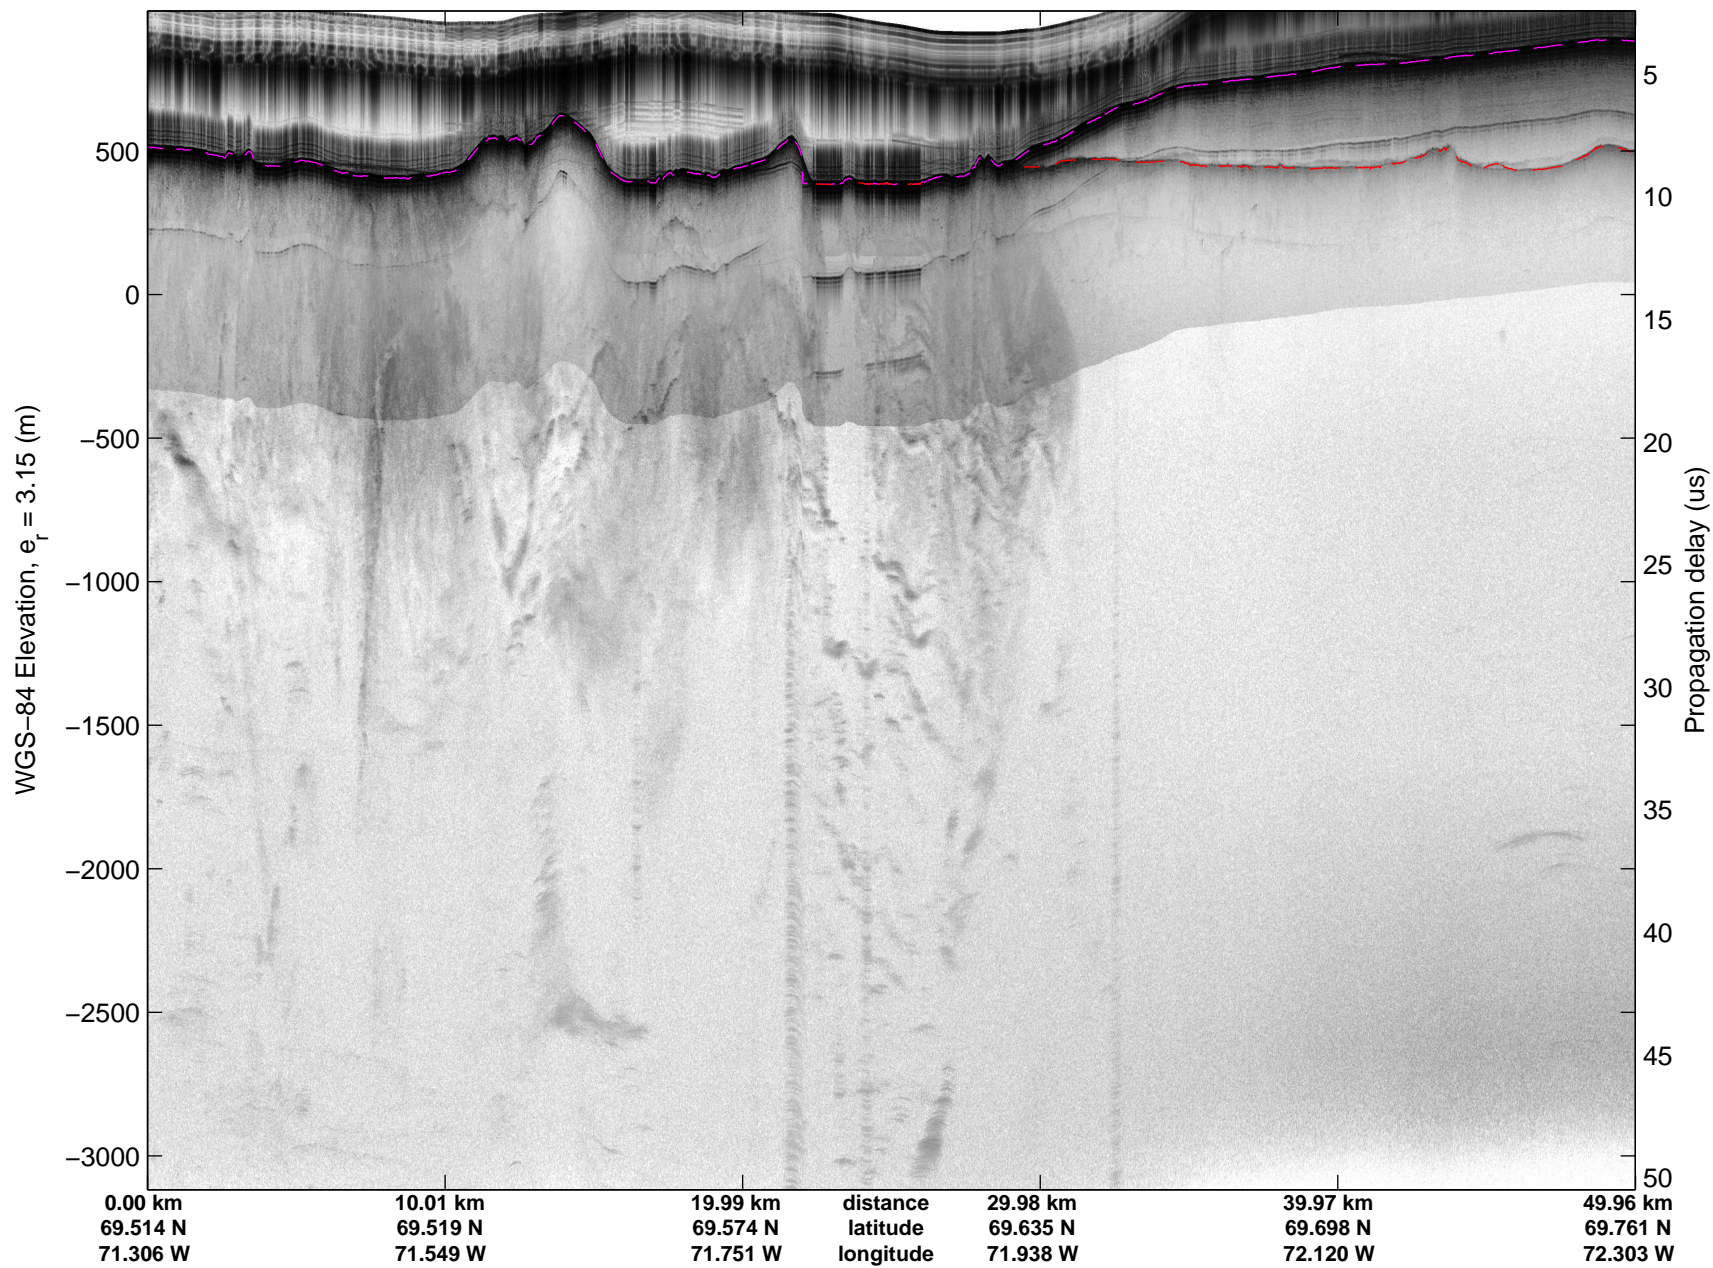

Land Ice:Devon-Barnes 01
20150507_07_009
Polar Stereograph 70N/-45E

mcords5 2015_Greenland_C130: "Land Ice:Devon-Barnes 01" 20150507_07_009: 13:01:55.1 to 13:08:16.9 GPS

mcords5 2015_Greenland_C130: "Land Ice:Devon-Barnes 01" 20150507_07_009: 13:01:55.1 to 13:08:16.9 GPS

Land Ice:Devon-Barnes 01
20150507_07_010
Polar Stereograph 70N/-45E

mcords5 2015_Greenland_C130: "Land Ice:Devon-Barnes 01" 20150507_07_010: 13:08:17.2 to 13:14:30.0 GPS

mcords5 2015_Greenland_C130: "Land Ice:Devon-Barnes 01" 20150507_07_010: 13:08:17.2 to 13:14:30.0 GPS

Land Ice:Devon-Barnes 01
20150507_07_011
Polar Stereograph 70N/-45E

mcords5 2015_Greenland_C130: "Land Ice:Devon-Barnes 01" 20150507_07_011: 13:14:30.2 to 13:20:52.2 GPS

mcords5 2015_Greenland_C130: "Land Ice:Devon-Barnes 01" 20150507_07_011: 13:14:30.2 to 13:20:52.2 GPS

Land Ice:Devon-Barnes 01
20150507_07_012
Polar Stereograph 70N/-45E

mcords5 2015_Greenland_C130: "Land Ice:Devon-Barnes 01" 20150507_07_012: 13:20:52.4 to 13:27:09.7 GPS

mcords5 2015_Greenland_C130: "Land Ice:Devon-Barnes 01" 20150507_07_012: 13:20:52.4 to 13:27:09.7 GPS