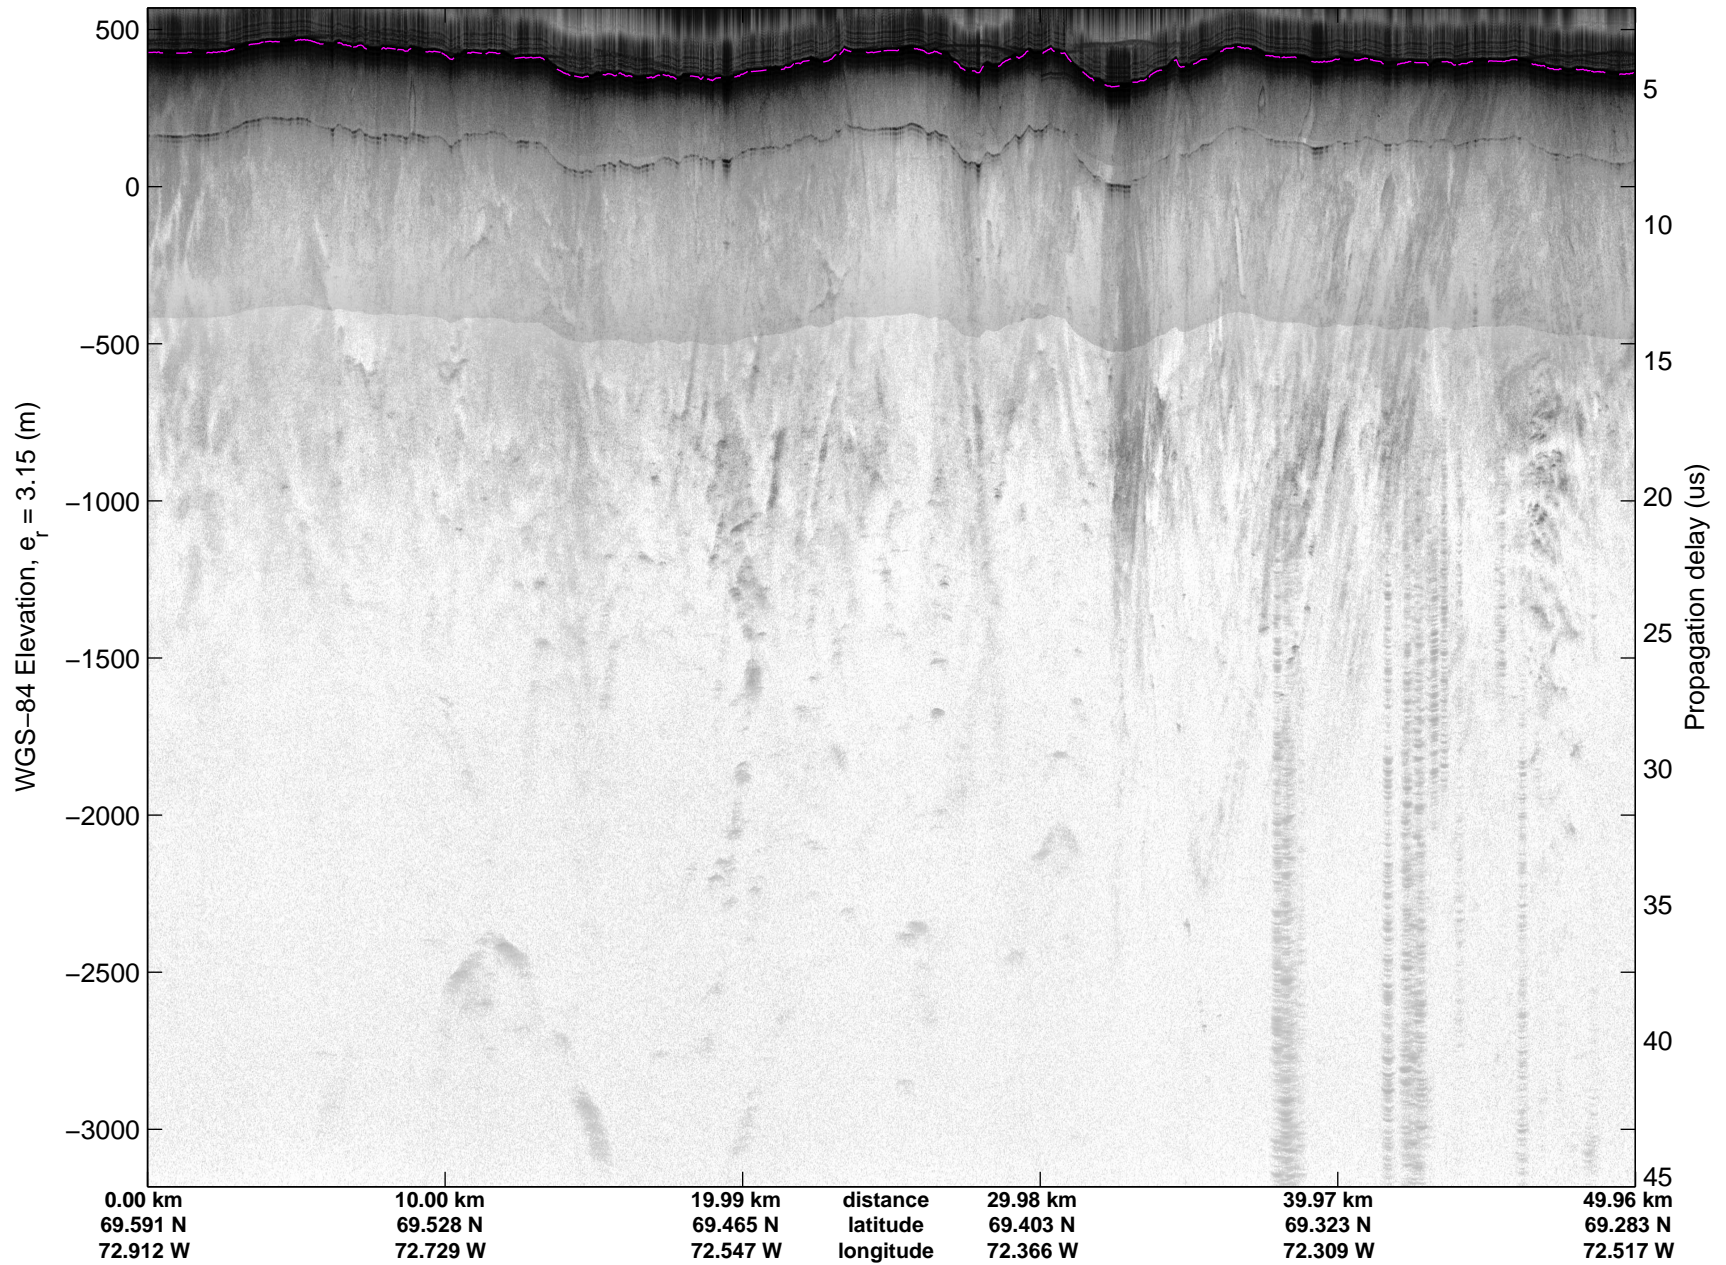

Land Ice:Devon-Barnes 01
20150507_07_025
Polar Stereograph 70N/-45E

mcords5 2015_Greenland_C130: "Land Ice:Devon-Barnes 01" 20150507_07_025: 14:41:44.4 to 14:48:07.0 GPS

mcords5 2015_Greenland_C130: "Land Ice:Devon-Barnes 01" 20150507_07_025: 14:41:44.4 to 14:48:07.0 GPS

Land Ice:Devon-Barnes 01
20150507_07_026
Polar Stereograph 70N/-45E

mcords5 2015_Greenland_C130: "Land Ice:Devon-Barnes 01" 20150507_07_026: 14:48:07.2 to 14:54:29.4 GPS

mcords5 2015_Greenland_C130: "Land Ice:Devon-Barnes 01" 20150507_07_026: 14:48:07.2 to 14:54:29.4 GPS

Land Ice:Devon-Barnes 01
20150507_07_027
Polar Stereograph 70N/-45E

mcords5 2015_Greenland_C130: "Land Ice:Devon-Barnes 01" 20150507_07_027: 14:54:29.6 to 15:00:48.3 GPS

mcords5 2015_Greenland_C130: "Land Ice:Devon-Barnes 01" 20150507_07_027: 14:54:29.6 to 15:00:48.3 GPS