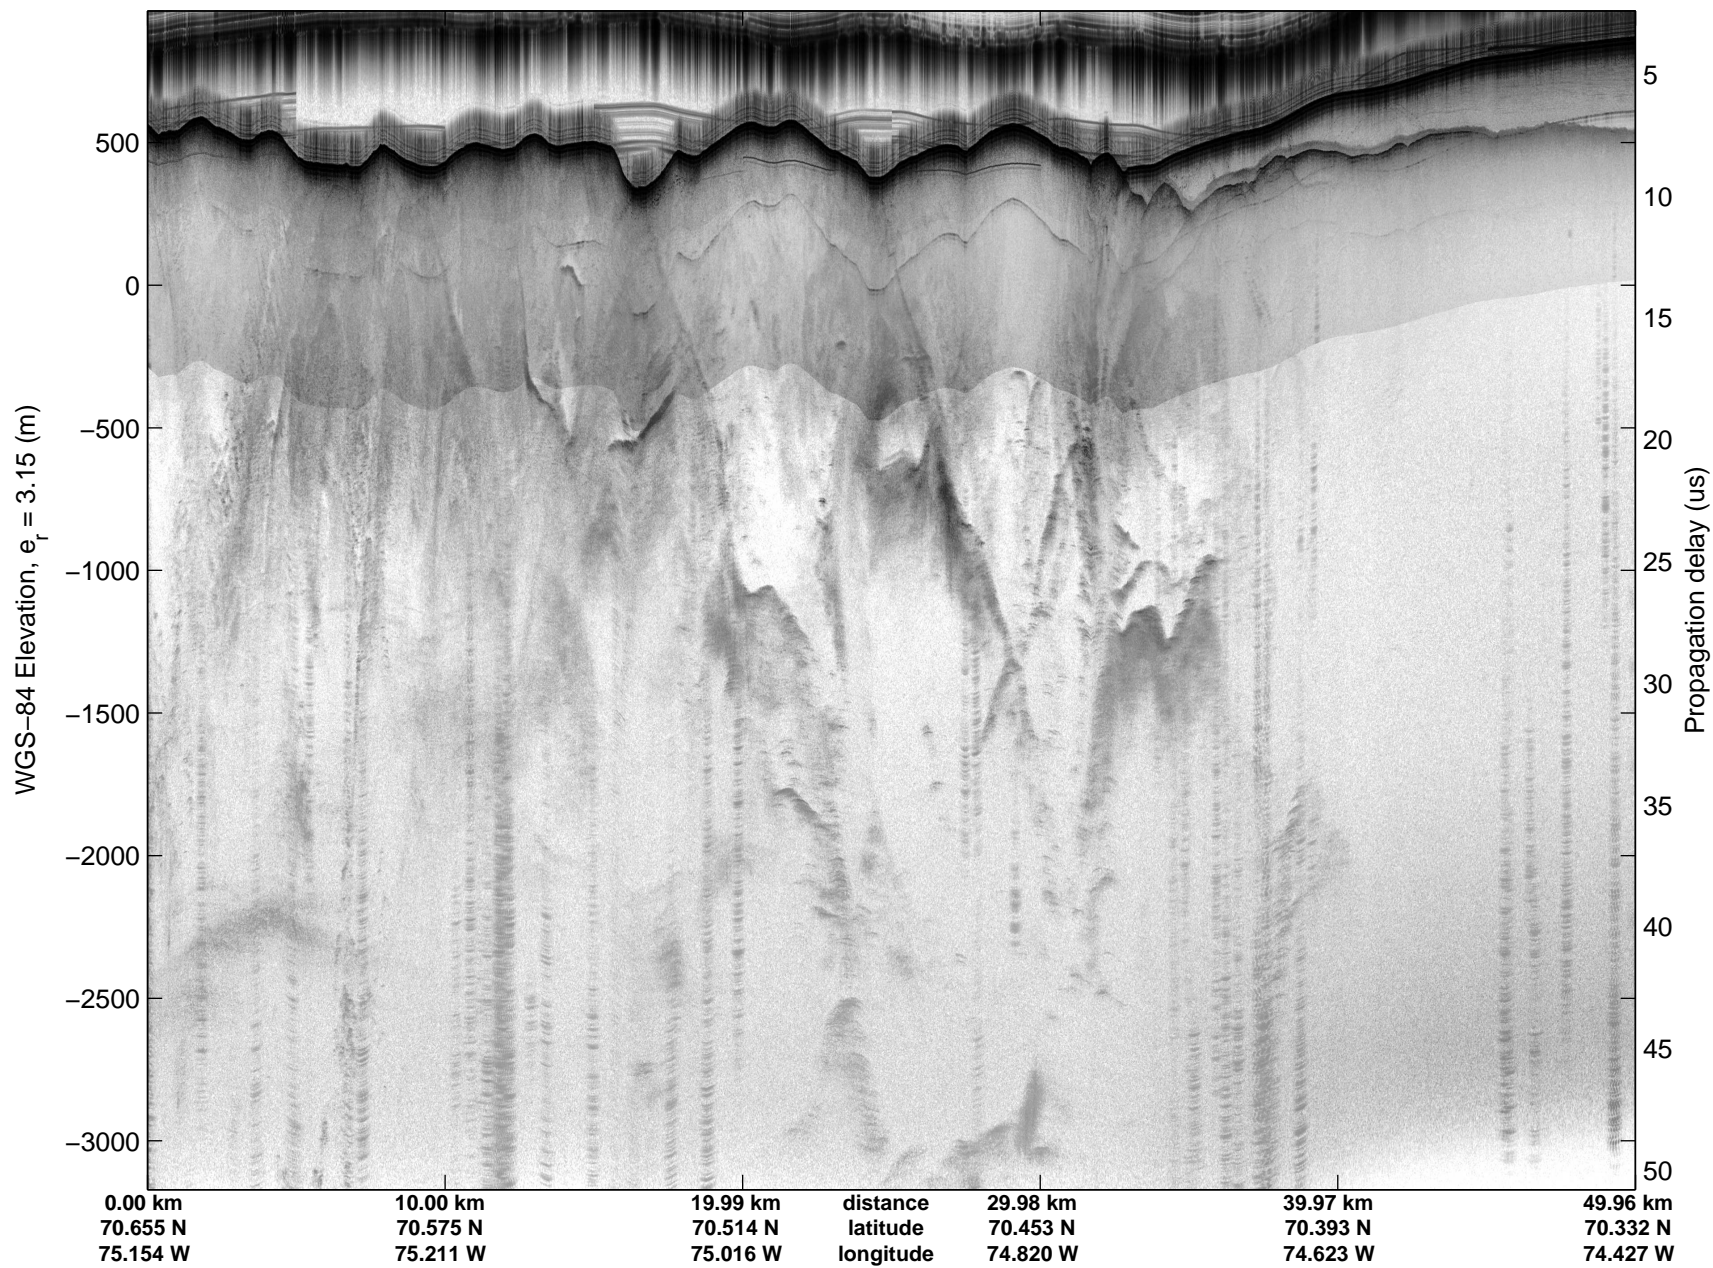

Land Ice:Devon-Barnes 01
20150507_07_015
Polar Stereograph 70N/-45E

mcords5 2015_Greenland_C130: "Land Ice:Devon-Barnes 01" 20150507_07_015: 13:39:30.1 to 13:45:43.5 GPS

mcords5 2015_Greenland_C130: "Land Ice:Devon-Barnes 01" 20150507_07_015: 13:39:30.1 to 13:45:43.5 GPS

Land Ice:Devon-Barnes 01
20150507_07_016
Polar Stereograph 70N/-45E

mcords5 2015_Greenland_C130: "Land Ice:Devon-Barnes 01" 20150507_07_016: 13:45:43.7 to 13:52:06.2 GPS

mcords5 2015_Greenland_C130: "Land Ice:Devon-Barnes 01" 20150507_07_016: 13:45:43.7 to 13:52:06.2 GPS