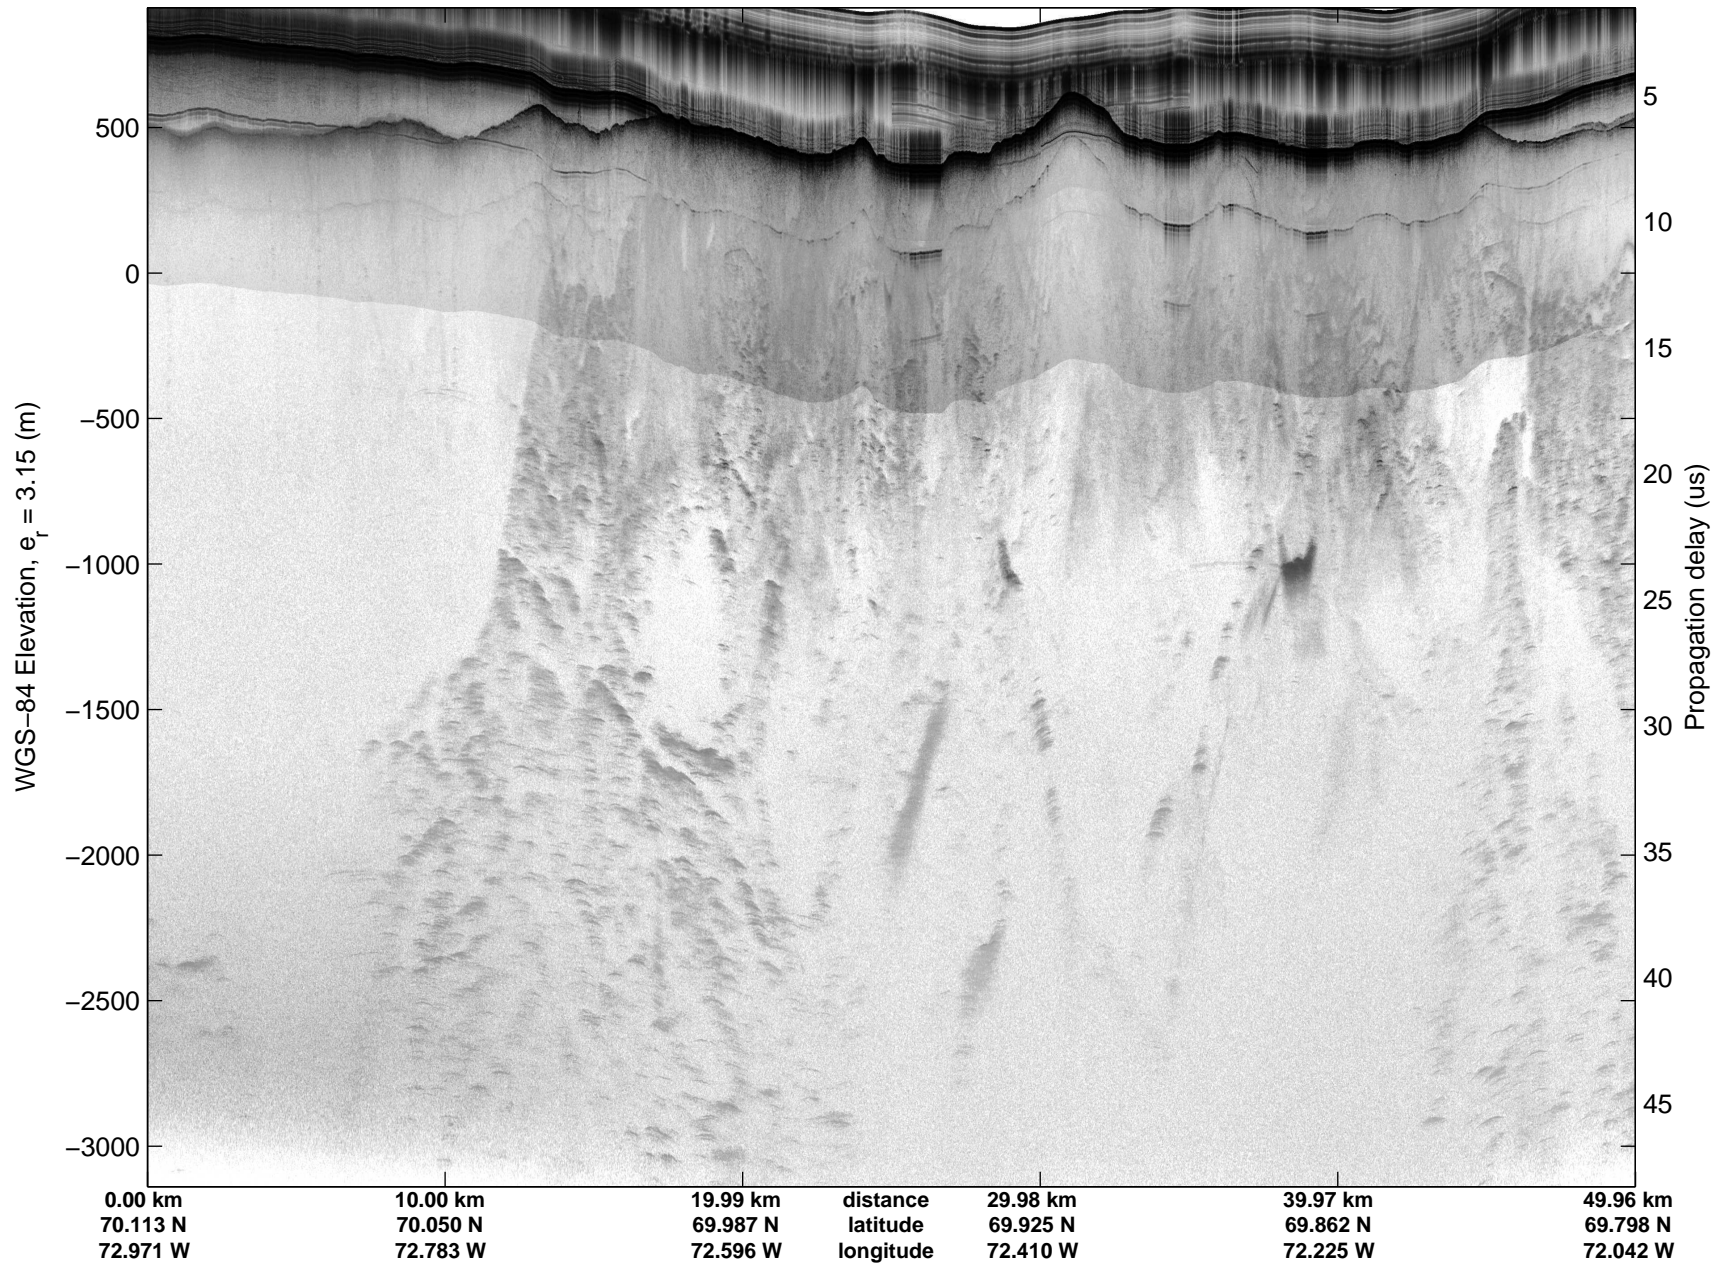

Land Ice:Devon-Barnes 01
20150507_07_008
Polar Stereograph 70N/-45E

mcords5 2015_Greenland_C130: "Land Ice:Devon-Barnes 01" 20150507_07_008: 12:55:33.4 to 13:01:54.8 GPS

mcords5 2015_Greenland_C130: "Land Ice:Devon-Barnes 01" 20150507_07_008: 12:55:33.4 to 13:01:54.8 GPS

Land Ice:Devon-Barnes 01
20150507_07_009
Polar Stereograph 70N/-45E

mcords5 2015_Greenland_C130: "Land Ice:Devon-Barnes 01" 20150507_07_009: 13:01:55.1 to 13:08:16.9 GPS

mcords5 2015_Greenland_C130: "Land Ice:Devon-Barnes 01" 20150507_07_009: 13:01:55.1 to 13:08:16.9 GPS

Land Ice:Devon-Barnes 01
20150507_07_010
Polar Stereograph 70N/-45E

mcords5 2015_Greenland_C130: "Land Ice:Devon-Barnes 01" 20150507_07_010: 13:08:17.2 to 13:14:30.0 GPS

mcords5 2015_Greenland_C130: "Land Ice:Devon-Barnes 01" 20150507_07_010: 13:08:17.2 to 13:14:30.0 GPS