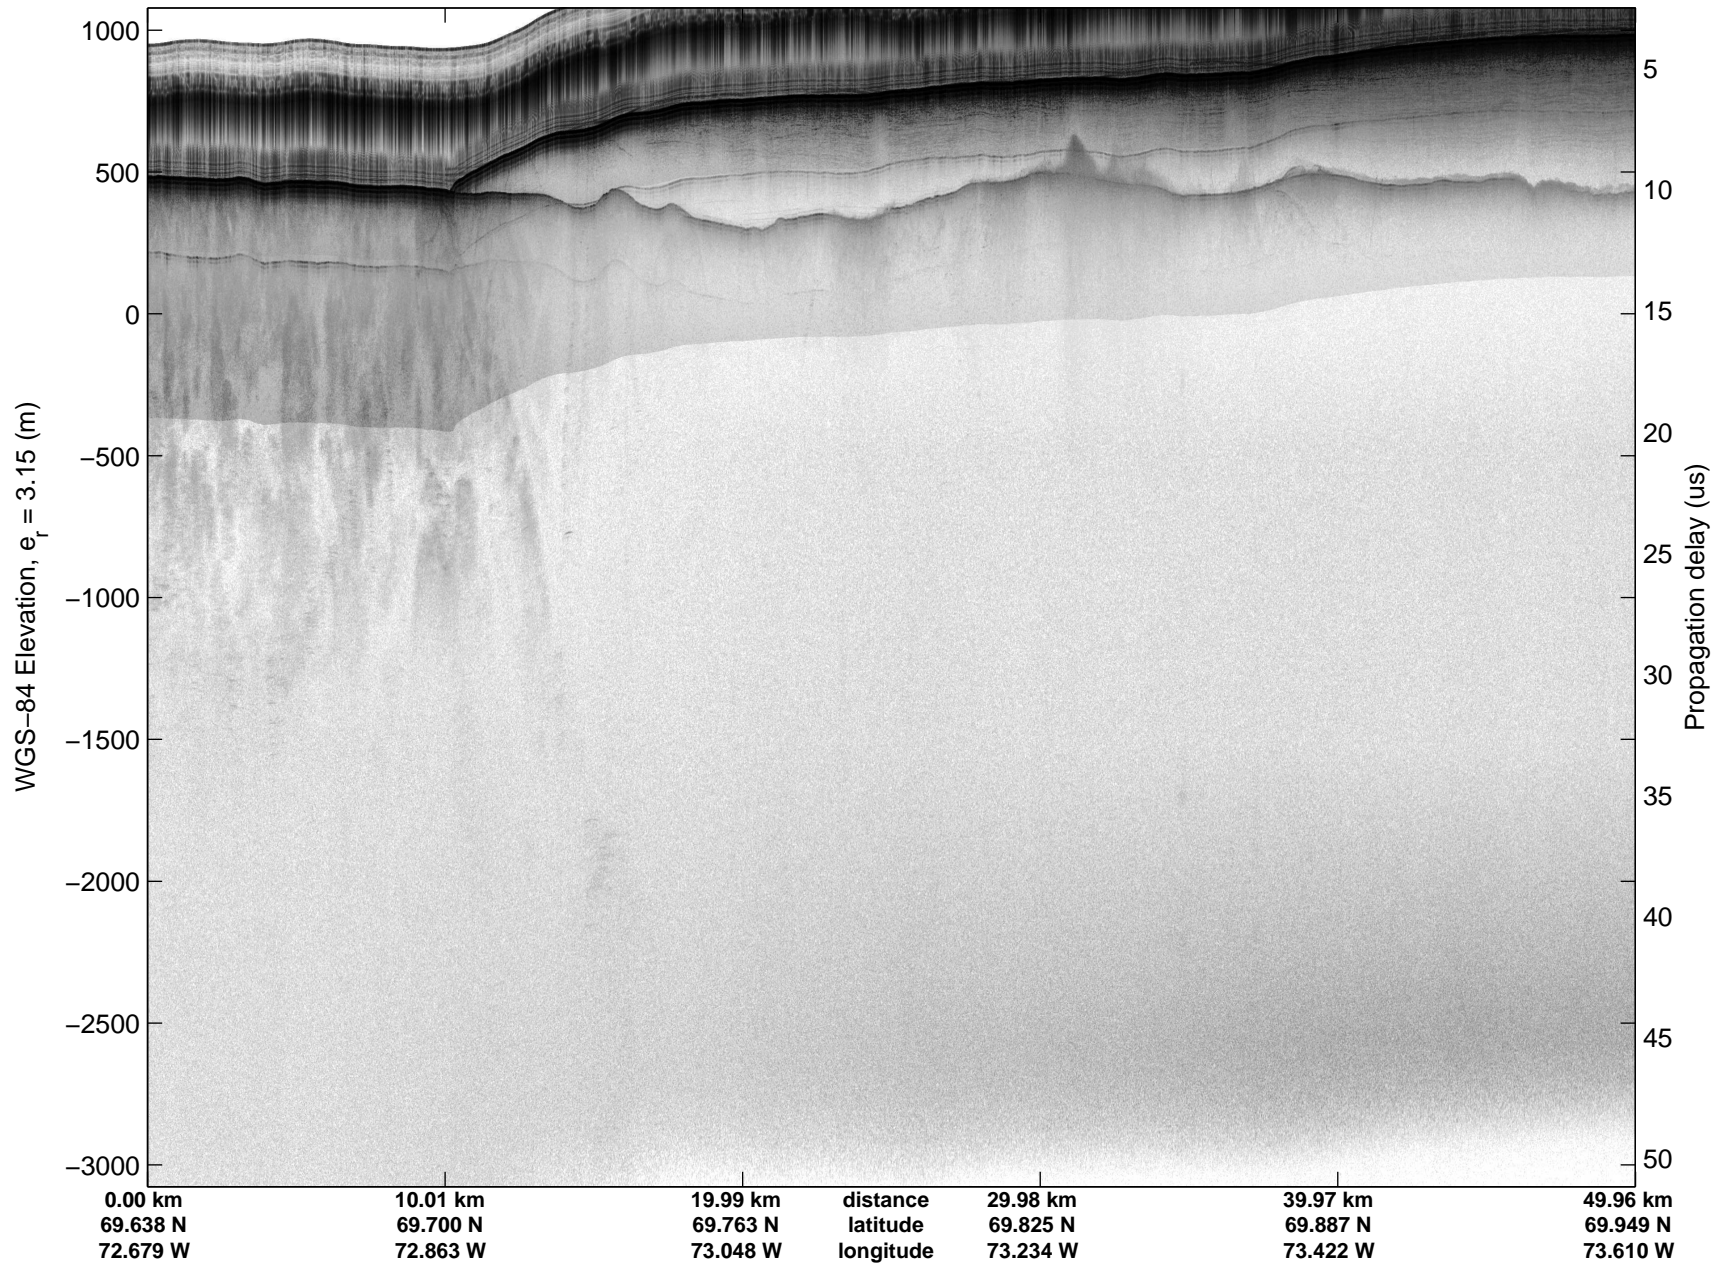

Land Ice:Devon-Barnes 01
20150507_07_019
Polar Stereograph 70N/-45E

mcords5 2015_Greenland_C130: "Land Ice:Devon-Barnes 01" 20150507_07_019: 14:04:11.8 to 14:10:38.1 GPS

mcords5 2015_Greenland_C130: "Land Ice:Devon-Barnes 01" 20150507_07_019: 14:04:11.8 to 14:10:38.1 GPS

Land Ice:Devon-Barnes 01
20150507_07_020
Polar Stereograph 70N/-45E

mcords5 2015_Greenland_C130: "Land Ice:Devon-Barnes 01" 20150507_07_020: 14:10:38.3 to 14:16:45.5 GPS

mcords5 2015_Greenland_C130: "Land Ice:Devon-Barnes 01" 20150507_07_020: 14:10:38.3 to 14:16:45.5 GPS

Land Ice:Devon-Barnes 01
20150507_07_021
Polar Stereograph 70N/-45E

mcords5 2015_Greenland_C130: "Land Ice:Devon-Barnes 01" 20150507_07_021: 14:16:45.7 to 14:22:56.4 GPS

mcords5 2015_Greenland_C130: "Land Ice:Devon-Barnes 01" 20150507_07_021: 14:16:45.7 to 14:22:56.4 GPS