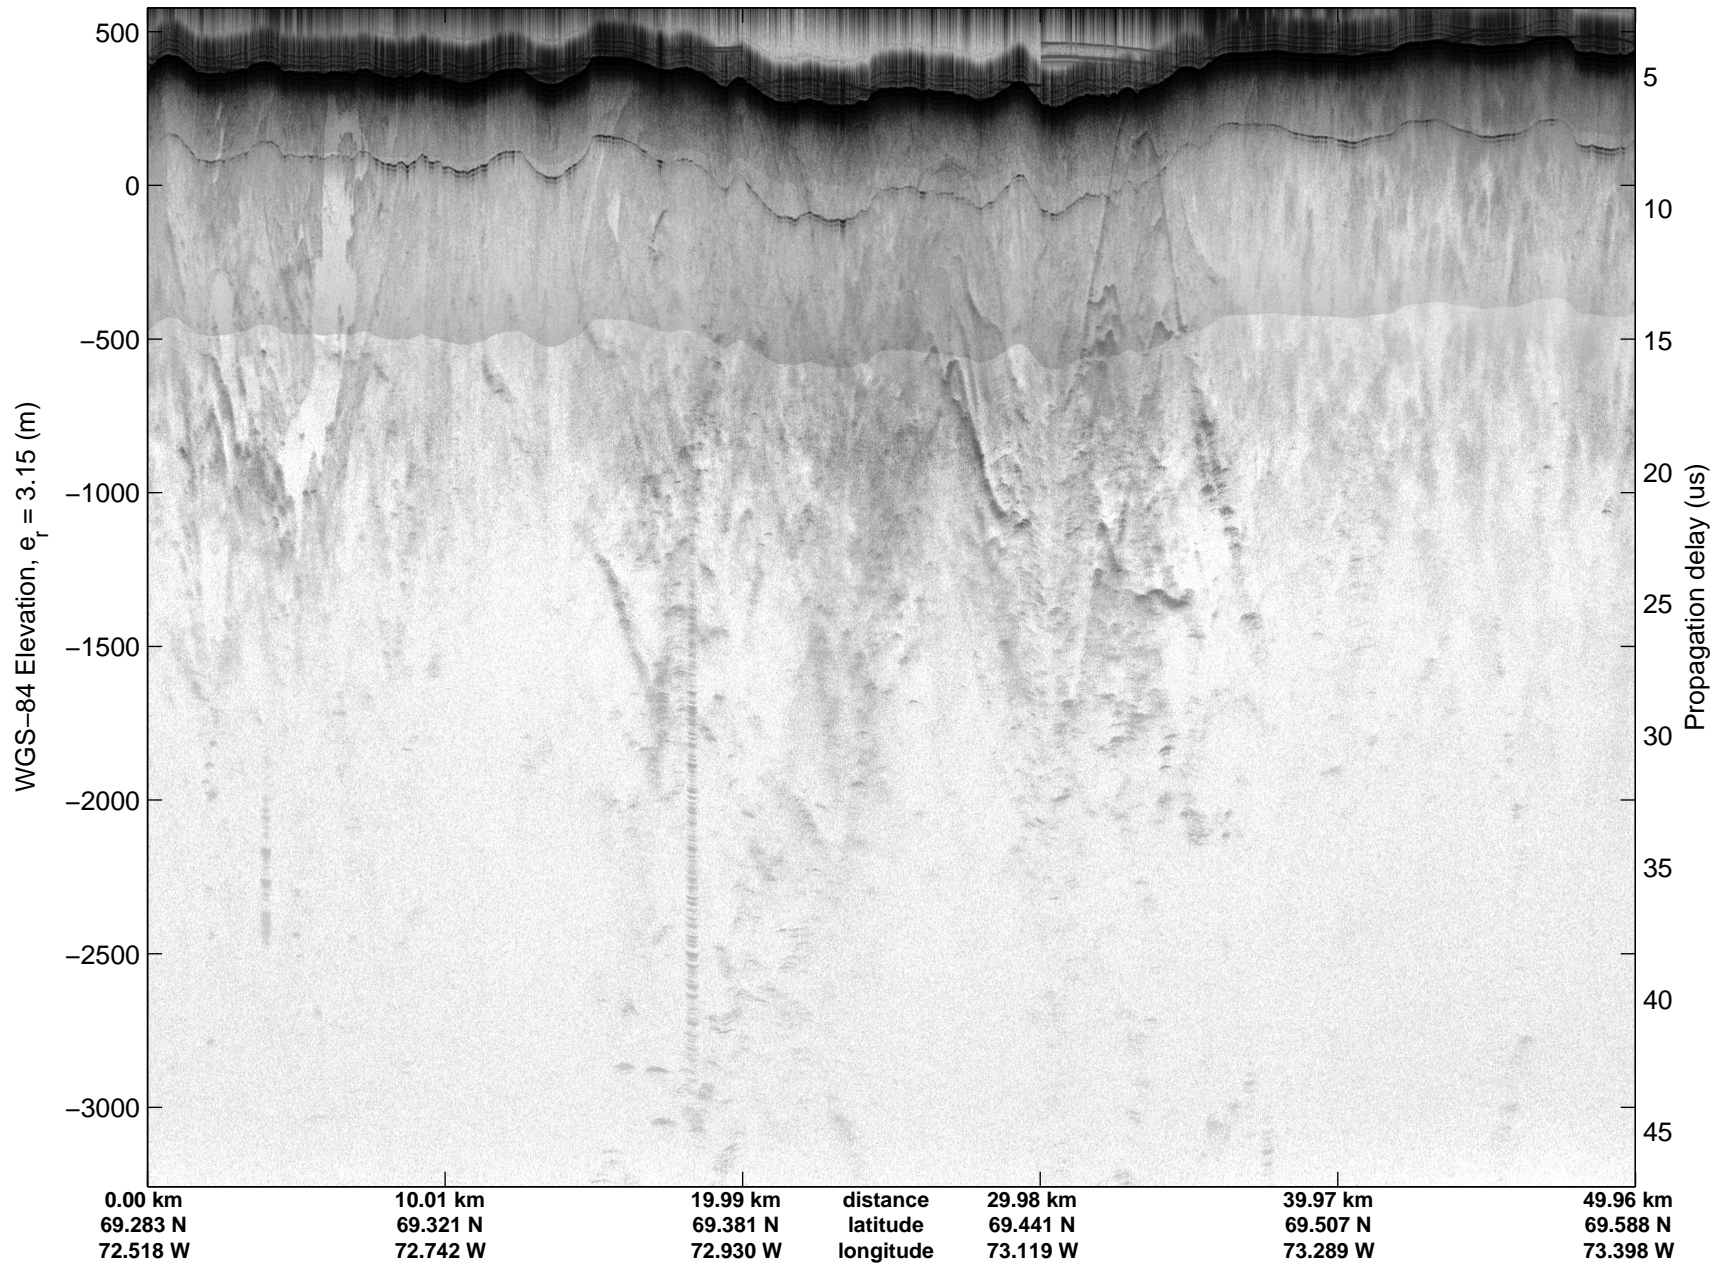

Land Ice:Devon-Barnes 01
20150507_07_026
Polar Stereograph 70N/-45E

mcords5 2015_Greenland_C130: "Land Ice:Devon-Barnes 01" 20150507_07_026: 14:48:07.2 to 14:54:29.4 GPS

mcords5 2015_Greenland_C130: "Land Ice:Devon-Barnes 01" 20150507_07_026: 14:48:07.2 to 14:54:29.4 GPS

Land Ice:Devon-Barnes 01
20150507_07_027
Polar Stereograph 70N/-45E

mcords5 2015_Greenland_C130: "Land Ice:Devon-Barnes 01" 20150507_07_027: 14:54:29.6 to 15:00:48.3 GPS

mcords5 2015_Greenland_C130: "Land Ice:Devon-Barnes 01" 20150507_07_027: 14:54:29.6 to 15:00:48.3 GPS

Land Ice:Devon-Barnes 01
20150507_07_028
Polar Stereograph 70N/-45E

mcords5 2015_Greenland_C130: "Land Ice:Devon-Barnes 01" 20150507_07_028: 15:00:48.6 to 15:06:59.8 GPS

mcords5 2015_Greenland_C130: "Land Ice:Devon-Barnes 01" 20150507_07_028: 15:00:48.6 to 15:06:59.8 GPS

Land Ice:Devon-Barnes 01
20150507_07_029
Polar Stereograph 70N/-45E

mcords5 2015_Greenland_C130: "Land Ice:Devon-Barnes 01" 20150507_07_029: 15:07:00.0 to 15:13:16.2 GPS

mcords5 2015_Greenland_C130: "Land Ice:Devon-Barnes 01" 20150507_07_029: 15:07:00.0 to 15:13:16.2 GPS