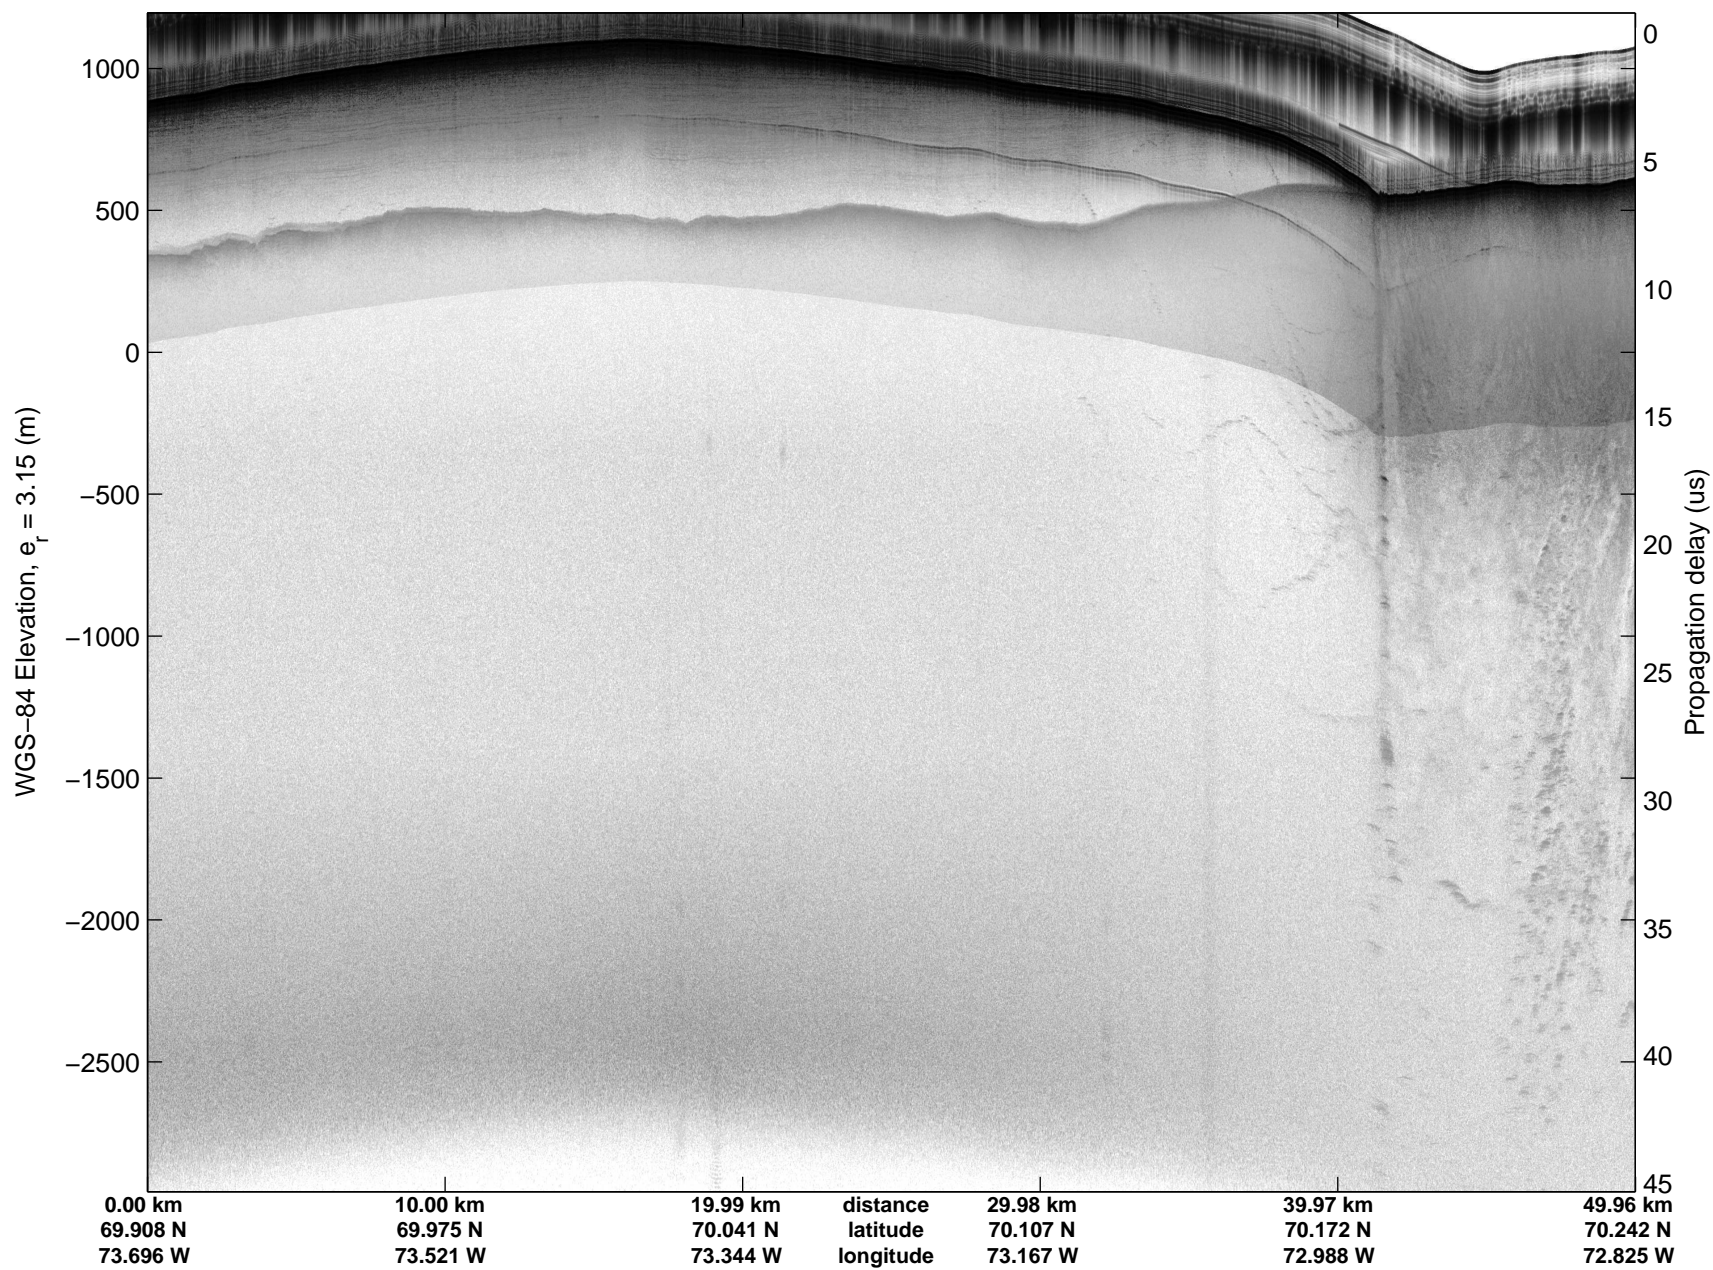

Land Ice:Devon-Barnes 01
20150507_07_002
Polar Stereograph 70N/-45E

mcords5 2015_Greenland_C130: "Land Ice:Devon-Barnes 01" 20150507_07_002: 12:18:53.3 to 12:25:07.6 GPS

mcords5 2015_Greenland_C130: "Land Ice:Devon-Barnes 01" 20150507_07_002: 12:18:53.3 to 12:25:07.6 GPS

Land Ice:Devon-Barnes 01
20150507_07_003
Polar Stereograph 70N/-45E

mcords5 2015_Greenland_C130: "Land Ice:Devon-Barnes 01" 20150507_07_003: 12:25:07.9 to 12:31:12.0 GPS

mcords5 2015_Greenland_C130: "Land Ice:Devon-Barnes 01" 20150507_07_003: 12:25:07.9 to 12:31:12.0 GPS

Land Ice:Devon-Barnes 01
20150507_07_004
Polar Stereograph 70N/-45E

mcords5 2015_Greenland_C130: "Land Ice:Devon-Barnes 01" 20150507_07_004: 12:31:12.2 to 12:37:35.1 GPS

mcords5 2015_Greenland_C130: "Land Ice:Devon-Barnes 01" 20150507_07_004: 12:31:12.2 to 12:37:35.1 GPS

Land Ice:Devon-Barnes 01
20150507_07_005
Polar Stereograph 70N/-45E

mcords5 2015_Greenland_C130: "Land Ice:Devon-Barnes 01" 20150507_07_005: 12:37:35.3 to 12:43:37.2 GPS

mcords5 2015_Greenland_C130: "Land Ice:Devon-Barnes 01" 20150507_07_005: 12:37:35.3 to 12:43:37.2 GPS