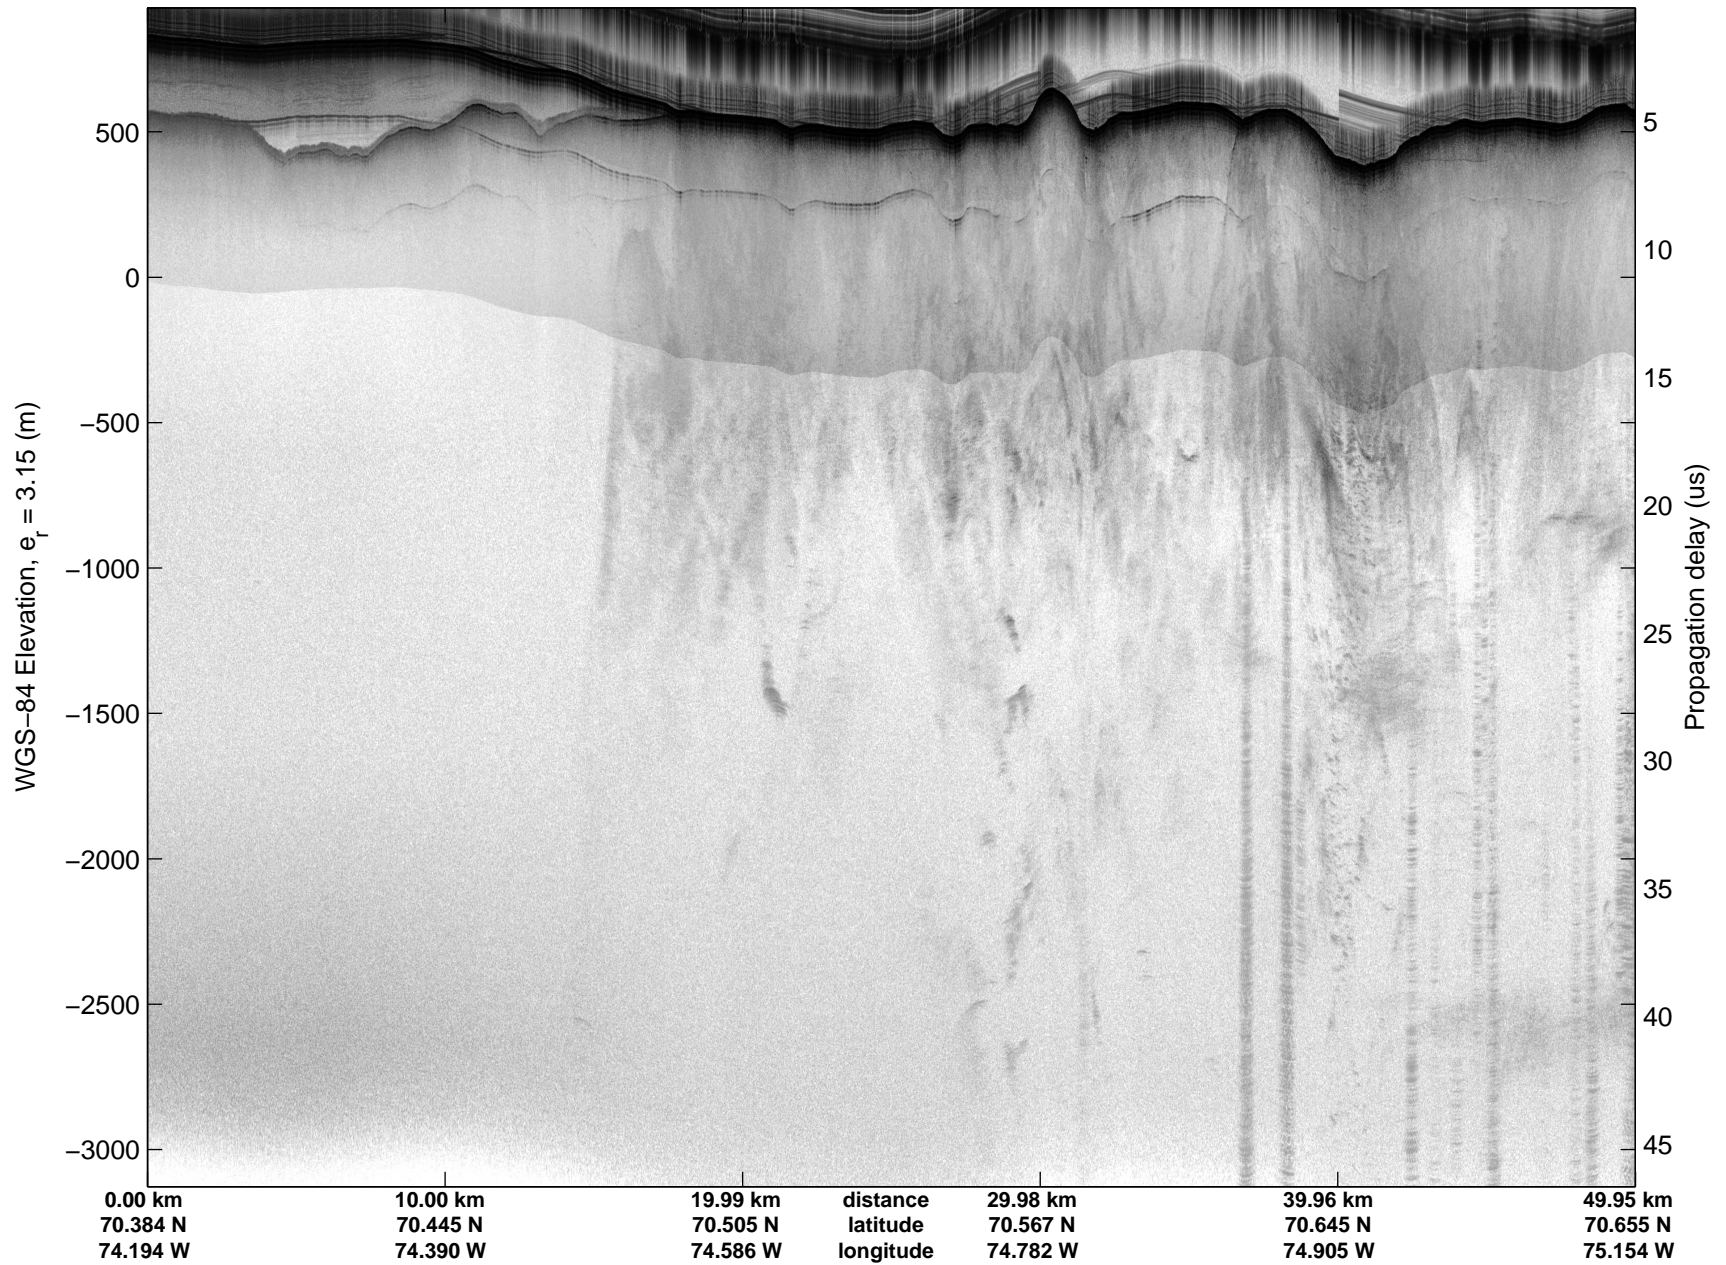

mcords5 2015_Greenland_C130: "Land Ice:Devon-Barnes 01" 20150507_07_015: 13:39:30.1 to 13:45:43.5 GPS