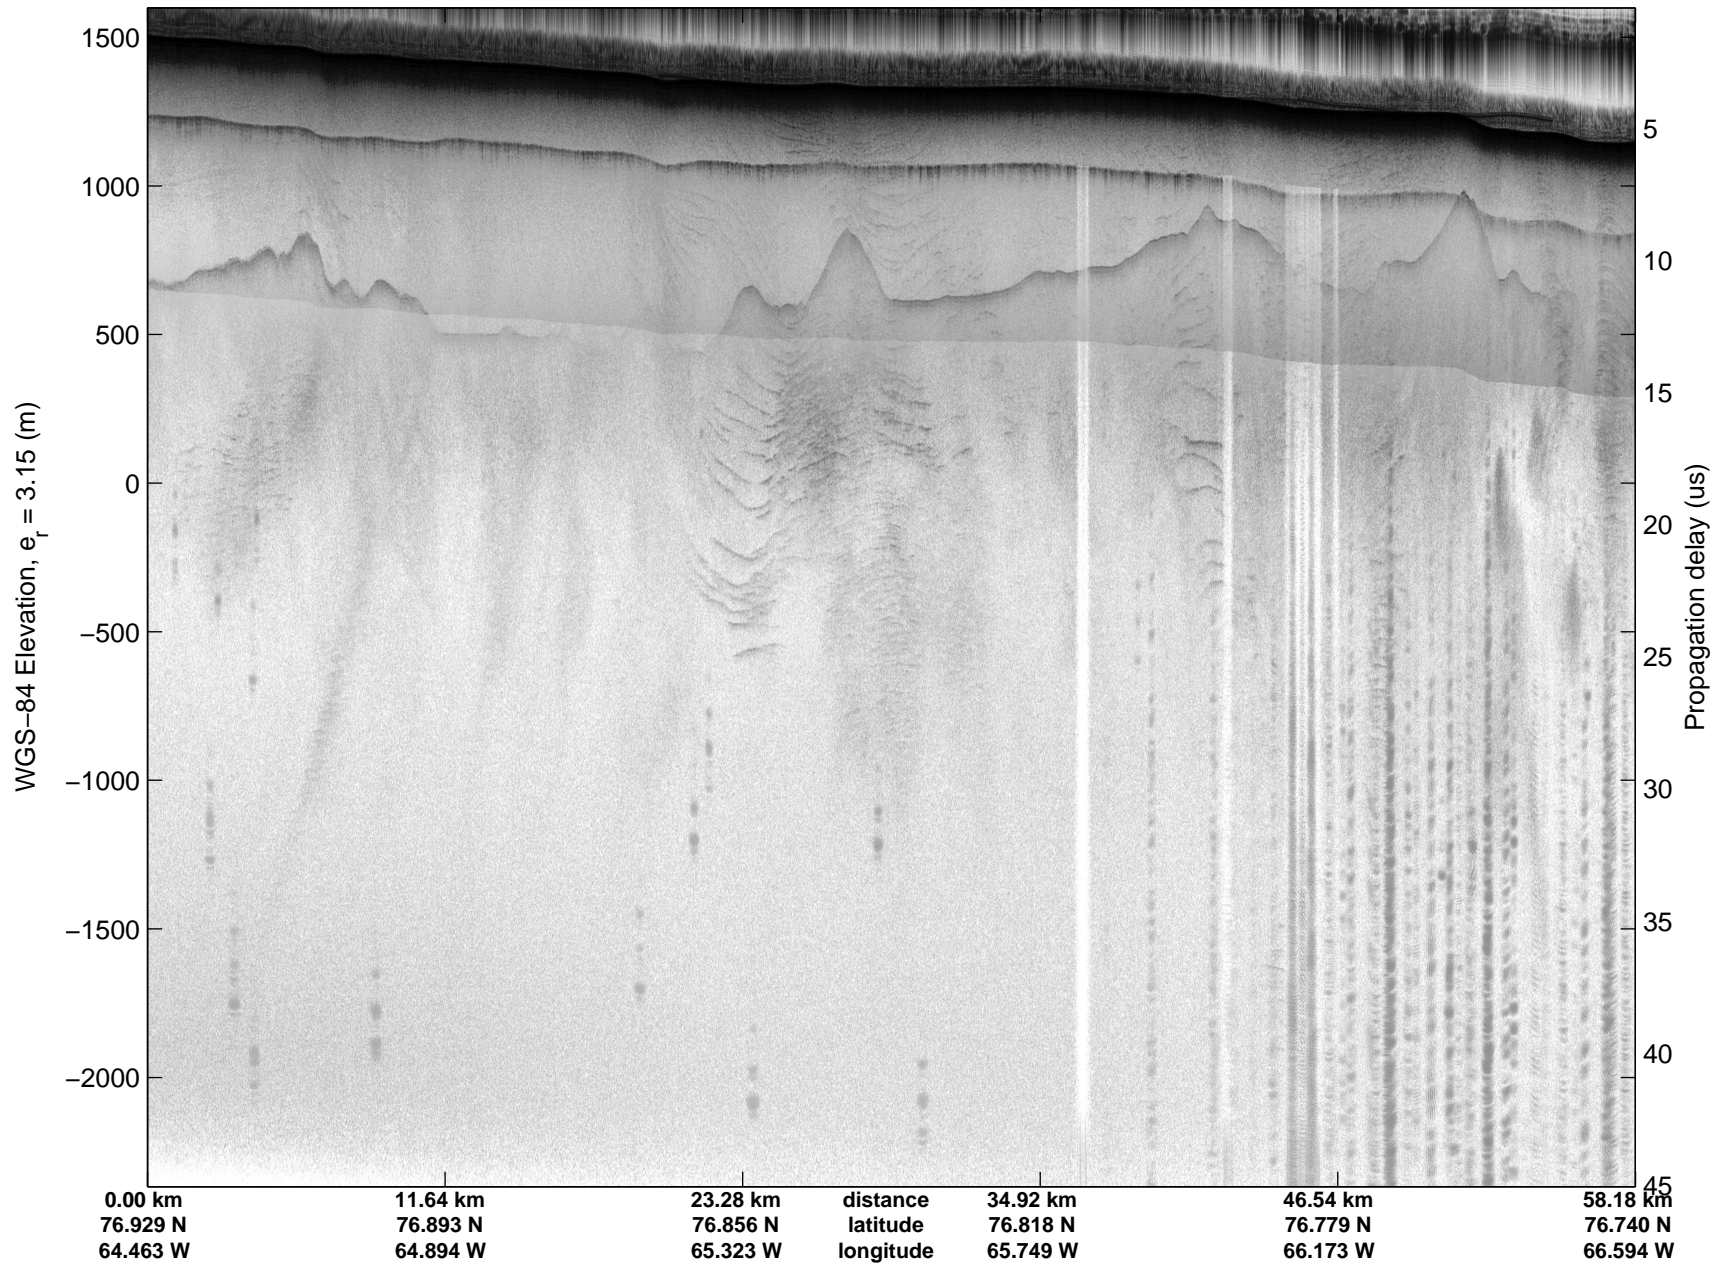

Land Ice:North Glaciers 01  
20150506\_03\_015  
Polar Stereograph 70N/-45E

mcords5 2015\_Greenland\_C130: "Land Ice:North Glaciers 01" 20150506\_03\_015: 18:18:54.1 to 18:24:47.4 GPS

mcords5 2015\_Greenland\_C130: "Land Ice:North Glaciers 01" 20150506\_03\_015: 18:18:54.1 to 18:24:47.4 GPS

Land Ice:North Glaciers 01  
20150506\_03\_016  
Polar Stereograph 70N/-45E

mcords5 2015\_Greenland\_C130: "Land Ice:North Glaciers 01" 20150506\_03\_016: 18:24:47.7 to 18:30:49.7 GPS

mcords5 2015\_Greenland\_C130: "Land Ice:North Glaciers 01" 20150506\_03\_016: 18:24:47.7 to 18:30:49.7 GPS

Land Ice:North Glaciers 01  
20150506\_03\_017  
Polar Stereograph 70N/-45E

mcords5 2015\_Greenland\_C130: "Land Ice:North Glaciers 01" 20150506\_03\_017: 18:30:49.9 to 18:38:06.3 GPS

mcords5 2015\_Greenland\_C130: "Land Ice:North Glaciers 01" 20150506\_03\_017: 18:30:49.9 to 18:38:06.3 GPS