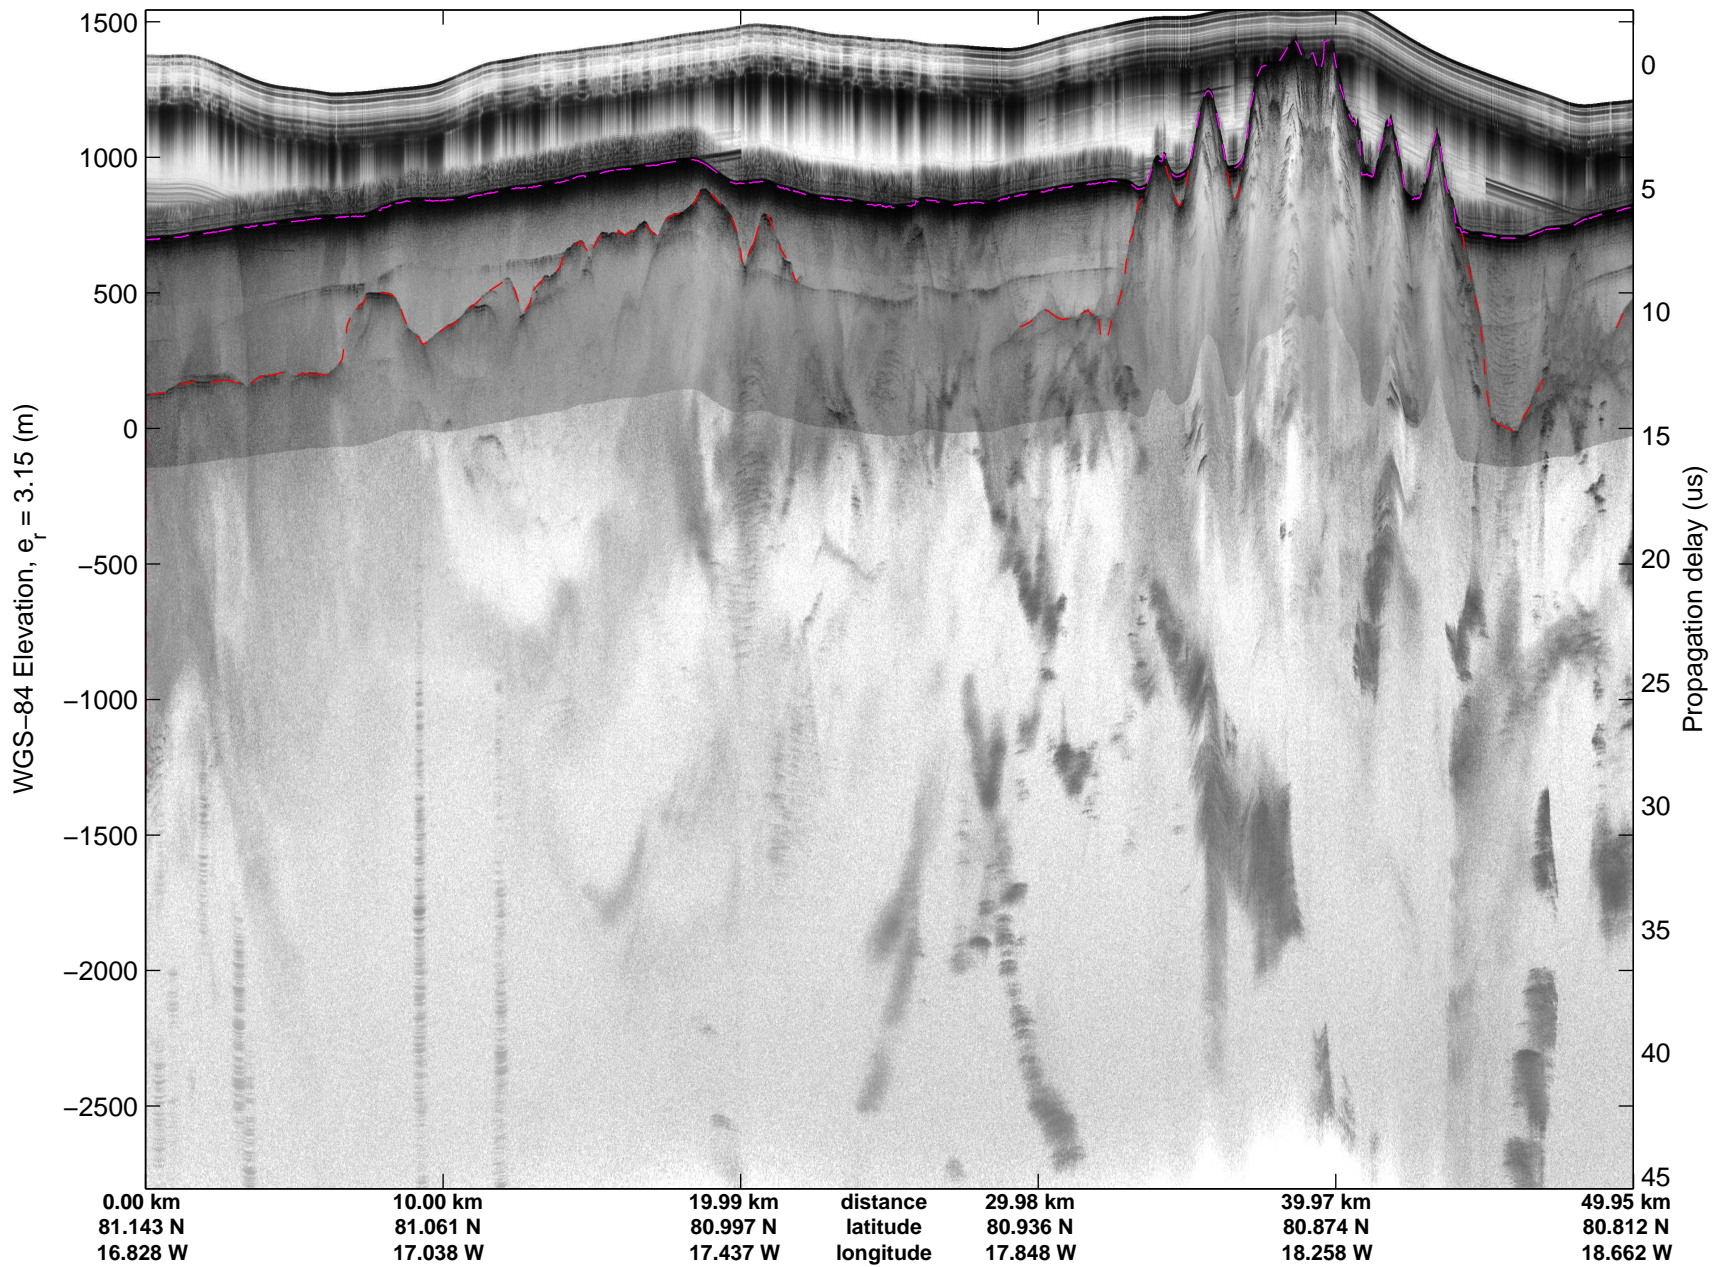

mcords5 2015_Greenland_C130: "Land Ice:North Glaciers 01" 20150506_02_044: 15:40:36.9 to 15:46:39.3 GPS