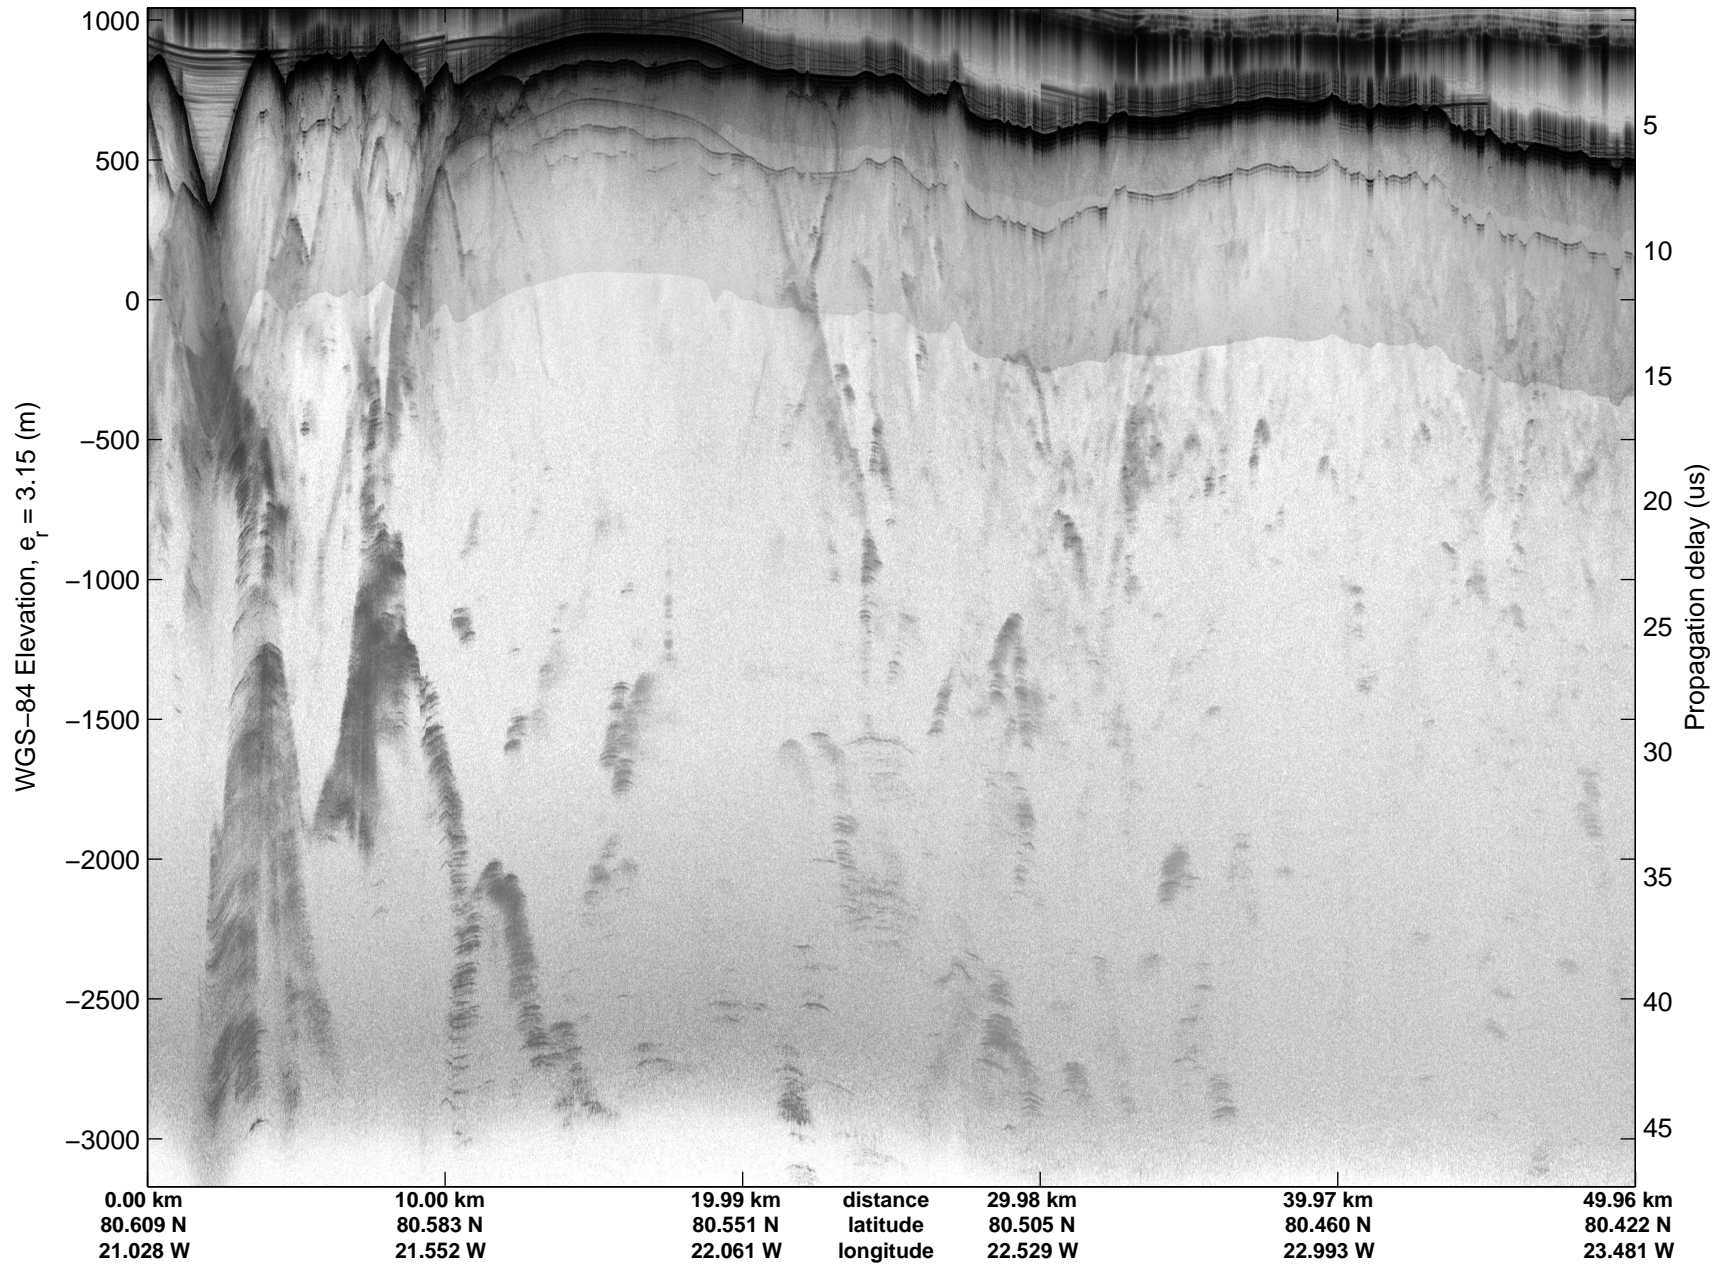

mcords5 2015_Greenland_C130: "Land Ice:North Glaciers 01" 20150506_02_046: 15:52:37.5 to 15:58:29.6 GPS