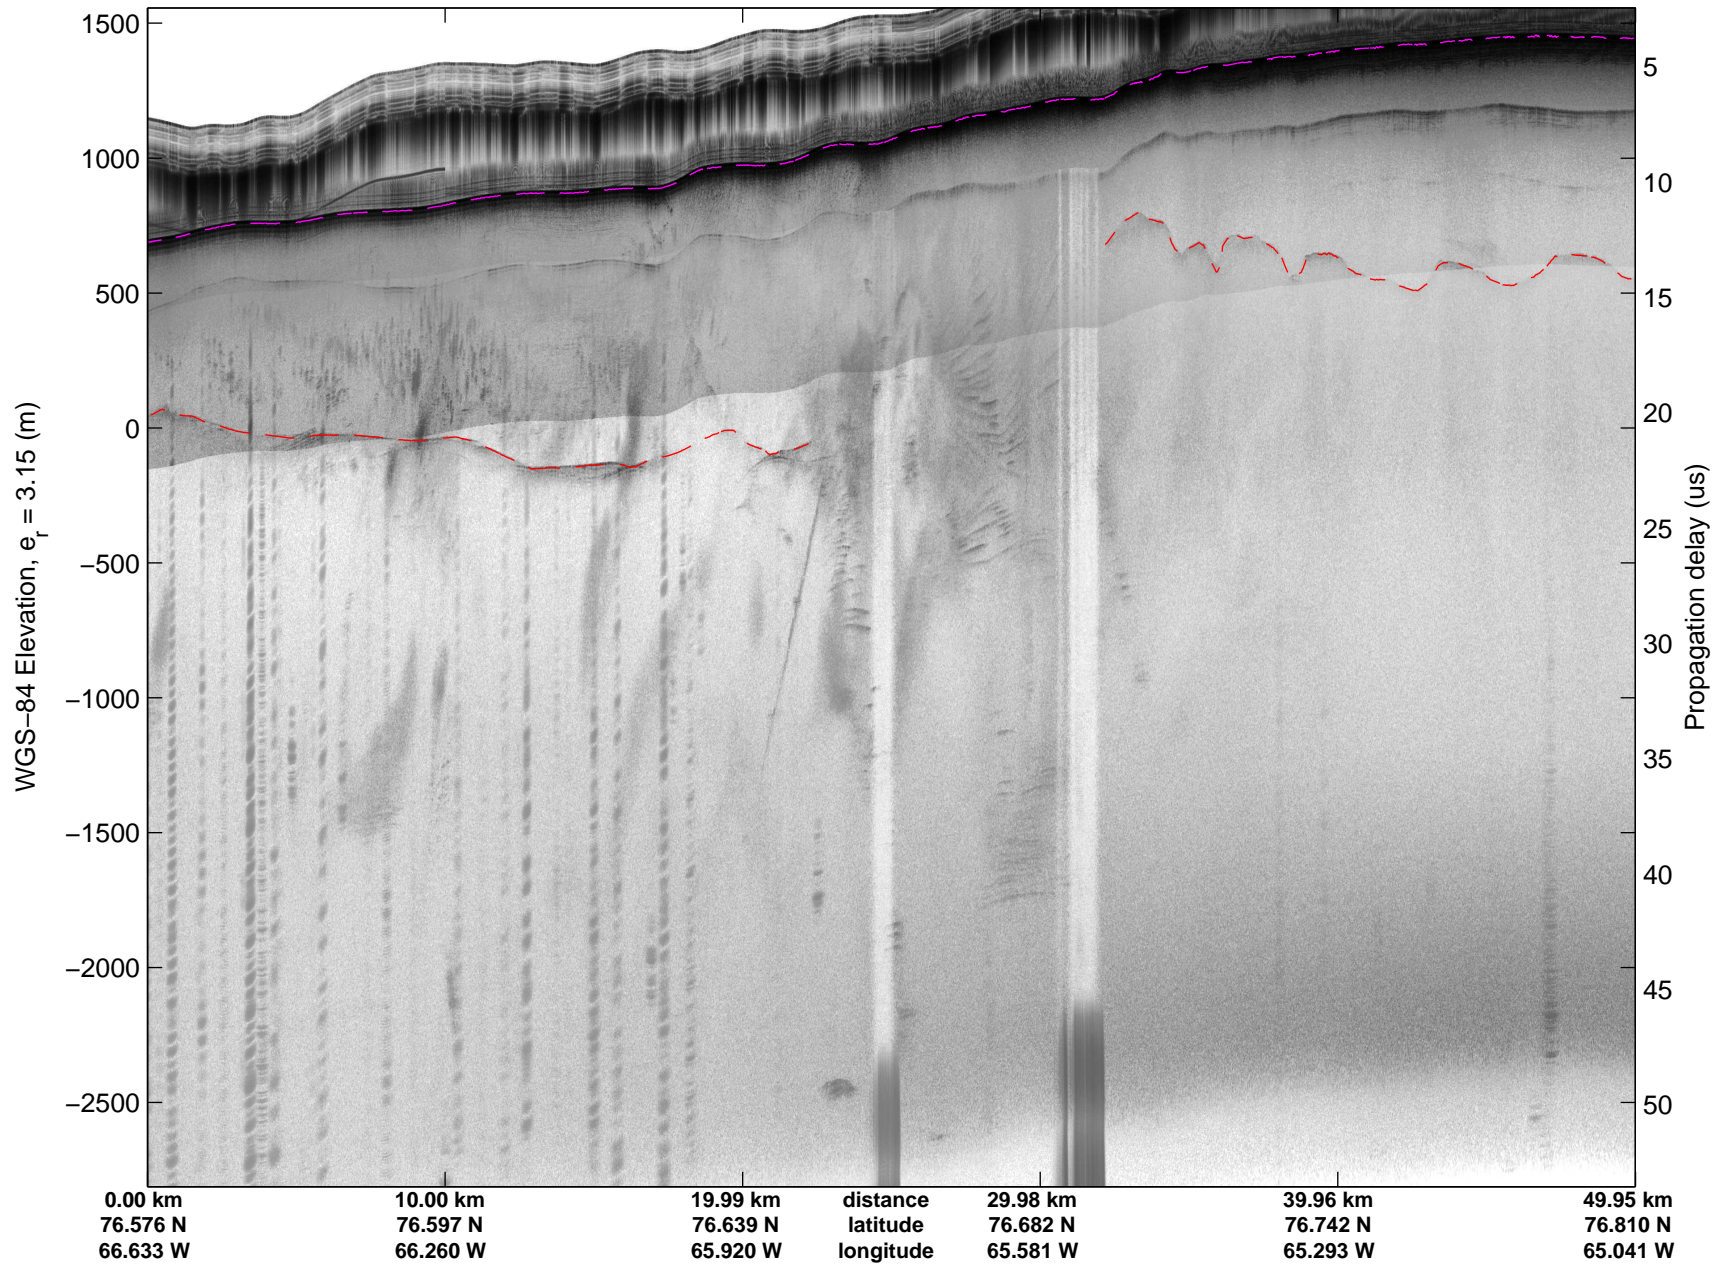

Land Ice:North Glaciers 01
20150506_02_001
Polar Stereograph 70N/-45E

mcords5 2015_Greenland_C130: "Land Ice:North Glaciers 01" 20150506_02_001: 11:03:59.2 to 11:10:23.0 GPS

mcords5 2015_Greenland_C130: "Land Ice:North Glaciers 01" 20150506_02_001: 11:03:59.2 to 11:10:23.0 GPS

Land Ice:North Glaciers 01
20150506_02_002
Polar Stereograph 70N/-45E

mcords5 2015_Greenland_C130: "Land Ice:North Glaciers 01" 20150506_02_002: 11:10:23.2 to 11:16:46.6 GPS

mcords5 2015_Greenland_C130: "Land Ice:North Glaciers 01" 20150506_02_002: 11:10:23.2 to 11:16:46.6 GPS