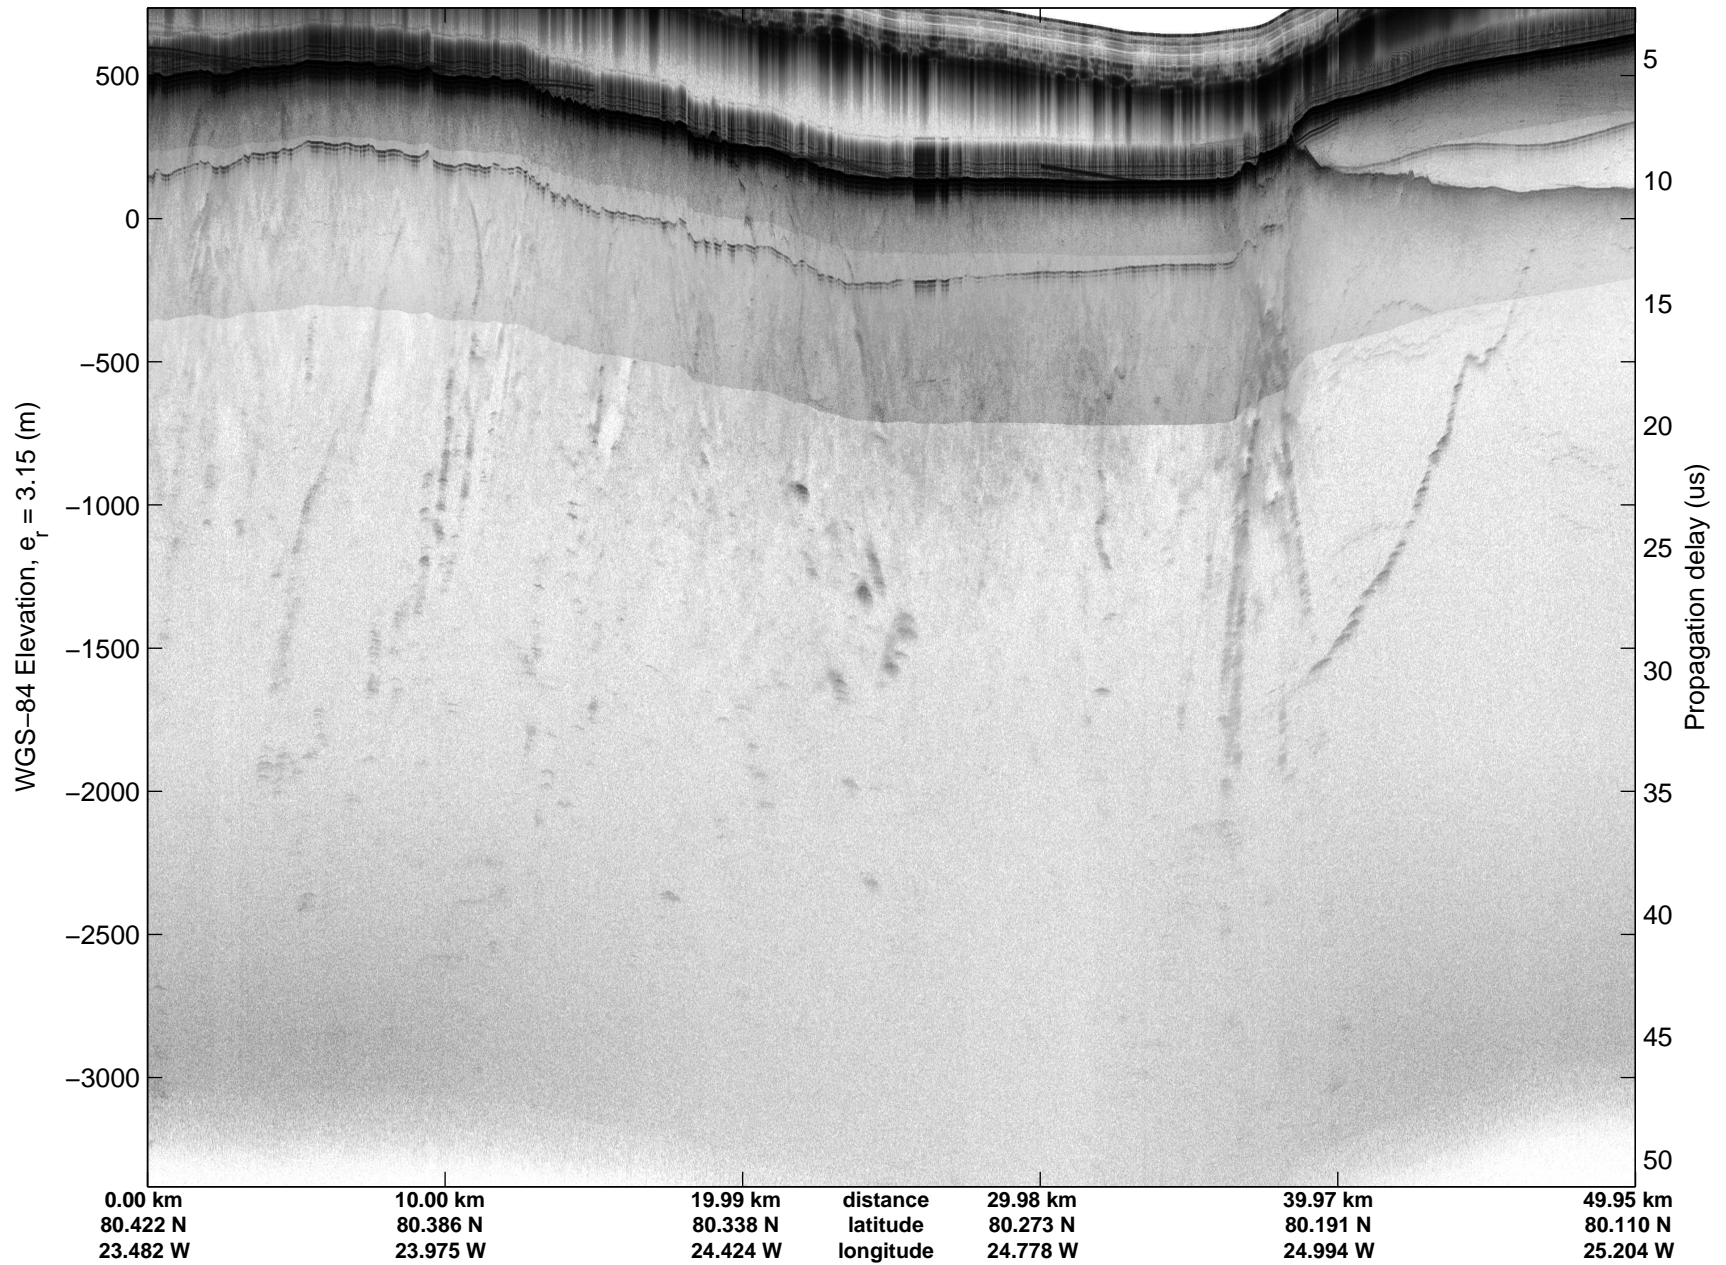

mcords5 2015_Greenland_C130: "Land Ice:North Glaciers 01" 20150506_02_047: 15:58:29.8 to 16:04:27.3 GPS