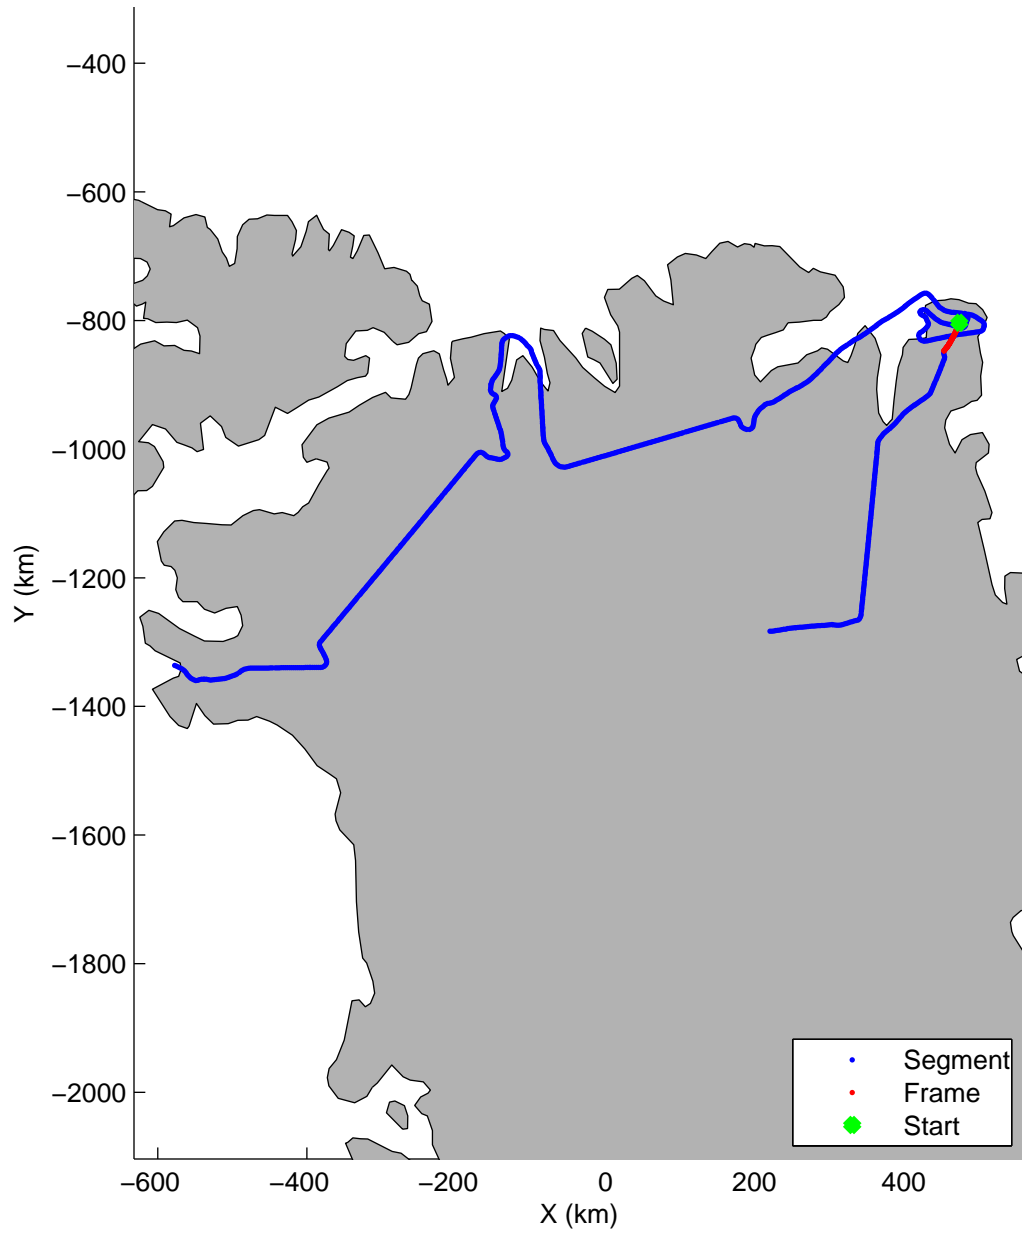

Land Ice:North Glaciers 01
20150506_02_043
Polar Stereograph 70N/-45E