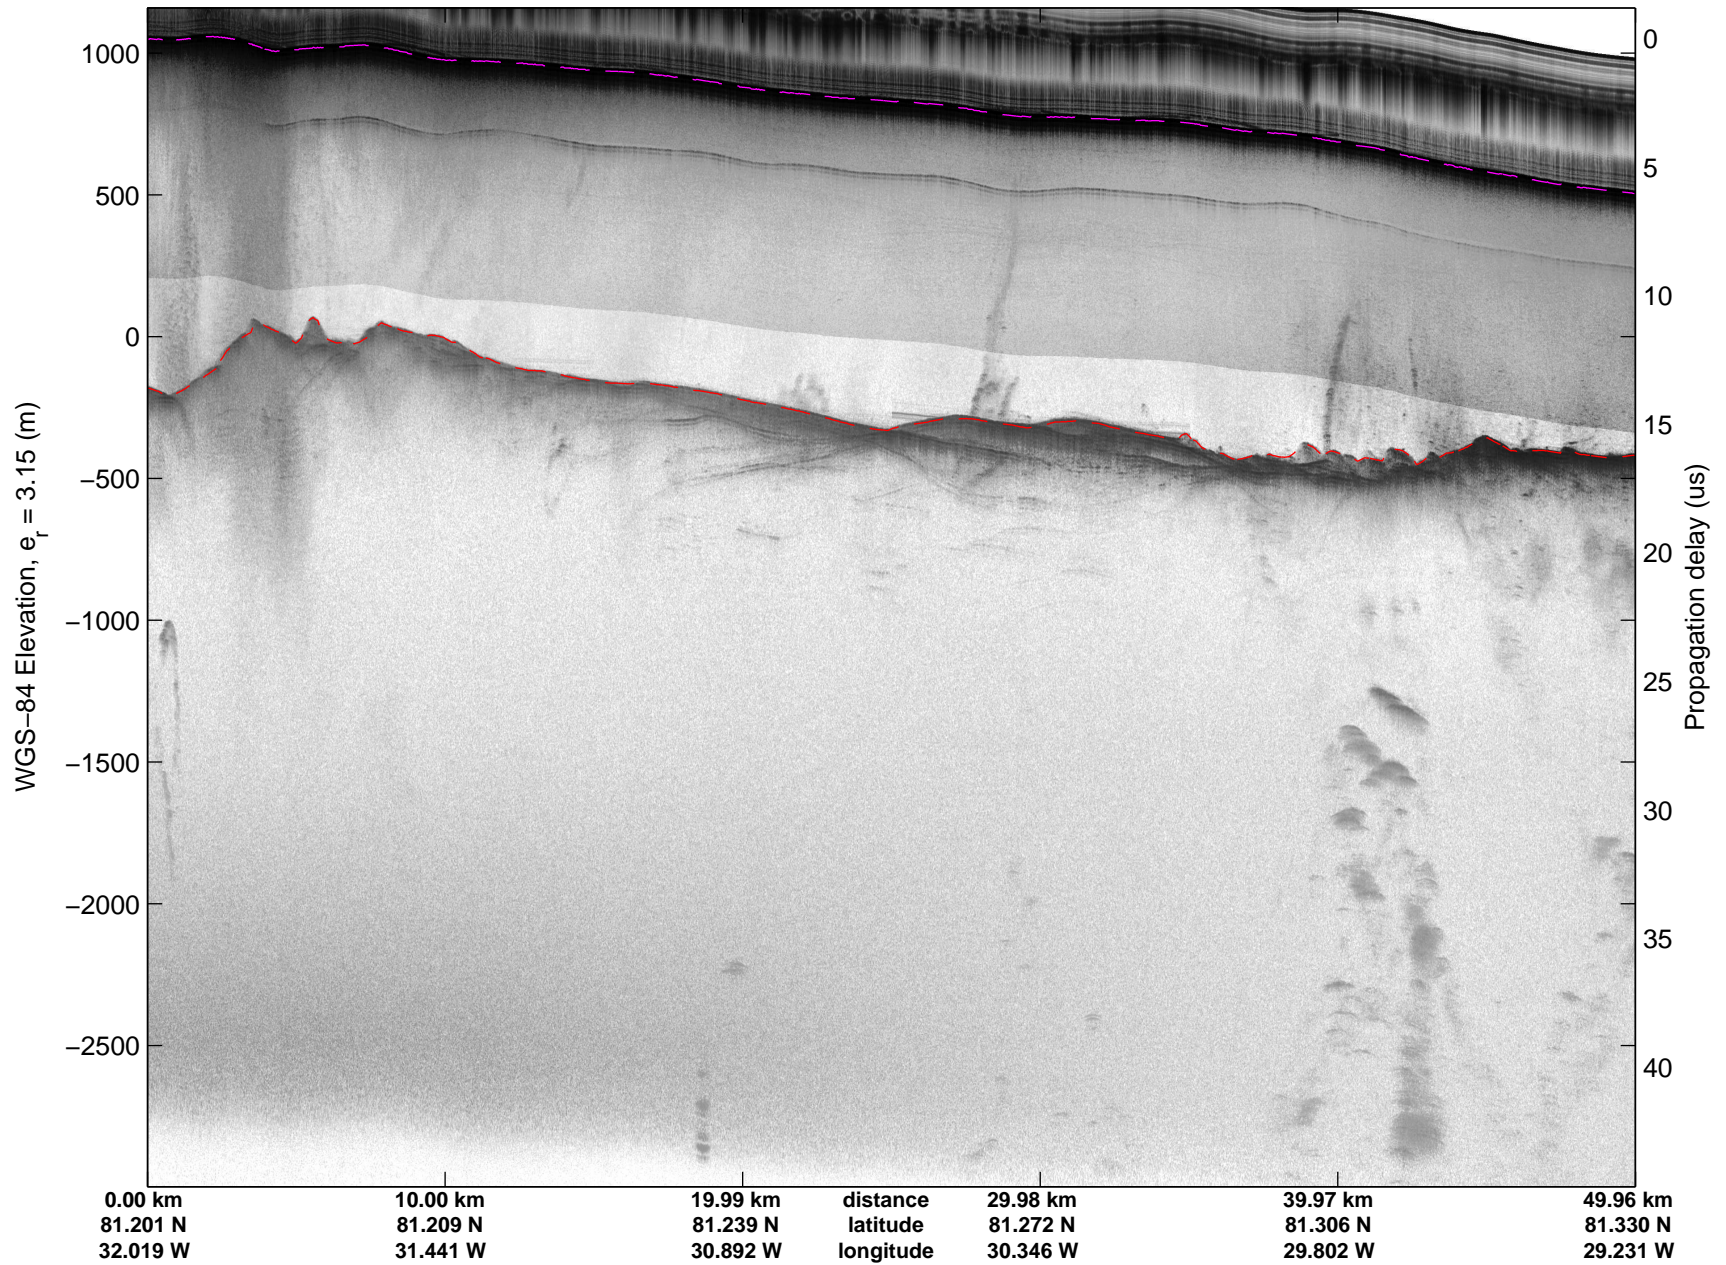

mcords5 2015_Greenland_C130: "Land Ice:North Glaciers 01" 20150506_02_030: 14:09:36.7 to 14:16:01.9 GPS