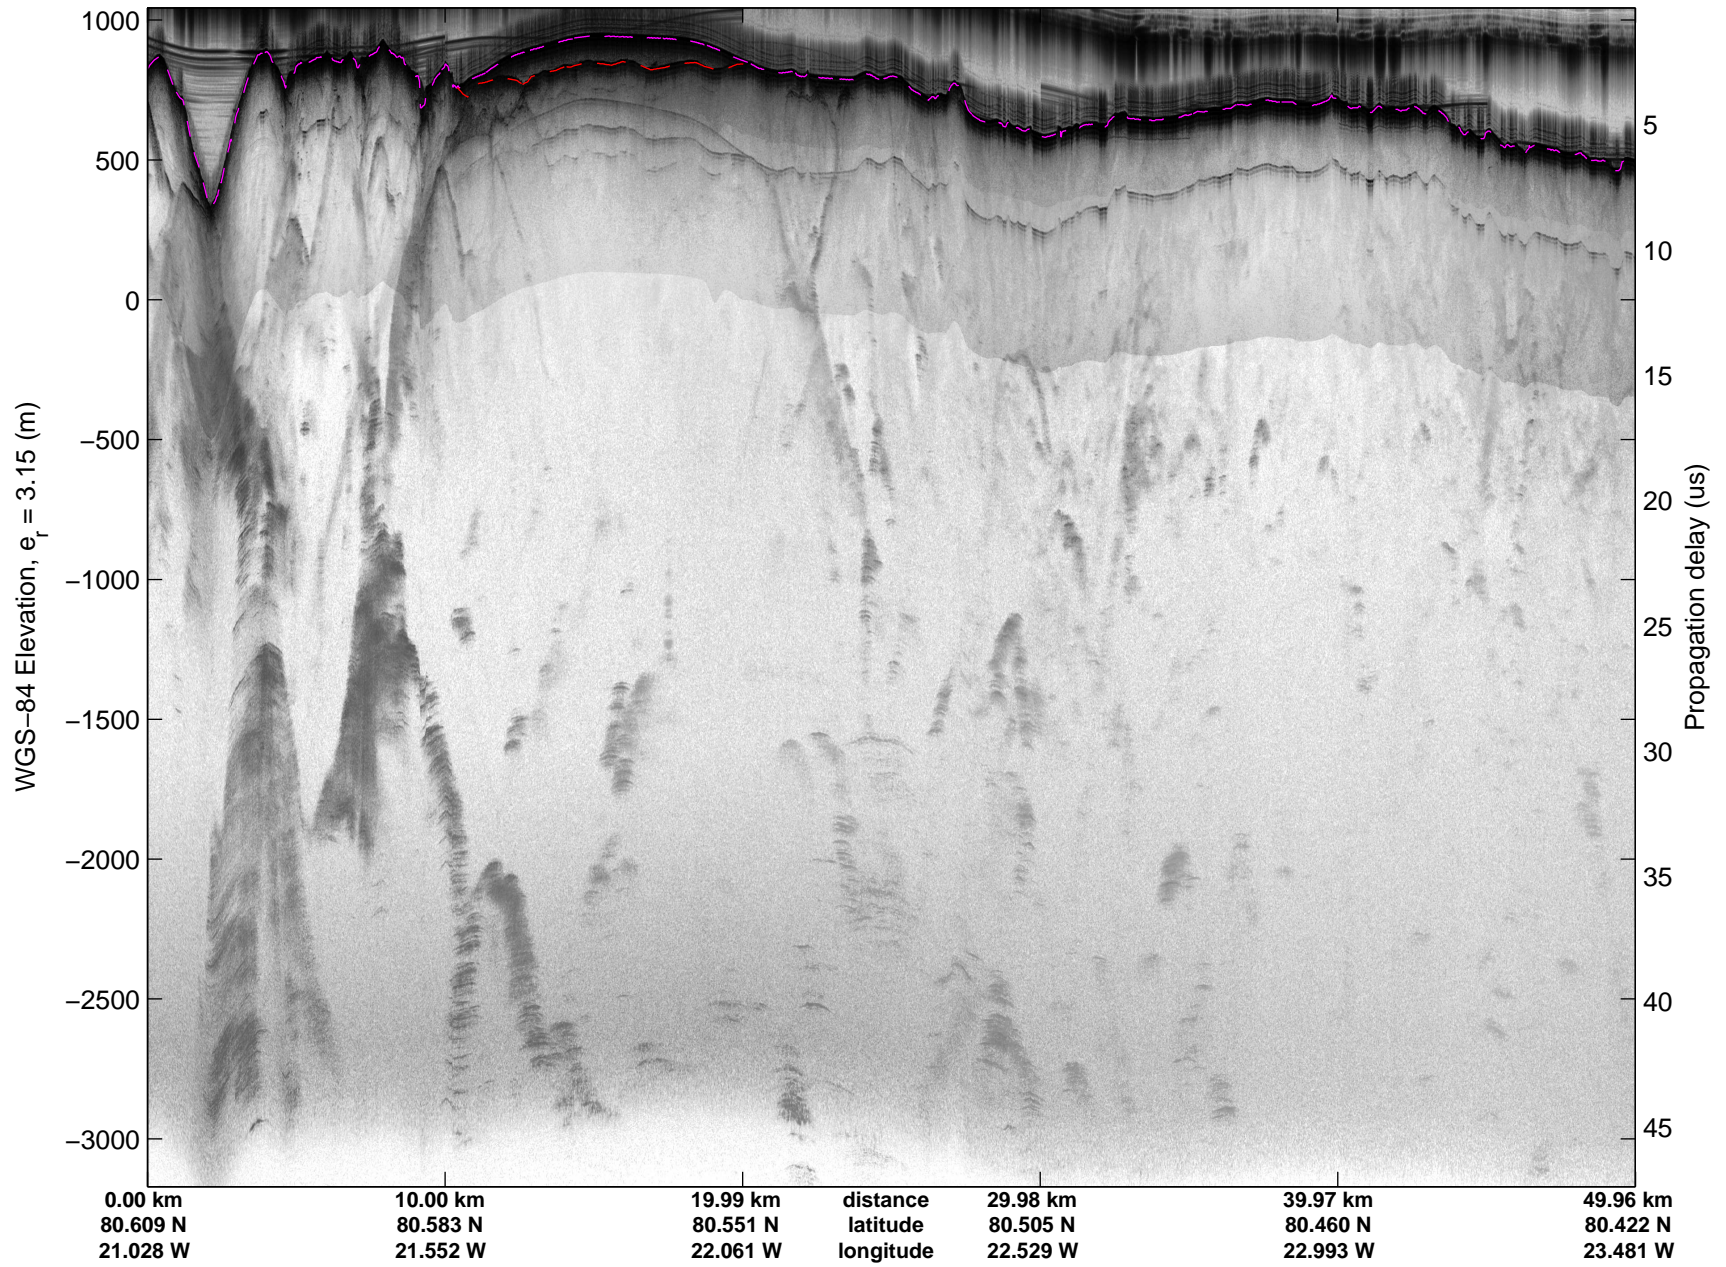

mcords5 2015_Greenland_C130: "Land Ice:North Glaciers 01" 20150506_02_046: 15:52:37.5 to 15:58:29.6 GPS