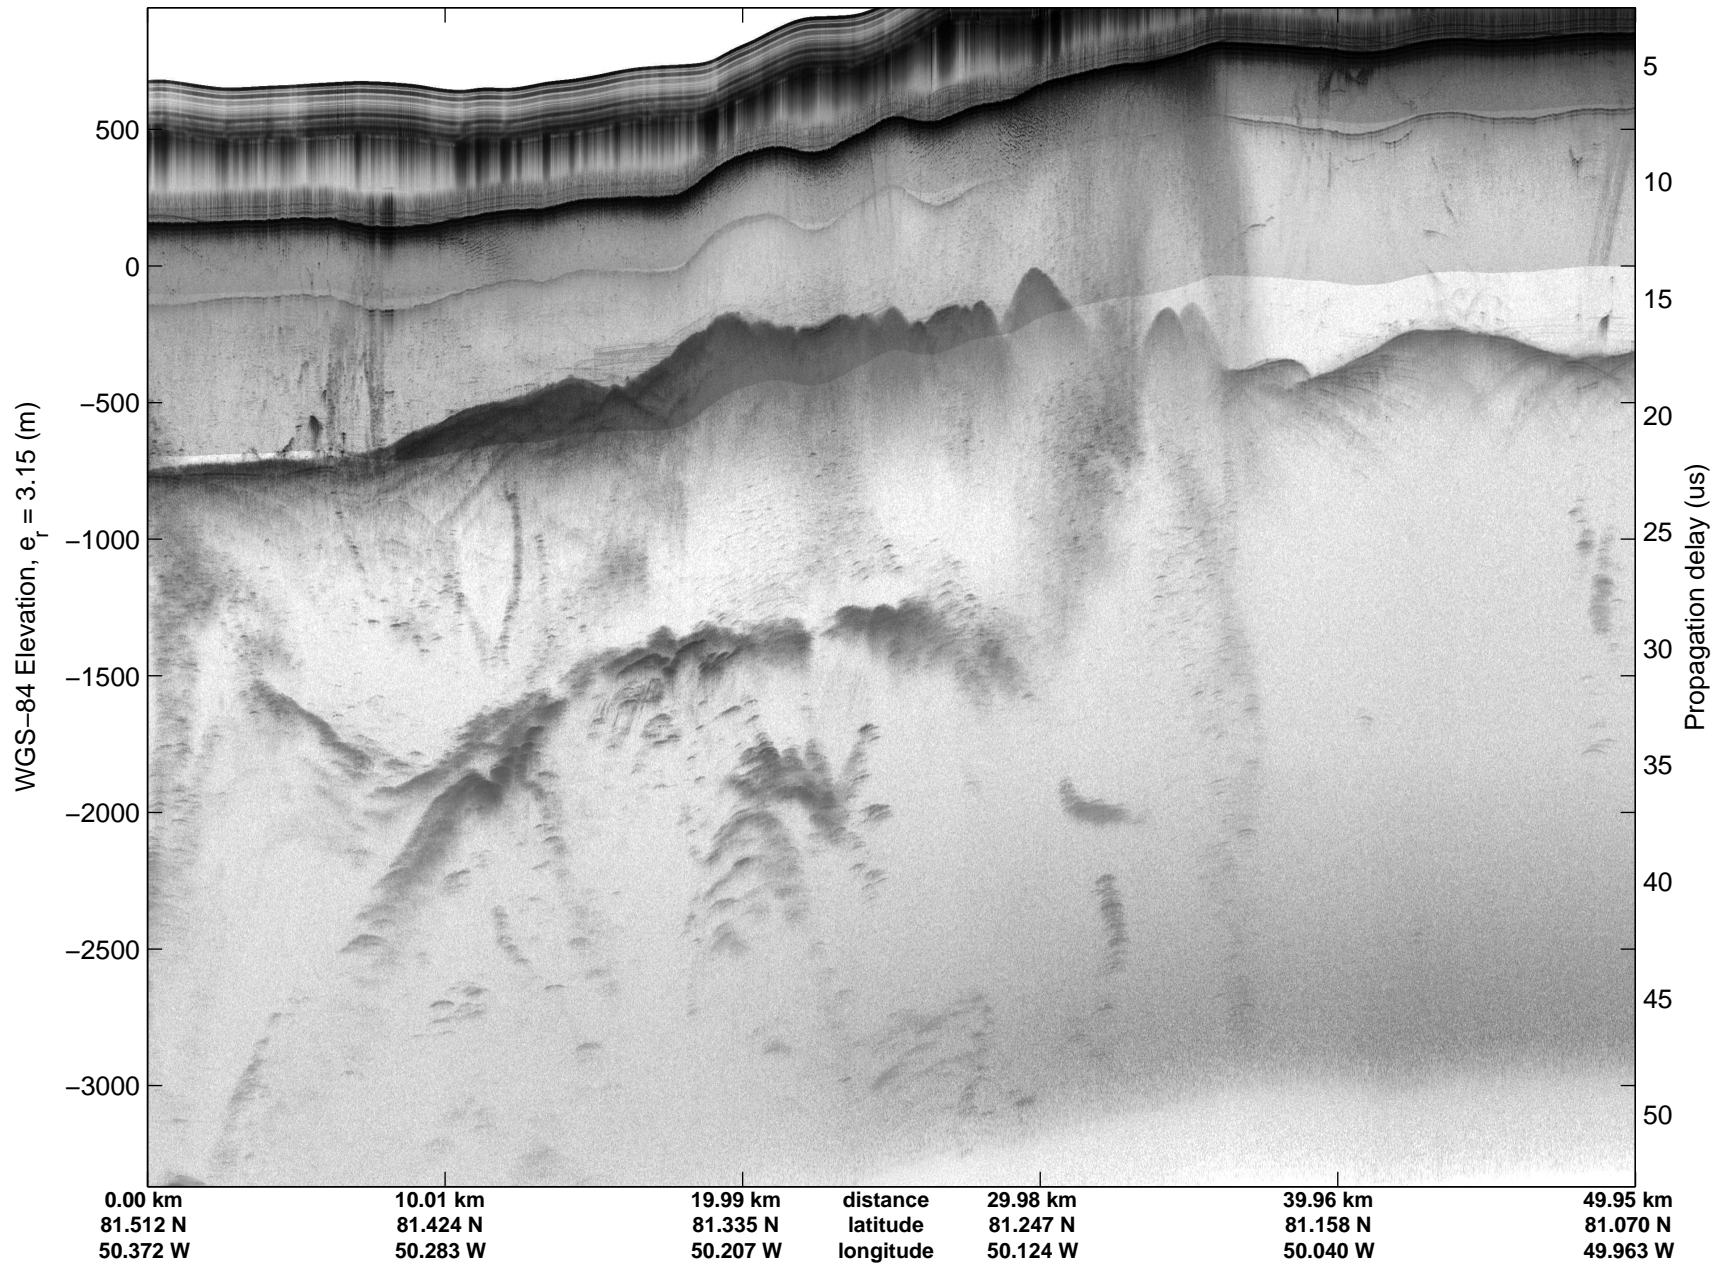

mcords5 2015_Greenland_C130: "Land Ice:North Glaciers 01" 20150506_02_021: 13:13:19.9 to 13:19:37.3 GPS