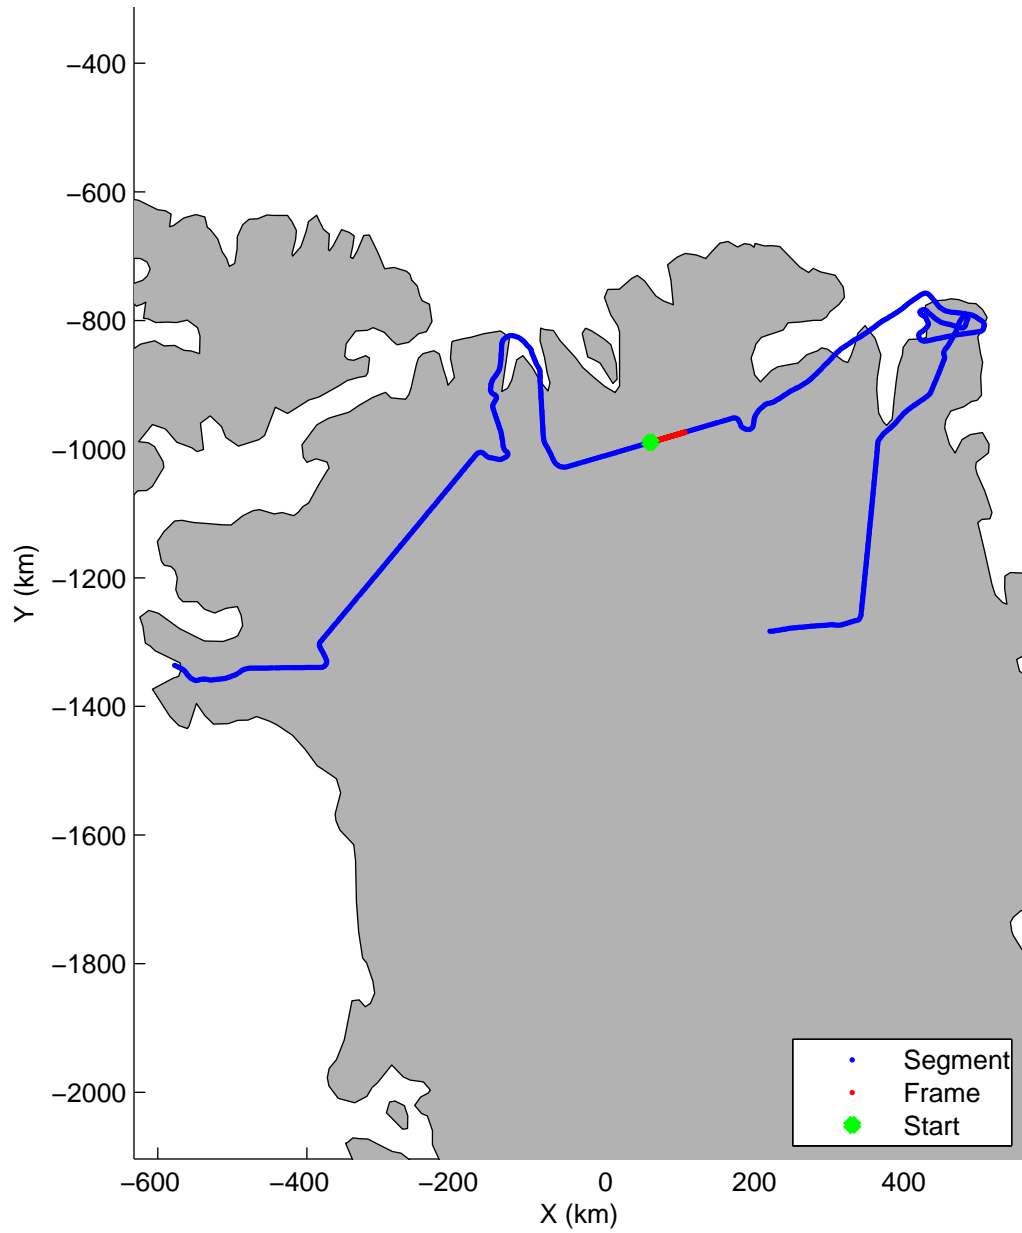

Land Ice:North Glaciers 01
20150506_02_026
Polar Stereograph 70N/-45E