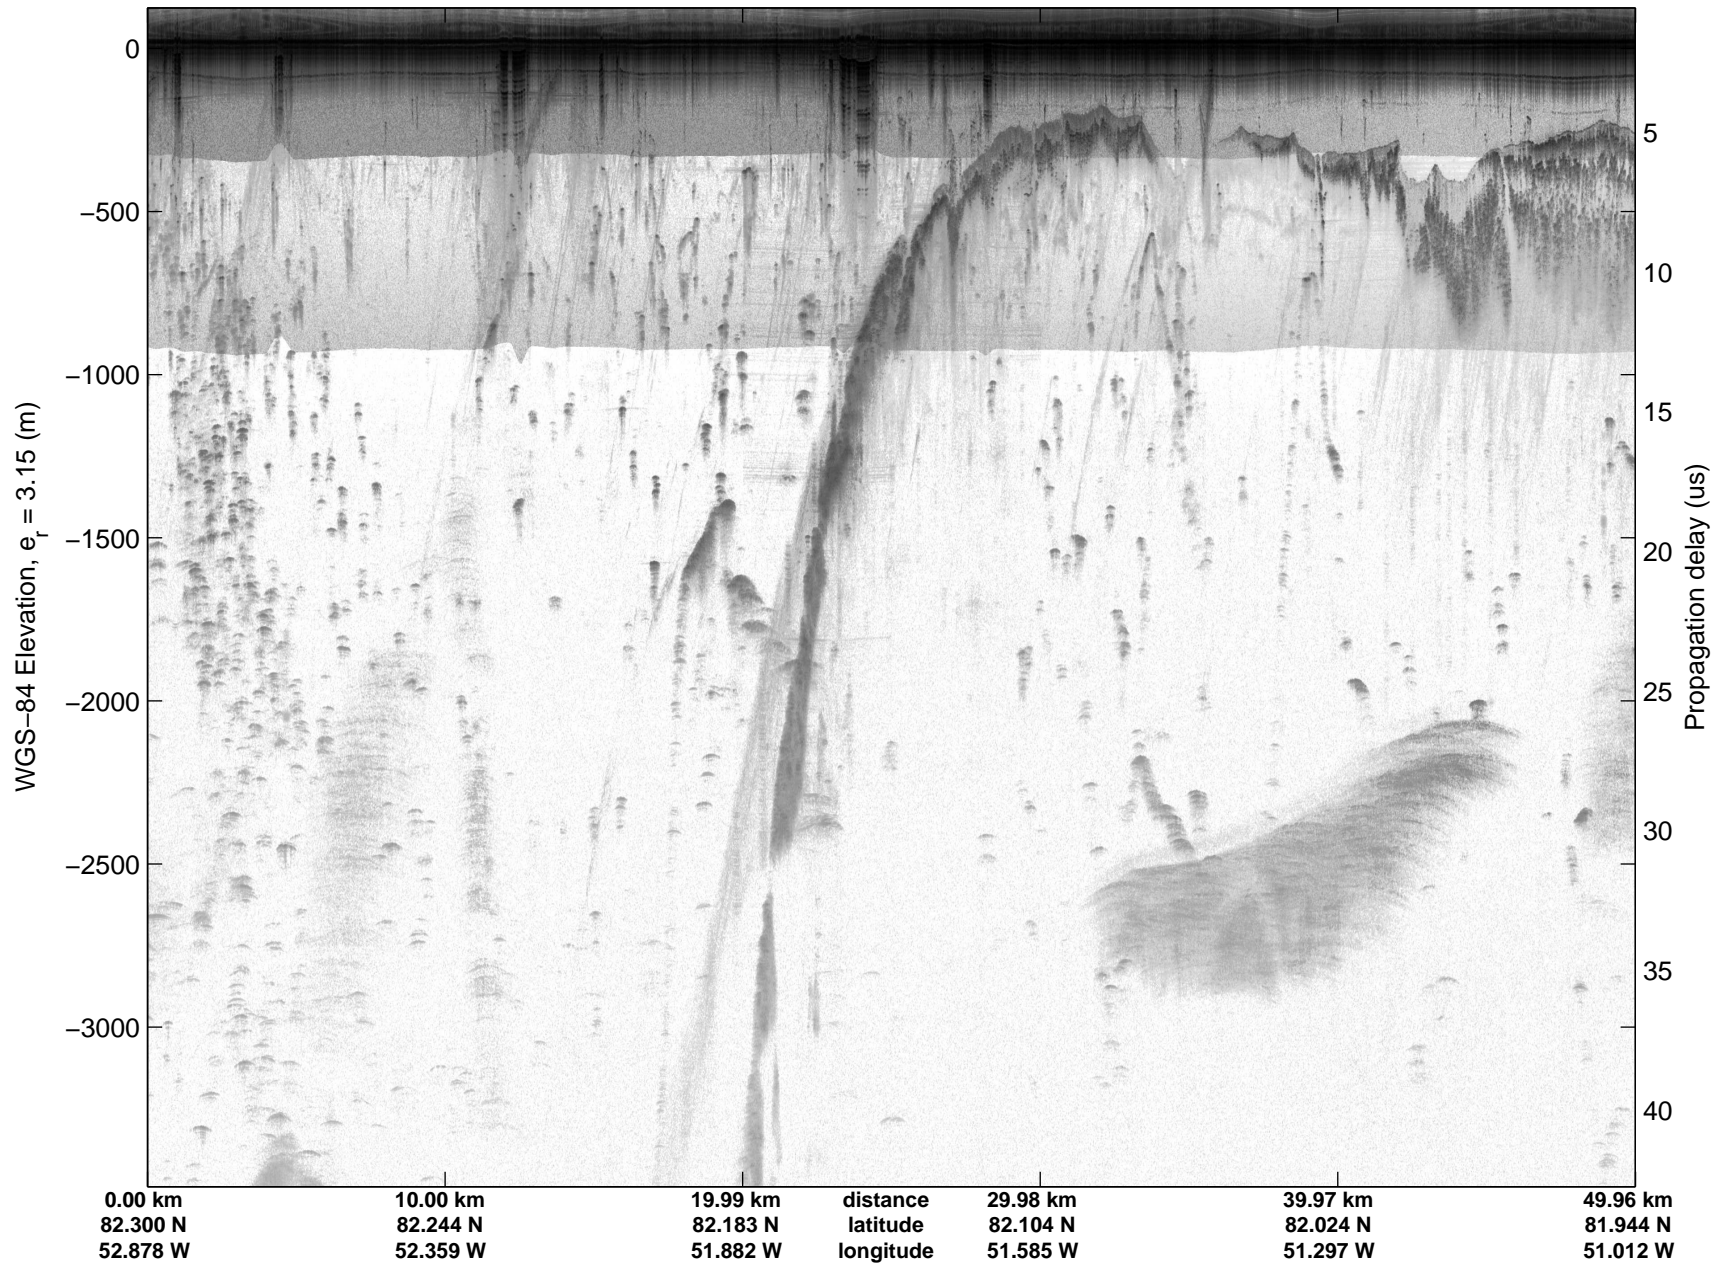

mcords5 2015_Greenland_C130: "Land Ice:North Glaciers 01" 20150506_02_019: 13:00:25.4 to 13:06:58.6 GPS