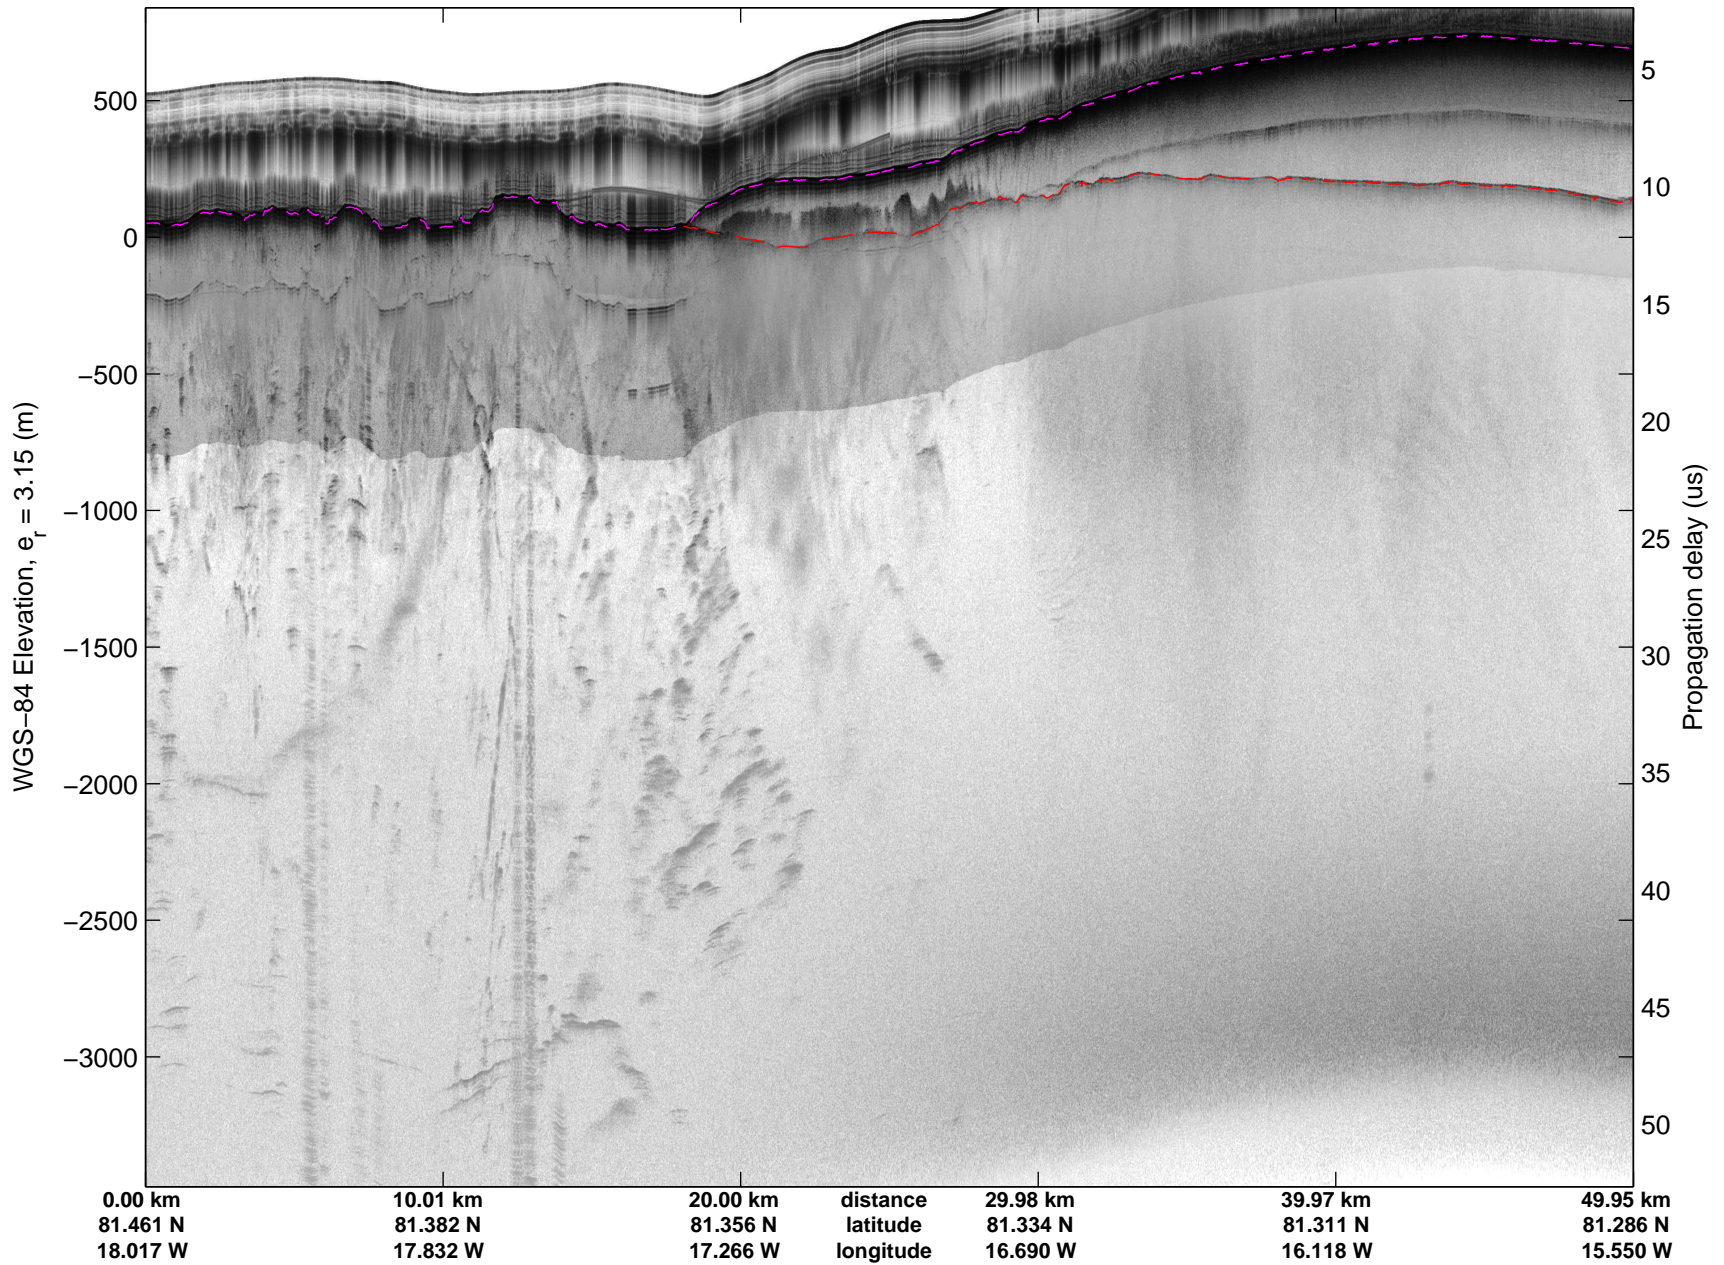

mcords5 2015_Greenland_C130: "Land Ice:North Glaciers 01" 20150506_02_040: 15:15:15.8 to 15:21:48.8 GPS