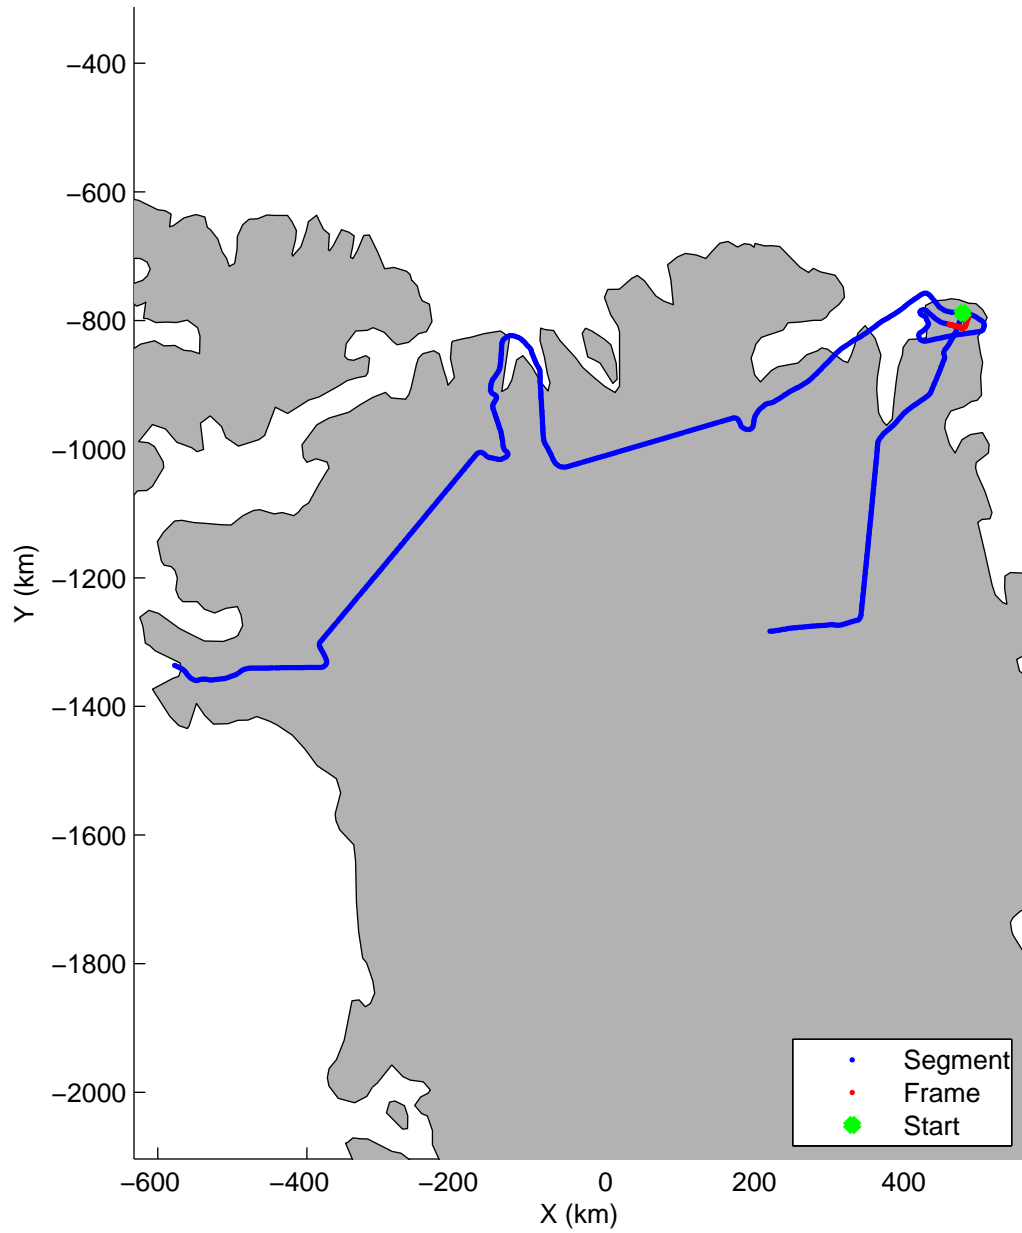

Land Ice:North Glaciers 01
20150506_02_037
Polar Stereograph 70N/-45E