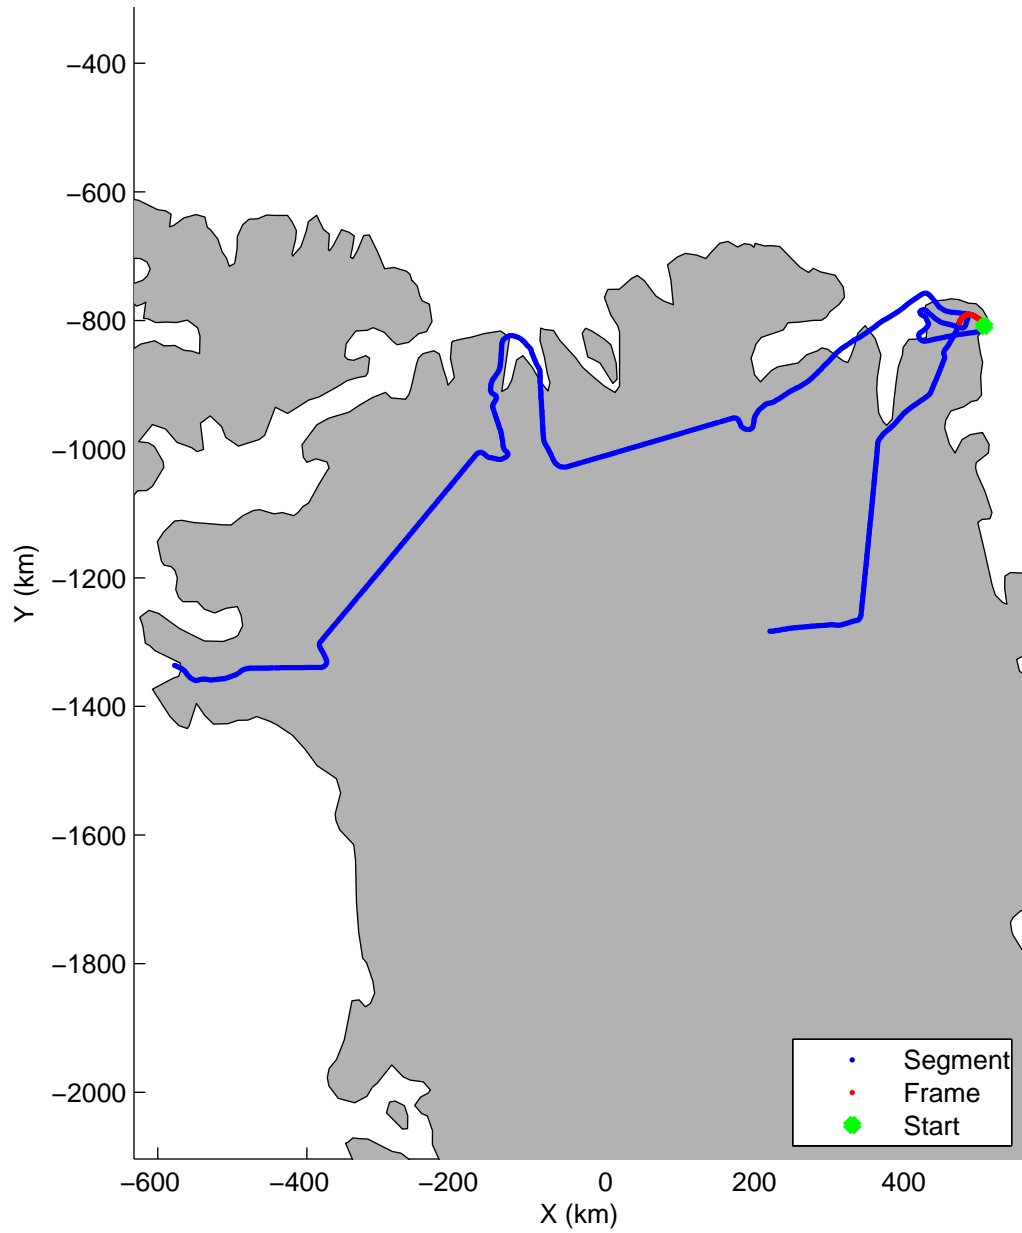

Land Ice:North Glaciers 01
20150506_02_042
Polar Stereograph 70N/-45E