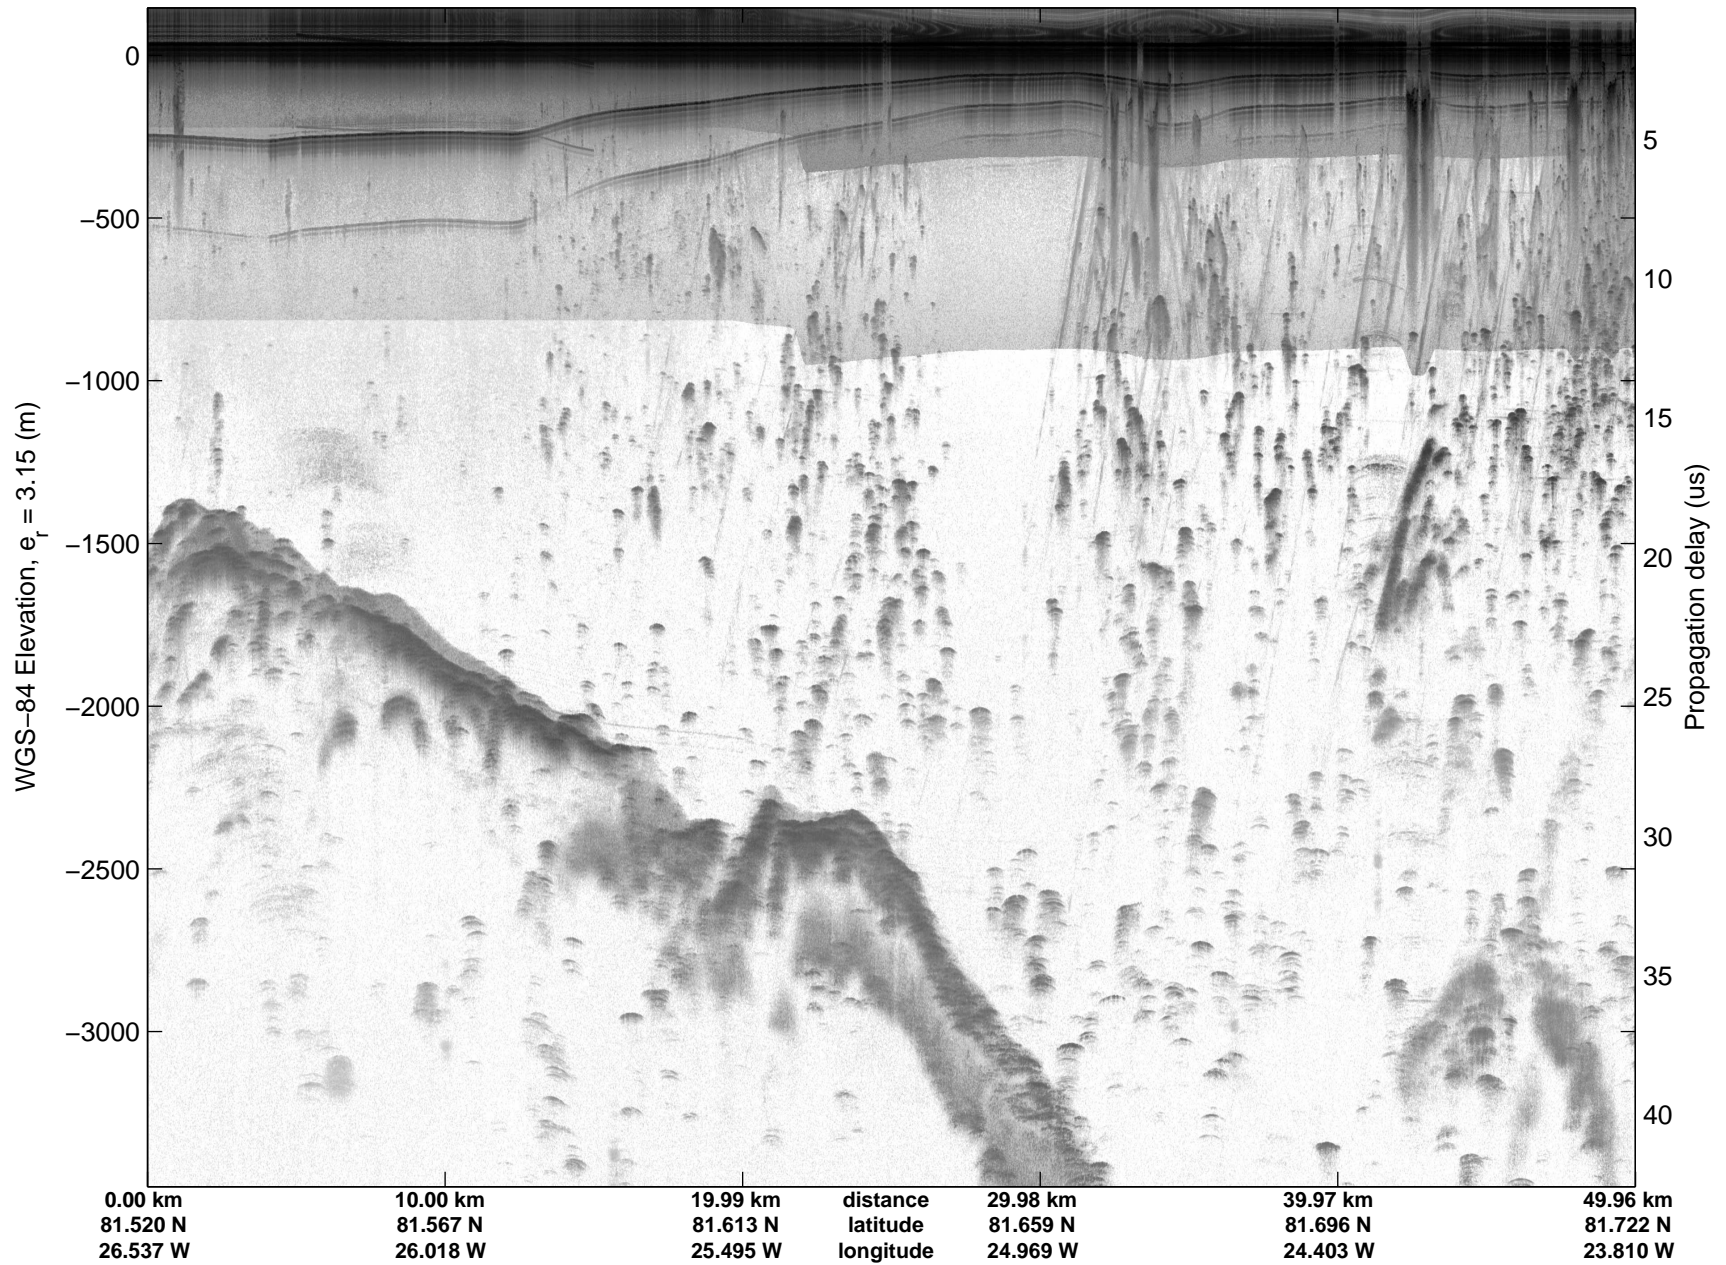

mcords5 2015_Greenland_C130: "Land Ice:North Glaciers 01" 20150506_02_032: 14:22:29.4 to 14:28:54.0 GPS