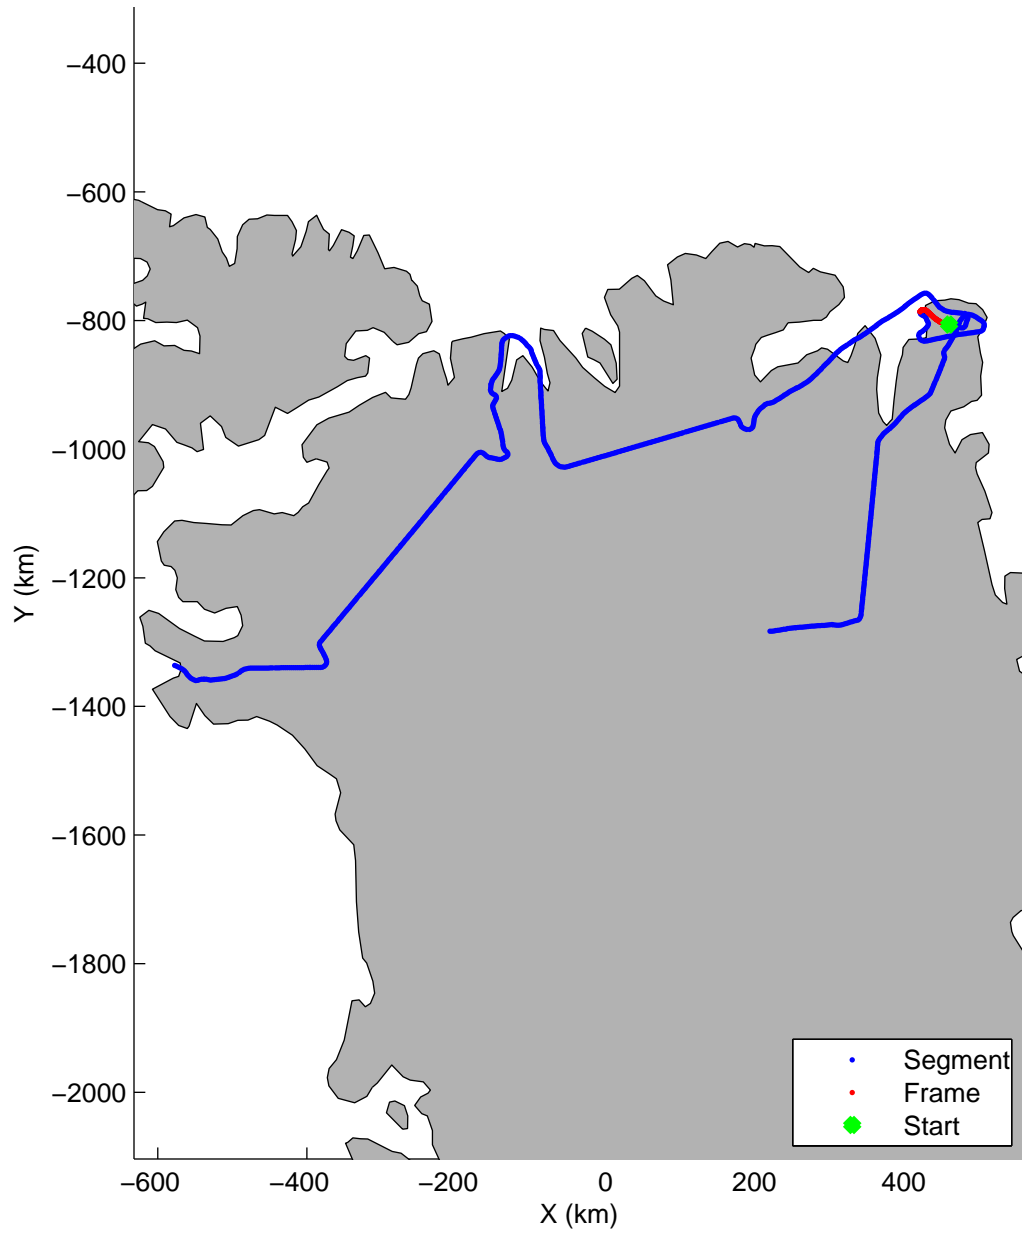

Land Ice:North Glaciers 01
20150506_02_038
Polar Stereograph 70N/-45E