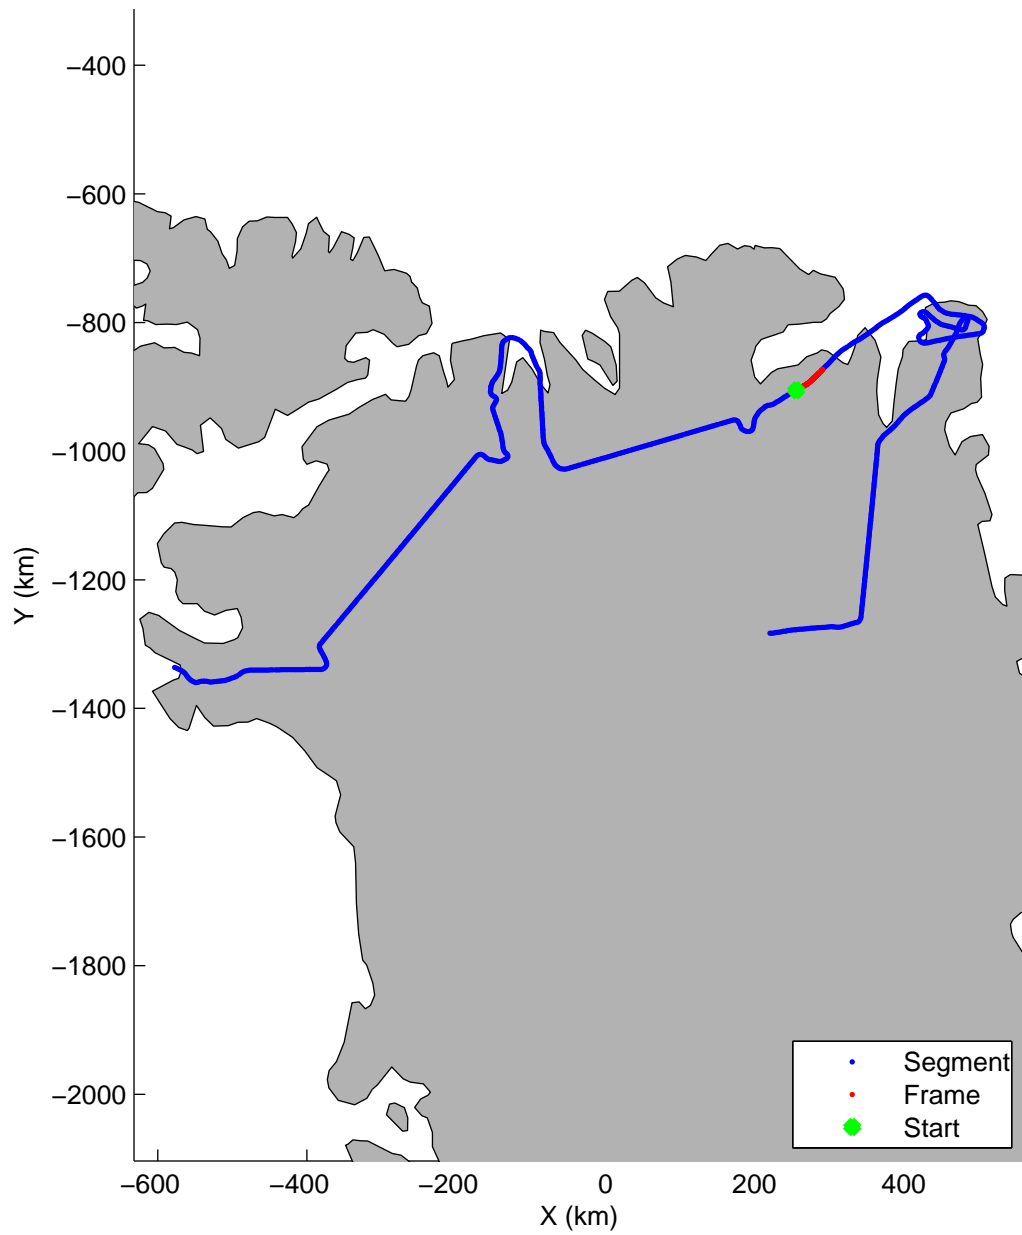

Land Ice:North Glaciers 01
20150506_02_031
Polar Stereograph 70N/-45E