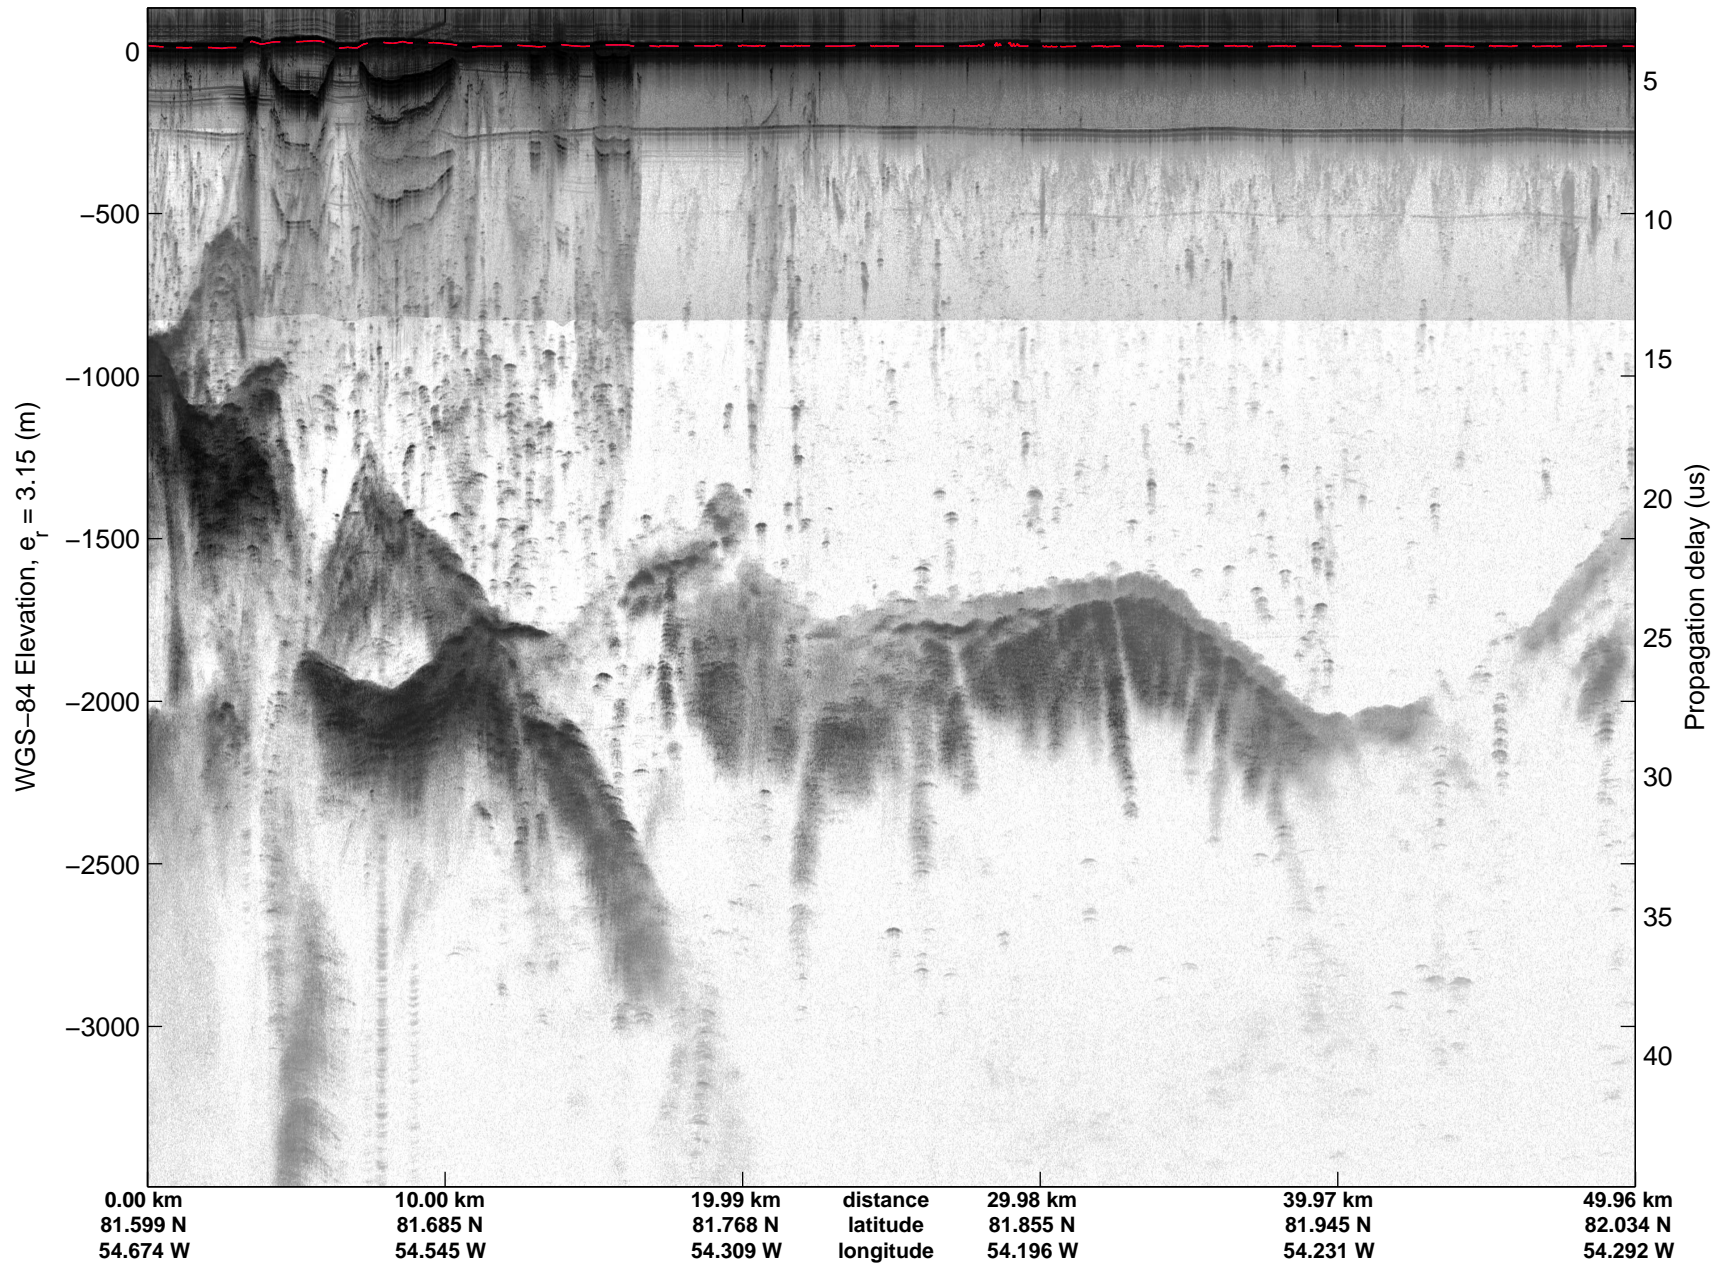

mcords5 2015_Greenland_C130: "Land Ice:North Glaciers 01" 20150506_02_017: 12:47:07.9 to 12:53:41.9 GPS