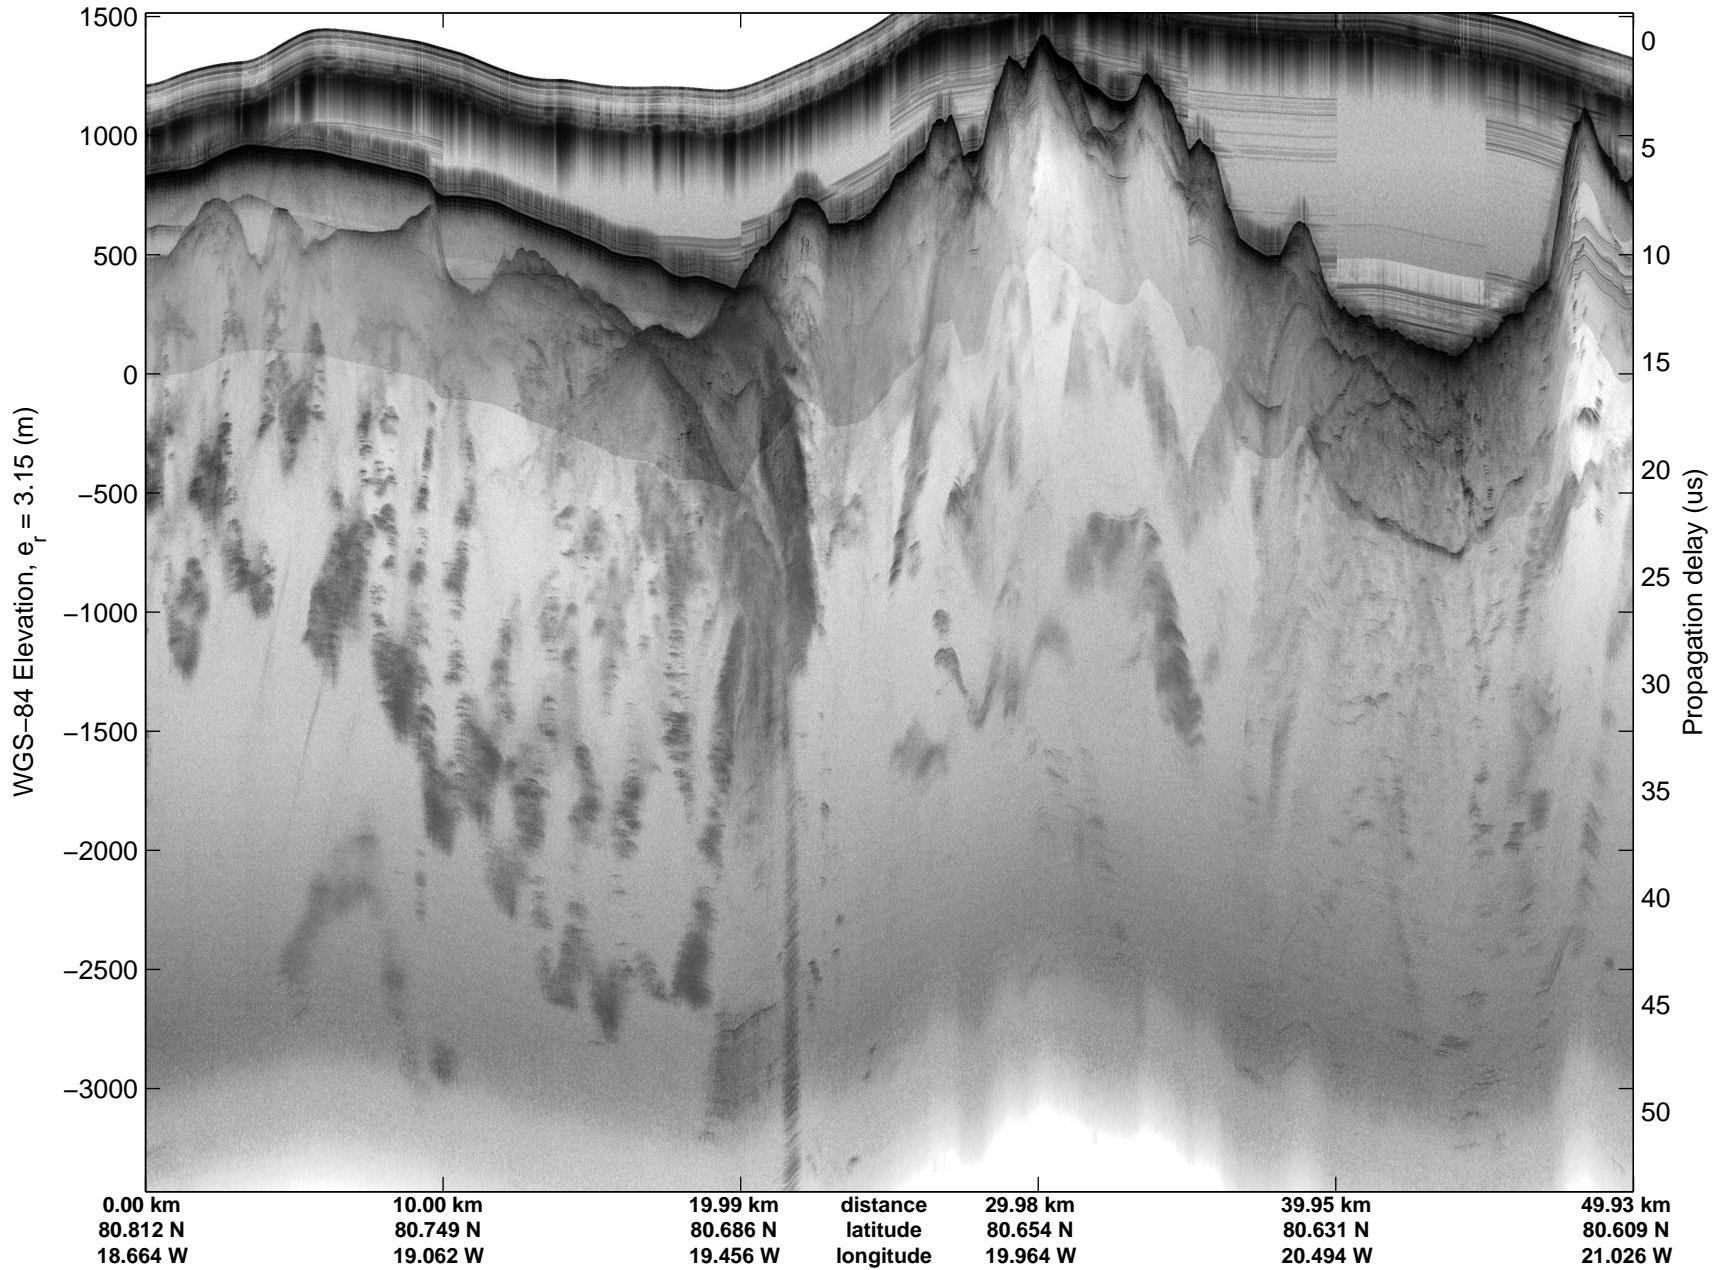

mcords5 2015_Greenland_C130: "Land Ice:North Glaciers 01" 20150506_02_045: 15:46:39.5 to 15:52:37.3 GPS