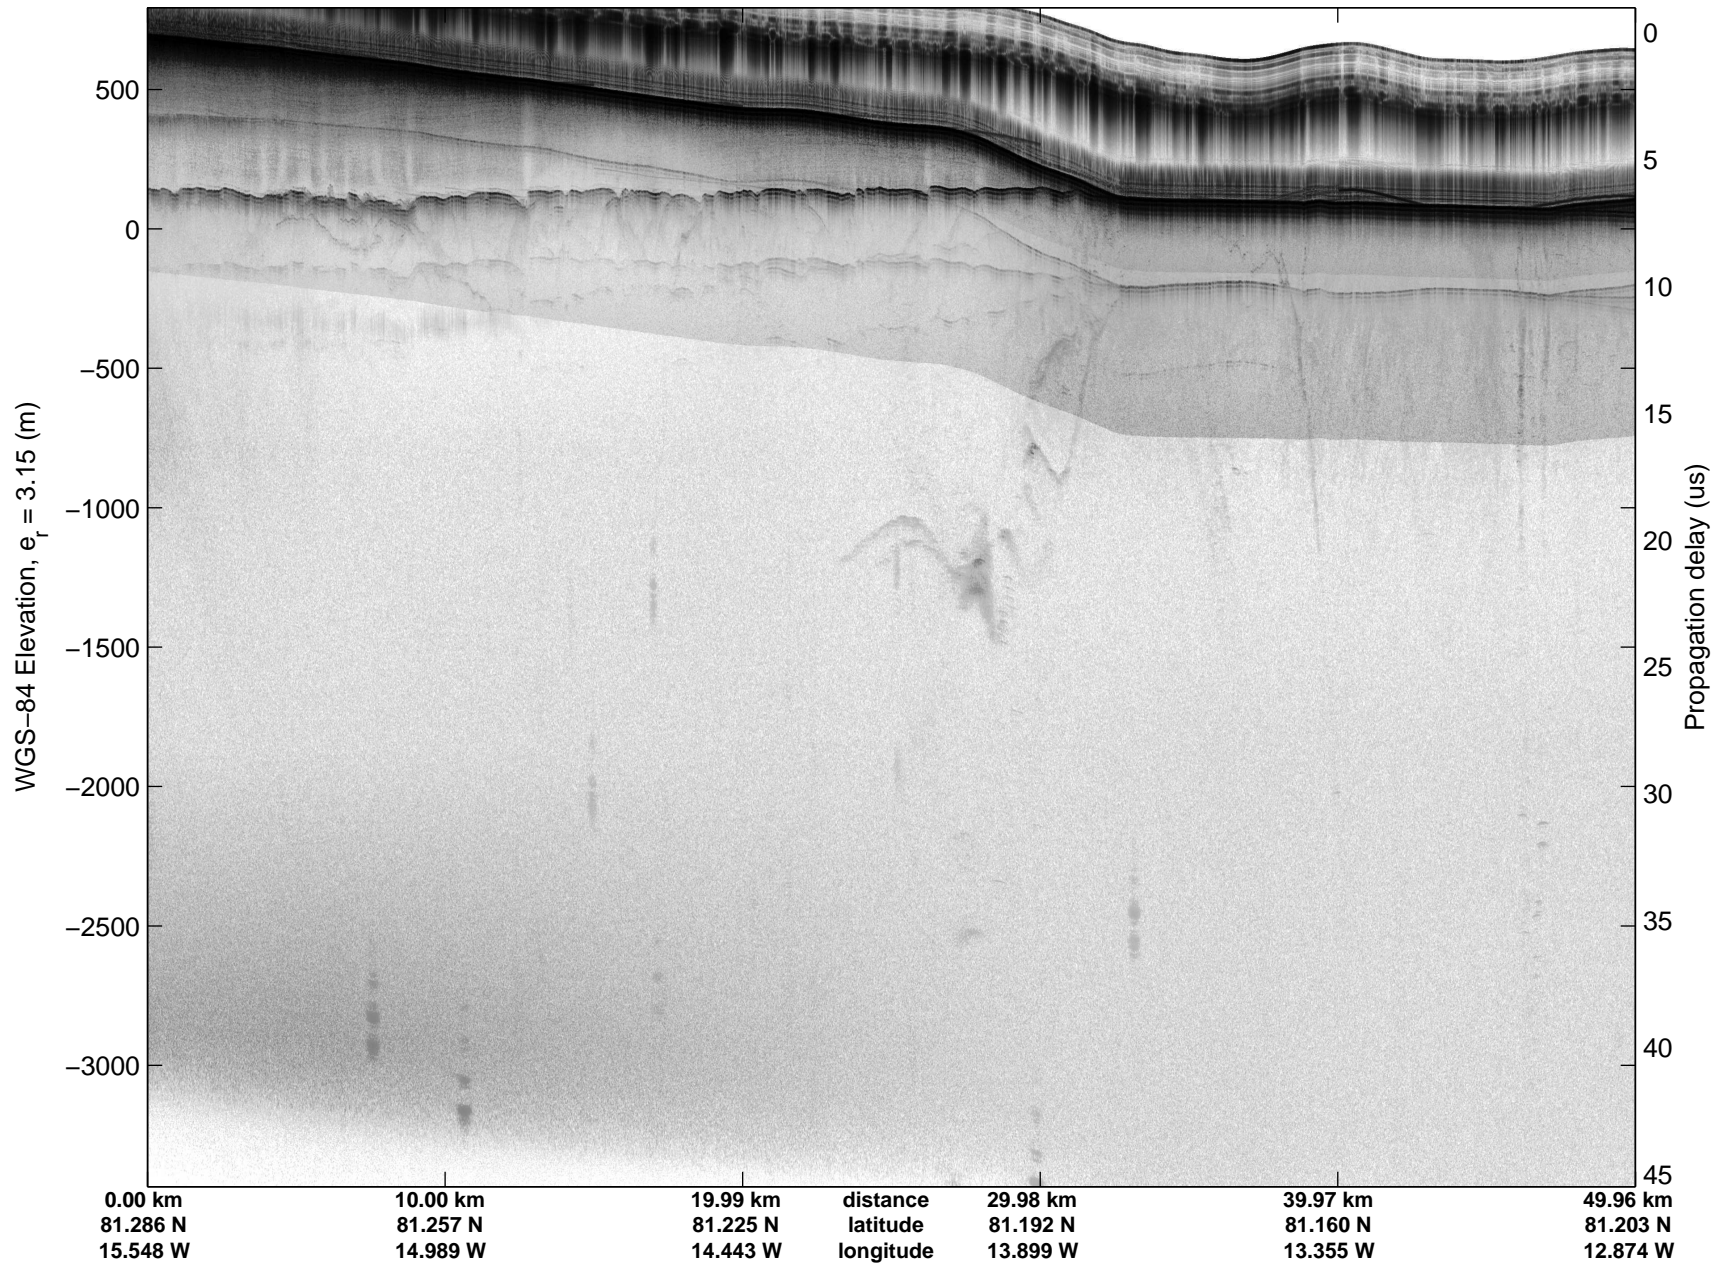

mcords5 2015_Greenland_C130: "Land Ice:North Glaciers 01" 20150506_02_041: 15:21:49.0 to 15:27:55.0 GPS