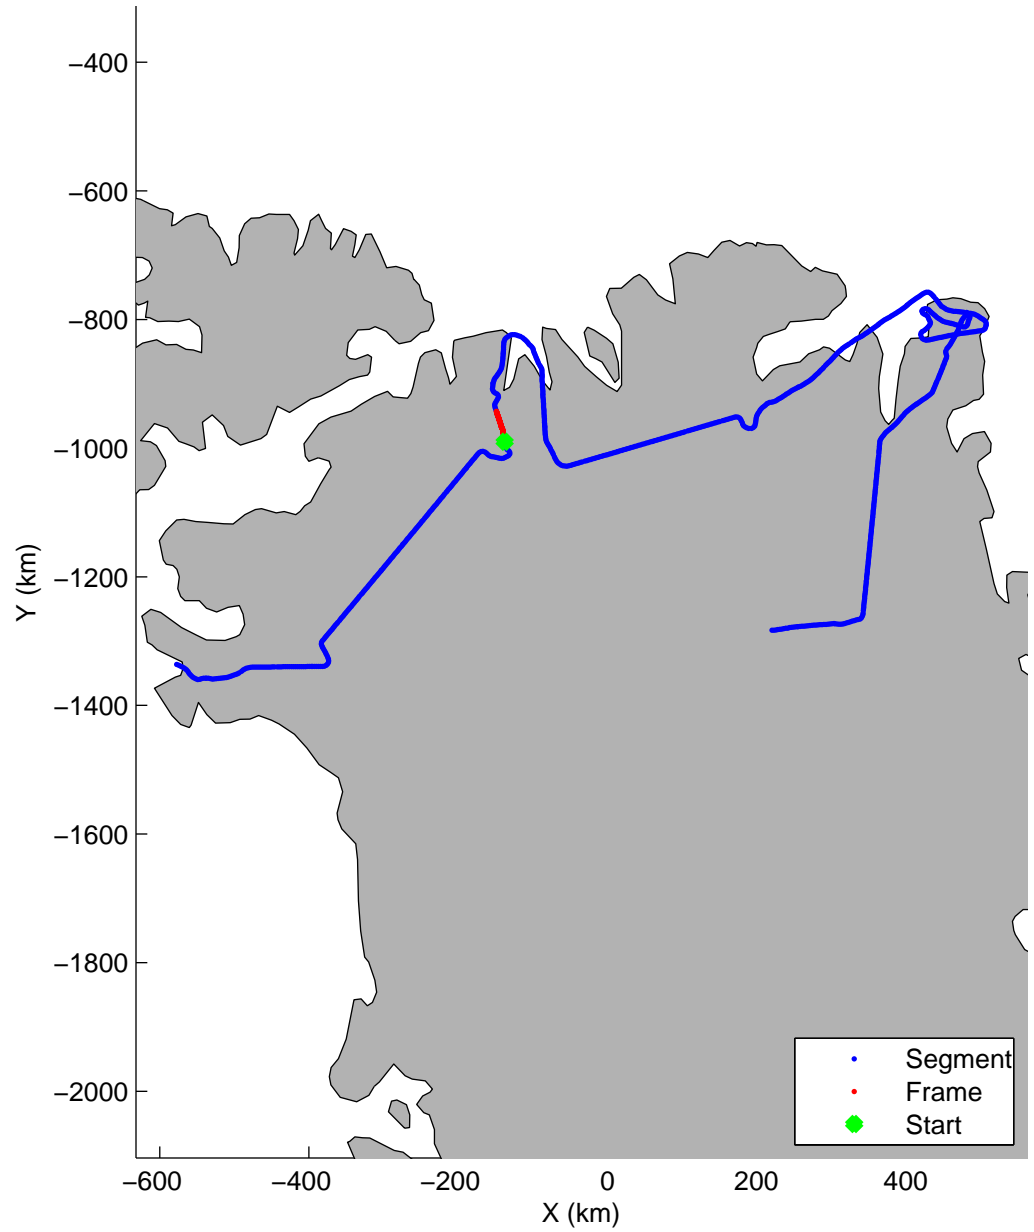

Land Ice:North Glaciers 01
20150506_02_015
Polar Stereograph 70N/-45E