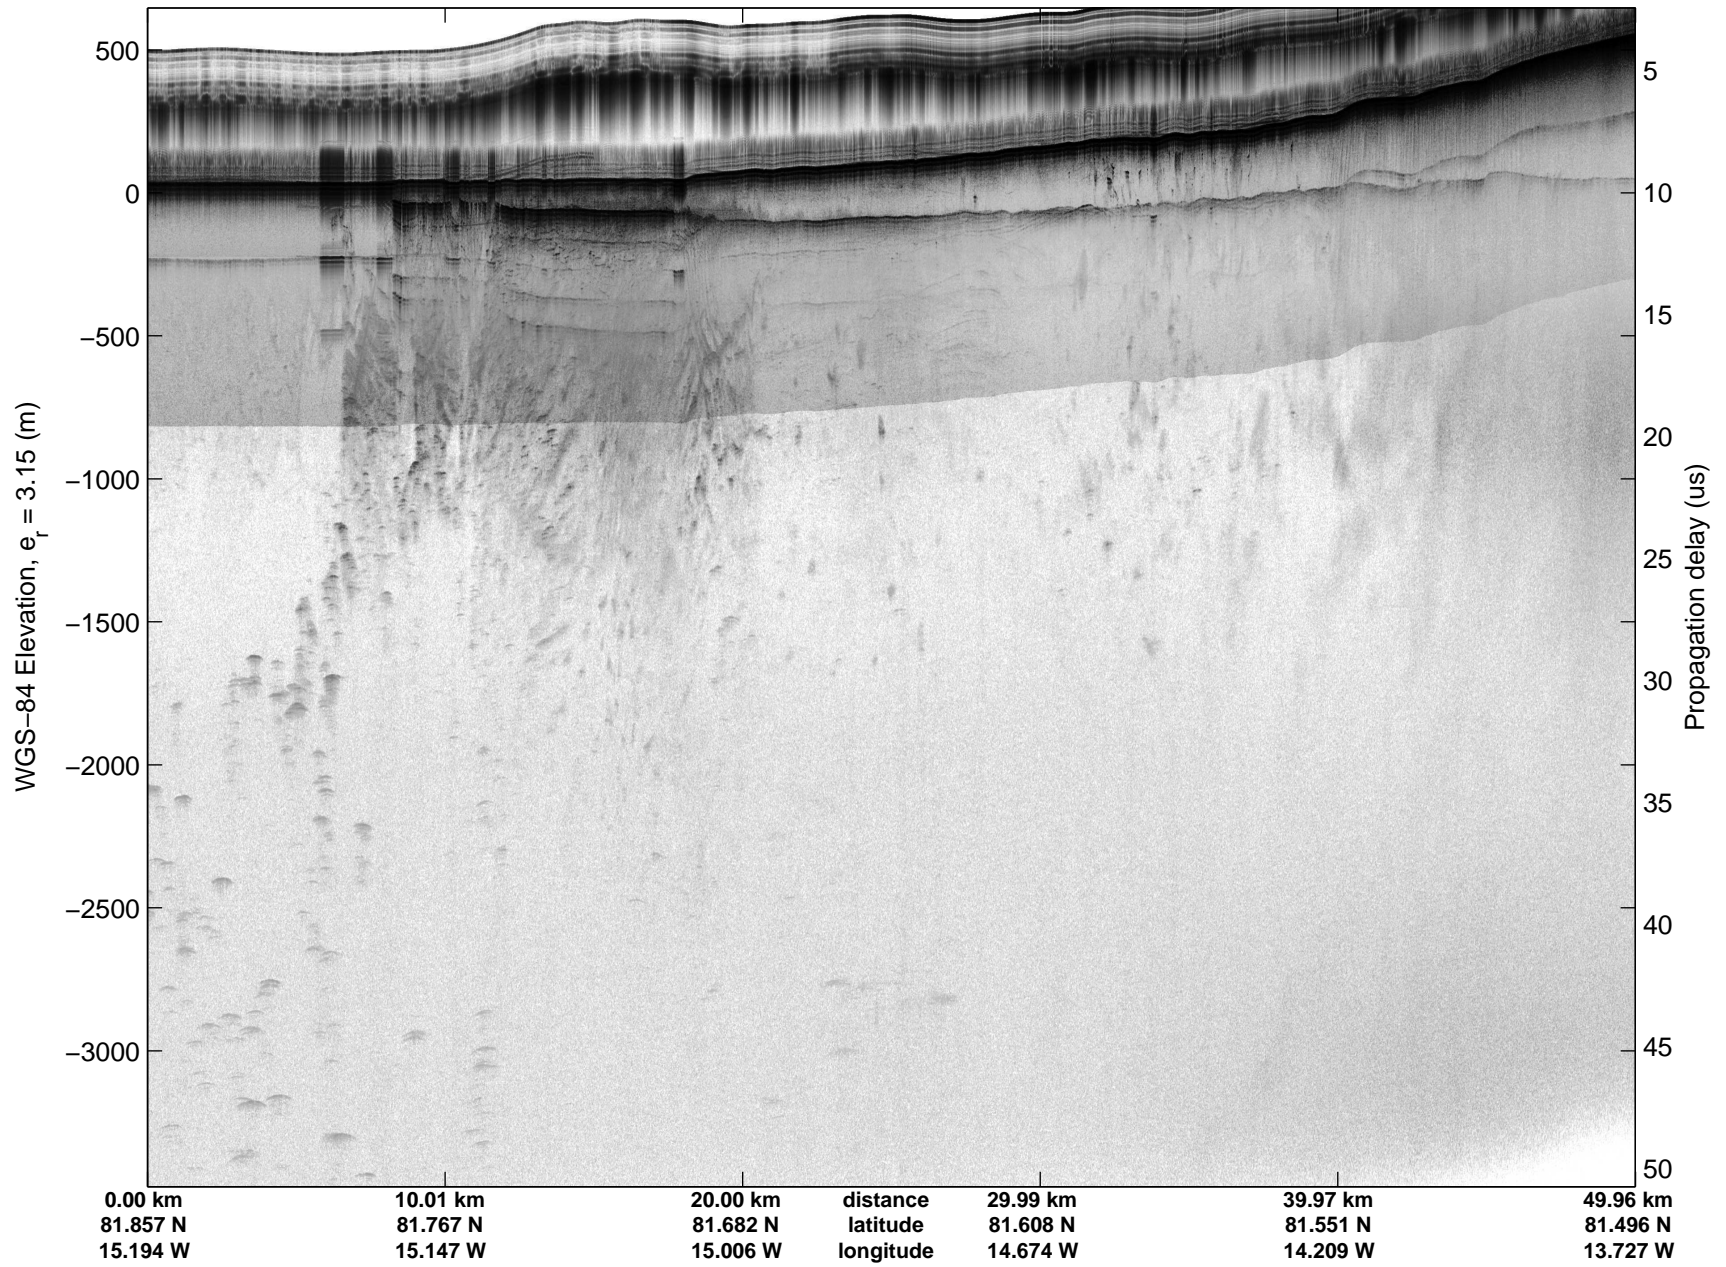

mcords5 2015_Greenland_C130: "Land Ice:North Glaciers 01" 20150506_02_036: 14:48:18.3 to 14:54:38.7 GPS