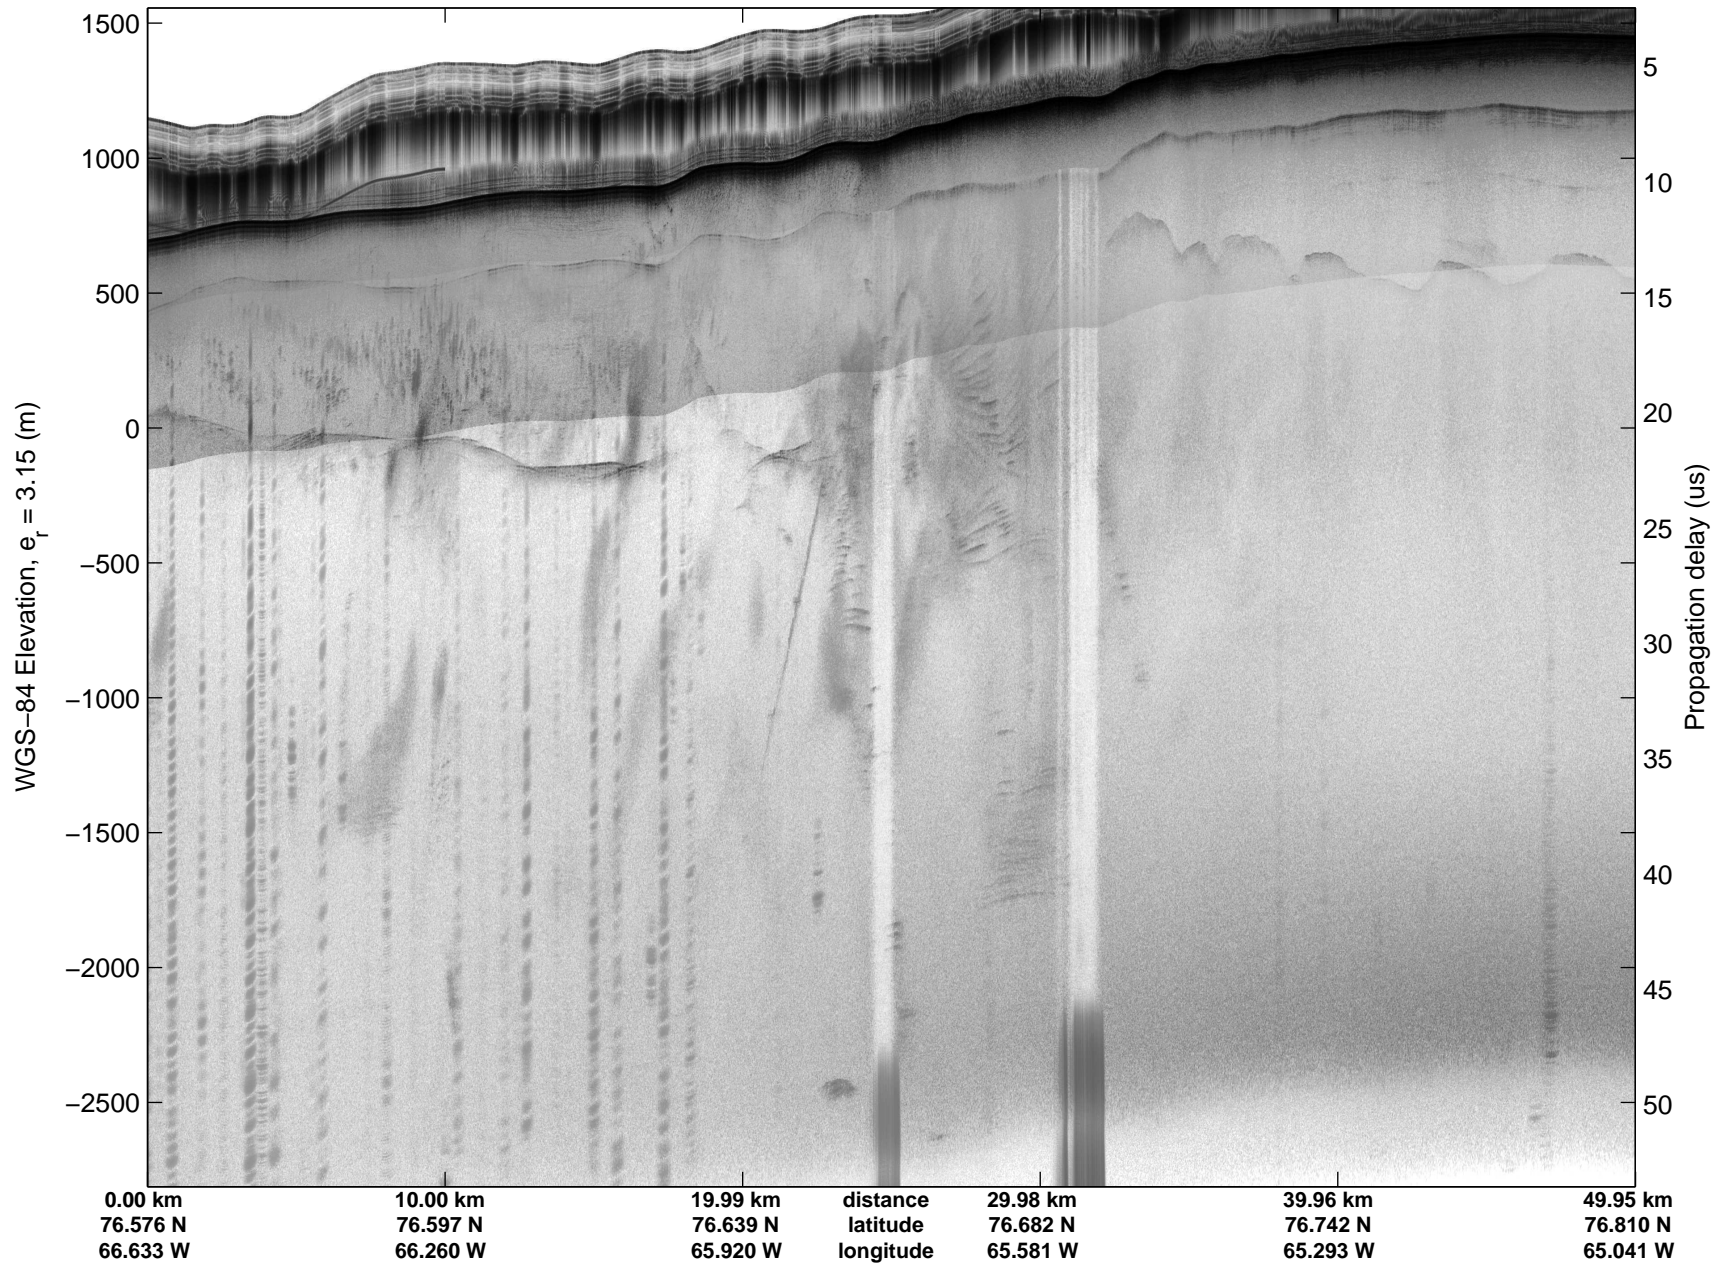

mcords5 2015_Greenland_C130: "Land Ice:North Glaciers 01" 20150506_02_002: 11:10:23.2 to 11:16:46.6 GPS