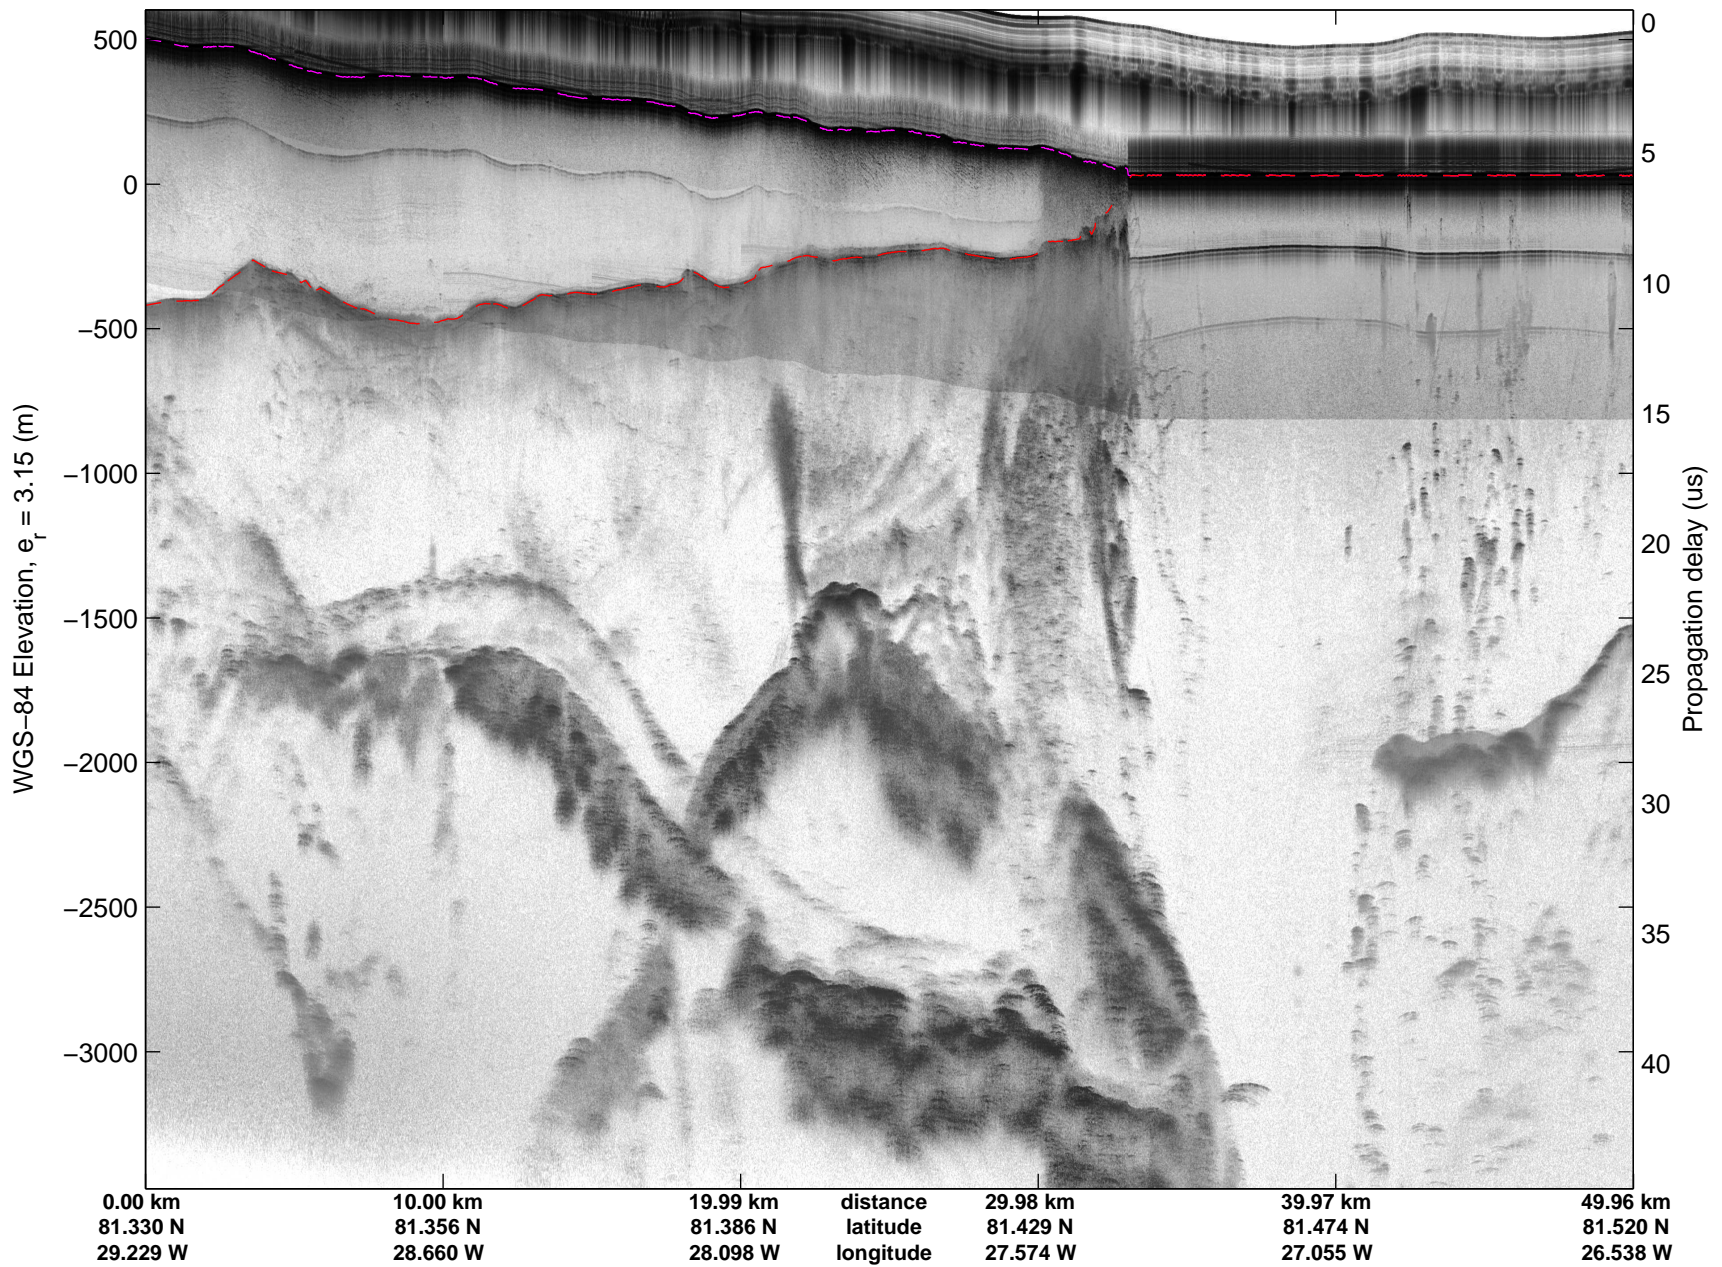

mcords5 2015_Greenland_C130: "Land Ice:North Glaciers 01" 20150506_02_031: 14:16:02.1 to 14:22:29.1 GPS