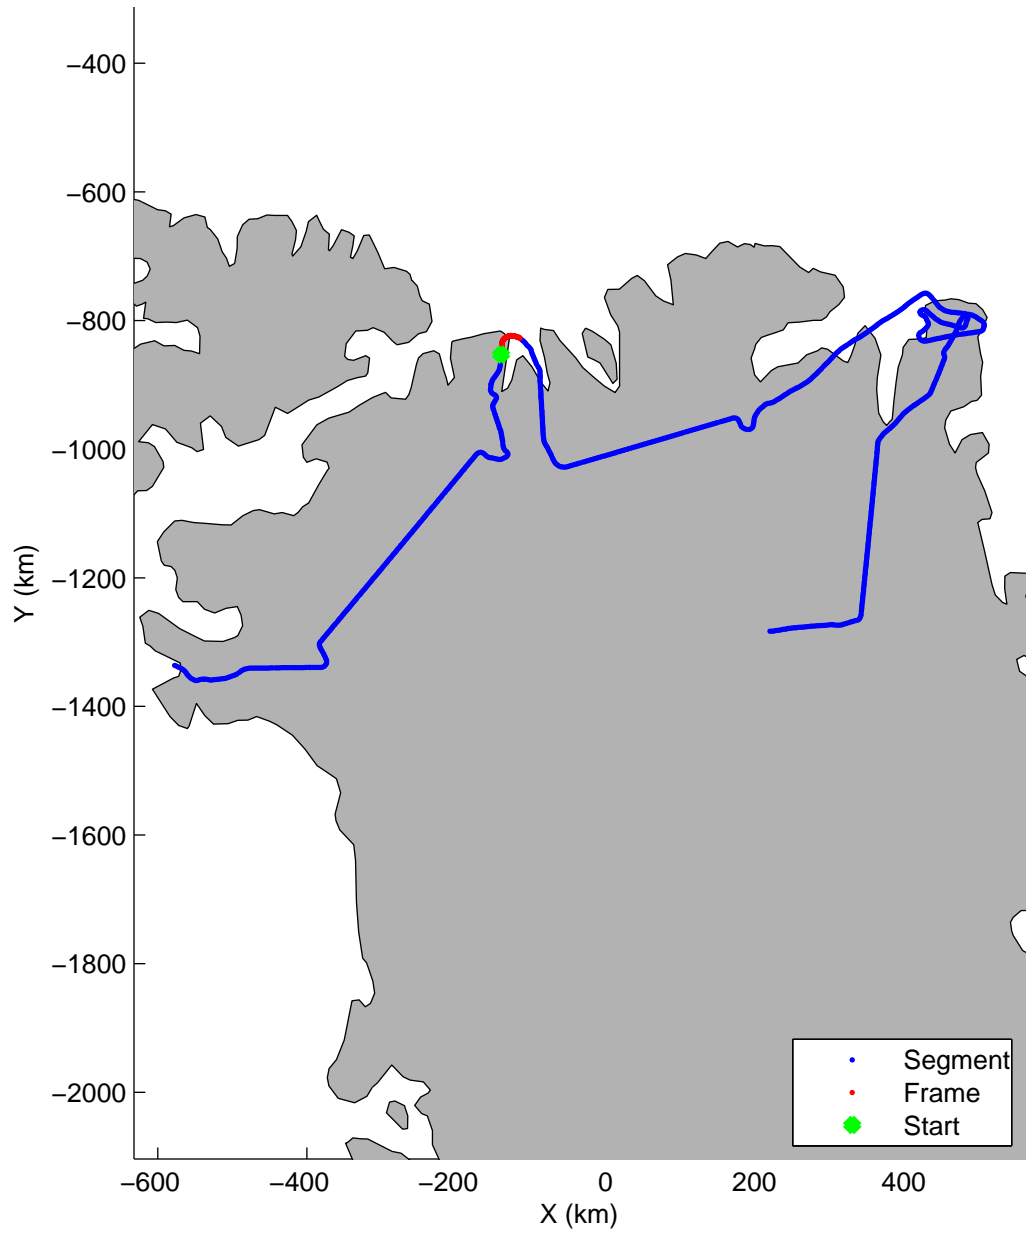

Land Ice:North Glaciers 01
20150506_02_018
Polar Stereograph 70N/-45E