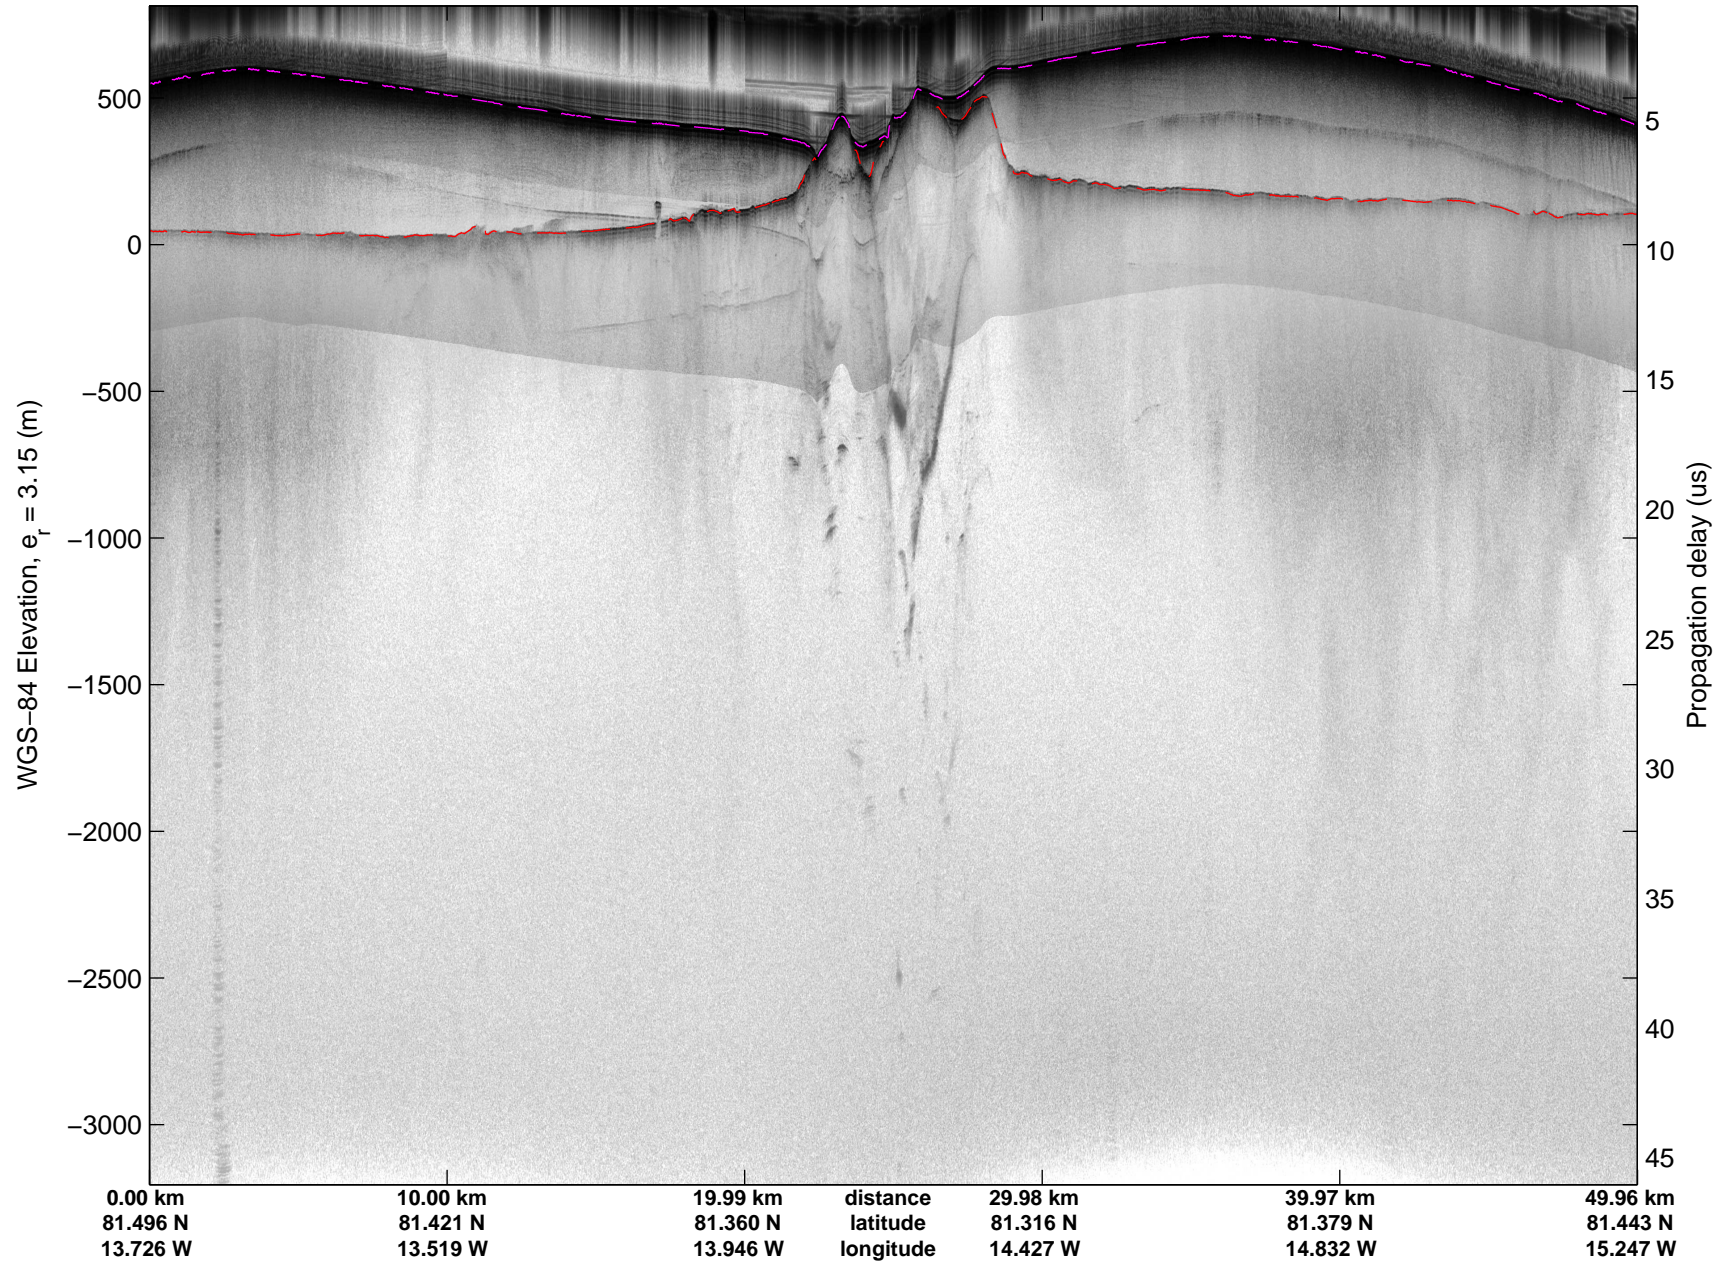

mcords5 2015_Greenland_C130: "Land Ice:North Glaciers 01" 20150506_02_037: 14:54:39.0 to 15:01:09.0 GPS