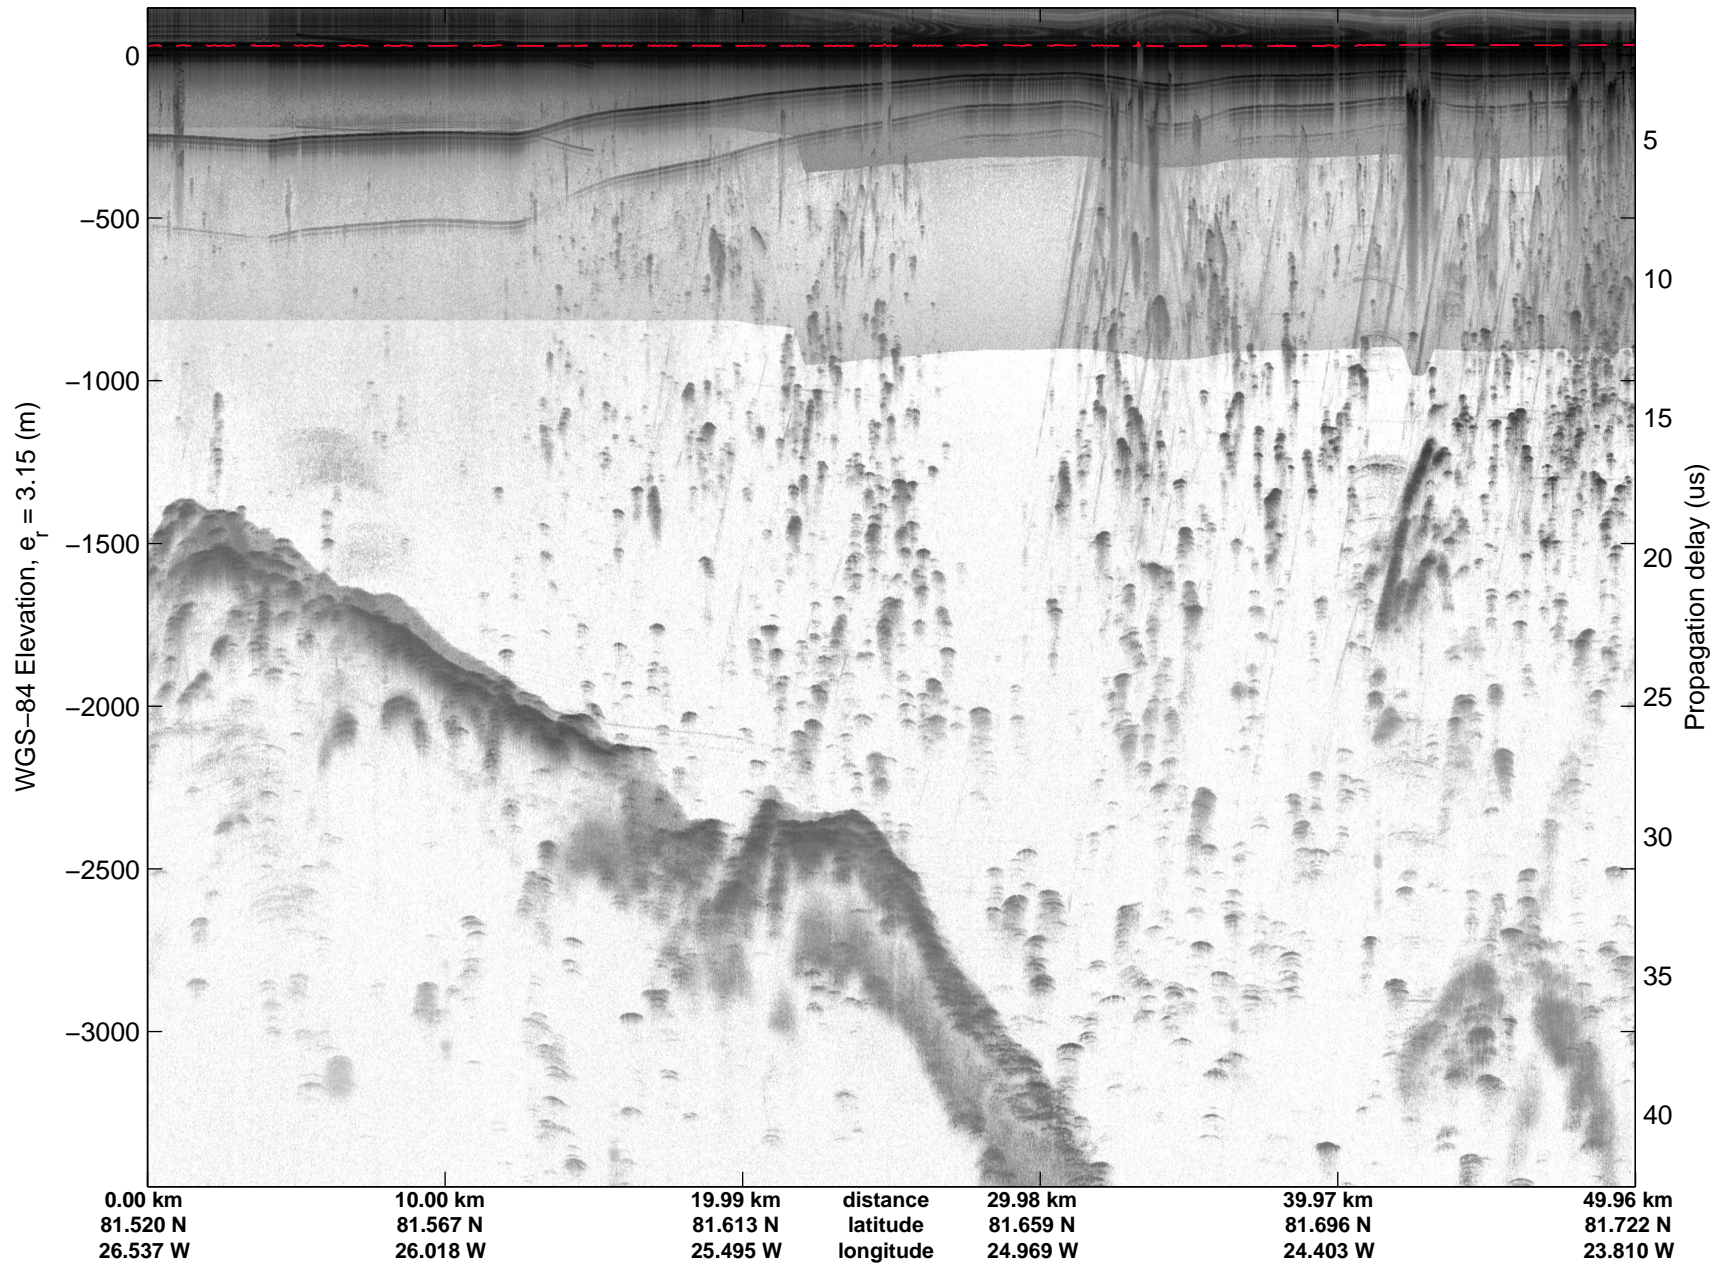

mcords5 2015_Greenland_C130: "Land Ice:North Glaciers 01" 20150506_02_032: 14:22:29.4 to 14:28:54.0 GPS