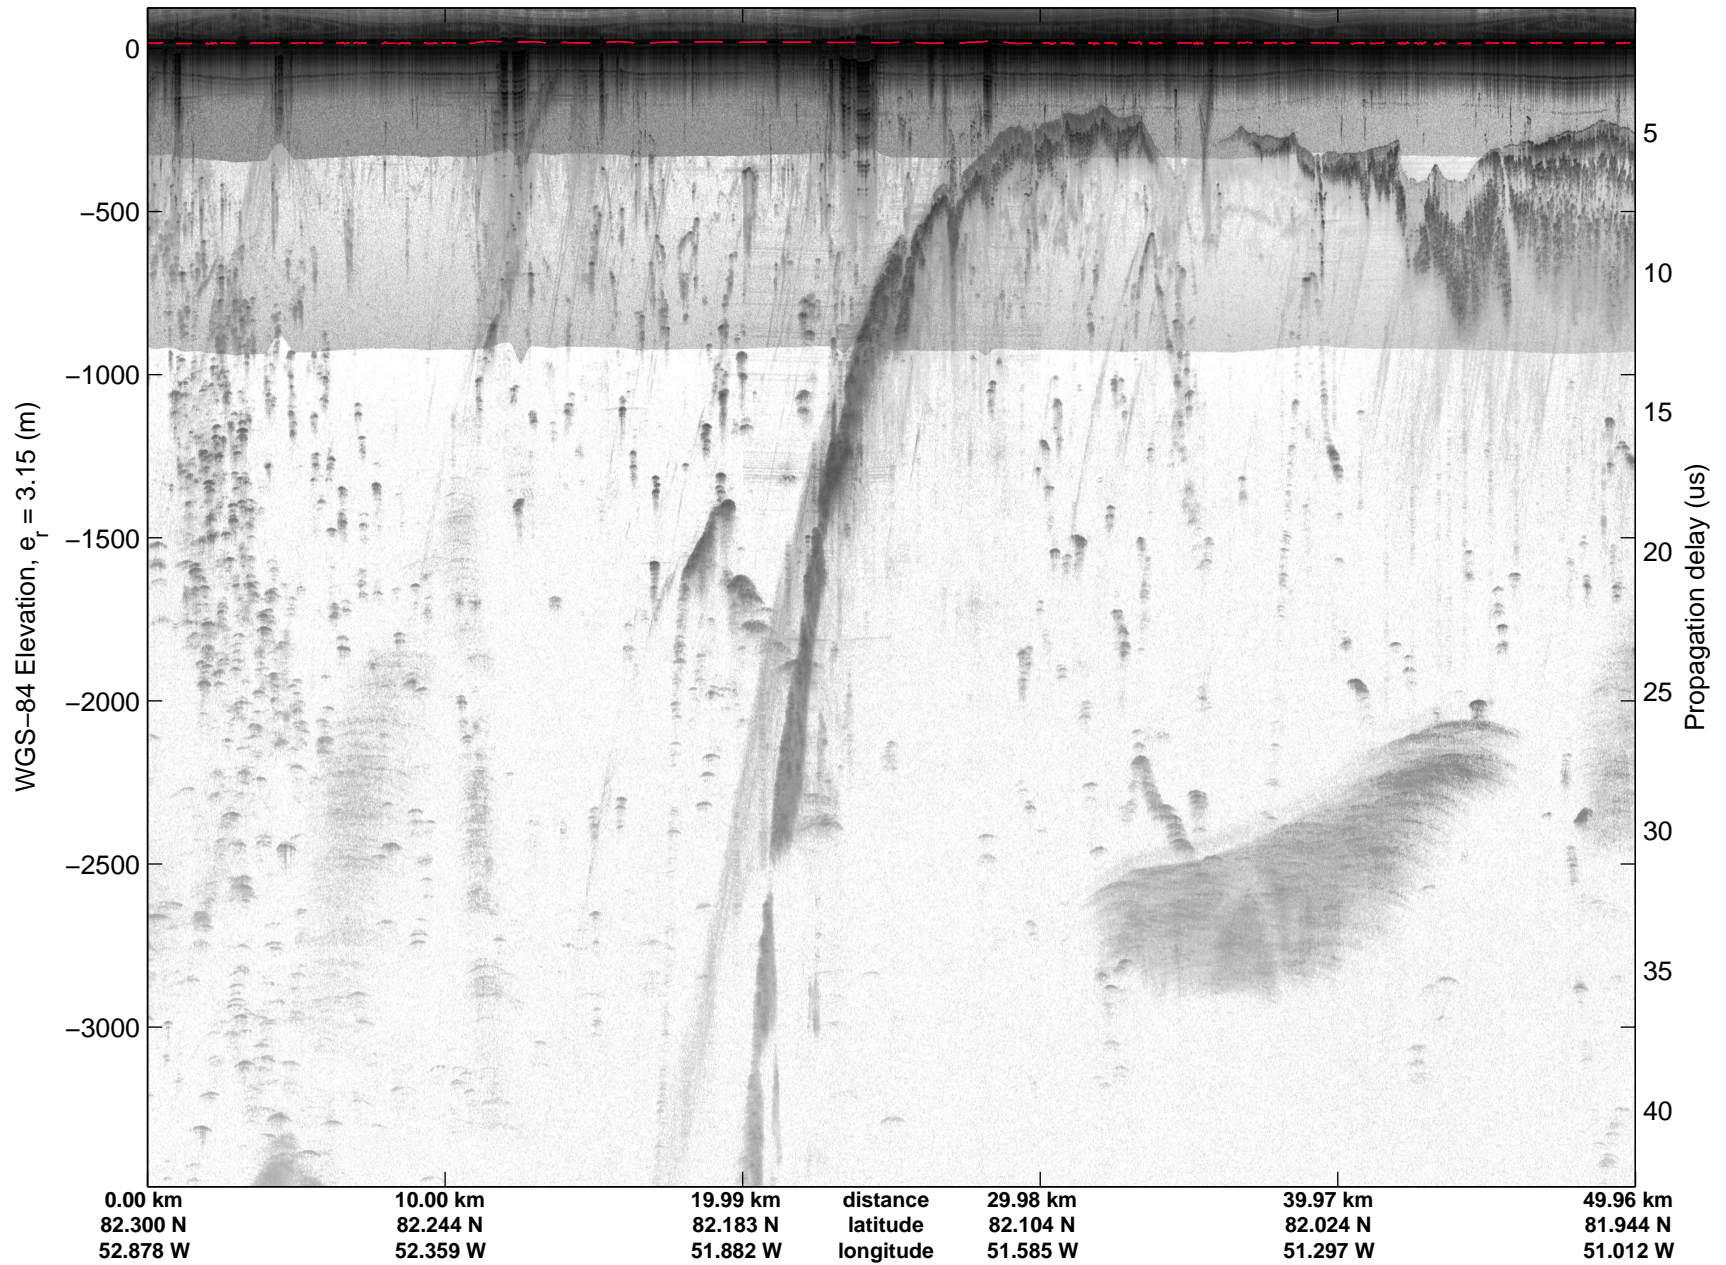

mcords5 2015_Greenland_C130: "Land Ice:North Glaciers 01" 20150506_02_019: 13:00:25.4 to 13:06:58.6 GPS