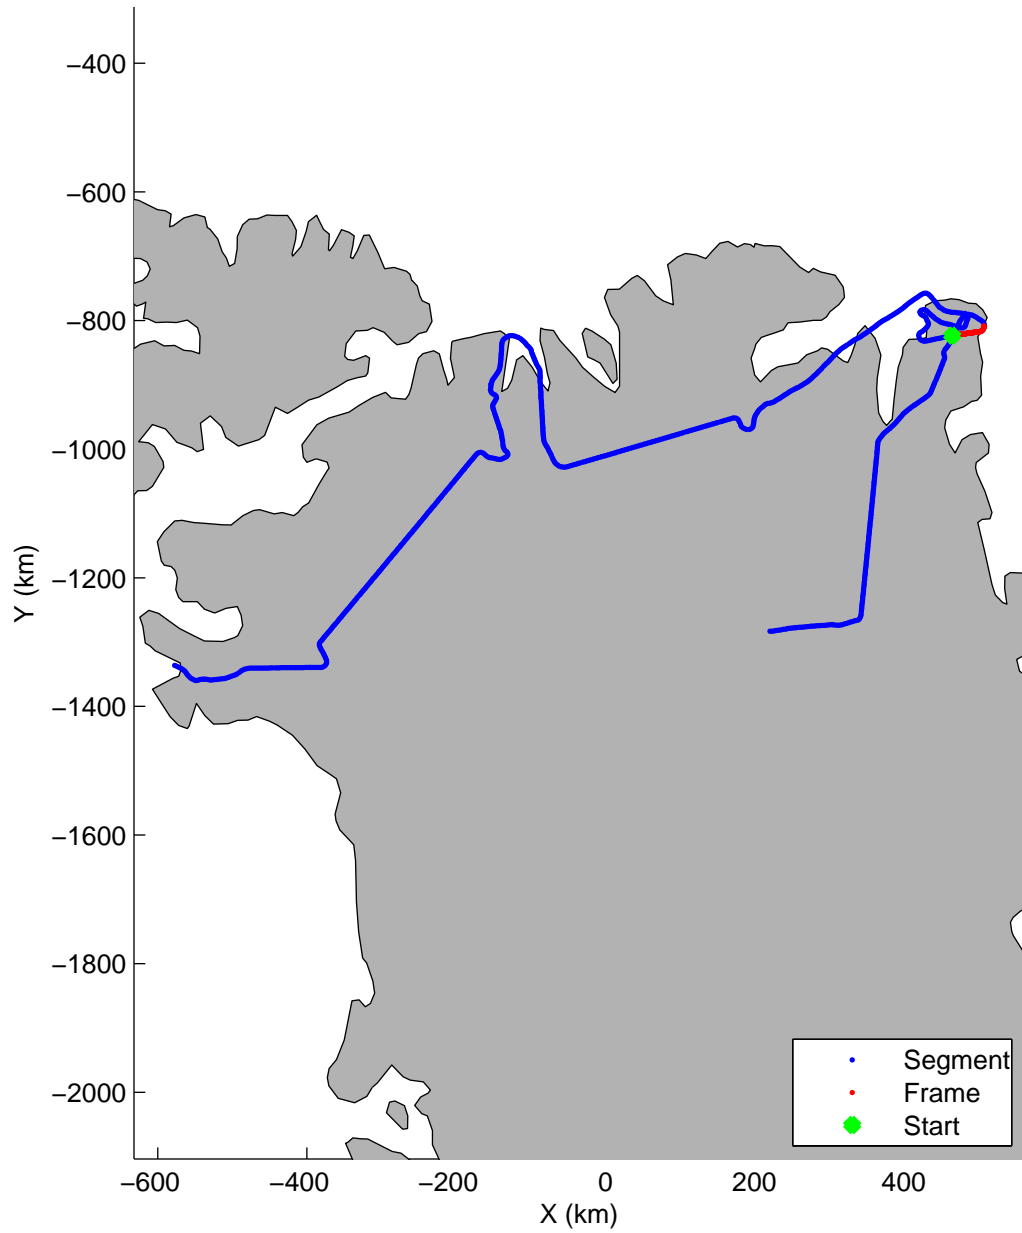

Land Ice:North Glaciers 01
20150506_02_041
Polar Stereograph 70N/-45E