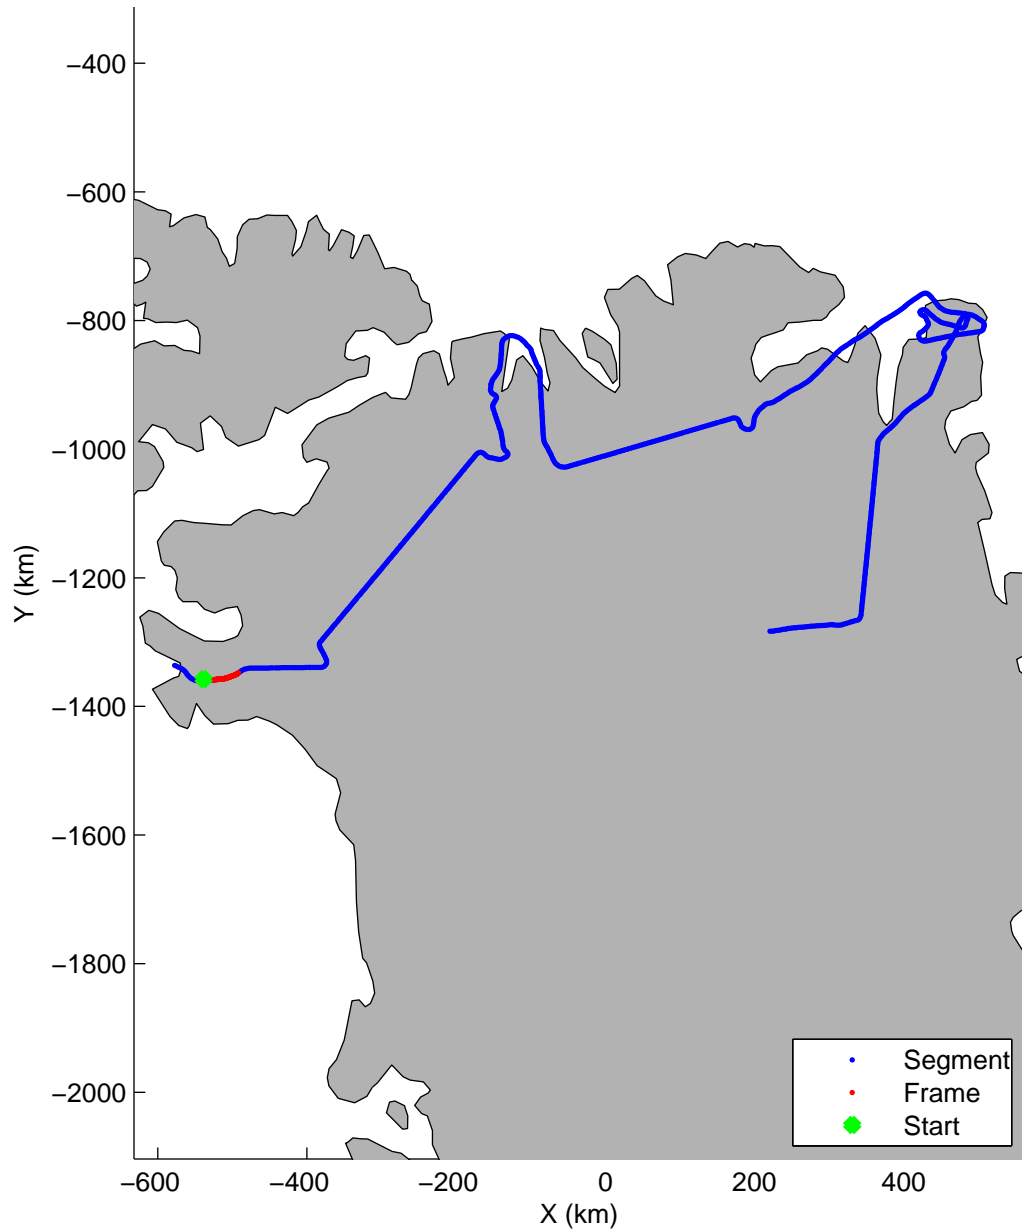

Land Ice:North Glaciers 01
20150506_02_002
Polar Stereograph 70N/-45E