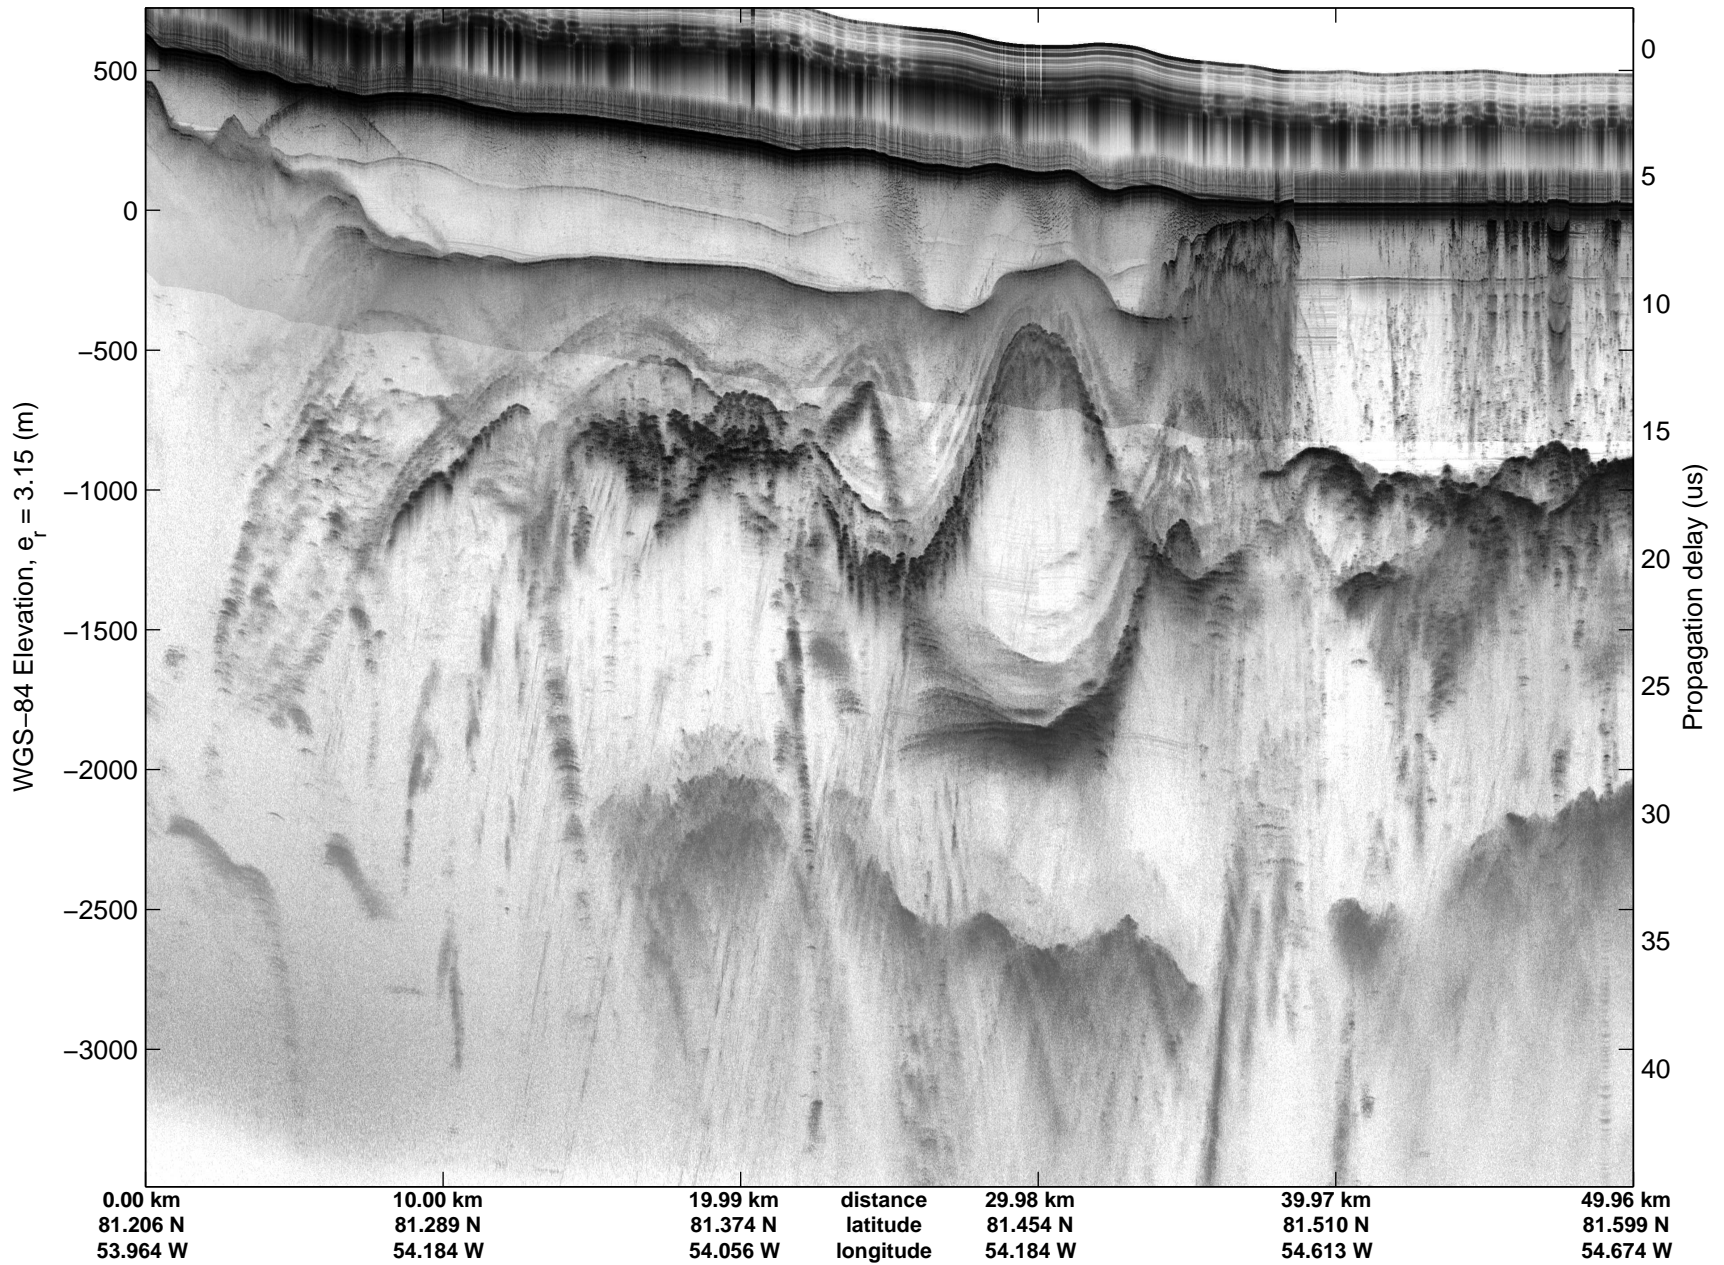

mcords5 2015_Greenland_C130: "Land Ice:North Glaciers 01" 20150506_02_016: 12:40:09.4 to 12:47:07.7 GPS