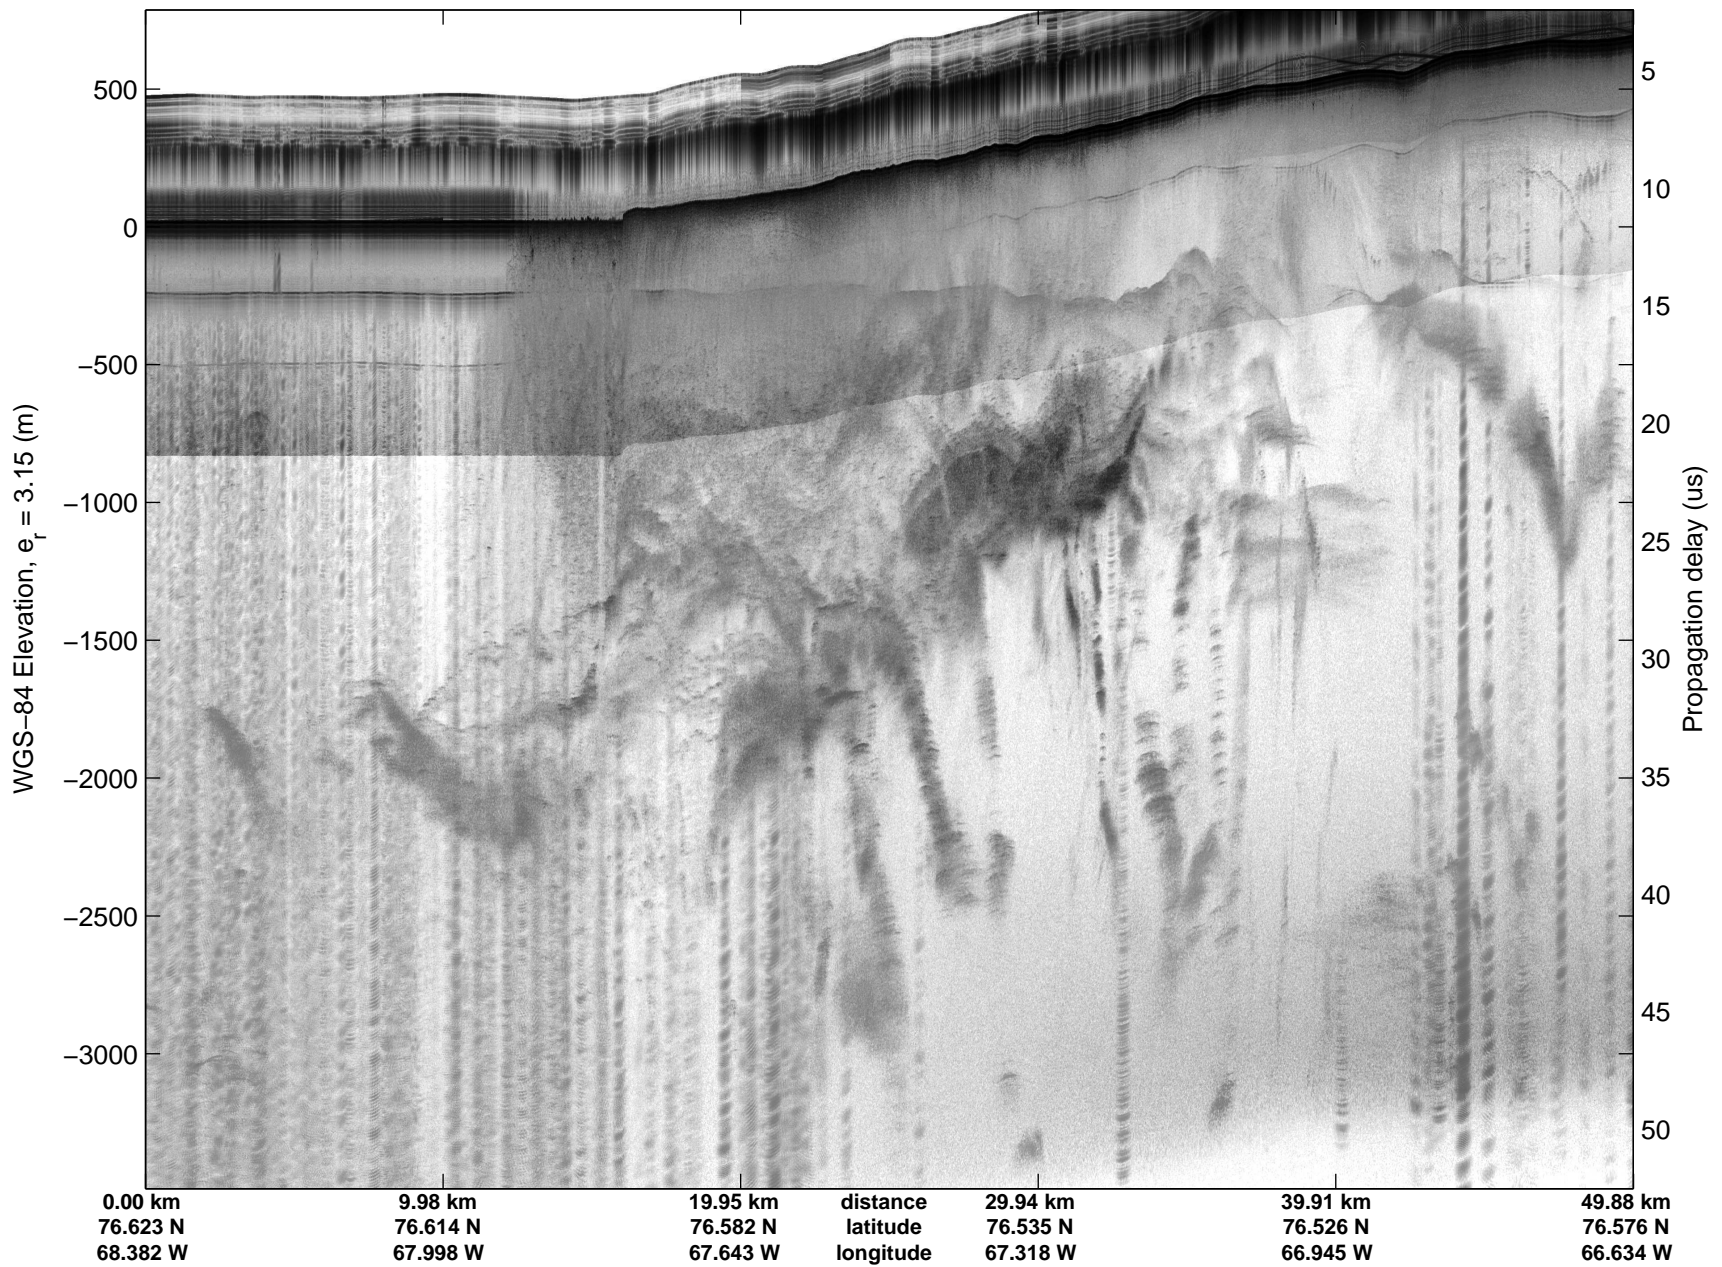

Land Ice:North Glaciers 01
20150506_02_001
Polar Stereograph 70N/-45E

mcords5 2015_Greenland_C130: "Land Ice:North Glaciers 01" 20150506_02_001: 11:03:59.2 to 11:10:23.0 GPS

mcords5 2015_Greenland_C130: "Land Ice:North Glaciers 01" 20150506_02_001: 11:03:59.2 to 11:10:23.0 GPS

Land Ice:North Glaciers 01
20150506_02_002
Polar Stereograph 70N/-45E

mcords5 2015_Greenland_C130: "Land Ice:North Glaciers 01" 20150506_02_002: 11:10:23.2 to 11:16:46.6 GPS

mcords5 2015_Greenland_C130: "Land Ice:North Glaciers 01" 20150506_02_002: 11:10:23.2 to 11:16:46.6 GPS