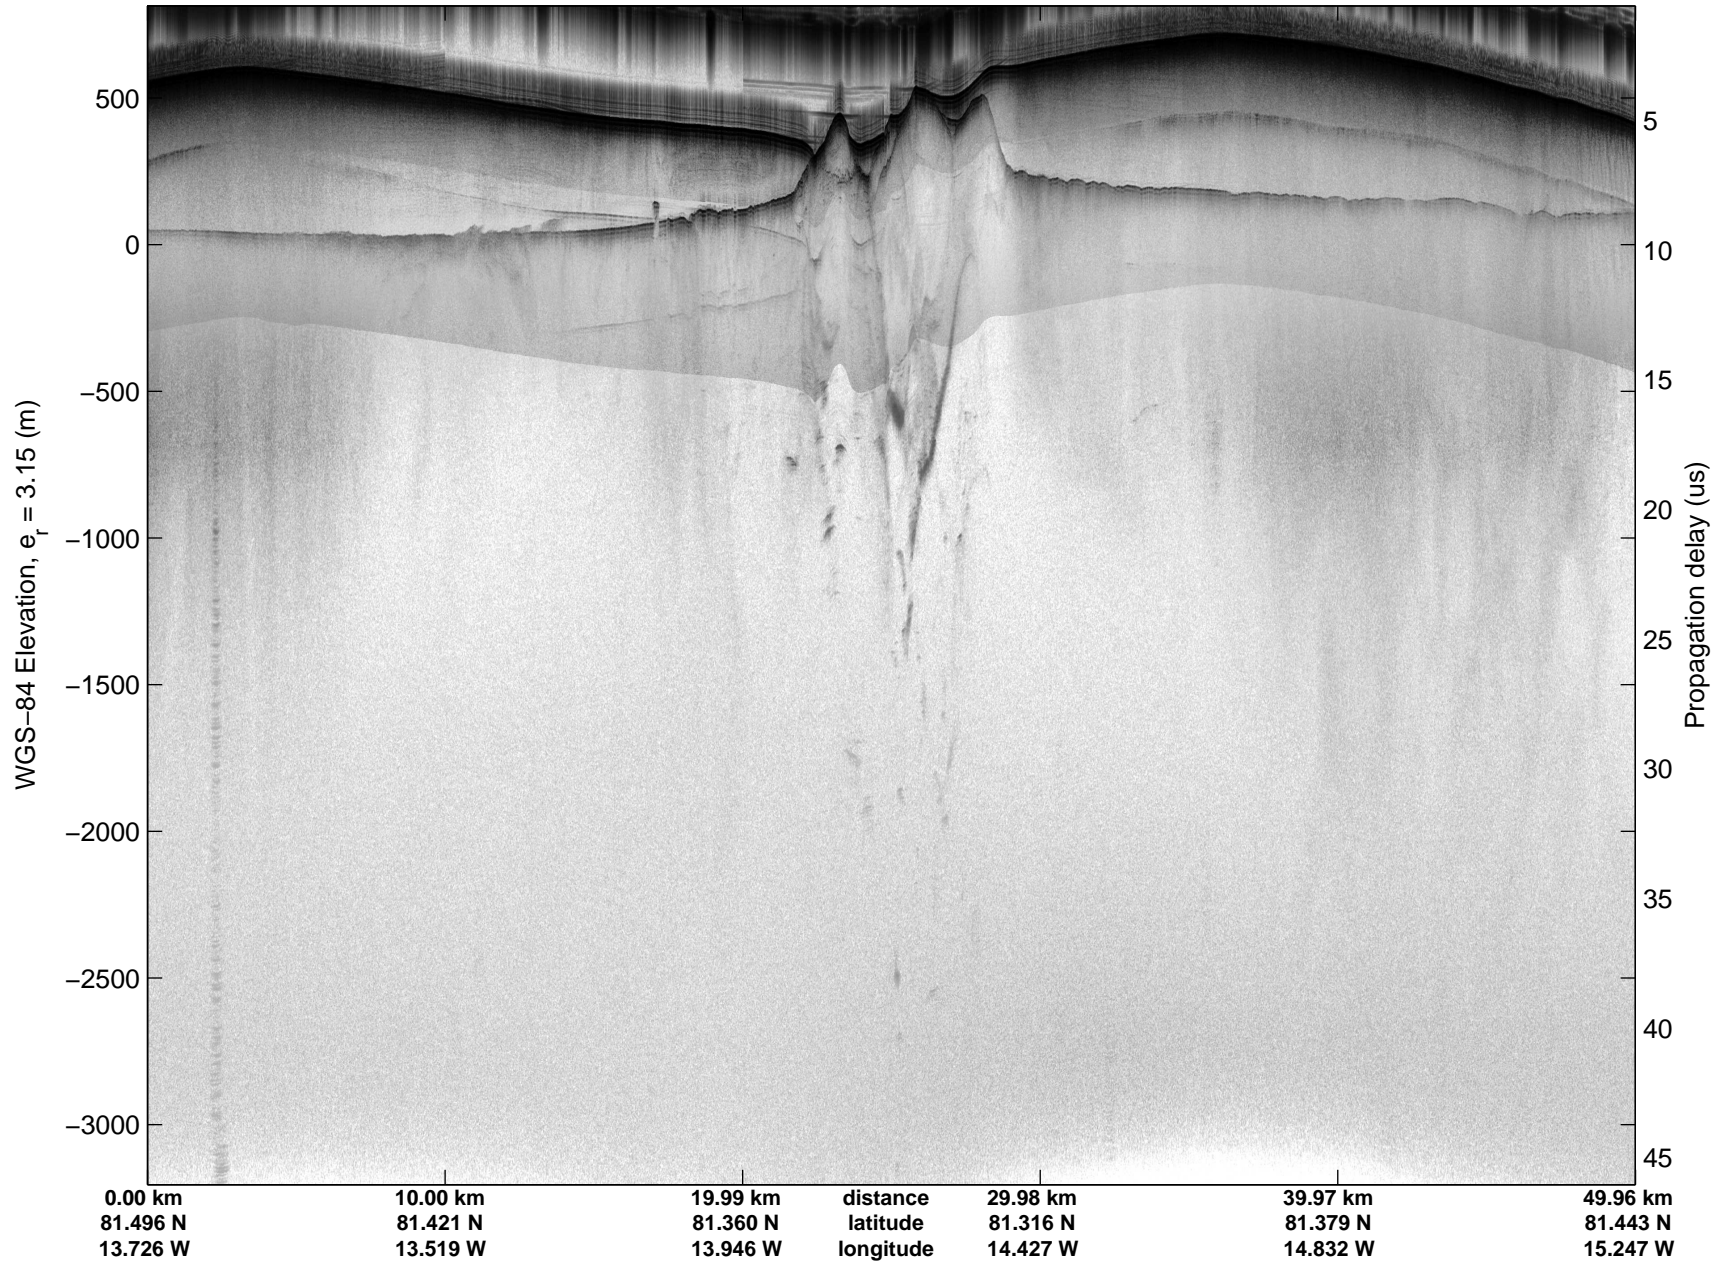

mcords5 2015_Greenland_C130: "Land Ice:North Glaciers 01" 20150506_02_037: 14:54:39.0 to 15:01:09.0 GPS