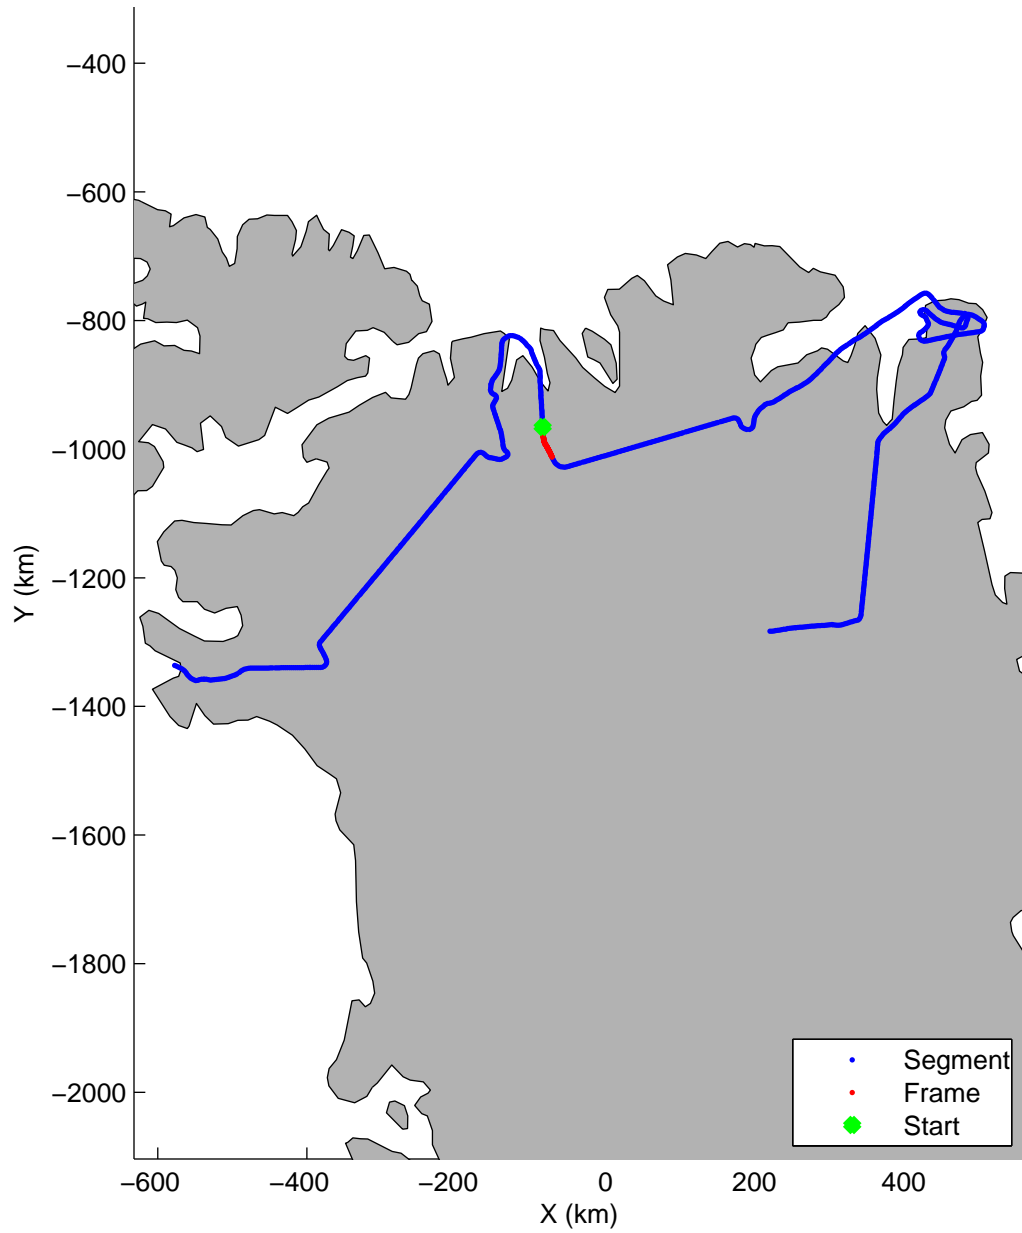

Land Ice:North Glaciers 01
20150506_02_022
Polar Stereograph 70N/-45E