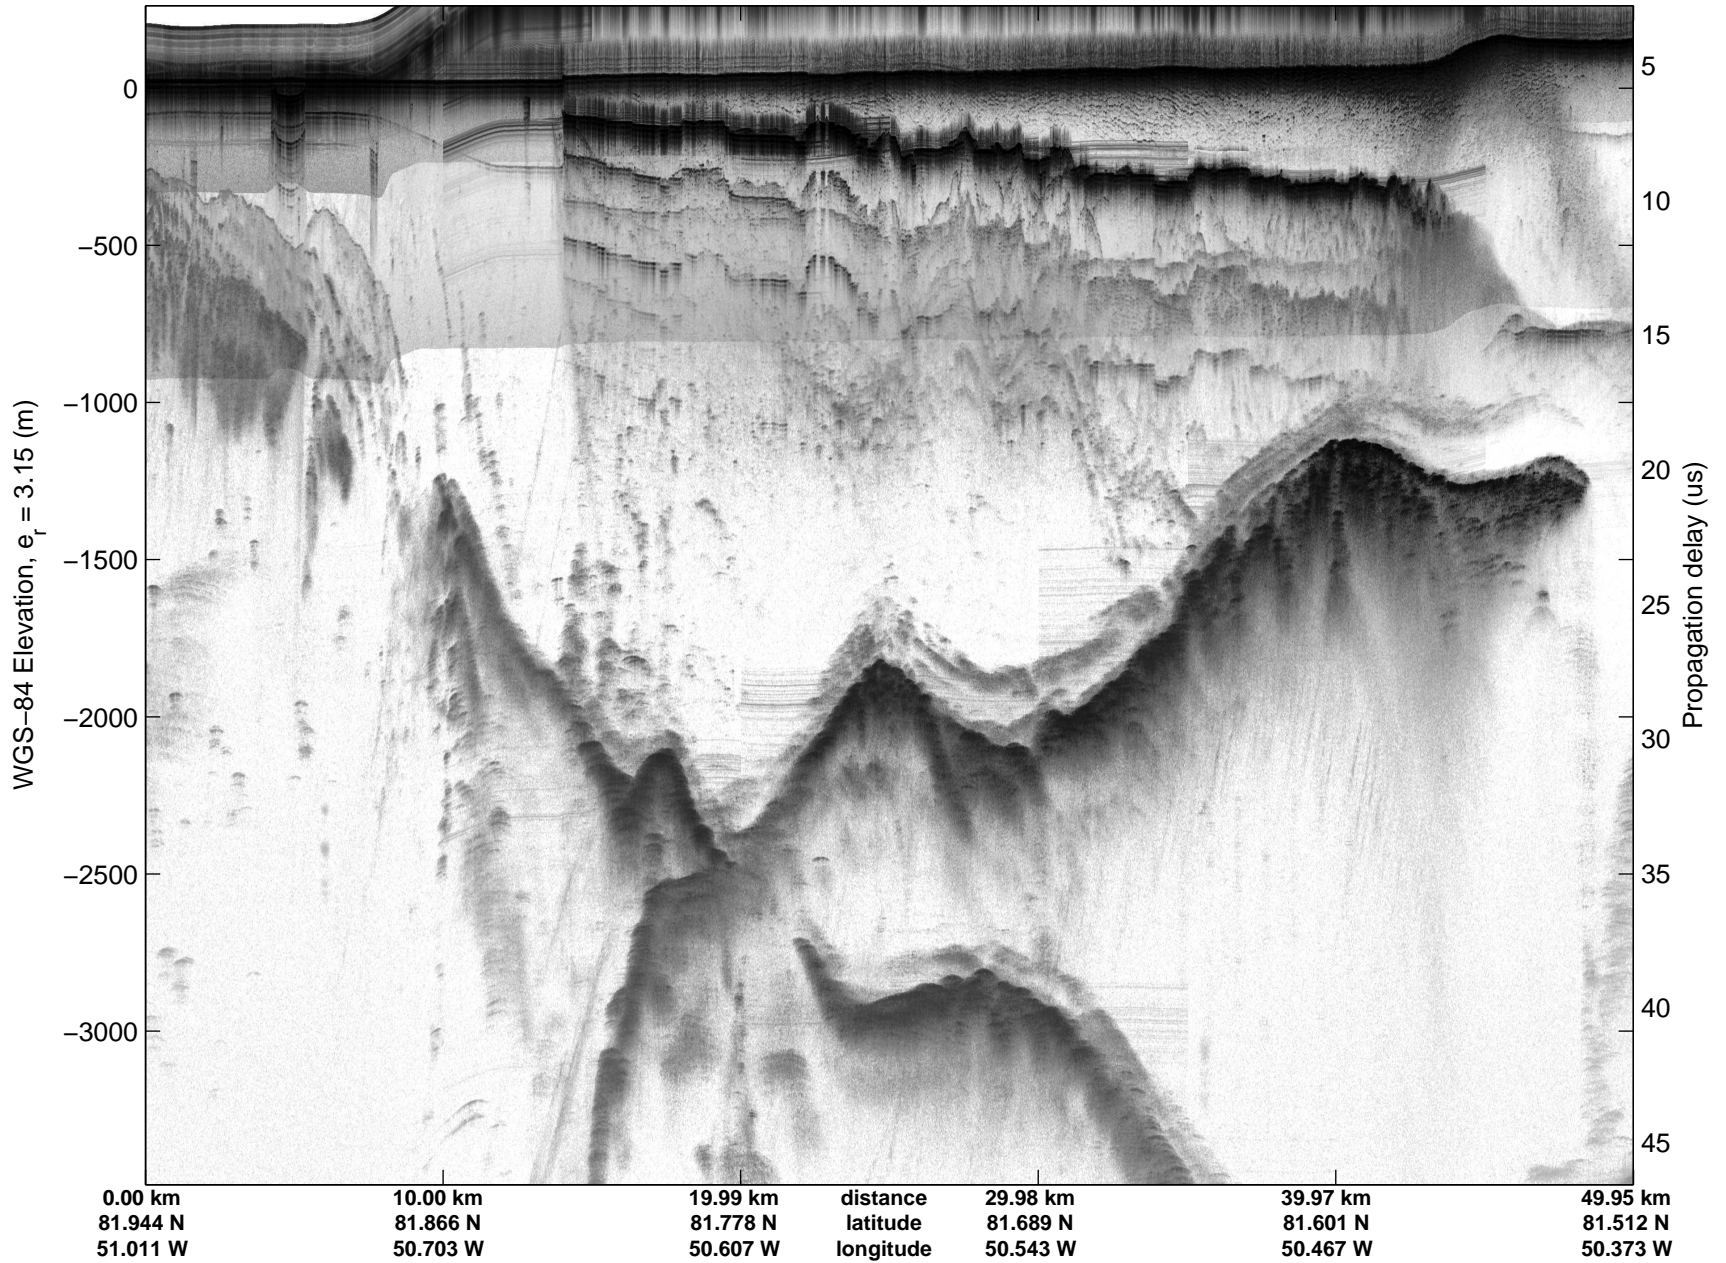

mcords5 2015_Greenland_C130: "Land Ice:North Glaciers 01" 20150506_02_020: 13:06:58.9 to 13:13:19.6 GPS