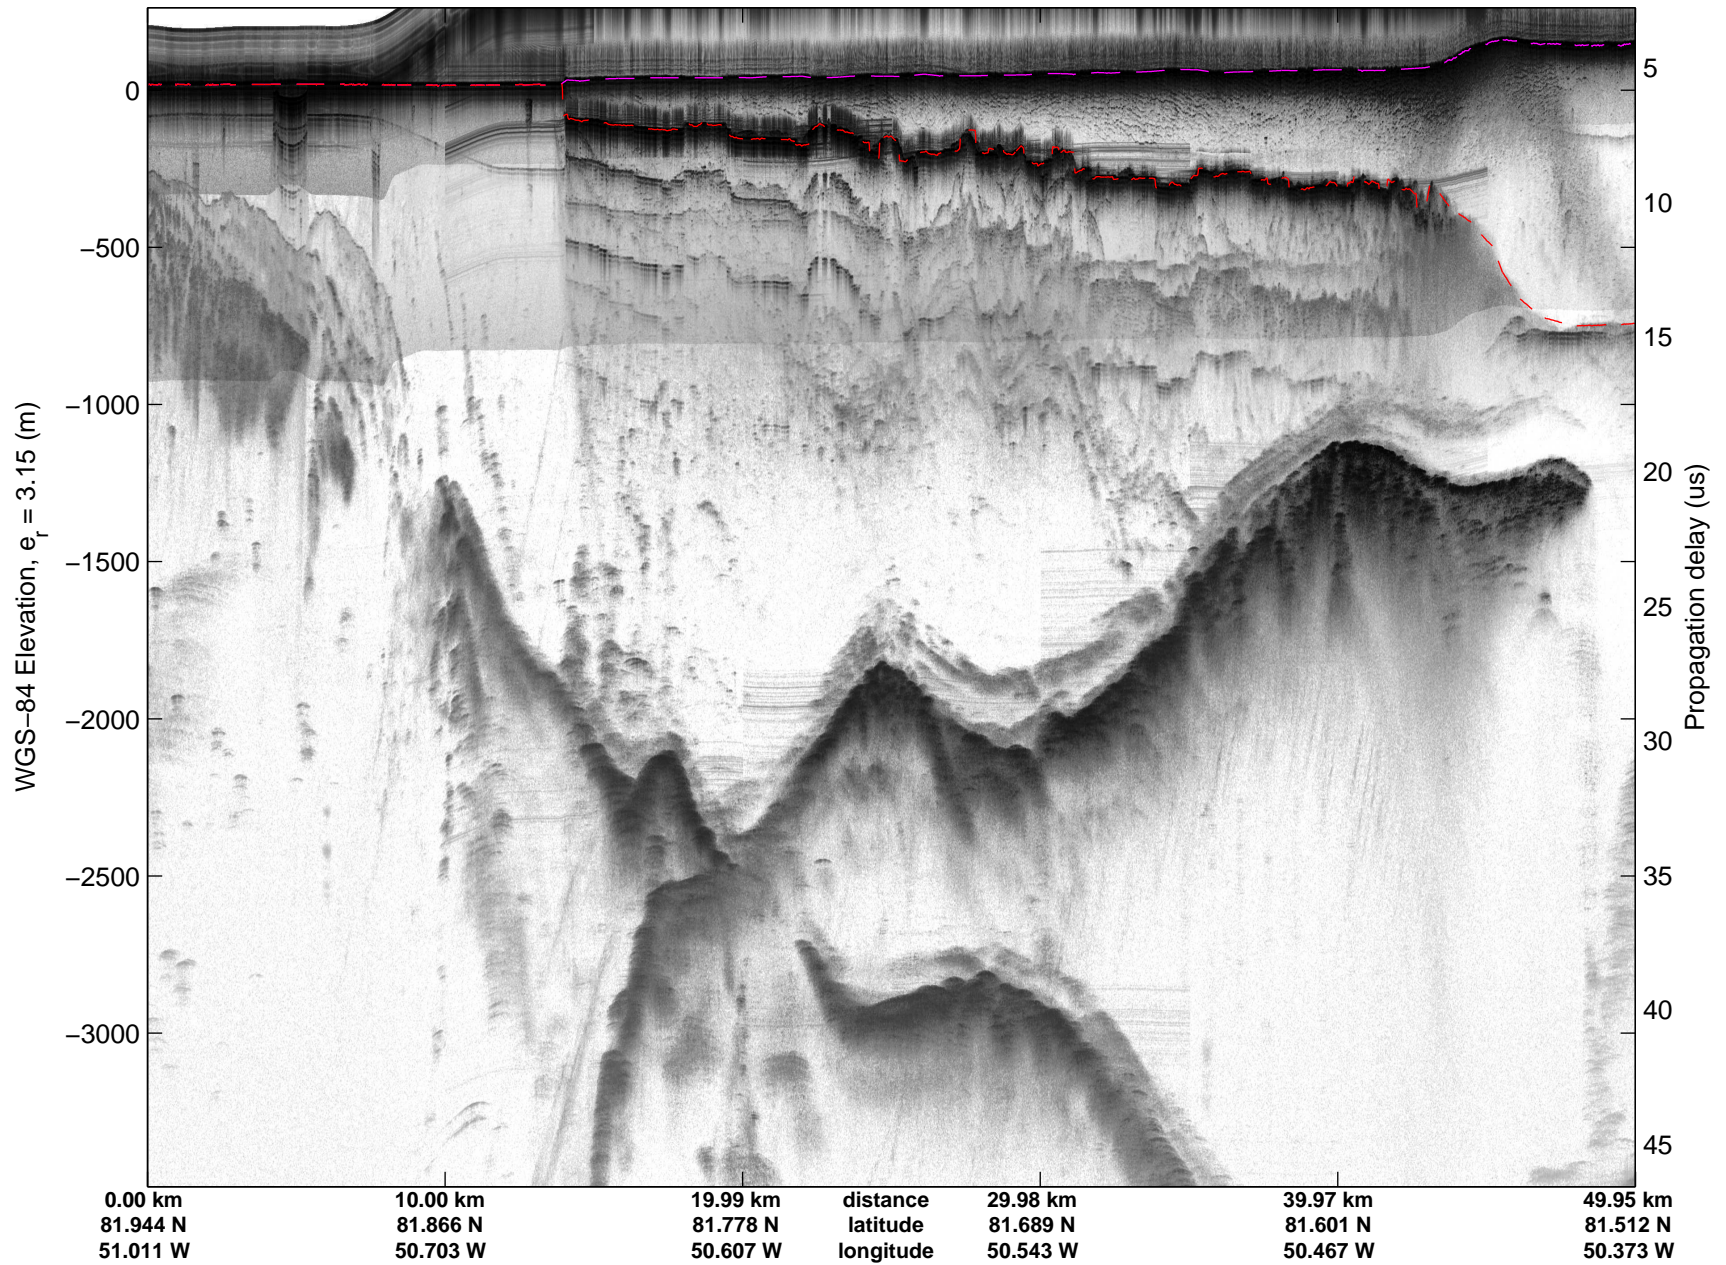

mcords5 2015_Greenland_C130: "Land Ice:North Glaciers 01" 20150506_02_020: 13:06:58.9 to 13:13:19.6 GPS