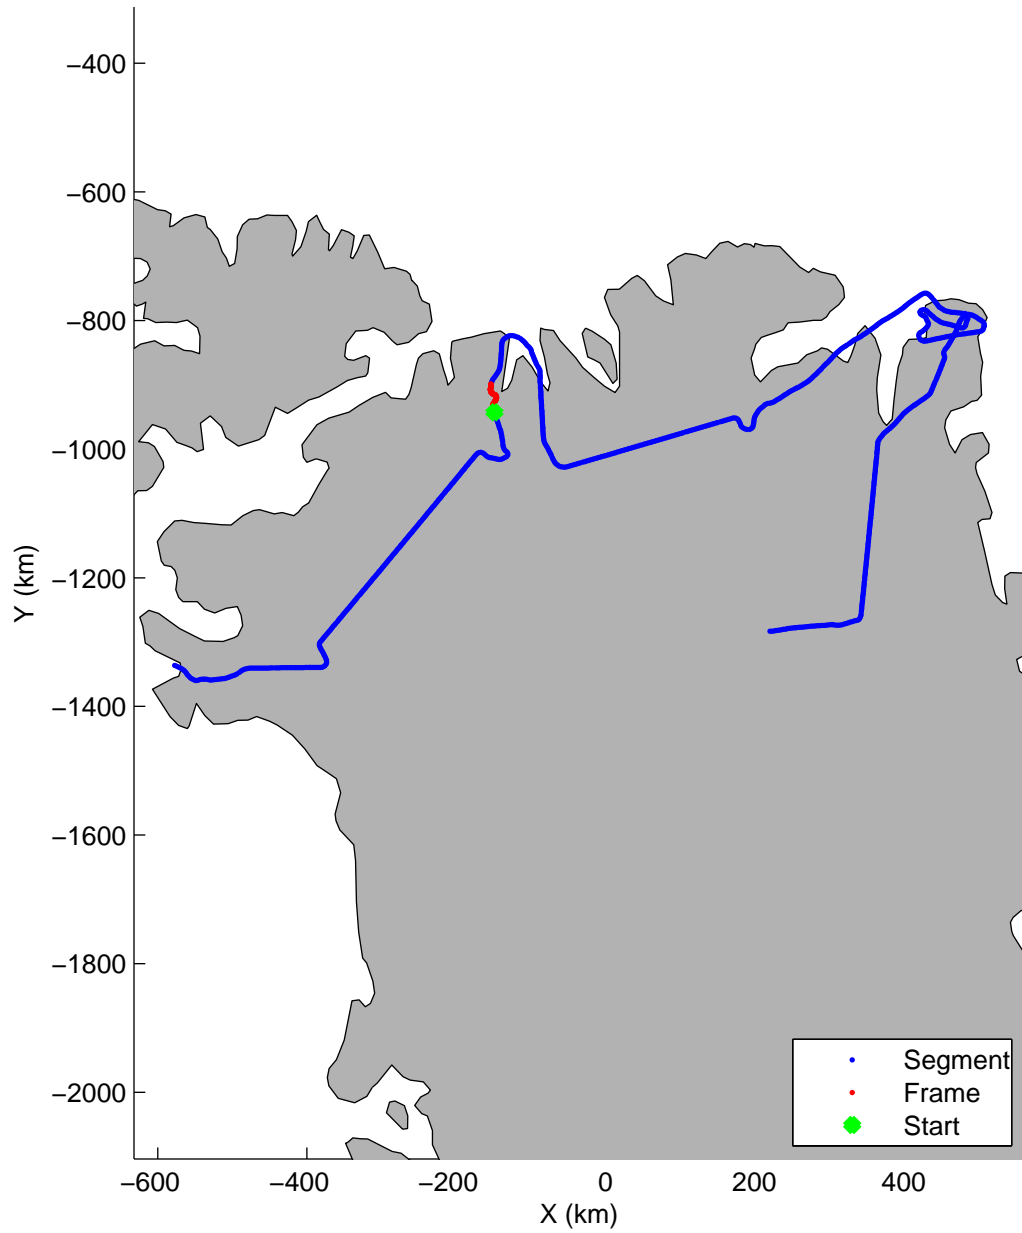

Land Ice:North Glaciers 01
20150506_02_016
Polar Stereograph 70N/-45E