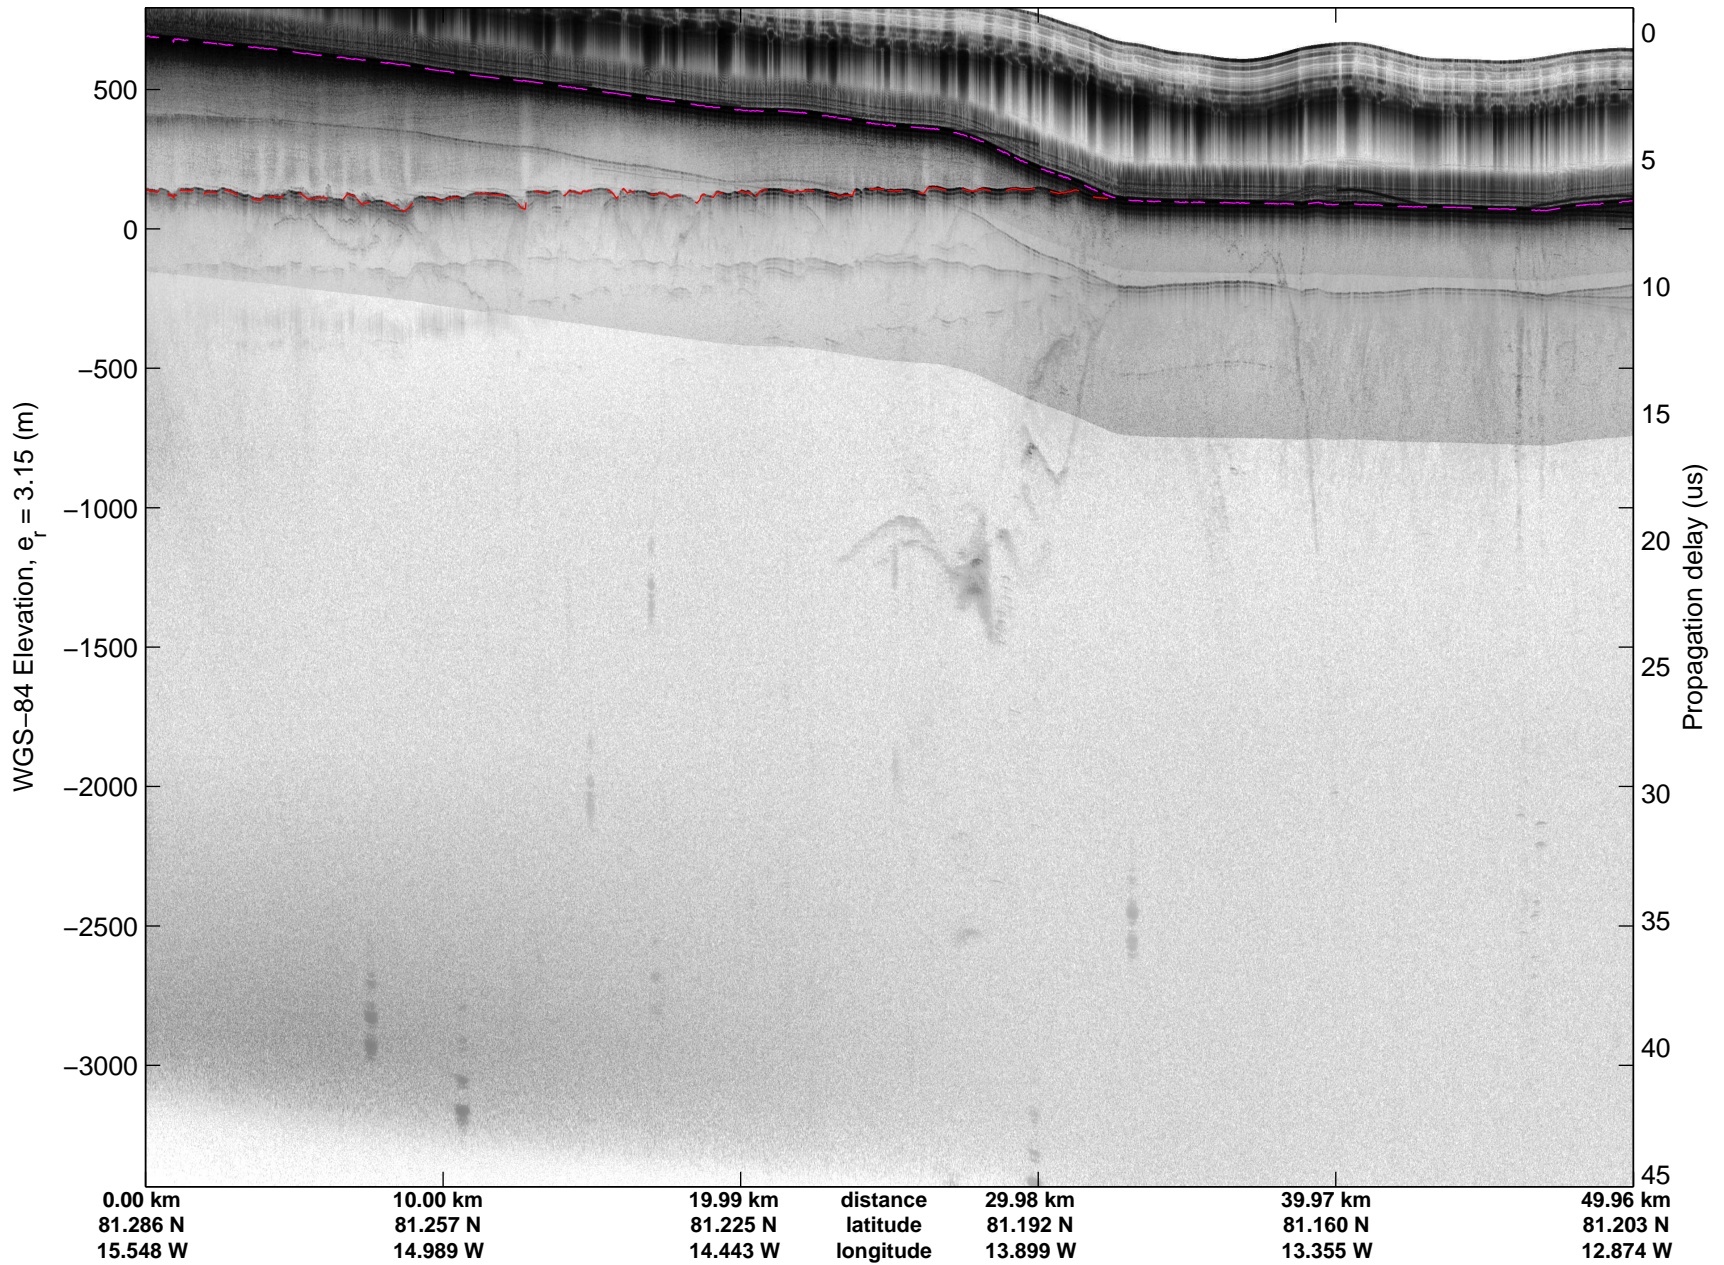

mcords5 2015_Greenland_C130: "Land Ice:North Glaciers 01" 20150506_02_041: 15:21:49.0 to 15:27:55.0 GPS