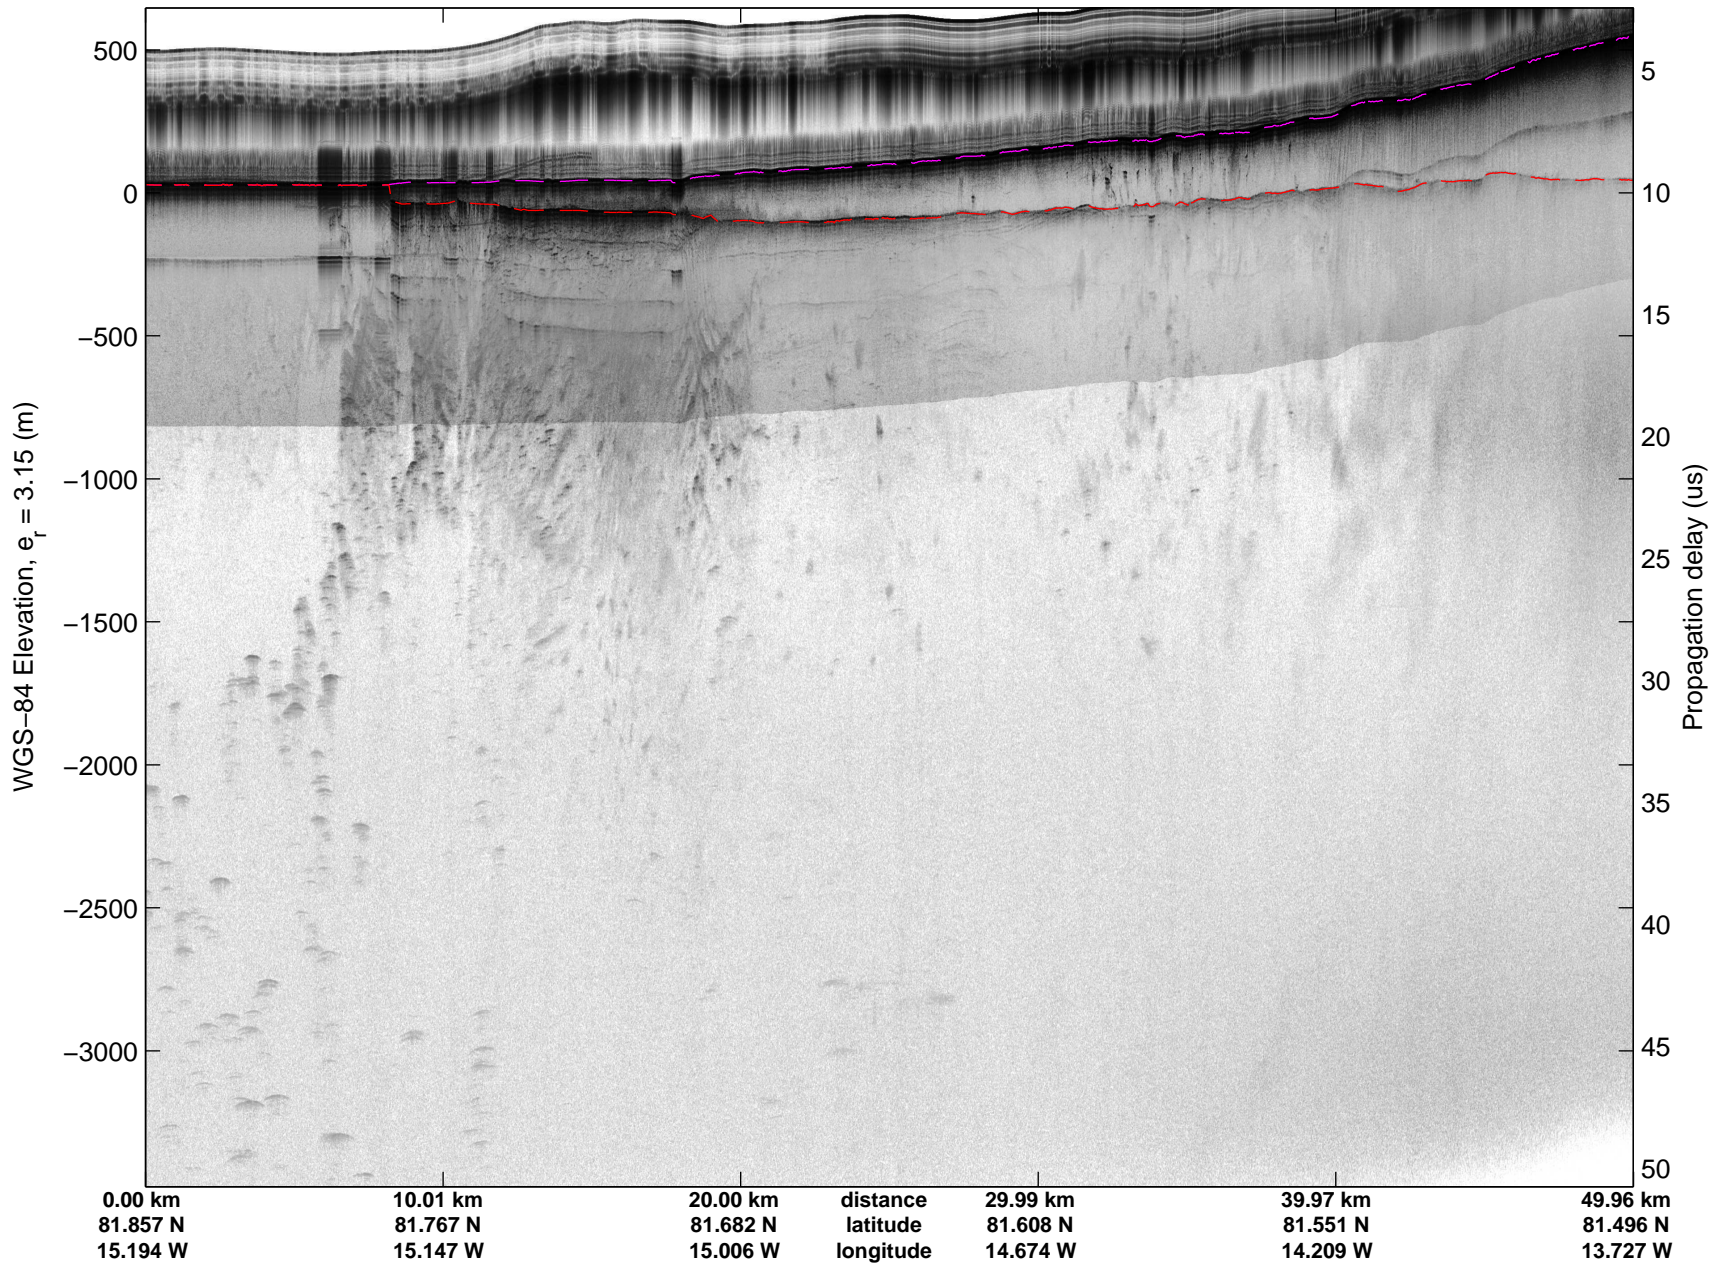

mcords5 2015_Greenland_C130: "Land Ice:North Glaciers 01" 20150506_02_036: 14:48:18.3 to 14:54:38.7 GPS