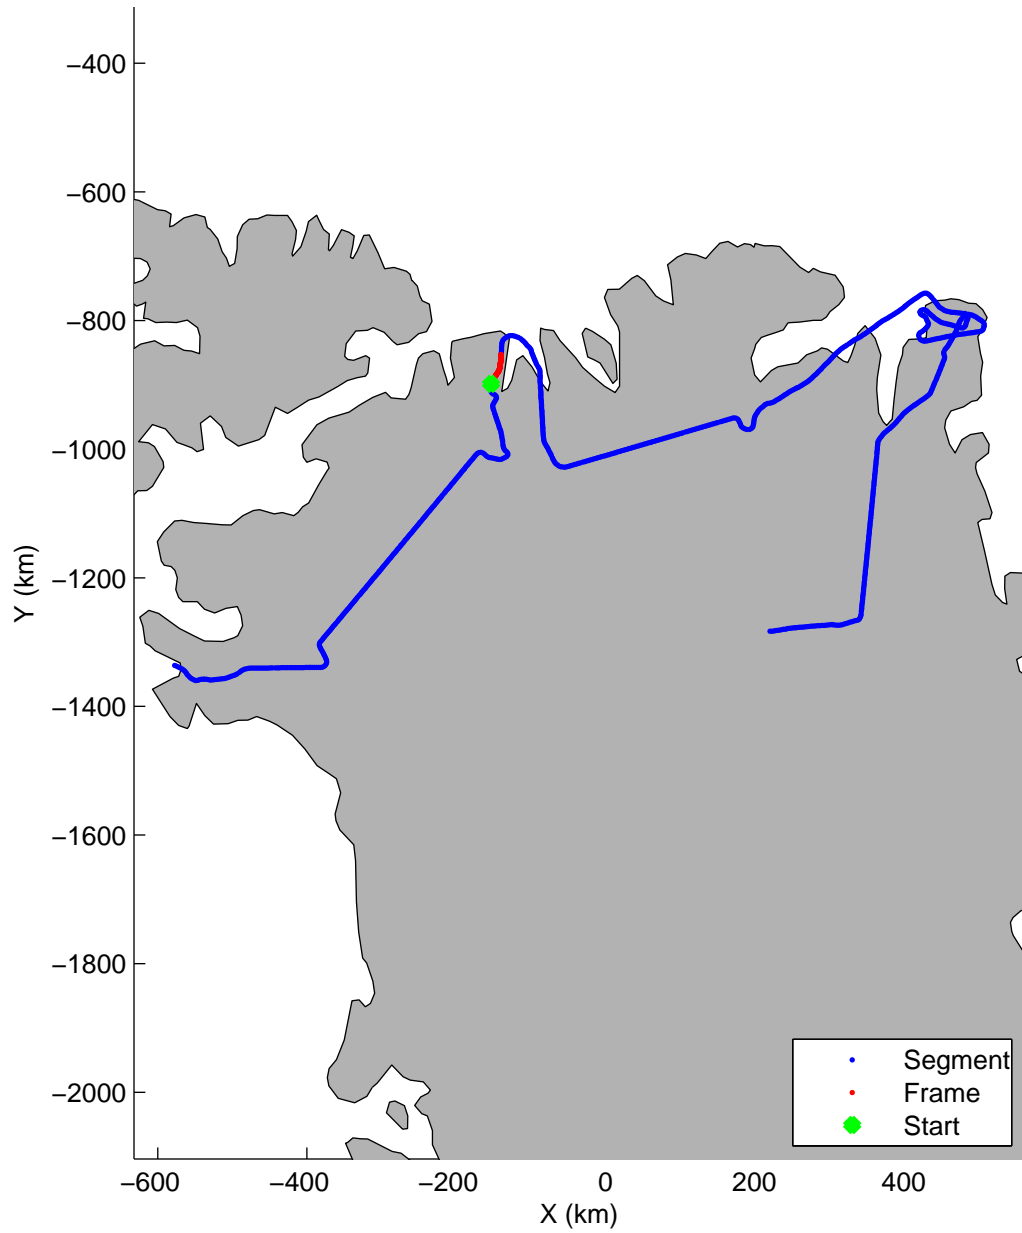

Land Ice:North Glaciers 01
20150506_02_017
Polar Stereograph 70N/-45E