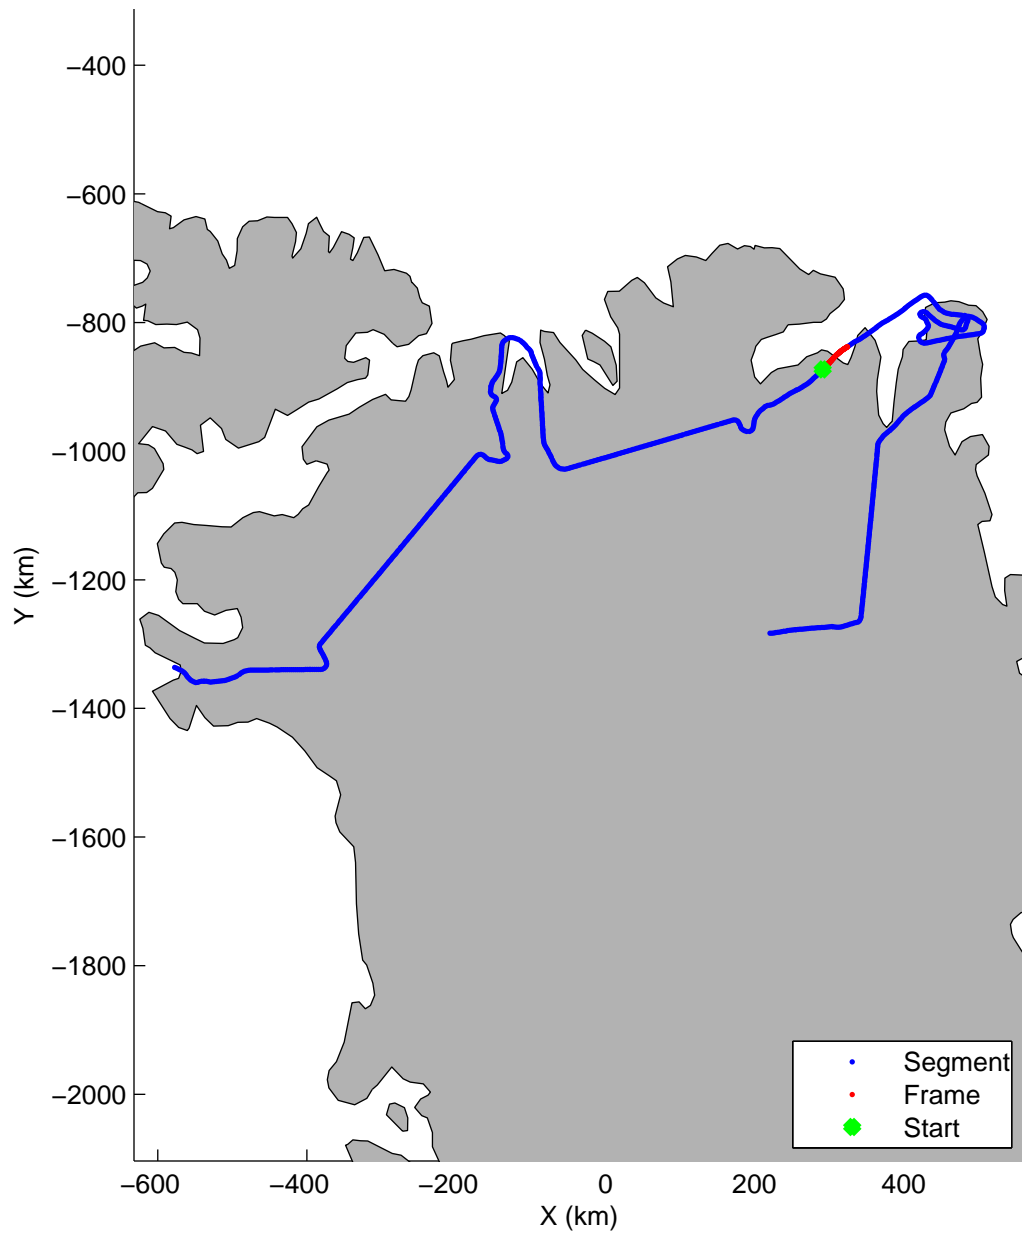

Land Ice:North Glaciers 01
20150506_02_032
Polar Stereograph 70N/-45E