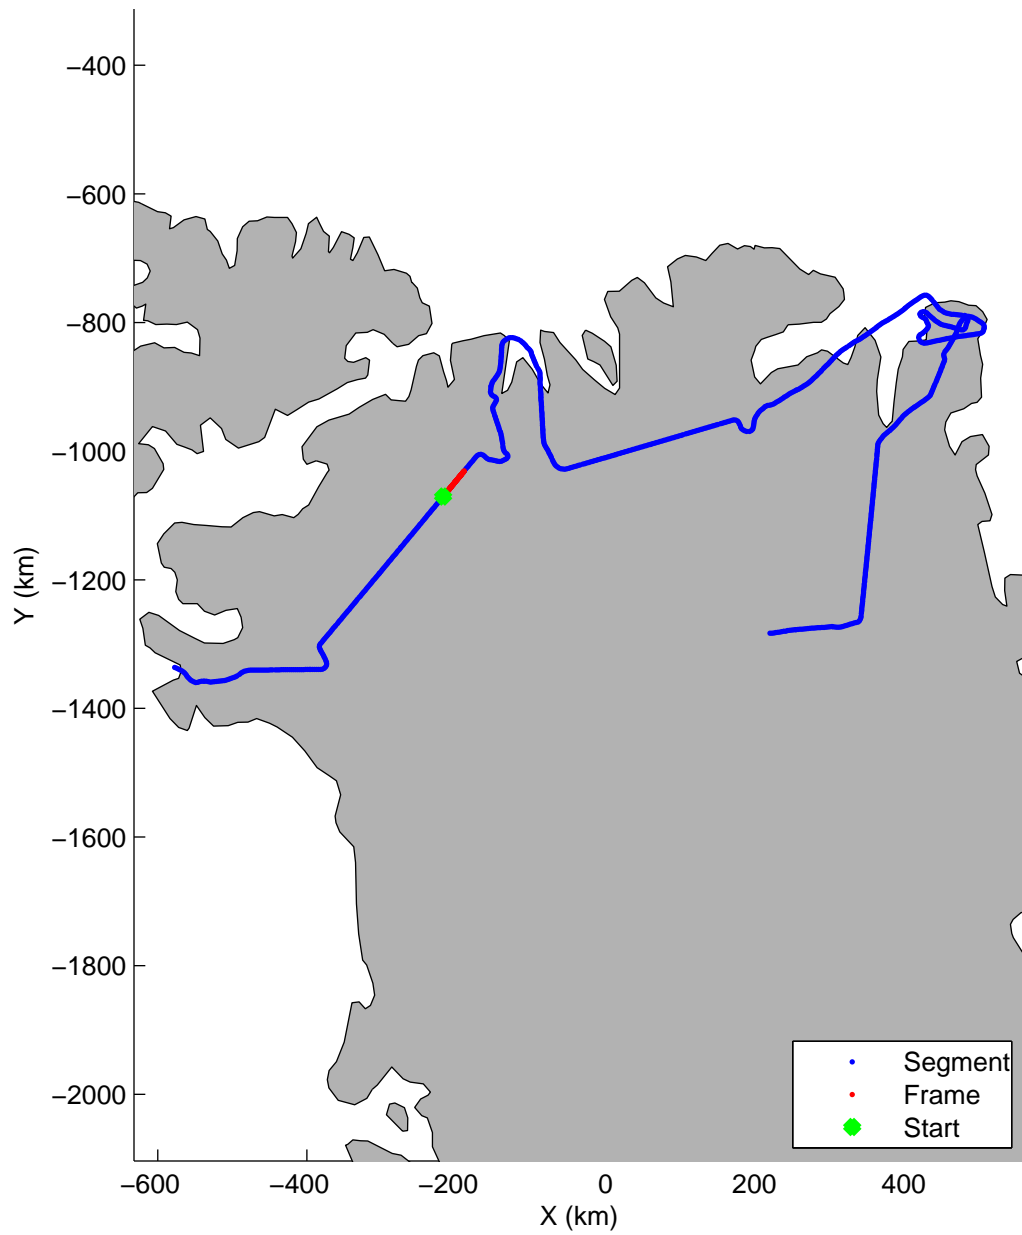

Land Ice:North Glaciers 01
20150506_02_012
Polar Stereograph 70N/-45E