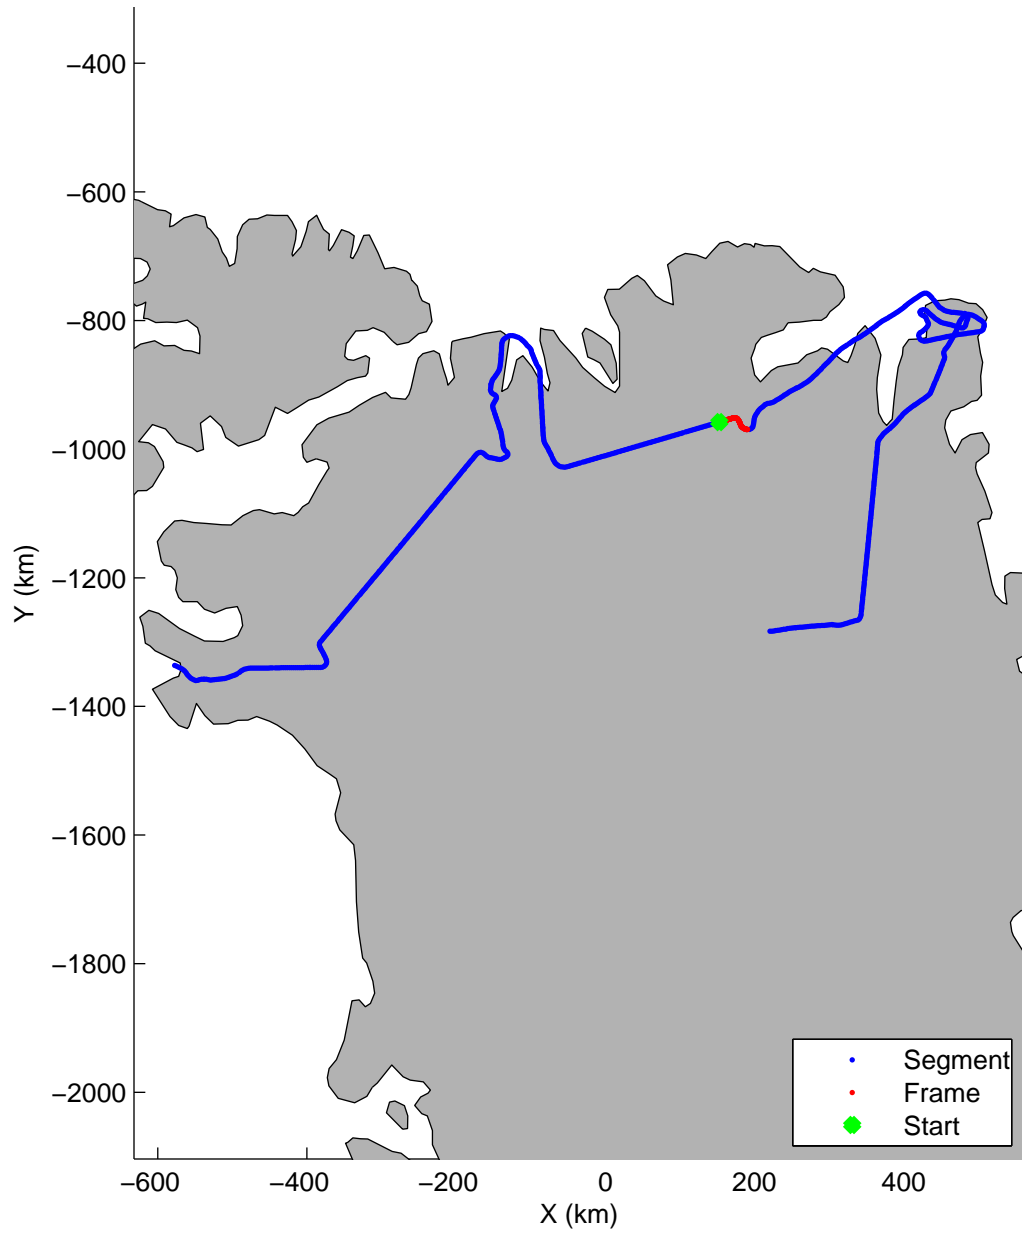

Land Ice:North Glaciers 01
20150506_02_028
Polar Stereograph 70N/-45E