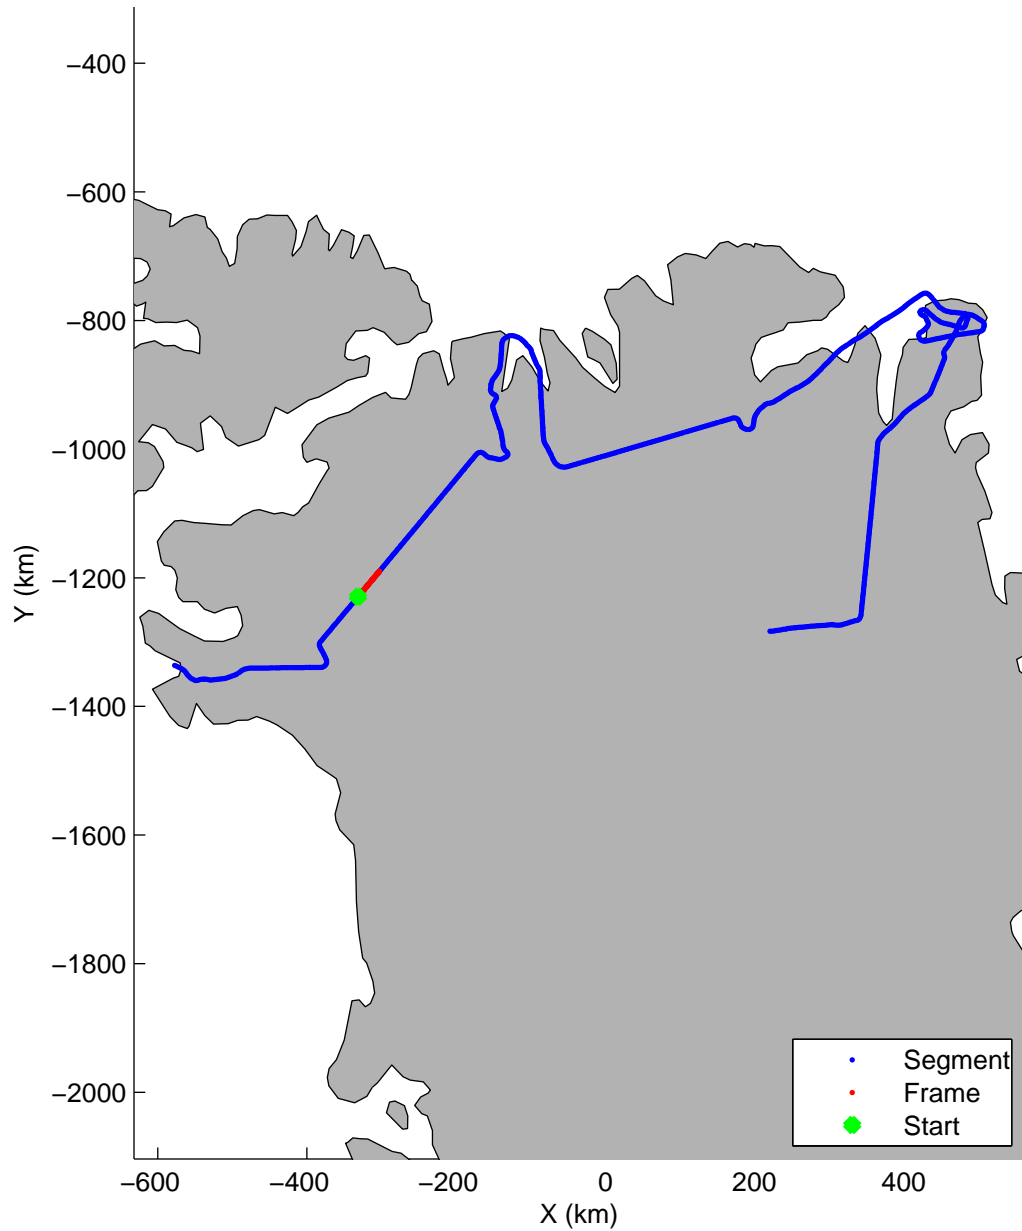

Land Ice:North Glaciers 01
20150506_02_008
Polar Stereograph 70N/-45E