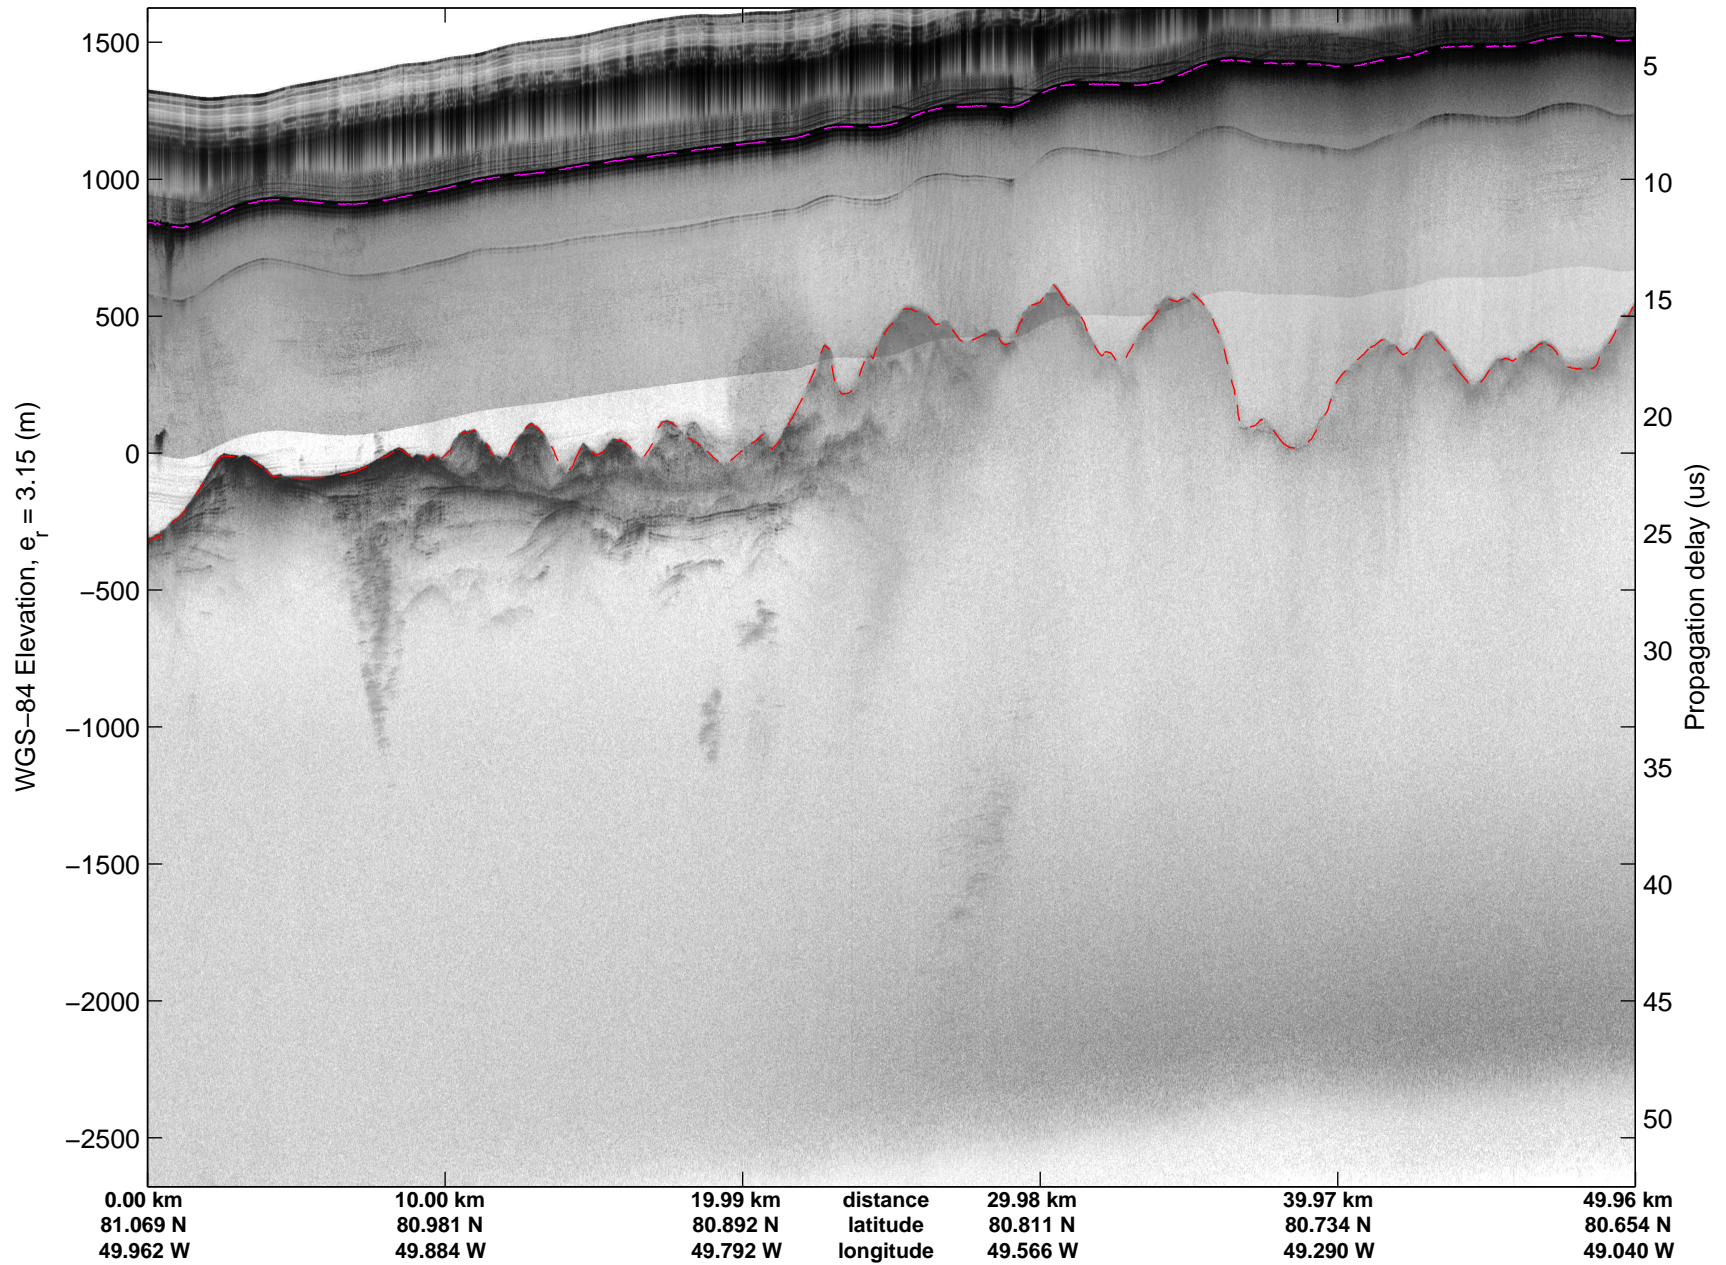

mcords5 2015_Greenland_C130: "Land Ice:North Glaciers 01" 20150506_02_022: 13:19:37.6 to 13:25:59.3 GPS