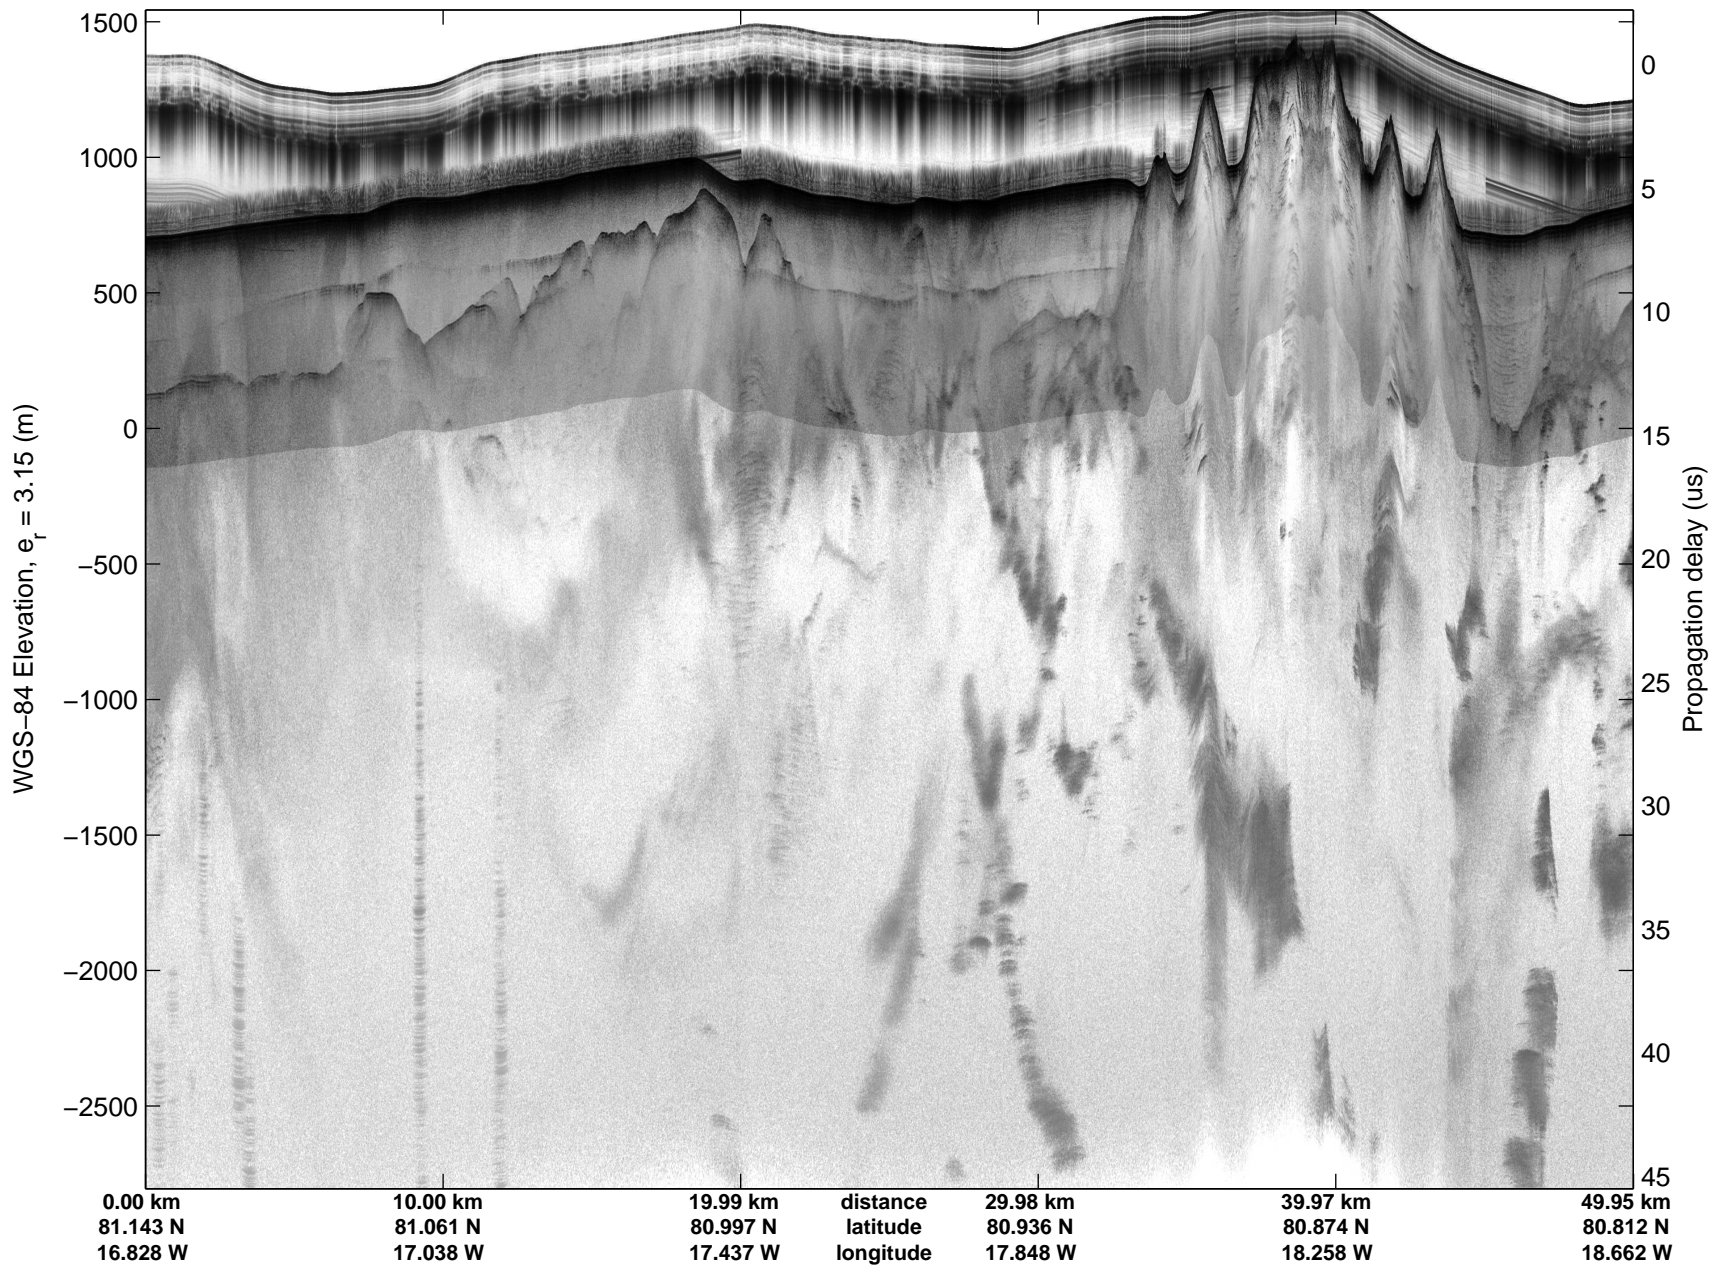

mcords5 2015_Greenland_C130: "Land Ice:North Glaciers 01" 20150506_02_044: 15:40:36.9 to 15:46:39.3 GPS