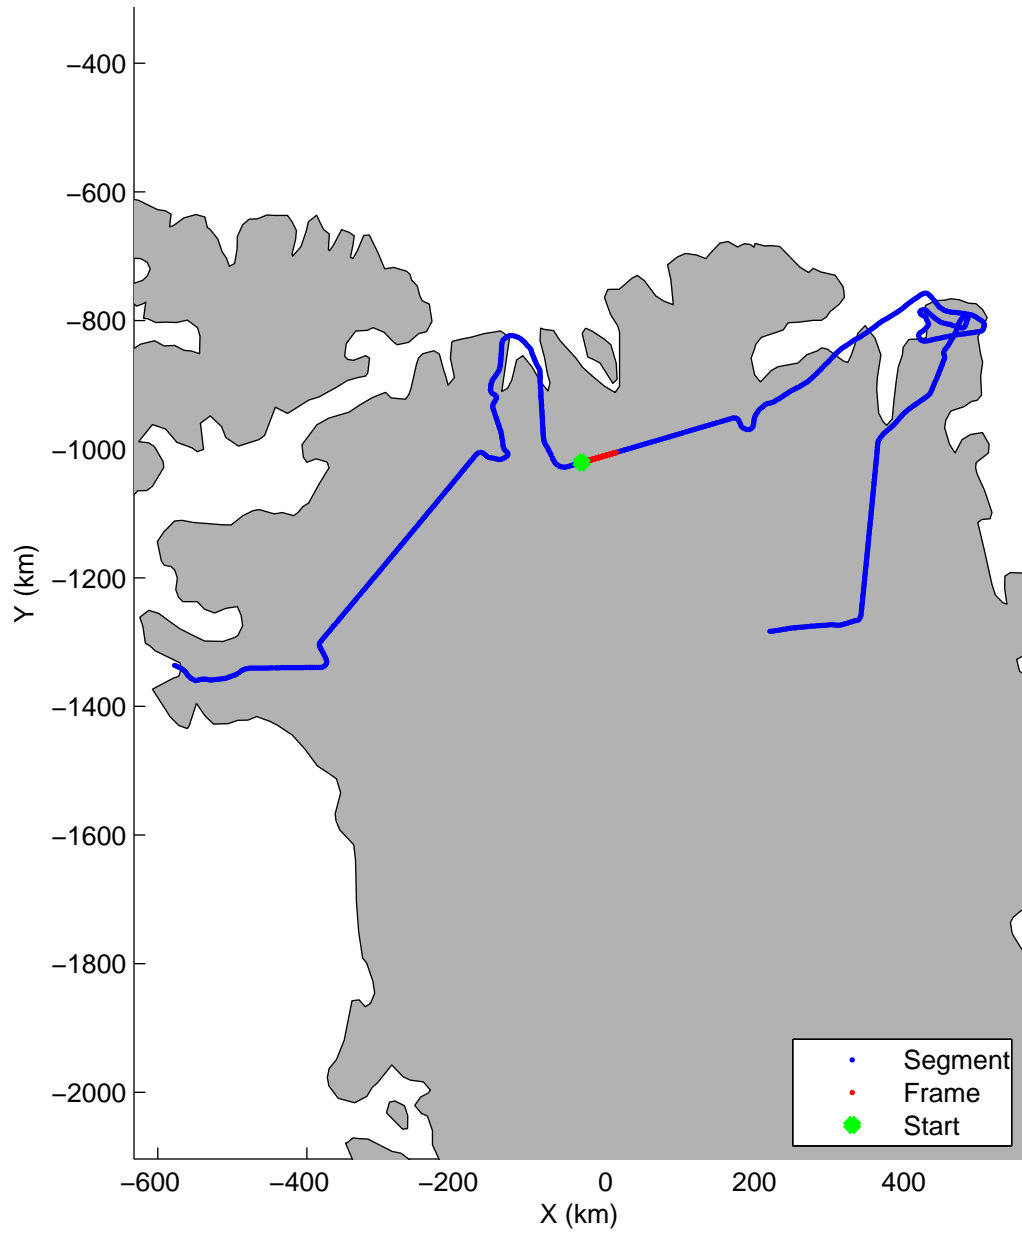

Land Ice:North Glaciers 01
20150506_02_024
Polar Stereograph 70N/-45E