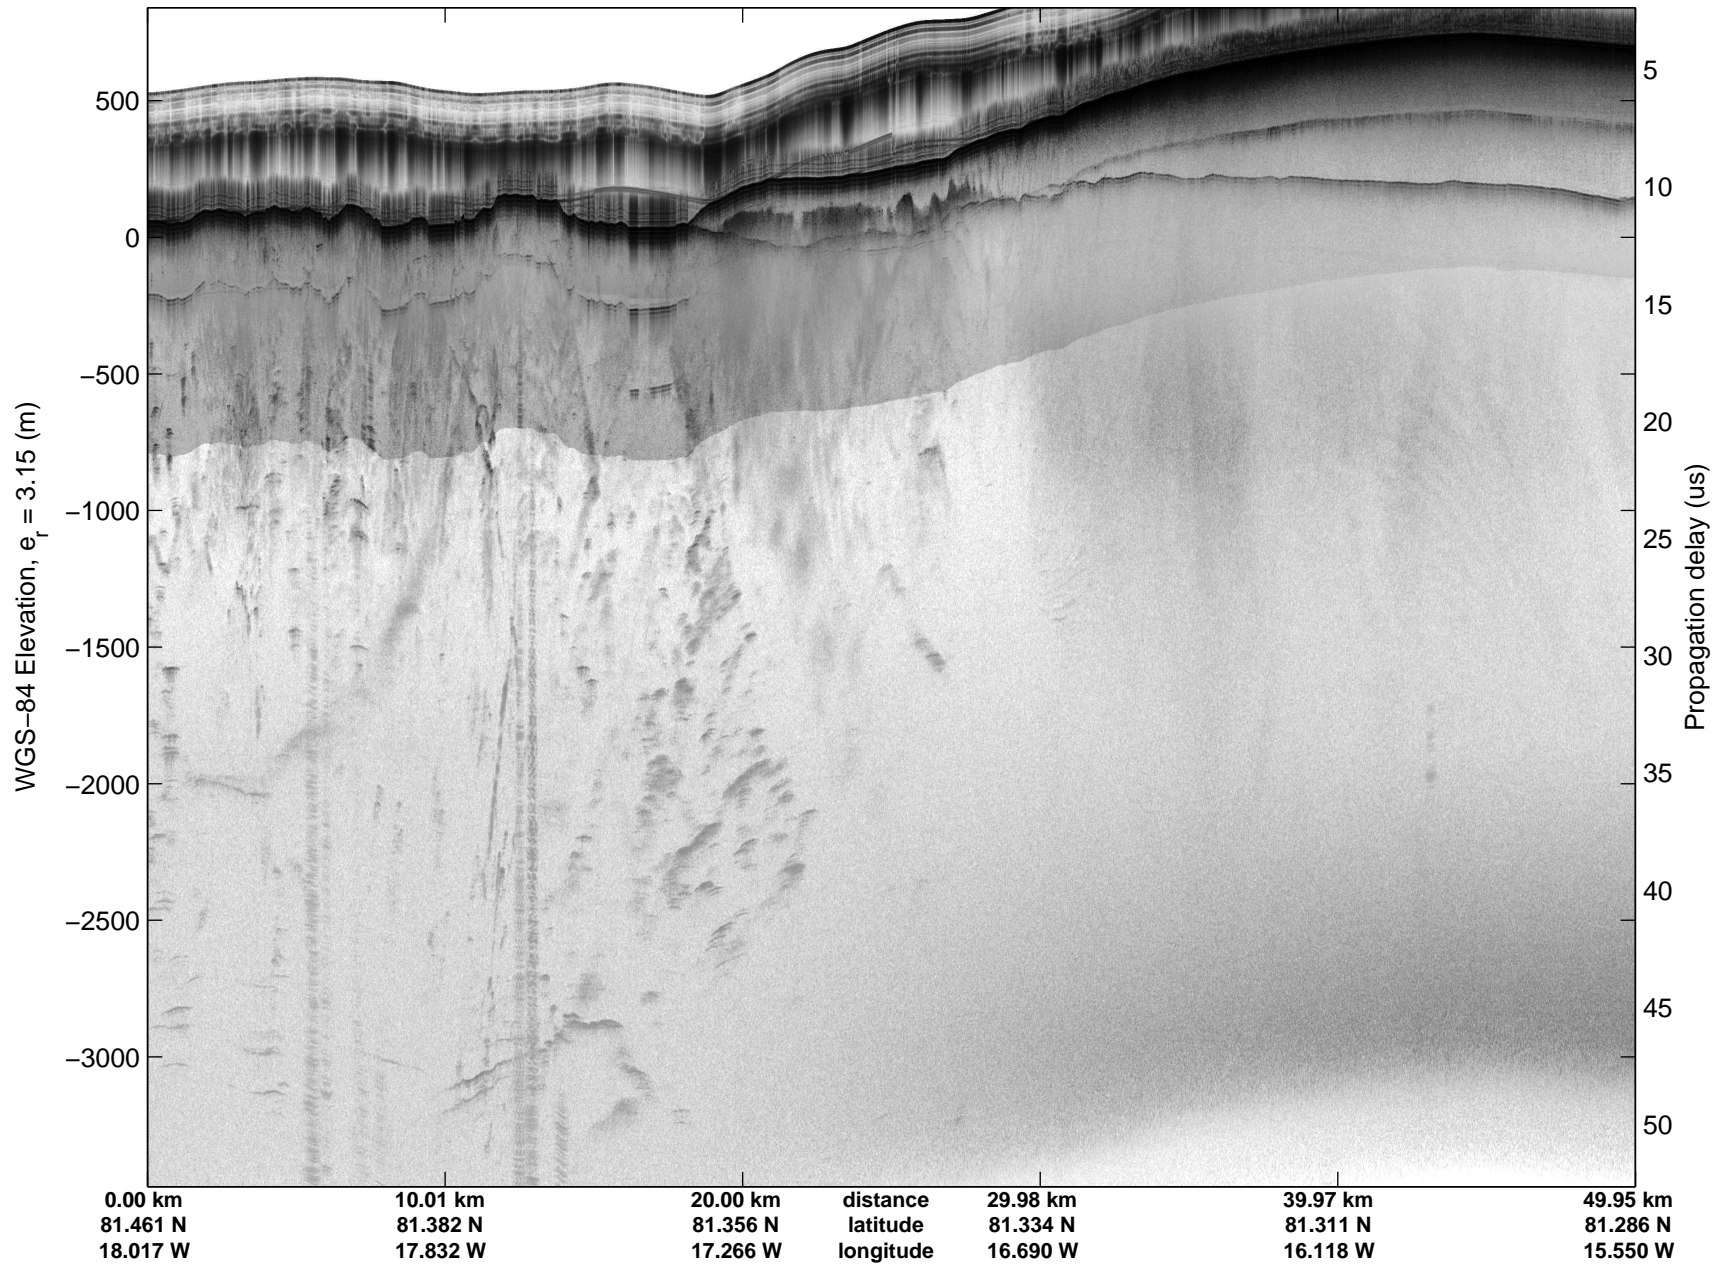

mcords5 2015_Greenland_C130: "Land Ice:North Glaciers 01" 20150506_02_040: 15:15:15.8 to 15:21:48.8 GPS