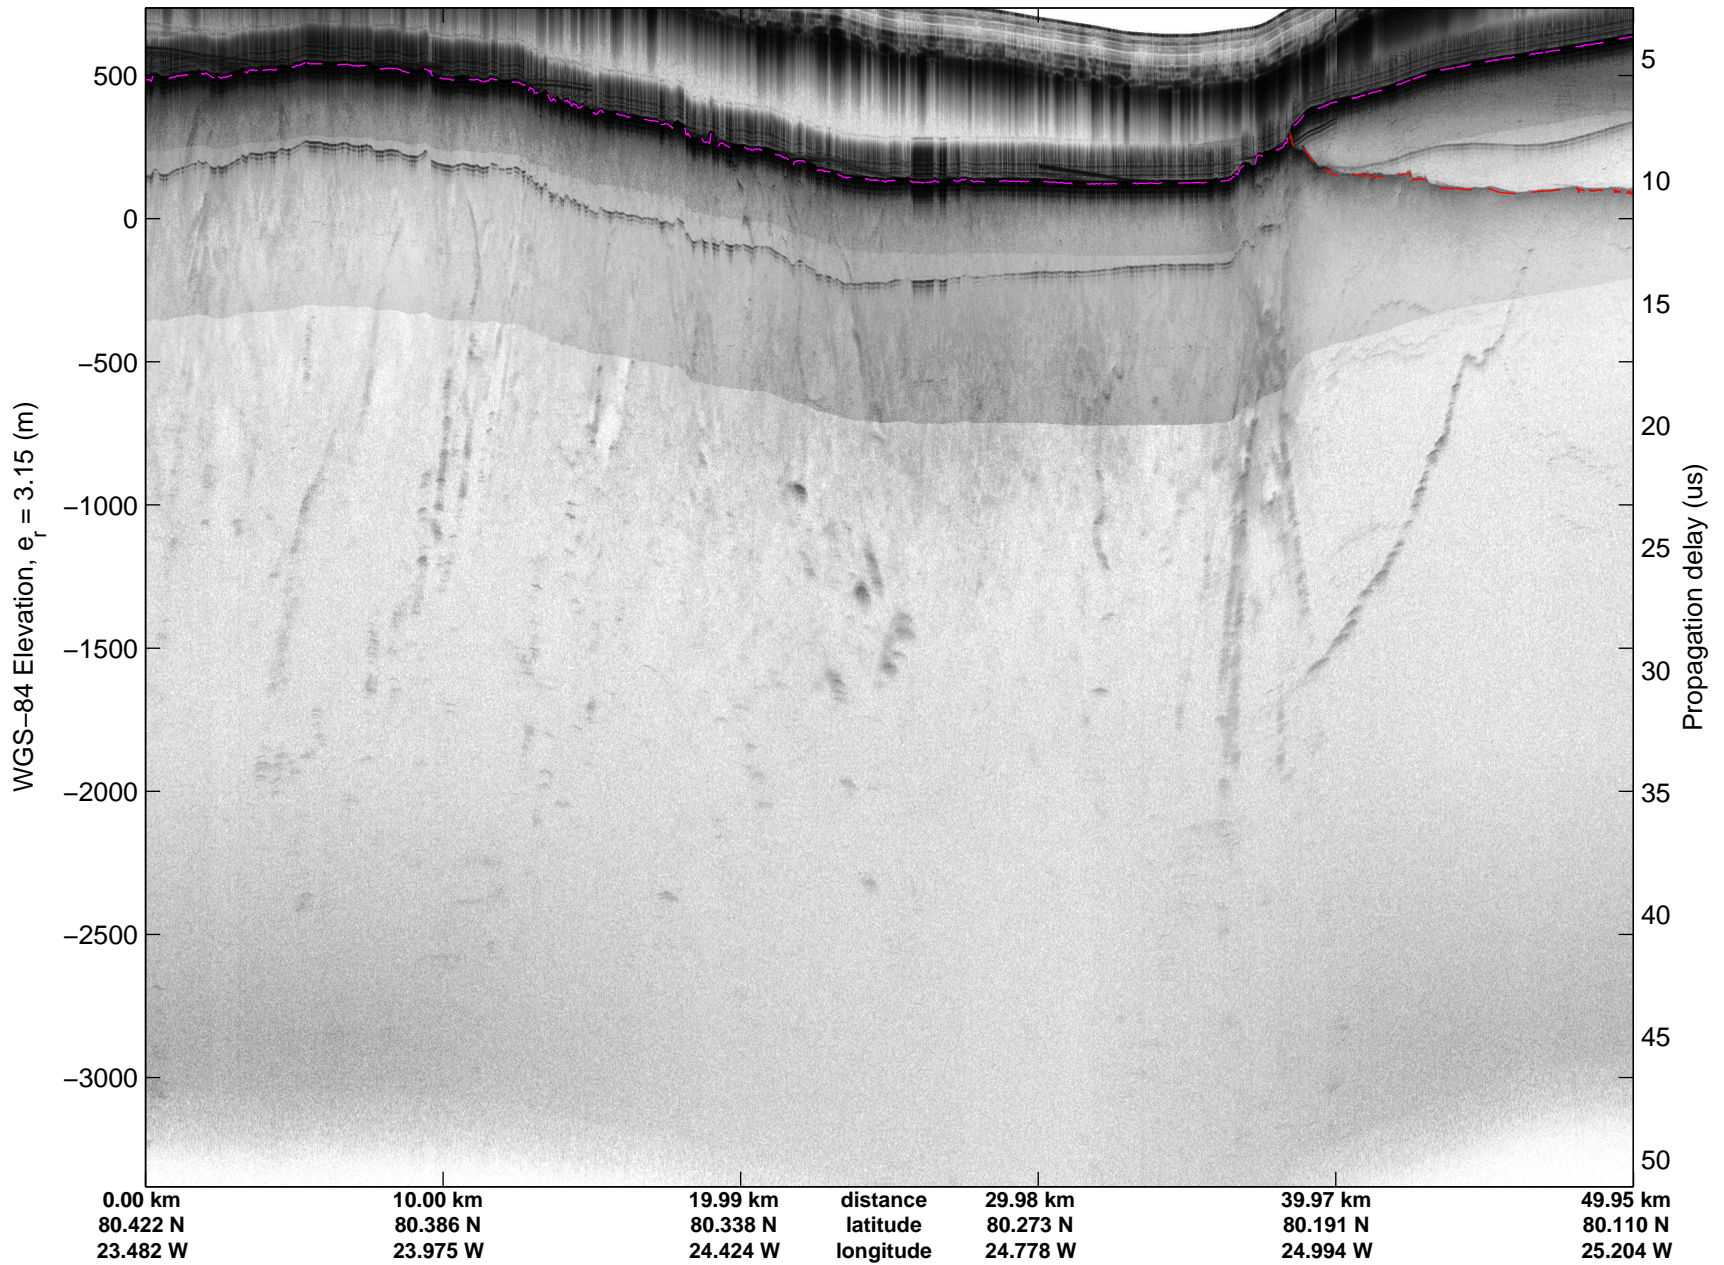

mcords5 2015_Greenland_C130: "Land Ice:North Glaciers 01" 20150506_02_047: 15:58:29.8 to 16:04:27.3 GPS