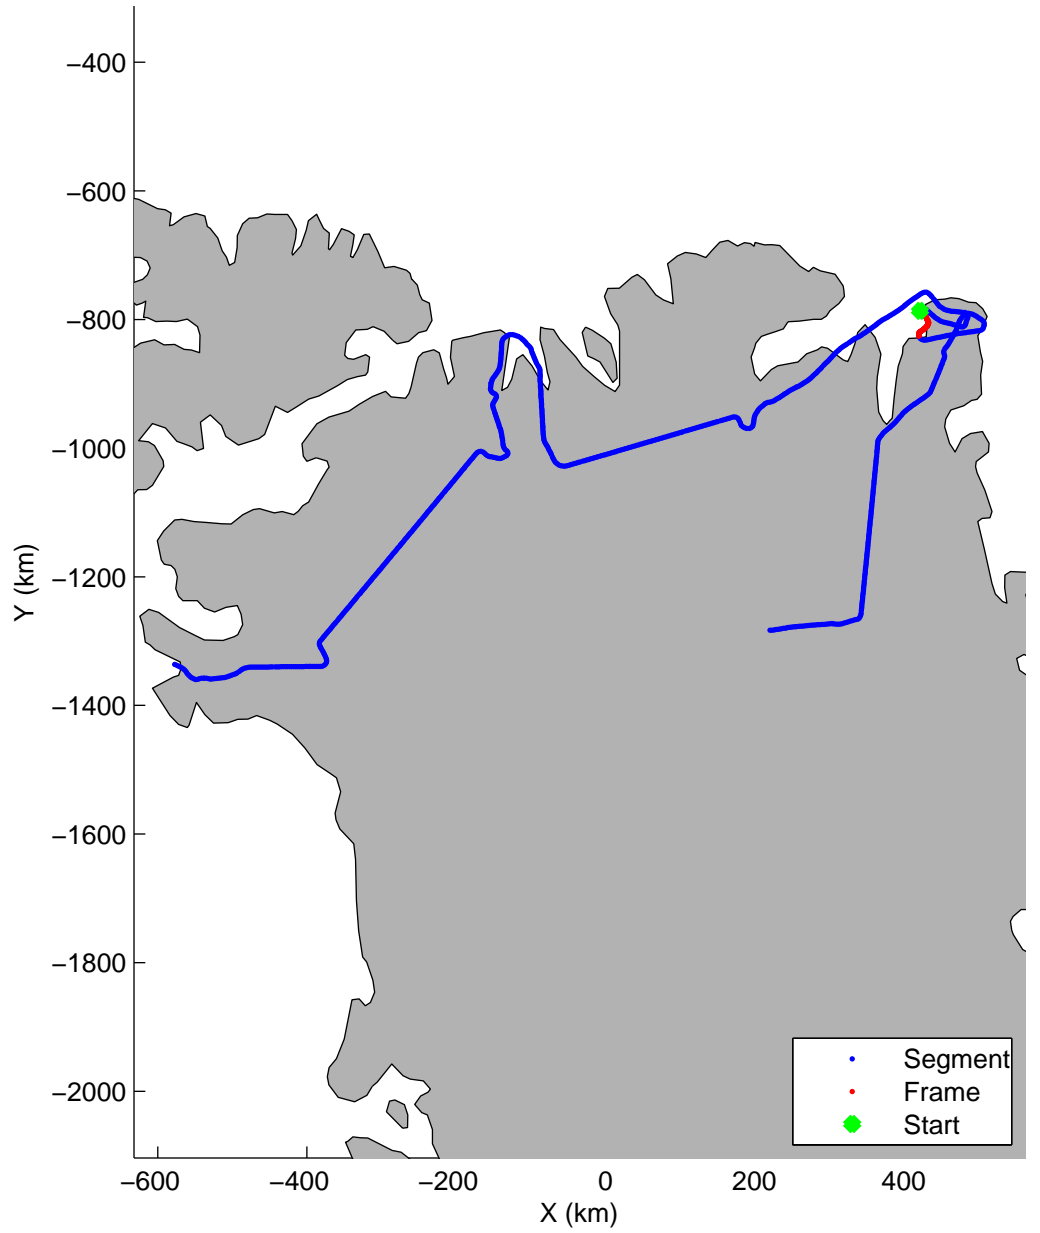

Land Ice:North Glaciers 01
20150506_02_039
Polar Stereograph 70N/-45E