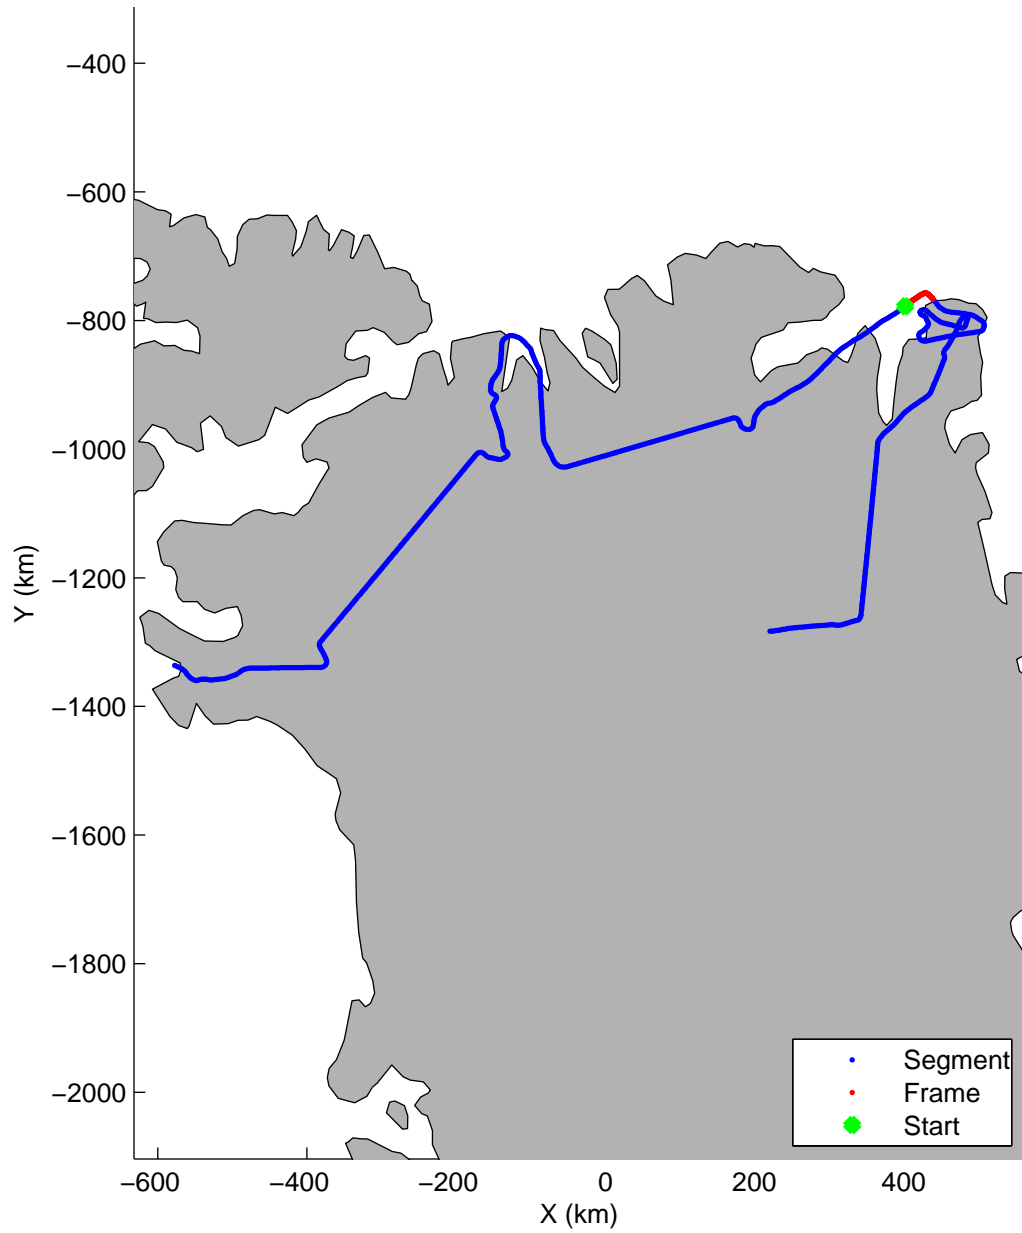

Land Ice:North Glaciers 01
20150506_02_035
Polar Stereograph 70N/-45E