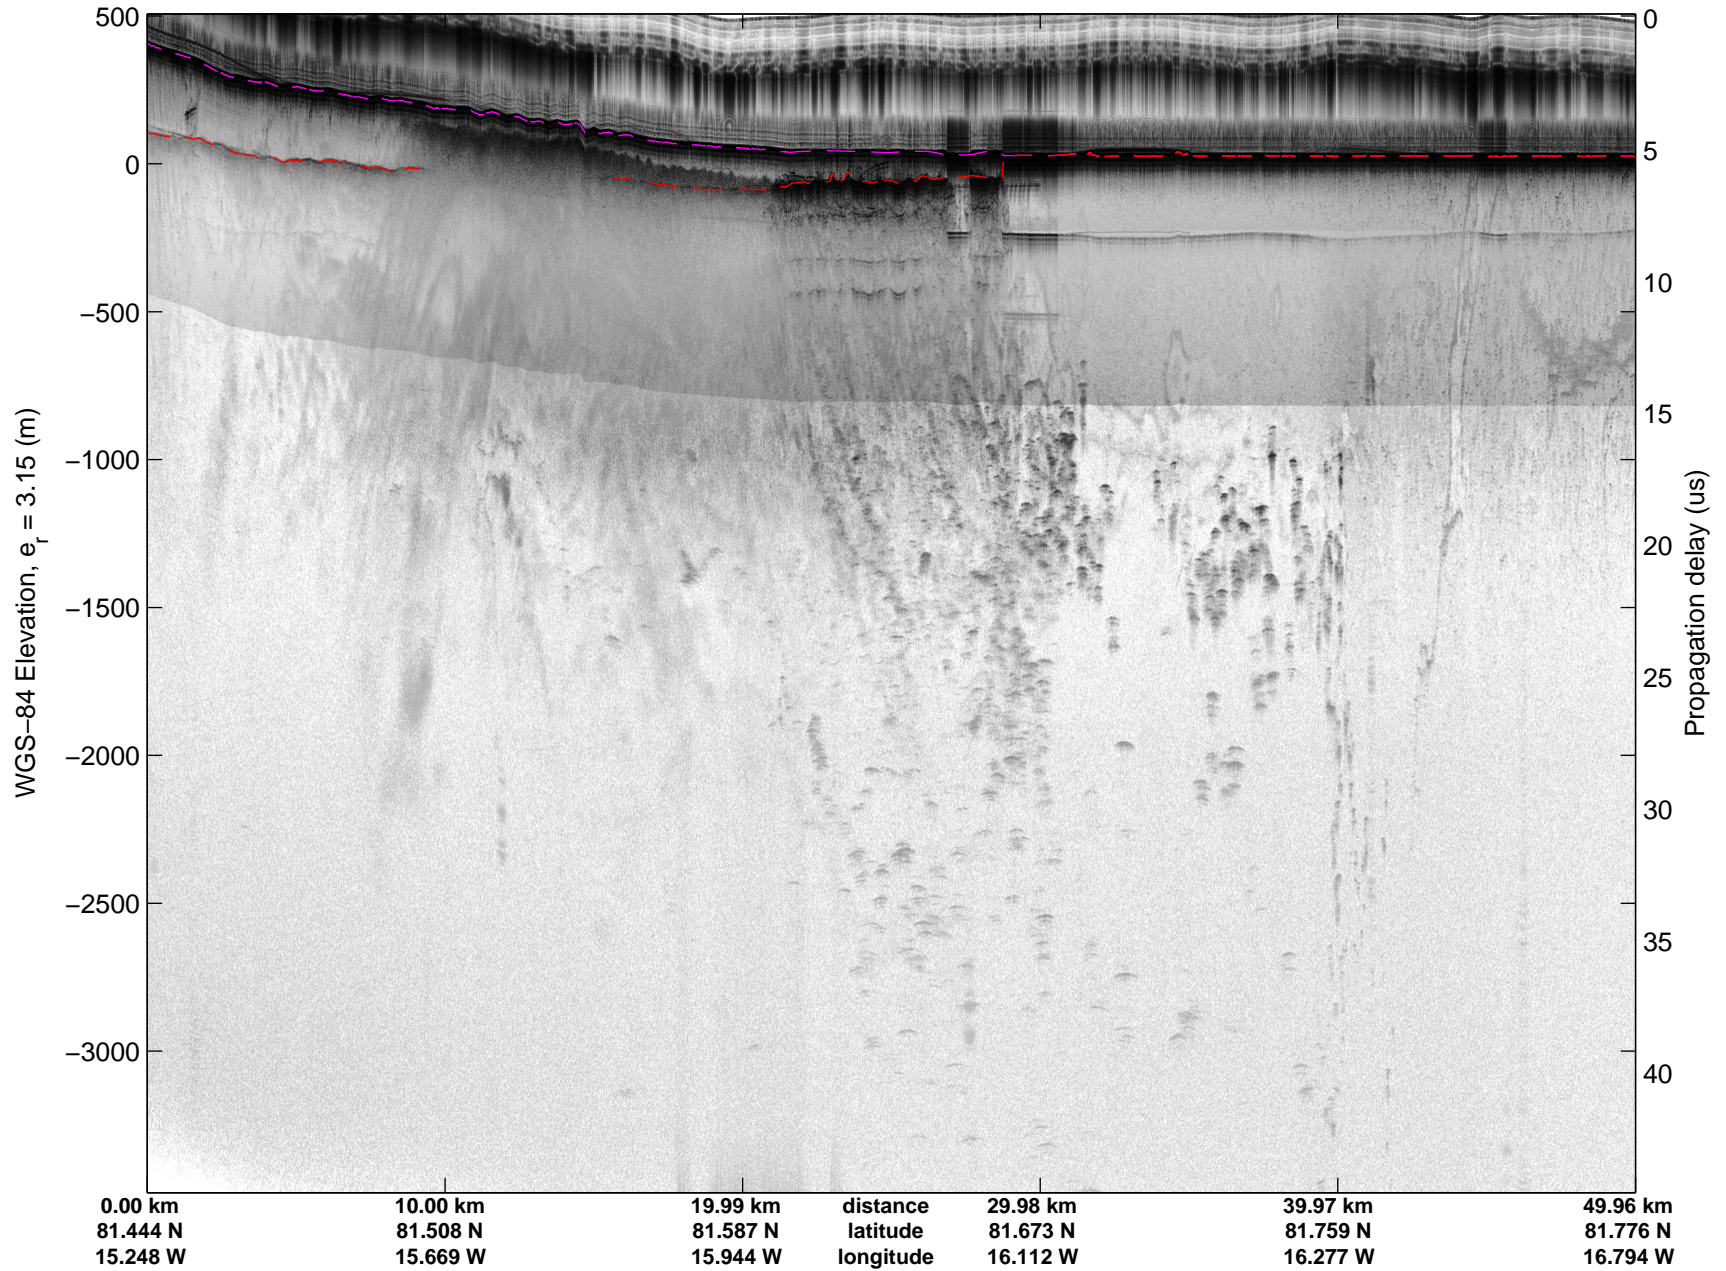

mcords5 2015_Greenland_C130: "Land Ice:North Glaciers 01" 20150506_02_038: 15:01:09.2 to 15:07:44.1 GPS