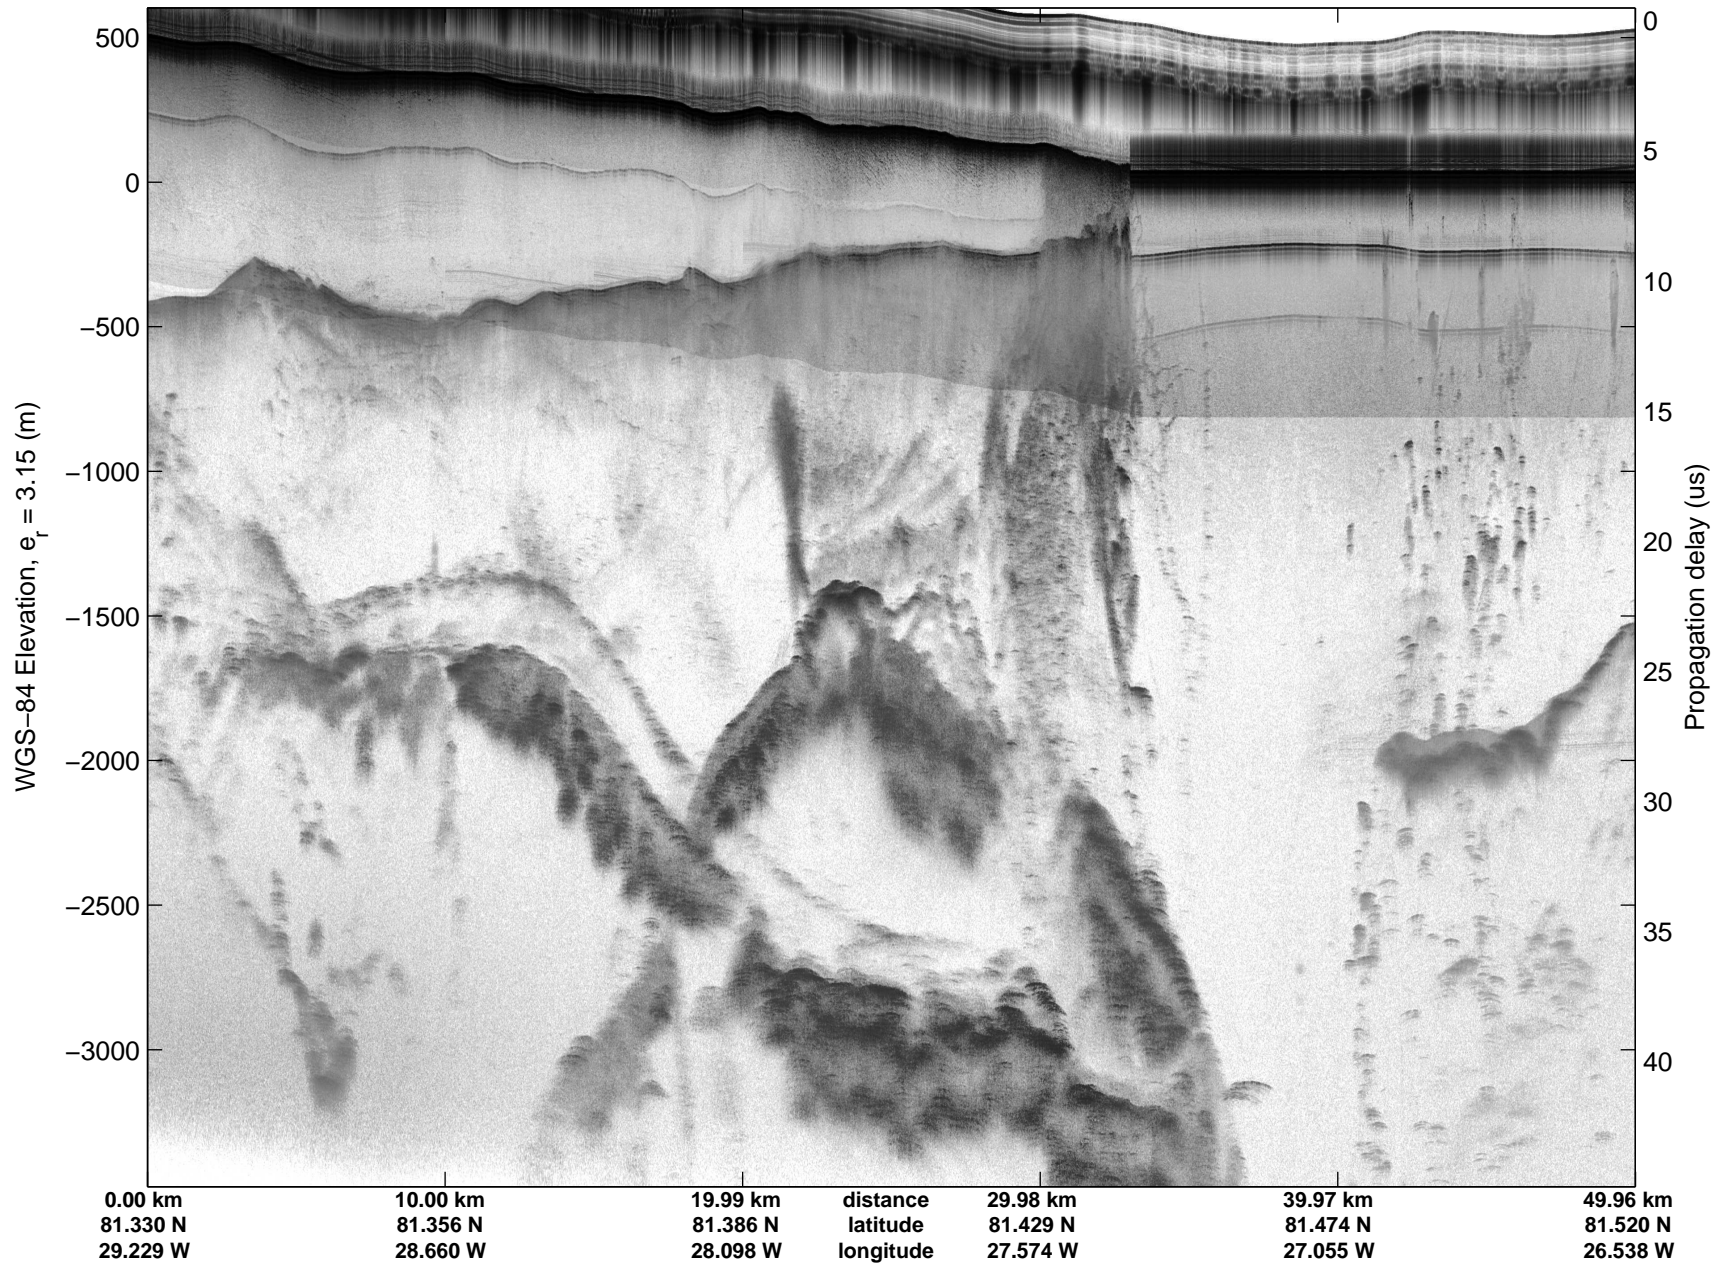

mcords5 2015_Greenland_C130: "Land Ice:North Glaciers 01" 20150506_02_031: 14:16:02.1 to 14:22:29.1 GPS