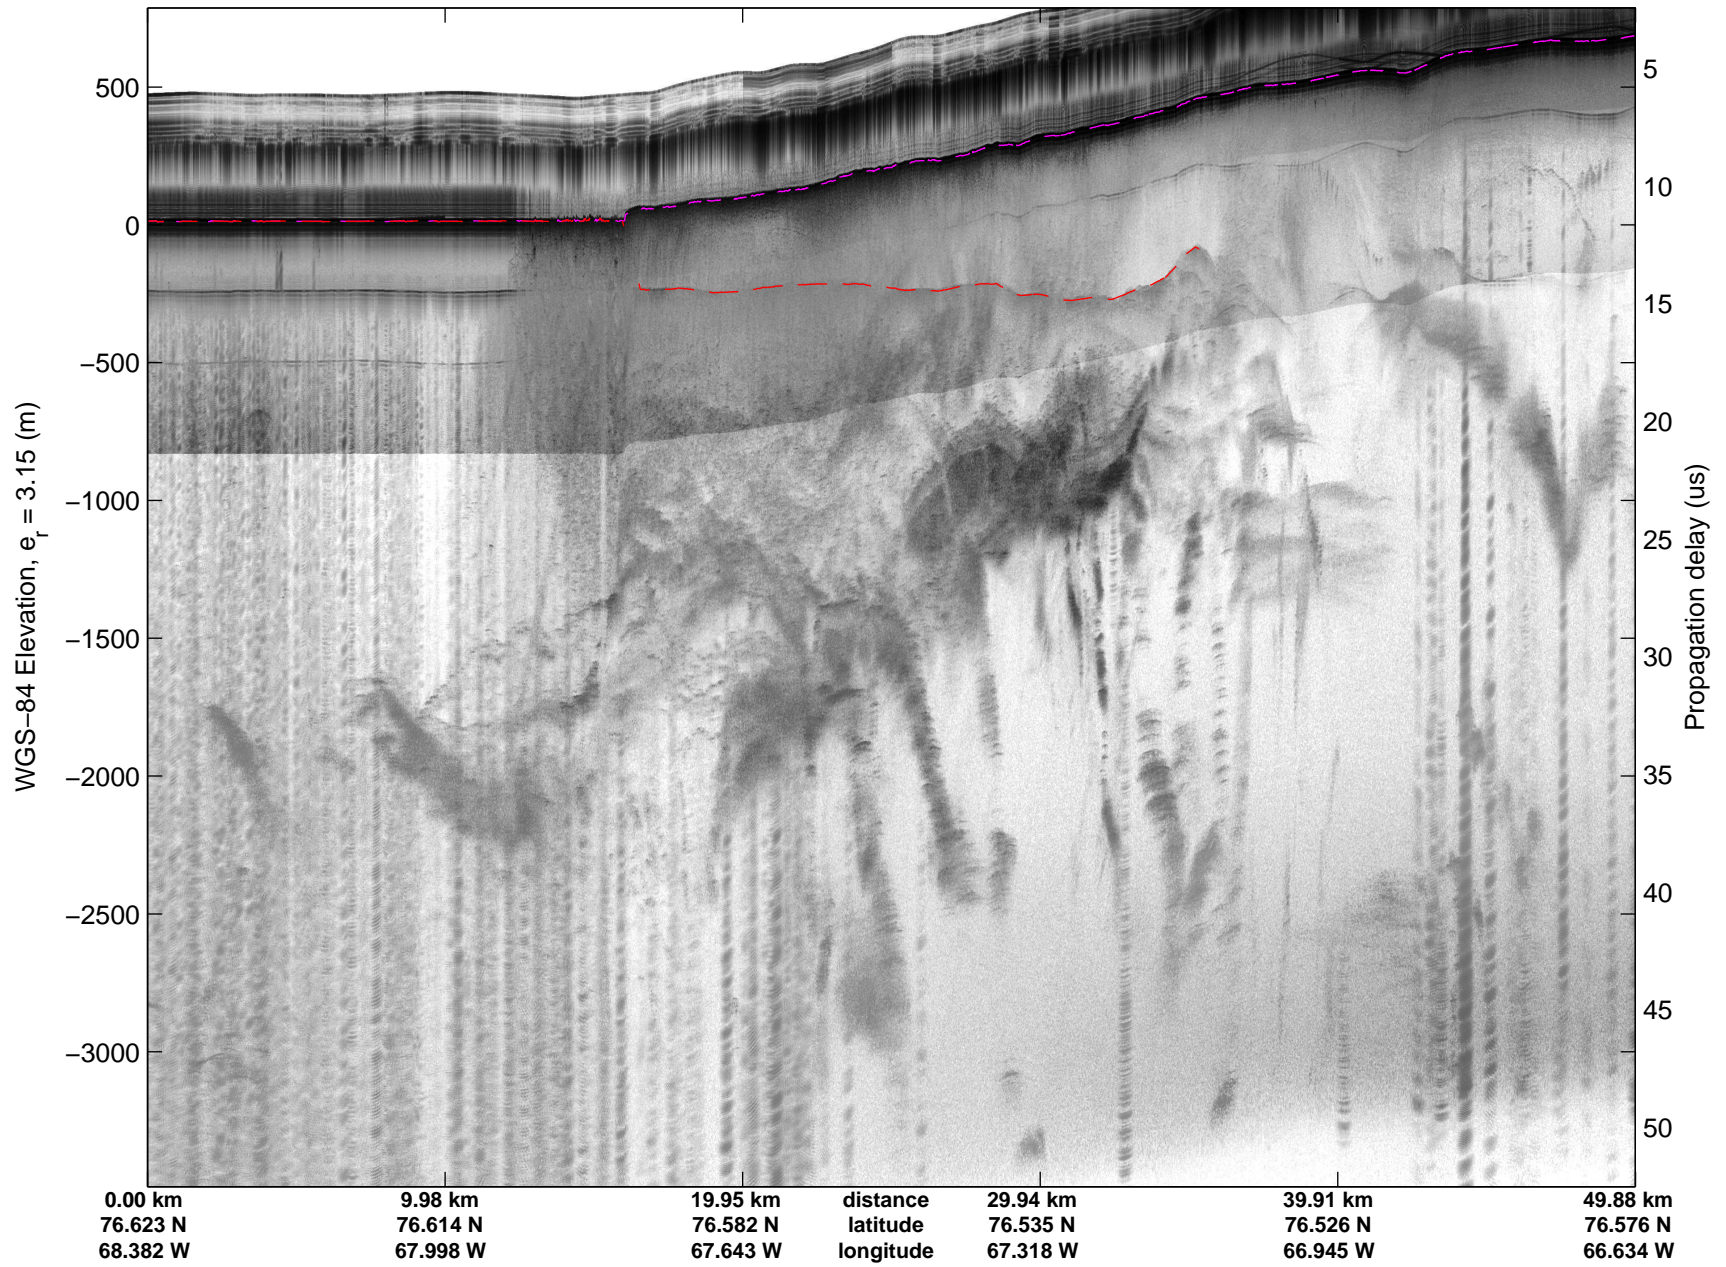

Land Ice:North Glaciers 01
20150506_02_001
Polar Stereograph 70N/-45E

mcords5 2015_Greenland_C130: "Land Ice:North Glaciers 01" 20150506_02_001: 11:03:59.2 to 11:10:23.0 GPS

mcords5 2015_Greenland_C130: "Land Ice:North Glaciers 01" 20150506_02_001: 11:03:59.2 to 11:10:23.0 GPS

Land Ice:North Glaciers 01
20150506_02_002
Polar Stereograph 70N/-45E

mcords5 2015_Greenland_C130: "Land Ice:North Glaciers 01" 20150506_02_002: 11:10:23.2 to 11:16:46.6 GPS

mcords5 2015_Greenland_C130: "Land Ice:North Glaciers 01" 20150506_02_002: 11:10:23.2 to 11:16:46.6 GPS