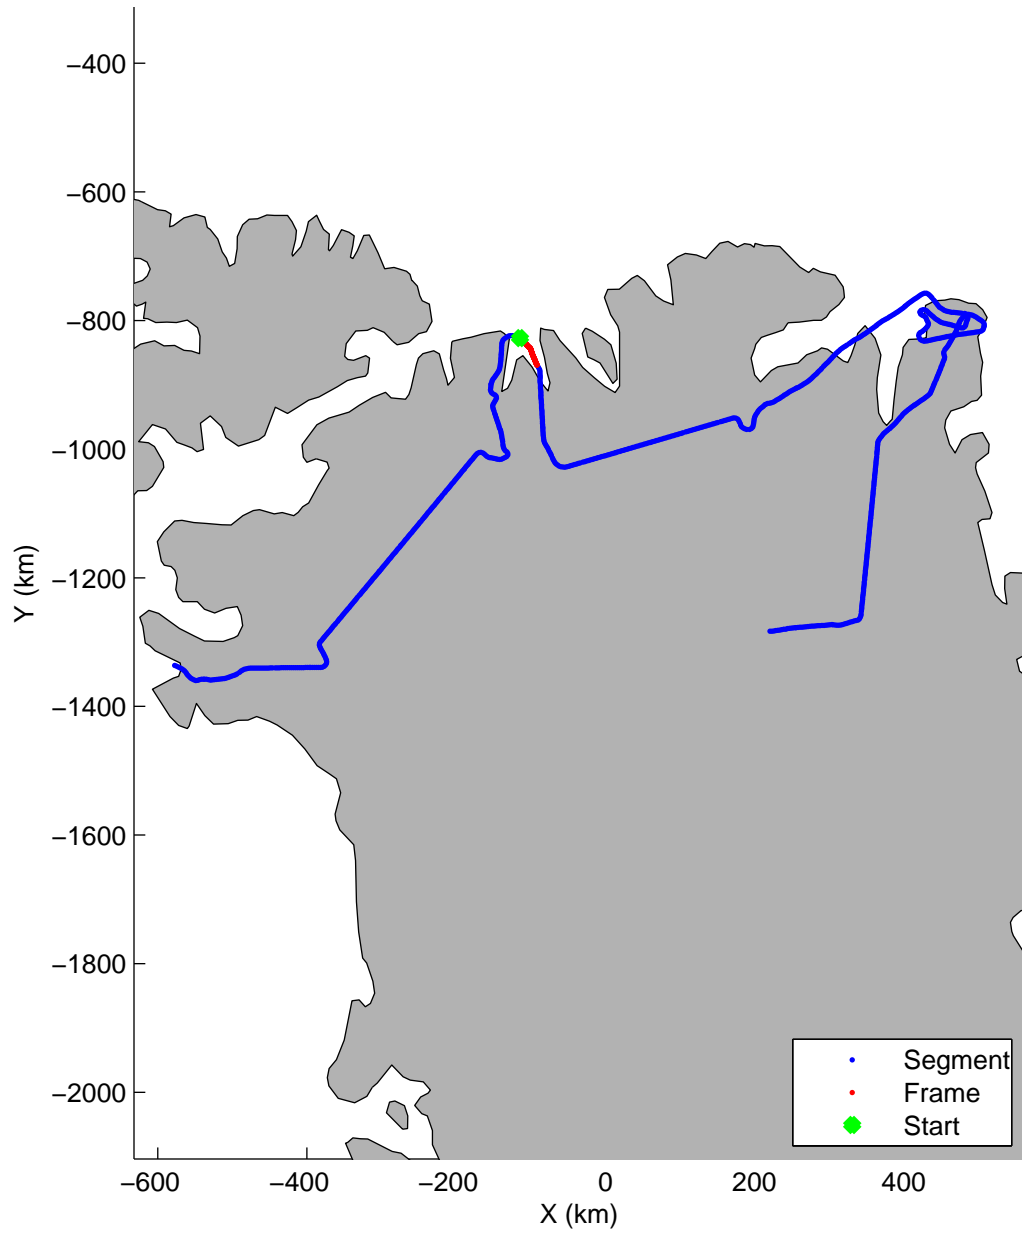

Land Ice:North Glaciers 01
20150506_02_019
Polar Stereograph 70N/-45E