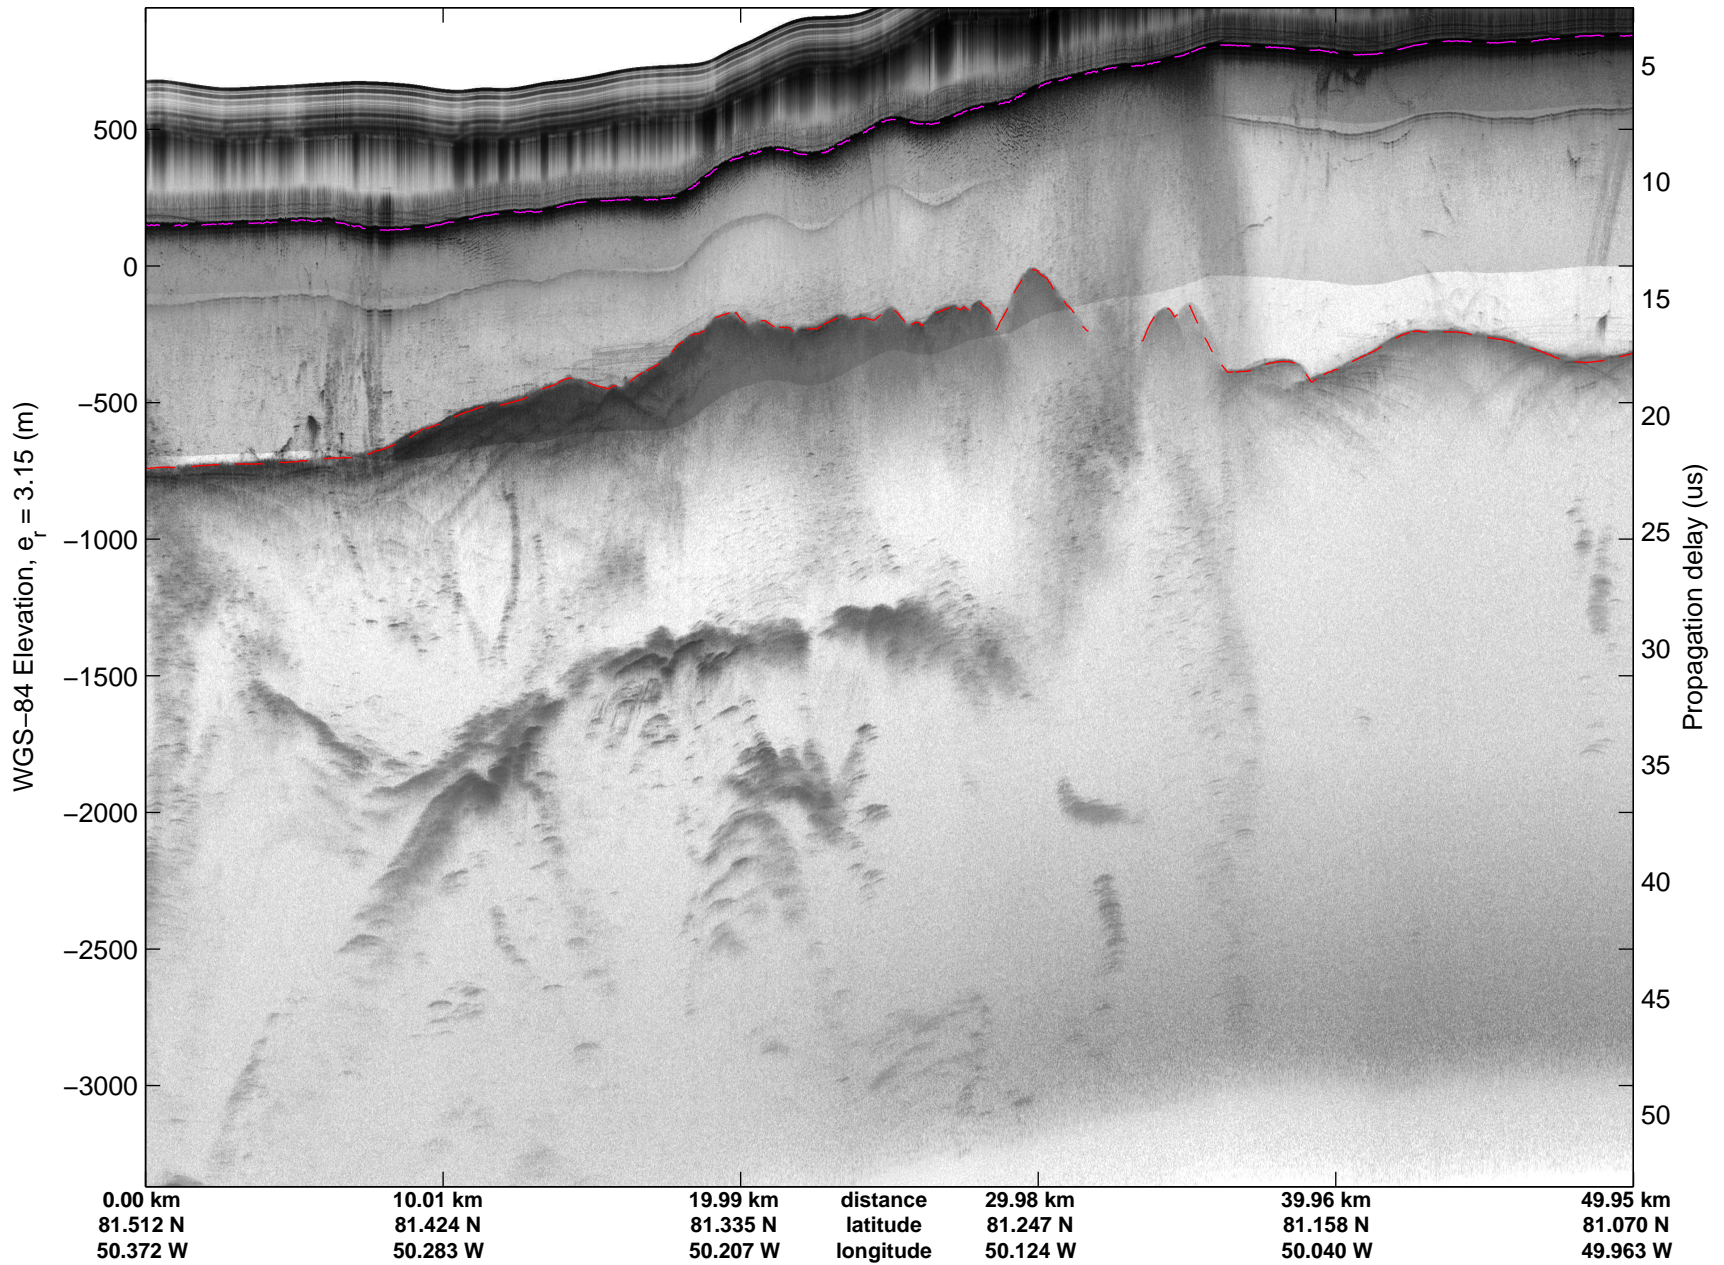

mcords5 2015_Greenland_C130: "Land Ice:North Glaciers 01" 20150506_02_021: 13:13:19.9 to 13:19:37.3 GPS