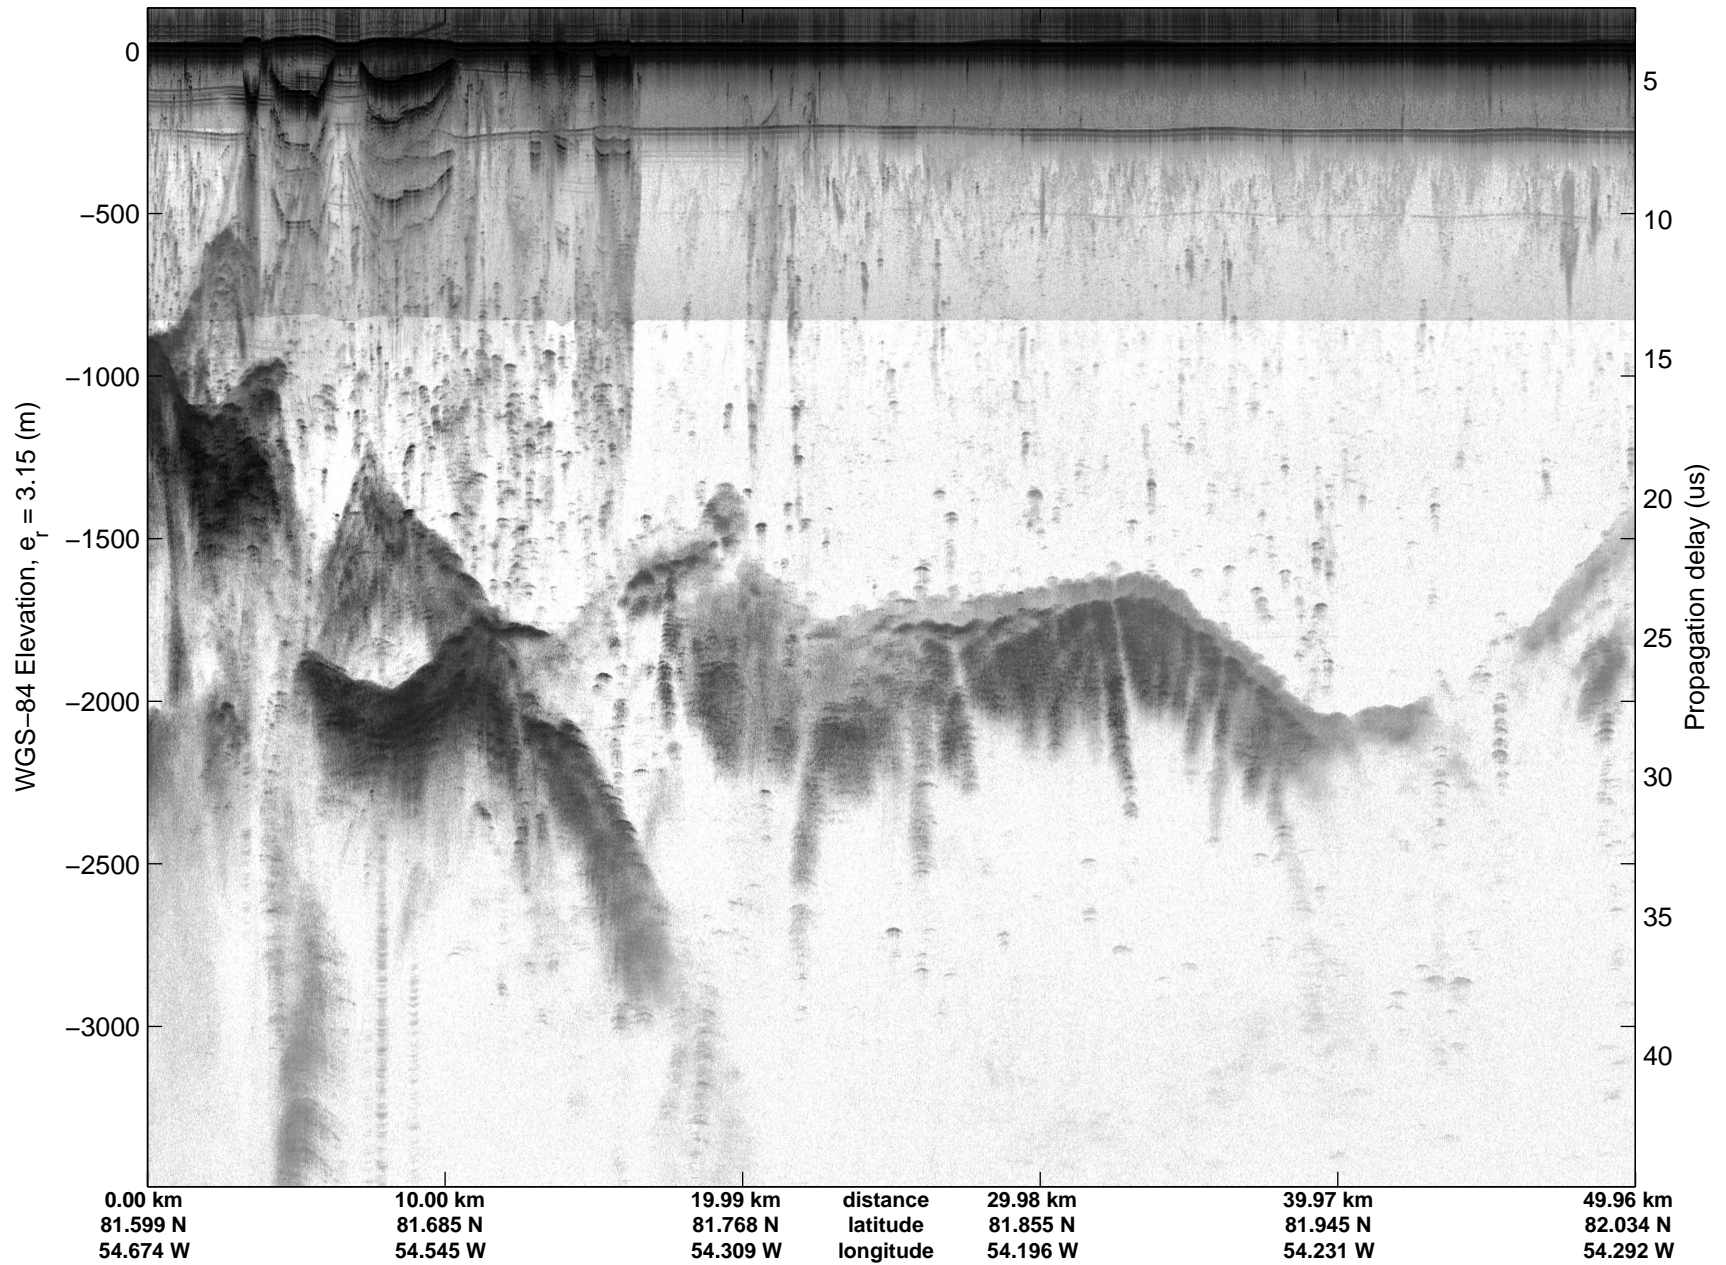

mcords5 2015_Greenland_C130: "Land Ice:North Glaciers 01" 20150506_02_017: 12:47:07.9 to 12:53:41.9 GPS