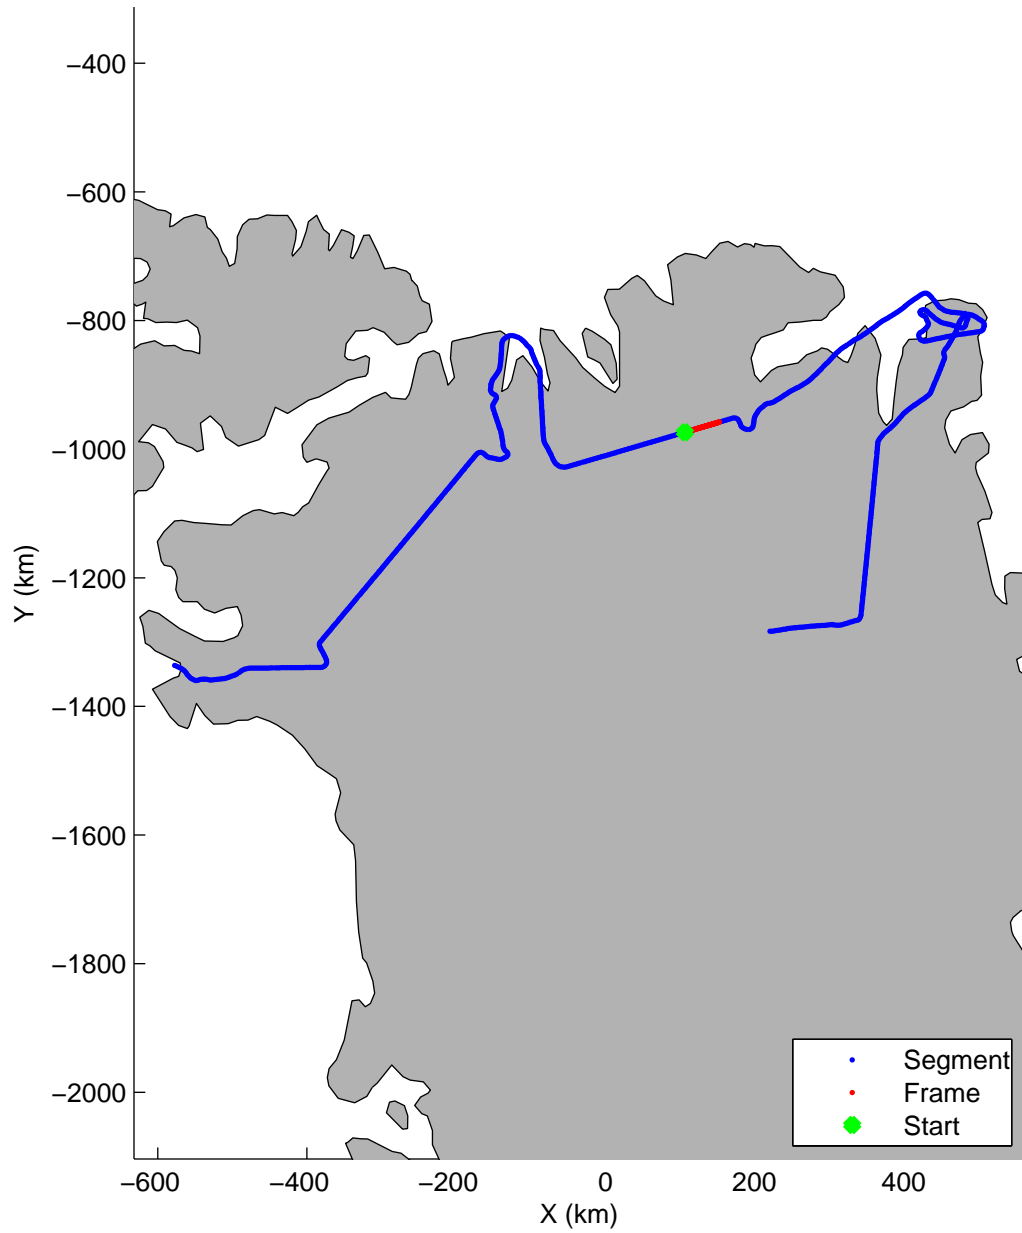

Land Ice:North Glaciers 01
20150506_02_027
Polar Stereograph 70N/-45E