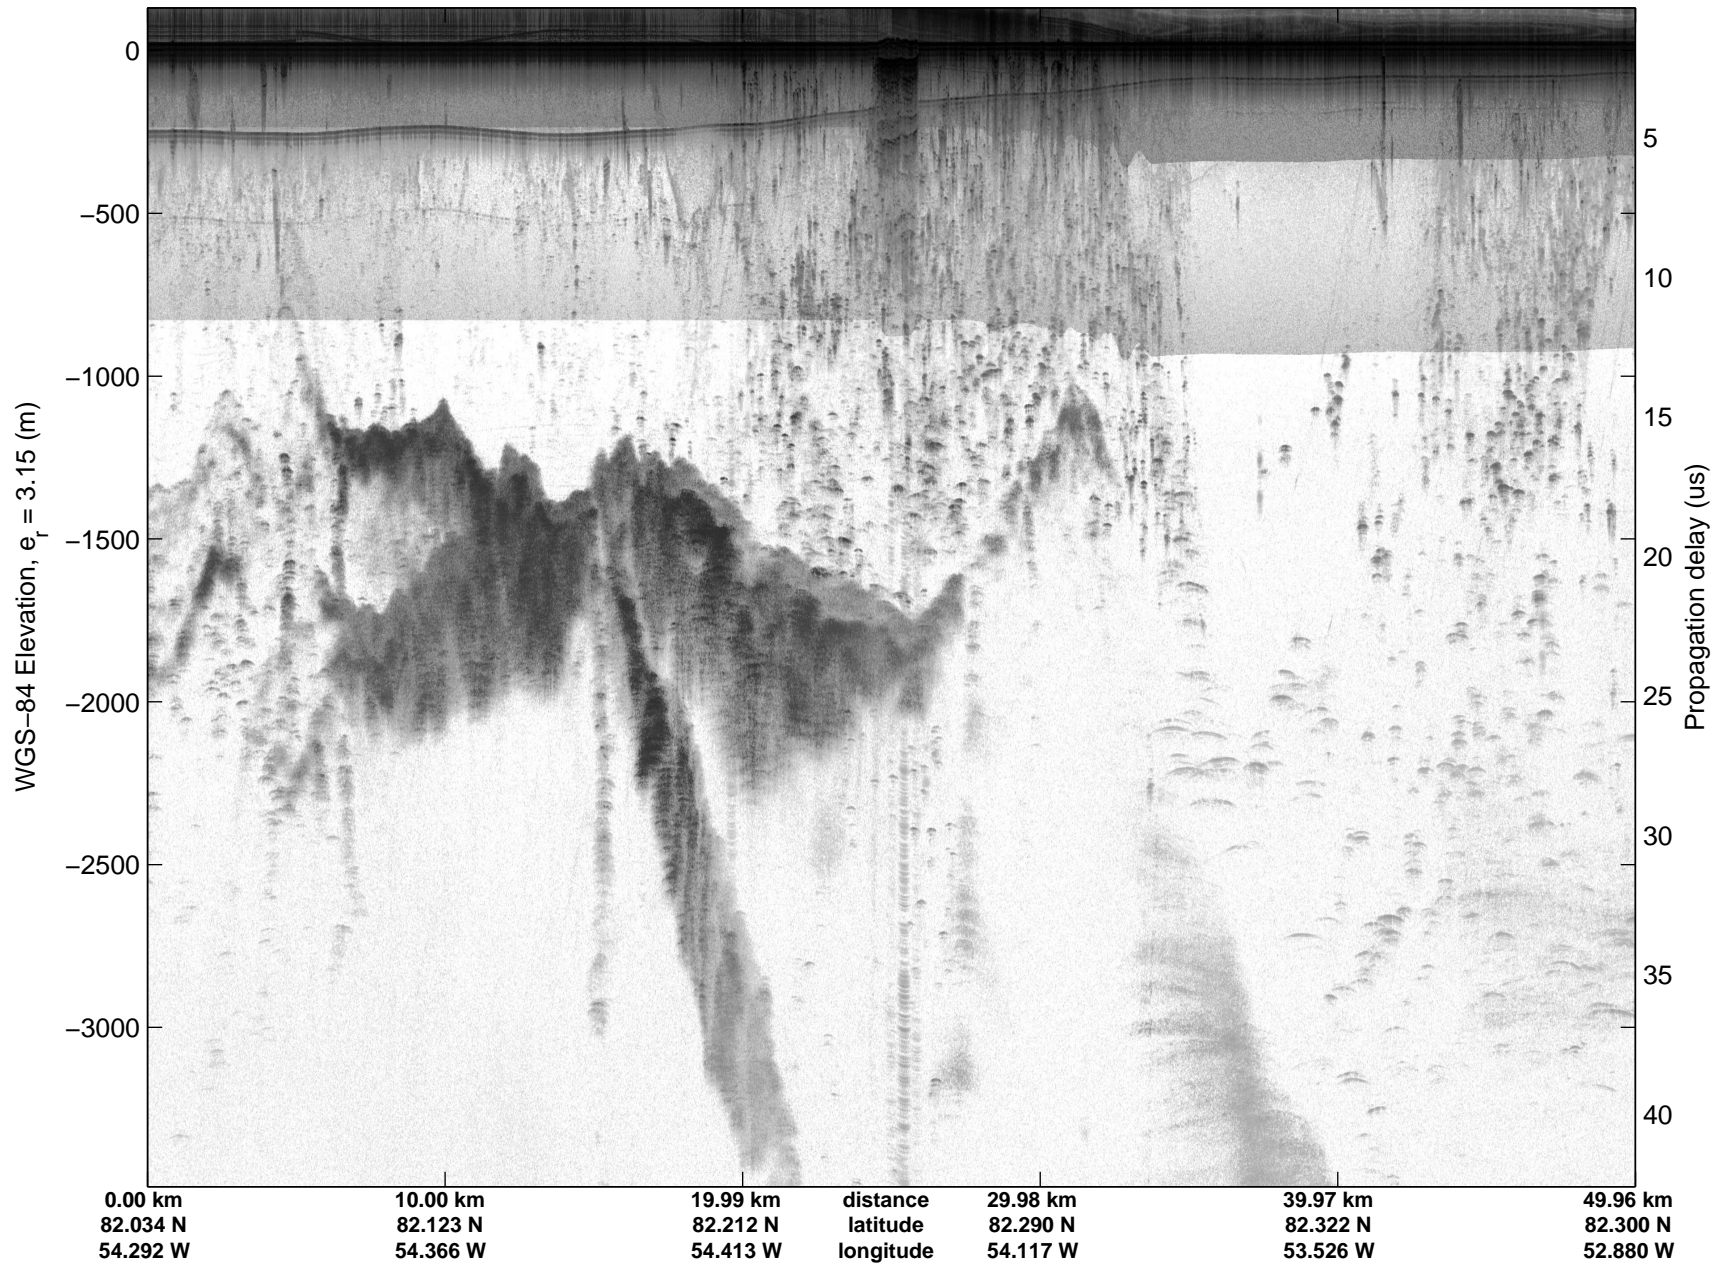

mcords5 2015_Greenland_C130: "Land Ice:North Glaciers 01" 20150506_02_018: 12:53:42.2 to 13:00:25.2 GPS