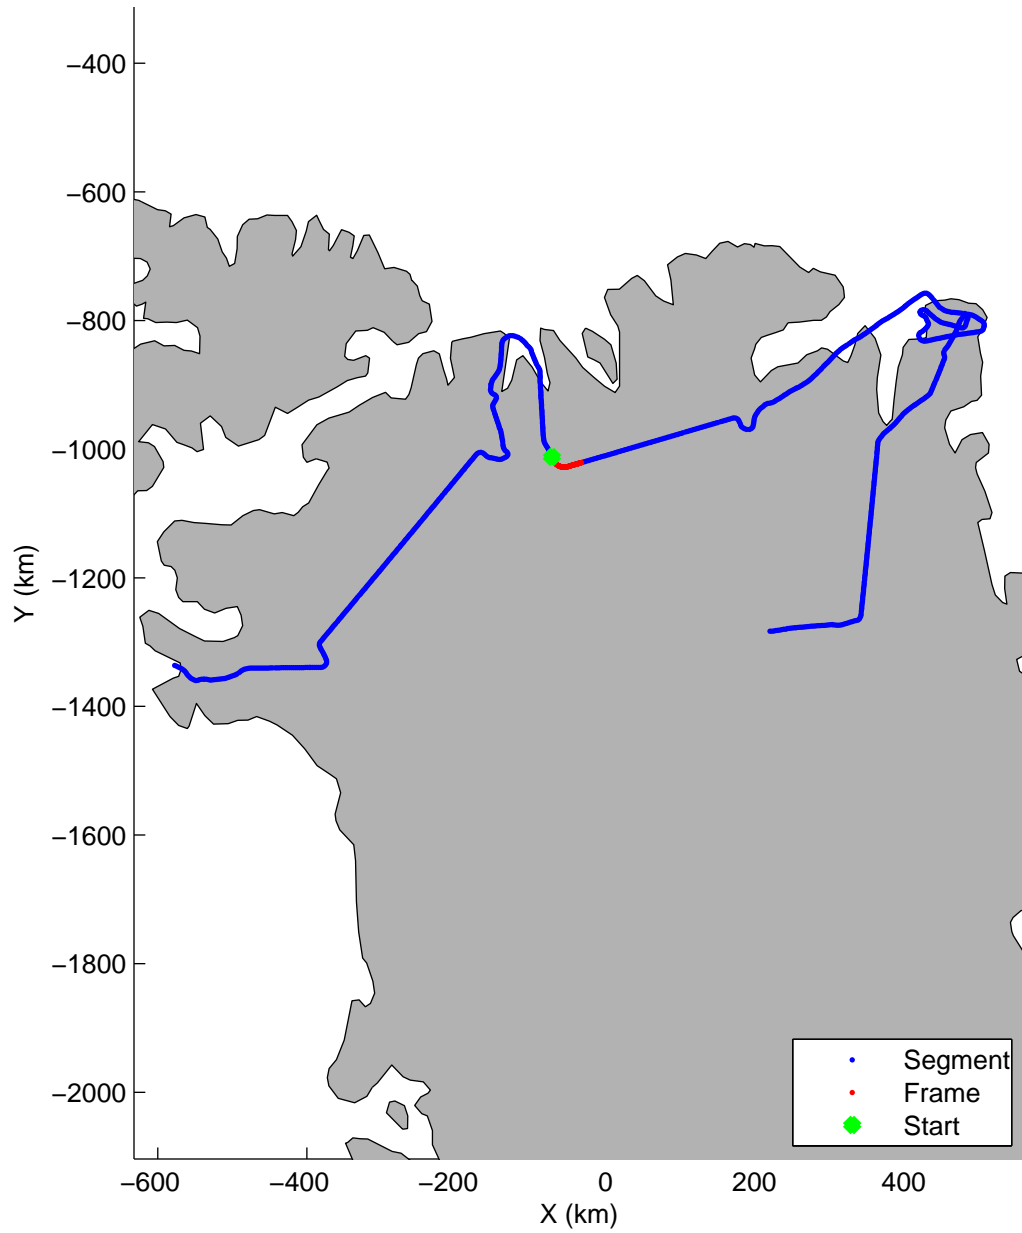

Land Ice:North Glaciers 01
20150506_02_023
Polar Stereograph 70N/-45E