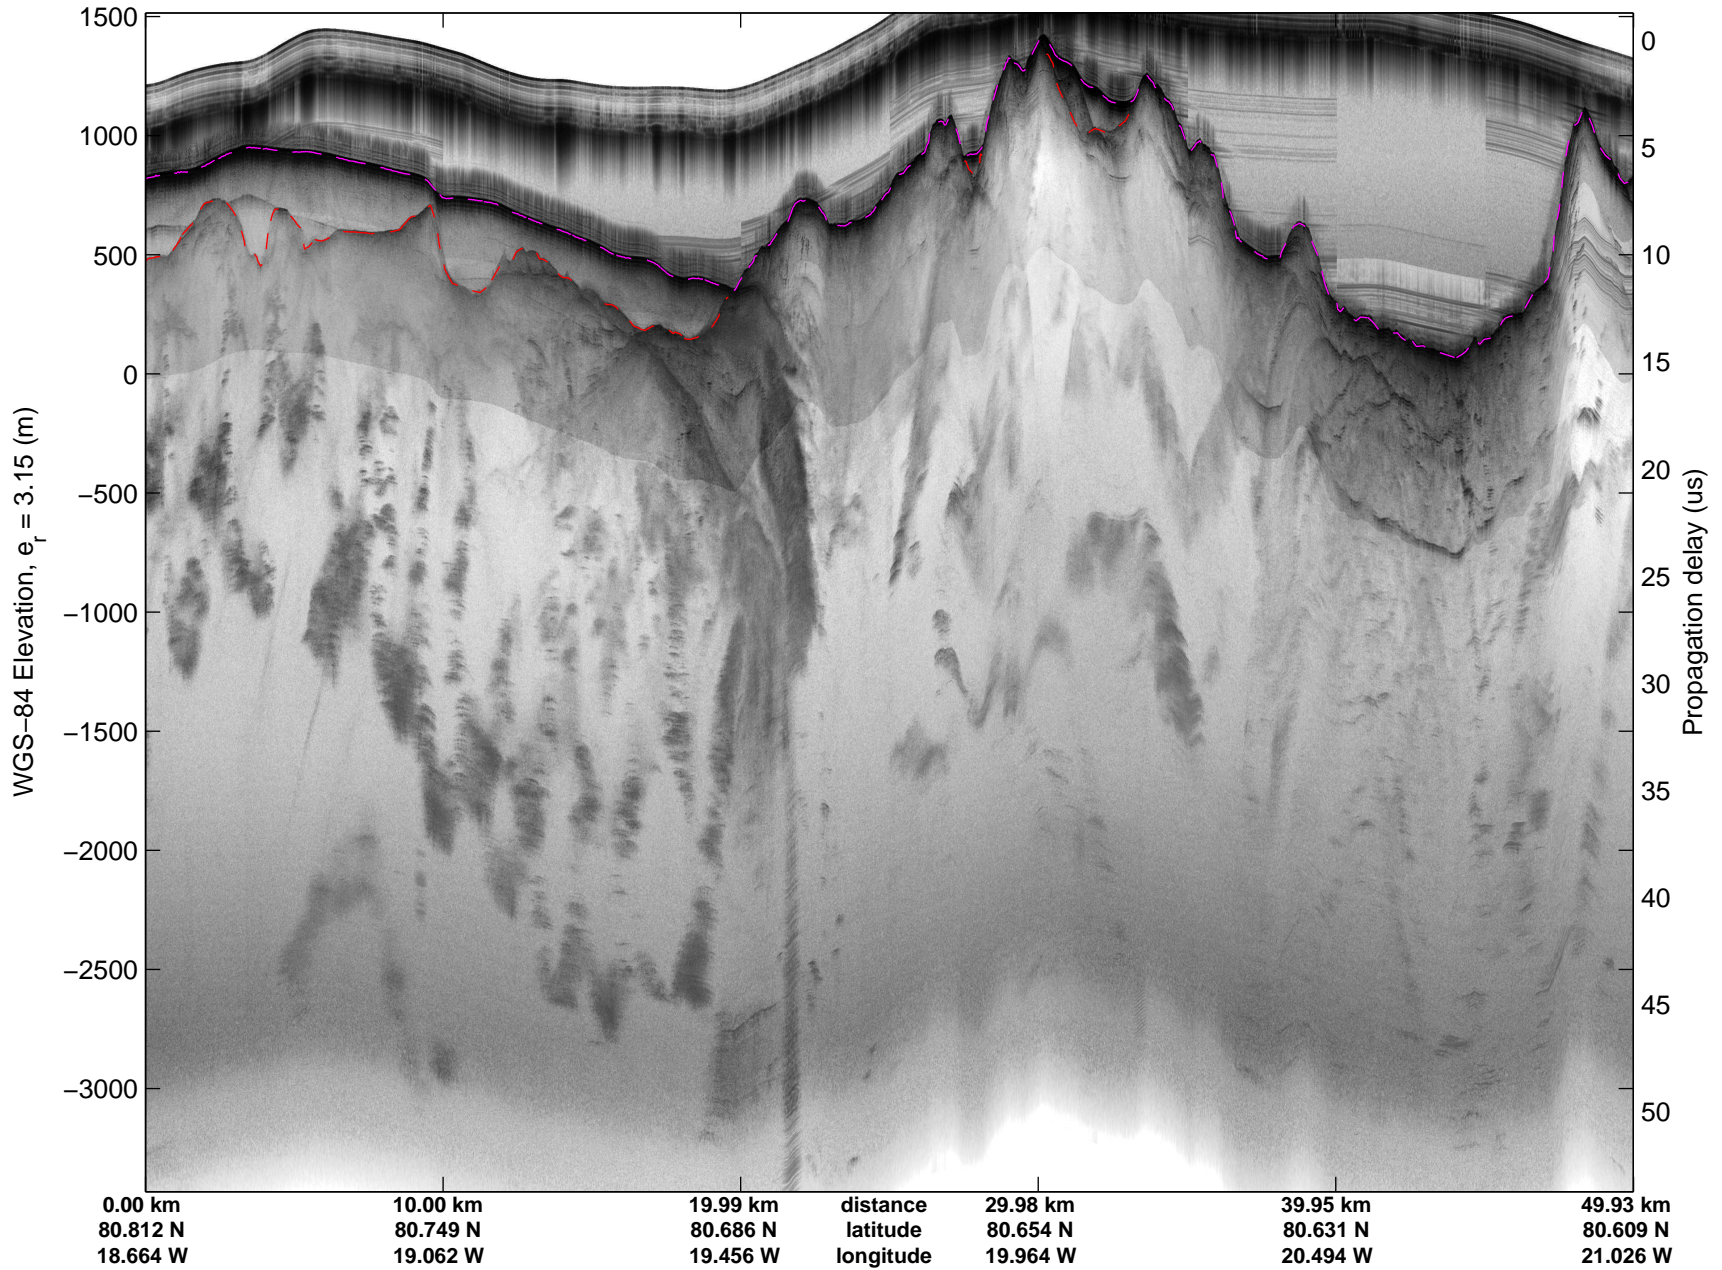

mcords5 2015_Greenland_C130: "Land Ice:North Glaciers 01" 20150506_02_045: 15:46:39.5 to 15:52:37.3 GPS