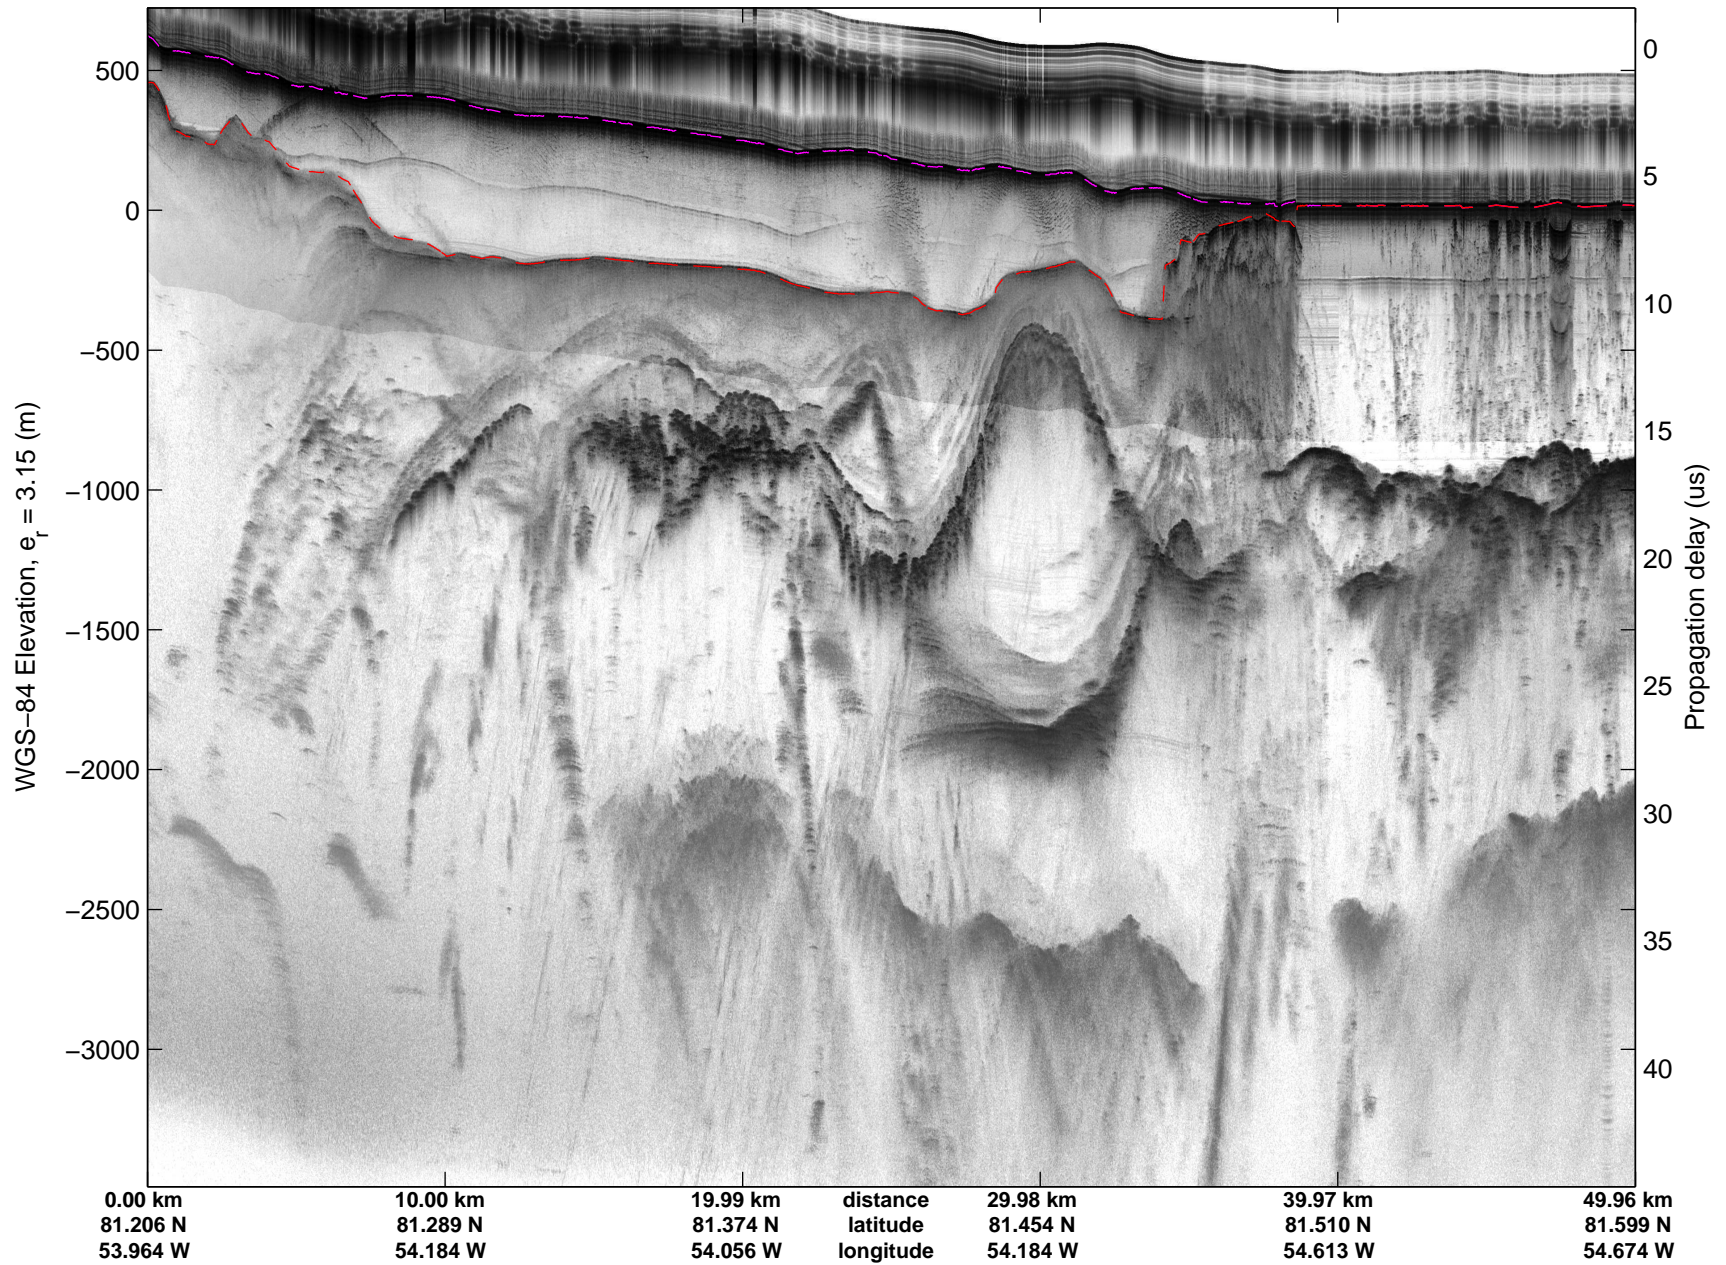

mcords5 2015_Greenland_C130: "Land Ice:North Glaciers 01" 20150506_02_016: 12:40:09.4 to 12:47:07.7 GPS