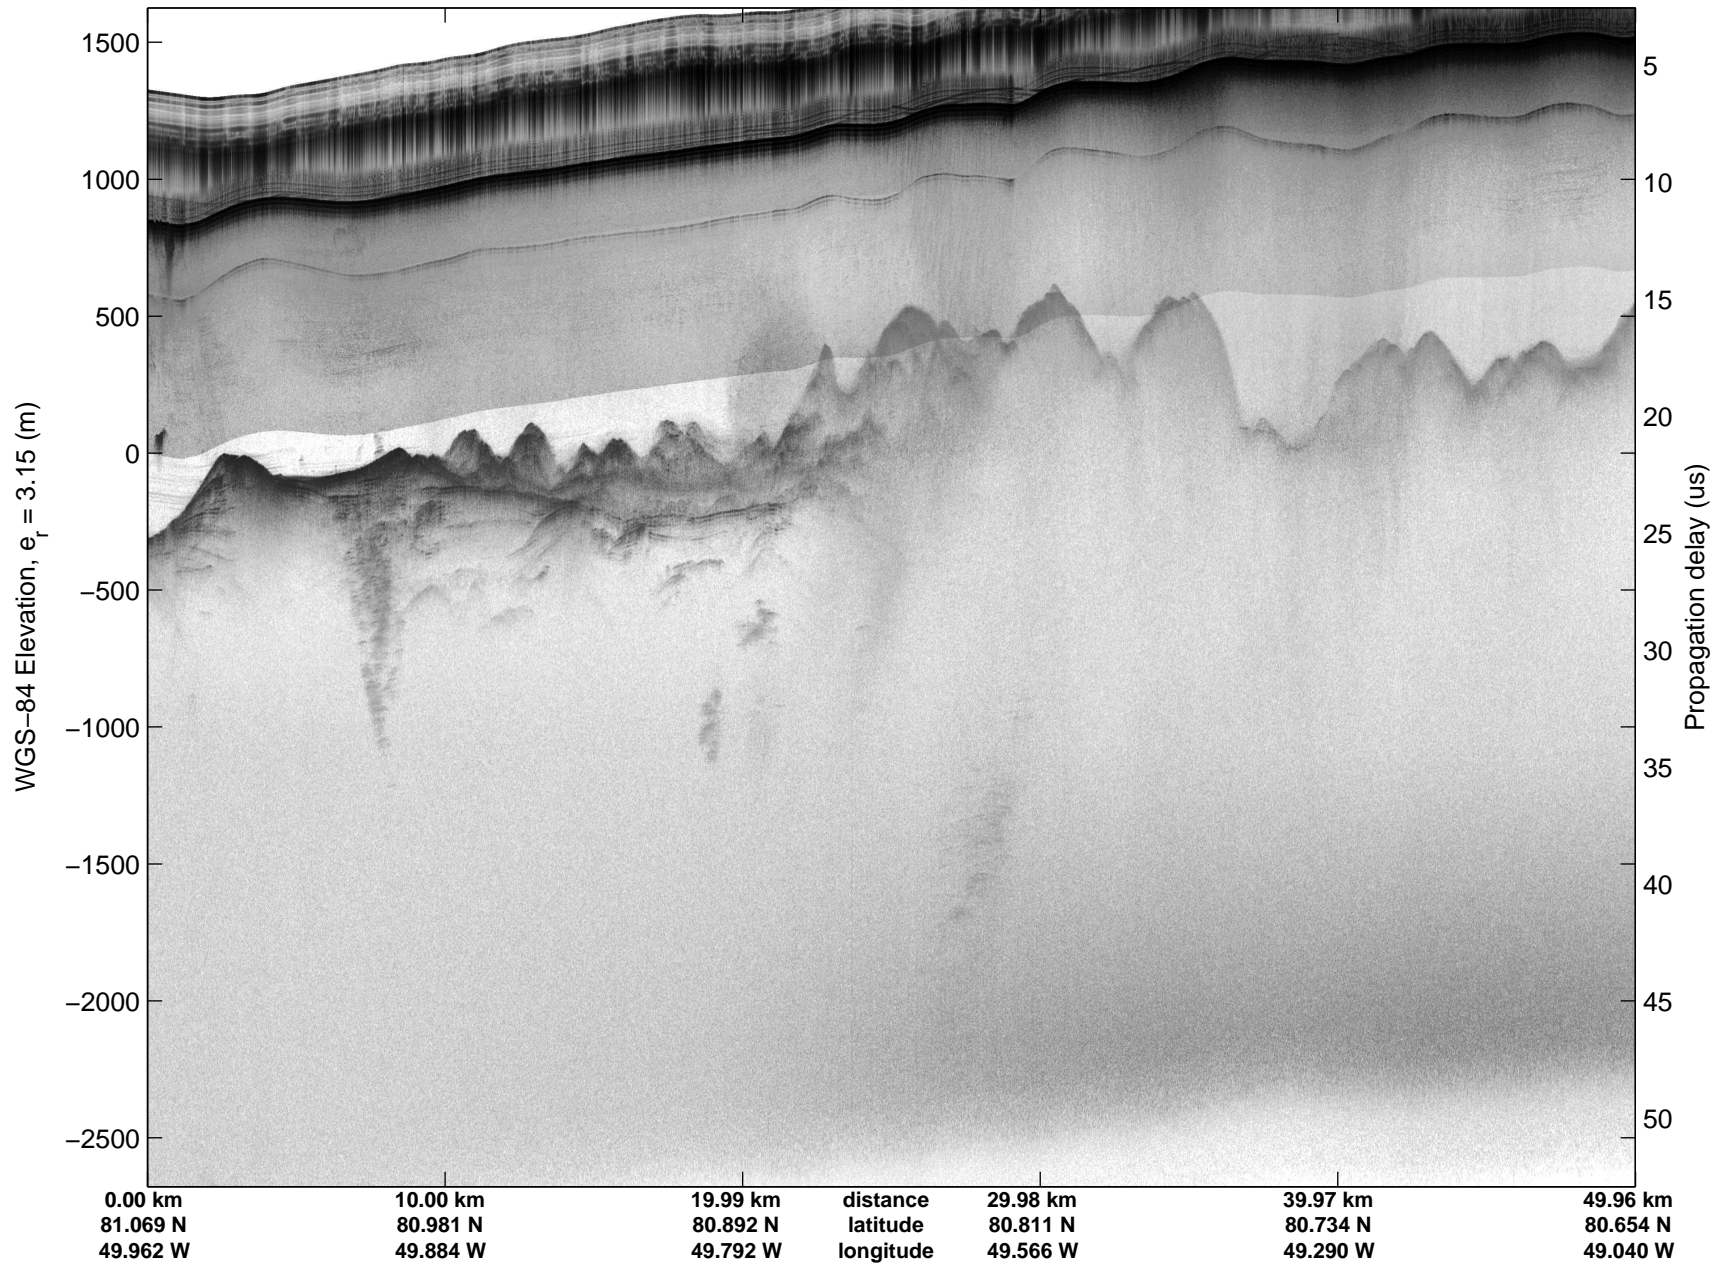

mcords5 2015_Greenland_C130: "Land Ice:North Glaciers 01" 20150506_02_022: 13:19:37.6 to 13:25:59.3 GPS