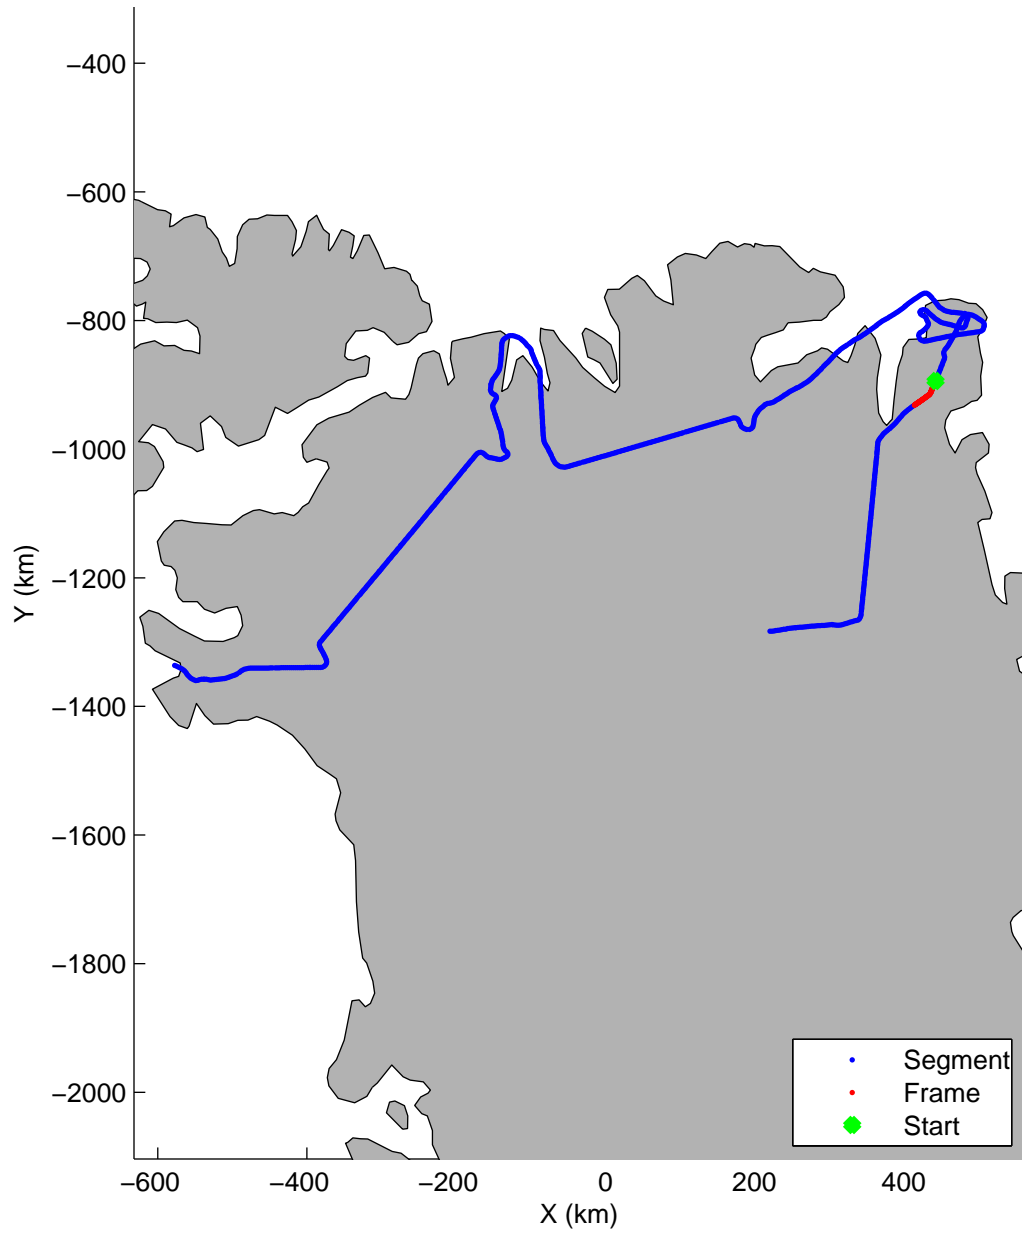

Land Ice:North Glaciers 01
20150506_02_045
Polar Stereograph 70N/-45E