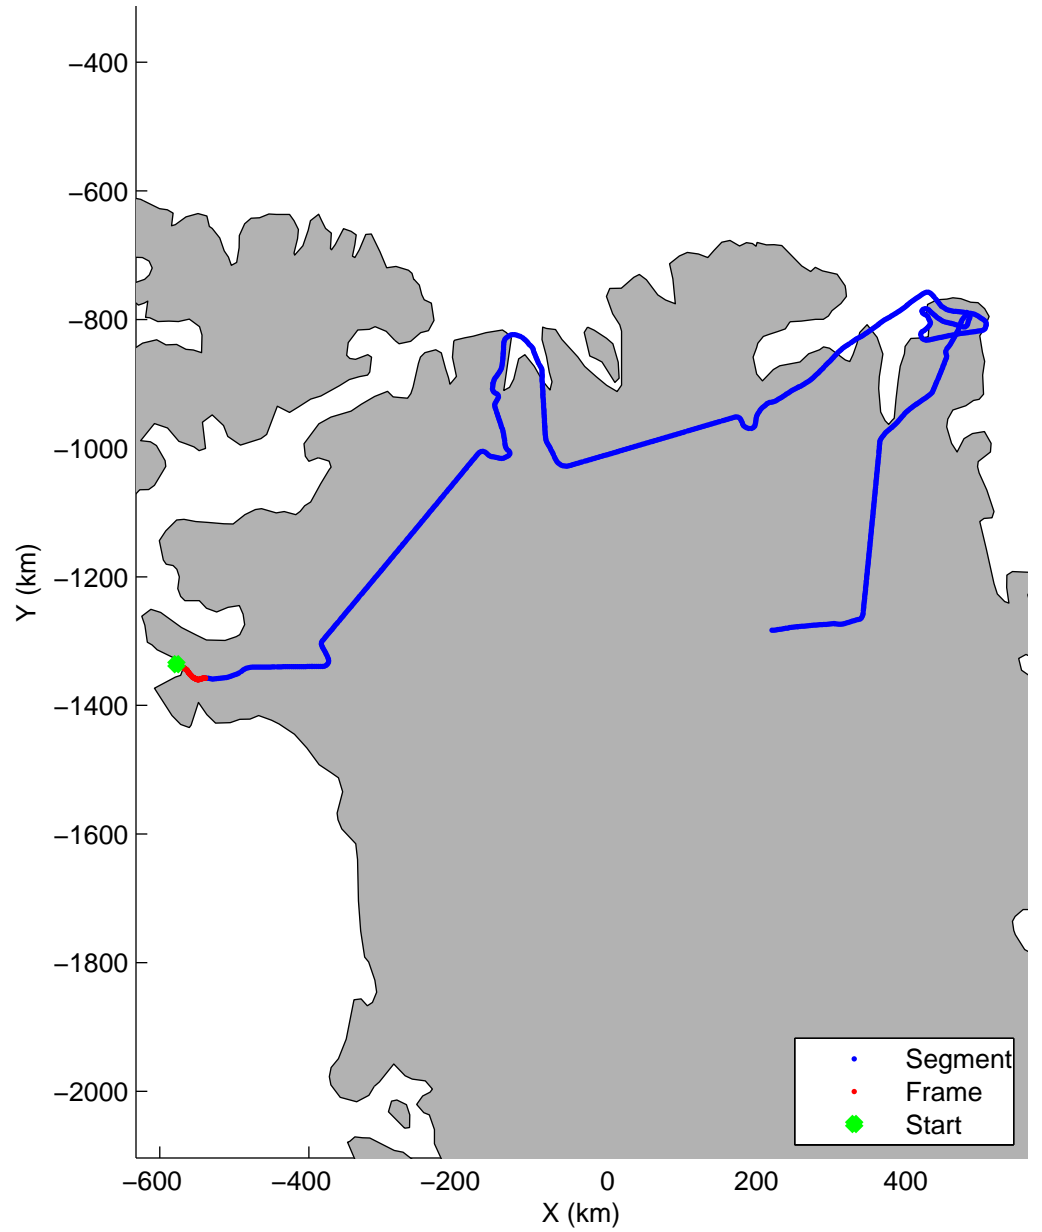

Land Ice:North Glaciers 01
20150506_02_001
Polar Stereograph 70N/-45E

mcords5 2015_Greenland_C130: "Land Ice:North Glaciers 01" 20150506_02_001: 11:03:59.2 to 11:10:23.0 GPS

mcords5 2015_Greenland_C130: "Land Ice:North Glaciers 01" 20150506_02_001: 11:03:59.2 to 11:10:23.0 GPS