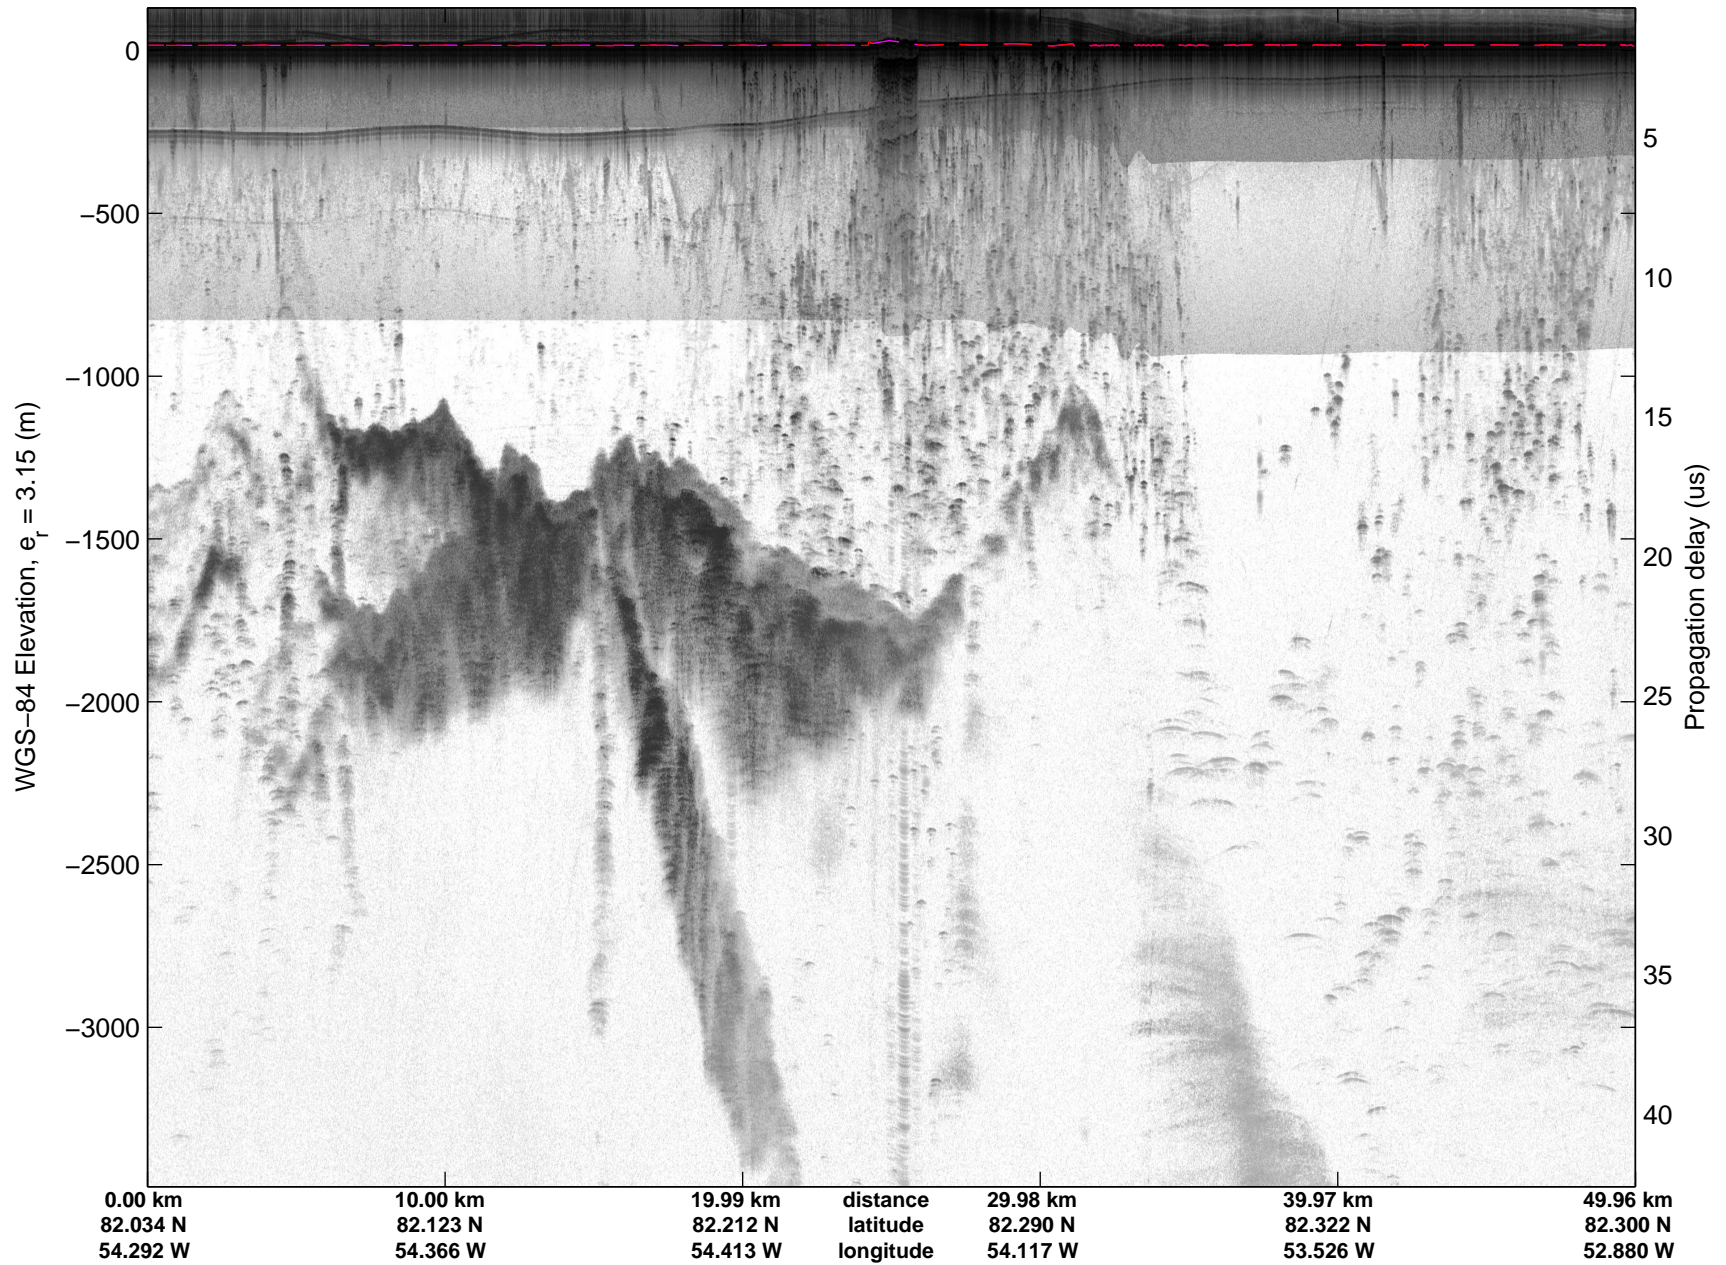

mcords5 2015_Greenland_C130: "Land Ice:North Glaciers 01" 20150506_02_018: 12:53:42.2 to 13:00:25.2 GPS