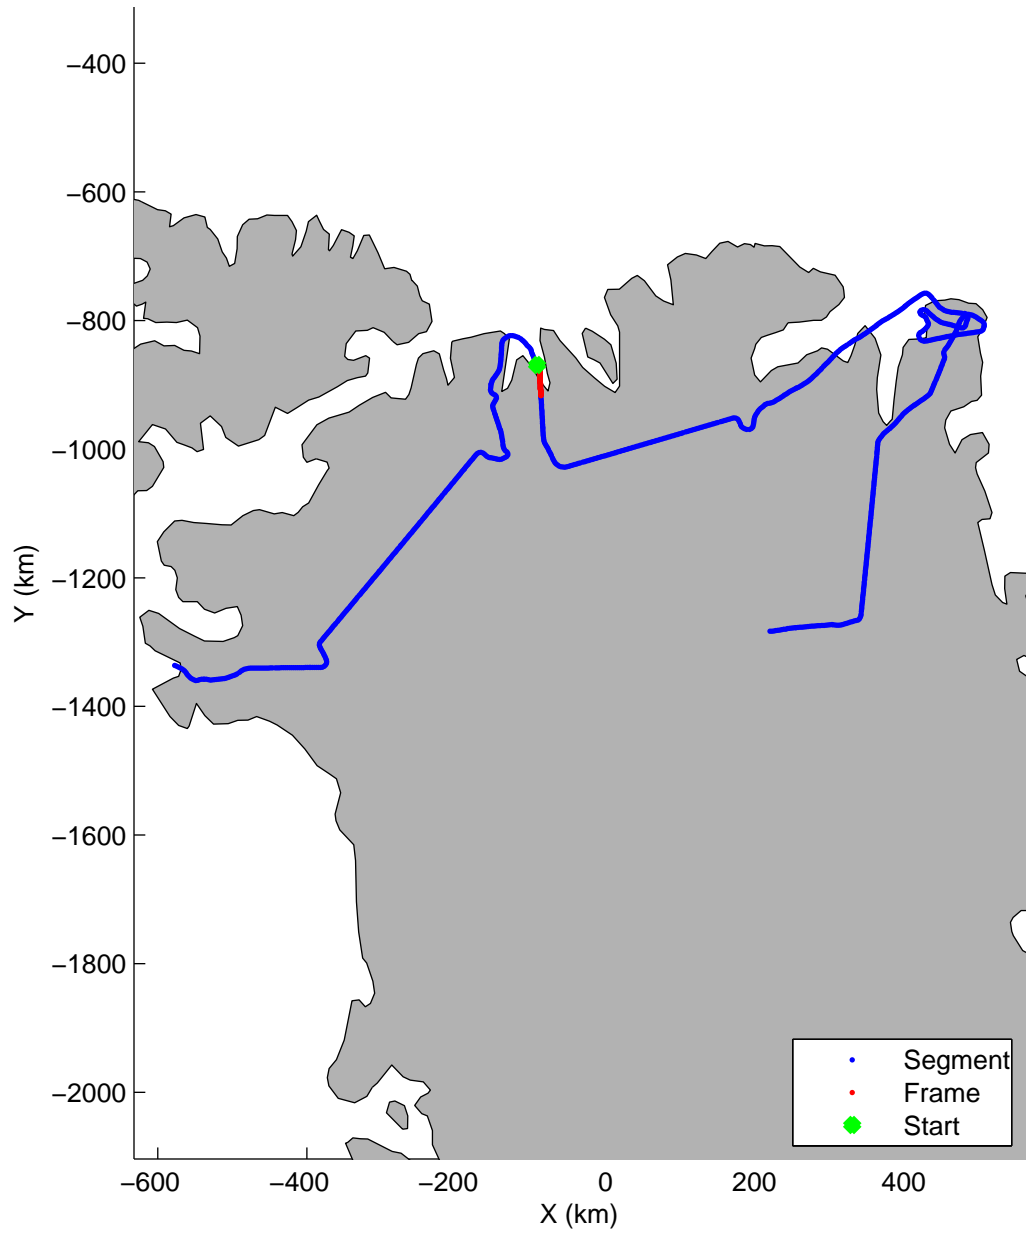

Land Ice:North Glaciers 01
20150506_02_020
Polar Stereograph 70N/-45E