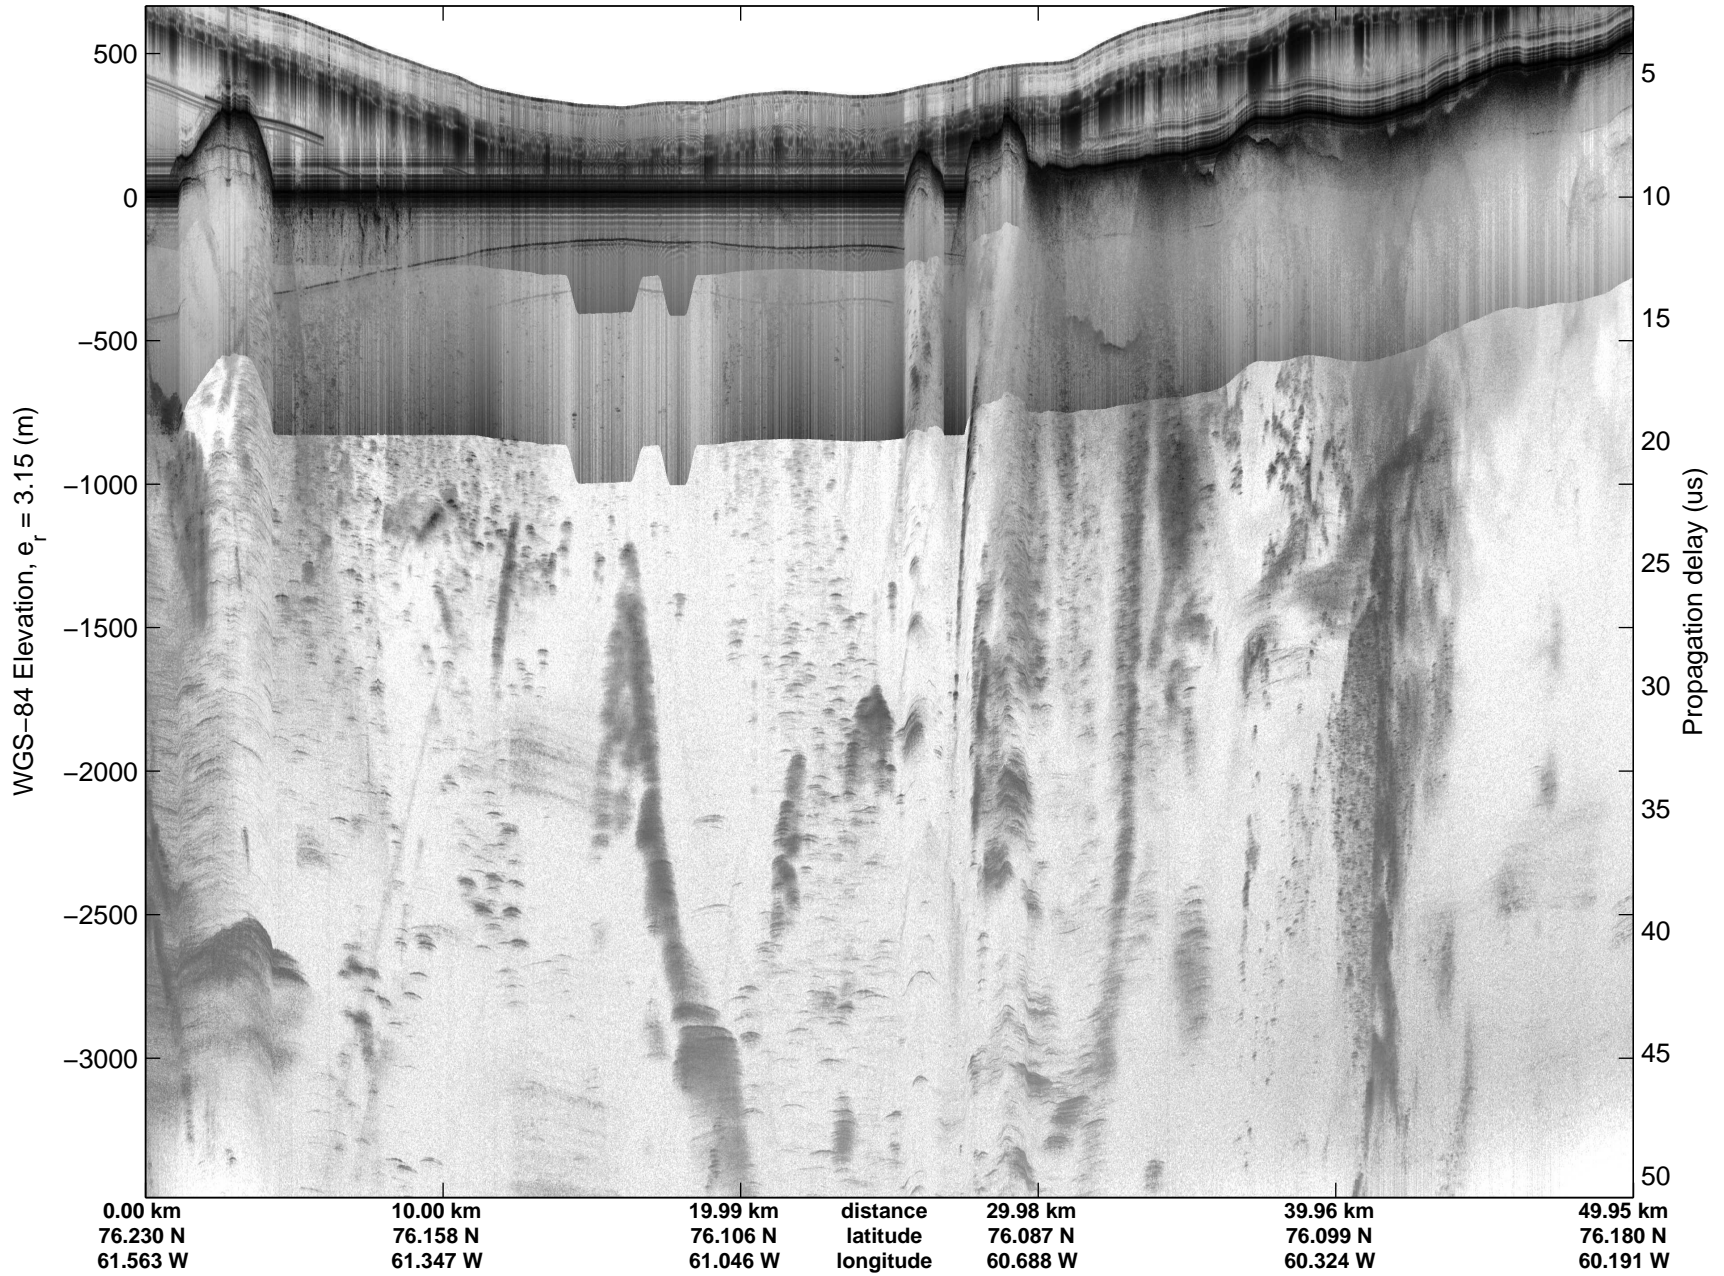

Land Ice:IceSat-2 North  
20150505\_02\_045  
Polar Stereograph 70N/-45E

mcords5 2015\_Greenland\_C130: "Land Ice:IceSat-2 North" 20150505\_02\_045: 15:36:49.6 to 15:42:54.2 GPS

mcords5 2015\_Greenland\_C130: "Land Ice:IceSat-2 North" 20150505\_02\_045: 15:36:49.6 to 15:42:54.2 GPS

Land Ice:IceSat-2 North  
20150505\_02\_046  
Polar Stereograph 70N/-45E

mcords5 2015\_Greenland\_C130: "Land Ice:IceSat-2 North" 20150505\_02\_046: 15:42:54.5 to 15:49:10.6 GPS

mcords5 2015\_Greenland\_C130: "Land Ice:IceSat-2 North" 20150505\_02\_046: 15:42:54.5 to 15:49:10.6 GPS

Land Ice:IceSat-2 North  
20150505\_02\_047  
Polar Stereograph 70N/-45E

mcords5 2015\_Greenland\_C130: "Land Ice:IceSat-2 North" 20150505\_02\_047: 15:49:10.9 to 15:55:46.3 GPS

mcords5 2015\_Greenland\_C130: "Land Ice:IceSat-2 North" 20150505\_02\_047: 15:49:10.9 to 15:55:46.3 GPS