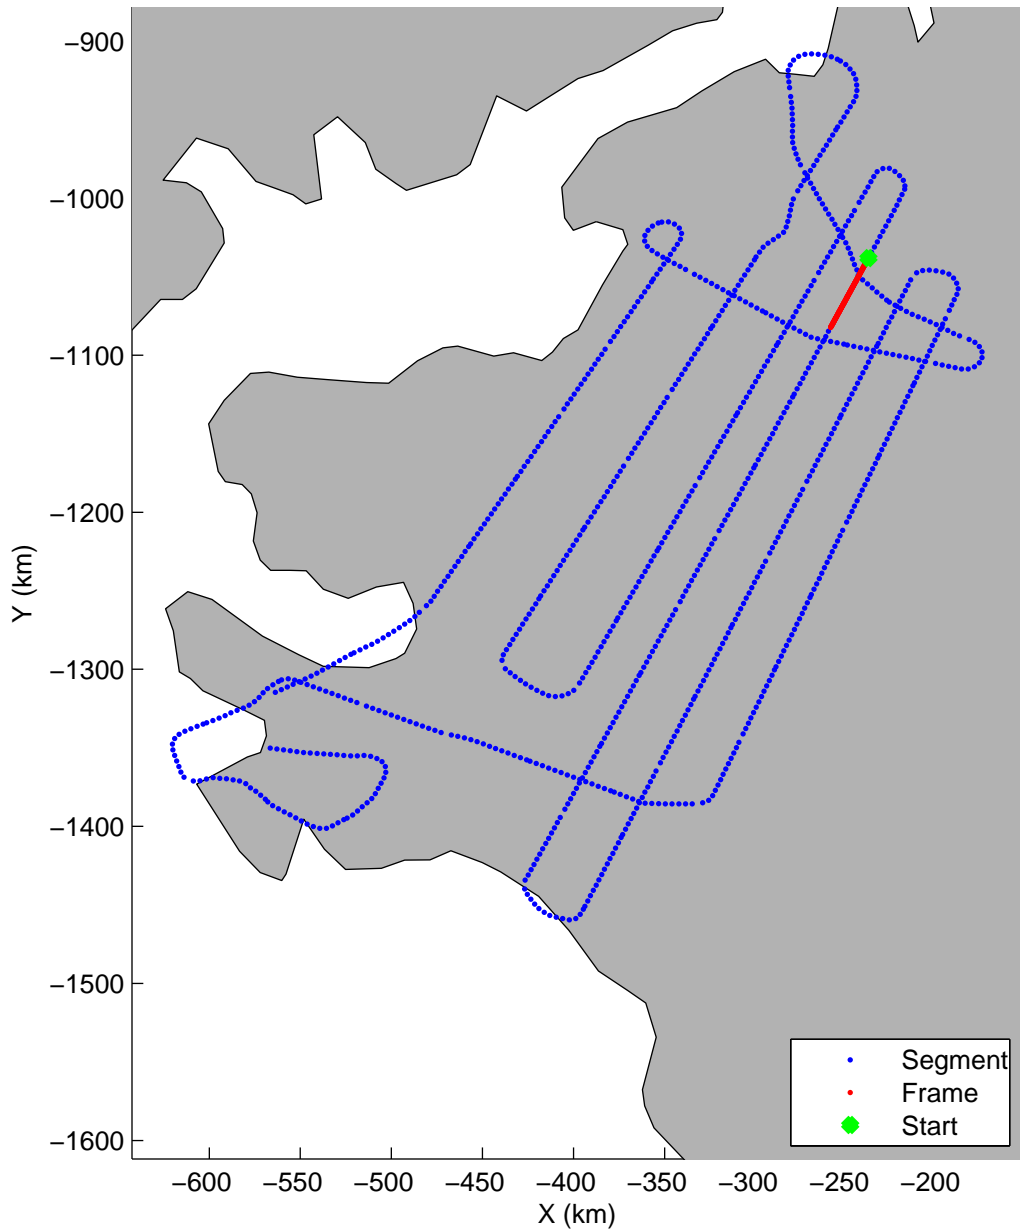

Land Ice:IceSat-2 North
20150505_02_038
Polar Stereograph 70N/-45E