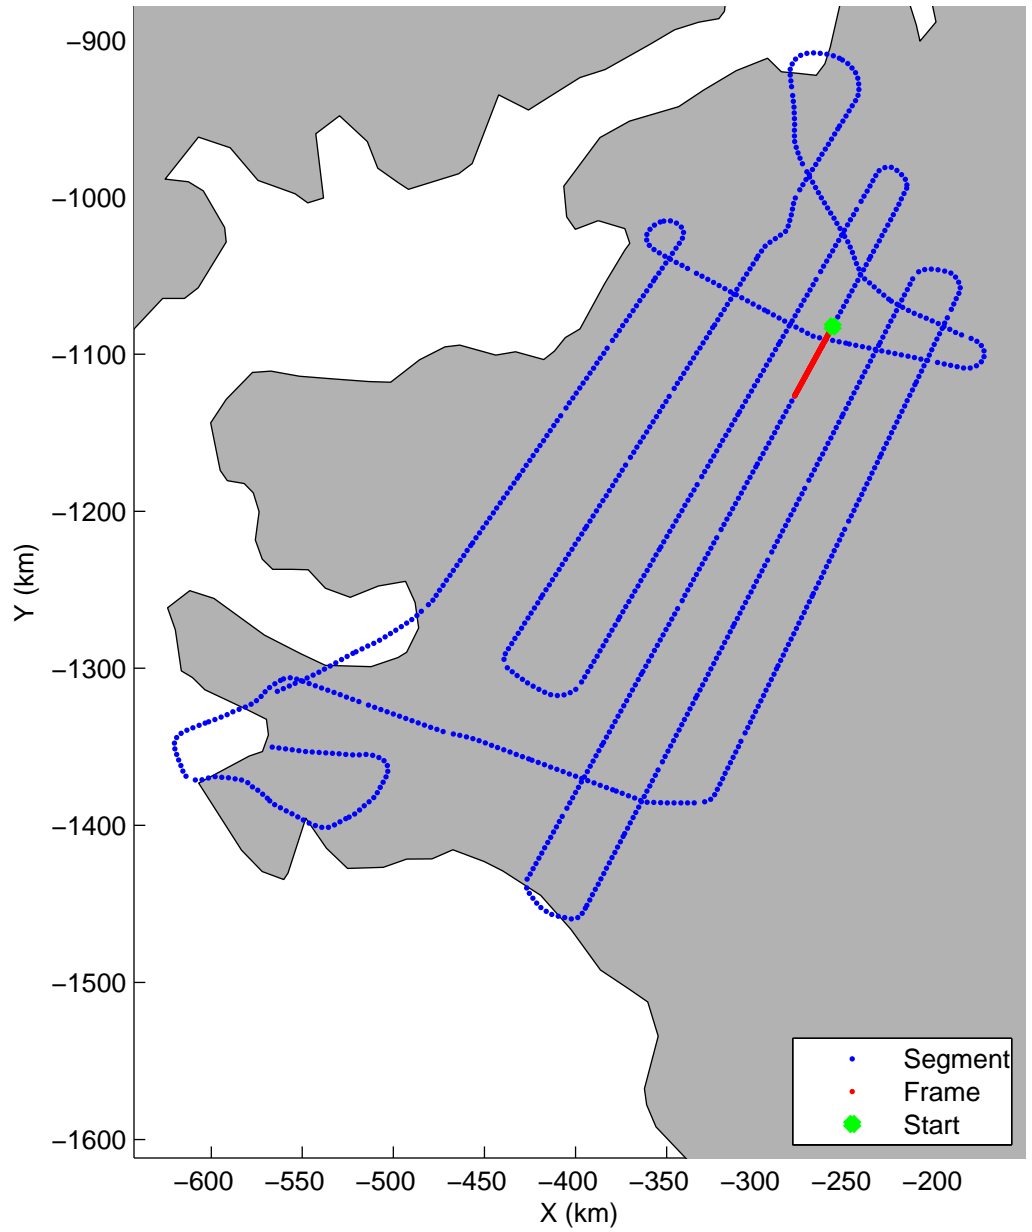

Land Ice:IceSat-2 North
20150505_02_039
Polar Stereograph 70N/-45E