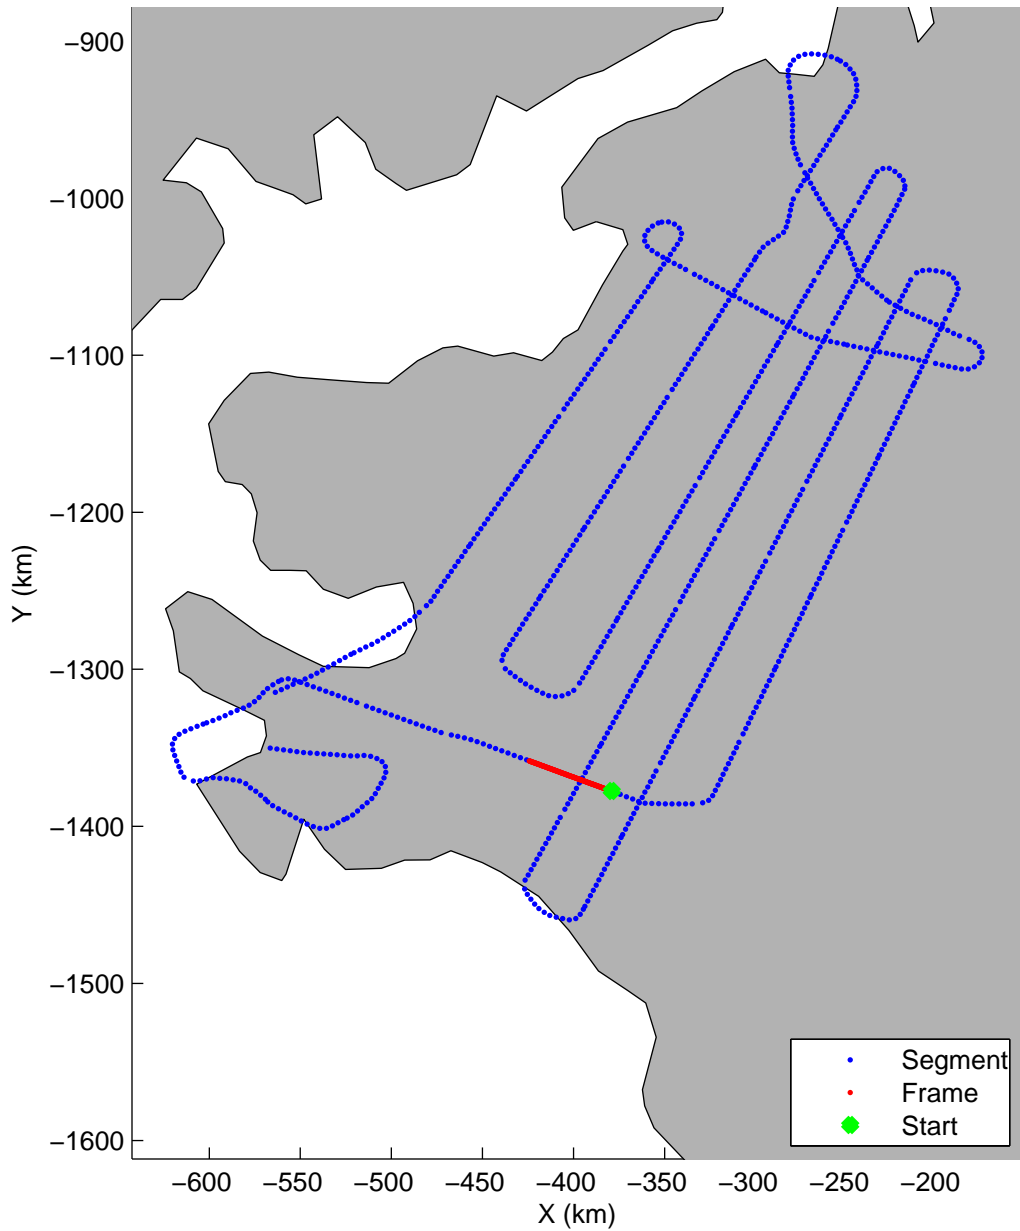

Land Ice:IceSat-2 North
20150505_02_066
Polar Stereograph 70N/-45E