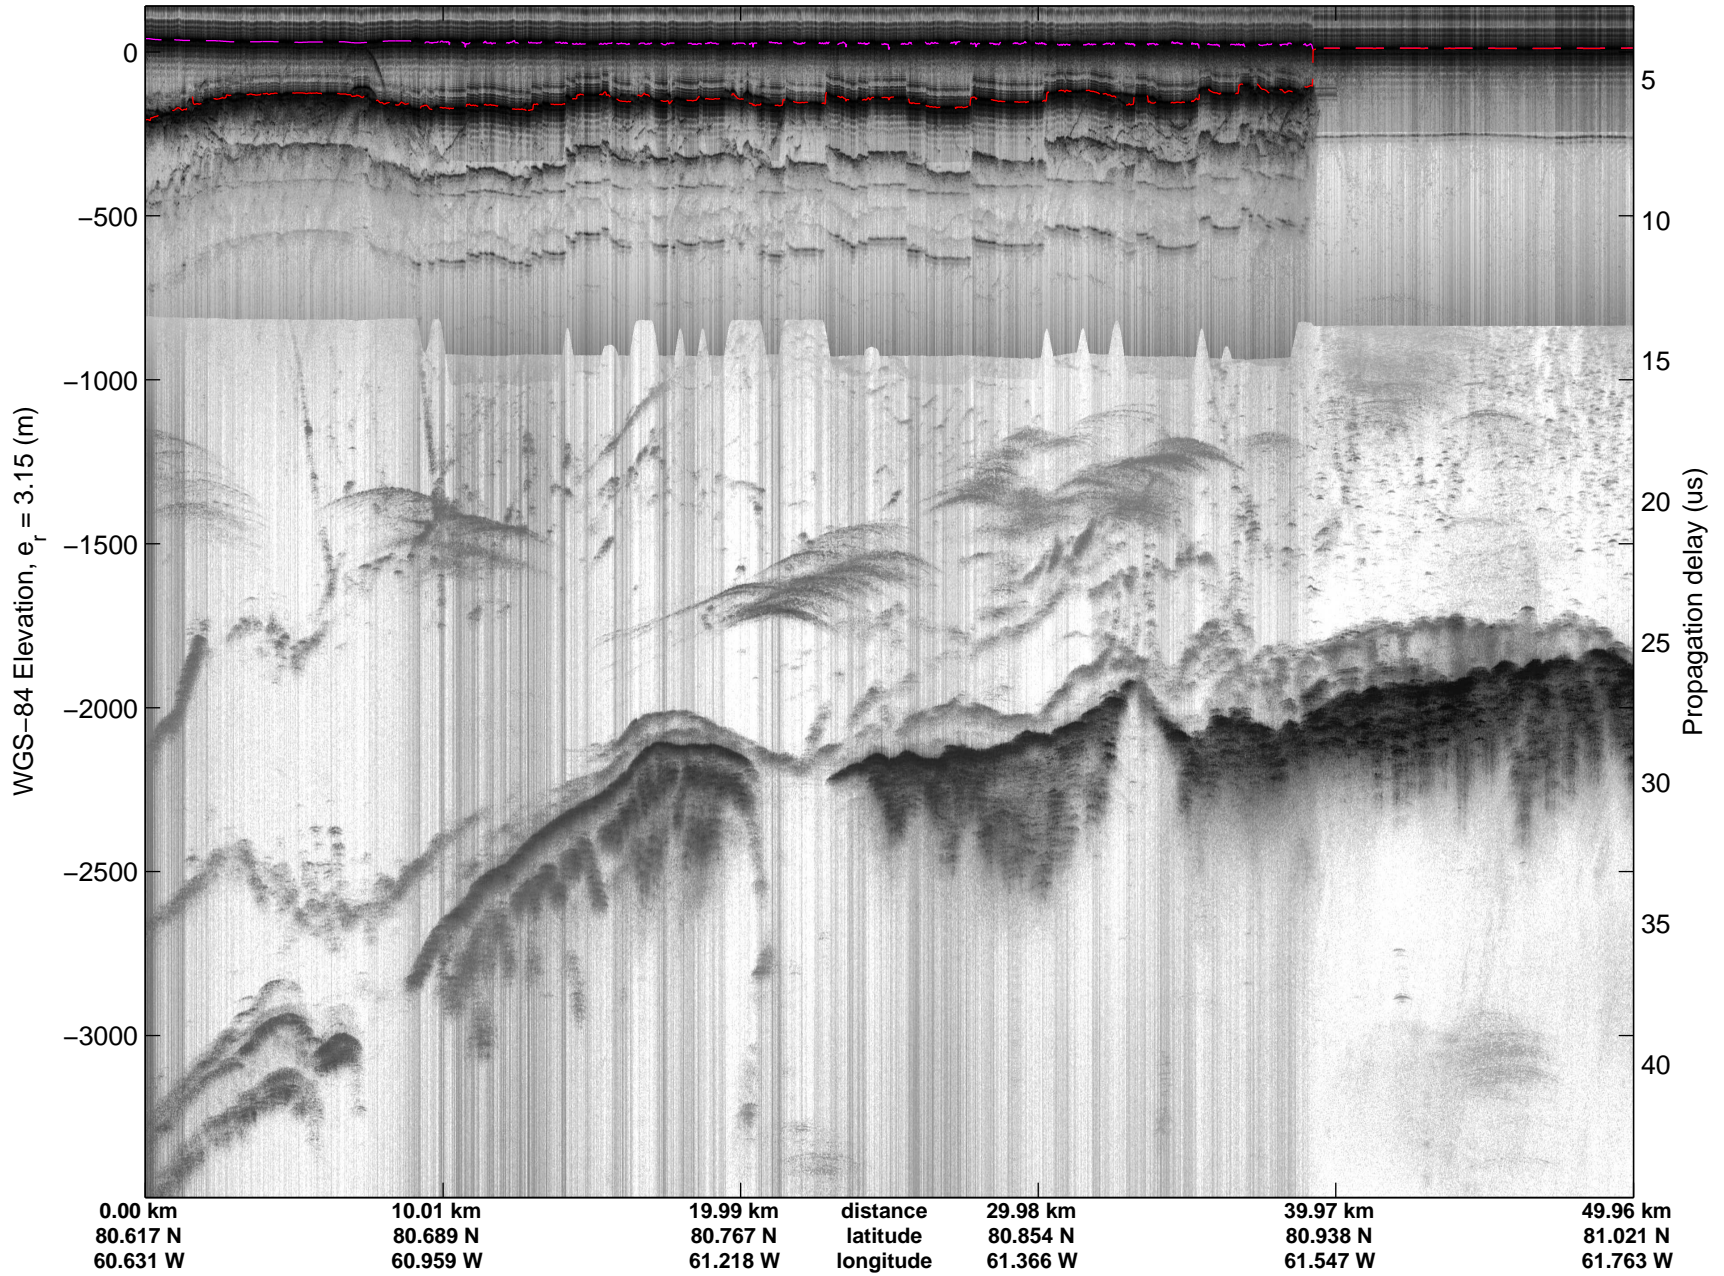

Land Ice:IceSat-2 North  
20150505\_02\_015  
Polar Stereograph 70N/-45E

mcords5 2015\_Greenland\_C130: "Land Ice:IceSat-2 North" 20150505\_02\_015: 12:34:37.3 to 12:40:31.1 GPS

mcords5 2015\_Greenland\_C130: "Land Ice:IceSat-2 North" 20150505\_02\_015: 12:34:37.3 to 12:40:31.1 GPS

Land Ice:IceSat-2 North  
20150505\_02\_016  
Polar Stereograph 70N/-45E

mcords5 2015\_Greenland\_C130: "Land Ice:IceSat-2 North" 20150505\_02\_016: 12:40:31.4 to 12:46:35.3 GPS

mcords5 2015\_Greenland\_C130: "Land Ice:IceSat-2 North" 20150505\_02\_016: 12:40:31.4 to 12:46:35.3 GPS

Land Ice:IceSat-2 North  
20150505\_02\_017  
Polar Stereograph 70N/-45E

mcords5 2015\_Greenland\_C130: "Land Ice:IceSat-2 North" 20150505\_02\_017: 12:46:35.6 to 12:52:57.4 GPS

mcords5 2015\_Greenland\_C130: "Land Ice:IceSat-2 North" 20150505\_02\_017: 12:46:35.6 to 12:52:57.4 GPS