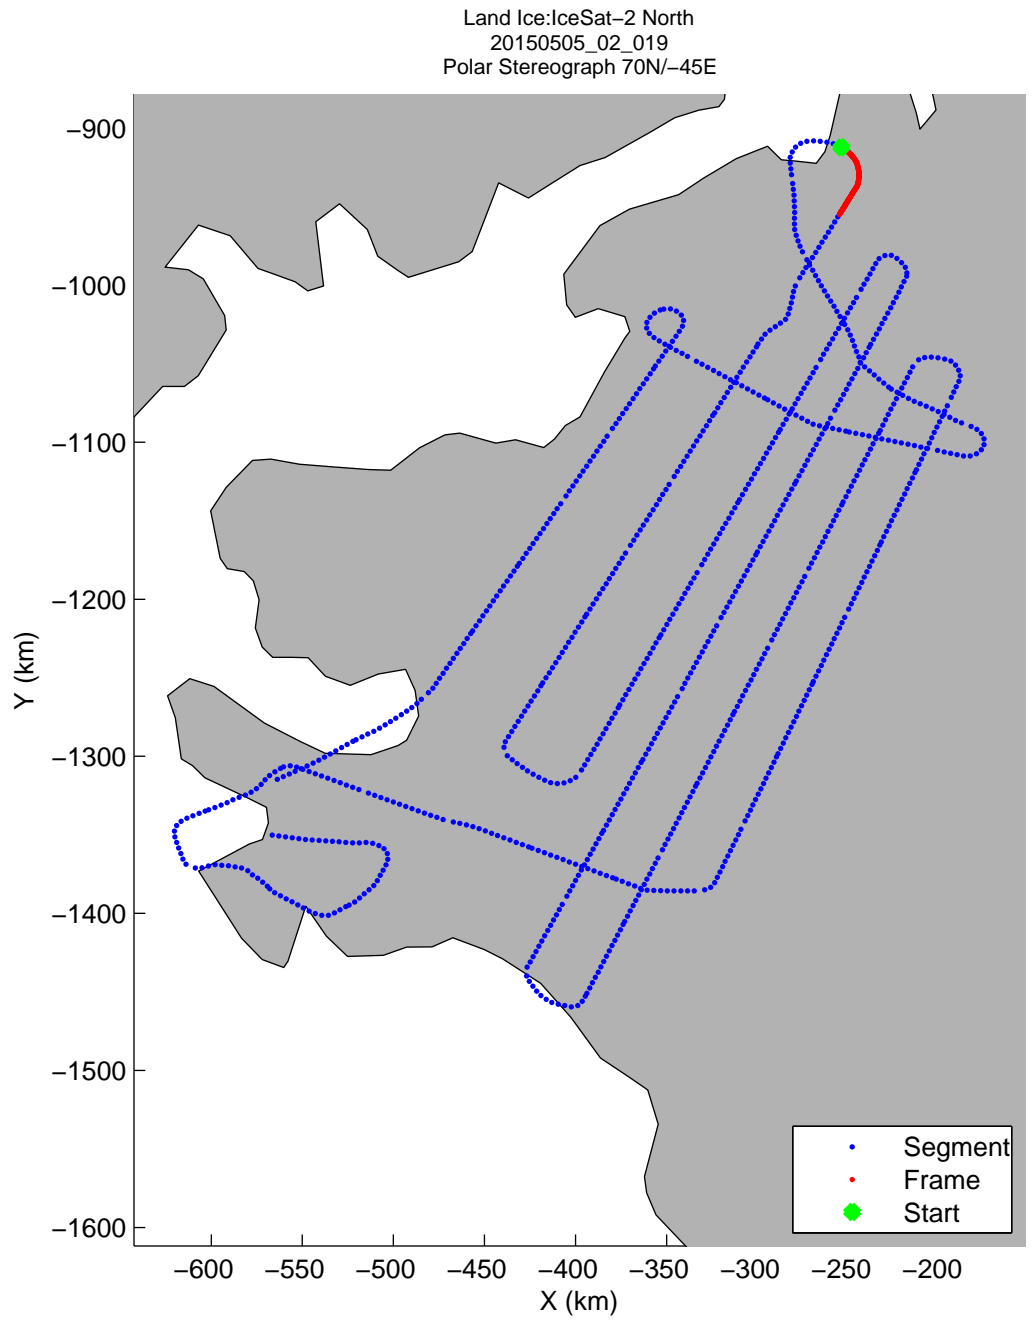

Land Ice:IceSat-2 North  
20150505\_02\_018  
Polar Stereograph 70N/-45E

mcords5 2015\_Greenland\_C130: "Land Ice:IceSat-2 North" 20150505\_02\_018: 12:52:57.6 to 12:59:21.2 GPS

mcords5 2015\_Greenland\_C130: "Land Ice:IceSat-2 North" 20150505\_02\_018: 12:52:57.6 to 12:59:21.2 GPS