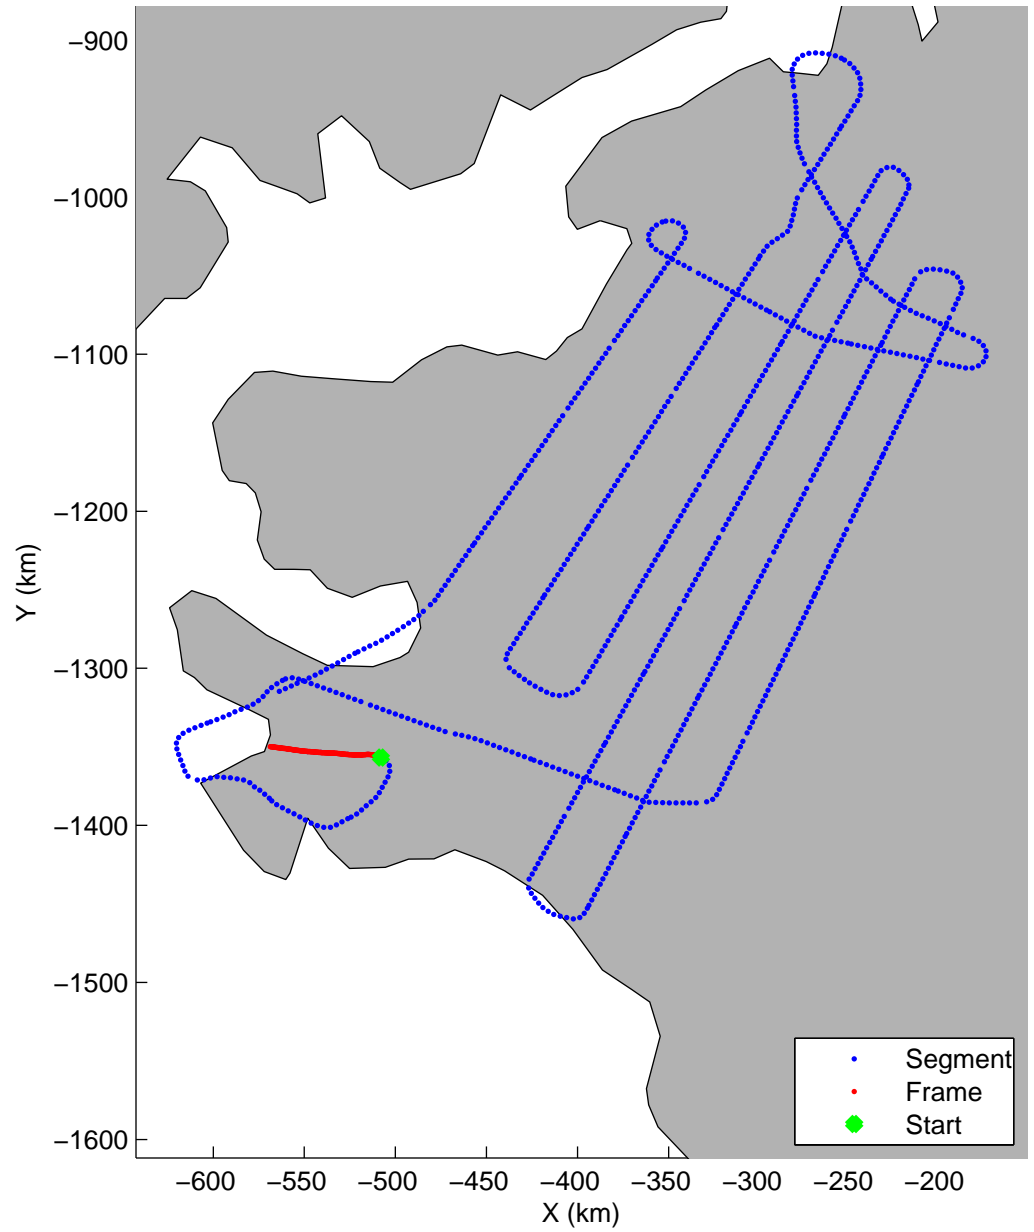

Land Ice:IceSat-2 North
20150505_02_075
Polar Stereograph 70N/-45E