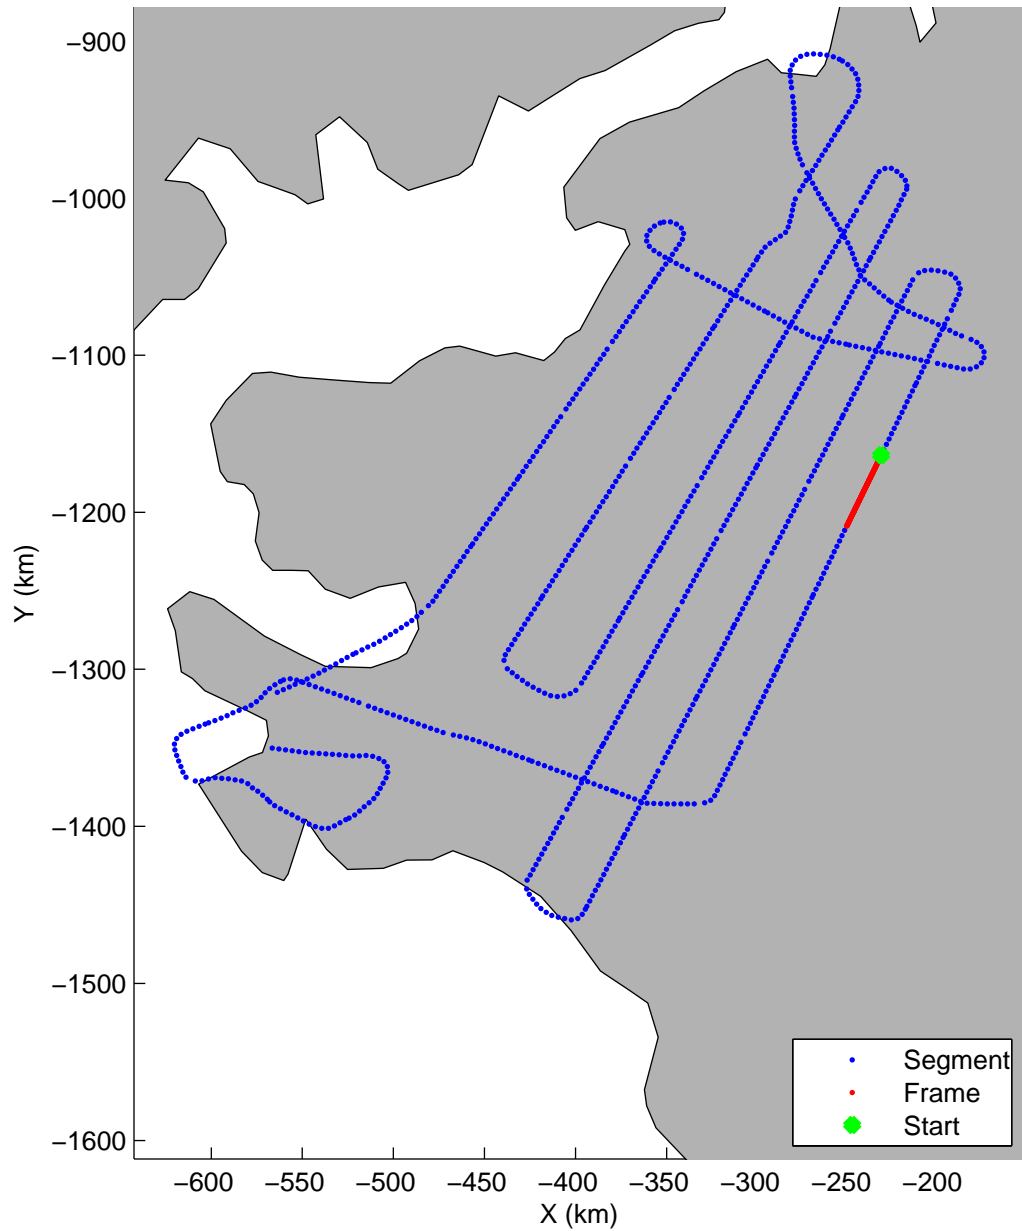

Land Ice:IceSat-2 North
20150505_02_060
Polar Stereograph 70N/-45E