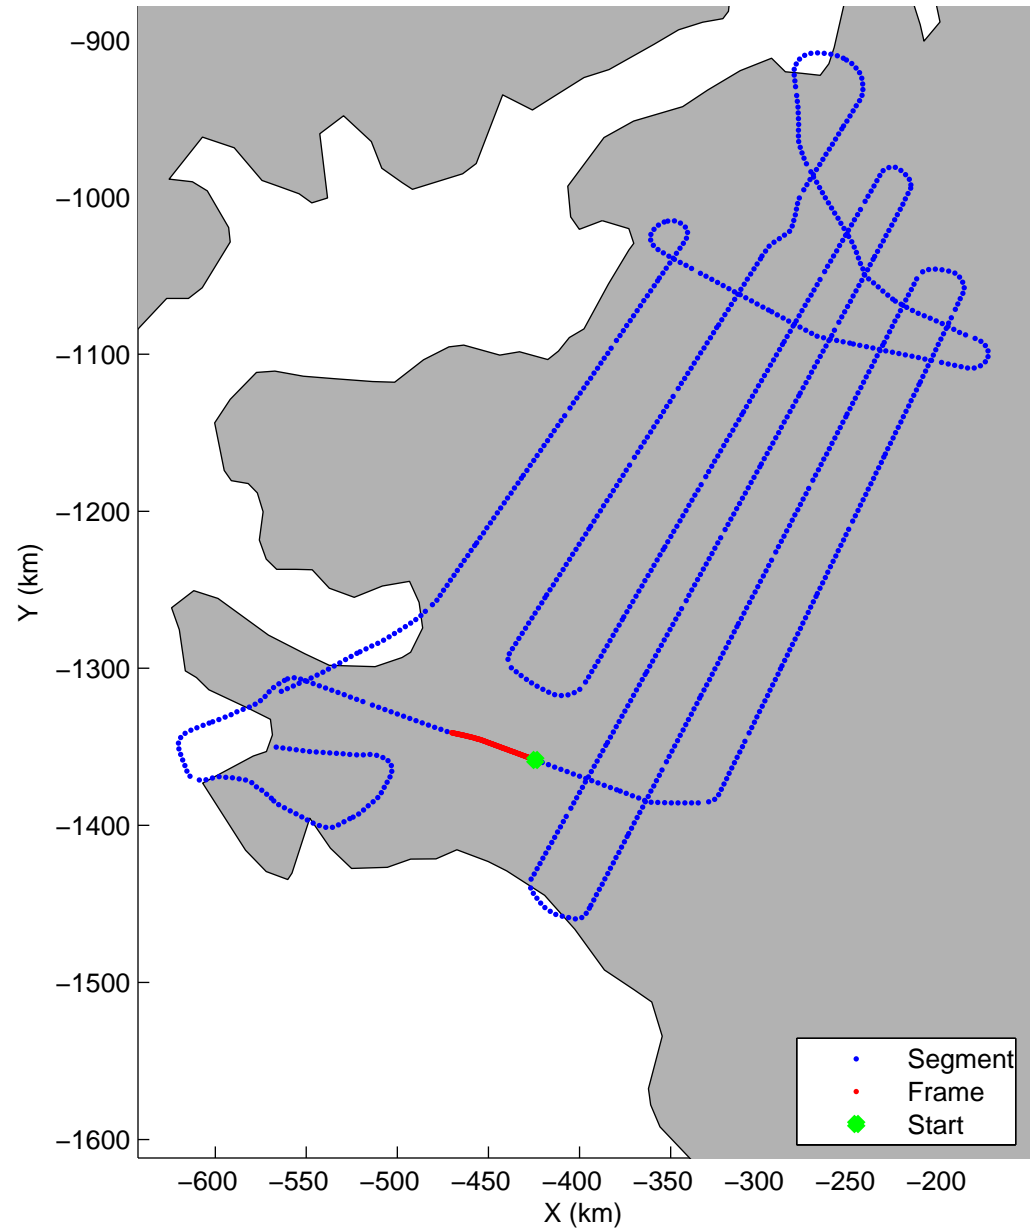

Land Ice:IceSat-2 North
20150505_02_067
Polar Stereograph 70N/-45E