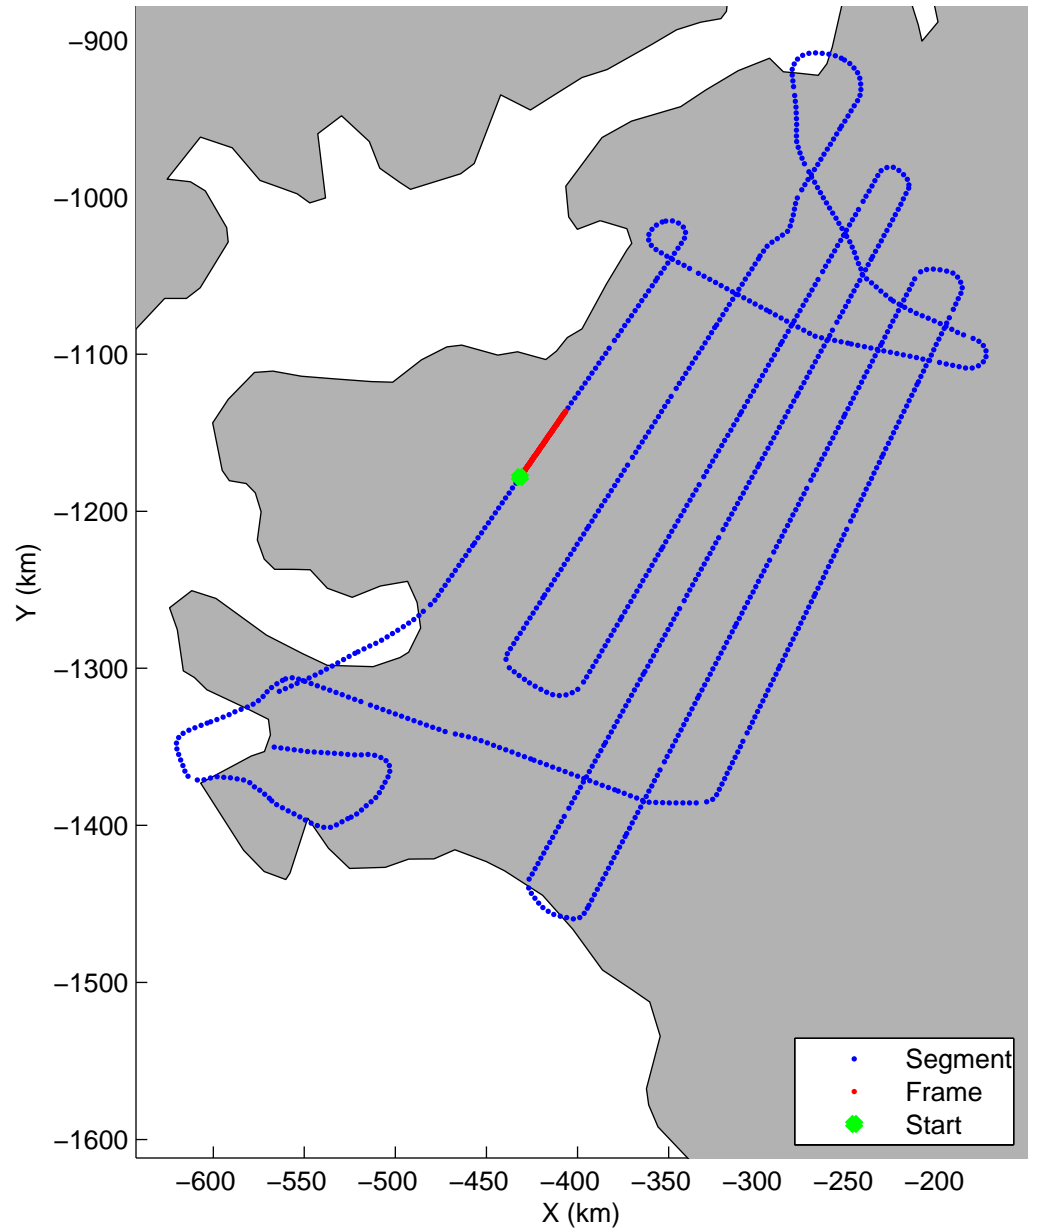

Land Ice:IceSat-2 North
20150505_02_005
Polar Stereograph 70N/-45E