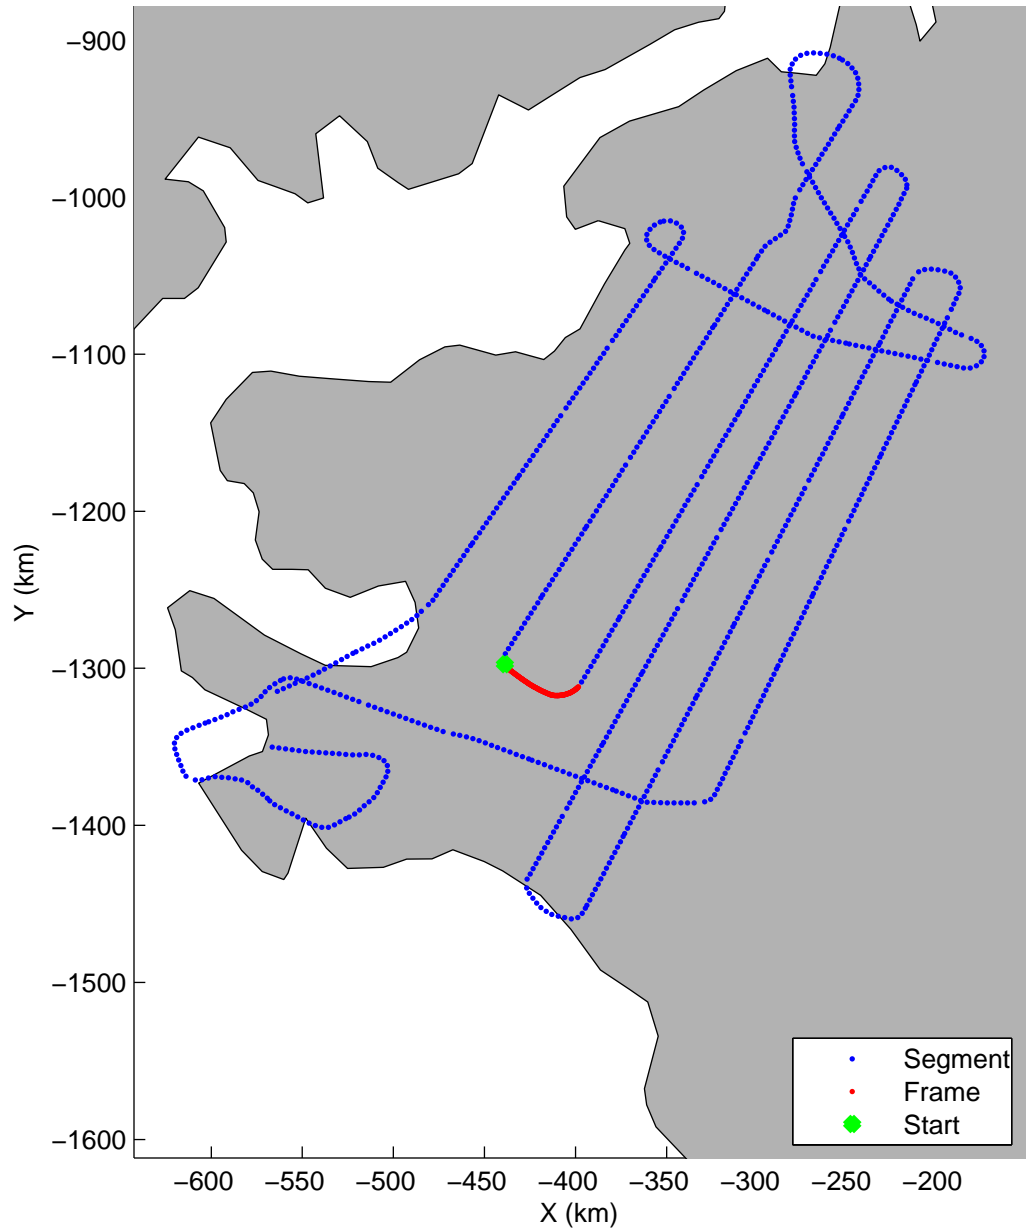

Land Ice:IceSat-2 North
20150505_02_028
Polar Stereograph 70N/-45E