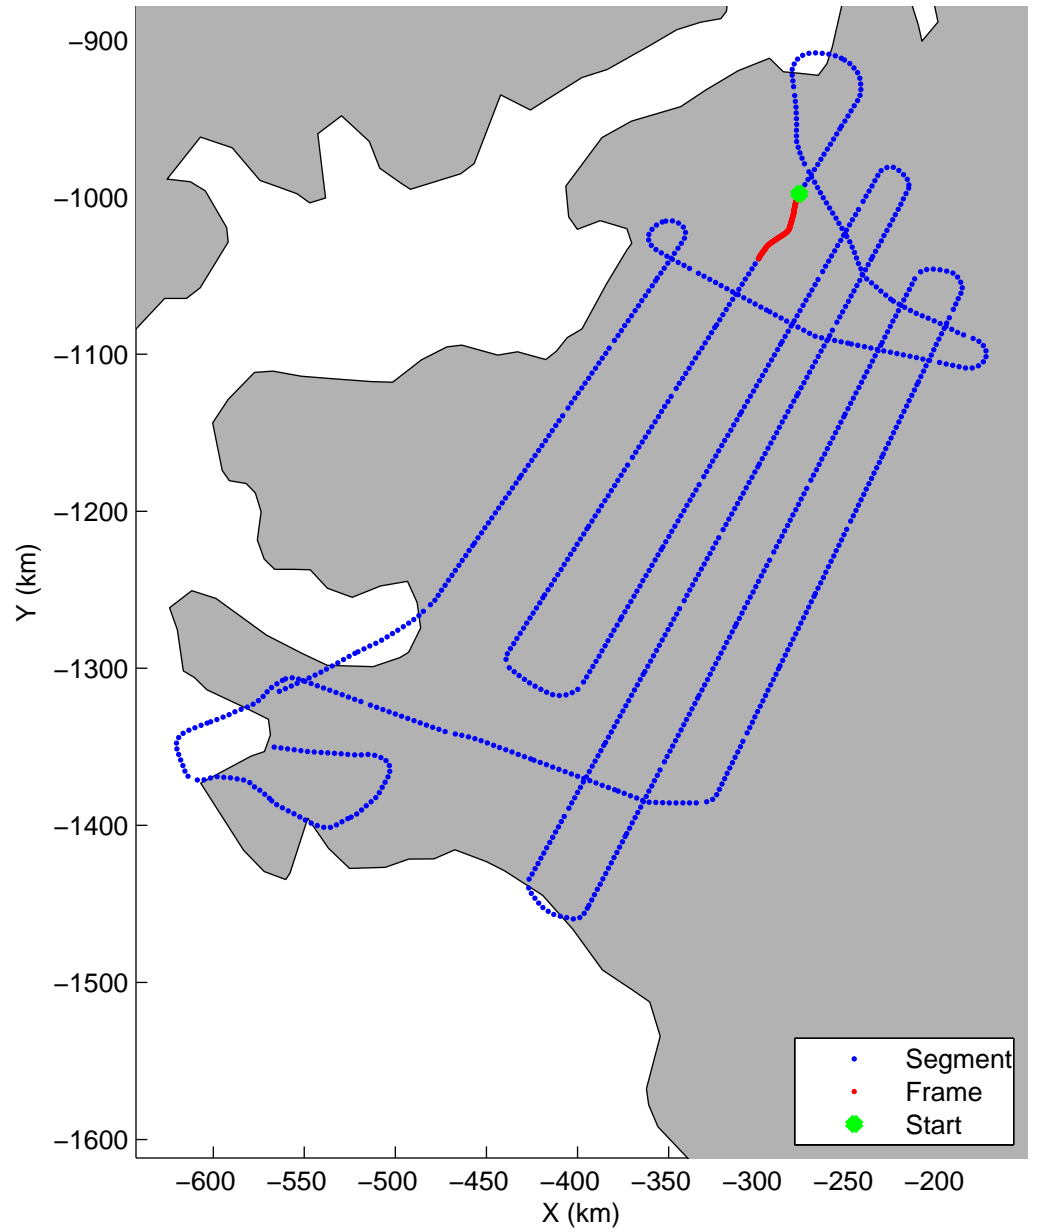

Land Ice:IceSat-2 North
20150505_02_021
Polar Stereograph 70N/-45E