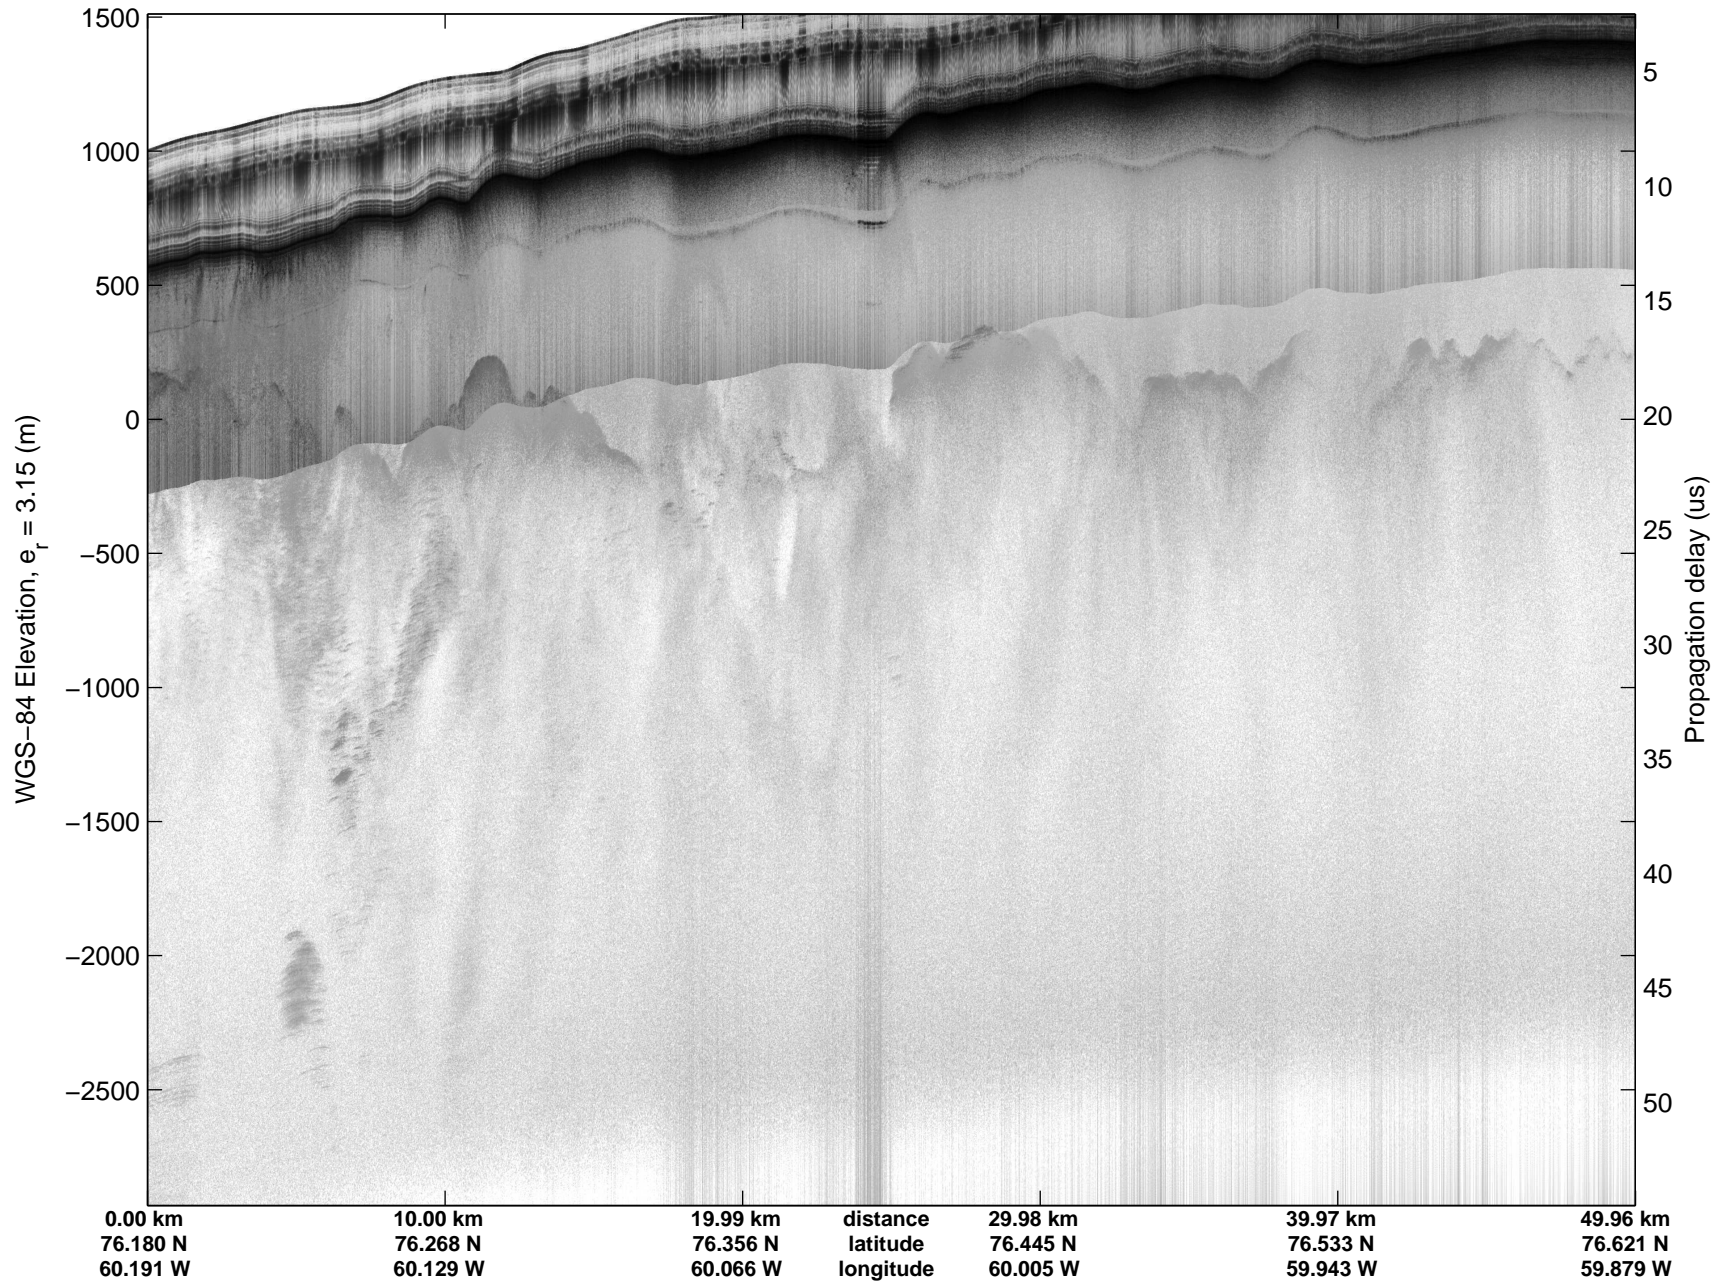

Land Ice:IceSat-2 North  
20150505\_02\_046  
Polar Stereograph 70N/-45E

mcords5 2015\_Greenland\_C130: "Land Ice:IceSat-2 North" 20150505\_02\_046: 15:42:54.5 to 15:49:10.6 GPS

mcords5 2015\_Greenland\_C130: "Land Ice:IceSat-2 North" 20150505\_02\_046: 15:42:54.5 to 15:49:10.6 GPS

Land Ice:IceSat-2 North  
20150505\_02\_047  
Polar Stereograph 70N/-45E

mcords5 2015\_Greenland\_C130: "Land Ice:IceSat-2 North" 20150505\_02\_047: 15:49:10.9 to 15:55:46.3 GPS

mcords5 2015\_Greenland\_C130: "Land Ice:IceSat-2 North" 20150505\_02\_047: 15:49:10.9 to 15:55:46.3 GPS

Land Ice:IceSat-2 North  
20150505\_02\_048  
Polar Stereograph 70N/-45E

mcords5 2015\_Greenland\_C130: "Land Ice:IceSat-2 North" 20150505\_02\_048: 15:55:46.5 to 16:01:54.0 GPS

mcords5 2015\_Greenland\_C130: "Land Ice:IceSat-2 North" 20150505\_02\_048: 15:55:46.5 to 16:01:54.0 GPS