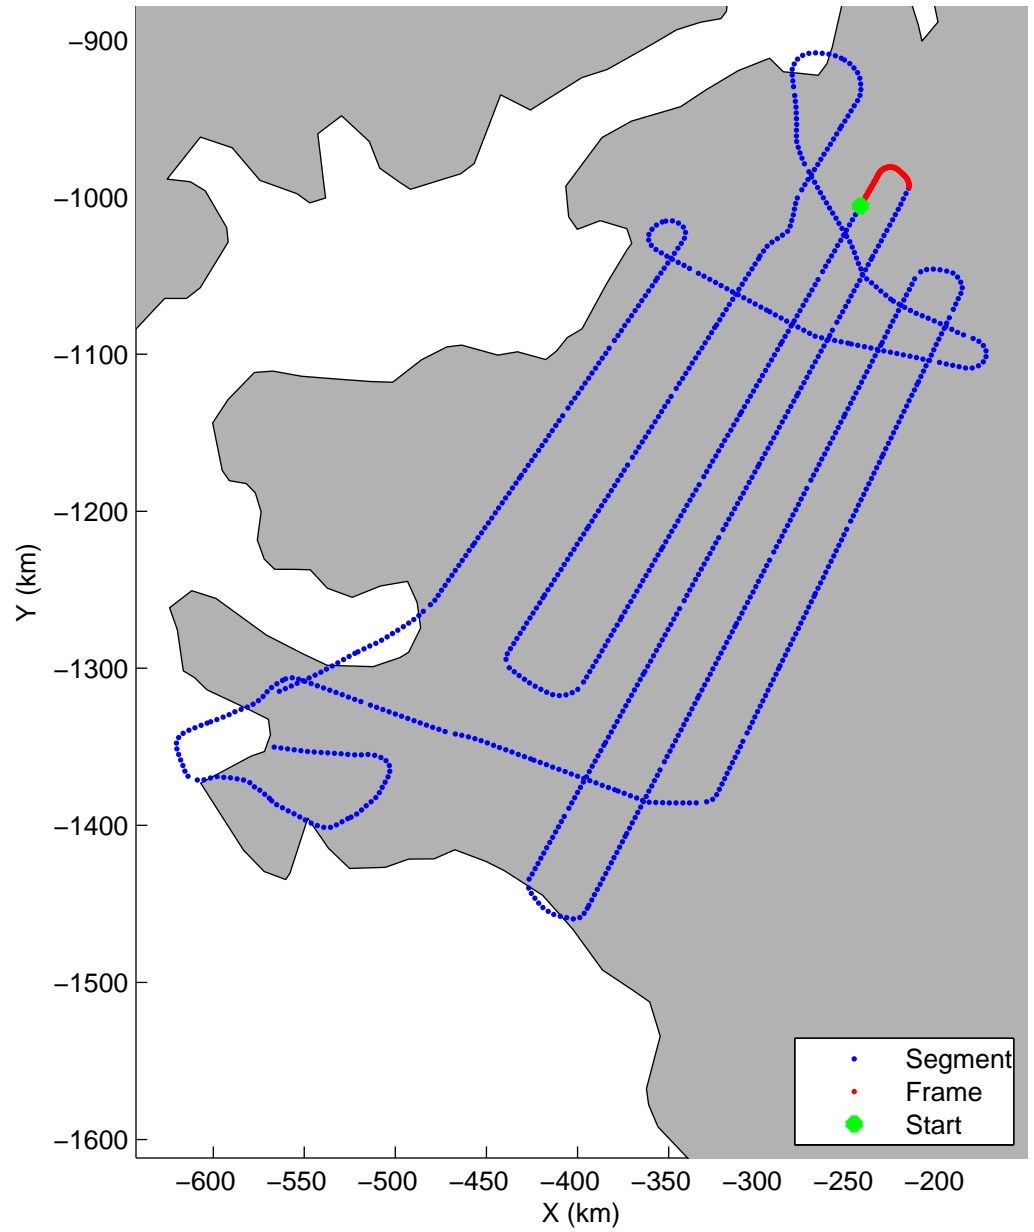

Land Ice:IceSat-2 North
20150505_02_036
Polar Stereograph 70N/-45E