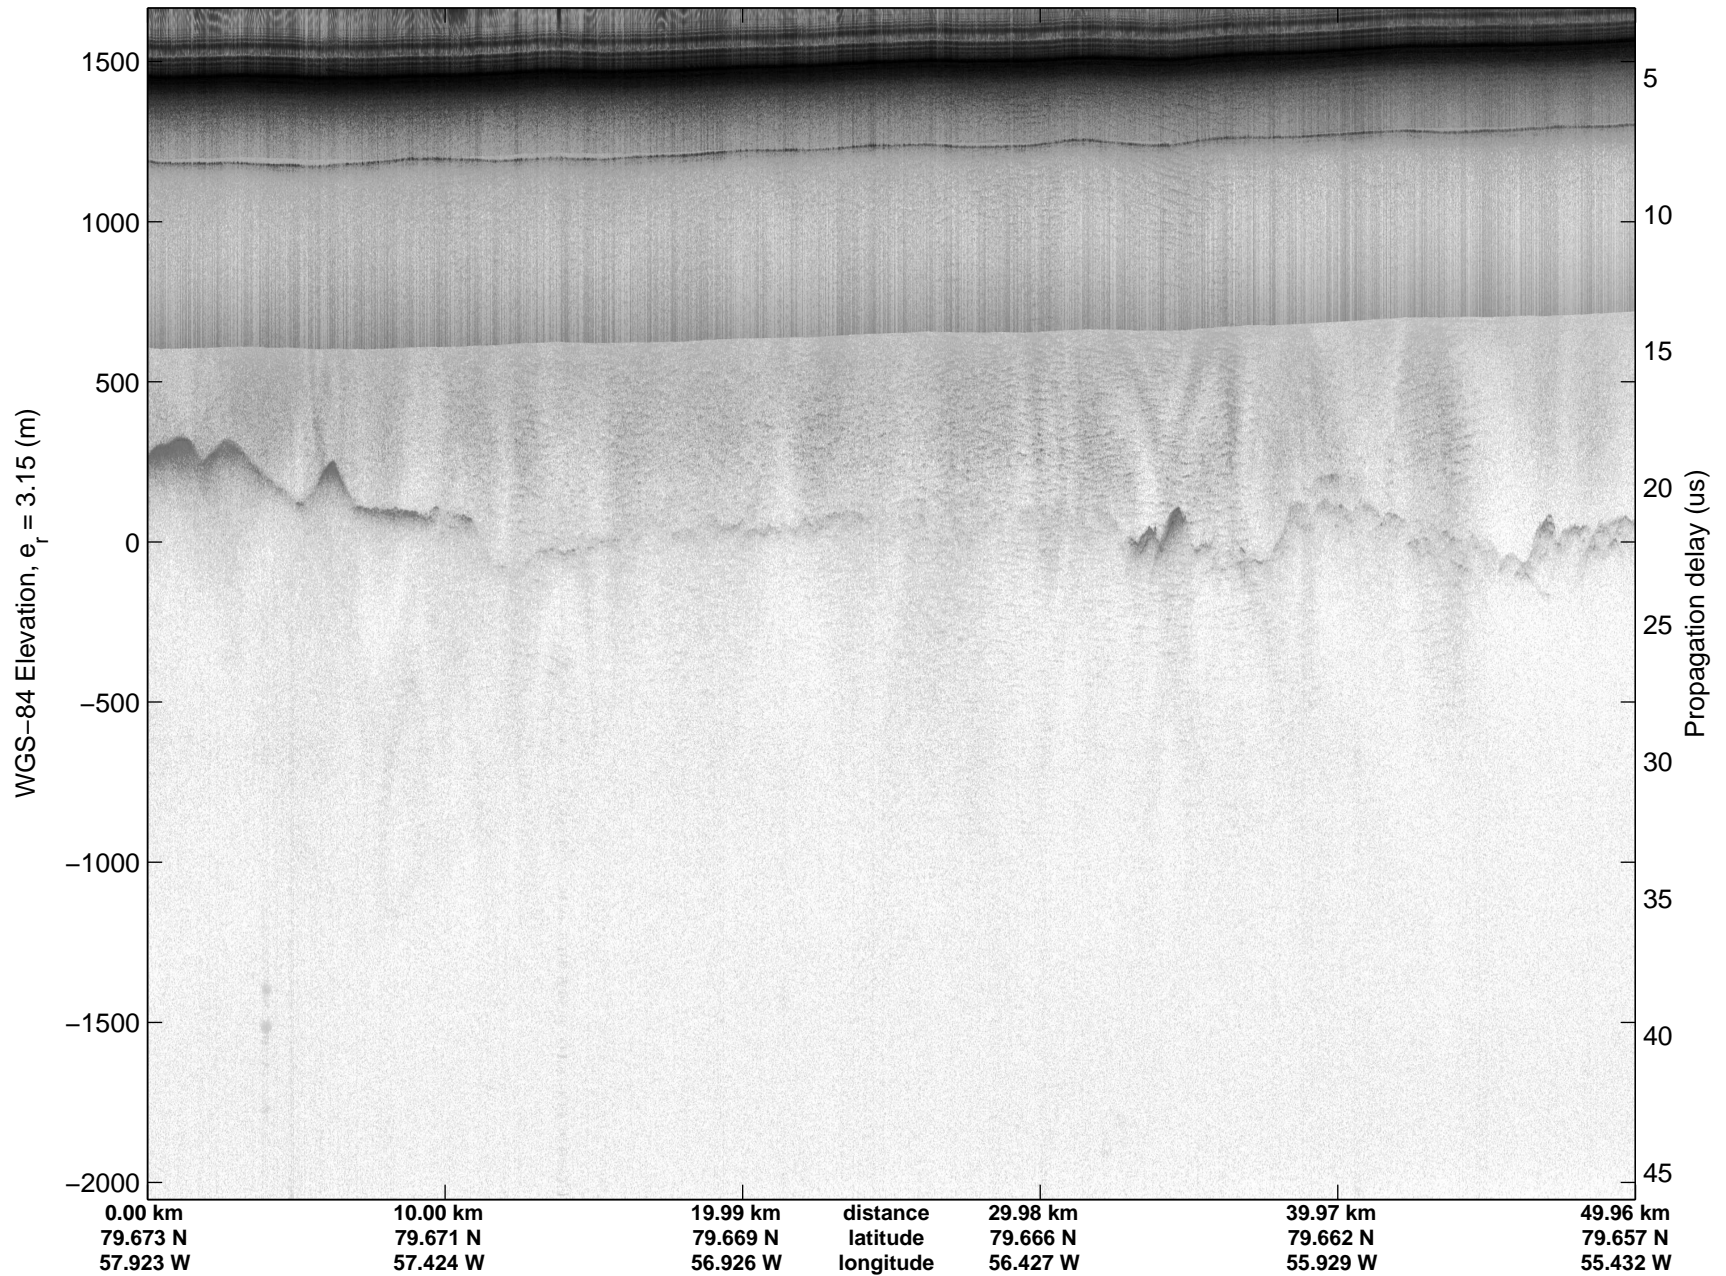

Land Ice:IceSat-2 North  
20150505\_02\_011  
Polar Stereograph 70N/-45E

mcords5 2015\_Greenland\_C130: "Land Ice:IceSat-2 North" 20150505\_02\_011: 12:10:59.7 to 12:17:04.9 GPS

mcords5 2015\_Greenland\_C130: "Land Ice:IceSat-2 North" 20150505\_02\_011: 12:10:59.7 to 12:17:04.9 GPS

Land Ice:IceSat-2 North  
20150505\_02\_012  
Polar Stereograph 70N/-45E

mcords5 2015\_Greenland\_C130: "Land Ice:IceSat-2 North" 20150505\_02\_012: 12:17:05.1 to 12:22:56.9 GPS

mcords5 2015\_Greenland\_C130: "Land Ice:IceSat-2 North" 20150505\_02\_012: 12:17:05.1 to 12:22:56.9 GPS