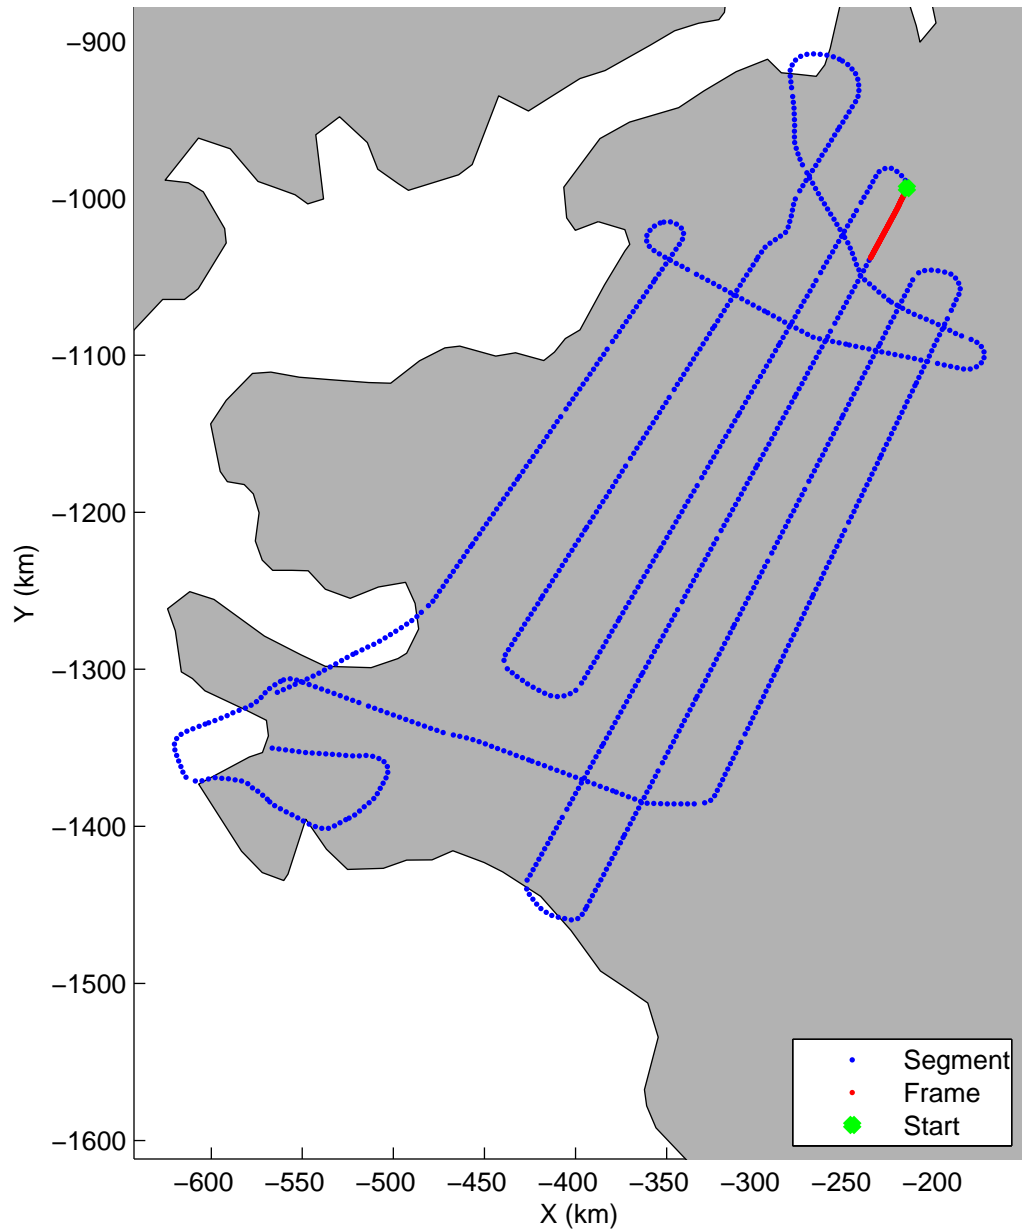

Land Ice:IceSat-2 North
20150505_02_037
Polar Stereograph 70N/-45E