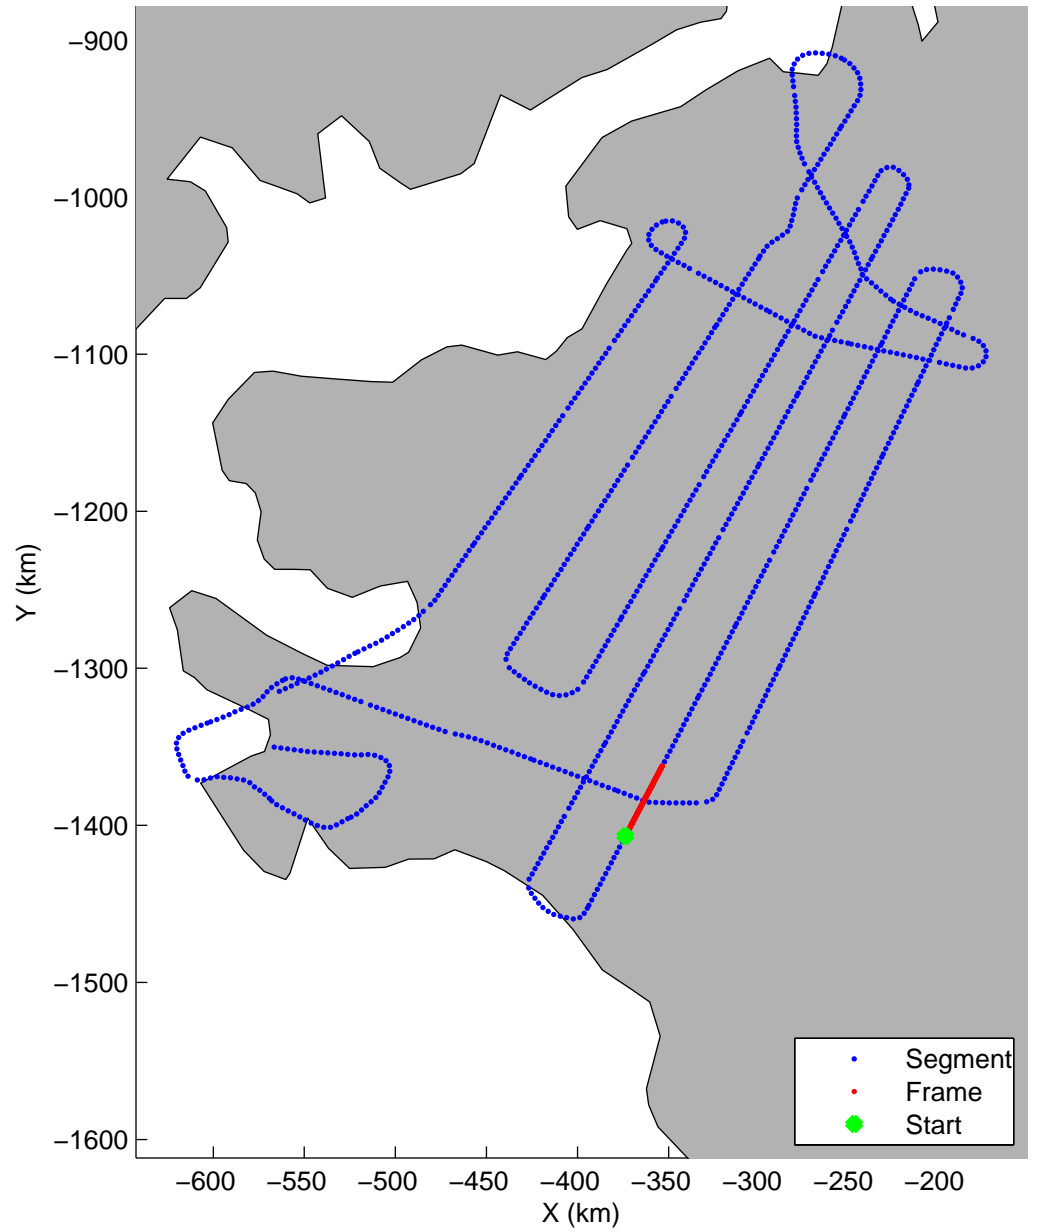

Land Ice:IceSat-2 North
20150505_02_049
Polar Stereograph 70N/-45E