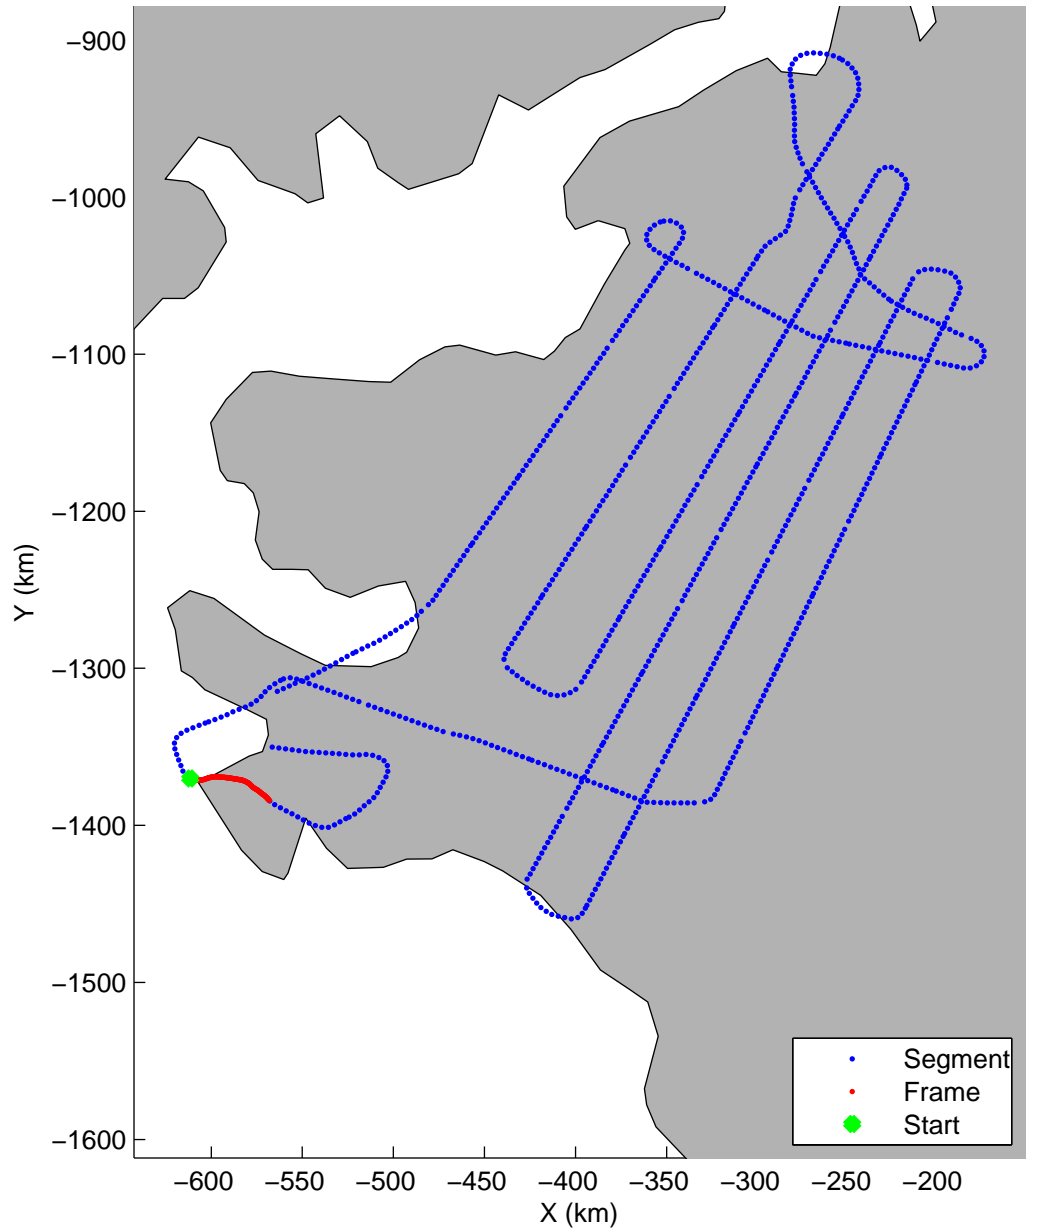

Land Ice:IceSat-2 North
20150505_02_072
Polar Stereograph 70N/-45E