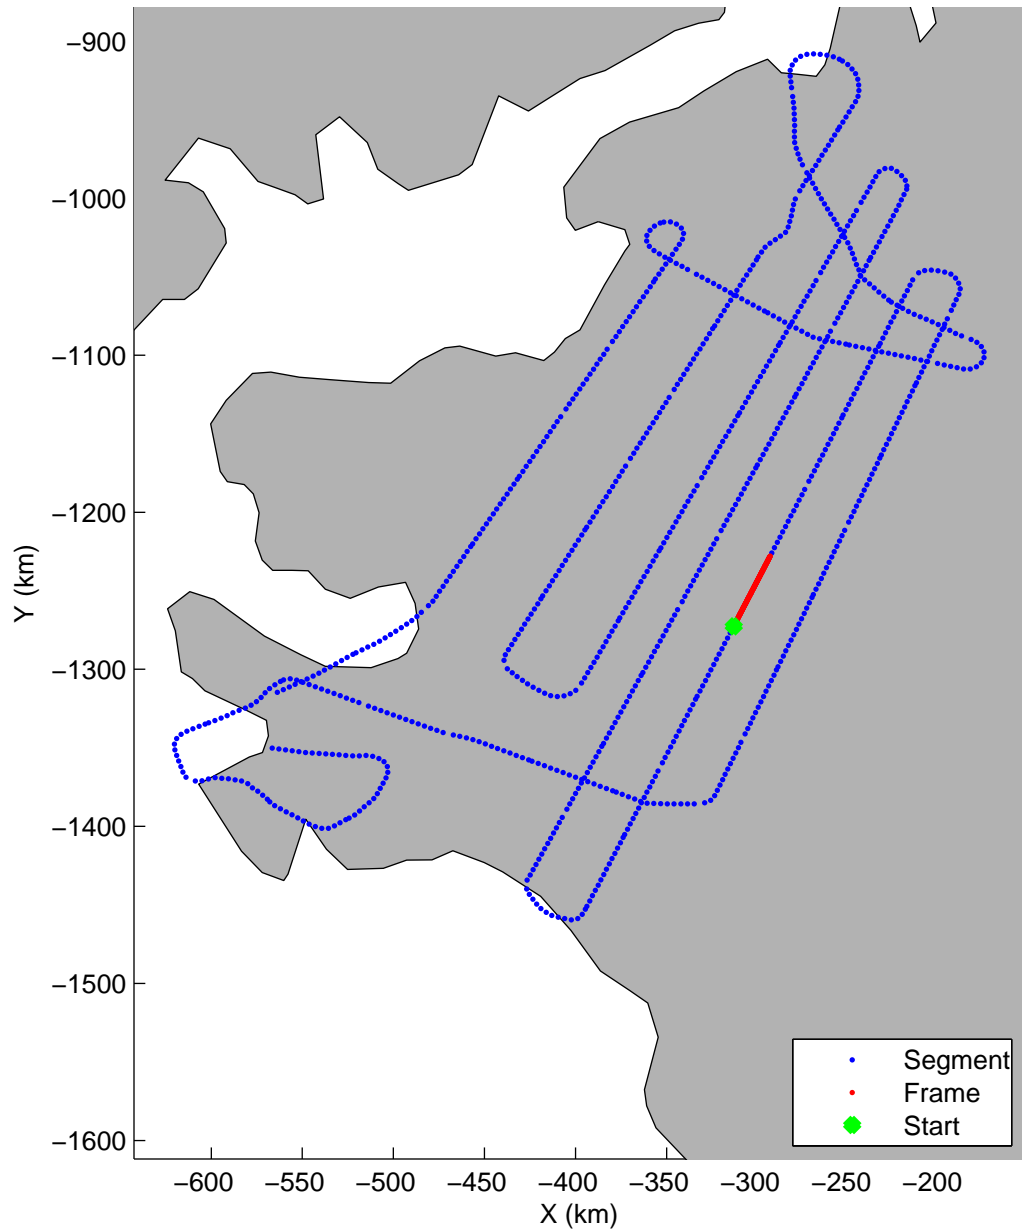

Land Ice:IceSat-2 North
20150505_02_052
Polar Stereograph 70N/-45E