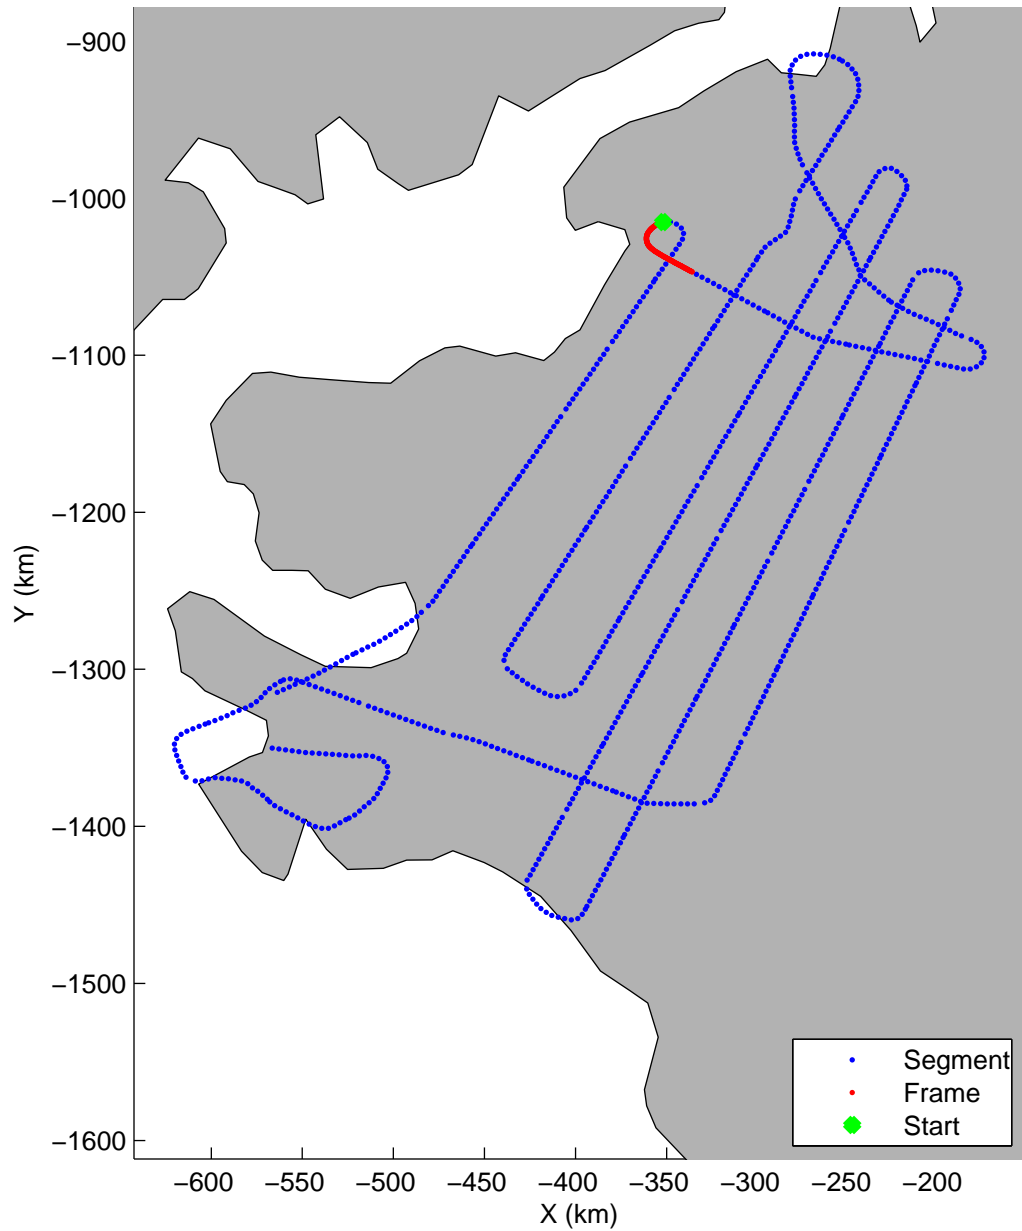

Land Ice:IceSat-2 North
20150505_02_009
Polar Stereograph 70N/-45E