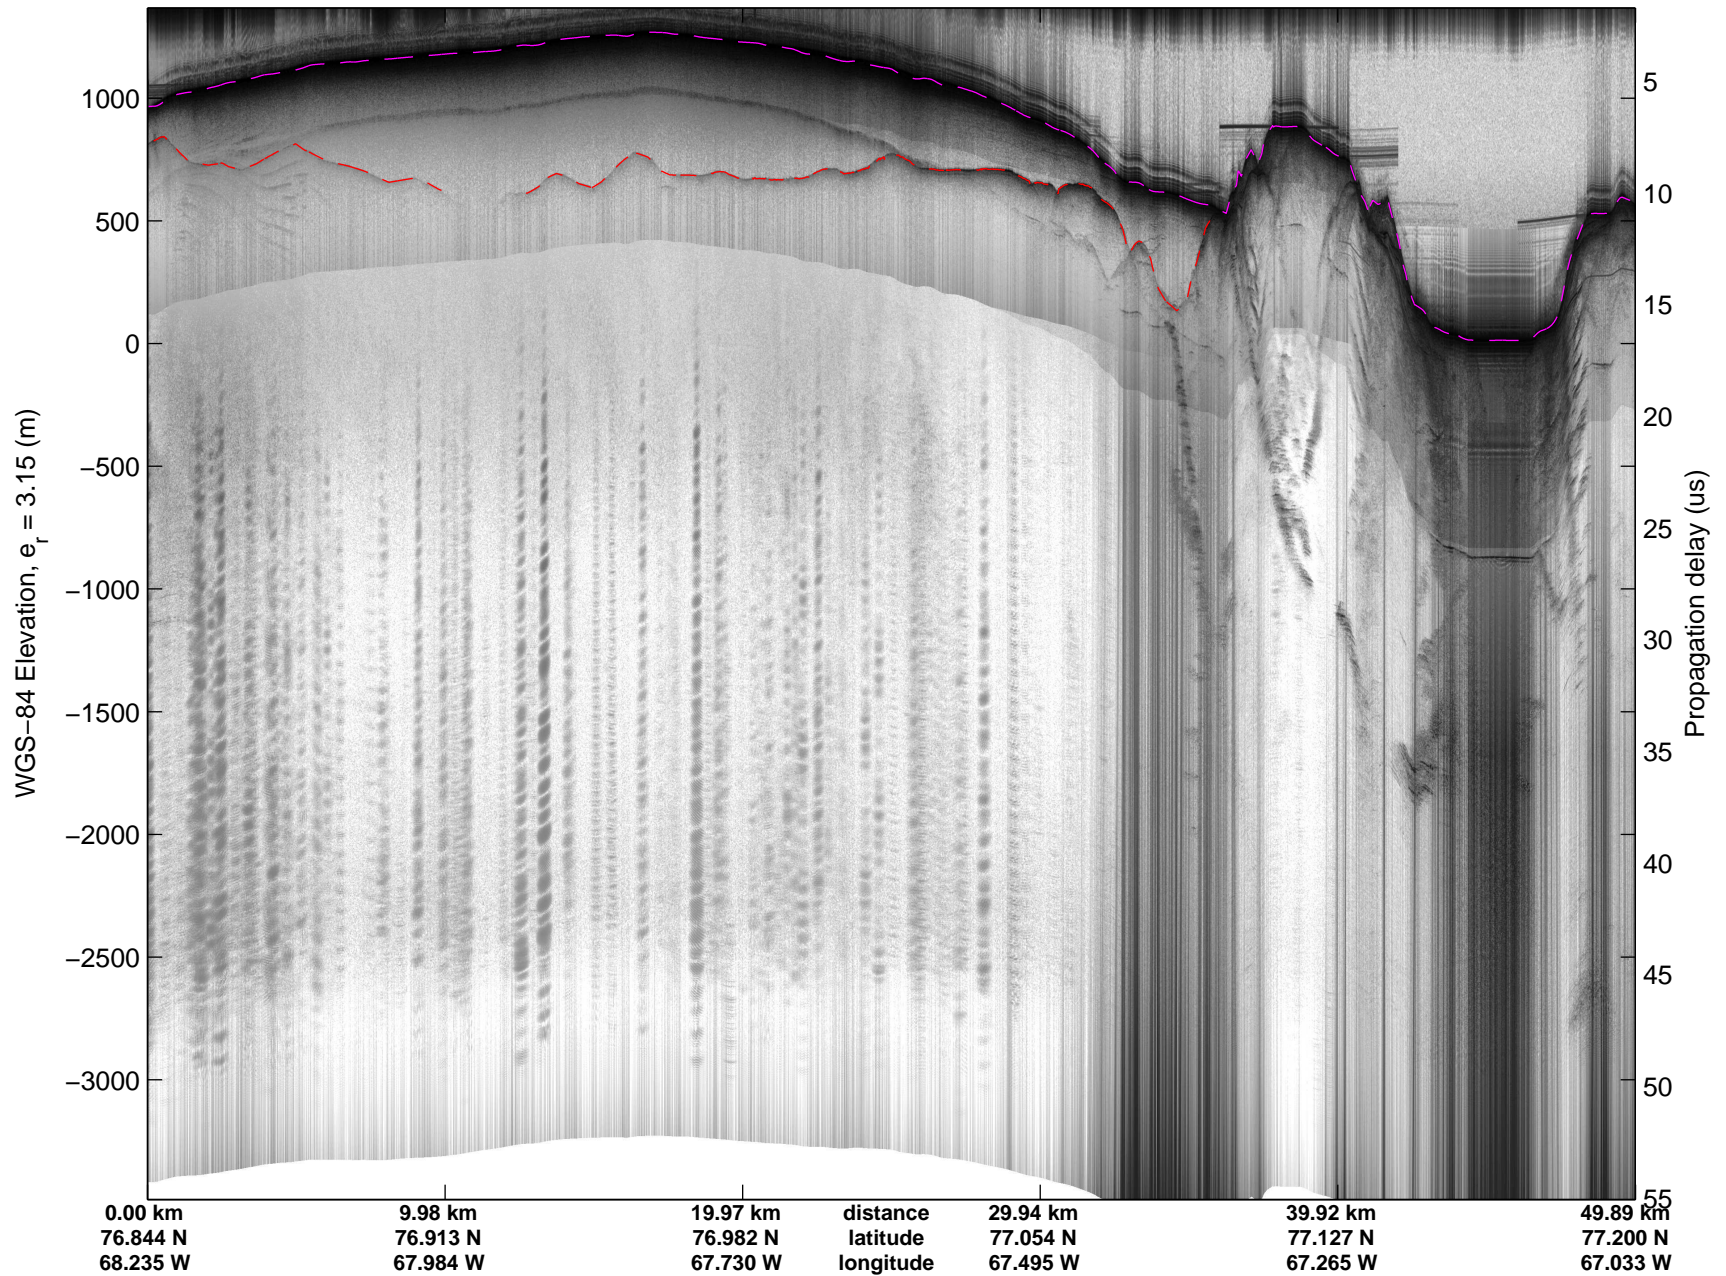

Land Ice:IceSat-2 North  
20150505\_02\_001  
Polar Stereograph 70N/-45E

mcords5 2015\_Greenland\_C130: "Land Ice:IceSat-2 North" 20150505\_02\_001: 11:09:34.5 to 11:15:38.5 GPS

mcords5 2015\_Greenland\_C130: "Land Ice:IceSat-2 North" 20150505\_02\_001: 11:09:34.5 to 11:15:38.5 GPS

mcords5 2015\_Greenland\_C130: "Land Ice:IceSat-2 North" 20150505\_02\_002: 11:15:38.7 to 11:21:43.9 GPS

mcords5 2015\_Greenland\_C130: "Land Ice:IceSat-2 North" 20150505\_02\_002: 11:15:38.7 to 11:21:43.9 GPS