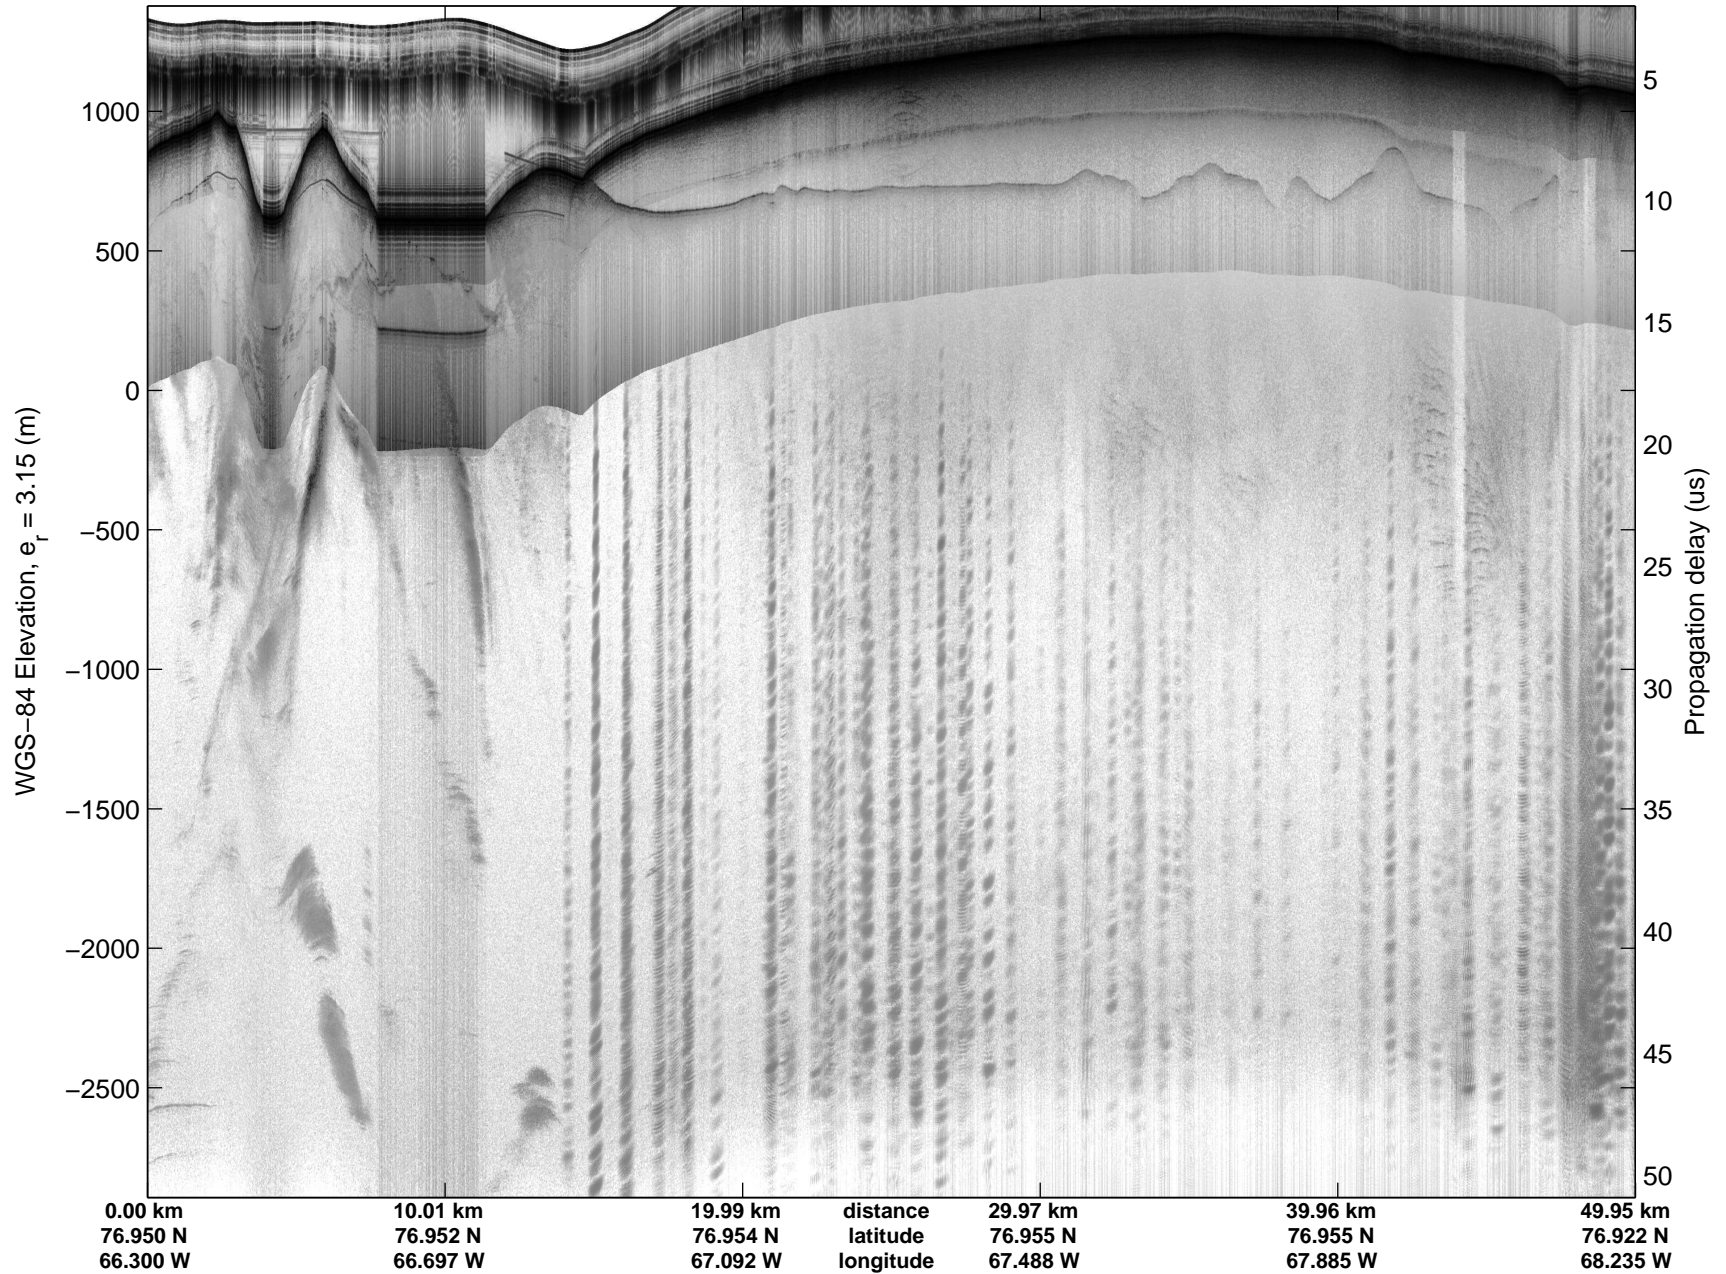

Land Ice:IceSat-2 North  
20150505\_02\_066  
Polar Stereograph 70N/-45E

mcords5 2015\_Greenland\_C130: "Land Ice:IceSat-2 North" 20150505\_02\_066: 17:41:33.3 to 17:47:07.8 GPS

mcords5 2015\_Greenland\_C130: "Land Ice:IceSat-2 North" 20150505\_02\_066: 17:41:33.3 to 17:47:07.8 GPS

Land Ice:IceSat-2 North  
20150505\_02\_067  
Polar Stereograph 70N/-45E

mcords5 2015\_Greenland\_C130: "Land Ice:IceSat-2 North" 20150505\_02\_067: 17:47:08.0 to 17:52:47.6 GPS

mcords5 2015\_Greenland\_C130: "Land Ice:IceSat-2 North" 20150505\_02\_067: 17:47:08.0 to 17:52:47.6 GPS

mcords5 2015\_Greenland\_C130: "Land Ice:IceSat-2 North" 20150505\_02\_068: 17:52:47.8 to 17:58:32.8 GPS

mcords5 2015\_Greenland\_C130: "Land Ice:IceSat-2 North" 20150505\_02\_068: 17:52:47.8 to 17:58:32.8 GPS

Land Ice:IceSat-2 North  
20150505\_02\_069  
Polar Stereograph 70N/-45E

mcords5 2015\_Greenland\_C130: "Land Ice:IceSat-2 North" 20150505\_02\_069: 17:58:33.1 to 18:04:33.7 GPS

mcords5 2015\_Greenland\_C130: "Land Ice:IceSat-2 North" 20150505\_02\_069: 17:58:33.1 to 18:04:33.7 GPS