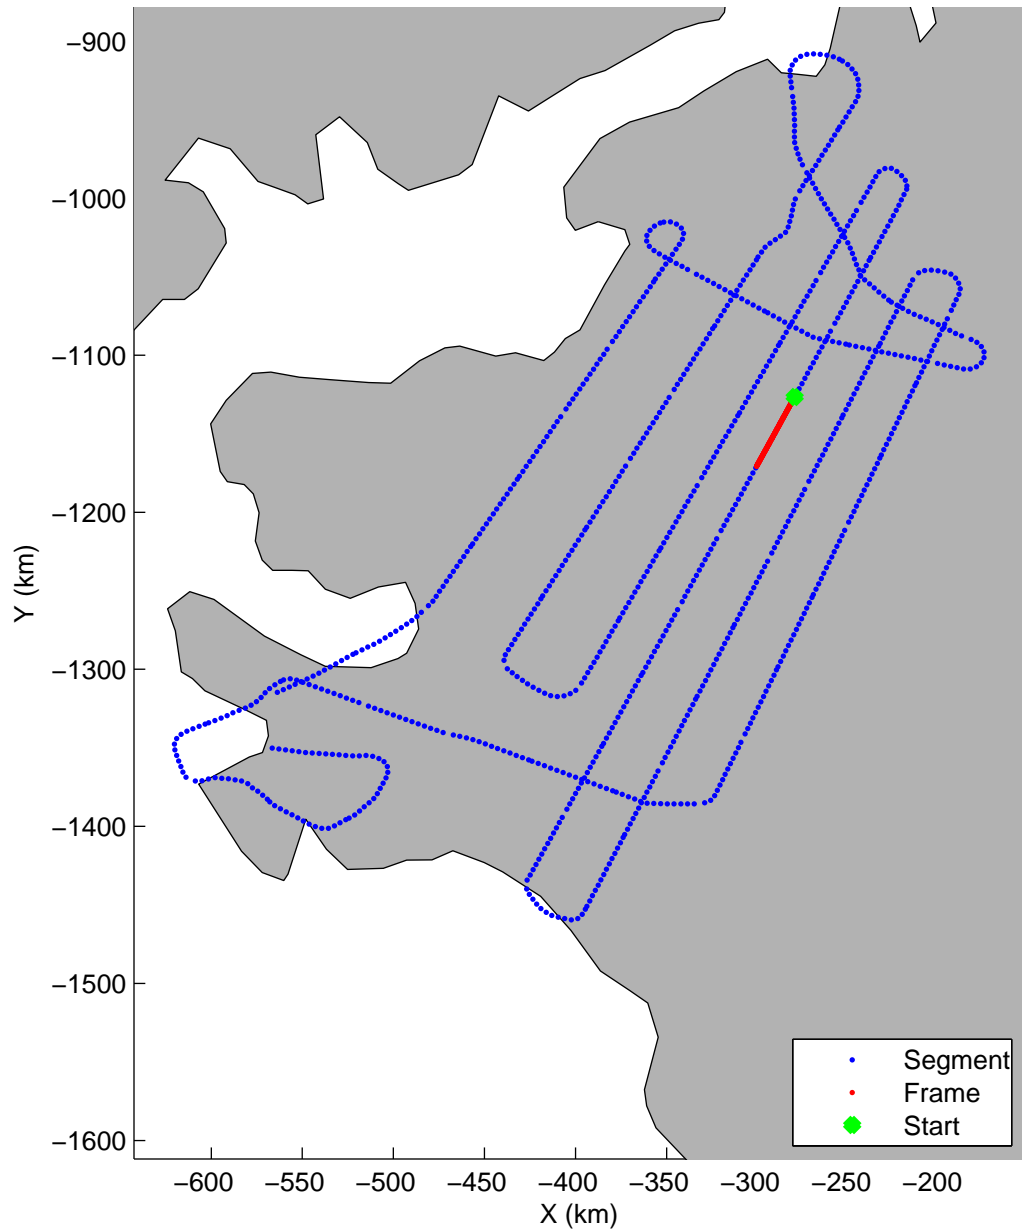

Land Ice:IceSat-2 North
20150505_02_040
Polar Stereograph 70N/-45E