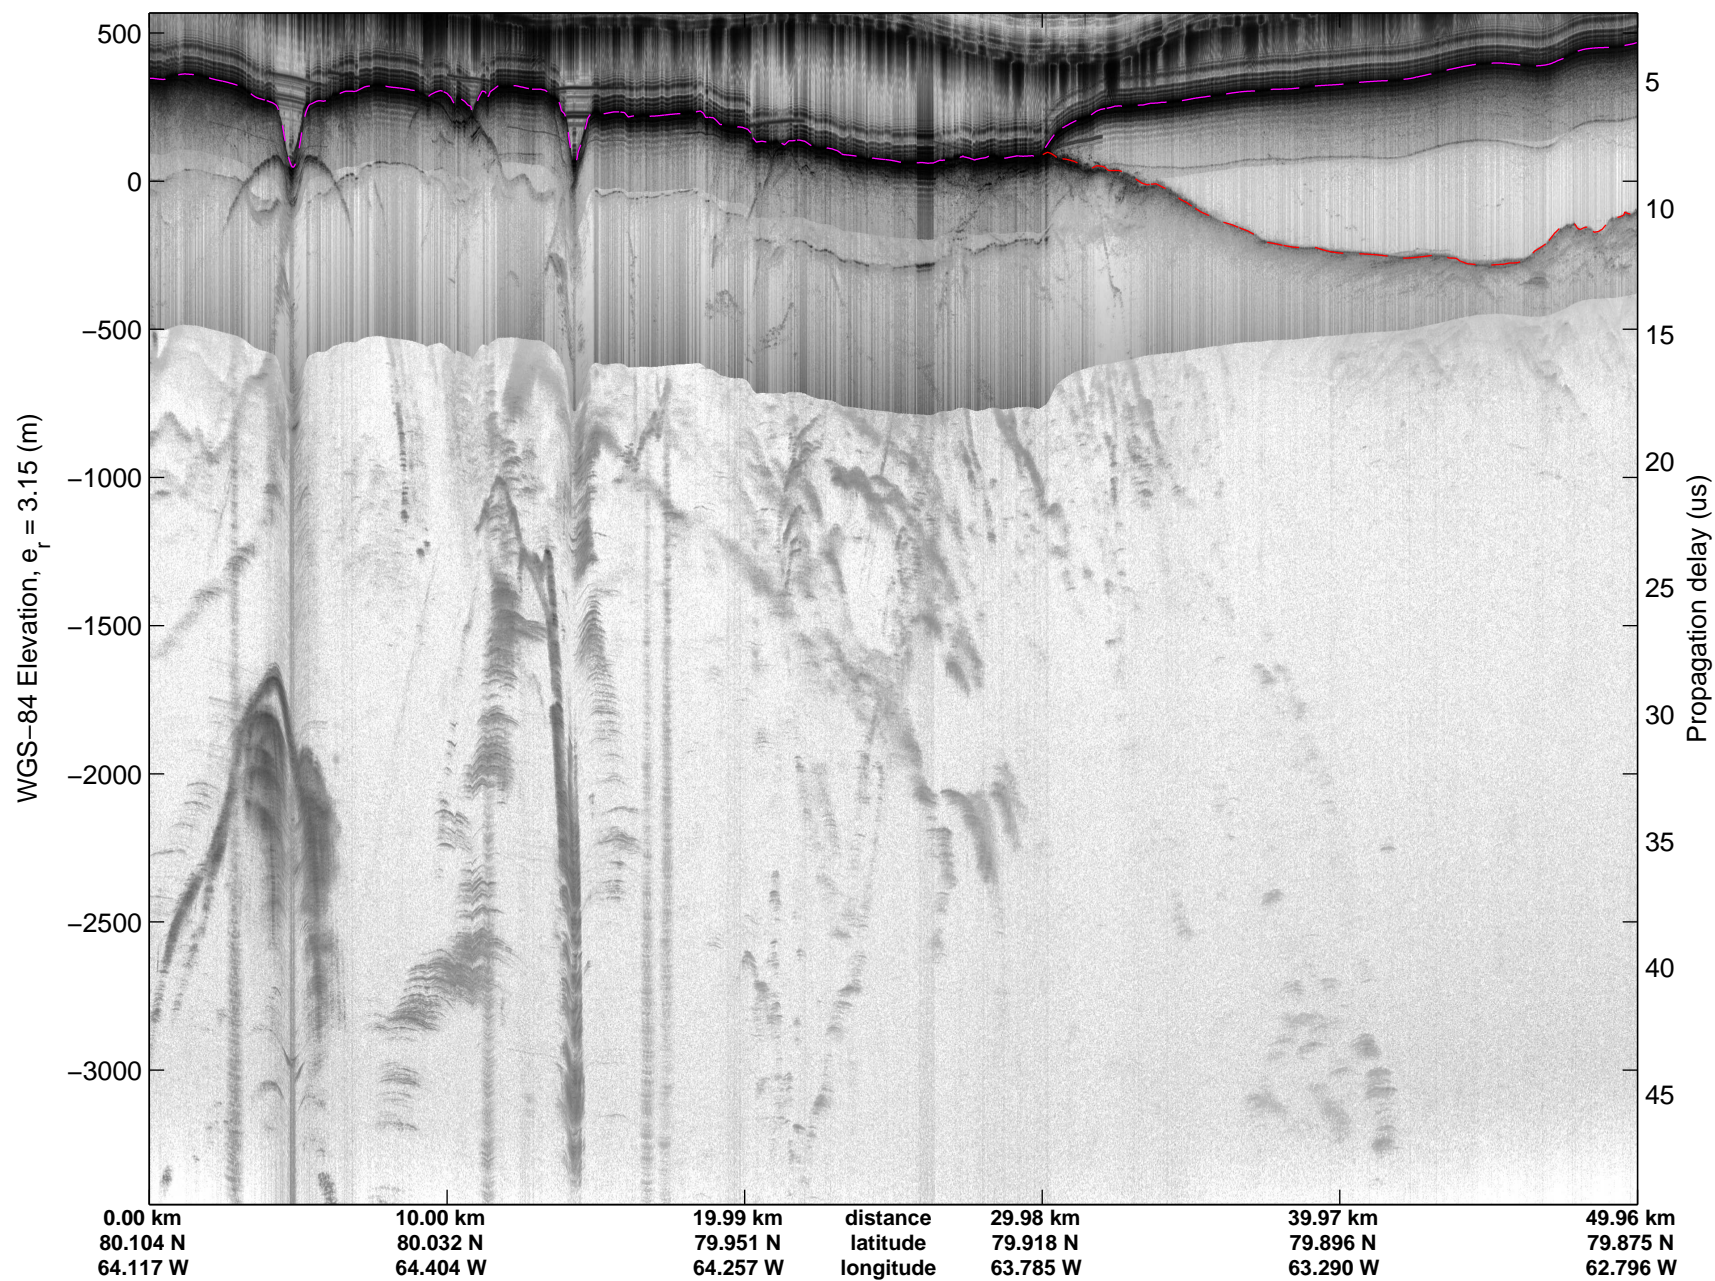

Land Ice:IceSat-2 North  
20150505\_02\_007  
Polar Stereograph 70N/-45E

mcords5 2015\_Greenland\_C130: "Land Ice:IceSat-2 North" 20150505\_02\_007: 11:46:14.1 to 11:52:13.9 GPS

mcords5 2015\_Greenland\_C130: "Land Ice:IceSat-2 North" 20150505\_02\_007: 11:46:14.1 to 11:52:13.9 GPS

Land Ice:IceSat-2 North  
20150505\_02\_008  
Polar Stereograph 70N/-45E

mcords5 2015\_Greenland\_C130: "Land Ice:IceSat-2 North" 20150505\_02\_008: 11:52:14.1 to 11:58:21.7 GPS

mcords5 2015\_Greenland\_C130: "Land Ice:IceSat-2 North" 20150505\_02\_008: 11:52:14.1 to 11:58:21.7 GPS

Land Ice:IceSat-2 North  
20150505\_02\_009  
Polar Stereograph 70N/-45E

mcords5 2015\_Greenland\_C130: "Land Ice:IceSat-2 North" 20150505\_02\_009: 11:58:22.0 to 12:04:37.5 GPS

mcords5 2015\_Greenland\_C130: "Land Ice:IceSat-2 North" 20150505\_02\_009: 11:58:22.0 to 12:04:37.5 GPS