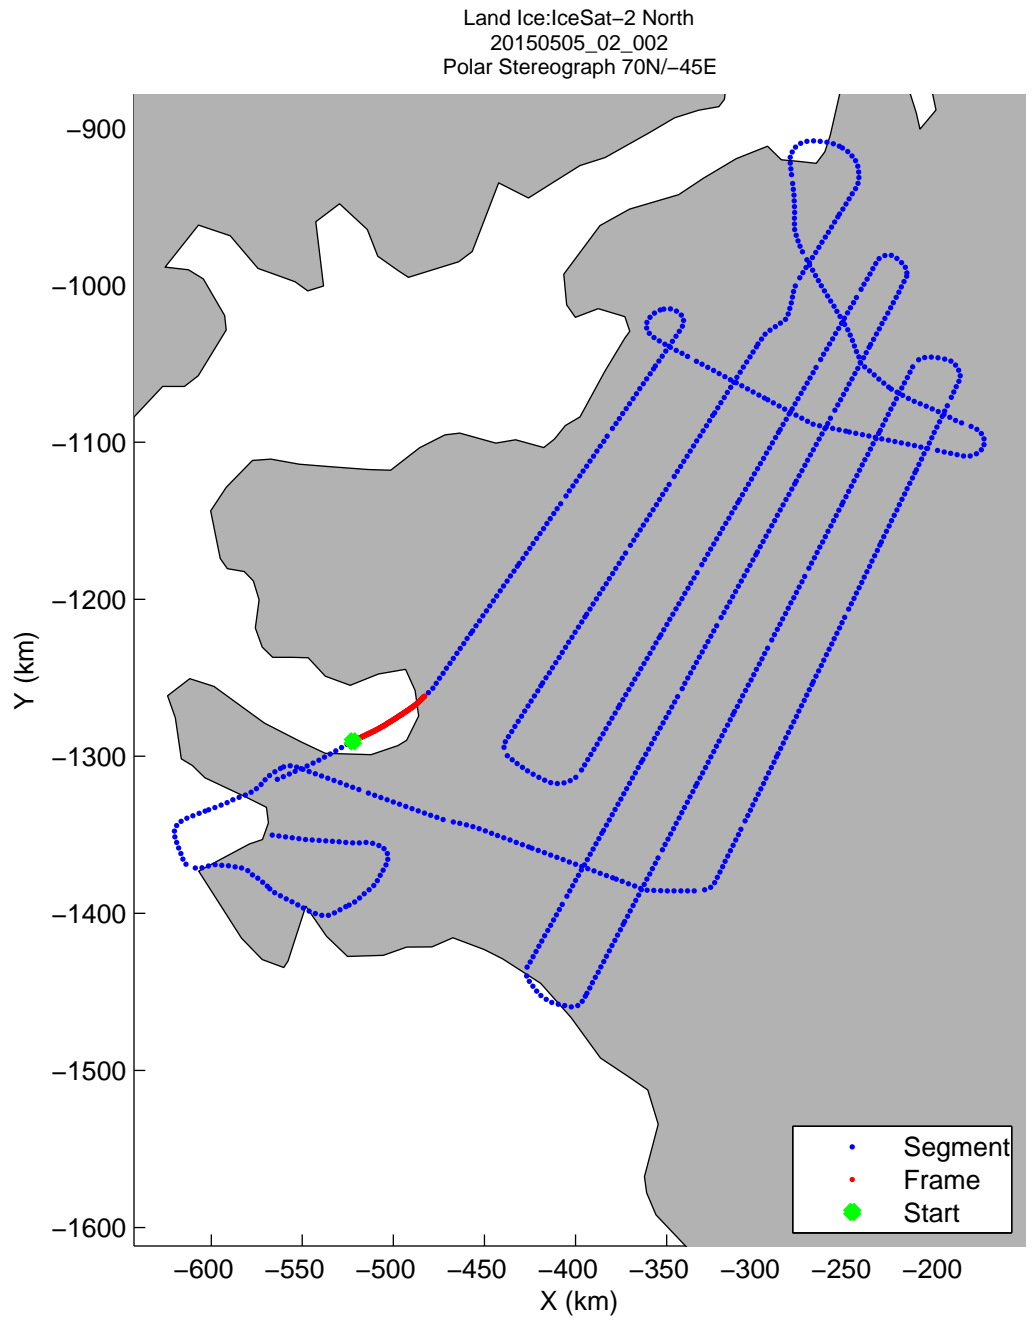

Land Ice:IceSat-2 North  
20150505\_02\_001  
Polar Stereograph 70N/-45E

mcords5 2015\_Greenland\_C130: "Land Ice:IceSat-2 North" 20150505\_02\_001: 11:09:34.5 to 11:15:38.5 GPS

mcords5 2015\_Greenland\_C130: "Land Ice:IceSat-2 North" 20150505\_02\_001: 11:09:34.5 to 11:15:38.5 GPS

mcords5 2015\_Greenland\_C130: "Land Ice:IceSat-2 North" 20150505\_02\_002: 11:15:38.7 to 11:21:43.9 GPS

mcords5 2015\_Greenland\_C130: "Land Ice:IceSat-2 North" 20150505\_02\_002: 11:15:38.7 to 11:21:43.9 GPS