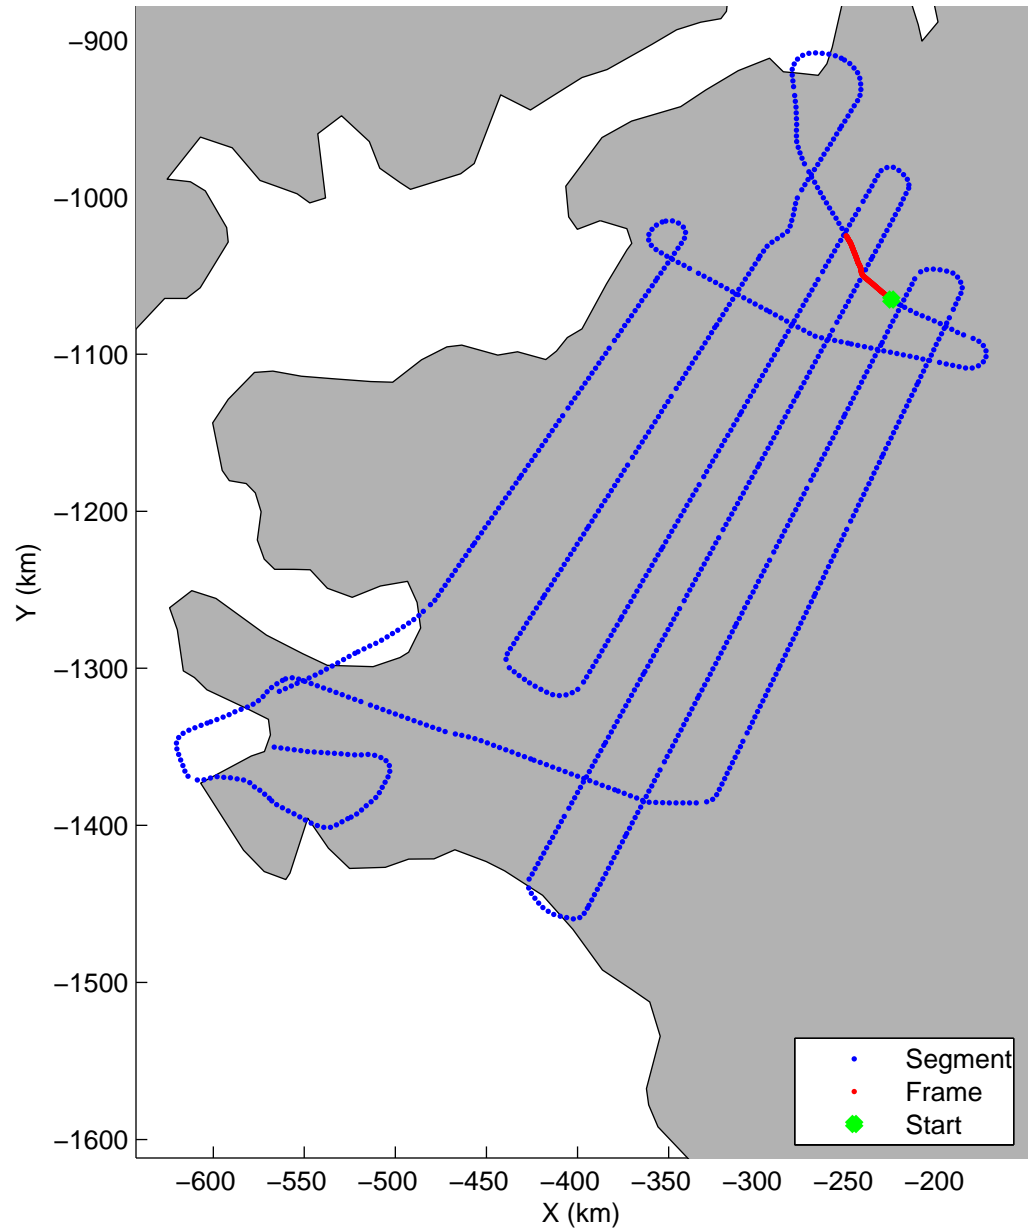

Land Ice:IceSat-2 North
20150505_02_015
Polar Stereograph 70N/-45E