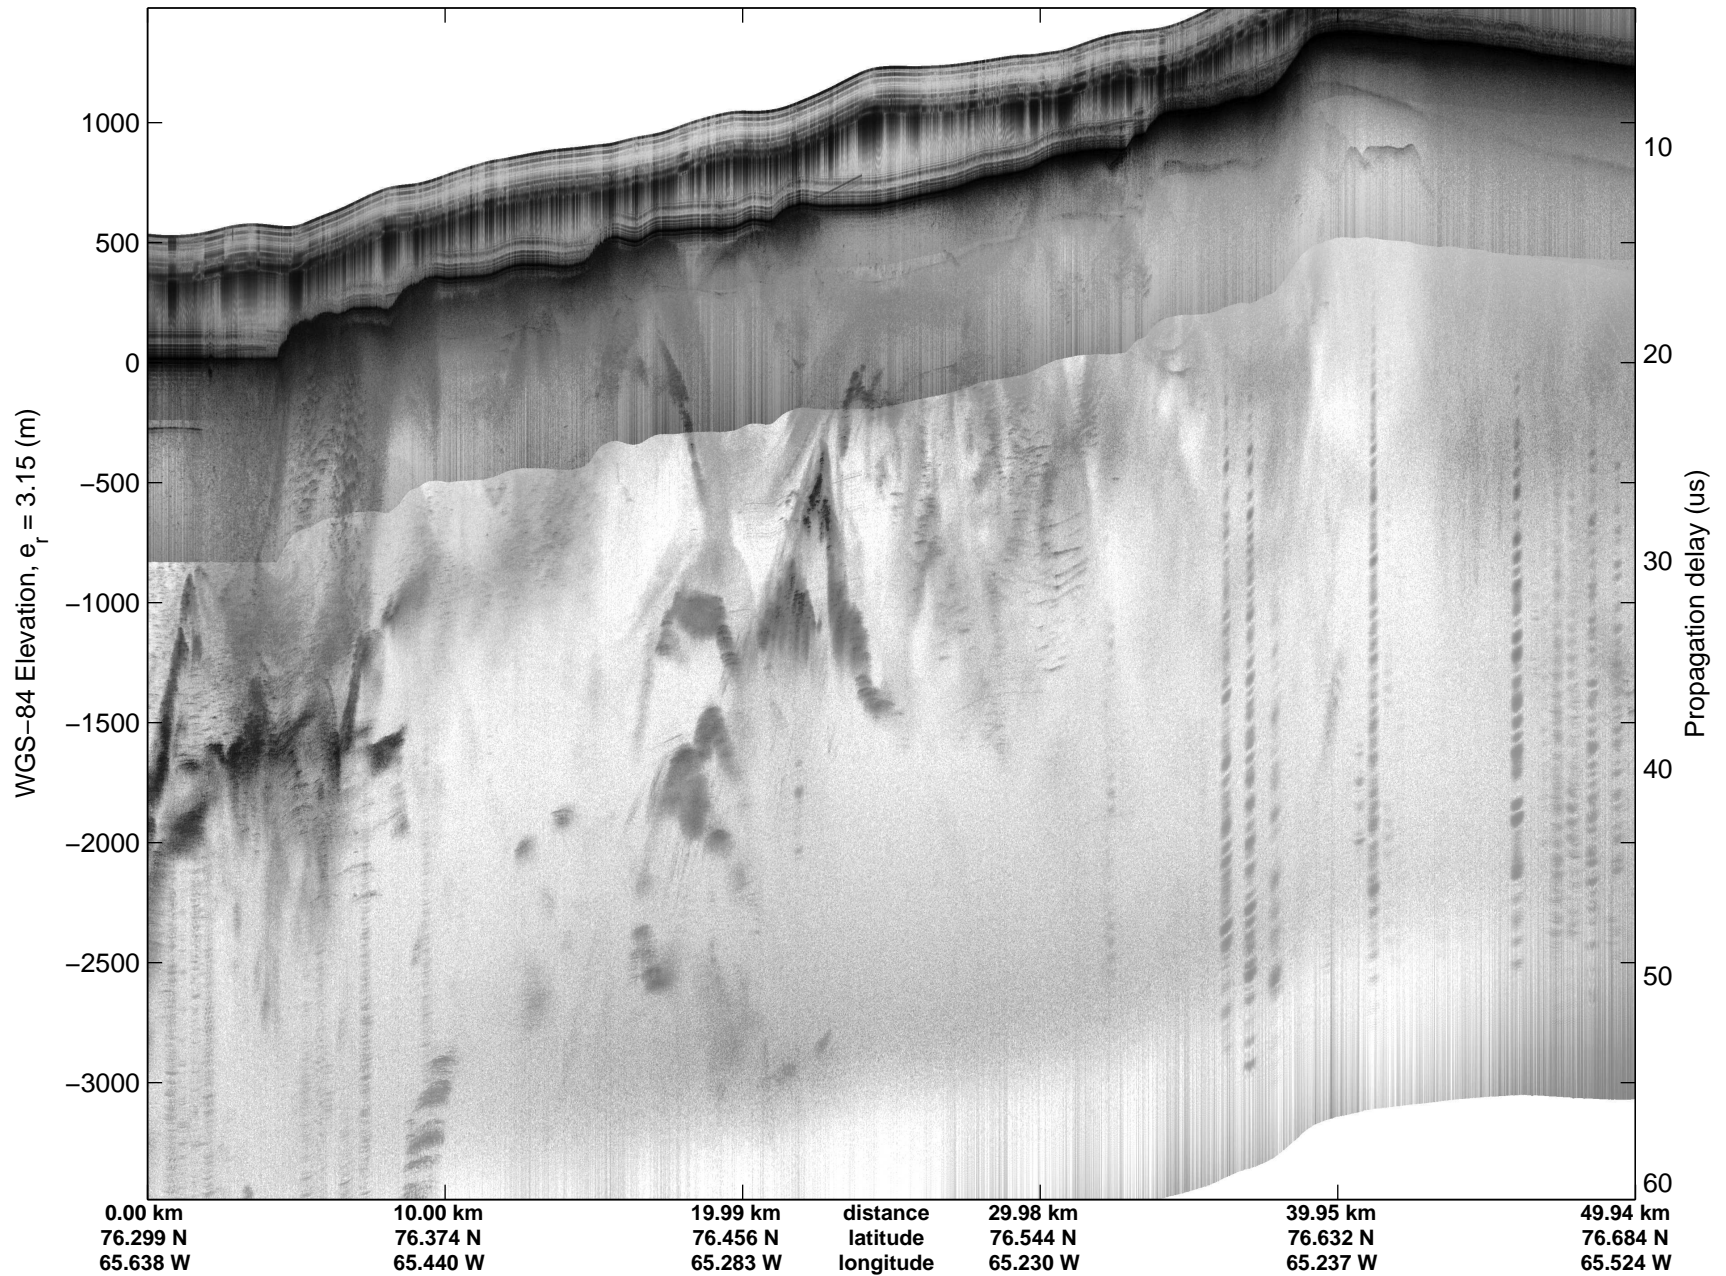

Land Ice:IceSat-2 North  
20150505\_02\_072  
Polar Stereograph 70N/-45E

mcords5 2015\_Greenland\_C130: "Land Ice:IceSat-2 North" 20150505\_02\_072: 18:16:57.5 to 18:23:07.2 GPS

mcords5 2015\_Greenland\_C130: "Land Ice:IceSat-2 North" 20150505\_02\_072: 18:16:57.5 to 18:23:07.2 GPS

Land Ice:IceSat-2 North  
20150505\_02\_073  
Polar Stereograph 70N/-45E

mcords5 2015\_Greenland\_C130: "Land Ice:IceSat-2 North" 20150505\_02\_073: 18:23:07.4 to 18:29:24.2 GPS

mcords5 2015\_Greenland\_C130: "Land Ice:IceSat-2 North" 20150505\_02\_073: 18:23:07.4 to 18:29:24.2 GPS

mcords5 2015\_Greenland\_C130: "Land Ice:IceSat-2 North" 20150505\_02\_074: 18:29:24.4 to 18:35:27.3 GPS

mcords5 2015\_Greenland\_C130: "Land Ice:IceSat-2 North" 20150505\_02\_074: 18:29:24.4 to 18:35:27.3 GPS

Land Ice:IceSat-2 North  
20150505\_02\_075  
Polar Stereograph 70N/-45E

mcords5 2015\_Greenland\_C130: "Land Ice:IceSat-2 North" 20150505\_02\_075: 18:35:27.6 to 18:43:37.0 GPS

mcords5 2015\_Greenland\_C130: "Land Ice:IceSat-2 North" 20150505\_02\_075: 18:35:27.6 to 18:43:37.0 GPS