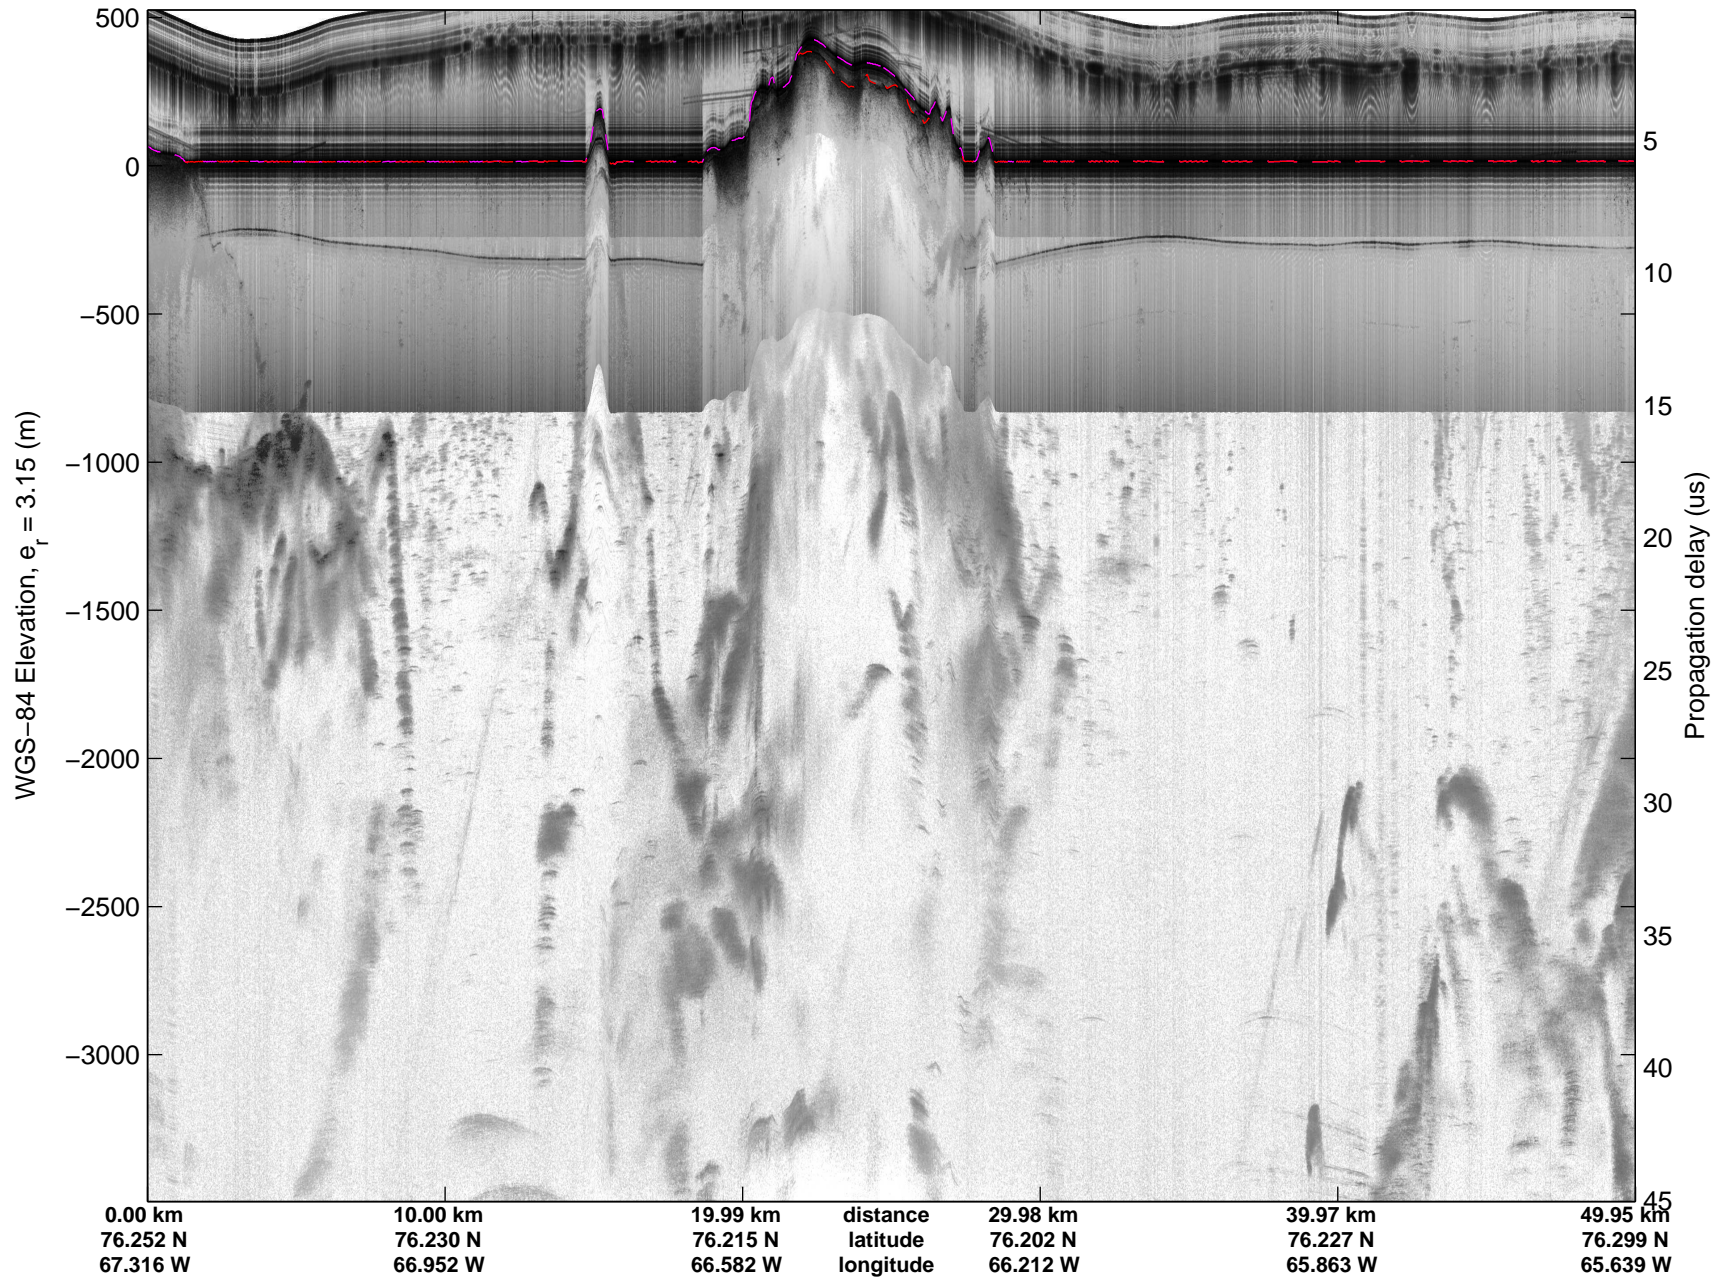

Land Ice:IceSat-2 North  
20150505\_02\_070  
Polar Stereograph 70N/-45E

mcords5 2015\_Greenland\_C130: "Land Ice:IceSat-2 North" 20150505\_02\_070: 18:04:33.9 to 18:10:35.6 GPS

mcords5 2015\_Greenland\_C130: "Land Ice:IceSat-2 North" 20150505\_02\_070: 18:04:33.9 to 18:10:35.6 GPS

mcords5 2015\_Greenland\_C130: "Land Ice:IceSat-2 North" 20150505\_02\_071: 18:10:35.9 to 18:16:57.3 GPS

mcords5 2015\_Greenland\_C130: "Land Ice:IceSat-2 North" 20150505\_02\_071: 18:10:35.9 to 18:16:57.3 GPS

Land Ice:IceSat-2 North  
20150505\_02\_072  
Polar Stereograph 70N/-45E

mcords5 2015\_Greenland\_C130: "Land Ice:IceSat-2 North" 20150505\_02\_072: 18:16:57.5 to 18:23:07.2 GPS

mcords5 2015\_Greenland\_C130: "Land Ice:IceSat-2 North" 20150505\_02\_072: 18:16:57.5 to 18:23:07.2 GPS

Land Ice:IceSat-2 North  
20150505\_02\_073  
Polar Stereograph 70N/-45E

mcords5 2015\_Greenland\_C130: "Land Ice:IceSat-2 North" 20150505\_02\_073: 18:23:07.4 to 18:29:24.2 GPS

mcords5 2015\_Greenland\_C130: "Land Ice:IceSat-2 North" 20150505\_02\_073: 18:23:07.4 to 18:29:24.2 GPS