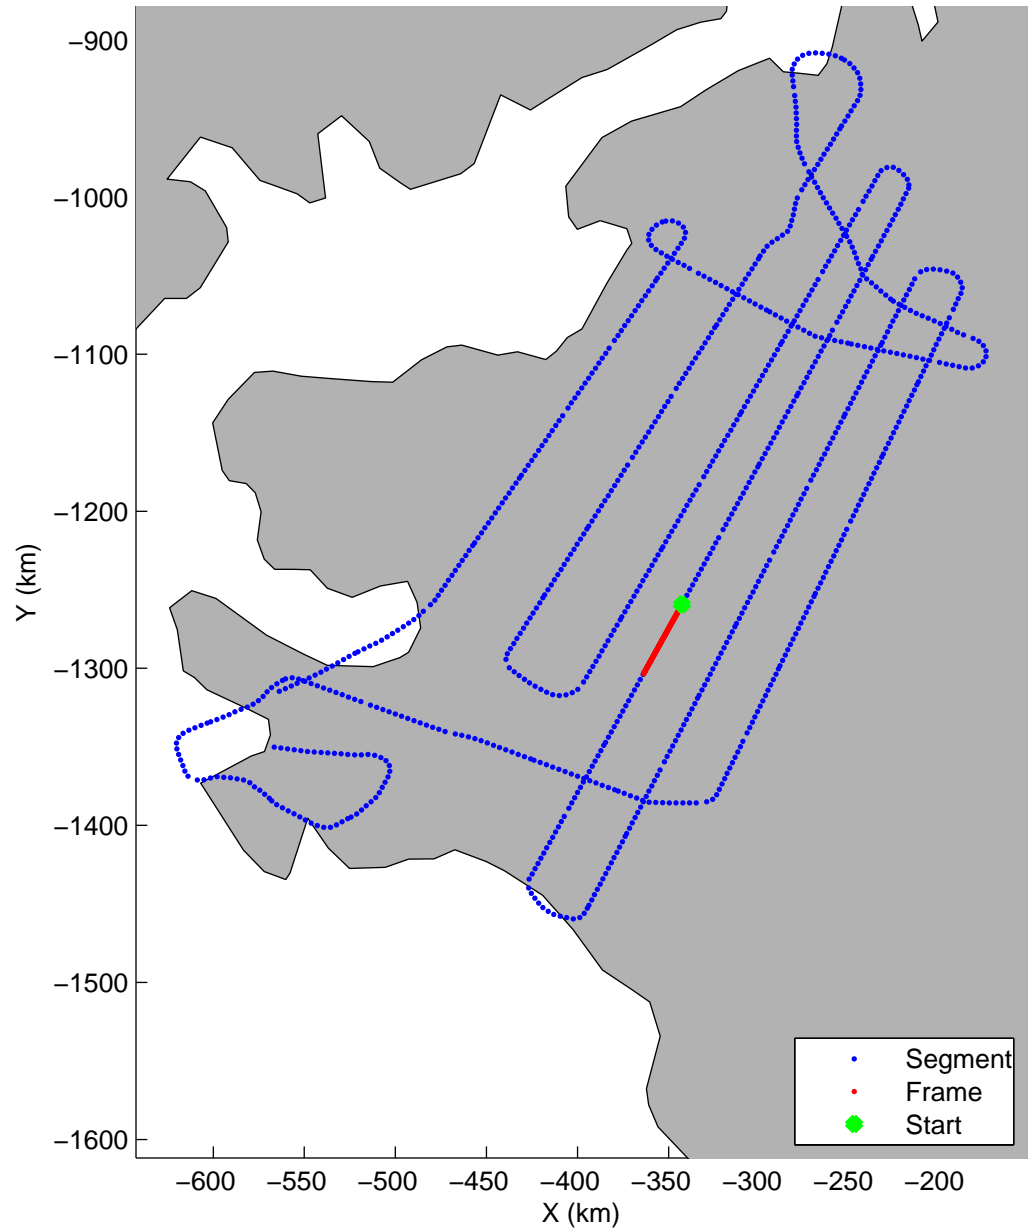

Land Ice:IceSat-2 North
20150505_02_043
Polar Stereograph 70N/-45E