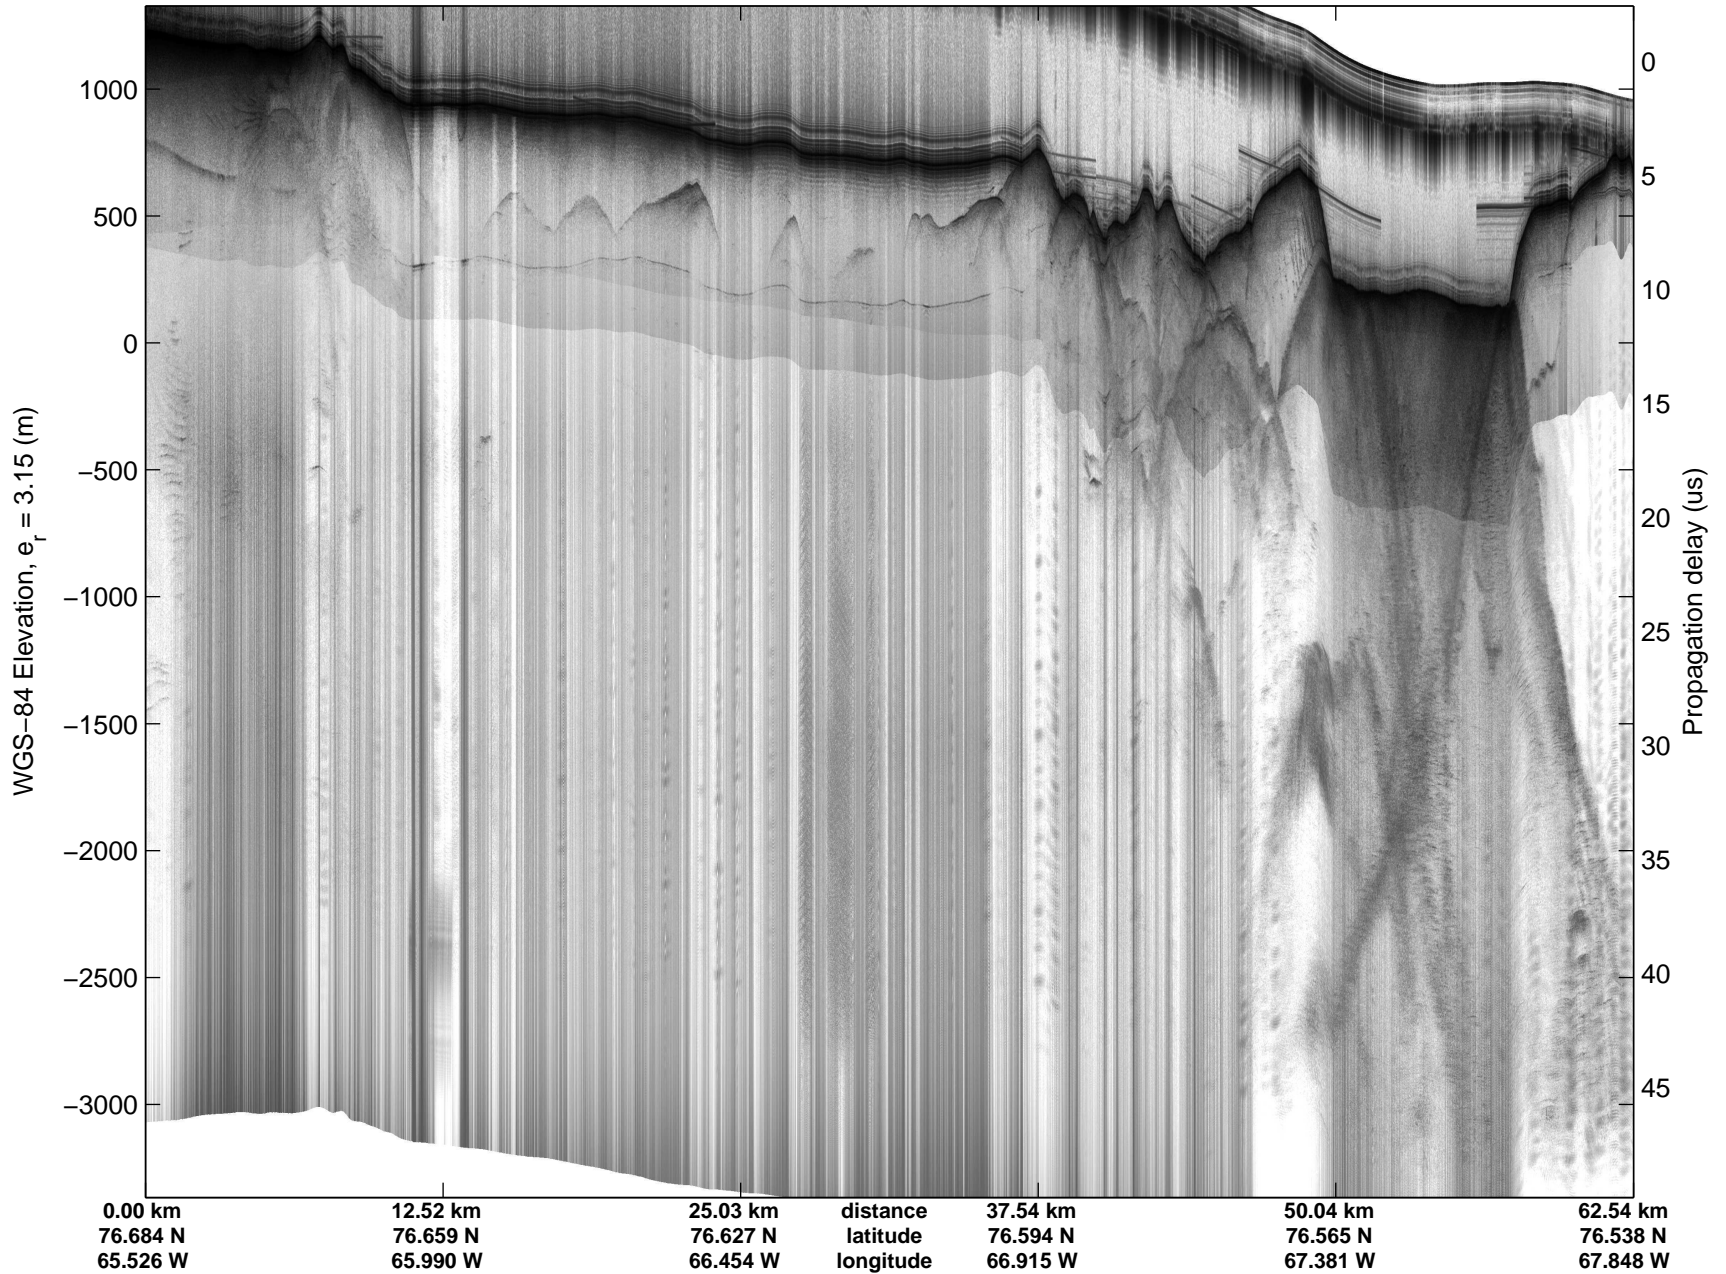

Land Ice:IceSat-2 North  
20150505\_02\_072  
Polar Stereograph 70N/-45E

mcords5 2015\_Greenland\_C130: "Land Ice:IceSat-2 North" 20150505\_02\_072: 18:16:57.5 to 18:23:07.2 GPS

mcords5 2015\_Greenland\_C130: "Land Ice:IceSat-2 North" 20150505\_02\_072: 18:16:57.5 to 18:23:07.2 GPS

Land Ice:IceSat-2 North  
20150505\_02\_073  
Polar Stereograph 70N/-45E

mcords5 2015\_Greenland\_C130: "Land Ice:IceSat-2 North" 20150505\_02\_073: 18:23:07.4 to 18:29:24.2 GPS

mcords5 2015\_Greenland\_C130: "Land Ice:IceSat-2 North" 20150505\_02\_073: 18:23:07.4 to 18:29:24.2 GPS

mcords5 2015\_Greenland\_C130: "Land Ice:IceSat-2 North" 20150505\_02\_074: 18:29:24.4 to 18:35:27.3 GPS

mcords5 2015\_Greenland\_C130: "Land Ice:IceSat-2 North" 20150505\_02\_074: 18:29:24.4 to 18:35:27.3 GPS

Land Ice:IceSat-2 North  
20150505\_02\_075  
Polar Stereograph 70N/-45E

mcords5 2015\_Greenland\_C130: "Land Ice:IceSat-2 North" 20150505\_02\_075: 18:35:27.6 to 18:43:37.0 GPS

mcords5 2015\_Greenland\_C130: "Land Ice:IceSat-2 North" 20150505\_02\_075: 18:35:27.6 to 18:43:37.0 GPS