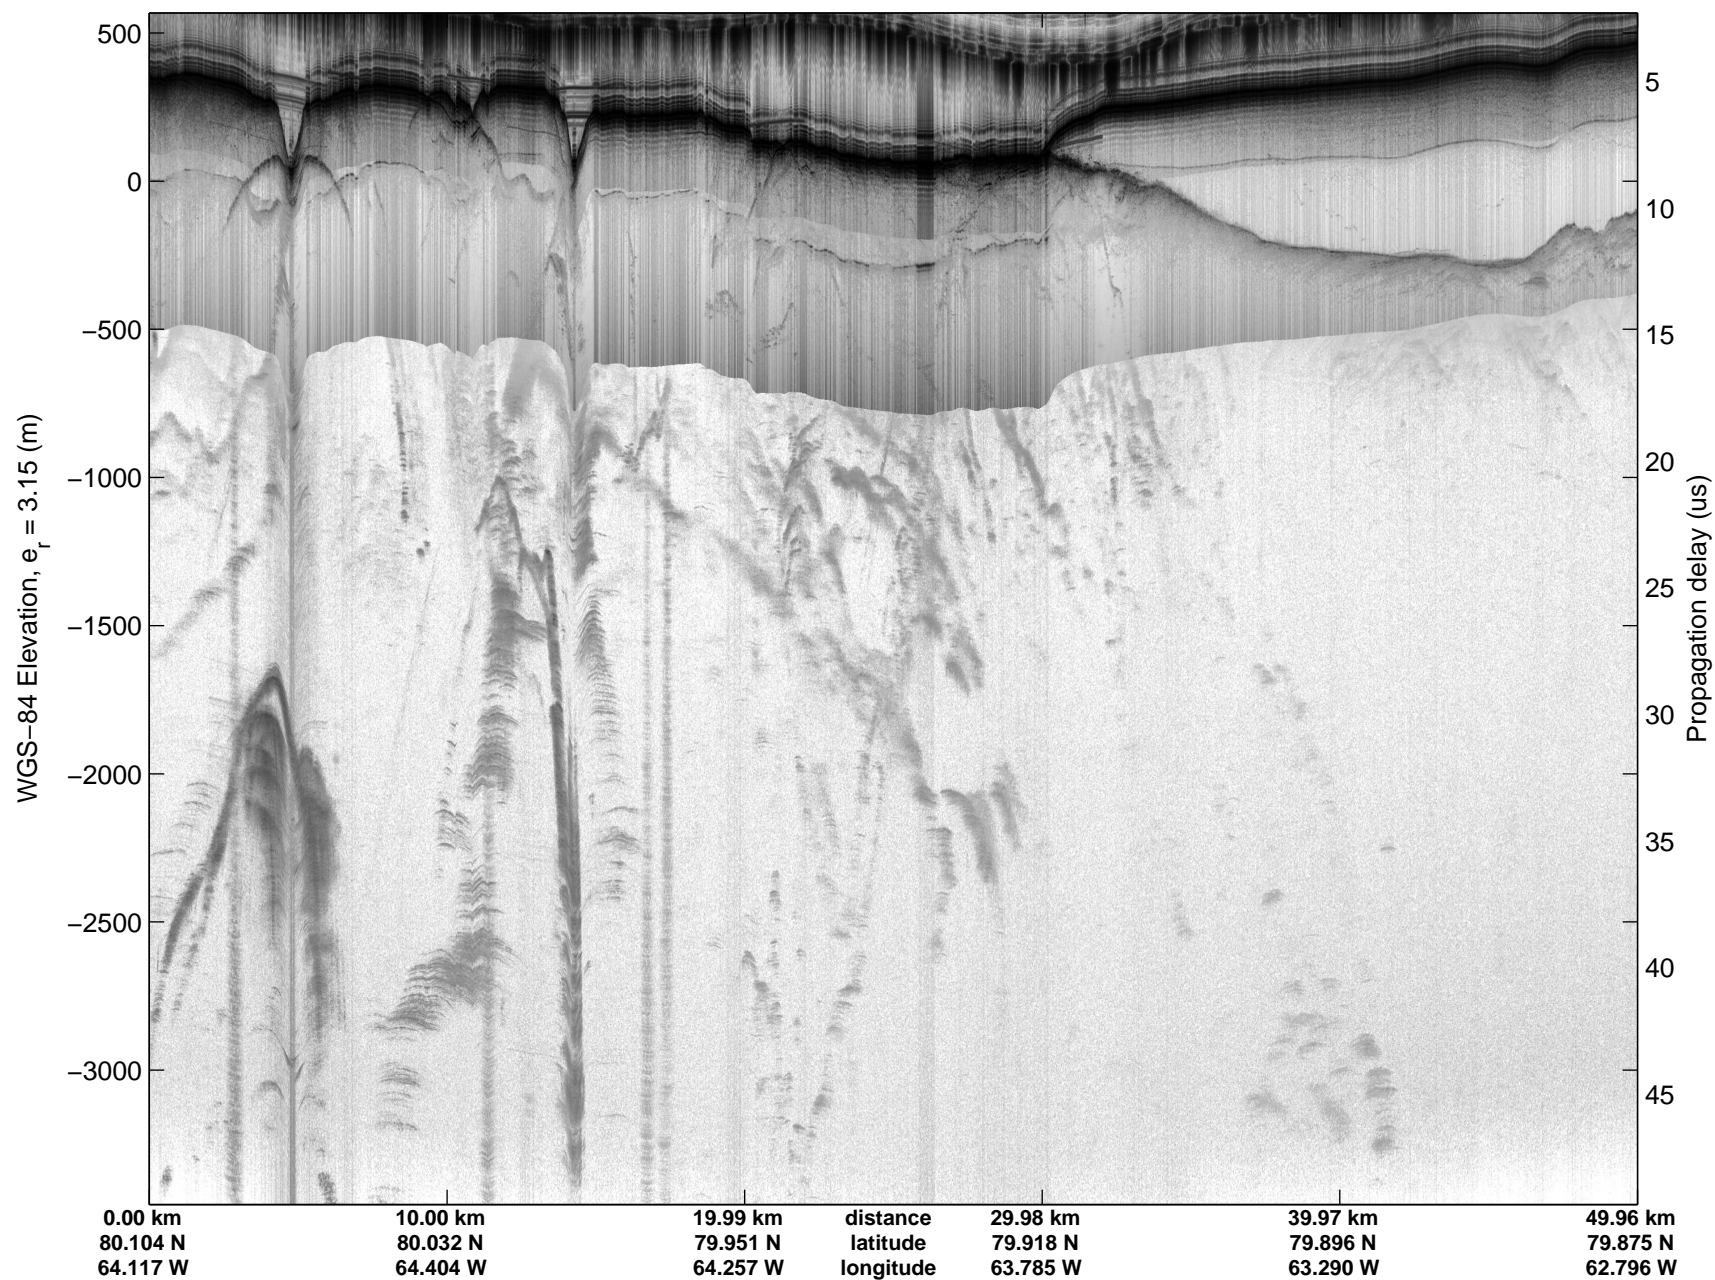

Land Ice:IceSat-2 North  
20150505\_02\_007  
Polar Stereograph 70N/-45E

mcords5 2015\_Greenland\_C130: "Land Ice:IceSat-2 North" 20150505\_02\_007: 11:46:14.1 to 11:52:13.9 GPS

mcords5 2015\_Greenland\_C130: "Land Ice:IceSat-2 North" 20150505\_02\_007: 11:46:14.1 to 11:52:13.9 GPS

Land Ice:IceSat-2 North  
20150505\_02\_008  
Polar Stereograph 70N/-45E

mcords5 2015\_Greenland\_C130: "Land Ice:IceSat-2 North" 20150505\_02\_008: 11:52:14.1 to 11:58:21.7 GPS

mcords5 2015\_Greenland\_C130: "Land Ice:IceSat-2 North" 20150505\_02\_008: 11:52:14.1 to 11:58:21.7 GPS

Land Ice:IceSat-2 North  
20150505\_02\_009  
Polar Stereograph 70N/-45E

mcords5 2015\_Greenland\_C130: "Land Ice:IceSat-2 North" 20150505\_02\_009: 11:58:22.0 to 12:04:37.5 GPS

mcords5 2015\_Greenland\_C130: "Land Ice:IceSat-2 North" 20150505\_02\_009: 11:58:22.0 to 12:04:37.5 GPS