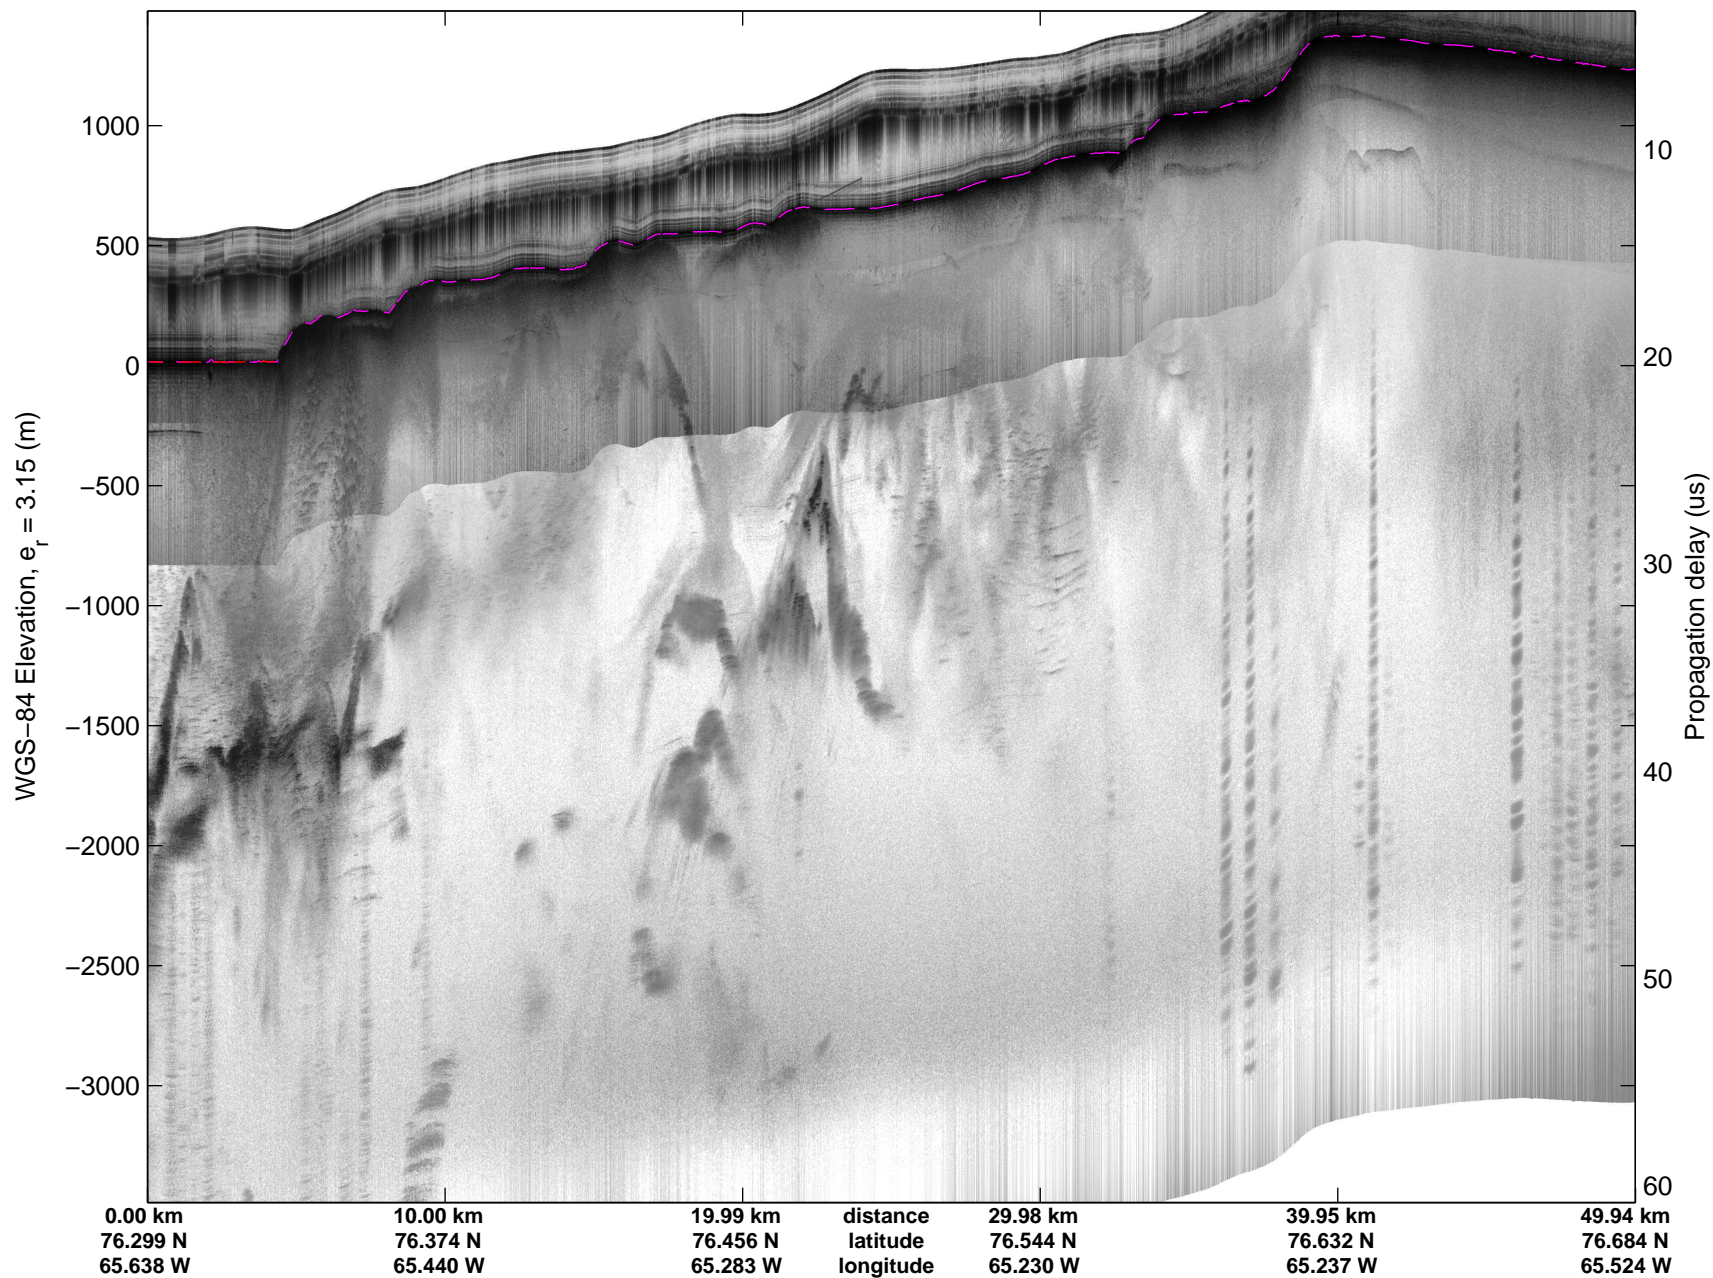

Land Ice:IceSat-2 North  
20150505\_02\_070  
Polar Stereograph 70N/-45E

mcords5 2015\_Greenland\_C130: "Land Ice:IceSat-2 North" 20150505\_02\_070: 18:04:33.9 to 18:10:35.6 GPS

mcords5 2015\_Greenland\_C130: "Land Ice:IceSat-2 North" 20150505\_02\_070: 18:04:33.9 to 18:10:35.6 GPS

Land Ice:IceSat-2 North  
20150505\_02\_072  
Polar Stereograph 70N/-45E

mcords5 2015\_Greenland\_C130: "Land Ice:IceSat-2 North" 20150505\_02\_072: 18:16:57.5 to 18:23:07.2 GPS

mcords5 2015\_Greenland\_C130: "Land Ice:IceSat-2 North" 20150505\_02\_072: 18:16:57.5 to 18:23:07.2 GPS

Land Ice:IceSat-2 North  
20150505\_02\_073  
Polar Stereograph 70N/-45E

mcords5 2015\_Greenland\_C130: "Land Ice:IceSat-2 North" 20150505\_02\_073: 18:23:07.4 to 18:29:24.2 GPS

mcords5 2015\_Greenland\_C130: "Land Ice:IceSat-2 North" 20150505\_02\_073: 18:23:07.4 to 18:29:24.2 GPS

mcords5 2015\_Greenland\_C130: "Land Ice:IceSat-2 North" 20150505\_02\_074: 18:29:24.4 to 18:35:27.3 GPS

mcords5 2015\_Greenland\_C130: "Land Ice:IceSat-2 North" 20150505\_02\_074: 18:29:24.4 to 18:35:27.3 GPS