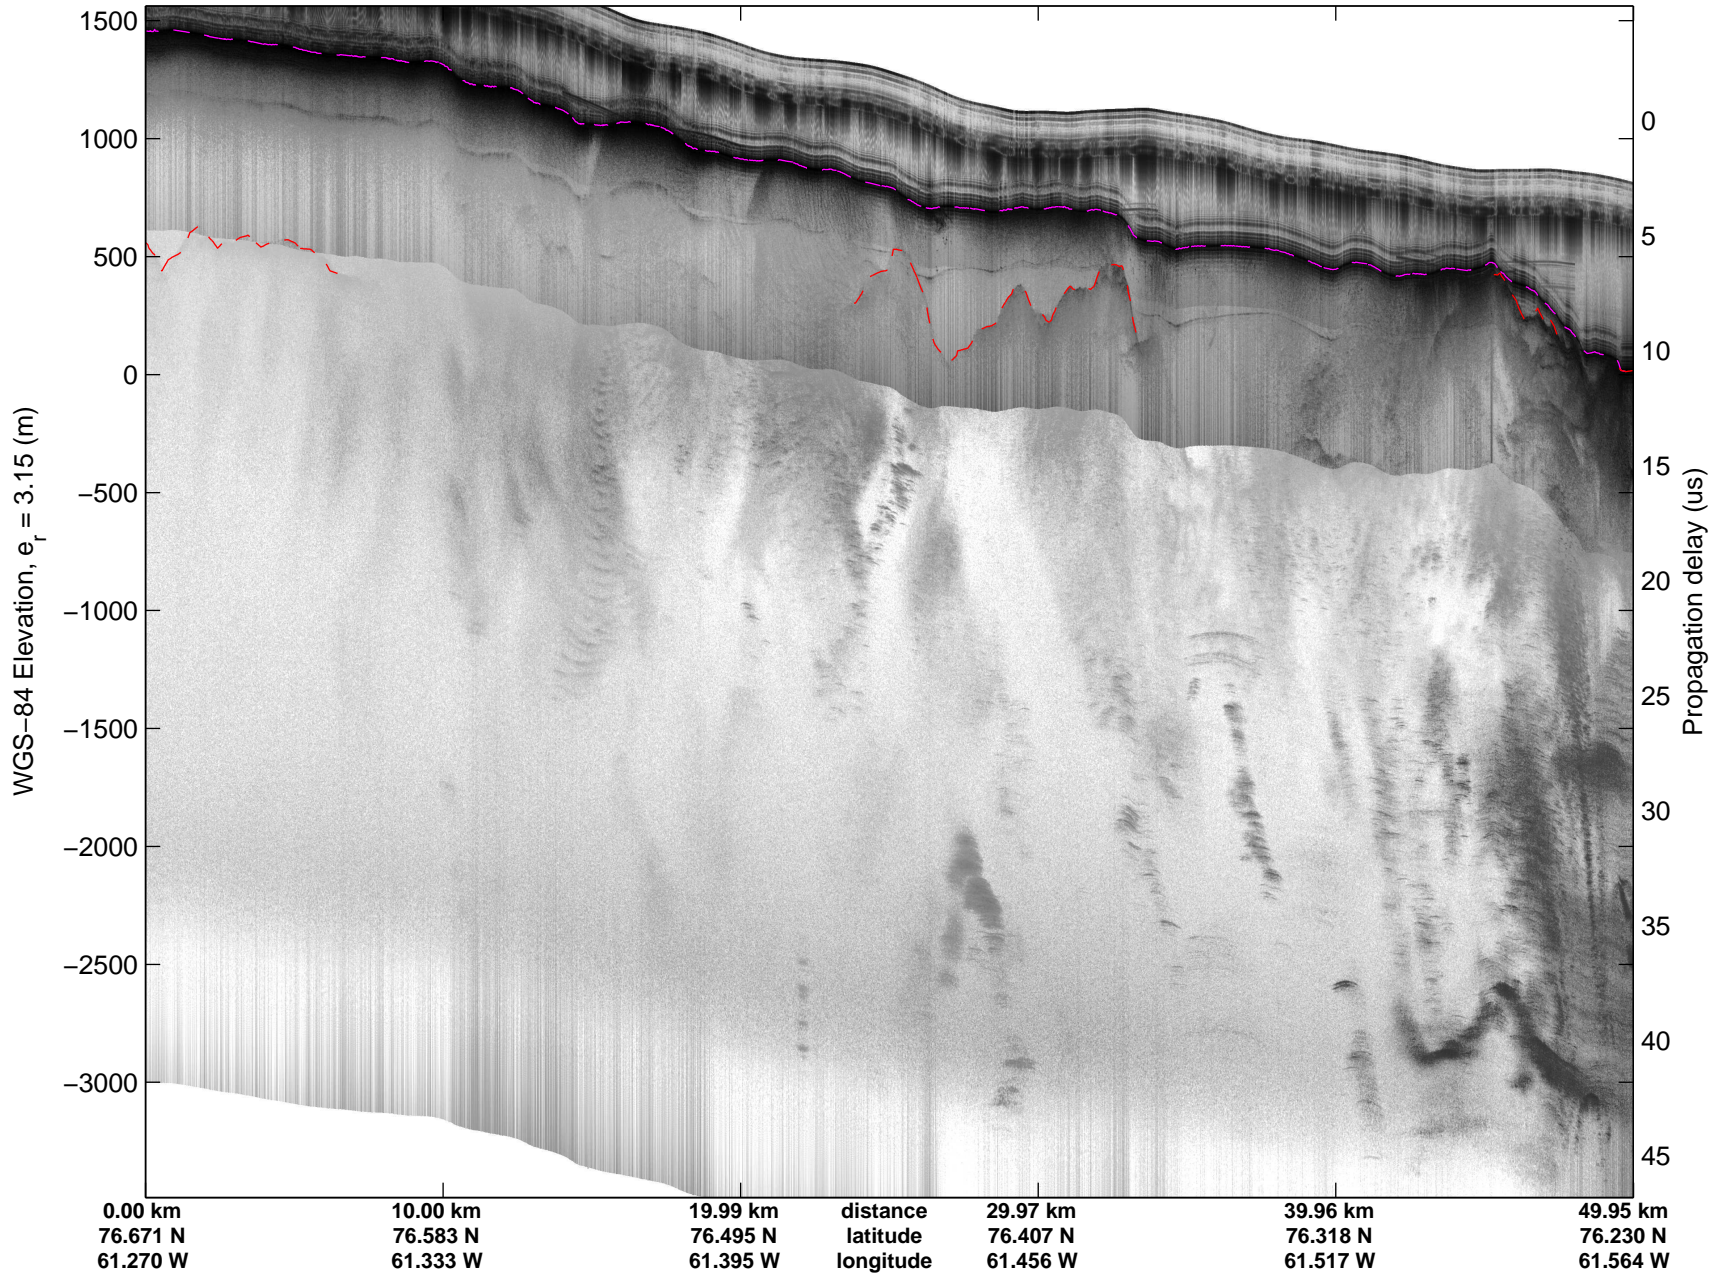

Land Ice:IceSat-2 North  
20150505\_02\_045  
Polar Stereograph 70N/-45E

mcords5 2015\_Greenland\_C130: "Land Ice:IceSat-2 North" 20150505\_02\_045: 15:36:49.6 to 15:42:54.2 GPS

mcords5 2015\_Greenland\_C130: "Land Ice:IceSat-2 North" 20150505\_02\_045: 15:36:49.6 to 15:42:54.2 GPS

Land Ice:IceSat-2 North  
20150505\_02\_046  
Polar Stereograph 70N/-45E

mcords5 2015\_Greenland\_C130: "Land Ice:IceSat-2 North" 20150505\_02\_046: 15:42:54.5 to 15:49:10.6 GPS

mcords5 2015\_Greenland\_C130: "Land Ice:IceSat-2 North" 20150505\_02\_046: 15:42:54.5 to 15:49:10.6 GPS

Land Ice:IceSat-2 North  
20150505\_02\_047  
Polar Stereograph 70N/-45E

mcords5 2015\_Greenland\_C130: "Land Ice:IceSat-2 North" 20150505\_02\_047: 15:49:10.9 to 15:55:46.3 GPS

mcords5 2015\_Greenland\_C130: "Land Ice:IceSat-2 North" 20150505\_02\_047: 15:49:10.9 to 15:55:46.3 GPS