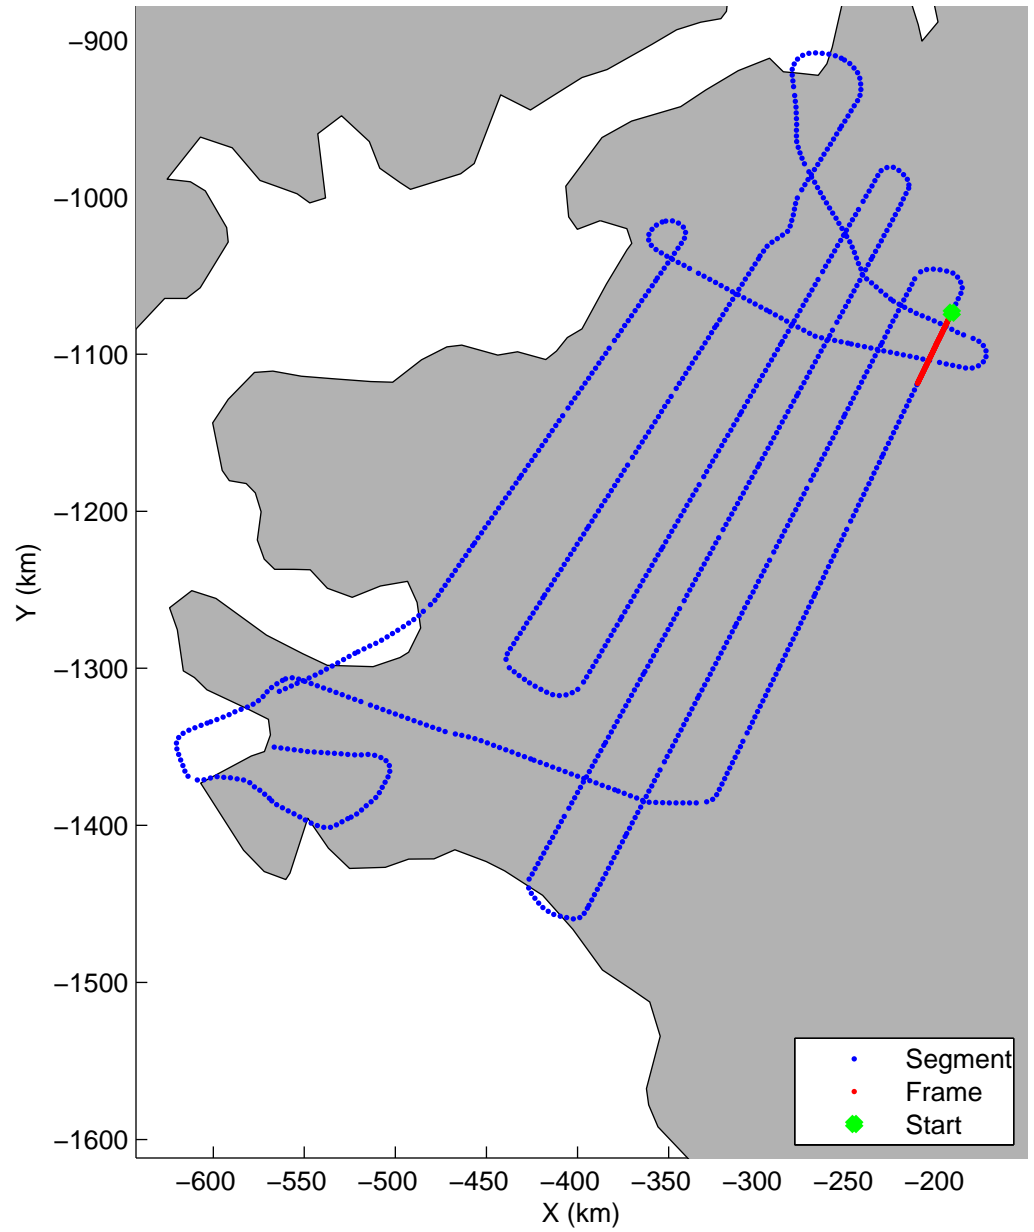

Land Ice:IceSat-2 North
20150505_02_058
Polar Stereograph 70N/-45E