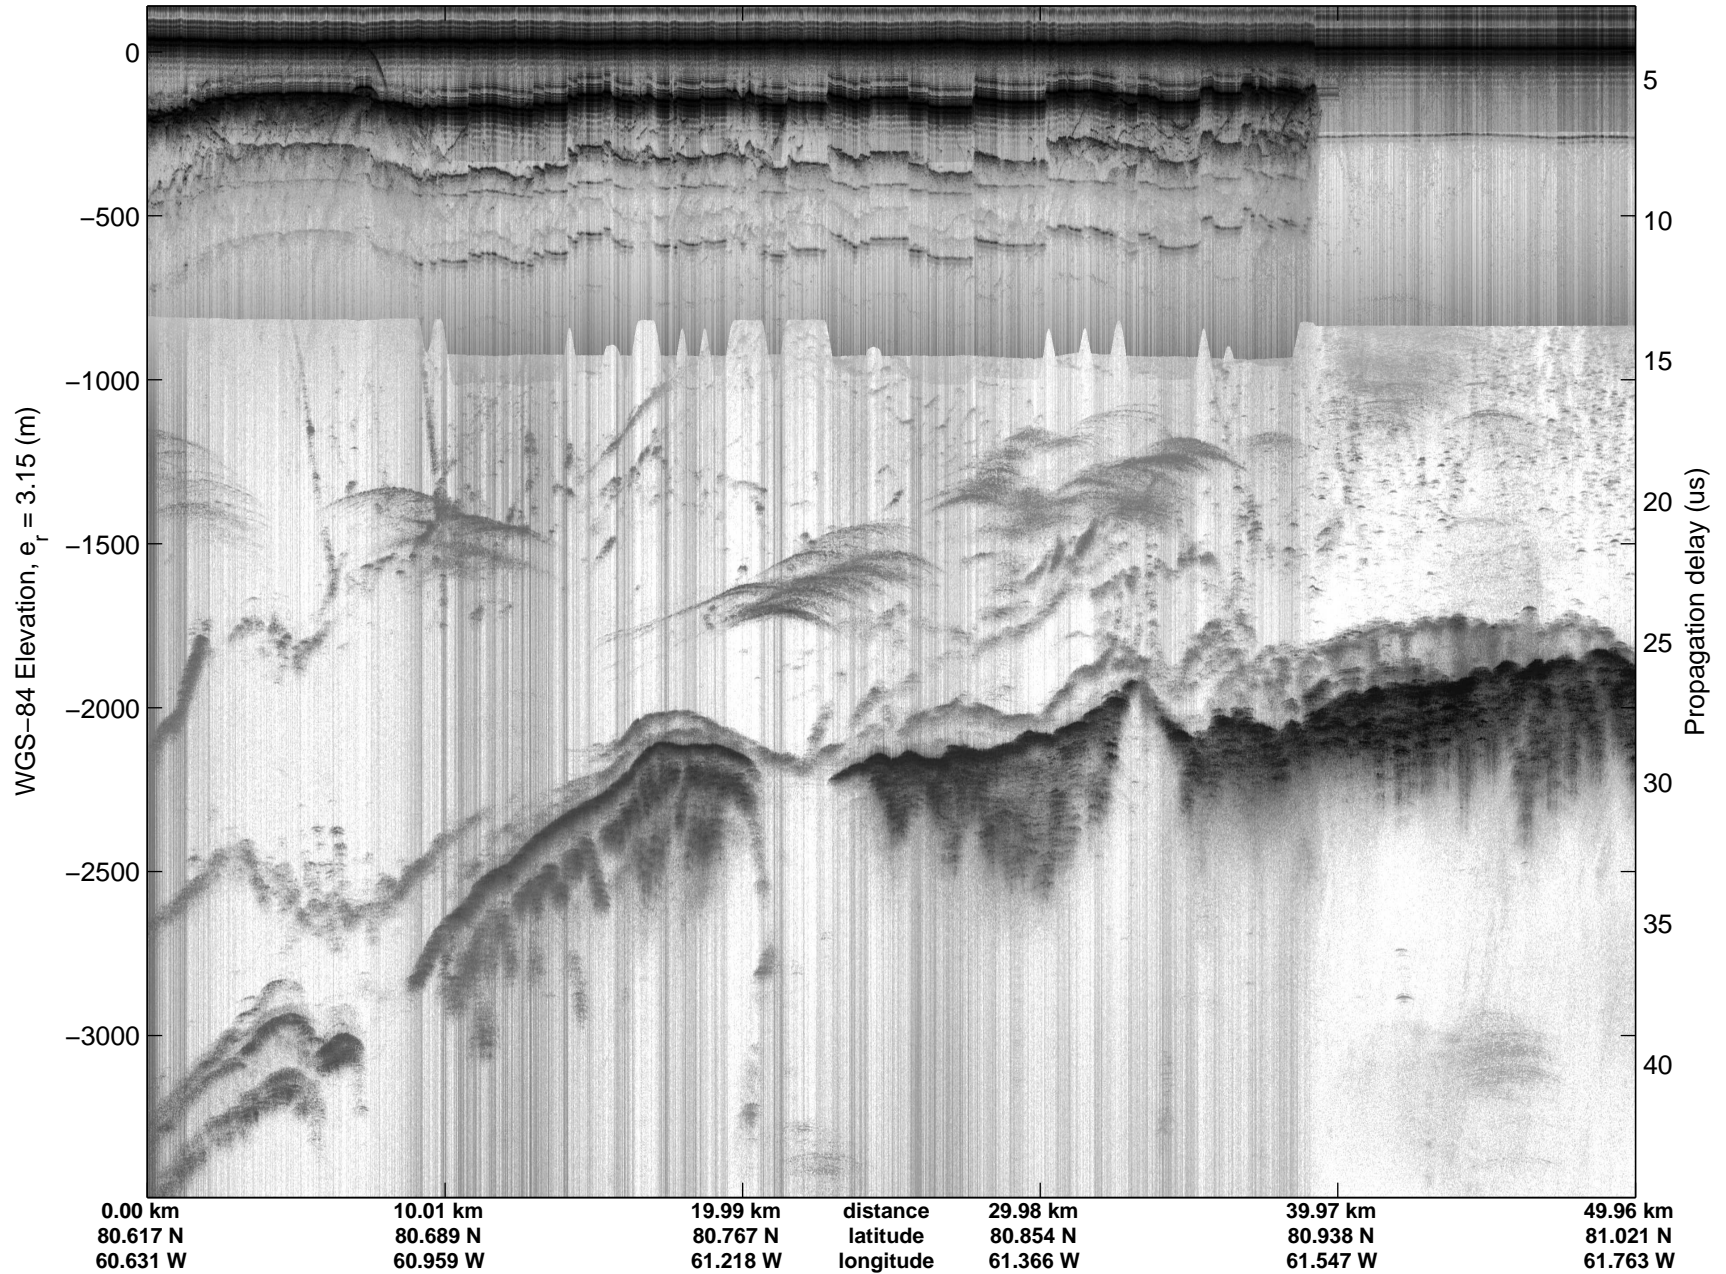

Land Ice:IceSat-2 North  
20150505\_02\_015  
Polar Stereograph 70N/-45E

mcords5 2015\_Greenland\_C130: "Land Ice:IceSat-2 North" 20150505\_02\_015: 12:34:37.3 to 12:40:31.1 GPS

mcords5 2015\_Greenland\_C130: "Land Ice:IceSat-2 North" 20150505\_02\_015: 12:34:37.3 to 12:40:31.1 GPS

Land Ice:IceSat-2 North  
20150505\_02\_016  
Polar Stereograph 70N/-45E

mcords5 2015\_Greenland\_C130: "Land Ice:IceSat-2 North" 20150505\_02\_016: 12:40:31.4 to 12:46:35.3 GPS

mcords5 2015\_Greenland\_C130: "Land Ice:IceSat-2 North" 20150505\_02\_016: 12:40:31.4 to 12:46:35.3 GPS

Land Ice:IceSat-2 North  
20150505\_02\_017  
Polar Stereograph 70N/-45E

mcords5 2015\_Greenland\_C130: "Land Ice:IceSat-2 North" 20150505\_02\_017: 12:46:35.6 to 12:52:57.4 GPS

mcords5 2015\_Greenland\_C130: "Land Ice:IceSat-2 North" 20150505\_02\_017: 12:46:35.6 to 12:52:57.4 GPS