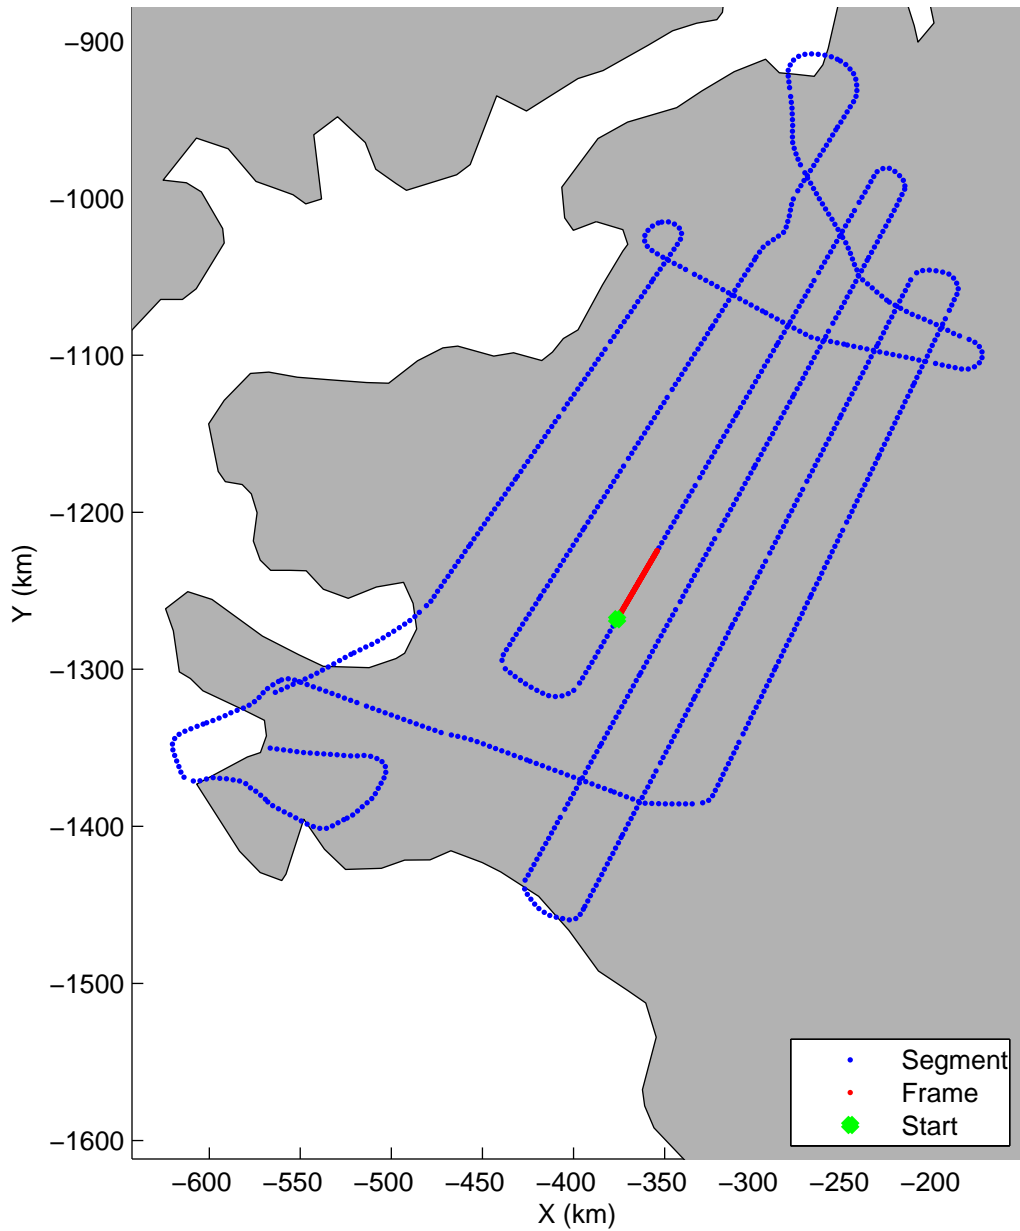

Land Ice:IceSat-2 North
20150505_02_030
Polar Stereograph 70N/-45E