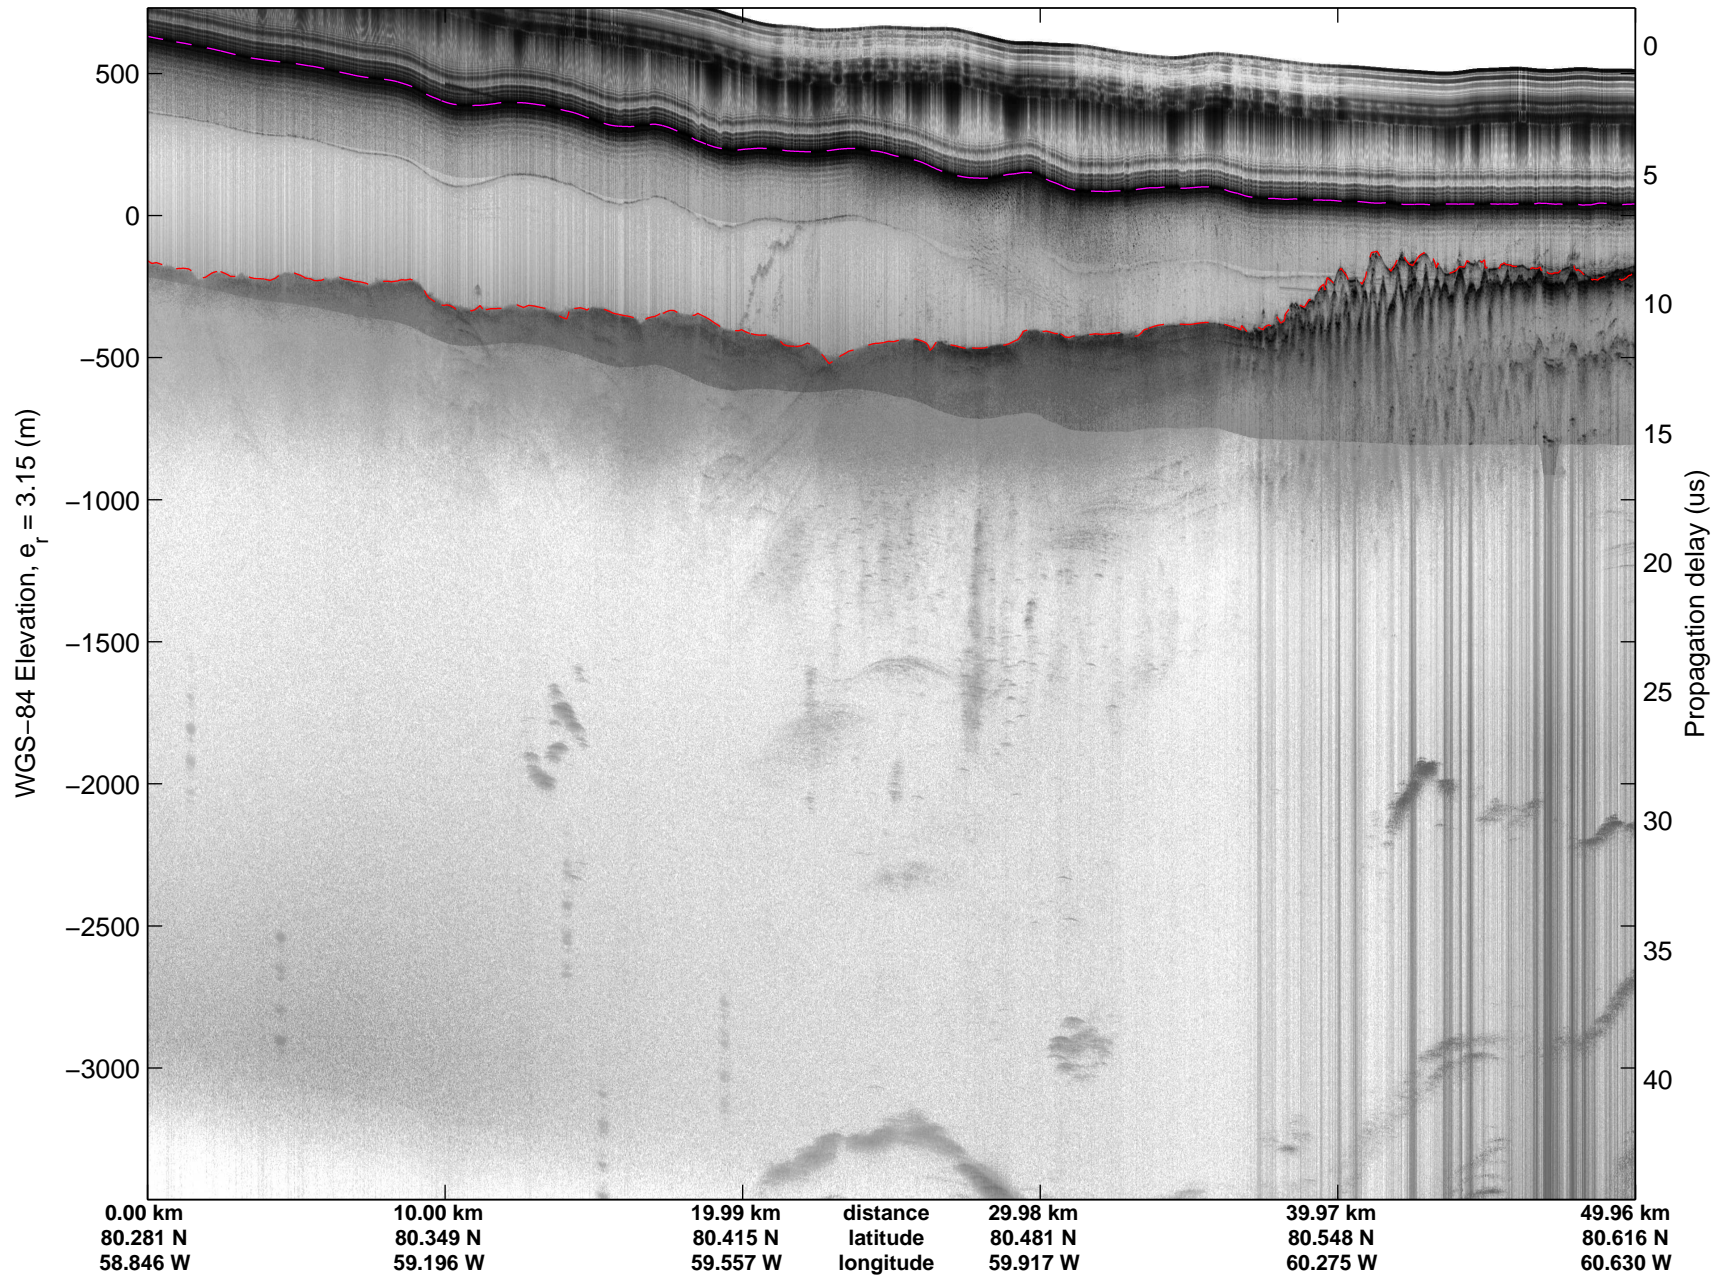

Land Ice:IceSat-2 North  
20150505\_02\_014  
Polar Stereograph 70N/-45E

mcords5 2015\_Greenland\_C130: "Land Ice:IceSat-2 North" 20150505\_02\_014: 12:28:46.9 to 12:34:37.1 GPS

mcords5 2015\_Greenland\_C130: "Land Ice:IceSat-2 North" 20150505\_02\_014: 12:28:46.9 to 12:34:37.1 GPS

Land Ice:IceSat-2 North  
20150505\_02\_015  
Polar Stereograph 70N/-45E

mcords5 2015\_Greenland\_C130: "Land Ice:IceSat-2 North" 20150505\_02\_015: 12:34:37.3 to 12:40:31.1 GPS

mcords5 2015\_Greenland\_C130: "Land Ice:IceSat-2 North" 20150505\_02\_015: 12:34:37.3 to 12:40:31.1 GPS

Land Ice:IceSat-2 North  
20150505\_02\_016  
Polar Stereograph 70N/-45E

mcords5 2015\_Greenland\_C130: "Land Ice:IceSat-2 North" 20150505\_02\_016: 12:40:31.4 to 12:46:35.3 GPS

mcords5 2015\_Greenland\_C130: "Land Ice:IceSat-2 North" 20150505\_02\_016: 12:40:31.4 to 12:46:35.3 GPS