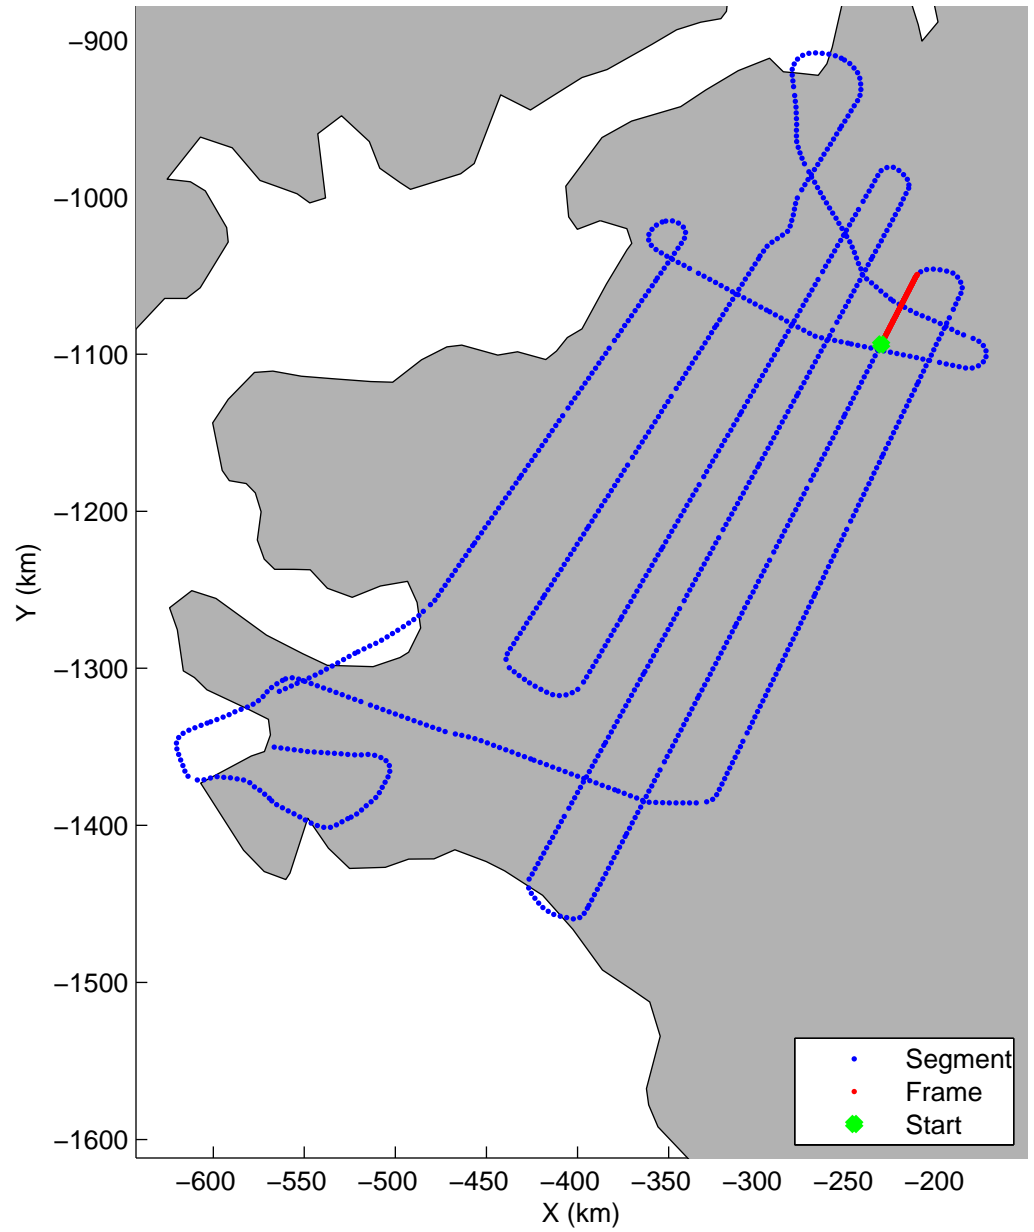

Land Ice:IceSat-2 North
20150505_02_056
Polar Stereograph 70N/-45E