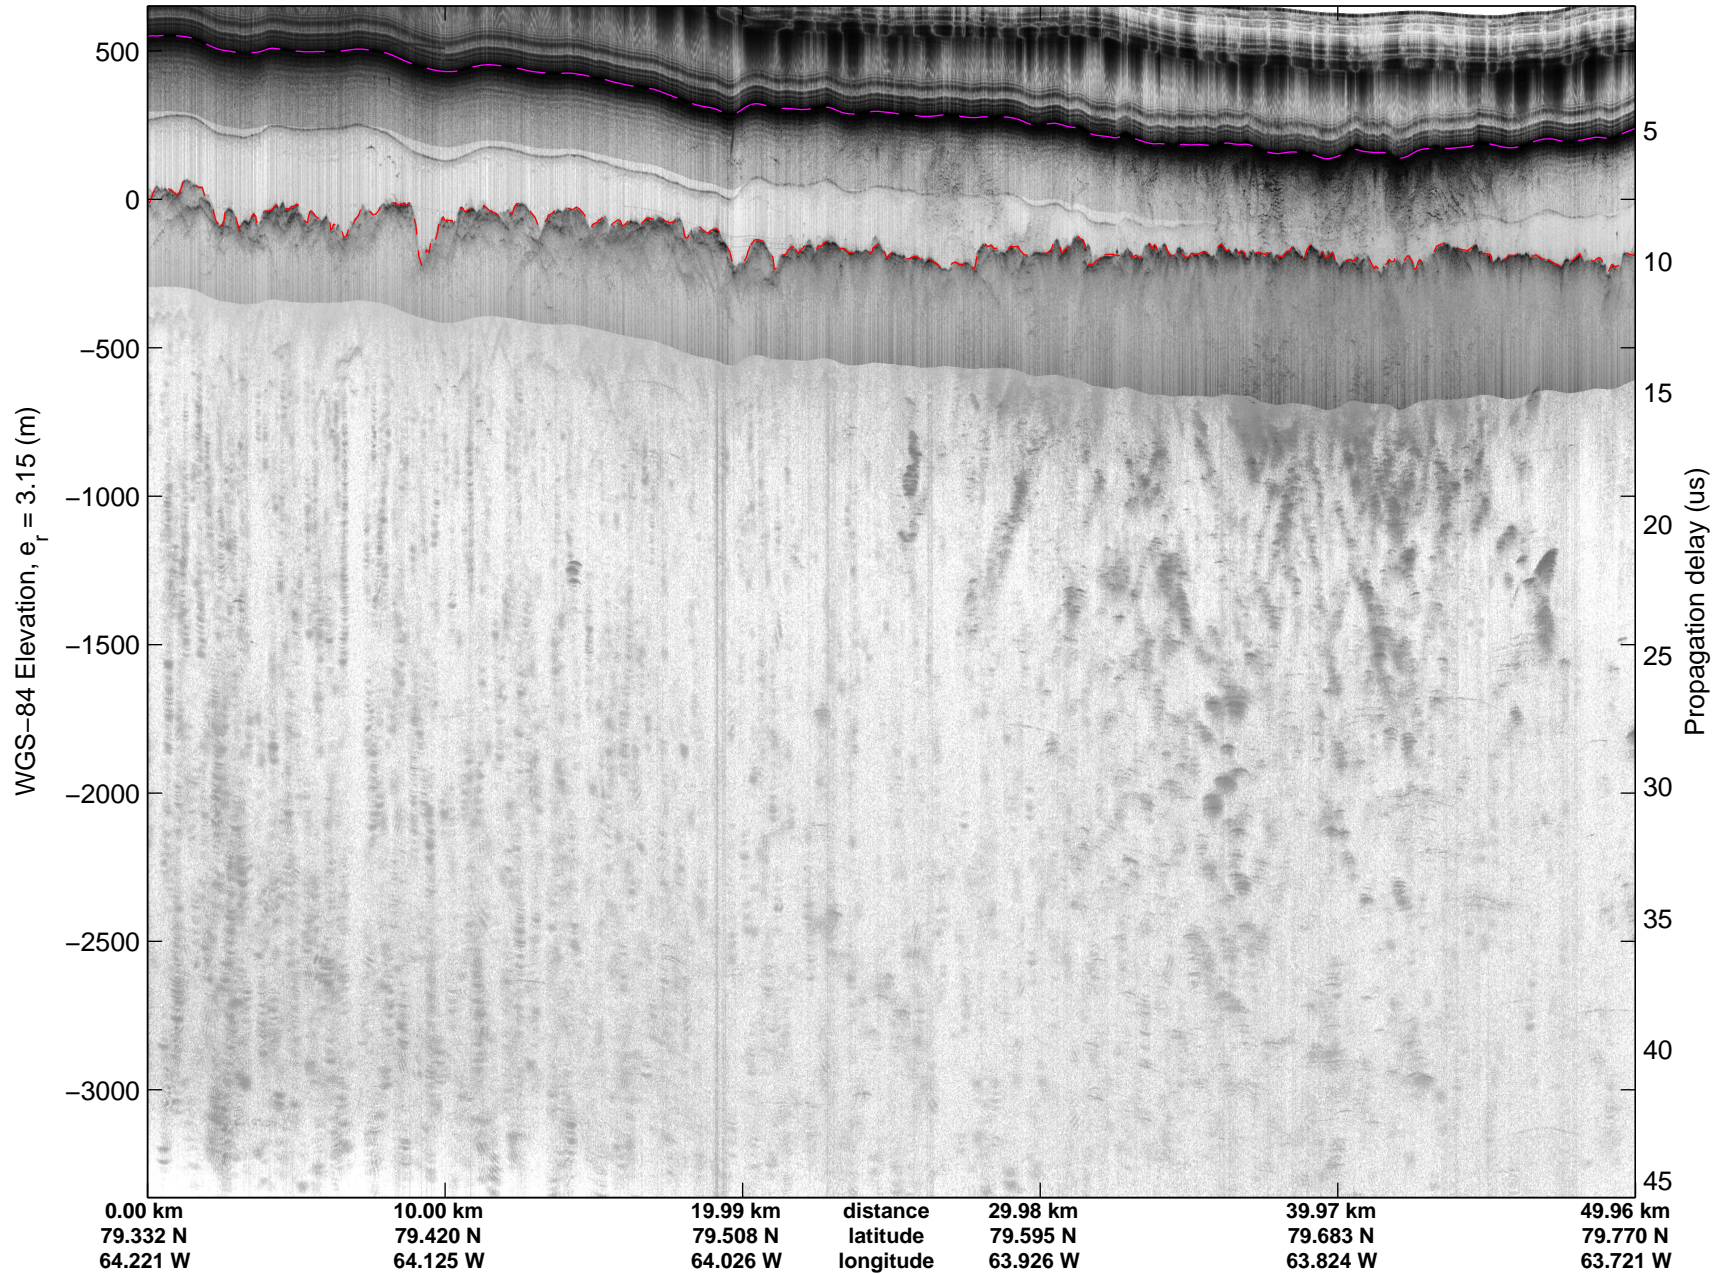

mcords5 2015_Greenland_C130: "Land Ice:IceSat-2 North" 20150505_02_007: 11:46:14.1 to 11:52:13.9 GPS