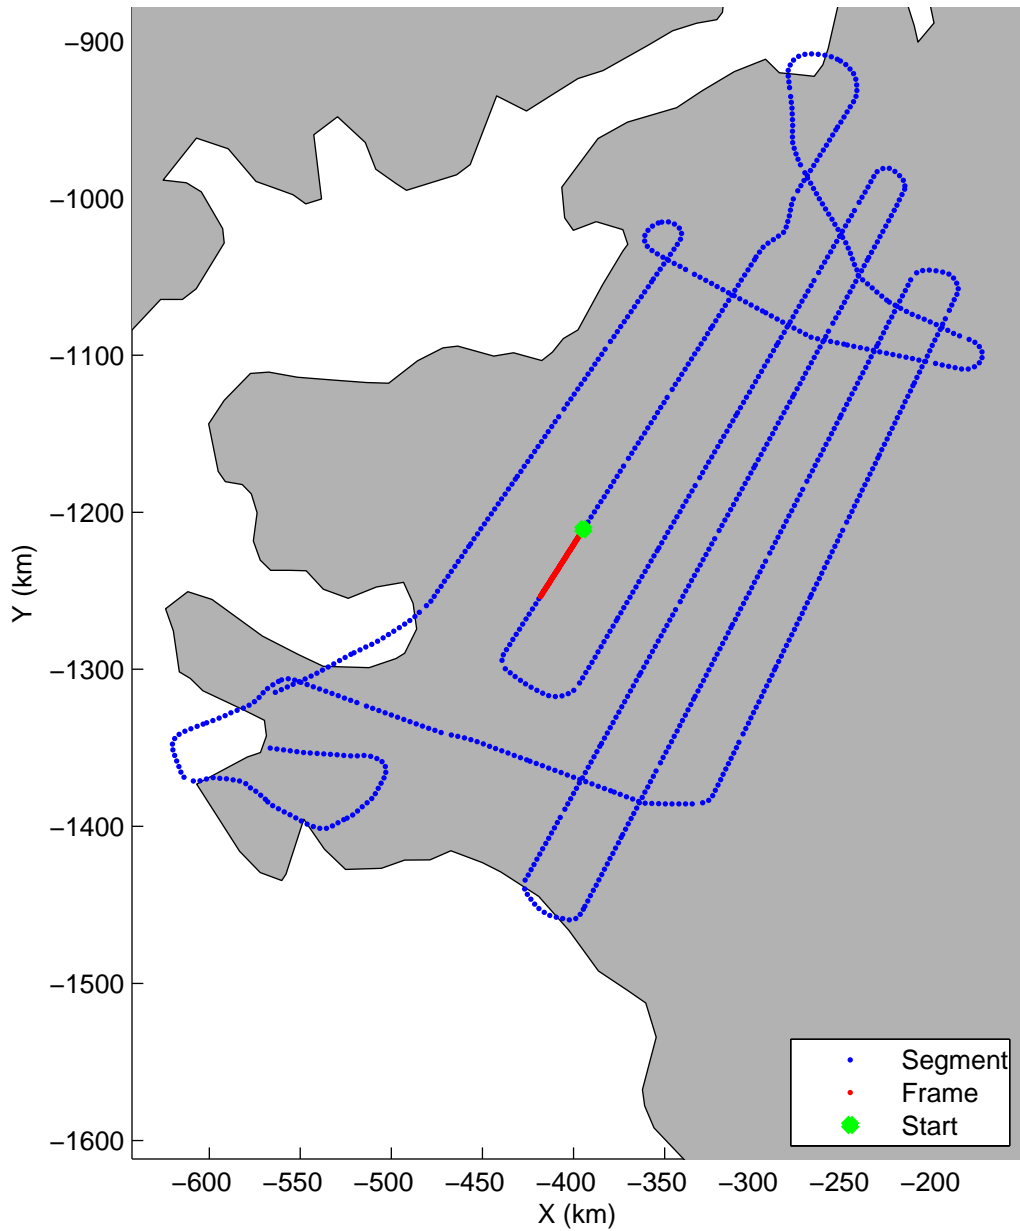

Land Ice:IceSat-2 North
20150505_02_026
Polar Stereograph 70N/-45E