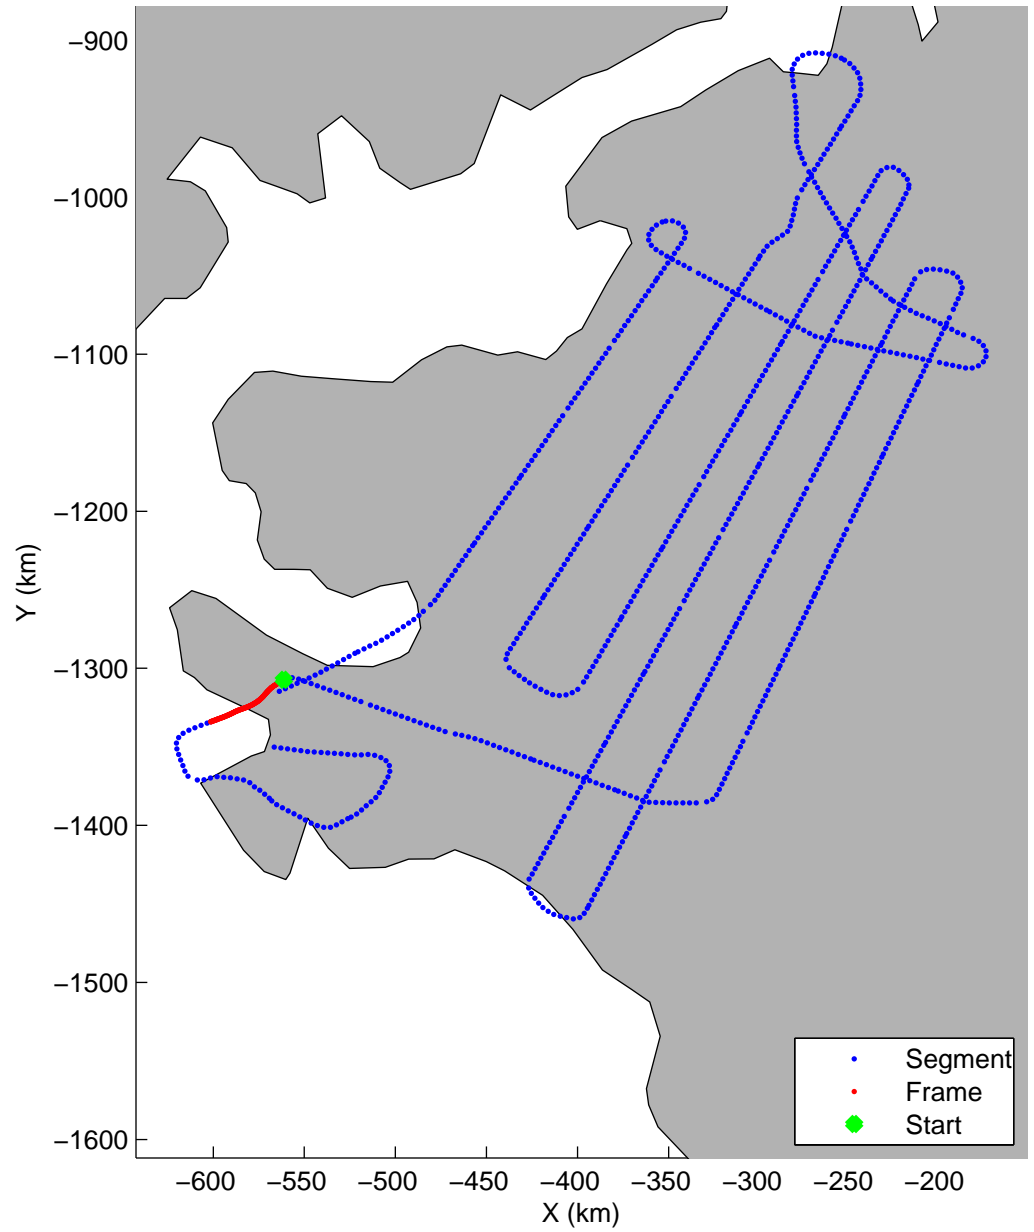

Land Ice:IceSat-2 North
20150505_02_070
Polar Stereograph 70N/-45E