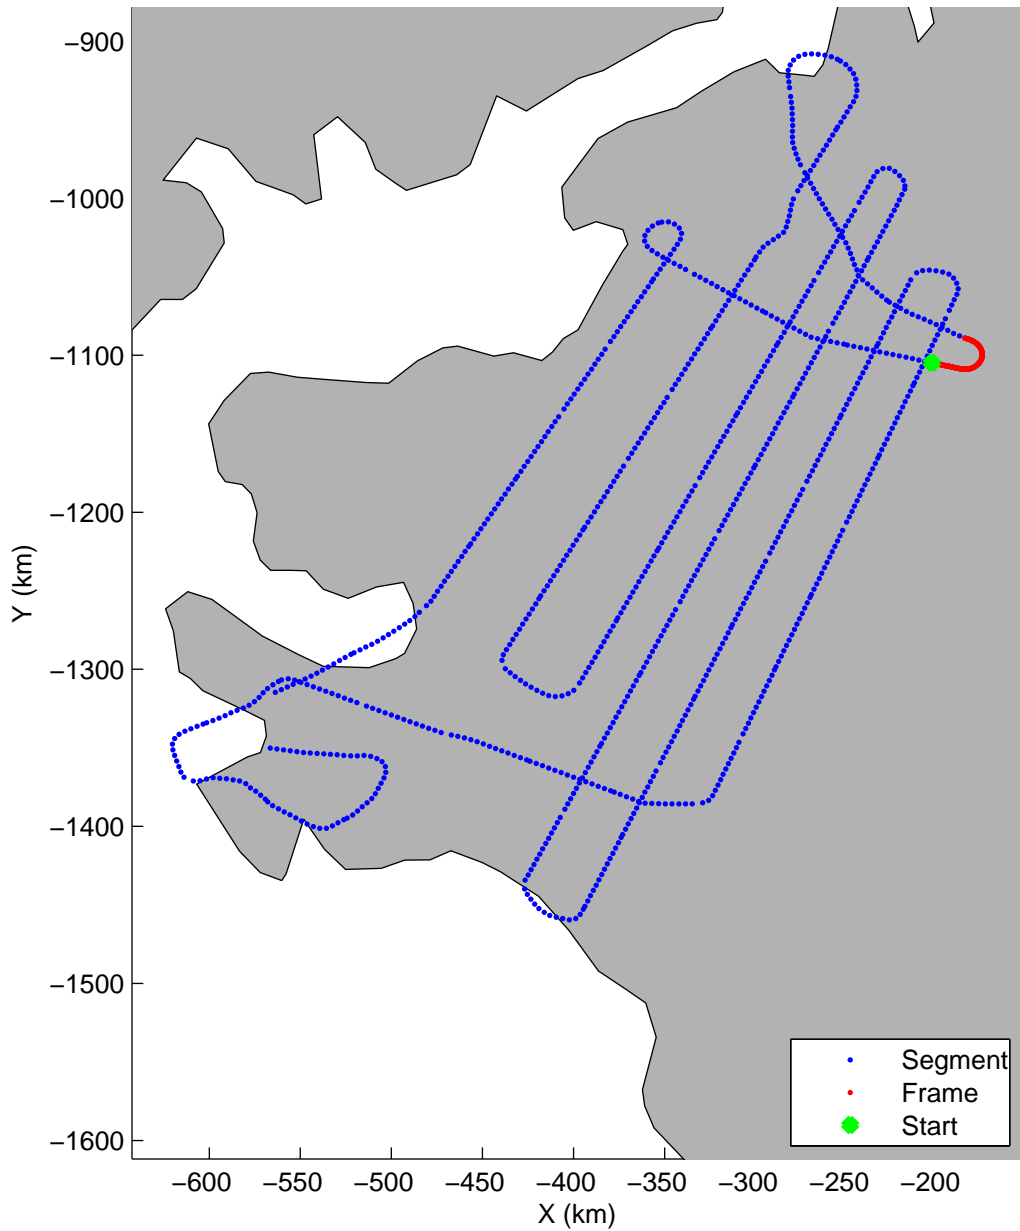

Land Ice:IceSat-2 North
20150505_02_013
Polar Stereograph 70N/-45E