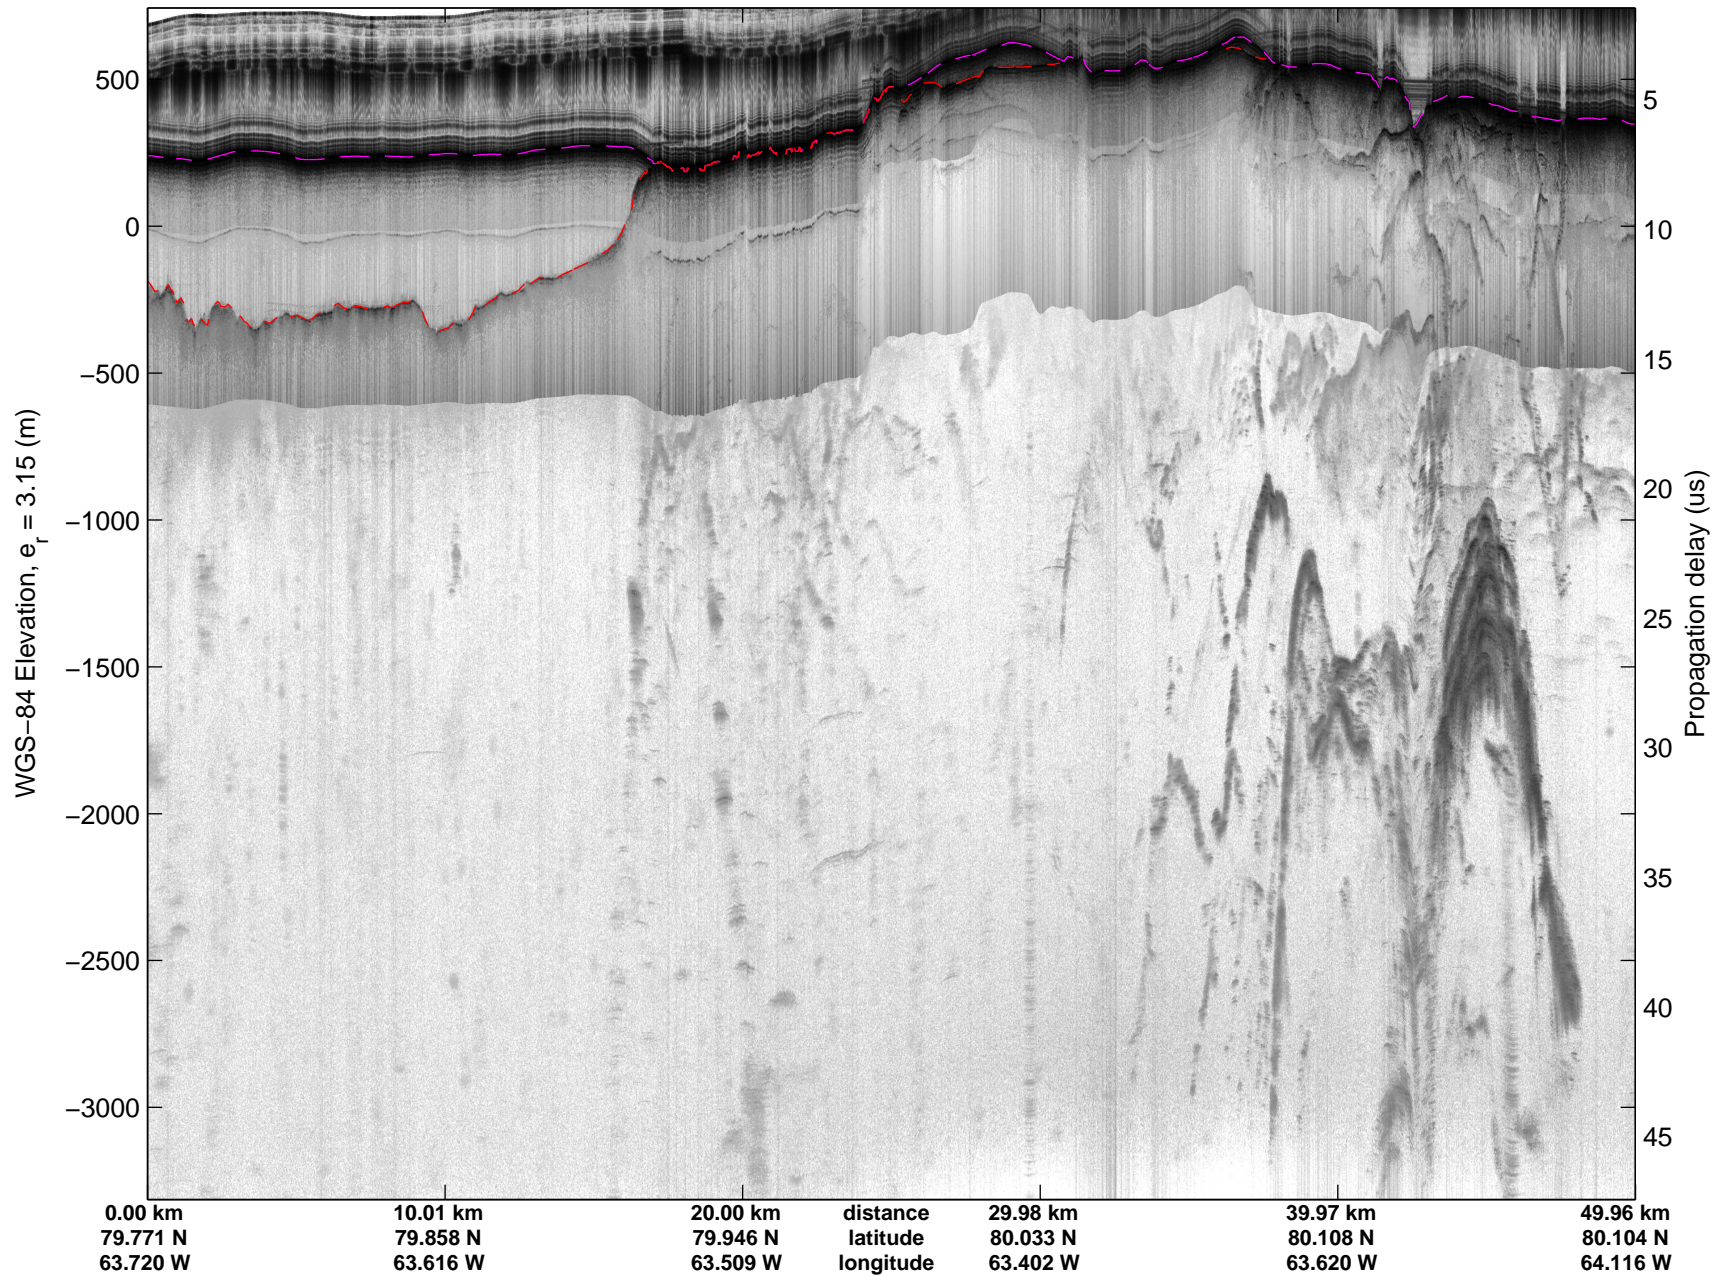

Land Ice:IceSat-2 North  
20150505\_02\_005  
Polar Stereograph 70N/-45E

mcords5 2015\_Greenland\_C130: "Land Ice:IceSat-2 North" 20150505\_02\_005: 11:34:20.4 to 11:40:12.6 GPS

mcords5 2015\_Greenland\_C130: "Land Ice:IceSat-2 North" 20150505\_02\_005: 11:34:20.4 to 11:40:12.6 GPS

Land Ice:IceSat-2 North  
20150505\_02\_006  
Polar Stereograph 70N/-45E

mcords5 2015\_Greenland\_C130: "Land Ice:IceSat-2 North" 20150505\_02\_006: 11:40:12.8 to 11:46:13.8 GPS

mcords5 2015\_Greenland\_C130: "Land Ice:IceSat-2 North" 20150505\_02\_006: 11:40:12.8 to 11:46:13.8 GPS

Land Ice:IceSat-2 North  
20150505\_02\_007  
Polar Stereograph 70N/-45E

mcords5 2015\_Greenland\_C130: "Land Ice:IceSat-2 North" 20150505\_02\_007: 11:46:14.1 to 11:52:13.9 GPS

mcords5 2015\_Greenland\_C130: "Land Ice:IceSat-2 North" 20150505\_02\_007: 11:46:14.1 to 11:52:13.9 GPS

Land Ice:IceSat-2 North  
20150505\_02\_008  
Polar Stereograph 70N/-45E

mcords5 2015\_Greenland\_C130: "Land Ice:IceSat-2 North" 20150505\_02\_008: 11:52:14.1 to 11:58:21.7 GPS

mcords5 2015\_Greenland\_C130: "Land Ice:IceSat-2 North" 20150505\_02\_008: 11:52:14.1 to 11:58:21.7 GPS