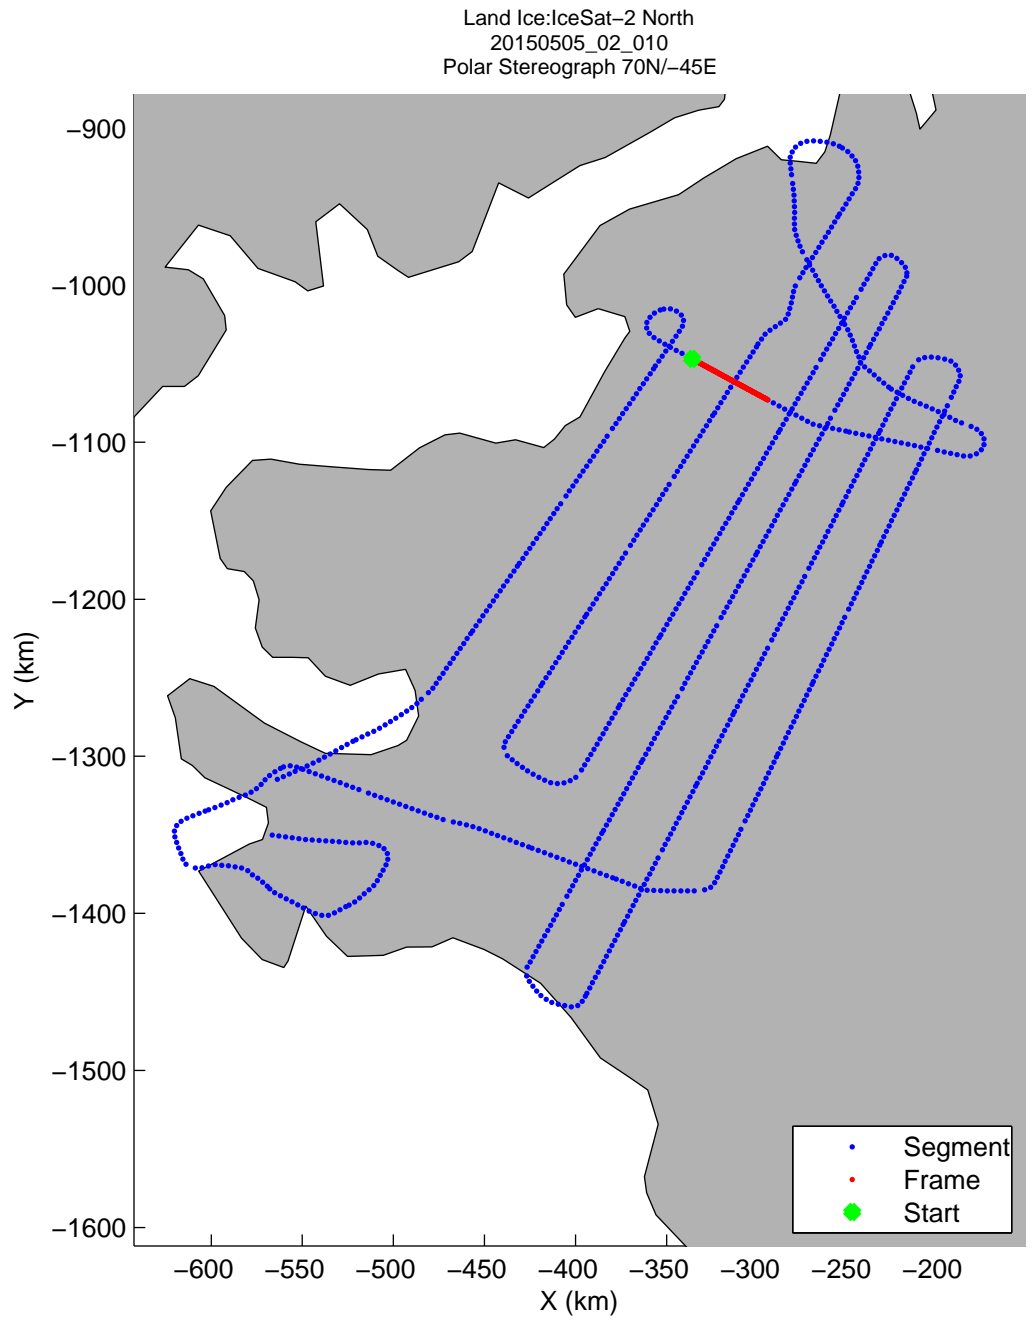

Land Ice:IceSat-2 North  
20150505\_02\_008  
Polar Stereograph 70N/-45E

mcords5 2015\_Greenland\_C130: "Land Ice:IceSat-2 North" 20150505\_02\_008: 11:52:14.1 to 11:58:21.7 GPS

mcords5 2015\_Greenland\_C130: "Land Ice:IceSat-2 North" 20150505\_02\_008: 11:52:14.1 to 11:58:21.7 GPS

Land Ice:IceSat-2 North  
20150505\_02\_009  
Polar Stereograph 70N/-45E

mcords5 2015\_Greenland\_C130: "Land Ice:IceSat-2 North" 20150505\_02\_009: 11:58:22.0 to 12:04:37.5 GPS

mcords5 2015\_Greenland\_C130: "Land Ice:IceSat-2 North" 20150505\_02\_009: 11:58:22.0 to 12:04:37.5 GPS