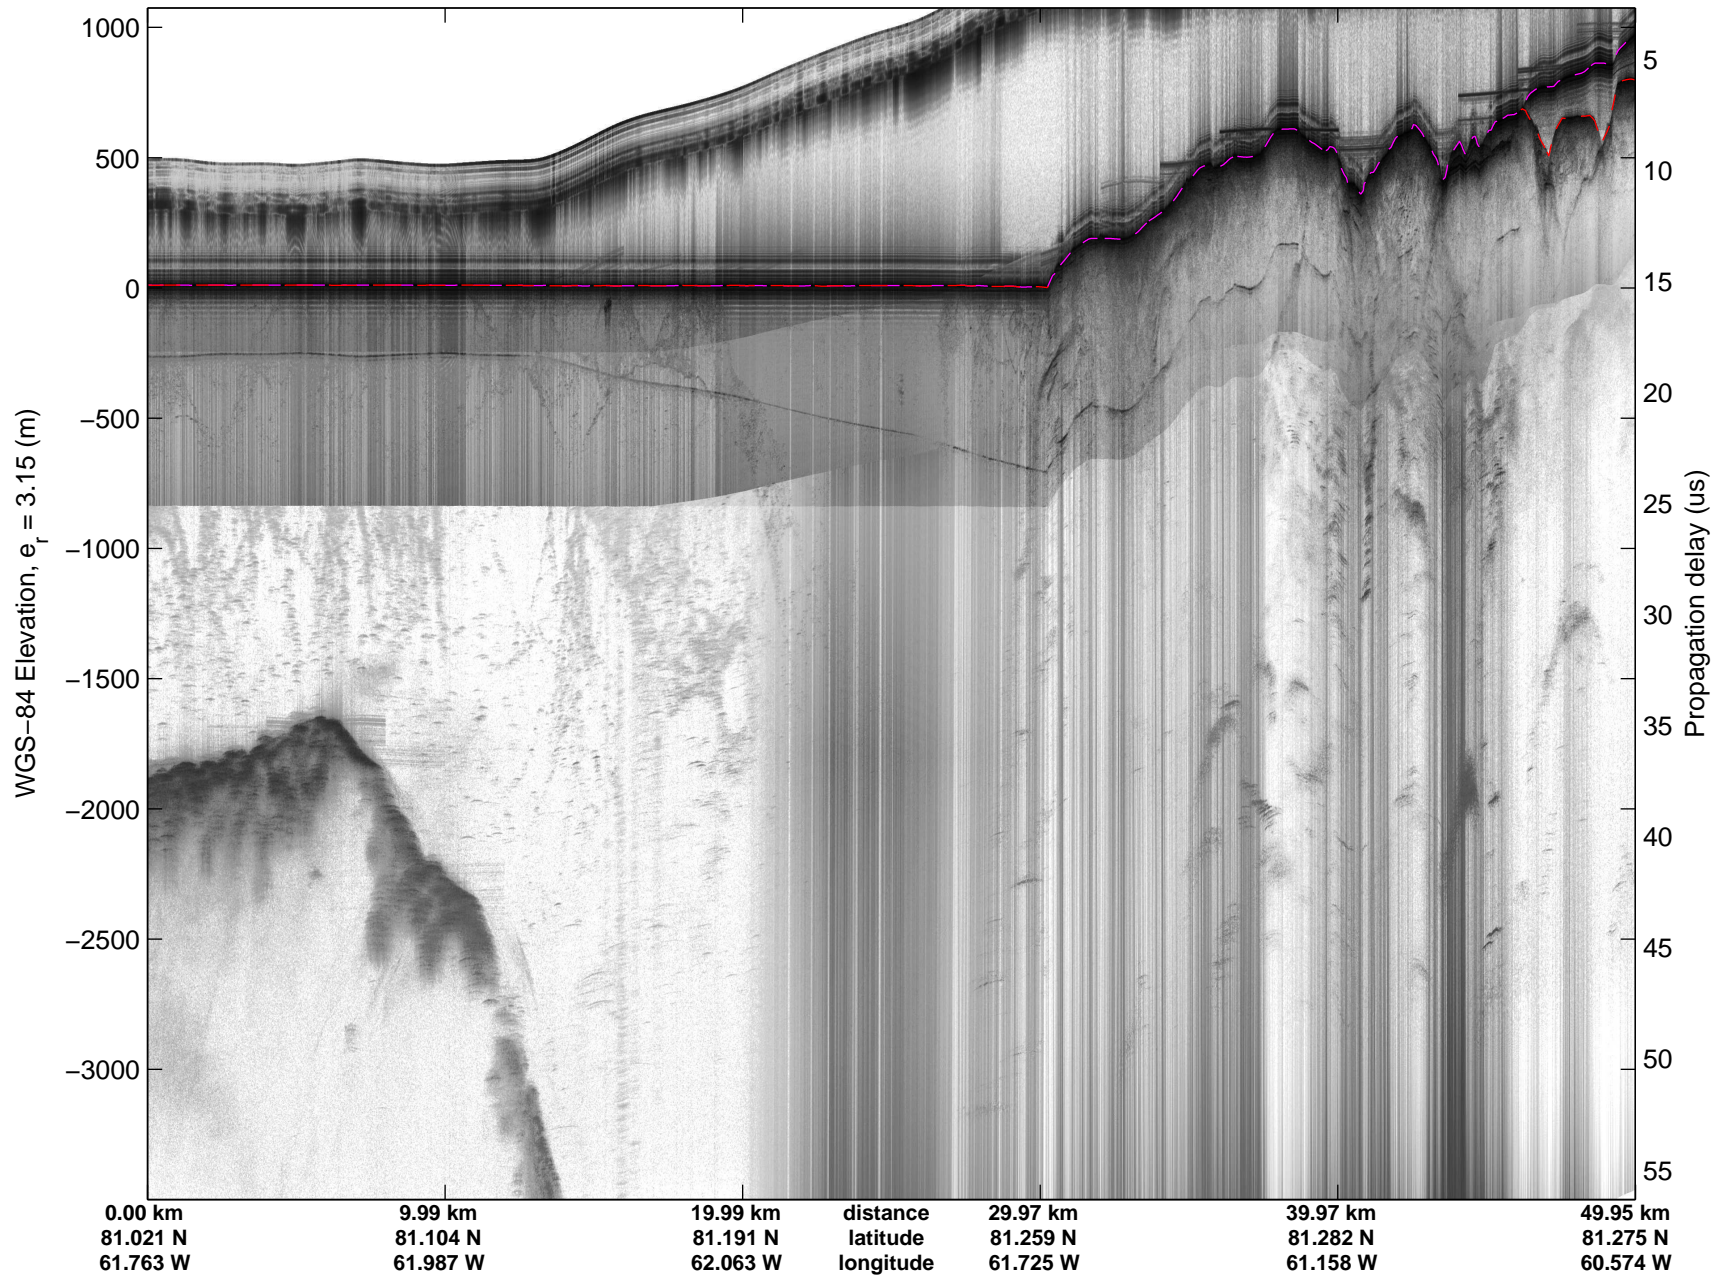

Land Ice:IceSat-2 North  
20150505\_02\_016  
Polar Stereograph 70N/-45E

mcords5 2015\_Greenland\_C130: "Land Ice:IceSat-2 North" 20150505\_02\_016: 12:40:31.4 to 12:46:35.3 GPS

mcords5 2015\_Greenland\_C130: "Land Ice:IceSat-2 North" 20150505\_02\_016: 12:40:31.4 to 12:46:35.3 GPS

Land Ice:IceSat-2 North  
20150505\_02\_017  
Polar Stereograph 70N/-45E

mcords5 2015\_Greenland\_C130: "Land Ice:IceSat-2 North" 20150505\_02\_017: 12:46:35.6 to 12:52:57.4 GPS

mcords5 2015\_Greenland\_C130: "Land Ice:IceSat-2 North" 20150505\_02\_017: 12:46:35.6 to 12:52:57.4 GPS

Land Ice:IceSat-2 North  
20150505\_02\_018  
Polar Stereograph 70N/-45E

mcords5 2015\_Greenland\_C130: "Land Ice:IceSat-2 North" 20150505\_02\_018: 12:52:57.6 to 12:59:21.2 GPS

mcords5 2015\_Greenland\_C130: "Land Ice:IceSat-2 North" 20150505\_02\_018: 12:52:57.6 to 12:59:21.2 GPS