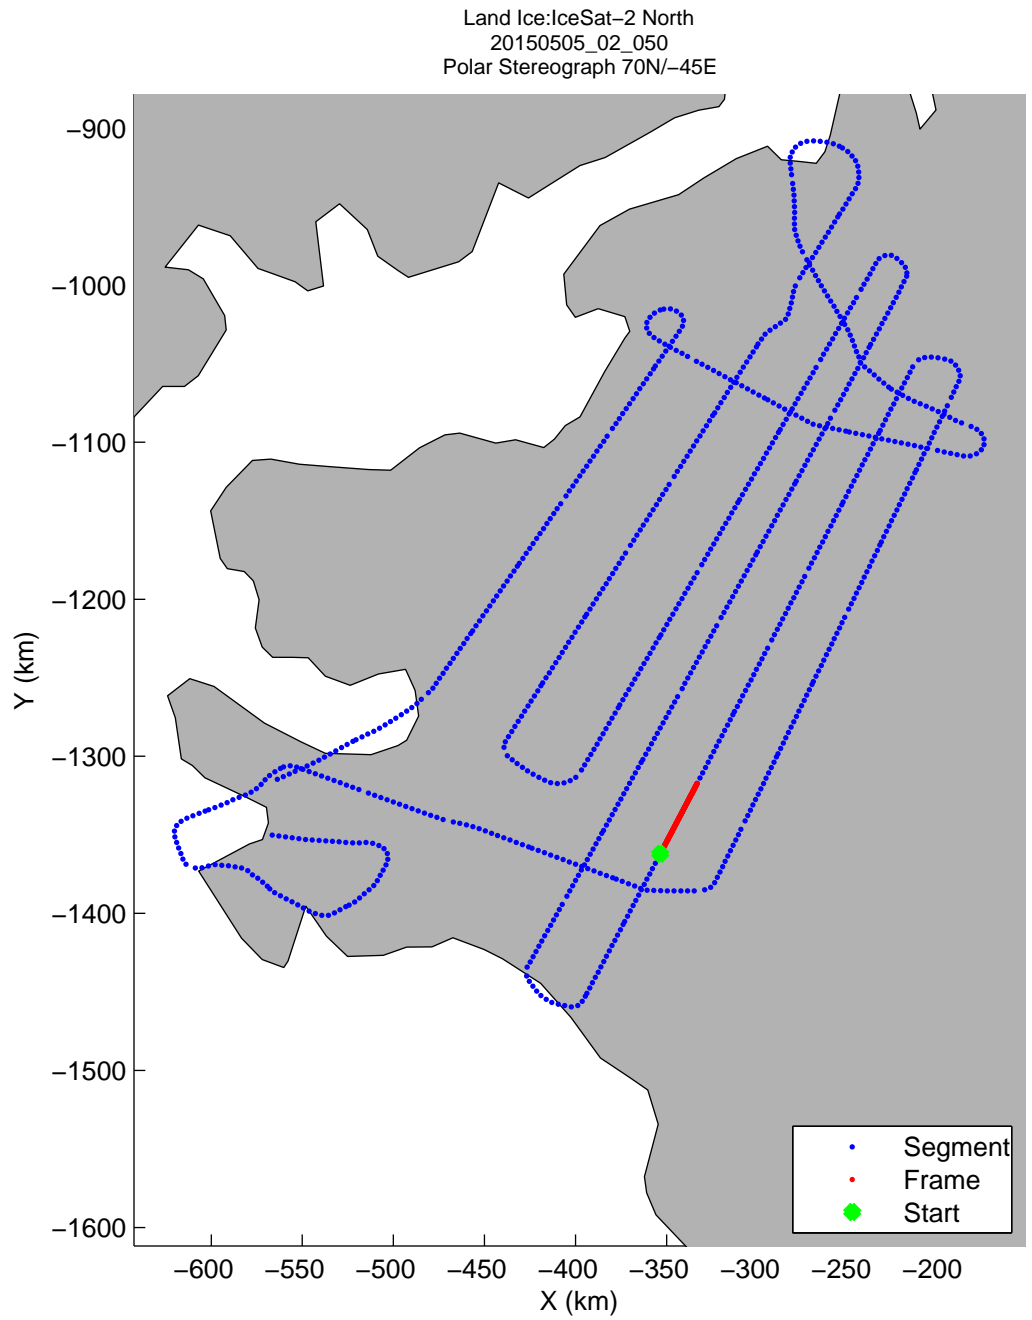

Land Ice:IceSat-2 North  
20150505\_02\_049  
Polar Stereograph 70N/-45E

mcords5 2015\_Greenland\_C130: "Land Ice:IceSat-2 North" 20150505\_02\_049: 16:01:54.3 to 16:07:50.5 GPS

mcords5 2015\_Greenland\_C130: "Land Ice:IceSat-2 North" 20150505\_02\_049: 16:01:54.3 to 16:07:50.5 GPS