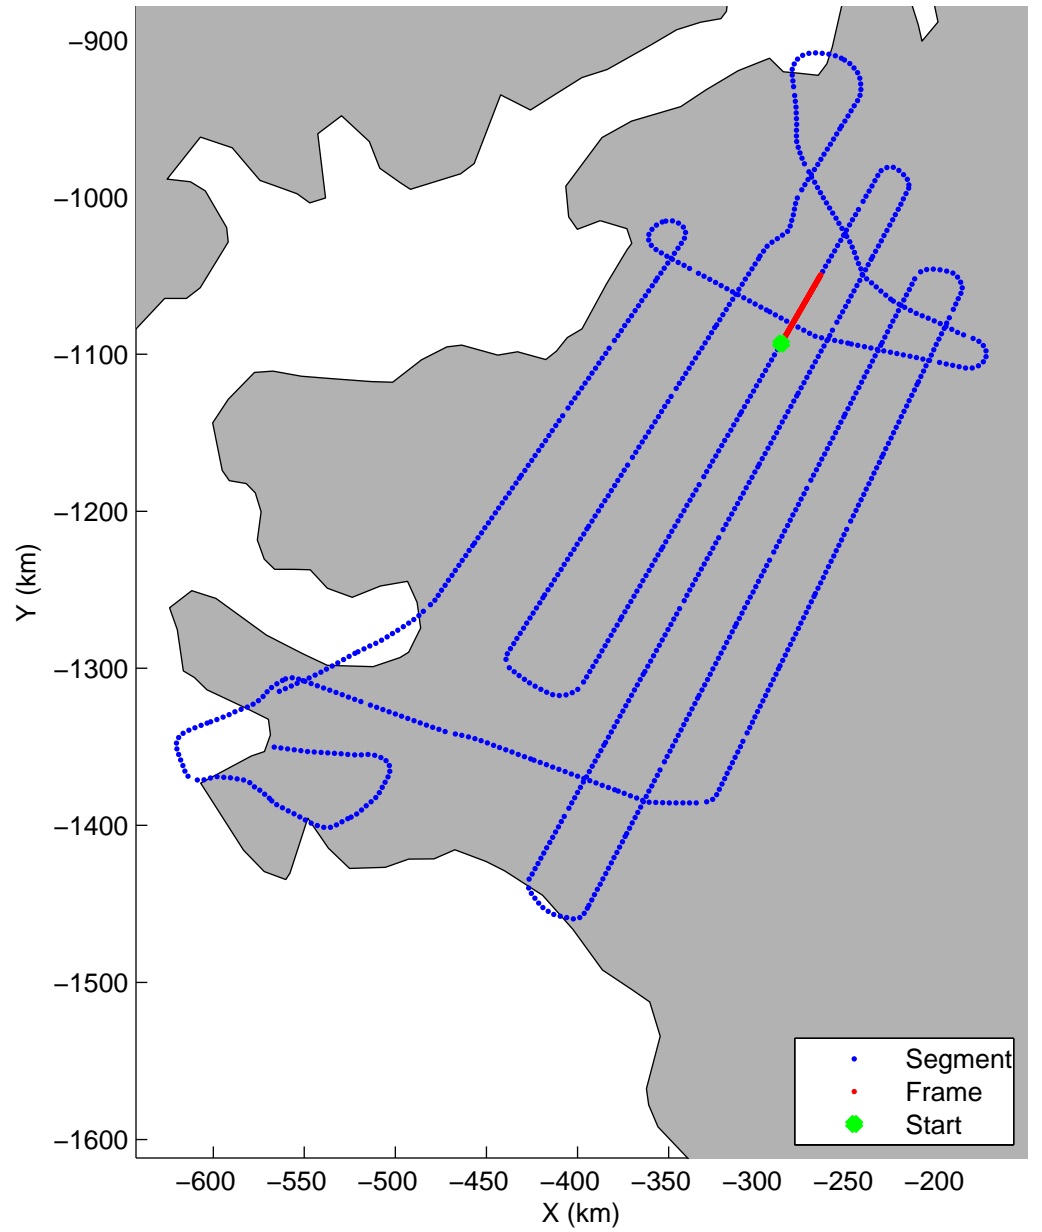

Land Ice:IceSat-2 North
20150505_02_034
Polar Stereograph 70N/-45E