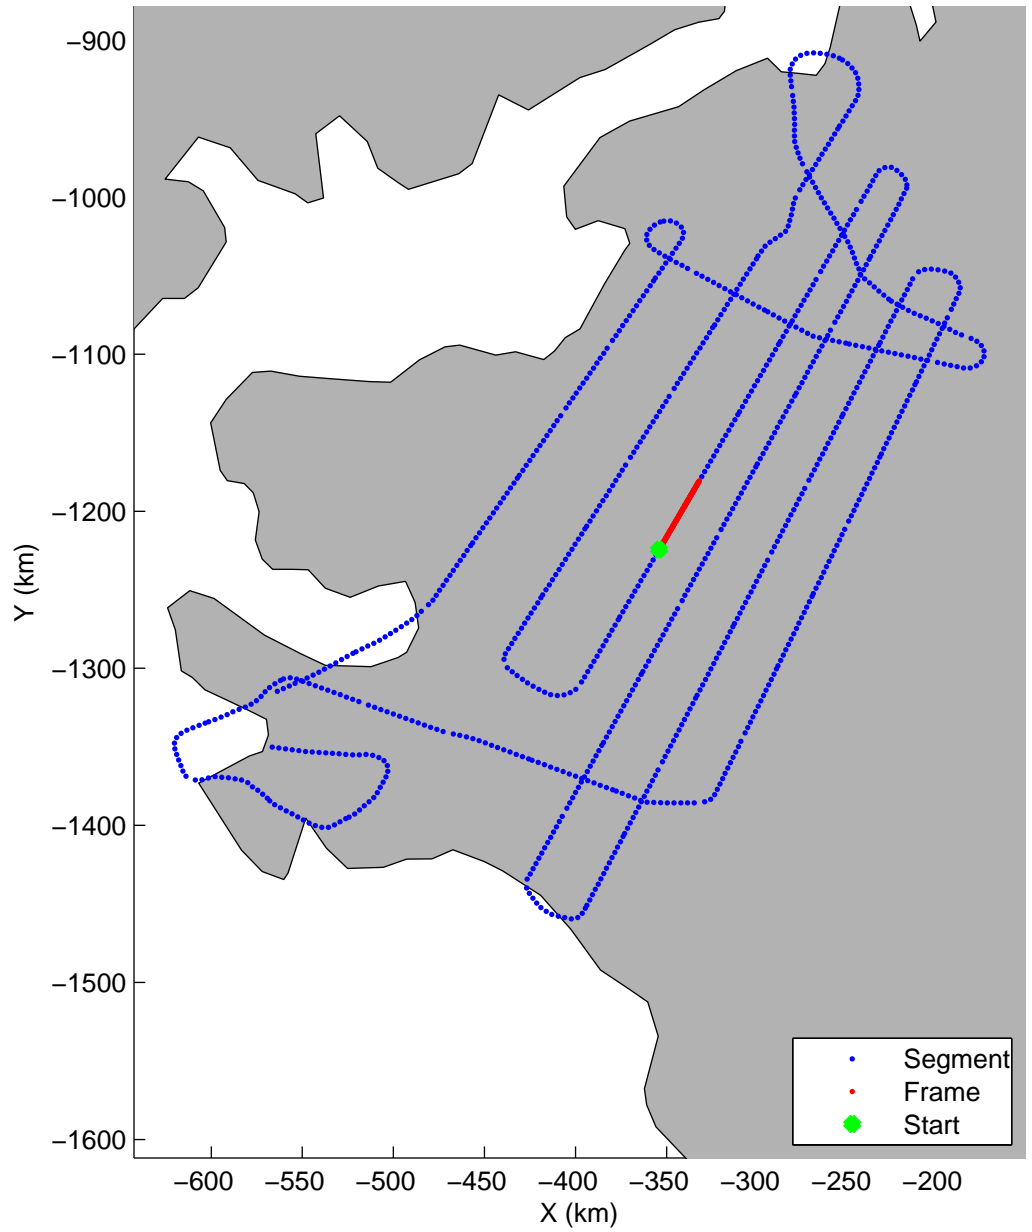

Land Ice:IceSat-2 North
20150505_02_031
Polar Stereograph 70N/-45E