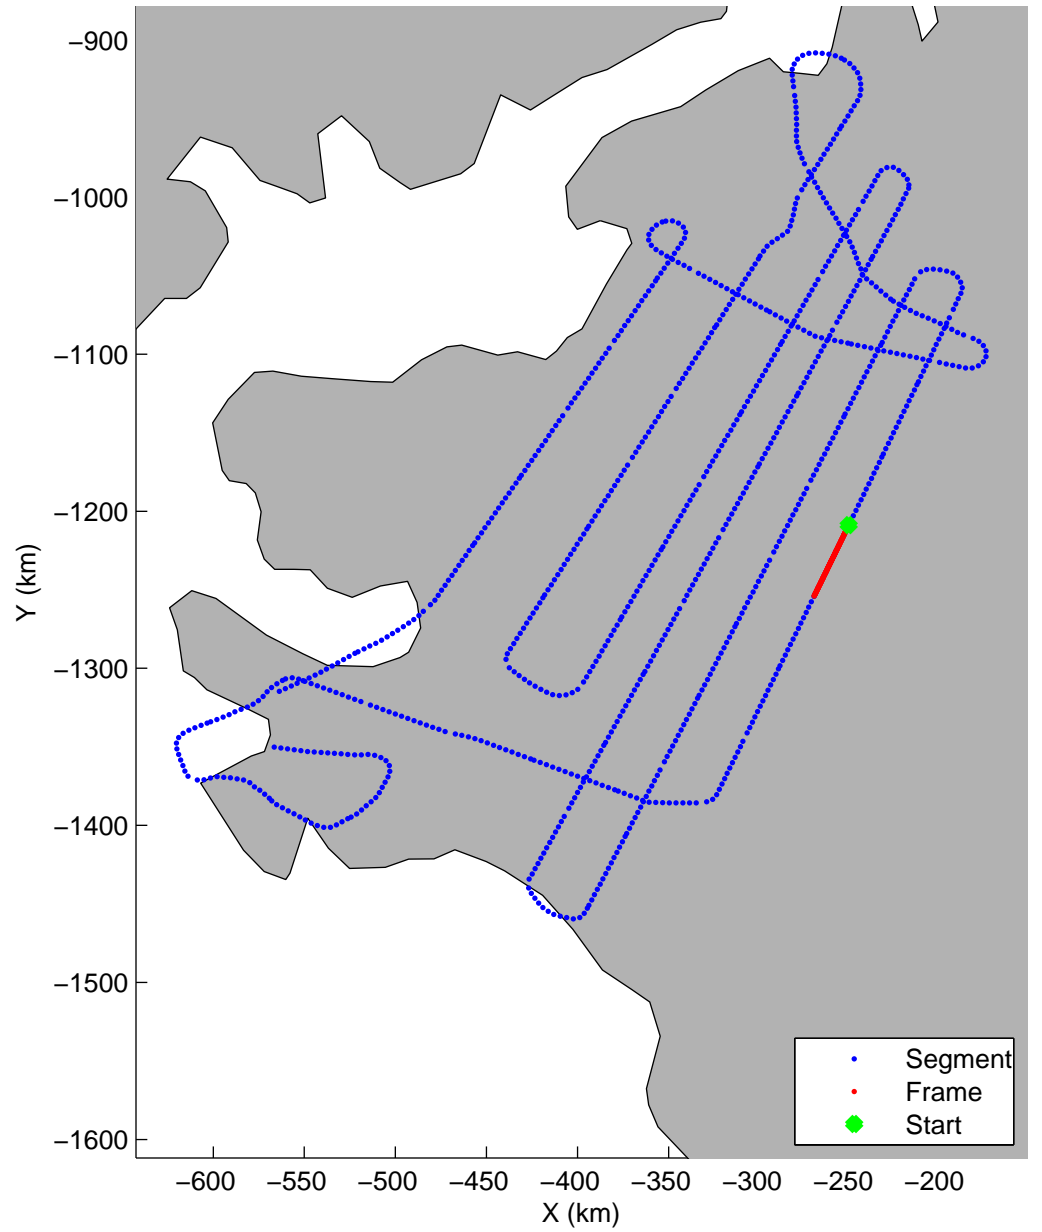

Land Ice:IceSat-2 North
20150505_02_061
Polar Stereograph 70N/-45E