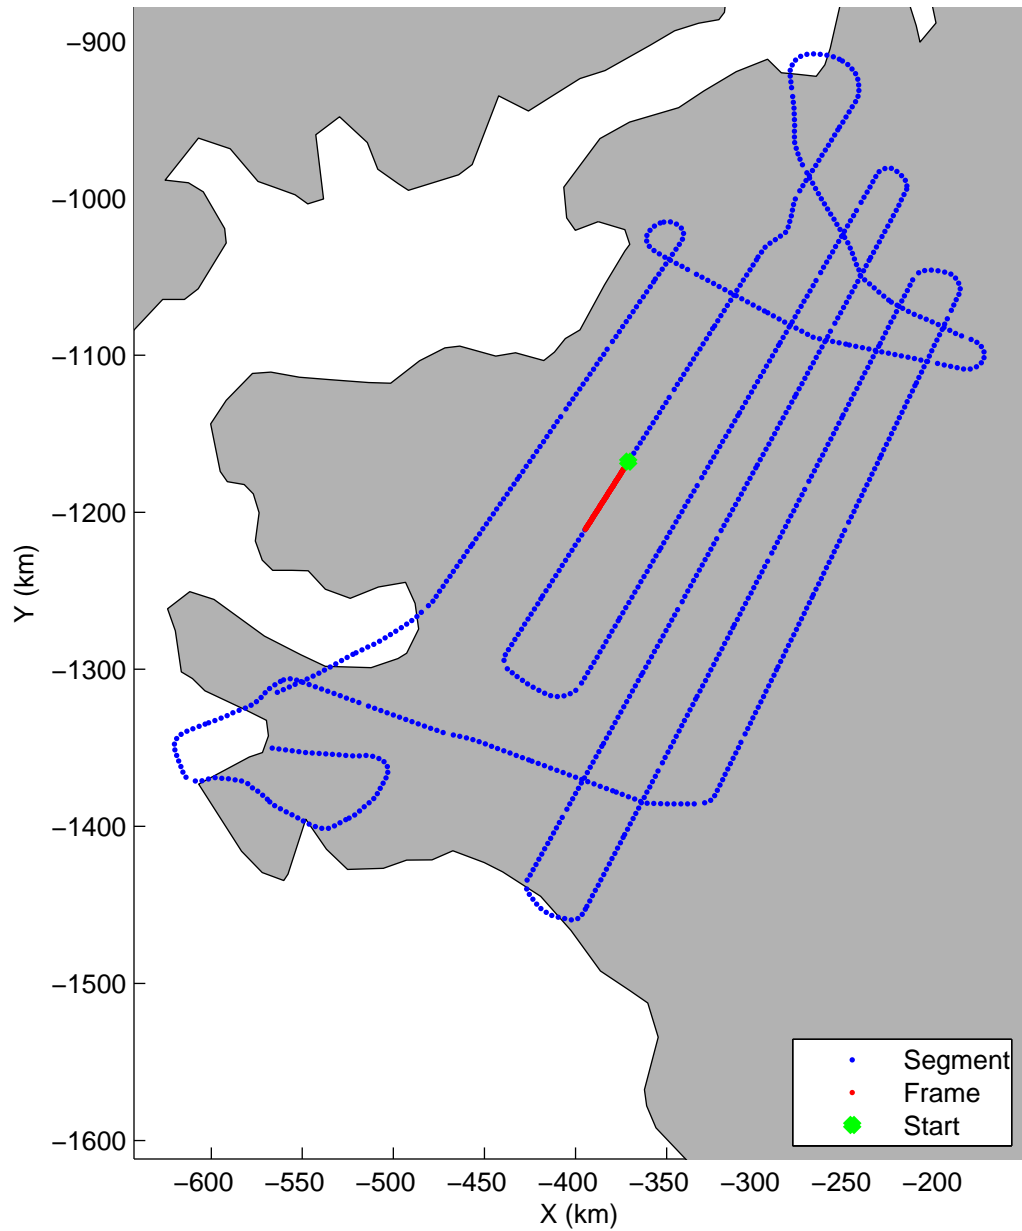

Land Ice:IceSat-2 North
20150505_02_025
Polar Stereograph 70N/-45E