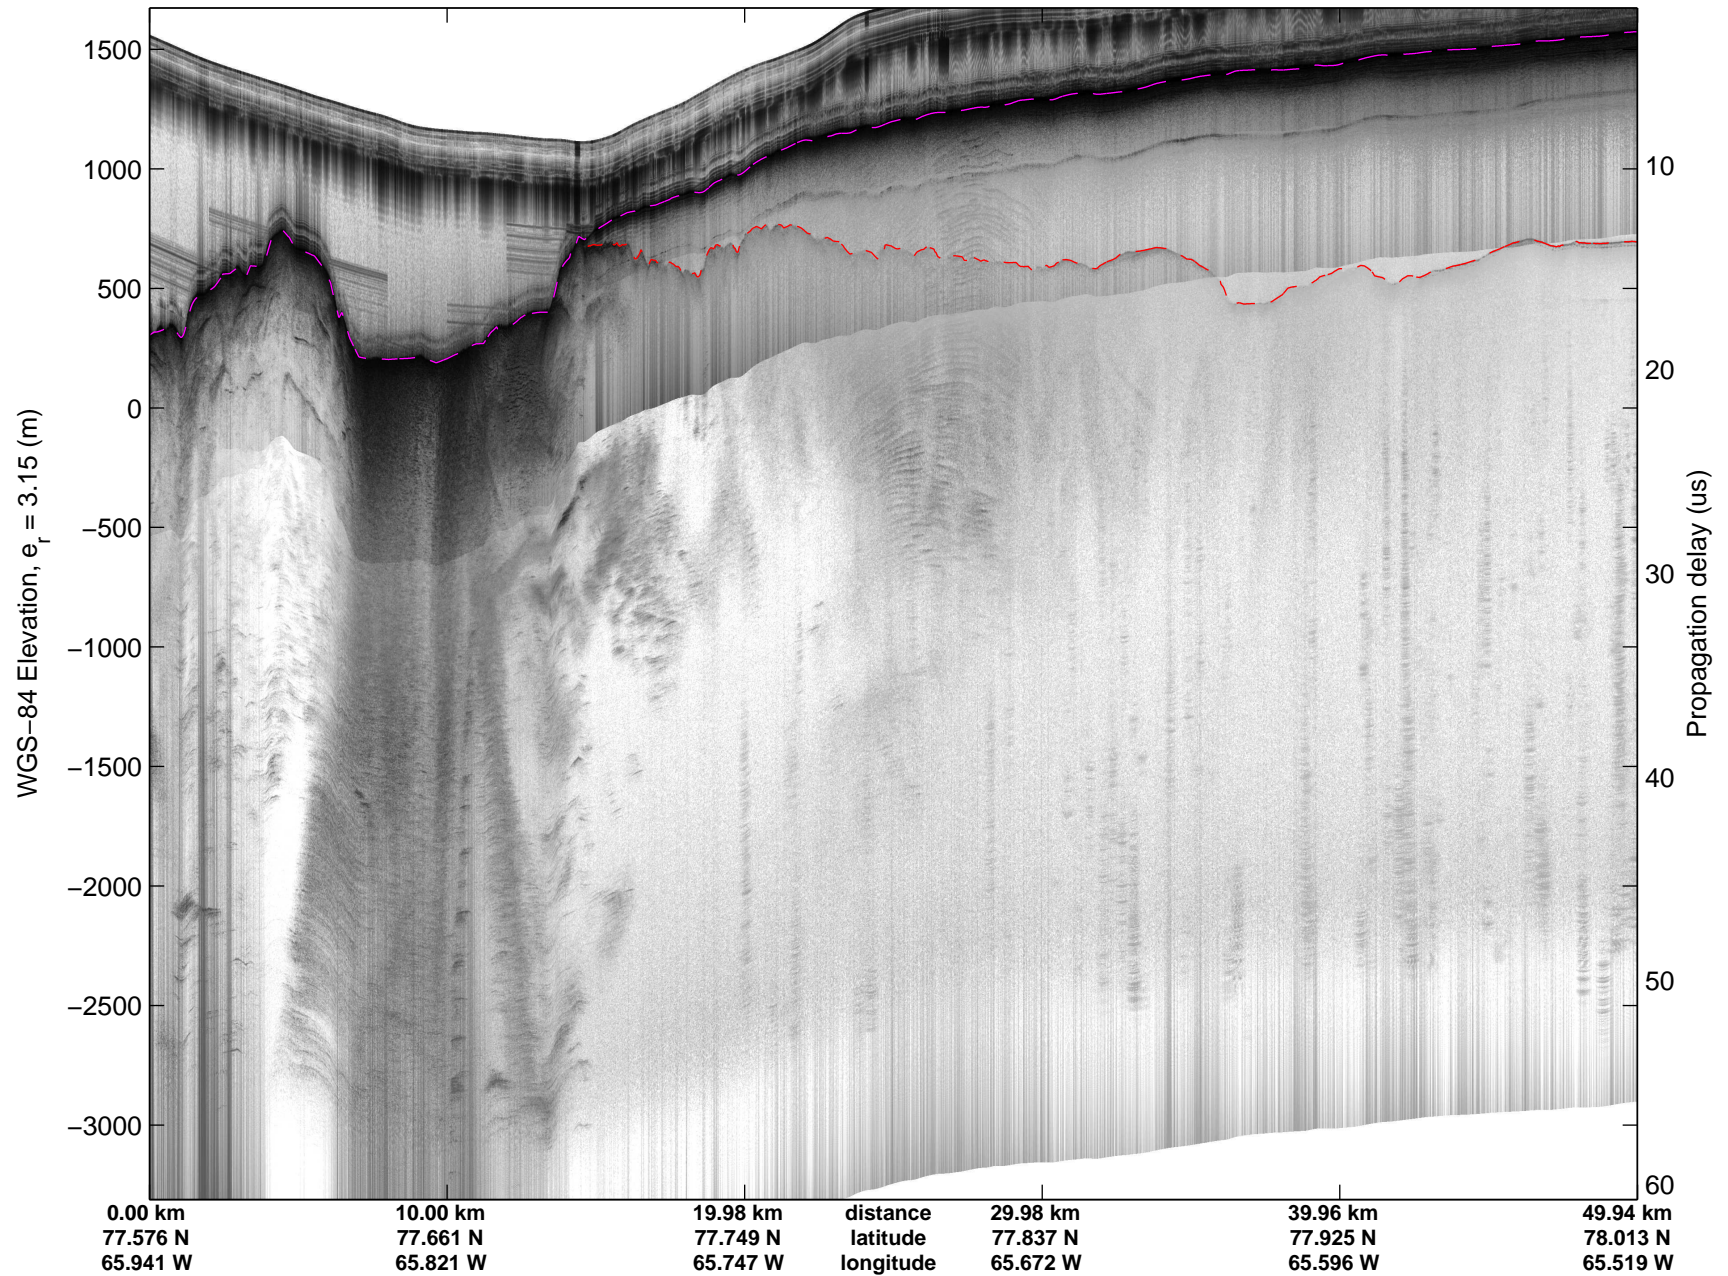

Land Ice:IceSat-2 North  
20150505\_02\_001  
Polar Stereograph 70N/-45E

mcords5 2015\_Greenland\_C130: "Land Ice:IceSat-2 North" 20150505\_02\_001: 11:09:34.5 to 11:15:38.5 GPS

mcords5 2015\_Greenland\_C130: "Land Ice:IceSat-2 North" 20150505\_02\_001: 11:09:34.5 to 11:15:38.5 GPS

mcords5 2015\_Greenland\_C130: "Land Ice:IceSat-2 North" 20150505\_02\_002: 11:15:38.7 to 11:21:43.9 GPS

mcords5 2015\_Greenland\_C130: "Land Ice:IceSat-2 North" 20150505\_02\_002: 11:15:38.7 to 11:21:43.9 GPS

Land Ice:IceSat-2 North  
20150505\_02\_004  
Polar Stereograph 70N/-45E

mcords5 2015\_Greenland\_C130: "Land Ice:IceSat-2 North" 20150505\_02\_004: 11:28:28.0 to 11:34:20.1 GPS

mcords5 2015\_Greenland\_C130: "Land Ice:IceSat-2 North" 20150505\_02\_004: 11:28:28.0 to 11:34:20.1 GPS