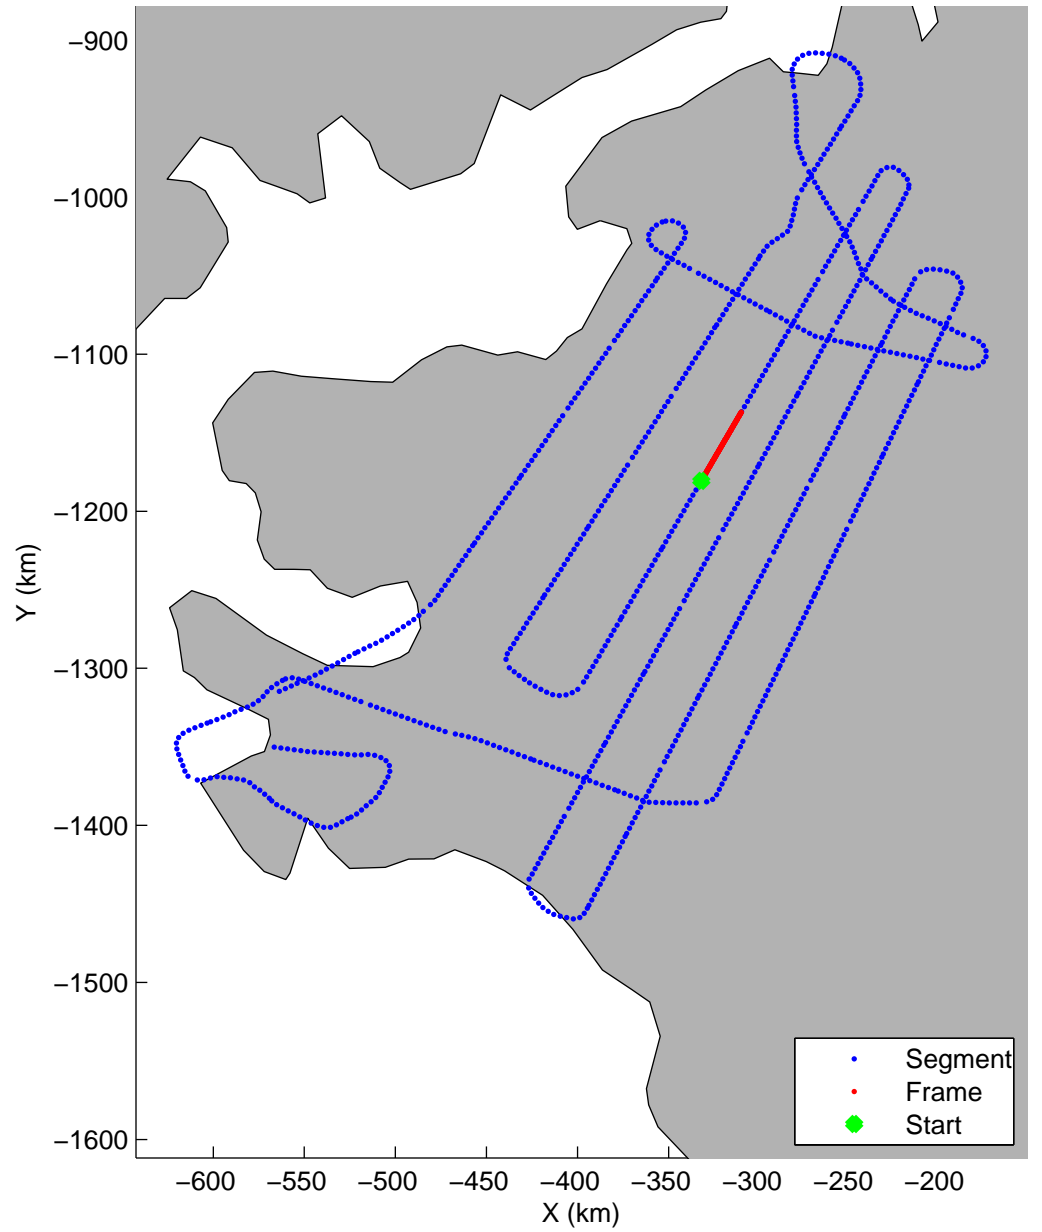

Land Ice:IceSat-2 North
20150505_02_032
Polar Stereograph 70N/-45E