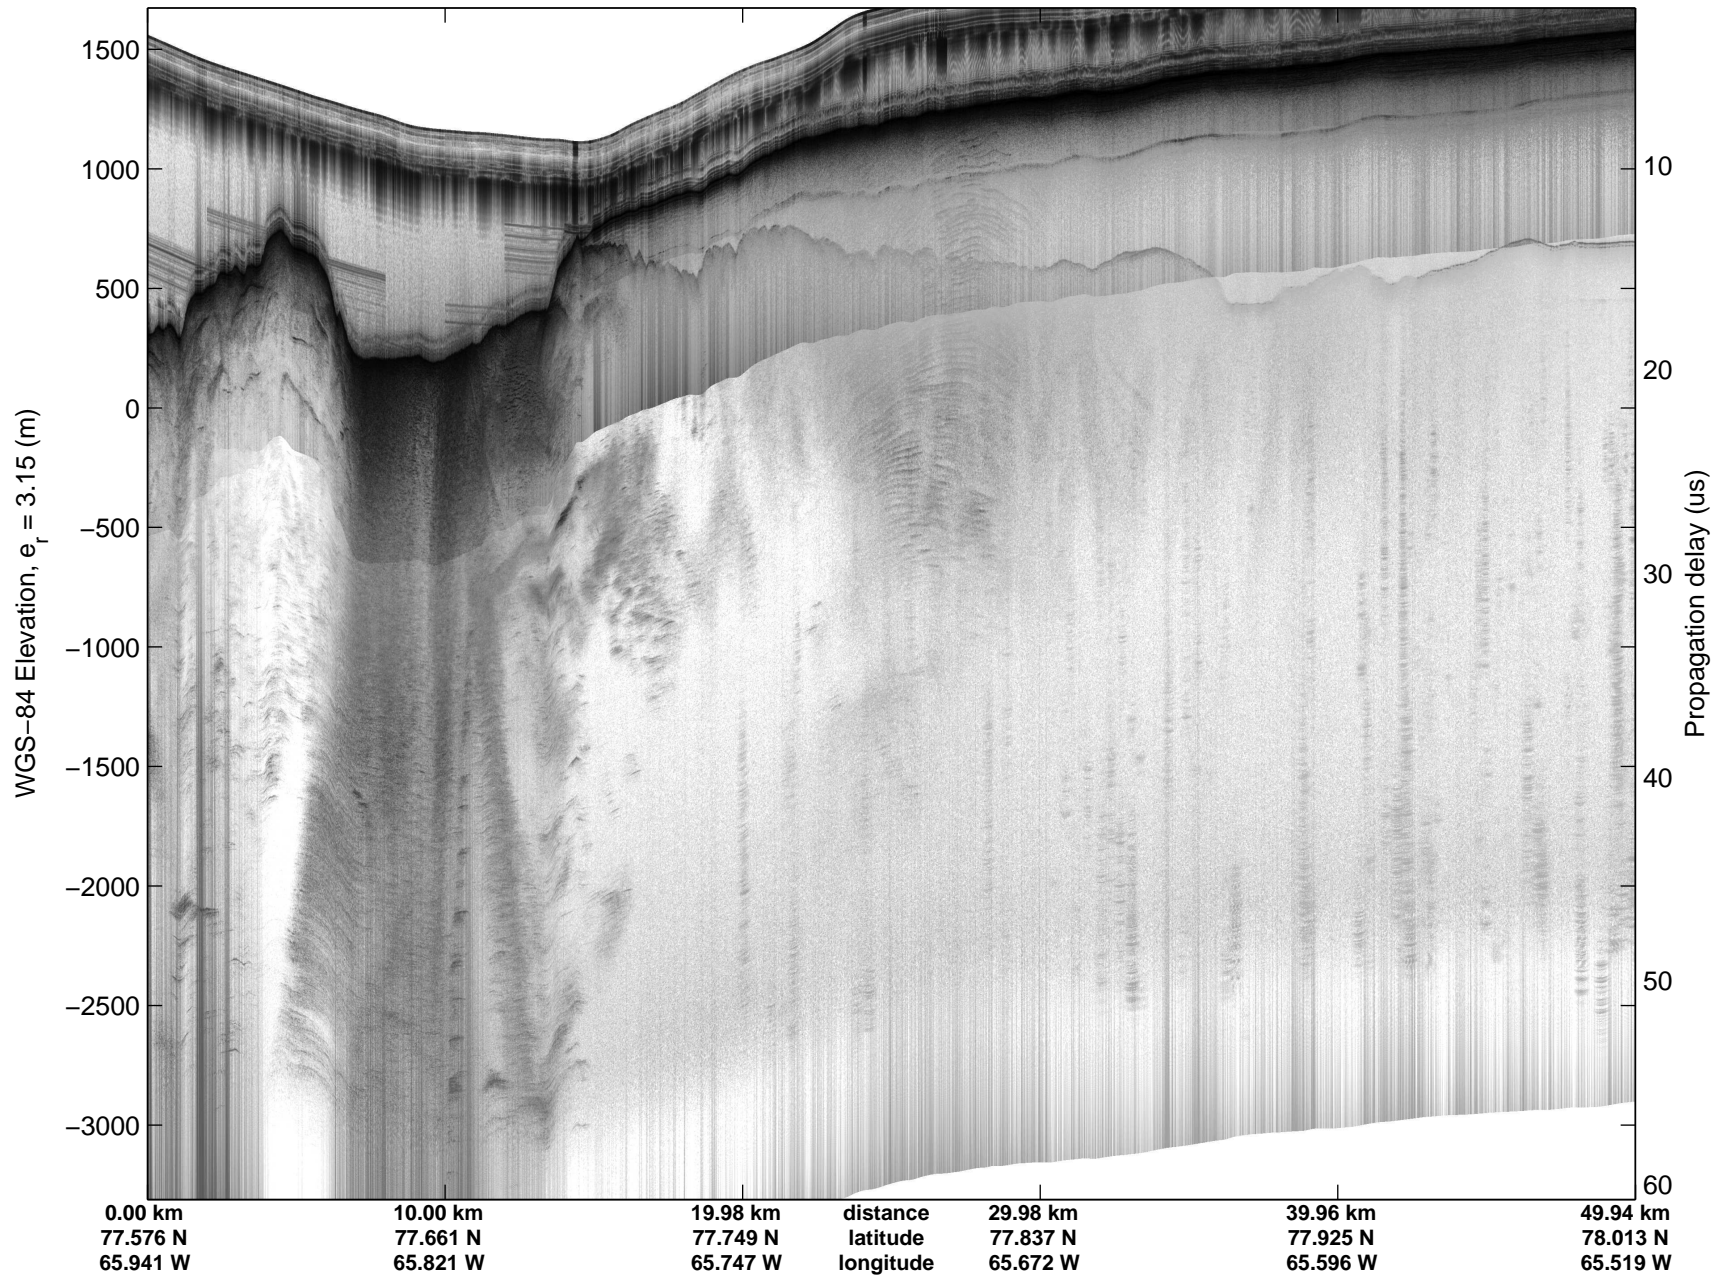

mcords5 2015_Greenland_C130: "Land Ice:IceSat-2 North" 20150505_02_003: 11:21:44.1 to 11:28:27.8 GPS