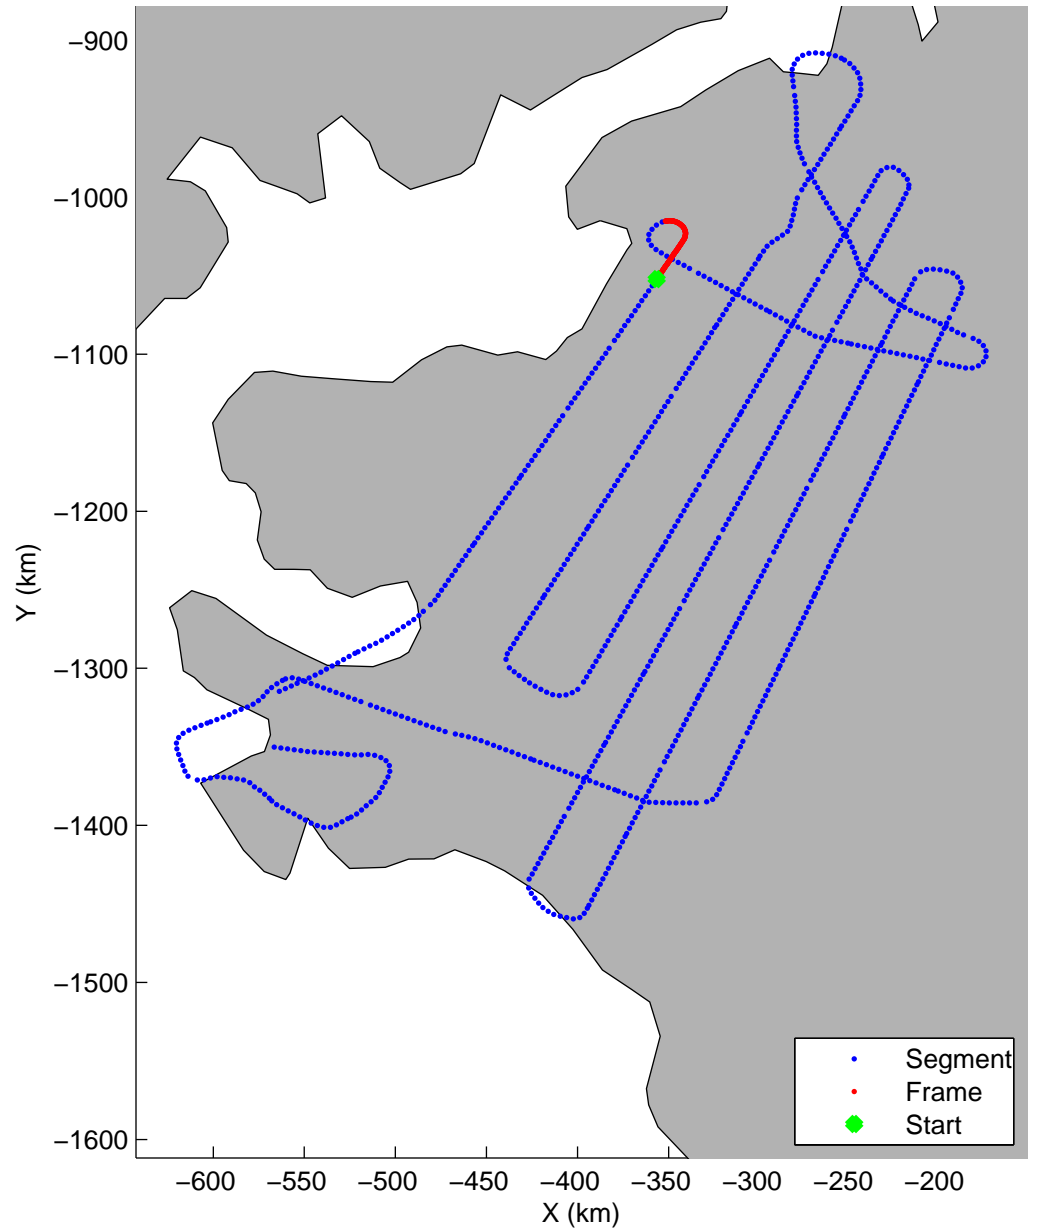

Land Ice:IceSat-2 North
20150505_02_008
Polar Stereograph 70N/-45E