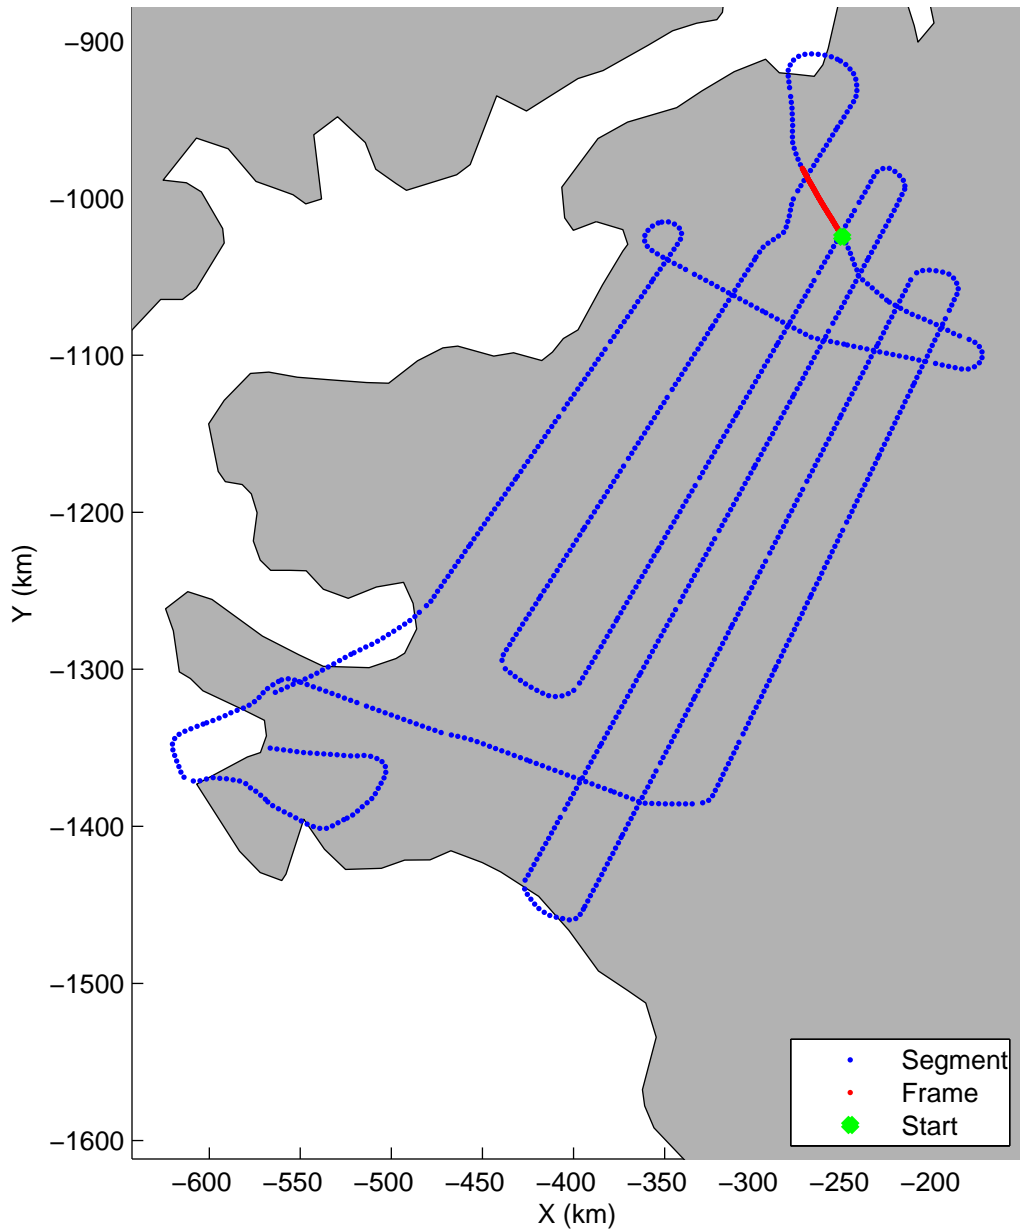

Land Ice:IceSat-2 North
20150505_02_016
Polar Stereograph 70N/-45E