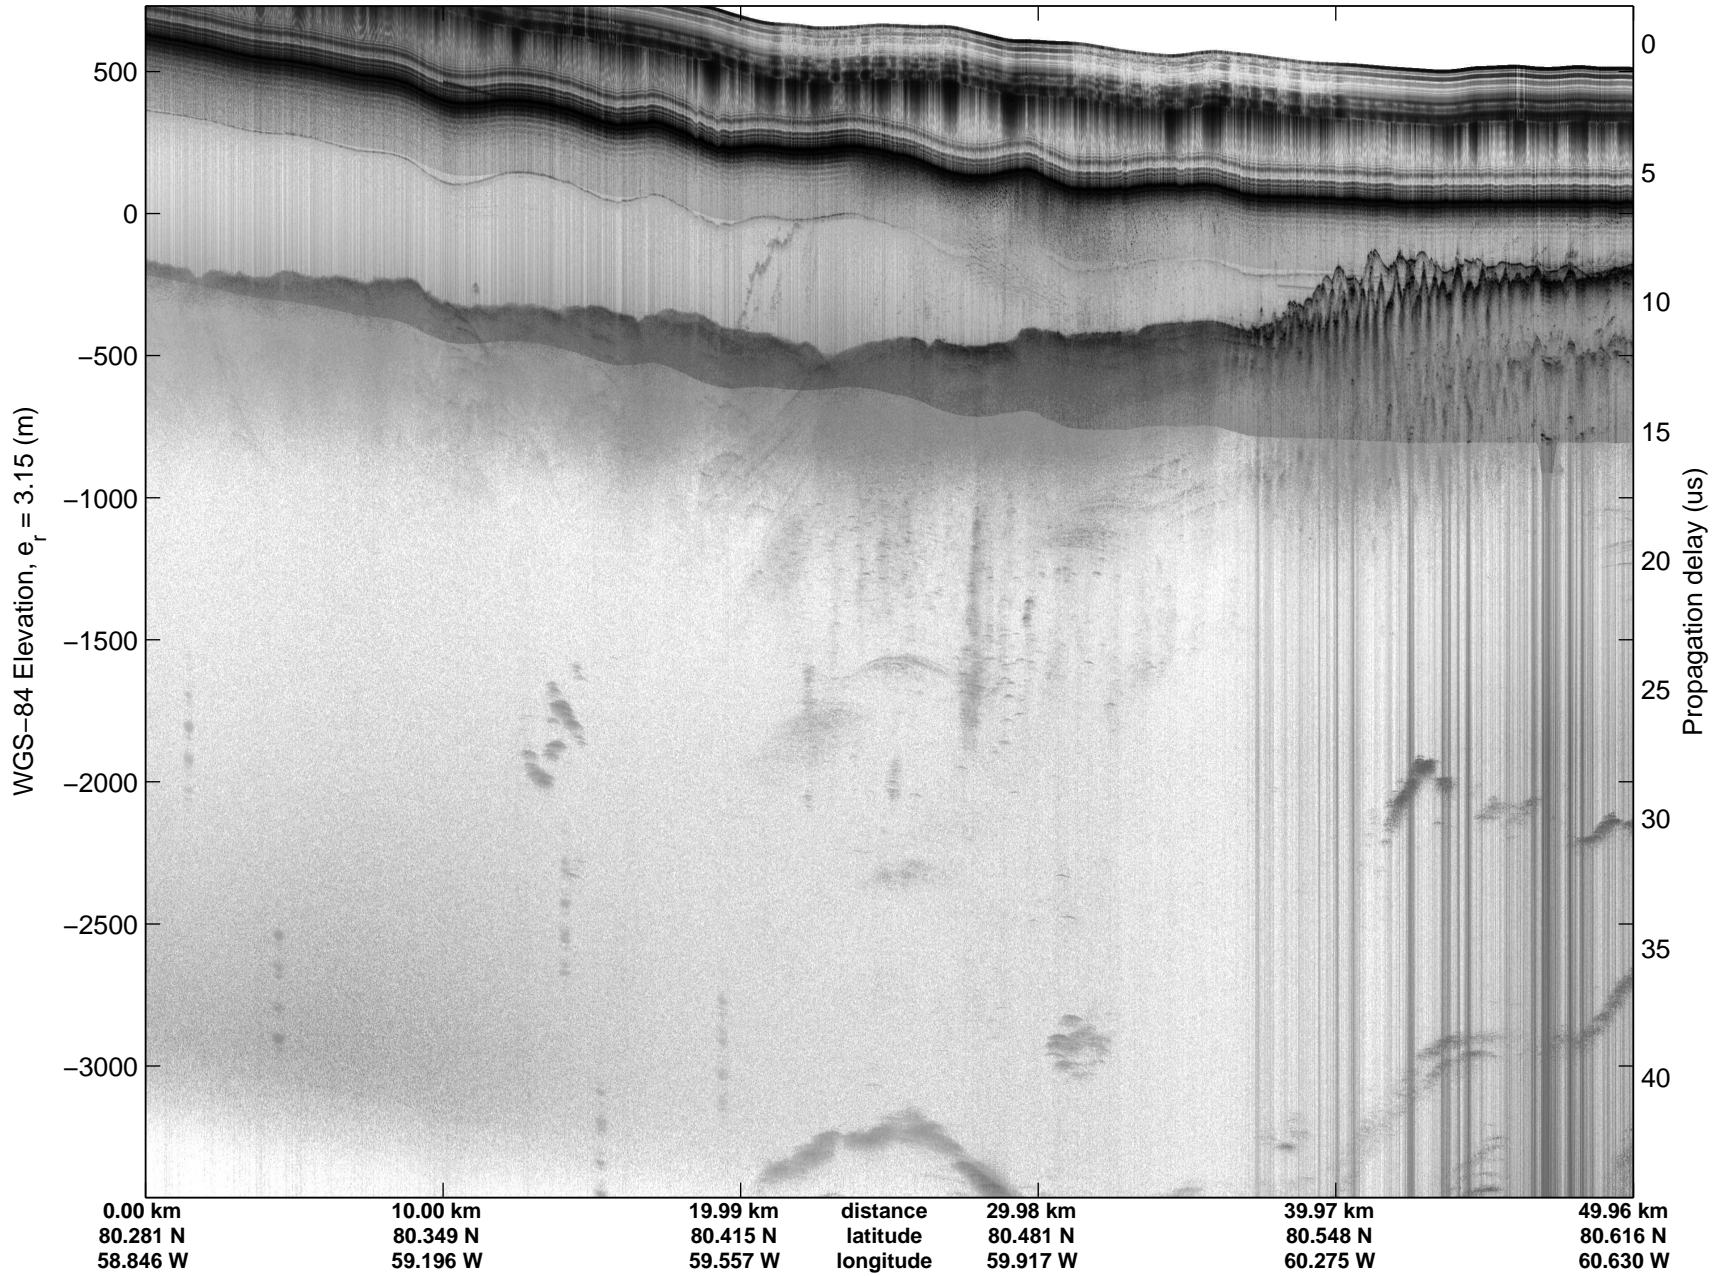

Land Ice:IceSat-2 North  
20150505\_02\_014  
Polar Stereograph 70N/-45E

mcords5 2015\_Greenland\_C130: "Land Ice:IceSat-2 North" 20150505\_02\_014: 12:28:46.9 to 12:34:37.1 GPS

mcords5 2015\_Greenland\_C130: "Land Ice:IceSat-2 North" 20150505\_02\_014: 12:28:46.9 to 12:34:37.1 GPS

Land Ice:IceSat-2 North  
20150505\_02\_015  
Polar Stereograph 70N/-45E

mcords5 2015\_Greenland\_C130: "Land Ice:IceSat-2 North" 20150505\_02\_015: 12:34:37.3 to 12:40:31.1 GPS

mcords5 2015\_Greenland\_C130: "Land Ice:IceSat-2 North" 20150505\_02\_015: 12:34:37.3 to 12:40:31.1 GPS

Land Ice:IceSat-2 North  
20150505\_02\_016  
Polar Stereograph 70N/-45E

mcords5 2015\_Greenland\_C130: "Land Ice:IceSat-2 North" 20150505\_02\_016: 12:40:31.4 to 12:46:35.3 GPS

mcords5 2015\_Greenland\_C130: "Land Ice:IceSat-2 North" 20150505\_02\_016: 12:40:31.4 to 12:46:35.3 GPS