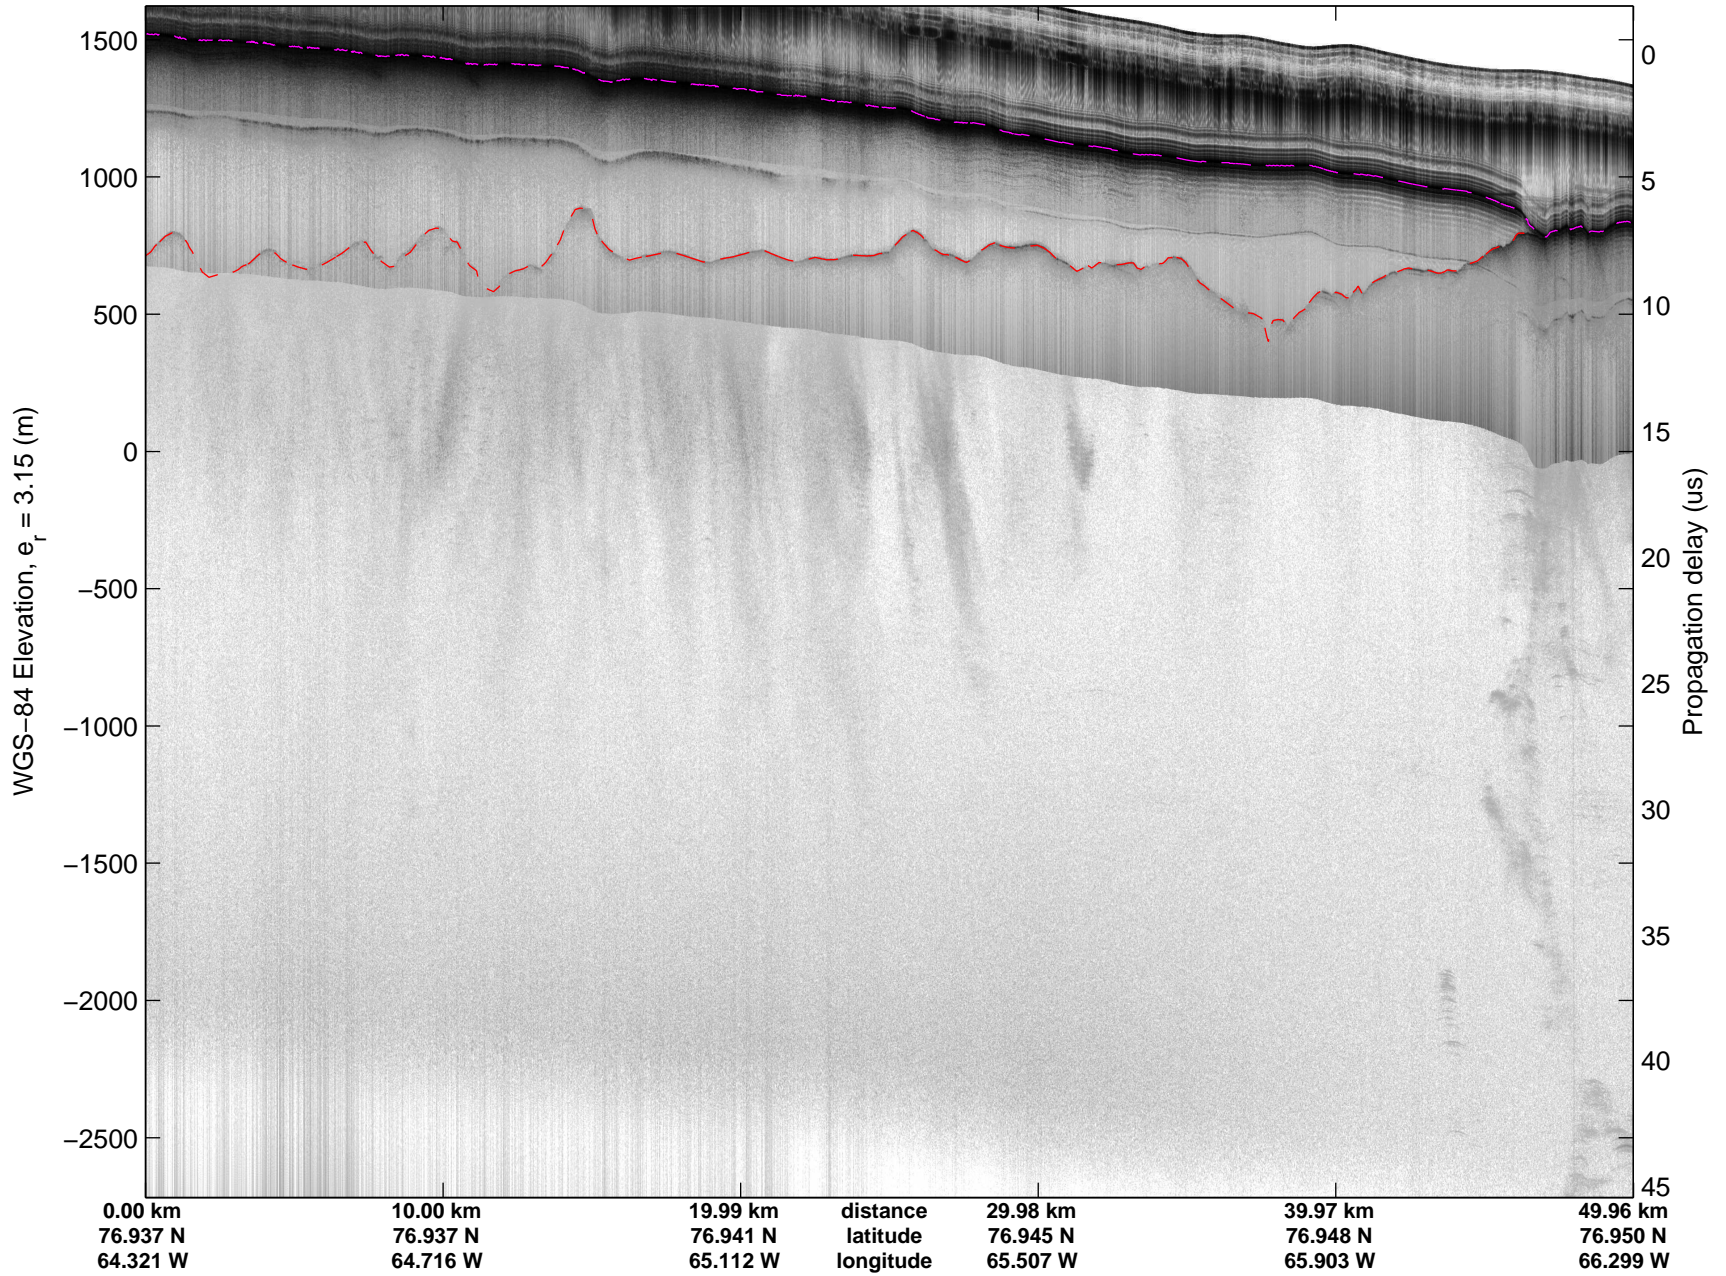

mcords5 2015_Greenland_C130: "Land Ice:IceSat-2 North" 20150505_02_068: 17:52:47.8 to 17:58:32.8 GPS