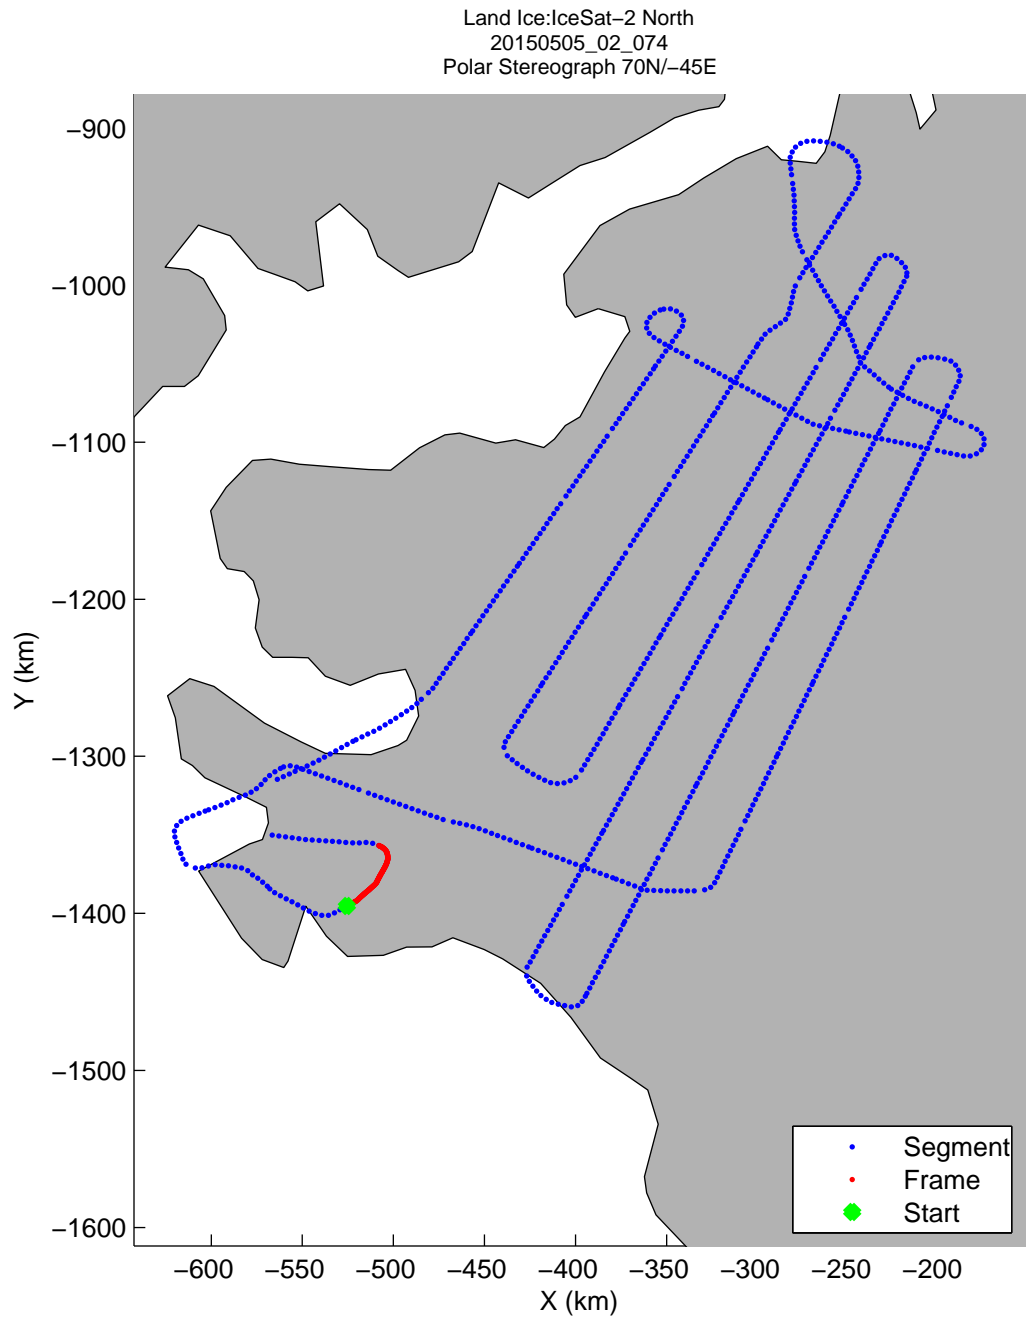

Land Ice:IceSat-2 North  
20150505\_02\_073  
Polar Stereograph 70N/-45E

mcords5 2015\_Greenland\_C130: "Land Ice:IceSat-2 North" 20150505\_02\_073: 18:23:07.4 to 18:29:24.2 GPS

mcords5 2015\_Greenland\_C130: "Land Ice:IceSat-2 North" 20150505\_02\_073: 18:23:07.4 to 18:29:24.2 GPS