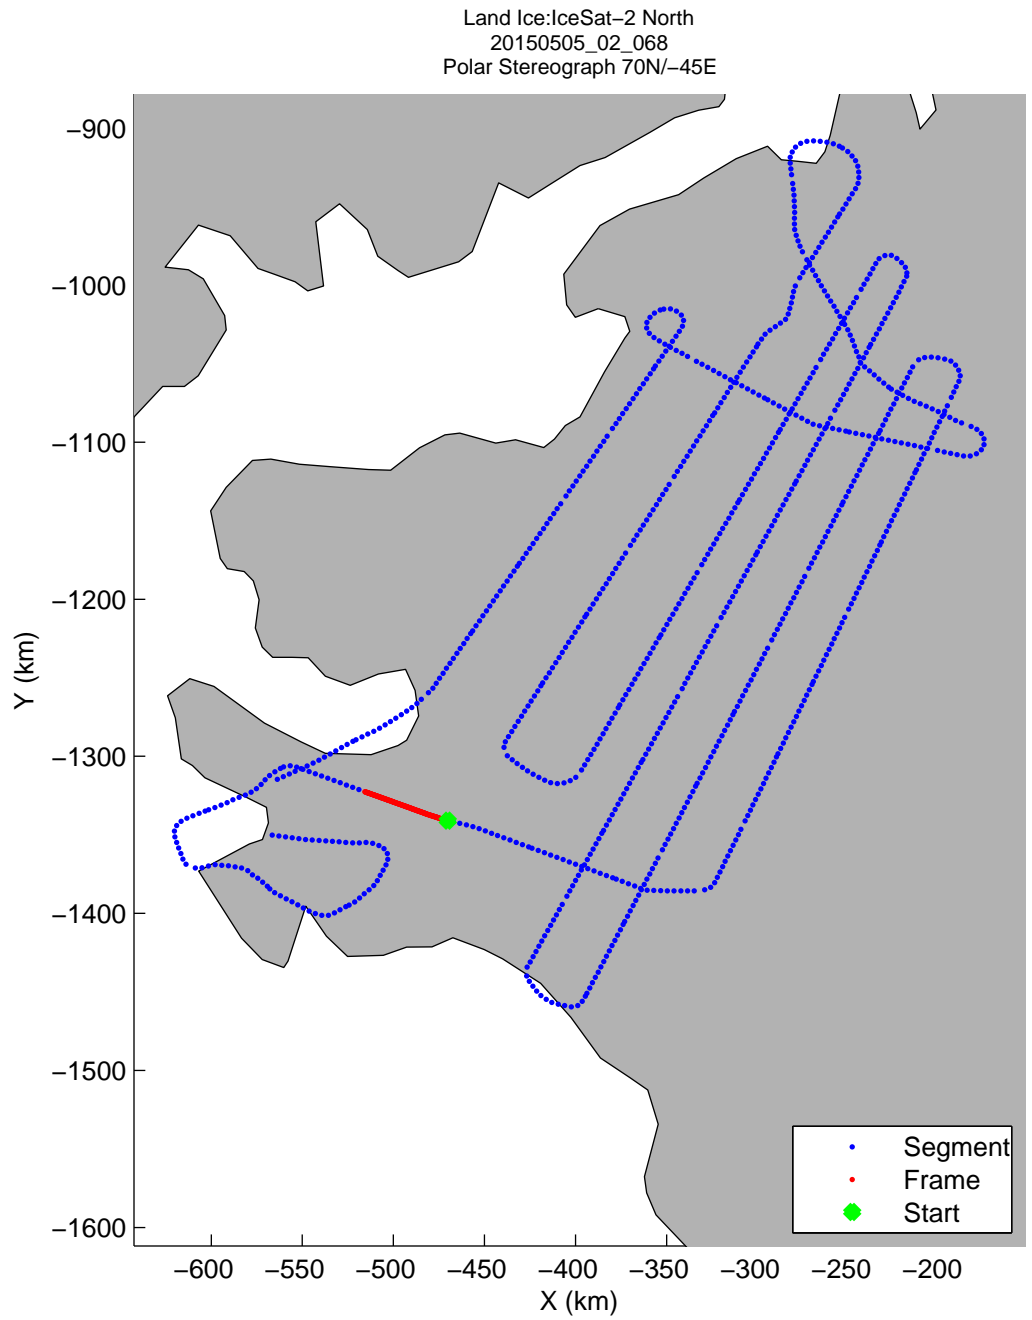

Land Ice:IceSat-2 North  
20150505\_02\_067  
Polar Stereograph 70N/-45E

mcords5 2015\_Greenland\_C130: "Land Ice:IceSat-2 North" 20150505\_02\_067: 17:47:08.0 to 17:52:47.6 GPS

mcords5 2015\_Greenland\_C130: "Land Ice:IceSat-2 North" 20150505\_02\_067: 17:47:08.0 to 17:52:47.6 GPS