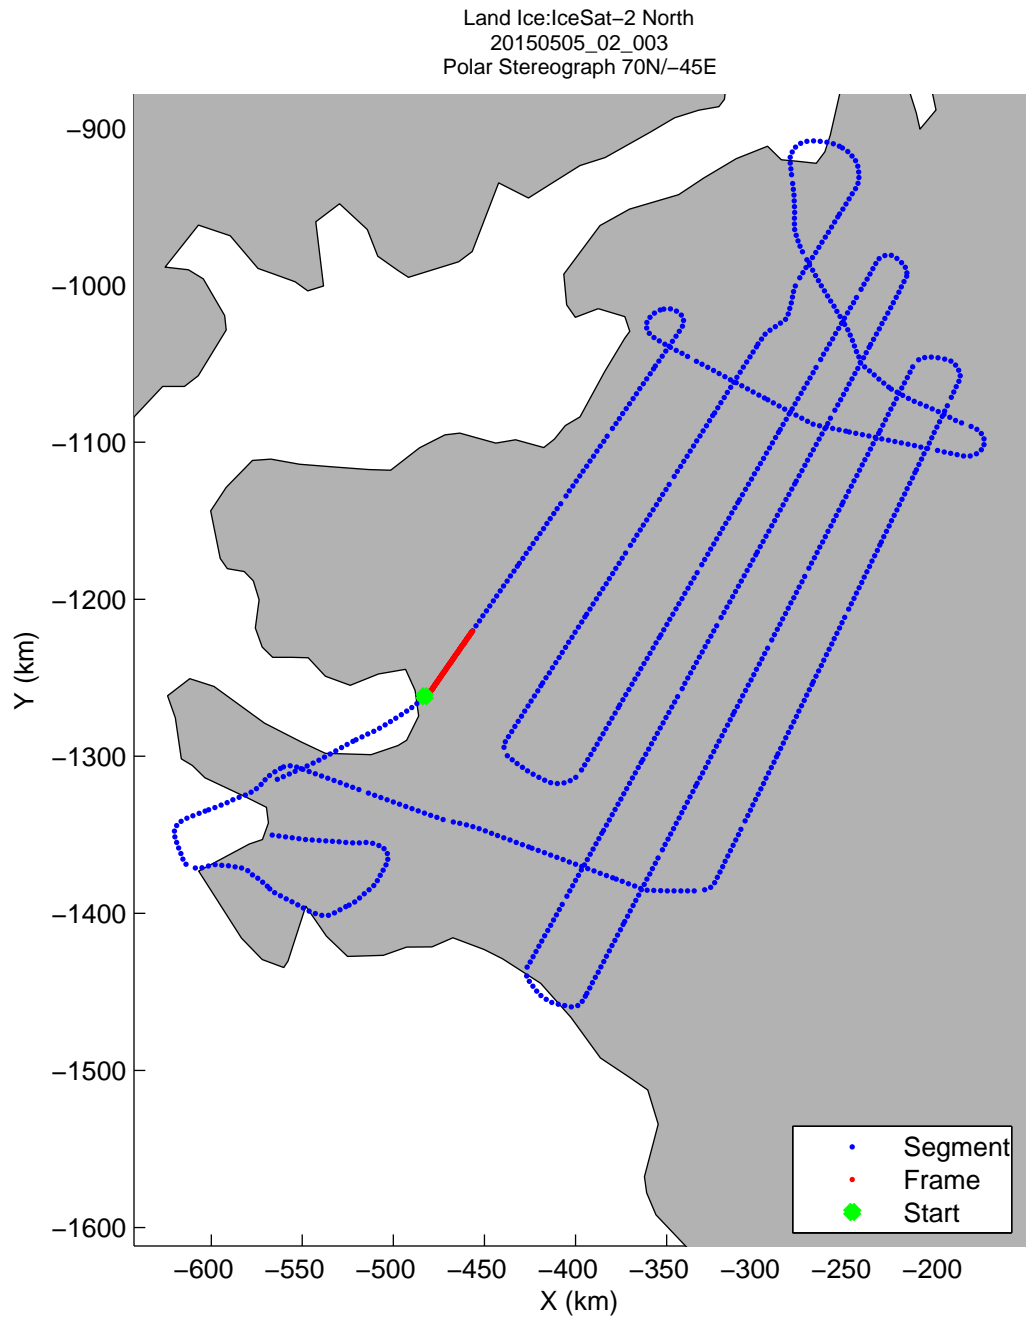

Land Ice:IceSat-2 North  
20150505\_02\_001  
Polar Stereograph 70N/-45E

mcords5 2015\_Greenland\_C130: "Land Ice:IceSat-2 North" 20150505\_02\_001: 11:09:34.5 to 11:15:38.5 GPS

mcords5 2015\_Greenland\_C130: "Land Ice:IceSat-2 North" 20150505\_02\_001: 11:09:34.5 to 11:15:38.5 GPS

mcords5 2015\_Greenland\_C130: "Land Ice:IceSat-2 North" 20150505\_02\_002: 11:15:38.7 to 11:21:43.9 GPS

mcords5 2015\_Greenland\_C130: "Land Ice:IceSat-2 North" 20150505\_02\_002: 11:15:38.7 to 11:21:43.9 GPS