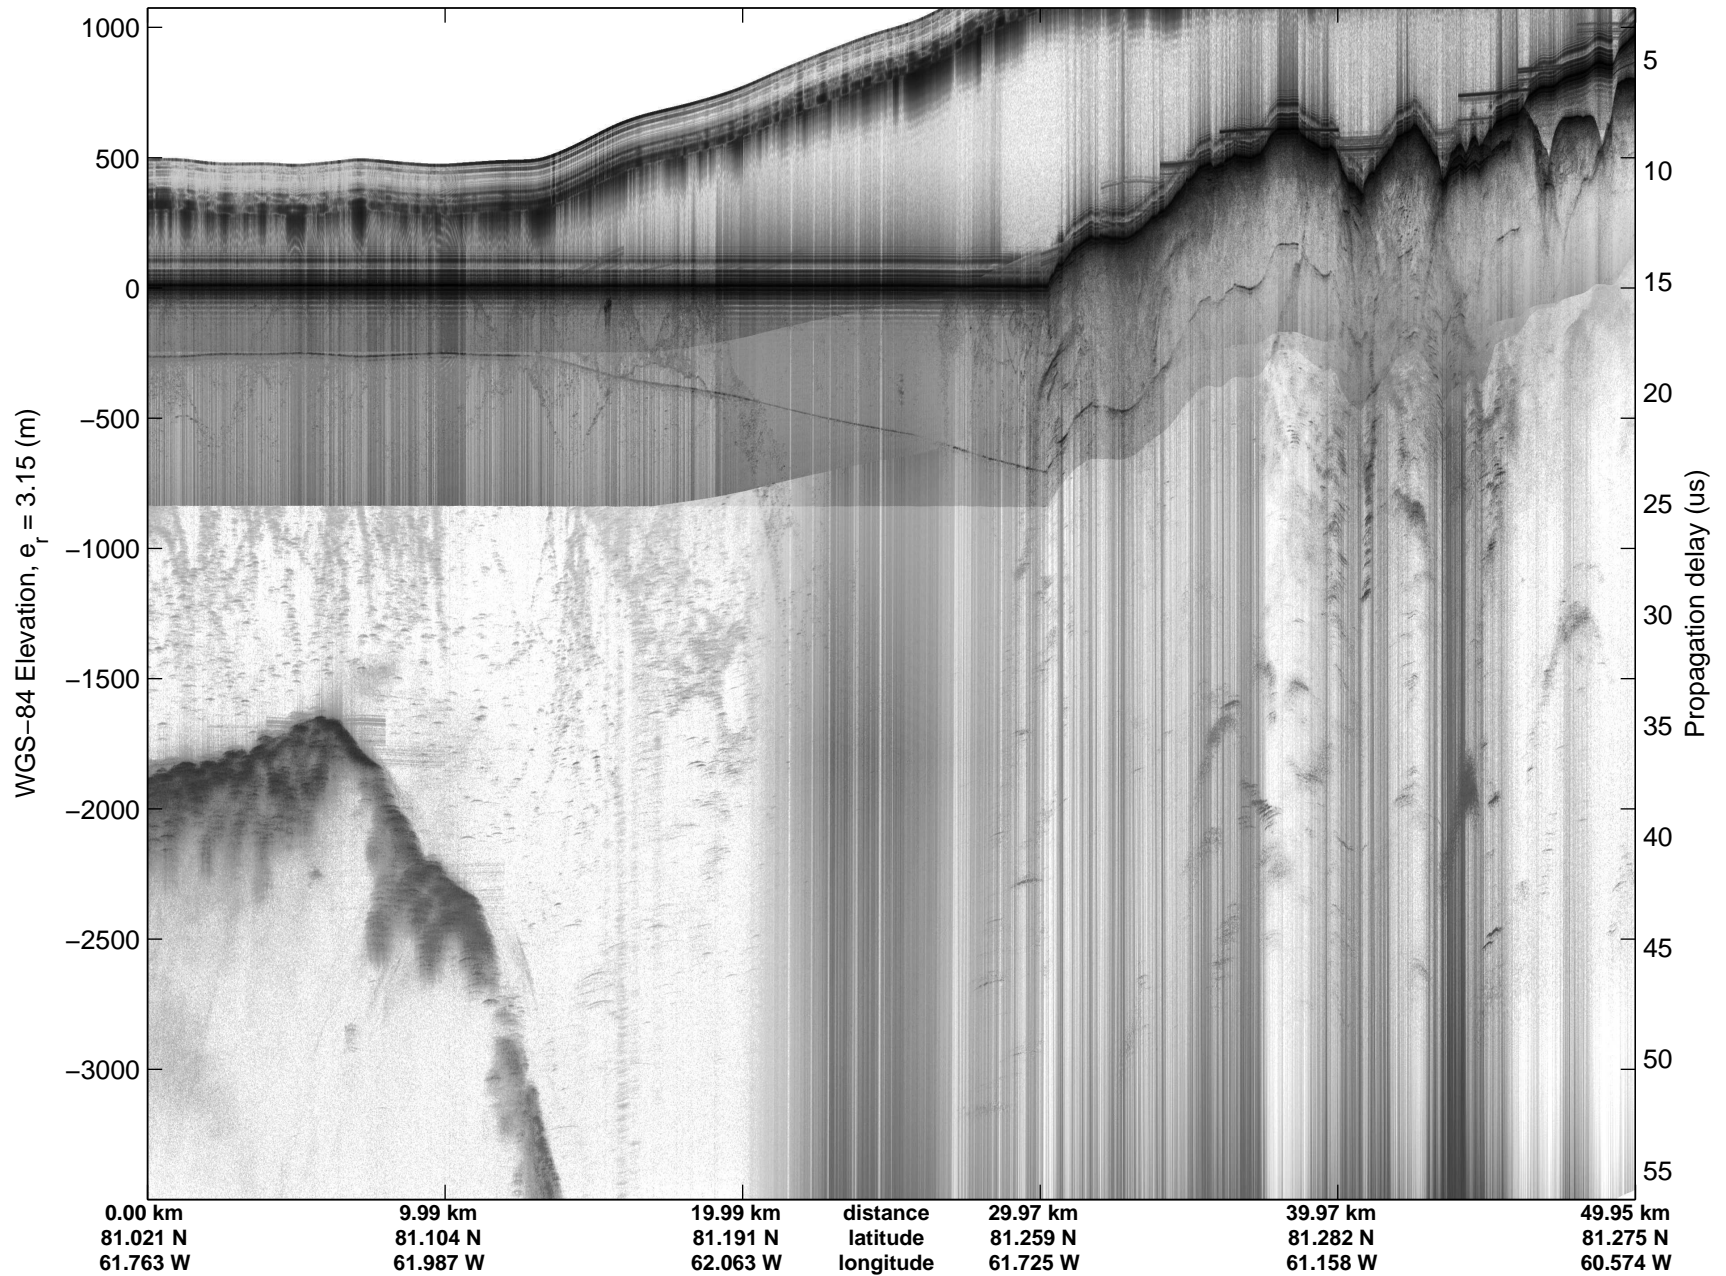

Land Ice:IceSat-2 North  
20150505\_02\_017  
Polar Stereograph 70N/-45E

mcords5 2015\_Greenland\_C130: "Land Ice:IceSat-2 North" 20150505\_02\_017: 12:46:35.6 to 12:52:57.4 GPS

mcords5 2015\_Greenland\_C130: "Land Ice:IceSat-2 North" 20150505\_02\_017: 12:46:35.6 to 12:52:57.4 GPS

Land Ice:IceSat-2 North  
20150505\_02\_018  
Polar Stereograph 70N/-45E

mcords5 2015\_Greenland\_C130: "Land Ice:IceSat-2 North" 20150505\_02\_018: 12:52:57.6 to 12:59:21.2 GPS

mcords5 2015\_Greenland\_C130: "Land Ice:IceSat-2 North" 20150505\_02\_018: 12:52:57.6 to 12:59:21.2 GPS