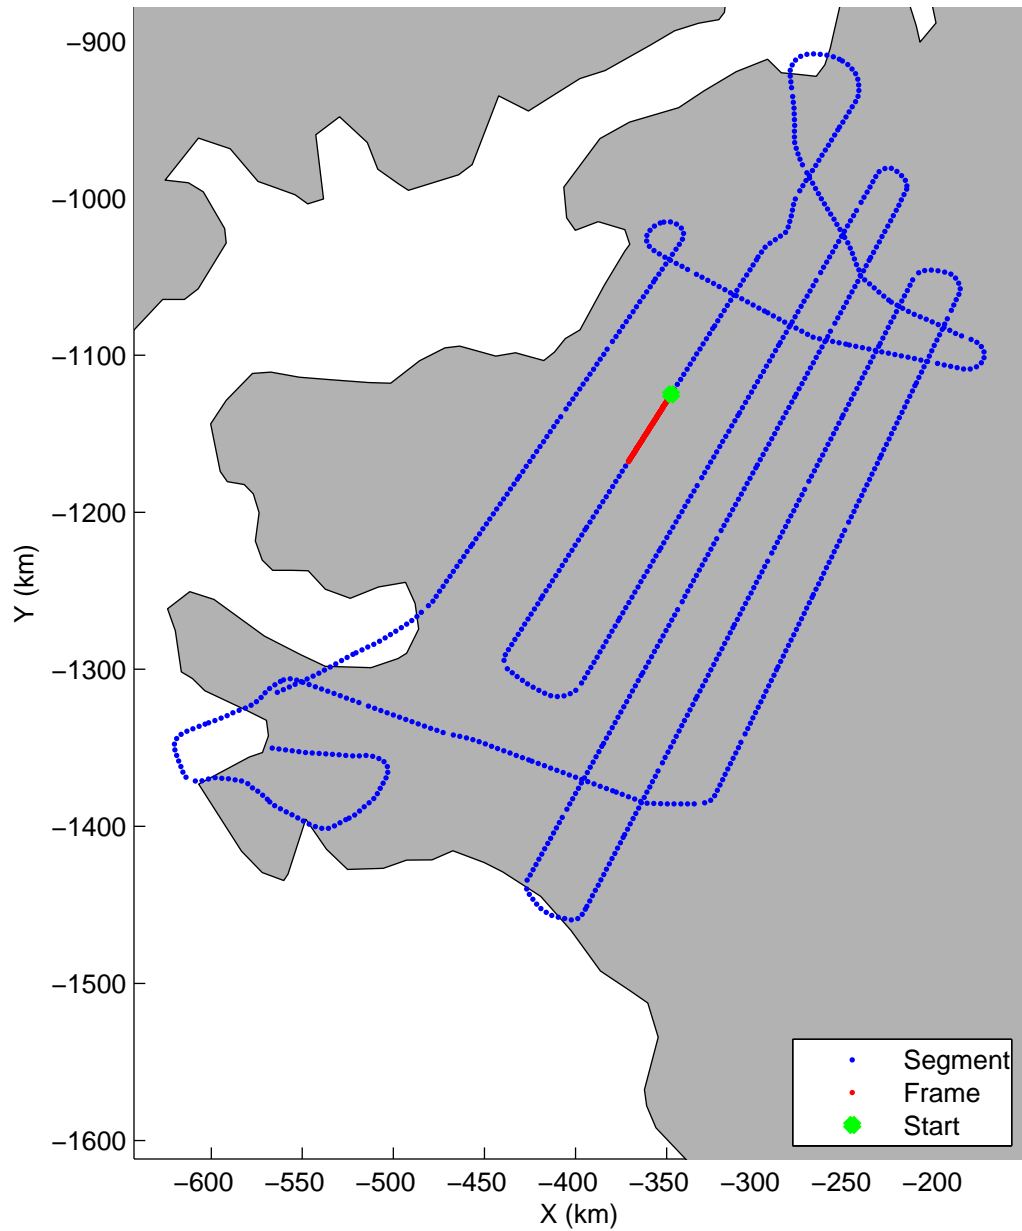

Land Ice:IceSat-2 North
20150505_02_024
Polar Stereograph 70N/-45E