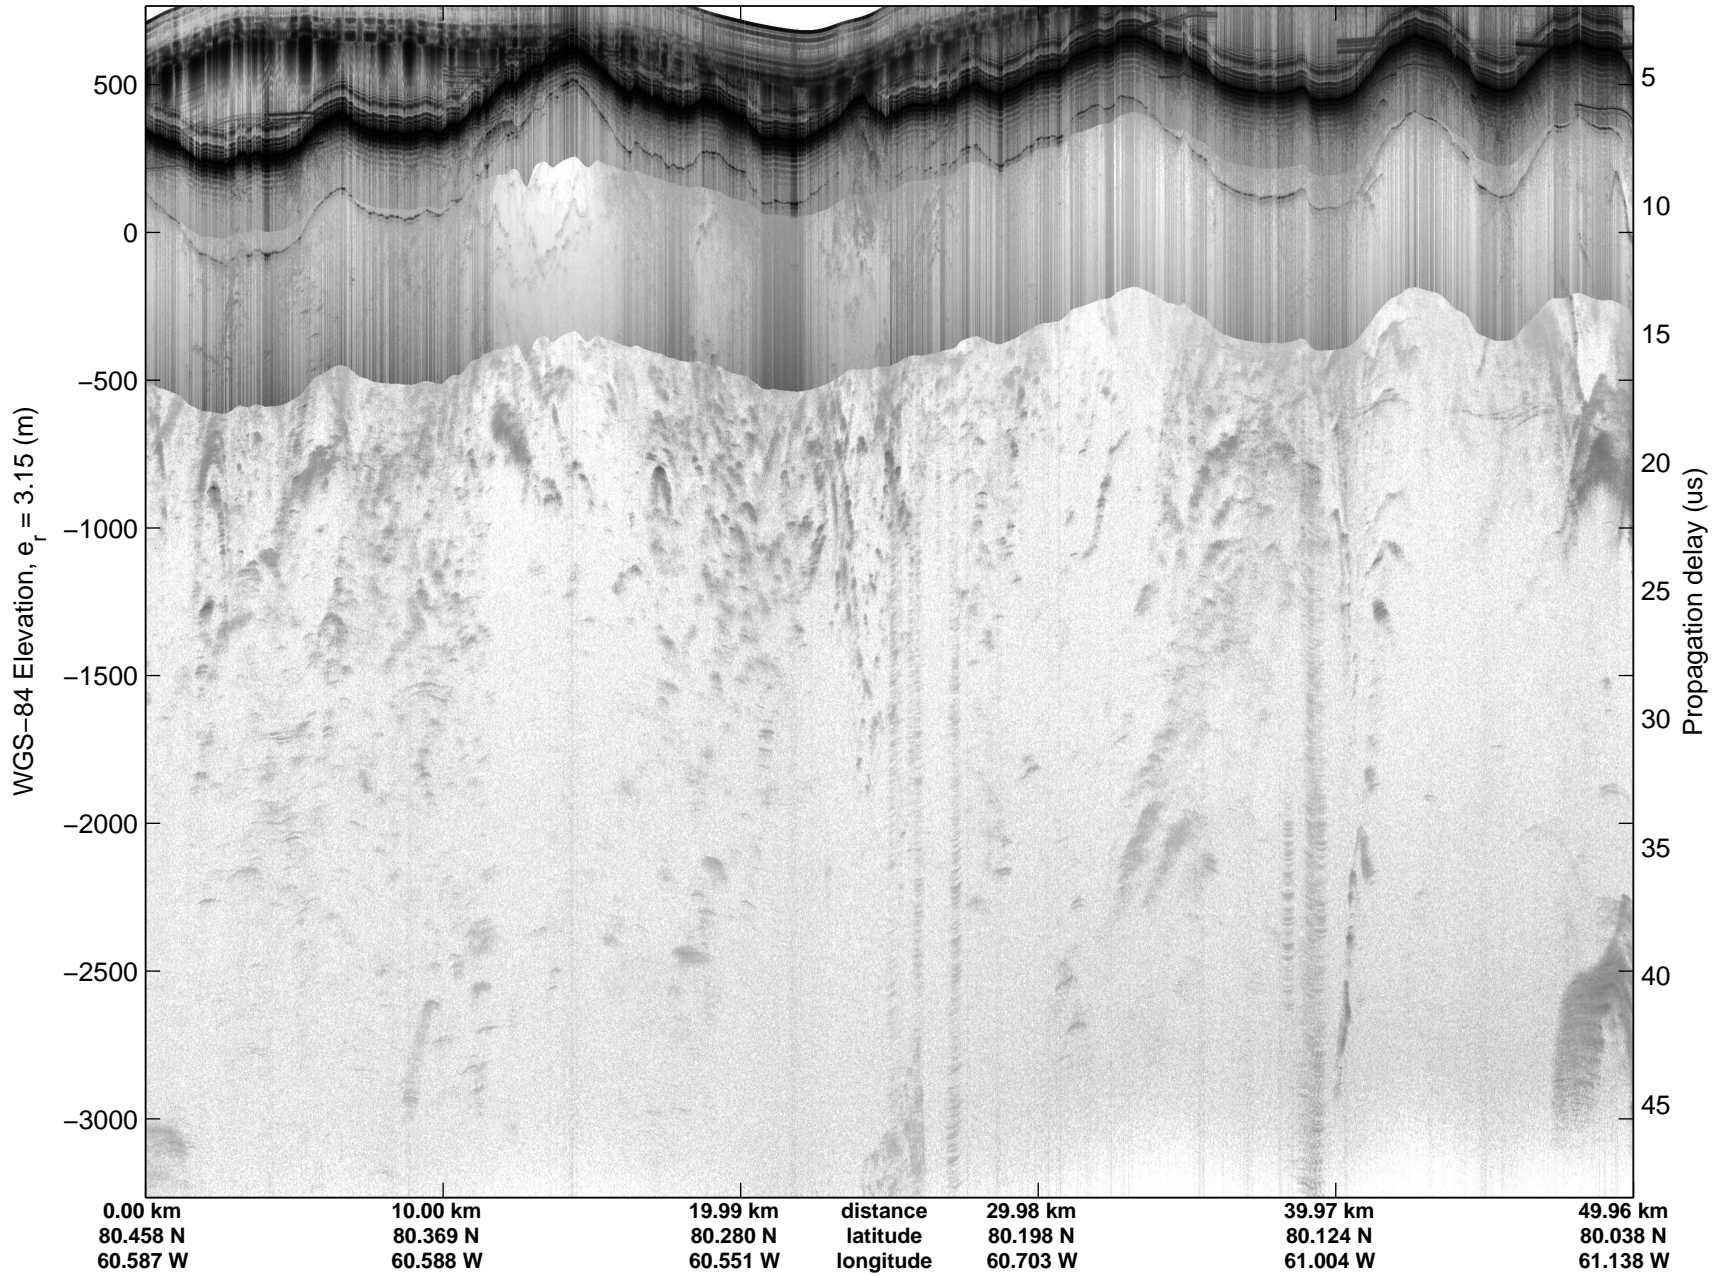

mcords5 2015_Greenland_C130: "Land Ice:IceSat-2 North" 20150505_02_021: 13:11:15.1 to 13:17:45.5 GPS