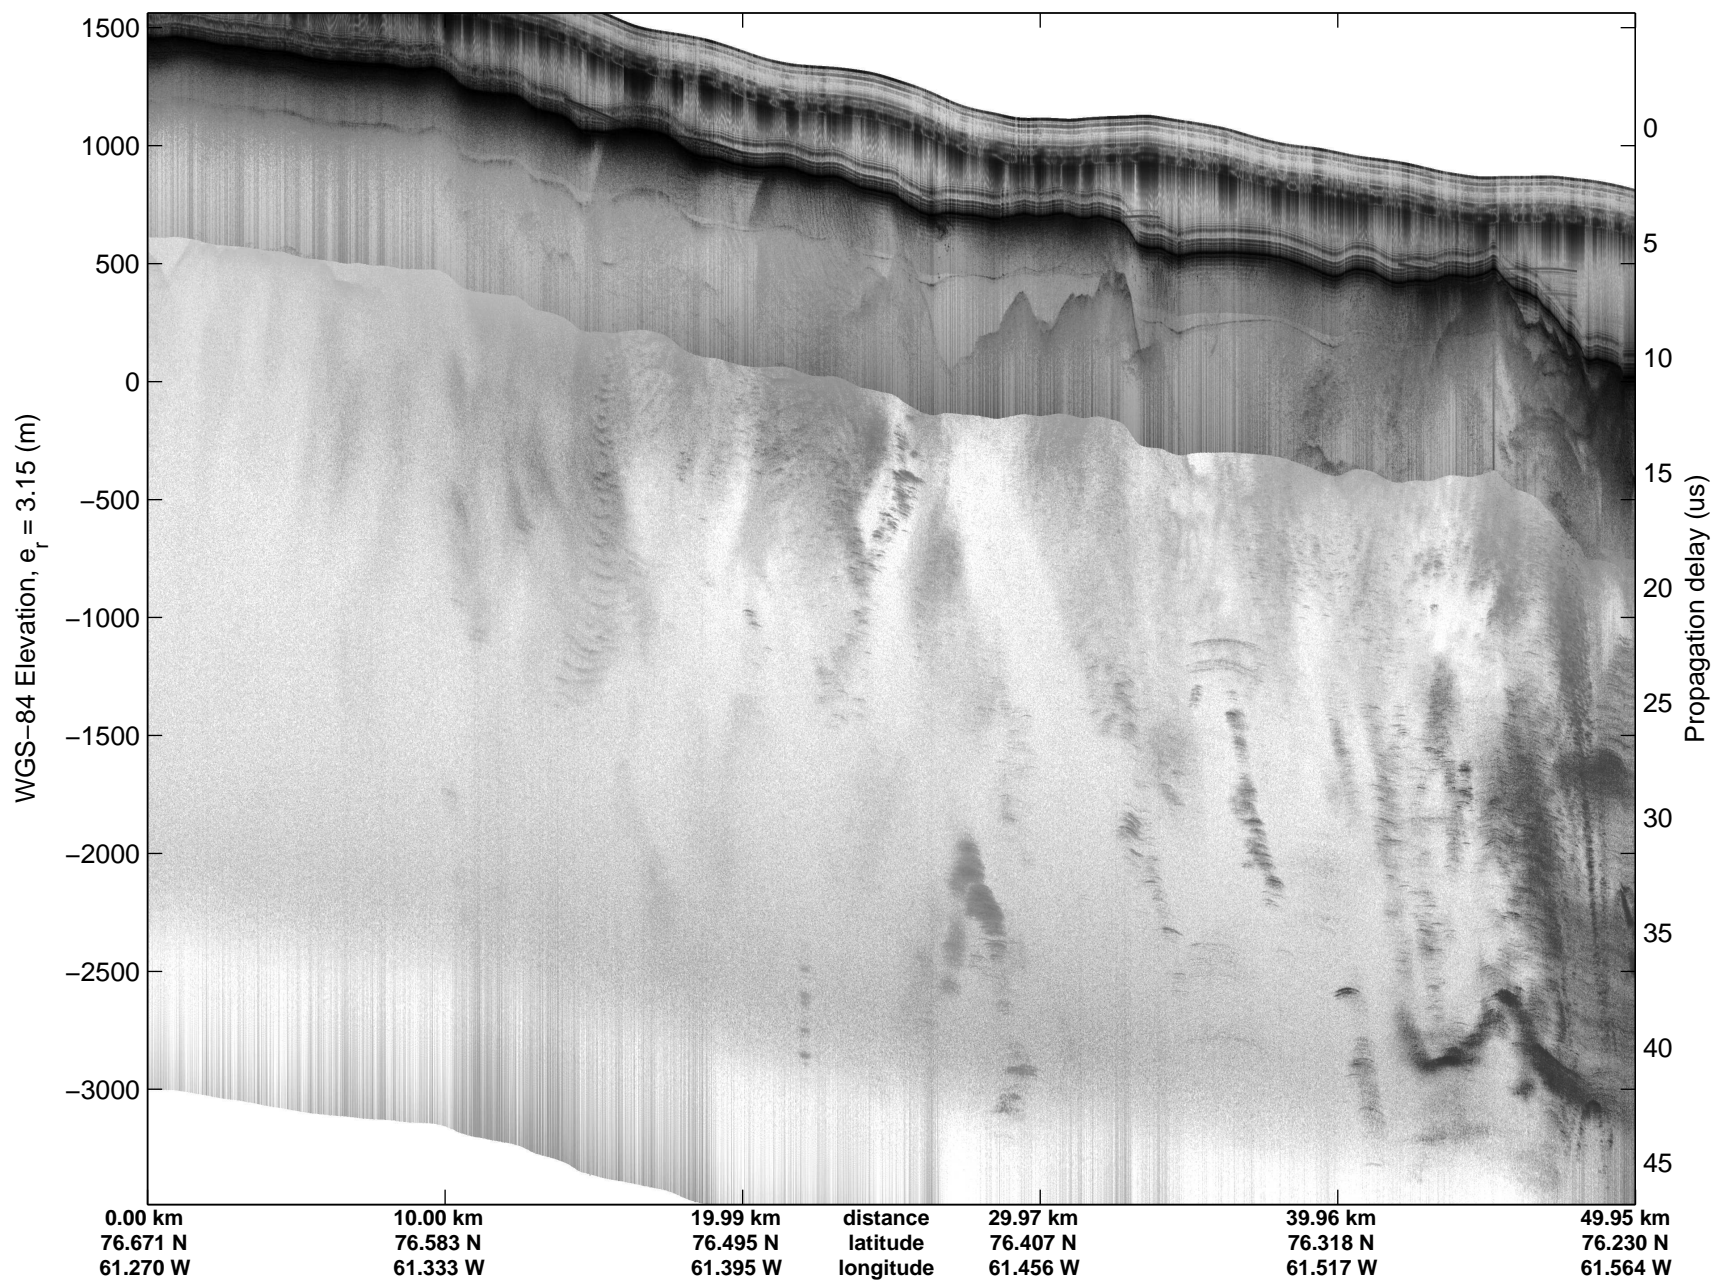

Land Ice:IceSat-2 North  
20150505\_02\_044  
Polar Stereograph 70N/-45E

mcords5 2015\_Greenland\_C130: "Land Ice:IceSat-2 North" 20150505\_02\_044: 15:30:40.7 to 15:36:49.3 GPS

mcords5 2015\_Greenland\_C130: "Land Ice:IceSat-2 North" 20150505\_02\_044: 15:30:40.7 to 15:36:49.3 GPS

Land Ice:IceSat-2 North  
20150505\_02\_045  
Polar Stereograph 70N/-45E

mcords5 2015\_Greenland\_C130: "Land Ice:IceSat-2 North" 20150505\_02\_045: 15:36:49.6 to 15:42:54.2 GPS

mcords5 2015\_Greenland\_C130: "Land Ice:IceSat-2 North" 20150505\_02\_045: 15:36:49.6 to 15:42:54.2 GPS

Land Ice:IceSat-2 North  
20150505\_02\_046  
Polar Stereograph 70N/-45E

mcords5 2015\_Greenland\_C130: "Land Ice:IceSat-2 North" 20150505\_02\_046: 15:42:54.5 to 15:49:10.6 GPS

mcords5 2015\_Greenland\_C130: "Land Ice:IceSat-2 North" 20150505\_02\_046: 15:42:54.5 to 15:49:10.6 GPS

Land Ice:IceSat-2 North  
20150505\_02\_047  
Polar Stereograph 70N/-45E

mcords5 2015\_Greenland\_C130: "Land Ice:IceSat-2 North" 20150505\_02\_047: 15:49:10.9 to 15:55:46.3 GPS

mcords5 2015\_Greenland\_C130: "Land Ice:IceSat-2 North" 20150505\_02\_047: 15:49:10.9 to 15:55:46.3 GPS