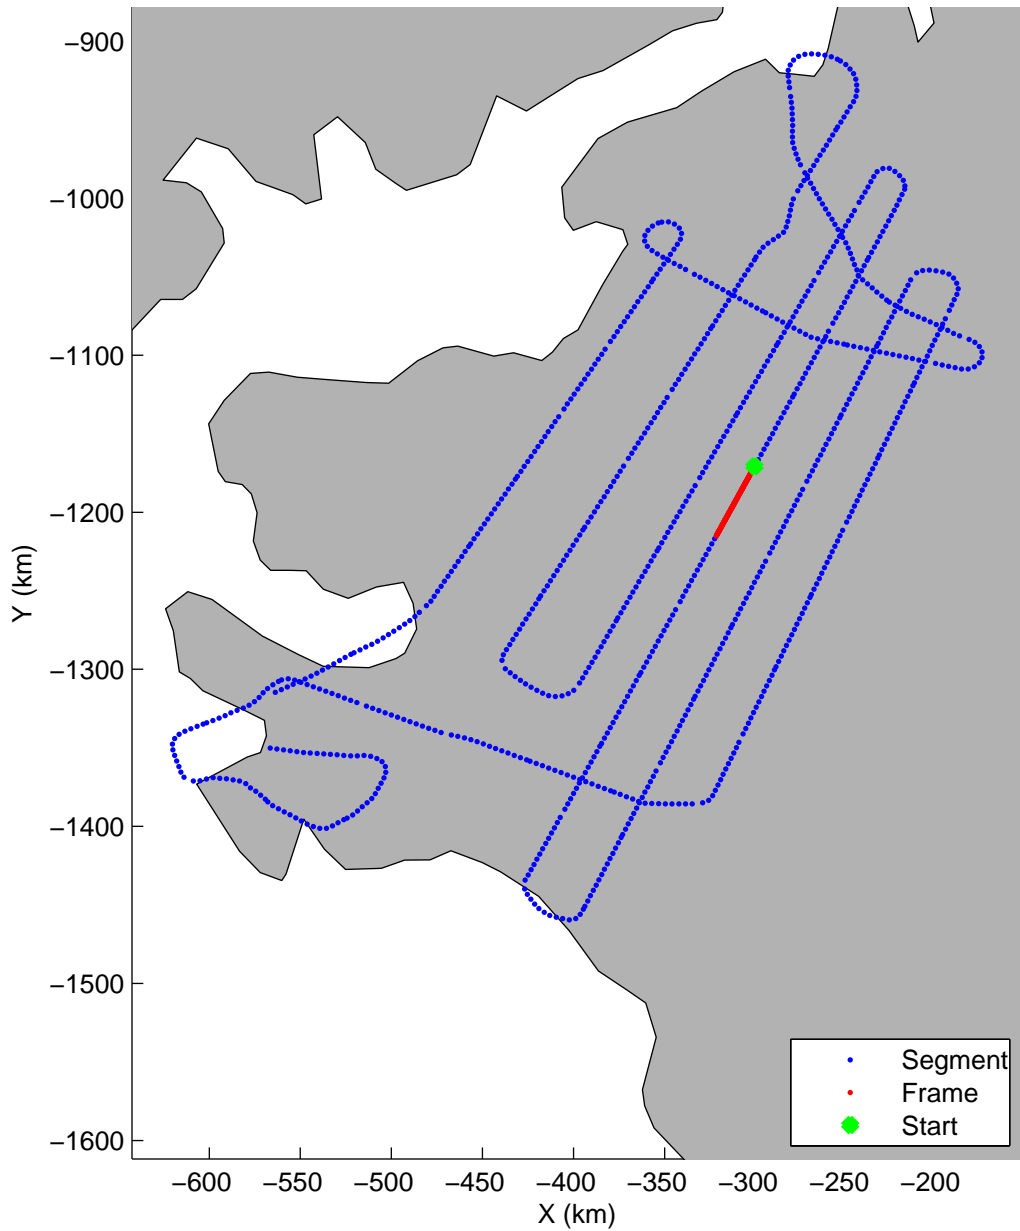

Land Ice:IceSat-2 North
20150505_02_041
Polar Stereograph 70N/-45E