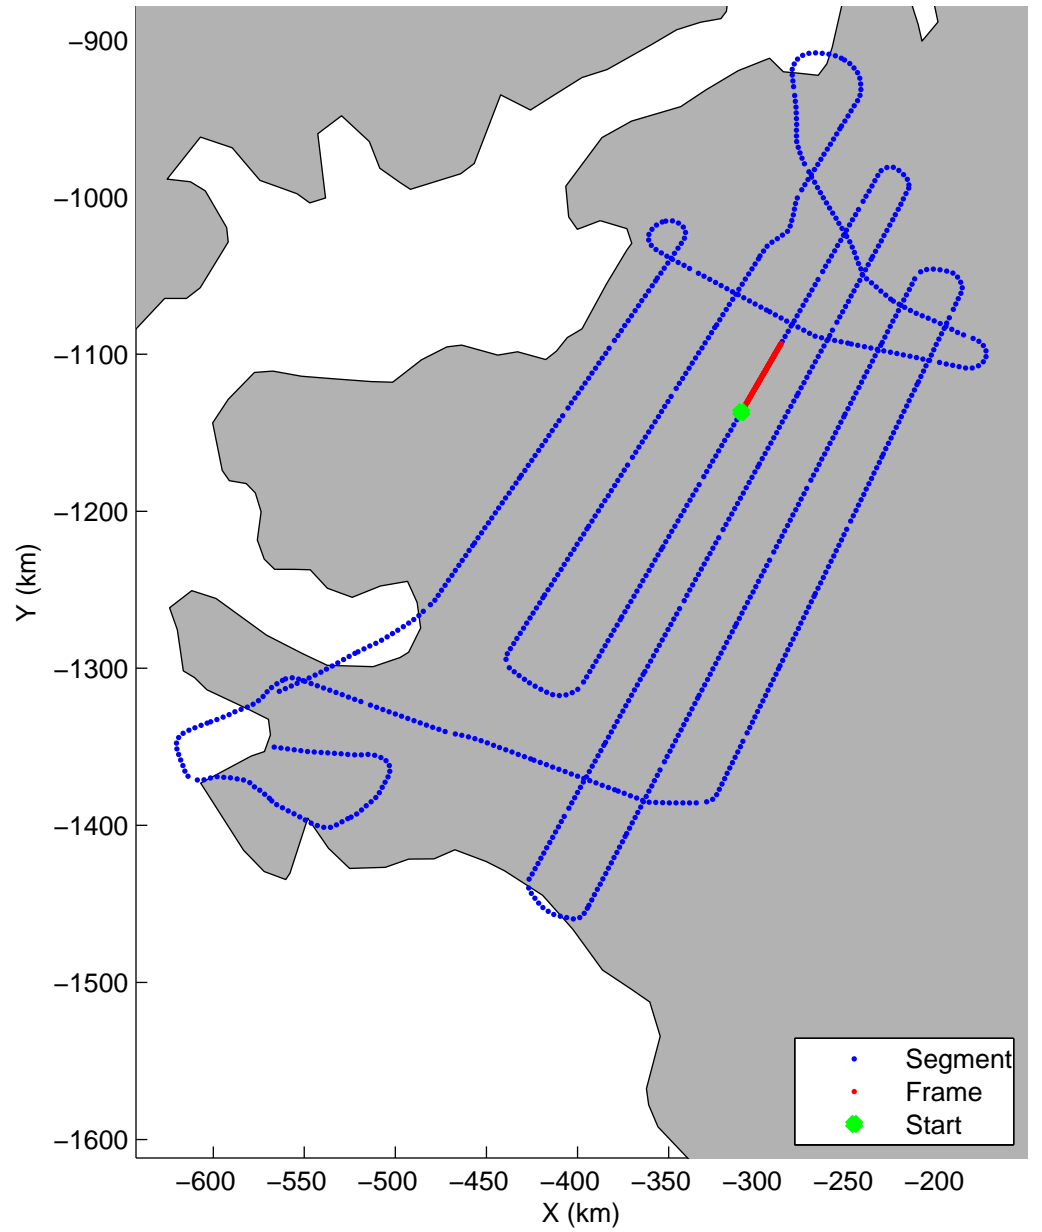

Land Ice:IceSat-2 North
20150505_02_033
Polar Stereograph 70N/-45E