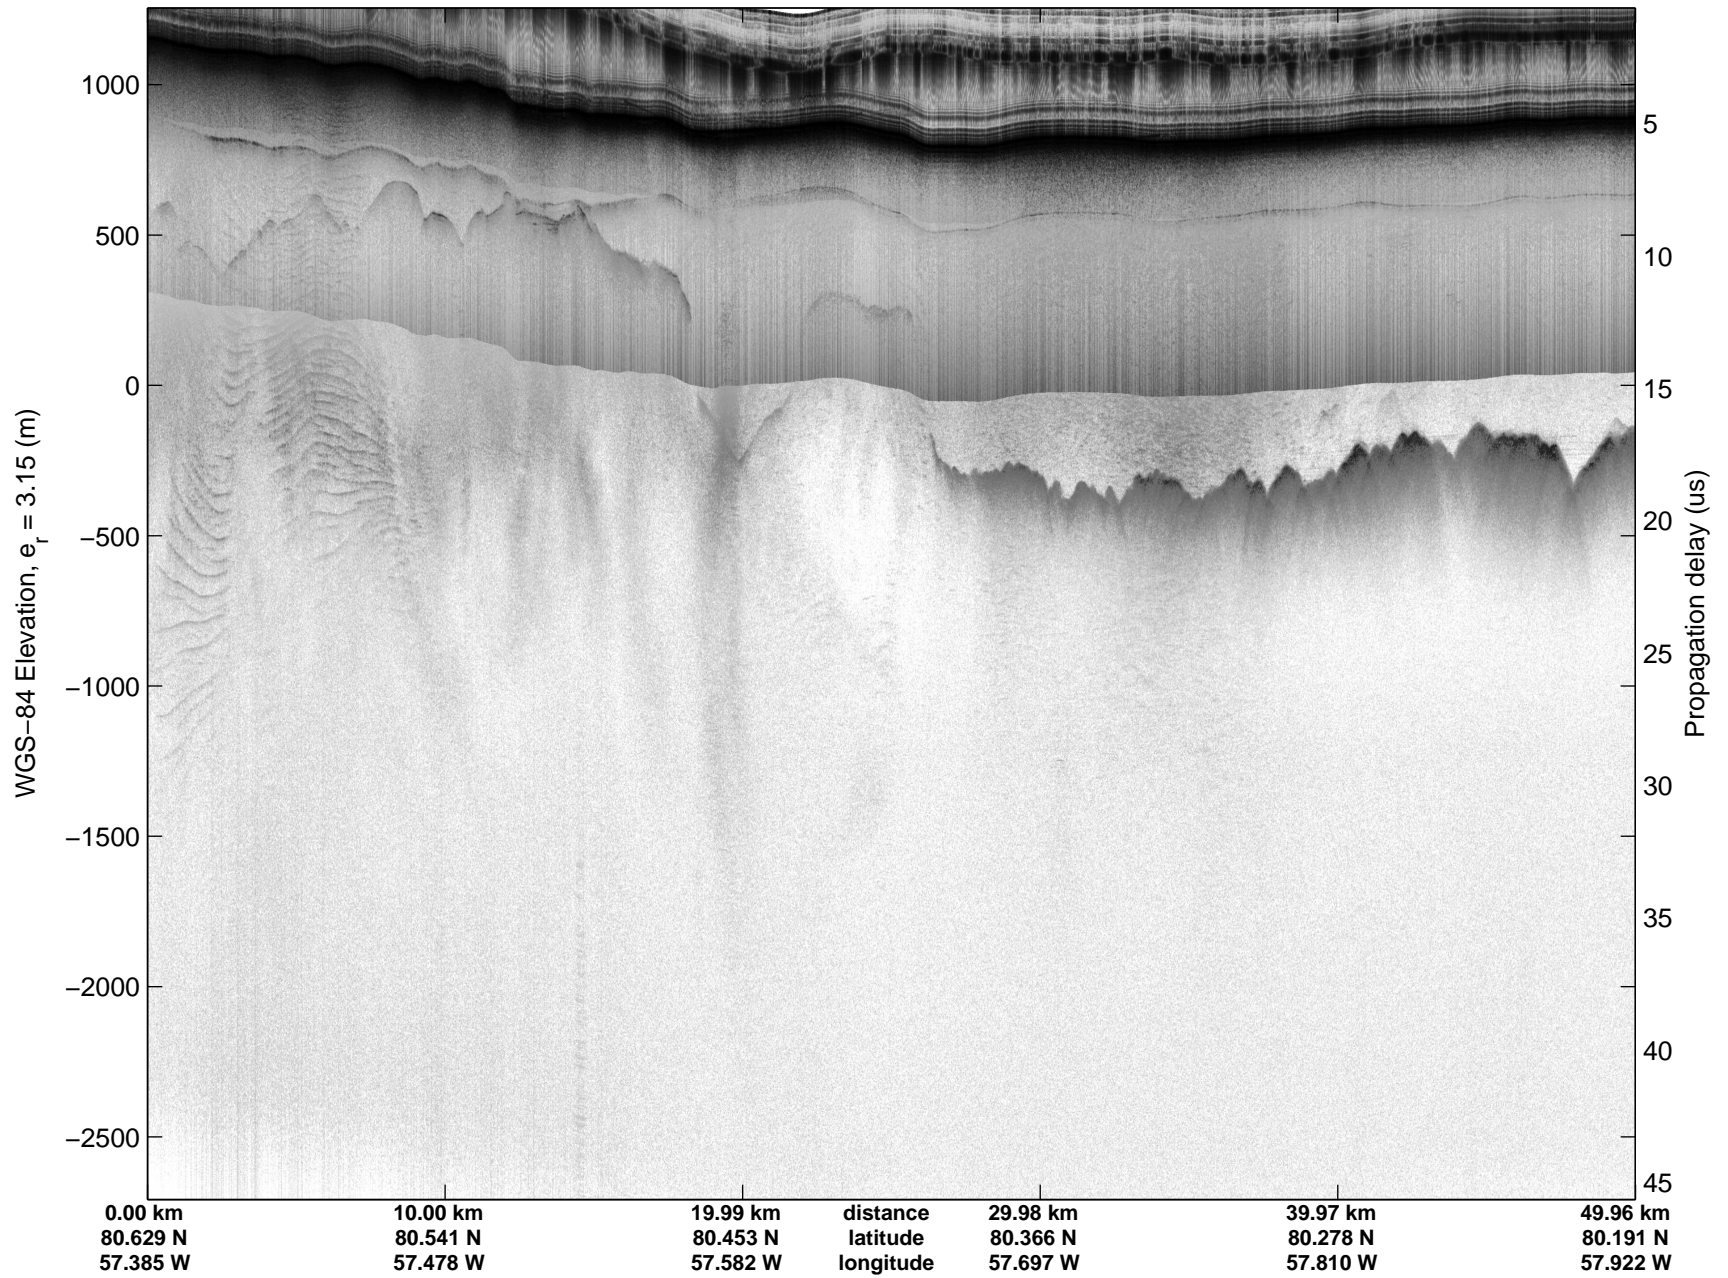

Land Ice:IceSat-2 North  
20150505\_02\_035  
Polar Stereograph 70N/-45E

mcords5 2015\_Greenland\_C130: "Land Ice:IceSat-2 North" 20150505\_02\_035: 14:35:50.9 to 14:41:26.8 GPS

mcords5 2015\_Greenland\_C130: "Land Ice:IceSat-2 North" 20150505\_02\_035: 14:35:50.9 to 14:41:26.8 GPS

Land Ice:IceSat-2 North  
20150505\_02\_036  
Polar Stereograph 70N/-45E

mcords5 2015\_Greenland\_C130: "Land Ice:IceSat-2 North" 20150505\_02\_036: 14:41:27.0 to 14:47:34.2 GPS

mcords5 2015\_Greenland\_C130: "Land Ice:IceSat-2 North" 20150505\_02\_036: 14:41:27.0 to 14:47:34.2 GPS

Land Ice:IceSat-2 North  
20150505\_02\_037  
Polar Stereograph 70N/-45E

mcords5 2015\_Greenland\_C130: "Land Ice:IceSat-2 North" 20150505\_02\_037: 14:47:34.4 to 14:53:25.7 GPS

mcords5 2015\_Greenland\_C130: "Land Ice:IceSat-2 North" 20150505\_02\_037: 14:47:34.4 to 14:53:25.7 GPS