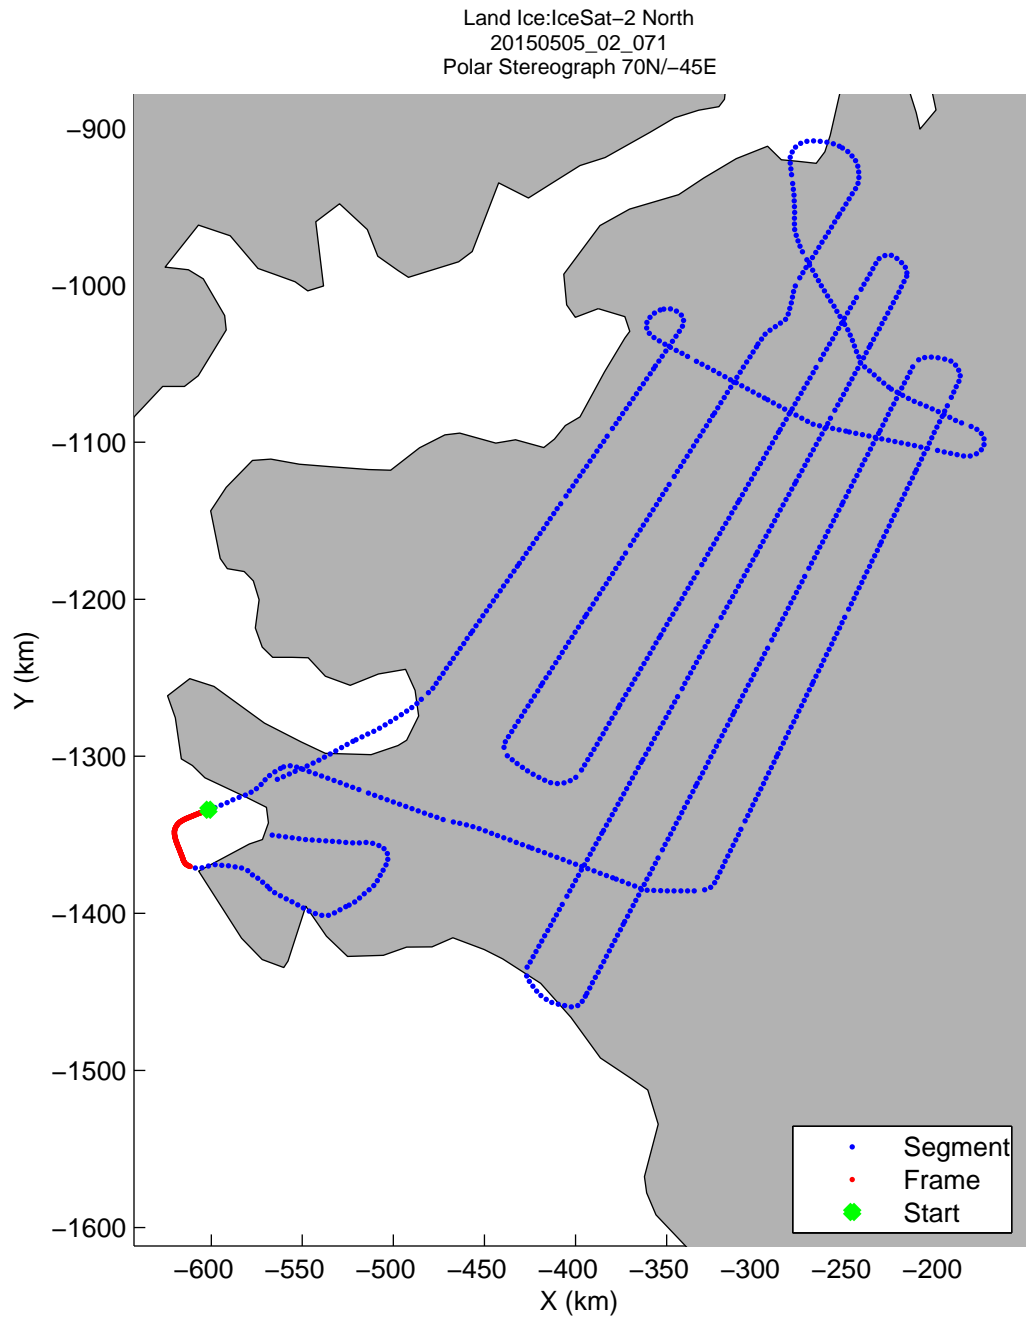

Land Ice:IceSat-2 North  
20150505\_02\_070  
Polar Stereograph 70N/-45E

mcords5 2015\_Greenland\_C130: "Land Ice:IceSat-2 North" 20150505\_02\_070: 18:04:33.9 to 18:10:35.6 GPS

mcords5 2015\_Greenland\_C130: "Land Ice:IceSat-2 North" 20150505\_02\_070: 18:04:33.9 to 18:10:35.6 GPS