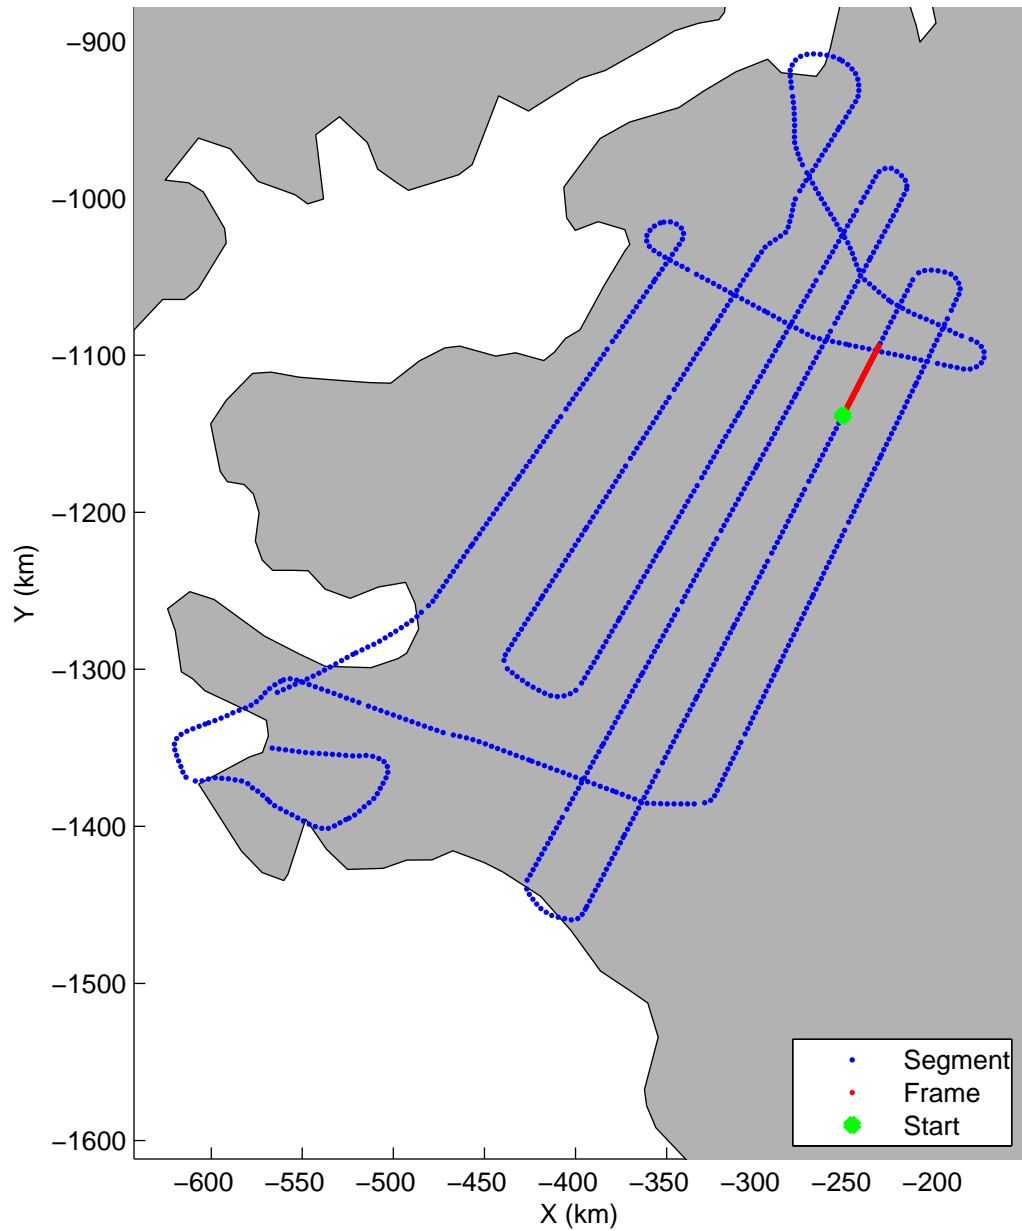

Land Ice:IceSat-2 North
20150505_02_055
Polar Stereograph 70N/-45E