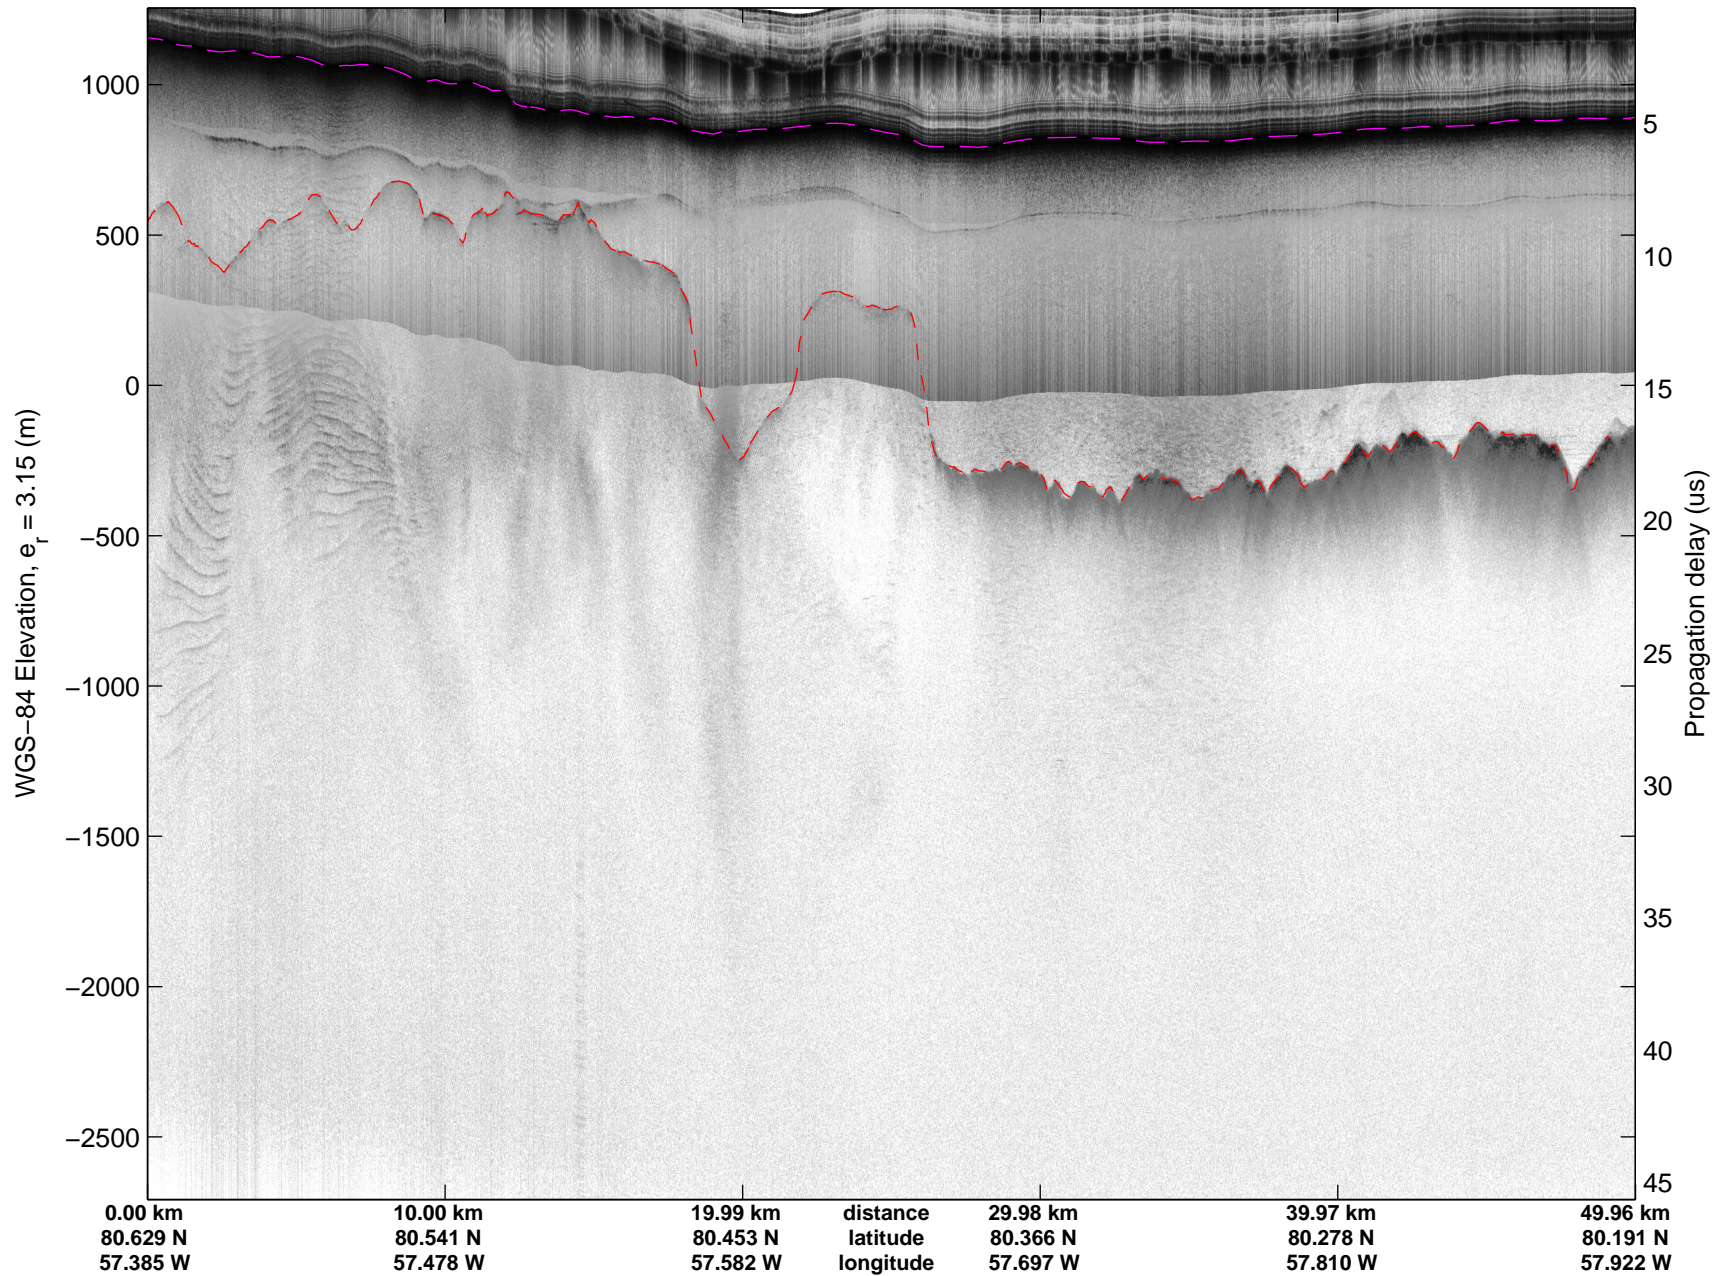

mcords5 2015_Greenland_C130: "Land Ice:IceSat-2 North" 20150505_02_037: 14:47:34.4 to 14:53:25.7 GPS