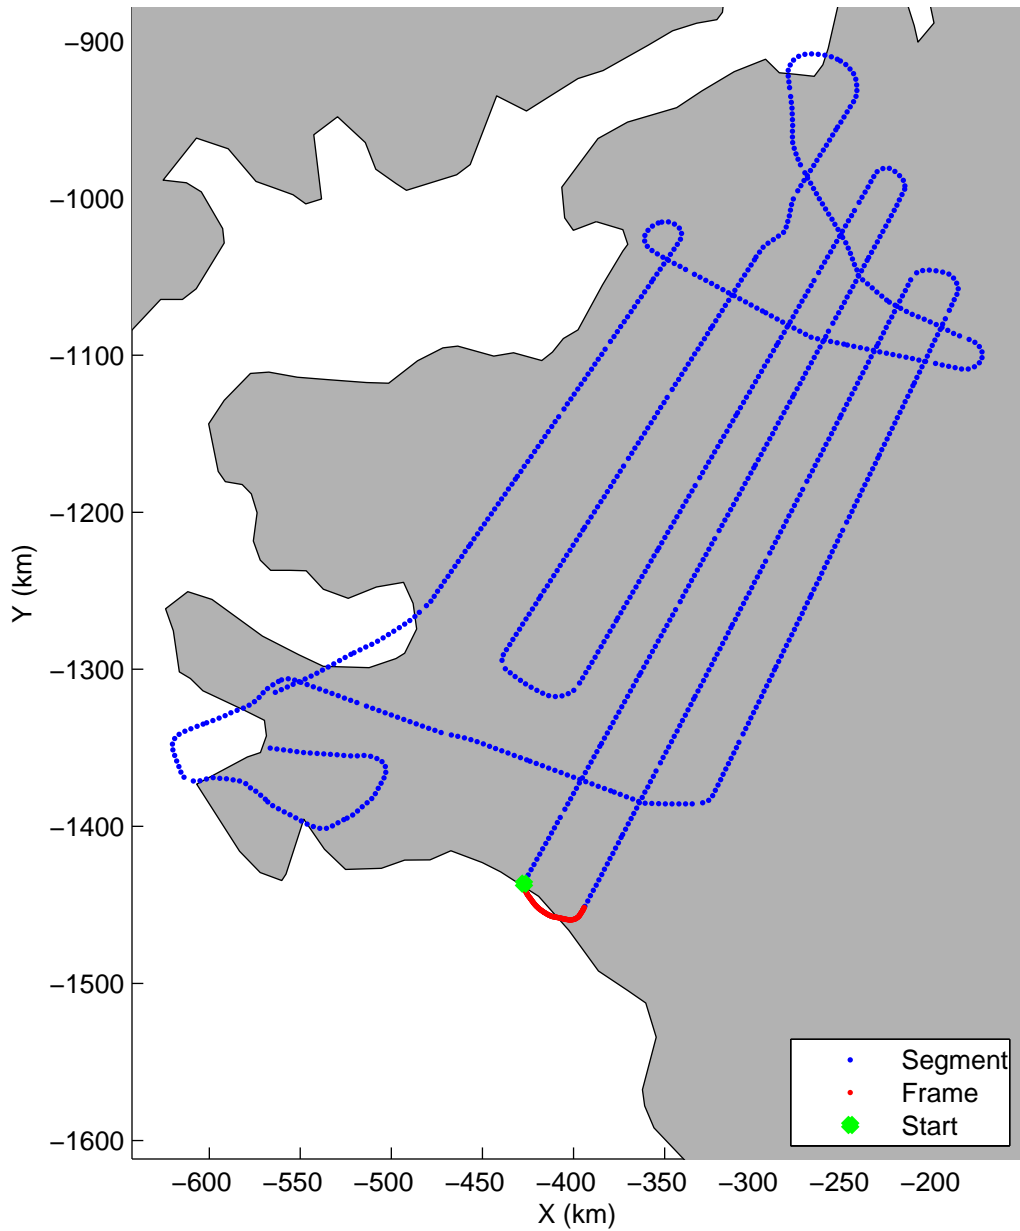

Land Ice:IceSat-2 North
20150505_02_047
Polar Stereograph 70N/-45E