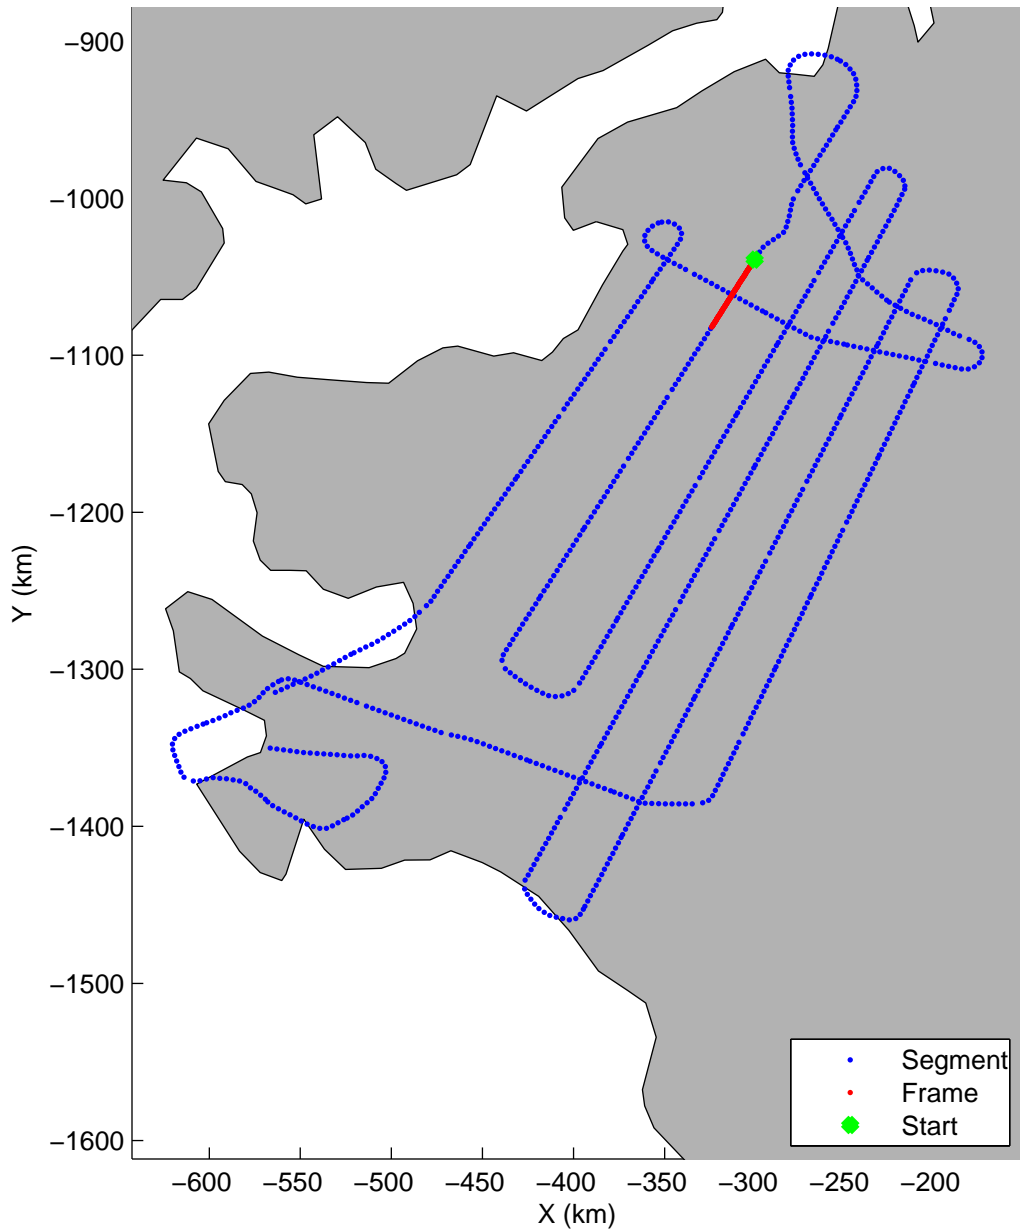

Land Ice:IceSat-2 North
20150505_02_022
Polar Stereograph 70N/-45E