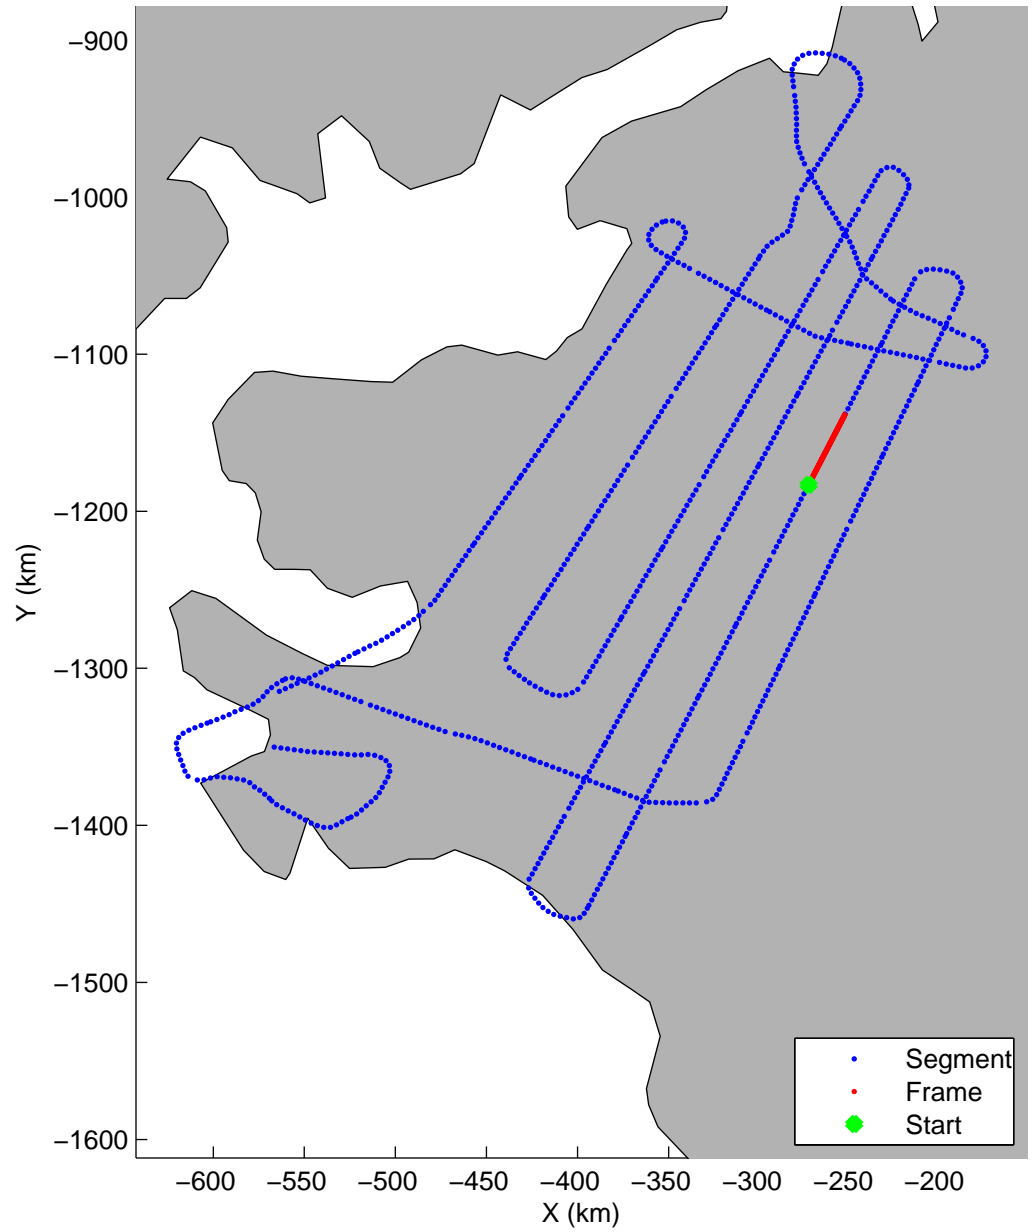

Land Ice:IceSat-2 North
20150505_02_054
Polar Stereograph 70N/-45E