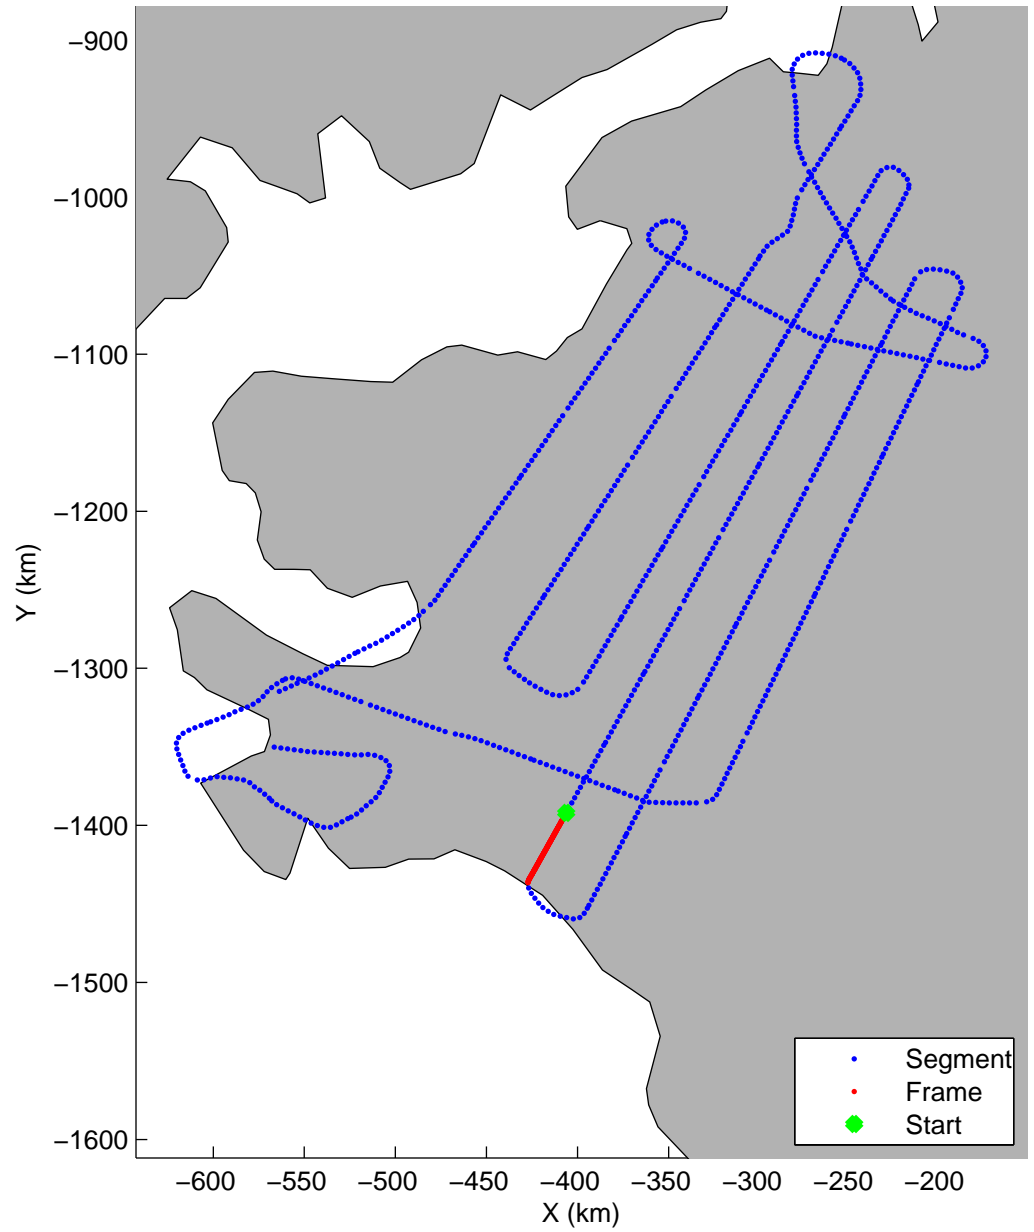

Land Ice:IceSat-2 North
20150505_02_046
Polar Stereograph 70N/-45E