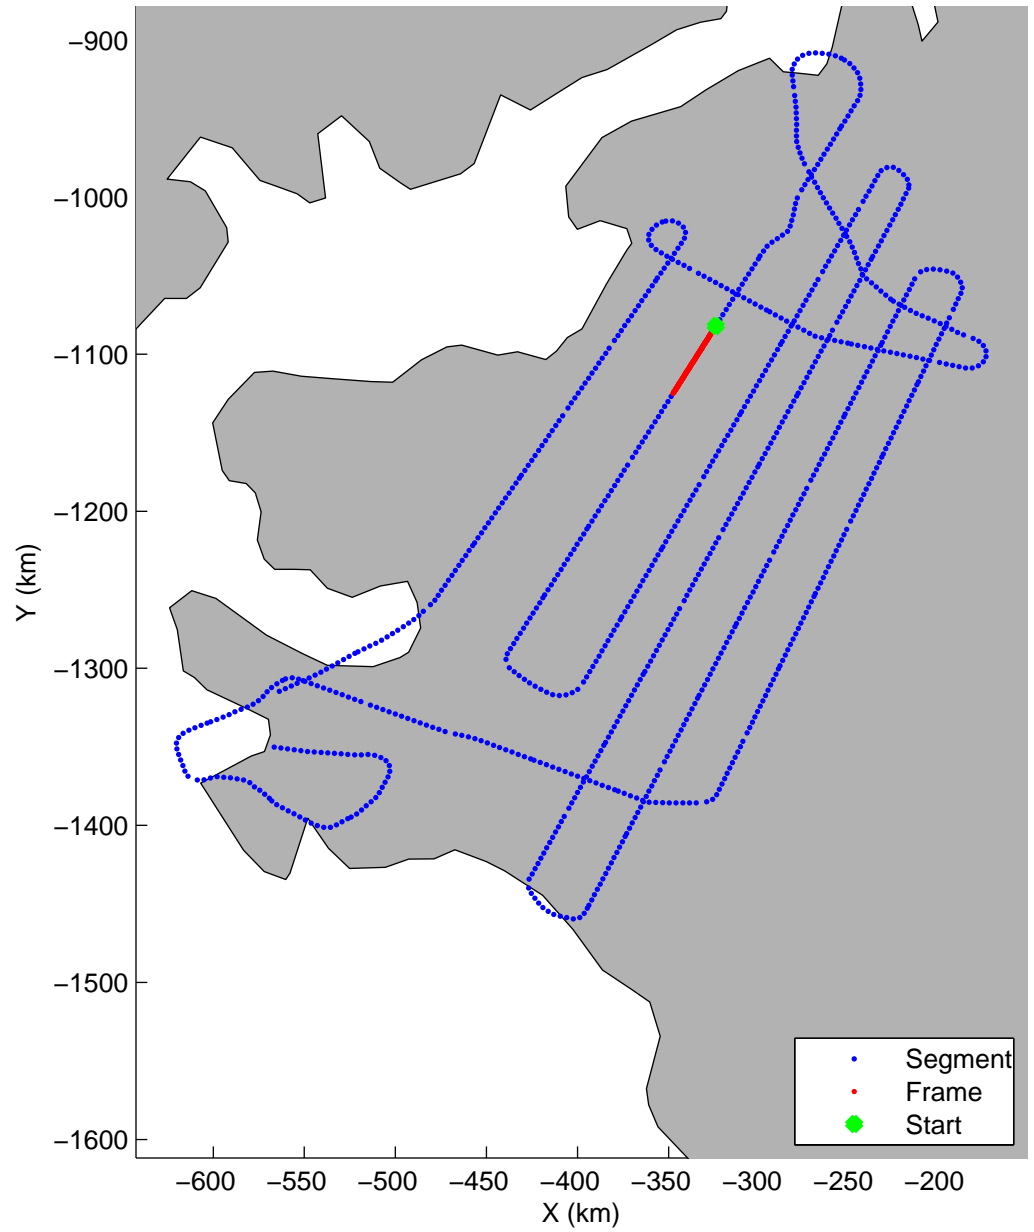

Land Ice:IceSat-2 North
20150505_02_023
Polar Stereograph 70N/-45E