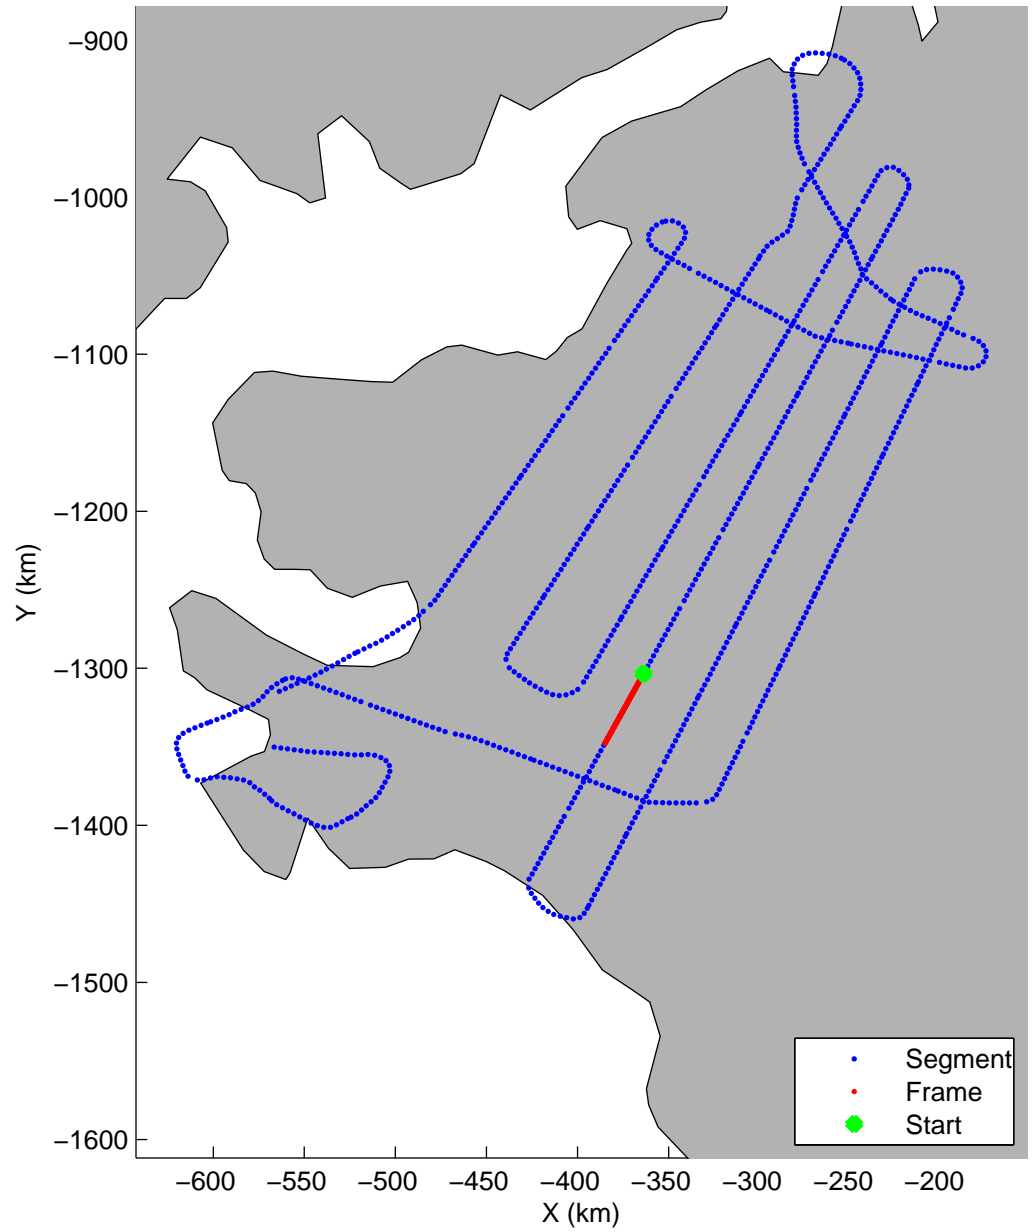

Land Ice:IceSat-2 North
20150505_02_044
Polar Stereograph 70N/-45E