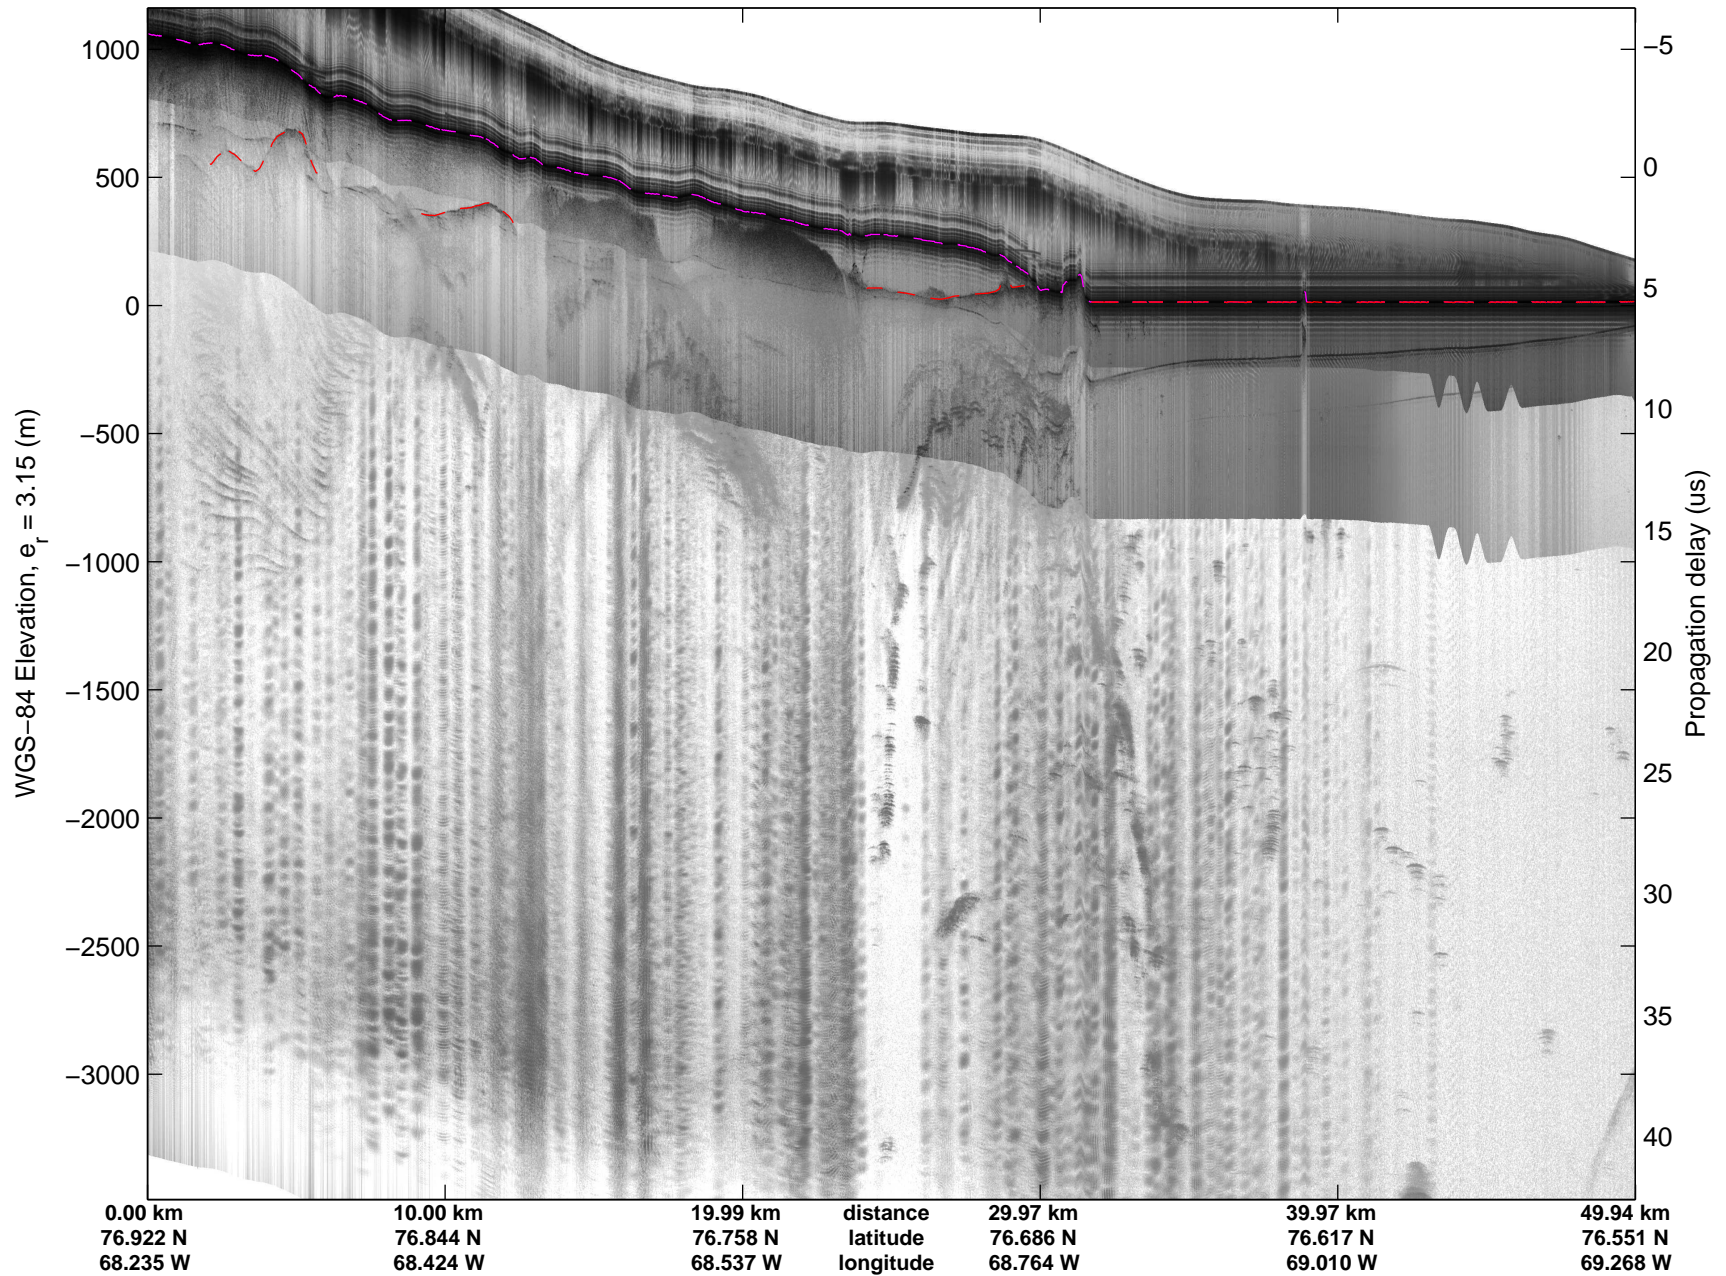

Land Ice:IceSat-2 North  
20150505\_02\_069  
Polar Stereograph 70N/-45E

mcords5 2015\_Greenland\_C130: "Land Ice:IceSat-2 North" 20150505\_02\_069: 17:58:33.1 to 18:04:33.7 GPS

mcords5 2015\_Greenland\_C130: "Land Ice:IceSat-2 North" 20150505\_02\_069: 17:58:33.1 to 18:04:33.7 GPS

Land Ice:IceSat-2 North  
20150505\_02\_070  
Polar Stereograph 70N/-45E

mcords5 2015\_Greenland\_C130: "Land Ice:IceSat-2 North" 20150505\_02\_070: 18:04:33.9 to 18:10:35.6 GPS

mcords5 2015\_Greenland\_C130: "Land Ice:IceSat-2 North" 20150505\_02\_070: 18:04:33.9 to 18:10:35.6 GPS

mcords5 2015\_Greenland\_C130: "Land Ice:IceSat-2 North" 20150505\_02\_071: 18:10:35.9 to 18:16:57.3 GPS

mcords5 2015\_Greenland\_C130: "Land Ice:IceSat-2 North" 20150505\_02\_071: 18:10:35.9 to 18:16:57.3 GPS

Land Ice:IceSat-2 North  
20150505\_02\_072  
Polar Stereograph 70N/-45E

mcords5 2015\_Greenland\_C130: "Land Ice:IceSat-2 North" 20150505\_02\_072: 18:16:57.5 to 18:23:07.2 GPS

mcords5 2015\_Greenland\_C130: "Land Ice:IceSat-2 North" 20150505\_02\_072: 18:16:57.5 to 18:23:07.2 GPS