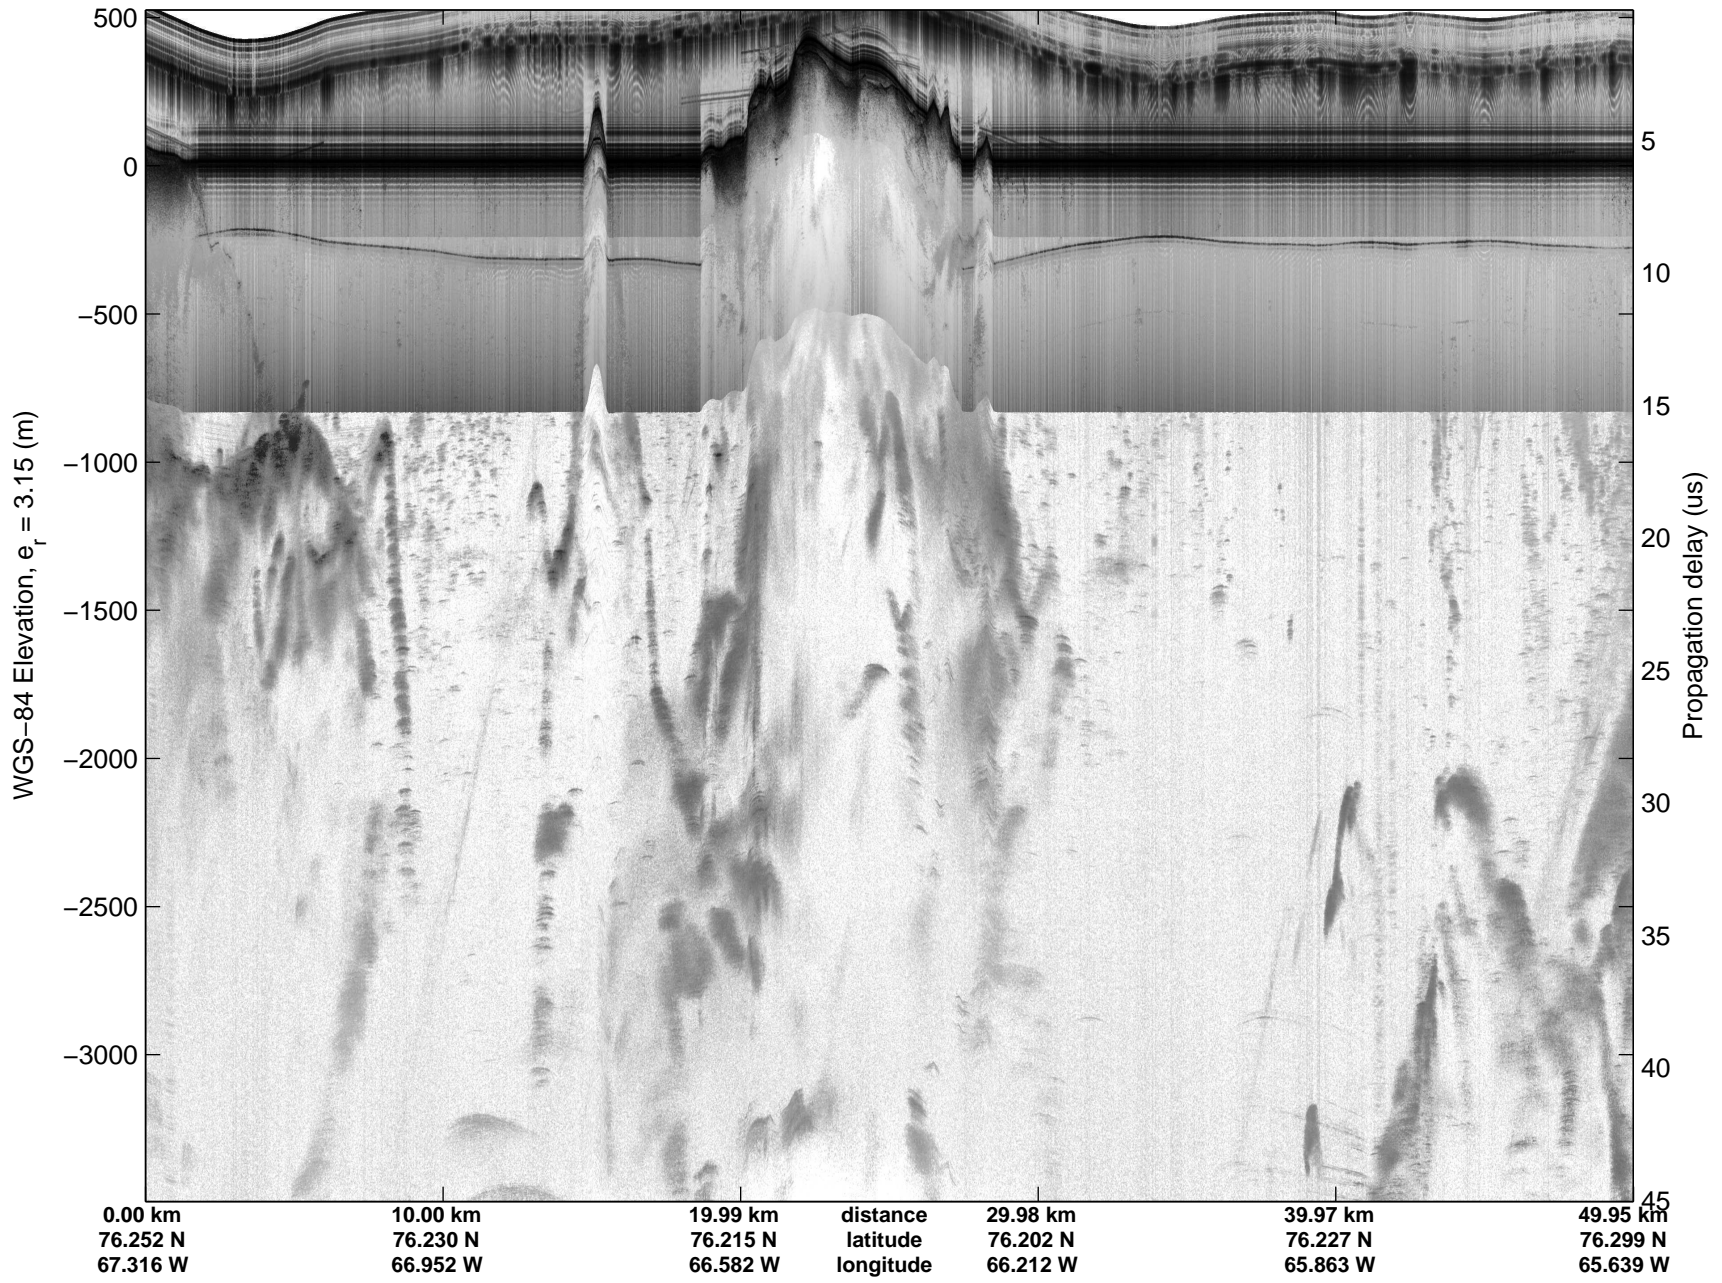

Land Ice:IceSat-2 North  
20150505\_02\_070  
Polar Stereograph 70N/-45E

mcords5 2015\_Greenland\_C130: "Land Ice:IceSat-2 North" 20150505\_02\_070: 18:04:33.9 to 18:10:35.6 GPS

mcords5 2015\_Greenland\_C130: "Land Ice:IceSat-2 North" 20150505\_02\_070: 18:04:33.9 to 18:10:35.6 GPS

mcords5 2015\_Greenland\_C130: "Land Ice:IceSat-2 North" 20150505\_02\_071: 18:10:35.9 to 18:16:57.3 GPS

mcords5 2015\_Greenland\_C130: "Land Ice:IceSat-2 North" 20150505\_02\_071: 18:10:35.9 to 18:16:57.3 GPS

Land Ice:IceSat-2 North  
20150505\_02\_072  
Polar Stereograph 70N/-45E

mcords5 2015\_Greenland\_C130: "Land Ice:IceSat-2 North" 20150505\_02\_072: 18:16:57.5 to 18:23:07.2 GPS

mcords5 2015\_Greenland\_C130: "Land Ice:IceSat-2 North" 20150505\_02\_072: 18:16:57.5 to 18:23:07.2 GPS

Land Ice:IceSat-2 North  
20150505\_02\_073  
Polar Stereograph 70N/-45E

mcords5 2015\_Greenland\_C130: "Land Ice:IceSat-2 North" 20150505\_02\_073: 18:23:07.4 to 18:29:24.2 GPS

mcords5 2015\_Greenland\_C130: "Land Ice:IceSat-2 North" 20150505\_02\_073: 18:23:07.4 to 18:29:24.2 GPS