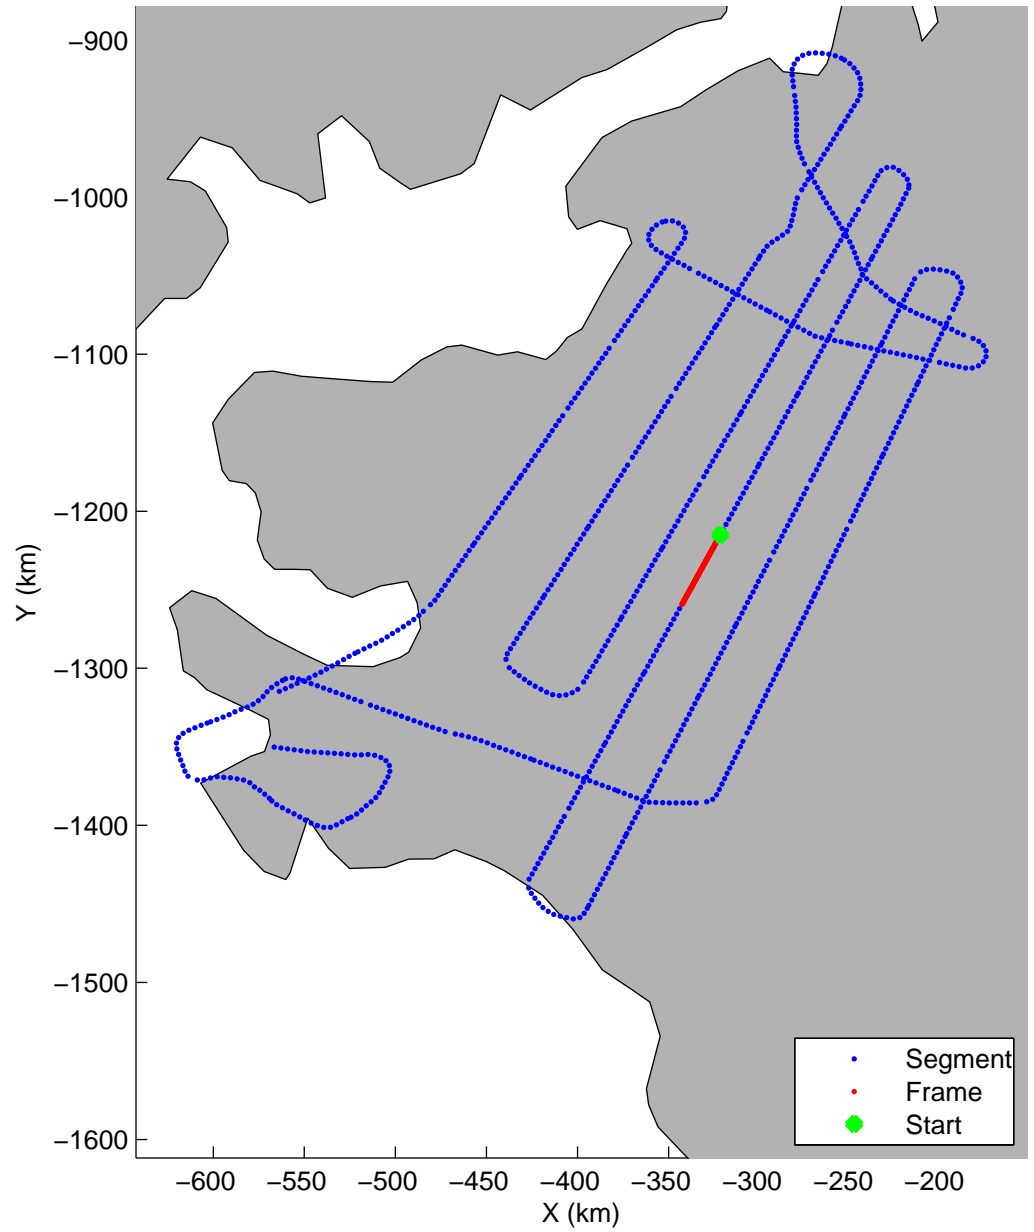

Land Ice:IceSat-2 North
20150505_02_042
Polar Stereograph 70N/-45E