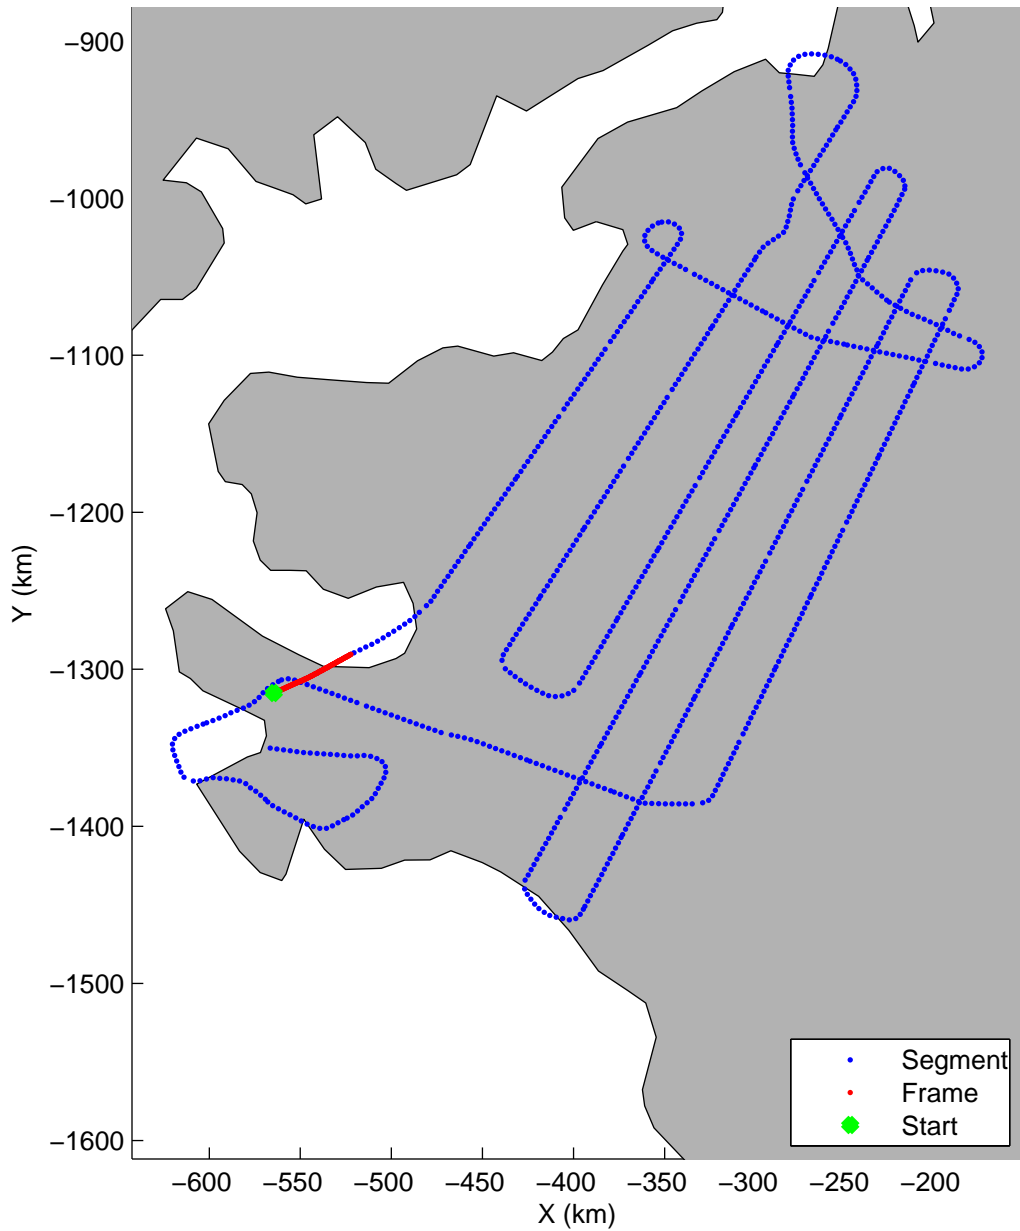

Land Ice:IceSat-2 North  
20150505\_02\_001  
Polar Stereograph 70N/-45E

mcords5 2015\_Greenland\_C130: "Land Ice:IceSat-2 North" 20150505\_02\_001: 11:09:34.5 to 11:15:38.5 GPS

mcords5 2015\_Greenland\_C130: "Land Ice:IceSat-2 North" 20150505\_02\_001: 11:09:34.5 to 11:15:38.5 GPS