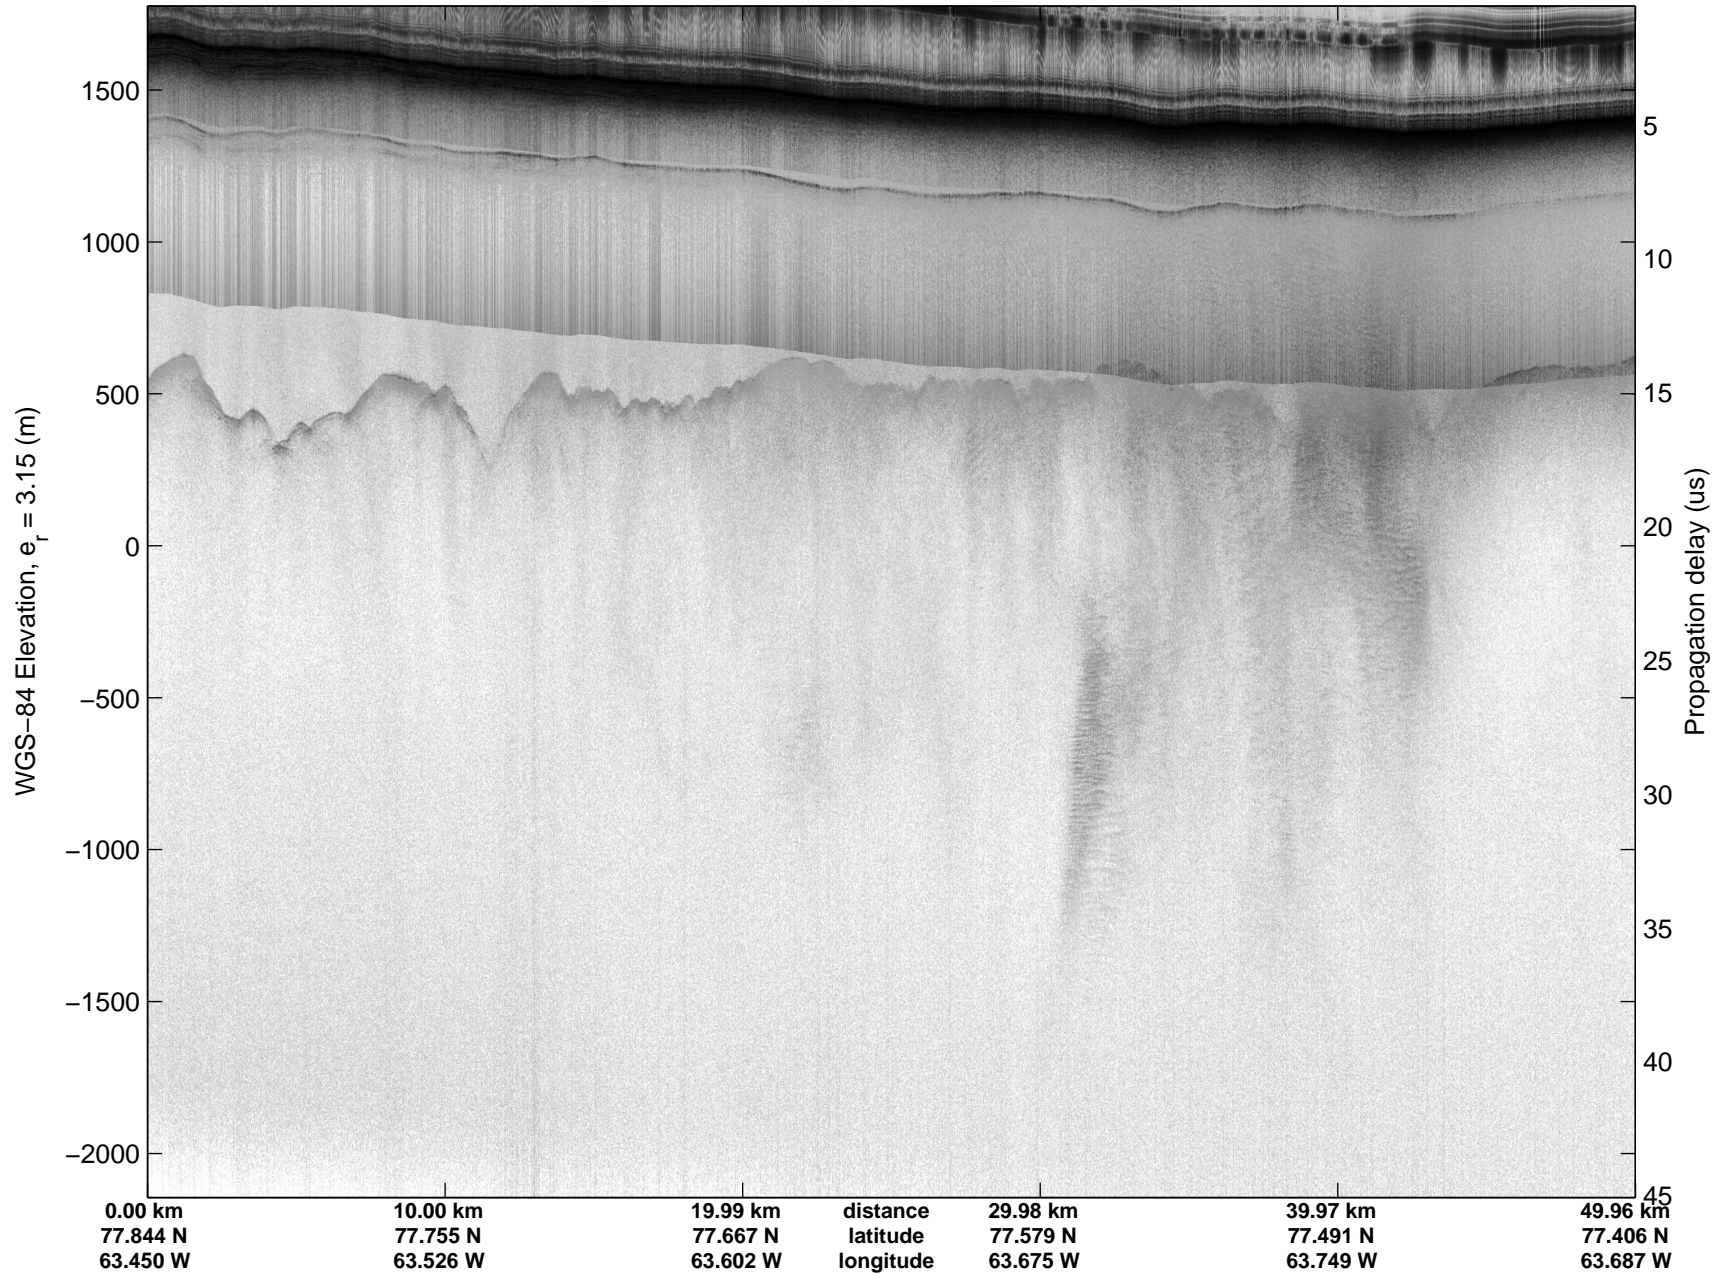

mcords5 2015_Greenland_C130: "Land Ice:IceSat-2 North" 20150505_02_027: 13:48:52.2 to 13:54:43.3 GPS