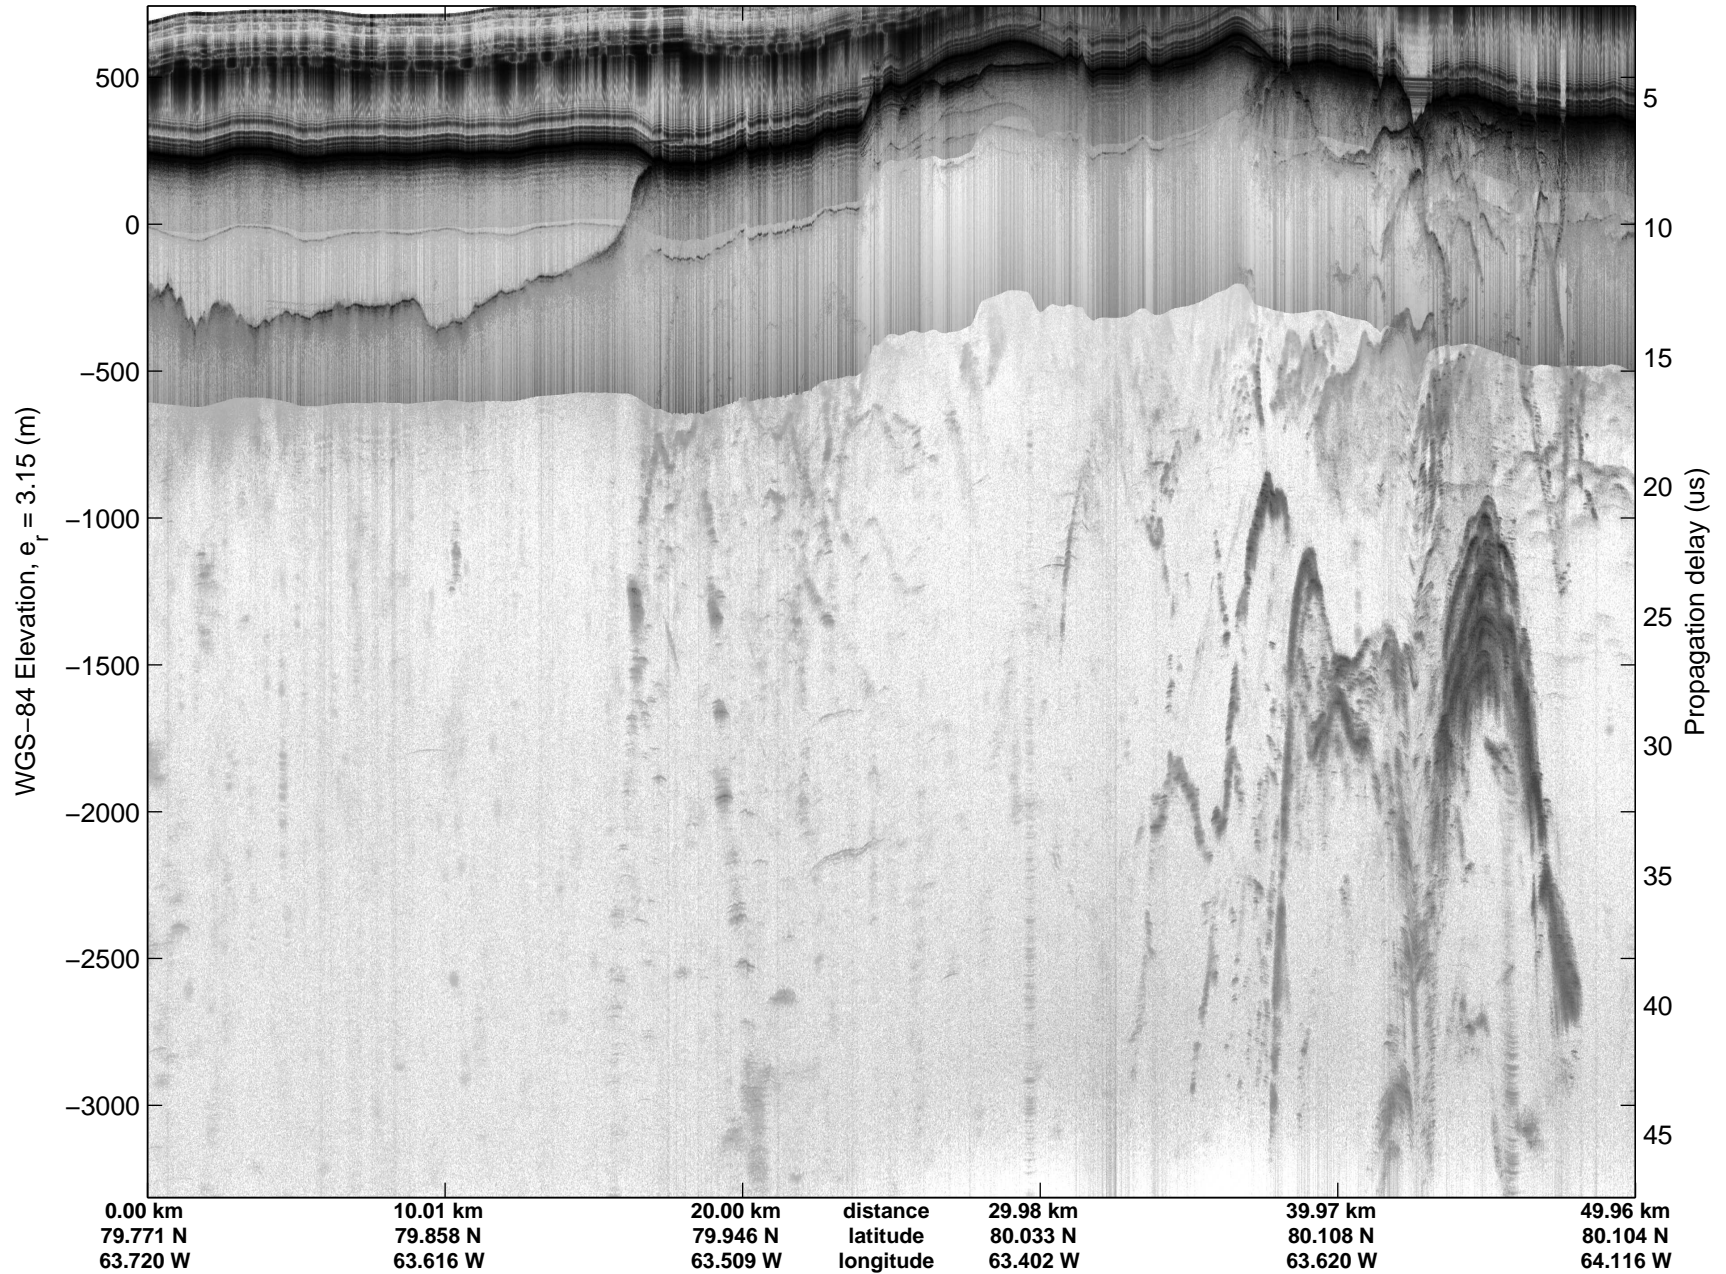

Land Ice:IceSat-2 North  
20150505\_02\_006  
Polar Stereograph 70N/-45E

mcords5 2015\_Greenland\_C130: "Land Ice:IceSat-2 North" 20150505\_02\_006: 11:40:12.8 to 11:46:13.8 GPS

mcords5 2015\_Greenland\_C130: "Land Ice:IceSat-2 North" 20150505\_02\_006: 11:40:12.8 to 11:46:13.8 GPS

Land Ice:IceSat-2 North  
20150505\_02\_007  
Polar Stereograph 70N/-45E

mcords5 2015\_Greenland\_C130: "Land Ice:IceSat-2 North" 20150505\_02\_007: 11:46:14.1 to 11:52:13.9 GPS

mcords5 2015\_Greenland\_C130: "Land Ice:IceSat-2 North" 20150505\_02\_007: 11:46:14.1 to 11:52:13.9 GPS

Land Ice:IceSat-2 North  
20150505\_02\_008  
Polar Stereograph 70N/-45E

mcords5 2015\_Greenland\_C130: "Land Ice:IceSat-2 North" 20150505\_02\_008: 11:52:14.1 to 11:58:21.7 GPS

mcords5 2015\_Greenland\_C130: "Land Ice:IceSat-2 North" 20150505\_02\_008: 11:52:14.1 to 11:58:21.7 GPS