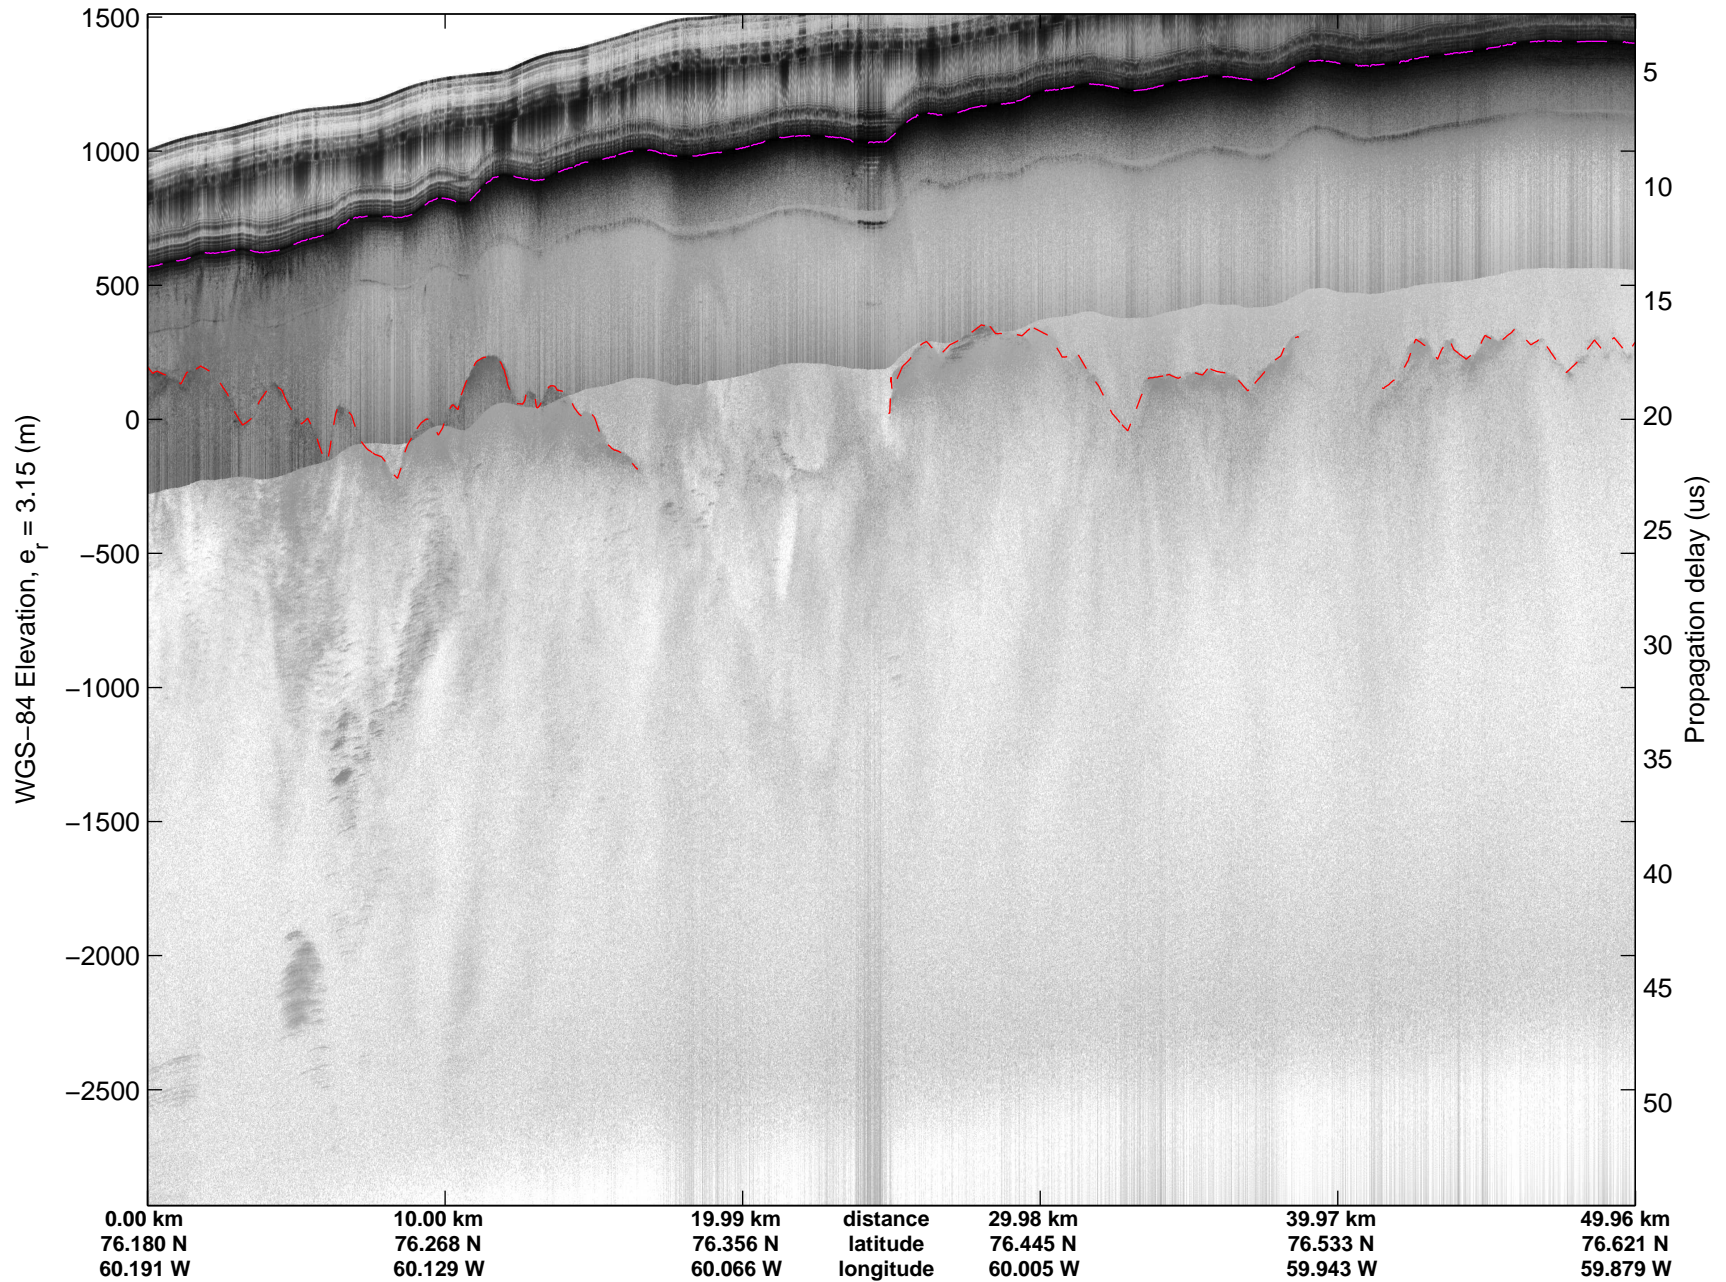

Land Ice:IceSat-2 North  
20150505\_02\_046  
Polar Stereograph 70N/-45E

mcords5 2015\_Greenland\_C130: "Land Ice:IceSat-2 North" 20150505\_02\_046: 15:42:54.5 to 15:49:10.6 GPS

mcords5 2015\_Greenland\_C130: "Land Ice:IceSat-2 North" 20150505\_02\_046: 15:42:54.5 to 15:49:10.6 GPS

Land Ice:IceSat-2 North  
20150505\_02\_047  
Polar Stereograph 70N/-45E

mcords5 2015\_Greenland\_C130: "Land Ice:IceSat-2 North" 20150505\_02\_047: 15:49:10.9 to 15:55:46.3 GPS

mcords5 2015\_Greenland\_C130: "Land Ice:IceSat-2 North" 20150505\_02\_047: 15:49:10.9 to 15:55:46.3 GPS

Land Ice:IceSat-2 North  
20150505\_02\_048  
Polar Stereograph 70N/-45E

mcords5 2015\_Greenland\_C130: "Land Ice:IceSat-2 North" 20150505\_02\_048: 15:55:46.5 to 16:01:54.0 GPS

mcords5 2015\_Greenland\_C130: "Land Ice:IceSat-2 North" 20150505\_02\_048: 15:55:46.5 to 16:01:54.0 GPS