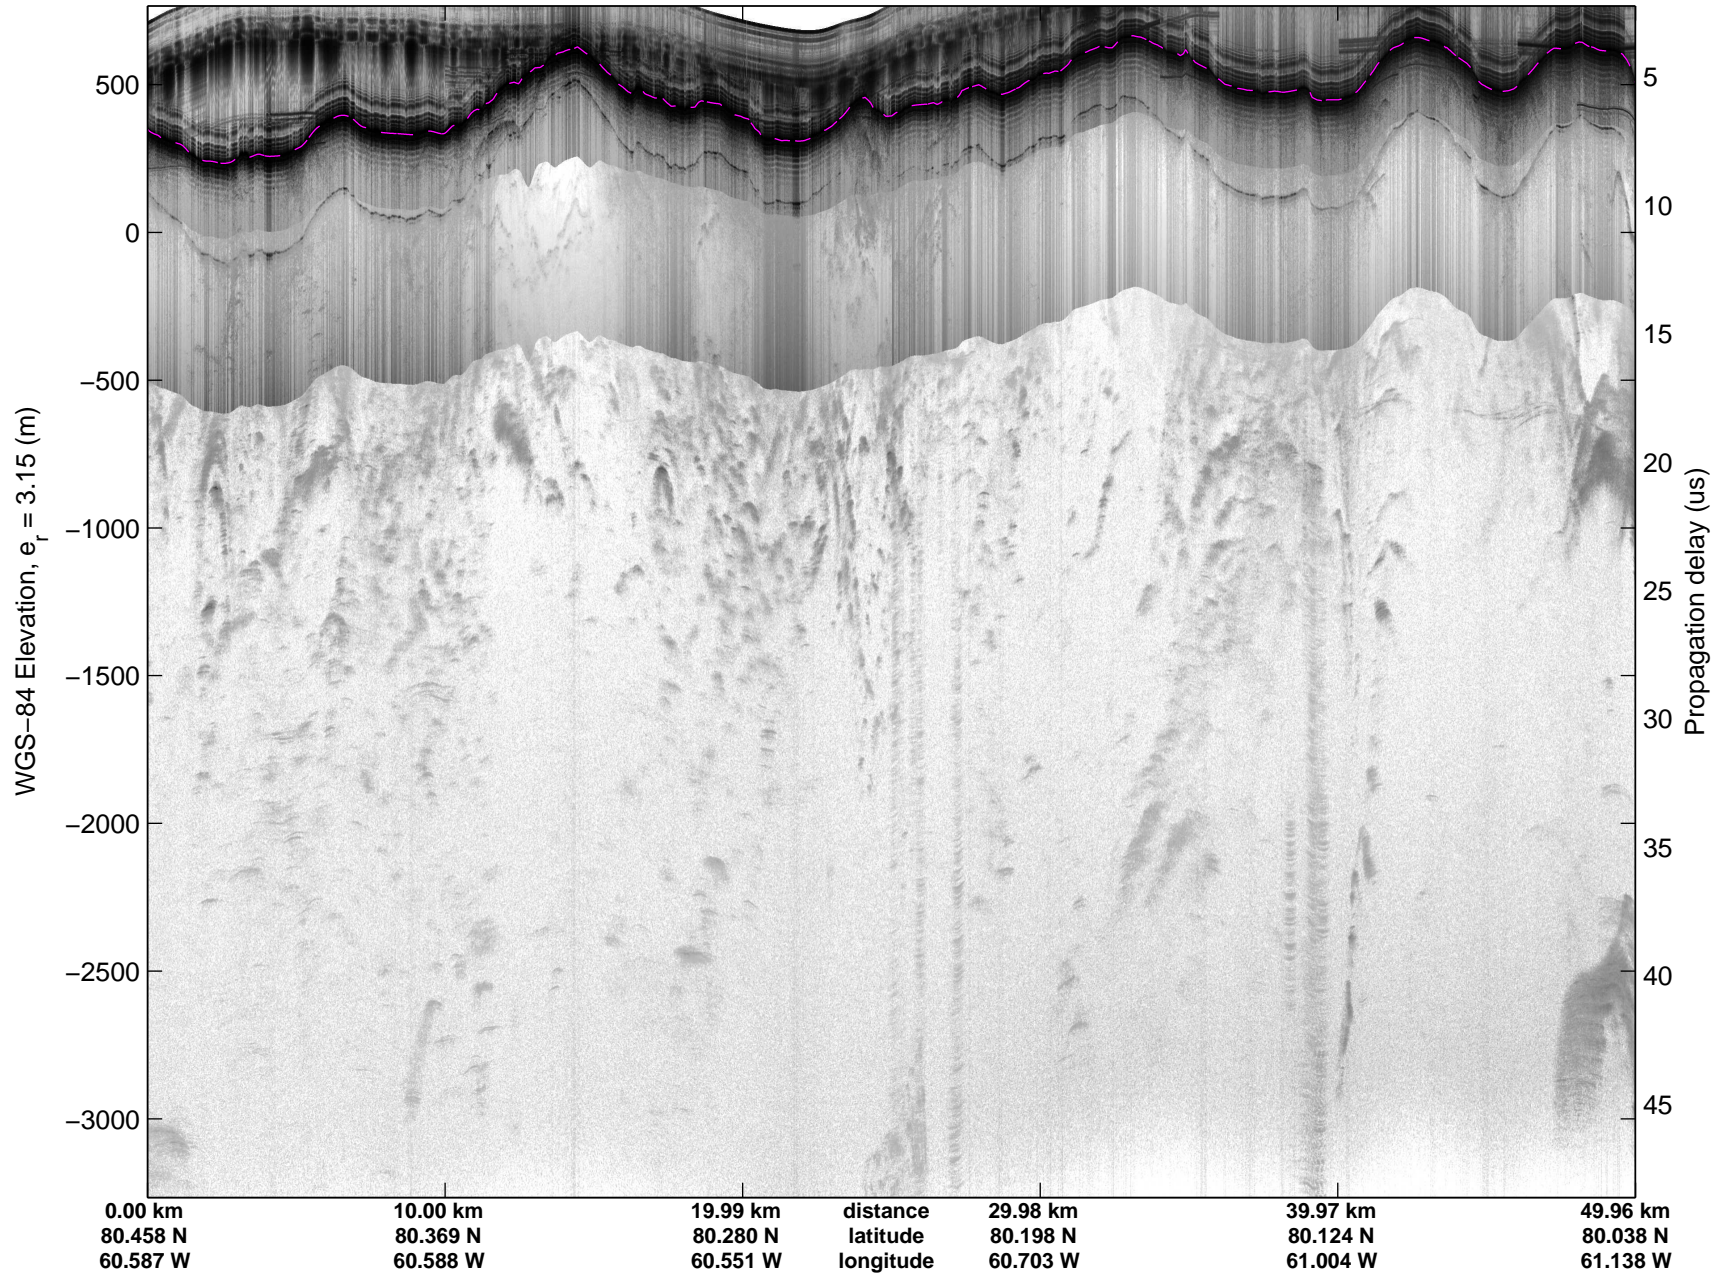

mcords5 2015_Greenland_C130: "Land Ice:IceSat-2 North" 20150505_02_021: 13:11:15.1 to 13:17:45.5 GPS