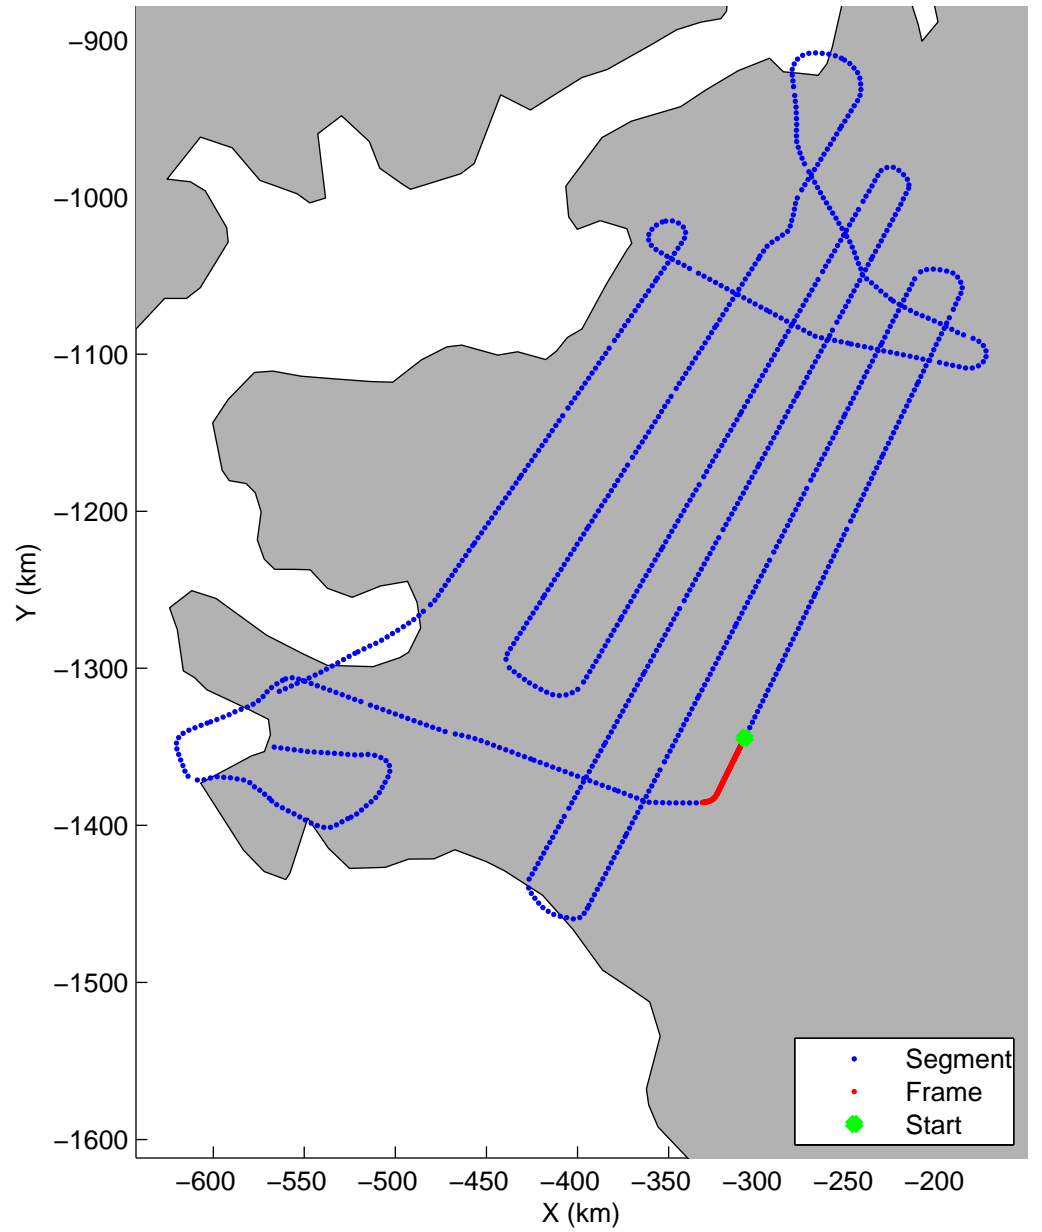

Land Ice:IceSat-2 North
20150505_02_064
Polar Stereograph 70N/-45E