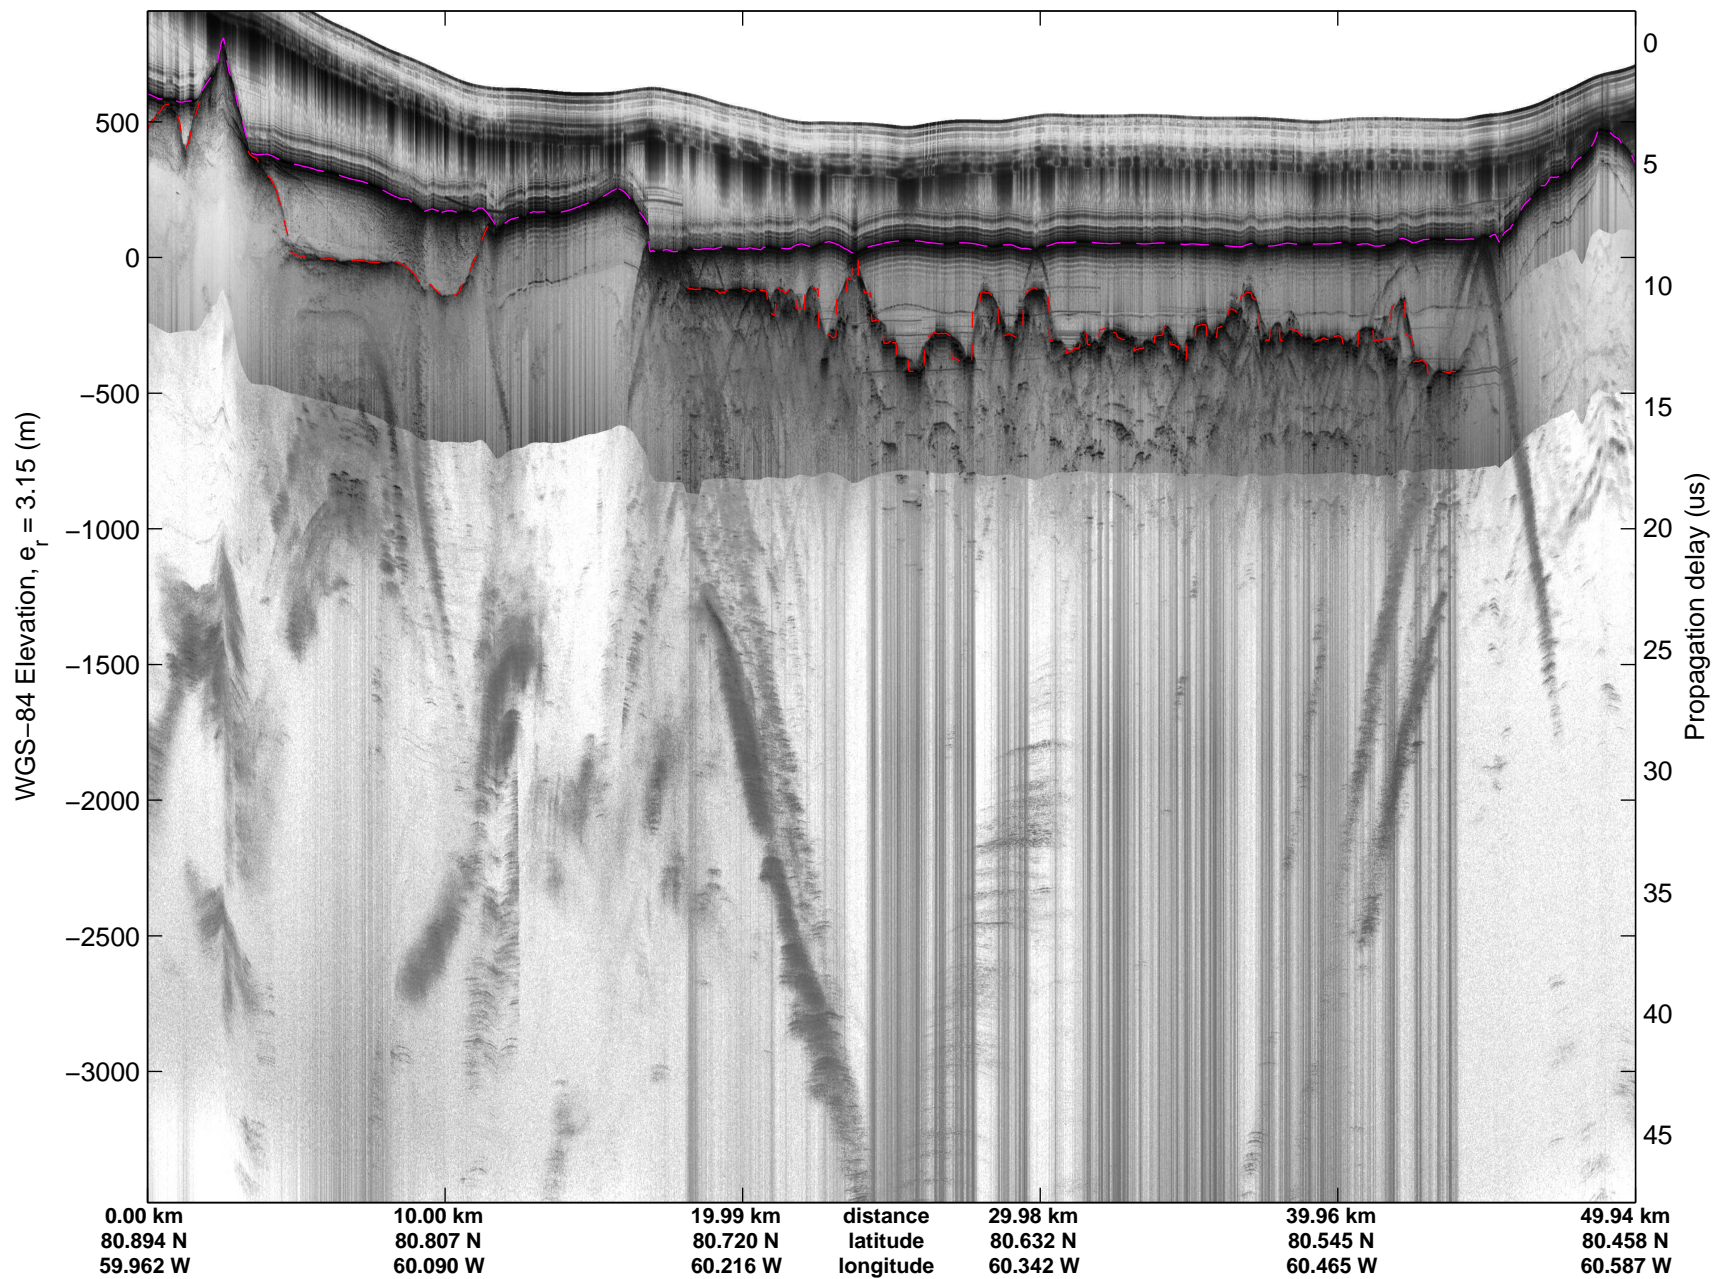

Land Ice:IceSat-2 North  
20150505\_02\_018  
Polar Stereograph 70N/-45E

mcords5 2015\_Greenland\_C130: "Land Ice:IceSat-2 North" 20150505\_02\_018: 12:52:57.6 to 12:59:21.2 GPS

mcords5 2015\_Greenland\_C130: "Land Ice:IceSat-2 North" 20150505\_02\_018: 12:52:57.6 to 12:59:21.2 GPS

mcords5 2015\_Greenland\_C130: "Land Ice:IceSat-2 North" 20150505\_02\_019: 12:59:21.4 to 13:05:13.7 GPS

mcords5 2015\_Greenland\_C130: "Land Ice:IceSat-2 North" 20150505\_02\_019: 12:59:21.4 to 13:05:13.7 GPS

Land Ice:IceSat-2 North  
20150505\_02\_020  
Polar Stereograph 70N/-45E

mcords5 2015\_Greenland\_C130: "Land Ice:IceSat-2 North" 20150505\_02\_020: 13:05:13.9 to 13:11:14.8 GPS

mcords5 2015\_Greenland\_C130: "Land Ice:IceSat-2 North" 20150505\_02\_020: 13:05:13.9 to 13:11:14.8 GPS