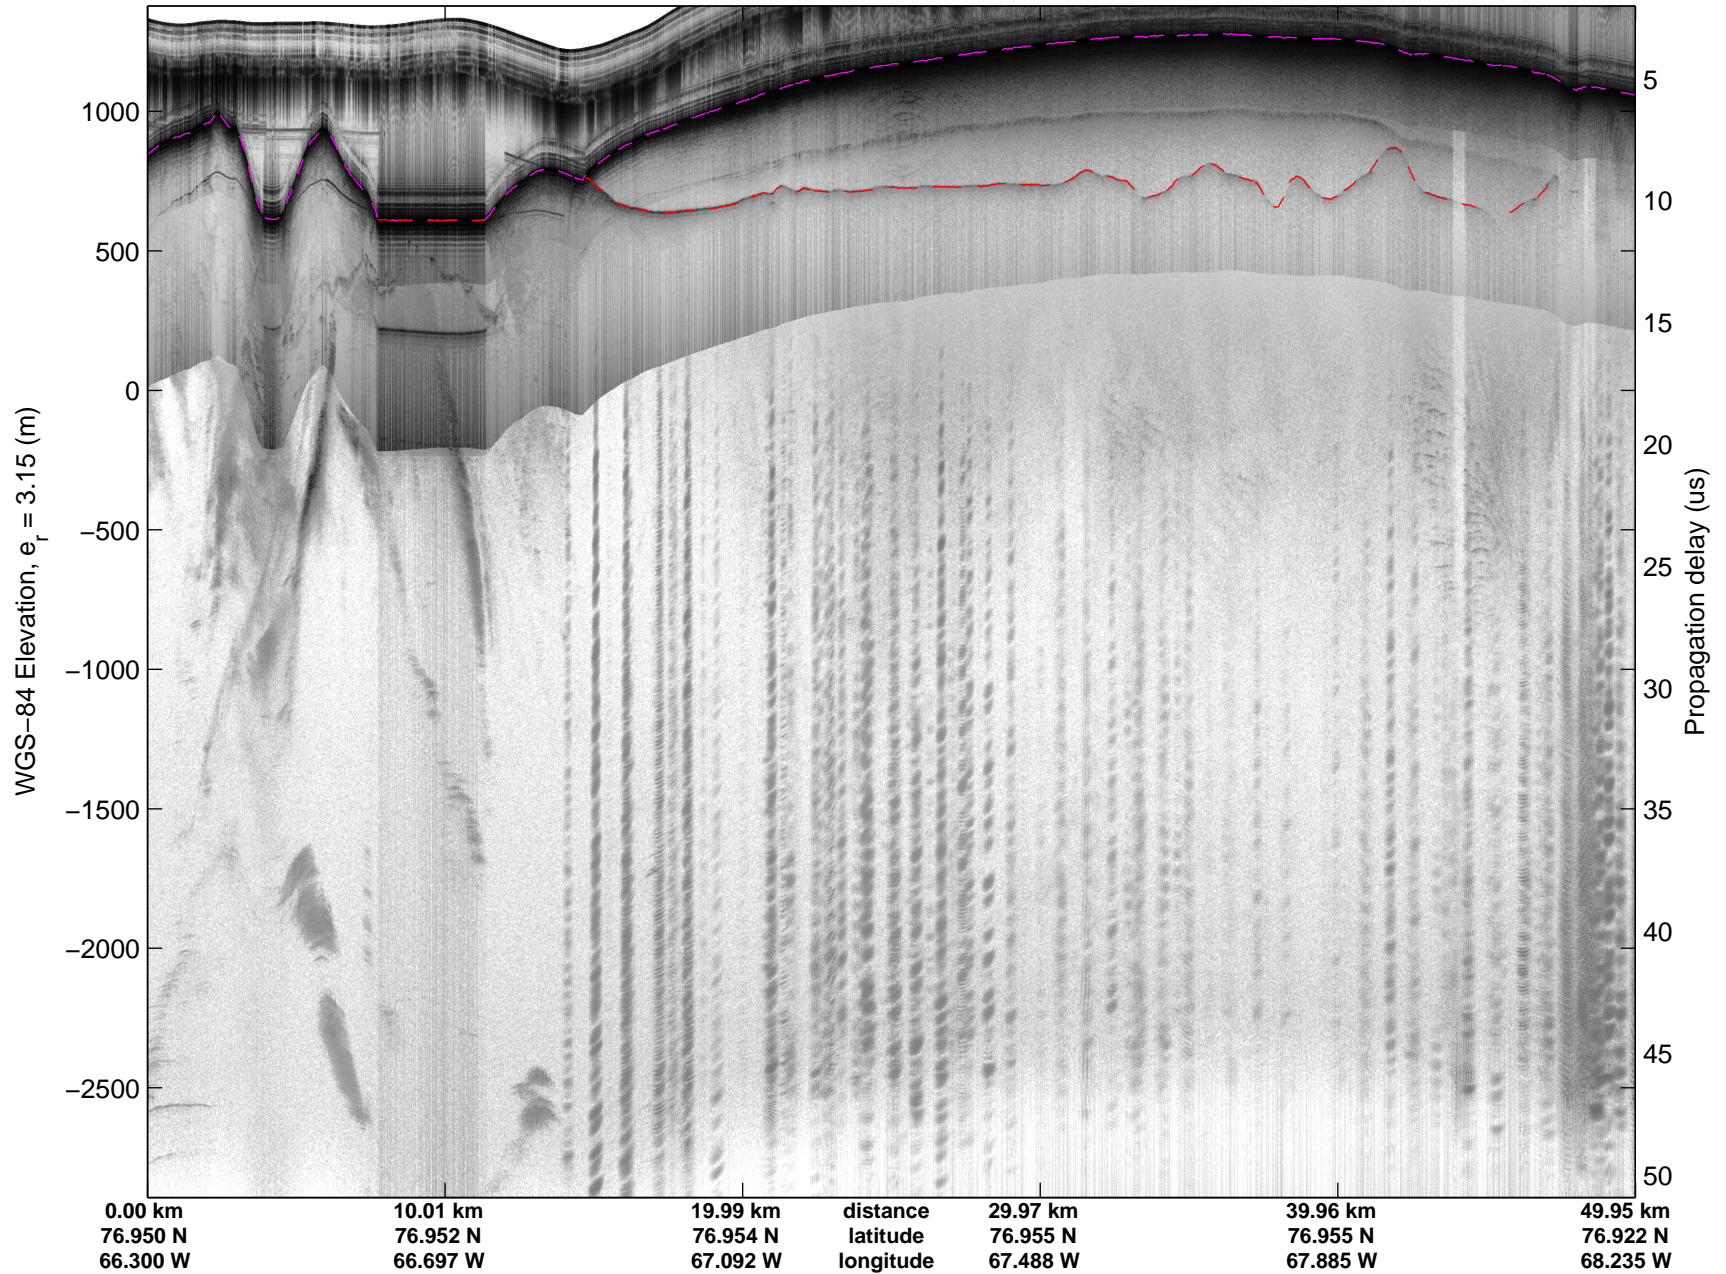

Land Ice:IceSat-2 North  
20150505\_02\_067  
Polar Stereograph 70N/-45E

mcords5 2015\_Greenland\_C130: "Land Ice:IceSat-2 North" 20150505\_02\_067: 17:47:08.0 to 17:52:47.6 GPS

mcords5 2015\_Greenland\_C130: "Land Ice:IceSat-2 North" 20150505\_02\_067: 17:47:08.0 to 17:52:47.6 GPS

mcords5 2015\_Greenland\_C130: "Land Ice:IceSat-2 North" 20150505\_02\_068: 17:52:47.8 to 17:58:32.8 GPS

mcords5 2015\_Greenland\_C130: "Land Ice:IceSat-2 North" 20150505\_02\_068: 17:52:47.8 to 17:58:32.8 GPS

Land Ice:IceSat-2 North  
20150505\_02\_069  
Polar Stereograph 70N/-45E

mcords5 2015\_Greenland\_C130: "Land Ice:IceSat-2 North" 20150505\_02\_069: 17:58:33.1 to 18:04:33.7 GPS

mcords5 2015\_Greenland\_C130: "Land Ice:IceSat-2 North" 20150505\_02\_069: 17:58:33.1 to 18:04:33.7 GPS