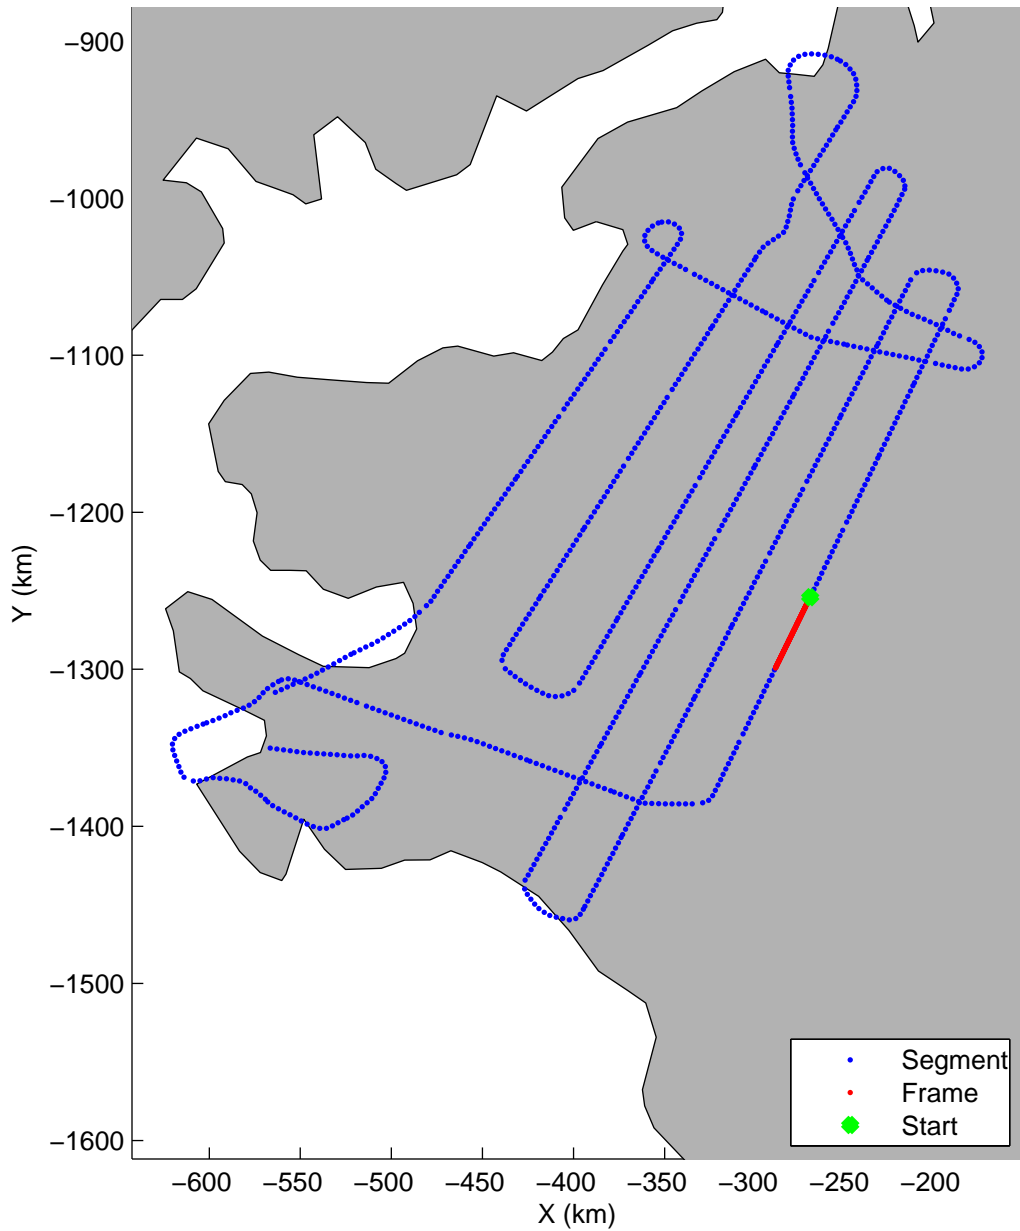

Land Ice:IceSat-2 North
20150505_02_062
Polar Stereograph 70N/-45E