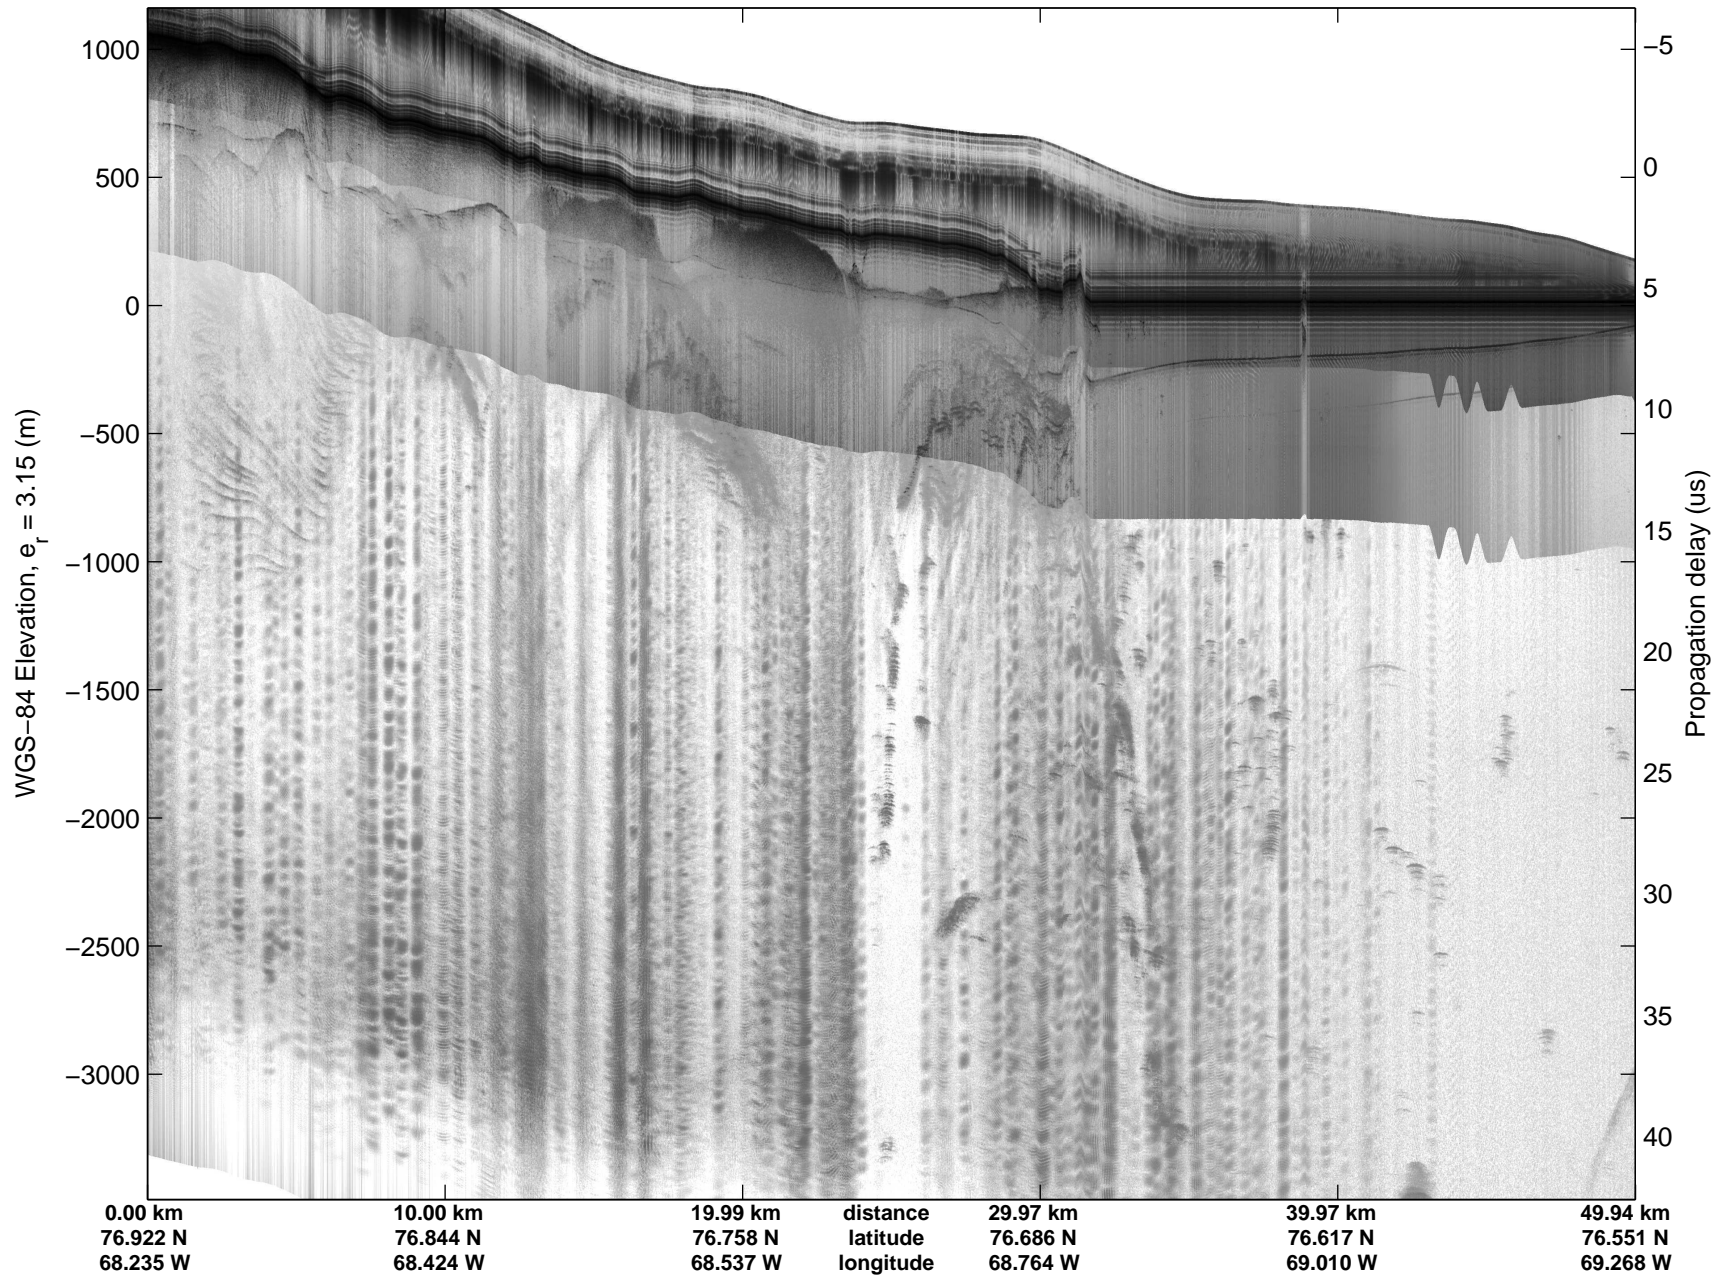

Land Ice:IceSat-2 North  
20150505\_02\_067  
Polar Stereograph 70N/-45E

mcords5 2015\_Greenland\_C130: "Land Ice:IceSat-2 North" 20150505\_02\_067: 17:47:08.0 to 17:52:47.6 GPS

mcords5 2015\_Greenland\_C130: "Land Ice:IceSat-2 North" 20150505\_02\_067: 17:47:08.0 to 17:52:47.6 GPS

mcords5 2015\_Greenland\_C130: "Land Ice:IceSat-2 North" 20150505\_02\_068: 17:52:47.8 to 17:58:32.8 GPS

mcords5 2015\_Greenland\_C130: "Land Ice:IceSat-2 North" 20150505\_02\_068: 17:52:47.8 to 17:58:32.8 GPS

Land Ice:IceSat-2 North  
20150505\_02\_069  
Polar Stereograph 70N/-45E

mcords5 2015\_Greenland\_C130: "Land Ice:IceSat-2 North" 20150505\_02\_069: 17:58:33.1 to 18:04:33.7 GPS

mcords5 2015\_Greenland\_C130: "Land Ice:IceSat-2 North" 20150505\_02\_069: 17:58:33.1 to 18:04:33.7 GPS

Land Ice:IceSat-2 North  
20150505\_02\_070  
Polar Stereograph 70N/-45E

mcords5 2015\_Greenland\_C130: "Land Ice:IceSat-2 North" 20150505\_02\_070: 18:04:33.9 to 18:10:35.6 GPS

mcords5 2015\_Greenland\_C130: "Land Ice:IceSat-2 North" 20150505\_02\_070: 18:04:33.9 to 18:10:35.6 GPS