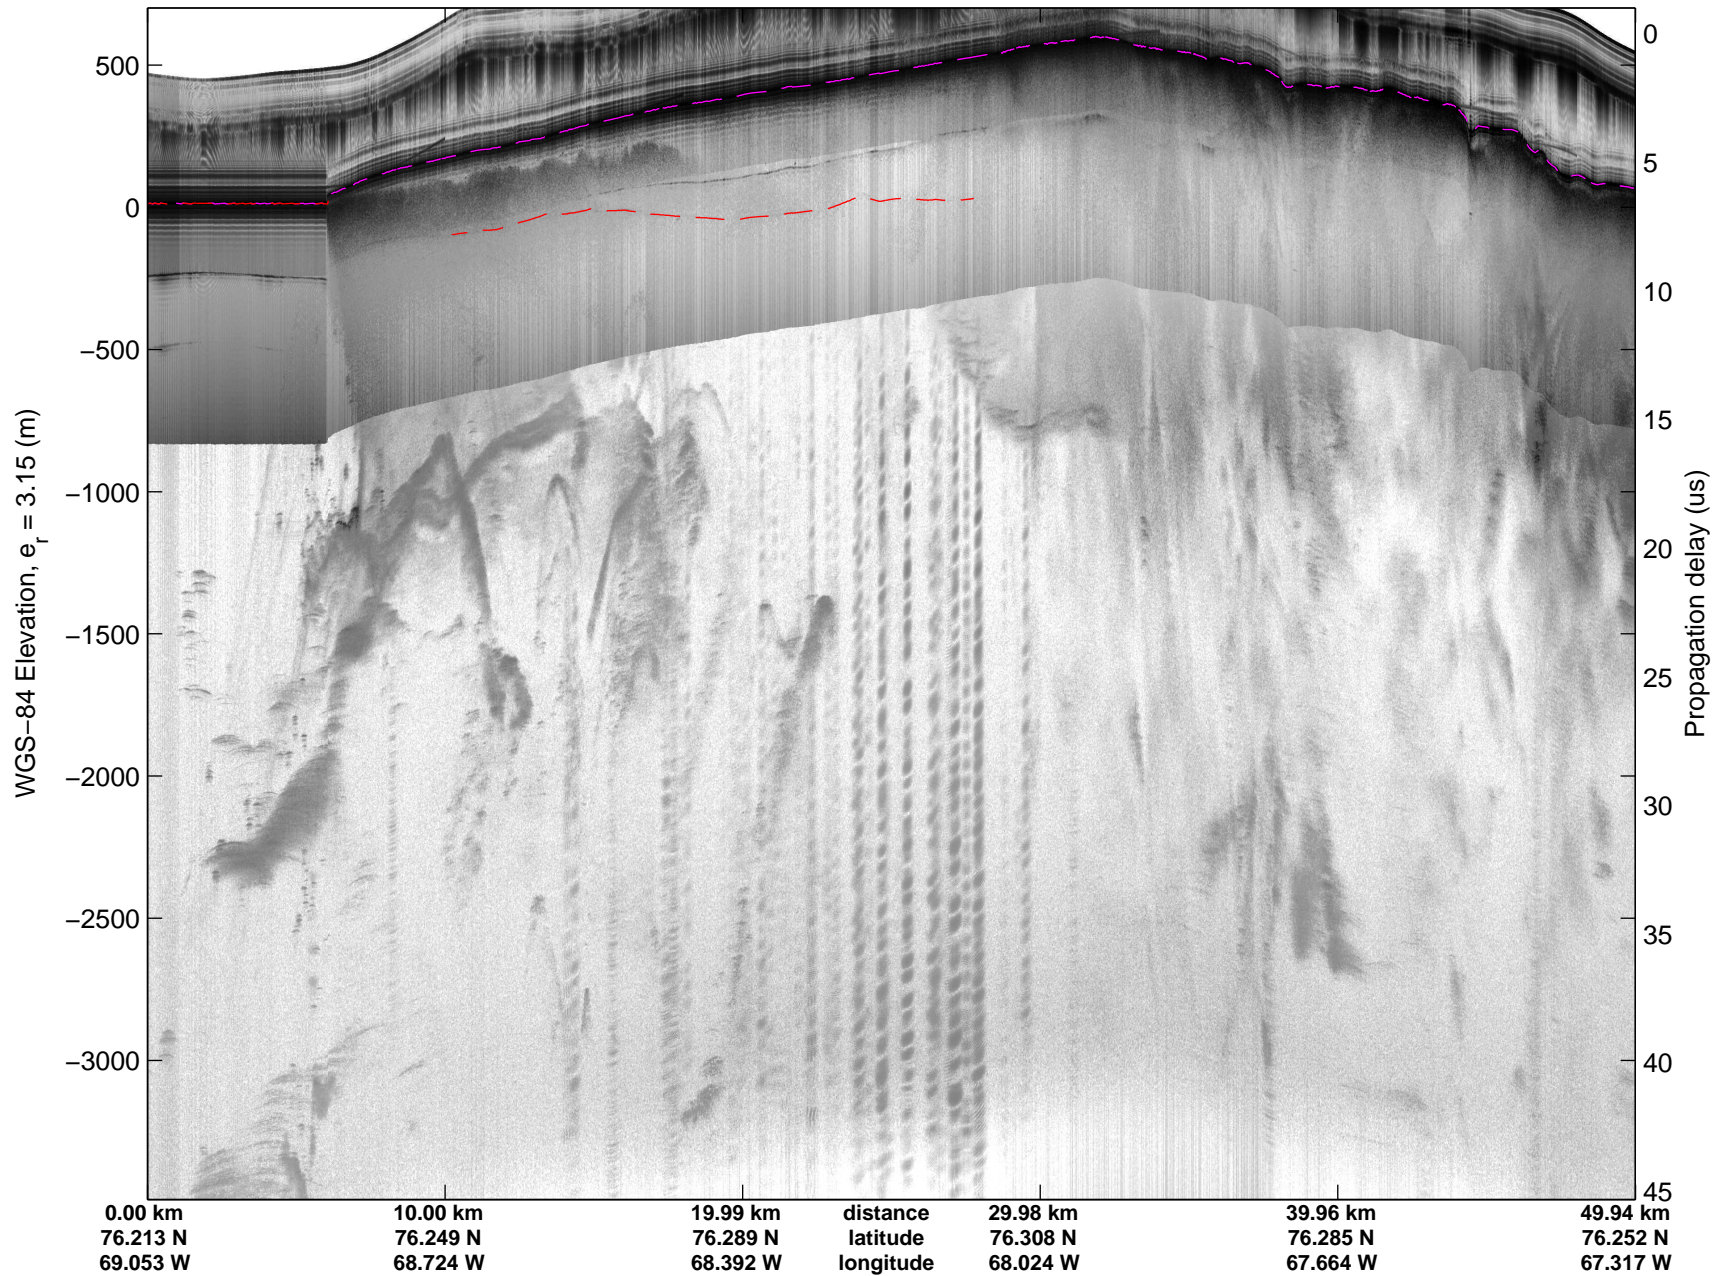

Land Ice:IceSat-2 North  
20150505\_02\_070  
Polar Stereograph 70N/-45E

mcords5 2015\_Greenland\_C130: "Land Ice:IceSat-2 North" 20150505\_02\_070: 18:04:33.9 to 18:10:35.6 GPS

mcords5 2015\_Greenland\_C130: "Land Ice:IceSat-2 North" 20150505\_02\_070: 18:04:33.9 to 18:10:35.6 GPS

mcords5 2015\_Greenland\_C130: "Land Ice:IceSat-2 North" 20150505\_02\_071: 18:10:35.9 to 18:16:57.3 GPS

mcords5 2015\_Greenland\_C130: "Land Ice:IceSat-2 North" 20150505\_02\_071: 18:10:35.9 to 18:16:57.3 GPS

Land Ice:IceSat-2 North  
20150505\_02\_072  
Polar Stereograph 70N/-45E

mcords5 2015\_Greenland\_C130: "Land Ice:IceSat-2 North" 20150505\_02\_072: 18:16:57.5 to 18:23:07.2 GPS

mcords5 2015\_Greenland\_C130: "Land Ice:IceSat-2 North" 20150505\_02\_072: 18:16:57.5 to 18:23:07.2 GPS

Land Ice:IceSat-2 North  
20150505\_02\_073  
Polar Stereograph 70N/-45E

mcords5 2015\_Greenland\_C130: "Land Ice:IceSat-2 North" 20150505\_02\_073: 18:23:07.4 to 18:29:24.2 GPS

mcords5 2015\_Greenland\_C130: "Land Ice:IceSat-2 North" 20150505\_02\_073: 18:23:07.4 to 18:29:24.2 GPS