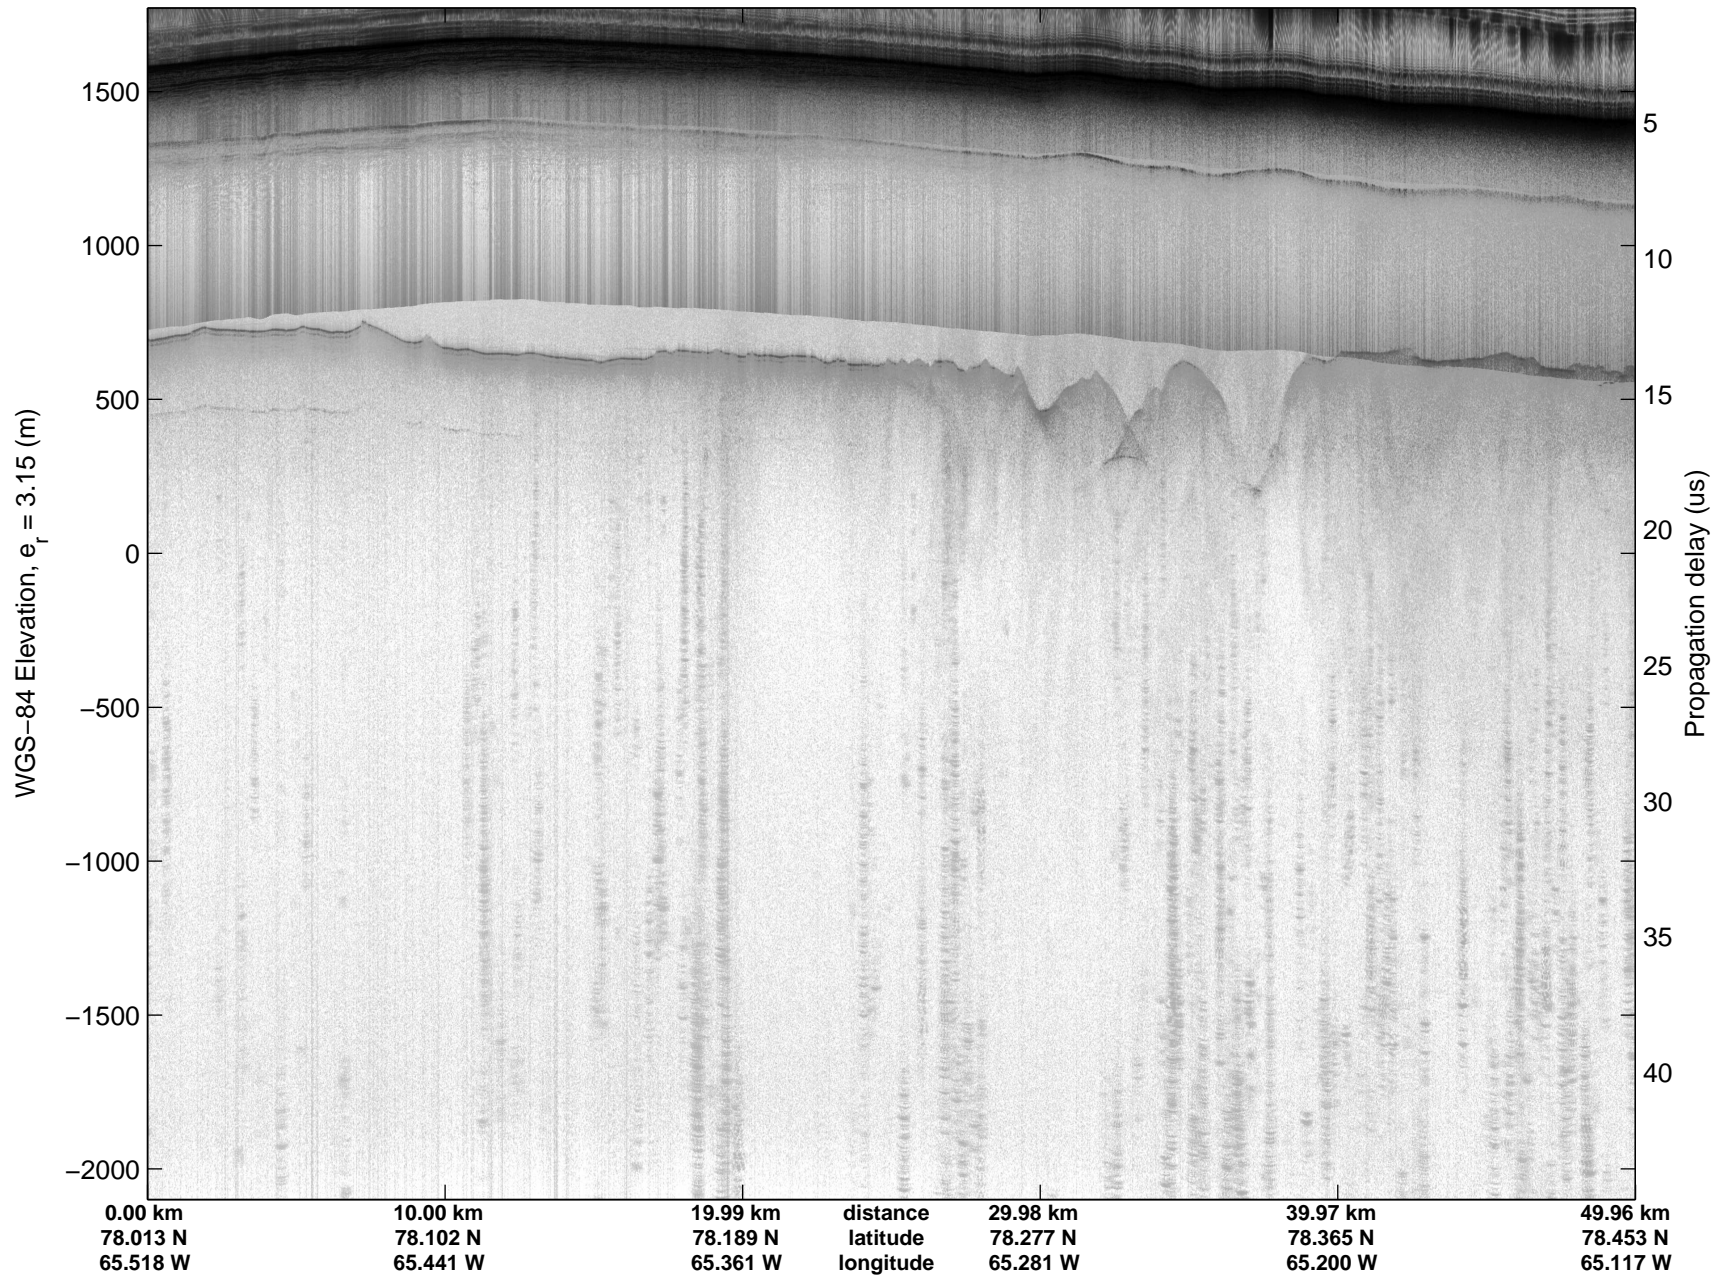

Land Ice:IceSat-2 North  
20150505\_02\_001  
Polar Stereograph 70N/-45E

mcords5 2015\_Greenland\_C130: "Land Ice:IceSat-2 North" 20150505\_02\_001: 11:09:34.5 to 11:15:38.5 GPS

mcords5 2015\_Greenland\_C130: "Land Ice:IceSat-2 North" 20150505\_02\_001: 11:09:34.5 to 11:15:38.5 GPS

mcords5 2015\_Greenland\_C130: "Land Ice:IceSat-2 North" 20150505\_02\_003: 11:21:44.1 to 11:28:27.8 GPS

mcords5 2015\_Greenland\_C130: "Land Ice:IceSat-2 North" 20150505\_02\_003: 11:21:44.1 to 11:28:27.8 GPS

Land Ice:IceSat-2 North  
20150505\_02\_004  
Polar Stereograph 70N/-45E

mcords5 2015\_Greenland\_C130: "Land Ice:IceSat-2 North" 20150505\_02\_004: 11:28:28.0 to 11:34:20.1 GPS

mcords5 2015\_Greenland\_C130: "Land Ice:IceSat-2 North" 20150505\_02\_004: 11:28:28.0 to 11:34:20.1 GPS

Land Ice:IceSat-2 North  
20150505\_02\_005  
Polar Stereograph 70N/-45E

mcords5 2015\_Greenland\_C130: "Land Ice:IceSat-2 North" 20150505\_02\_005: 11:34:20.4 to 11:40:12.6 GPS

mcords5 2015\_Greenland\_C130: "Land Ice:IceSat-2 North" 20150505\_02\_005: 11:34:20.4 to 11:40:12.6 GPS