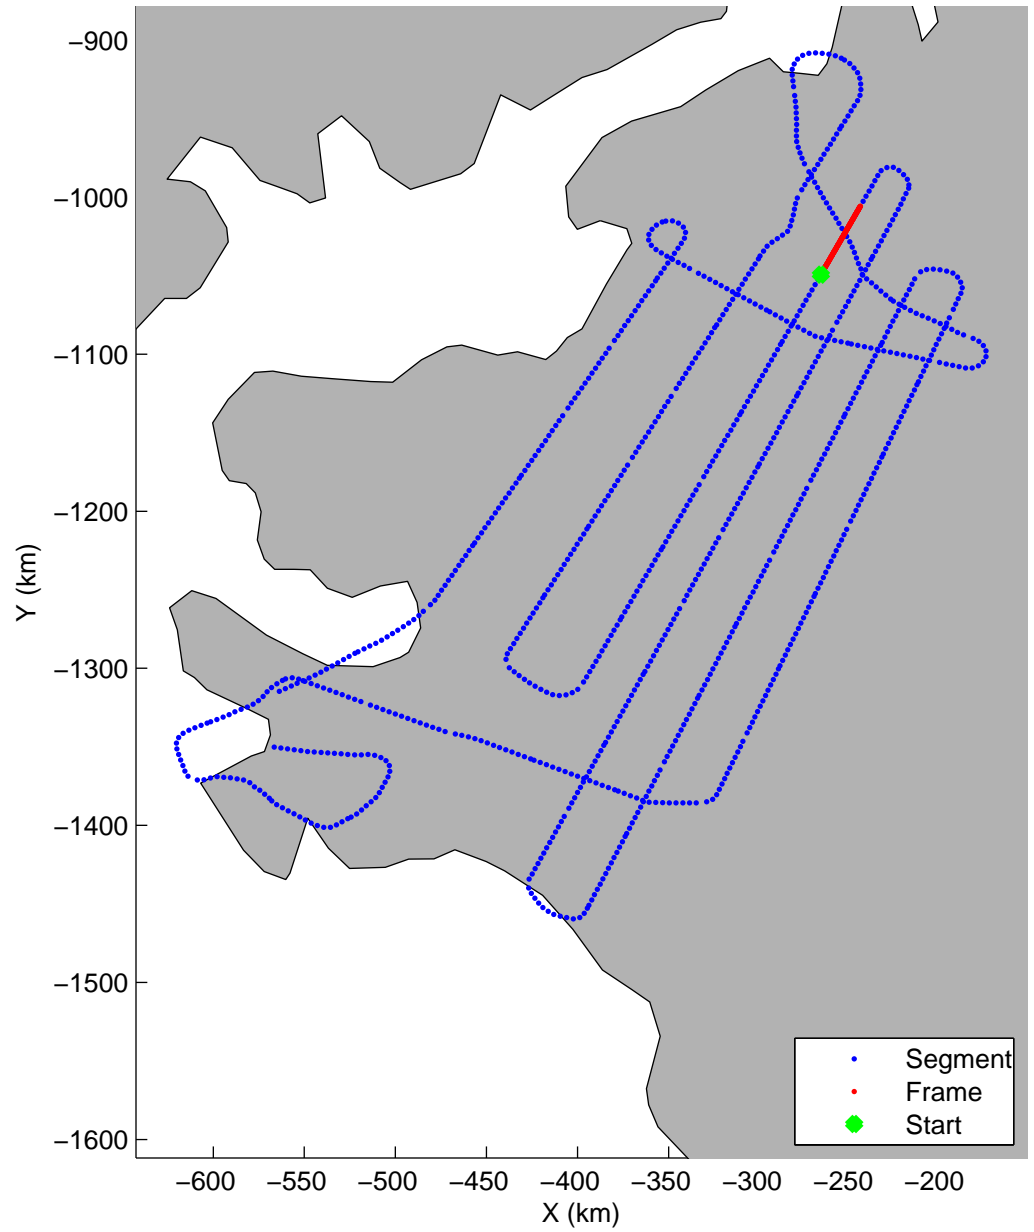

Land Ice:IceSat-2 North
20150505_02_035
Polar Stereograph 70N/-45E