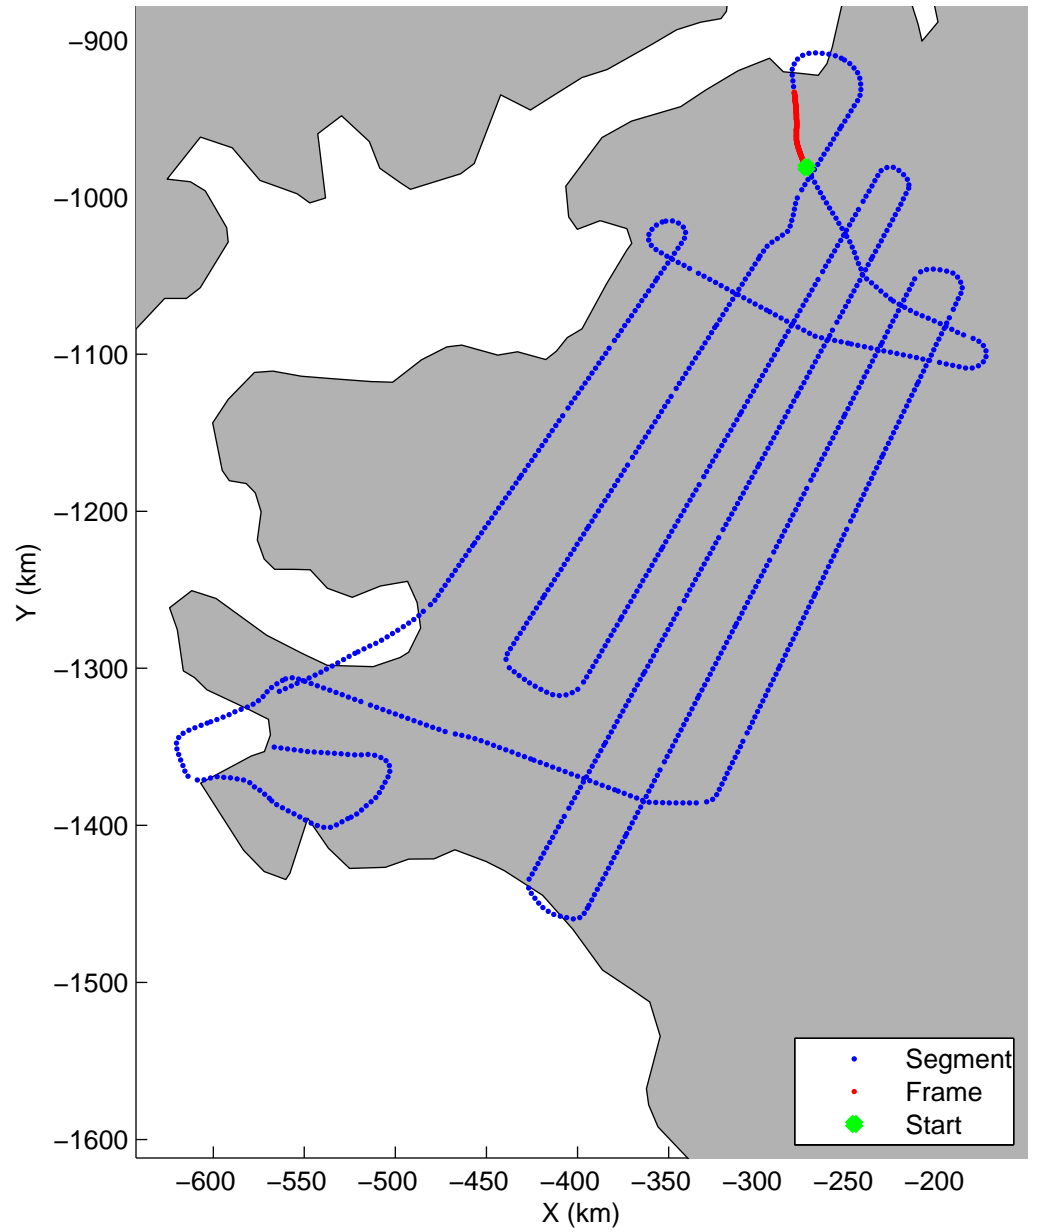

Land Ice:IceSat-2 North
20150505_02_017
Polar Stereograph 70N/-45E