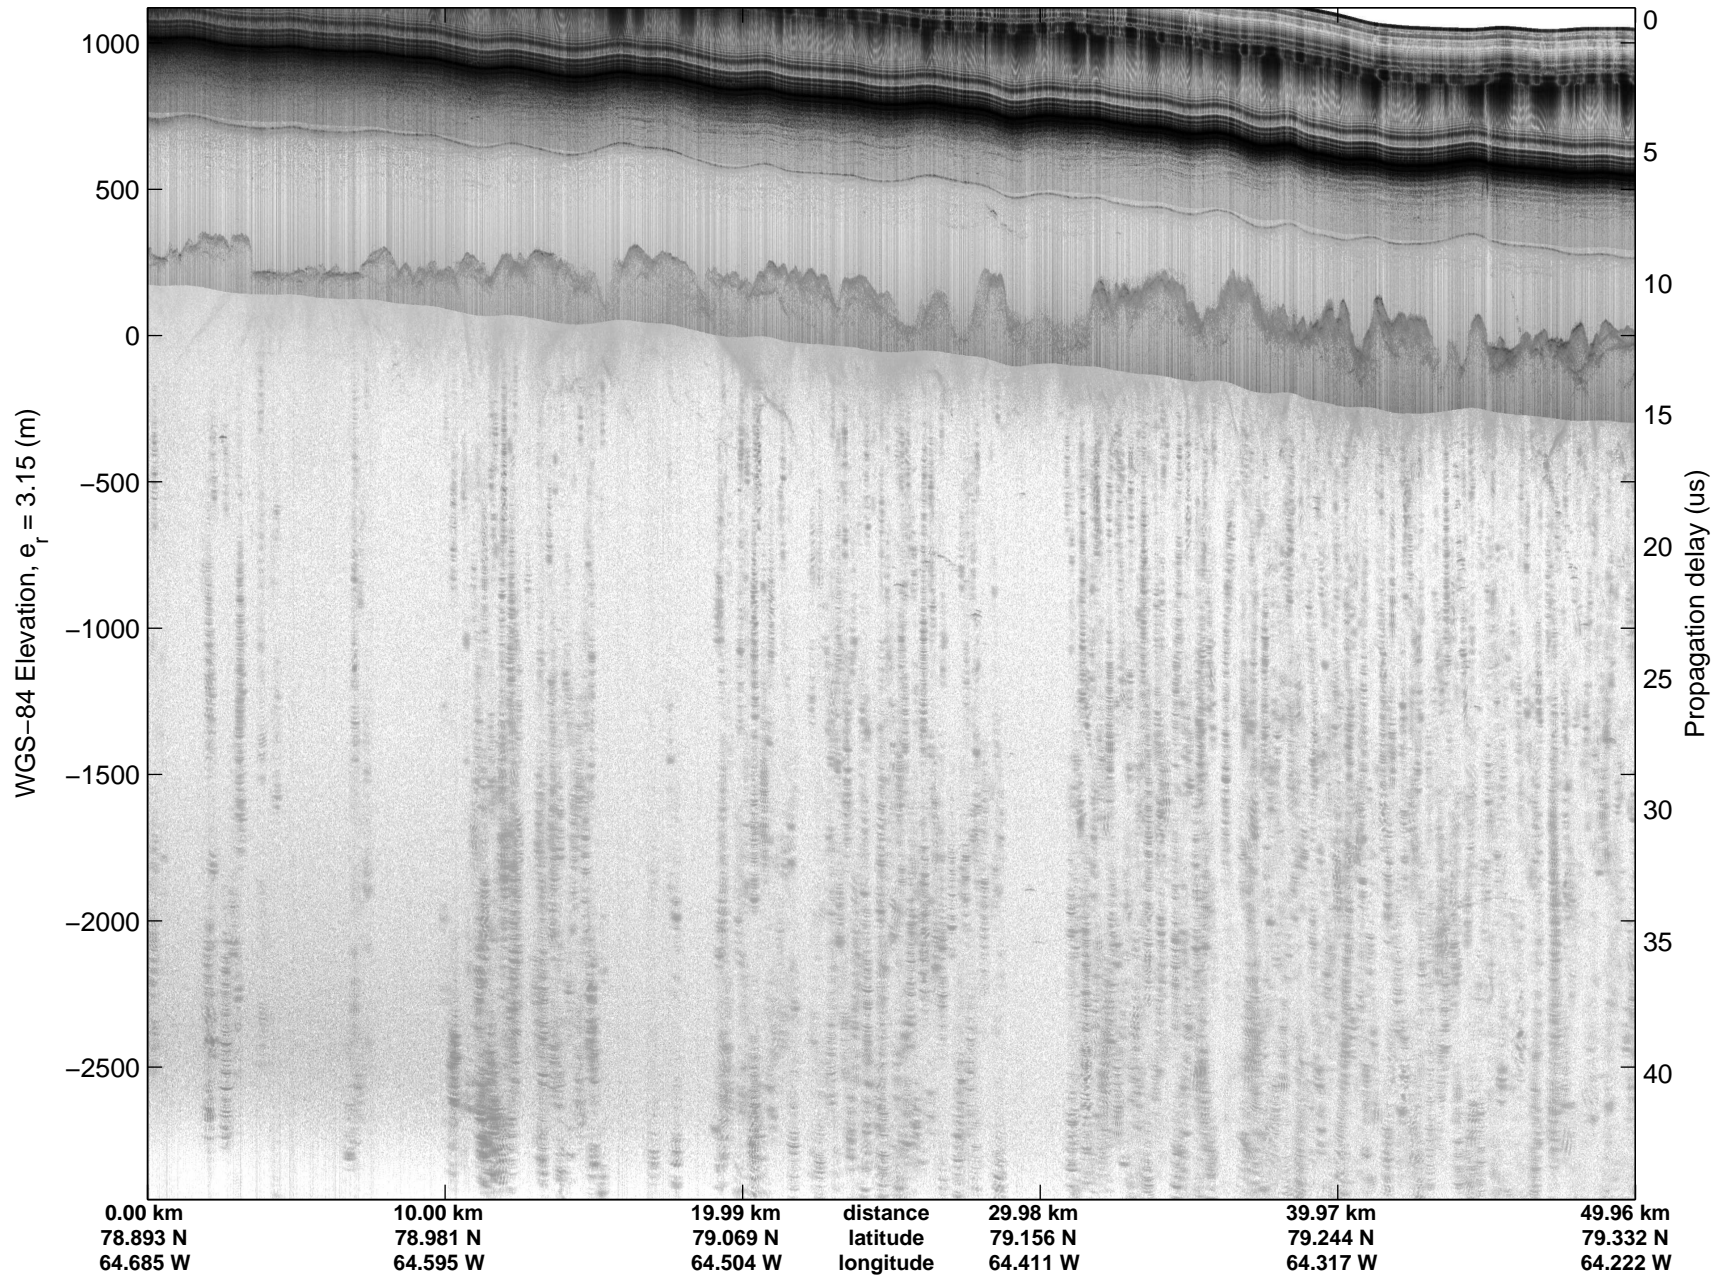

Land Ice:IceSat-2 North  
20150505\_02\_004  
Polar Stereograph 70N/-45E

mcords5 2015\_Greenland\_C130: "Land Ice:IceSat-2 North" 20150505\_02\_004: 11:28:28.0 to 11:34:20.1 GPS

mcords5 2015\_Greenland\_C130: "Land Ice:IceSat-2 North" 20150505\_02\_004: 11:28:28.0 to 11:34:20.1 GPS

Land Ice:IceSat-2 North  
20150505\_02\_005  
Polar Stereograph 70N/-45E

mcords5 2015\_Greenland\_C130: "Land Ice:IceSat-2 North" 20150505\_02\_005: 11:34:20.4 to 11:40:12.6 GPS

mcords5 2015\_Greenland\_C130: "Land Ice:IceSat-2 North" 20150505\_02\_005: 11:34:20.4 to 11:40:12.6 GPS

Land Ice:IceSat-2 North  
20150505\_02\_006  
Polar Stereograph 70N/-45E

mcords5 2015\_Greenland\_C130: "Land Ice:IceSat-2 North" 20150505\_02\_006: 11:40:12.8 to 11:46:13.8 GPS

mcords5 2015\_Greenland\_C130: "Land Ice:IceSat-2 North" 20150505\_02\_006: 11:40:12.8 to 11:46:13.8 GPS