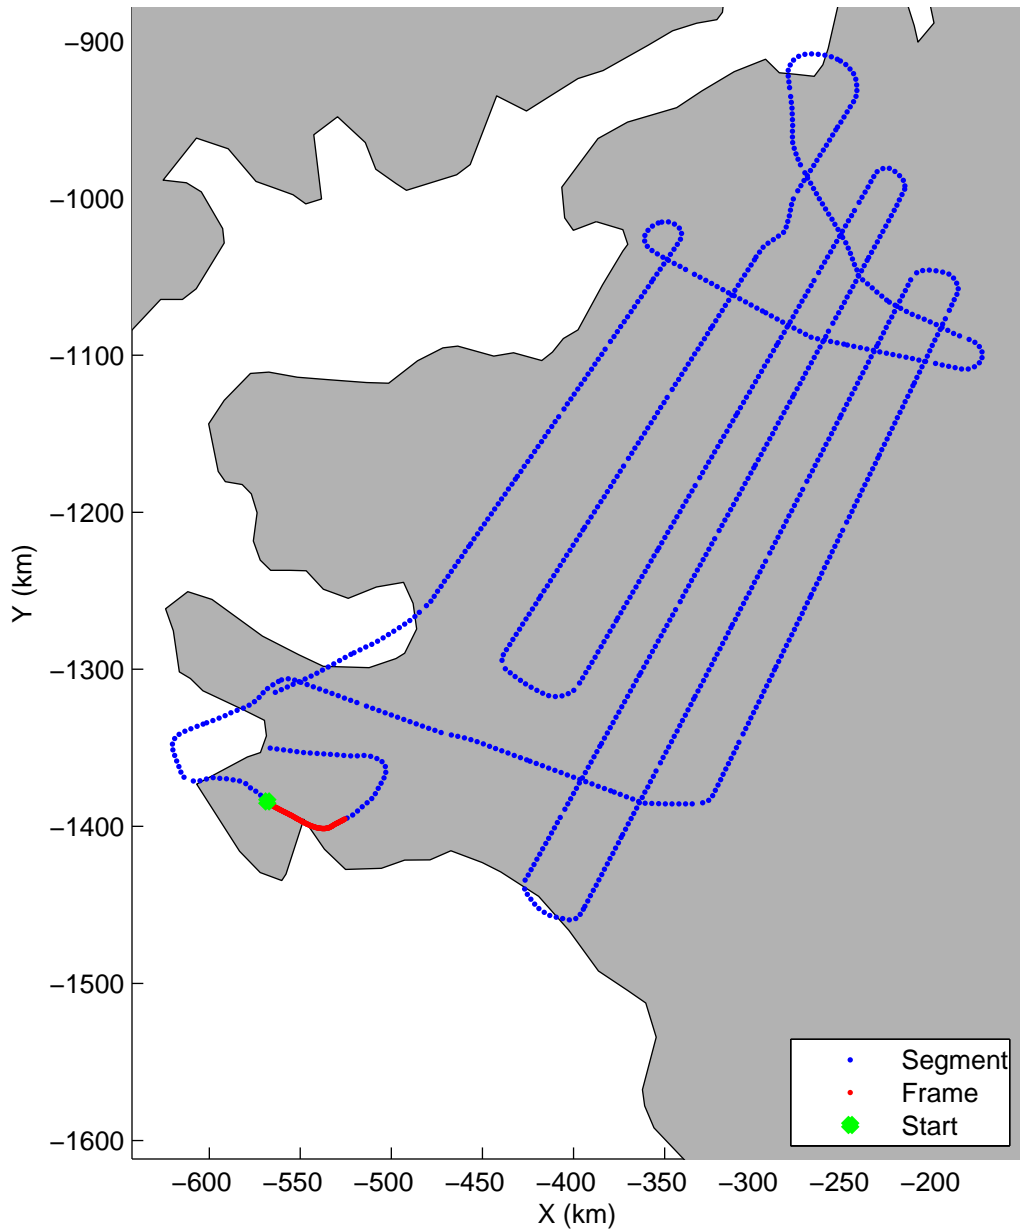

Land Ice:IceSat-2 North
20150505_02_073
Polar Stereograph 70N/-45E