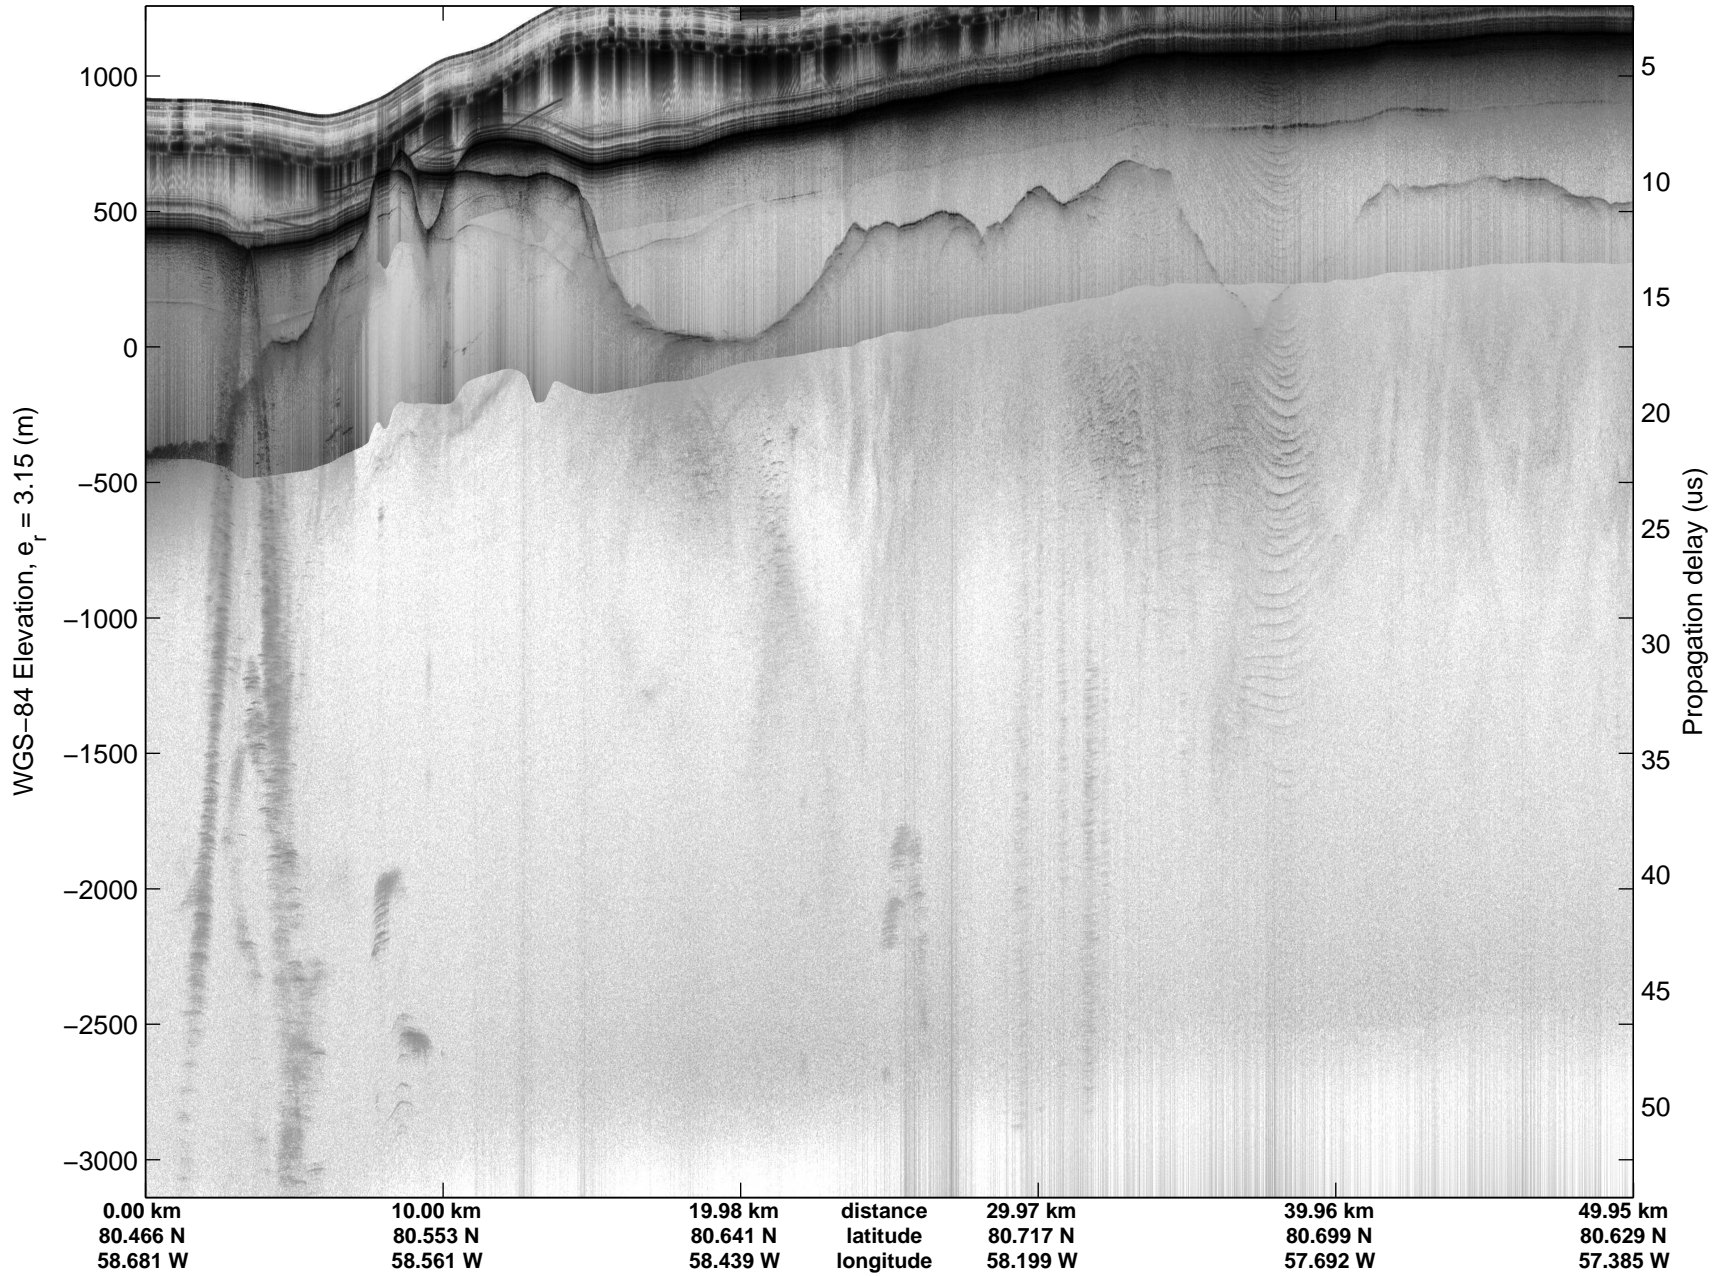

Land Ice:IceSat-2 North  
20150505\_02\_034  
Polar Stereograph 70N/-45E

mcords5 2015\_Greenland\_C130: "Land Ice:IceSat-2 North" 20150505\_02\_034: 14:30:05.3 to 14:35:50.7 GPS

mcords5 2015\_Greenland\_C130: "Land Ice:IceSat-2 North" 20150505\_02\_034: 14:30:05.3 to 14:35:50.7 GPS

Land Ice:IceSat-2 North  
20150505\_02\_035  
Polar Stereograph 70N/-45E

mcords5 2015\_Greenland\_C130: "Land Ice:IceSat-2 North" 20150505\_02\_035: 14:35:50.9 to 14:41:26.8 GPS

mcords5 2015\_Greenland\_C130: "Land Ice:IceSat-2 North" 20150505\_02\_035: 14:35:50.9 to 14:41:26.8 GPS

Land Ice:IceSat-2 North  
20150505\_02\_036  
Polar Stereograph 70N/-45E

mcords5 2015\_Greenland\_C130: "Land Ice:IceSat-2 North" 20150505\_02\_036: 14:41:27.0 to 14:47:34.2 GPS

mcords5 2015\_Greenland\_C130: "Land Ice:IceSat-2 North" 20150505\_02\_036: 14:41:27.0 to 14:47:34.2 GPS