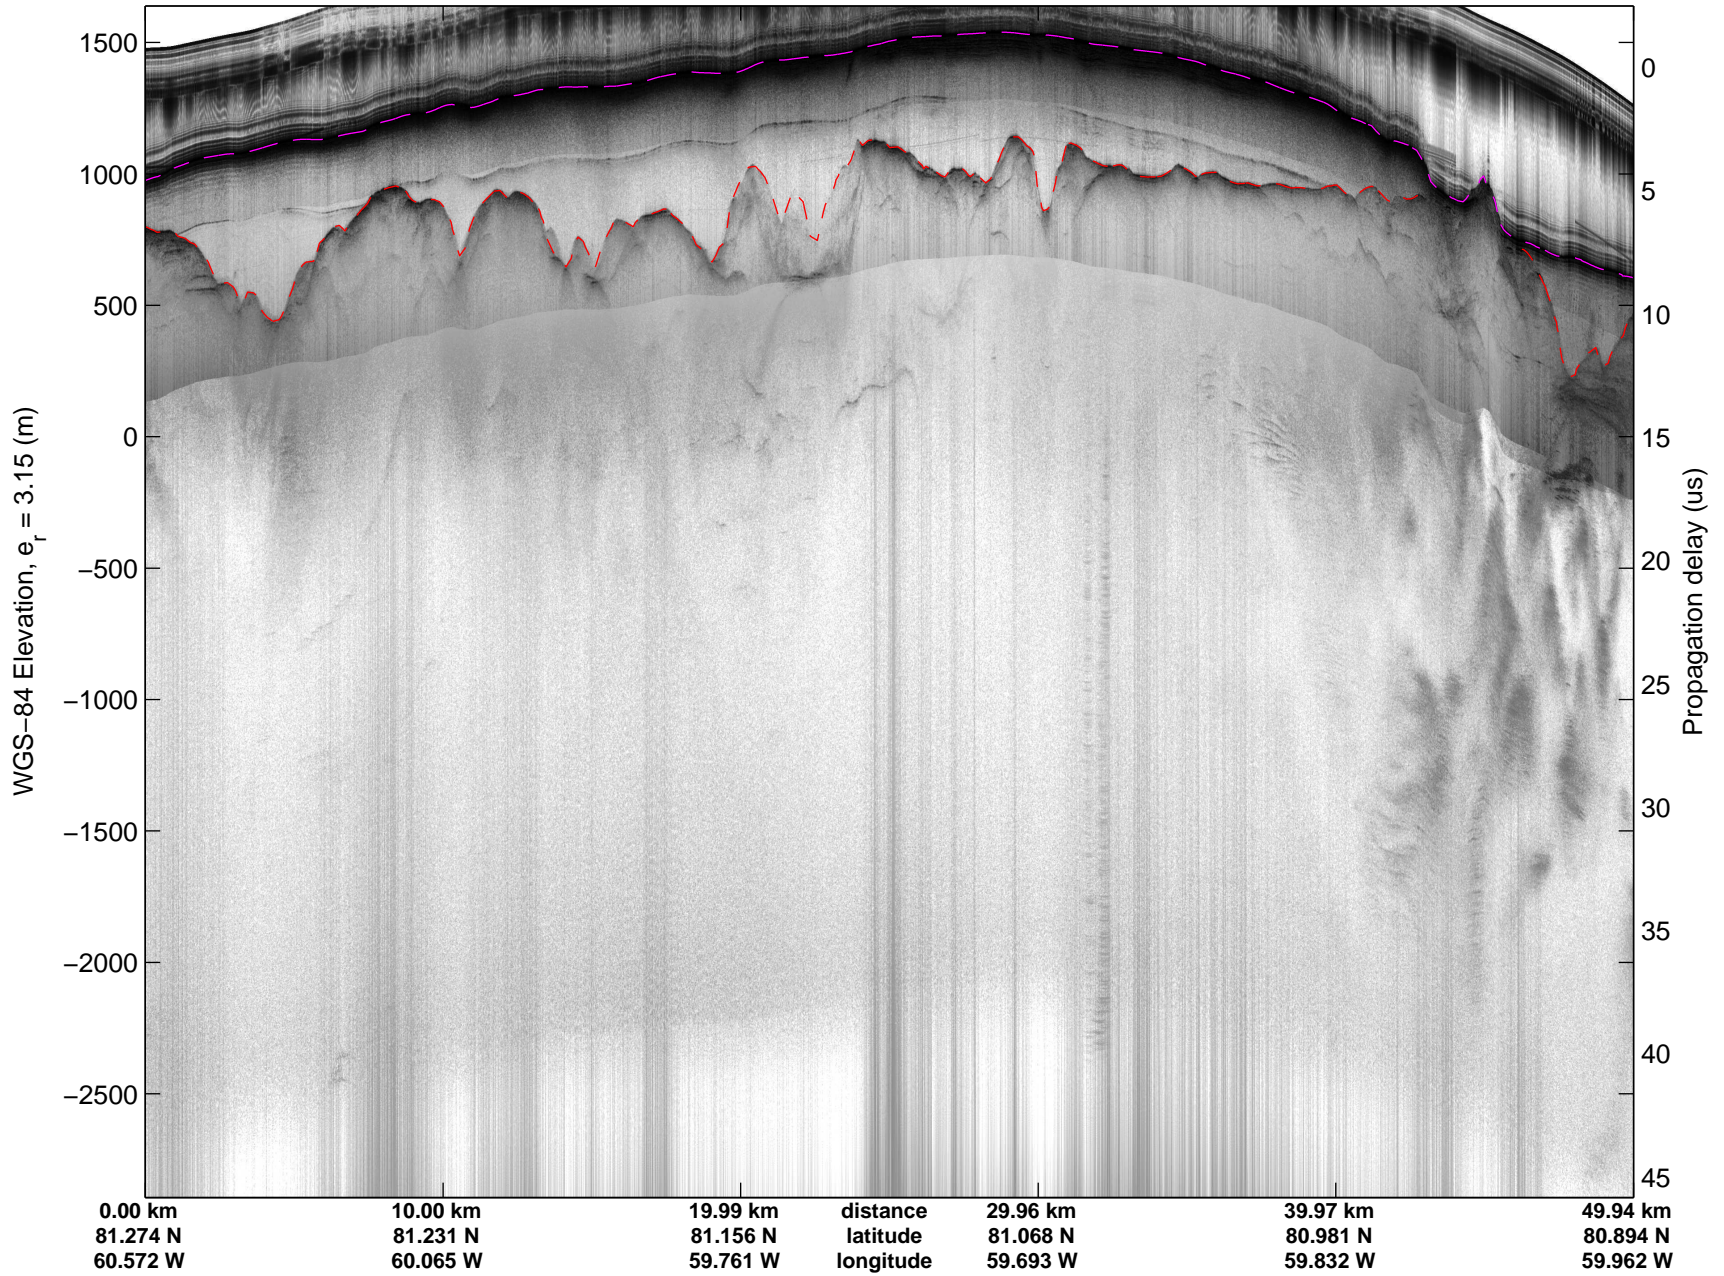

mcords5 2015_Greenland_C130: "Land Ice:IceSat-2 North" 20150505_02_019: 12:59:21.4 to 13:05:13.7 GPS