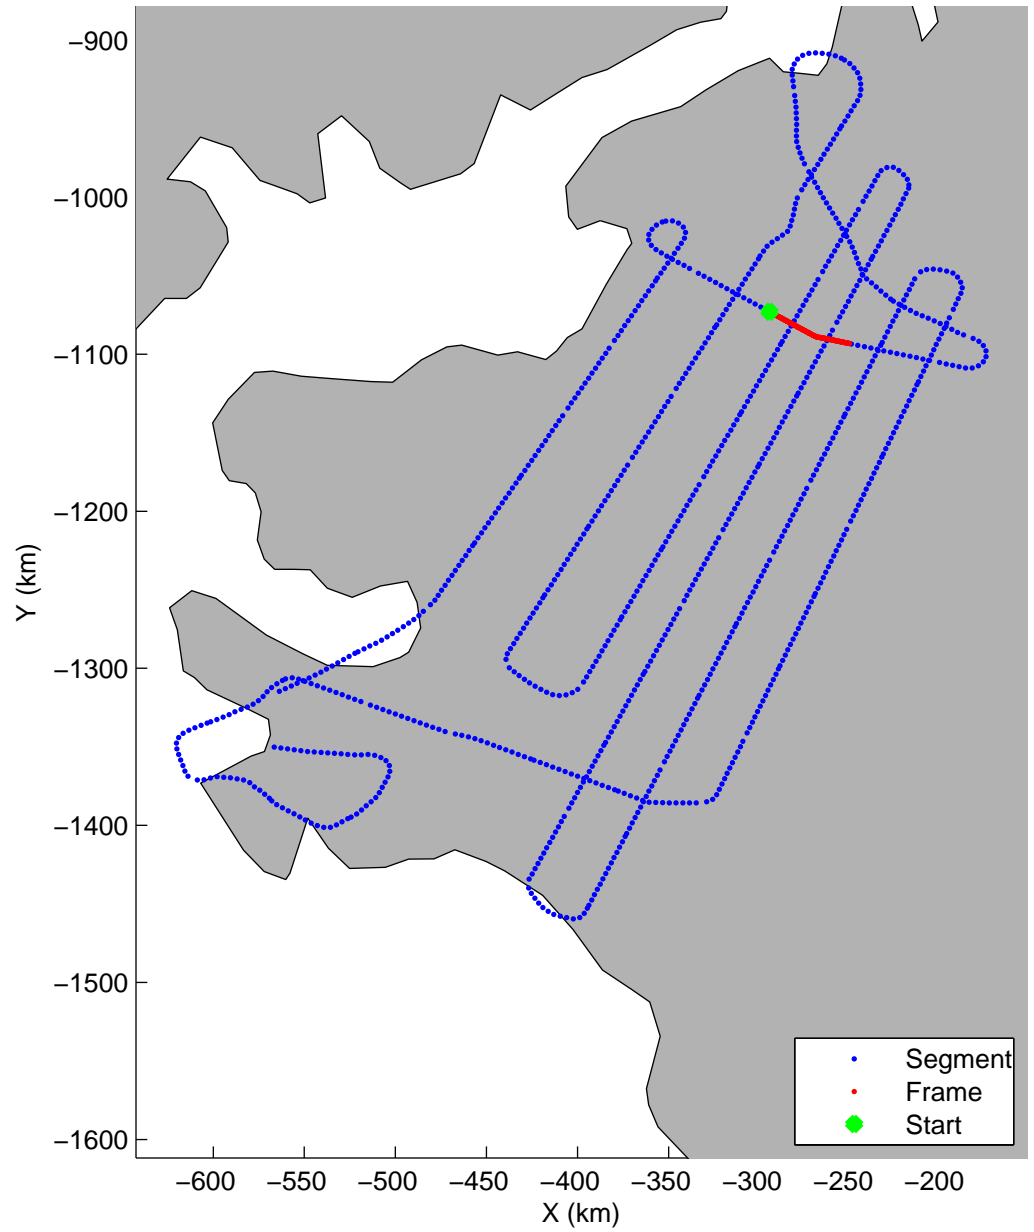

Land Ice:IceSat-2 North
20150505_02_011
Polar Stereograph 70N/-45E