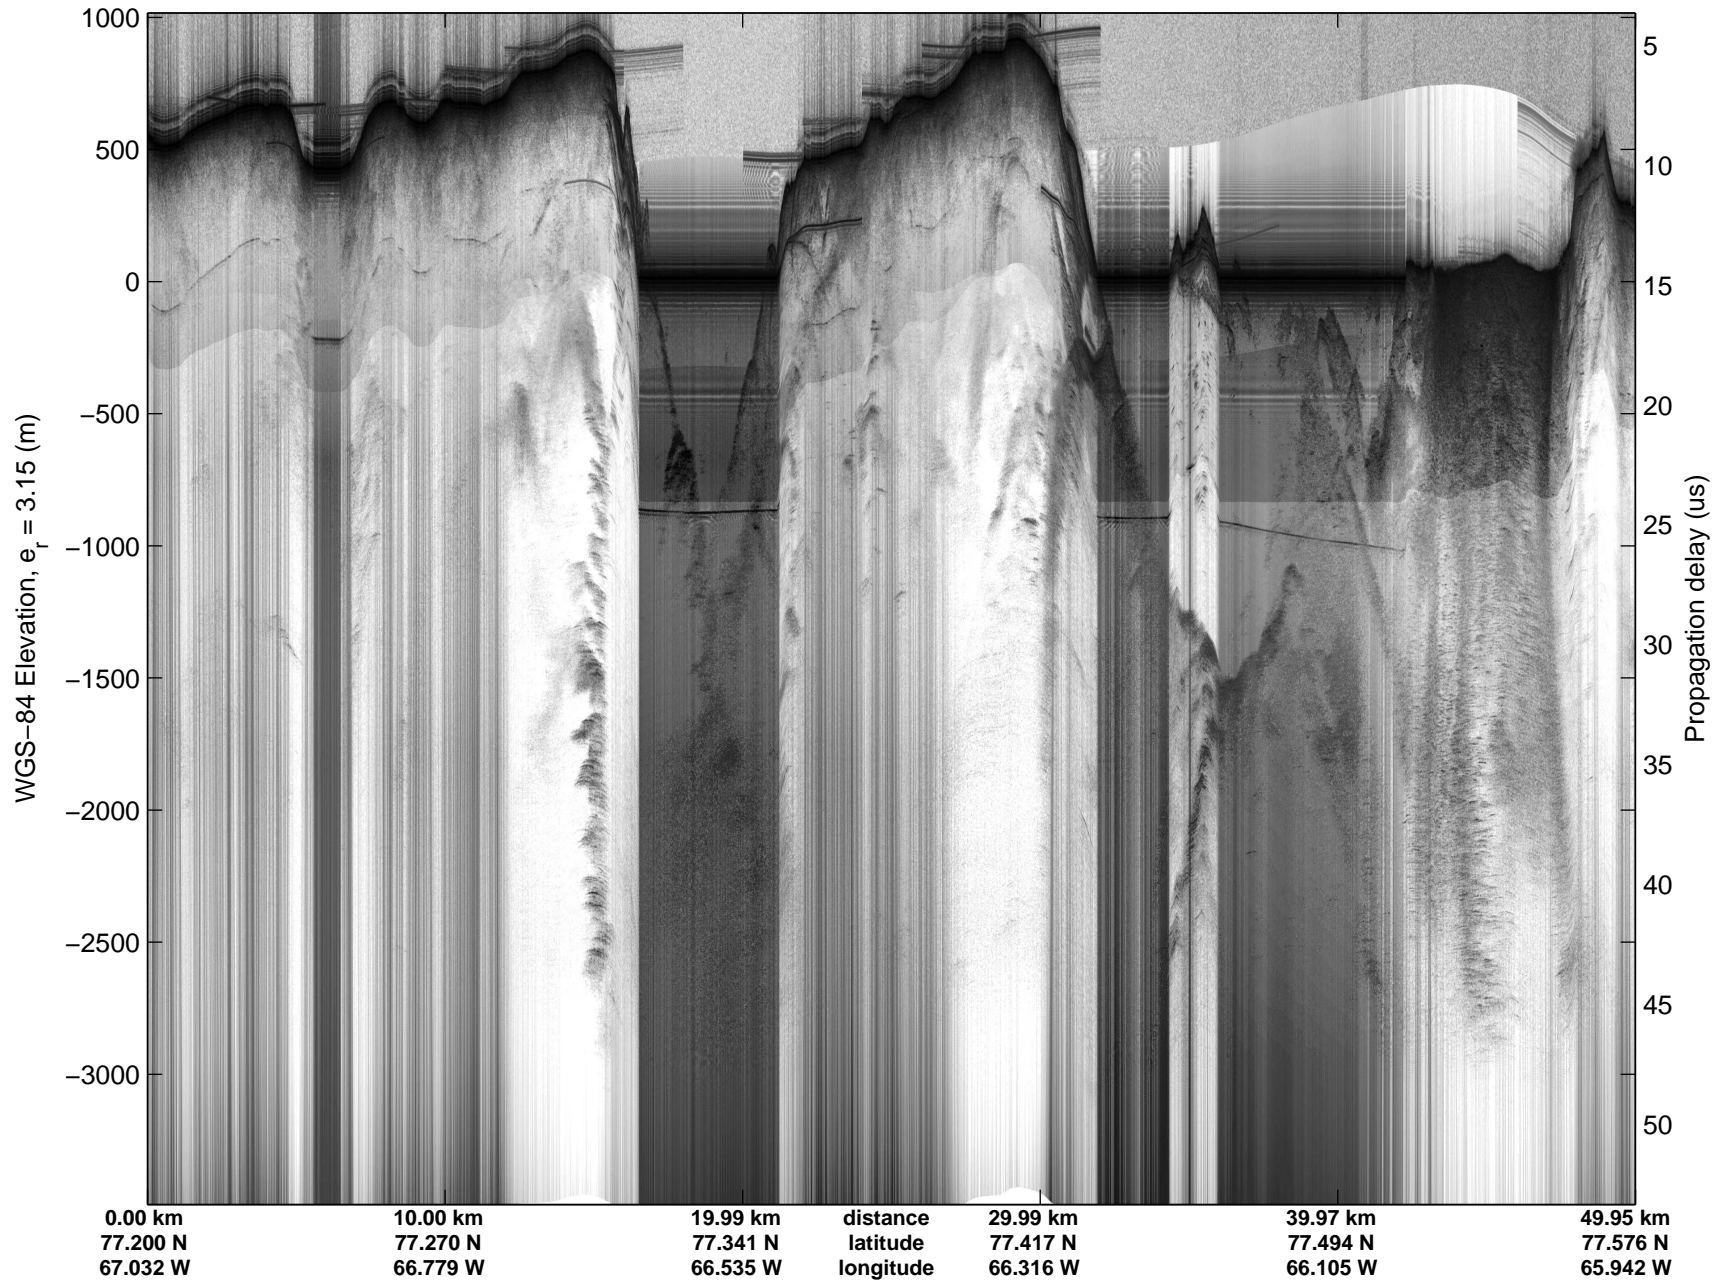

mcords5 2015_Greenland_C130: "Land Ice:IceSat-2 North" 20150505_02_002: 11:15:38.7 to 11:21:43.9 GPS