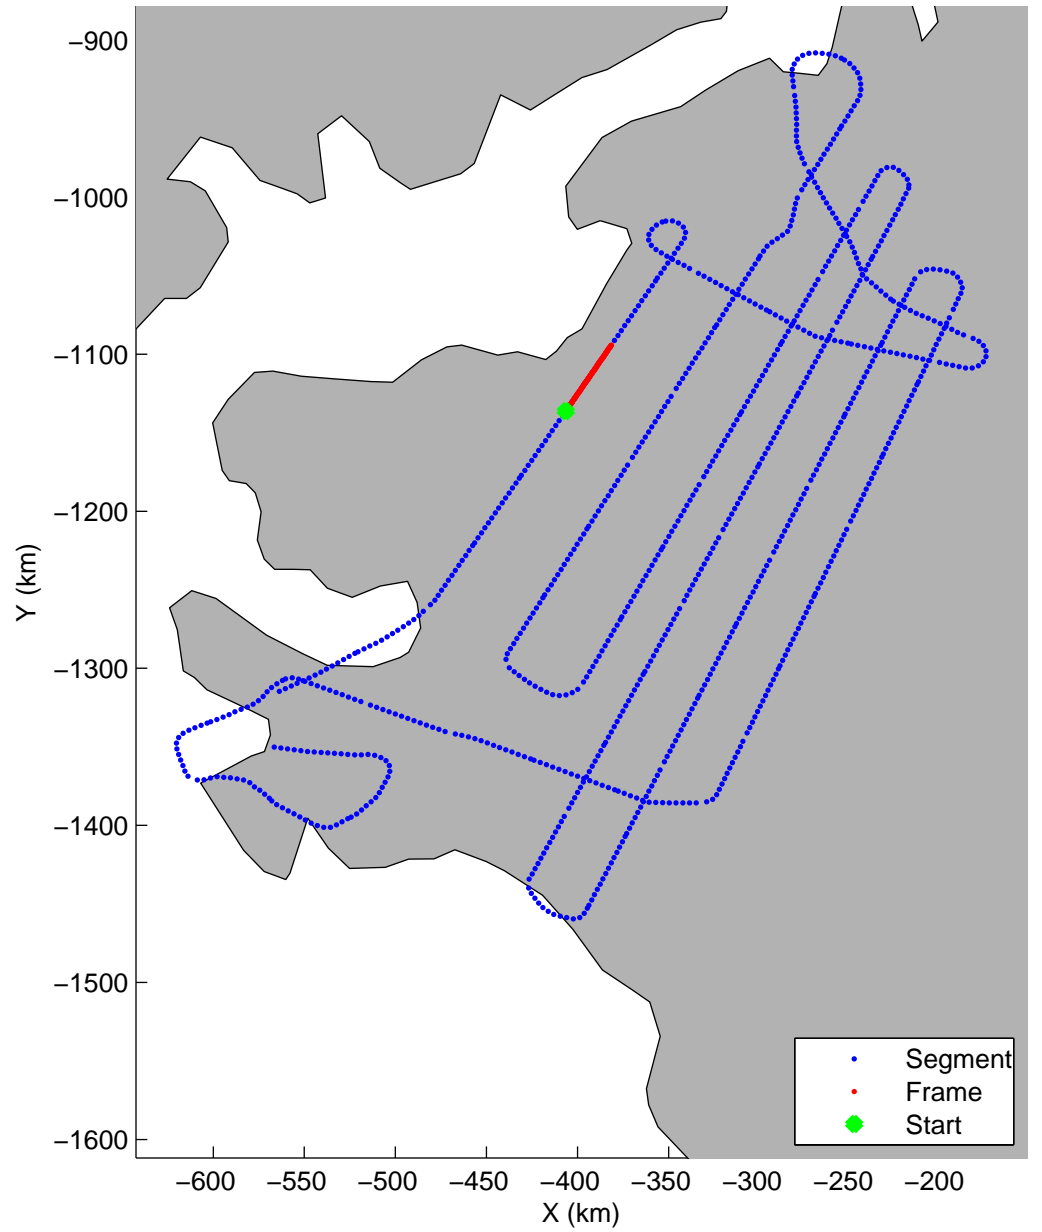

Land Ice:IceSat-2 North
20150505_02_006
Polar Stereograph 70N/-45E