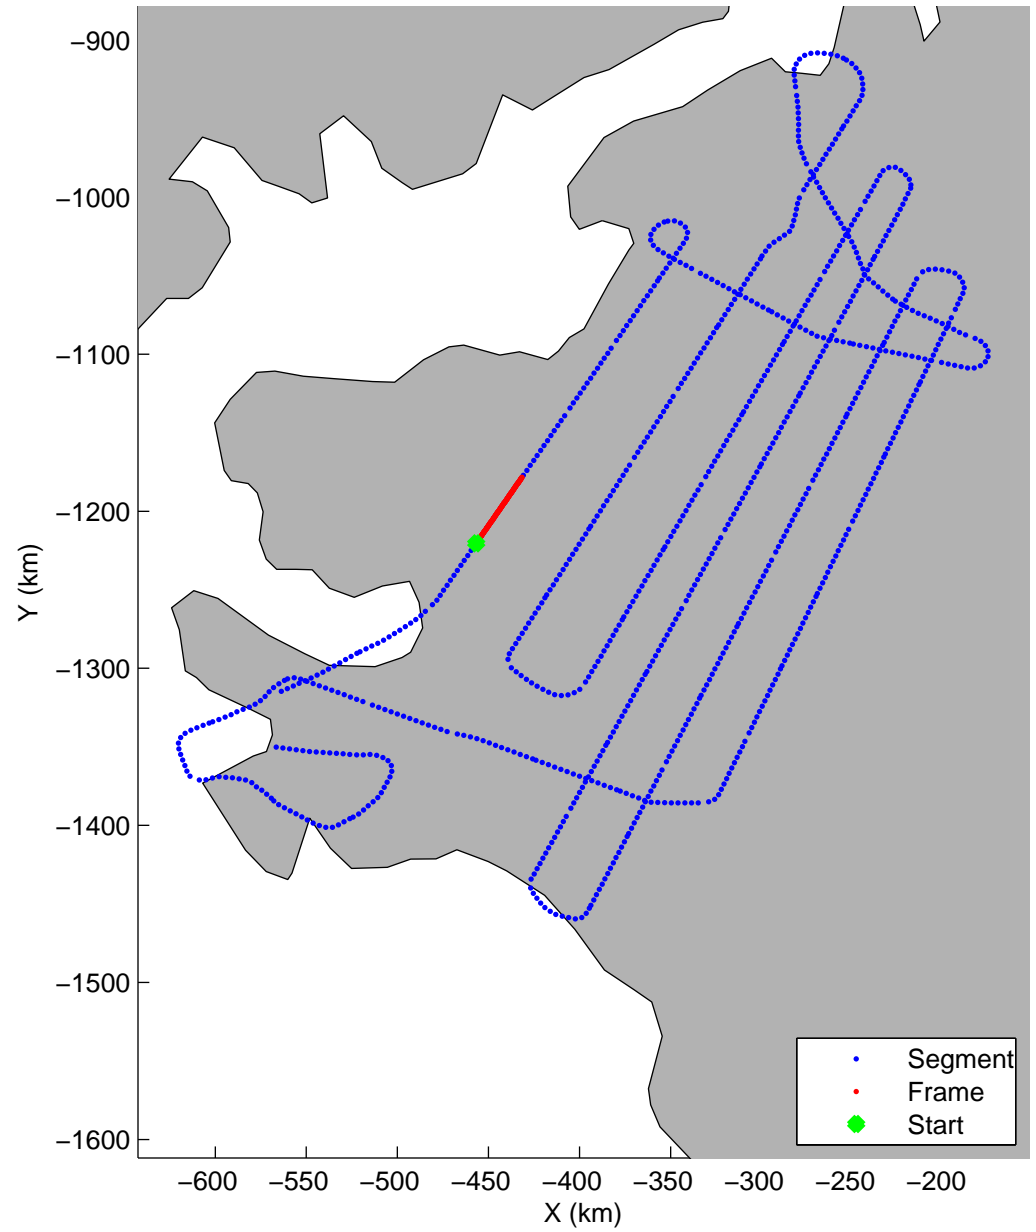

mcords5 2015\_Greenland\_C130: "Land Ice:IceSat-2 North" 20150505\_02\_003: 11:21:44.1 to 11:28:27.8 GPS

mcords5 2015\_Greenland\_C130: "Land Ice:IceSat-2 North" 20150505\_02\_003: 11:21:44.1 to 11:28:27.8 GPS

Land Ice:IceSat-2 North  
20150505\_02\_004  
Polar Stereograph 70N/-45E

mcords5 2015\_Greenland\_C130: "Land Ice:IceSat-2 North" 20150505\_02\_004: 11:28:28.0 to 11:34:20.1 GPS

mcords5 2015\_Greenland\_C130: "Land Ice:IceSat-2 North" 20150505\_02\_004: 11:28:28.0 to 11:34:20.1 GPS