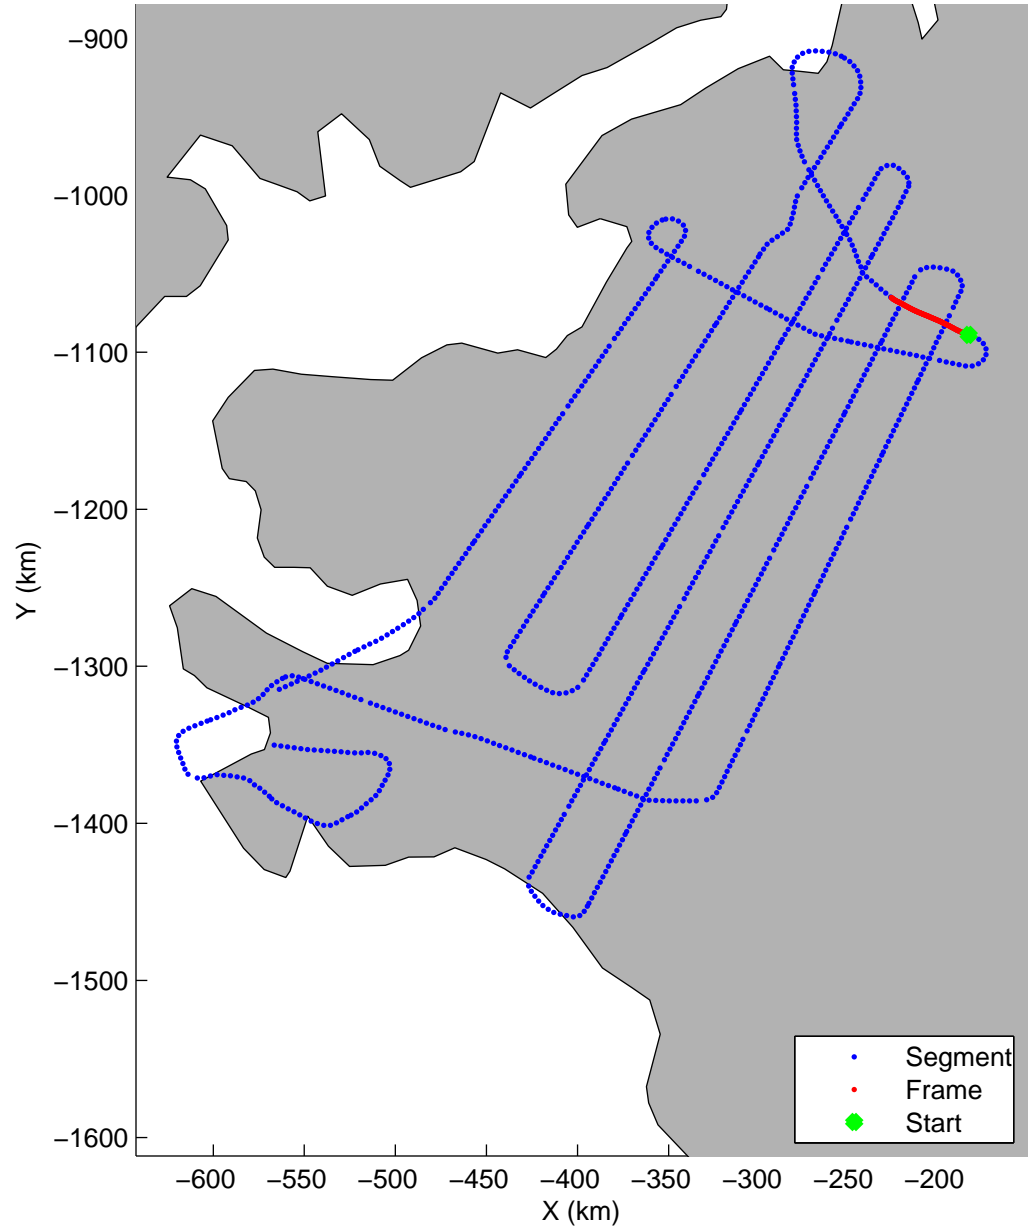

Land Ice:IceSat-2 North
20150505_02_014
Polar Stereograph 70N/-45E