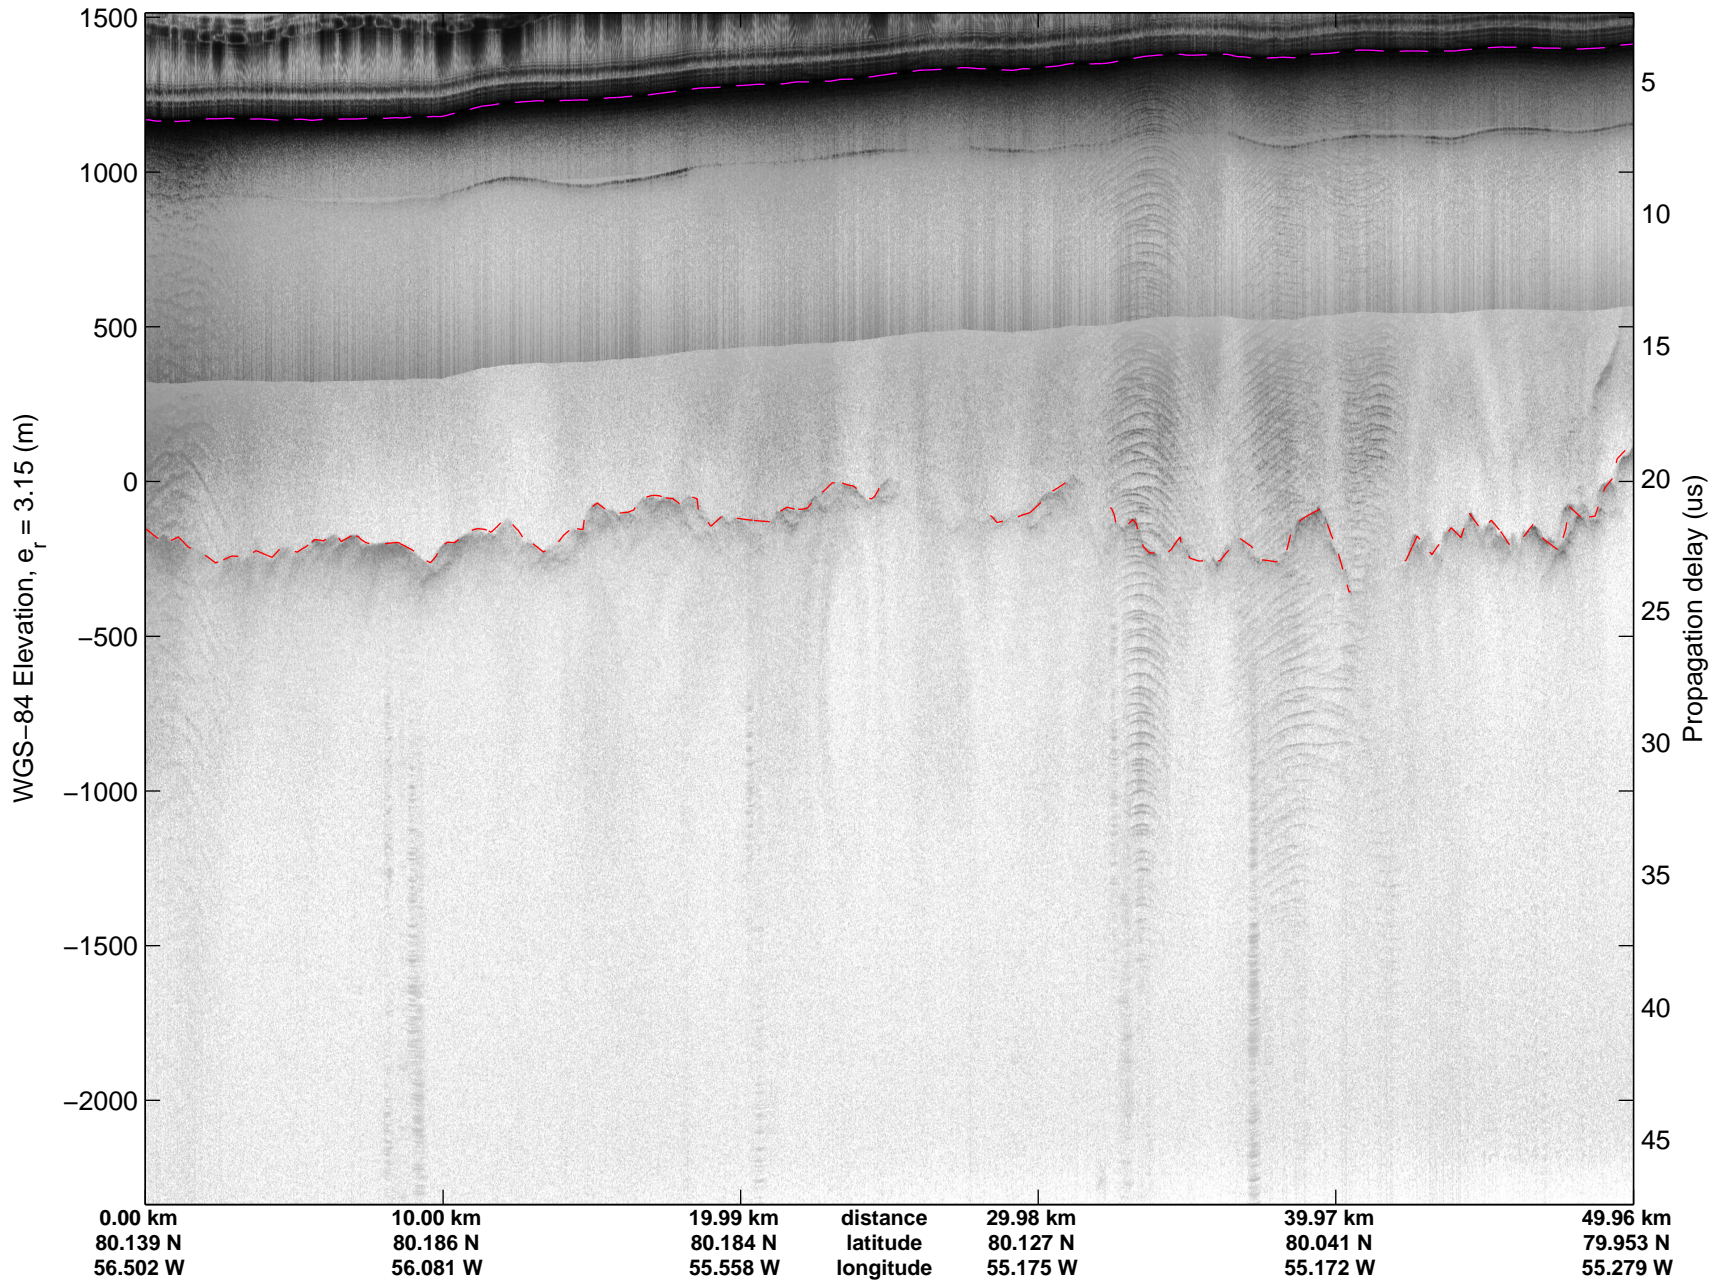

Land Ice:IceSat-2 North  
20150505\_02\_055  
Polar Stereograph 70N/-45E

mcords5 2015\_Greenland\_C130: "Land Ice:IceSat-2 North" 20150505\_02\_055: 16:36:14.2 to 16:41:51.4 GPS

mcords5 2015\_Greenland\_C130: "Land Ice:IceSat-2 North" 20150505\_02\_055: 16:36:14.2 to 16:41:51.4 GPS

Land Ice:IceSat-2 North  
20150505\_02\_056  
Polar Stereograph 70N/-45E

mcords5 2015\_Greenland\_C130: "Land Ice:IceSat-2 North" 20150505\_02\_056: 16:41:51.6 to 16:47:27.9 GPS

mcords5 2015\_Greenland\_C130: "Land Ice:IceSat-2 North" 20150505\_02\_056: 16:41:51.6 to 16:47:27.9 GPS

Land Ice:IceSat-2 North  
20150505\_02\_057  
Polar Stereograph 70N/-45E

mcords5 2015\_Greenland\_C130: "Land Ice:IceSat-2 North" 20150505\_02\_057: 16:47:28.2 to 16:53:25.0 GPS

mcords5 2015\_Greenland\_C130: "Land Ice:IceSat-2 North" 20150505\_02\_057: 16:47:28.2 to 16:53:25.0 GPS