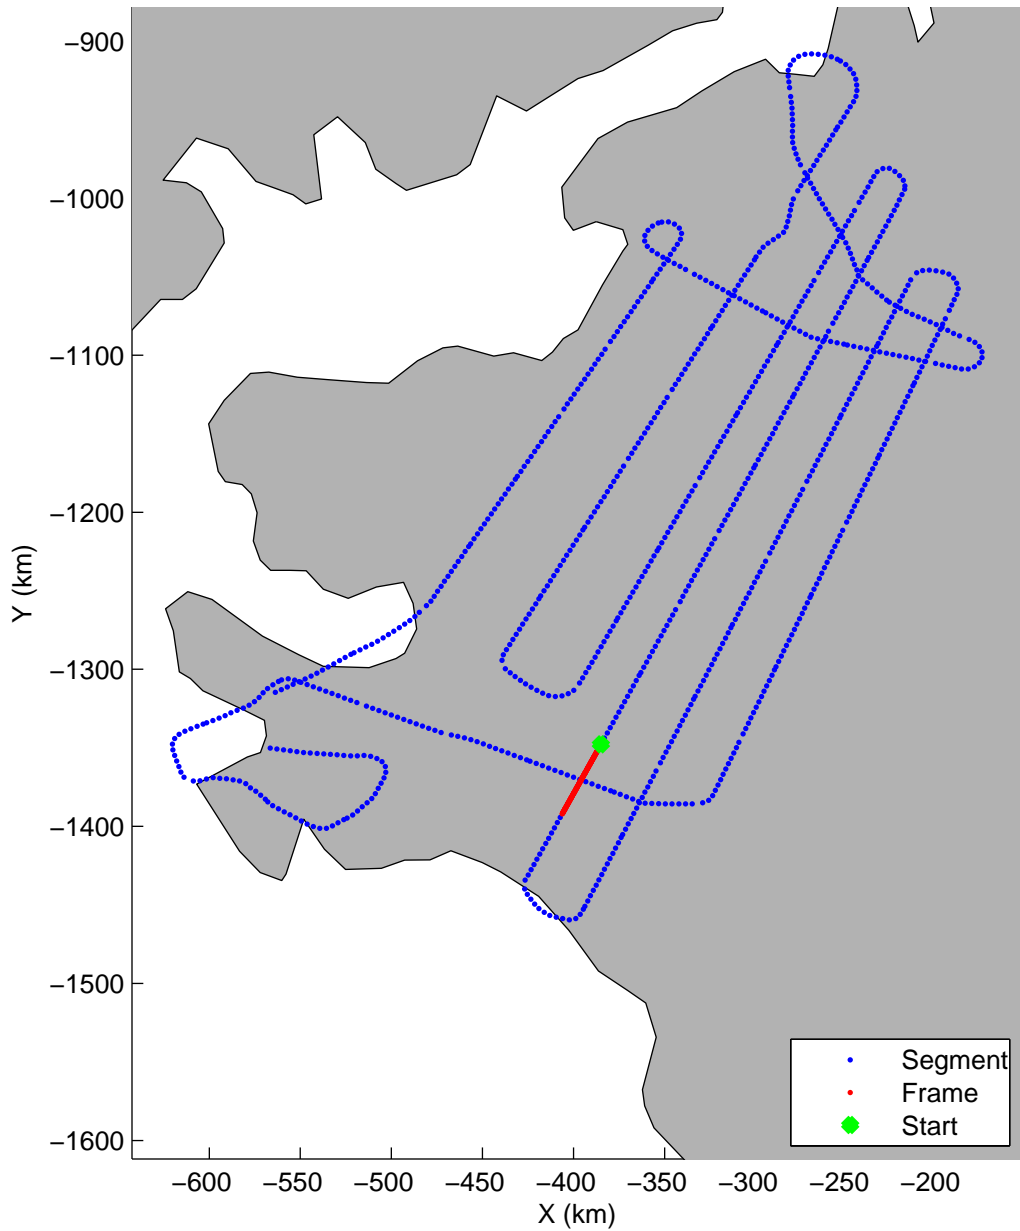

Land Ice:IceSat-2 North
20150505_02_045
Polar Stereograph 70N/-45E