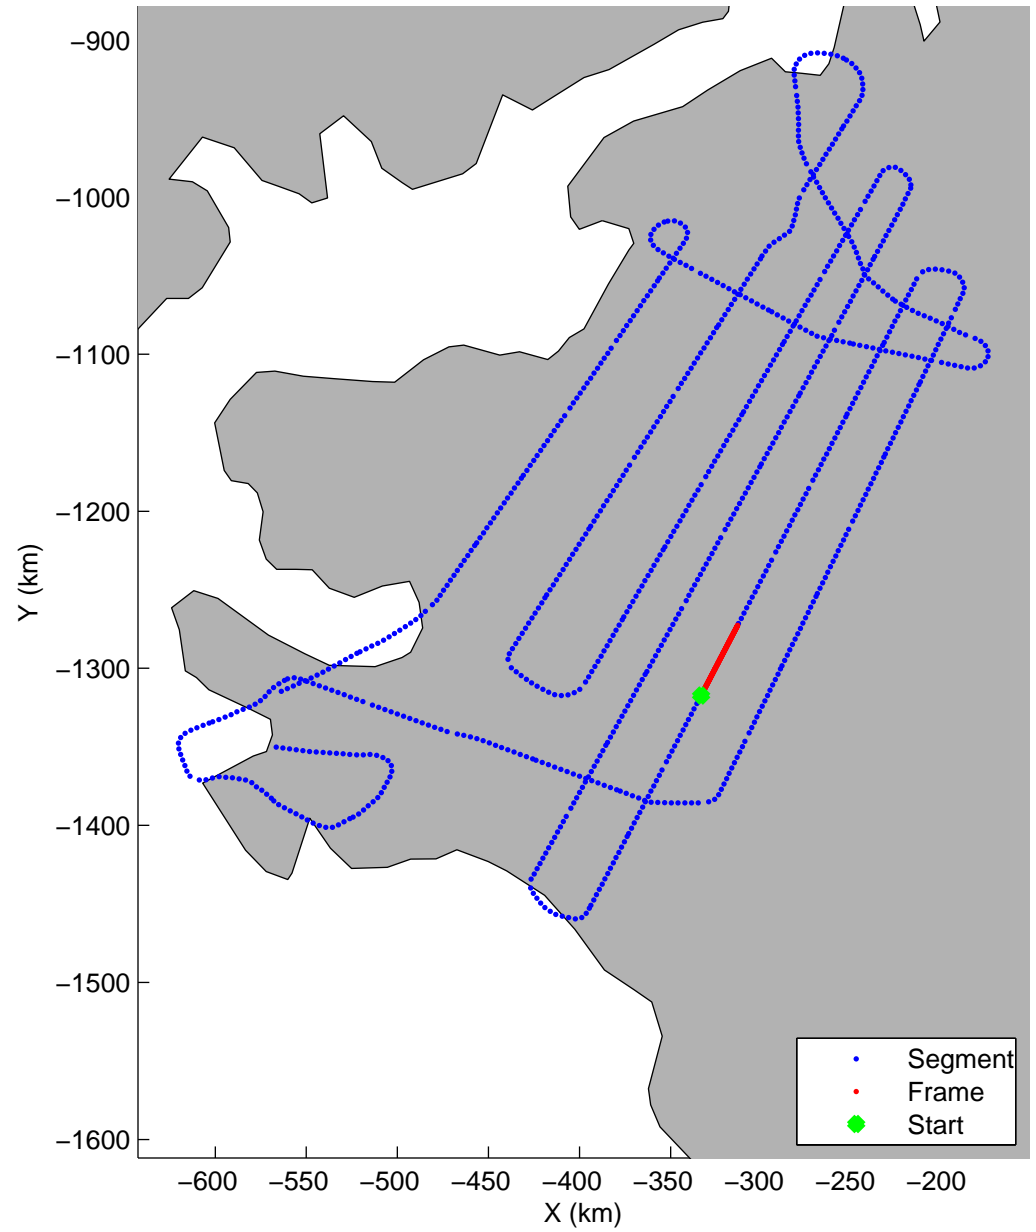

Land Ice:IceSat-2 North
20150505_02_051
Polar Stereograph 70N/-45E