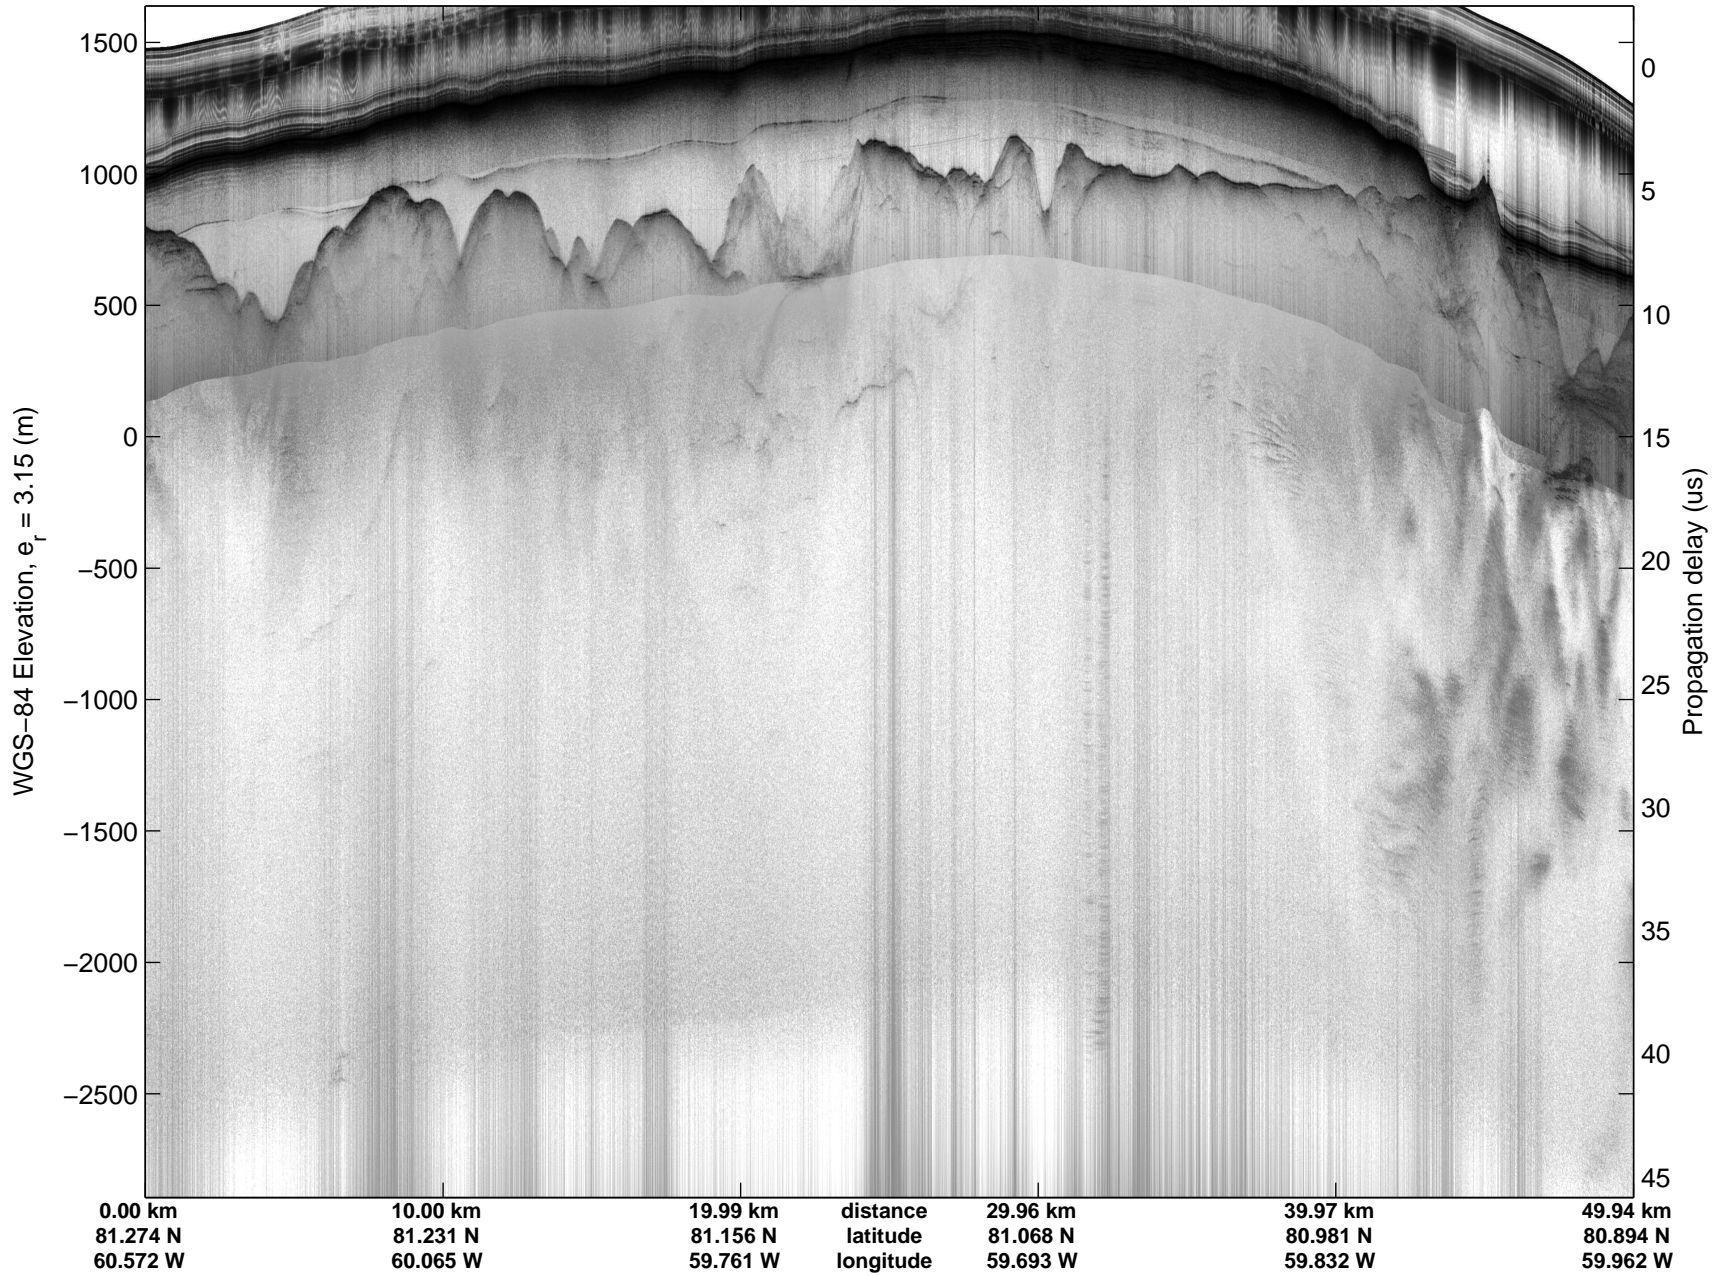

mcords5 2015_Greenland_C130: "Land Ice:IceSat-2 North" 20150505_02_019: 12:59:21.4 to 13:05:13.7 GPS