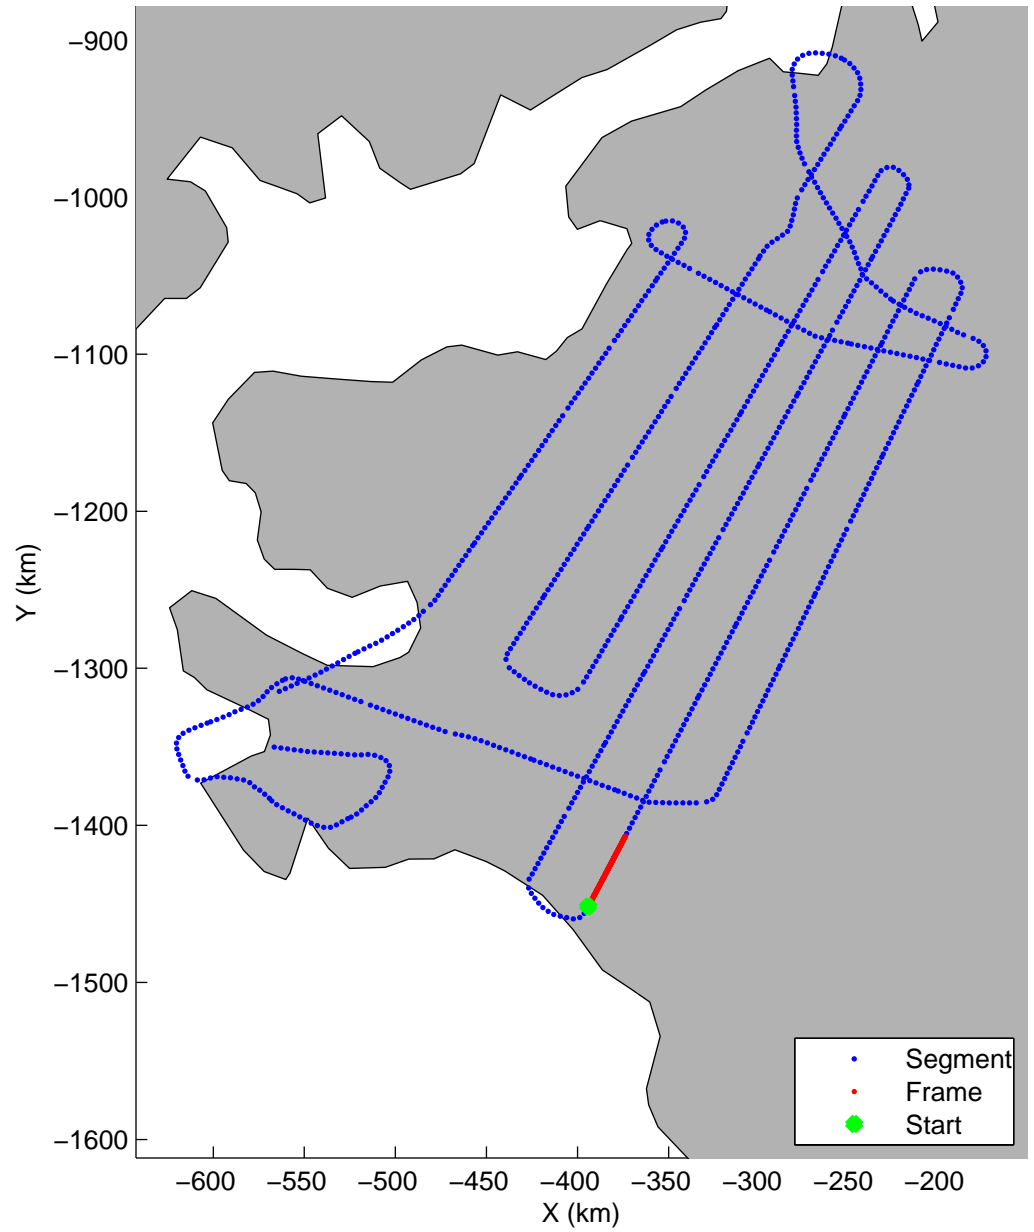

Land Ice:IceSat-2 North
20150505_02_048
Polar Stereograph 70N/-45E