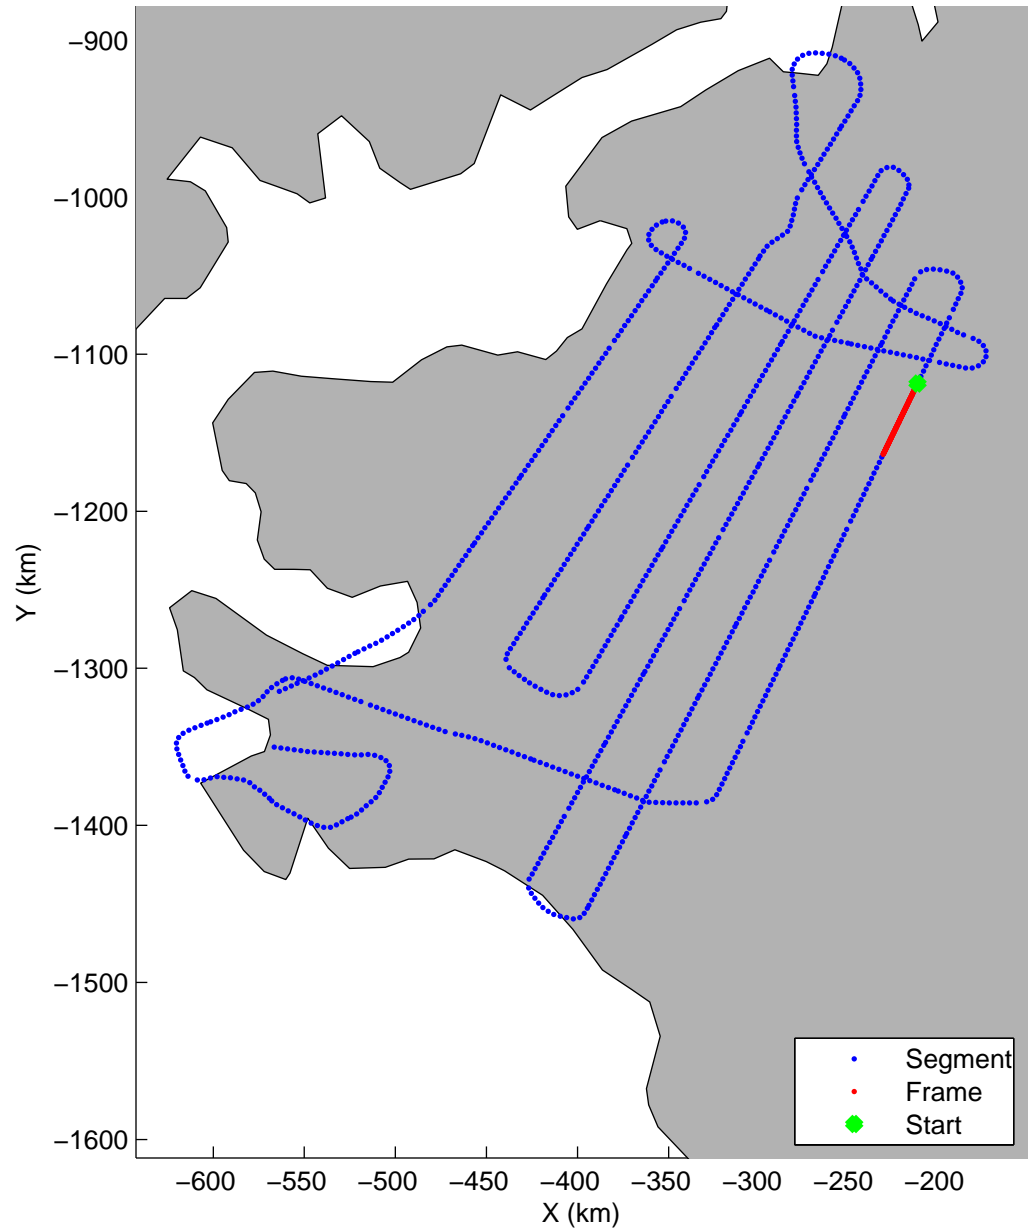

Land Ice:IceSat-2 North
20150505_02_059
Polar Stereograph 70N/-45E