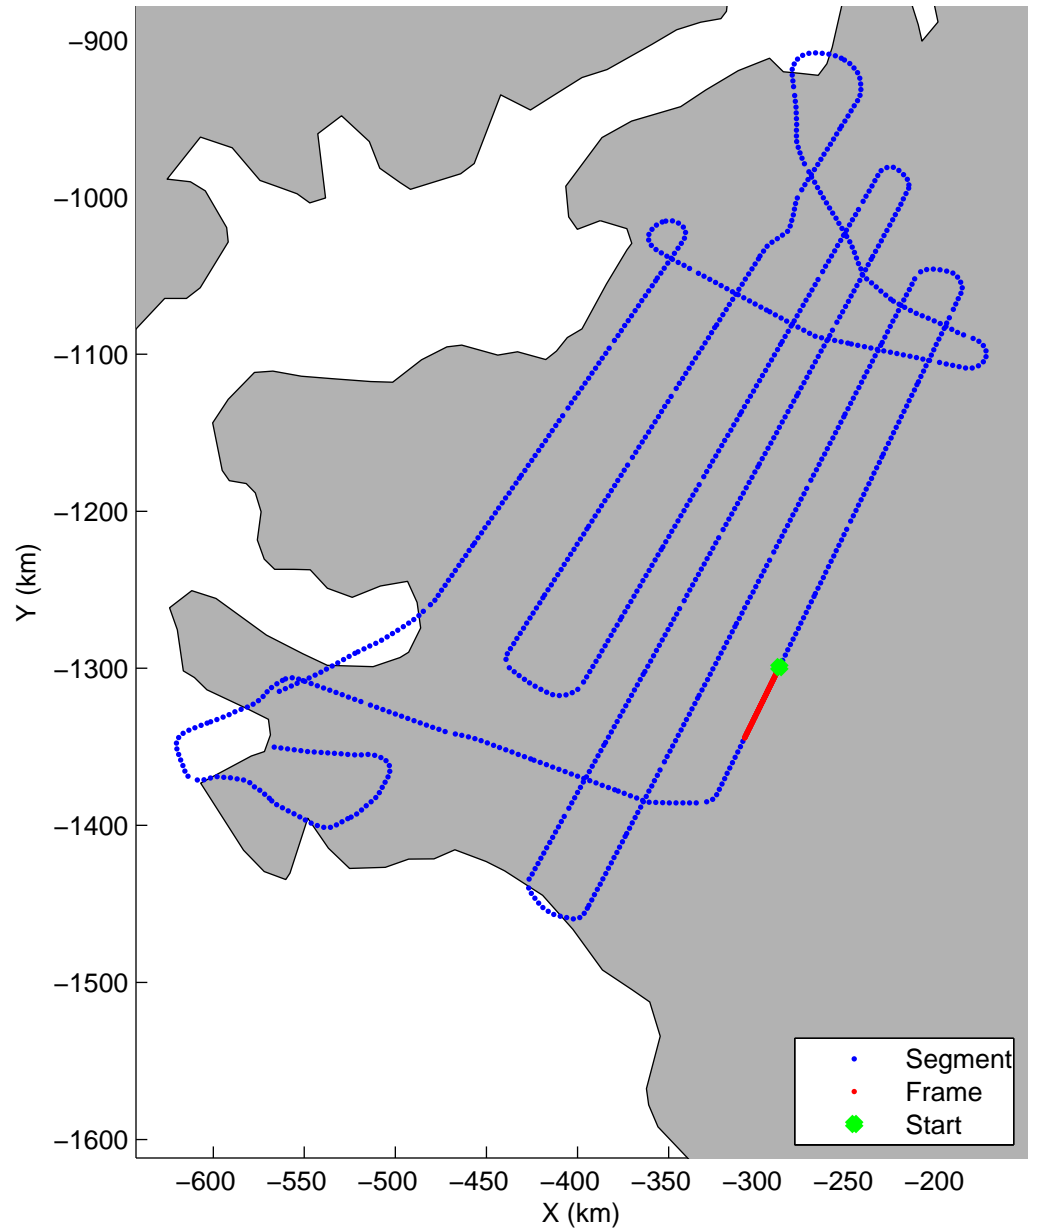

Land Ice:IceSat-2 North
20150505_02_063
Polar Stereograph 70N/-45E