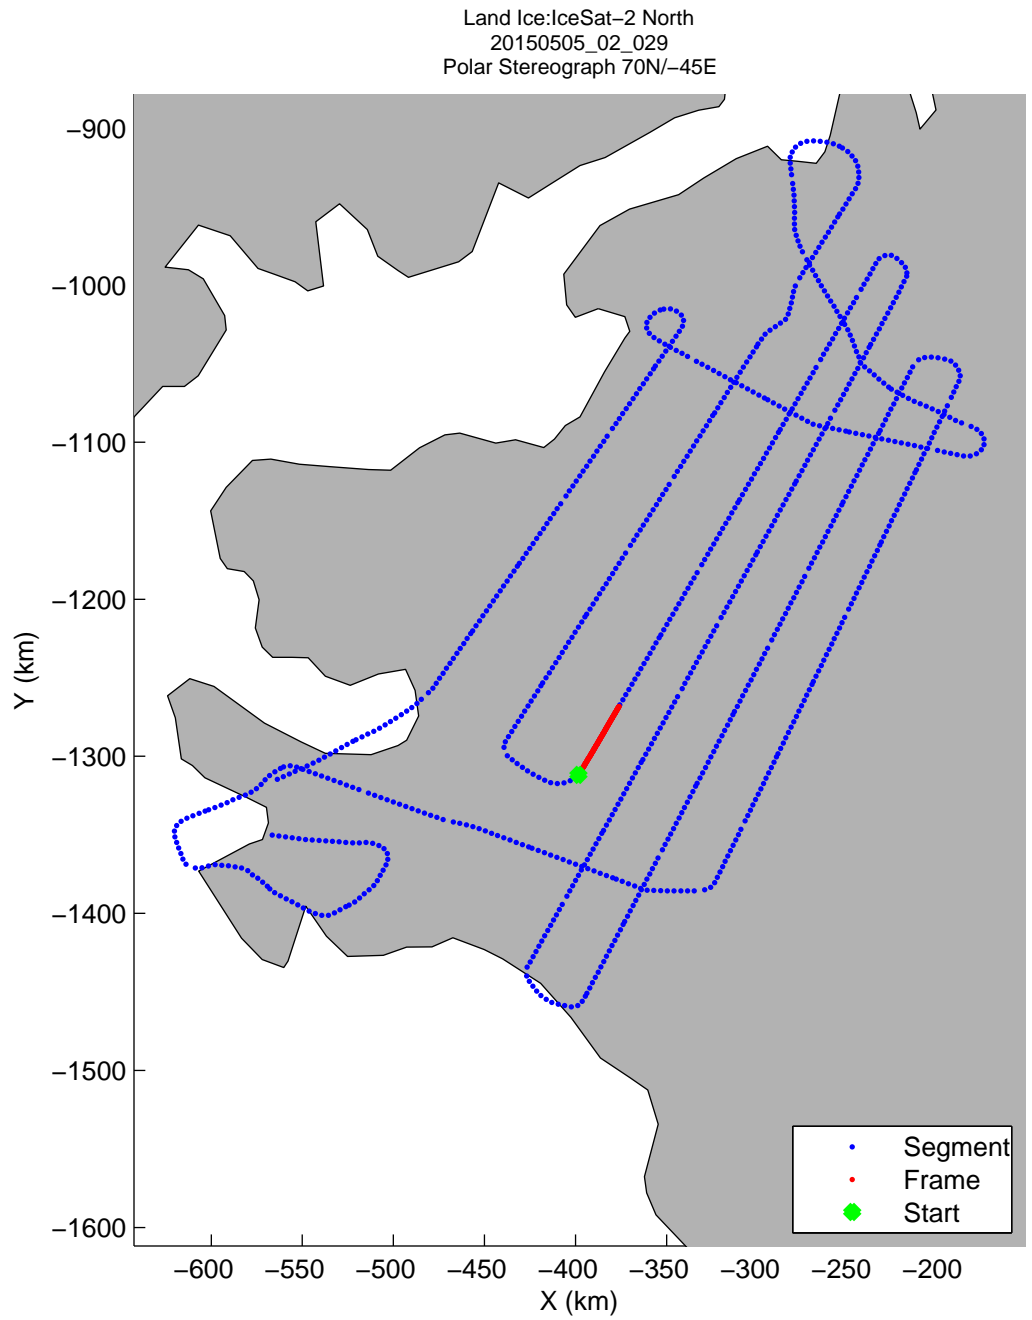

Land Ice:IceSat-2 North  
20150505\_02\_028  
Polar Stereograph 70N/-45E

mcords5 2015\_Greenland\_C130: "Land Ice:IceSat-2 North" 20150505\_02\_028: 13:54:43.5 to 14:01:02.7 GPS

mcords5 2015\_Greenland\_C130: "Land Ice:IceSat-2 North" 20150505\_02\_028: 13:54:43.5 to 14:01:02.7 GPS