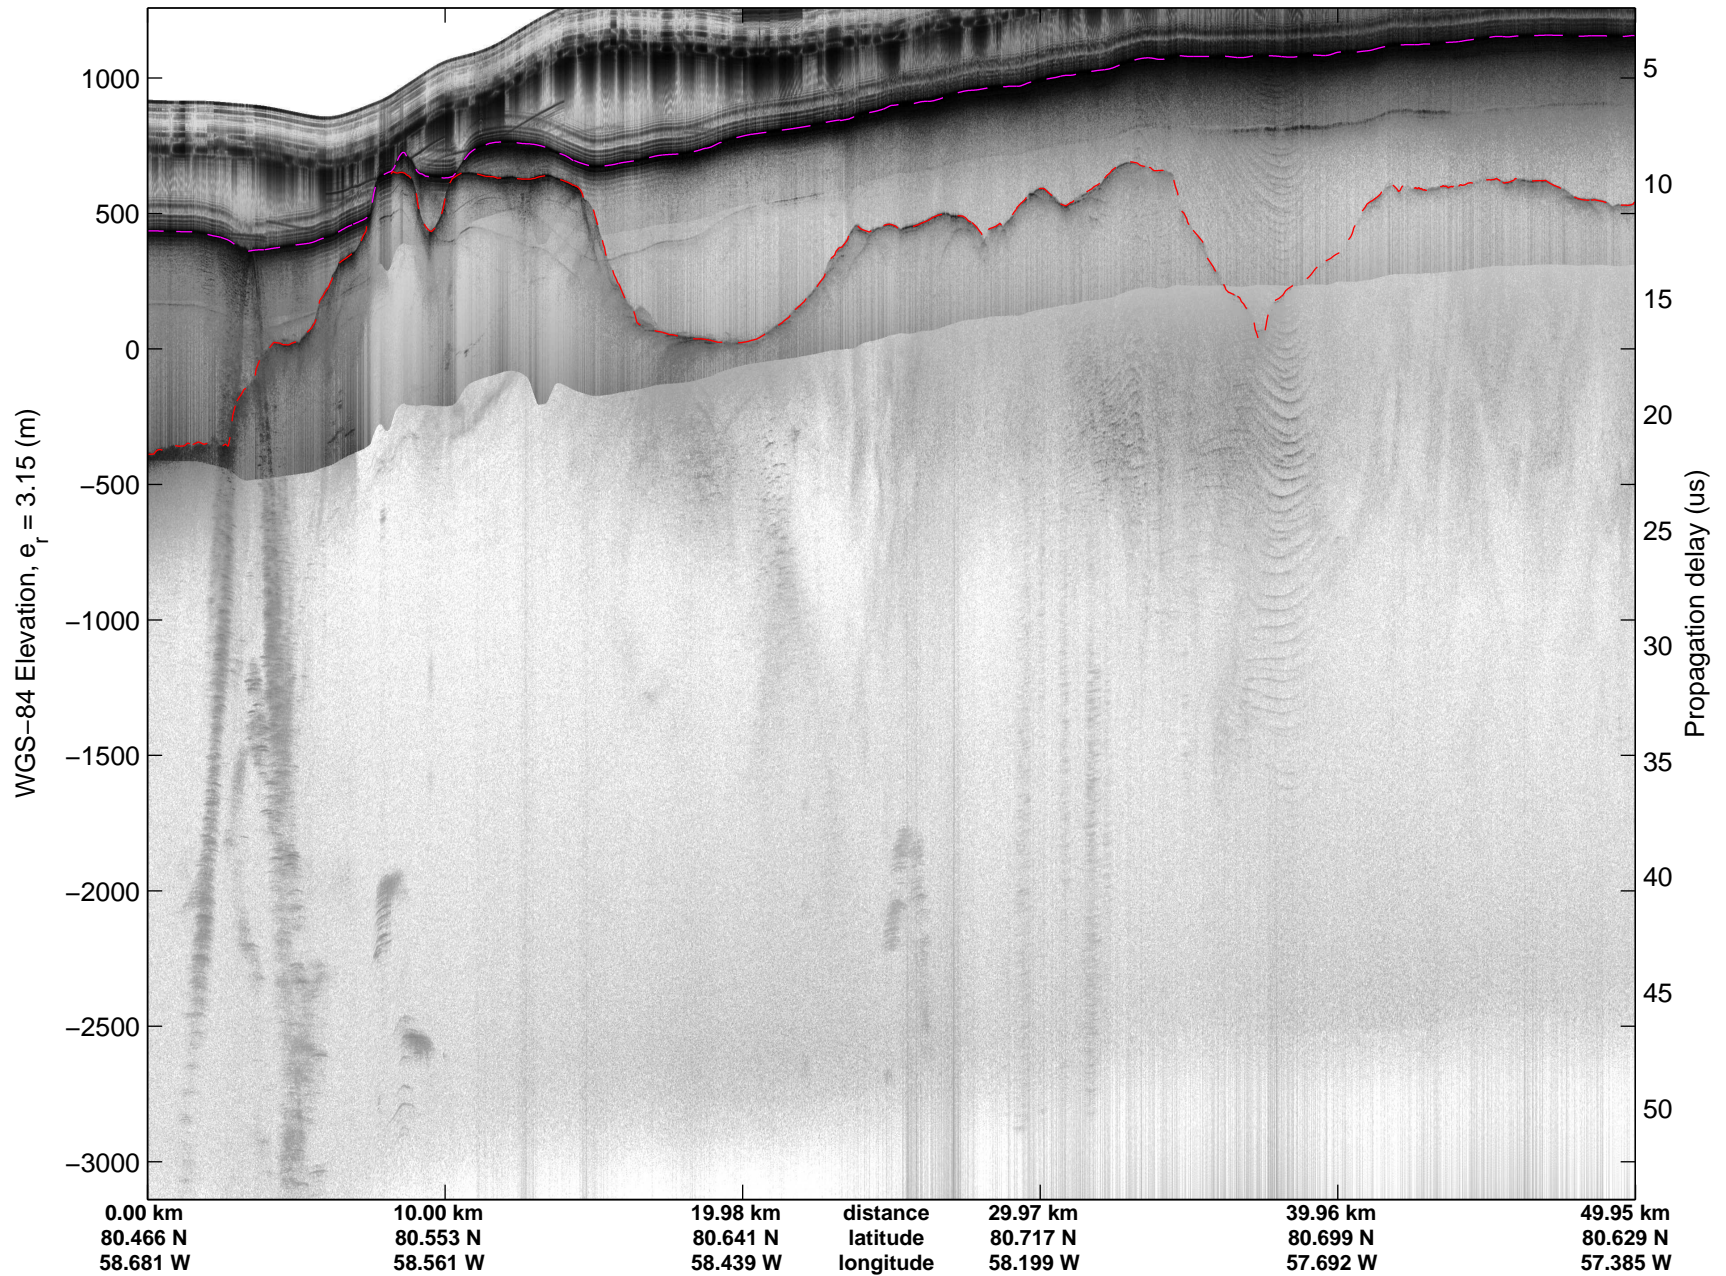

Land Ice:IceSat-2 North  
20150505\_02\_035  
Polar Stereograph 70N/-45E

mcords5 2015\_Greenland\_C130: "Land Ice:IceSat-2 North" 20150505\_02\_035: 14:35:50.9 to 14:41:26.8 GPS

mcords5 2015\_Greenland\_C130: "Land Ice:IceSat-2 North" 20150505\_02\_035: 14:35:50.9 to 14:41:26.8 GPS

Land Ice:IceSat-2 North  
20150505\_02\_036  
Polar Stereograph 70N/-45E

mcords5 2015\_Greenland\_C130: "Land Ice:IceSat-2 North" 20150505\_02\_036: 14:41:27.0 to 14:47:34.2 GPS

mcords5 2015\_Greenland\_C130: "Land Ice:IceSat-2 North" 20150505\_02\_036: 14:41:27.0 to 14:47:34.2 GPS