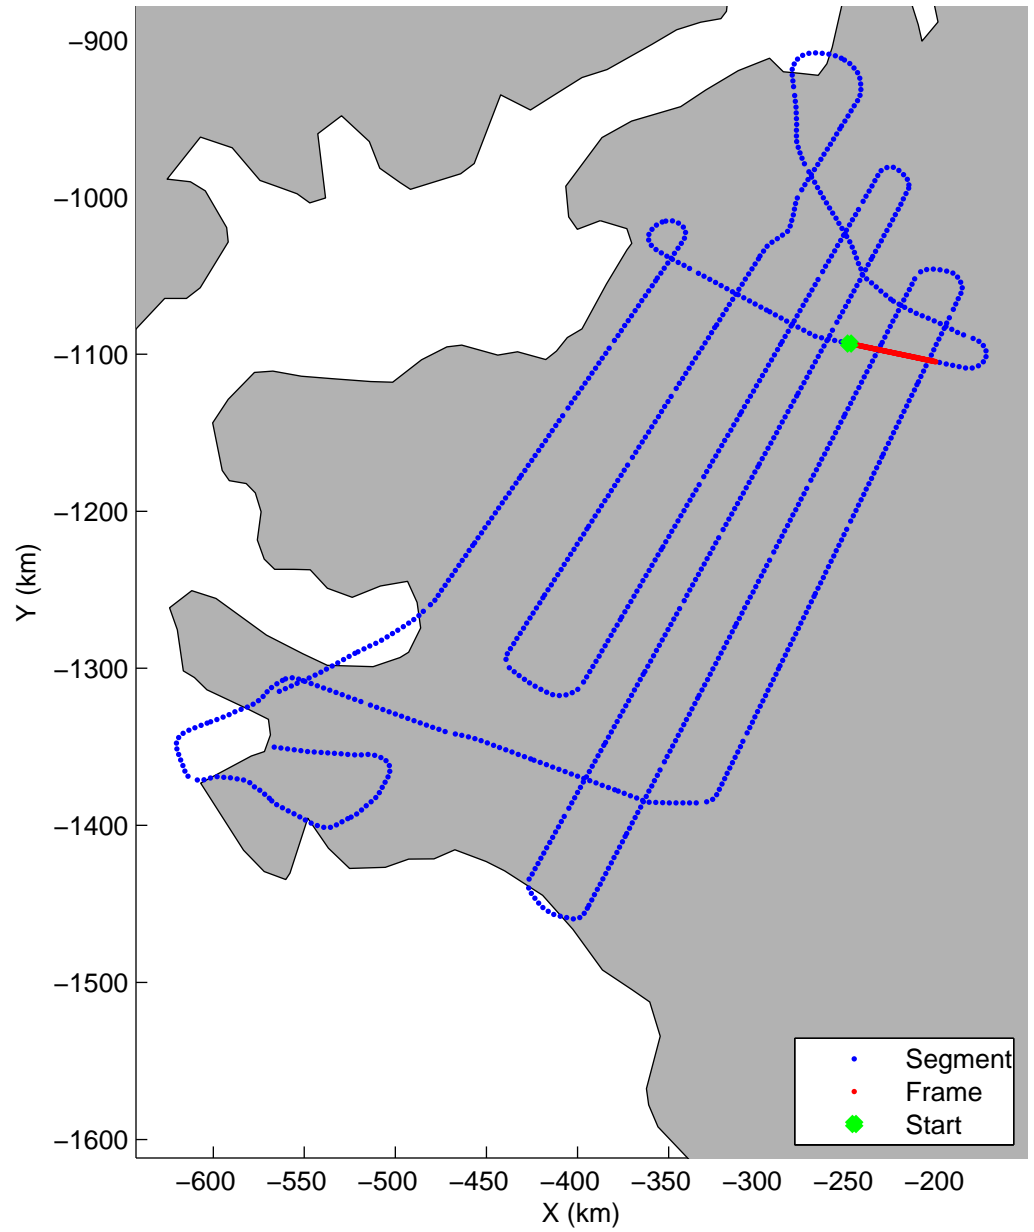

Land Ice:IceSat-2 North
20150505_02_012
Polar Stereograph 70N/-45E