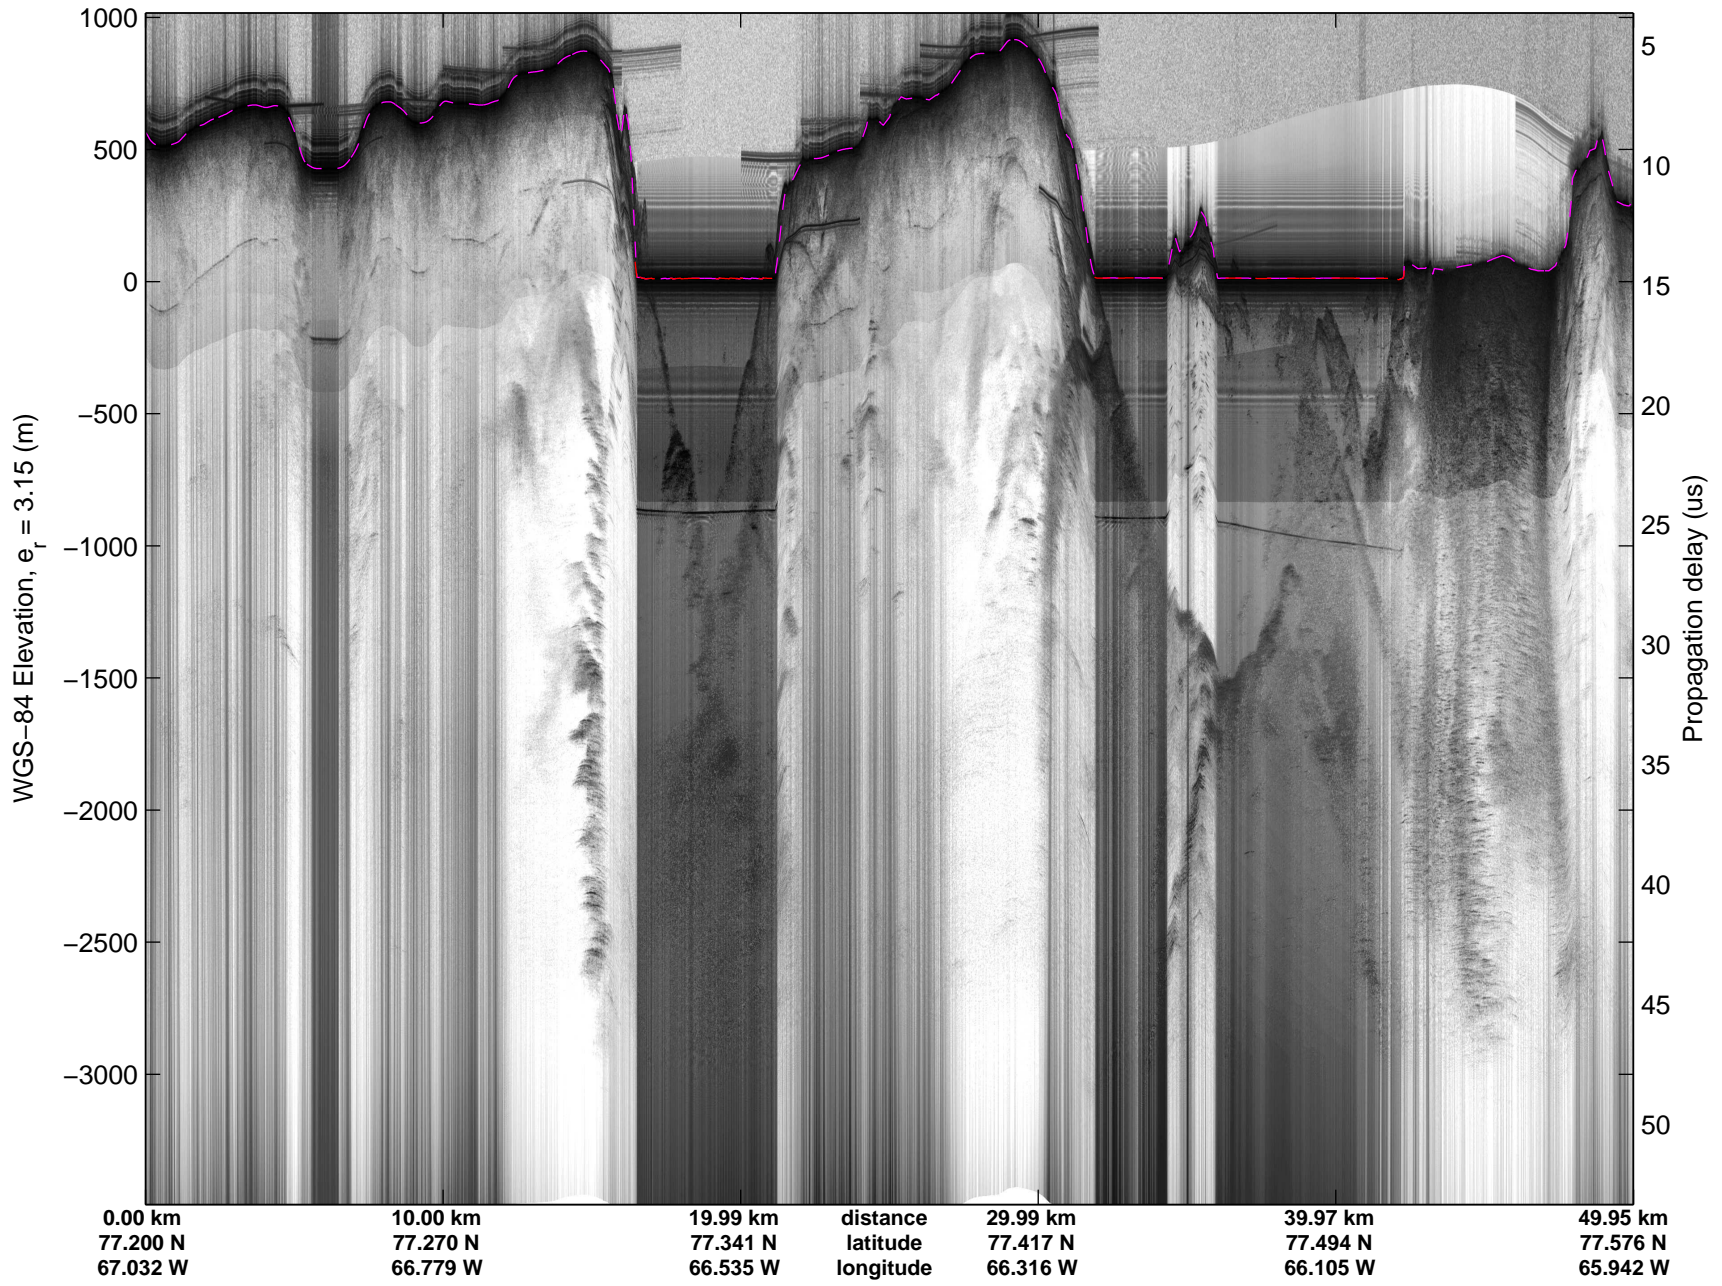

mcords5 2015_Greenland_C130: "Land Ice:IceSat-2 North" 20150505_02_002: 11:15:38.7 to 11:21:43.9 GPS