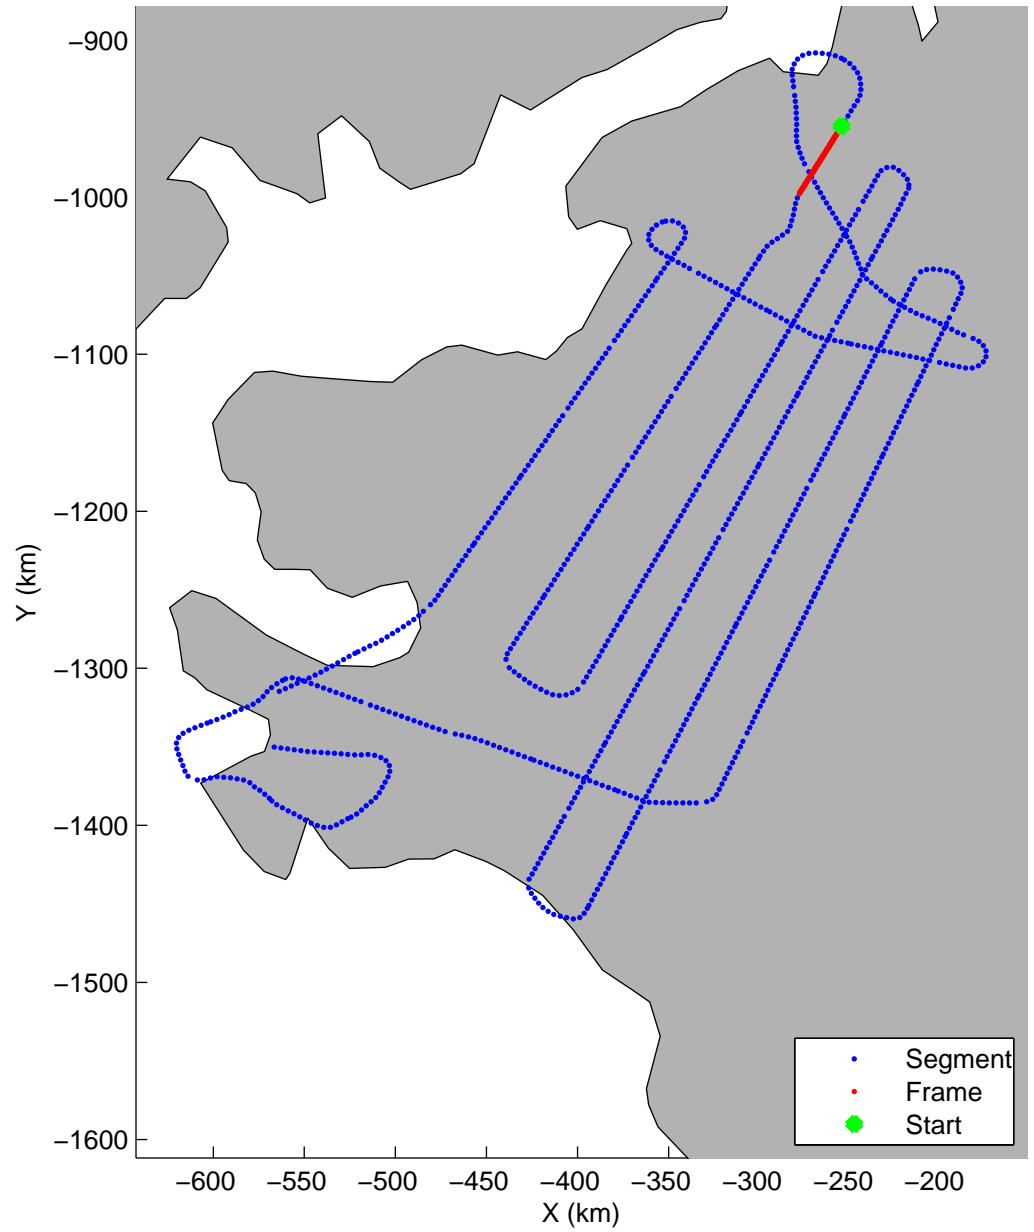

Land Ice:IceSat-2 North
20150505_02_020
Polar Stereograph 70N/-45E