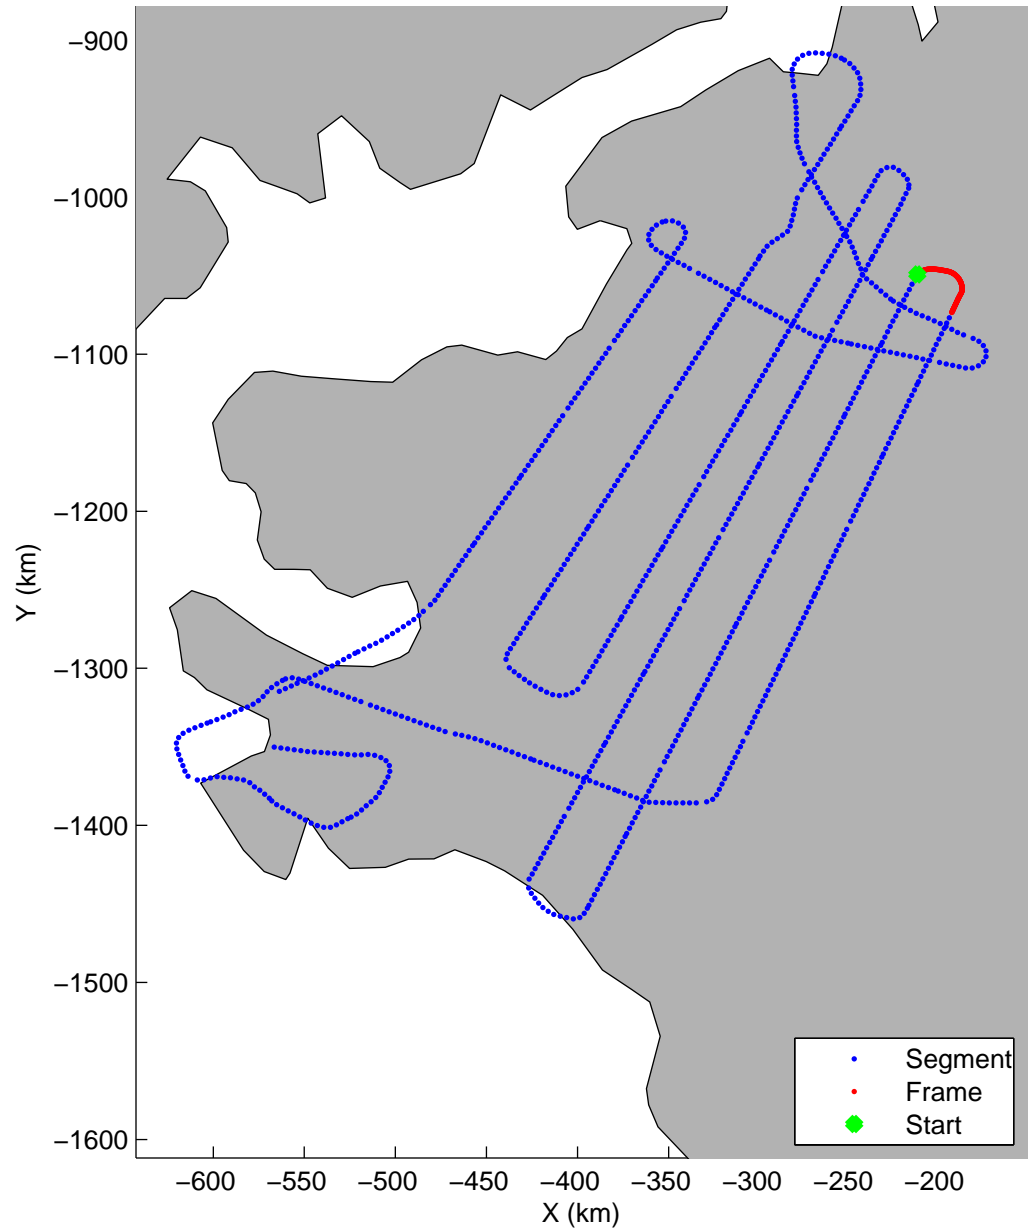

Land Ice:IceSat-2 North
20150505_02_057
Polar Stereograph 70N/-45E