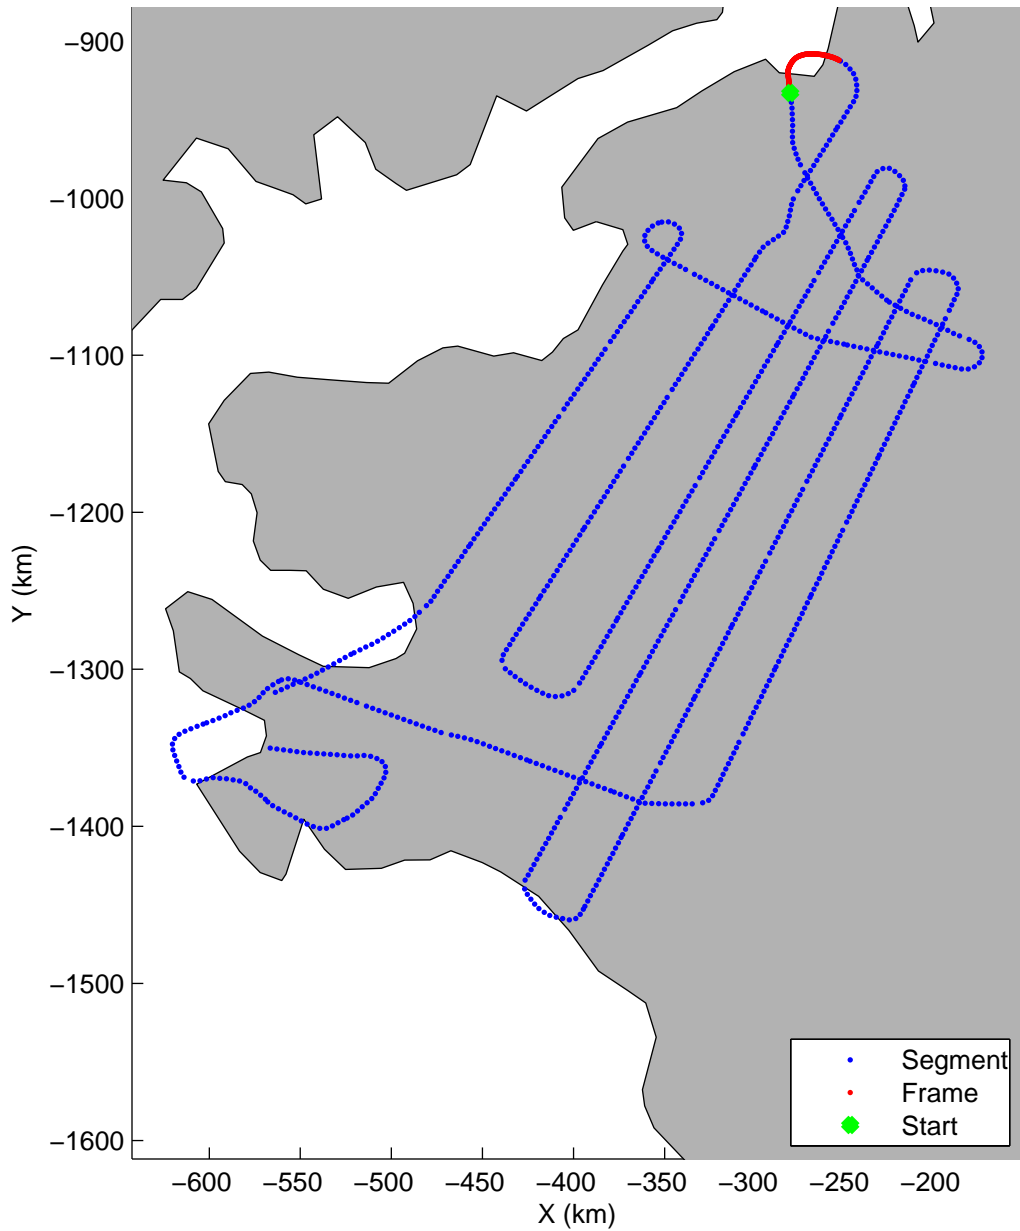

Land Ice:IceSat-2 North
20150505_02_018
Polar Stereograph 70N/-45E