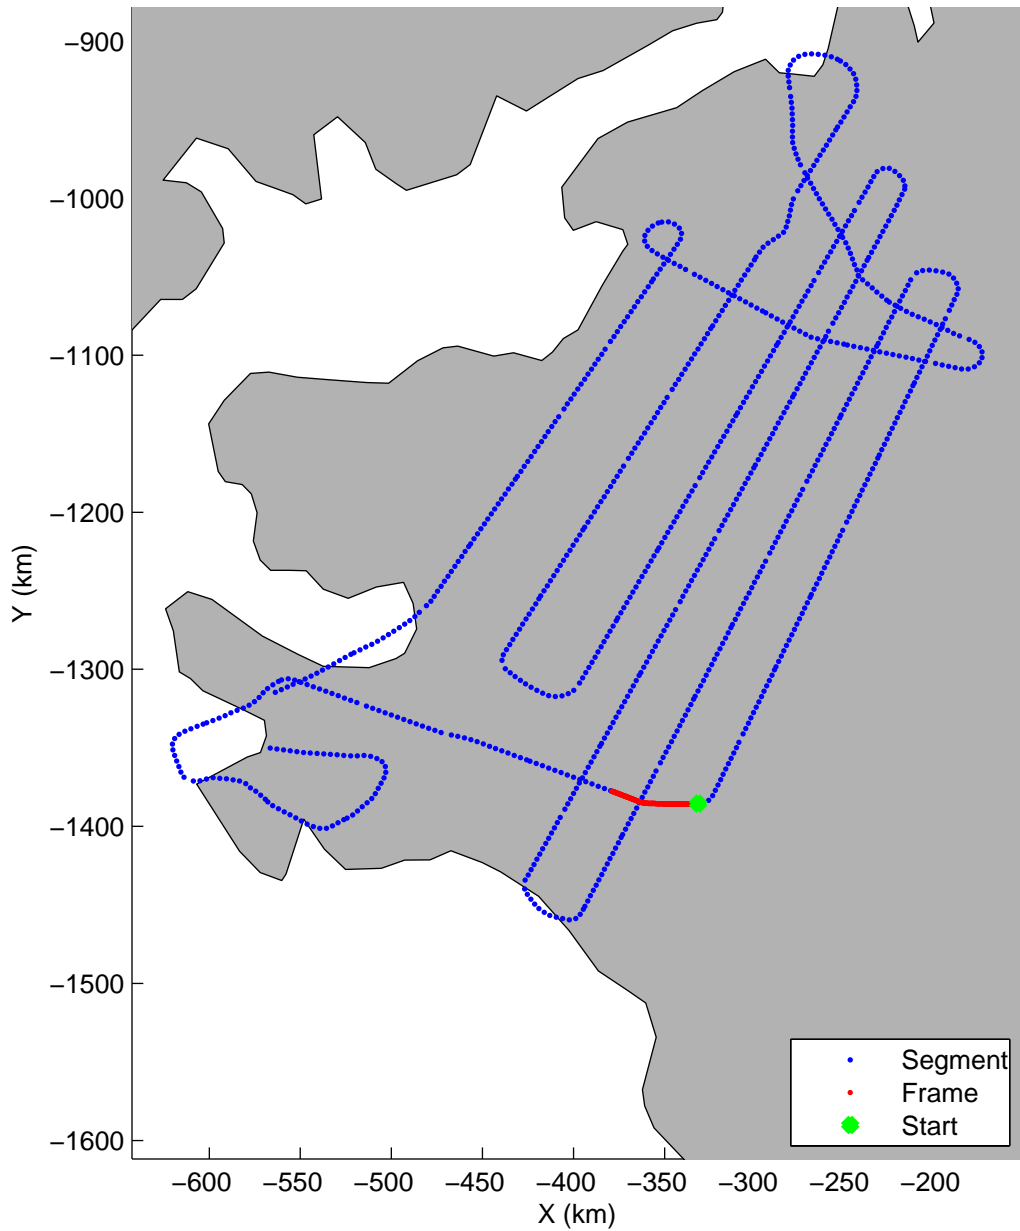

Land Ice:IceSat-2 North
20150505_02_065
Polar Stereograph 70N/-45E