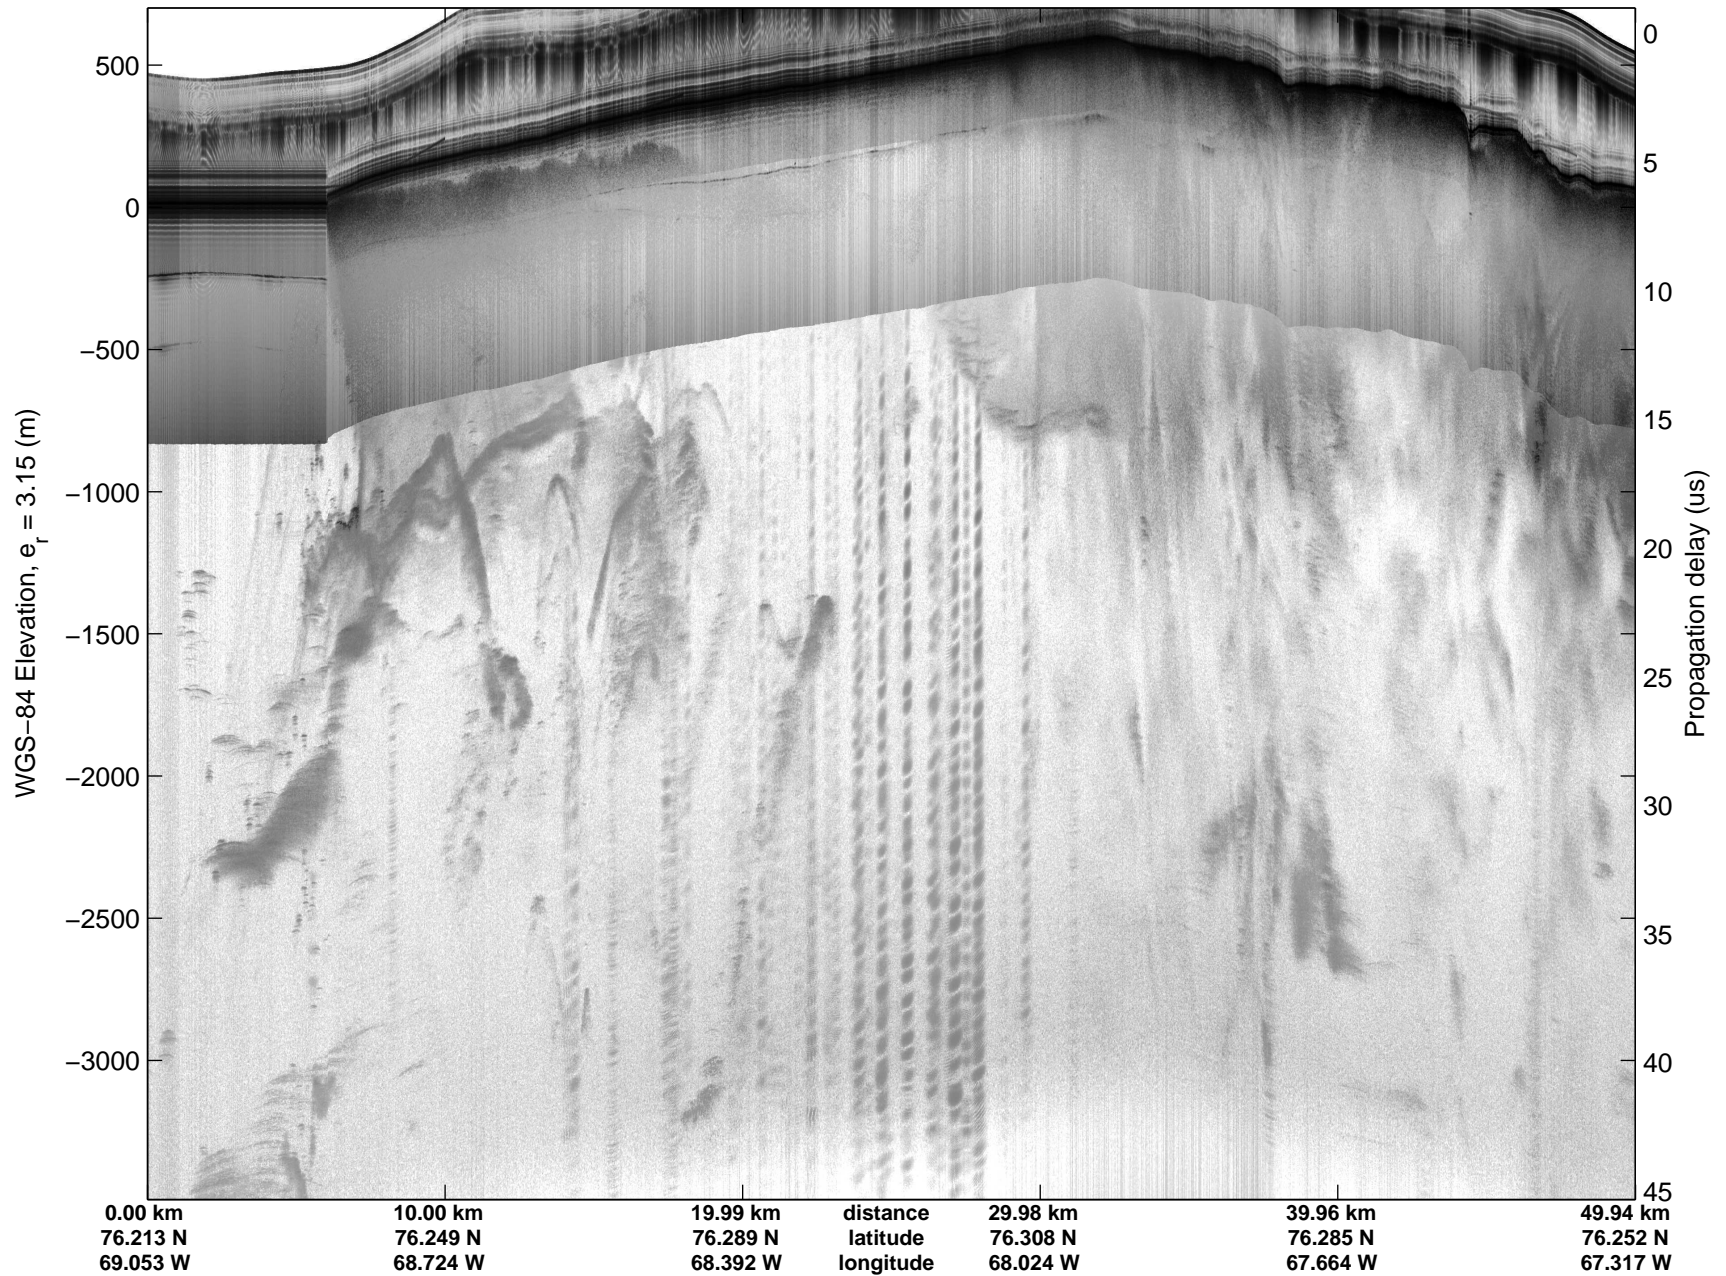

Land Ice:IceSat-2 North  
20150505\_02\_070  
Polar Stereograph 70N/-45E

mcords5 2015\_Greenland\_C130: "Land Ice:IceSat-2 North" 20150505\_02\_070: 18:04:33.9 to 18:10:35.6 GPS

mcords5 2015\_Greenland\_C130: "Land Ice:IceSat-2 North" 20150505\_02\_070: 18:04:33.9 to 18:10:35.6 GPS

mcords5 2015\_Greenland\_C130: "Land Ice:IceSat-2 North" 20150505\_02\_071: 18:10:35.9 to 18:16:57.3 GPS

mcords5 2015\_Greenland\_C130: "Land Ice:IceSat-2 North" 20150505\_02\_071: 18:10:35.9 to 18:16:57.3 GPS

Land Ice:IceSat-2 North  
20150505\_02\_072  
Polar Stereograph 70N/-45E

mcords5 2015\_Greenland\_C130: "Land Ice:IceSat-2 North" 20150505\_02\_072: 18:16:57.5 to 18:23:07.2 GPS

mcords5 2015\_Greenland\_C130: "Land Ice:IceSat-2 North" 20150505\_02\_072: 18:16:57.5 to 18:23:07.2 GPS

Land Ice:IceSat-2 North  
20150505\_02\_073  
Polar Stereograph 70N/-45E

mcords5 2015\_Greenland\_C130: "Land Ice:IceSat-2 North" 20150505\_02\_073: 18:23:07.4 to 18:29:24.2 GPS

mcords5 2015\_Greenland\_C130: "Land Ice:IceSat-2 North" 20150505\_02\_073: 18:23:07.4 to 18:29:24.2 GPS