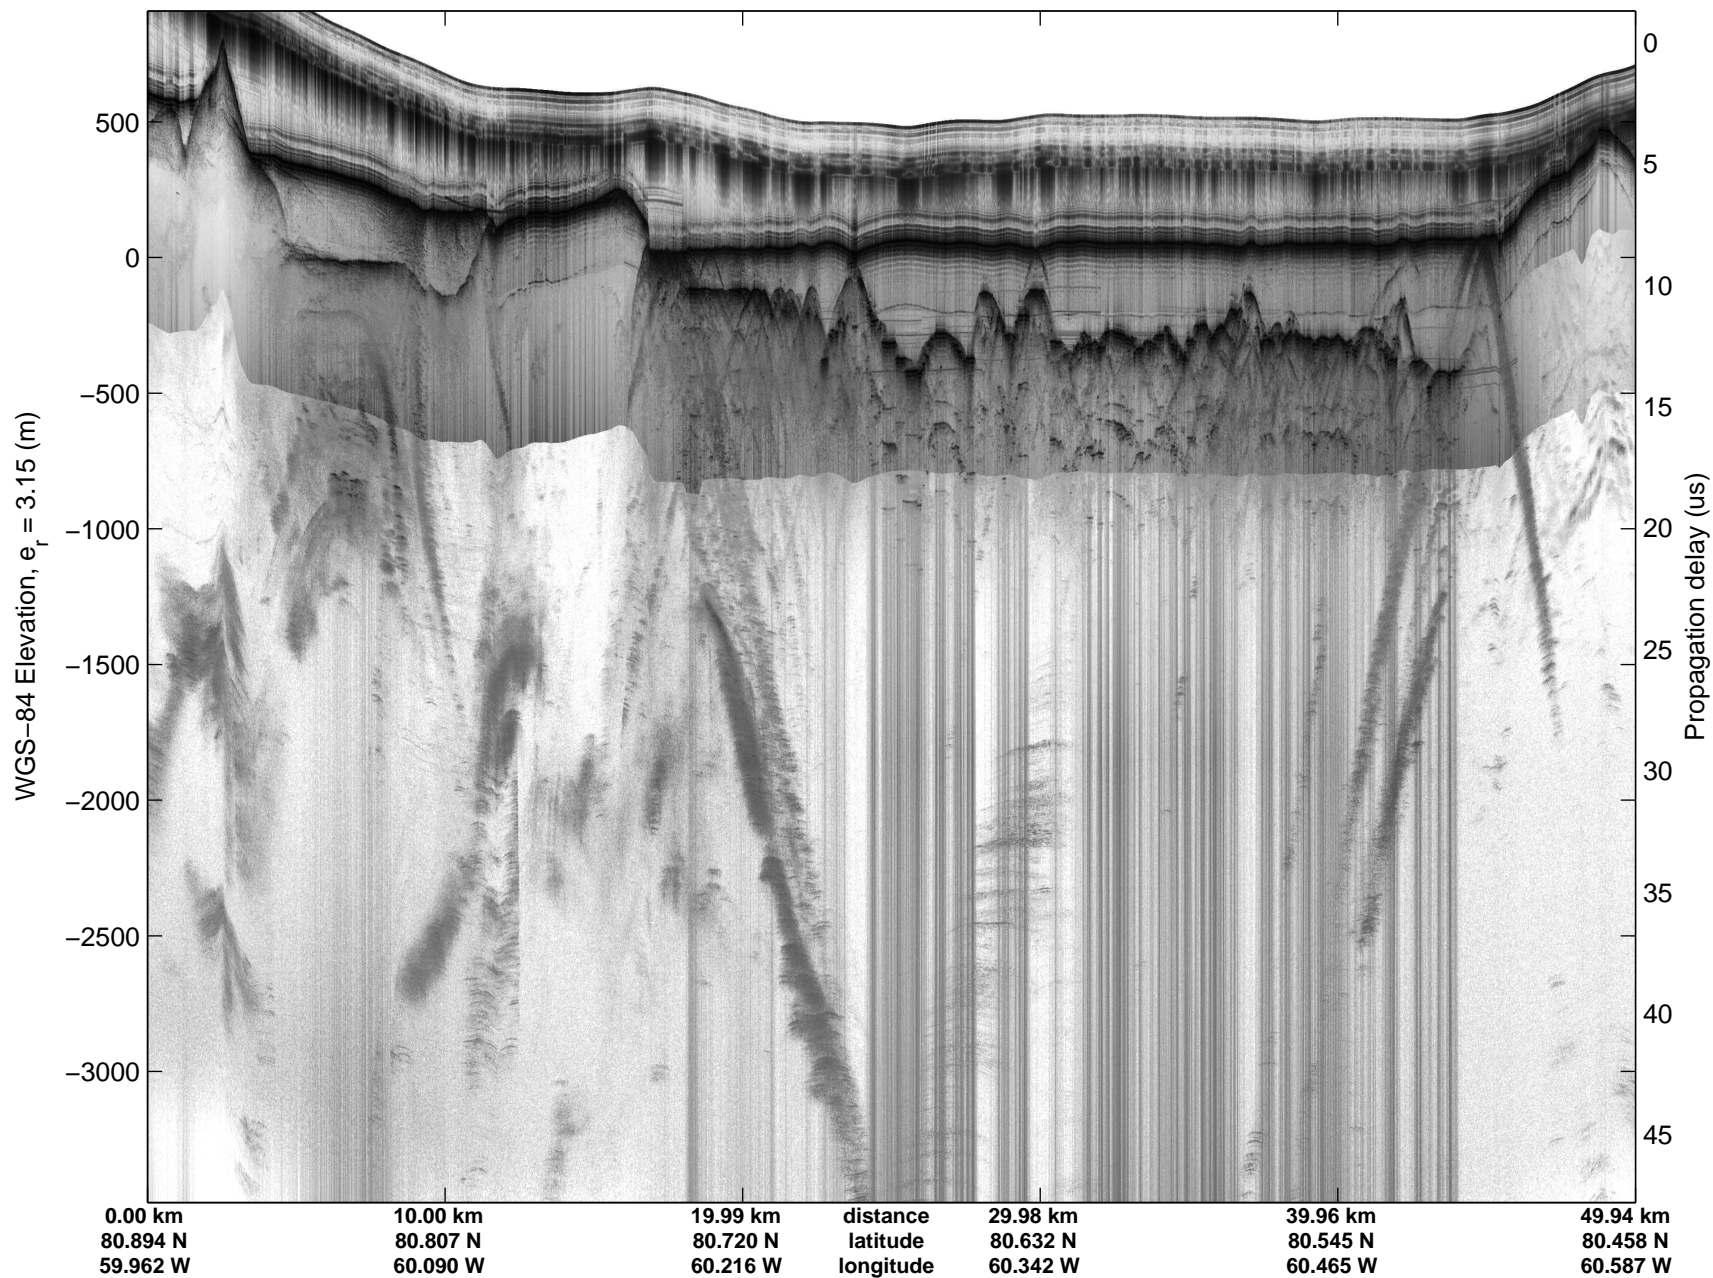

Land Ice:IceSat-2 North  
20150505\_02\_018  
Polar Stereograph 70N/-45E

mcords5 2015\_Greenland\_C130: "Land Ice:IceSat-2 North" 20150505\_02\_018: 12:52:57.6 to 12:59:21.2 GPS

mcords5 2015\_Greenland\_C130: "Land Ice:IceSat-2 North" 20150505\_02\_018: 12:52:57.6 to 12:59:21.2 GPS

mcords5 2015\_Greenland\_C130: "Land Ice:IceSat-2 North" 20150505\_02\_019: 12:59:21.4 to 13:05:13.7 GPS

mcords5 2015\_Greenland\_C130: "Land Ice:IceSat-2 North" 20150505\_02\_019: 12:59:21.4 to 13:05:13.7 GPS

Land Ice:IceSat-2 North  
20150505\_02\_020  
Polar Stereograph 70N/-45E

mcords5 2015\_Greenland\_C130: "Land Ice:IceSat-2 North" 20150505\_02\_020: 13:05:13.9 to 13:11:14.8 GPS

mcords5 2015\_Greenland\_C130: "Land Ice:IceSat-2 North" 20150505\_02\_020: 13:05:13.9 to 13:11:14.8 GPS