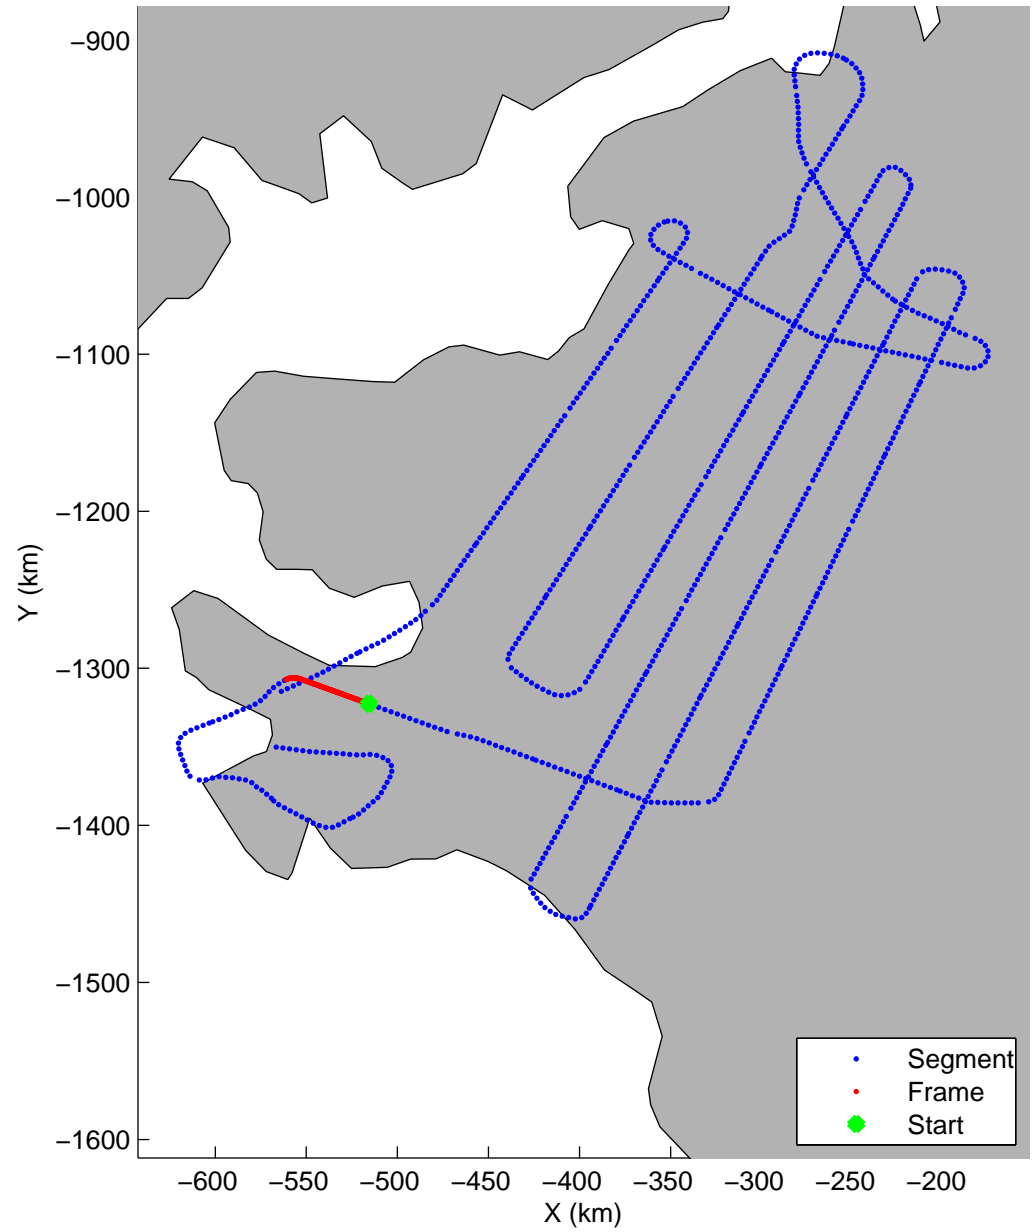

Land Ice:IceSat-2 North
20150505_02_069
Polar Stereograph 70N/-45E