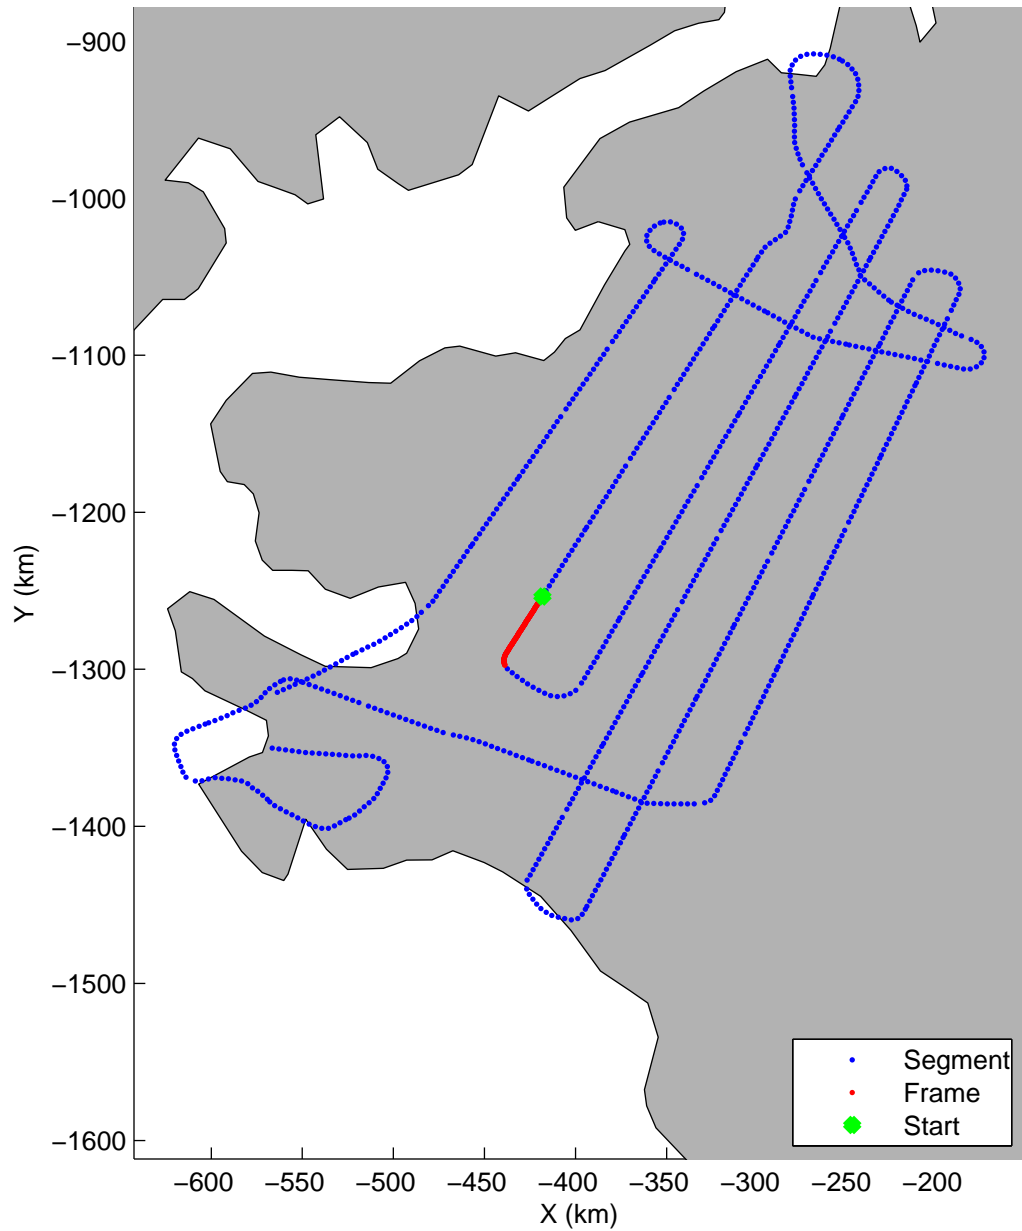

Land Ice:IceSat-2 North
20150505_02_027
Polar Stereograph 70N/-45E