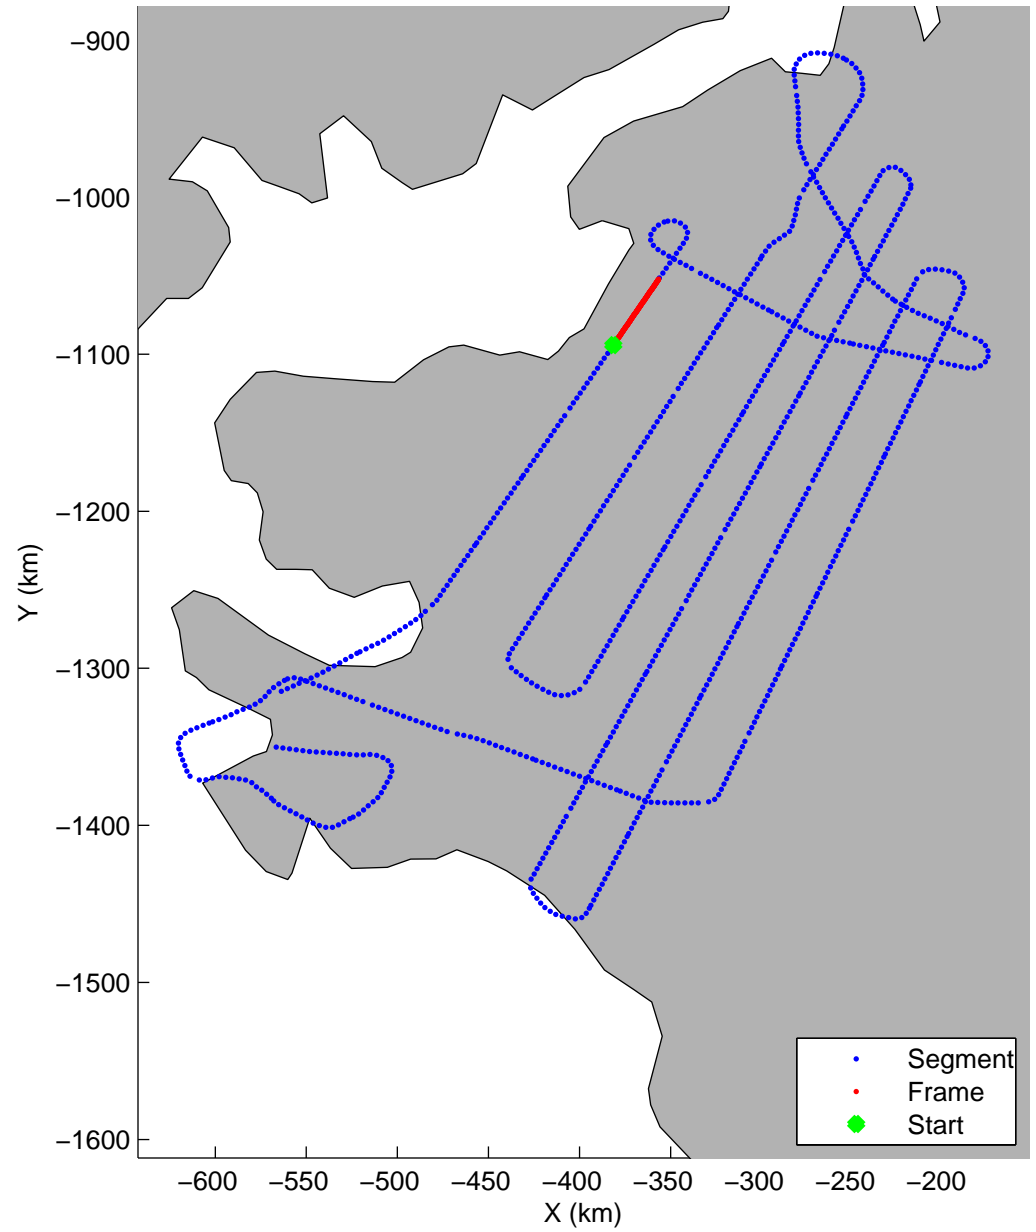

Land Ice:IceSat-2 North
20150505_02_007
Polar Stereograph 70N/-45E