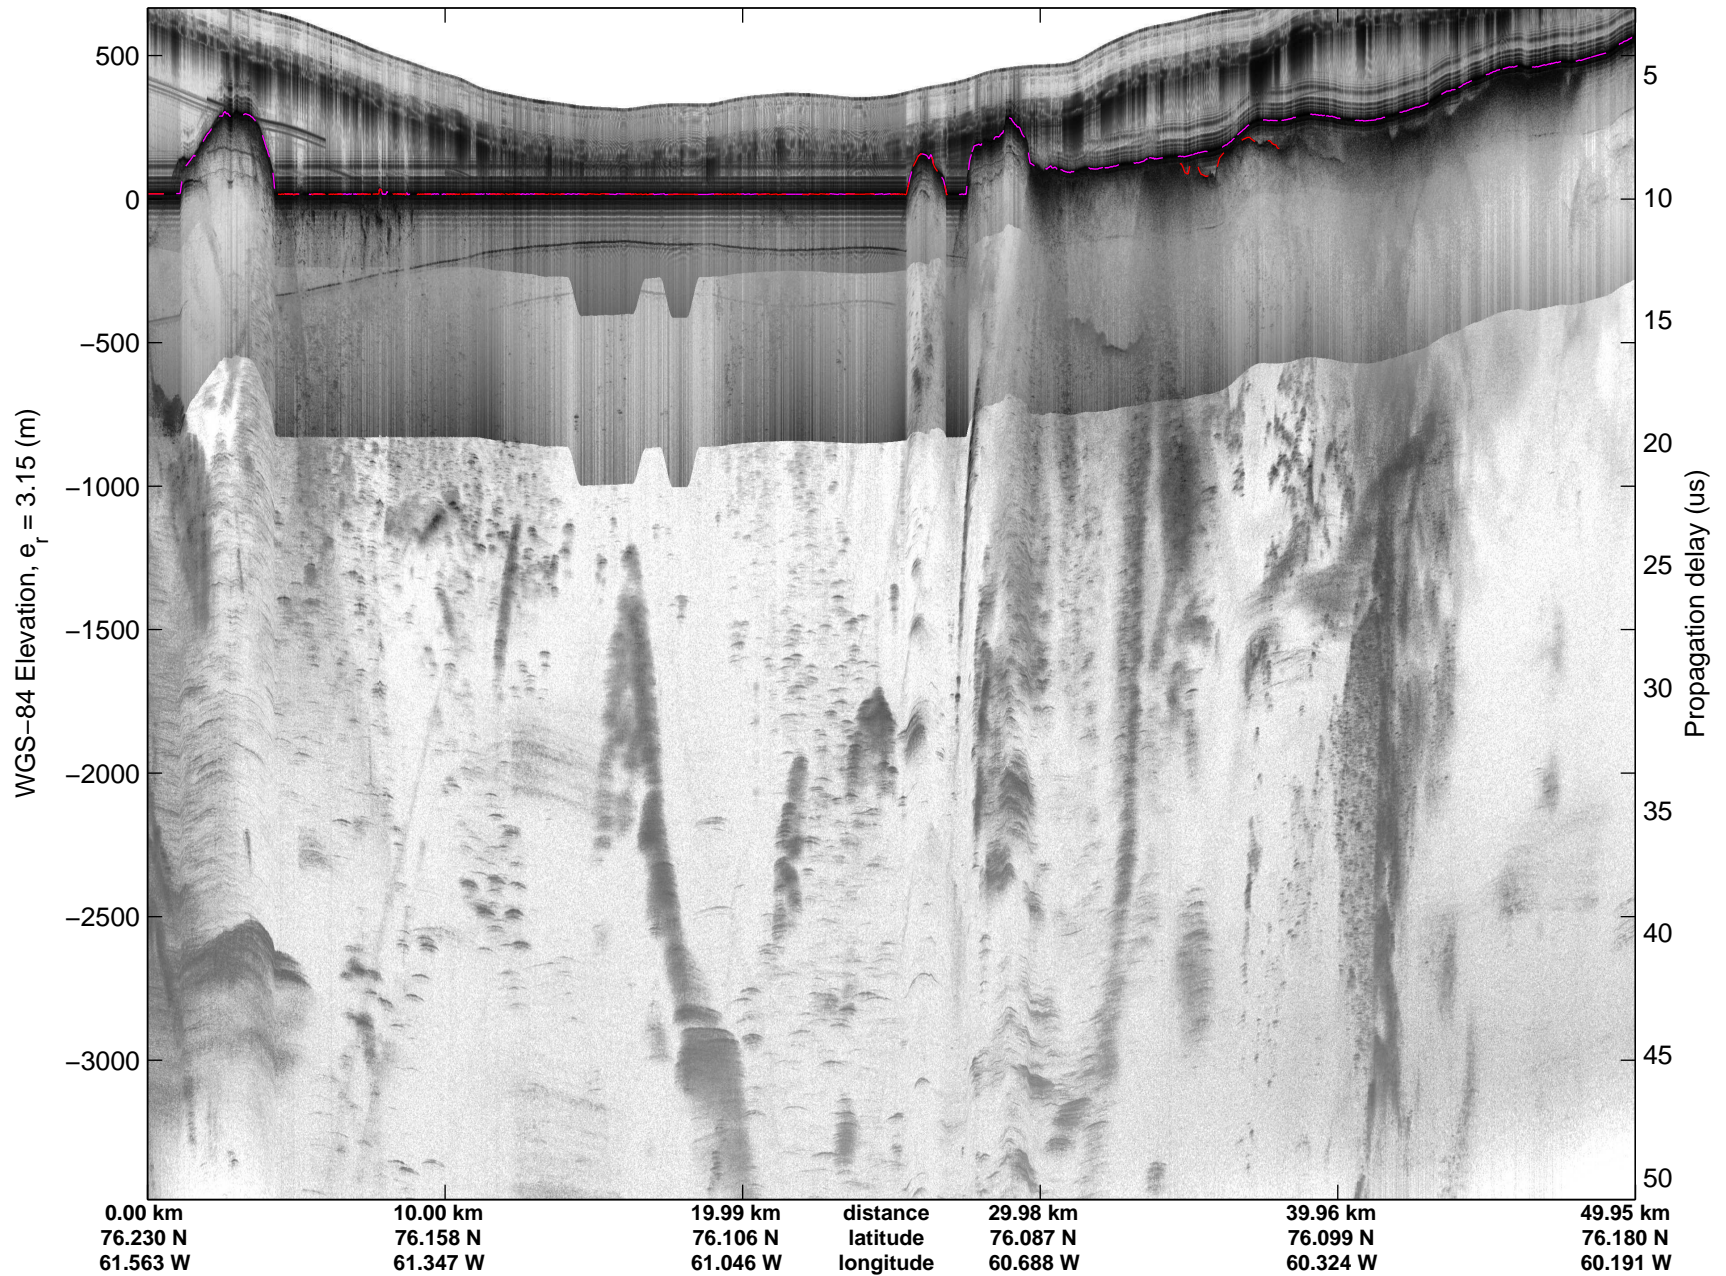

Land Ice:IceSat-2 North  
20150505\_02\_045  
Polar Stereograph 70N/-45E

mcords5 2015\_Greenland\_C130: "Land Ice:IceSat-2 North" 20150505\_02\_045: 15:36:49.6 to 15:42:54.2 GPS

mcords5 2015\_Greenland\_C130: "Land Ice:IceSat-2 North" 20150505\_02\_045: 15:36:49.6 to 15:42:54.2 GPS

Land Ice:IceSat-2 North  
20150505\_02\_046  
Polar Stereograph 70N/-45E

mcords5 2015\_Greenland\_C130: "Land Ice:IceSat-2 North" 20150505\_02\_046: 15:42:54.5 to 15:49:10.6 GPS

mcords5 2015\_Greenland\_C130: "Land Ice:IceSat-2 North" 20150505\_02\_046: 15:42:54.5 to 15:49:10.6 GPS

Land Ice:IceSat-2 North  
20150505\_02\_047  
Polar Stereograph 70N/-45E

mcords5 2015\_Greenland\_C130: "Land Ice:IceSat-2 North" 20150505\_02\_047: 15:49:10.9 to 15:55:46.3 GPS

mcords5 2015\_Greenland\_C130: "Land Ice:IceSat-2 North" 20150505\_02\_047: 15:49:10.9 to 15:55:46.3 GPS