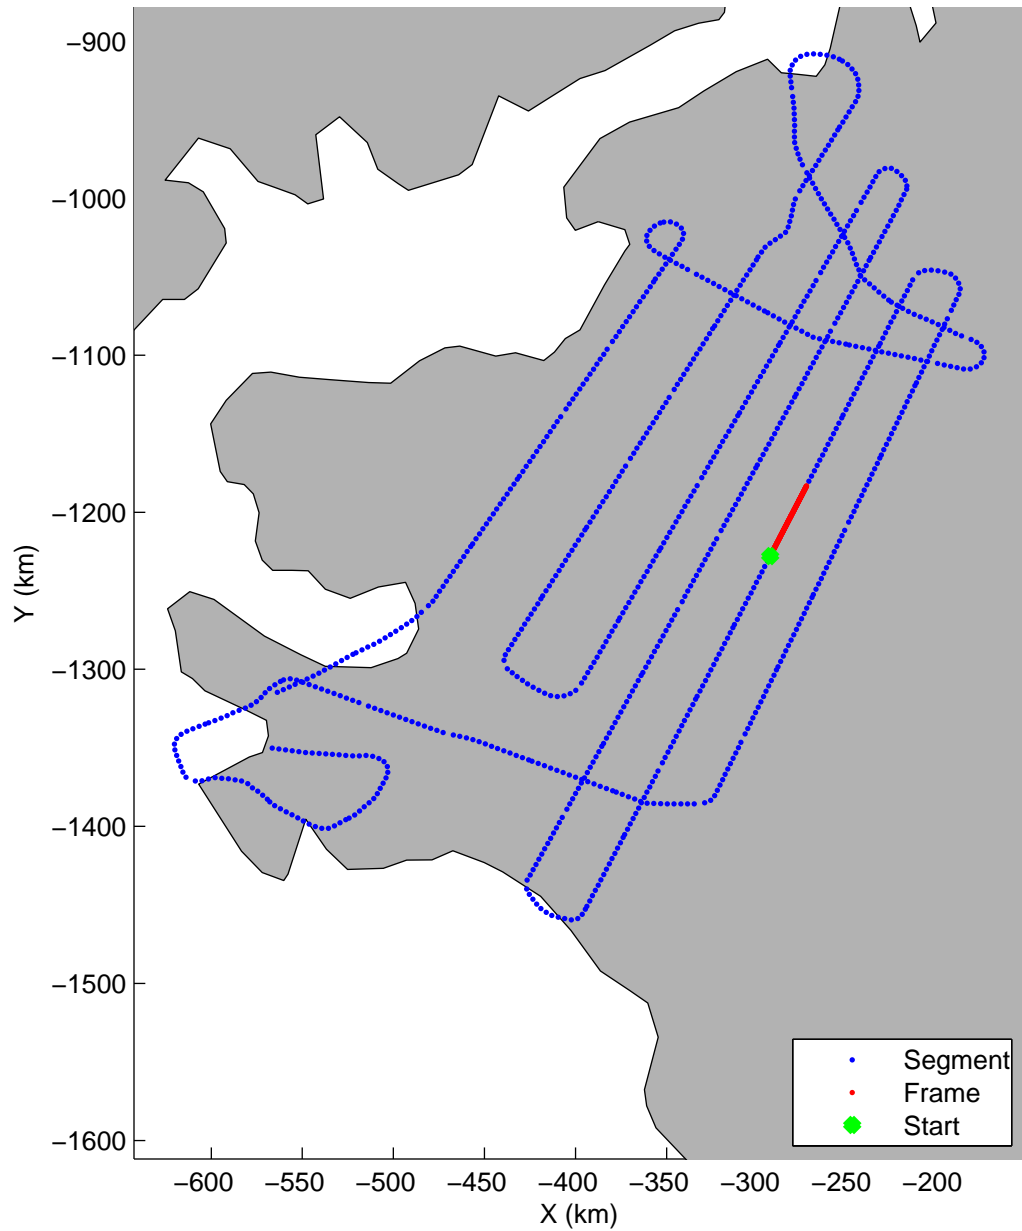

Land Ice:IceSat-2 North
20150505_02_053
Polar Stereograph 70N/-45E