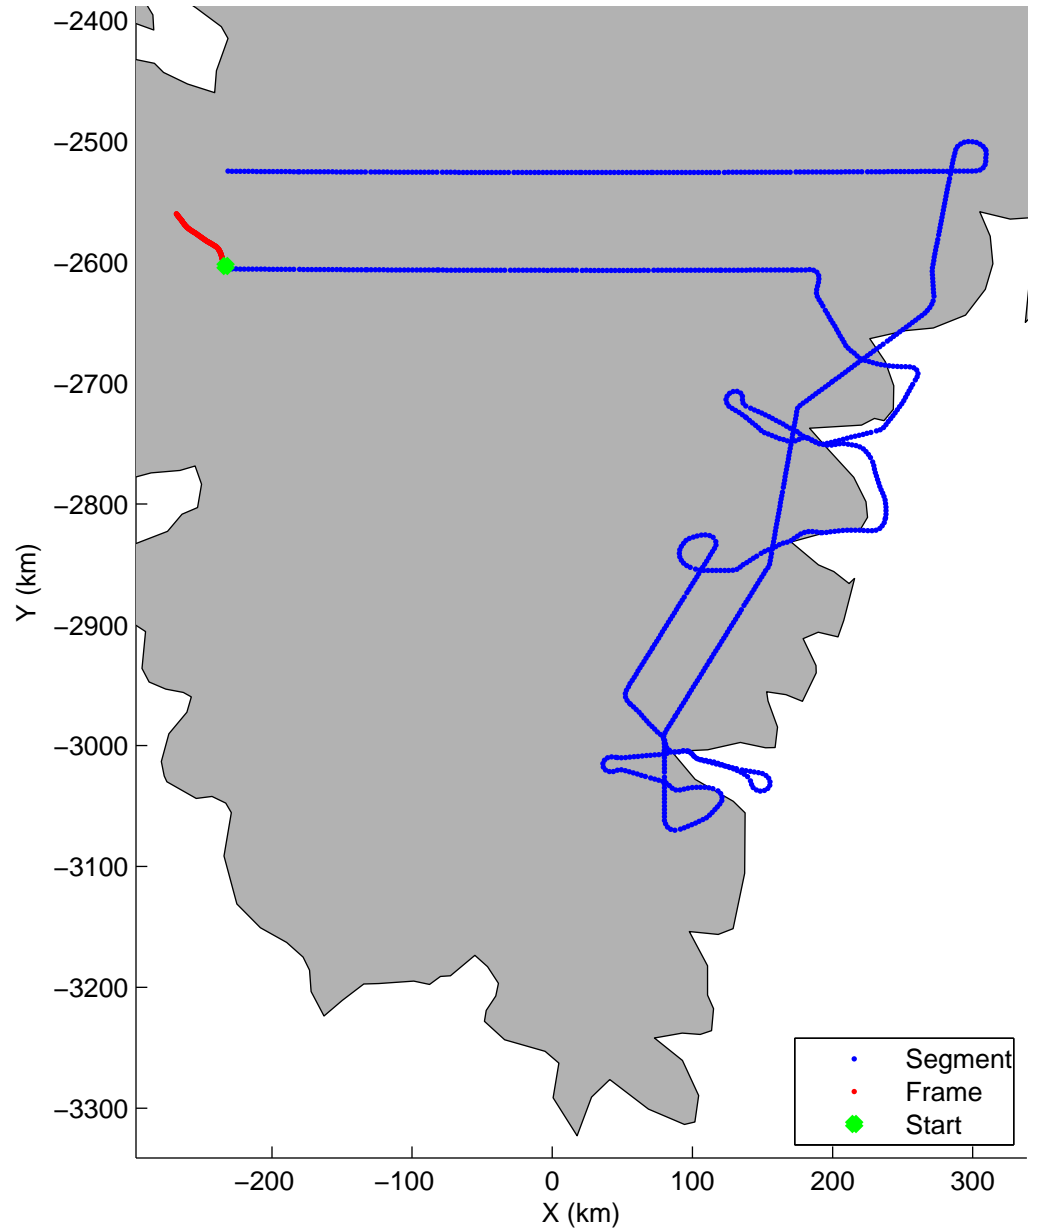

Land Ice:Southeast Glaciers 02
20150428_03_058
Polar Stereograph 70N/-45E