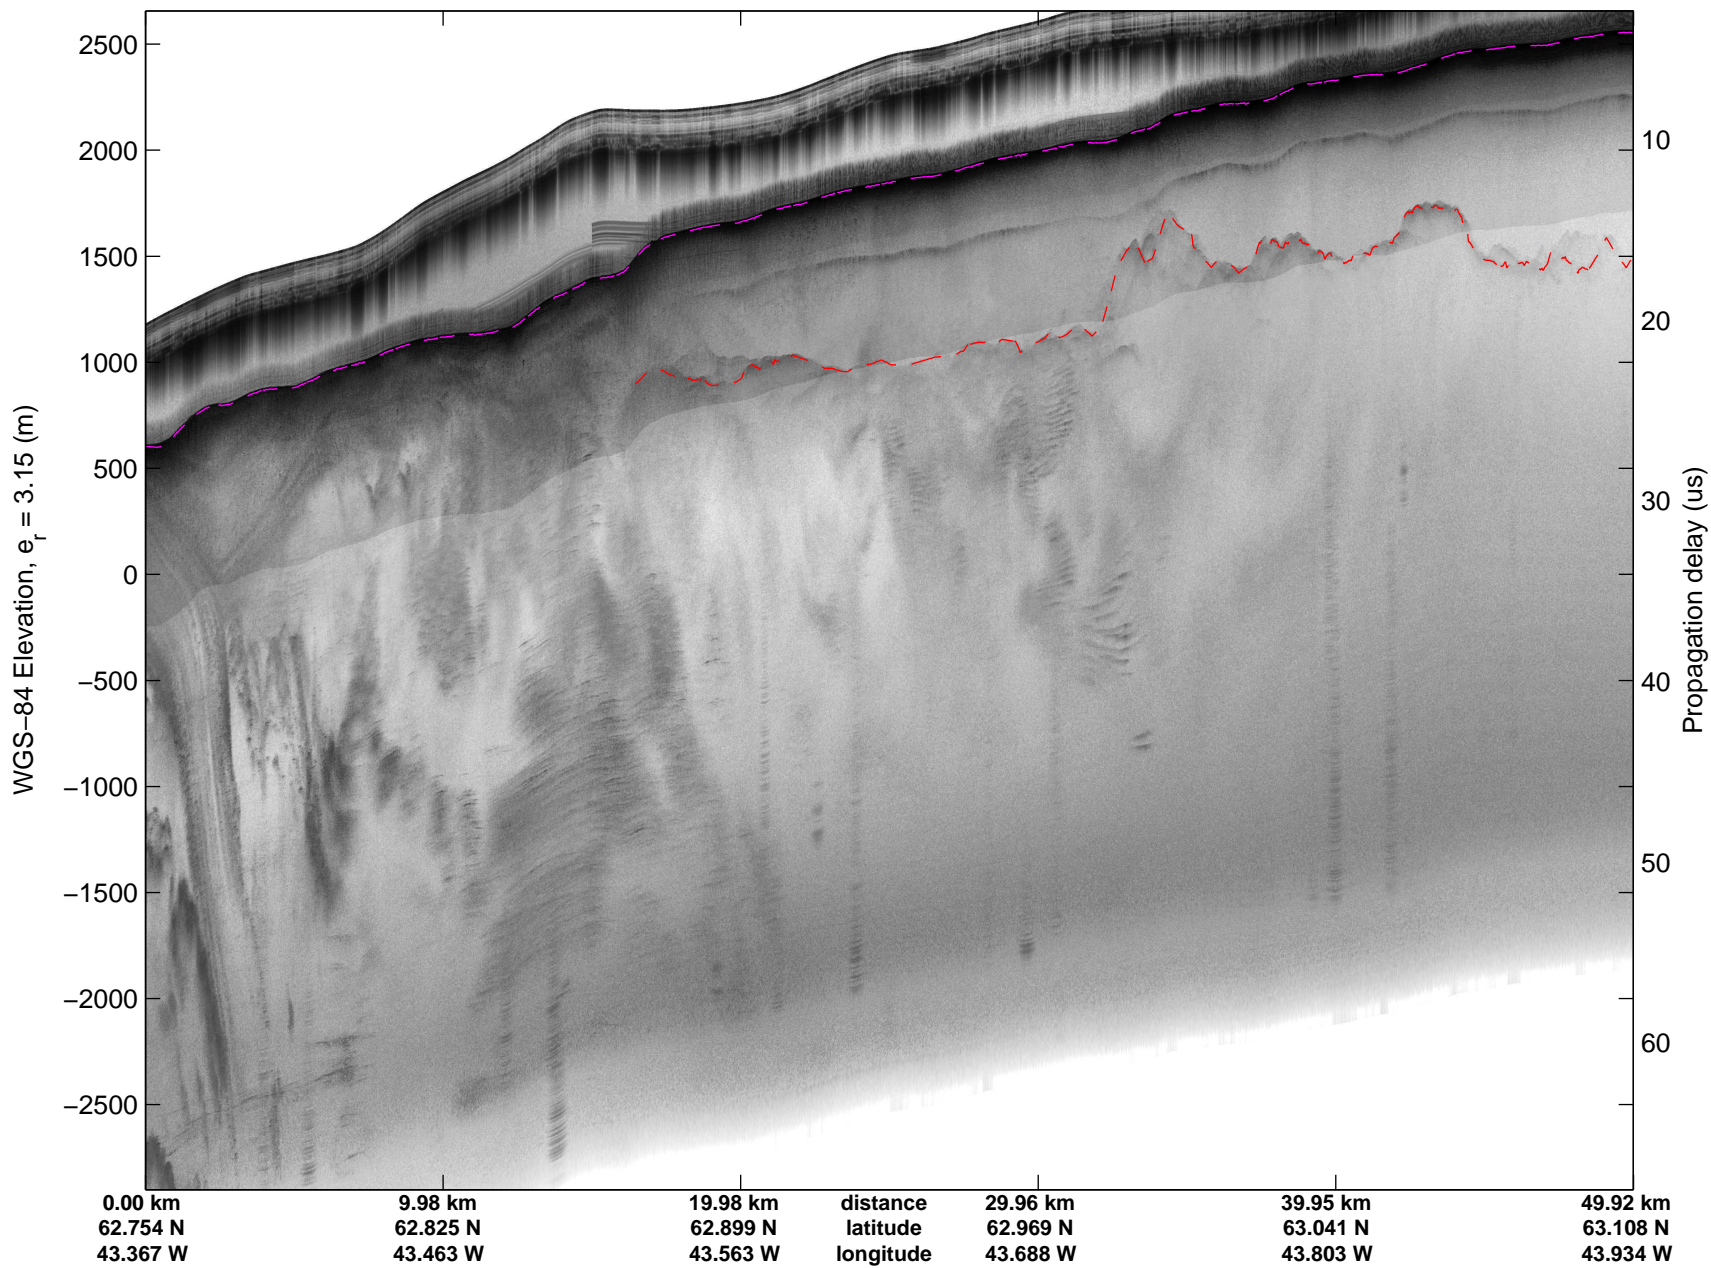

mcords5 2015_Greenland_C130: "Land Ice:Southeast Glaciers 02" 20150428_03_032: 13:56:58.7 to 14:03:12.9 GPS