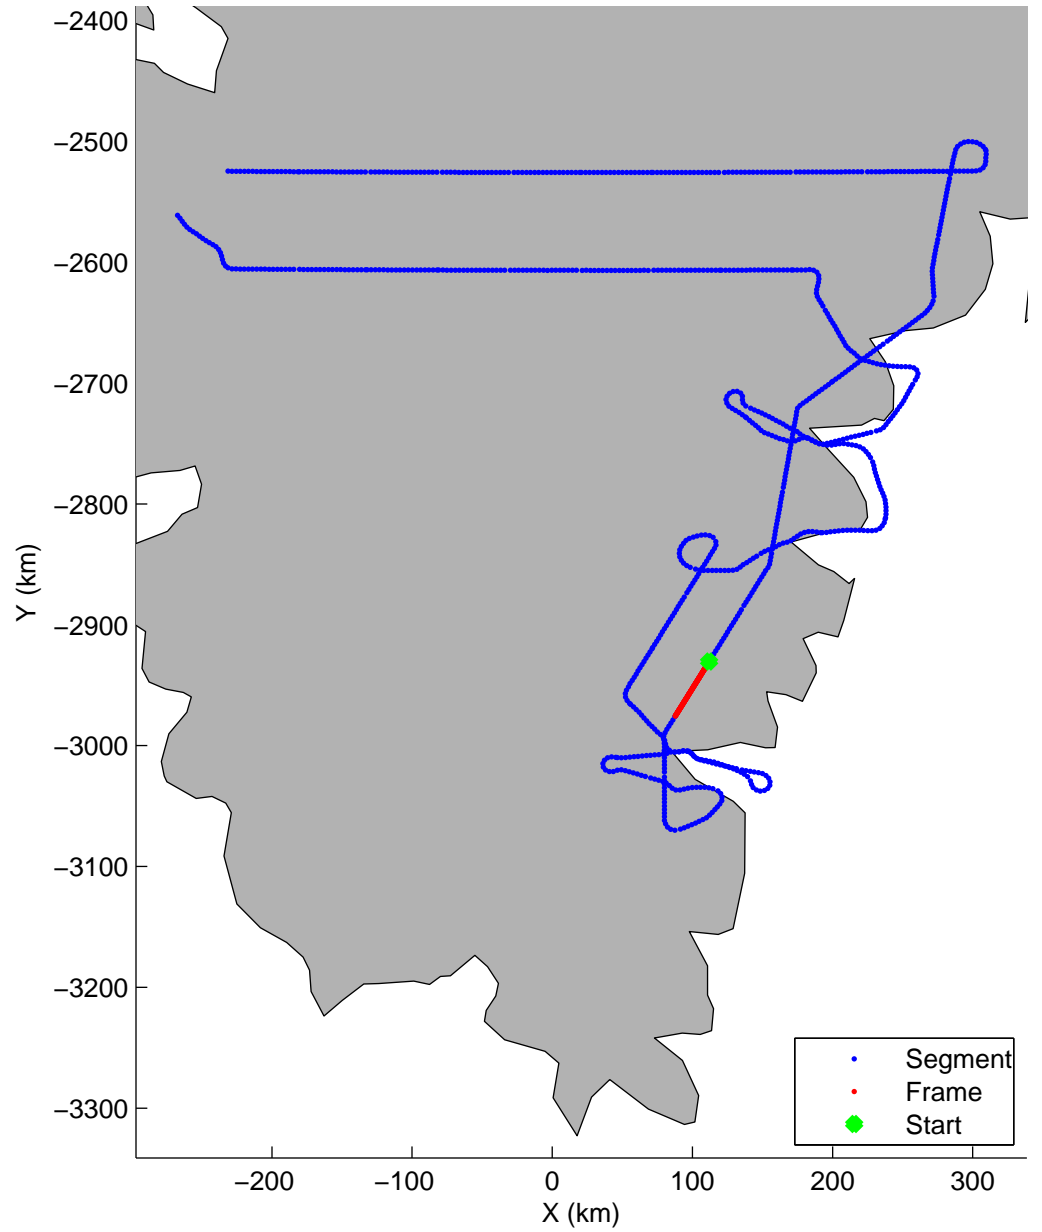

Land Ice:Southeast Glaciers 02
20150428_03_022
Polar Stereograph 70N/-45E