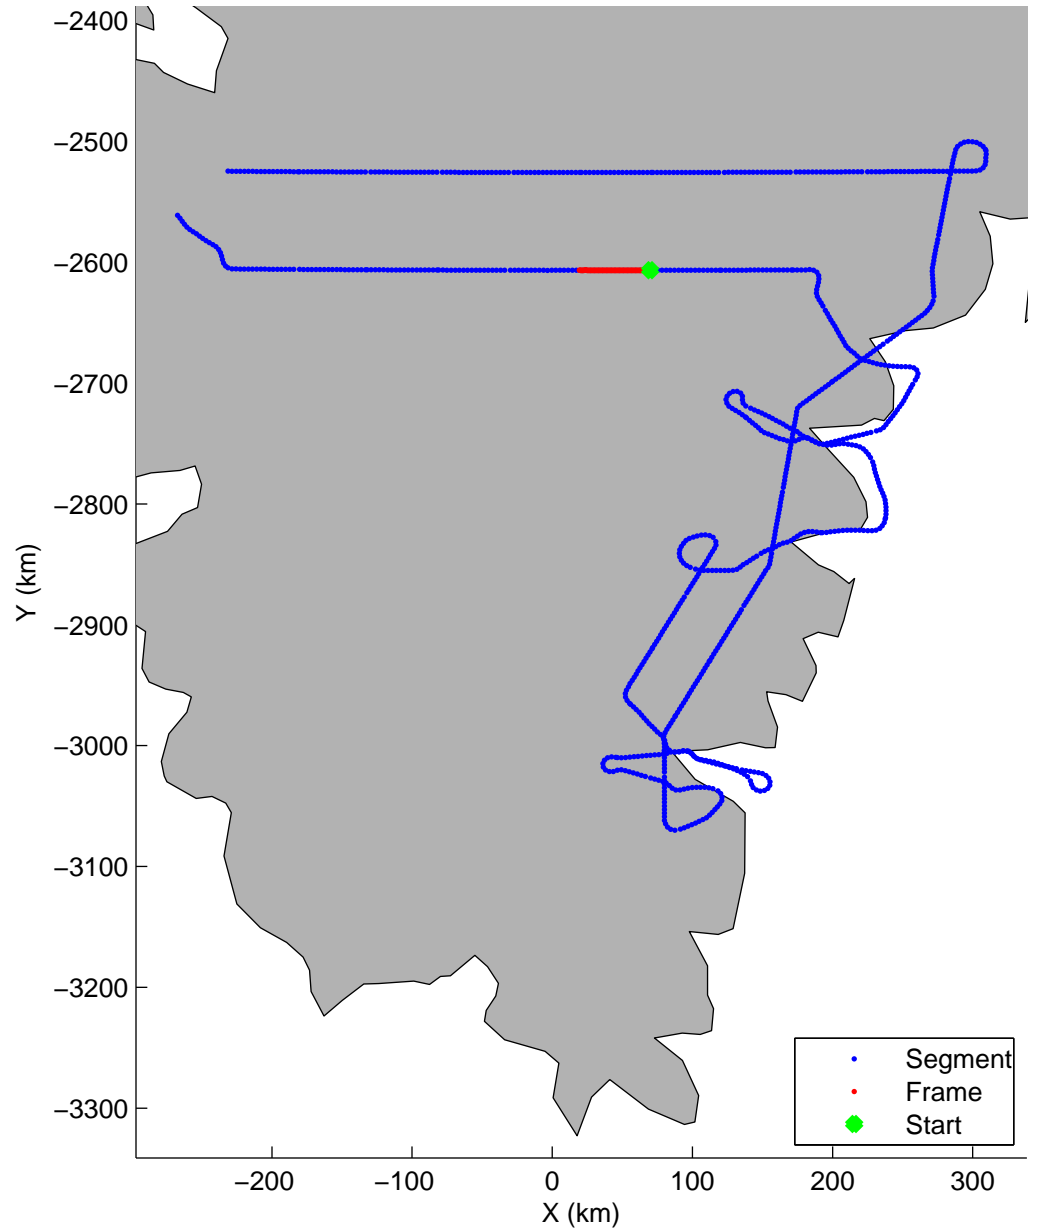

Land Ice:Southeast Glaciers 02
20150428_03_052
Polar Stereograph 70N/-45E