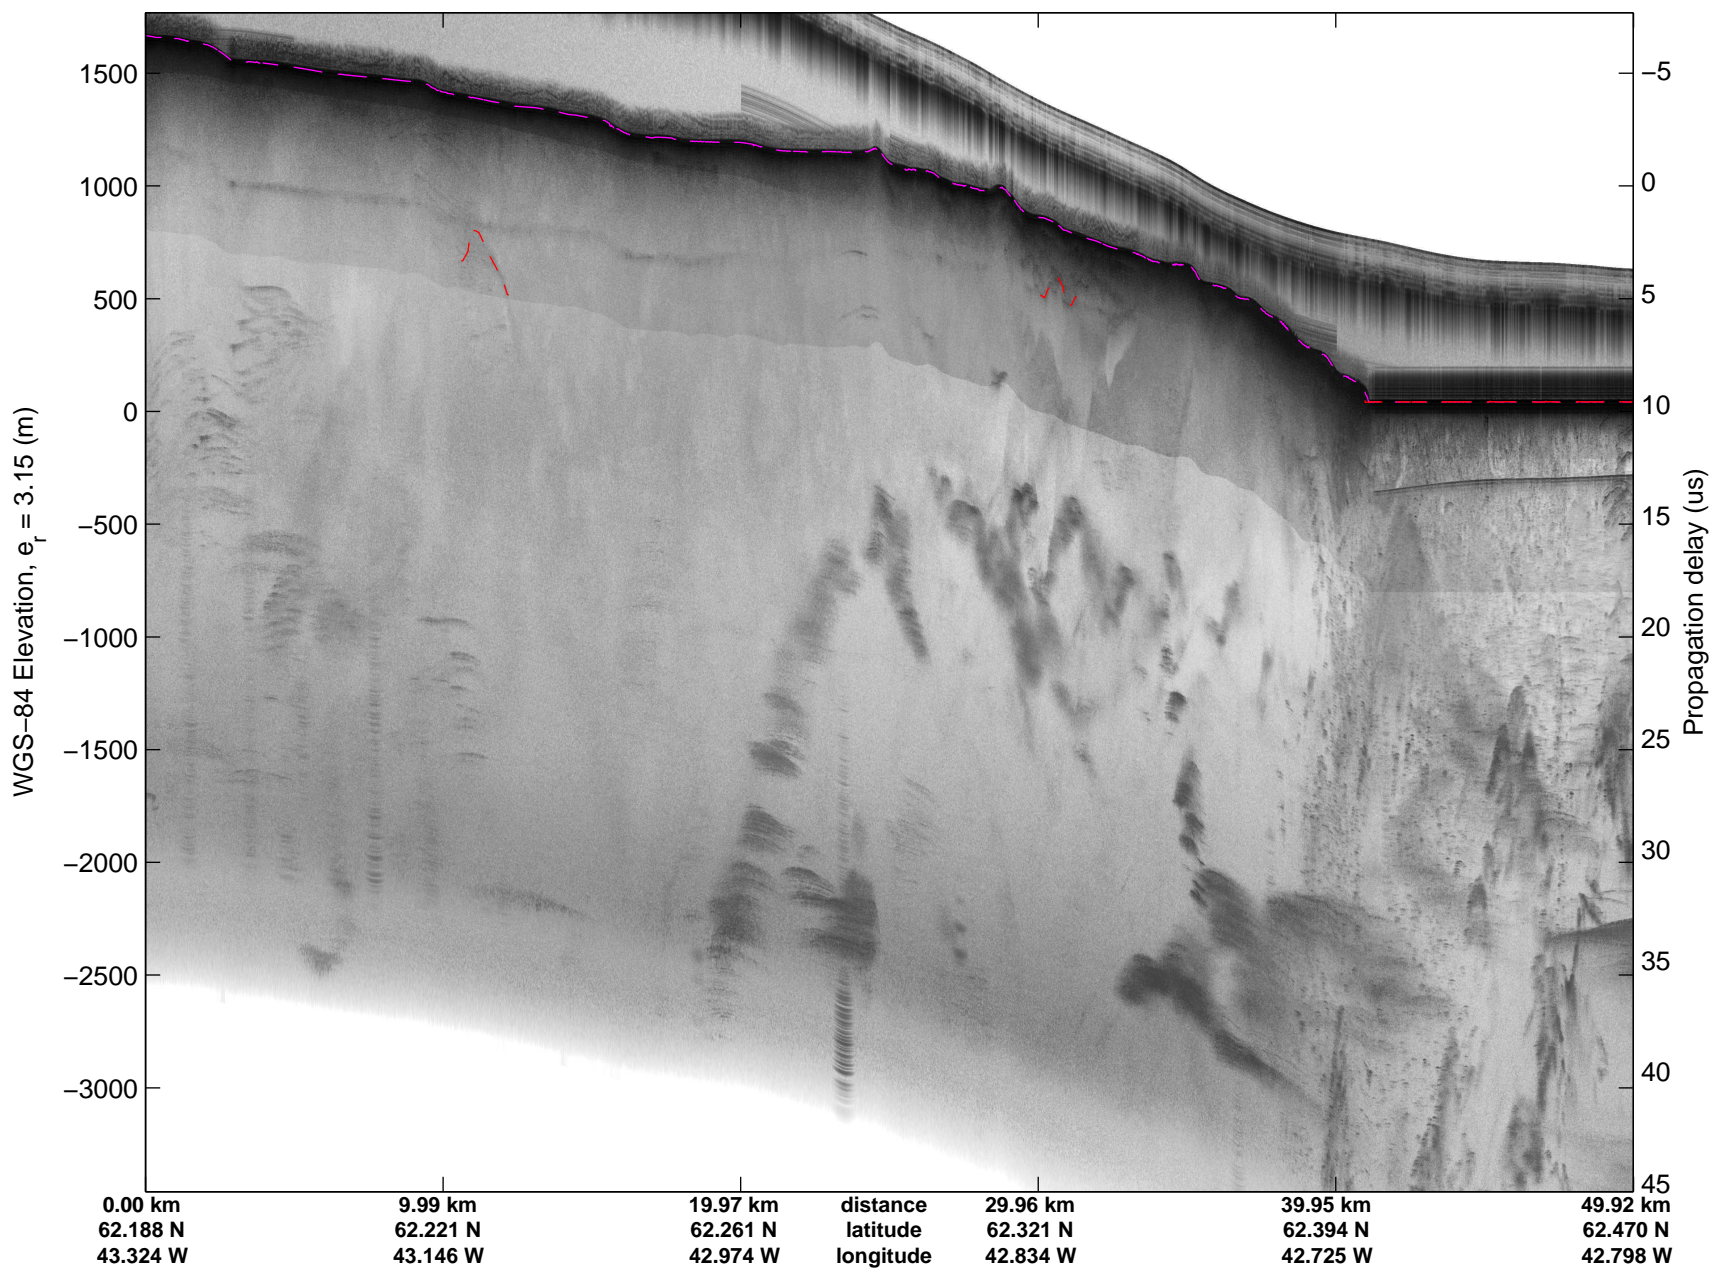

mcords5 2015_Greenland_C130: "Land Ice:Southeast Glaciers 02" 20150428_03_025: 13:12:05.7 to 13:18:22.7 GPS