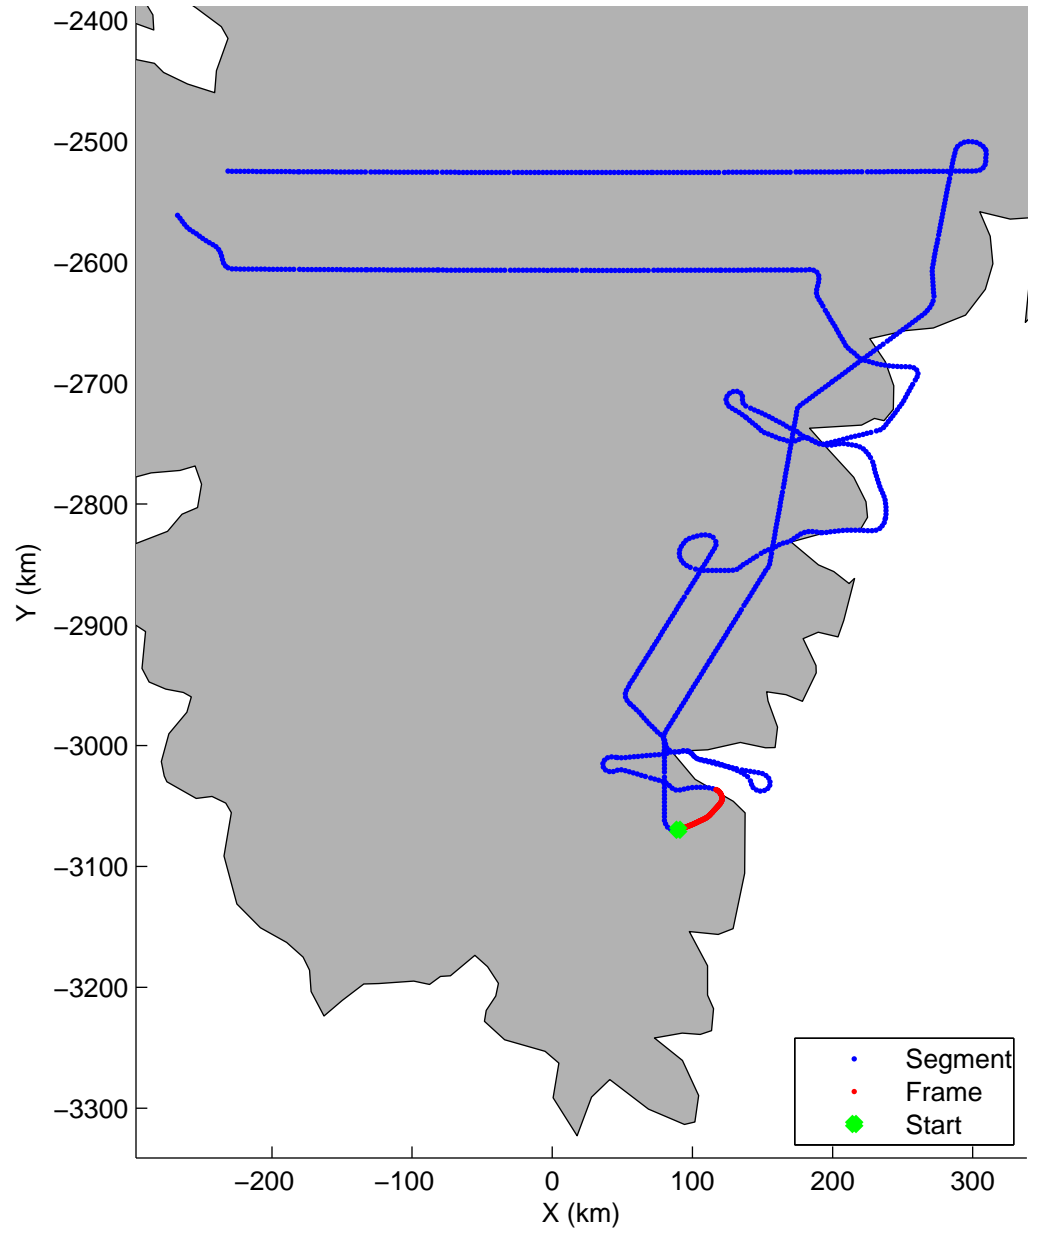

Land Ice:Southeast Glaciers 02
20150428_03_025
Polar Stereograph 70N/-45E