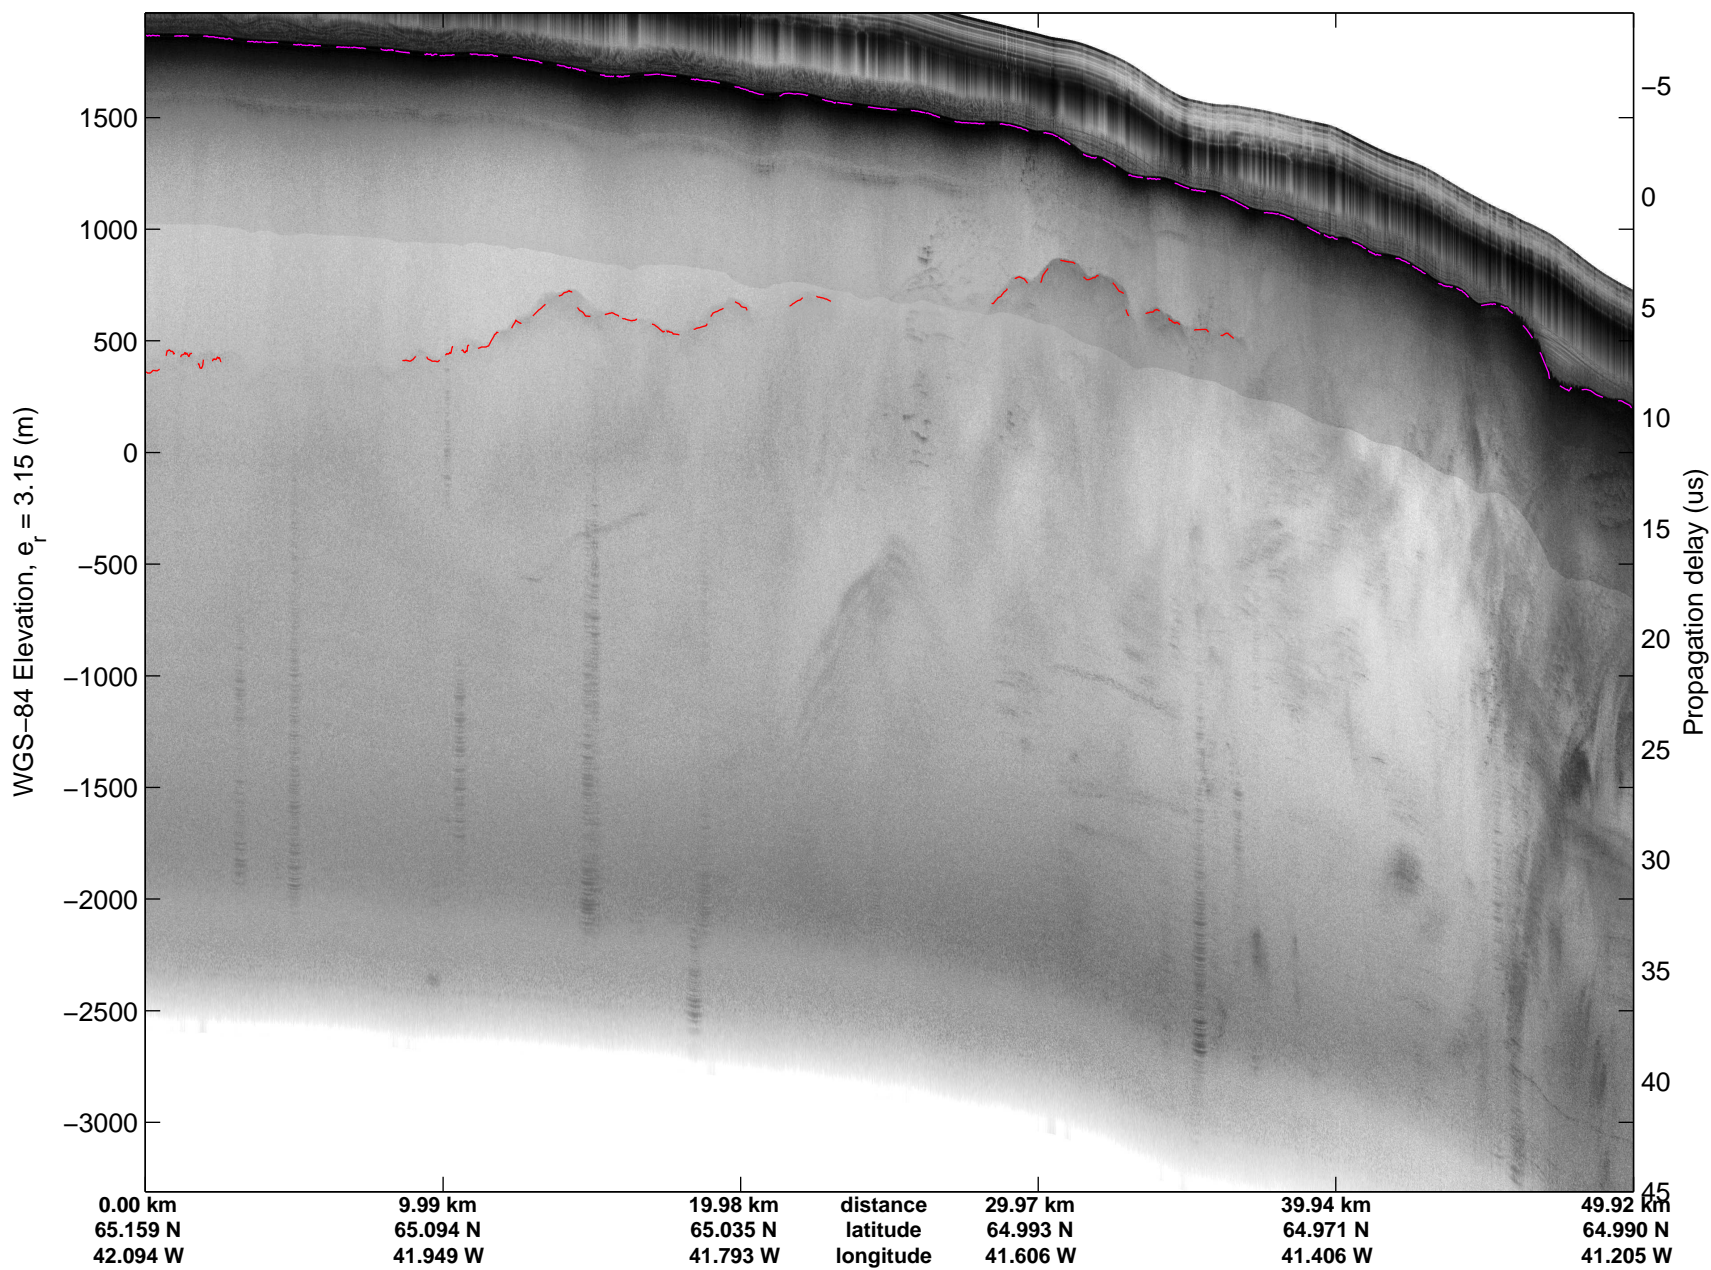

Land Ice:Southeast Glaciers 02  
20150428\_03\_042  
Polar Stereograph 70N/-45E

mcords5 2015\_Greenland\_C130: "Land Ice:Southeast Glaciers 02" 20150428\_03\_042: 15:01:25.8 to 15:07:55.6 GPS

mcords5 2015\_Greenland\_C130: "Land Ice:Southeast Glaciers 02" 20150428\_03\_042: 15:01:25.8 to 15:07:55.6 GPS

Land Ice:Southeast Glaciers 02  
20150428\_03\_043  
Polar Stereograph 70N/-45E

mcords5 2015\_Greenland\_C130: "Land Ice:Southeast Glaciers 02" 20150428\_03\_043: 15:07:55.9 to 15:14:15.4 GPS

mcords5 2015\_Greenland\_C130: "Land Ice:Southeast Glaciers 02" 20150428\_03\_043: 15:07:55.9 to 15:14:15.4 GPS

Land Ice:Southeast Glaciers 02  
20150428\_03\_044  
Polar Stereograph 70N/-45E

mcords5 2015\_Greenland\_C130: "Land Ice:Southeast Glaciers 02" 20150428\_03\_044: 15:14:15.6 to 15:20:48.8 GPS

mcords5 2015\_Greenland\_C130: "Land Ice:Southeast Glaciers 02" 20150428\_03\_044: 15:14:15.6 to 15:20:48.8 GPS