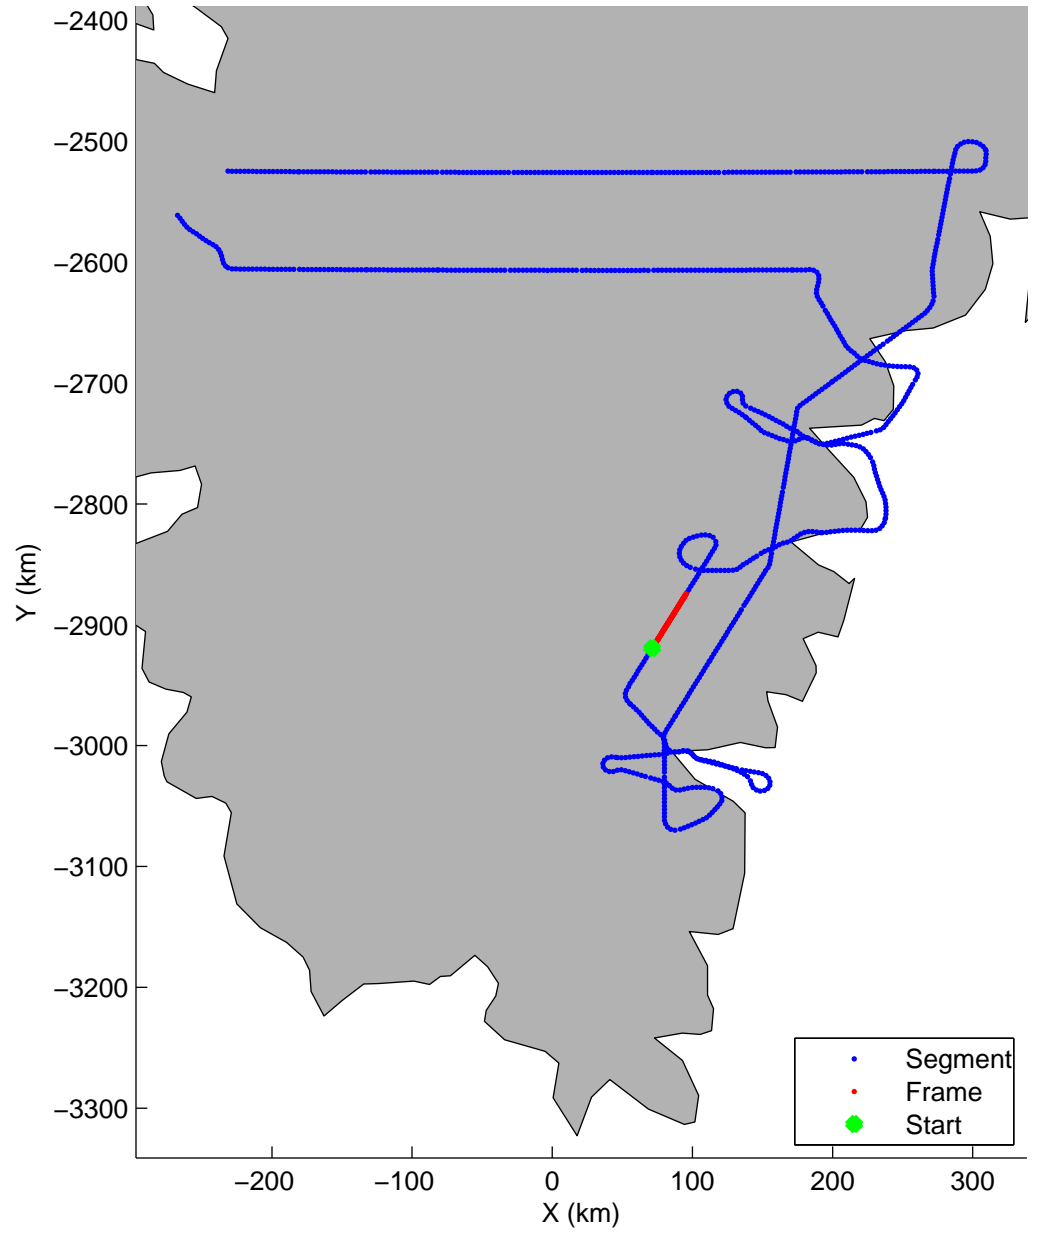

Land Ice:Southeast Glaciers 02
20150428_03_034
Polar Stereograph 70N/-45E