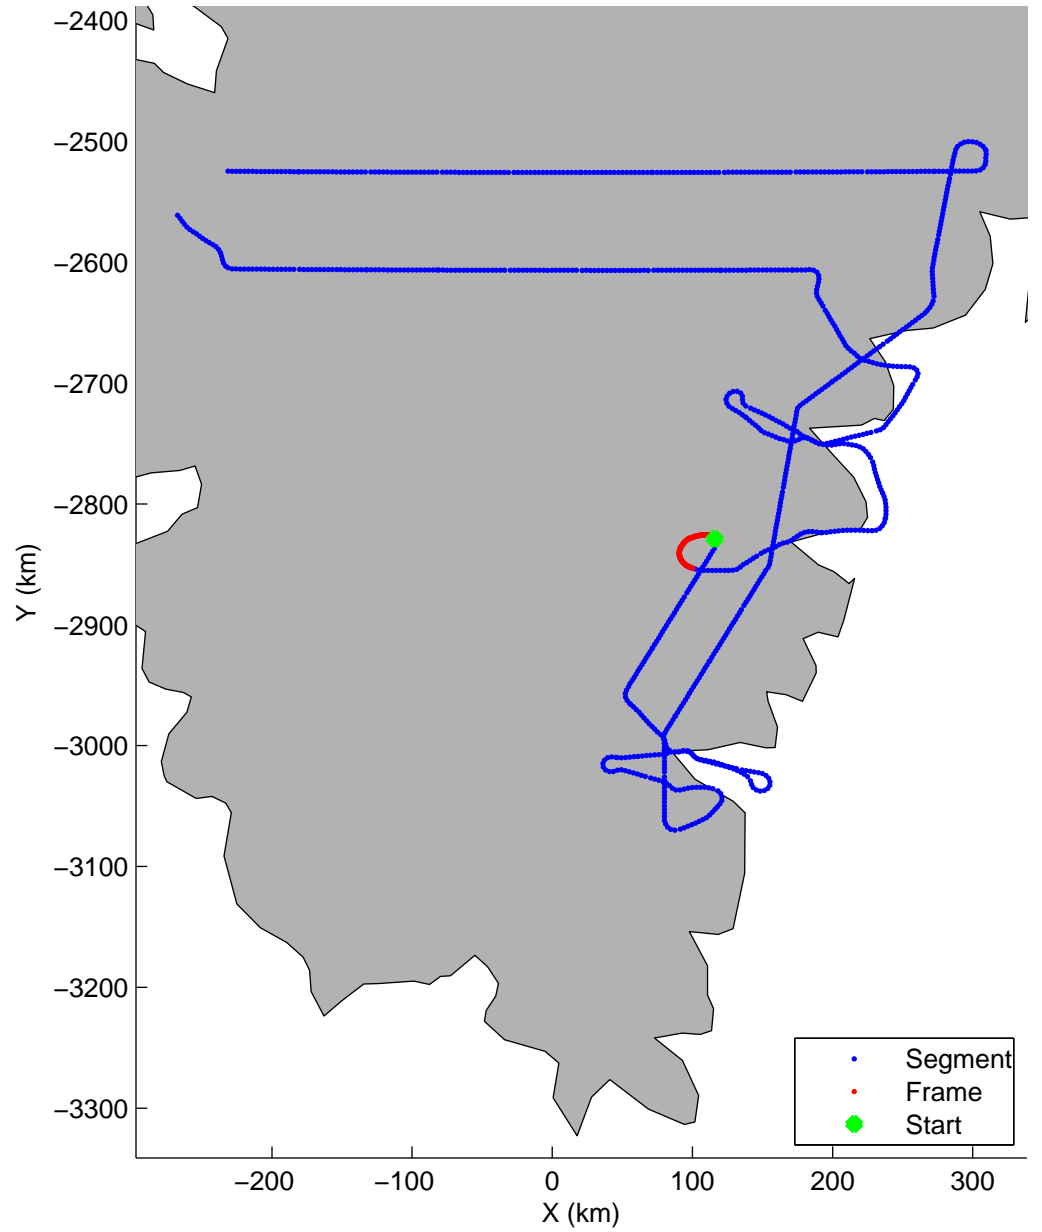

Land Ice:Southeast Glaciers 02
20150428_03_036
Polar Stereograph 70N/-45E