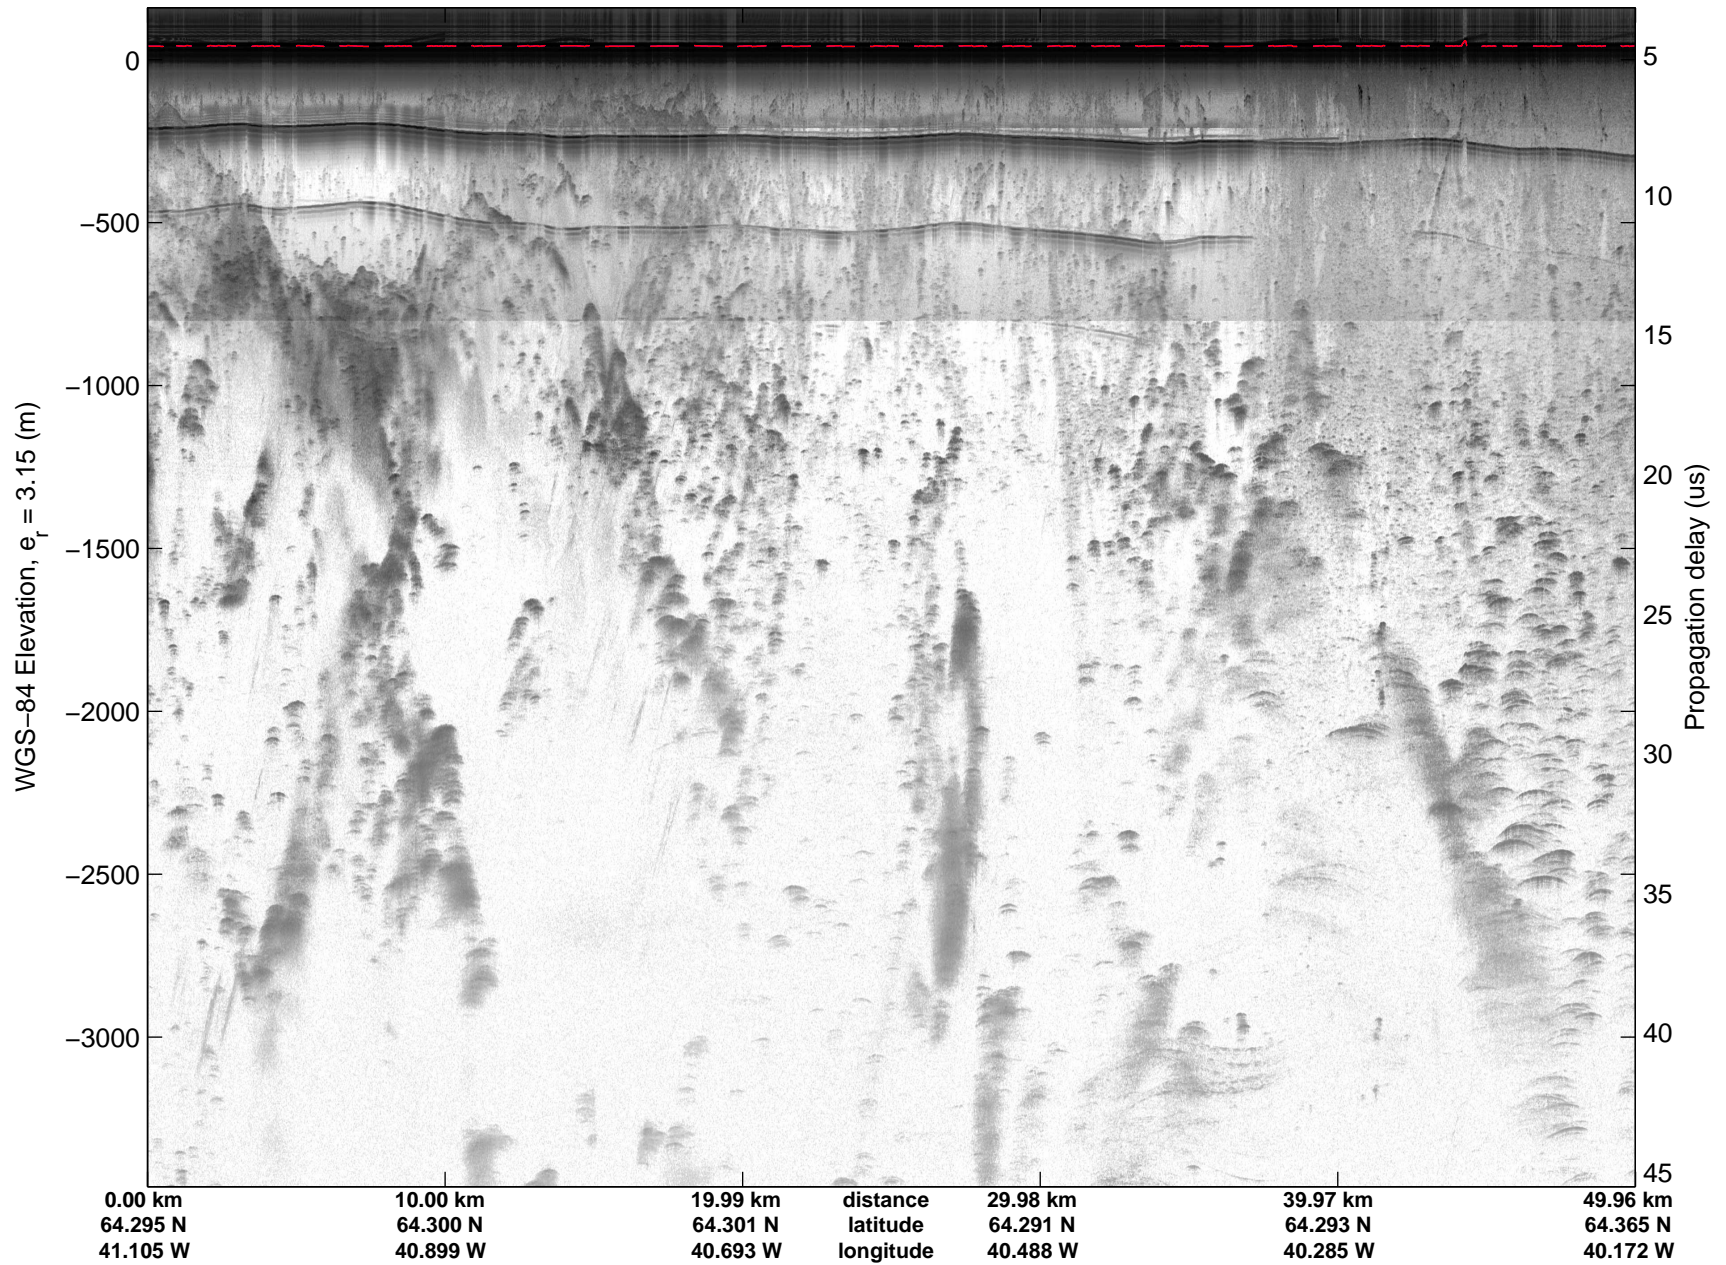

Land Ice:Southeast Glaciers 02  
20150428\_03\_038  
Polar Stereograph 70N/-45E

mcords5 2015\_Greenland\_C130: "Land Ice:Southeast Glaciers 02" 20150428\_03\_038: 14:34:52.8 to 14:41:21.7 GPS

mcords5 2015\_Greenland\_C130: "Land Ice:Southeast Glaciers 02" 20150428\_03\_038: 14:34:52.8 to 14:41:21.7 GPS

Land Ice:Southeast Glaciers 02  
20150428\_03\_039  
Polar Stereograph 70N/-45E

mcords5 2015\_Greenland\_C130: "Land Ice:Southeast Glaciers 02" 20150428\_03\_039: 14:41:22.0 to 14:48:16.9 GPS

mcords5 2015\_Greenland\_C130: "Land Ice:Southeast Glaciers 02" 20150428\_03\_039: 14:41:22.0 to 14:48:16.9 GPS