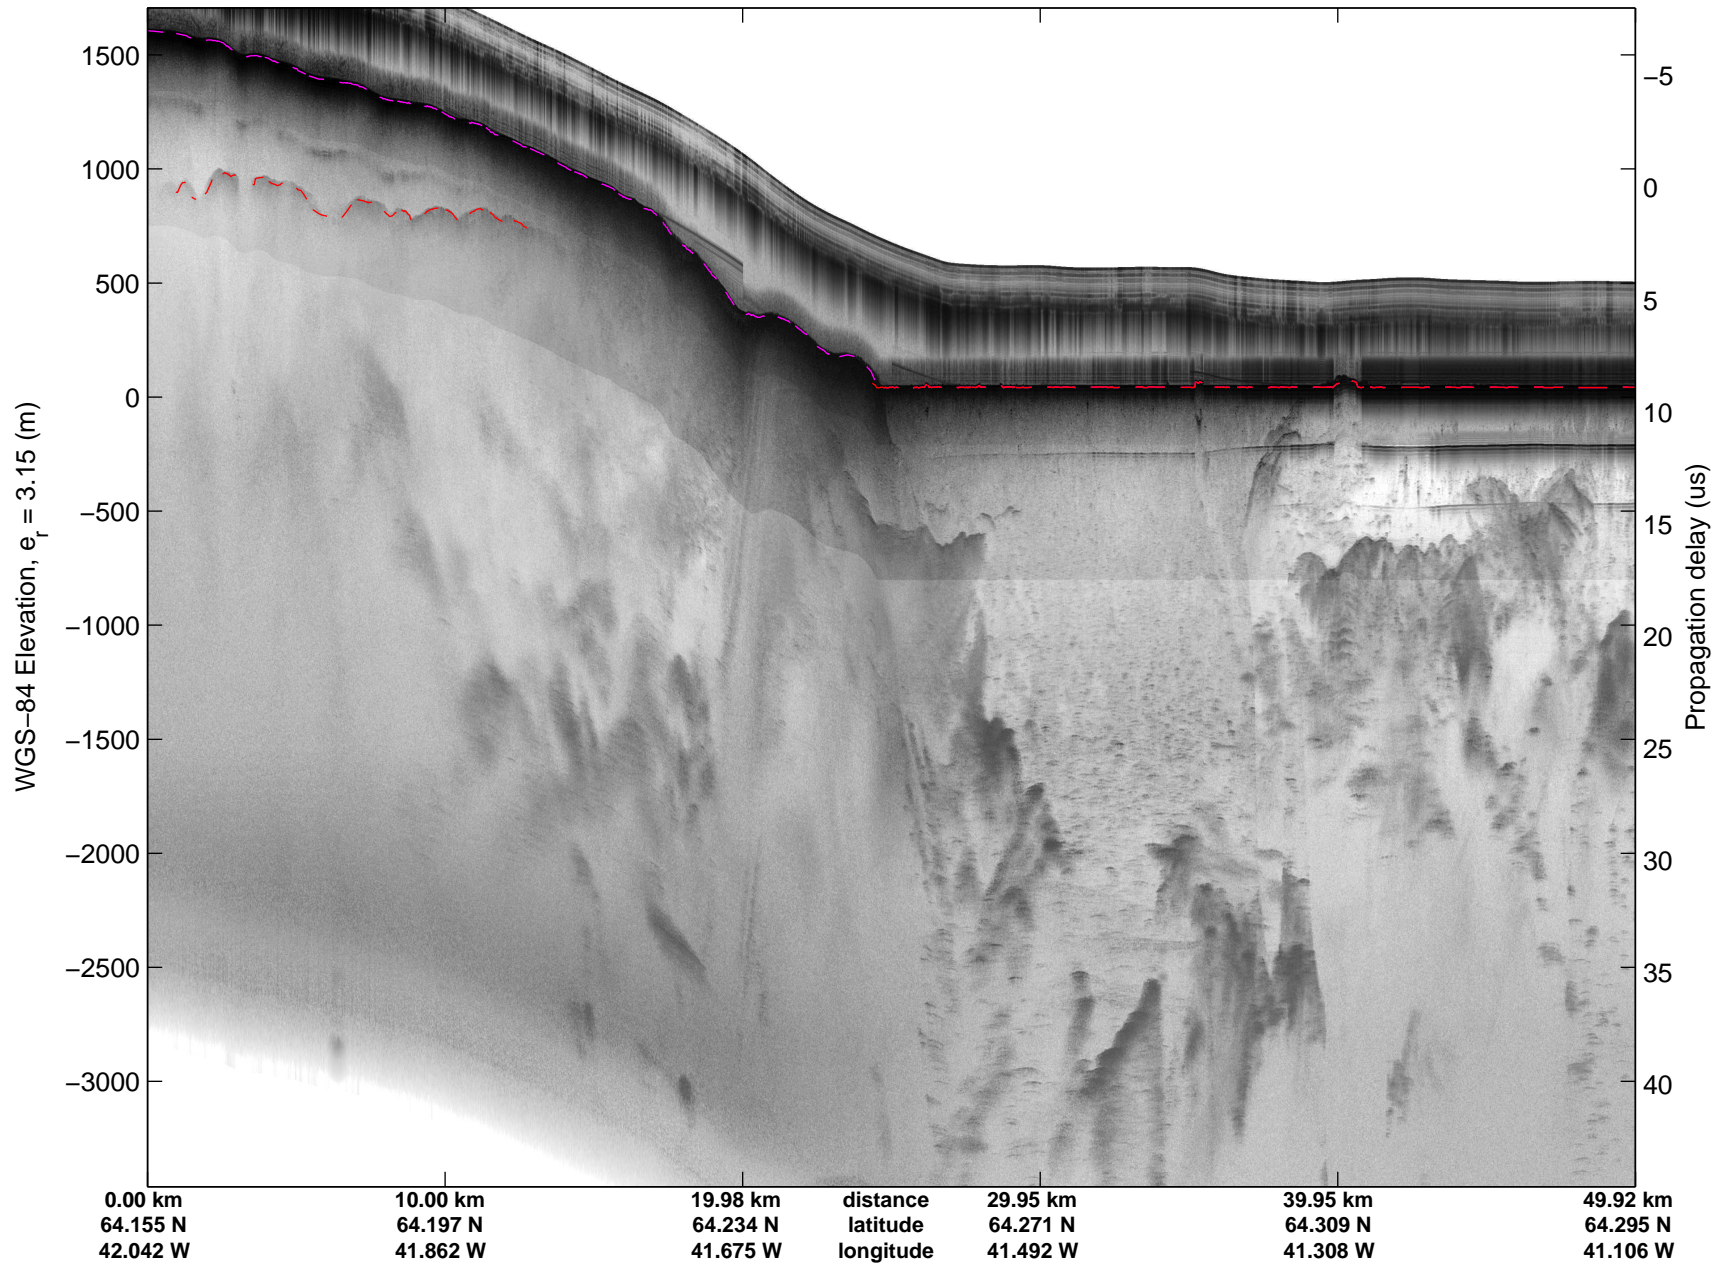

Land Ice:Southeast Glaciers 02  
20150428\_03\_037  
Polar Stereograph 70N/-45E

mcords5 2015\_Greenland\_C130: "Land Ice:Southeast Glaciers 02" 20150428\_03\_037: 14:28:31.9 to 14:34:52.5 GPS

mcords5 2015\_Greenland\_C130: "Land Ice:Southeast Glaciers 02" 20150428\_03\_037: 14:28:31.9 to 14:34:52.5 GPS

Land Ice:Southeast Glaciers 02  
20150428\_03\_038  
Polar Stereograph 70N/-45E

mcords5 2015\_Greenland\_C130: "Land Ice:Southeast Glaciers 02" 20150428\_03\_038: 14:34:52.8 to 14:41:21.7 GPS

mcords5 2015\_Greenland\_C130: "Land Ice:Southeast Glaciers 02" 20150428\_03\_038: 14:34:52.8 to 14:41:21.7 GPS

Land Ice:Southeast Glaciers 02  
20150428\_03\_039  
Polar Stereograph 70N/-45E

mcords5 2015\_Greenland\_C130: "Land Ice:Southeast Glaciers 02" 20150428\_03\_039: 14:41:22.0 to 14:48:16.9 GPS

mcords5 2015\_Greenland\_C130: "Land Ice:Southeast Glaciers 02" 20150428\_03\_039: 14:41:22.0 to 14:48:16.9 GPS