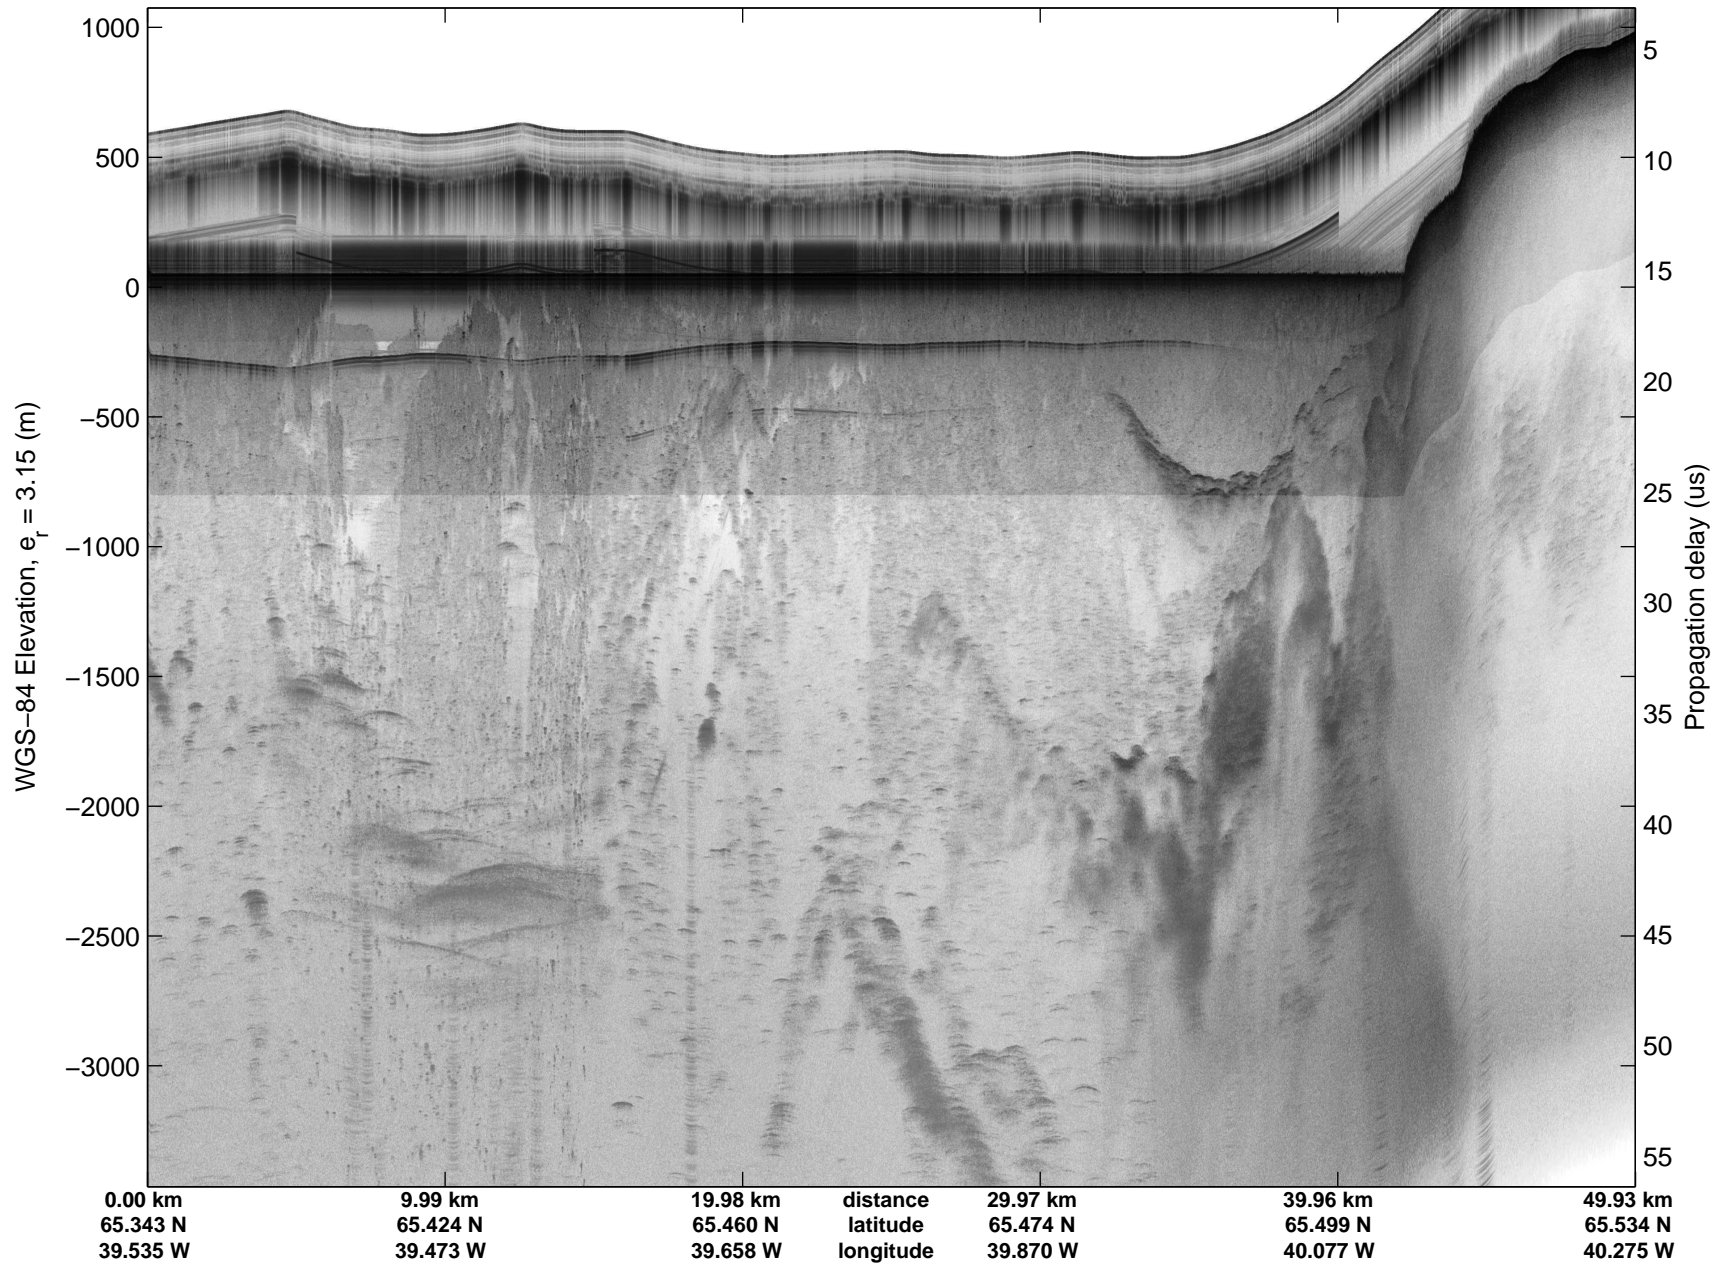

Land Ice:Southeast Glaciers 02  
20150428\_03\_045  
Polar Stereograph 70N/-45E

mcords5 2015\_Greenland\_C130: "Land Ice:Southeast Glaciers 02" 20150428\_03\_045: 15:20:49.0 to 15:27:36.4 GPS

mcords5 2015\_Greenland\_C130: "Land Ice:Southeast Glaciers 02" 20150428\_03\_045: 15:20:49.0 to 15:27:36.4 GPS

Land Ice:Southeast Glaciers 02  
20150428\_03\_046  
Polar Stereograph 70N/-45E

mcords5 2015\_Greenland\_C130: "Land Ice:Southeast Glaciers 02" 20150428\_03\_046: 15:27:36.7 to 15:34:26.3 GPS

mcords5 2015\_Greenland\_C130: "Land Ice:Southeast Glaciers 02" 20150428\_03\_046: 15:27:36.7 to 15:34:26.3 GPS

Land Ice:Southeast Glaciers 02  
20150428\_03\_047  
Polar Stereograph 70N/-45E

mcords5 2015\_Greenland\_C130: "Land Ice:Southeast Glaciers 02" 20150428\_03\_047: 15:34:26.6 to 15:41:00.8 GPS

mcords5 2015\_Greenland\_C130: "Land Ice:Southeast Glaciers 02" 20150428\_03\_047: 15:34:26.6 to 15:41:00.8 GPS