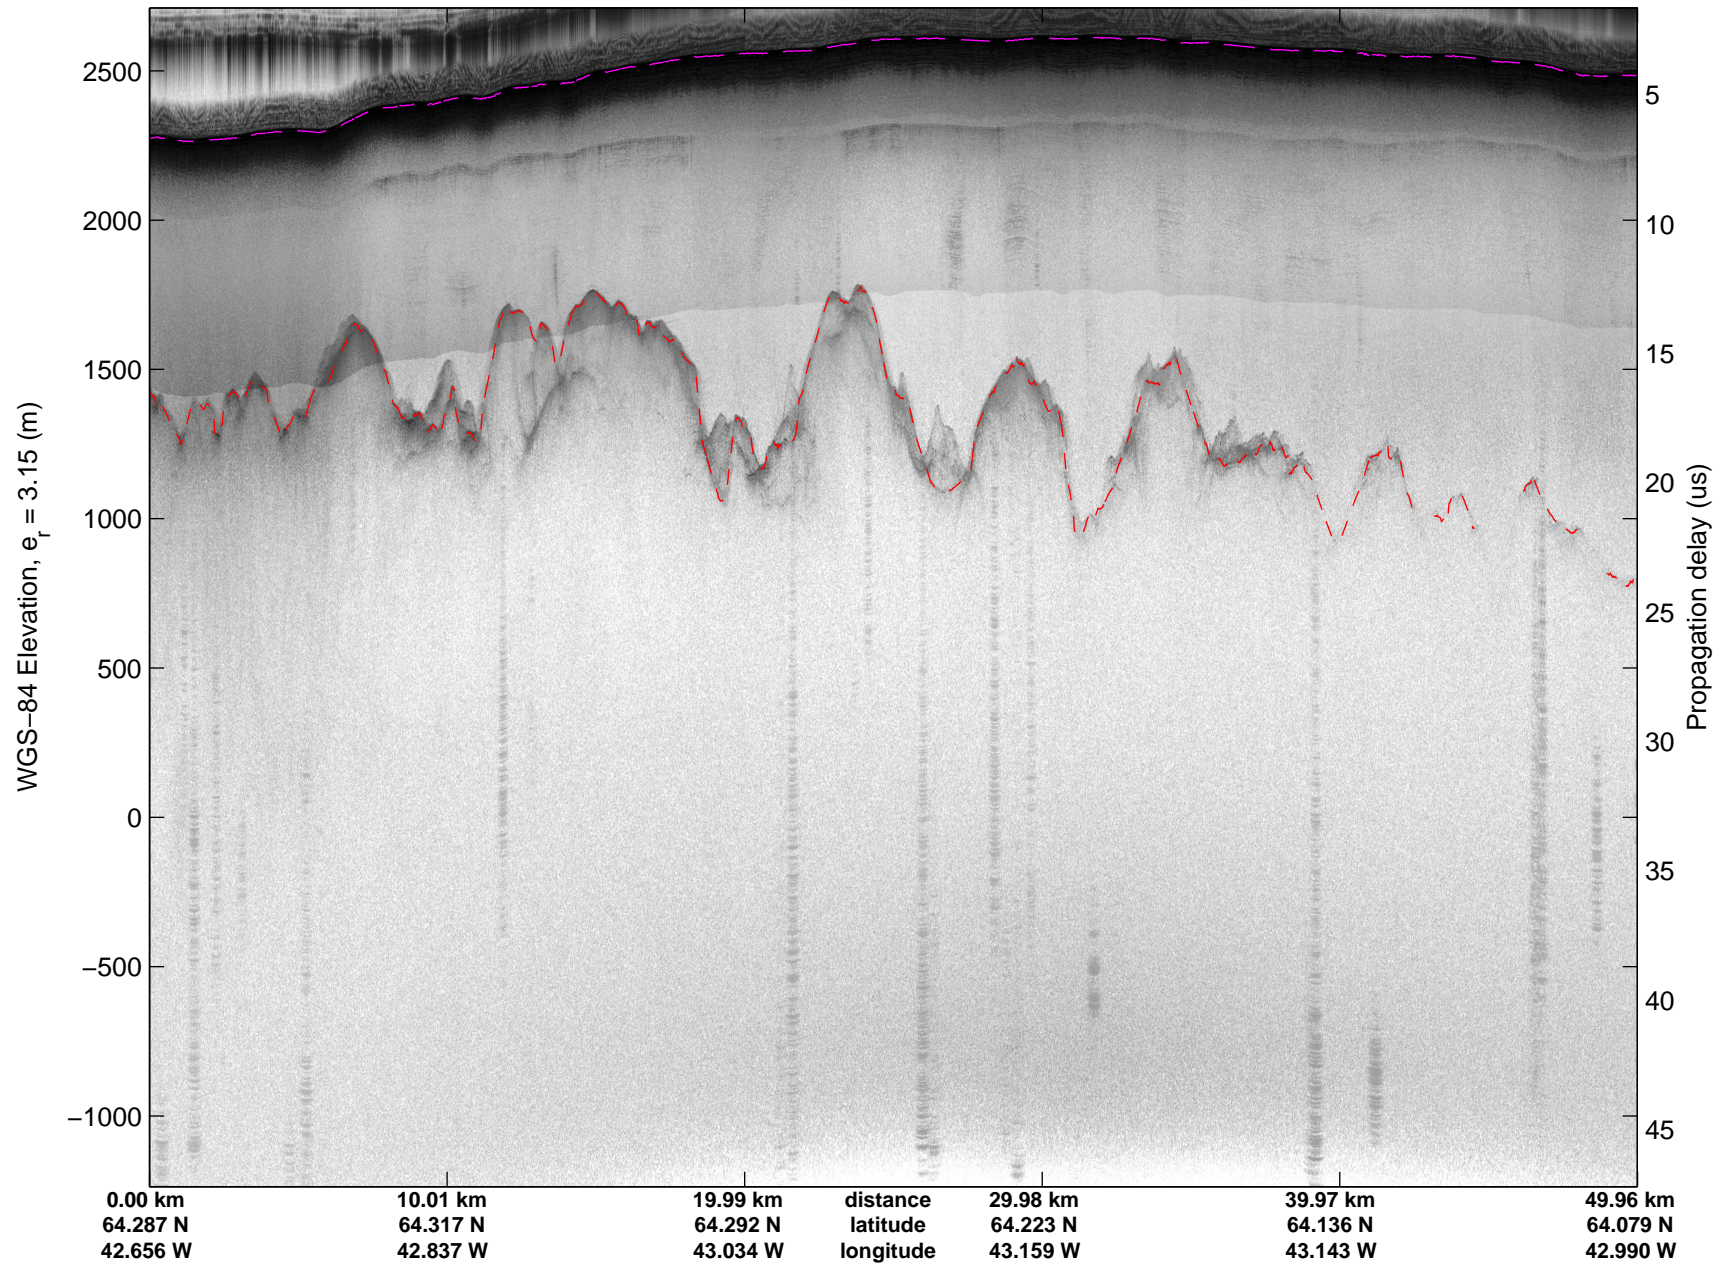

mcords5 2015_Greenland_C130: "Land Ice:Southeast Glaciers 02" 20150428_03_036: 14:22:08.3 to 14:28:31.7 GPS