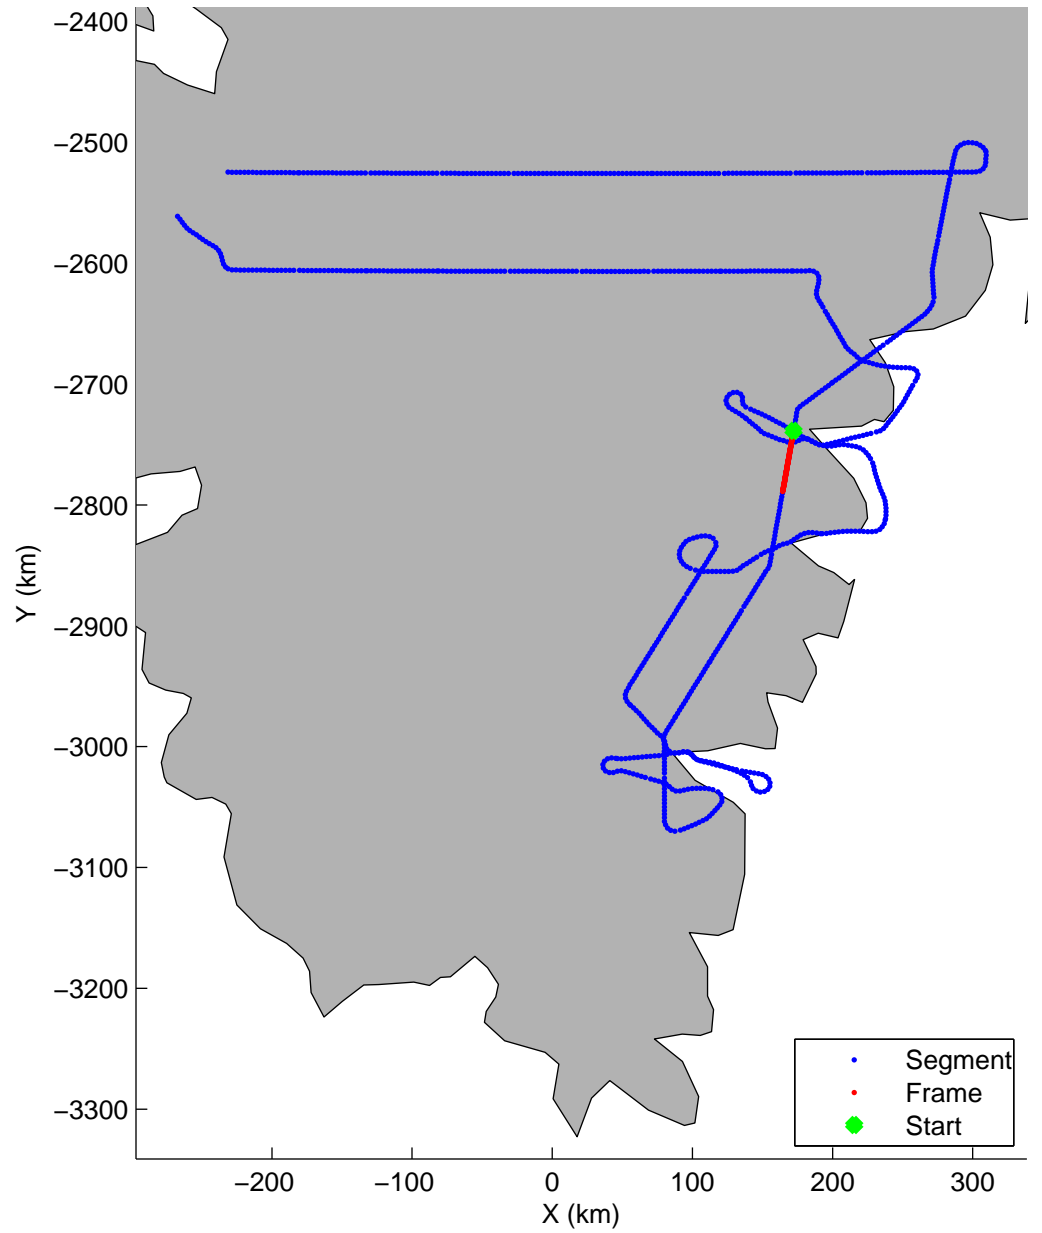

Land Ice:Southeast Glaciers 02
20150428_03_018
Polar Stereograph 70N/-45E