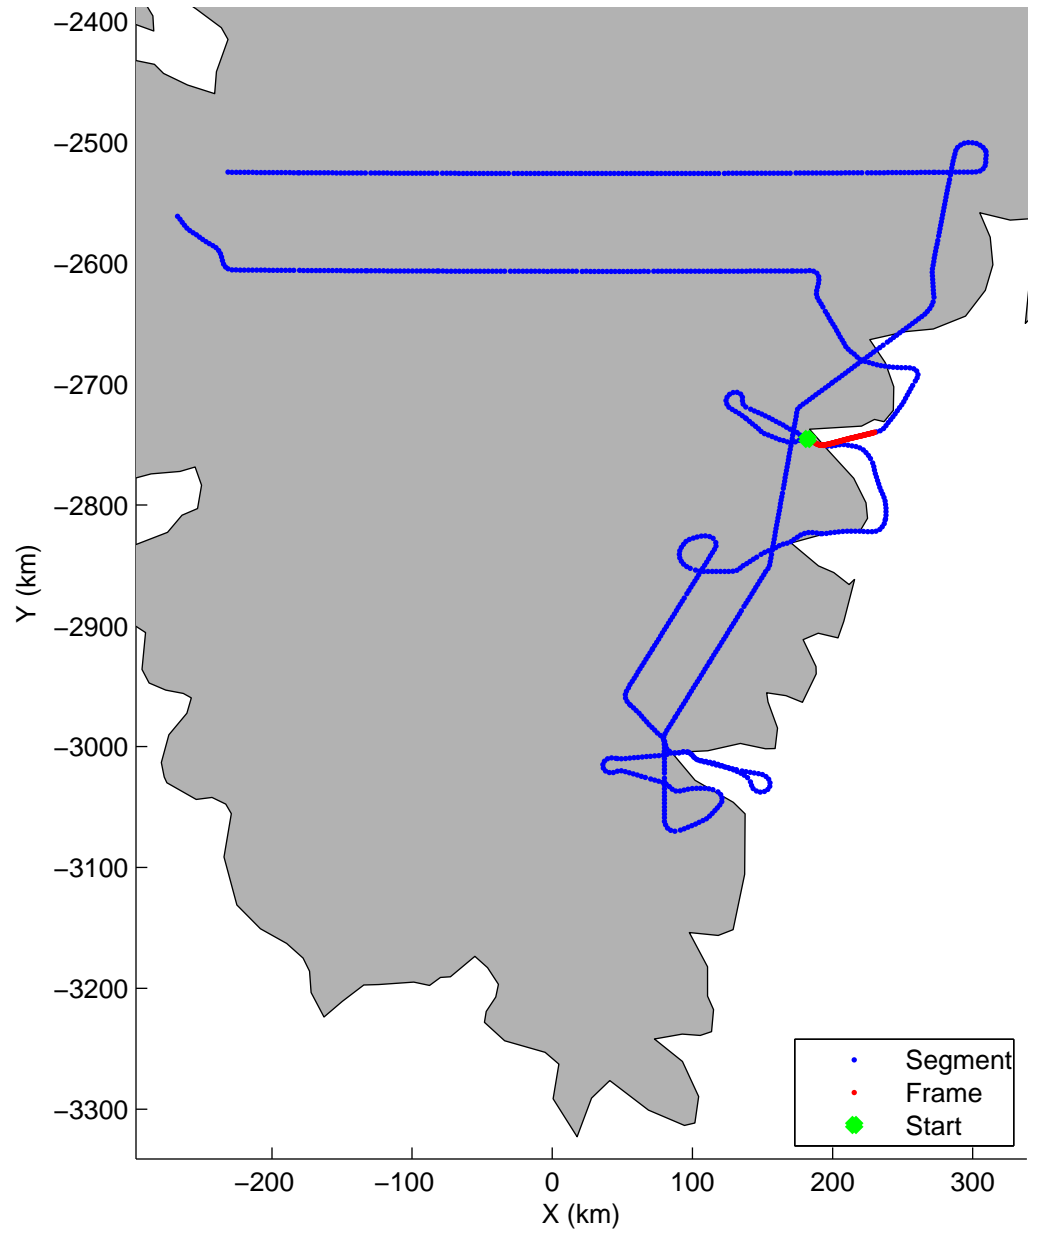

Land Ice:Southeast Glaciers 02
20150428_03_045
Polar Stereograph 70N/-45E