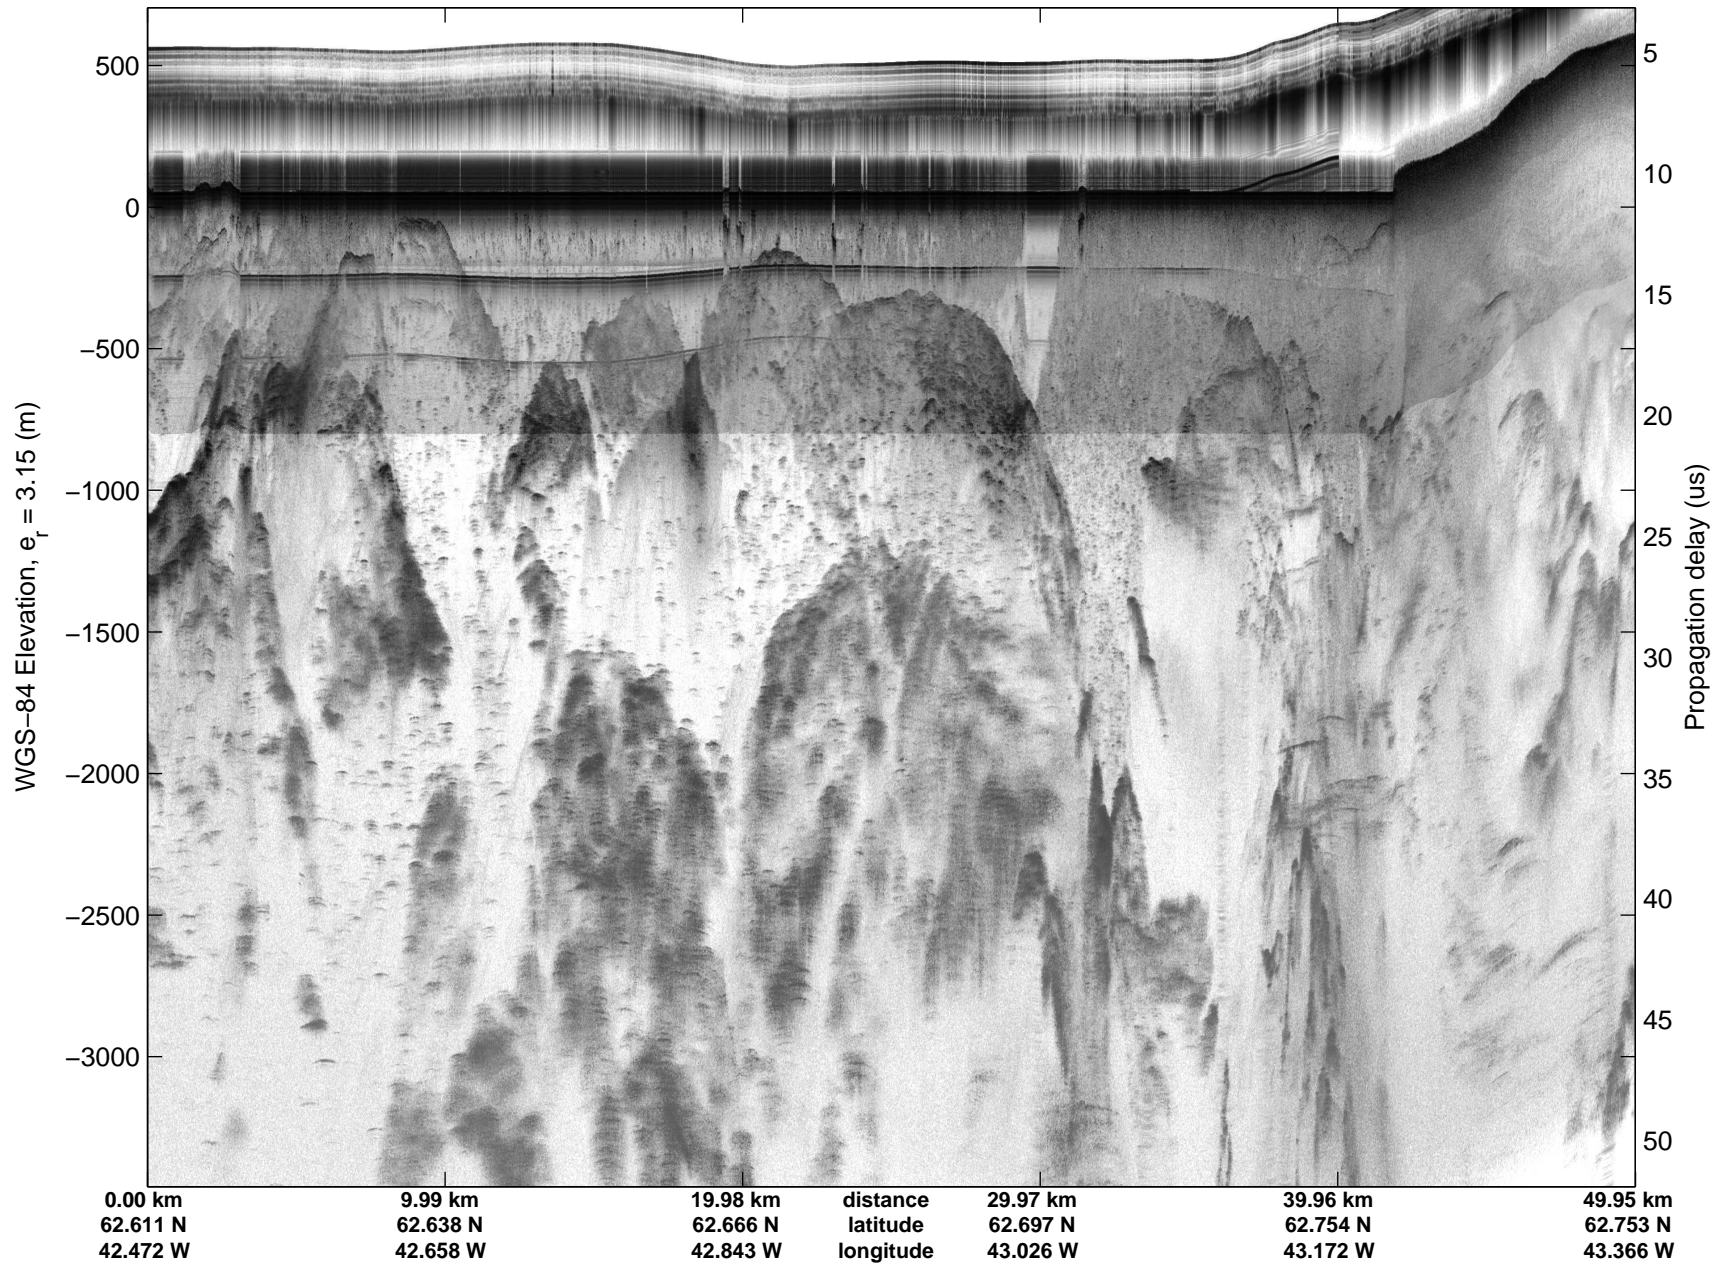

mcords5 2015_Greenland_C130: "Land Ice:Southeast Glaciers 02" 20150428_03_031: 13:50:33.9 to 13:56:58.4 GPS