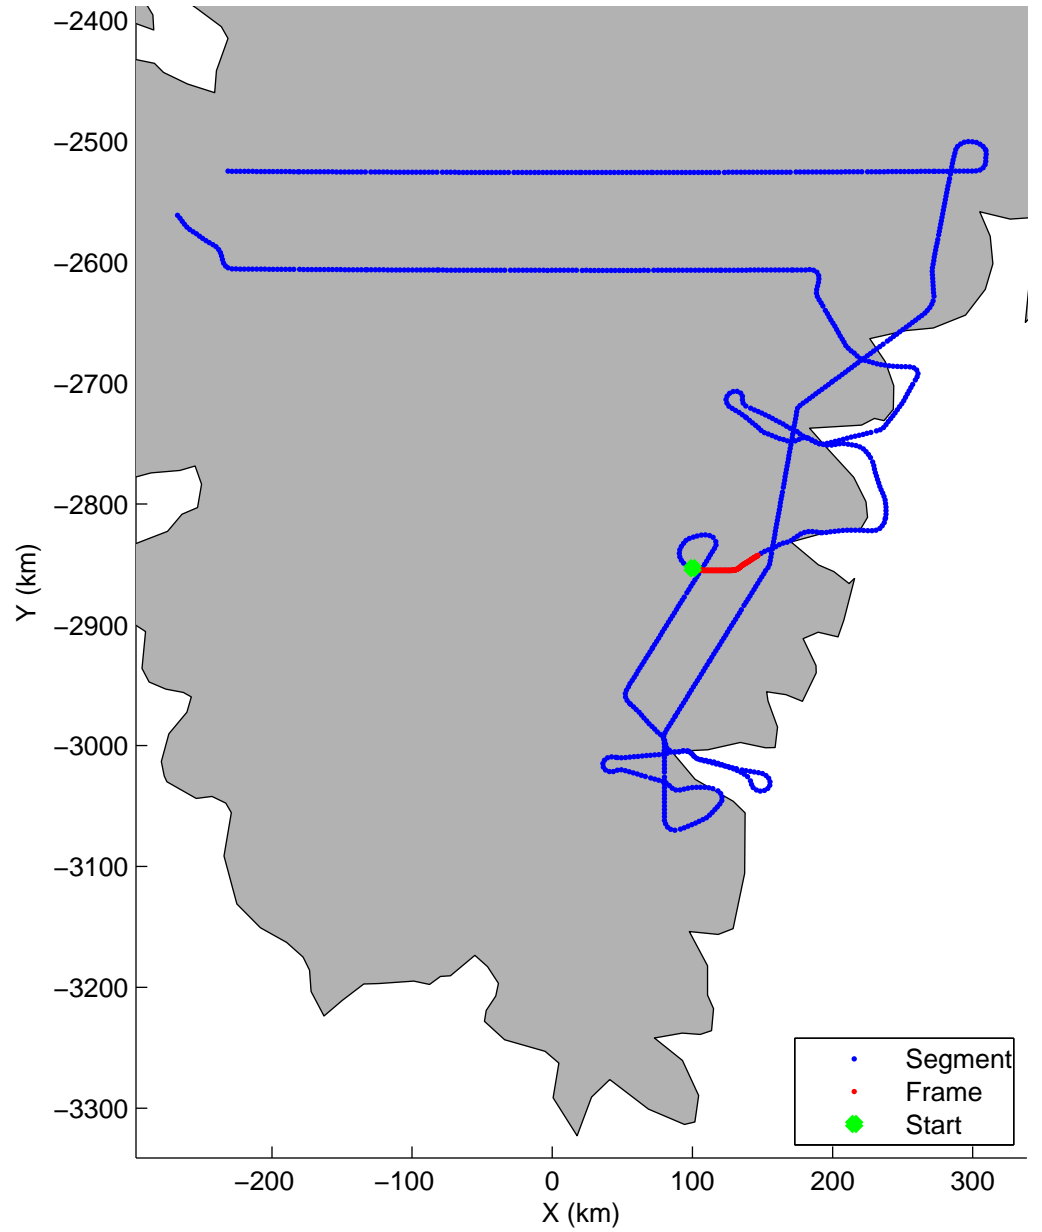

Land Ice:Southeast Glaciers 02
20150428_03_037
Polar Stereograph 70N/-45E