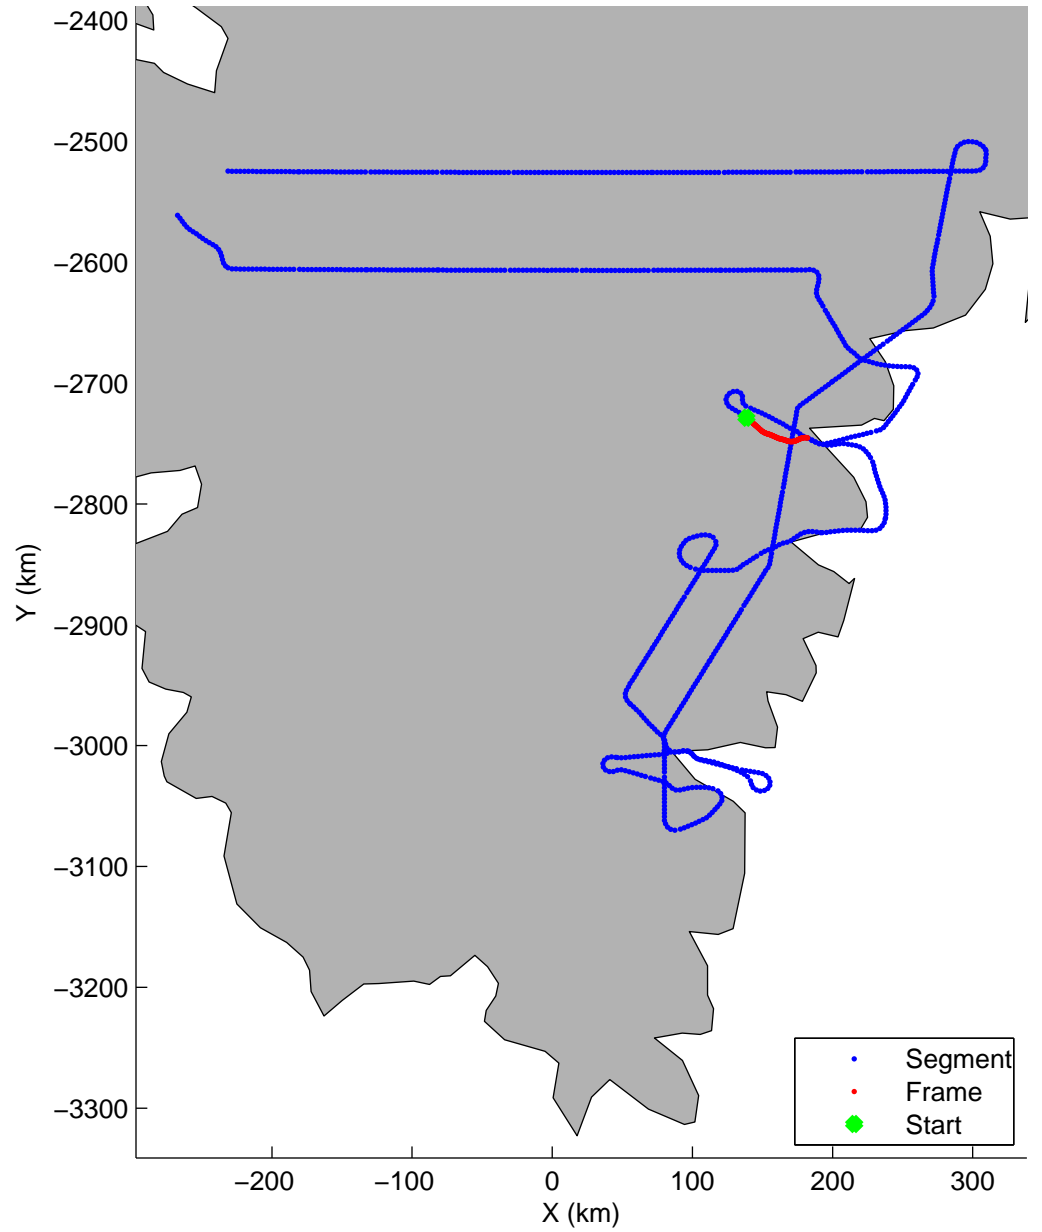

Land Ice:Southeast Glaciers 02
20150428_03_044
Polar Stereograph 70N/-45E