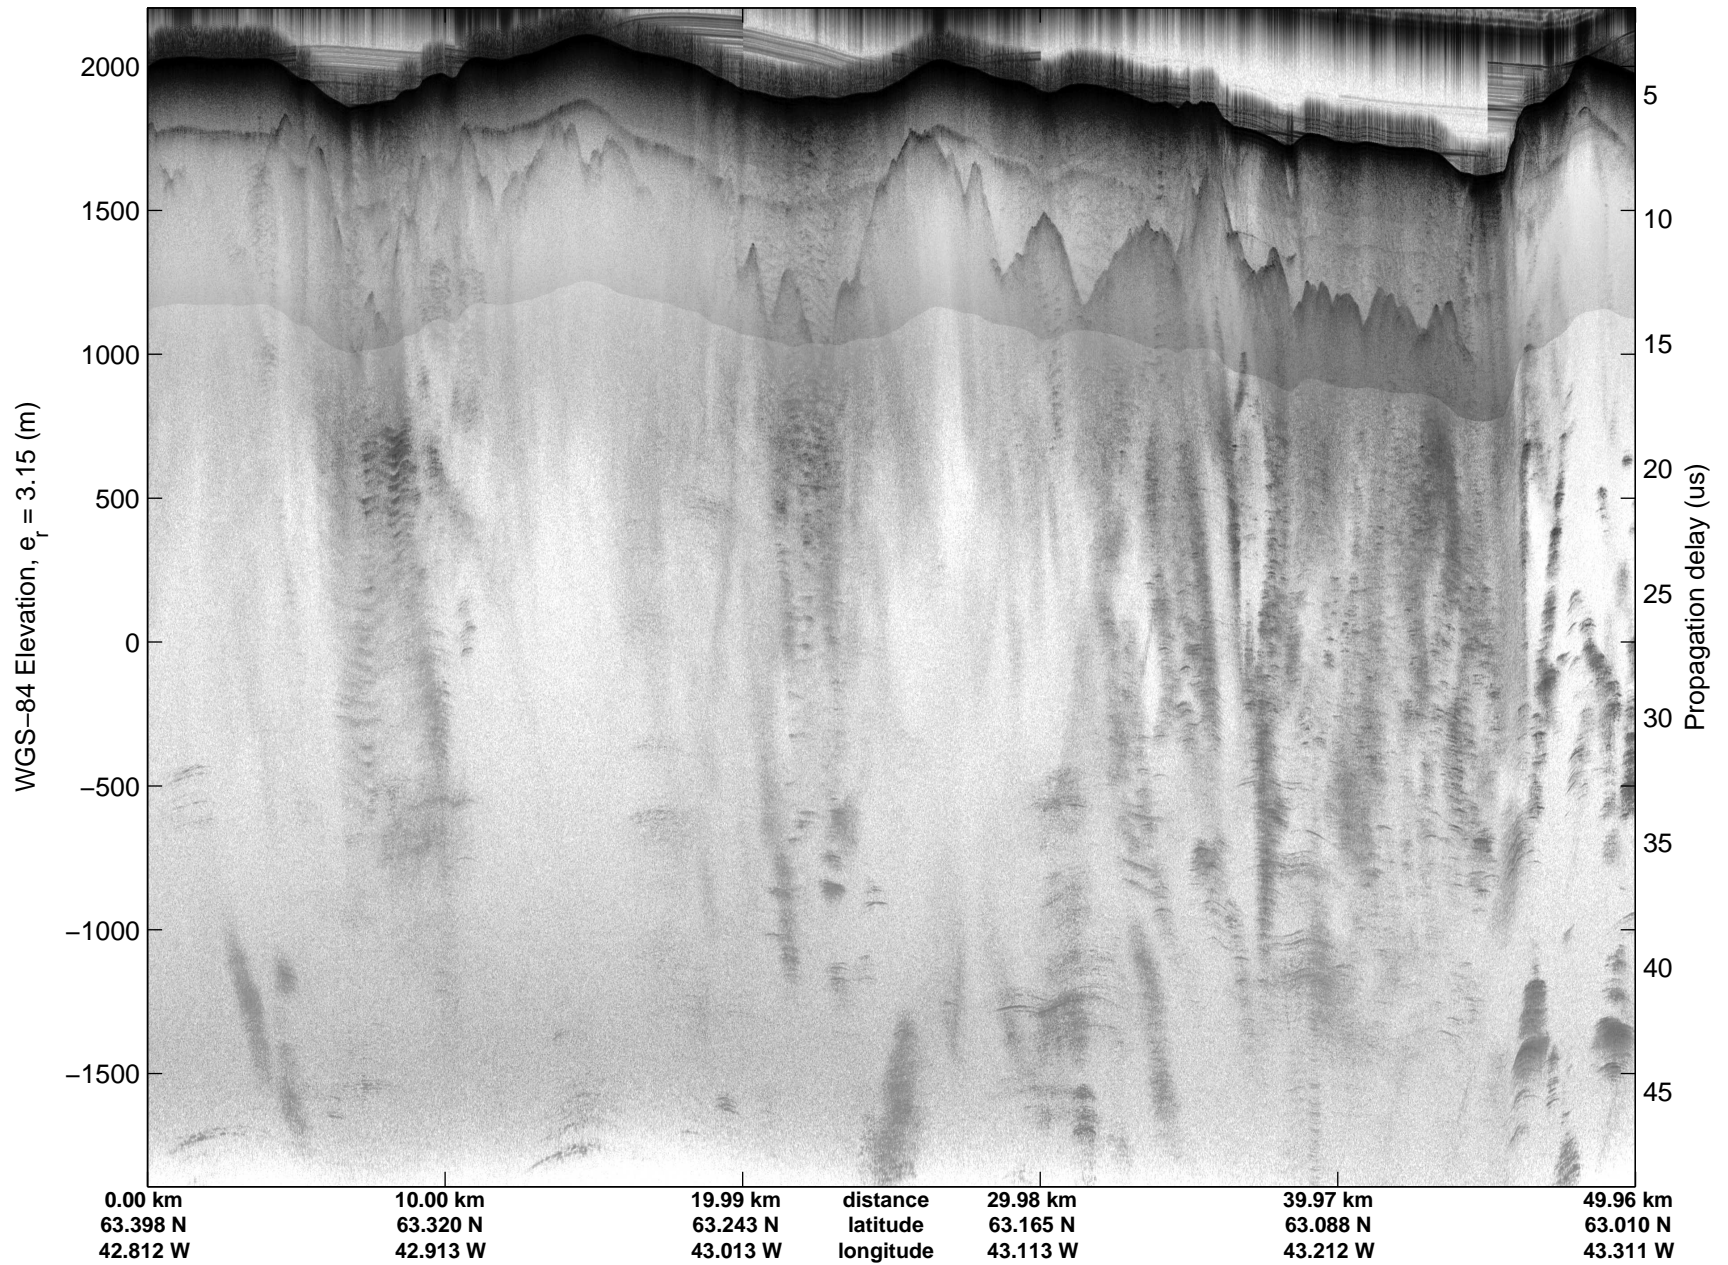

mcords5 2015_Greenland_C130: "Land Ice:Southeast Glaciers 02" 20150428_03_022: 12:53:18.1 to 12:59:37.4 GPS