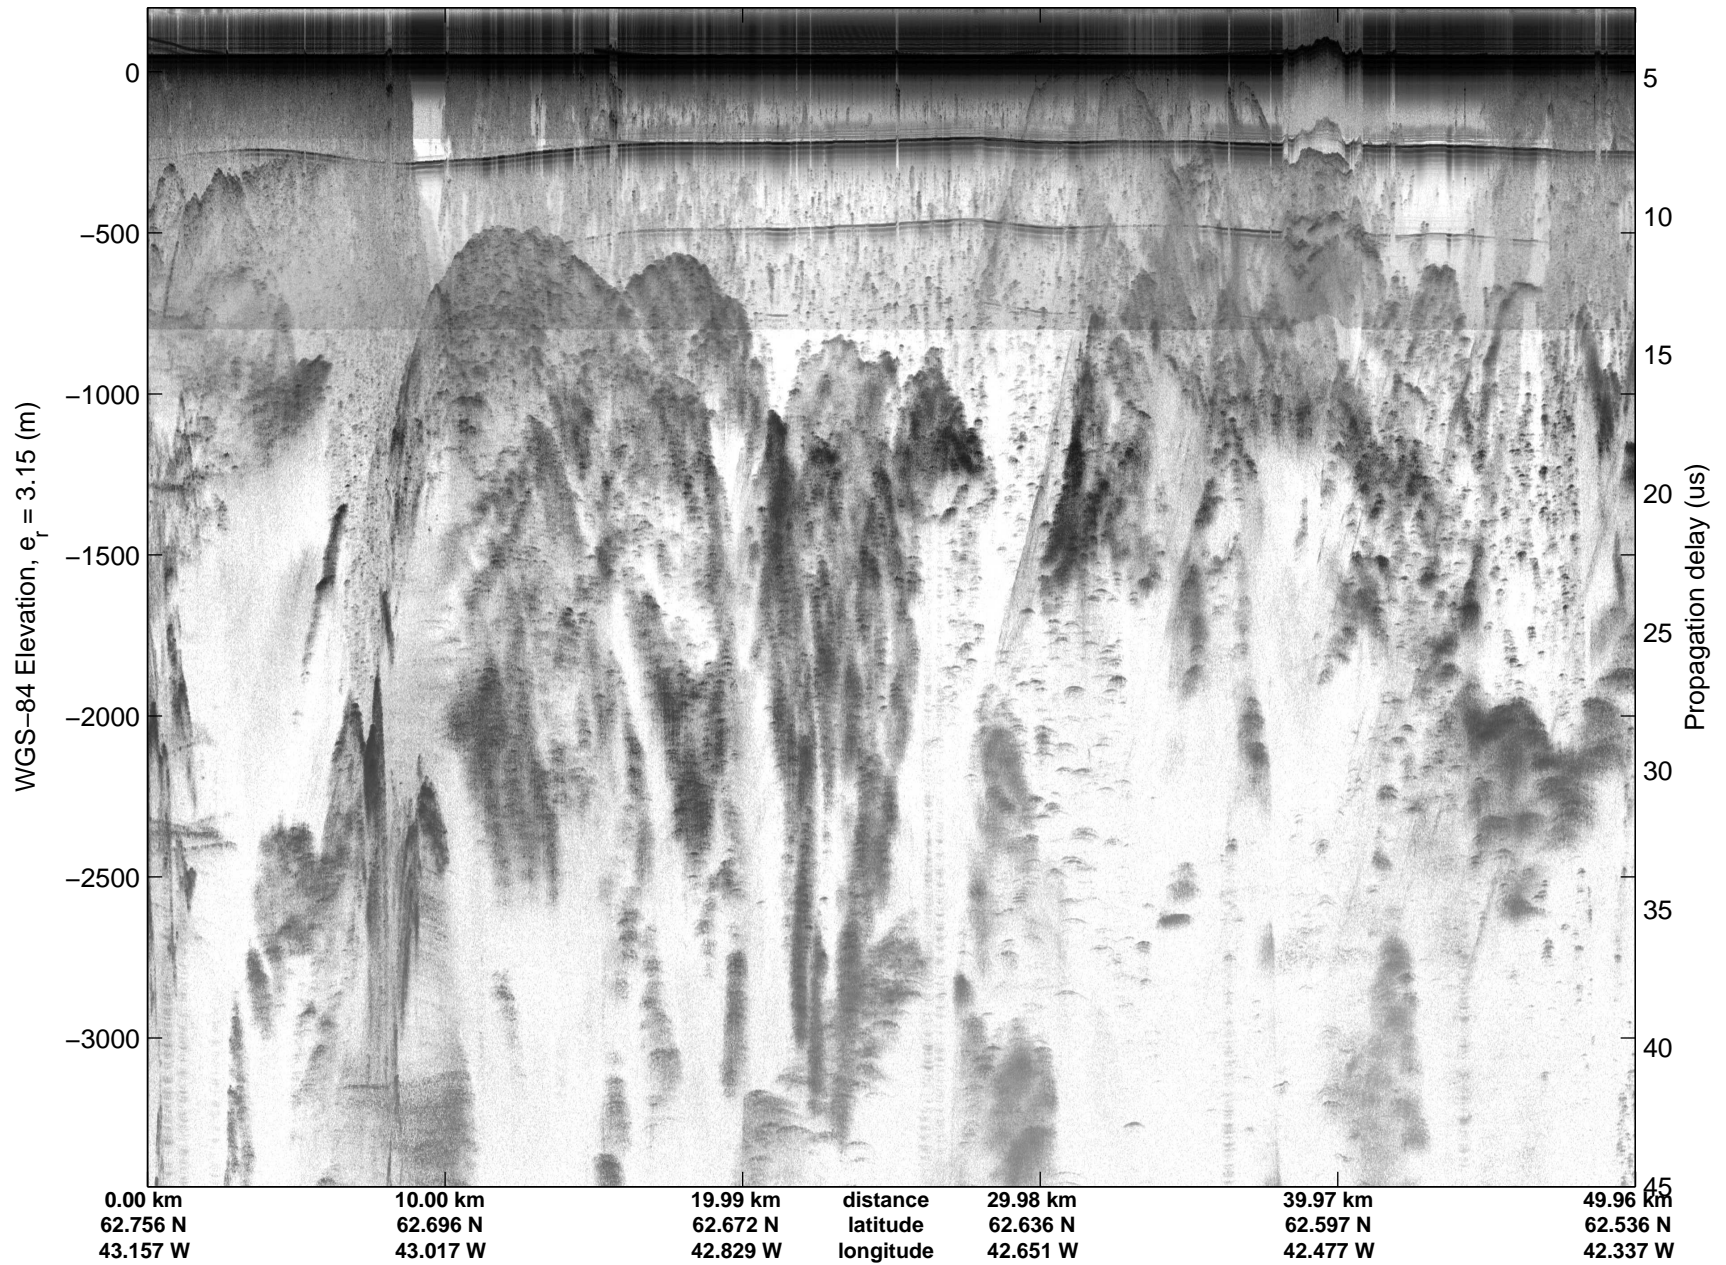

mcords5 2015_Greenland_C130: "Land Ice:Southeast Glaciers 02" 20150428_03_029: 13:37:23.6 to 13:44:00.5 GPS