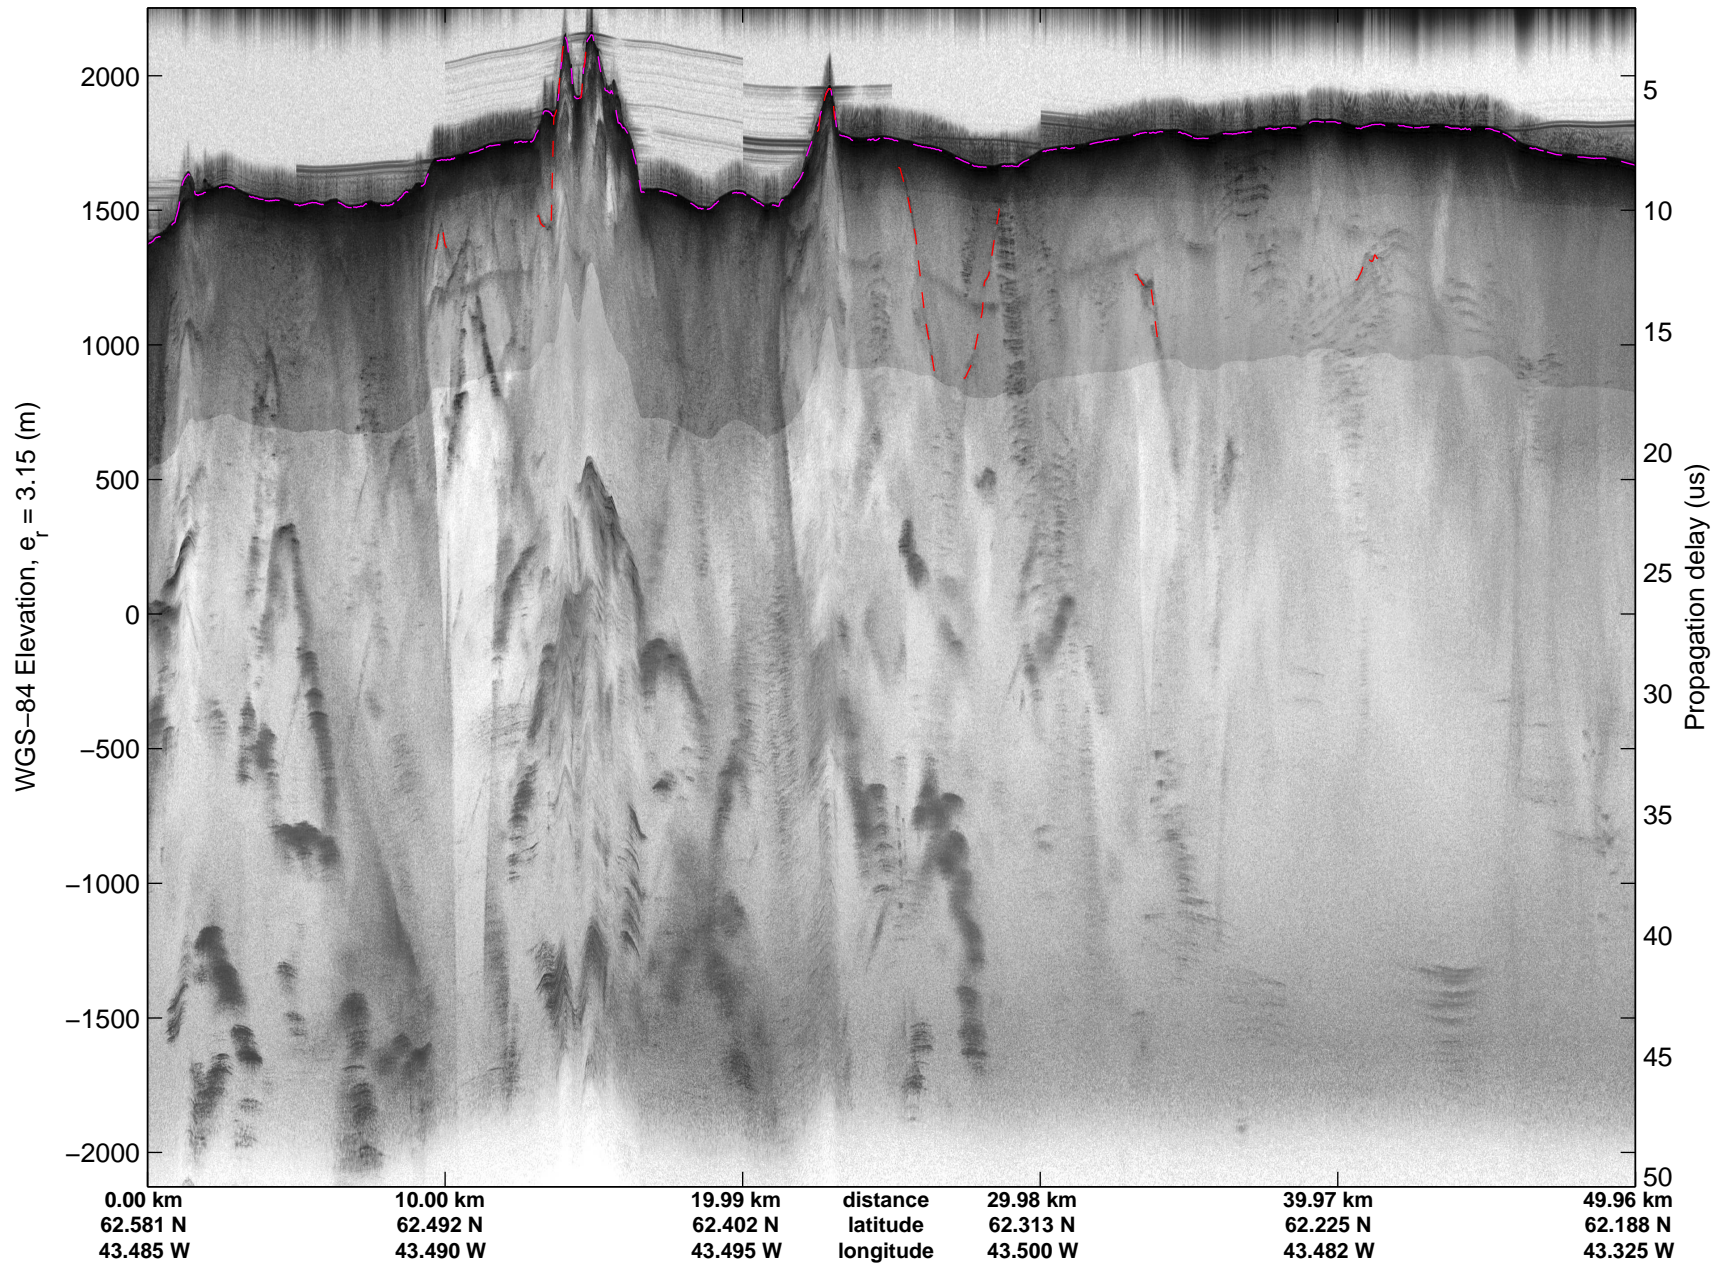

Land Ice:Southeast Glaciers 02  
20150428\_03\_022  
Polar Stereograph 70N/-45E

mcords5 2015\_Greenland\_C130: "Land Ice:Southeast Glaciers 02" 20150428\_03\_022: 12:53:18.1 to 12:59:37.4 GPS

mcords5 2015\_Greenland\_C130: "Land Ice:Southeast Glaciers 02" 20150428\_03\_022: 12:53:18.1 to 12:59:37.4 GPS

Land Ice:Southeast Glaciers 02  
20150428\_03\_023  
Polar Stereograph 70N/-45E

mcords5 2015\_Greenland\_C130: "Land Ice:Southeast Glaciers 02" 20150428\_03\_023: 12:59:37.7 to 13:06:00.3 GPS

mcords5 2015\_Greenland\_C130: "Land Ice:Southeast Glaciers 02" 20150428\_03\_023: 12:59:37.7 to 13:06:00.3 GPS

Land Ice:Southeast Glaciers 02  
20150428\_03\_024  
Polar Stereograph 70N/-45E

mcords5 2015\_Greenland\_C130: "Land Ice:Southeast Glaciers 02" 20150428\_03\_024: 13:06:00.5 to 13:12:05.5 GPS

mcords5 2015\_Greenland\_C130: "Land Ice:Southeast Glaciers 02" 20150428\_03\_024: 13:06:00.5 to 13:12:05.5 GPS