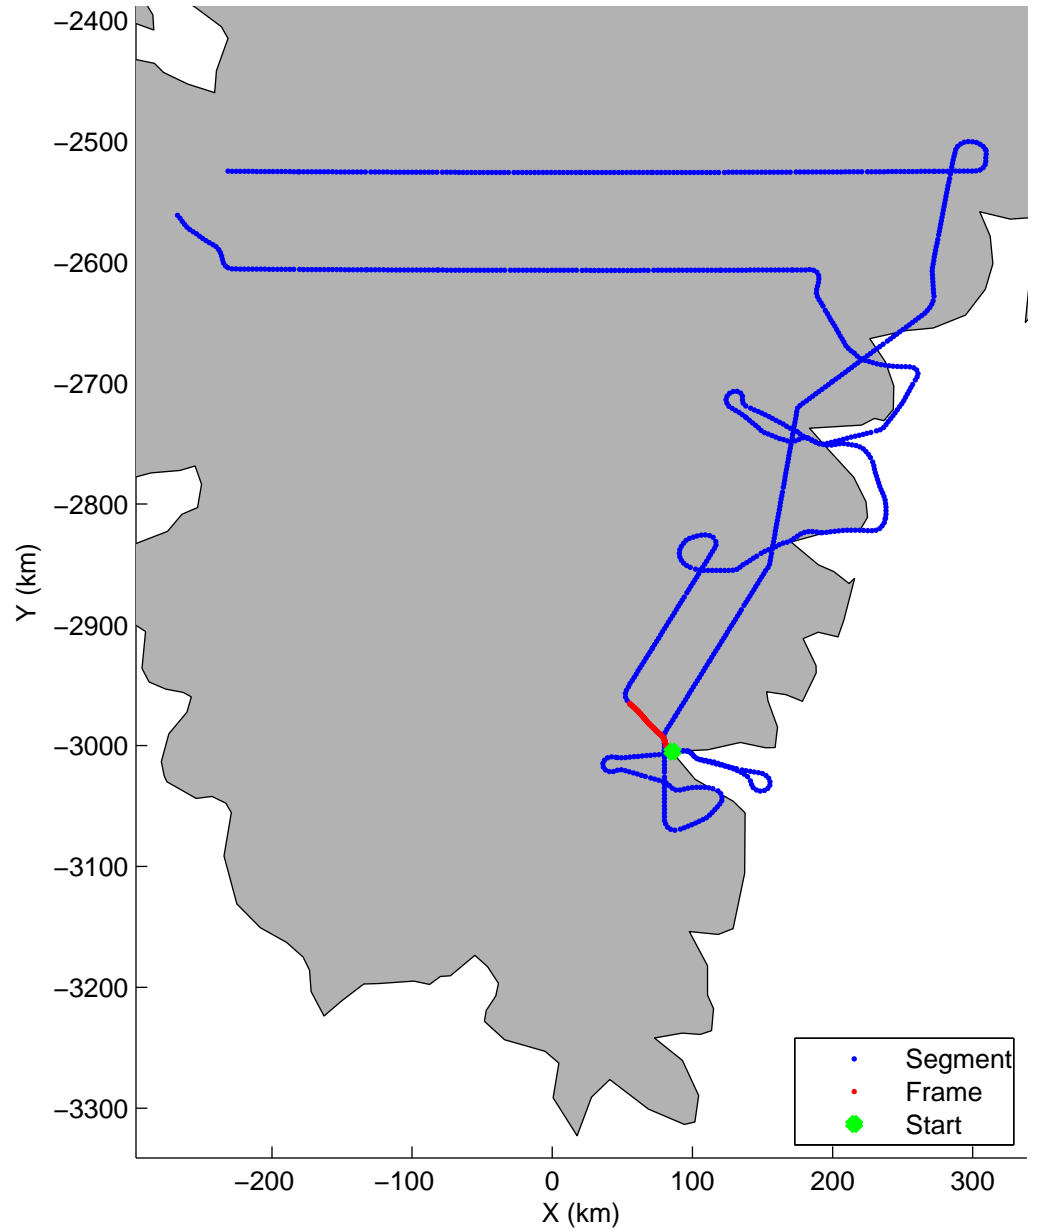

Land Ice:Southeast Glaciers 02
20150428_03_032
Polar Stereograph 70N/-45E