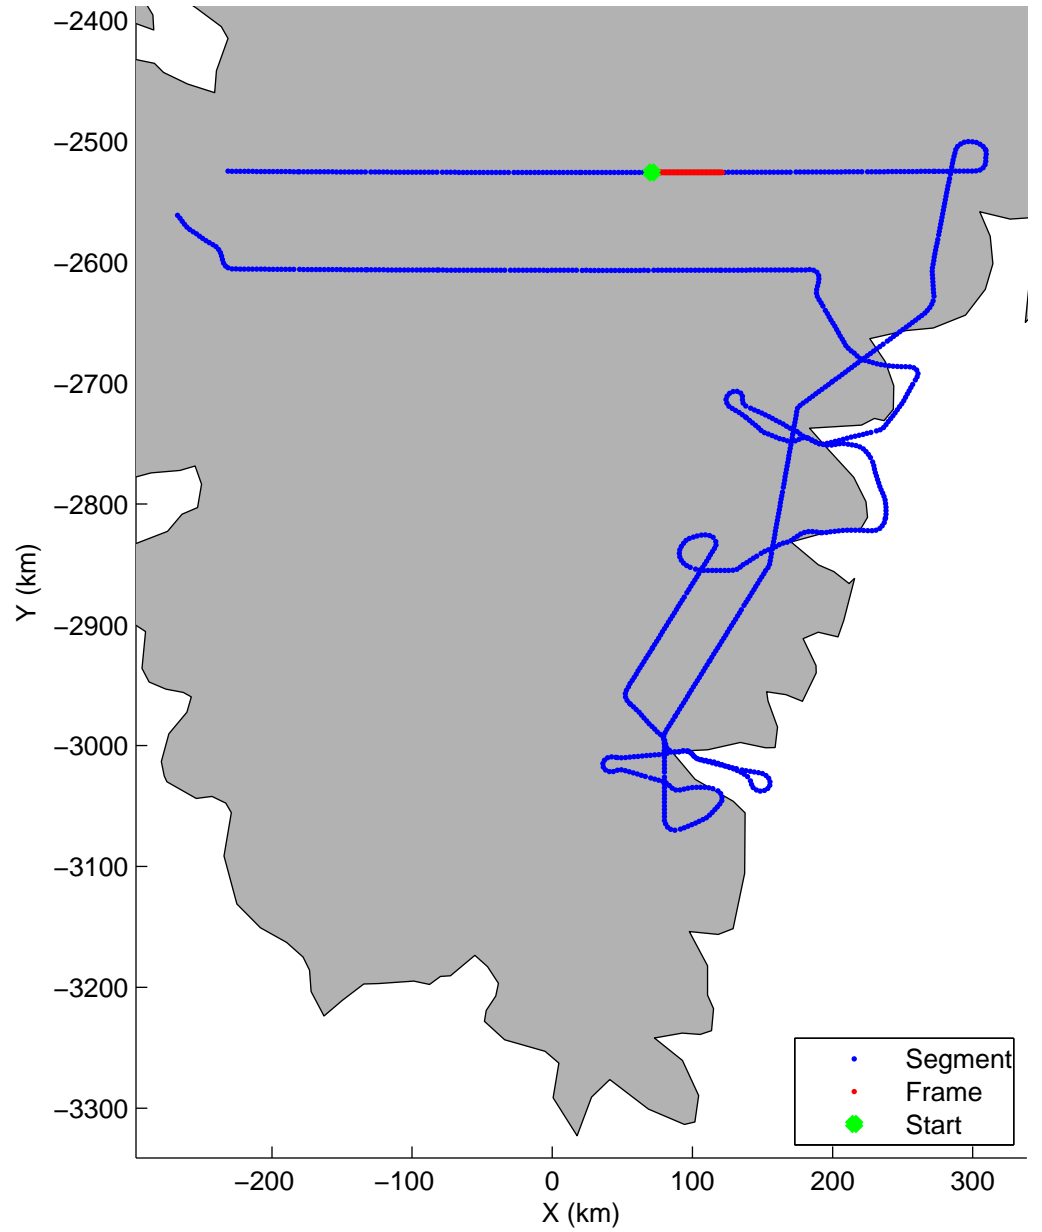

Land Ice:Southeast Glaciers 02
20150428_03_007
Polar Stereograph 70N/-45E