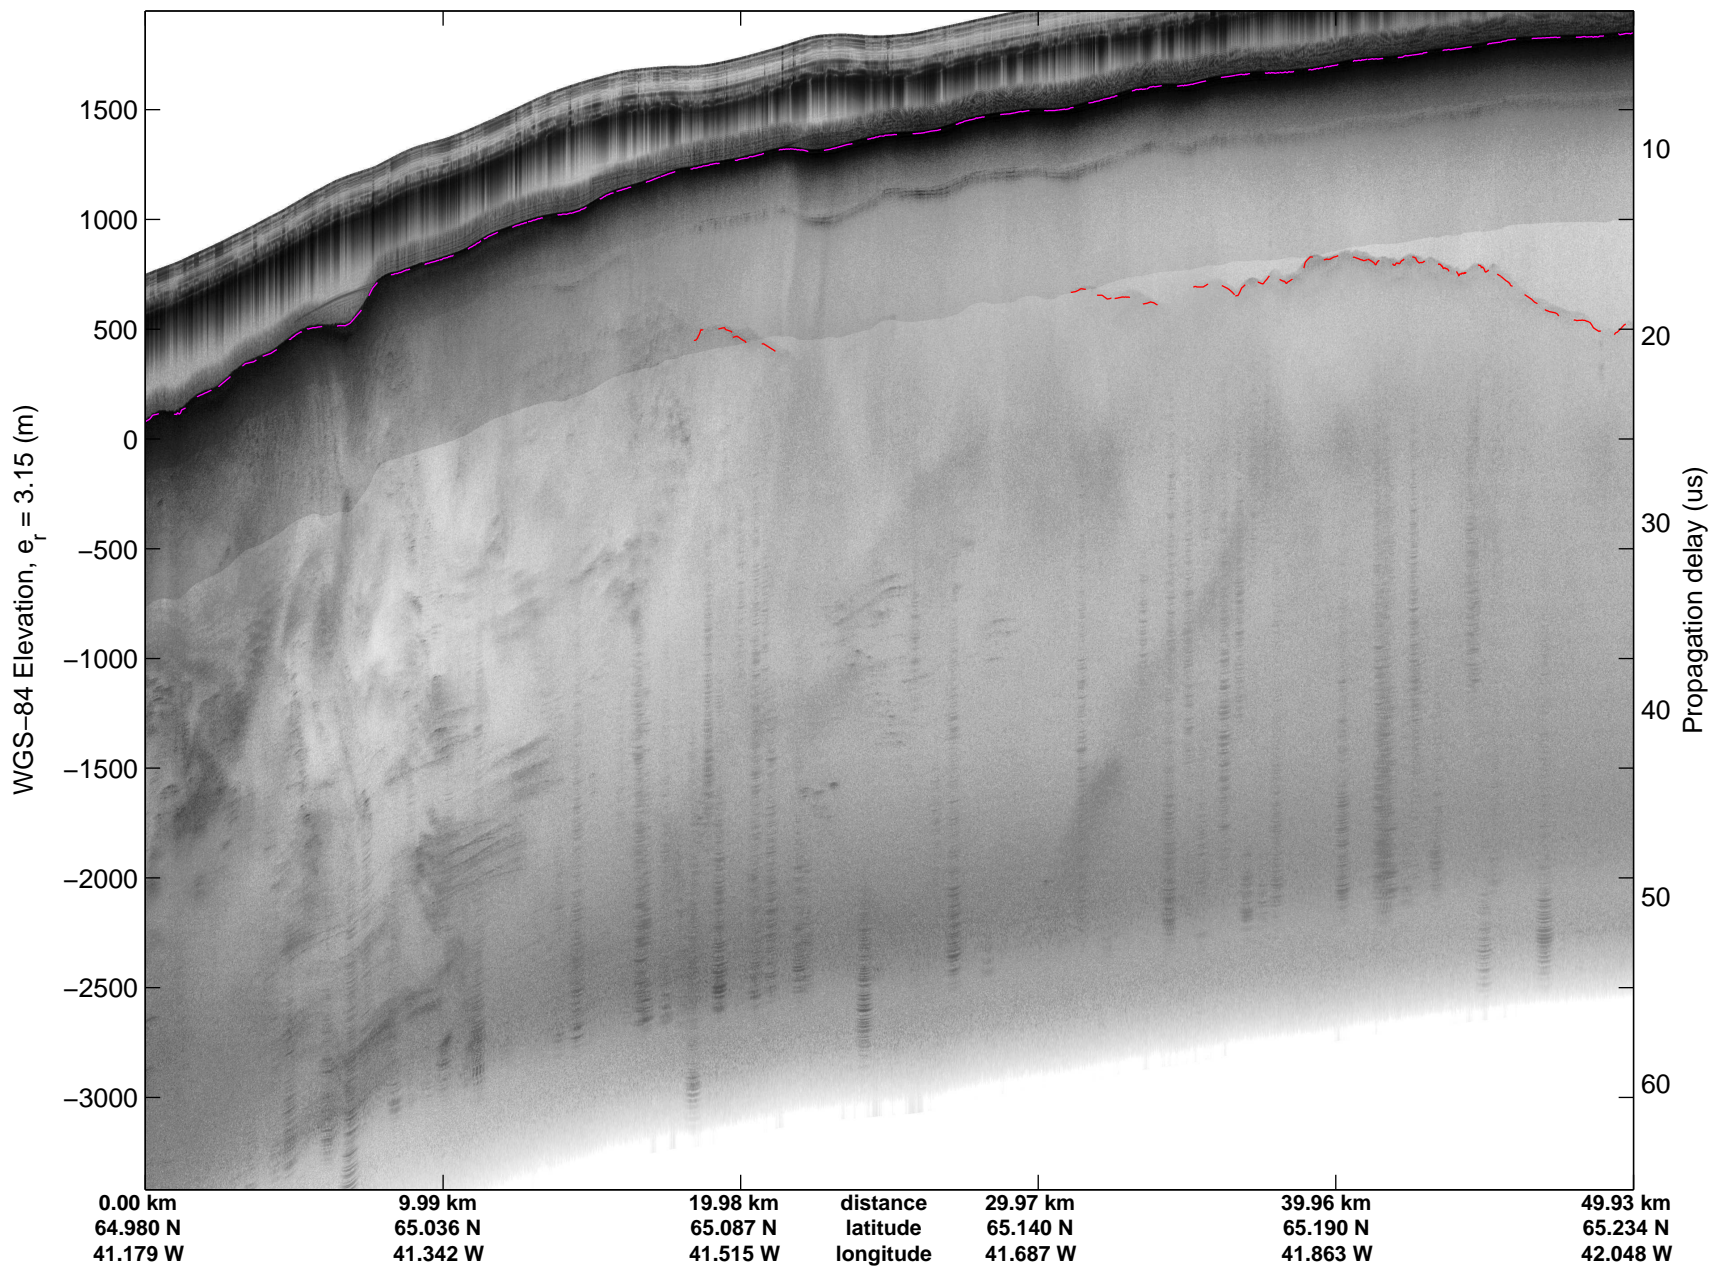

Land Ice:Southeast Glaciers 02  
20150428\_03\_040  
Polar Stereograph 70N/-45E

mcords5 2015\_Greenland\_C130: "Land Ice:Southeast Glaciers 02" 20150428\_03\_040: 14:48:17.2 to 14:54:55.0 GPS

mcords5 2015\_Greenland\_C130: "Land Ice:Southeast Glaciers 02" 20150428\_03\_040: 14:48:17.2 to 14:54:55.0 GPS

Land Ice:Southeast Glaciers 02  
20150428\_03\_041  
Polar Stereograph 70N/-45E

mcords5 2015\_Greenland\_C130: "Land Ice:Southeast Glaciers 02" 20150428\_03\_041: 14:54:55.3 to 15:01:25.6 GPS

mcords5 2015\_Greenland\_C130: "Land Ice:Southeast Glaciers 02" 20150428\_03\_041: 14:54:55.3 to 15:01:25.6 GPS

Land Ice:Southeast Glaciers 02  
20150428\_03\_042  
Polar Stereograph 70N/-45E

mcords5 2015\_Greenland\_C130: "Land Ice:Southeast Glaciers 02" 20150428\_03\_042: 15:01:25.8 to 15:07:55.6 GPS

mcords5 2015\_Greenland\_C130: "Land Ice:Southeast Glaciers 02" 20150428\_03\_042: 15:01:25.8 to 15:07:55.6 GPS