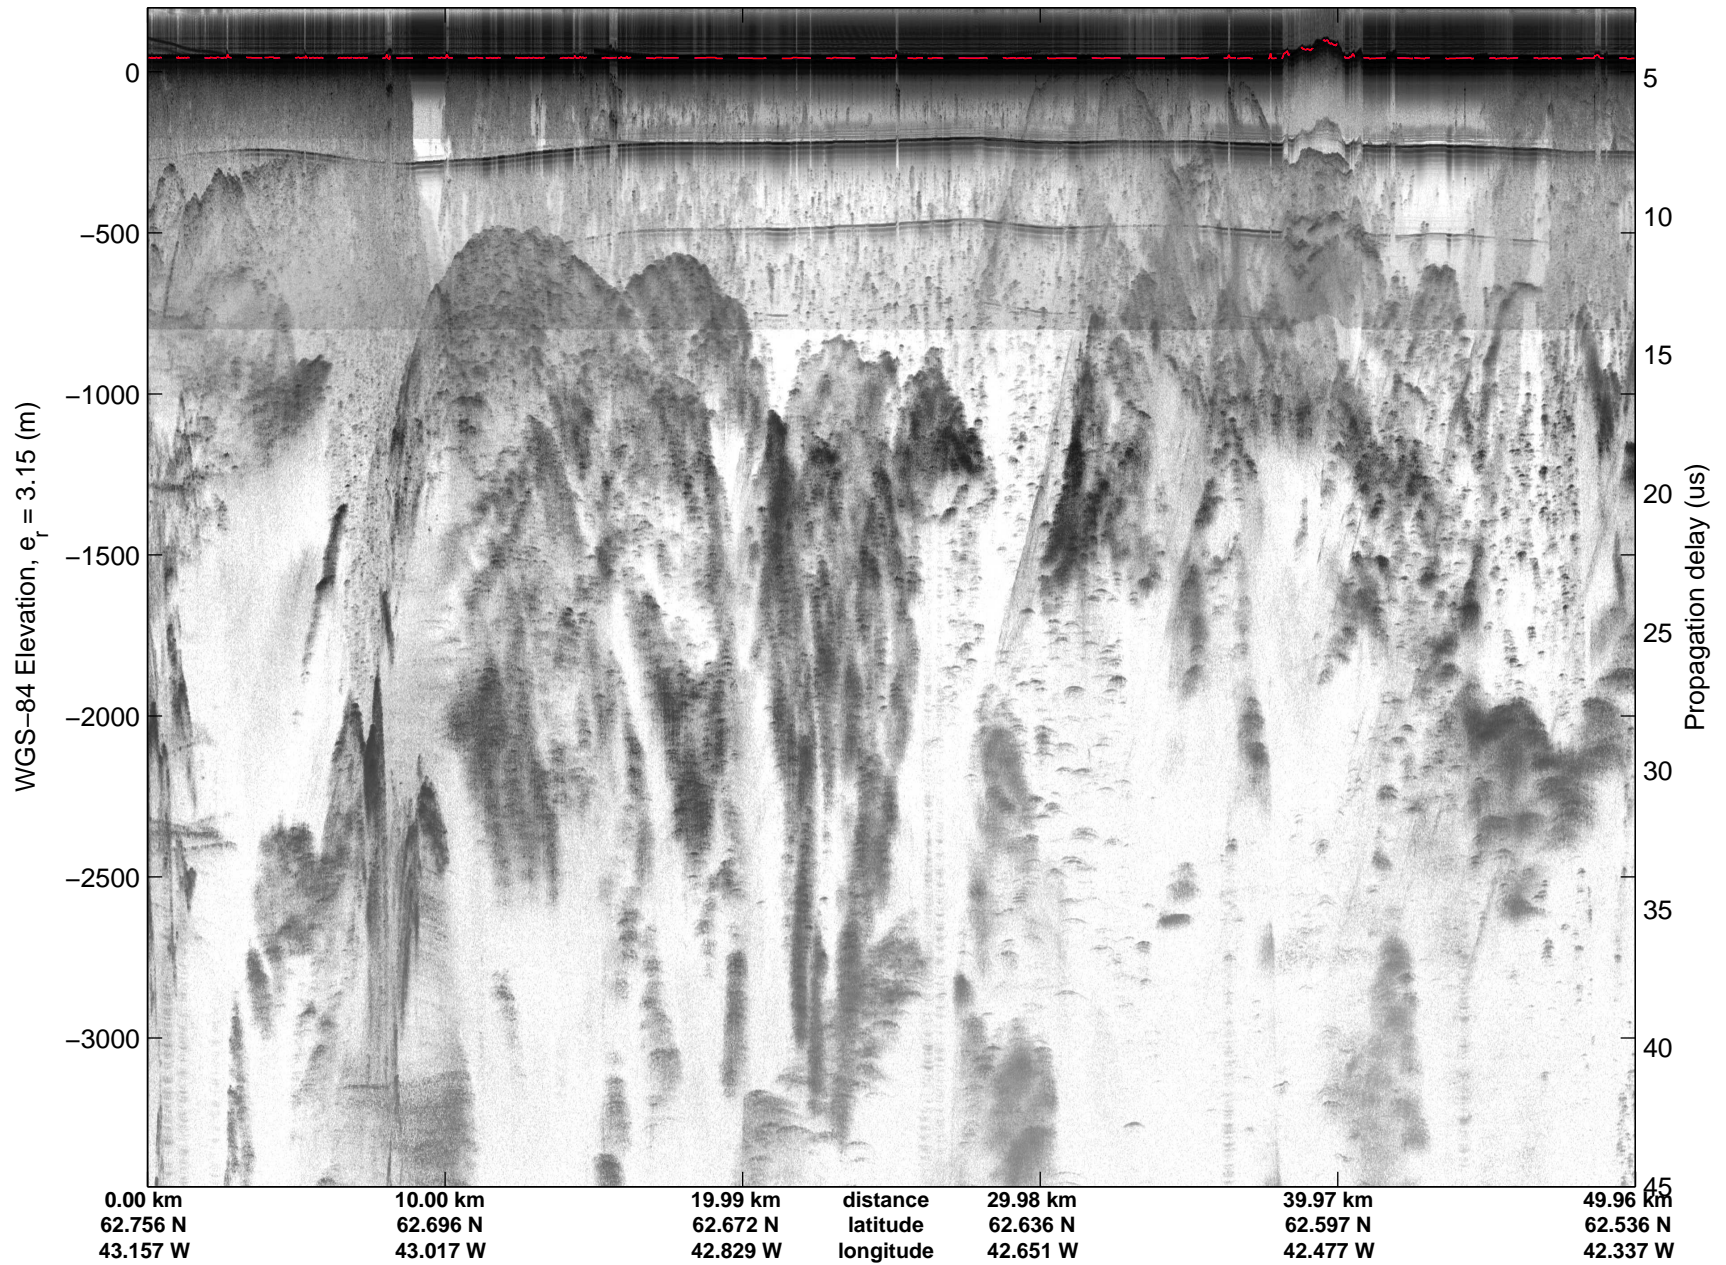

mcords5 2015_Greenland_C130: "Land Ice:Southeast Glaciers 02" 20150428_03_029: 13:37:23.6 to 13:44:00.5 GPS