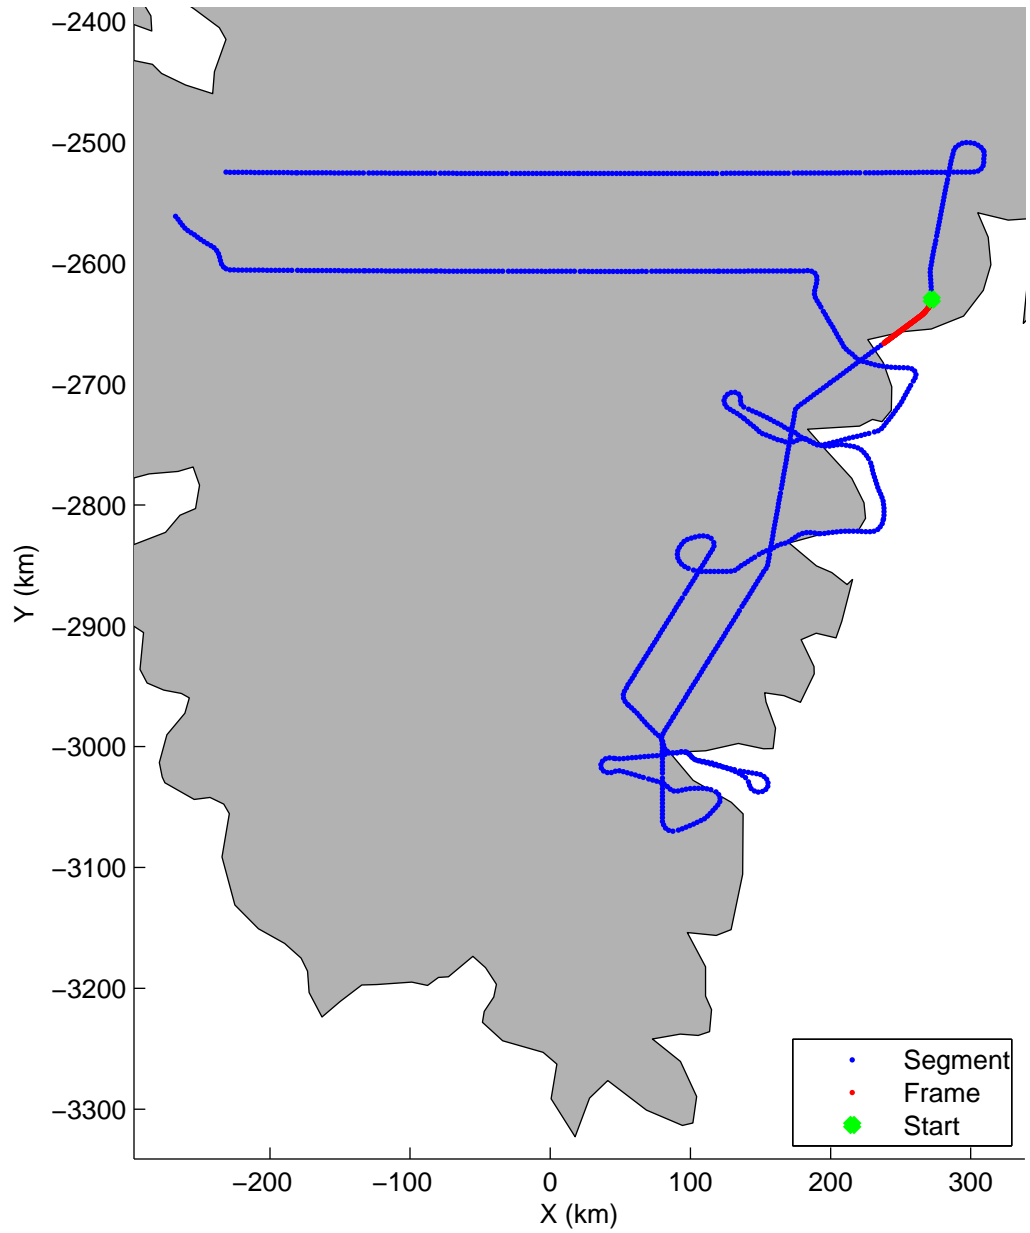

Land Ice:Southeast Glaciers 02
20150428_03_015
Polar Stereograph 70N/-45E