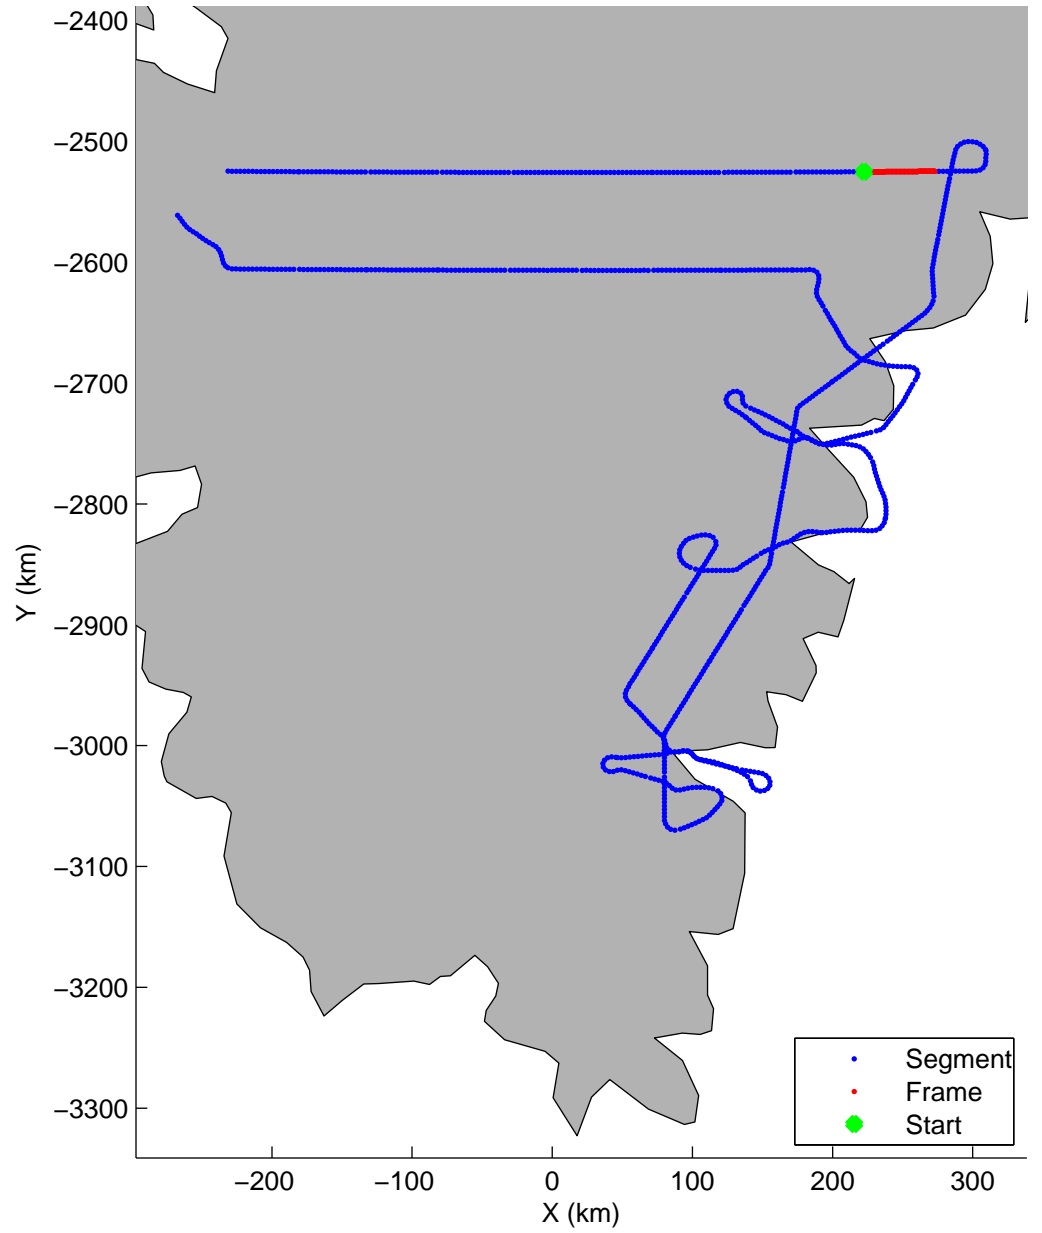

Land Ice:Southeast Glaciers 02
20150428_03_010
Polar Stereograph 70N/-45E