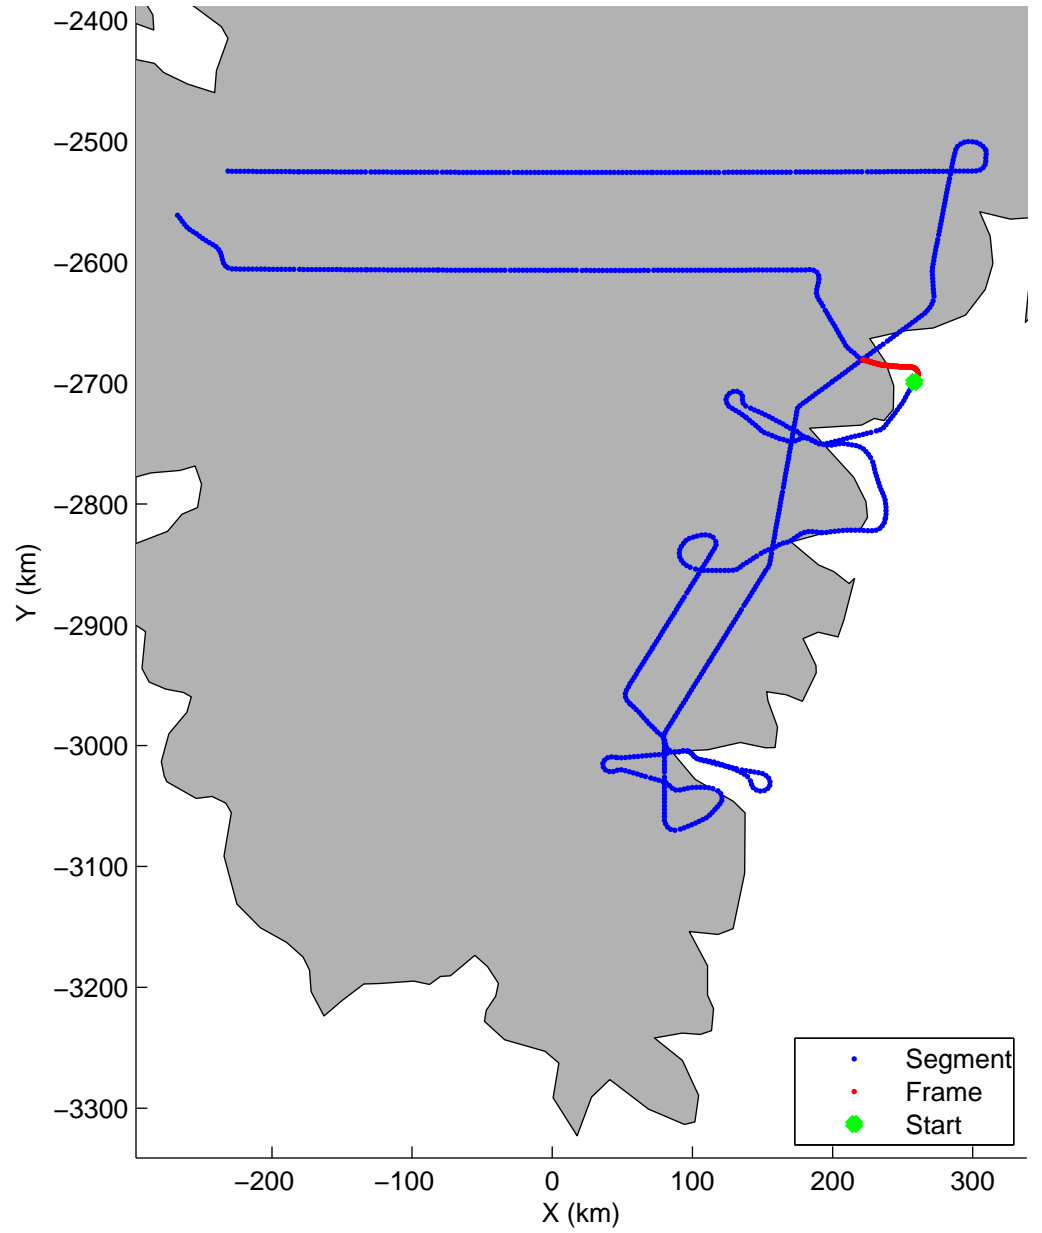

Land Ice:Southeast Glaciers 02
20150428_03_047
Polar Stereograph 70N/-45E