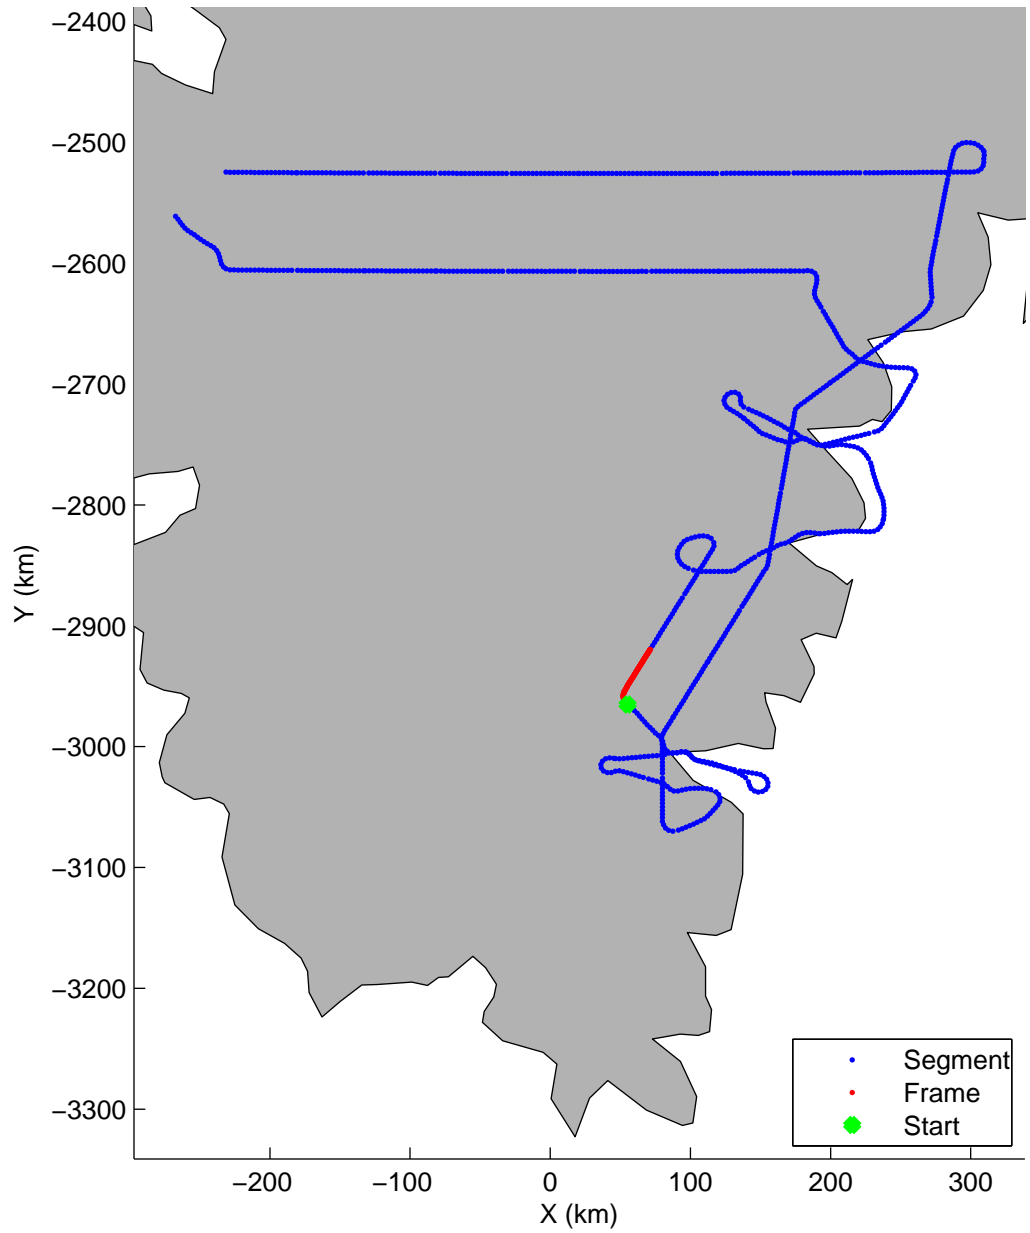

Land Ice:Southeast Glaciers 02
20150428_03_033
Polar Stereograph 70N/-45E