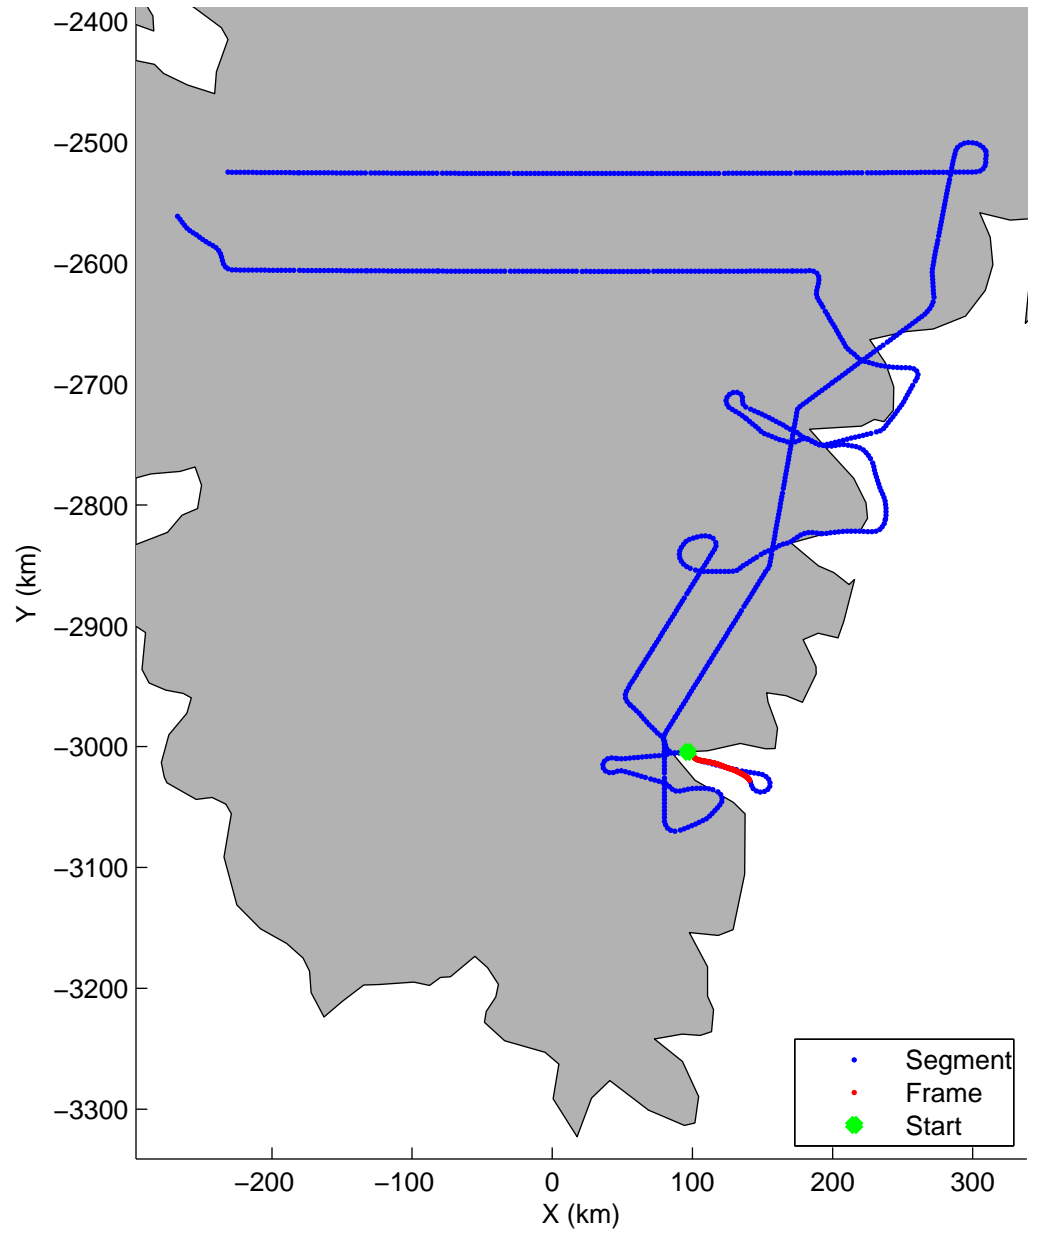

Land Ice:Southeast Glaciers 02
20150428_03_029
Polar Stereograph 70N/-45E