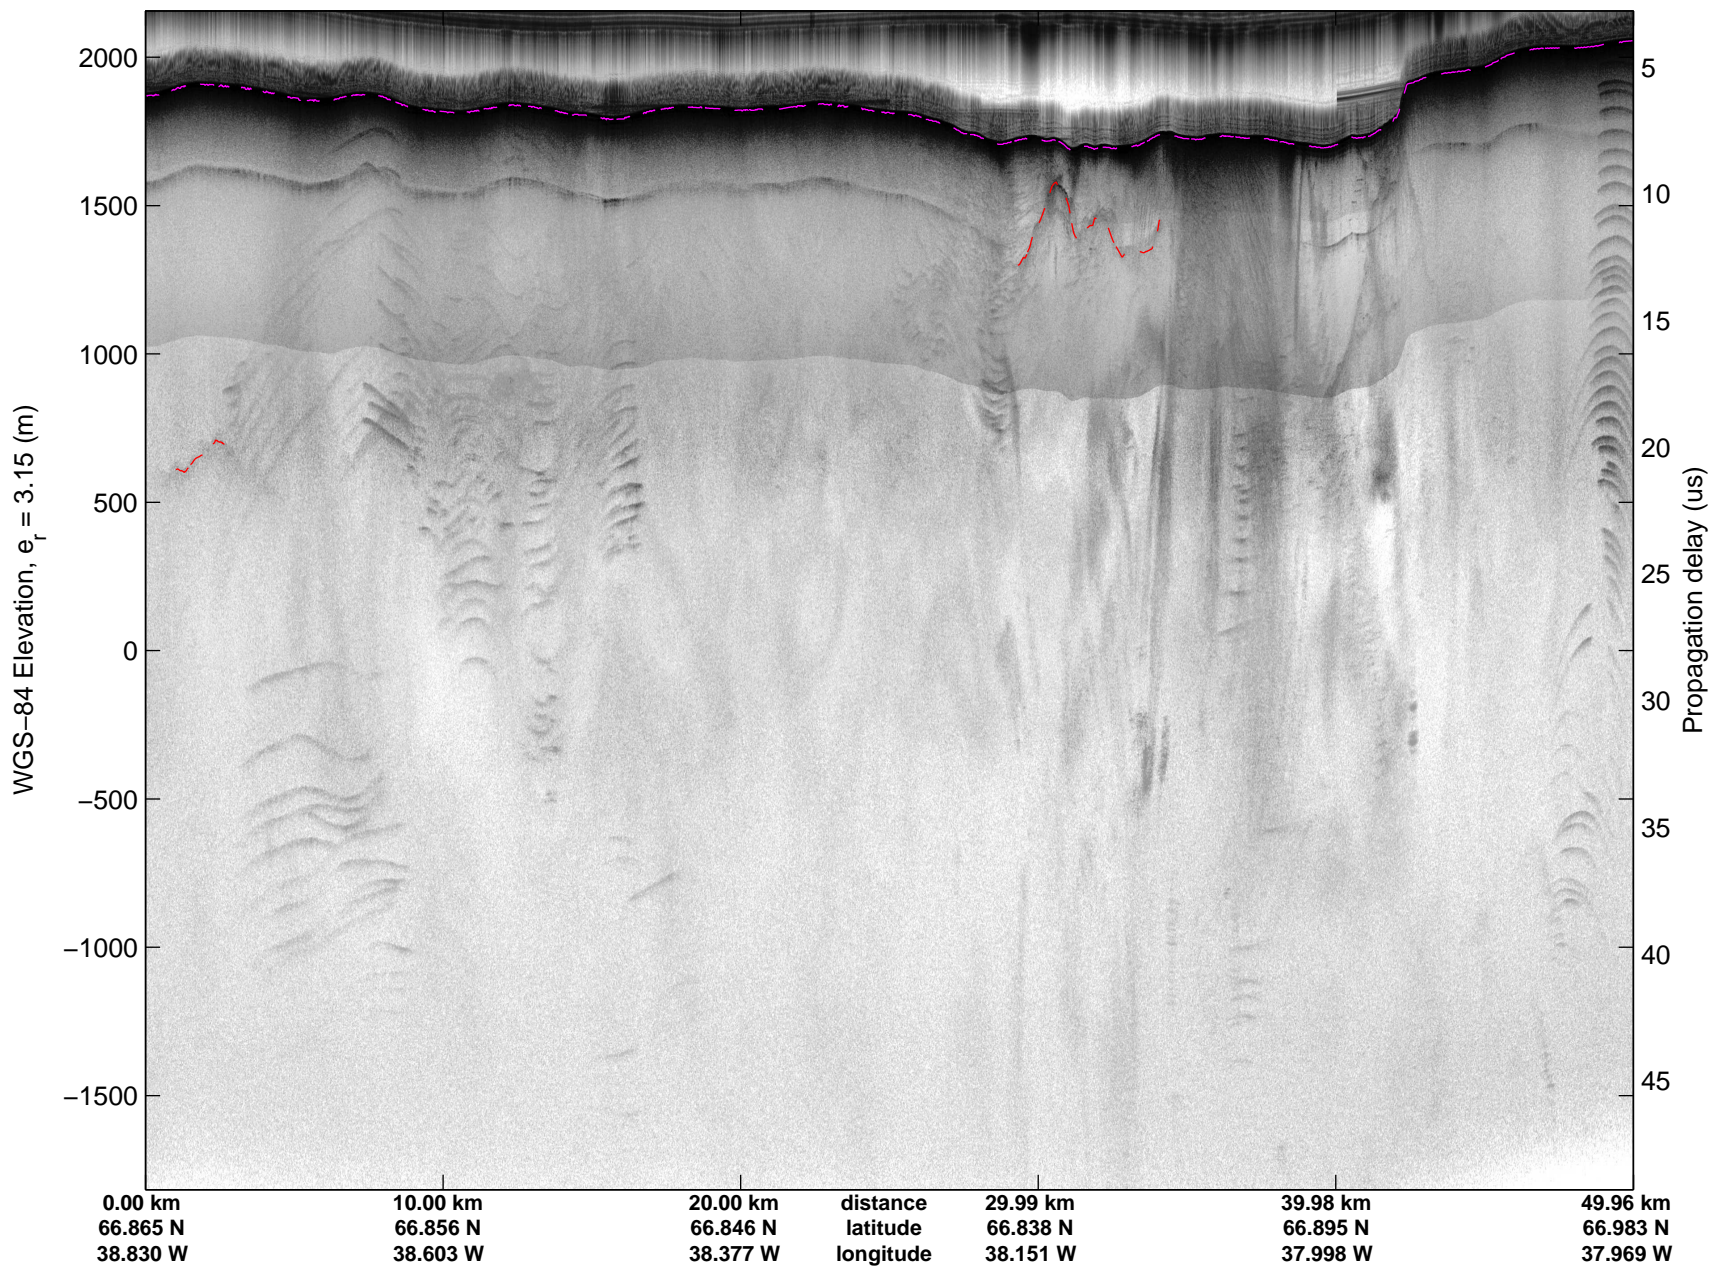

Land Ice:Southeast Glaciers 02  
20150428\_03\_010  
Polar Stereograph 70N/-45E

mcords5 2015\_Greenland\_C130: "Land Ice:Southeast Glaciers 02" 20150428\_03\_010: 11:37:51.2 to 11:44:05.5 GPS

mcords5 2015\_Greenland\_C130: "Land Ice:Southeast Glaciers 02" 20150428\_03\_010: 11:37:51.2 to 11:44:05.5 GPS

Land Ice:Southeast Glaciers 02  
20150428\_03\_011  
Polar Stereograph 70N/-45E

mcords5 2015\_Greenland\_C130: "Land Ice:Southeast Glaciers 02" 20150428\_03\_011: 11:44:05.7 to 11:50:26.3 GPS

mcords5 2015\_Greenland\_C130: "Land Ice:Southeast Glaciers 02" 20150428\_03\_011: 11:44:05.7 to 11:50:26.3 GPS

Land Ice:Southeast Glaciers 02  
20150428\_03\_012  
Polar Stereograph 70N/-45E

mcords5 2015\_Greenland\_C130: "Land Ice:Southeast Glaciers 02" 20150428\_03\_012: 11:50:26.6 to 11:56:34.6 GPS

mcords5 2015\_Greenland\_C130: "Land Ice:Southeast Glaciers 02" 20150428\_03\_012: 11:50:26.6 to 11:56:34.6 GPS