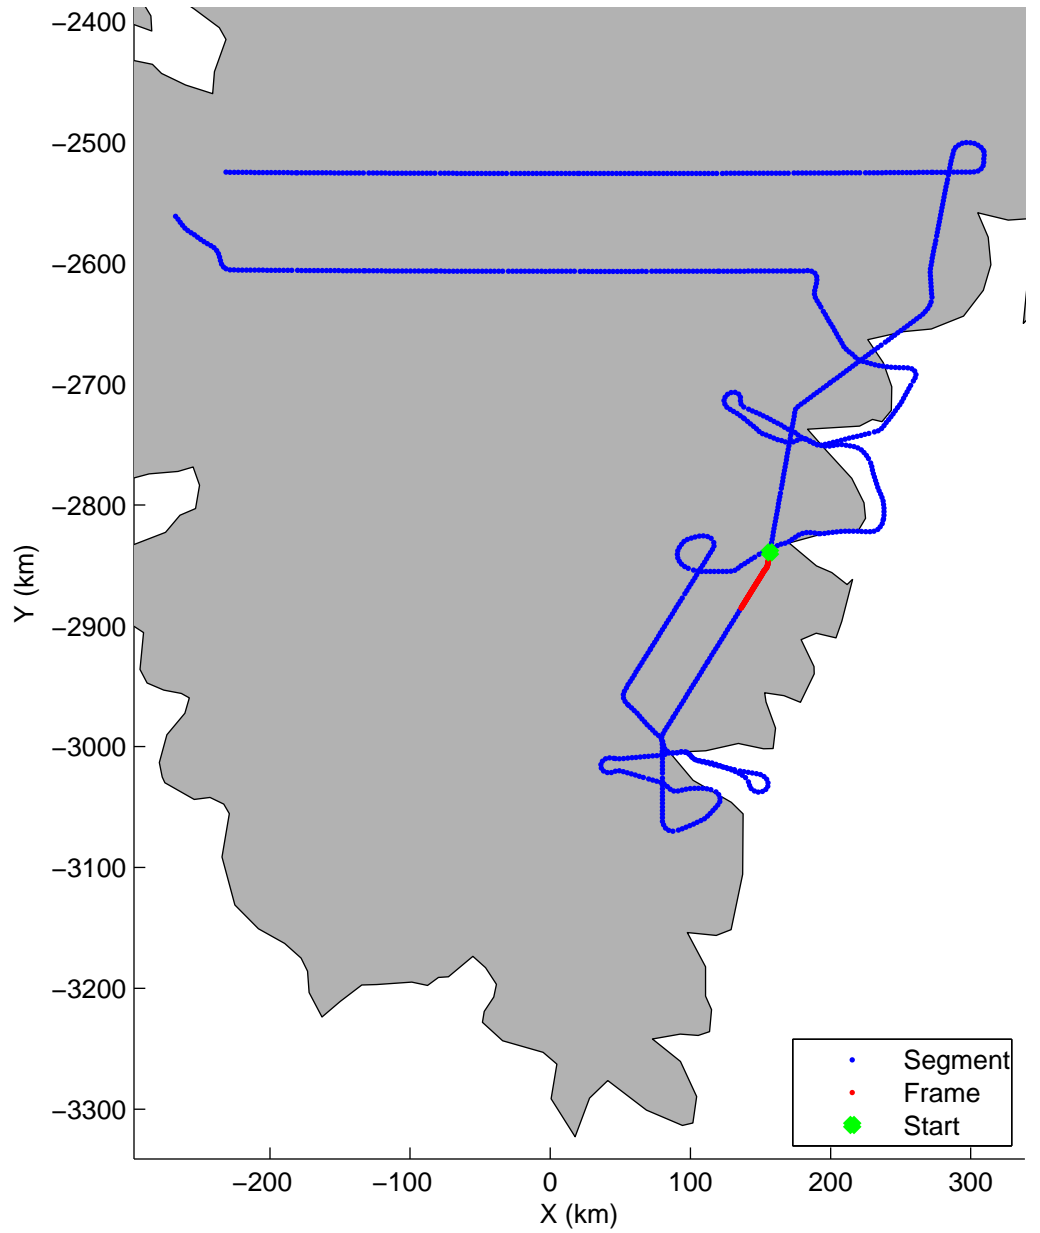

Land Ice:Southeast Glaciers 02
20150428_03_020
Polar Stereograph 70N/-45E