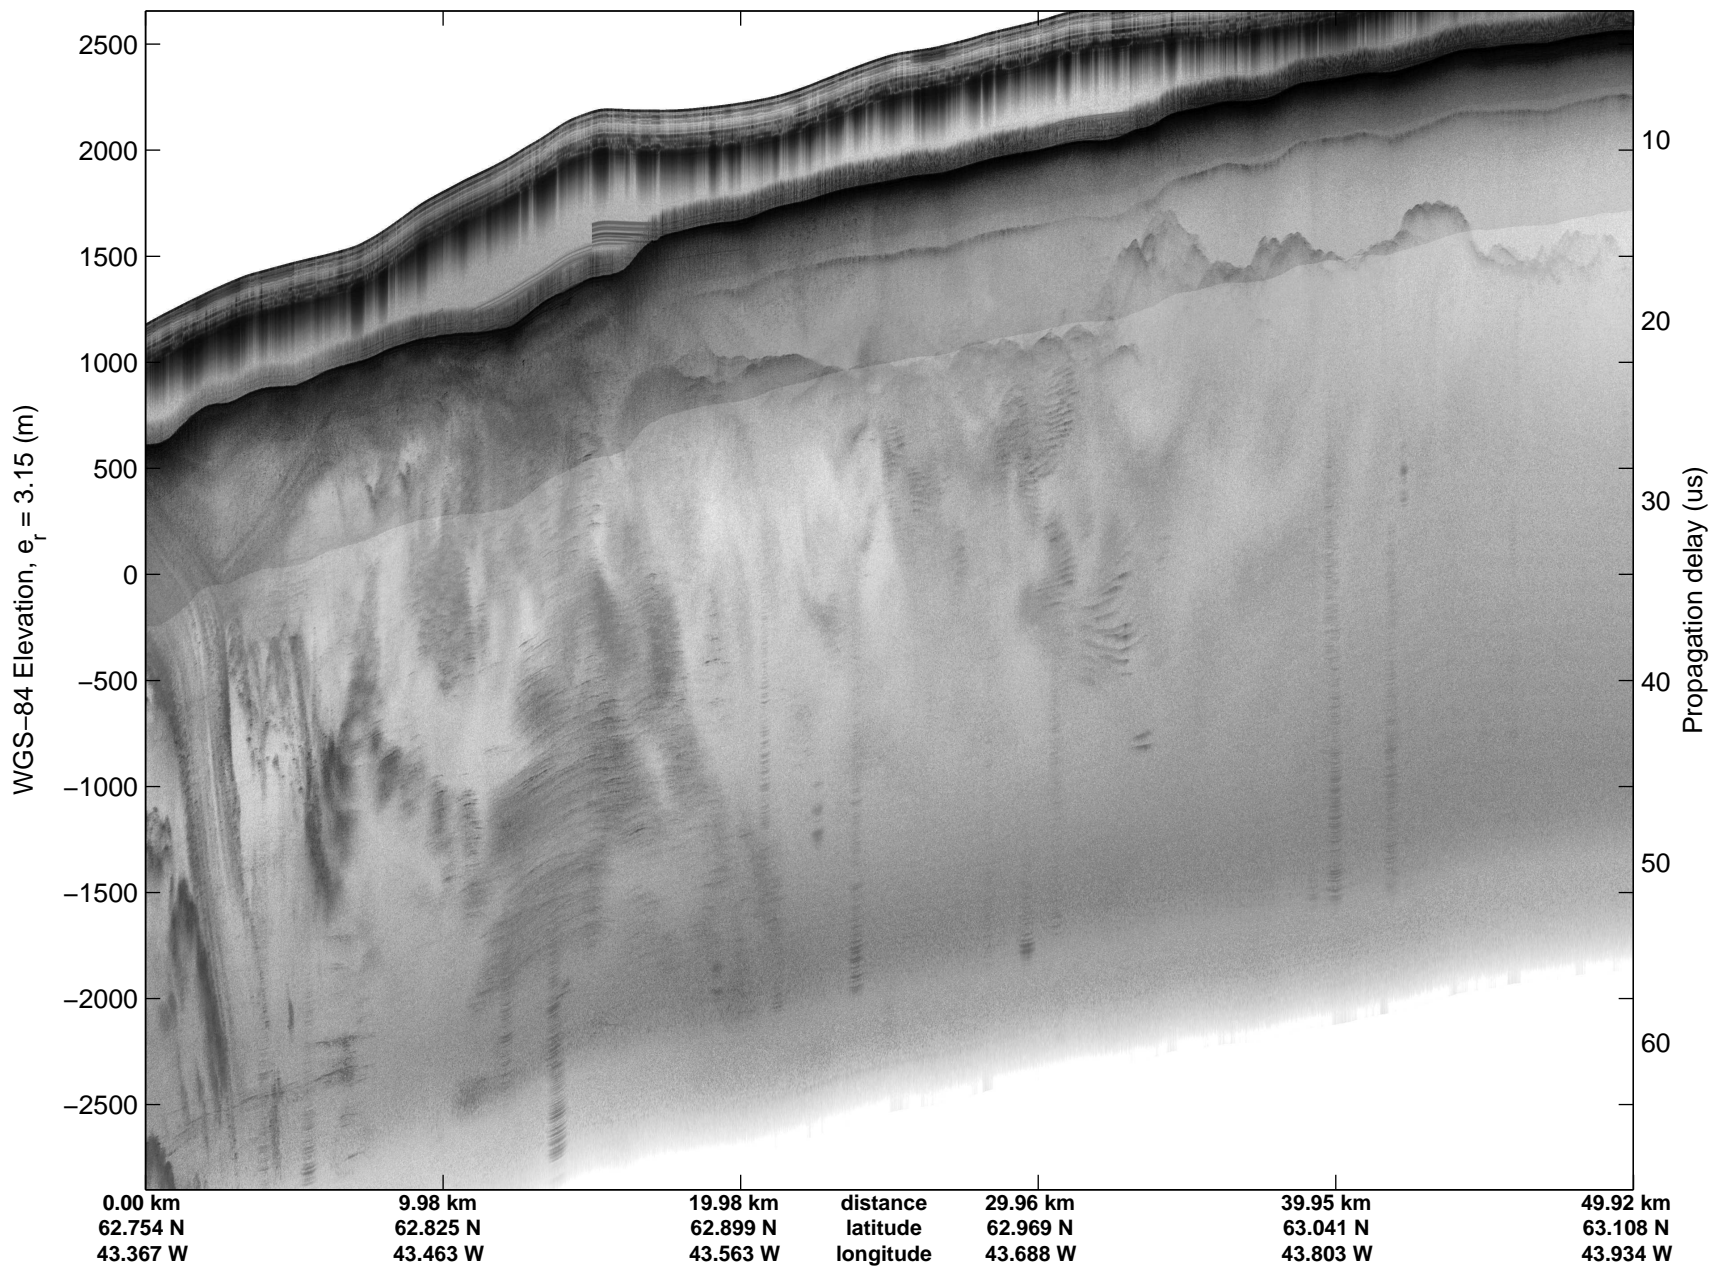

mcords5 2015_Greenland_C130: "Land Ice:Southeast Glaciers 02" 20150428_03_032: 13:56:58.7 to 14:03:12.9 GPS