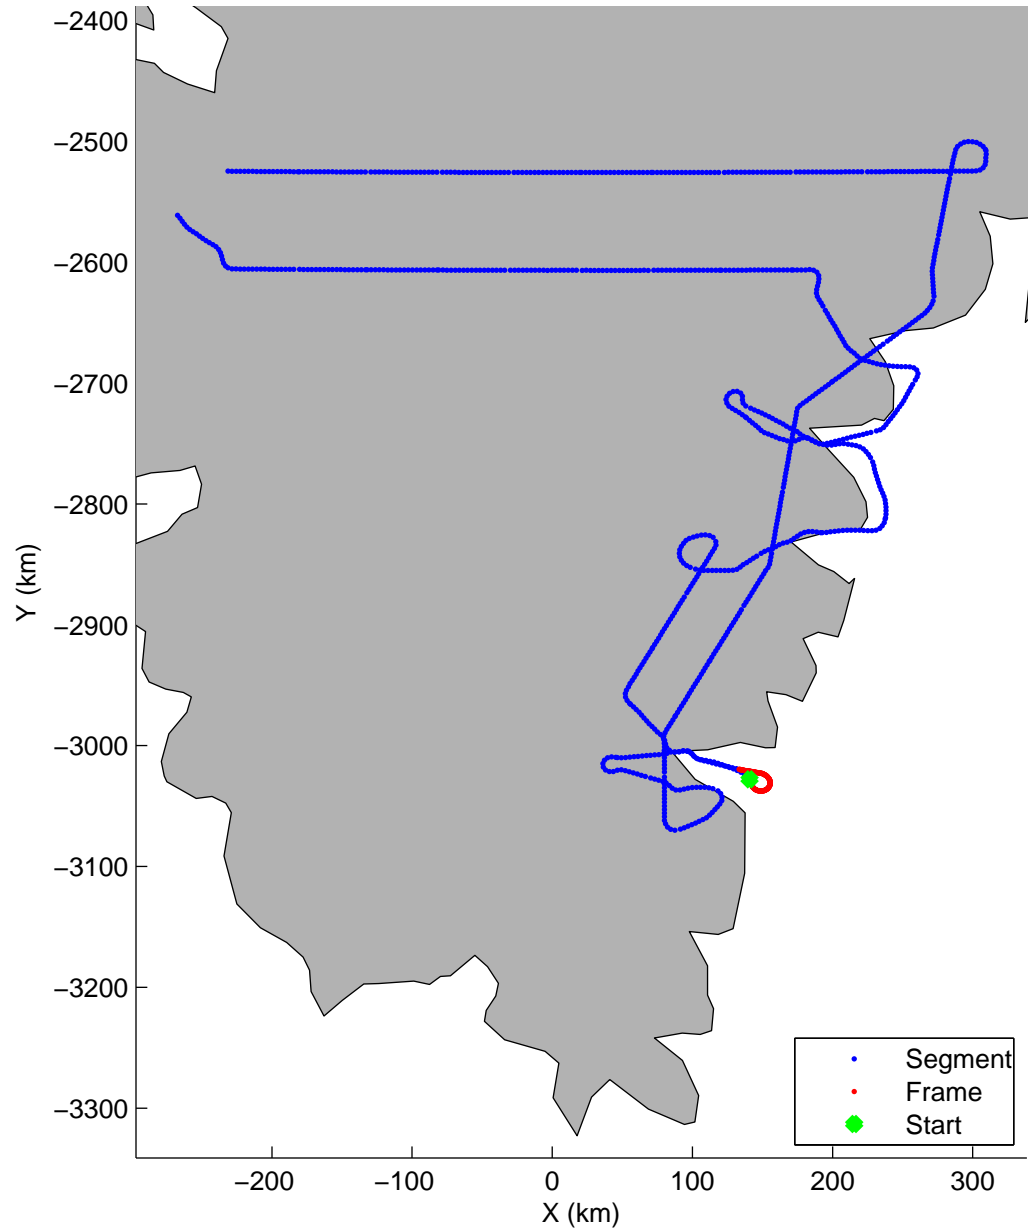

Land Ice:Southeast Glaciers 02
20150428_03_030
Polar Stereograph 70N/-45E