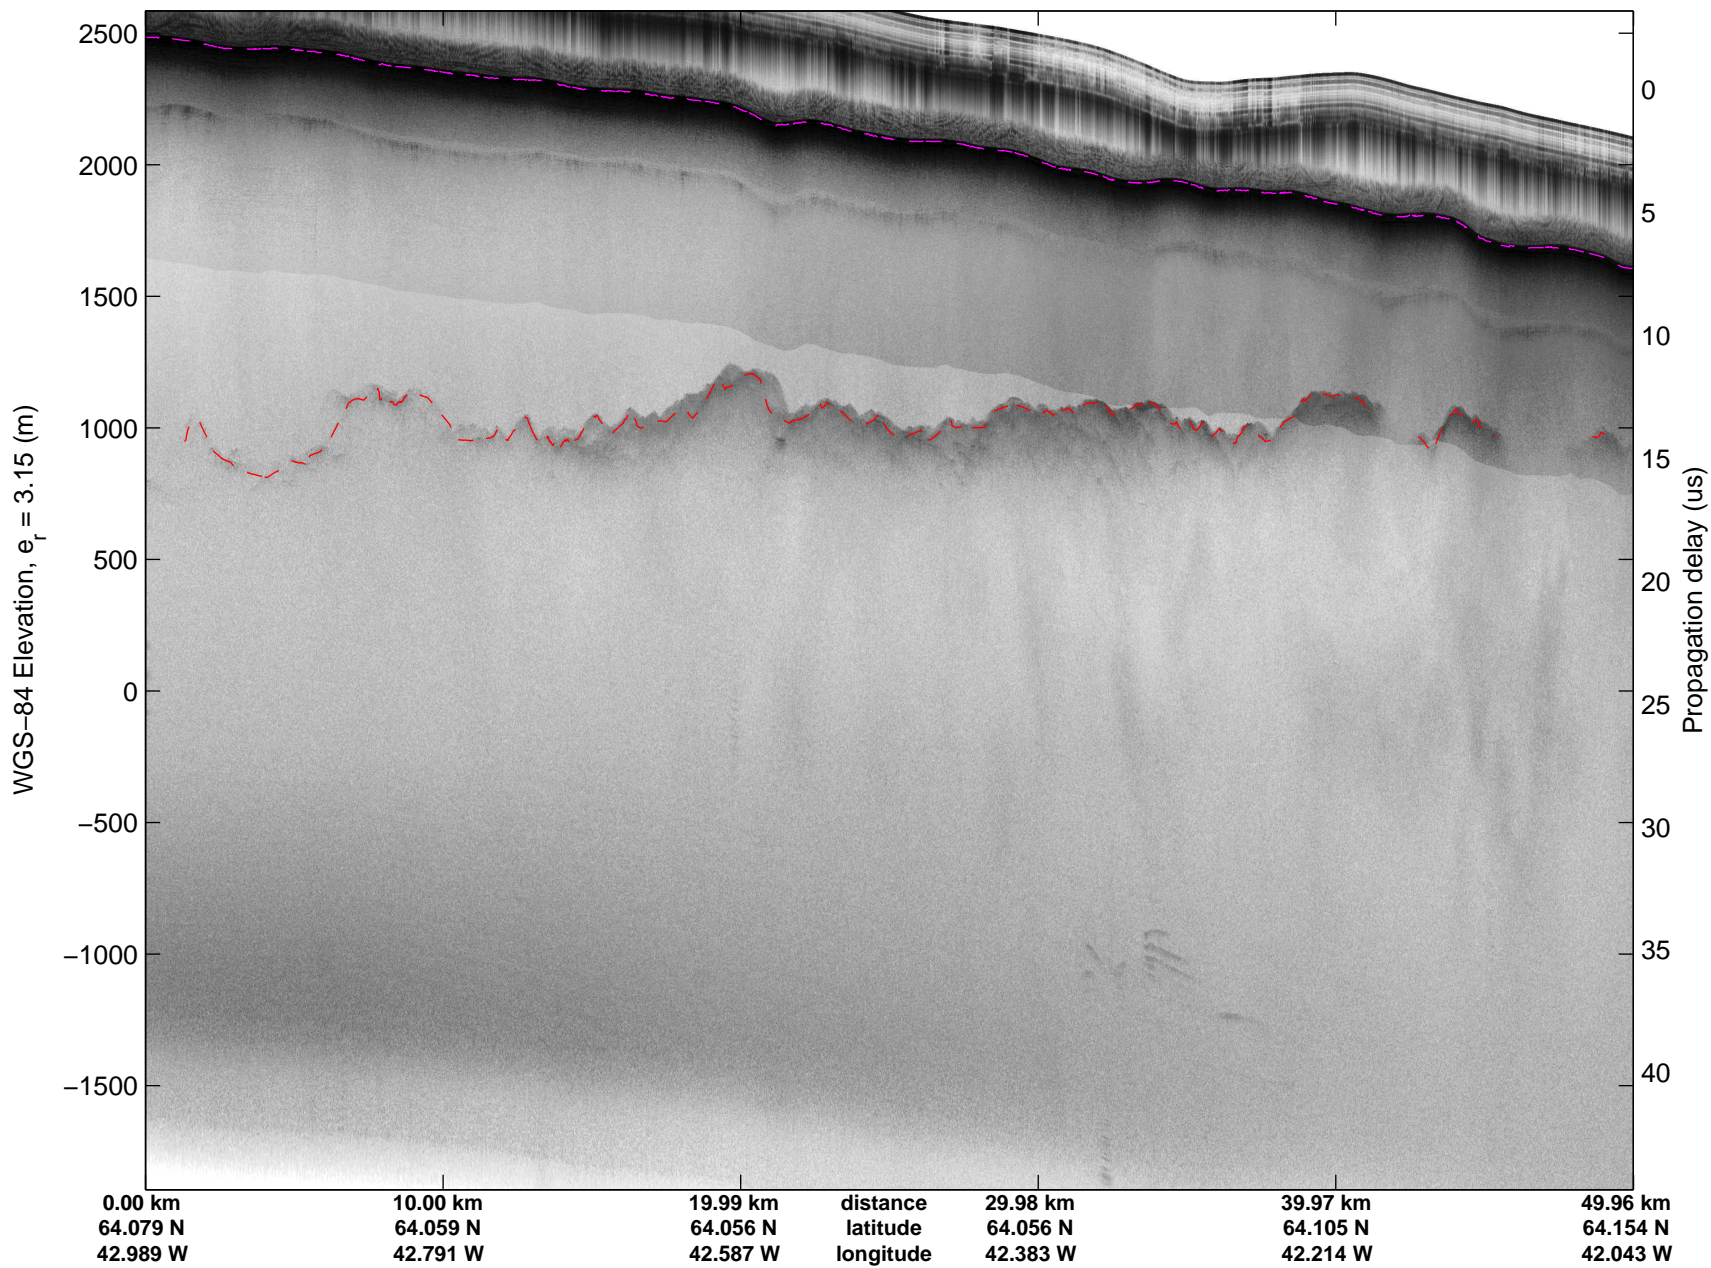

mcords5 2015_Greenland_C130: "Land Ice:Southeast Glaciers 02" 20150428_03_037: 14:28:31.9 to 14:34:52.5 GPS