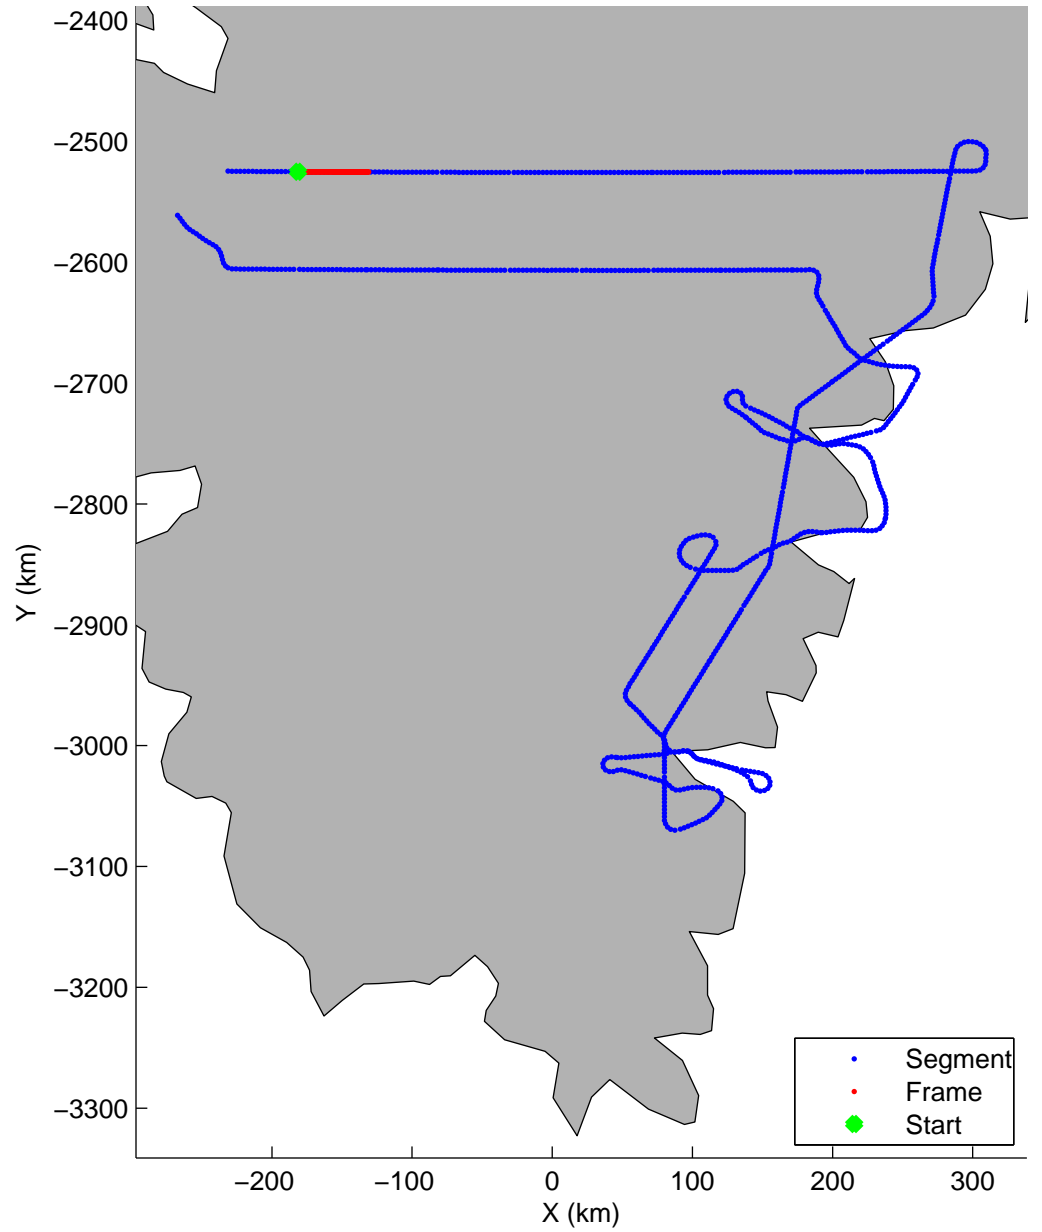

Land Ice:Southeast Glaciers 02  
20150428\_03\_001  
Polar Stereograph 70N/-45E

mcords5 2015\_Greenland\_C130: "Land Ice:Southeast Glaciers 02" 20150428\_03\_001: 10:41:34.4 to 10:48:05.5 GPS

mcords5 2015\_Greenland\_C130: "Land Ice:Southeast Glaciers 02" 20150428\_03\_001: 10:41:34.4 to 10:48:05.5 GPS

Land Ice:Southeast Glaciers 02  
20150428\_03\_002  
Polar Stereograph 70N/-45E

mcords5 2015\_Greenland\_C130: "Land Ice:Southeast Glaciers 02" 20150428\_03\_002: 10:48:05.7 to 10:54:14.4 GPS

mcords5 2015\_Greenland\_C130: "Land Ice:Southeast Glaciers 02" 20150428\_03\_002: 10:48:05.7 to 10:54:14.4 GPS