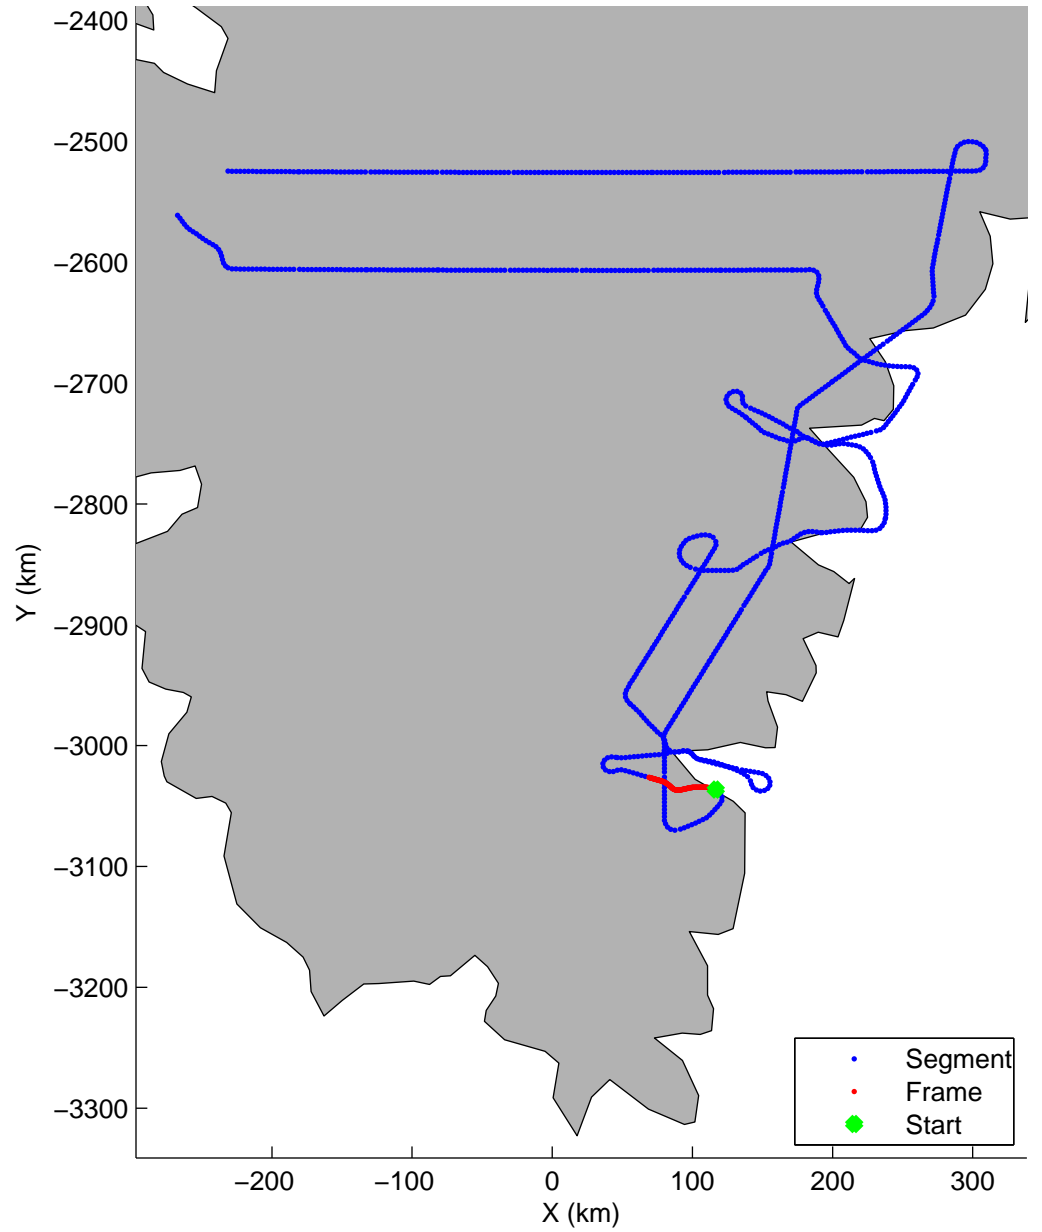

Land Ice:Southeast Glaciers 02
20150428_03_026
Polar Stereograph 70N/-45E