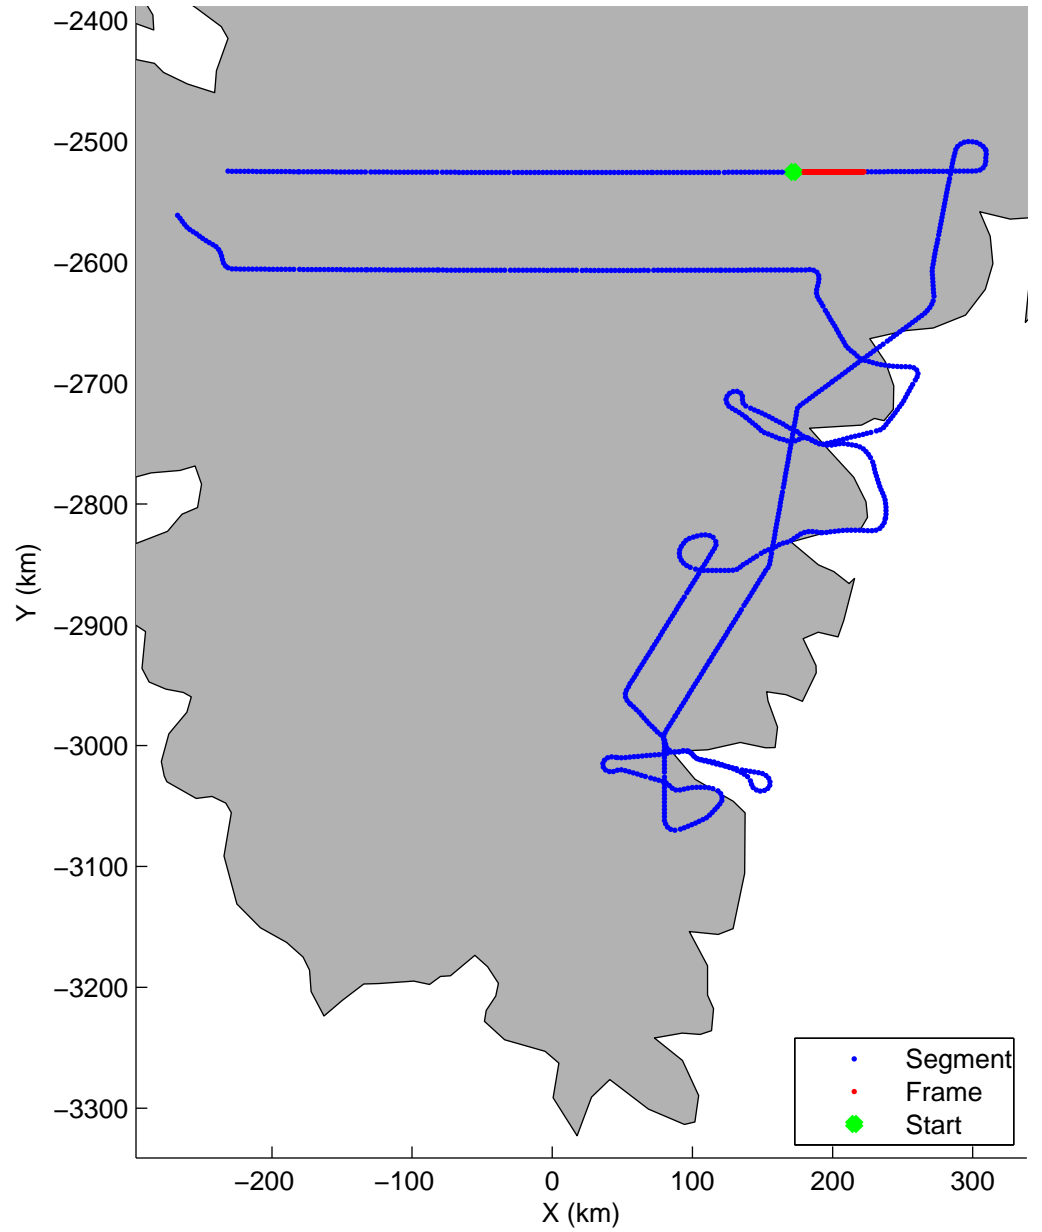

Land Ice:Southeast Glaciers 02
20150428_03_009
Polar Stereograph 70N/-45E