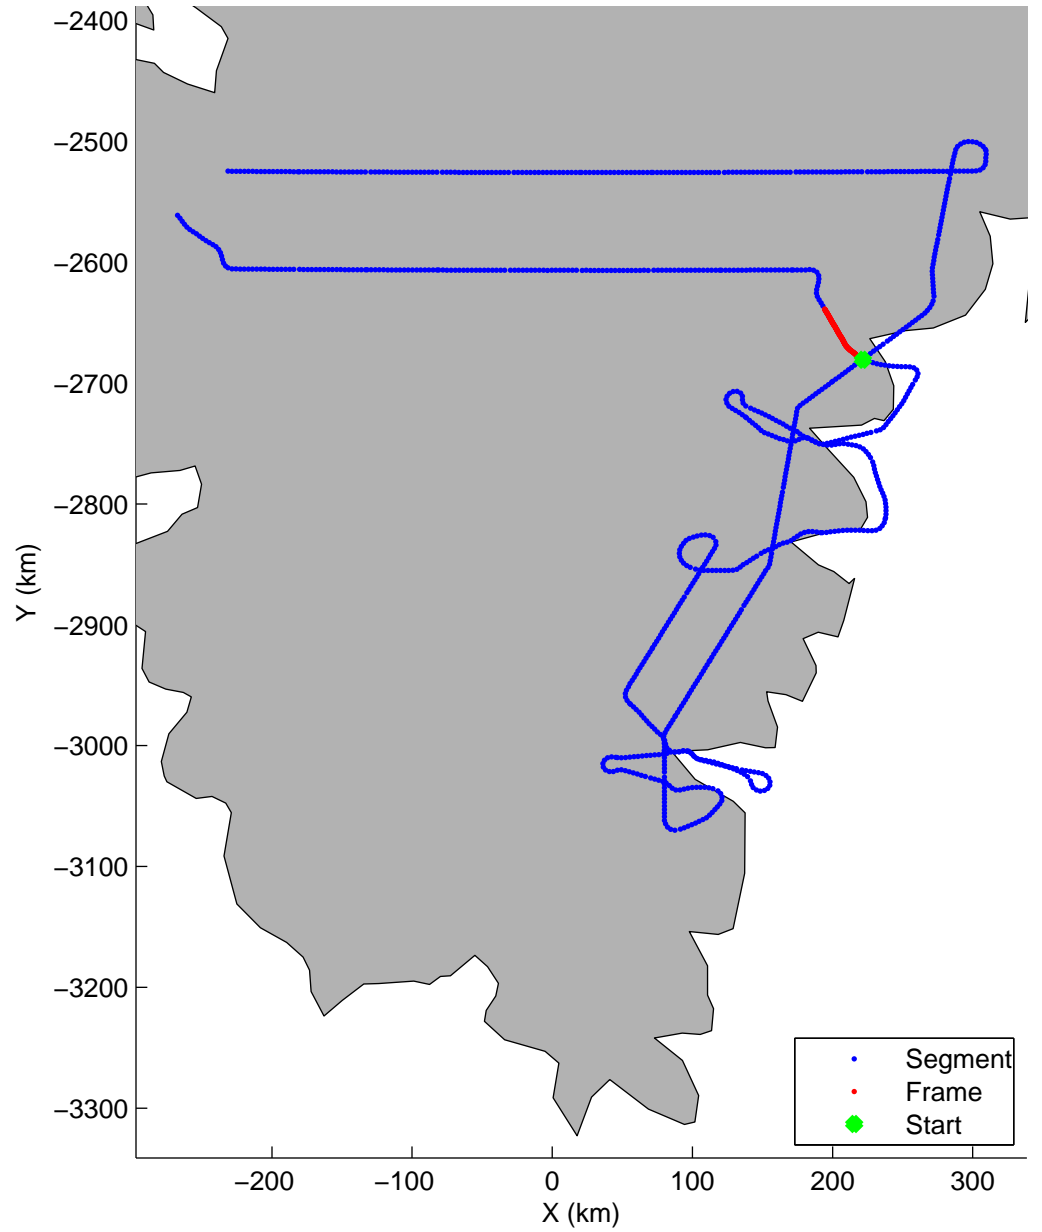

Land Ice:Southeast Glaciers 02
20150428_03_048
Polar Stereograph 70N/-45E