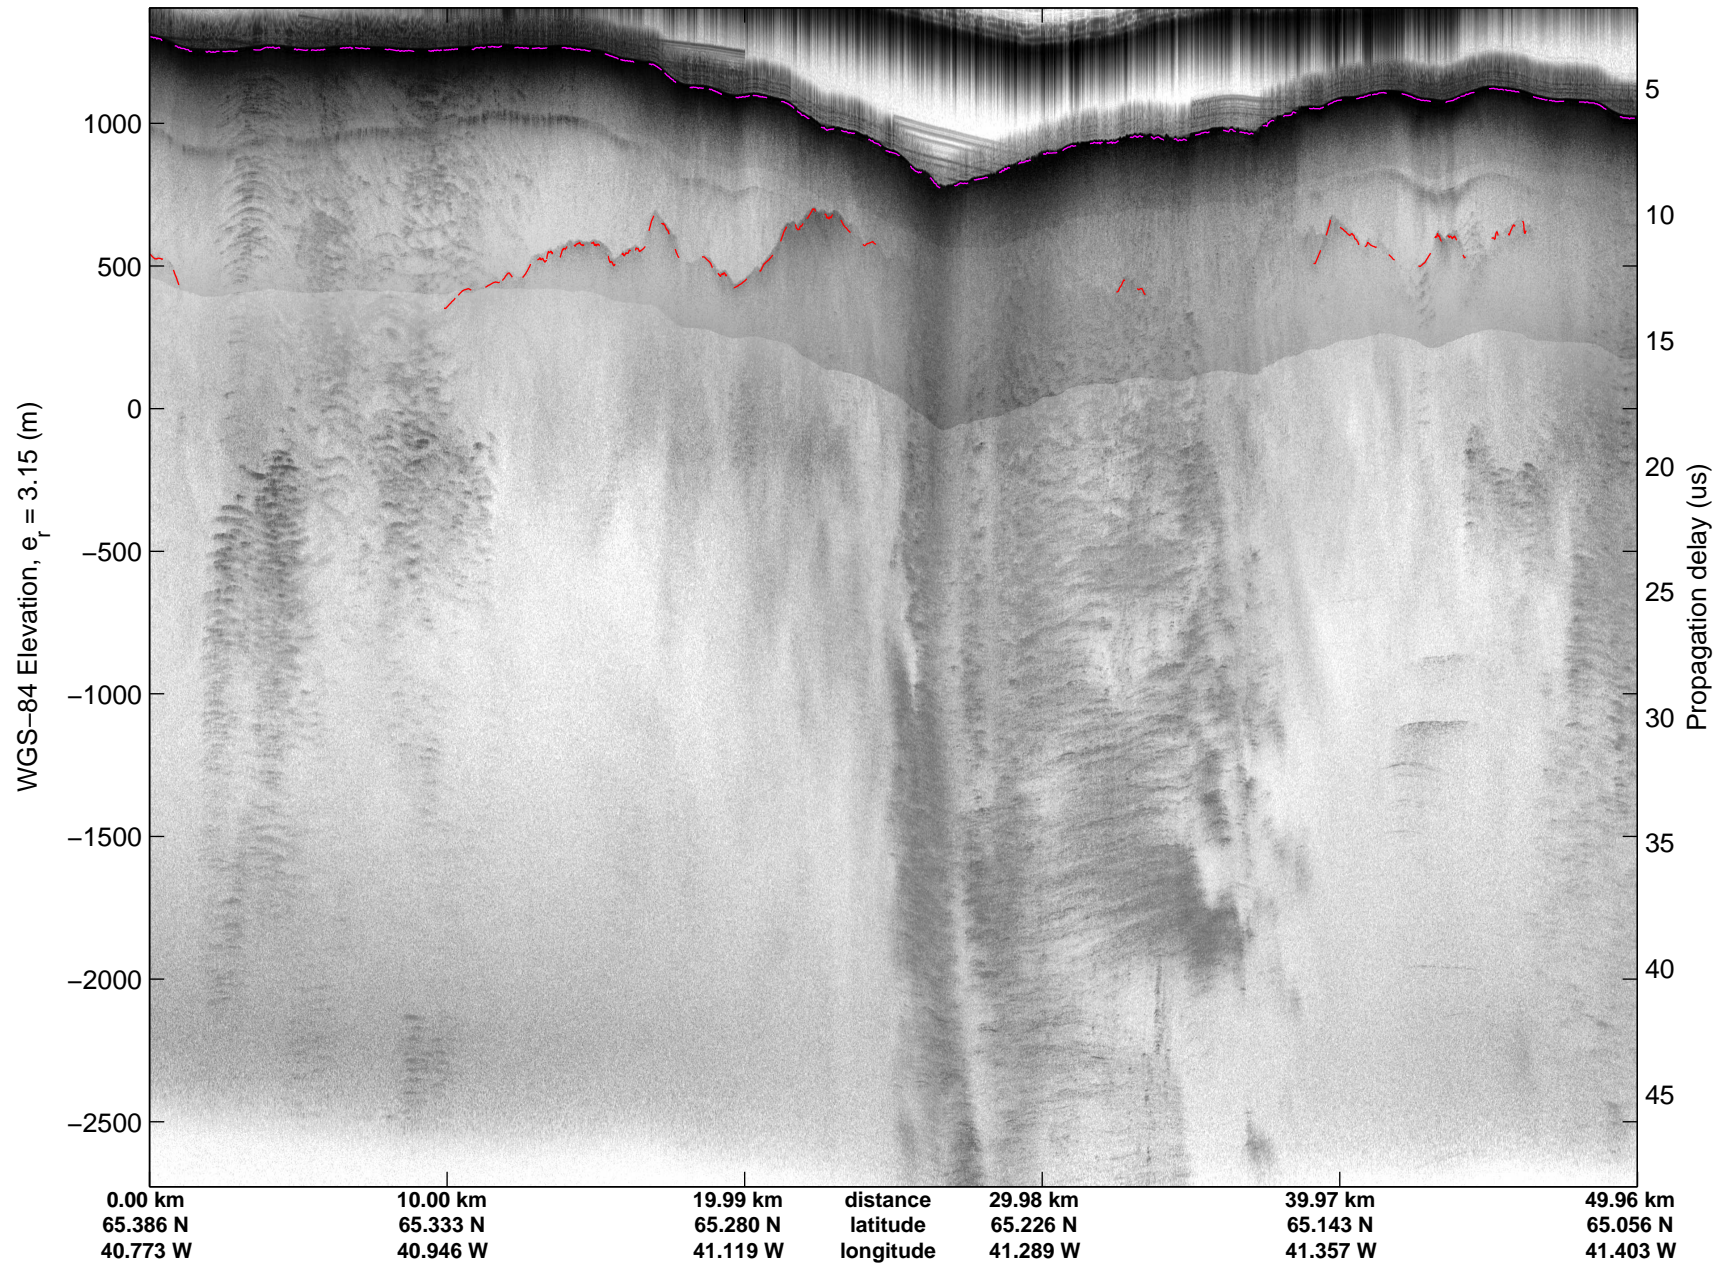

Land Ice:Southeast Glaciers 02  
20150428\_03\_015  
Polar Stereograph 70N/-45E

mcords5 2015\_Greenland\_C130: "Land Ice:Southeast Glaciers 02" 20150428\_03\_015: 12:09:36.1 to 12:15:48.2 GPS

mcords5 2015\_Greenland\_C130: "Land Ice:Southeast Glaciers 02" 20150428\_03\_015: 12:09:36.1 to 12:15:48.2 GPS

Land Ice:Southeast Glaciers 02  
20150428\_03\_016  
Polar Stereograph 70N/-45E

mcords5 2015\_Greenland\_C130: "Land Ice:Southeast Glaciers 02" 20150428\_03\_016: 12:15:48.5 to 12:22:11.6 GPS

mcords5 2015\_Greenland\_C130: "Land Ice:Southeast Glaciers 02" 20150428\_03\_016: 12:15:48.5 to 12:22:11.6 GPS

Land Ice:Southeast Glaciers 02  
20150428\_03\_017  
Polar Stereograph 70N/-45E

mcords5 2015\_Greenland\_C130: "Land Ice:Southeast Glaciers 02" 20150428\_03\_017: 12:22:11.8 to 12:28:24.1 GPS

mcords5 2015\_Greenland\_C130: "Land Ice:Southeast Glaciers 02" 20150428\_03\_017: 12:22:11.8 to 12:28:24.1 GPS