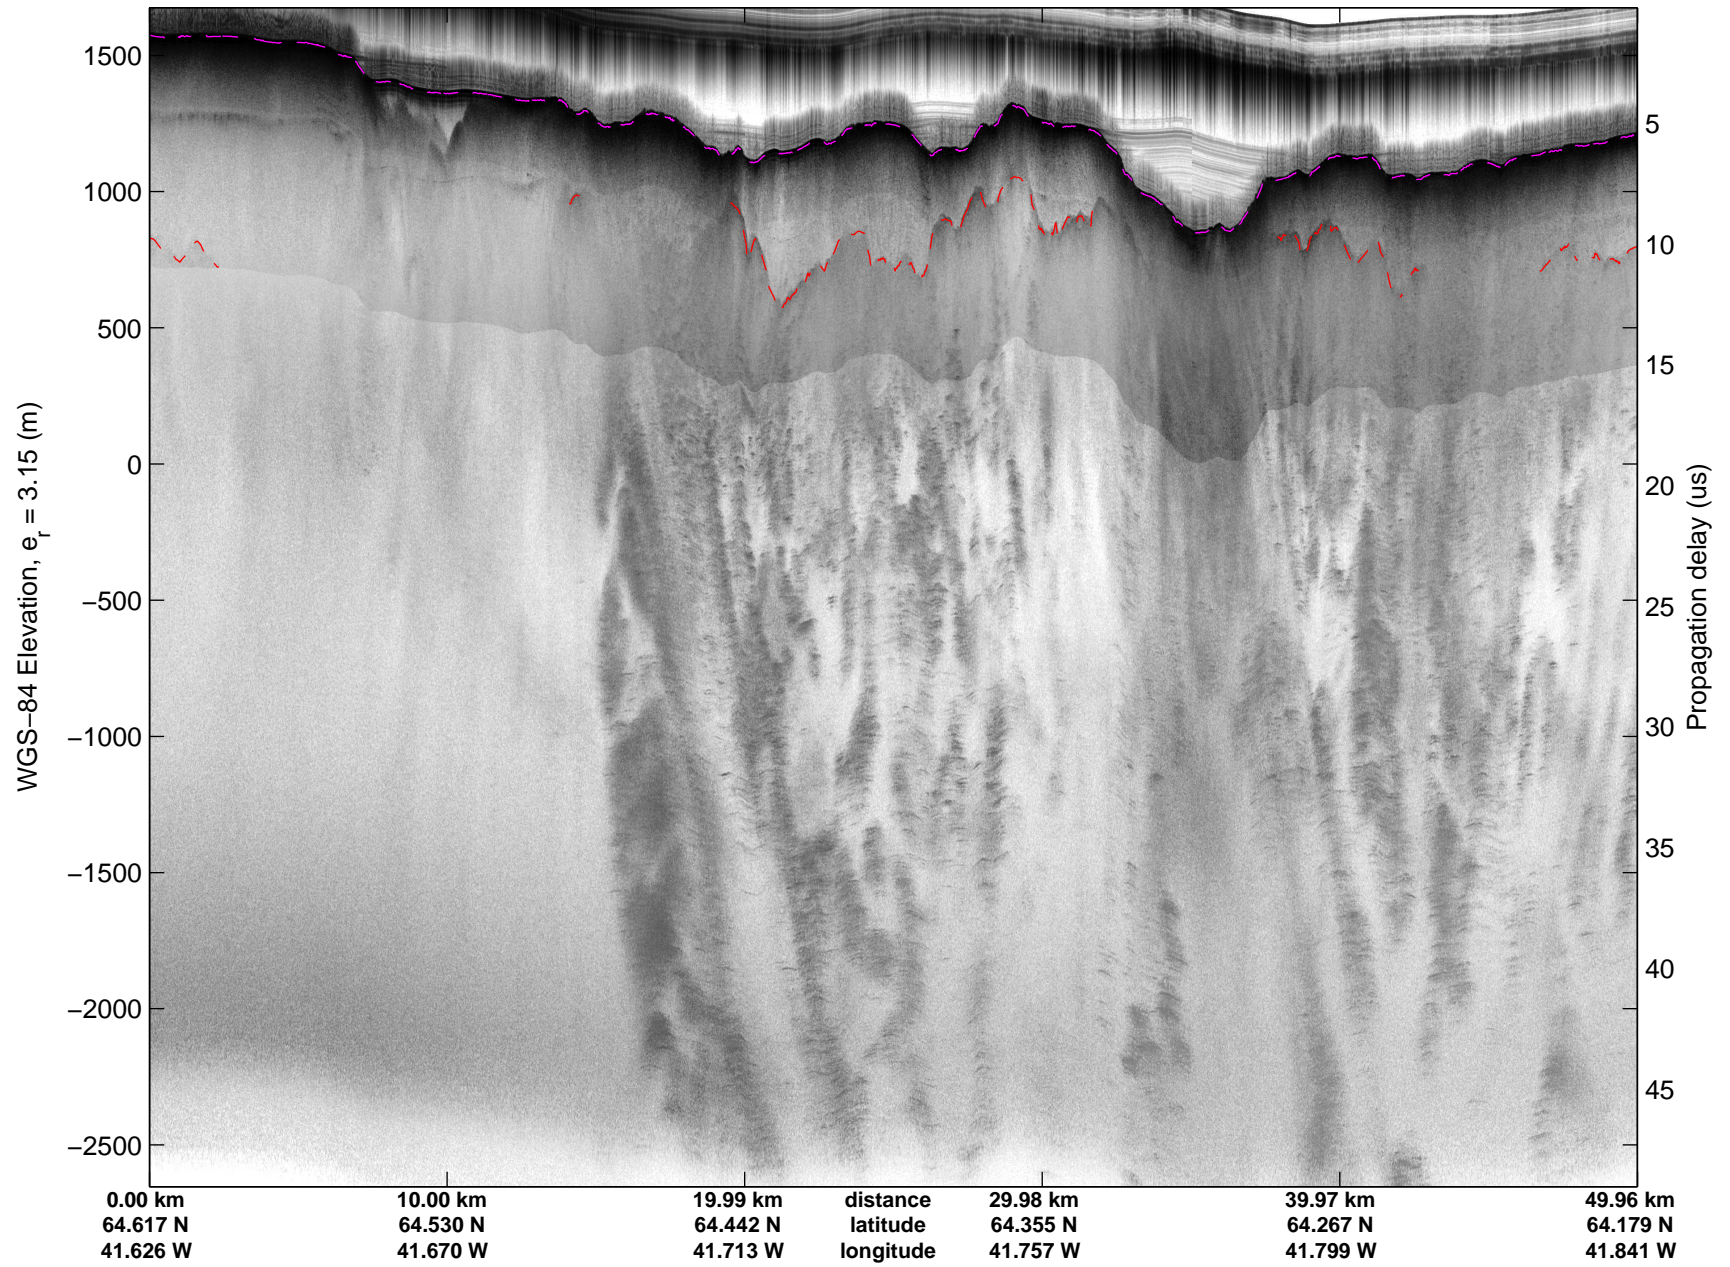

Land Ice:Southeast Glaciers 02  
20150428\_03\_018  
Polar Stereograph 70N/-45E

mcords5 2015\_Greenland\_C130: "Land Ice:Southeast Glaciers 02" 20150428\_03\_018: 12:28:24.3 to 12:34:28.7 GPS

mcords5 2015\_Greenland\_C130: "Land Ice:Southeast Glaciers 02" 20150428\_03\_018: 12:28:24.3 to 12:34:28.7 GPS

Land Ice:Southeast Glaciers 02  
20150428\_03\_019  
Polar Stereograph 70N/-45E

mcords5 2015\_Greenland\_C130: "Land Ice:Southeast Glaciers 02" 20150428\_03\_019: 12:34:29.0 to 12:40:35.3 GPS

mcords5 2015\_Greenland\_C130: "Land Ice:Southeast Glaciers 02" 20150428\_03\_019: 12:34:29.0 to 12:40:35.3 GPS

Land Ice:Southeast Glaciers 02  
20150428\_03\_020  
Polar Stereograph 70N/-45E

mcords5 2015\_Greenland\_C130: "Land Ice:Southeast Glaciers 02" 20150428\_03\_020: 12:40:35.5 to 12:46:59.9 GPS

mcords5 2015\_Greenland\_C130: "Land Ice:Southeast Glaciers 02" 20150428\_03\_020: 12:40:35.5 to 12:46:59.9 GPS