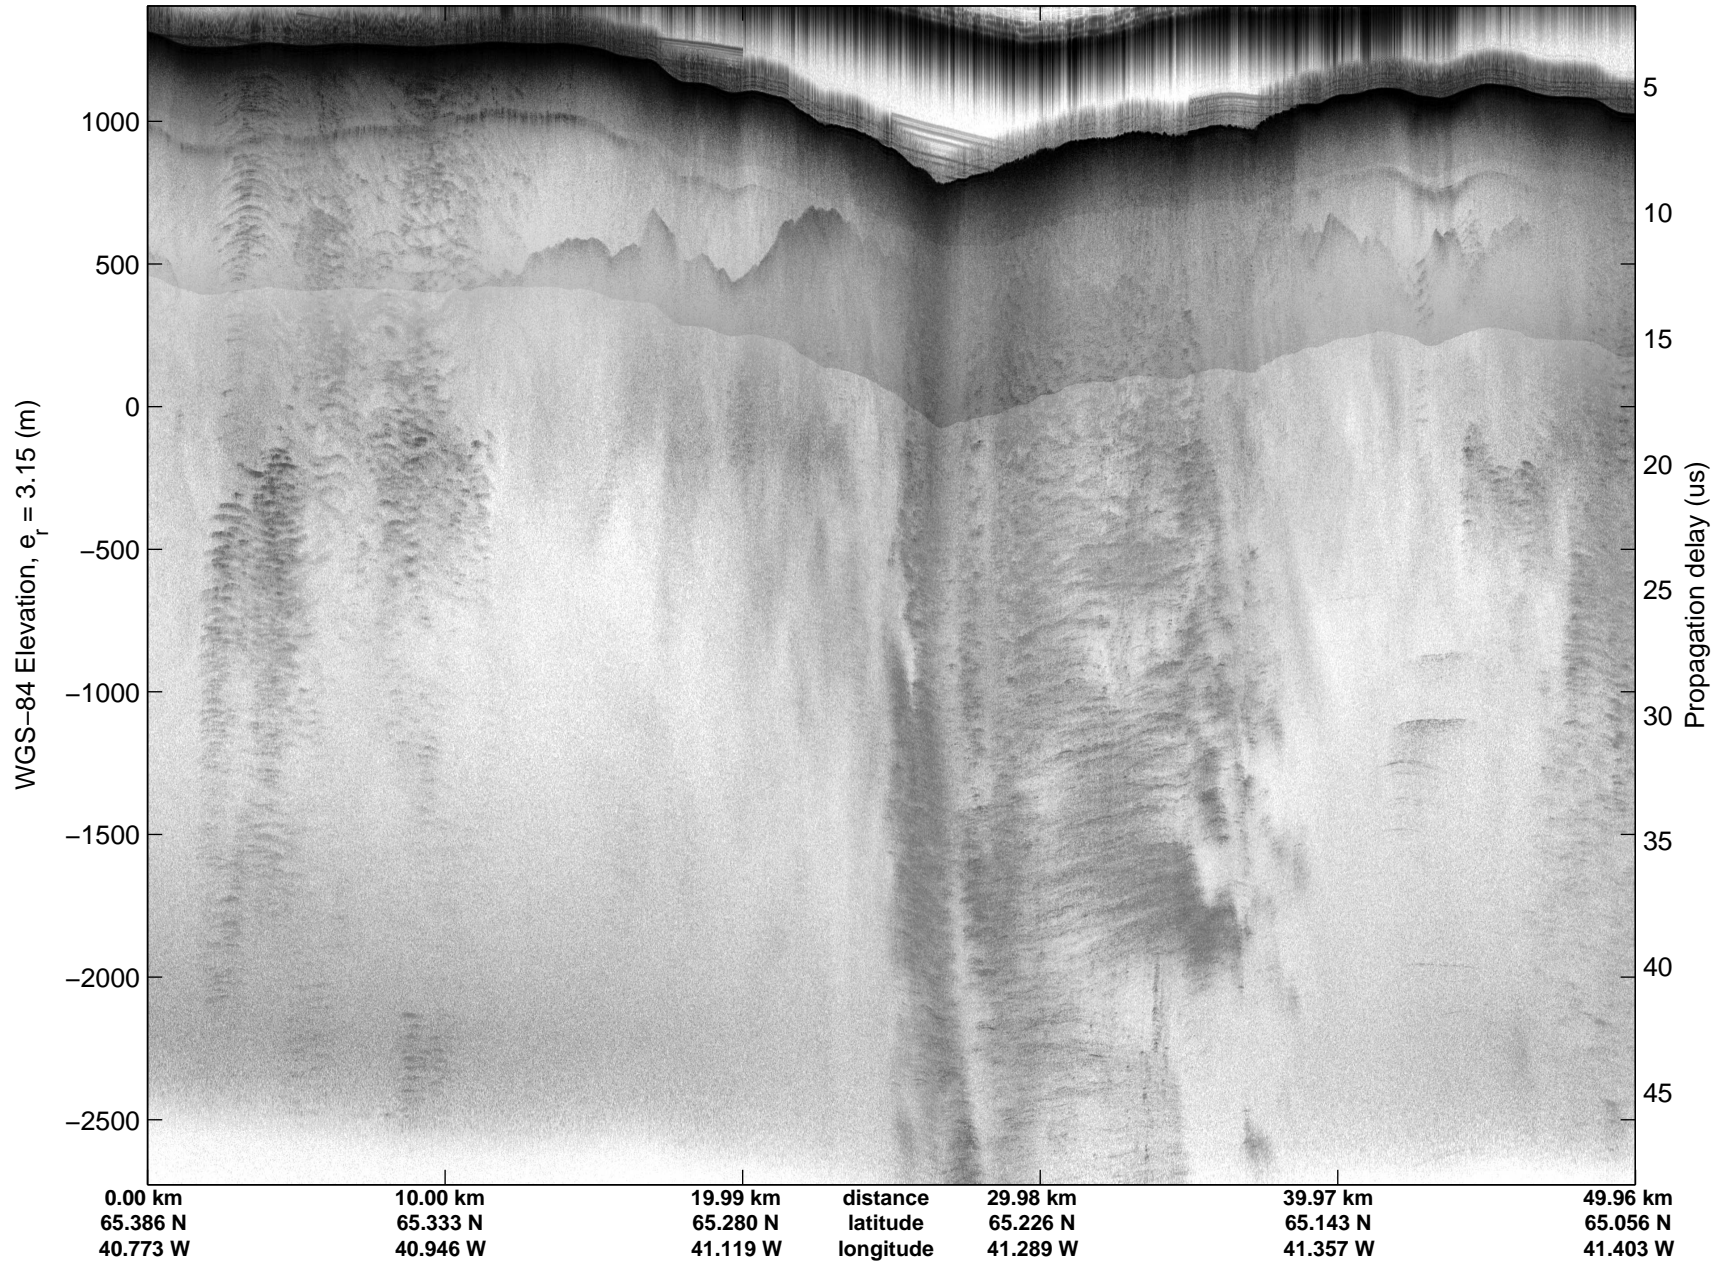

mcords5 2015_Greenland_C130: "Land Ice:Southeast Glaciers 02" 20150428_03_017: 12:22:11.8 to 12:28:24.1 GPS