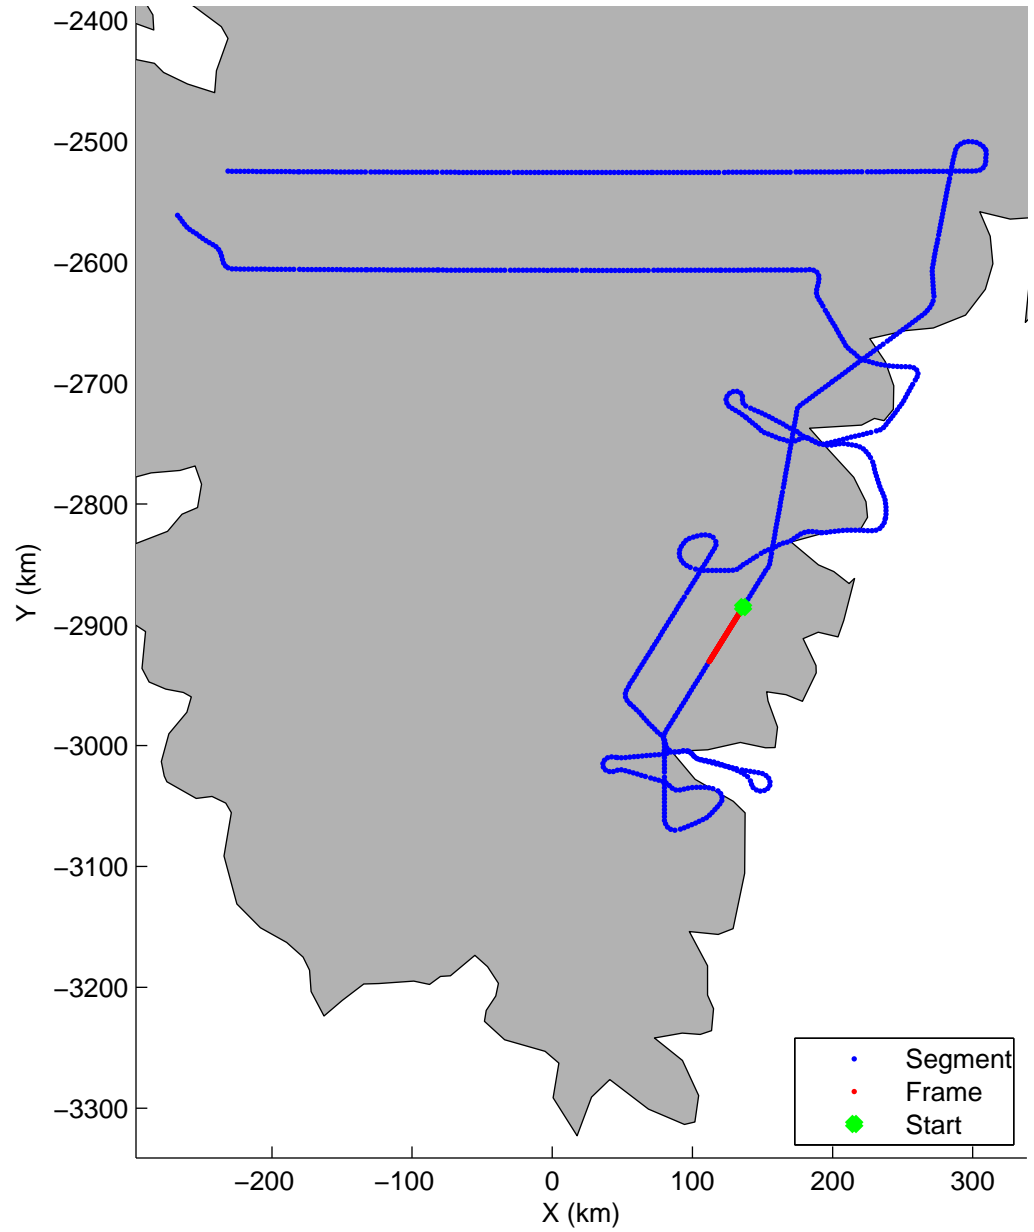

Land Ice:Southeast Glaciers 02
20150428_03_021
Polar Stereograph 70N/-45E