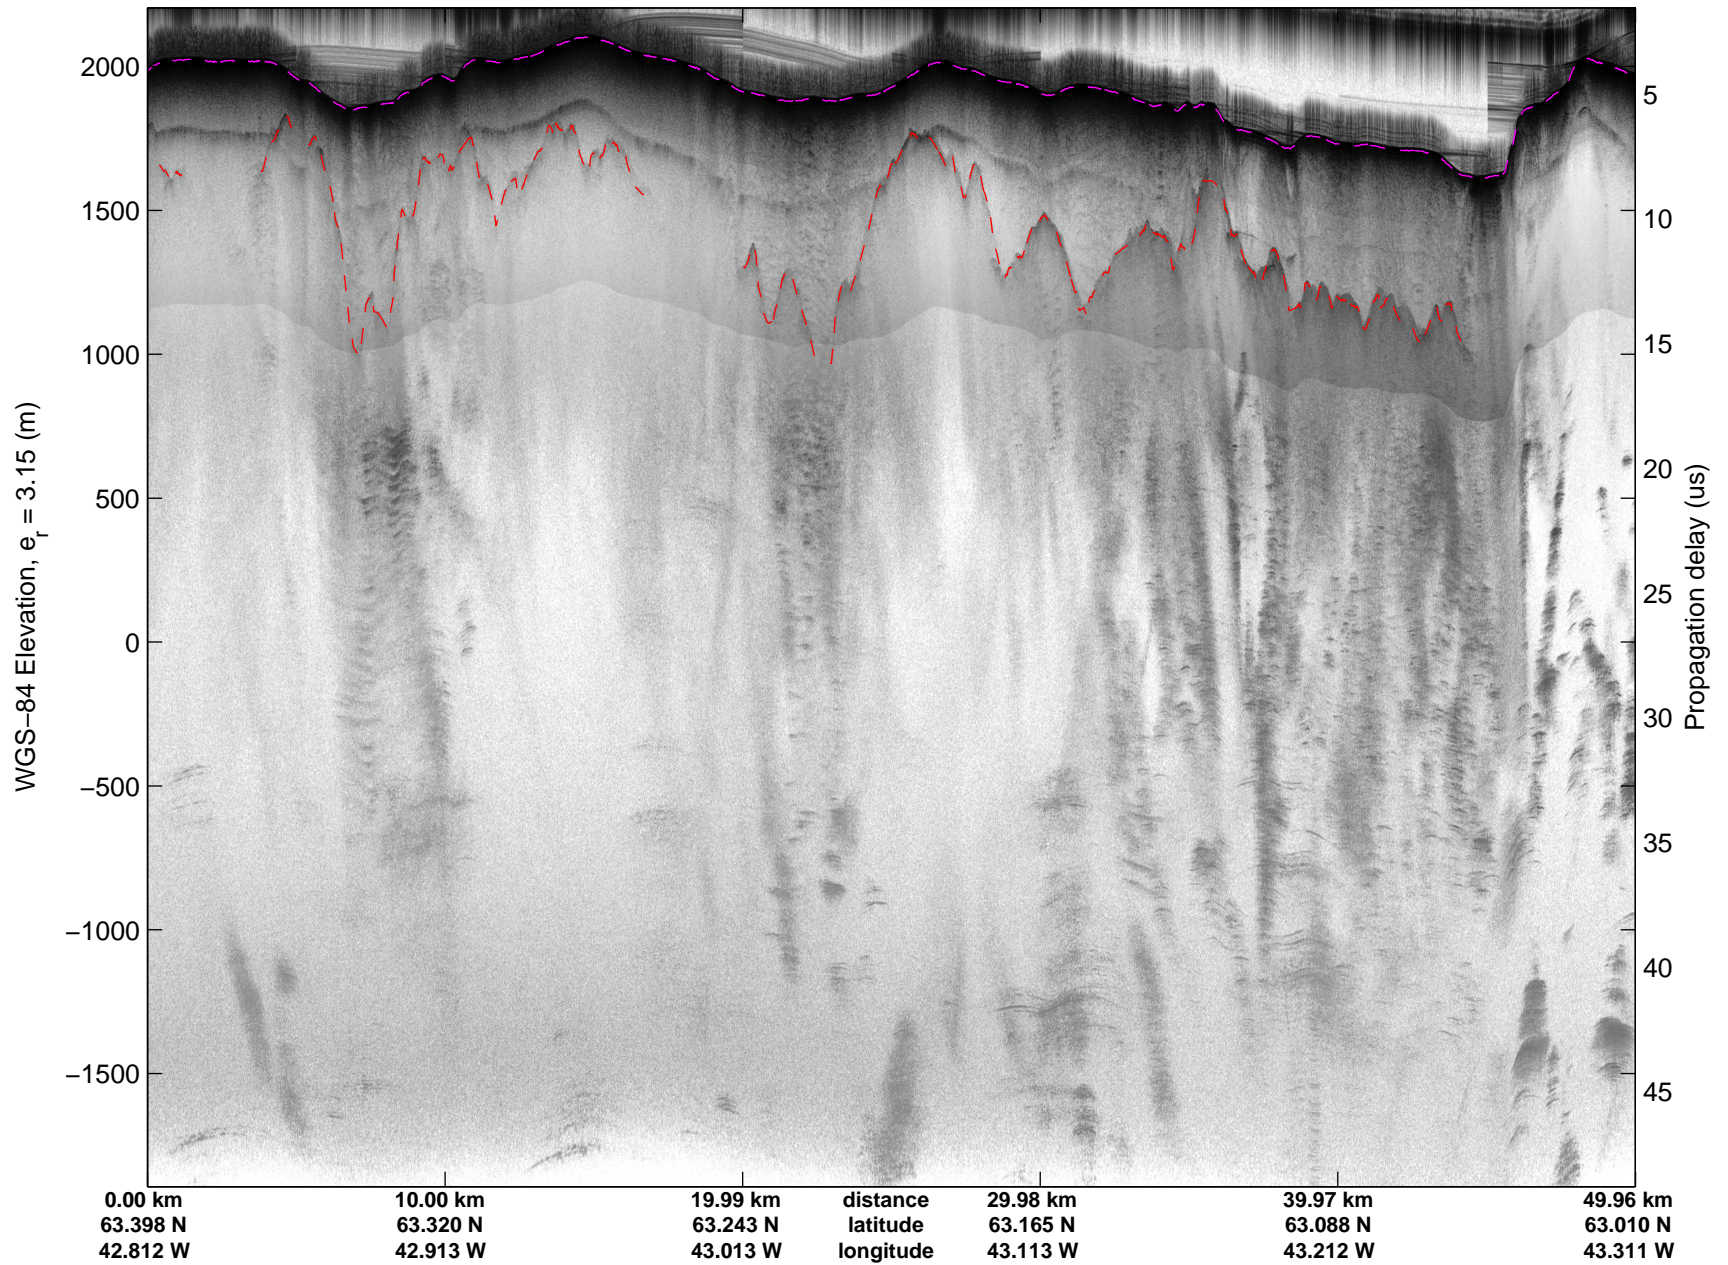

Land Ice:Southeast Glaciers 02  
20150428\_03\_021  
Polar Stereograph 70N/-45E

mcords5 2015\_Greenland\_C130: "Land Ice:Southeast Glaciers 02" 20150428\_03\_021: 12:47:00.2 to 12:53:17.9 GPS

mcords5 2015\_Greenland\_C130: "Land Ice:Southeast Glaciers 02" 20150428\_03\_021: 12:47:00.2 to 12:53:17.9 GPS

Land Ice:Southeast Glaciers 02  
20150428\_03\_022  
Polar Stereograph 70N/-45E

mcords5 2015\_Greenland\_C130: "Land Ice:Southeast Glaciers 02" 20150428\_03\_022: 12:53:18.1 to 12:59:37.4 GPS

mcords5 2015\_Greenland\_C130: "Land Ice:Southeast Glaciers 02" 20150428\_03\_022: 12:53:18.1 to 12:59:37.4 GPS

Land Ice:Southeast Glaciers 02  
20150428\_03\_023  
Polar Stereograph 70N/-45E

mcords5 2015\_Greenland\_C130: "Land Ice:Southeast Glaciers 02" 20150428\_03\_023: 12:59:37.7 to 13:06:00.3 GPS

mcords5 2015\_Greenland\_C130: "Land Ice:Southeast Glaciers 02" 20150428\_03\_023: 12:59:37.7 to 13:06:00.3 GPS