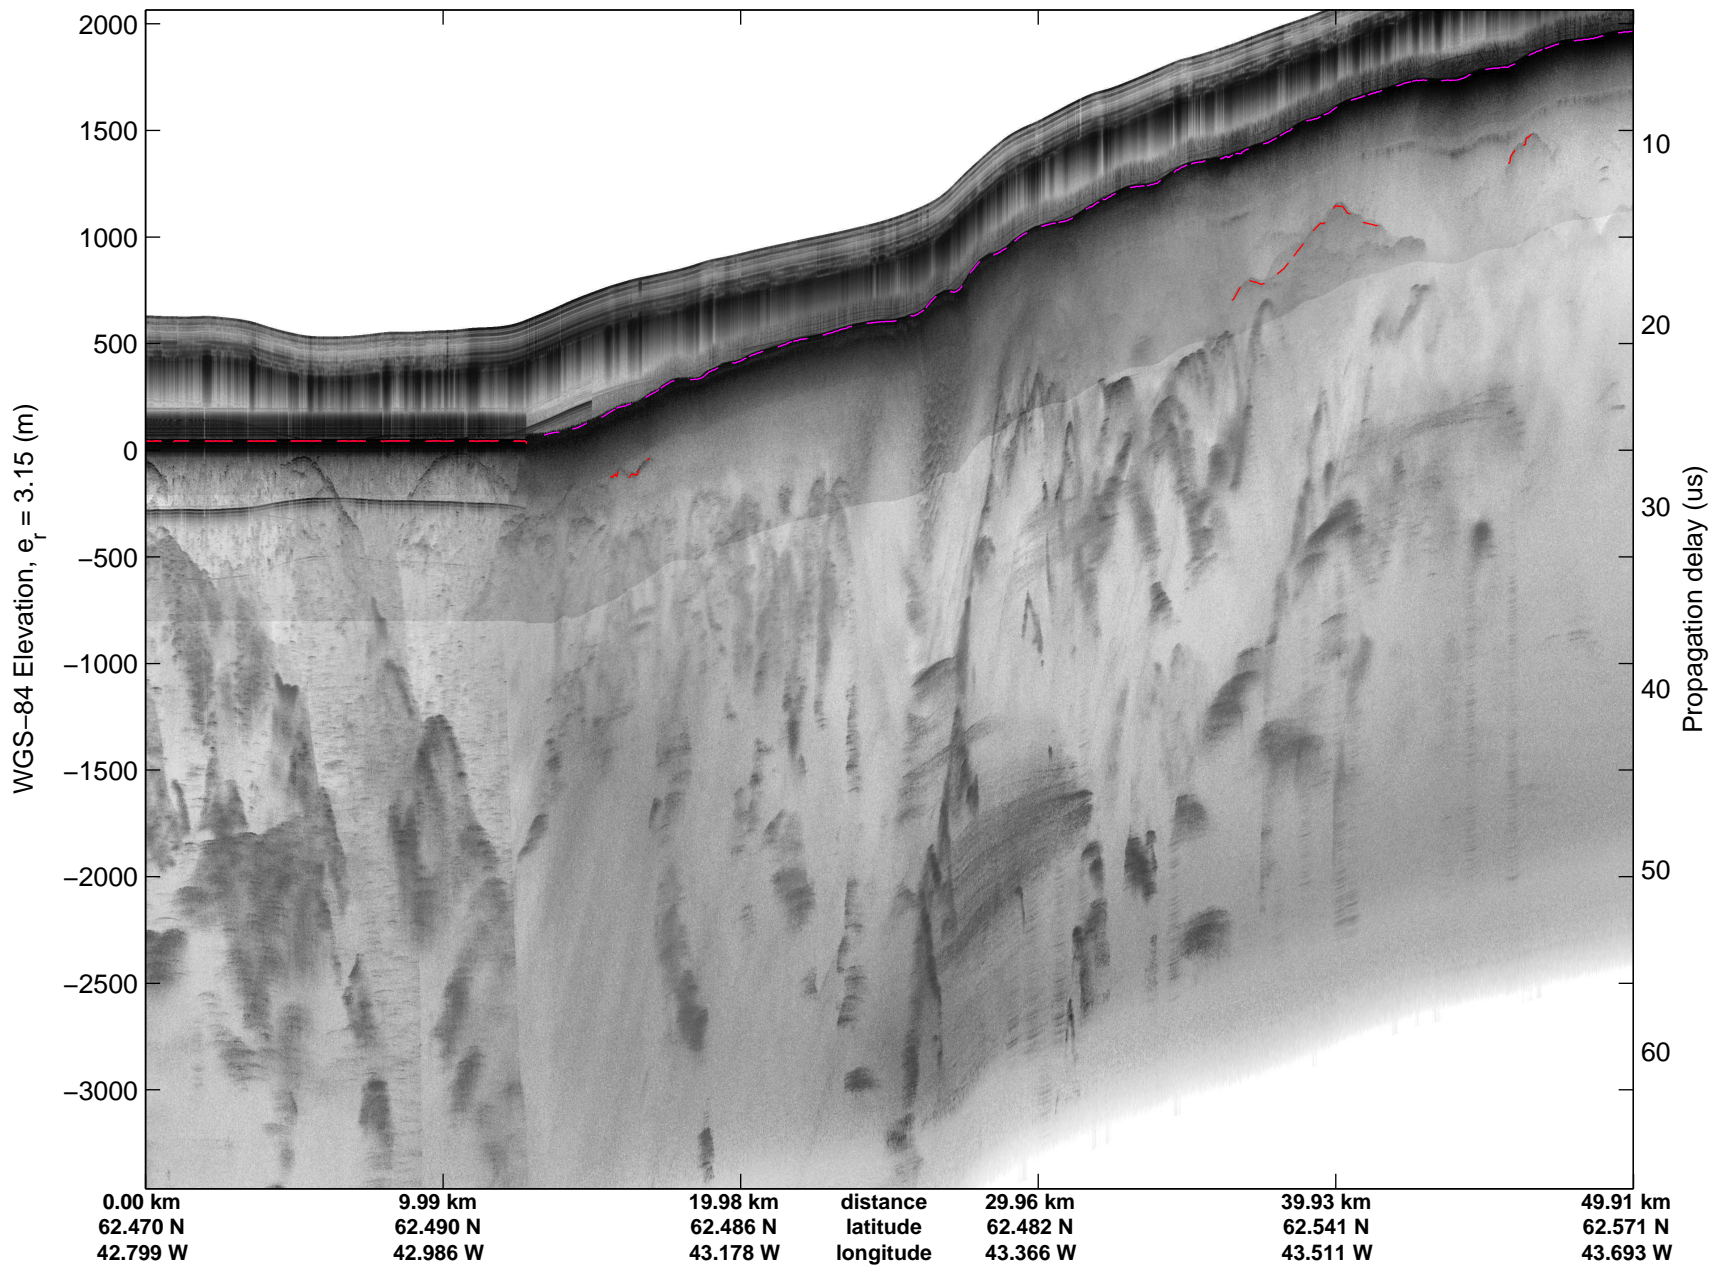

Land Ice:Southeast Glaciers 02  
20150428\_03\_025  
Polar Stereograph 70N/-45E

mcords5 2015\_Greenland\_C130: "Land Ice:Southeast Glaciers 02" 20150428\_03\_025: 13:12:05.7 to 13:18:22.7 GPS

mcords5 2015\_Greenland\_C130: "Land Ice:Southeast Glaciers 02" 20150428\_03\_025: 13:12:05.7 to 13:18:22.7 GPS

Land Ice:Southeast Glaciers 02  
20150428\_03\_026  
Polar Stereograph 70N/-45E

mcords5 2015\_Greenland\_C130: "Land Ice:Southeast Glaciers 02" 20150428\_03\_026: 13:18:23.0 to 13:24:50.0 GPS

mcords5 2015\_Greenland\_C130: "Land Ice:Southeast Glaciers 02" 20150428\_03\_026: 13:18:23.0 to 13:24:50.0 GPS