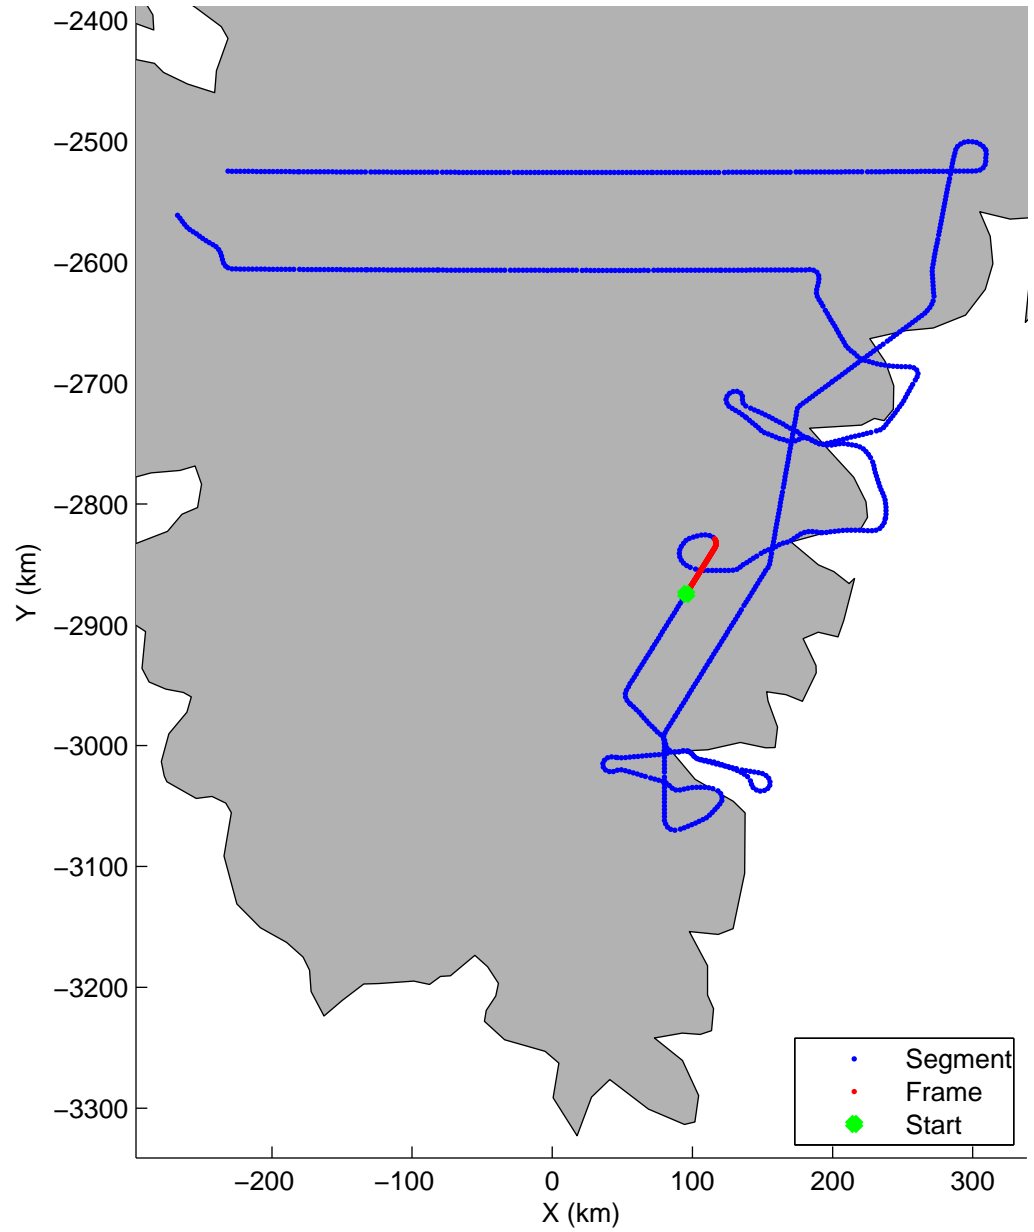

Land Ice:Southeast Glaciers 02
20150428_03_035
Polar Stereograph 70N/-45E