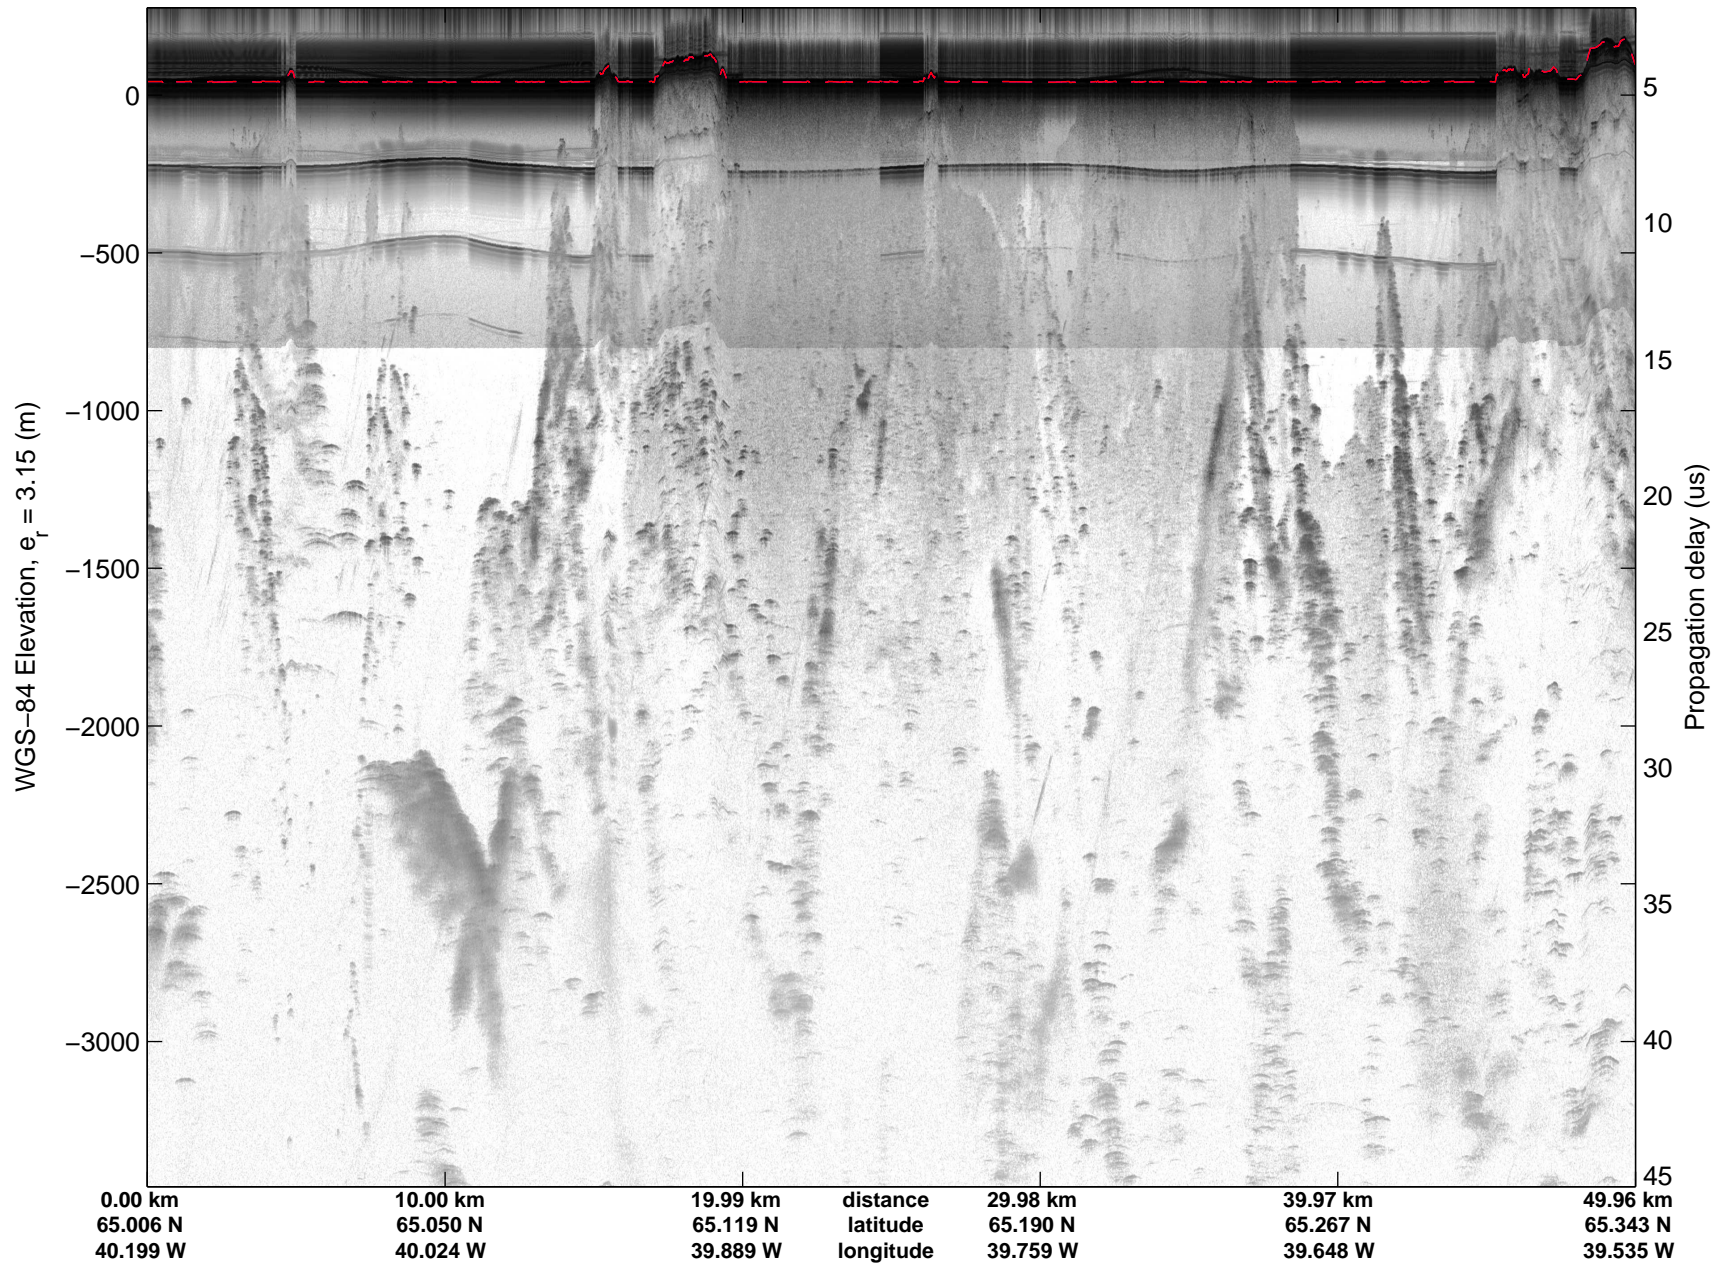

Land Ice:Southeast Glaciers 02  
20150428\_03\_045  
Polar Stereograph 70N/-45E

mcords5 2015\_Greenland\_C130: "Land Ice:Southeast Glaciers 02" 20150428\_03\_045: 15:20:49.0 to 15:27:36.4 GPS

mcords5 2015\_Greenland\_C130: "Land Ice:Southeast Glaciers 02" 20150428\_03\_045: 15:20:49.0 to 15:27:36.4 GPS

Land Ice:Southeast Glaciers 02  
20150428\_03\_046  
Polar Stereograph 70N/-45E

mcords5 2015\_Greenland\_C130: "Land Ice:Southeast Glaciers 02" 20150428\_03\_046: 15:27:36.7 to 15:34:26.3 GPS

mcords5 2015\_Greenland\_C130: "Land Ice:Southeast Glaciers 02" 20150428\_03\_046: 15:27:36.7 to 15:34:26.3 GPS

Land Ice:Southeast Glaciers 02  
20150428\_03\_047  
Polar Stereograph 70N/-45E

mcords5 2015\_Greenland\_C130: "Land Ice:Southeast Glaciers 02" 20150428\_03\_047: 15:34:26.6 to 15:41:00.8 GPS

mcords5 2015\_Greenland\_C130: "Land Ice:Southeast Glaciers 02" 20150428\_03\_047: 15:34:26.6 to 15:41:00.8 GPS