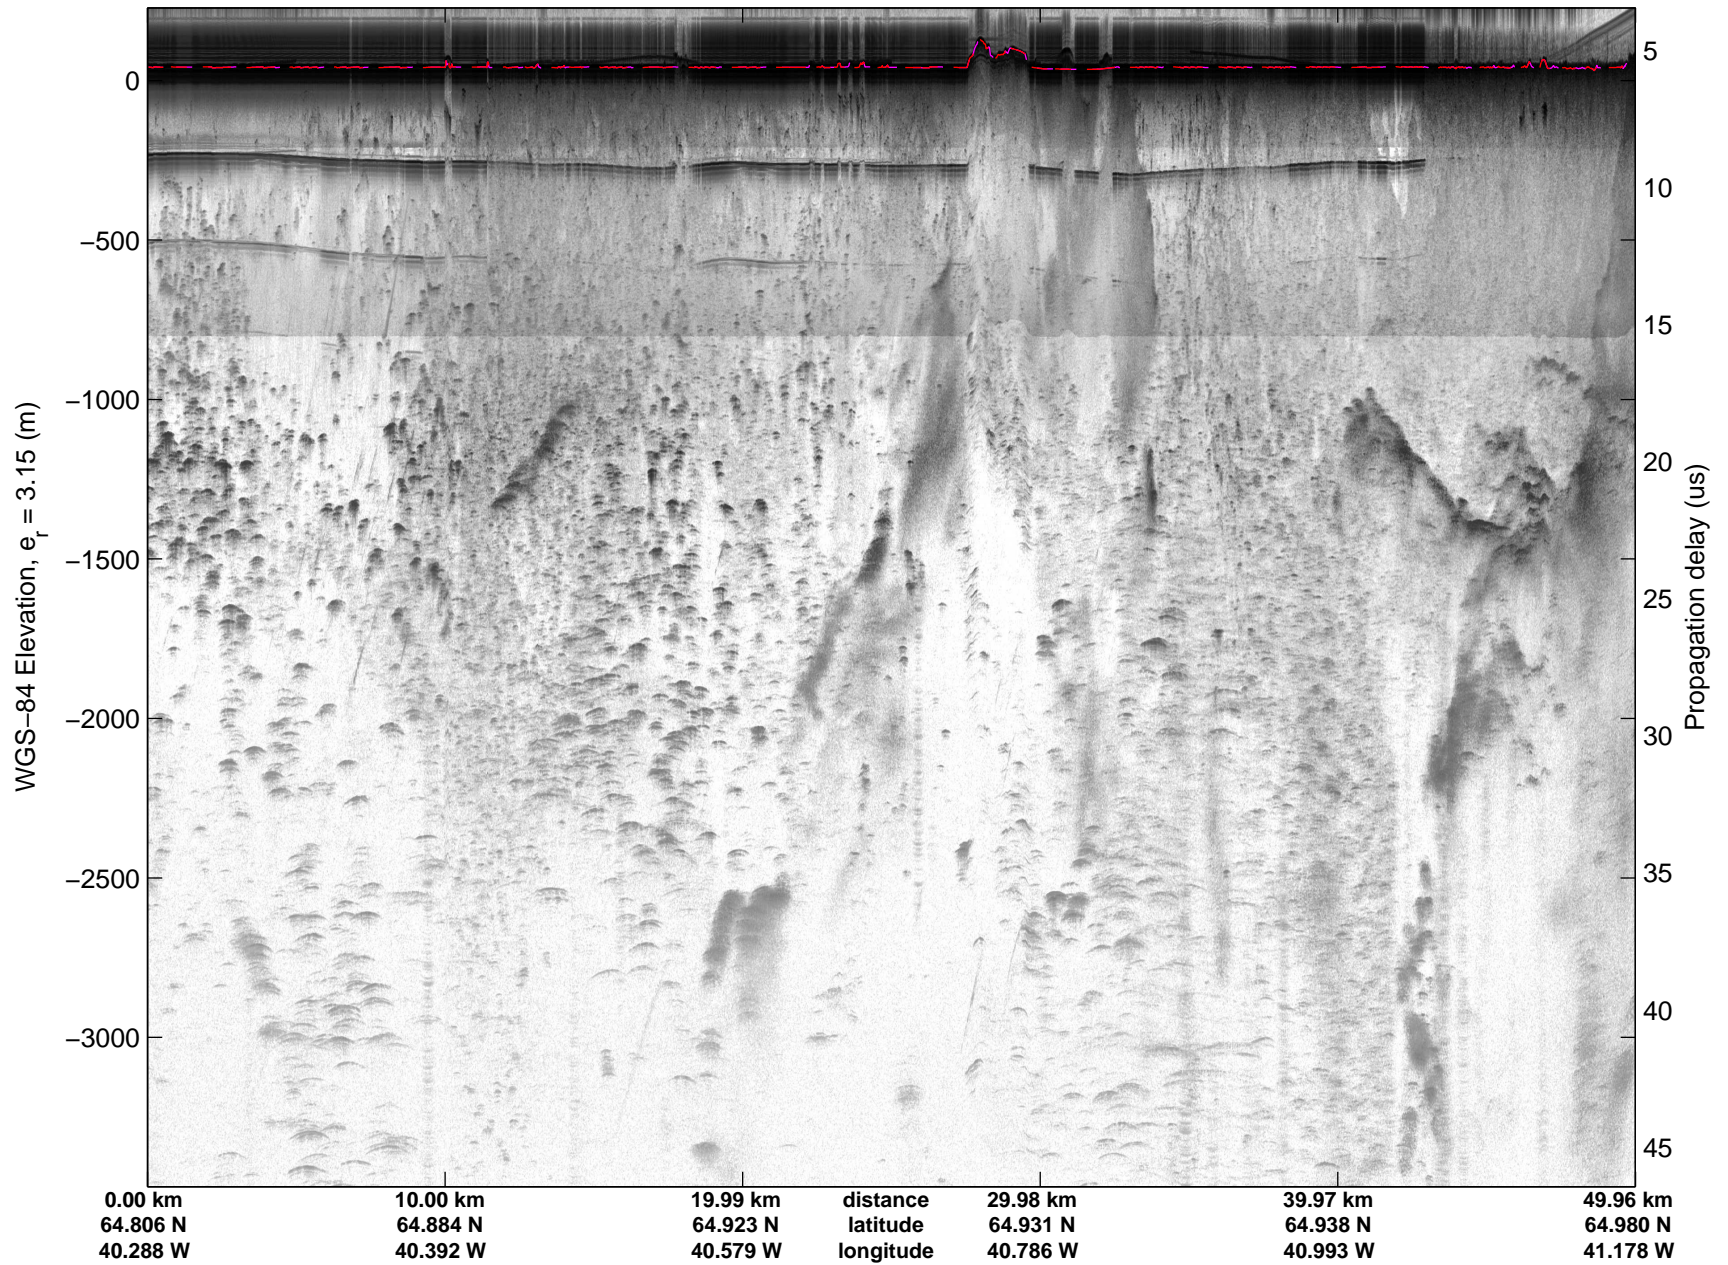

mcords5 2015_Greenland_C130: "Land Ice:Southeast Glaciers 02" 20150428_03_041: 14:54:55.3 to 15:01:25.6 GPS