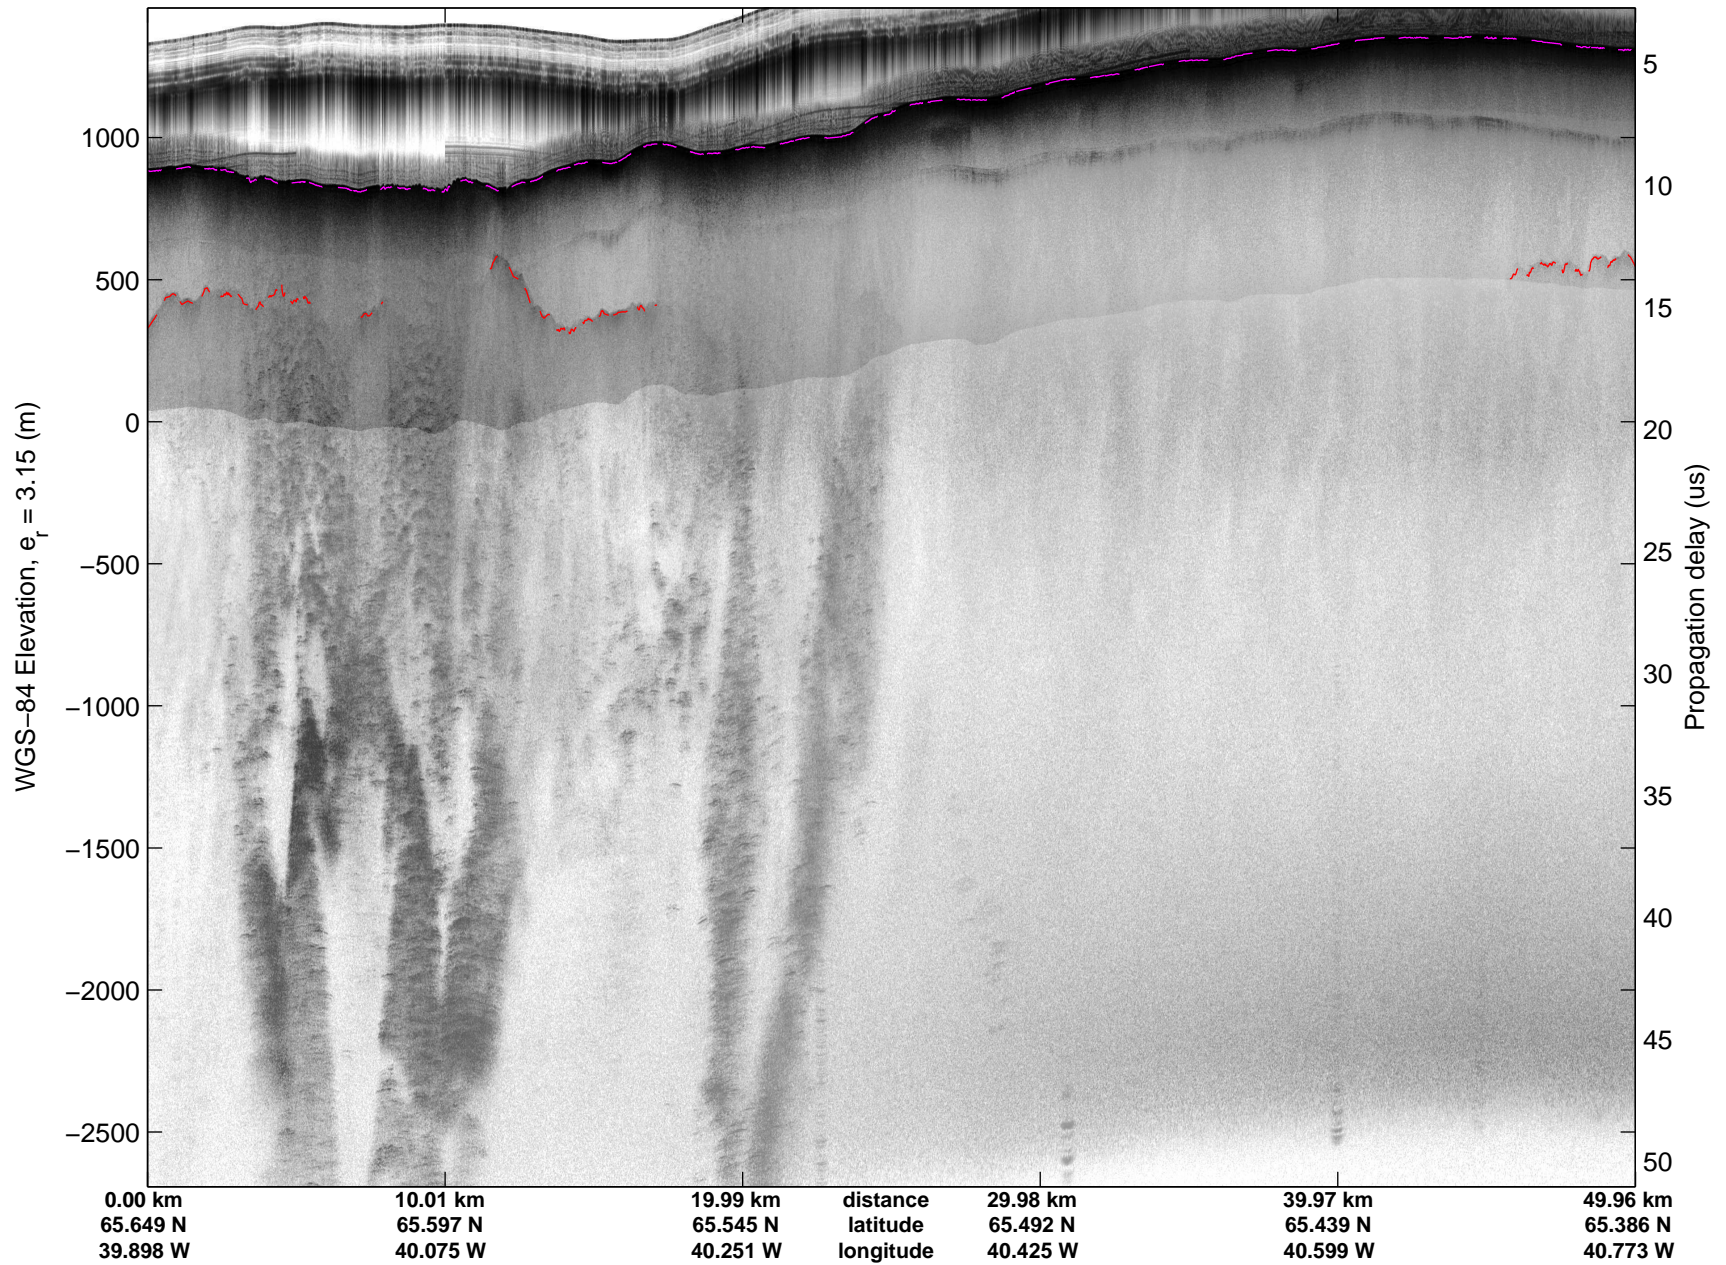

Land Ice:Southeast Glaciers 02  
20150428\_03\_015  
Polar Stereograph 70N/-45E

mcords5 2015\_Greenland\_C130: "Land Ice:Southeast Glaciers 02" 20150428\_03\_015: 12:09:36.1 to 12:15:48.2 GPS

mcords5 2015\_Greenland\_C130: "Land Ice:Southeast Glaciers 02" 20150428\_03\_015: 12:09:36.1 to 12:15:48.2 GPS

Land Ice:Southeast Glaciers 02  
20150428\_03\_016  
Polar Stereograph 70N/-45E

mcords5 2015\_Greenland\_C130: "Land Ice:Southeast Glaciers 02" 20150428\_03\_016: 12:15:48.5 to 12:22:11.6 GPS

mcords5 2015\_Greenland\_C130: "Land Ice:Southeast Glaciers 02" 20150428\_03\_016: 12:15:48.5 to 12:22:11.6 GPS