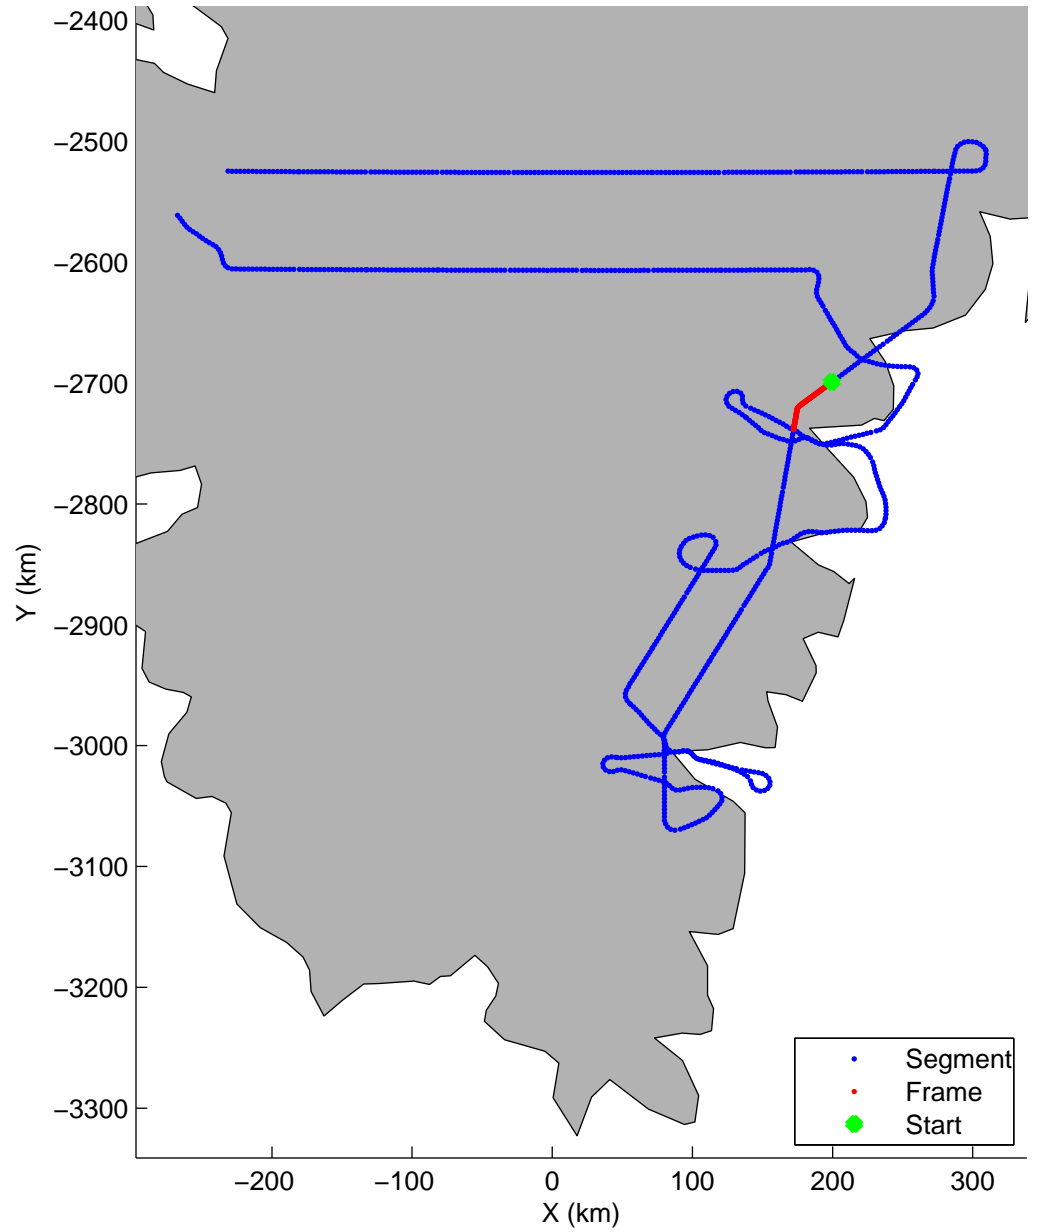

Land Ice:Southeast Glaciers 02
20150428_03_017
Polar Stereograph 70N/-45E