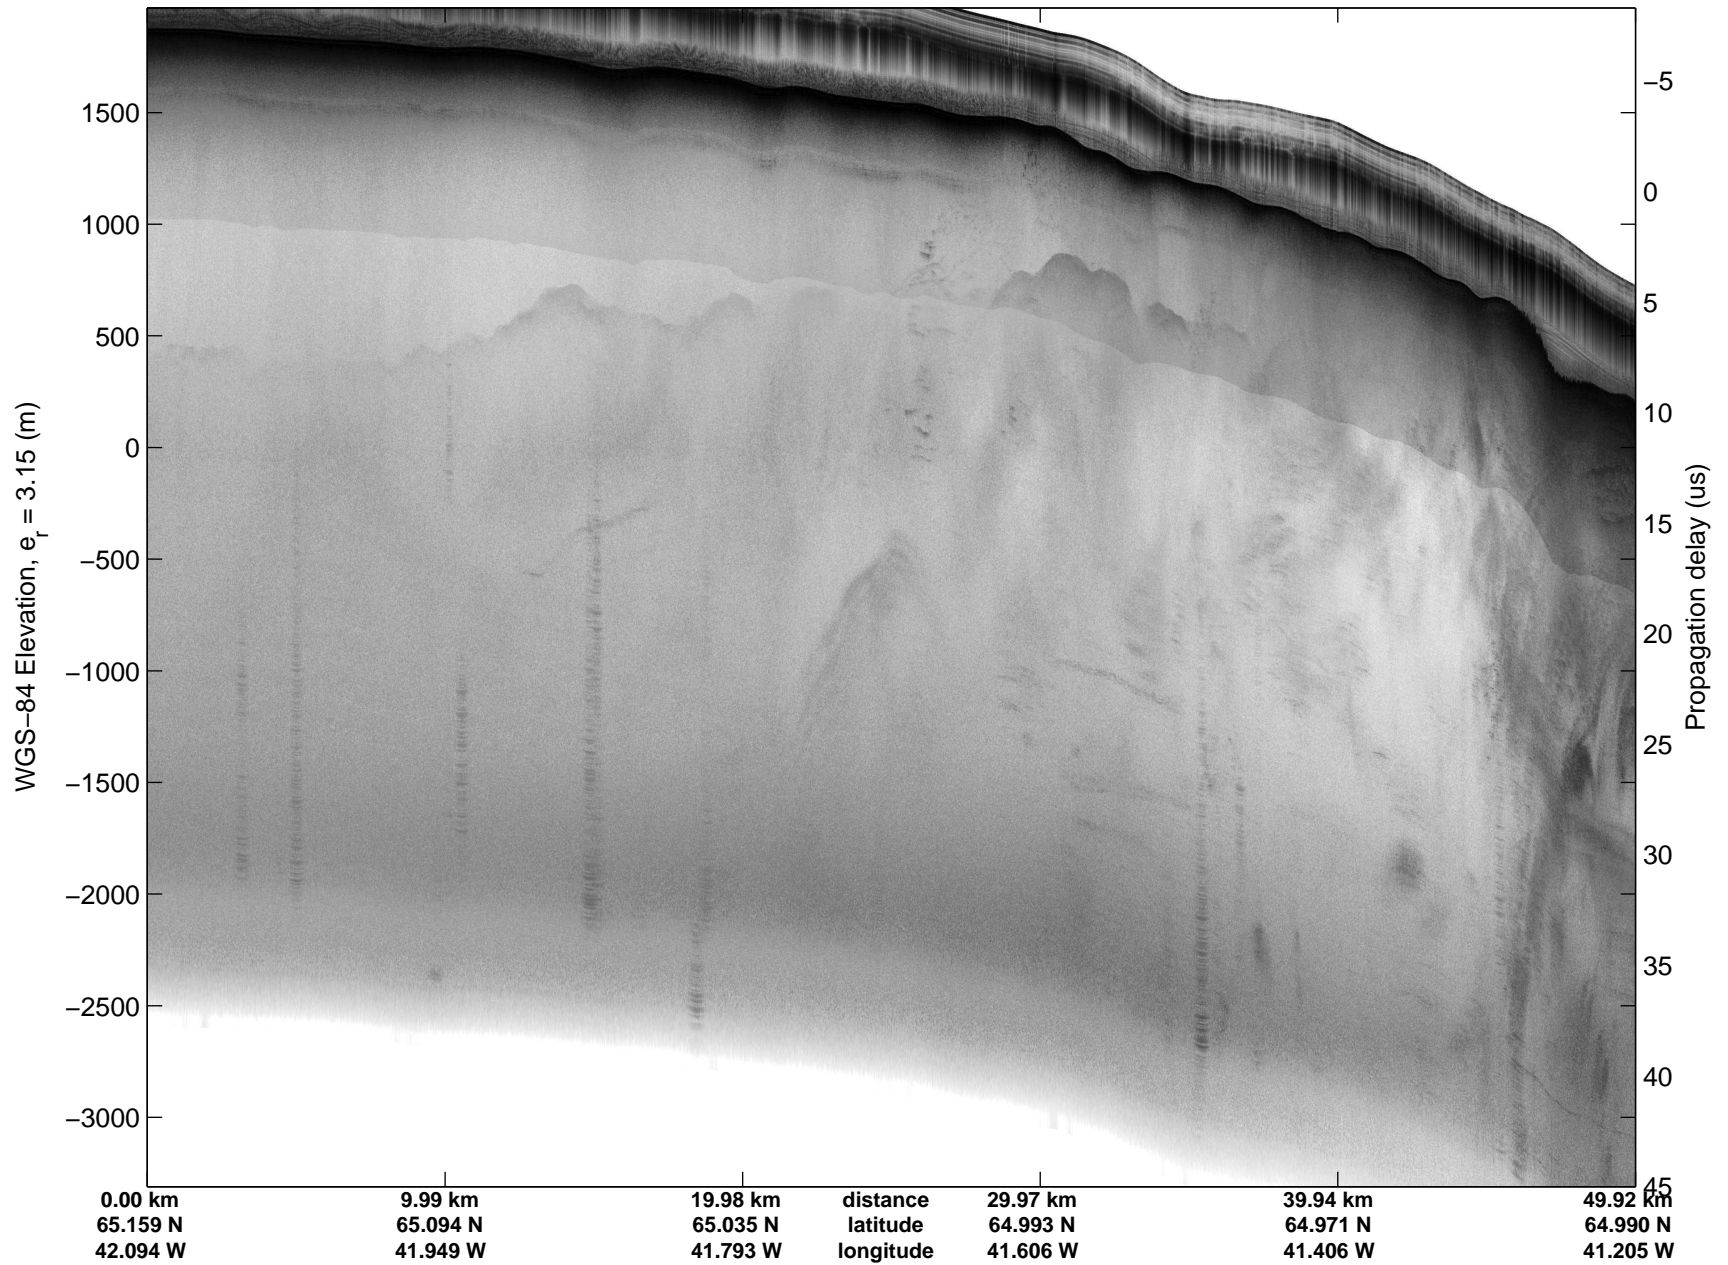

Land Ice:Southeast Glaciers 02  
20150428\_03\_043  
Polar Stereograph 70N/-45E

mcords5 2015\_Greenland\_C130: "Land Ice:Southeast Glaciers 02" 20150428\_03\_043: 15:07:55.9 to 15:14:15.4 GPS

mcords5 2015\_Greenland\_C130: "Land Ice:Southeast Glaciers 02" 20150428\_03\_043: 15:07:55.9 to 15:14:15.4 GPS

Land Ice:Southeast Glaciers 02  
20150428\_03\_044  
Polar Stereograph 70N/-45E

mcords5 2015\_Greenland\_C130: "Land Ice:Southeast Glaciers 02" 20150428\_03\_044: 15:14:15.6 to 15:20:48.8 GPS

mcords5 2015\_Greenland\_C130: "Land Ice:Southeast Glaciers 02" 20150428\_03\_044: 15:14:15.6 to 15:20:48.8 GPS