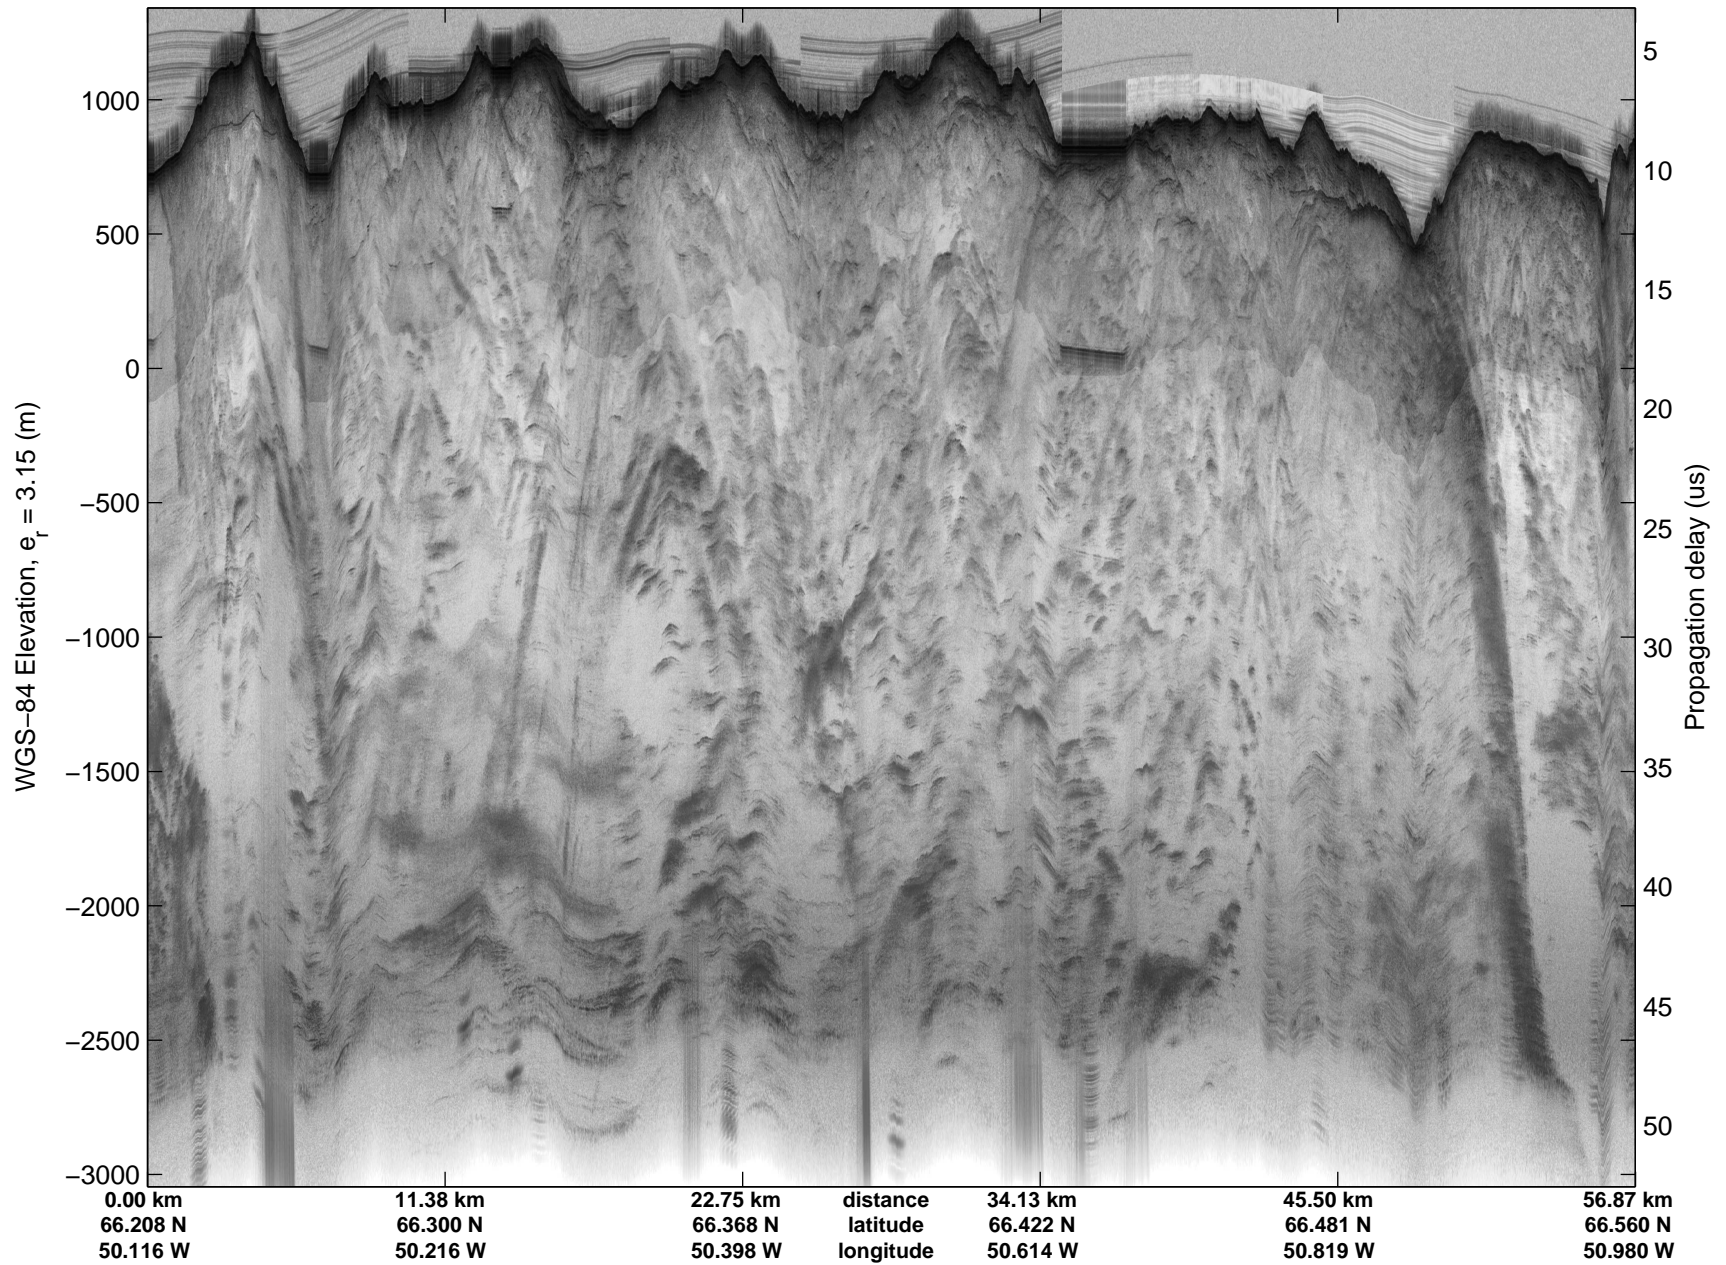

Land Ice:Southeast Glaciers 02  
20150428\_03\_056  
Polar Stereograph 70N/-45E

mcords5 2015\_Greenland\_C130: "Land Ice:Southeast Glaciers 02" 20150428\_03\_056: 16:30:50.8 to 16:37:11.7 GPS

mcords5 2015\_Greenland\_C130: "Land Ice:Southeast Glaciers 02" 20150428\_03\_056: 16:30:50.8 to 16:37:11.7 GPS

Land Ice:Southeast Glaciers 02  
20150428\_03\_057  
Polar Stereograph 70N/-45E

mcords5 2015\_Greenland\_C130: "Land Ice:Southeast Glaciers 02" 20150428\_03\_057: 16:37:11.9 to 16:43:30.6 GPS

mcords5 2015\_Greenland\_C130: "Land Ice:Southeast Glaciers 02" 20150428\_03\_057: 16:37:11.9 to 16:43:30.6 GPS

Land Ice:Southeast Glaciers 02  
20150428\_03\_058  
Polar Stereograph 70N/-45E

mcords5 2015\_Greenland\_C130: "Land Ice:Southeast Glaciers 02" 20150428\_03\_058: 16:43:30.9 to 16:50:20.3 GPS

mcords5 2015\_Greenland\_C130: "Land Ice:Southeast Glaciers 02" 20150428\_03\_058: 16:43:30.9 to 16:50:20.3 GPS