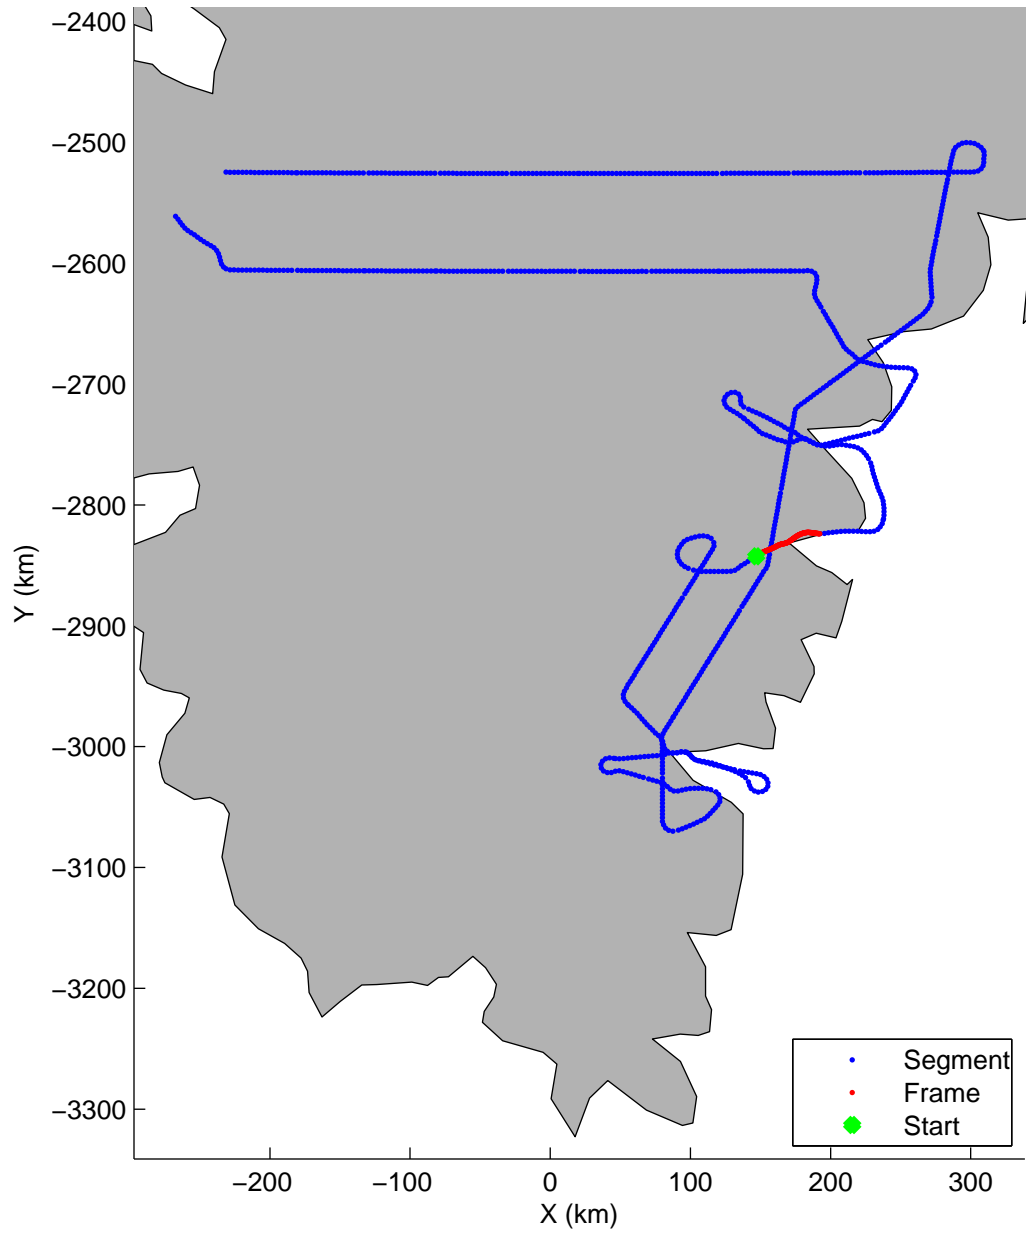

Land Ice:Southeast Glaciers 02
20150428_03_038
Polar Stereograph 70N/-45E