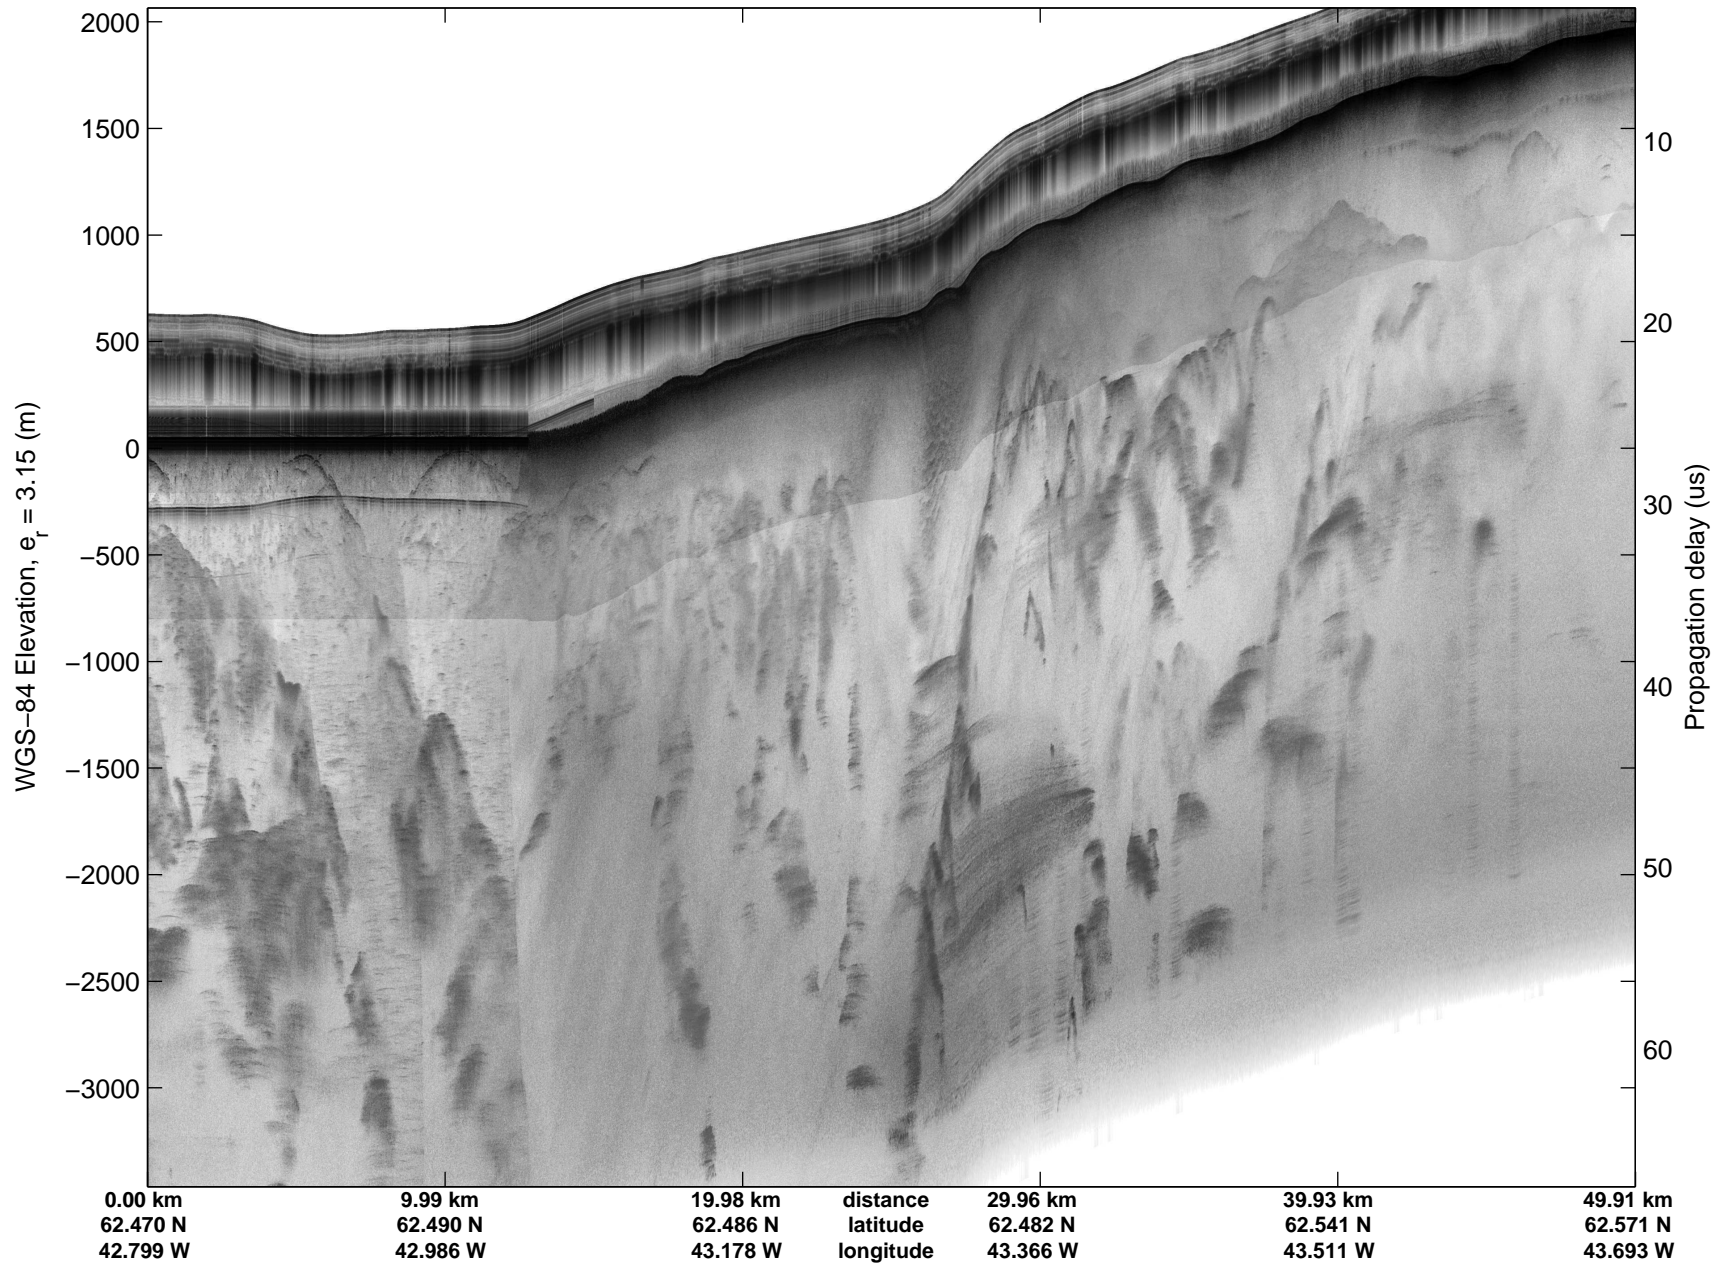

mcords5 2015_Greenland_C130: "Land Ice:Southeast Glaciers 02" 20150428_03_026: 13:18:23.0 to 13:24:50.0 GPS