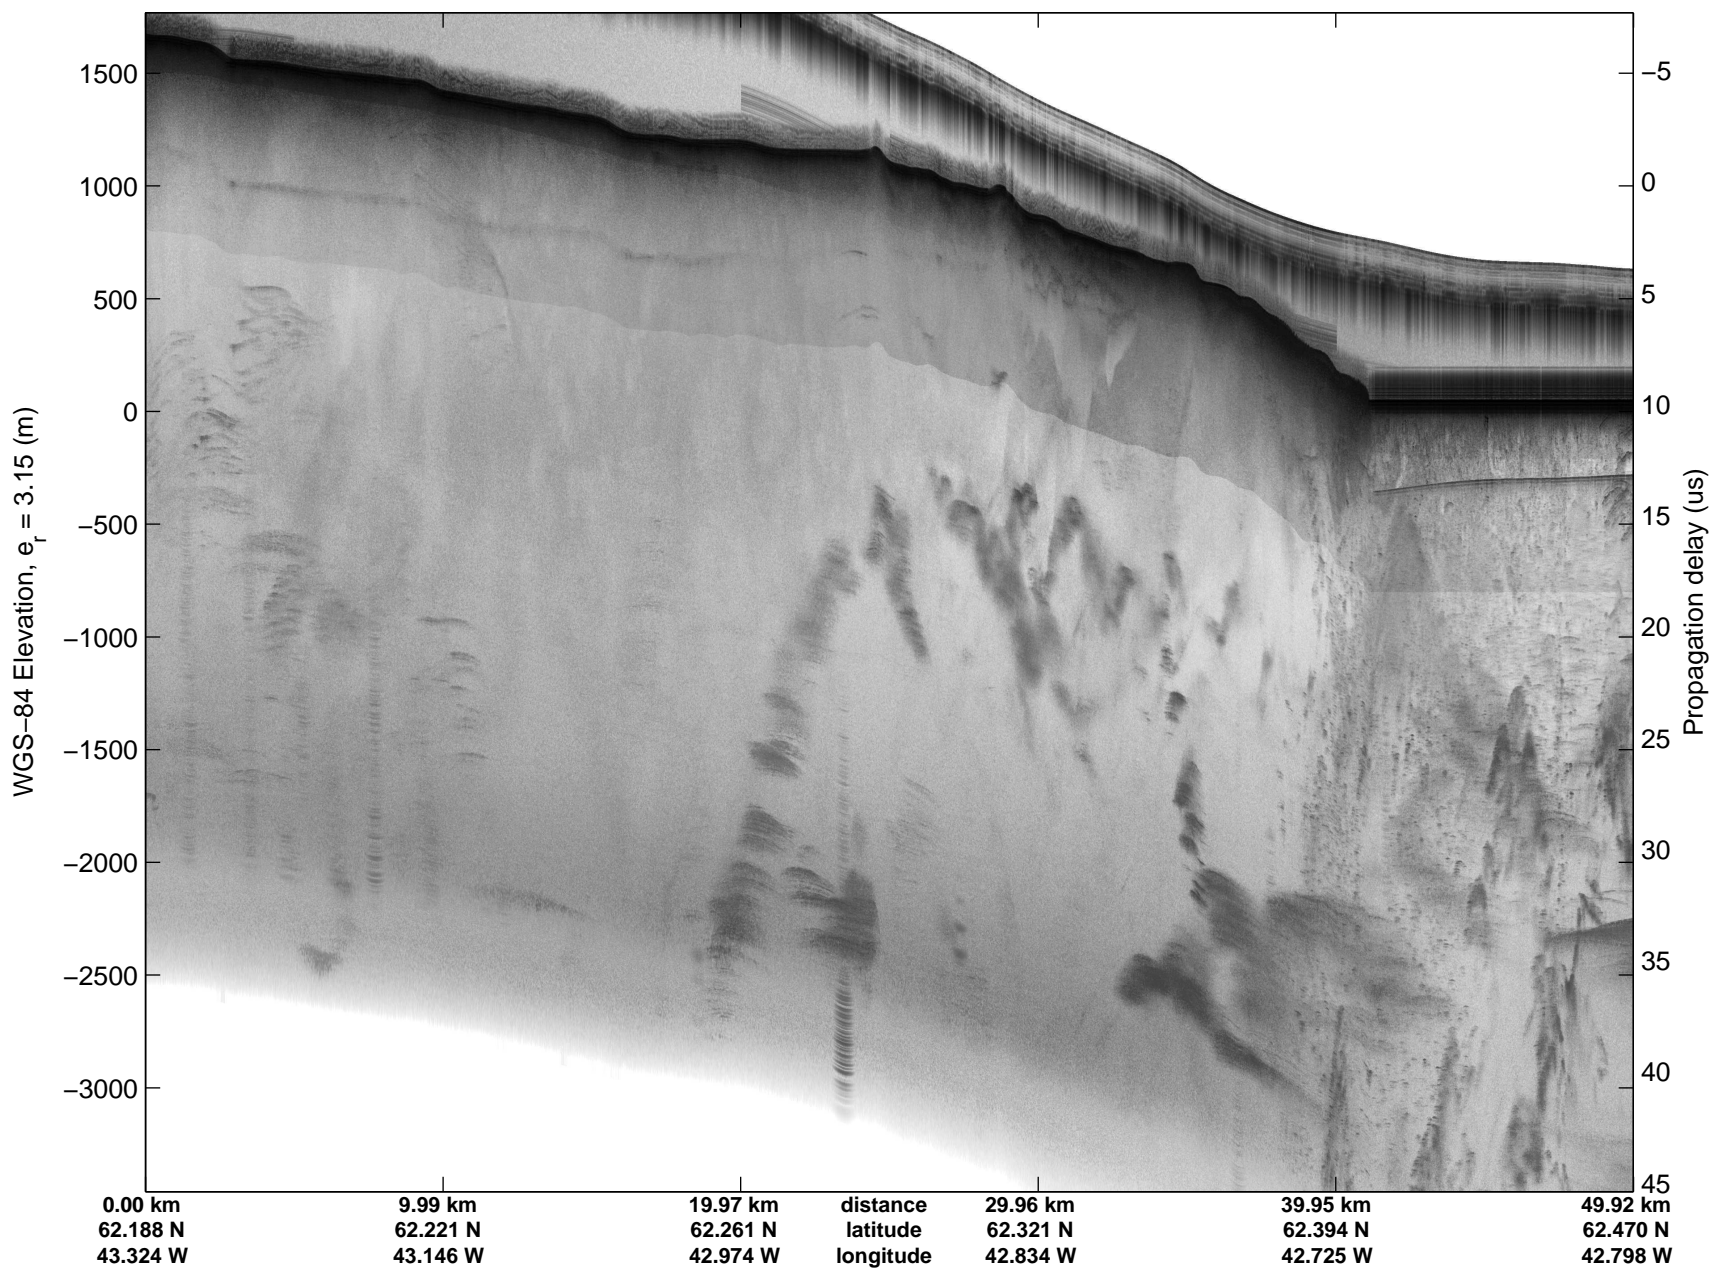

mcords5 2015_Greenland_C130: "Land Ice:Southeast Glaciers 02" 20150428_03_025: 13:12:05.7 to 13:18:22.7 GPS