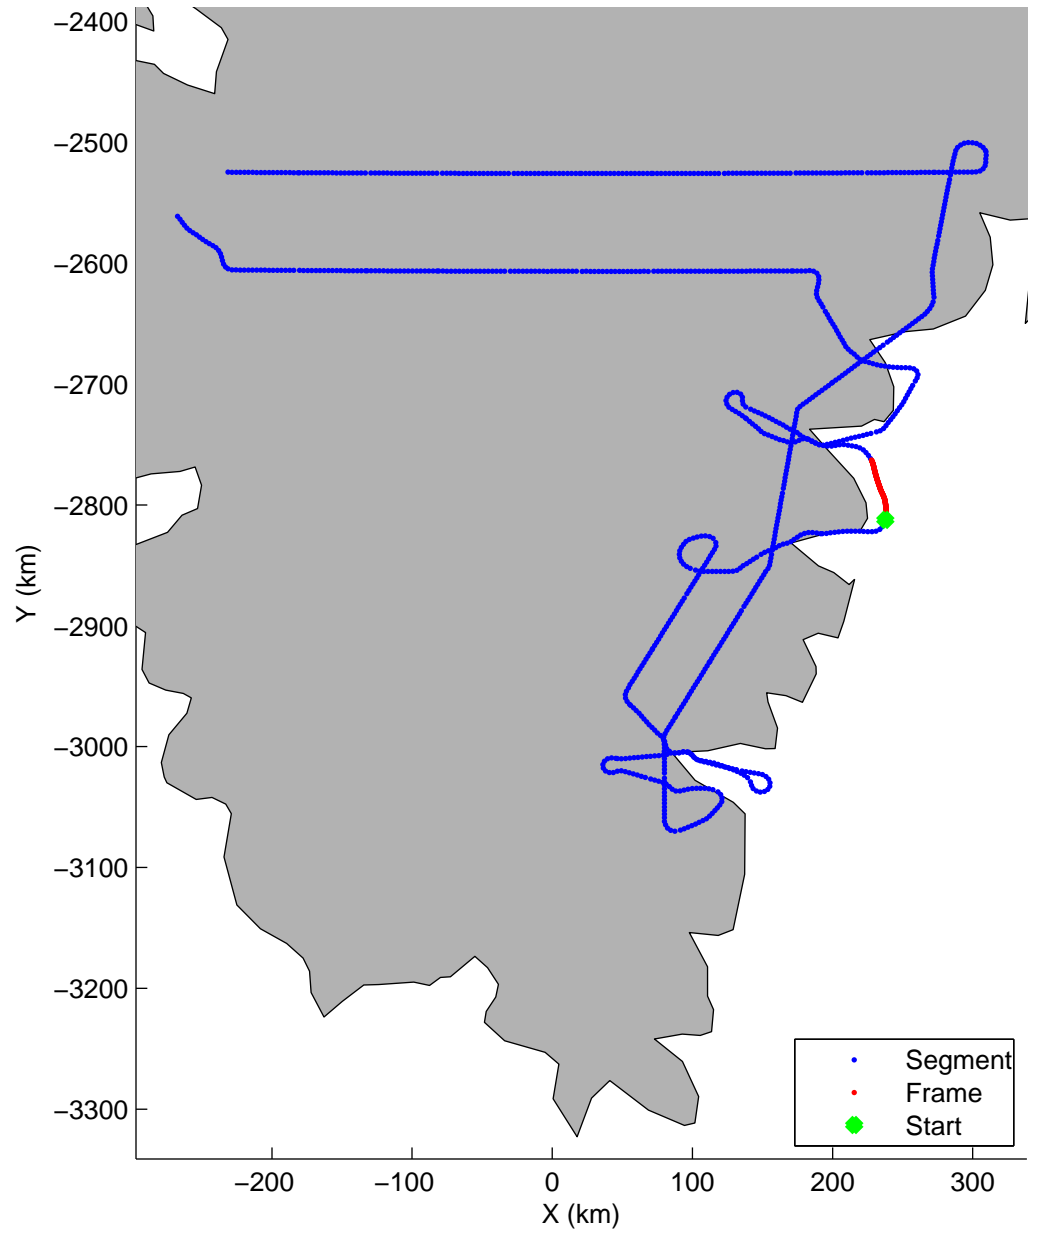

Land Ice:Southeast Glaciers 02
20150428_03_040
Polar Stereograph 70N/-45E