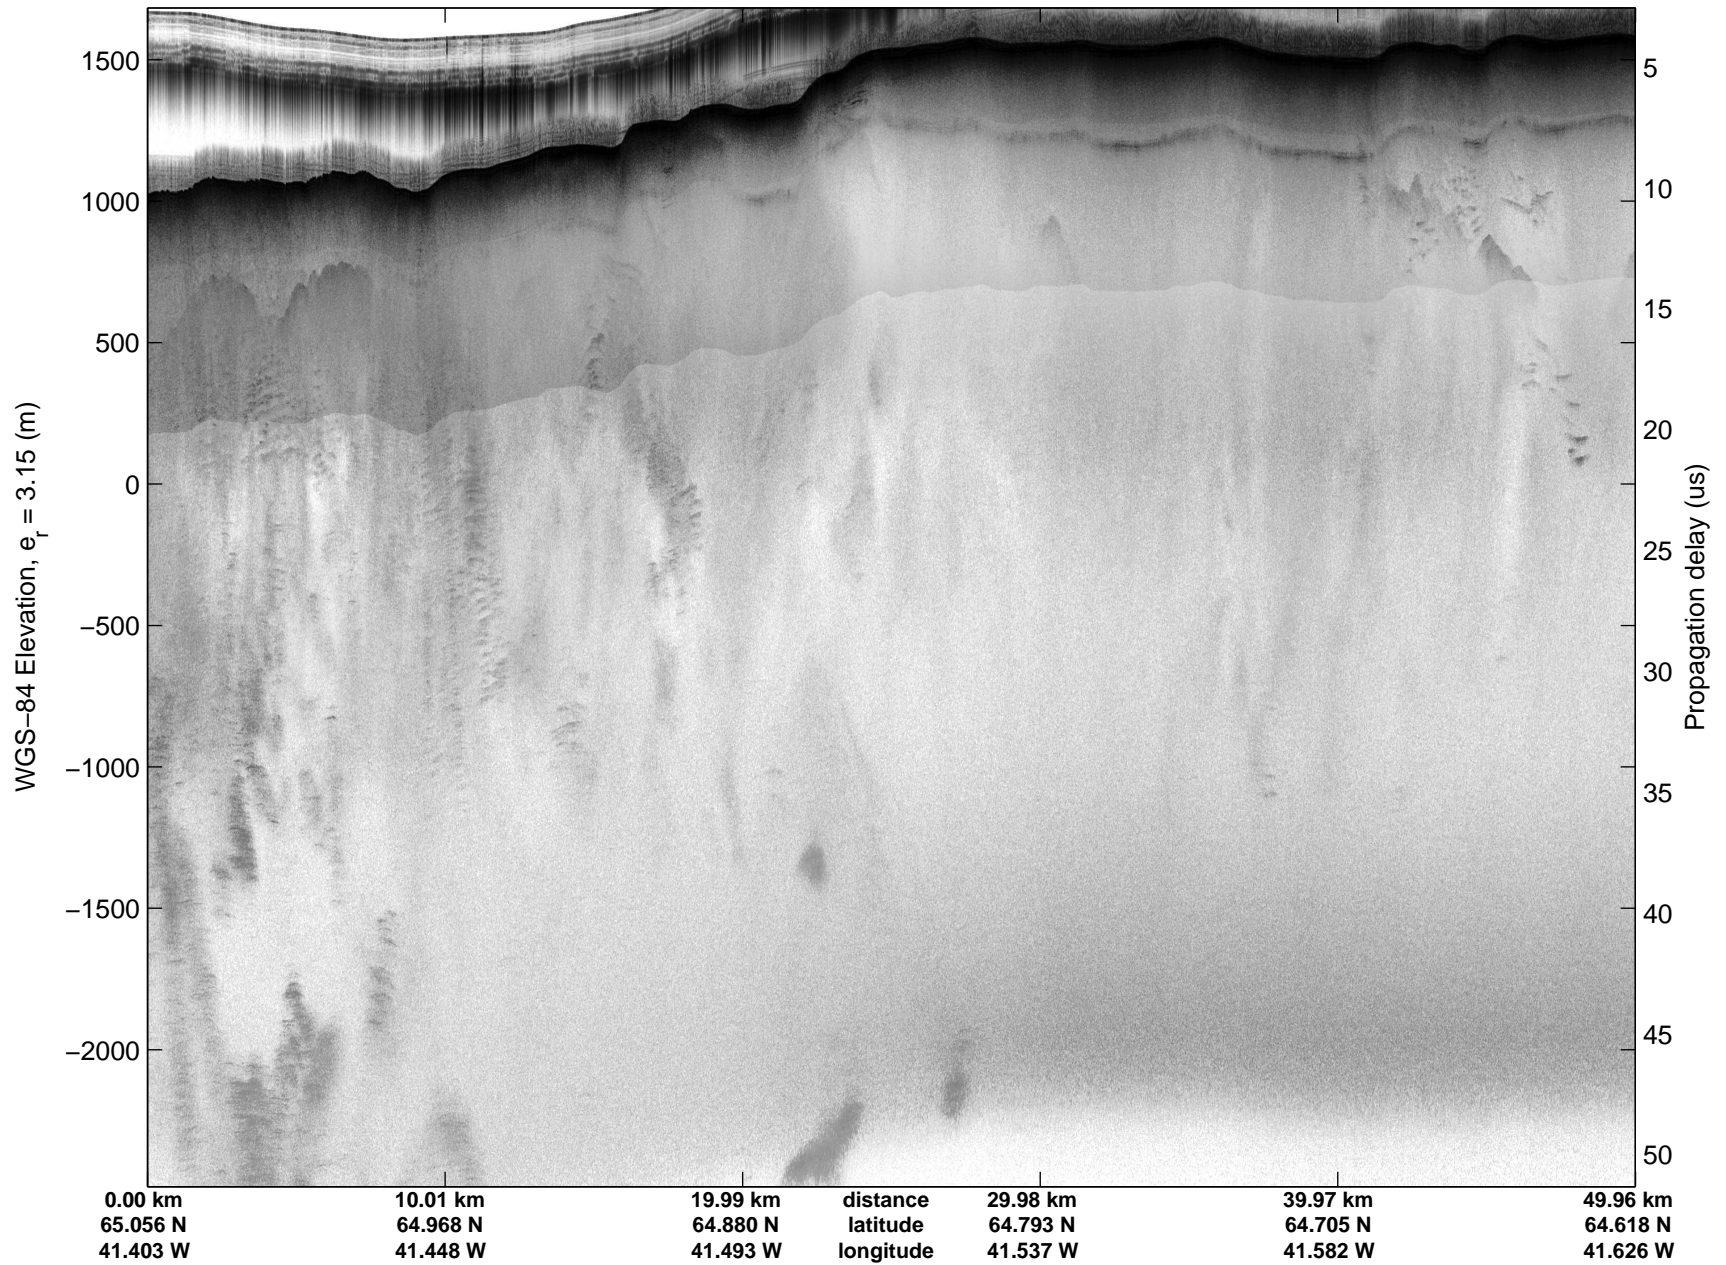

mcords5 2015_Greenland_C130: "Land Ice:Southeast Glaciers 02" 20150428_03_018: 12:28:24.3 to 12:34:28.7 GPS