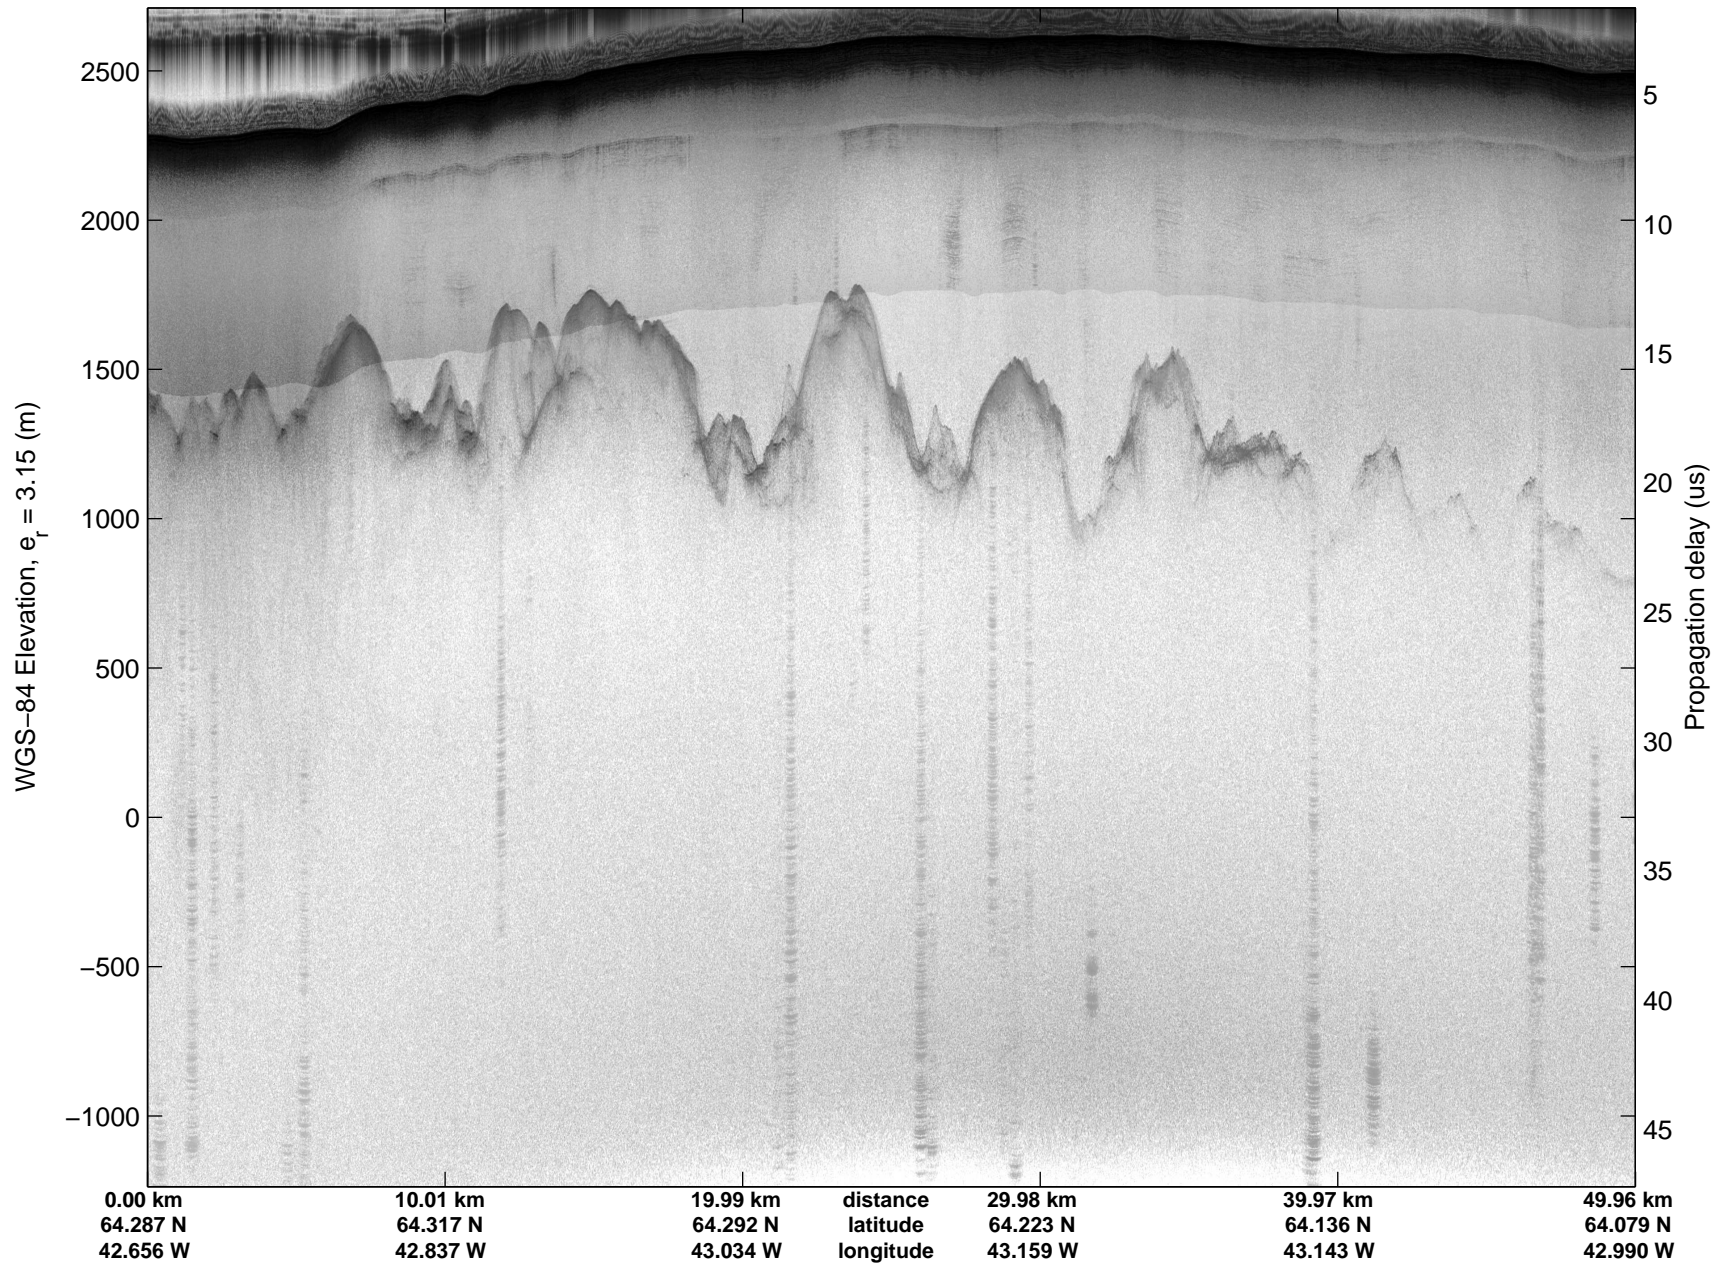

mcords5 2015_Greenland_C130: "Land Ice:Southeast Glaciers 02" 20150428_03_036: 14:22:08.3 to 14:28:31.7 GPS