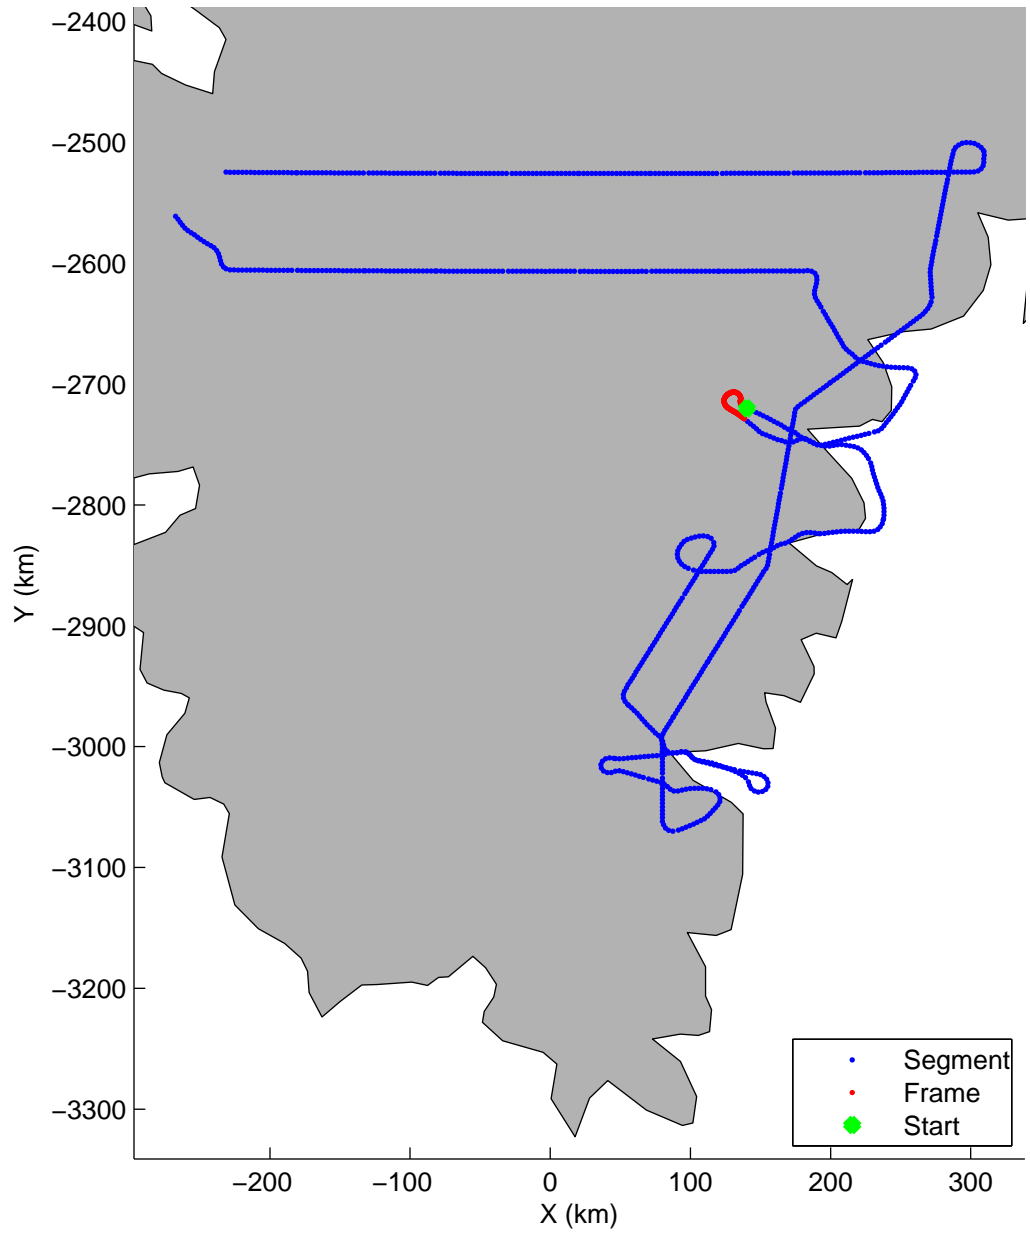

Land Ice:Southeast Glaciers 02
20150428_03_043
Polar Stereograph 70N/-45E