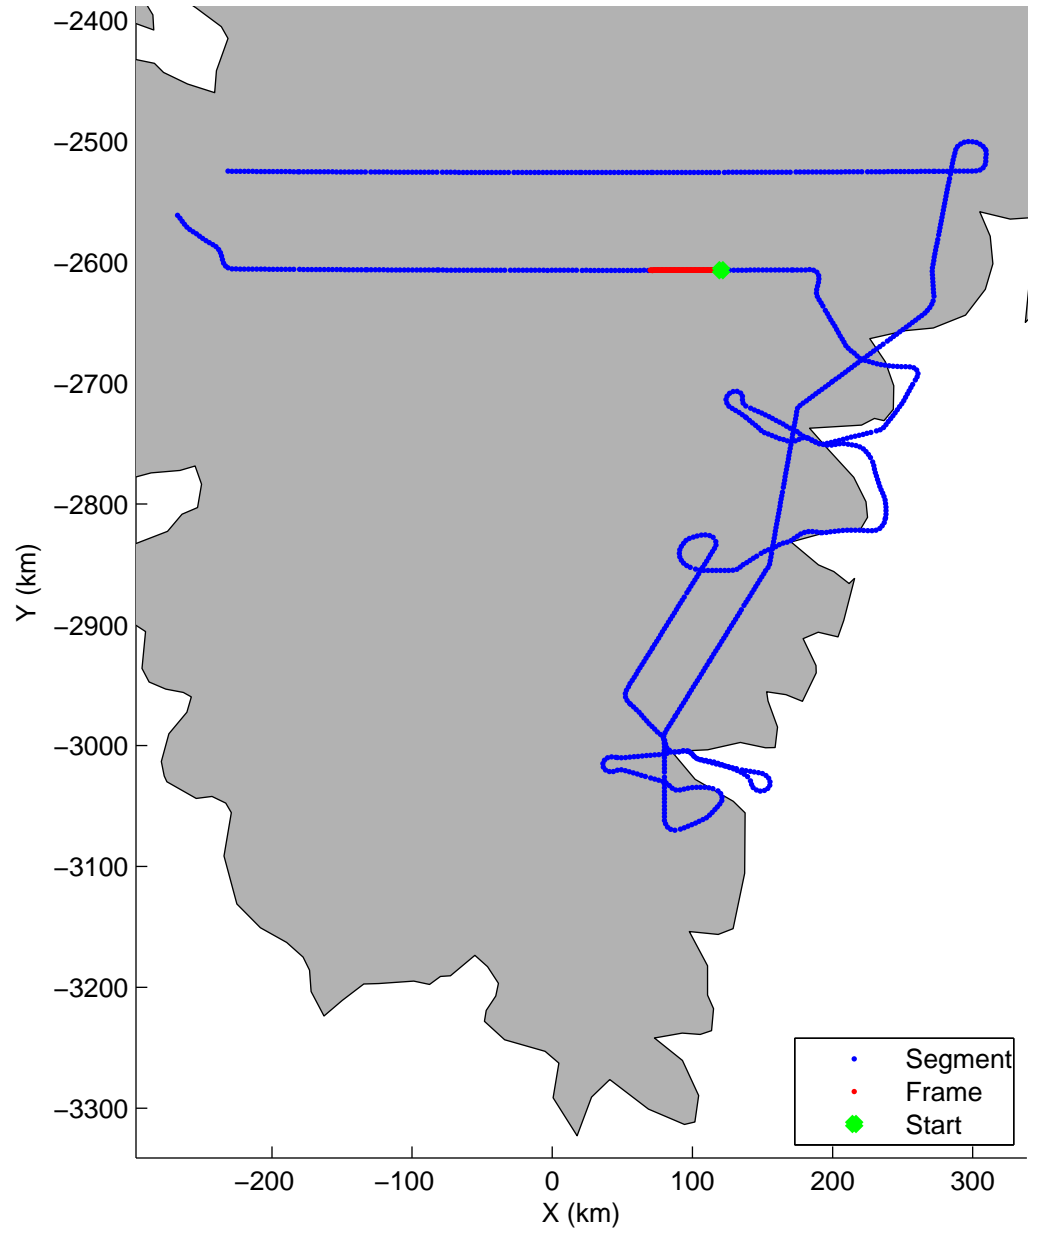

Land Ice:Southeast Glaciers 02
20150428_03_051
Polar Stereograph 70N/-45E