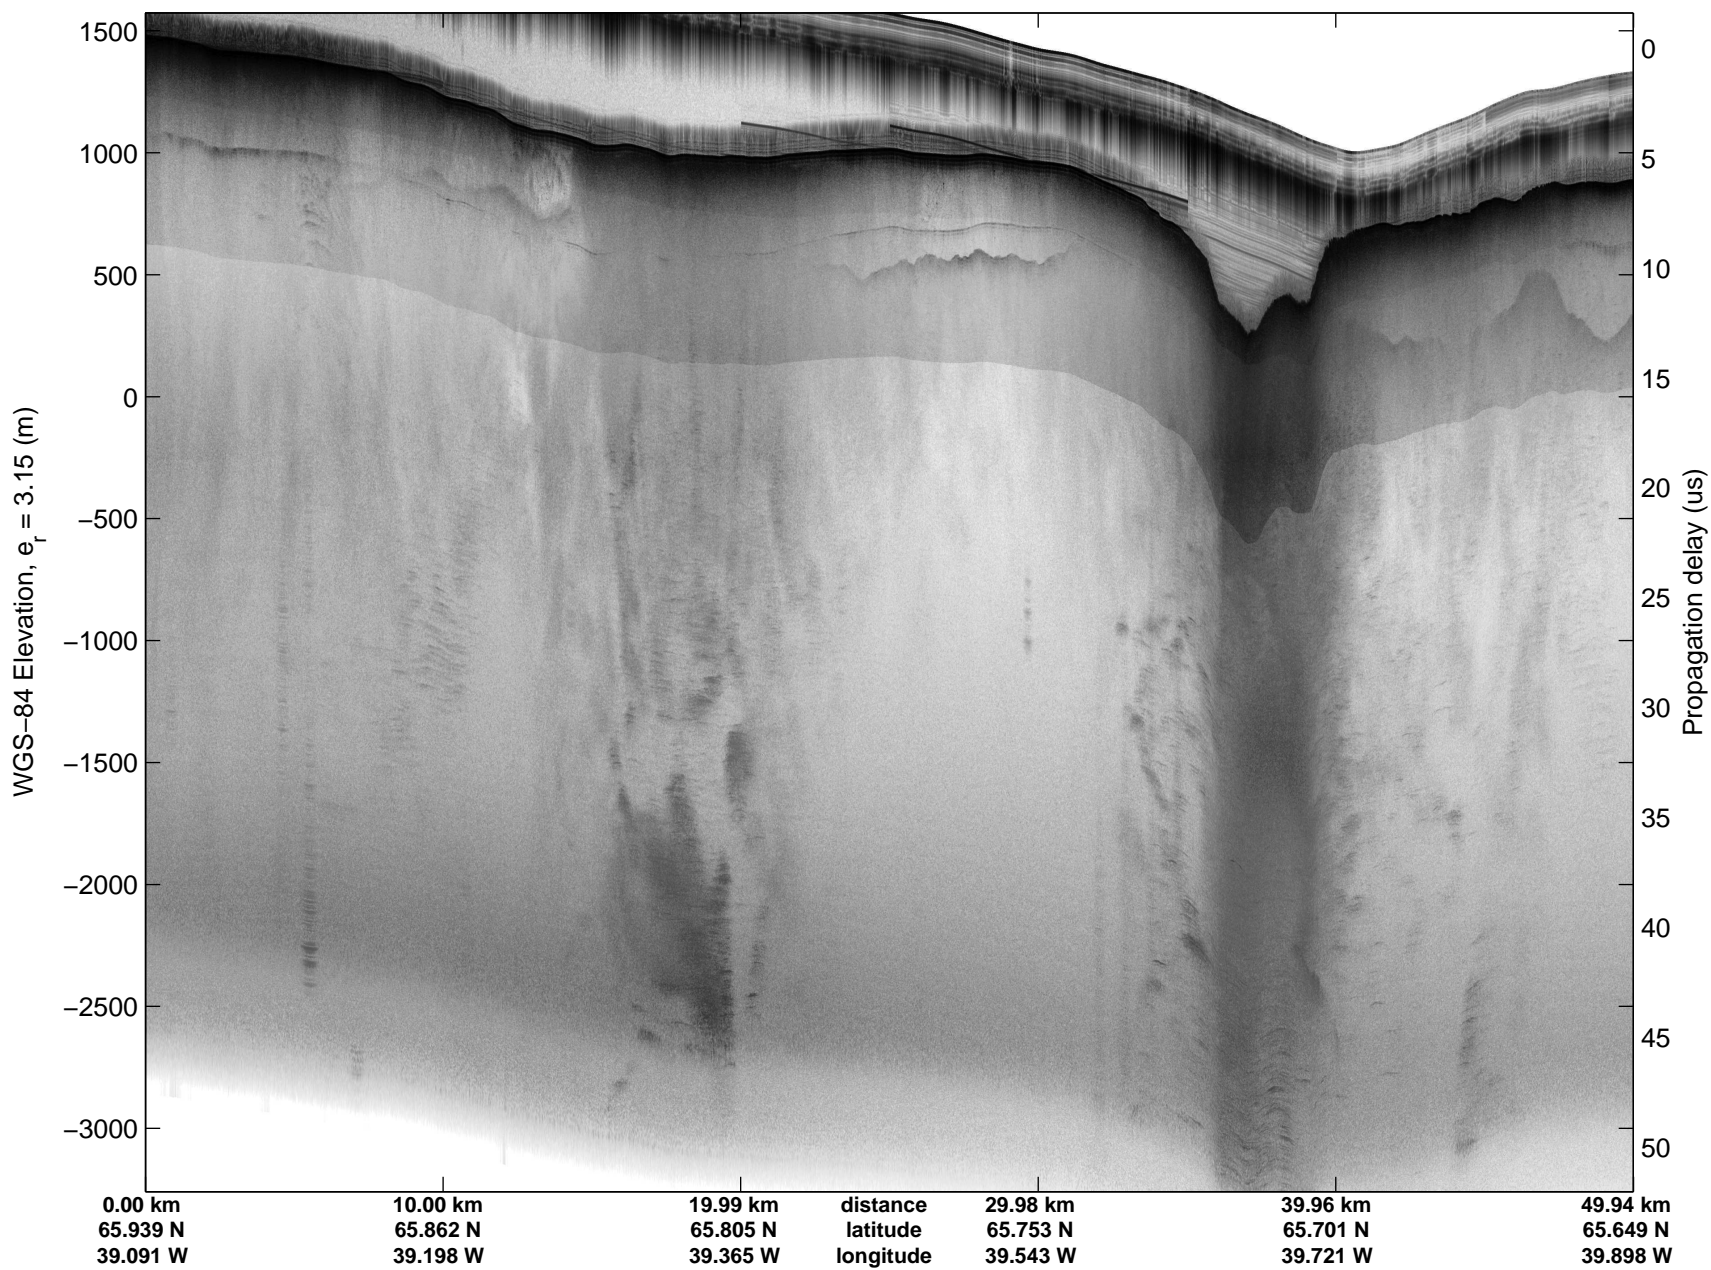

mcords5 2015_Greenland_C130: "Land Ice:Southeast Glaciers 02" 20150428_03_015: 12:09:36.1 to 12:15:48.2 GPS