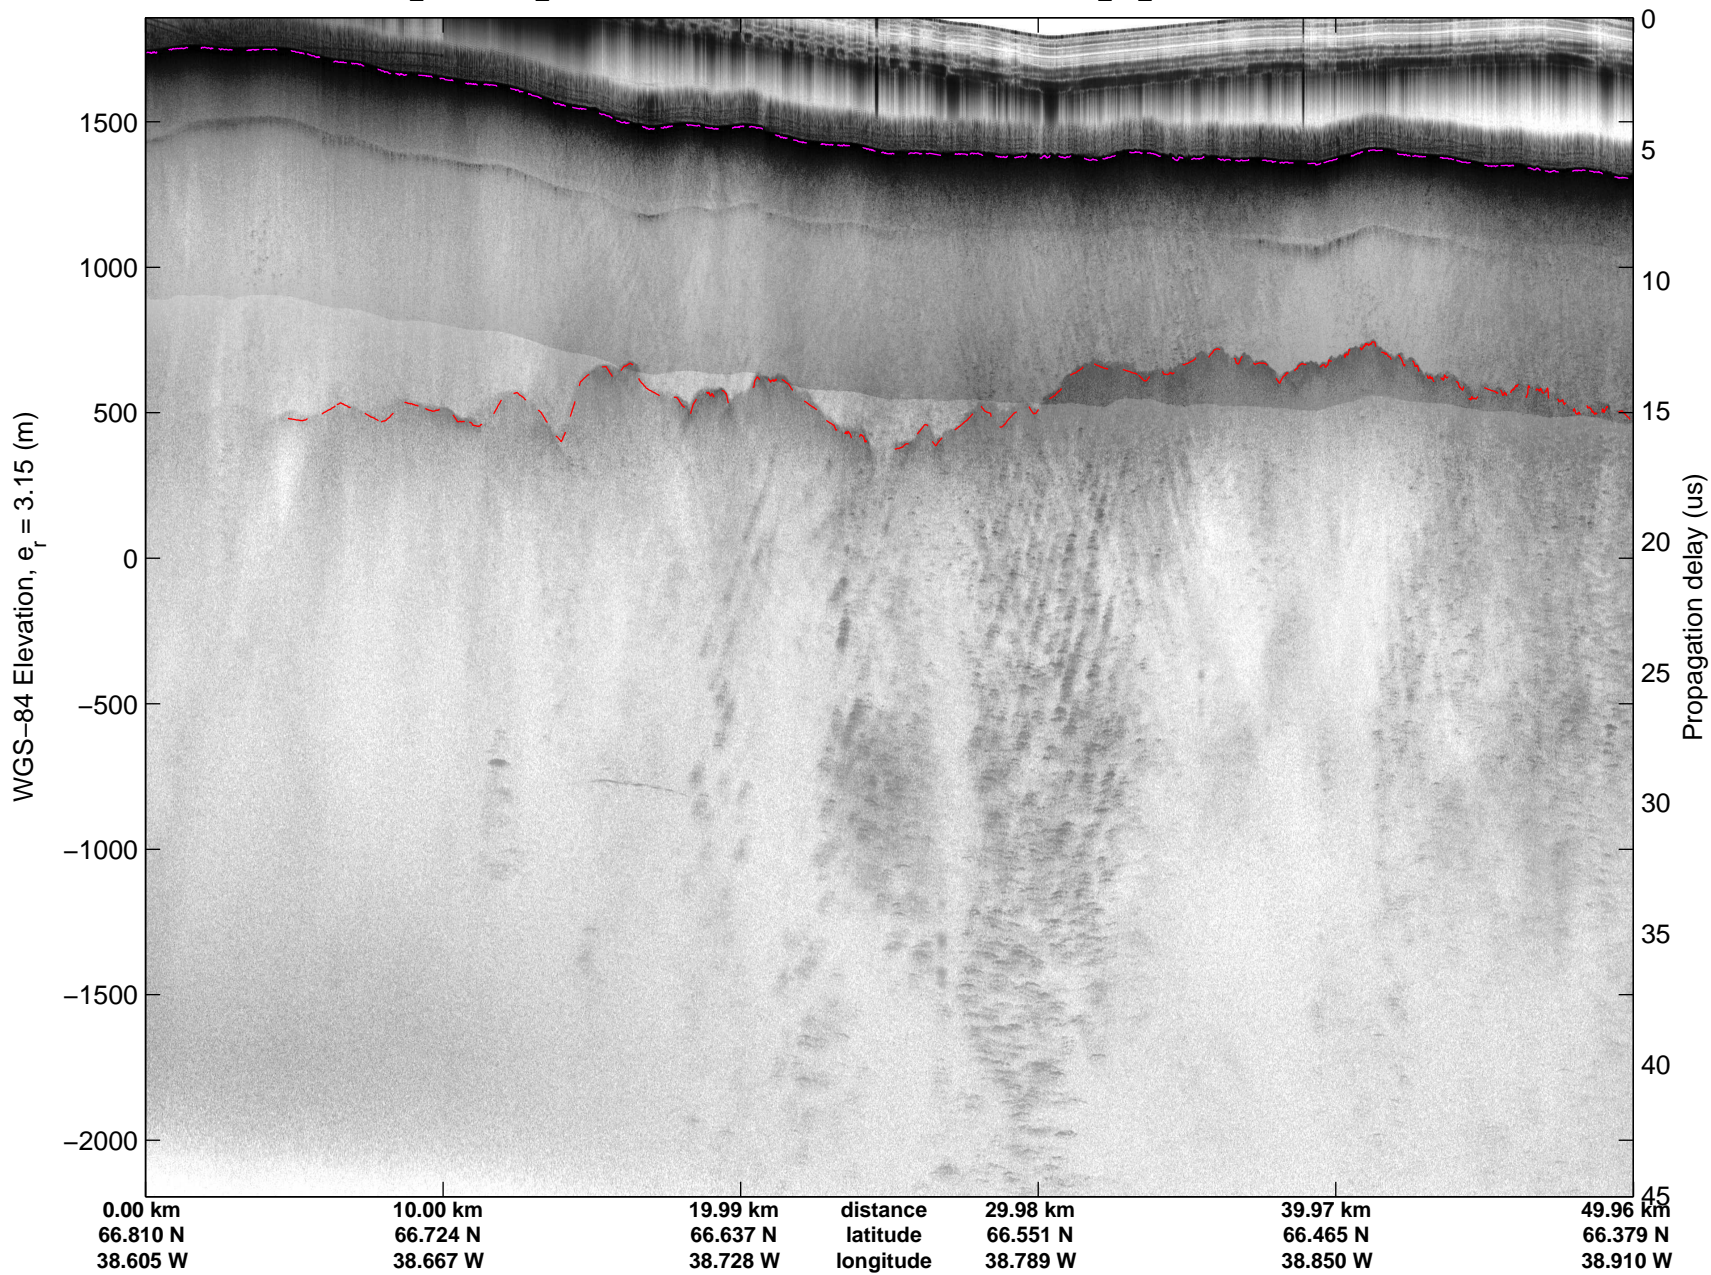

Land Ice:Southeast Glaciers 02  
20150428\_03\_011  
Polar Stereograph 70N/-45E

mcords5 2015\_Greenland\_C130: "Land Ice:Southeast Glaciers 02" 20150428\_03\_011: 11:44:05.7 to 11:50:26.3 GPS

mcords5 2015\_Greenland\_C130: "Land Ice:Southeast Glaciers 02" 20150428\_03\_011: 11:44:05.7 to 11:50:26.3 GPS

Land Ice:Southeast Glaciers 02  
20150428\_03\_012  
Polar Stereograph 70N/-45E

mcords5 2015\_Greenland\_C130: "Land Ice:Southeast Glaciers 02" 20150428\_03\_012: 11:50:26.6 to 11:56:34.6 GPS

mcords5 2015\_Greenland\_C130: "Land Ice:Southeast Glaciers 02" 20150428\_03\_012: 11:50:26.6 to 11:56:34.6 GPS

Land Ice:Southeast Glaciers 02  
20150428\_03\_013  
Polar Stereograph 70N/-45E

mcords5 2015\_Greenland\_C130: "Land Ice:Southeast Glaciers 02" 20150428\_03\_013: 11:56:34.9 to 12:03:09.4 GPS

mcords5 2015\_Greenland\_C130: "Land Ice:Southeast Glaciers 02" 20150428\_03\_013: 11:56:34.9 to 12:03:09.4 GPS