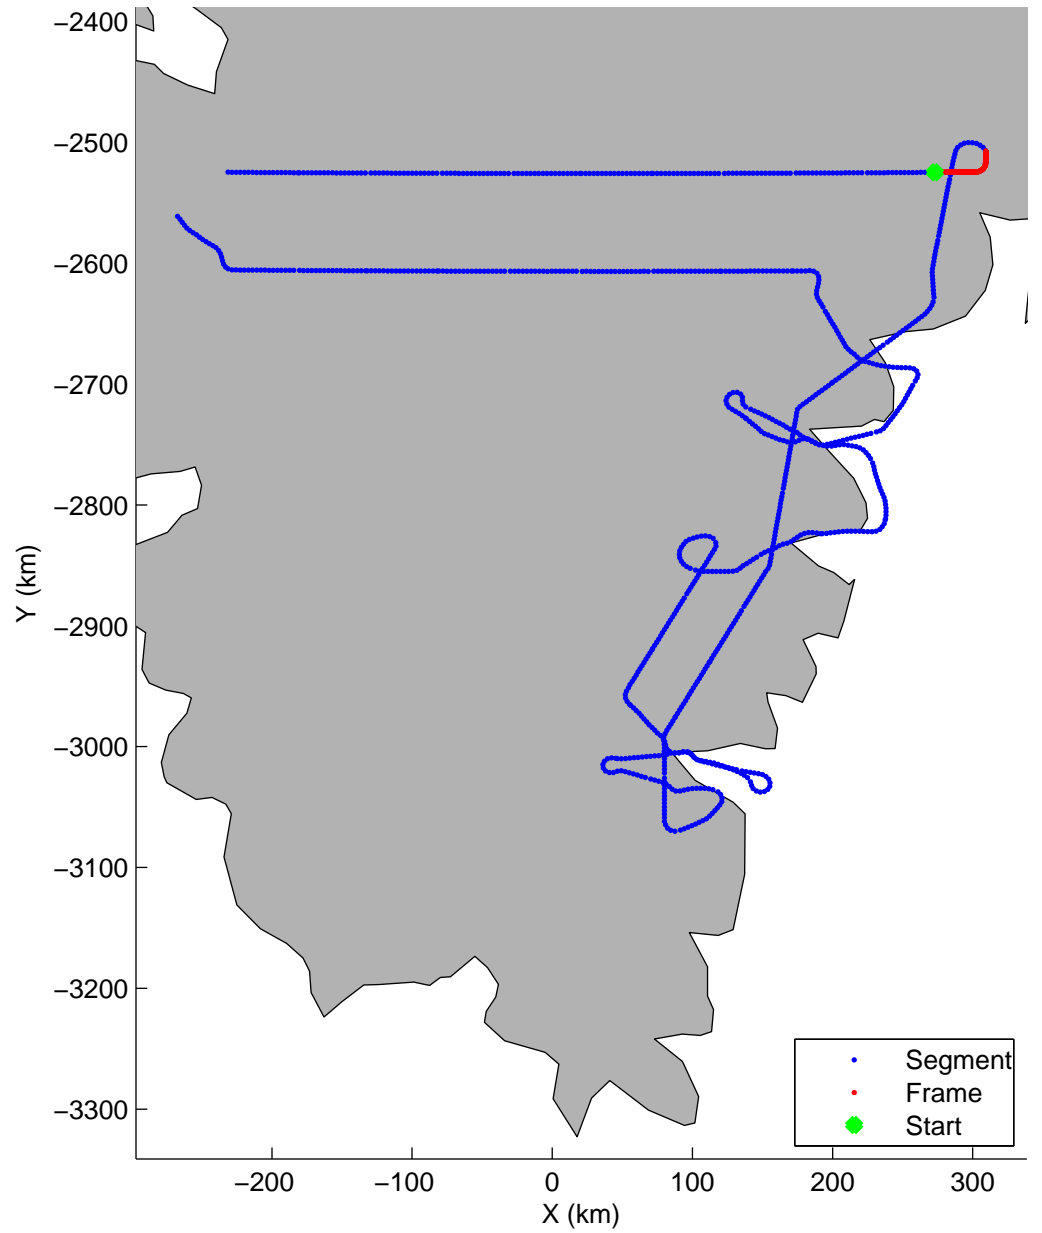

Land Ice:Southeast Glaciers 02
20150428_03_011
Polar Stereograph 70N/-45E