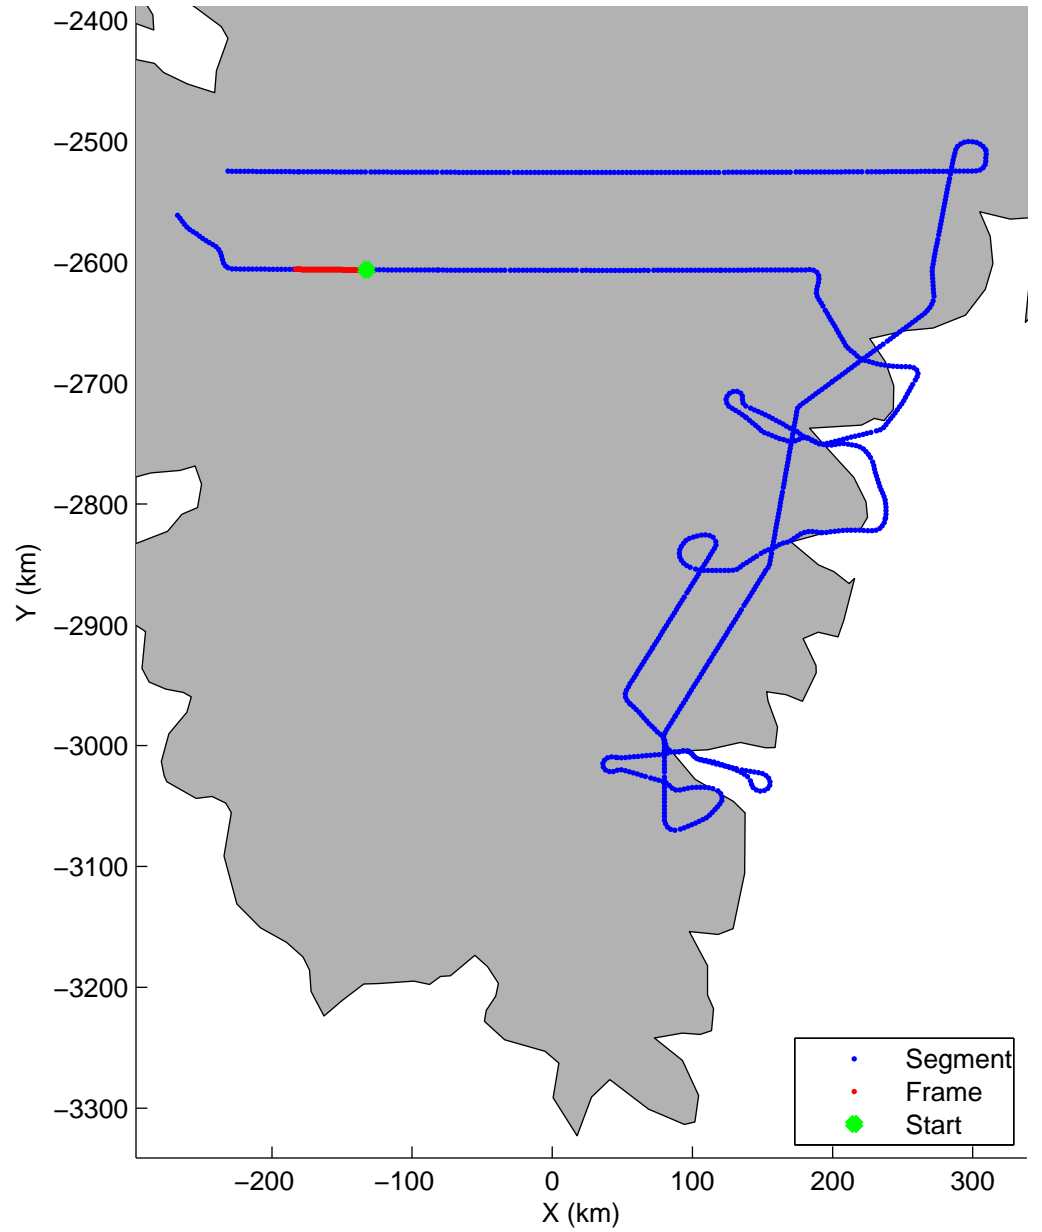

Land Ice:Southeast Glaciers 02
20150428_03_056
Polar Stereograph 70N/-45E