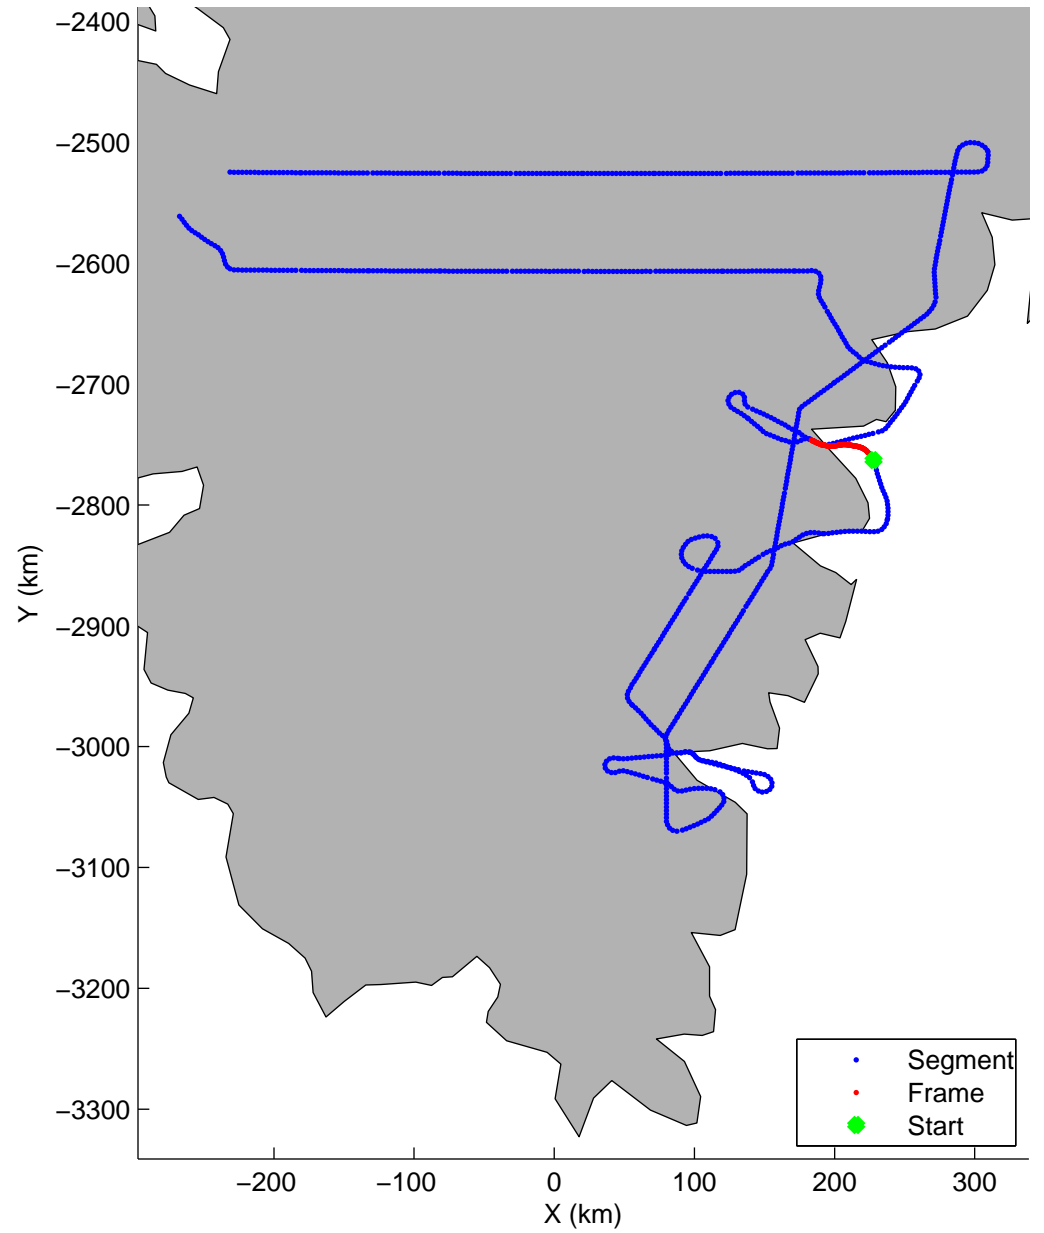

Land Ice:Southeast Glaciers 02
20150428_03_041
Polar Stereograph 70N/-45E