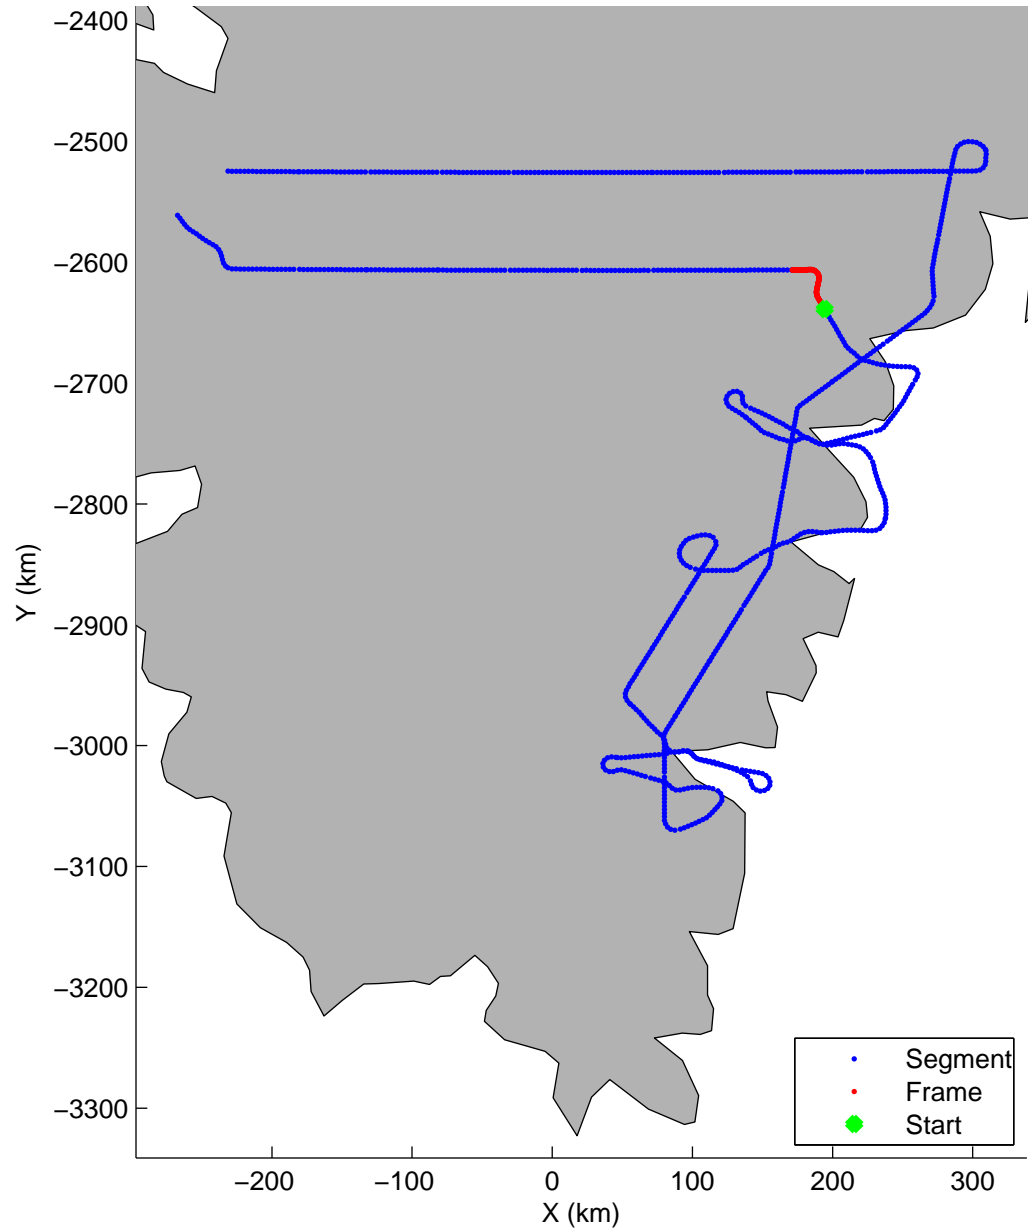

Land Ice:Southeast Glaciers 02
20150428_03_049
Polar Stereograph 70N/-45E