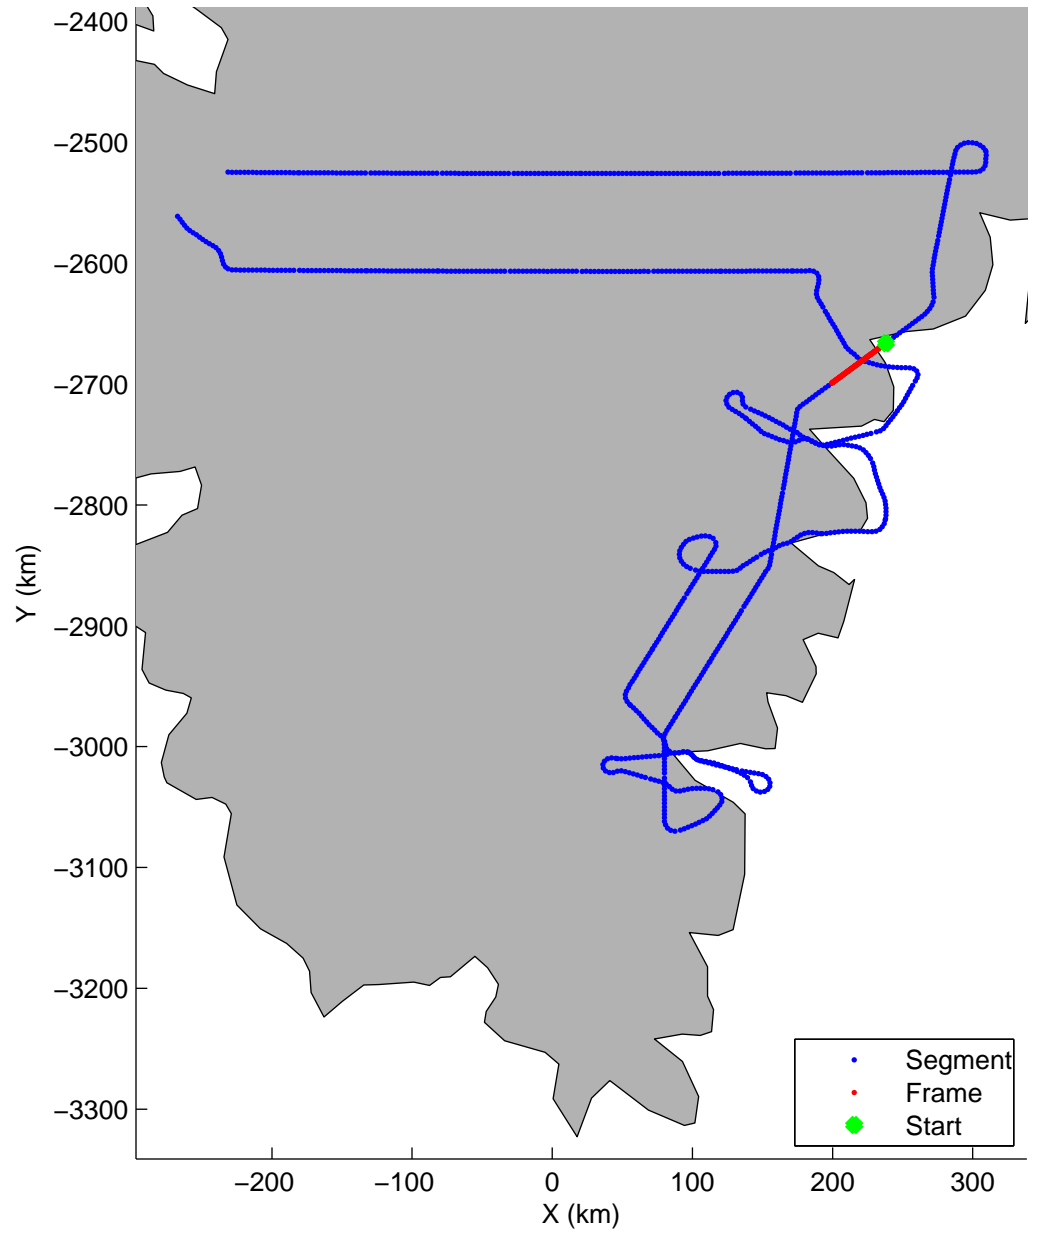

Land Ice:Southeast Glaciers 02
20150428_03_016
Polar Stereograph 70N/-45E