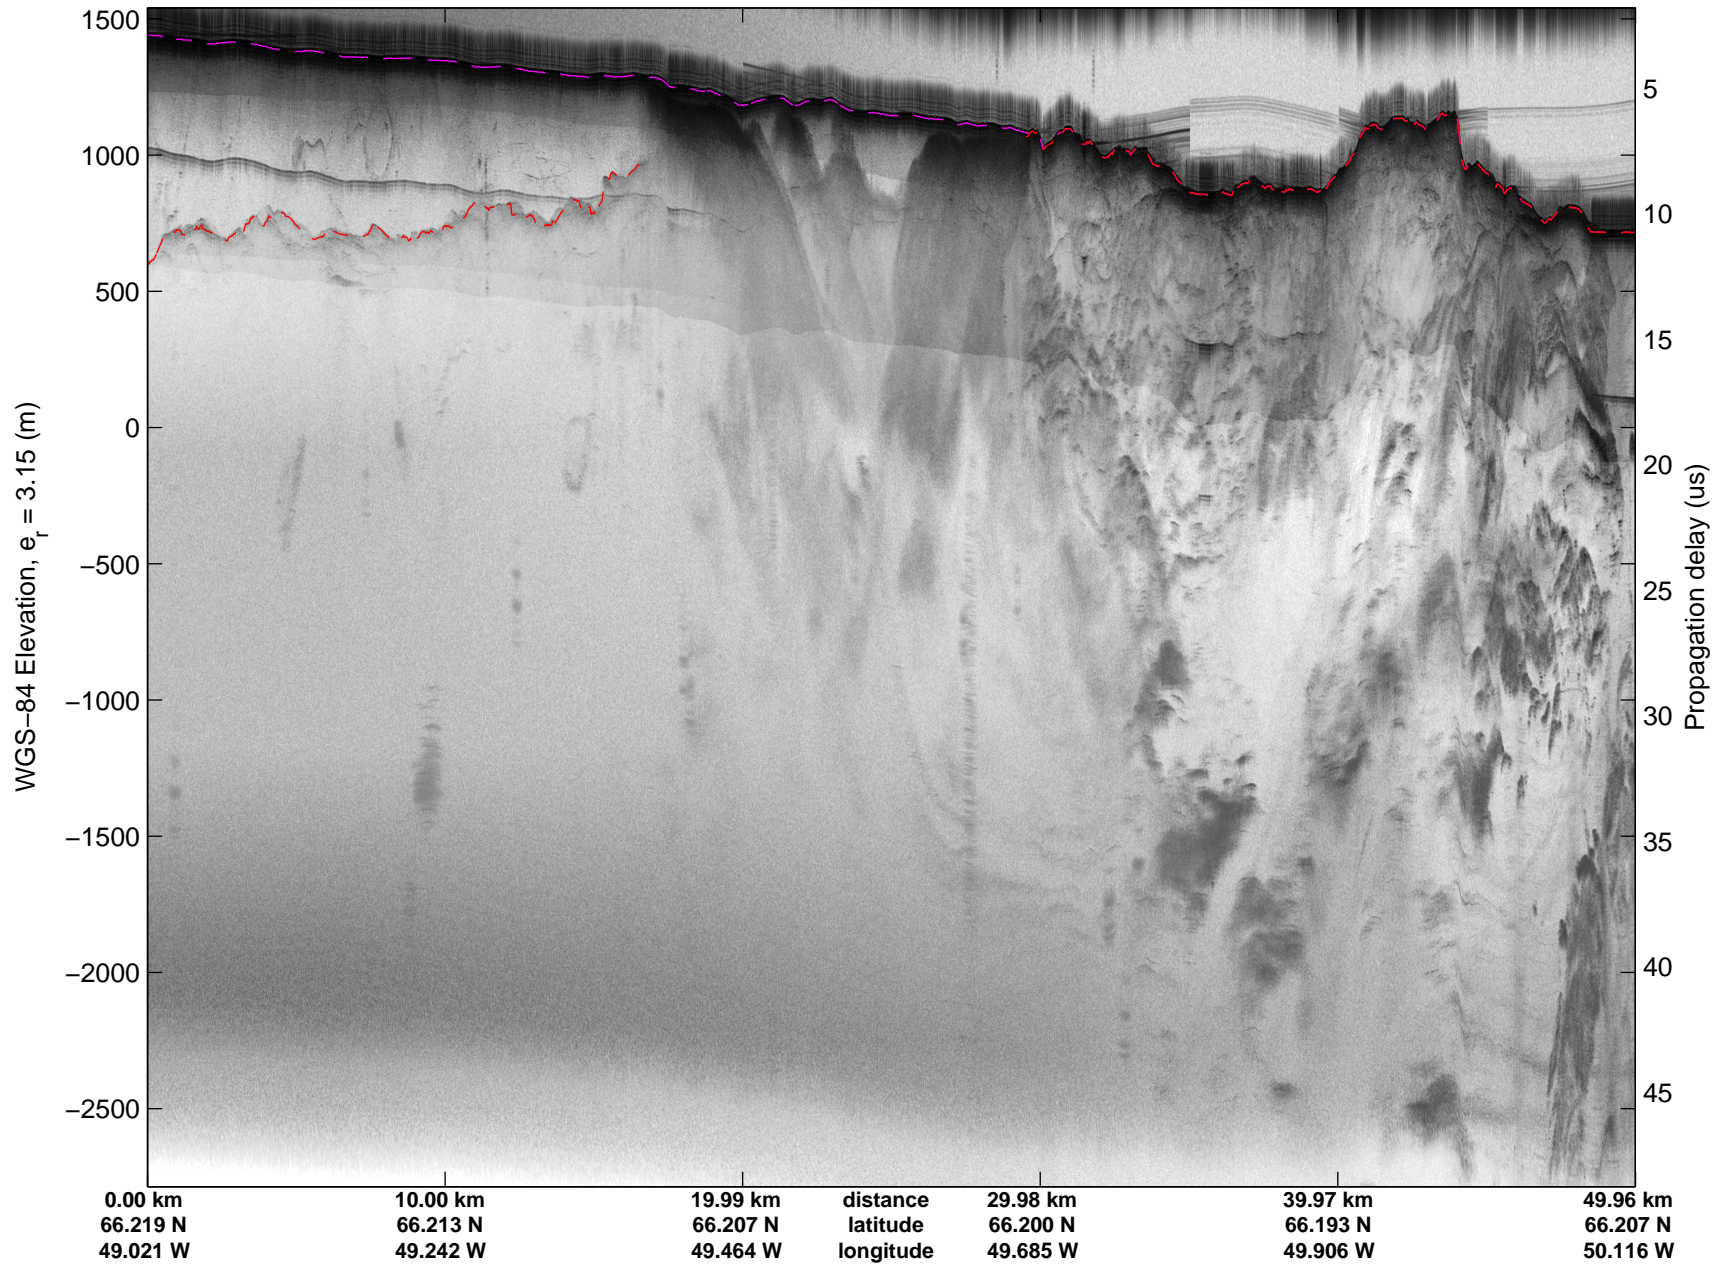

Land Ice:Southeast Glaciers 02  
20150428\_03\_055  
Polar Stereograph 70N/-45E

mcords5 2015\_Greenland\_C130: "Land Ice:Southeast Glaciers 02" 20150428\_03\_055: 16:24:37.7 to 16:30:50.5 GPS

mcords5 2015\_Greenland\_C130: "Land Ice:Southeast Glaciers 02" 20150428\_03\_055: 16:24:37.7 to 16:30:50.5 GPS

Land Ice:Southeast Glaciers 02  
20150428\_03\_056  
Polar Stereograph 70N/-45E

mcords5 2015\_Greenland\_C130: "Land Ice:Southeast Glaciers 02" 20150428\_03\_056: 16:30:50.8 to 16:37:11.7 GPS

mcords5 2015\_Greenland\_C130: "Land Ice:Southeast Glaciers 02" 20150428\_03\_056: 16:30:50.8 to 16:37:11.7 GPS

Land Ice:Southeast Glaciers 02  
20150428\_03\_057  
Polar Stereograph 70N/-45E

mcords5 2015\_Greenland\_C130: "Land Ice:Southeast Glaciers 02" 20150428\_03\_057: 16:37:11.9 to 16:43:30.6 GPS

mcords5 2015\_Greenland\_C130: "Land Ice:Southeast Glaciers 02" 20150428\_03\_057: 16:37:11.9 to 16:43:30.6 GPS