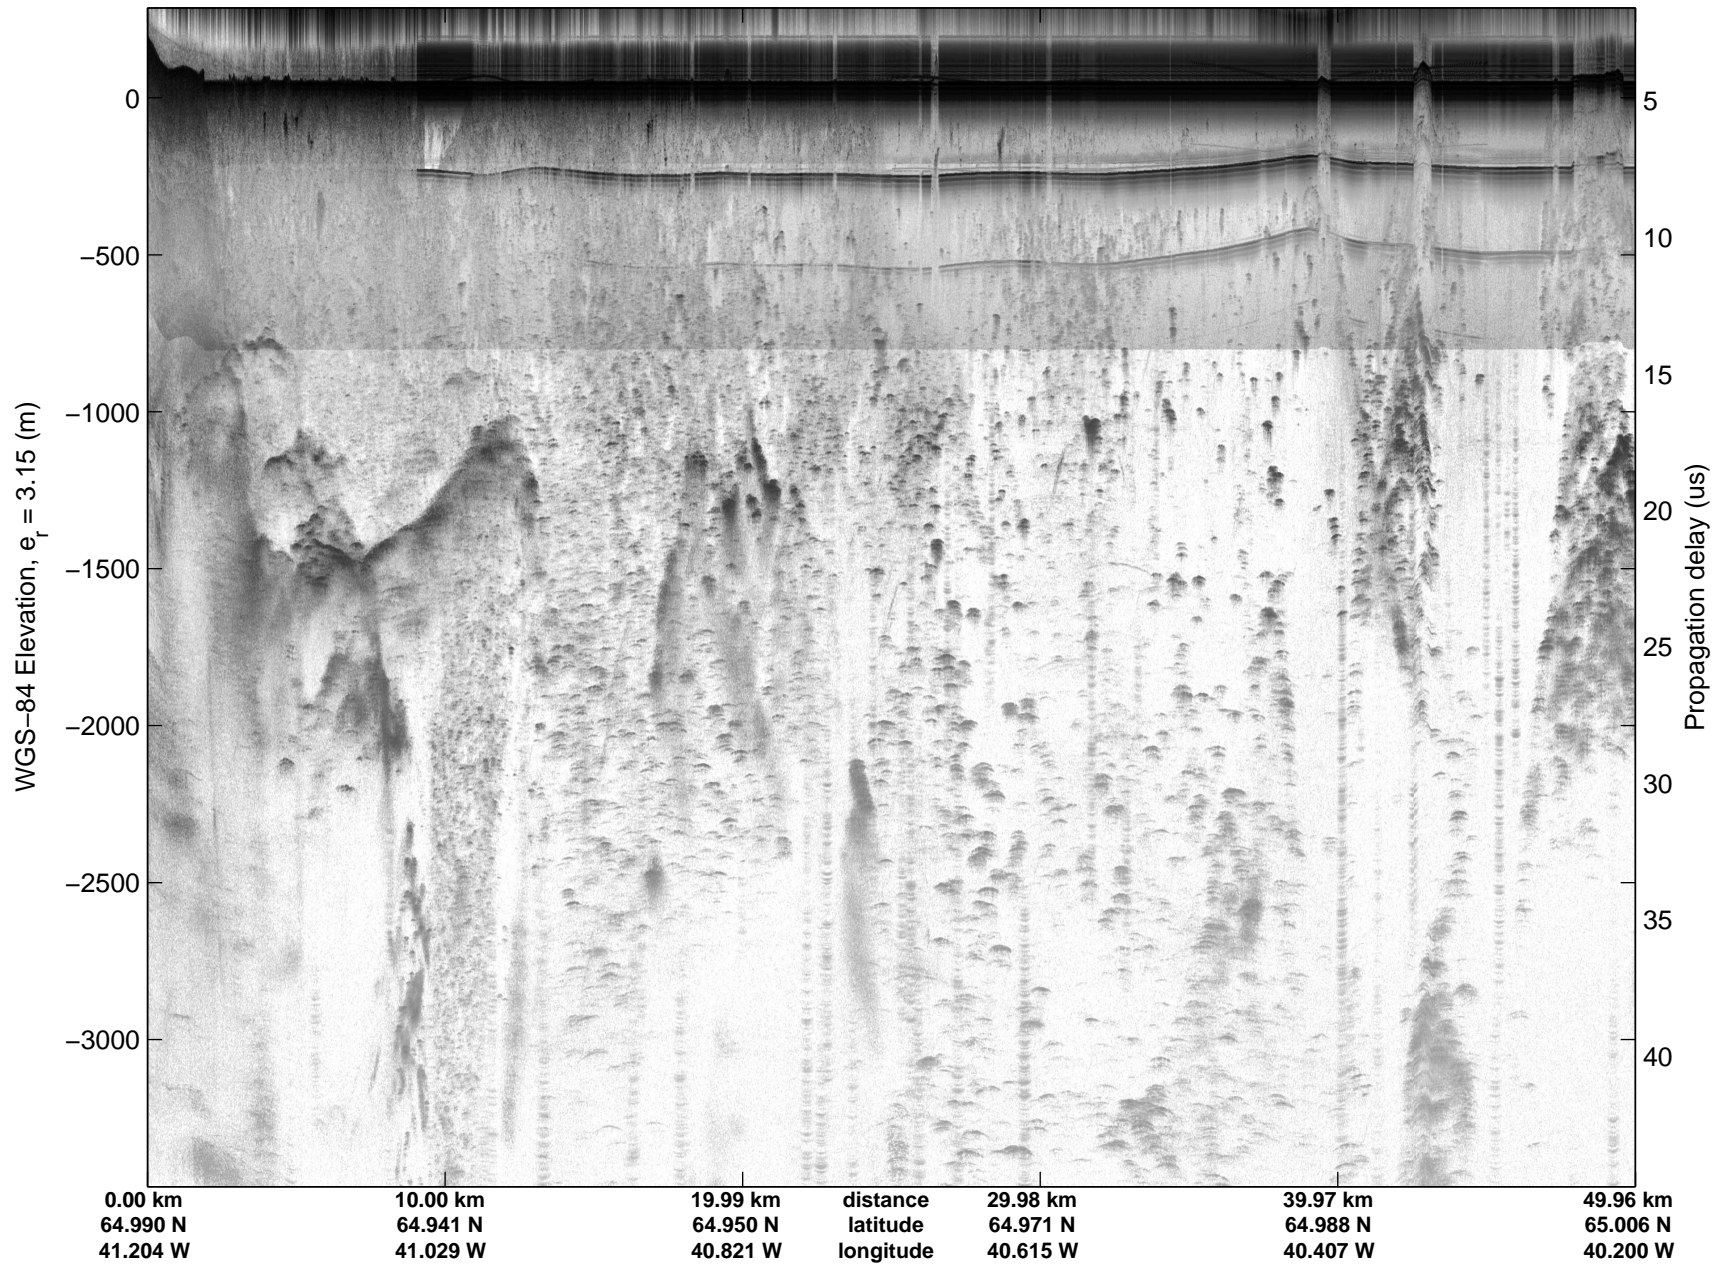

mcords5 2015_Greenland_C130: "Land Ice:Southeast Glaciers 02" 20150428_03_045: 15:20:49.0 to 15:27:36.4 GPS