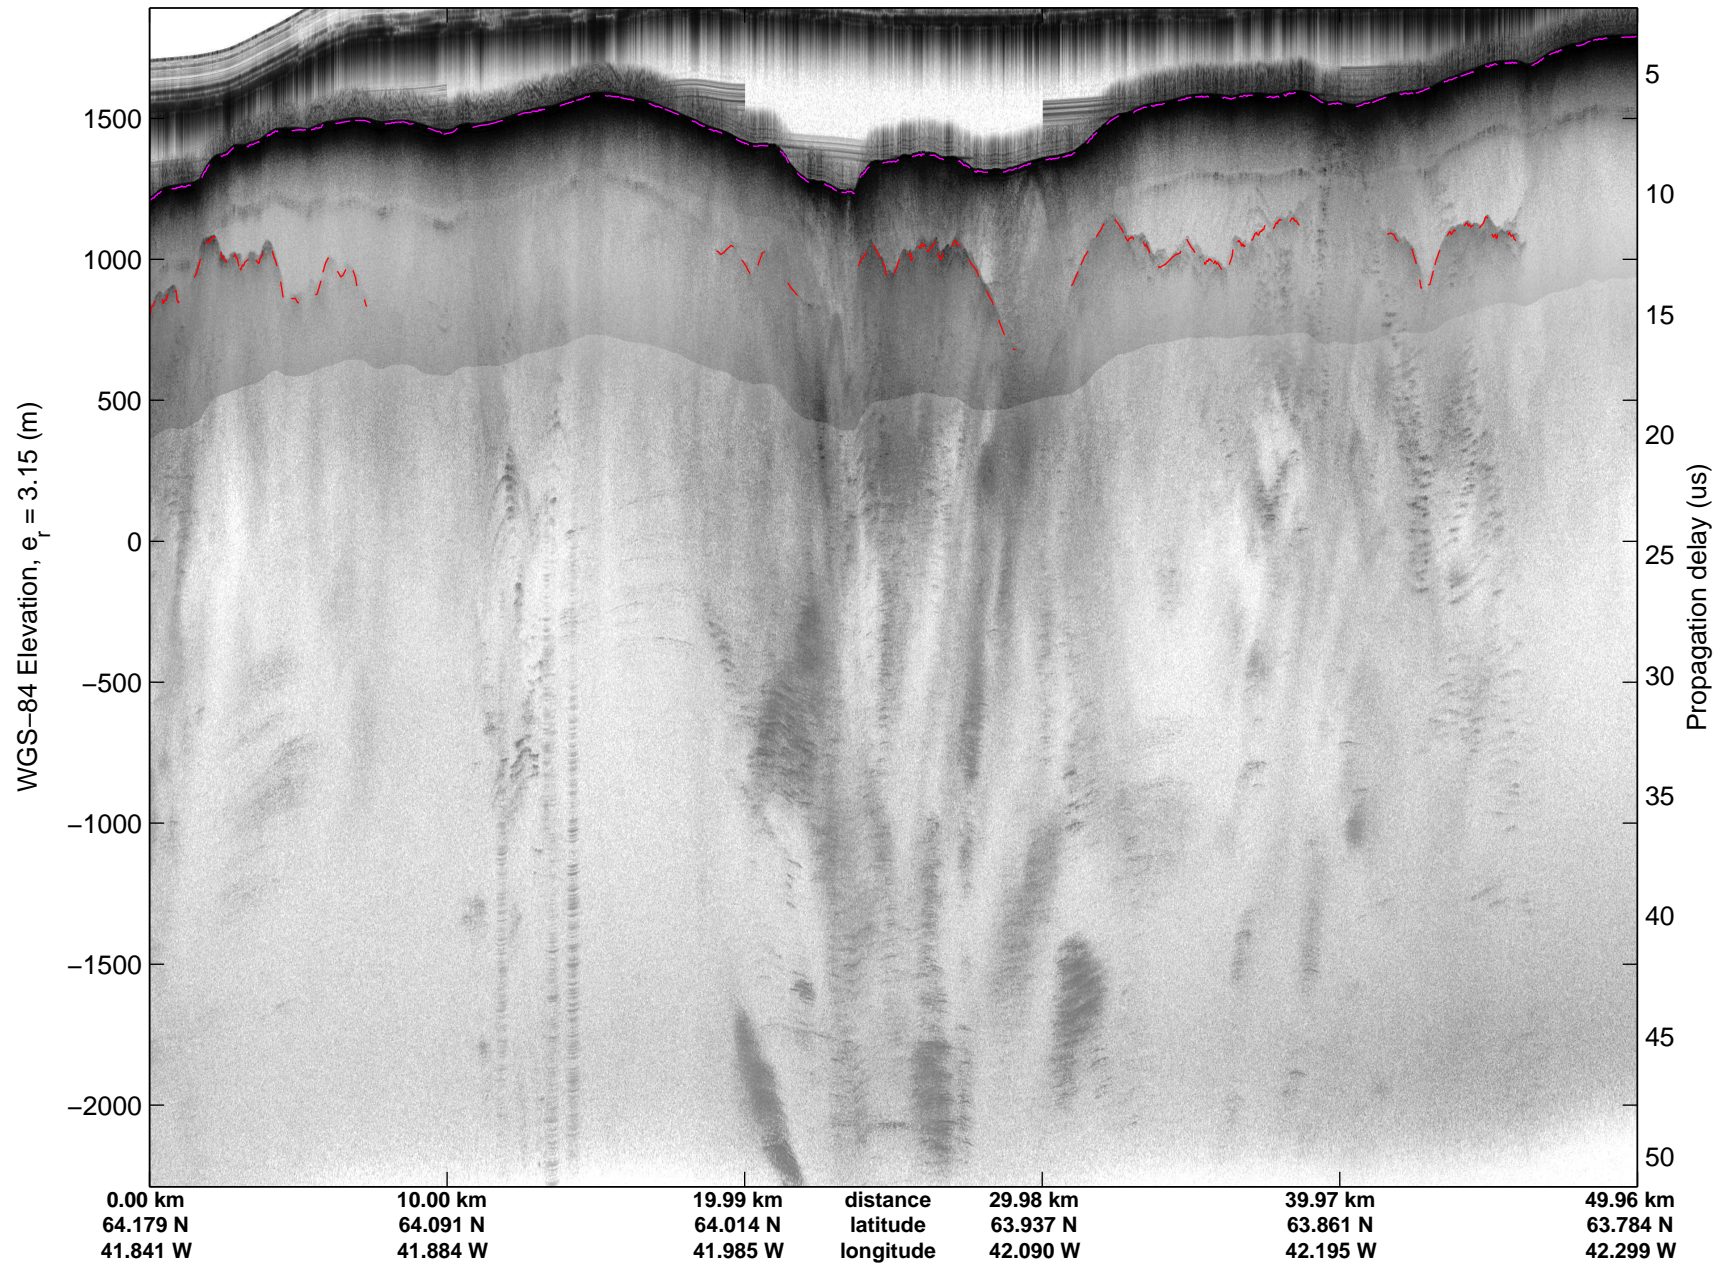

Land Ice:Southeast Glaciers 02  
20150428\_03\_018  
Polar Stereograph 70N/-45E

mcords5 2015\_Greenland\_C130: "Land Ice:Southeast Glaciers 02" 20150428\_03\_018: 12:28:24.3 to 12:34:28.7 GPS

mcords5 2015\_Greenland\_C130: "Land Ice:Southeast Glaciers 02" 20150428\_03\_018: 12:28:24.3 to 12:34:28.7 GPS

Land Ice:Southeast Glaciers 02  
20150428\_03\_019  
Polar Stereograph 70N/-45E

mcords5 2015\_Greenland\_C130: "Land Ice:Southeast Glaciers 02" 20150428\_03\_019: 12:34:29.0 to 12:40:35.3 GPS

mcords5 2015\_Greenland\_C130: "Land Ice:Southeast Glaciers 02" 20150428\_03\_019: 12:34:29.0 to 12:40:35.3 GPS

Land Ice:Southeast Glaciers 02  
20150428\_03\_020  
Polar Stereograph 70N/-45E

mcords5 2015\_Greenland\_C130: "Land Ice:Southeast Glaciers 02" 20150428\_03\_020: 12:40:35.5 to 12:46:59.9 GPS

mcords5 2015\_Greenland\_C130: "Land Ice:Southeast Glaciers 02" 20150428\_03\_020: 12:40:35.5 to 12:46:59.9 GPS