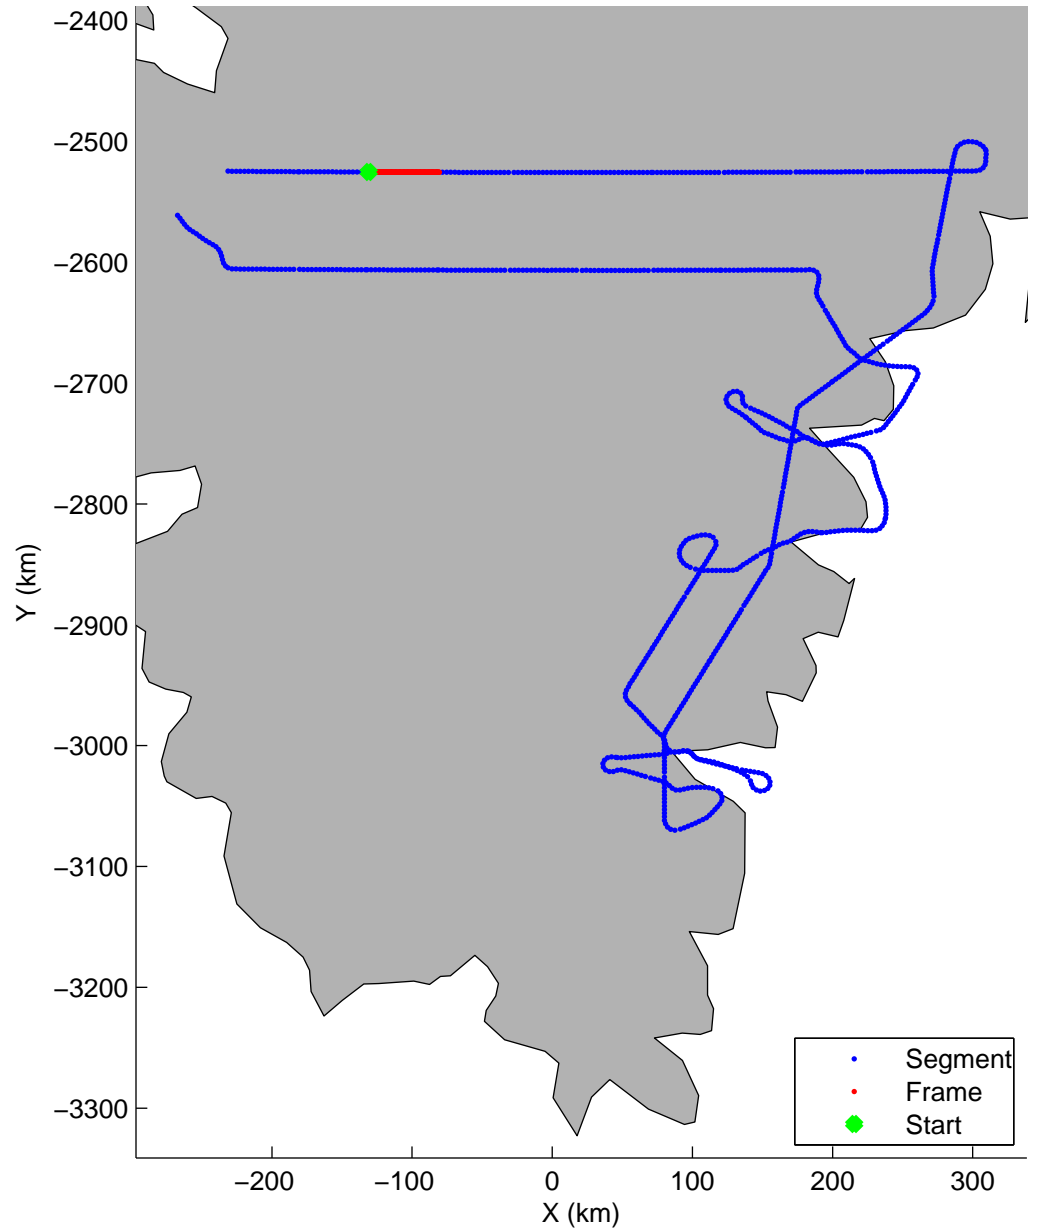

Land Ice:Southeast Glaciers 02  
20150428\_03\_001  
Polar Stereograph 70N/-45E

mcords5 2015\_Greenland\_C130: "Land Ice:Southeast Glaciers 02" 20150428\_03\_001: 10:41:34.4 to 10:48:05.5 GPS

mcords5 2015\_Greenland\_C130: "Land Ice:Southeast Glaciers 02" 20150428\_03\_001: 10:41:34.4 to 10:48:05.5 GPS

Land Ice:Southeast Glaciers 02  
20150428\_03\_002  
Polar Stereograph 70N/-45E

mcords5 2015\_Greenland\_C130: "Land Ice:Southeast Glaciers 02" 20150428\_03\_002: 10:48:05.7 to 10:54:14.4 GPS

mcords5 2015\_Greenland\_C130: "Land Ice:Southeast Glaciers 02" 20150428\_03\_002: 10:48:05.7 to 10:54:14.4 GPS

Land Ice:Southeast Glaciers 02  
20150428\_03\_003  
Polar Stereograph 70N/-45E

mcords5 2015\_Greenland\_C130: "Land Ice:Southeast Glaciers 02" 20150428\_03\_003: 10:54:14.7 to 11:00:20.9 GPS

mcords5 2015\_Greenland\_C130: "Land Ice:Southeast Glaciers 02" 20150428\_03\_003: 10:54:14.7 to 11:00:20.9 GPS