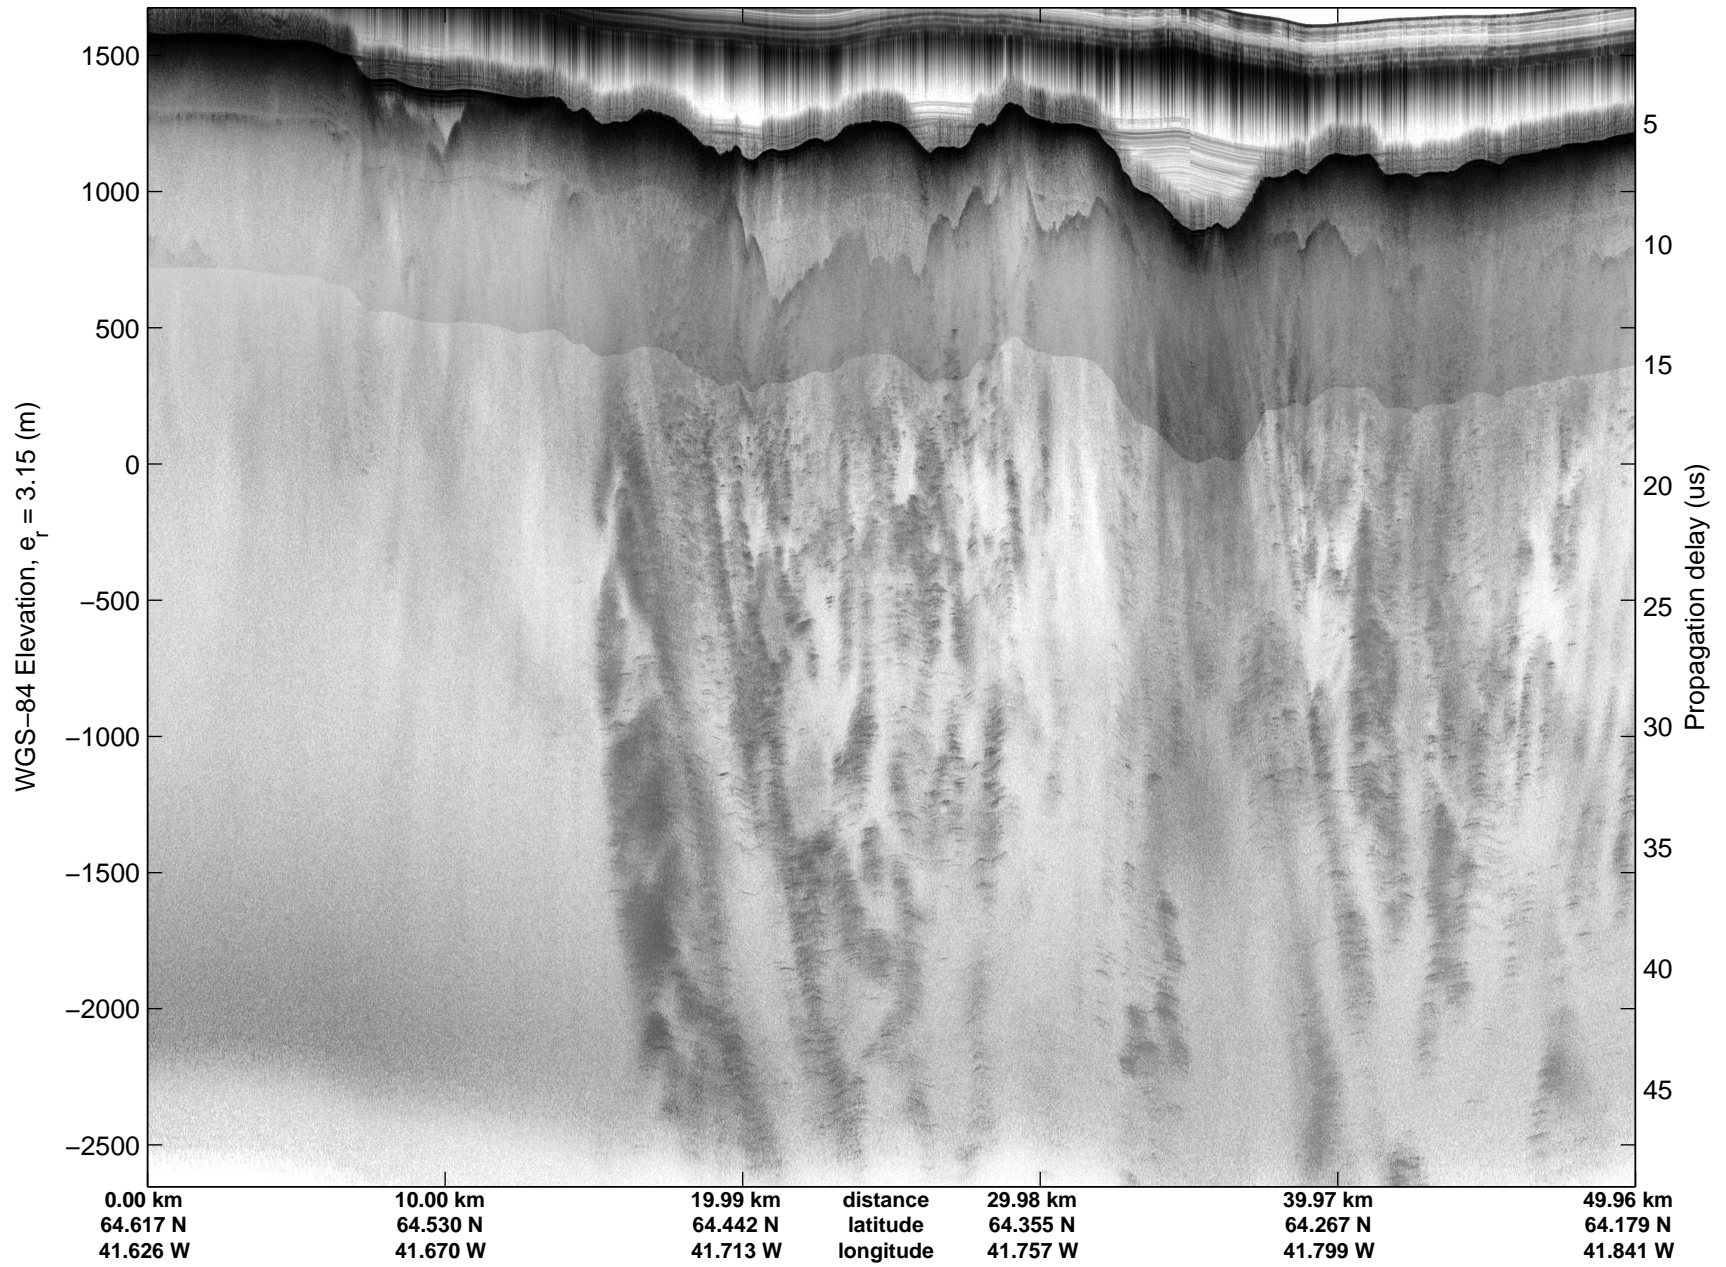

mcords5 2015_Greenland_C130: "Land Ice:Southeast Glaciers 02" 20150428_03_019: 12:34:29.0 to 12:40:35.3 GPS