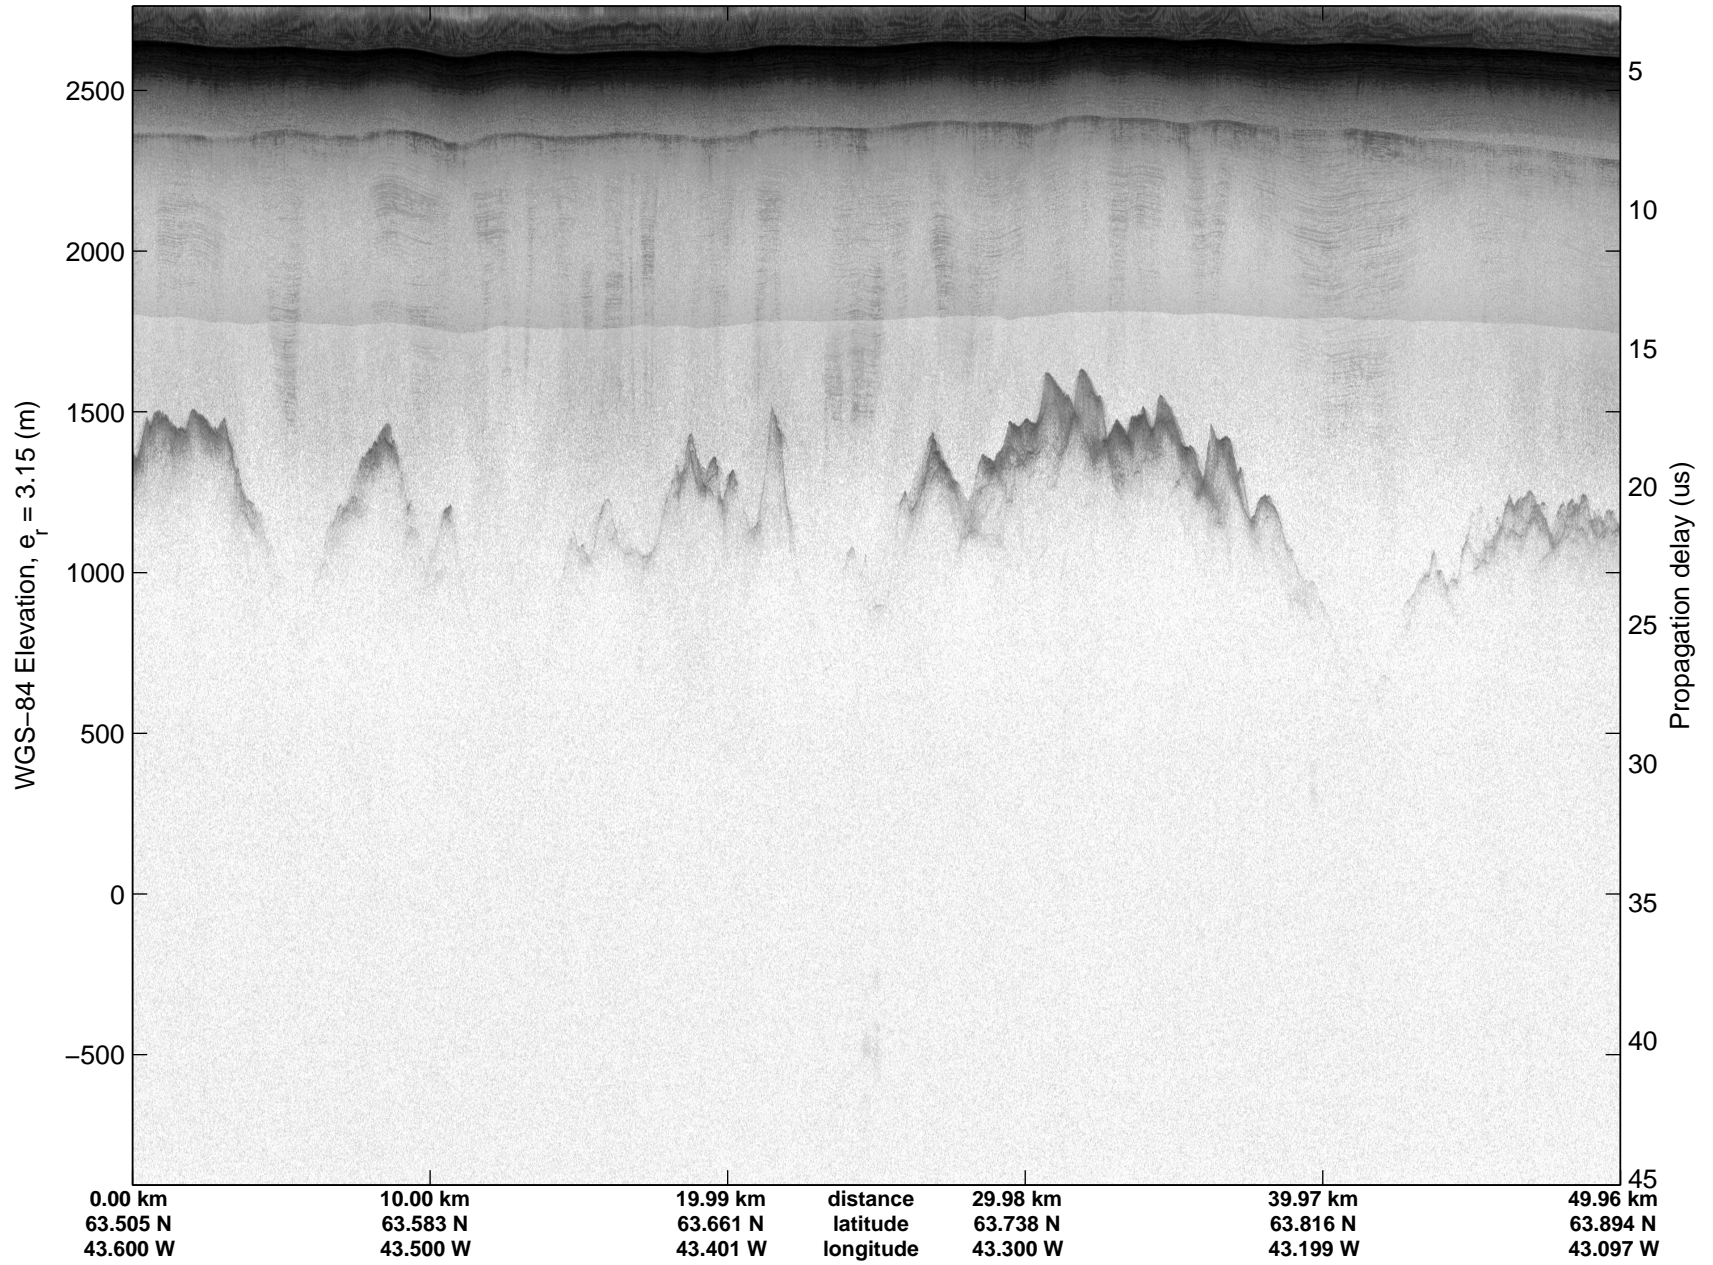

Land Ice:Southeast Glaciers 02  
20150428\_03\_033  
Polar Stereograph 70N/-45E

mcords5 2015\_Greenland\_C130: "Land Ice:Southeast Glaciers 02" 20150428\_03\_033: 14:03:13.1 to 14:09:16.3 GPS

mcords5 2015\_Greenland\_C130: "Land Ice:Southeast Glaciers 02" 20150428\_03\_033: 14:03:13.1 to 14:09:16.3 GPS

Land Ice:Southeast Glaciers 02  
20150428\_03\_034  
Polar Stereograph 70N/-45E

mcords5 2015\_Greenland\_C130: "Land Ice:Southeast Glaciers 02" 20150428\_03\_034: 14:09:16.5 to 14:15:40.1 GPS

mcords5 2015\_Greenland\_C130: "Land Ice:Southeast Glaciers 02" 20150428\_03\_034: 14:09:16.5 to 14:15:40.1 GPS