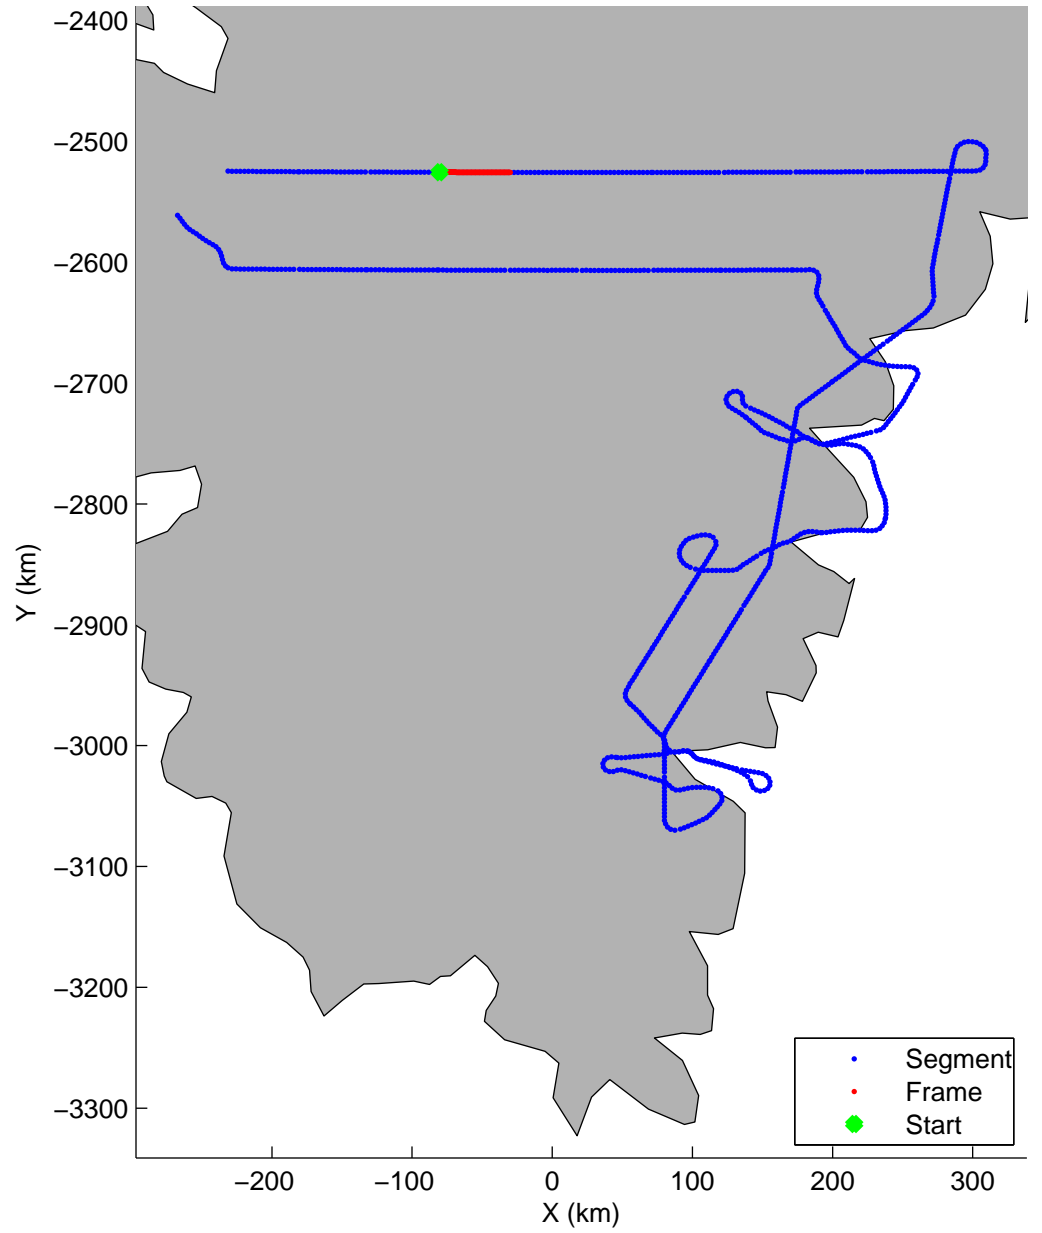

Land Ice:Southeast Glaciers 02  
20150428\_03\_002  
Polar Stereograph 70N/-45E

mcords5 2015\_Greenland\_C130: "Land Ice:Southeast Glaciers 02" 20150428\_03\_002: 10:48:05.7 to 10:54:14.4 GPS

mcords5 2015\_Greenland\_C130: "Land Ice:Southeast Glaciers 02" 20150428\_03\_002: 10:48:05.7 to 10:54:14.4 GPS

Land Ice:Southeast Glaciers 02  
20150428\_03\_003  
Polar Stereograph 70N/-45E

mcords5 2015\_Greenland\_C130: "Land Ice:Southeast Glaciers 02" 20150428\_03\_003: 10:54:14.7 to 11:00:20.9 GPS

mcords5 2015\_Greenland\_C130: "Land Ice:Southeast Glaciers 02" 20150428\_03\_003: 10:54:14.7 to 11:00:20.9 GPS

Land Ice:Southeast Glaciers 02  
20150428\_03\_004  
Polar Stereograph 70N/-45E

mcords5 2015\_Greenland\_C130: "Land Ice:Southeast Glaciers 02" 20150428\_03\_004: 11:00:21.1 to 11:06:36.3 GPS

mcords5 2015\_Greenland\_C130: "Land Ice:Southeast Glaciers 02" 20150428\_03\_004: 11:00:21.1 to 11:06:36.3 GPS