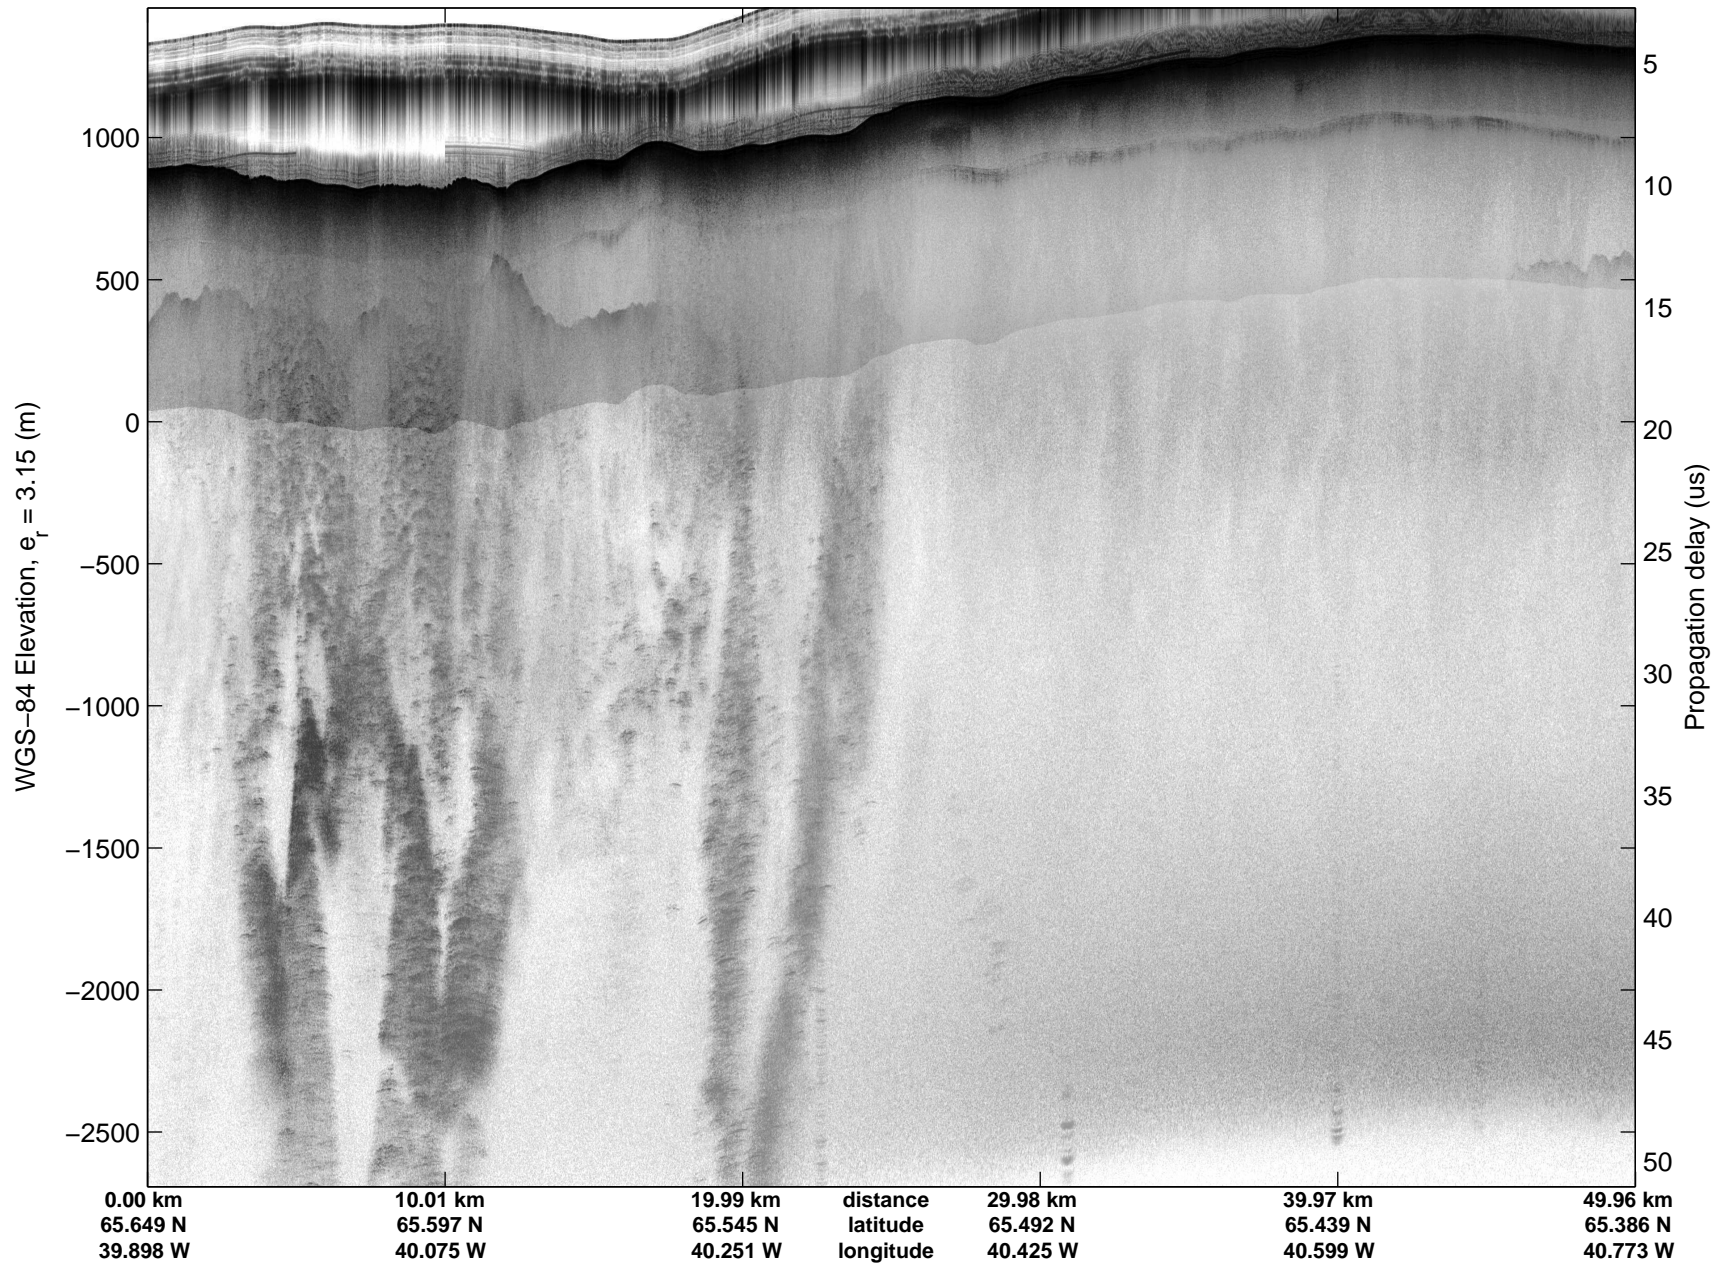

mcords5 2015_Greenland_C130: "Land Ice:Southeast Glaciers 02" 20150428_03_016: 12:15:48.5 to 12:22:11.6 GPS