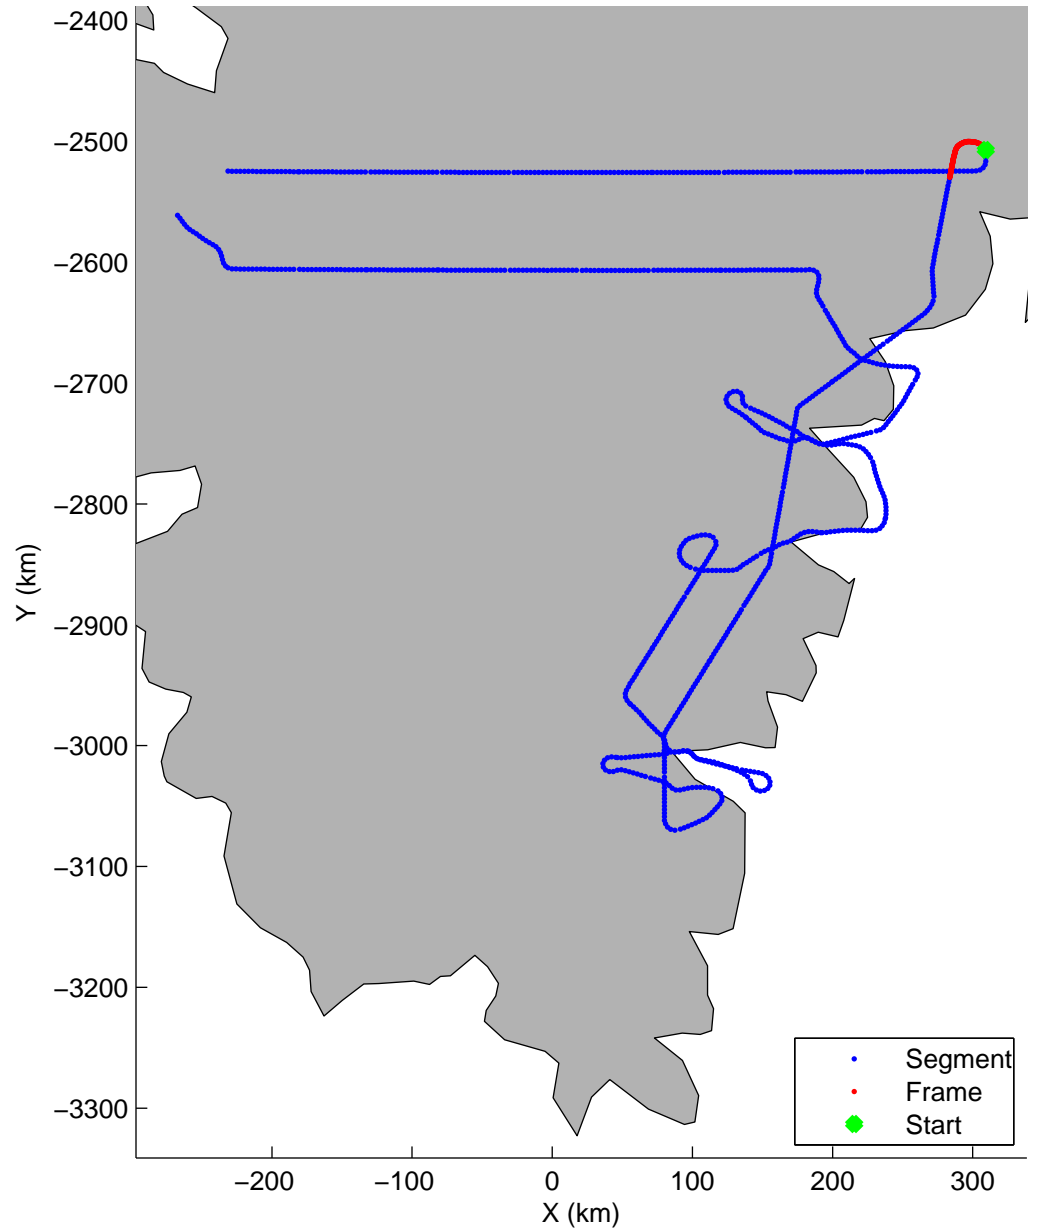

Land Ice:Southeast Glaciers 02
20150428_03_012
Polar Stereograph 70N/-45E