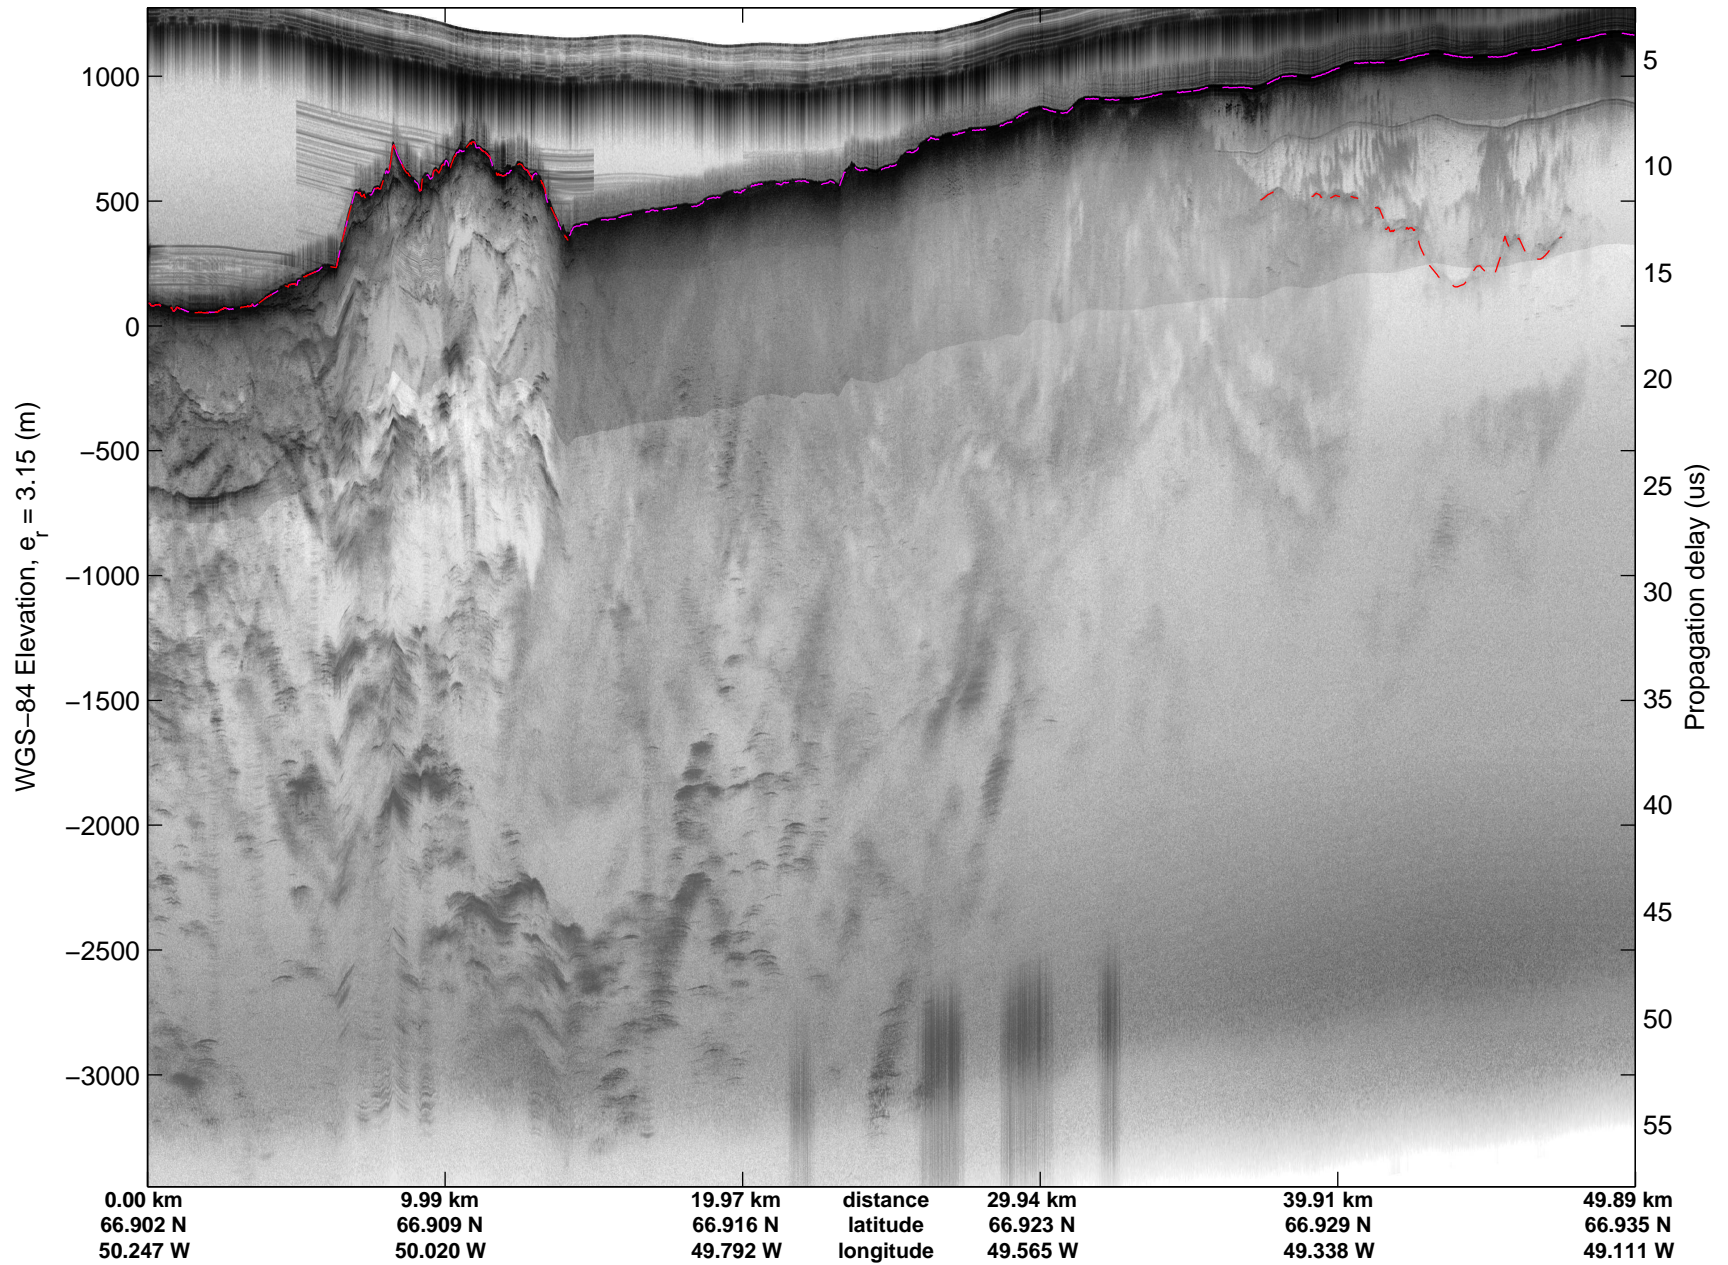

Land Ice:Southeast Glaciers 02  
20150428\_03\_001  
Polar Stereograph 70N/-45E

mcords5 2015\_Greenland\_C130: "Land Ice:Southeast Glaciers 02" 20150428\_03\_001: 10:41:34.4 to 10:48:05.5 GPS

mcords5 2015\_Greenland\_C130: "Land Ice:Southeast Glaciers 02" 20150428\_03\_001: 10:41:34.4 to 10:48:05.5 GPS

Land Ice:Southeast Glaciers 02  
20150428\_03\_002  
Polar Stereograph 70N/-45E

mcords5 2015\_Greenland\_C130: "Land Ice:Southeast Glaciers 02" 20150428\_03\_002: 10:48:05.7 to 10:54:14.4 GPS

mcords5 2015\_Greenland\_C130: "Land Ice:Southeast Glaciers 02" 20150428\_03\_002: 10:48:05.7 to 10:54:14.4 GPS

Land Ice:Southeast Glaciers 02  
20150428\_03\_003  
Polar Stereograph 70N/-45E

mcords5 2015\_Greenland\_C130: "Land Ice:Southeast Glaciers 02" 20150428\_03\_003: 10:54:14.7 to 11:00:20.9 GPS

mcords5 2015\_Greenland\_C130: "Land Ice:Southeast Glaciers 02" 20150428\_03\_003: 10:54:14.7 to 11:00:20.9 GPS