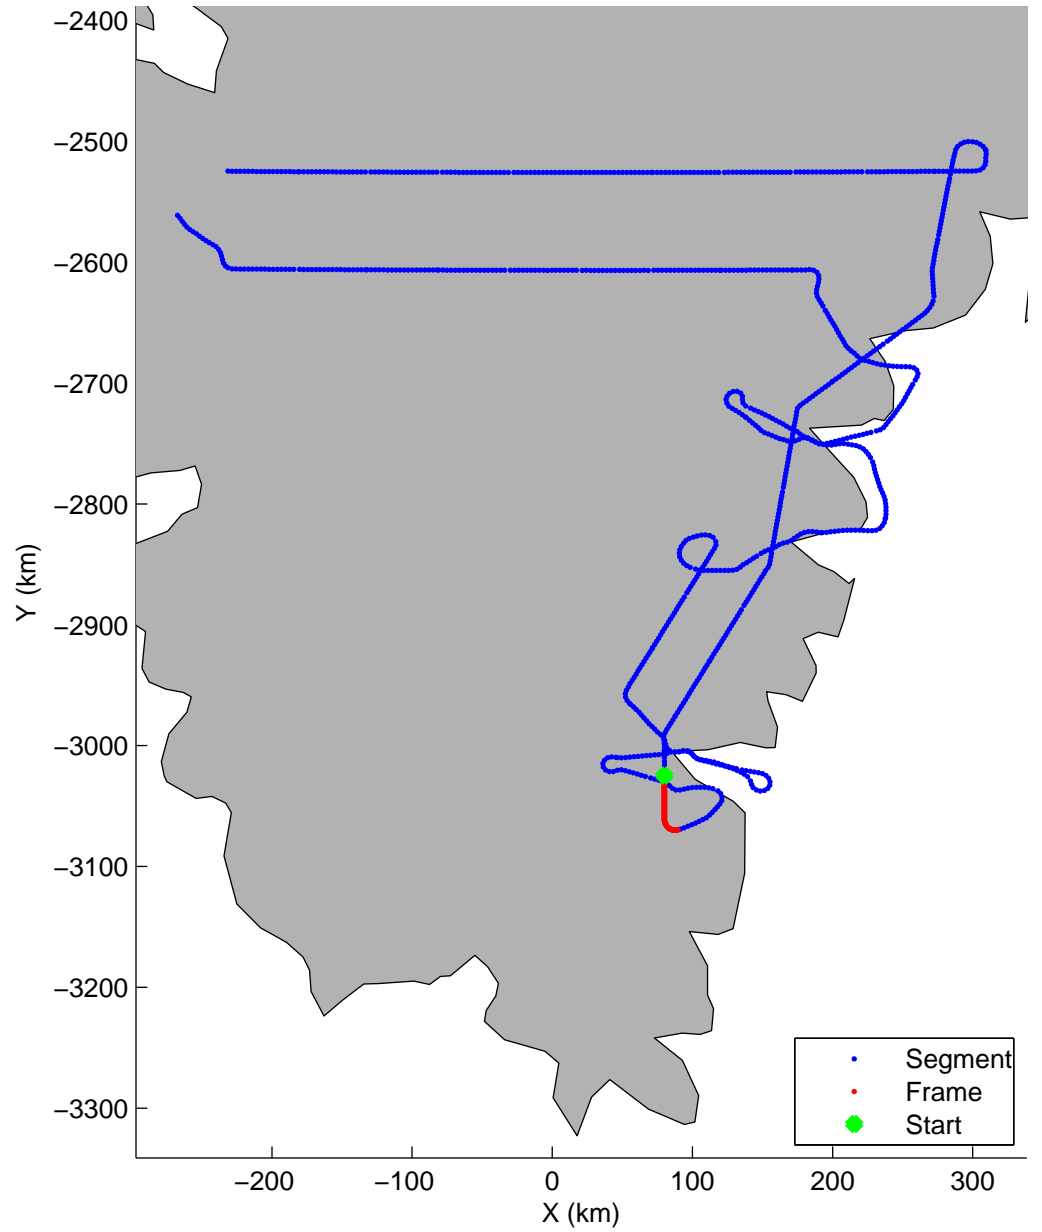

Land Ice:Southeast Glaciers 02
20150428_03_024
Polar Stereograph 70N/-45E