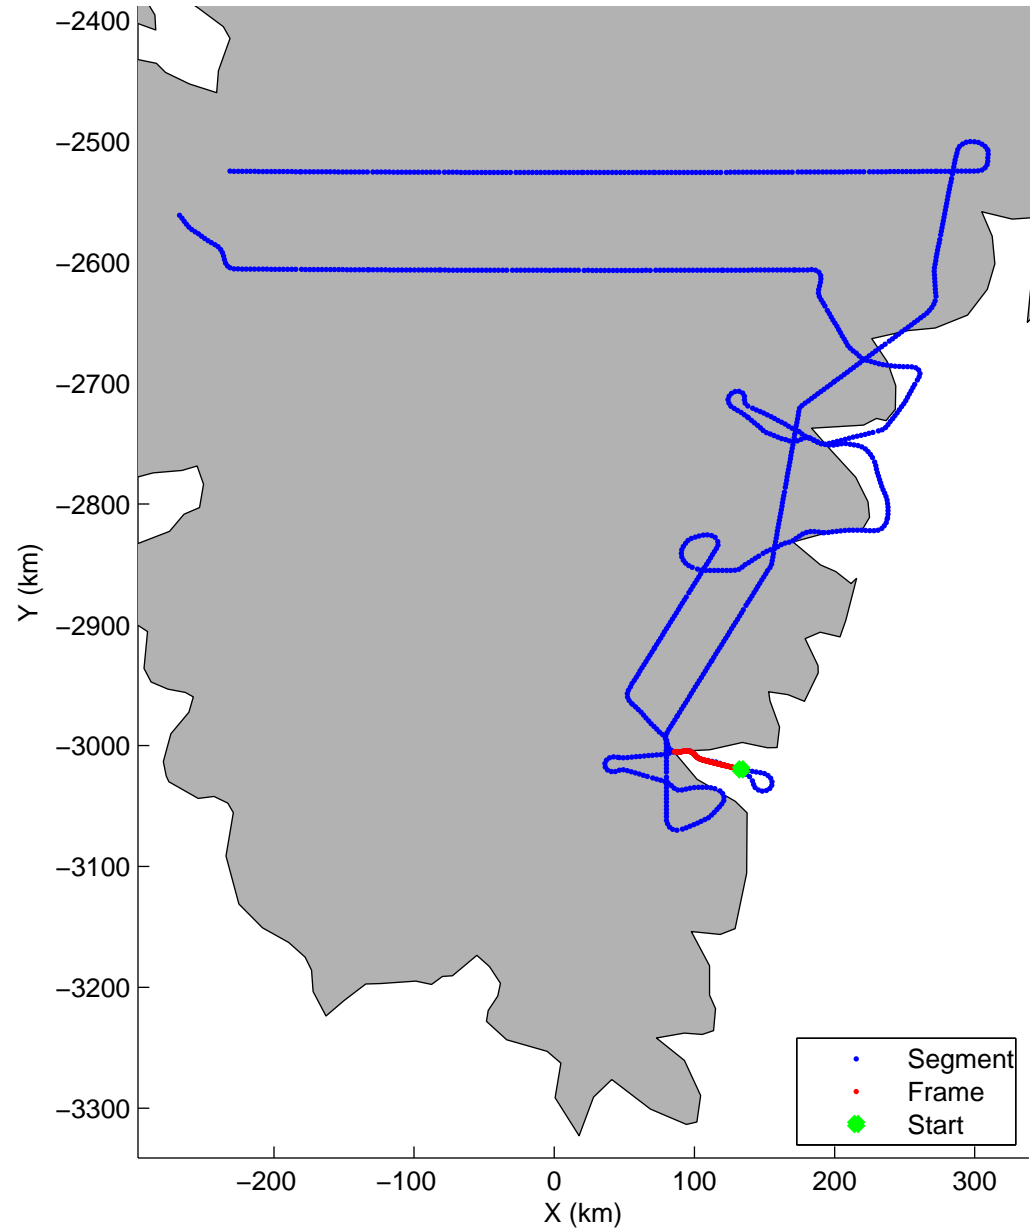

Land Ice:Southeast Glaciers 02
20150428_03_031
Polar Stereograph 70N/-45E