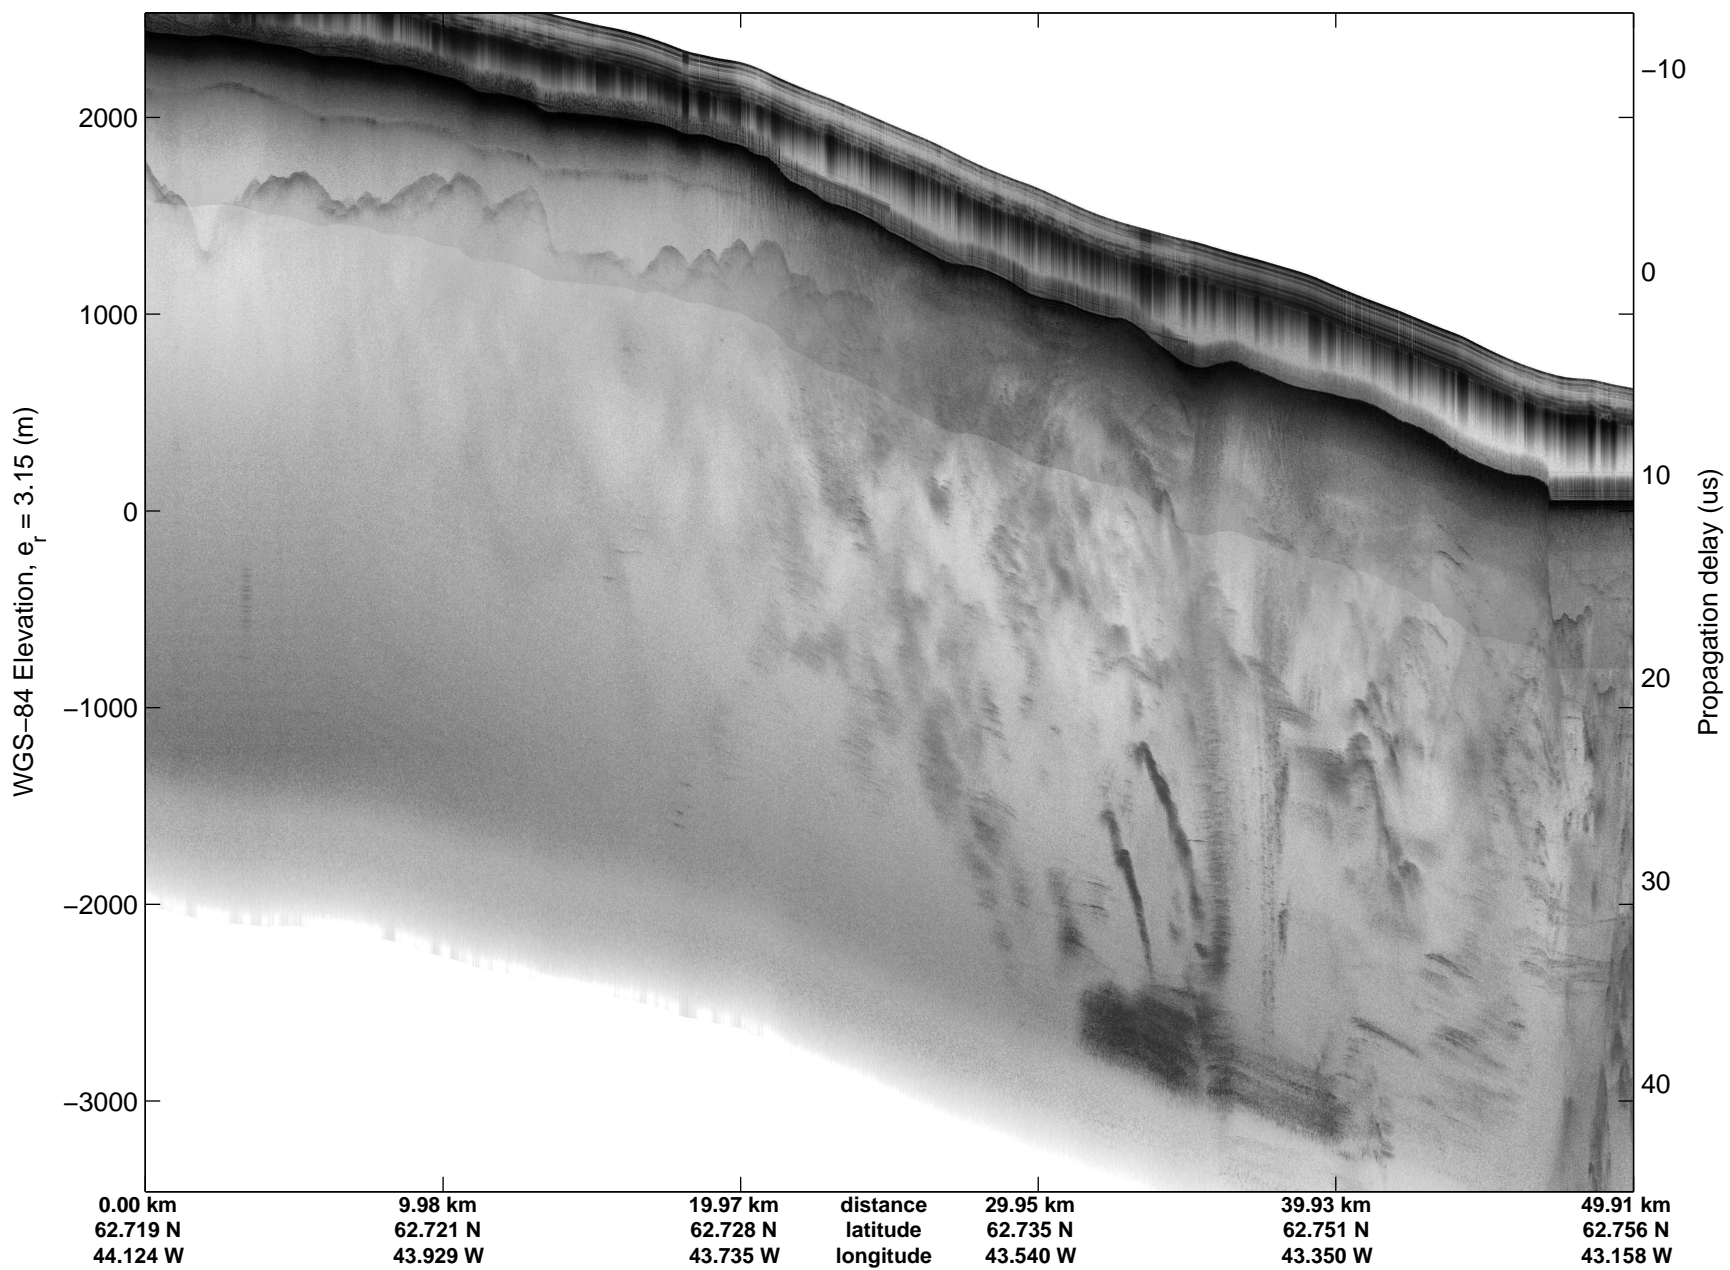

mcords5 2015_Greenland_C130: "Land Ice:Southeast Glaciers 02" 20150428_03_028: 13:30:58.8 to 13:37:23.3 GPS