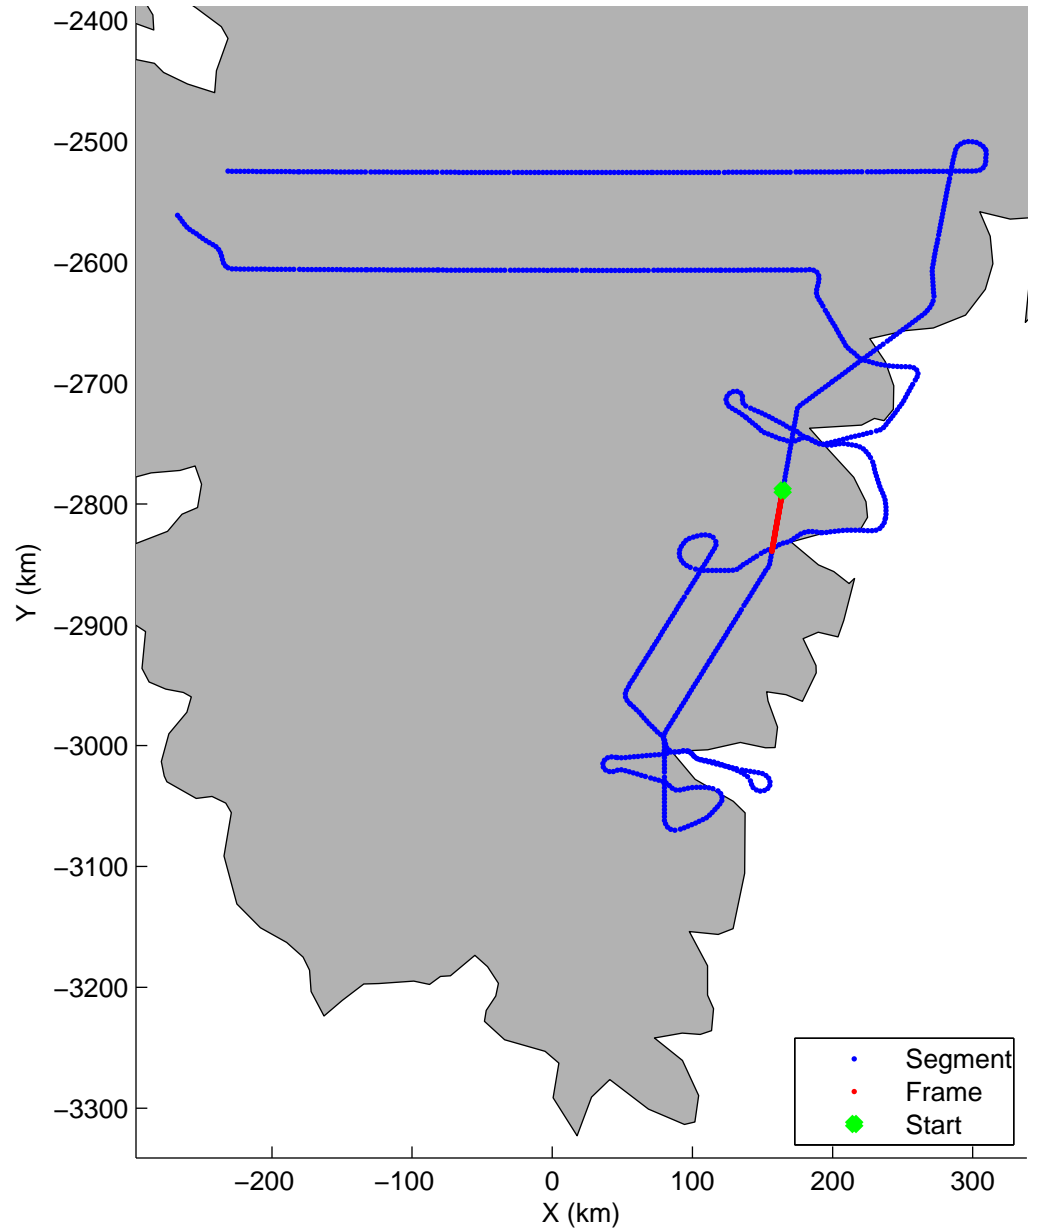

Land Ice:Southeast Glaciers 02
20150428_03_019
Polar Stereograph 70N/-45E