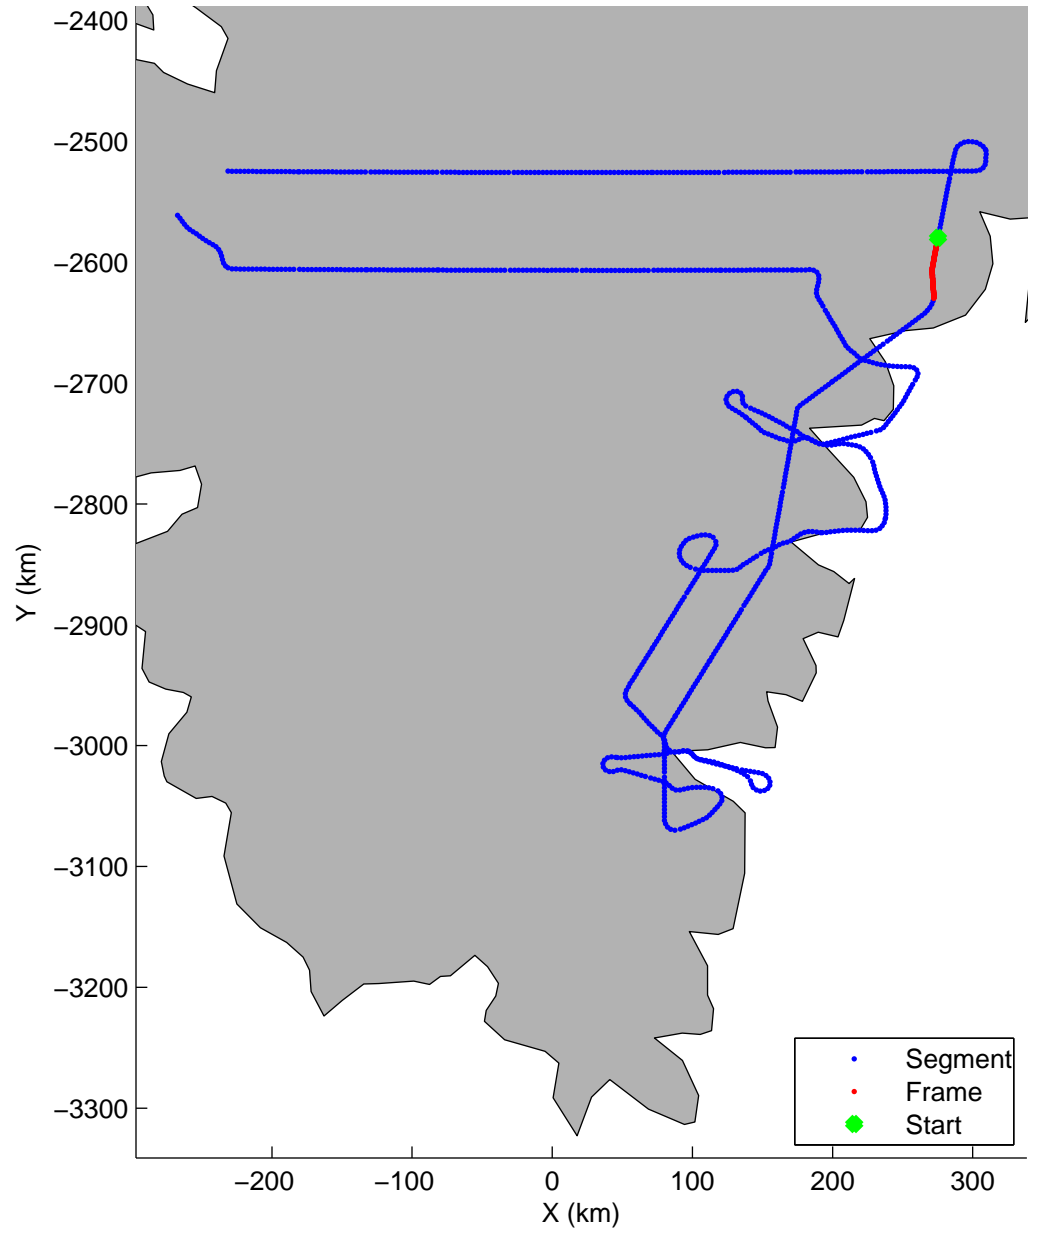

Land Ice:Southeast Glaciers 02
20150428_03_014
Polar Stereograph 70N/-45E