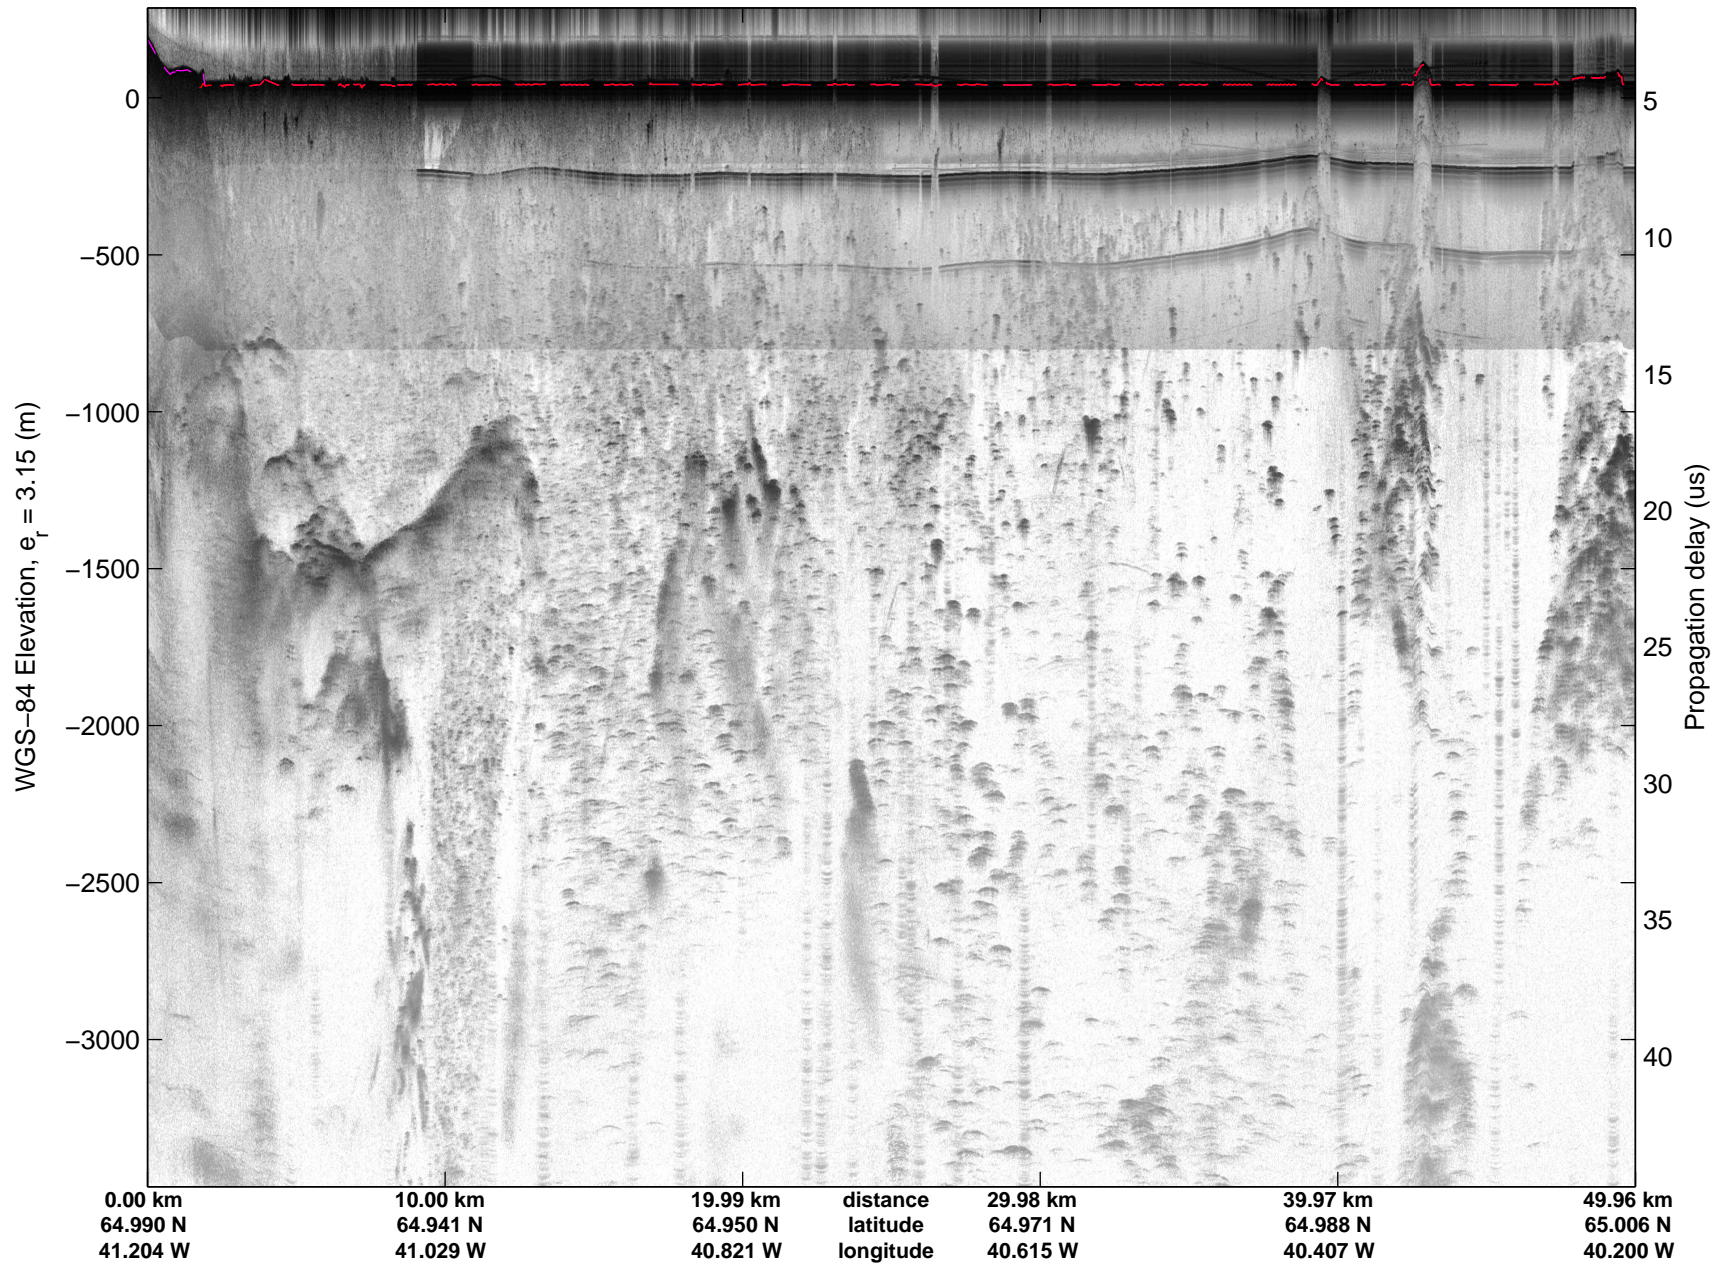

mcords5 2015_Greenland_C130: "Land Ice:Southeast Glaciers 02" 20150428_03_045: 15:20:49.0 to 15:27:36.4 GPS