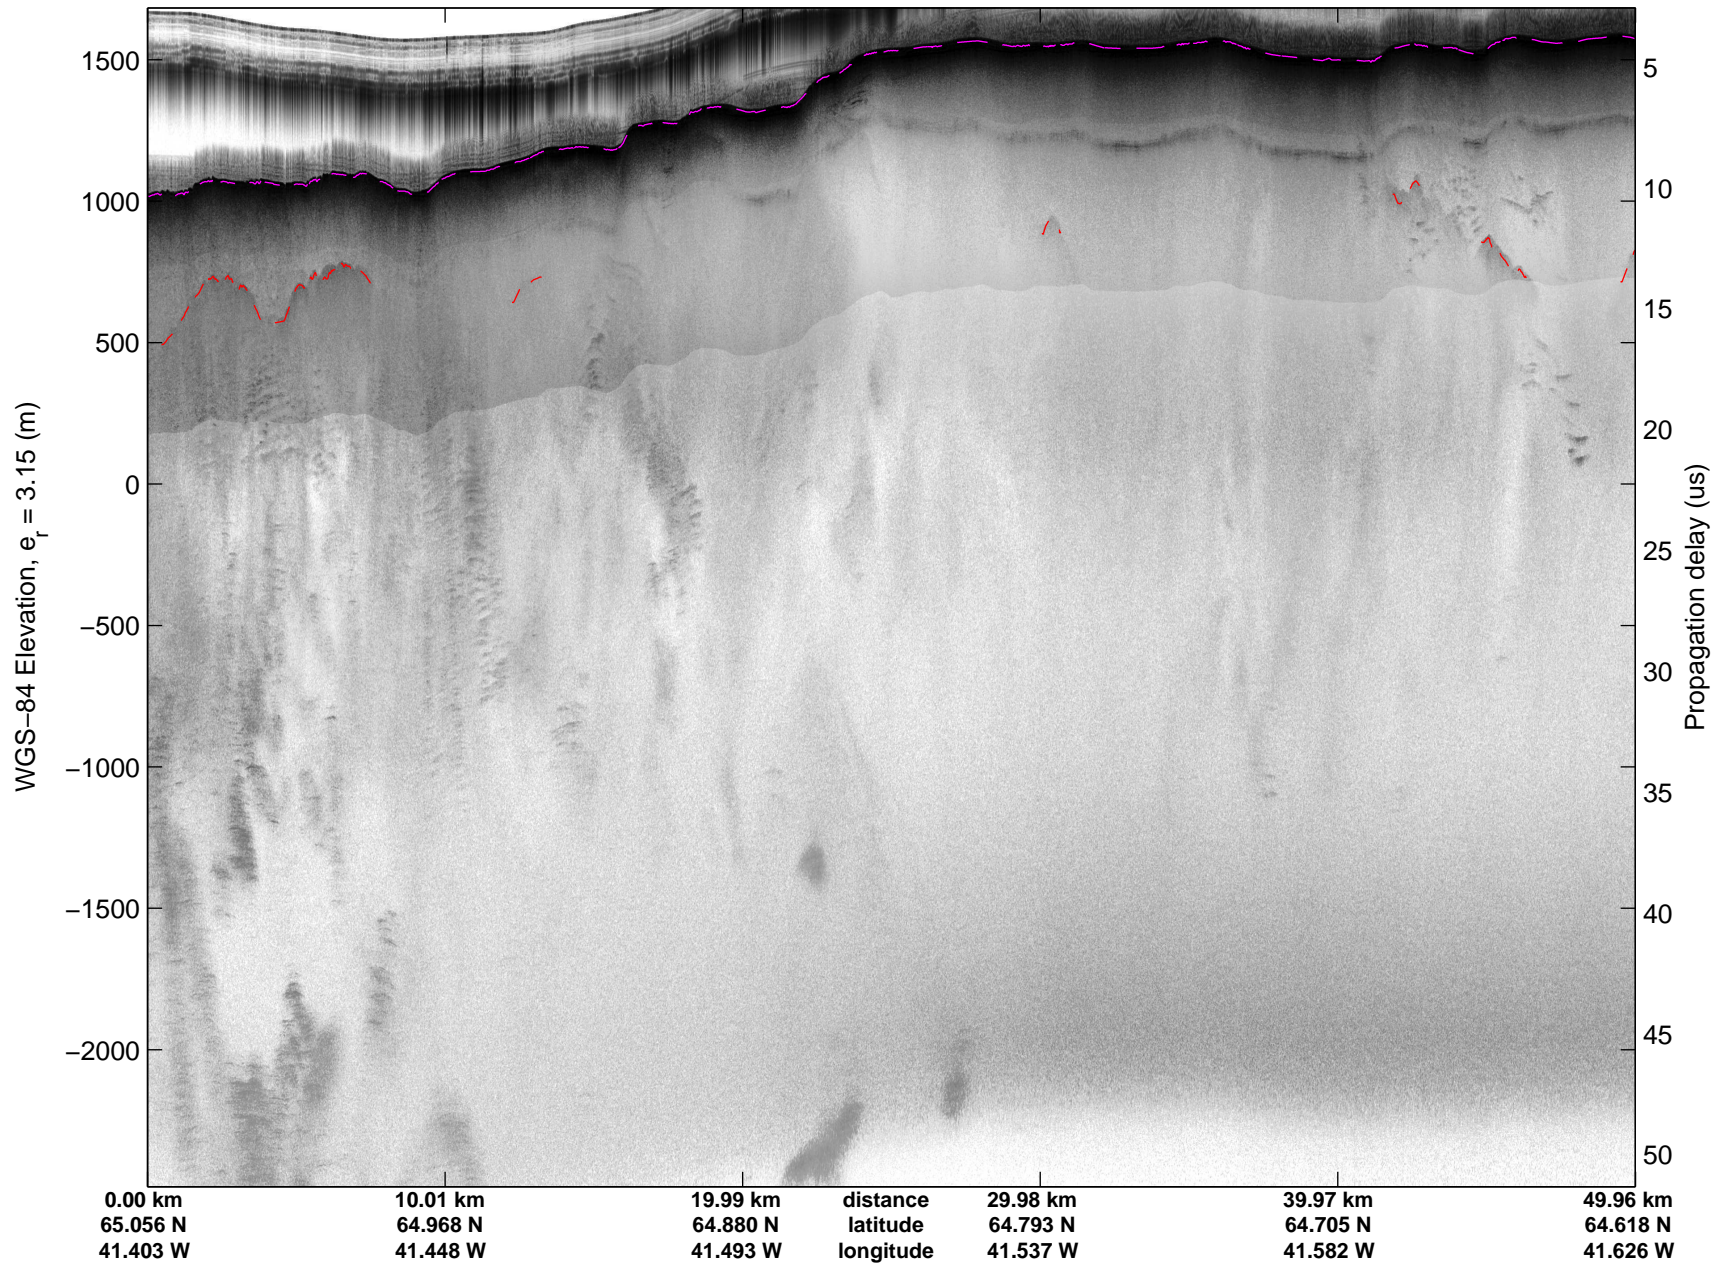

Land Ice:Southeast Glaciers 02  
20150428\_03\_017  
Polar Stereograph 70N/-45E

mcords5 2015\_Greenland\_C130: "Land Ice:Southeast Glaciers 02" 20150428\_03\_017: 12:22:11.8 to 12:28:24.1 GPS

mcords5 2015\_Greenland\_C130: "Land Ice:Southeast Glaciers 02" 20150428\_03\_017: 12:22:11.8 to 12:28:24.1 GPS

Land Ice:Southeast Glaciers 02  
20150428\_03\_018  
Polar Stereograph 70N/-45E

mcords5 2015\_Greenland\_C130: "Land Ice:Southeast Glaciers 02" 20150428\_03\_018: 12:28:24.3 to 12:34:28.7 GPS

mcords5 2015\_Greenland\_C130: "Land Ice:Southeast Glaciers 02" 20150428\_03\_018: 12:28:24.3 to 12:34:28.7 GPS