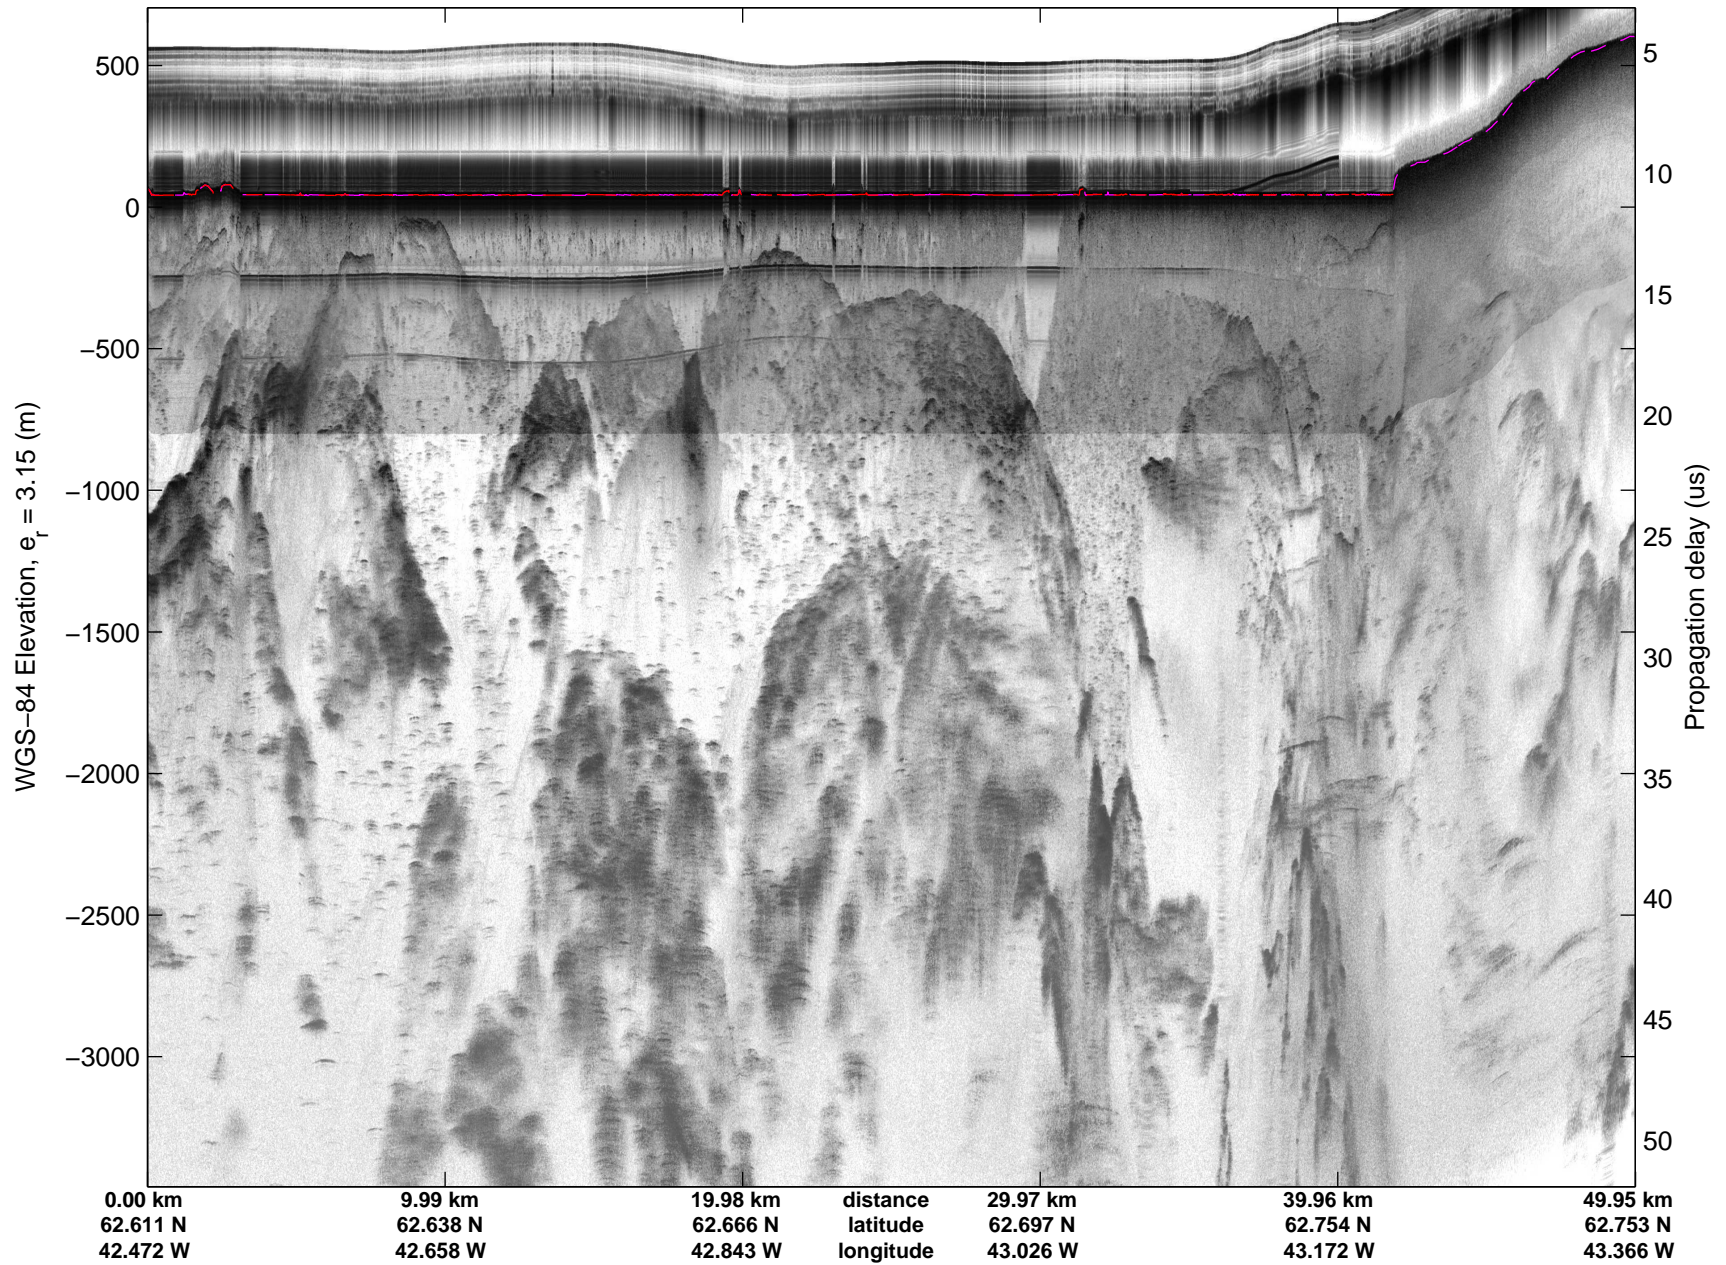

mcords5 2015_Greenland_C130: "Land Ice:Southeast Glaciers 02" 20150428_03_031: 13:50:33.9 to 13:56:58.4 GPS