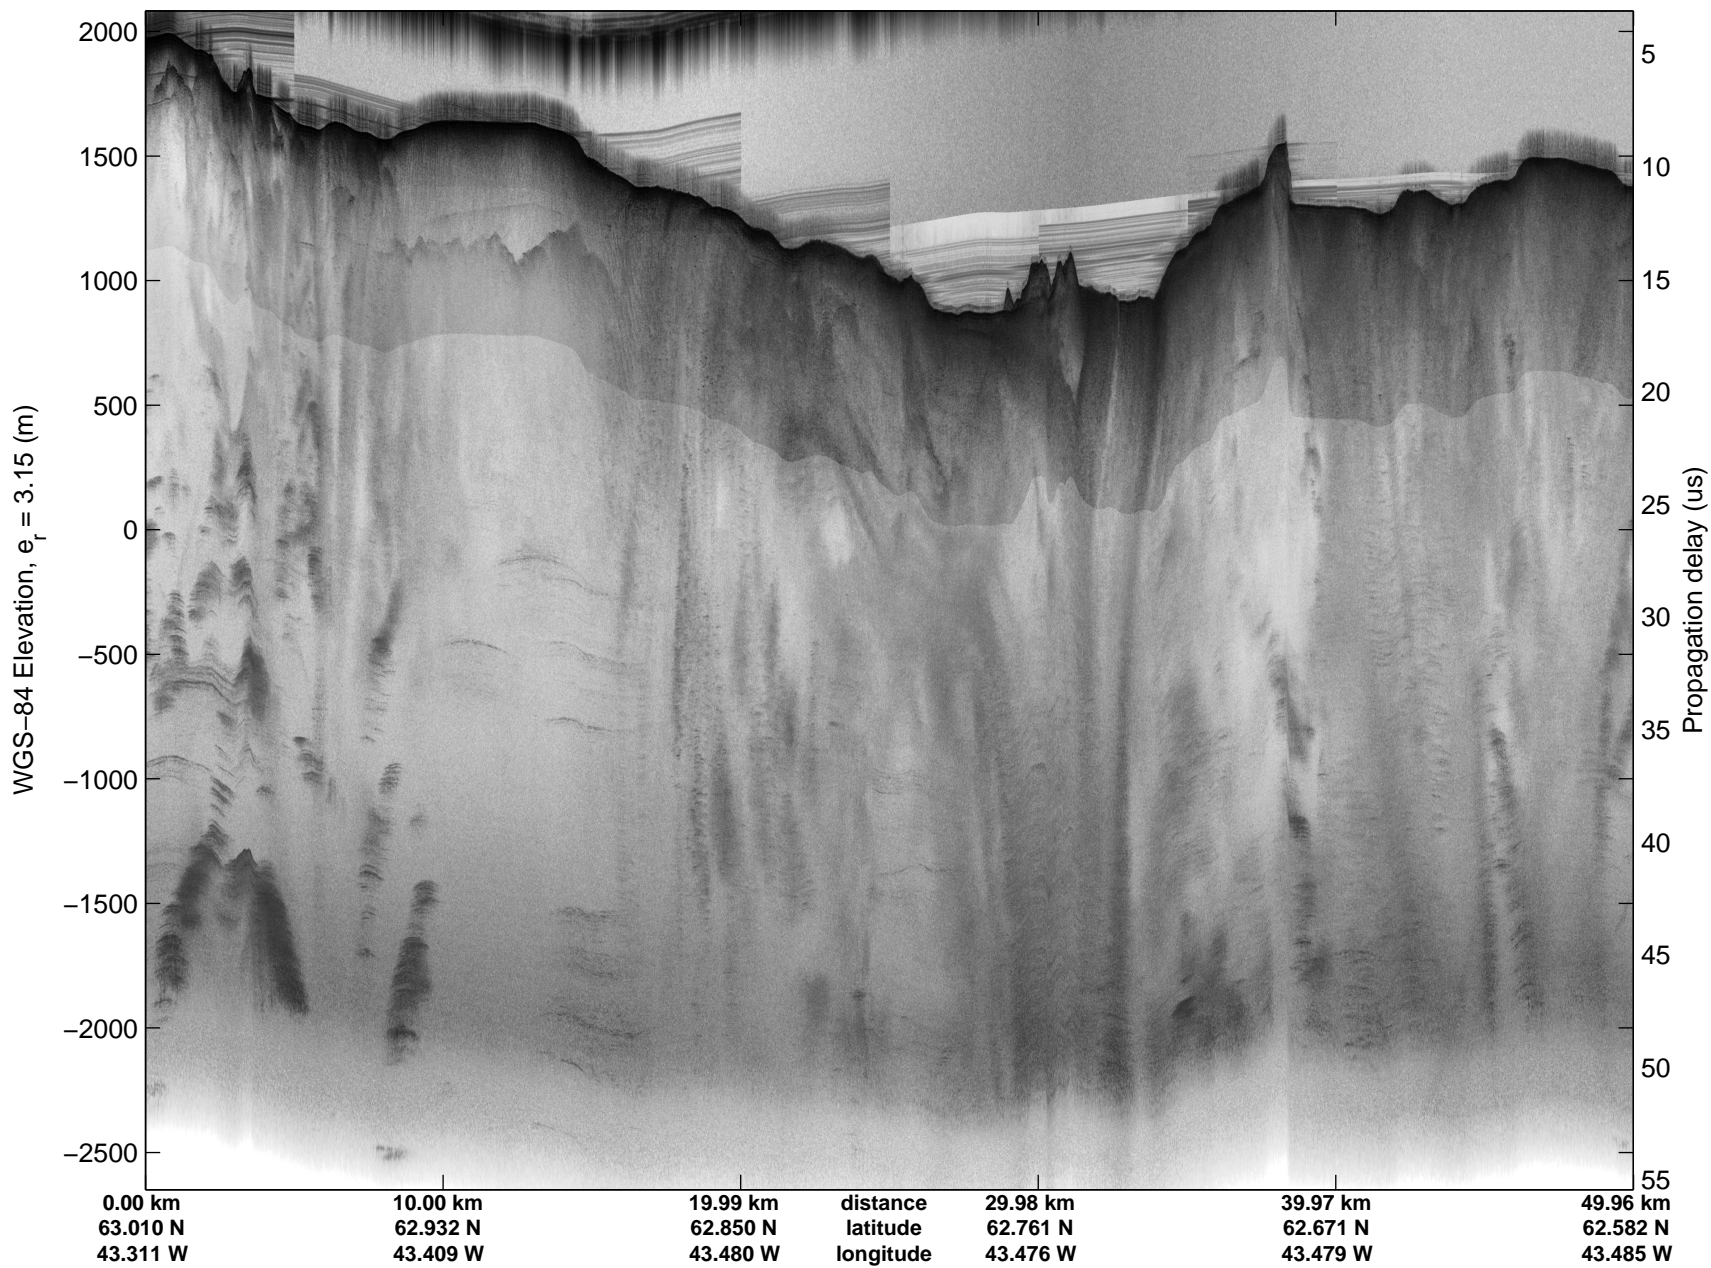

mcords5 2015_Greenland_C130: "Land Ice:Southeast Glaciers 02" 20150428_03_023: 12:59:37.7 to 13:06:00.3 GPS