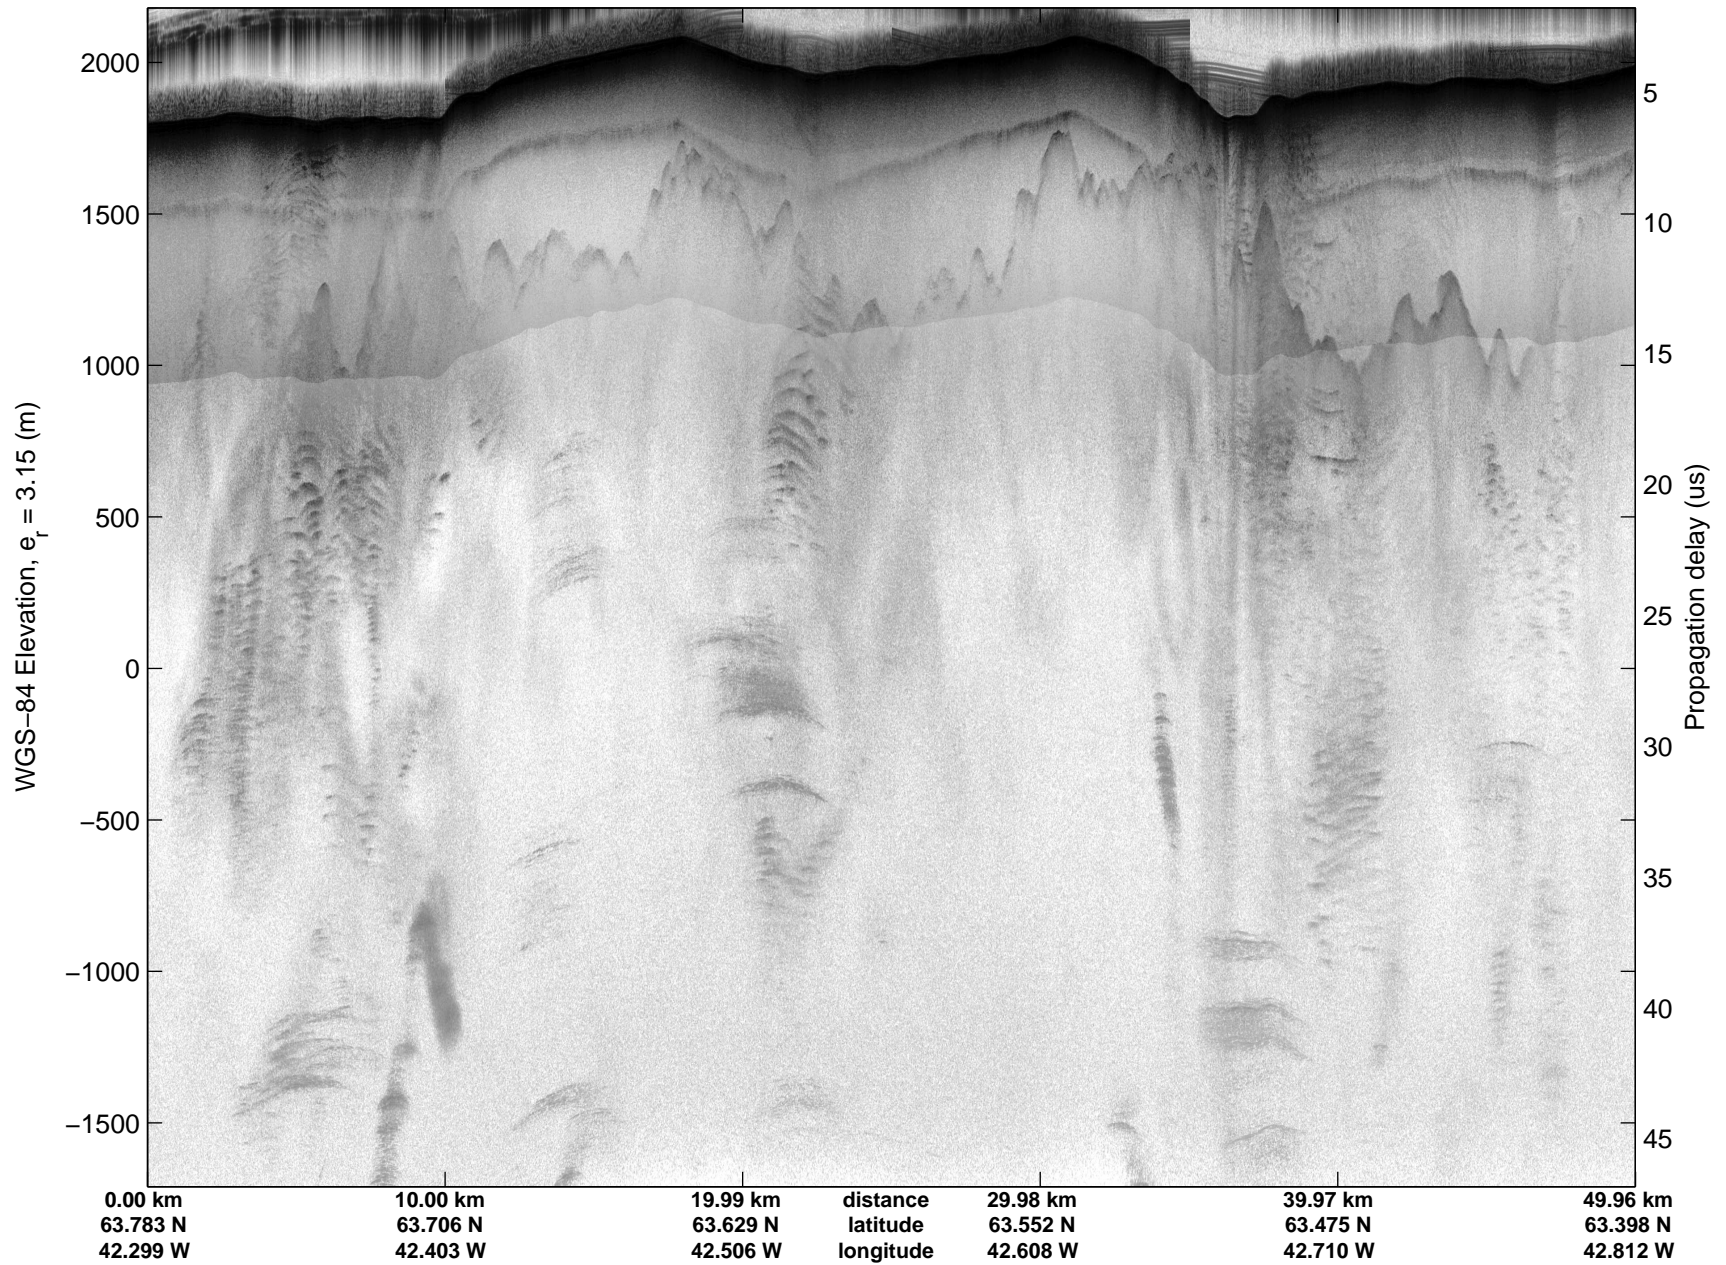

mcords5 2015_Greenland_C130: "Land Ice:Southeast Glaciers 02" 20150428_03_021: 12:47:00.2 to 12:53:17.9 GPS