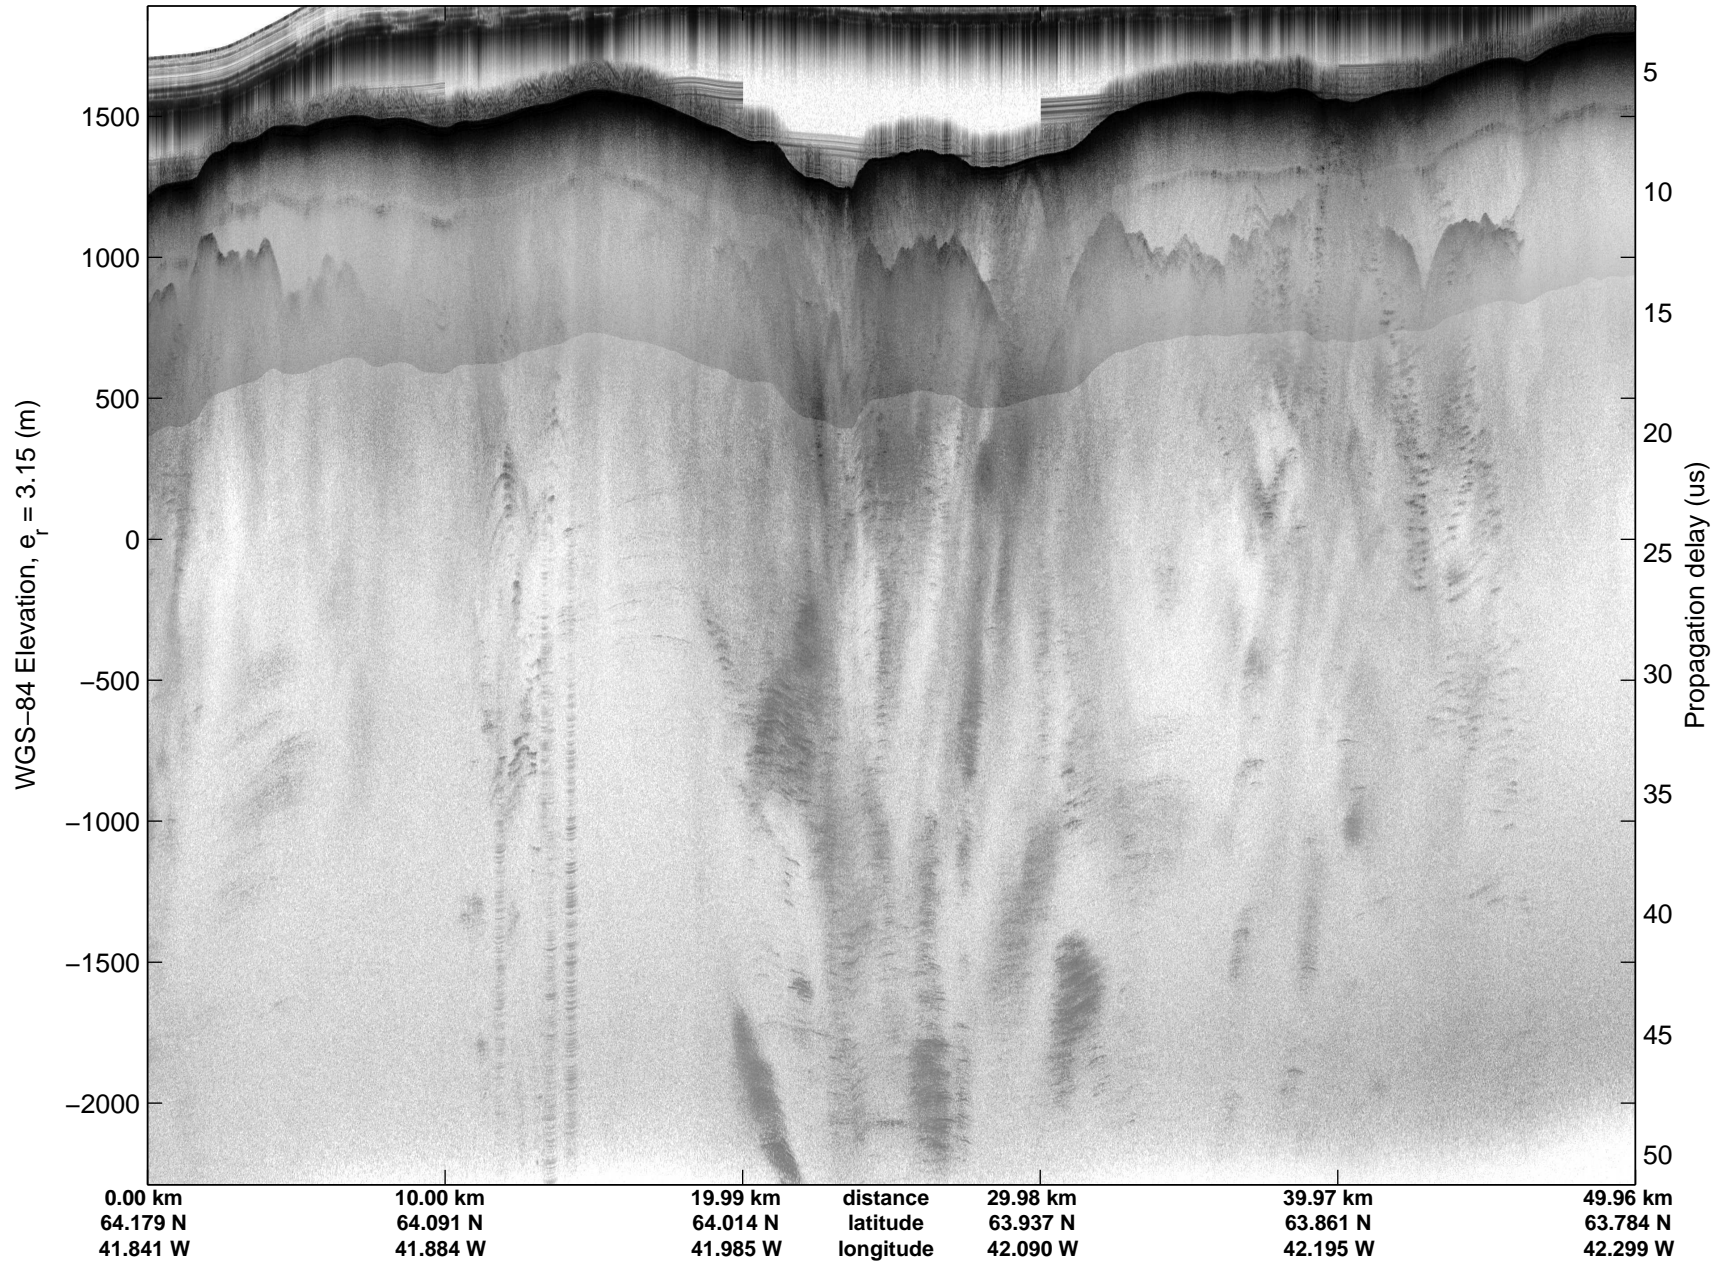

mcords5 2015_Greenland_C130: "Land Ice:Southeast Glaciers 02" 20150428_03_020: 12:40:35.5 to 12:46:59.9 GPS