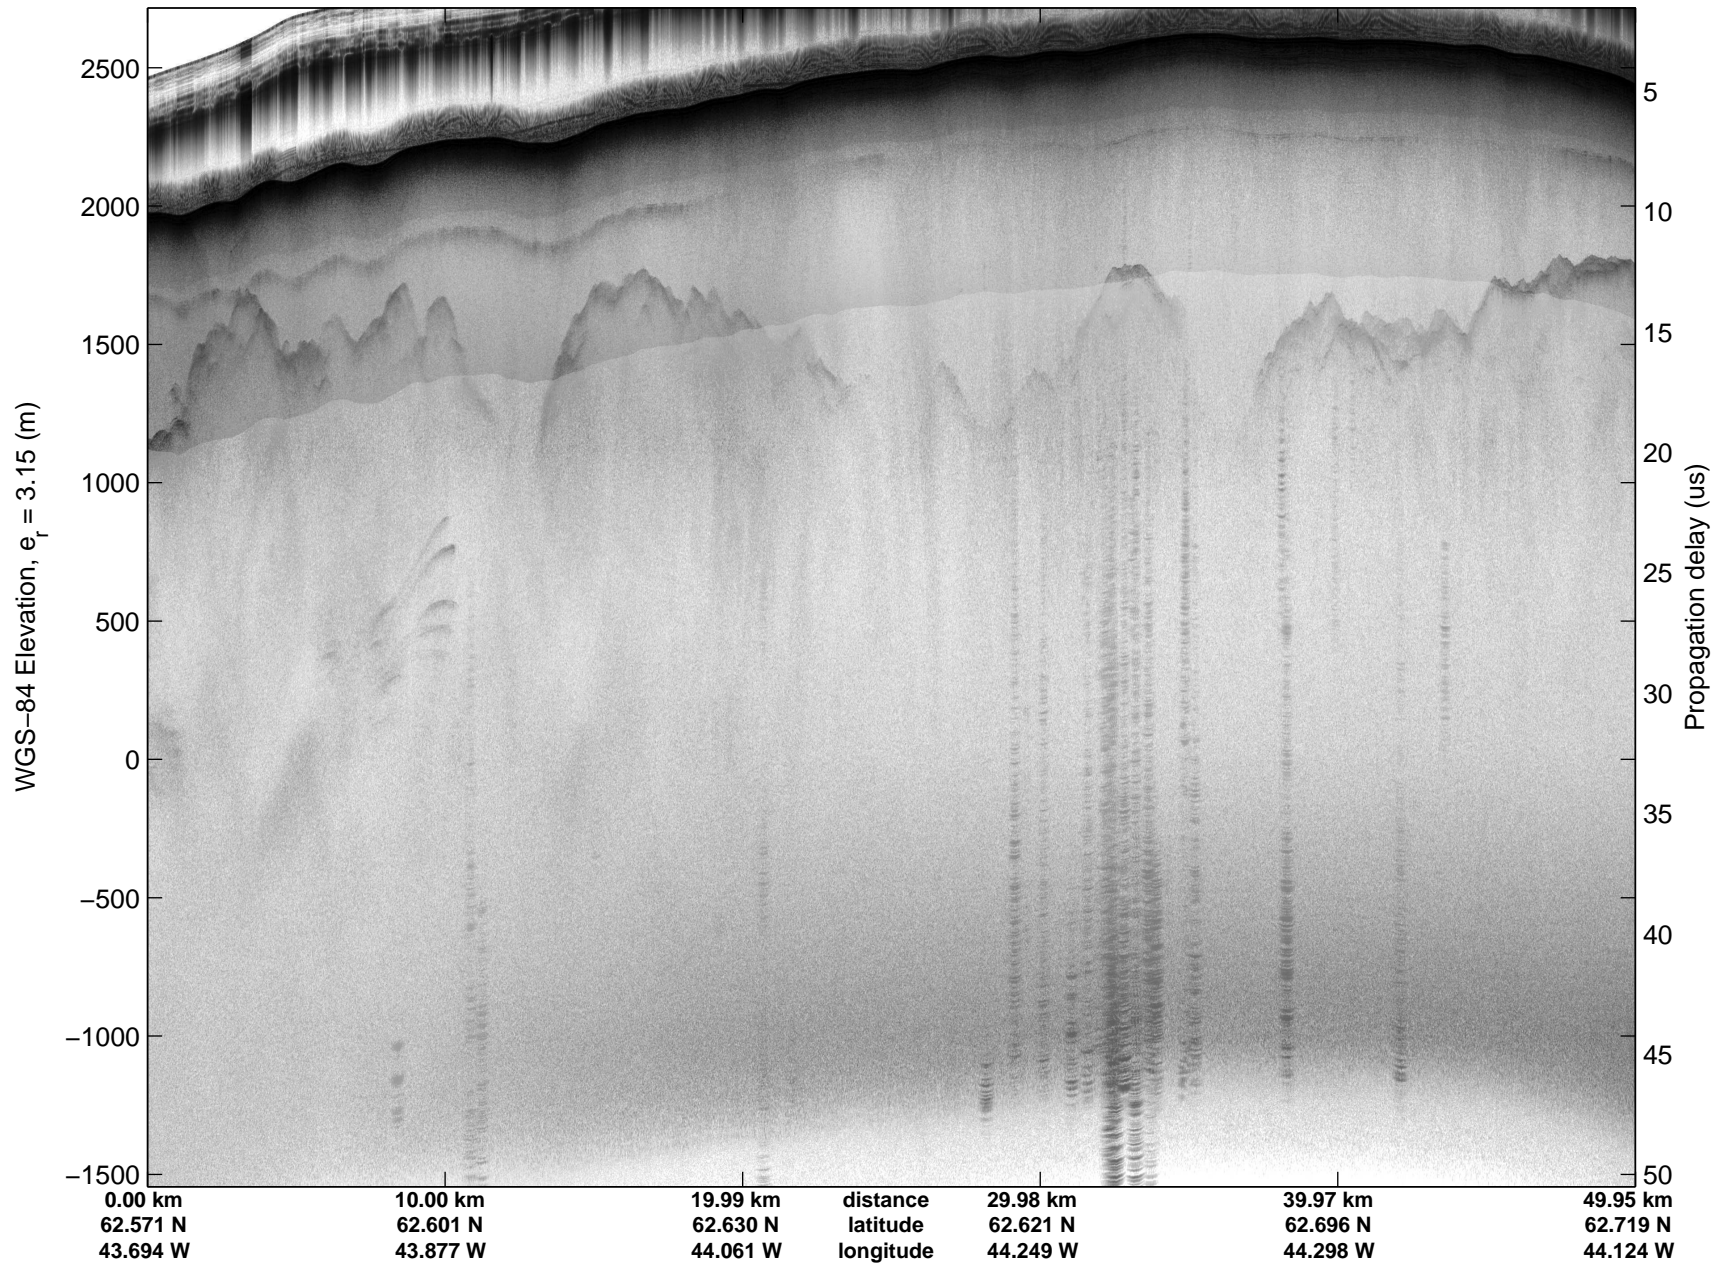

Land Ice:Southeast Glaciers 02  
20150428\_03\_026  
Polar Stereograph 70N/-45E

mcords5 2015\_Greenland\_C130: "Land Ice:Southeast Glaciers 02" 20150428\_03\_026: 13:18:23.0 to 13:24:50.0 GPS

mcords5 2015\_Greenland\_C130: "Land Ice:Southeast Glaciers 02" 20150428\_03\_026: 13:18:23.0 to 13:24:50.0 GPS

Land Ice:Southeast Glaciers 02  
20150428\_03\_027  
Polar Stereograph 70N/-45E

mcords5 2015\_Greenland\_C130: "Land Ice:Southeast Glaciers 02" 20150428\_03\_027: 13:24:50.2 to 13:30:58.6 GPS

mcords5 2015\_Greenland\_C130: "Land Ice:Southeast Glaciers 02" 20150428\_03\_027: 13:24:50.2 to 13:30:58.6 GPS