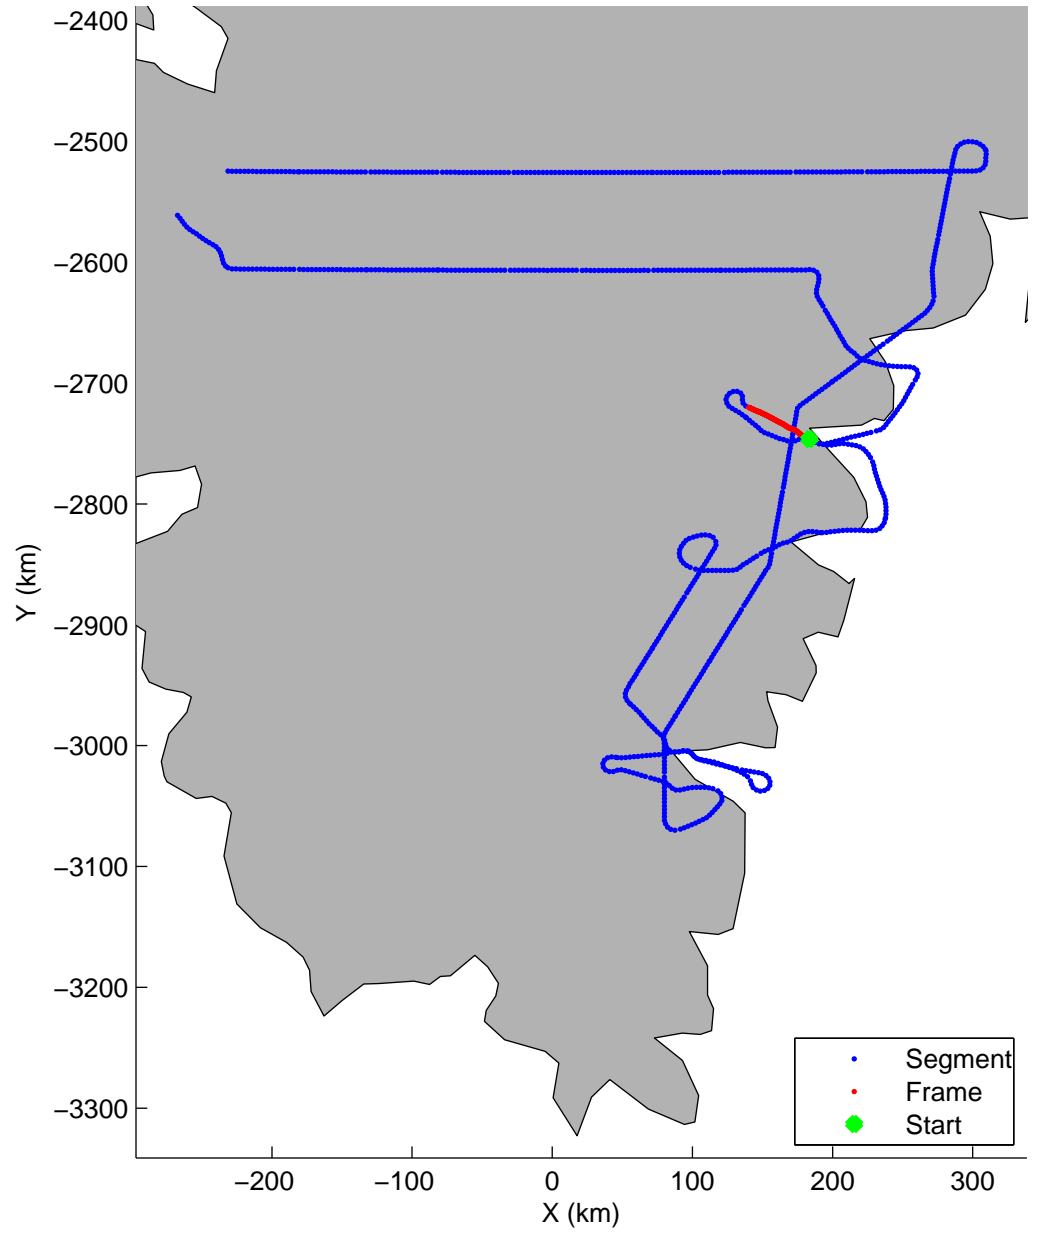

Land Ice:Southeast Glaciers 02
20150428_03_042
Polar Stereograph 70N/-45E