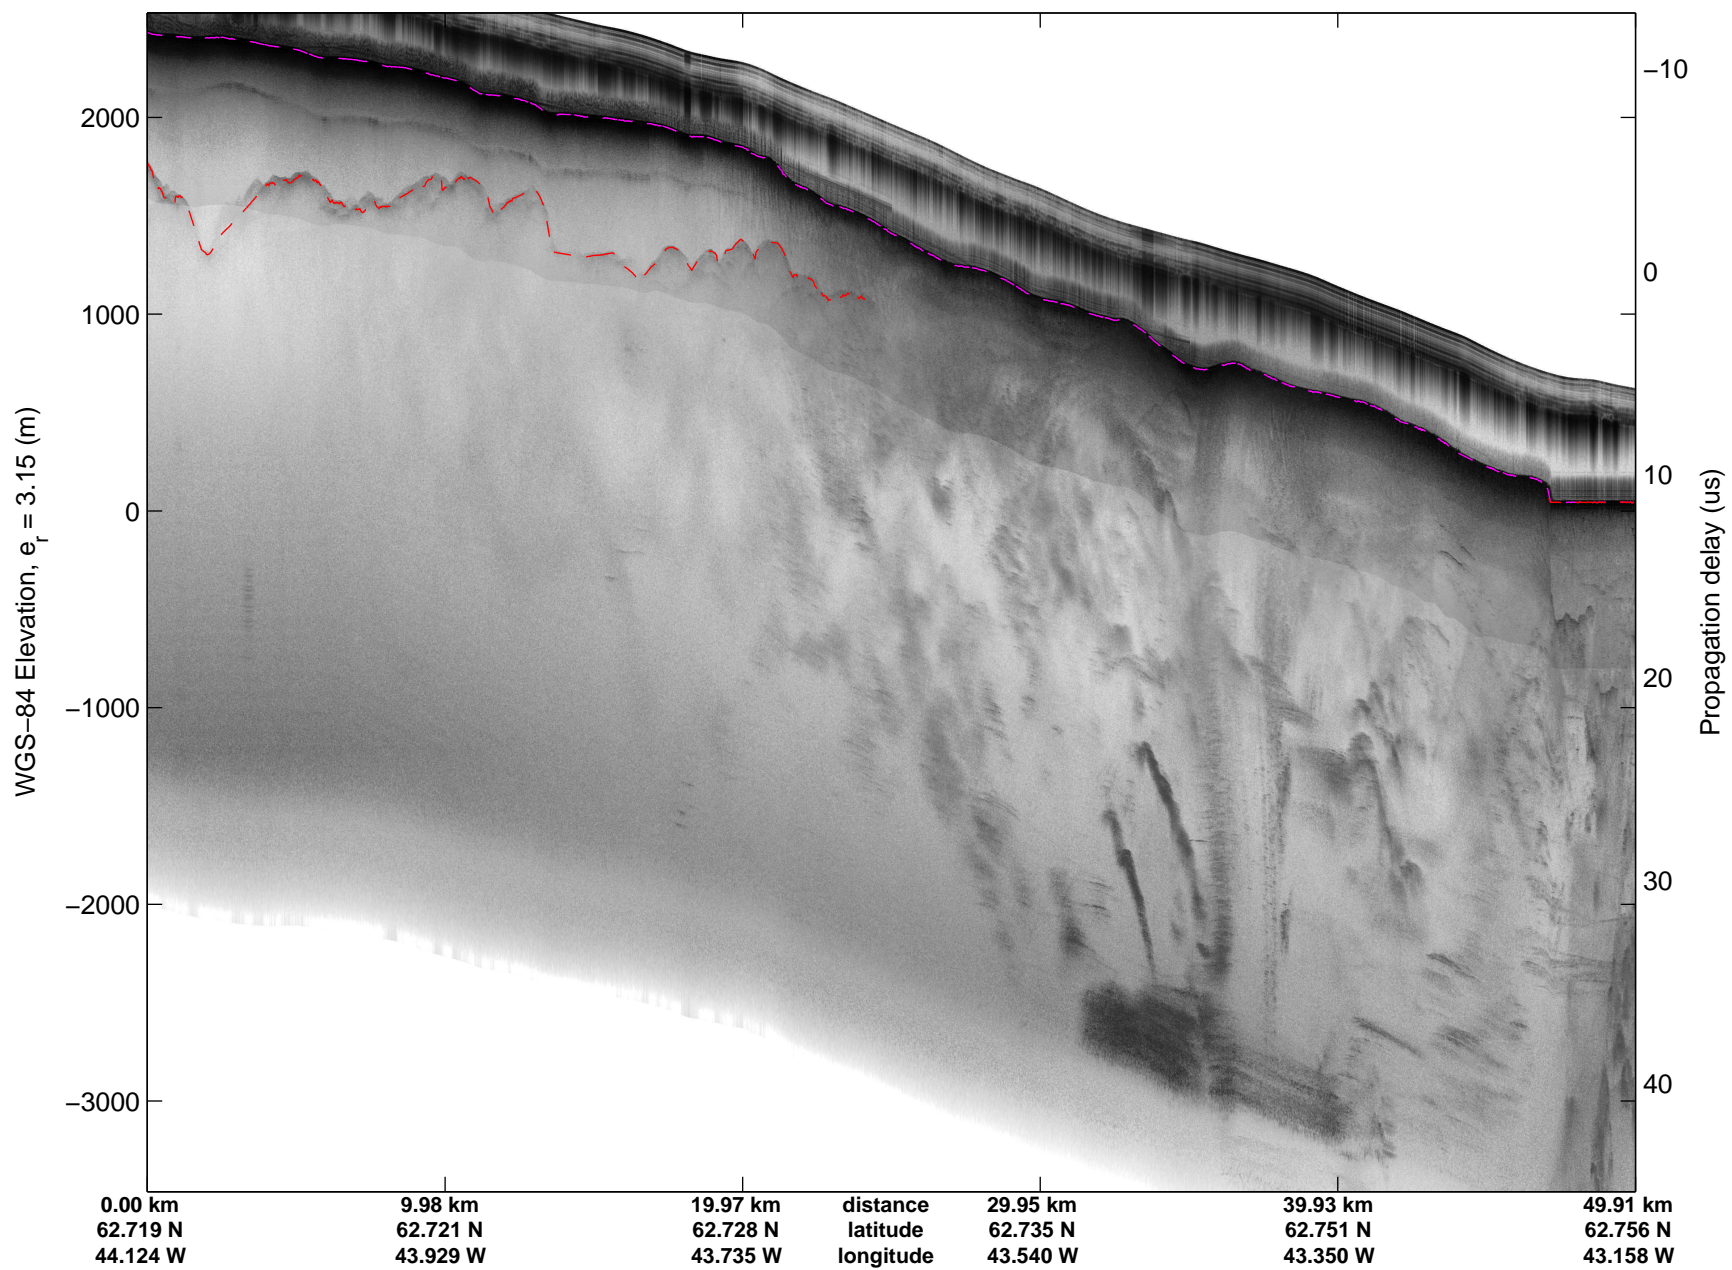

Land Ice:Southeast Glaciers 02  
20150428\_03\_026  
Polar Stereograph 70N/-45E

mcords5 2015\_Greenland\_C130: "Land Ice:Southeast Glaciers 02" 20150428\_03\_026: 13:18:23.0 to 13:24:50.0 GPS

mcords5 2015\_Greenland\_C130: "Land Ice:Southeast Glaciers 02" 20150428\_03\_026: 13:18:23.0 to 13:24:50.0 GPS

Land Ice:Southeast Glaciers 02  
20150428\_03\_027  
Polar Stereograph 70N/-45E

mcords5 2015\_Greenland\_C130: "Land Ice:Southeast Glaciers 02" 20150428\_03\_027: 13:24:50.2 to 13:30:58.6 GPS

mcords5 2015\_Greenland\_C130: "Land Ice:Southeast Glaciers 02" 20150428\_03\_027: 13:24:50.2 to 13:30:58.6 GPS

Land Ice:Southeast Glaciers 02  
20150428\_03\_028  
Polar Stereograph 70N/-45E

mcords5 2015\_Greenland\_C130: "Land Ice:Southeast Glaciers 02" 20150428\_03\_028: 13:30:58.8 to 13:37:23.3 GPS

mcords5 2015\_Greenland\_C130: "Land Ice:Southeast Glaciers 02" 20150428\_03\_028: 13:30:58.8 to 13:37:23.3 GPS