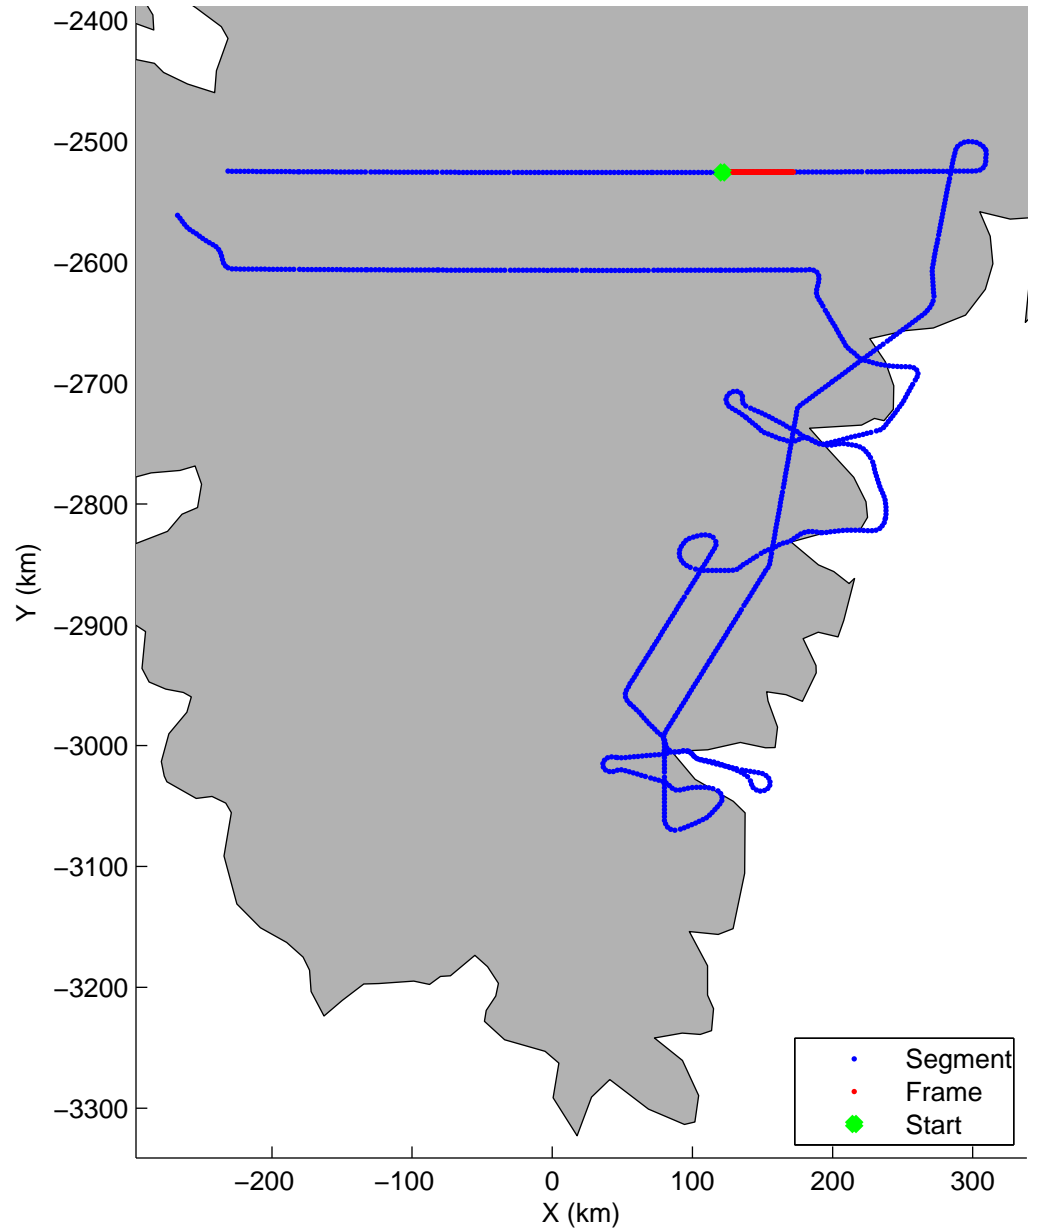

Land Ice:Southeast Glaciers 02
20150428_03_008
Polar Stereograph 70N/-45E