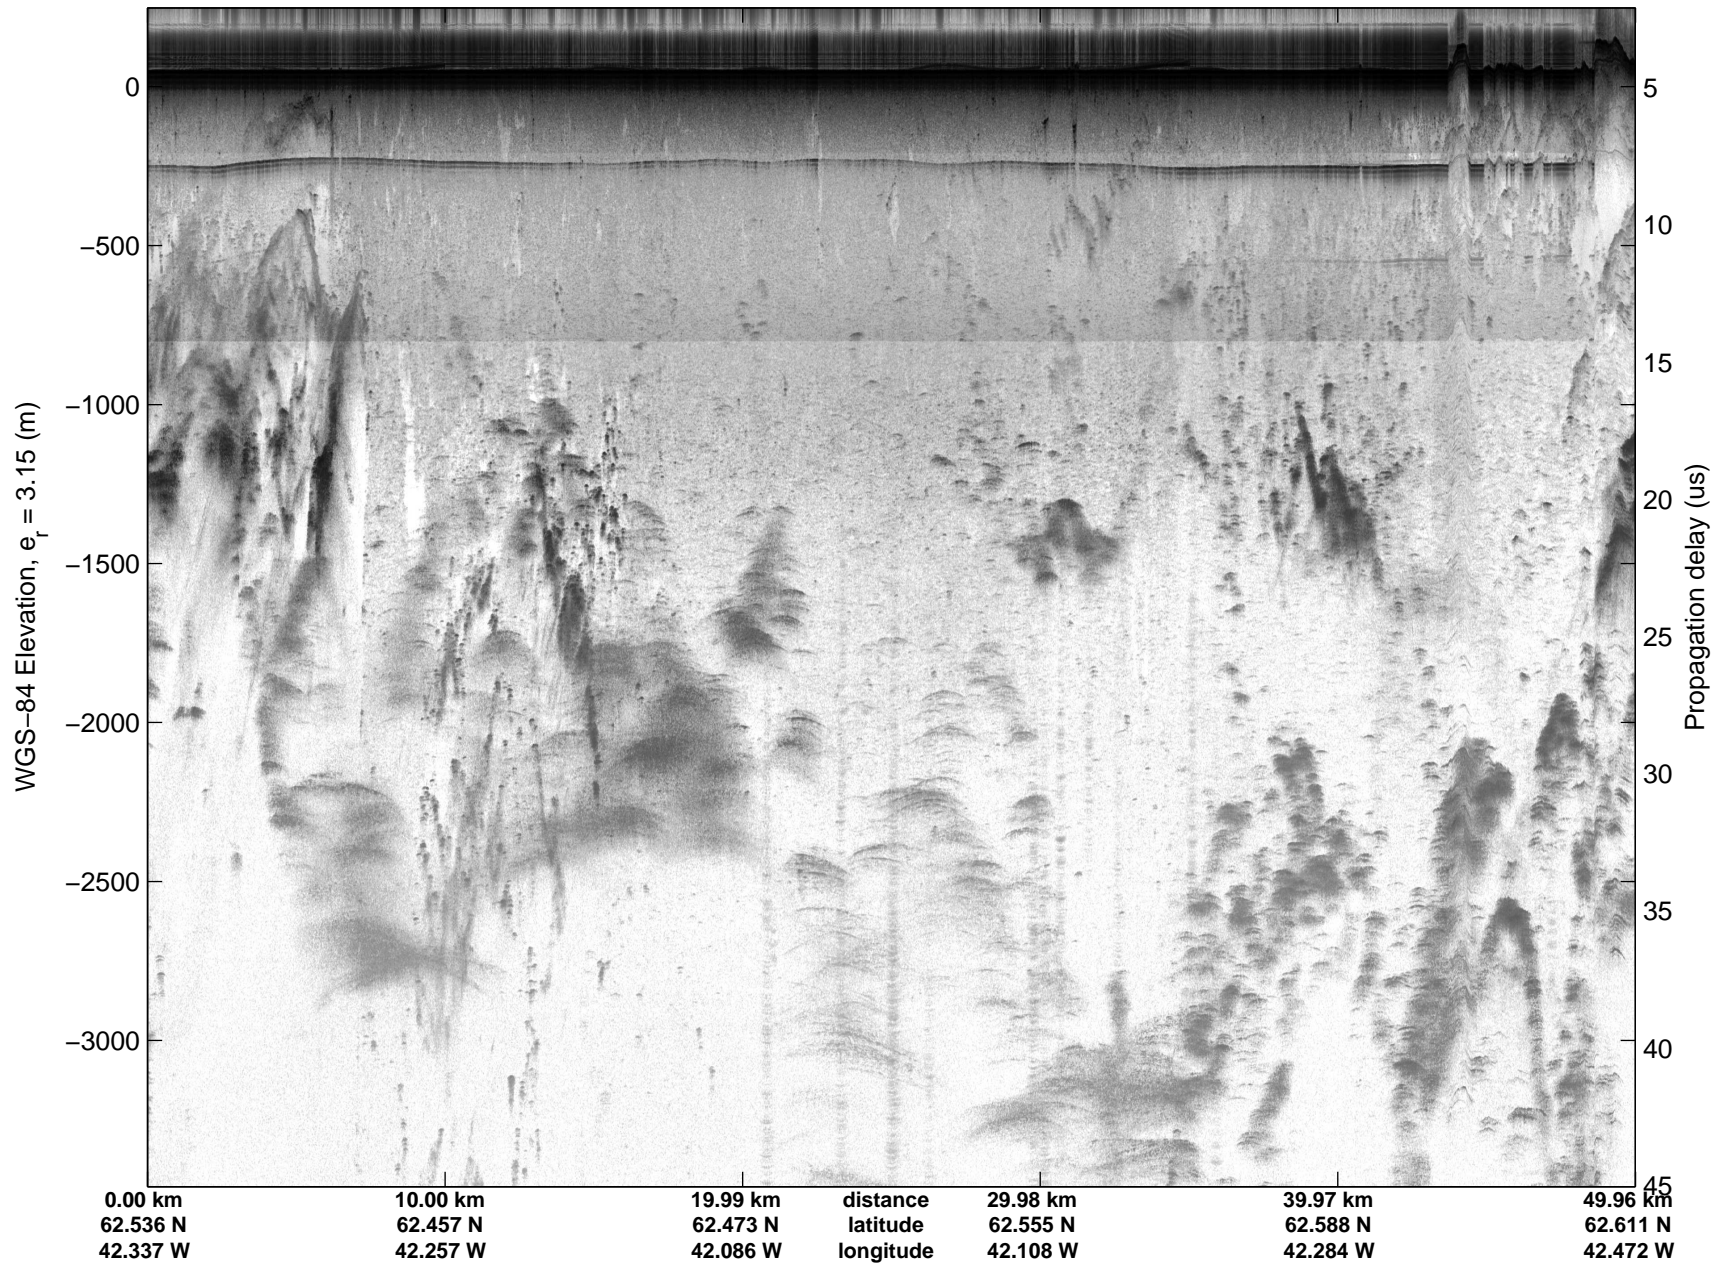

mcords5 2015_Greenland_C130: "Land Ice:Southeast Glaciers 02" 20150428_03_030: 13:44:00.7 to 13:50:33.6 GPS