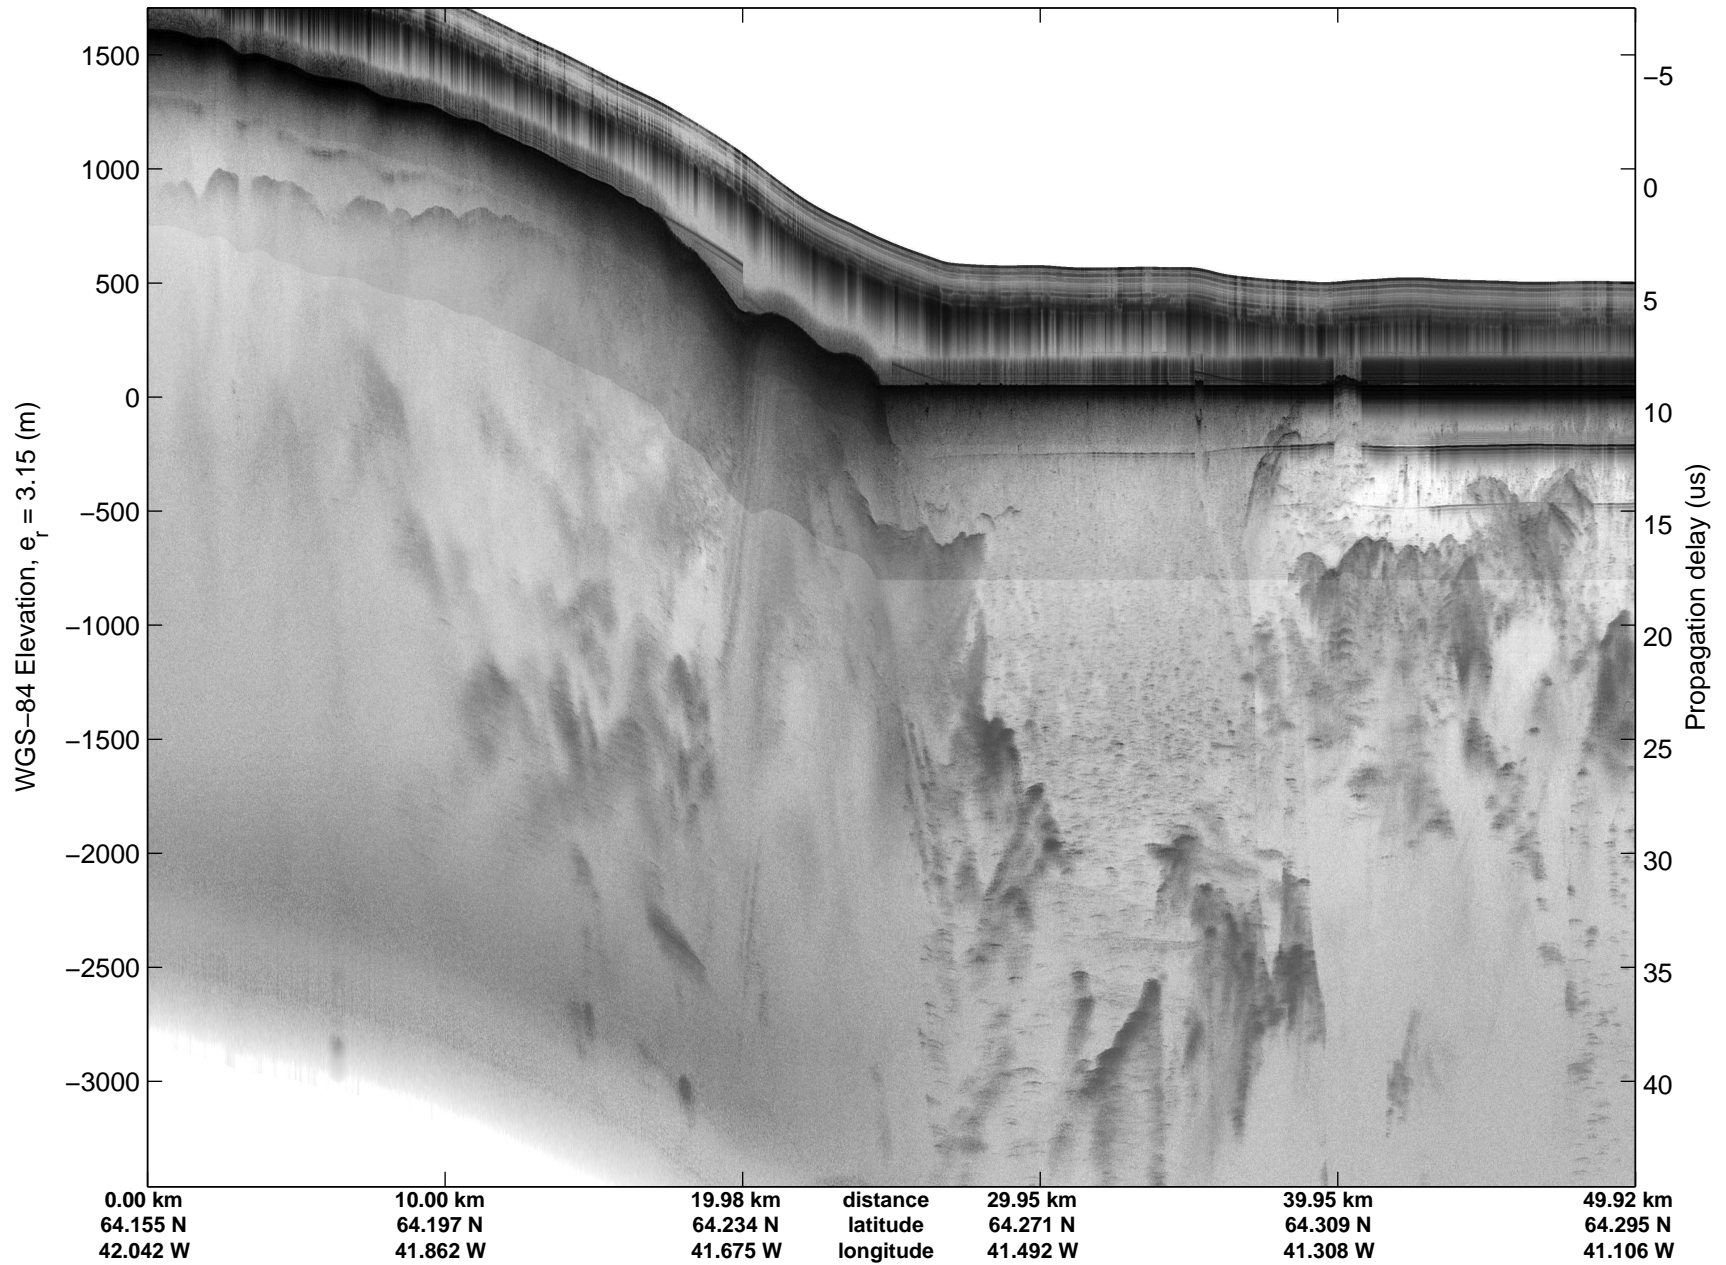

Land Ice:Southeast Glaciers 02  
20150428\_03\_037  
Polar Stereograph 70N/-45E

mcords5 2015\_Greenland\_C130: "Land Ice:Southeast Glaciers 02" 20150428\_03\_037: 14:28:31.9 to 14:34:52.5 GPS

mcords5 2015\_Greenland\_C130: "Land Ice:Southeast Glaciers 02" 20150428\_03\_037: 14:28:31.9 to 14:34:52.5 GPS

Land Ice:Southeast Glaciers 02  
20150428\_03\_038  
Polar Stereograph 70N/-45E

mcords5 2015\_Greenland\_C130: "Land Ice:Southeast Glaciers 02" 20150428\_03\_038: 14:34:52.8 to 14:41:21.7 GPS

mcords5 2015\_Greenland\_C130: "Land Ice:Southeast Glaciers 02" 20150428\_03\_038: 14:34:52.8 to 14:41:21.7 GPS