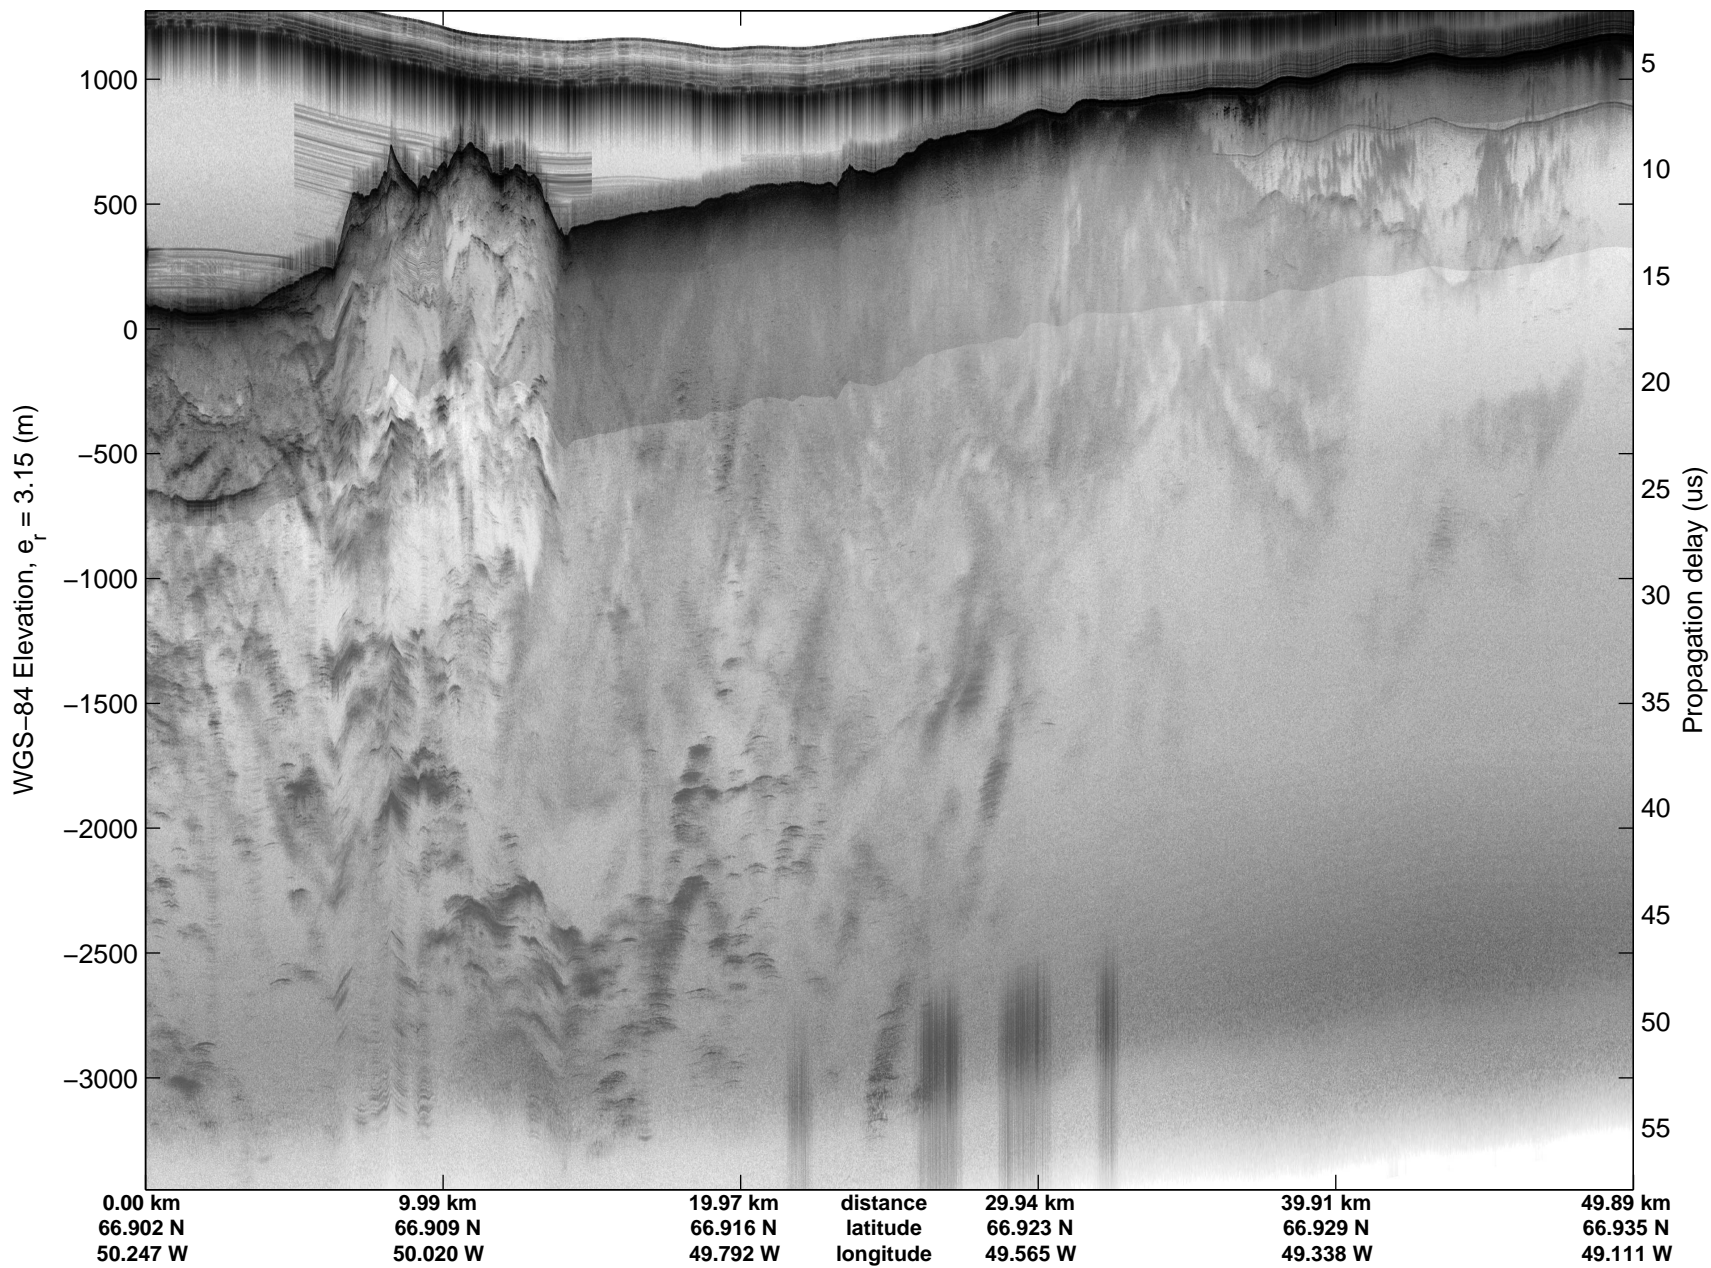

Land Ice:Southeast Glaciers 02  
20150428\_03\_001  
Polar Stereograph 70N/-45E

mcords5 2015\_Greenland\_C130: "Land Ice:Southeast Glaciers 02" 20150428\_03\_001: 10:41:34.4 to 10:48:05.5 GPS

mcords5 2015\_Greenland\_C130: "Land Ice:Southeast Glaciers 02" 20150428\_03\_001: 10:41:34.4 to 10:48:05.5 GPS

Land Ice:Southeast Glaciers 02  
20150428\_03\_002  
Polar Stereograph 70N/-45E

mcords5 2015\_Greenland\_C130: "Land Ice:Southeast Glaciers 02" 20150428\_03\_002: 10:48:05.7 to 10:54:14.4 GPS

mcords5 2015\_Greenland\_C130: "Land Ice:Southeast Glaciers 02" 20150428\_03\_002: 10:48:05.7 to 10:54:14.4 GPS