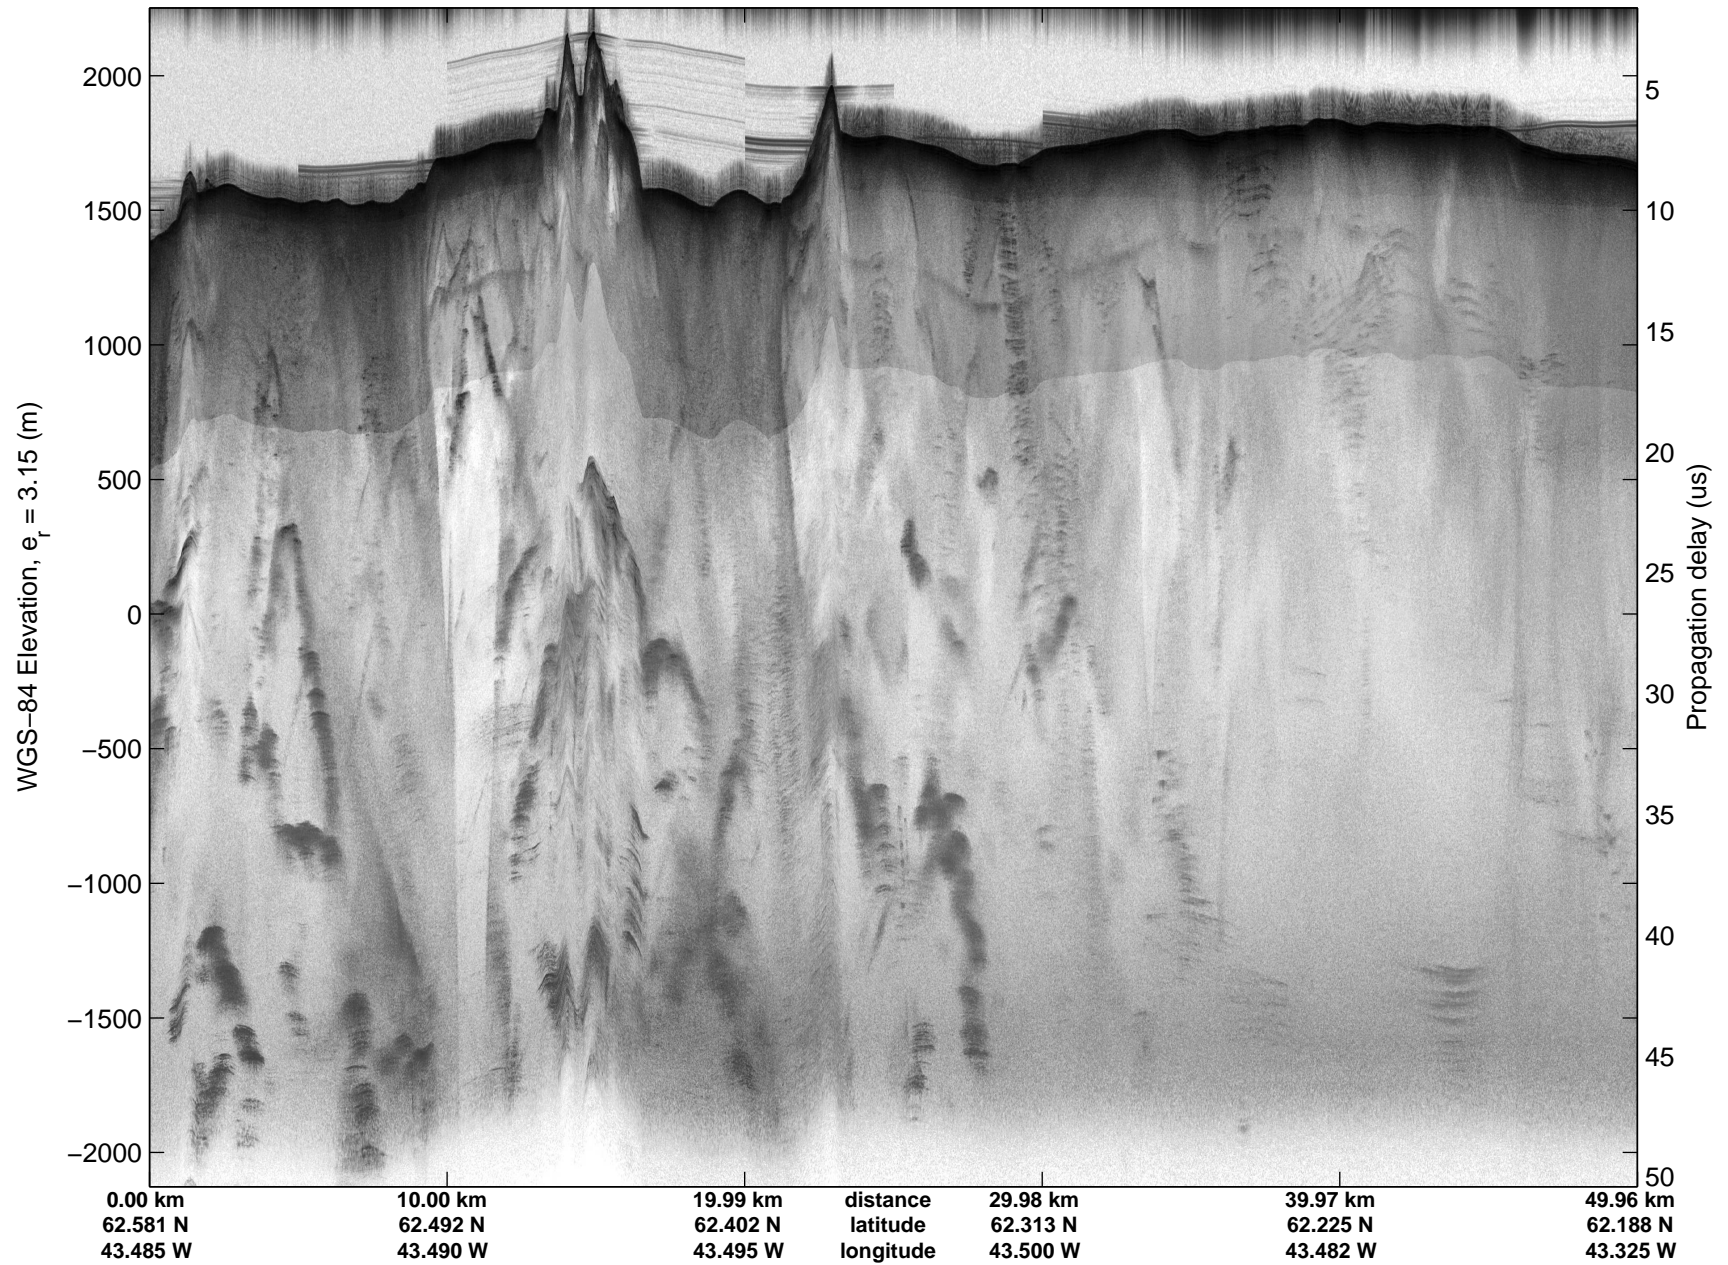

mcords5 2015_Greenland_C130: "Land Ice:Southeast Glaciers 02" 20150428_03_024: 13:06:00.5 to 13:12:05.5 GPS