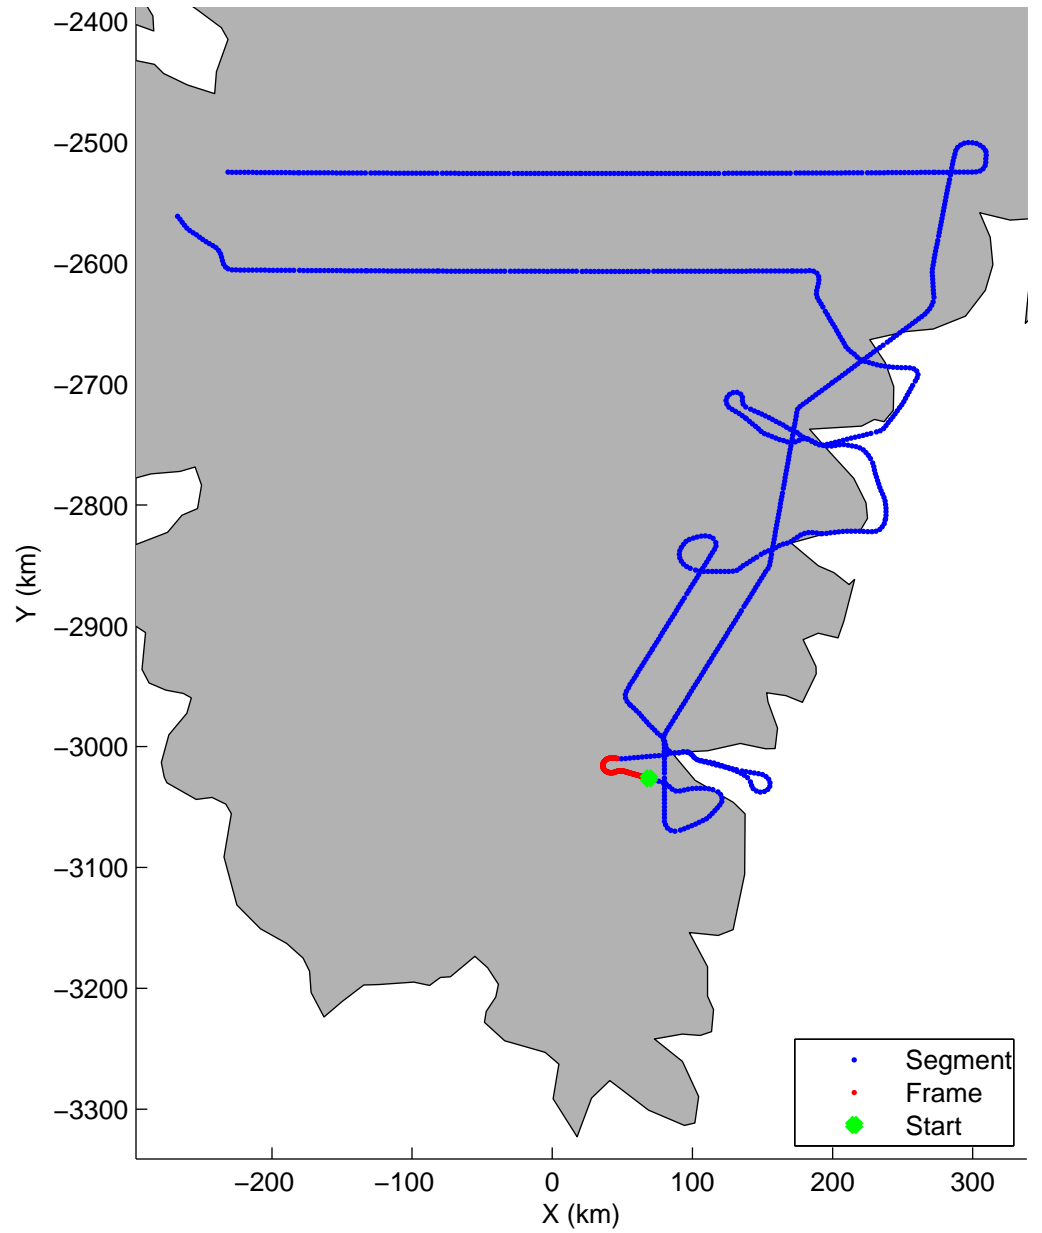

Land Ice:Southeast Glaciers 02
20150428_03_027
Polar Stereograph 70N/-45E