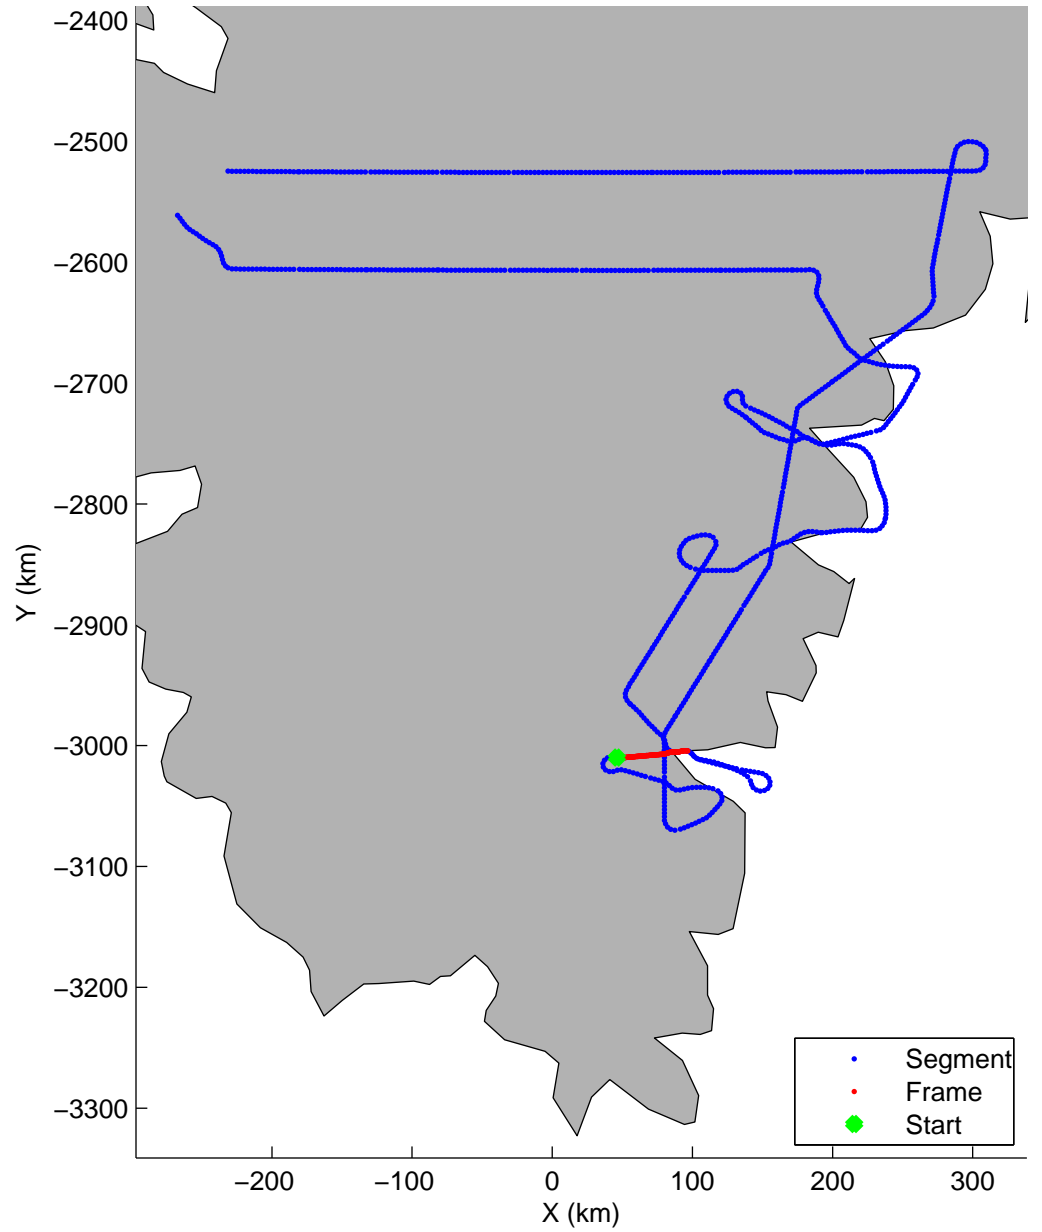

Land Ice:Southeast Glaciers 02
20150428_03_028
Polar Stereograph 70N/-45E