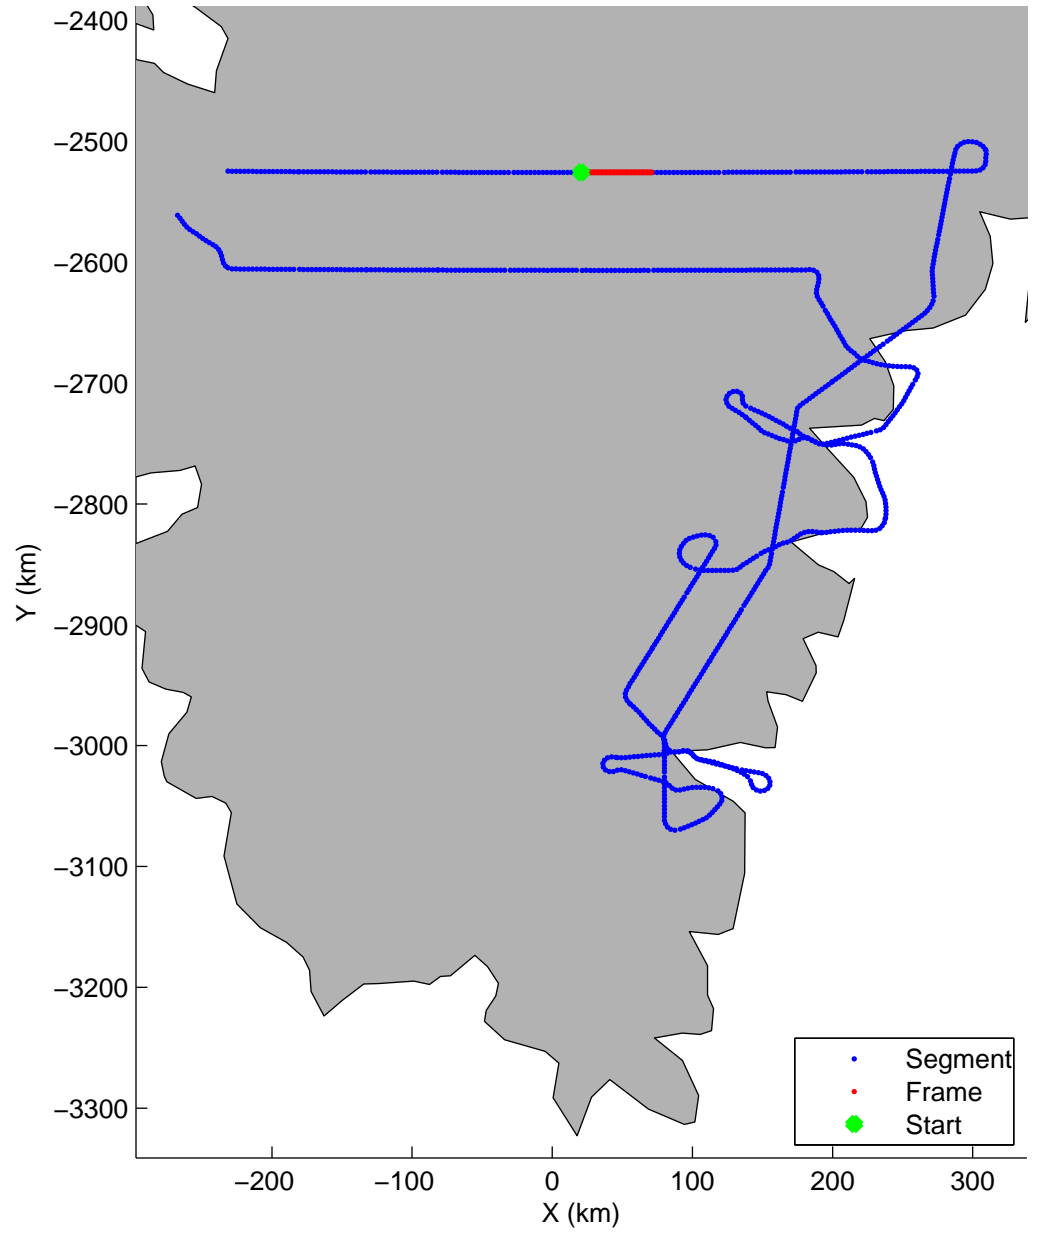

Land Ice:Southeast Glaciers 02
20150428_03_006
Polar Stereograph 70N/-45E