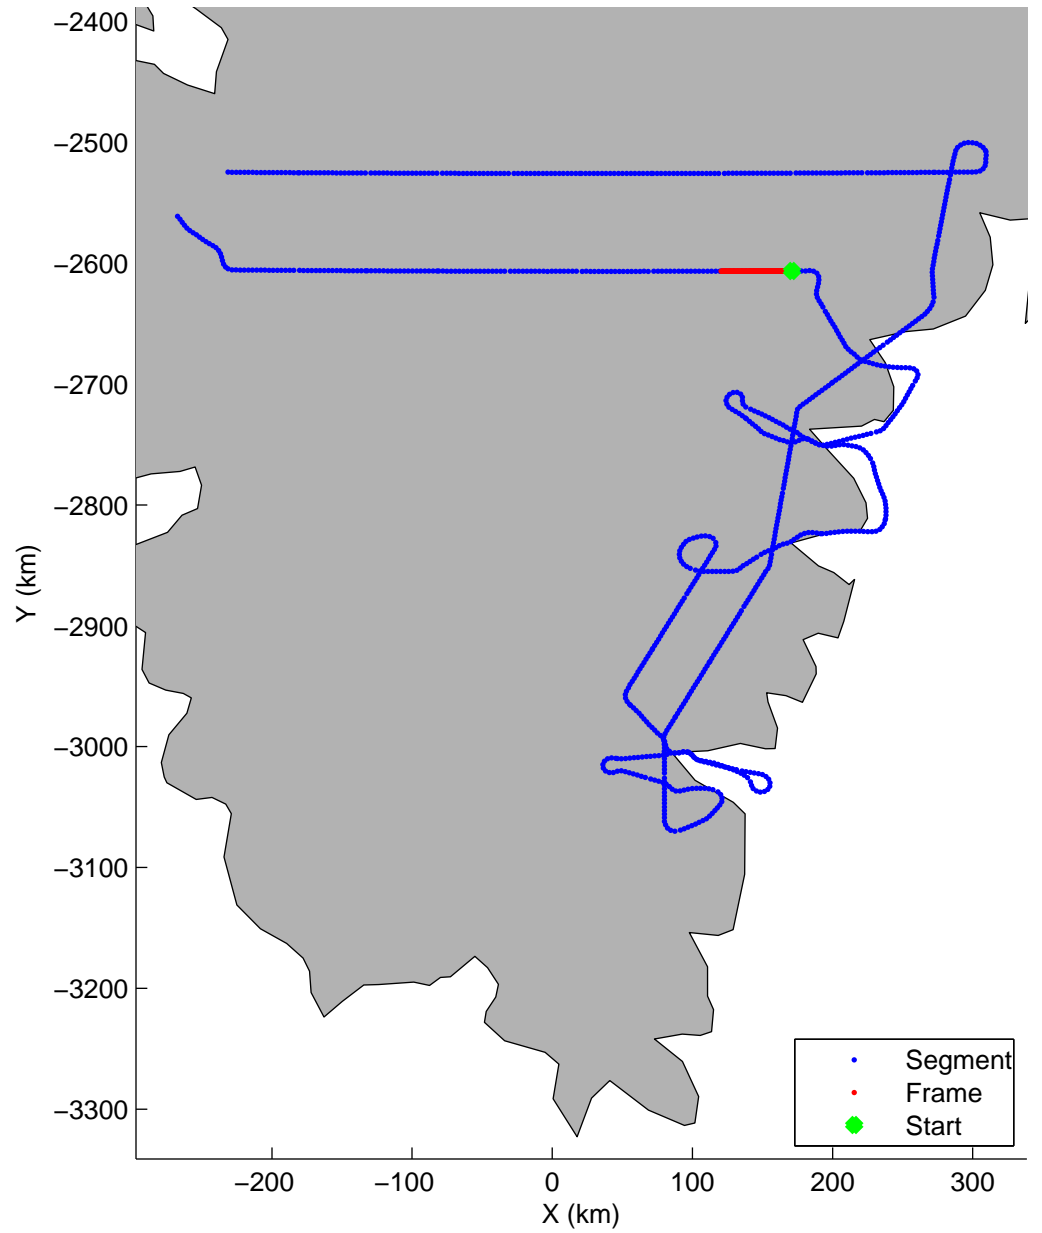

Land Ice:Southeast Glaciers 02
20150428_03_050
Polar Stereograph 70N/-45E