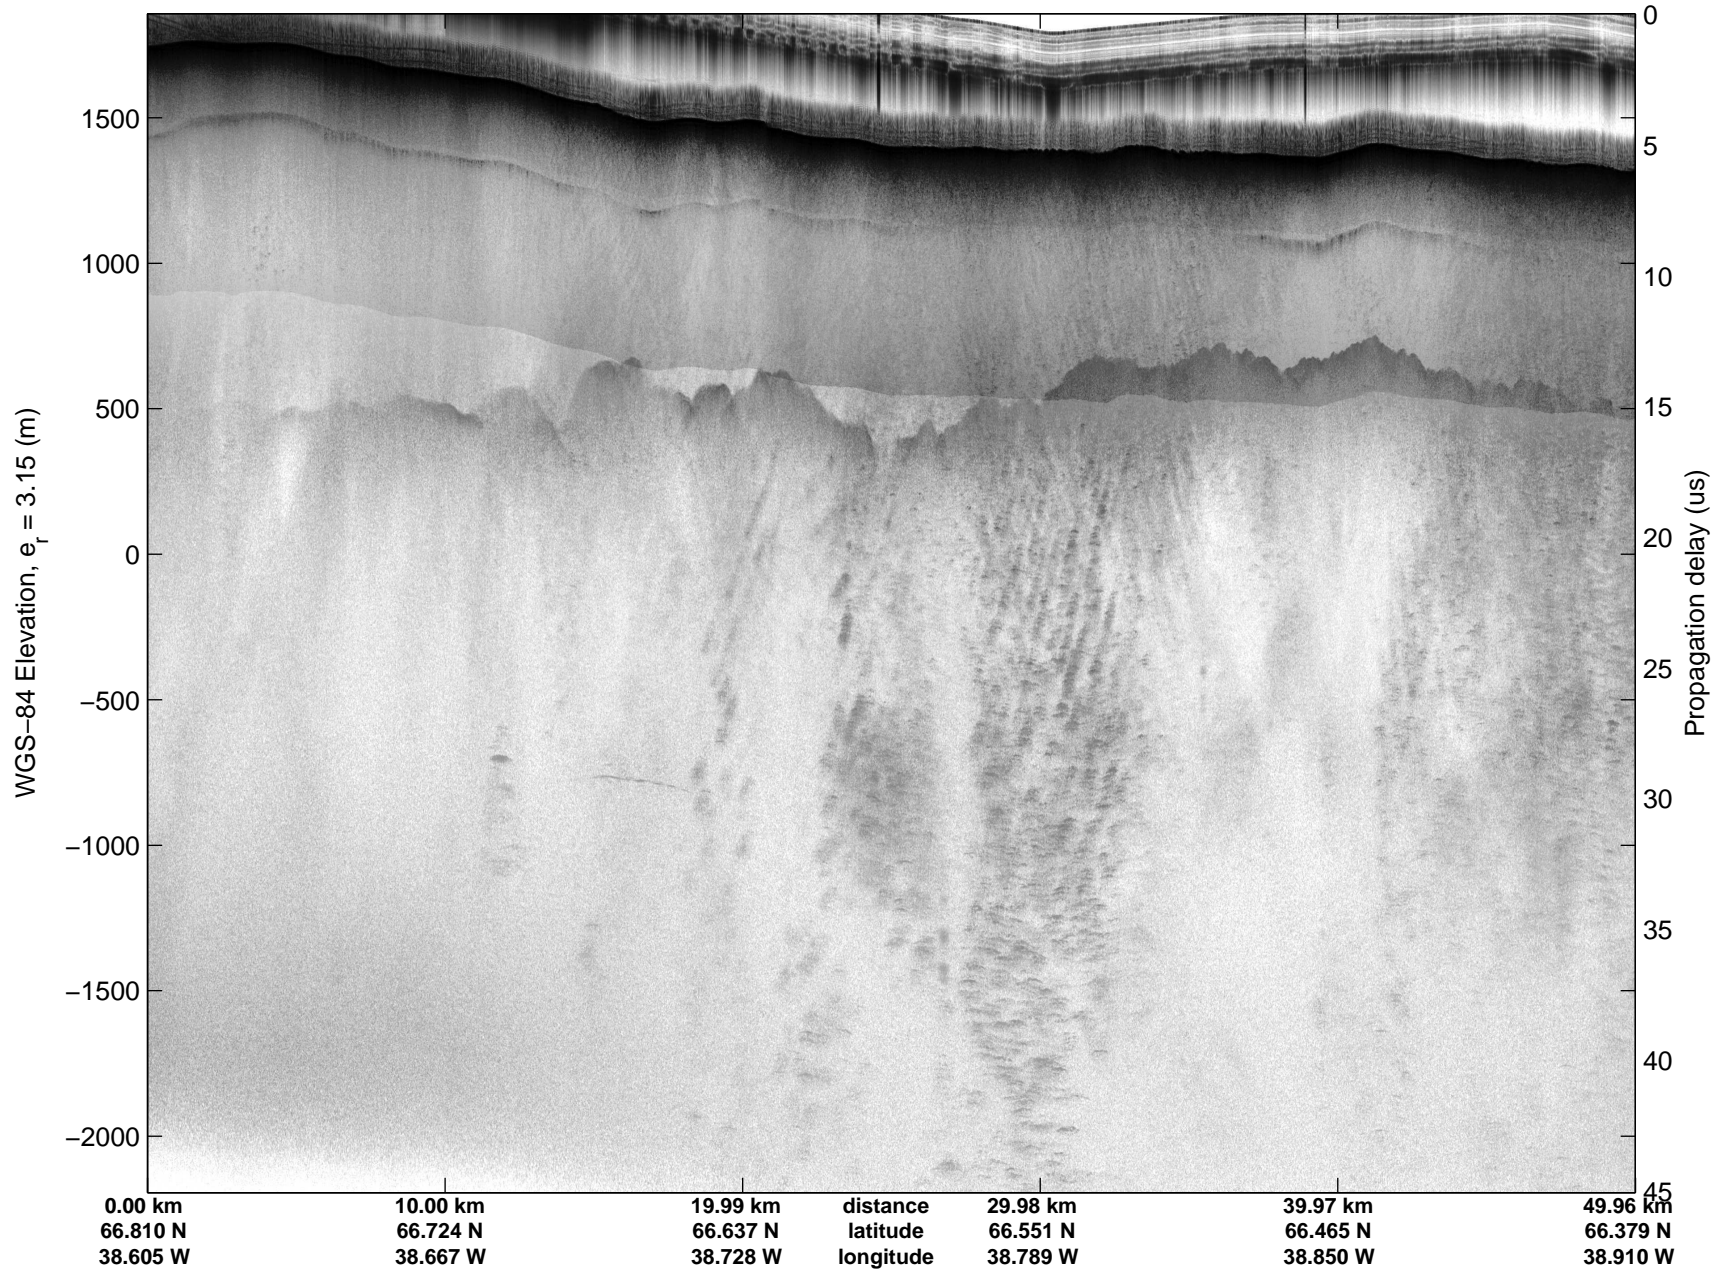

mcords5 2015_Greenland_C130: "Land Ice:Southeast Glaciers 02" 20150428_03_013: 11:56:34.9 to 12:03:09.4 GPS