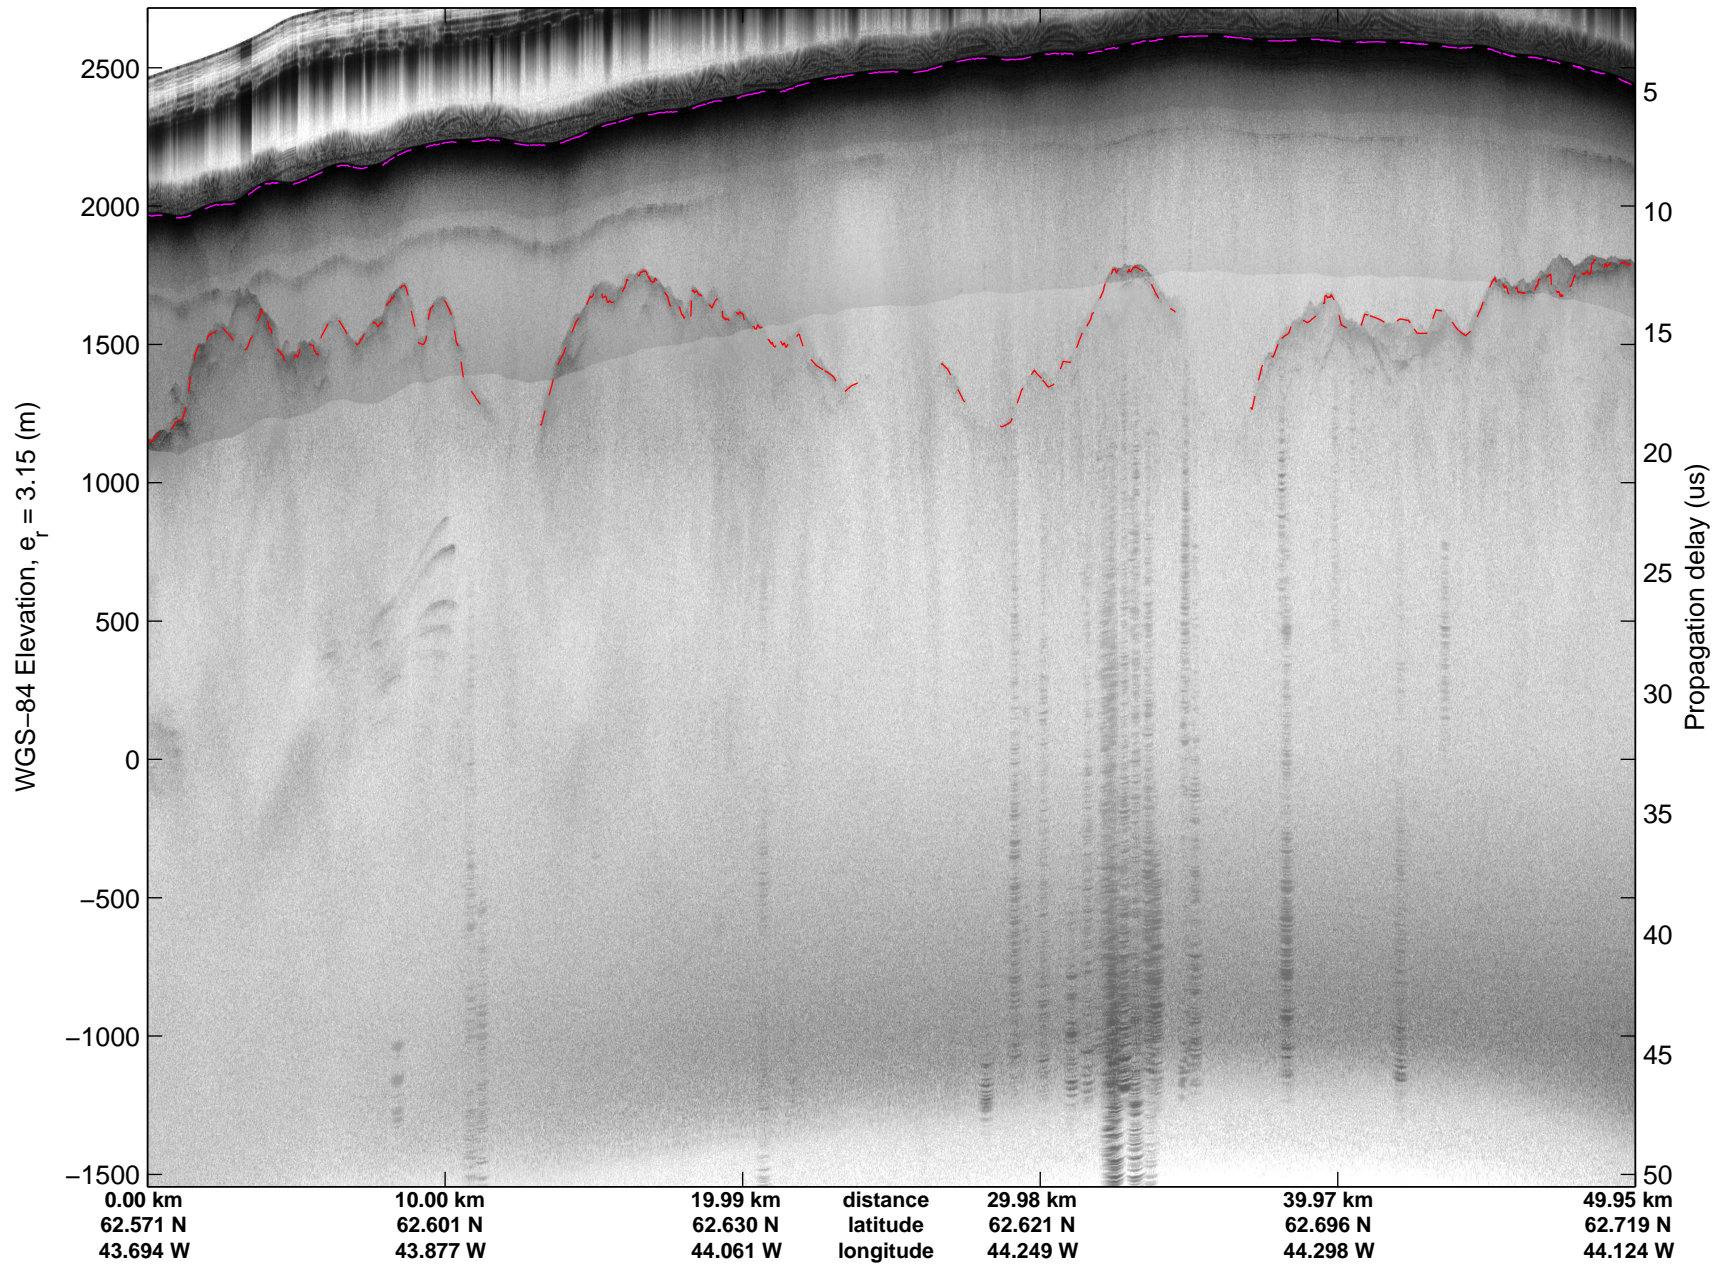

Land Ice:Southeast Glaciers 02  
20150428\_03\_026  
Polar Stereograph 70N/-45E

mcords5 2015\_Greenland\_C130: "Land Ice:Southeast Glaciers 02" 20150428\_03\_026: 13:18:23.0 to 13:24:50.0 GPS

mcords5 2015\_Greenland\_C130: "Land Ice:Southeast Glaciers 02" 20150428\_03\_026: 13:18:23.0 to 13:24:50.0 GPS

Land Ice:Southeast Glaciers 02  
20150428\_03\_027  
Polar Stereograph 70N/-45E

mcords5 2015\_Greenland\_C130: "Land Ice:Southeast Glaciers 02" 20150428\_03\_027: 13:24:50.2 to 13:30:58.6 GPS

mcords5 2015\_Greenland\_C130: "Land Ice:Southeast Glaciers 02" 20150428\_03\_027: 13:24:50.2 to 13:30:58.6 GPS

Land Ice:Southeast Glaciers 02  
20150428\_03\_028  
Polar Stereograph 70N/-45E

mcords5 2015\_Greenland\_C130: "Land Ice:Southeast Glaciers 02" 20150428\_03\_028: 13:30:58.8 to 13:37:23.3 GPS

mcords5 2015\_Greenland\_C130: "Land Ice:Southeast Glaciers 02" 20150428\_03\_028: 13:30:58.8 to 13:37:23.3 GPS