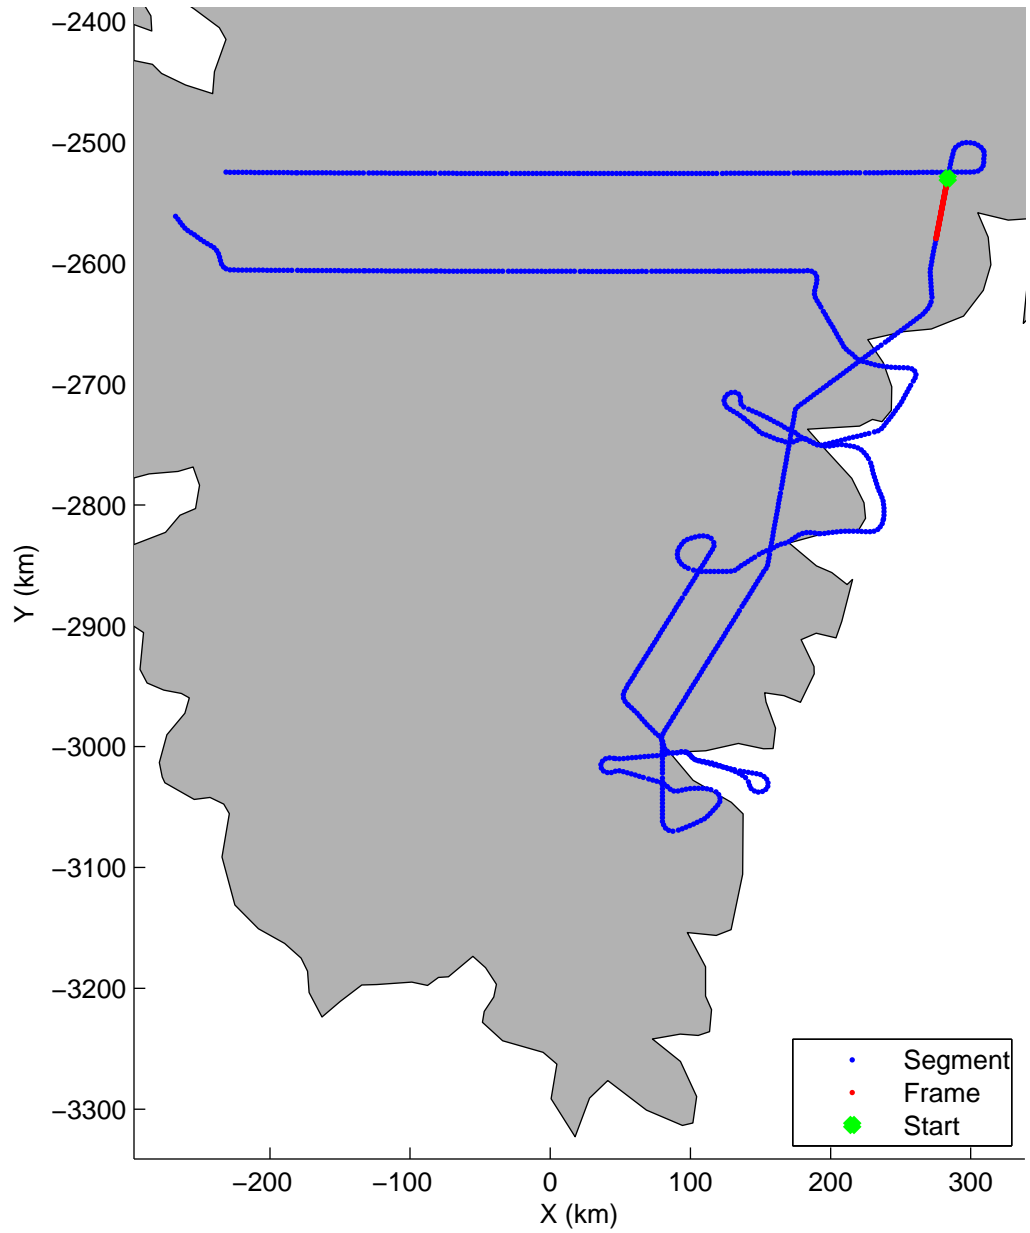

Land Ice:Southeast Glaciers 02
20150428_03_013
Polar Stereograph 70N/-45E