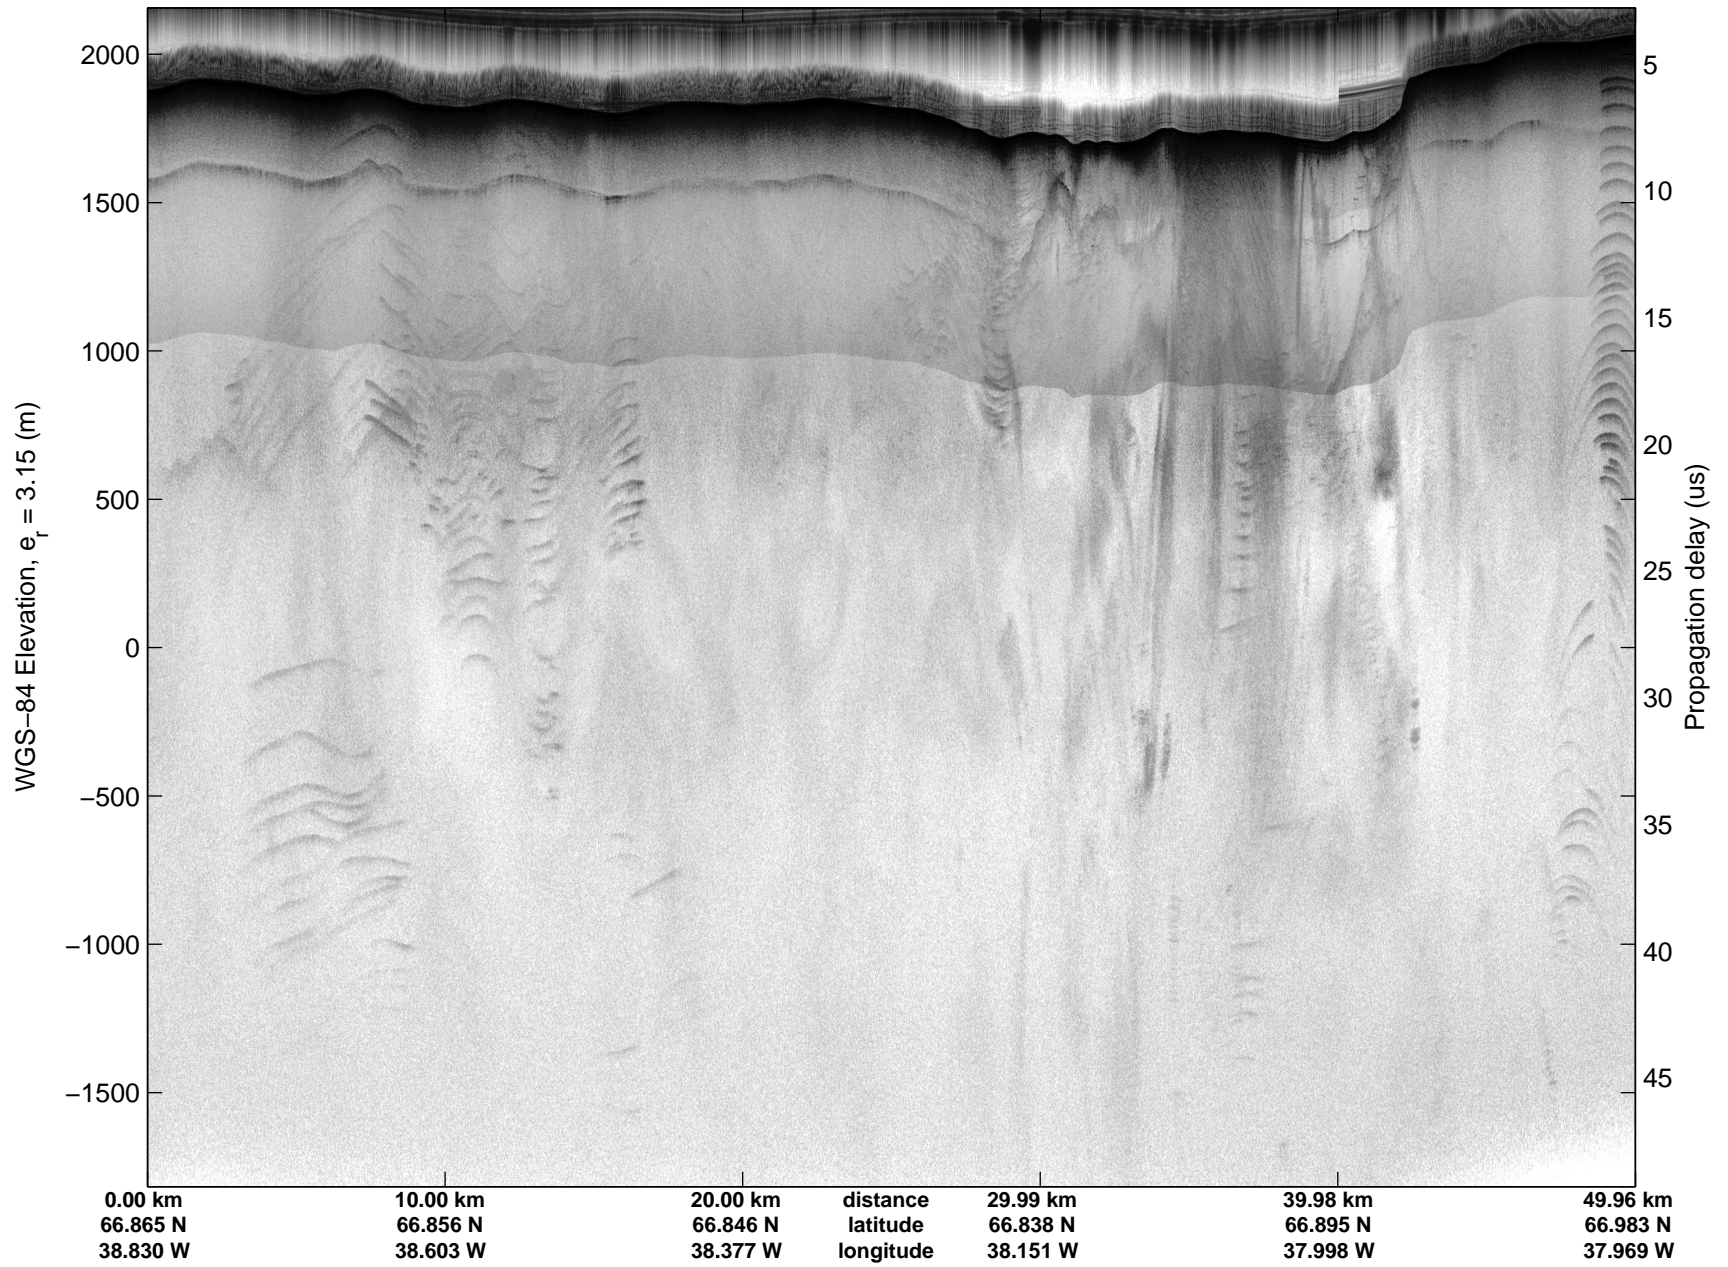

mcords5 2015_Greenland_C130: "Land Ice:Southeast Glaciers 02" 20150428_03_011: 11:44:05.7 to 11:50:26.3 GPS