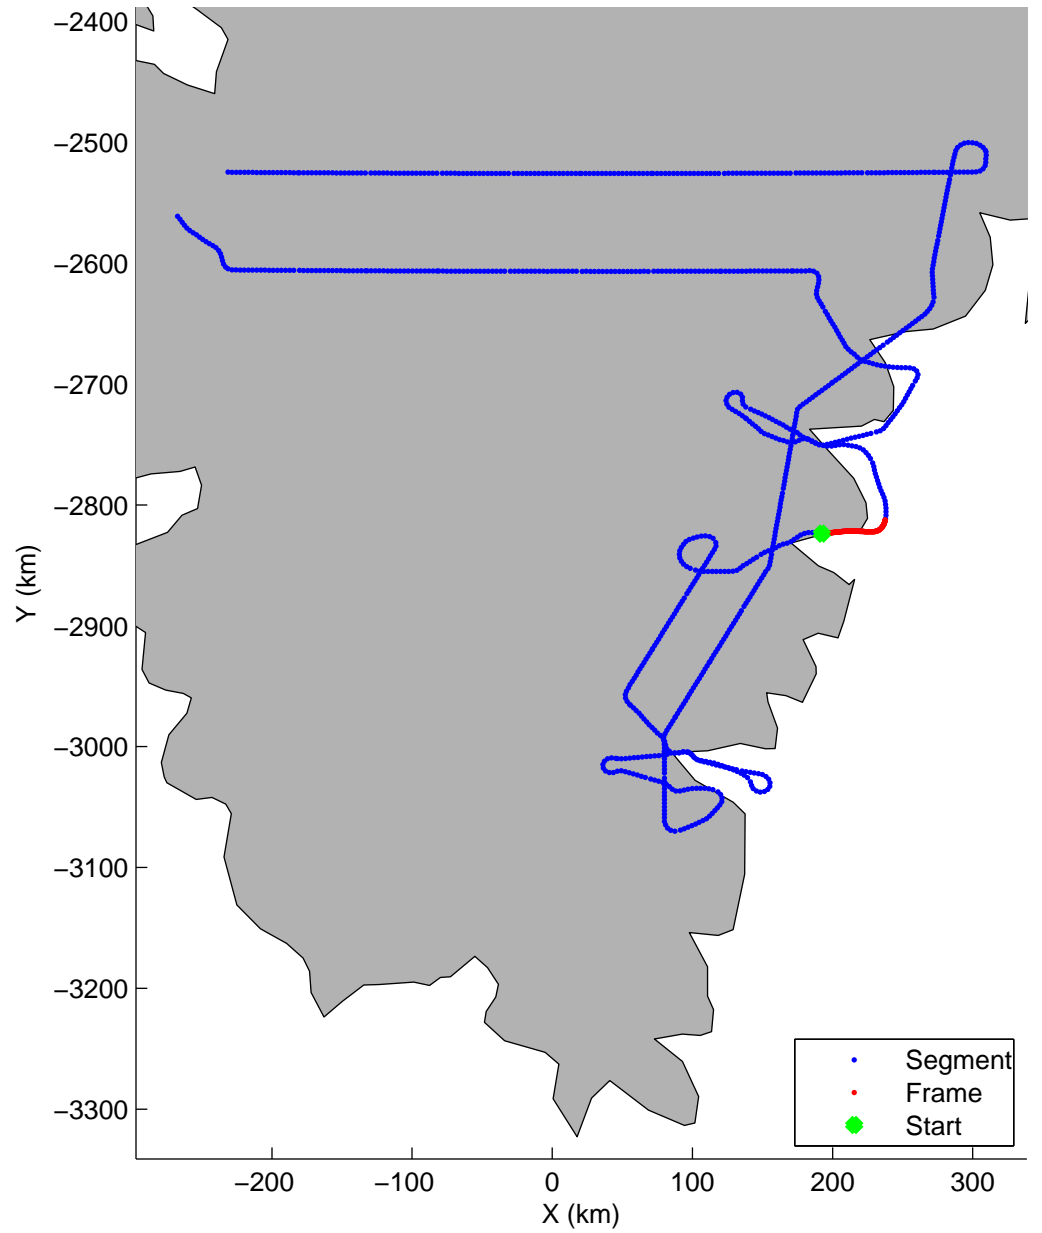

Land Ice:Southeast Glaciers 02
20150428_03_039
Polar Stereograph 70N/-45E