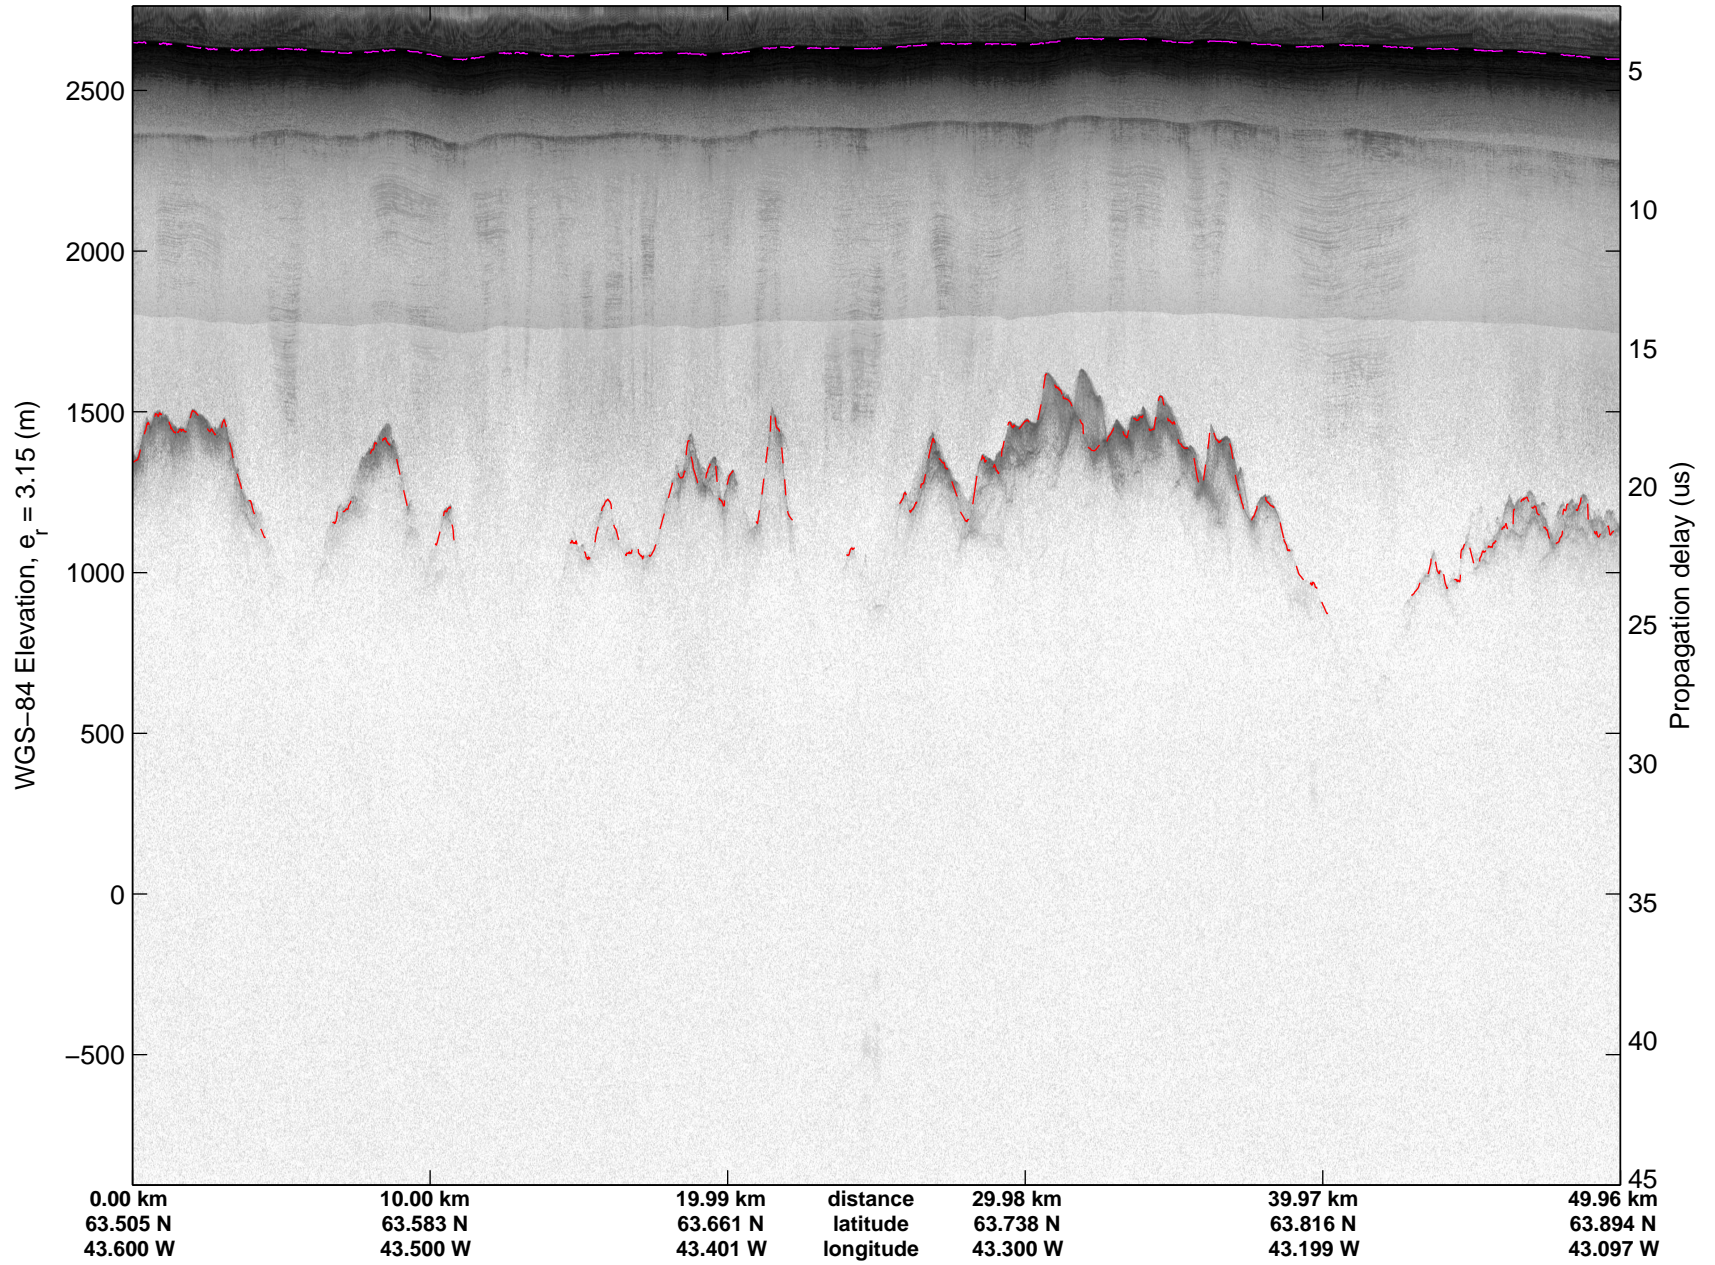

Land Ice:Southeast Glaciers 02  
20150428\_03\_032  
Polar Stereograph 70N/-45E

mcords5 2015\_Greenland\_C130: "Land Ice:Southeast Glaciers 02" 20150428\_03\_032: 13:56:58.7 to 14:03:12.9 GPS

mcords5 2015\_Greenland\_C130: "Land Ice:Southeast Glaciers 02" 20150428\_03\_032: 13:56:58.7 to 14:03:12.9 GPS

Land Ice:Southeast Glaciers 02  
20150428\_03\_033  
Polar Stereograph 70N/-45E

mcords5 2015\_Greenland\_C130: "Land Ice:Southeast Glaciers 02" 20150428\_03\_033: 14:03:13.1 to 14:09:16.3 GPS

mcords5 2015\_Greenland\_C130: "Land Ice:Southeast Glaciers 02" 20150428\_03\_033: 14:03:13.1 to 14:09:16.3 GPS

Land Ice:Southeast Glaciers 02  
20150428\_03\_034  
Polar Stereograph 70N/-45E

mcords5 2015\_Greenland\_C130: "Land Ice:Southeast Glaciers 02" 20150428\_03\_034: 14:09:16.5 to 14:15:40.1 GPS

mcords5 2015\_Greenland\_C130: "Land Ice:Southeast Glaciers 02" 20150428\_03\_034: 14:09:16.5 to 14:15:40.1 GPS