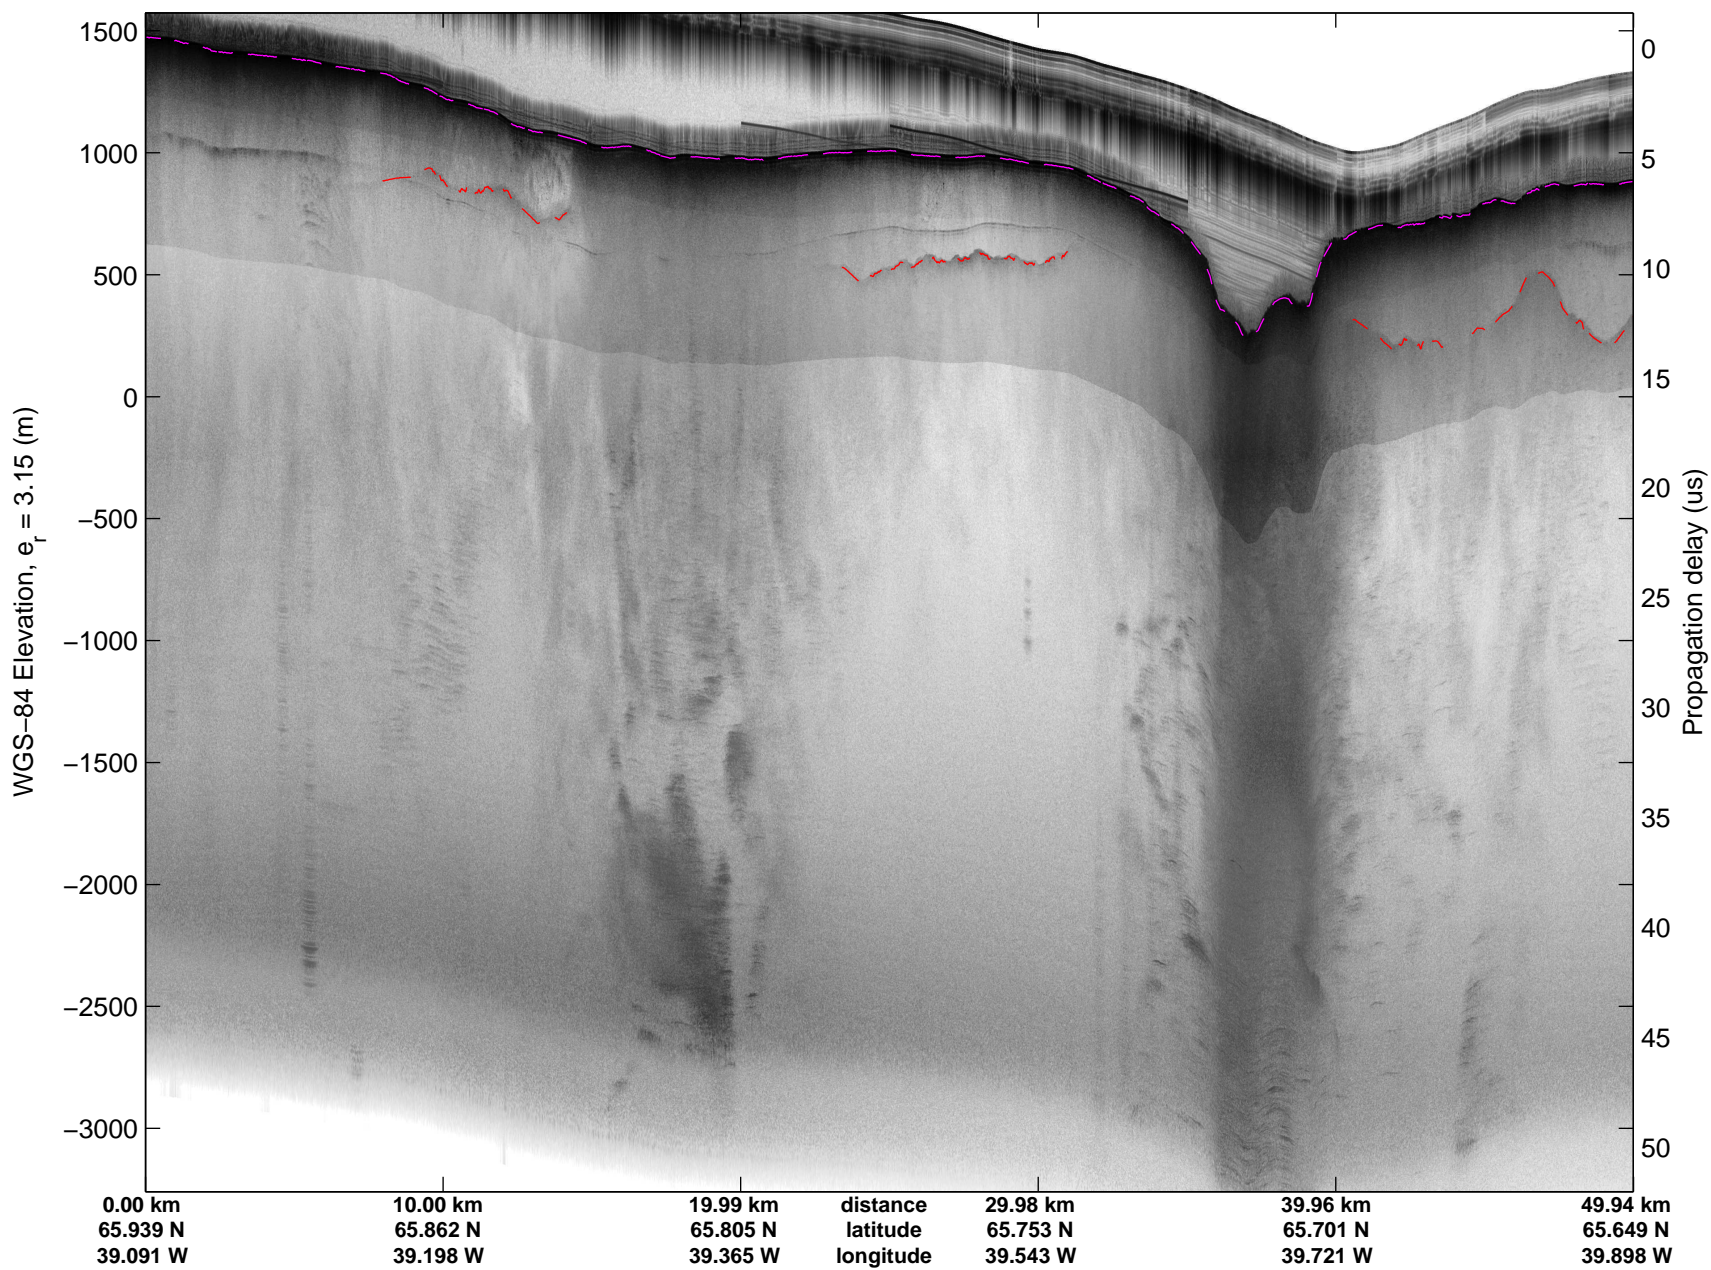

Land Ice:Southeast Glaciers 02  
20150428\_03\_014  
Polar Stereograph 70N/-45E

mcords5 2015\_Greenland\_C130: "Land Ice:Southeast Glaciers 02" 20150428\_03\_014: 12:03:09.6 to 12:09:35.8 GPS

mcords5 2015\_Greenland\_C130: "Land Ice:Southeast Glaciers 02" 20150428\_03\_014: 12:03:09.6 to 12:09:35.8 GPS

Land Ice:Southeast Glaciers 02  
20150428\_03\_015  
Polar Stereograph 70N/-45E

mcords5 2015\_Greenland\_C130: "Land Ice:Southeast Glaciers 02" 20150428\_03\_015: 12:09:36.1 to 12:15:48.2 GPS

mcords5 2015\_Greenland\_C130: "Land Ice:Southeast Glaciers 02" 20150428\_03\_015: 12:09:36.1 to 12:15:48.2 GPS