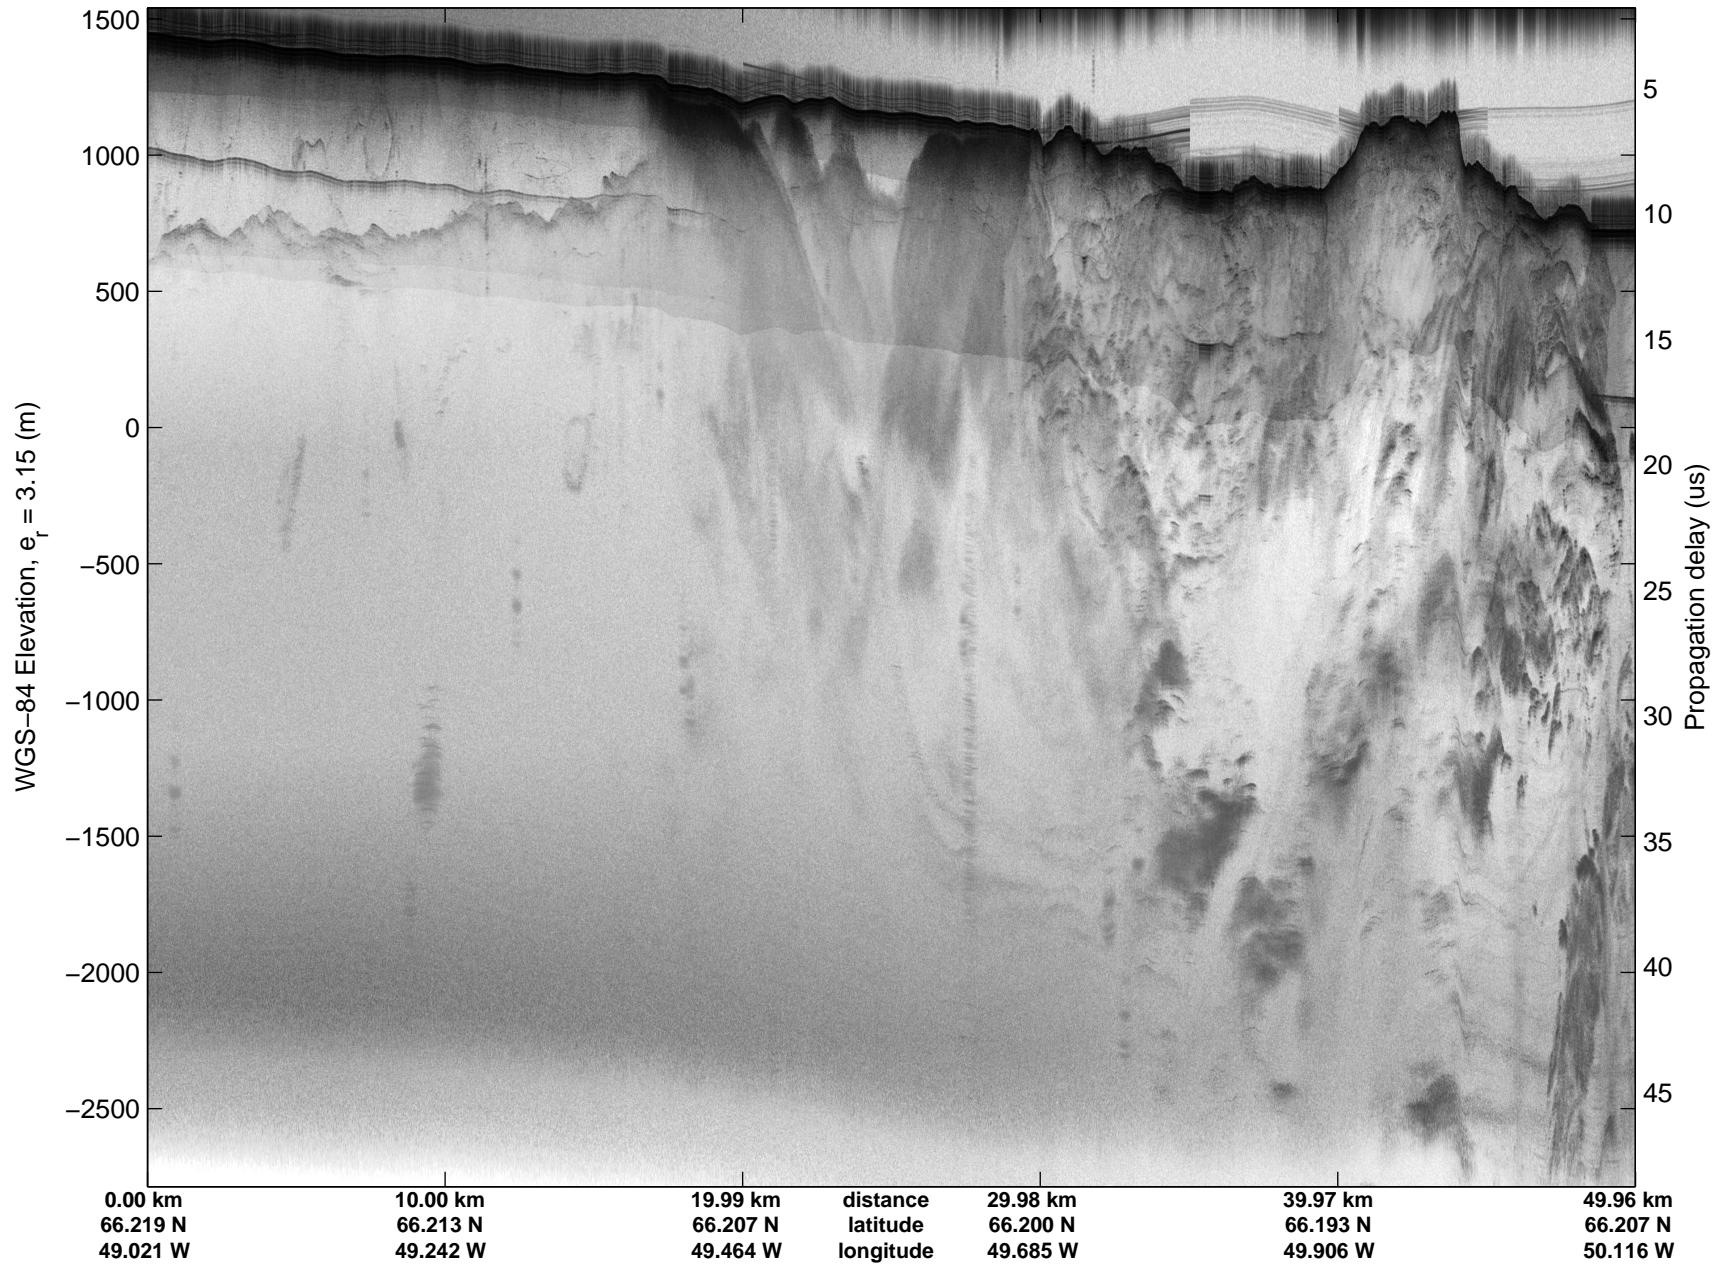

Land Ice:Southeast Glaciers 02  
20150428\_03\_055  
Polar Stereograph 70N/-45E

mcords5 2015\_Greenland\_C130: "Land Ice:Southeast Glaciers 02" 20150428\_03\_055: 16:24:37.7 to 16:30:50.5 GPS

mcords5 2015\_Greenland\_C130: "Land Ice:Southeast Glaciers 02" 20150428\_03\_055: 16:24:37.7 to 16:30:50.5 GPS

Land Ice:Southeast Glaciers 02  
20150428\_03\_056  
Polar Stereograph 70N/-45E

mcords5 2015\_Greenland\_C130: "Land Ice:Southeast Glaciers 02" 20150428\_03\_056: 16:30:50.8 to 16:37:11.7 GPS

mcords5 2015\_Greenland\_C130: "Land Ice:Southeast Glaciers 02" 20150428\_03\_056: 16:30:50.8 to 16:37:11.7 GPS

Land Ice:Southeast Glaciers 02  
20150428\_03\_057  
Polar Stereograph 70N/-45E

mcords5 2015\_Greenland\_C130: "Land Ice:Southeast Glaciers 02" 20150428\_03\_057: 16:37:11.9 to 16:43:30.6 GPS

mcords5 2015\_Greenland\_C130: "Land Ice:Southeast Glaciers 02" 20150428\_03\_057: 16:37:11.9 to 16:43:30.6 GPS