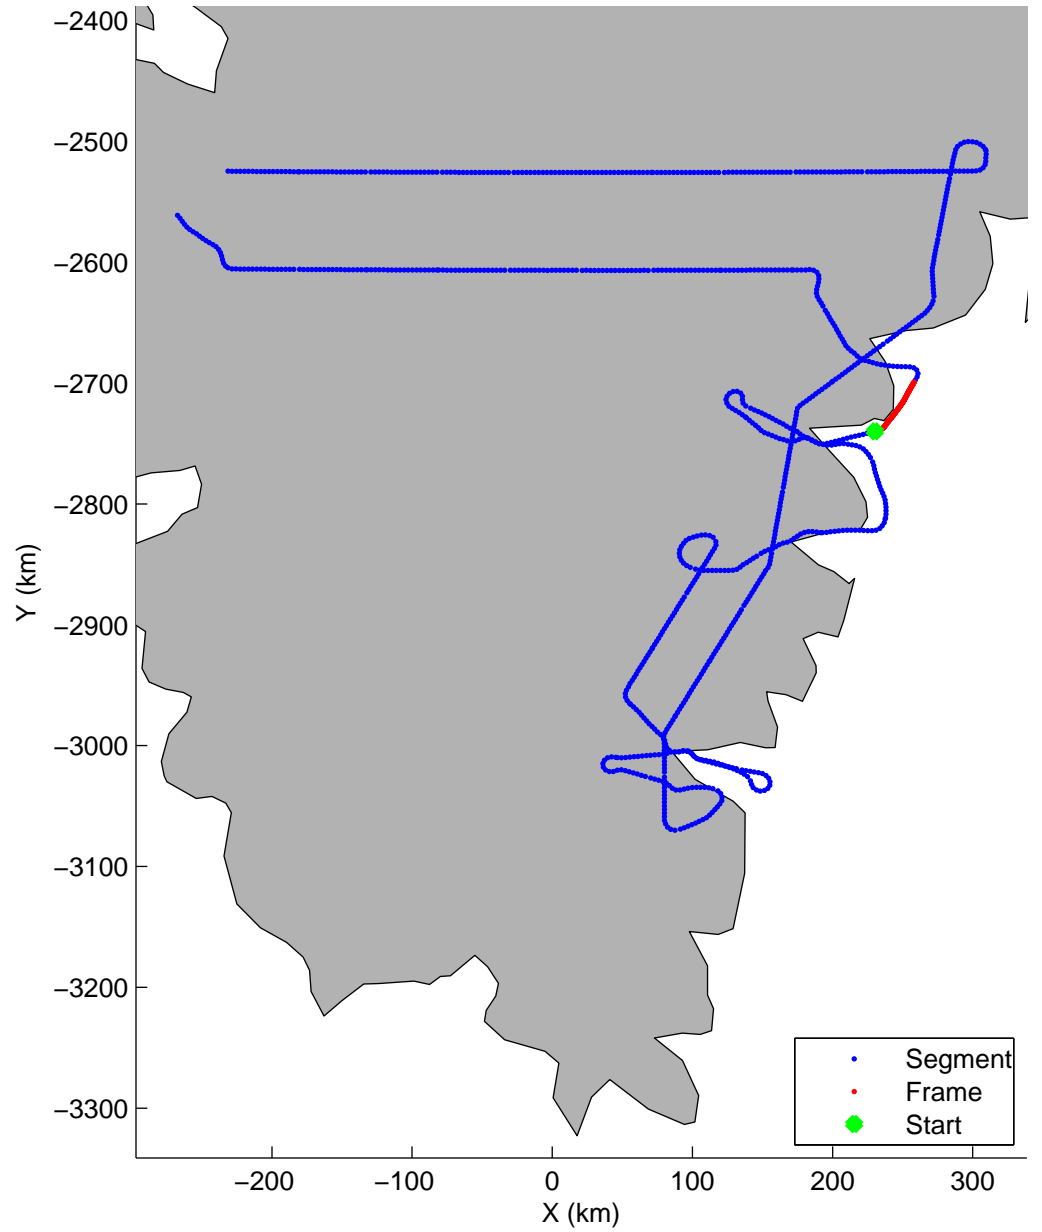

Land Ice:Southeast Glaciers 02
20150428_03_046
Polar Stereograph 70N/-45E