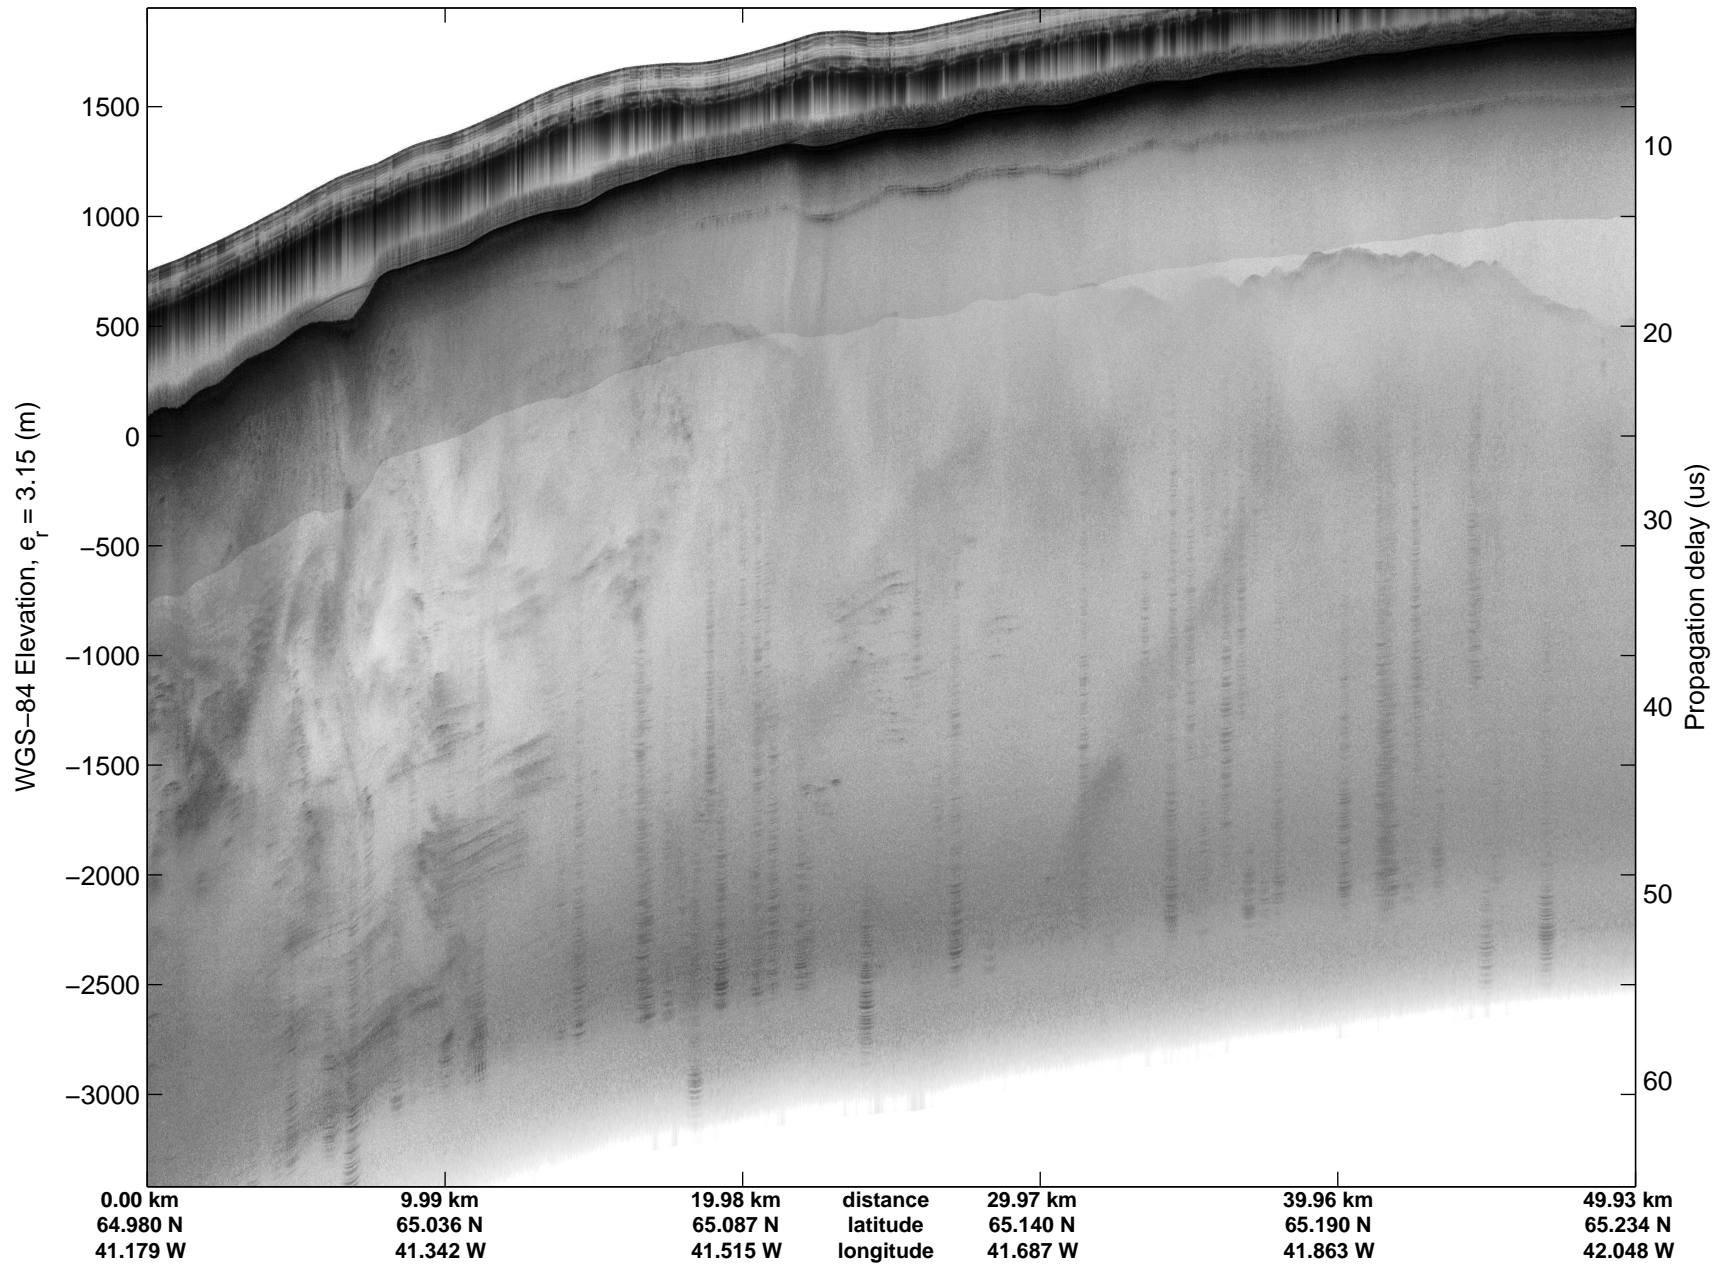

mcords5 2015_Greenland_C130: "Land Ice:Southeast Glaciers 02" 20150428_03_042: 15:01:25.8 to 15:07:55.6 GPS