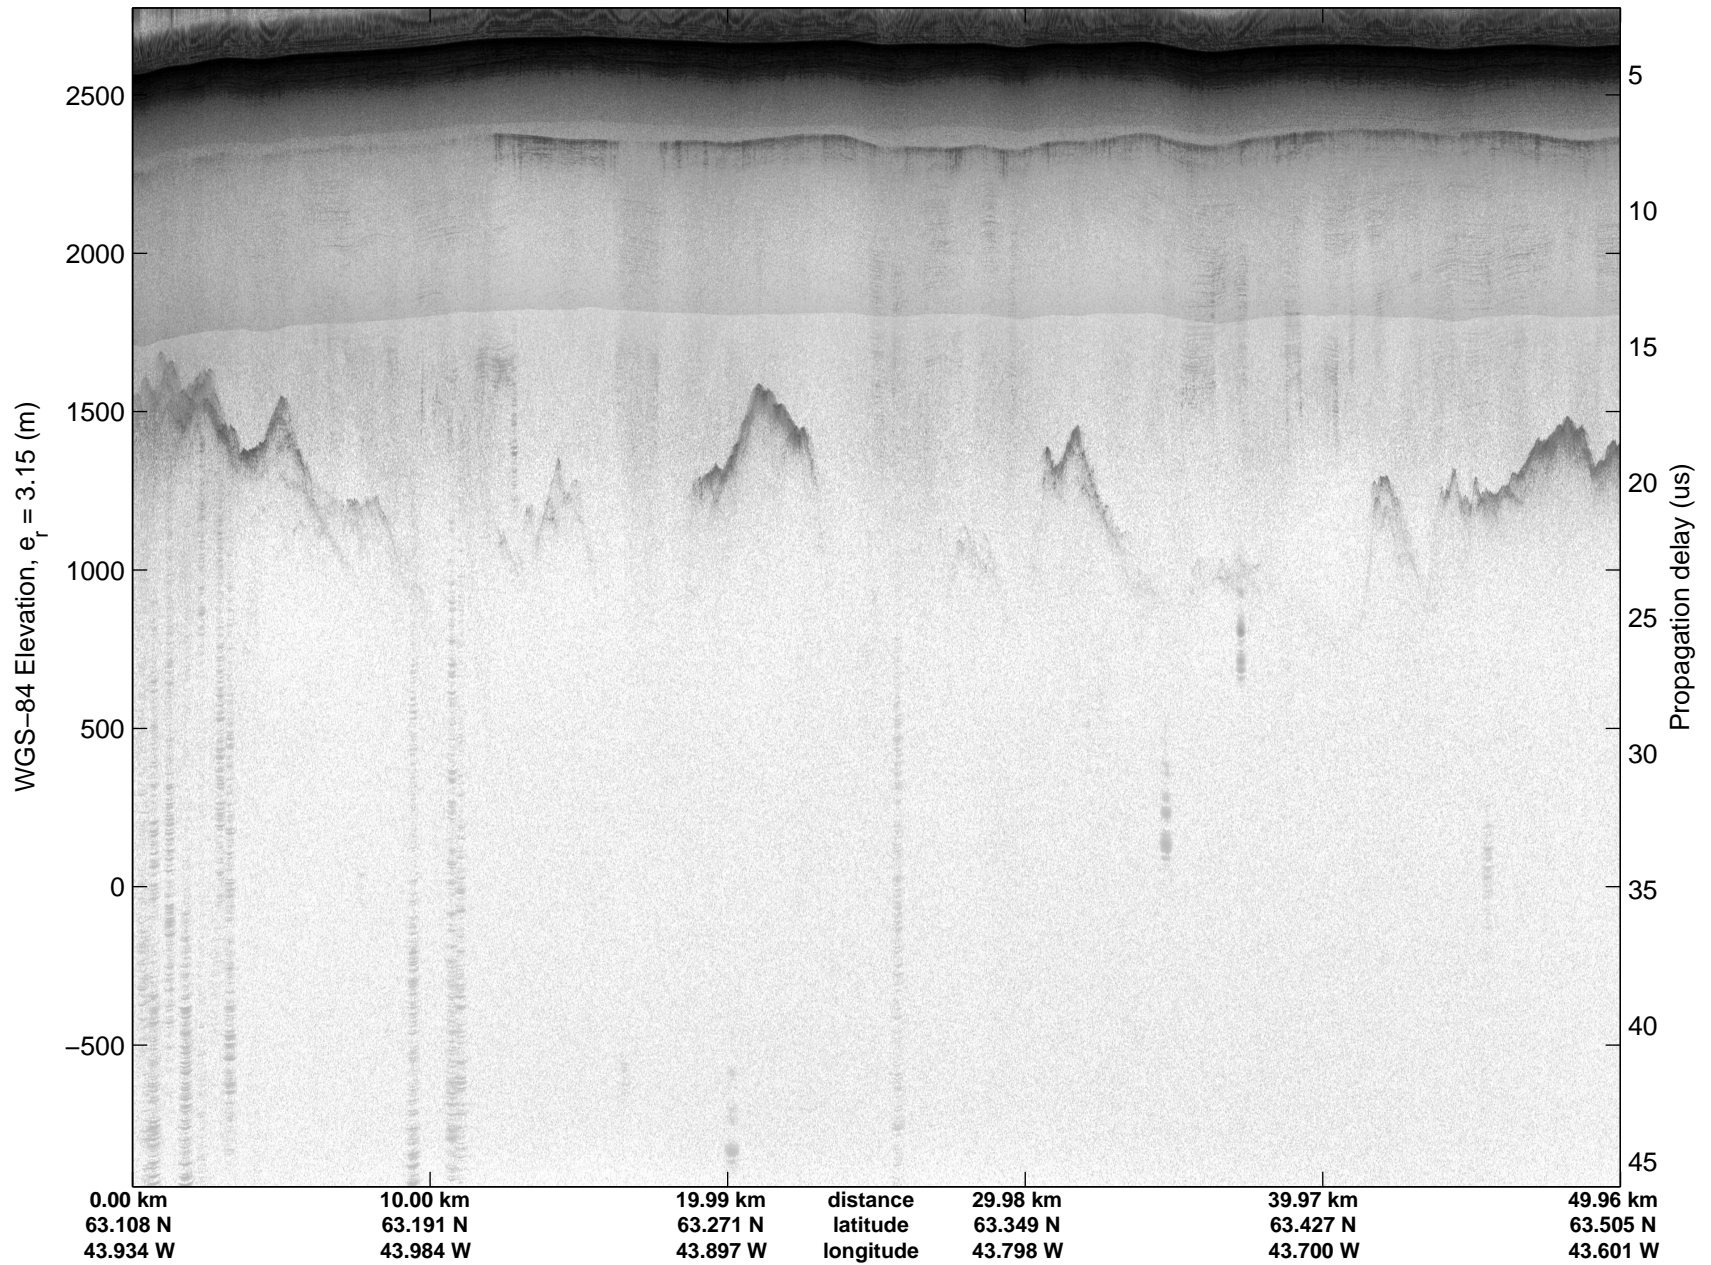

mcords5 2015_Greenland_C130: "Land Ice:Southeast Glaciers 02" 20150428_03_033: 14:03:13.1 to 14:09:16.3 GPS