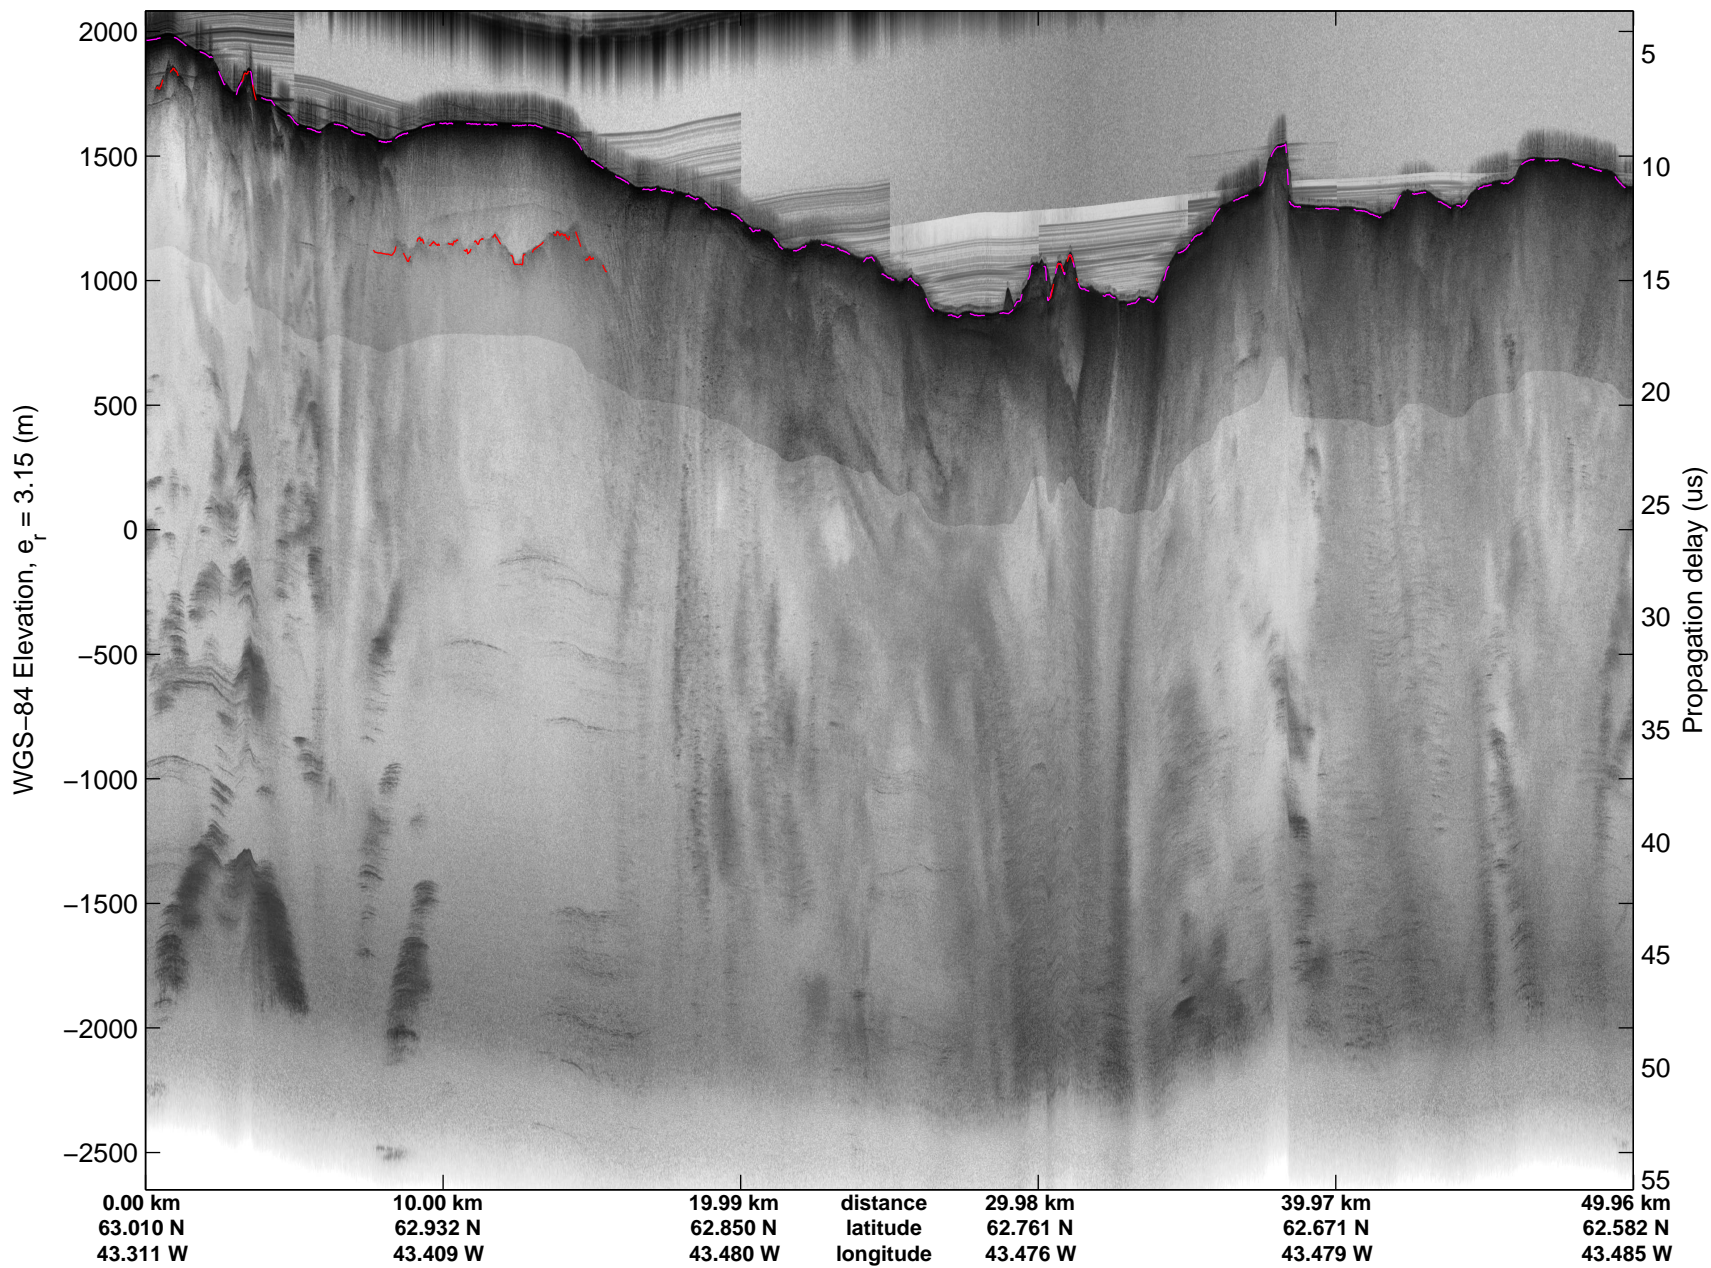

Land Ice:Southeast Glaciers 02  
20150428\_03\_021  
Polar Stereograph 70N/-45E

mcords5 2015\_Greenland\_C130: "Land Ice:Southeast Glaciers 02" 20150428\_03\_021: 12:47:00.2 to 12:53:17.9 GPS

mcords5 2015\_Greenland\_C130: "Land Ice:Southeast Glaciers 02" 20150428\_03\_021: 12:47:00.2 to 12:53:17.9 GPS

Land Ice:Southeast Glaciers 02  
20150428\_03\_022  
Polar Stereograph 70N/-45E

mcords5 2015\_Greenland\_C130: "Land Ice:Southeast Glaciers 02" 20150428\_03\_022: 12:53:18.1 to 12:59:37.4 GPS

mcords5 2015\_Greenland\_C130: "Land Ice:Southeast Glaciers 02" 20150428\_03\_022: 12:53:18.1 to 12:59:37.4 GPS

Land Ice:Southeast Glaciers 02  
20150428\_03\_023  
Polar Stereograph 70N/-45E

mcords5 2015\_Greenland\_C130: "Land Ice:Southeast Glaciers 02" 20150428\_03\_023: 12:59:37.7 to 13:06:00.3 GPS

mcords5 2015\_Greenland\_C130: "Land Ice:Southeast Glaciers 02" 20150428\_03\_023: 12:59:37.7 to 13:06:00.3 GPS