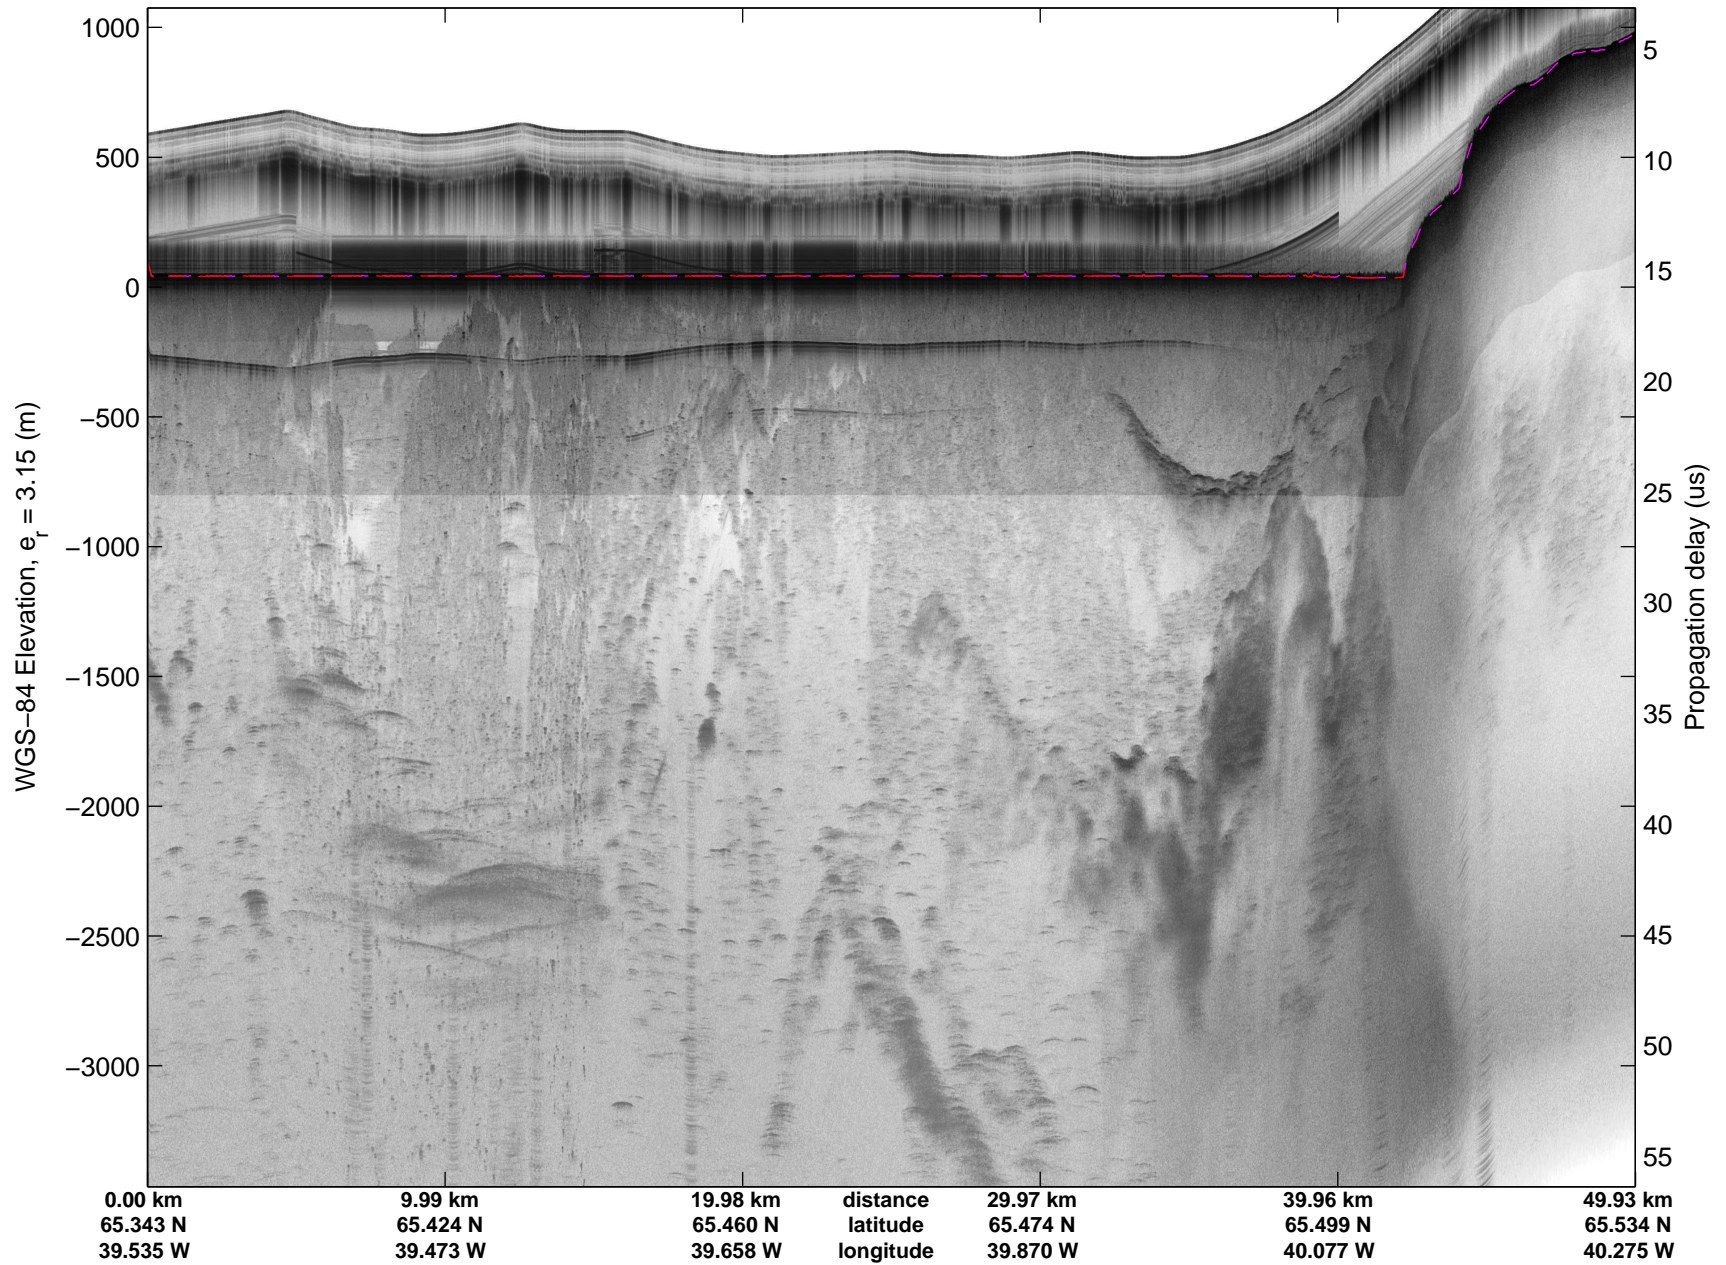

Land Ice:Southeast Glaciers 02  
20150428\_03\_045  
Polar Stereograph 70N/-45E

mcords5 2015\_Greenland\_C130: "Land Ice:Southeast Glaciers 02" 20150428\_03\_045: 15:20:49.0 to 15:27:36.4 GPS

mcords5 2015\_Greenland\_C130: "Land Ice:Southeast Glaciers 02" 20150428\_03\_045: 15:20:49.0 to 15:27:36.4 GPS

Land Ice:Southeast Glaciers 02  
20150428\_03\_046  
Polar Stereograph 70N/-45E

mcords5 2015\_Greenland\_C130: "Land Ice:Southeast Glaciers 02" 20150428\_03\_046: 15:27:36.7 to 15:34:26.3 GPS

mcords5 2015\_Greenland\_C130: "Land Ice:Southeast Glaciers 02" 20150428\_03\_046: 15:27:36.7 to 15:34:26.3 GPS

Land Ice:Southeast Glaciers 02  
20150428\_03\_047  
Polar Stereograph 70N/-45E

mcords5 2015\_Greenland\_C130: "Land Ice:Southeast Glaciers 02" 20150428\_03\_047: 15:34:26.6 to 15:41:00.8 GPS

mcords5 2015\_Greenland\_C130: "Land Ice:Southeast Glaciers 02" 20150428\_03\_047: 15:34:26.6 to 15:41:00.8 GPS