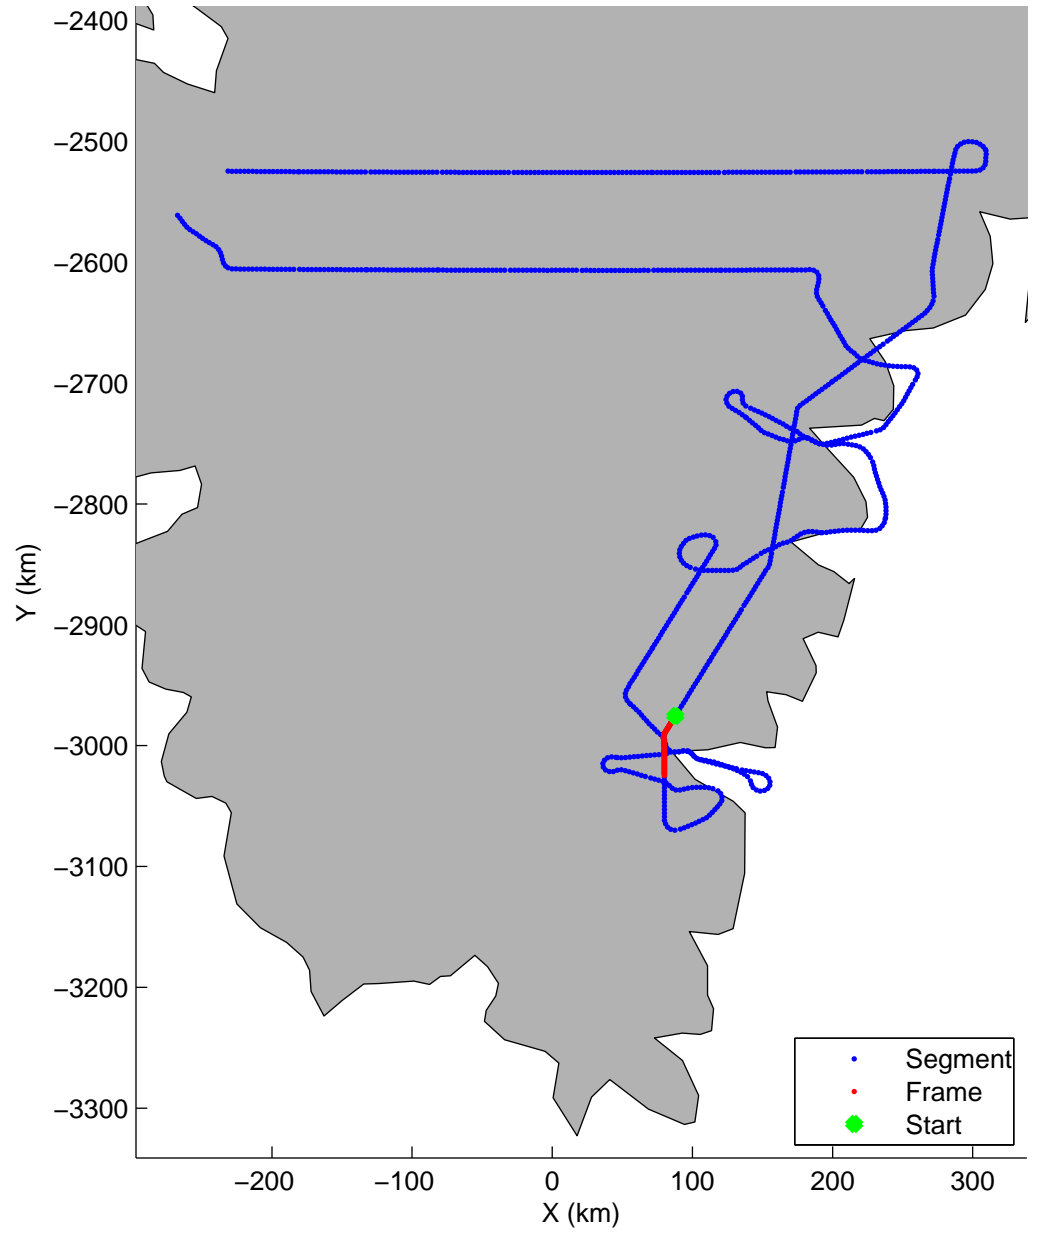

Land Ice:Southeast Glaciers 02
20150428_03_023
Polar Stereograph 70N/-45E