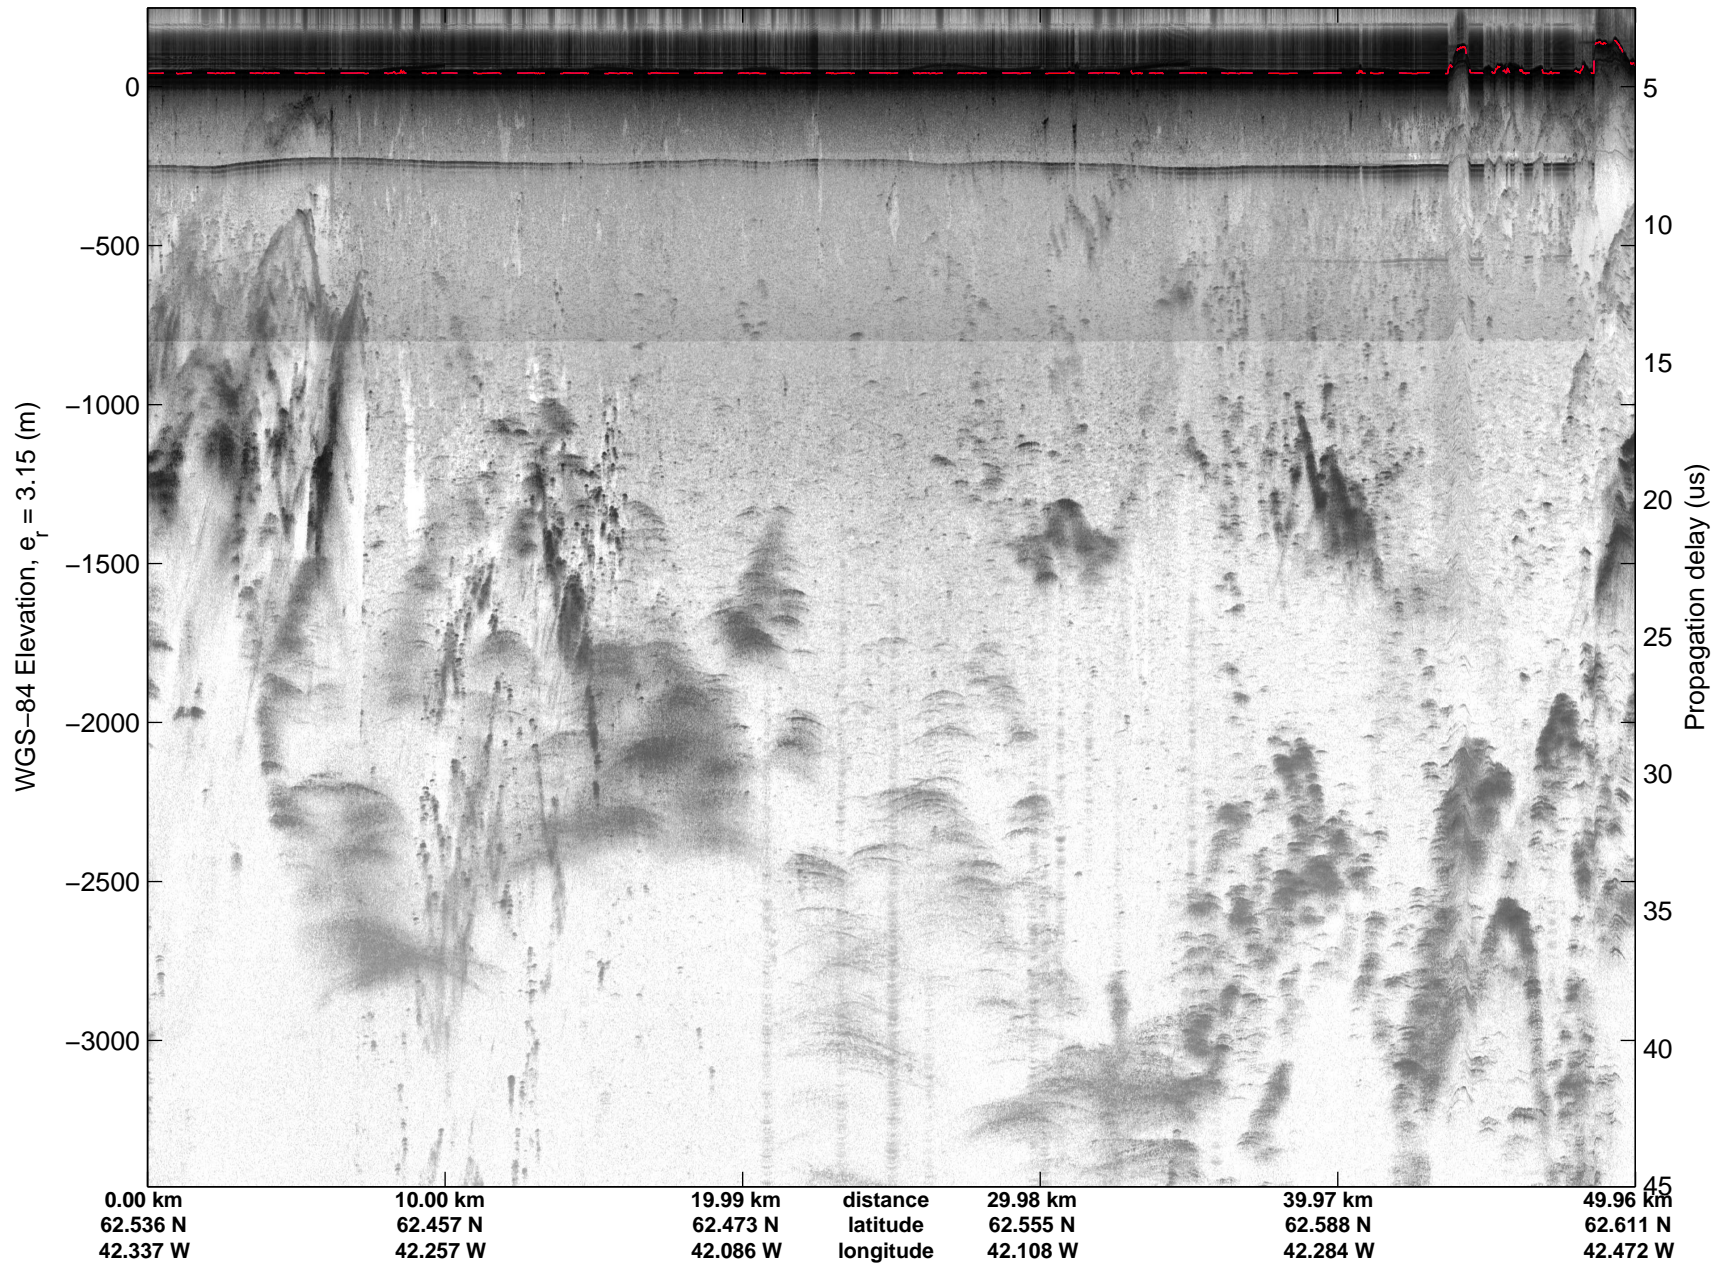

Land Ice:Southeast Glaciers 02  
20150428\_03\_030  
Polar Stereograph 70N/-45E

mcords5 2015\_Greenland\_C130: "Land Ice:Southeast Glaciers 02" 20150428\_03\_030: 13:44:00.7 to 13:50:33.6 GPS

mcords5 2015\_Greenland\_C130: "Land Ice:Southeast Glaciers 02" 20150428\_03\_030: 13:44:00.7 to 13:50:33.6 GPS