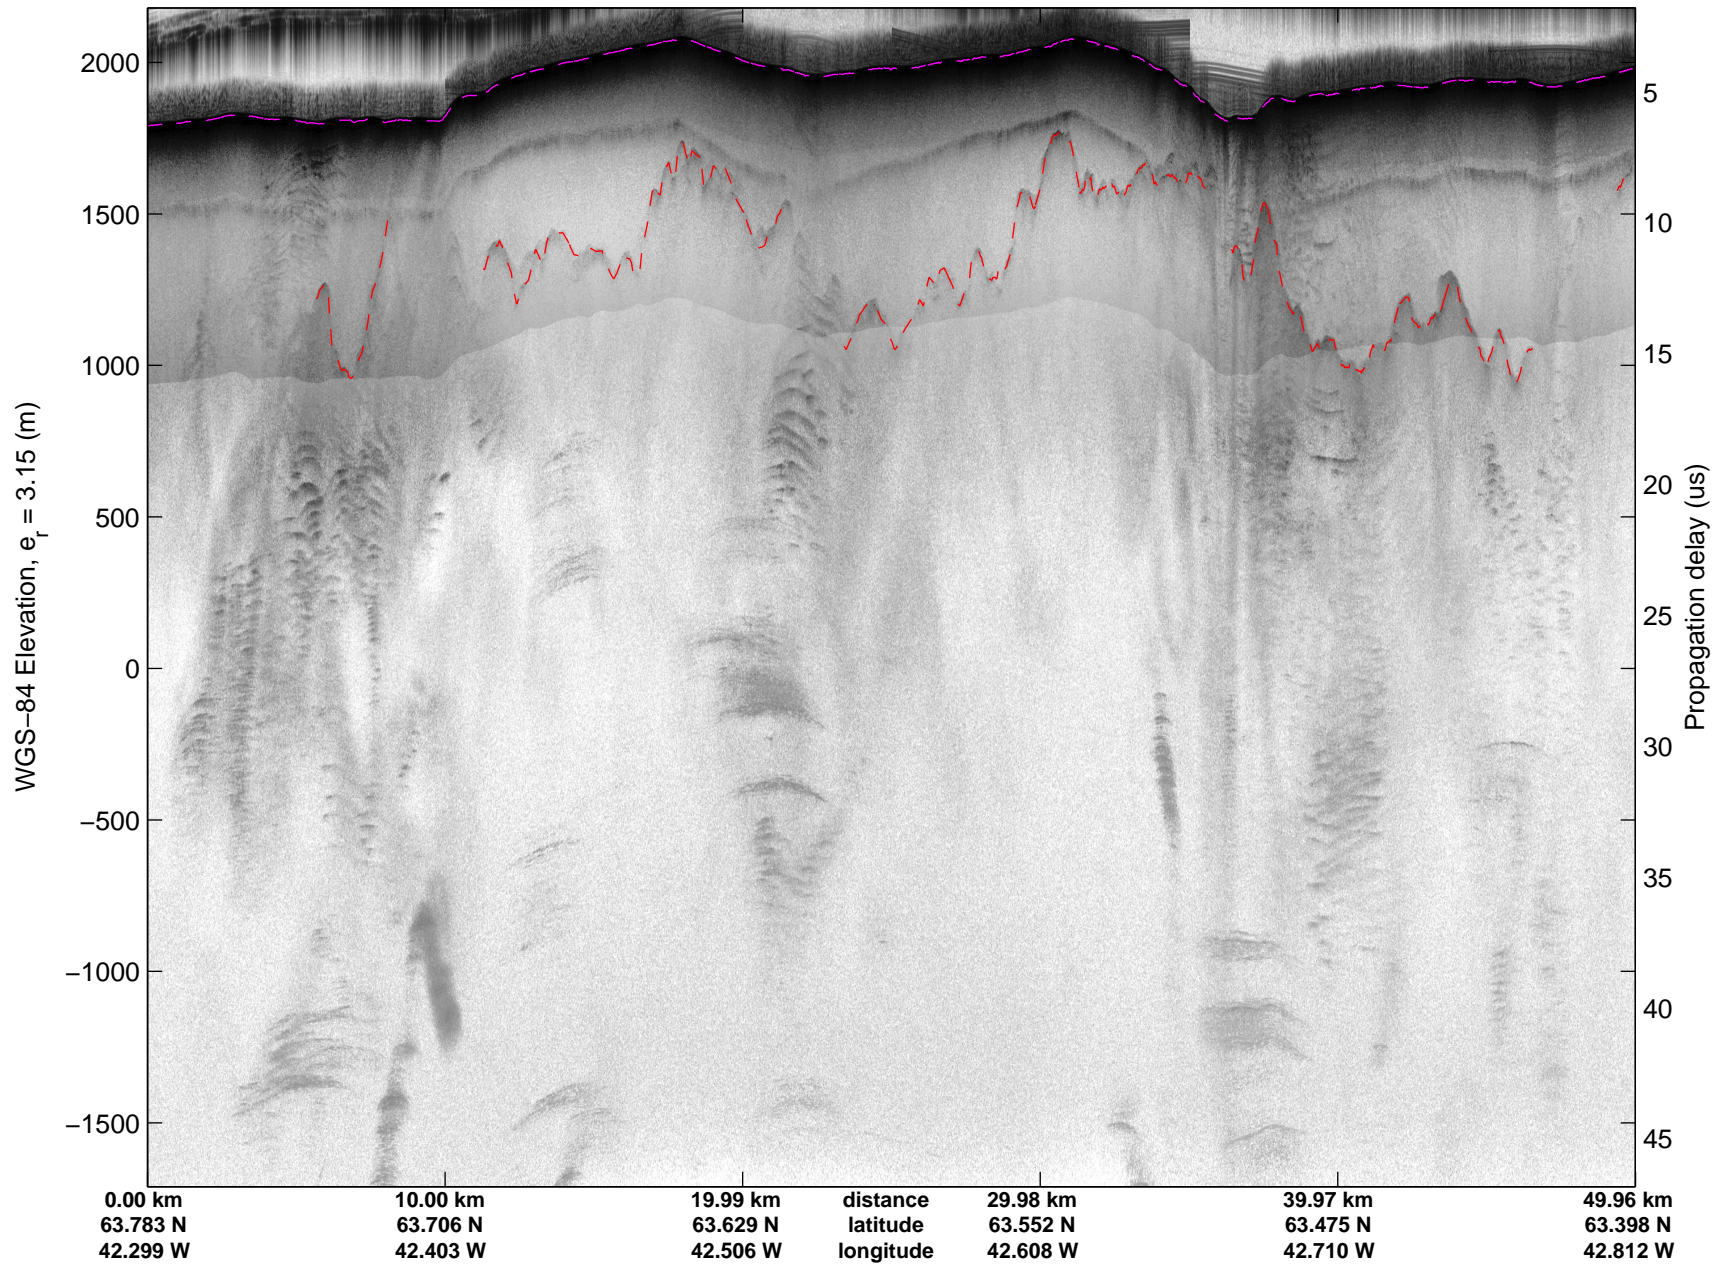

Land Ice:Southeast Glaciers 02  
20150428\_03\_020  
Polar Stereograph 70N/-45E

mcords5 2015\_Greenland\_C130: "Land Ice:Southeast Glaciers 02" 20150428\_03\_020: 12:40:35.5 to 12:46:59.9 GPS

mcords5 2015\_Greenland\_C130: "Land Ice:Southeast Glaciers 02" 20150428\_03\_020: 12:40:35.5 to 12:46:59.9 GPS

Land Ice:Southeast Glaciers 02  
20150428\_03\_021  
Polar Stereograph 70N/-45E

mcords5 2015\_Greenland\_C130: "Land Ice:Southeast Glaciers 02" 20150428\_03\_021: 12:47:00.2 to 12:53:17.9 GPS

mcords5 2015\_Greenland\_C130: "Land Ice:Southeast Glaciers 02" 20150428\_03\_021: 12:47:00.2 to 12:53:17.9 GPS