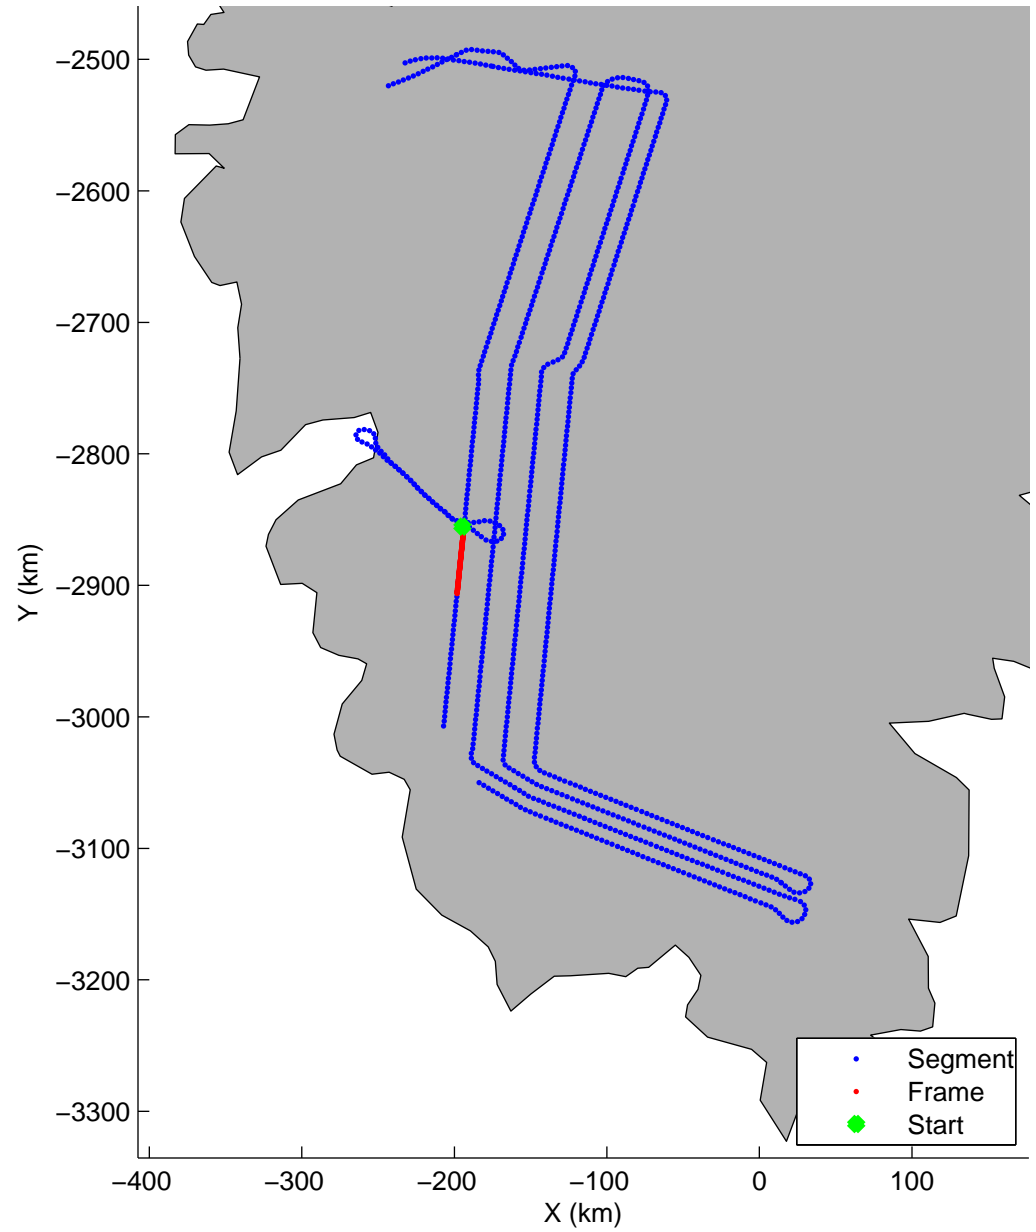

Land Ice: Southwest coastal B
20150427_02_016
Polar Stereograph 70N/-45E