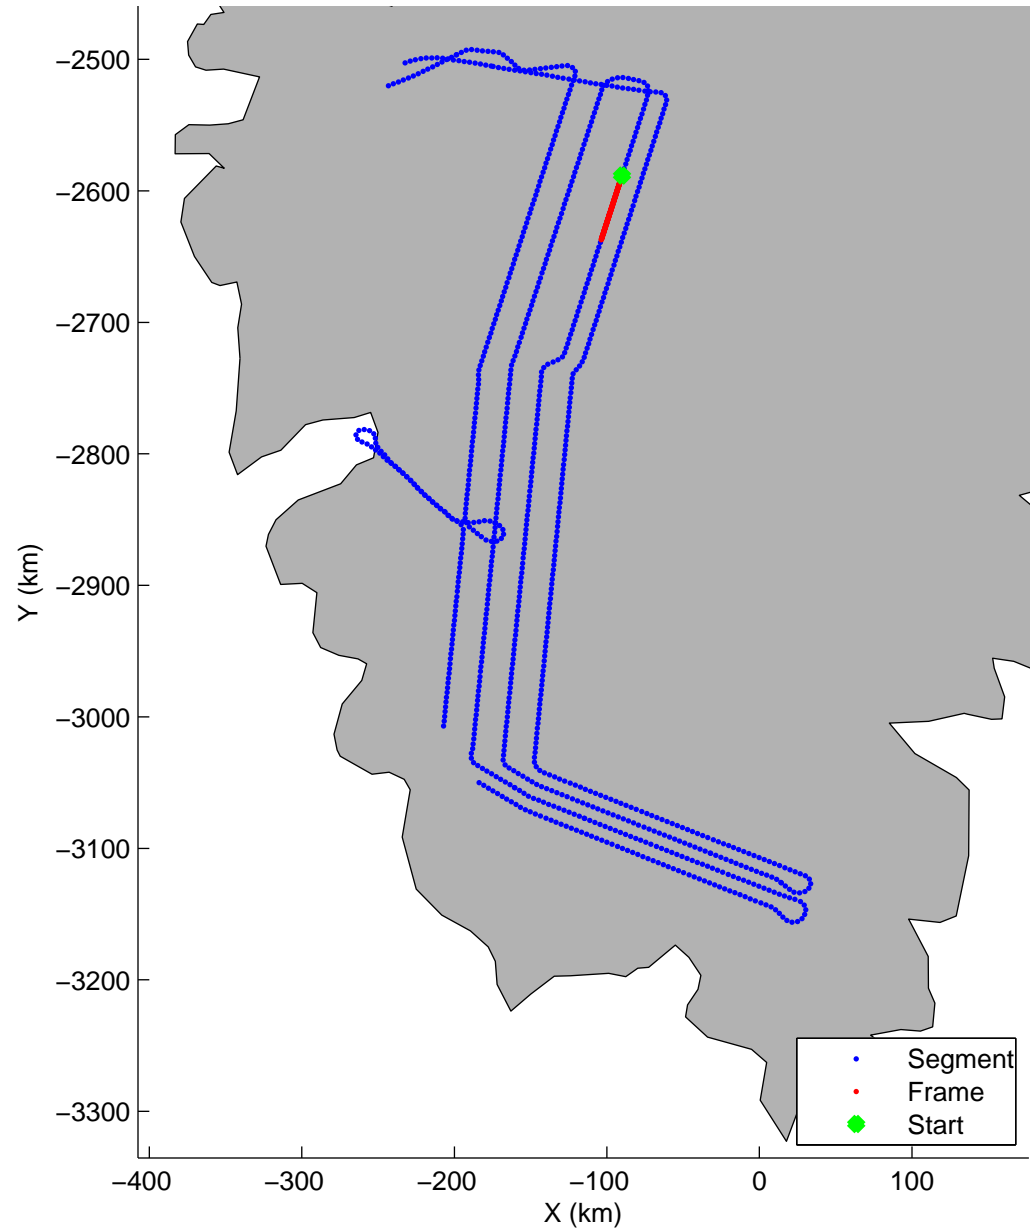

Land Ice: Southwest coastal B
20150427_02_042
Polar Stereograph 70N/-45E