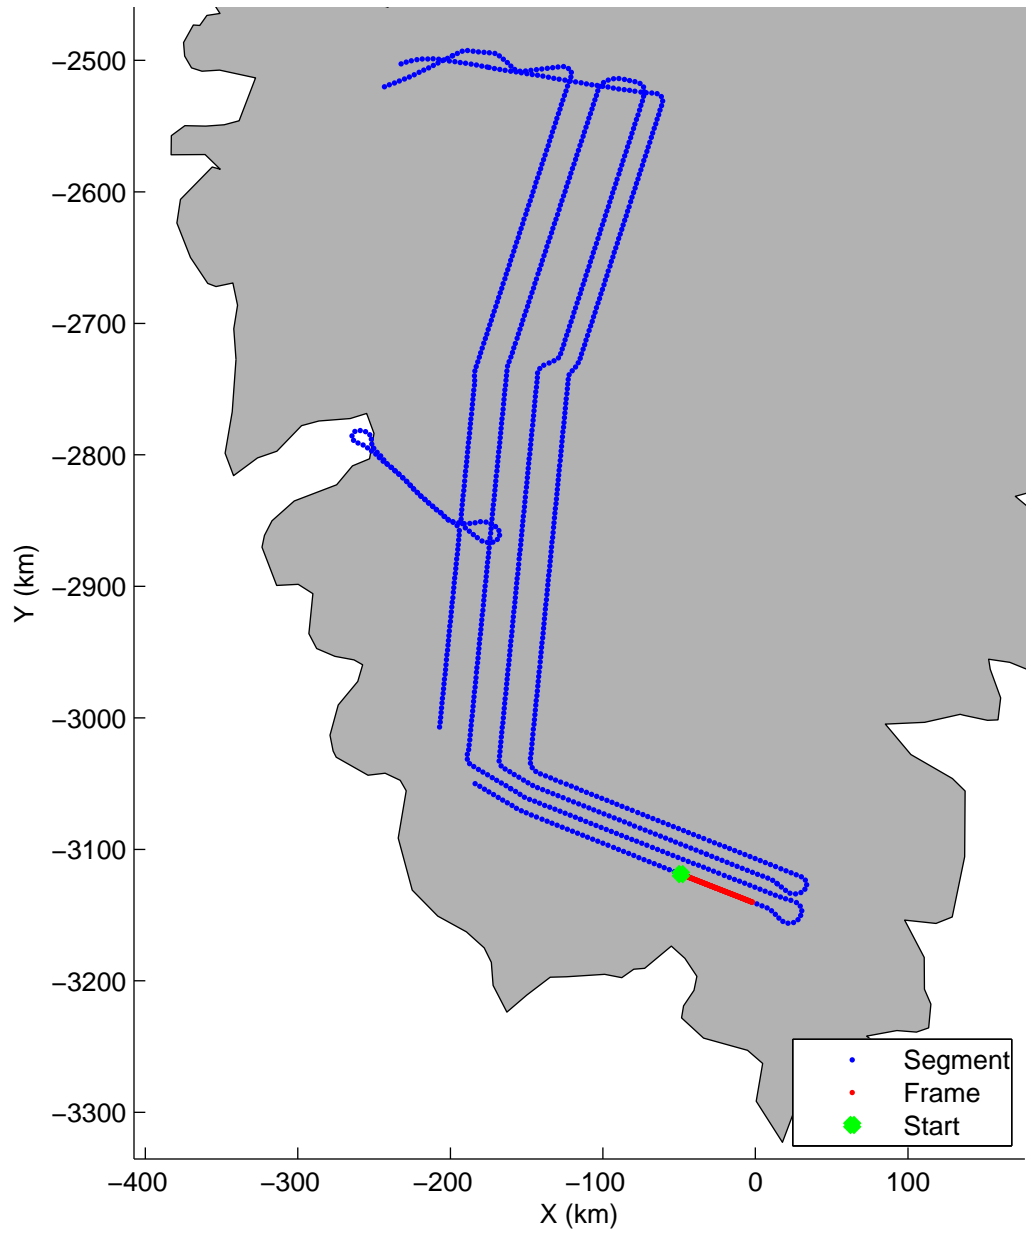

Land Ice: Southwest coastal B
20150427_02_023
Polar Stereograph 70N/-45E