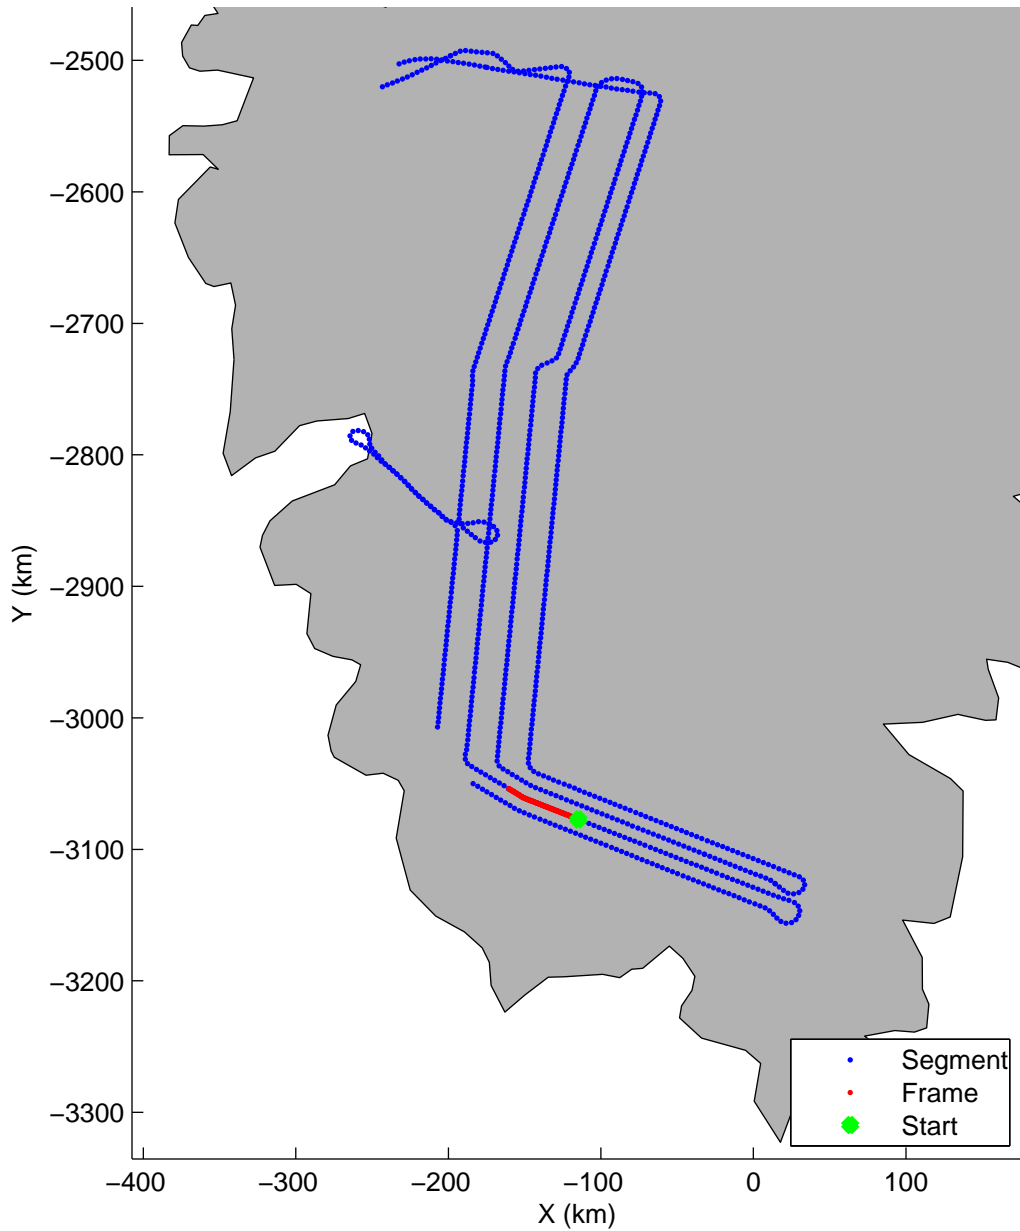

Land Ice: Southwest coastal B
20150427_02_028
Polar Stereograph 70N/-45E