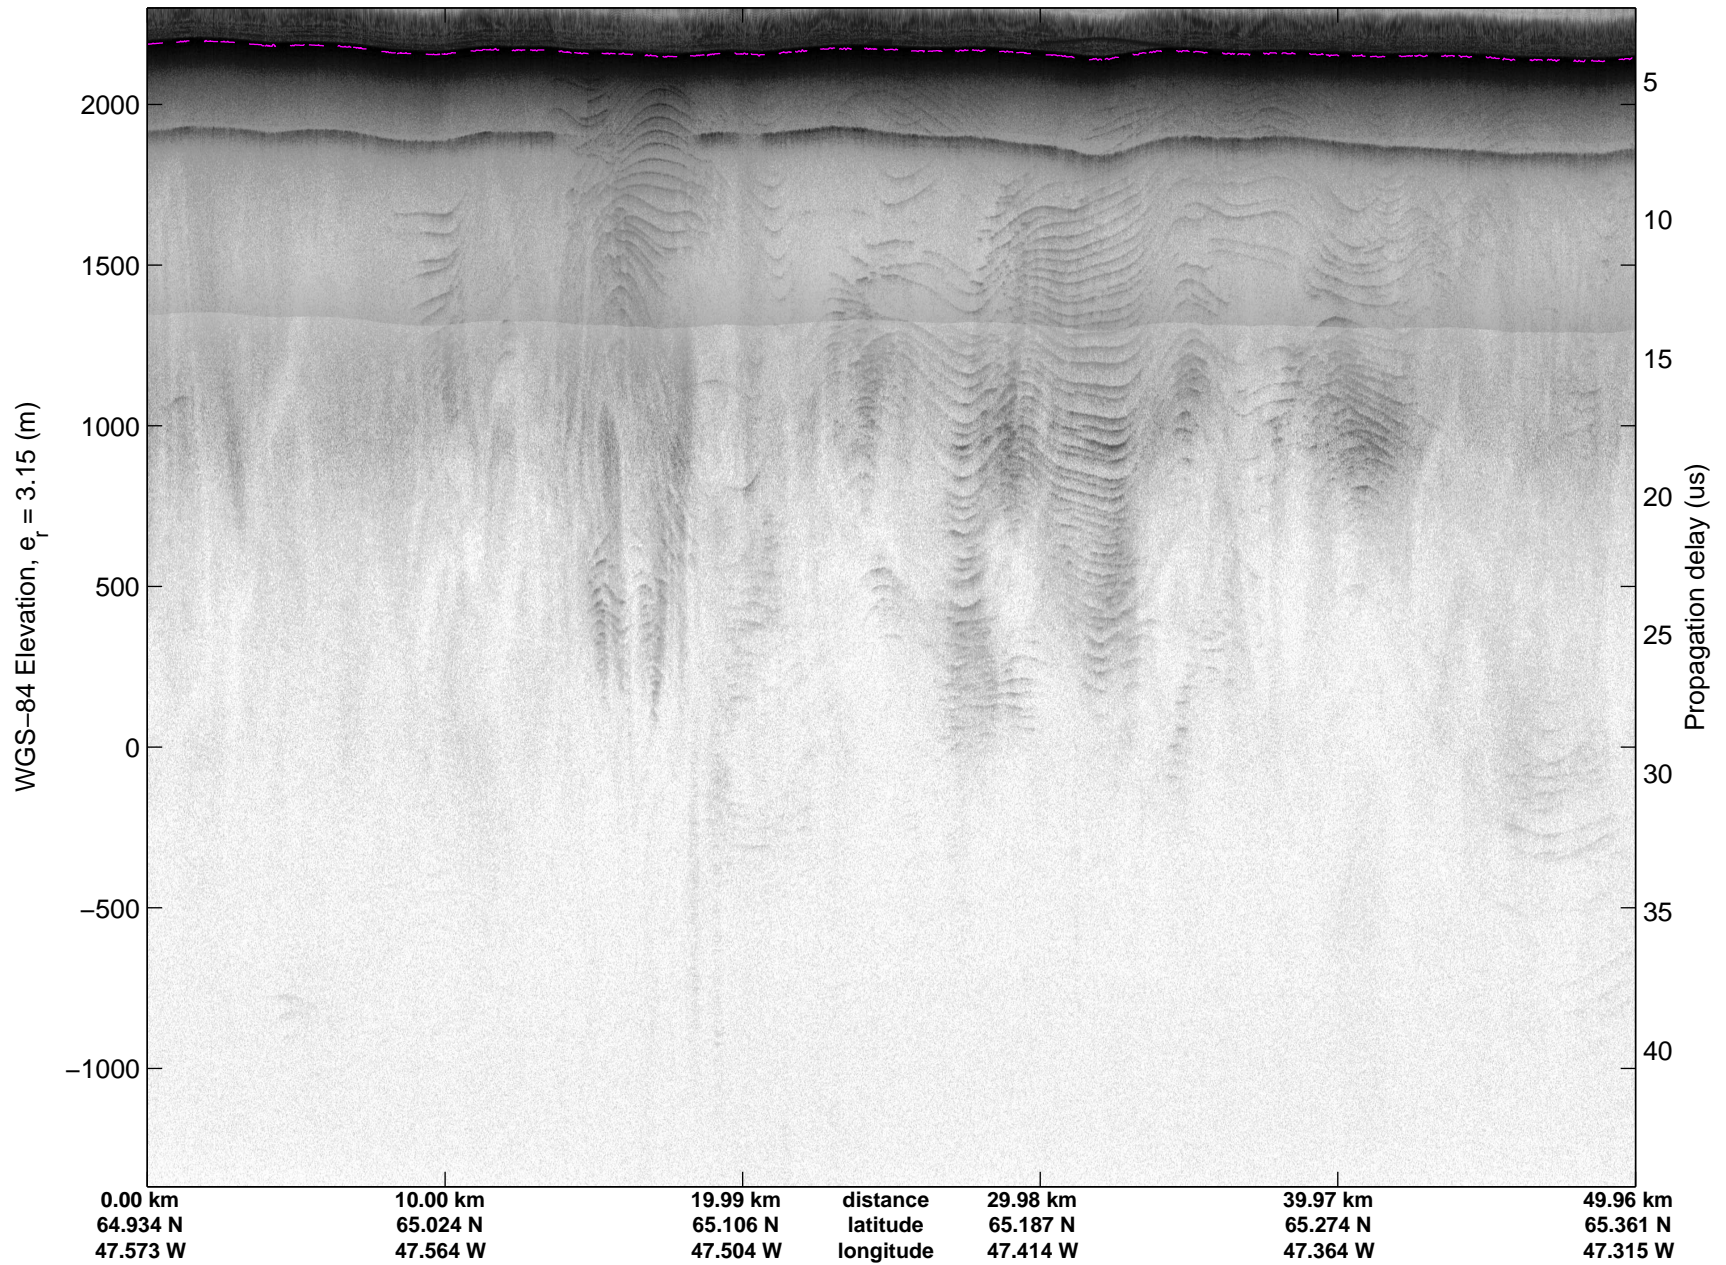

Land Ice: Southwest coastal B  
20150427\_02\_065  
Polar Stereograph 70N/-45E

mcords5 2015\_Greenland\_C130: "Land Ice:Southwest coastal B" 20150427\_02\_065: 17:09:48.7 to 17:15:51.8 GPS

mcords5 2015\_Greenland\_C130: "Land Ice:Southwest coastal B" 20150427\_02\_065: 17:09:48.7 to 17:15:51.8 GPS