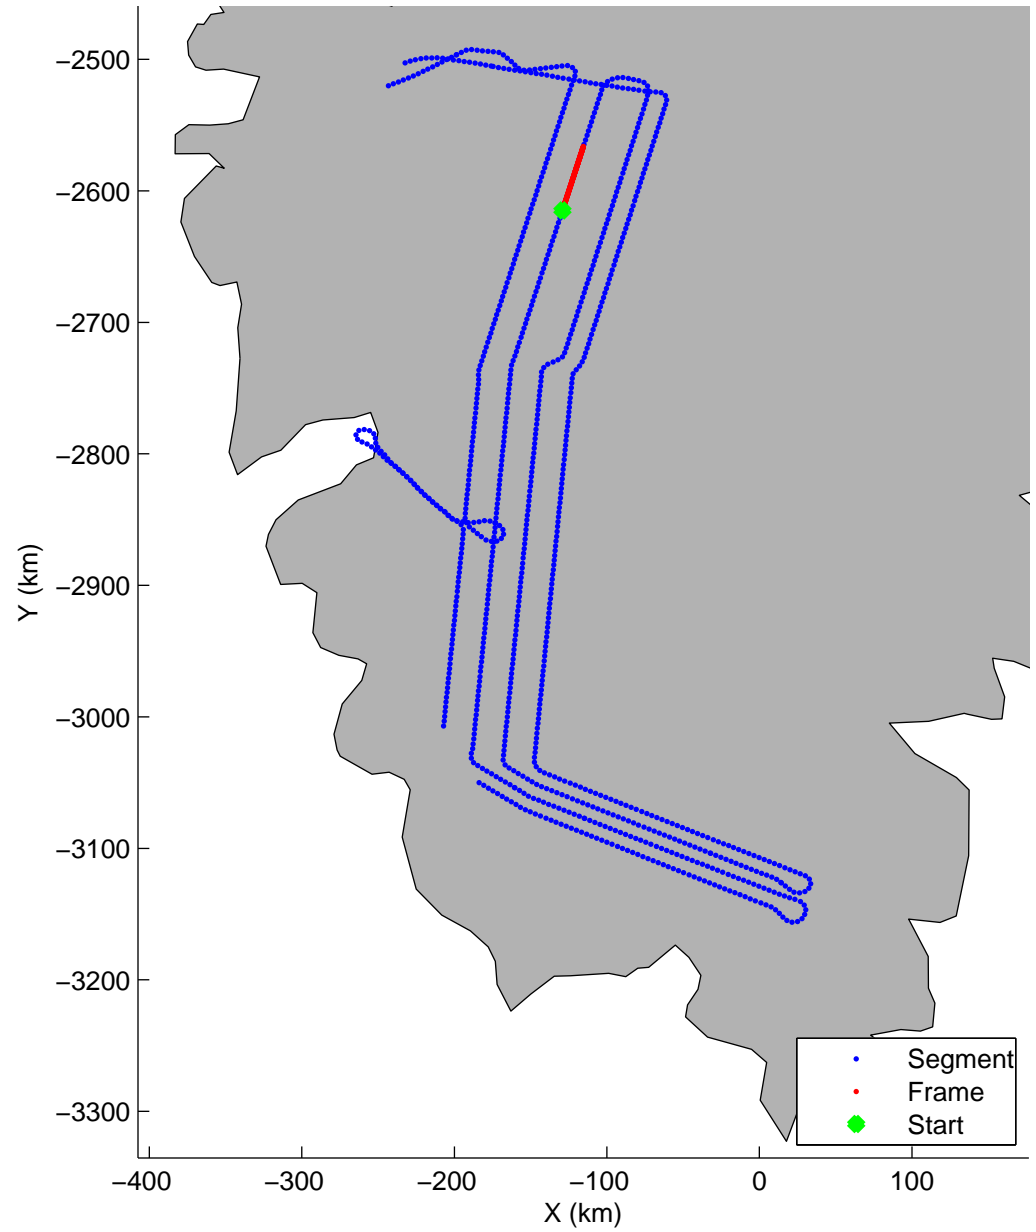

Land Ice: Southwest coastal B
20150427_02_038
Polar Stereograph 70N/-45E