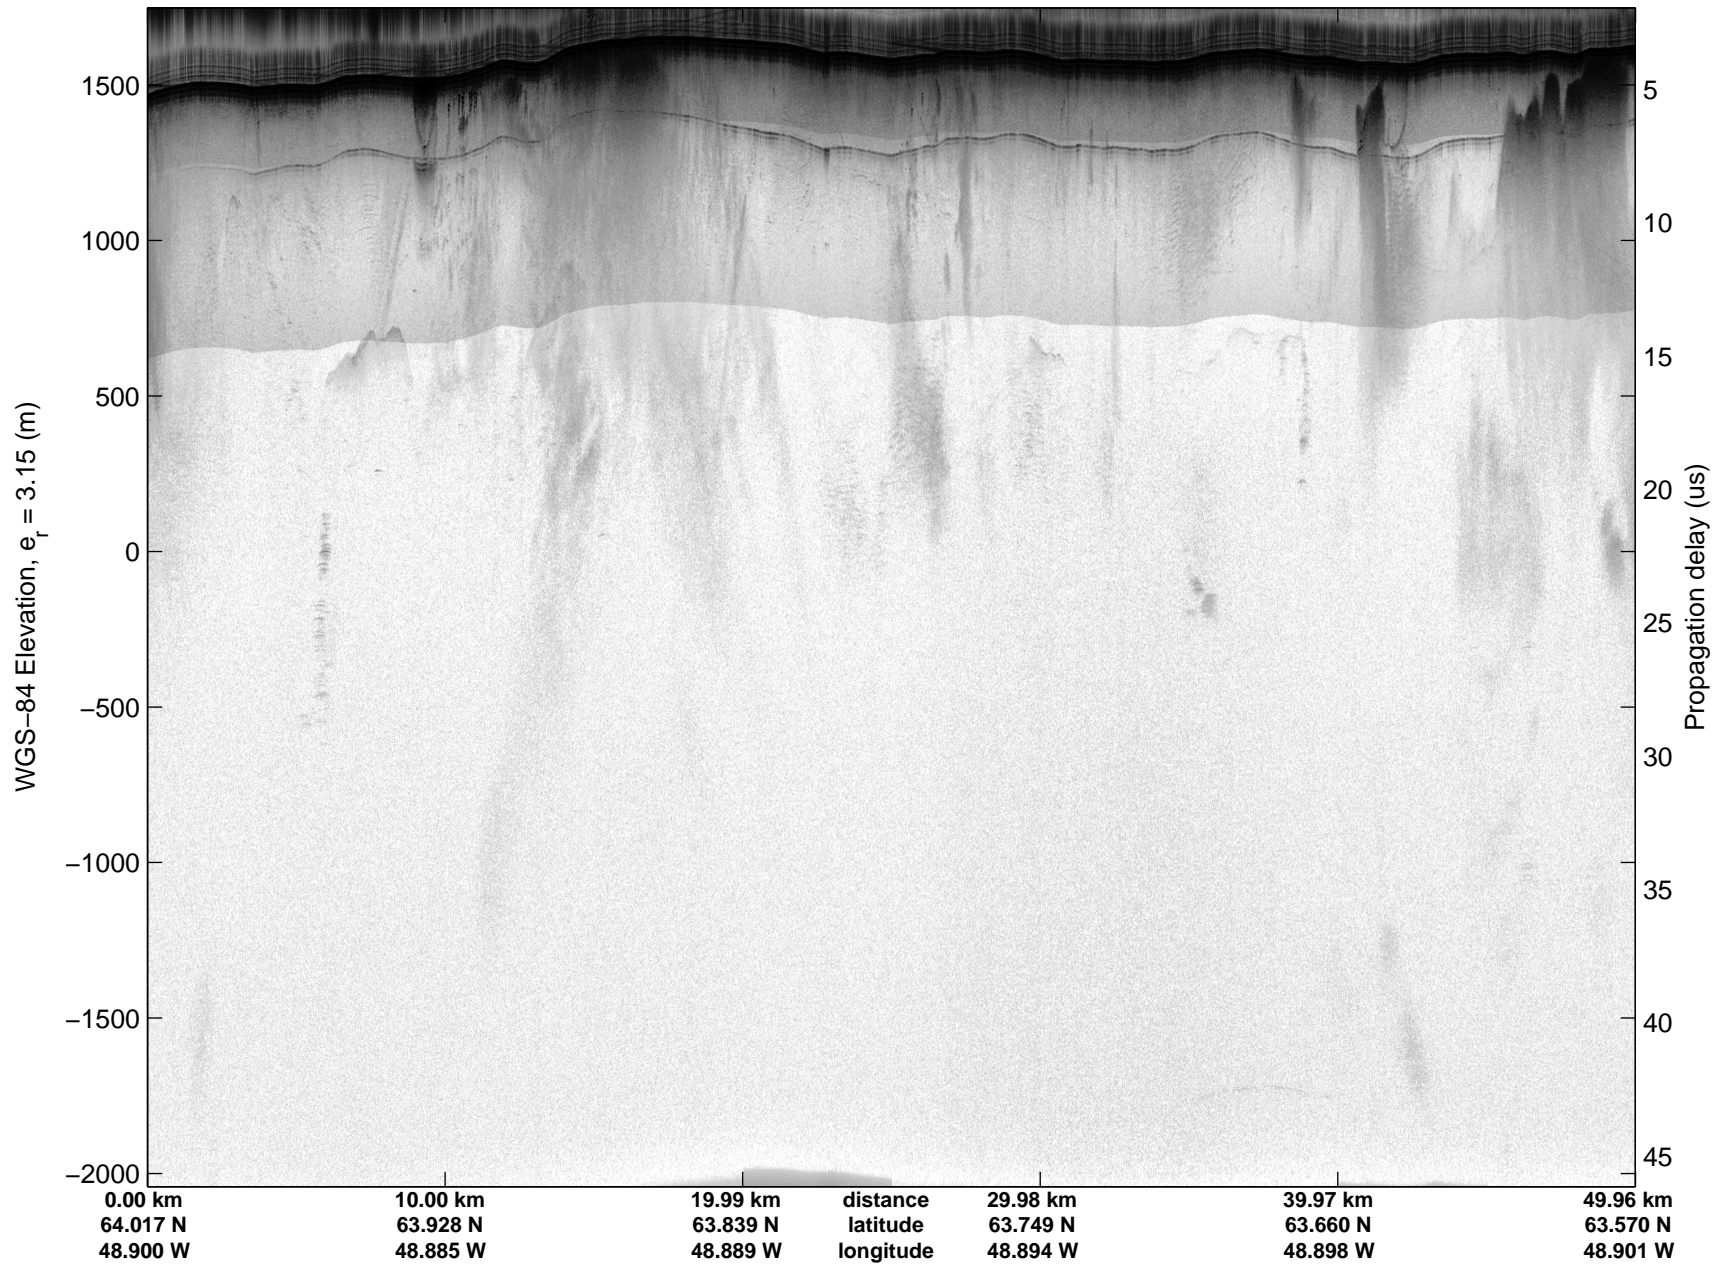

mcords5 2015_Greenland_C130: "Land Ice:Southwest coastal B" 20150427_02_016: 12:03:52.3 to 12:10:11.9 GPS