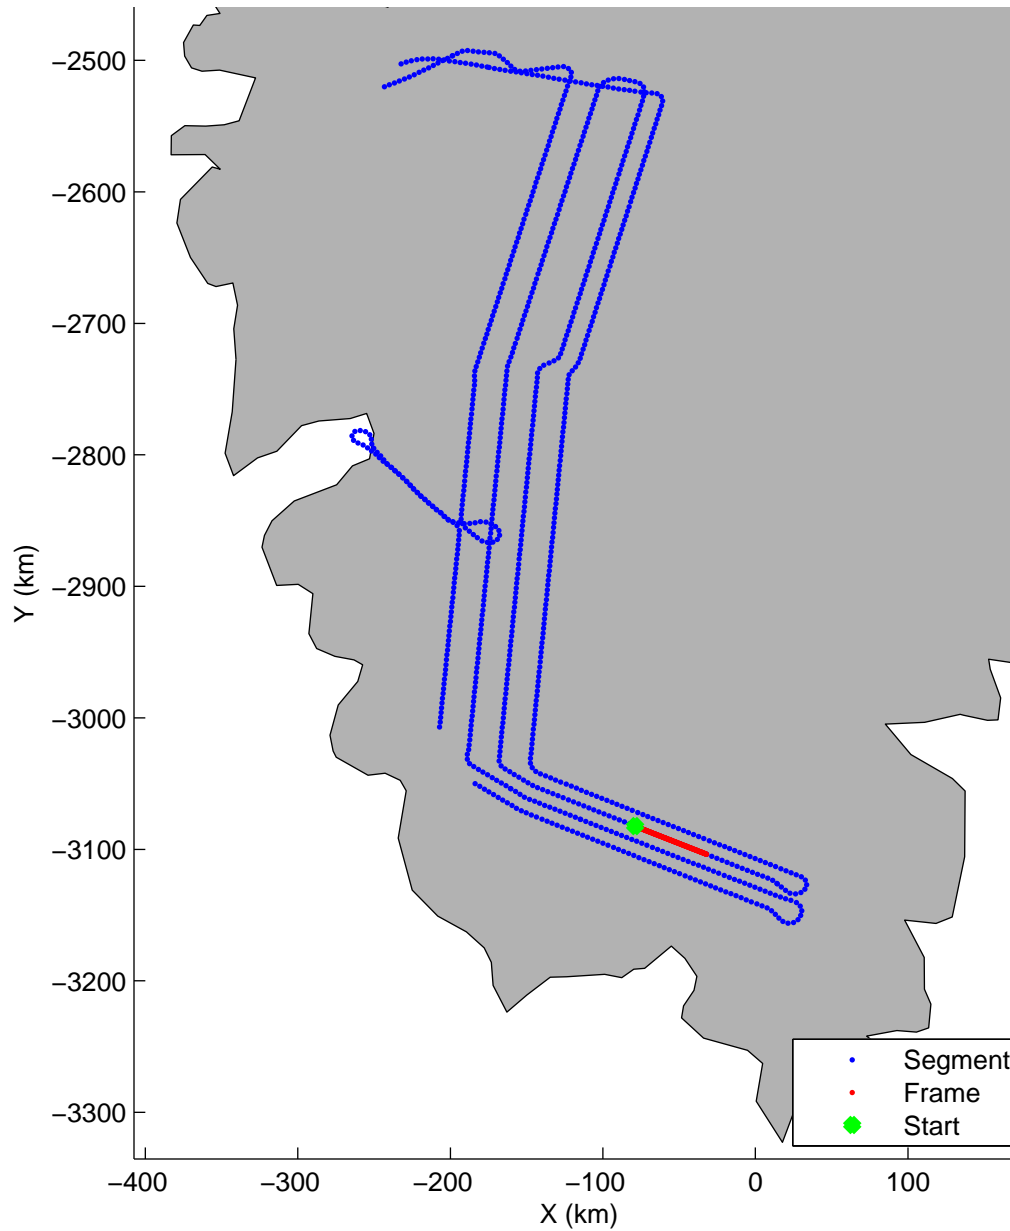

Land Ice:Southwest coastal B
20150427_02_053
Polar Stereograph 70N/-45E