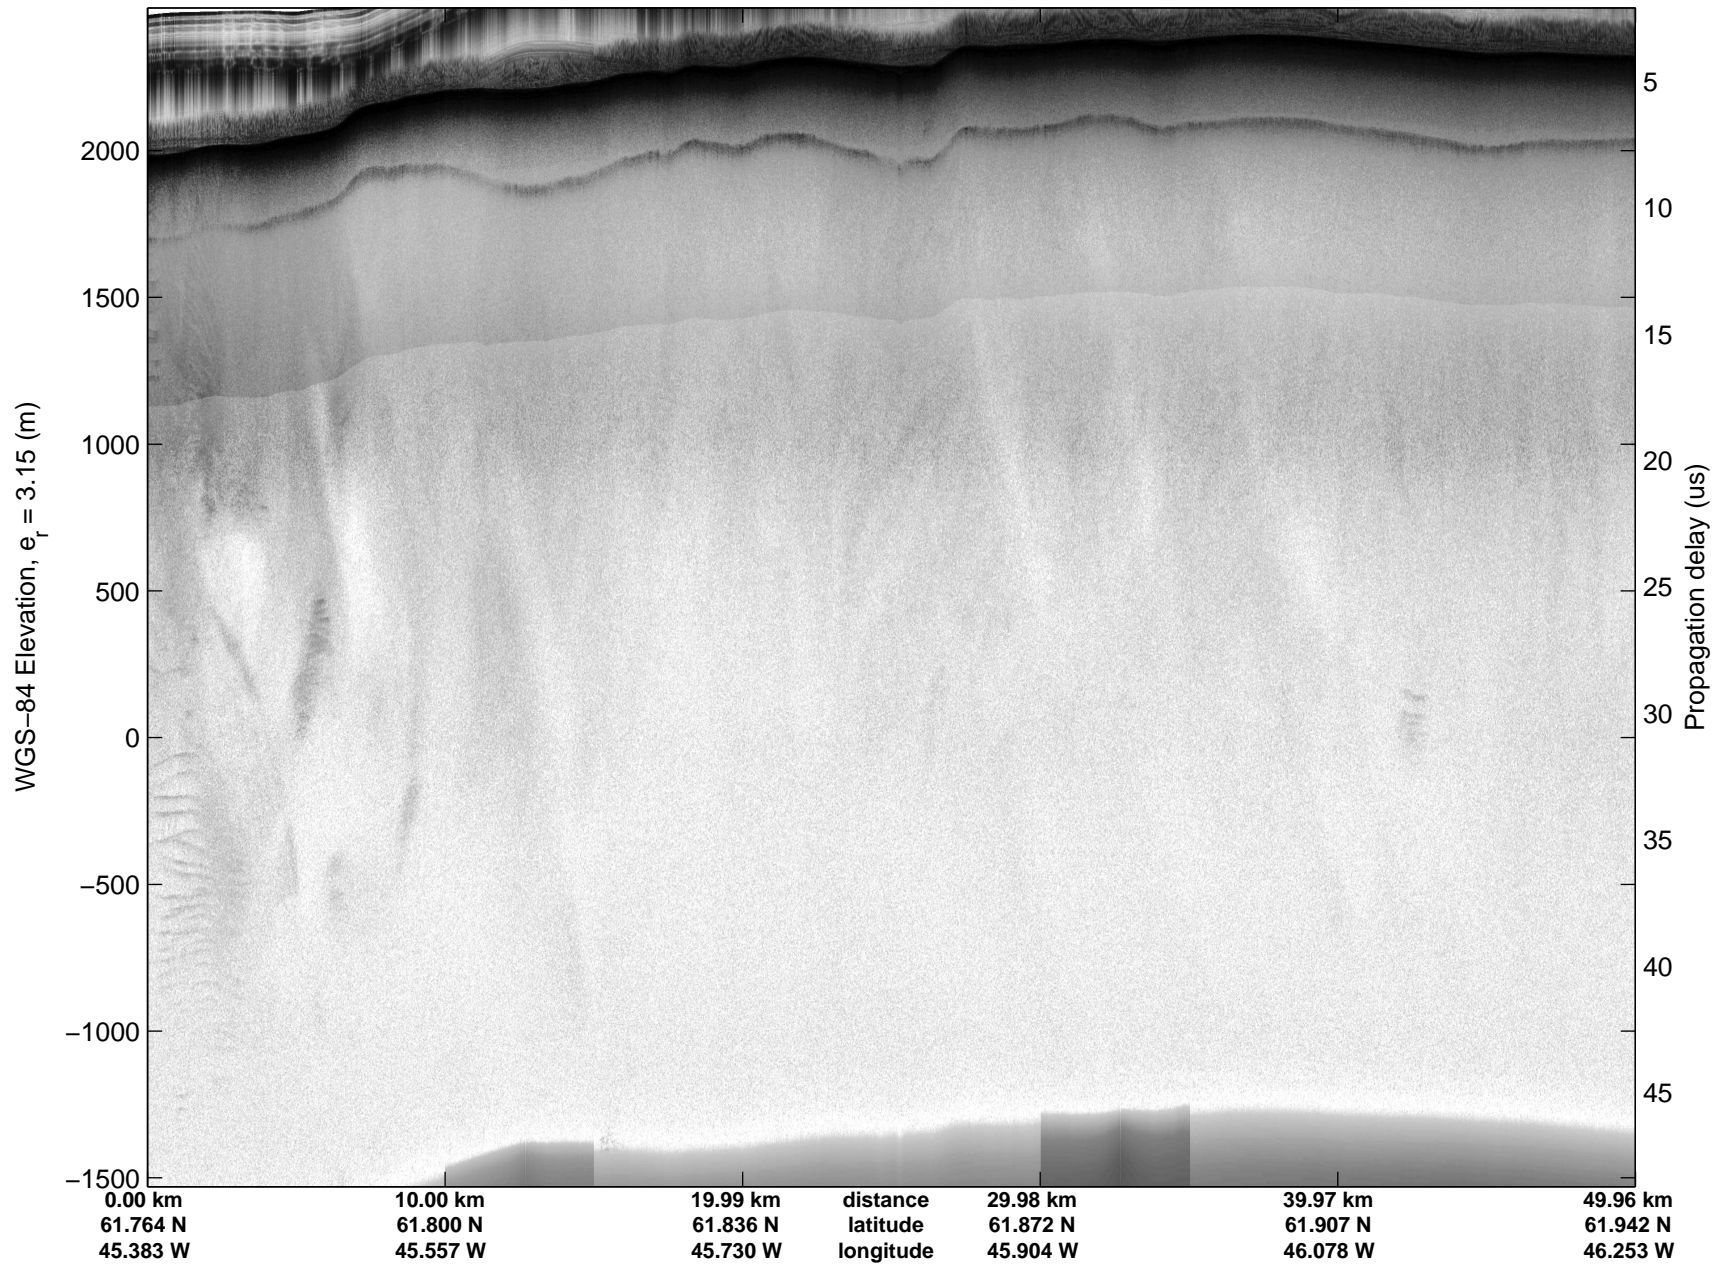

mcords5 2015_Greenland_C130: "Land Ice:Southwest coastal B" 20150427_02_026: 13:06:20.0 to 13:12:39.6 GPS