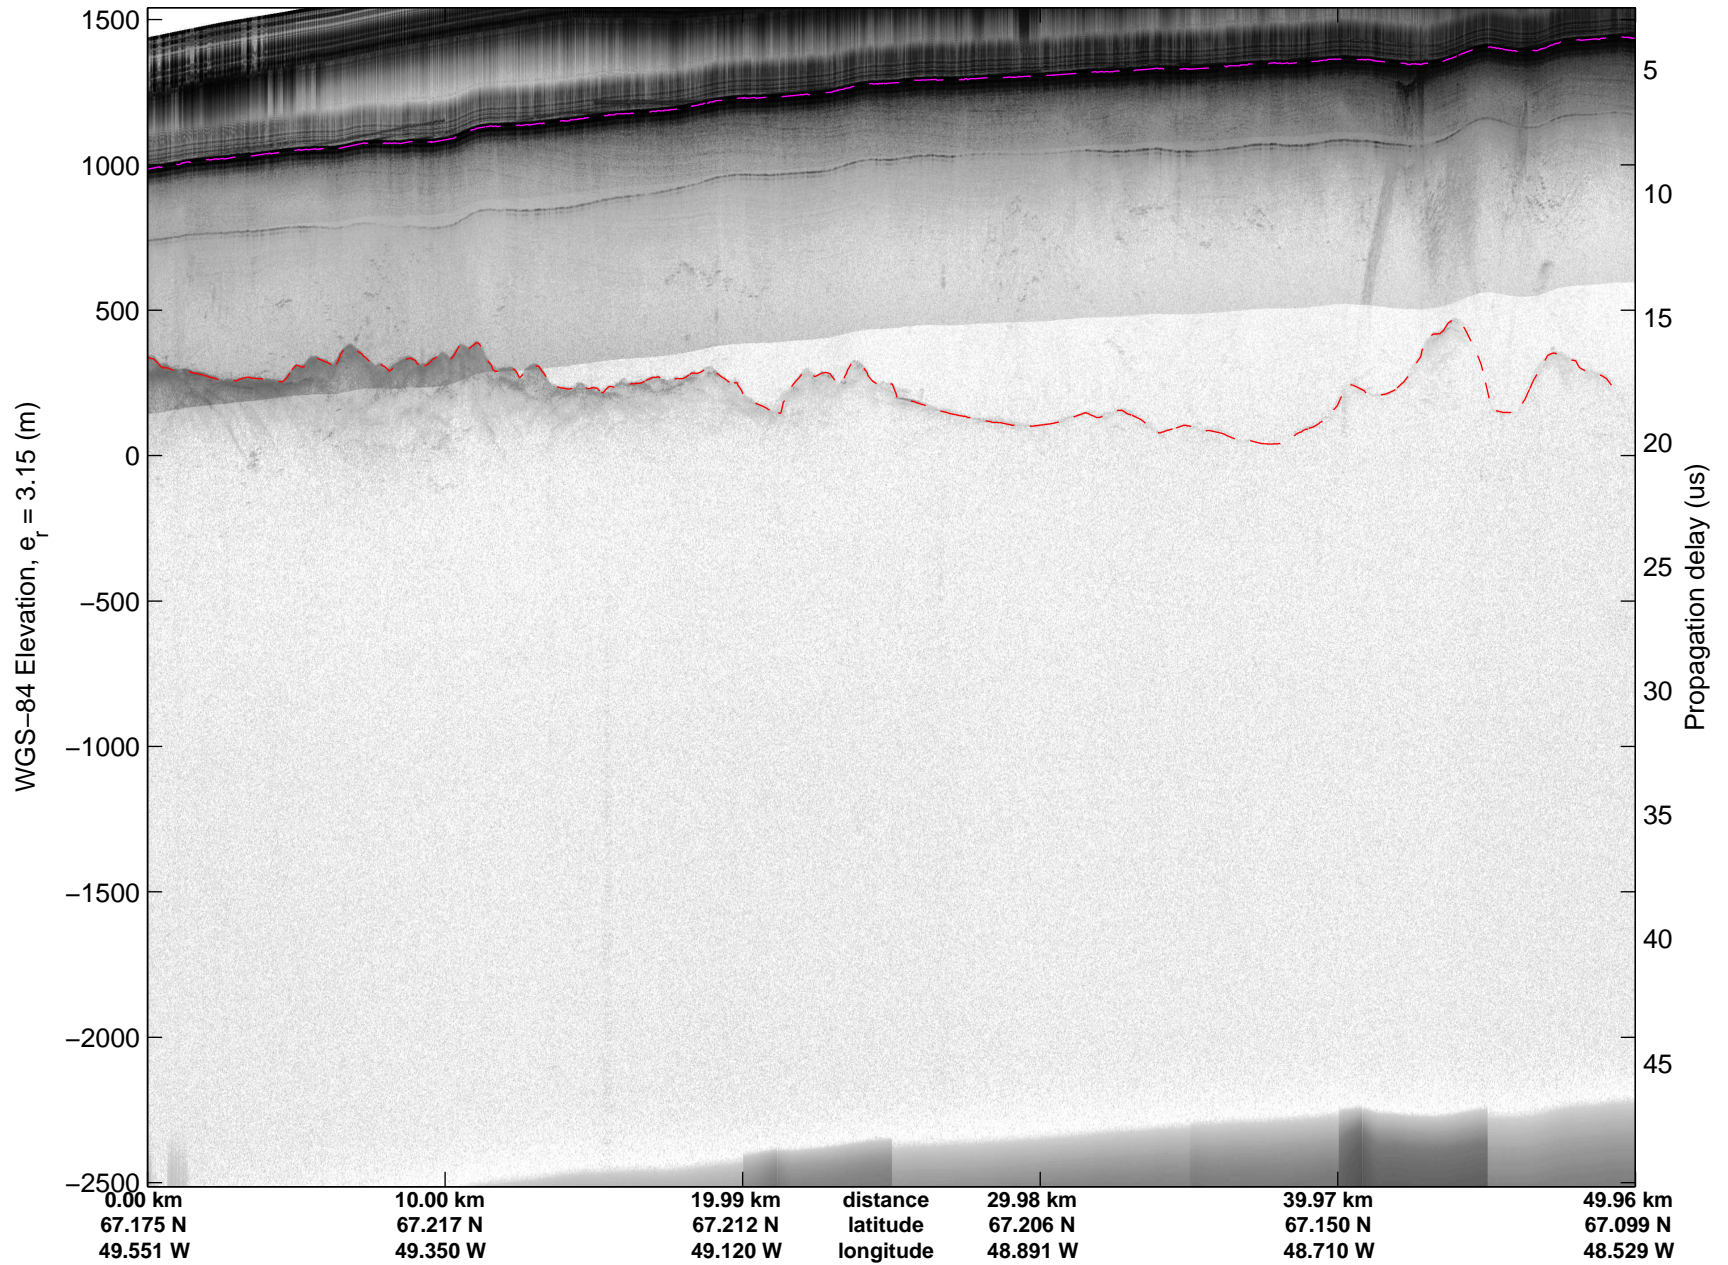

Land Ice: Southwest coastal B  
20150427\_02\_001  
Polar Stereograph 70N/-45E

mcords5 2015\_Greenland\_C130: "Land Ice: Southwest coastal B" 20150427\_02\_001: 10:28:43.9 to 10:34:50.0 GPS

mcords5 2015\_Greenland\_C130: "Land Ice:Southwest coastal B" 20150427\_02\_001: 10:28:43.9 to 10:34:50.0 GPS

Land Ice: Southwest coastal B  
20150427\_02\_002  
Polar Stereograph 70N/-45E

mcords5 2015\_Greenland\_C130: "Land Ice:Southwest coastal B" 20150427\_02\_002: 10:34:50.2 to 10:41:19.5 GPS

mcords5 2015\_Greenland\_C130: "Land Ice:Southwest coastal B" 20150427\_02\_002: 10:34:50.2 to 10:41:19.5 GPS

Land Ice: Southwest coastal B  
20150427\_02\_003  
Polar Stereograph 70N/-45E

mcords5 2015\_Greenland\_C130: "Land Ice:Southwest coastal B" 20150427\_02\_003: 10:41:19.7 to 10:47:32.6 GPS

mcords5 2015\_Greenland\_C130: "Land Ice:Southwest coastal B" 20150427\_02\_003: 10:41:19.7 to 10:47:32.6 GPS

Land Ice: Southwest coastal B  
20150427\_02\_004  
Polar Stereograph 70N/-45E

mcords5 2015\_Greenland\_C130: "Land Ice:Southwest coastal B" 20150427\_02\_004: 10:47:32.8 to 10:53:59.9 GPS

mcords5 2015\_Greenland\_C130: "Land Ice:Southwest coastal B" 20150427\_02\_004: 10:47:32.8 to 10:53:59.9 GPS