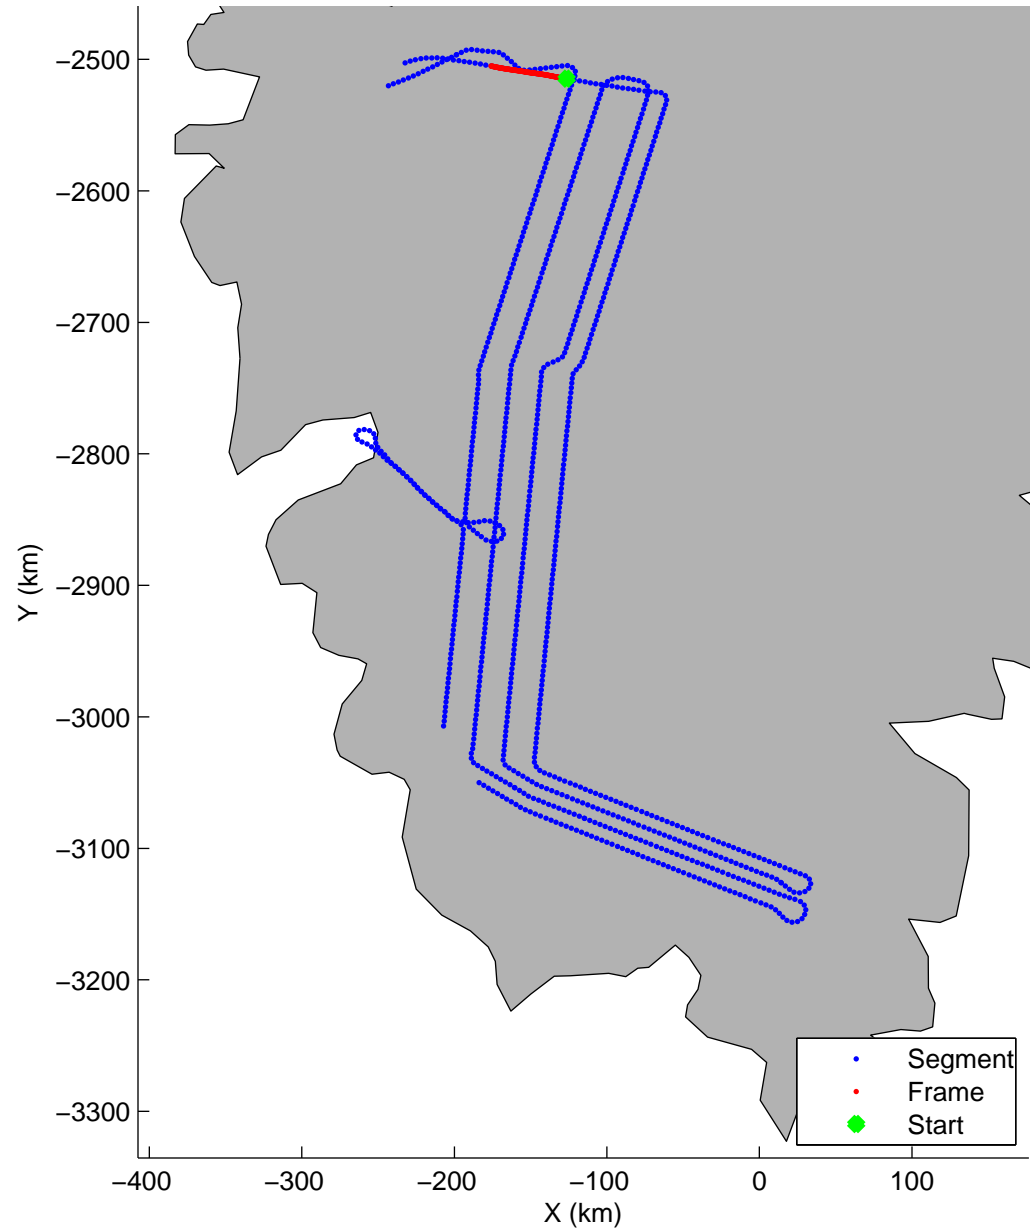

Land Ice: Southwest coastal B
20150427_02_071
Polar Stereograph 70N/-45E