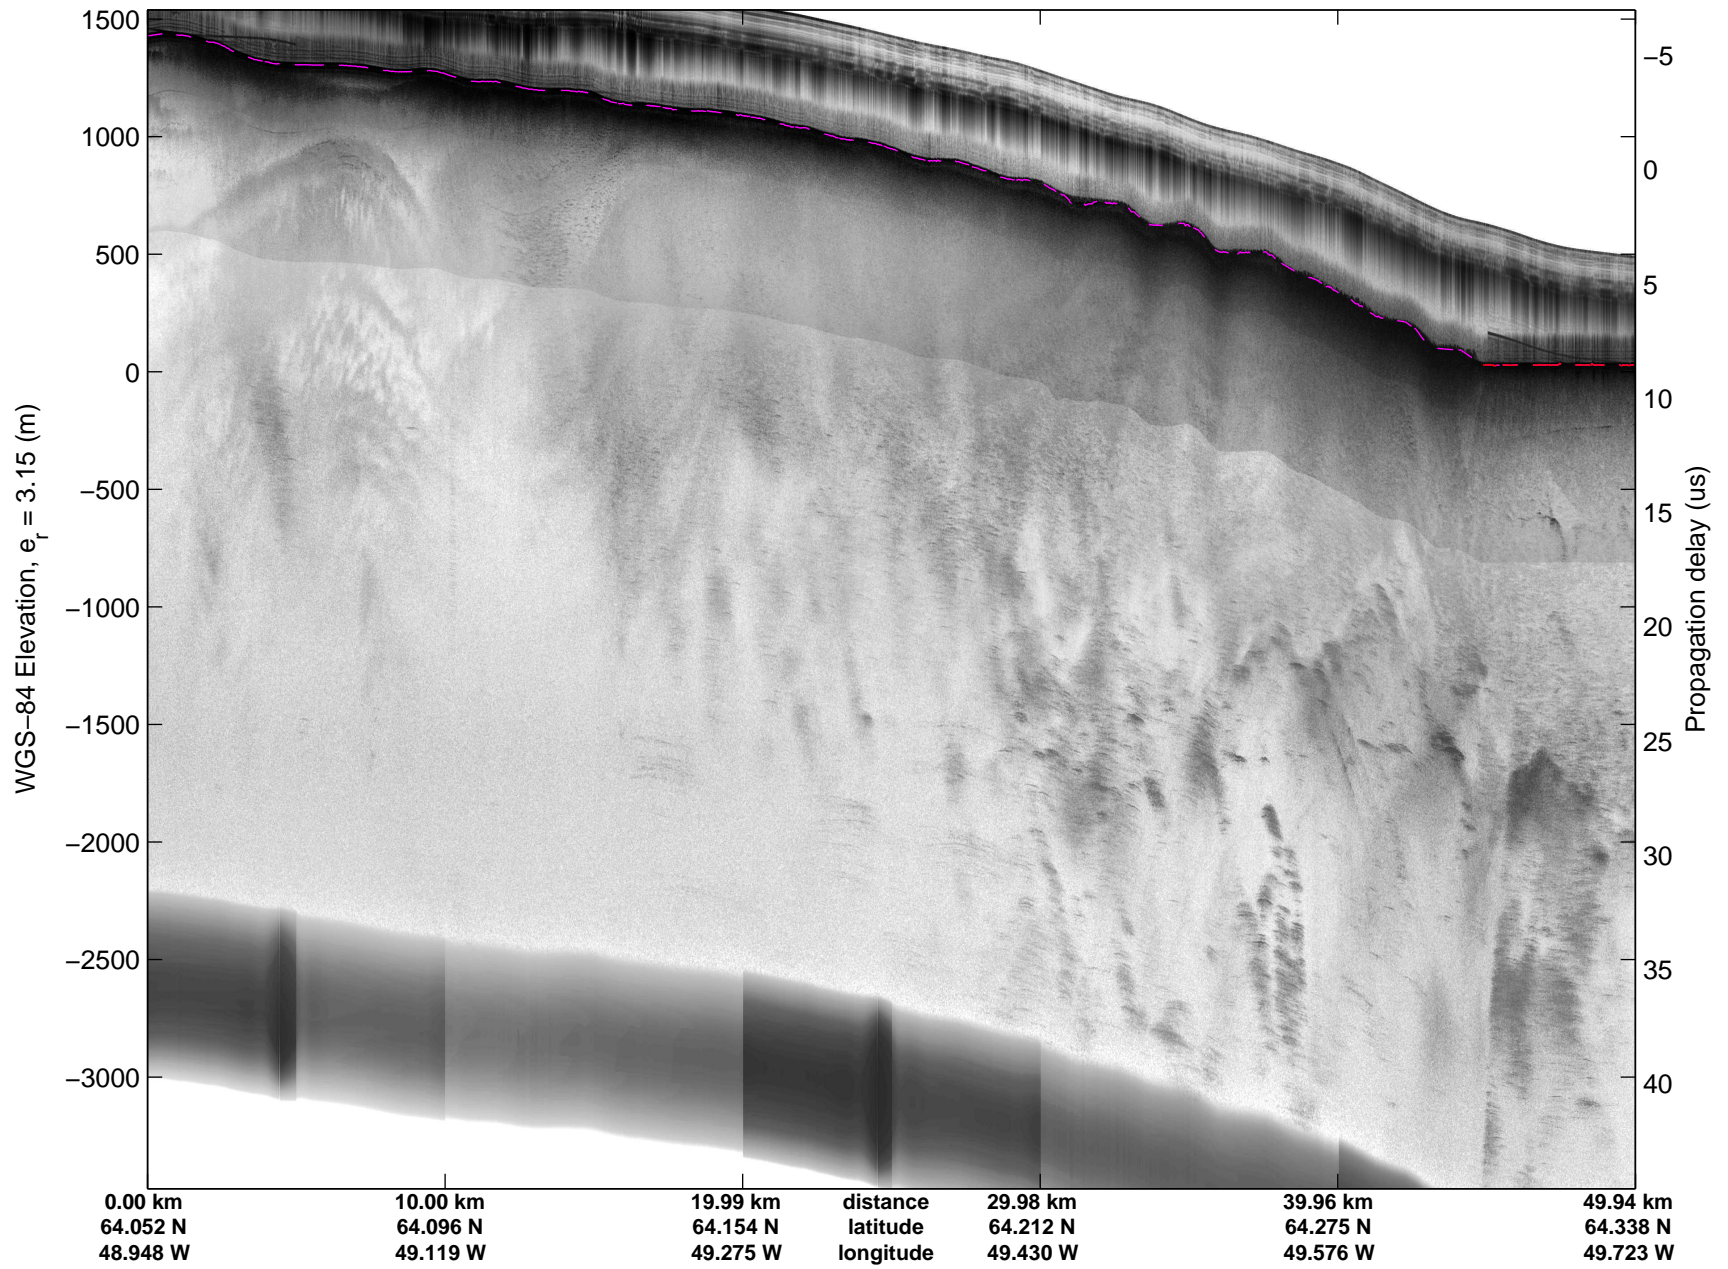

Land Ice: Southwest coastal B  
20150427\_02\_011  
Polar Stereograph 70N/-45E

mcords5 2015\_Greenland\_C130: "Land Ice:Southwest coastal B" 20150427\_02\_011: 11:31:51.8 to 11:38:12.6 GPS

mcords5 2015\_Greenland\_C130: "Land Ice:Southwest coastal B" 20150427\_02\_011: 11:31:51.8 to 11:38:12.6 GPS

Land Ice: Southwest coastal B  
20150427\_02\_012  
Polar Stereograph 70N/-45E

mcords5 2015\_Greenland\_C130: "Land Ice:Southwest coastal B" 20150427\_02\_012: 11:38:12.8 to 11:44:32.4 GPS

mcords5 2015\_Greenland\_C130: "Land Ice:Southwest coastal B" 20150427\_02\_012: 11:38:12.8 to 11:44:32.4 GPS

Land Ice: Southwest coastal B  
20150427\_02\_013  
Polar Stereograph 70N/-45E

mcords5 2015\_Greenland\_C130: "Land Ice:Southwest coastal B" 20150427\_02\_013: 11:44:32.6 to 11:51:14.4 GPS

mcords5 2015\_Greenland\_C130: "Land Ice:Southwest coastal B" 20150427\_02\_013: 11:44:32.6 to 11:51:14.4 GPS