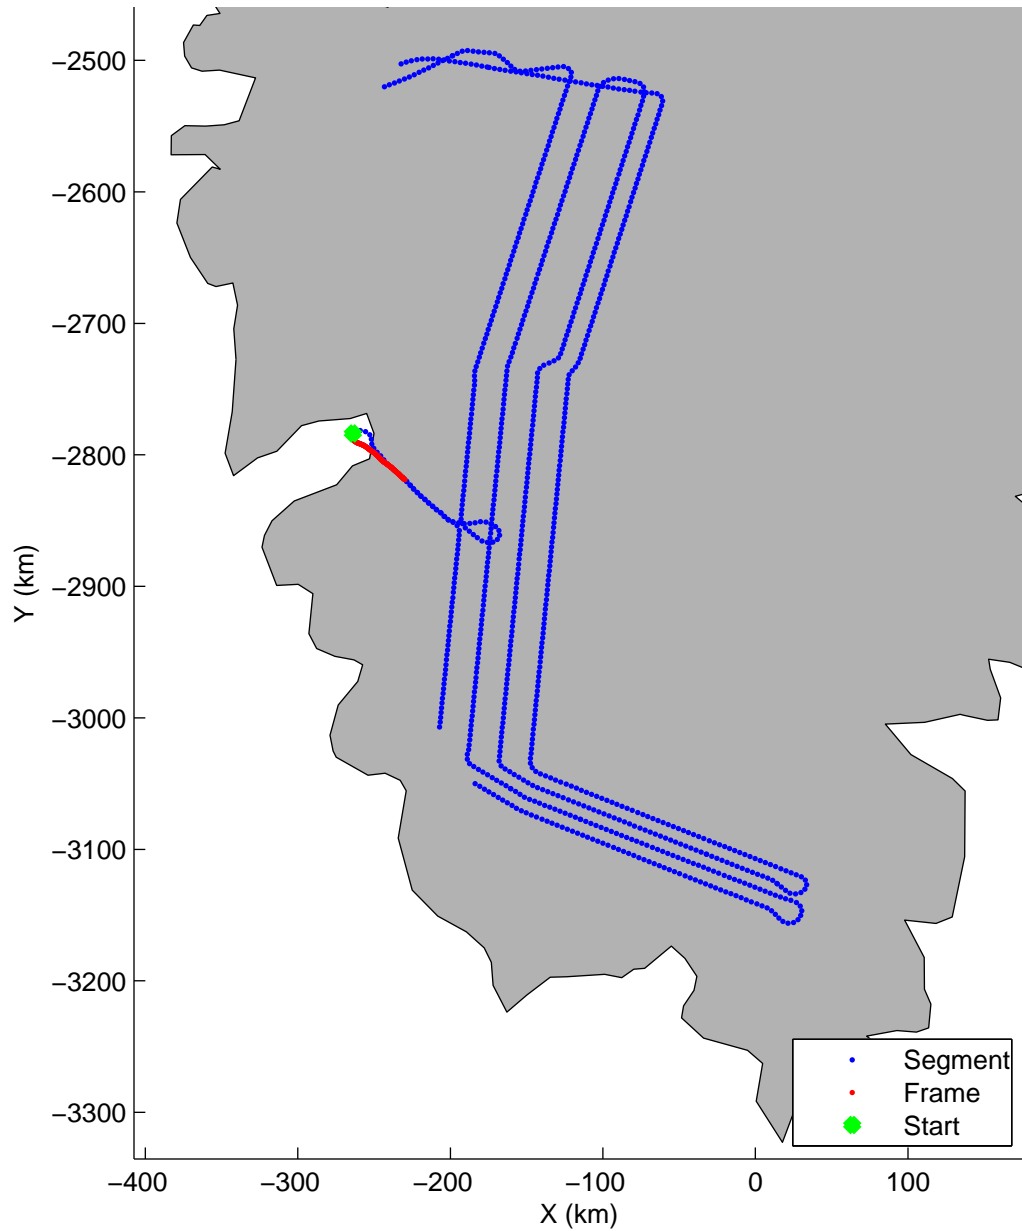

Land Ice: Southwest coastal B
20150427_02_014
Polar Stereograph 70N/-45E