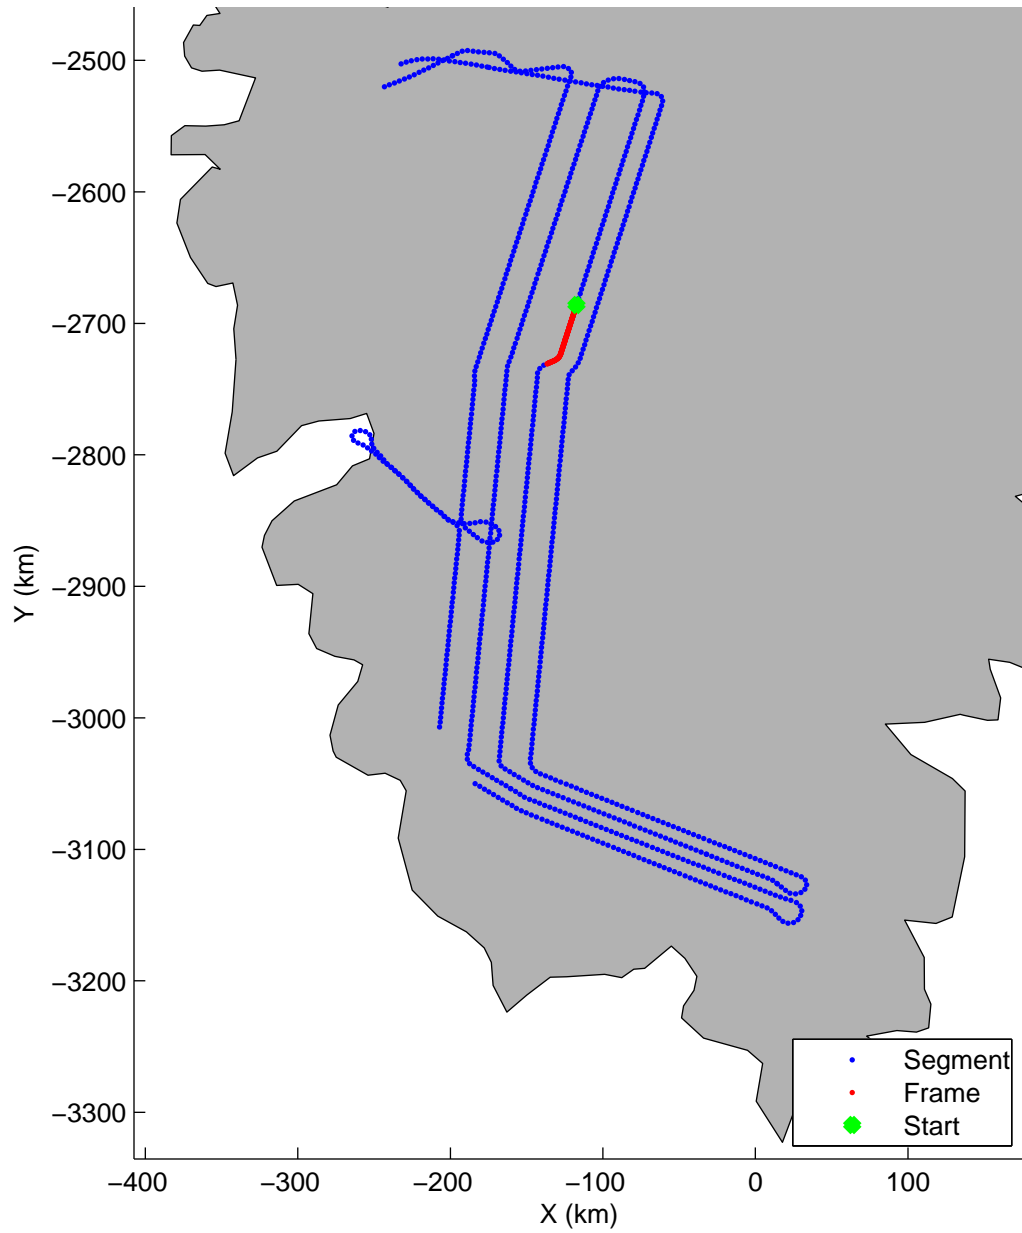

Land Ice: Southwest coastal B
20150427_02_044
Polar Stereograph 70N/-45E