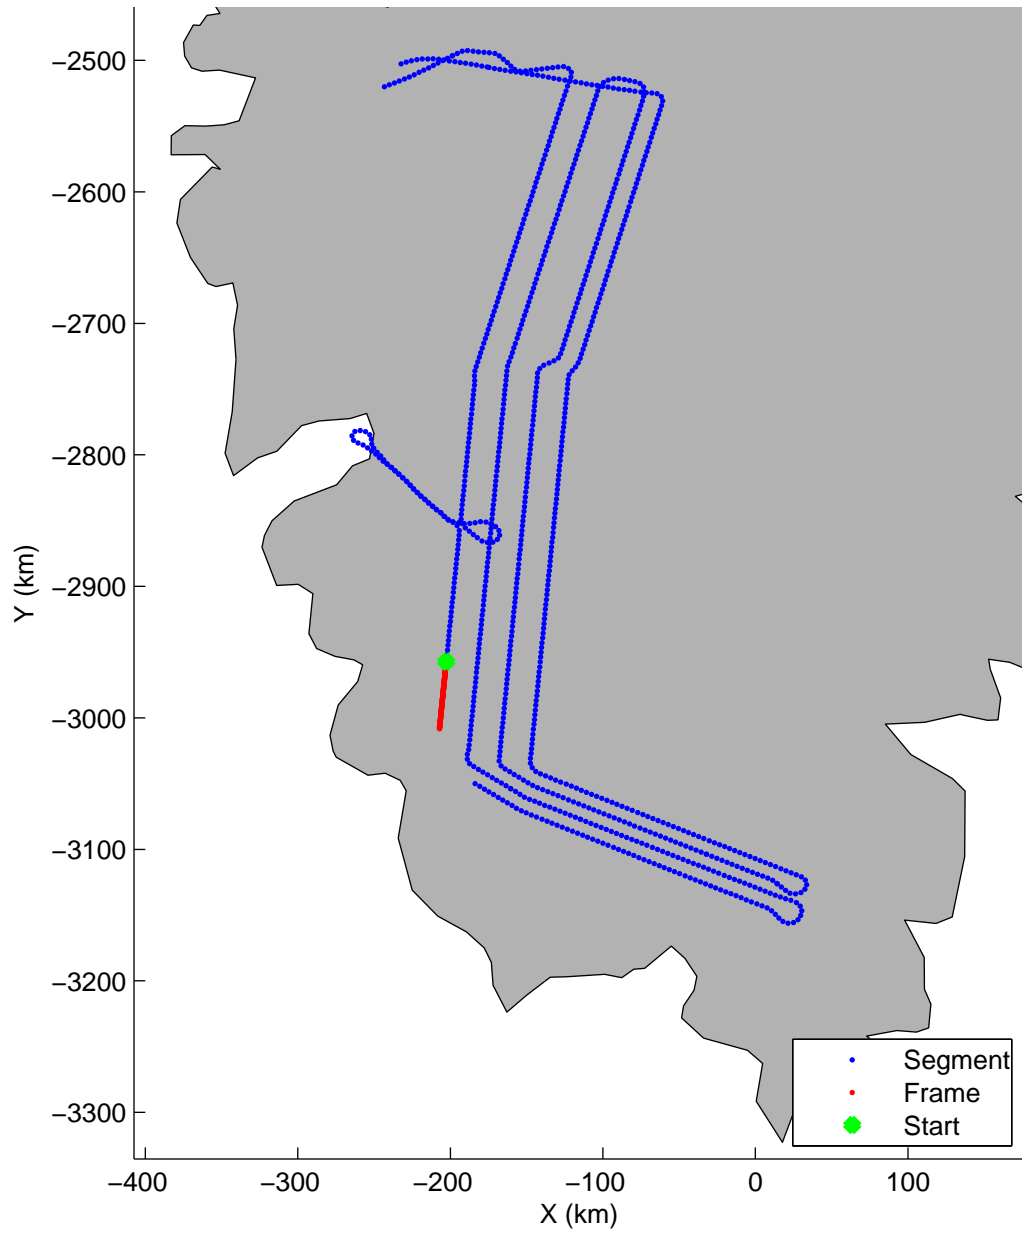

Land Ice: Southwest coastal B
20150427_02_018
Polar Stereograph 70N/-45E