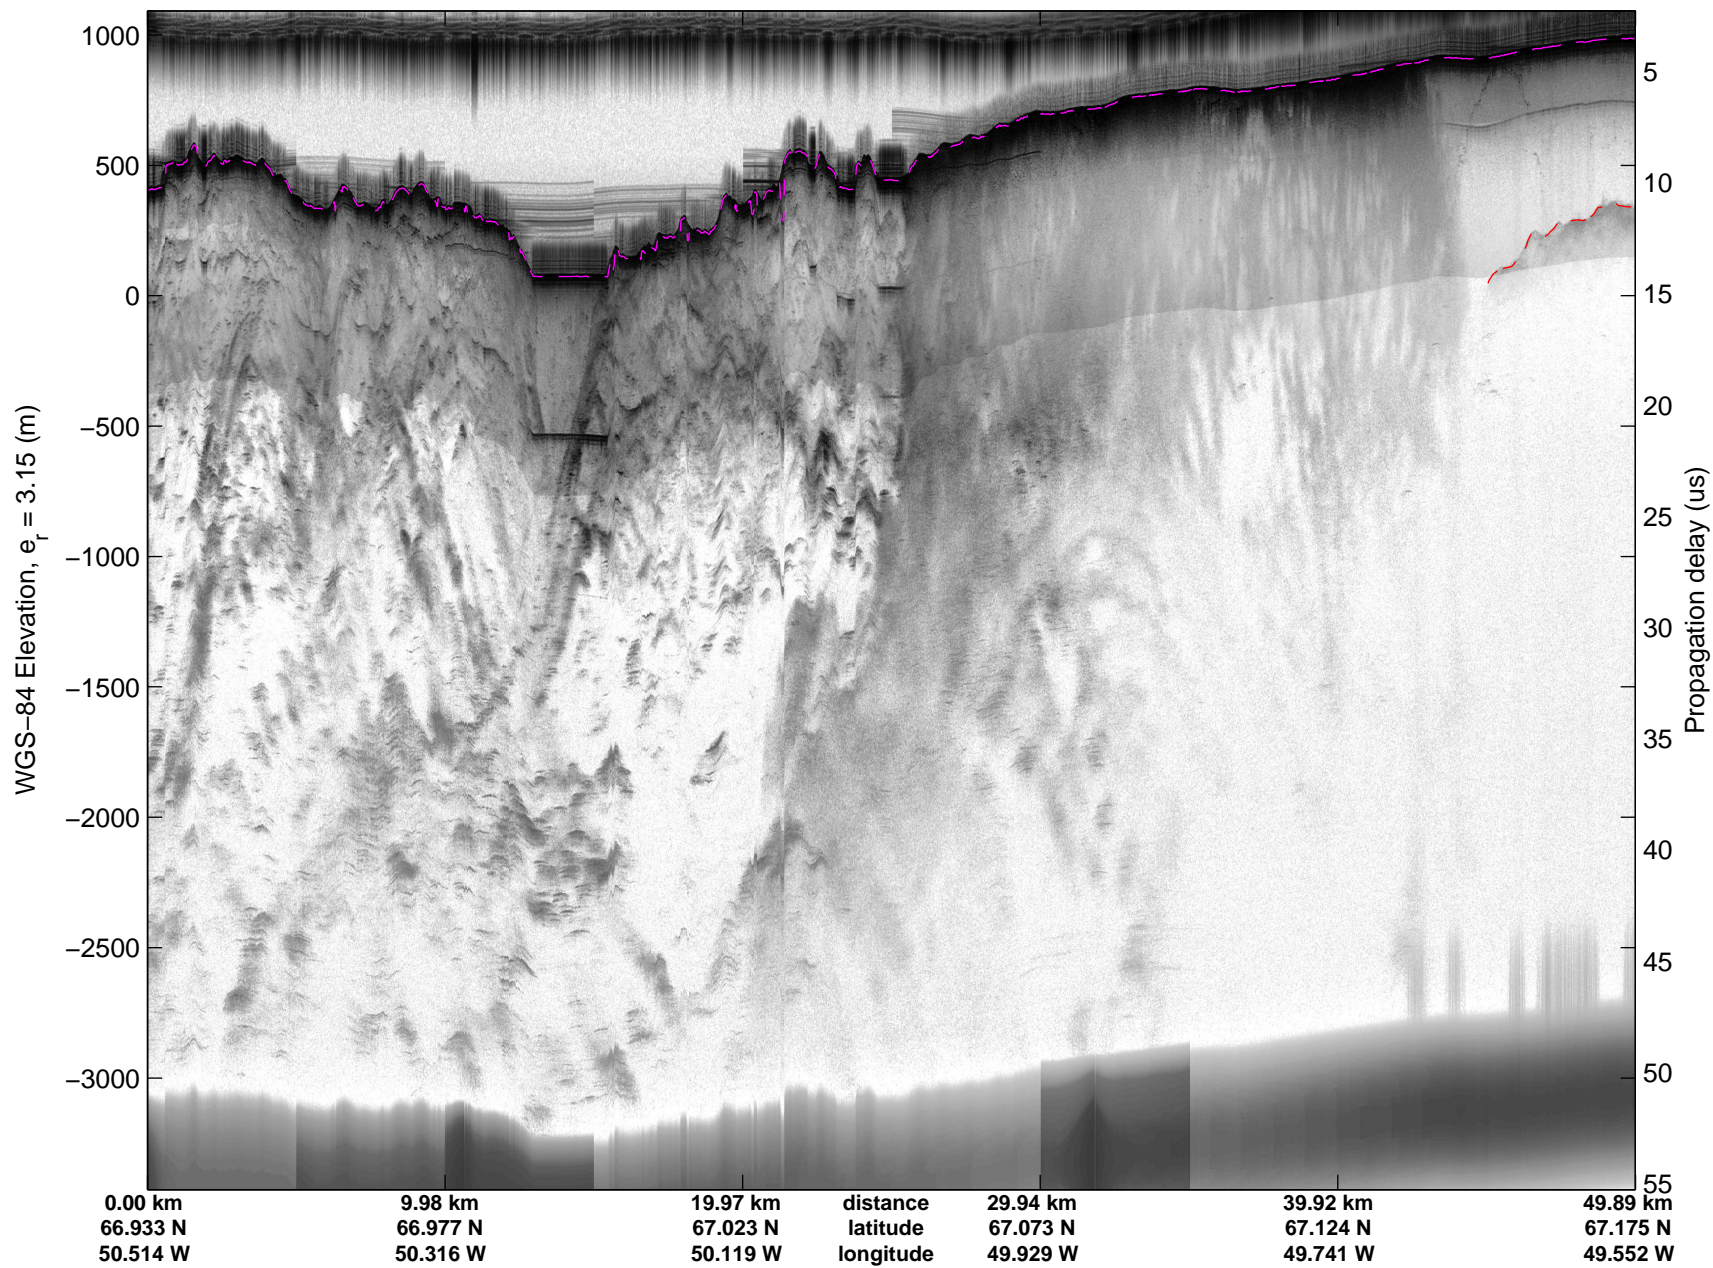

Land Ice: Southwest coastal B  
20150427\_02\_001  
Polar Stereograph 70N/-45E

mcords5 2015\_Greenland\_C130: "Land Ice: Southwest coastal B" 20150427\_02\_001: 10:28:43.9 to 10:34:50.0 GPS

mcords5 2015\_Greenland\_C130: "Land Ice:Southwest coastal B" 20150427\_02\_001: 10:28:43.9 to 10:34:50.0 GPS

Land Ice: Southwest coastal B  
20150427\_02\_002  
Polar Stereograph 70N/-45E

mcords5 2015\_Greenland\_C130: "Land Ice:Southwest coastal B" 20150427\_02\_002: 10:34:50.2 to 10:41:19.5 GPS

mcords5 2015\_Greenland\_C130: "Land Ice:Southwest coastal B" 20150427\_02\_002: 10:34:50.2 to 10:41:19.5 GPS

Land Ice: Southwest coastal B  
20150427\_02\_003  
Polar Stereograph 70N/-45E

mcords5 2015\_Greenland\_C130: "Land Ice:Southwest coastal B" 20150427\_02\_003: 10:41:19.7 to 10:47:32.6 GPS

mcords5 2015\_Greenland\_C130: "Land Ice:Southwest coastal B" 20150427\_02\_003: 10:41:19.7 to 10:47:32.6 GPS

Land Ice: Southwest coastal B  
20150427\_02\_004  
Polar Stereograph 70N/-45E

mcords5 2015\_Greenland\_C130: "Land Ice:Southwest coastal B" 20150427\_02\_004: 10:47:32.8 to 10:53:59.9 GPS

mcords5 2015\_Greenland\_C130: "Land Ice:Southwest coastal B" 20150427\_02\_004: 10:47:32.8 to 10:53:59.9 GPS