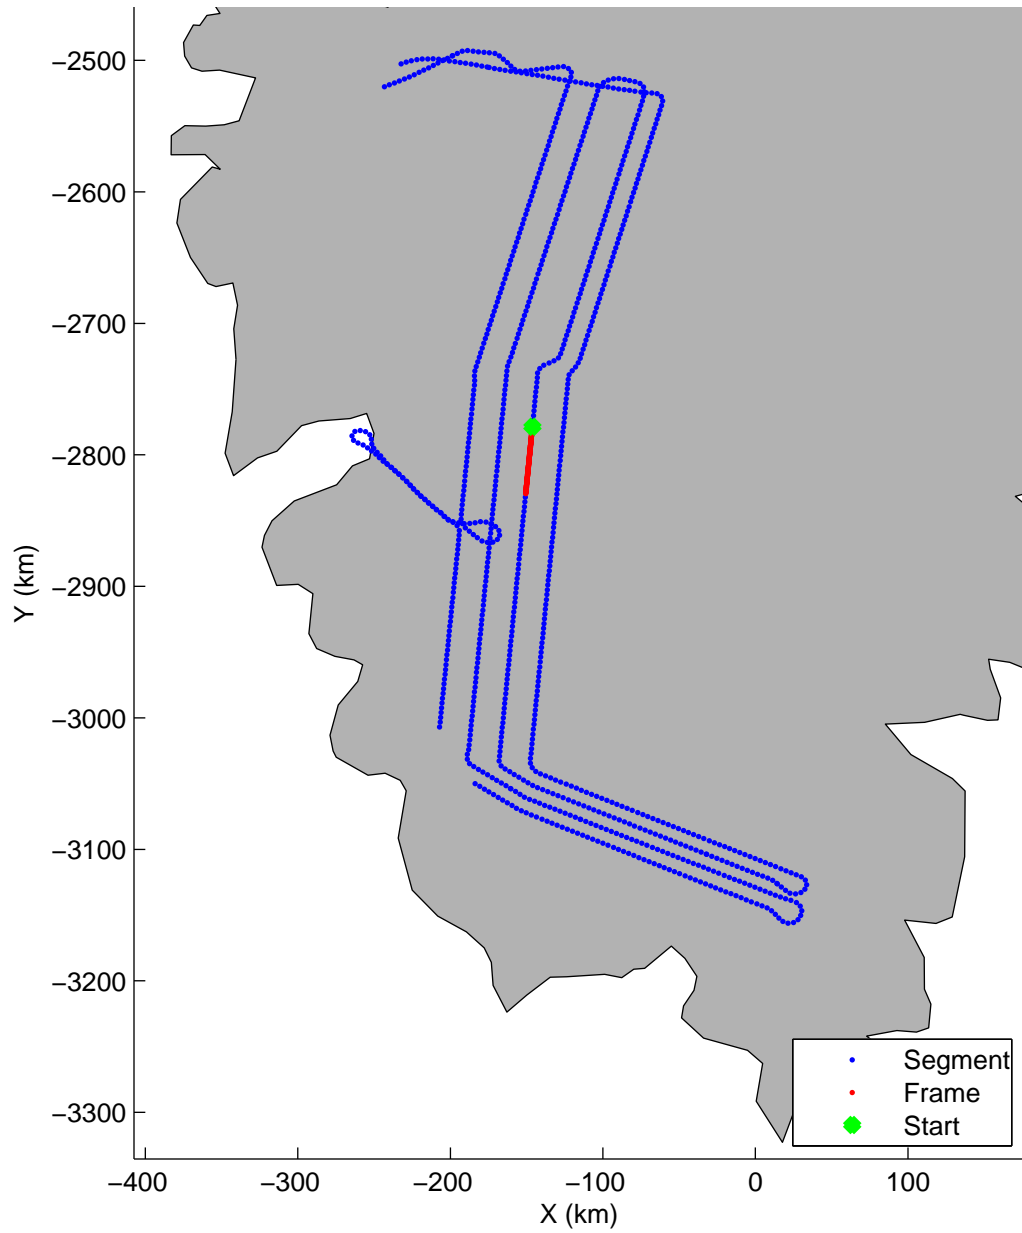

Land Ice: Southwest coastal B
20150427_02_046
Polar Stereograph 70N/-45E