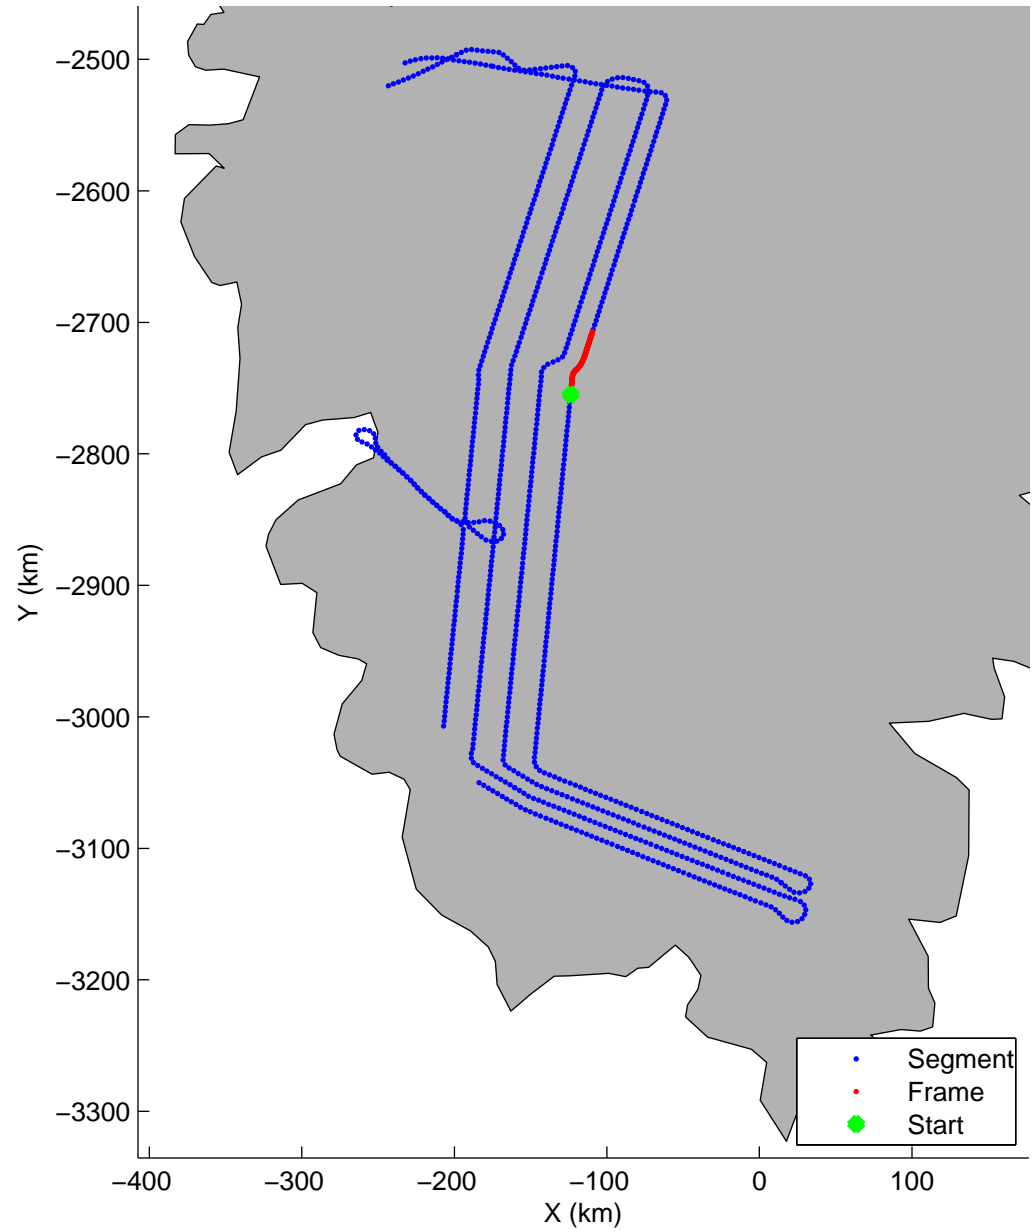

Land Ice: Southwest coastal B
20150427_02_065
Polar Stereograph 70N/-45E