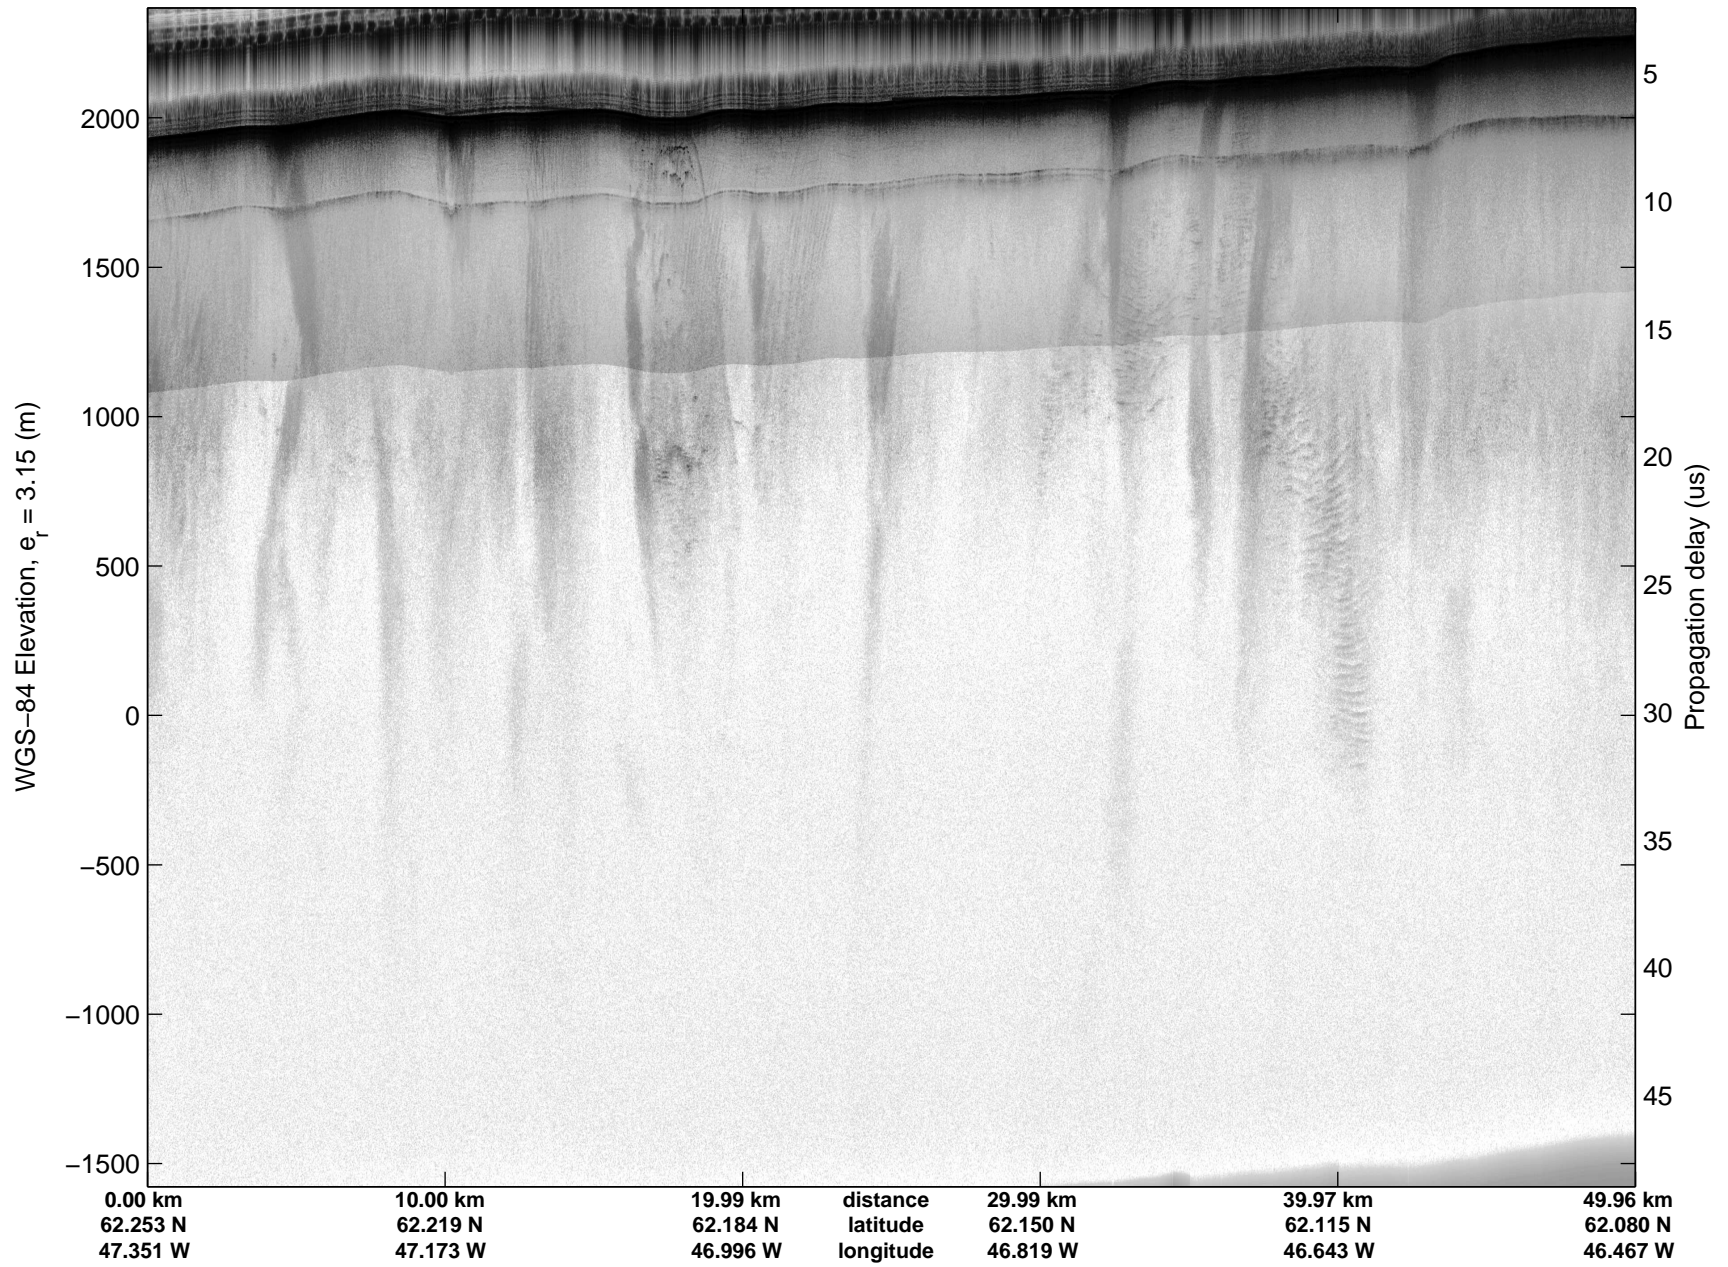

mcords5 2015_Greenland_C130: "Land Ice:Southwest coastal B" 20150427_02_052: 15:49:18.3 to 15:55:33.2 GPS