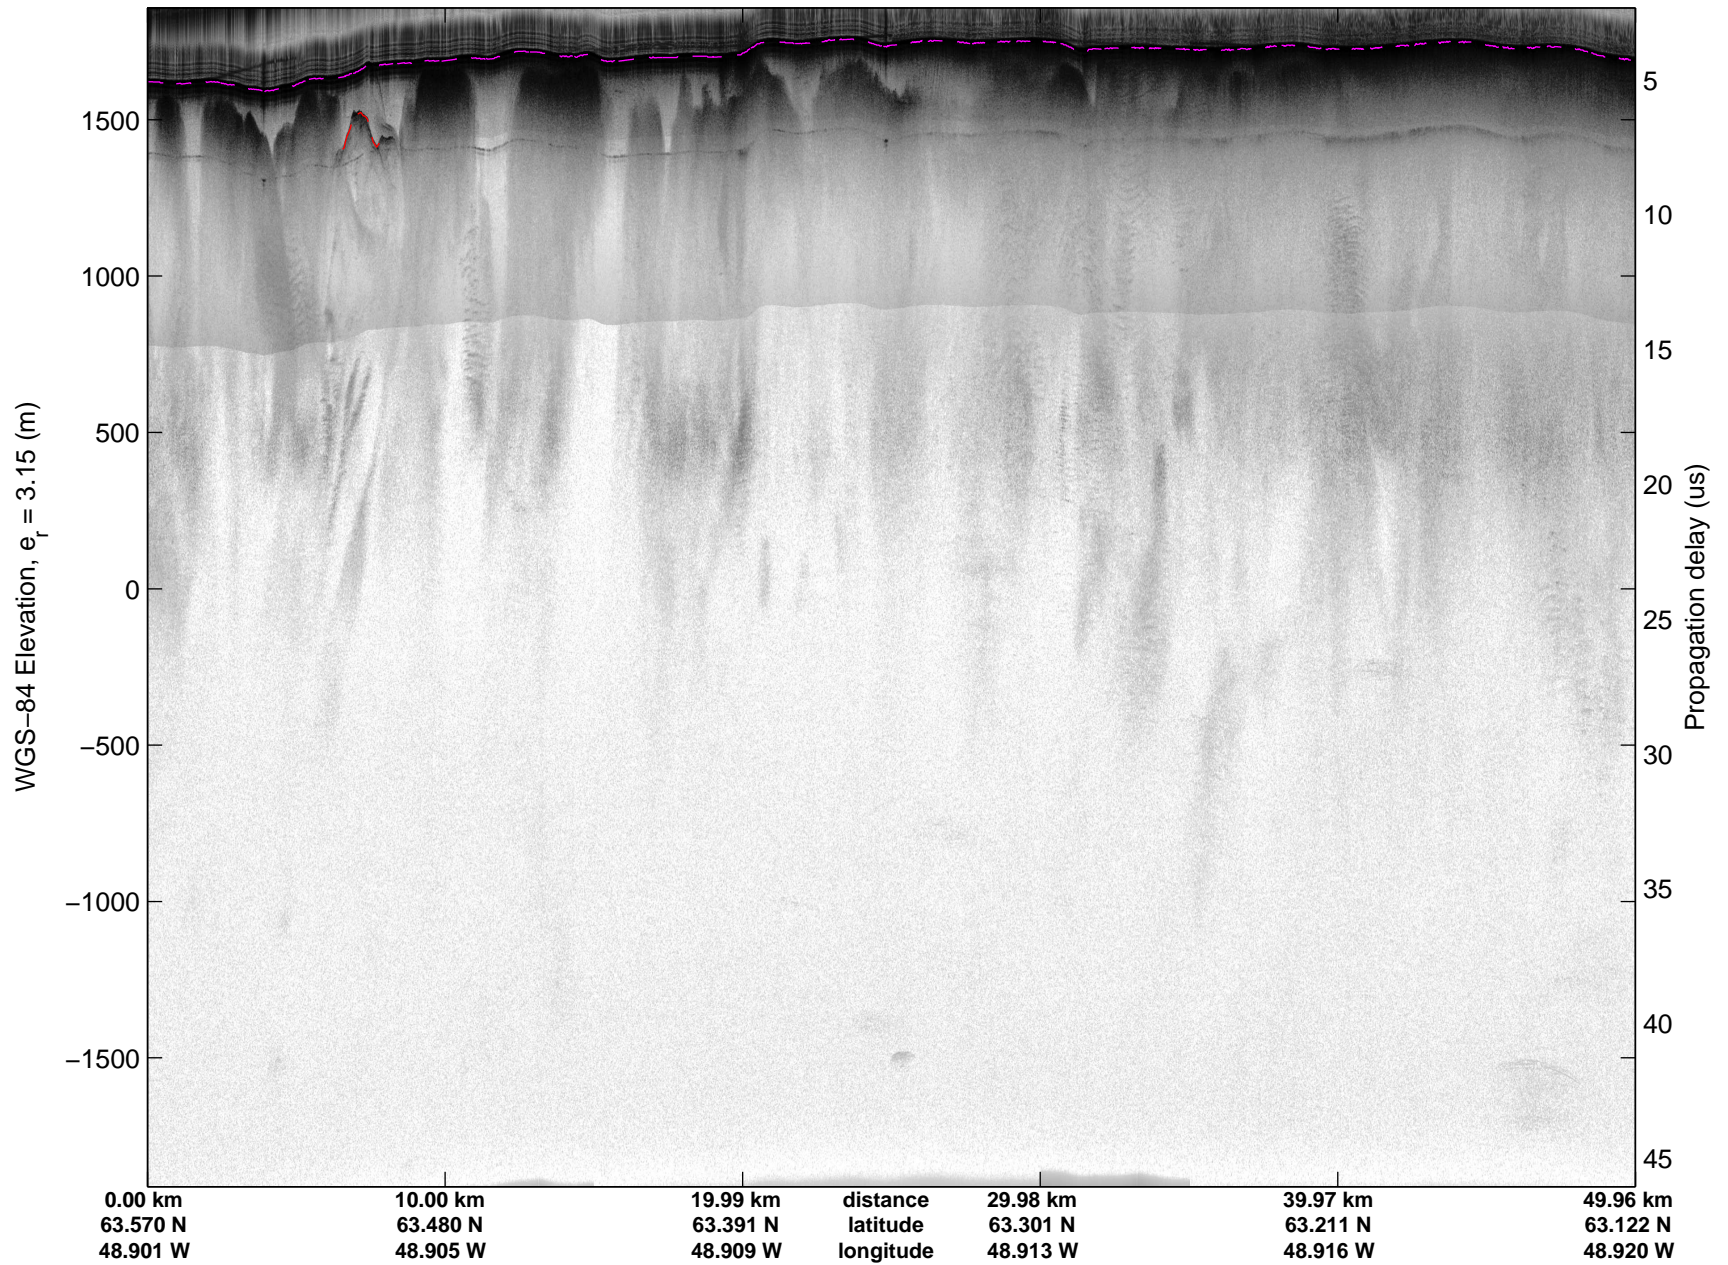

Land Ice: Southwest coastal B  
20150427\_02\_017  
Polar Stereograph 70N/-45E

mcords5 2015\_Greenland\_C130: "Land Ice:Southwest coastal B" 20150427\_02\_017: 12:10:12.2 to 12:16:29.6 GPS

mcords5 2015\_Greenland\_C130: "Land Ice:Southwest coastal B" 20150427\_02\_017: 12:10:12.2 to 12:16:29.6 GPS

Land Ice: Southwest coastal B  
20150427\_02\_018  
Polar Stereograph 70N/-45E

mcords5 2015\_Greenland\_C130: "Land Ice:Southwest coastal B" 20150427\_02\_018: 12:16:29.9 to 12:22:31.7 GPS

mcords5 2015\_Greenland\_C130: "Land Ice:Southwest coastal B" 20150427\_02\_018: 12:16:29.9 to 12:22:31.7 GPS