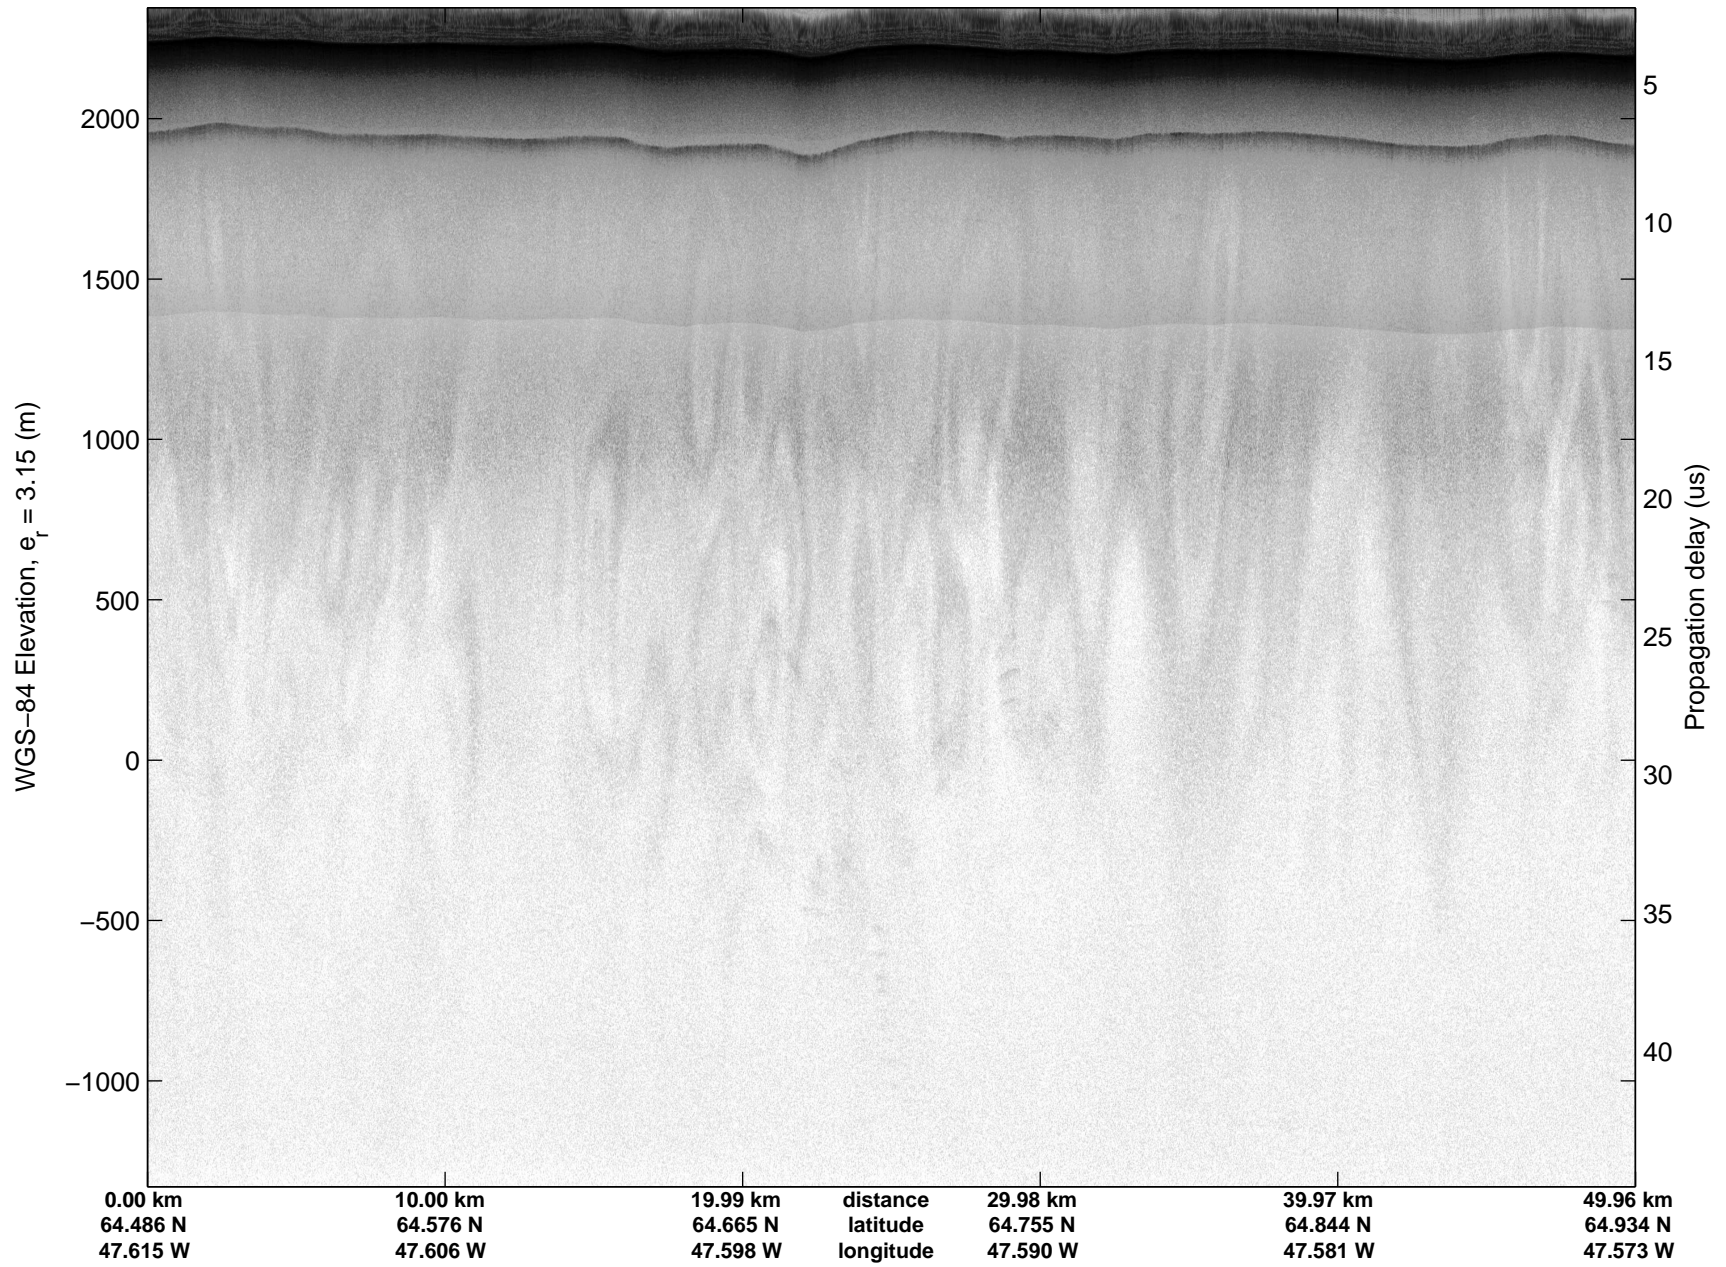

mcords5 2015_Greenland_C130: "Land Ice:Southwest coastal B" 20150427_02_064: 17:03:44.4 to 17:09:48.5 GPS