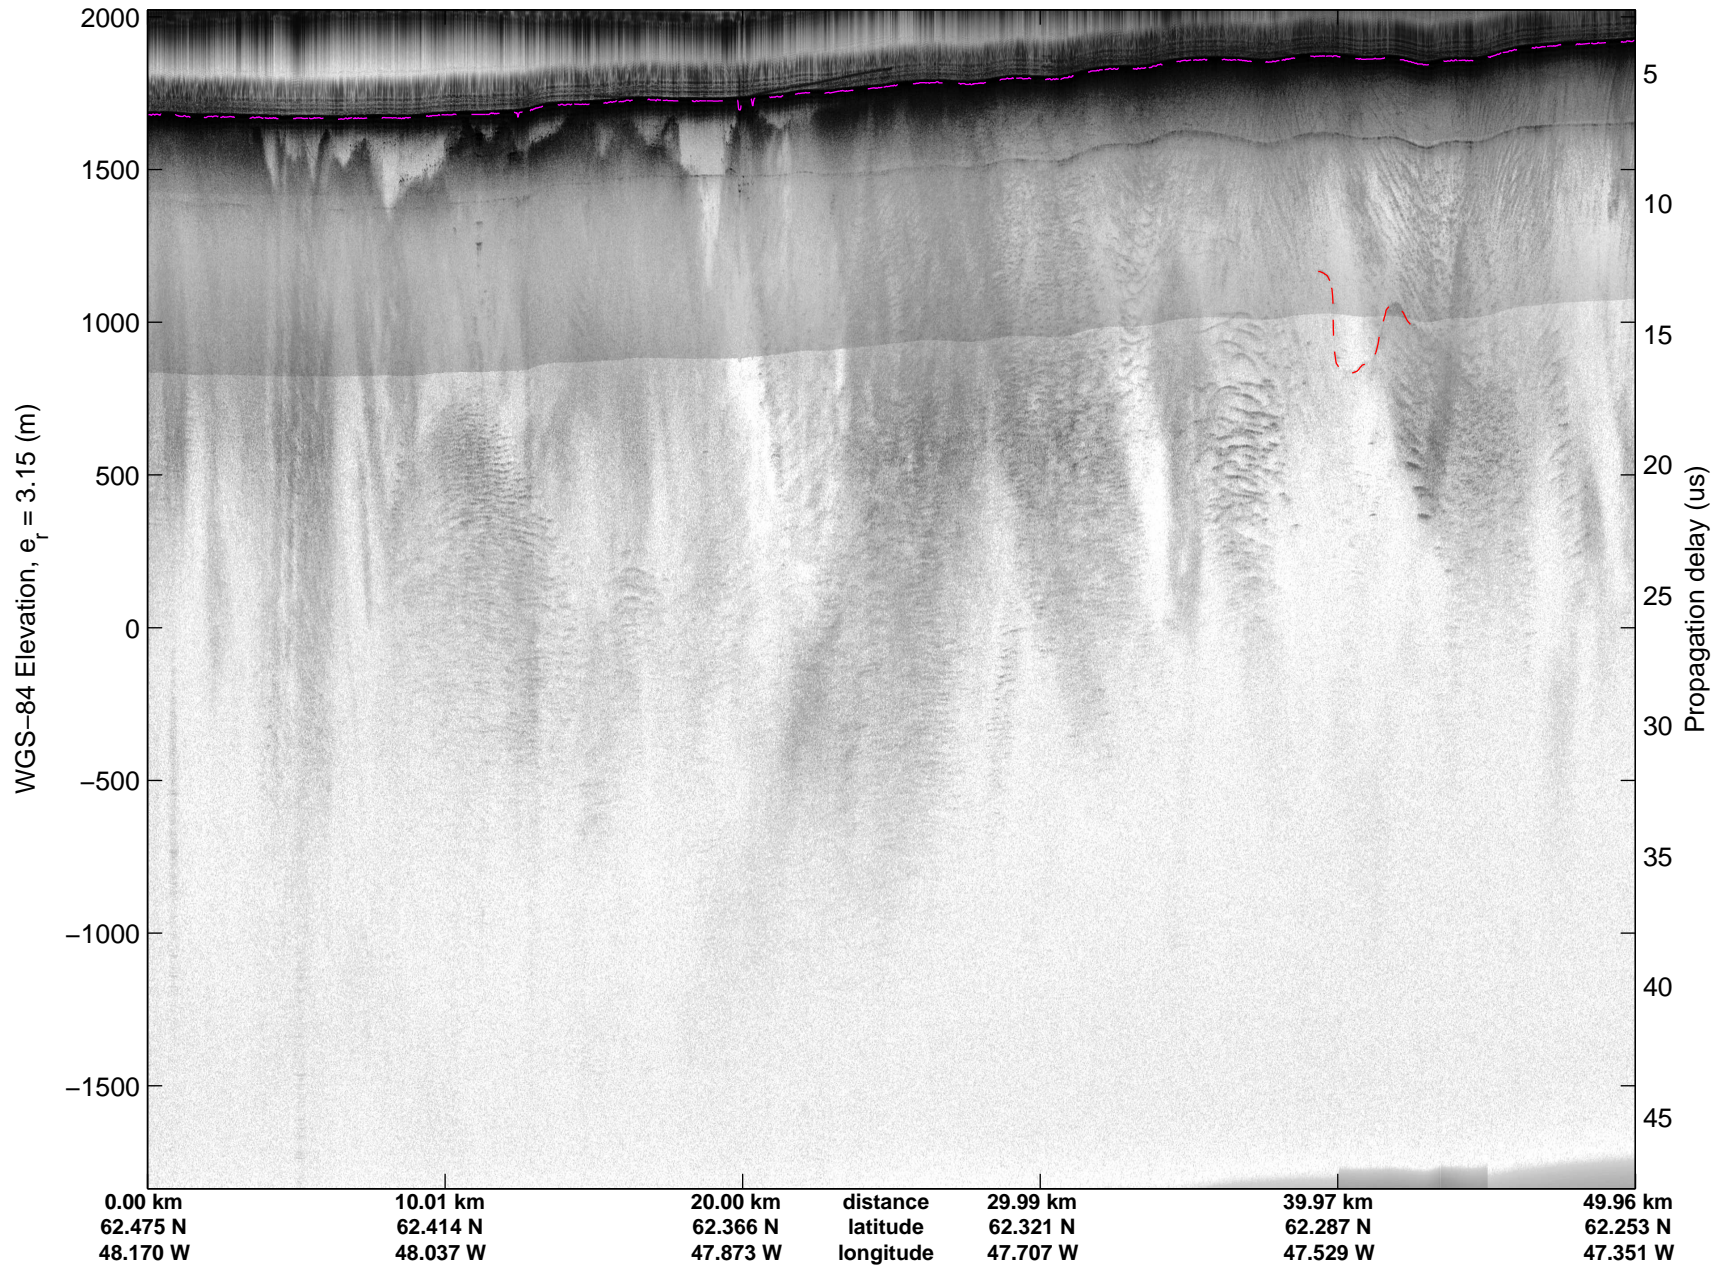

Land Ice: Southwest coastal B  
20150427\_02\_051  
Polar Stereograph 70N/-45E

mcords5 2015\_Greenland\_C130: "Land Ice:Southwest coastal B" 20150427\_02\_051: 15:42:51.7 to 15:49:18.0 GPS

mcords5 2015\_Greenland\_C130: "Land Ice:Southwest coastal B" 20150427\_02\_051: 15:42:51.7 to 15:49:18.0 GPS