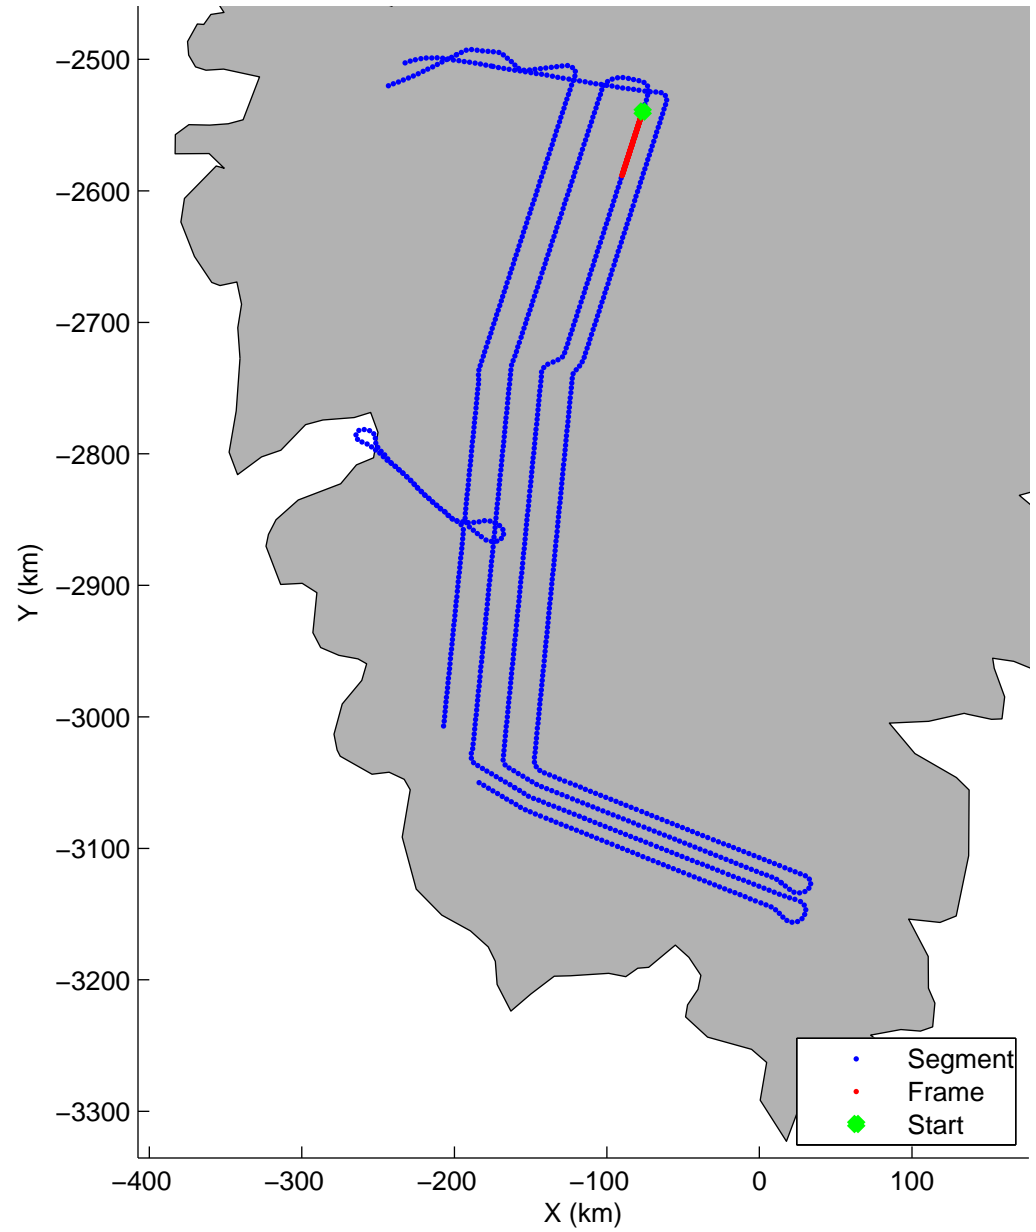

Land Ice: Southwest coastal B
20150427_02_041
Polar Stereograph 70N/-45E