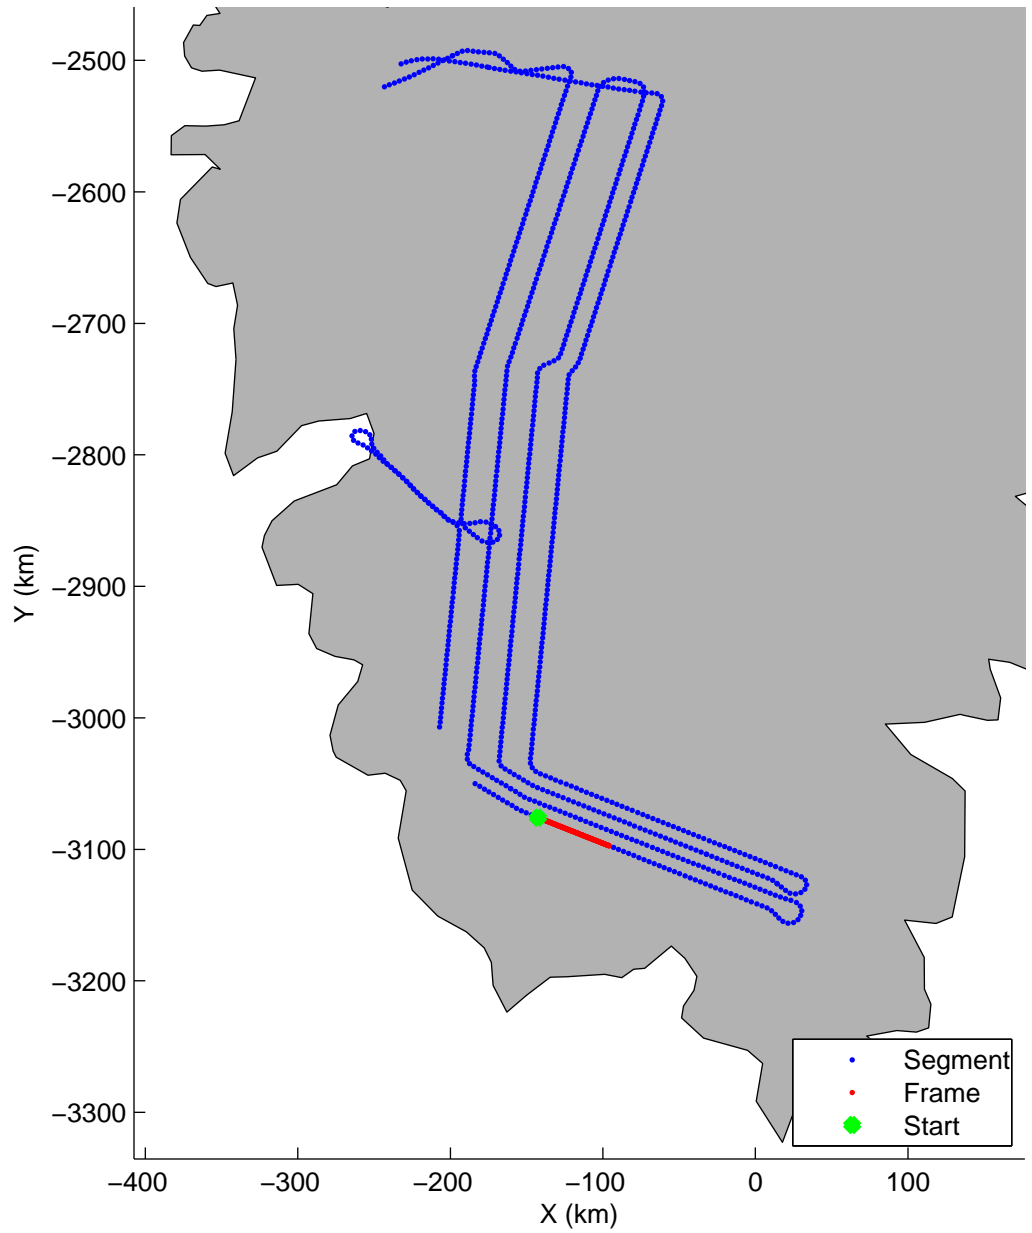

Land Ice: Southwest coastal B
20150427_02_021
Polar Stereograph 70N/-45E