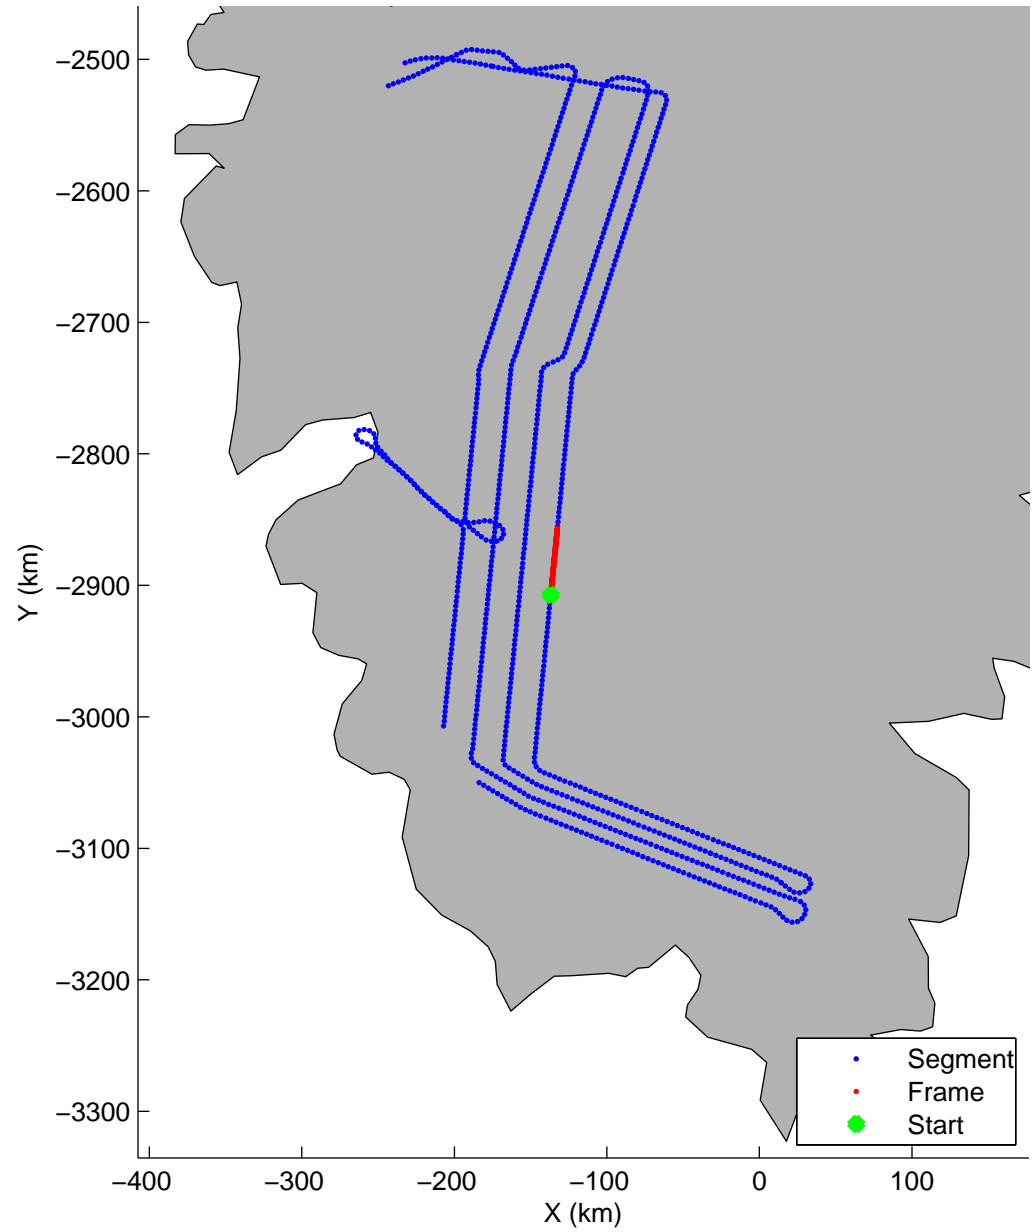

Land Ice: Southwest coastal B
20150427_02_062
Polar Stereograph 70N/-45E