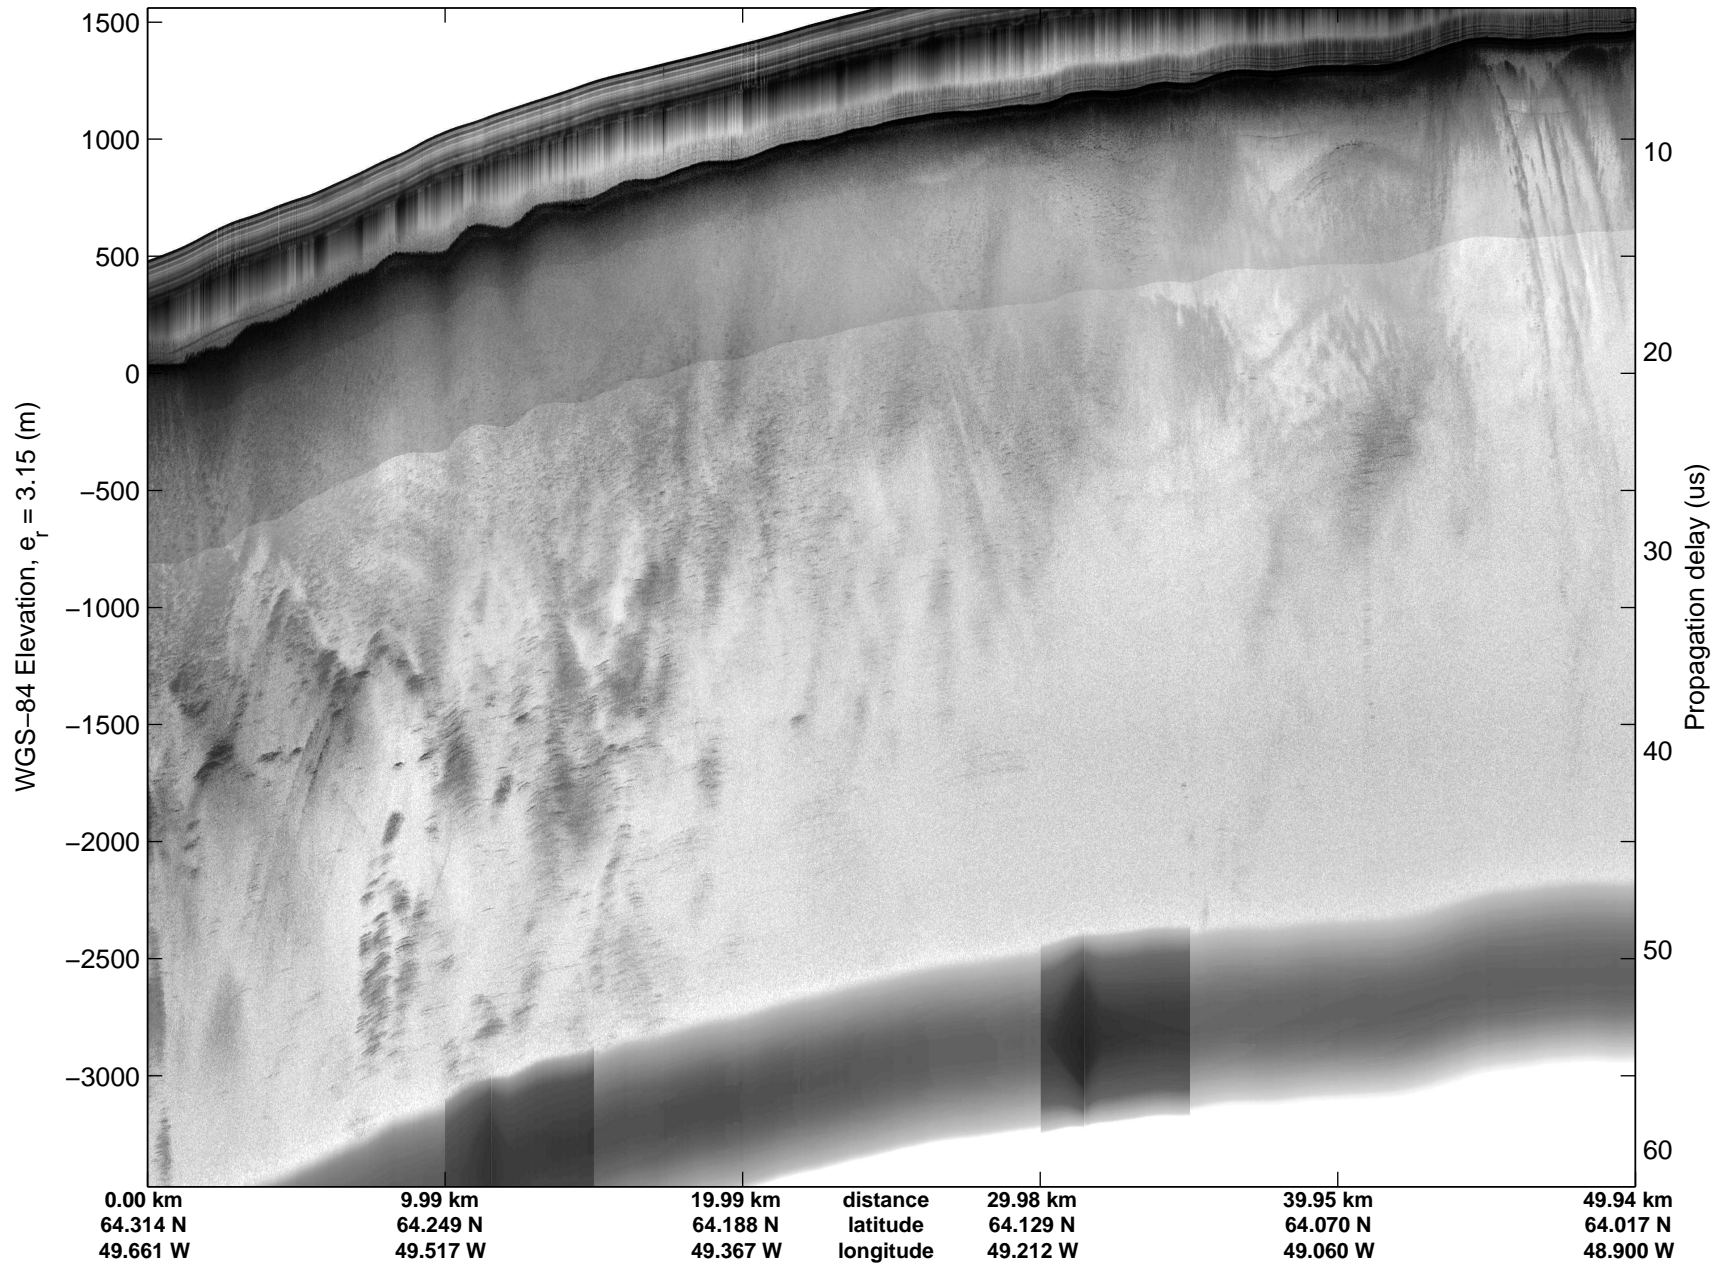

Land Ice: Southwest coastal B  
20150427\_02\_014  
Polar Stereograph 70N/-45E

mcords5 2015\_Greenland\_C130: "Land Ice:Southwest coastal B" 20150427\_02\_014: 11:51:14.7 to 11:57:39.9 GPS

mcords5 2015\_Greenland\_C130: "Land Ice:Southwest coastal B" 20150427\_02\_014: 11:51:14.7 to 11:57:39.9 GPS

Land Ice: Southwest coastal B  
20150427\_02\_015  
Polar Stereograph 70N/-45E

mcords5 2015\_Greenland\_C130: "Land Ice:Southwest coastal B" 20150427\_02\_015: 11:57:40.1 to 12:03:52.1 GPS

mcords5 2015\_Greenland\_C130: "Land Ice:Southwest coastal B" 20150427\_02\_015: 11:57:40.1 to 12:03:52.1 GPS