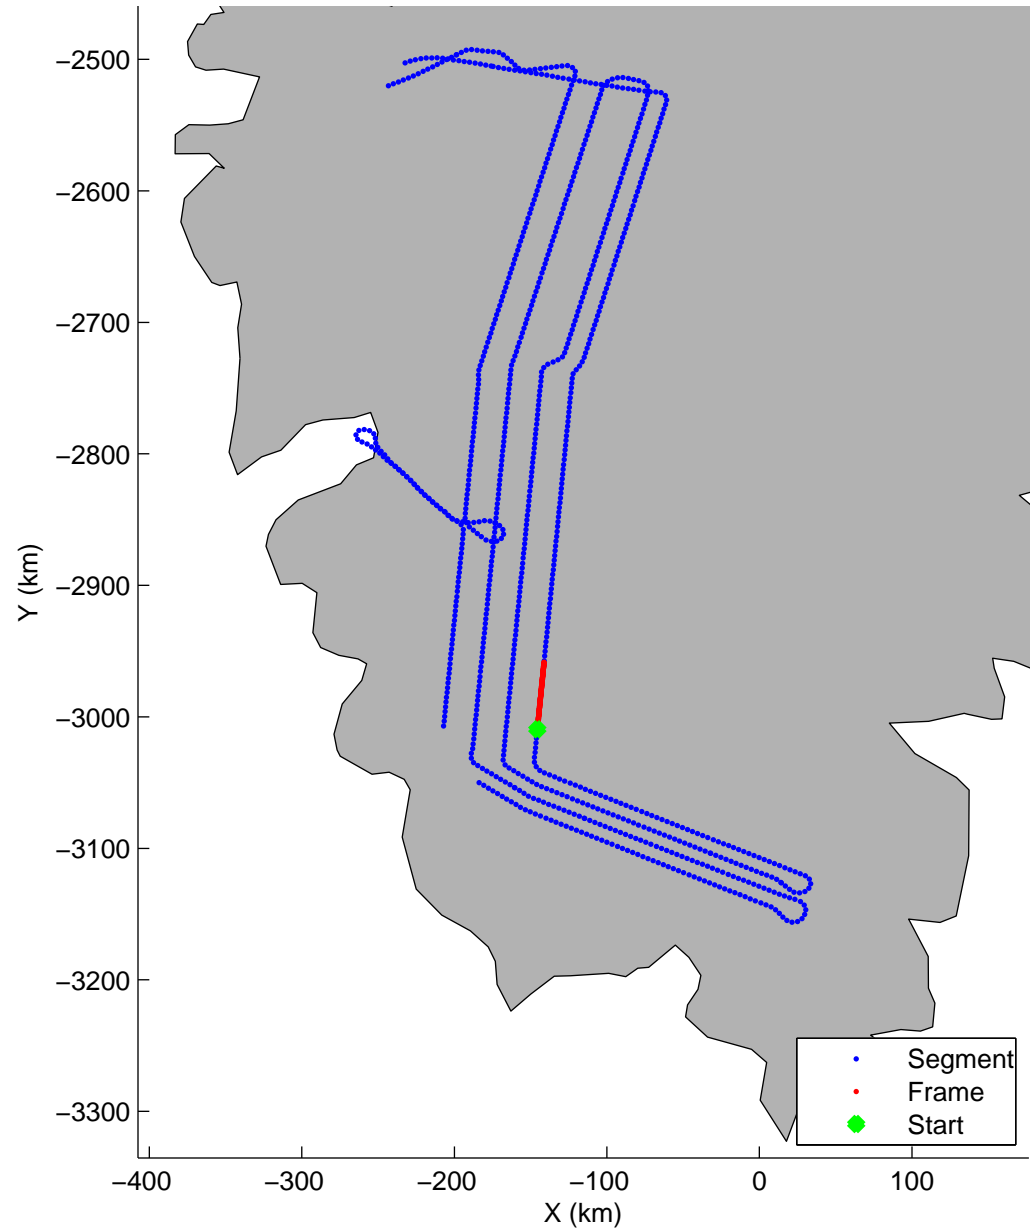

Land Ice: Southwest coastal B
20150427_02_060
Polar Stereograph 70N/-45E