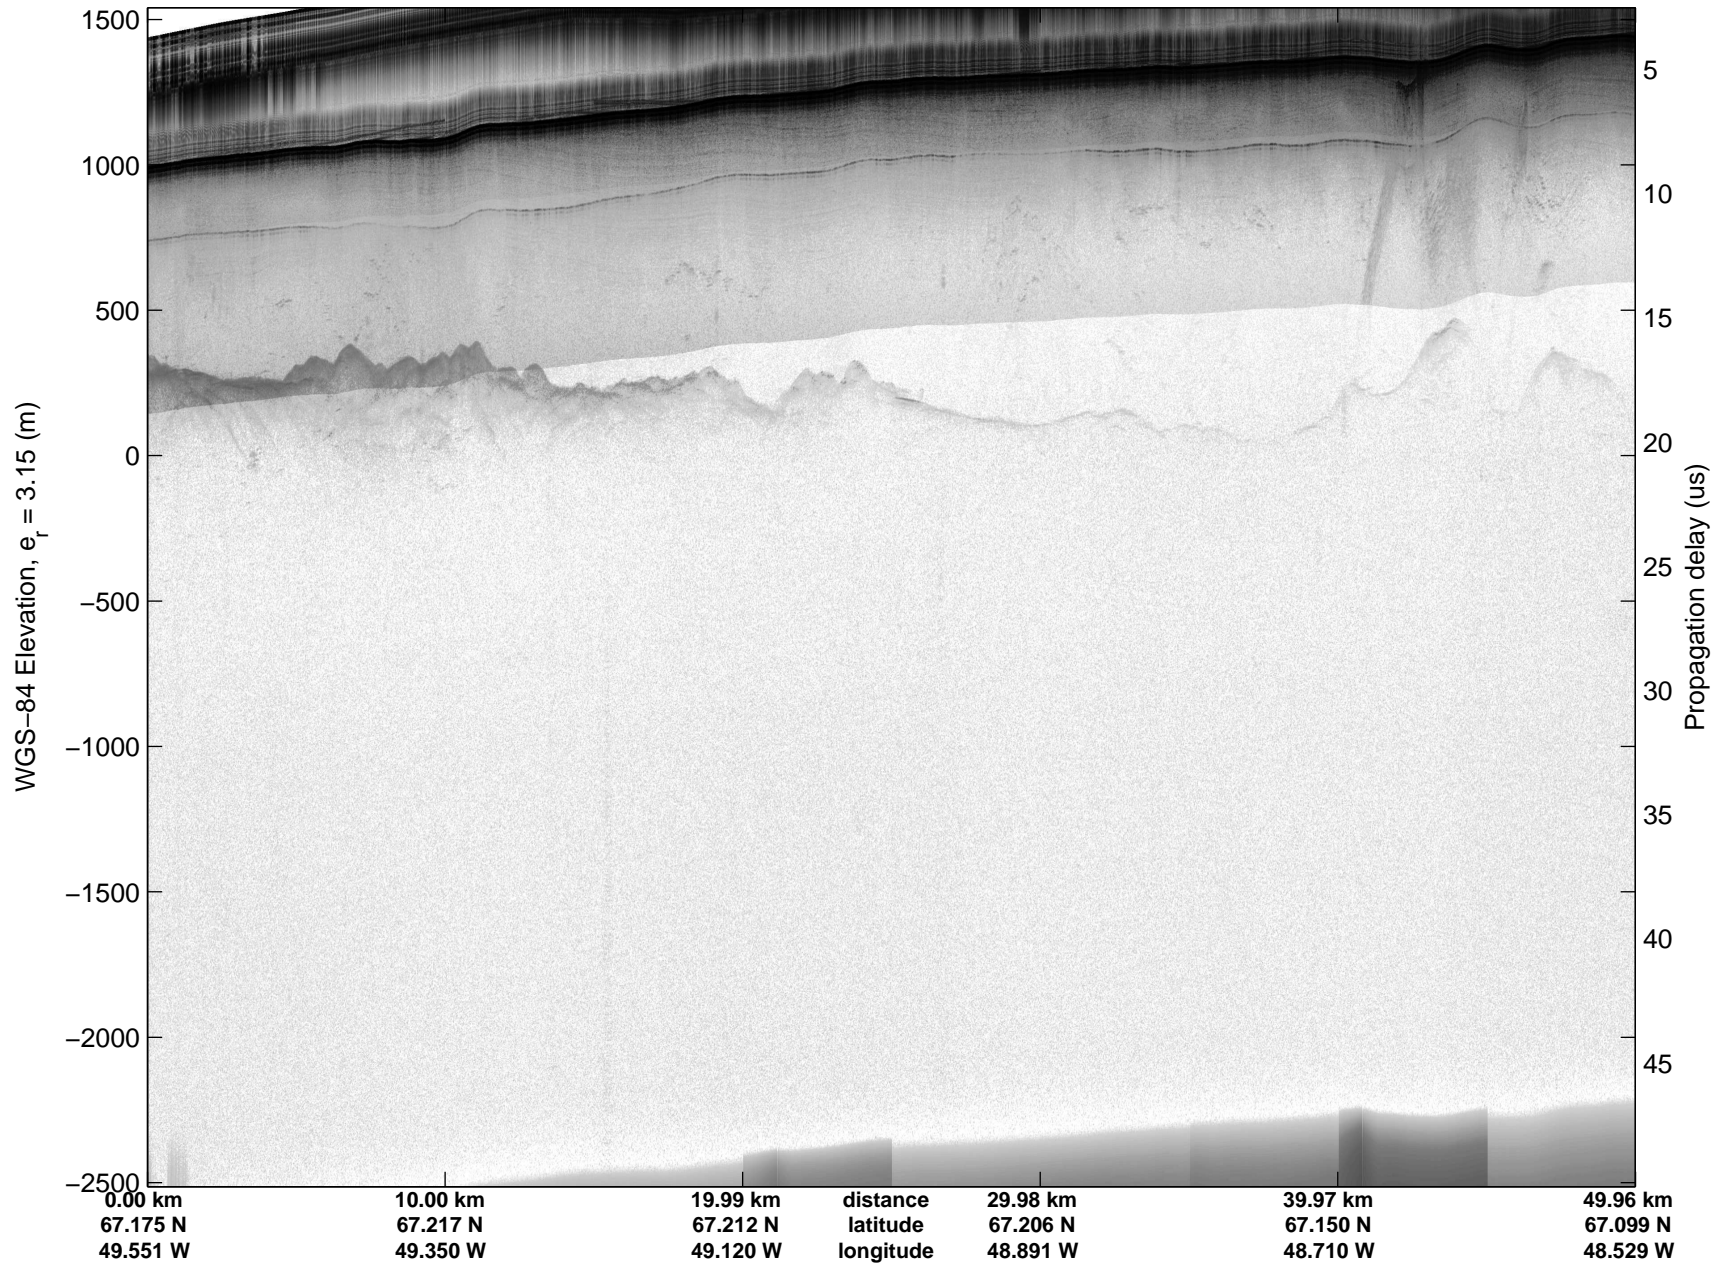

Land Ice: Southwest coastal B  
20150427\_02\_001  
Polar Stereograph 70N/-45E

mcords5 2015\_Greenland\_C130: "Land Ice: Southwest coastal B" 20150427\_02\_001: 10:28:43.9 to 10:34:50.0 GPS

mcords5 2015\_Greenland\_C130: "Land Ice:Southwest coastal B" 20150427\_02\_001: 10:28:43.9 to 10:34:50.0 GPS

Land Ice: Southwest coastal B  
20150427\_02\_002  
Polar Stereograph 70N/-45E

mcords5 2015\_Greenland\_C130: "Land Ice:Southwest coastal B" 20150427\_02\_002: 10:34:50.2 to 10:41:19.5 GPS

mcords5 2015\_Greenland\_C130: "Land Ice:Southwest coastal B" 20150427\_02\_002: 10:34:50.2 to 10:41:19.5 GPS