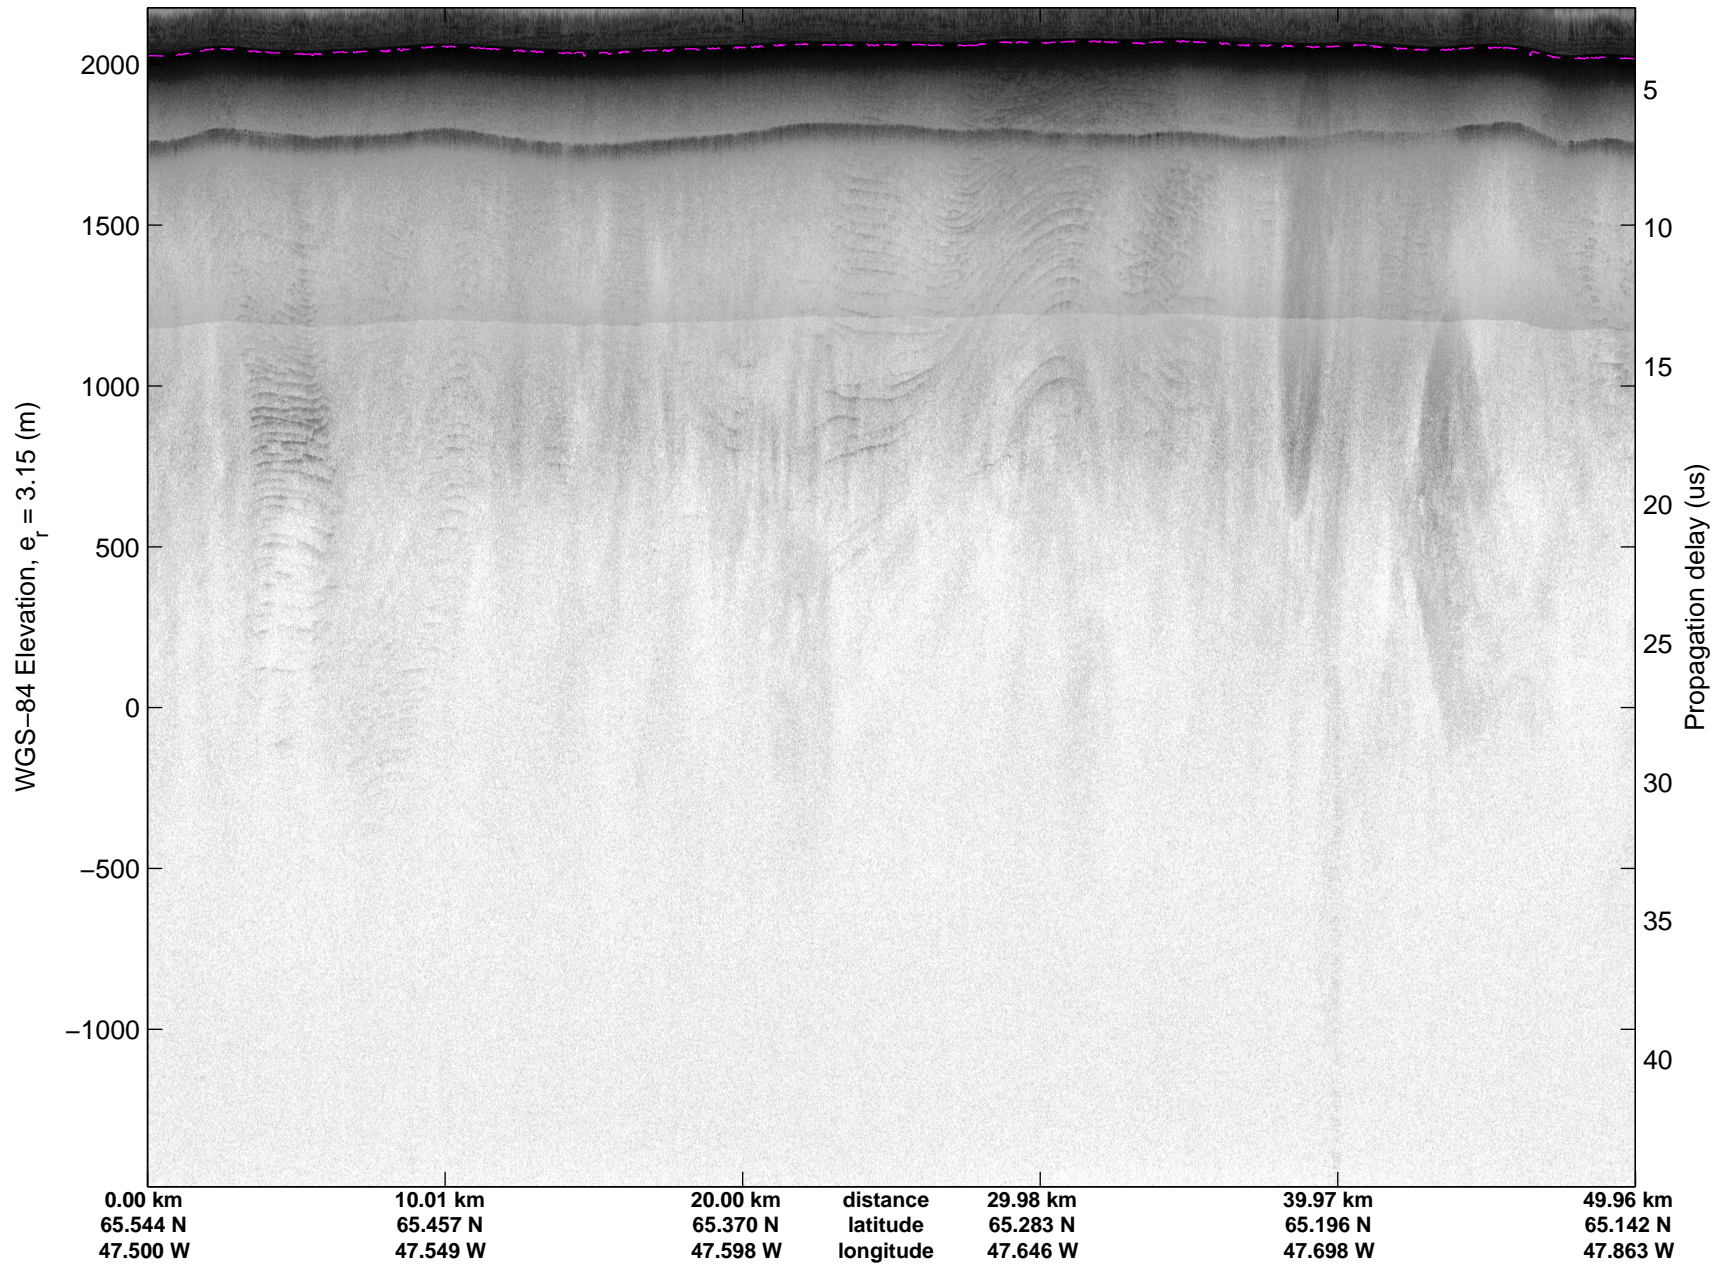

Land Ice: Southwest coastal B  
20150427\_02\_044  
Polar Stereograph 70N/-45E

mcords5 2015\_Greenland\_C130: "Land Ice:Southwest coastal B" 20150427\_02\_044: 14:59:12.3 to 15:05:38.2 GPS

mcords5 2015\_Greenland\_C130: "Land Ice:Southwest coastal B" 20150427\_02\_044: 14:59:12.3 to 15:05:38.2 GPS