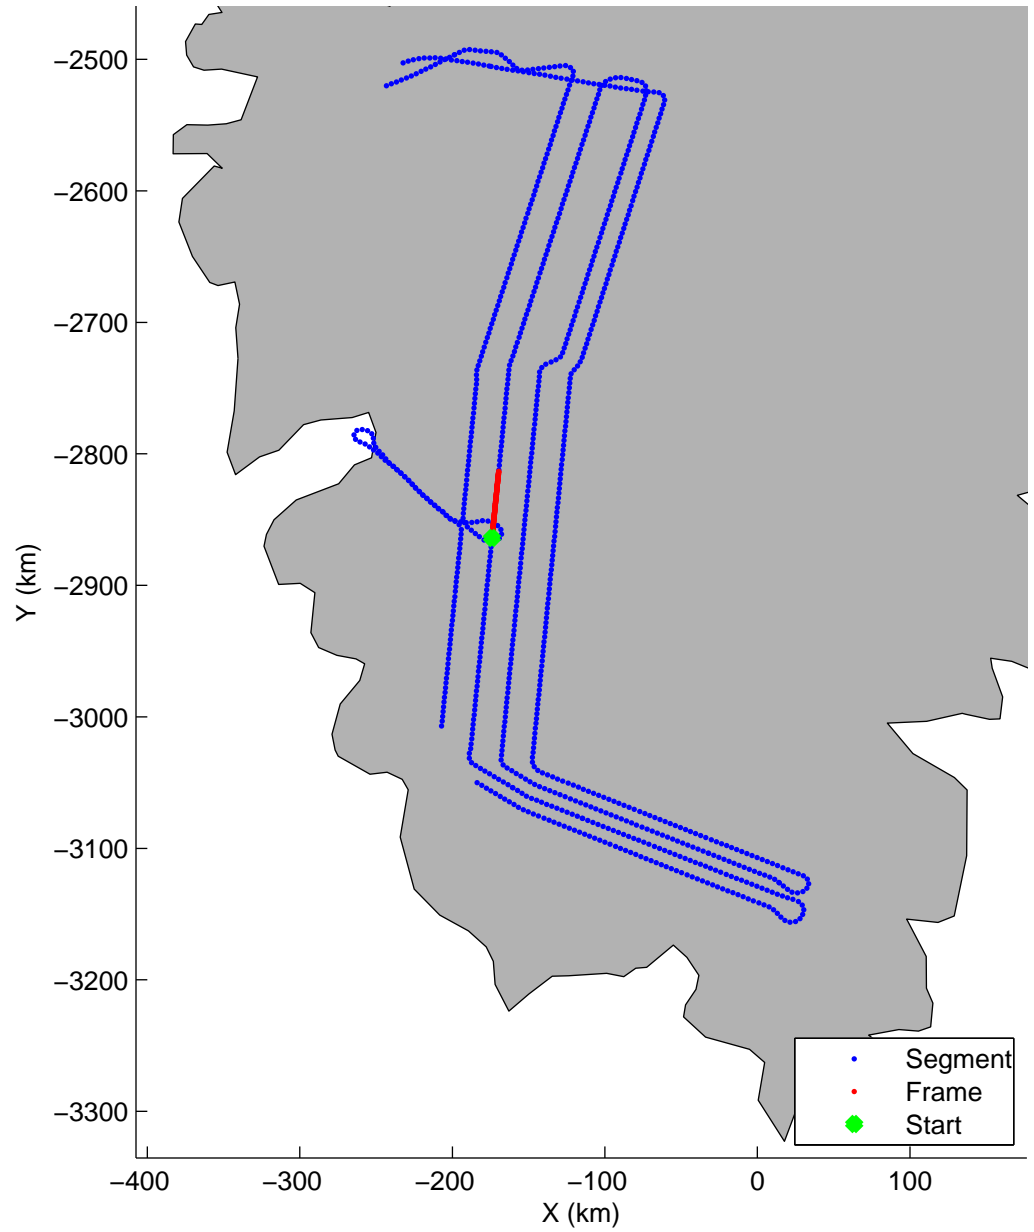

Land Ice: Southwest coastal B
20150427_02_033
Polar Stereograph 70N/-45E