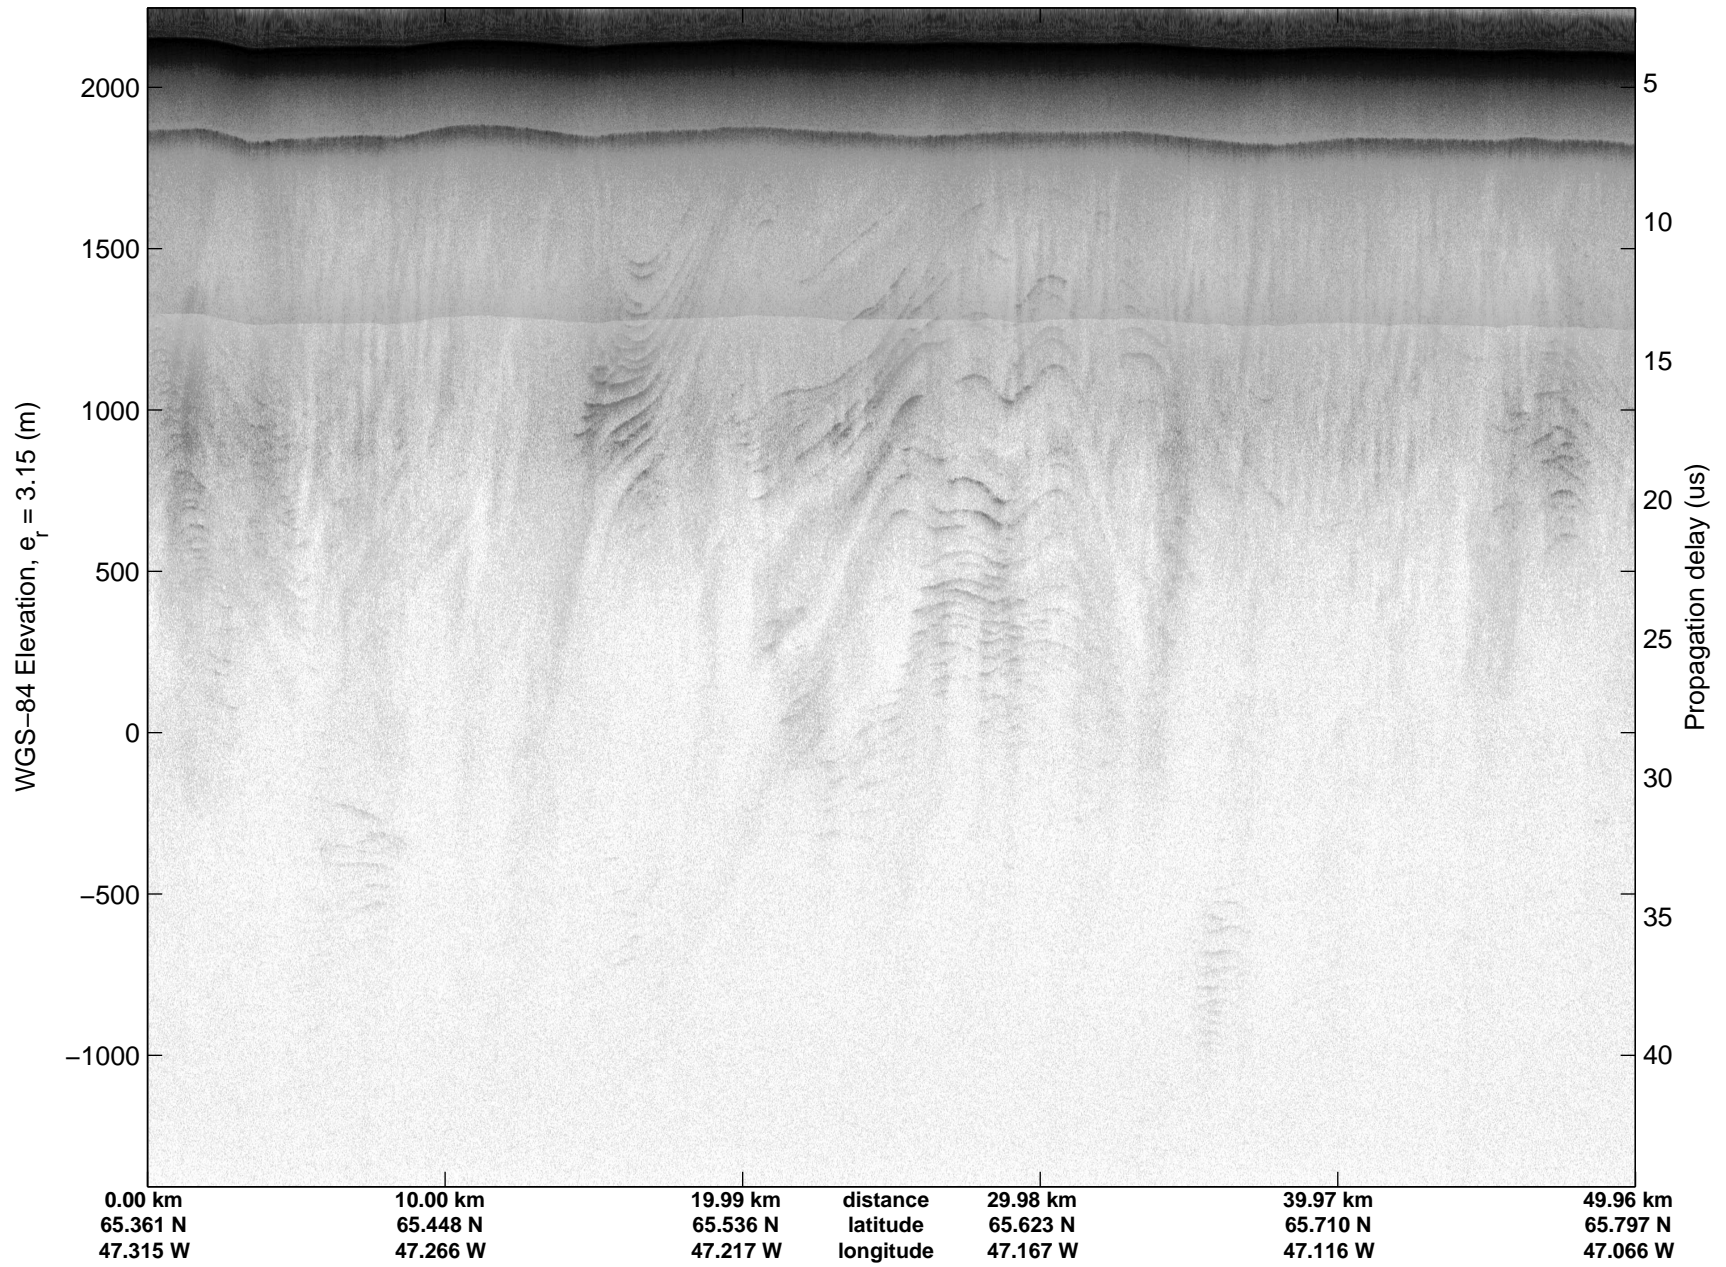

mcords5 2015_Greenland_C130: "Land Ice:Southwest coastal B" 20150427_02_066: 17:15:52.0 to 17:21:49.8 GPS