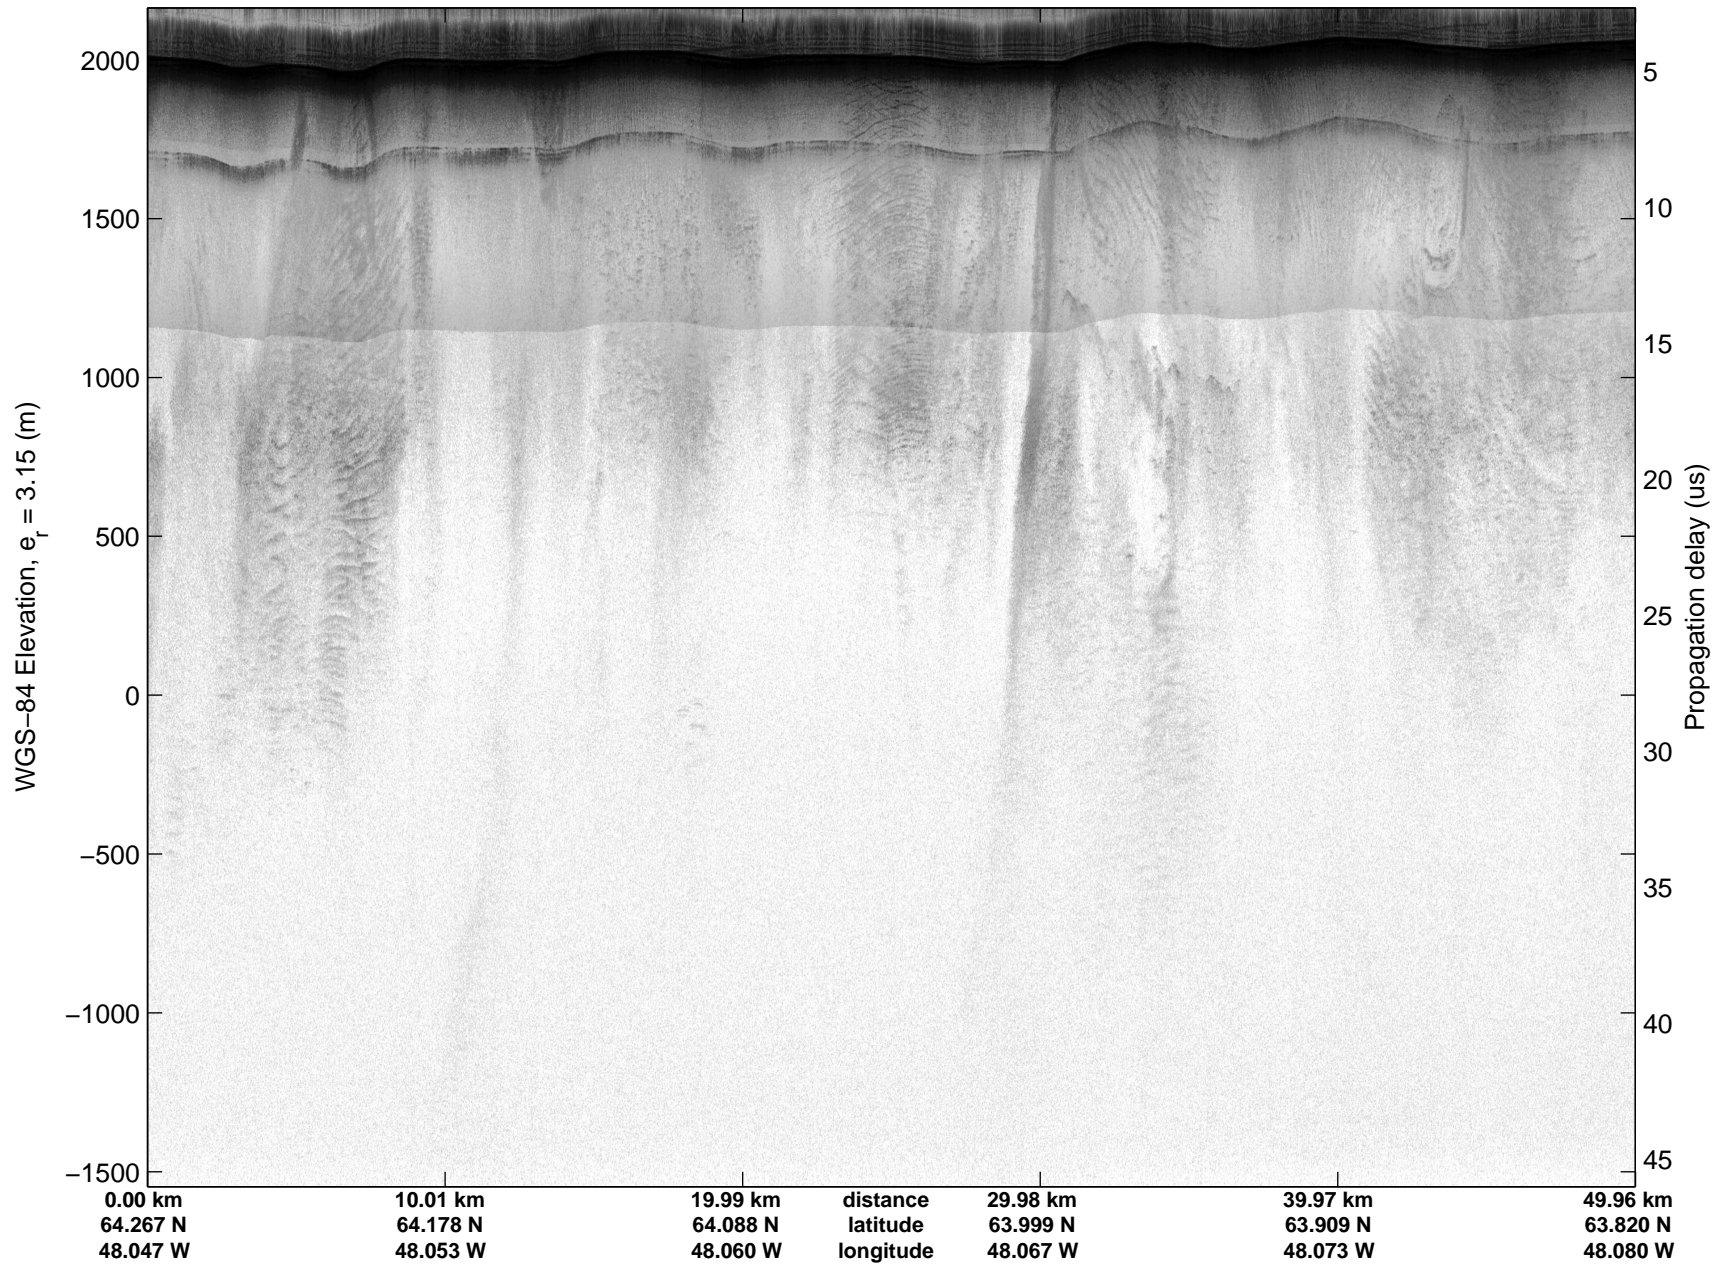

mcords5 2015_Greenland_C130: "Land Ice:Southwest coastal B" 20150427_02_047: 15:18:12.5 to 15:24:20.2 GPS