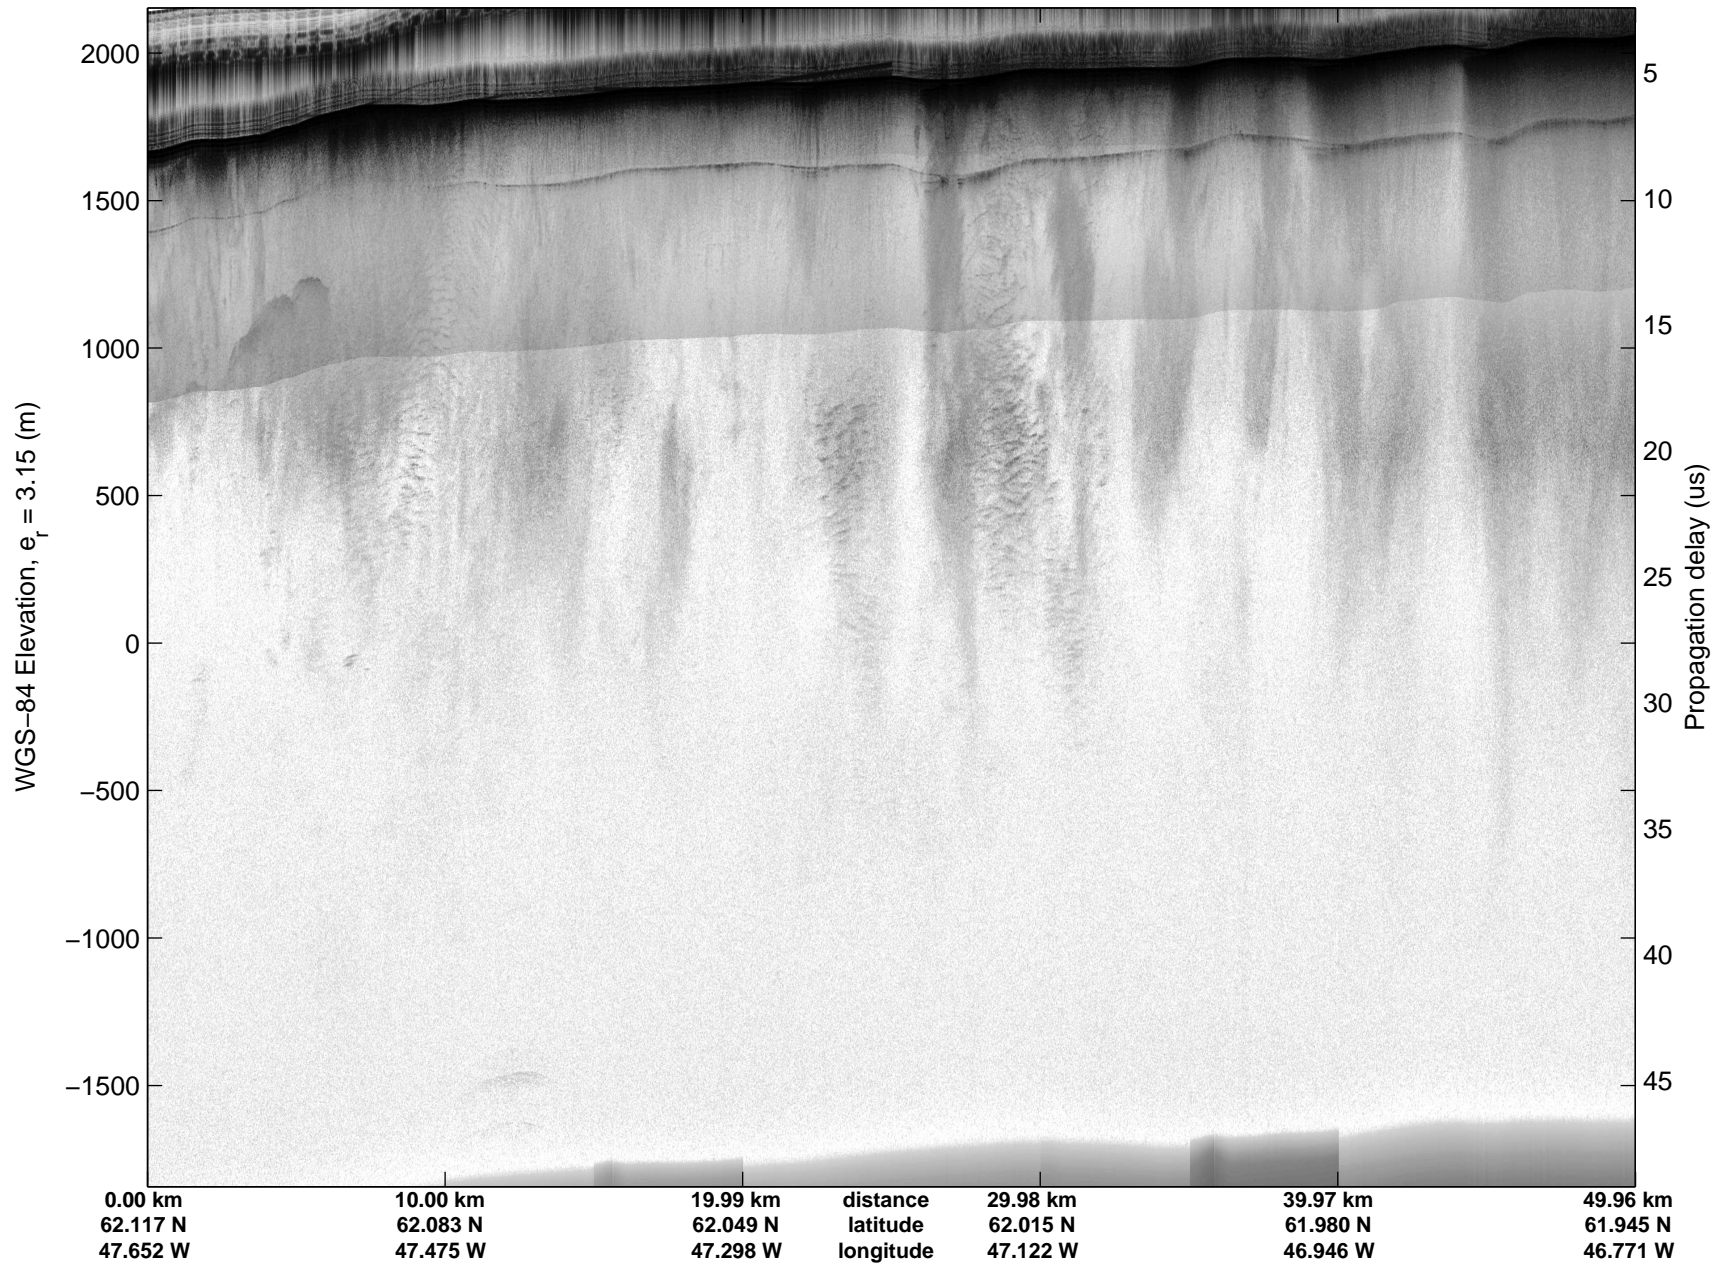

mcords5 2015_Greenland_C130: "Land Ice:Southwest coastal B" 20150427_02_021: 12:35:18.7 to 12:41:40.2 GPS