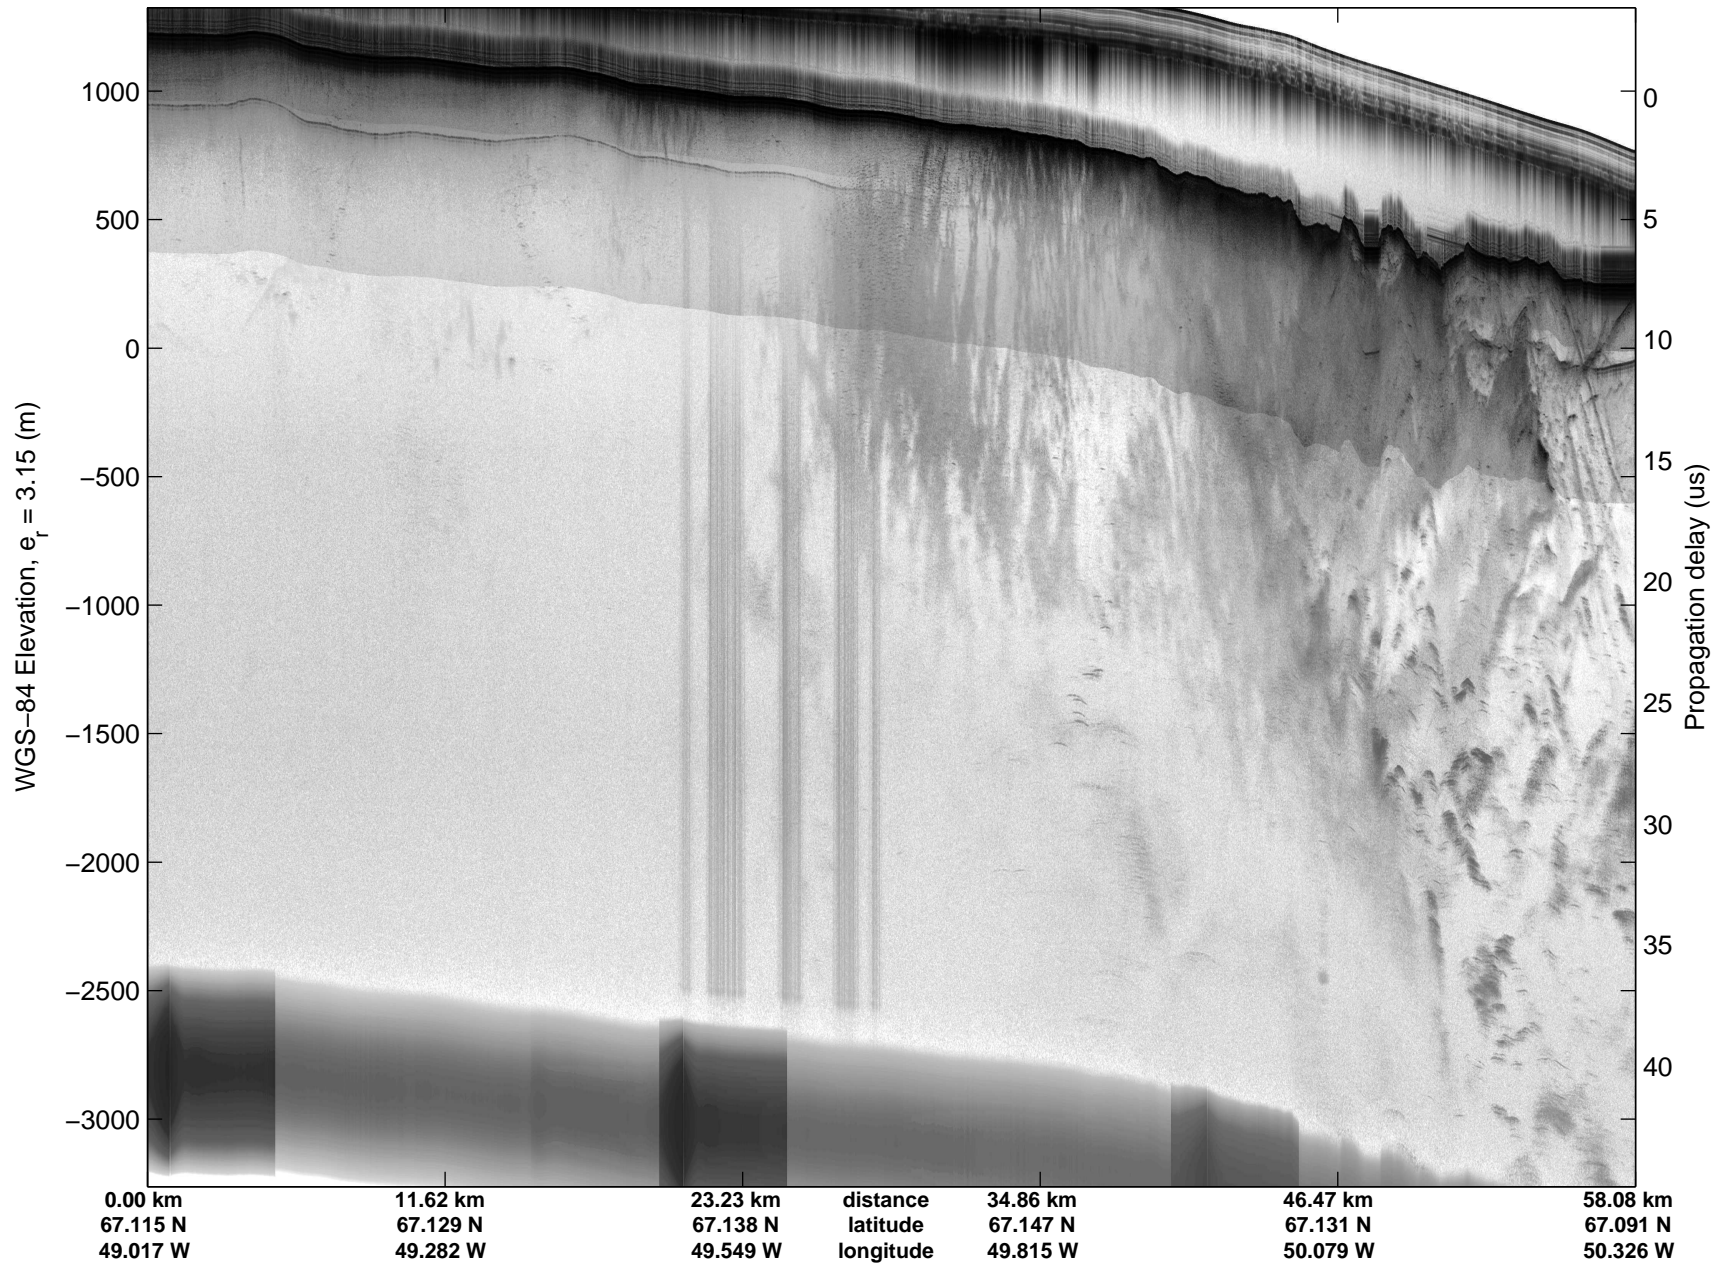

mcords5 2015_Greenland_C130: "Land Ice:Southwest coastal B" 20150427_02_072: 17:53:14.8 to 18:00:34.9 GPS