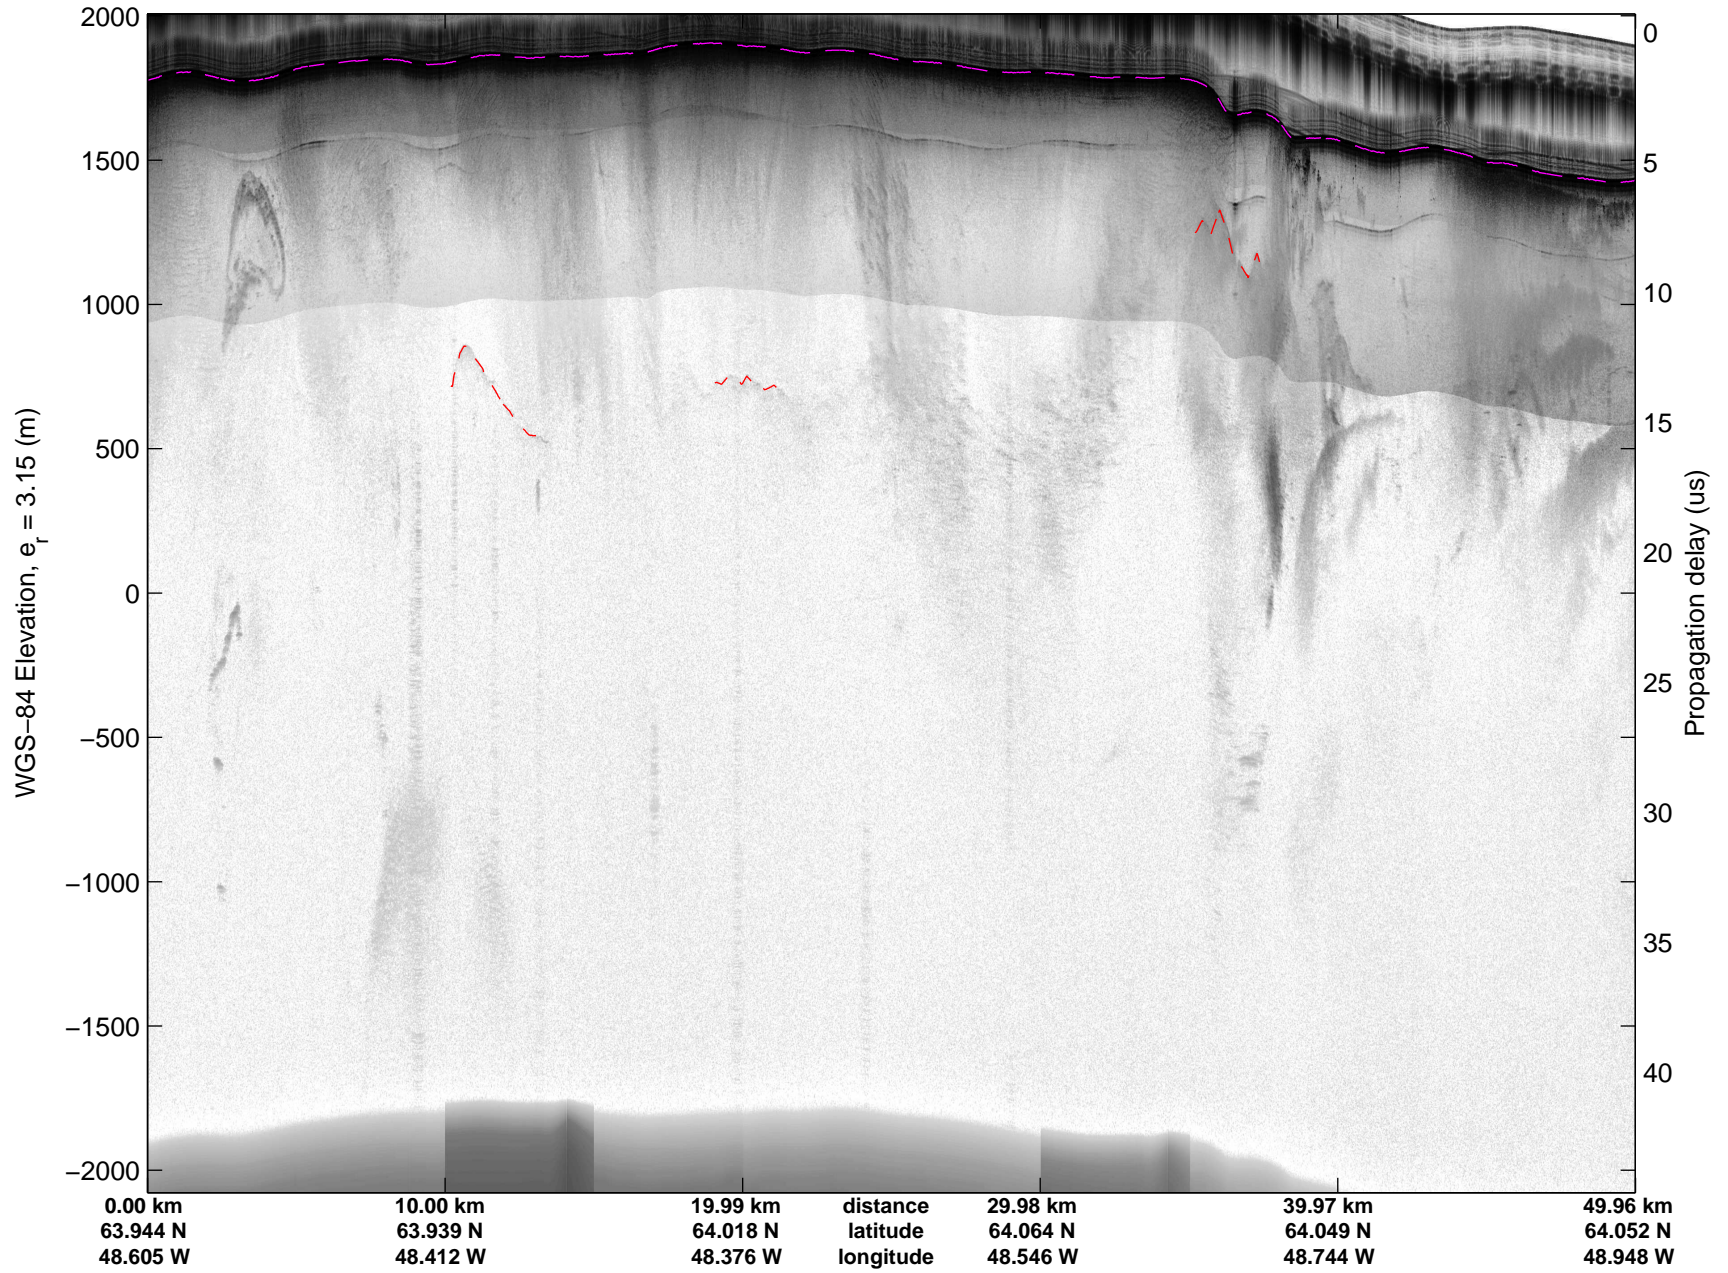

Land Ice: Southwest coastal B  
20150427\_02\_009  
Polar Stereograph 70N/-45E

mcords5 2015\_Greenland\_C130: "Land Ice:Southwest coastal B" 20150427\_02\_009: 11:19:20.4 to 11:25:32.6 GPS

mcords5 2015\_Greenland\_C130: "Land Ice:Southwest coastal B" 20150427\_02\_009: 11:19:20.4 to 11:25:32.6 GPS

Land Ice: Southwest coastal B  
20150427\_02\_010  
Polar Stereograph 70N/-45E

mcords5 2015\_Greenland\_C130: "Land Ice:Southwest coastal B" 20150427\_02\_010: 11:25:32.8 to 11:31:51.5 GPS

mcords5 2015\_Greenland\_C130: "Land Ice:Southwest coastal B" 20150427\_02\_010: 11:25:32.8 to 11:31:51.5 GPS

Land Ice: Southwest coastal B  
20150427\_02\_011  
Polar Stereograph 70N/-45E

mcords5 2015\_Greenland\_C130: "Land Ice:Southwest coastal B" 20150427\_02\_011: 11:31:51.8 to 11:38:12.6 GPS

mcords5 2015\_Greenland\_C130: "Land Ice:Southwest coastal B" 20150427\_02\_011: 11:31:51.8 to 11:38:12.6 GPS

Land Ice: Southwest coastal B  
20150427\_02\_012  
Polar Stereograph 70N/-45E

mcords5 2015\_Greenland\_C130: "Land Ice:Southwest coastal B" 20150427\_02\_012: 11:38:12.8 to 11:44:32.4 GPS

mcords5 2015\_Greenland\_C130: "Land Ice:Southwest coastal B" 20150427\_02\_012: 11:38:12.8 to 11:44:32.4 GPS