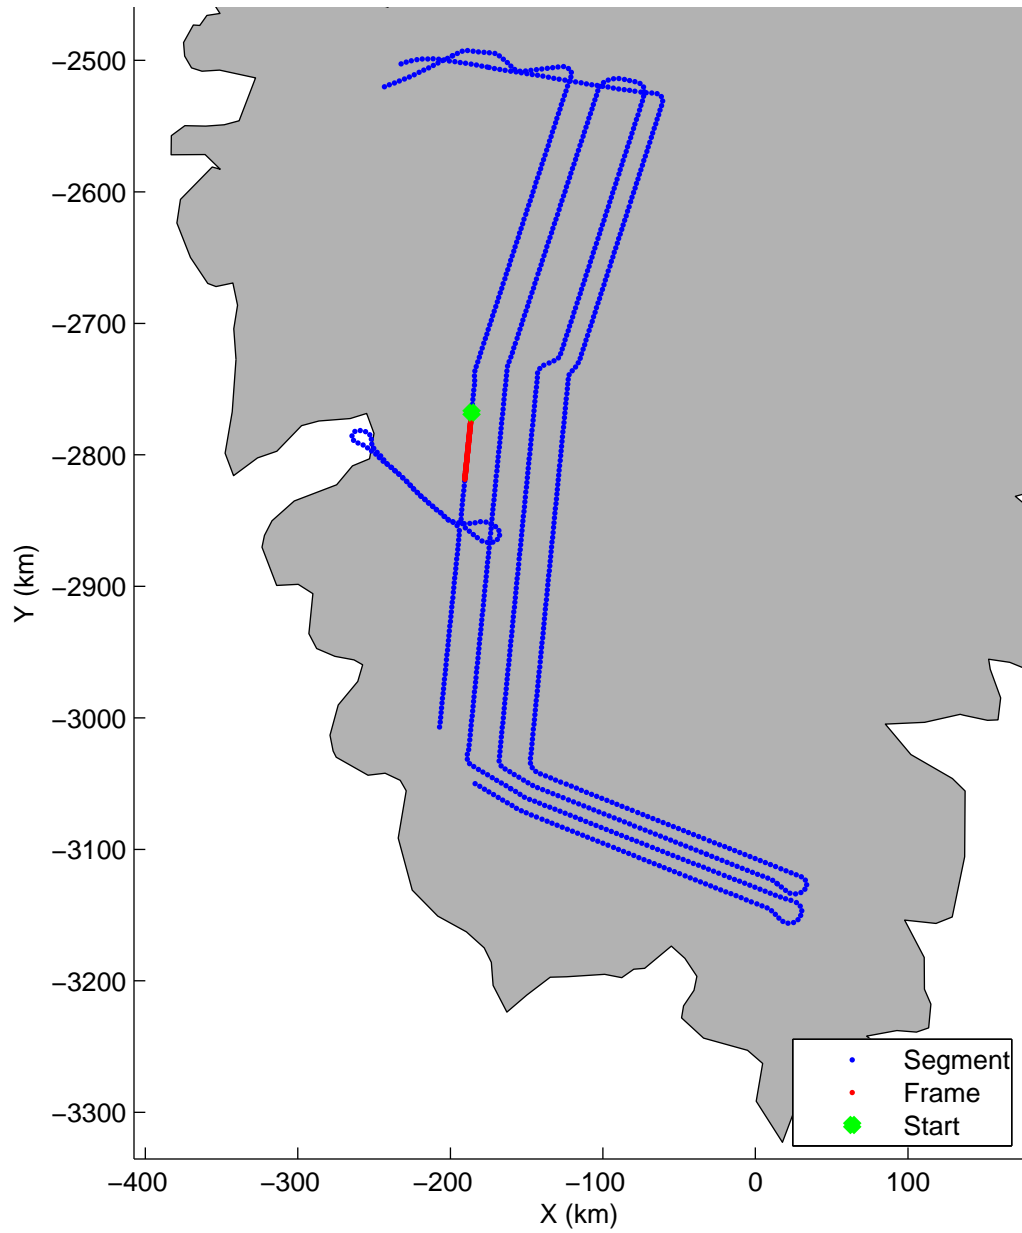

Land Ice: Southwest coastal B
20150427_02_009
Polar Stereograph 70N/-45E