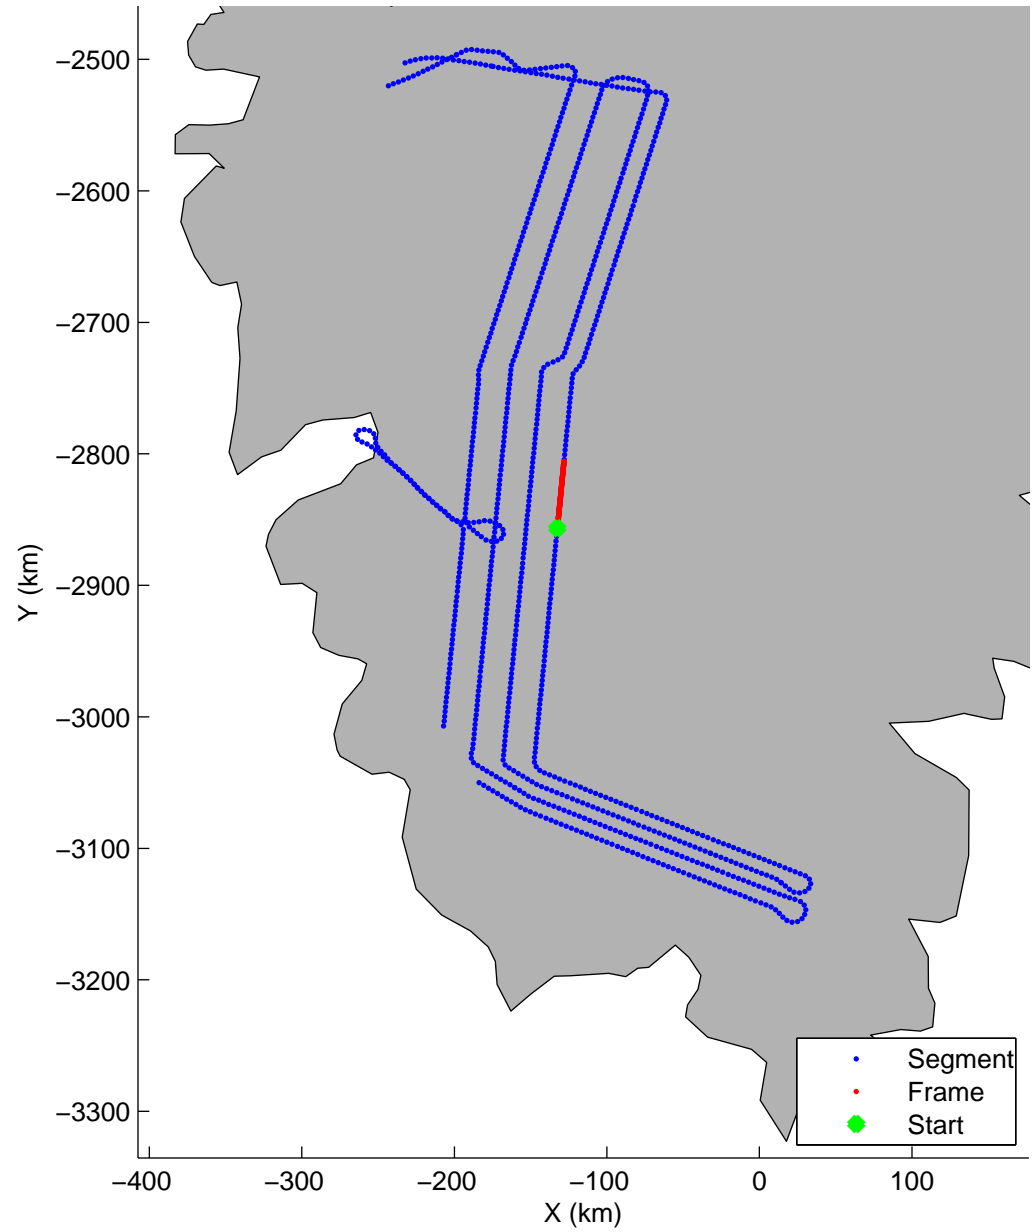

Land Ice: Southwest coastal B
20150427_02_063
Polar Stereograph 70N/-45E