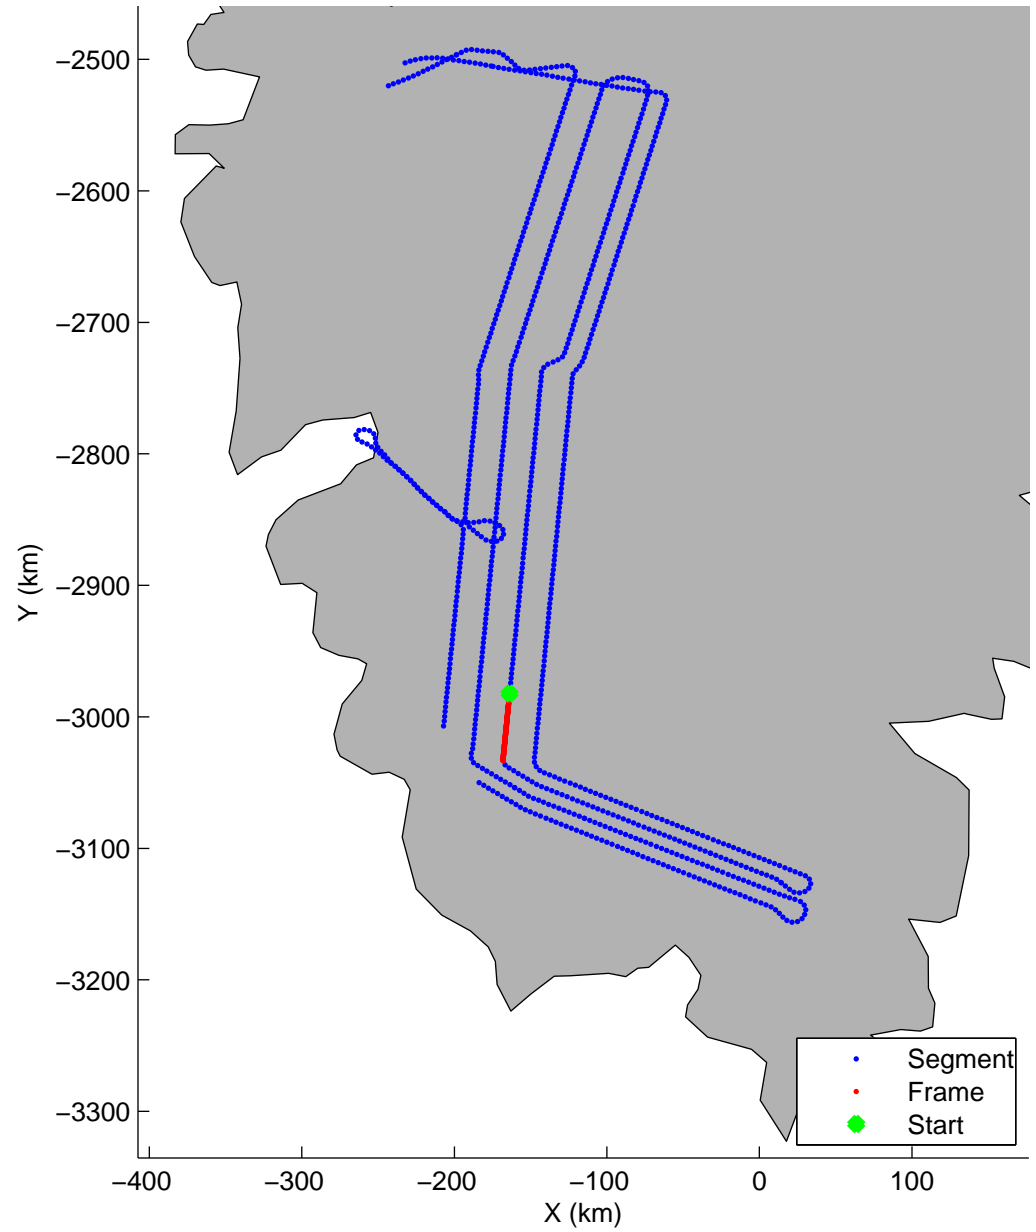

Land Ice: Southwest coastal B
20150427_02_050
Polar Stereograph 70N/-45E