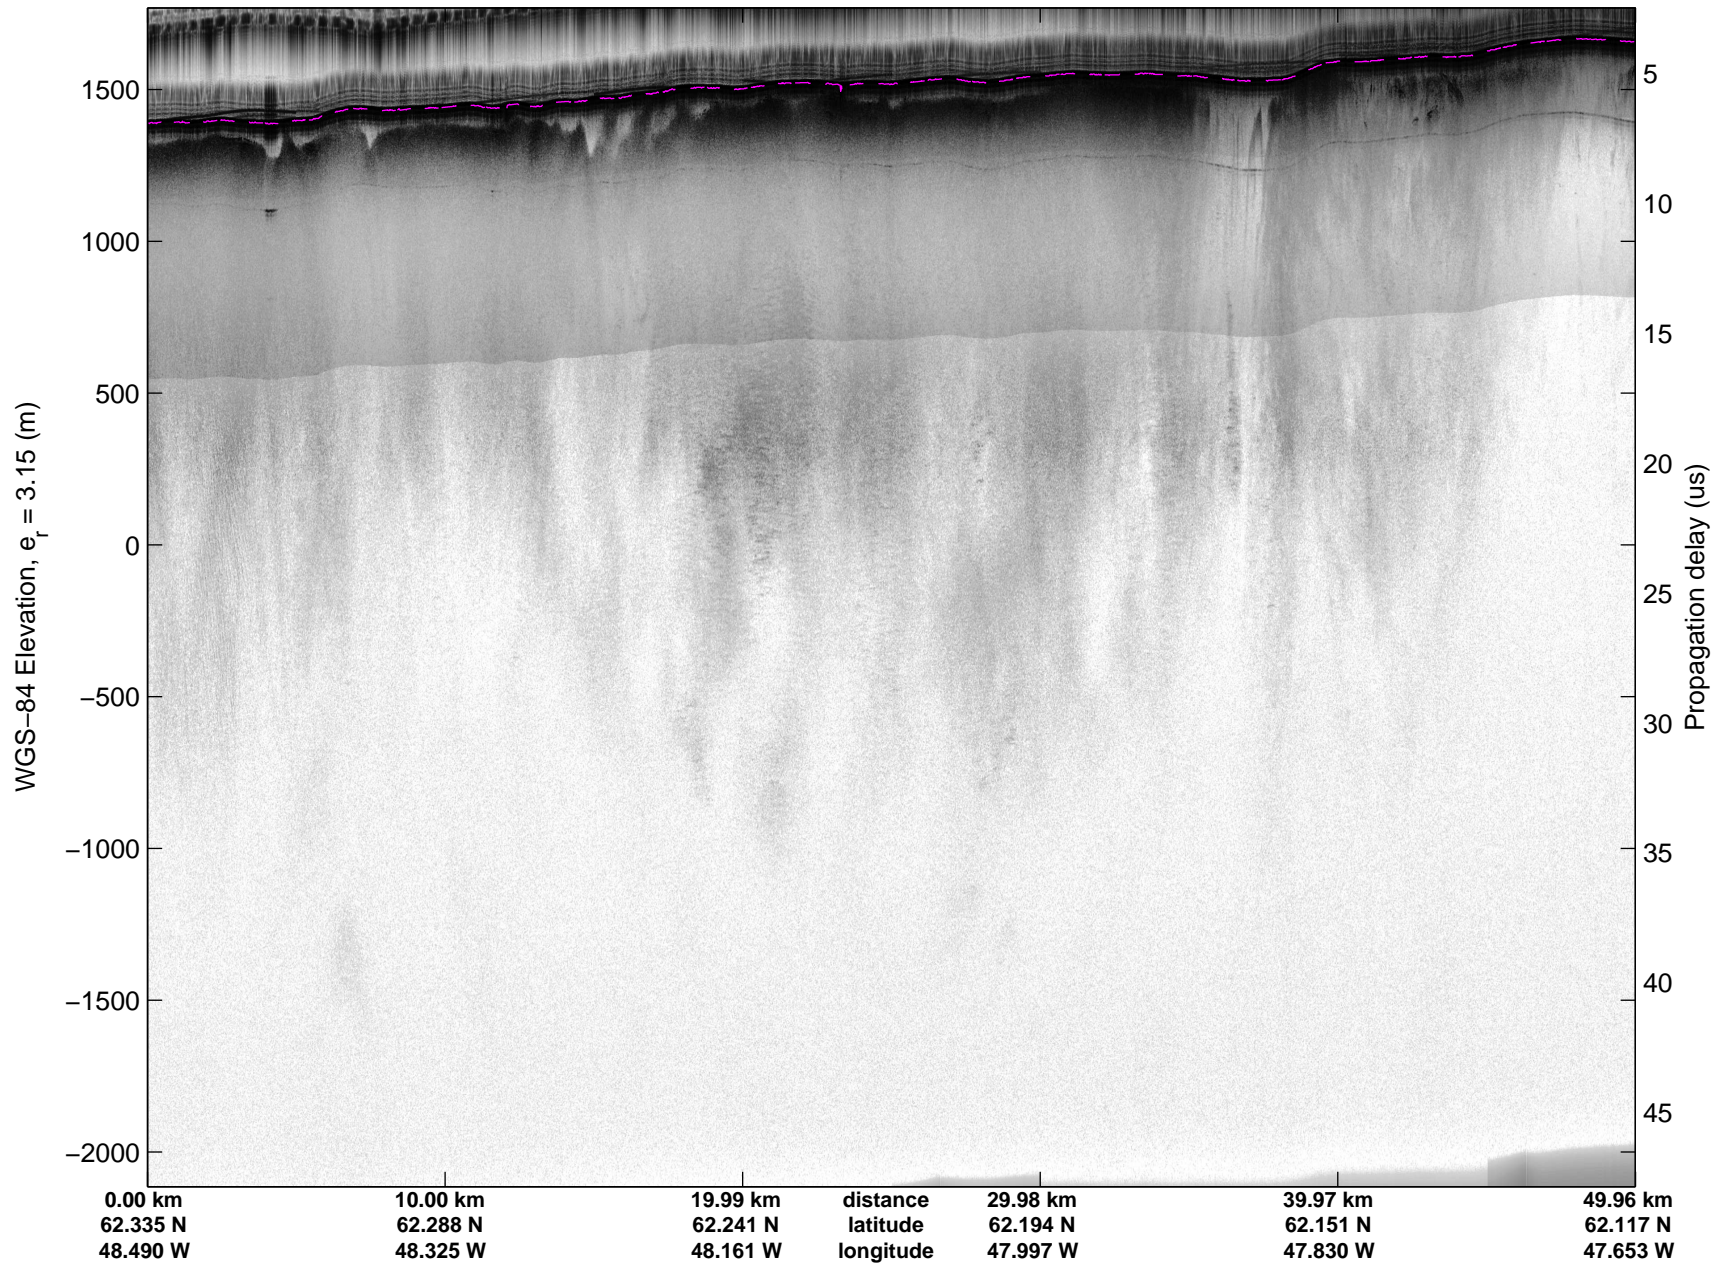

Land Ice: Southwest coastal B  
20150427\_02\_020  
Polar Stereograph 70N/-45E

mcords5 2015\_Greenland\_C130: "Land Ice:Southwest coastal B" 20150427\_02\_020: 12:28:48.8 to 12:35:18.5 GPS

mcords5 2015\_Greenland\_C130: "Land Ice:Southwest coastal B" 20150427\_02\_020: 12:28:48.8 to 12:35:18.5 GPS