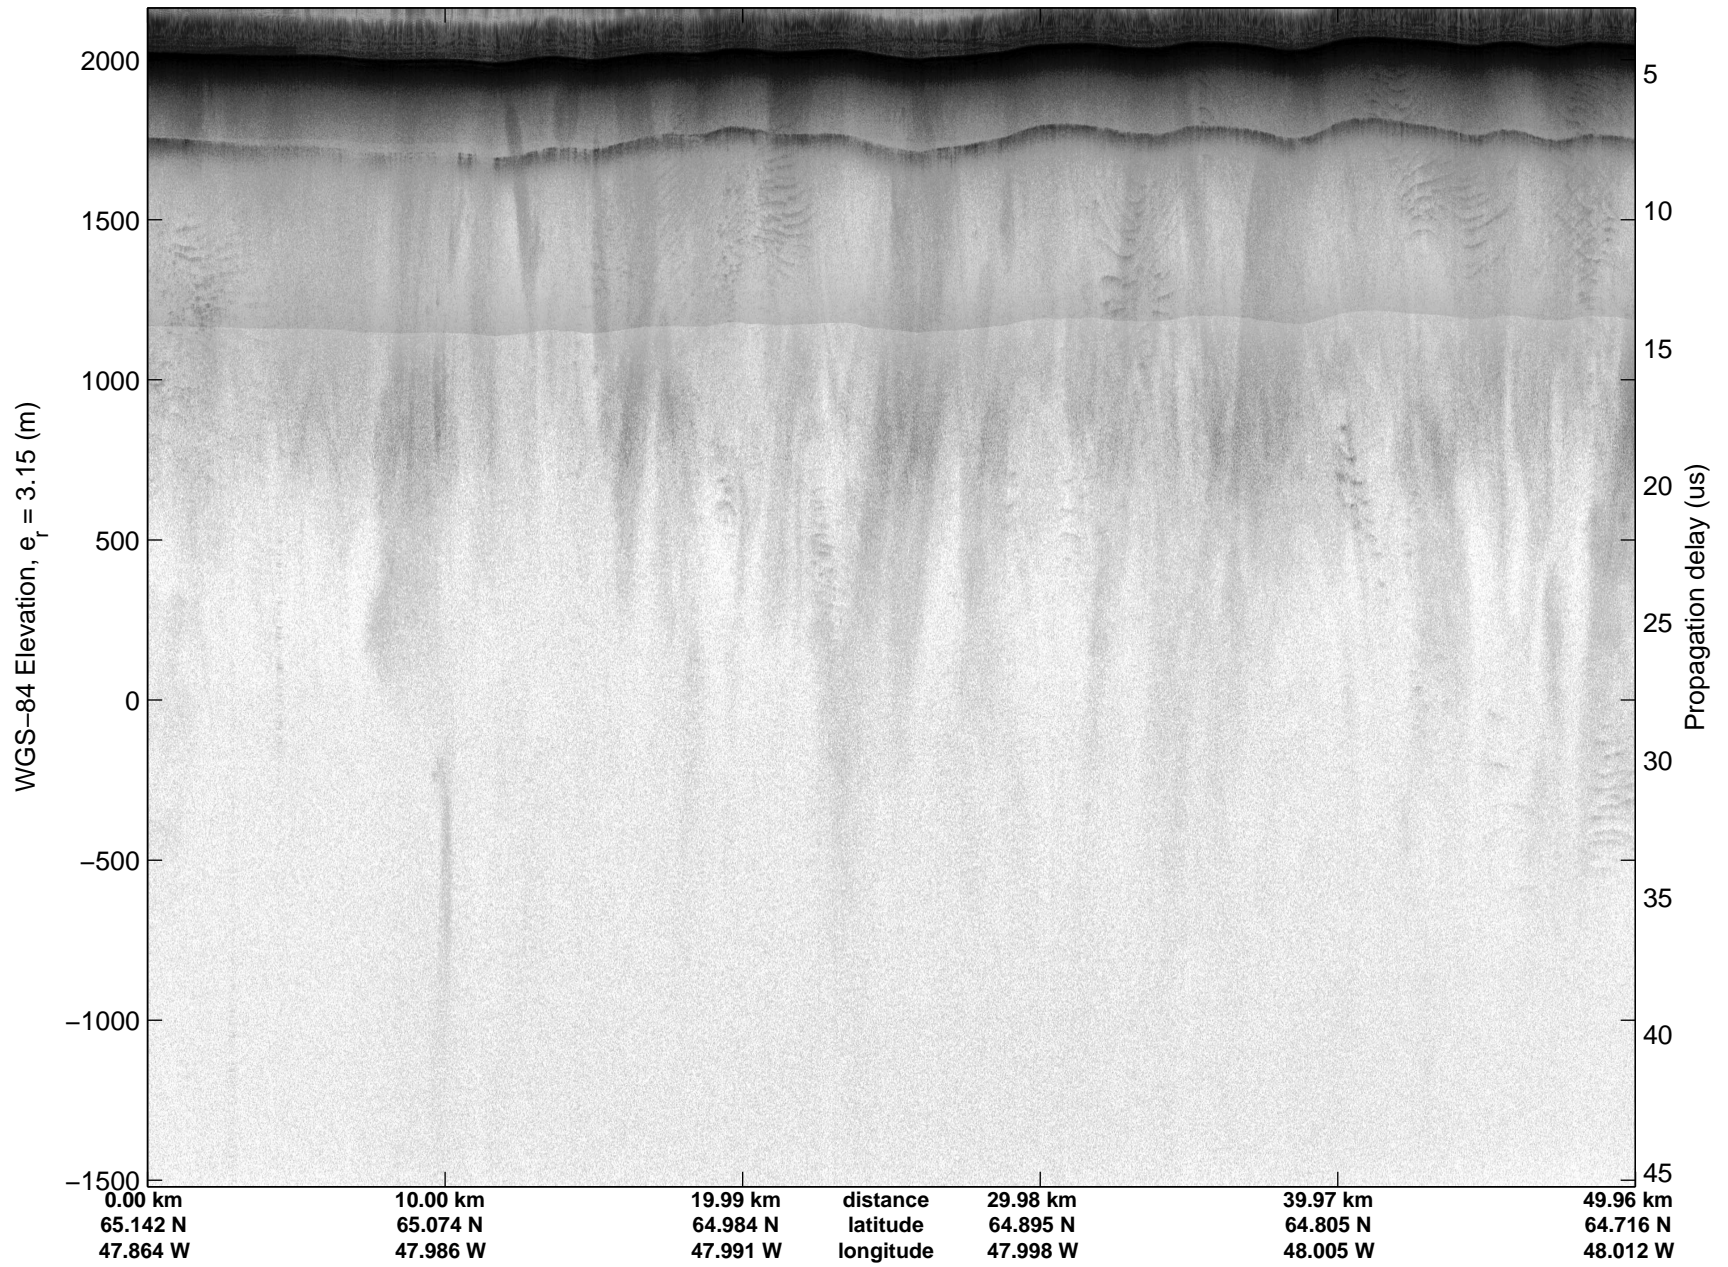

mcords5 2015_Greenland_C130: "Land Ice:Southwest coastal B" 20150427_02_045: 15:05:38.5 to 15:11:58.7 GPS