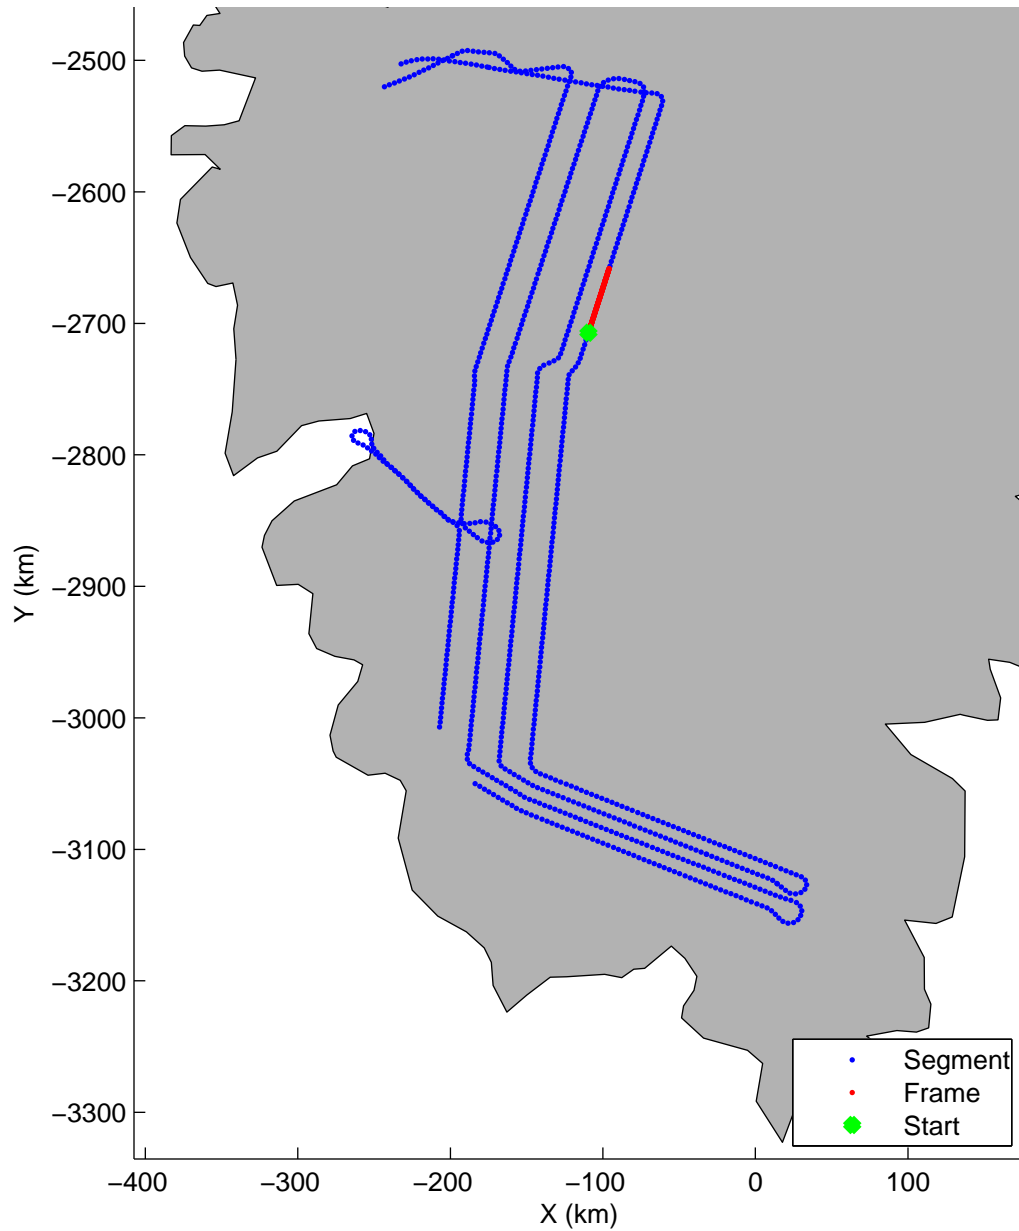

Land Ice: Southwest coastal B
20150427_02_066
Polar Stereograph 70N/-45E