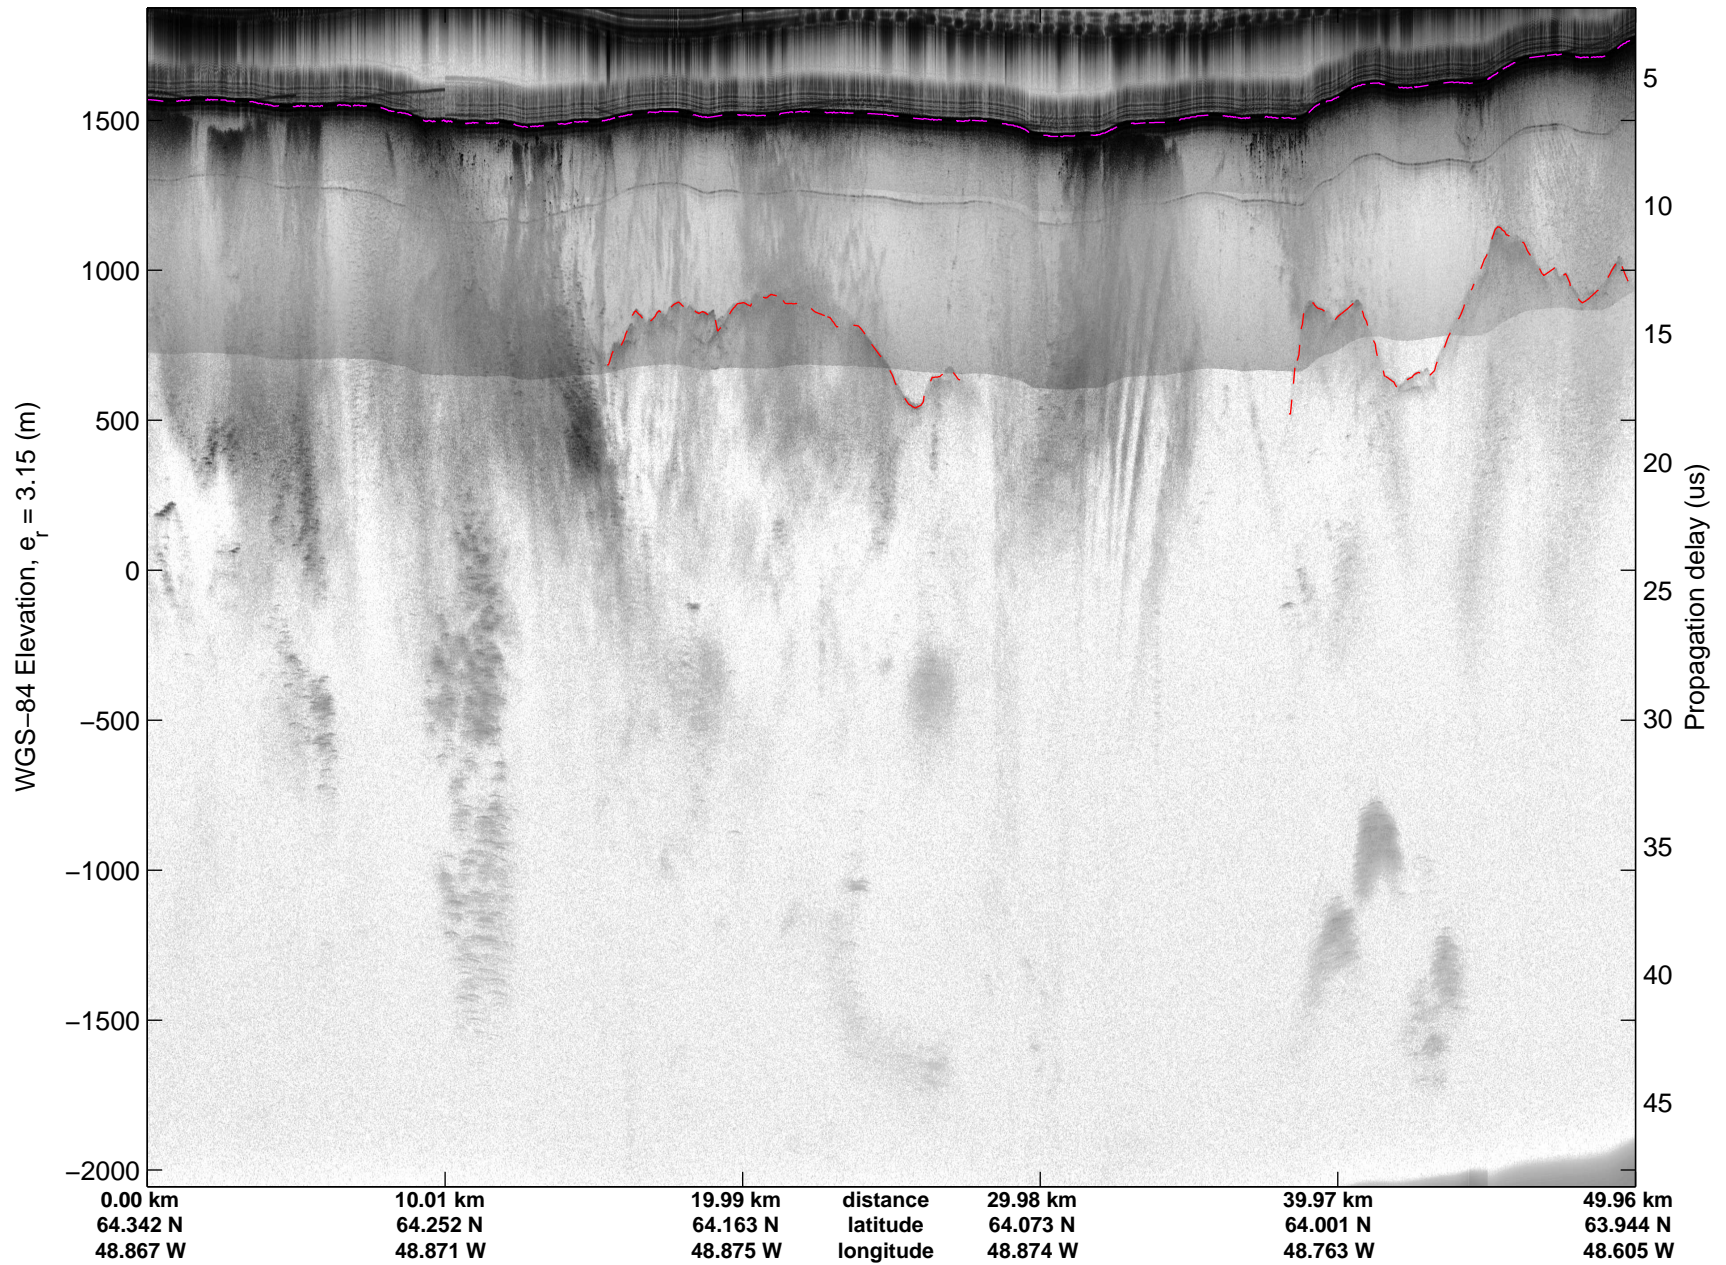

Land Ice: Southwest coastal B  
20150427\_02\_008  
Polar Stereograph 70N/-45E

mcords5 2015\_Greenland\_C130: "Land Ice:Southwest coastal B" 20150427\_02\_008: 11:13:04.2 to 11:19:20.2 GPS

mcords5 2015\_Greenland\_C130: "Land Ice:Southwest coastal B" 20150427\_02\_008: 11:13:04.2 to 11:19:20.2 GPS

Land Ice: Southwest coastal B  
20150427\_02\_009  
Polar Stereograph 70N/-45E

mcords5 2015\_Greenland\_C130: "Land Ice:Southwest coastal B" 20150427\_02\_009: 11:19:20.4 to 11:25:32.6 GPS

mcords5 2015\_Greenland\_C130: "Land Ice:Southwest coastal B" 20150427\_02\_009: 11:19:20.4 to 11:25:32.6 GPS

Land Ice: Southwest coastal B  
20150427\_02\_010  
Polar Stereograph 70N/-45E

mcords5 2015\_Greenland\_C130: "Land Ice:Southwest coastal B" 20150427\_02\_010: 11:25:32.8 to 11:31:51.5 GPS

mcords5 2015\_Greenland\_C130: "Land Ice:Southwest coastal B" 20150427\_02\_010: 11:25:32.8 to 11:31:51.5 GPS

Land Ice: Southwest coastal B  
20150427\_02\_011  
Polar Stereograph 70N/-45E

mcords5 2015\_Greenland\_C130: "Land Ice:Southwest coastal B" 20150427\_02\_011: 11:31:51.8 to 11:38:12.6 GPS

mcords5 2015\_Greenland\_C130: "Land Ice:Southwest coastal B" 20150427\_02\_011: 11:31:51.8 to 11:38:12.6 GPS