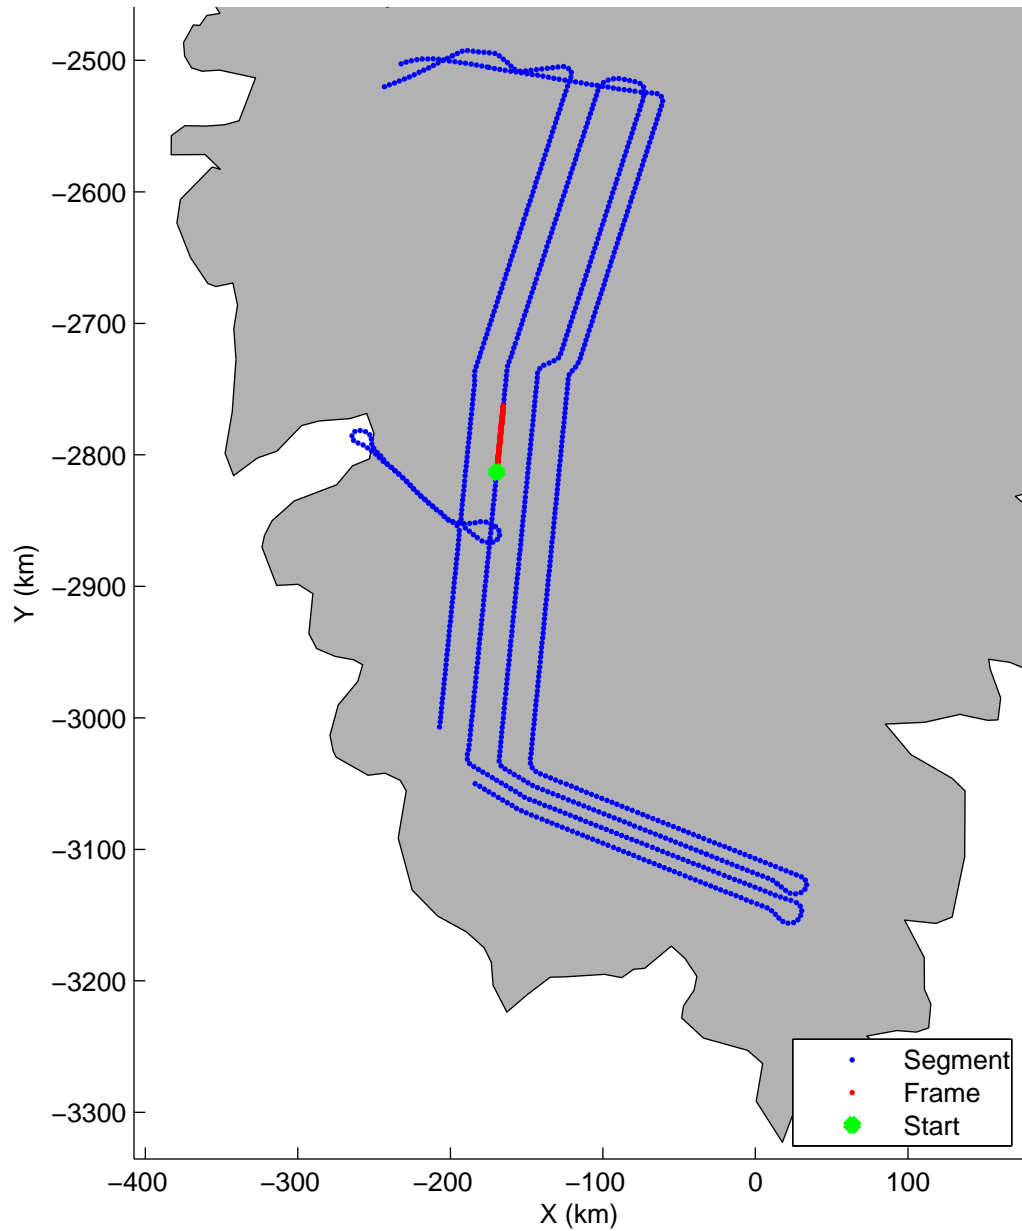

Land Ice: Southwest coastal B
20150427_02_034
Polar Stereograph 70N/-45E