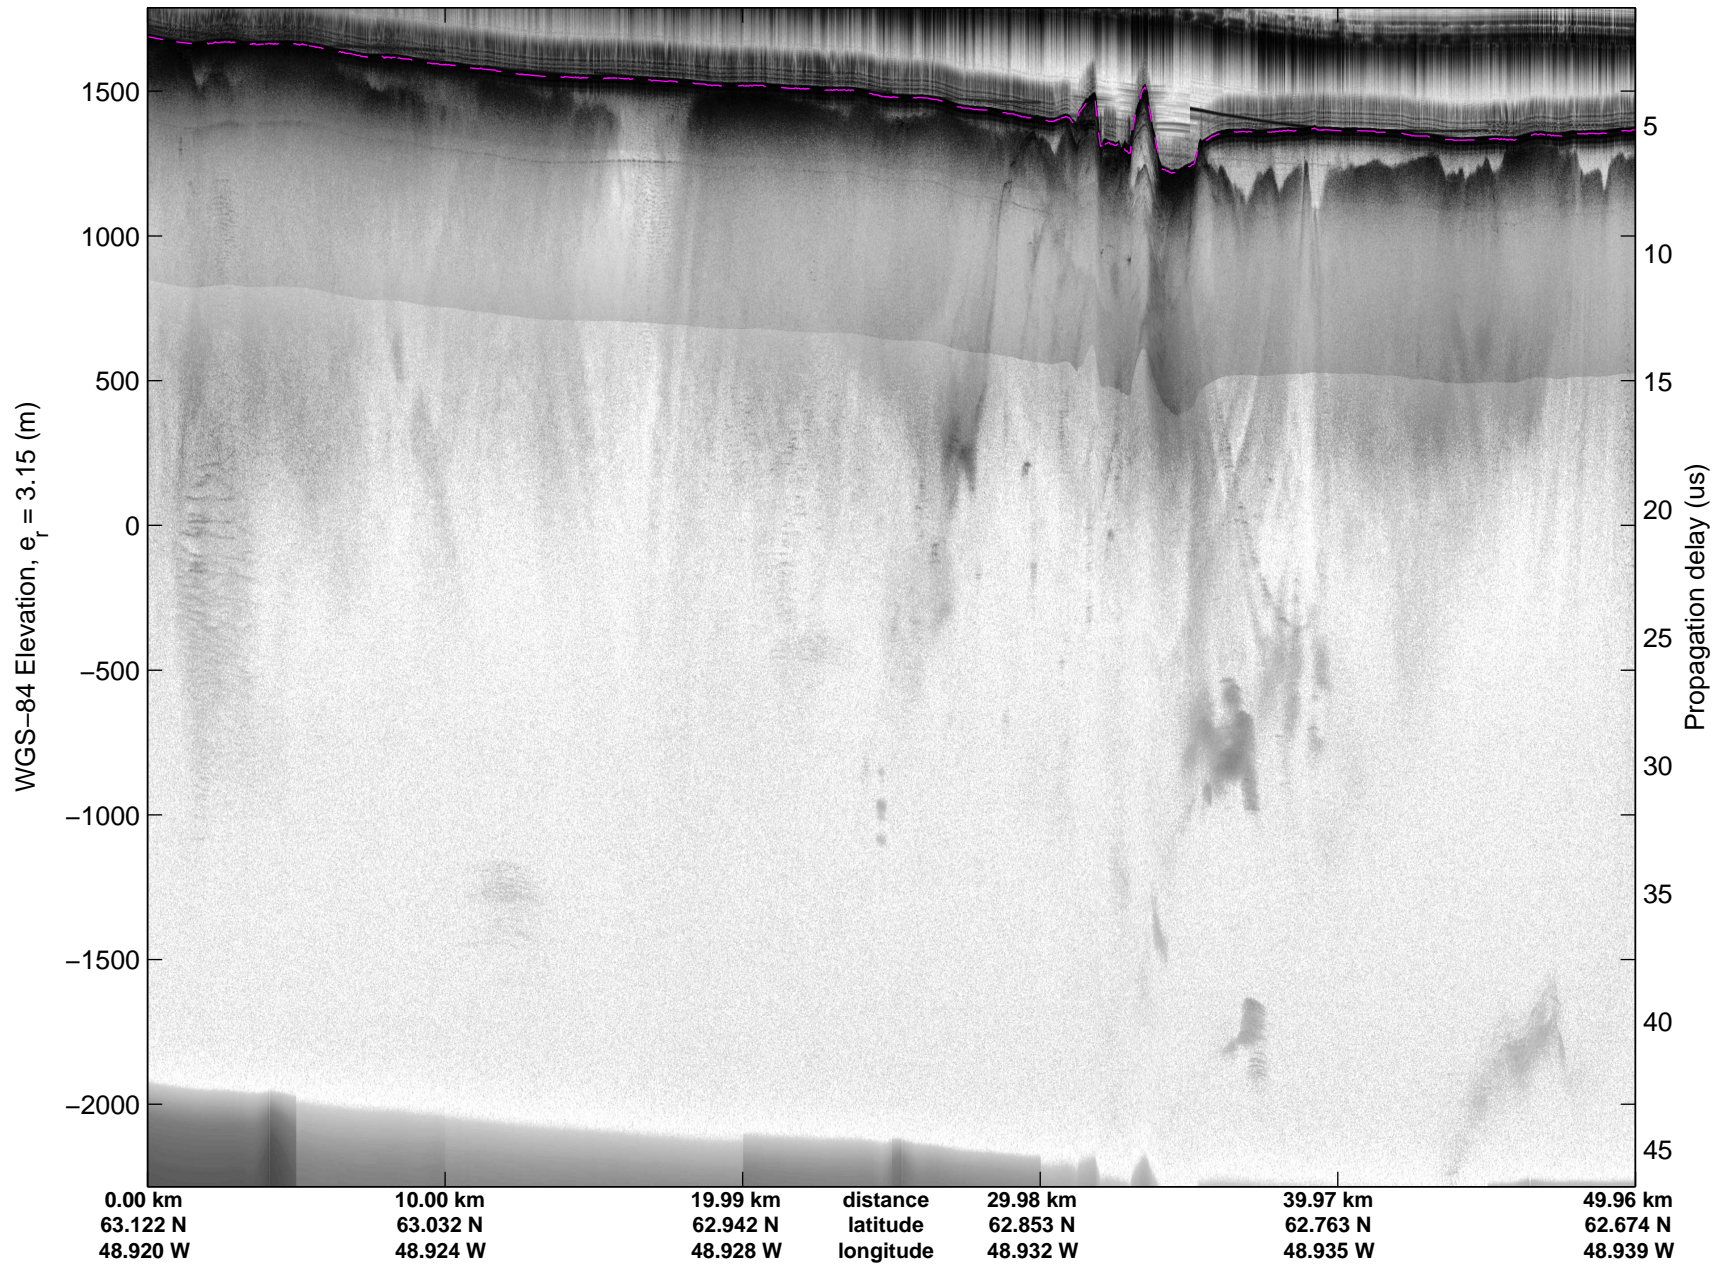

Land Ice: Southwest coastal B  
20150427\_02\_017  
Polar Stereograph 70N/-45E

mcords5 2015\_Greenland\_C130: "Land Ice:Southwest coastal B" 20150427\_02\_017: 12:10:12.2 to 12:16:29.6 GPS

mcords5 2015\_Greenland\_C130: "Land Ice:Southwest coastal B" 20150427\_02\_017: 12:10:12.2 to 12:16:29.6 GPS

Land Ice: Southwest coastal B  
20150427\_02\_018  
Polar Stereograph 70N/-45E

mcords5 2015\_Greenland\_C130: "Land Ice:Southwest coastal B" 20150427\_02\_018: 12:16:29.9 to 12:22:31.7 GPS

mcords5 2015\_Greenland\_C130: "Land Ice:Southwest coastal B" 20150427\_02\_018: 12:16:29.9 to 12:22:31.7 GPS

Land Ice: Southwest coastal B  
20150427\_02\_020  
Polar Stereograph 70N/-45E

mcords5 2015\_Greenland\_C130: "Land Ice:Southwest coastal B" 20150427\_02\_020: 12:28:48.8 to 12:35:18.5 GPS

mcords5 2015\_Greenland\_C130: "Land Ice:Southwest coastal B" 20150427\_02\_020: 12:28:48.8 to 12:35:18.5 GPS