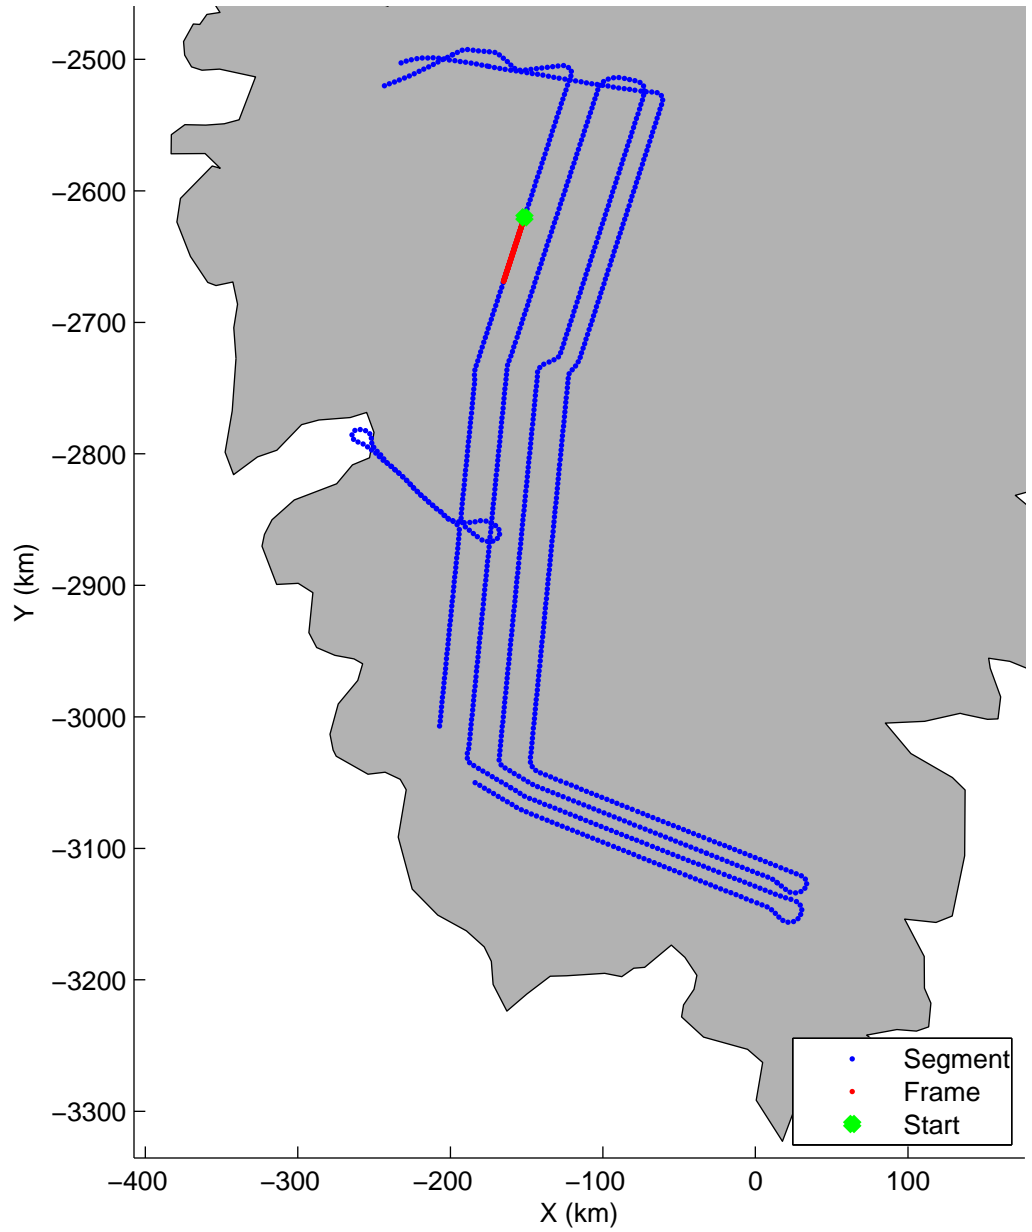

Land Ice: Southwest coastal B
20150427_02_006
Polar Stereograph 70N/-45E