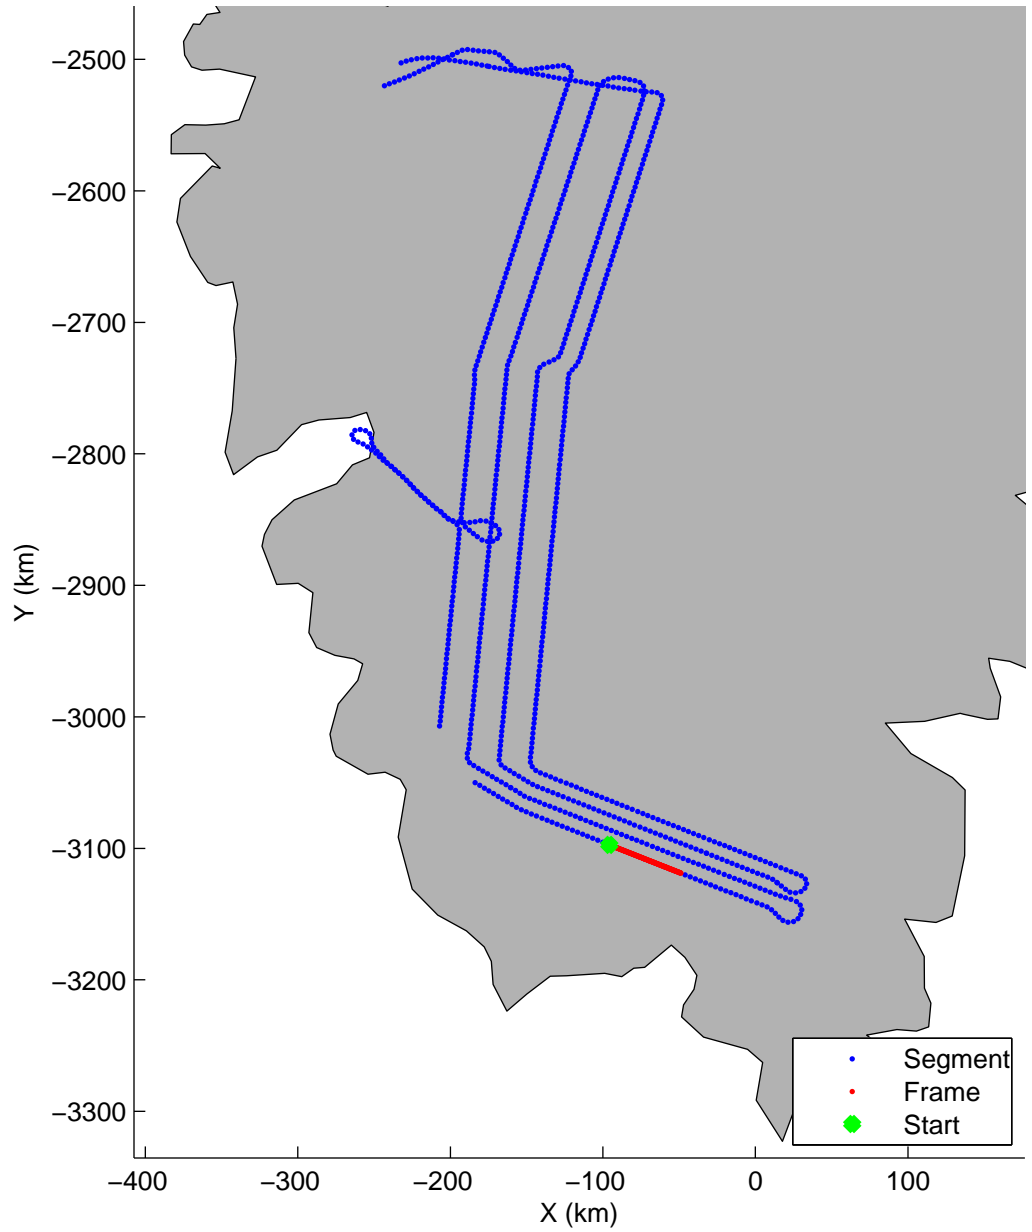

Land Ice: Southwest coastal B
20150427_02_022
Polar Stereograph 70N/-45E