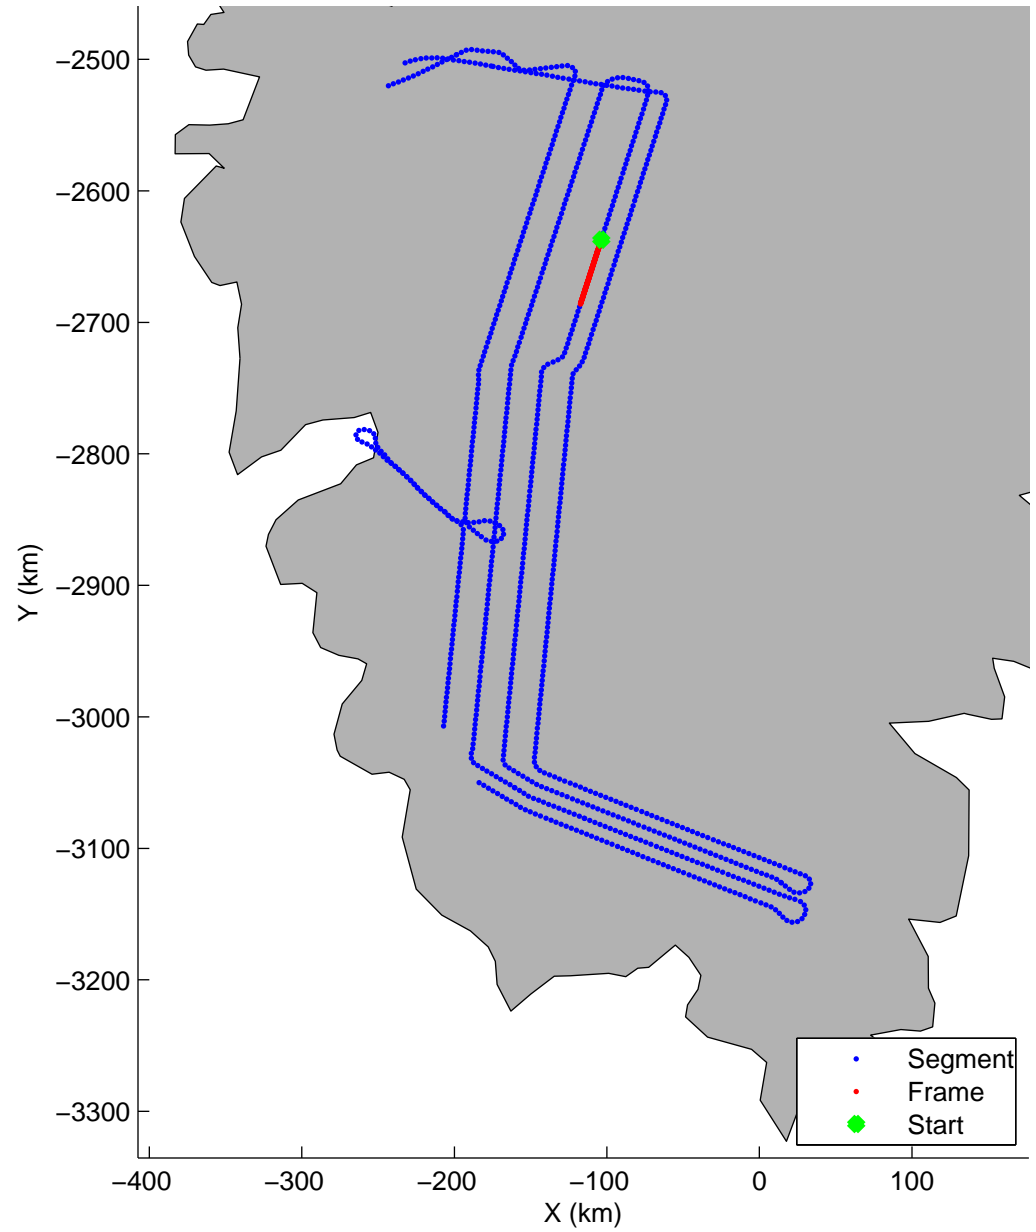

Land Ice: Southwest coastal B
20150427_02_043
Polar Stereograph 70N/-45E