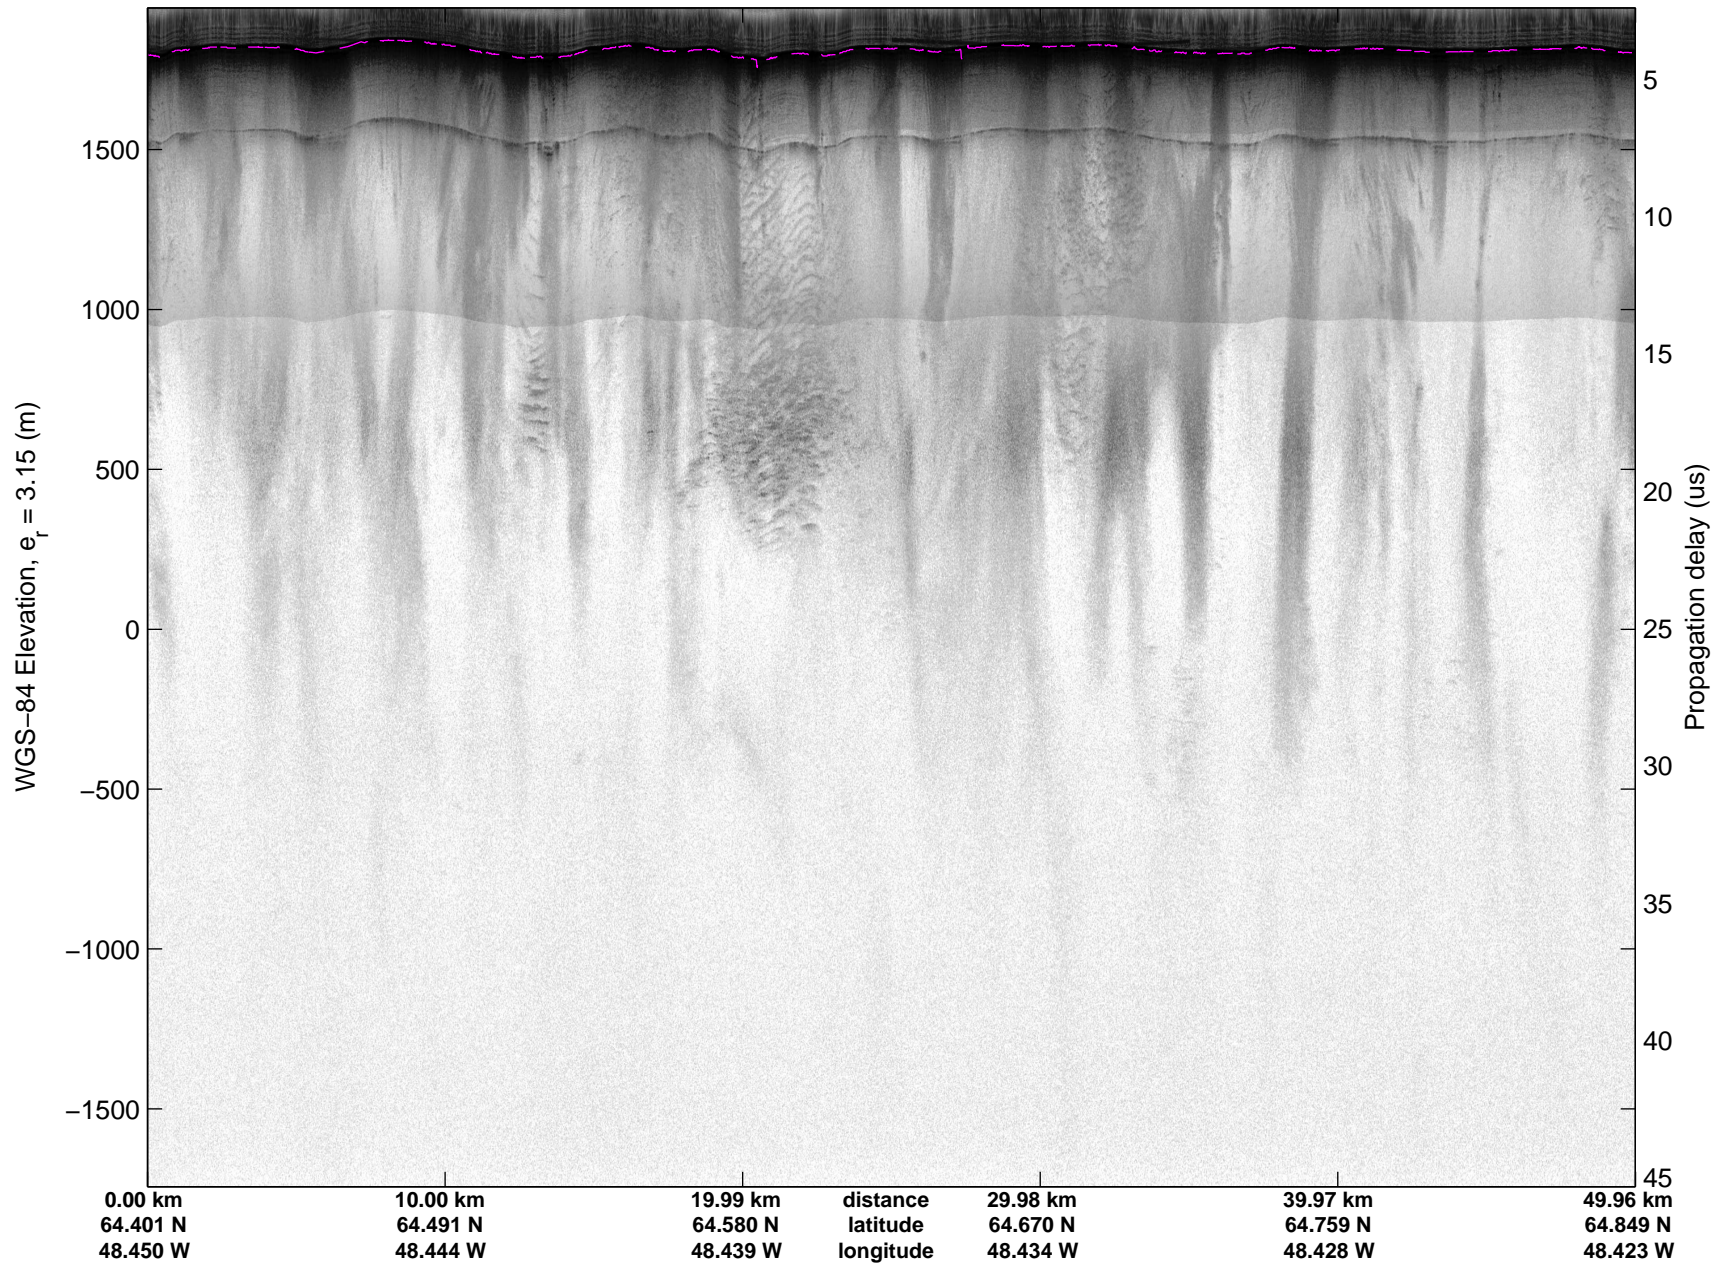

Land Ice: Southwest coastal B  
20150427\_02\_034  
Polar Stereograph 70N/-45E

mcords5 2015\_Greenland\_C130: "Land Ice:Southwest coastal B" 20150427\_02\_034: 13:55:54.7 to 14:02:08.3 GPS

mcords5 2015\_Greenland\_C130: "Land Ice:Southwest coastal B" 20150427\_02\_034: 13:55:54.7 to 14:02:08.3 GPS