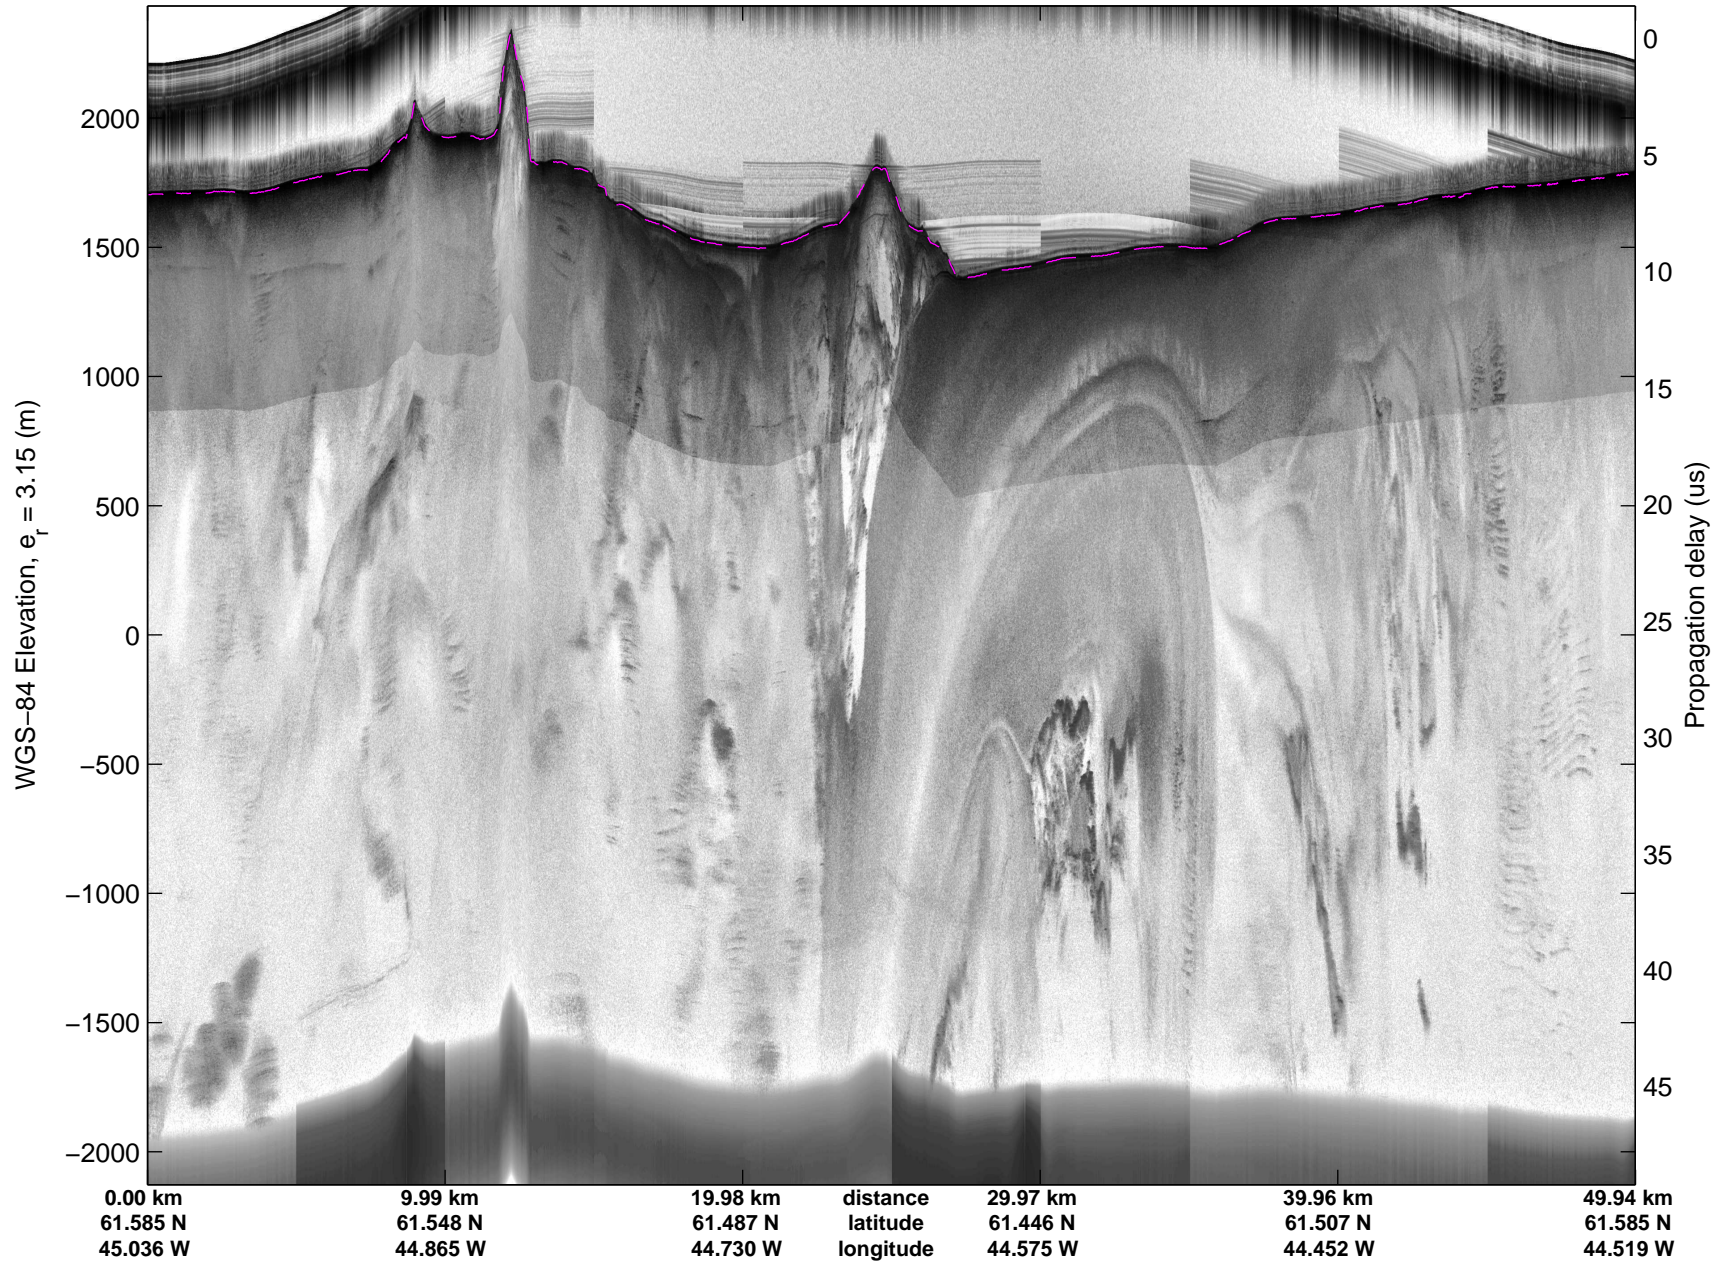

Land Ice: Southwest coastal B  
20150427\_02\_024  
Polar Stereograph 70N/-45E

mcords5 2015\_Greenland\_C130: "Land Ice:Southwest coastal B" 20150427\_02\_024: 12:54:06.4 to 13:00:17.1 GPS

mcords5 2015\_Greenland\_C130: "Land Ice:Southwest coastal B" 20150427\_02\_024: 12:54:06.4 to 13:00:17.1 GPS

Land Ice:Southwest coastal B  
20150427\_02\_025  
Polar Stereograph 70N/-45E

mcords5 2015\_Greenland\_C130: "Land Ice:Southwest coastal B" 20150427\_02\_025: 13:00:17.3 to 13:06:19.7 GPS

mcords5 2015\_Greenland\_C130: "Land Ice:Southwest coastal B" 20150427\_02\_025: 13:00:17.3 to 13:06:19.7 GPS