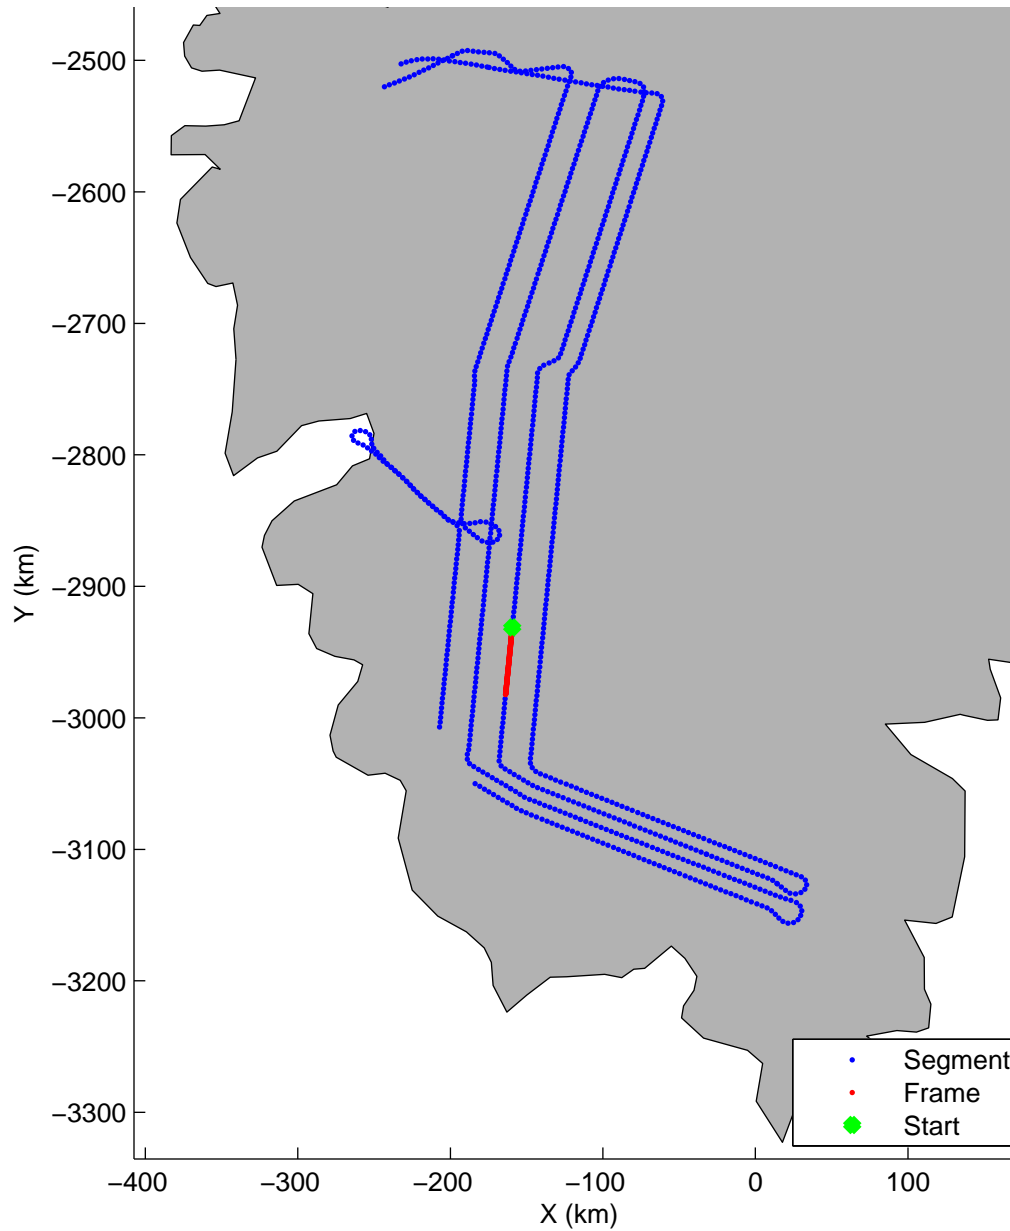

Land Ice: Southwest coastal B
20150427_02_049
Polar Stereograph 70N/-45E