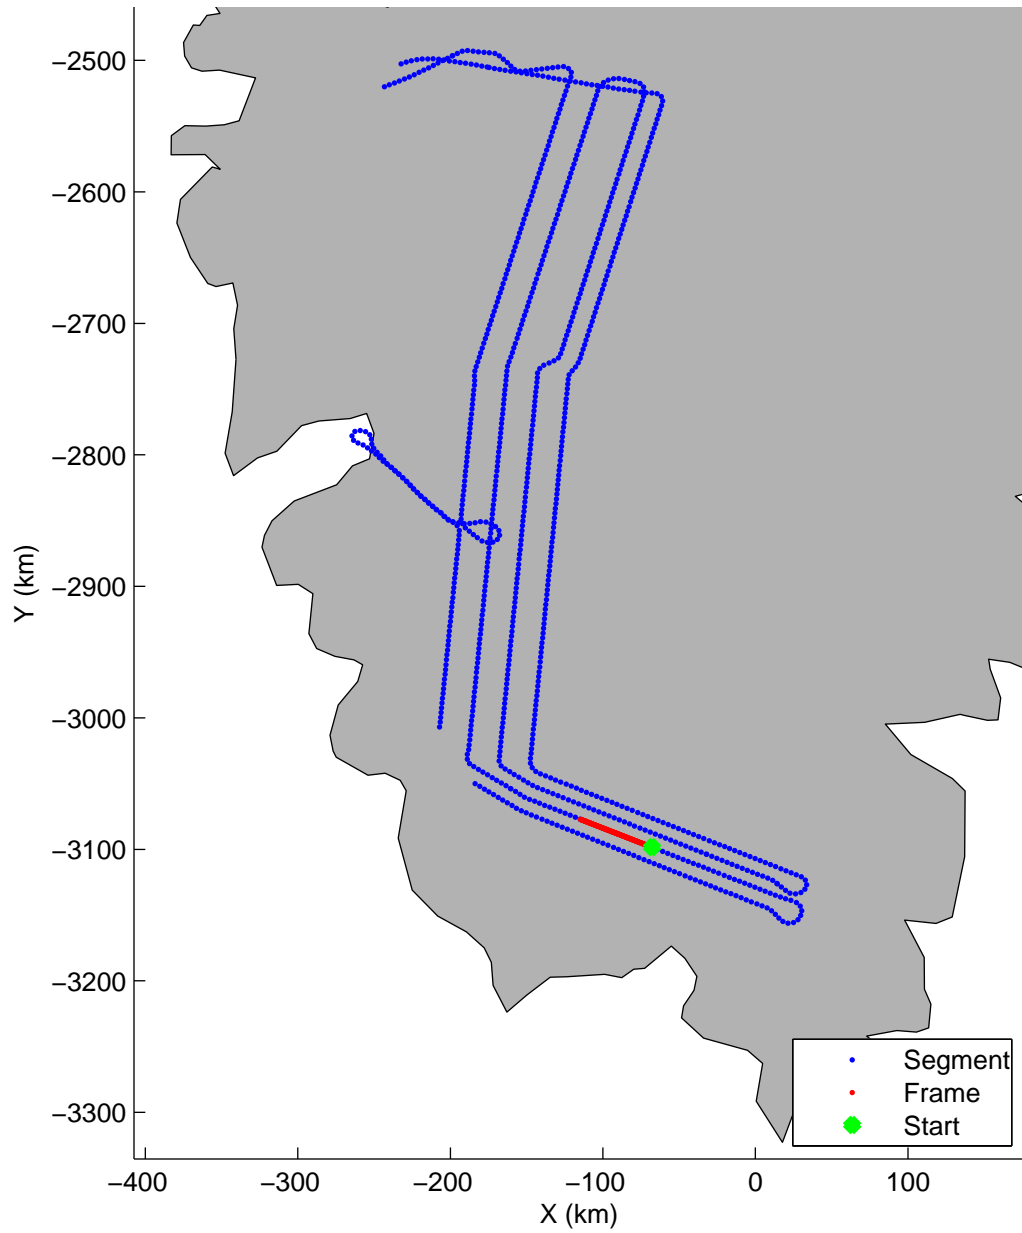

Land Ice: Southwest coastal B
20150427_02_027
Polar Stereograph 70N/-45E