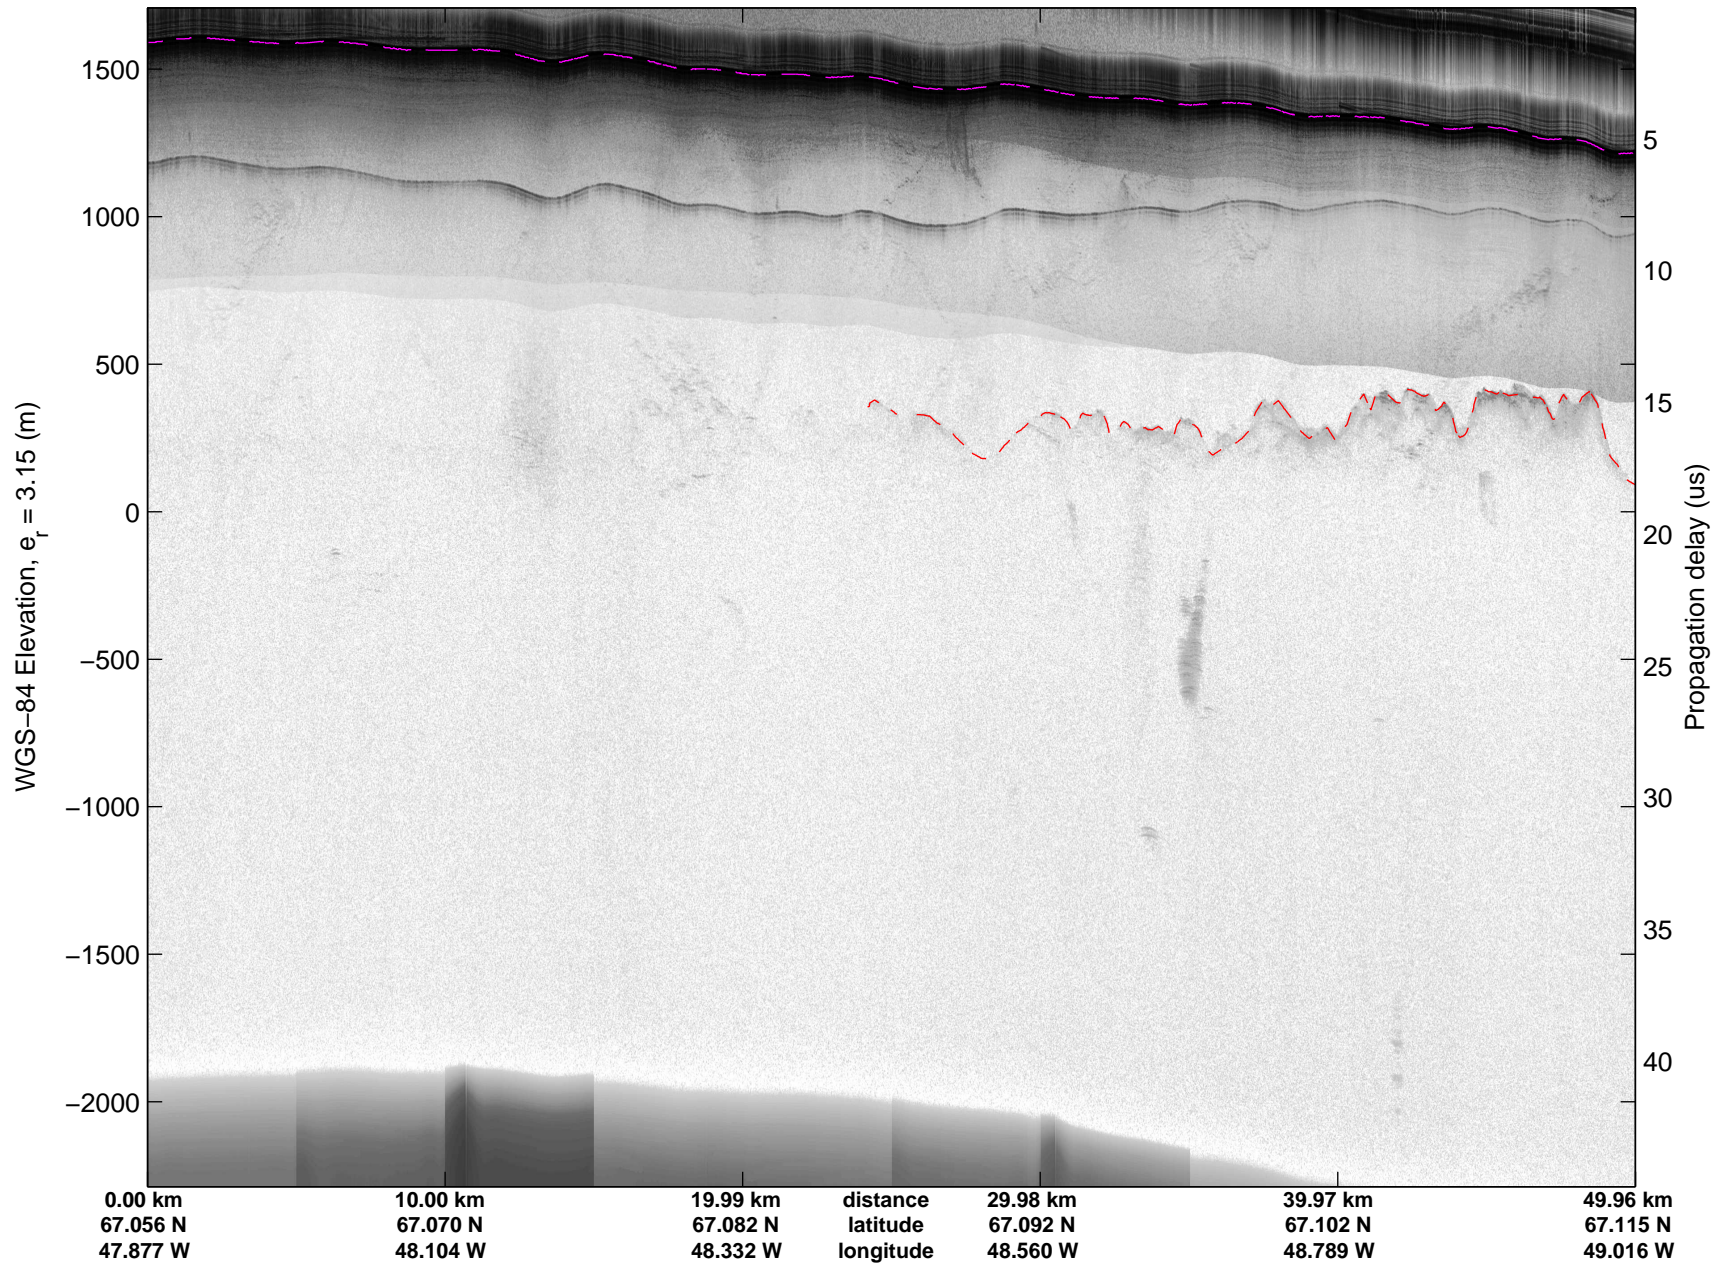

Land Ice: Southwest coastal B  
20150427\_02\_071  
Polar Stereograph 70N/-45E

mcords5 2015\_Greenland\_C130: "Land Ice:Southwest coastal B" 20150427\_02\_071: 17:46:51.7 to 17:53:14.5 GPS

mcords5 2015\_Greenland\_C130: "Land Ice:Southwest coastal B" 20150427\_02\_071: 17:46:51.7 to 17:53:14.5 GPS