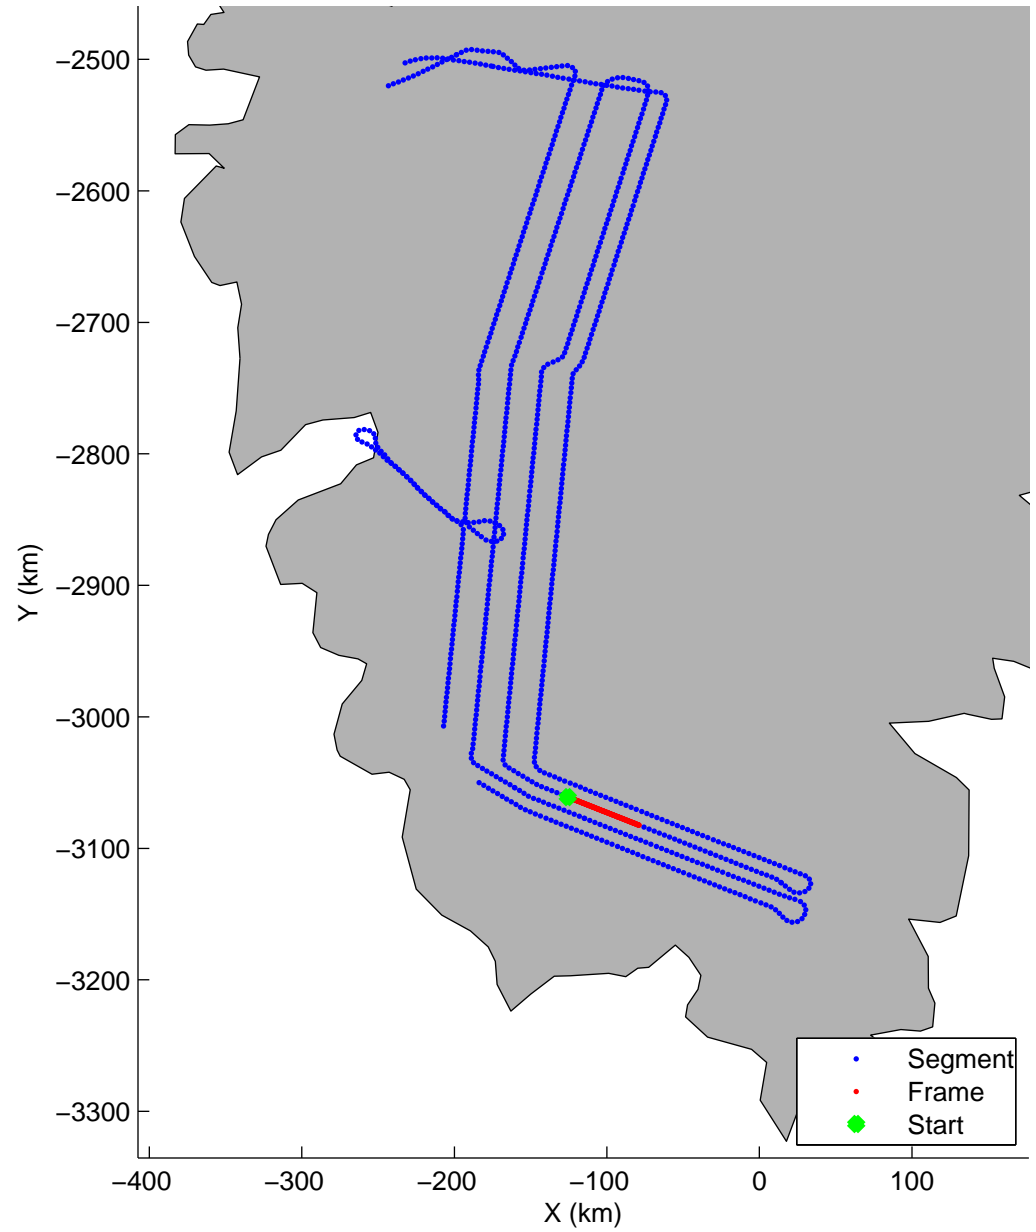

Land Ice: Southwest coastal B
20150427_02_052
Polar Stereograph 70N/-45E