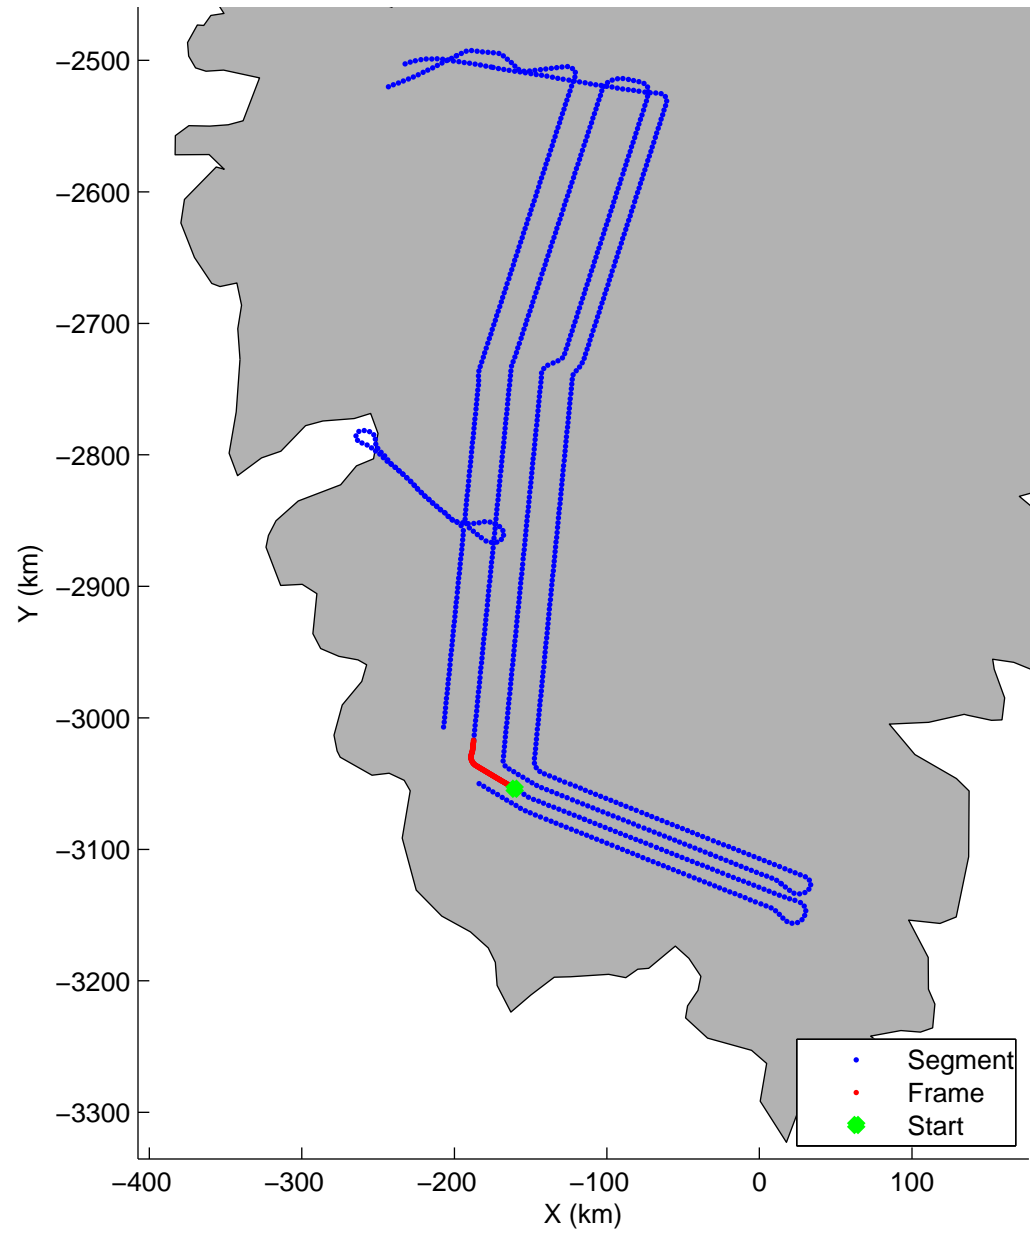

Land Ice: Southwest coastal B
20150427_02_029
Polar Stereograph 70N/-45E