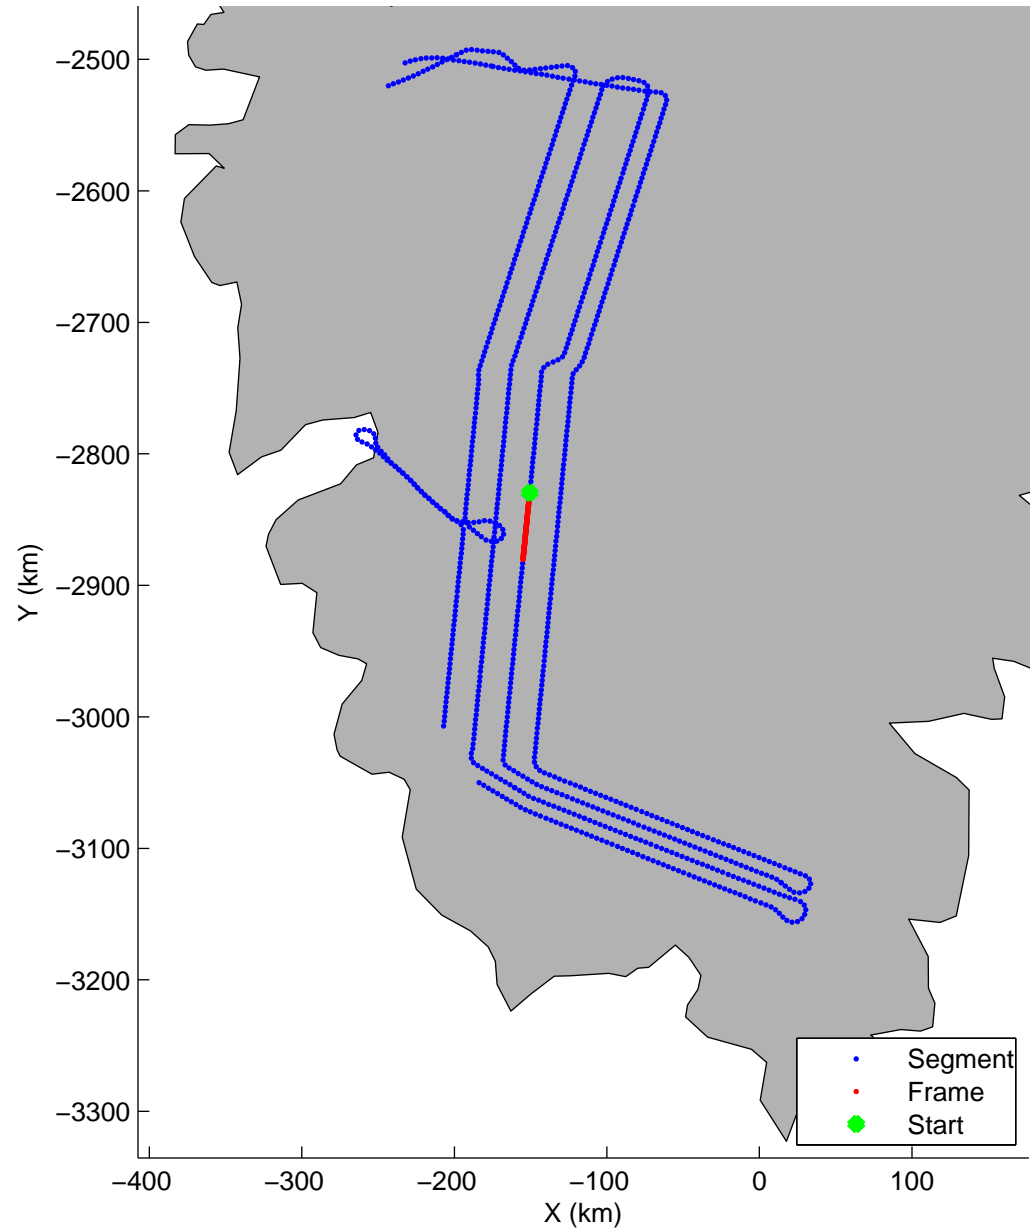

Land Ice: Southwest coastal B
20150427_02_047
Polar Stereograph 70N/-45E