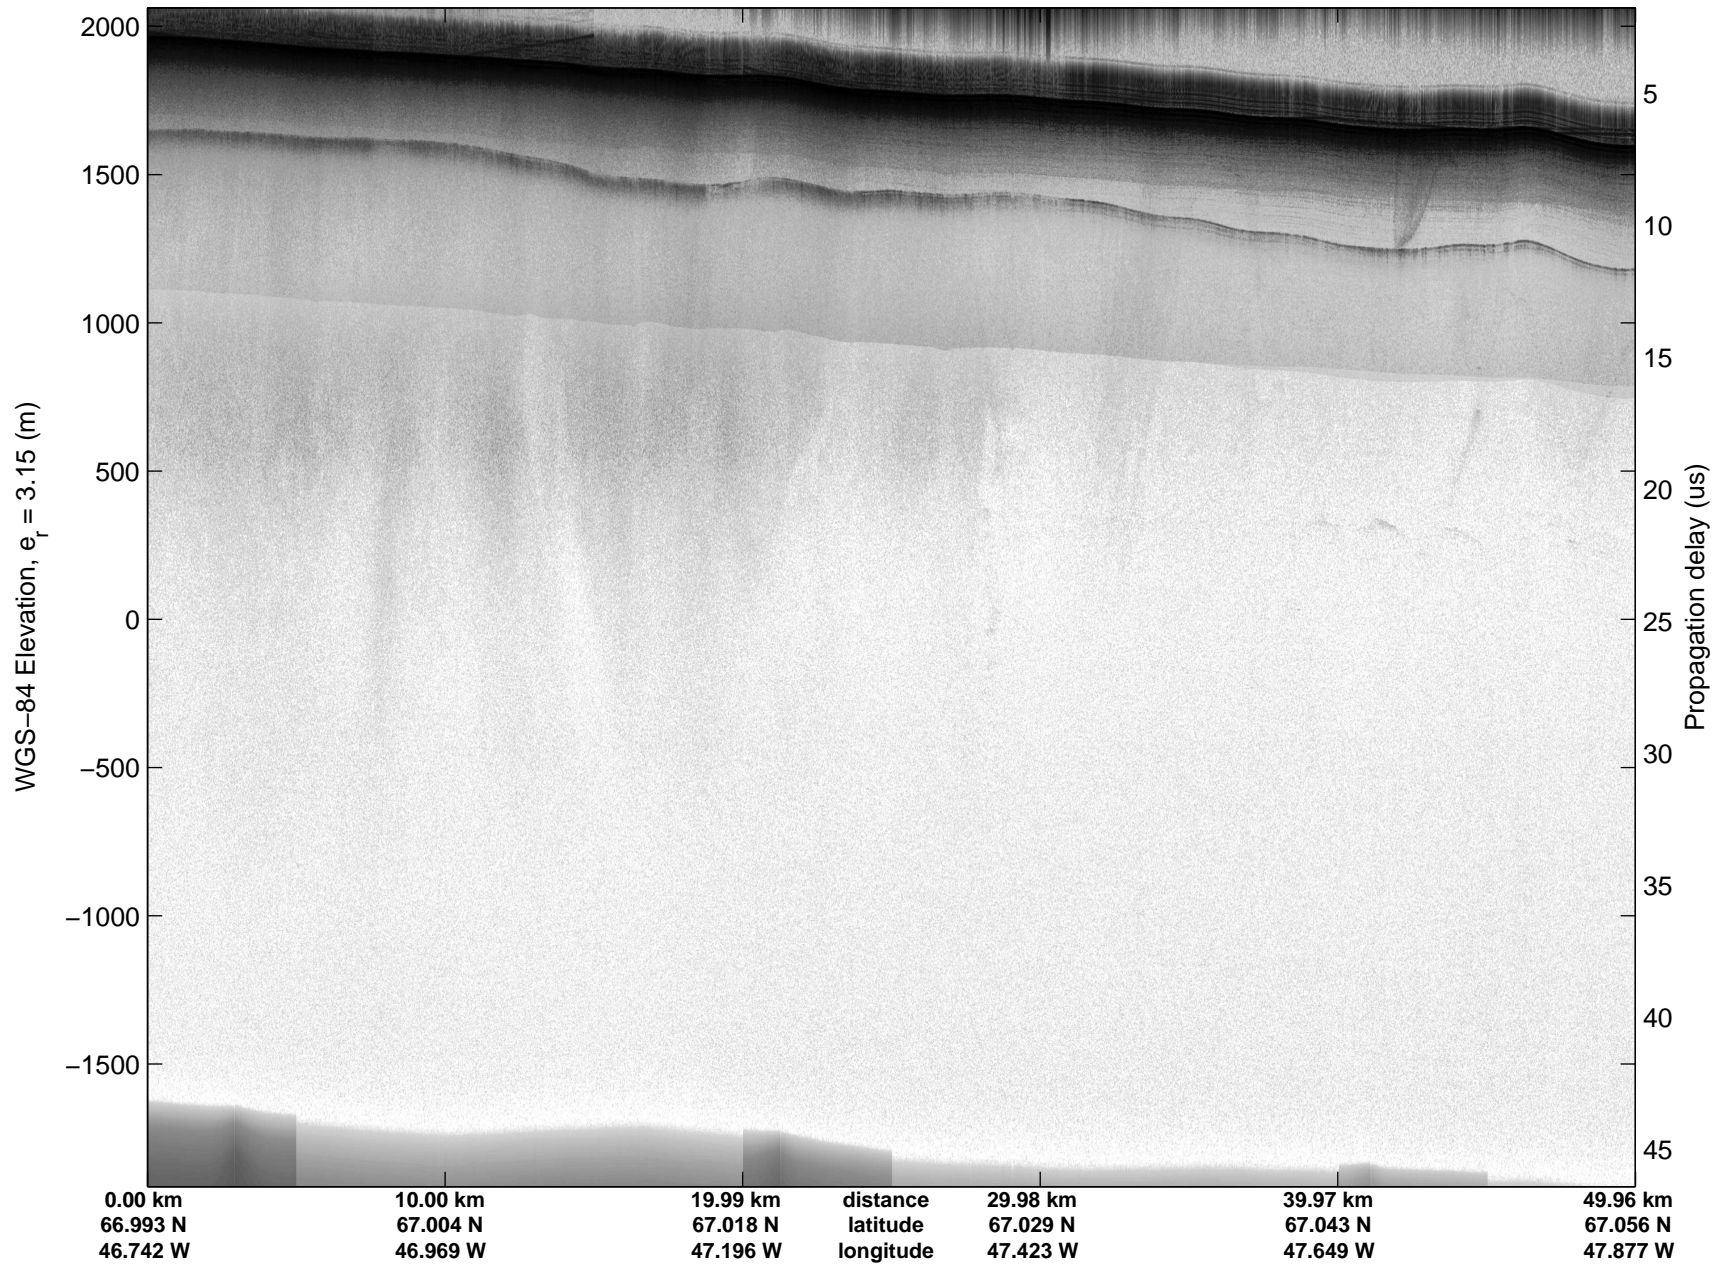

mcords5 2015_Greenland_C130: "Land Ice:Southwest coastal B" 20150427_02_070: 17:40:12.2 to 17:46:51.5 GPS