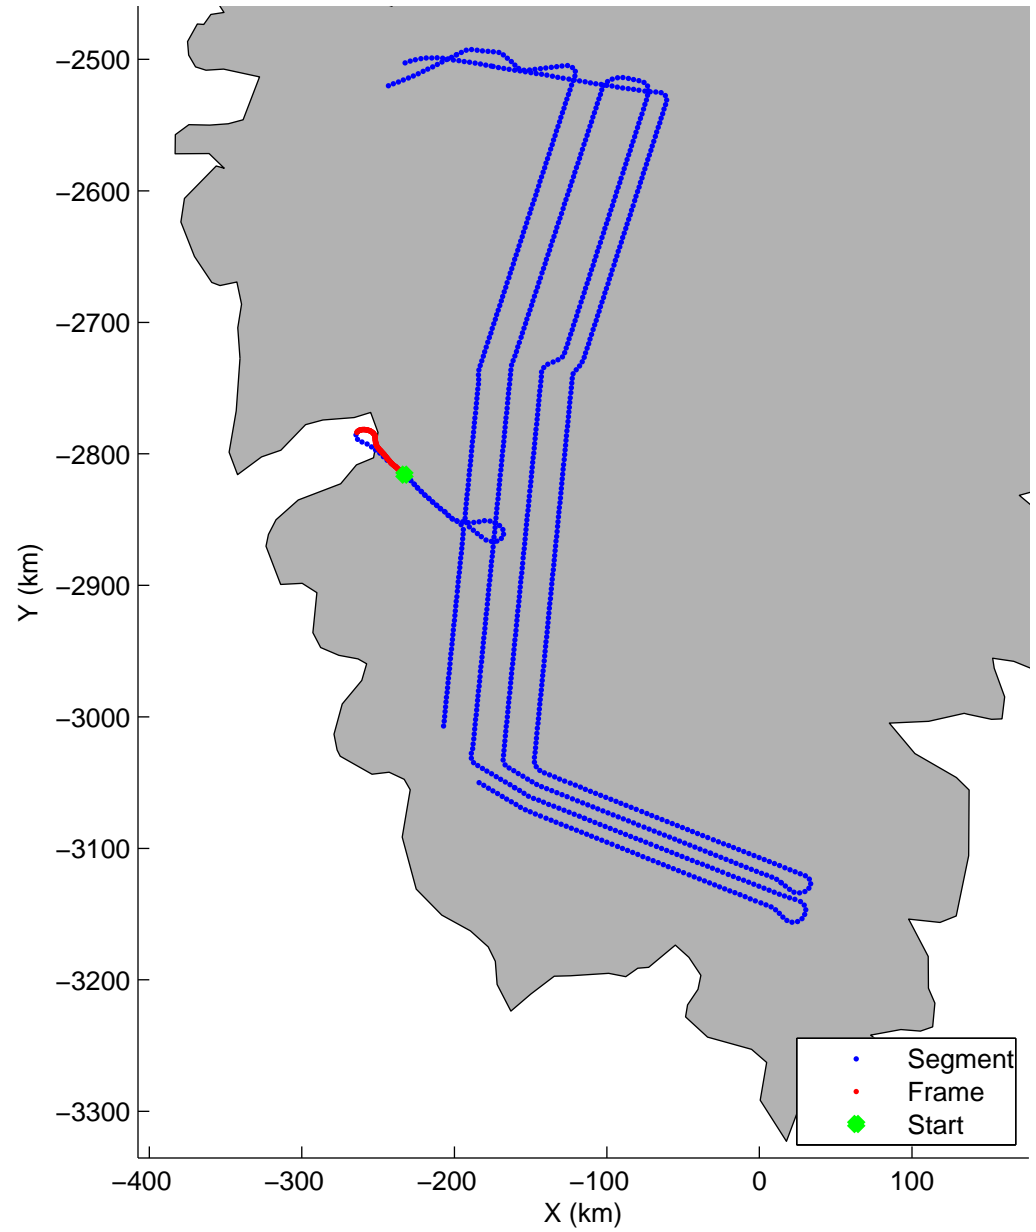

Land Ice: Southwest coastal B
20150427_02_013
Polar Stereograph 70N/-45E