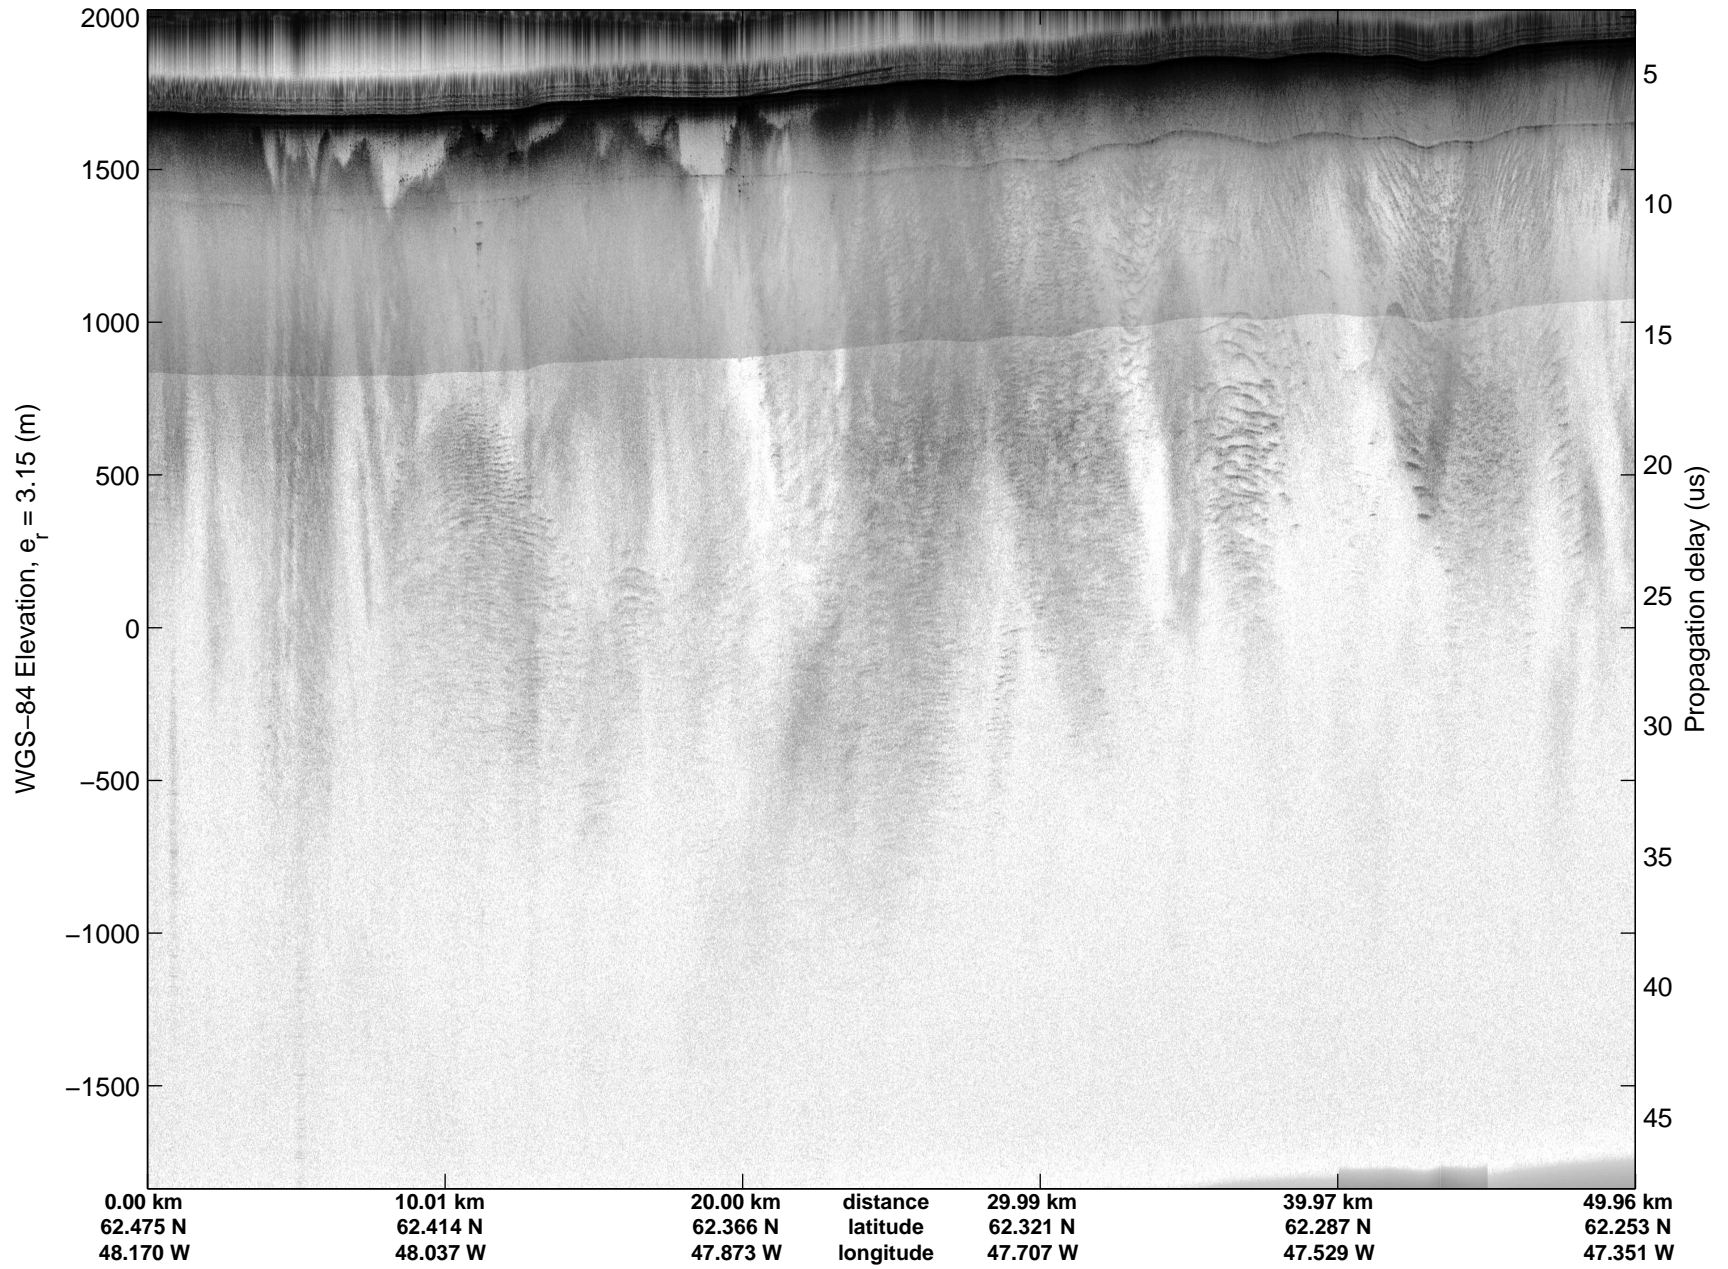

mcords5 2015_Greenland_C130: "Land Ice:Southwest coastal B" 20150427_02_051: 15:42:51.7 to 15:49:18.0 GPS