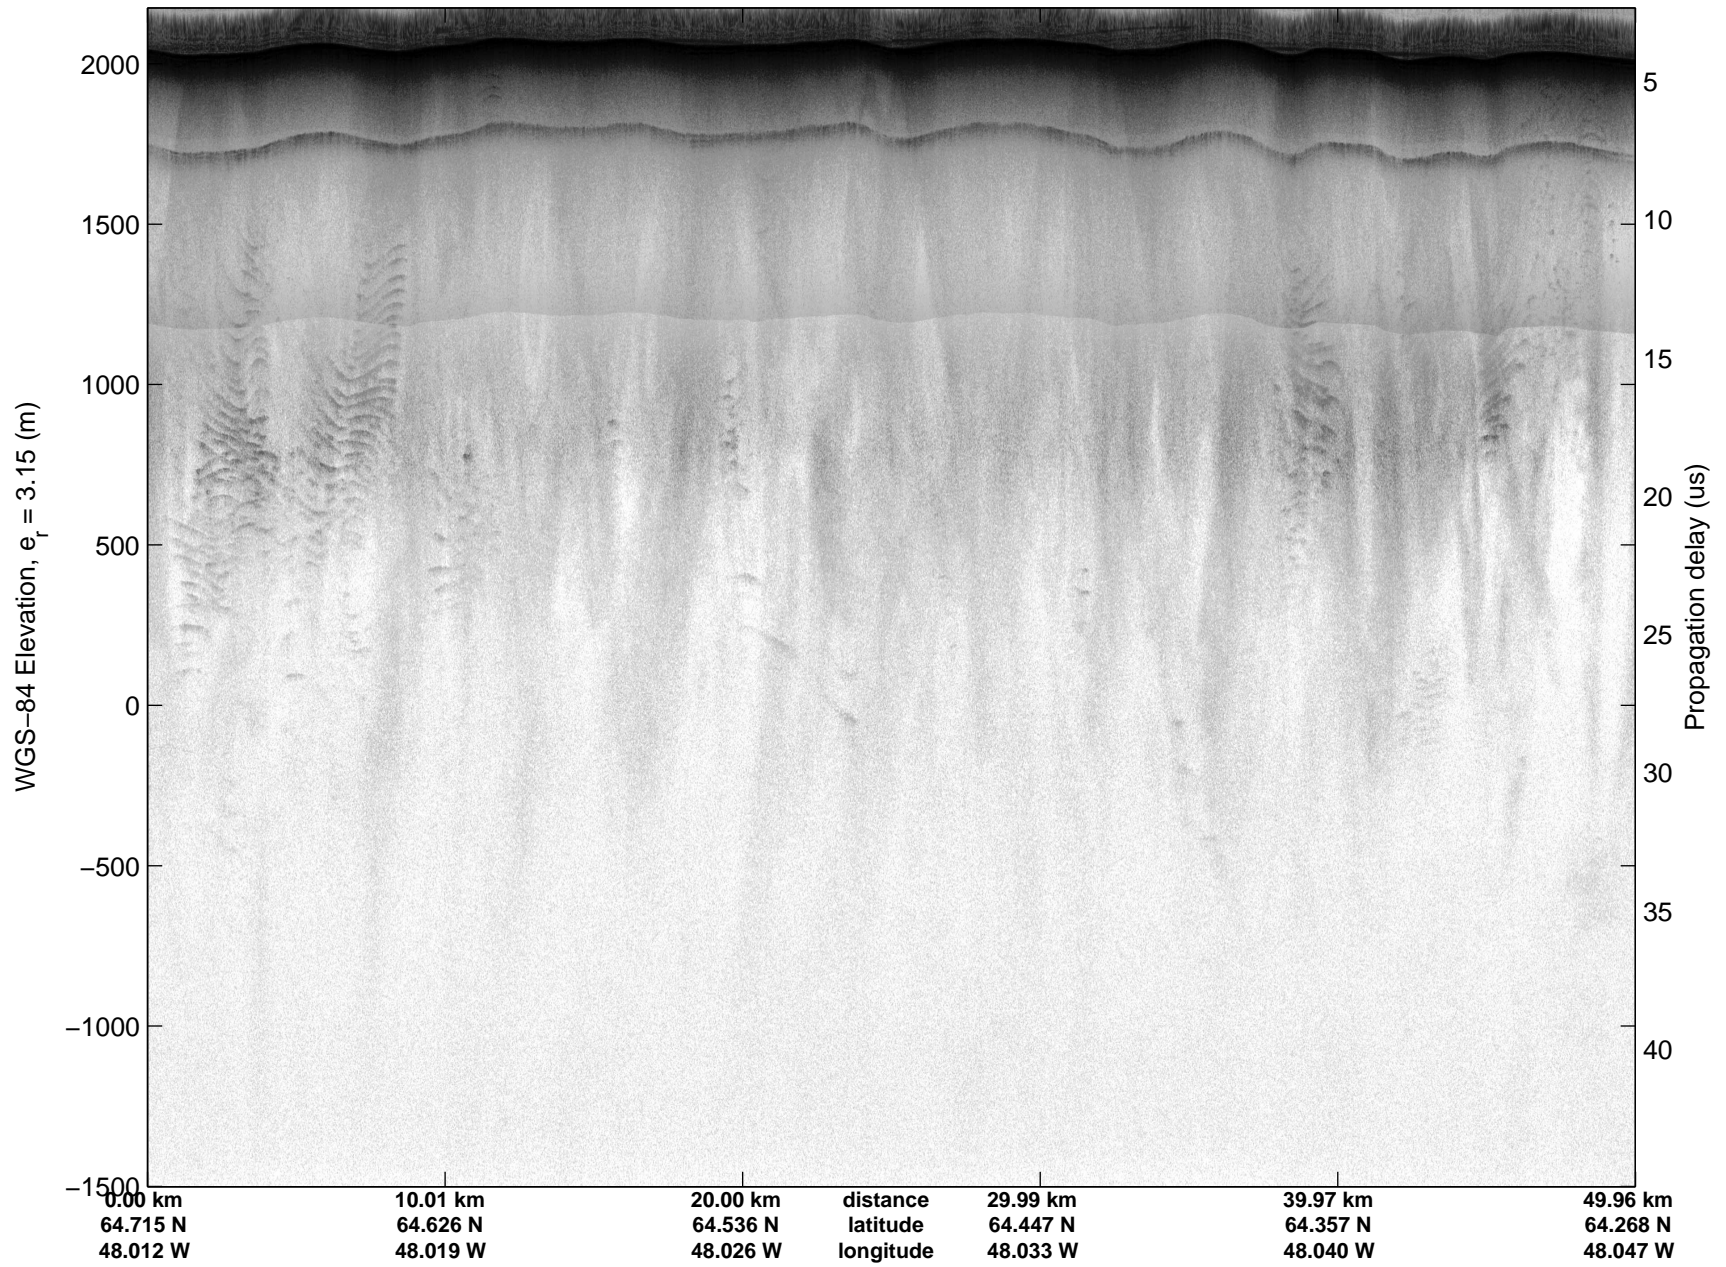

mcords5 2015_Greenland_C130: "Land Ice:Southwest coastal B" 20150427_02_046: 15:11:58.9 to 15:18:12.3 GPS