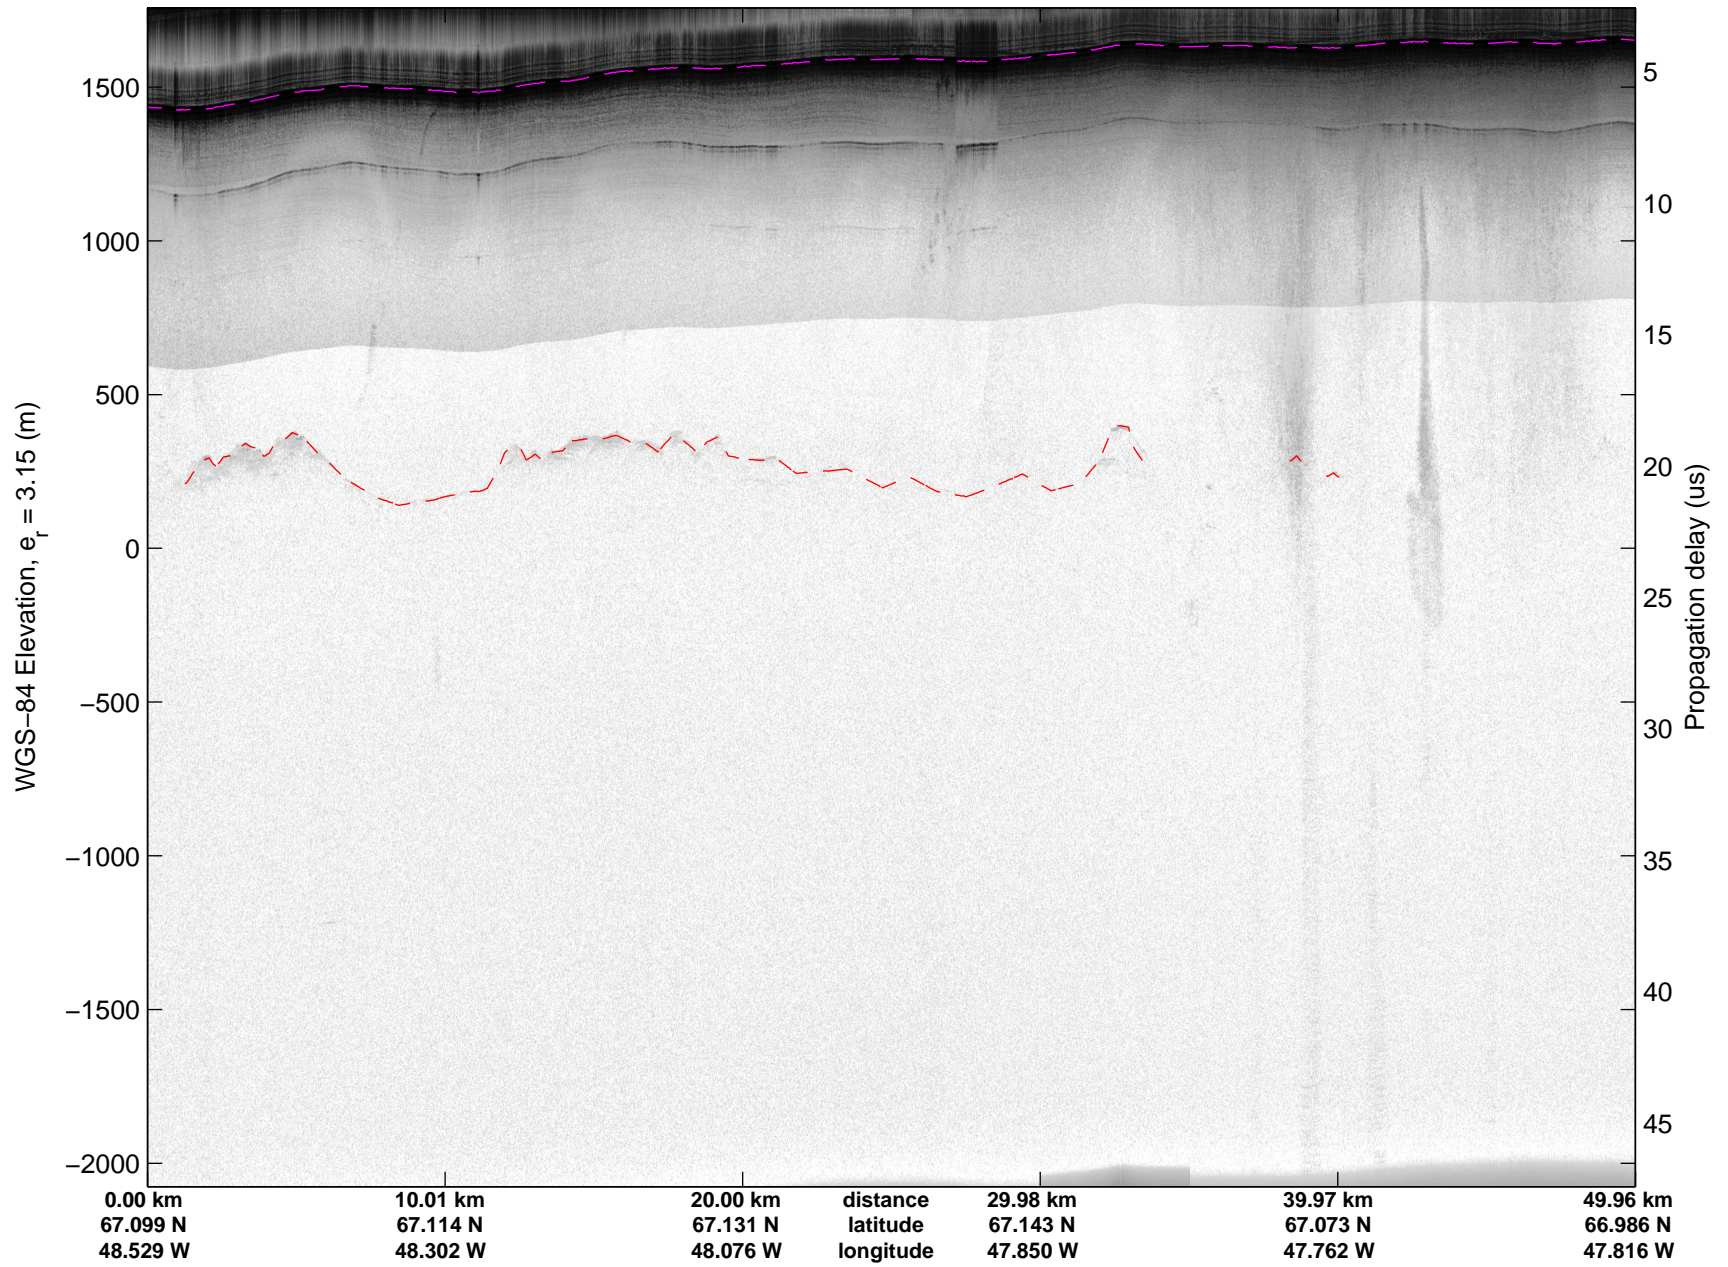

Land Ice: Southwest coastal B  
20150427\_02\_001  
Polar Stereograph 70N/-45E

mcords5 2015\_Greenland\_C130: "Land Ice: Southwest coastal B" 20150427\_02\_001: 10:28:43.9 to 10:34:50.0 GPS

mcords5 2015\_Greenland\_C130: "Land Ice:Southwest coastal B" 20150427\_02\_001: 10:28:43.9 to 10:34:50.0 GPS

Land Ice: Southwest coastal B  
20150427\_02\_002  
Polar Stereograph 70N/-45E

mcords5 2015\_Greenland\_C130: "Land Ice:Southwest coastal B" 20150427\_02\_002: 10:34:50.2 to 10:41:19.5 GPS

mcords5 2015\_Greenland\_C130: "Land Ice:Southwest coastal B" 20150427\_02\_002: 10:34:50.2 to 10:41:19.5 GPS

Land Ice: Southwest coastal B  
20150427\_02\_003  
Polar Stereograph 70N/-45E

mcords5 2015\_Greenland\_C130: "Land Ice:Southwest coastal B" 20150427\_02\_003: 10:41:19.7 to 10:47:32.6 GPS

mcords5 2015\_Greenland\_C130: "Land Ice:Southwest coastal B" 20150427\_02\_003: 10:41:19.7 to 10:47:32.6 GPS

Land Ice: Southwest coastal B  
20150427\_02\_004  
Polar Stereograph 70N/-45E

mcords5 2015\_Greenland\_C130: "Land Ice:Southwest coastal B" 20150427\_02\_004: 10:47:32.8 to 10:53:59.9 GPS

mcords5 2015\_Greenland\_C130: "Land Ice:Southwest coastal B" 20150427\_02\_004: 10:47:32.8 to 10:53:59.9 GPS