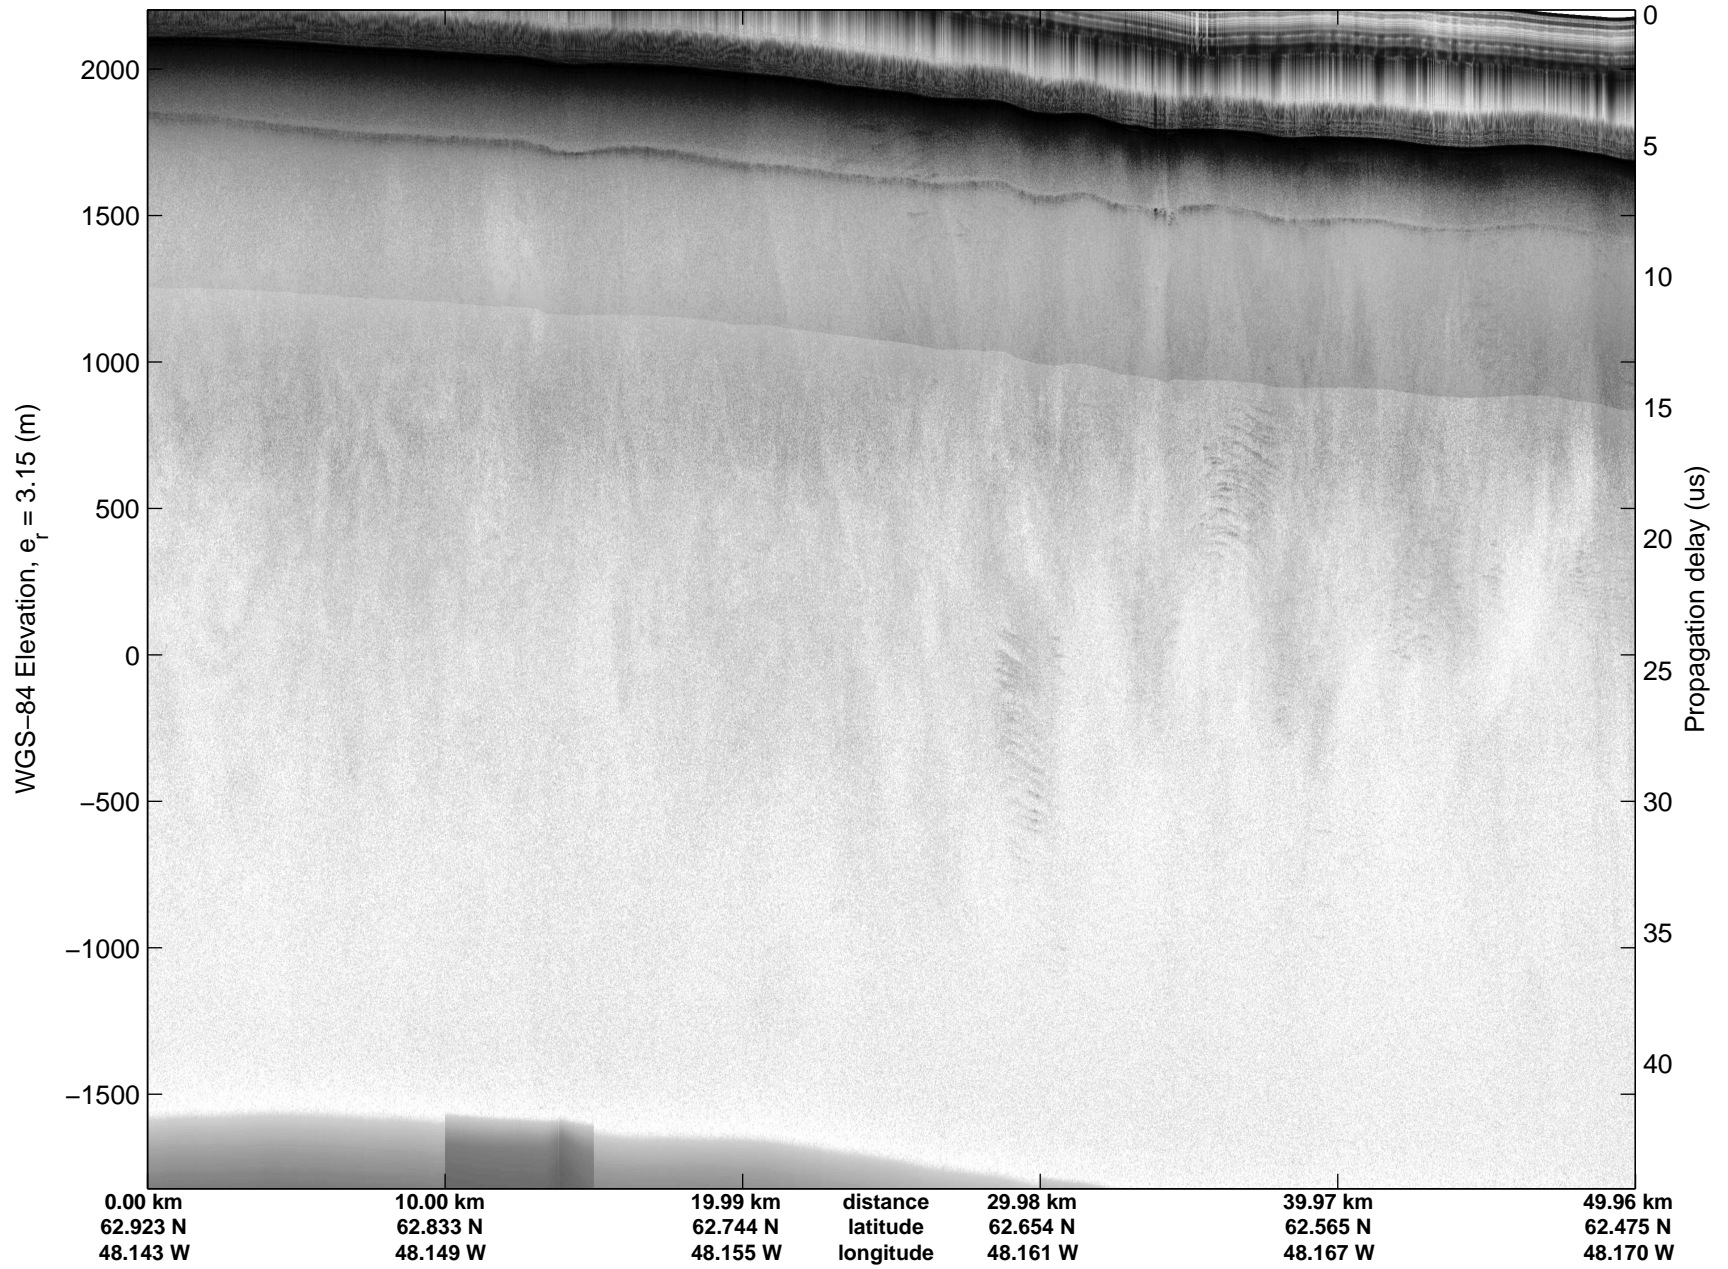

mcords5 2015_Greenland_C130: "Land Ice:Southwest coastal B" 20150427_02_050: 15:36:34.9 to 15:42:51.4 GPS