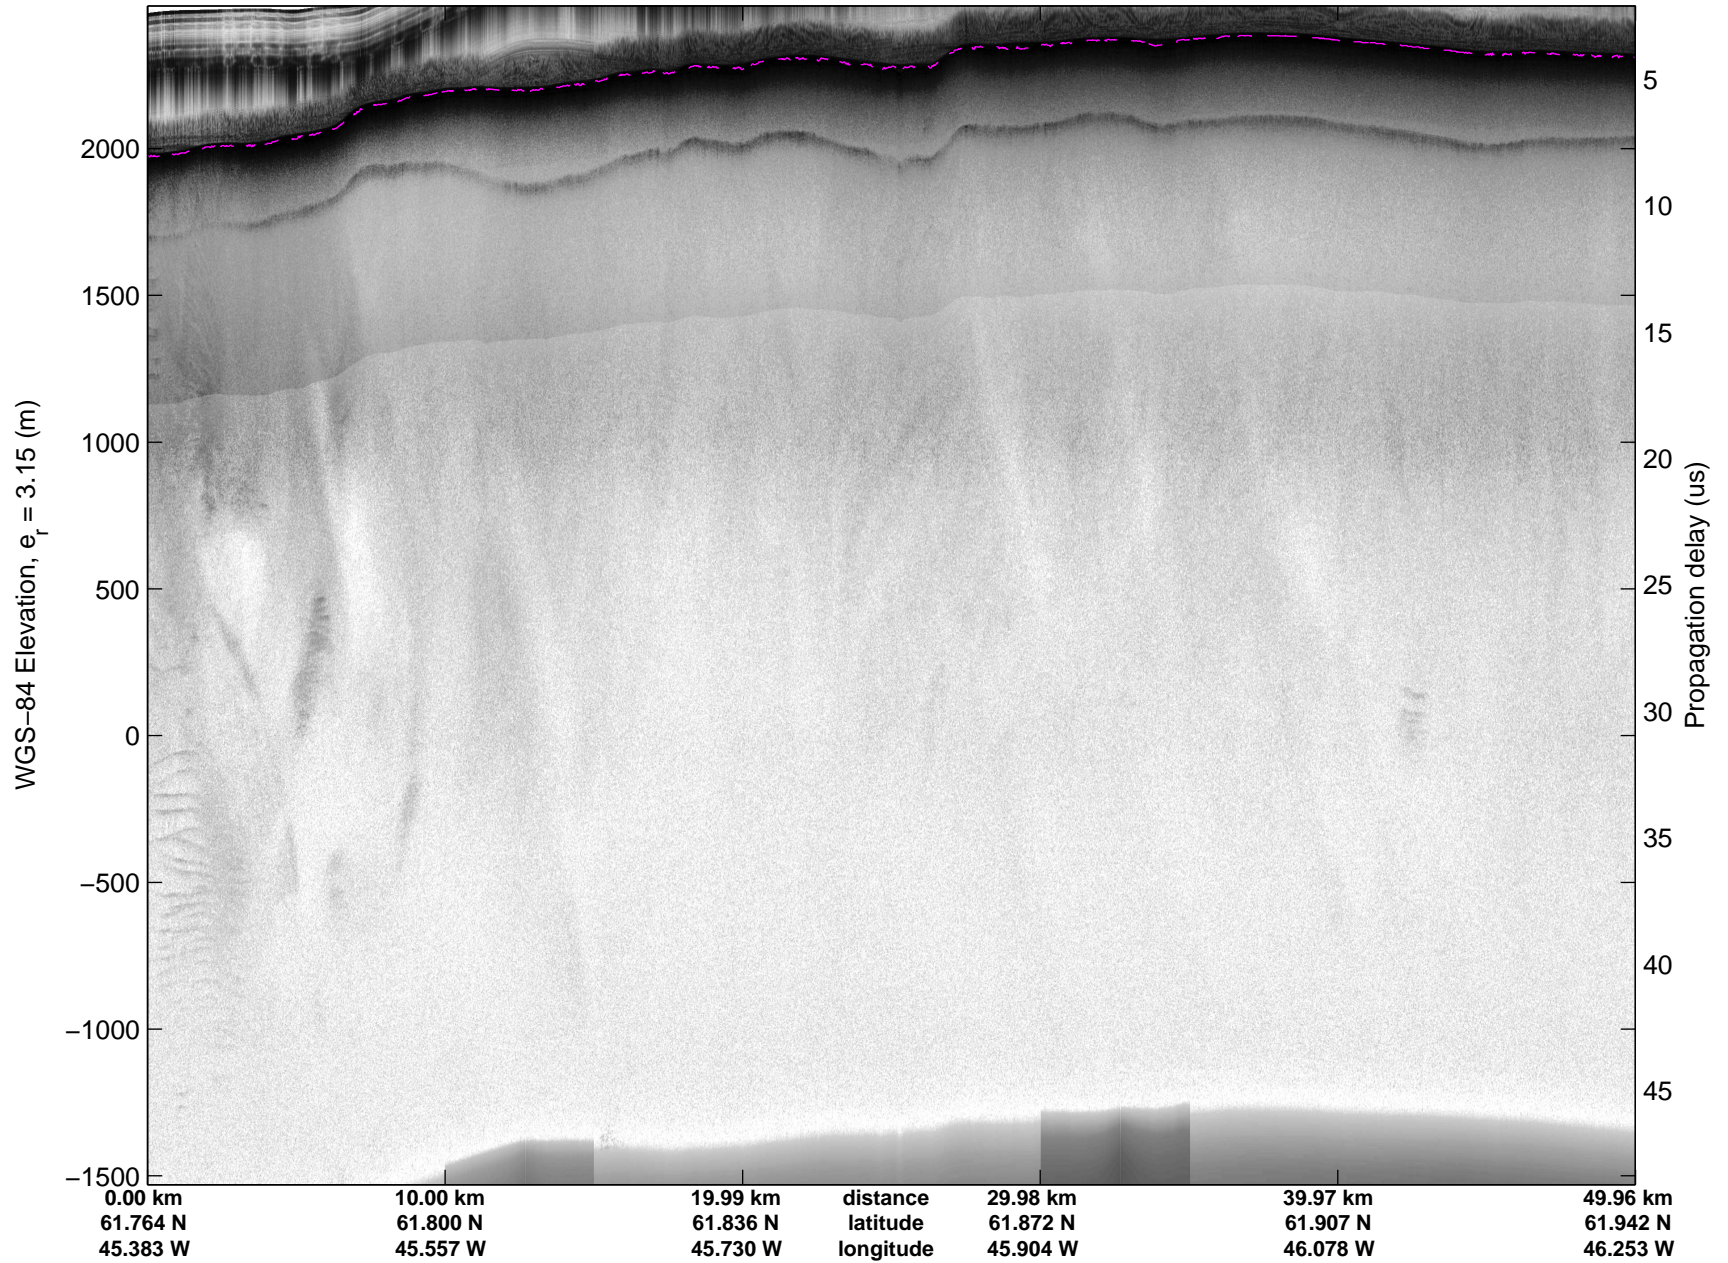

Land Ice: Southwest coastal B  
20150427\_02\_026  
Polar Stereograph 70N/-45E

mcords5 2015\_Greenland\_C130: "Land Ice:Southwest coastal B" 20150427\_02\_026: 13:06:20.0 to 13:12:39.6 GPS

mcords5 2015\_Greenland\_C130: "Land Ice:Southwest coastal B" 20150427\_02\_026: 13:06:20.0 to 13:12:39.6 GPS