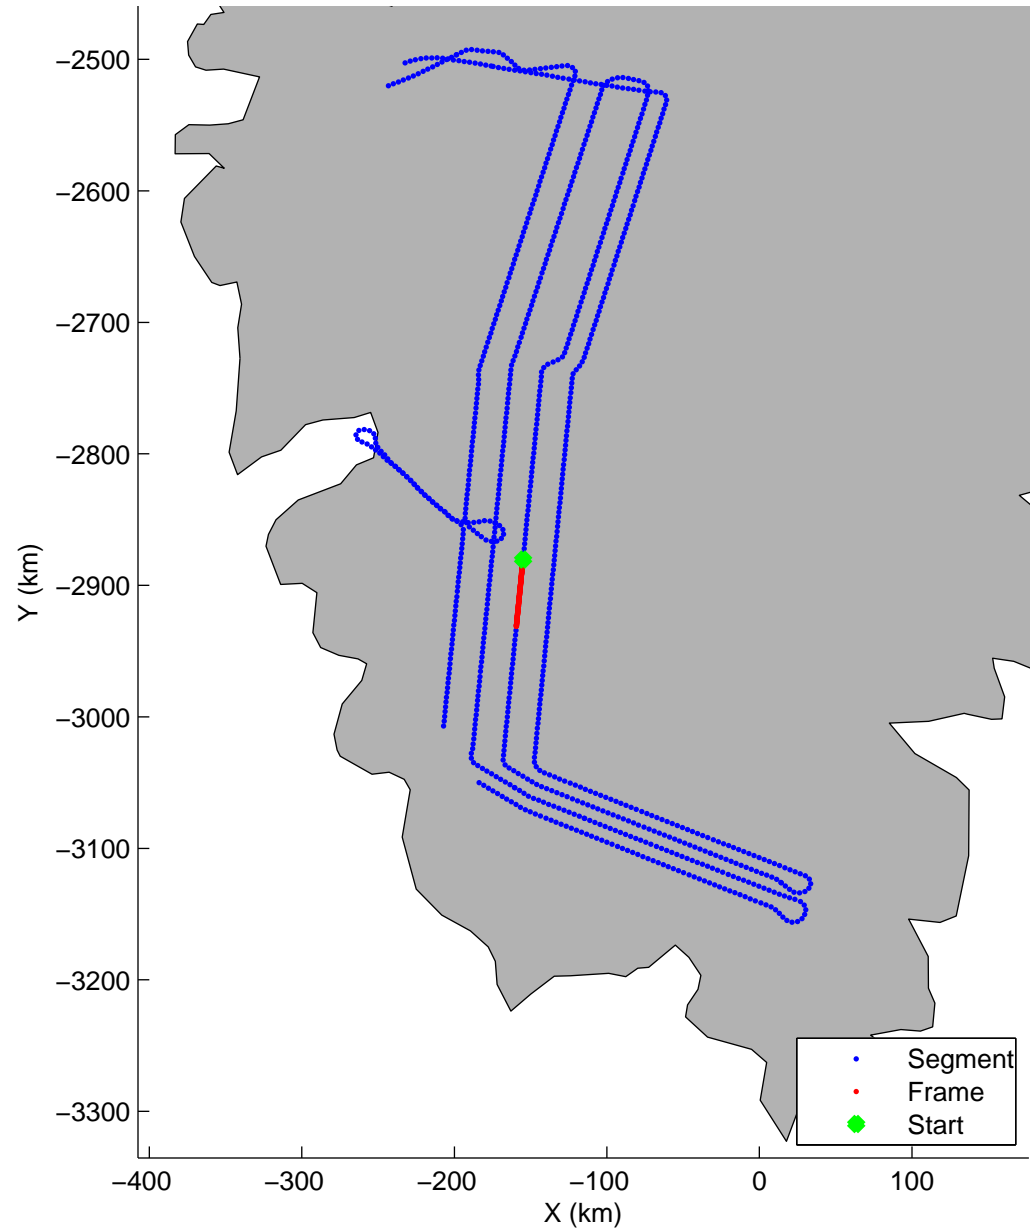

Land Ice: Southwest coastal B
20150427_02_048
Polar Stereograph 70N/-45E