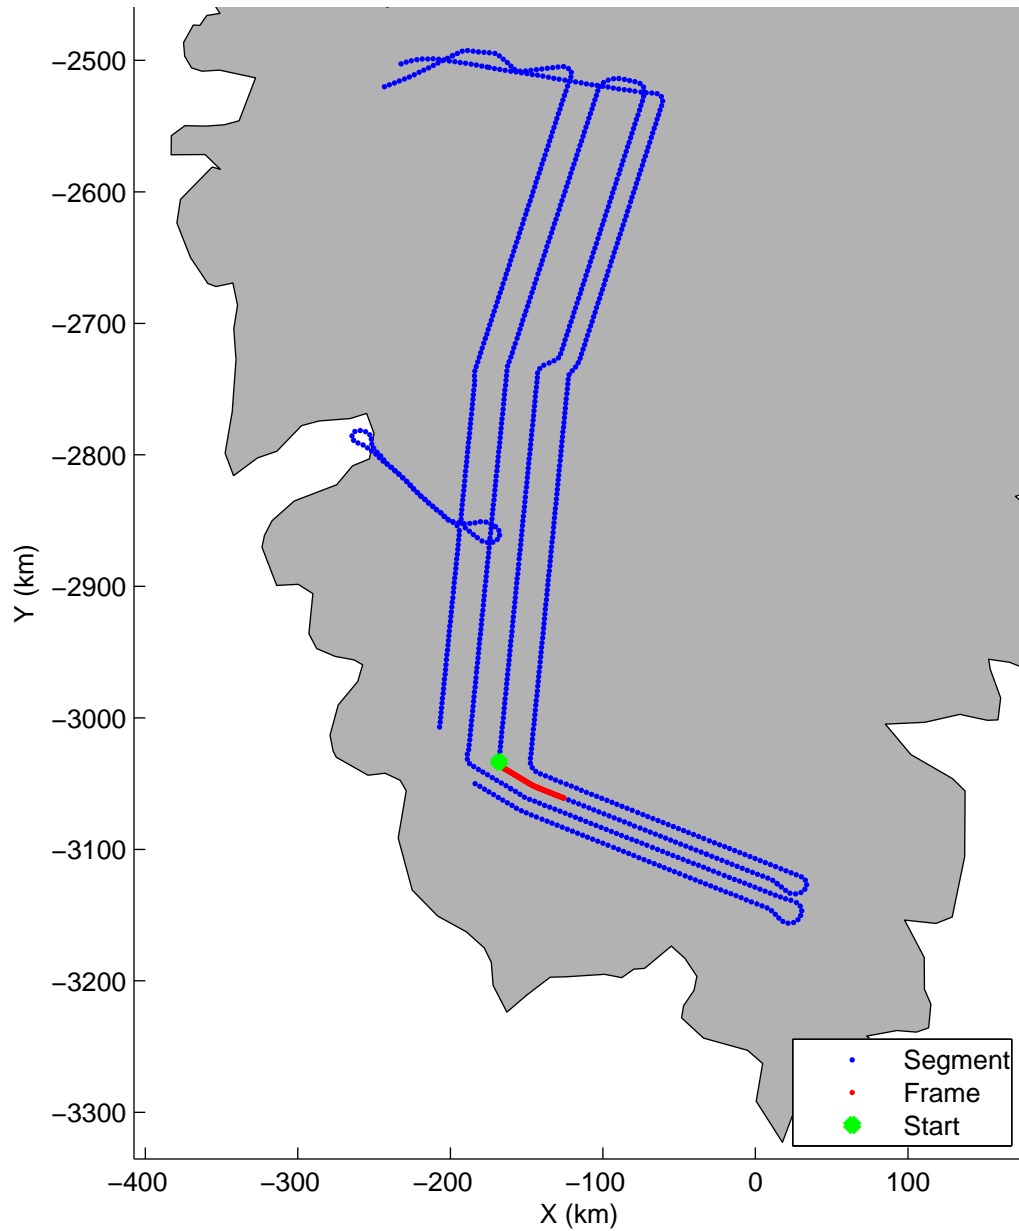

Land Ice: Southwest coastal B
20150427_02_051
Polar Stereograph 70N/-45E