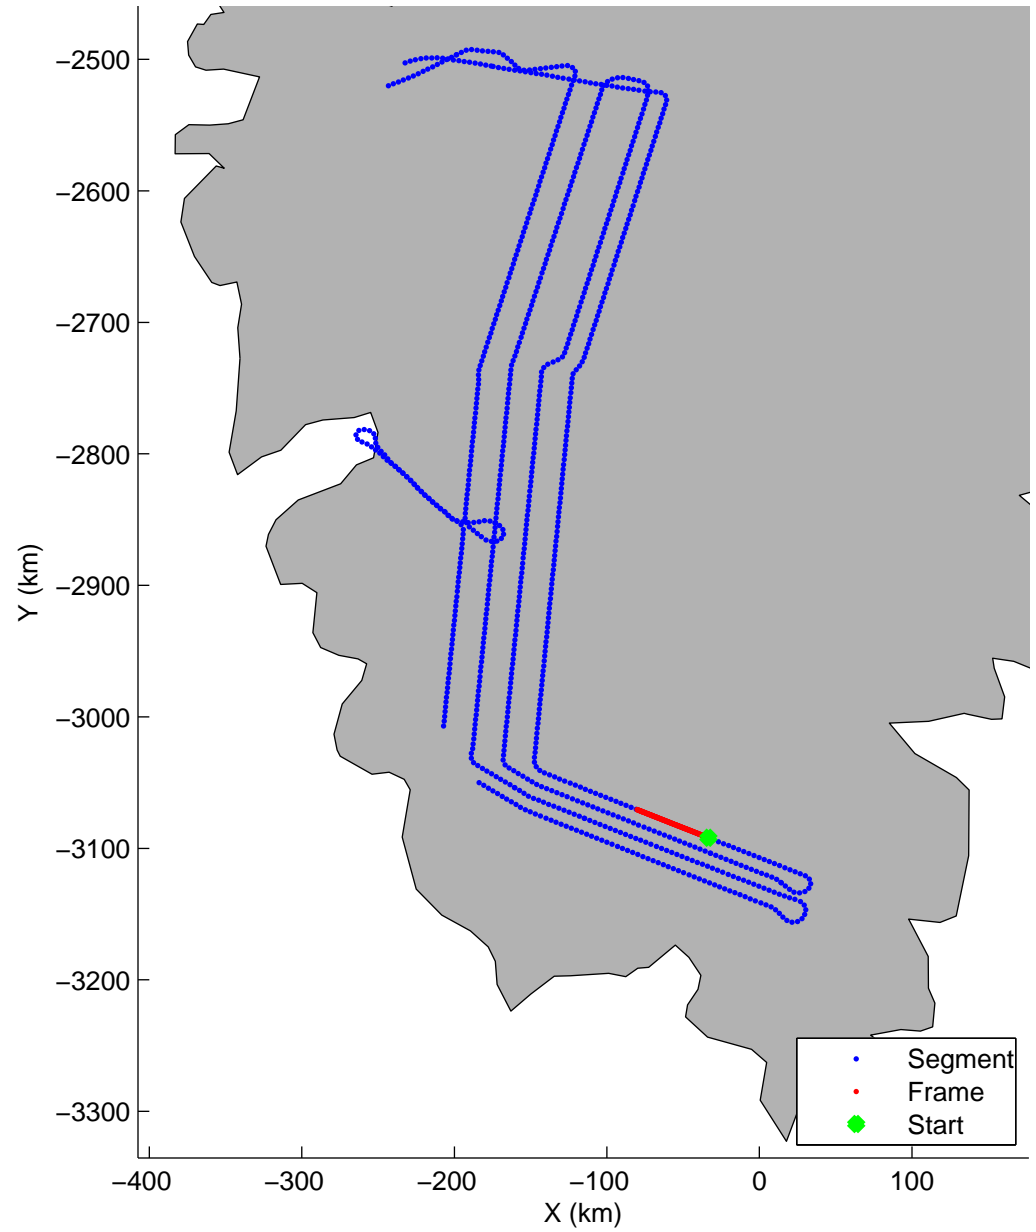

Land Ice: Southwest coastal B
20150427_02_057
Polar Stereograph 70N/-45E