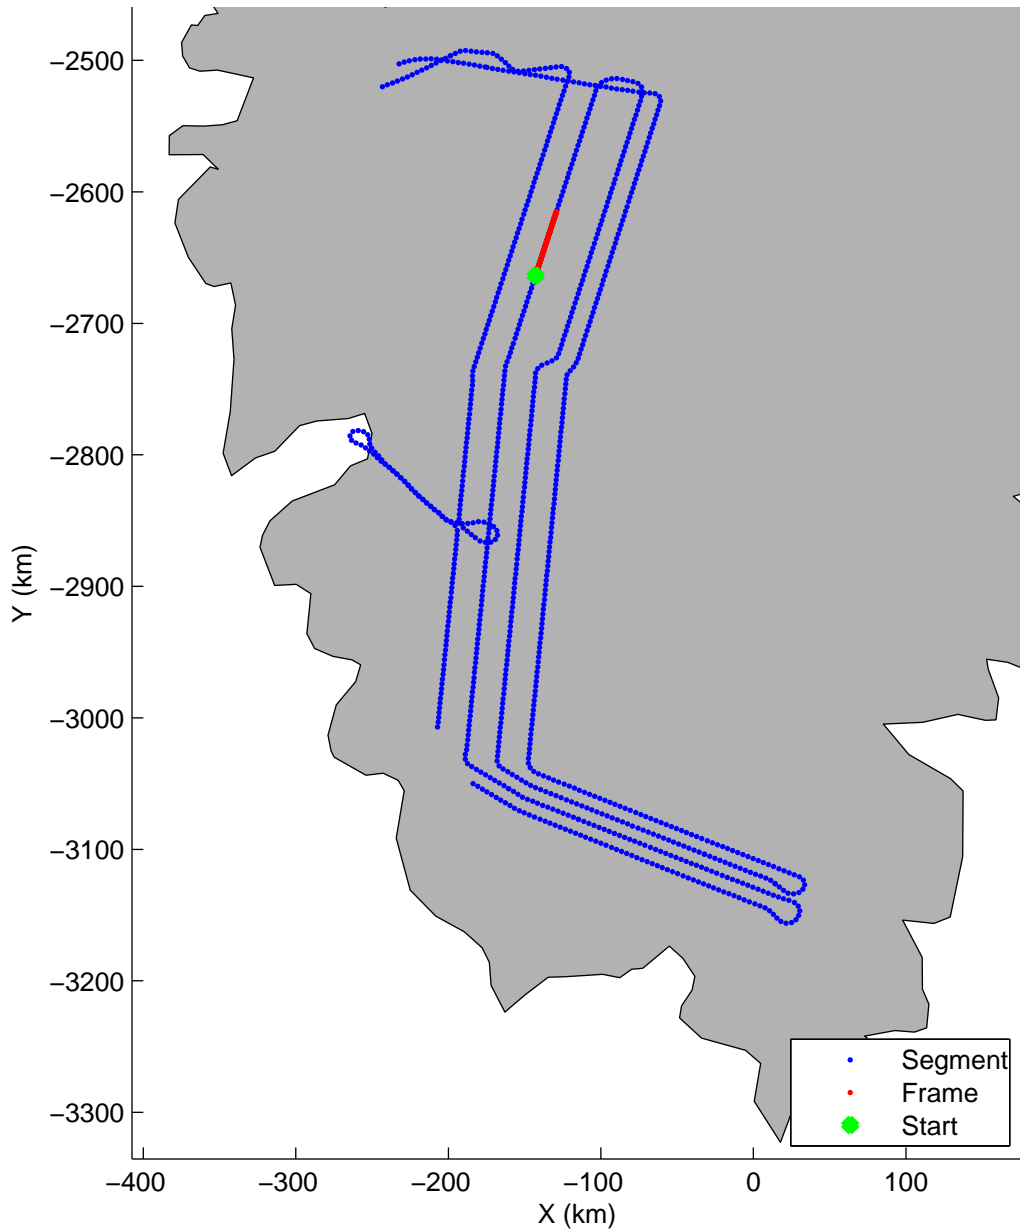

Land Ice: Southwest coastal B
20150427_02_037
Polar Stereograph 70N/-45E