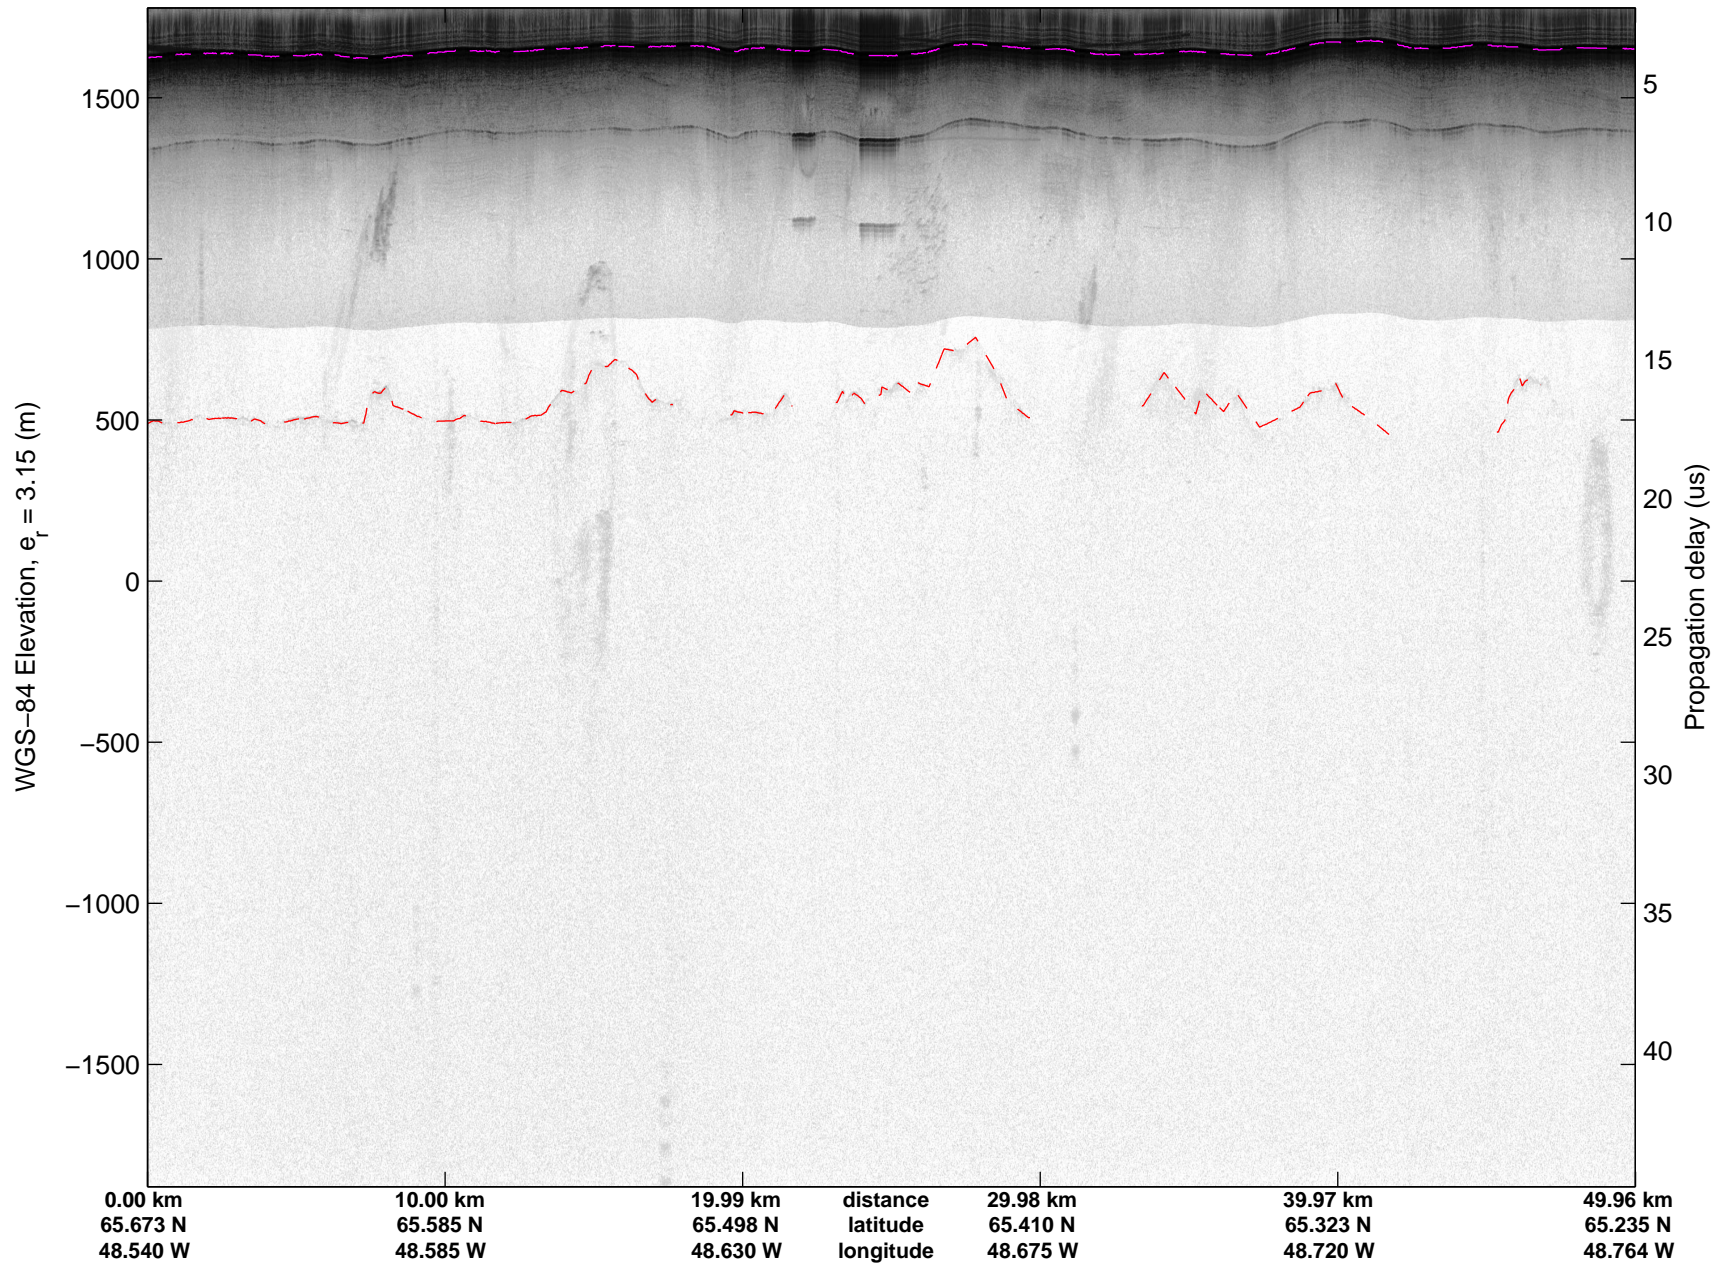

Land Ice: Southwest coastal B  
20150427\_02\_005  
Polar Stereograph 70N/-45E

mcords5 2015\_Greenland\_C130: "Land Ice:Southwest coastal B" 20150427\_02\_005: 10:54:00.2 to 11:00:23.7 GPS

mcords5 2015\_Greenland\_C130: "Land Ice:Southwest coastal B" 20150427\_02\_005: 10:54:00.2 to 11:00:23.7 GPS

Land Ice: Southwest coastal B  
20150427\_02\_006  
Polar Stereograph 70N/-45E

mcords5 2015\_Greenland\_C130: "Land Ice:Southwest coastal B" 20150427\_02\_006: 11:00:24.0 to 11:06:48.0 GPS

mcords5 2015\_Greenland\_C130: "Land Ice:Southwest coastal B" 20150427\_02\_006: 11:00:24.0 to 11:06:48.0 GPS

Land Ice: Southwest coastal B  
20150427\_02\_007  
Polar Stereograph 70N/-45E

mcords5 2015\_Greenland\_C130: "Land Ice:Southwest coastal B" 20150427\_02\_007: 11:06:48.2 to 11:13:04.0 GPS

mcords5 2015\_Greenland\_C130: "Land Ice:Southwest coastal B" 20150427\_02\_007: 11:06:48.2 to 11:13:04.0 GPS

Land Ice: Southwest coastal B  
20150427\_02\_008  
Polar Stereograph 70N/-45E

mcords5 2015\_Greenland\_C130: "Land Ice:Southwest coastal B" 20150427\_02\_008: 11:13:04.2 to 11:19:20.2 GPS

mcords5 2015\_Greenland\_C130: "Land Ice:Southwest coastal B" 20150427\_02\_008: 11:13:04.2 to 11:19:20.2 GPS