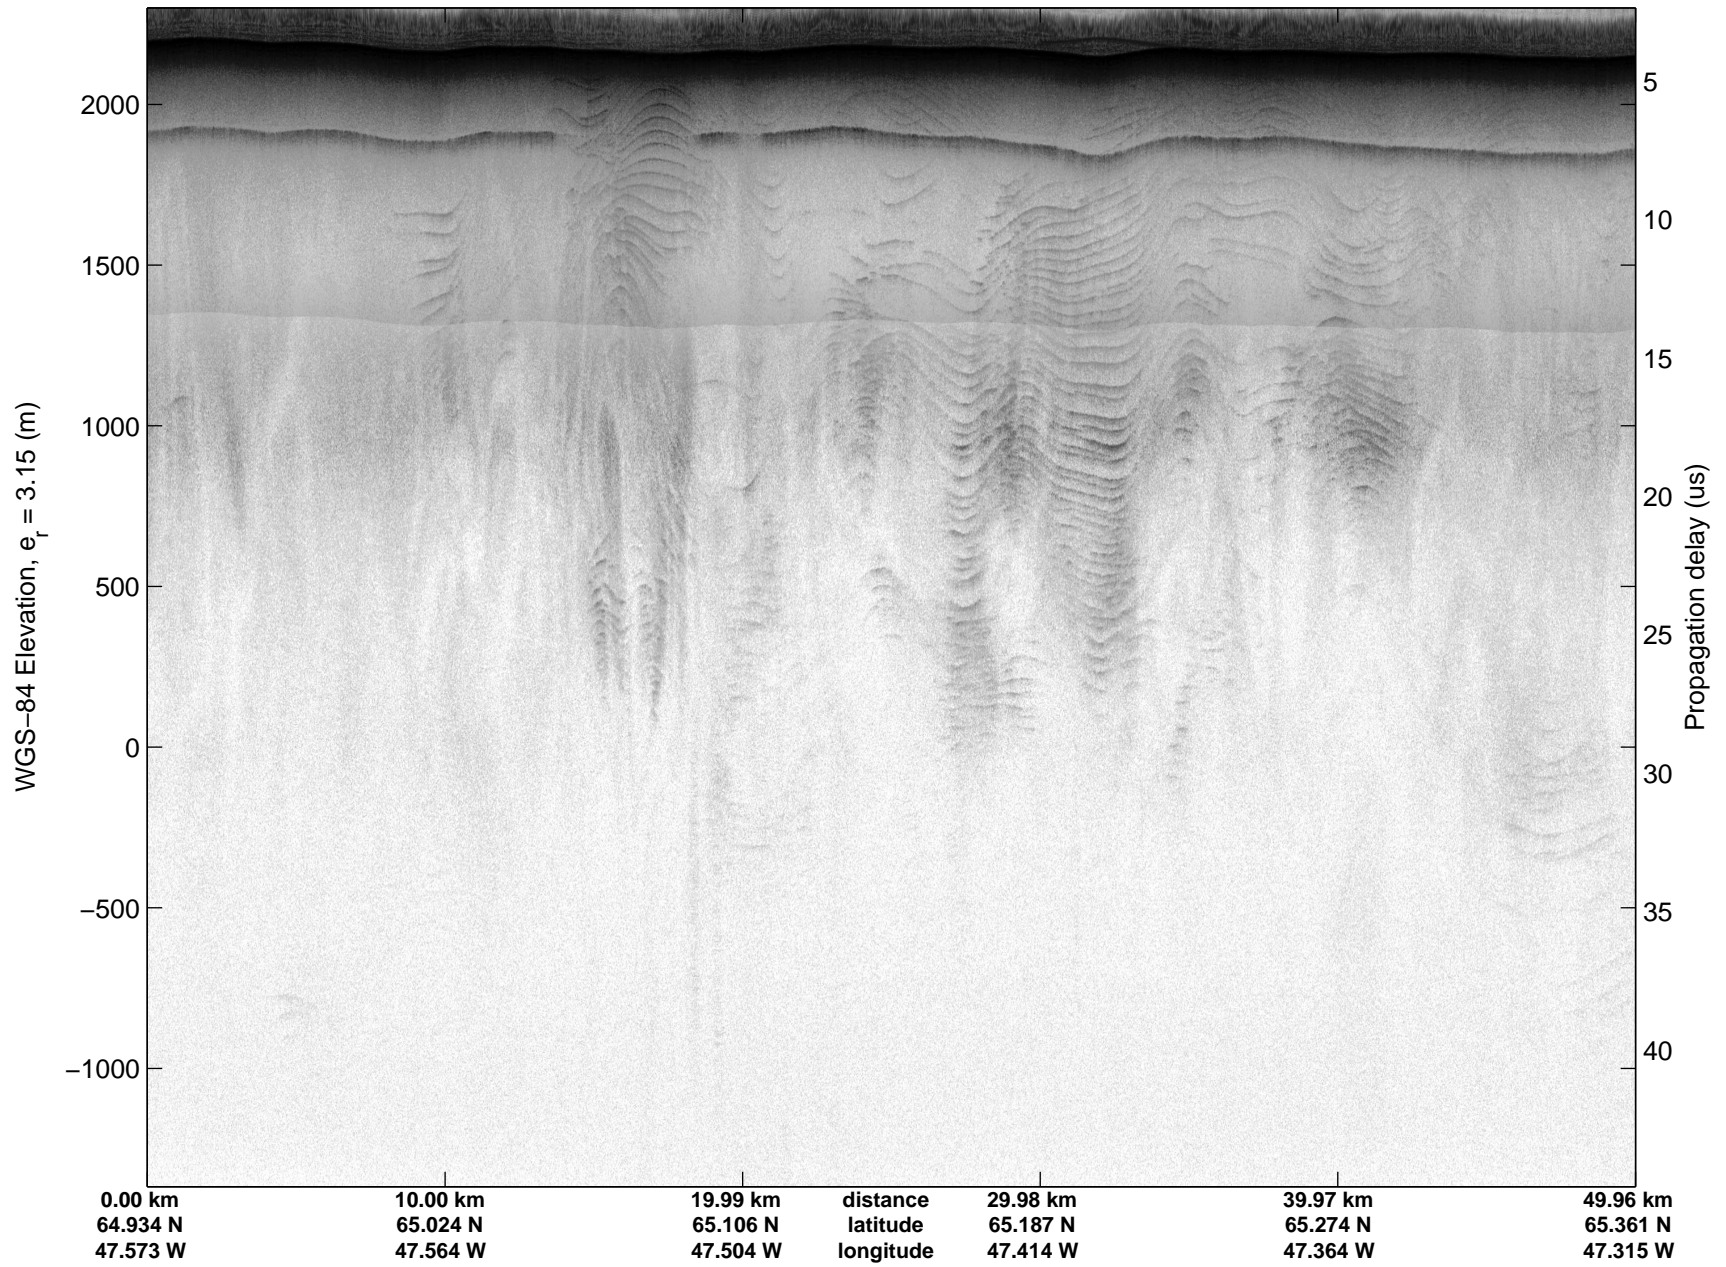

mcords5 2015_Greenland_C130: "Land Ice:Southwest coastal B" 20150427_02_065: 17:09:48.7 to 17:15:51.8 GPS