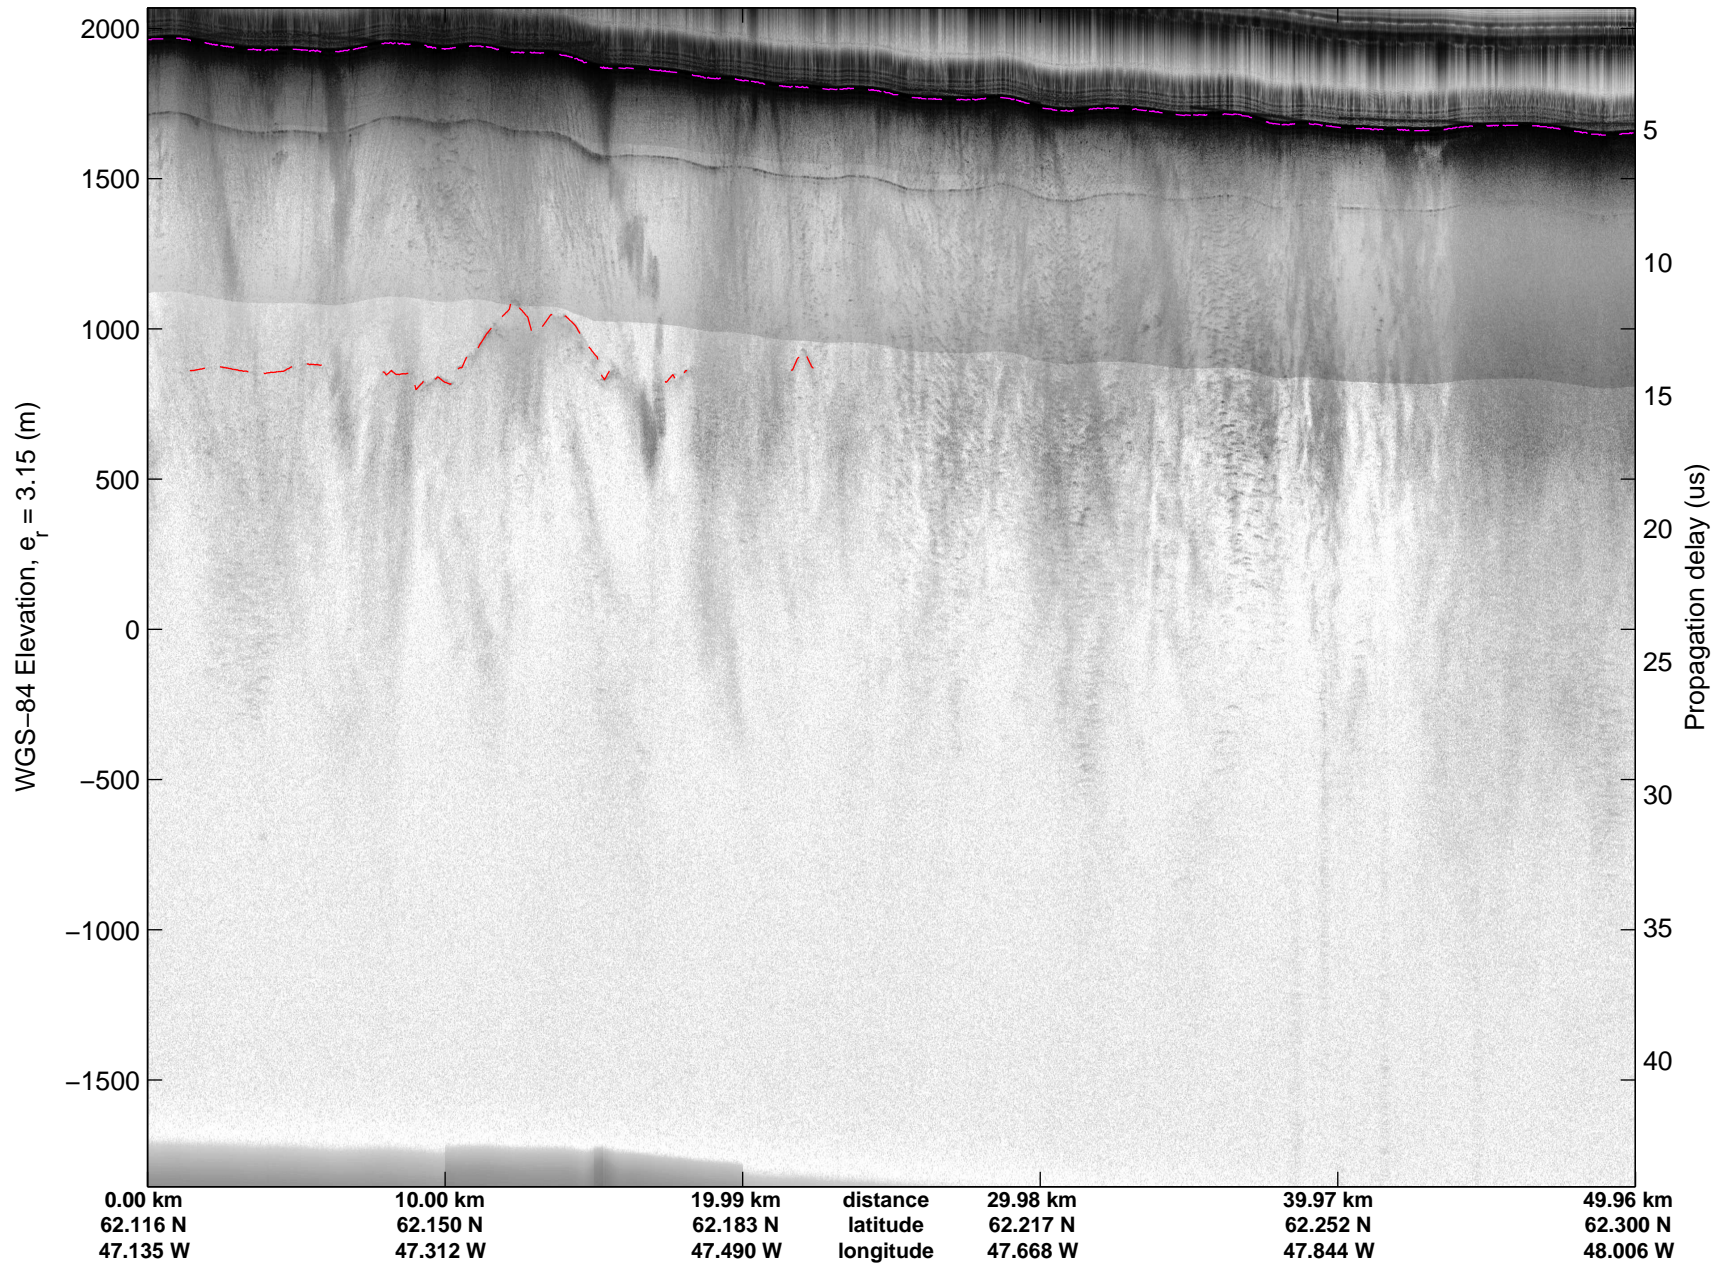

Land Ice: Southwest coastal B  
20150427\_02\_028  
Polar Stereograph 70N/-45E

mcords5 2015\_Greenland\_C130: "Land Ice:Southwest coastal B" 20150427\_02\_028: 13:18:47.1 to 13:24:56.6 GPS

mcords5 2015\_Greenland\_C130: "Land Ice:Southwest coastal B" 20150427\_02\_028: 13:18:47.1 to 13:24:56.6 GPS