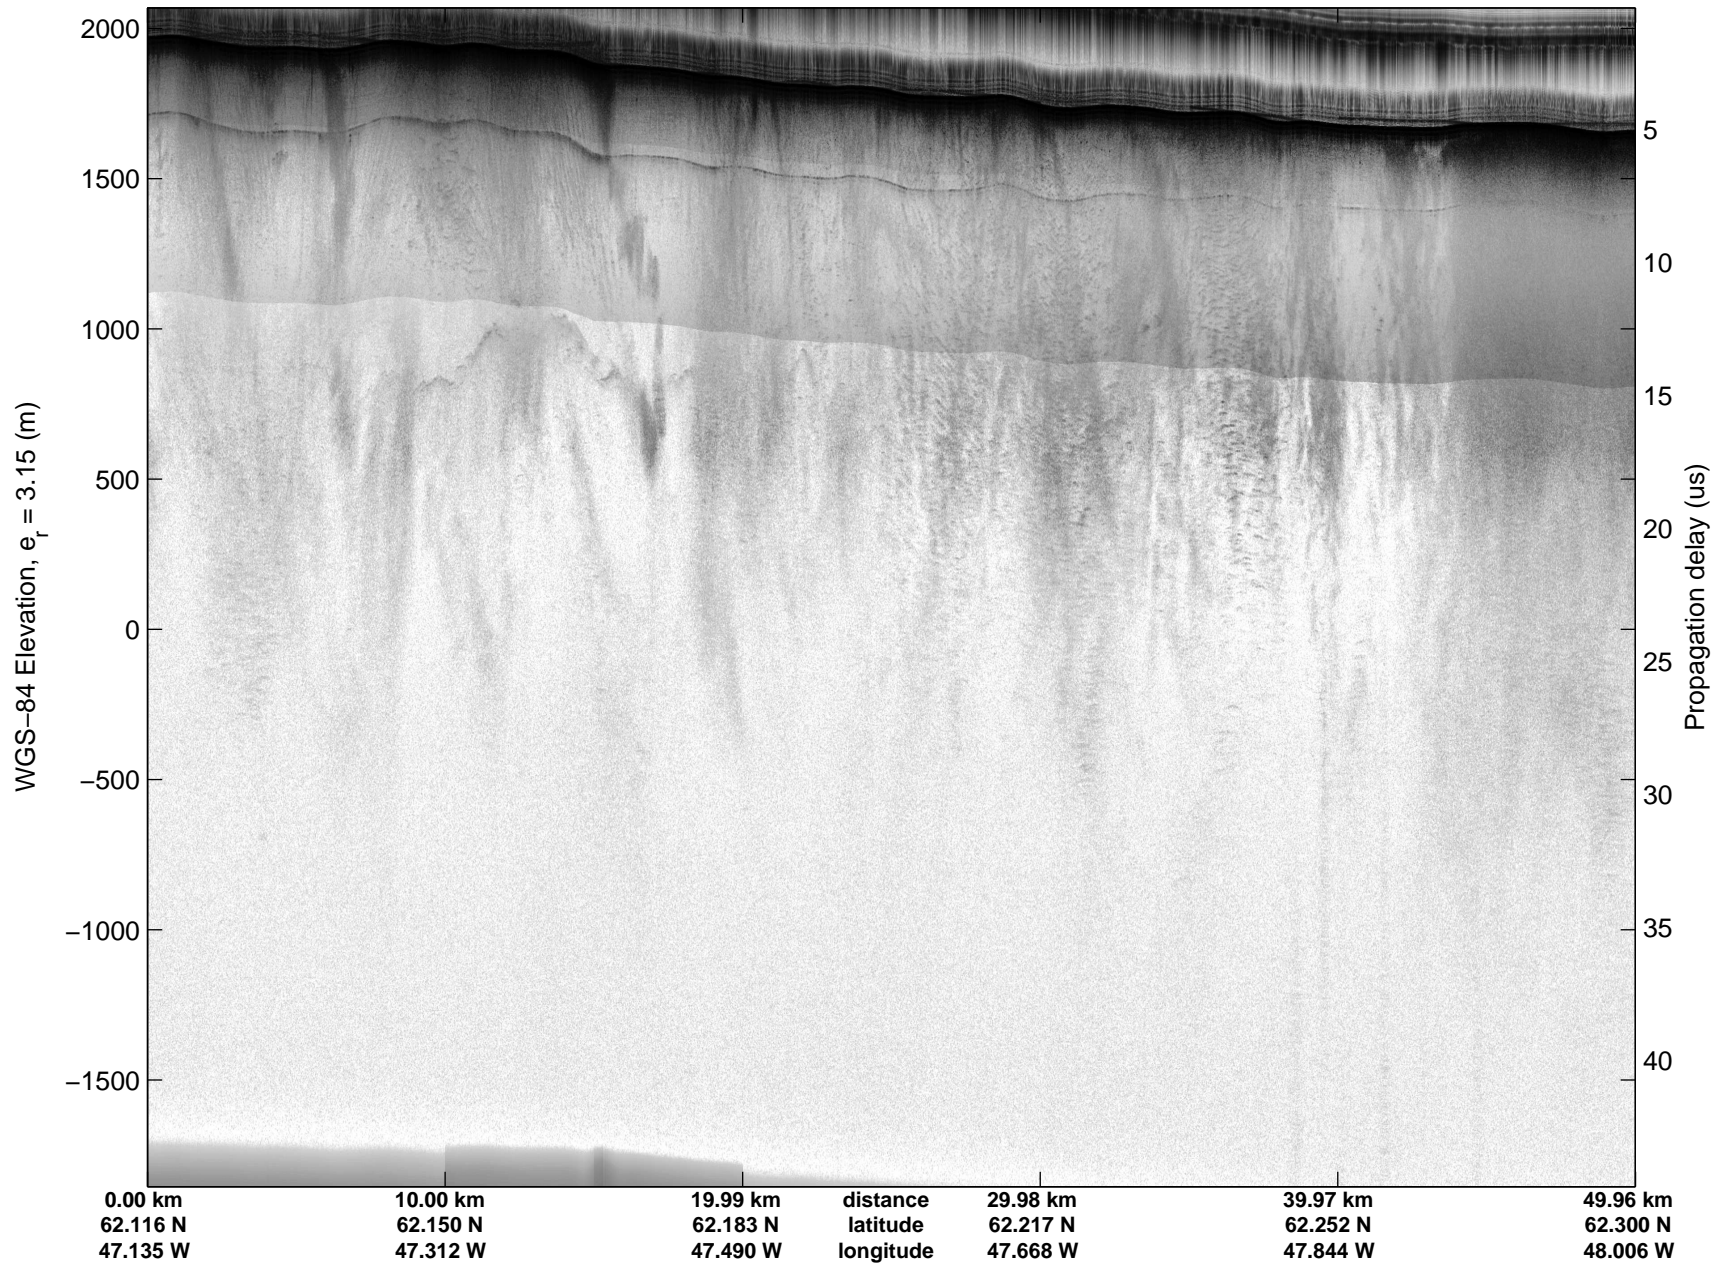

mcords5 2015_Greenland_C130: "Land Ice:Southwest coastal B" 20150427_02_028: 13:18:47.1 to 13:24:56.6 GPS