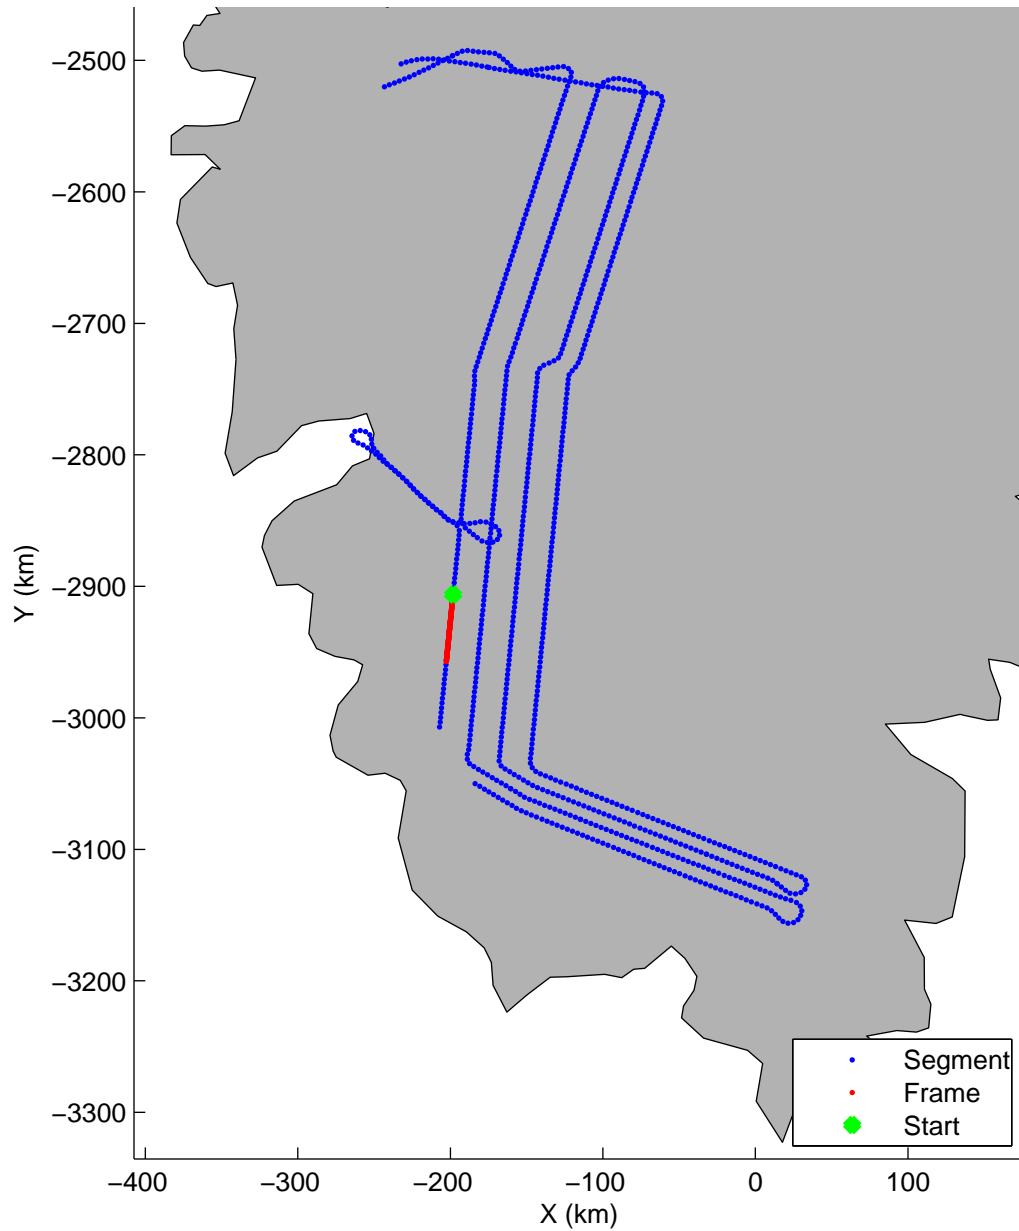

Land Ice: Southwest coastal B
20150427_02_017
Polar Stereograph 70N/-45E