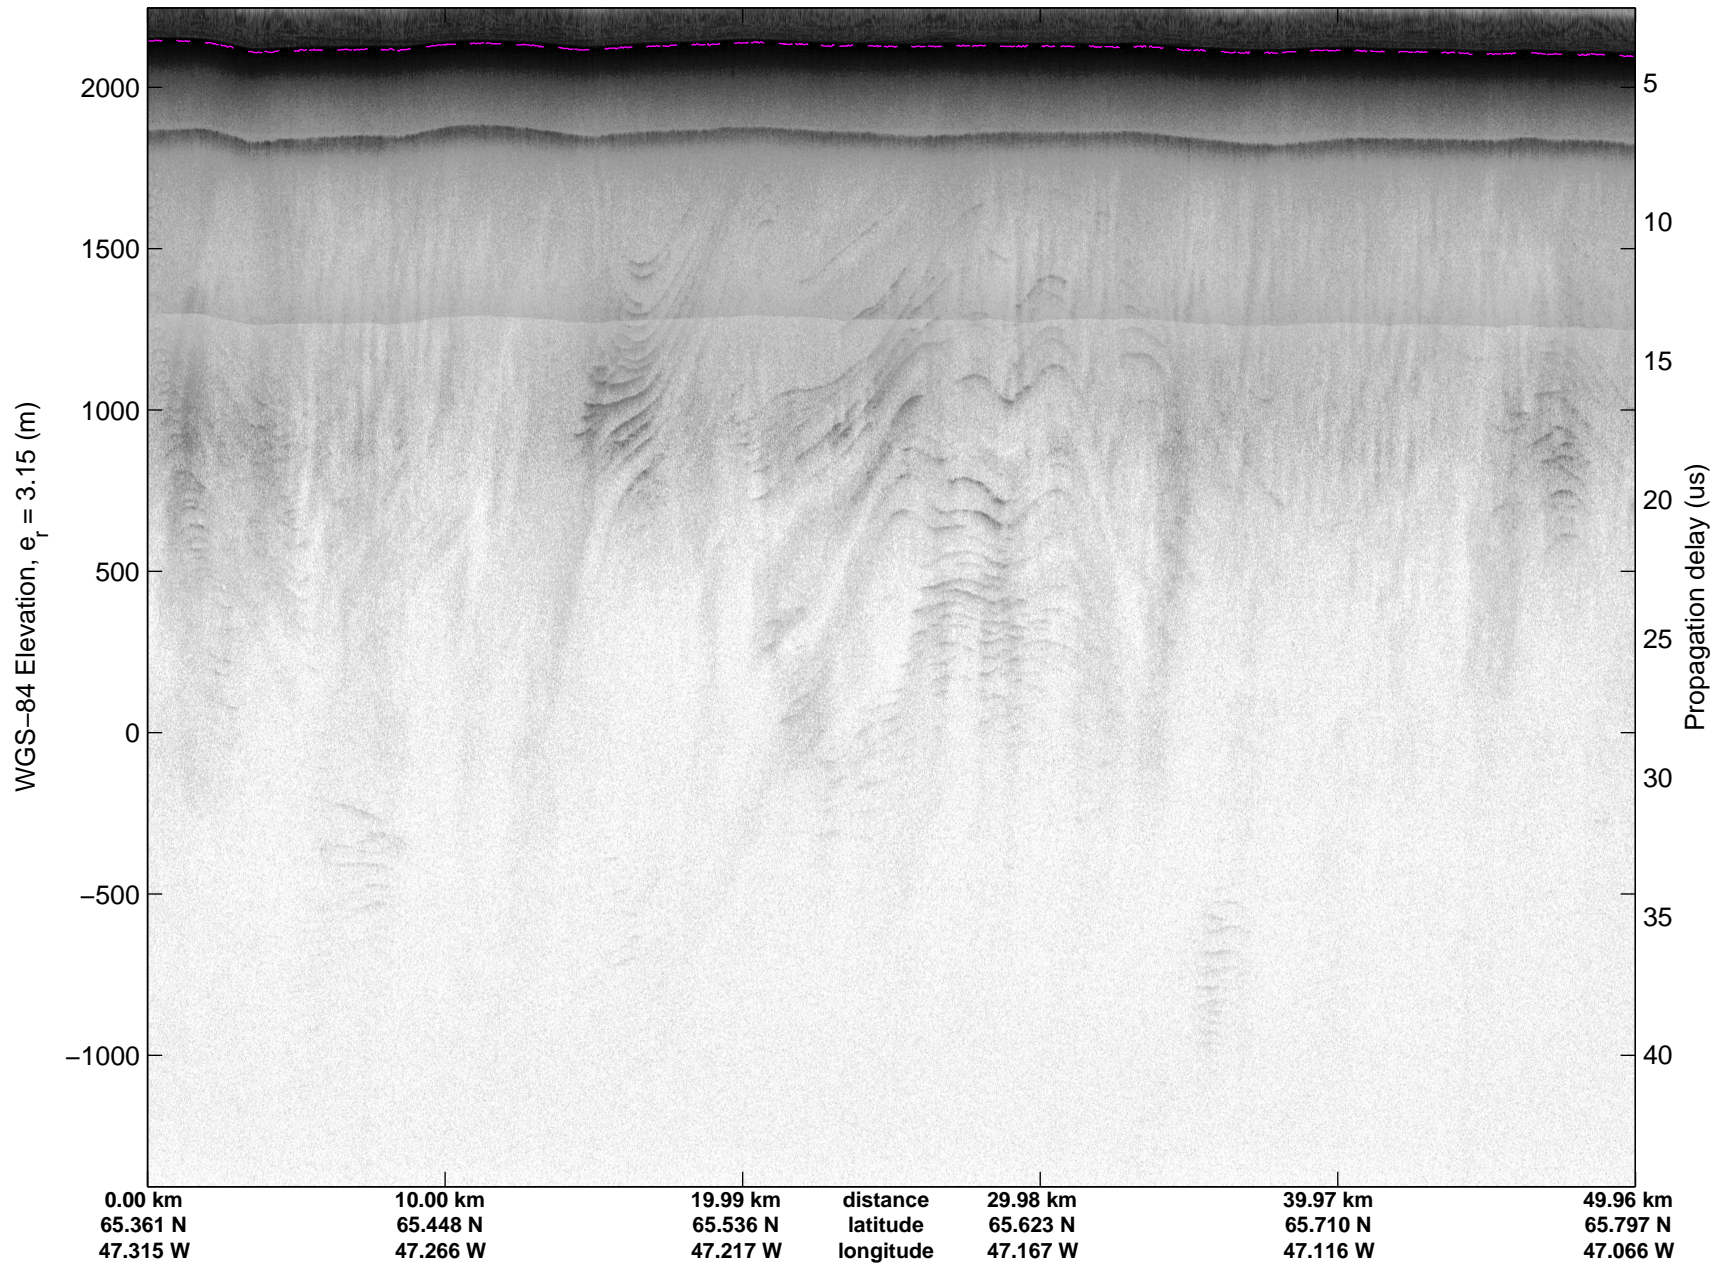

Land Ice: Southwest coastal B  
20150427\_02\_066  
Polar Stereograph 70N/-45E

mcords5 2015\_Greenland\_C130: "Land Ice:Southwest coastal B" 20150427\_02\_066: 17:15:52.0 to 17:21:49.8 GPS

mcords5 2015\_Greenland\_C130: "Land Ice:Southwest coastal B" 20150427\_02\_066: 17:15:52.0 to 17:21:49.8 GPS