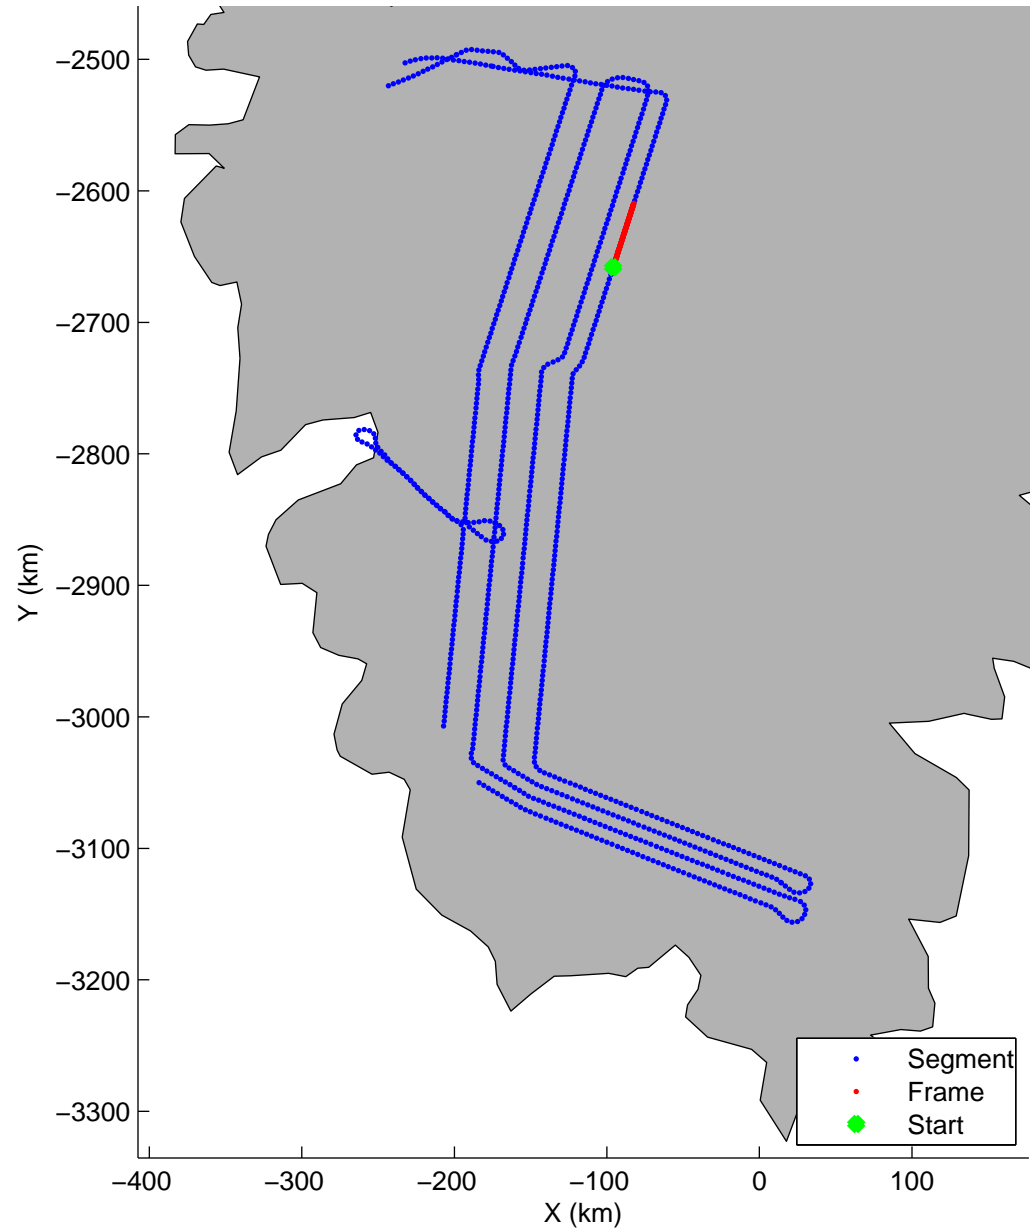

Land Ice: Southwest coastal B
20150427_02_067
Polar Stereograph 70N/-45E