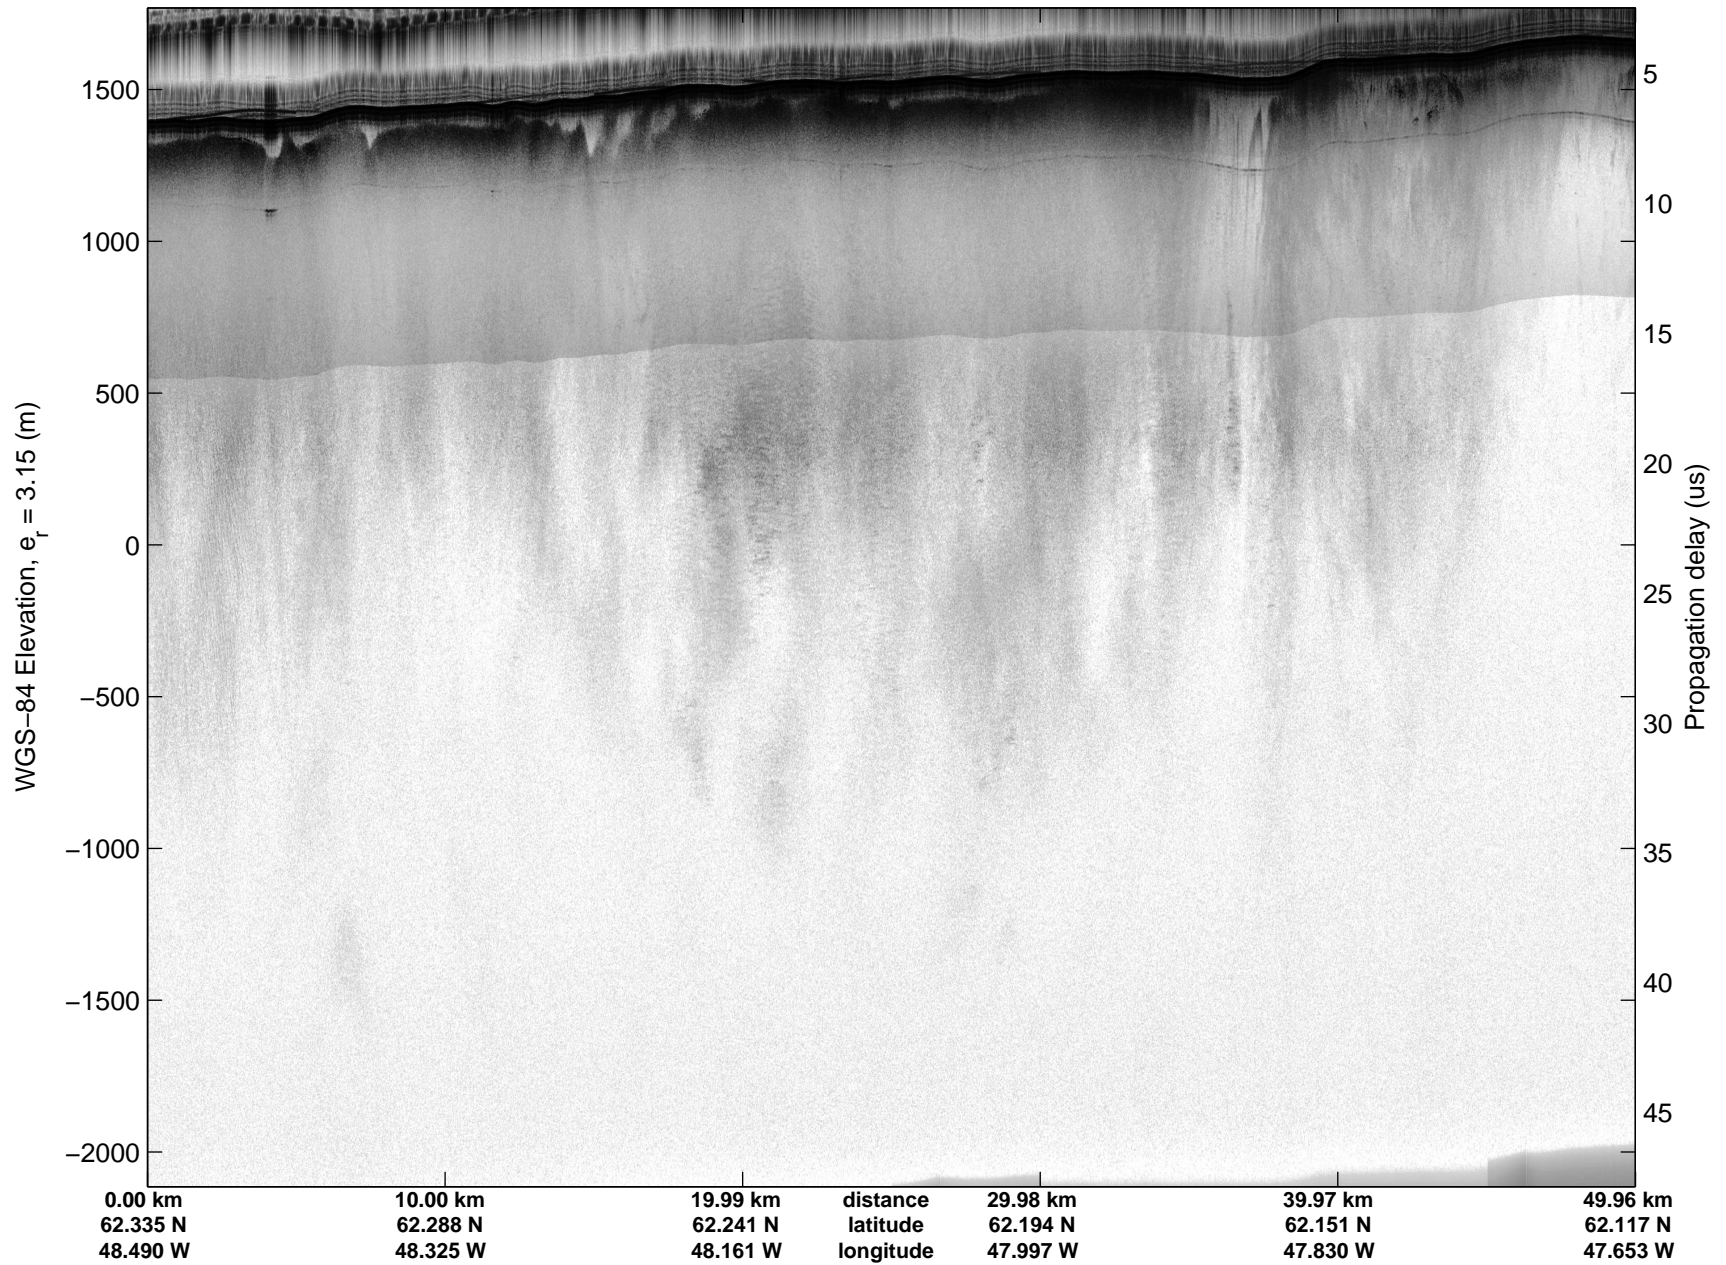

mcords5 2015_Greenland_C130: "Land Ice:Southwest coastal B" 20150427_02_020: 12:28:48.8 to 12:35:18.5 GPS