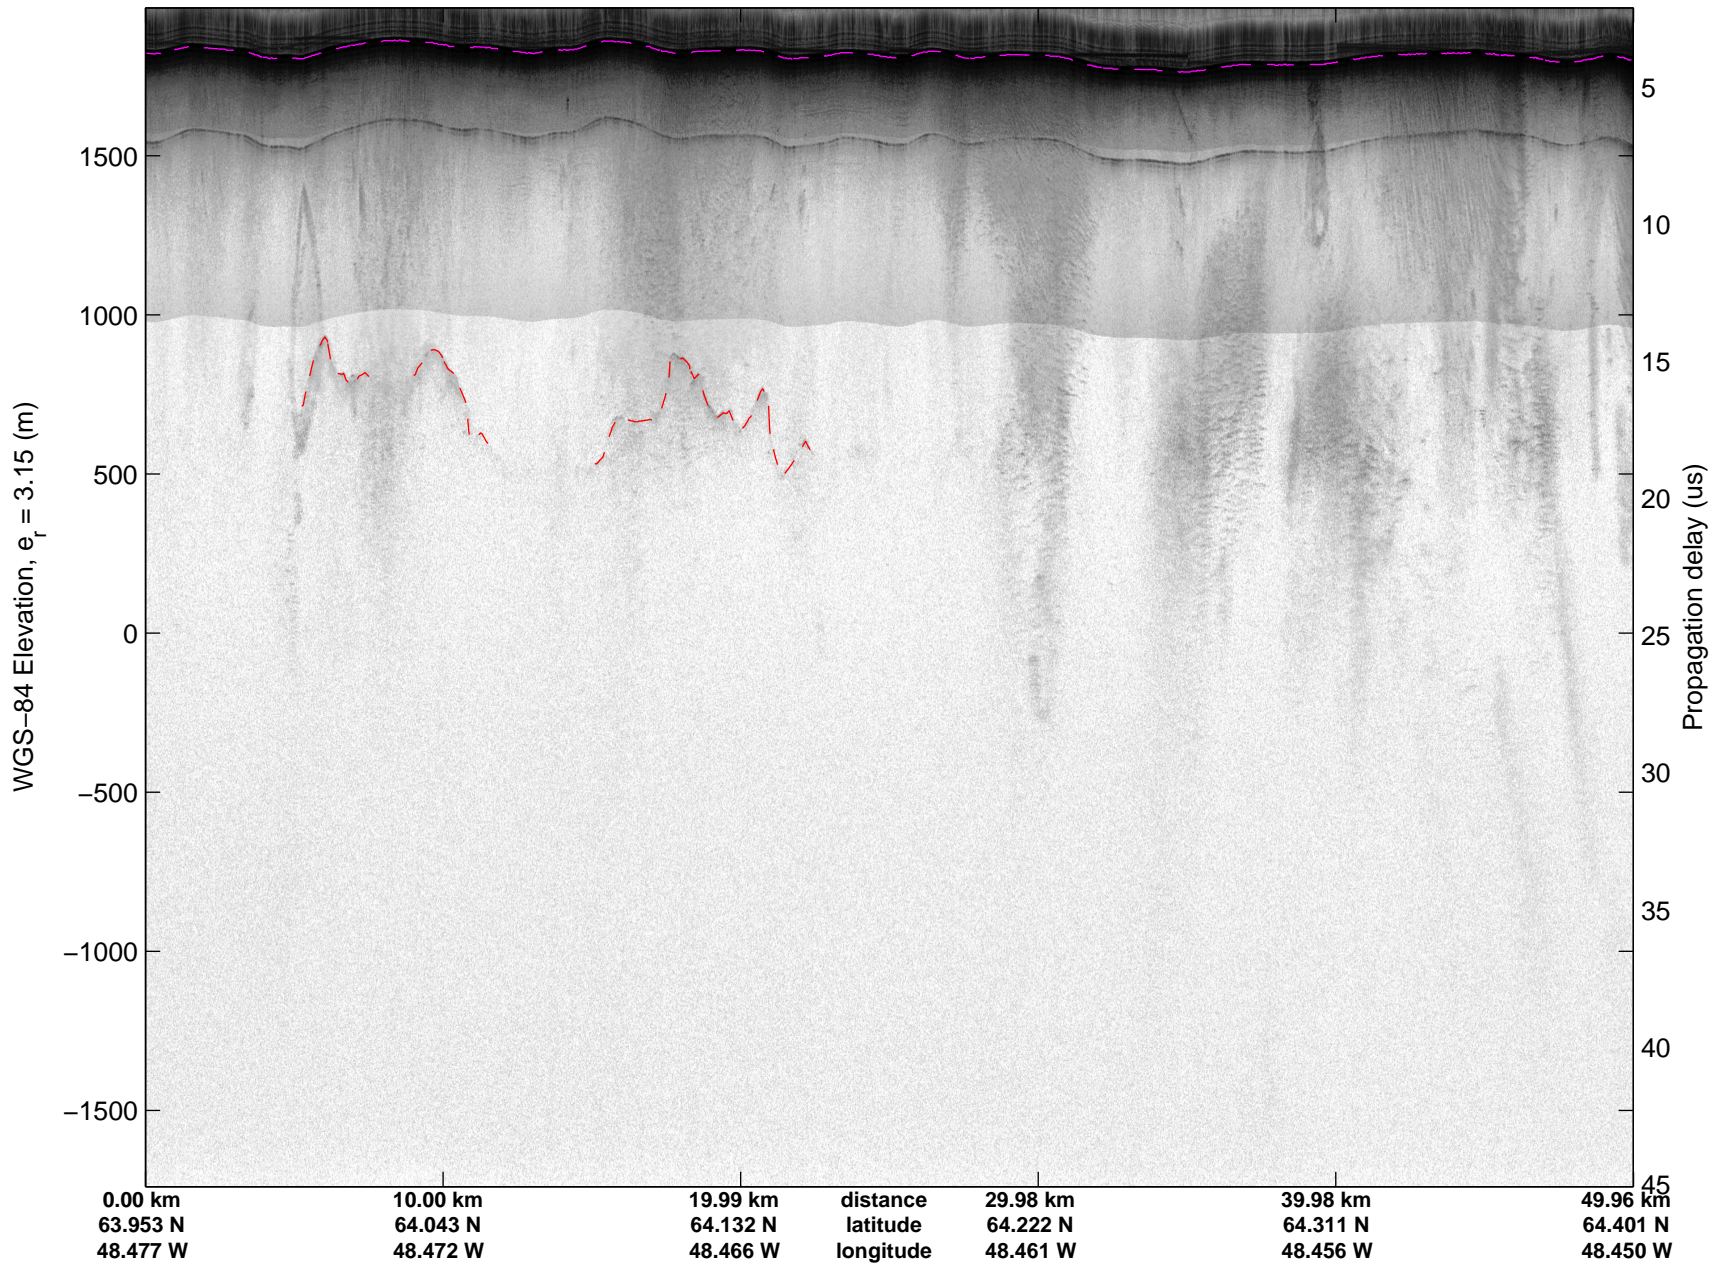

Land Ice: Southwest coastal B  
20150427\_02\_033  
Polar Stereograph 70N/-45E

mcords5 2015\_Greenland\_C130: "Land Ice:Southwest coastal B" 20150427\_02\_033: 13:49:46.3 to 13:55:54.4 GPS

mcords5 2015\_Greenland\_C130: "Land Ice:Southwest coastal B" 20150427\_02\_033: 13:49:46.3 to 13:55:54.4 GPS