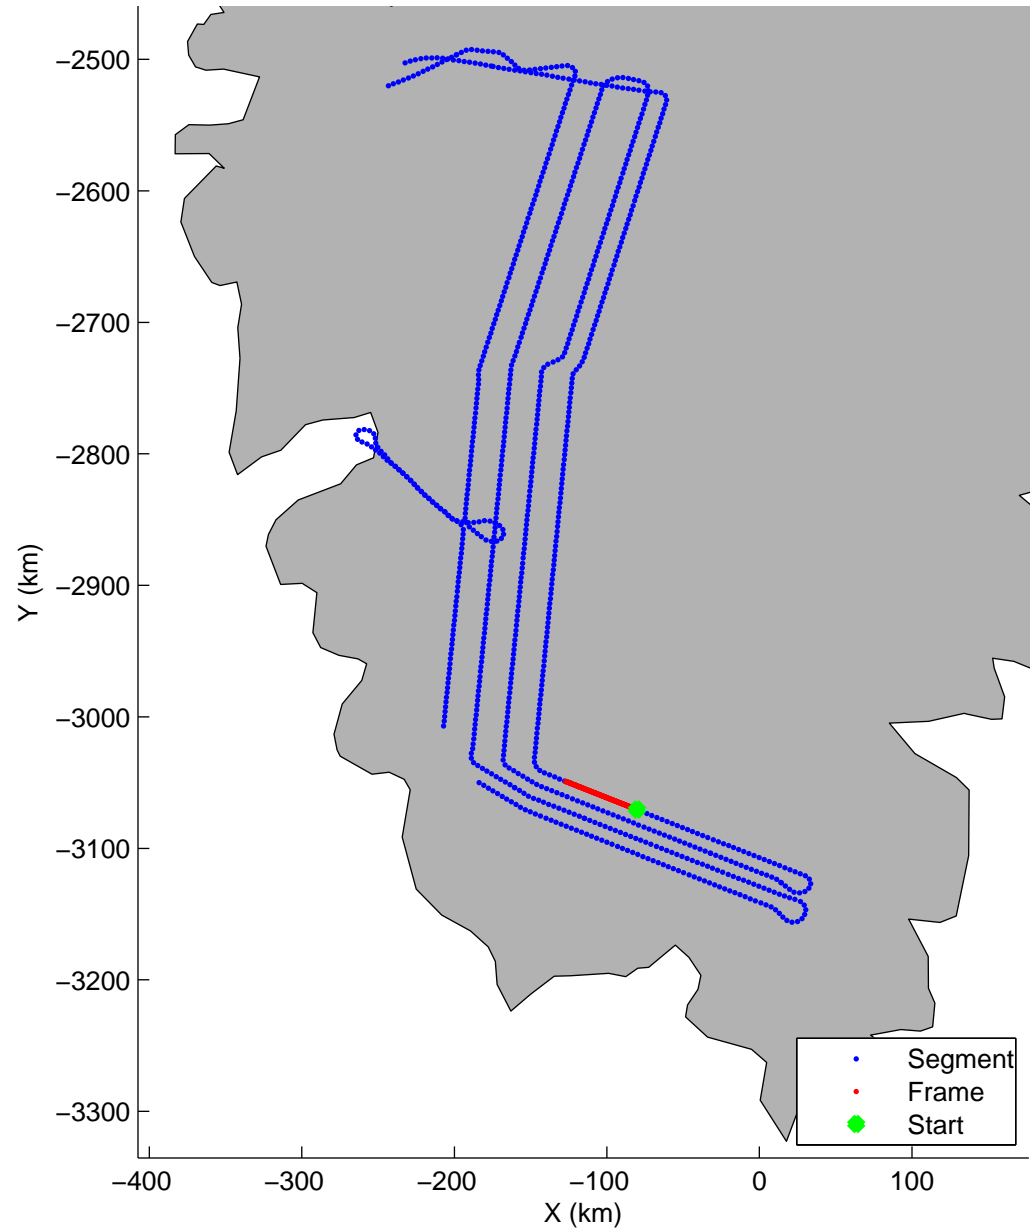

Land Ice:Southwest coastal B
20150427_02_058
Polar Stereograph 70N/-45E