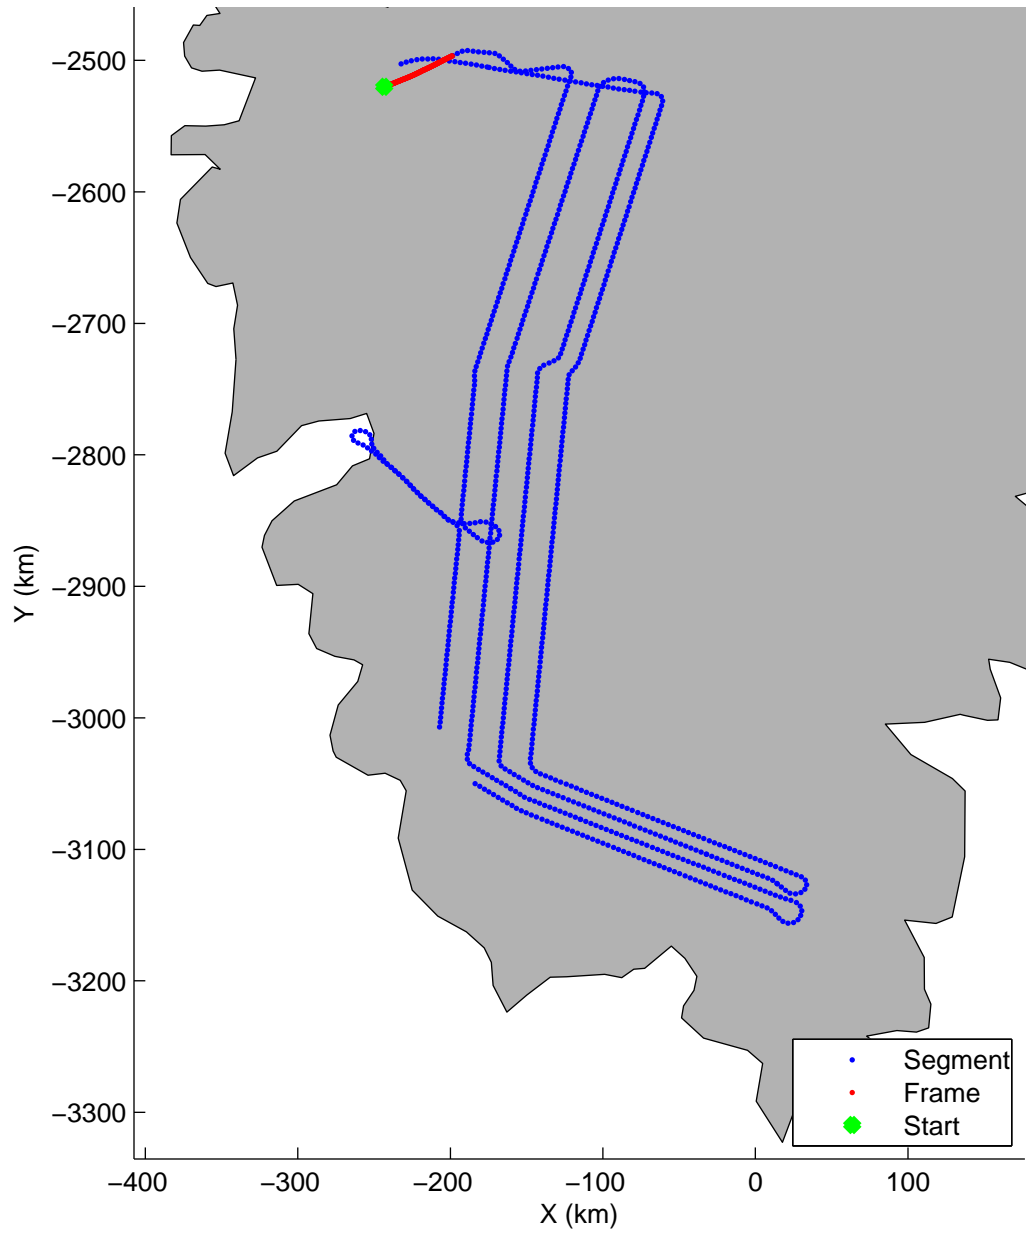

Land Ice: Southwest coastal B  
20150427\_02\_001  
Polar Stereograph 70N/-45E

mcords5 2015\_Greenland\_C130: "Land Ice: Southwest coastal B" 20150427\_02\_001: 10:28:43.9 to 10:34:50.0 GPS

mcords5 2015\_Greenland\_C130: "Land Ice:Southwest coastal B" 20150427\_02\_001: 10:28:43.9 to 10:34:50.0 GPS