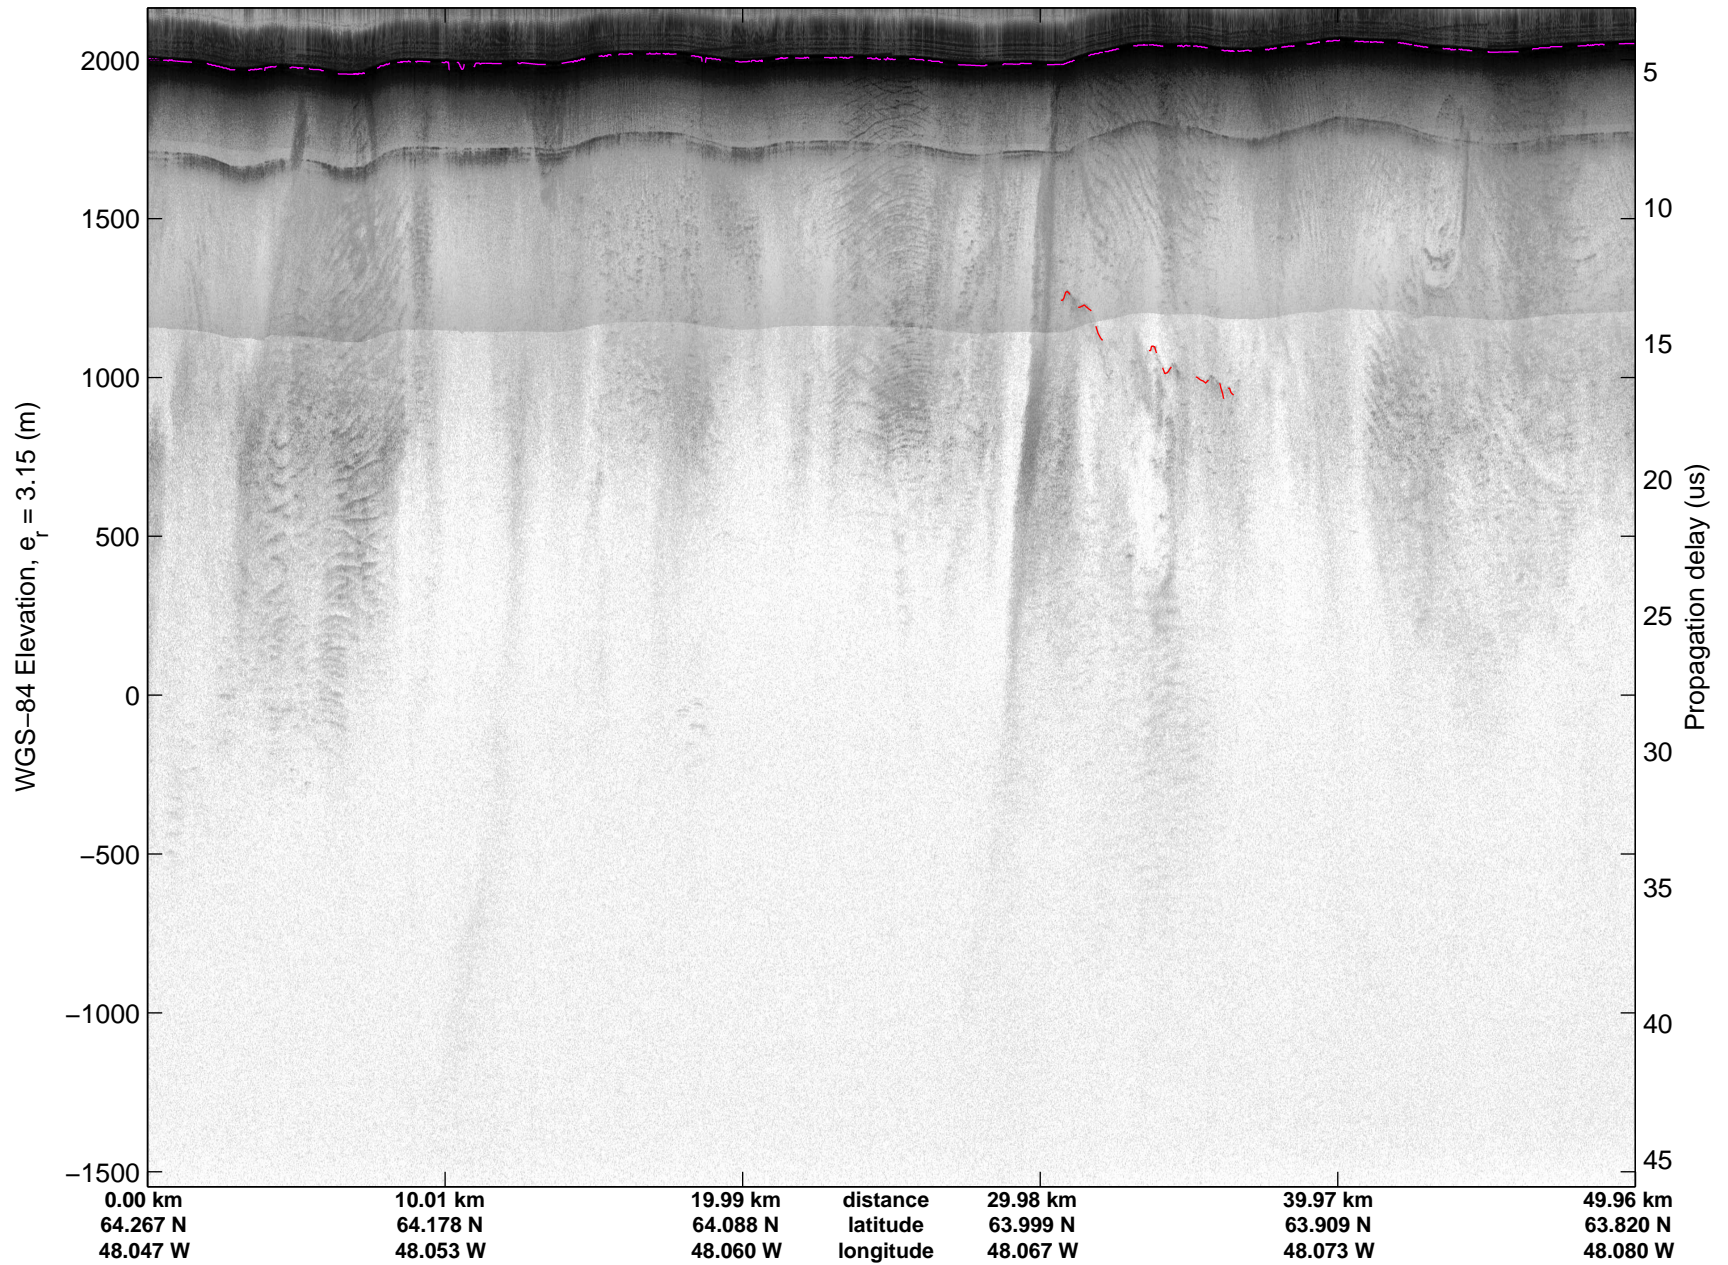

Land Ice: Southwest coastal B  
20150427\_02\_047  
Polar Stereograph 70N/-45E

mcords5 2015\_Greenland\_C130: "Land Ice:Southwest coastal B" 20150427\_02\_047: 15:18:12.5 to 15:24:20.2 GPS

mcords5 2015\_Greenland\_C130: "Land Ice:Southwest coastal B" 20150427\_02\_047: 15:18:12.5 to 15:24:20.2 GPS