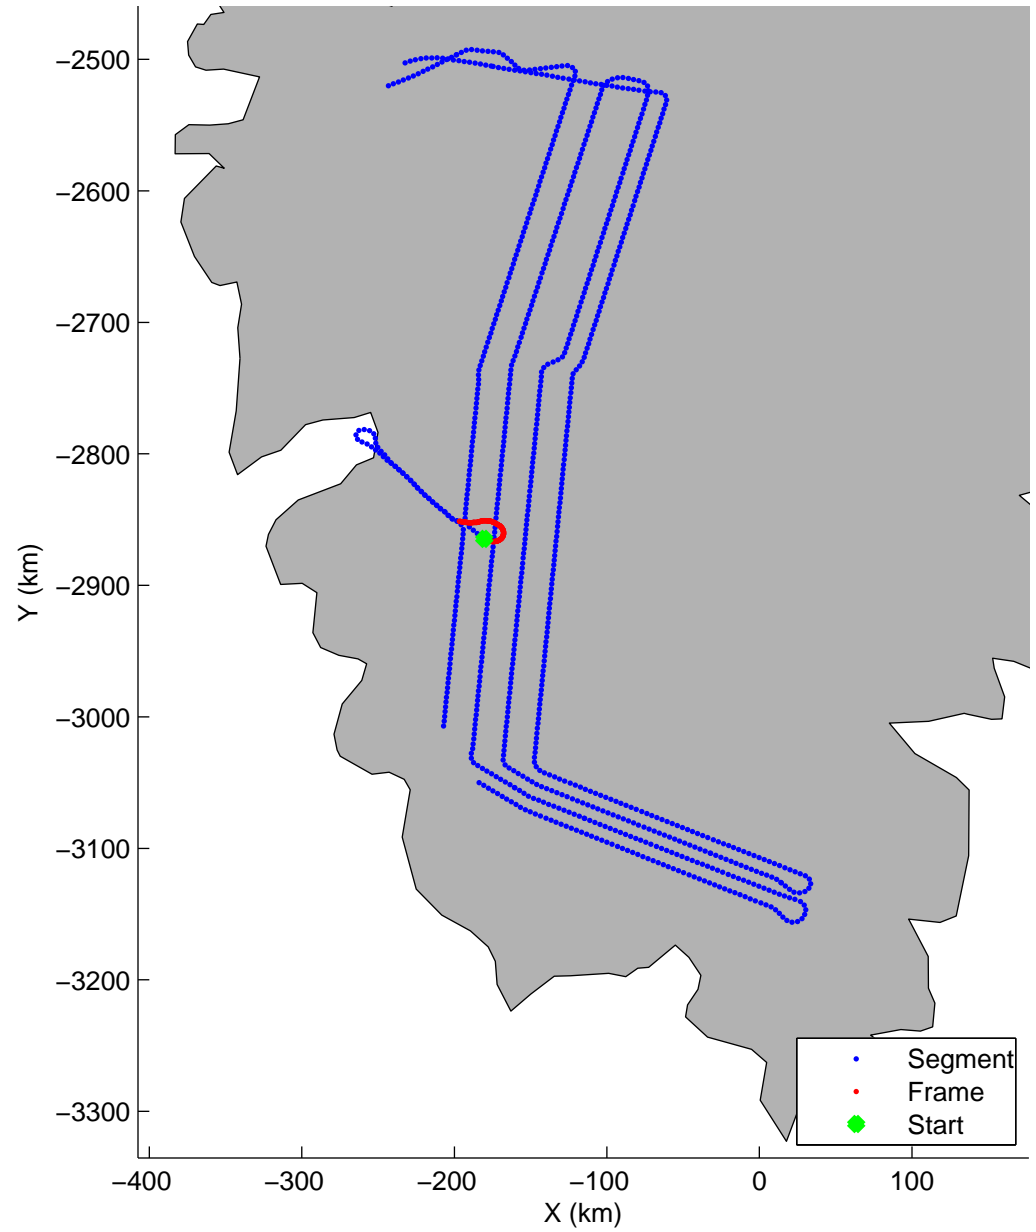

Land Ice: Southwest coastal B
20150427_02_011
Polar Stereograph 70N/-45E