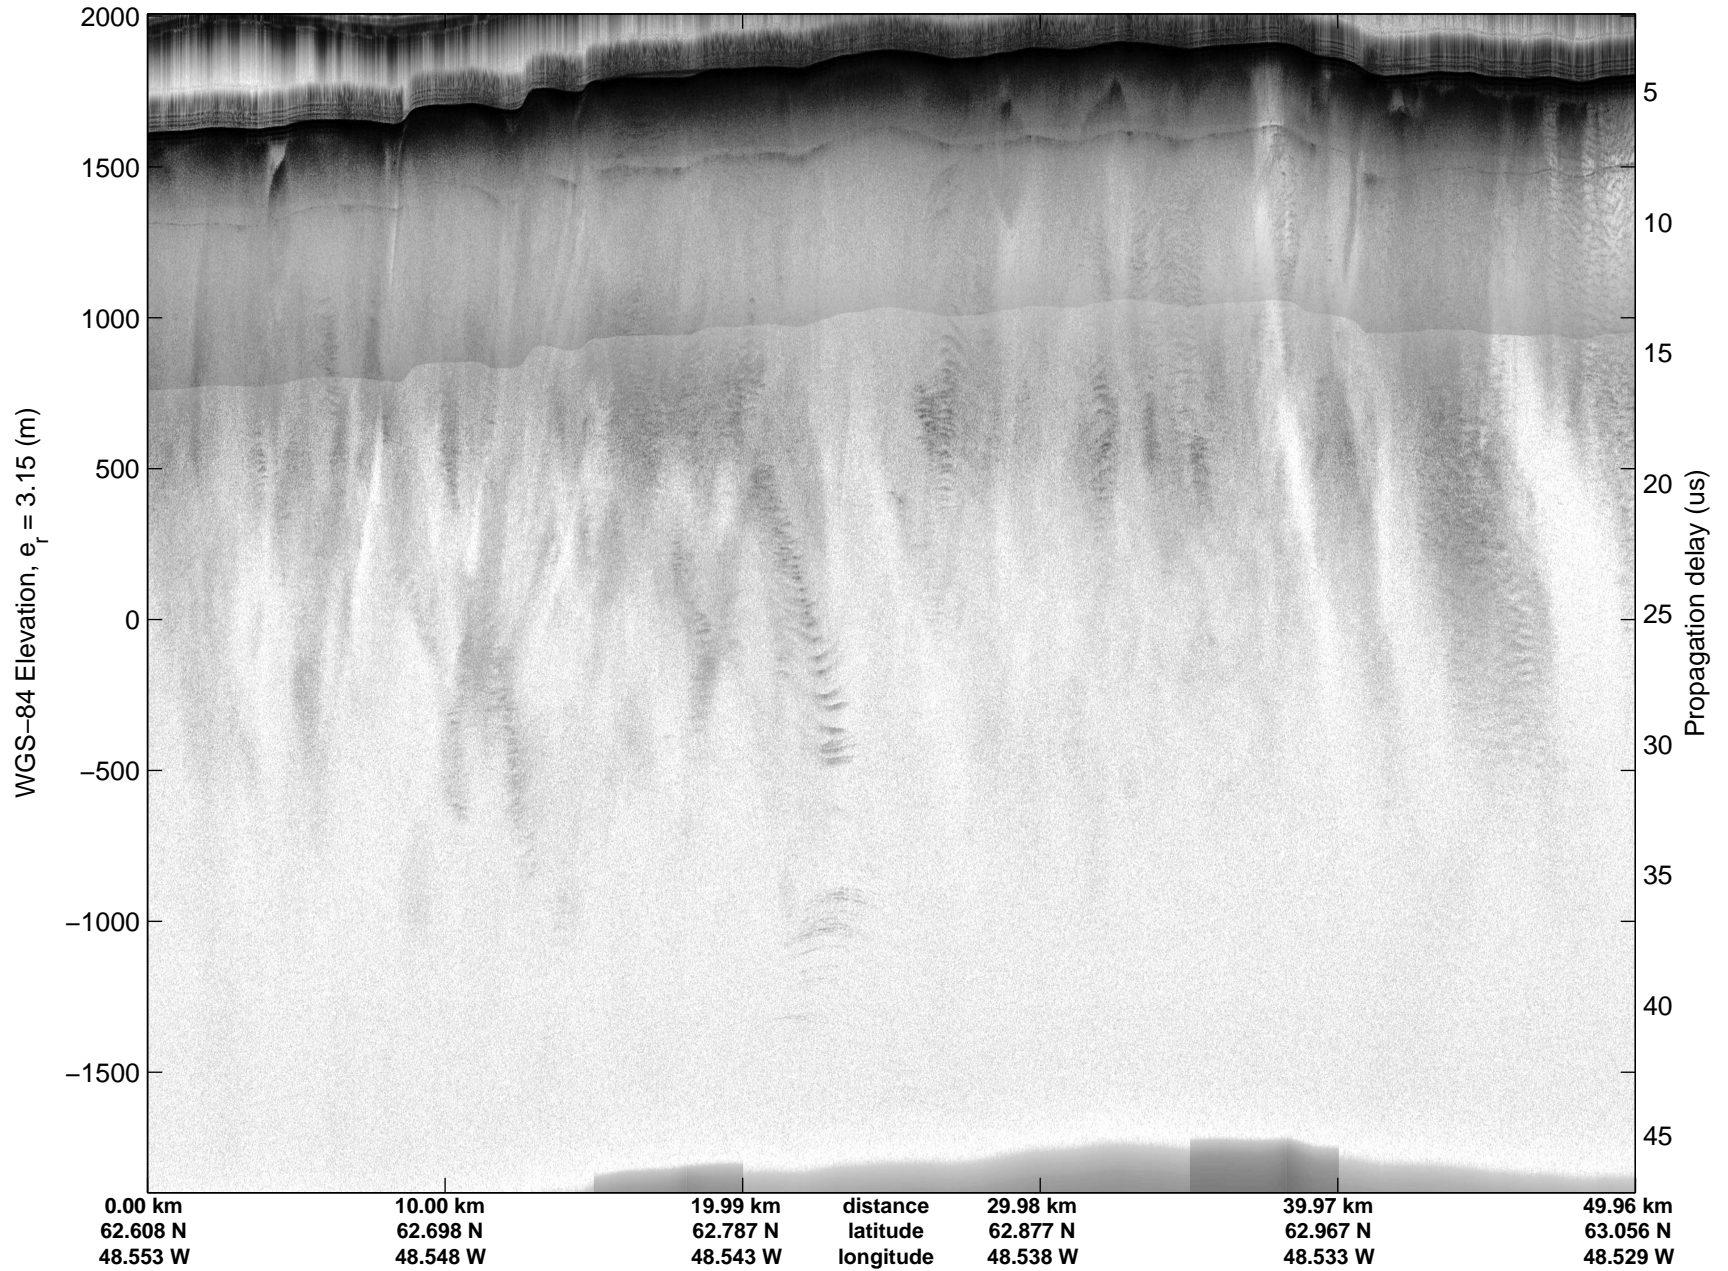

mcords5 2015_Greenland_C130: "Land Ice:Southwest coastal B" 20150427_02_030: 13:31:04.7 to 13:37:23.9 GPS