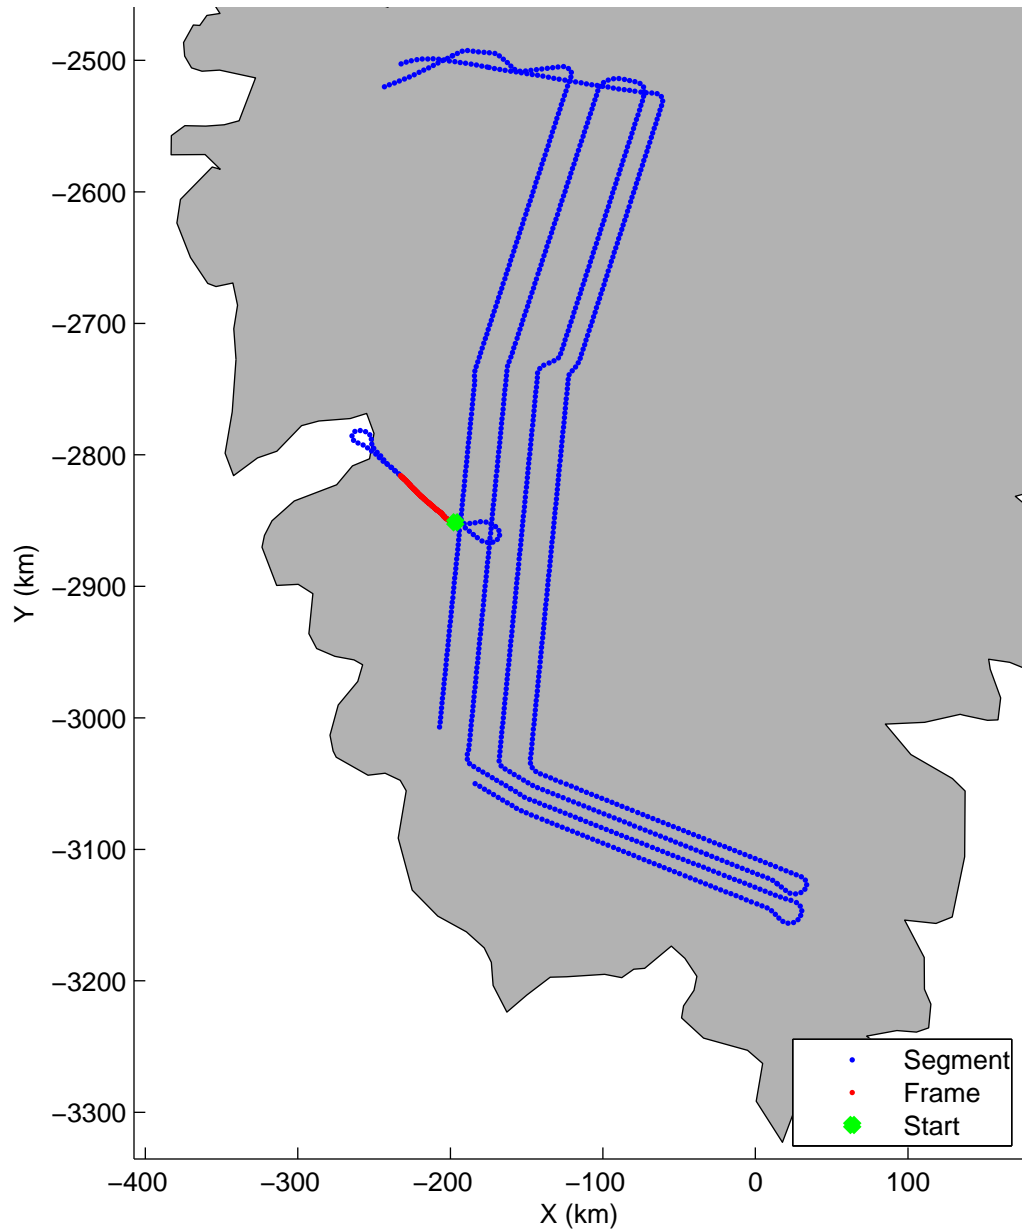

Land Ice: Southwest coastal B
20150427_02_012
Polar Stereograph 70N/-45E