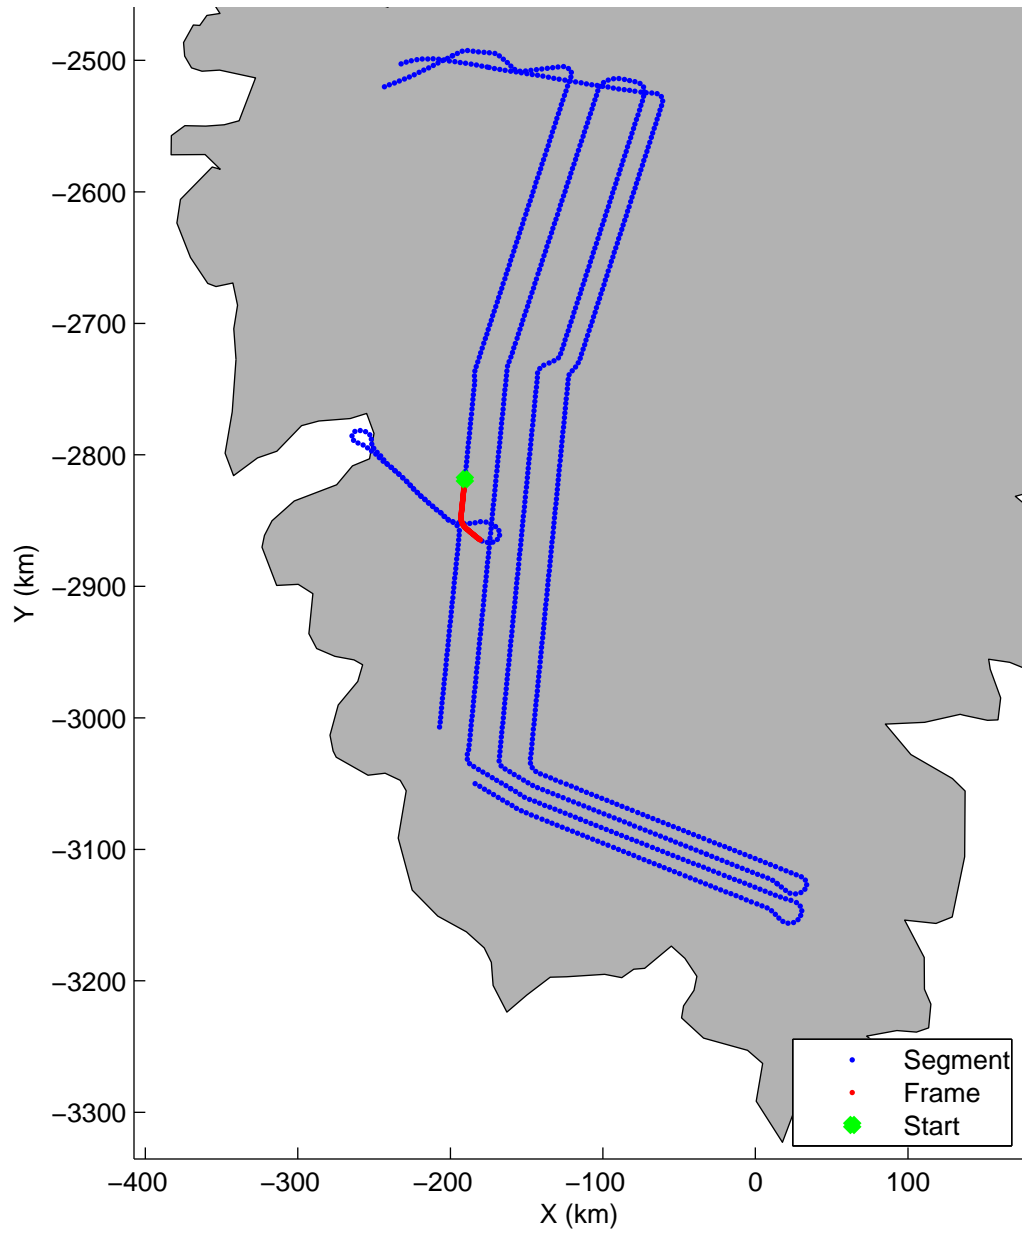

Land Ice: Southwest coastal B
20150427_02_010
Polar Stereograph 70N/-45E