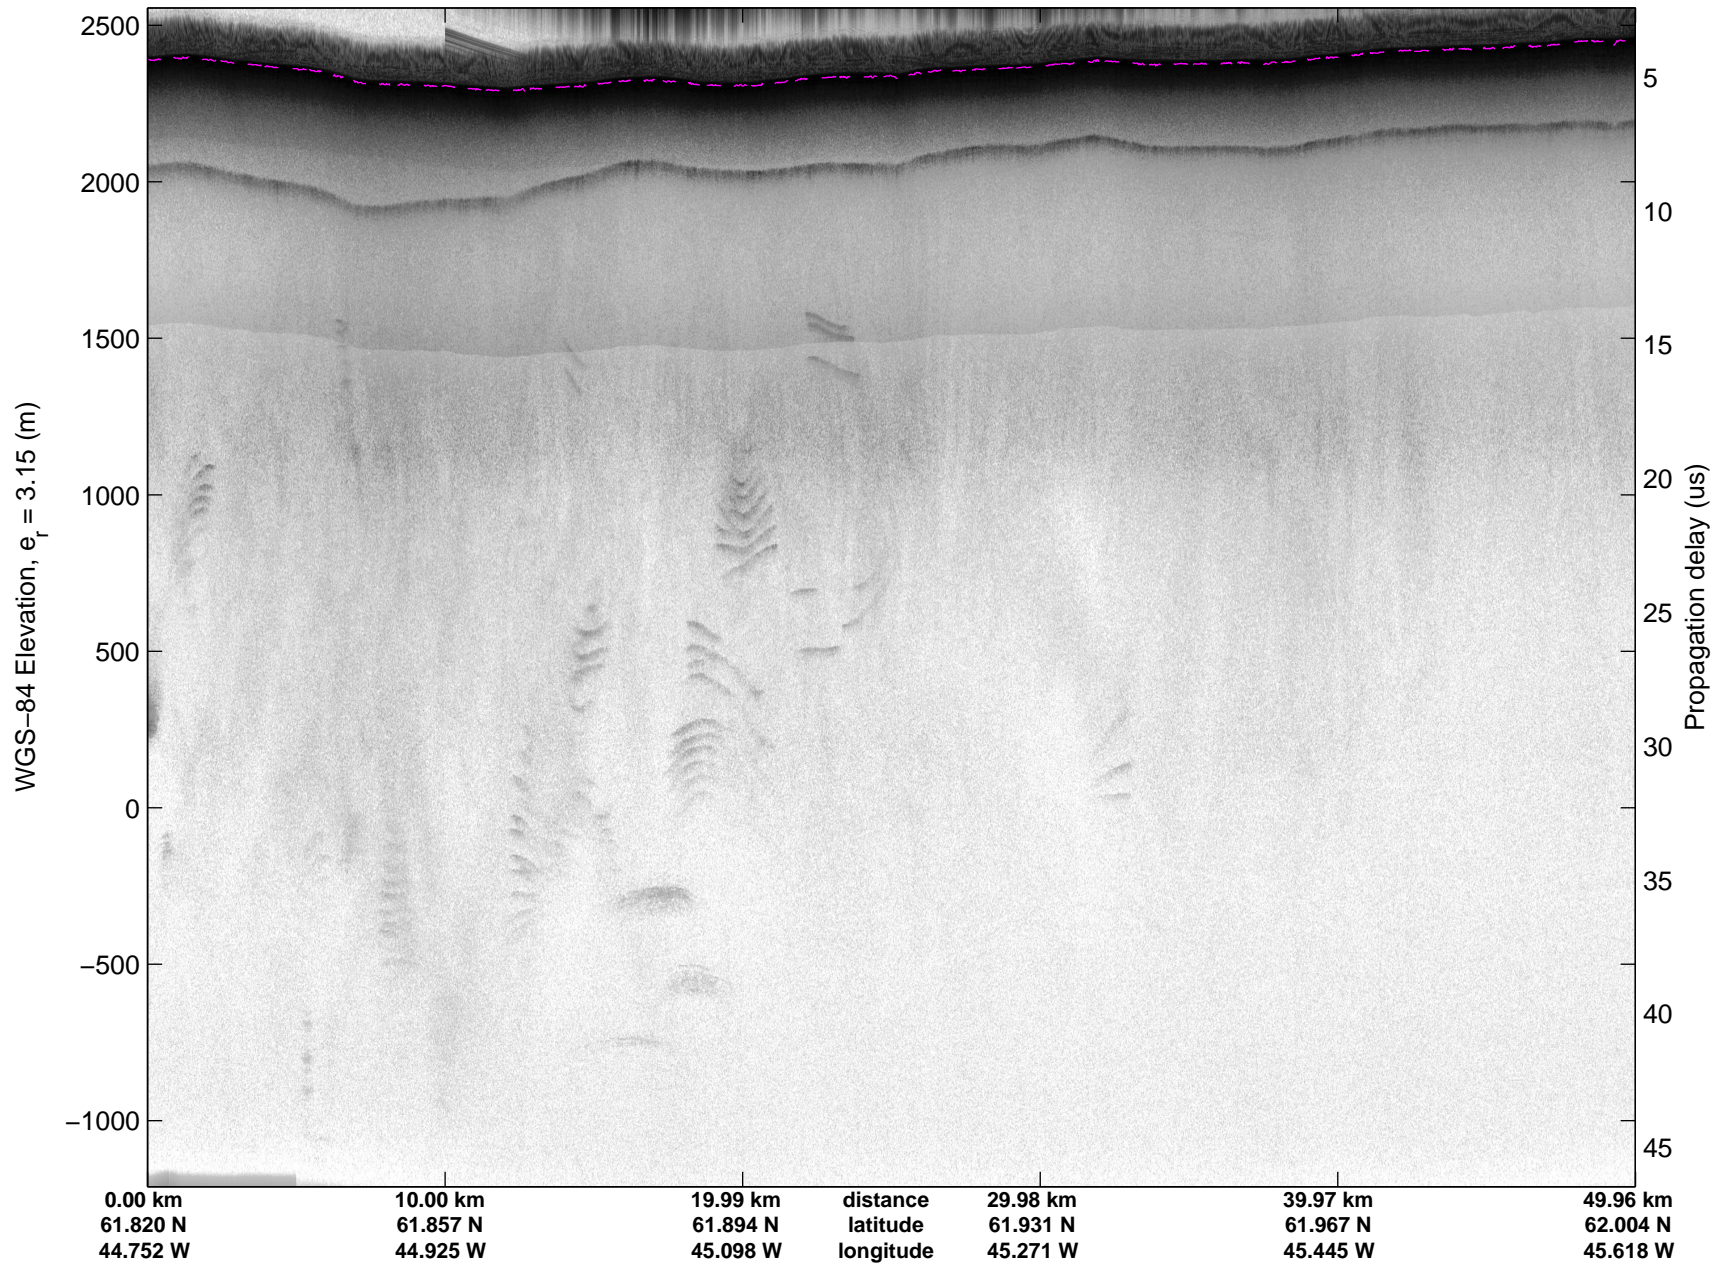

Land Ice: Southwest coastal B  
20150427\_02\_056  
Polar Stereograph 70N/-45E

mcords5 2015\_Greenland\_C130: "Land Ice:Southwest coastal B" 20150427\_02\_056: 16:13:52.9 to 16:20:14.1 GPS

mcords5 2015\_Greenland\_C130: "Land Ice:Southwest coastal B" 20150427\_02\_056: 16:13:52.9 to 16:20:14.1 GPS