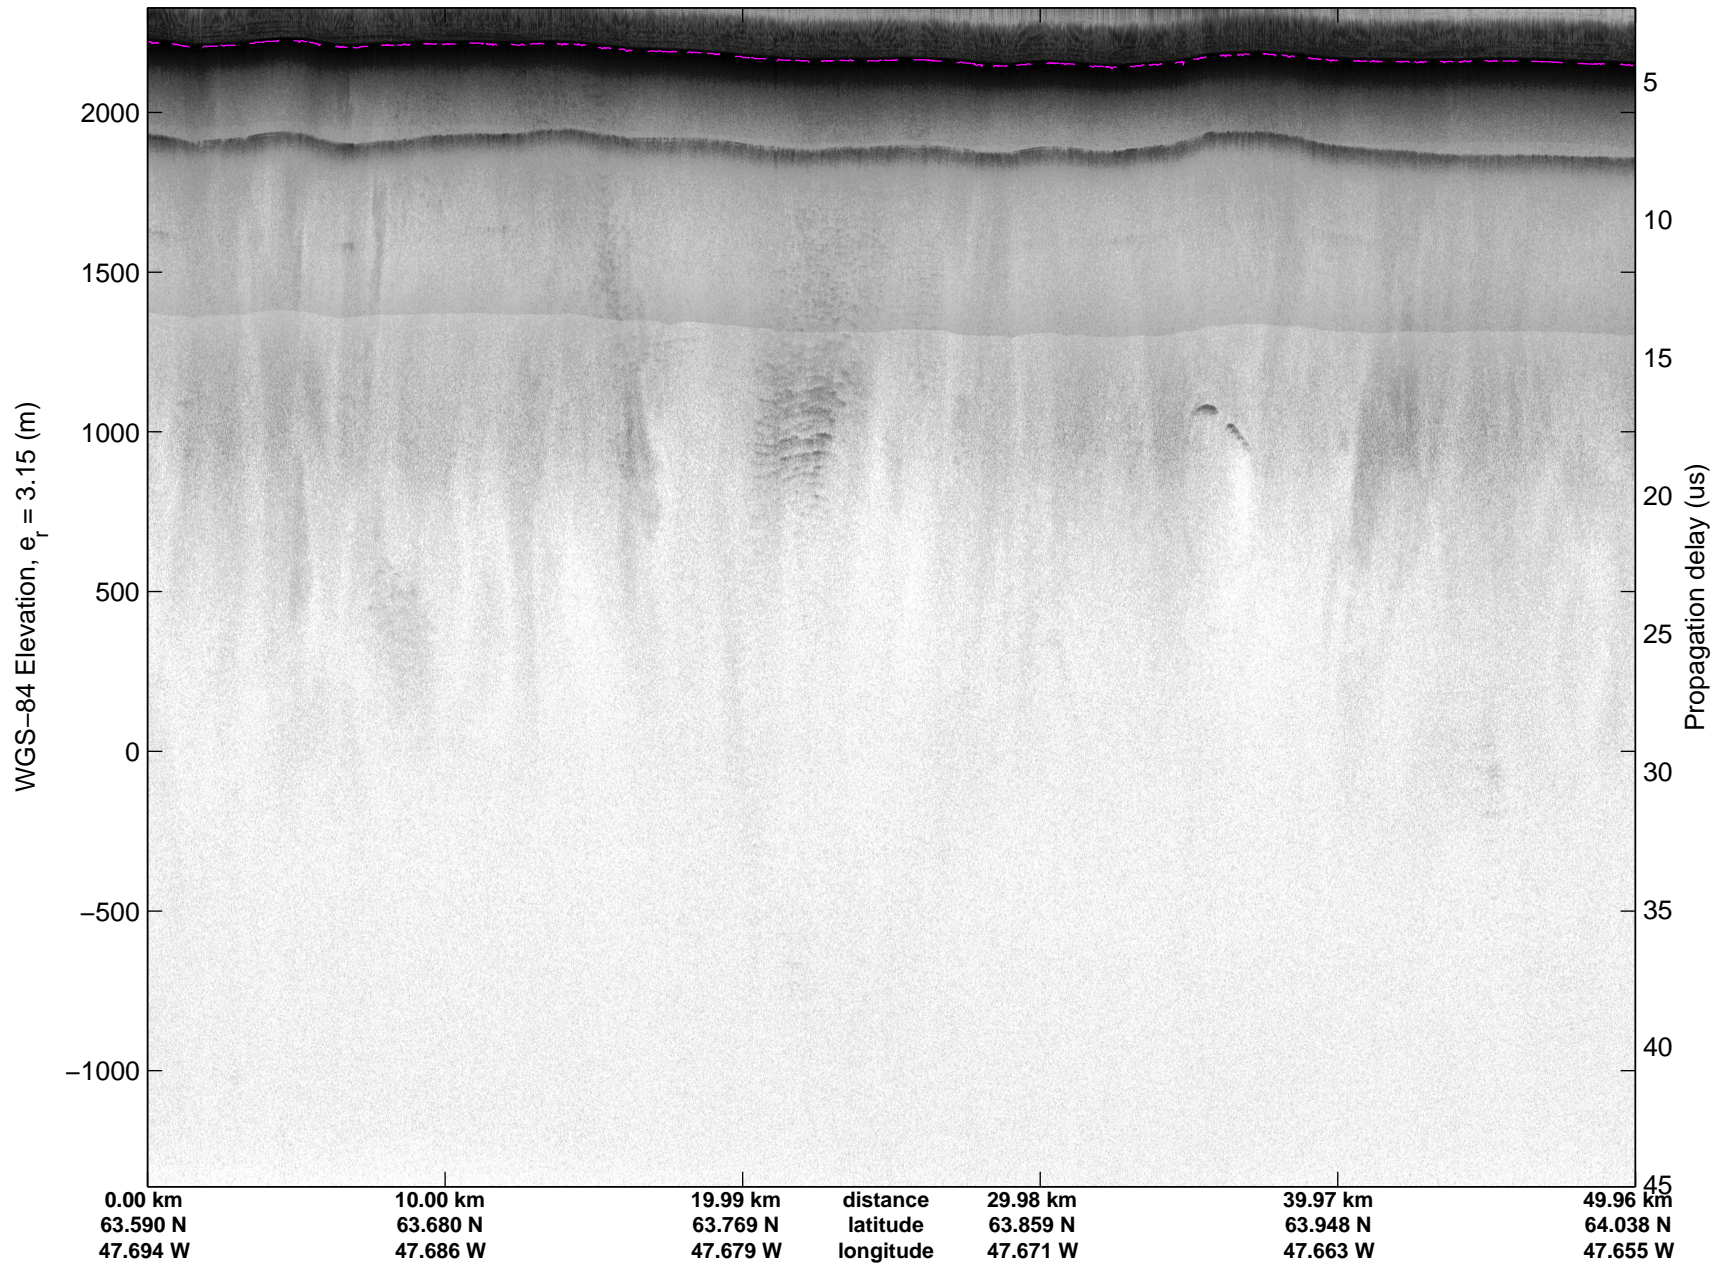

Land Ice: Southwest coastal B  
20150427\_02\_062  
Polar Stereograph 70N/-45E

mcords5 2015\_Greenland\_C130: "Land Ice:Southwest coastal B" 20150427\_02\_062: 16:51:27.4 to 16:57:35.7 GPS

mcords5 2015\_Greenland\_C130: "Land Ice:Southwest coastal B" 20150427\_02\_062: 16:51:27.4 to 16:57:35.7 GPS