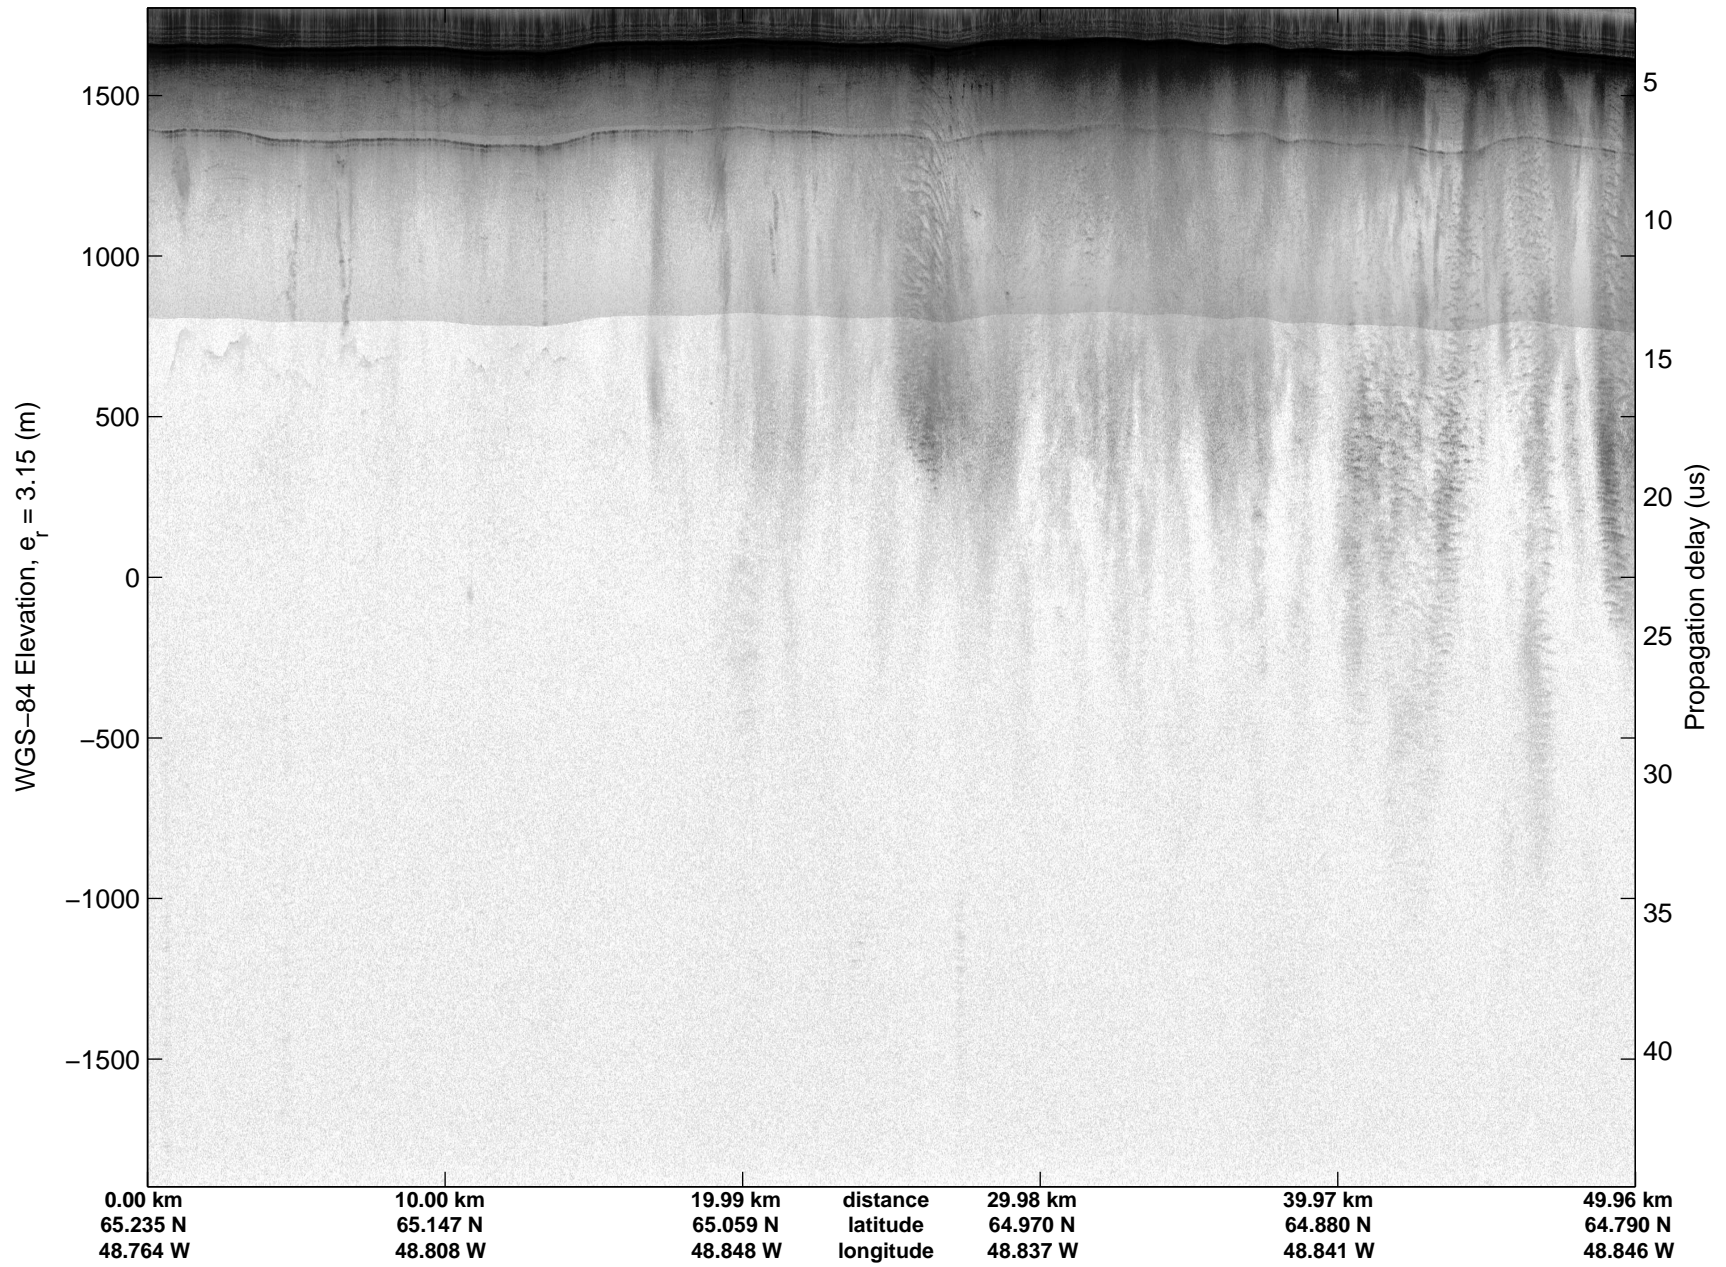

Land Ice: Southwest coastal B  
20150427\_02\_006  
Polar Stereograph 70N/-45E

mcords5 2015\_Greenland\_C130: "Land Ice:Southwest coastal B" 20150427\_02\_006: 11:00:24.0 to 11:06:48.0 GPS

mcords5 2015\_Greenland\_C130: "Land Ice:Southwest coastal B" 20150427\_02\_006: 11:00:24.0 to 11:06:48.0 GPS

Land Ice: Southwest coastal B  
20150427\_02\_007  
Polar Stereograph 70N/-45E

mcords5 2015\_Greenland\_C130: "Land Ice:Southwest coastal B" 20150427\_02\_007: 11:06:48.2 to 11:13:04.0 GPS

mcords5 2015\_Greenland\_C130: "Land Ice:Southwest coastal B" 20150427\_02\_007: 11:06:48.2 to 11:13:04.0 GPS

Land Ice: Southwest coastal B  
20150427\_02\_008  
Polar Stereograph 70N/-45E

mcords5 2015\_Greenland\_C130: "Land Ice:Southwest coastal B" 20150427\_02\_008: 11:13:04.2 to 11:19:20.2 GPS

mcords5 2015\_Greenland\_C130: "Land Ice:Southwest coastal B" 20150427\_02\_008: 11:13:04.2 to 11:19:20.2 GPS