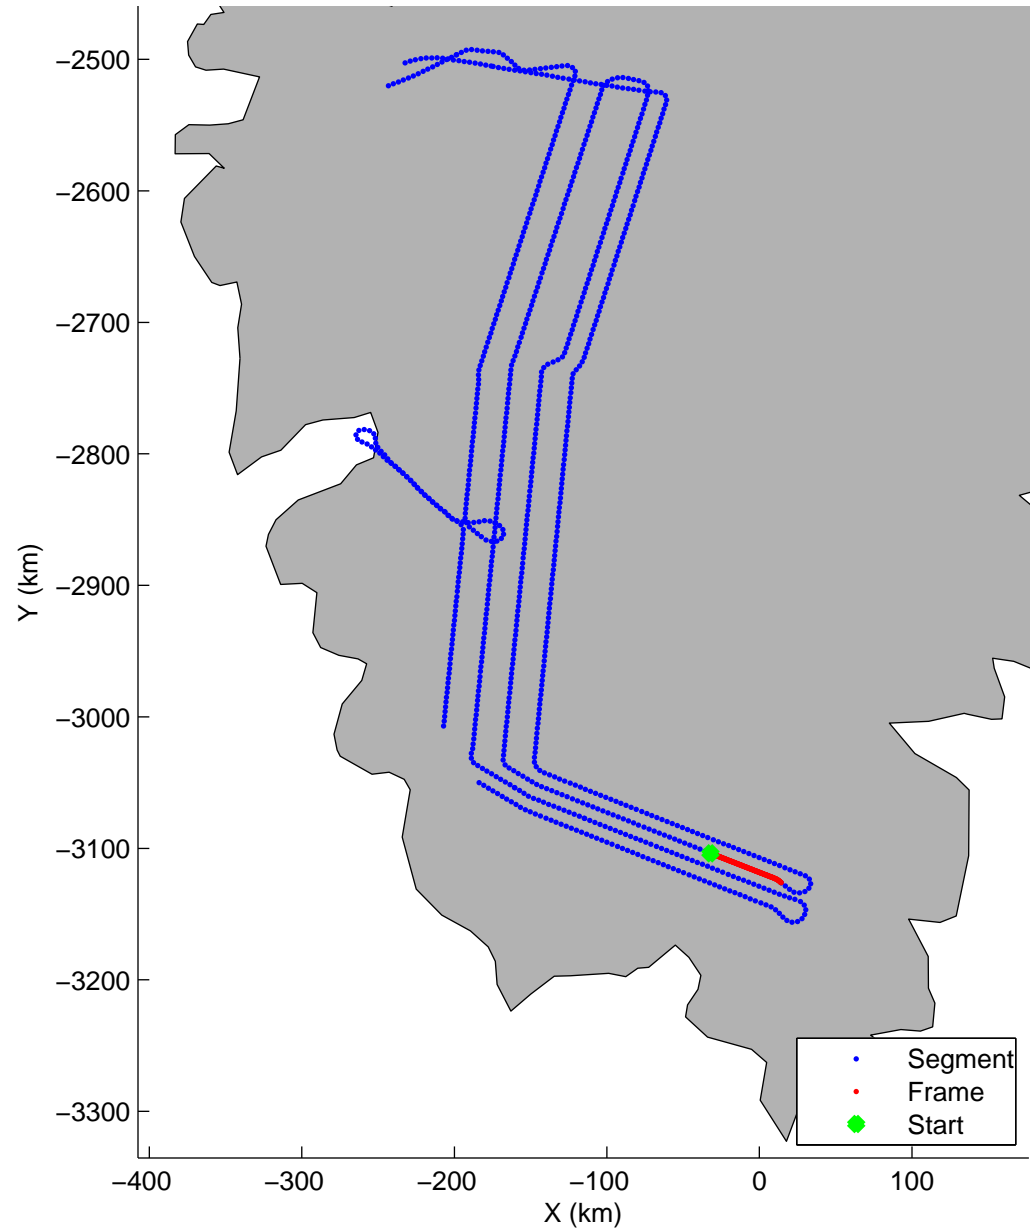

Land Ice: Southwest coastal B
20150427_02_054
Polar Stereograph 70N/-45E