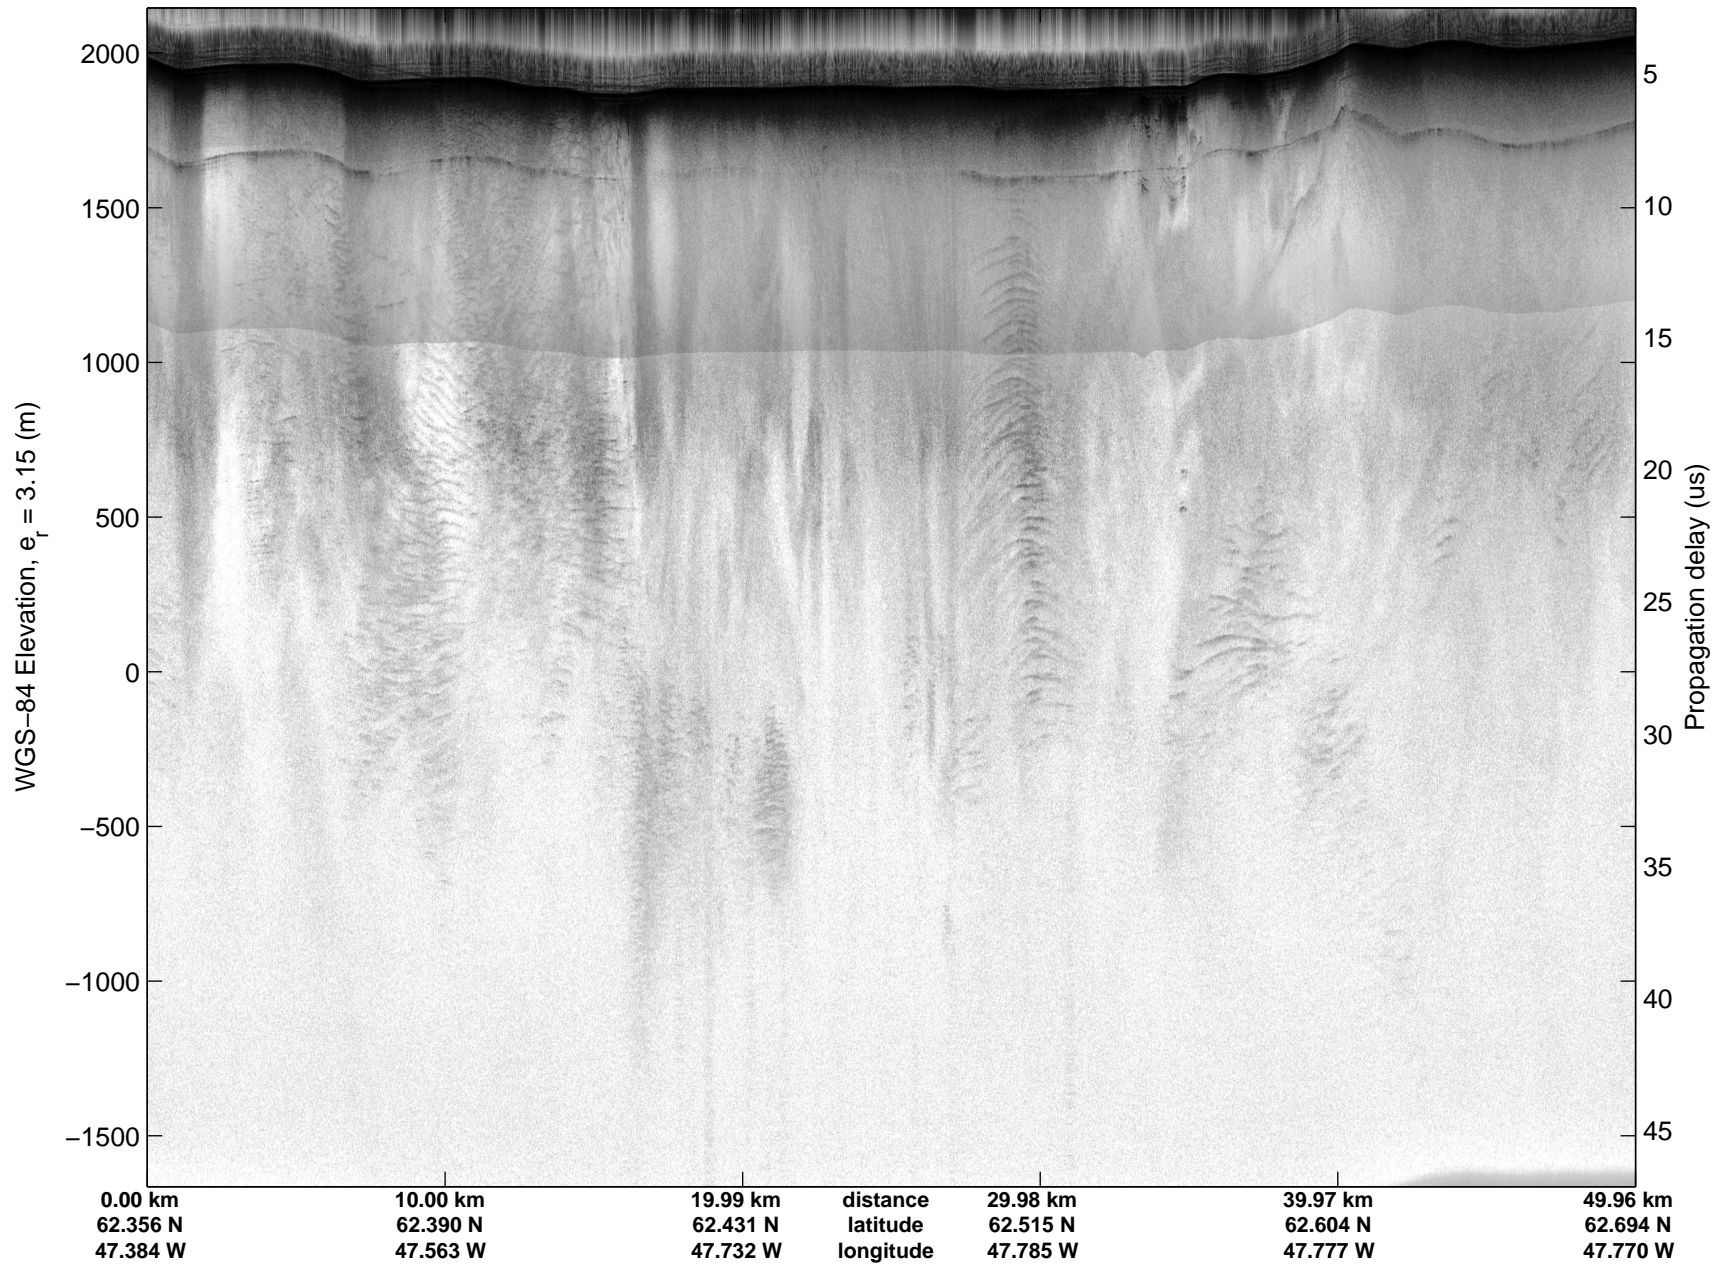

mcords5 2015_Greenland_C130: "Land Ice:Southwest coastal B" 20150427_02_059: 16:32:54.9 to 16:39:04.6 GPS