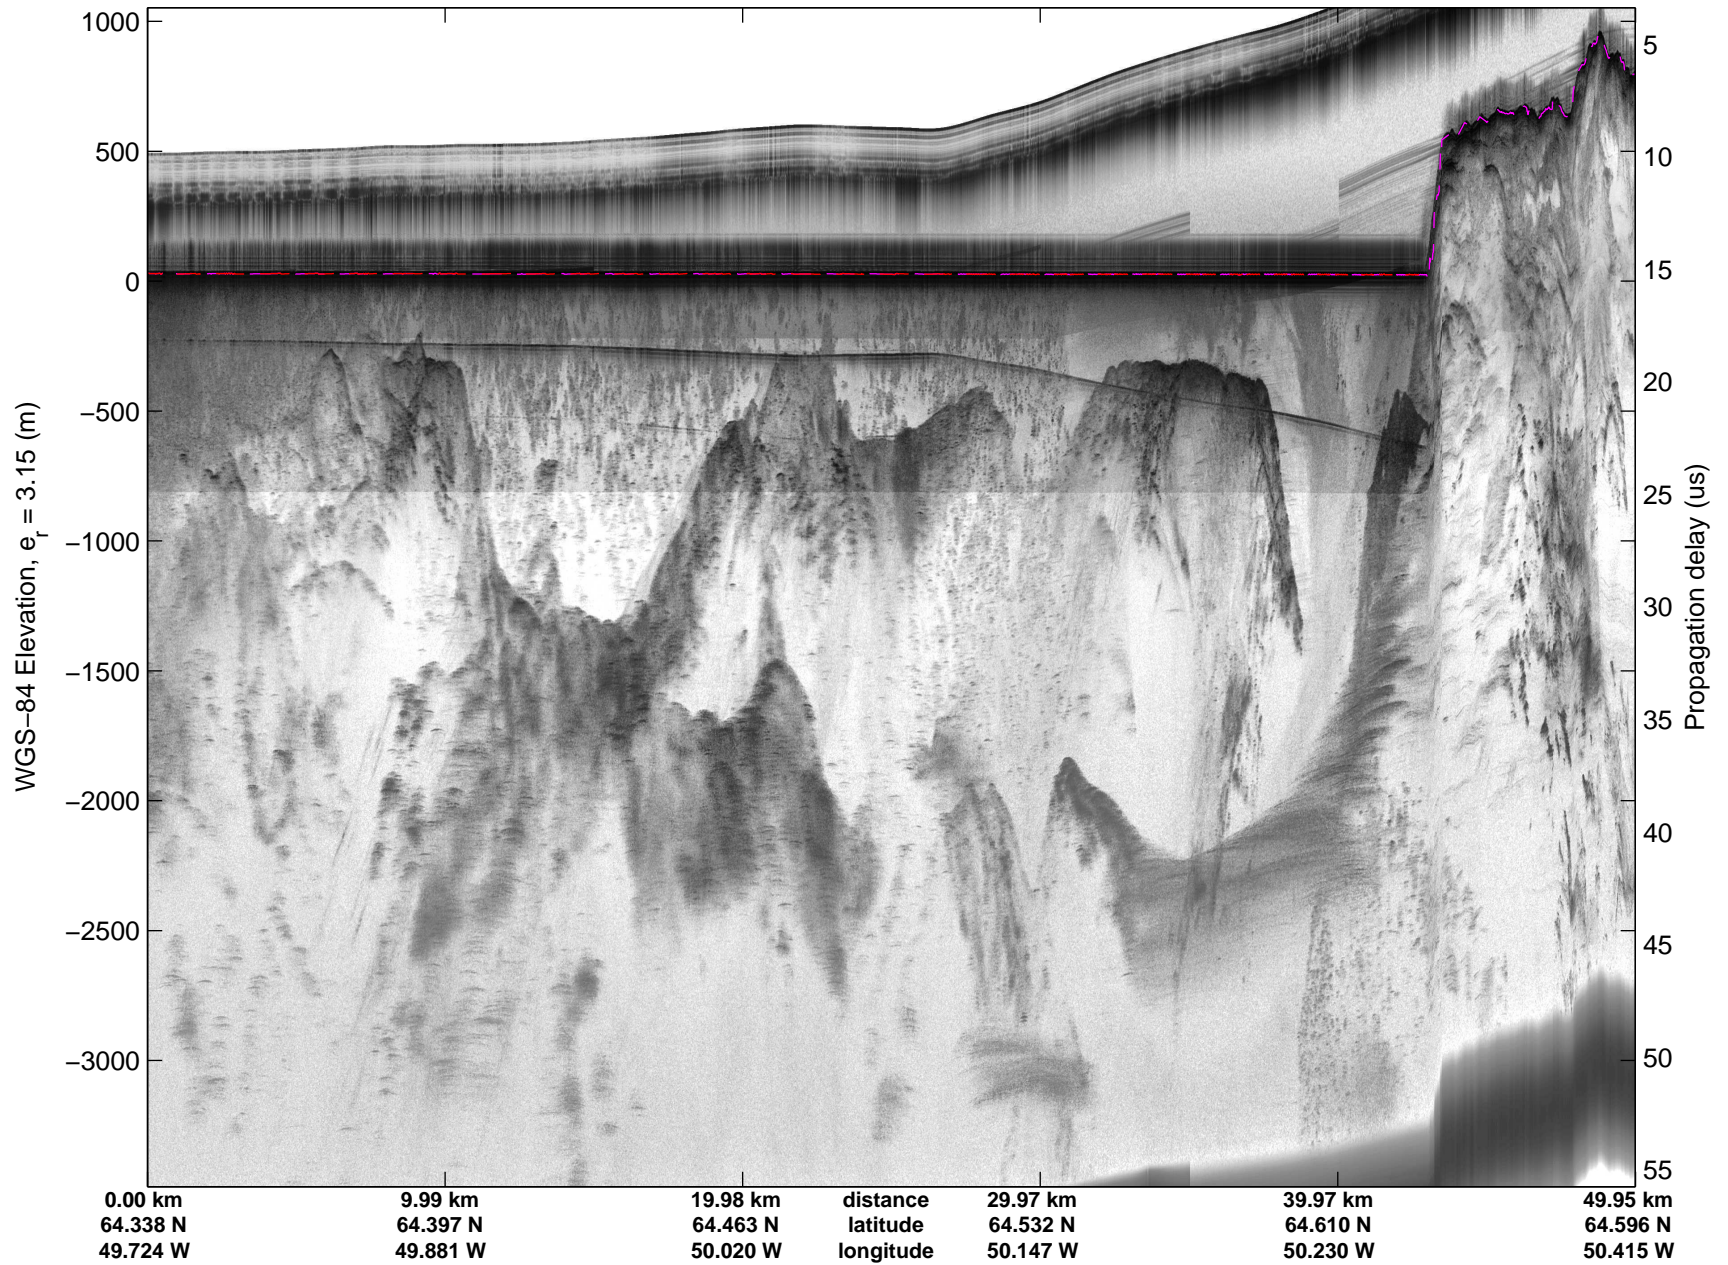

Land Ice: Southwest coastal B  
20150427\_02\_012  
Polar Stereograph 70N/-45E

mcords5 2015\_Greenland\_C130: "Land Ice:Southwest coastal B" 20150427\_02\_012: 11:38:12.8 to 11:44:32.4 GPS

mcords5 2015\_Greenland\_C130: "Land Ice:Southwest coastal B" 20150427\_02\_012: 11:38:12.8 to 11:44:32.4 GPS

Land Ice: Southwest coastal B  
20150427\_02\_013  
Polar Stereograph 70N/-45E

mcords5 2015\_Greenland\_C130: "Land Ice:Southwest coastal B" 20150427\_02\_013: 11:44:32.6 to 11:51:14.4 GPS

mcords5 2015\_Greenland\_C130: "Land Ice:Southwest coastal B" 20150427\_02\_013: 11:44:32.6 to 11:51:14.4 GPS

Land Ice: Southwest coastal B  
20150427\_02\_014  
Polar Stereograph 70N/-45E

mcords5 2015\_Greenland\_C130: "Land Ice:Southwest coastal B" 20150427\_02\_014: 11:51:14.7 to 11:57:39.9 GPS

mcords5 2015\_Greenland\_C130: "Land Ice:Southwest coastal B" 20150427\_02\_014: 11:51:14.7 to 11:57:39.9 GPS