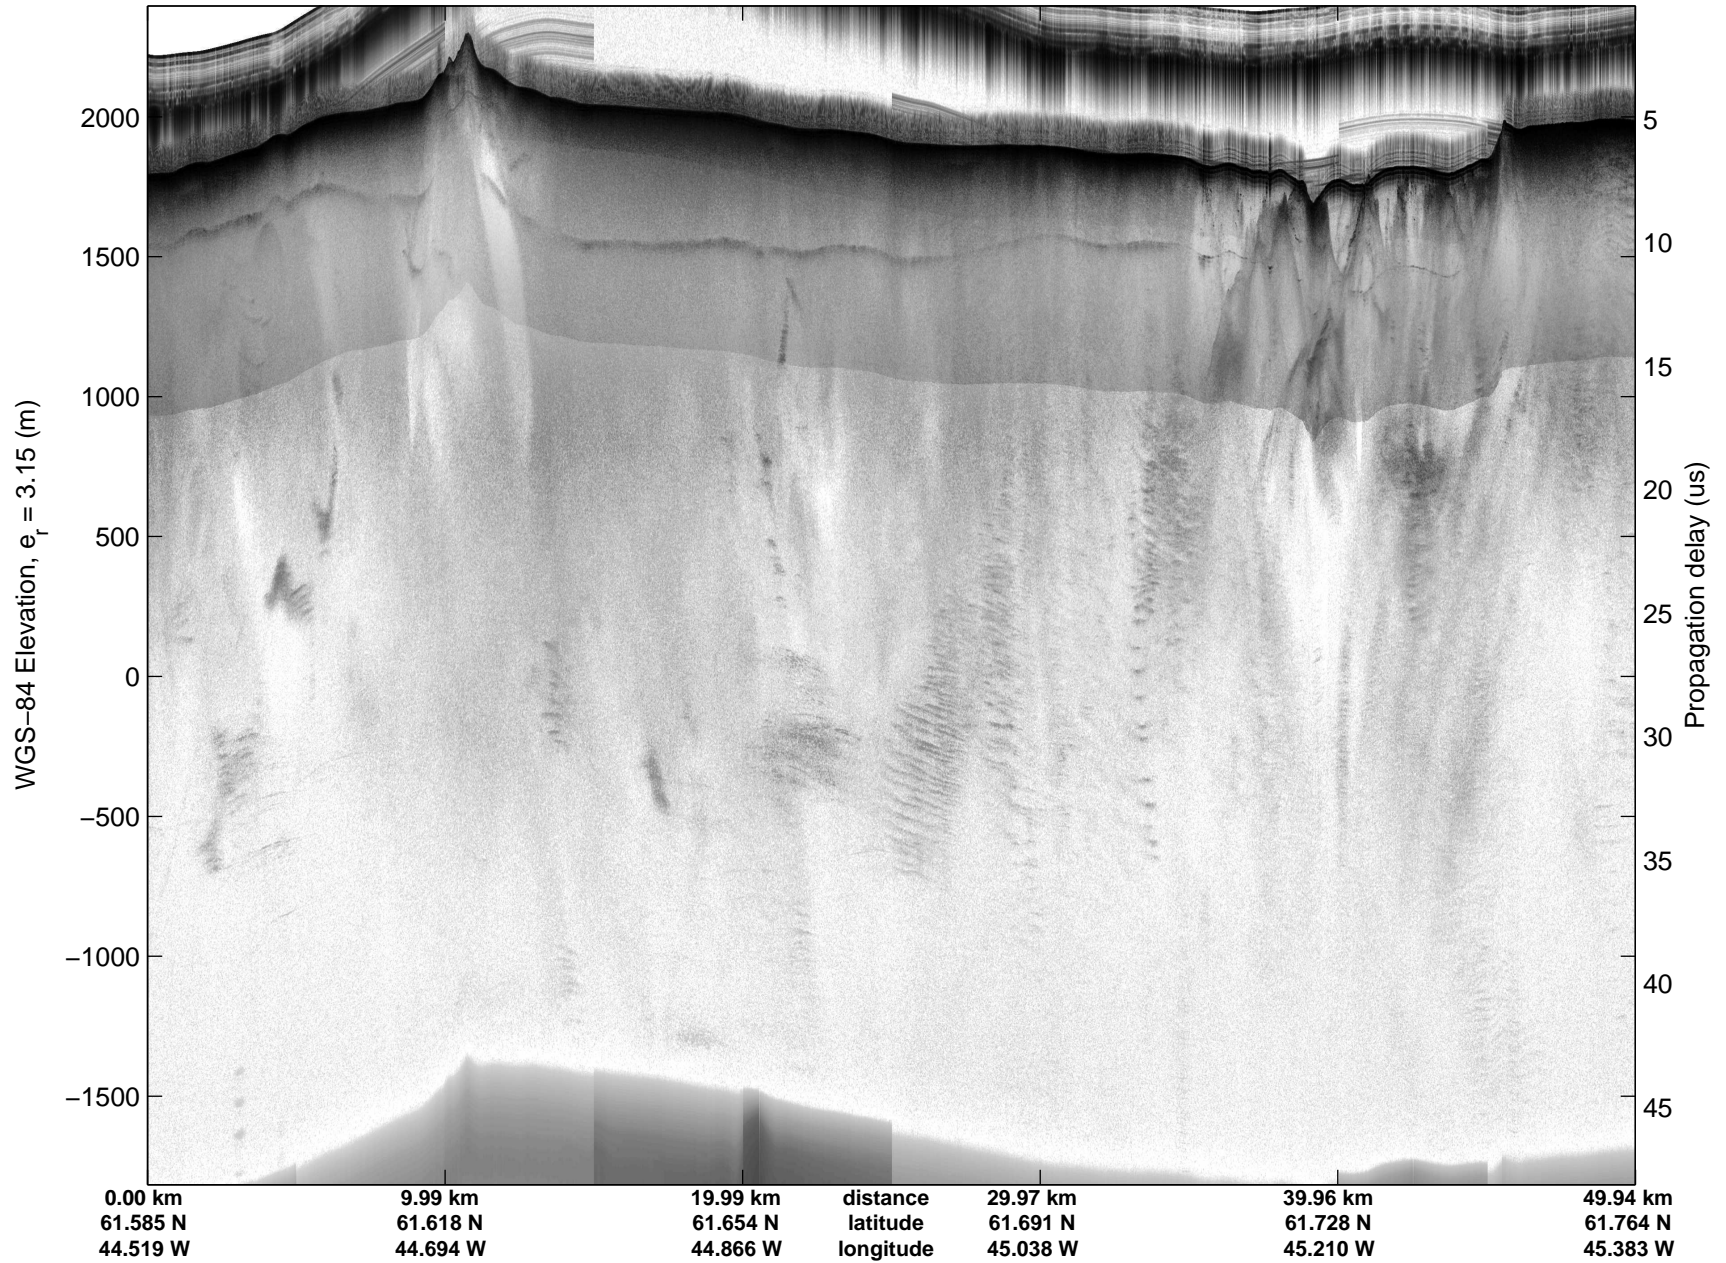

mcords5 2015_Greenland_C130: "Land Ice:Southwest coastal B" 20150427_02_025: 13:00:17.3 to 13:06:19.7 GPS