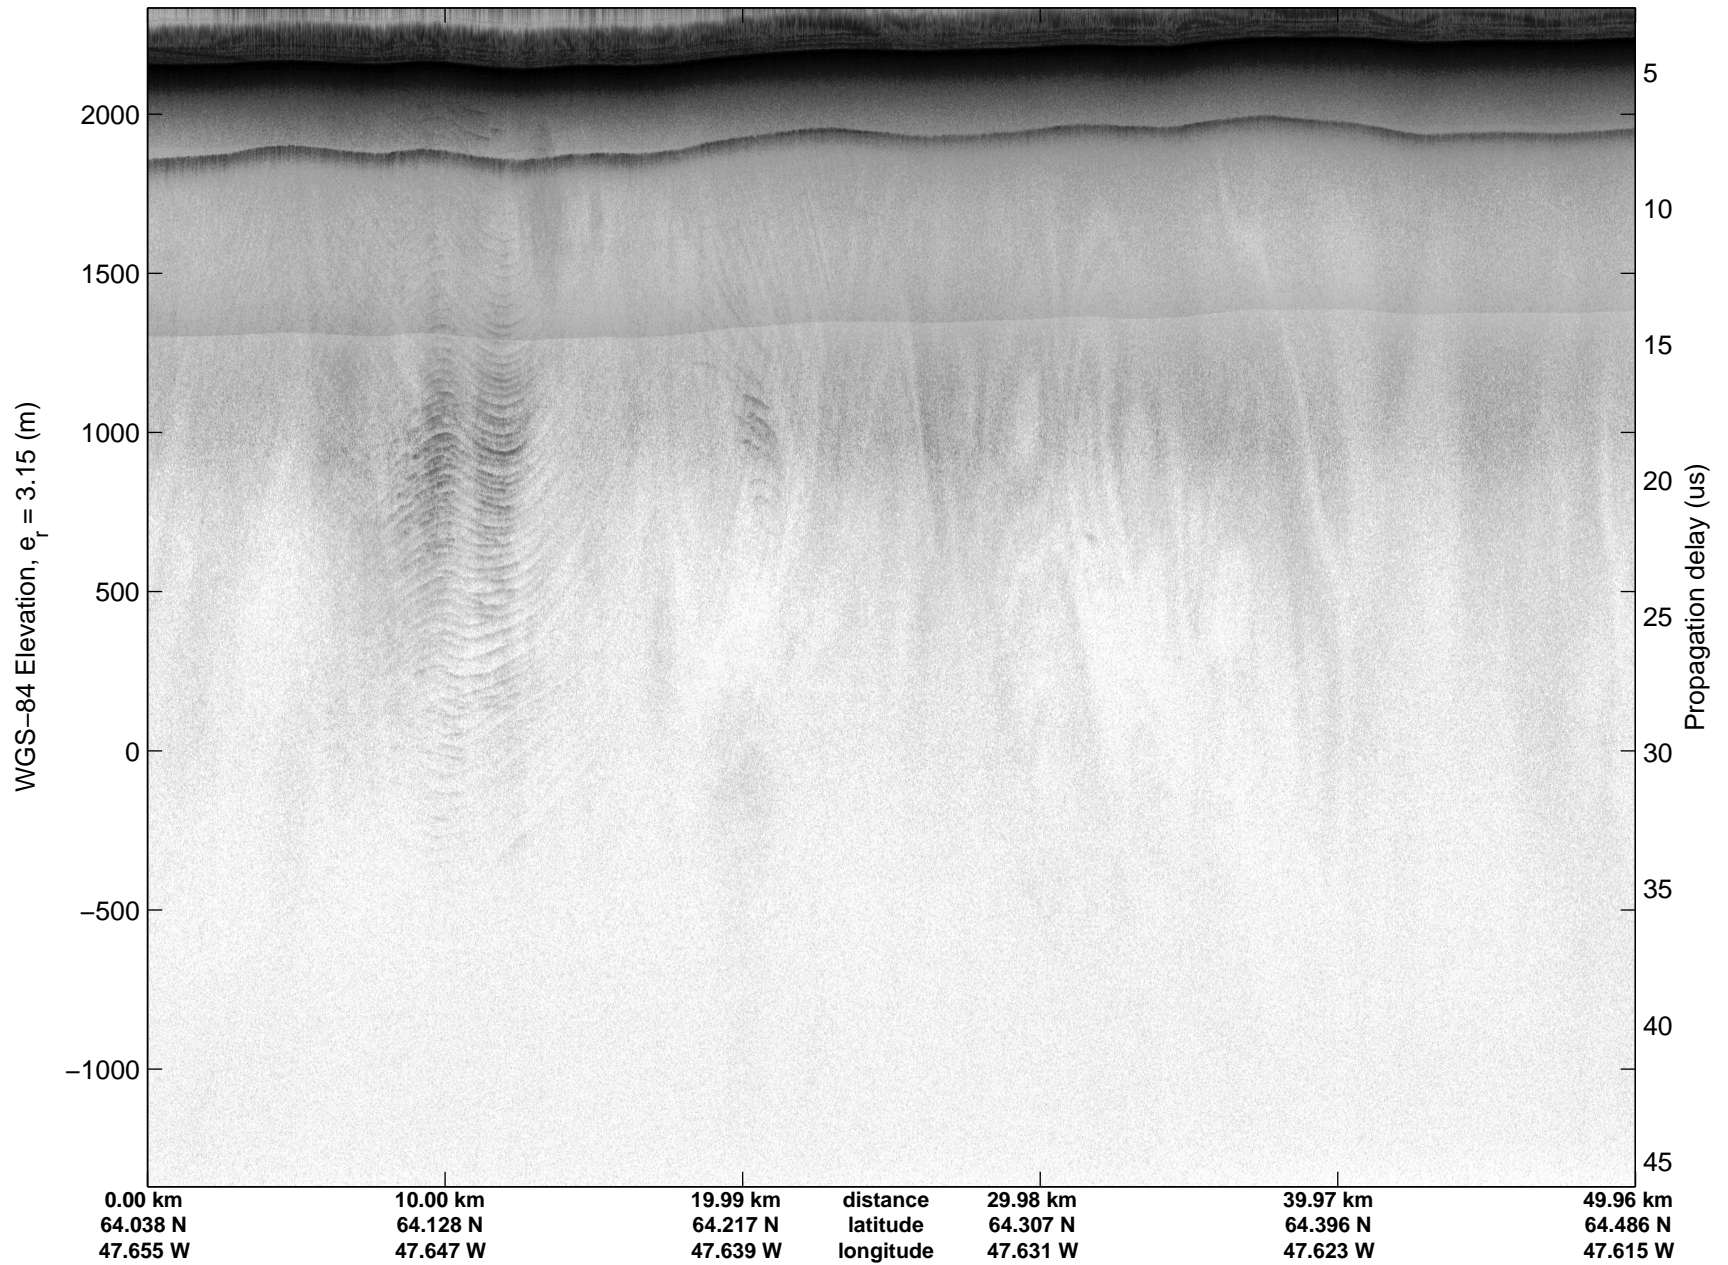

mcords5 2015_Greenland_C130: "Land Ice:Southwest coastal B" 20150427_02_063: 16:57:36.0 to 17:03:44.1 GPS