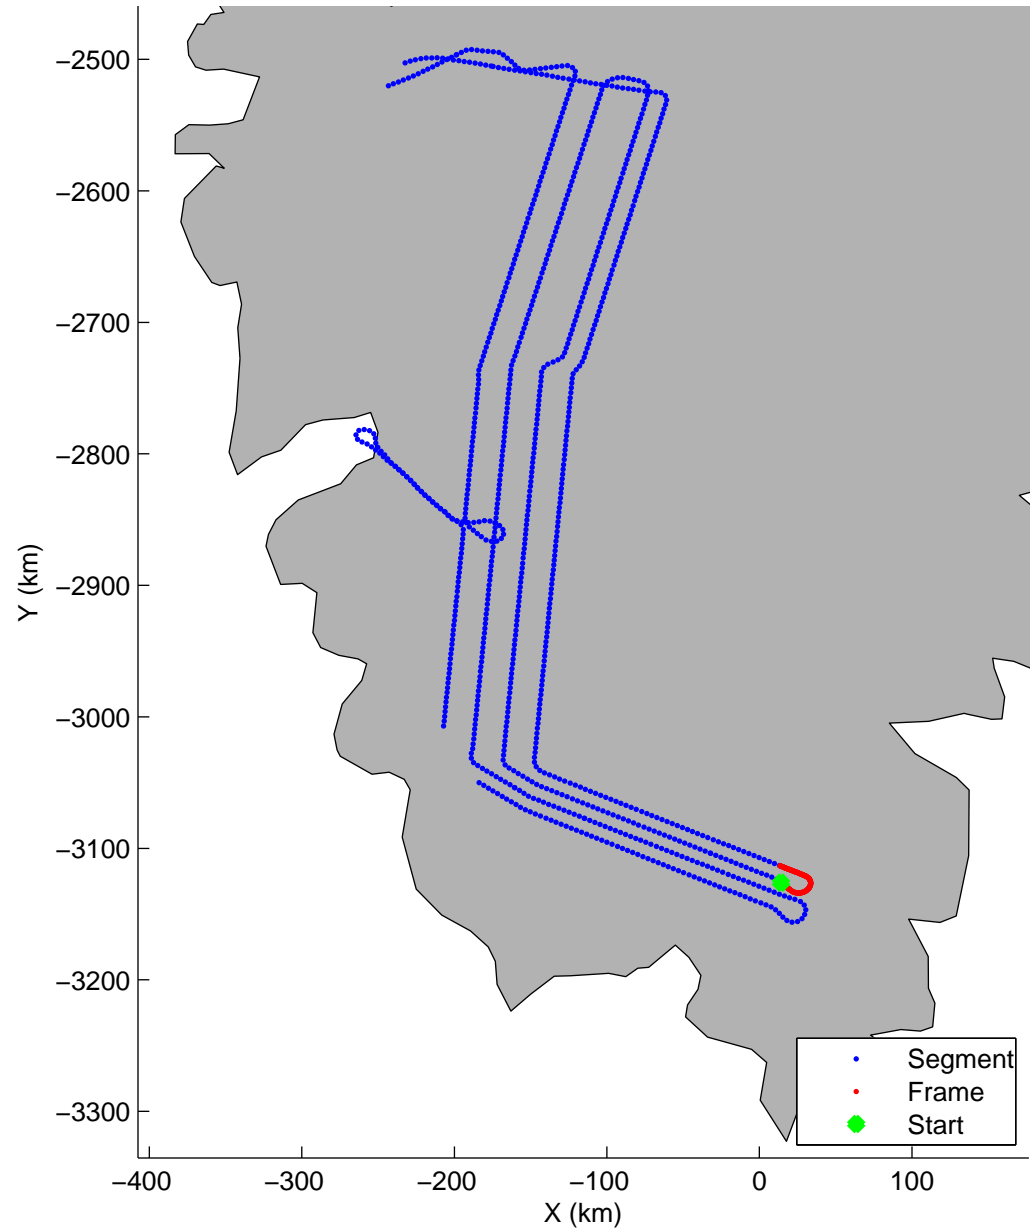

Land Ice: Southwest coastal B
20150427_02_055
Polar Stereograph 70N/-45E