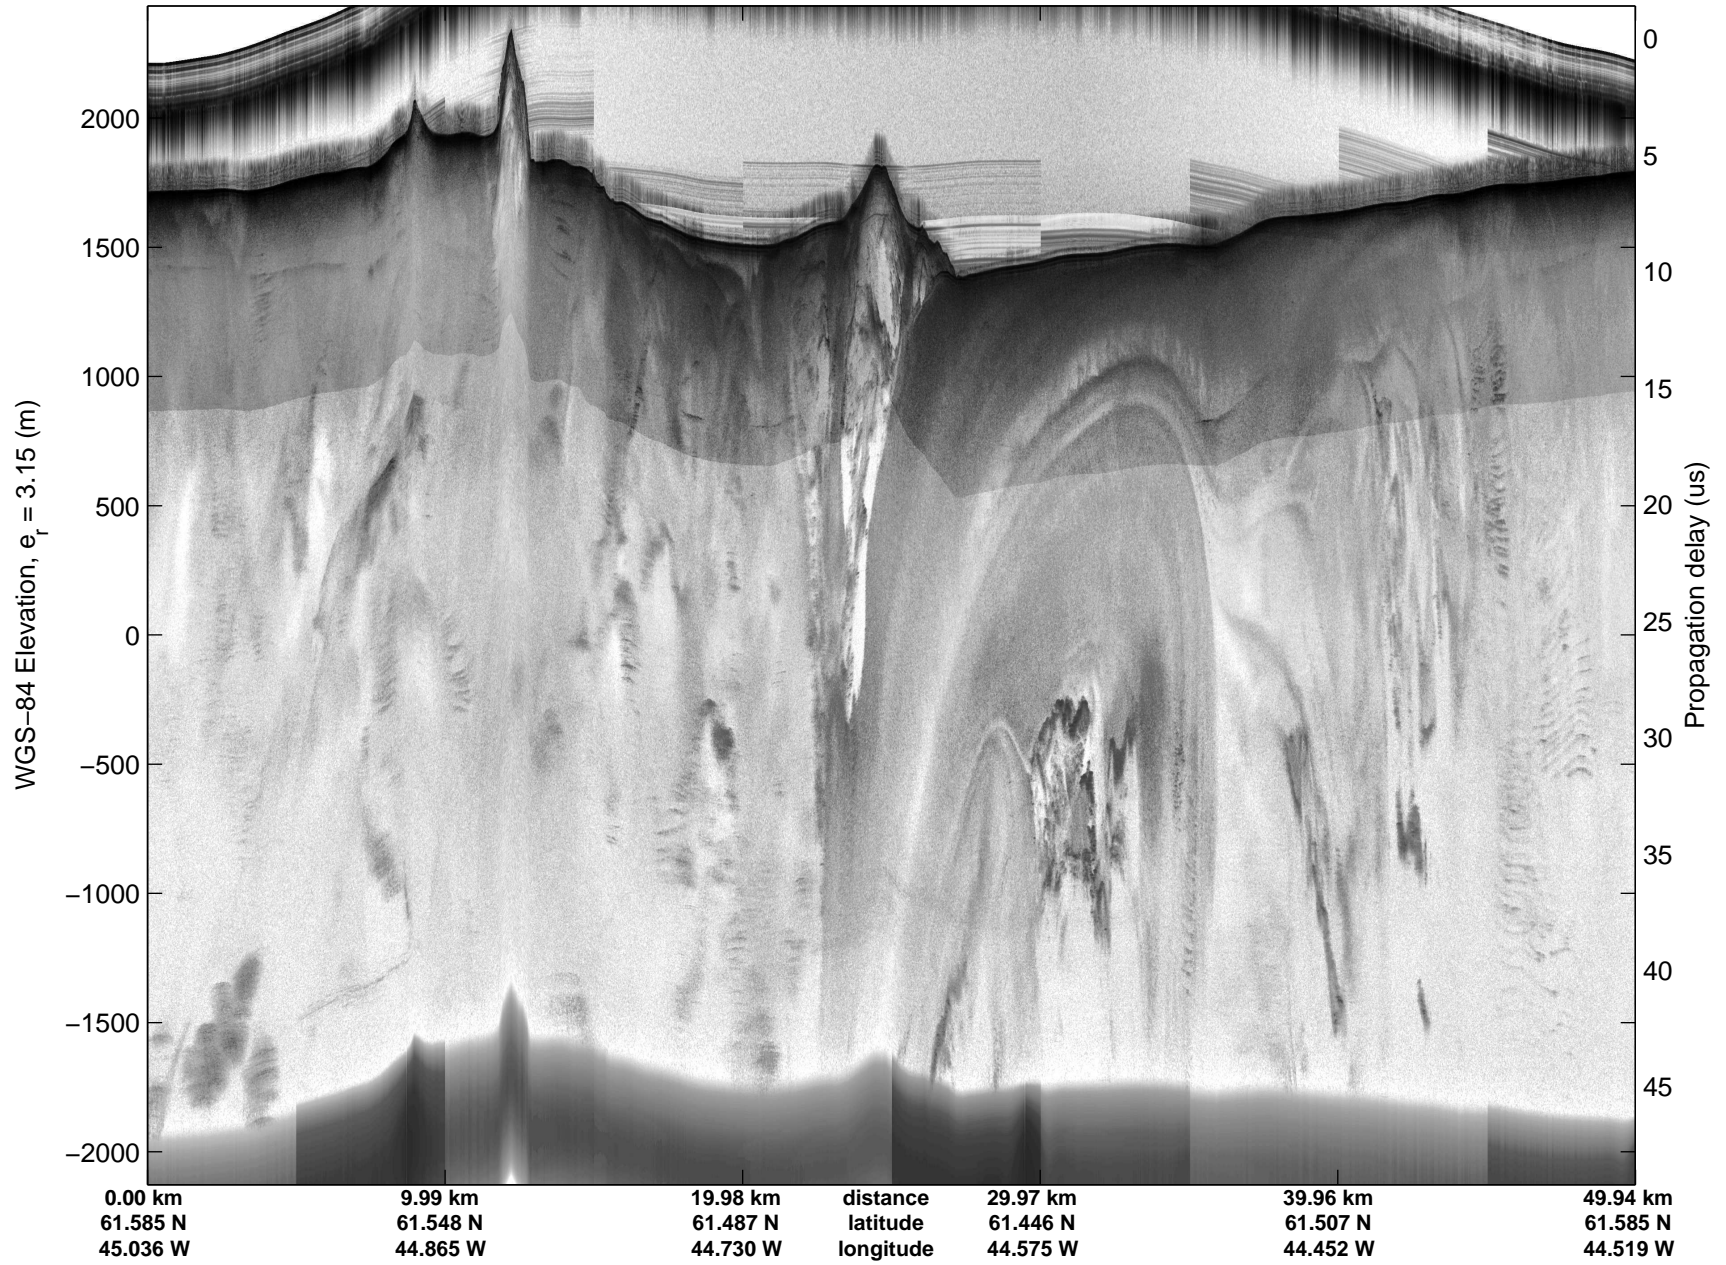

Land Ice: Southwest coastal B  
20150427\_02\_023  
Polar Stereograph 70N/-45E

mcords5 2015\_Greenland\_C130: "Land Ice:Southwest coastal B" 20150427\_02\_023: 12:47:51.2 to 12:54:06.1 GPS

mcords5 2015\_Greenland\_C130: "Land Ice:Southwest coastal B" 20150427\_02\_023: 12:47:51.2 to 12:54:06.1 GPS

Land Ice: Southwest coastal B  
20150427\_02\_024  
Polar Stereograph 70N/-45E

mcords5 2015\_Greenland\_C130: "Land Ice:Southwest coastal B" 20150427\_02\_024: 12:54:06.4 to 13:00:17.1 GPS

mcords5 2015\_Greenland\_C130: "Land Ice:Southwest coastal B" 20150427\_02\_024: 12:54:06.4 to 13:00:17.1 GPS