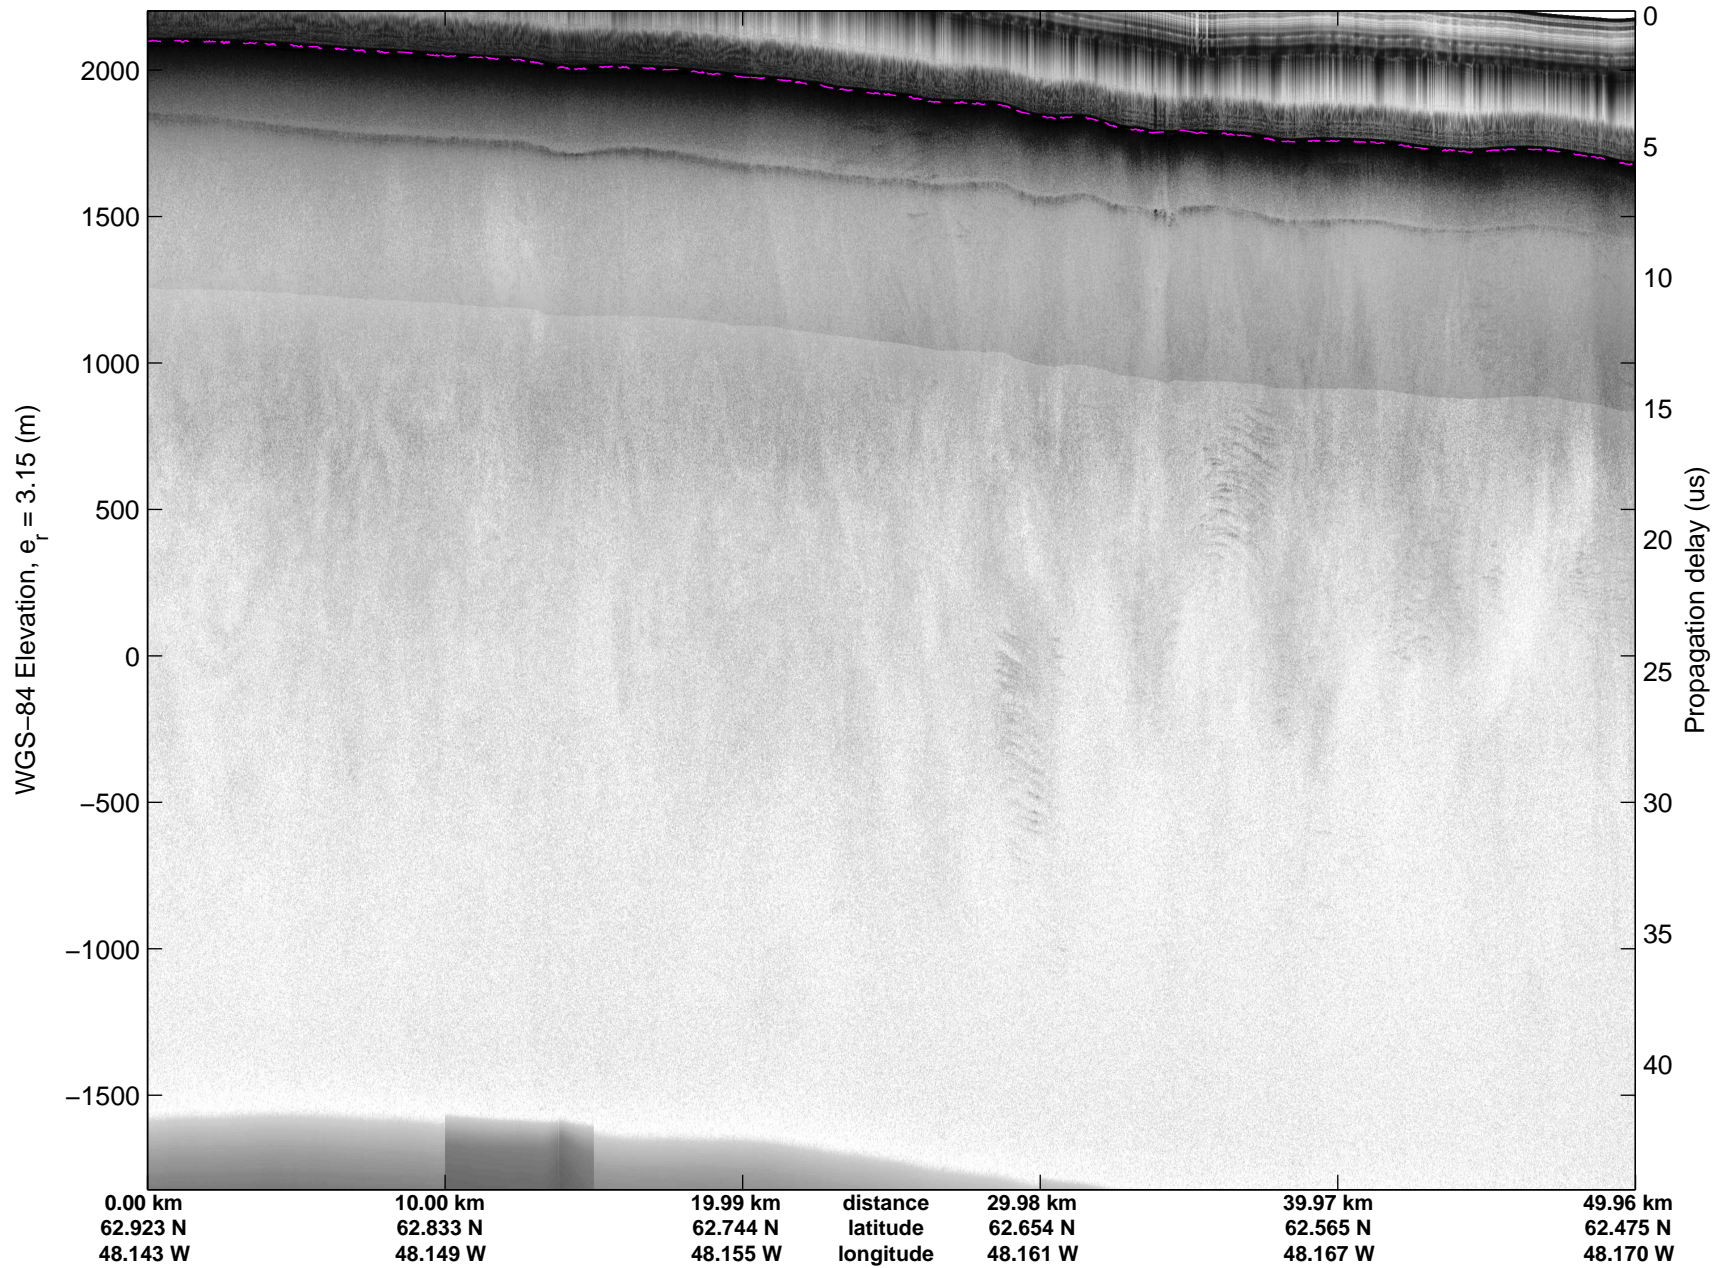

Land Ice: Southwest coastal B  
20150427\_02\_050  
Polar Stereograph 70N/-45E

mcords5 2015\_Greenland\_C130: "Land Ice:Southwest coastal B" 20150427\_02\_050: 15:36:34.9 to 15:42:51.4 GPS

mcords5 2015\_Greenland\_C130: "Land Ice:Southwest coastal B" 20150427\_02\_050: 15:36:34.9 to 15:42:51.4 GPS