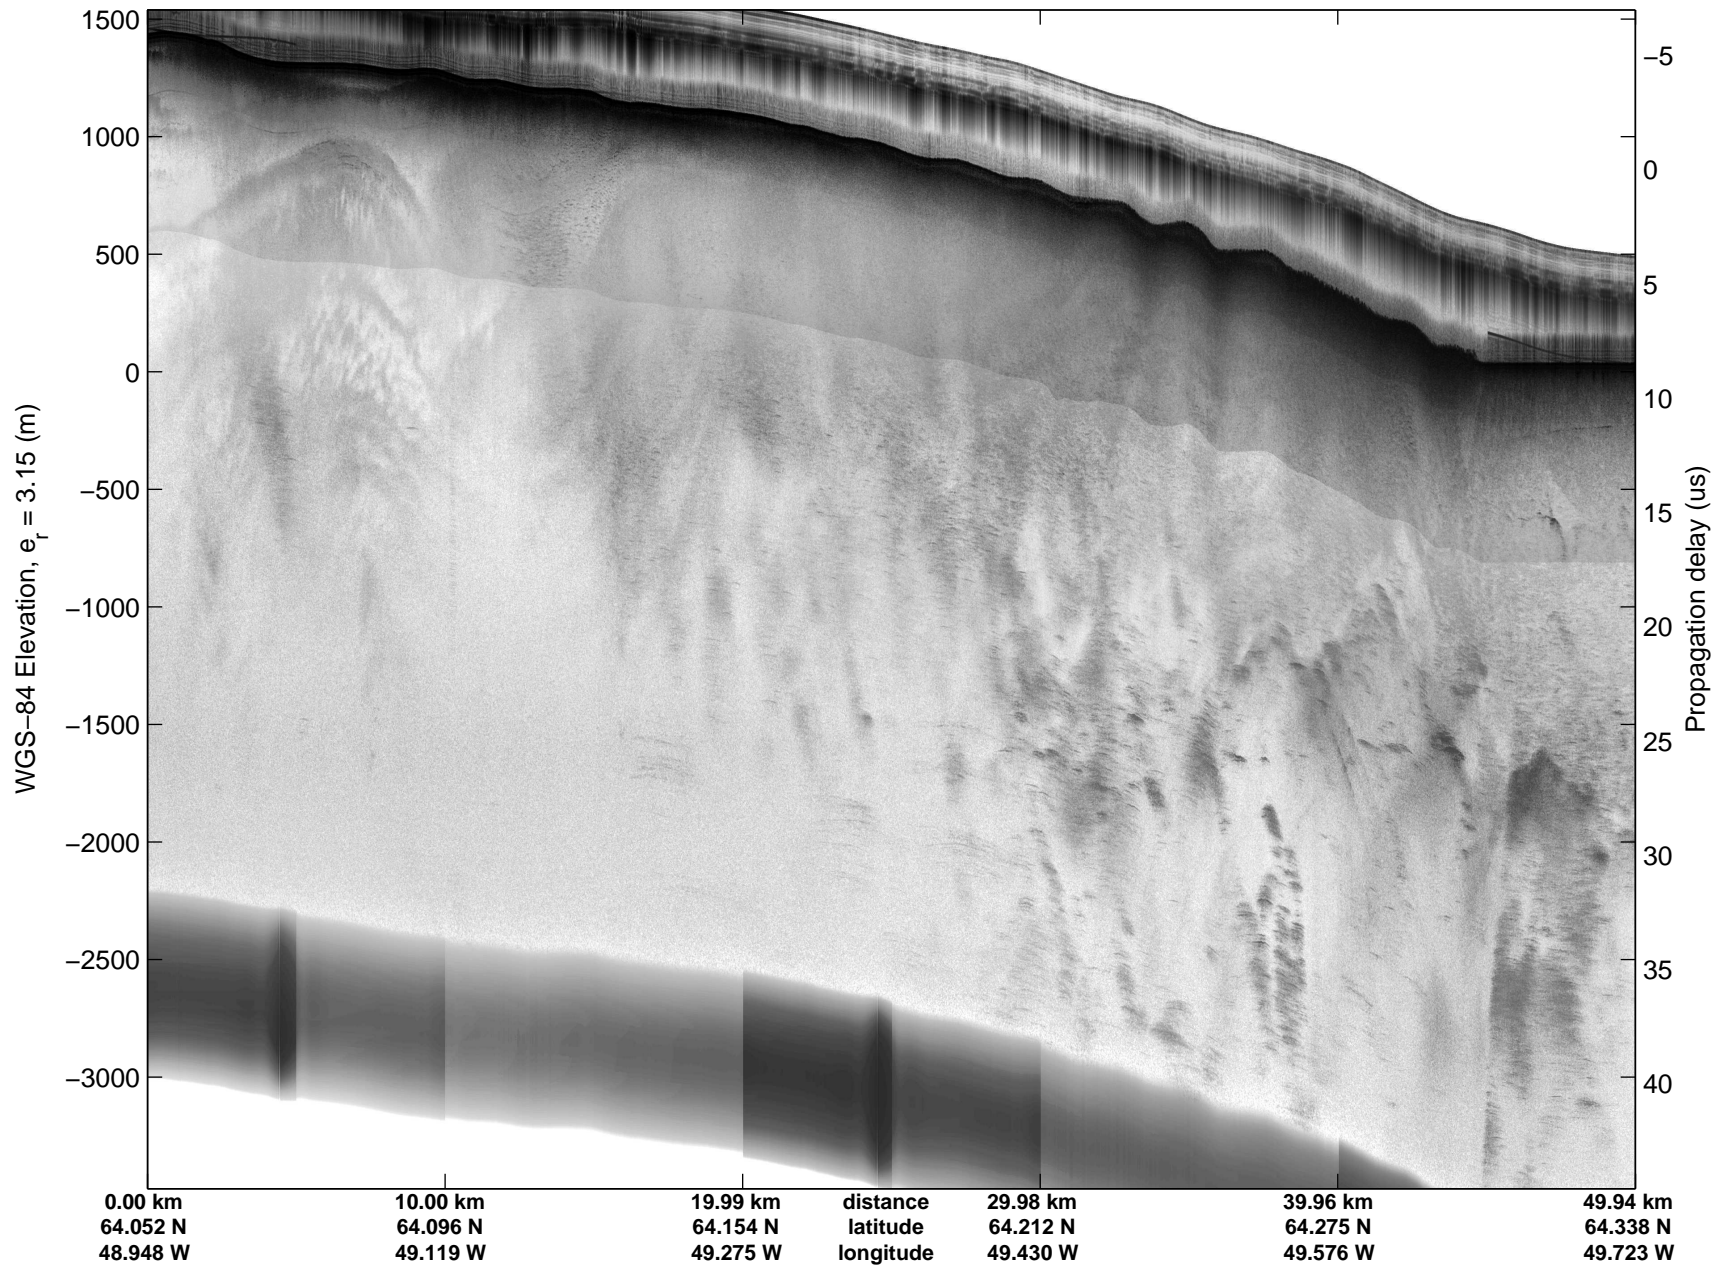

Land Ice: Southwest coastal B  
20150427\_02\_010  
Polar Stereograph 70N/-45E

mcords5 2015\_Greenland\_C130: "Land Ice:Southwest coastal B" 20150427\_02\_010: 11:25:32.8 to 11:31:51.5 GPS

mcords5 2015\_Greenland\_C130: "Land Ice:Southwest coastal B" 20150427\_02\_010: 11:25:32.8 to 11:31:51.5 GPS

Land Ice: Southwest coastal B  
20150427\_02\_011  
Polar Stereograph 70N/-45E

mcords5 2015\_Greenland\_C130: "Land Ice:Southwest coastal B" 20150427\_02\_011: 11:31:51.8 to 11:38:12.6 GPS

mcords5 2015\_Greenland\_C130: "Land Ice:Southwest coastal B" 20150427\_02\_011: 11:31:51.8 to 11:38:12.6 GPS

Land Ice: Southwest coastal B  
20150427\_02\_012  
Polar Stereograph 70N/-45E

mcords5 2015\_Greenland\_C130: "Land Ice:Southwest coastal B" 20150427\_02\_012: 11:38:12.8 to 11:44:32.4 GPS

mcords5 2015\_Greenland\_C130: "Land Ice:Southwest coastal B" 20150427\_02\_012: 11:38:12.8 to 11:44:32.4 GPS