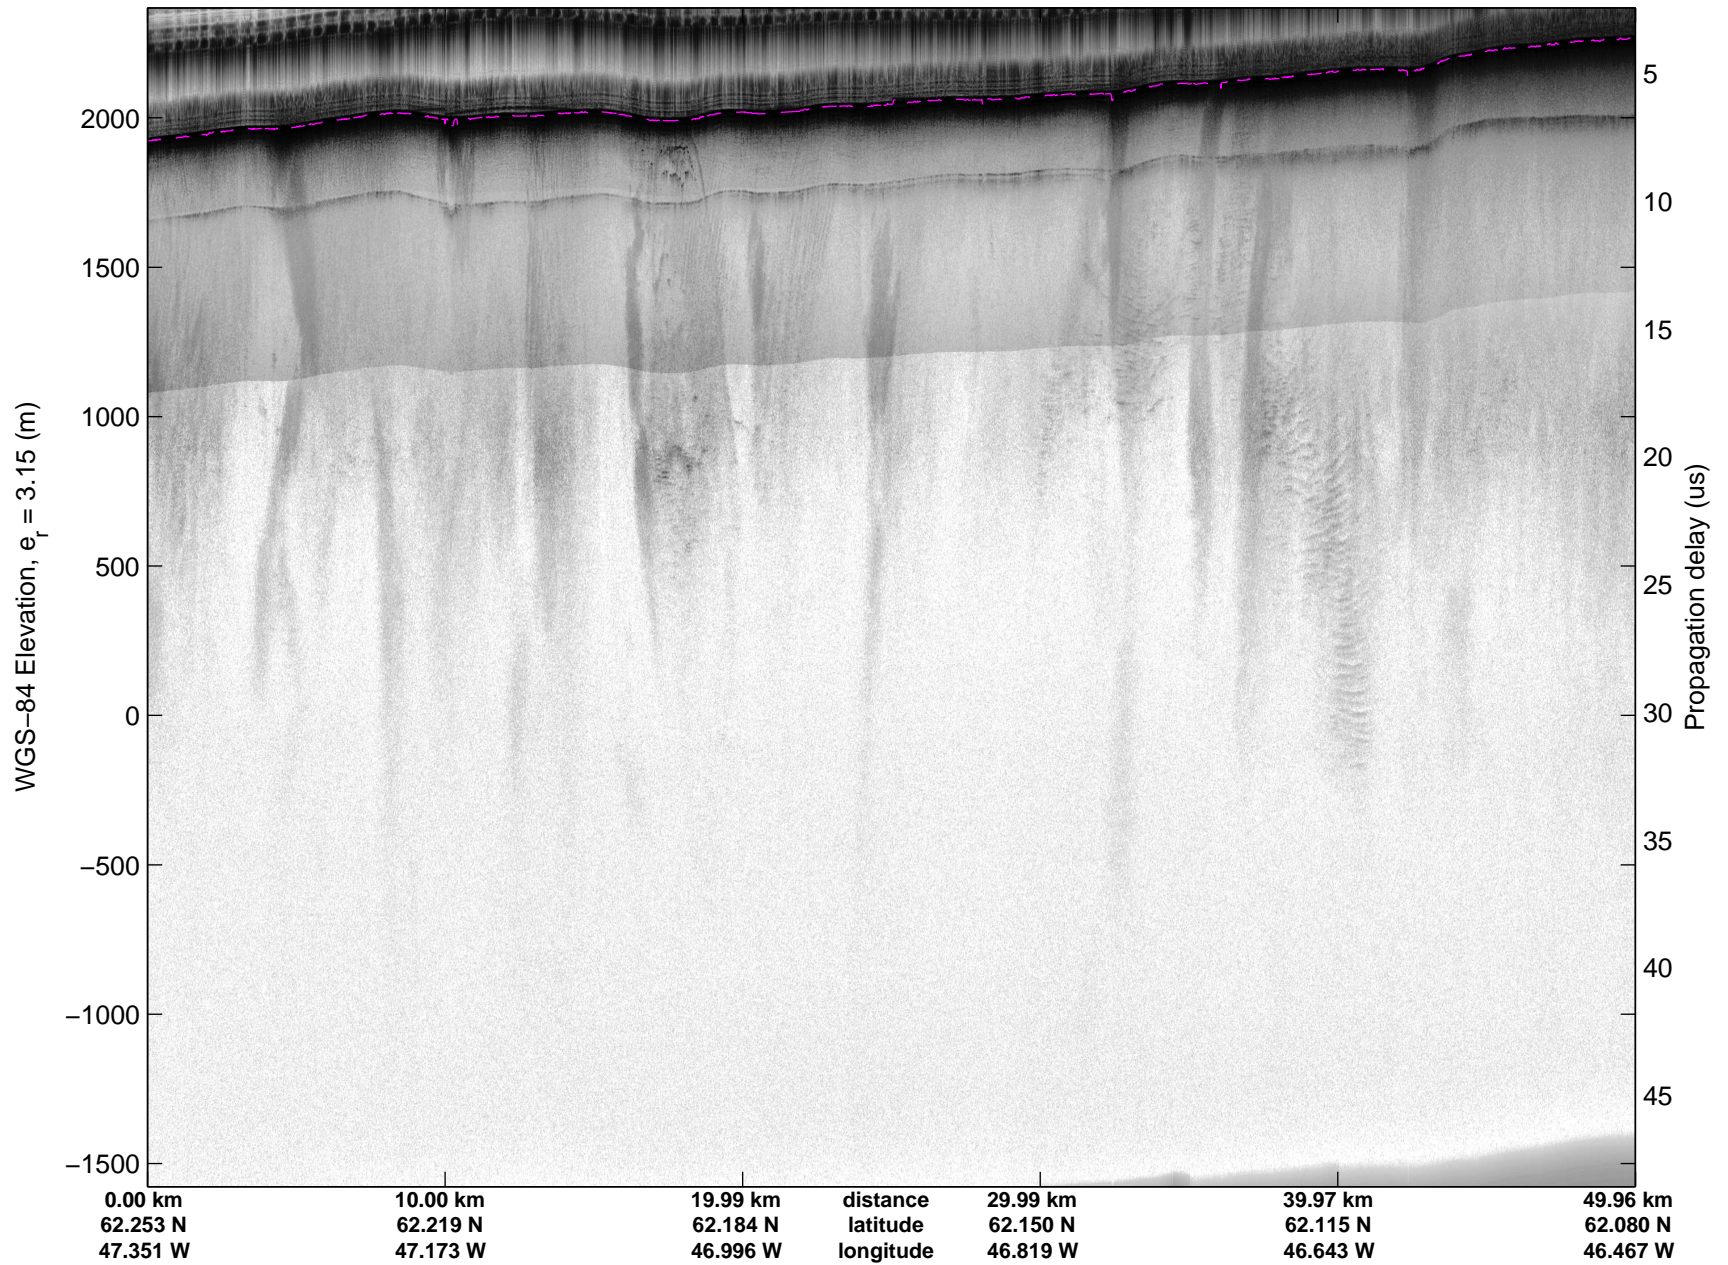

Land Ice: Southwest coastal B  
20150427\_02\_052  
Polar Stereograph 70N/-45E

mcords5 2015\_Greenland\_C130: "Land Ice:Southwest coastal B" 20150427\_02\_052: 15:49:18.3 to 15:55:33.2 GPS

mcords5 2015\_Greenland\_C130: "Land Ice:Southwest coastal B" 20150427\_02\_052: 15:49:18.3 to 15:55:33.2 GPS