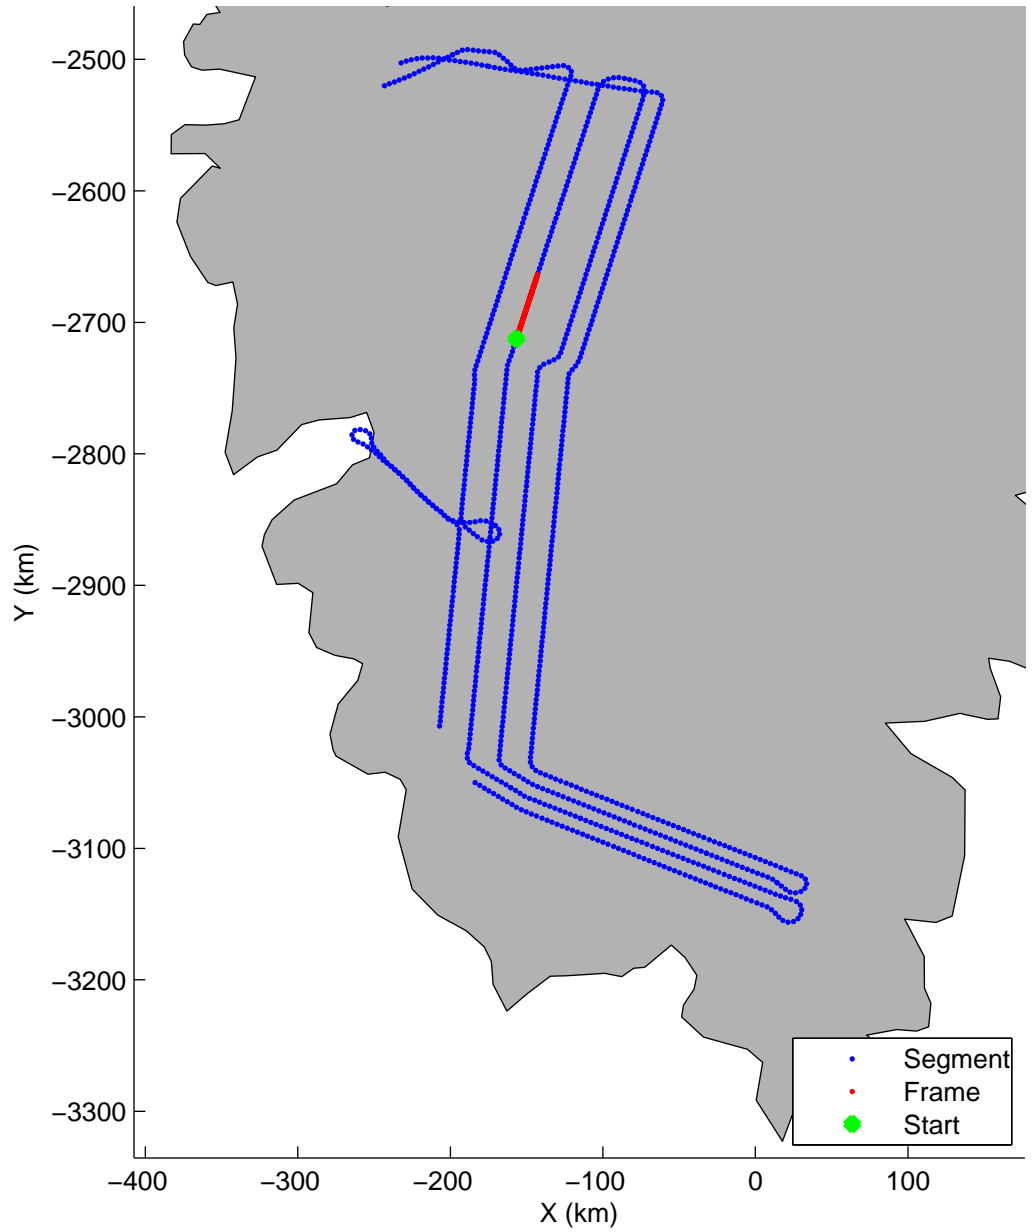

Land Ice: Southwest coastal B
20150427_02_036
Polar Stereograph 70N/-45E