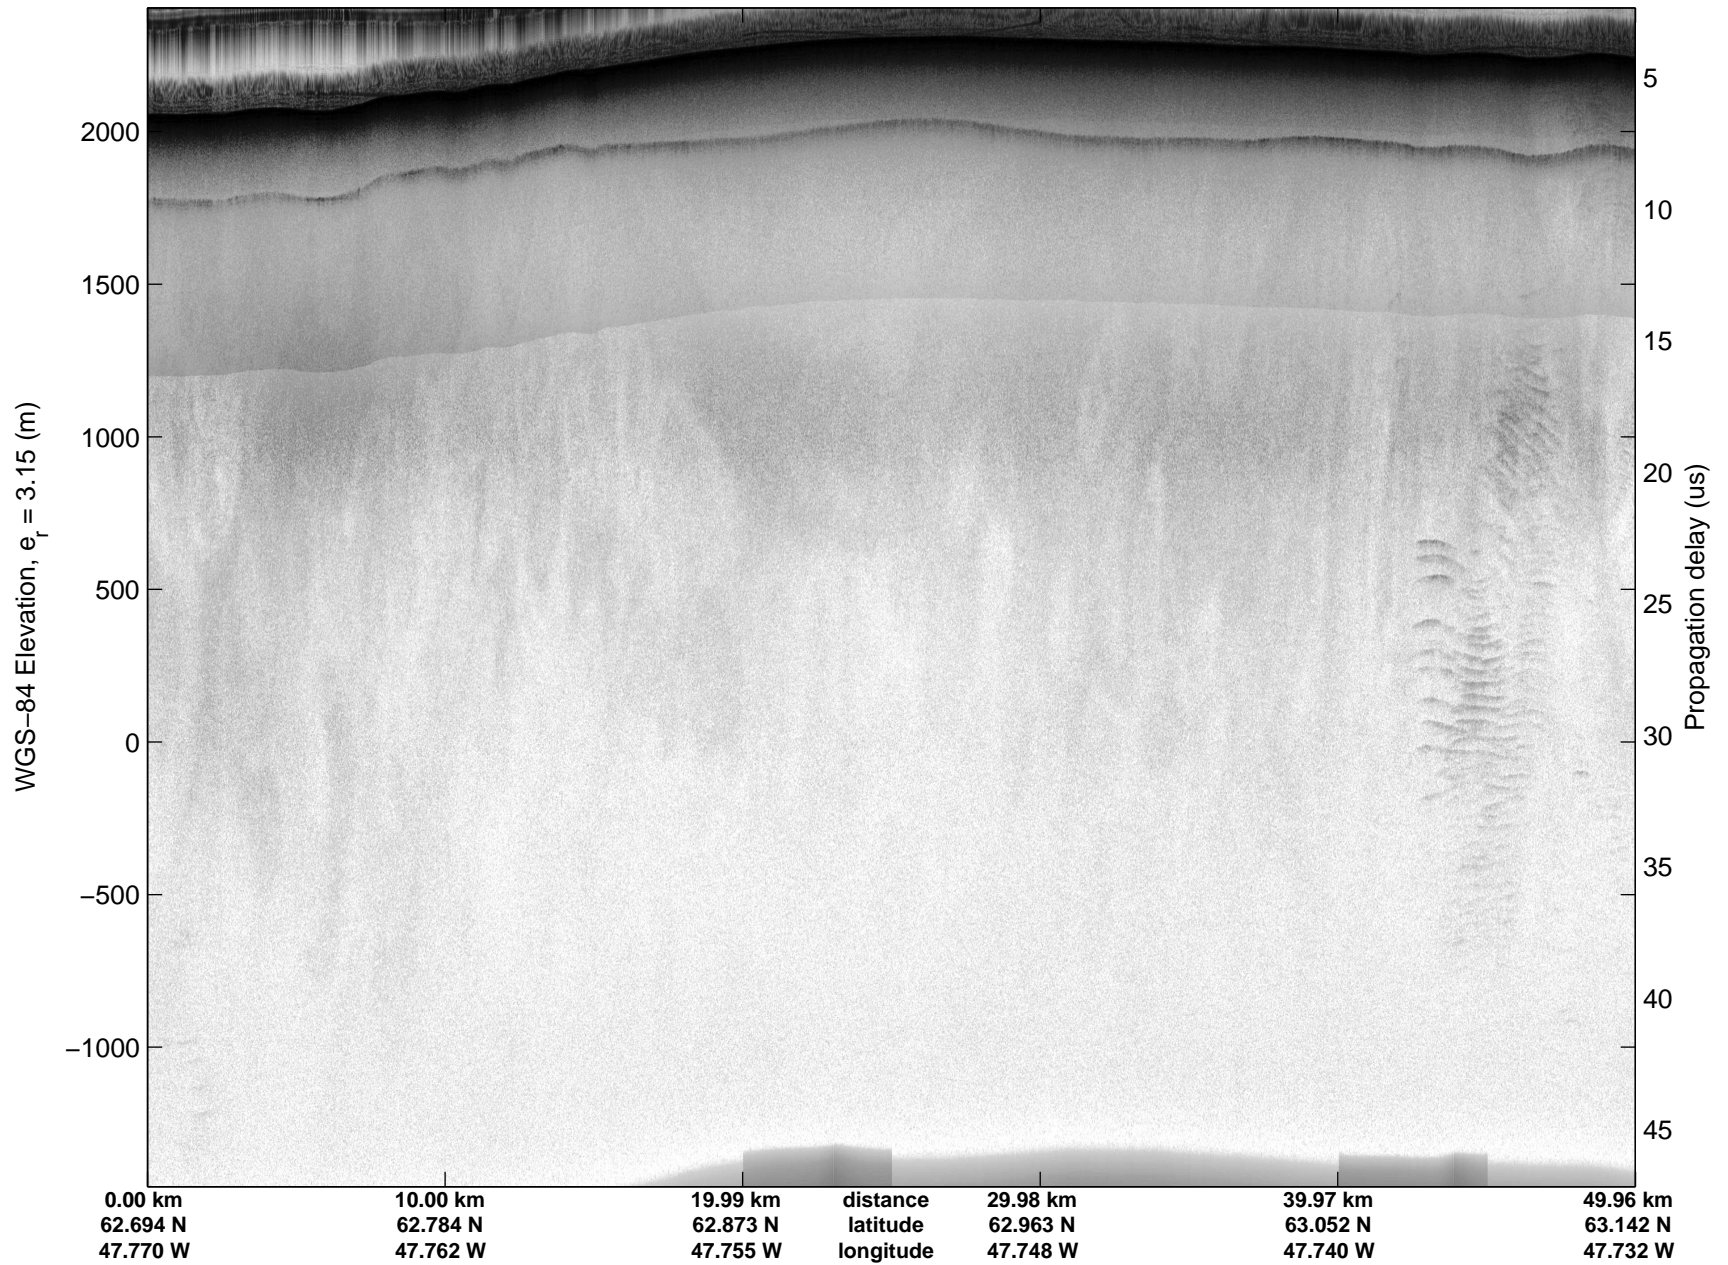

mcords5 2015_Greenland_C130: "Land Ice:Southwest coastal B" 20150427_02_060: 16:39:04.9 to 16:45:18.0 GPS