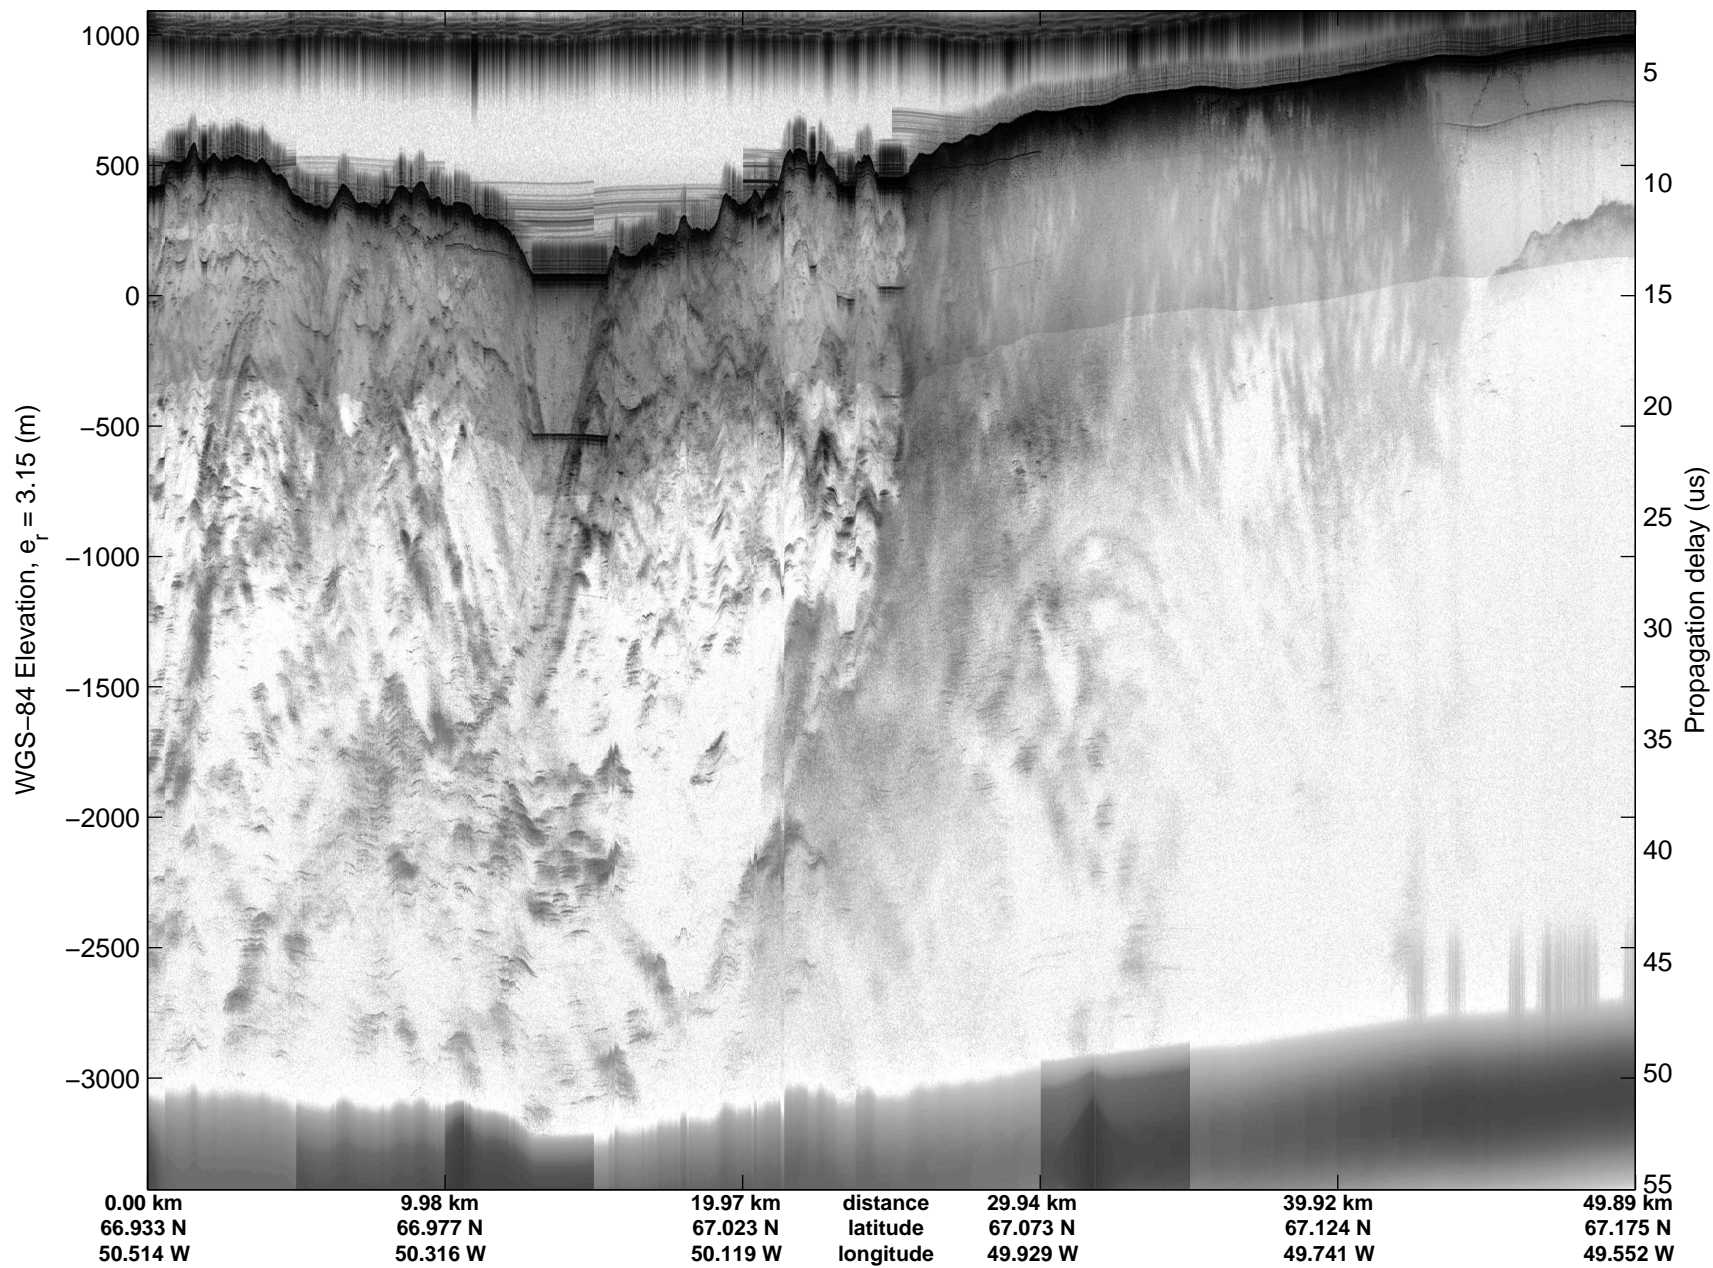

Land Ice: Southwest coastal B  
20150427\_02\_001  
Polar Stereograph 70N/-45E

mcords5 2015\_Greenland\_C130: "Land Ice: Southwest coastal B" 20150427\_02\_001: 10:28:43.9 to 10:34:50.0 GPS

mcords5 2015\_Greenland\_C130: "Land Ice:Southwest coastal B" 20150427\_02\_001: 10:28:43.9 to 10:34:50.0 GPS

Land Ice: Southwest coastal B  
20150427\_02\_002  
Polar Stereograph 70N/-45E

mcords5 2015\_Greenland\_C130: "Land Ice:Southwest coastal B" 20150427\_02\_002: 10:34:50.2 to 10:41:19.5 GPS

mcords5 2015\_Greenland\_C130: "Land Ice:Southwest coastal B" 20150427\_02\_002: 10:34:50.2 to 10:41:19.5 GPS

Land Ice: Southwest coastal B  
20150427\_02\_003  
Polar Stereograph 70N/-45E

mcords5 2015\_Greenland\_C130: "Land Ice:Southwest coastal B" 20150427\_02\_003: 10:41:19.7 to 10:47:32.6 GPS

mcords5 2015\_Greenland\_C130: "Land Ice:Southwest coastal B" 20150427\_02\_003: 10:41:19.7 to 10:47:32.6 GPS