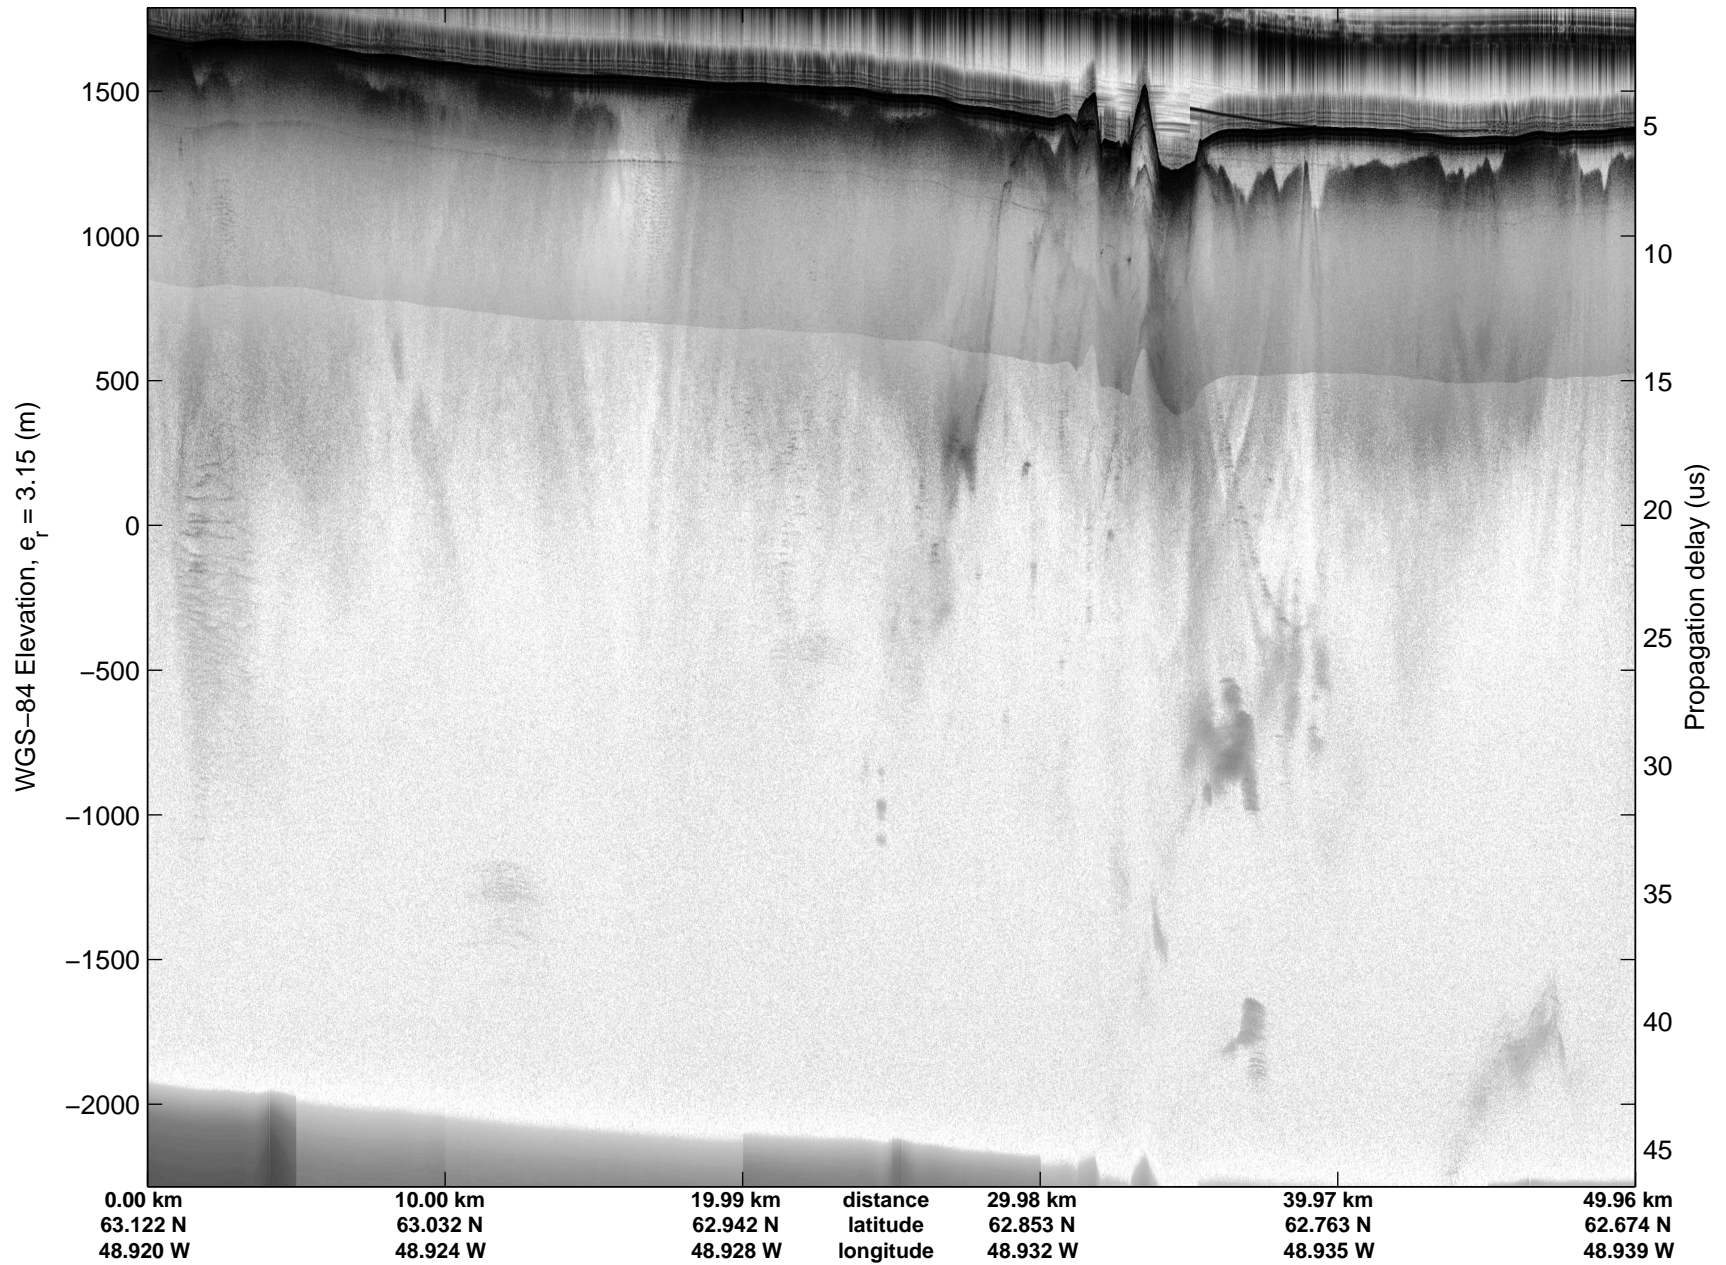

Land Ice: Southwest coastal B  
20150427\_02\_017  
Polar Stereograph 70N/-45E

mcords5 2015\_Greenland\_C130: "Land Ice:Southwest coastal B" 20150427\_02\_017: 12:10:12.2 to 12:16:29.6 GPS

mcords5 2015\_Greenland\_C130: "Land Ice:Southwest coastal B" 20150427\_02\_017: 12:10:12.2 to 12:16:29.6 GPS

Land Ice: Southwest coastal B  
20150427\_02\_018  
Polar Stereograph 70N/-45E

mcords5 2015\_Greenland\_C130: "Land Ice:Southwest coastal B" 20150427\_02\_018: 12:16:29.9 to 12:22:31.7 GPS

mcords5 2015\_Greenland\_C130: "Land Ice:Southwest coastal B" 20150427\_02\_018: 12:16:29.9 to 12:22:31.7 GPS