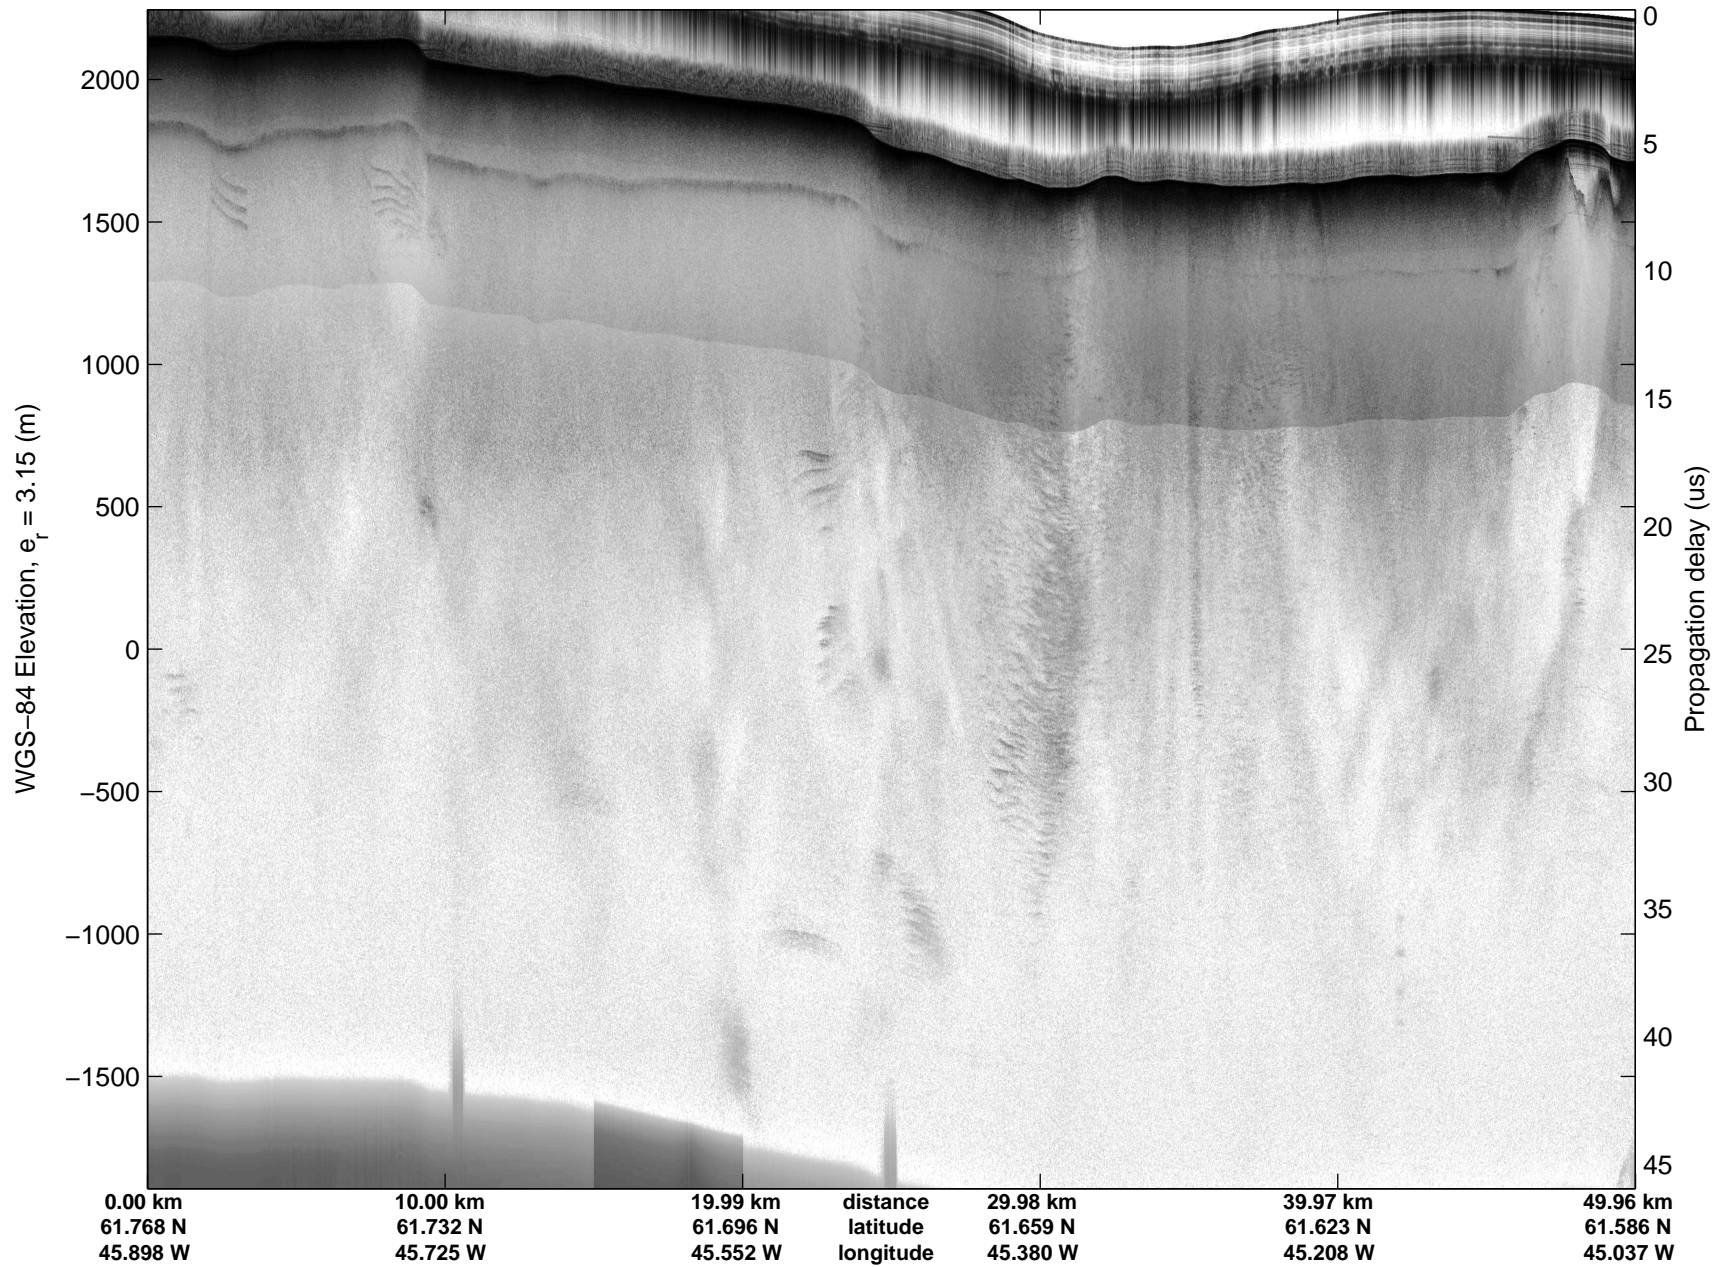

mcords5 2015_Greenland_C130: "Land Ice:Southwest coastal B" 20150427_02_023: 12:47:51.2 to 12:54:06.1 GPS