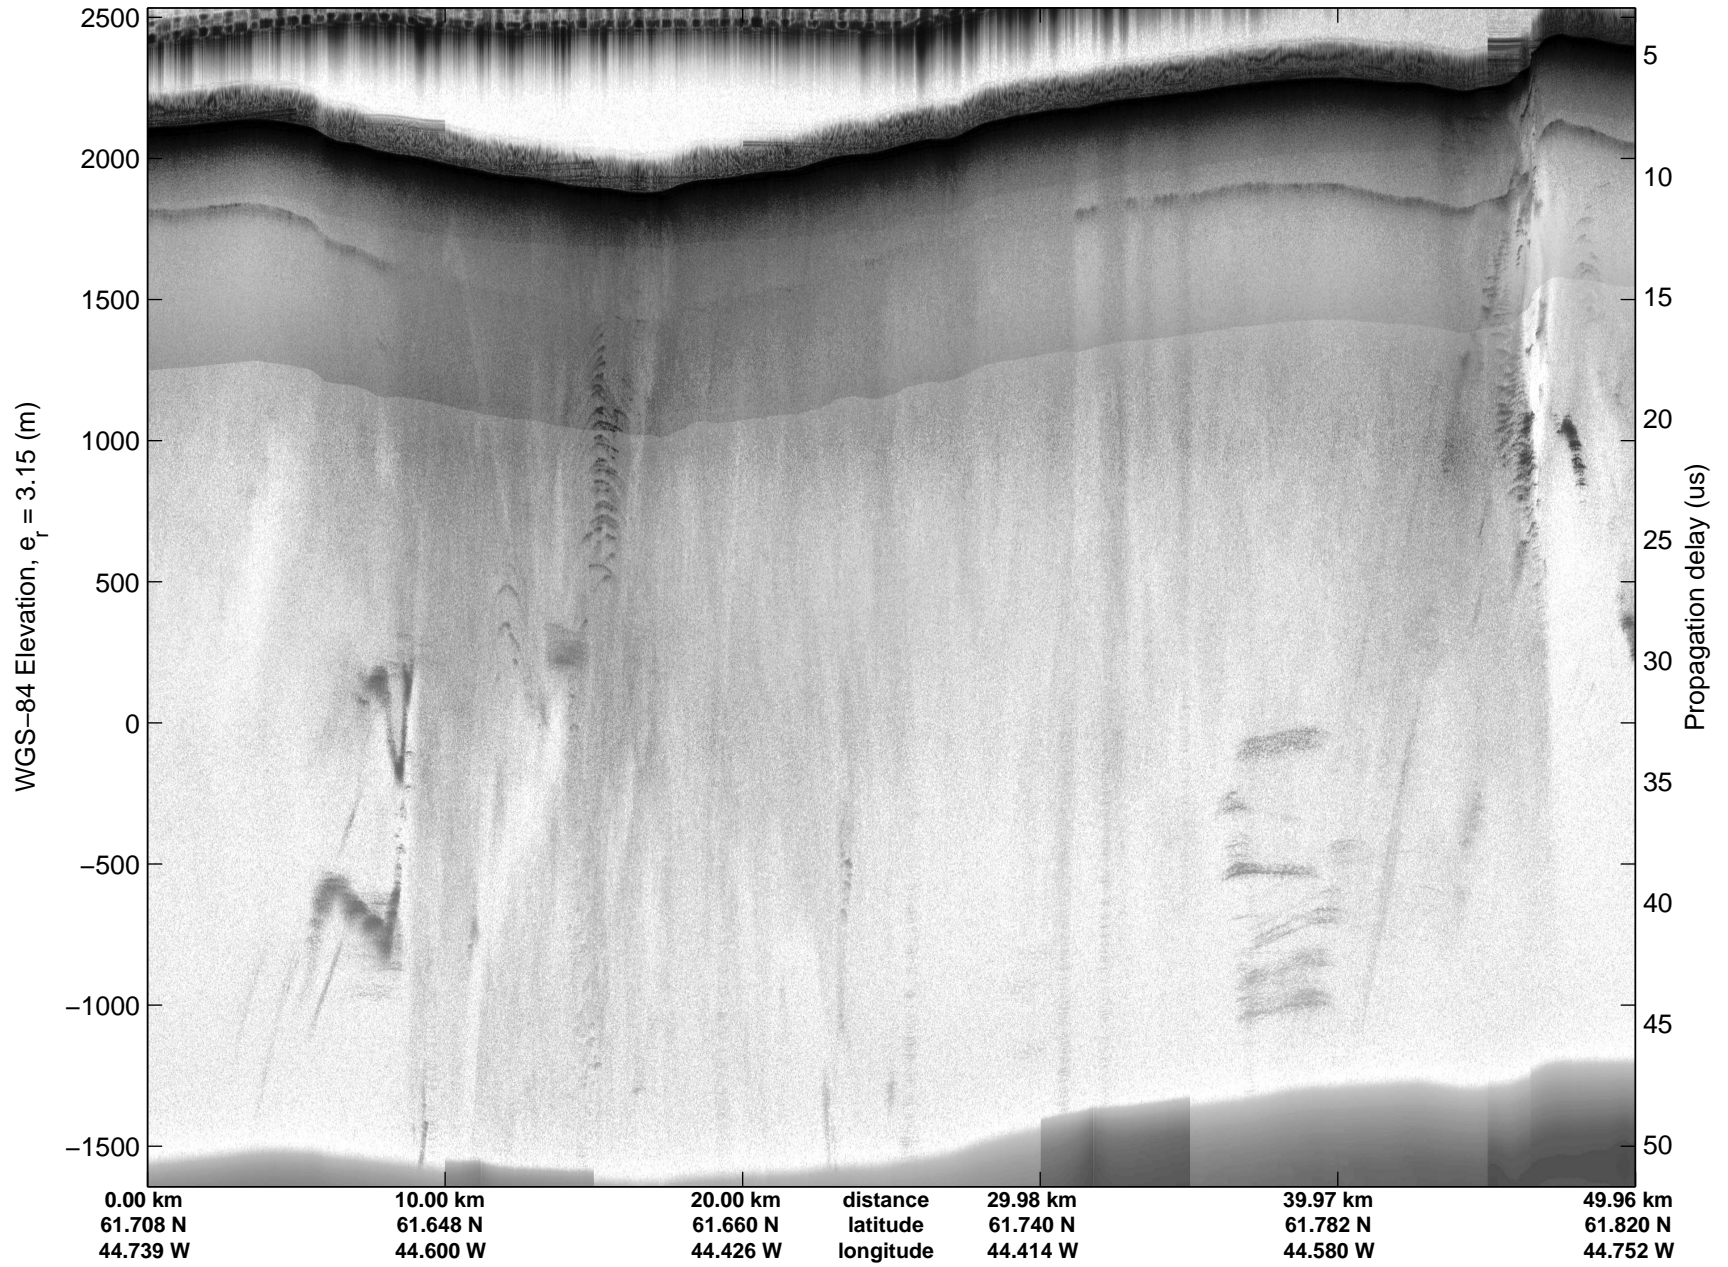

mcords5 2015_Greenland_C130: "Land Ice:Southwest coastal B" 20150427_02_055: 16:07:30.1 to 16:13:52.7 GPS