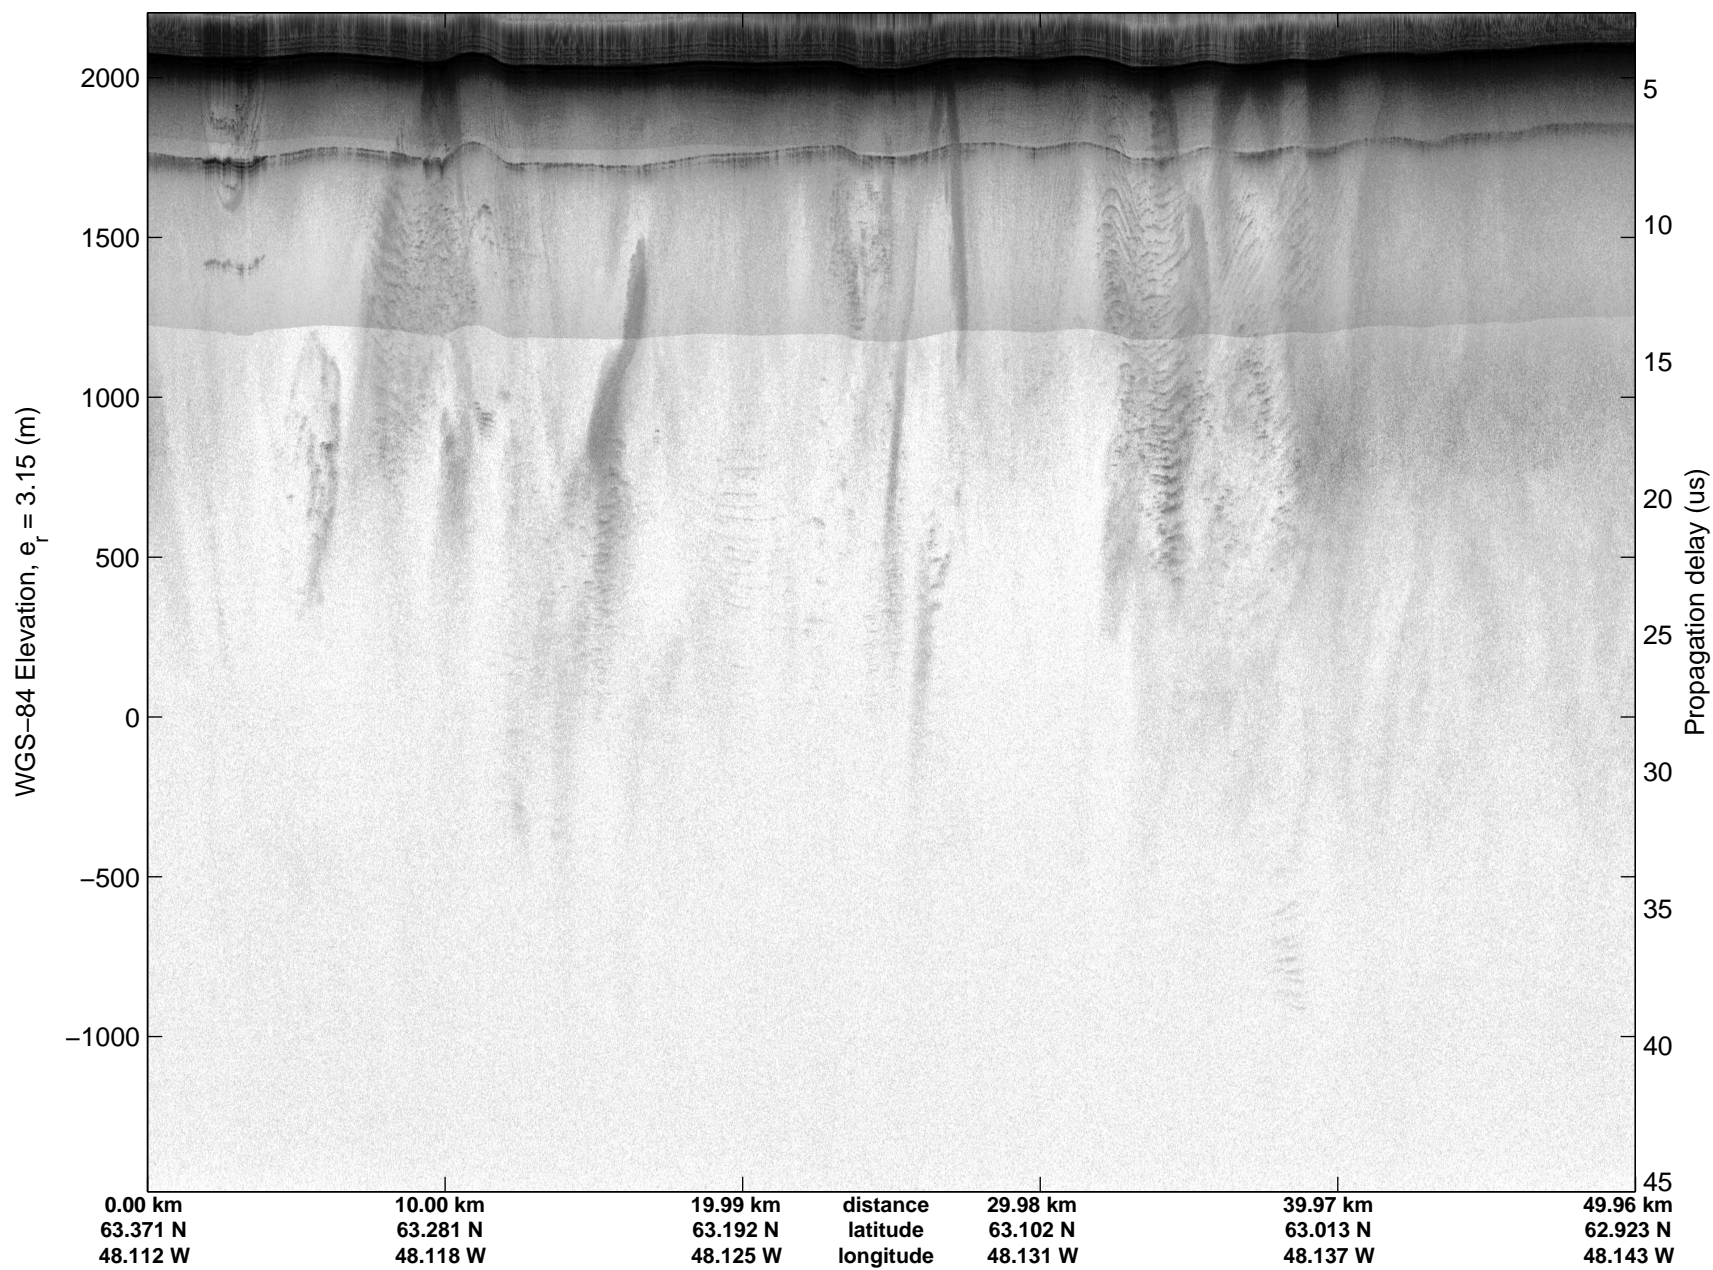

mcords5 2015_Greenland_C130: "Land Ice:Southwest coastal B" 20150427_02_049: 15:30:28.5 to 15:36:34.6 GPS