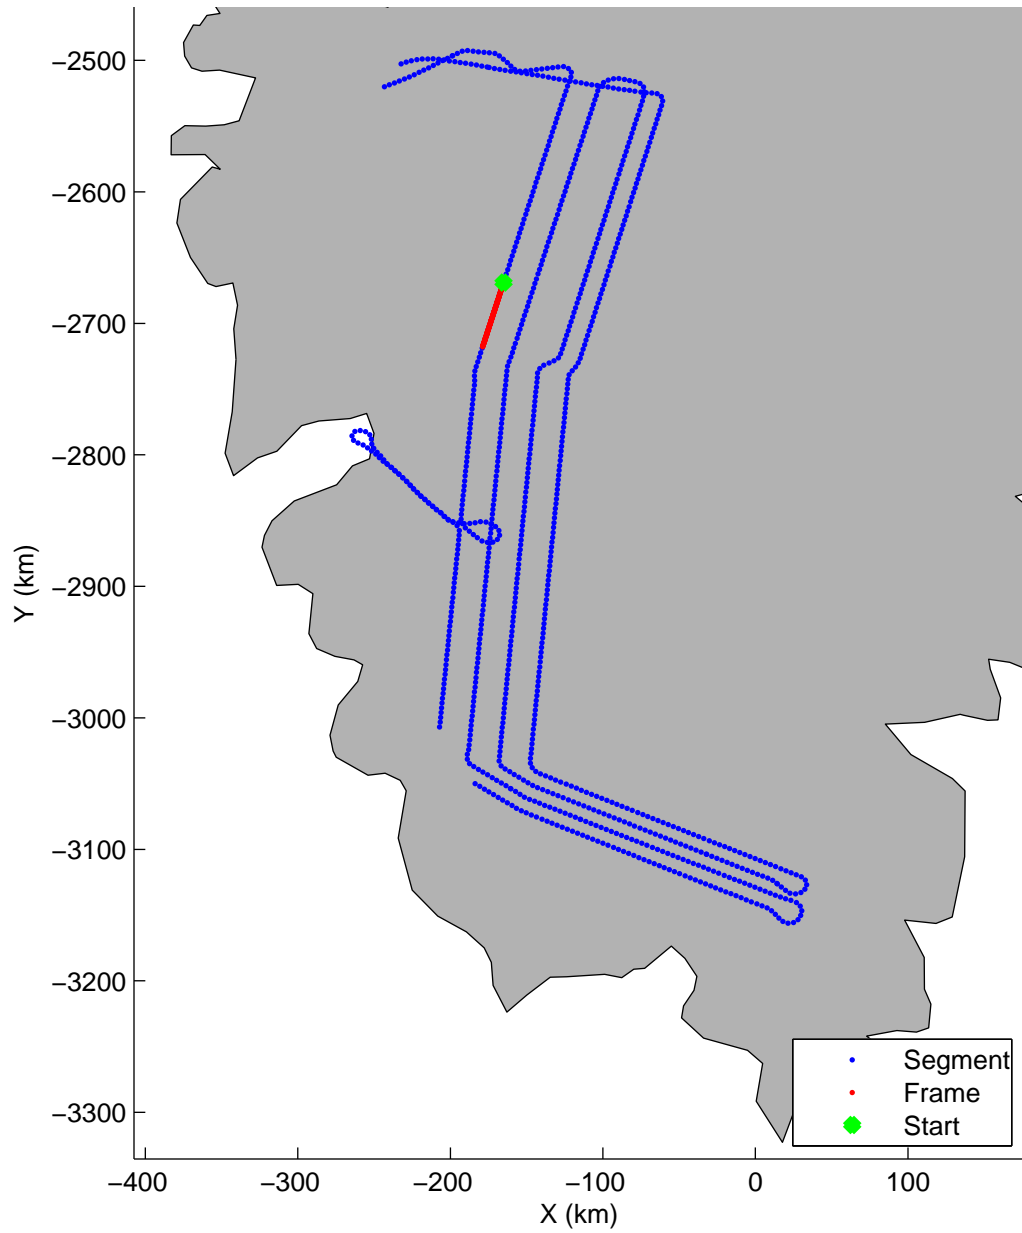

Land Ice: Southwest coastal B
20150427_02_007
Polar Stereograph 70N/-45E