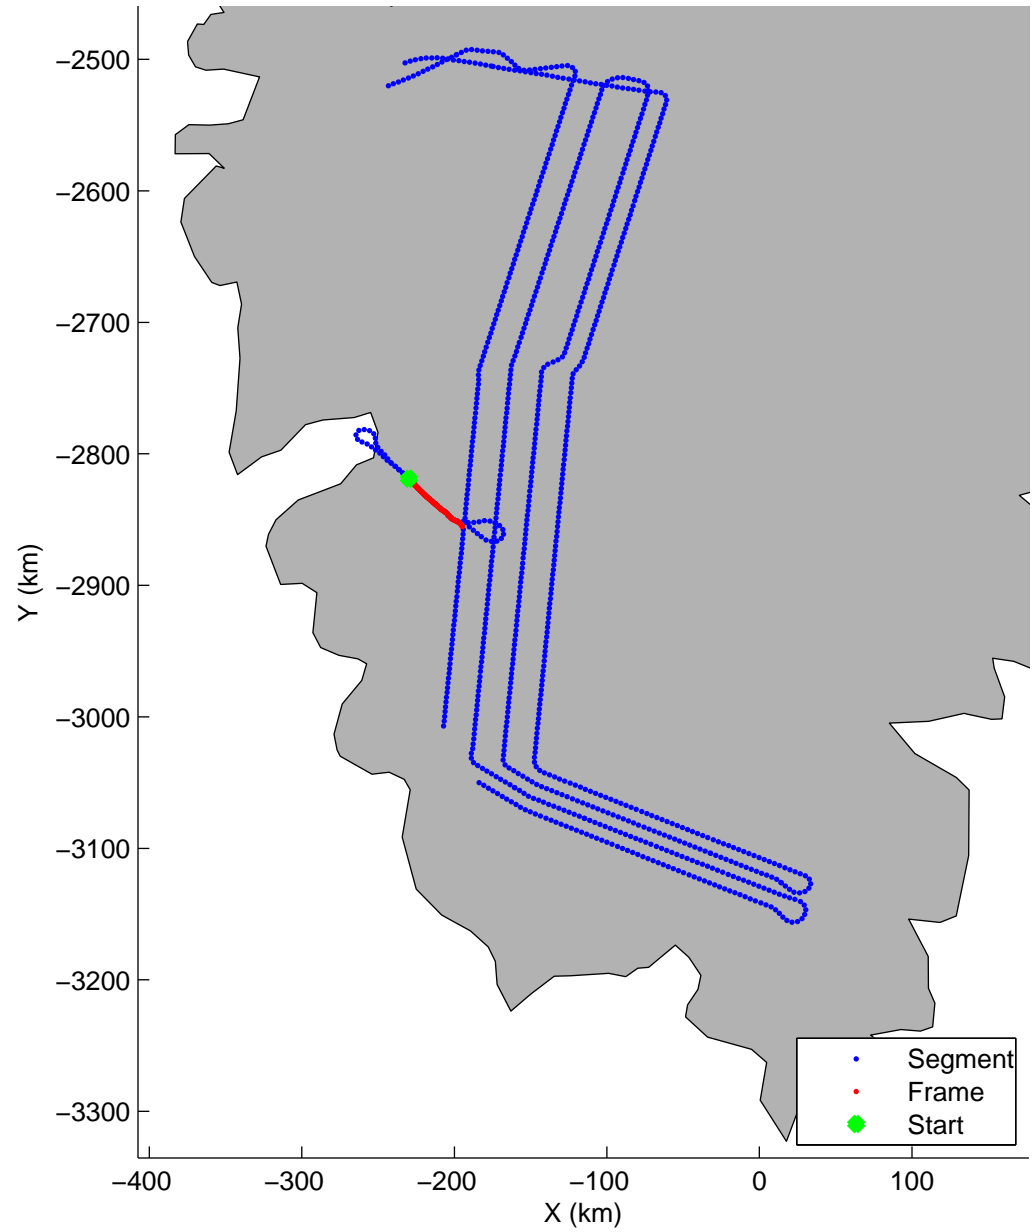

Land Ice: Southwest coastal B
20150427_02_015
Polar Stereograph 70N/-45E