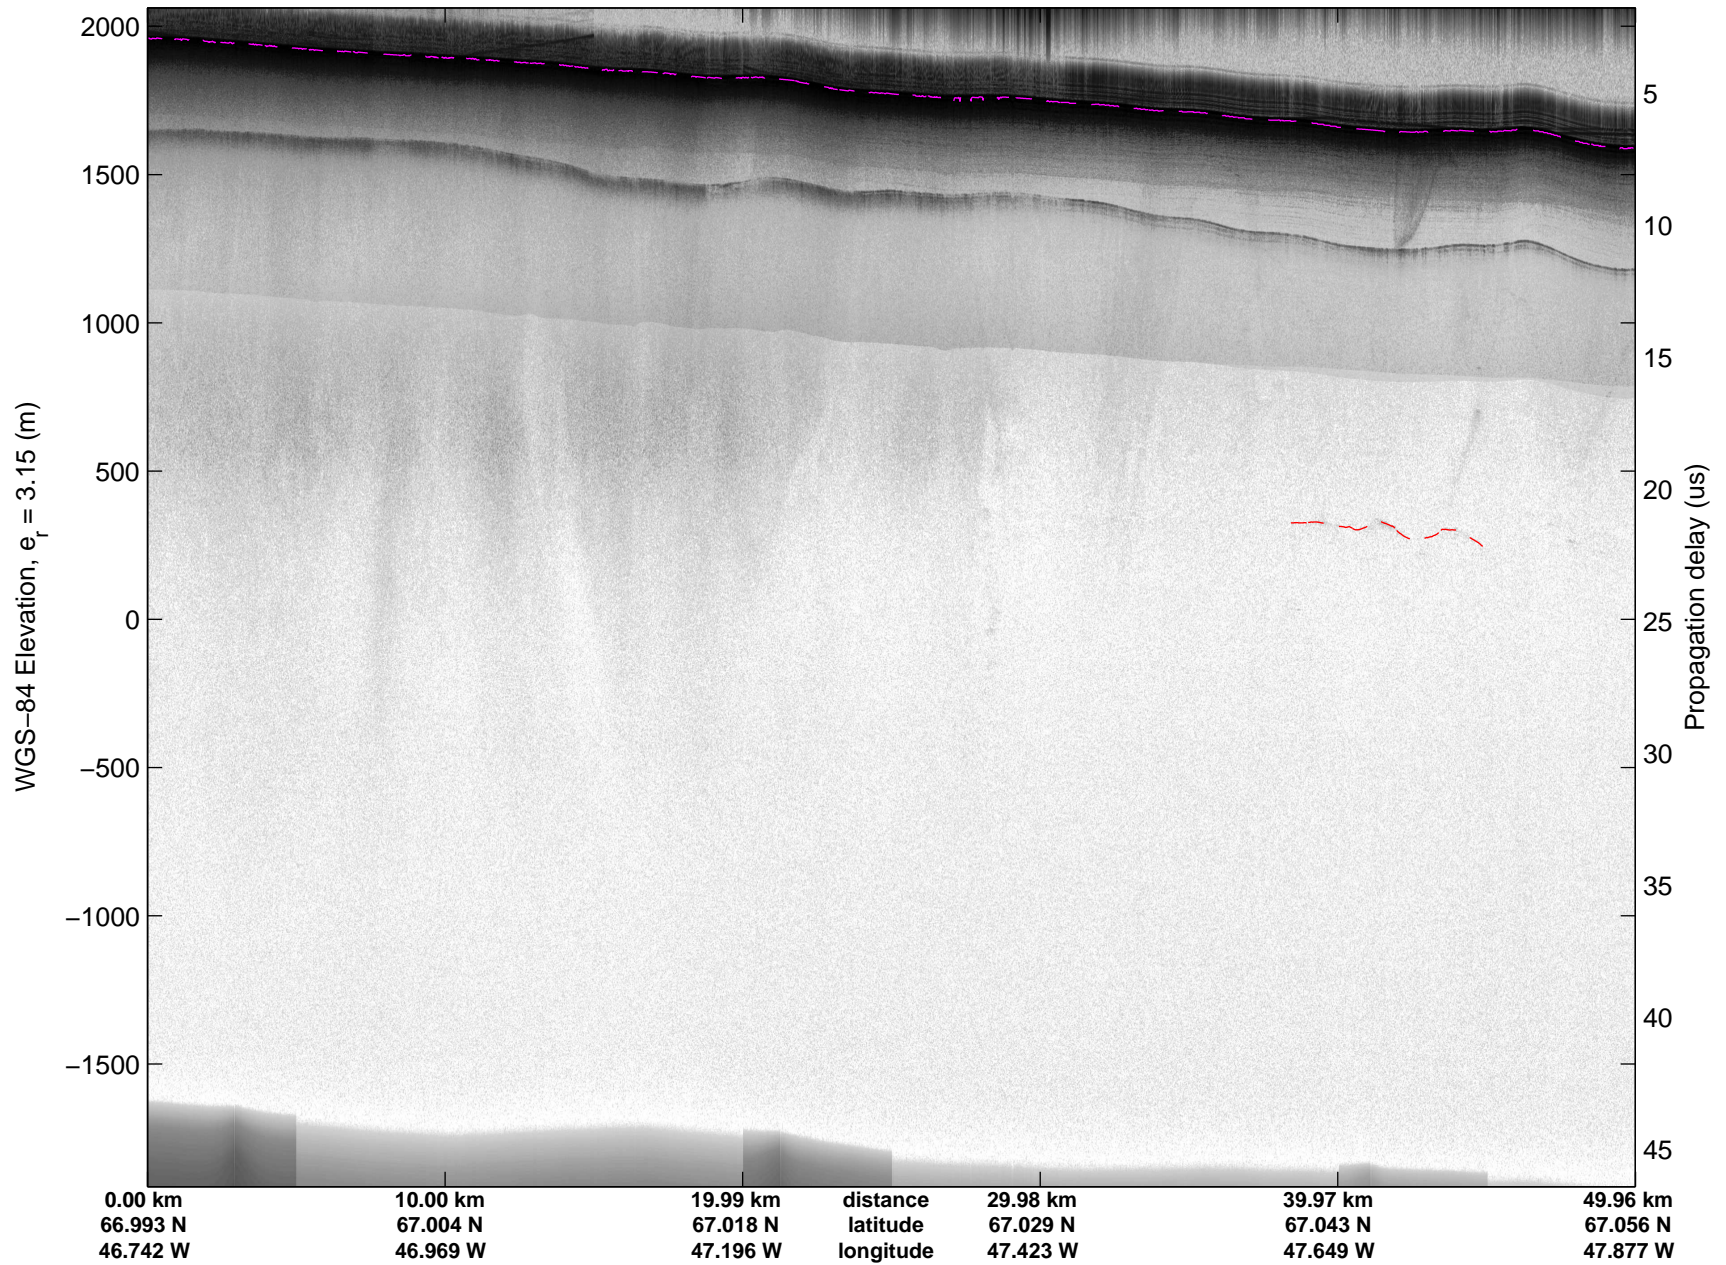

Land Ice: Southwest coastal B  
20150427\_02\_070  
Polar Stereograph 70N/-45E

mcords5 2015\_Greenland\_C130: "Land Ice:Southwest coastal B" 20150427\_02\_070: 17:40:12.2 to 17:46:51.5 GPS

mcords5 2015\_Greenland\_C130: "Land Ice:Southwest coastal B" 20150427\_02\_070: 17:40:12.2 to 17:46:51.5 GPS