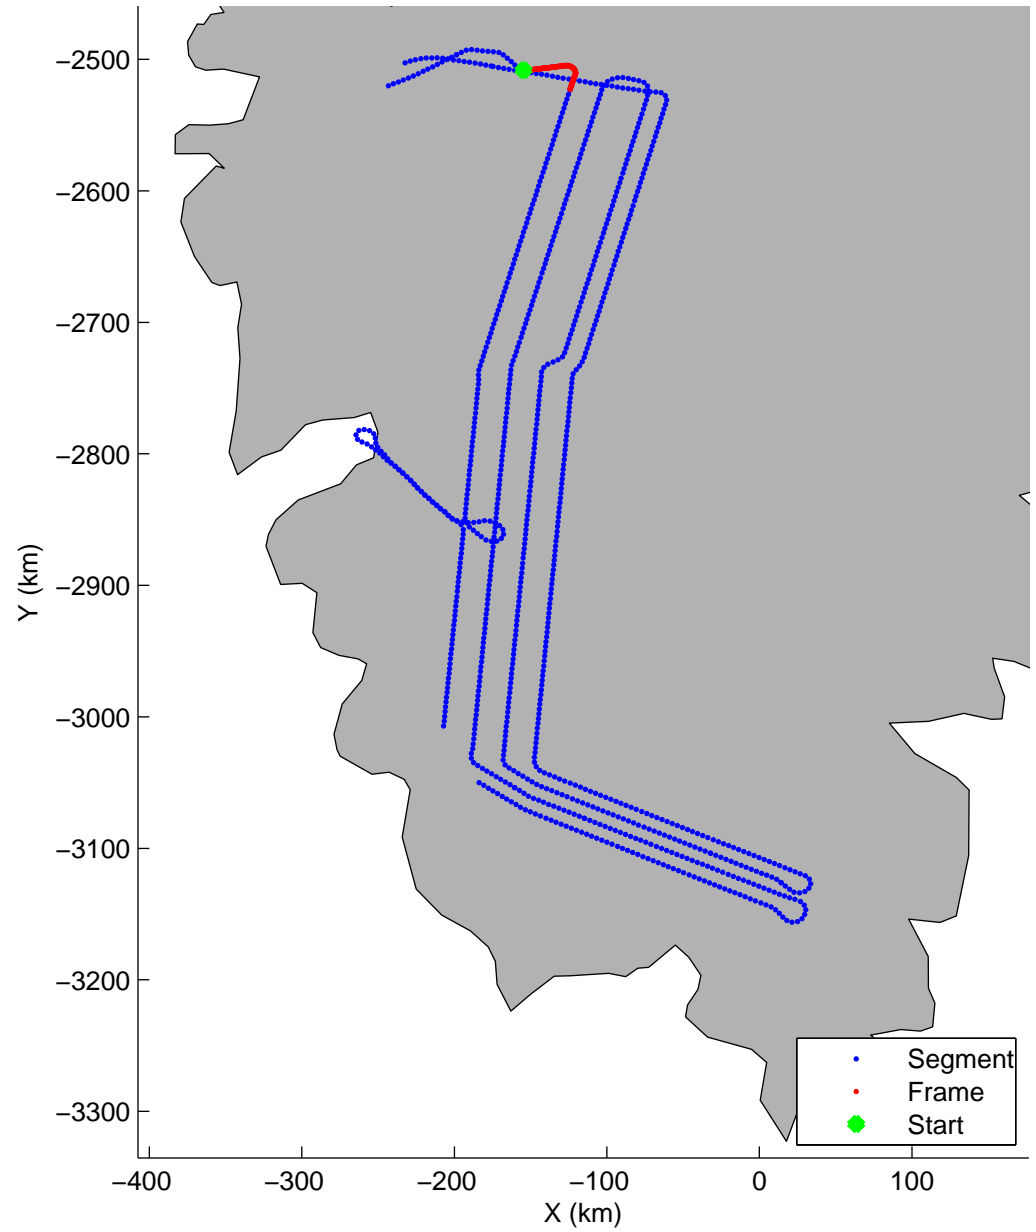

Land Ice: Southwest coastal B
20150427_02_003
Polar Stereograph 70N/-45E