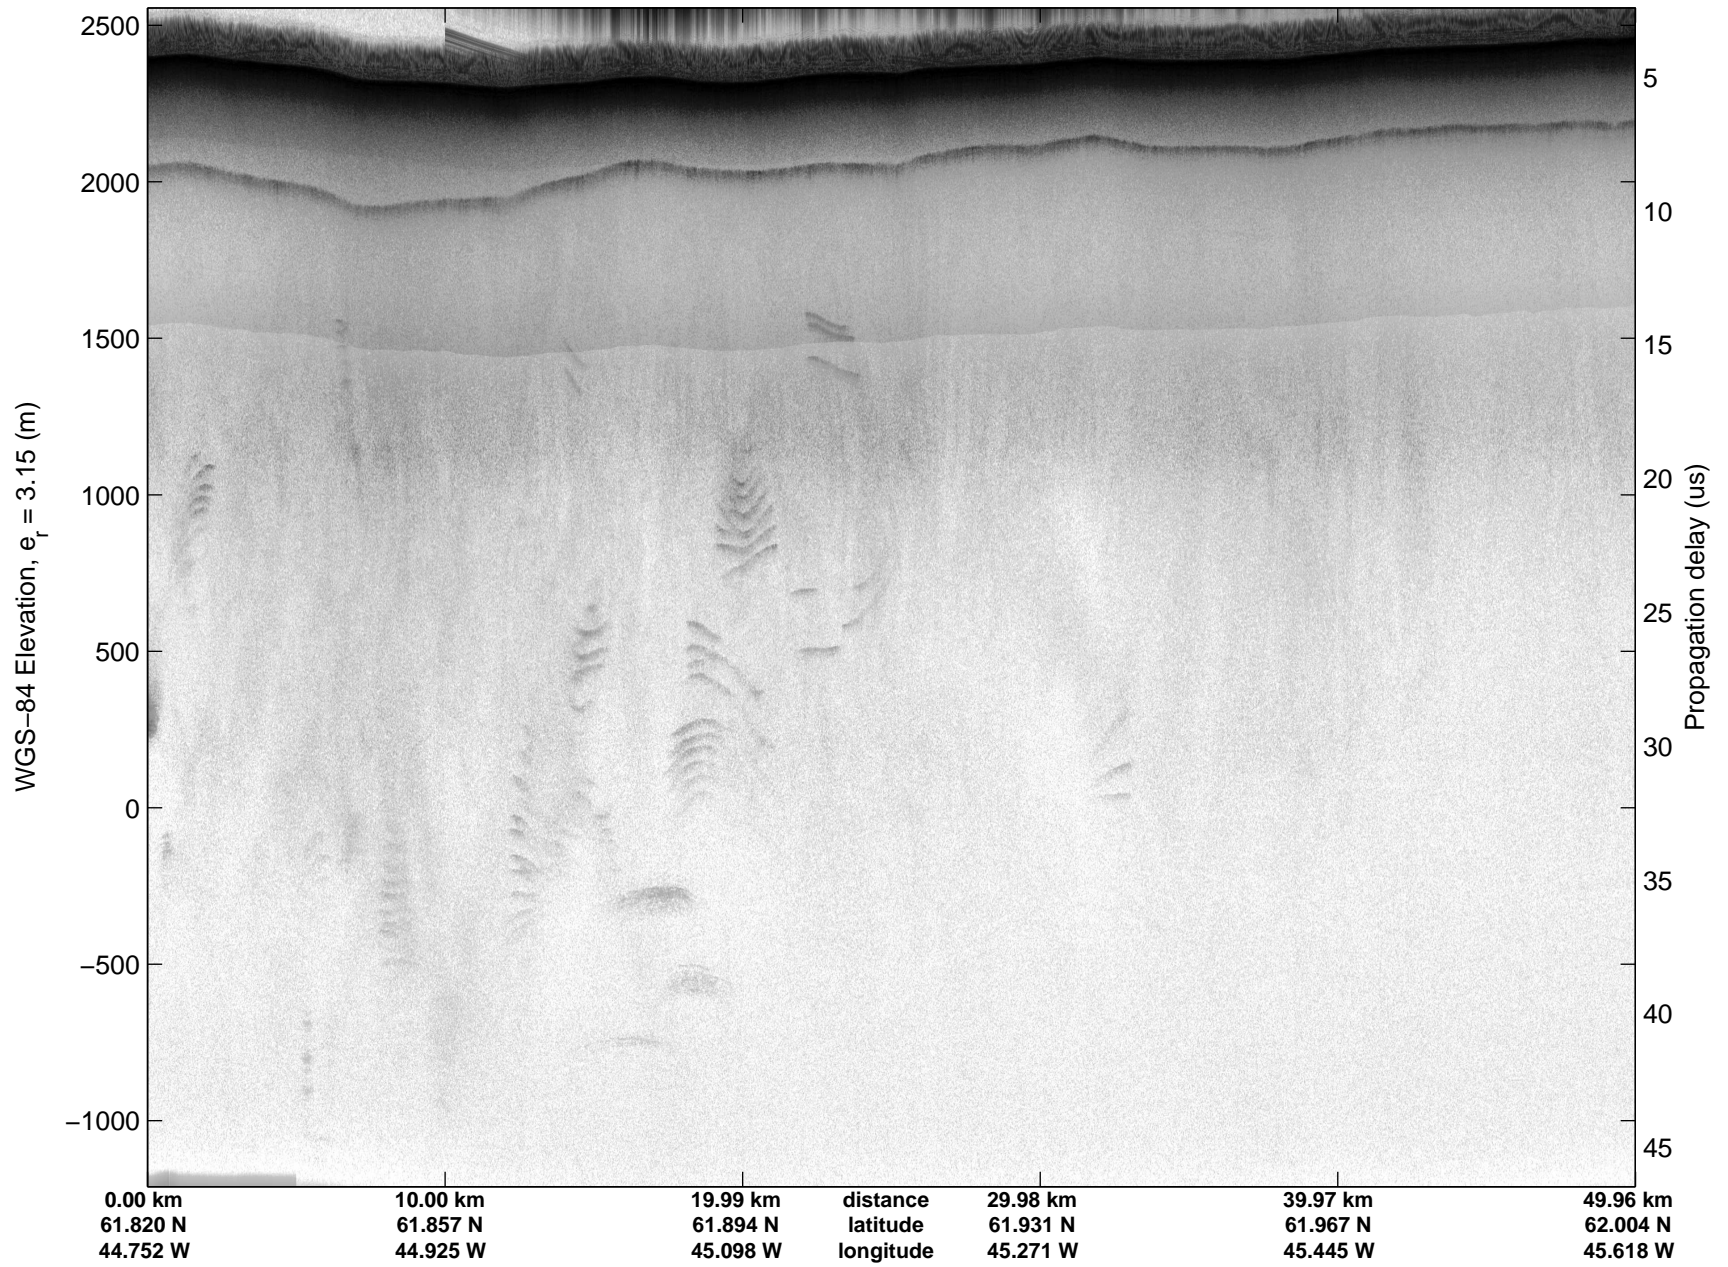

mcords5 2015_Greenland_C130: "Land Ice:Southwest coastal B" 20150427_02_056: 16:13:52.9 to 16:20:14.1 GPS