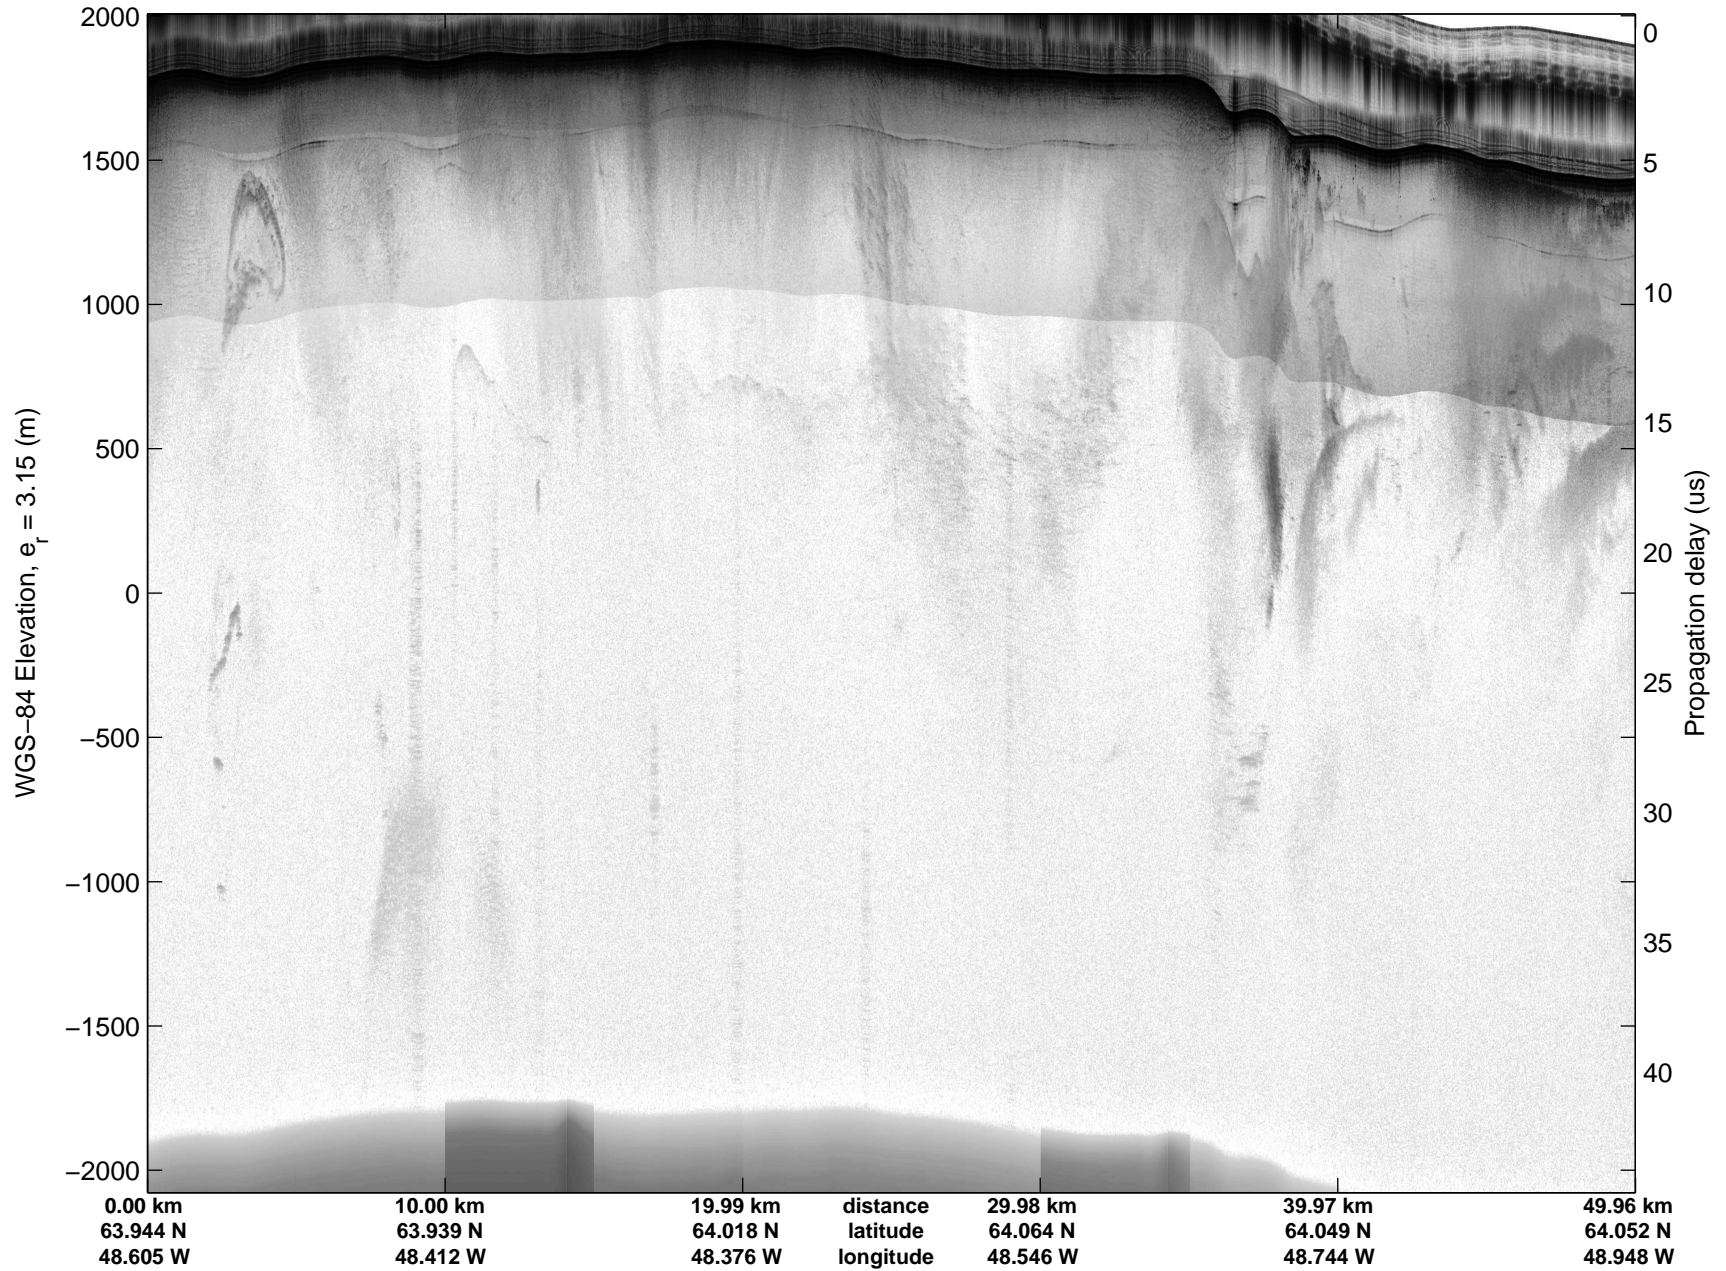

Land Ice: Southwest coastal B  
20150427\_02\_009  
Polar Stereograph 70N/-45E

mcords5 2015\_Greenland\_C130: "Land Ice:Southwest coastal B" 20150427\_02\_009: 11:19:20.4 to 11:25:32.6 GPS

mcords5 2015\_Greenland\_C130: "Land Ice:Southwest coastal B" 20150427\_02\_009: 11:19:20.4 to 11:25:32.6 GPS

Land Ice: Southwest coastal B  
20150427\_02\_010  
Polar Stereograph 70N/-45E

mcords5 2015\_Greenland\_C130: "Land Ice:Southwest coastal B" 20150427\_02\_010: 11:25:32.8 to 11:31:51.5 GPS

mcords5 2015\_Greenland\_C130: "Land Ice:Southwest coastal B" 20150427\_02\_010: 11:25:32.8 to 11:31:51.5 GPS

Land Ice: Southwest coastal B  
20150427\_02\_011  
Polar Stereograph 70N/-45E

mcords5 2015\_Greenland\_C130: "Land Ice:Southwest coastal B" 20150427\_02\_011: 11:31:51.8 to 11:38:12.6 GPS

mcords5 2015\_Greenland\_C130: "Land Ice:Southwest coastal B" 20150427\_02\_011: 11:31:51.8 to 11:38:12.6 GPS