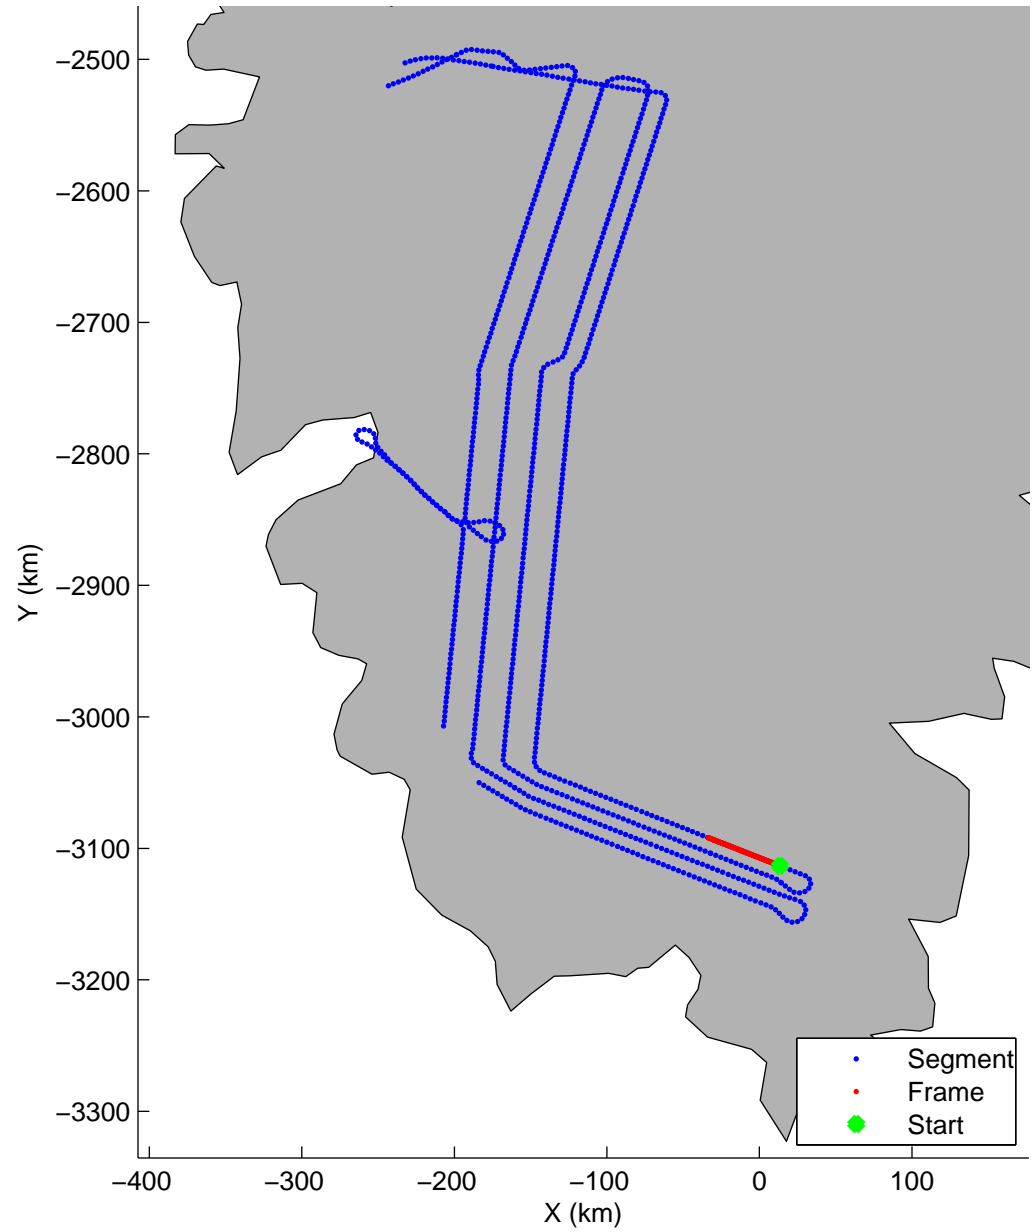

Land Ice: Southwest coastal B
20150427_02_056
Polar Stereograph 70N/-45E