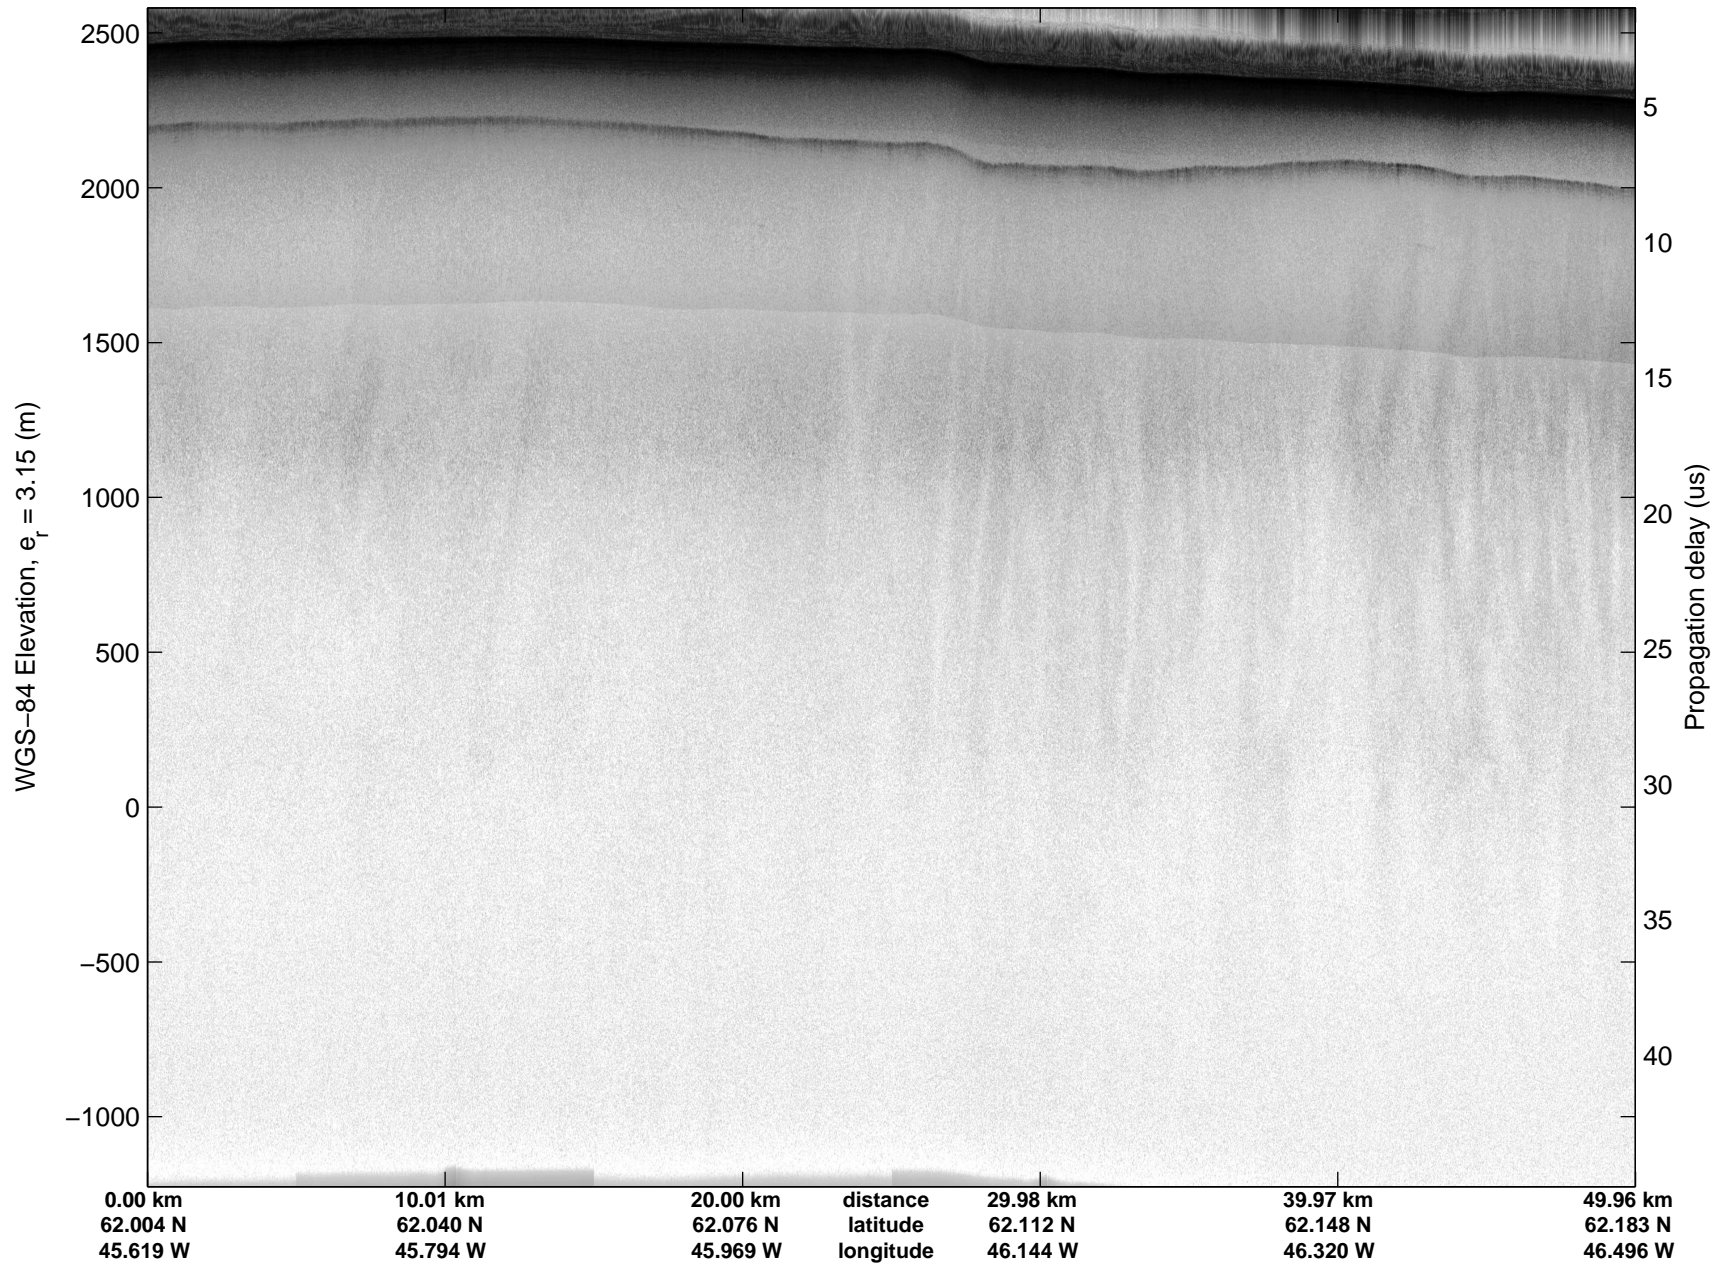

mcords5 2015_Greenland_C130: "Land Ice:Southwest coastal B" 20150427_02_057: 16:20:14.4 to 16:26:37.7 GPS