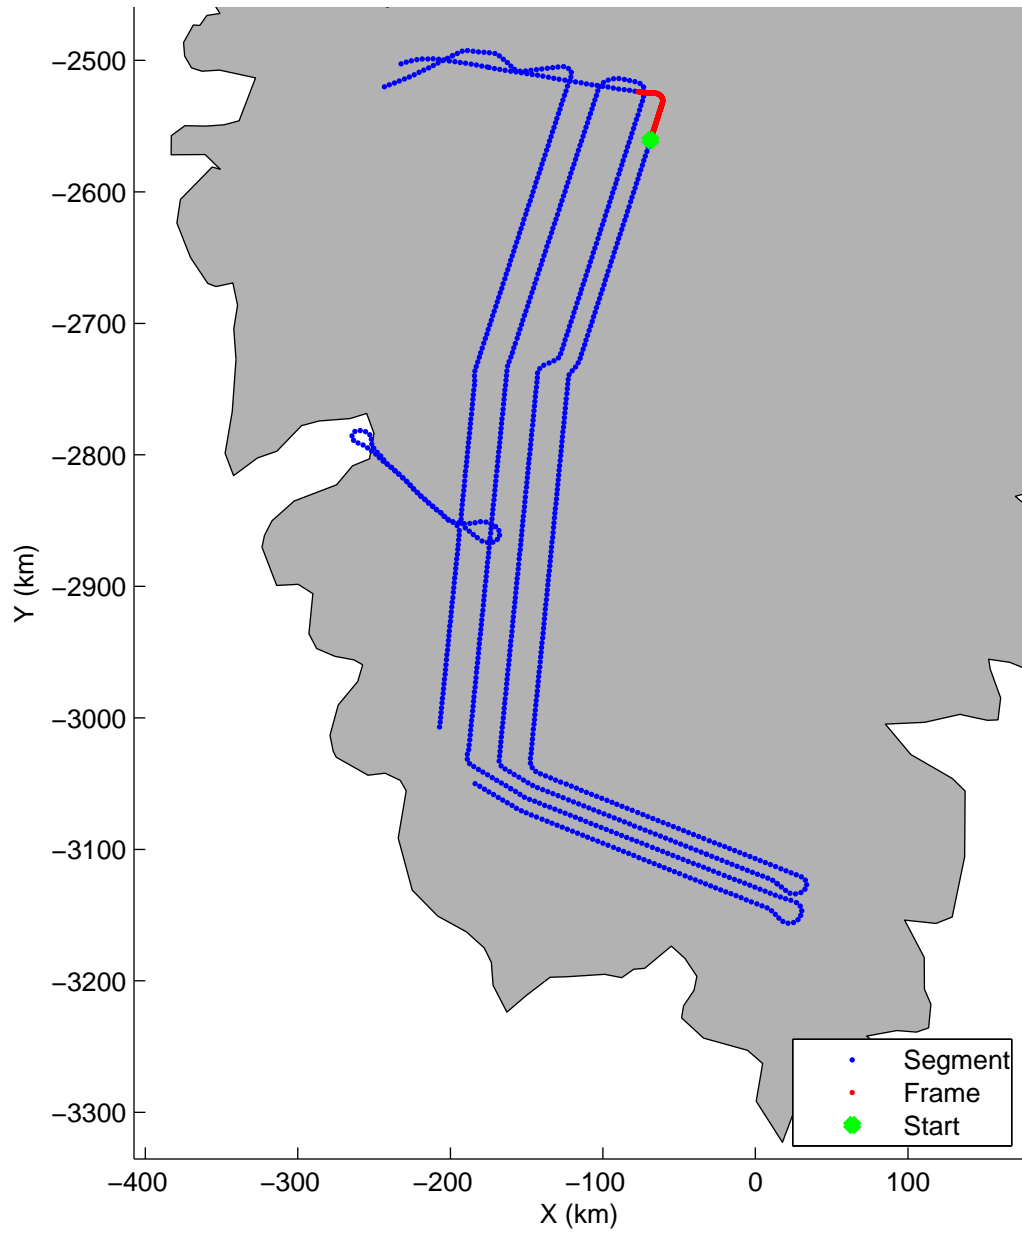

Land Ice: Southwest coastal B
20150427_02_069
Polar Stereograph 70N/-45E