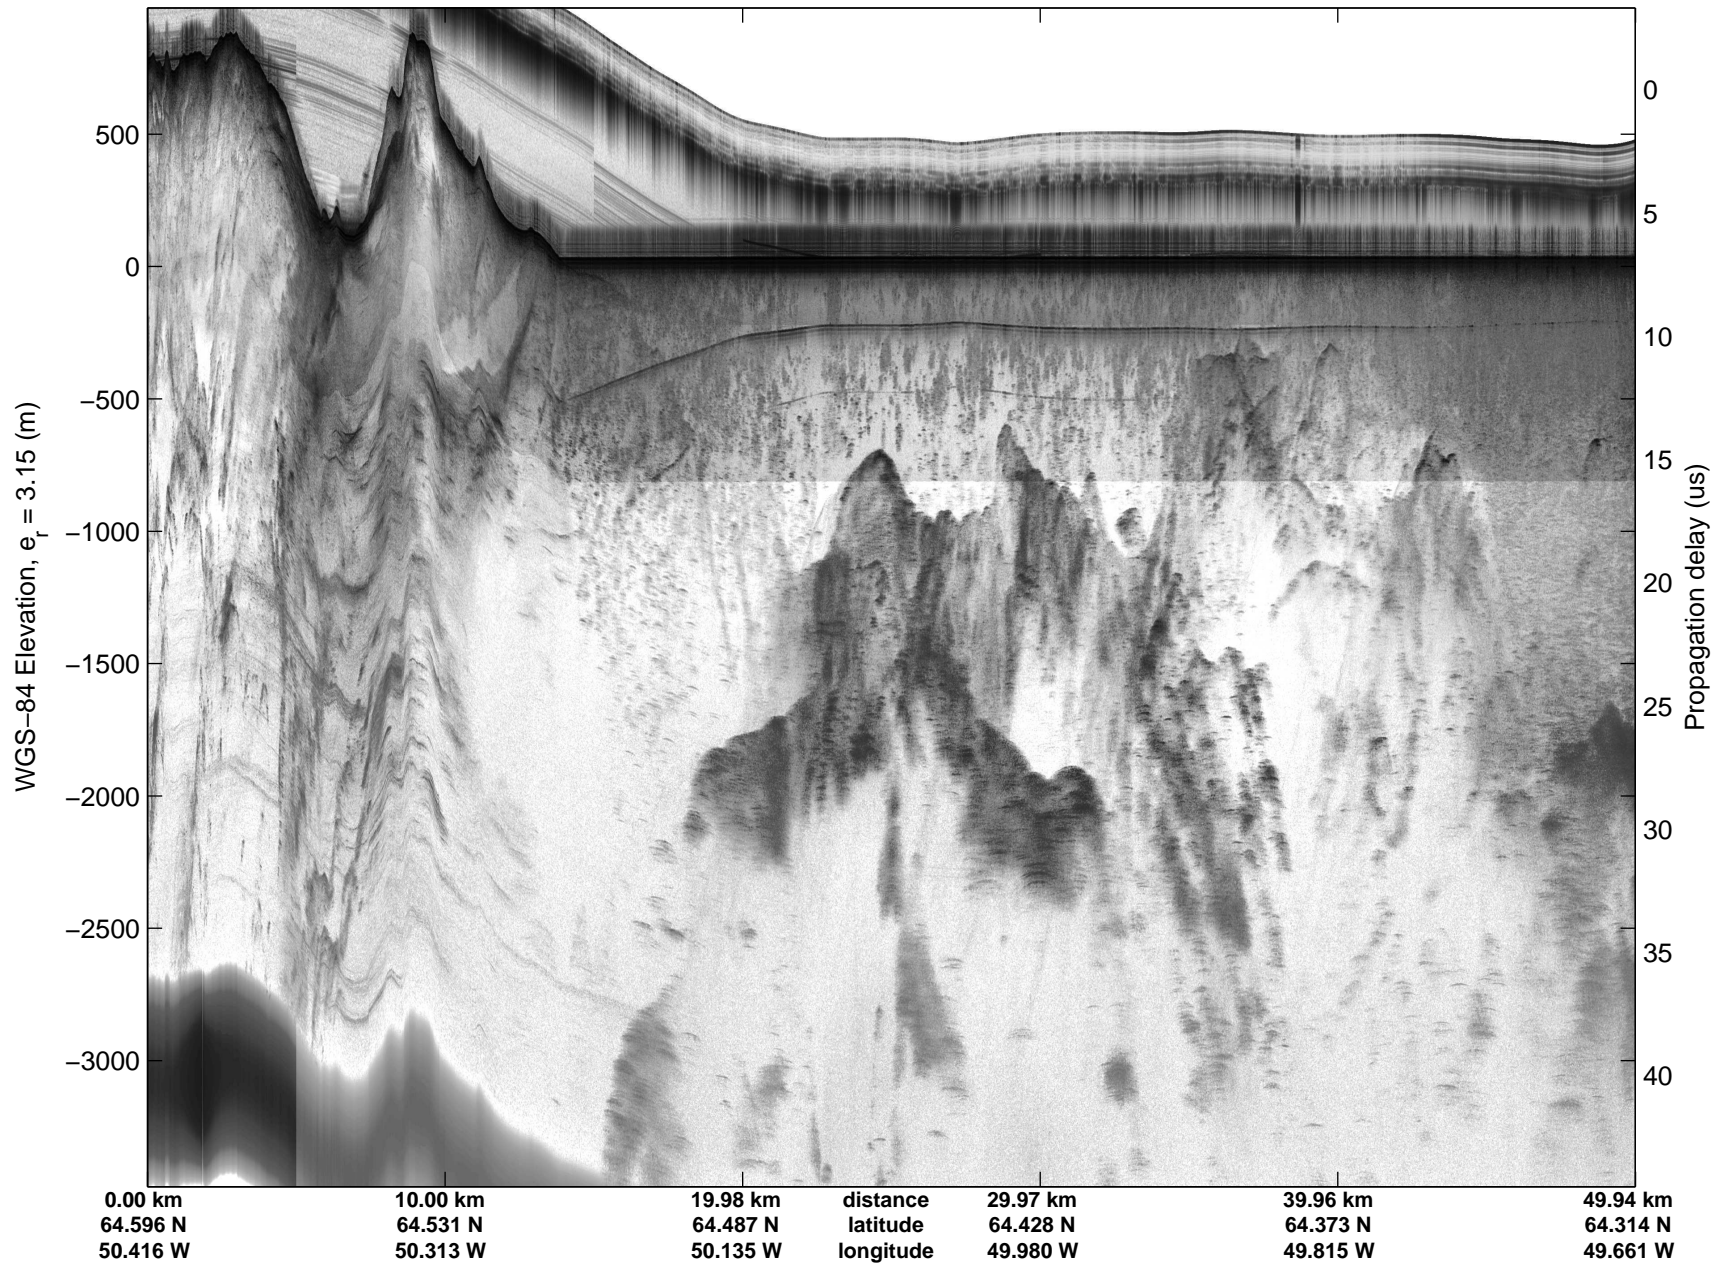

Land Ice: Southwest coastal B  
20150427\_02\_012  
Polar Stereograph 70N/-45E

mcords5 2015\_Greenland\_C130: "Land Ice:Southwest coastal B" 20150427\_02\_012: 11:38:12.8 to 11:44:32.4 GPS

mcords5 2015\_Greenland\_C130: "Land Ice:Southwest coastal B" 20150427\_02\_012: 11:38:12.8 to 11:44:32.4 GPS

Land Ice: Southwest coastal B  
20150427\_02\_013  
Polar Stereograph 70N/-45E

mcords5 2015\_Greenland\_C130: "Land Ice:Southwest coastal B" 20150427\_02\_013: 11:44:32.6 to 11:51:14.4 GPS

mcords5 2015\_Greenland\_C130: "Land Ice:Southwest coastal B" 20150427\_02\_013: 11:44:32.6 to 11:51:14.4 GPS

Land Ice: Southwest coastal B  
20150427\_02\_014  
Polar Stereograph 70N/-45E

mcords5 2015\_Greenland\_C130: "Land Ice:Southwest coastal B" 20150427\_02\_014: 11:51:14.7 to 11:57:39.9 GPS

mcords5 2015\_Greenland\_C130: "Land Ice:Southwest coastal B" 20150427\_02\_014: 11:51:14.7 to 11:57:39.9 GPS