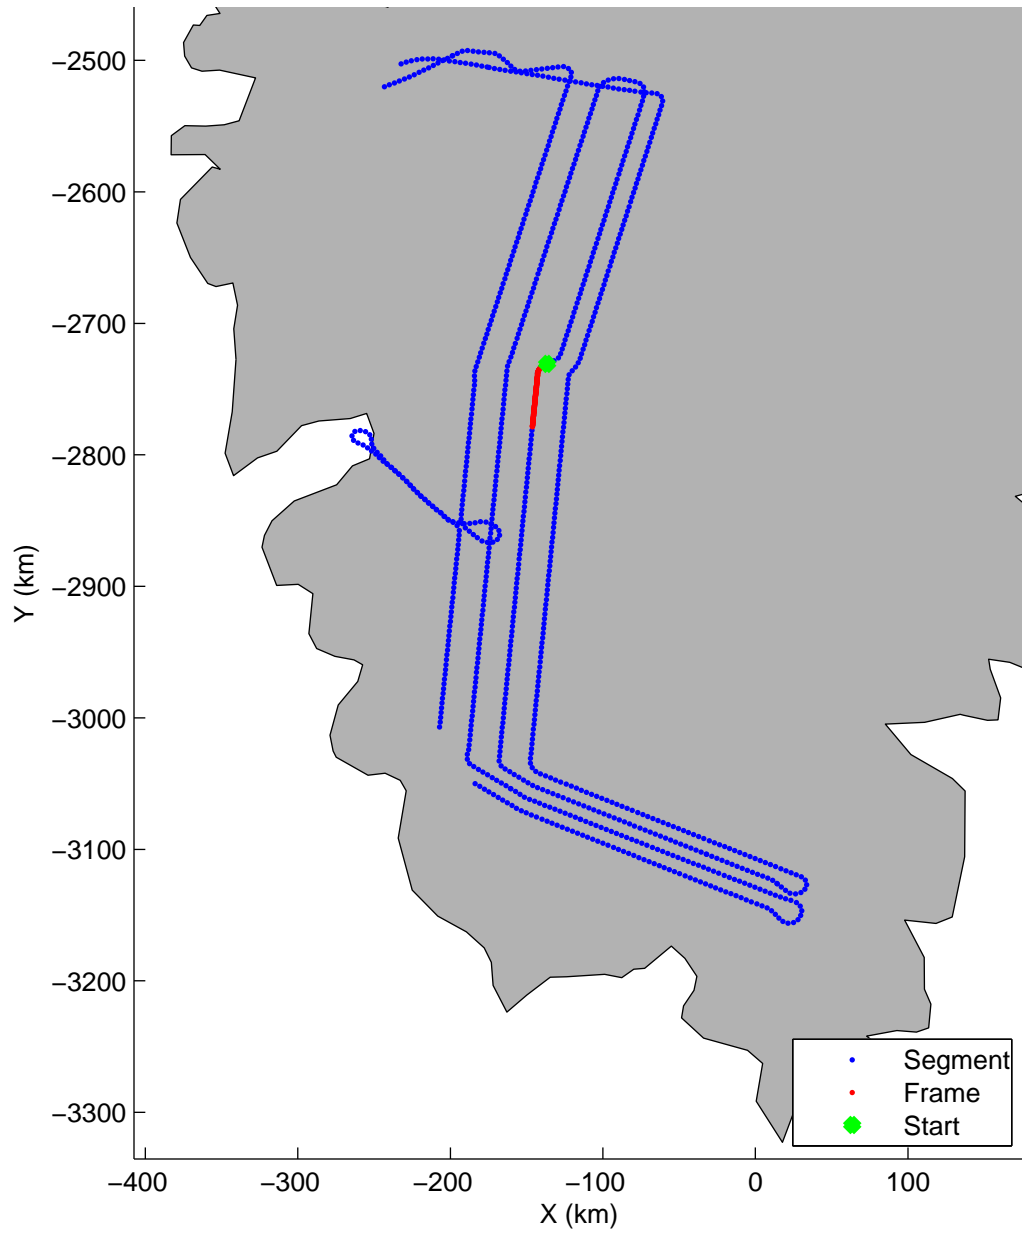

Land Ice: Southwest coastal B
20150427_02_045
Polar Stereograph 70N/-45E