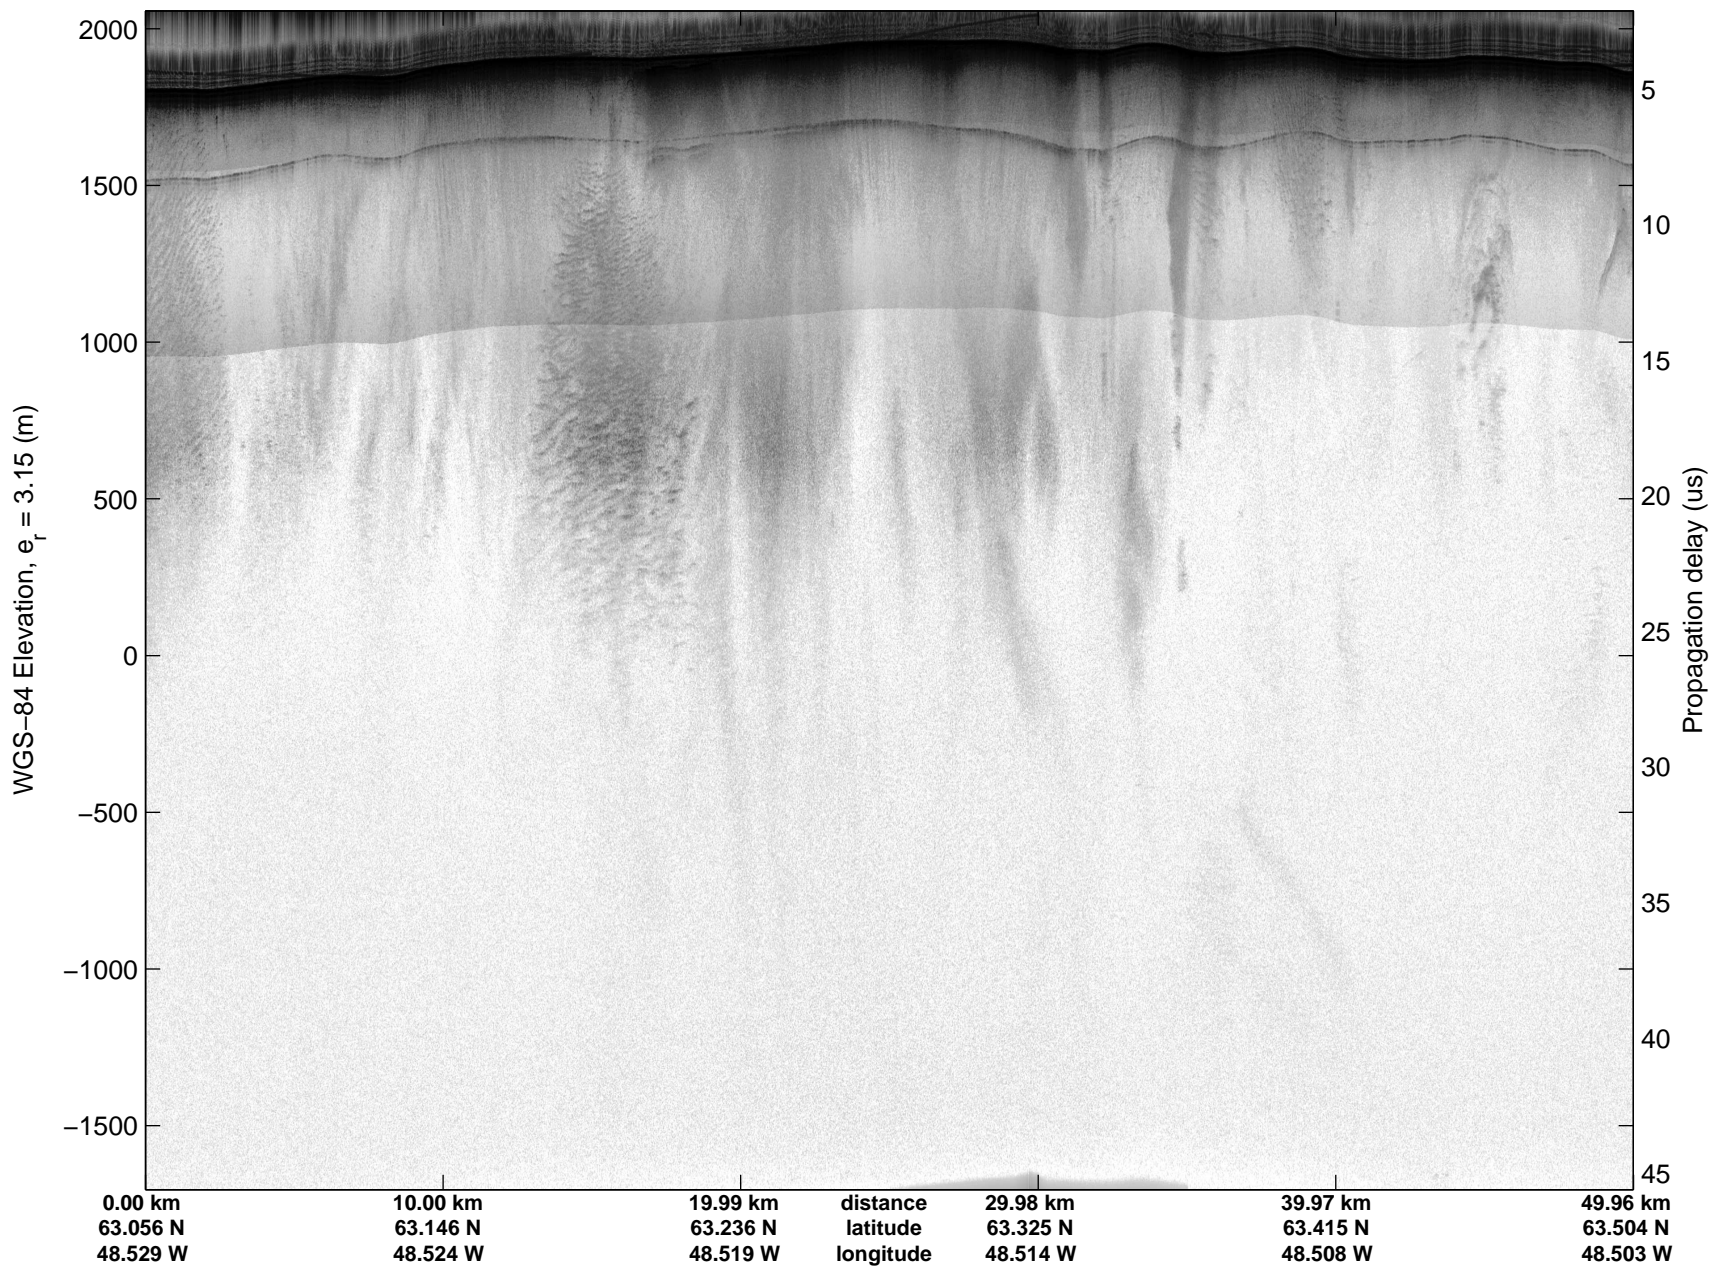

mcords5 2015_Greenland_C130: "Land Ice:Southwest coastal B" 20150427_02_031: 13:37:24.1 to 13:43:39.4 GPS