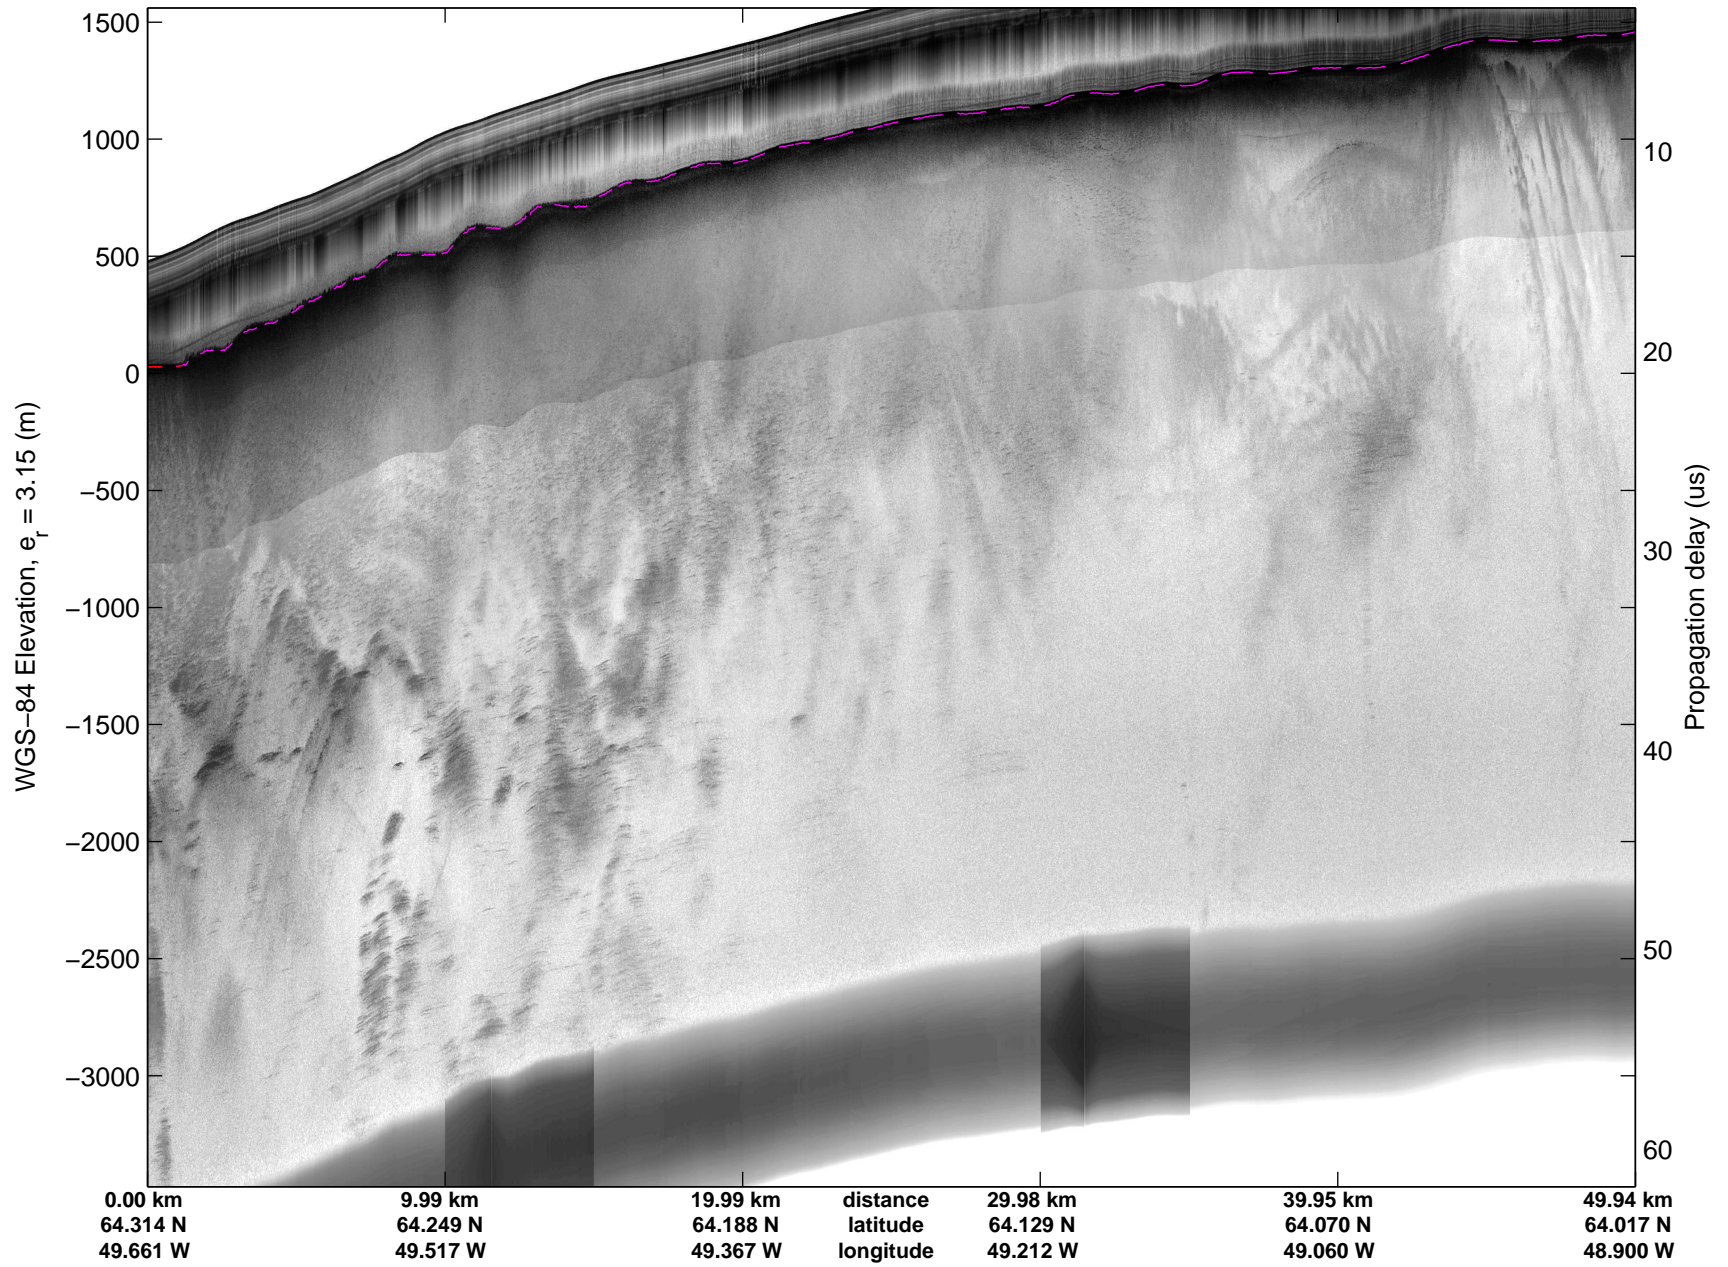

Land Ice: Southwest coastal B  
20150427\_02\_015  
Polar Stereograph 70N/-45E

mcords5 2015\_Greenland\_C130: "Land Ice:Southwest coastal B" 20150427\_02\_015: 11:57:40.1 to 12:03:52.1 GPS

mcords5 2015\_Greenland\_C130: "Land Ice:Southwest coastal B" 20150427\_02\_015: 11:57:40.1 to 12:03:52.1 GPS