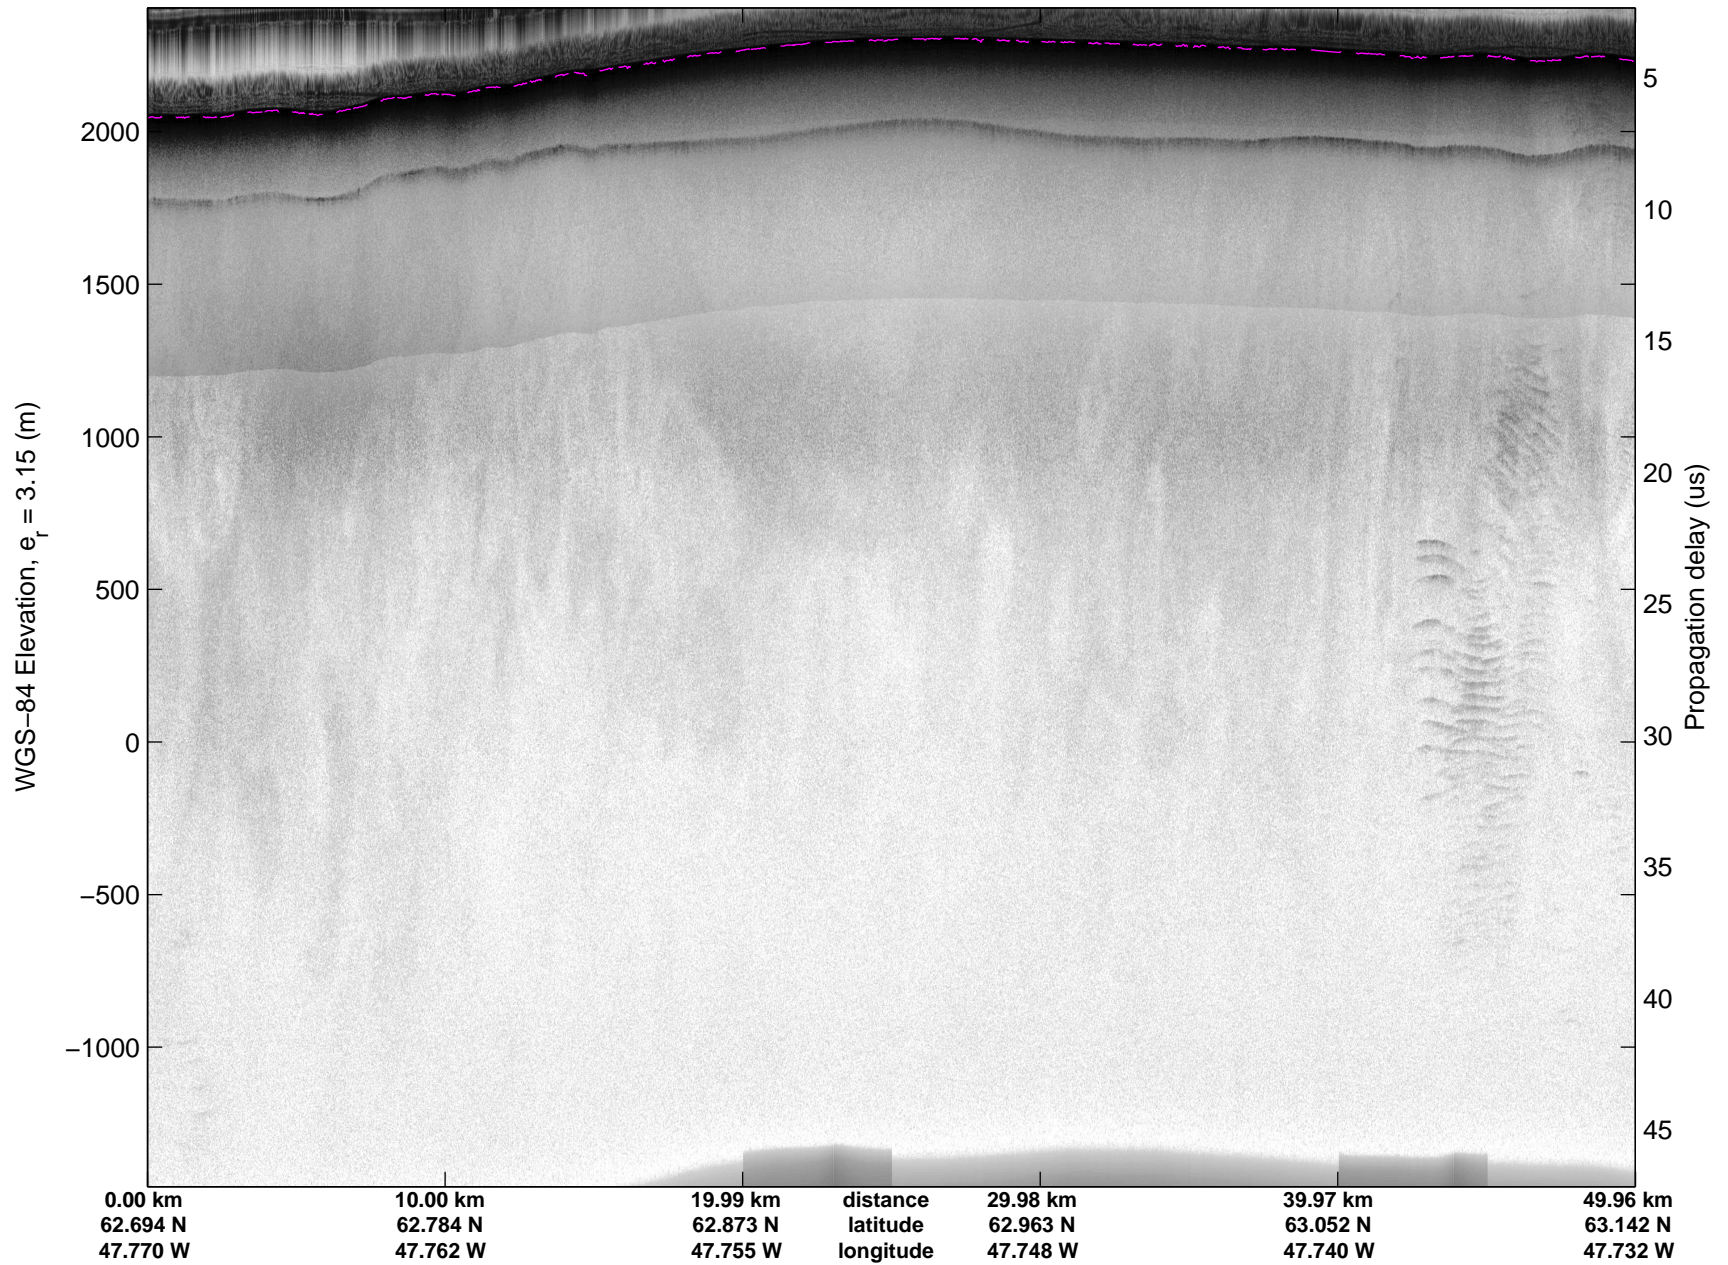

Land Ice: Southwest coastal B  
20150427\_02\_060  
Polar Stereograph 70N/-45E

mcords5 2015\_Greenland\_C130: "Land Ice:Southwest coastal B" 20150427\_02\_060: 16:39:04.9 to 16:45:18.0 GPS

mcords5 2015\_Greenland\_C130: "Land Ice:Southwest coastal B" 20150427\_02\_060: 16:39:04.9 to 16:45:18.0 GPS