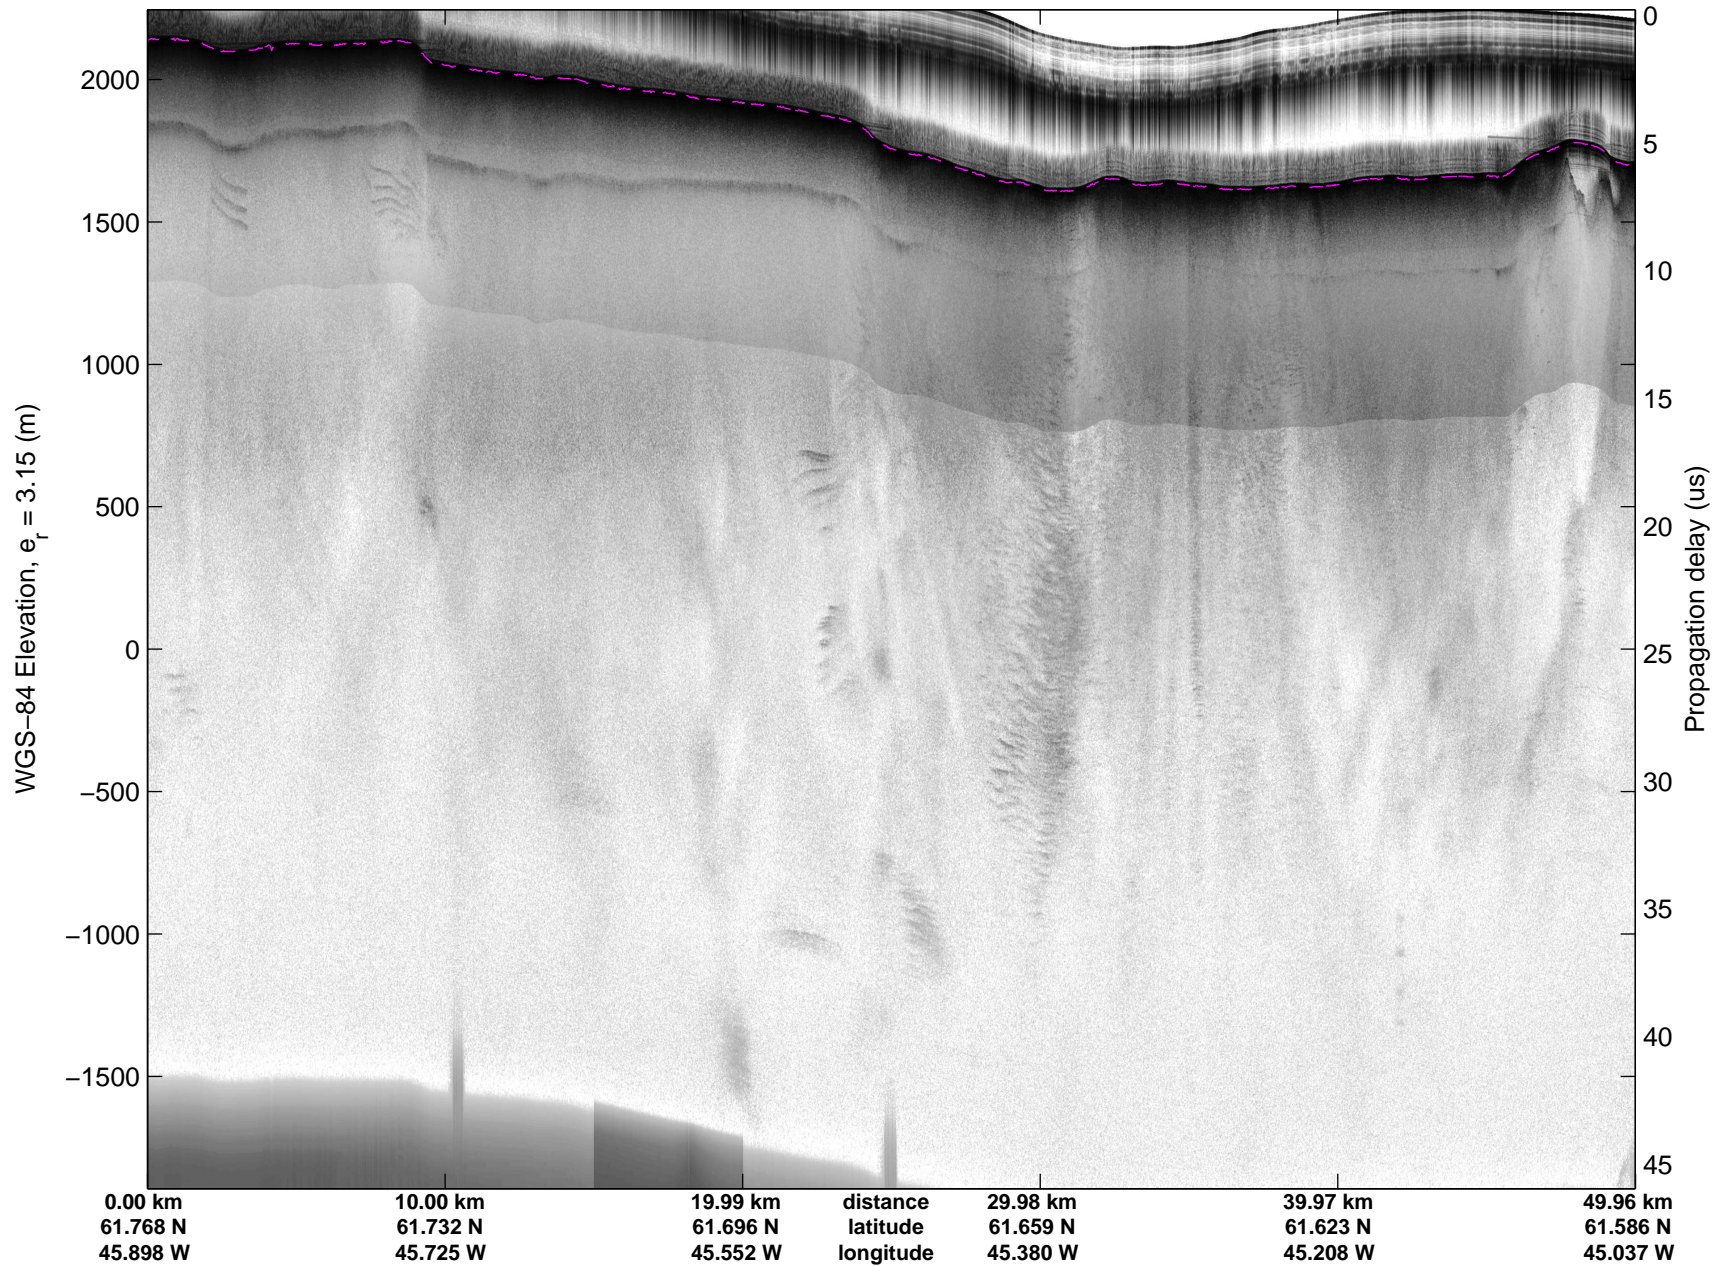

Land Ice: Southwest coastal B  
20150427\_02\_022  
Polar Stereograph 70N/-45E

mcords5 2015\_Greenland\_C130: "Land Ice:Southwest coastal B" 20150427\_02\_022: 12:41:40.5 to 12:47:50.9 GPS

mcords5 2015\_Greenland\_C130: "Land Ice:Southwest coastal B" 20150427\_02\_022: 12:41:40.5 to 12:47:50.9 GPS

Land Ice: Southwest coastal B  
20150427\_02\_023  
Polar Stereograph 70N/-45E

mcords5 2015\_Greenland\_C130: "Land Ice:Southwest coastal B" 20150427\_02\_023: 12:47:51.2 to 12:54:06.1 GPS

mcords5 2015\_Greenland\_C130: "Land Ice:Southwest coastal B" 20150427\_02\_023: 12:47:51.2 to 12:54:06.1 GPS

Land Ice: Southwest coastal B  
20150427\_02\_024  
Polar Stereograph 70N/-45E

mcords5 2015\_Greenland\_C130: "Land Ice:Southwest coastal B" 20150427\_02\_024: 12:54:06.4 to 13:00:17.1 GPS

mcords5 2015\_Greenland\_C130: "Land Ice:Southwest coastal B" 20150427\_02\_024: 12:54:06.4 to 13:00:17.1 GPS