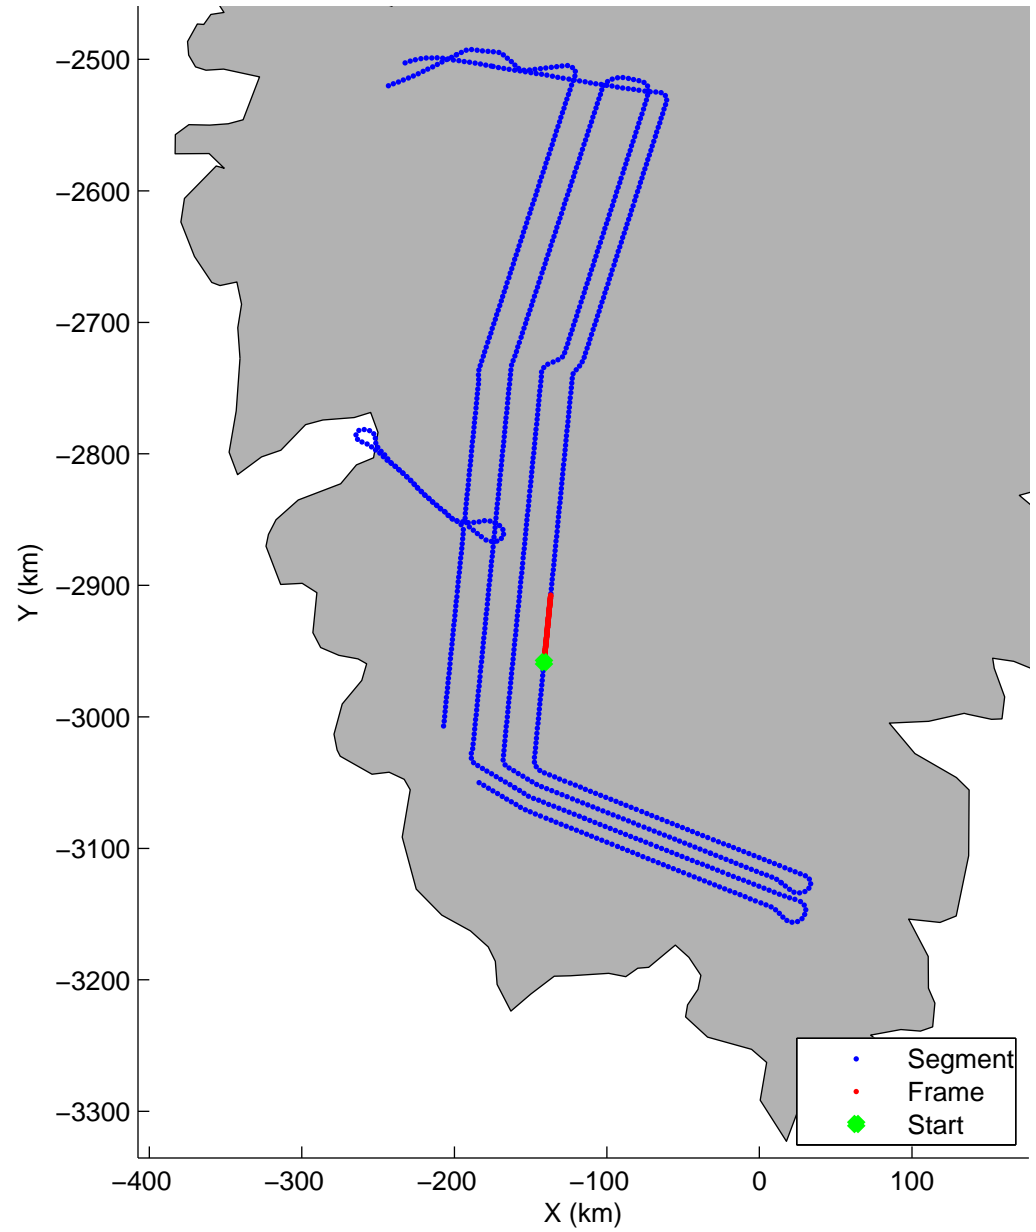

Land Ice: Southwest coastal B
20150427_02_061
Polar Stereograph 70N/-45E