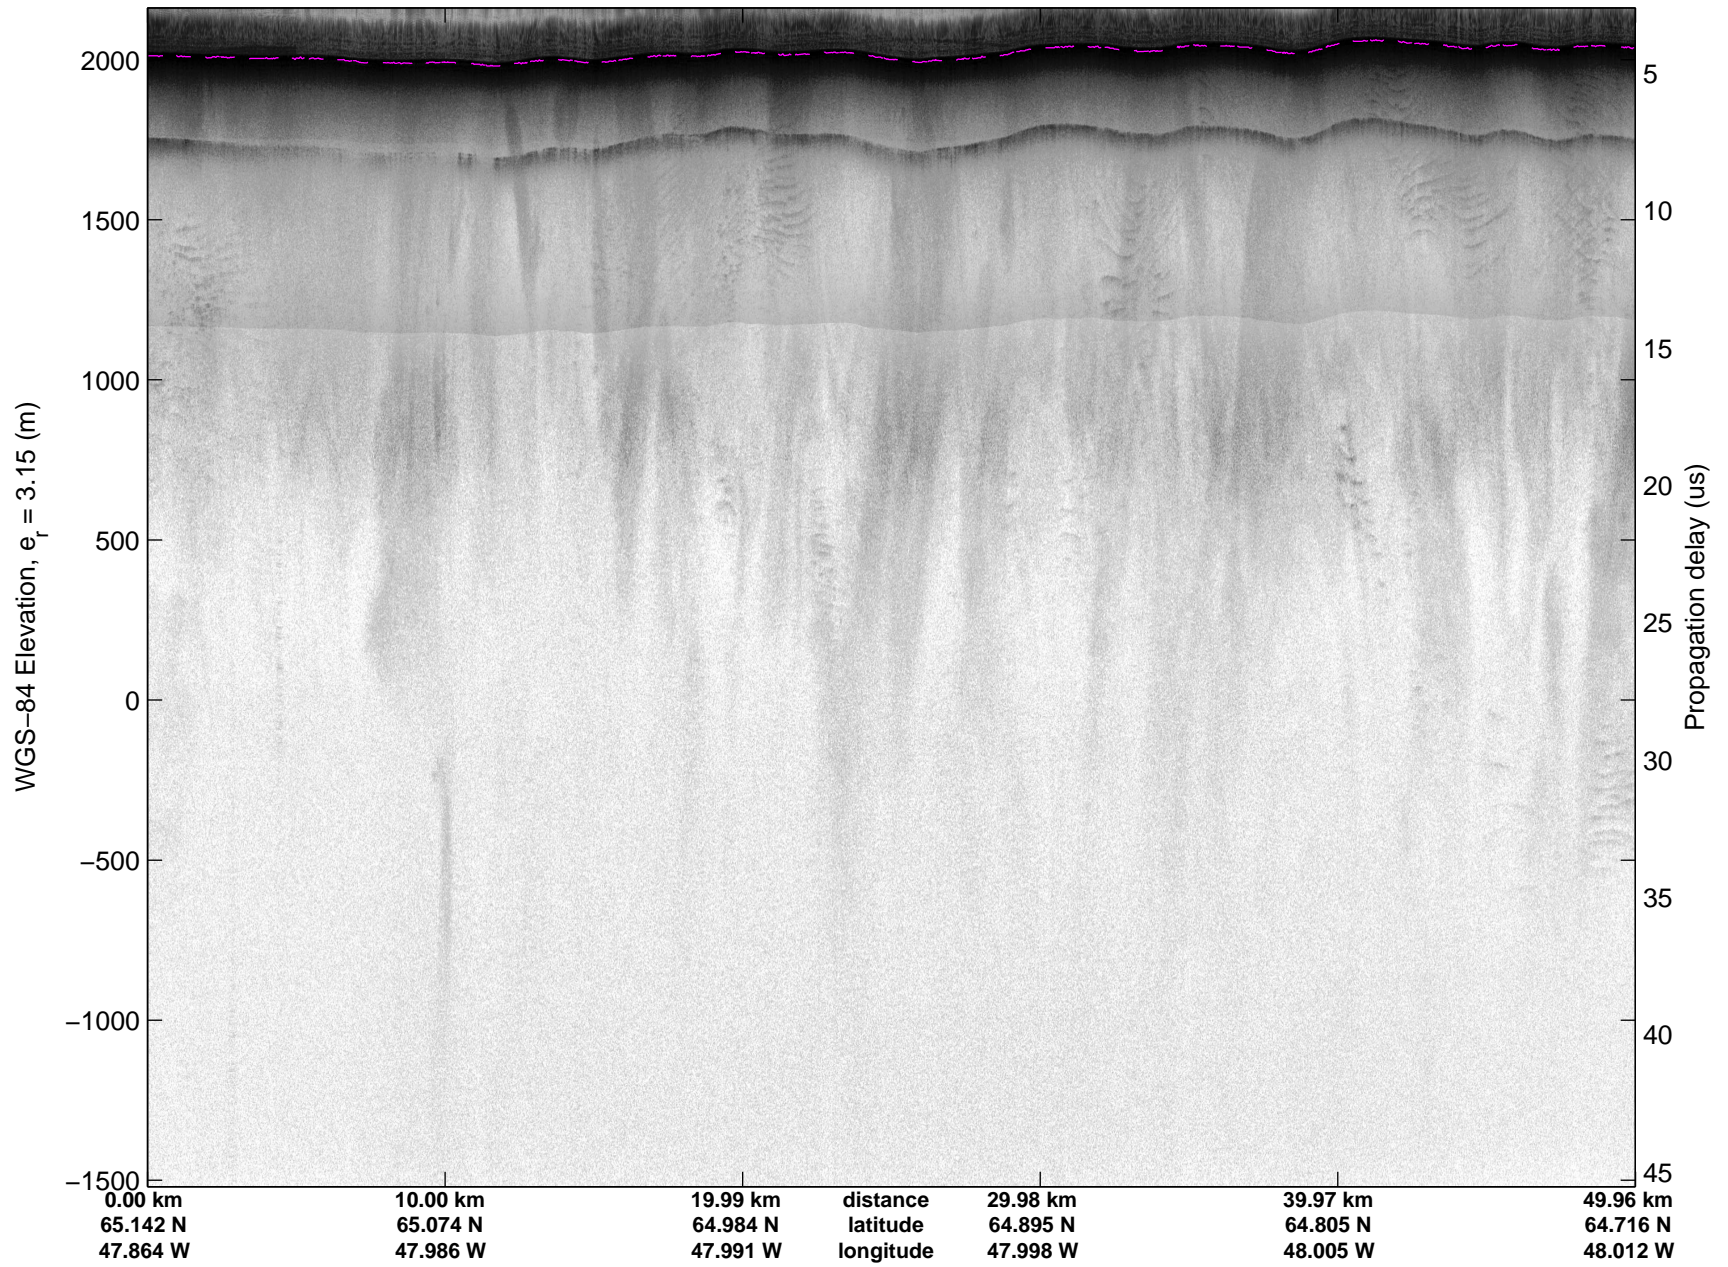

Land Ice: Southwest coastal B  
20150427\_02\_045  
Polar Stereograph 70N/-45E

mcords5 2015\_Greenland\_C130: "Land Ice:Southwest coastal B" 20150427\_02\_045: 15:05:38.5 to 15:11:58.7 GPS

mcords5 2015\_Greenland\_C130: "Land Ice:Southwest coastal B" 20150427\_02\_045: 15:05:38.5 to 15:11:58.7 GPS