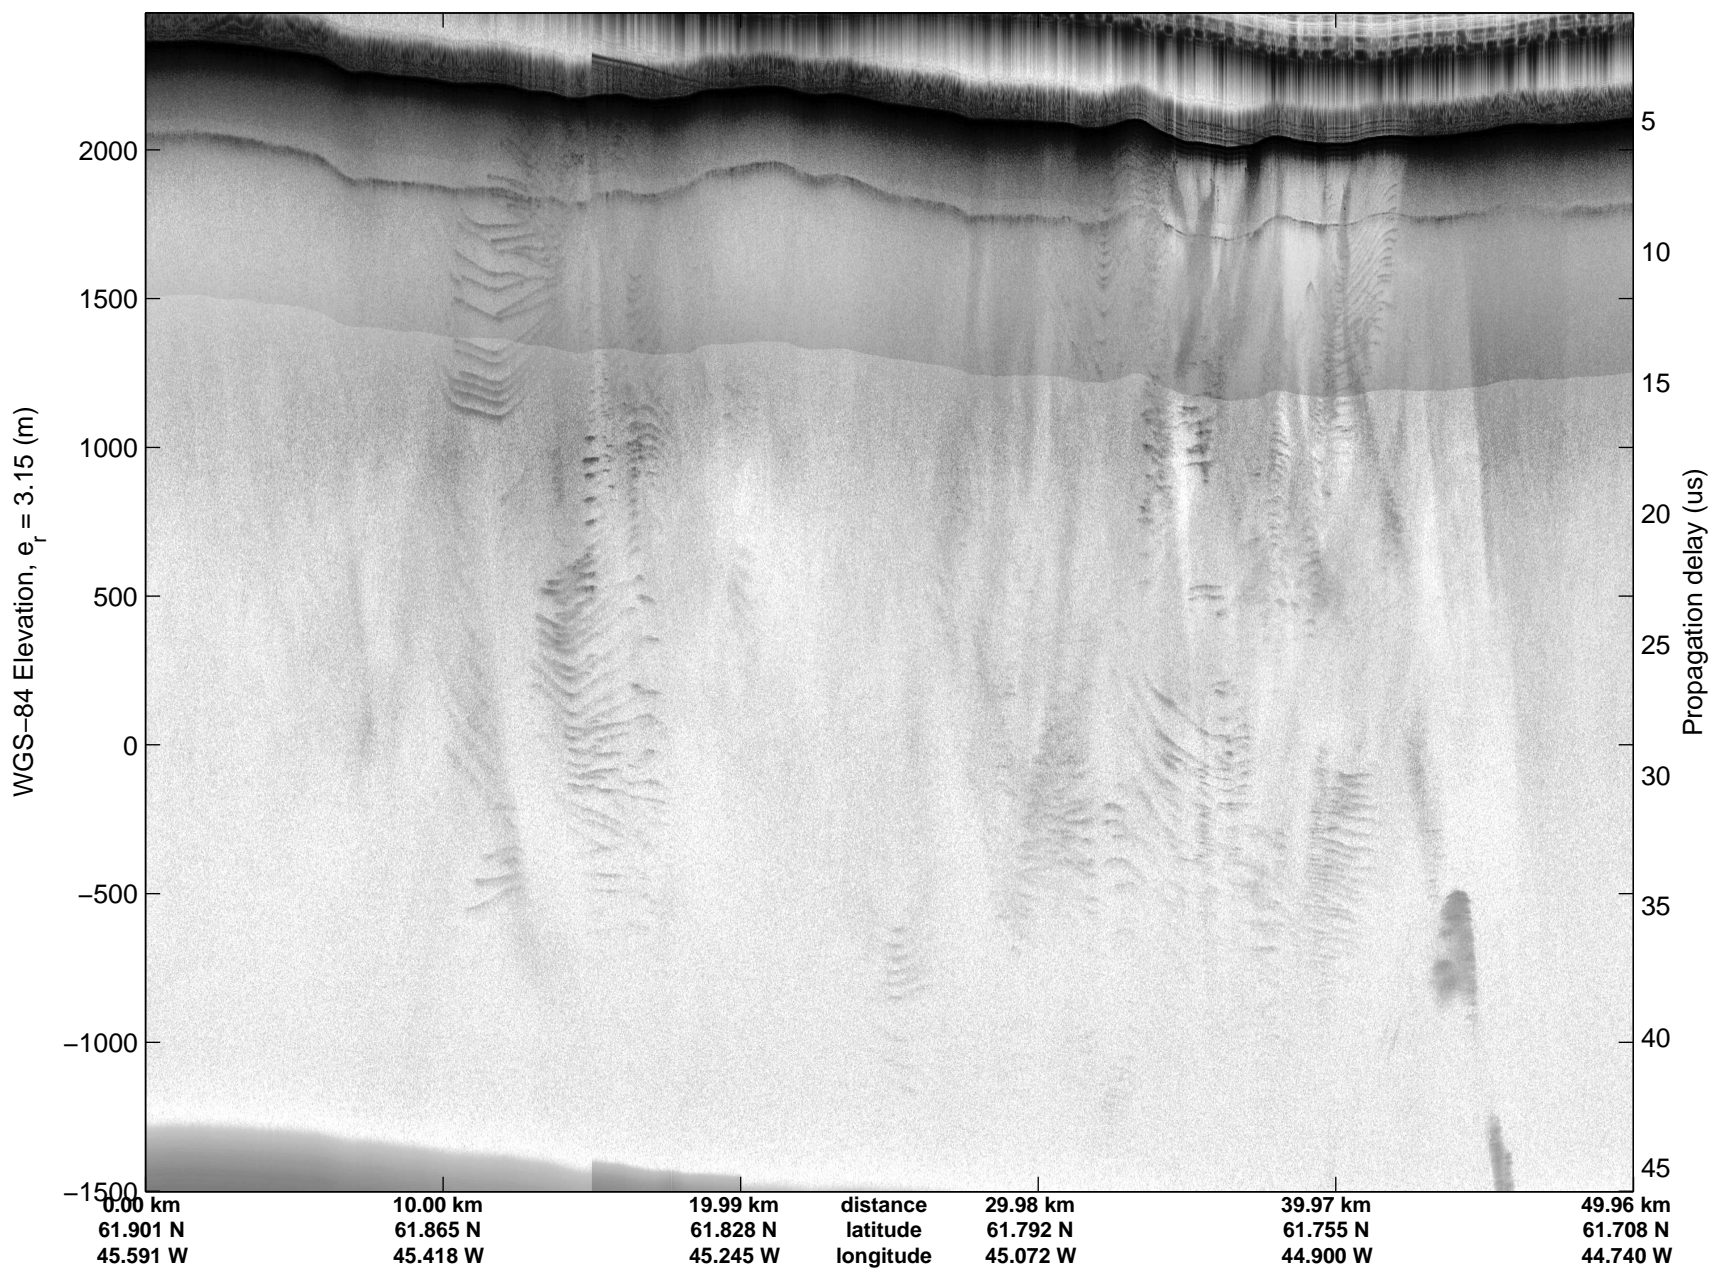

mcords5 2015_Greenland_C130: "Land Ice:Southwest coastal B" 20150427_02_054: 16:01:43.8 to 16:07:29.9 GPS