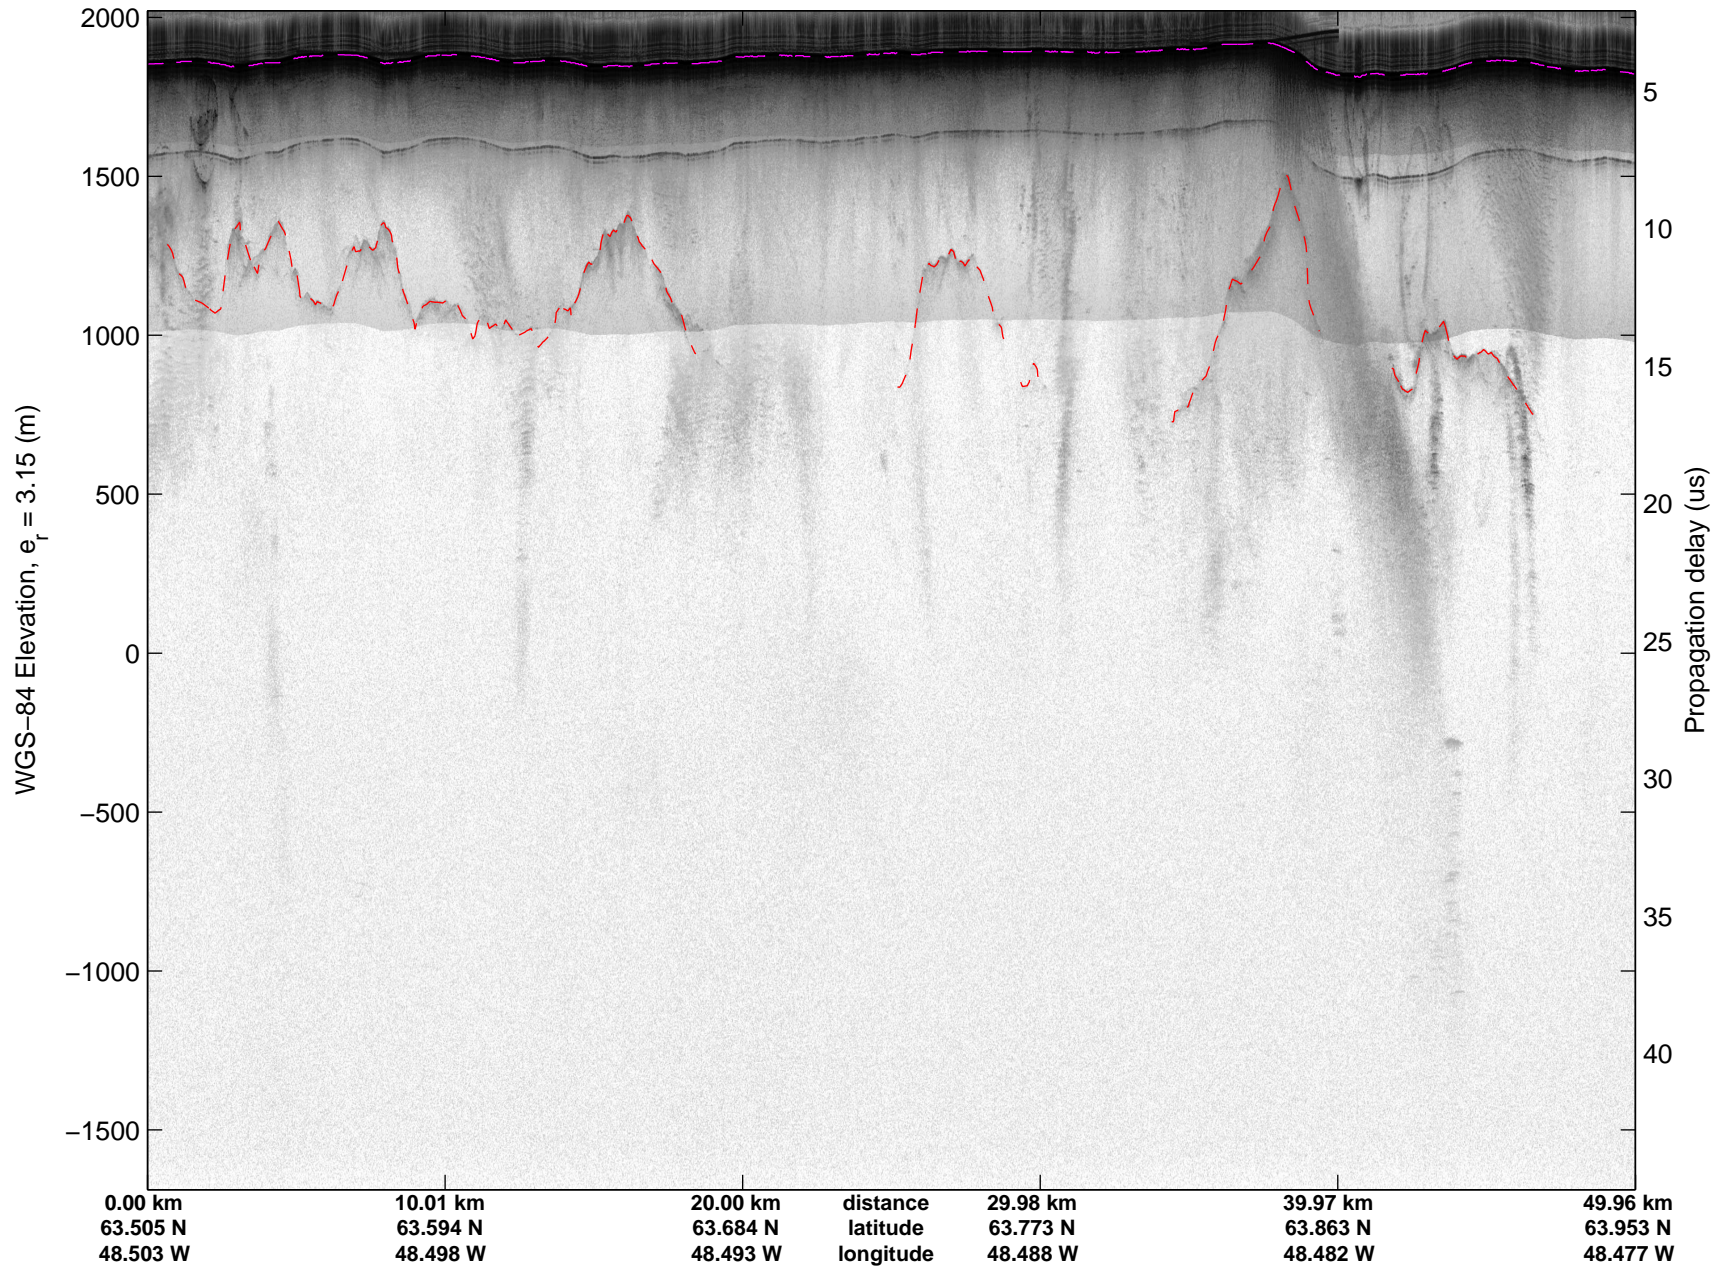

Land Ice: Southwest coastal B  
20150427\_02\_032  
Polar Stereograph 70N/-45E

mcords5 2015\_Greenland\_C130: "Land Ice:Southwest coastal B" 20150427\_02\_032: 13:43:39.6 to 13:49:46.1 GPS

mcords5 2015\_Greenland\_C130: "Land Ice:Southwest coastal B" 20150427\_02\_032: 13:43:39.6 to 13:49:46.1 GPS