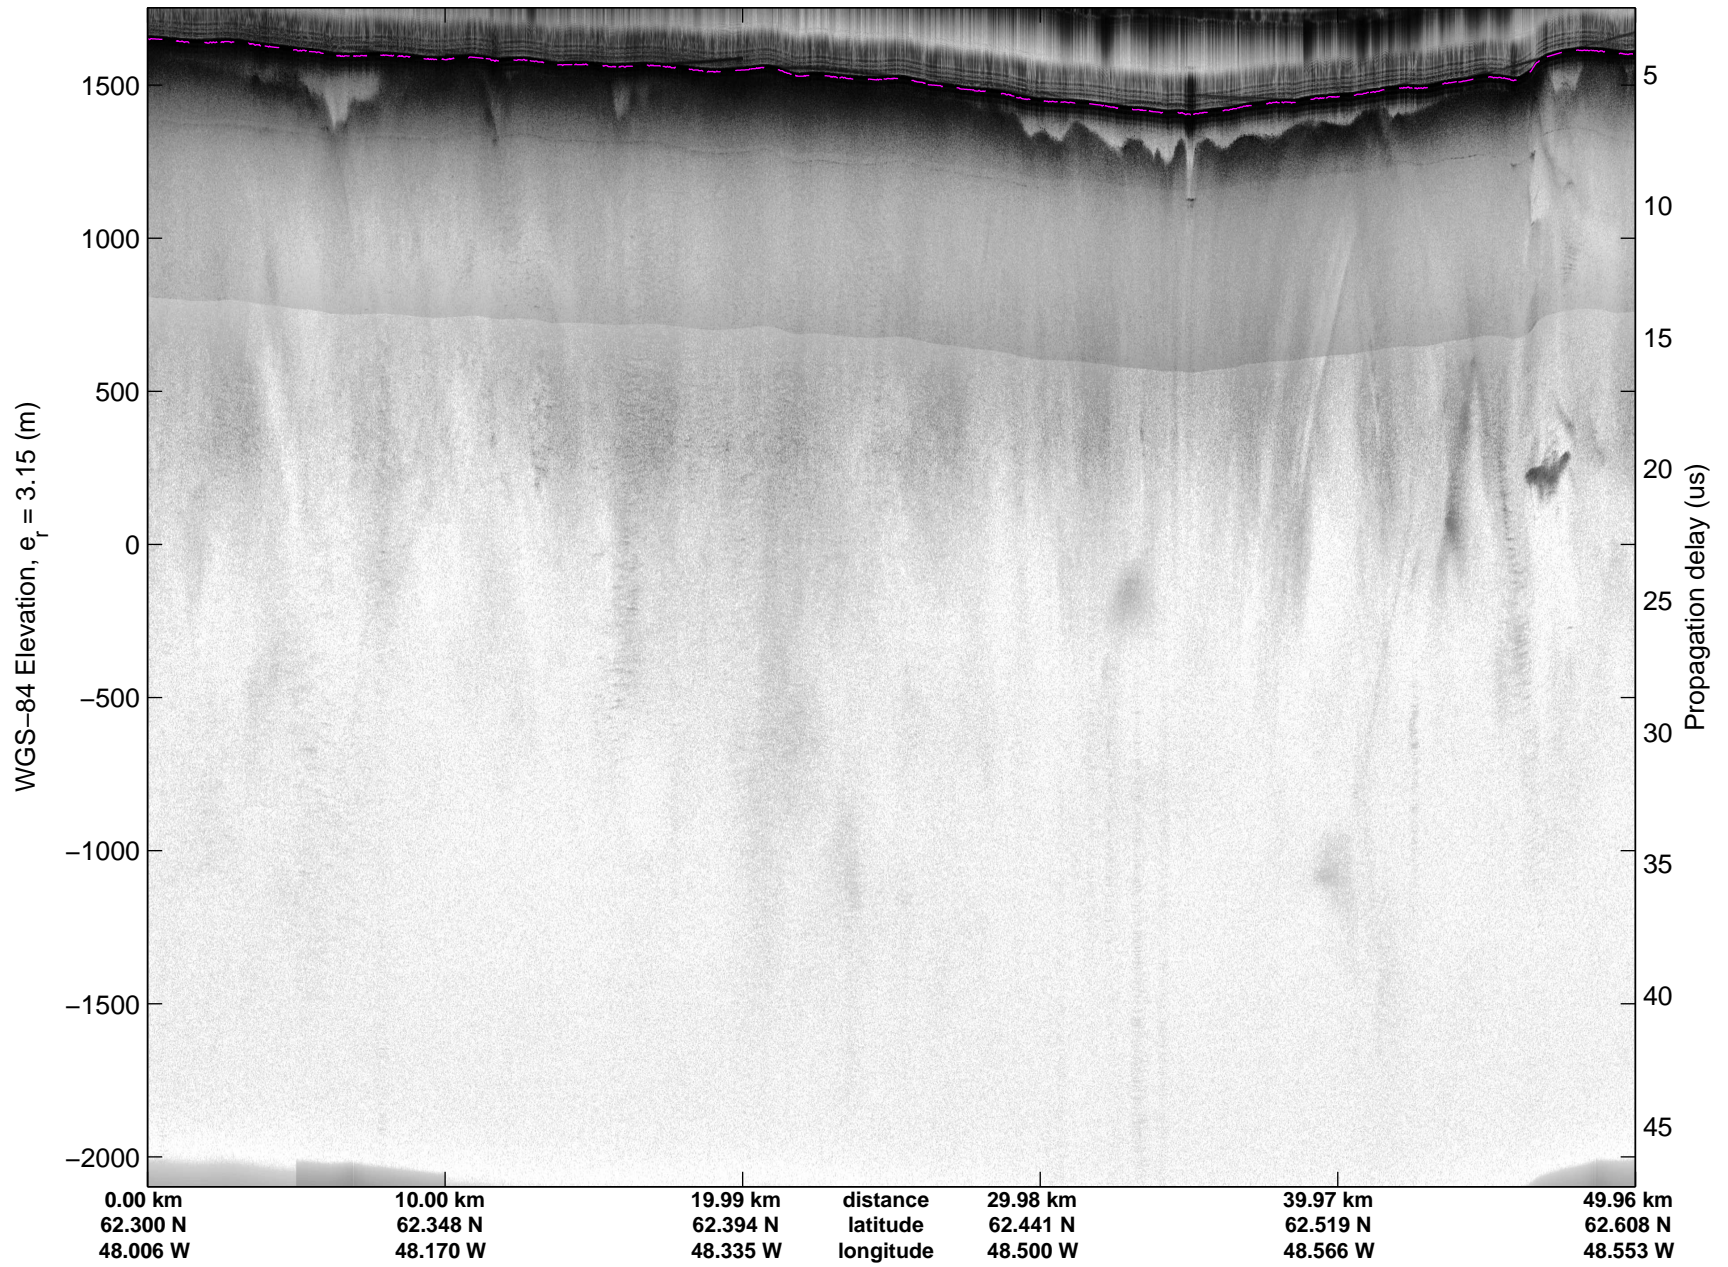

Land Ice: Southwest coastal B  
20150427\_02\_029  
Polar Stereograph 70N/-45E

mcords5 2015\_Greenland\_C130: "Land Ice:Southwest coastal B" 20150427\_02\_029: 13:24:56.8 to 13:31:04.4 GPS

mcords5 2015\_Greenland\_C130: "Land Ice:Southwest coastal B" 20150427\_02\_029: 13:24:56.8 to 13:31:04.4 GPS