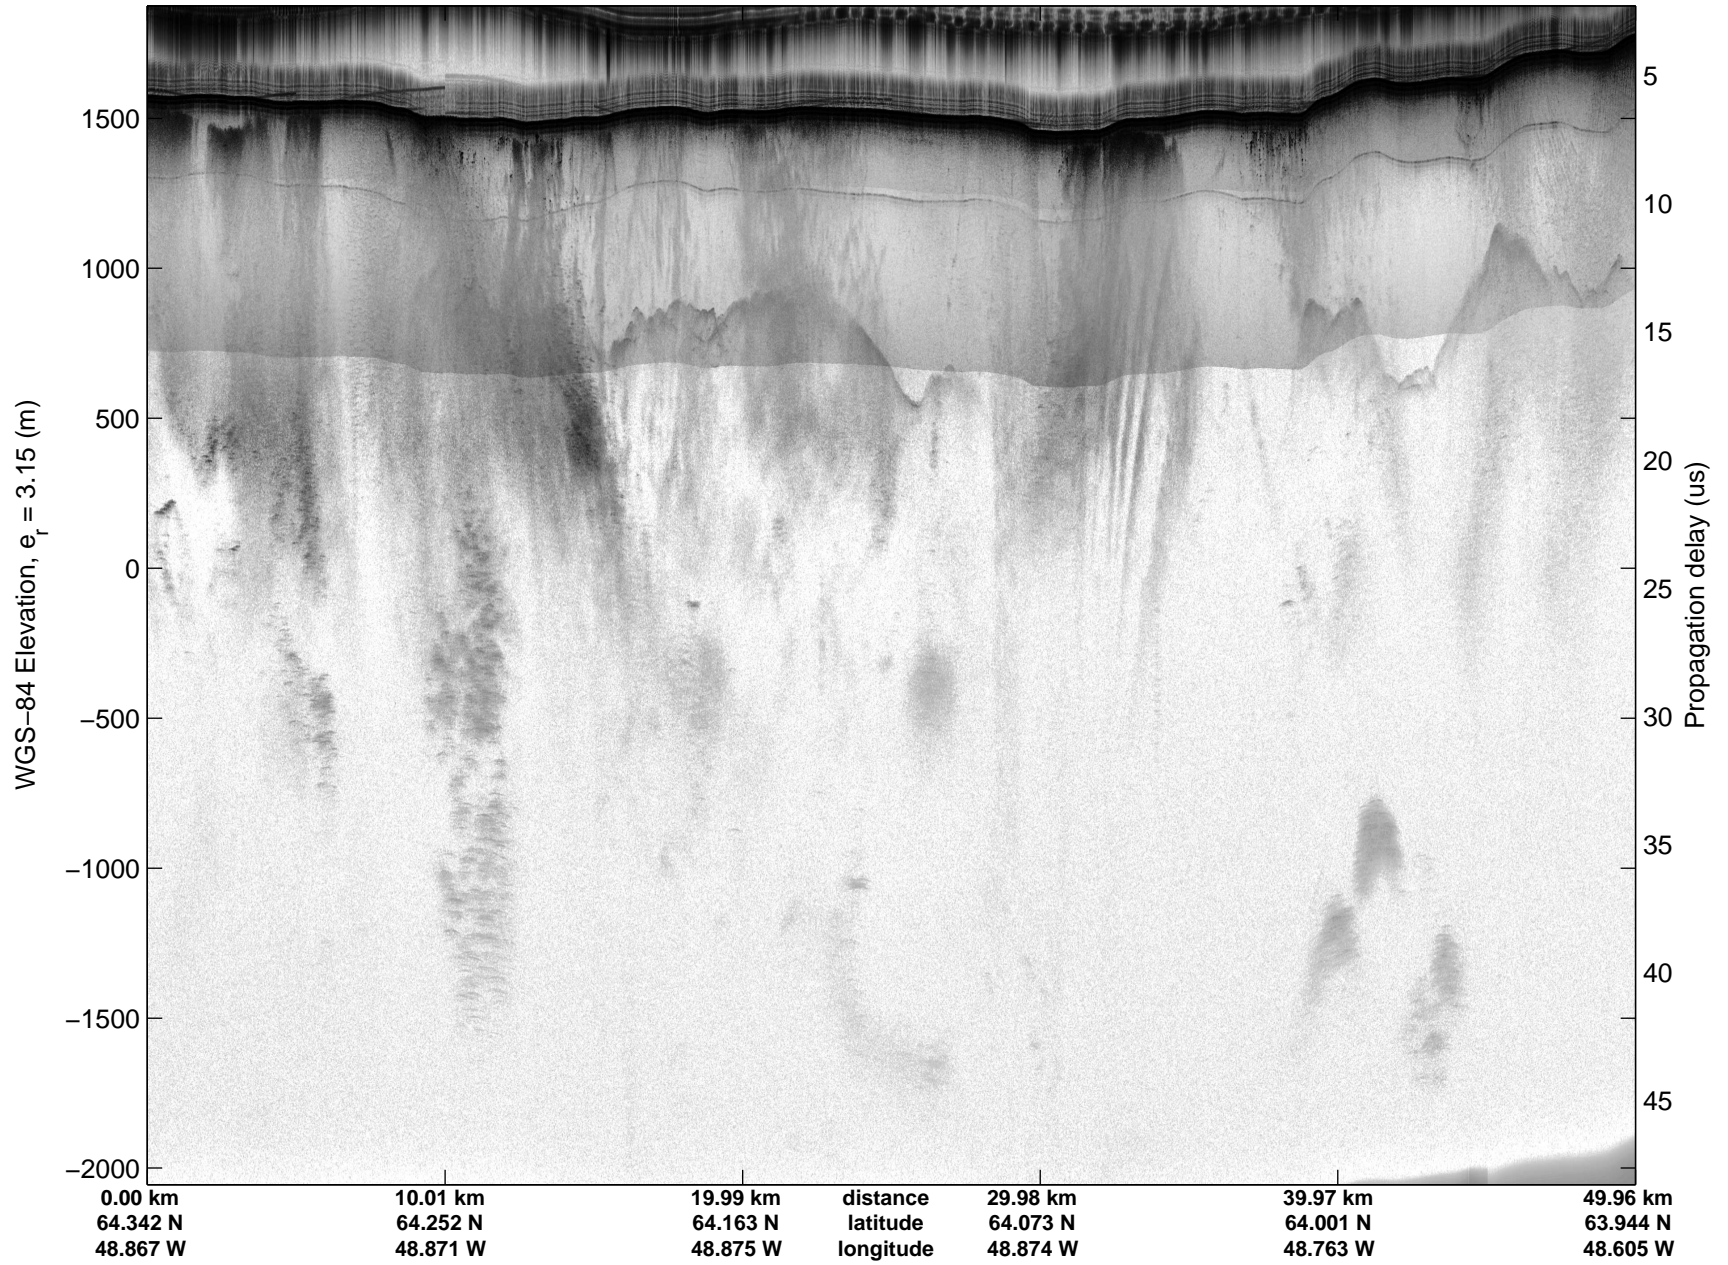

Land Ice: Southwest coastal B  
20150427\_02\_008  
Polar Stereograph 70N/-45E

mcords5 2015\_Greenland\_C130: "Land Ice:Southwest coastal B" 20150427\_02\_008: 11:13:04.2 to 11:19:20.2 GPS

mcords5 2015\_Greenland\_C130: "Land Ice:Southwest coastal B" 20150427\_02\_008: 11:13:04.2 to 11:19:20.2 GPS

Land Ice: Southwest coastal B  
20150427\_02\_009  
Polar Stereograph 70N/-45E

mcords5 2015\_Greenland\_C130: "Land Ice:Southwest coastal B" 20150427\_02\_009: 11:19:20.4 to 11:25:32.6 GPS

mcords5 2015\_Greenland\_C130: "Land Ice:Southwest coastal B" 20150427\_02\_009: 11:19:20.4 to 11:25:32.6 GPS

Land Ice: Southwest coastal B  
20150427\_02\_010  
Polar Stereograph 70N/-45E

mcords5 2015\_Greenland\_C130: "Land Ice:Southwest coastal B" 20150427\_02\_010: 11:25:32.8 to 11:31:51.5 GPS

mcords5 2015\_Greenland\_C130: "Land Ice:Southwest coastal B" 20150427\_02\_010: 11:25:32.8 to 11:31:51.5 GPS