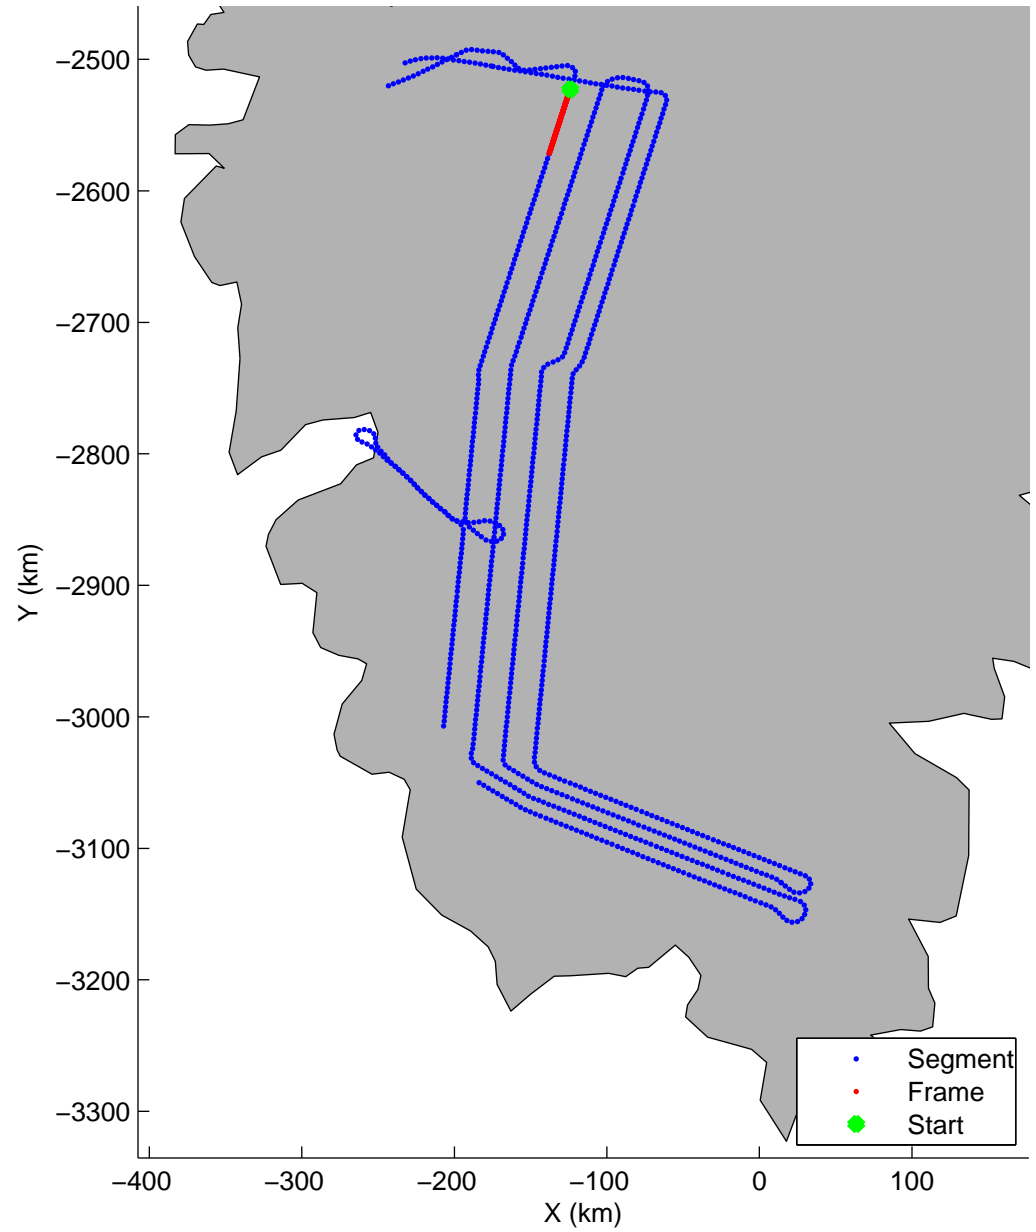

Land Ice: Southwest coastal B
20150427_02_004
Polar Stereograph 70N/-45E