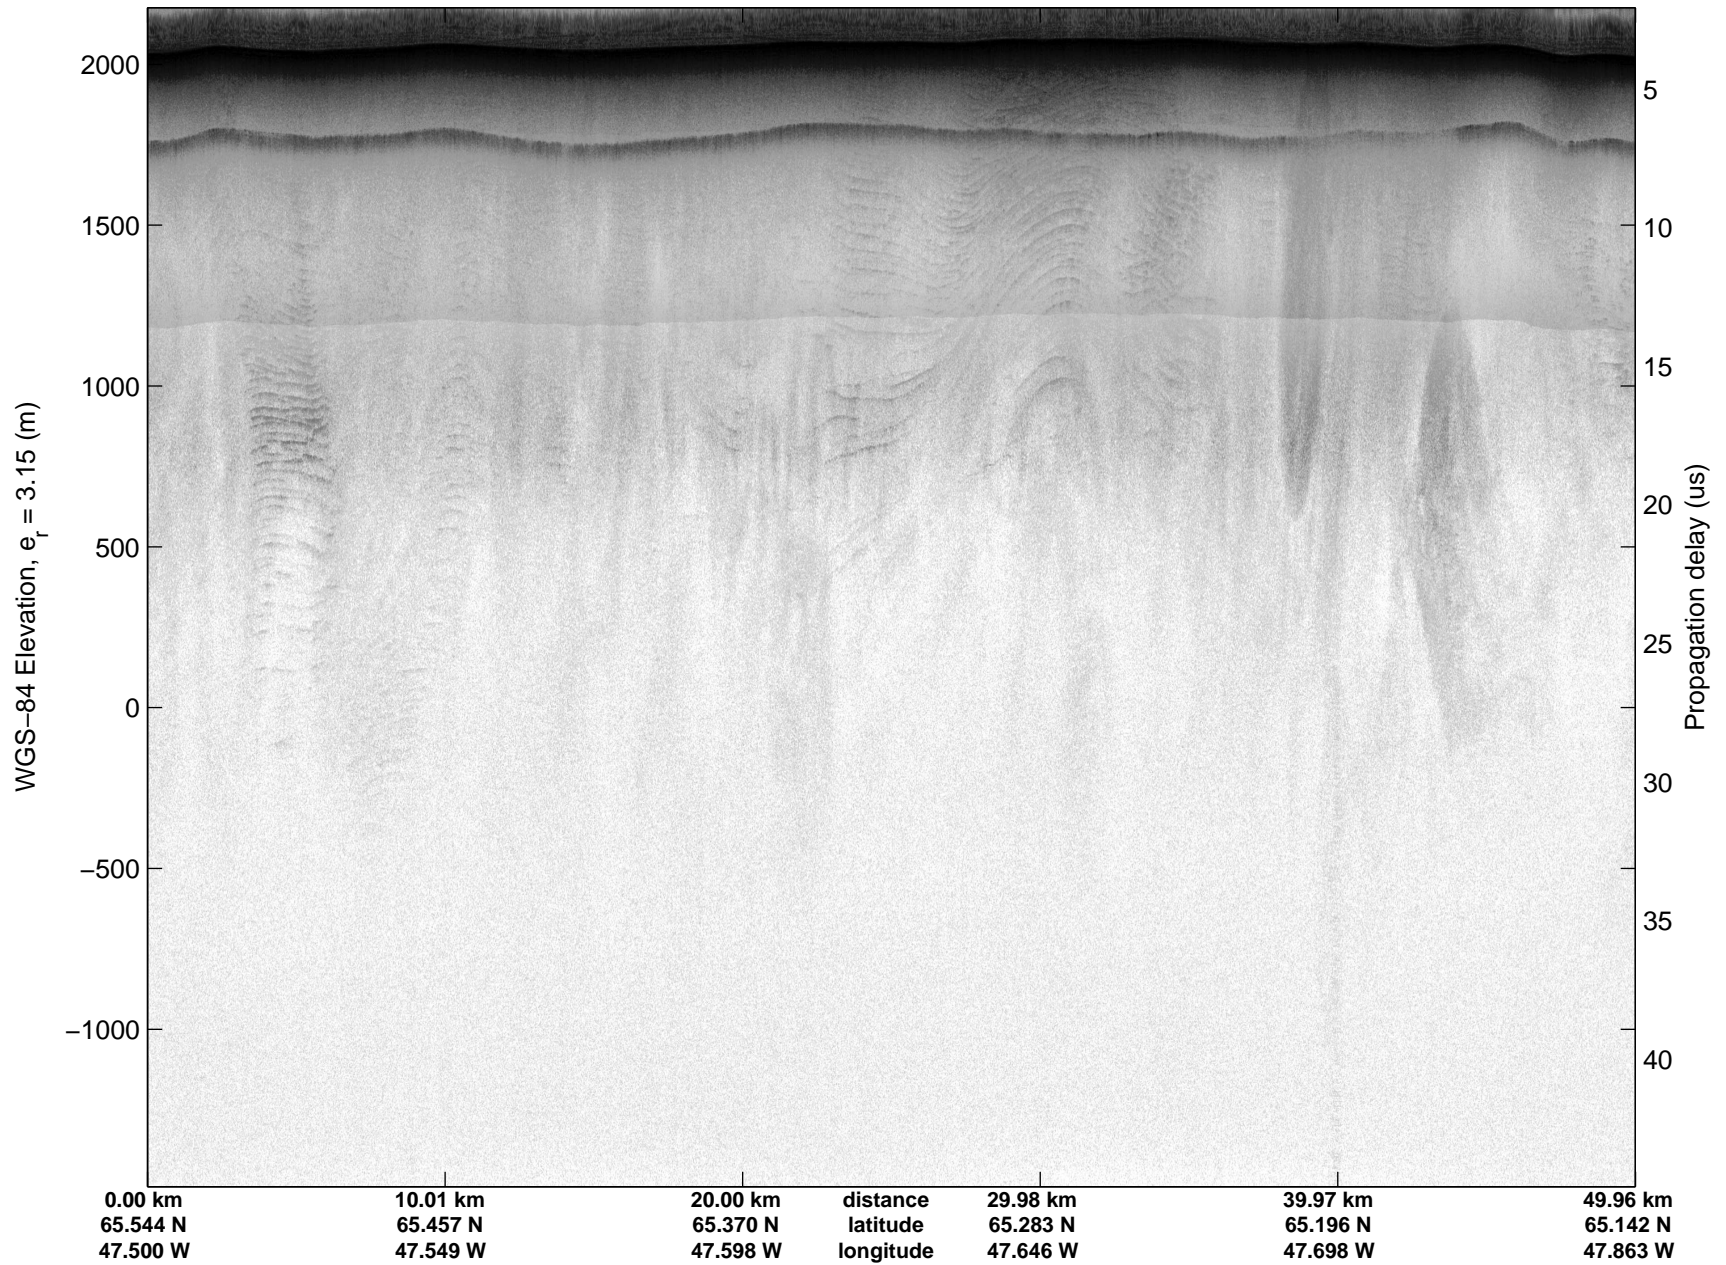

mcords5 2015_Greenland_C130: "Land Ice:Southwest coastal B" 20150427_02_044: 14:59:12.3 to 15:05:38.2 GPS