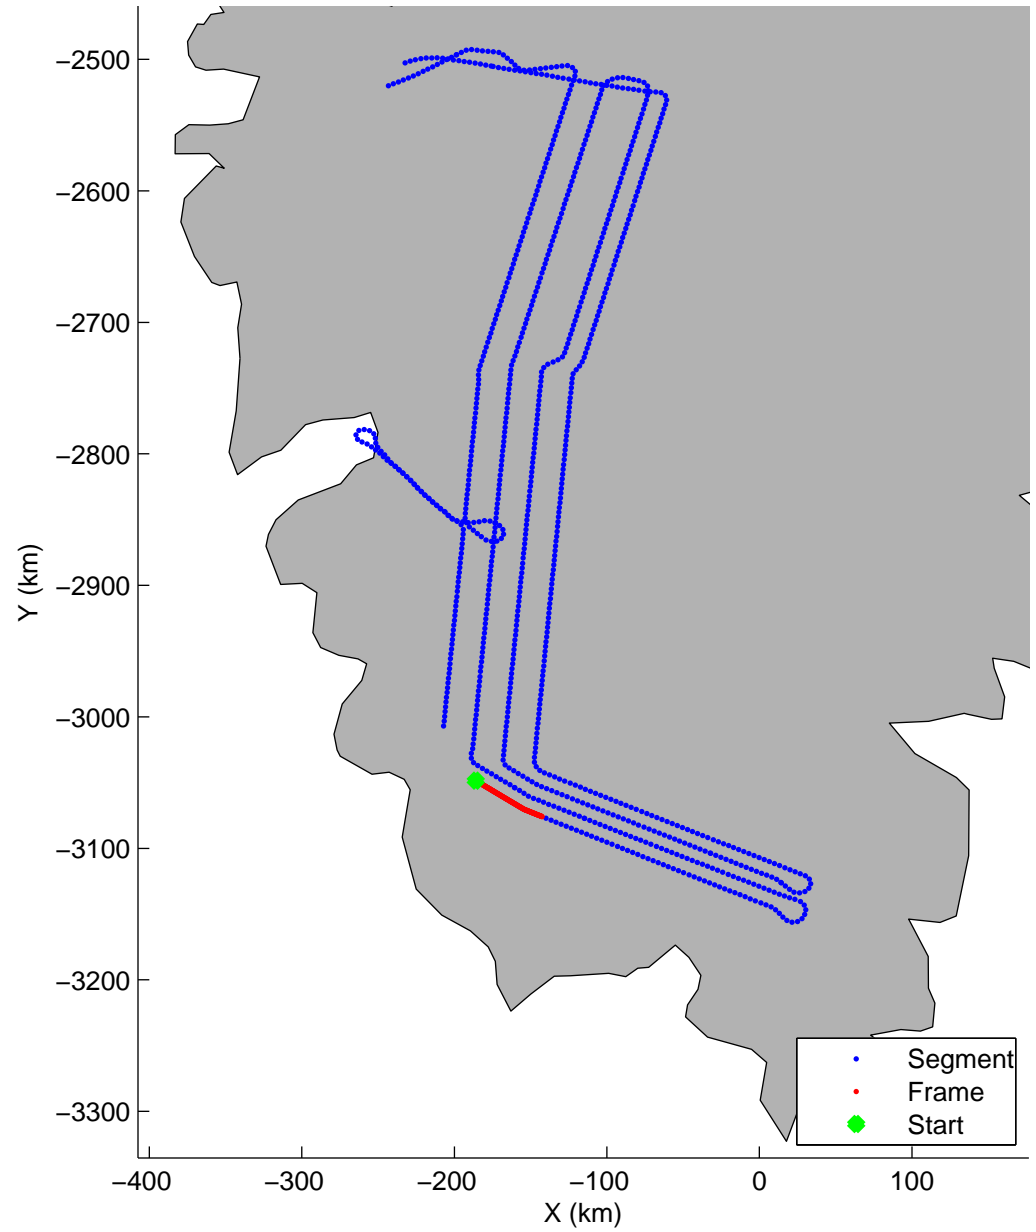

Land Ice: Southwest coastal B
20150427_02_020
Polar Stereograph 70N/-45E