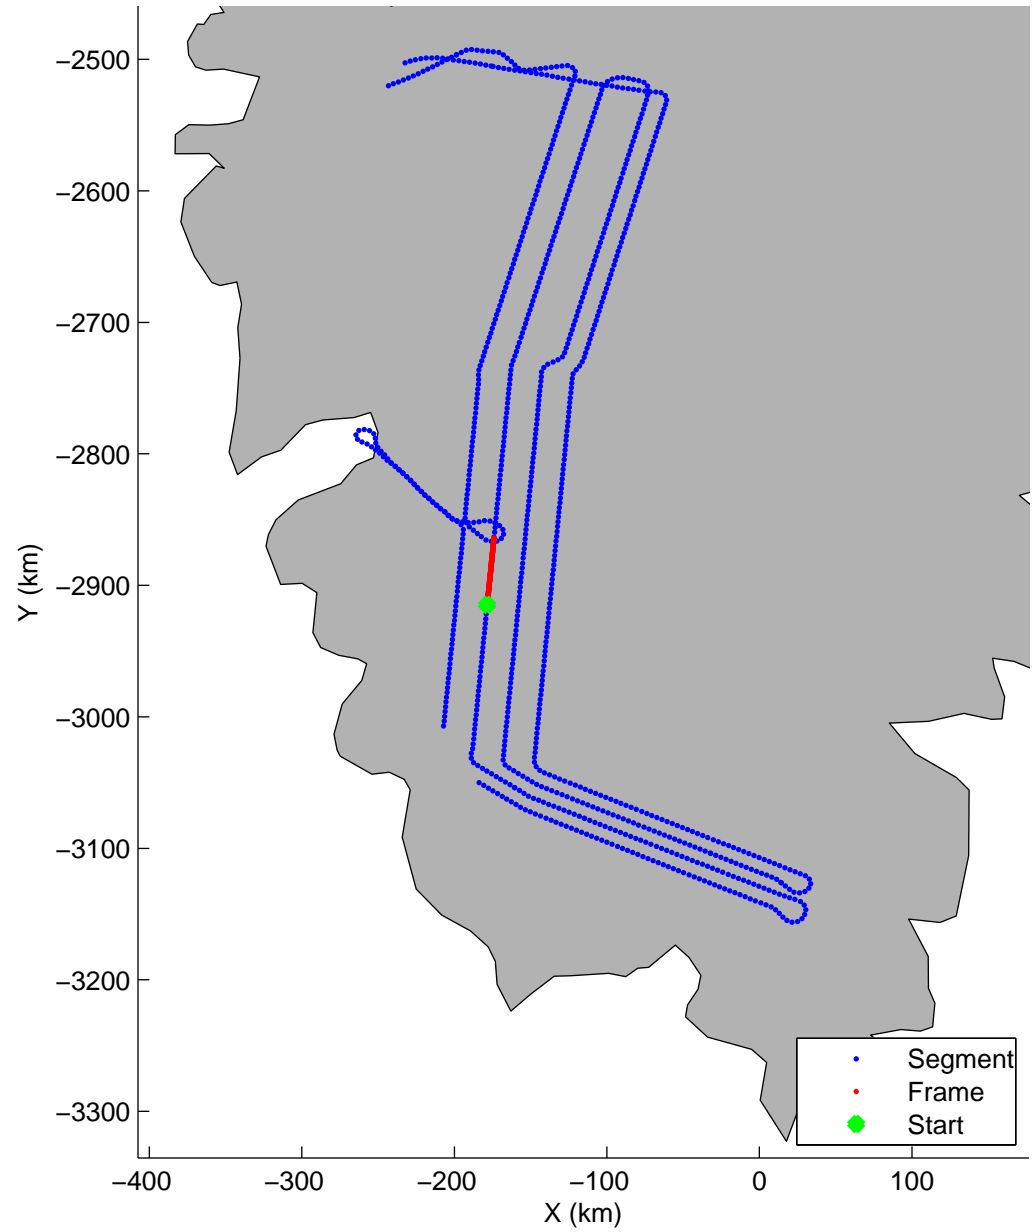

Land Ice: Southwest coastal B
20150427_02_032
Polar Stereograph 70N/-45E