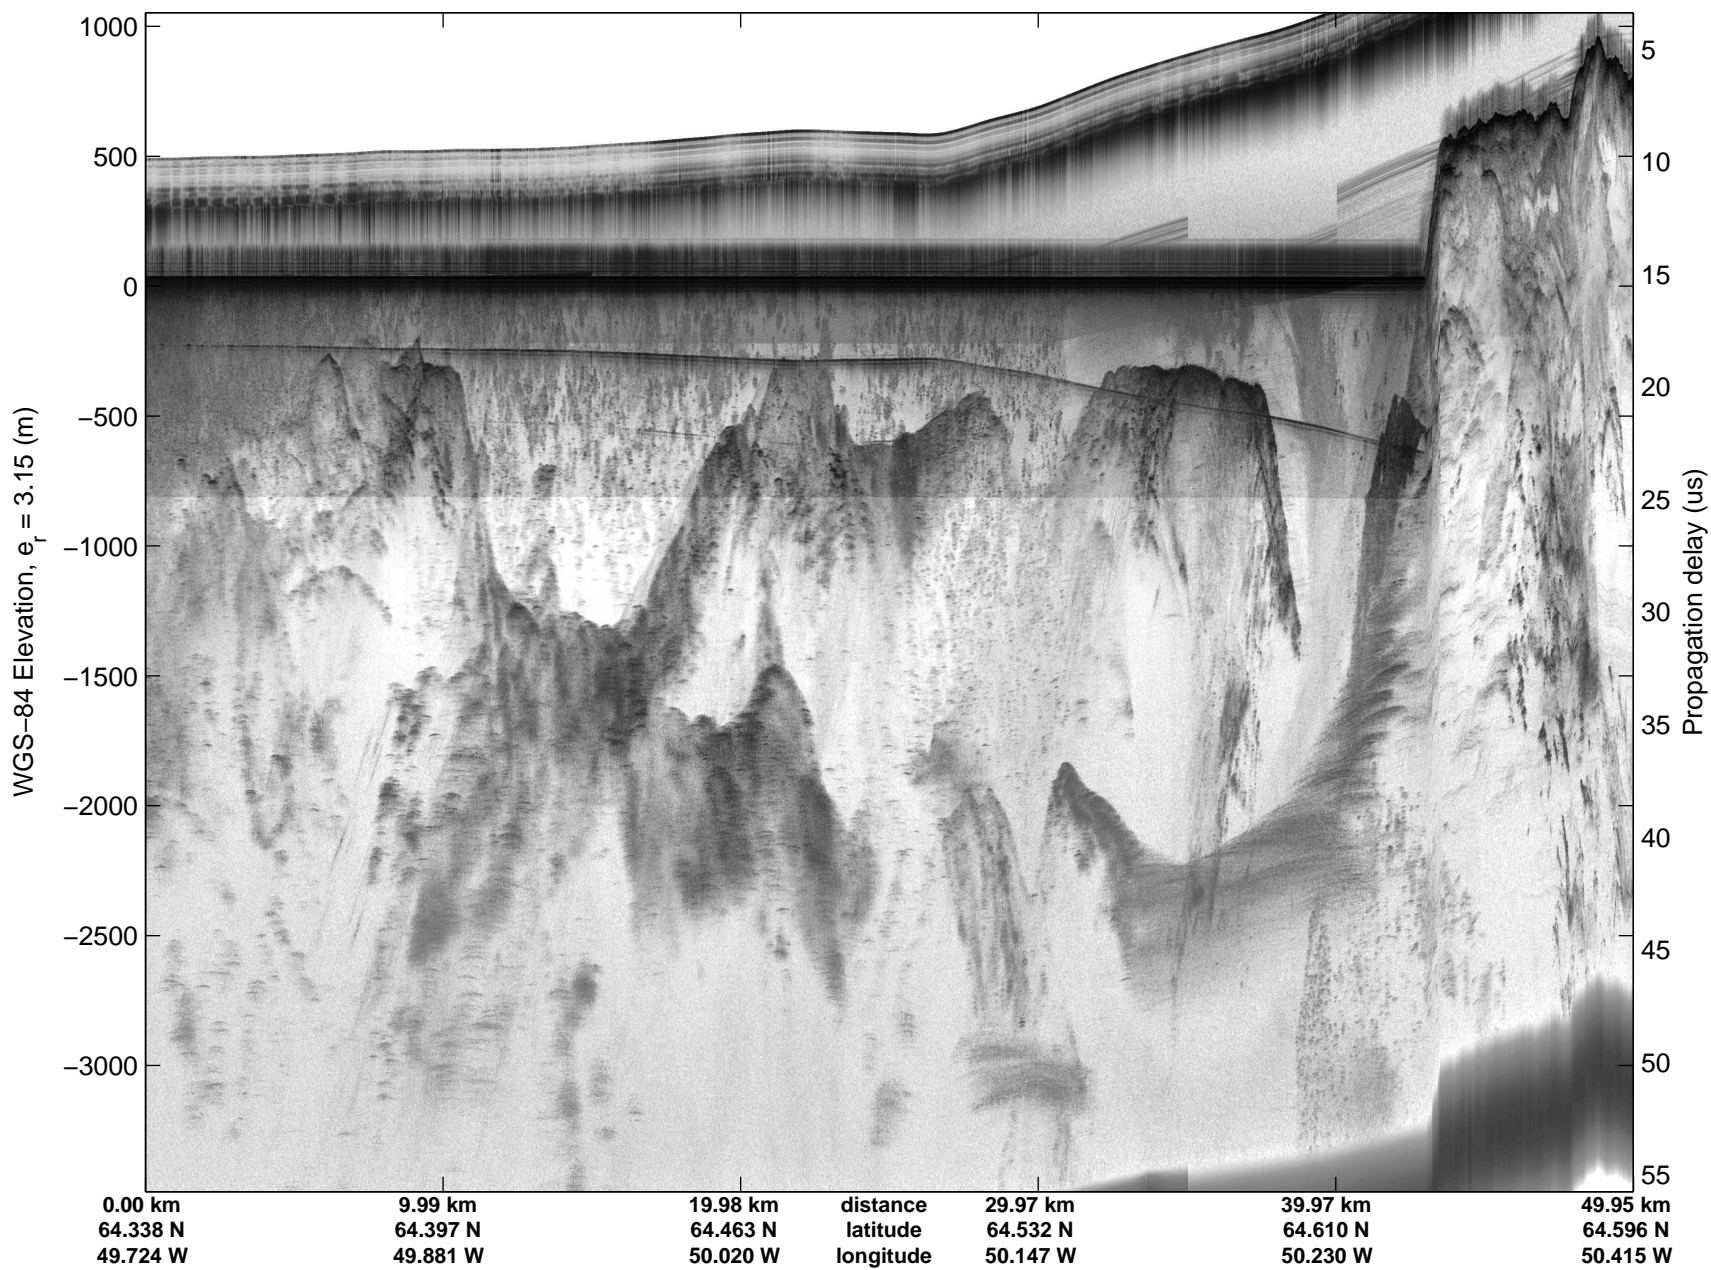

Land Ice: Southwest coastal B  
20150427\_02\_011  
Polar Stereograph 70N/-45E

mcords5 2015\_Greenland\_C130: "Land Ice:Southwest coastal B" 20150427\_02\_011: 11:31:51.8 to 11:38:12.6 GPS

mcords5 2015\_Greenland\_C130: "Land Ice:Southwest coastal B" 20150427\_02\_011: 11:31:51.8 to 11:38:12.6 GPS

Land Ice: Southwest coastal B  
20150427\_02\_012  
Polar Stereograph 70N/-45E

mcords5 2015\_Greenland\_C130: "Land Ice:Southwest coastal B" 20150427\_02\_012: 11:38:12.8 to 11:44:32.4 GPS

mcords5 2015\_Greenland\_C130: "Land Ice:Southwest coastal B" 20150427\_02\_012: 11:38:12.8 to 11:44:32.4 GPS

Land Ice: Southwest coastal B  
20150427\_02\_013  
Polar Stereograph 70N/-45E

mcords5 2015\_Greenland\_C130: "Land Ice:Southwest coastal B" 20150427\_02\_013: 11:44:32.6 to 11:51:14.4 GPS

mcords5 2015\_Greenland\_C130: "Land Ice:Southwest coastal B" 20150427\_02\_013: 11:44:32.6 to 11:51:14.4 GPS