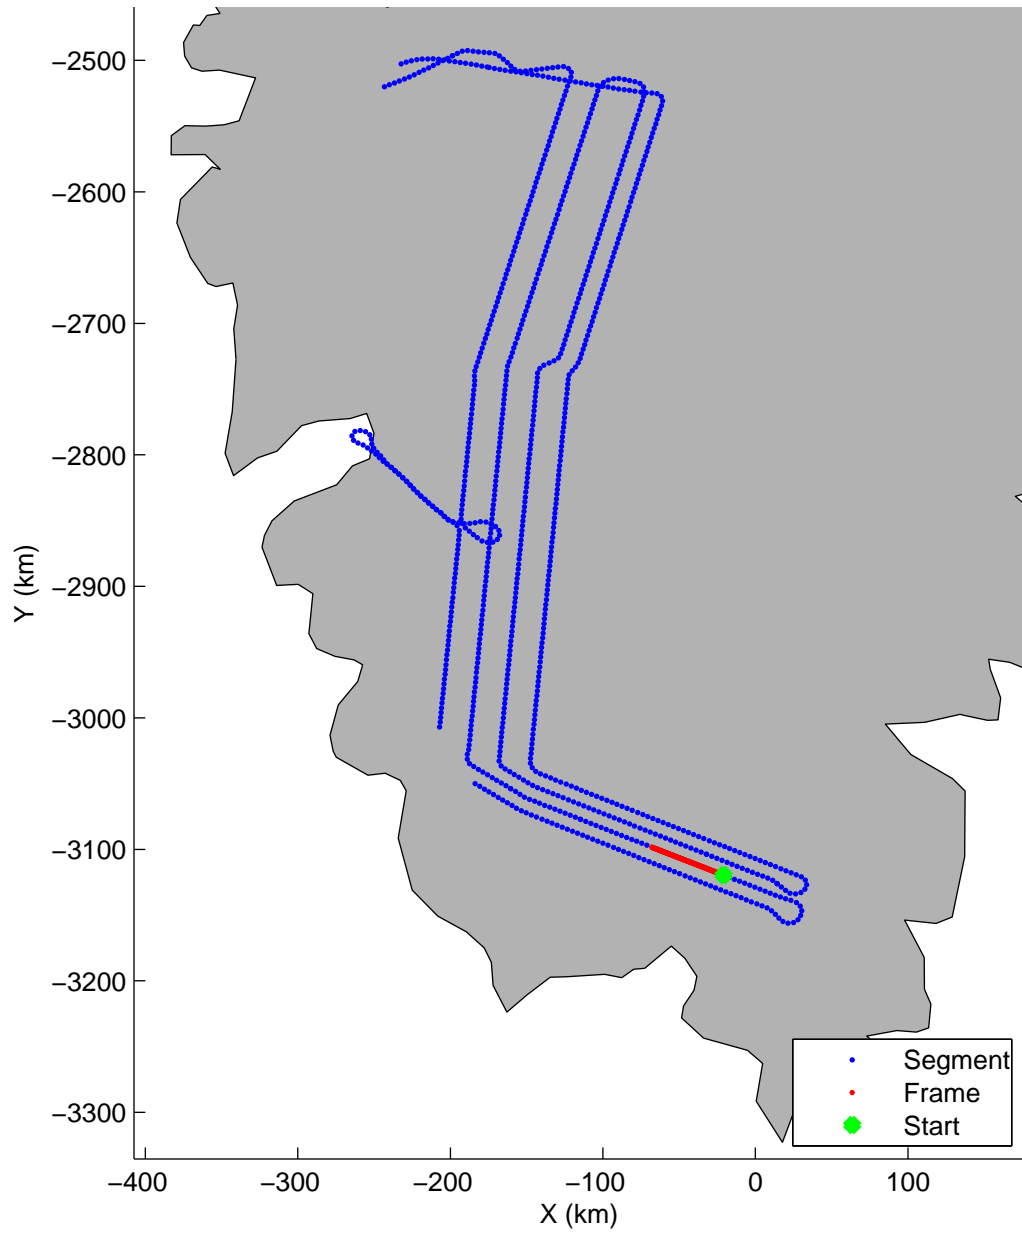

Land Ice: Southwest coastal B
20150427_02_026
Polar Stereograph 70N/-45E