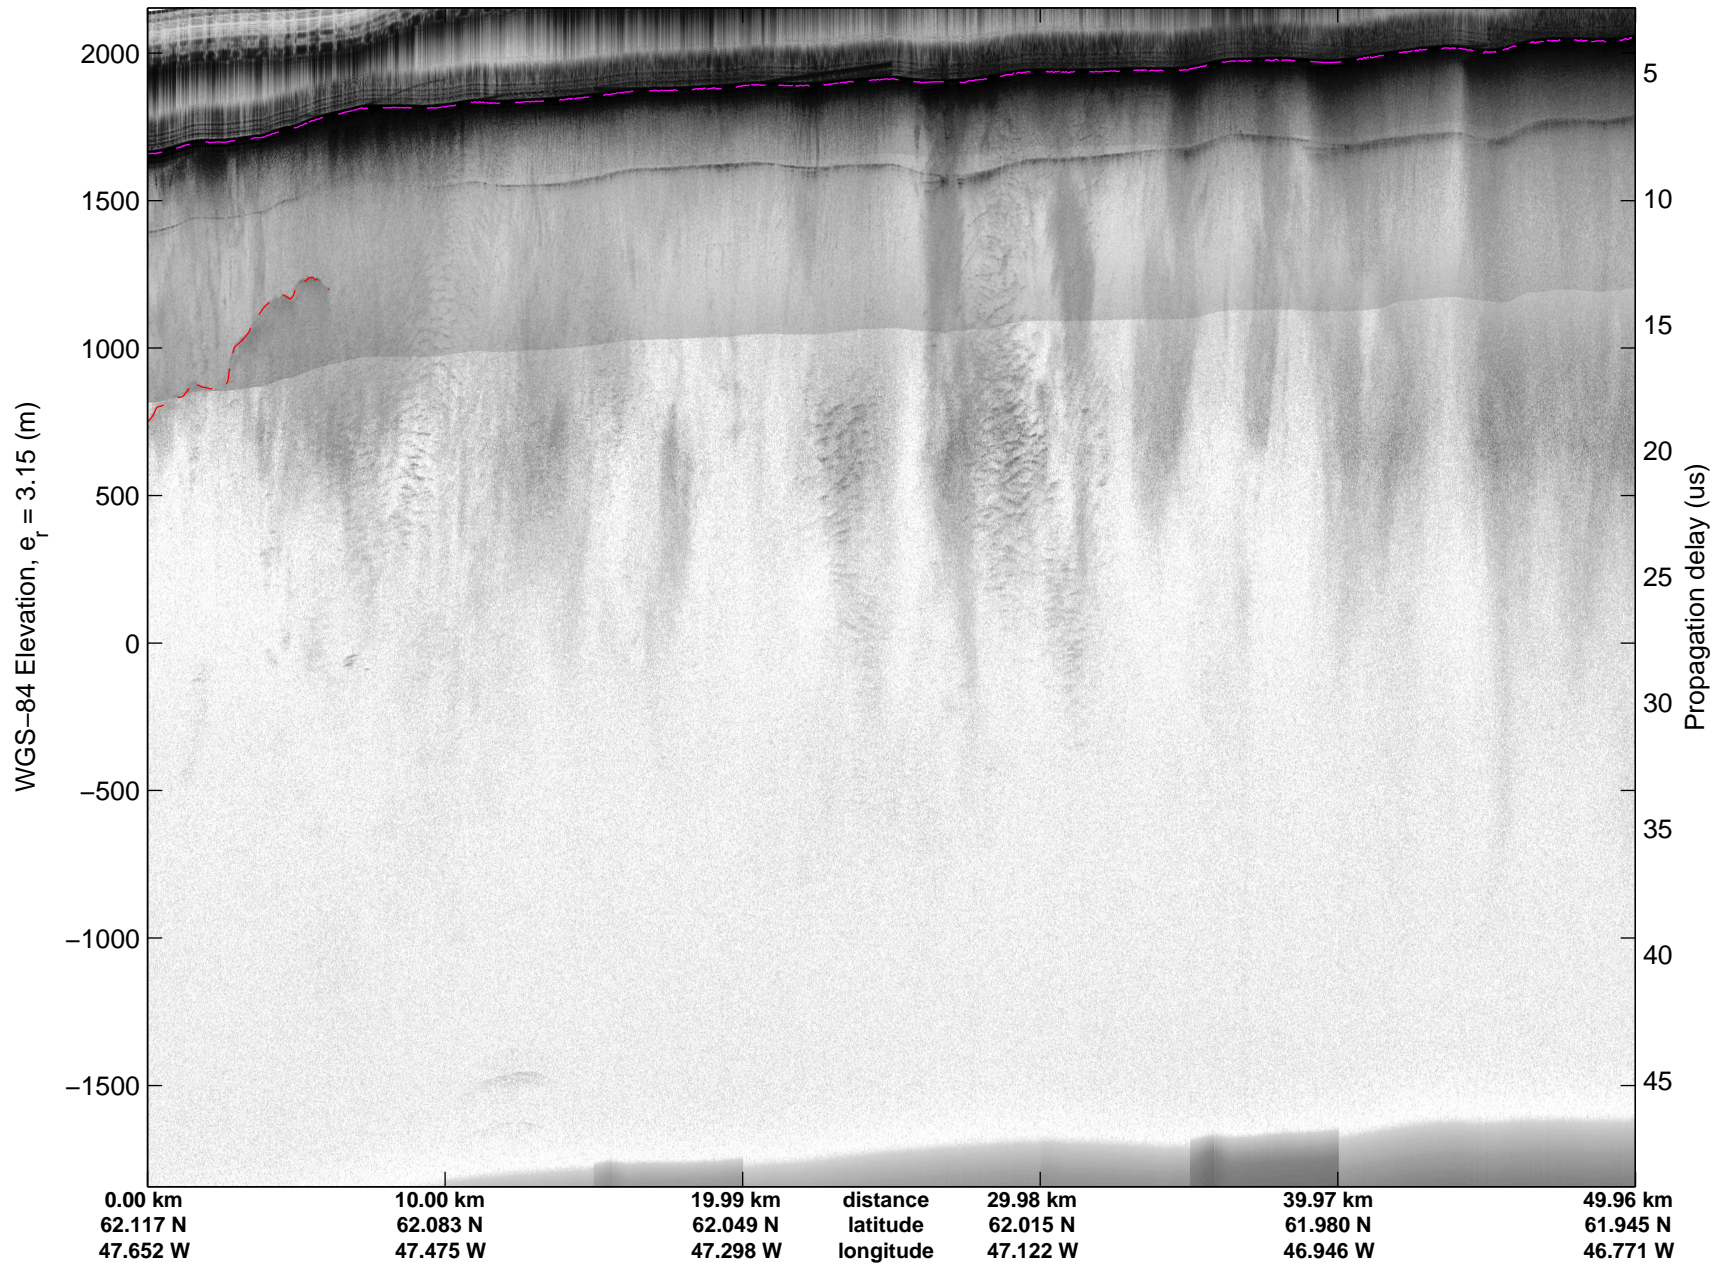

Land Ice: Southwest coastal B  
20150427\_02\_021  
Polar Stereograph 70N/-45E

mcords5 2015\_Greenland\_C130: "Land Ice:Southwest coastal B" 20150427\_02\_021: 12:35:18.7 to 12:41:40.2 GPS

mcords5 2015\_Greenland\_C130: "Land Ice:Southwest coastal B" 20150427\_02\_021: 12:35:18.7 to 12:41:40.2 GPS