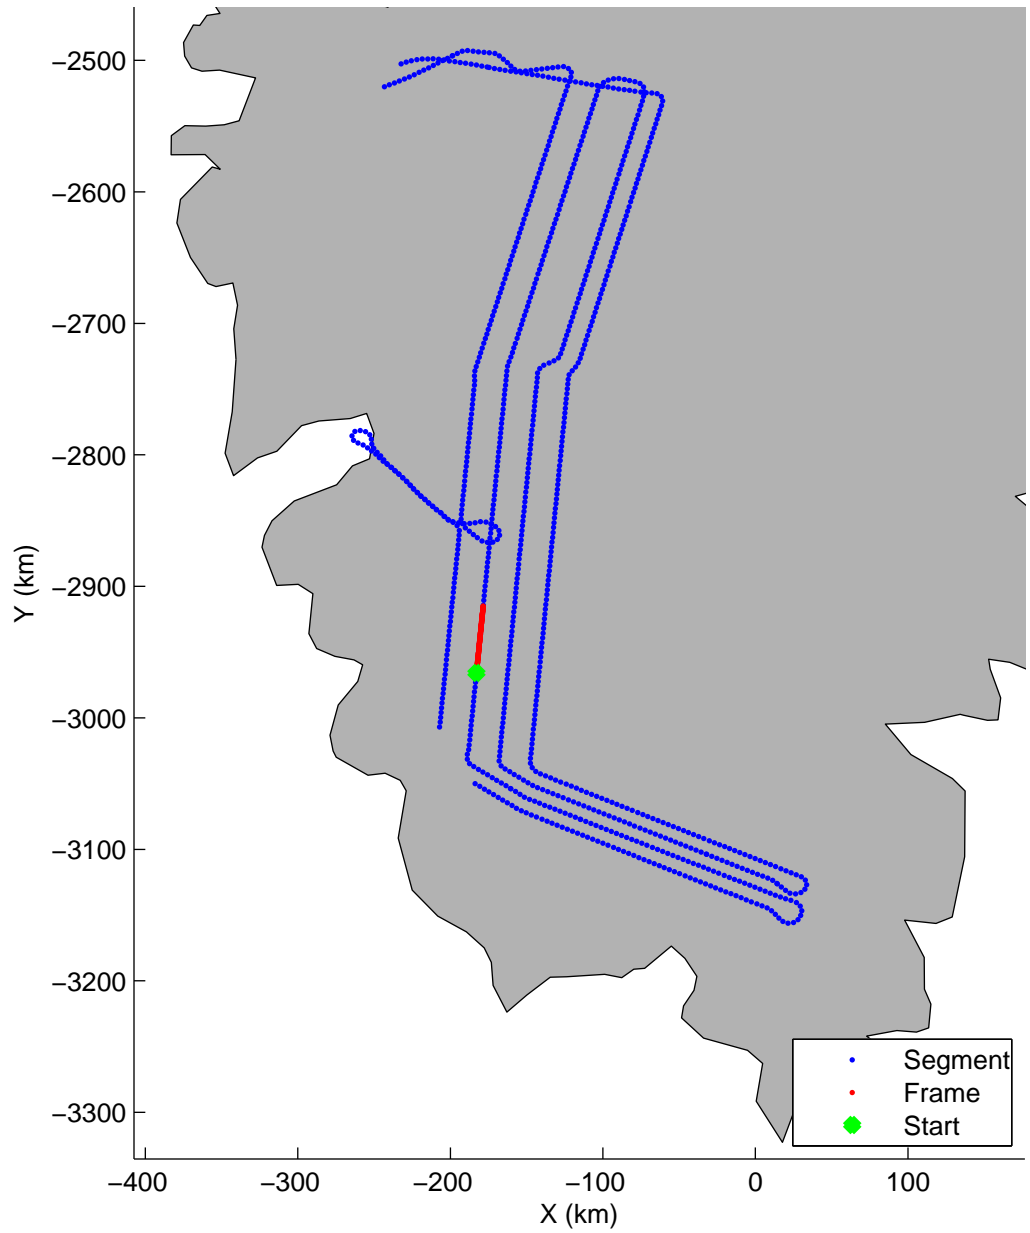

Land Ice: Southwest coastal B
20150427_02_031
Polar Stereograph 70N/-45E