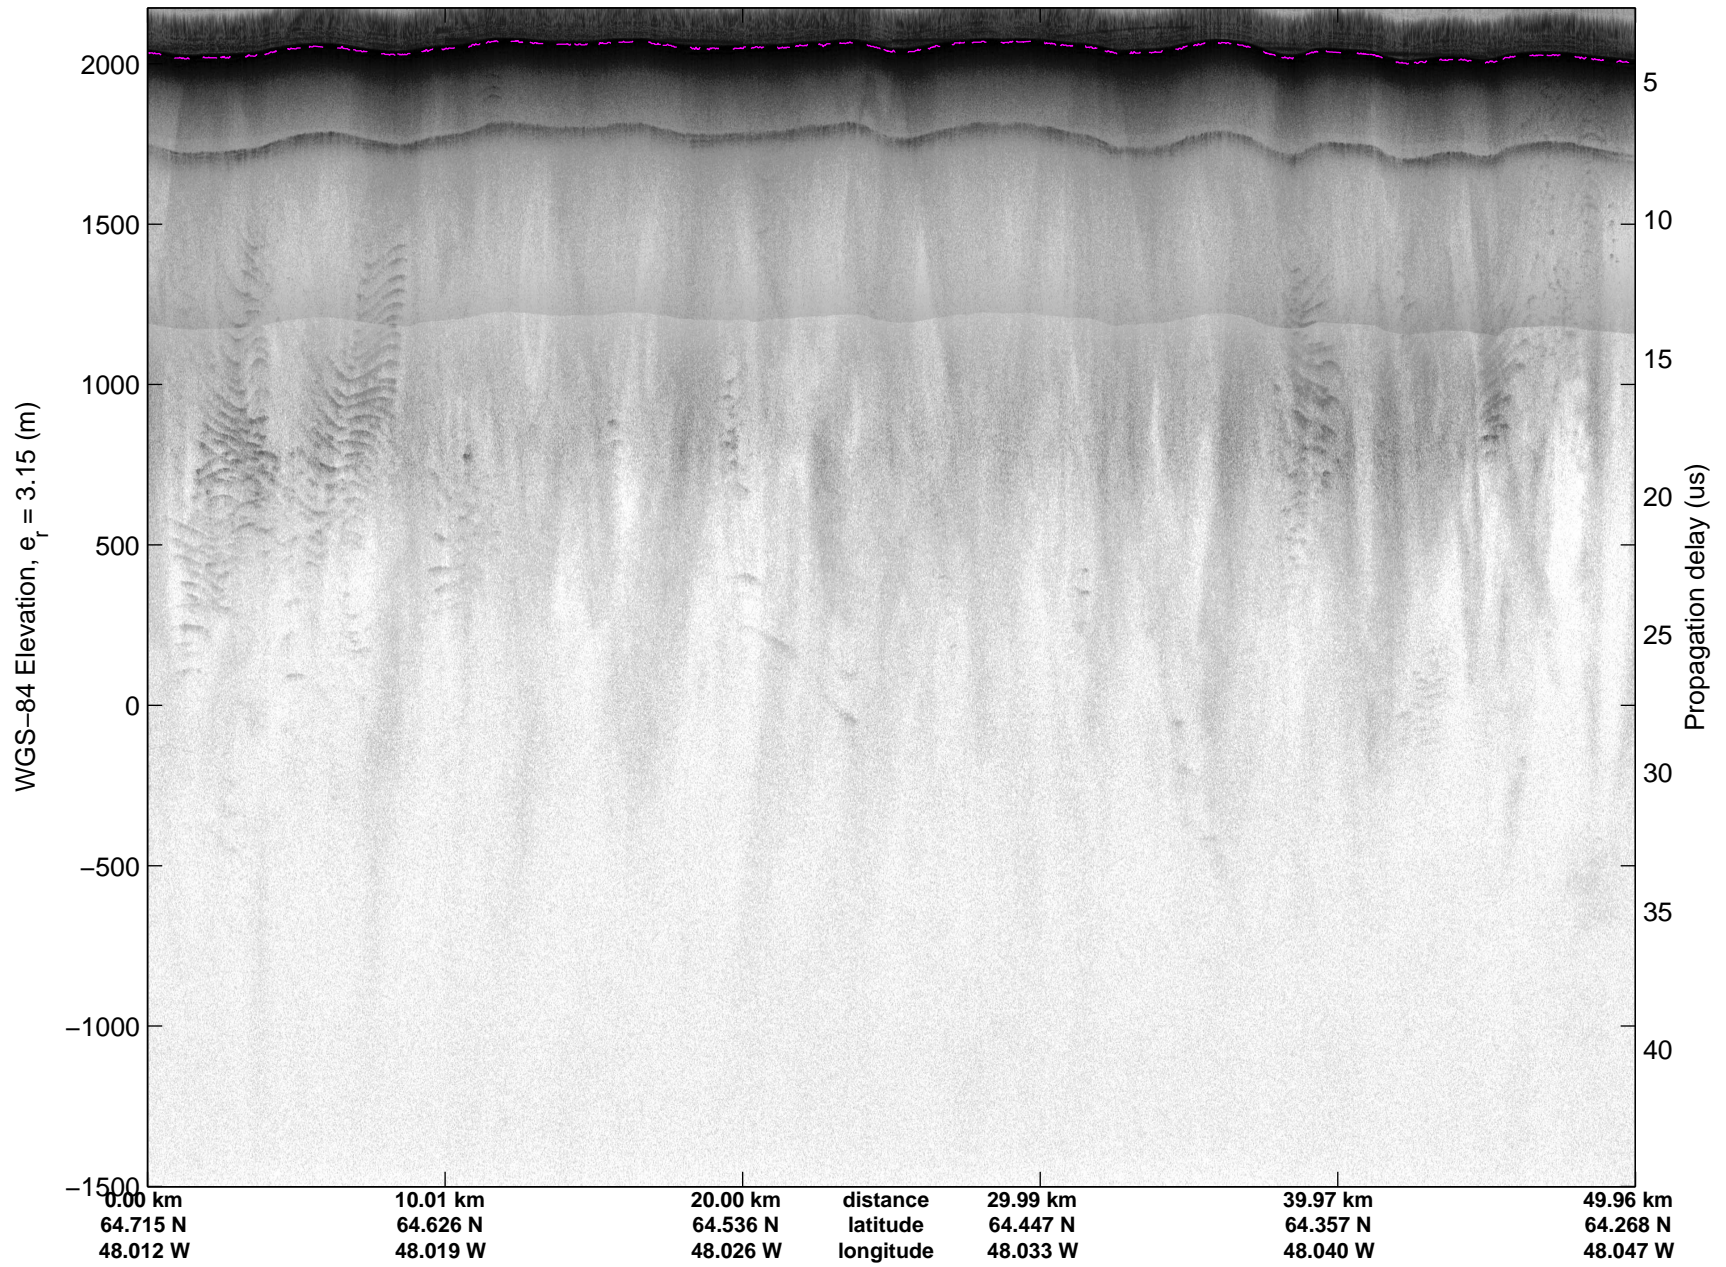

Land Ice: Southwest coastal B  
20150427\_02\_046  
Polar Stereograph 70N/-45E

mcords5 2015\_Greenland\_C130: "Land Ice:Southwest coastal B" 20150427\_02\_046: 15:11:58.9 to 15:18:12.3 GPS

mcords5 2015\_Greenland\_C130: "Land Ice:Southwest coastal B" 20150427\_02\_046: 15:11:58.9 to 15:18:12.3 GPS