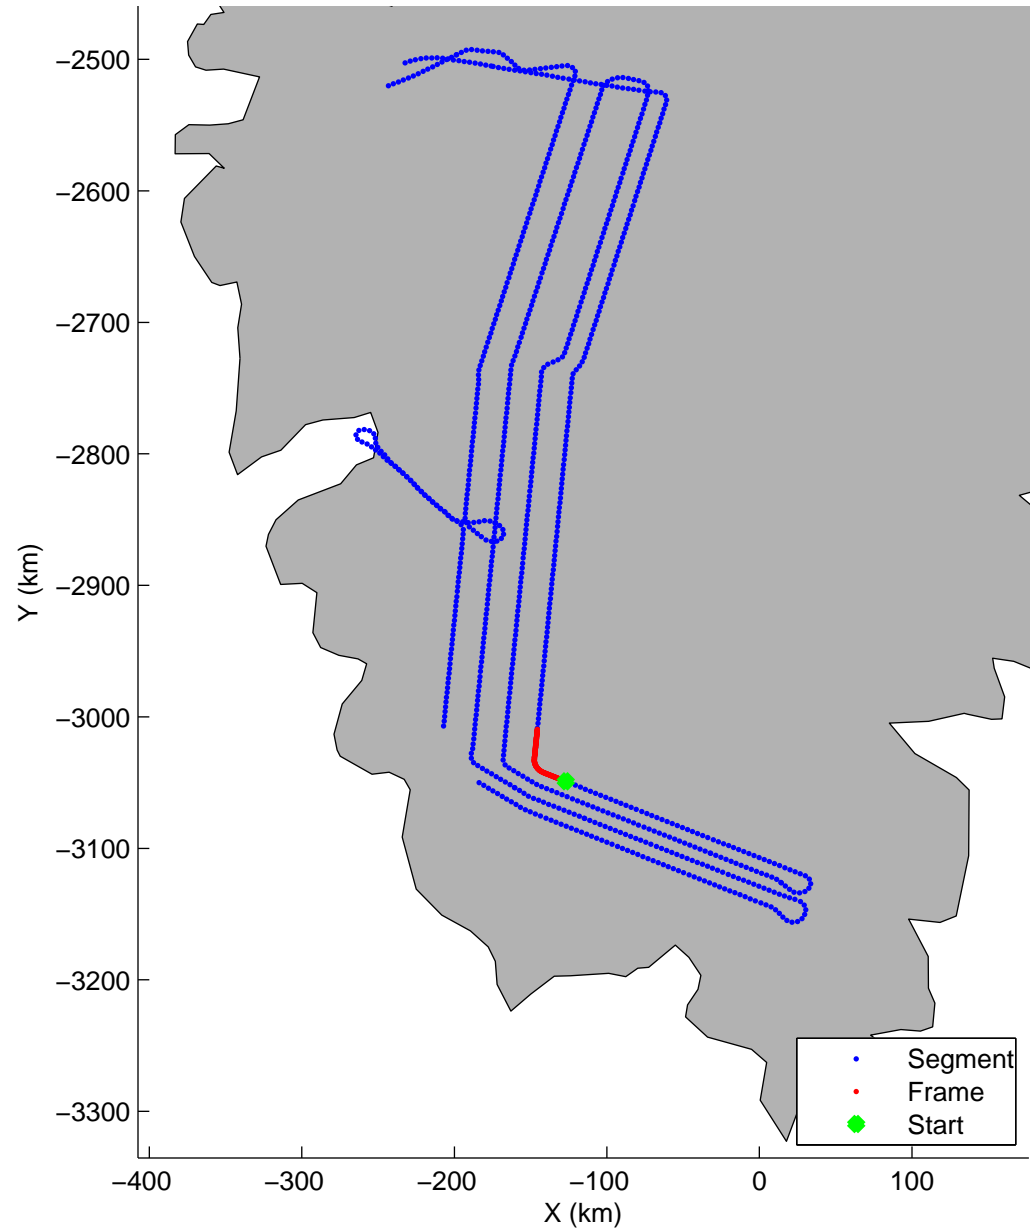

Land Ice: Southwest coastal B
20150427_02_059
Polar Stereograph 70N/-45E