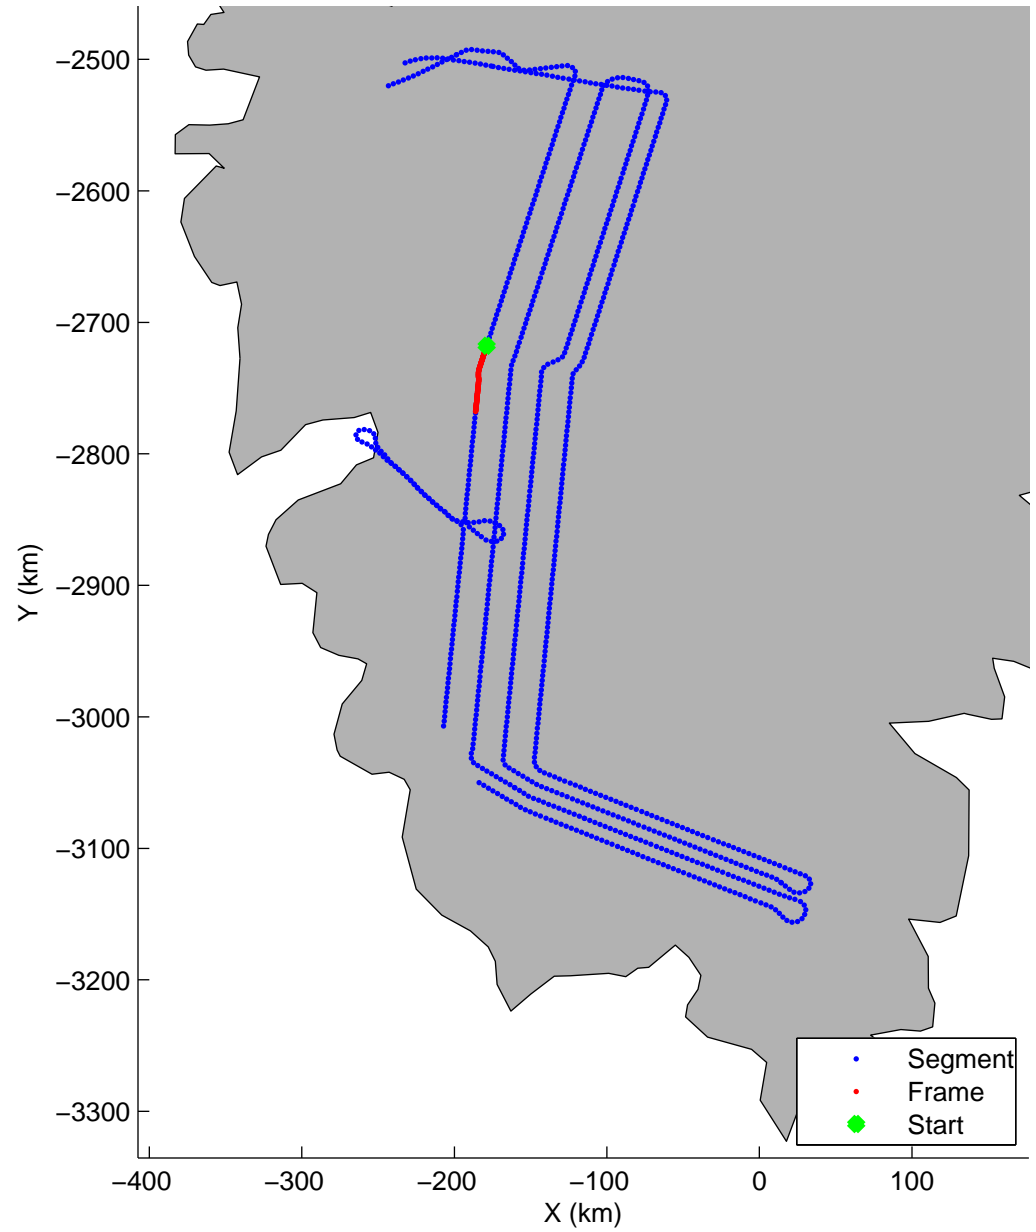

Land Ice: Southwest coastal B
20150427_02_008
Polar Stereograph 70N/-45E