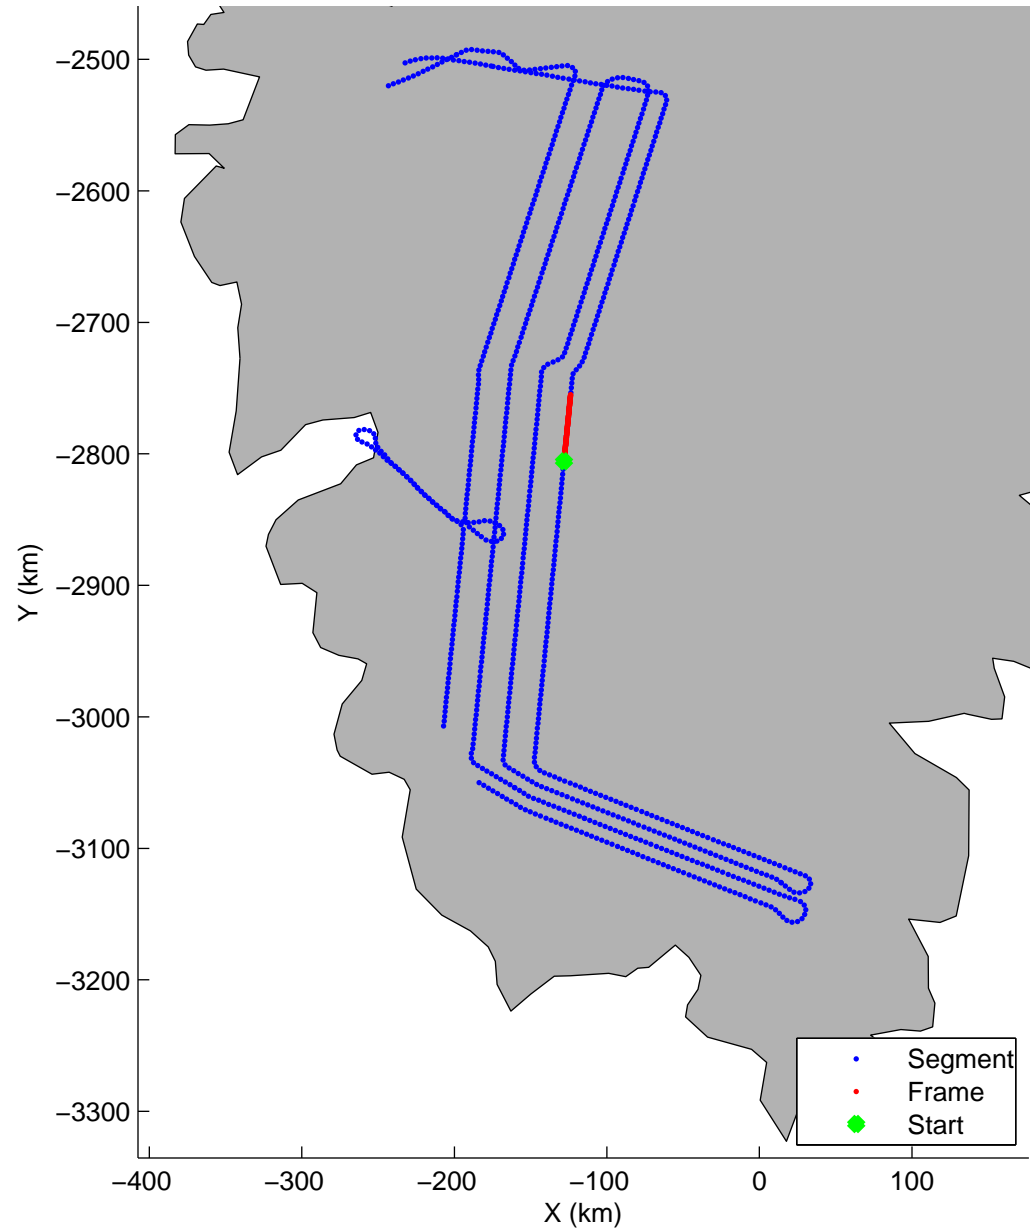

Land Ice: Southwest coastal B
20150427_02_064
Polar Stereograph 70N/-45E