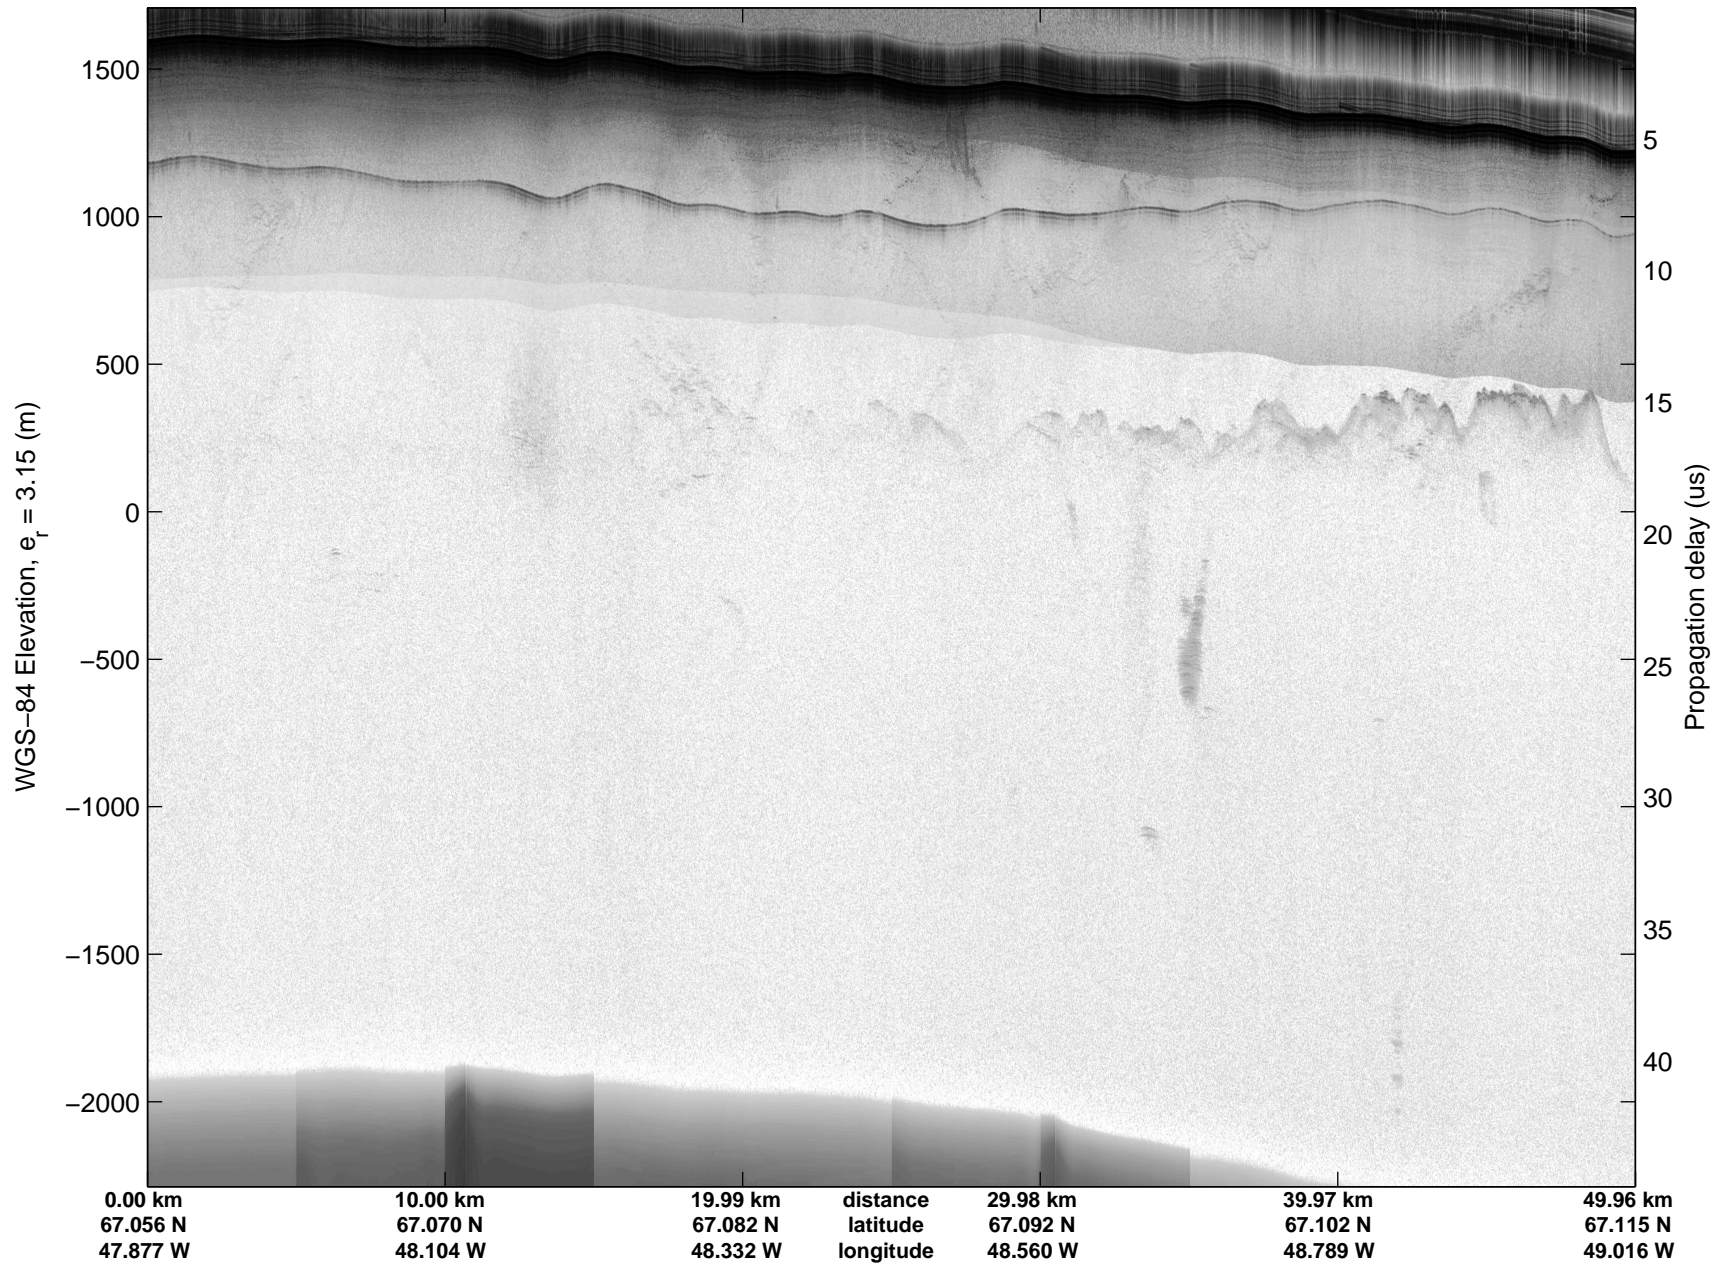

mcords5 2015_Greenland_C130: "Land Ice:Southwest coastal B" 20150427_02_071: 17:46:51.7 to 17:53:14.5 GPS