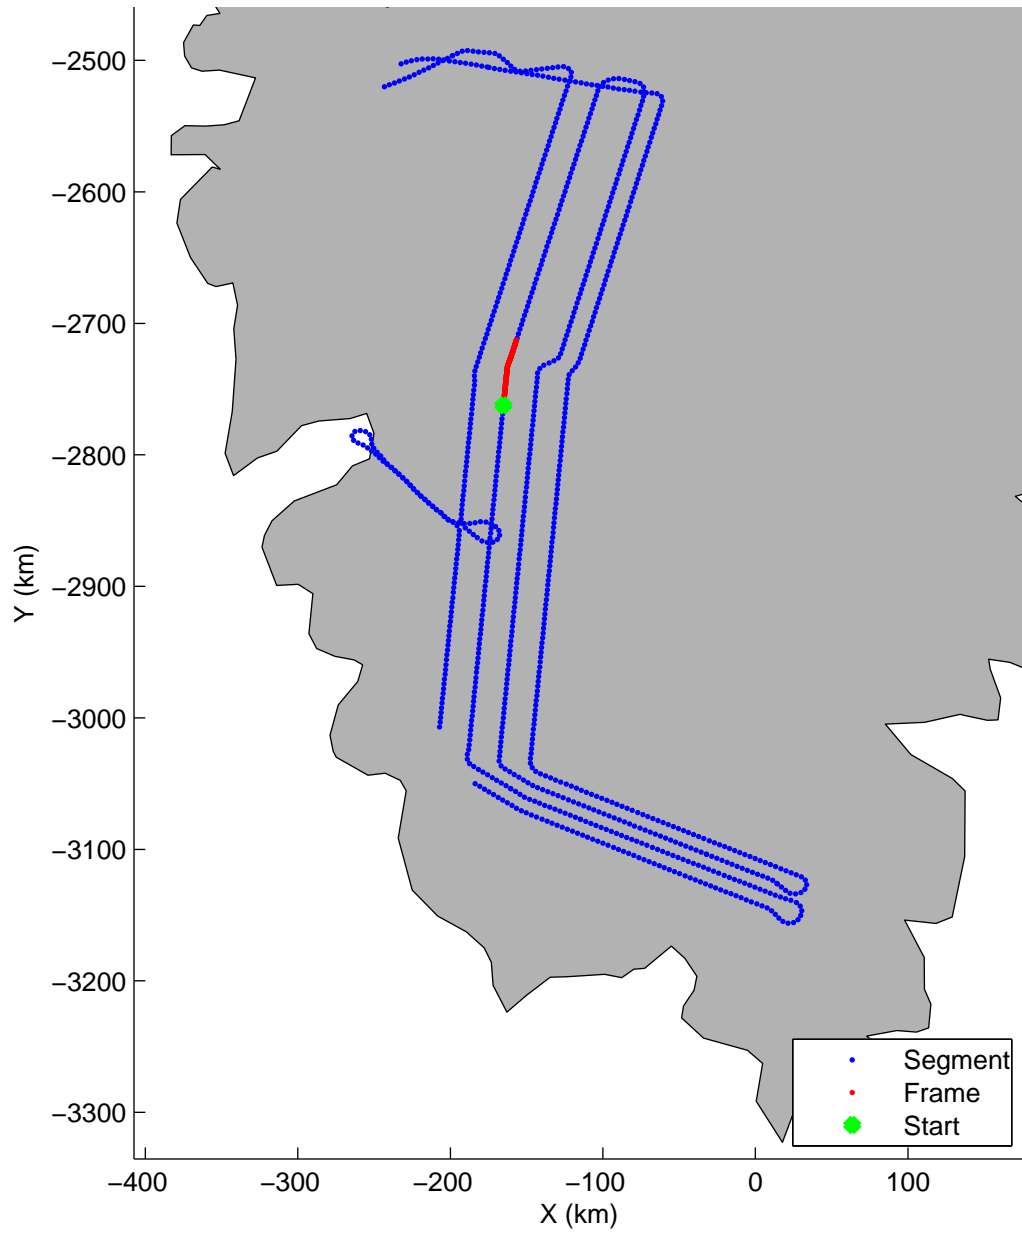

Land Ice: Southwest coastal B
20150427_02_035
Polar Stereograph 70N/-45E