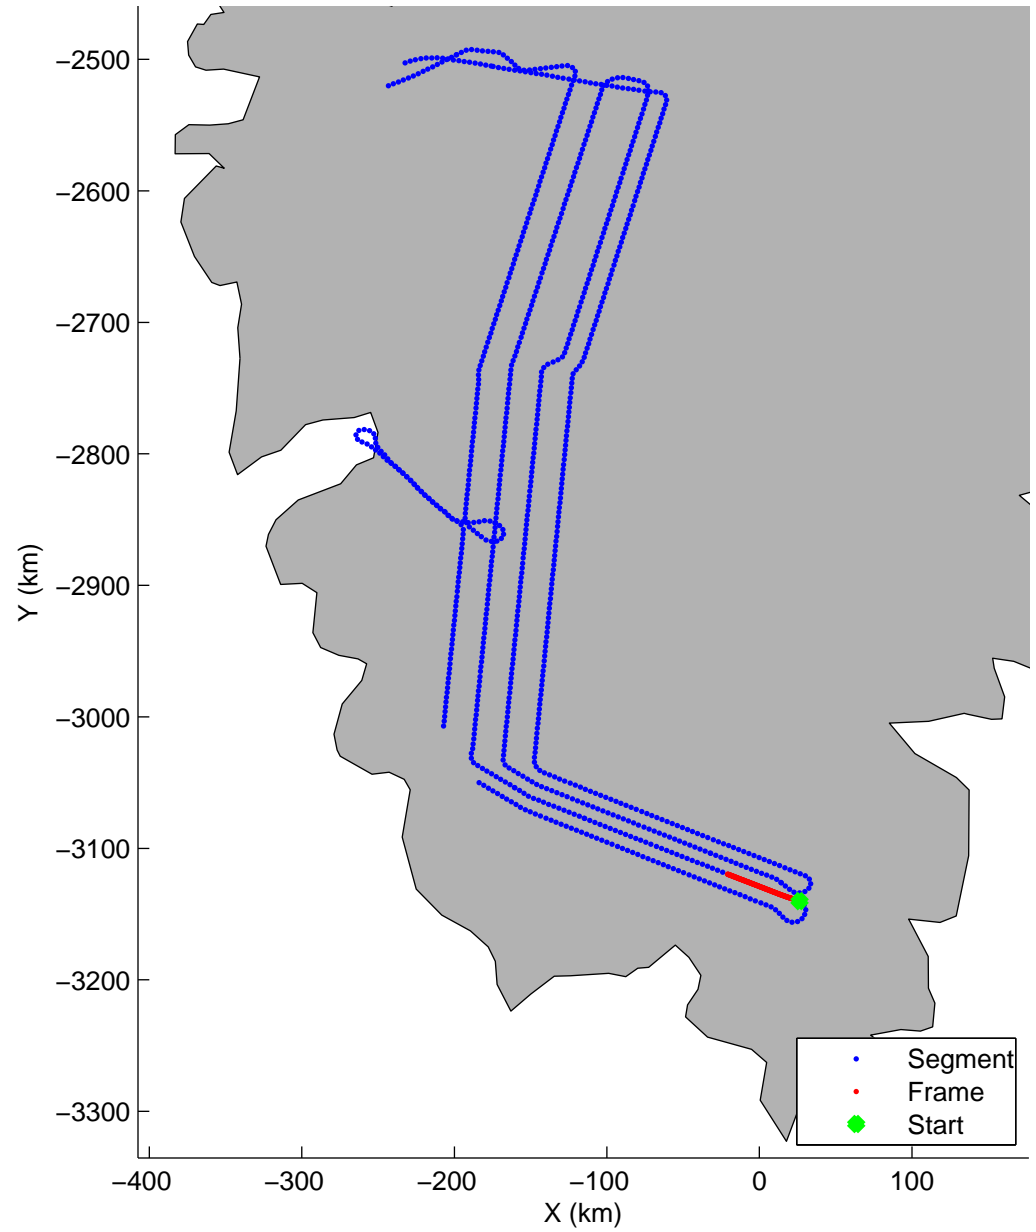

Land Ice:Southwest coastal B
20150427_02_025
Polar Stereograph 70N/-45E