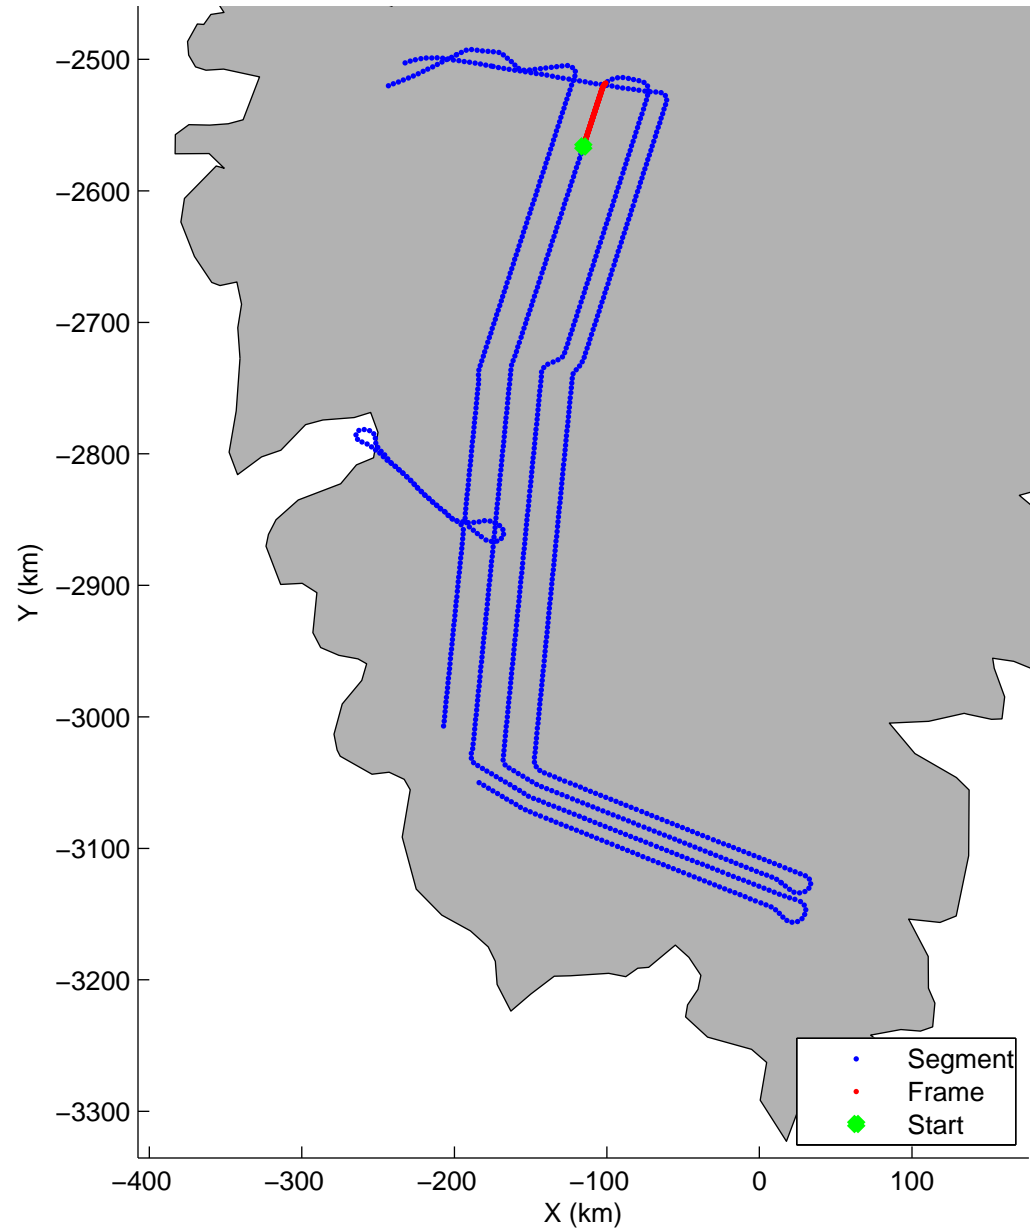

Land Ice: Southwest coastal B
20150427_02_039
Polar Stereograph 70N/-45E