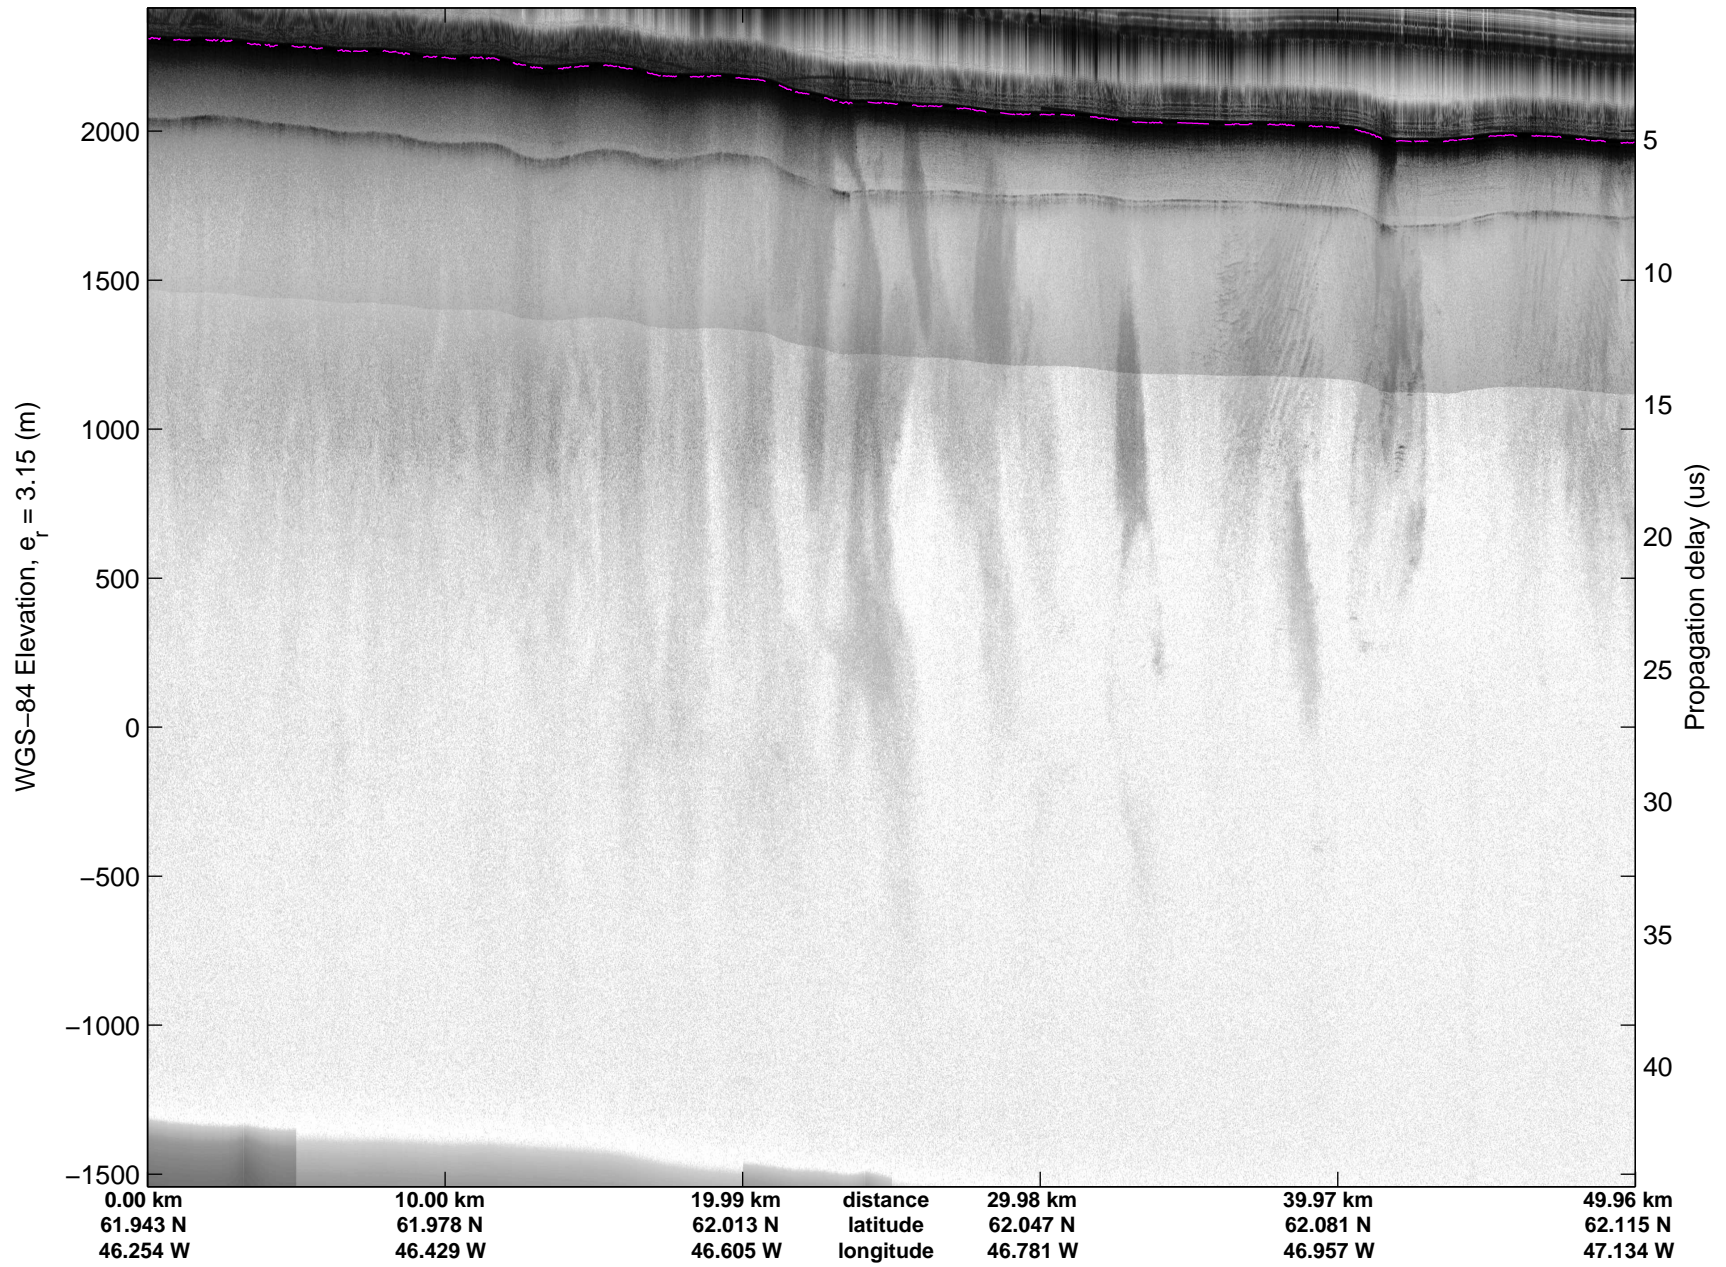

Land Ice: Southwest coastal B  
20150427\_02\_027  
Polar Stereograph 70N/-45E

mcords5 2015\_Greenland\_C130: "Land Ice:Southwest coastal B" 20150427\_02\_027: 13:12:39.9 to 13:18:46.8 GPS

mcords5 2015\_Greenland\_C130: "Land Ice:Southwest coastal B" 20150427\_02\_027: 13:12:39.9 to 13:18:46.8 GPS