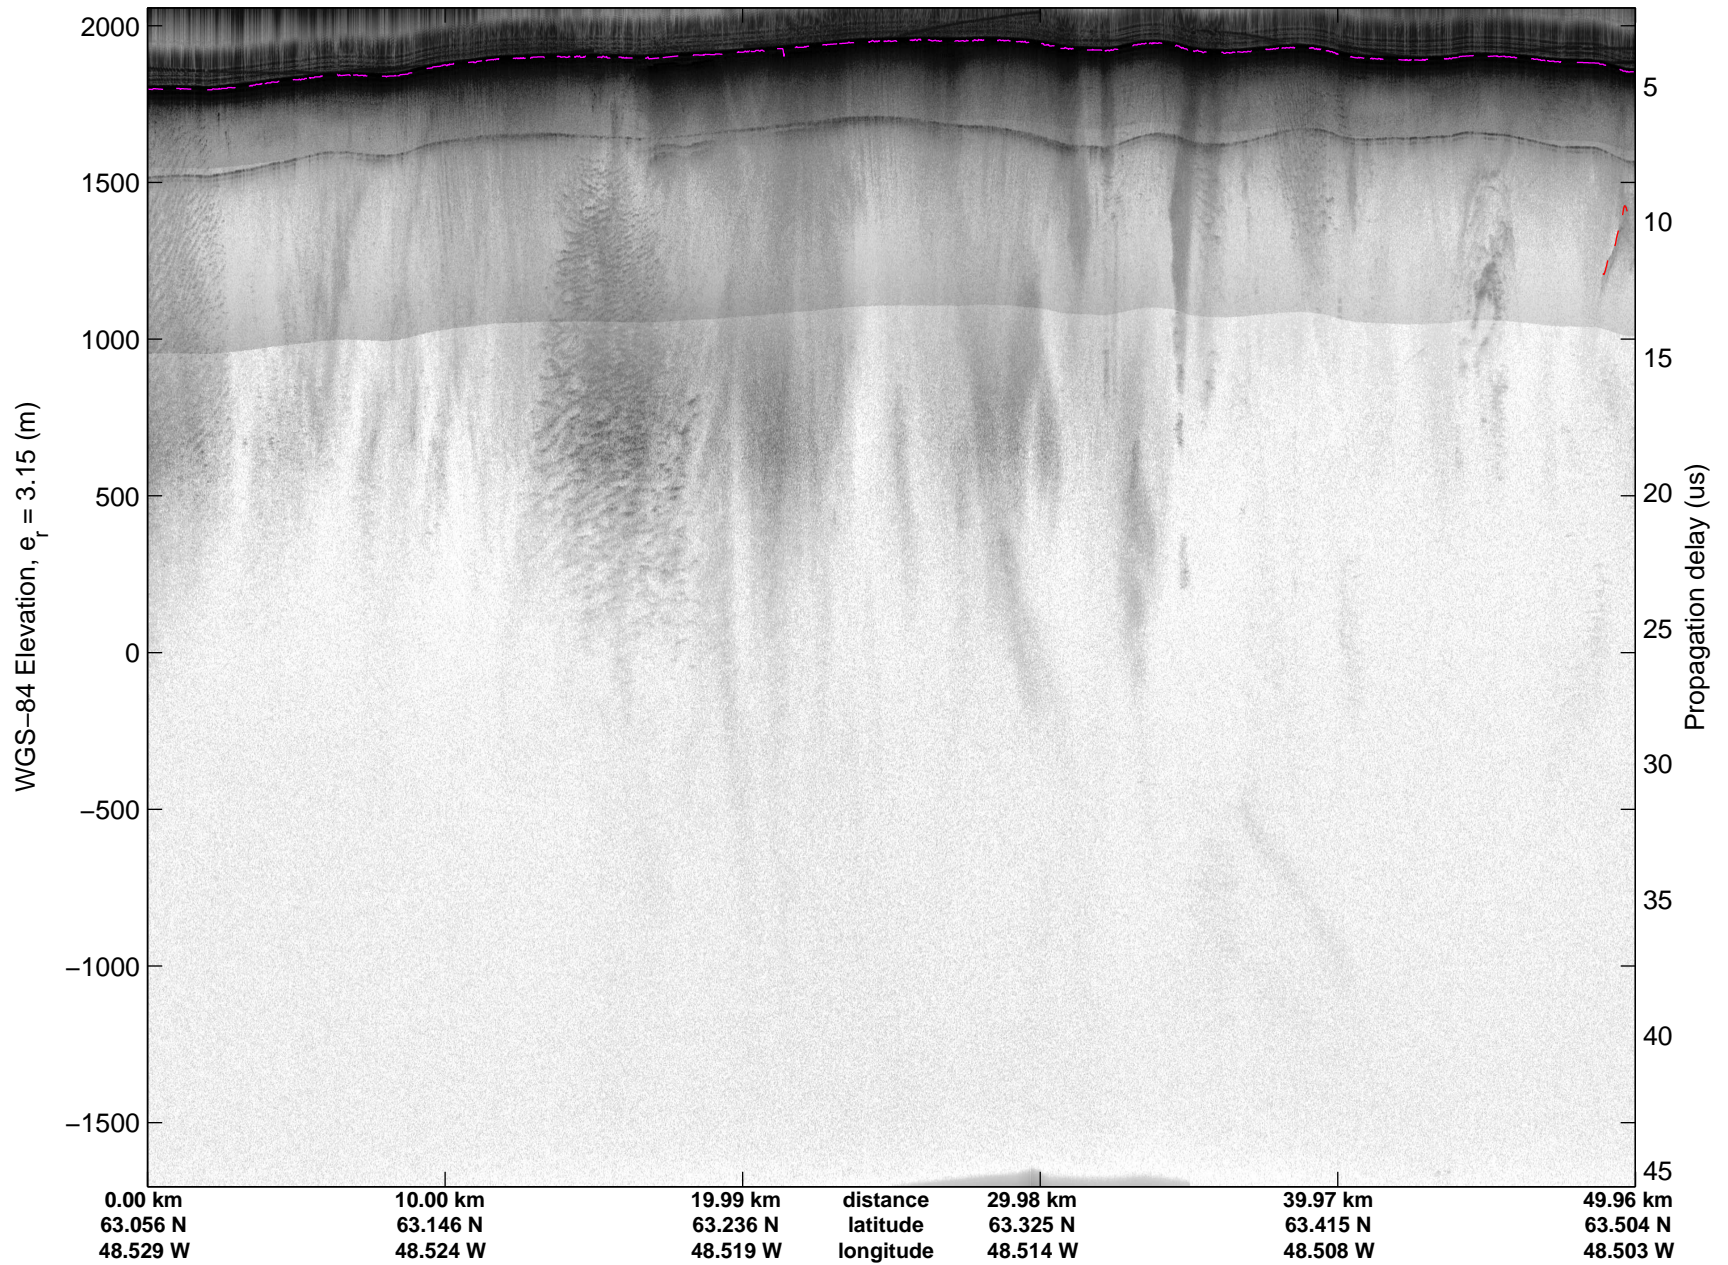

Land Ice: Southwest coastal B  
20150427\_02\_031  
Polar Stereograph 70N/-45E

mcords5 2015\_Greenland\_C130: "Land Ice:Southwest coastal B" 20150427\_02\_031: 13:37:24.1 to 13:43:39.4 GPS

mcords5 2015\_Greenland\_C130: "Land Ice:Southwest coastal B" 20150427\_02\_031: 13:37:24.1 to 13:43:39.4 GPS