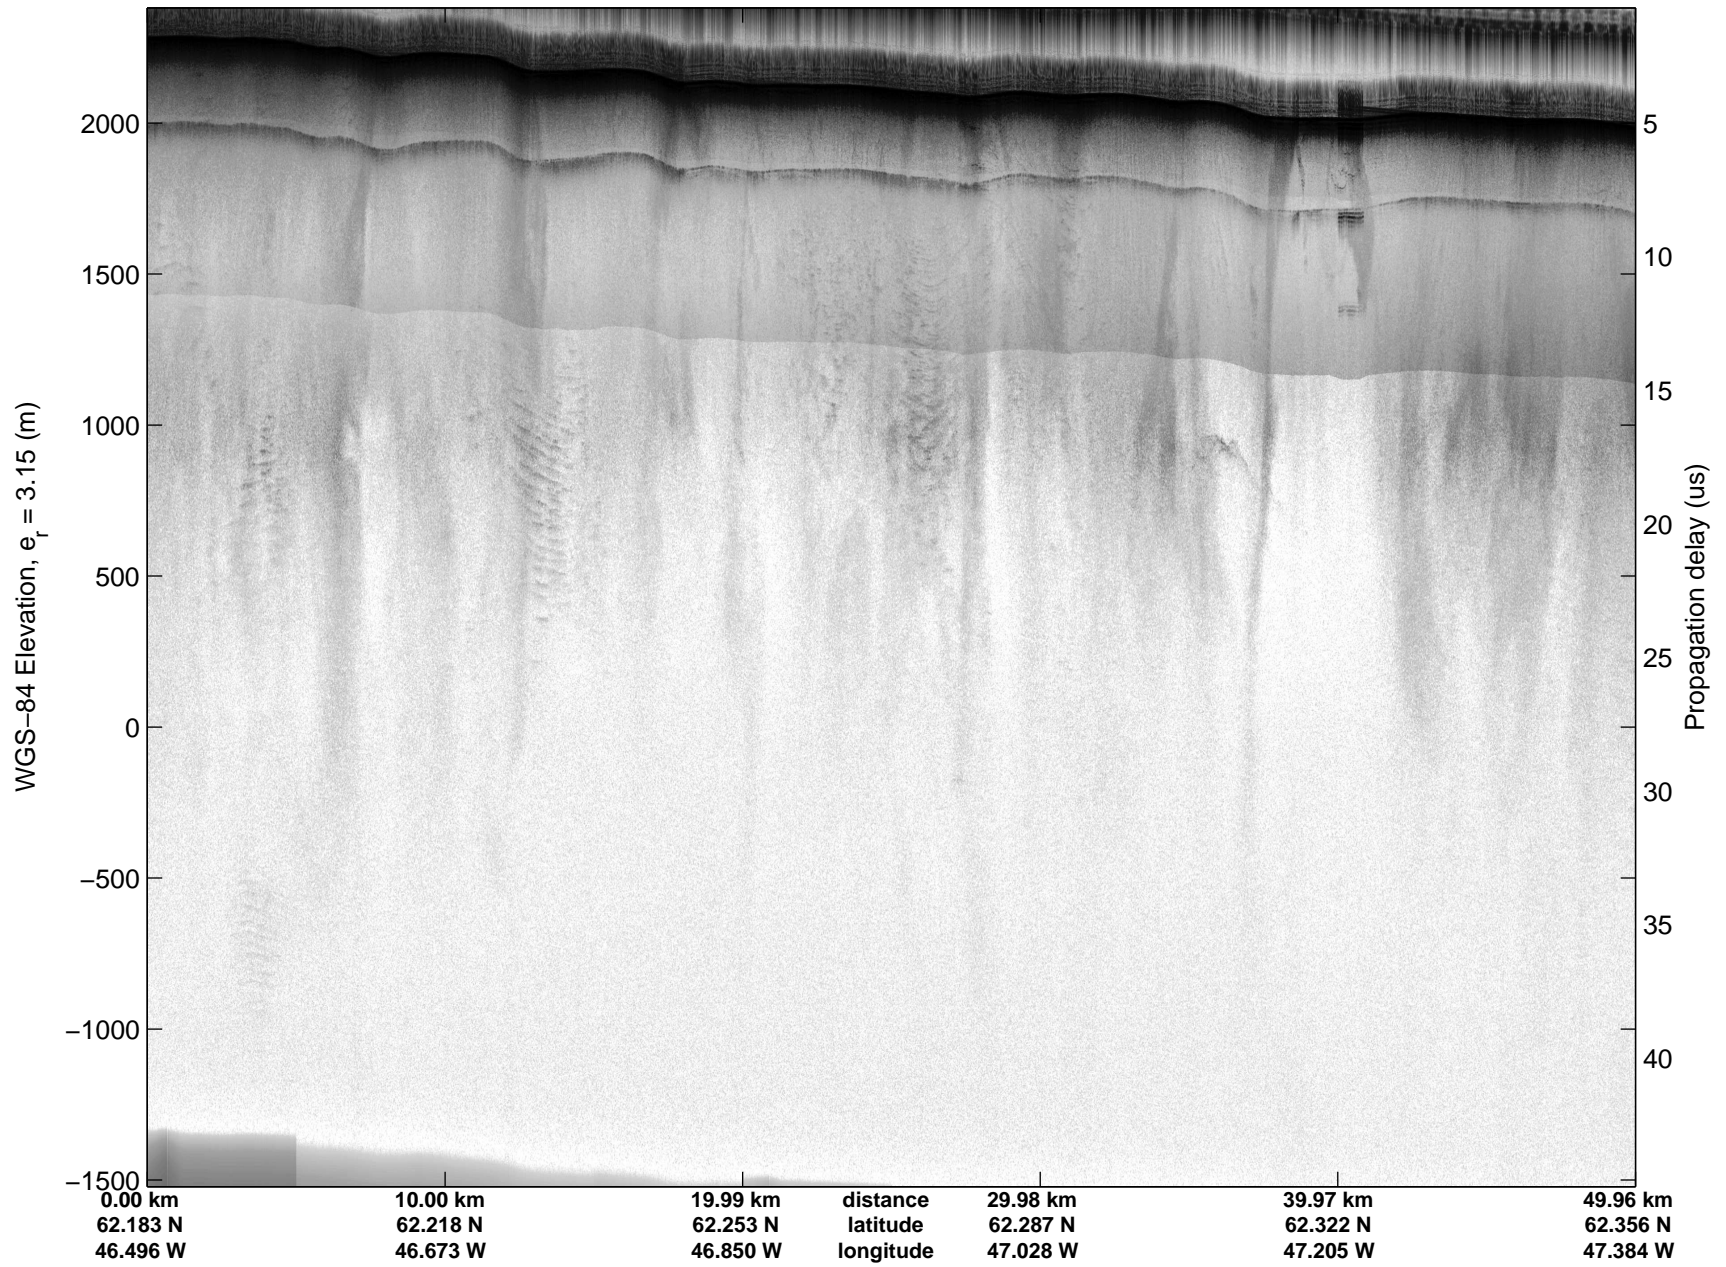

mcords5 2015_Greenland_C130: "Land Ice:Southwest coastal B" 20150427_02_058: 16:26:38.0 to 16:32:54.6 GPS