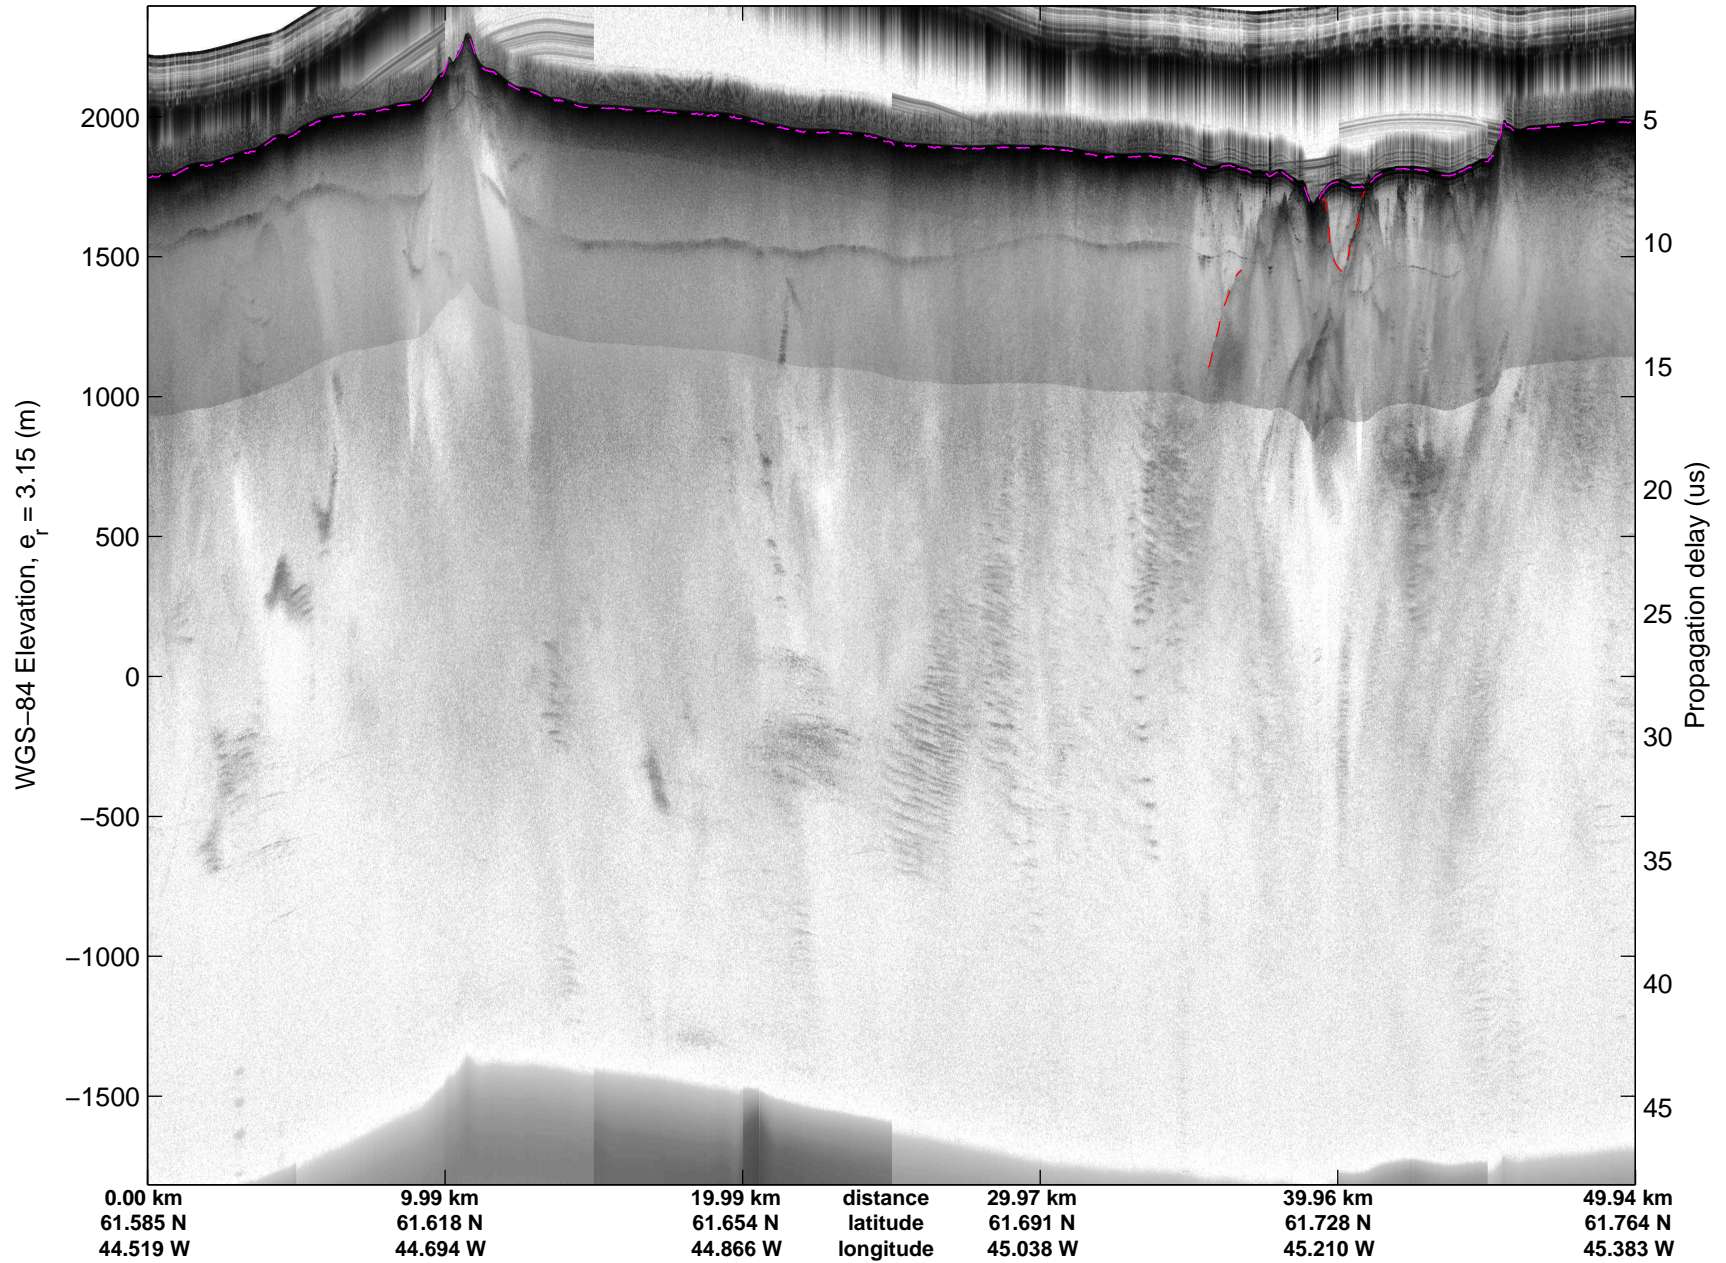

Land Ice: Southwest coastal B  
20150427\_02\_024  
Polar Stereograph 70N/-45E

mcords5 2015\_Greenland\_C130: "Land Ice:Southwest coastal B" 20150427\_02\_024: 12:54:06.4 to 13:00:17.1 GPS

mcords5 2015\_Greenland\_C130: "Land Ice:Southwest coastal B" 20150427\_02\_024: 12:54:06.4 to 13:00:17.1 GPS

Land Ice:Southwest coastal B  
20150427\_02\_025  
Polar Stereograph 70N/-45E

mcords5 2015\_Greenland\_C130: "Land Ice:Southwest coastal B" 20150427\_02\_025: 13:00:17.3 to 13:06:19.7 GPS

mcords5 2015\_Greenland\_C130: "Land Ice:Southwest coastal B" 20150427\_02\_025: 13:00:17.3 to 13:06:19.7 GPS

Land Ice: Southwest coastal B  
20150427\_02\_026  
Polar Stereograph 70N/-45E

mcords5 2015\_Greenland\_C130: "Land Ice:Southwest coastal B" 20150427\_02\_026: 13:06:20.0 to 13:12:39.6 GPS

mcords5 2015\_Greenland\_C130: "Land Ice:Southwest coastal B" 20150427\_02\_026: 13:06:20.0 to 13:12:39.6 GPS