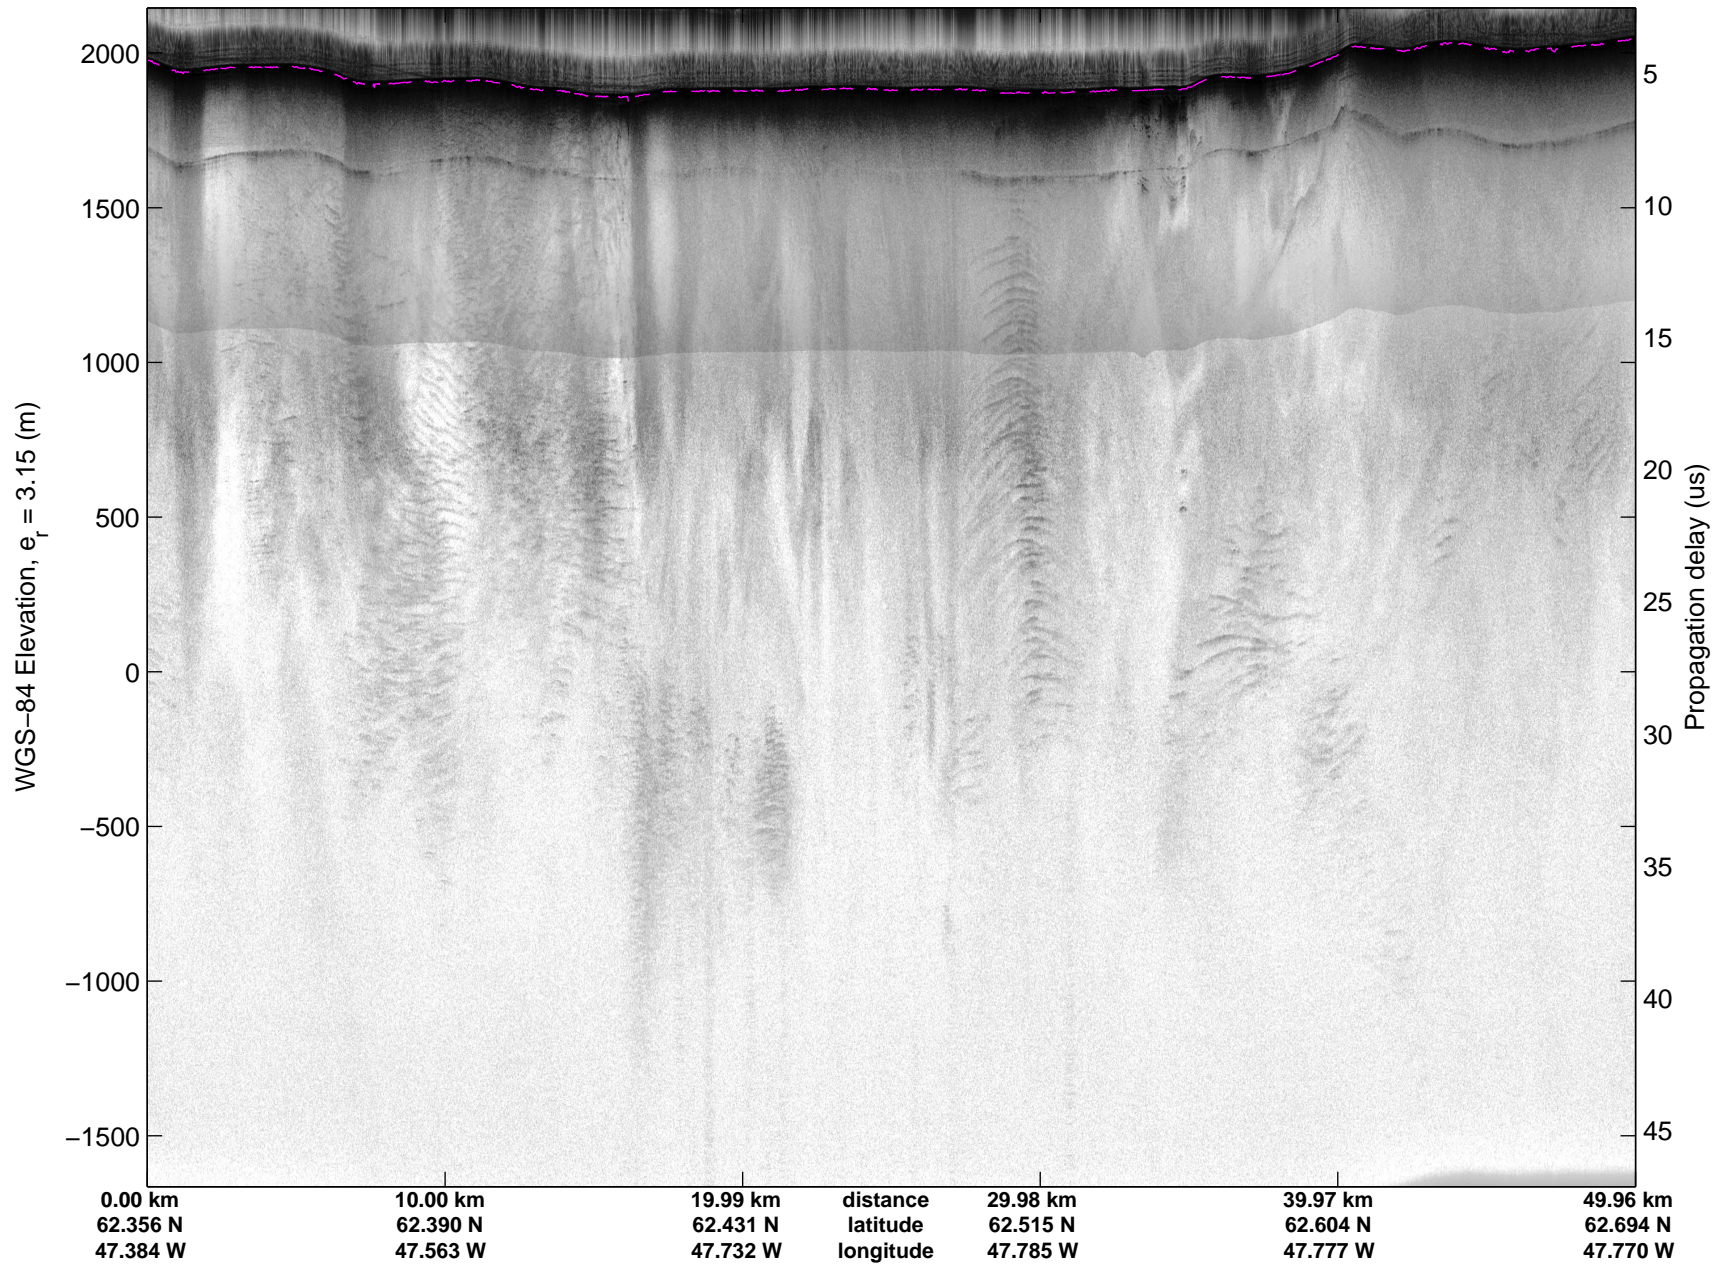

Land Ice: Southwest coastal B  
20150427\_02\_059  
Polar Stereograph 70N/-45E

mcords5 2015\_Greenland\_C130: "Land Ice:Southwest coastal B" 20150427\_02\_059: 16:32:54.9 to 16:39:04.6 GPS

mcords5 2015\_Greenland\_C130: "Land Ice:Southwest coastal B" 20150427\_02\_059: 16:32:54.9 to 16:39:04.6 GPS