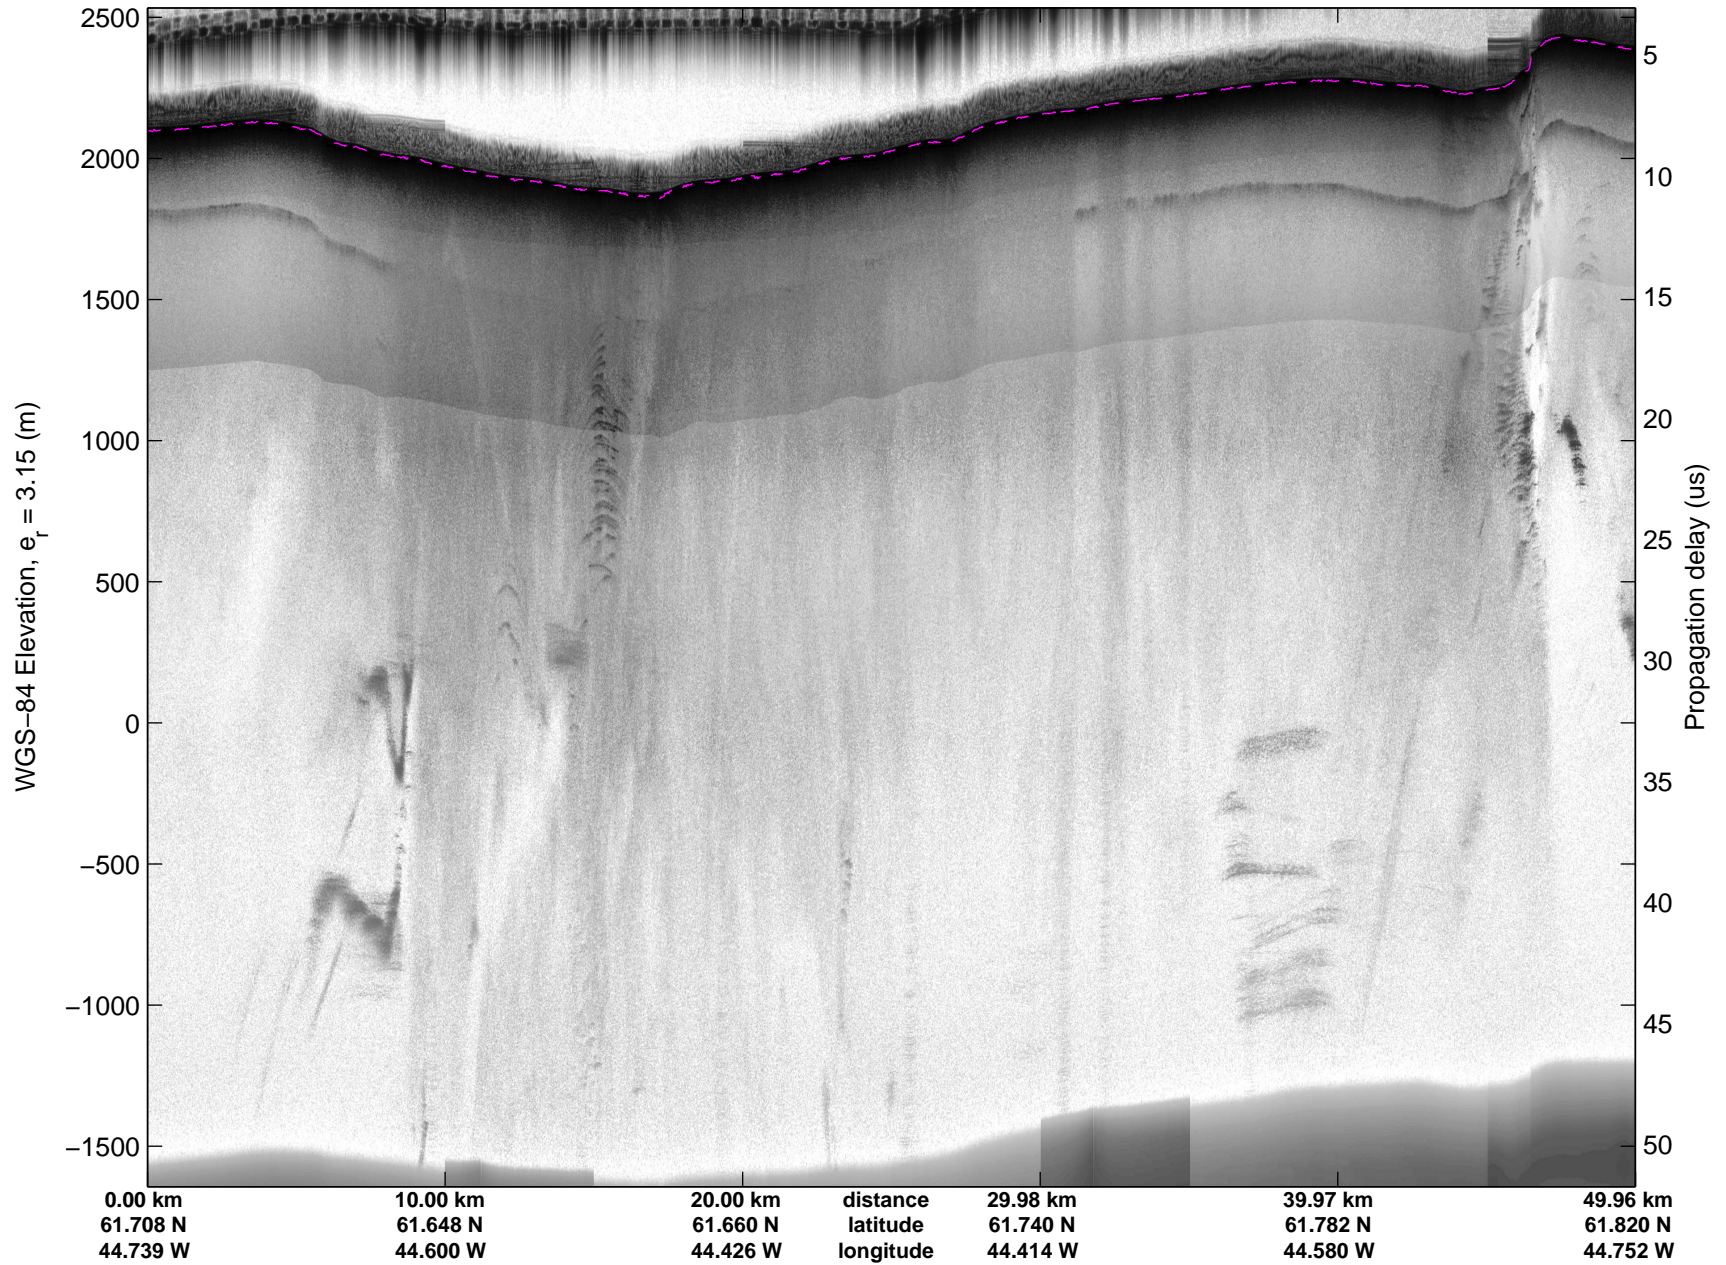

Land Ice: Southwest coastal B  
20150427\_02\_055  
Polar Stereograph 70N/-45E

mcords5 2015\_Greenland\_C130: "Land Ice:Southwest coastal B" 20150427\_02\_055: 16:07:30.1 to 16:13:52.7 GPS

mcords5 2015\_Greenland\_C130: "Land Ice:Southwest coastal B" 20150427\_02\_055: 16:07:30.1 to 16:13:52.7 GPS