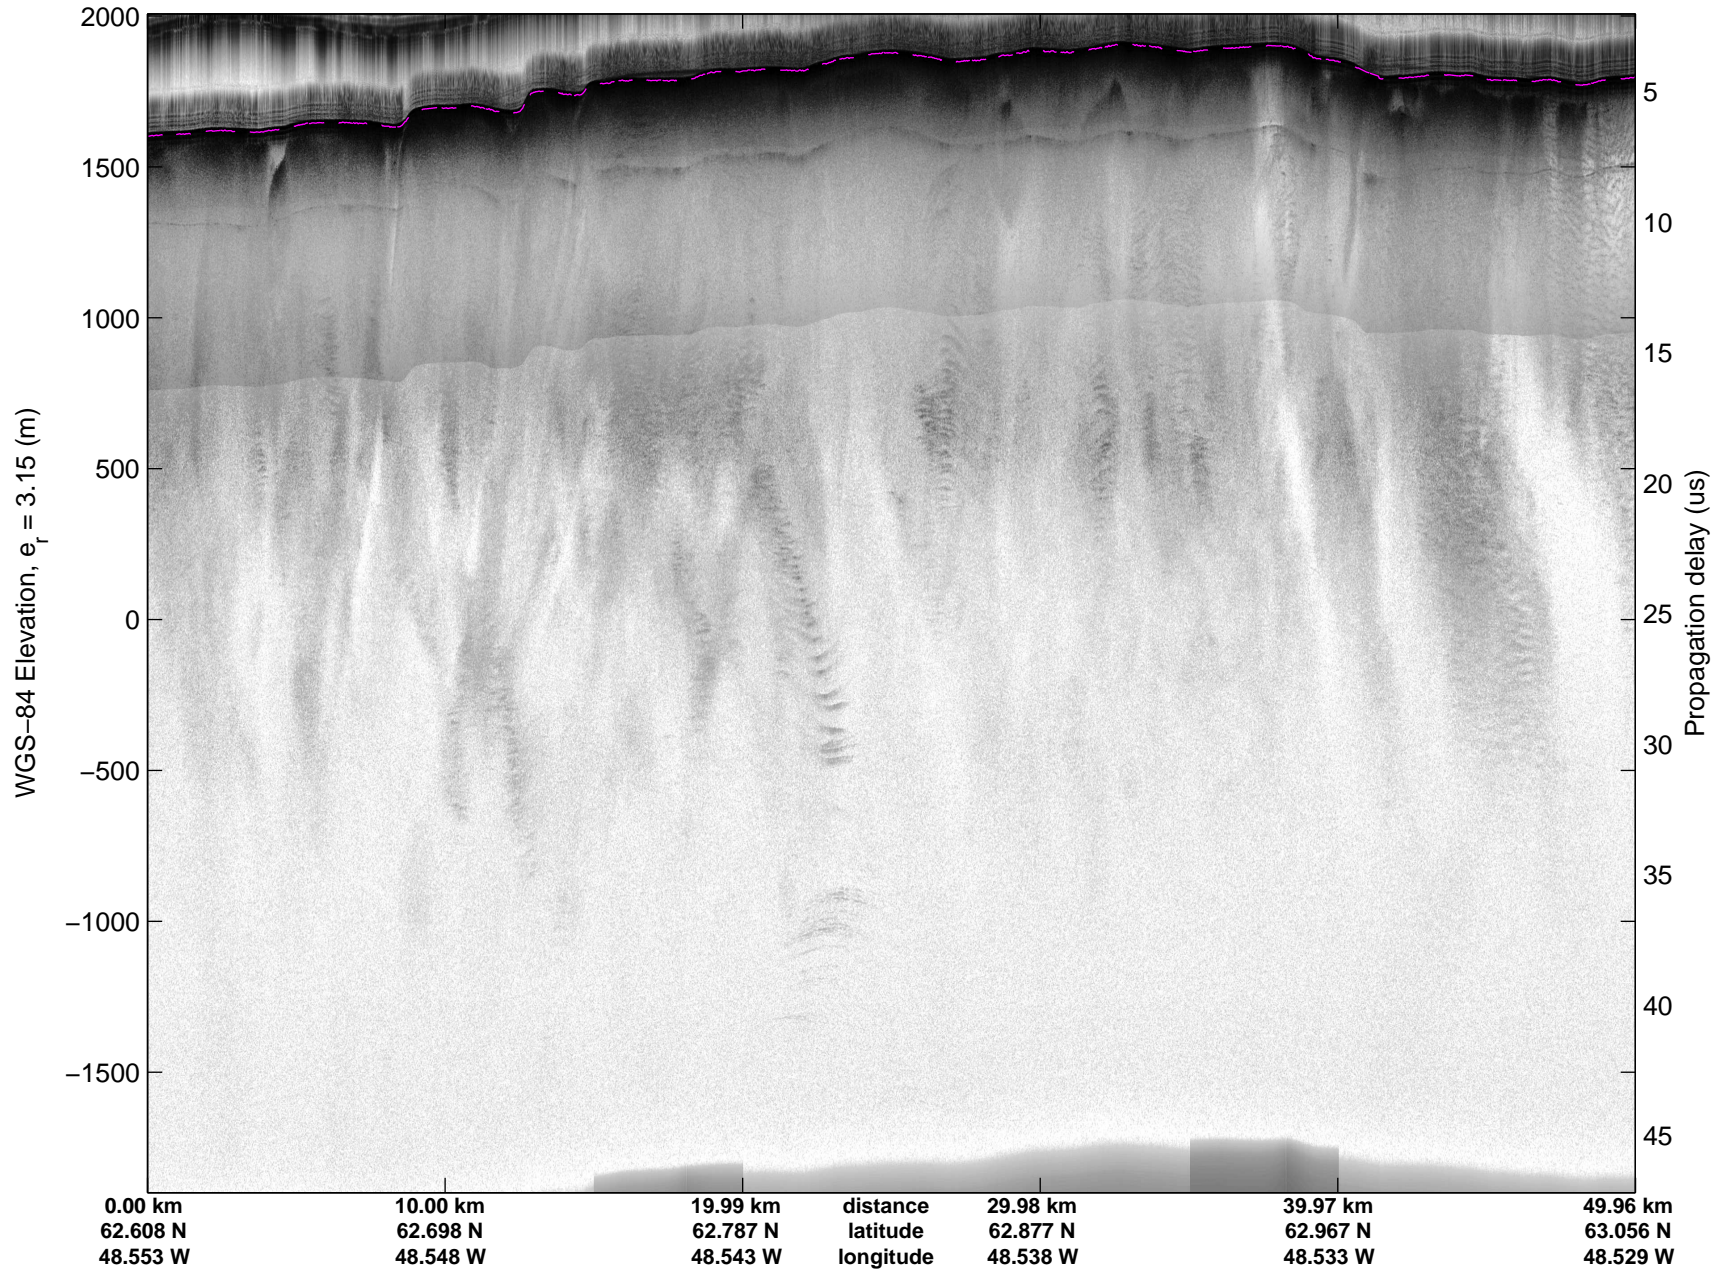

Land Ice: Southwest coastal B  
20150427\_02\_030  
Polar Stereograph 70N/-45E

mcords5 2015\_Greenland\_C130: "Land Ice:Southwest coastal B" 20150427\_02\_030: 13:31:04.7 to 13:37:23.9 GPS

mcords5 2015\_Greenland\_C130: "Land Ice:Southwest coastal B" 20150427\_02\_030: 13:31:04.7 to 13:37:23.9 GPS