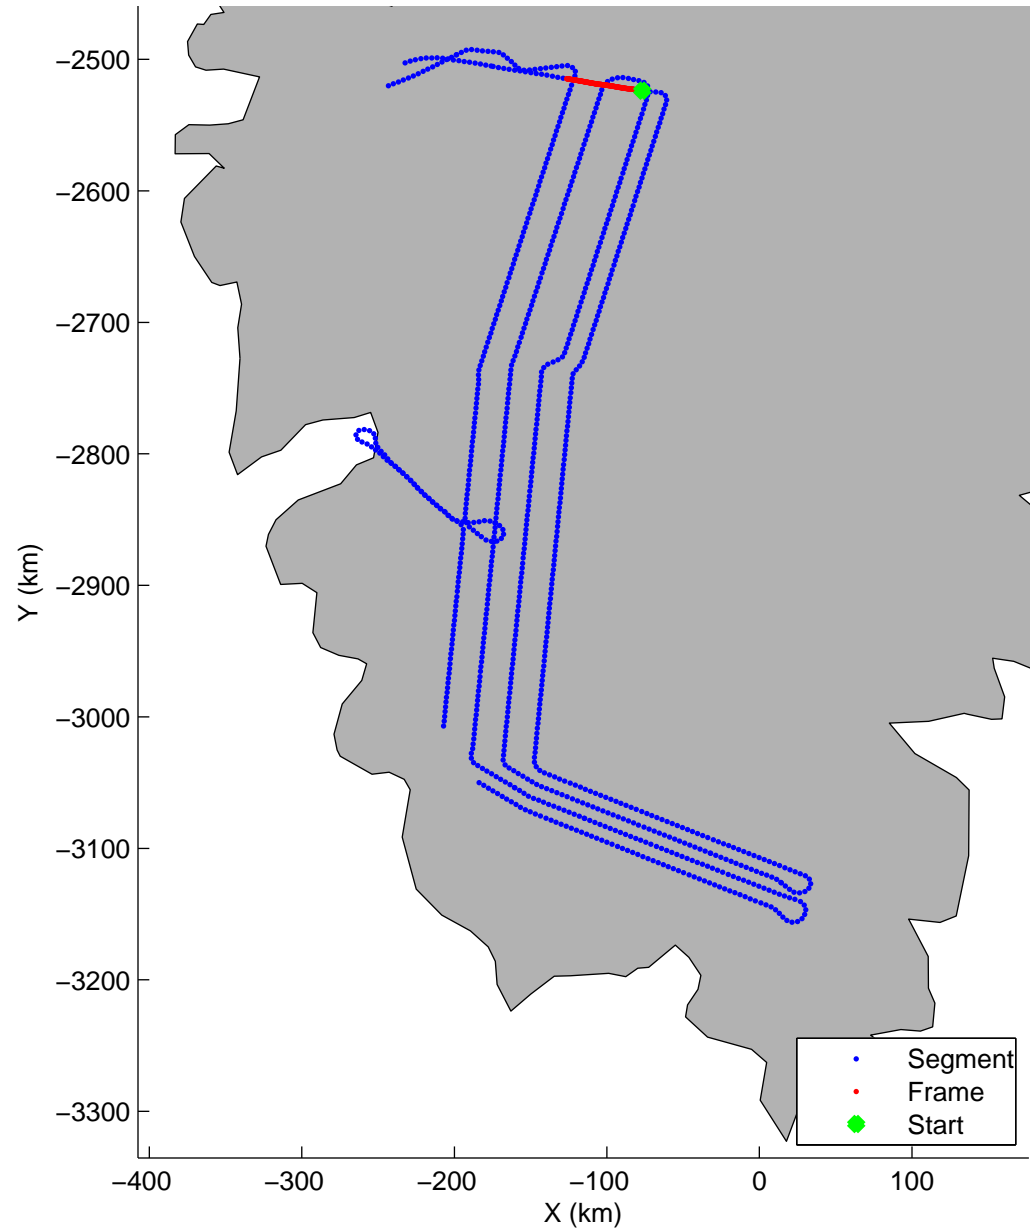

Land Ice: Southwest coastal B
20150427_02_070
Polar Stereograph 70N/-45E