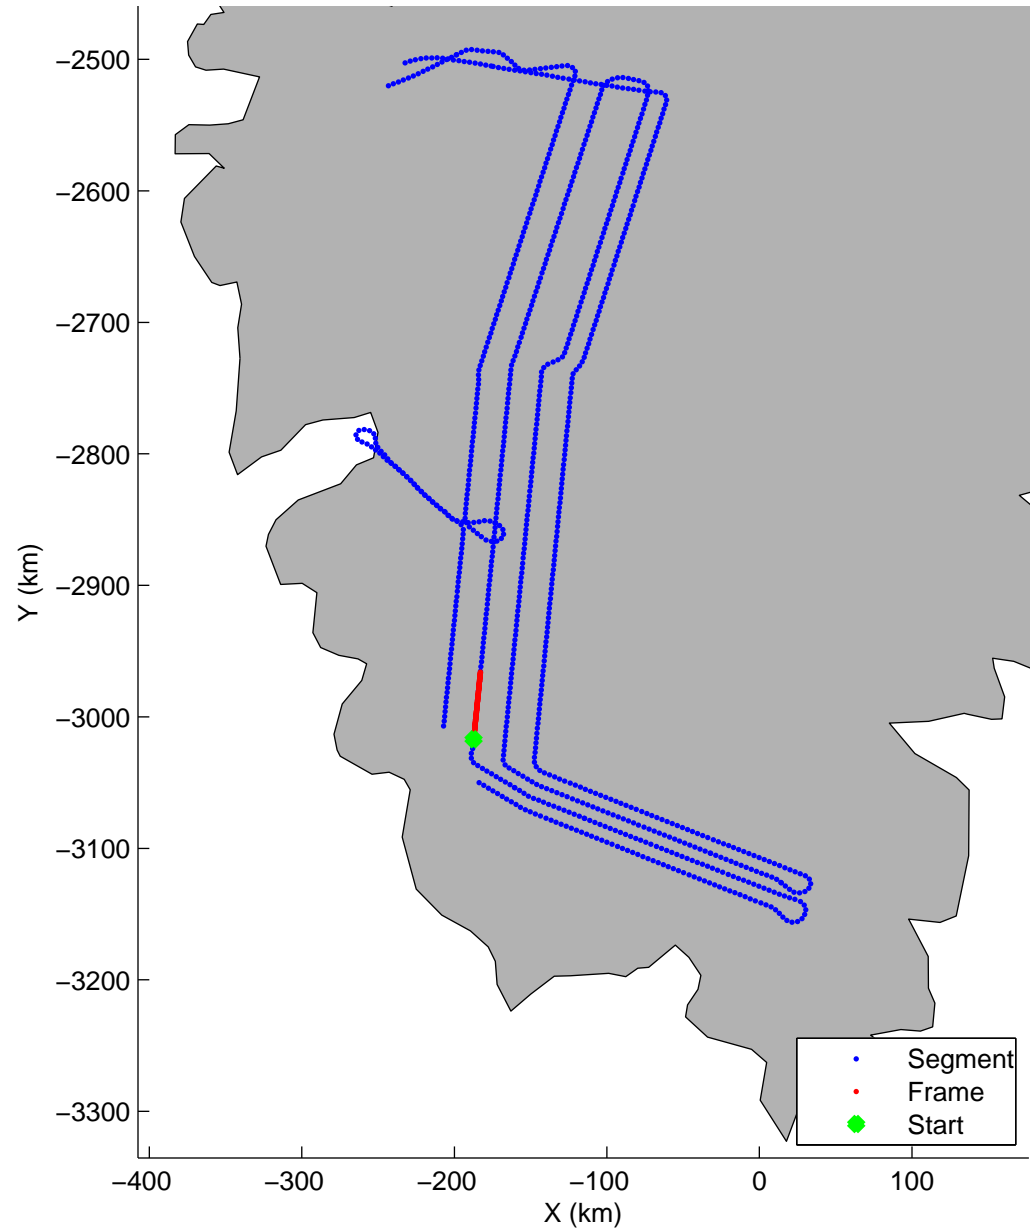

Land Ice: Southwest coastal B
20150427_02_030
Polar Stereograph 70N/-45E