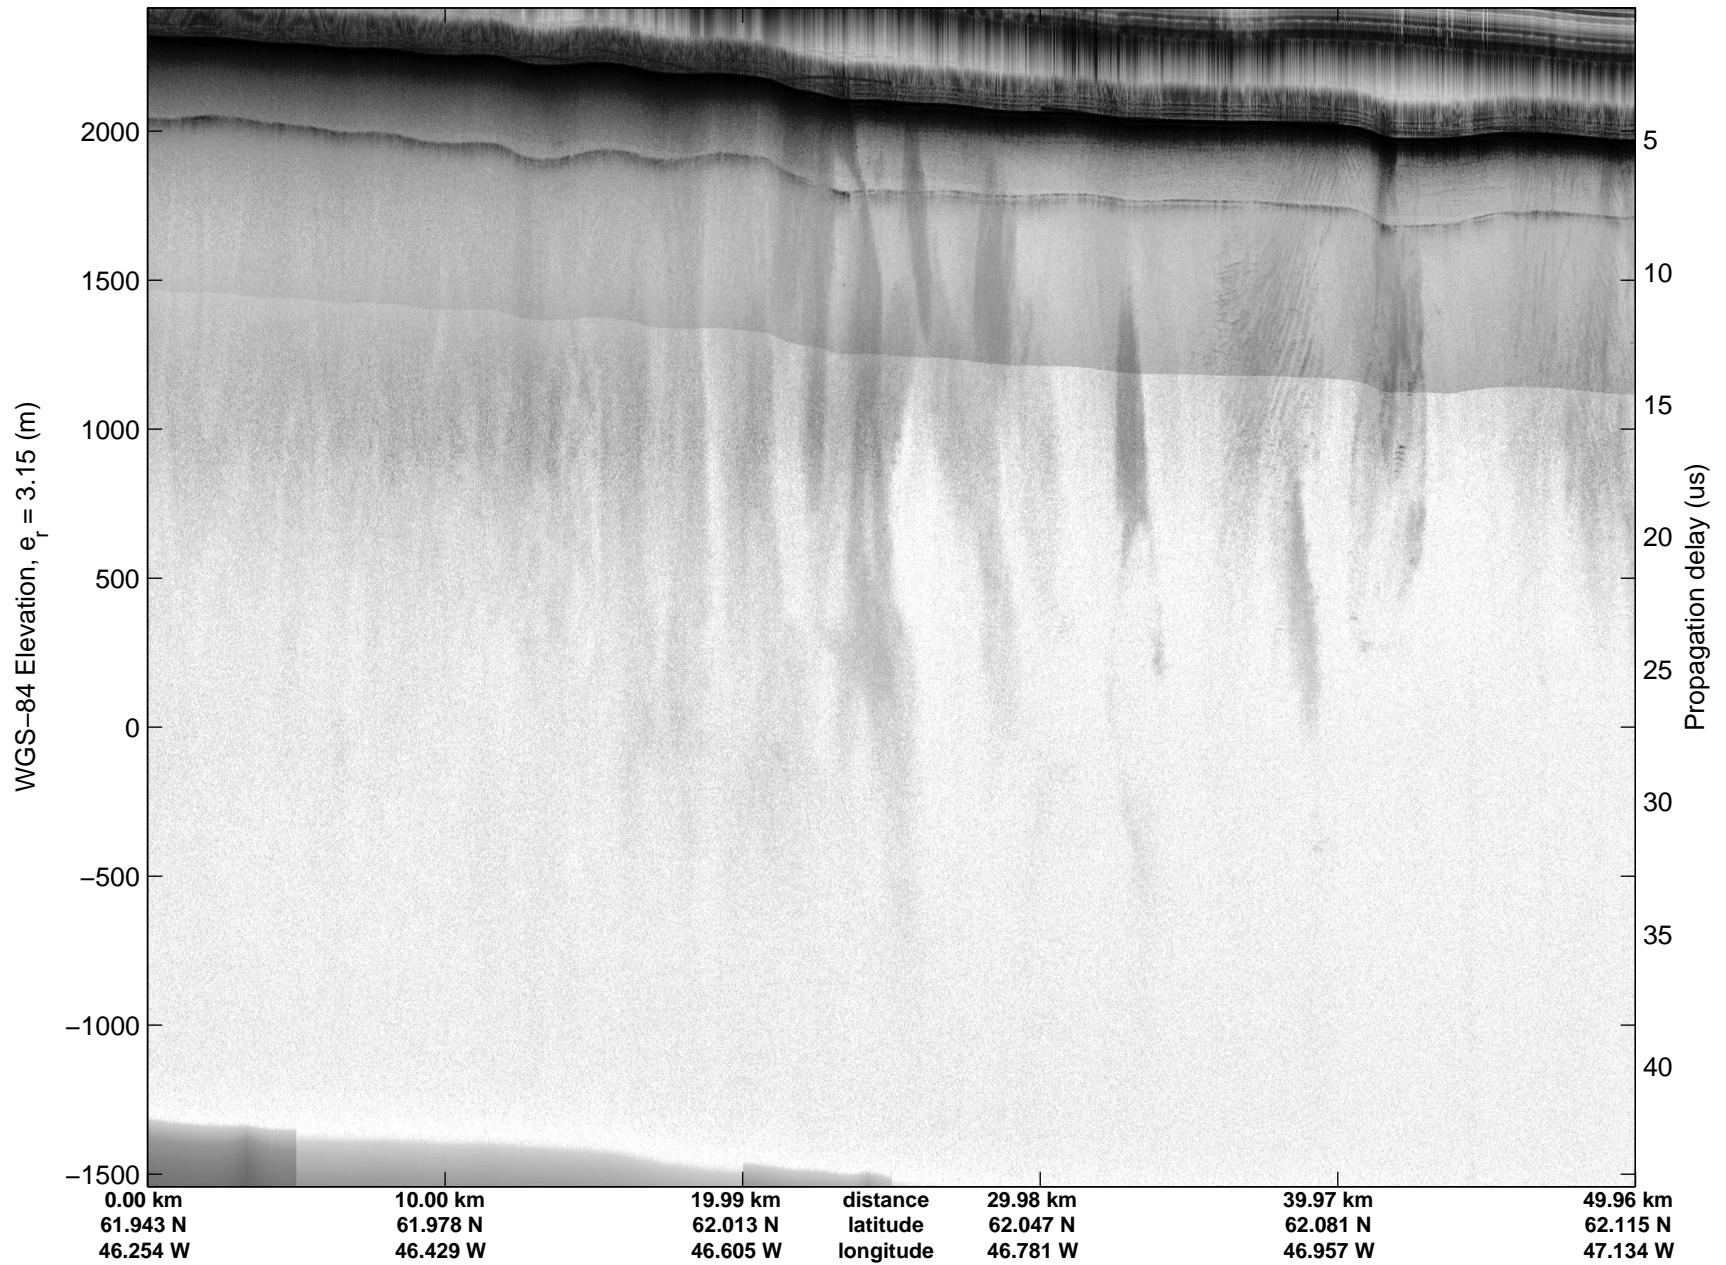

mcords5 2015_Greenland_C130: "Land Ice:Southwest coastal B" 20150427_02_027: 13:12:39.9 to 13:18:46.8 GPS