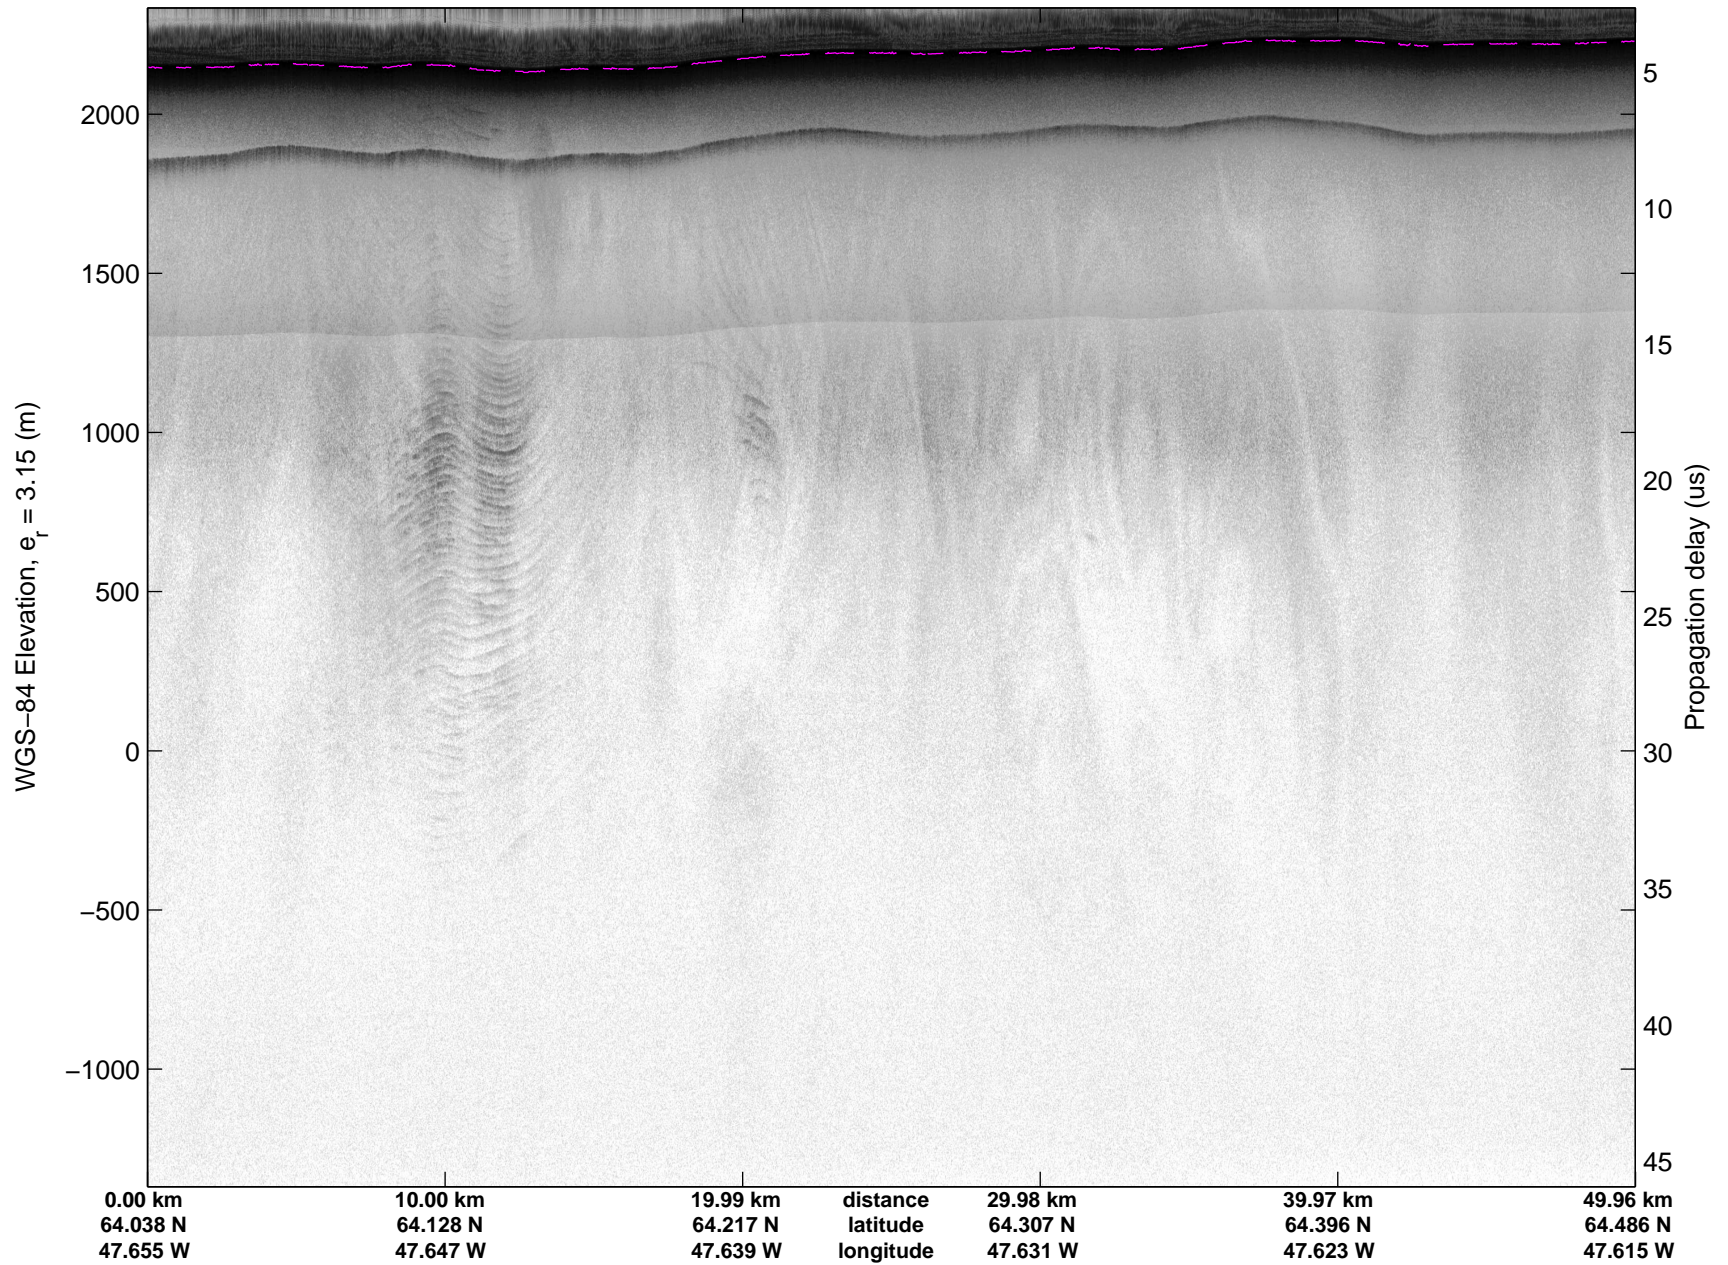

Land Ice: Southwest coastal B  
20150427\_02\_063  
Polar Stereograph 70N/-45E

mcords5 2015\_Greenland\_C130: "Land Ice:Southwest coastal B" 20150427\_02\_063: 16:57:36.0 to 17:03:44.1 GPS

mcords5 2015\_Greenland\_C130: "Land Ice:Southwest coastal B" 20150427\_02\_063: 16:57:36.0 to 17:03:44.1 GPS