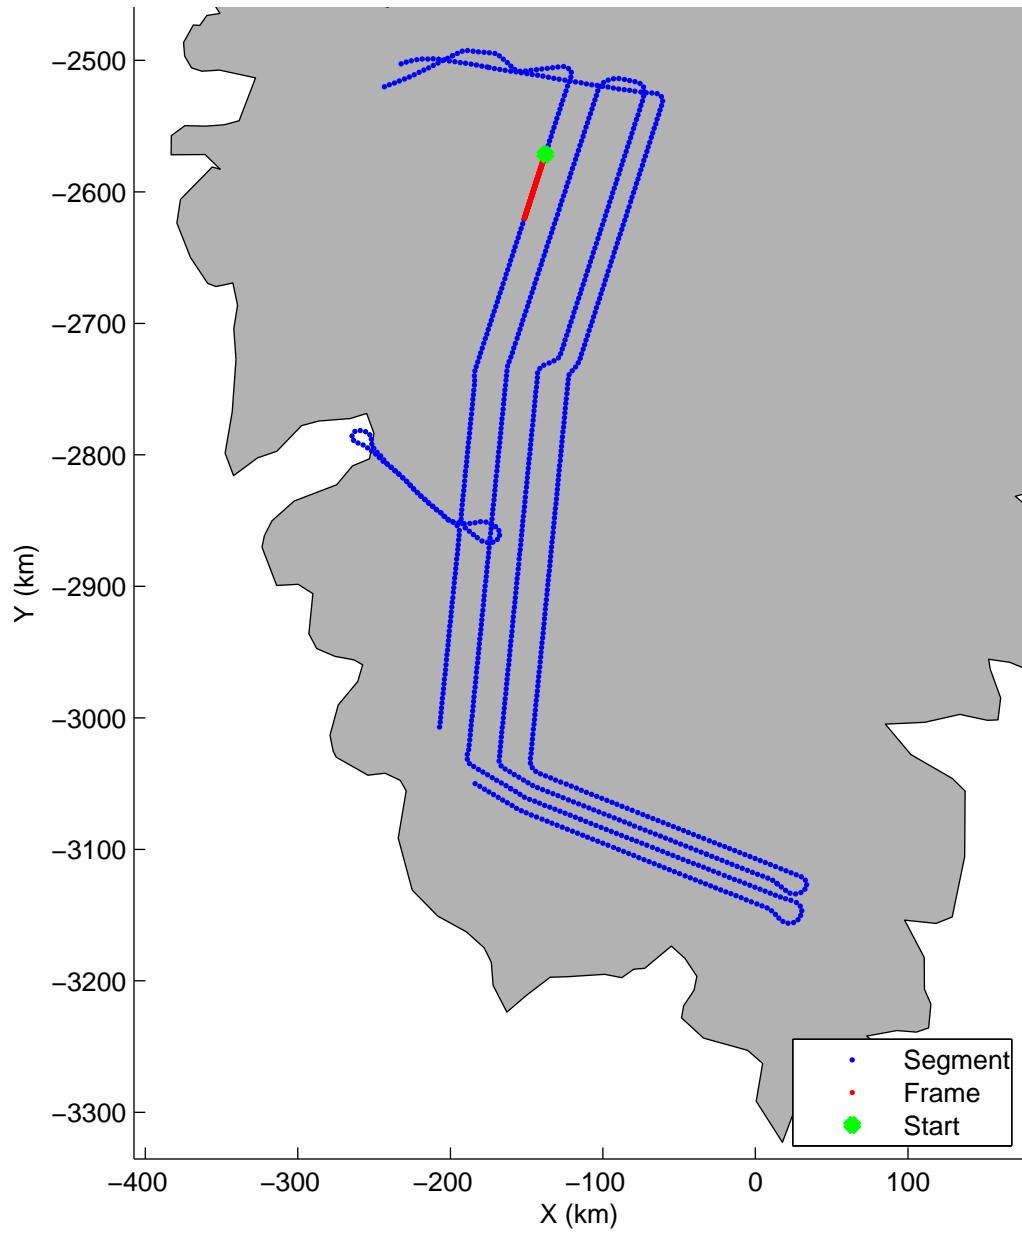

Land Ice: Southwest coastal B
20150427_02_005
Polar Stereograph 70N/-45E