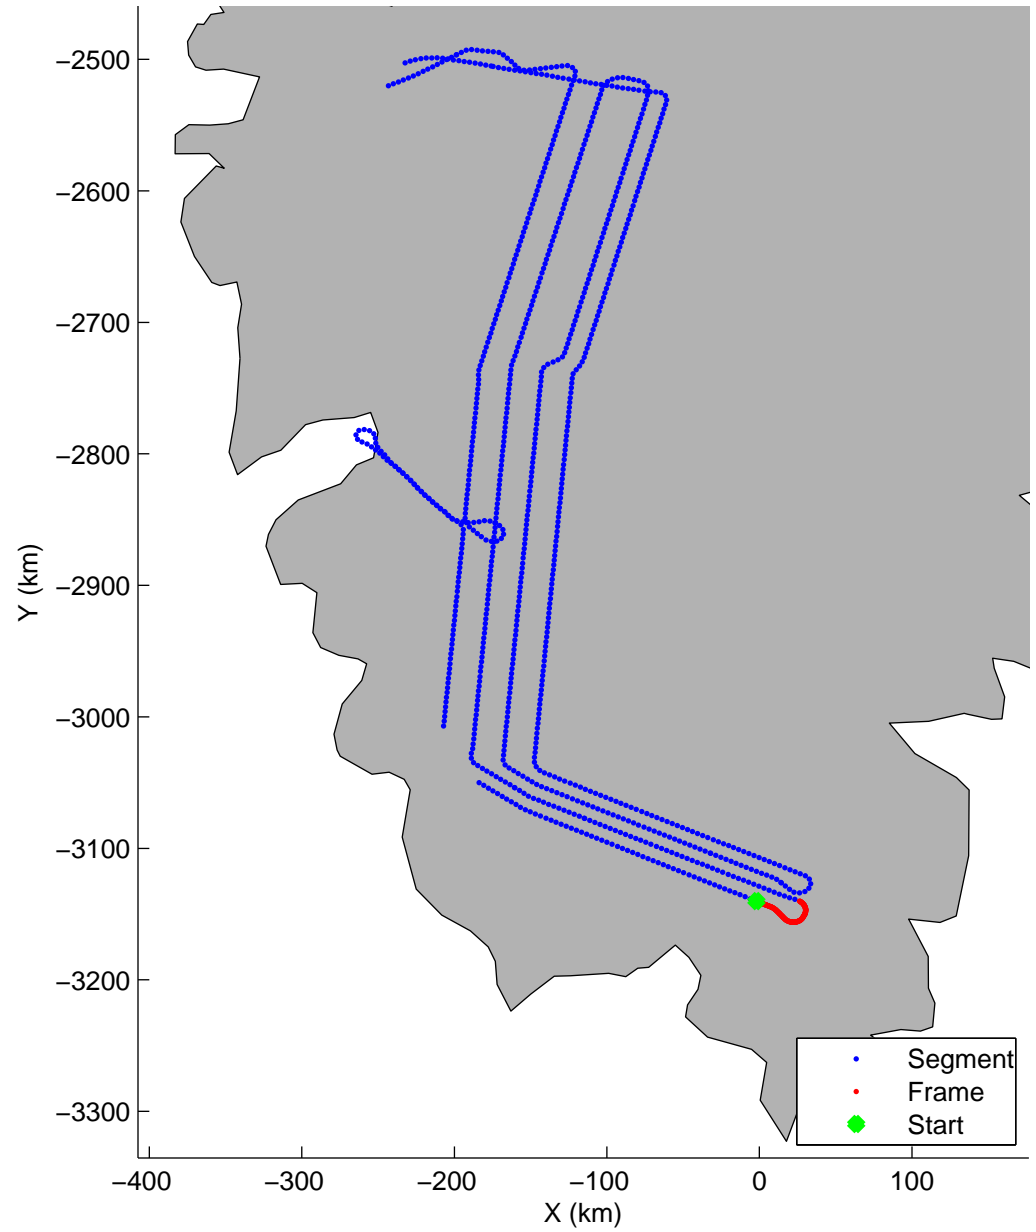

Land Ice: Southwest coastal B
20150427_02_024
Polar Stereograph 70N/-45E