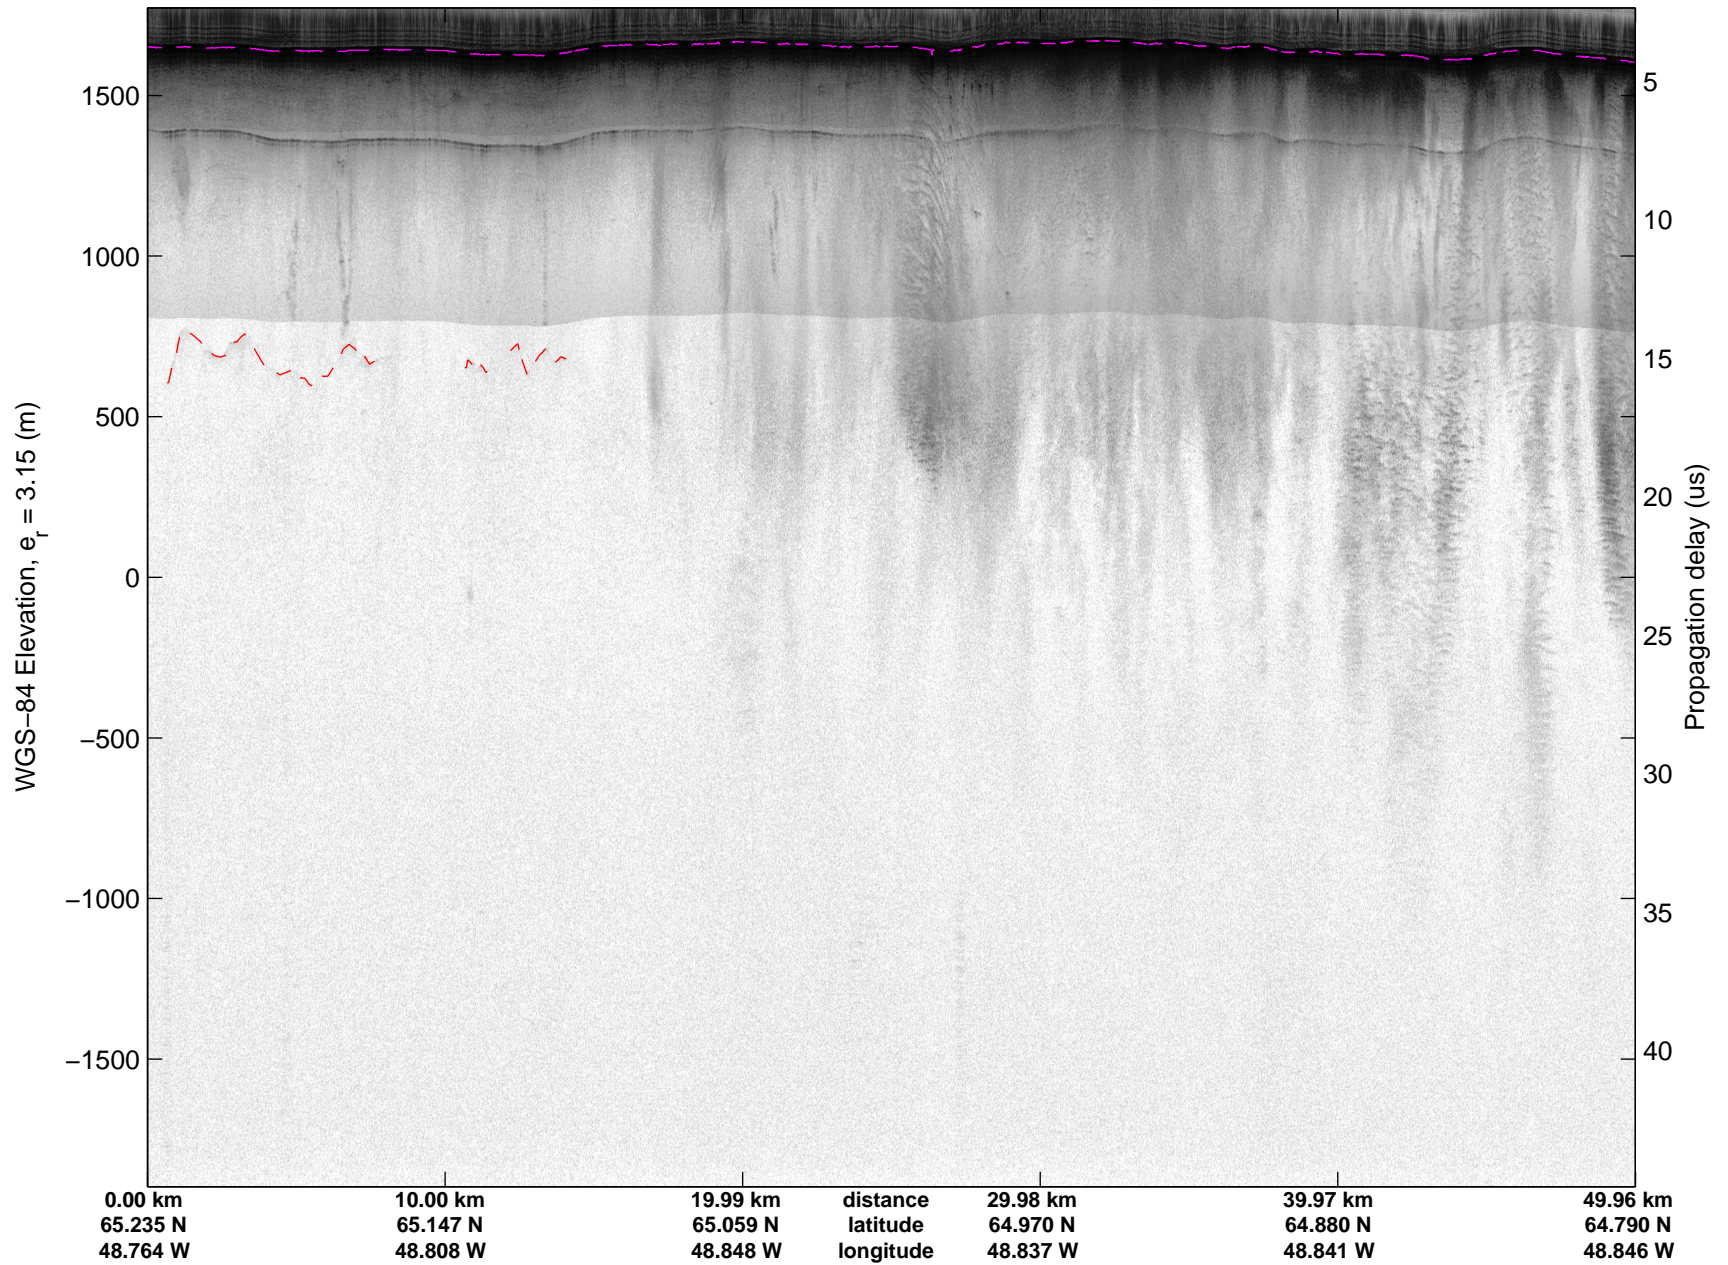

Land Ice: Southwest coastal B  
20150427\_02\_006  
Polar Stereograph 70N/-45E

mcords5 2015\_Greenland\_C130: "Land Ice:Southwest coastal B" 20150427\_02\_006: 11:00:24.0 to 11:06:48.0 GPS

mcords5 2015\_Greenland\_C130: "Land Ice:Southwest coastal B" 20150427\_02\_006: 11:00:24.0 to 11:06:48.0 GPS

Land Ice: Southwest coastal B  
20150427\_02\_007  
Polar Stereograph 70N/-45E

mcords5 2015\_Greenland\_C130: "Land Ice:Southwest coastal B" 20150427\_02\_007: 11:06:48.2 to 11:13:04.0 GPS

mcords5 2015\_Greenland\_C130: "Land Ice:Southwest coastal B" 20150427\_02\_007: 11:06:48.2 to 11:13:04.0 GPS

Land Ice: Southwest coastal B  
20150427\_02\_008  
Polar Stereograph 70N/-45E

mcords5 2015\_Greenland\_C130: "Land Ice:Southwest coastal B" 20150427\_02\_008: 11:13:04.2 to 11:19:20.2 GPS

mcords5 2015\_Greenland\_C130: "Land Ice:Southwest coastal B" 20150427\_02\_008: 11:13:04.2 to 11:19:20.2 GPS

Land Ice: Southwest coastal B  
20150427\_02\_009  
Polar Stereograph 70N/-45E

mcords5 2015\_Greenland\_C130: "Land Ice:Southwest coastal B" 20150427\_02\_009: 11:19:20.4 to 11:25:32.6 GPS

mcords5 2015\_Greenland\_C130: "Land Ice:Southwest coastal B" 20150427\_02\_009: 11:19:20.4 to 11:25:32.6 GPS