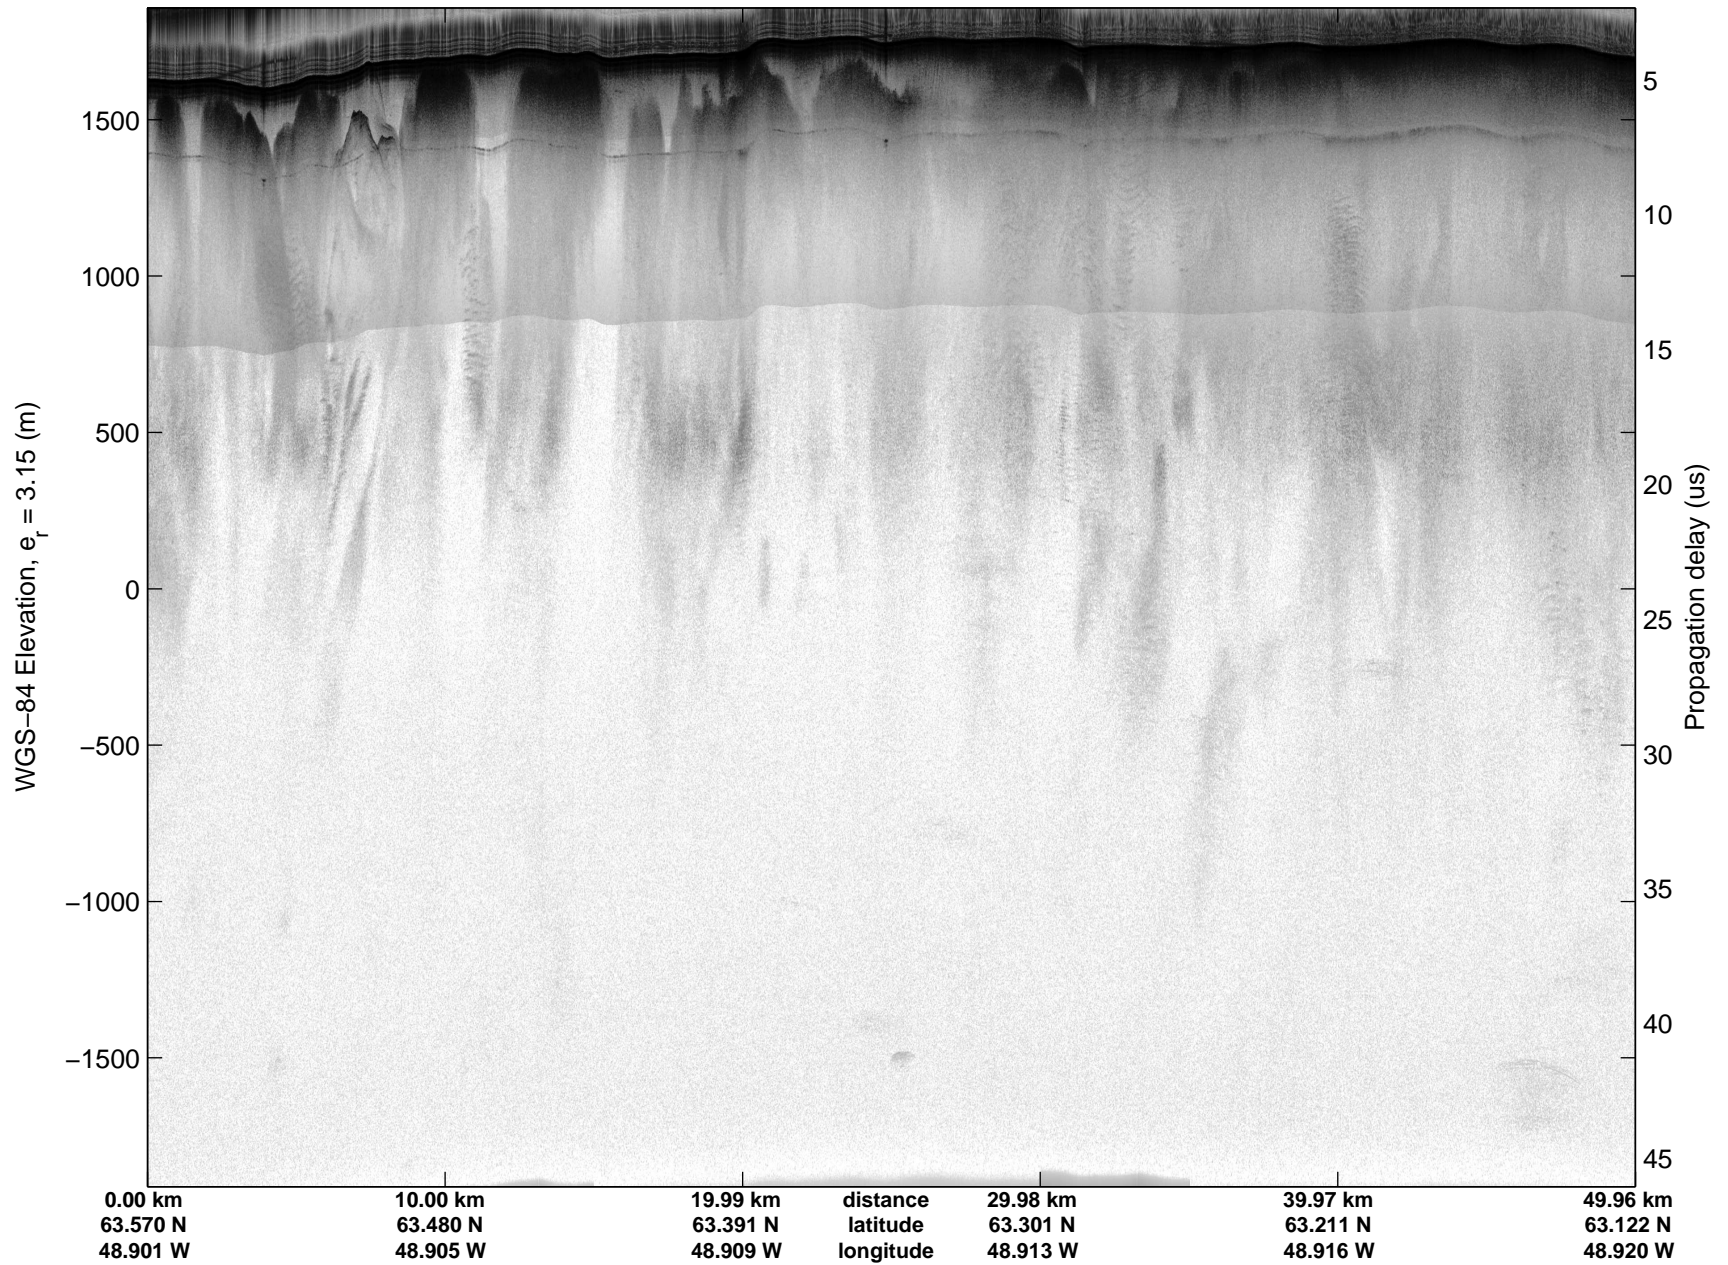

mcords5 2015_Greenland_C130: "Land Ice:Southwest coastal B" 20150427_02_017: 12:10:12.2 to 12:16:29.6 GPS