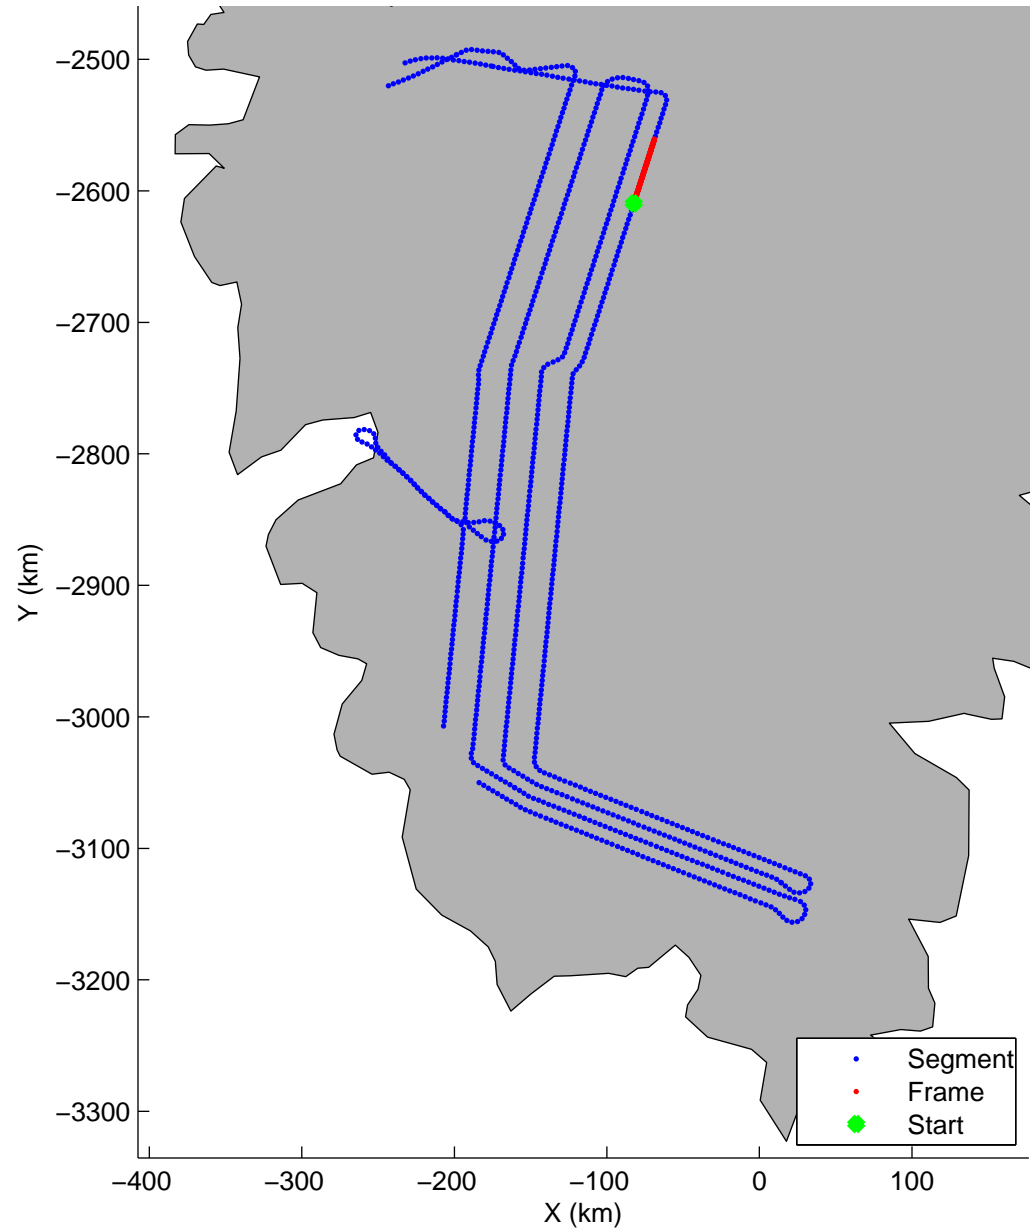

Land Ice: Southwest coastal B
20150427_02_068
Polar Stereograph 70N/-45E