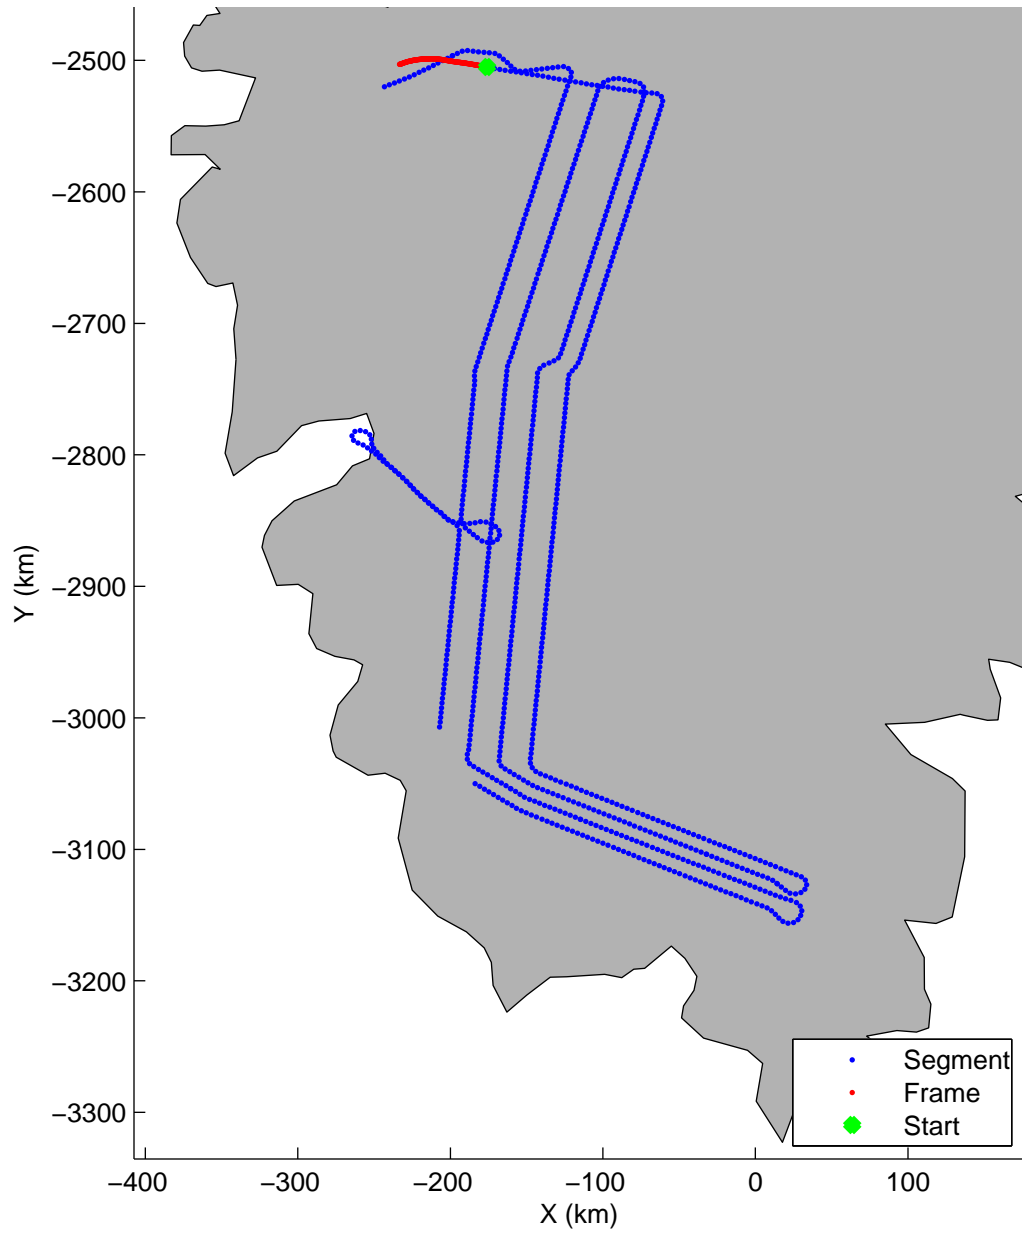

Land Ice: Southwest coastal B
20150427_02_072
Polar Stereograph 70N/-45E