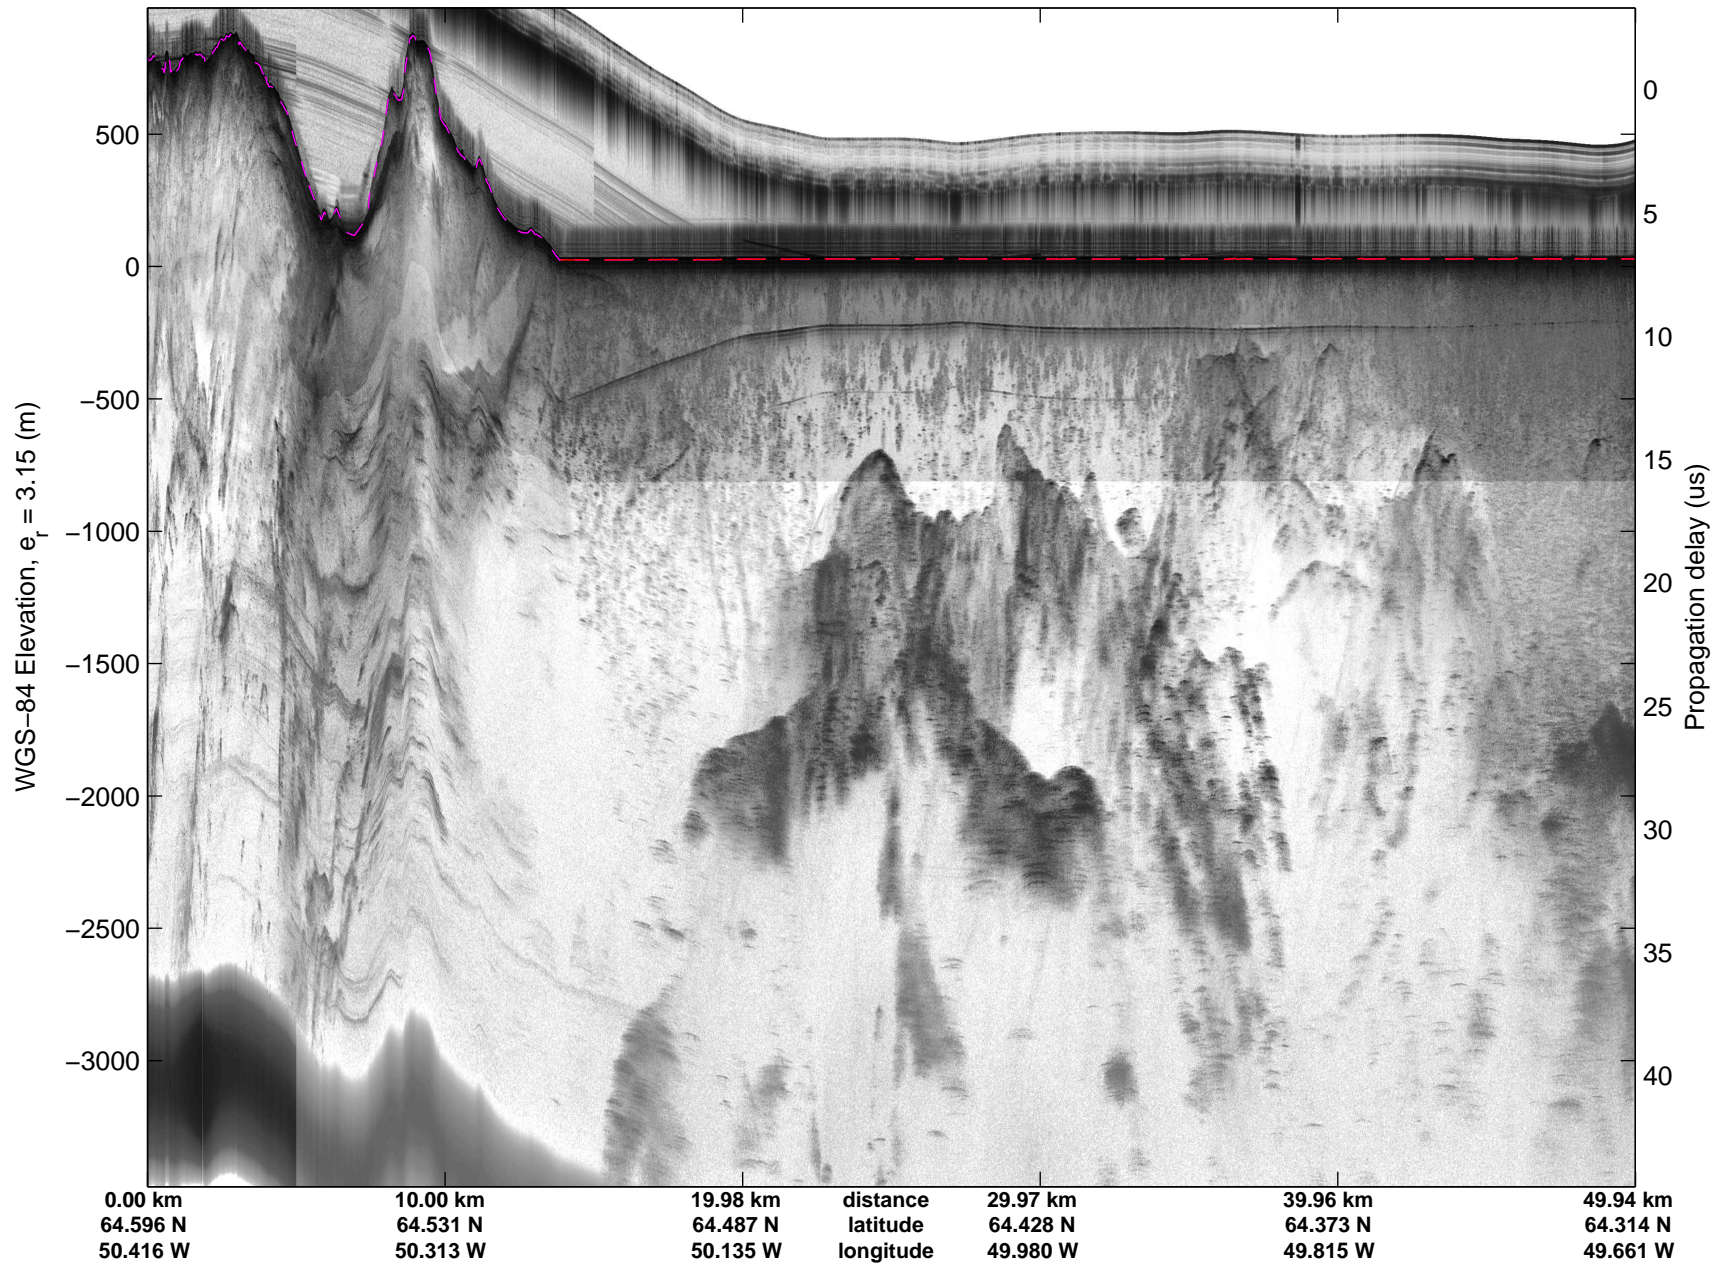

Land Ice: Southwest coastal B  
20150427\_02\_013  
Polar Stereograph 70N/-45E

mcords5 2015\_Greenland\_C130: "Land Ice:Southwest coastal B" 20150427\_02\_013: 11:44:32.6 to 11:51:14.4 GPS

mcords5 2015\_Greenland\_C130: "Land Ice:Southwest coastal B" 20150427\_02\_013: 11:44:32.6 to 11:51:14.4 GPS

Land Ice: Southwest coastal B  
20150427\_02\_014  
Polar Stereograph 70N/-45E

mcords5 2015\_Greenland\_C130: "Land Ice:Southwest coastal B" 20150427\_02\_014: 11:51:14.7 to 11:57:39.9 GPS

mcords5 2015\_Greenland\_C130: "Land Ice:Southwest coastal B" 20150427\_02\_014: 11:51:14.7 to 11:57:39.9 GPS

Land Ice: Southwest coastal B  
20150427\_02\_015  
Polar Stereograph 70N/-45E

mcords5 2015\_Greenland\_C130: "Land Ice:Southwest coastal B" 20150427\_02\_015: 11:57:40.1 to 12:03:52.1 GPS

mcords5 2015\_Greenland\_C130: "Land Ice:Southwest coastal B" 20150427\_02\_015: 11:57:40.1 to 12:03:52.1 GPS