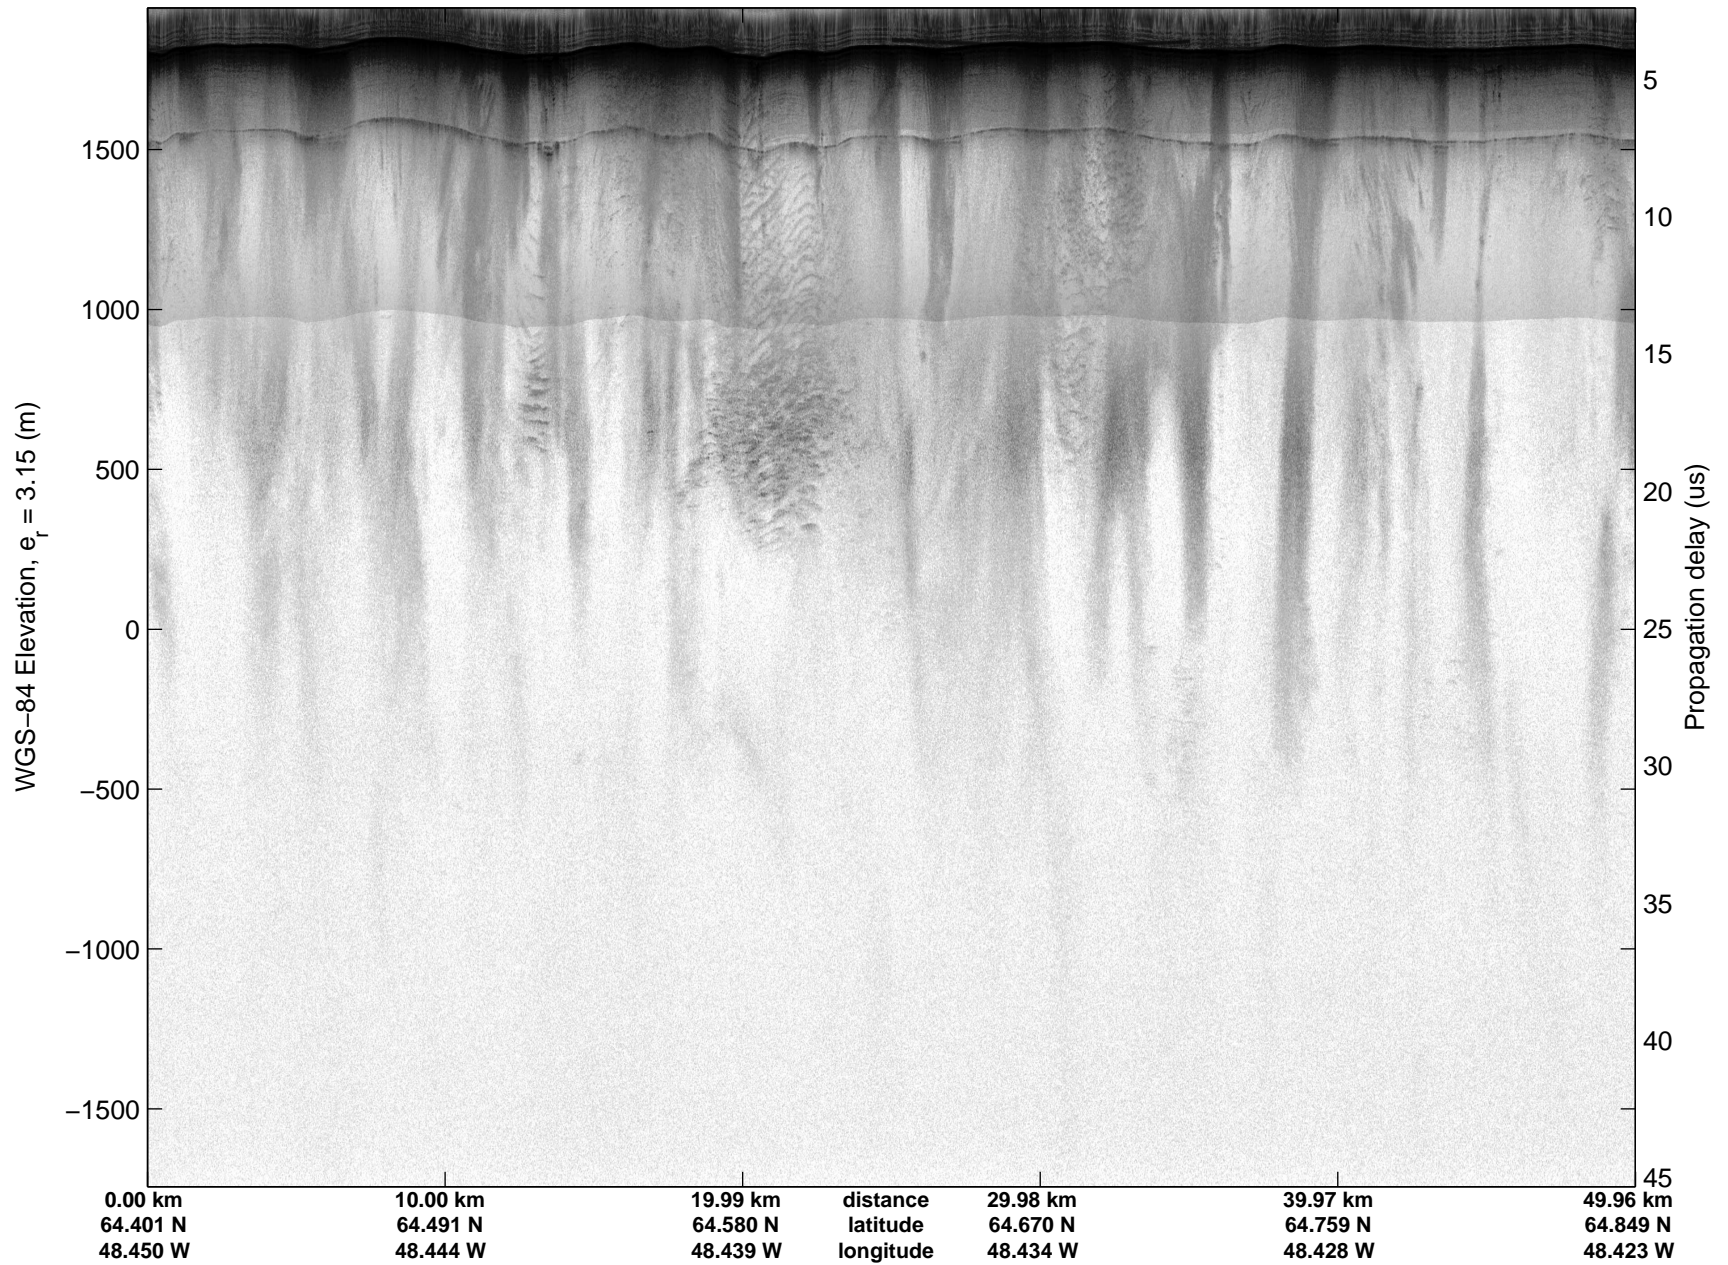

mcords5 2015_Greenland_C130: "Land Ice:Southwest coastal B" 20150427_02_034: 13:55:54.7 to 14:02:08.3 GPS