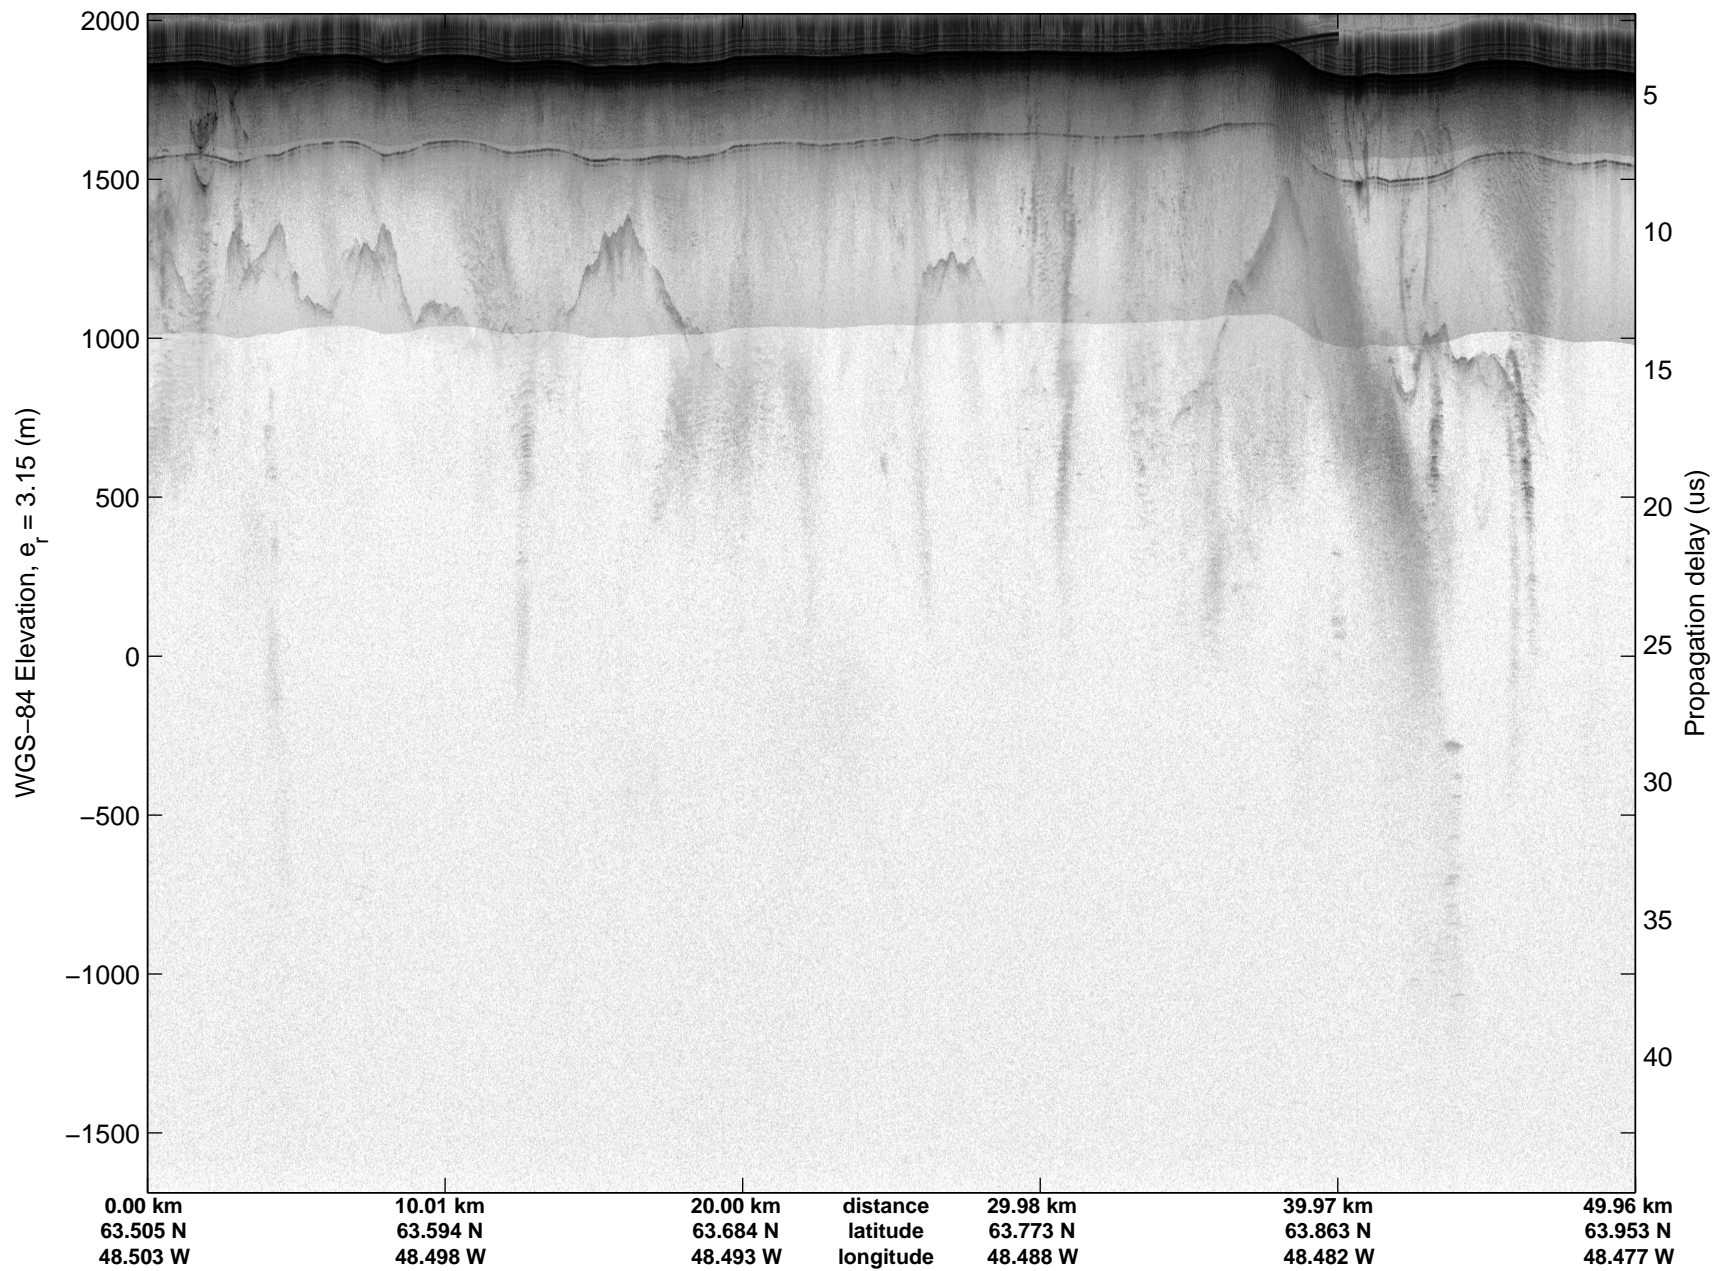

mcords5 2015_Greenland_C130: "Land Ice:Southwest coastal B" 20150427_02_032: 13:43:39.6 to 13:49:46.1 GPS