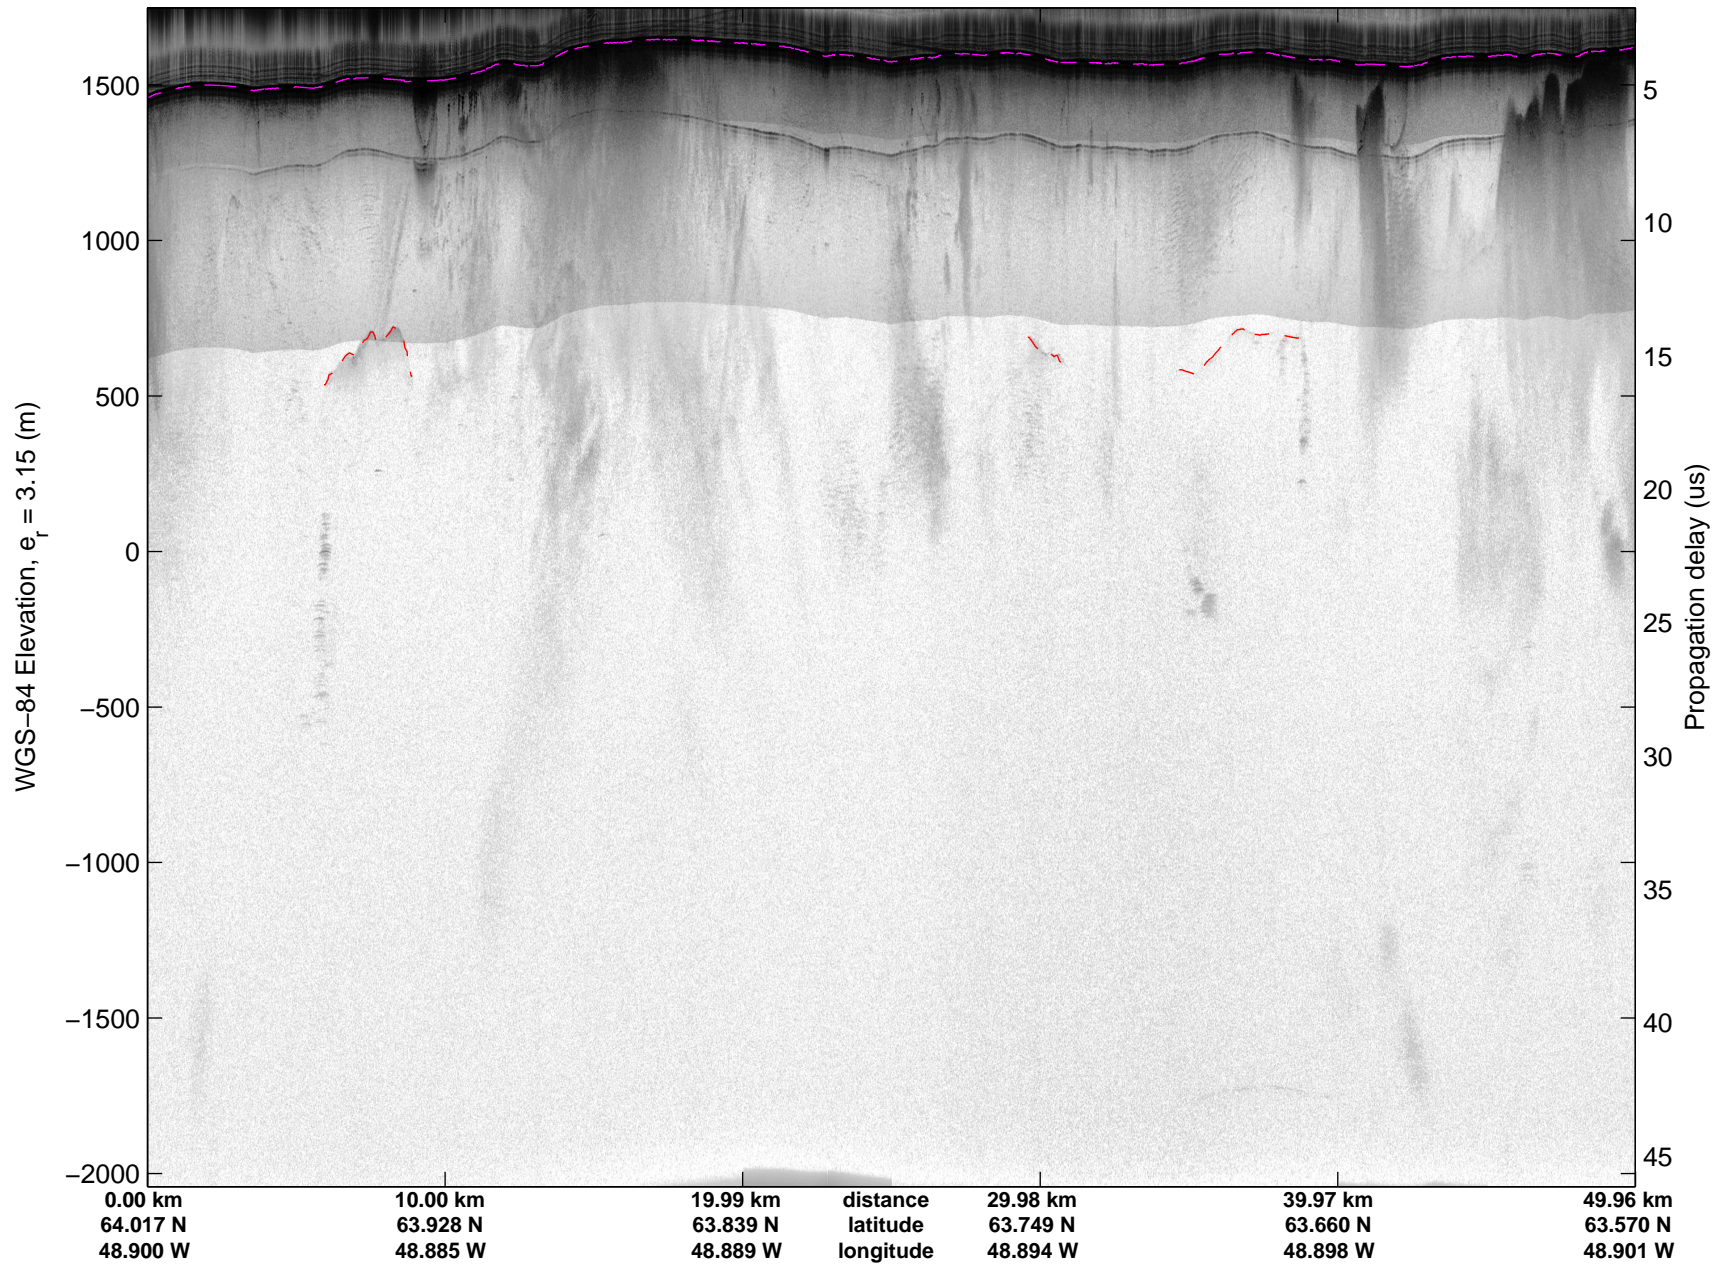

Land Ice: Southwest coastal B  
20150427\_02\_015  
Polar Stereograph 70N/-45E

mcords5 2015\_Greenland\_C130: "Land Ice:Southwest coastal B" 20150427\_02\_015: 11:57:40.1 to 12:03:52.1 GPS

mcords5 2015\_Greenland\_C130: "Land Ice:Southwest coastal B" 20150427\_02\_015: 11:57:40.1 to 12:03:52.1 GPS

Land Ice: Southwest coastal B  
20150427\_02\_016  
Polar Stereograph 70N/-45E

mcords5 2015\_Greenland\_C130: "Land Ice:Southwest coastal B" 20150427\_02\_016: 12:03:52.3 to 12:10:11.9 GPS

mcords5 2015\_Greenland\_C130: "Land Ice:Southwest coastal B" 20150427\_02\_016: 12:03:52.3 to 12:10:11.9 GPS

Land Ice: Southwest coastal B  
20150427\_02\_017  
Polar Stereograph 70N/-45E

mcords5 2015\_Greenland\_C130: "Land Ice:Southwest coastal B" 20150427\_02\_017: 12:10:12.2 to 12:16:29.6 GPS

mcords5 2015\_Greenland\_C130: "Land Ice:Southwest coastal B" 20150427\_02\_017: 12:10:12.2 to 12:16:29.6 GPS