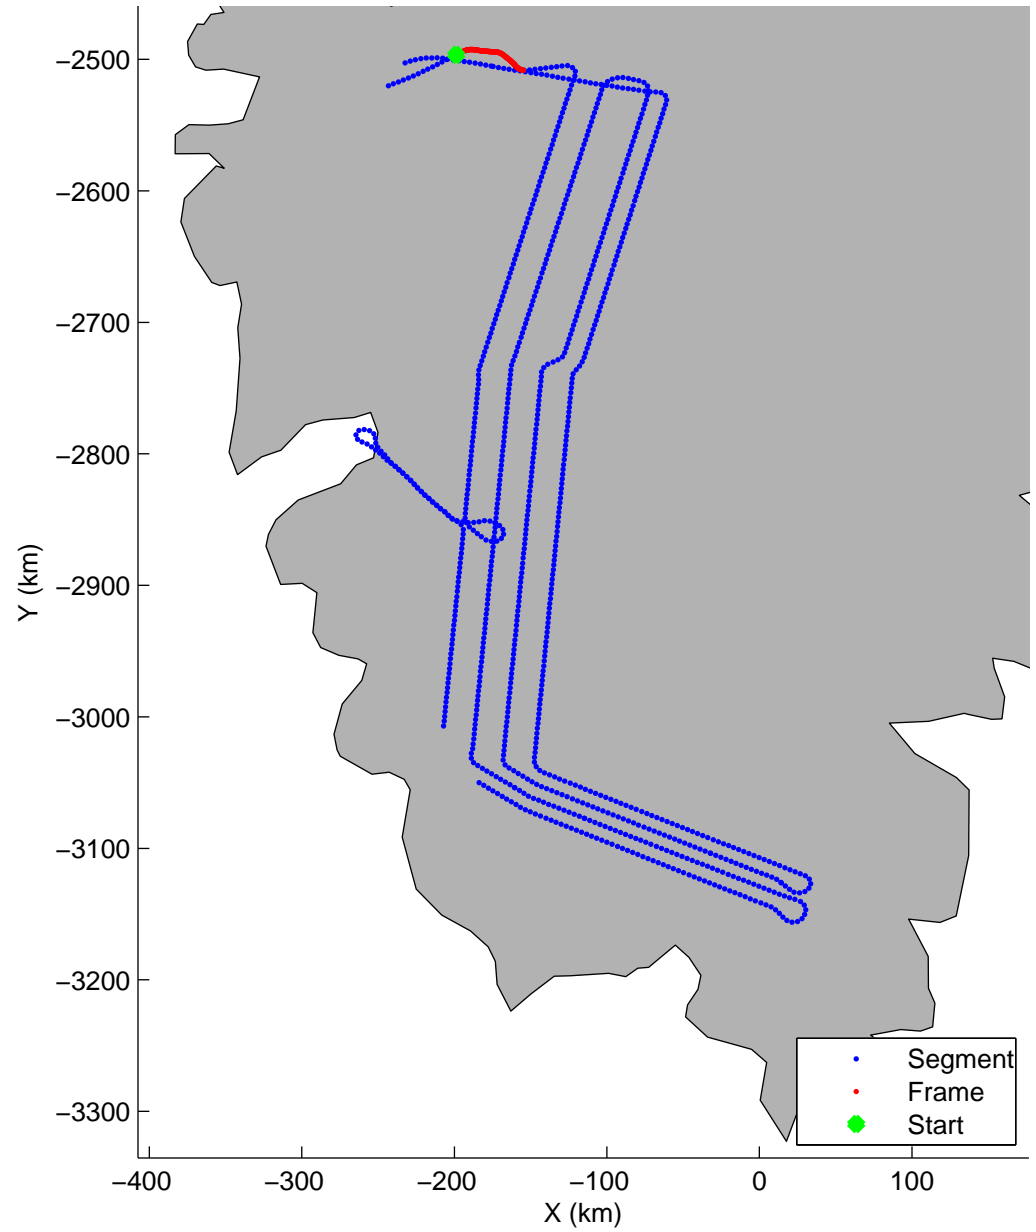

Land Ice: Southwest coastal B
20150427_02_002
Polar Stereograph 70N/-45E