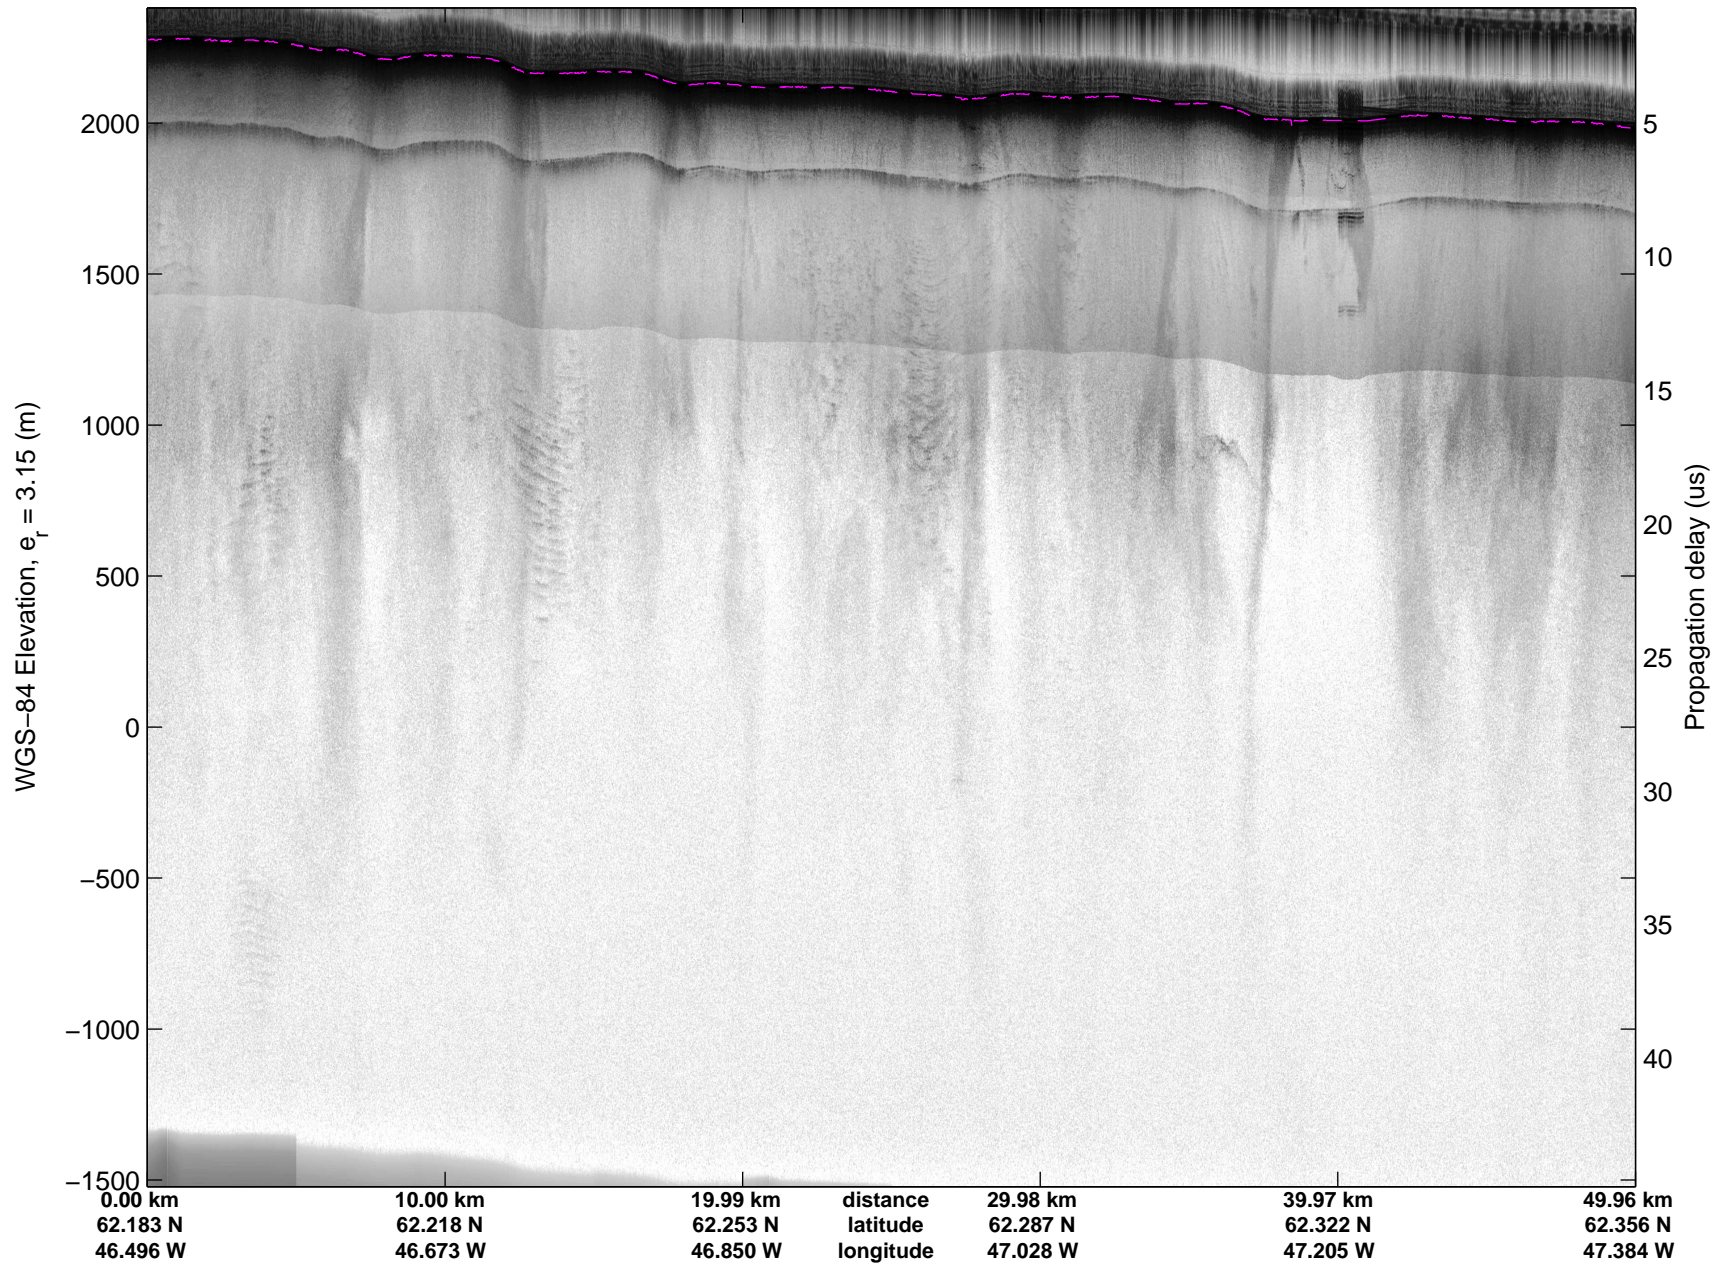

Land Ice:Southwest coastal B  
20150427\_02\_058  
Polar Stereograph 70N/-45E

mcords5 2015\_Greenland\_C130: "Land Ice:Southwest coastal B" 20150427\_02\_058: 16:26:38.0 to 16:32:54.6 GPS

mcords5 2015\_Greenland\_C130: "Land Ice:Southwest coastal B" 20150427\_02\_058: 16:26:38.0 to 16:32:54.6 GPS