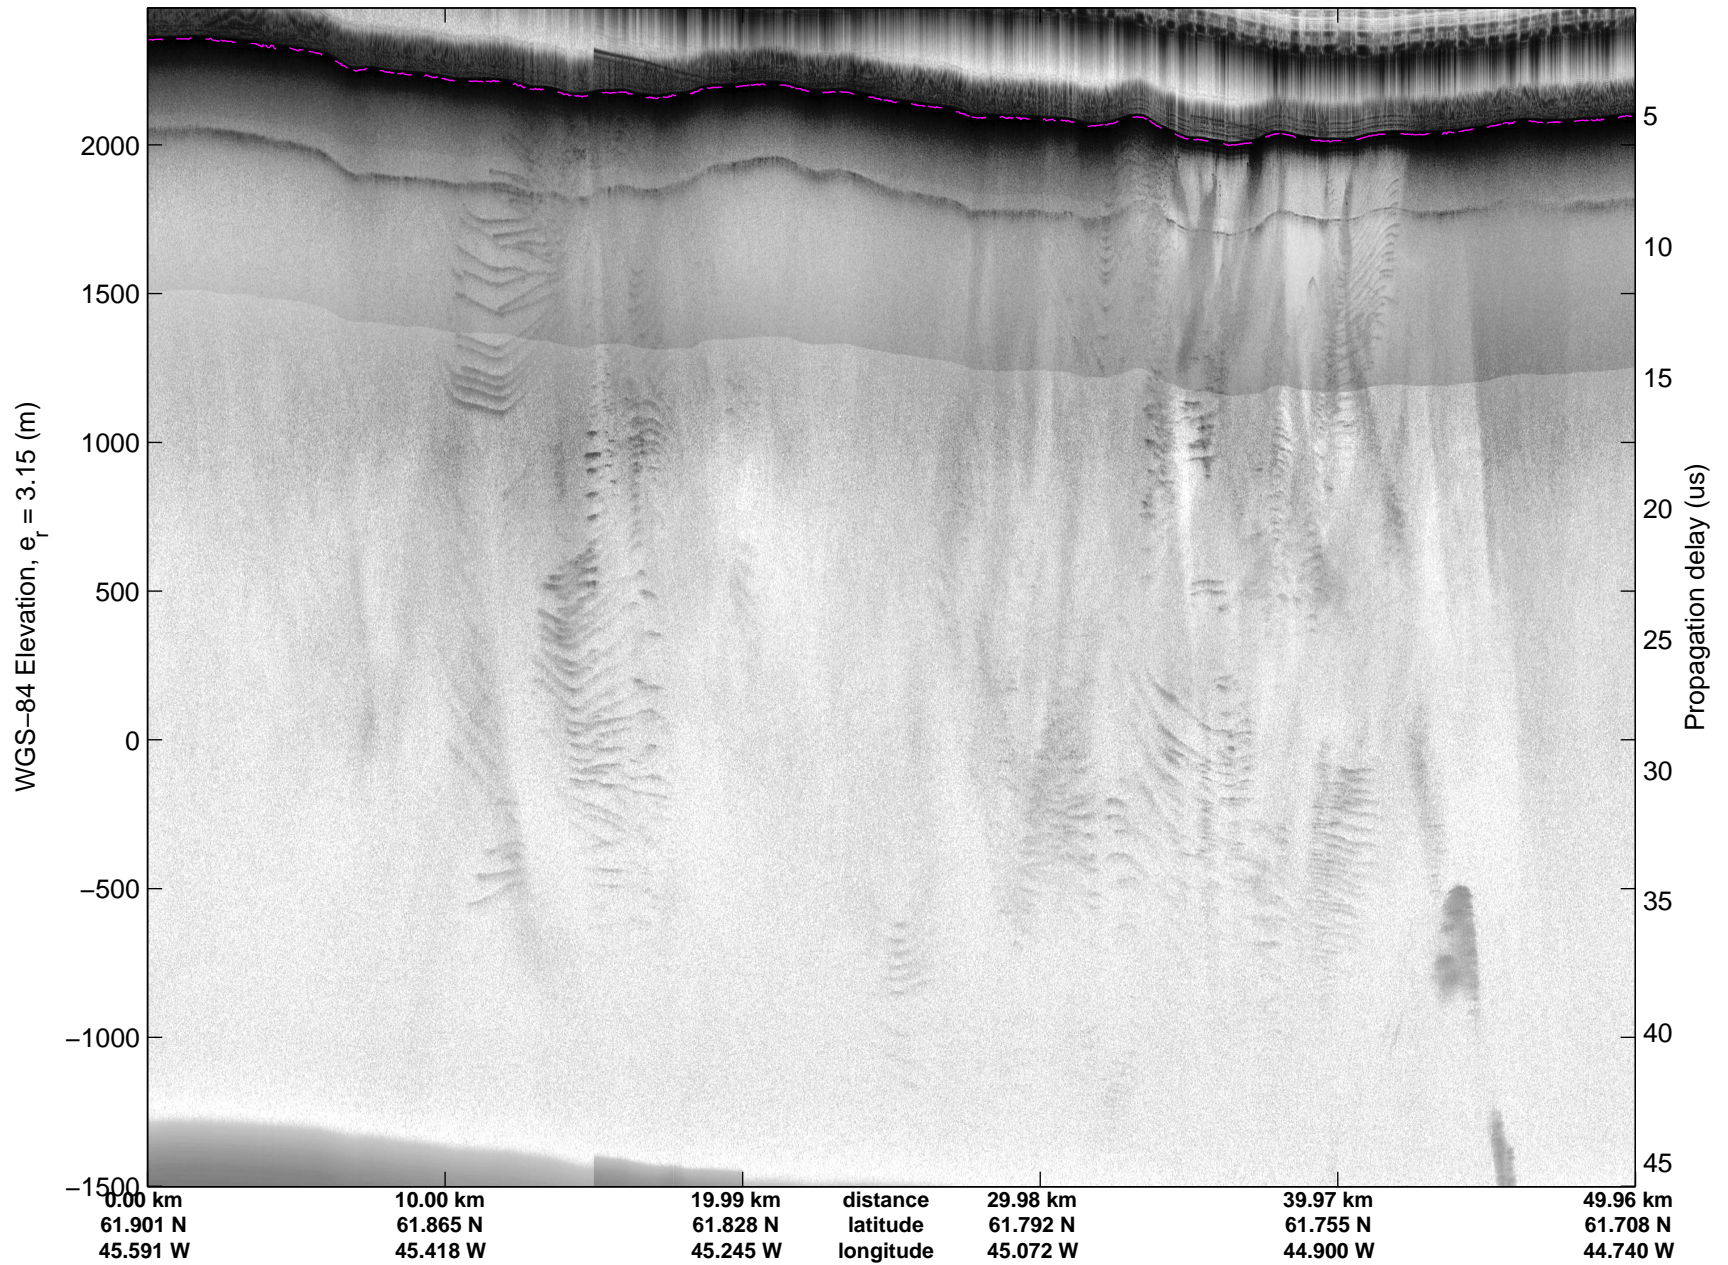

Land Ice: Southwest coastal B  
20150427\_02\_054  
Polar Stereograph 70N/-45E

mcords5 2015\_Greenland\_C130: "Land Ice:Southwest coastal B" 20150427\_02\_054: 16:01:43.8 to 16:07:29.9 GPS

mcords5 2015\_Greenland\_C130: "Land Ice:Southwest coastal B" 20150427\_02\_054: 16:01:43.8 to 16:07:29.9 GPS