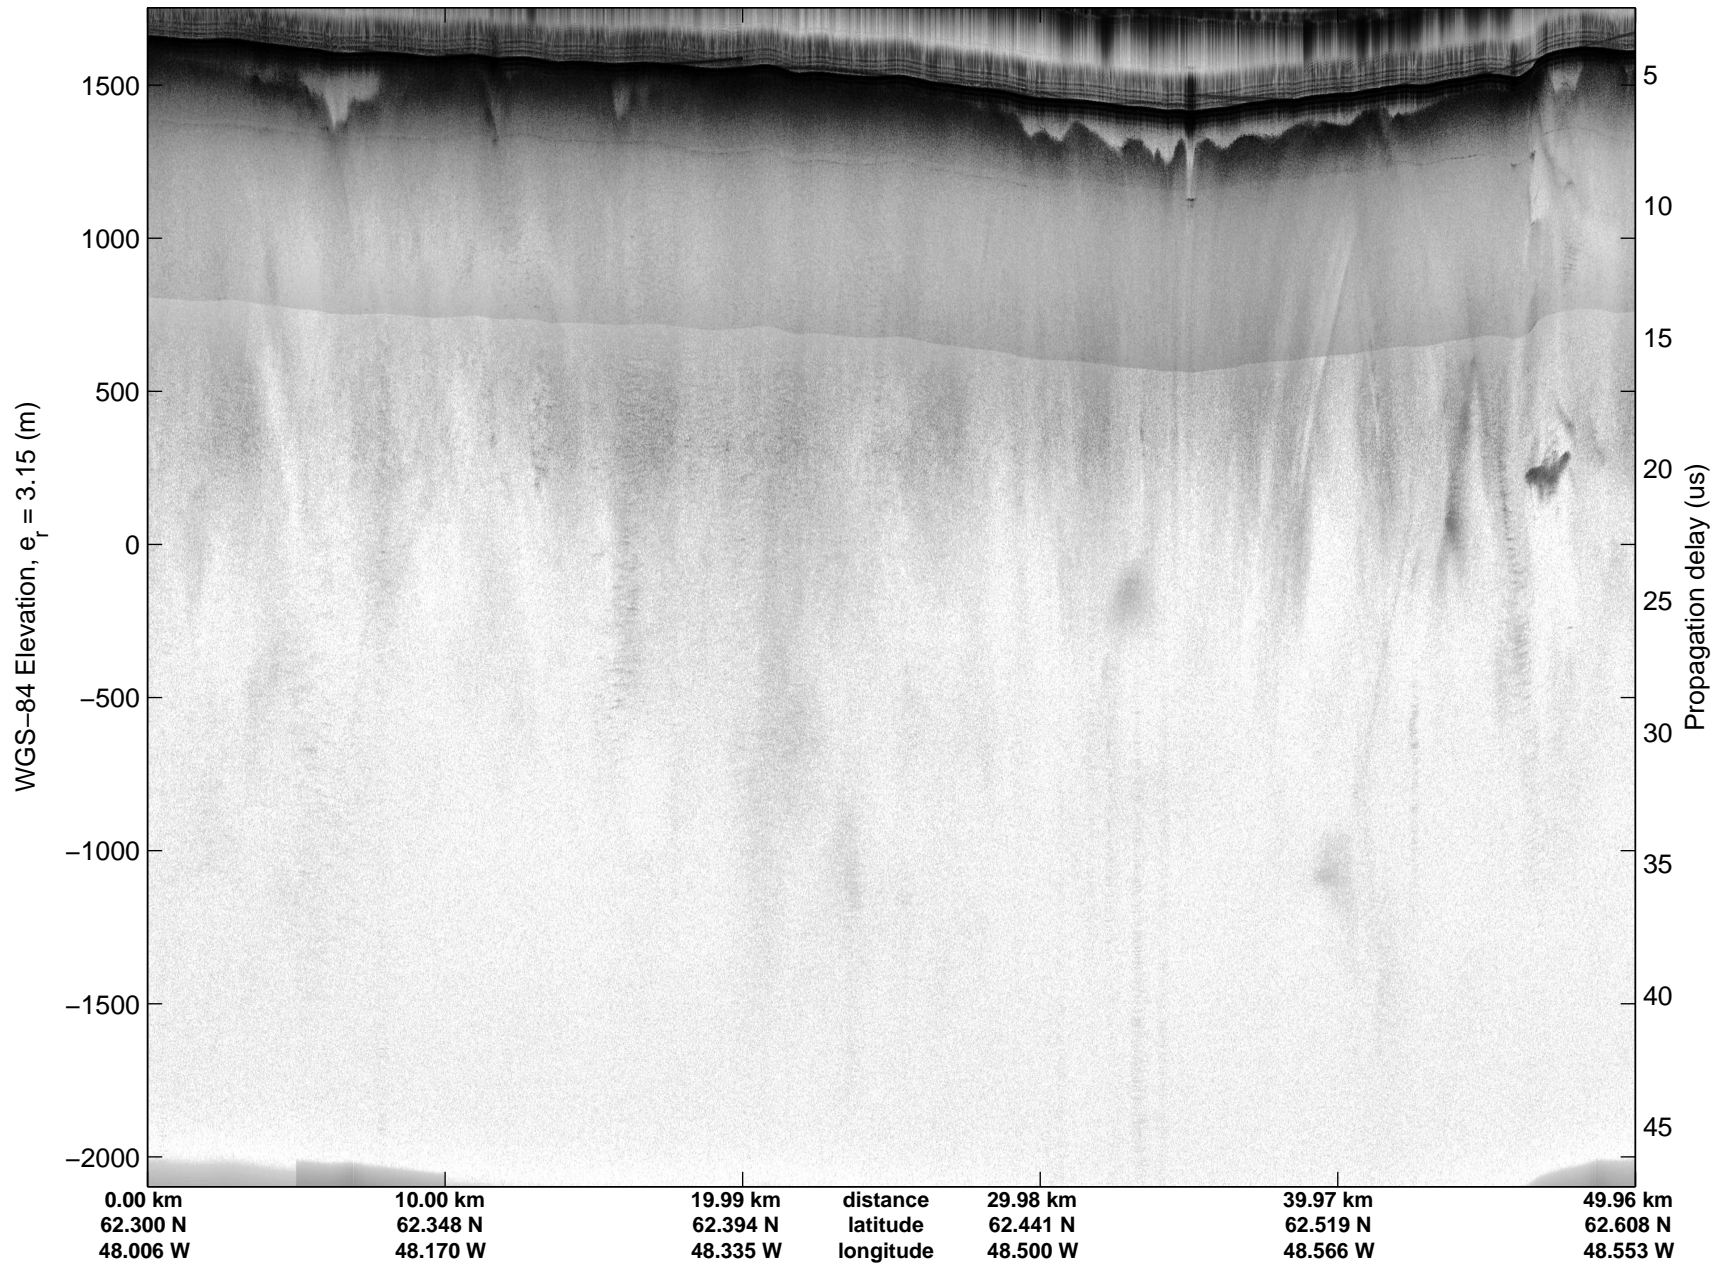

mcords5 2015_Greenland_C130: "Land Ice:Southwest coastal B" 20150427_02_029: 13:24:56.8 to 13:31:04.4 GPS