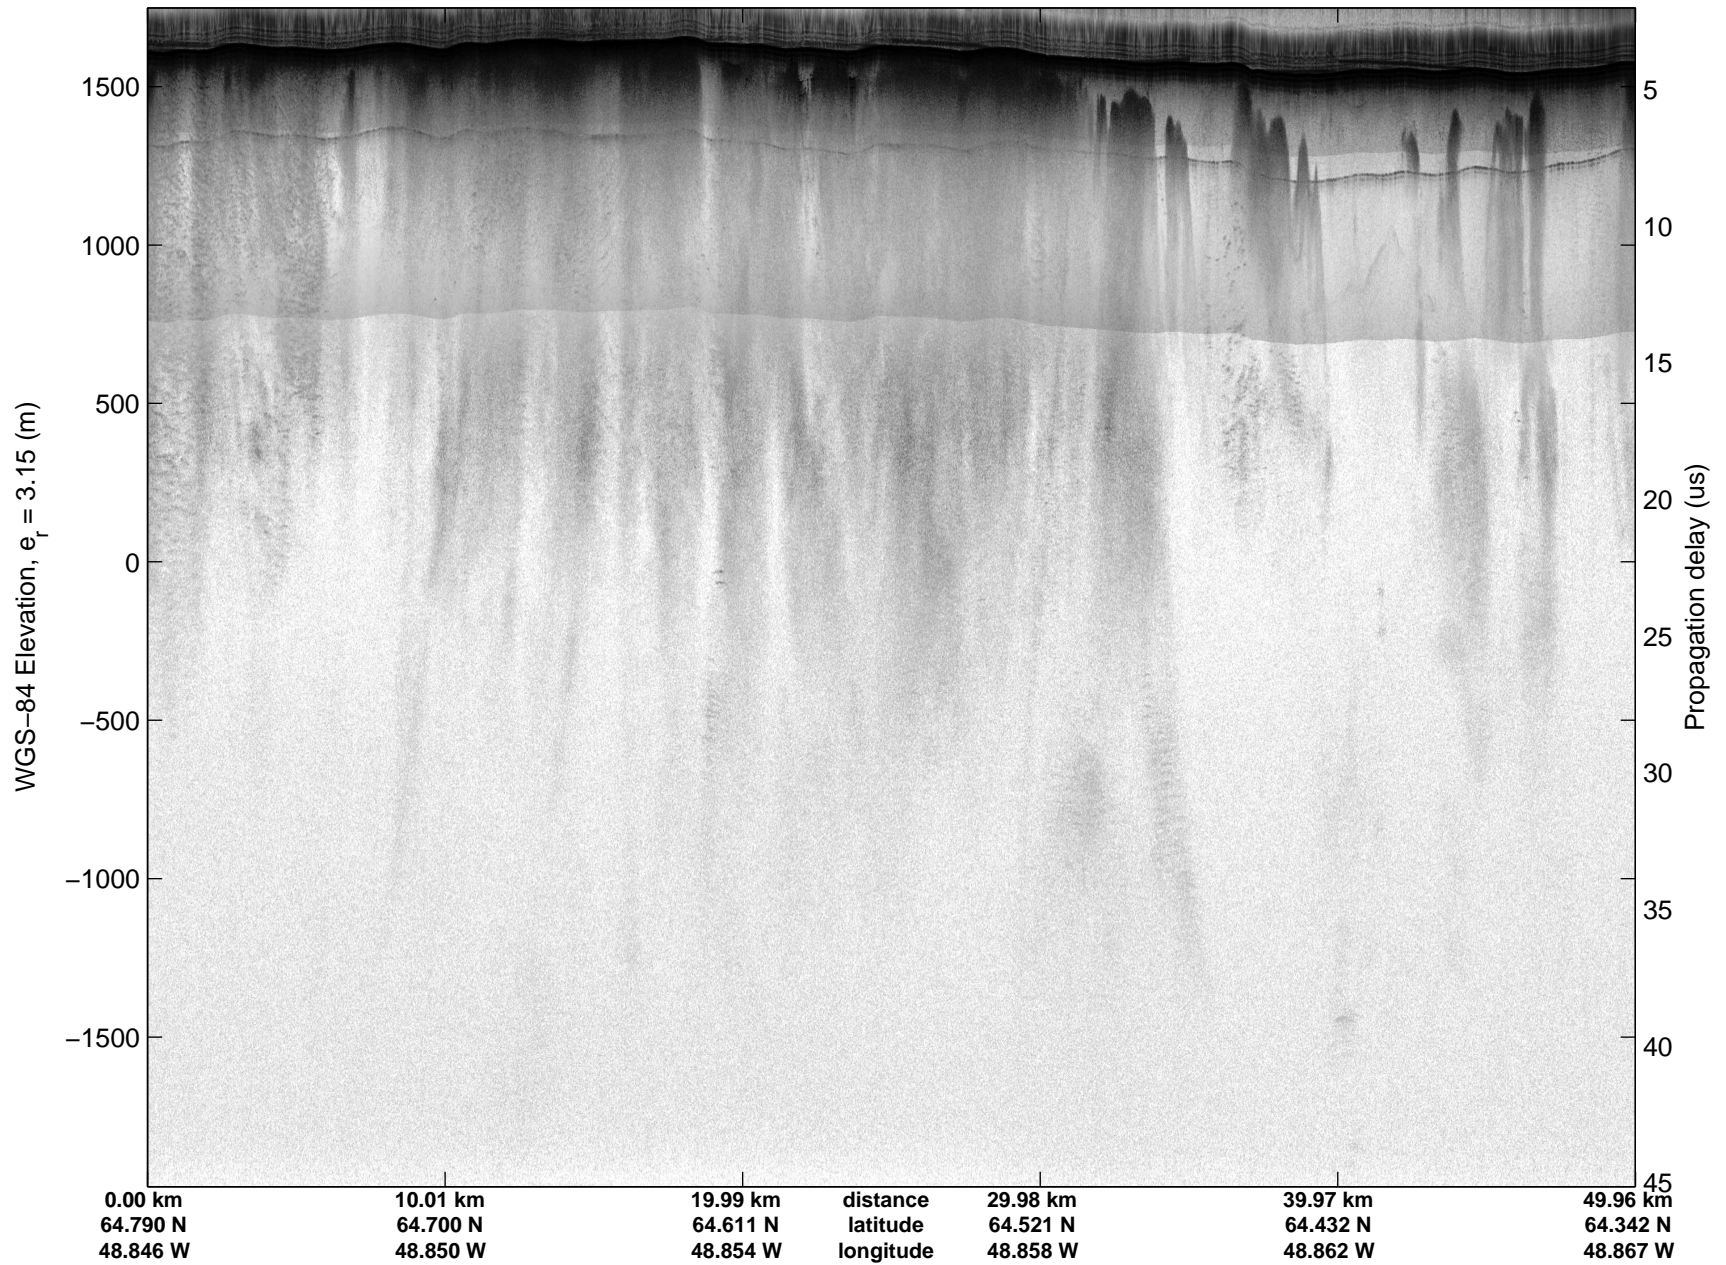

Land Ice: Southwest coastal B  
20150427\_02\_007  
Polar Stereograph 70N/-45E

mcords5 2015\_Greenland\_C130: "Land Ice:Southwest coastal B" 20150427\_02\_007: 11:06:48.2 to 11:13:04.0 GPS

mcords5 2015\_Greenland\_C130: "Land Ice:Southwest coastal B" 20150427\_02\_007: 11:06:48.2 to 11:13:04.0 GPS

Land Ice: Southwest coastal B  
20150427\_02\_008  
Polar Stereograph 70N/-45E

mcords5 2015\_Greenland\_C130: "Land Ice:Southwest coastal B" 20150427\_02\_008: 11:13:04.2 to 11:19:20.2 GPS

mcords5 2015\_Greenland\_C130: "Land Ice:Southwest coastal B" 20150427\_02\_008: 11:13:04.2 to 11:19:20.2 GPS

Land Ice: Southwest coastal B  
20150427\_02\_009  
Polar Stereograph 70N/-45E

mcords5 2015\_Greenland\_C130: "Land Ice:Southwest coastal B" 20150427\_02\_009: 11:19:20.4 to 11:25:32.6 GPS

mcords5 2015\_Greenland\_C130: "Land Ice:Southwest coastal B" 20150427\_02\_009: 11:19:20.4 to 11:25:32.6 GPS