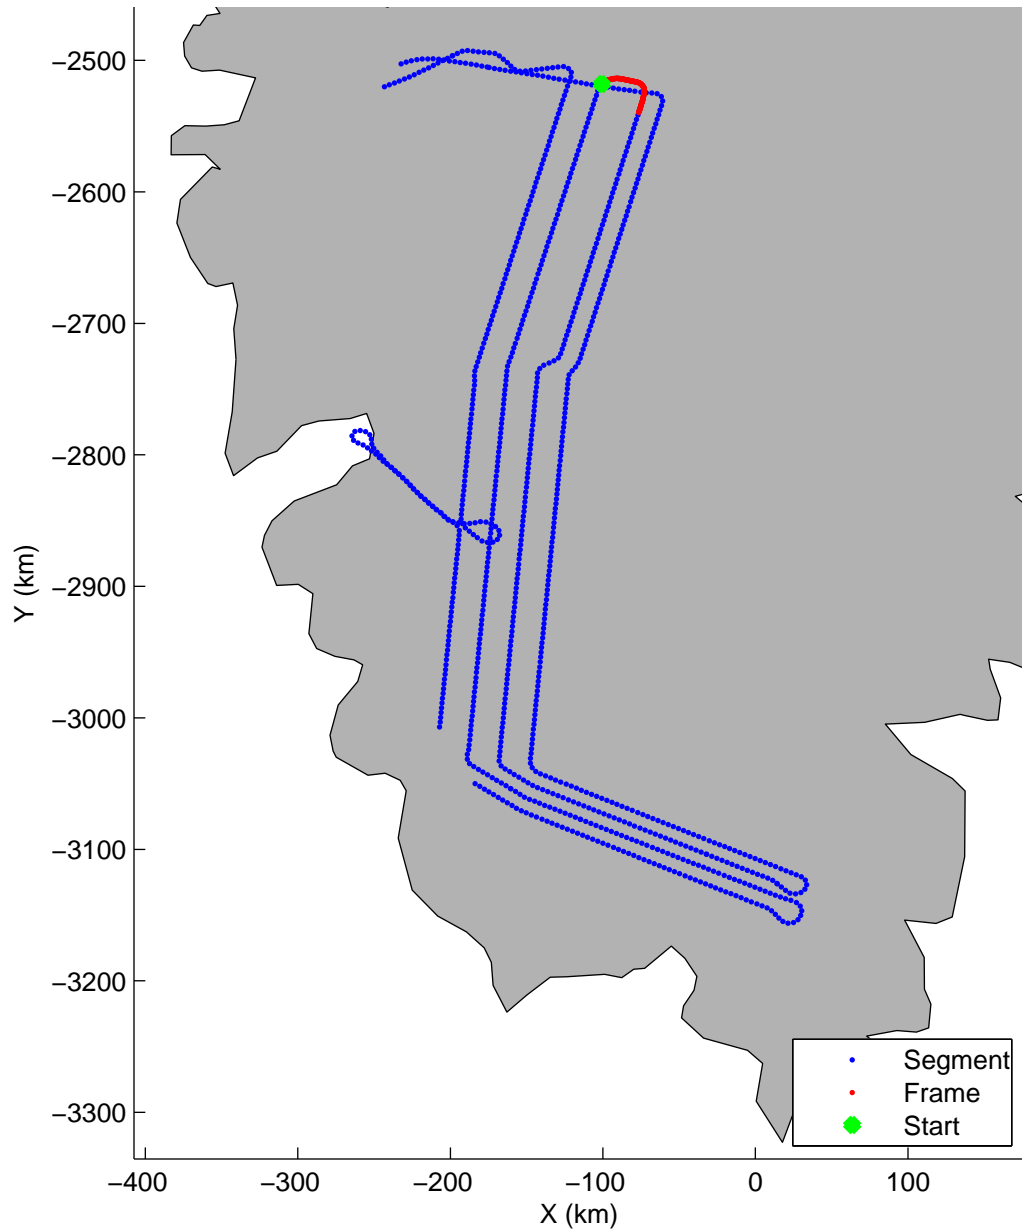

Land Ice: Southwest coastal B
20150427_02_040
Polar Stereograph 70N/-45E