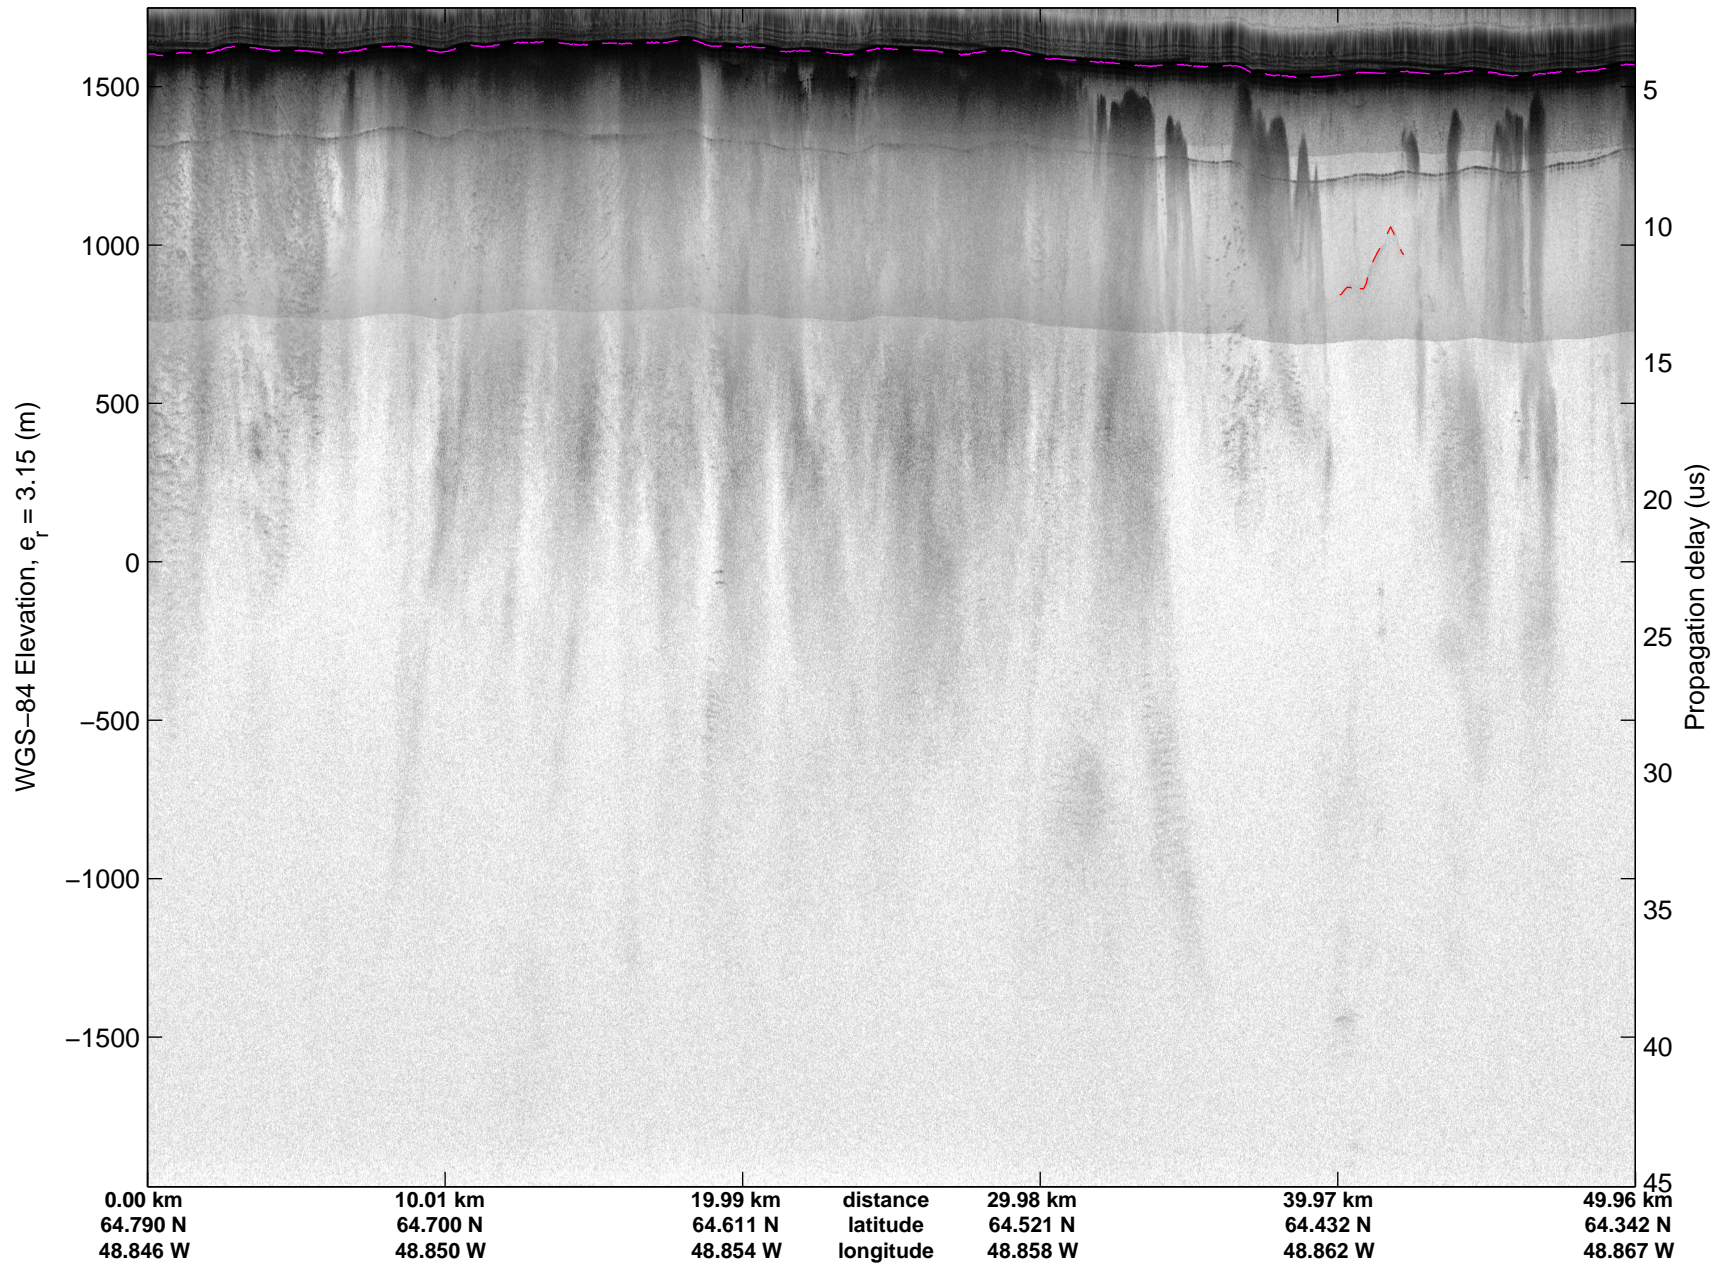

Land Ice: Southwest coastal B  
20150427\_02\_008  
Polar Stereograph 70N/-45E

mcords5 2015\_Greenland\_C130: "Land Ice:Southwest coastal B" 20150427\_02\_008: 11:13:04.2 to 11:19:20.2 GPS

mcords5 2015\_Greenland\_C130: "Land Ice:Southwest coastal B" 20150427\_02\_008: 11:13:04.2 to 11:19:20.2 GPS

Land Ice: Southwest coastal B  
20150427\_02\_009  
Polar Stereograph 70N/-45E

mcords5 2015\_Greenland\_C130: "Land Ice:Southwest coastal B" 20150427\_02\_009: 11:19:20.4 to 11:25:32.6 GPS

mcords5 2015\_Greenland\_C130: "Land Ice:Southwest coastal B" 20150427\_02\_009: 11:19:20.4 to 11:25:32.6 GPS

Land Ice: Southwest coastal B  
20150427\_02\_010  
Polar Stereograph 70N/-45E

mcords5 2015\_Greenland\_C130: "Land Ice:Southwest coastal B" 20150427\_02\_010: 11:25:32.8 to 11:31:51.5 GPS

mcords5 2015\_Greenland\_C130: "Land Ice:Southwest coastal B" 20150427\_02\_010: 11:25:32.8 to 11:31:51.5 GPS