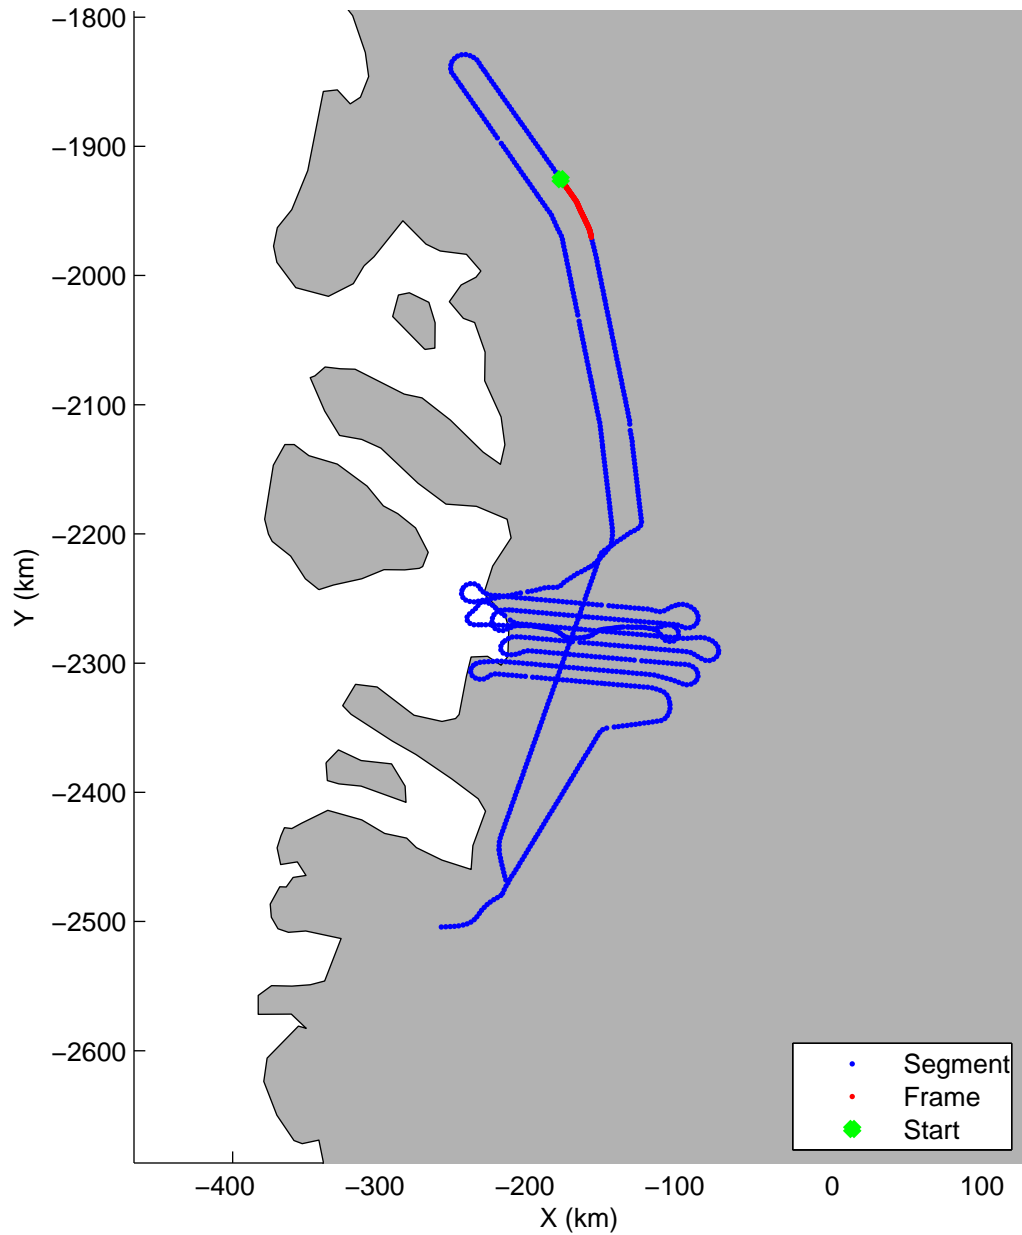

Land Ice: Jakobshavn 02
20150425_02_047
Polar Stereograph 70N/-45E