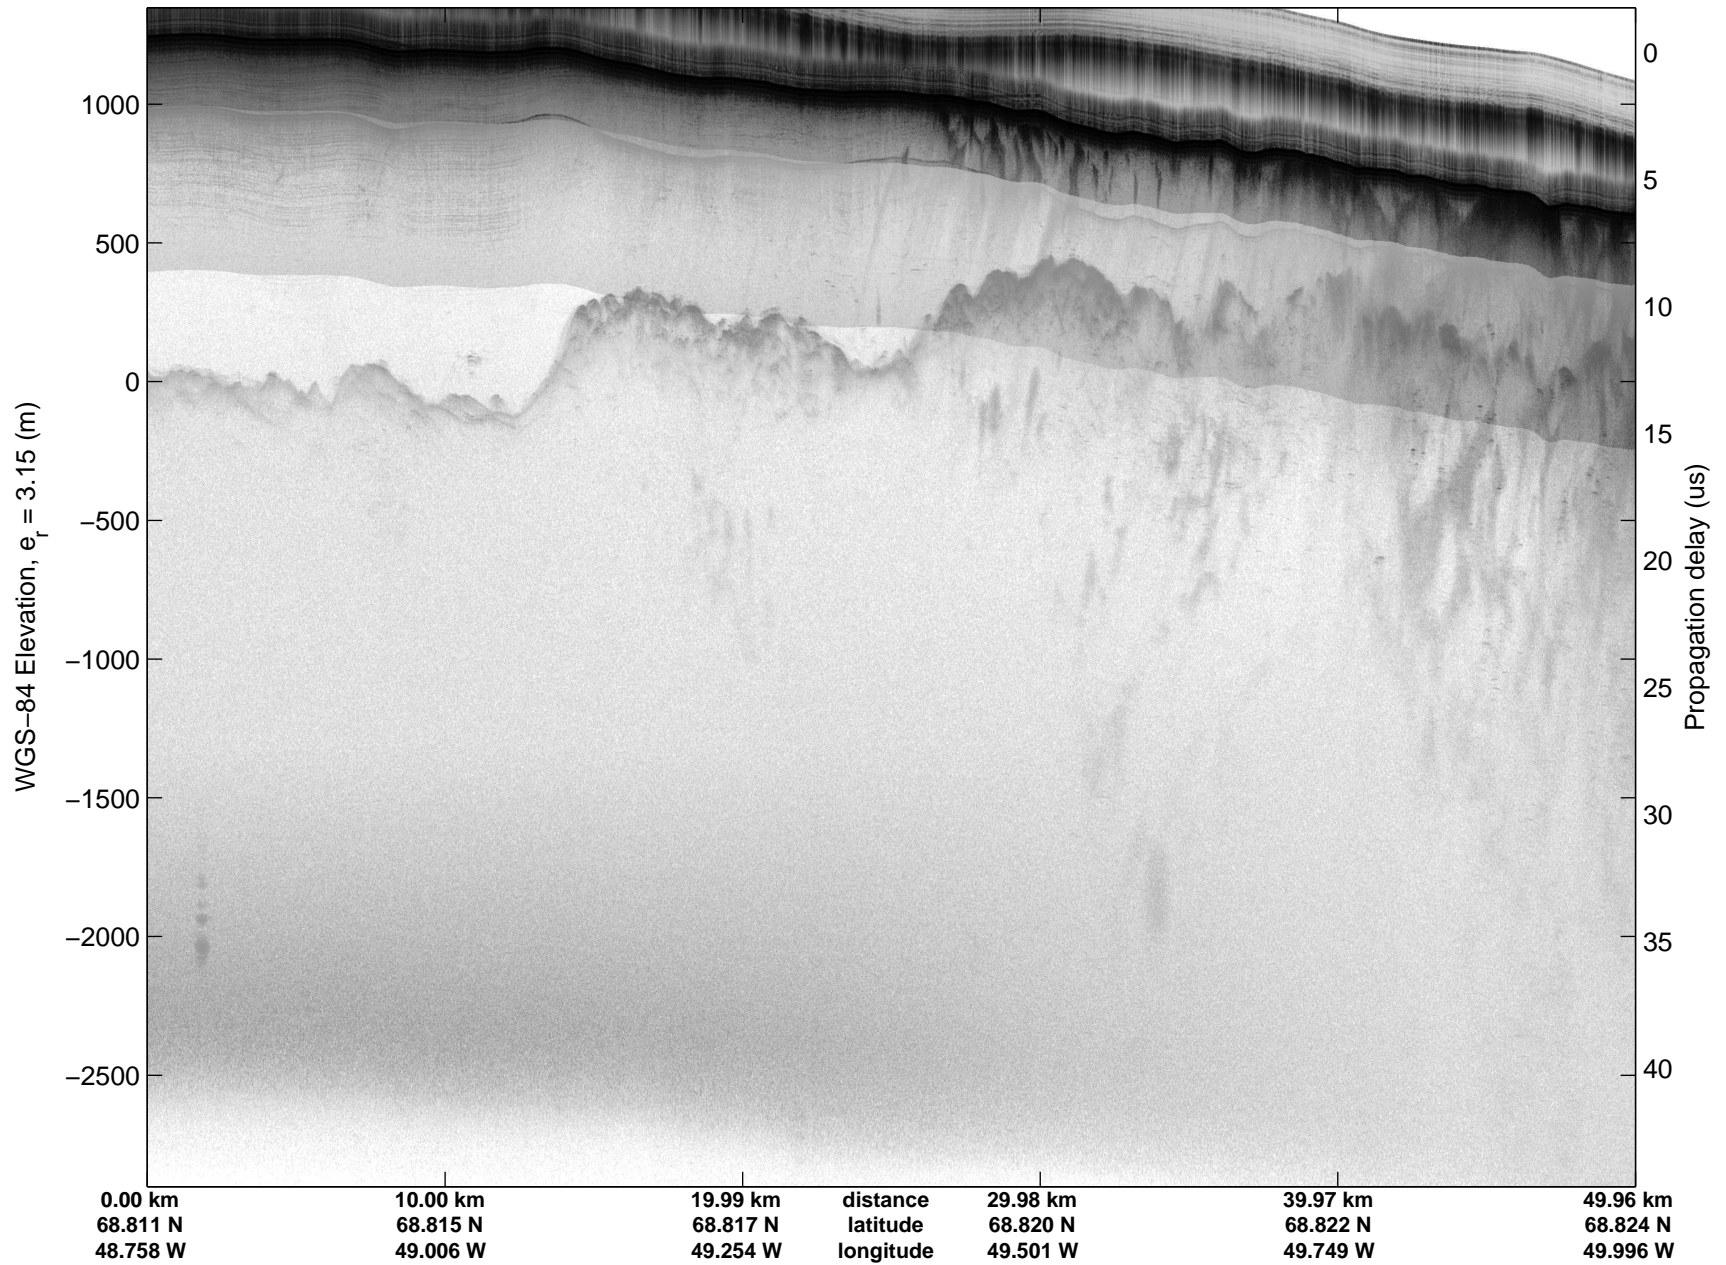

Land Ice:Jakobshavn 02
20150425_02_005
Polar Stereograph 70N/-45E

mcords5 2015_Greenland_C130: "Land Ice:Jakobshavn 02" 20150425_02_005: 11:05:41.4 to 11:12:06.8 GPS

mcords5 2015_Greenland_C130: "Land Ice:Jakobshavn 02" 20150425_02_005: 11:05:41.4 to 11:12:06.8 GPS

Land Ice: Jakobshavn 02
20150425_02_006
Polar Stereograph 70N/-45E

mcords5 2015_Greenland_C130: "Land Ice:Jakobshavn 02" 20150425_02_006: 11:12:07.0 to 11:18:10.5 GPS

mcords5 2015_Greenland_C130: "Land Ice:Jakobshavn 02" 20150425_02_006: 11:12:07.0 to 11:18:10.5 GPS

Land Ice:Jakobshavn 02
20150425_02_007
Polar Stereograph 70N/-45E

mcords5 2015_Greenland_C130: "Land Ice:Jakobshavn 02" 20150425_02_007: 11:18:10.8 to 11:24:33.0 GPS

mcords5 2015_Greenland_C130: "Land Ice:Jakobshavn 02" 20150425_02_007: 11:18:10.8 to 11:24:33.0 GPS