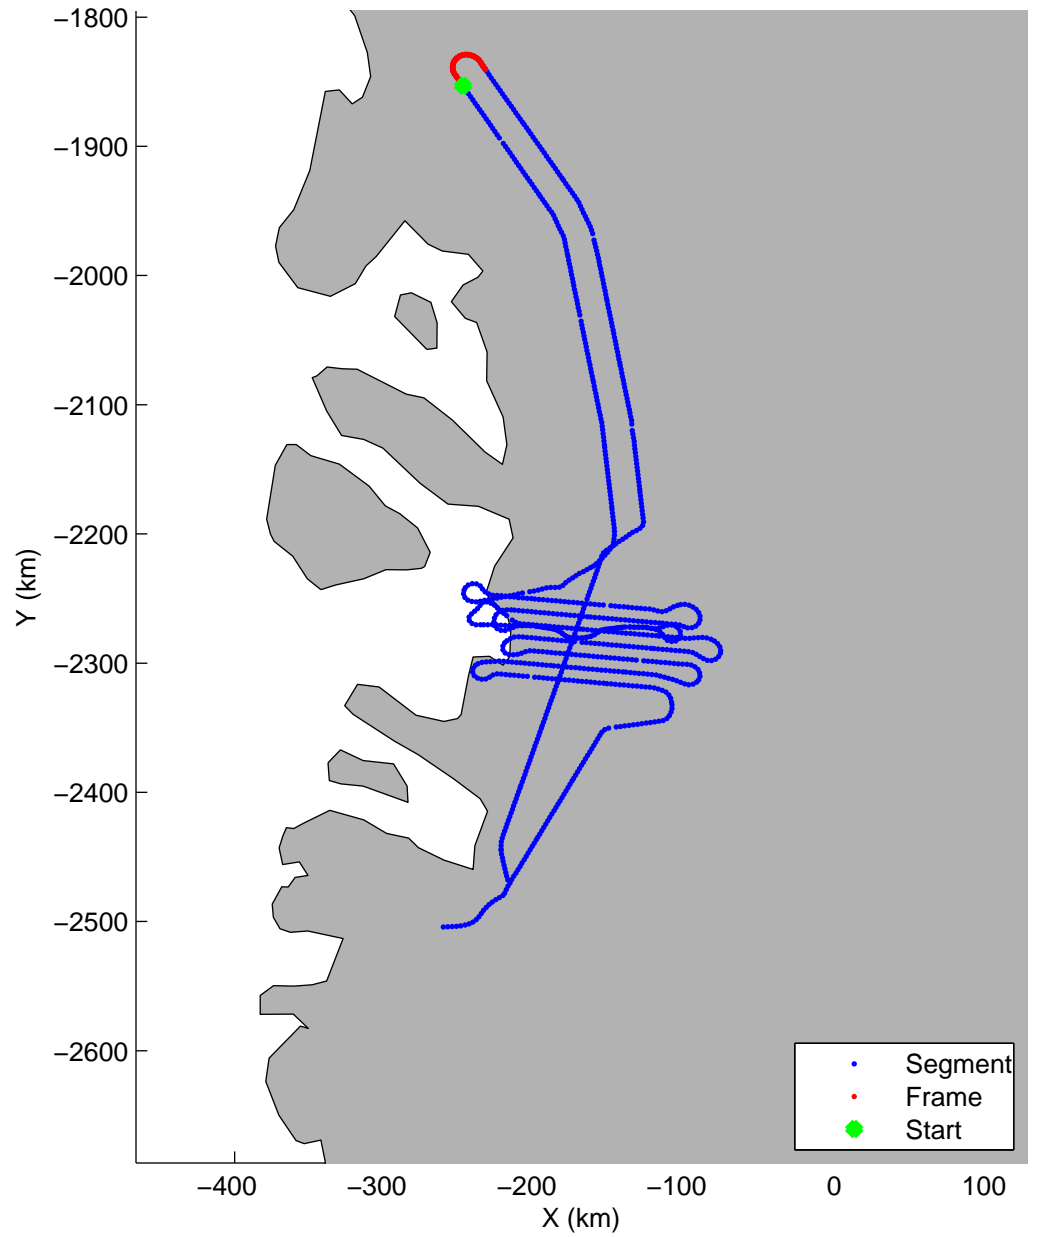

Land Ice:Jakobshavn 02
20150425_02_044
Polar Stereograph 70N/-45E