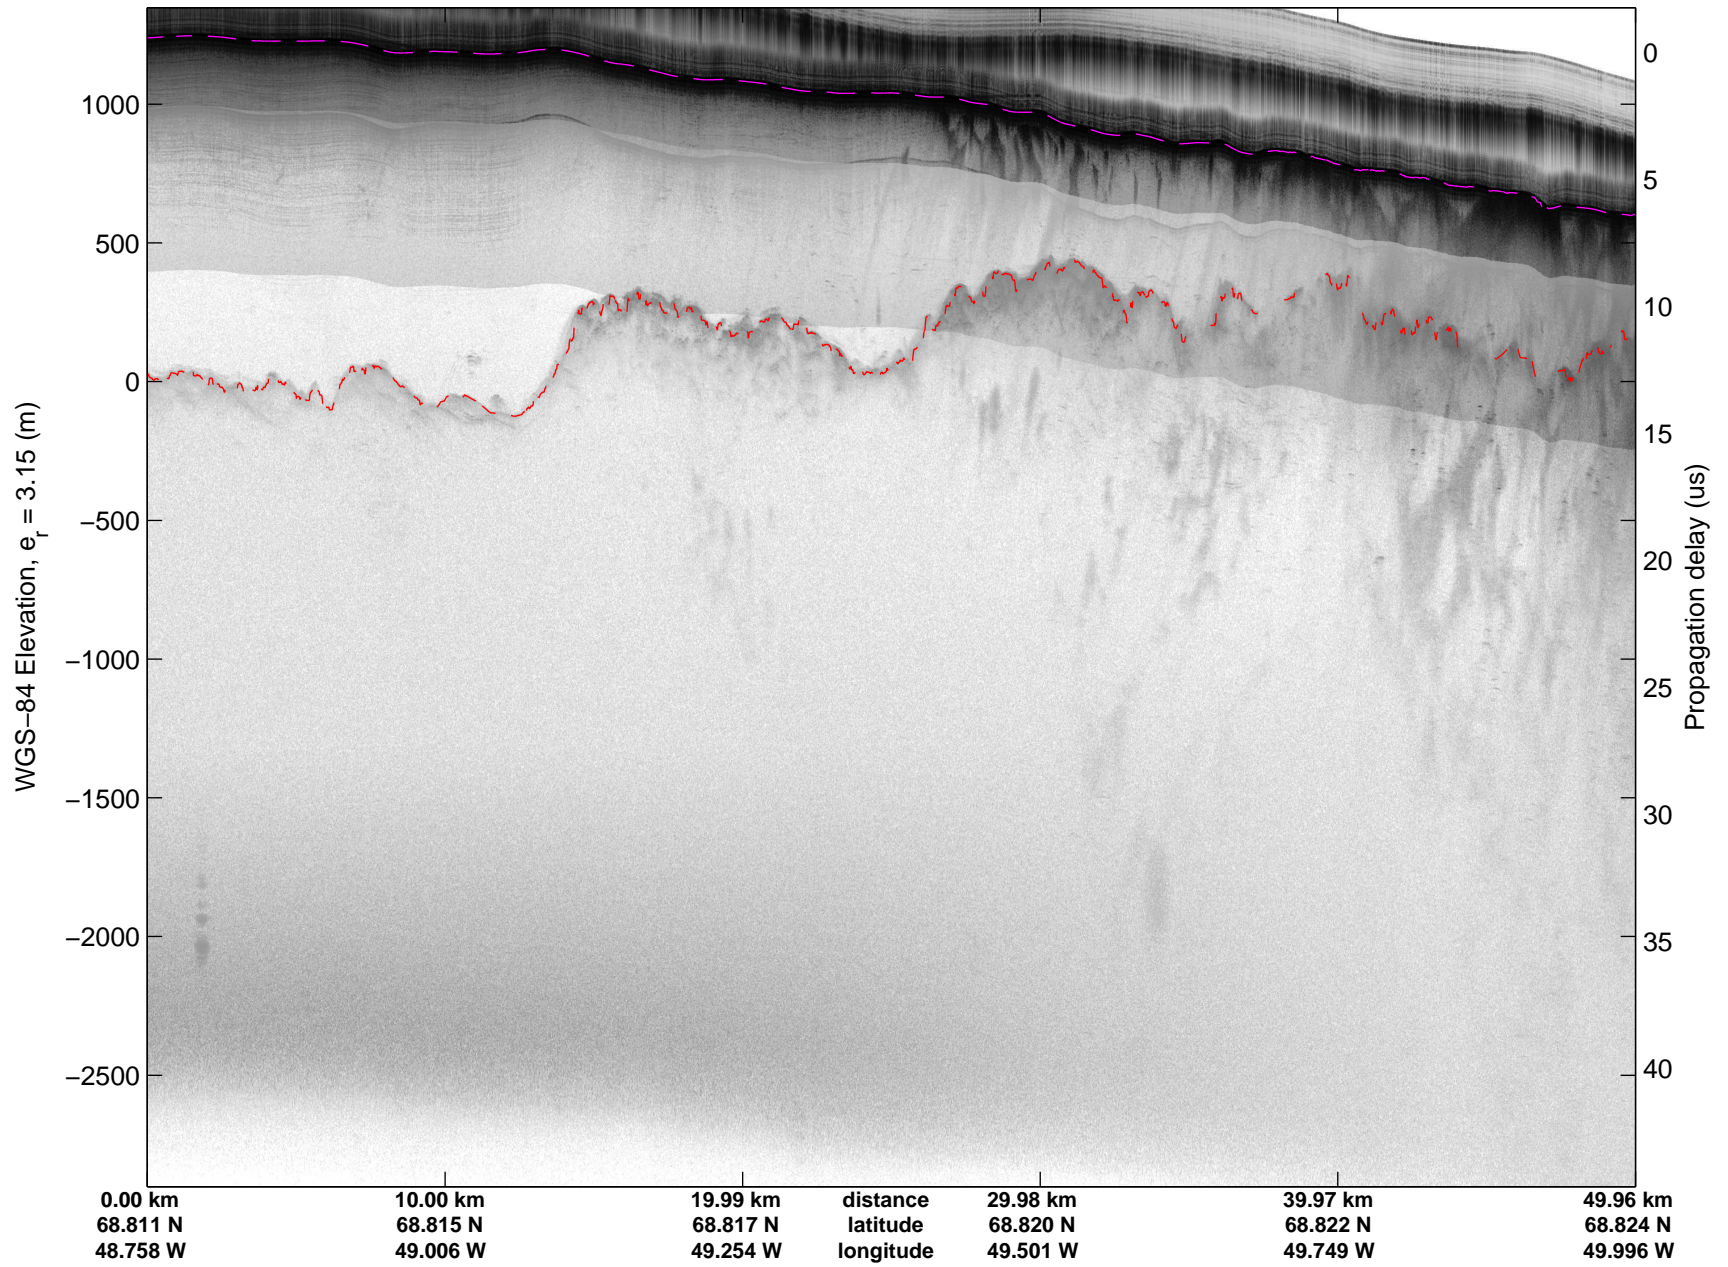

Land Ice:Jakobshavn 02
20150425_02_004
Polar Stereograph 70N/-45E

mcords5 2015_Greenland_C130: "Land Ice:Jakobshavn 02" 20150425_02_004: 10:59:19.0 to 11:05:41.1 GPS

mcords5 2015_Greenland_C130: "Land Ice:Jakobshavn 02" 20150425_02_004: 10:59:19.0 to 11:05:41.1 GPS

Land Ice:Jakobshavn 02
20150425_02_005
Polar Stereograph 70N/-45E

mcords5 2015_Greenland_C130: "Land Ice:Jakobshavn 02" 20150425_02_005: 11:05:41.4 to 11:12:06.8 GPS

mcords5 2015_Greenland_C130: "Land Ice:Jakobshavn 02" 20150425_02_005: 11:05:41.4 to 11:12:06.8 GPS

Land Ice: Jakobshavn 02
20150425_02_006
Polar Stereograph 70N/-45E

mcords5 2015_Greenland_C130: "Land Ice:Jakobshavn 02" 20150425_02_006: 11:12:07.0 to 11:18:10.5 GPS

mcords5 2015_Greenland_C130: "Land Ice:Jakobshavn 02" 20150425_02_006: 11:12:07.0 to 11:18:10.5 GPS

Land Ice:Jakobshavn 02
20150425_02_007
Polar Stereograph 70N/-45E

mcords5 2015_Greenland_C130: "Land Ice:Jakobshavn 02" 20150425_02_007: 11:18:10.8 to 11:24:33.0 GPS

mcords5 2015_Greenland_C130: "Land Ice:Jakobshavn 02" 20150425_02_007: 11:18:10.8 to 11:24:33.0 GPS