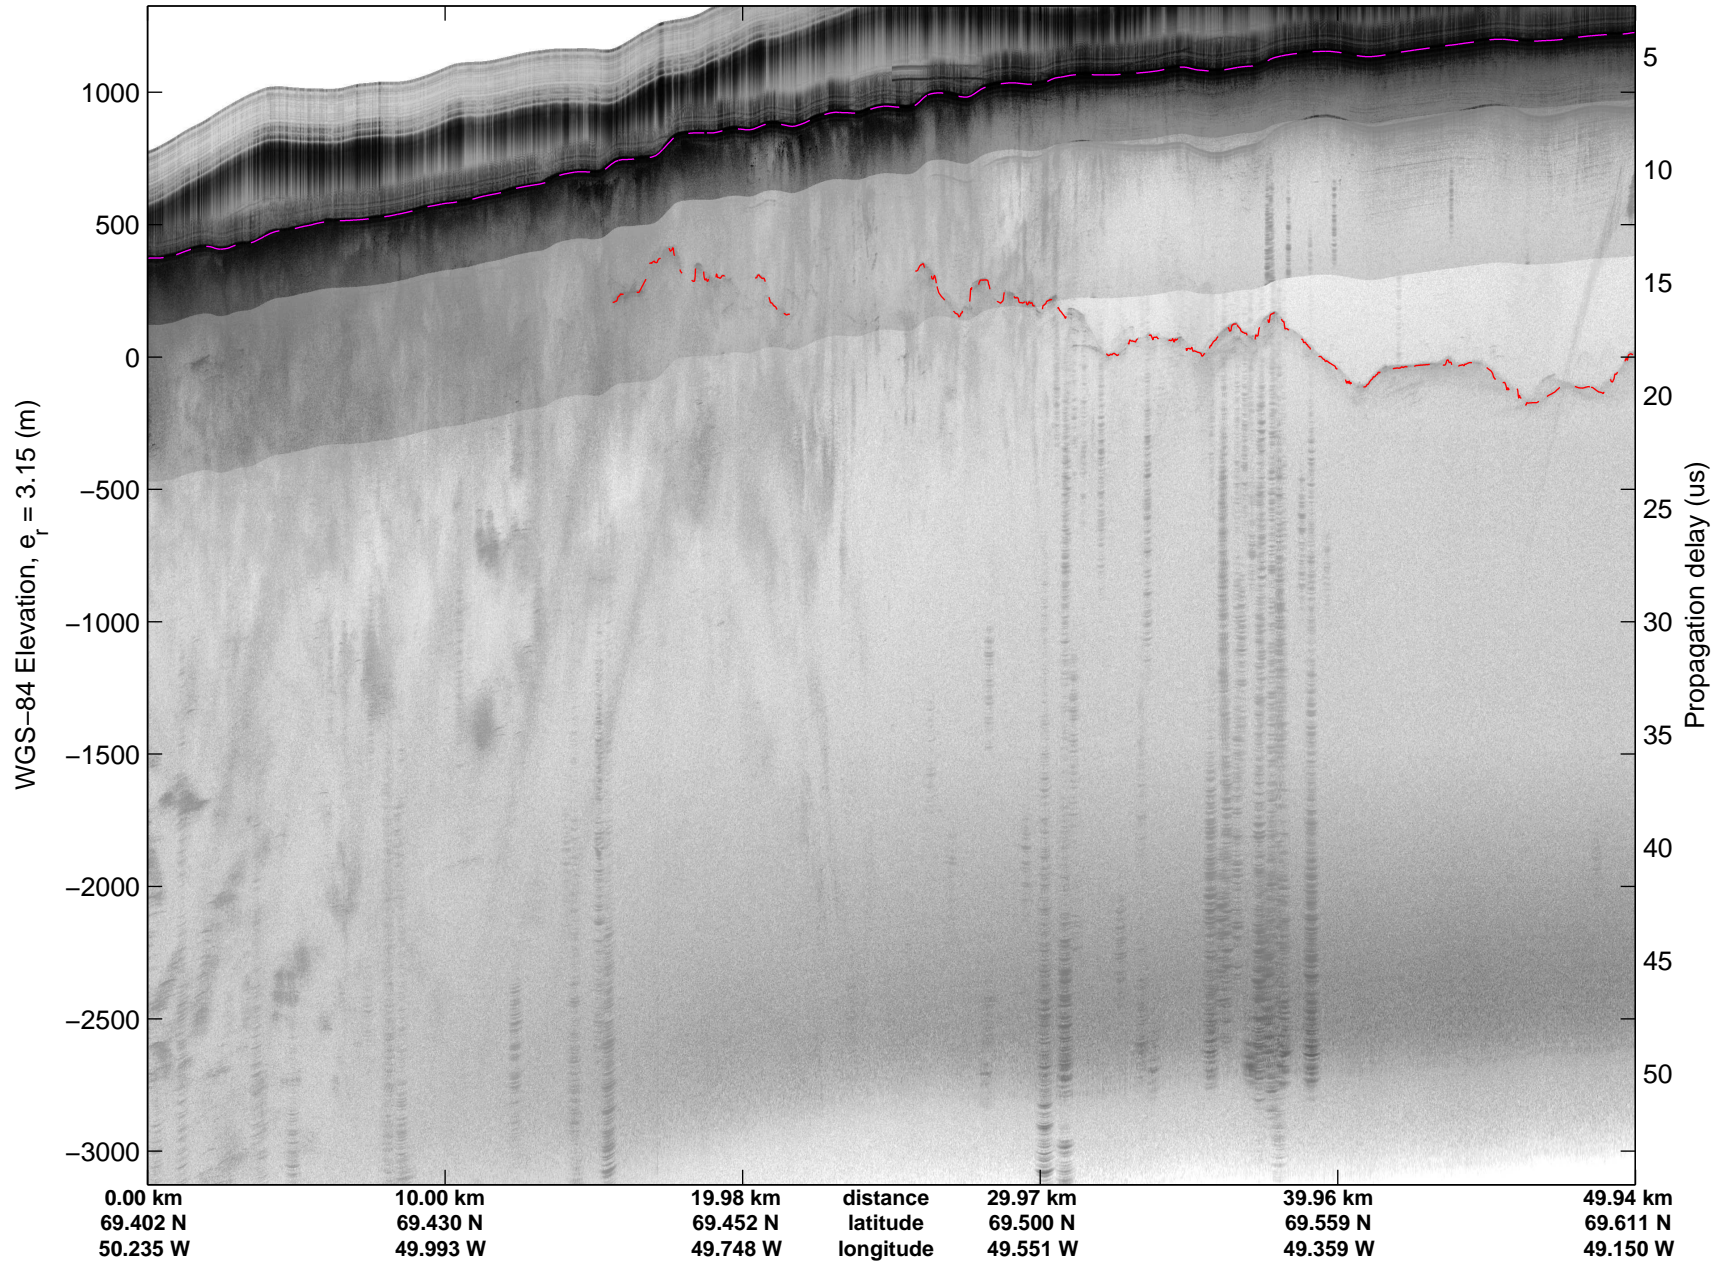

Land Ice: Jakobshavn 02
20150425_02_033
Polar Stereograph 70N/-45E

mcords5 2015_Greenland_C130: "Land Ice:Jakobshavn 02" 20150425_02_033: 14:09:50.8 to 14:16:18.2 GPS

mcords5 2015_Greenland_C130: "Land Ice:Jakobshavn 02" 20150425_02_033: 14:09:50.8 to 14:16:18.2 GPS

Land Ice:Jakobshavn 02
20150425_02_034
Polar Stereograph 70N/-45E

mcords5 2015_Greenland_C130: "Land Ice:Jakobshavn 02" 20150425_02_034: 14:16:18.5 to 14:23:21.8 GPS

mcords5 2015_Greenland_C130: "Land Ice:Jakobshavn 02" 20150425_02_034: 14:16:18.5 to 14:23:21.8 GPS

Land Ice:Jakobshavn 02
20150425_02_035
Polar Stereograph 70N/-45E

mcords5 2015_Greenland_C130: "Land Ice:Jakobshavn 02" 20150425_02_035: 14:23:22.1 to 14:30:50.1 GPS

mcords5 2015_Greenland_C130: "Land Ice:Jakobshavn 02" 20150425_02_035: 14:23:22.1 to 14:30:50.1 GPS