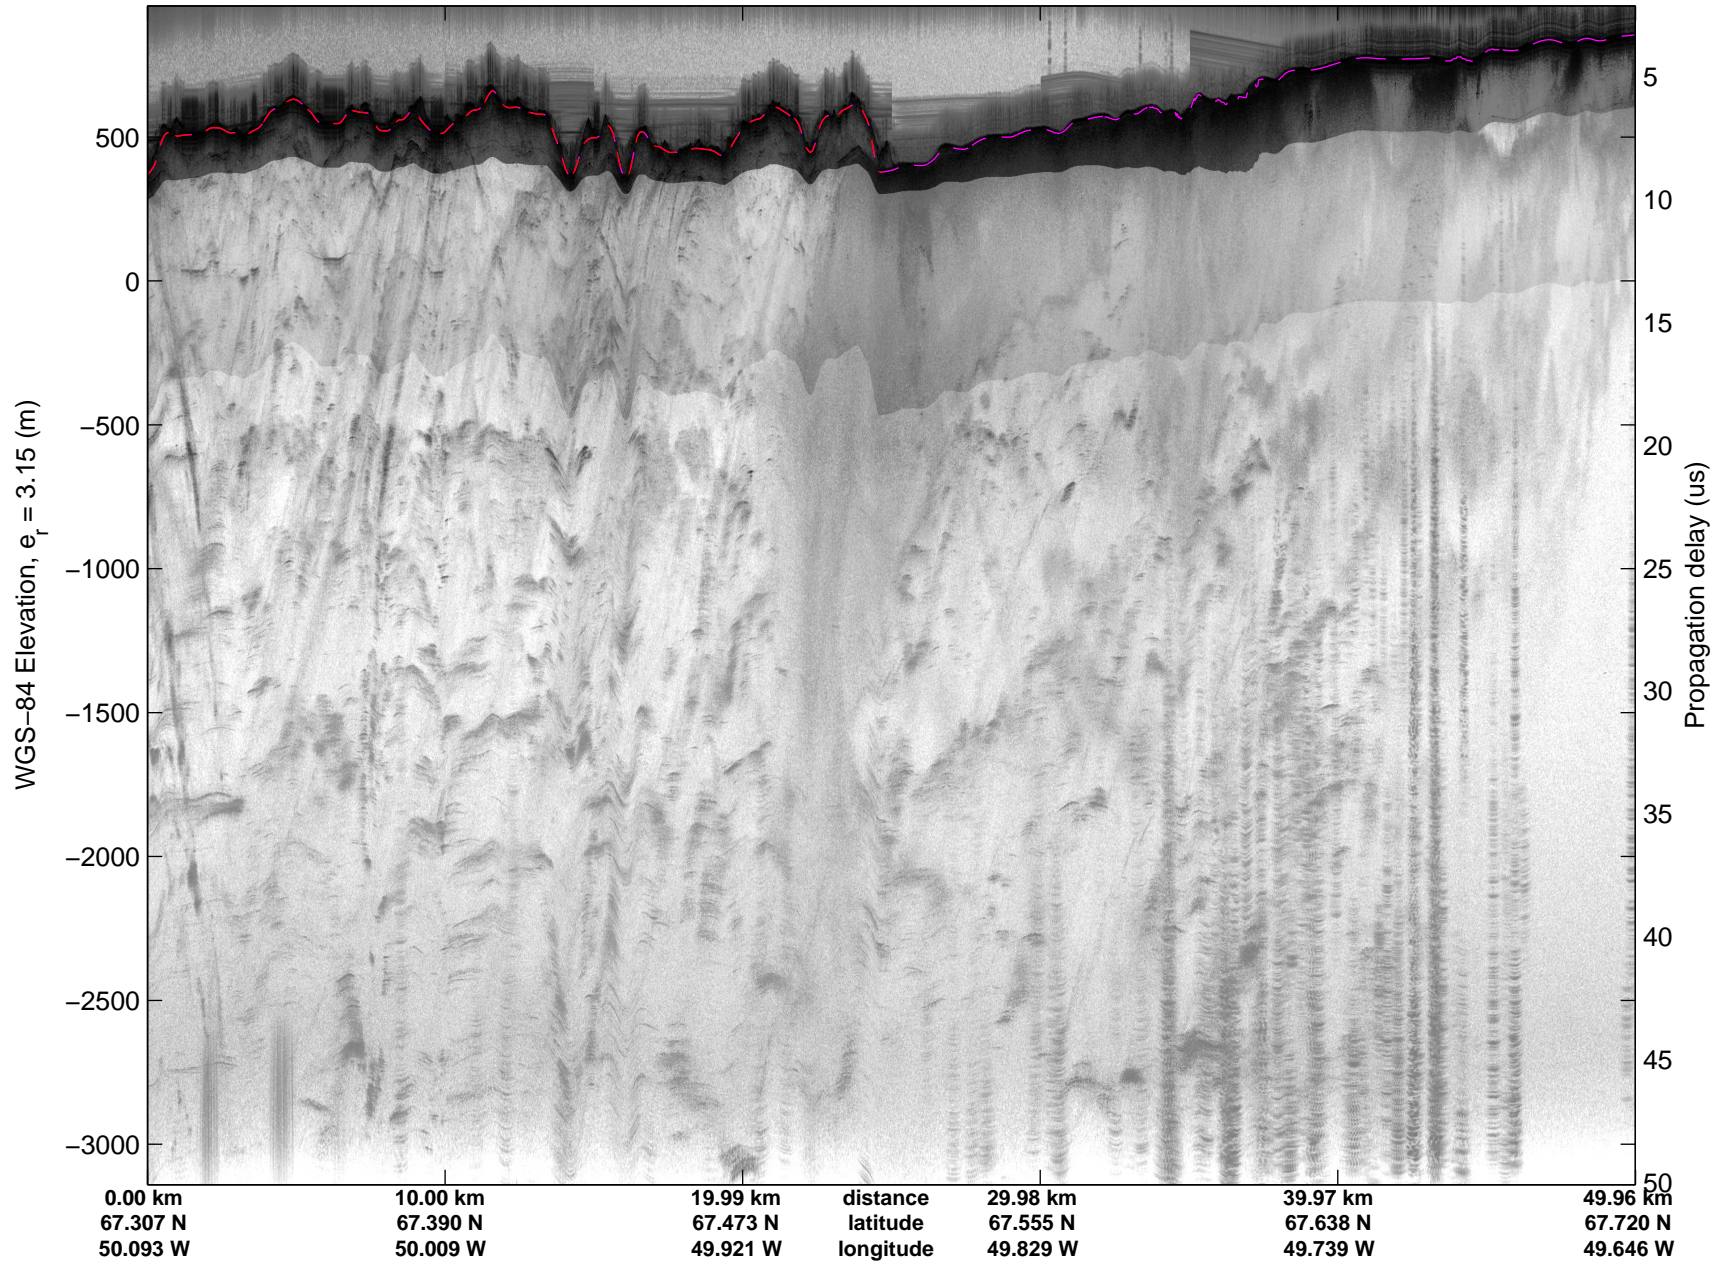

Land Ice:Jakobshavn 02
20150425_02_001
Polar Stereograph 70N/-45E

mcords5 2015_Greenland_C130: "Land Ice:Jakobshavn 02" 20150425_02_001: 10:40:10.1 to 10:46:30.0 GPS

mcords5 2015_Greenland_C130: "Land Ice:Jakobshavn 02" 20150425_02_001: 10:40:10.1 to 10:46:30.0 GPS

Land Ice: Jakobshavn 02
20150425_02_002
Polar Stereograph 70N/-45E

mcords5 2015_Greenland_C130: "Land Ice:Jakobshavn 02" 20150425_02_002: 10:46:30.2 to 10:52:51.2 GPS

mcords5 2015_Greenland_C130: "Land Ice:Jakobshavn 02" 20150425_02_002: 10:46:30.2 to 10:52:51.2 GPS

Land Ice: Jakobshavn 02
20150425_02_003
Polar Stereograph 70N/-45E

mcords5 2015_Greenland_C130: "Land Ice:Jakobshavn 02" 20150425_02_003: 10:52:51.5 to 10:59:18.8 GPS

mcords5 2015_Greenland_C130: "Land Ice:Jakobshavn 02" 20150425_02_003: 10:52:51.5 to 10:59:18.8 GPS

Land Ice:Jakobshavn 02
20150425_02_004
Polar Stereograph 70N/-45E

mcords5 2015_Greenland_C130: "Land Ice:Jakobshavn 02" 20150425_02_004: 10:59:19.0 to 11:05:41.1 GPS

mcords5 2015_Greenland_C130: "Land Ice:Jakobshavn 02" 20150425_02_004: 10:59:19.0 to 11:05:41.1 GPS