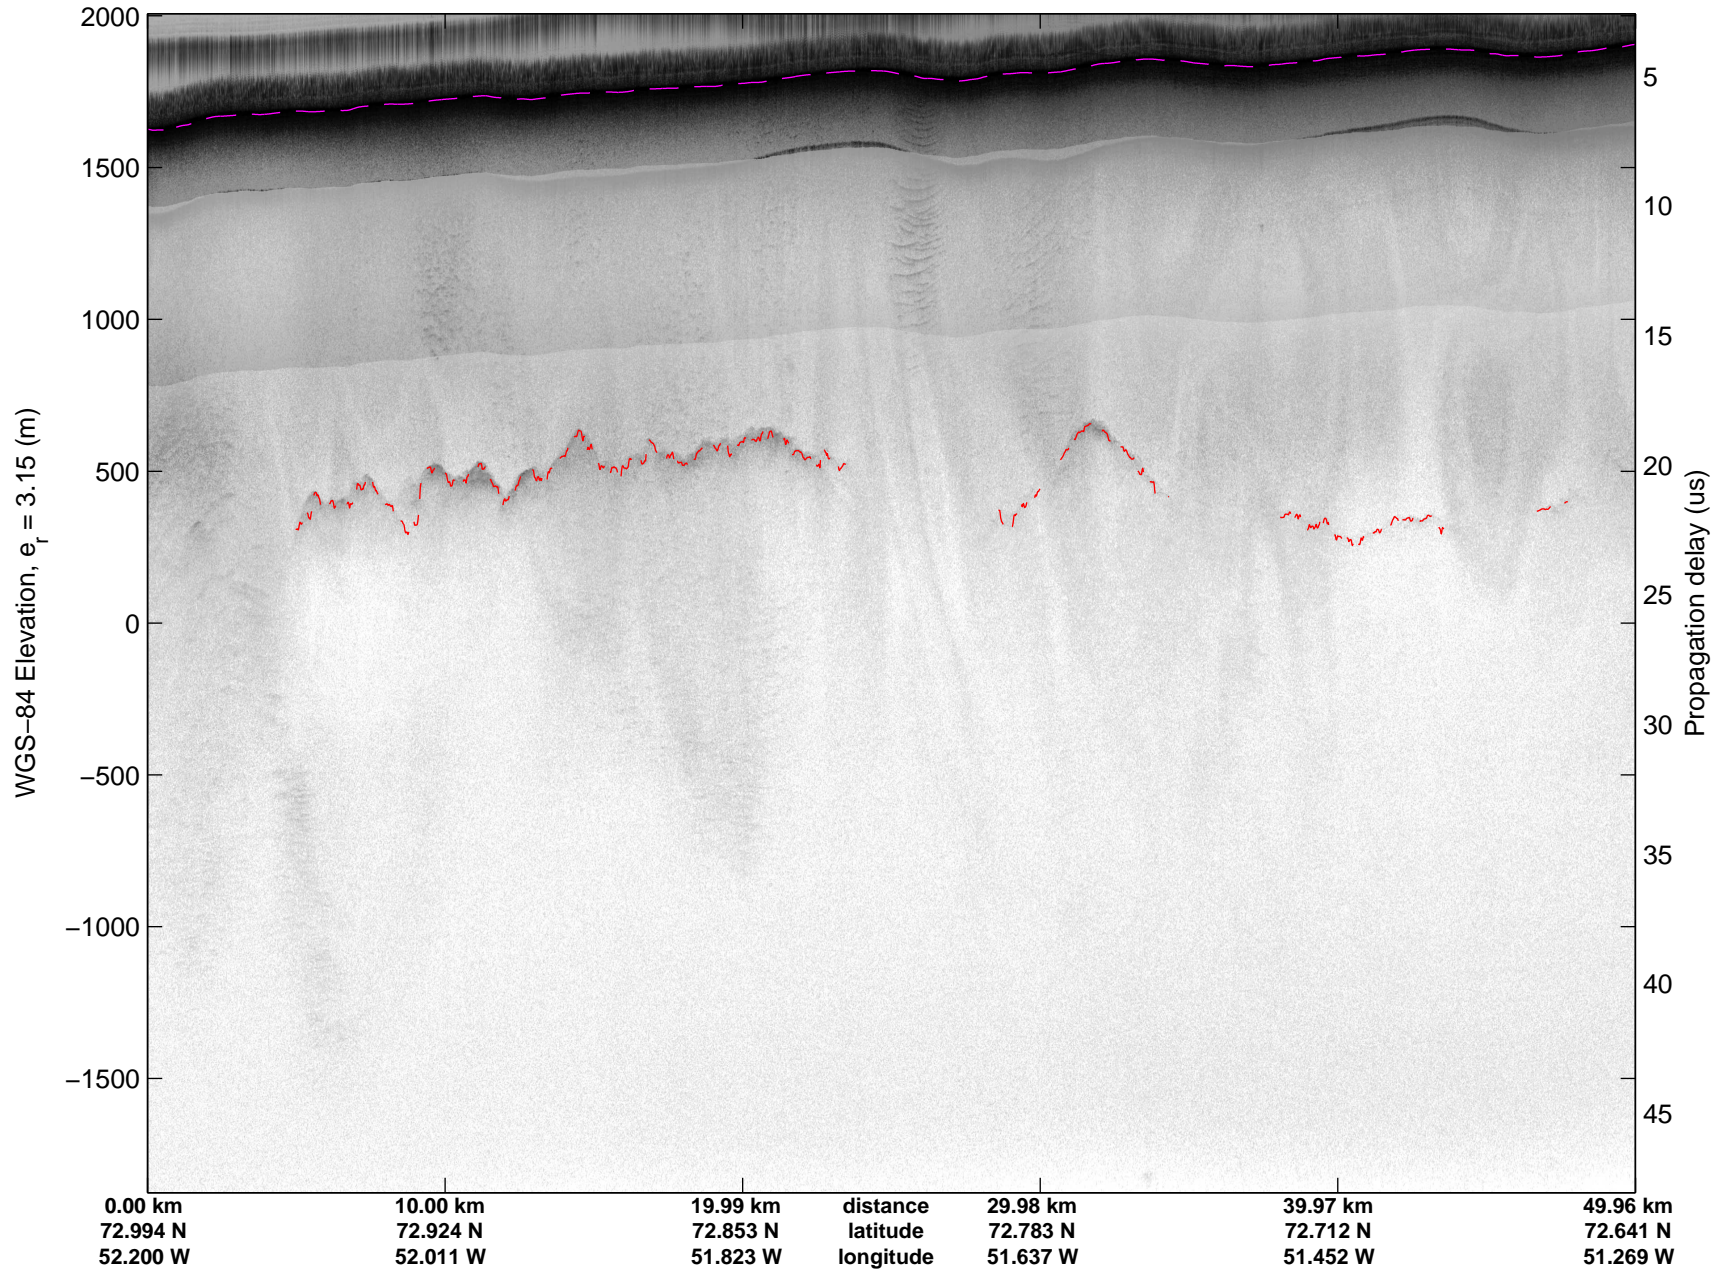

Land Ice: Jakobshavn 02
20150425_02_043
Polar Stereograph 70N/-45E

mcords5 2015_Greenland_C130: "Land Ice:Jakobshavn 02" 20150425_02_043: 15:15:33.9 to 15:21:25.9 GPS

mcords5 2015_Greenland_C130: "Land Ice:Jakobshavn 02" 20150425_02_043: 15:15:33.9 to 15:21:25.9 GPS

Land Ice:Jakobshavn 02
20150425_02_044
Polar Stereograph 70N/-45E

mcords5 2015_Greenland_C130: "Land Ice:Jakobshavn 02" 20150425_02_044: 15:21:26.1 to 15:27:50.9 GPS

mcords5 2015_Greenland_C130: "Land Ice:Jakobshavn 02" 20150425_02_044: 15:21:26.1 to 15:27:50.9 GPS

Land Ice:Jakobshavn 02
20150425_02_045
Polar Stereograph 70N/-45E

mcords5 2015_Greenland_C130: "Land Ice:Jakobshavn 02" 20150425_02_045: 15:27:51.1 to 15:34:04.7 GPS

mcords5 2015_Greenland_C130: "Land Ice:Jakobshavn 02" 20150425_02_045: 15:27:51.1 to 15:34:04.7 GPS