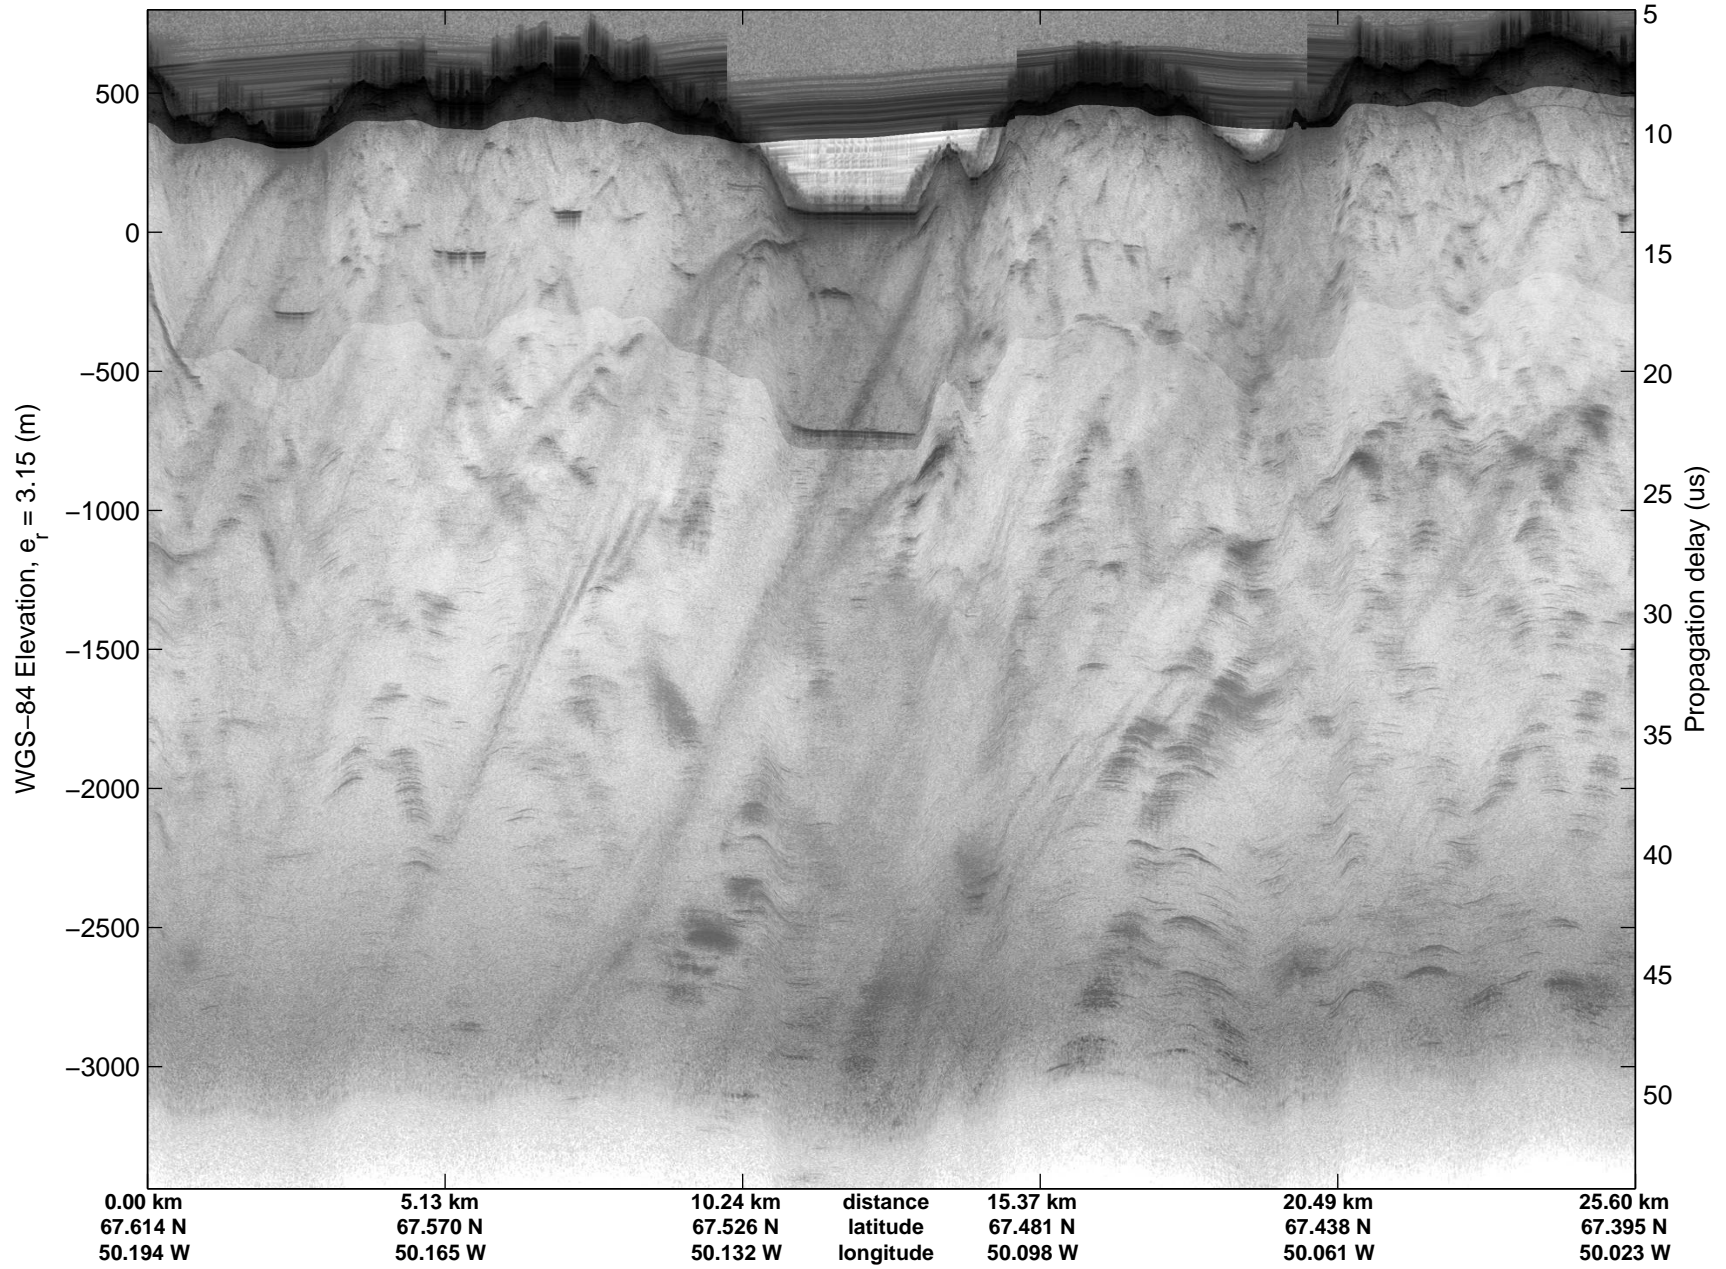

Land Ice:Jakobshavn 02
20150425_02_056
Polar Stereograph 70N/-45E

mcords5 2015_Greenland_C130: "Land Ice:Jakobshavn 02" 20150425_02_056: 16:36:24.6 to 16:42:33.5 GPS

mcords5 2015_Greenland_C130: "Land Ice:Jakobshavn 02" 20150425_02_056: 16:36:24.6 to 16:42:33.5 GPS

Land Ice:Jakobshavn 02
20150425_02_057
Polar Stereograph 70N/-45E

mcords5 2015_Greenland_C130: "Land Ice:Jakobshavn 02" 20150425_02_057: 16:42:33.8 to 16:48:42.2 GPS

mcords5 2015_Greenland_C130: "Land Ice:Jakobshavn 02" 20150425_02_057: 16:42:33.8 to 16:48:42.2 GPS

Land Ice:Jakobshavn 02
20150425_02_058
Polar Stereograph 70N/-45E

mcords5 2015_Greenland_C130: "Land Ice:Jakobshavn 02" 20150425_02_058: 16:48:42.5 to 16:52:07.8 GPS

mcords5 2015_Greenland_C130: "Land Ice:Jakobshavn 02" 20150425_02_058: 16:48:42.5 to 16:52:07.8 GPS