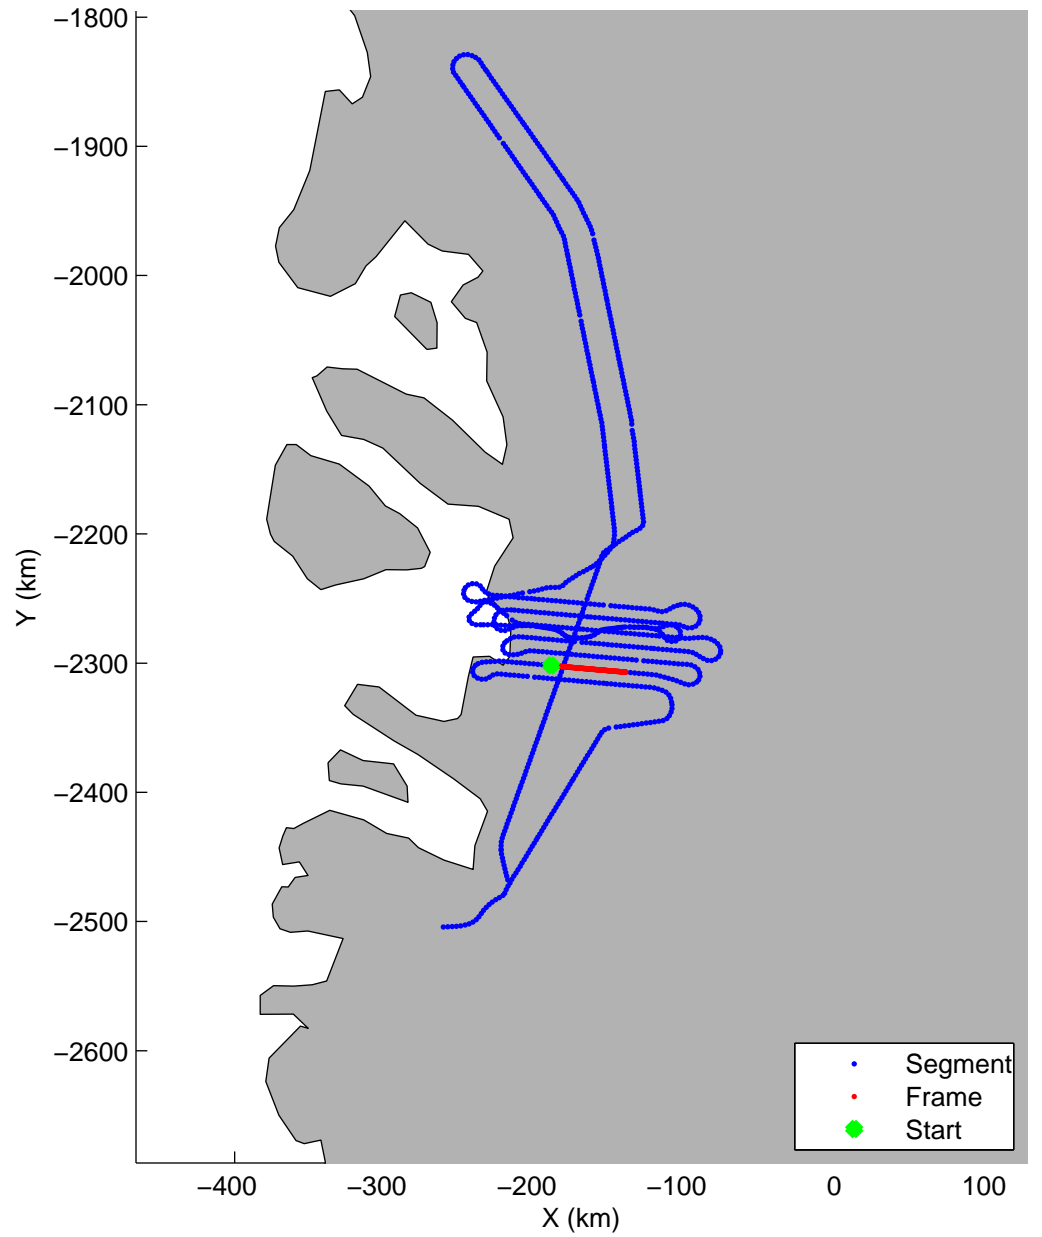

Land Ice:Jakobshavn 02
20150425_02_009
Polar Stereograph 70N/-45E

mcords5 2015_Greenland_C130: "Land Ice:Jakobshavn 02" 20150425_02_009: 11:31:07.1 to 11:37:28.6 GPS

mcords5 2015_Greenland_C130: "Land Ice:Jakobshavn 02" 20150425_02_009: 11:31:07.1 to 11:37:28.6 GPS

Land Ice:Jakobshavn 02
20150425_02_010
Polar Stereograph 70N/-45E

mcords5 2015_Greenland_C130: "Land Ice:Jakobshavn 02" 20150425_02_010: 11:37:28.9 to 11:44:06.5 GPS

mcords5 2015_Greenland_C130: "Land Ice:Jakobshavn 02" 20150425_02_010: 11:37:28.9 to 11:44:06.5 GPS