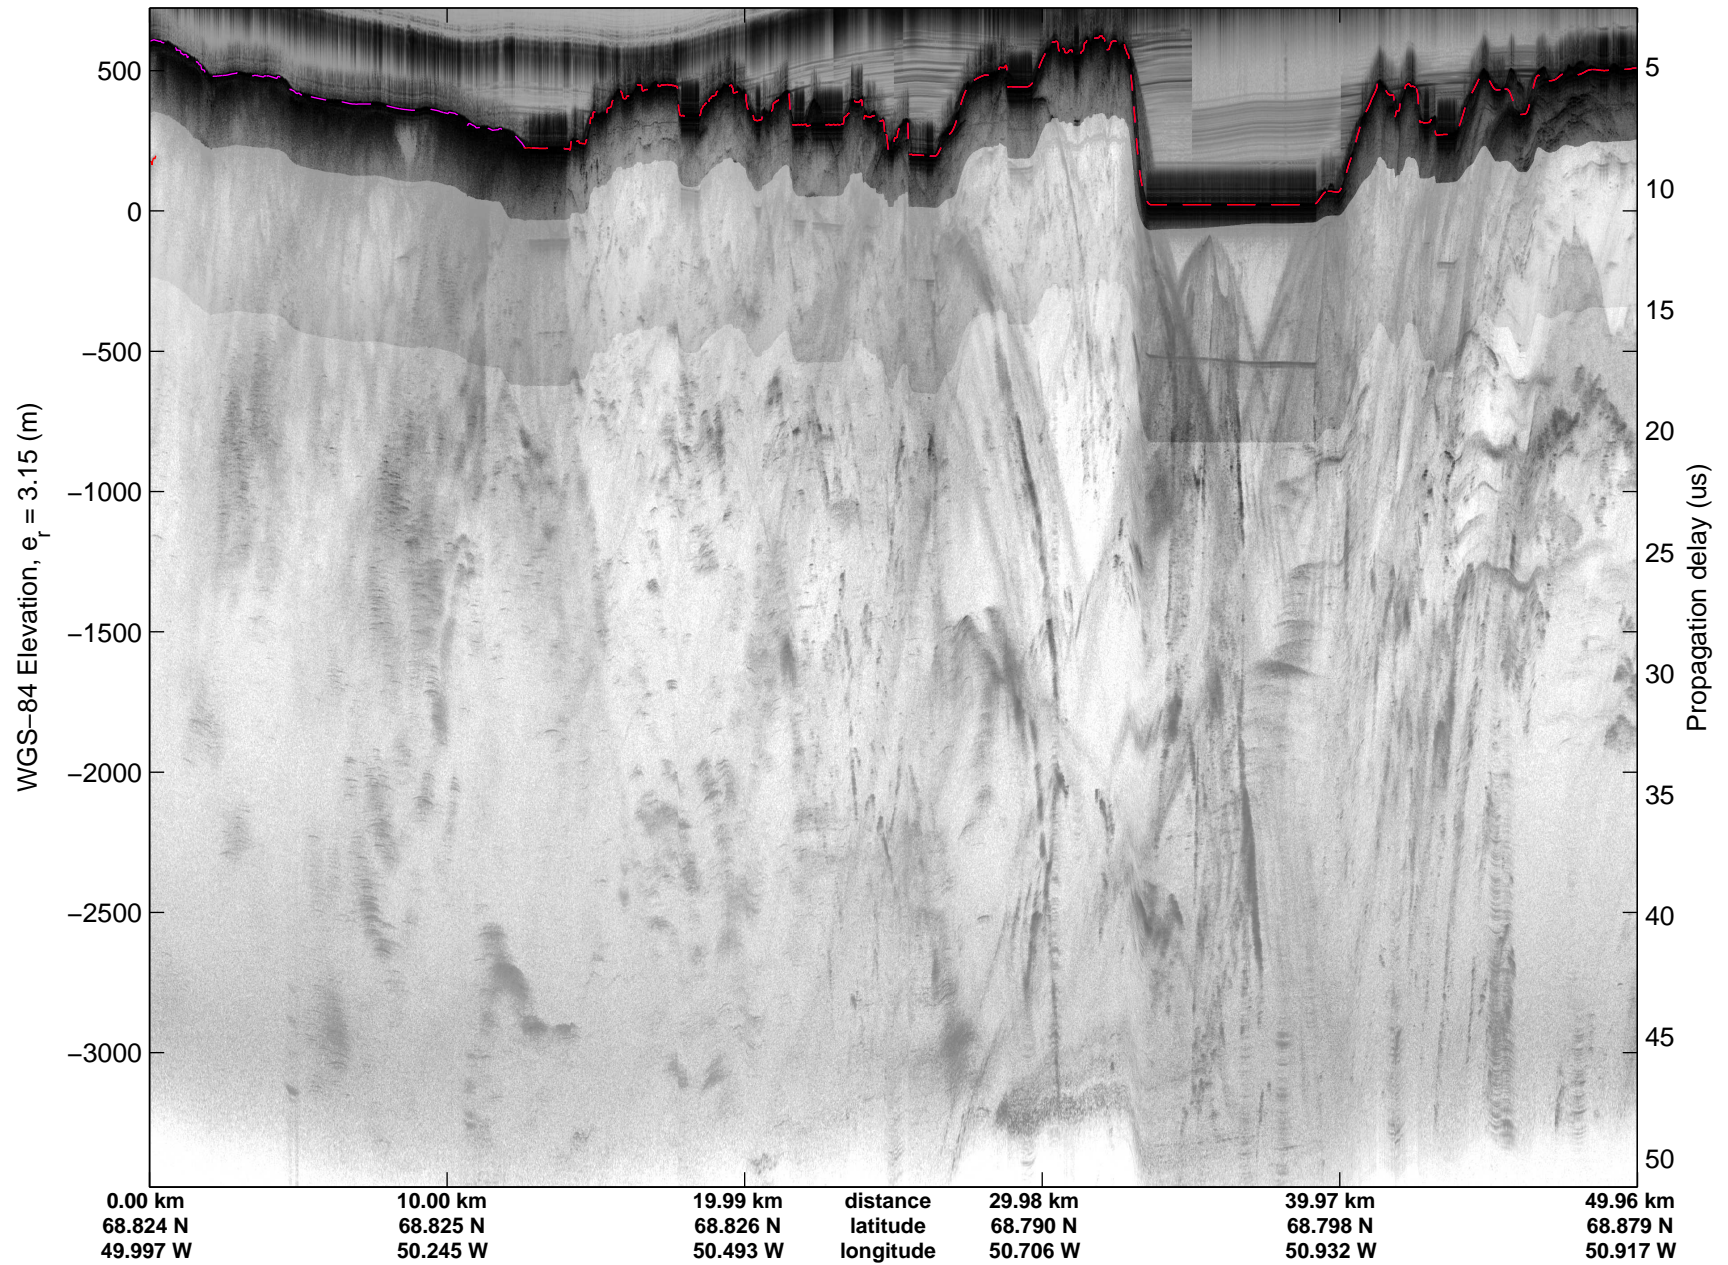

Land Ice:Jakobshavn 02
20150425_02_005
Polar Stereograph 70N/-45E

mcords5 2015_Greenland_C130: "Land Ice:Jakobshavn 02" 20150425_02_005: 11:05:41.4 to 11:12:06.8 GPS

mcords5 2015_Greenland_C130: "Land Ice:Jakobshavn 02" 20150425_02_005: 11:05:41.4 to 11:12:06.8 GPS

Land Ice: Jakobshavn 02
20150425_02_006
Polar Stereograph 70N/-45E

mcords5 2015_Greenland_C130: "Land Ice:Jakobshavn 02" 20150425_02_006: 11:12:07.0 to 11:18:10.5 GPS

mcords5 2015_Greenland_C130: "Land Ice:Jakobshavn 02" 20150425_02_006: 11:12:07.0 to 11:18:10.5 GPS

Land Ice:Jakobshavn 02
20150425_02_007
Polar Stereograph 70N/-45E

mcords5 2015_Greenland_C130: "Land Ice:Jakobshavn 02" 20150425_02_007: 11:18:10.8 to 11:24:33.0 GPS

mcords5 2015_Greenland_C130: "Land Ice:Jakobshavn 02" 20150425_02_007: 11:18:10.8 to 11:24:33.0 GPS

Land Ice:Jakobshavn 02
20150425_02_008
Polar Stereograph 70N/-45E

mcords5 2015_Greenland_C130: "Land Ice:Jakobshavn 02" 20150425_02_008: 11:24:33.3 to 11:31:06.9 GPS

mcords5 2015_Greenland_C130: "Land Ice:Jakobshavn 02" 20150425_02_008: 11:24:33.3 to 11:31:06.9 GPS