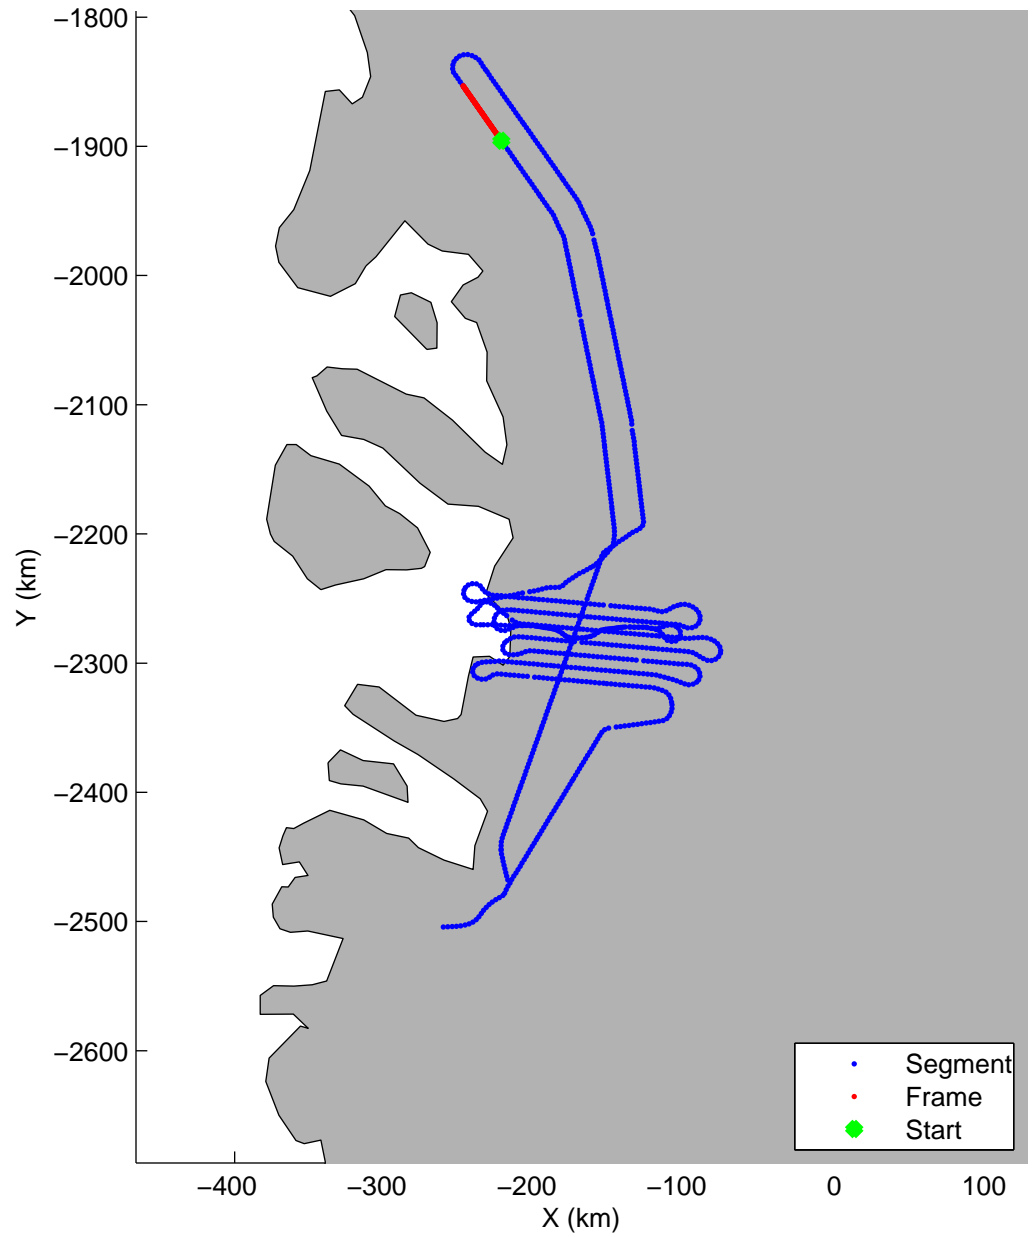

Land Ice: Jakobshavn 02
20150425_02_043
Polar Stereograph 70N/-45E