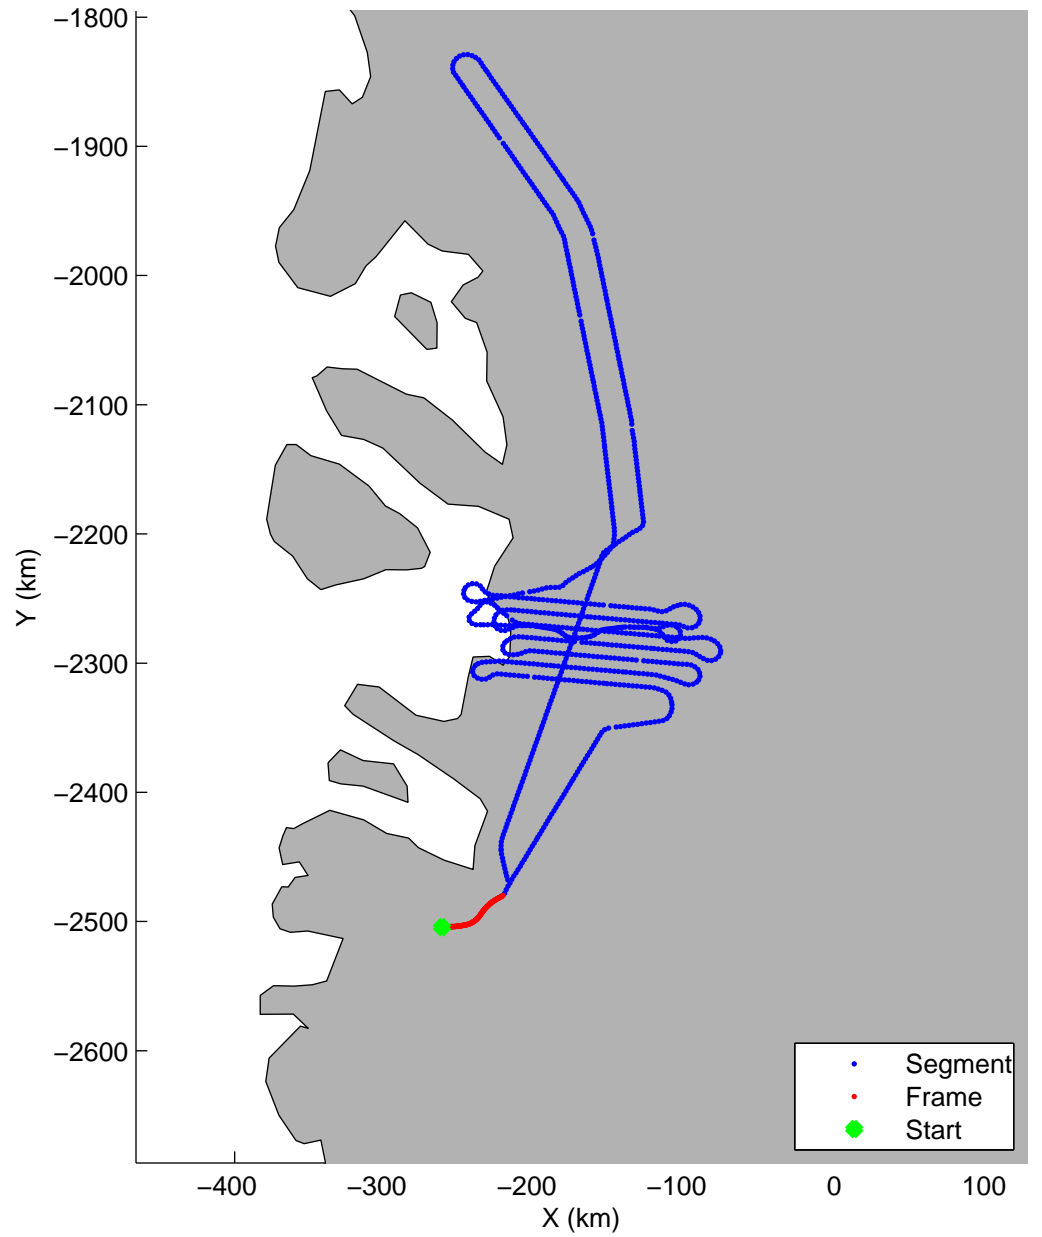

Land Ice:Jakobshavn 02
20150425_02_001
Polar Stereograph 70N/-45E

mcords5 2015_Greenland_C130: "Land Ice:Jakobshavn 02" 20150425_02_001: 10:40:10.1 to 10:46:30.0 GPS

mcords5 2015_Greenland_C130: "Land Ice:Jakobshavn 02" 20150425_02_001: 10:40:10.1 to 10:46:30.0 GPS

Land Ice: Jakobshavn 02
20150425_02_002
Polar Stereograph 70N/-45E

mcords5 2015_Greenland_C130: "Land Ice:Jakobshavn 02" 20150425_02_002: 10:46:30.2 to 10:52:51.2 GPS

mcords5 2015_Greenland_C130: "Land Ice:Jakobshavn 02" 20150425_02_002: 10:46:30.2 to 10:52:51.2 GPS

Land Ice: Jakobshavn 02
20150425_02_003
Polar Stereograph 70N/-45E

mcords5 2015_Greenland_C130: "Land Ice:Jakobshavn 02" 20150425_02_003: 10:52:51.5 to 10:59:18.8 GPS

mcords5 2015_Greenland_C130: "Land Ice:Jakobshavn 02" 20150425_02_003: 10:52:51.5 to 10:59:18.8 GPS