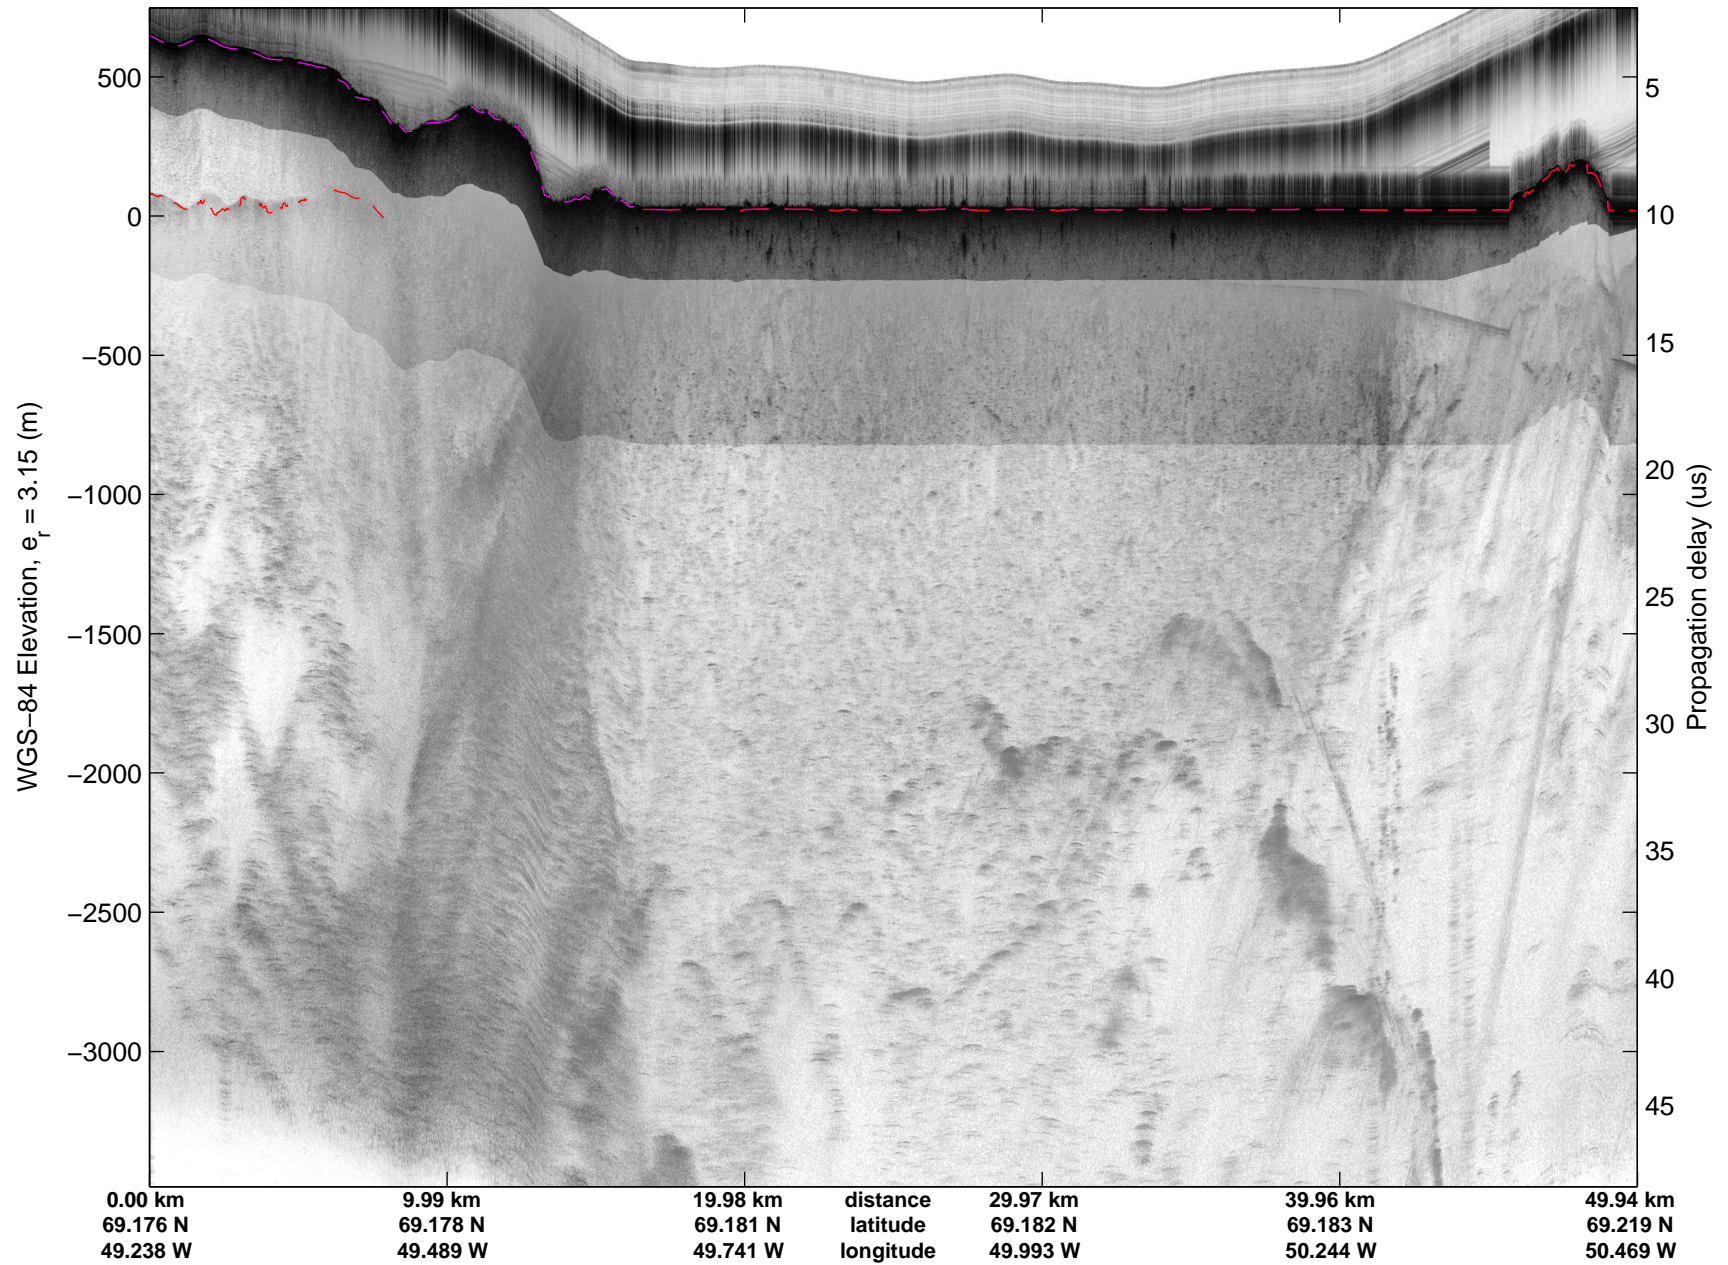

Land Ice: Jakobshavn 02
20150425_02_019
Polar Stereograph 70N/-45E

mcords5 2015_Greenland_C130: "Land Ice:Jakobshavn 02" 20150425_02_019: 12:35:01.7 to 12:41:12.1 GPS

mcords5 2015_Greenland_C130: "Land Ice:Jakobshavn 02" 20150425_02_019: 12:35:01.7 to 12:41:12.1 GPS

Land Ice:Jakobshavn 02
20150425_02_020
Polar Stereograph 70N/-45E

mcords5 2015_Greenland_C130: "Land Ice:Jakobshavn 02" 20150425_02_020: 12:41:12.4 to 12:47:31.0 GPS

mcords5 2015_Greenland_C130: "Land Ice:Jakobshavn 02" 20150425_02_020: 12:41:12.4 to 12:47:31.0 GPS