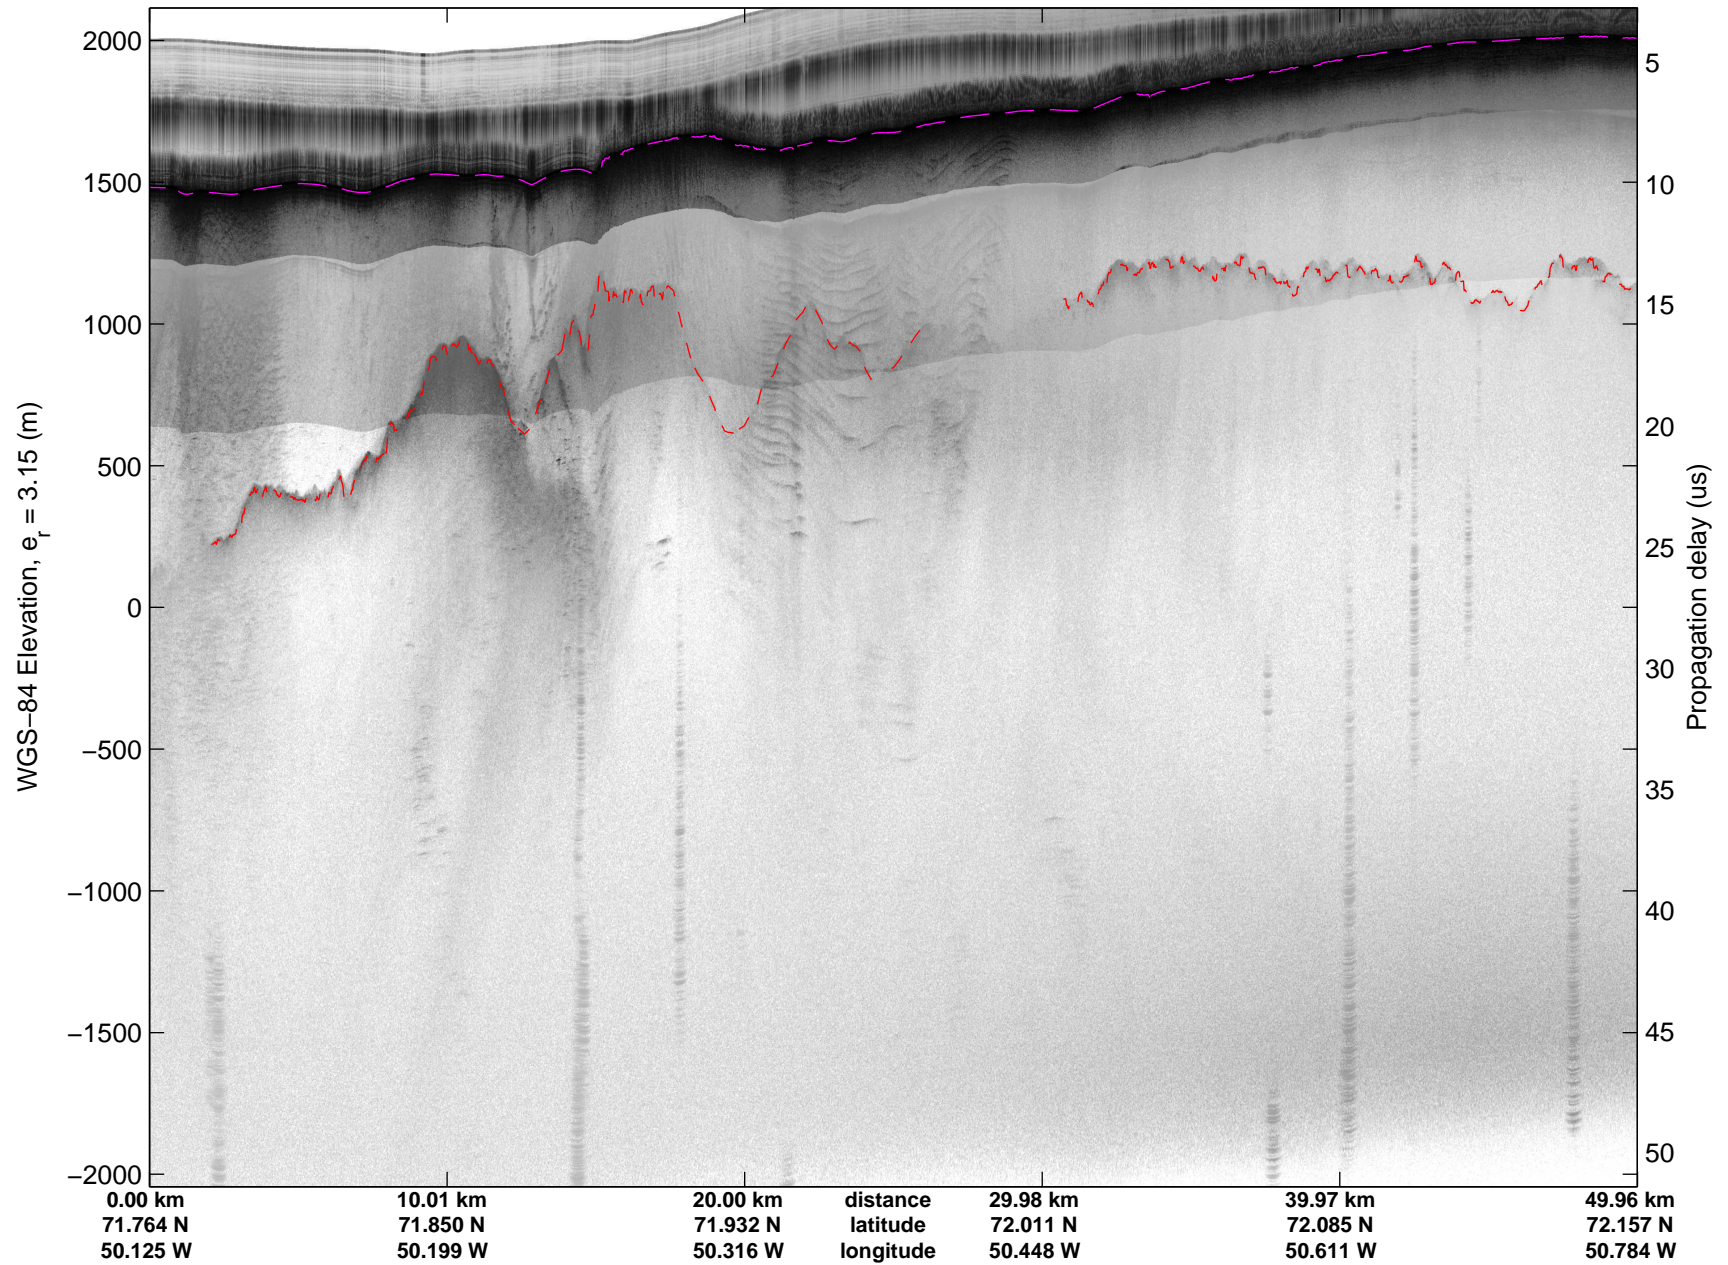

Land Ice:Jakobshavn 02
20150425_02_039
Polar Stereograph 70N/-45E

mcords5 2015_Greenland_C130: "Land Ice:Jakobshavn 02" 20150425_02_039: 14:49:58.6 to 14:56:35.3 GPS

mcords5 2015_Greenland_C130: "Land Ice:Jakobshavn 02" 20150425_02_039: 14:49:58.6 to 14:56:35.3 GPS

Land Ice:Jakobshavn 02
20150425_02_040
Polar Stereograph 70N/-45E

mcords5 2015_Greenland_C130: "Land Ice:Jakobshavn 02" 20150425_02_040: 14:56:35.6 to 15:03:06.5 GPS

mcords5 2015_Greenland_C130: "Land Ice:Jakobshavn 02" 20150425_02_040: 14:56:35.6 to 15:03:06.5 GPS

Land Ice:Jakobshavn 02
20150425_02_041
Polar Stereograph 70N/-45E

mcords5 2015_Greenland_C130: "Land Ice:Jakobshavn 02" 20150425_02_041: 15:03:06.8 to 15:09:31.7 GPS

mcords5 2015_Greenland_C130: "Land Ice:Jakobshavn 02" 20150425_02_041: 15:03:06.8 to 15:09:31.7 GPS