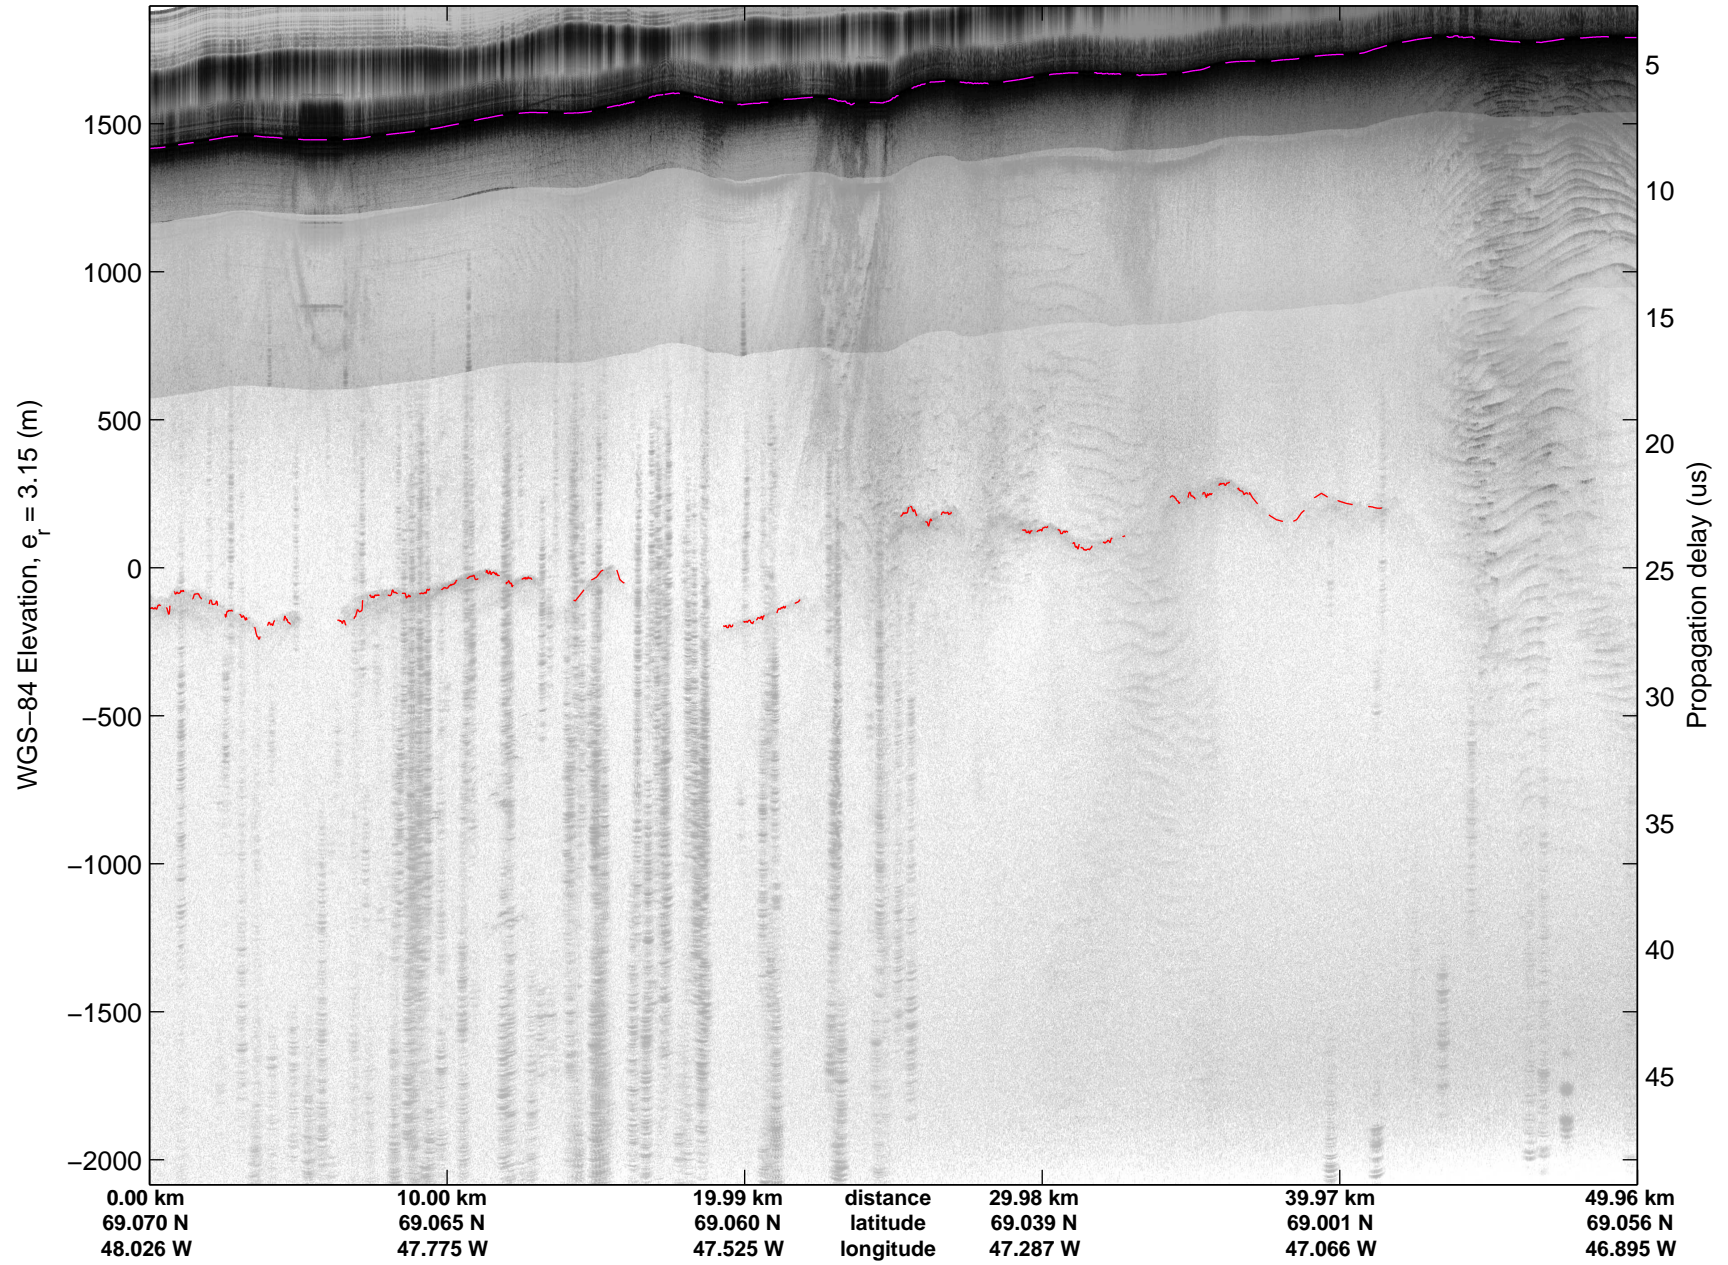

Land Ice:Jakobshavn 02
20150425_02_015
Polar Stereograph 70N/-45E

mcords5 2015_Greenland_C130: "Land Ice:Jakobshavn 02" 20150425_02_015: 12:09:35.8 to 12:16:17.3 GPS

mcords5 2015_Greenland_C130: "Land Ice:Jakobshavn 02" 20150425_02_015: 12:09:35.8 to 12:16:17.3 GPS

Land Ice:Jakobshavn 02
20150425_02_016
Polar Stereograph 70N/-45E

mcords5 2015_Greenland_C130: "Land Ice:Jakobshavn 02" 20150425_02_016: 12:16:17.6 to 12:22:53.0 GPS

mcords5 2015_Greenland_C130: "Land Ice:Jakobshavn 02" 20150425_02_016: 12:16:17.6 to 12:22:53.0 GPS

Land Ice: Jakobshavn 02
20150425_02_017
Polar Stereograph 70N/-45E

mcords5 2015_Greenland_C130: "Land Ice:Jakobshavn 02" 20150425_02_017: 12:22:53.2 to 12:29:12.3 GPS

mcords5 2015_Greenland_C130: "Land Ice:Jakobshavn 02" 20150425_02_017: 12:22:53.2 to 12:29:12.3 GPS