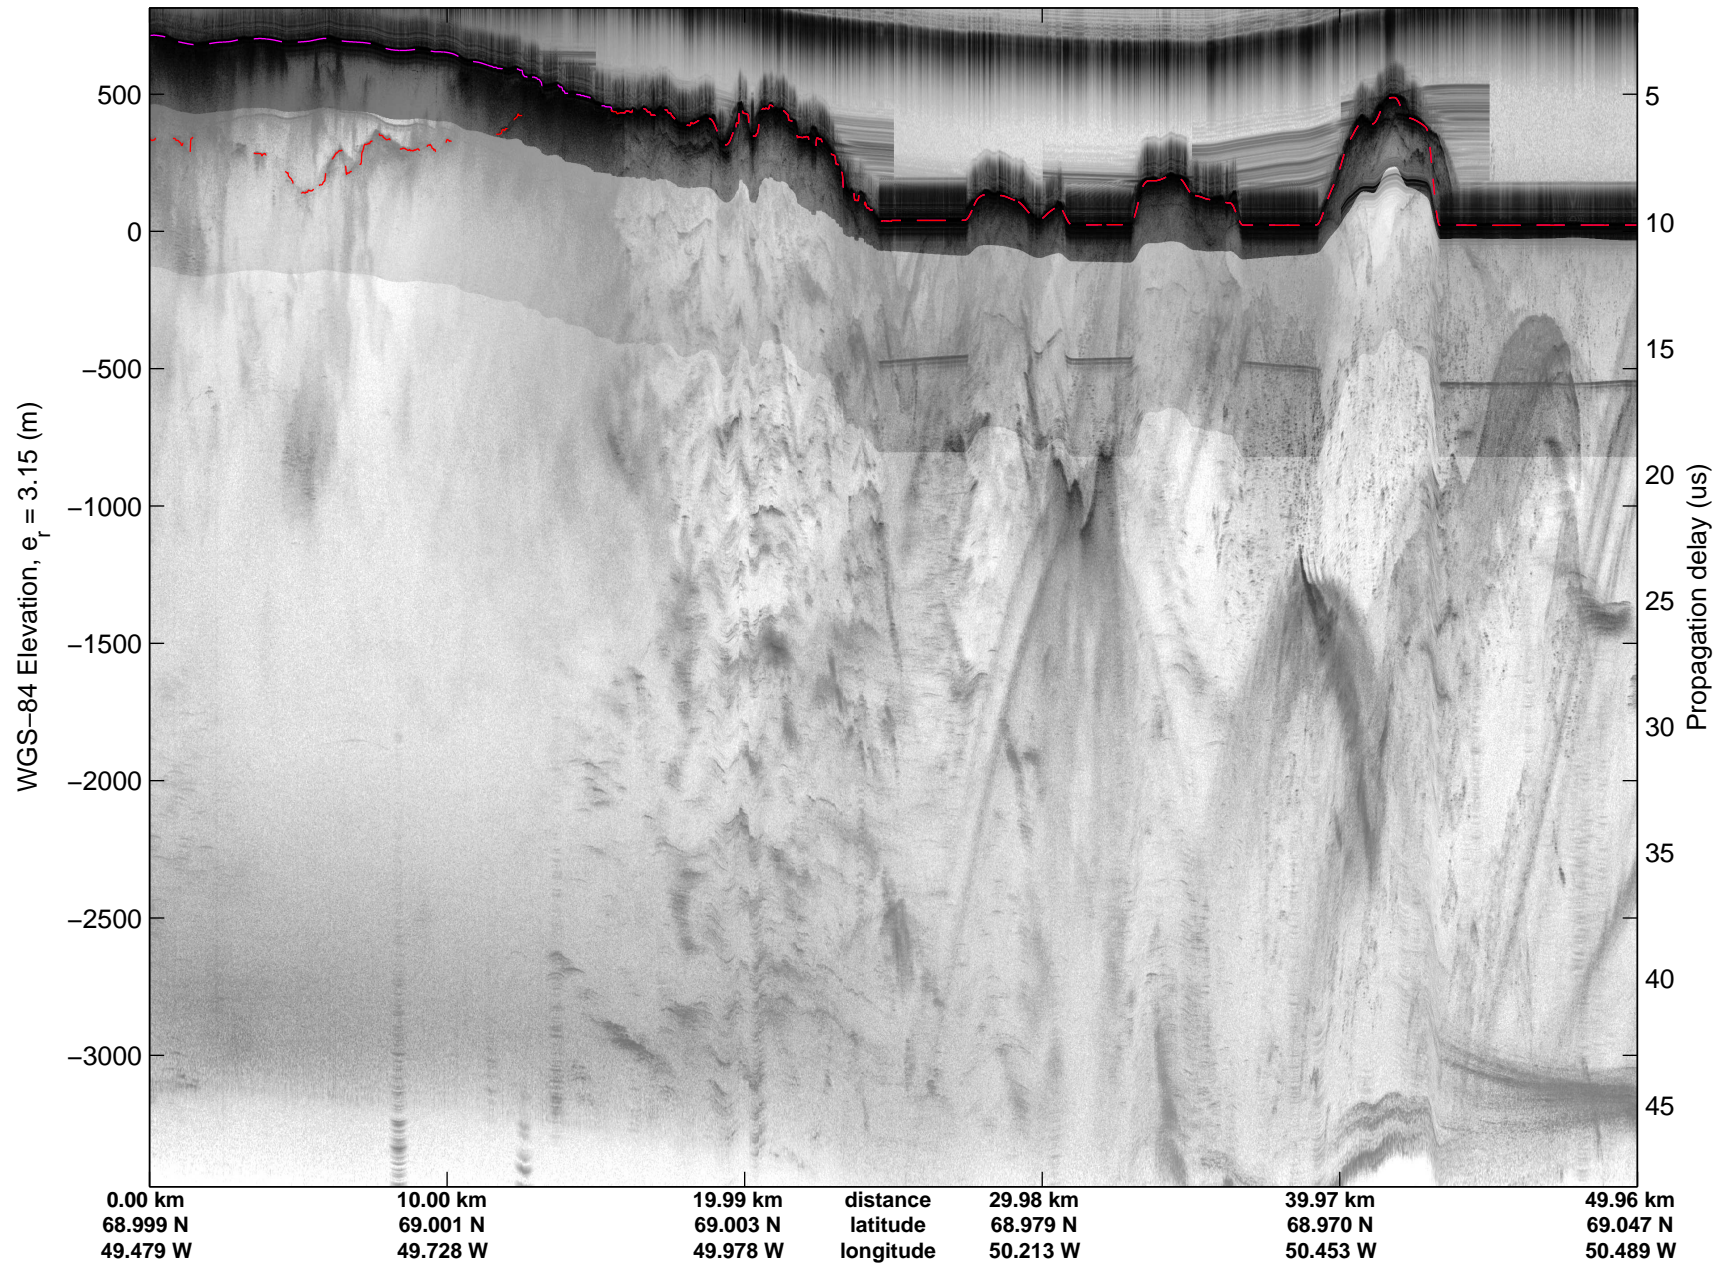

Land Ice:Jakobshavn 02
20150425_02_012
Polar Stereograph 70N/-45E

mcords5 2015_Greenland_C130: "Land Ice:Jakobshavn 02" 20150425_02_012: 11:50:37.9 to 11:56:40.3 GPS

mcords5 2015_Greenland_C130: "Land Ice:Jakobshavn 02" 20150425_02_012: 11:50:37.9 to 11:56:40.3 GPS

Land Ice:Jakobshavn 02
20150425_02_013
Polar Stereograph 70N/-45E

mcords5 2015_Greenland_C130: "Land Ice:Jakobshavn 02" 20150425_02_013: 11:56:40.5 to 12:03:01.8 GPS

mcords5 2015_Greenland_C130: "Land Ice:Jakobshavn 02" 20150425_02_013: 11:56:40.5 to 12:03:01.8 GPS

Land Ice:Jakobshavn 02
20150425_02_014
Polar Stereograph 70N/-45E

mcords5 2015_Greenland_C130: "Land Ice:Jakobshavn 02" 20150425_02_014: 12:03:02.1 to 12:09:35.6 GPS

mcords5 2015_Greenland_C130: "Land Ice:Jakobshavn 02" 20150425_02_014: 12:03:02.1 to 12:09:35.6 GPS