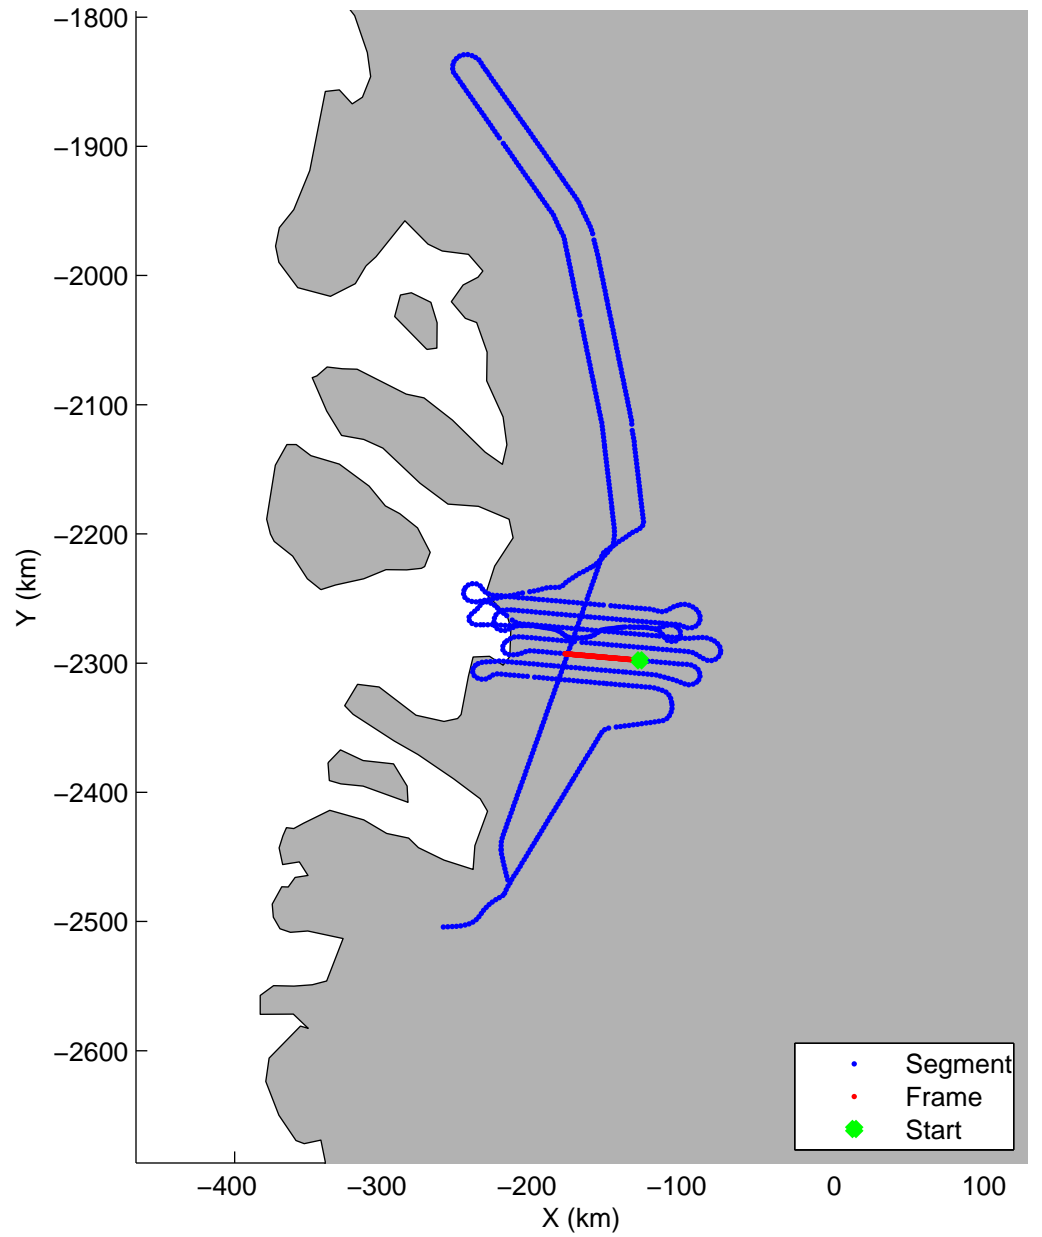

Land Ice:Jakobshavn 02
20150425_02_013
Polar Stereograph 70N/-45E