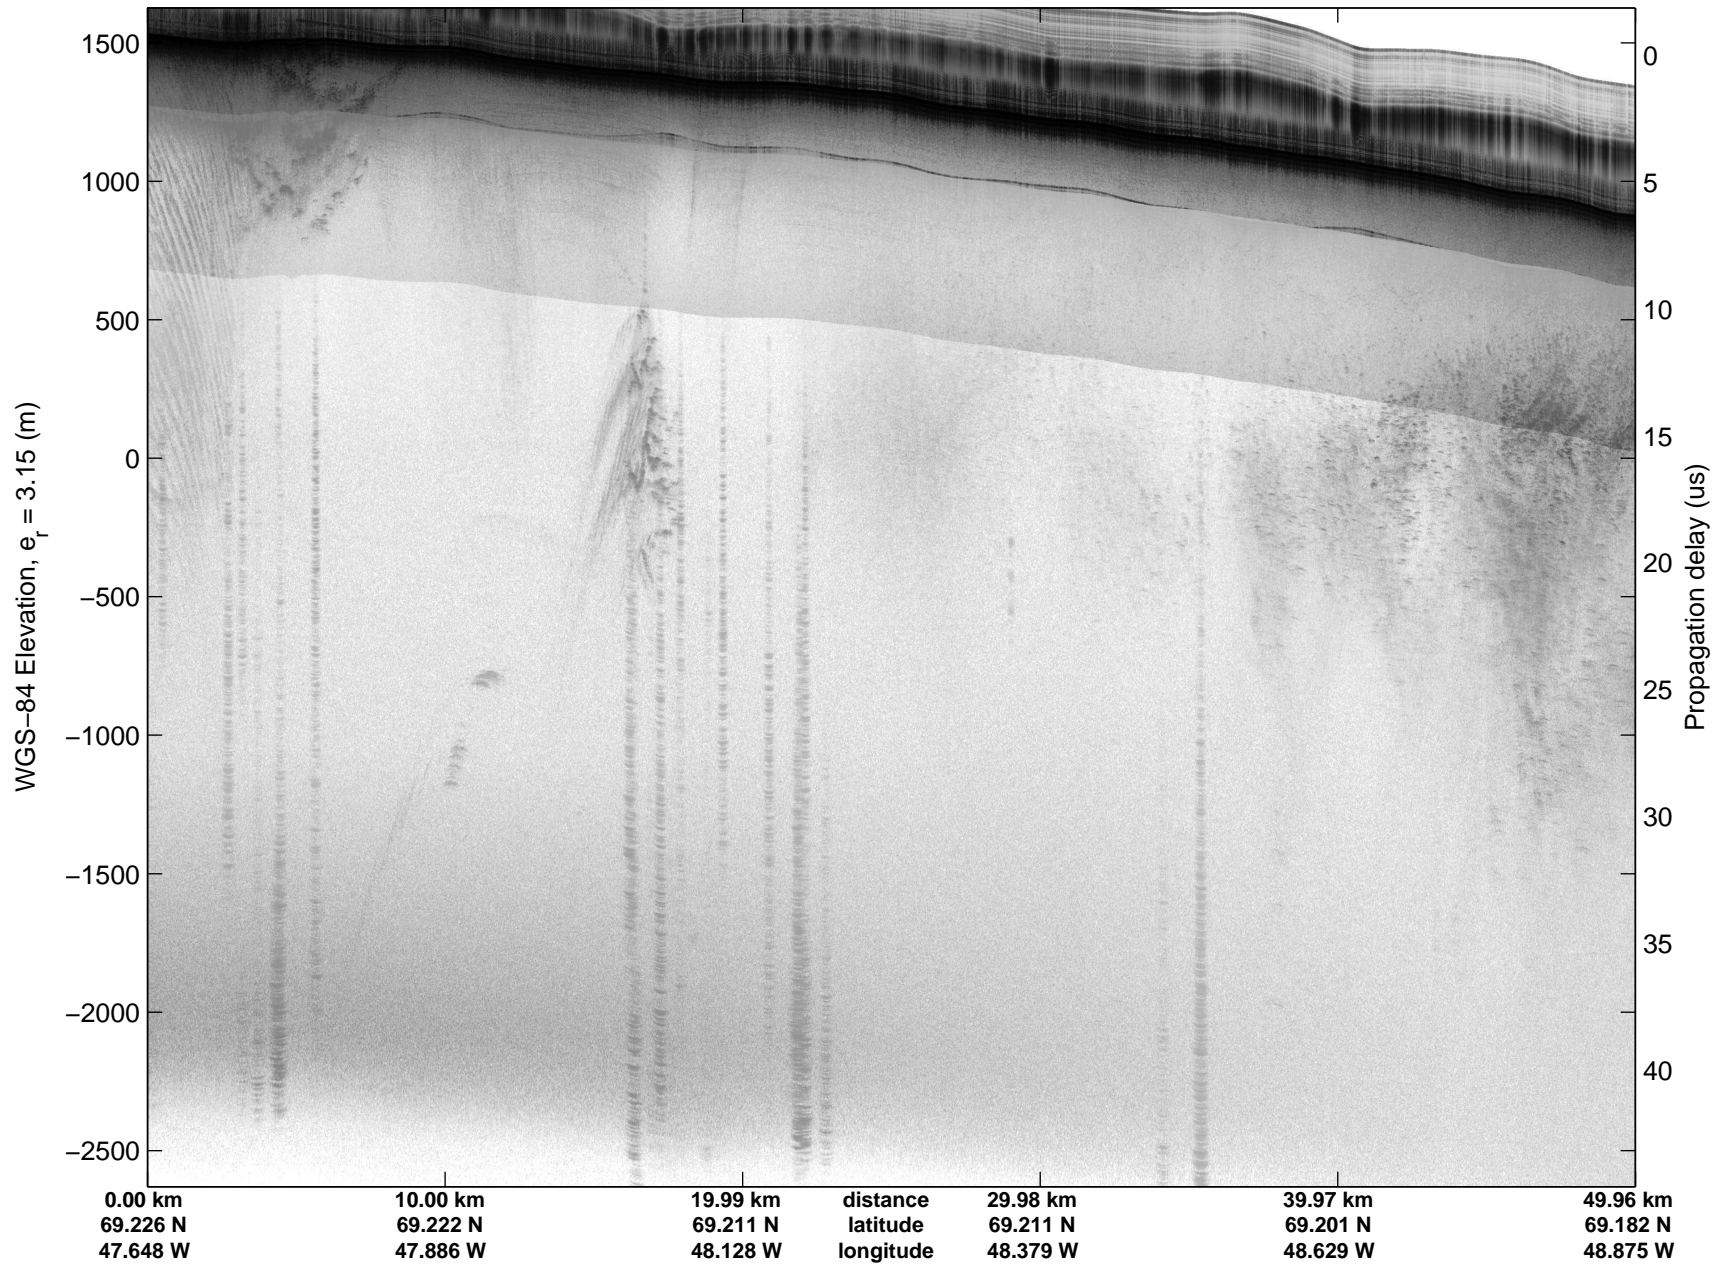

mcords5 2015_Greenland_C130: "Land Ice:Jakobshavn 02" 20150425_02_025: 13:17:50.8 to 13:24:27.6 GPS