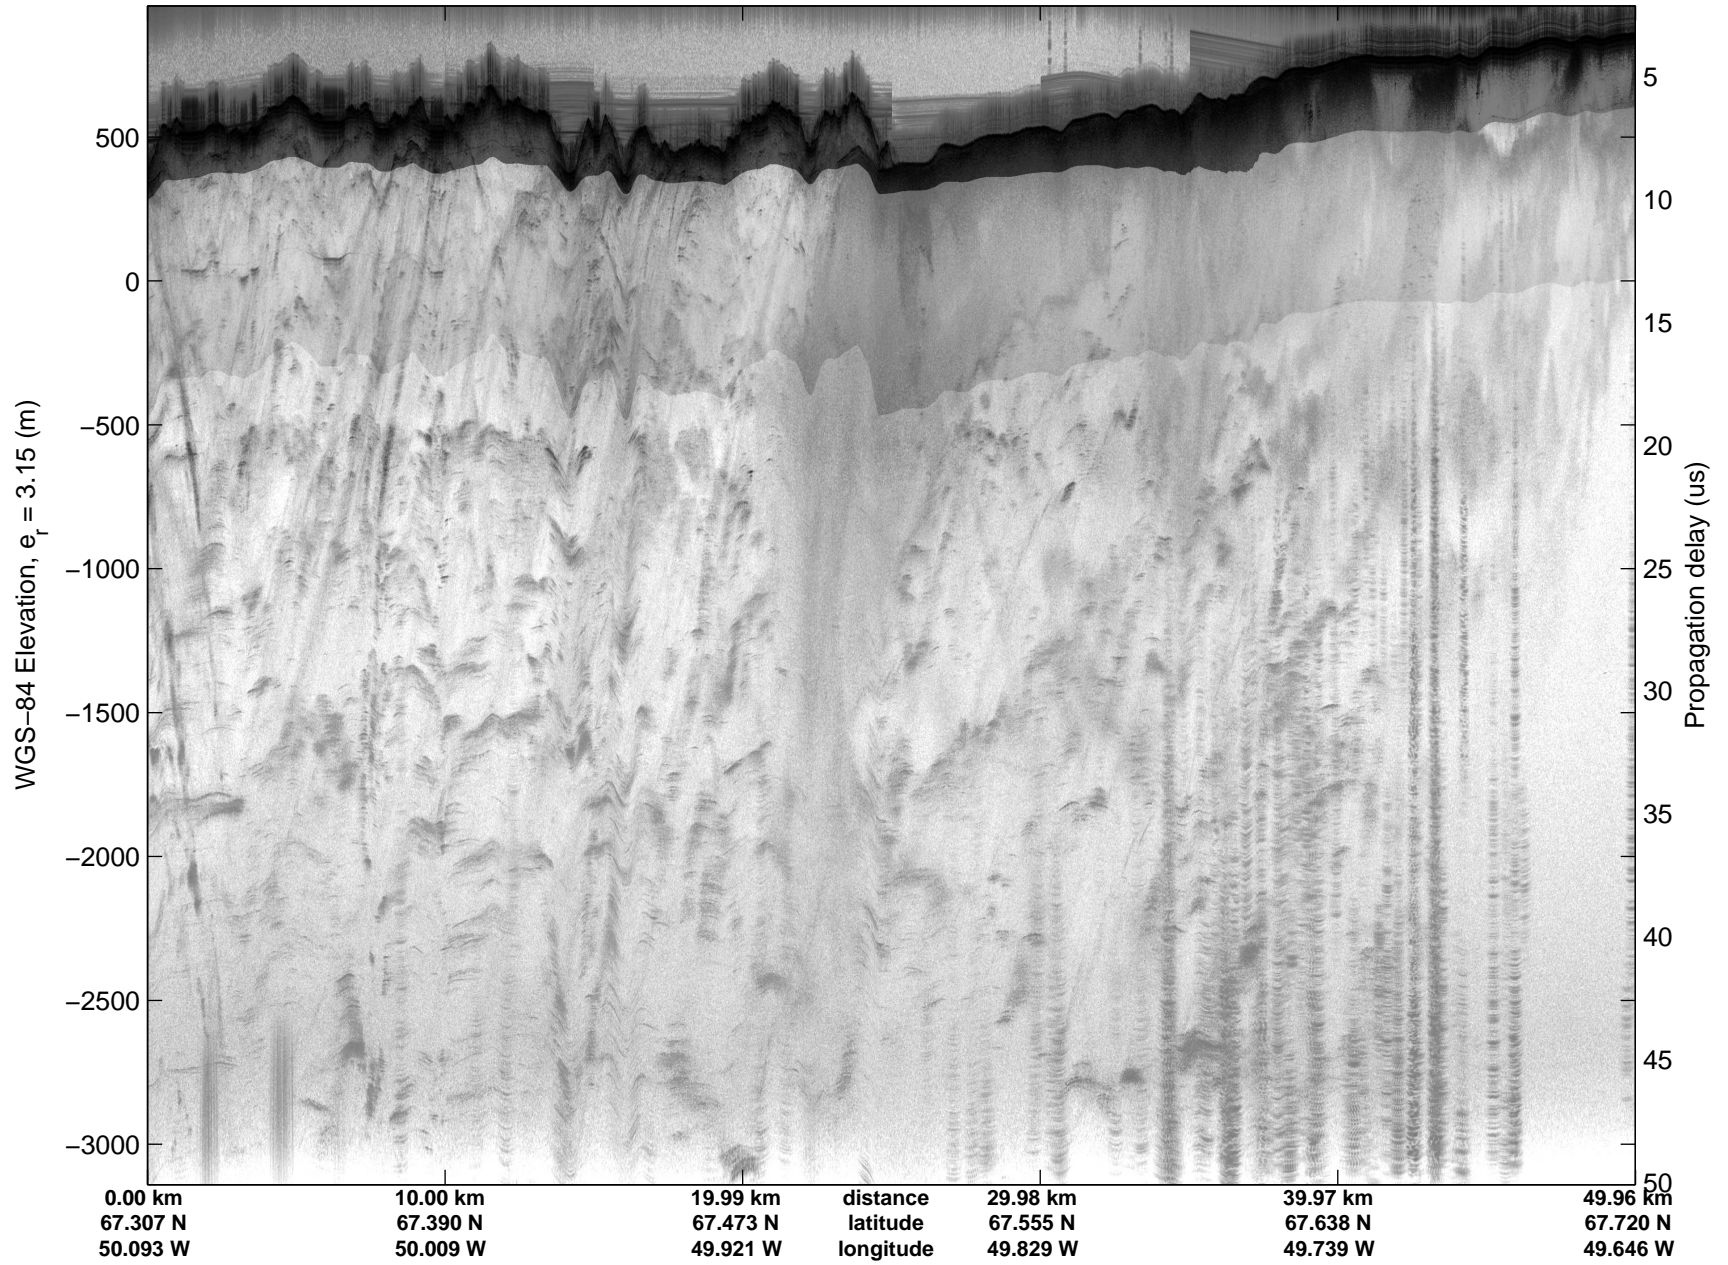

Land Ice:Jakobshavn 02
20150425_02_001
Polar Stereograph 70N/-45E

mcords5 2015_Greenland_C130: "Land Ice:Jakobshavn 02" 20150425_02_001: 10:40:10.1 to 10:46:30.0 GPS

mcords5 2015_Greenland_C130: "Land Ice:Jakobshavn 02" 20150425_02_001: 10:40:10.1 to 10:46:30.0 GPS

Land Ice: Jakobshavn 02
20150425_02_002
Polar Stereograph 70N/-45E

mcords5 2015_Greenland_C130: "Land Ice:Jakobshavn 02" 20150425_02_002: 10:46:30.2 to 10:52:51.2 GPS

mcords5 2015_Greenland_C130: "Land Ice:Jakobshavn 02" 20150425_02_002: 10:46:30.2 to 10:52:51.2 GPS

Land Ice: Jakobshavn 02
20150425_02_003
Polar Stereograph 70N/-45E

mcords5 2015_Greenland_C130: "Land Ice:Jakobshavn 02" 20150425_02_003: 10:52:51.5 to 10:59:18.8 GPS

mcords5 2015_Greenland_C130: "Land Ice:Jakobshavn 02" 20150425_02_003: 10:52:51.5 to 10:59:18.8 GPS