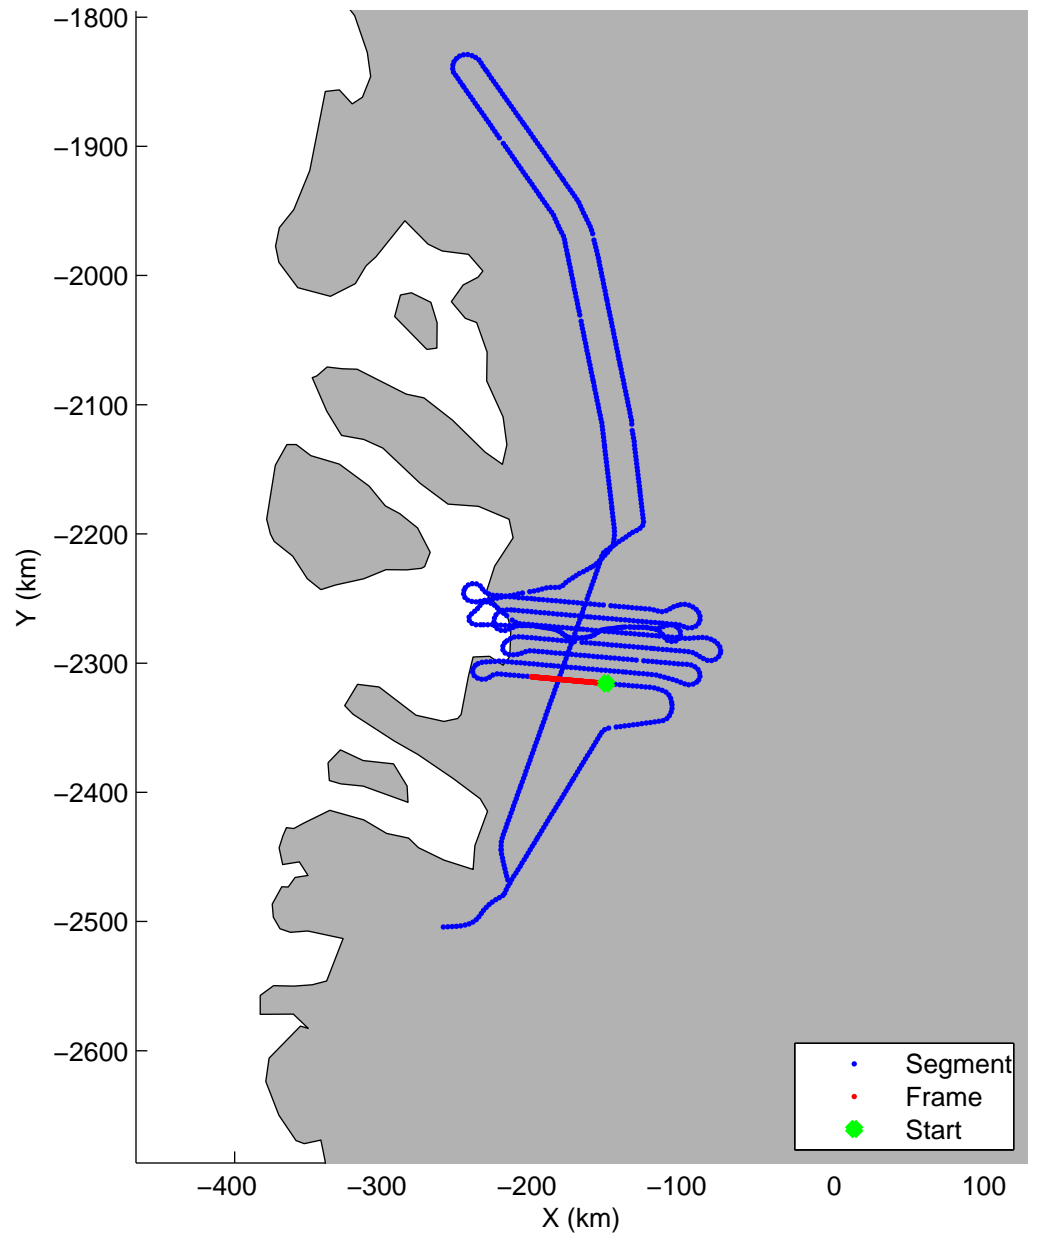

Land Ice:Jakobshavn 02
20150425_02_004
Polar Stereograph 70N/-45E

mcords5 2015_Greenland_C130: "Land Ice:Jakobshavn 02" 20150425_02_004: 10:59:19.0 to 11:05:41.1 GPS

mcords5 2015_Greenland_C130: "Land Ice:Jakobshavn 02" 20150425_02_004: 10:59:19.0 to 11:05:41.1 GPS

Land Ice:Jakobshavn 02
20150425_02_005
Polar Stereograph 70N/-45E

mcords5 2015_Greenland_C130: "Land Ice:Jakobshavn 02" 20150425_02_005: 11:05:41.4 to 11:12:06.8 GPS

mcords5 2015_Greenland_C130: "Land Ice:Jakobshavn 02" 20150425_02_005: 11:05:41.4 to 11:12:06.8 GPS

Land Ice: Jakobshavn 02
20150425_02_006
Polar Stereograph 70N/-45E

mcords5 2015_Greenland_C130: "Land Ice:Jakobshavn 02" 20150425_02_006: 11:12:07.0 to 11:18:10.5 GPS

mcords5 2015_Greenland_C130: "Land Ice:Jakobshavn 02" 20150425_02_006: 11:12:07.0 to 11:18:10.5 GPS

Land Ice:Jakobshavn 02
20150425_02_007
Polar Stereograph 70N/-45E

mcords5 2015_Greenland_C130: "Land Ice:Jakobshavn 02" 20150425_02_007: 11:18:10.8 to 11:24:33.0 GPS

mcords5 2015_Greenland_C130: "Land Ice:Jakobshavn 02" 20150425_02_007: 11:18:10.8 to 11:24:33.0 GPS