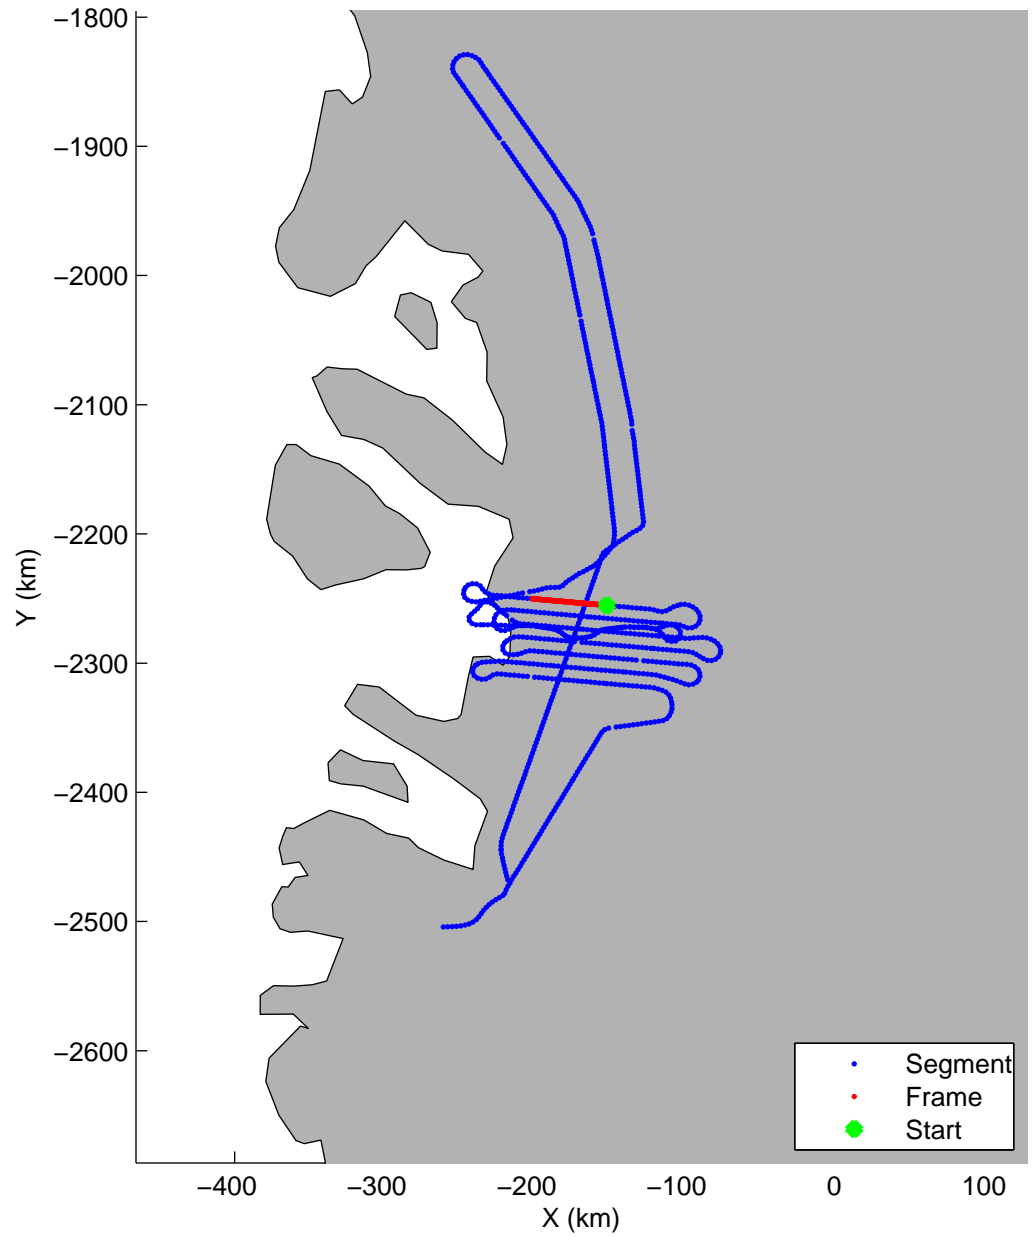

Land Ice: Jakobshavn 02
20150425_02_032
Polar Stereograph 70N/-45E