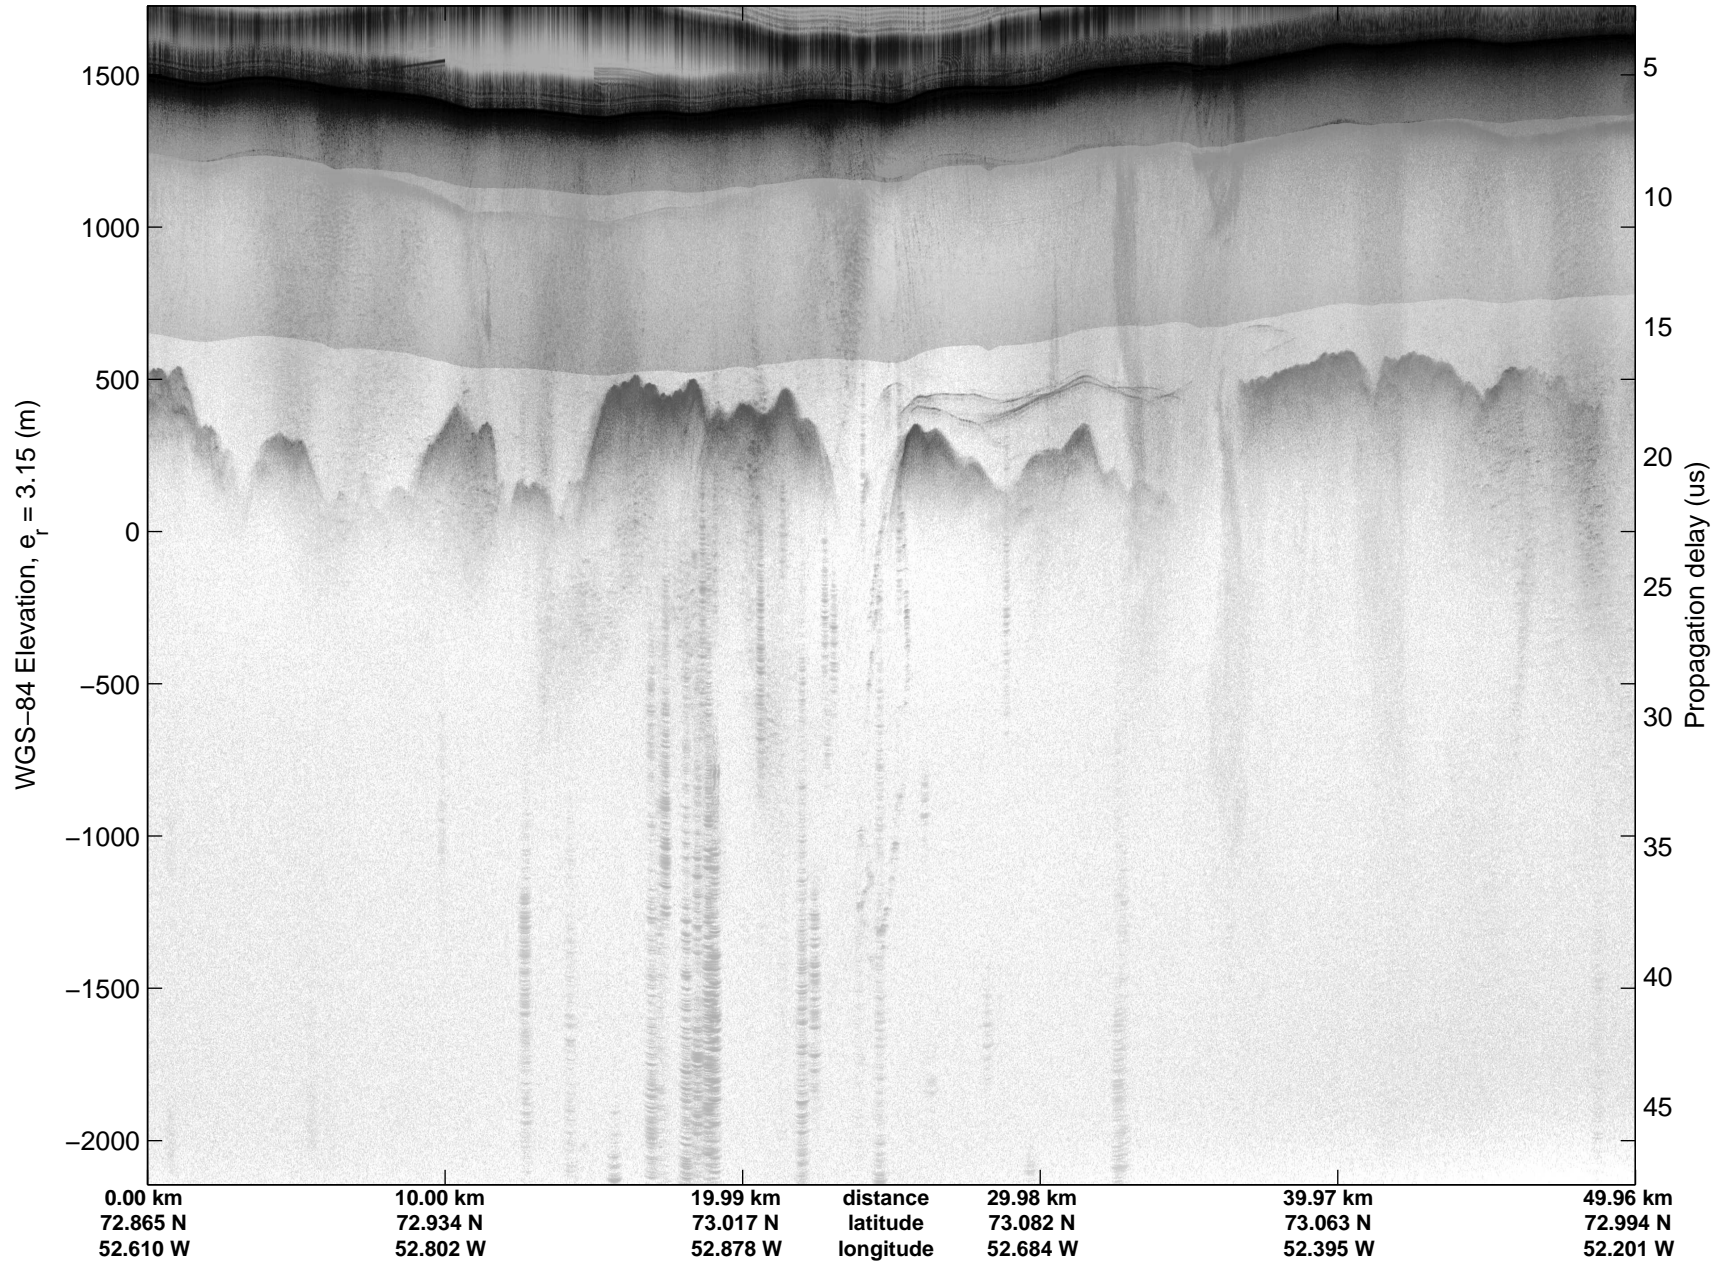

Land Ice:Jakobshavn 02
20150425_02_042
Polar Stereograph 70N/-45E

mcords5 2015_Greenland_C130: "Land Ice:Jakobshavn 02" 20150425_02_042: 15:09:31.9 to 15:15:33.6 GPS

mcords5 2015_Greenland_C130: "Land Ice:Jakobshavn 02" 20150425_02_042: 15:09:31.9 to 15:15:33.6 GPS

Land Ice: Jakobshavn 02
20150425_02_043
Polar Stereograph 70N/-45E

mcords5 2015_Greenland_C130: "Land Ice:Jakobshavn 02" 20150425_02_043: 15:15:33.9 to 15:21:25.9 GPS

mcords5 2015_Greenland_C130: "Land Ice:Jakobshavn 02" 20150425_02_043: 15:15:33.9 to 15:21:25.9 GPS

Land Ice:Jakobshavn 02
20150425_02_044
Polar Stereograph 70N/-45E

mcords5 2015_Greenland_C130: "Land Ice:Jakobshavn 02" 20150425_02_044: 15:21:26.1 to 15:27:50.9 GPS

mcords5 2015_Greenland_C130: "Land Ice:Jakobshavn 02" 20150425_02_044: 15:21:26.1 to 15:27:50.9 GPS