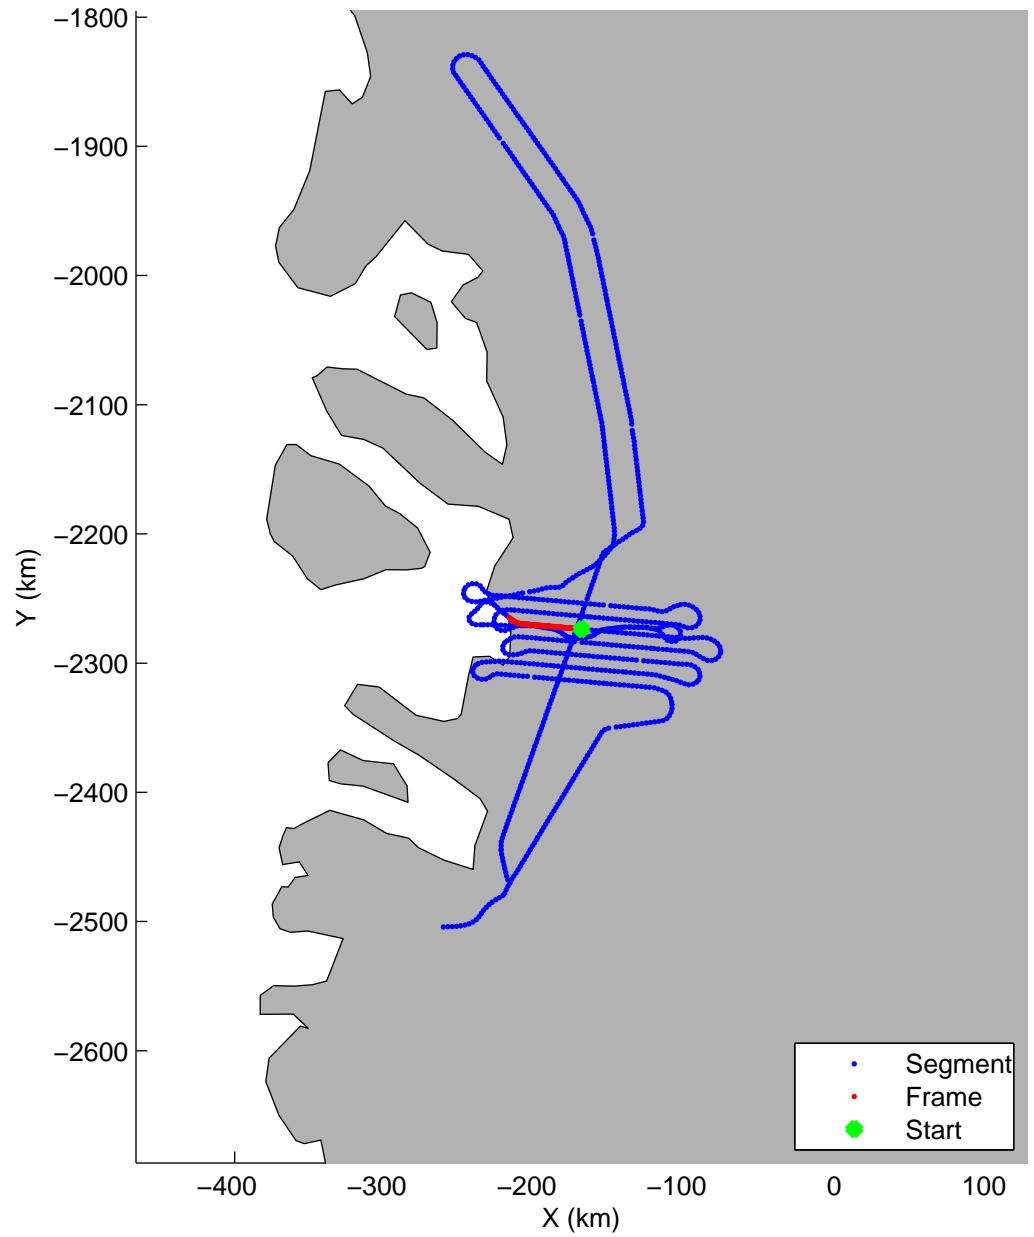

Land Ice:Jakobshavn 02
20150425_02_020
Polar Stereograph 70N/-45E