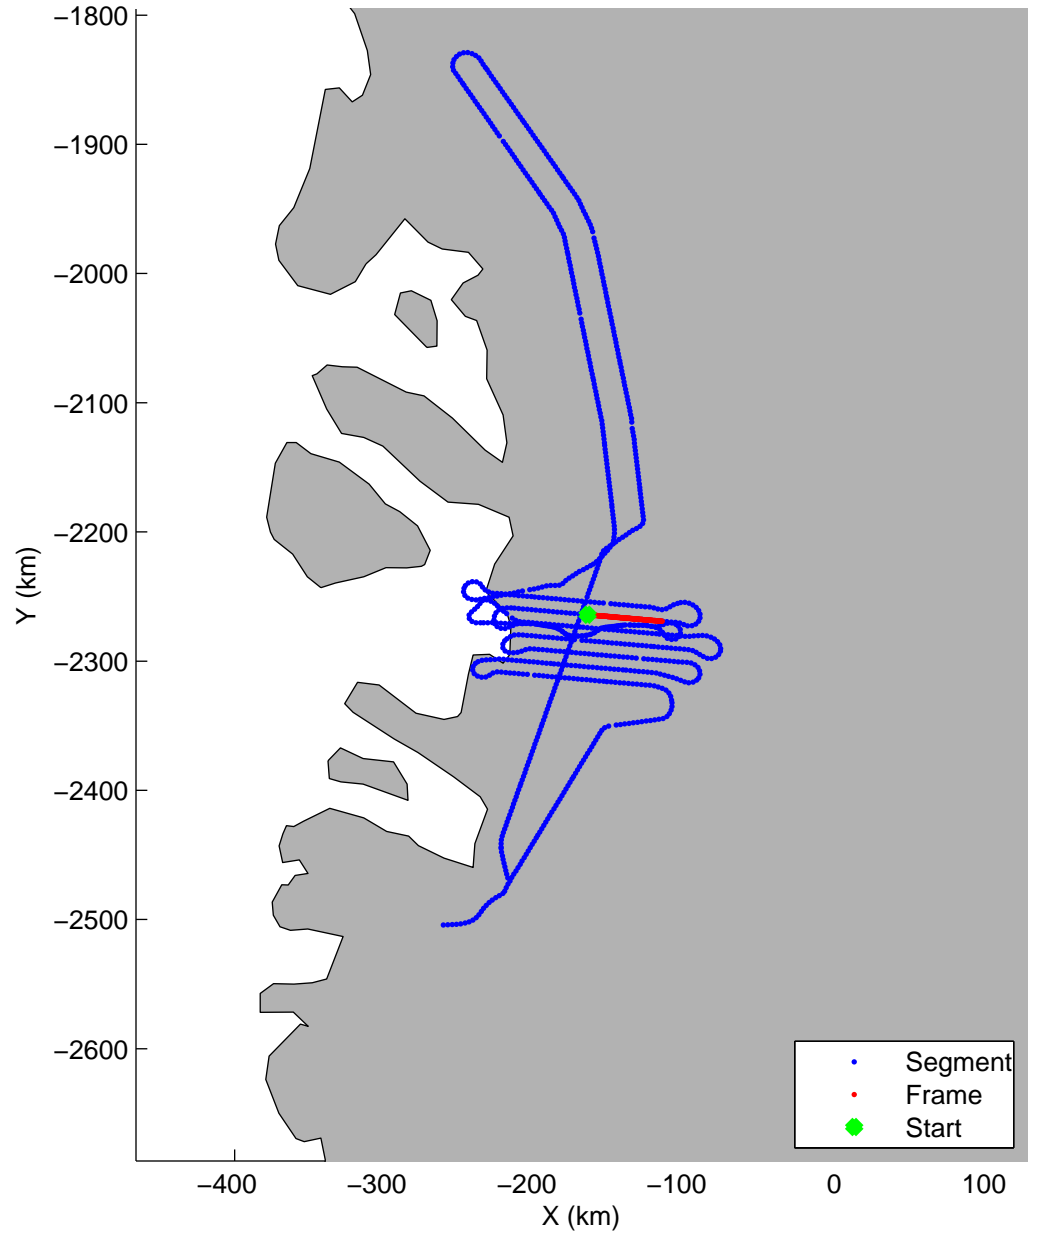

Land Ice:Jakobshavn 02
20150425_02_029
Polar Stereograph 70N/-45E