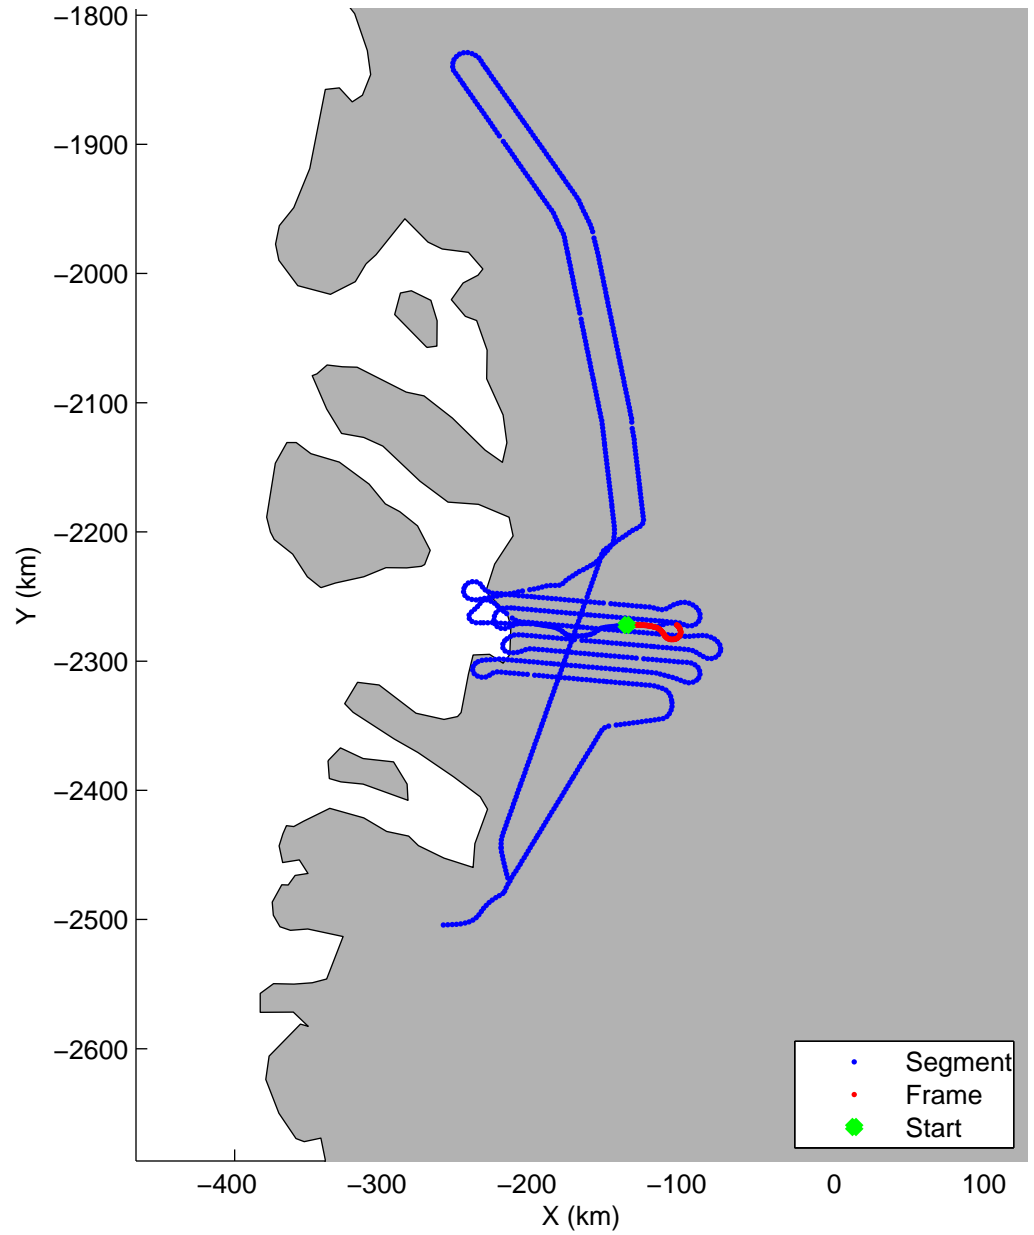

Land Ice:Jakobshavn 02
20150425_02_024
Polar Stereograph 70N/-45E