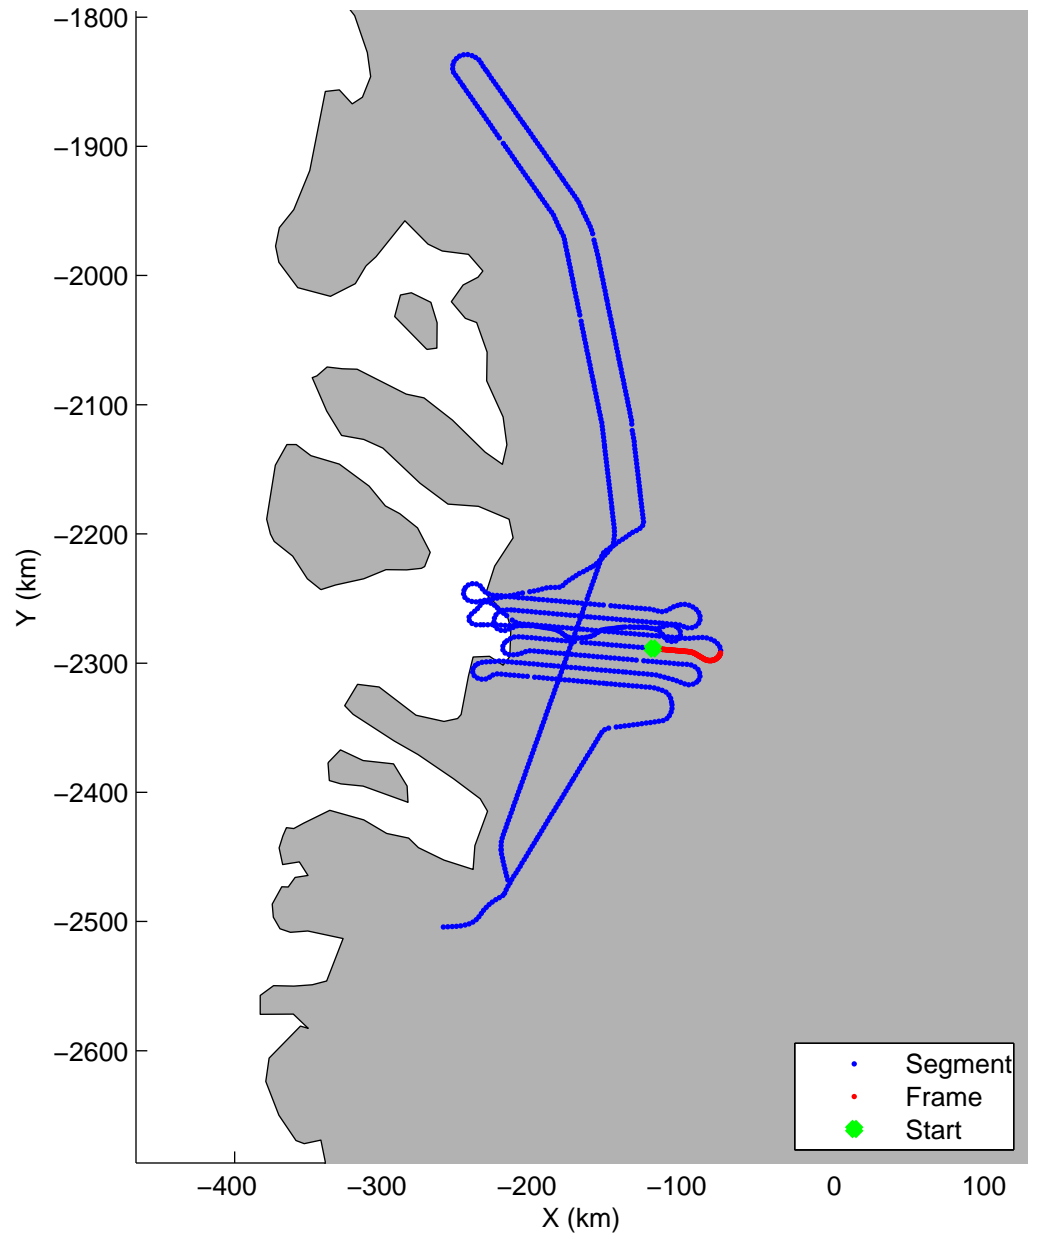

Land Ice: Jakobshavn 02
20150425_02_017
Polar Stereograph 70N/-45E