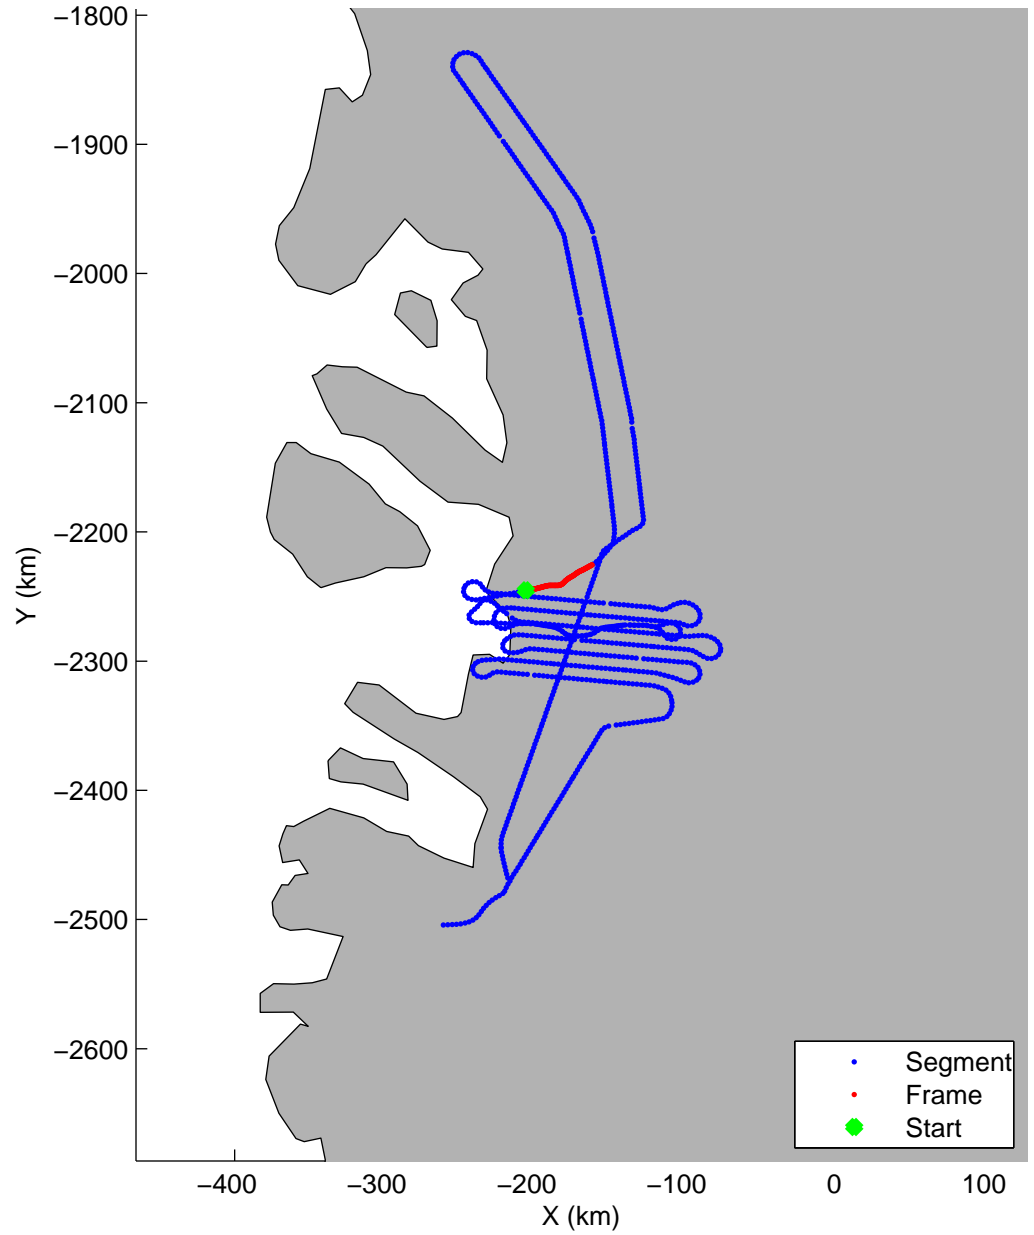

Land Ice:Jakobshavn 02
20150425_02_035
Polar Stereograph 70N/-45E