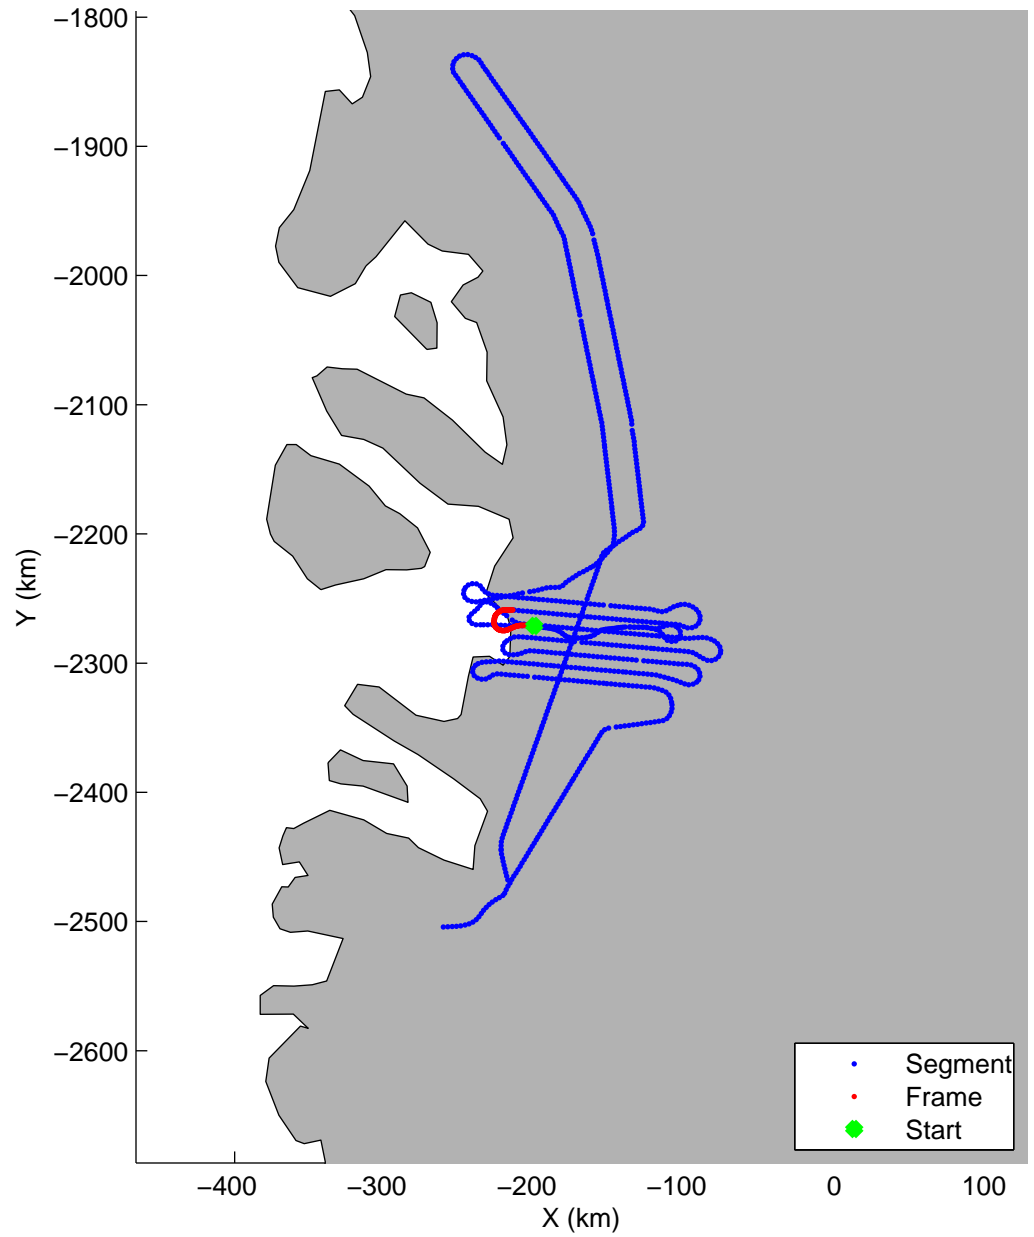

Land Ice:Jakobshavn 02
20150425_02_027
Polar Stereograph 70N/-45E