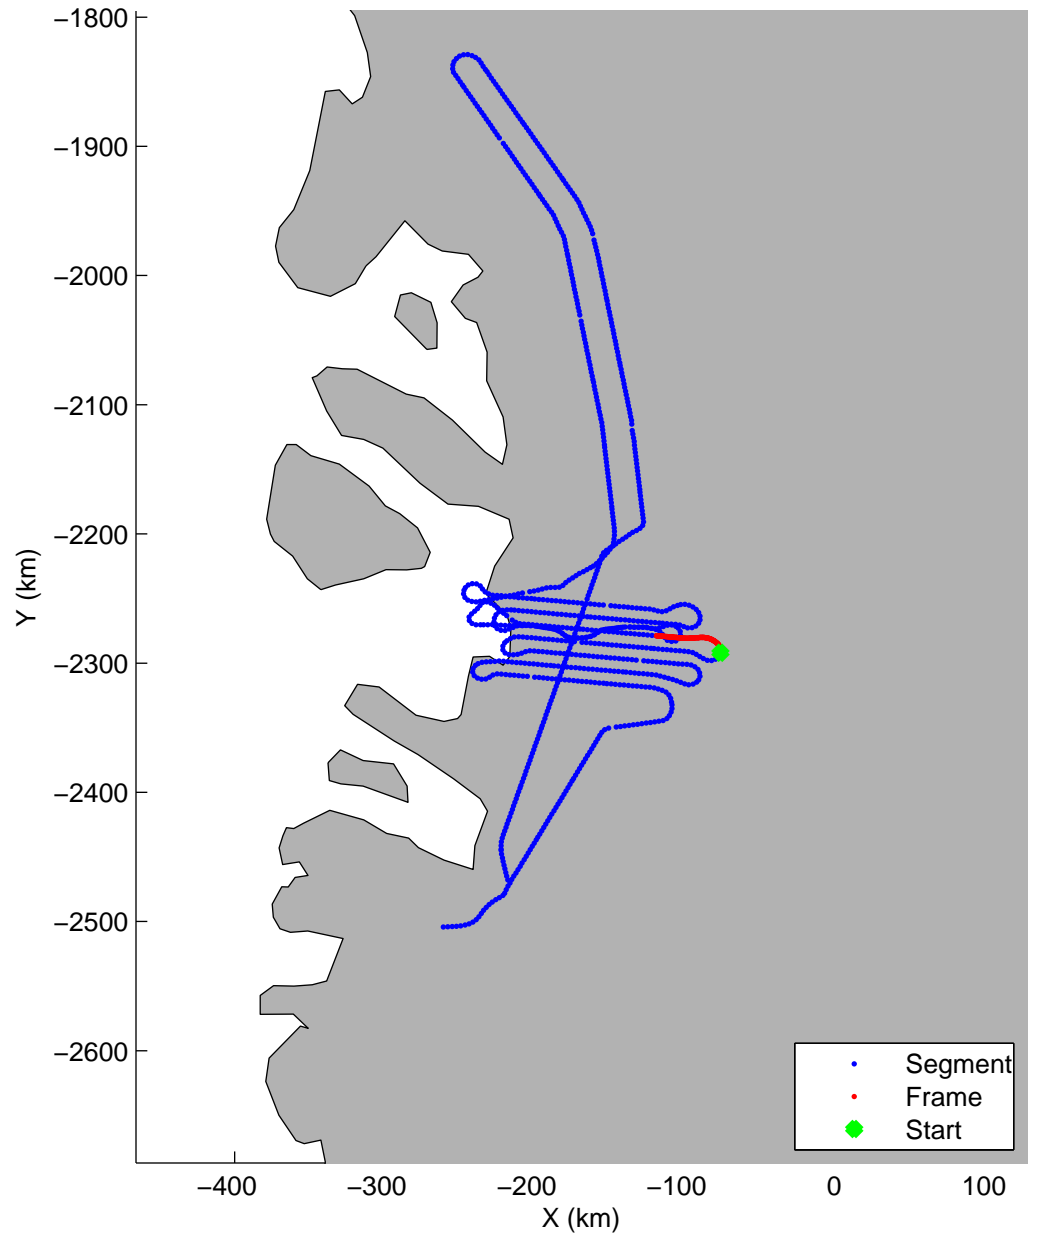

Land Ice:Jakobshavn 02
20150425_02_018
Polar Stereograph 70N/-45E