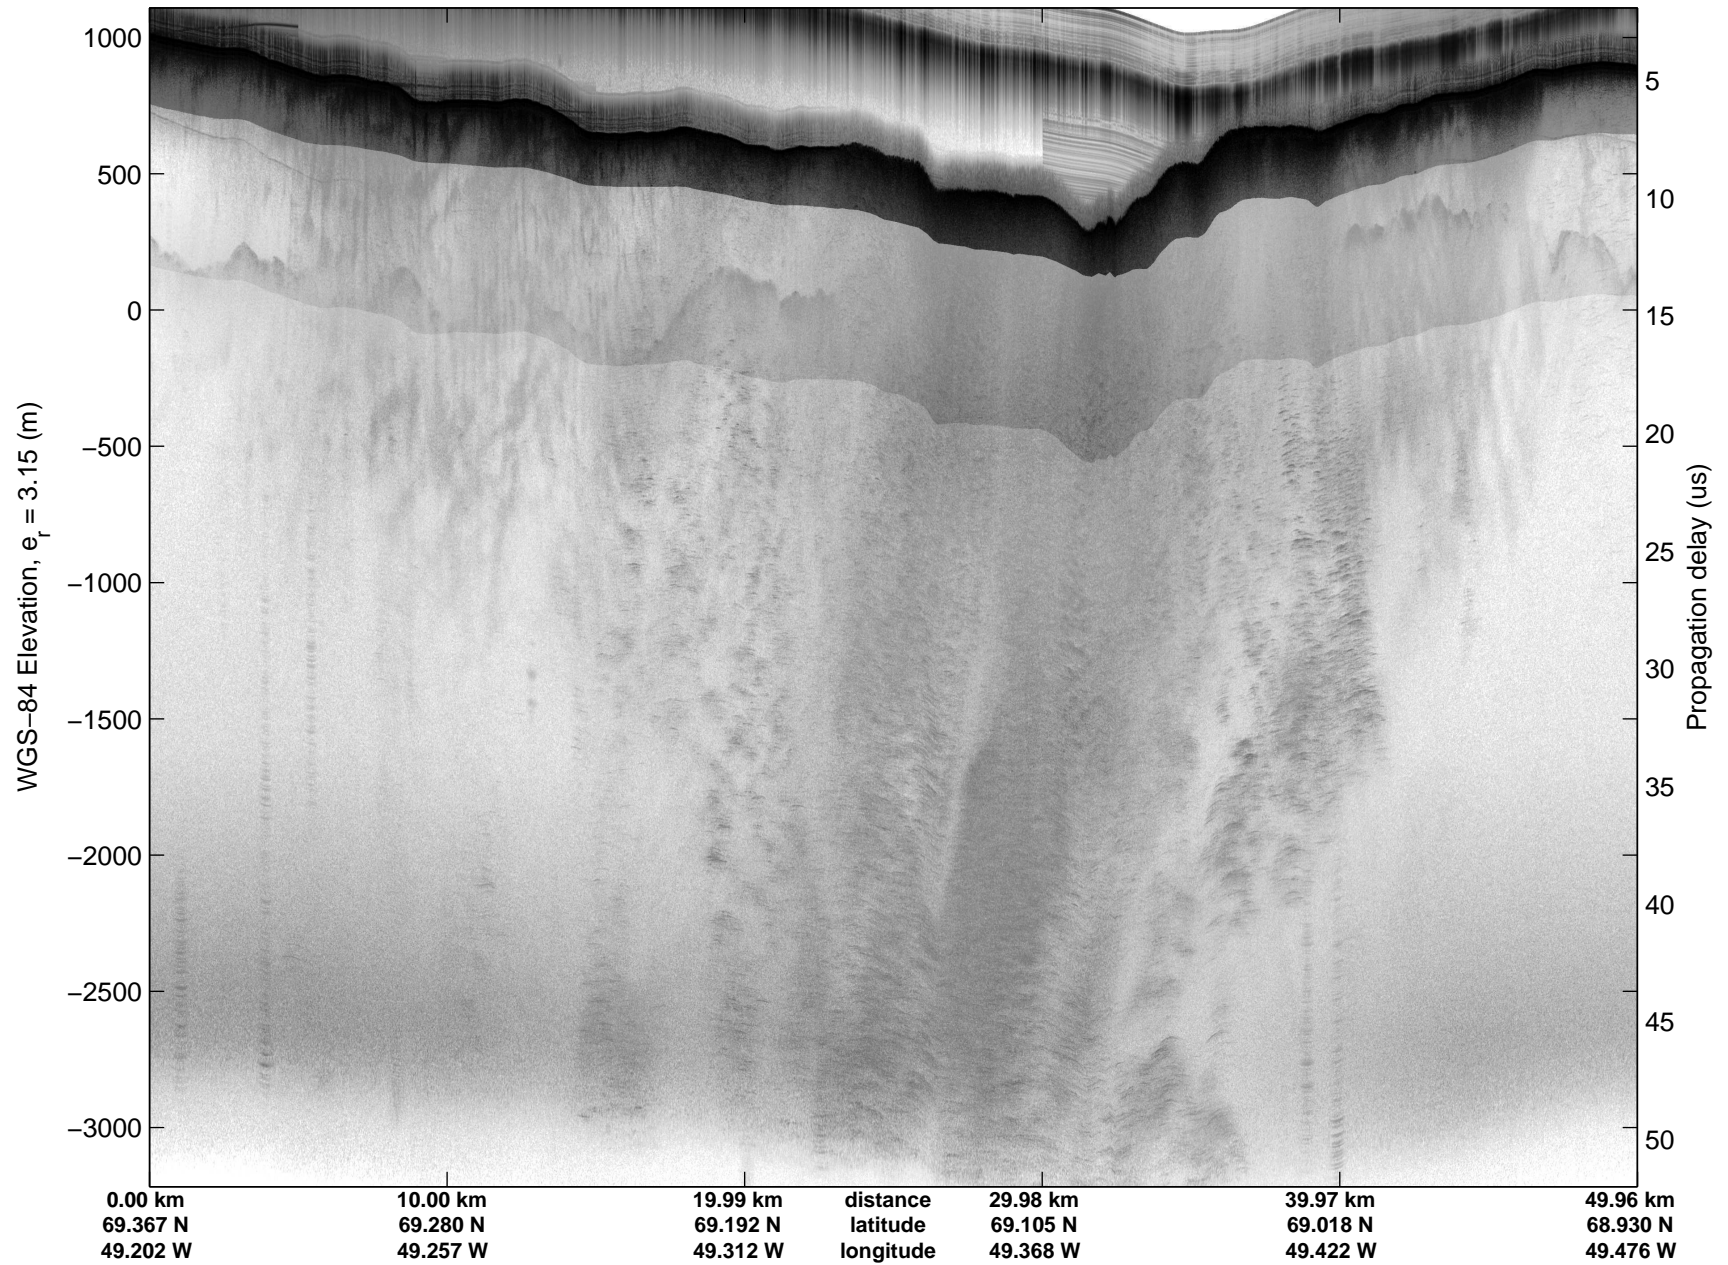

Land Ice:Jakobshavn 02
20150425_02_052
Polar Stereograph 70N/-45E

mcords5 2015_Greenland_C130: "Land Ice:Jakobshavn 02" 20150425_02_052: 16:11:43.3 to 16:17:41.4 GPS

mcords5 2015_Greenland_C130: "Land Ice:Jakobshavn 02" 20150425_02_052: 16:11:43.3 to 16:17:41.4 GPS

Land Ice:Jakobshavn 02
20150425_02_053
Polar Stereograph 70N/-45E

mcords5 2015_Greenland_C130: "Land Ice:Jakobshavn 02" 20150425_02_053: 16:17:41.6 to 16:23:57.0 GPS

mcords5 2015_Greenland_C130: "Land Ice:Jakobshavn 02" 20150425_02_053: 16:17:41.6 to 16:23:57.0 GPS

Land Ice:Jakobshavn 02
20150425_02_054
Polar Stereograph 70N/-45E

mcords5 2015_Greenland_C130: "Land Ice:Jakobshavn 02" 20150425_02_054: 16:23:57.3 to 16:30:09.1 GPS

mcords5 2015_Greenland_C130: "Land Ice:Jakobshavn 02" 20150425_02_054: 16:23:57.3 to 16:30:09.1 GPS