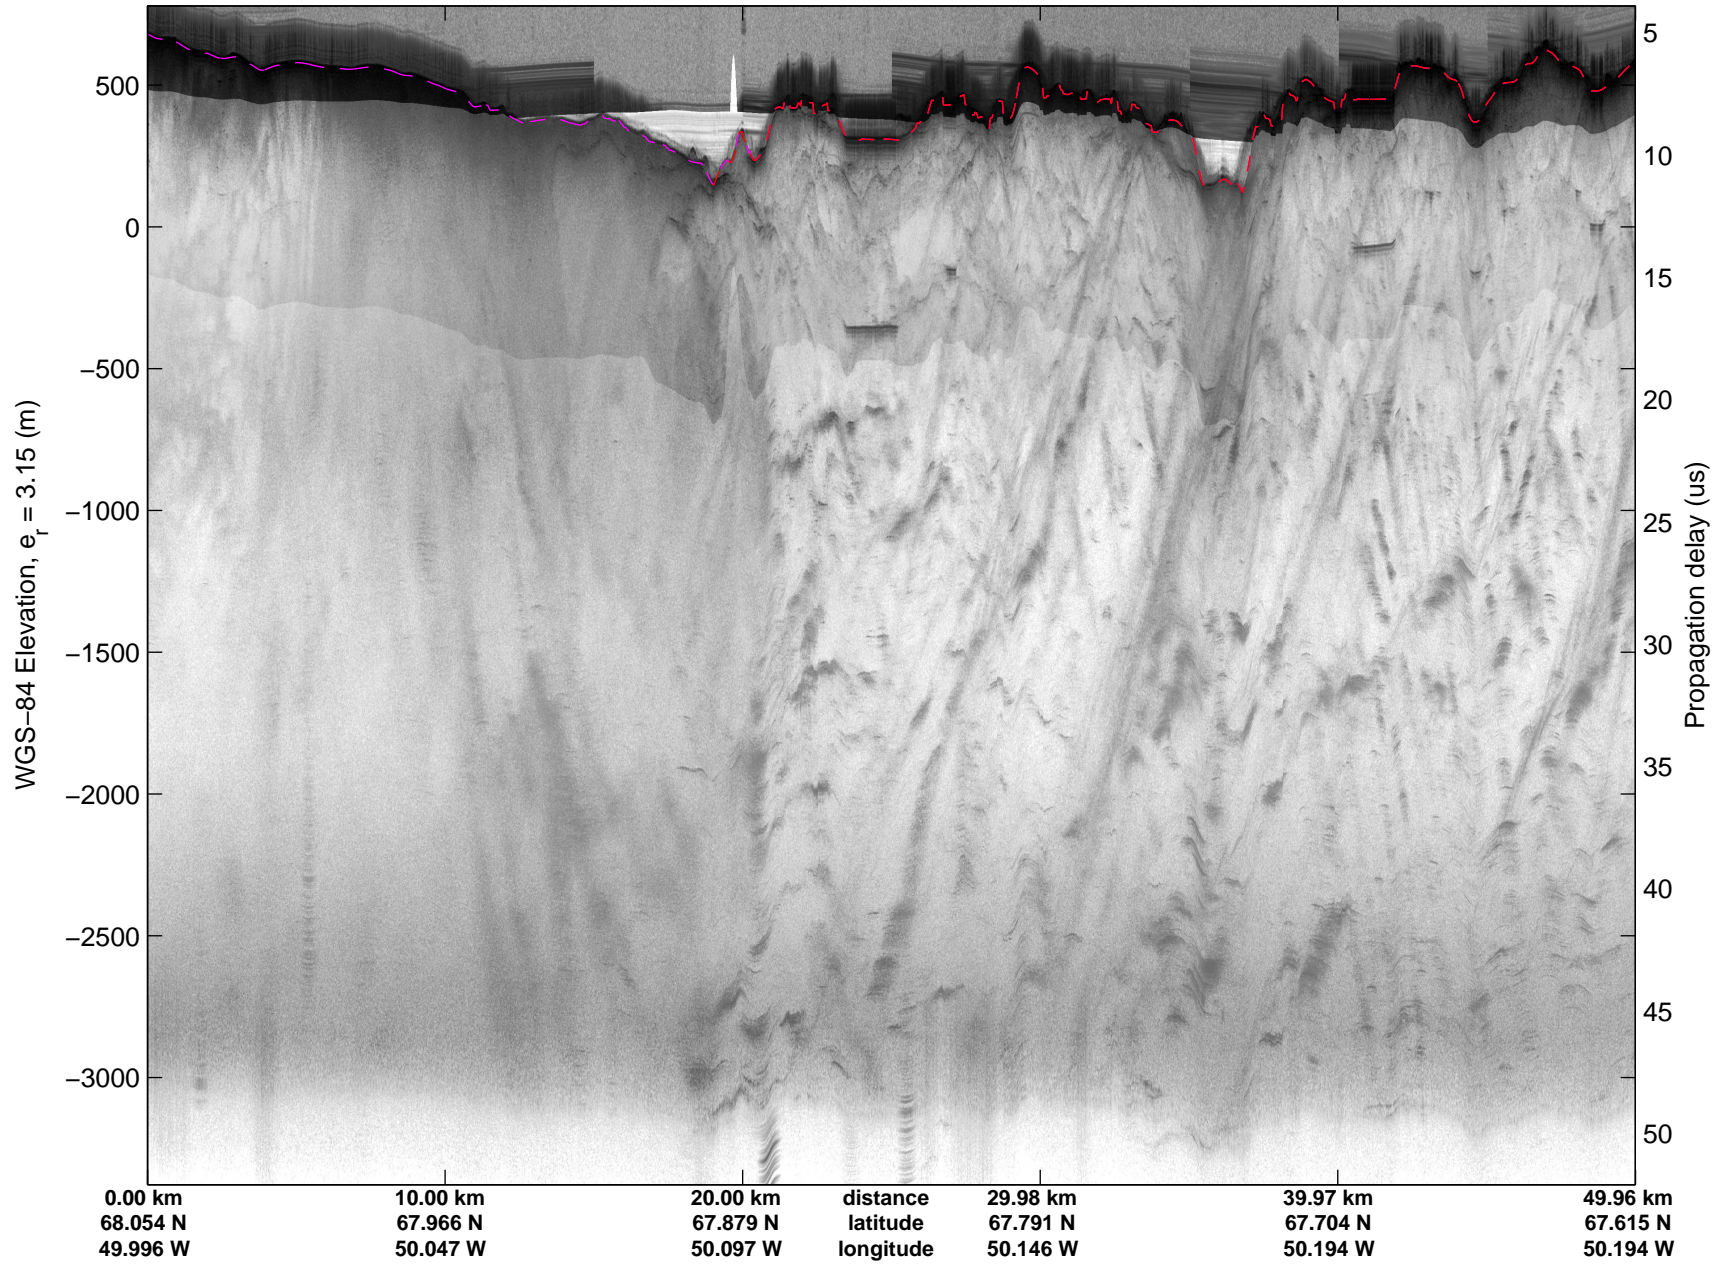

Land Ice:Jakobshavn 02
20150425_02_055
Polar Stereograph 70N/-45E

mcords5 2015_Greenland_C130: "Land Ice:Jakobshavn 02" 20150425_02_055: 16:30:09.4 to 16:36:24.4 GPS

mcords5 2015_Greenland_C130: "Land Ice:Jakobshavn 02" 20150425_02_055: 16:30:09.4 to 16:36:24.4 GPS

Land Ice:Jakobshavn 02
20150425_02_056
Polar Stereograph 70N/-45E

mcords5 2015_Greenland_C130: "Land Ice:Jakobshavn 02" 20150425_02_056: 16:36:24.6 to 16:42:33.5 GPS

mcords5 2015_Greenland_C130: "Land Ice:Jakobshavn 02" 20150425_02_056: 16:36:24.6 to 16:42:33.5 GPS

Land Ice:Jakobshavn 02
20150425_02_057
Polar Stereograph 70N/-45E

mcords5 2015_Greenland_C130: "Land Ice:Jakobshavn 02" 20150425_02_057: 16:42:33.8 to 16:48:42.2 GPS

mcords5 2015_Greenland_C130: "Land Ice:Jakobshavn 02" 20150425_02_057: 16:42:33.8 to 16:48:42.2 GPS