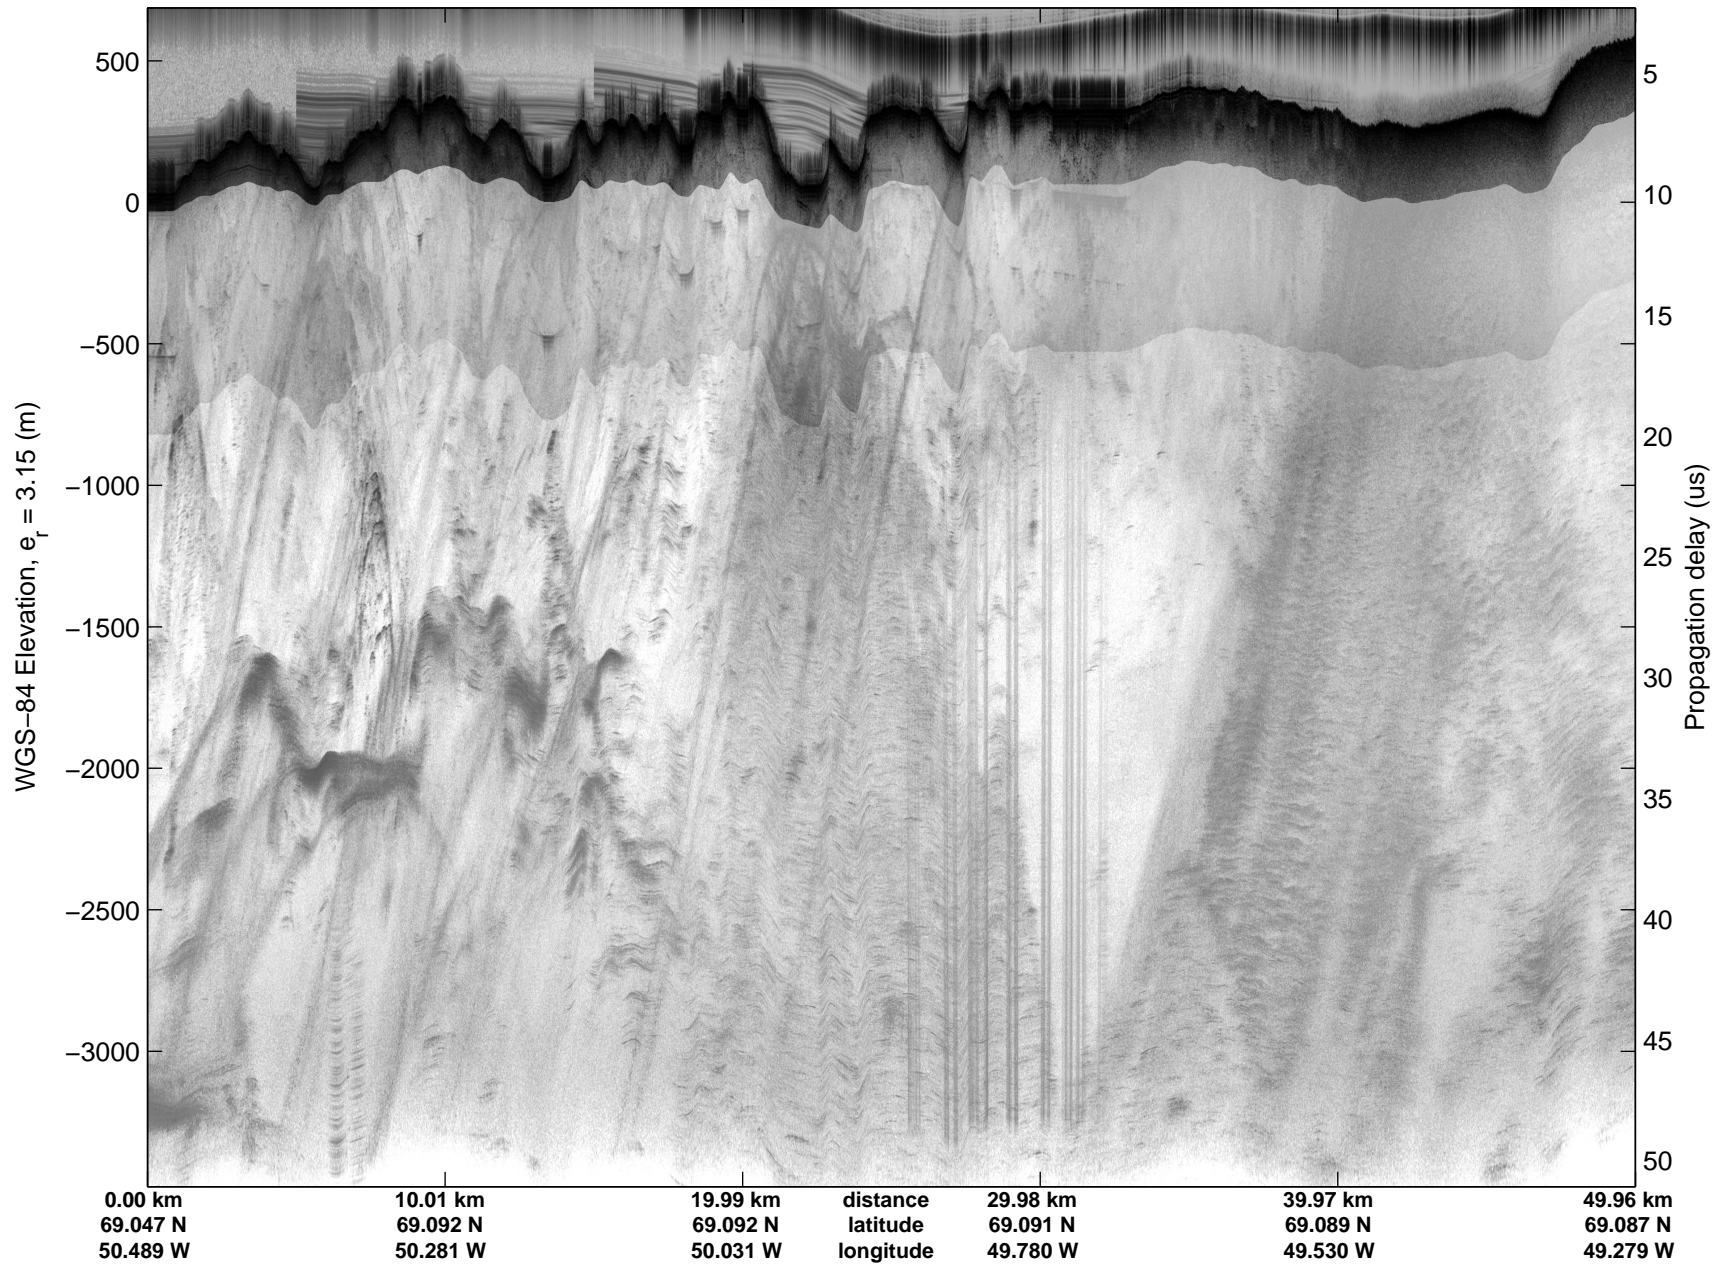

Land Ice:Jakobshavn 02
20150425_02_014
Polar Stereograph 70N/-45E

mcords5 2015_Greenland_C130: "Land Ice:Jakobshavn 02" 20150425_02_014: 12:03:02.1 to 12:09:35.6 GPS

mcords5 2015_Greenland_C130: "Land Ice:Jakobshavn 02" 20150425_02_014: 12:03:02.1 to 12:09:35.6 GPS

Land Ice:Jakobshavn 02
20150425_02_015
Polar Stereograph 70N/-45E

mcords5 2015_Greenland_C130: "Land Ice:Jakobshavn 02" 20150425_02_015: 12:09:35.8 to 12:16:17.3 GPS

mcords5 2015_Greenland_C130: "Land Ice:Jakobshavn 02" 20150425_02_015: 12:09:35.8 to 12:16:17.3 GPS