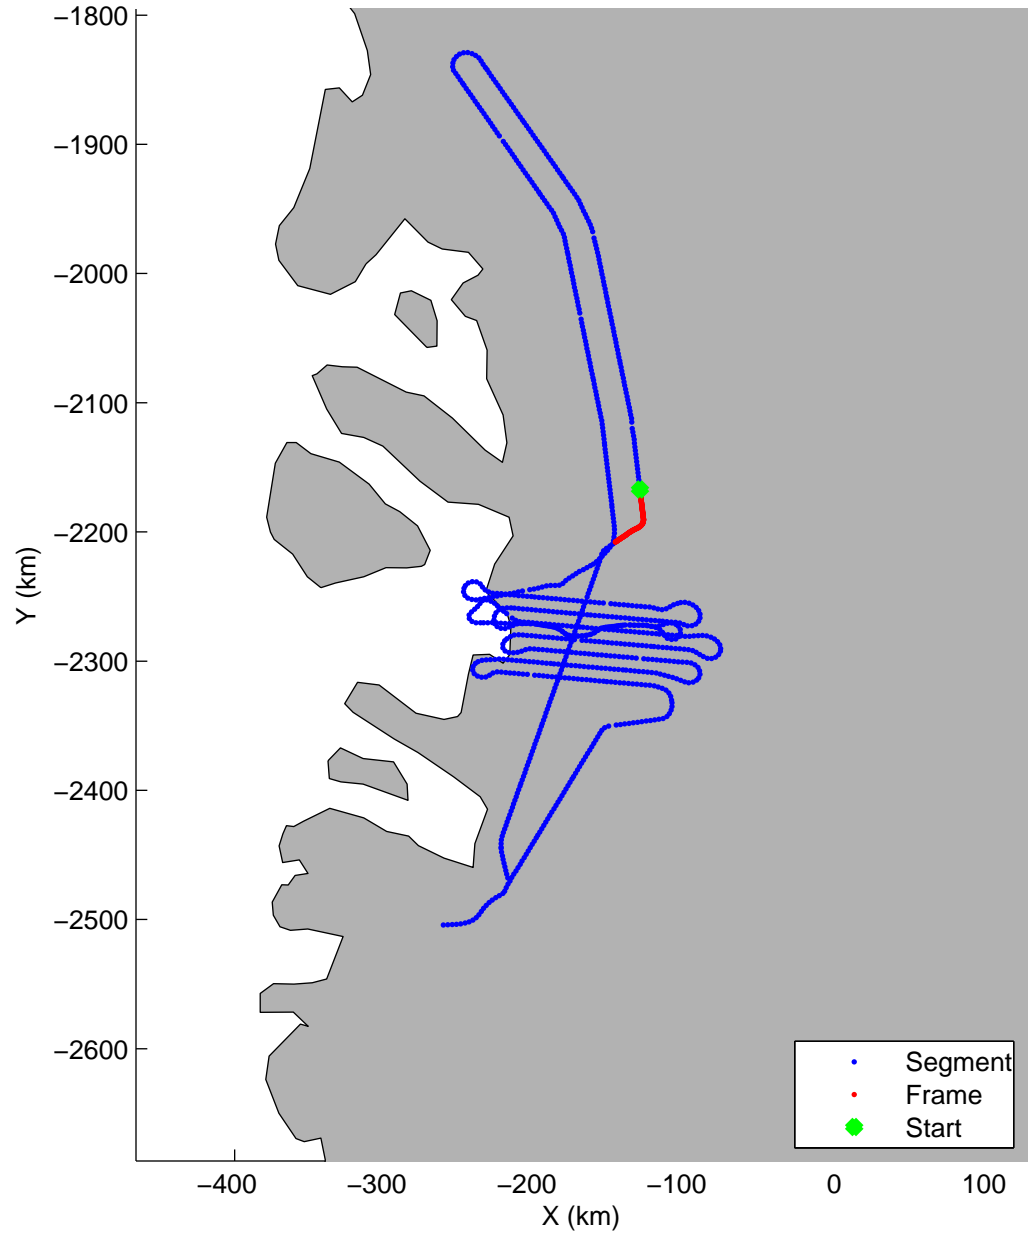

Land Ice:Jakobshavn 02
20150425_02_052
Polar Stereograph 70N/-45E