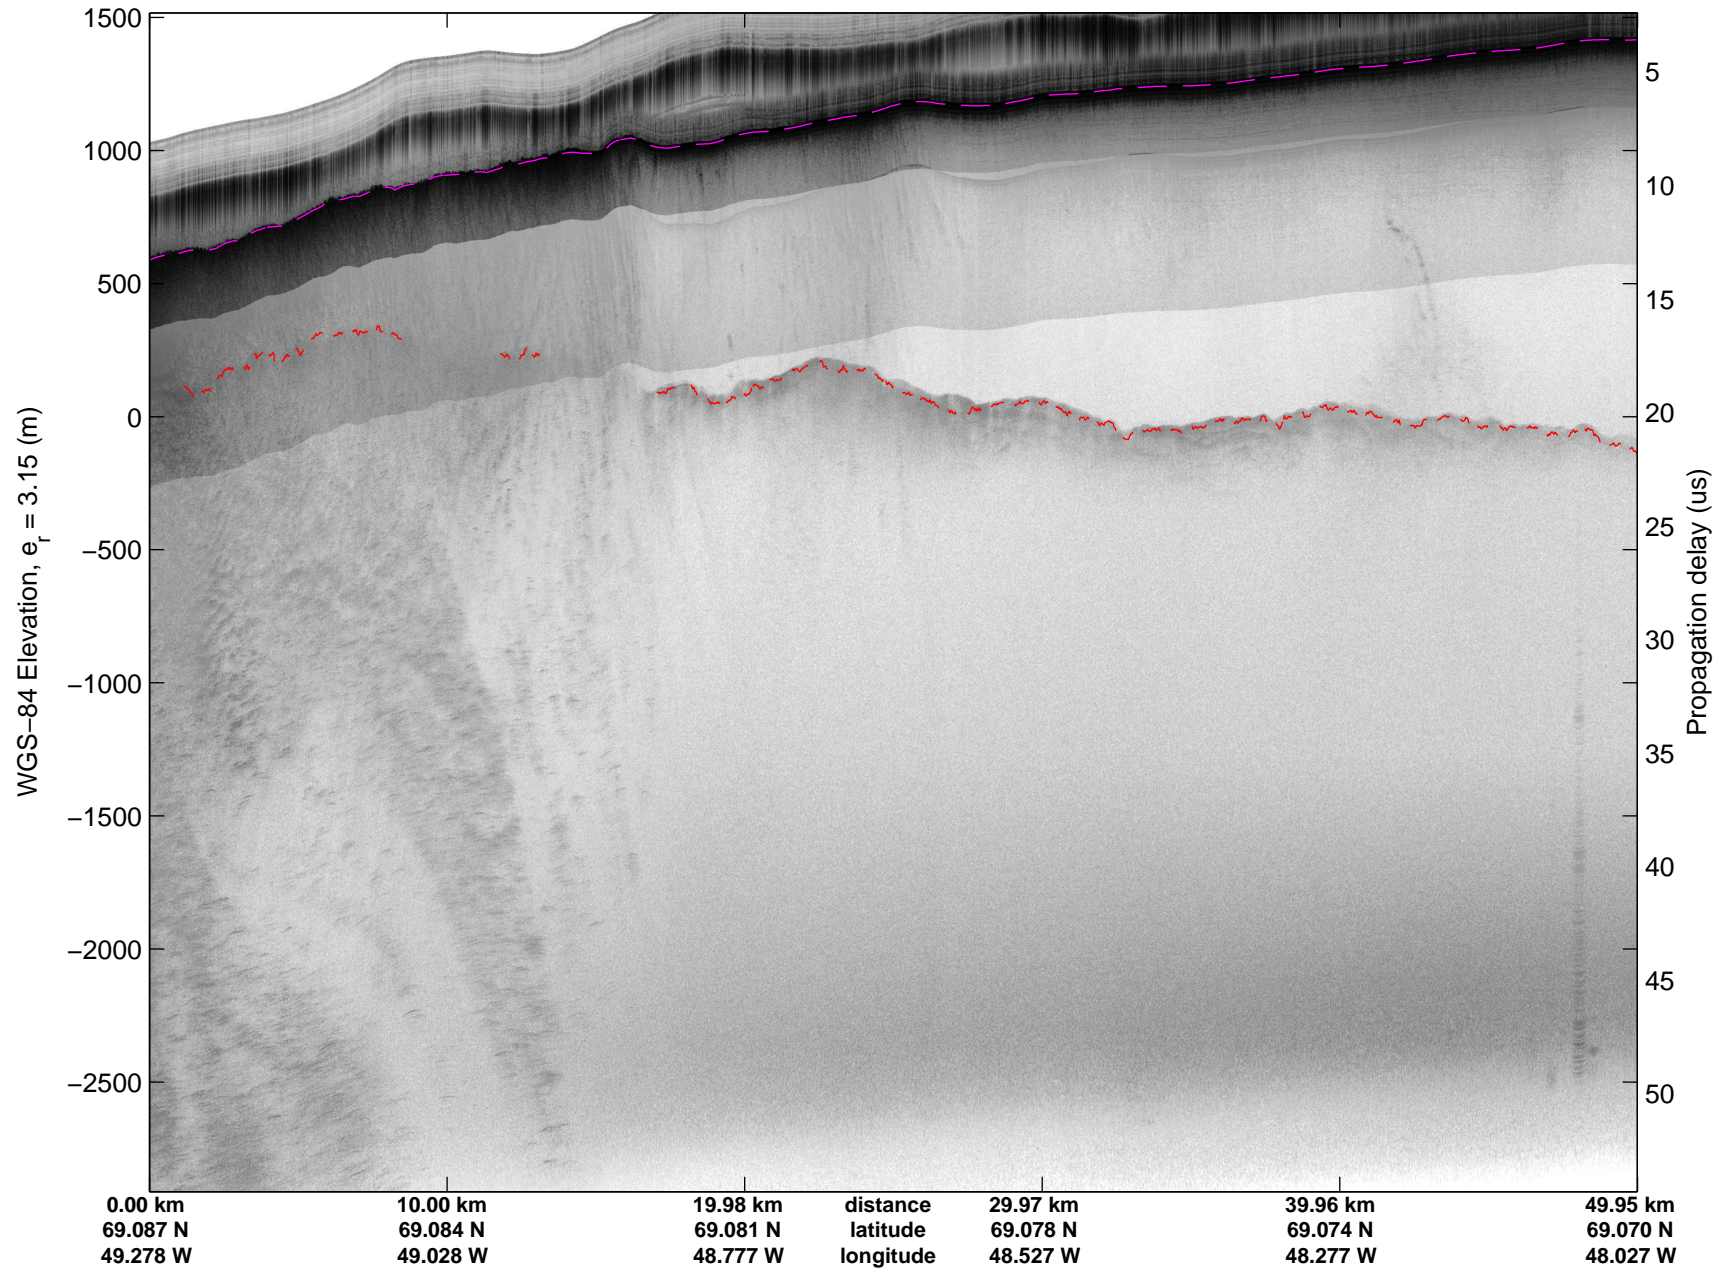

mcords5 2015_Greenland_C130: "Land Ice:Jakobshavn 02" 20150425_02_016: 12:16:17.6 to 12:22:53.0 GPS