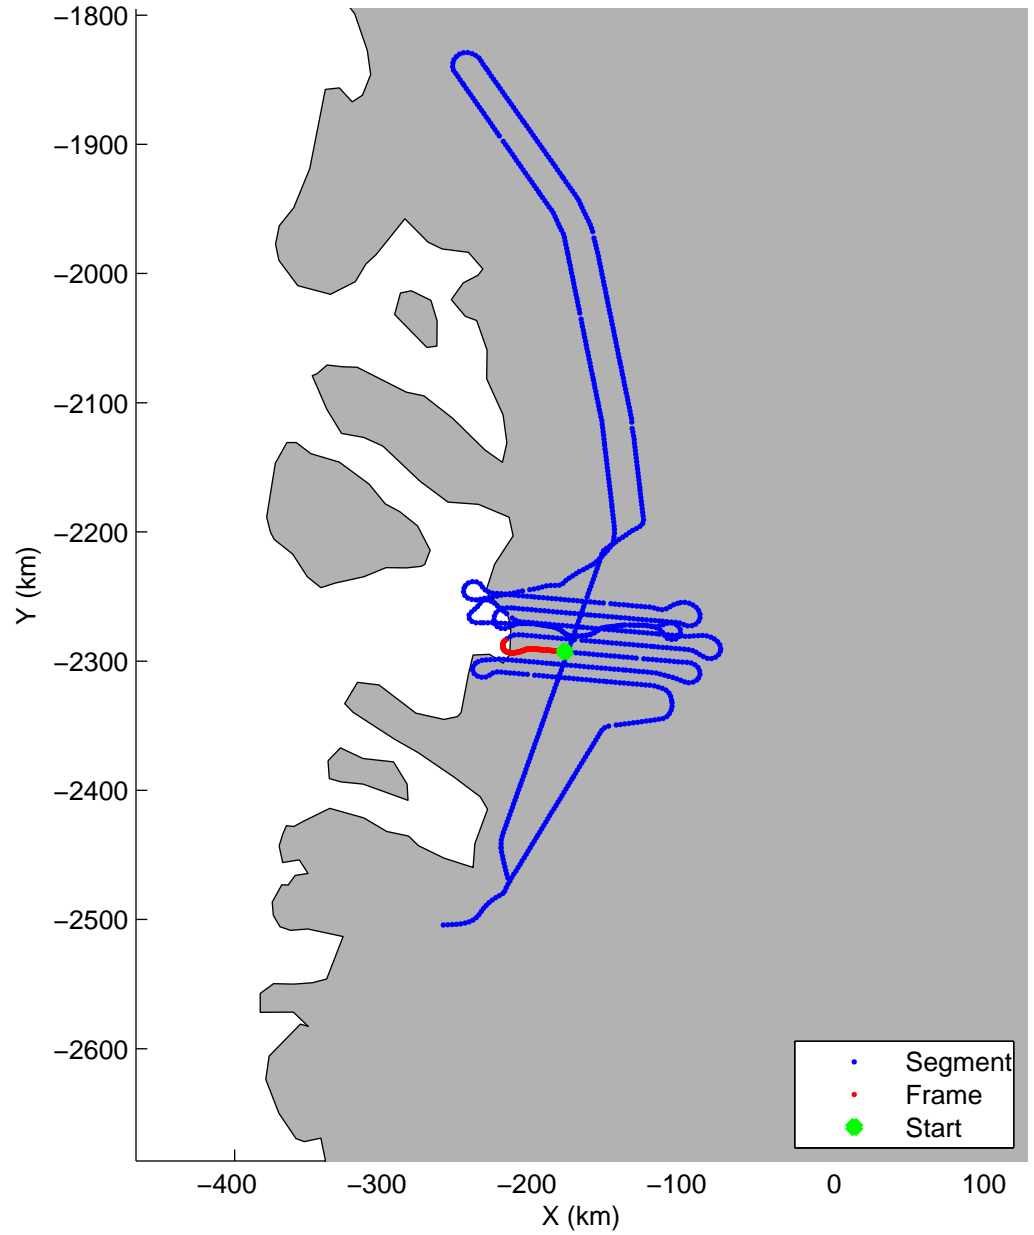

Land Ice:Jakobshavn 02
20150425_02_014
Polar Stereograph 70N/-45E