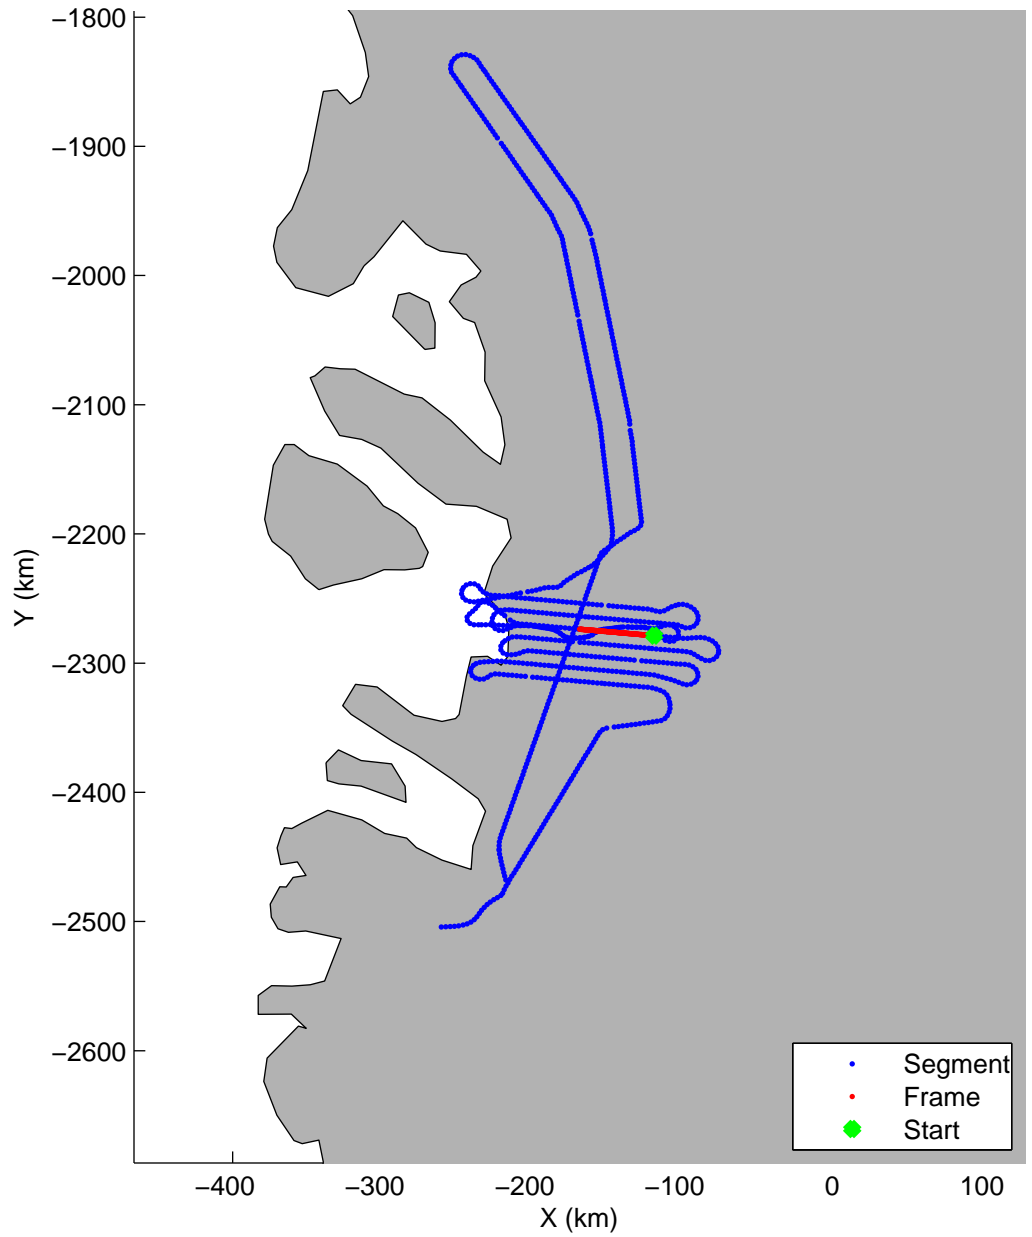

Land Ice: Jakobshavn 02
20150425_02_019
Polar Stereograph 70N/-45E