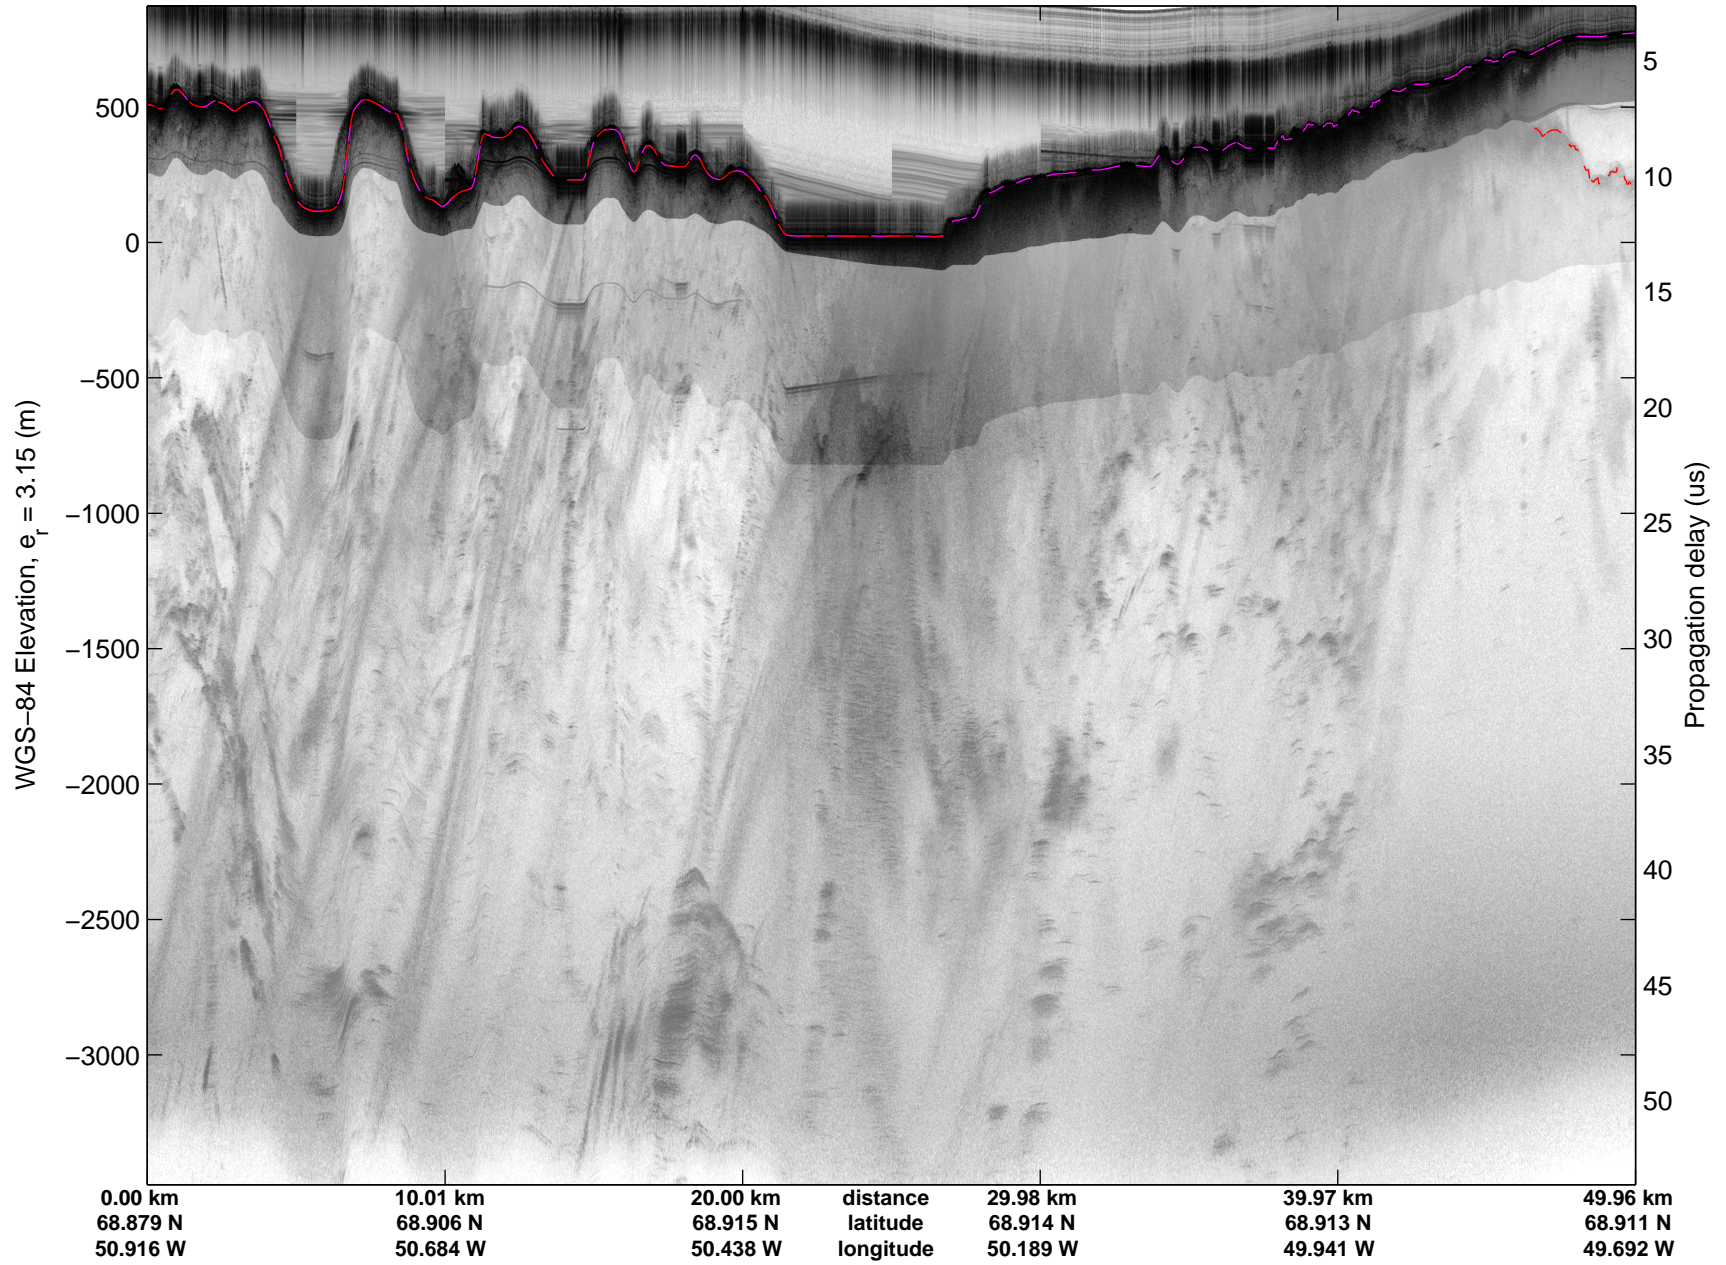

Land Ice: Jakobshavn 02
20150425_02_006
Polar Stereograph 70N/-45E

mcords5 2015_Greenland_C130: "Land Ice:Jakobshavn 02" 20150425_02_006: 11:12:07.0 to 11:18:10.5 GPS

mcords5 2015_Greenland_C130: "Land Ice:Jakobshavn 02" 20150425_02_006: 11:12:07.0 to 11:18:10.5 GPS

Land Ice:Jakobshavn 02
20150425_02_007
Polar Stereograph 70N/-45E

mcords5 2015_Greenland_C130: "Land Ice:Jakobshavn 02" 20150425_02_007: 11:18:10.8 to 11:24:33.0 GPS

mcords5 2015_Greenland_C130: "Land Ice:Jakobshavn 02" 20150425_02_007: 11:18:10.8 to 11:24:33.0 GPS

Land Ice:Jakobshavn 02
20150425_02_008
Polar Stereograph 70N/-45E

mcords5 2015_Greenland_C130: "Land Ice:Jakobshavn 02" 20150425_02_008: 11:24:33.3 to 11:31:06.9 GPS

mcords5 2015_Greenland_C130: "Land Ice:Jakobshavn 02" 20150425_02_008: 11:24:33.3 to 11:31:06.9 GPS

Land Ice:Jakobshavn 02
20150425_02_009
Polar Stereograph 70N/-45E

mcords5 2015_Greenland_C130: "Land Ice:Jakobshavn 02" 20150425_02_009: 11:31:07.1 to 11:37:28.6 GPS

mcords5 2015_Greenland_C130: "Land Ice:Jakobshavn 02" 20150425_02_009: 11:31:07.1 to 11:37:28.6 GPS