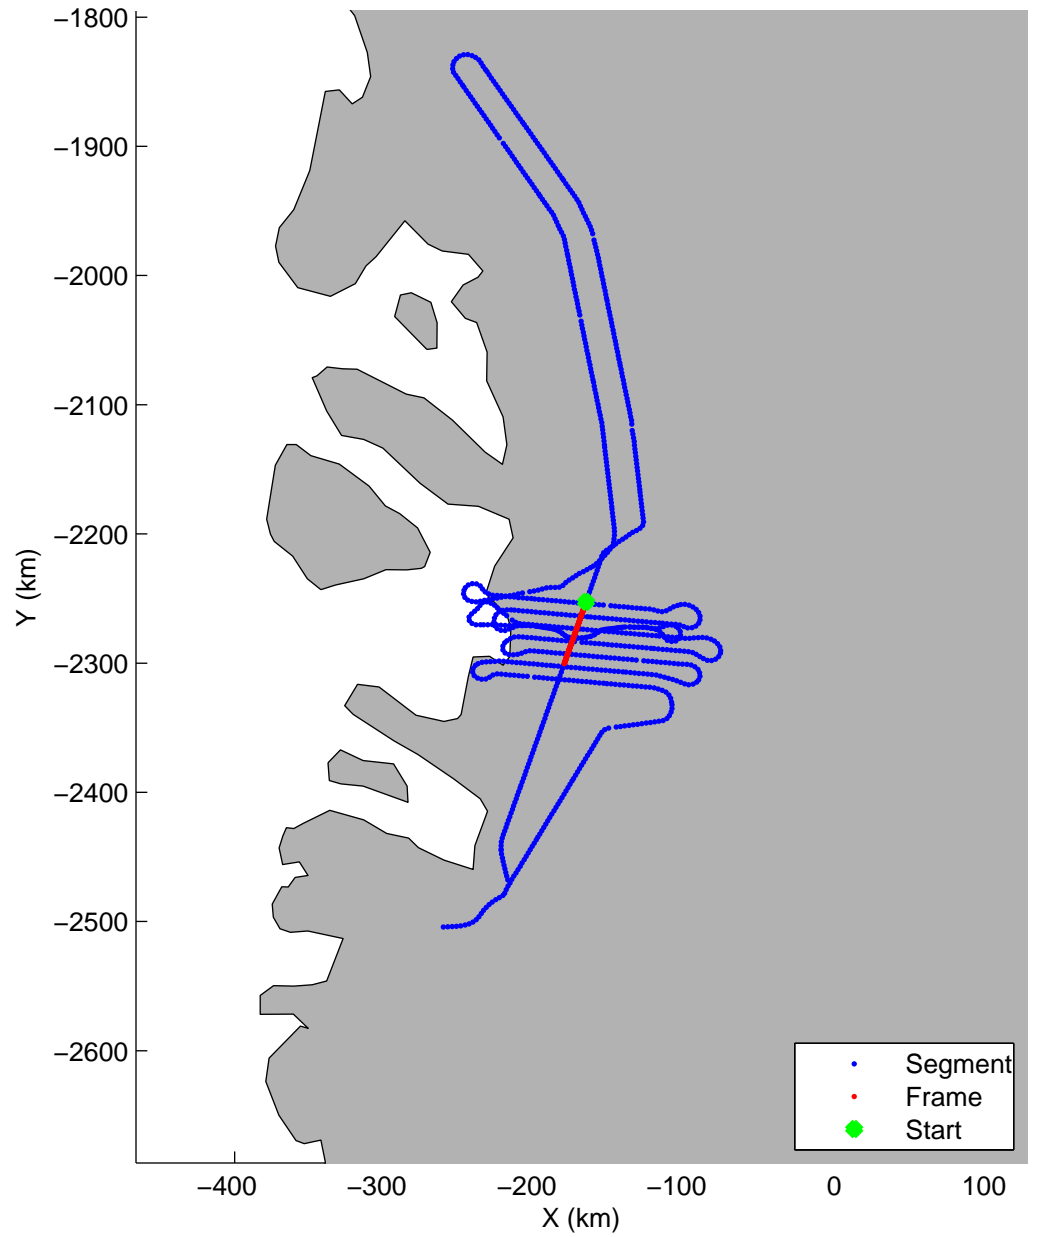

Land Ice:Jakobshavn 02
20150425_02_054
Polar Stereograph 70N/-45E