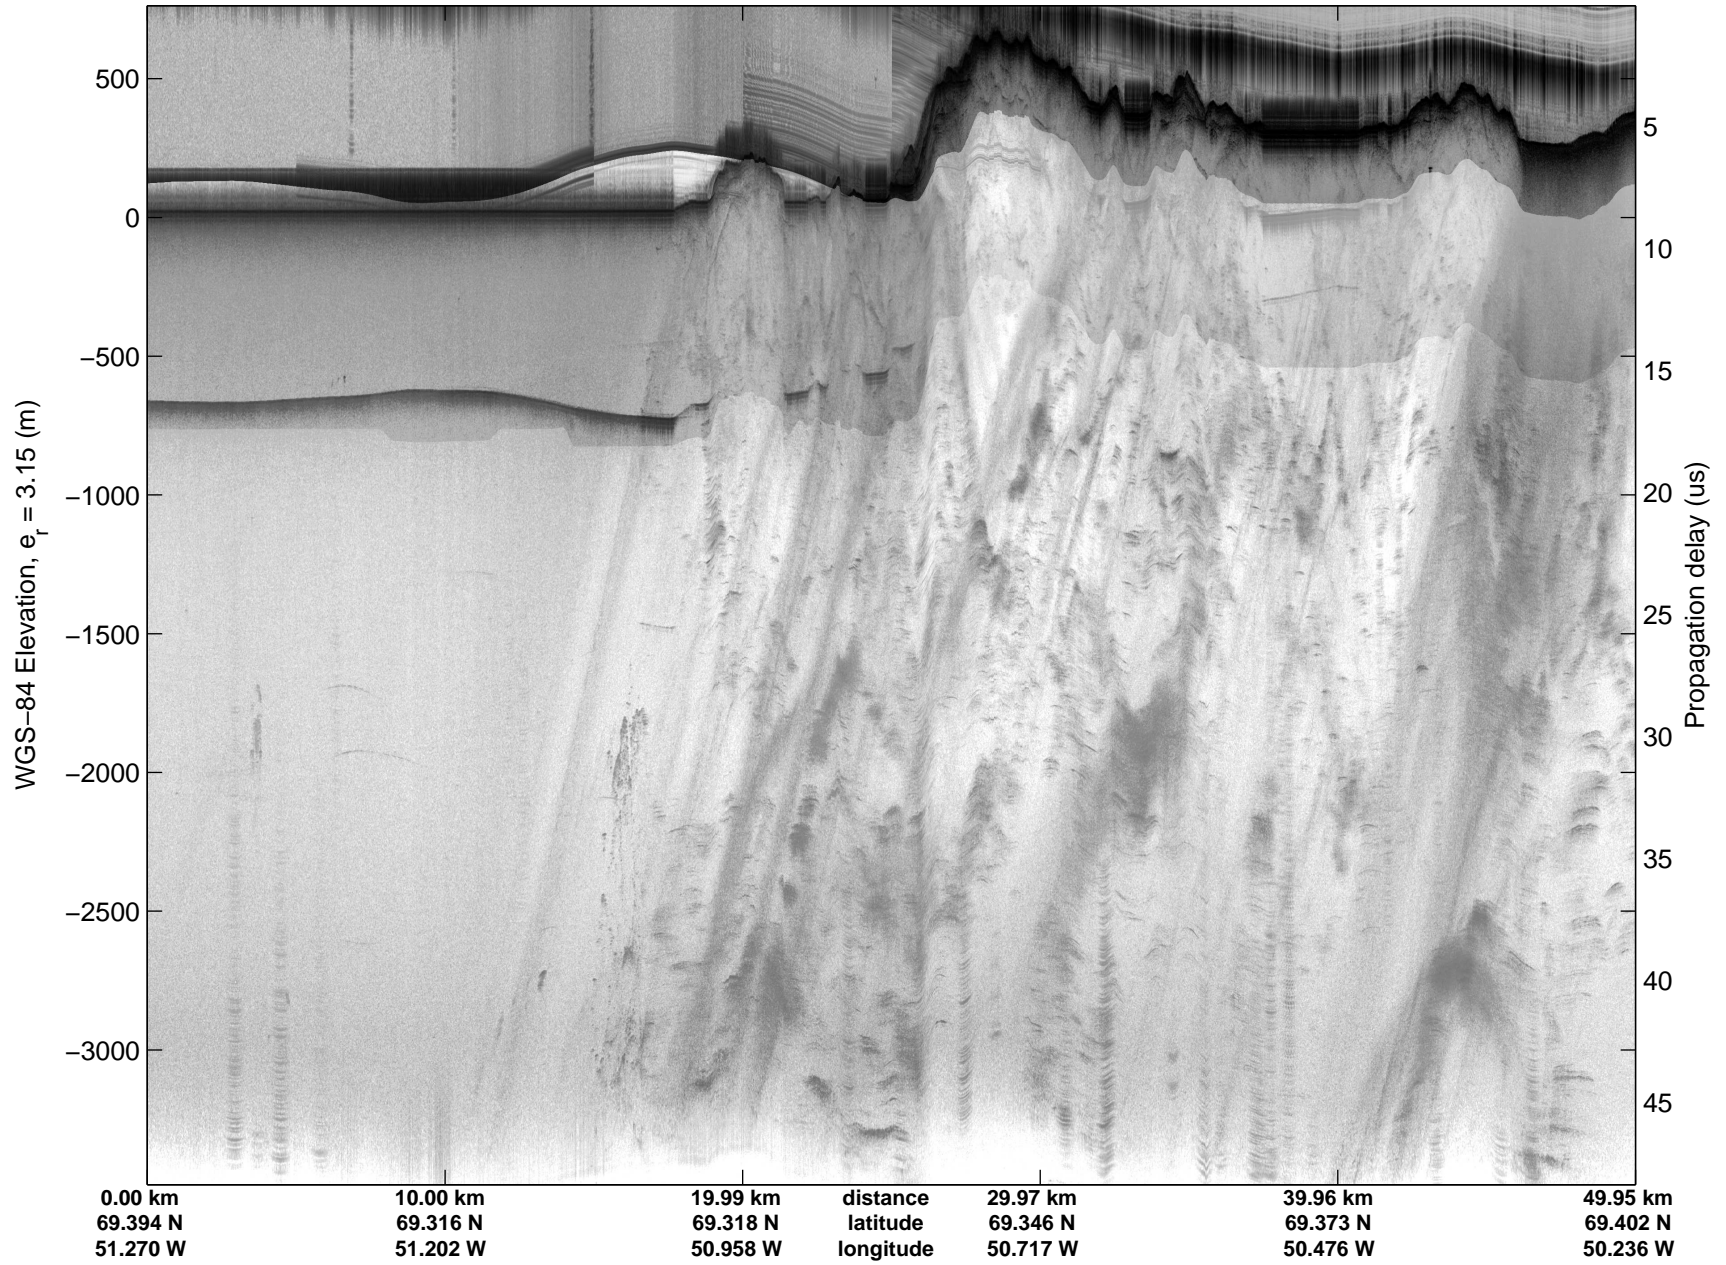

mcords5 2015_Greenland_C130: "Land Ice:Jakobshavn 02" 20150425_02_034: 14:16:18.5 to 14:23:21.8 GPS