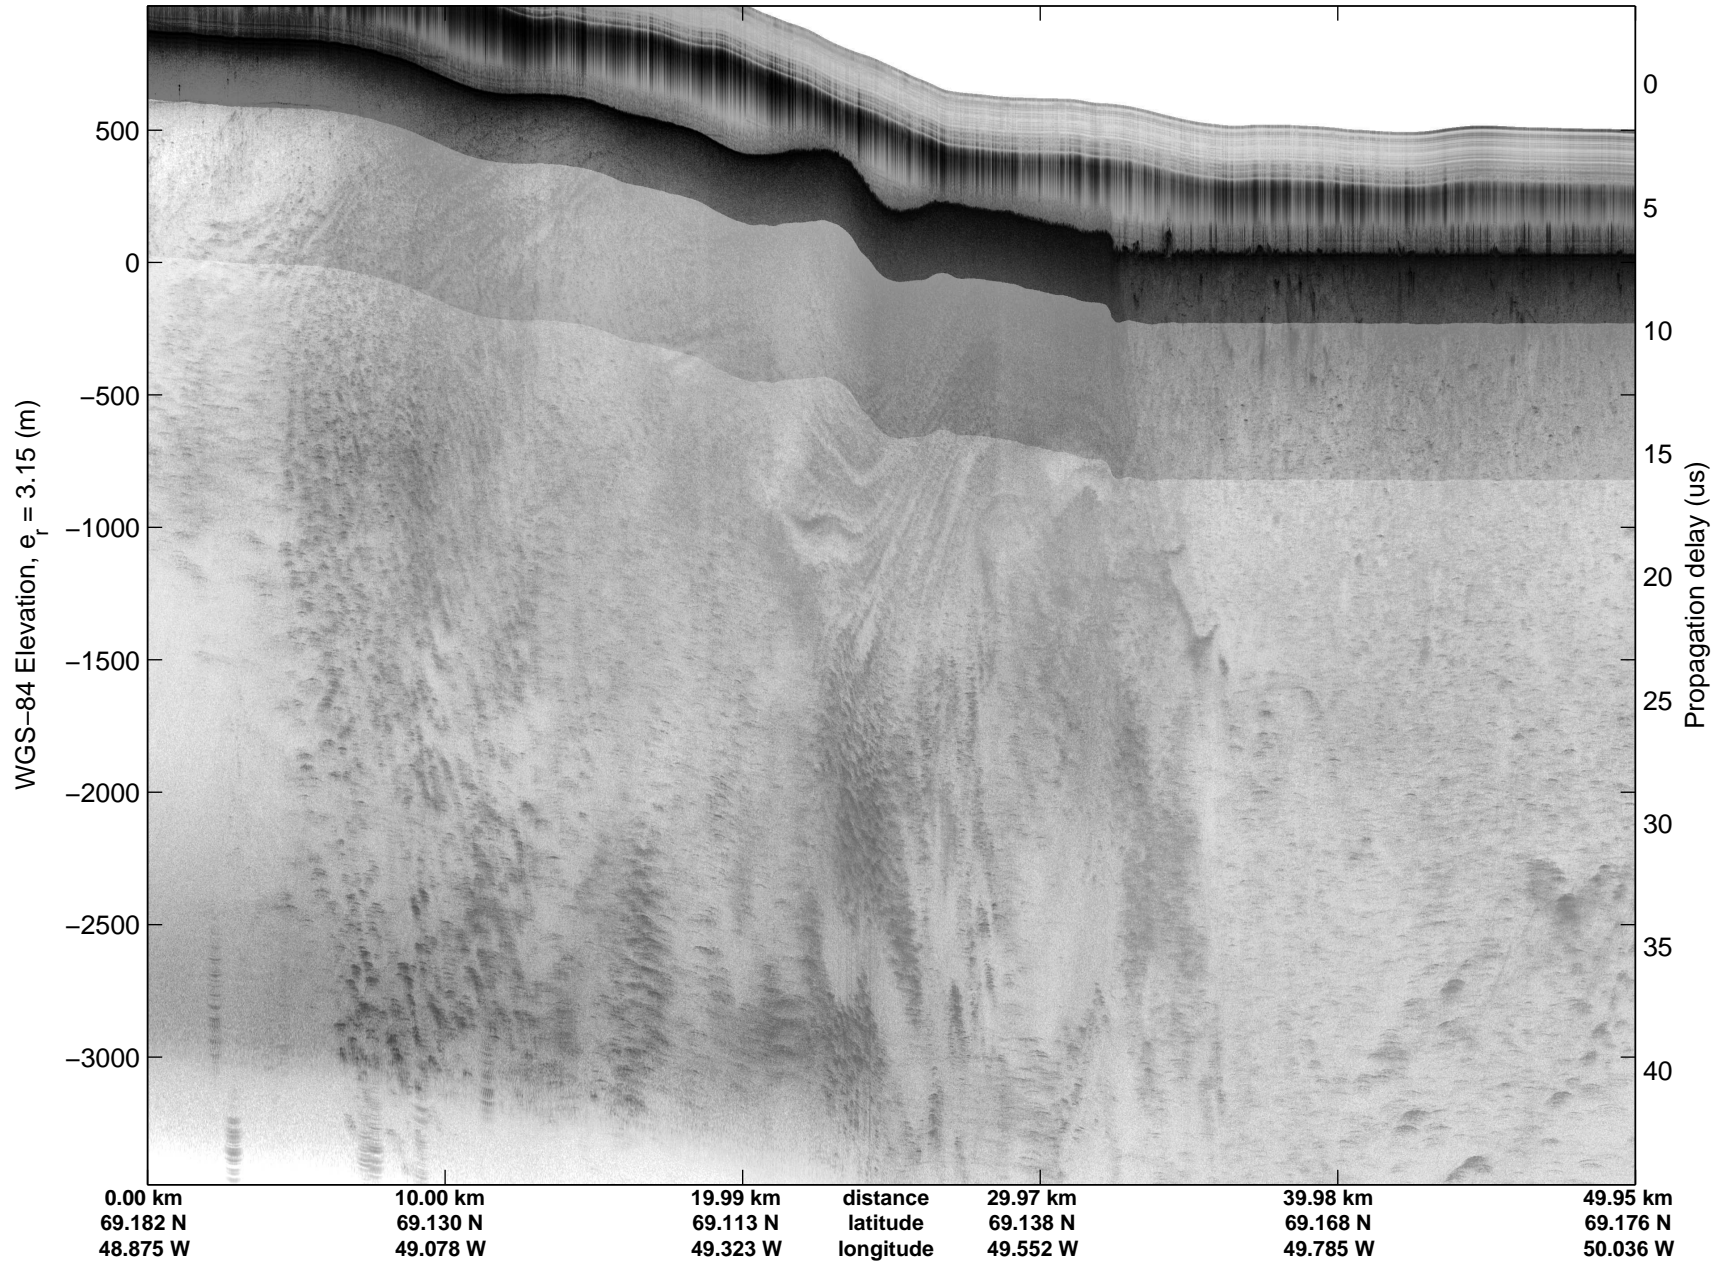

Land Ice: Jakobshavn 02
20150425_02_025
Polar Stereograph 70N/-45E

mcords5 2015_Greenland_C130: "Land Ice:Jakobshavn 02" 20150425_02_025: 13:17:50.8 to 13:24:27.6 GPS

mcords5 2015_Greenland_C130: "Land Ice:Jakobshavn 02" 20150425_02_025: 13:17:50.8 to 13:24:27.6 GPS

Land Ice:Jakobshavn 02
20150425_02_026
Polar Stereograph 70N/-45E

mcords5 2015_Greenland_C130: "Land Ice:Jakobshavn 02" 20150425_02_026: 13:24:27.9 to 13:31:32.3 GPS

mcords5 2015_Greenland_C130: "Land Ice:Jakobshavn 02" 20150425_02_026: 13:24:27.9 to 13:31:32.3 GPS