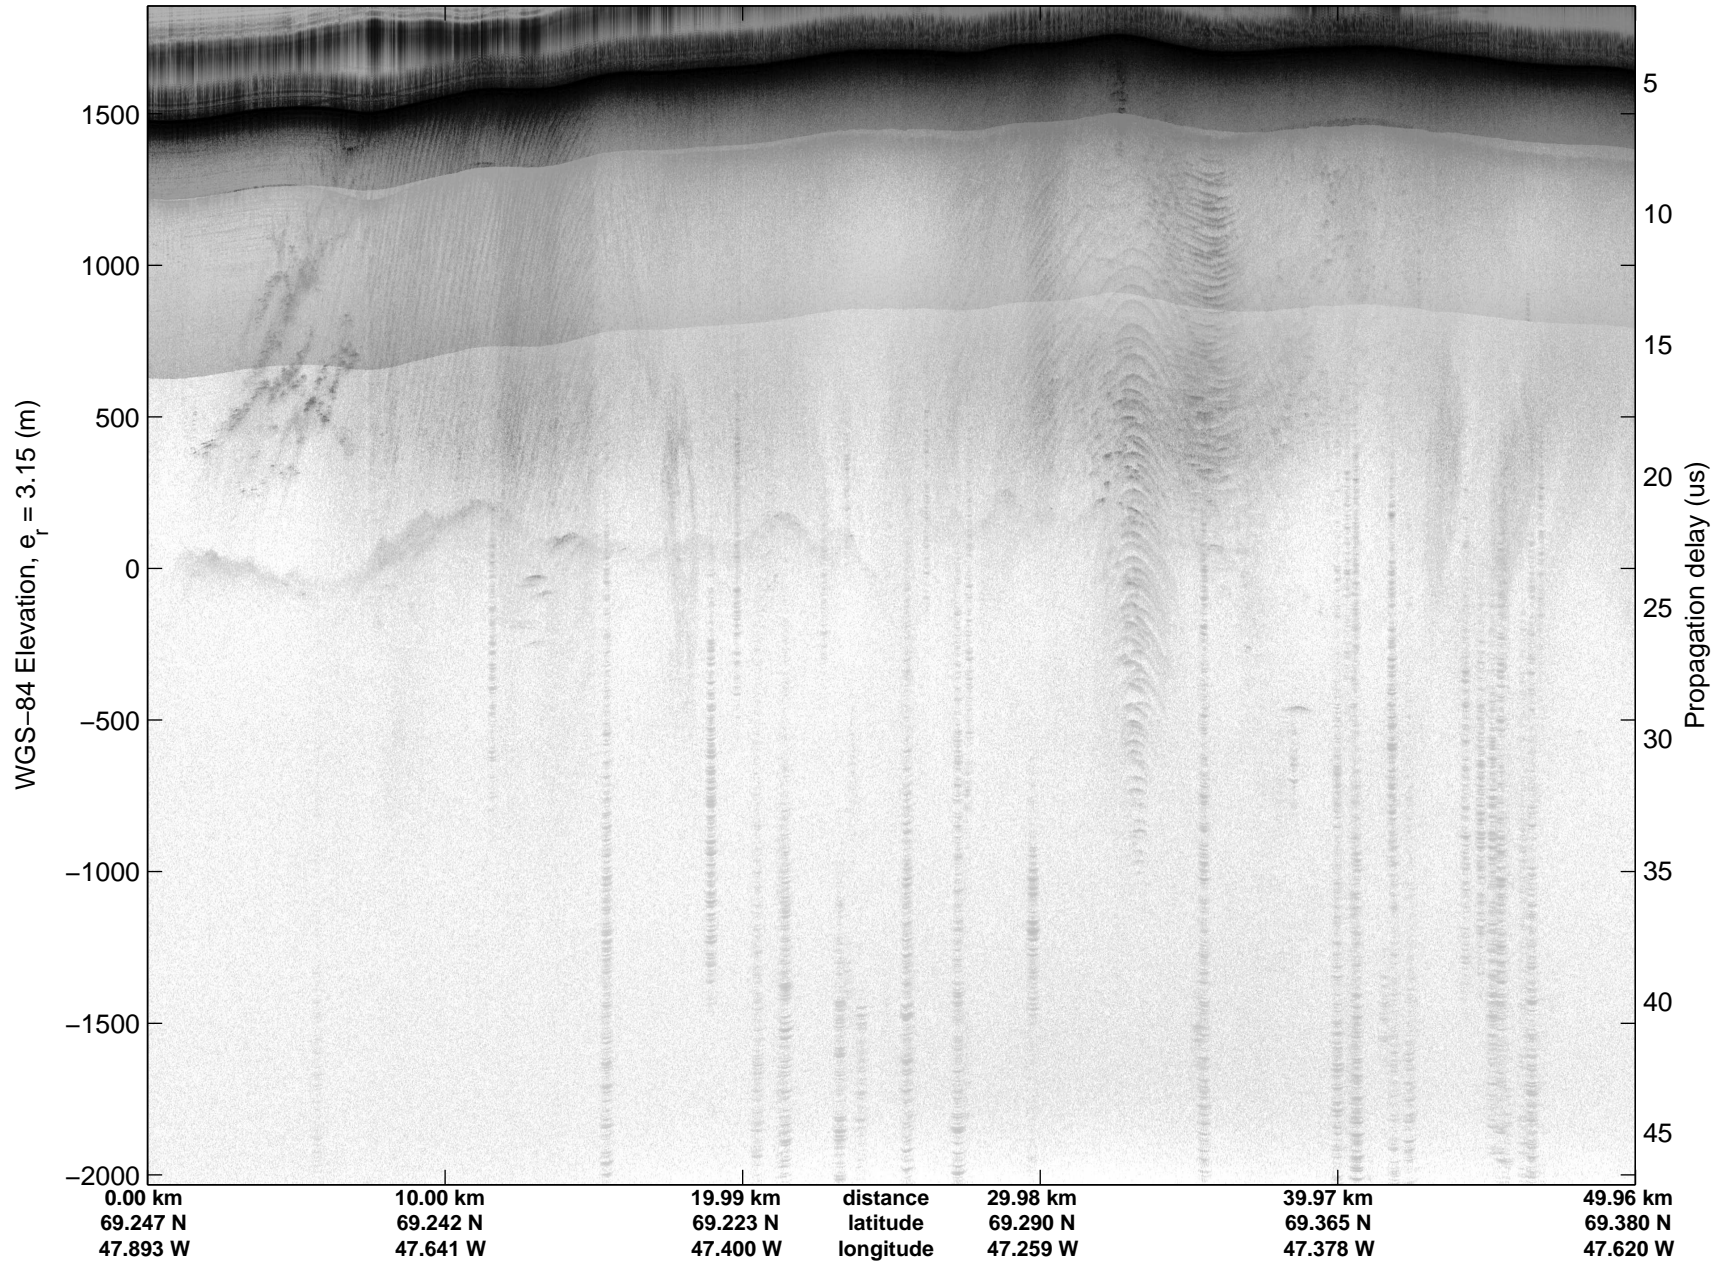

mcords5 2015_Greenland_C130: "Land Ice:Jakobshavn 02" 20150425_02_030: 13:51:51.8 to 13:58:00.3 GPS