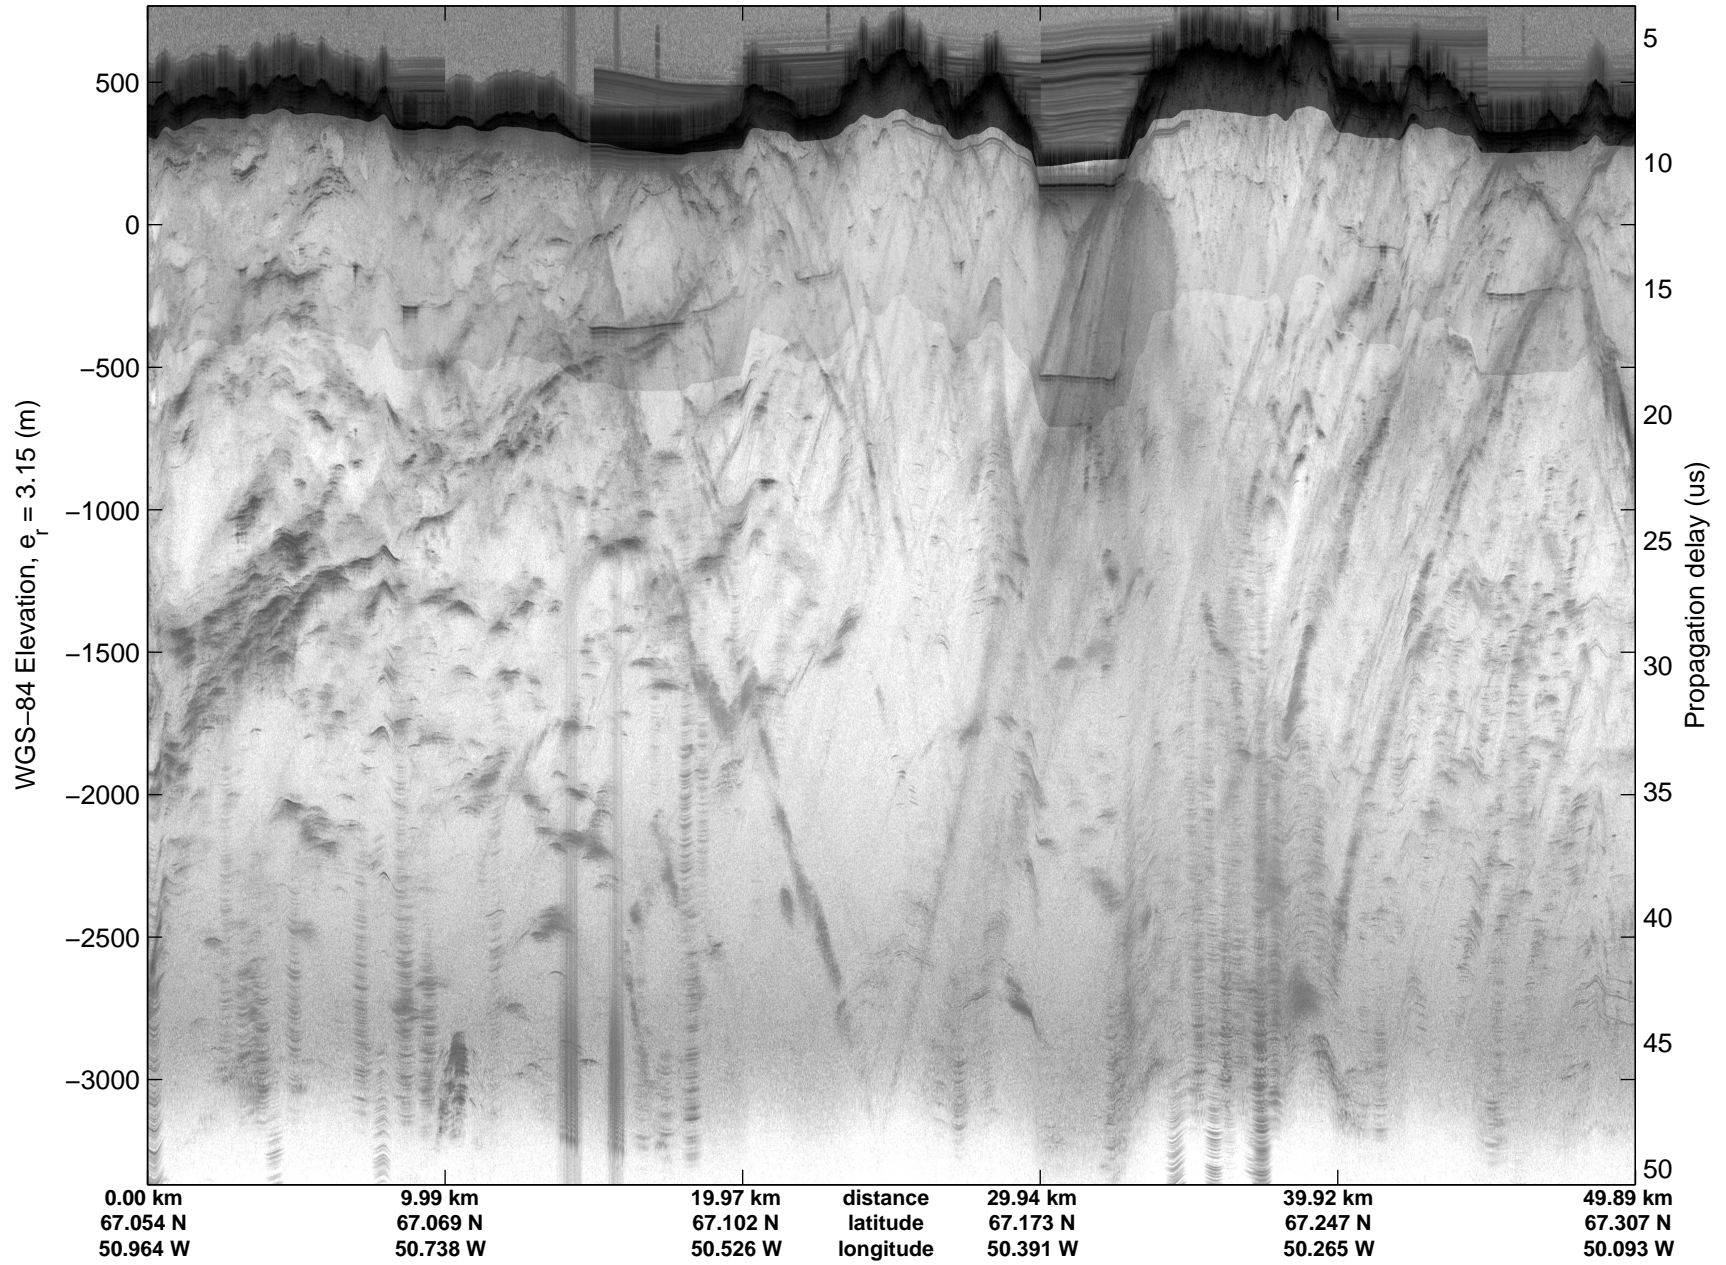

Land Ice:Jakobshavn 02
20150425_02_001
Polar Stereograph 70N/-45E

mcords5 2015_Greenland_C130: "Land Ice:Jakobshavn 02" 20150425_02_001: 10:40:10.1 to 10:46:30.0 GPS

mcords5 2015_Greenland_C130: "Land Ice:Jakobshavn 02" 20150425_02_001: 10:40:10.1 to 10:46:30.0 GPS

Land Ice: Jakobshavn 02
20150425_02_002
Polar Stereograph 70N/-45E

mcords5 2015_Greenland_C130: "Land Ice:Jakobshavn 02" 20150425_02_002: 10:46:30.2 to 10:52:51.2 GPS

mcords5 2015_Greenland_C130: "Land Ice:Jakobshavn 02" 20150425_02_002: 10:46:30.2 to 10:52:51.2 GPS

Land Ice: Jakobshavn 02
20150425_02_003
Polar Stereograph 70N/-45E

mcords5 2015_Greenland_C130: "Land Ice:Jakobshavn 02" 20150425_02_003: 10:52:51.5 to 10:59:18.8 GPS

mcords5 2015_Greenland_C130: "Land Ice:Jakobshavn 02" 20150425_02_003: 10:52:51.5 to 10:59:18.8 GPS