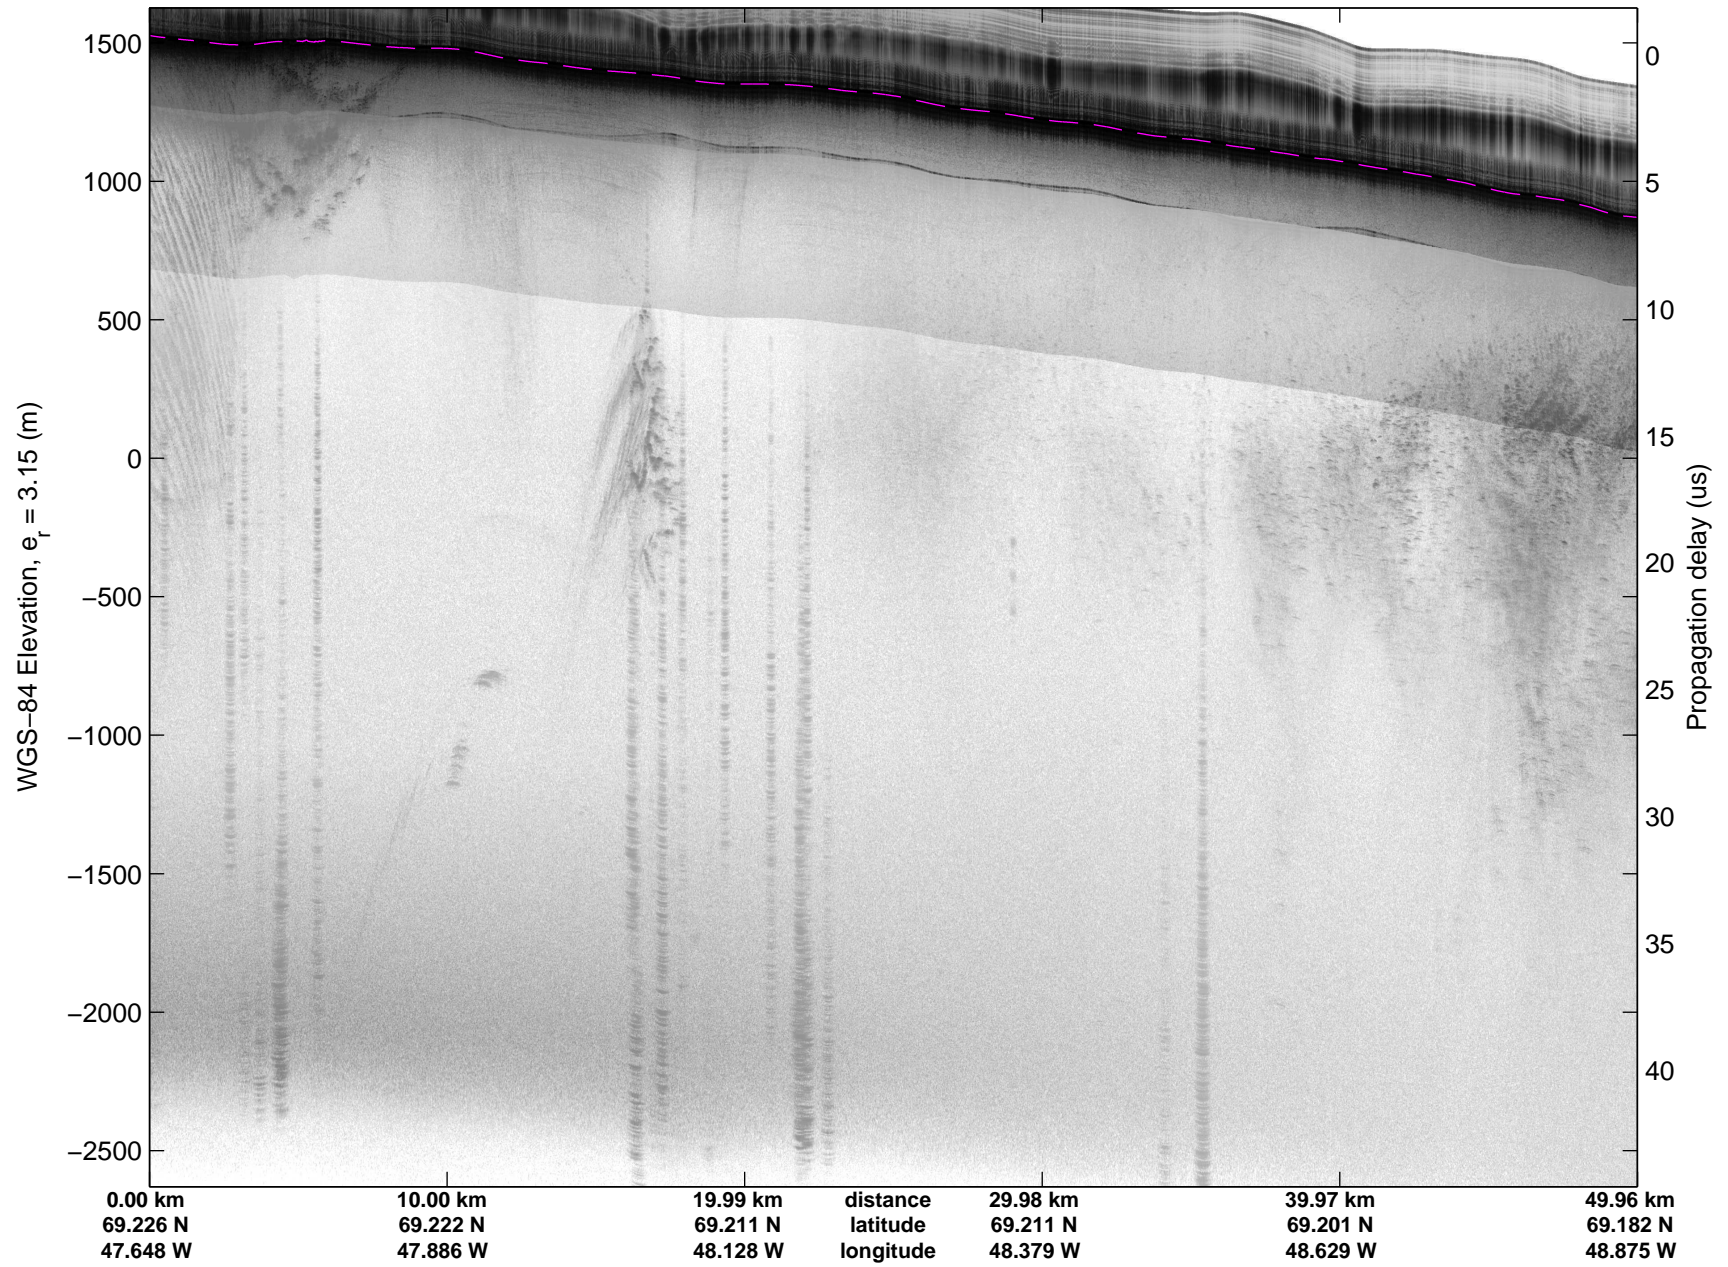

mcords5 2015_Greenland_C130: "Land Ice:Jakobshavn 02" 20150425_02_025: 13:17:50.8 to 13:24:27.6 GPS