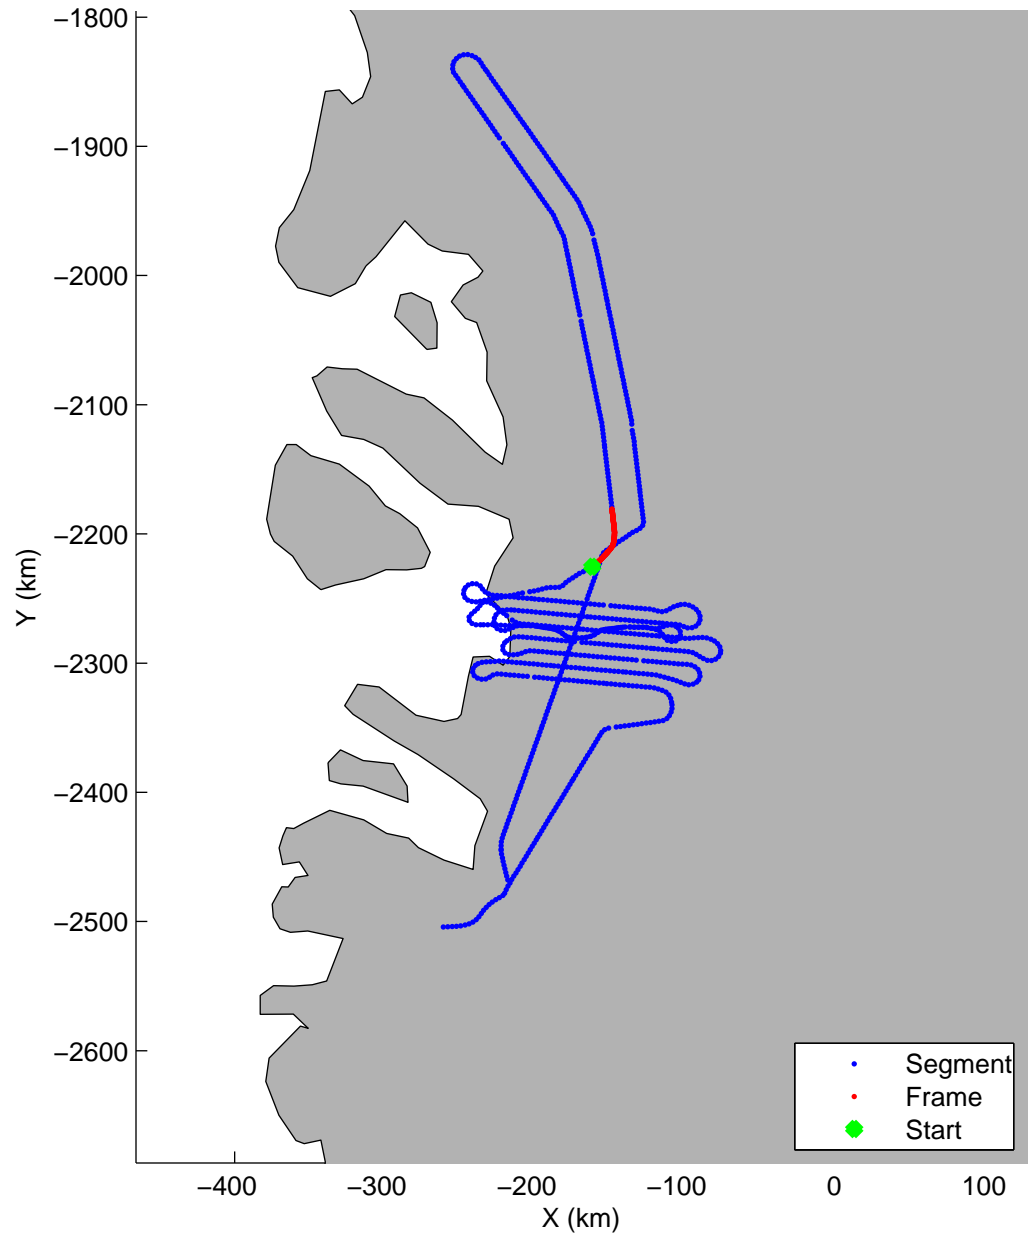

Land Ice:Jakobshavn 02
20150425_02_036
Polar Stereograph 70N/-45E