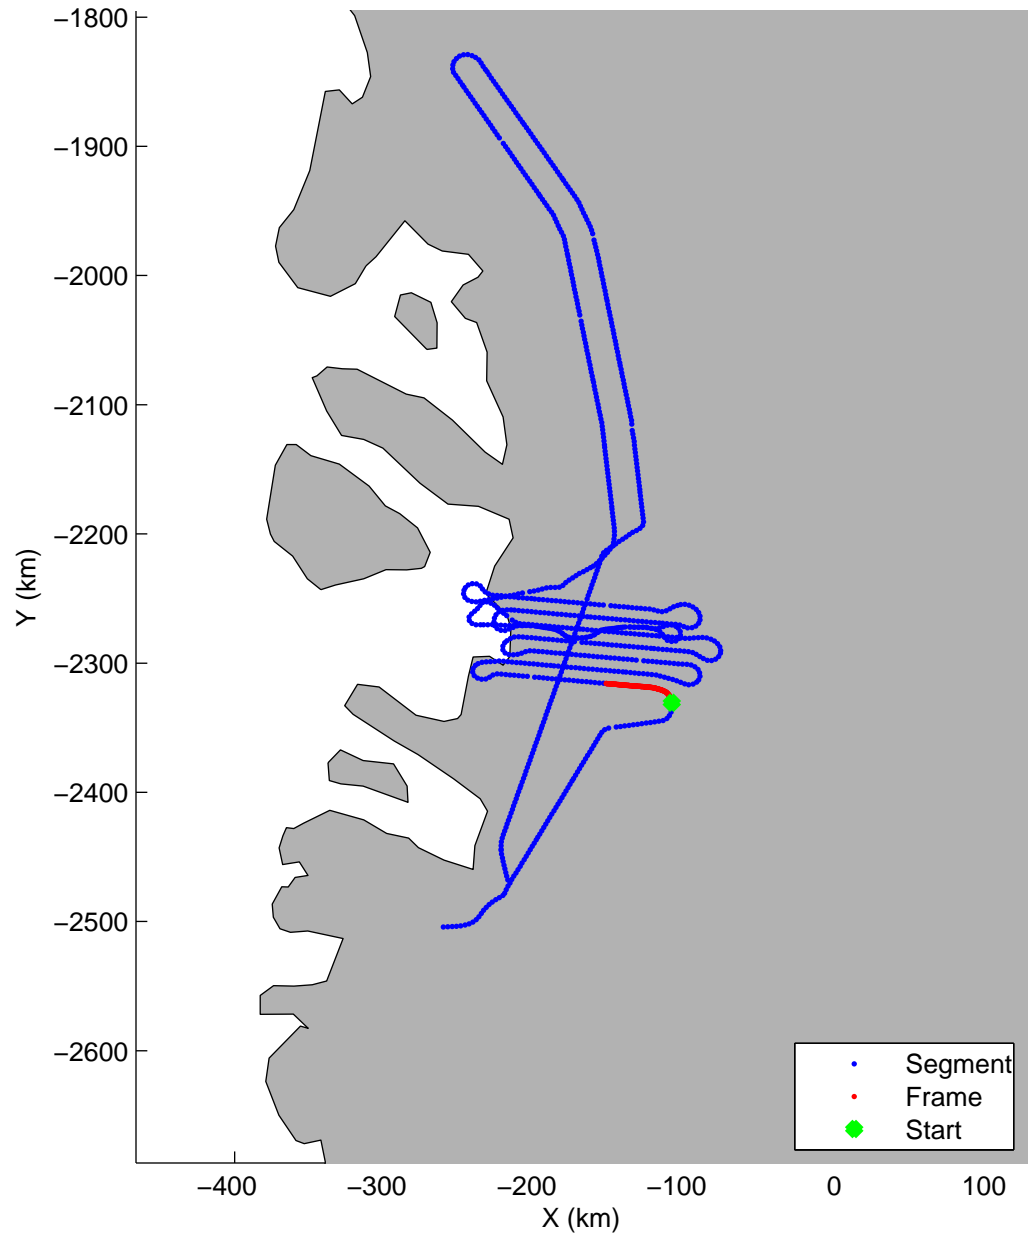

Land Ice: Jakobshavn 02
20150425_02_003
Polar Stereograph 70N/-45E

mcords5 2015_Greenland_C130: "Land Ice:Jakobshavn 02" 20150425_02_003: 10:52:51.5 to 10:59:18.8 GPS

mcords5 2015_Greenland_C130: "Land Ice:Jakobshavn 02" 20150425_02_003: 10:52:51.5 to 10:59:18.8 GPS

Land Ice:Jakobshavn 02
20150425_02_004
Polar Stereograph 70N/-45E

mcords5 2015_Greenland_C130: "Land Ice:Jakobshavn 02" 20150425_02_004: 10:59:19.0 to 11:05:41.1 GPS

mcords5 2015_Greenland_C130: "Land Ice:Jakobshavn 02" 20150425_02_004: 10:59:19.0 to 11:05:41.1 GPS

Land Ice:Jakobshavn 02
20150425_02_005
Polar Stereograph 70N/-45E

mcords5 2015_Greenland_C130: "Land Ice:Jakobshavn 02" 20150425_02_005: 11:05:41.4 to 11:12:06.8 GPS

mcords5 2015_Greenland_C130: "Land Ice:Jakobshavn 02" 20150425_02_005: 11:05:41.4 to 11:12:06.8 GPS

Land Ice: Jakobshavn 02
20150425_02_006
Polar Stereograph 70N/-45E

mcords5 2015_Greenland_C130: "Land Ice:Jakobshavn 02" 20150425_02_006: 11:12:07.0 to 11:18:10.5 GPS

mcords5 2015_Greenland_C130: "Land Ice:Jakobshavn 02" 20150425_02_006: 11:12:07.0 to 11:18:10.5 GPS