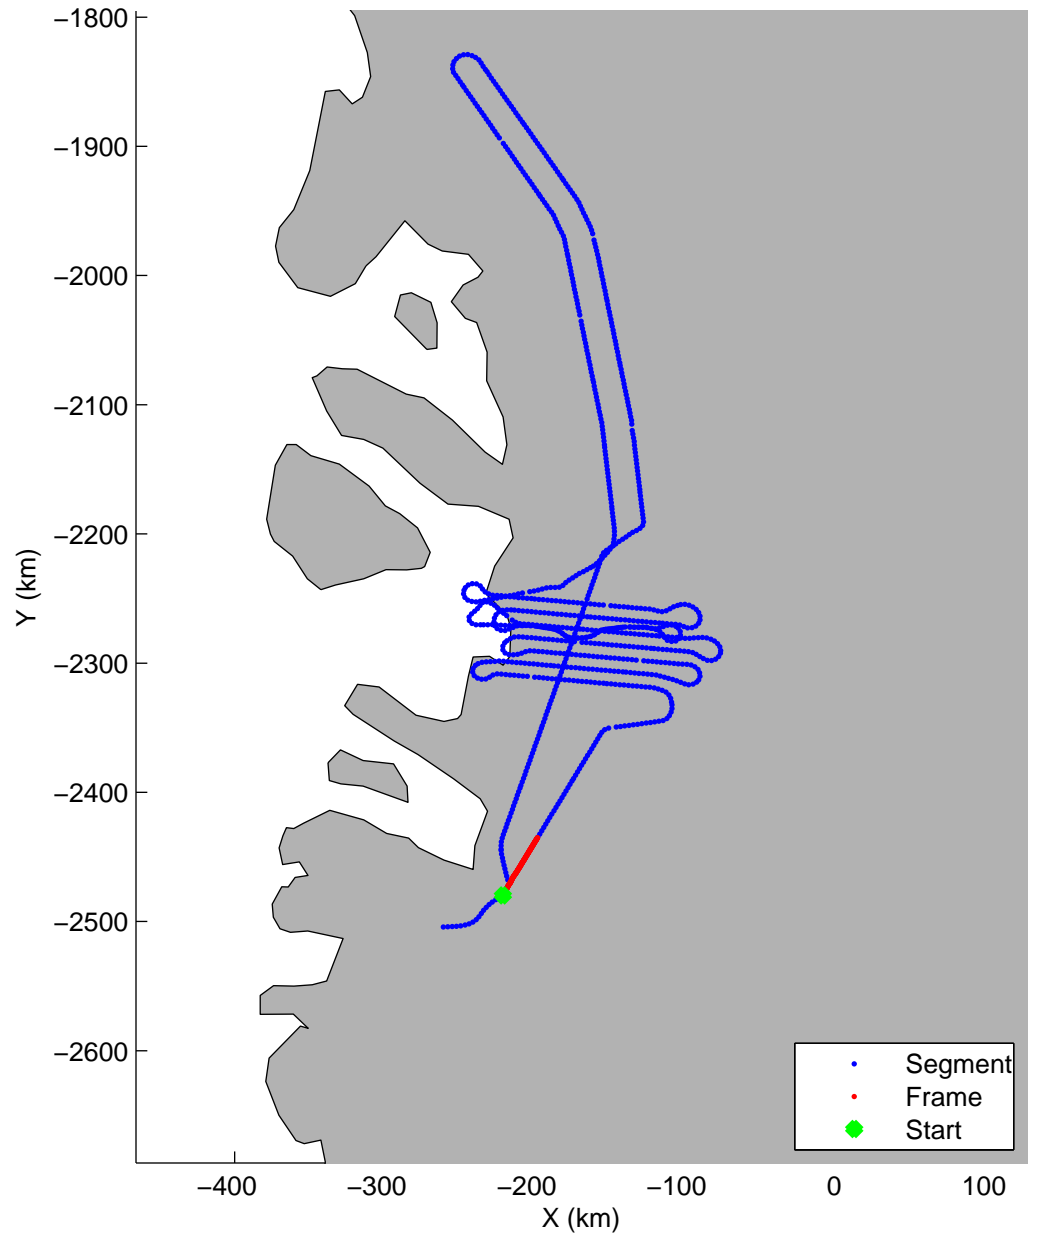

Land Ice:Jakobshavn 02
20150425_02_001
Polar Stereograph 70N/-45E

mcords5 2015_Greenland_C130: "Land Ice:Jakobshavn 02" 20150425_02_001: 10:40:10.1 to 10:46:30.0 GPS

mcords5 2015_Greenland_C130: "Land Ice:Jakobshavn 02" 20150425_02_001: 10:40:10.1 to 10:46:30.0 GPS

Land Ice: Jakobshavn 02
20150425_02_002
Polar Stereograph 70N/-45E

mcords5 2015_Greenland_C130: "Land Ice:Jakobshavn 02" 20150425_02_002: 10:46:30.2 to 10:52:51.2 GPS

mcords5 2015_Greenland_C130: "Land Ice:Jakobshavn 02" 20150425_02_002: 10:46:30.2 to 10:52:51.2 GPS

Land Ice: Jakobshavn 02
20150425_02_003
Polar Stereograph 70N/-45E

mcords5 2015_Greenland_C130: "Land Ice:Jakobshavn 02" 20150425_02_003: 10:52:51.5 to 10:59:18.8 GPS

mcords5 2015_Greenland_C130: "Land Ice:Jakobshavn 02" 20150425_02_003: 10:52:51.5 to 10:59:18.8 GPS