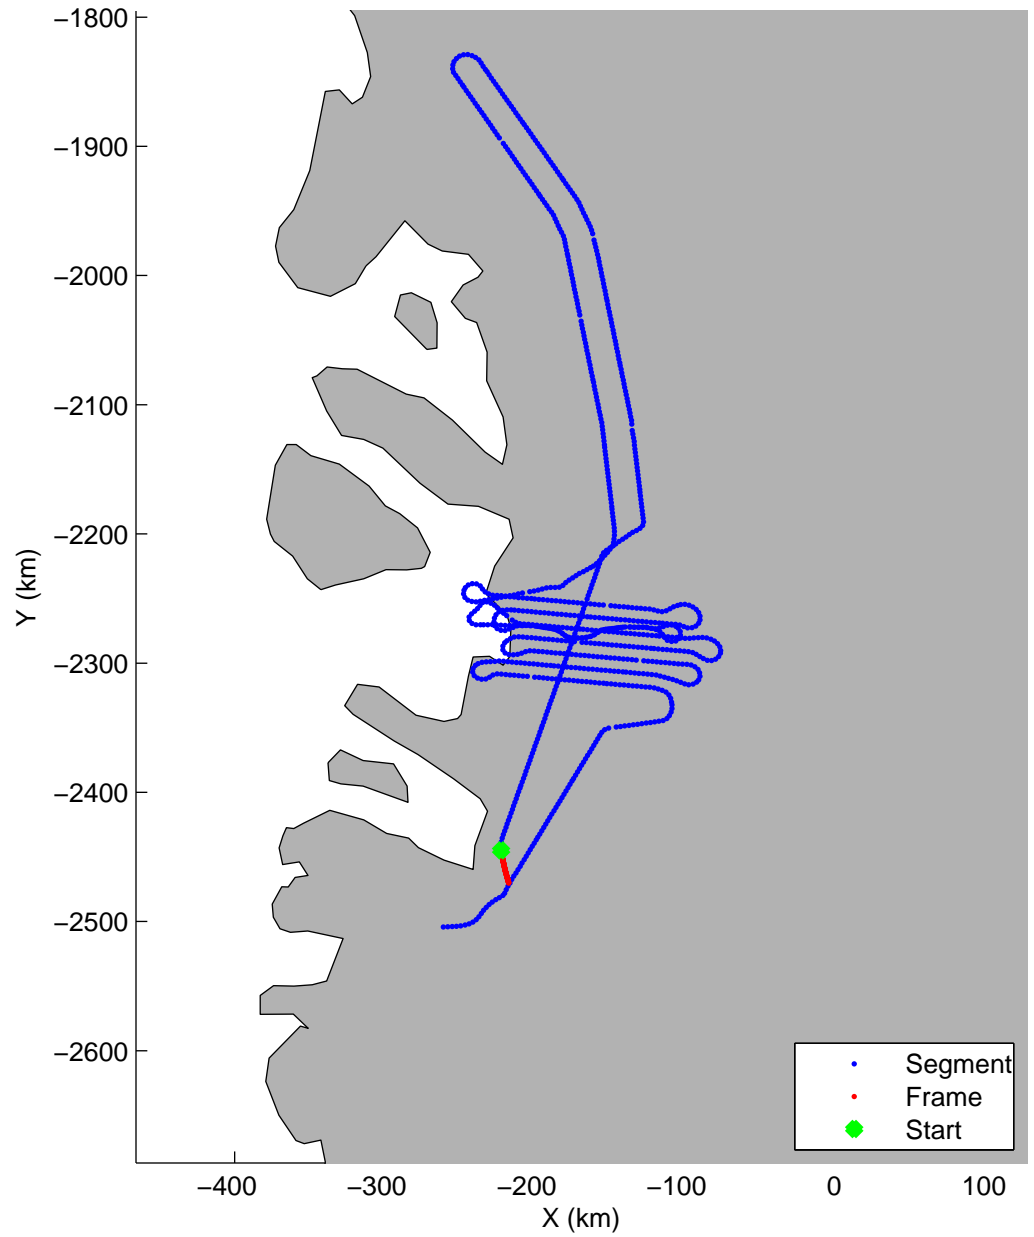

Land Ice:Jakobshavn 02
20150425_02_058
Polar Stereograph 70N/-45E