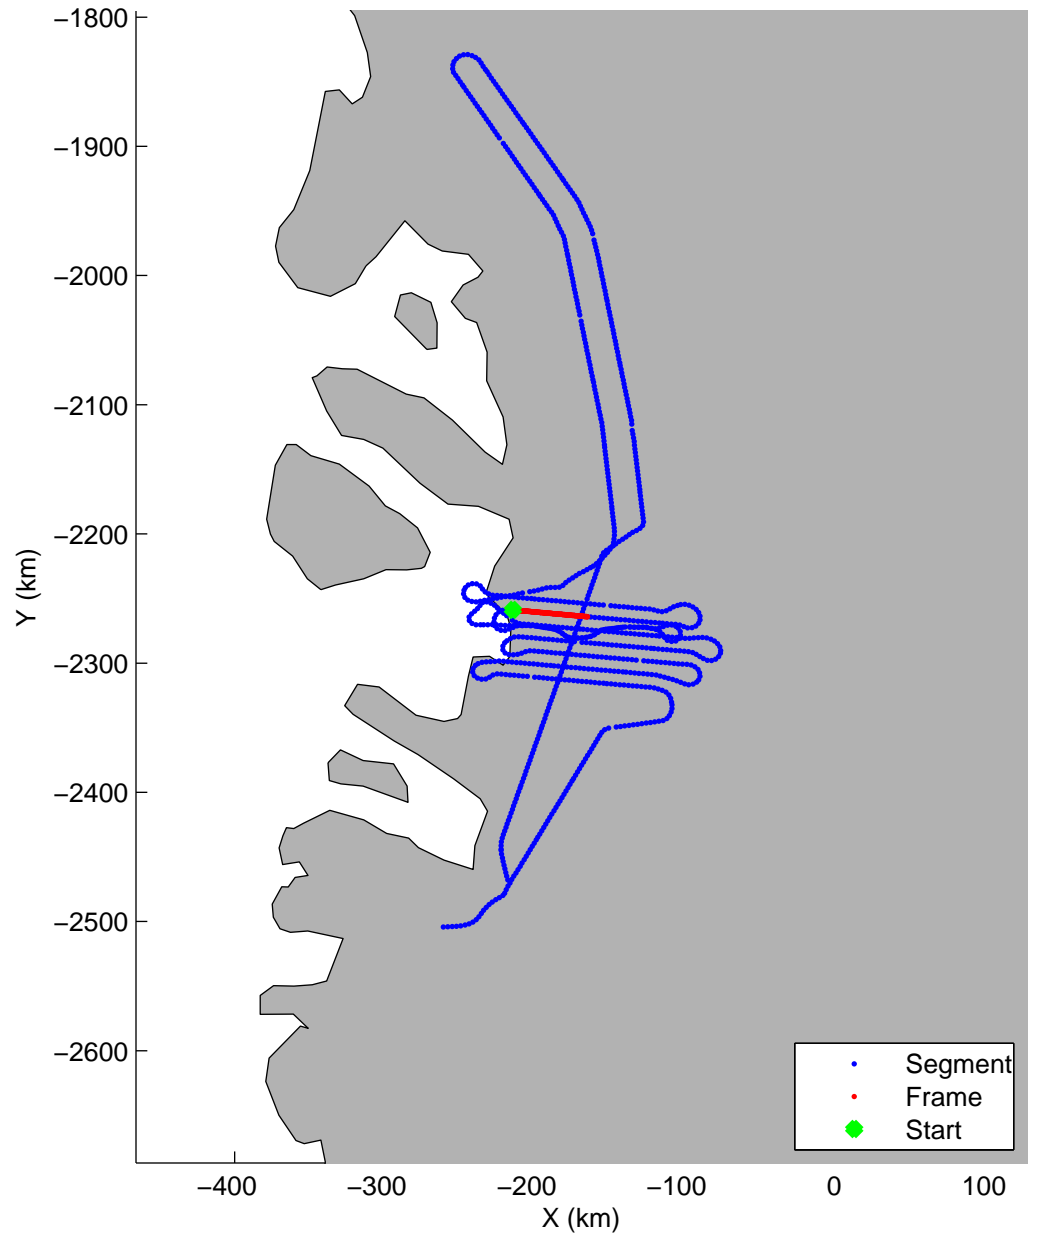

Land Ice:Jakobshavn 02
20150425_02_028
Polar Stereograph 70N/-45E