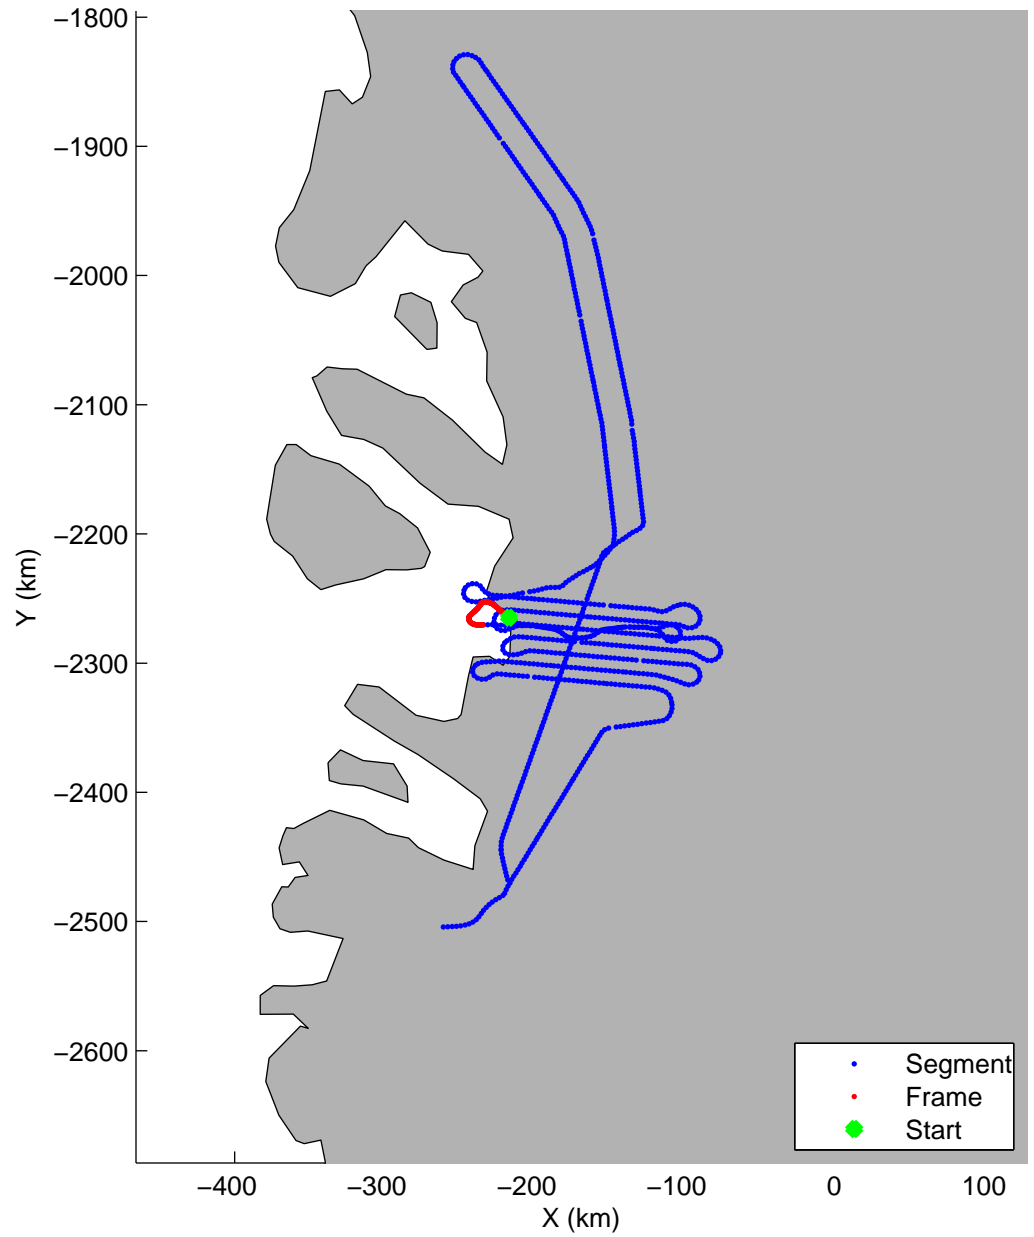

Land Ice:Jakobshavn 02
20150425_02_021
Polar Stereograph 70N/-45E