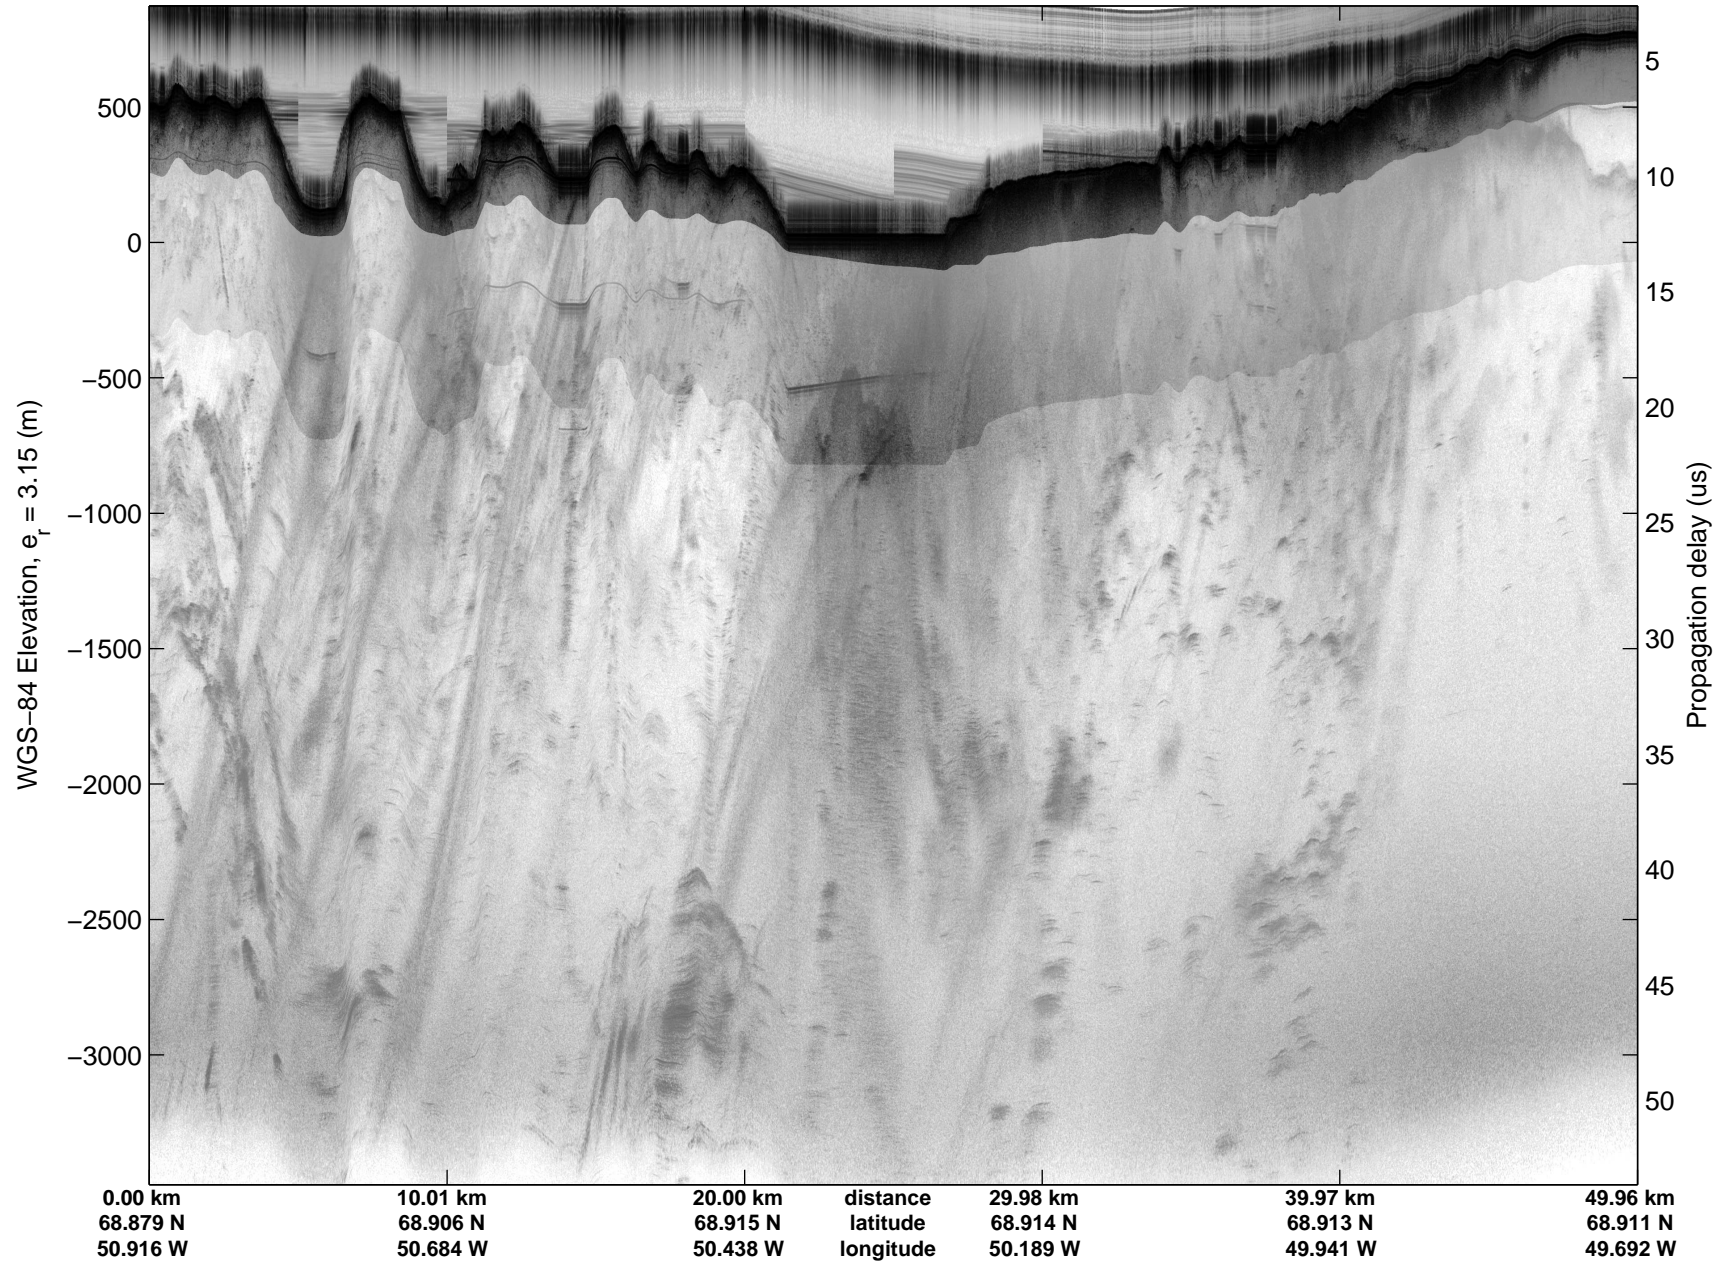

Land Ice:Jakobshavn 02
20150425_02_007
Polar Stereograph 70N/-45E

mcords5 2015_Greenland_C130: "Land Ice:Jakobshavn 02" 20150425_02_007: 11:18:10.8 to 11:24:33.0 GPS

mcords5 2015_Greenland_C130: "Land Ice:Jakobshavn 02" 20150425_02_007: 11:18:10.8 to 11:24:33.0 GPS

Land Ice:Jakobshavn 02
20150425_02_008
Polar Stereograph 70N/-45E

mcords5 2015_Greenland_C130: "Land Ice:Jakobshavn 02" 20150425_02_008: 11:24:33.3 to 11:31:06.9 GPS

mcords5 2015_Greenland_C130: "Land Ice:Jakobshavn 02" 20150425_02_008: 11:24:33.3 to 11:31:06.9 GPS

Land Ice:Jakobshavn 02
20150425_02_009
Polar Stereograph 70N/-45E

mcords5 2015_Greenland_C130: "Land Ice:Jakobshavn 02" 20150425_02_009: 11:31:07.1 to 11:37:28.6 GPS

mcords5 2015_Greenland_C130: "Land Ice:Jakobshavn 02" 20150425_02_009: 11:31:07.1 to 11:37:28.6 GPS