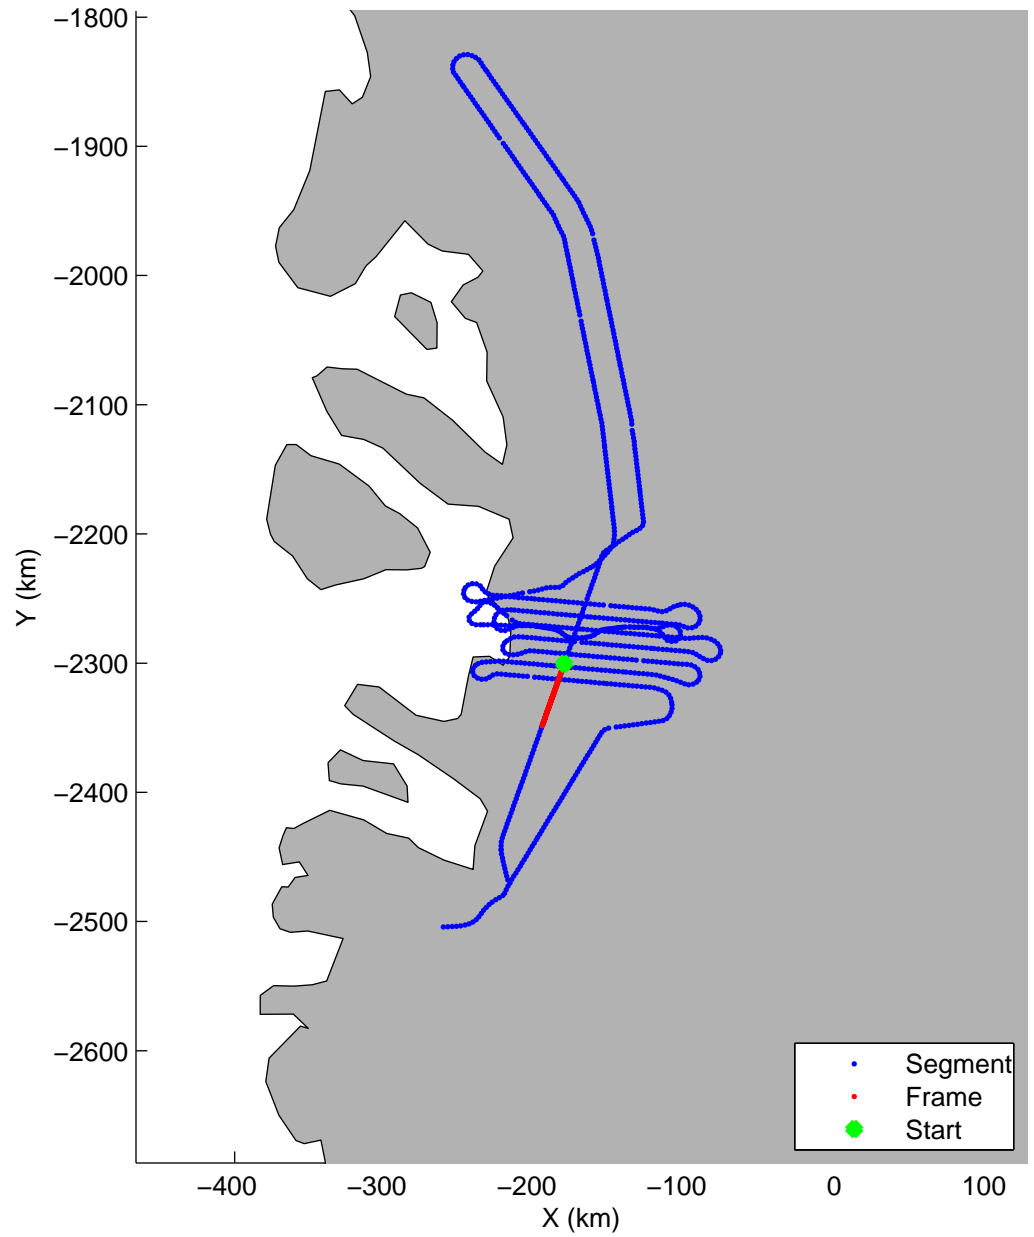

Land Ice:Jakobshavn 02
20150425_02_055
Polar Stereograph 70N/-45E