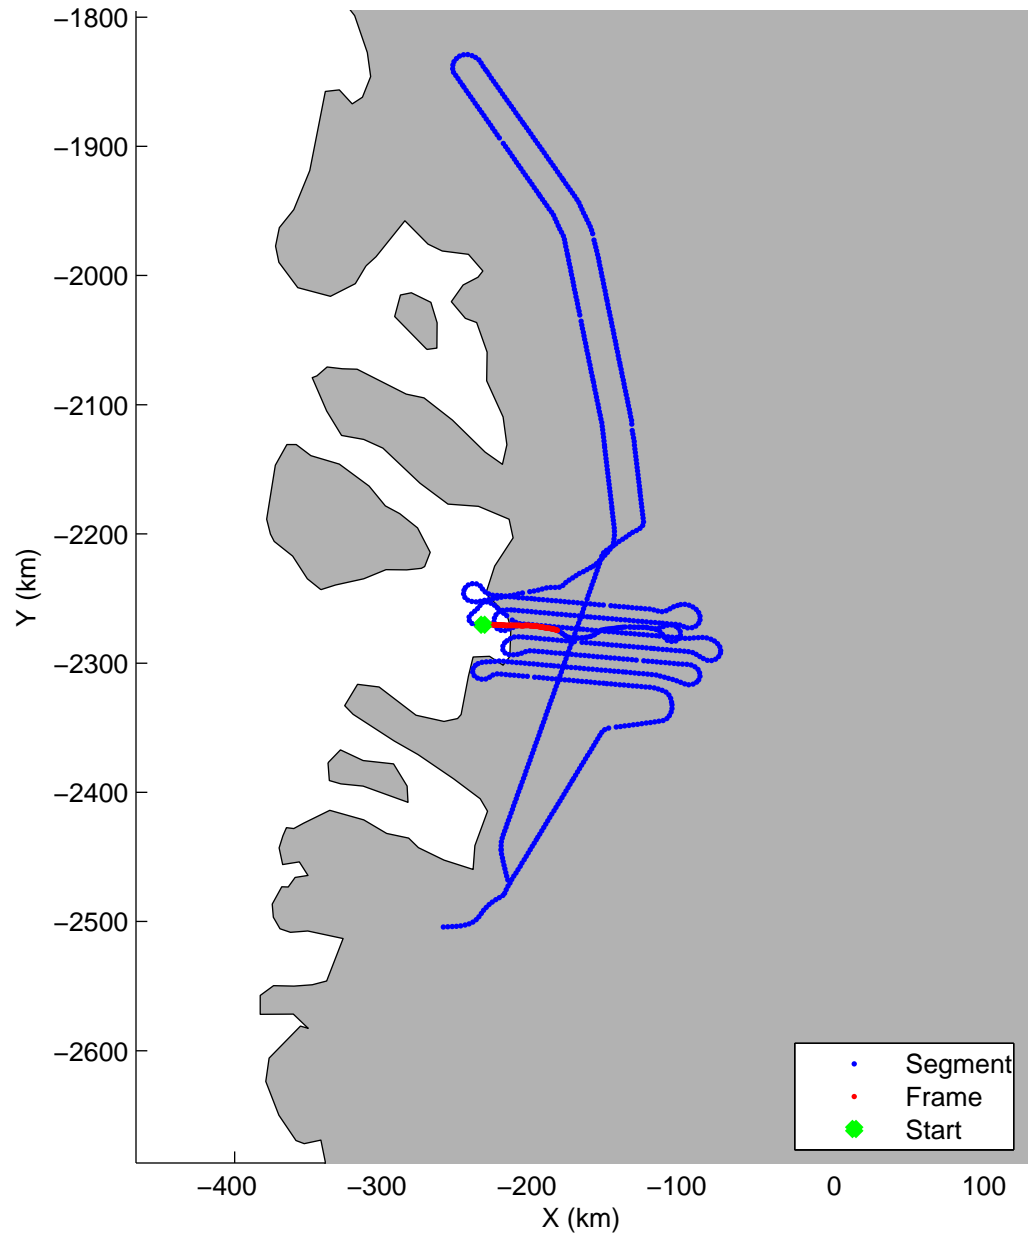

Land Ice:Jakobshavn 02
20150425_02_022
Polar Stereograph 70N/-45E