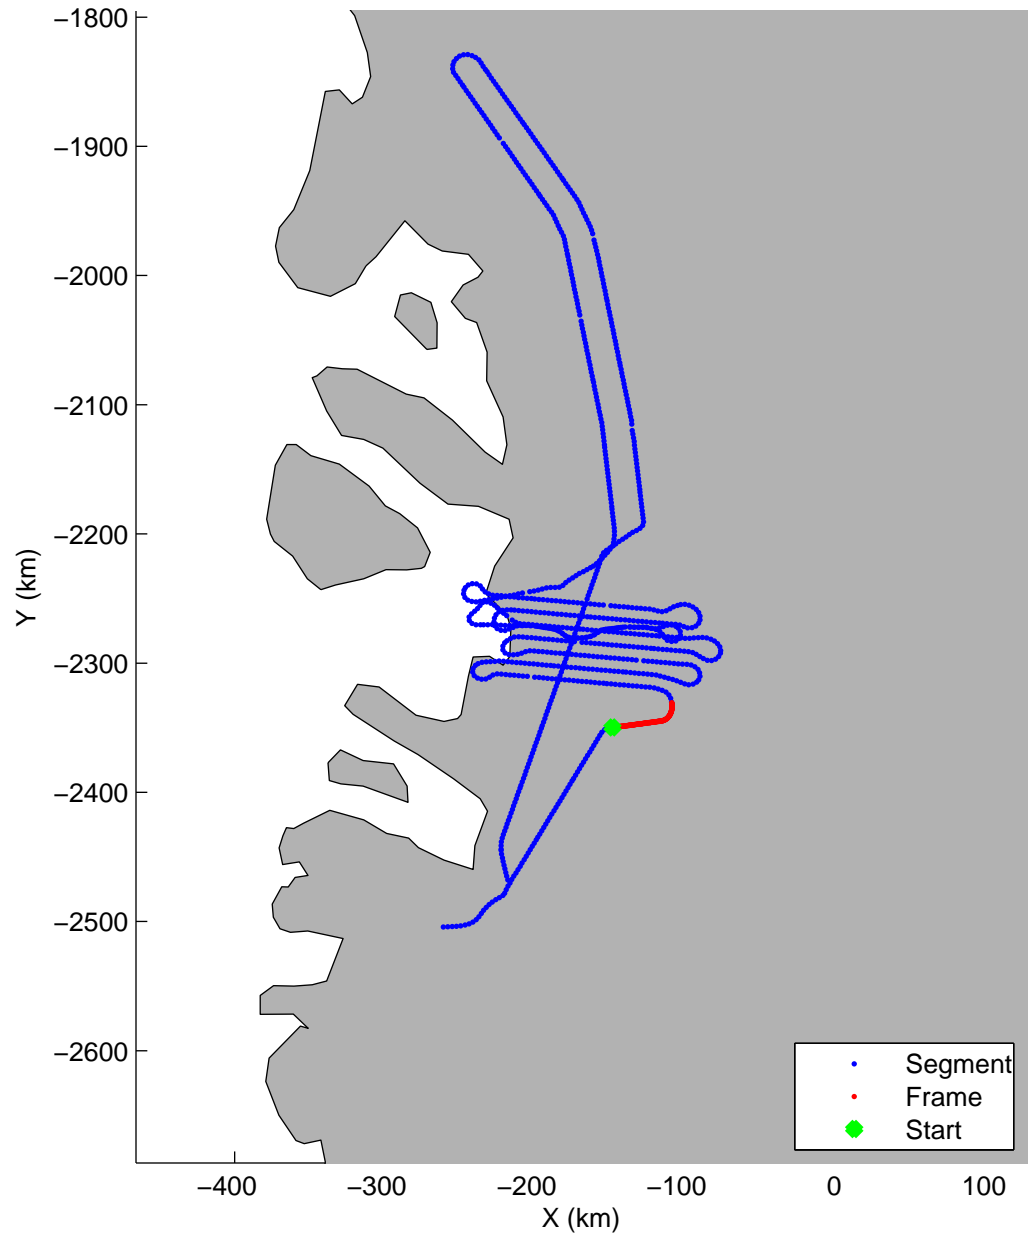

Land Ice: Jakobshavn 02
20150425_02_002
Polar Stereograph 70N/-45E

mcords5 2015_Greenland_C130: "Land Ice:Jakobshavn 02" 20150425_02_002: 10:46:30.2 to 10:52:51.2 GPS

mcords5 2015_Greenland_C130: "Land Ice:Jakobshavn 02" 20150425_02_002: 10:46:30.2 to 10:52:51.2 GPS

Land Ice: Jakobshavn 02
20150425_02_003
Polar Stereograph 70N/-45E

mcords5 2015_Greenland_C130: "Land Ice:Jakobshavn 02" 20150425_02_003: 10:52:51.5 to 10:59:18.8 GPS

mcords5 2015_Greenland_C130: "Land Ice:Jakobshavn 02" 20150425_02_003: 10:52:51.5 to 10:59:18.8 GPS

Land Ice:Jakobshavn 02
20150425_02_004
Polar Stereograph 70N/-45E

mcords5 2015_Greenland_C130: "Land Ice:Jakobshavn 02" 20150425_02_004: 10:59:19.0 to 11:05:41.1 GPS

mcords5 2015_Greenland_C130: "Land Ice:Jakobshavn 02" 20150425_02_004: 10:59:19.0 to 11:05:41.1 GPS

Land Ice:Jakobshavn 02
20150425_02_005
Polar Stereograph 70N/-45E

mcords5 2015_Greenland_C130: "Land Ice:Jakobshavn 02" 20150425_02_005: 11:05:41.4 to 11:12:06.8 GPS

mcords5 2015_Greenland_C130: "Land Ice:Jakobshavn 02" 20150425_02_005: 11:05:41.4 to 11:12:06.8 GPS