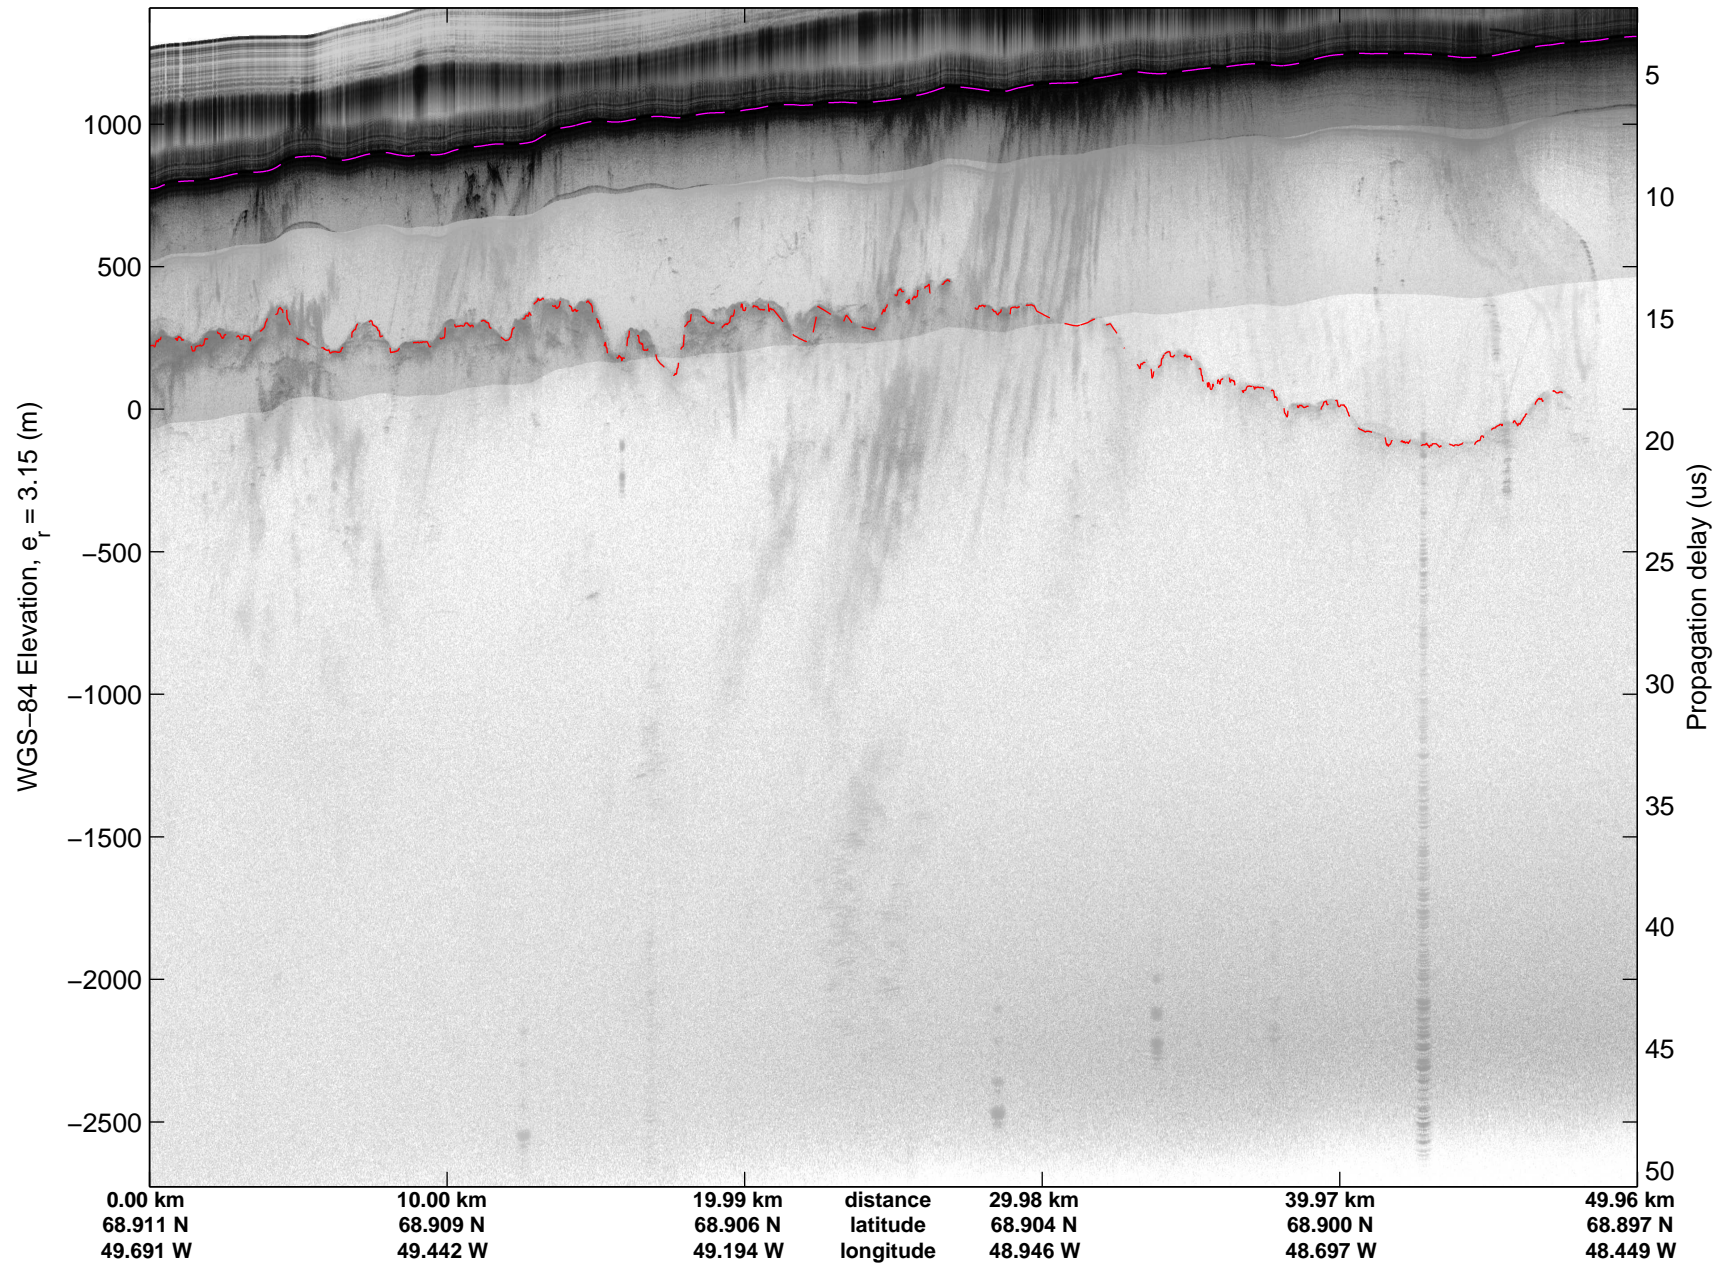

Land Ice:Jakobshavn 02
20150425_02_008
Polar Stereograph 70N/-45E

mcords5 2015_Greenland_C130: "Land Ice:Jakobshavn 02" 20150425_02_008: 11:24:33.3 to 11:31:06.9 GPS

mcords5 2015_Greenland_C130: "Land Ice:Jakobshavn 02" 20150425_02_008: 11:24:33.3 to 11:31:06.9 GPS

Land Ice:Jakobshavn 02
20150425_02_009
Polar Stereograph 70N/-45E

mcords5 2015_Greenland_C130: "Land Ice:Jakobshavn 02" 20150425_02_009: 11:31:07.1 to 11:37:28.6 GPS

mcords5 2015_Greenland_C130: "Land Ice:Jakobshavn 02" 20150425_02_009: 11:31:07.1 to 11:37:28.6 GPS

Land Ice:Jakobshavn 02
20150425_02_010
Polar Stereograph 70N/-45E

mcords5 2015_Greenland_C130: "Land Ice:Jakobshavn 02" 20150425_02_010: 11:37:28.9 to 11:44:06.5 GPS

mcords5 2015_Greenland_C130: "Land Ice:Jakobshavn 02" 20150425_02_010: 11:37:28.9 to 11:44:06.5 GPS