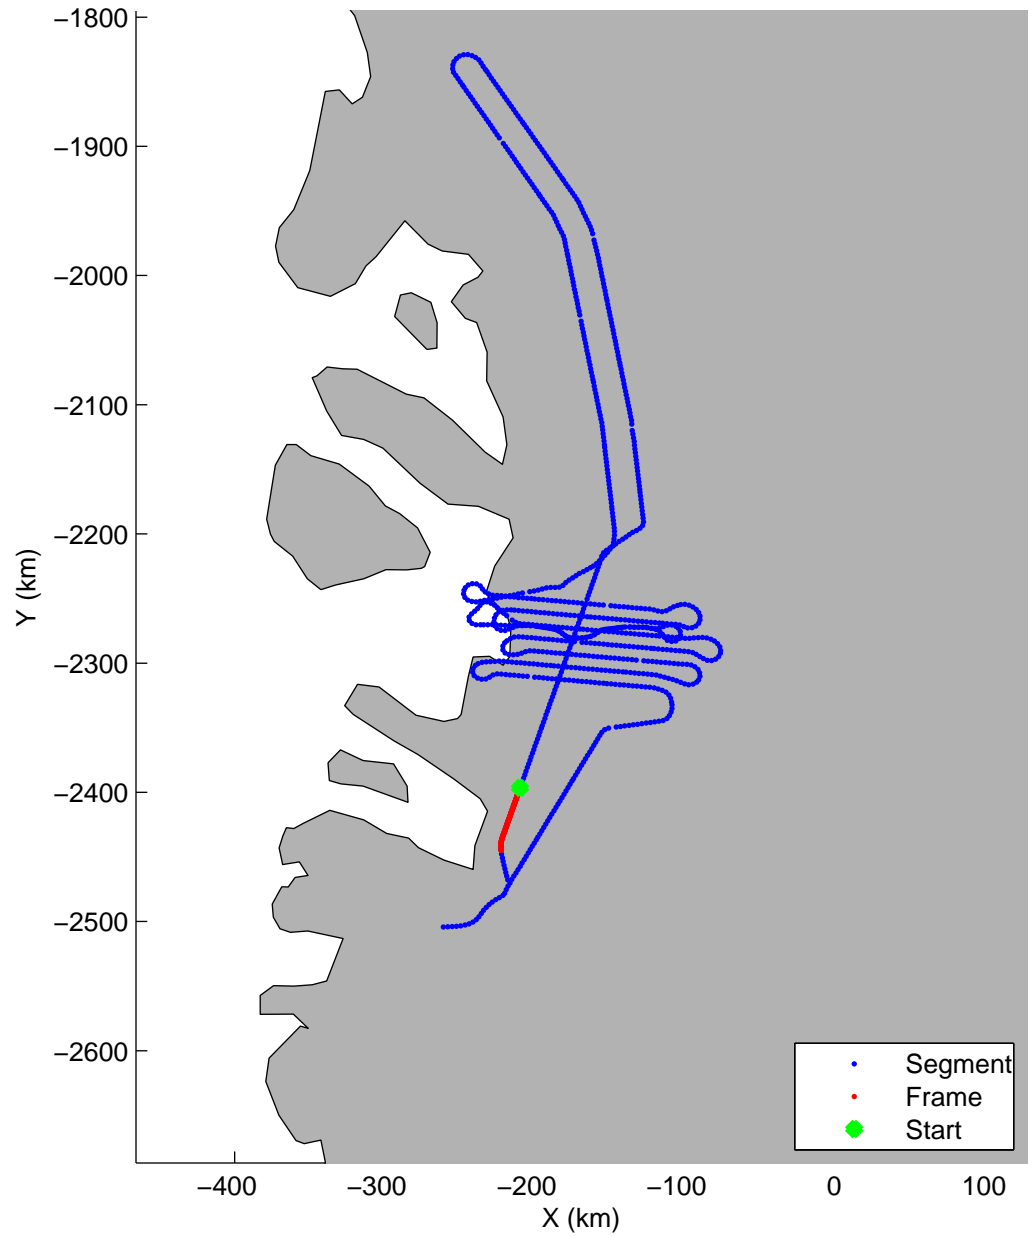

Land Ice:Jakobshavn 02
20150425_02_057
Polar Stereograph 70N/-45E