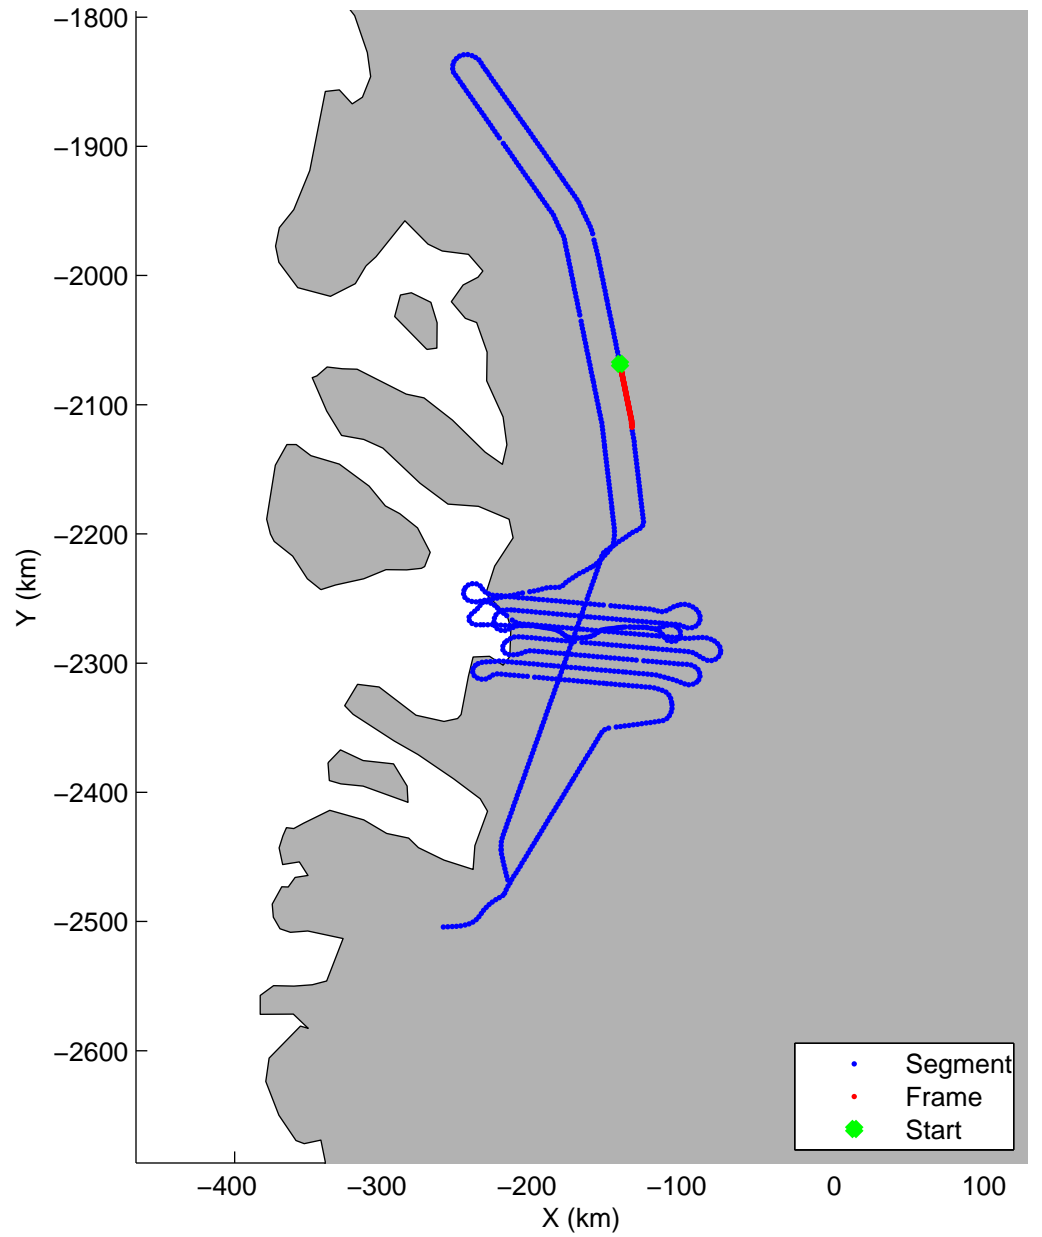

Land Ice:Jakobshavn 02
20150425_02_050
Polar Stereograph 70N/-45E