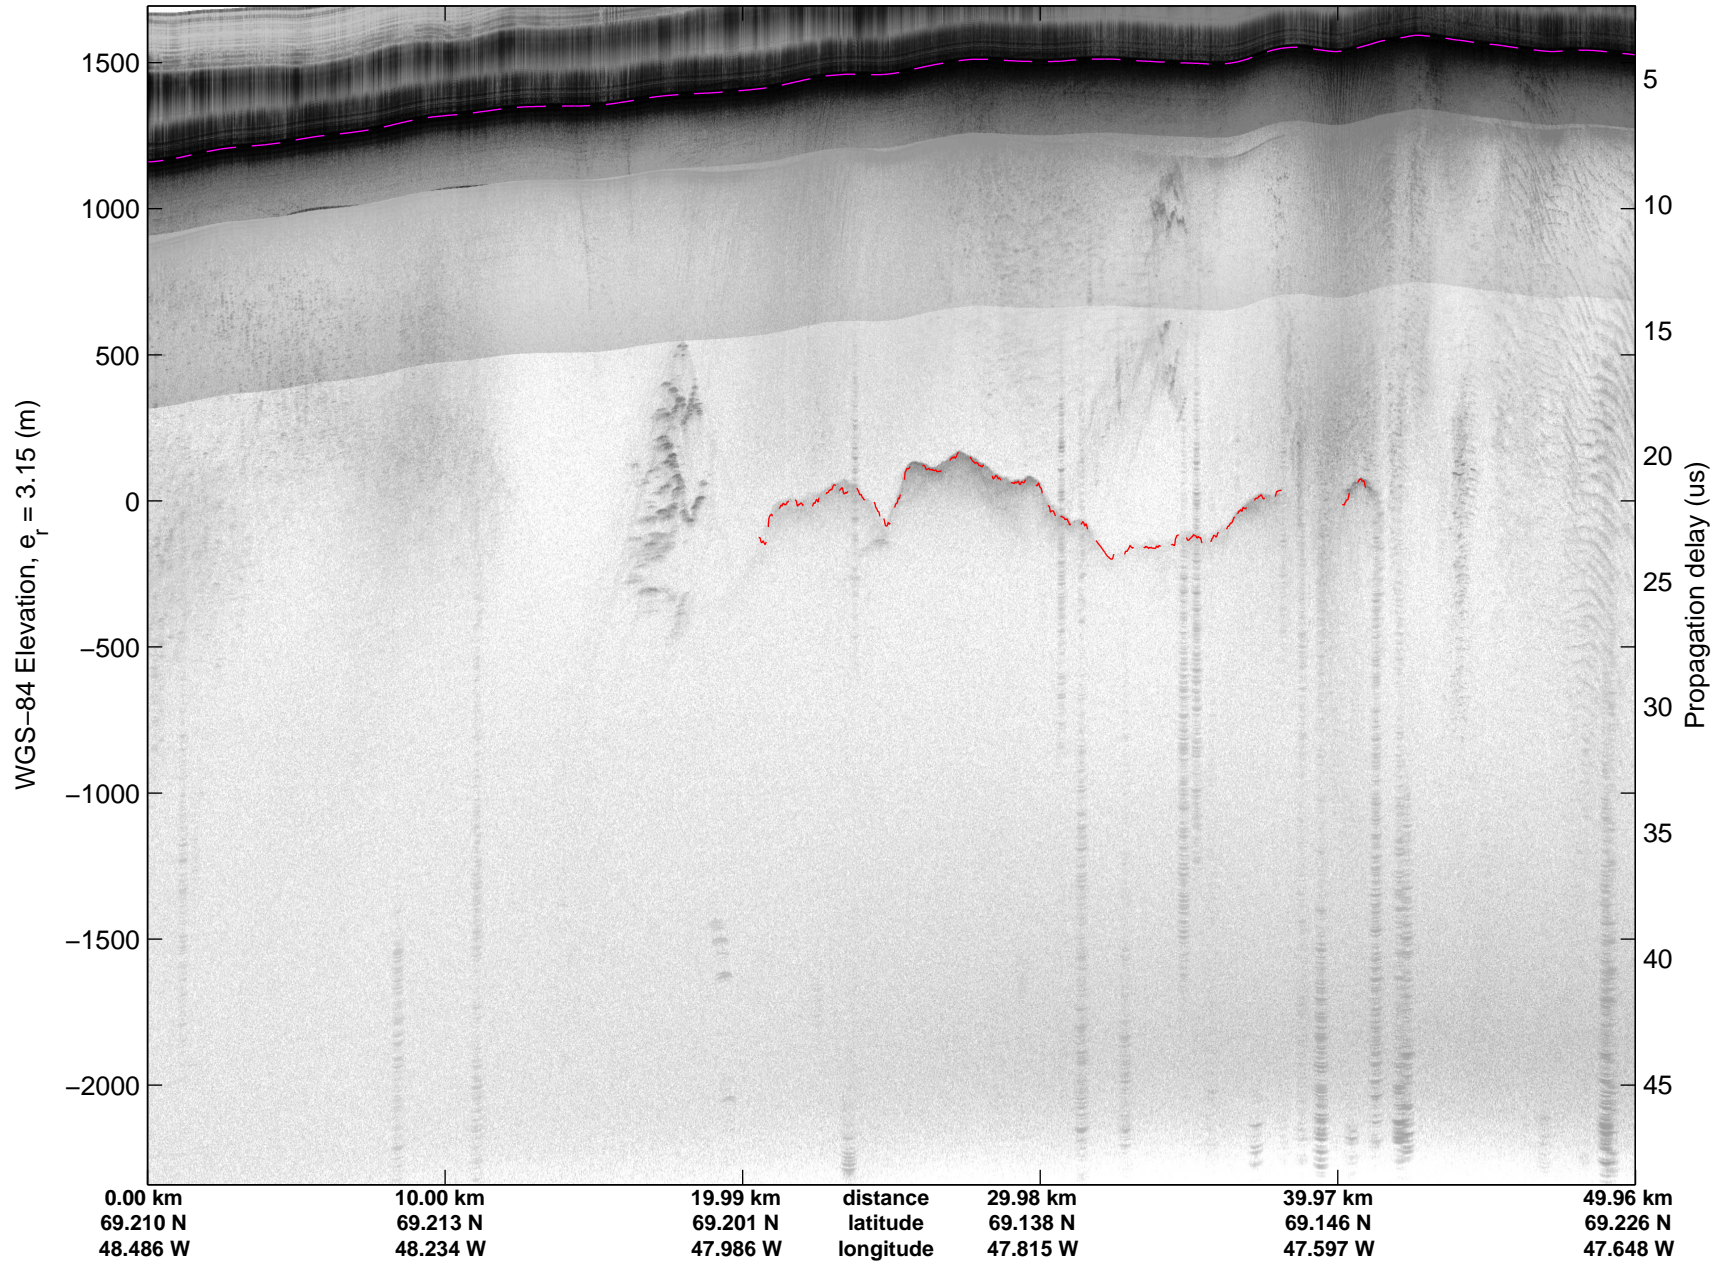

Land Ice:Jakobshavn 02
20150425_02_022
Polar Stereograph 70N/-45E

mcords5 2015_Greenland_C130: "Land Ice:Jakobshavn 02" 20150425_02_022: 12:54:50.2 to 13:02:34.0 GPS

mcords5 2015_Greenland_C130: "Land Ice:Jakobshavn 02" 20150425_02_022: 12:54:50.2 to 13:02:34.0 GPS

Land Ice:Jakobshavn 02
20150425_02_023
Polar Stereograph 70N/-45E

mcords5 2015_Greenland_C130: "Land Ice:Jakobshavn 02" 20150425_02_023: 13:02:34.3 to 13:10:16.5 GPS

mcords5 2015_Greenland_C130: "Land Ice:Jakobshavn 02" 20150425_02_023: 13:02:34.3 to 13:10:16.5 GPS

Land Ice:Jakobshavn 02
20150425_02_024
Polar Stereograph 70N/-45E

mcords5 2015_Greenland_C130: "Land Ice:Jakobshavn 02" 20150425_02_024: 13:10:16.8 to 13:17:50.6 GPS

mcords5 2015_Greenland_C130: "Land Ice:Jakobshavn 02" 20150425_02_024: 13:10:16.8 to 13:17:50.6 GPS