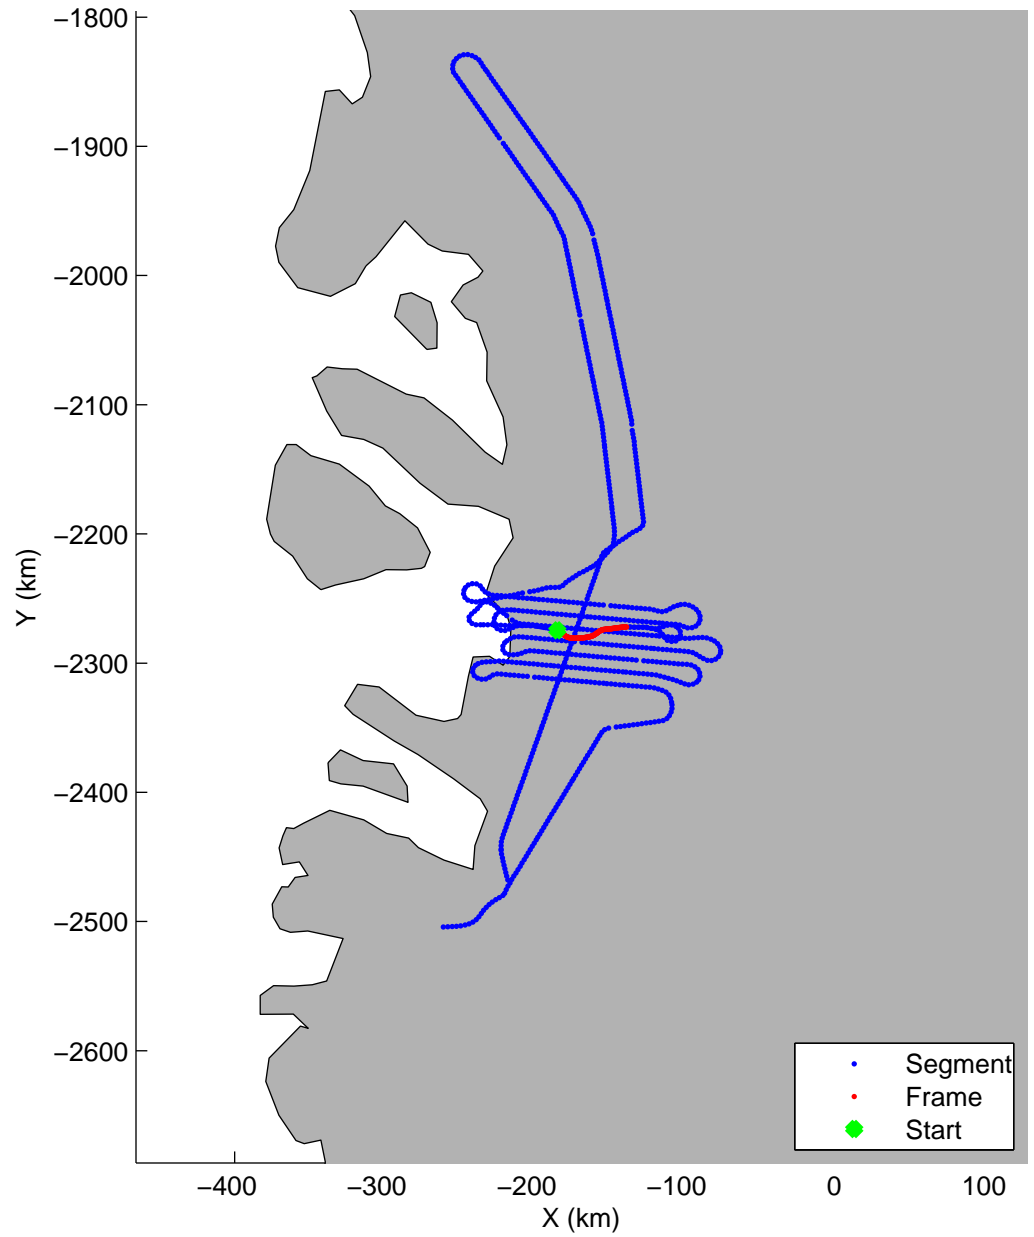

Land Ice:Jakobshavn 02
20150425_02_023
Polar Stereograph 70N/-45E