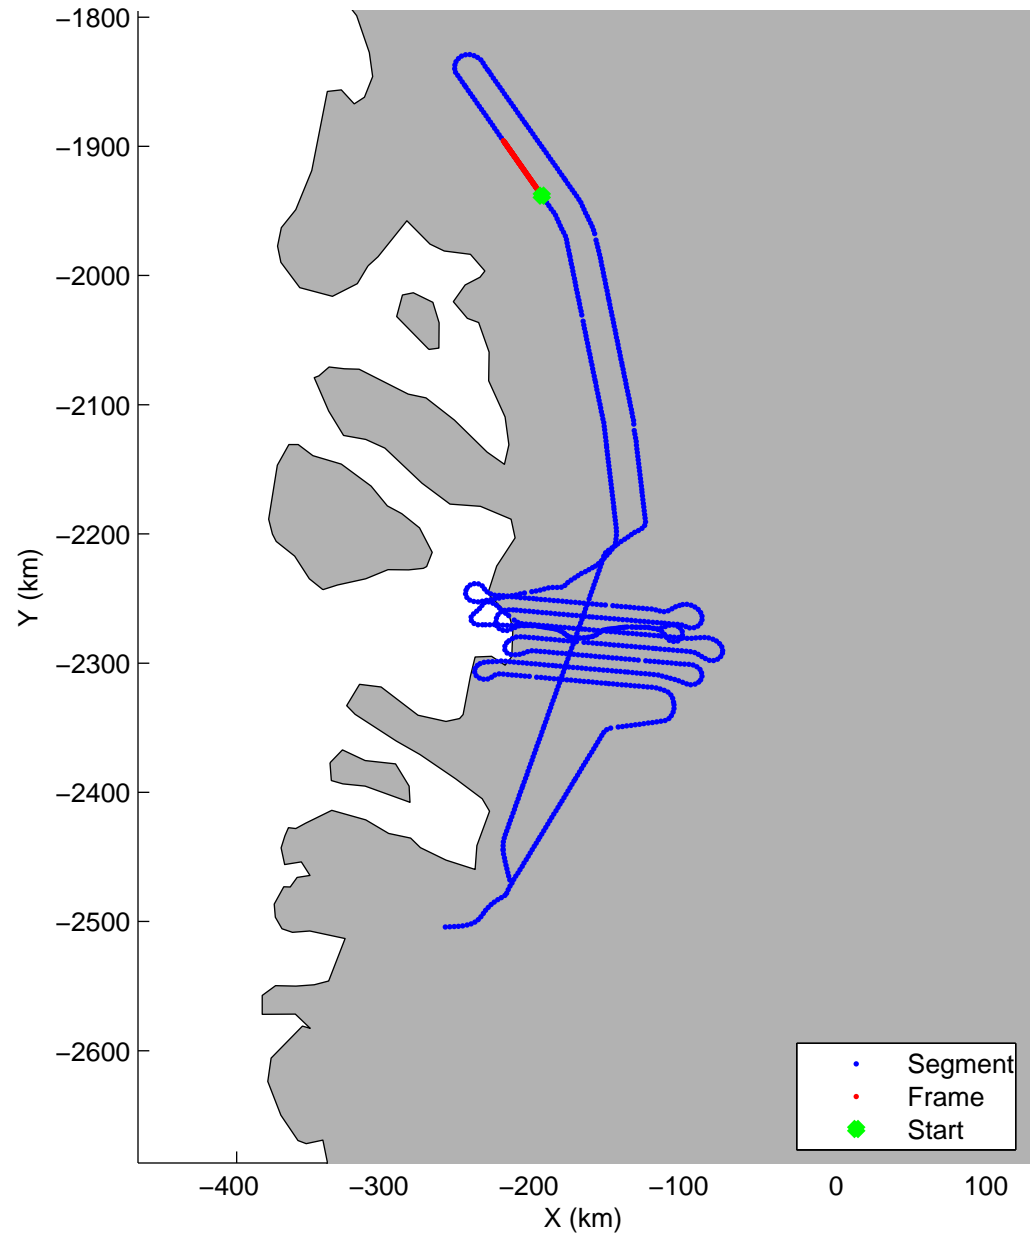

Land Ice:Jakobshavn 02
20150425_02_042
Polar Stereograph 70N/-45E