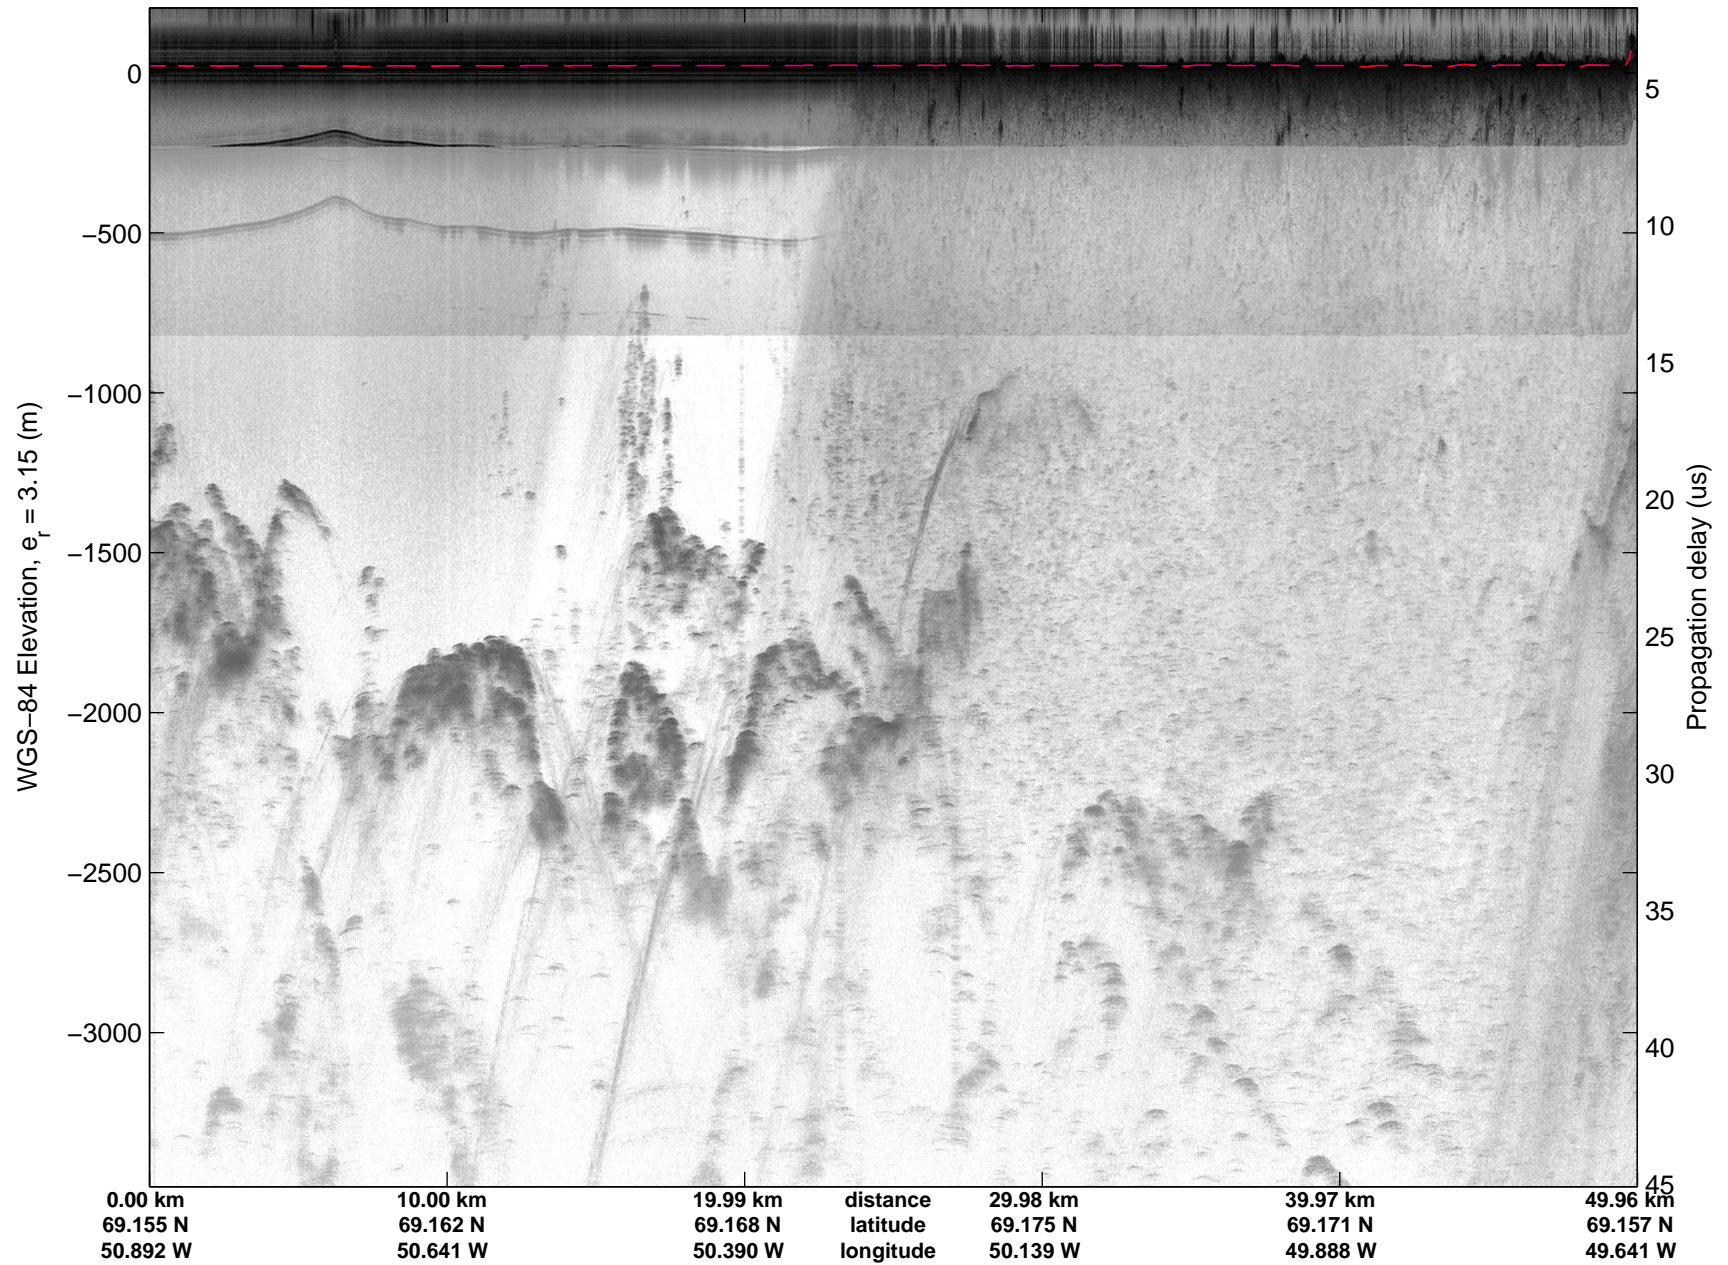

mcords5 2015_Greenland_C130: "Land Ice:Jakobshavn 02" 20150425_02_022: 12:54:50.2 to 13:02:34.0 GPS