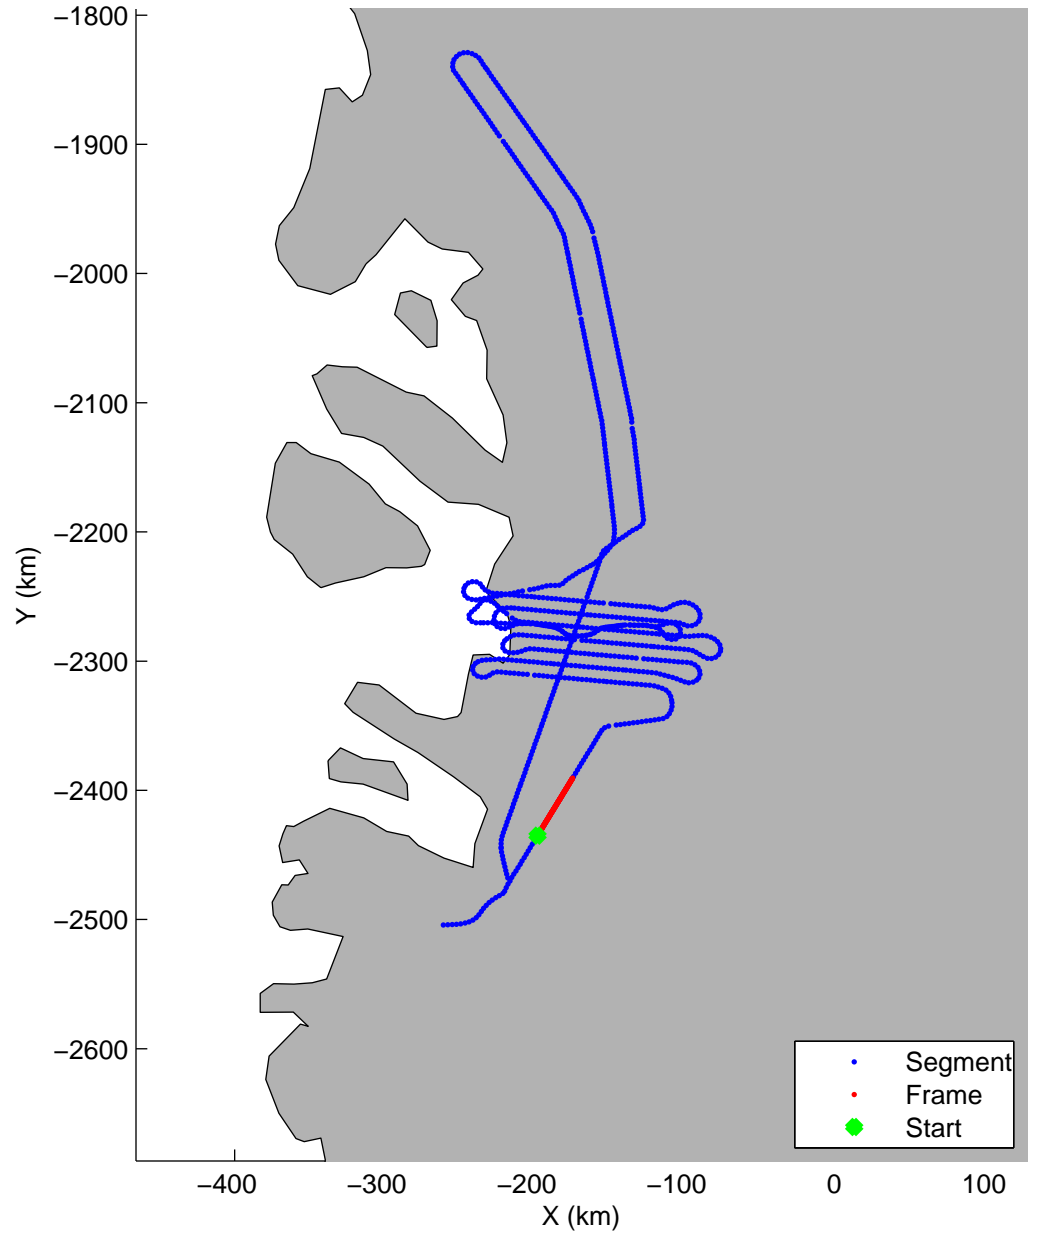

Land Ice:Jakobshavn 02
20150425_02_001
Polar Stereograph 70N/-45E

mcords5 2015_Greenland_C130: "Land Ice:Jakobshavn 02" 20150425_02_001: 10:40:10.1 to 10:46:30.0 GPS

mcords5 2015_Greenland_C130: "Land Ice:Jakobshavn 02" 20150425_02_001: 10:40:10.1 to 10:46:30.0 GPS

Land Ice: Jakobshavn 02
20150425_02_002
Polar Stereograph 70N/-45E

mcords5 2015_Greenland_C130: "Land Ice:Jakobshavn 02" 20150425_02_002: 10:46:30.2 to 10:52:51.2 GPS

mcords5 2015_Greenland_C130: "Land Ice:Jakobshavn 02" 20150425_02_002: 10:46:30.2 to 10:52:51.2 GPS

Land Ice: Jakobshavn 02
20150425_02_003
Polar Stereograph 70N/-45E

mcords5 2015_Greenland_C130: "Land Ice:Jakobshavn 02" 20150425_02_003: 10:52:51.5 to 10:59:18.8 GPS

mcords5 2015_Greenland_C130: "Land Ice:Jakobshavn 02" 20150425_02_003: 10:52:51.5 to 10:59:18.8 GPS

Land Ice:Jakobshavn 02
20150425_02_004
Polar Stereograph 70N/-45E

mcords5 2015_Greenland_C130: "Land Ice:Jakobshavn 02" 20150425_02_004: 10:59:19.0 to 11:05:41.1 GPS

mcords5 2015_Greenland_C130: "Land Ice:Jakobshavn 02" 20150425_02_004: 10:59:19.0 to 11:05:41.1 GPS