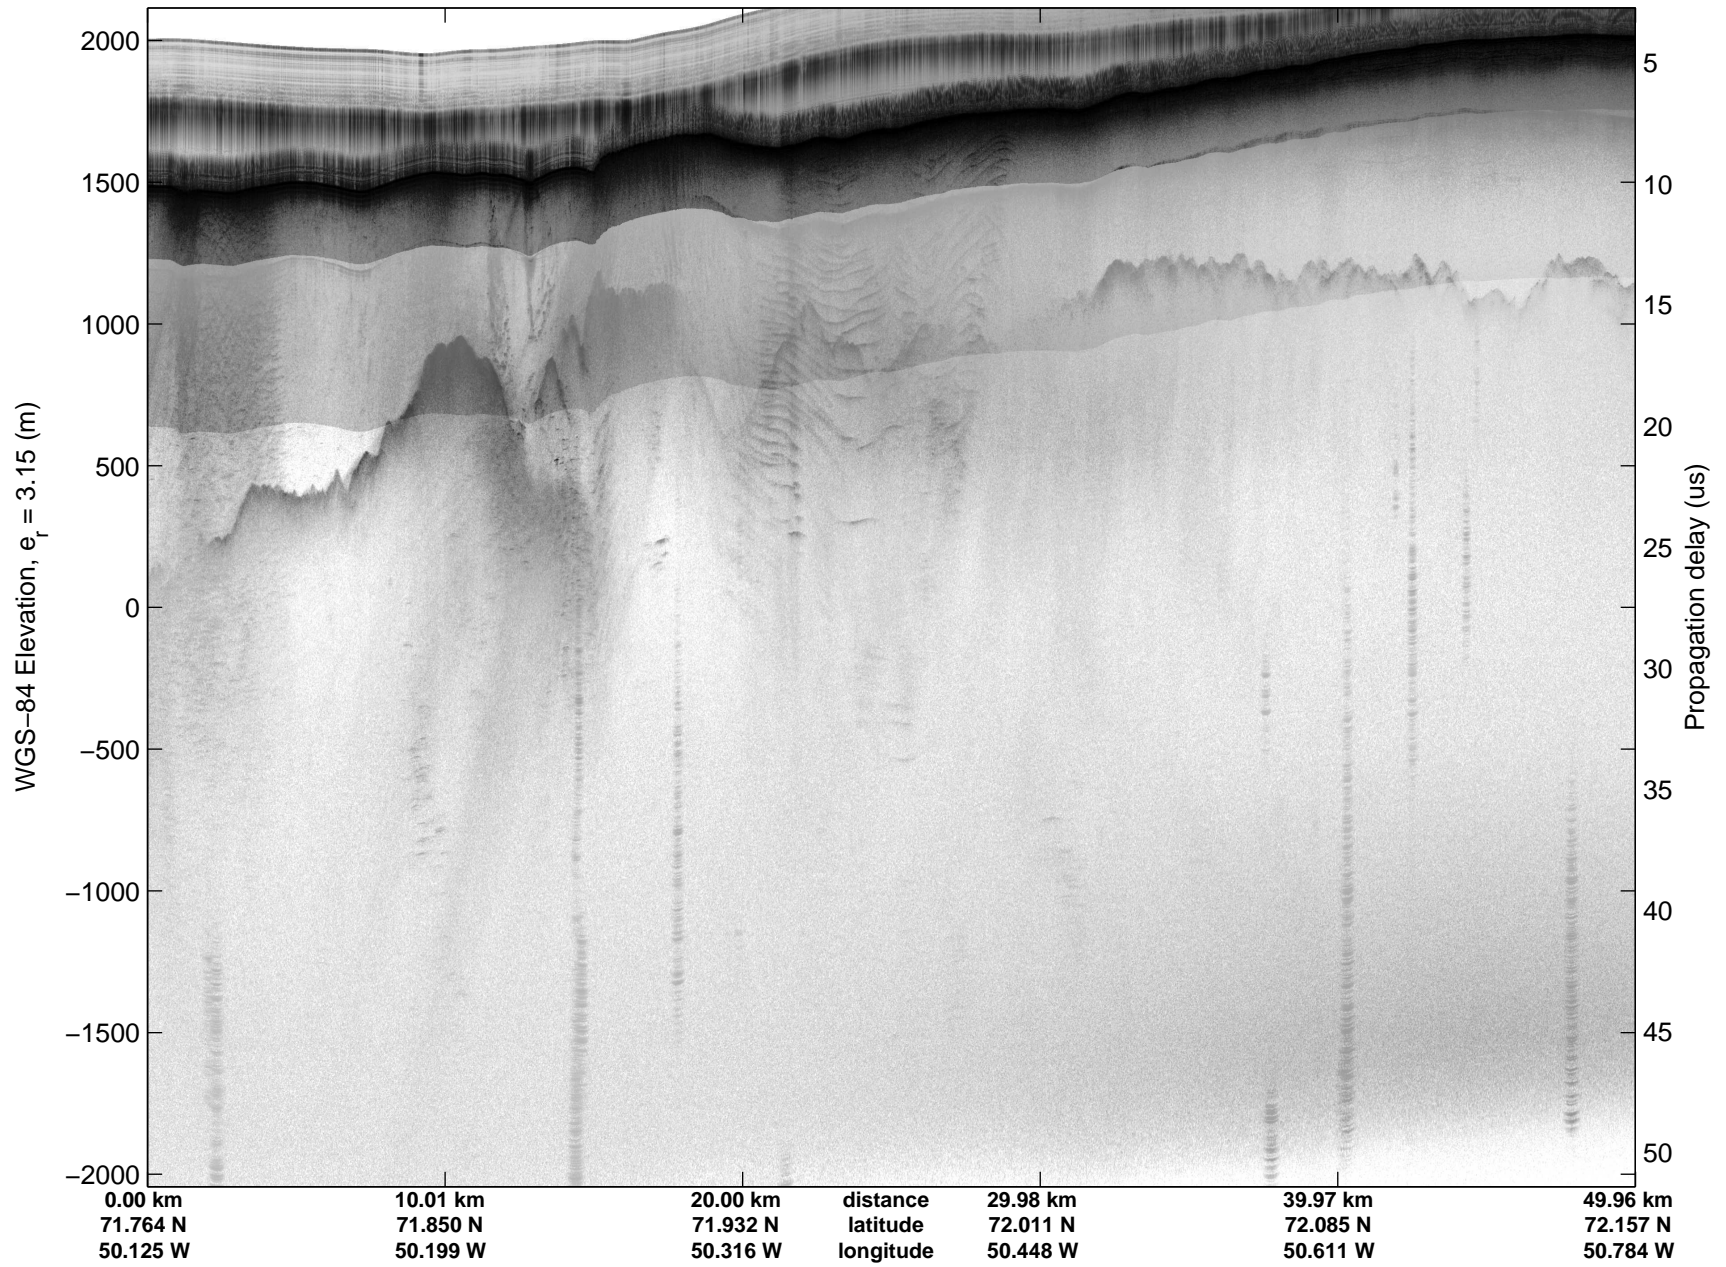

Land Ice:Jakobshavn 02
20150425_02_040
Polar Stereograph 70N/-45E

mcords5 2015_Greenland_C130: "Land Ice:Jakobshavn 02" 20150425_02_040: 14:56:35.6 to 15:03:06.5 GPS

mcords5 2015_Greenland_C130: "Land Ice:Jakobshavn 02" 20150425_02_040: 14:56:35.6 to 15:03:06.5 GPS

Land Ice:Jakobshavn 02
20150425_02_041
Polar Stereograph 70N/-45E

mcords5 2015_Greenland_C130: "Land Ice:Jakobshavn 02" 20150425_02_041: 15:03:06.8 to 15:09:31.7 GPS

mcords5 2015_Greenland_C130: "Land Ice:Jakobshavn 02" 20150425_02_041: 15:03:06.8 to 15:09:31.7 GPS