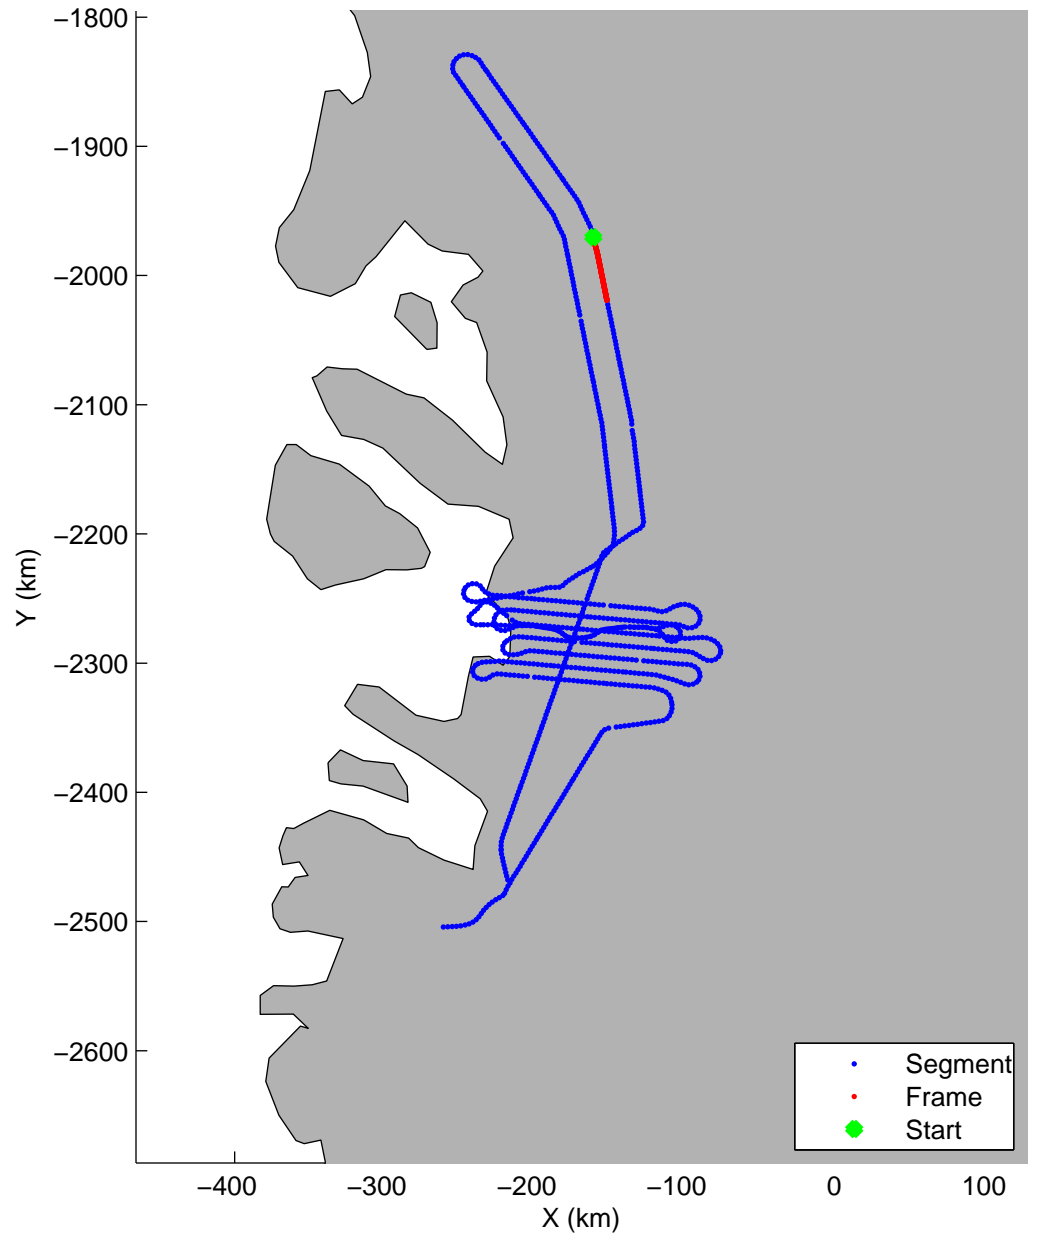

Land Ice:Jakobshavn 02
20150425_02_048
Polar Stereograph 70N/-45E