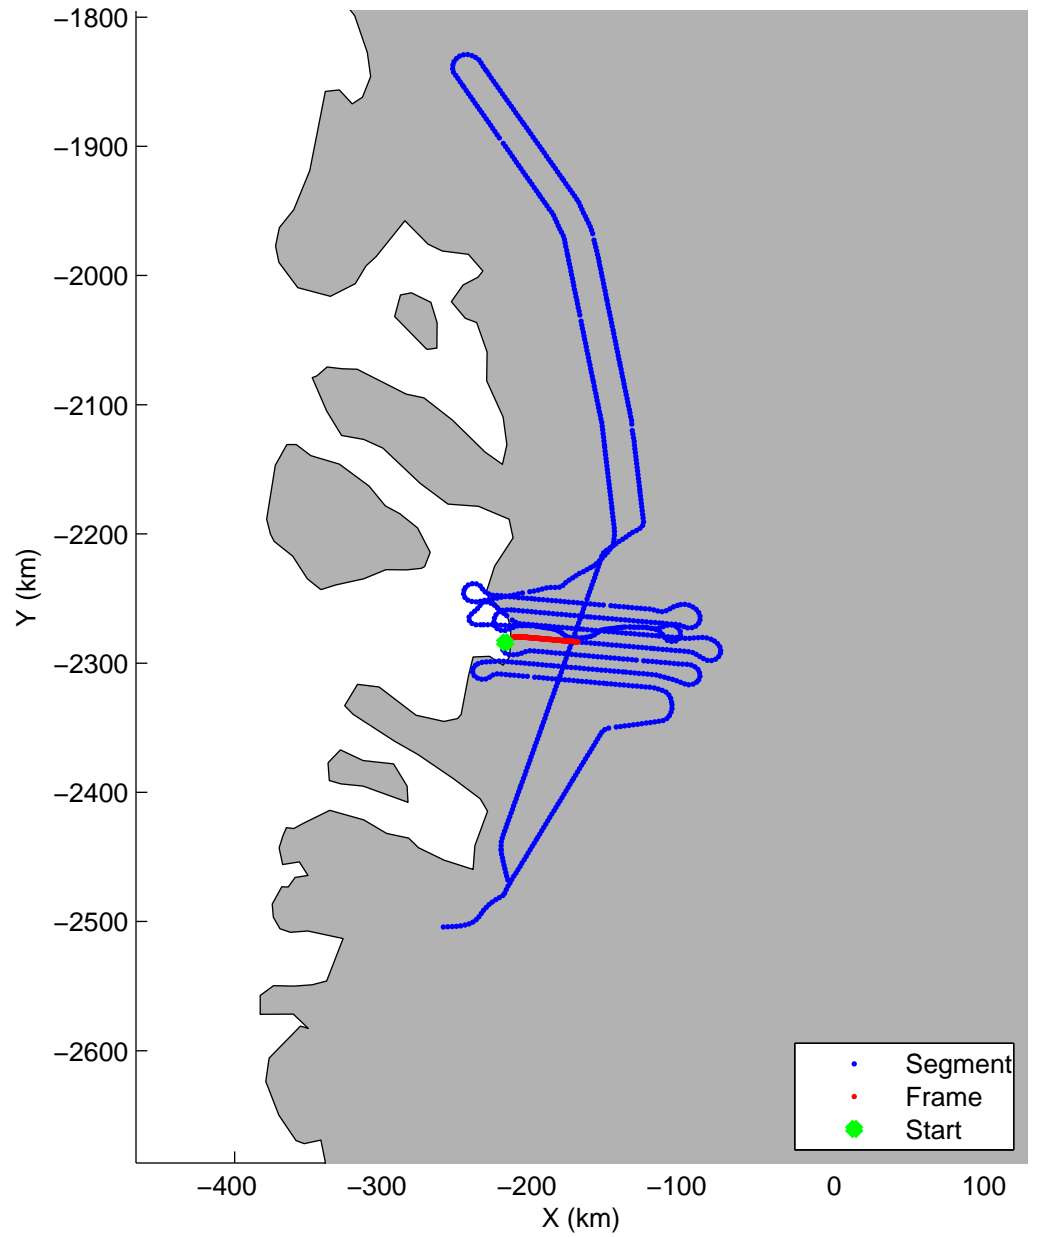

Land Ice:Jakobshavn 02
20150425_02_015
Polar Stereograph 70N/-45E