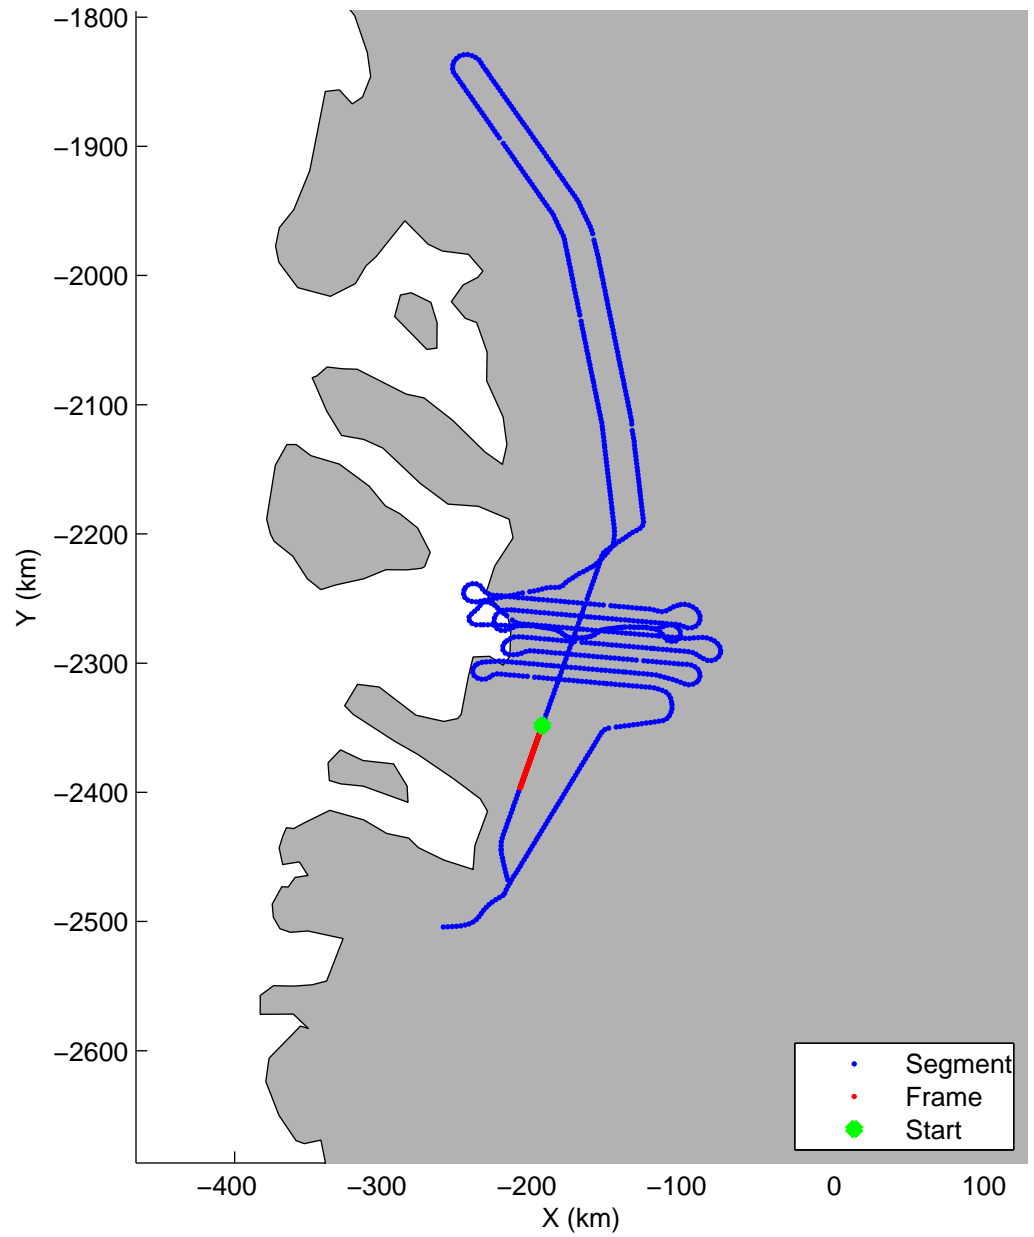

Land Ice:Jakobshavn 02
20150425_02_056
Polar Stereograph 70N/-45E