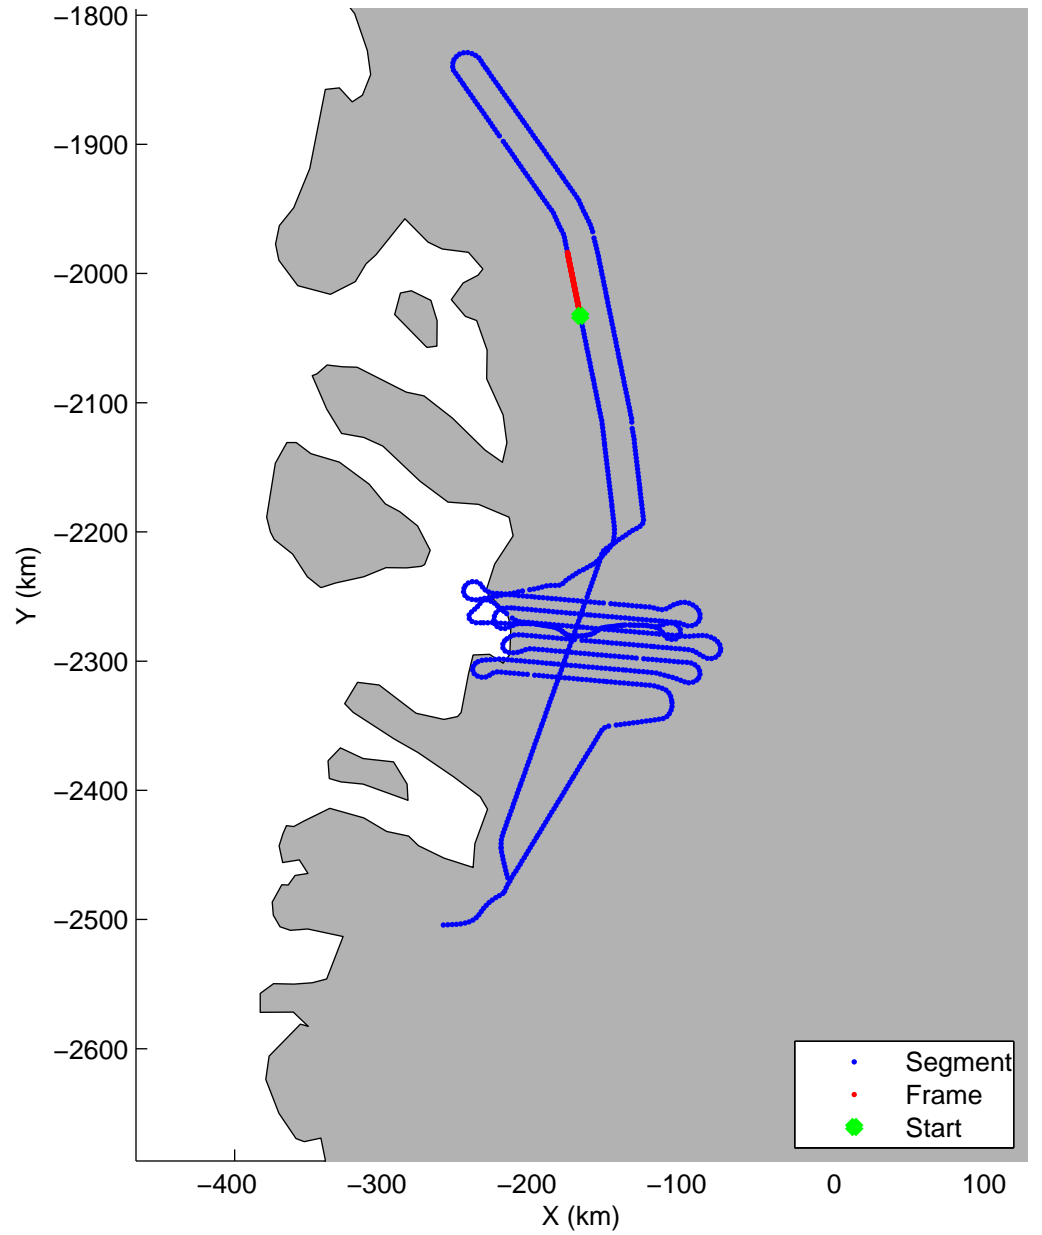

Land Ice:Jakobshavn 02
20150425_02_040
Polar Stereograph 70N/-45E