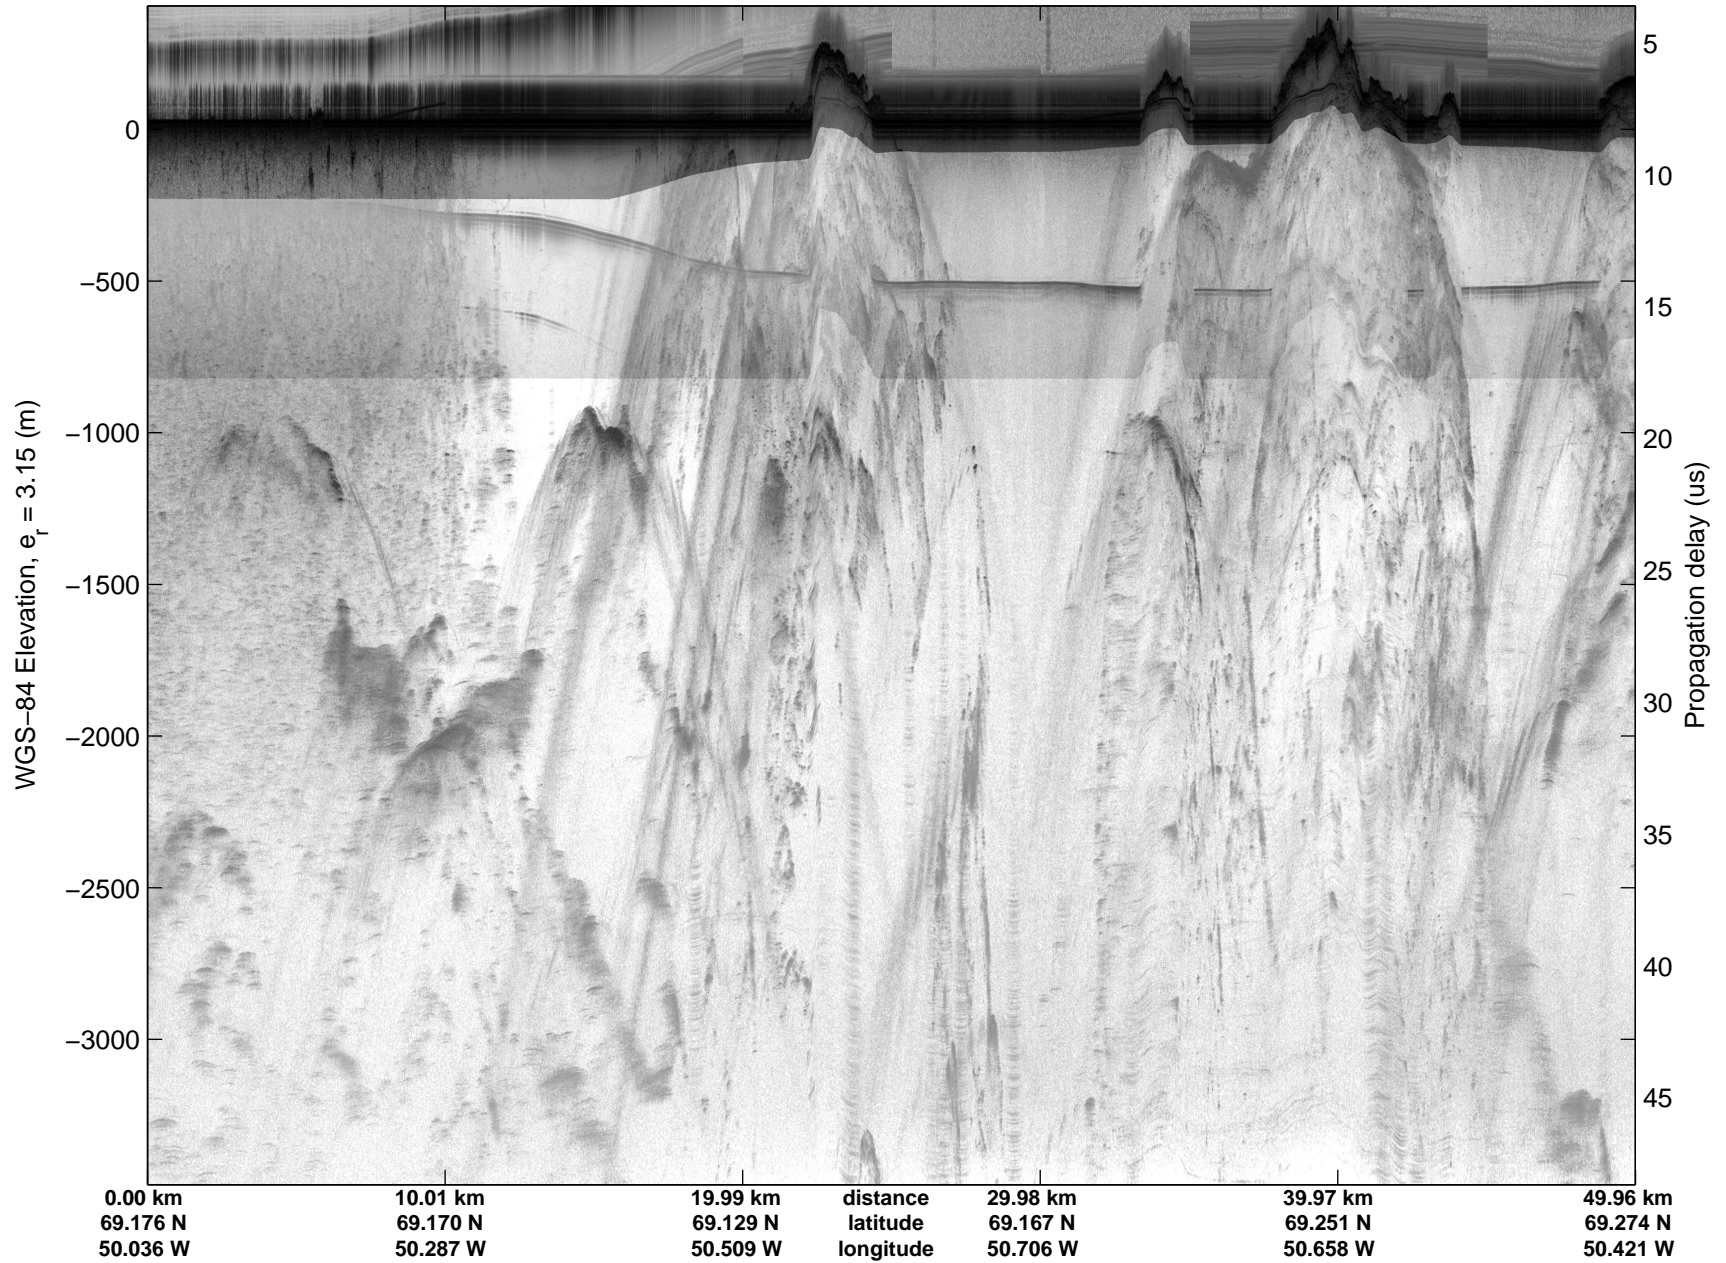

mcords5 2015_Greenland_C130: "Land Ice:Jakobshavn 02" 20150425_02_027: 13:31:32.6 to 13:38:18.4 GPS