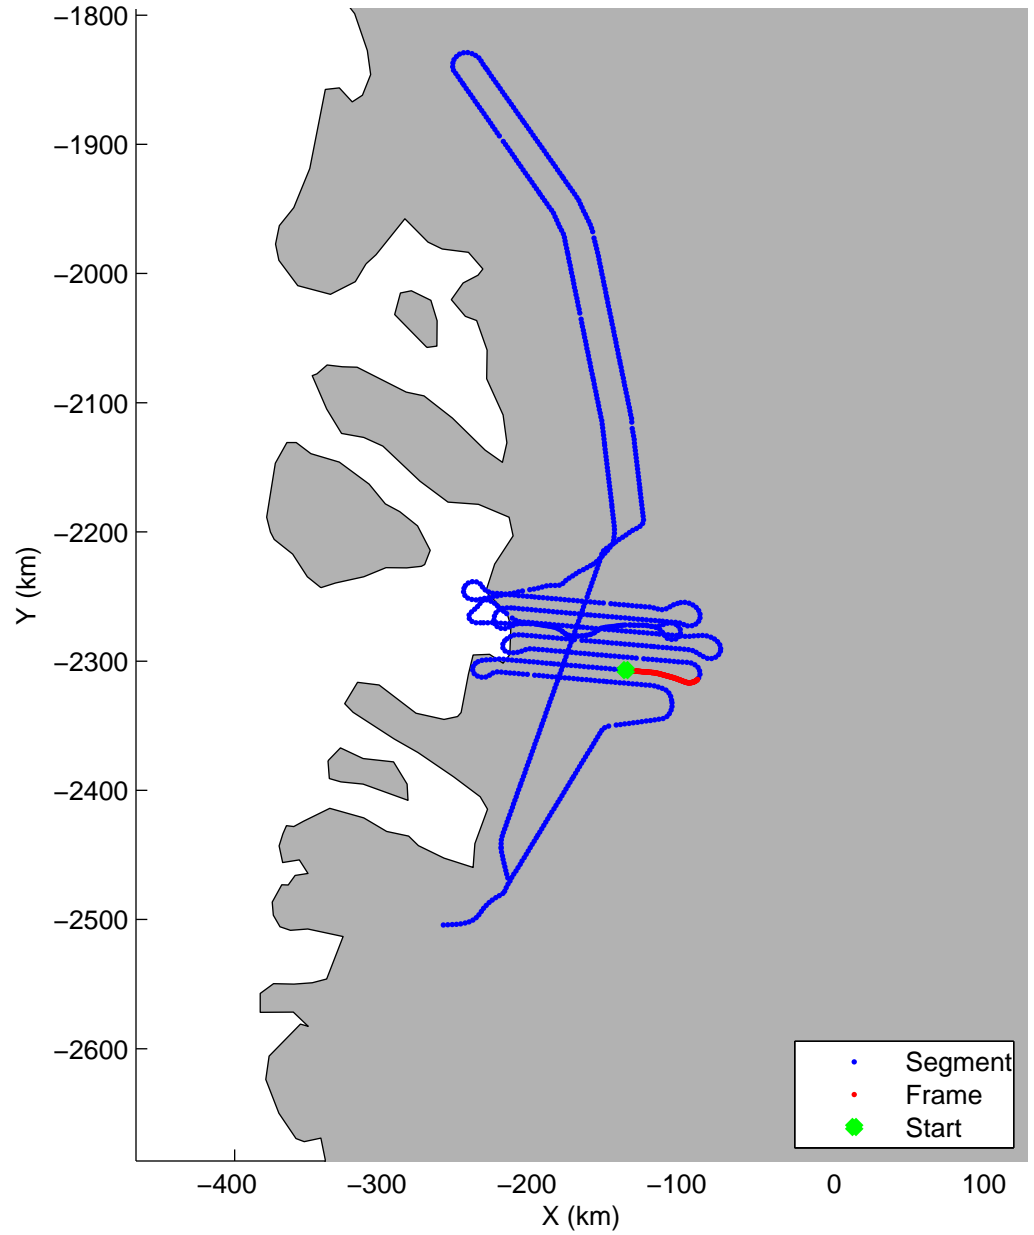

Land Ice:Jakobshavn 02
20150425_02_011
Polar Stereograph 70N/-45E