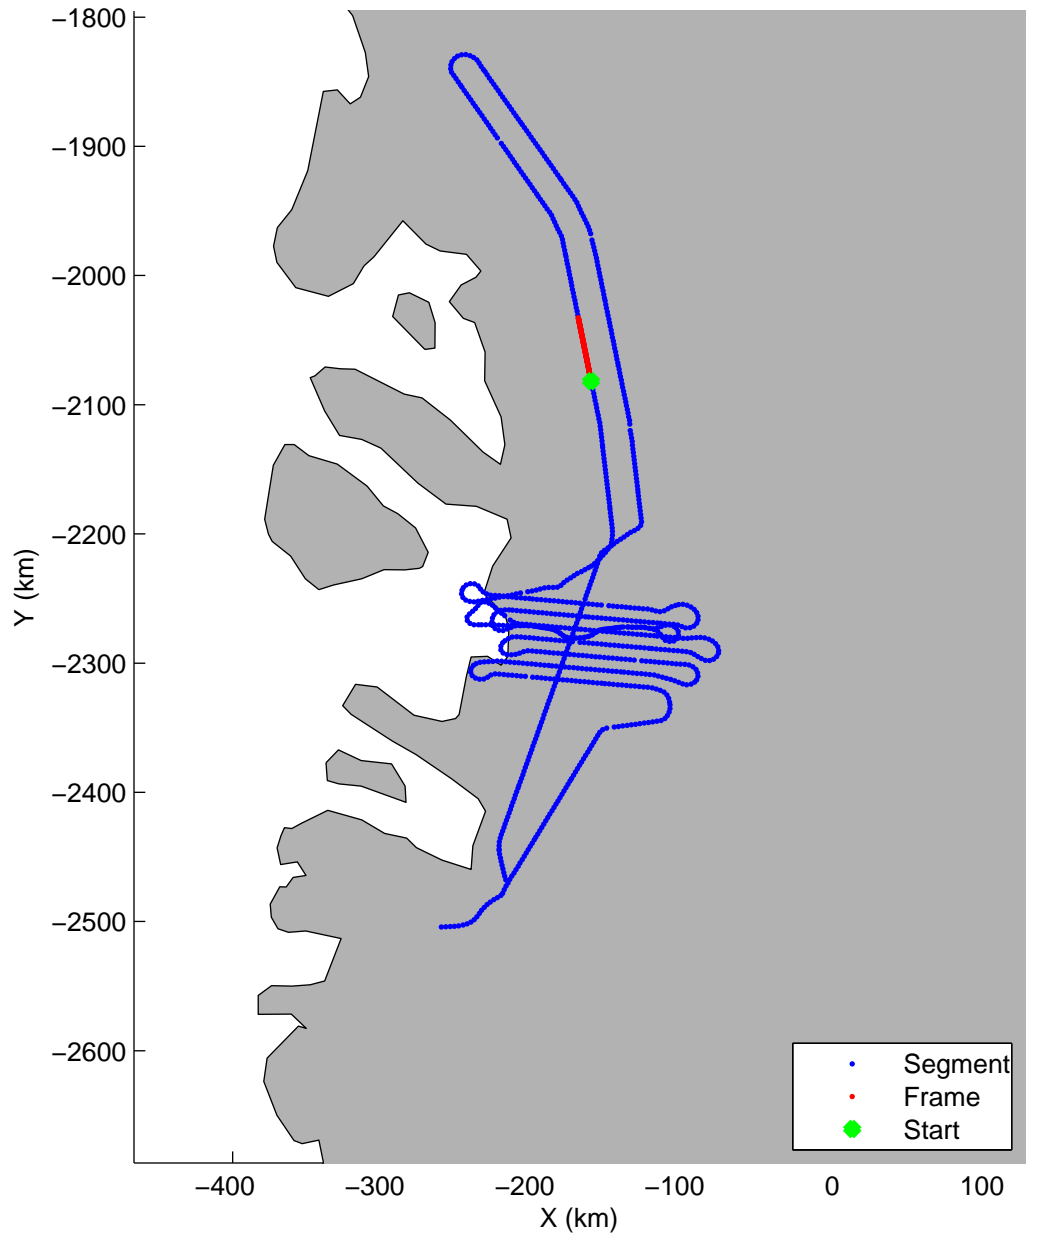

Land Ice:Jakobshavn 02
20150425_02_039
Polar Stereograph 70N/-45E