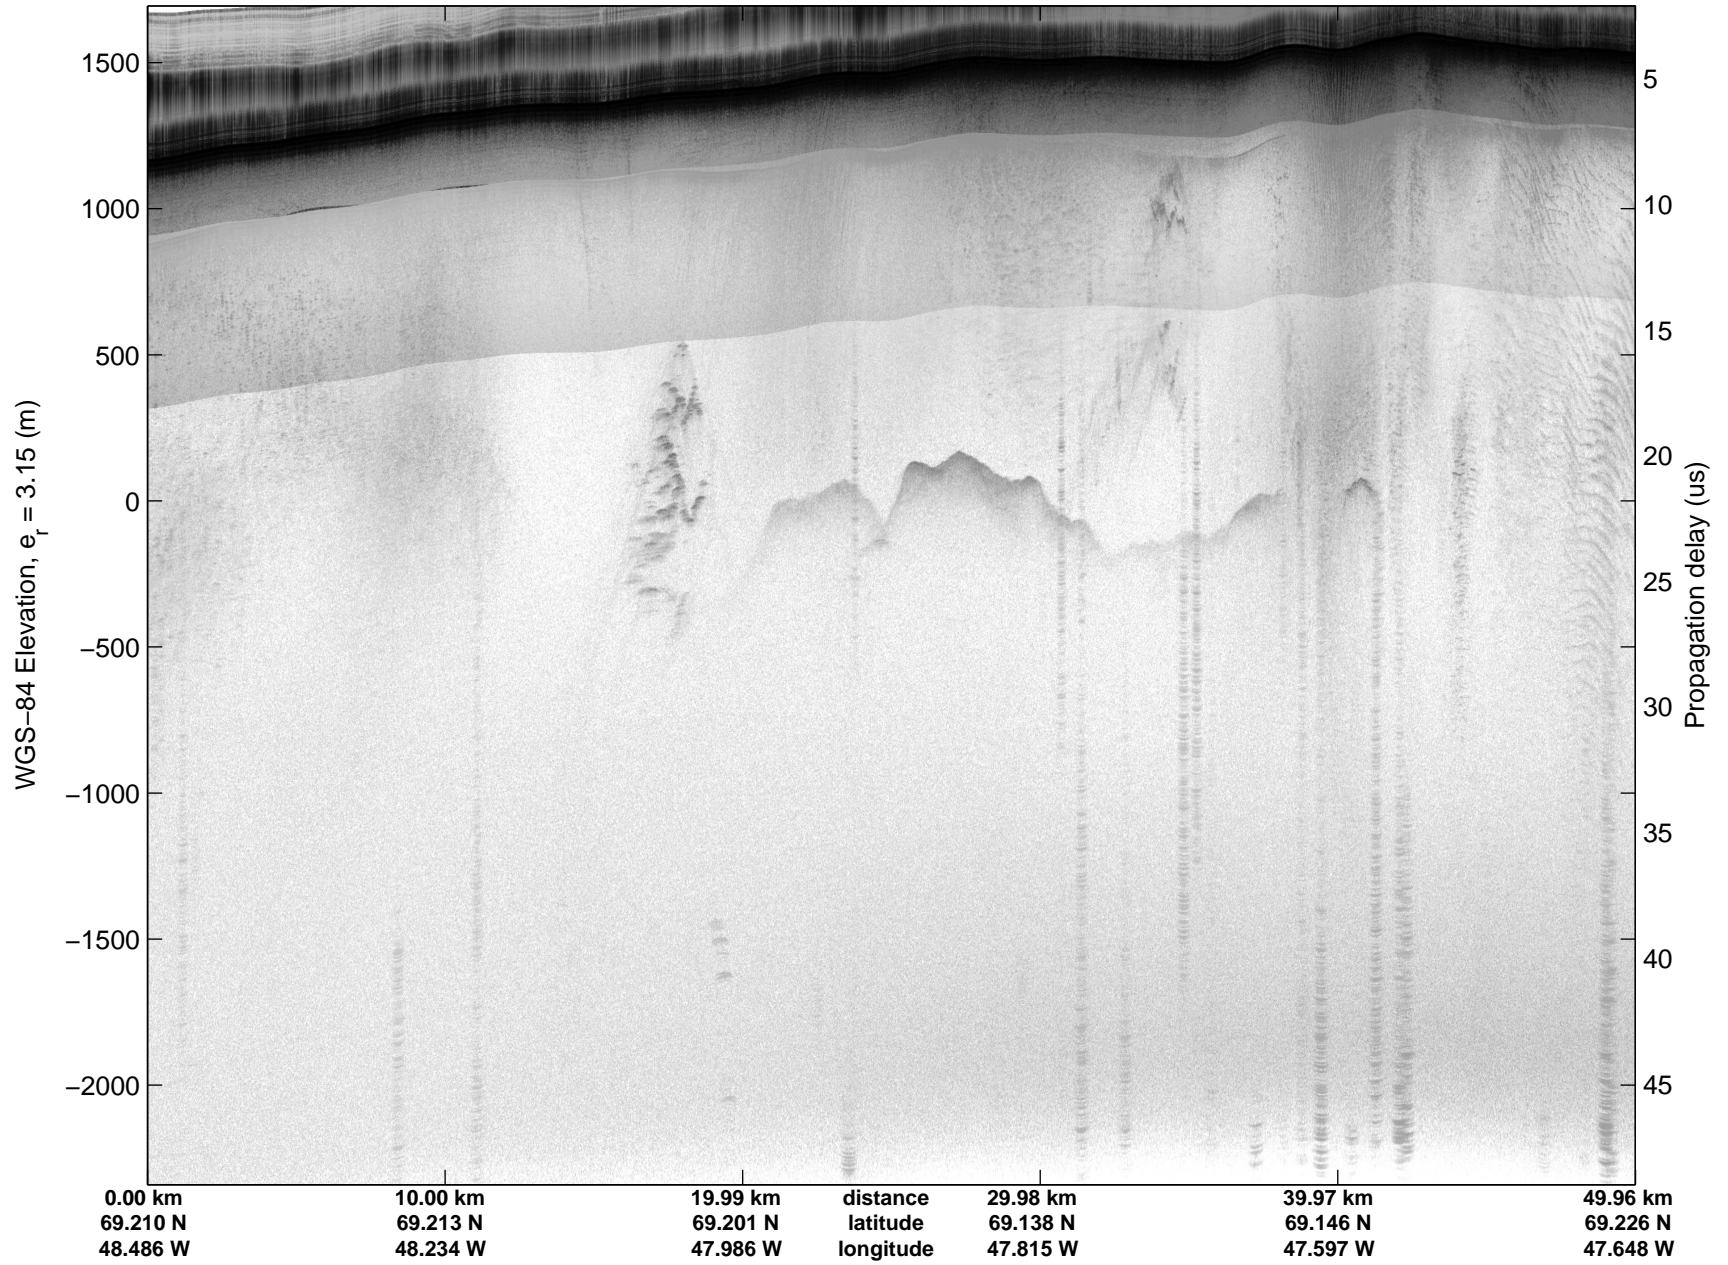

Land Ice:Jakobshavn 02
20150425_02_022
Polar Stereograph 70N/-45E

mcords5 2015_Greenland_C130: "Land Ice:Jakobshavn 02" 20150425_02_022: 12:54:50.2 to 13:02:34.0 GPS

mcords5 2015_Greenland_C130: "Land Ice:Jakobshavn 02" 20150425_02_022: 12:54:50.2 to 13:02:34.0 GPS

Land Ice:Jakobshavn 02
20150425_02_023
Polar Stereograph 70N/-45E

mcords5 2015_Greenland_C130: "Land Ice:Jakobshavn 02" 20150425_02_023: 13:02:34.3 to 13:10:16.5 GPS

mcords5 2015_Greenland_C130: "Land Ice:Jakobshavn 02" 20150425_02_023: 13:02:34.3 to 13:10:16.5 GPS

Land Ice:Jakobshavn 02
20150425_02_024
Polar Stereograph 70N/-45E

mcords5 2015_Greenland_C130: "Land Ice:Jakobshavn 02" 20150425_02_024: 13:10:16.8 to 13:17:50.6 GPS

mcords5 2015_Greenland_C130: "Land Ice:Jakobshavn 02" 20150425_02_024: 13:10:16.8 to 13:17:50.6 GPS