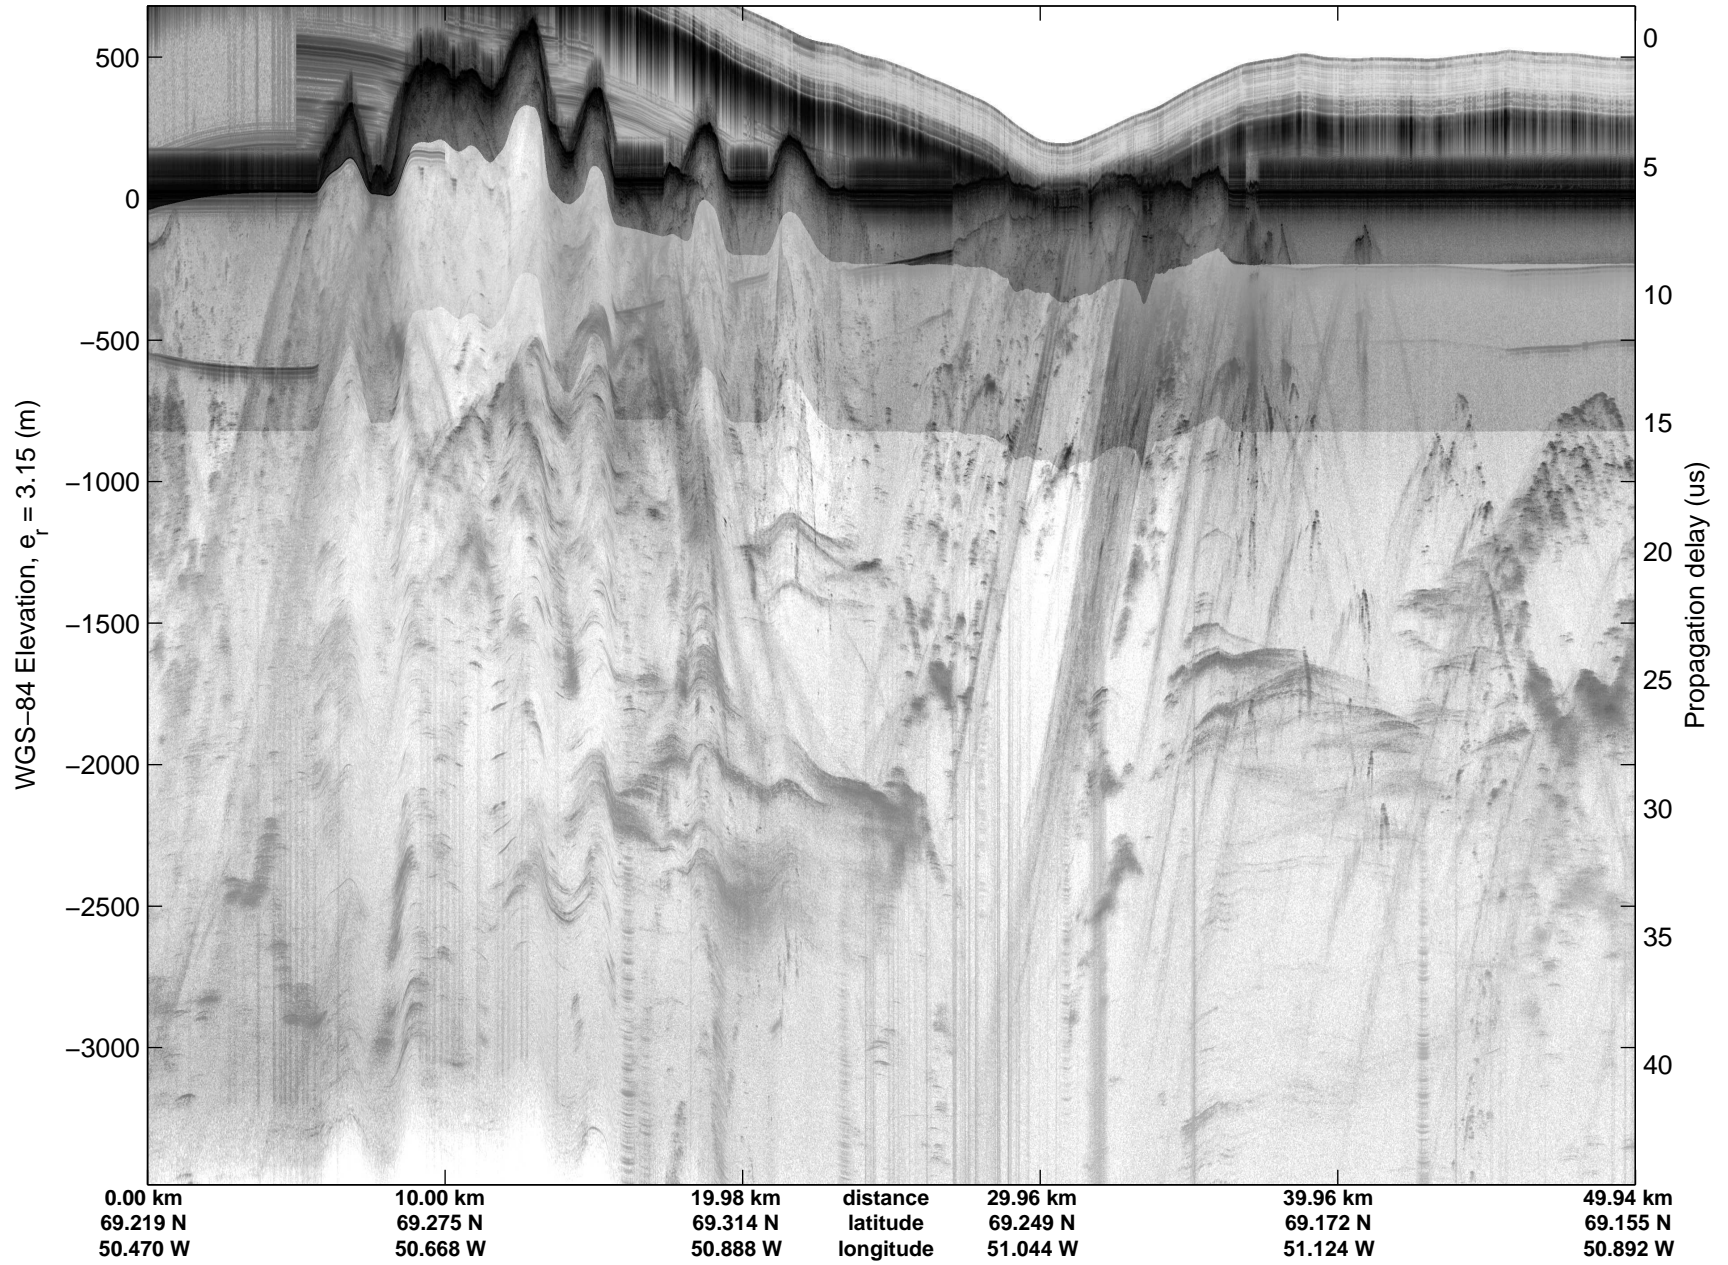

mcords5 2015_Greenland_C130: "Land Ice:Jakobshavn 02" 20150425_02_021: 12:47:31.3 to 12:54:49.9 GPS