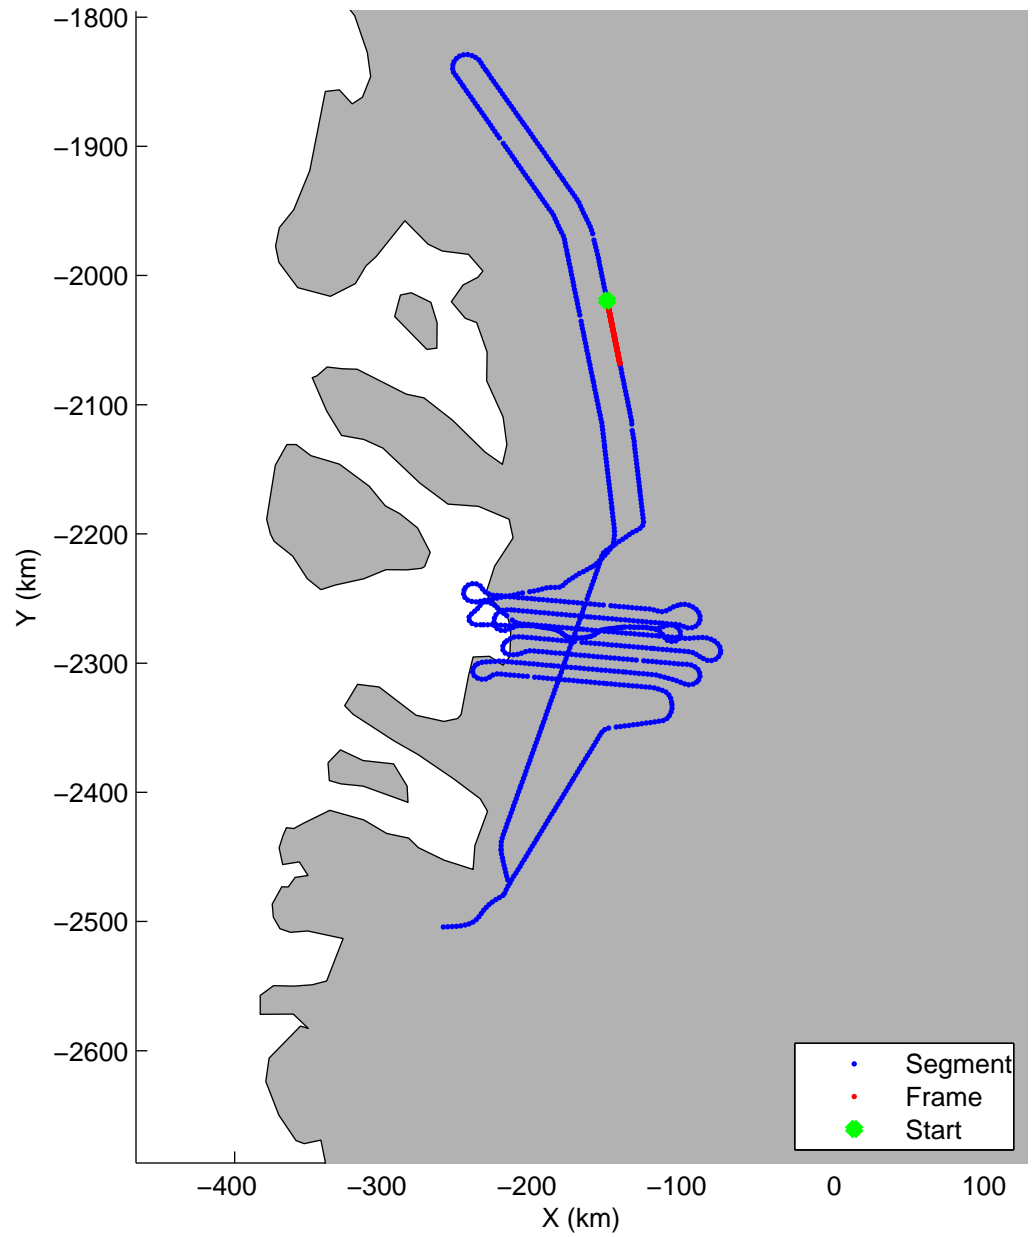

Land Ice:Jakobshavn 02
20150425_02_049
Polar Stereograph 70N/-45E