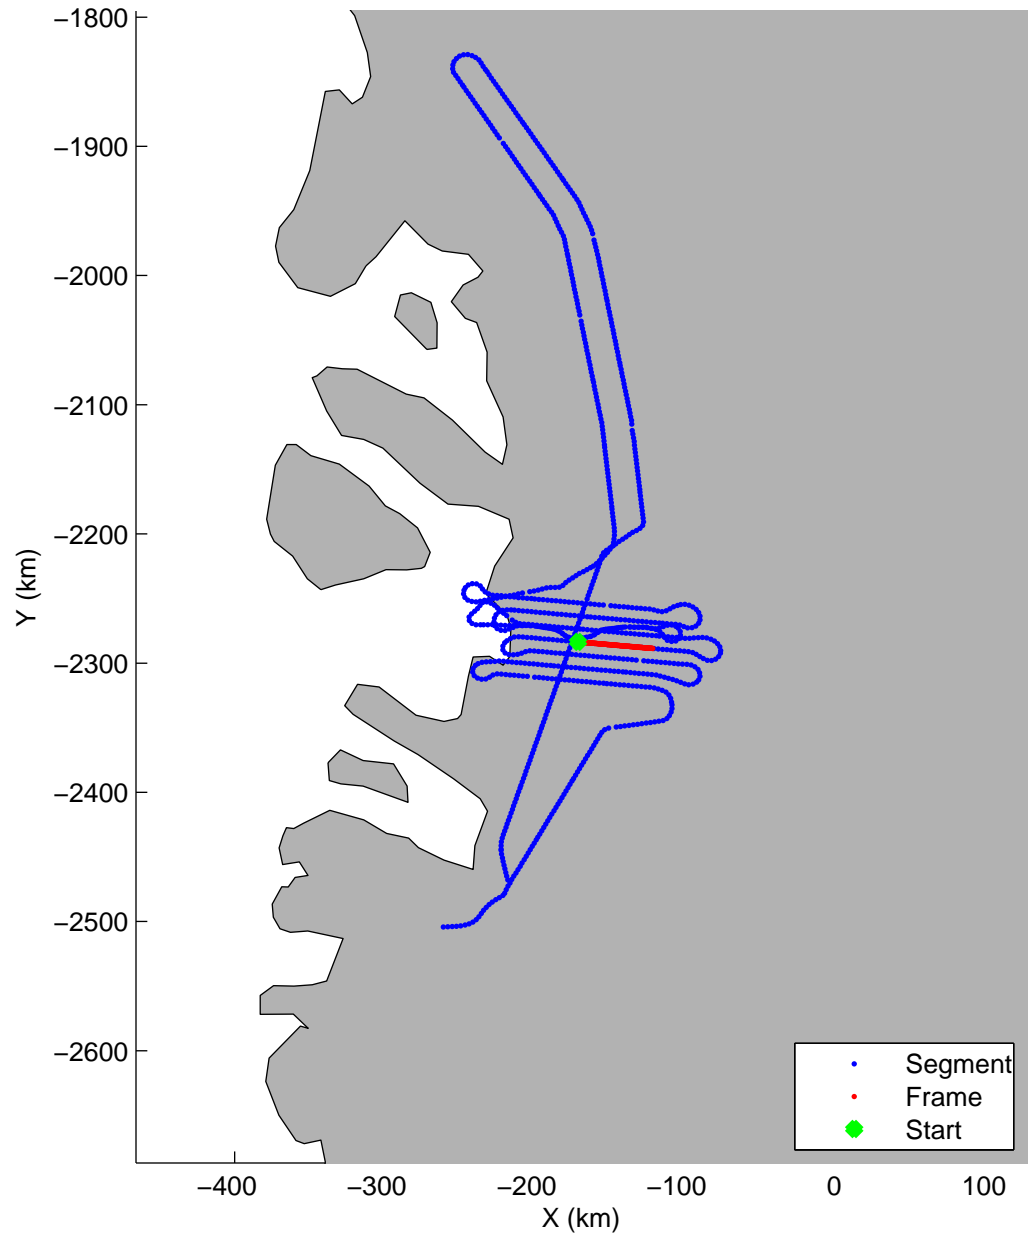

Land Ice:Jakobshavn 02
20150425_02_016
Polar Stereograph 70N/-45E