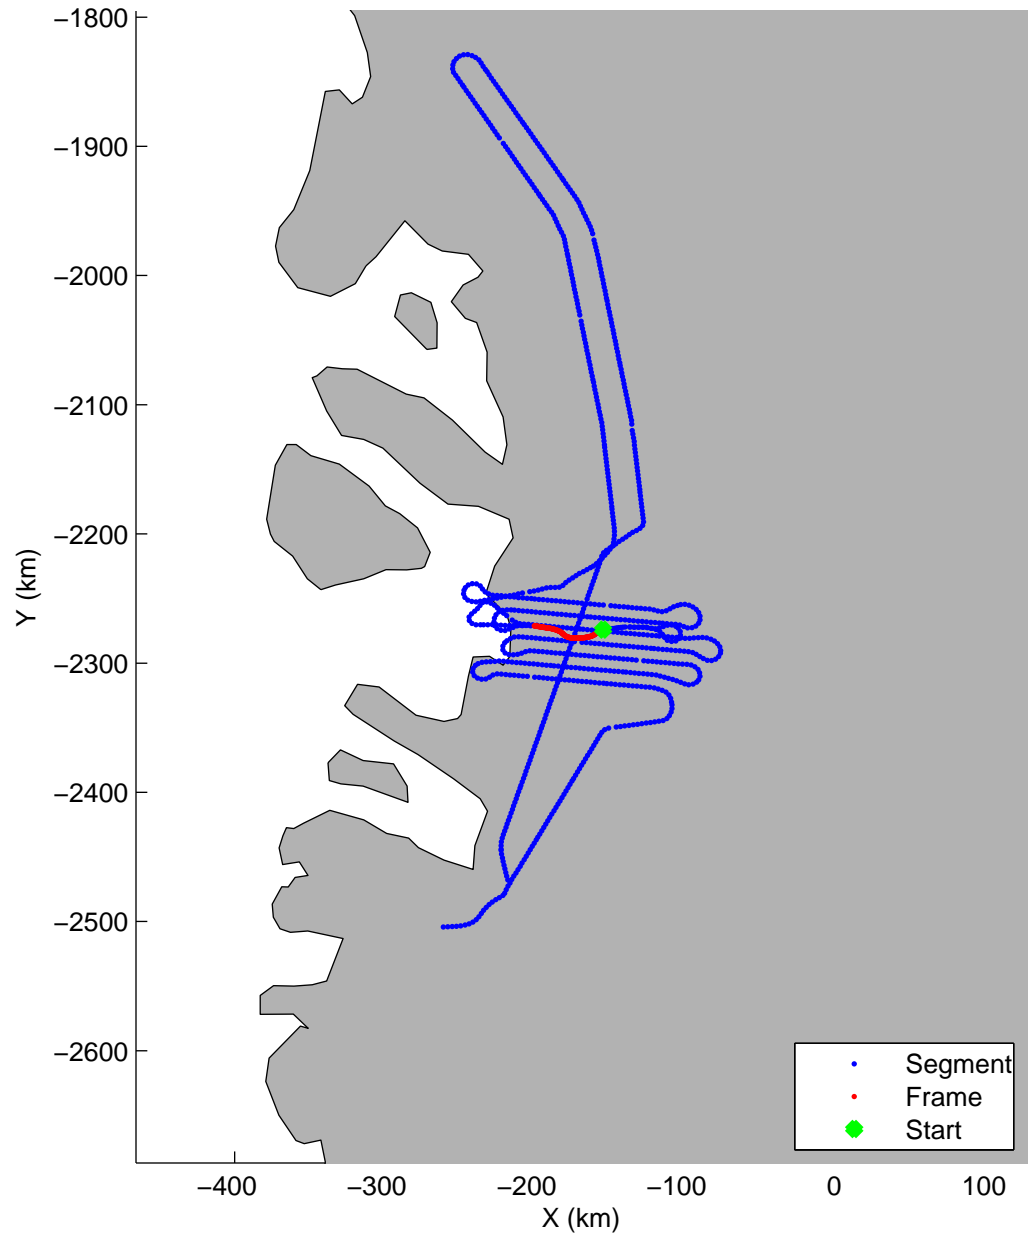

Land Ice:Jakobshavn 02
20150425_02_026
Polar Stereograph 70N/-45E