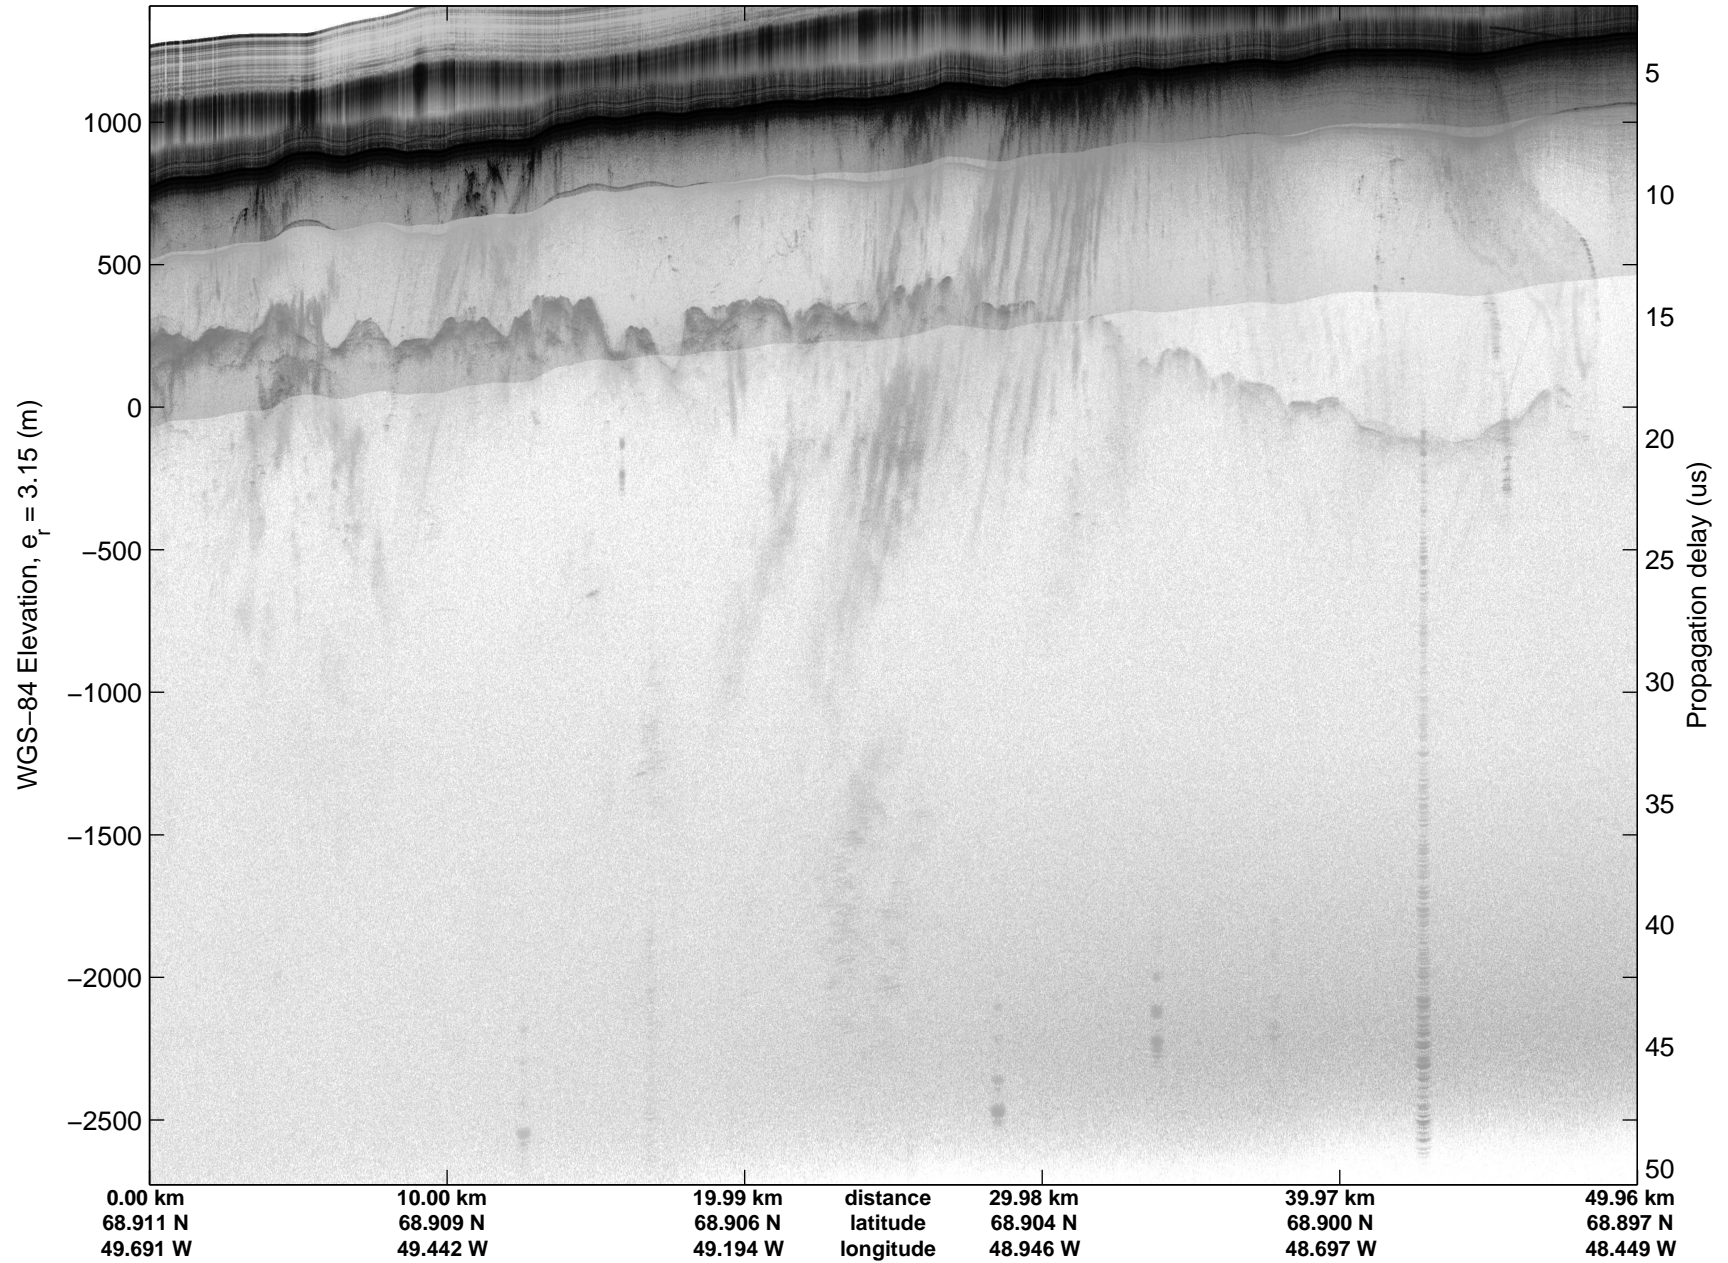

Land Ice:Jakobshavn 02
20150425_02_009
Polar Stereograph 70N/-45E

mcords5 2015_Greenland_C130: "Land Ice:Jakobshavn 02" 20150425_02_009: 11:31:07.1 to 11:37:28.6 GPS

mcords5 2015_Greenland_C130: "Land Ice:Jakobshavn 02" 20150425_02_009: 11:31:07.1 to 11:37:28.6 GPS

Land Ice:Jakobshavn 02
20150425_02_010
Polar Stereograph 70N/-45E

mcords5 2015_Greenland_C130: "Land Ice:Jakobshavn 02" 20150425_02_010: 11:37:28.9 to 11:44:06.5 GPS

mcords5 2015_Greenland_C130: "Land Ice:Jakobshavn 02" 20150425_02_010: 11:37:28.9 to 11:44:06.5 GPS