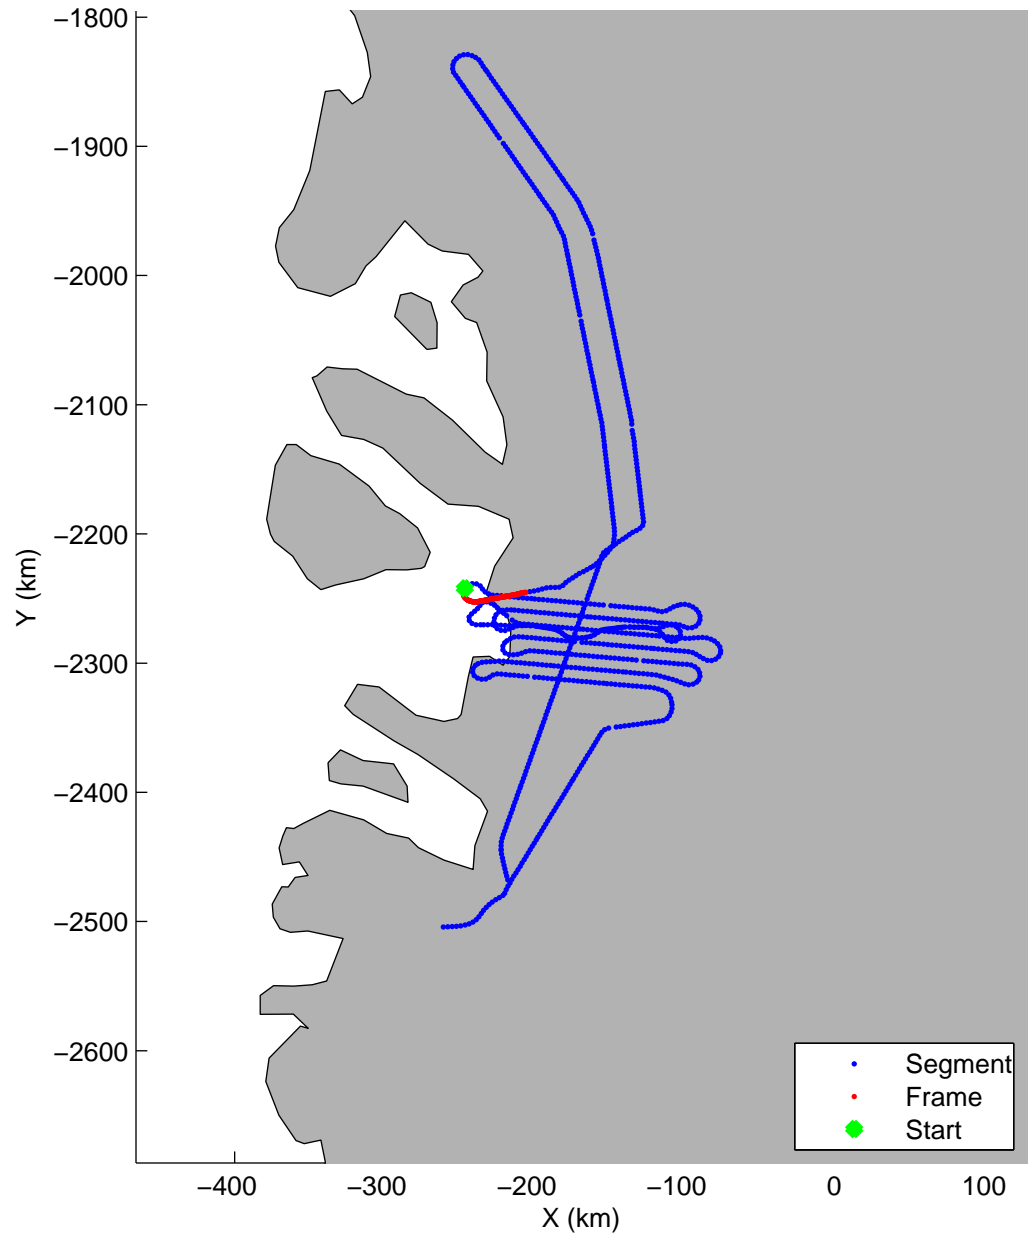

Land Ice:Jakobshavn 02
20150425_02_034
Polar Stereograph 70N/-45E