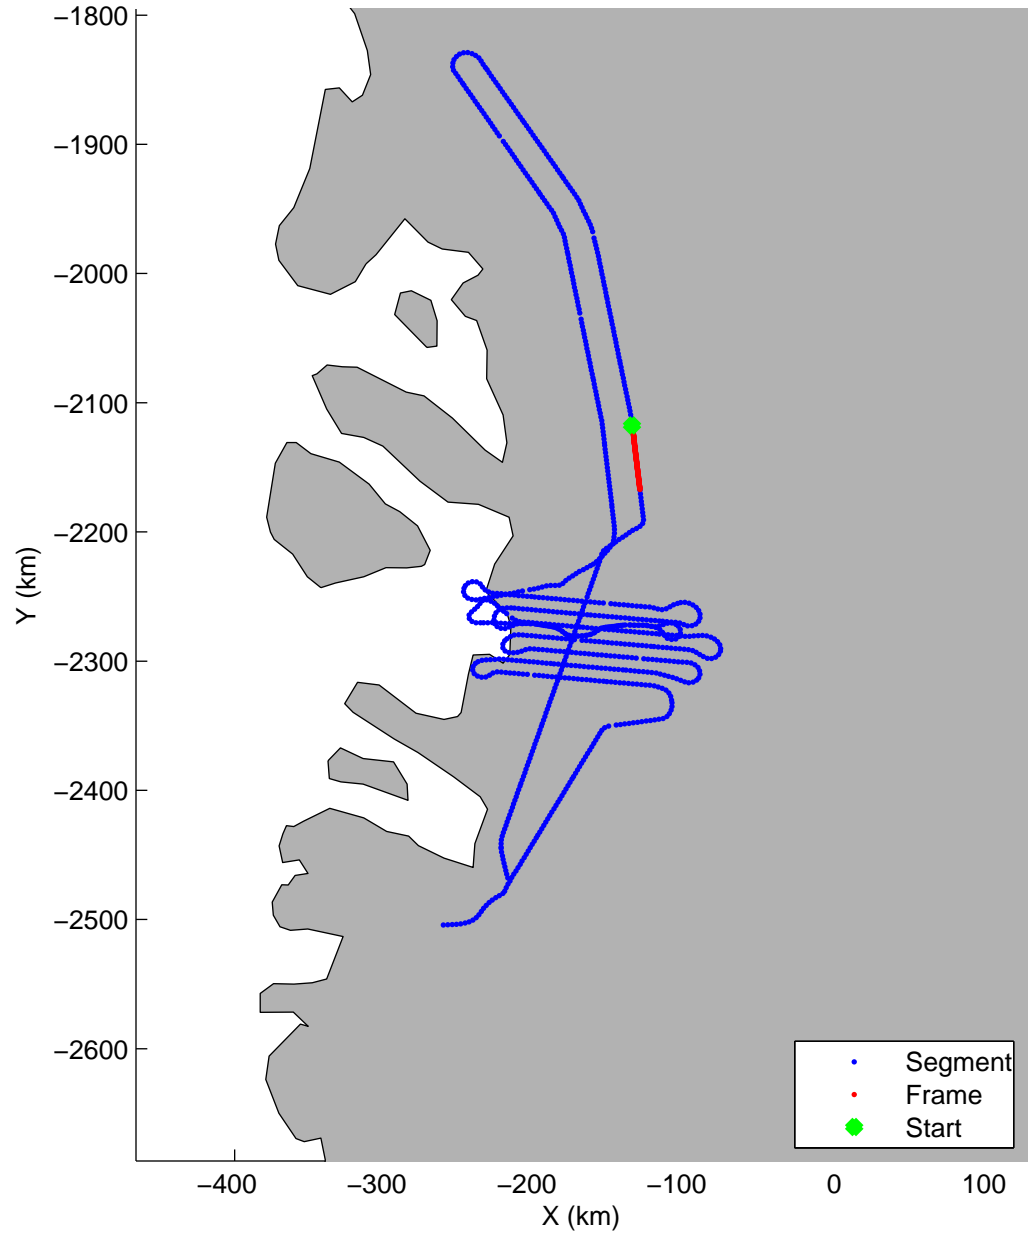

Land Ice:Jakobshavn 02
20150425_02_051
Polar Stereograph 70N/-45E