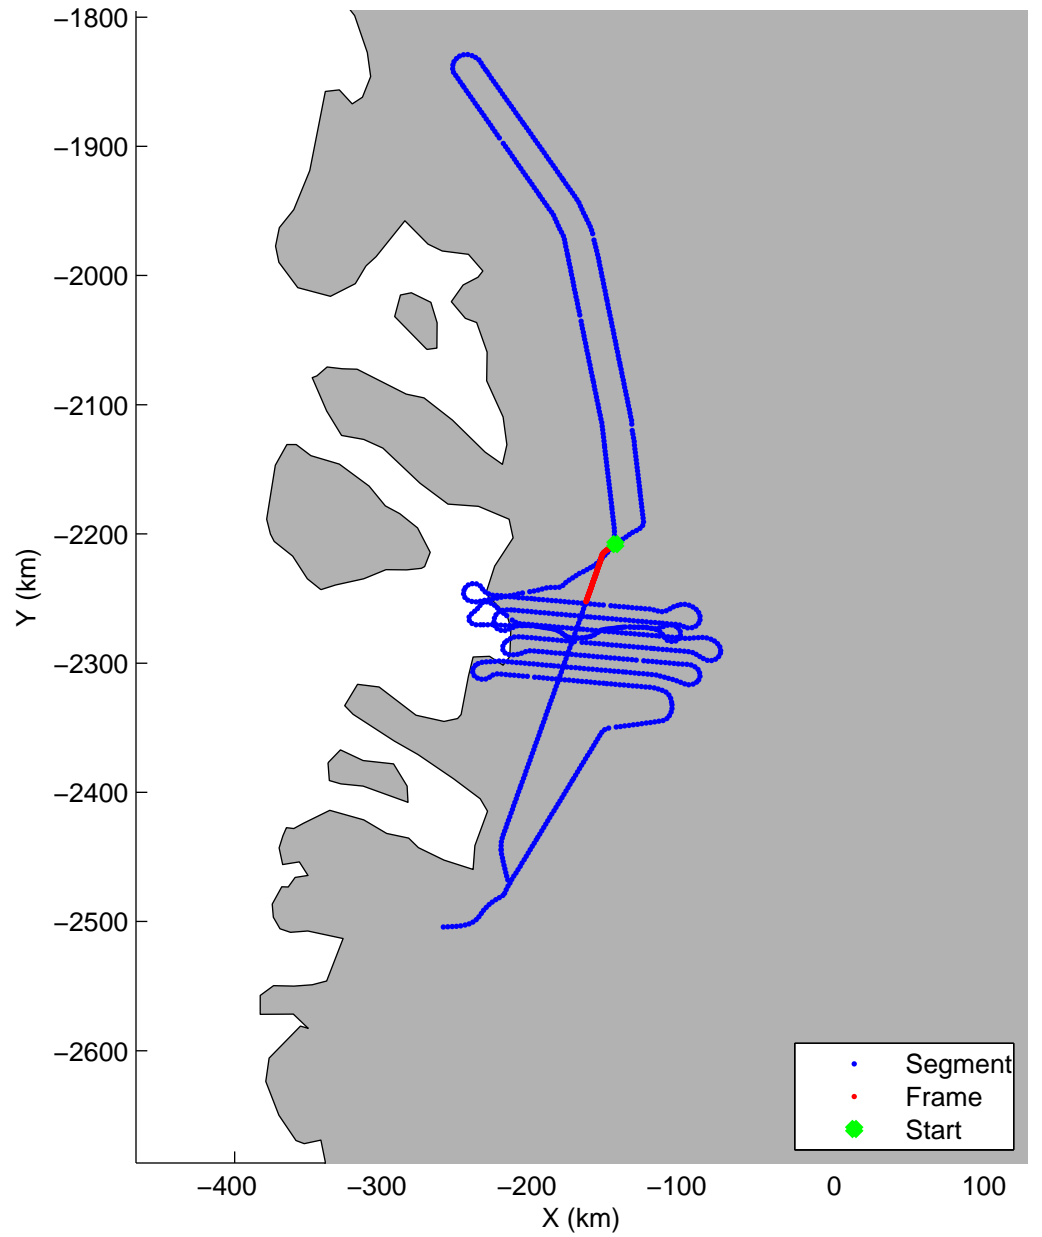

Land Ice:Jakobshavn 02
20150425_02_053
Polar Stereograph 70N/-45E