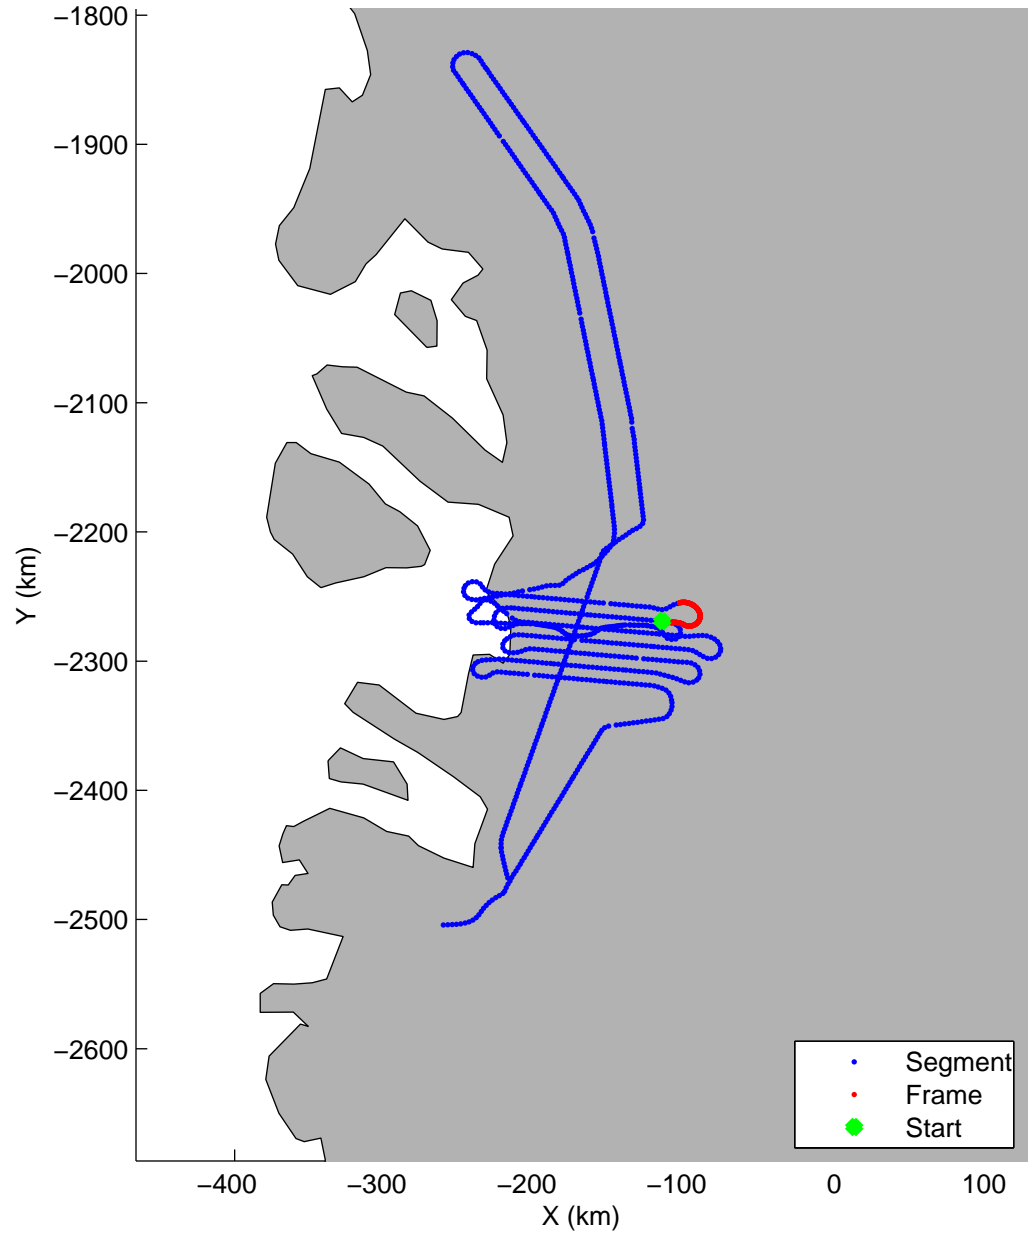

Land Ice:Jakobshavn 02
20150425_02_030
Polar Stereograph 70N/-45E