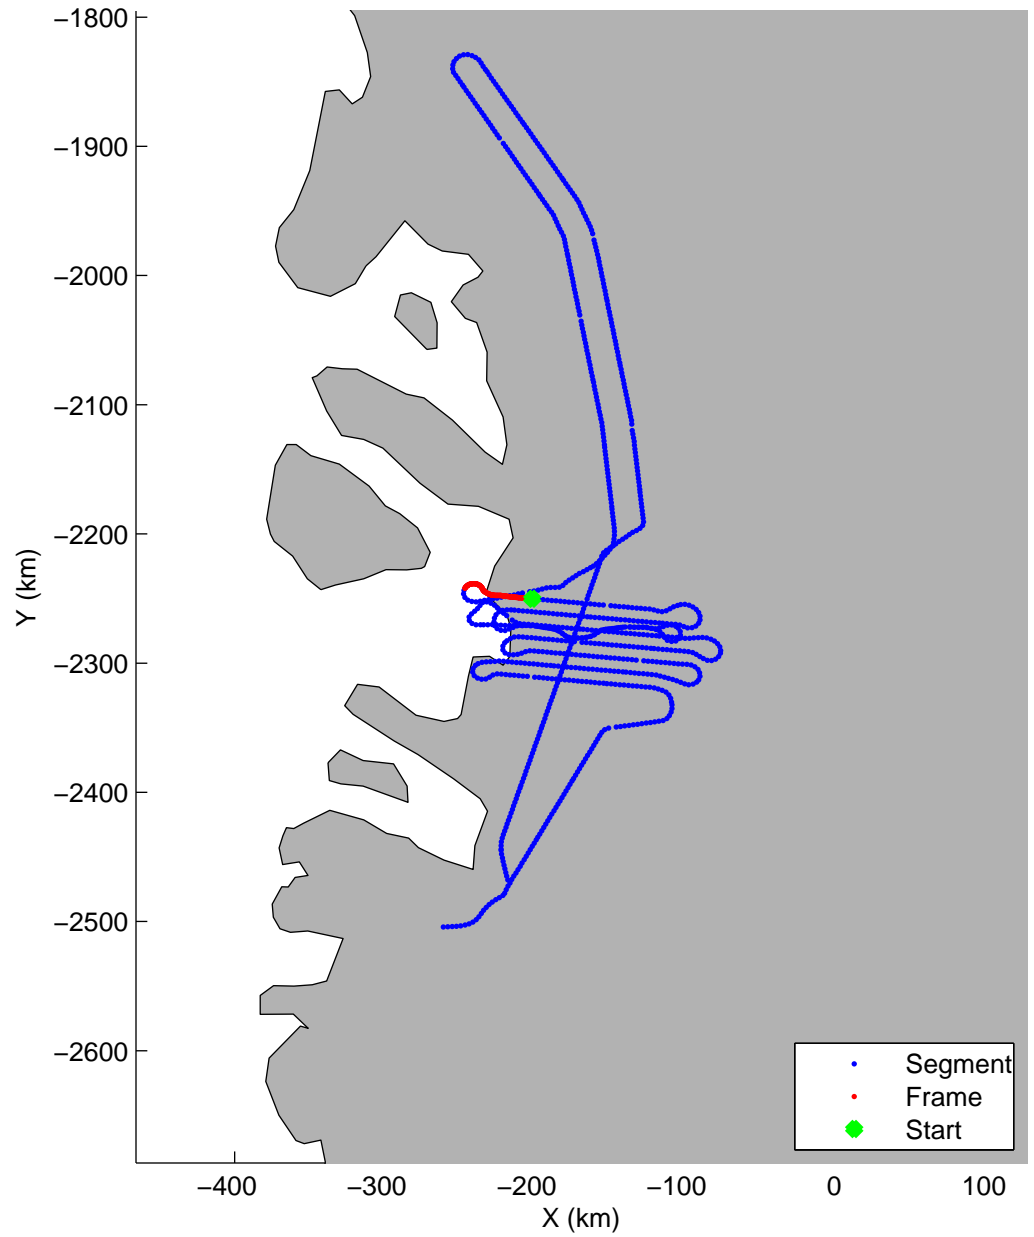

Land Ice: Jakobshavn 02
20150425_02_033
Polar Stereograph 70N/-45E