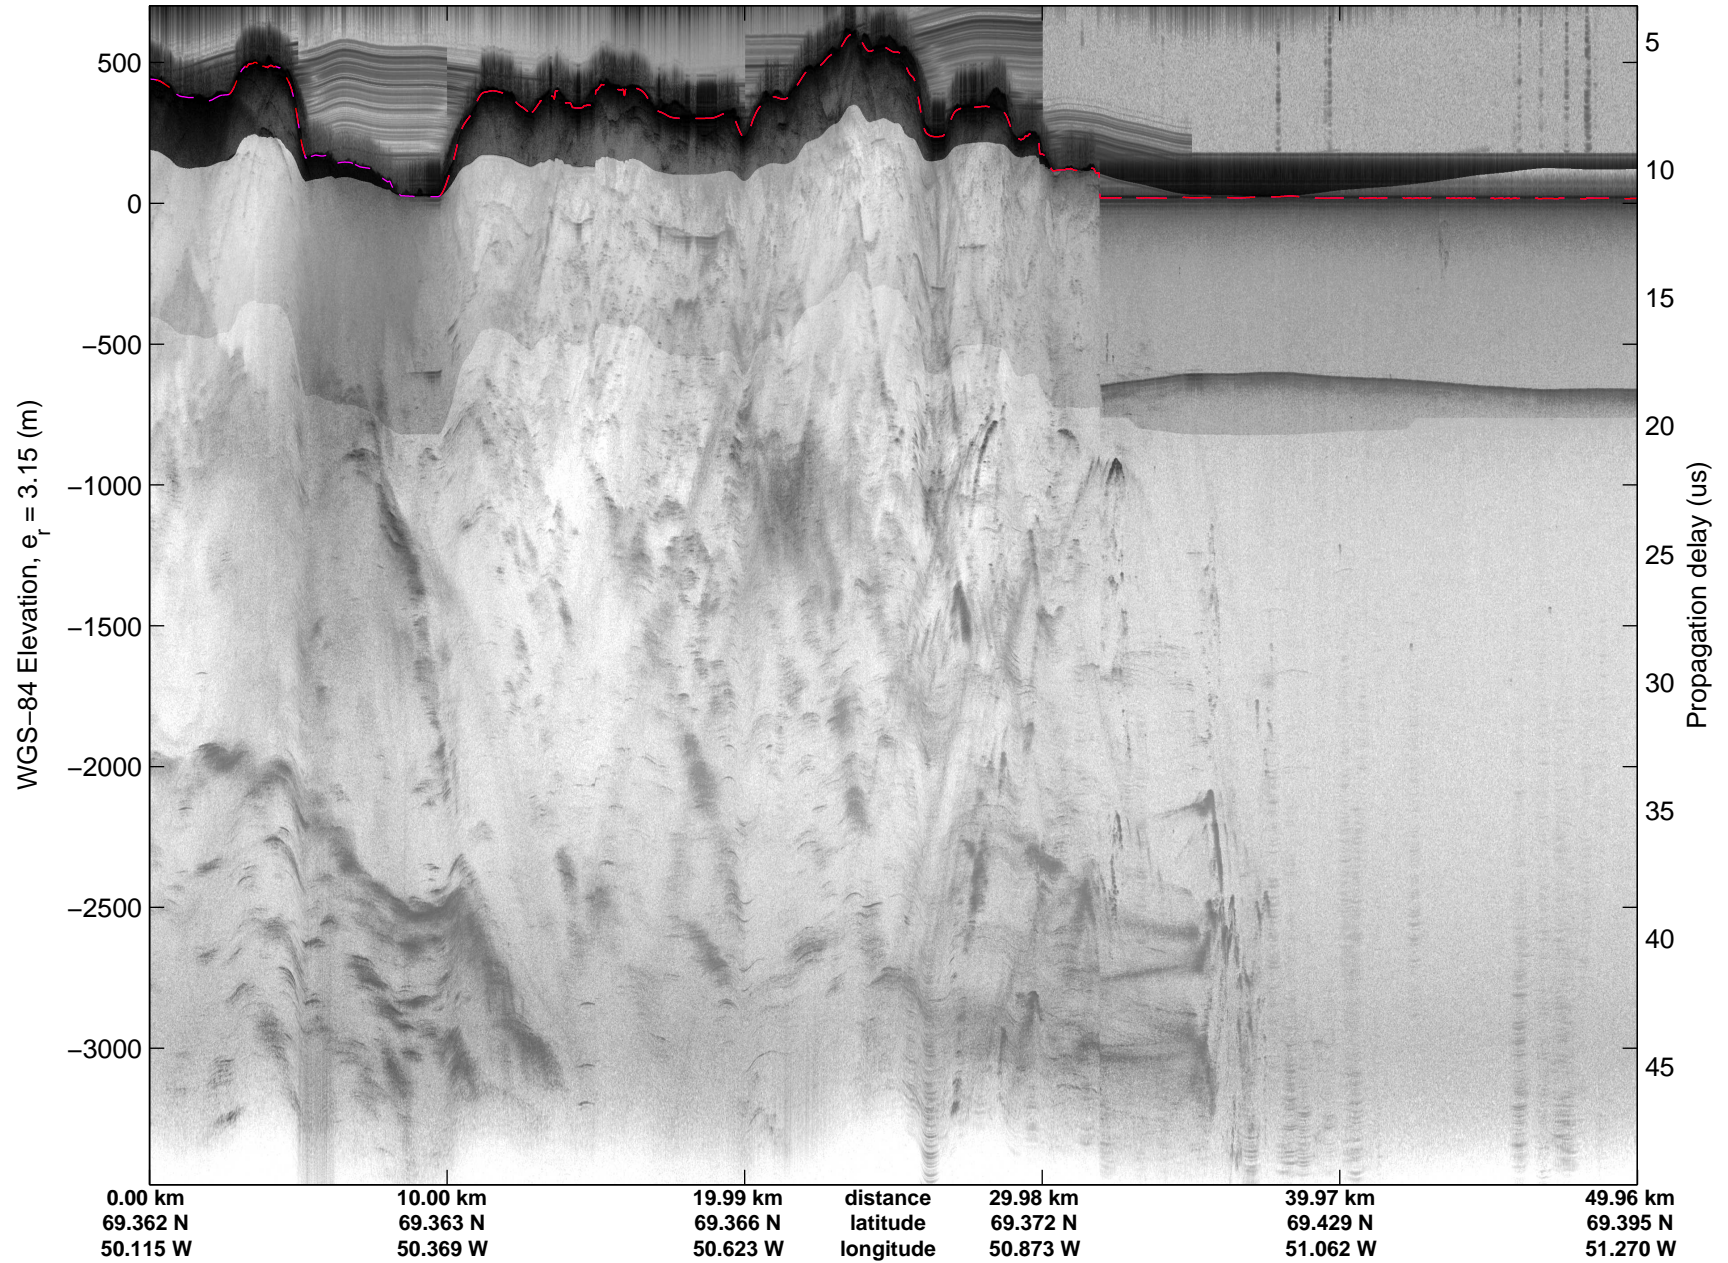

Land Ice: Jakobshavn 02
20150425_02_031
Polar Stereograph 70N/-45E

mcords5 2015_Greenland_C130: "Land Ice:Jakobshavn 02" 20150425_02_031: 13:58:00.5 to 14:03:50.6 GPS

mcords5 2015_Greenland_C130: "Land Ice:Jakobshavn 02" 20150425_02_031: 13:58:00.5 to 14:03:50.6 GPS

Land Ice: Jakobshavn 02
20150425_02_032
Polar Stereograph 70N/-45E

mcords5 2015_Greenland_C130: "Land Ice:Jakobshavn 02" 20150425_02_032: 14:03:50.9 to 14:09:50.6 GPS

mcords5 2015_Greenland_C130: "Land Ice:Jakobshavn 02" 20150425_02_032: 14:03:50.9 to 14:09:50.6 GPS

Land Ice: Jakobshavn 02
20150425_02_033
Polar Stereograph 70N/-45E

mcords5 2015_Greenland_C130: "Land Ice:Jakobshavn 02" 20150425_02_033: 14:09:50.8 to 14:16:18.2 GPS

mcords5 2015_Greenland_C130: "Land Ice:Jakobshavn 02" 20150425_02_033: 14:09:50.8 to 14:16:18.2 GPS