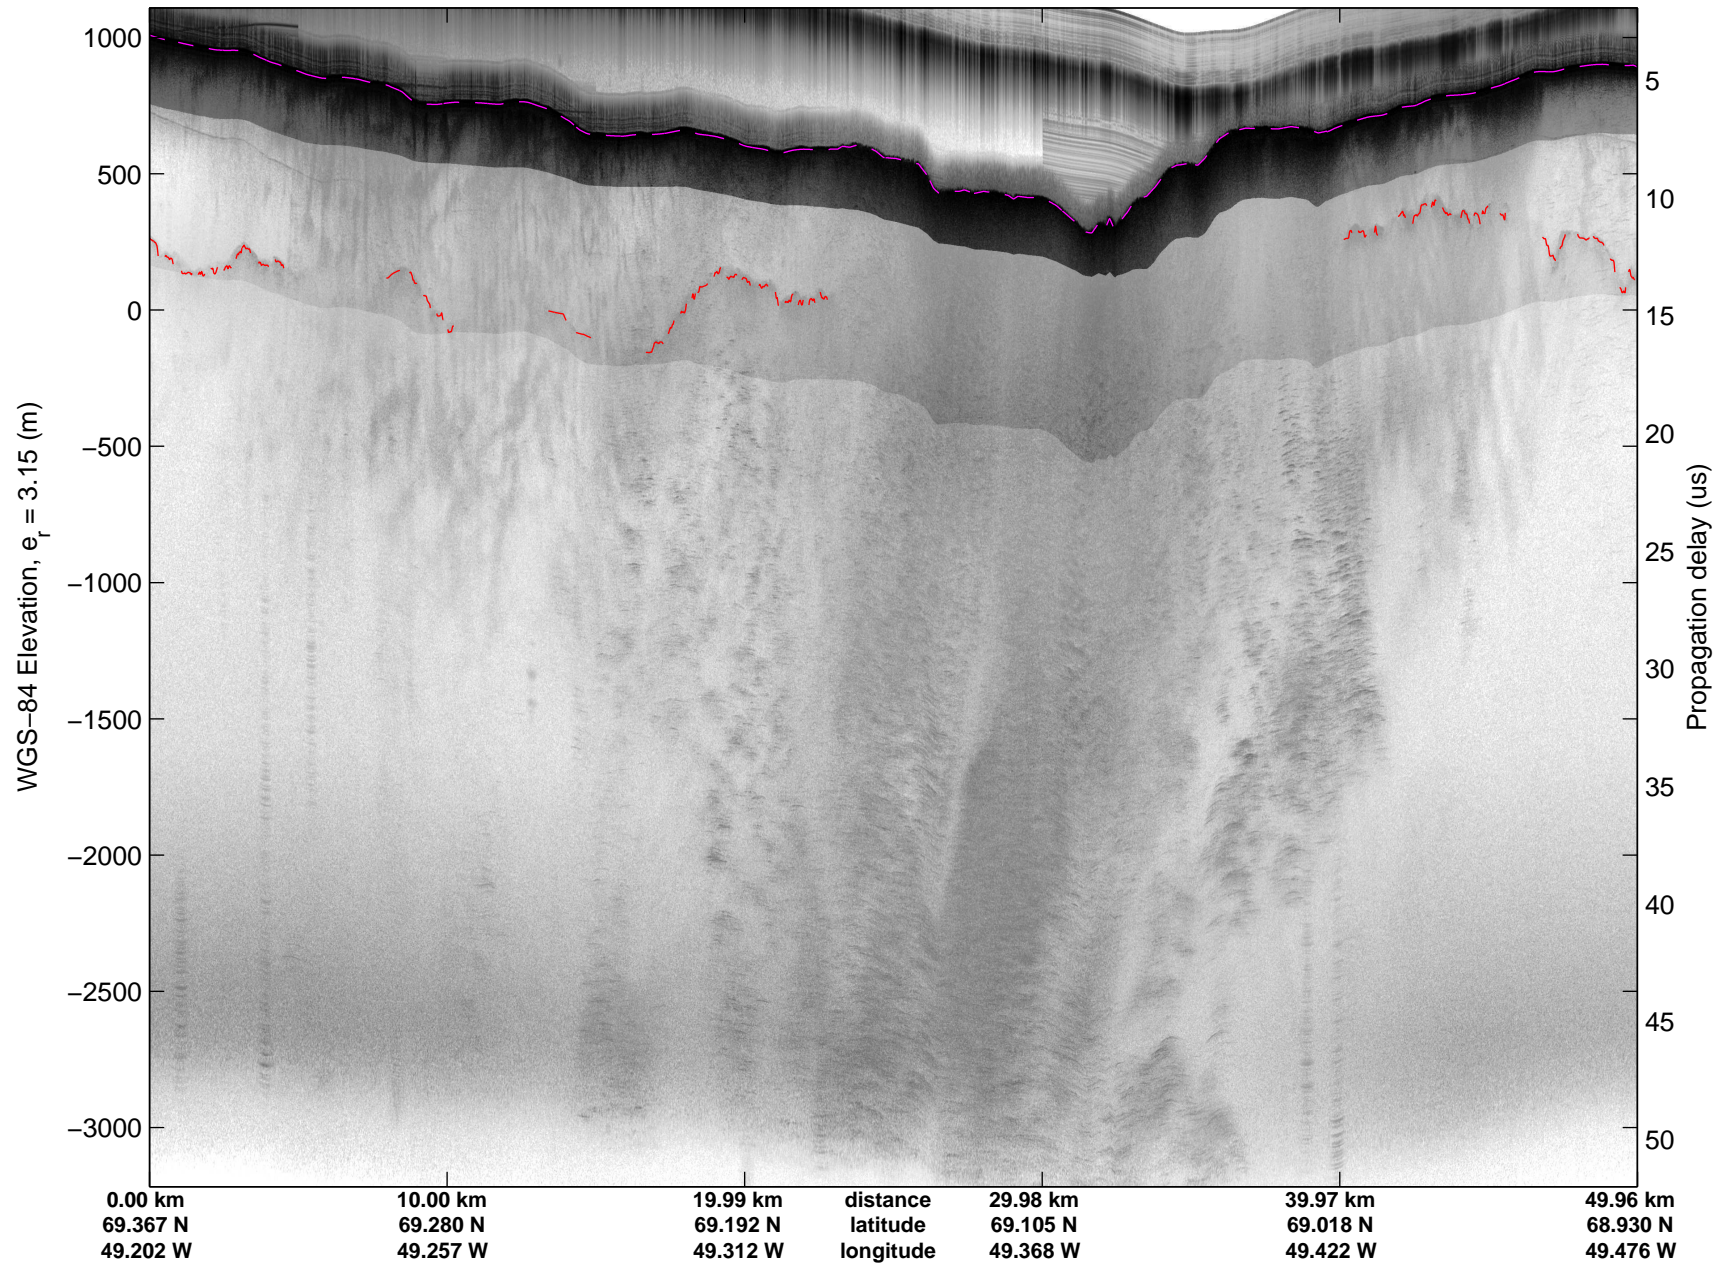

Land Ice:Jakobshavn 02
20150425_02_052
Polar Stereograph 70N/-45E

mcords5 2015_Greenland_C130: "Land Ice:Jakobshavn 02" 20150425_02_052: 16:11:43.3 to 16:17:41.4 GPS

mcords5 2015_Greenland_C130: "Land Ice:Jakobshavn 02" 20150425_02_052: 16:11:43.3 to 16:17:41.4 GPS

Land Ice:Jakobshavn 02
20150425_02_053
Polar Stereograph 70N/-45E

mcords5 2015_Greenland_C130: "Land Ice:Jakobshavn 02" 20150425_02_053: 16:17:41.6 to 16:23:57.0 GPS

mcords5 2015_Greenland_C130: "Land Ice:Jakobshavn 02" 20150425_02_053: 16:17:41.6 to 16:23:57.0 GPS

Land Ice:Jakobshavn 02
20150425_02_054
Polar Stereograph 70N/-45E

mcords5 2015_Greenland_C130: "Land Ice:Jakobshavn 02" 20150425_02_054: 16:23:57.3 to 16:30:09.1 GPS

mcords5 2015_Greenland_C130: "Land Ice:Jakobshavn 02" 20150425_02_054: 16:23:57.3 to 16:30:09.1 GPS