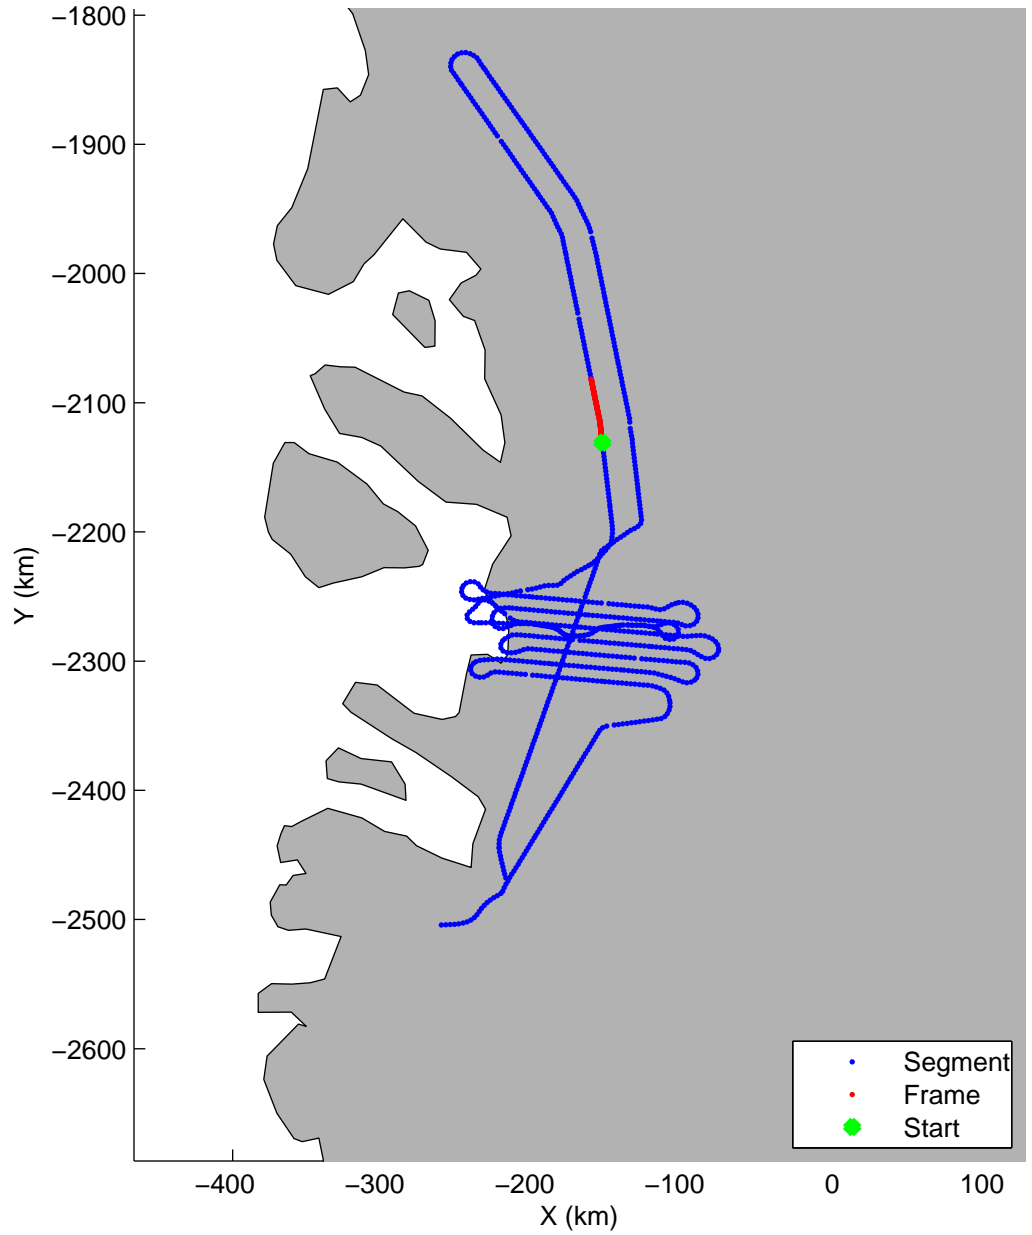

Land Ice:Jakobshavn 02
20150425_02_038
Polar Stereograph 70N/-45E