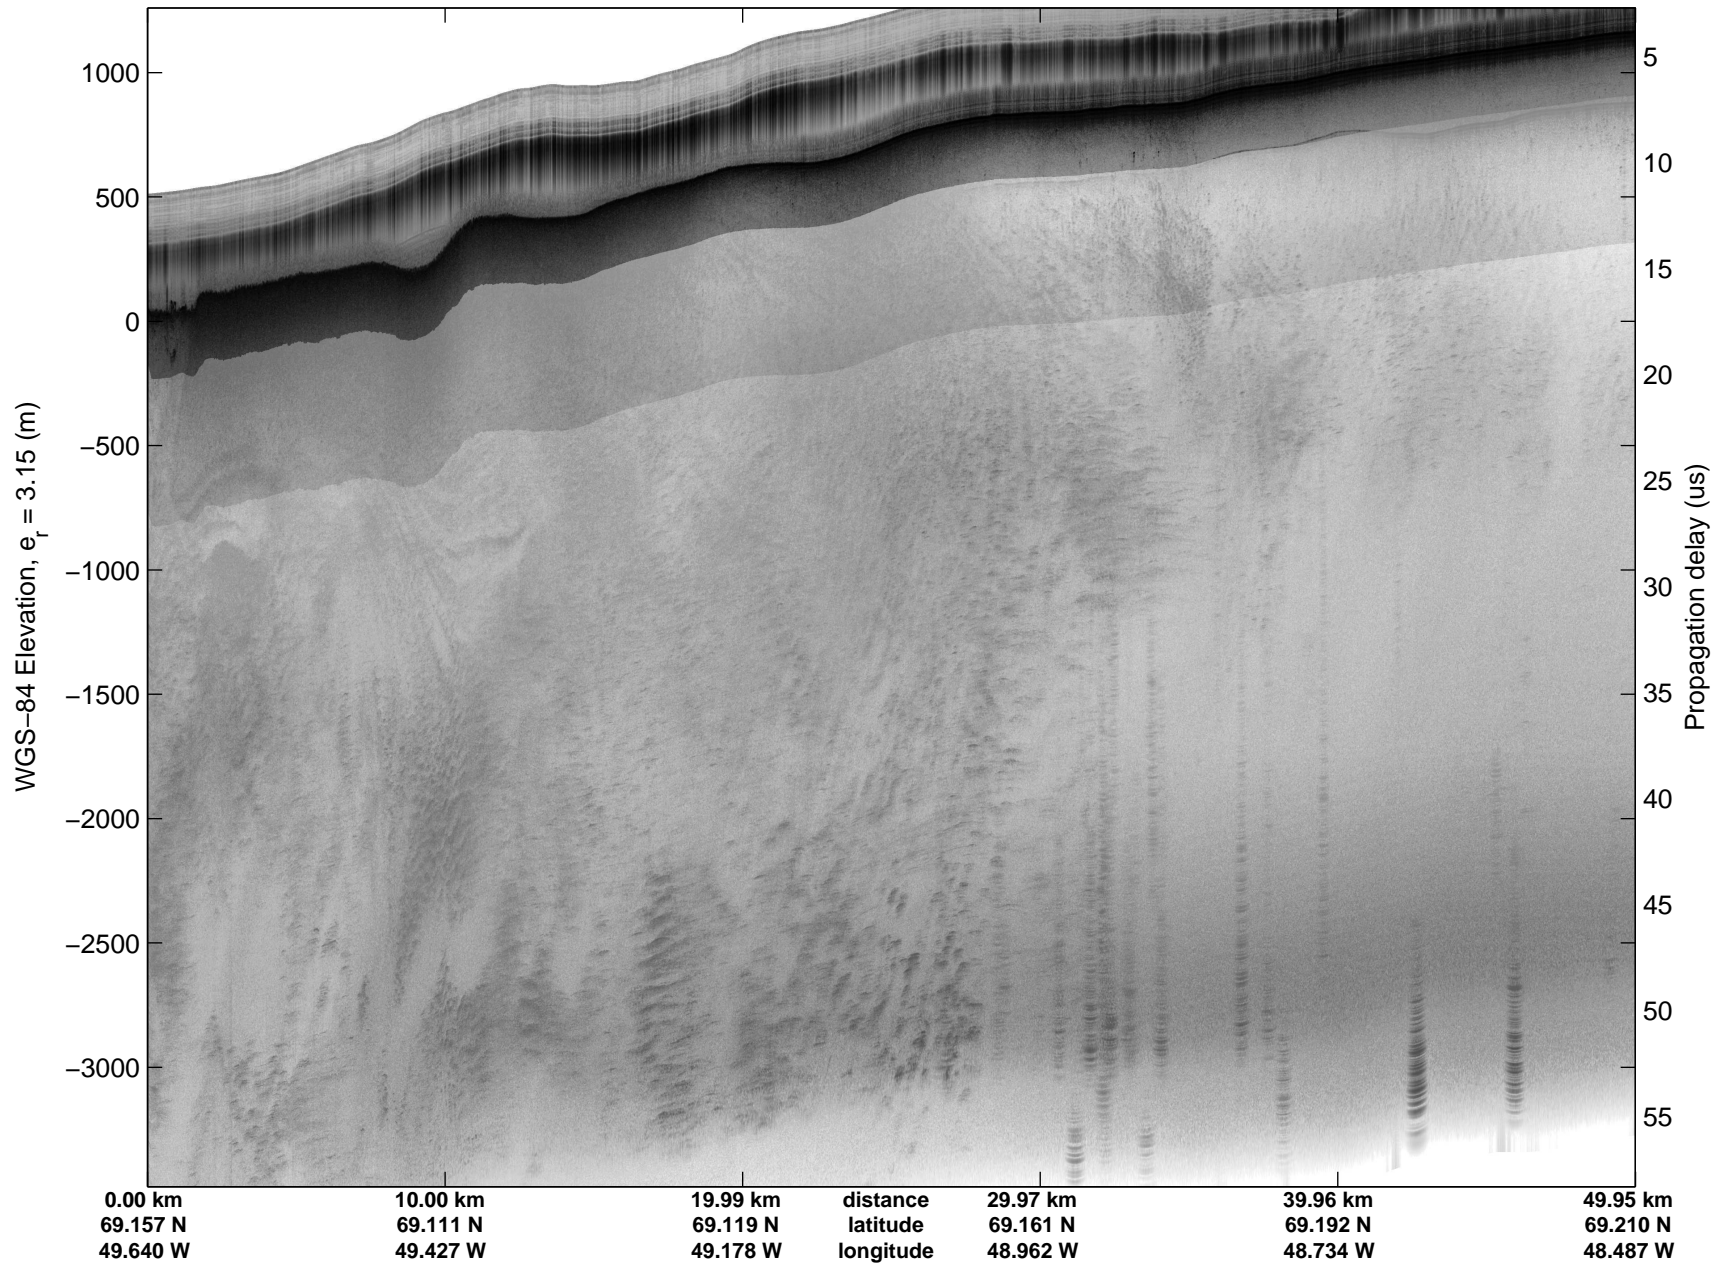

Land Ice:Jakobshavn 02
20150425_02_022
Polar Stereograph 70N/-45E

mcords5 2015_Greenland_C130: "Land Ice:Jakobshavn 02" 20150425_02_022: 12:54:50.2 to 13:02:34.0 GPS

mcords5 2015_Greenland_C130: "Land Ice:Jakobshavn 02" 20150425_02_022: 12:54:50.2 to 13:02:34.0 GPS

Land Ice:Jakobshavn 02
20150425_02_023
Polar Stereograph 70N/-45E

mcords5 2015_Greenland_C130: "Land Ice:Jakobshavn 02" 20150425_02_023: 13:02:34.3 to 13:10:16.5 GPS

mcords5 2015_Greenland_C130: "Land Ice:Jakobshavn 02" 20150425_02_023: 13:02:34.3 to 13:10:16.5 GPS