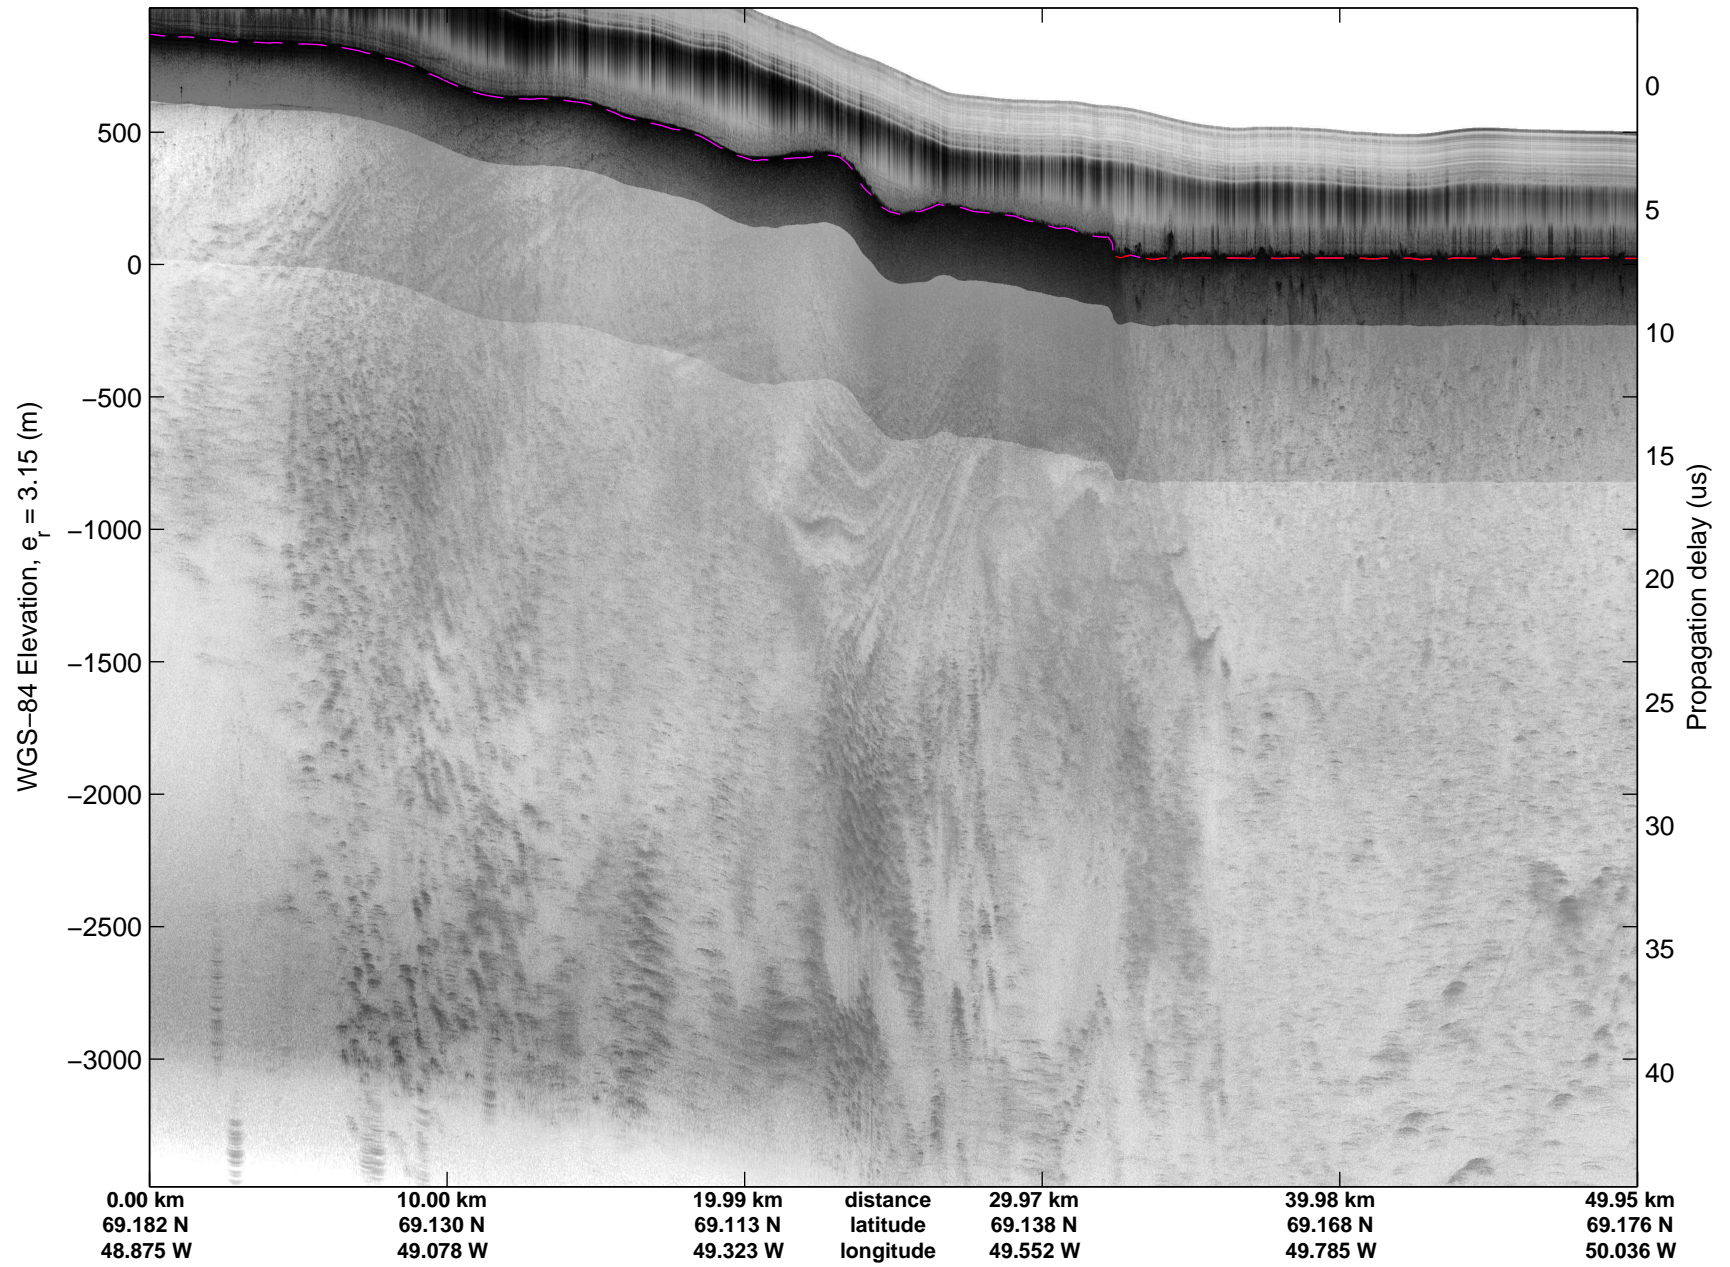

Land Ice:Jakobshavn 02
20150425_02_024
Polar Stereograph 70N/-45E

mcords5 2015_Greenland_C130: "Land Ice:Jakobshavn 02" 20150425_02_024: 13:10:16.8 to 13:17:50.6 GPS

mcords5 2015_Greenland_C130: "Land Ice:Jakobshavn 02" 20150425_02_024: 13:10:16.8 to 13:17:50.6 GPS

Land Ice: Jakobshavn 02
20150425_02_025
Polar Stereograph 70N/-45E

mcords5 2015_Greenland_C130: "Land Ice:Jakobshavn 02" 20150425_02_025: 13:17:50.8 to 13:24:27.6 GPS

mcords5 2015_Greenland_C130: "Land Ice:Jakobshavn 02" 20150425_02_025: 13:17:50.8 to 13:24:27.6 GPS

Land Ice:Jakobshavn 02
20150425_02_026
Polar Stereograph 70N/-45E

mcords5 2015_Greenland_C130: "Land Ice:Jakobshavn 02" 20150425_02_026: 13:24:27.9 to 13:31:32.3 GPS

mcords5 2015_Greenland_C130: "Land Ice:Jakobshavn 02" 20150425_02_026: 13:24:27.9 to 13:31:32.3 GPS