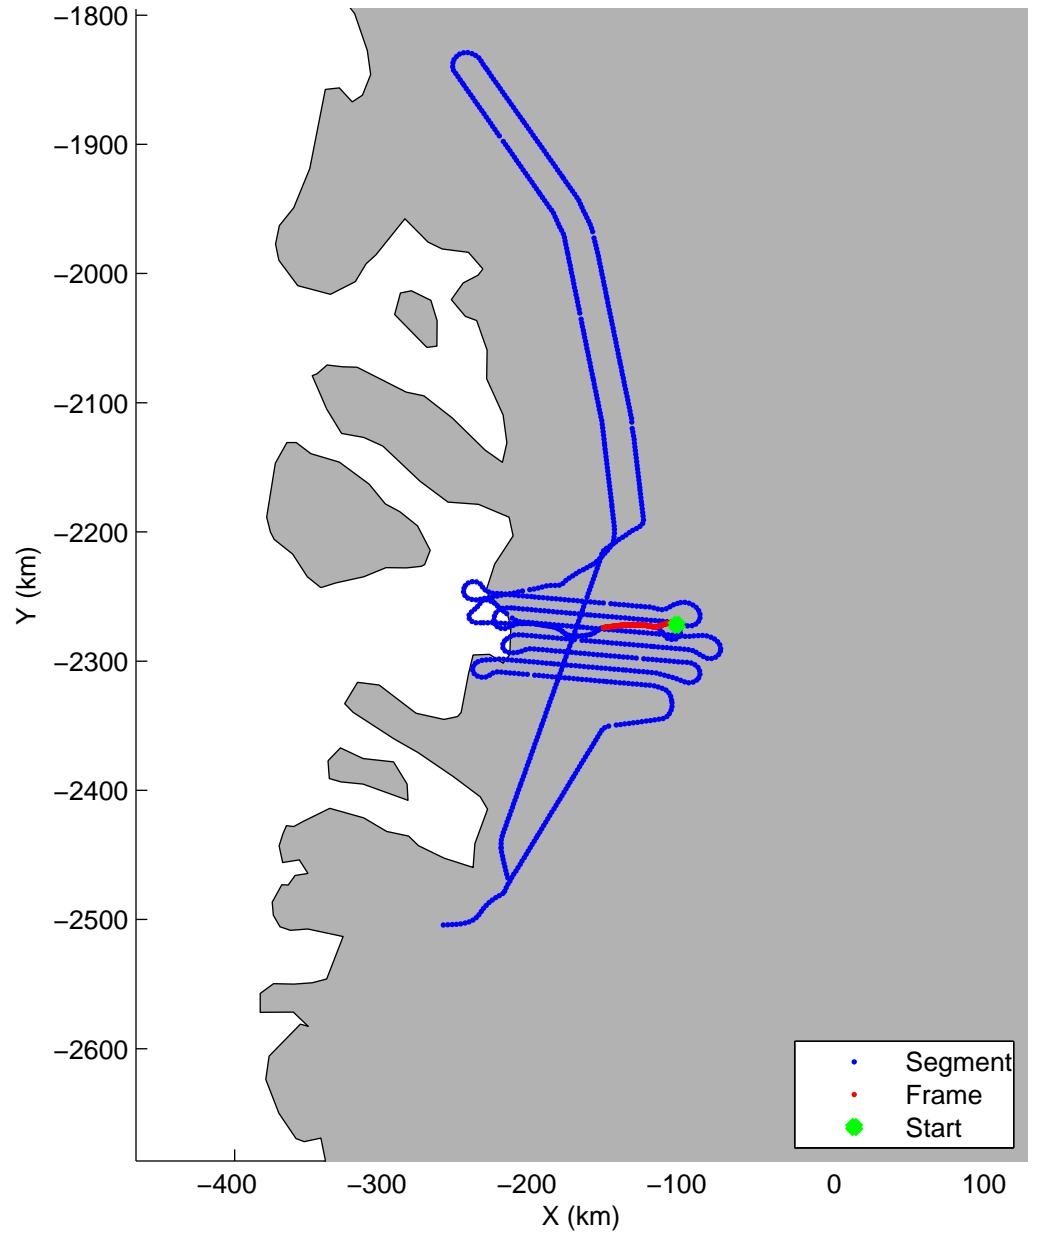

Land Ice: Jakobshavn 02
20150425_02_025
Polar Stereograph 70N/-45E