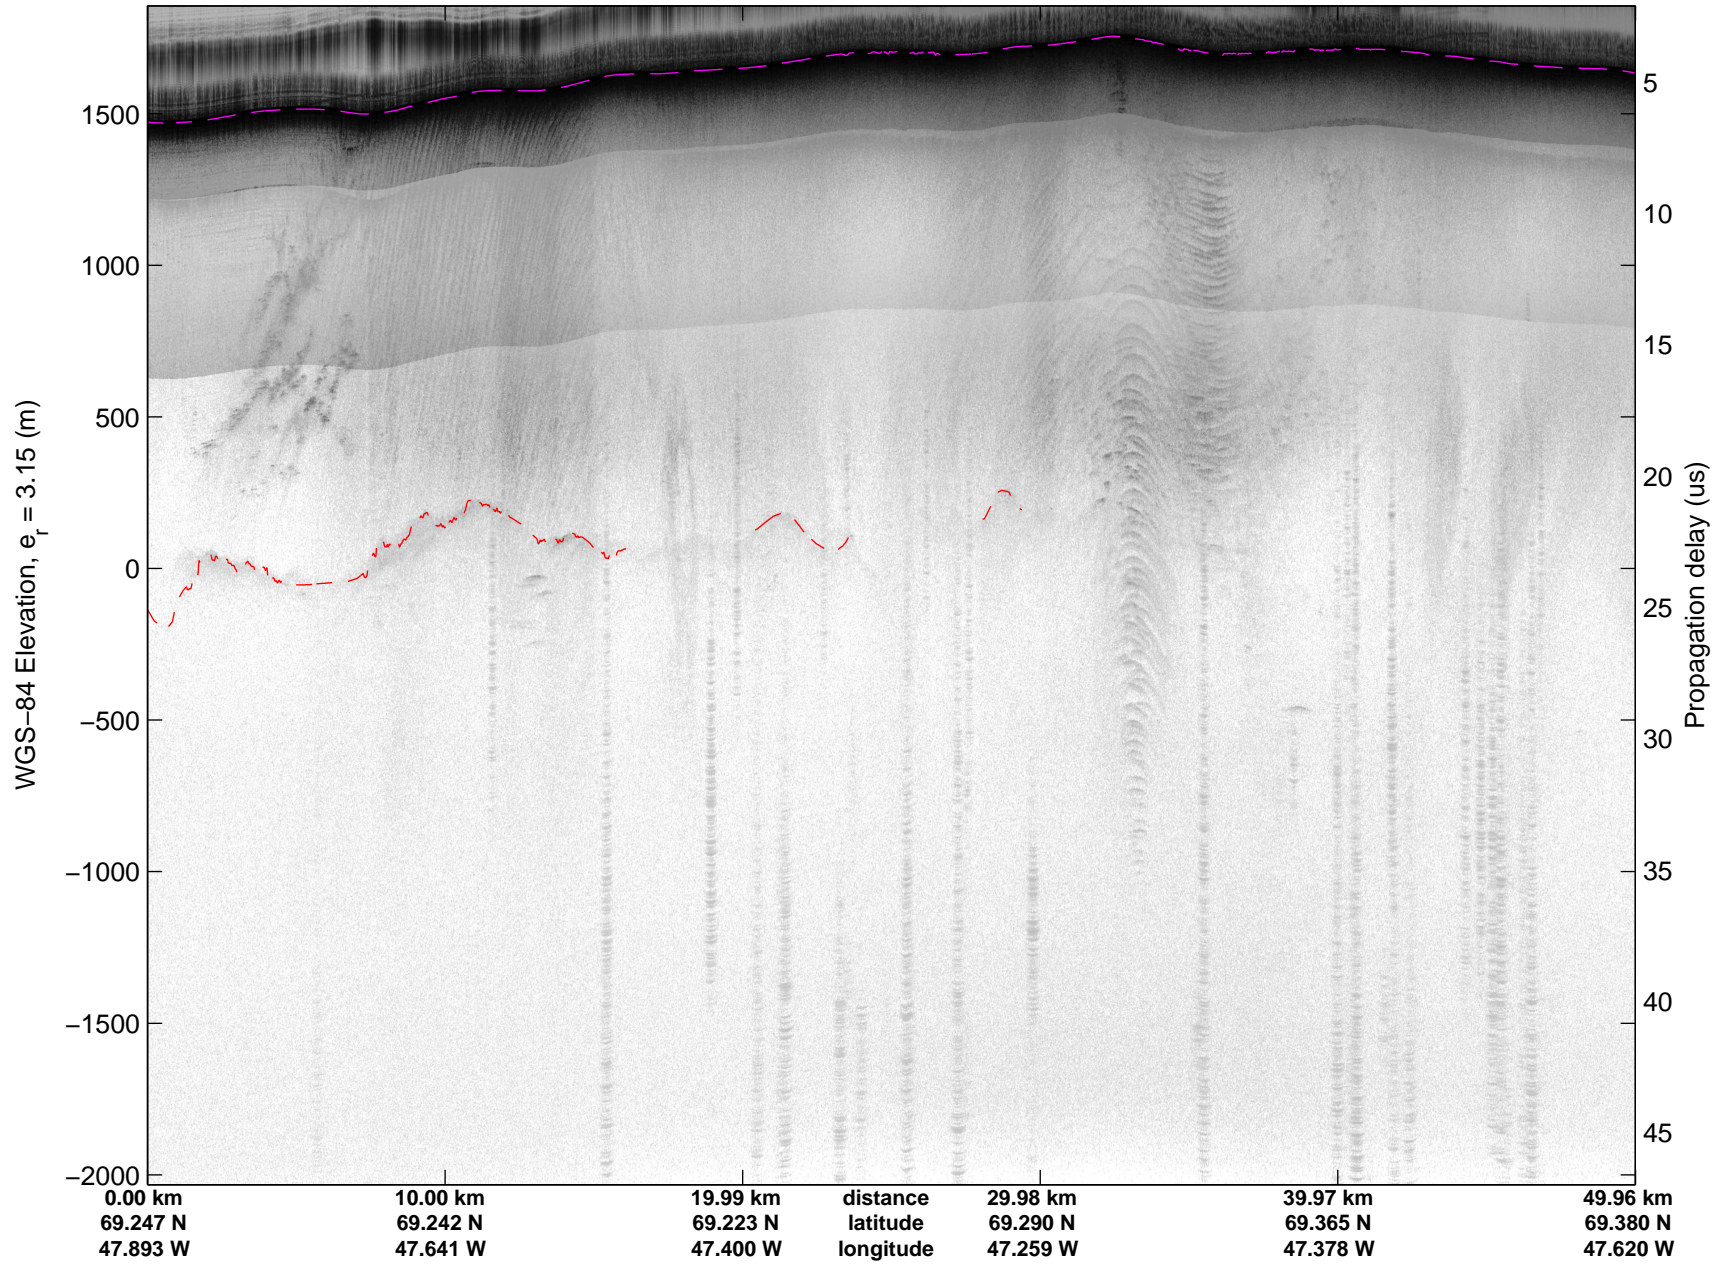

Land Ice:Jakobshavn 02
20150425_02_028
Polar Stereograph 70N/-45E

mcords5 2015_Greenland_C130: "Land Ice:Jakobshavn 02" 20150425_02_028: 13:38:18.6 to 13:44:58.1 GPS

mcords5 2015_Greenland_C130: "Land Ice:Jakobshavn 02" 20150425_02_028: 13:38:18.6 to 13:44:58.1 GPS

Land Ice:Jakobshavn 02
20150425_02_029
Polar Stereograph 70N/-45E

mcords5 2015_Greenland_C130: "Land Ice:Jakobshavn 02" 20150425_02_029: 13:44:58.4 to 13:51:51.6 GPS

mcords5 2015_Greenland_C130: "Land Ice:Jakobshavn 02" 20150425_02_029: 13:44:58.4 to 13:51:51.6 GPS

Land Ice:Jakobshavn 02
20150425_02_030
Polar Stereograph 70N/-45E

mcords5 2015_Greenland_C130: "Land Ice:Jakobshavn 02" 20150425_02_030: 13:51:51.8 to 13:58:00.3 GPS

mcords5 2015_Greenland_C130: "Land Ice:Jakobshavn 02" 20150425_02_030: 13:51:51.8 to 13:58:00.3 GPS