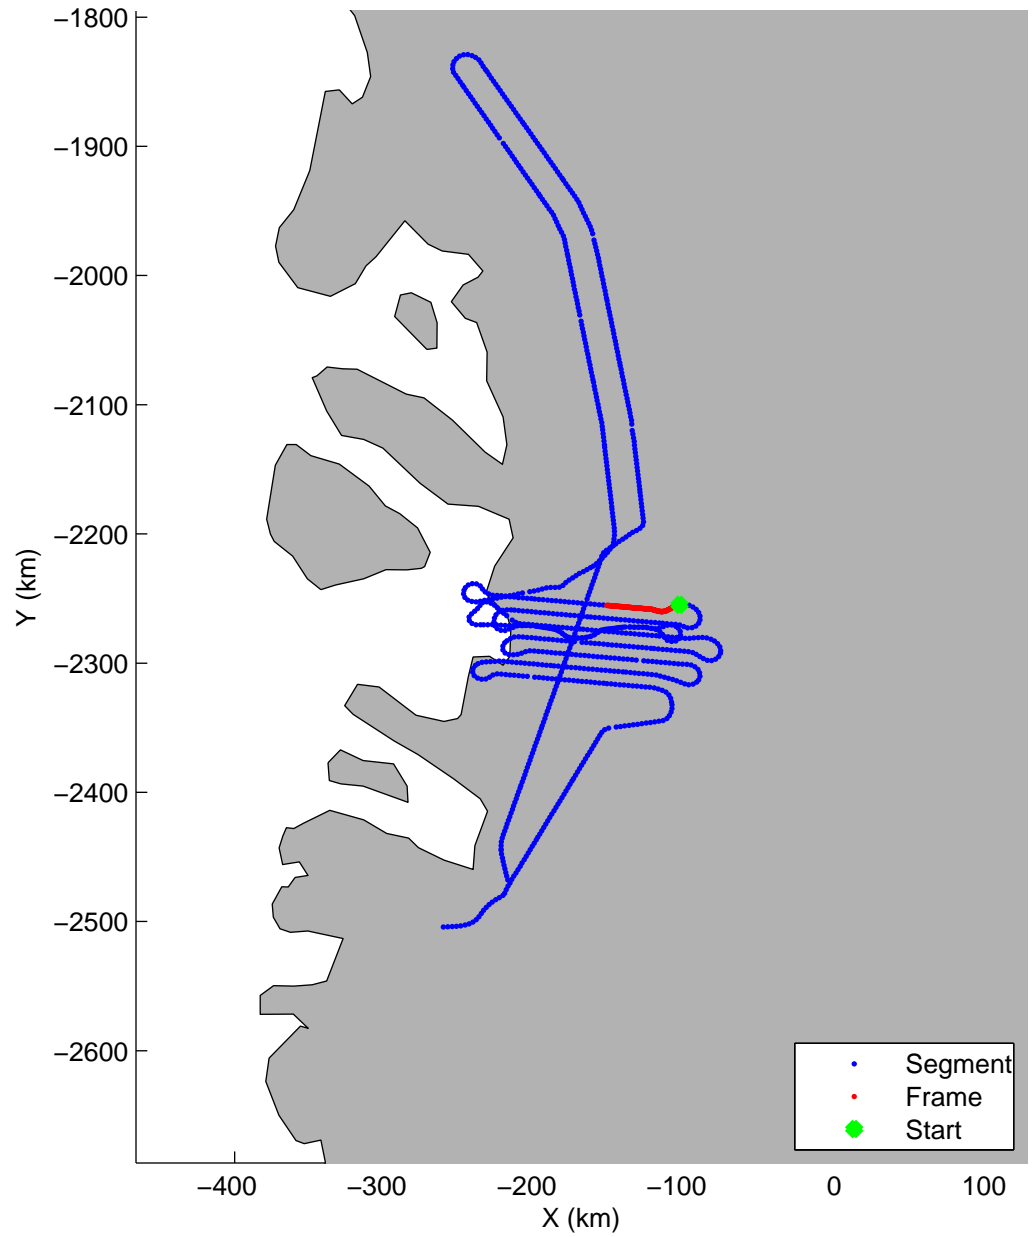

Land Ice: Jakobshavn 02
20150425_02_031
Polar Stereograph 70N/-45E