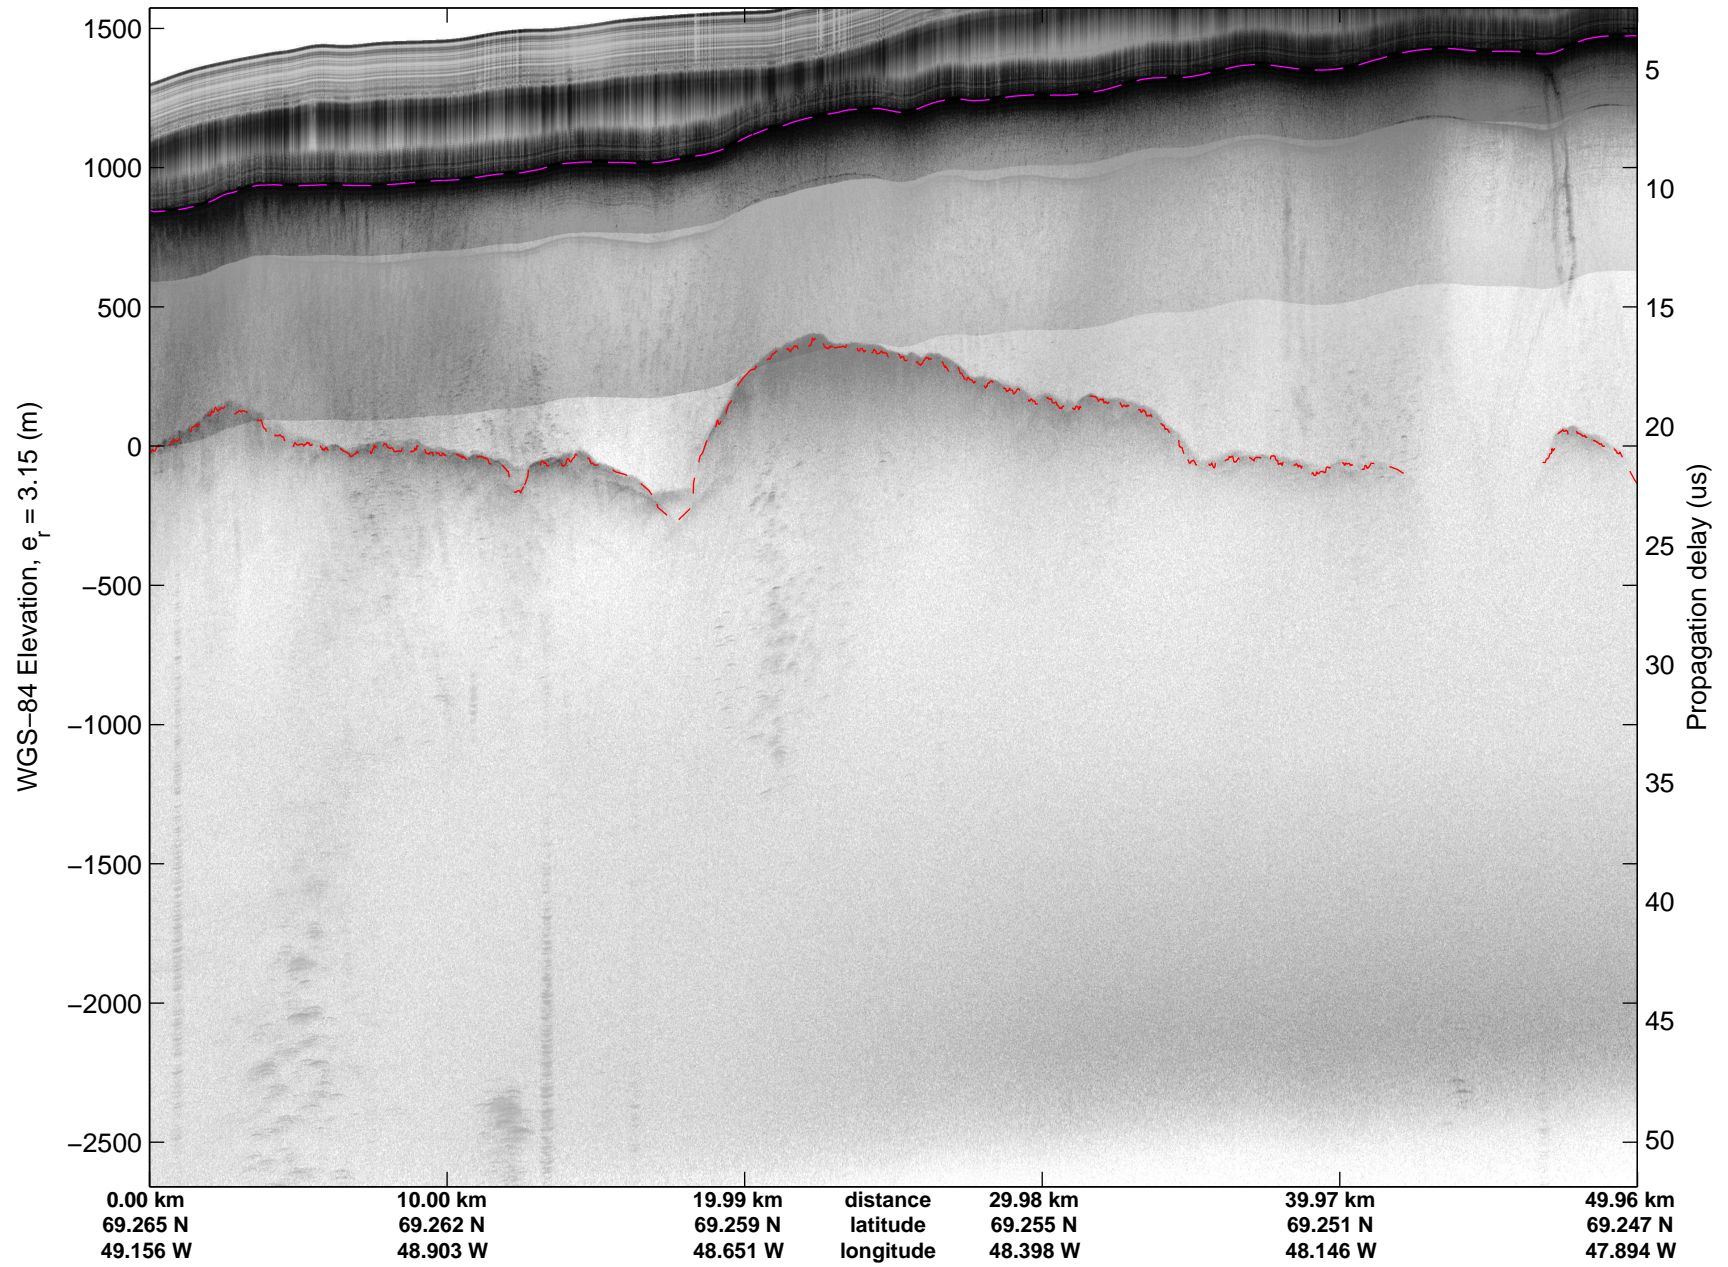

Land Ice:Jakobshavn 02
20150425_02_028
Polar Stereograph 70N/-45E

mcords5 2015_Greenland_C130: "Land Ice:Jakobshavn 02" 20150425_02_028: 13:38:18.6 to 13:44:58.1 GPS

mcords5 2015_Greenland_C130: "Land Ice:Jakobshavn 02" 20150425_02_028: 13:38:18.6 to 13:44:58.1 GPS

Land Ice:Jakobshavn 02
20150425_02_029
Polar Stereograph 70N/-45E

mcords5 2015_Greenland_C130: "Land Ice:Jakobshavn 02" 20150425_02_029: 13:44:58.4 to 13:51:51.6 GPS

mcords5 2015_Greenland_C130: "Land Ice:Jakobshavn 02" 20150425_02_029: 13:44:58.4 to 13:51:51.6 GPS