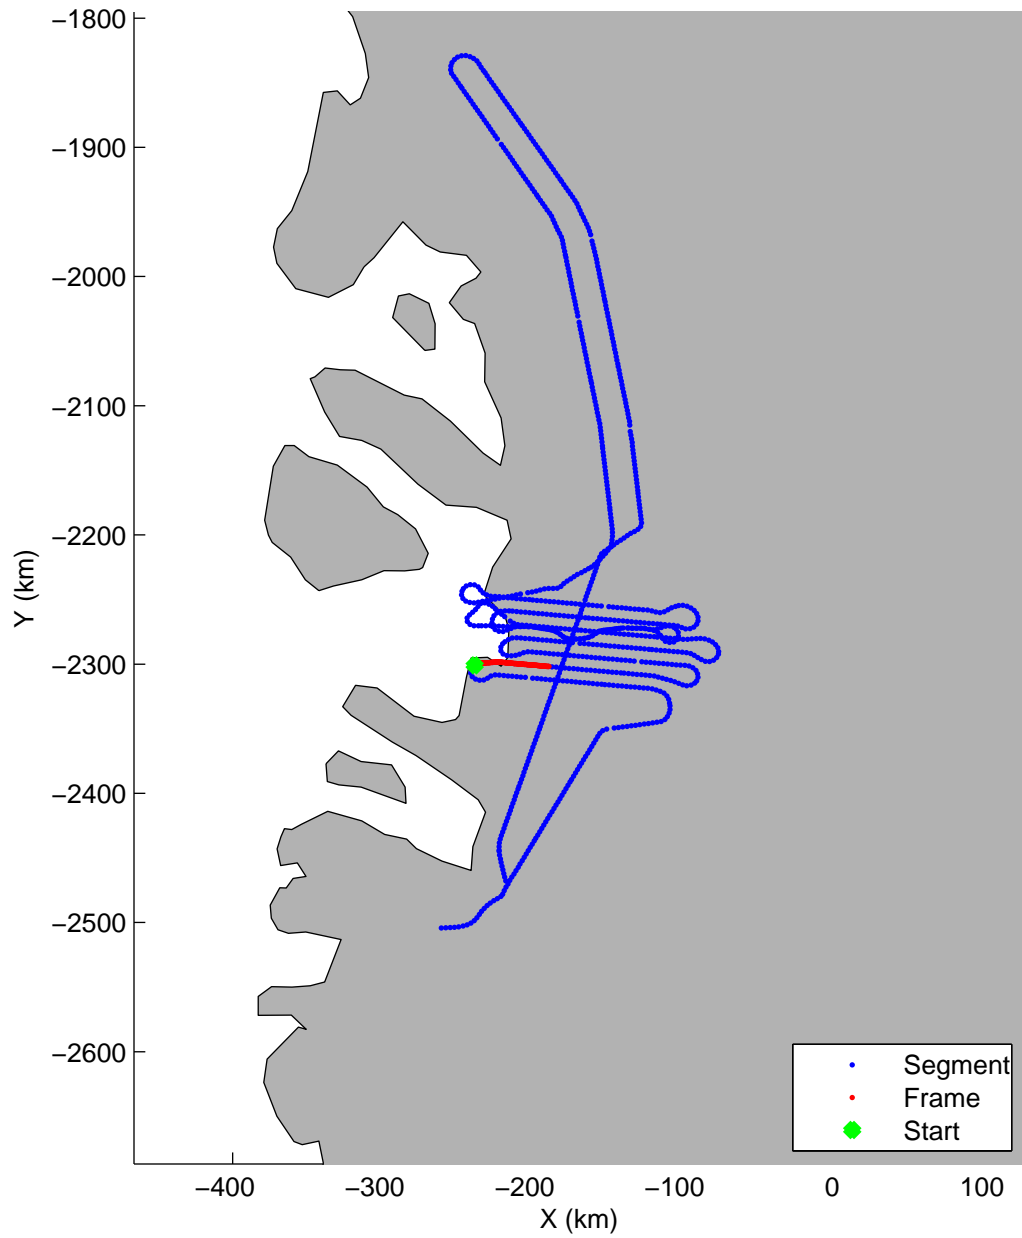

Land Ice:Jakobshavn 02
20150425_02_009
Polar Stereograph 70N/-45E