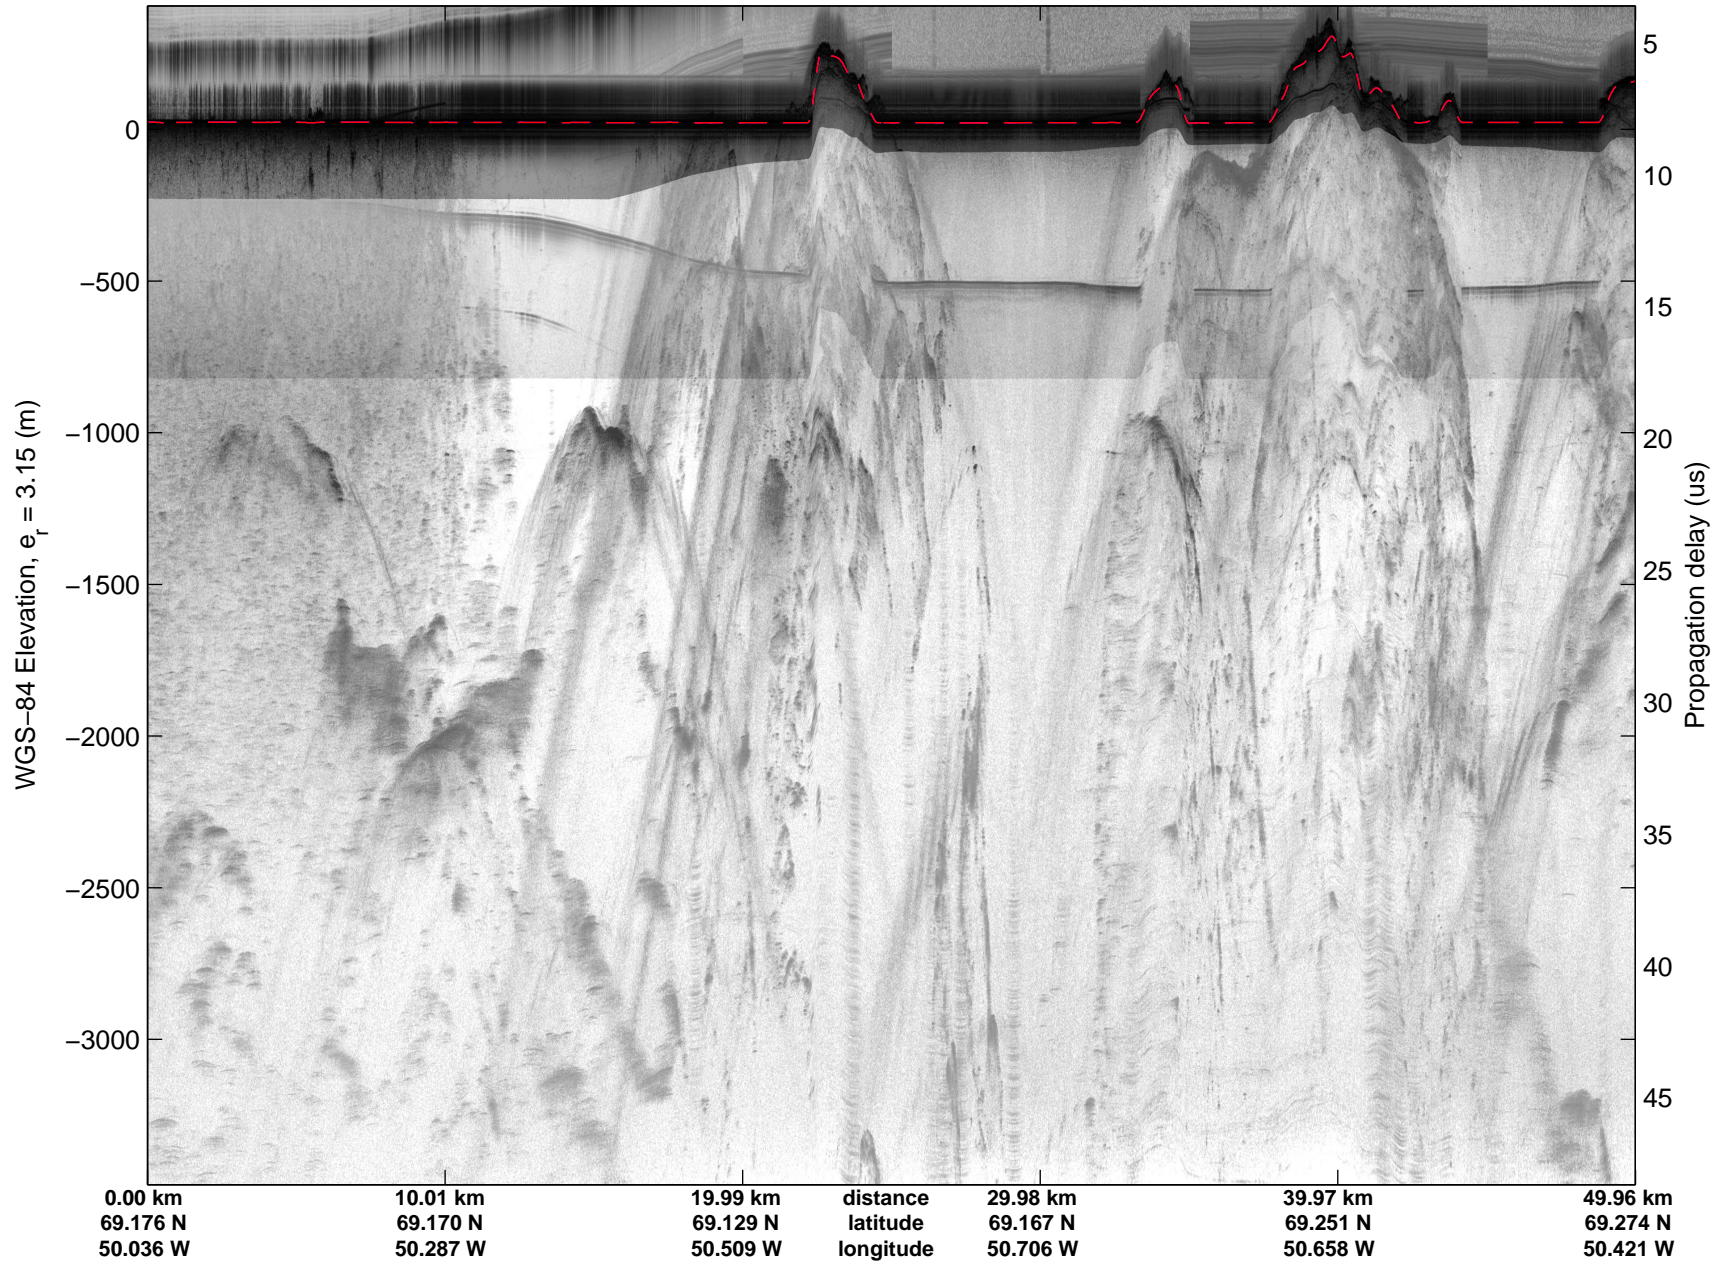

mcords5 2015_Greenland_C130: "Land Ice:Jakobshavn 02" 20150425_02_027: 13:31:32.6 to 13:38:18.4 GPS