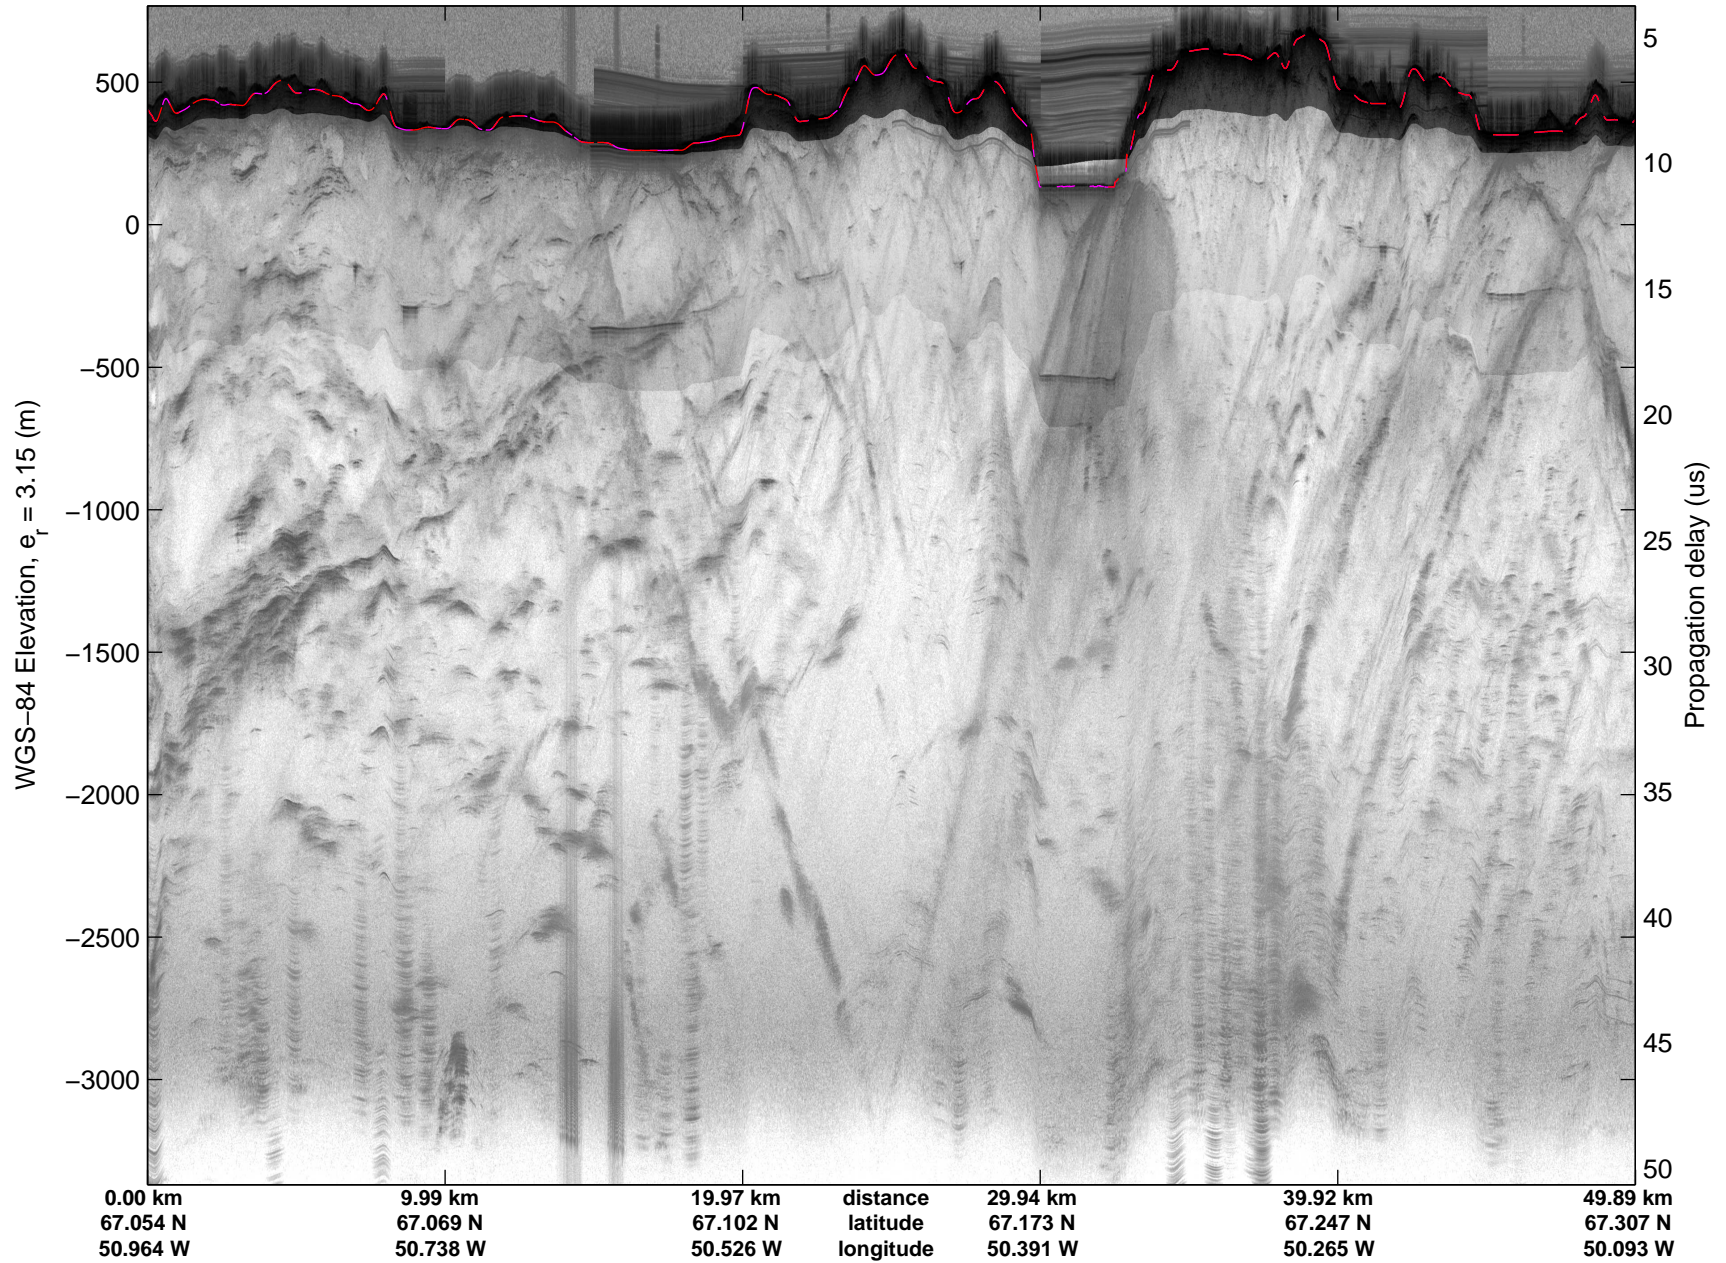

Land Ice:Jakobshavn 02
20150425_02_001
Polar Stereograph 70N/-45E

mcords5 2015_Greenland_C130: "Land Ice:Jakobshavn 02" 20150425_02_001: 10:40:10.1 to 10:46:30.0 GPS

mcords5 2015_Greenland_C130: "Land Ice:Jakobshavn 02" 20150425_02_001: 10:40:10.1 to 10:46:30.0 GPS

Land Ice: Jakobshavn 02
20150425_02_002
Polar Stereograph 70N/-45E

mcords5 2015_Greenland_C130: "Land Ice:Jakobshavn 02" 20150425_02_002: 10:46:30.2 to 10:52:51.2 GPS

mcords5 2015_Greenland_C130: "Land Ice:Jakobshavn 02" 20150425_02_002: 10:46:30.2 to 10:52:51.2 GPS

Land Ice: Jakobshavn 02
20150425_02_003
Polar Stereograph 70N/-45E

mcords5 2015_Greenland_C130: "Land Ice:Jakobshavn 02" 20150425_02_003: 10:52:51.5 to 10:59:18.8 GPS

mcords5 2015_Greenland_C130: "Land Ice:Jakobshavn 02" 20150425_02_003: 10:52:51.5 to 10:59:18.8 GPS

Land Ice:Jakobshavn 02
20150425_02_004
Polar Stereograph 70N/-45E

mcords5 2015_Greenland_C130: "Land Ice:Jakobshavn 02" 20150425_02_004: 10:59:19.0 to 11:05:41.1 GPS

mcords5 2015_Greenland_C130: "Land Ice:Jakobshavn 02" 20150425_02_004: 10:59:19.0 to 11:05:41.1 GPS