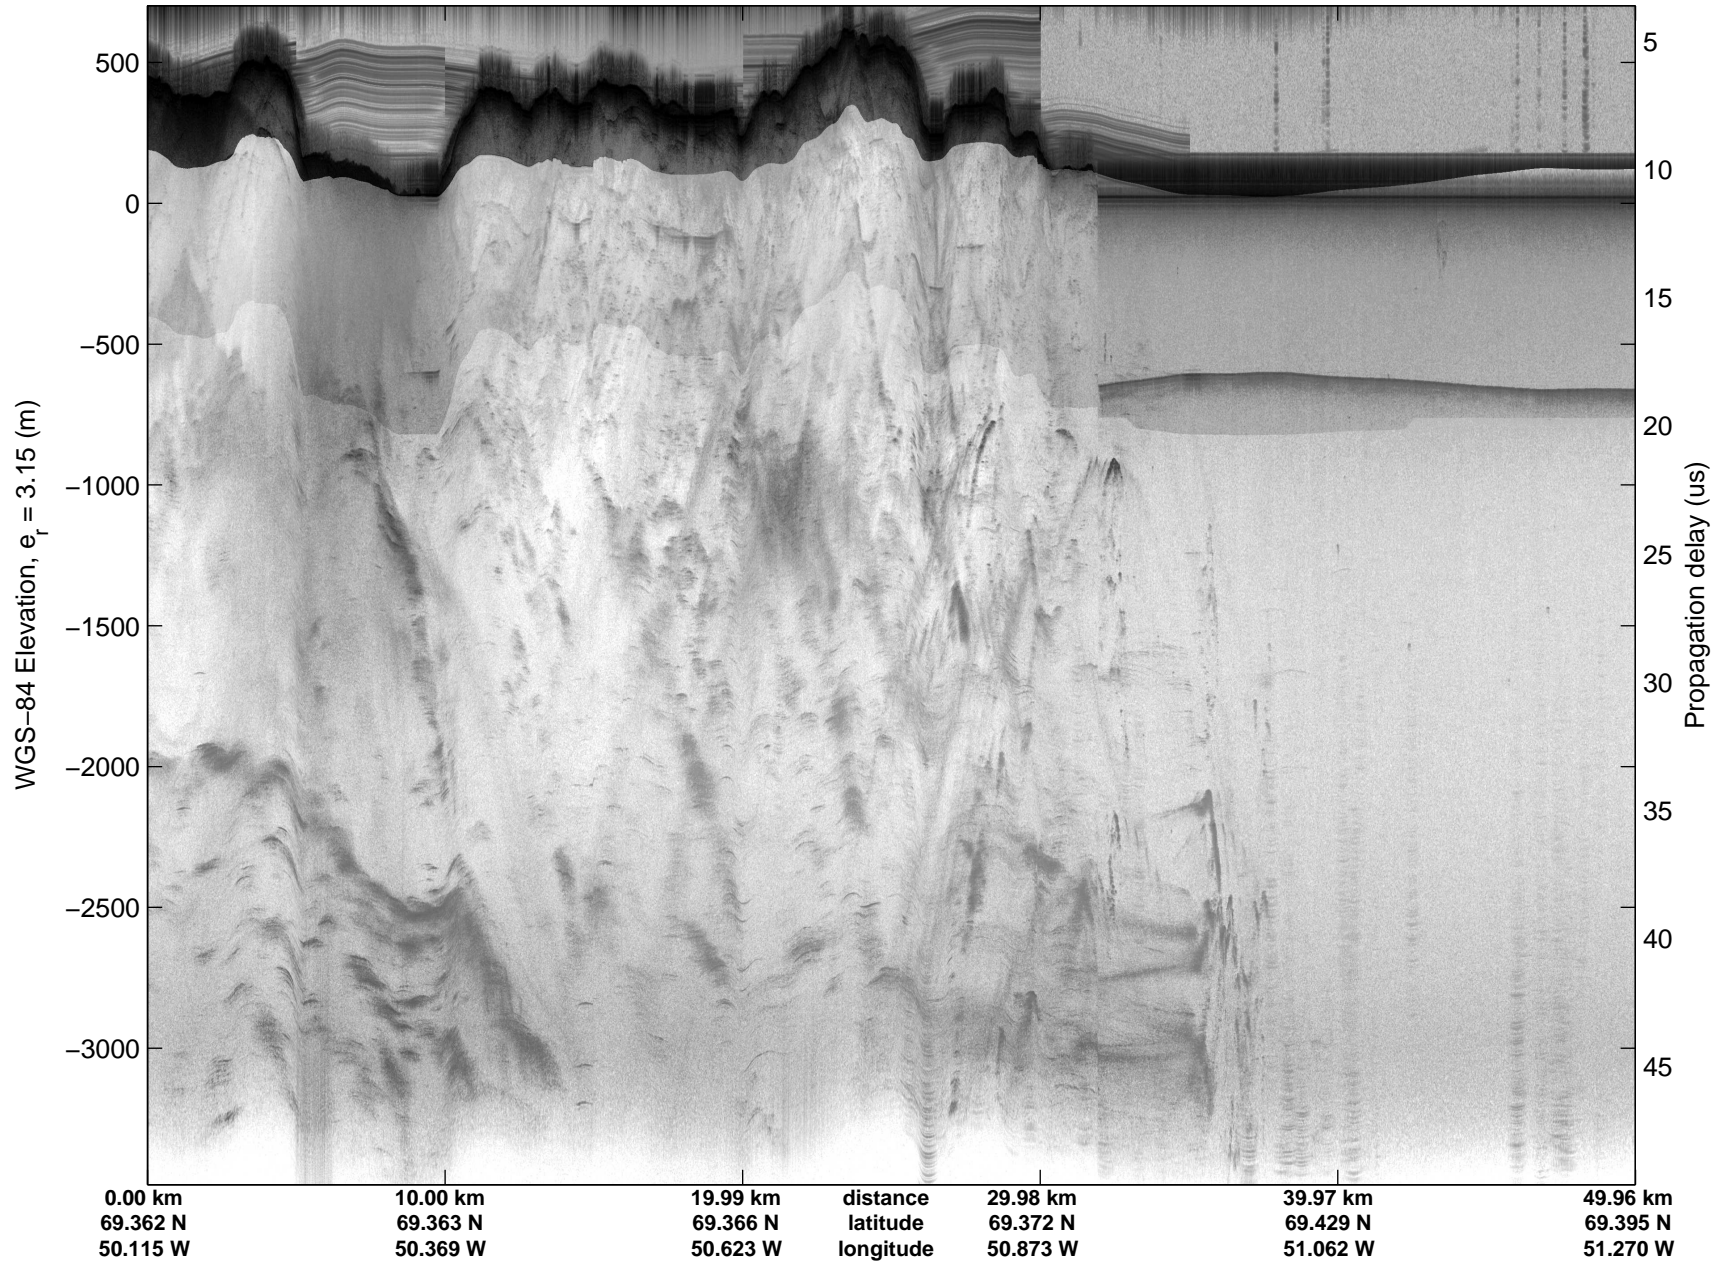

mcords5 2015_Greenland_C130: "Land Ice:Jakobshavn 02" 20150425_02_033: 14:09:50.8 to 14:16:18.2 GPS