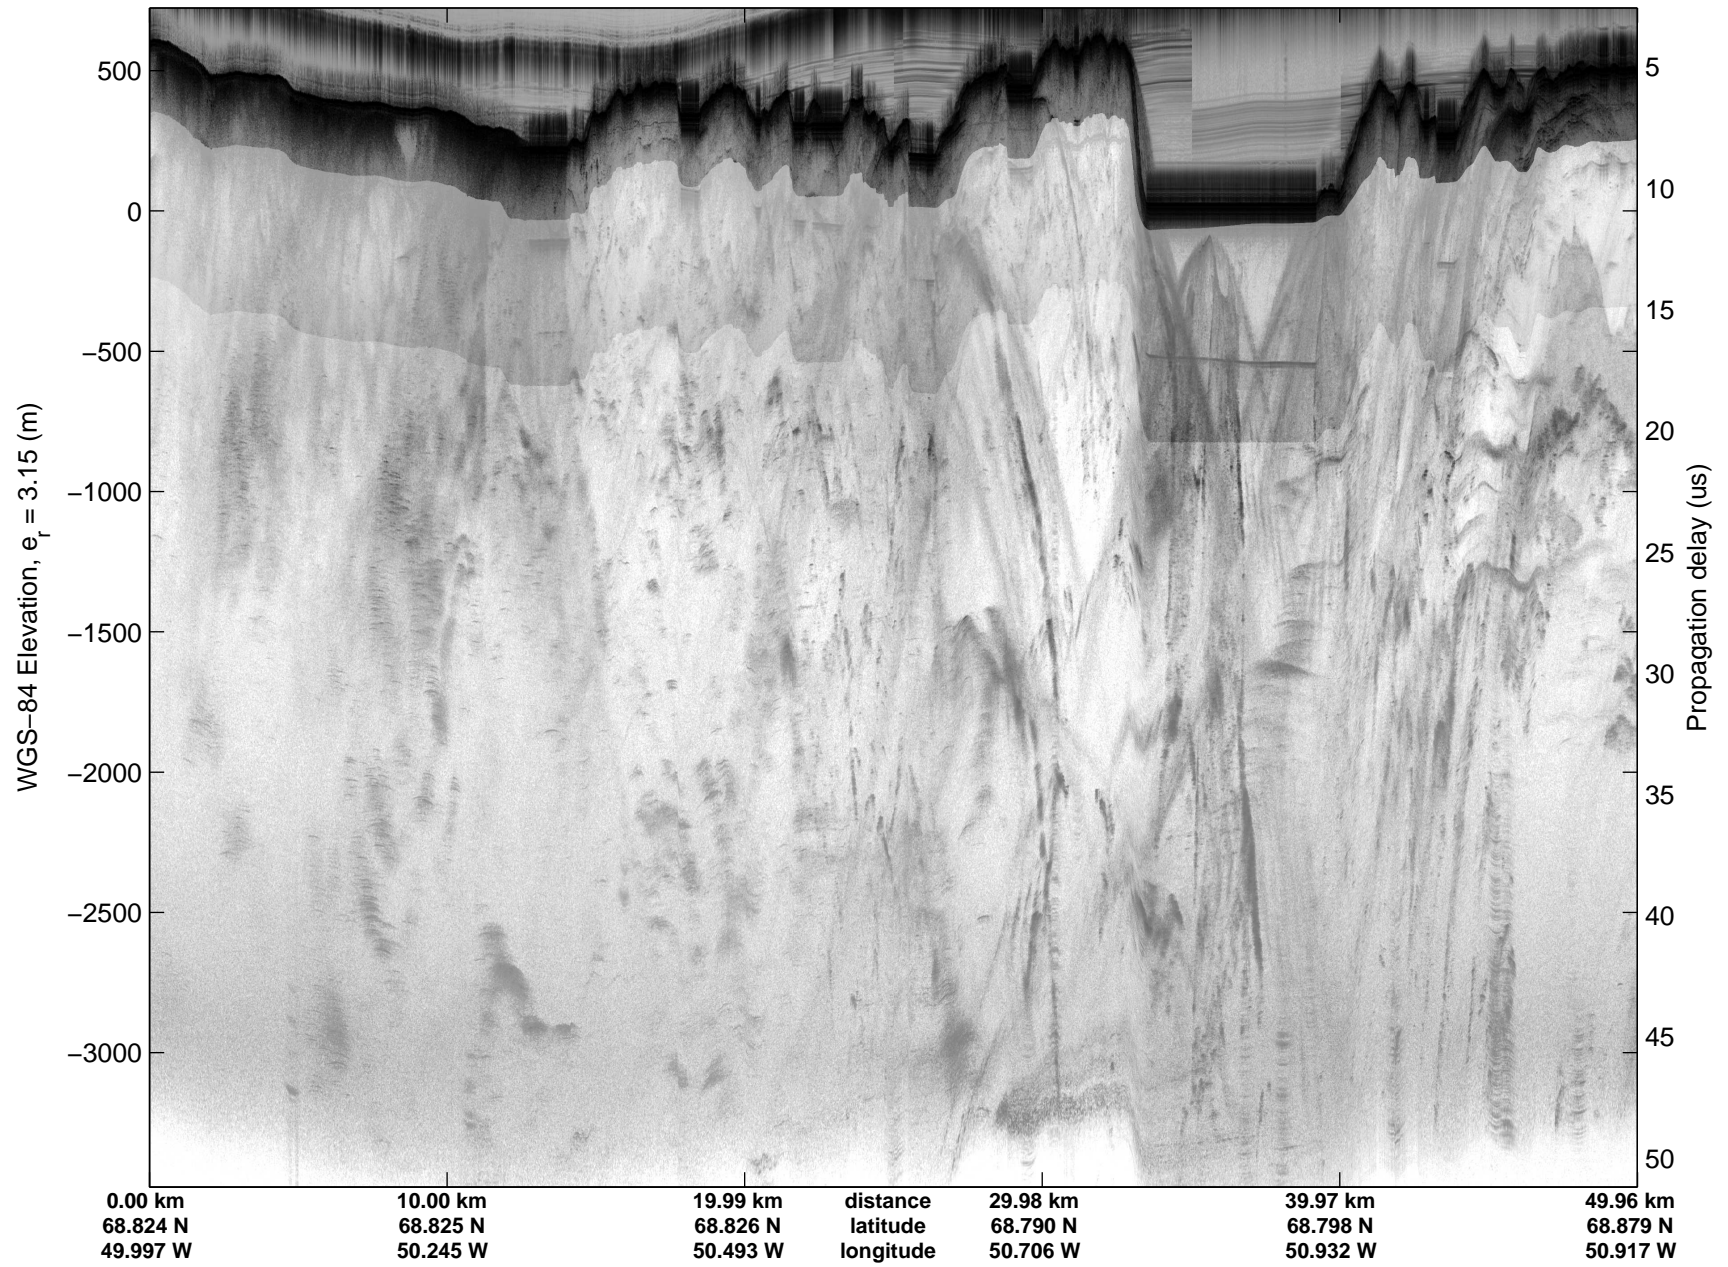

Land Ice: Jakobshavn 02
20150425_02_006
Polar Stereograph 70N/-45E

mcords5 2015_Greenland_C130: "Land Ice:Jakobshavn 02" 20150425_02_006: 11:12:07.0 to 11:18:10.5 GPS

mcords5 2015_Greenland_C130: "Land Ice:Jakobshavn 02" 20150425_02_006: 11:12:07.0 to 11:18:10.5 GPS

Land Ice:Jakobshavn 02
20150425_02_007
Polar Stereograph 70N/-45E

mcords5 2015_Greenland_C130: "Land Ice:Jakobshavn 02" 20150425_02_007: 11:18:10.8 to 11:24:33.0 GPS

mcords5 2015_Greenland_C130: "Land Ice:Jakobshavn 02" 20150425_02_007: 11:18:10.8 to 11:24:33.0 GPS

Land Ice:Jakobshavn 02
20150425_02_008
Polar Stereograph 70N/-45E

mcords5 2015_Greenland_C130: "Land Ice:Jakobshavn 02" 20150425_02_008: 11:24:33.3 to 11:31:06.9 GPS

mcords5 2015_Greenland_C130: "Land Ice:Jakobshavn 02" 20150425_02_008: 11:24:33.3 to 11:31:06.9 GPS