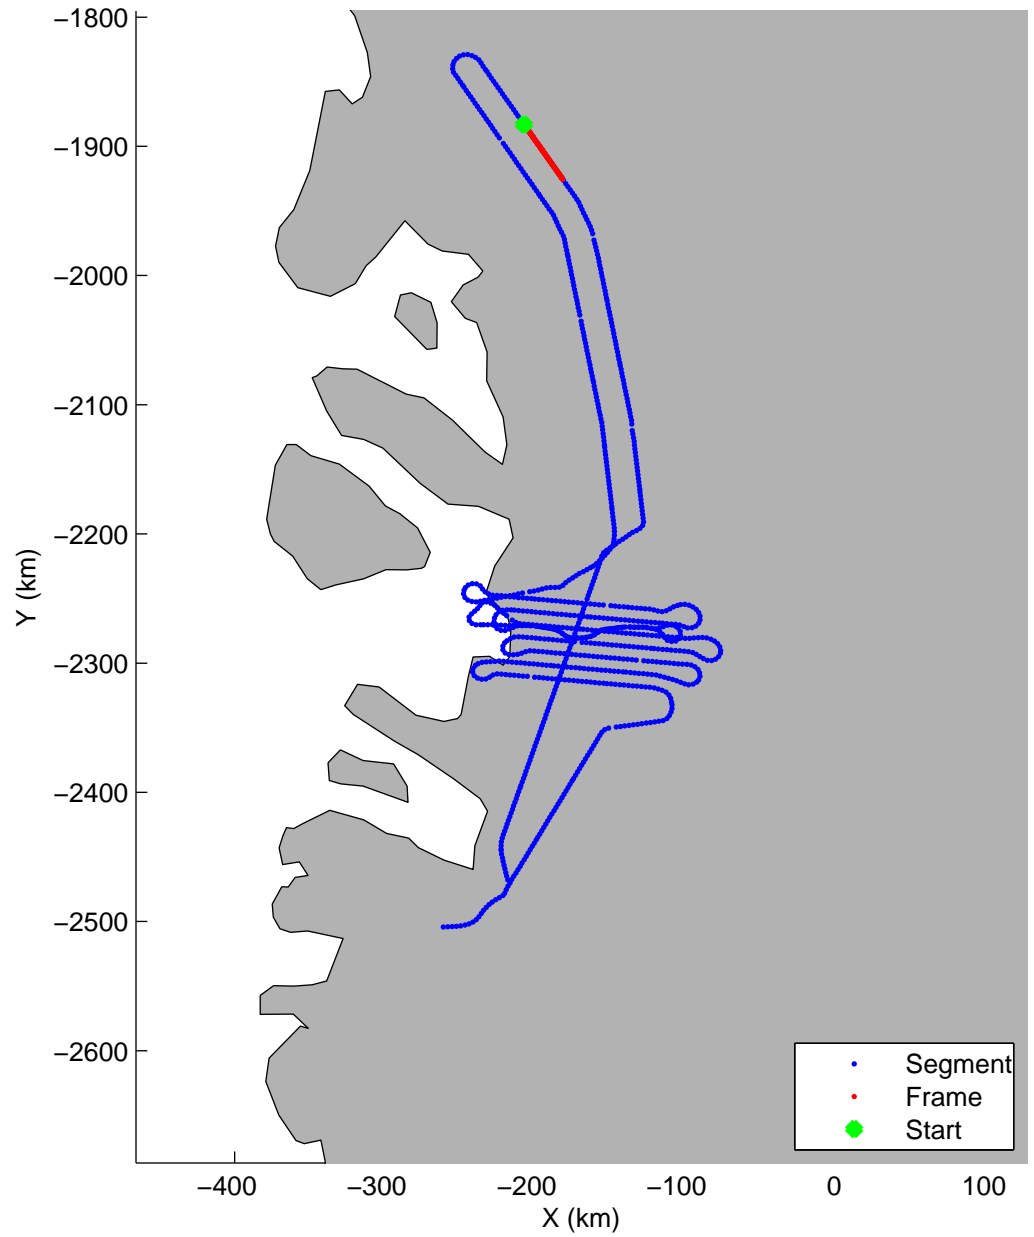

Land Ice:Jakobshavn 02
20150425_02_046
Polar Stereograph 70N/-45E