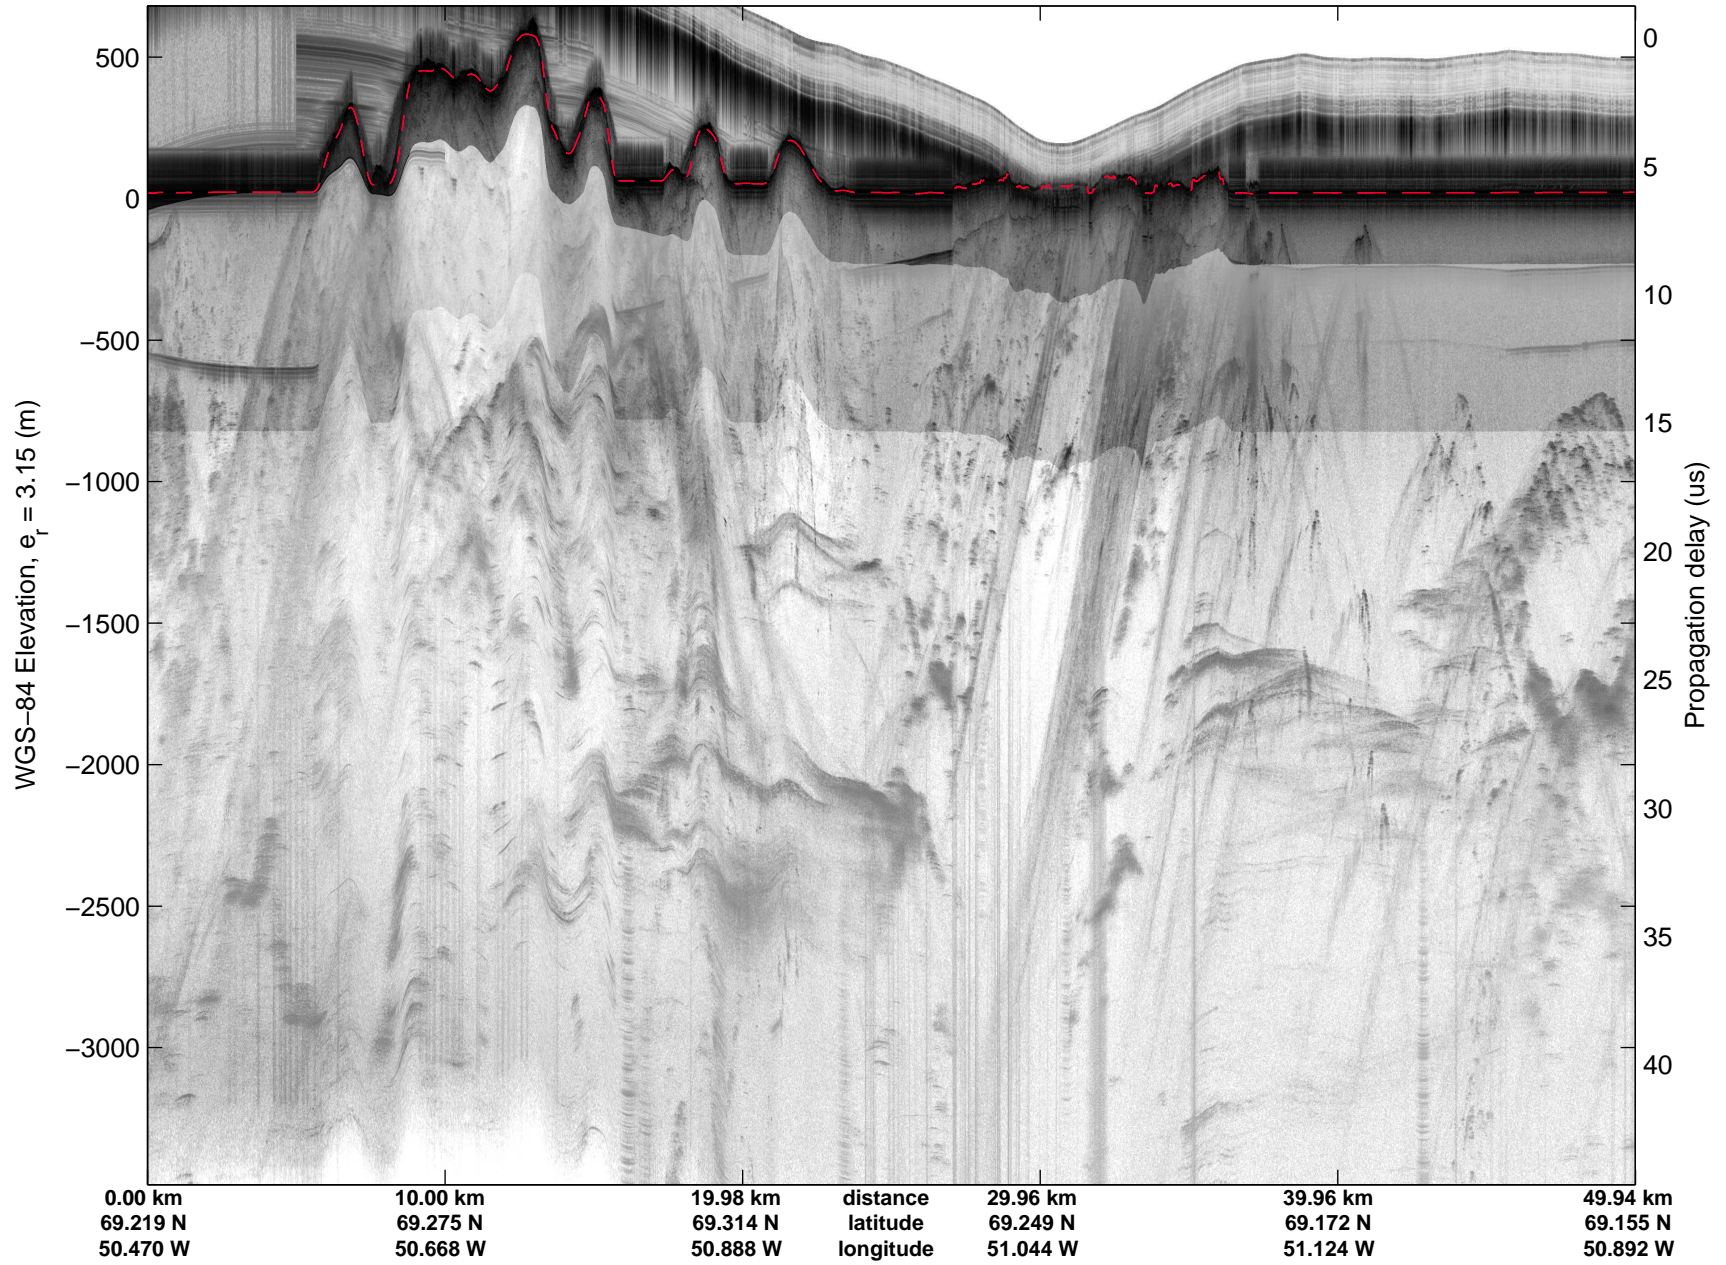

Land Ice:Jakobshavn 02
20150425_02_020
Polar Stereograph 70N/-45E

mcords5 2015_Greenland_C130: "Land Ice:Jakobshavn 02" 20150425_02_020: 12:41:12.4 to 12:47:31.0 GPS

mcords5 2015_Greenland_C130: "Land Ice:Jakobshavn 02" 20150425_02_020: 12:41:12.4 to 12:47:31.0 GPS

Land Ice:Jakobshavn 02
20150425_02_021
Polar Stereograph 70N/-45E

mcords5 2015_Greenland_C130: "Land Ice:Jakobshavn 02" 20150425_02_021: 12:47:31.3 to 12:54:49.9 GPS

mcords5 2015_Greenland_C130: "Land Ice:Jakobshavn 02" 20150425_02_021: 12:47:31.3 to 12:54:49.9 GPS