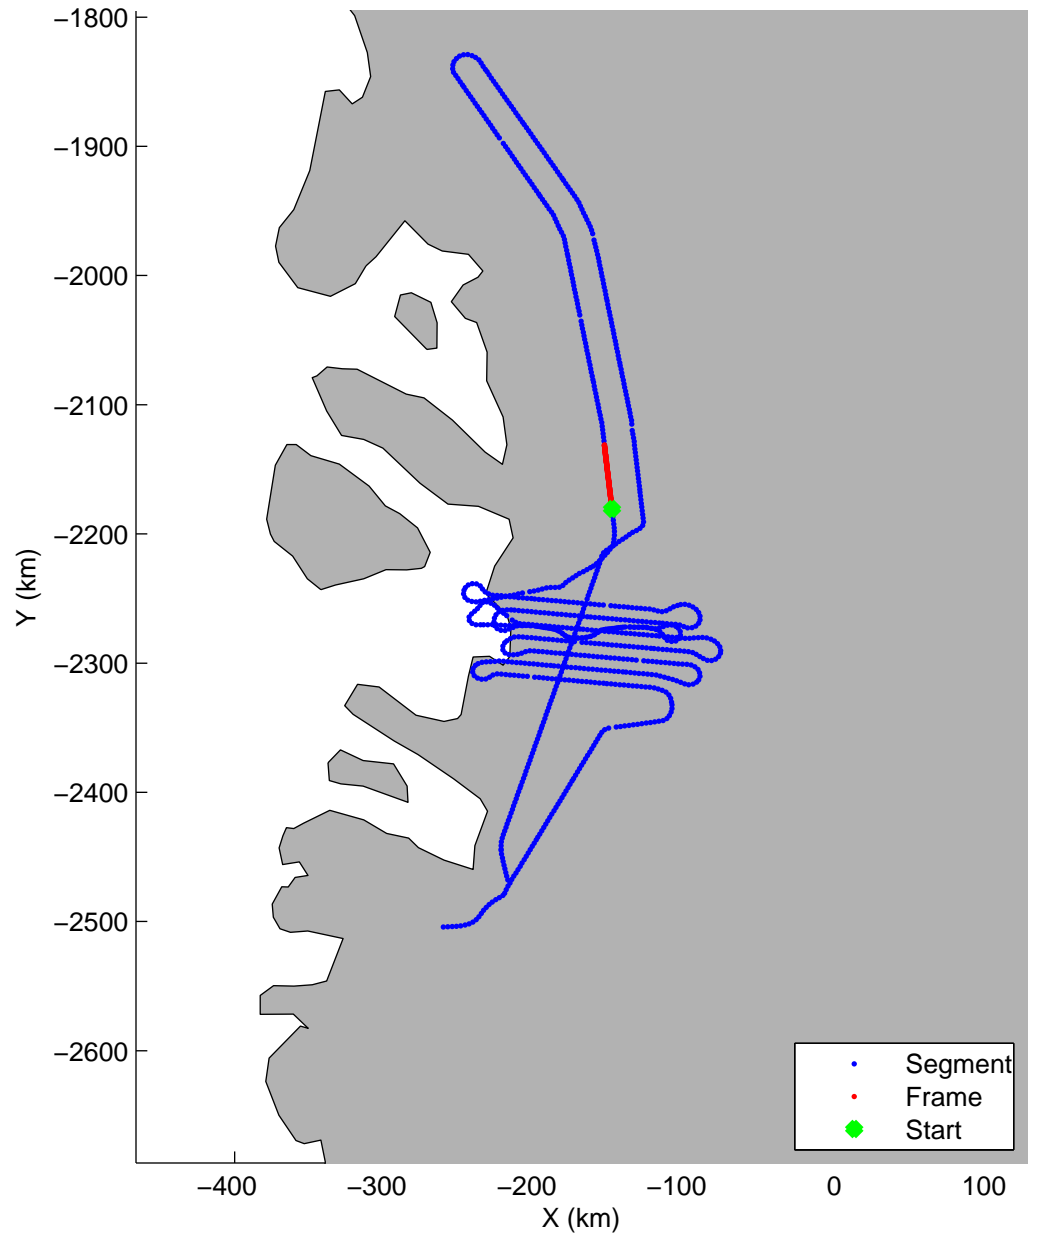

Land Ice: Jakobshavn 02
20150425_02_037
Polar Stereograph 70N/-45E