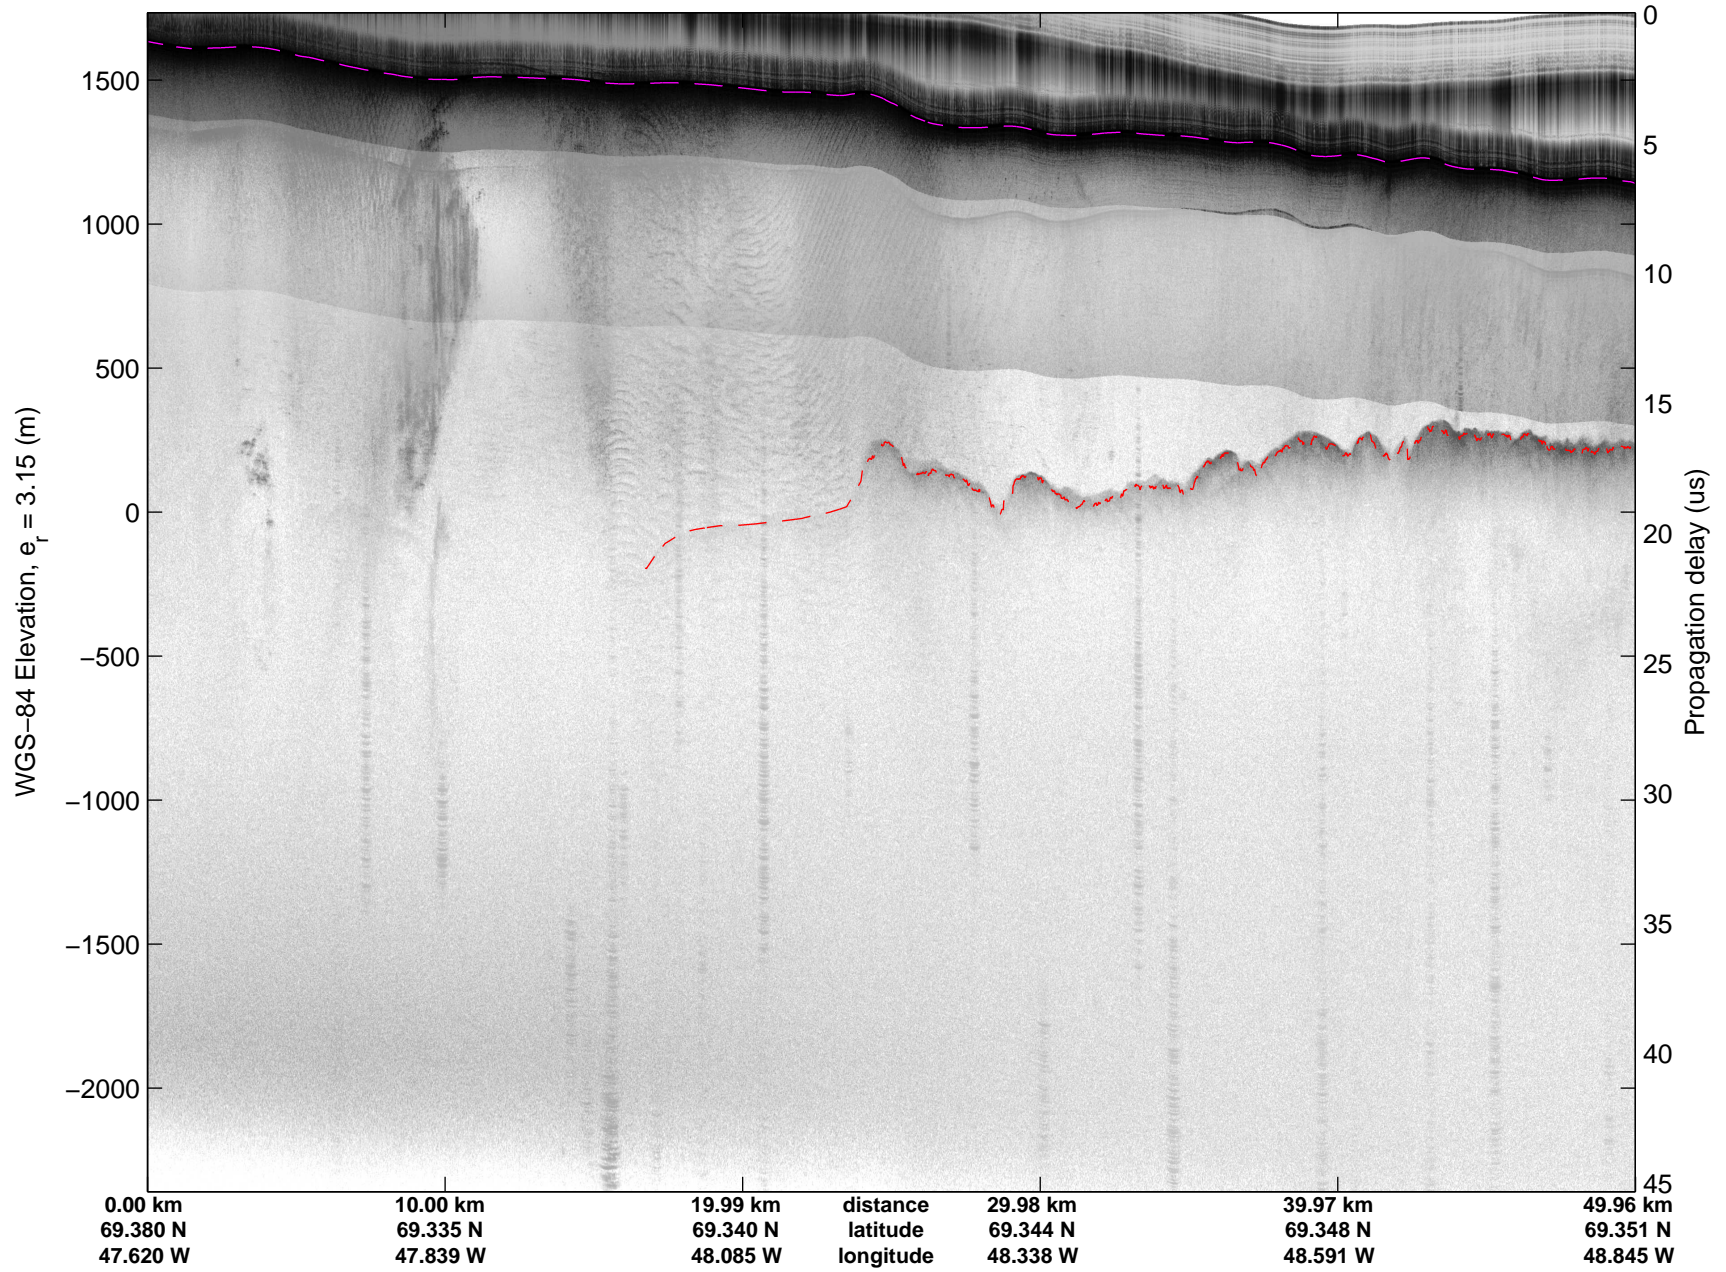

Land Ice:Jakobshavn 02
20150425_02_029
Polar Stereograph 70N/-45E

mcords5 2015_Greenland_C130: "Land Ice:Jakobshavn 02" 20150425_02_029: 13:44:58.4 to 13:51:51.6 GPS

mcords5 2015_Greenland_C130: "Land Ice:Jakobshavn 02" 20150425_02_029: 13:44:58.4 to 13:51:51.6 GPS

Land Ice:Jakobshavn 02
20150425_02_030
Polar Stereograph 70N/-45E

mcords5 2015_Greenland_C130: "Land Ice:Jakobshavn 02" 20150425_02_030: 13:51:51.8 to 13:58:00.3 GPS

mcords5 2015_Greenland_C130: "Land Ice:Jakobshavn 02" 20150425_02_030: 13:51:51.8 to 13:58:00.3 GPS

Land Ice: Jakobshavn 02
20150425_02_031
Polar Stereograph 70N/-45E

mcords5 2015_Greenland_C130: "Land Ice:Jakobshavn 02" 20150425_02_031: 13:58:00.5 to 14:03:50.6 GPS

mcords5 2015_Greenland_C130: "Land Ice:Jakobshavn 02" 20150425_02_031: 13:58:00.5 to 14:03:50.6 GPS