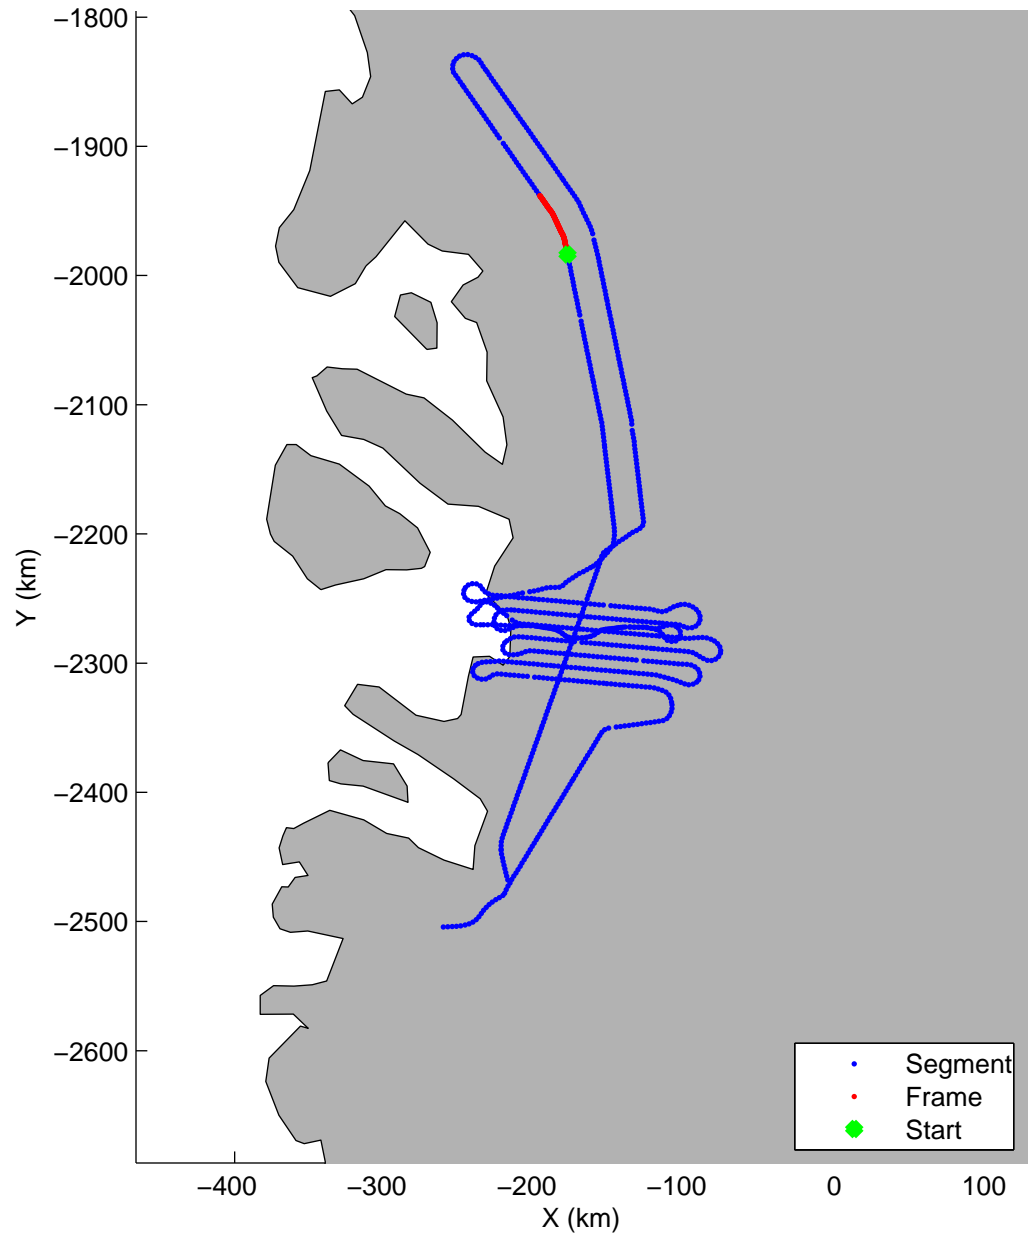

Land Ice:Jakobshavn 02
20150425_02_041
Polar Stereograph 70N/-45E