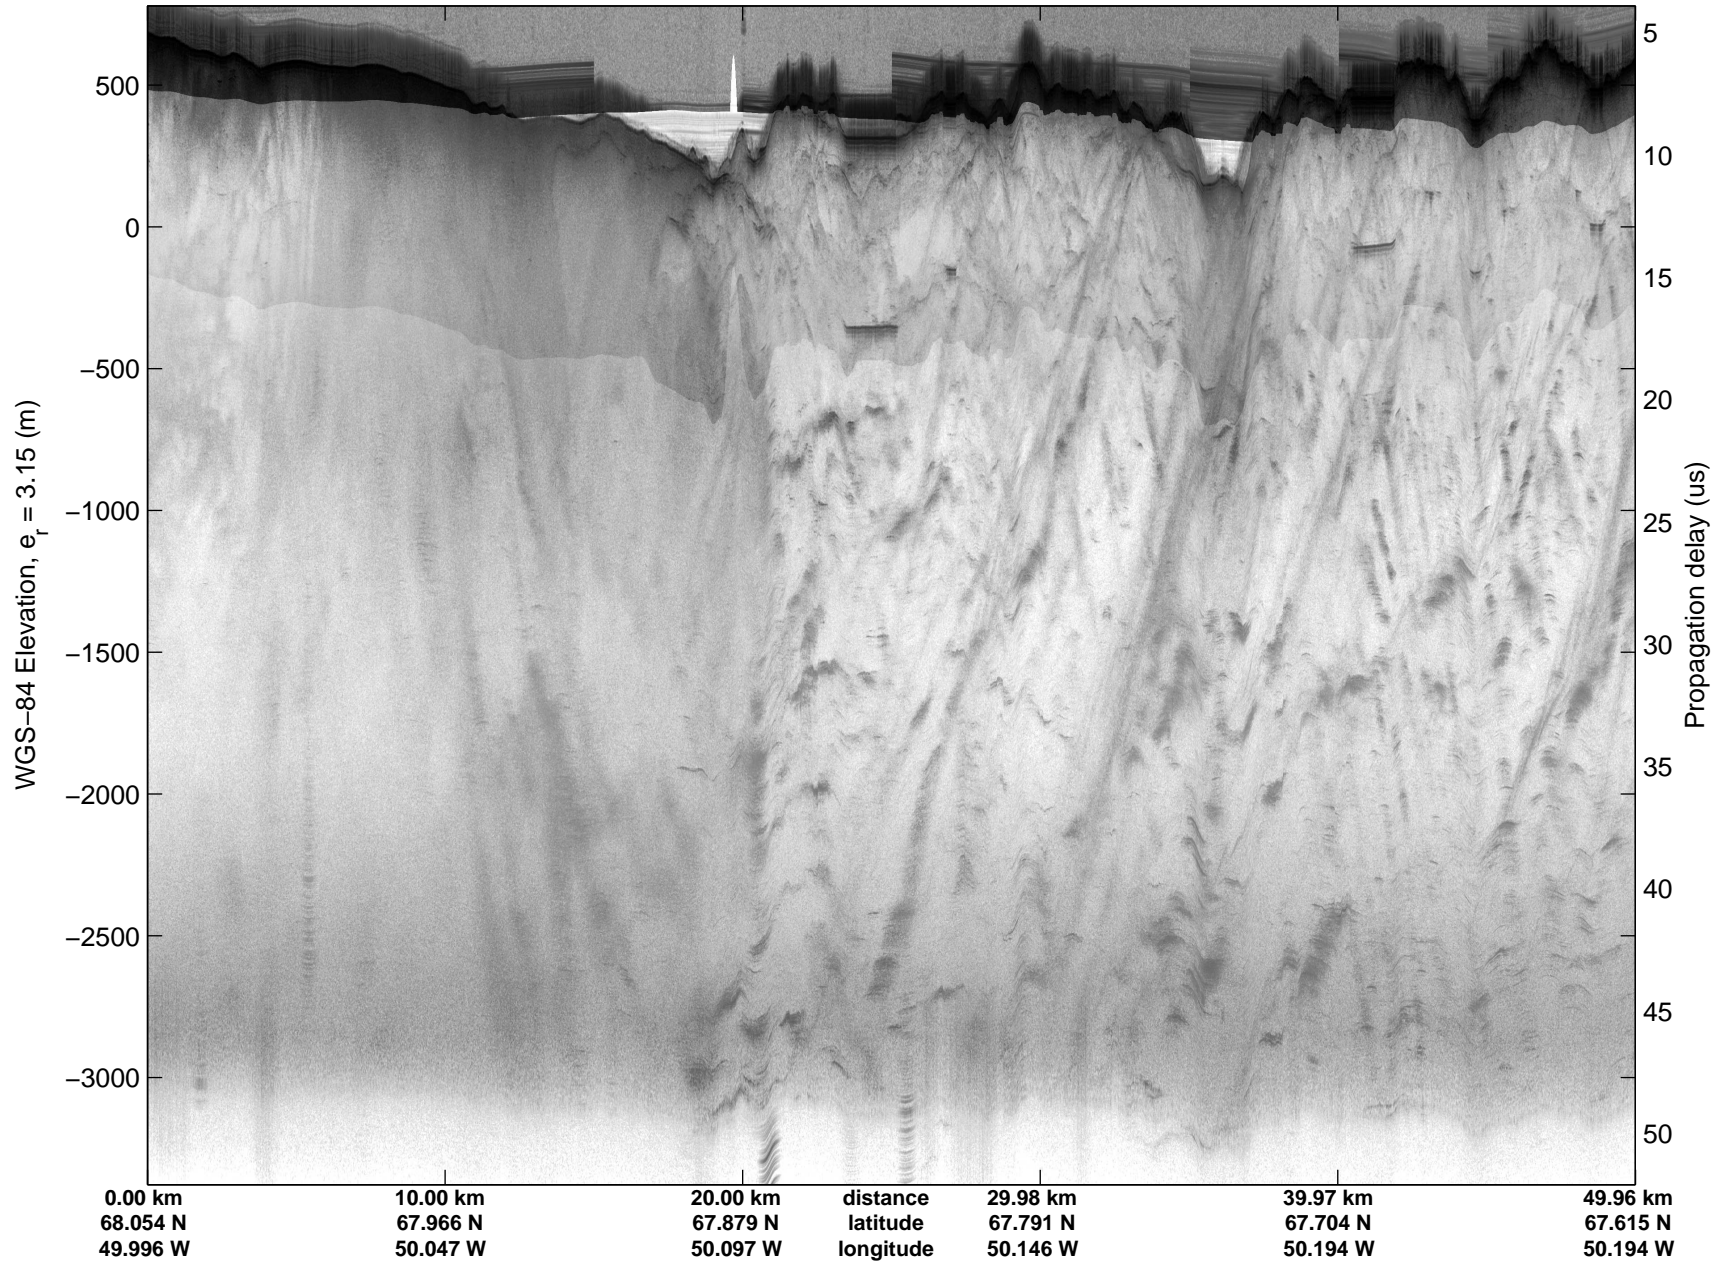

Land Ice:Jakobshavn 02
20150425_02_055
Polar Stereograph 70N/-45E

mcords5 2015_Greenland_C130: "Land Ice:Jakobshavn 02" 20150425_02_055: 16:30:09.4 to 16:36:24.4 GPS

mcords5 2015_Greenland_C130: "Land Ice:Jakobshavn 02" 20150425_02_055: 16:30:09.4 to 16:36:24.4 GPS

Land Ice:Jakobshavn 02
20150425_02_056
Polar Stereograph 70N/-45E

mcords5 2015_Greenland_C130: "Land Ice:Jakobshavn 02" 20150425_02_056: 16:36:24.6 to 16:42:33.5 GPS

mcords5 2015_Greenland_C130: "Land Ice:Jakobshavn 02" 20150425_02_056: 16:36:24.6 to 16:42:33.5 GPS

Land Ice:Jakobshavn 02
20150425_02_057
Polar Stereograph 70N/-45E

mcords5 2015_Greenland_C130: "Land Ice:Jakobshavn 02" 20150425_02_057: 16:42:33.8 to 16:48:42.2 GPS

mcords5 2015_Greenland_C130: "Land Ice:Jakobshavn 02" 20150425_02_057: 16:42:33.8 to 16:48:42.2 GPS