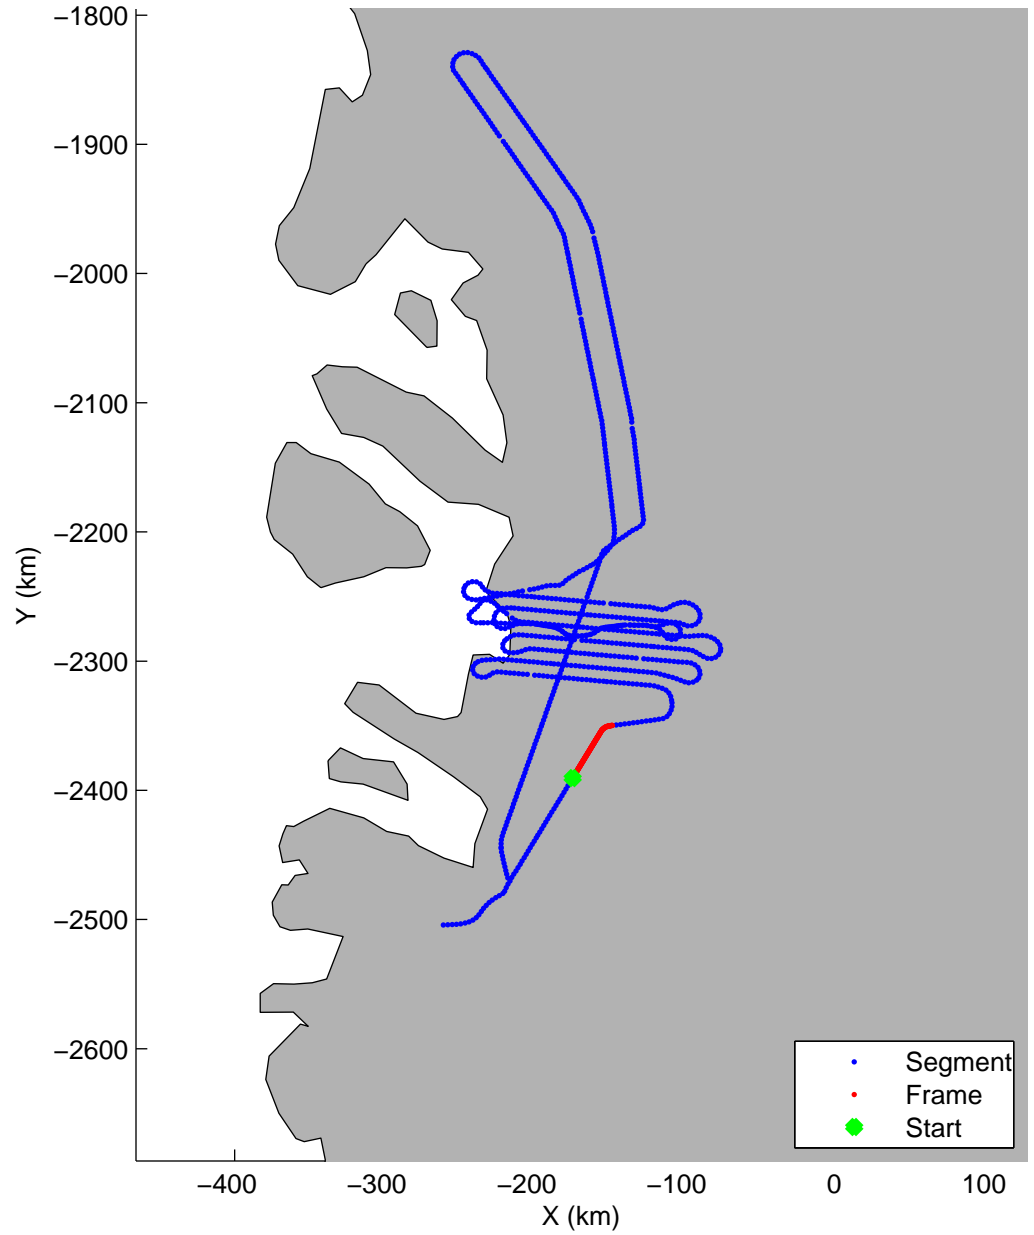

Land Ice:Jakobshavn 02
20150425_02_001
Polar Stereograph 70N/-45E

mcords5 2015_Greenland_C130: "Land Ice:Jakobshavn 02" 20150425_02_001: 10:40:10.1 to 10:46:30.0 GPS

mcords5 2015_Greenland_C130: "Land Ice:Jakobshavn 02" 20150425_02_001: 10:40:10.1 to 10:46:30.0 GPS

Land Ice: Jakobshavn 02
20150425_02_002
Polar Stereograph 70N/-45E

mcords5 2015_Greenland_C130: "Land Ice:Jakobshavn 02" 20150425_02_002: 10:46:30.2 to 10:52:51.2 GPS

mcords5 2015_Greenland_C130: "Land Ice:Jakobshavn 02" 20150425_02_002: 10:46:30.2 to 10:52:51.2 GPS

Land Ice: Jakobshavn 02
20150425_02_003
Polar Stereograph 70N/-45E

mcords5 2015_Greenland_C130: "Land Ice:Jakobshavn 02" 20150425_02_003: 10:52:51.5 to 10:59:18.8 GPS

mcords5 2015_Greenland_C130: "Land Ice:Jakobshavn 02" 20150425_02_003: 10:52:51.5 to 10:59:18.8 GPS

Land Ice:Jakobshavn 02
20150425_02_004
Polar Stereograph 70N/-45E

mcords5 2015_Greenland_C130: "Land Ice:Jakobshavn 02" 20150425_02_004: 10:59:19.0 to 11:05:41.1 GPS

mcords5 2015_Greenland_C130: "Land Ice:Jakobshavn 02" 20150425_02_004: 10:59:19.0 to 11:05:41.1 GPS