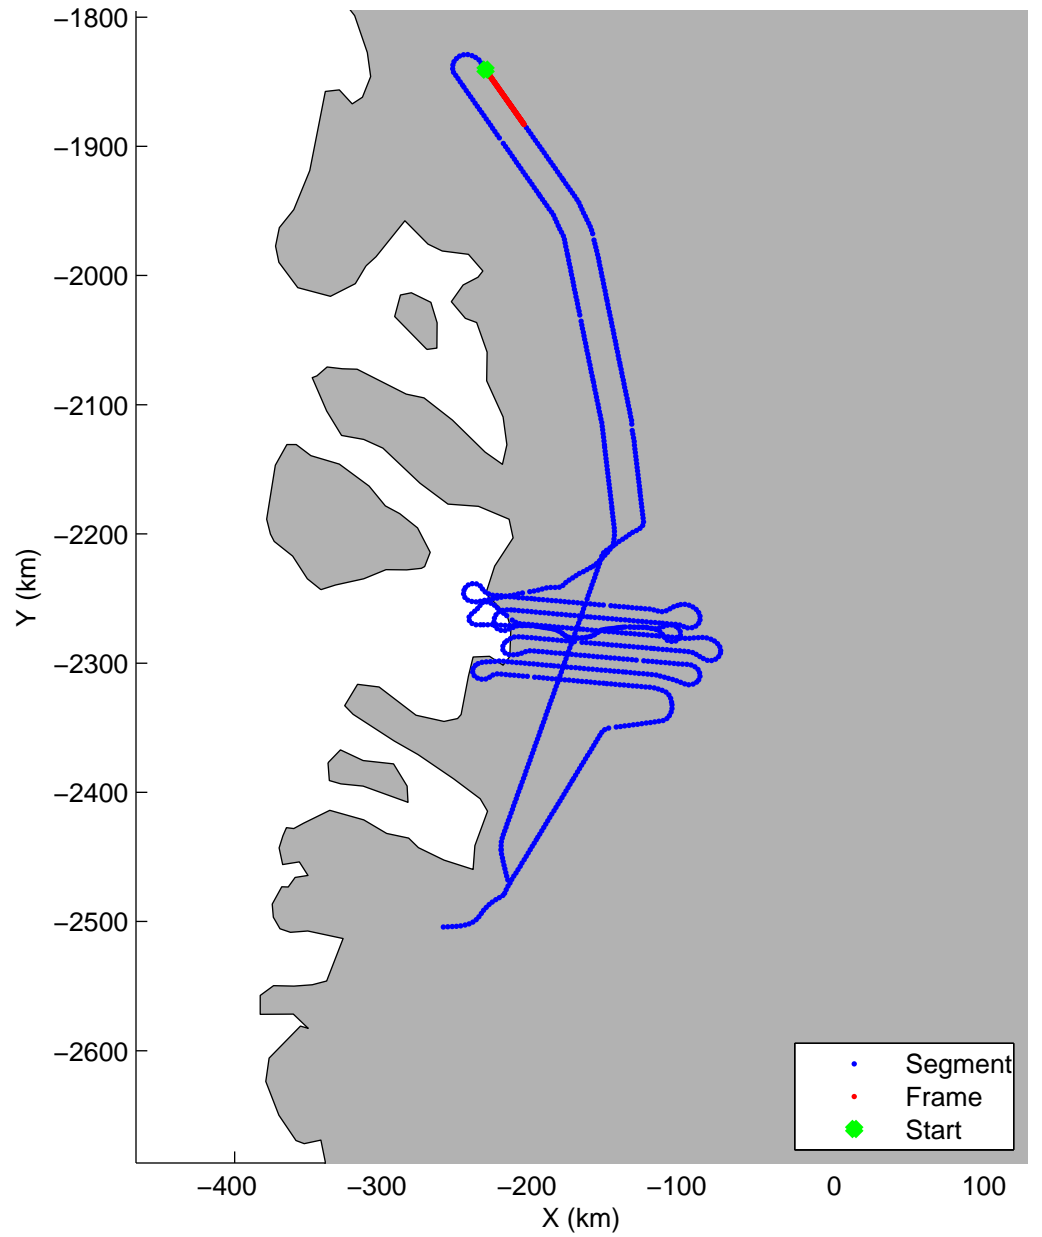

Land Ice:Jakobshavn 02
20150425_02_045
Polar Stereograph 70N/-45E