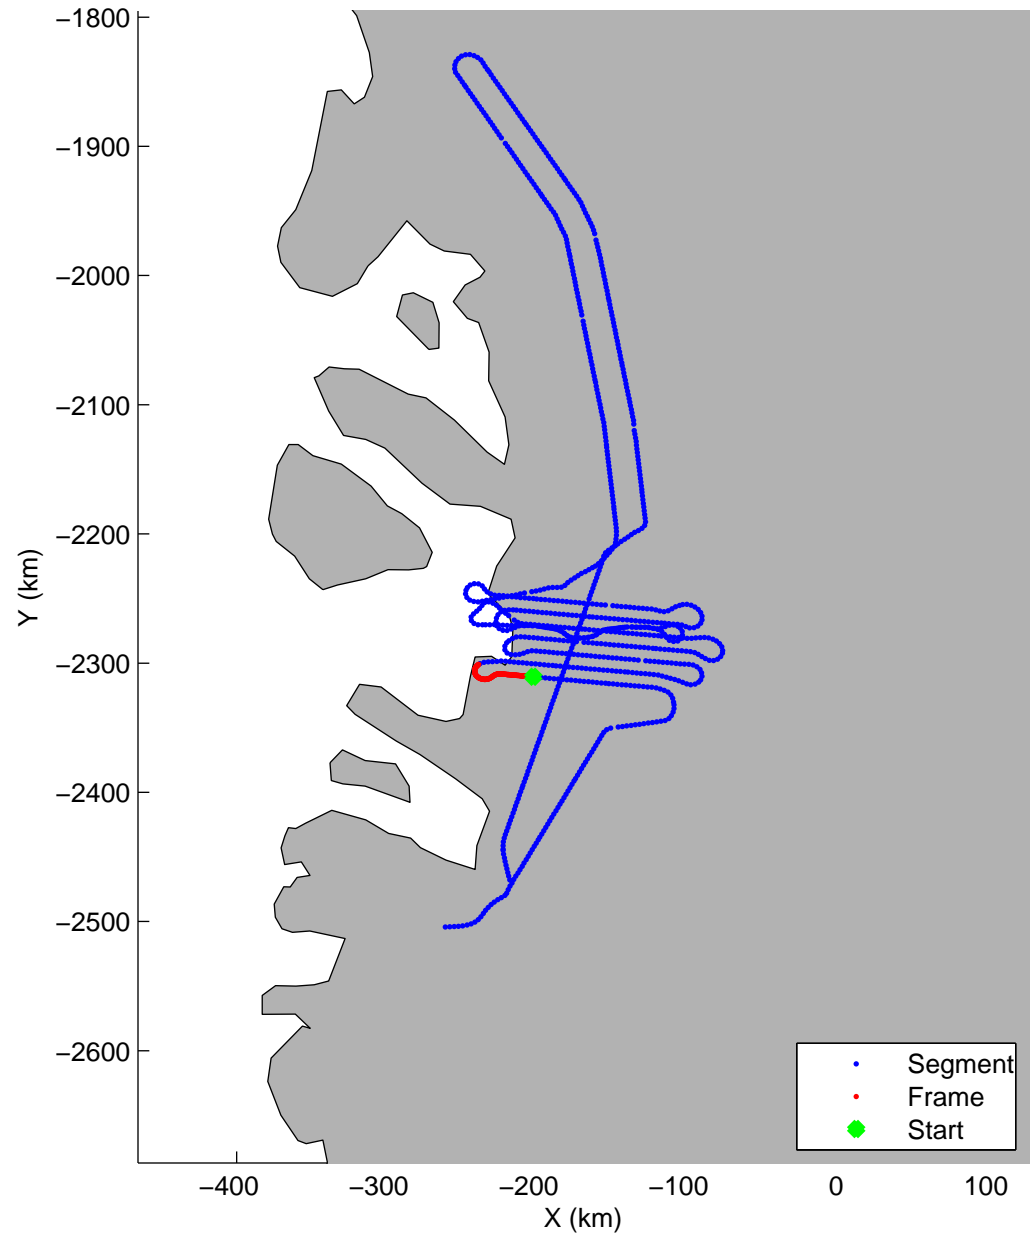

Land Ice:Jakobshavn 02
20150425_02_008
Polar Stereograph 70N/-45E