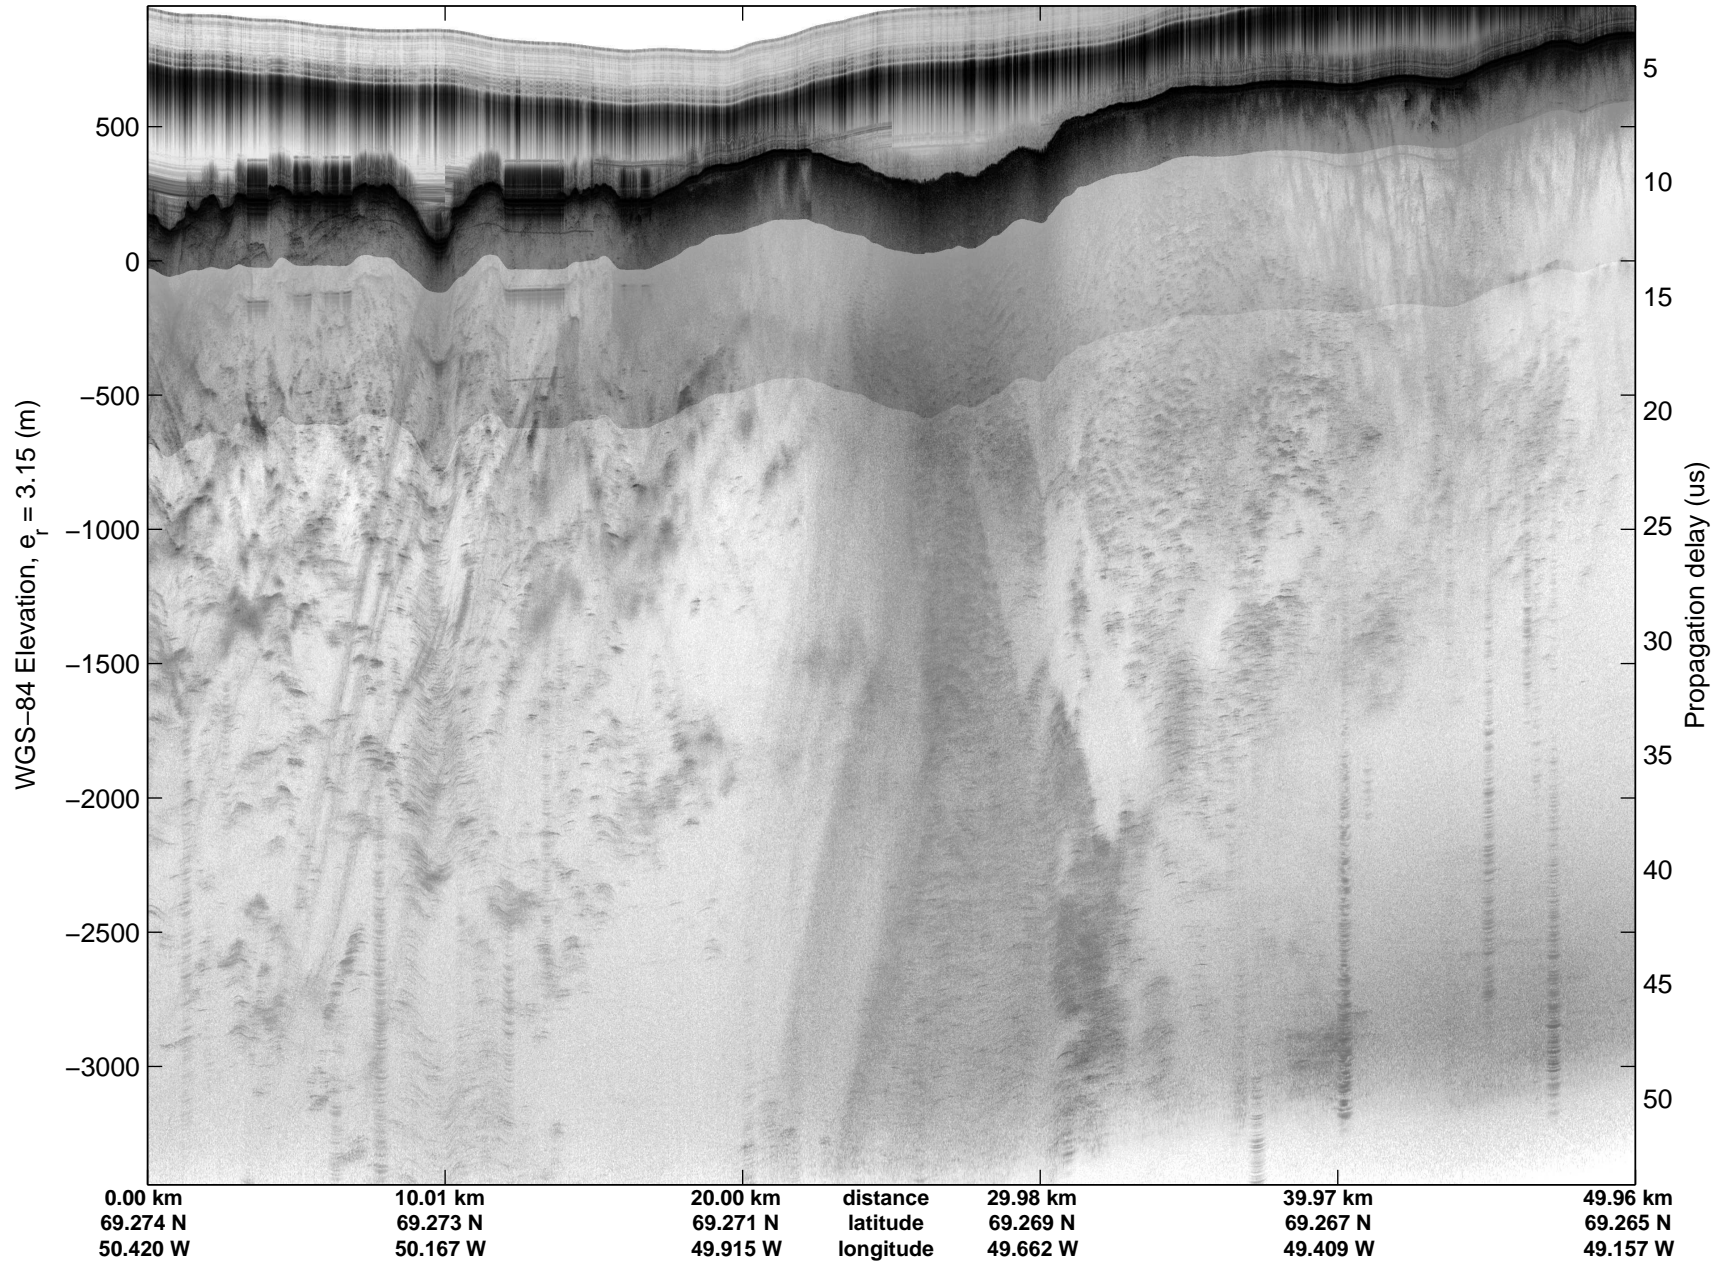

Land Ice:Jakobshavn 02
20150425_02_027
Polar Stereograph 70N/-45E

mcords5 2015_Greenland_C130: "Land Ice:Jakobshavn 02" 20150425_02_027: 13:31:32.6 to 13:38:18.4 GPS

mcords5 2015_Greenland_C130: "Land Ice:Jakobshavn 02" 20150425_02_027: 13:31:32.6 to 13:38:18.4 GPS

Land Ice:Jakobshavn 02
20150425_02_028
Polar Stereograph 70N/-45E

mcords5 2015_Greenland_C130: "Land Ice:Jakobshavn 02" 20150425_02_028: 13:38:18.6 to 13:44:58.1 GPS

mcords5 2015_Greenland_C130: "Land Ice:Jakobshavn 02" 20150425_02_028: 13:38:18.6 to 13:44:58.1 GPS