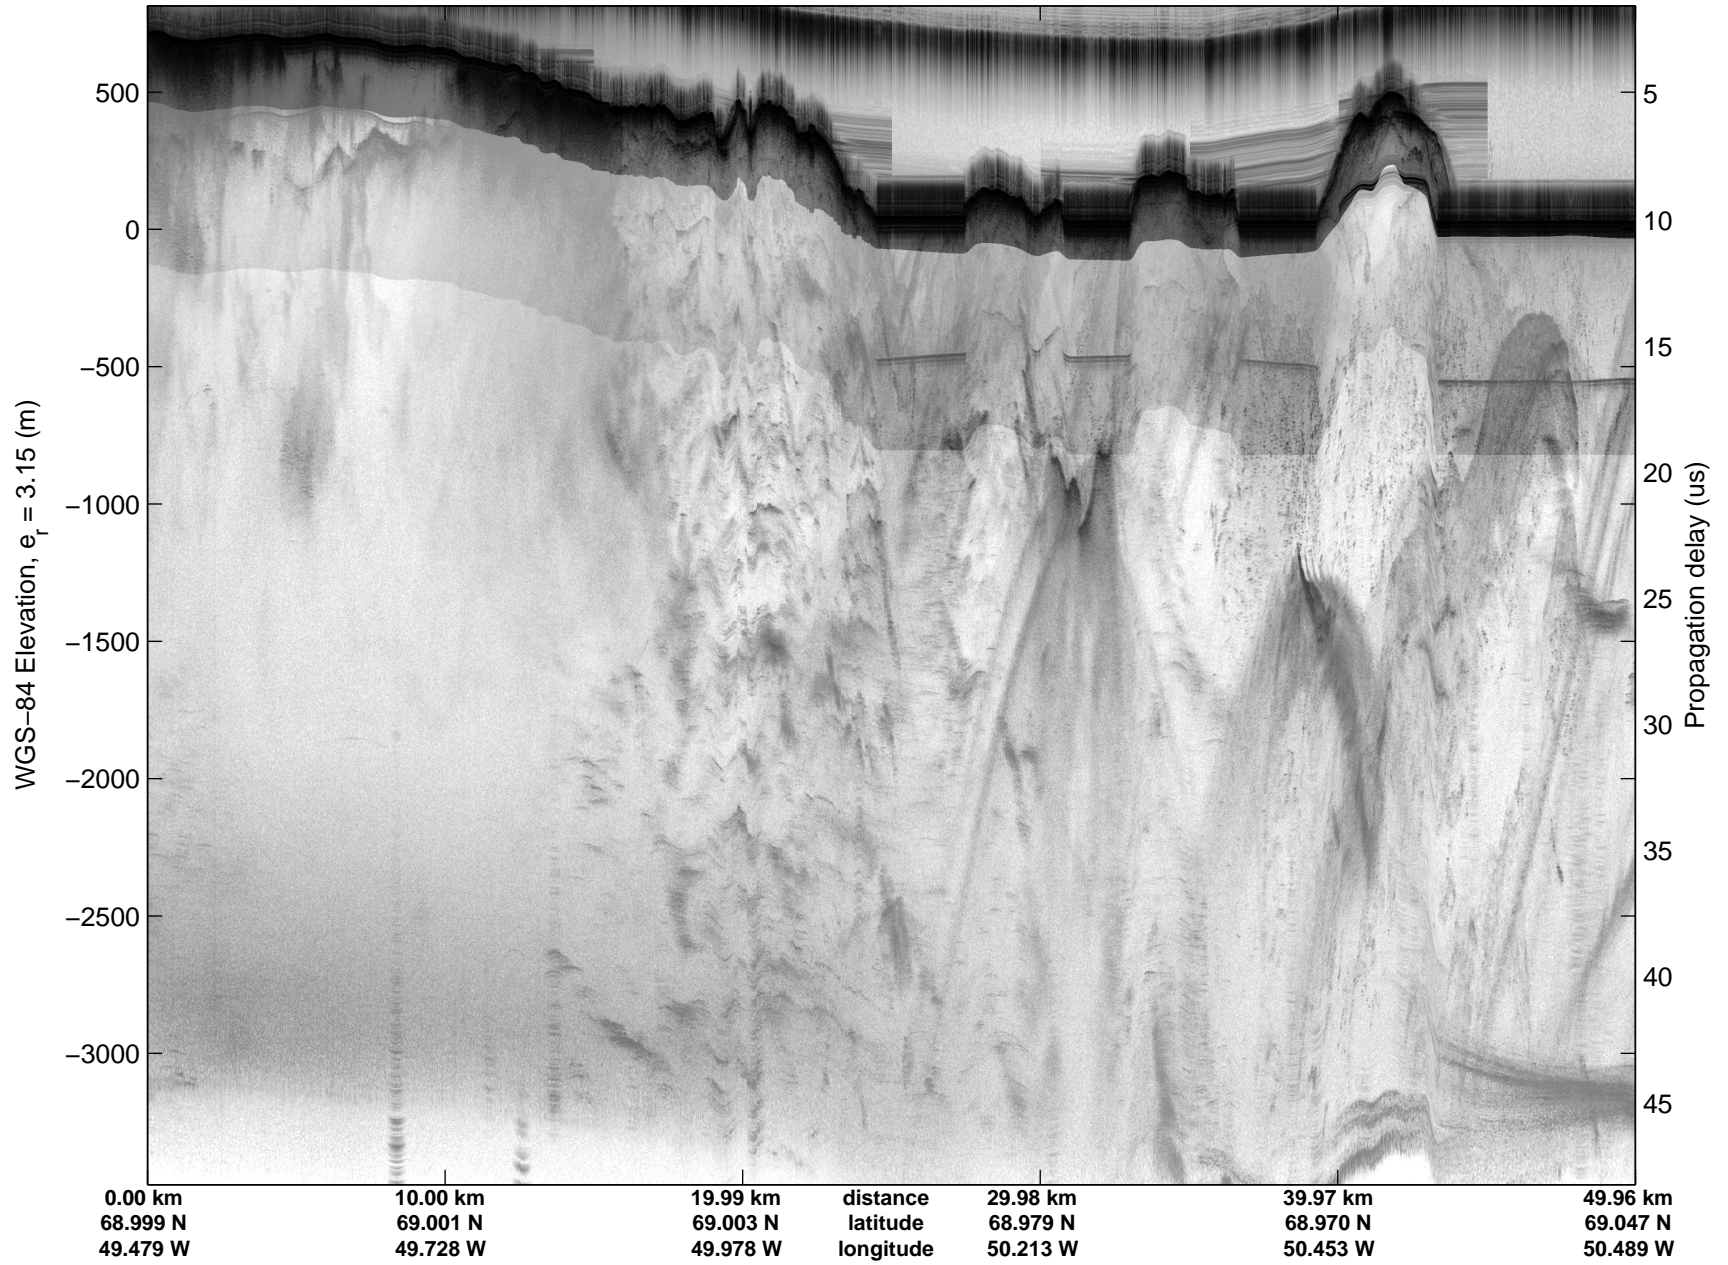

mcords5 2015_Greenland_C130: "Land Ice:Jakobshavn 02" 20150425_02_014: 12:03:02.1 to 12:09:35.6 GPS