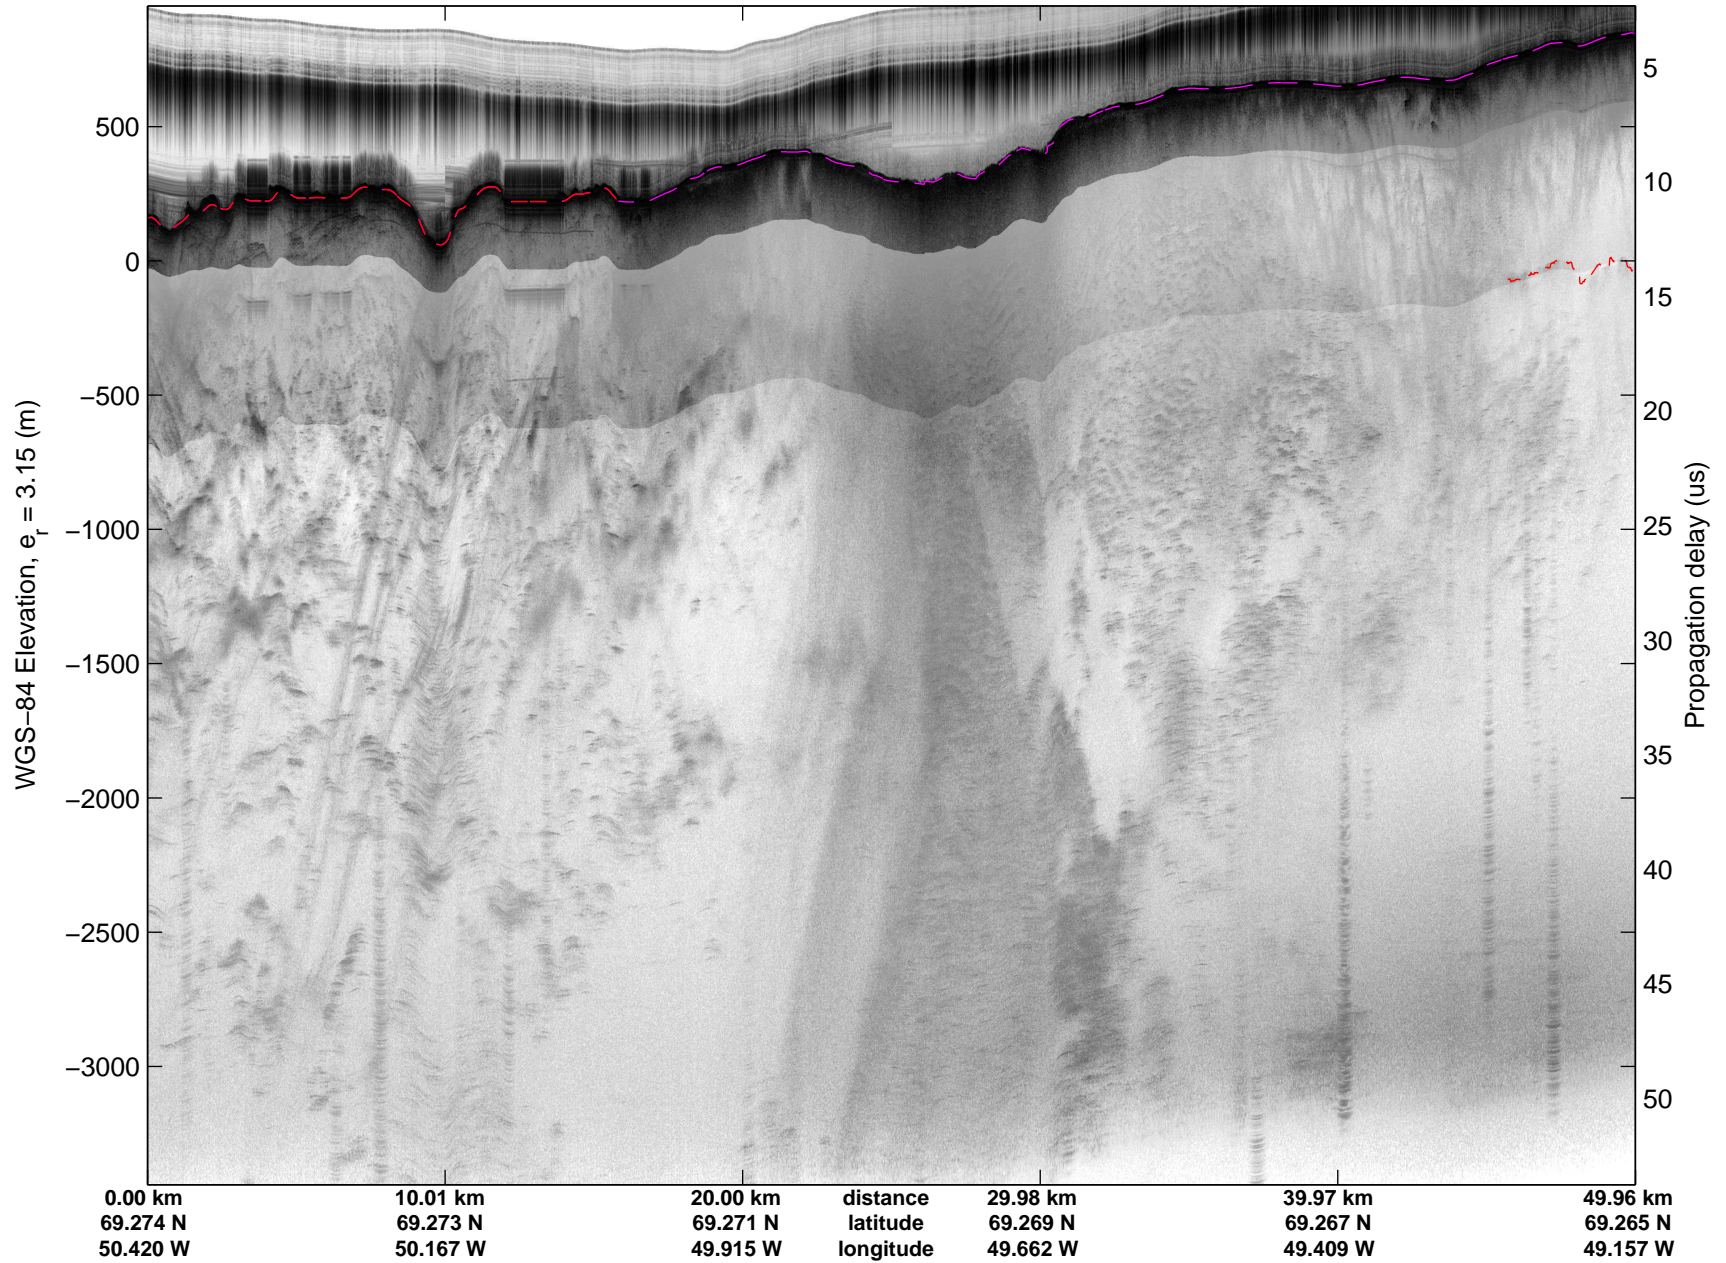

Land Ice:Jakobshavn 02
20150425_02_026
Polar Stereograph 70N/-45E

mcords5 2015_Greenland_C130: "Land Ice:Jakobshavn 02" 20150425_02_026: 13:24:27.9 to 13:31:32.3 GPS

mcords5 2015_Greenland_C130: "Land Ice:Jakobshavn 02" 20150425_02_026: 13:24:27.9 to 13:31:32.3 GPS

Land Ice:Jakobshavn 02
20150425_02_027
Polar Stereograph 70N/-45E

mcords5 2015_Greenland_C130: "Land Ice:Jakobshavn 02" 20150425_02_027: 13:31:32.6 to 13:38:18.4 GPS

mcords5 2015_Greenland_C130: "Land Ice:Jakobshavn 02" 20150425_02_027: 13:31:32.6 to 13:38:18.4 GPS

Land Ice:Jakobshavn 02
20150425_02_028
Polar Stereograph 70N/-45E

mcords5 2015_Greenland_C130: "Land Ice:Jakobshavn 02" 20150425_02_028: 13:38:18.6 to 13:44:58.1 GPS

mcords5 2015_Greenland_C130: "Land Ice:Jakobshavn 02" 20150425_02_028: 13:38:18.6 to 13:44:58.1 GPS