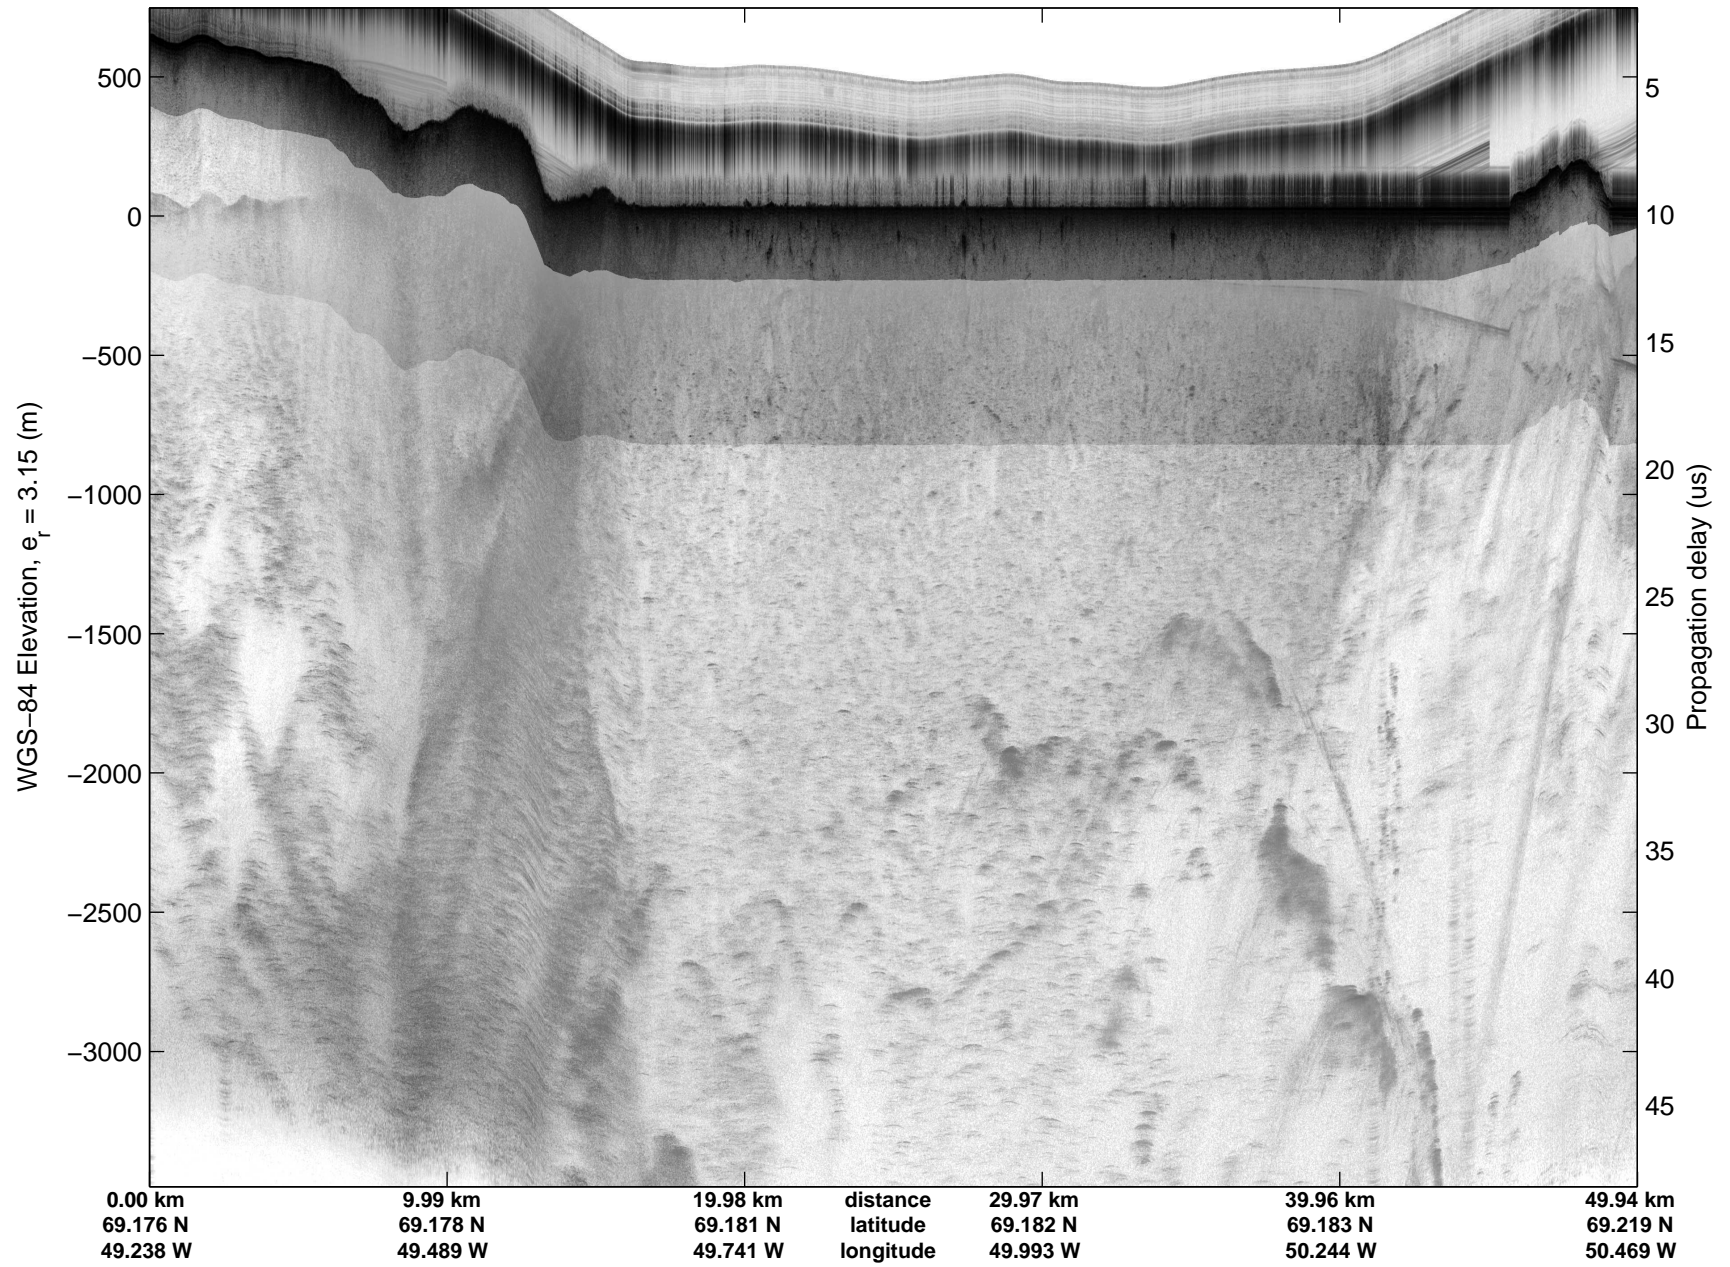

mcords5 2015_Greenland_C130: "Land Ice:Jakobshavn 02" 20150425_02_020: 12:41:12.4 to 12:47:31.0 GPS