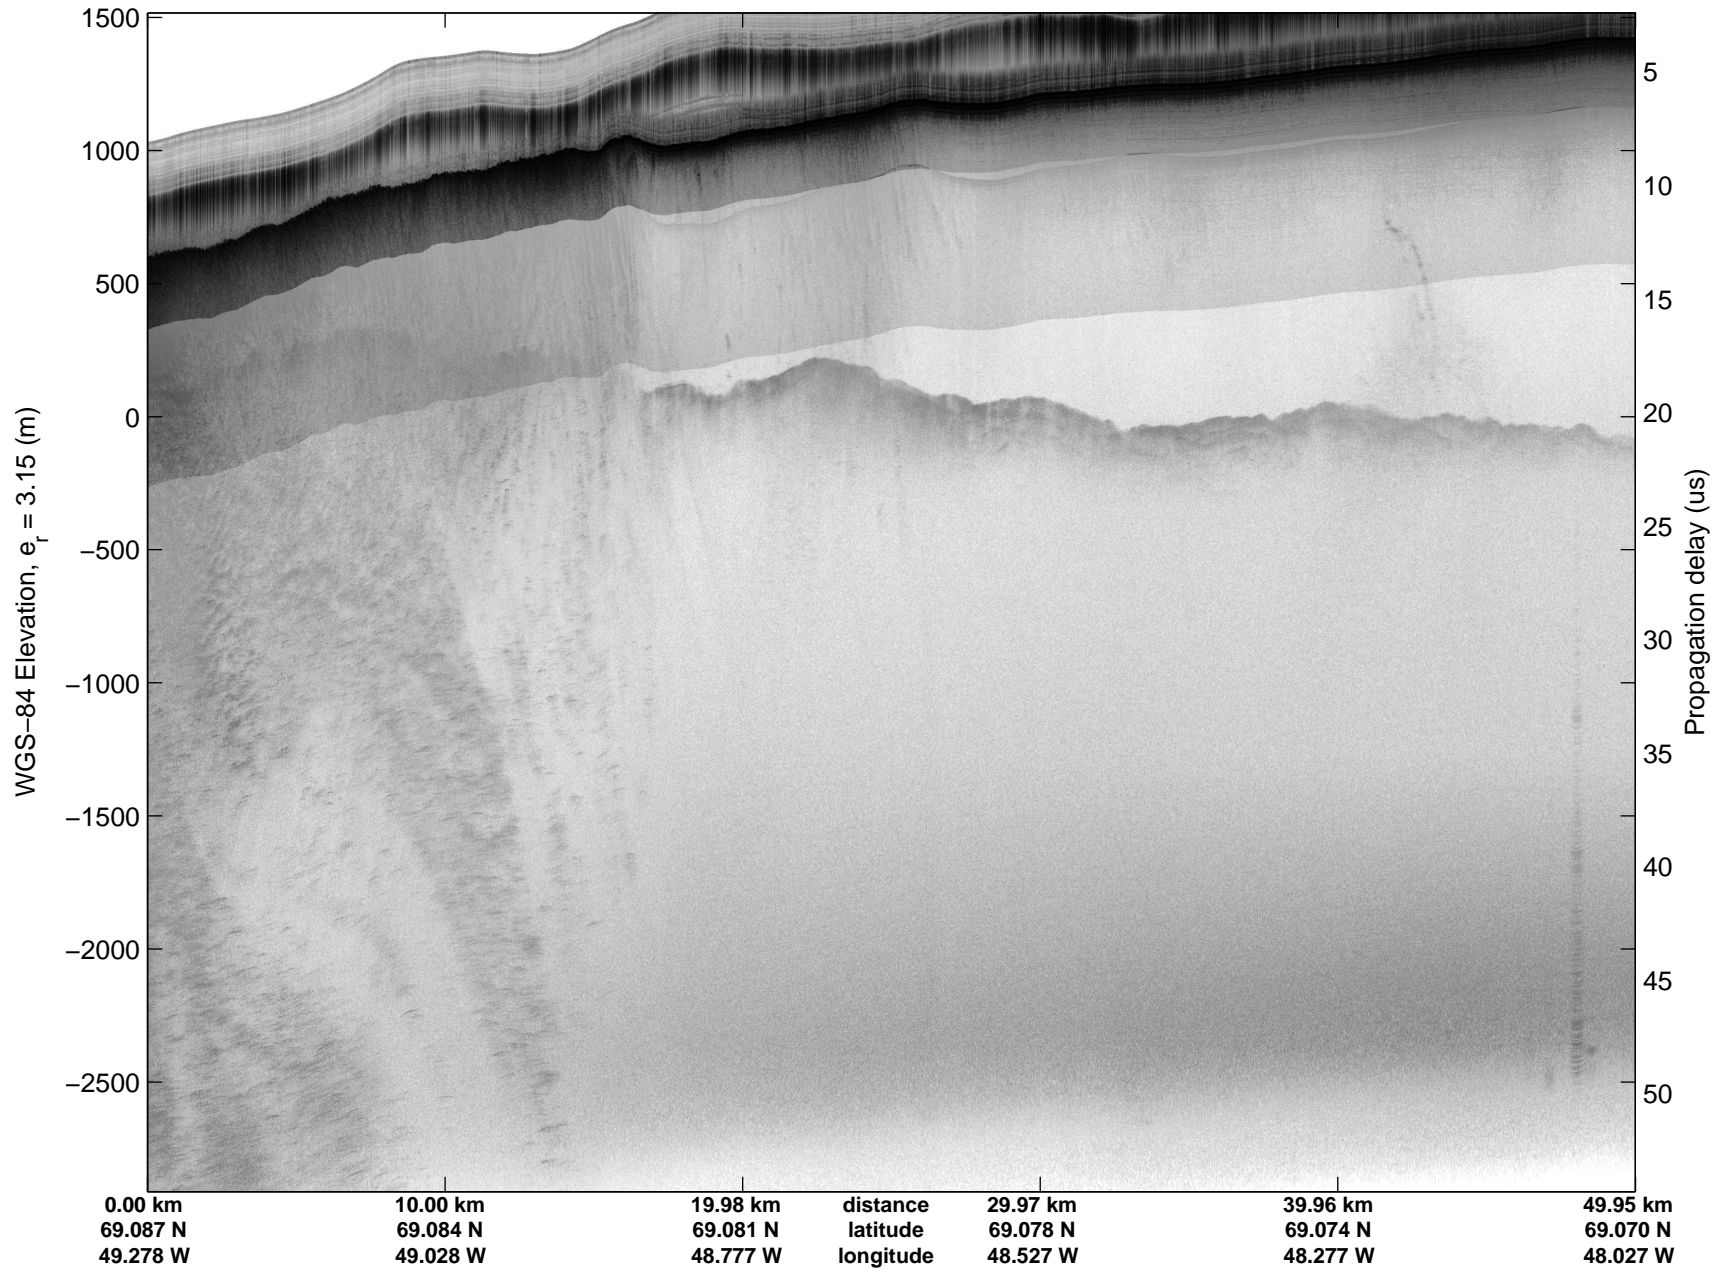

mcords5 2015_Greenland_C130: "Land Ice:Jakobshavn 02" 20150425_02_016: 12:16:17.6 to 12:22:53.0 GPS