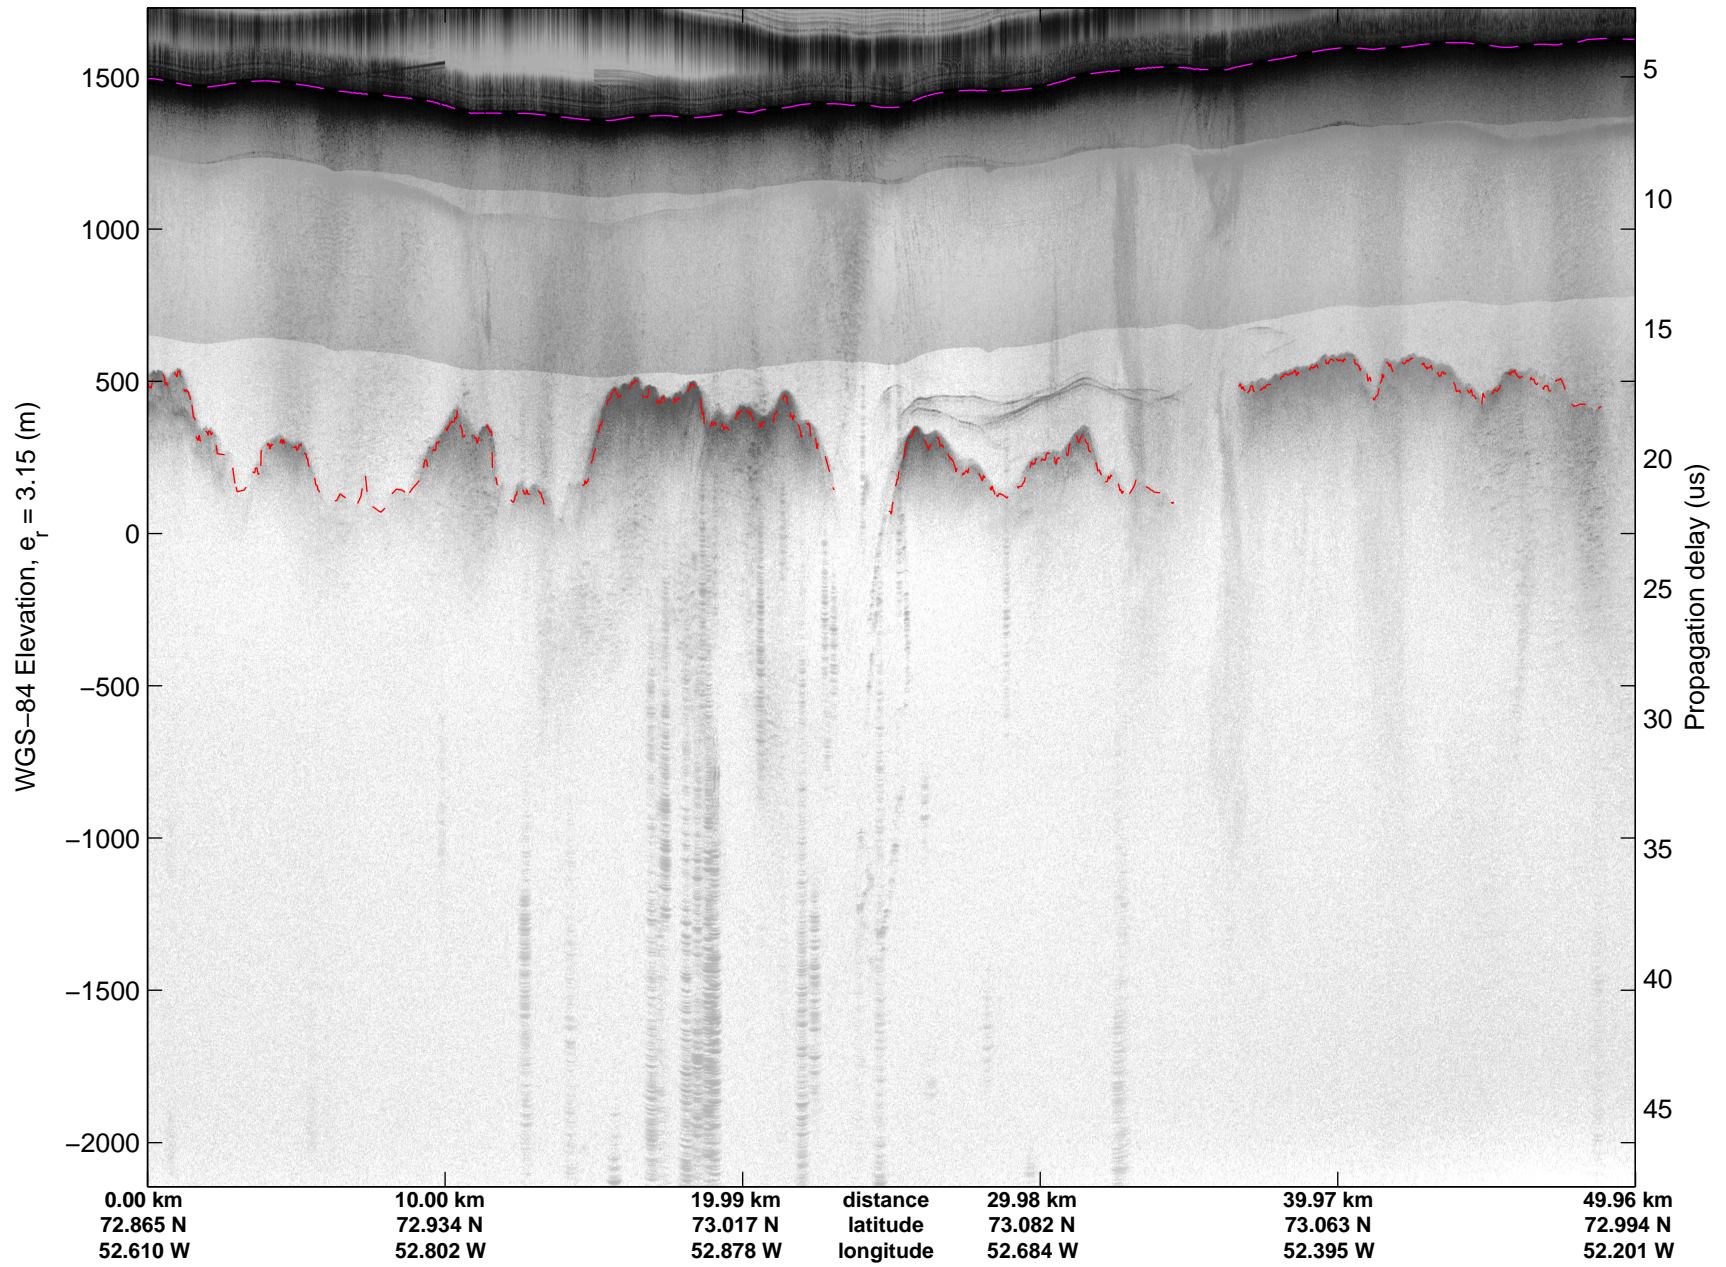

Land Ice:Jakobshavn 02
20150425_02_042
Polar Stereograph 70N/-45E

mcords5 2015_Greenland_C130: "Land Ice:Jakobshavn 02" 20150425_02_042: 15:09:31.9 to 15:15:33.6 GPS

mcords5 2015_Greenland_C130: "Land Ice:Jakobshavn 02" 20150425_02_042: 15:09:31.9 to 15:15:33.6 GPS

Land Ice: Jakobshavn 02
20150425_02_043
Polar Stereograph 70N/-45E

mcords5 2015_Greenland_C130: "Land Ice:Jakobshavn 02" 20150425_02_043: 15:15:33.9 to 15:21:25.9 GPS

mcords5 2015_Greenland_C130: "Land Ice:Jakobshavn 02" 20150425_02_043: 15:15:33.9 to 15:21:25.9 GPS

Land Ice:Jakobshavn 02
20150425_02_044
Polar Stereograph 70N/-45E

mcords5 2015_Greenland_C130: "Land Ice:Jakobshavn 02" 20150425_02_044: 15:21:26.1 to 15:27:50.9 GPS

mcords5 2015_Greenland_C130: "Land Ice:Jakobshavn 02" 20150425_02_044: 15:21:26.1 to 15:27:50.9 GPS