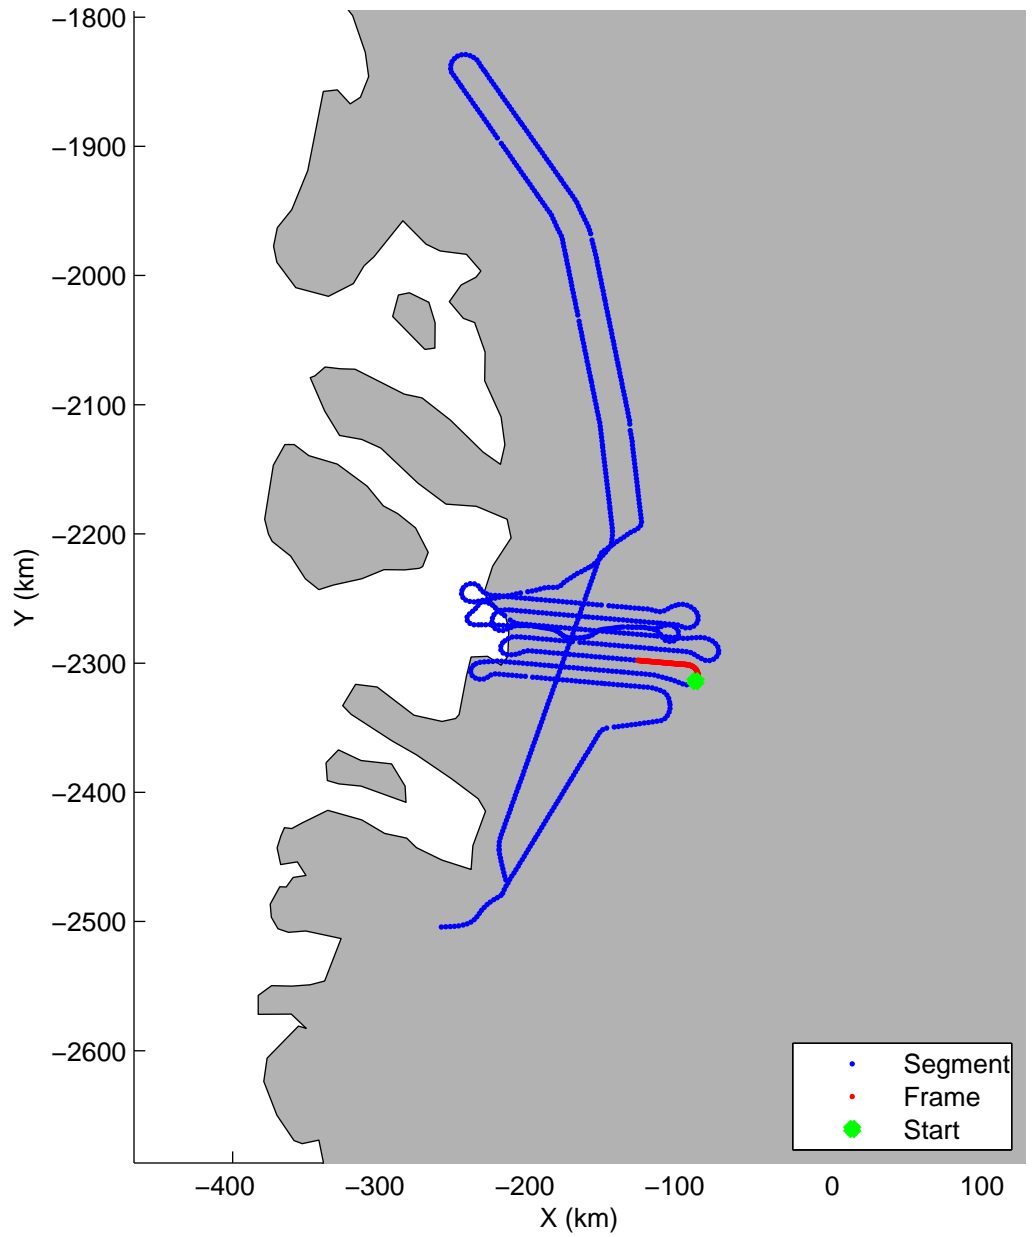

Land Ice:Jakobshavn 02
20150425_02_012
Polar Stereograph 70N/-45E