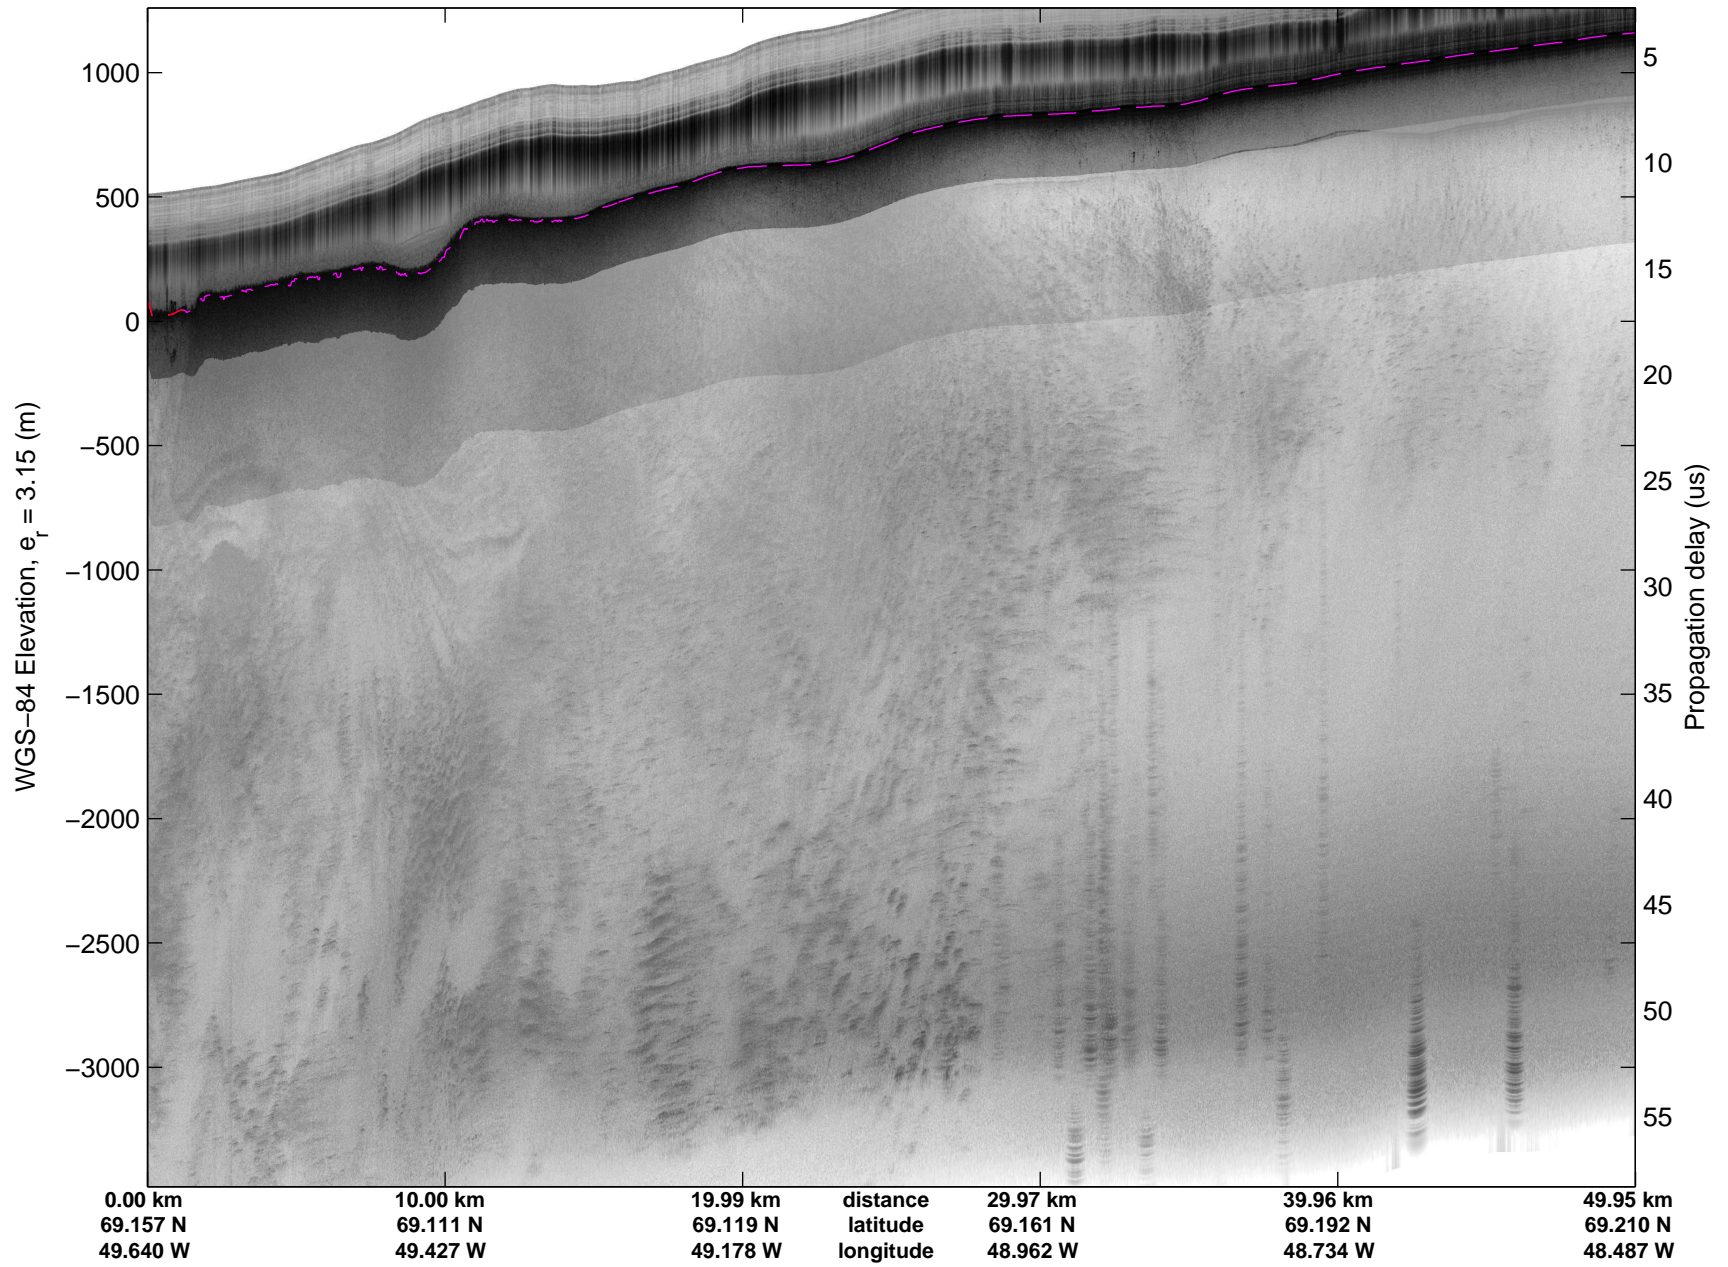

Land Ice:Jakobshavn 02
20150425_02_021
Polar Stereograph 70N/-45E

mcords5 2015_Greenland_C130: "Land Ice:Jakobshavn 02" 20150425_02_021: 12:47:31.3 to 12:54:49.9 GPS

mcords5 2015_Greenland_C130: "Land Ice:Jakobshavn 02" 20150425_02_021: 12:47:31.3 to 12:54:49.9 GPS

Land Ice:Jakobshavn 02
20150425_02_022
Polar Stereograph 70N/-45E

mcords5 2015_Greenland_C130: "Land Ice:Jakobshavn 02" 20150425_02_022: 12:54:50.2 to 13:02:34.0 GPS

mcords5 2015_Greenland_C130: "Land Ice:Jakobshavn 02" 20150425_02_022: 12:54:50.2 to 13:02:34.0 GPS

Land Ice:Jakobshavn 02
20150425_02_023
Polar Stereograph 70N/-45E

mcords5 2015_Greenland_C130: "Land Ice:Jakobshavn 02" 20150425_02_023: 13:02:34.3 to 13:10:16.5 GPS

mcords5 2015_Greenland_C130: "Land Ice:Jakobshavn 02" 20150425_02_023: 13:02:34.3 to 13:10:16.5 GPS