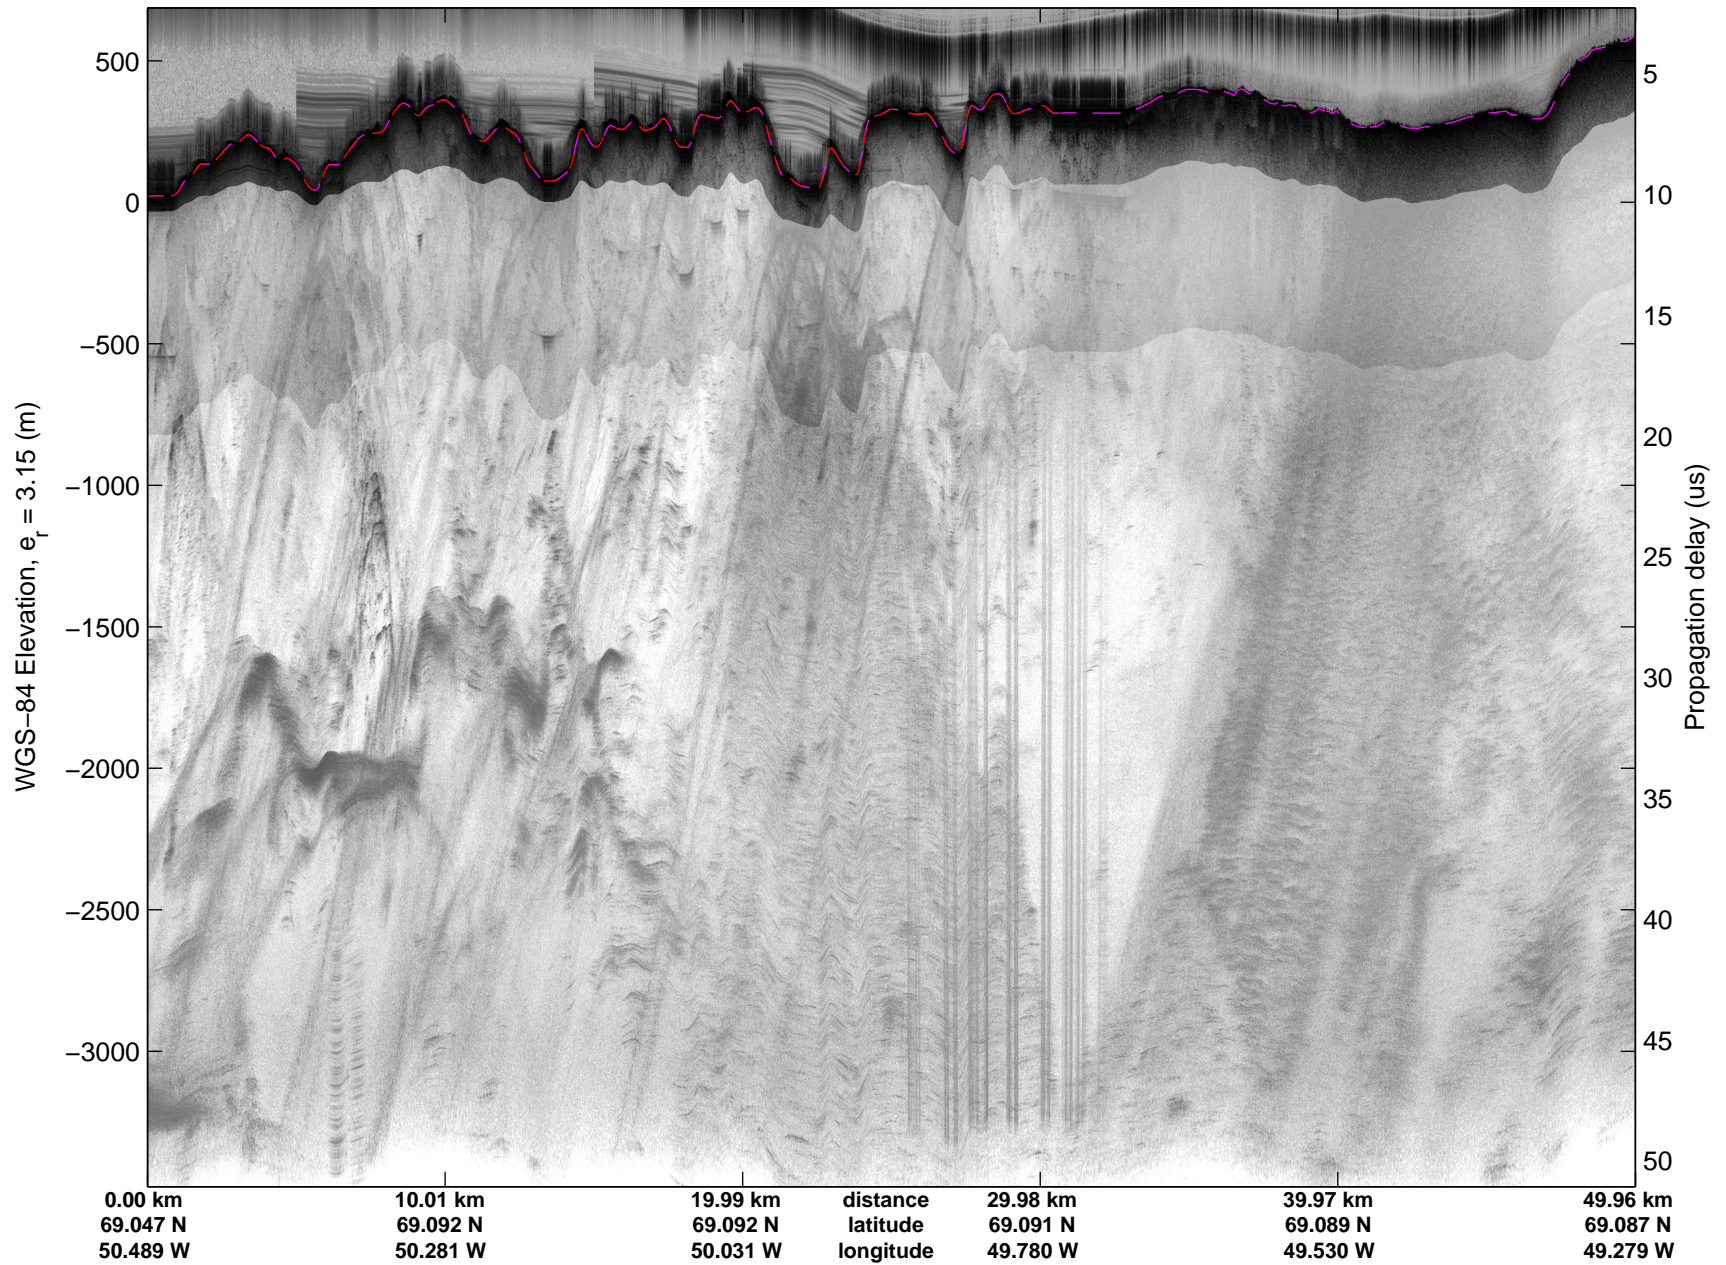

Land Ice:Jakobshavn 02
20150425_02_013
Polar Stereograph 70N/-45E

mcords5 2015_Greenland_C130: "Land Ice:Jakobshavn 02" 20150425_02_013: 11:56:40.5 to 12:03:01.8 GPS

mcords5 2015_Greenland_C130: "Land Ice:Jakobshavn 02" 20150425_02_013: 11:56:40.5 to 12:03:01.8 GPS

Land Ice:Jakobshavn 02
20150425_02_014
Polar Stereograph 70N/-45E

mcords5 2015_Greenland_C130: "Land Ice:Jakobshavn 02" 20150425_02_014: 12:03:02.1 to 12:09:35.6 GPS

mcords5 2015_Greenland_C130: "Land Ice:Jakobshavn 02" 20150425_02_014: 12:03:02.1 to 12:09:35.6 GPS

Land Ice:Jakobshavn 02
20150425_02_015
Polar Stereograph 70N/-45E

mcords5 2015_Greenland_C130: "Land Ice:Jakobshavn 02" 20150425_02_015: 12:09:35.8 to 12:16:17.3 GPS

mcords5 2015_Greenland_C130: "Land Ice:Jakobshavn 02" 20150425_02_015: 12:09:35.8 to 12:16:17.3 GPS