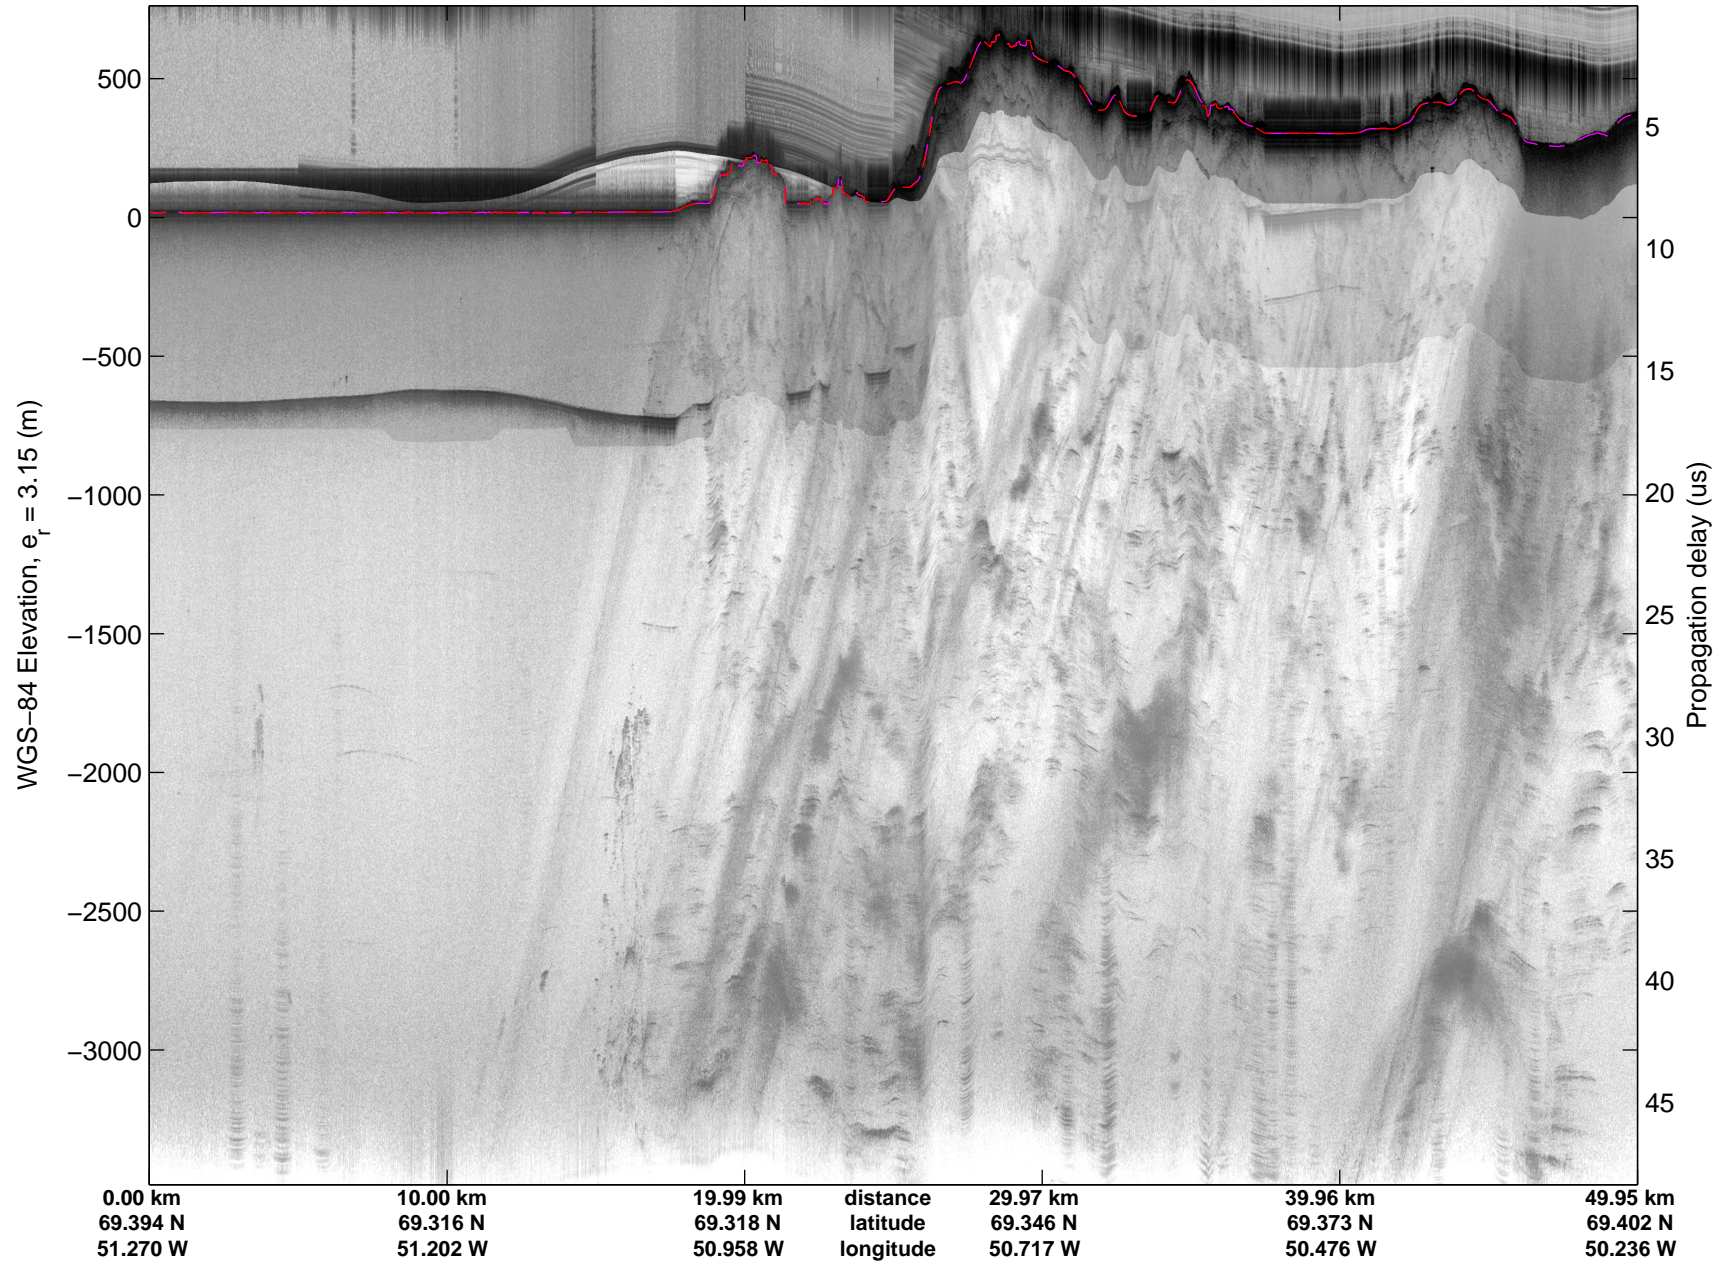

mcords5 2015_Greenland_C130: "Land Ice:Jakobshavn 02" 20150425_02_034: 14:16:18.5 to 14:23:21.8 GPS