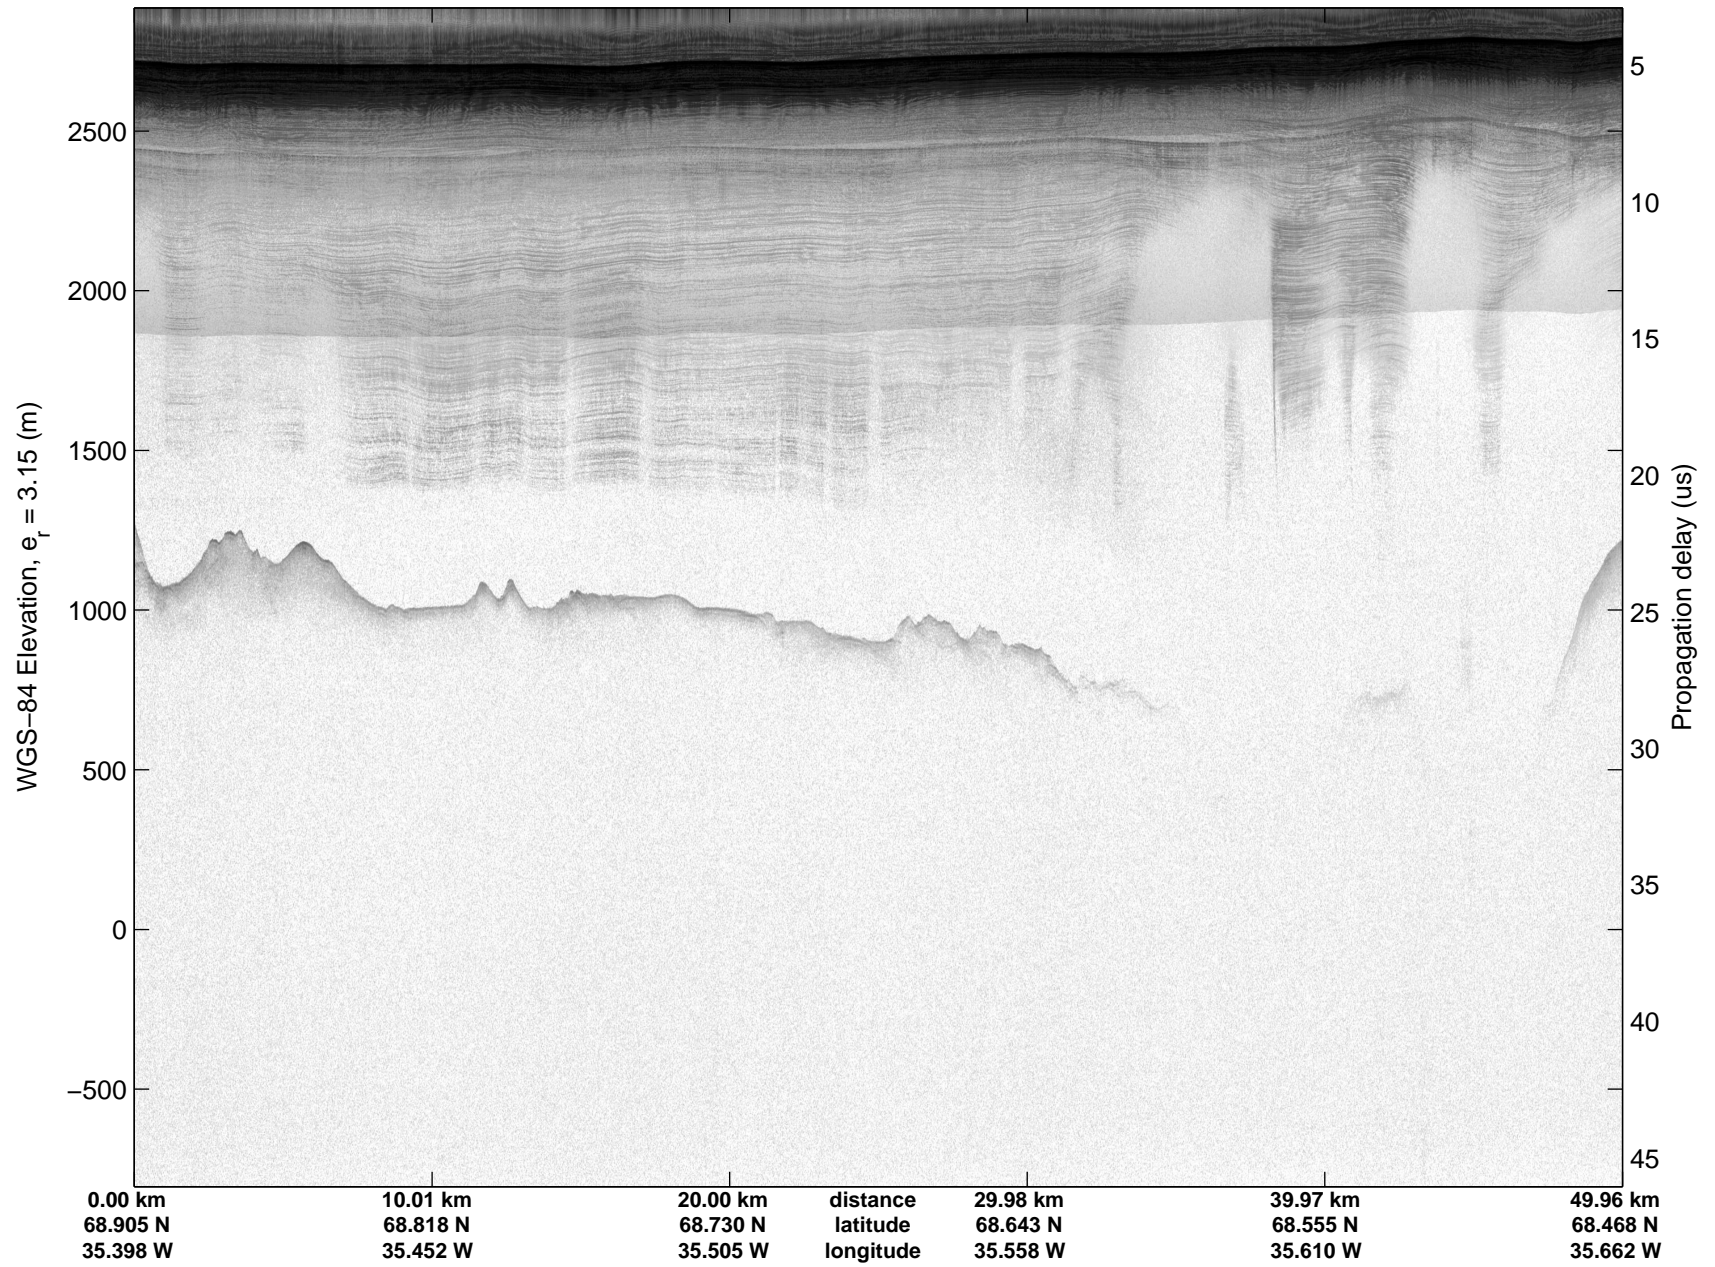

mcords5 2015_Greenland_C130: "Land Ice: Geikie 02" 20150424_08_009: 16:43:03.3 to 16:49:23.5 GPS