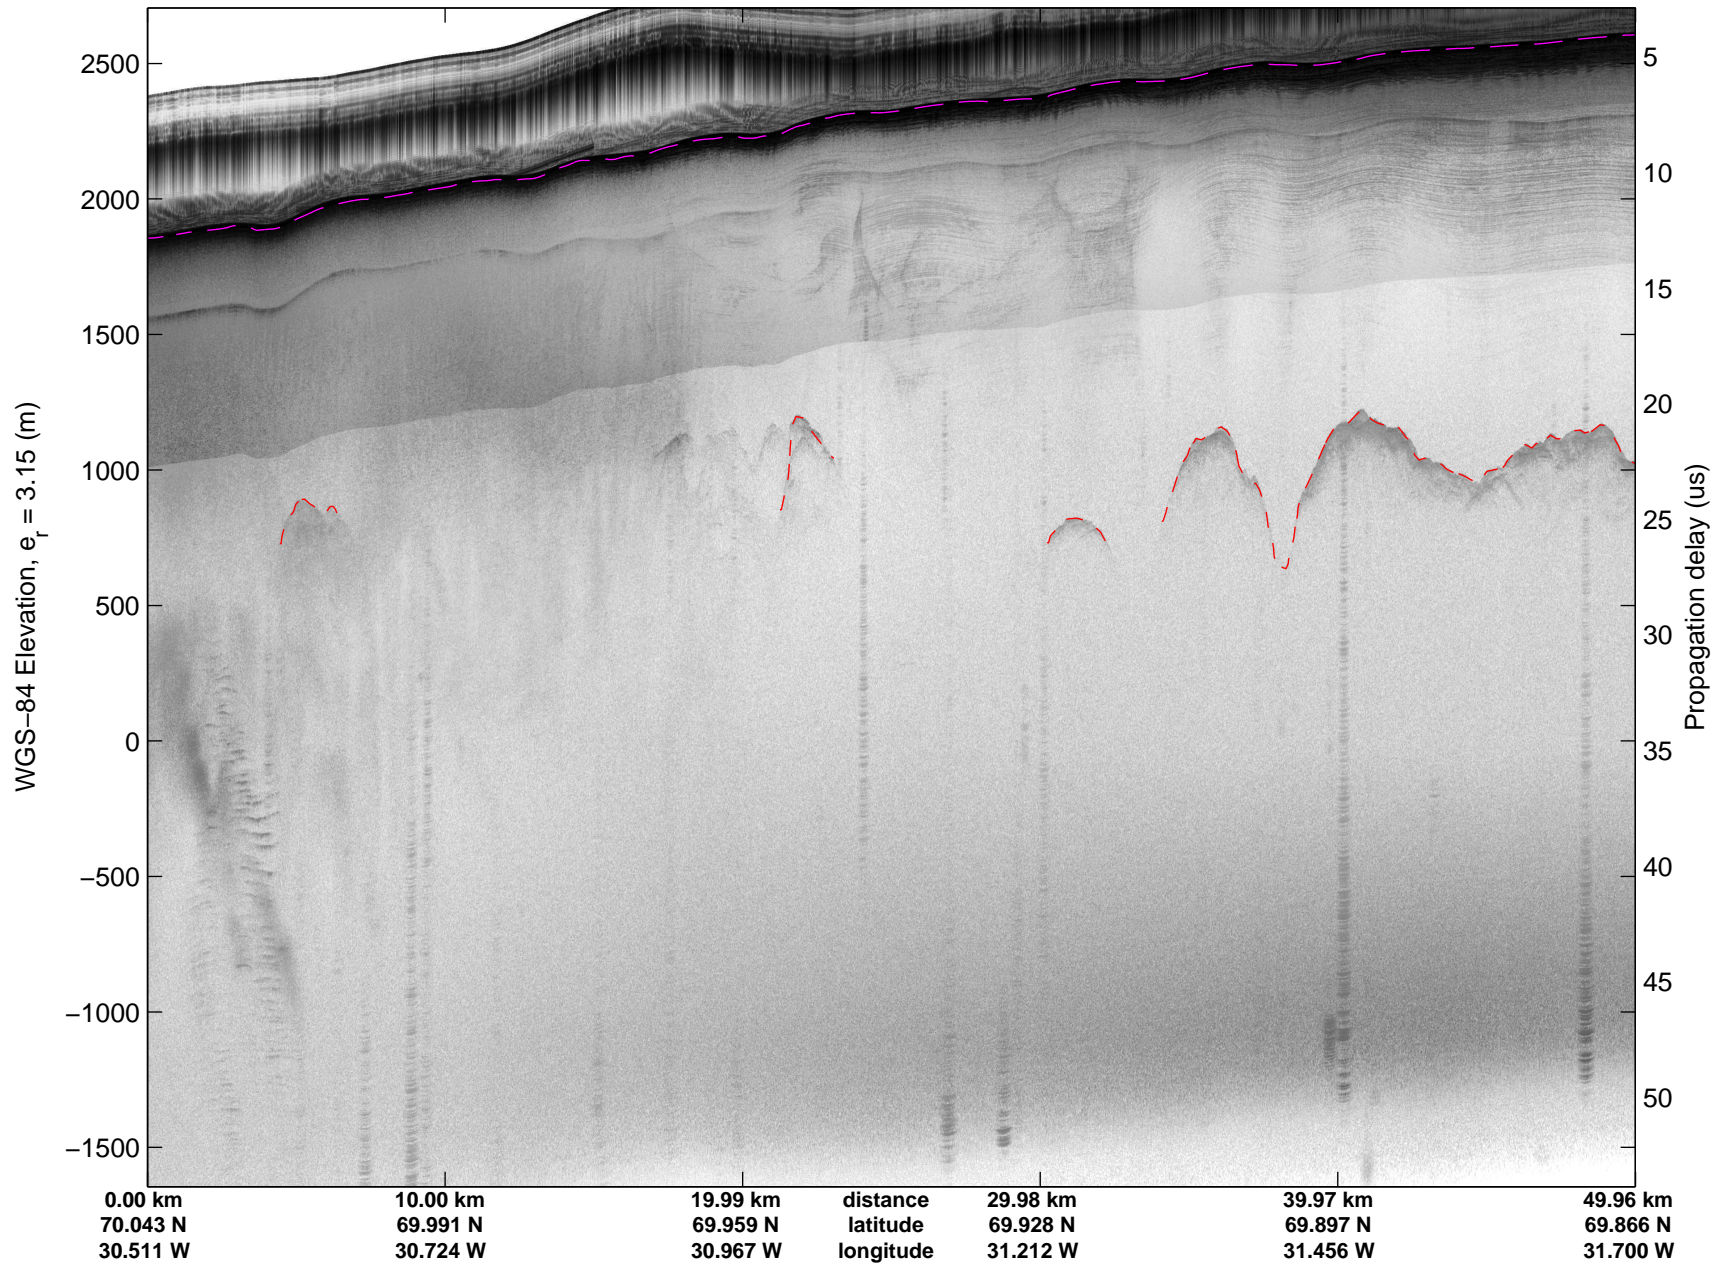

Land Ice: Geikie 02  
20150424\_08\_002  
Polar Stereograph 70N/-45E

mcords5 2015\_Greenland\_C130: "Land Ice: Geikie 02" 20150424\_08\_002: 16:02:30.4 to 16:08:48.3 GPS

mcords5 2015\_Greenland\_C130: "Land Ice: Geikie 02" 20150424\_08\_002: 16:02:30.4 to 16:08:48.3 GPS

Land Ice: Geikie 02  
20150424\_08\_003  
Polar Stereograph 70N/-45E

mcords5 2015\_Greenland\_C130: "Land Ice: Geikie 02" 20150424\_08\_003: 16:08:48.6 to 16:14:24.7 GPS

mcords5 2015\_Greenland\_C130: "Land Ice: Geikie 02" 20150424\_08\_003: 16:08:48.6 to 16:14:24.7 GPS

Land Ice: Geikie 02  
20150424\_08\_004  
Polar Stereograph 70N/-45E

mcords5 2015\_Greenland\_C130: "Land Ice: Geikie 02" 20150424\_08\_004: 16:14:24.9 to 16:20:00.1 GPS

mcords5 2015\_Greenland\_C130: "Land Ice: Geikie 02" 20150424\_08\_004: 16:14:24.9 to 16:20:00.1 GPS

Land Ice: Geikie 02  
20150424\_08\_005  
Polar Stereograph 70N/-45E

mcords5 2015\_Greenland\_C130: "Land Ice: Geikie 02" 20150424\_08\_005: 16:20:00.4 to 16:25:39.3 GPS

mcords5 2015\_Greenland\_C130: "Land Ice: Geikie 02" 20150424\_08\_005: 16:20:00.4 to 16:25:39.3 GPS