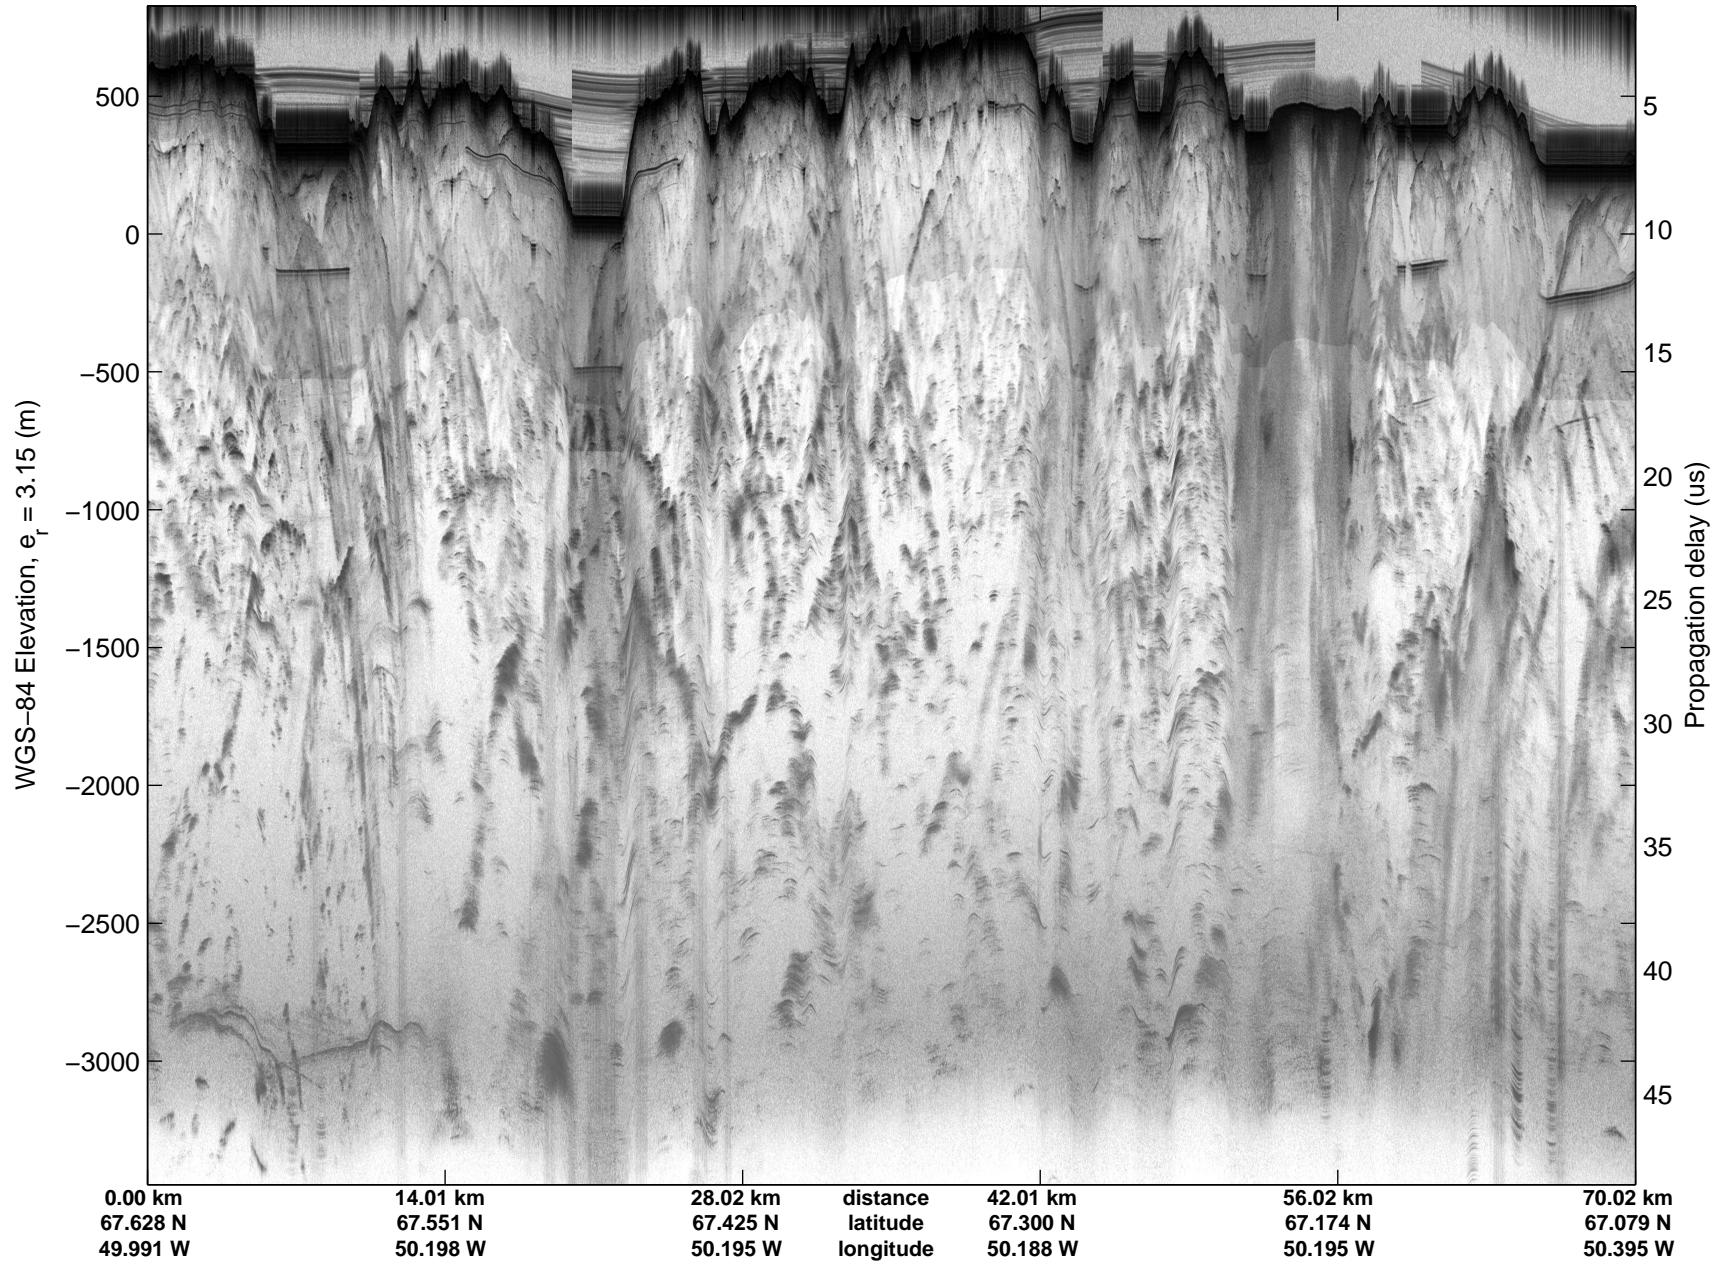

Land Ice: Geikie 02  
20150424\_08\_022  
Polar Stereograph 70N/-45E

mcords5 2015\_Greenland\_C130: "Land Ice: Geikie 02" 20150424\_08\_022: 18:05:42.6 to 18:12:06.6 GPS

mcords5 2015\_Greenland\_C130: "Land Ice: Geikie 02" 20150424\_08\_022: 18:05:42.6 to 18:12:06.6 GPS

Land Ice: Geikie 02  
20150424\_08\_023  
Polar Stereograph 70N/-45E

mcords5 2015\_Greenland\_C130: "Land Ice: Geikie 02" 20150424\_08\_023: 18:12:06.8 to 18:18:19.0 GPS

mcords5 2015\_Greenland\_C130: "Land Ice: Geikie 02" 20150424\_08\_023: 18:12:06.8 to 18:18:19.0 GPS

Land Ice: Geikie 02  
20150424\_08\_024  
Polar Stereograph 70N/-45E

- Segment
- Frame
- ◆ Start

mcords5 2015\_Greenland\_C130: "Land Ice: Geikie 02" 20150424\_08\_024: 18:18:19.3 to 18:27:07.9 GPS

mcords5 2015\_Greenland\_C130: "Land Ice: Geikie 02" 20150424\_08\_024: 18:18:19.3 to 18:27:07.9 GPS