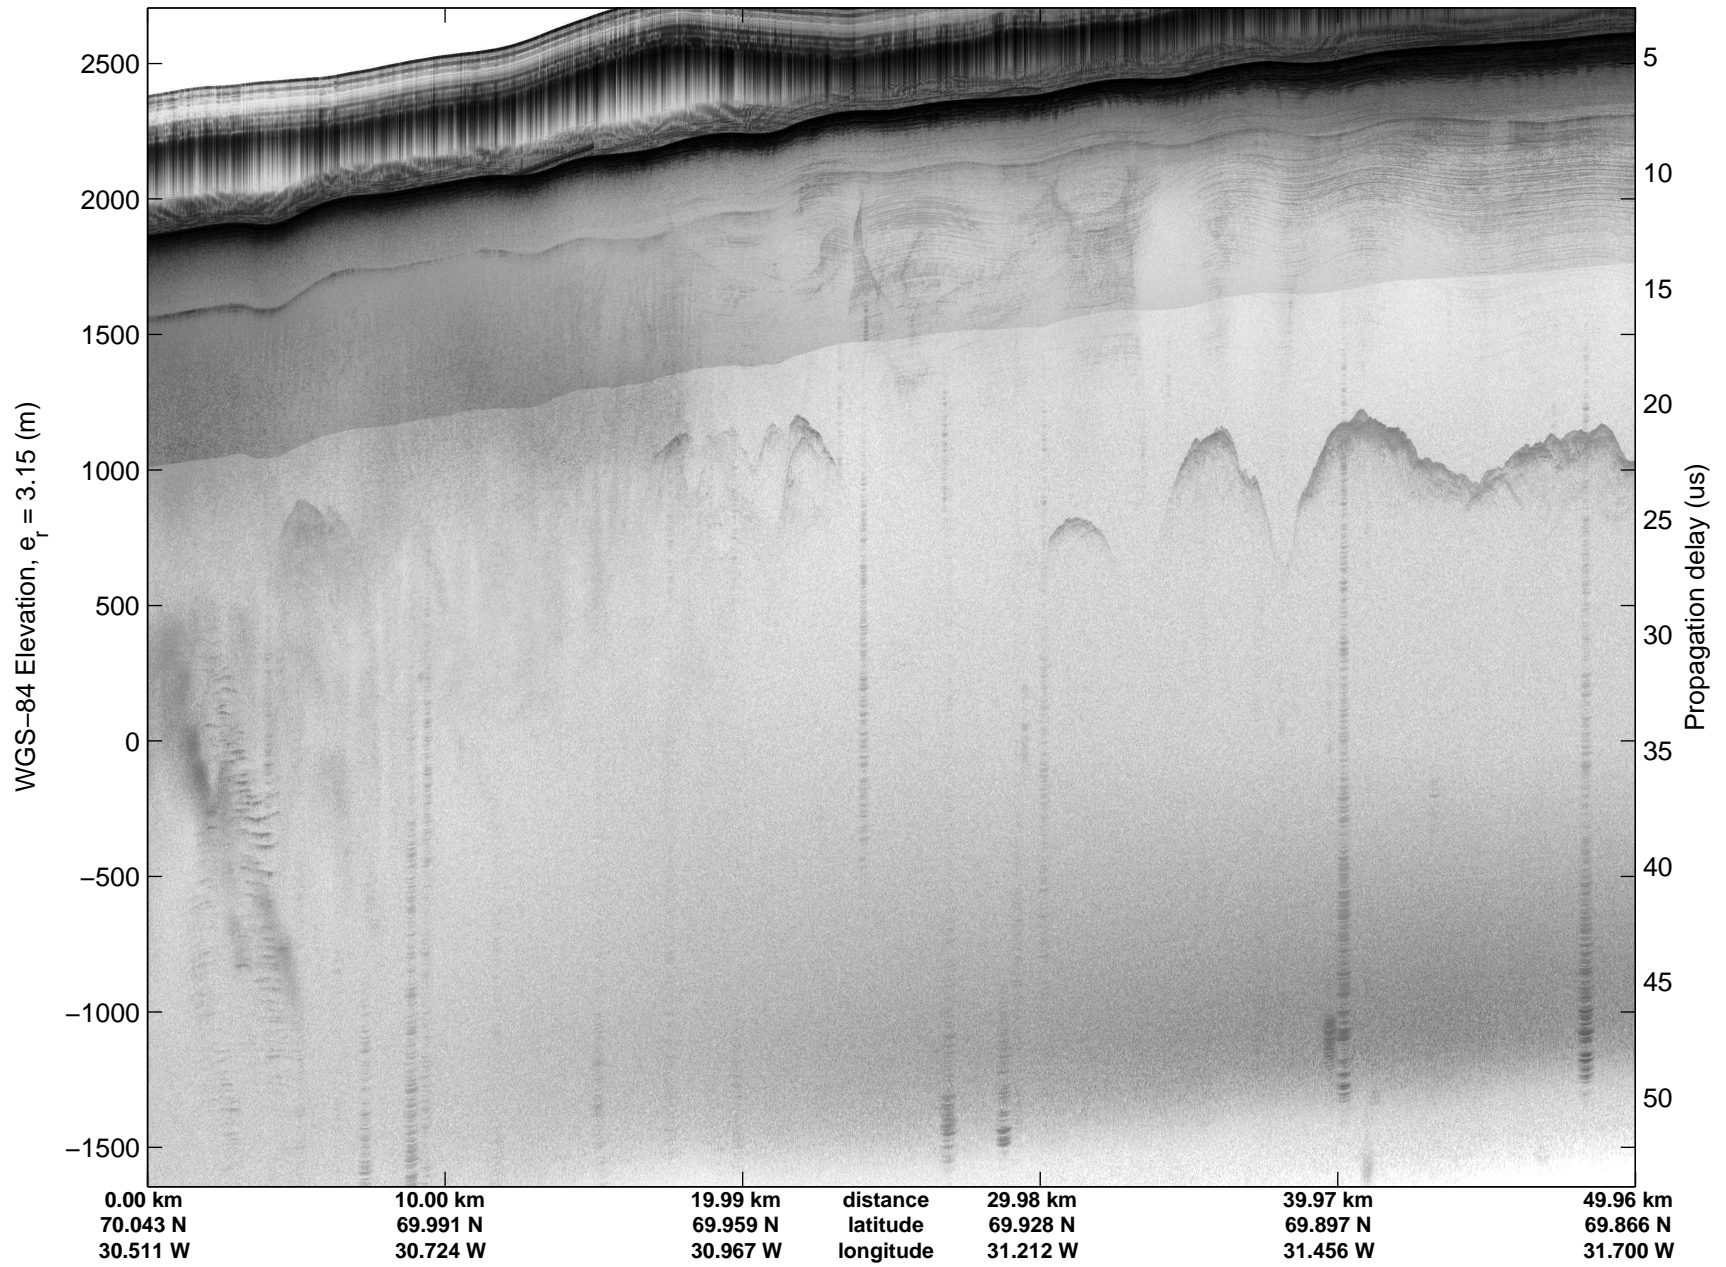

Land Ice: Geikie 02  
20150424\_08\_002  
Polar Stereograph 70N/-45E

mcords5 2015\_Greenland\_C130: "Land Ice: Geikie 02" 20150424\_08\_002: 16:02:30.4 to 16:08:48.3 GPS

mcords5 2015\_Greenland\_C130: "Land Ice: Geikie 02" 20150424\_08\_002: 16:02:30.4 to 16:08:48.3 GPS

Land Ice: Geikie 02  
20150424\_08\_003  
Polar Stereograph 70N/-45E

mcords5 2015\_Greenland\_C130: "Land Ice: Geikie 02" 20150424\_08\_003: 16:08:48.6 to 16:14:24.7 GPS

mcords5 2015\_Greenland\_C130: "Land Ice: Geikie 02" 20150424\_08\_003: 16:08:48.6 to 16:14:24.7 GPS

Land Ice: Geikie 02  
20150424\_08\_004  
Polar Stereograph 70N/-45E

mcords5 2015\_Greenland\_C130: "Land Ice: Geikie 02" 20150424\_08\_004: 16:14:24.9 to 16:20:00.1 GPS

mcords5 2015\_Greenland\_C130: "Land Ice: Geikie 02" 20150424\_08\_004: 16:14:24.9 to 16:20:00.1 GPS

Land Ice: Geikie 02  
20150424\_08\_005  
Polar Stereograph 70N/-45E

mcords5 2015\_Greenland\_C130: "Land Ice: Geikie 02" 20150424\_08\_005: 16:20:00.4 to 16:25:39.3 GPS

mcords5 2015\_Greenland\_C130: "Land Ice: Geikie 02" 20150424\_08\_005: 16:20:00.4 to 16:25:39.3 GPS