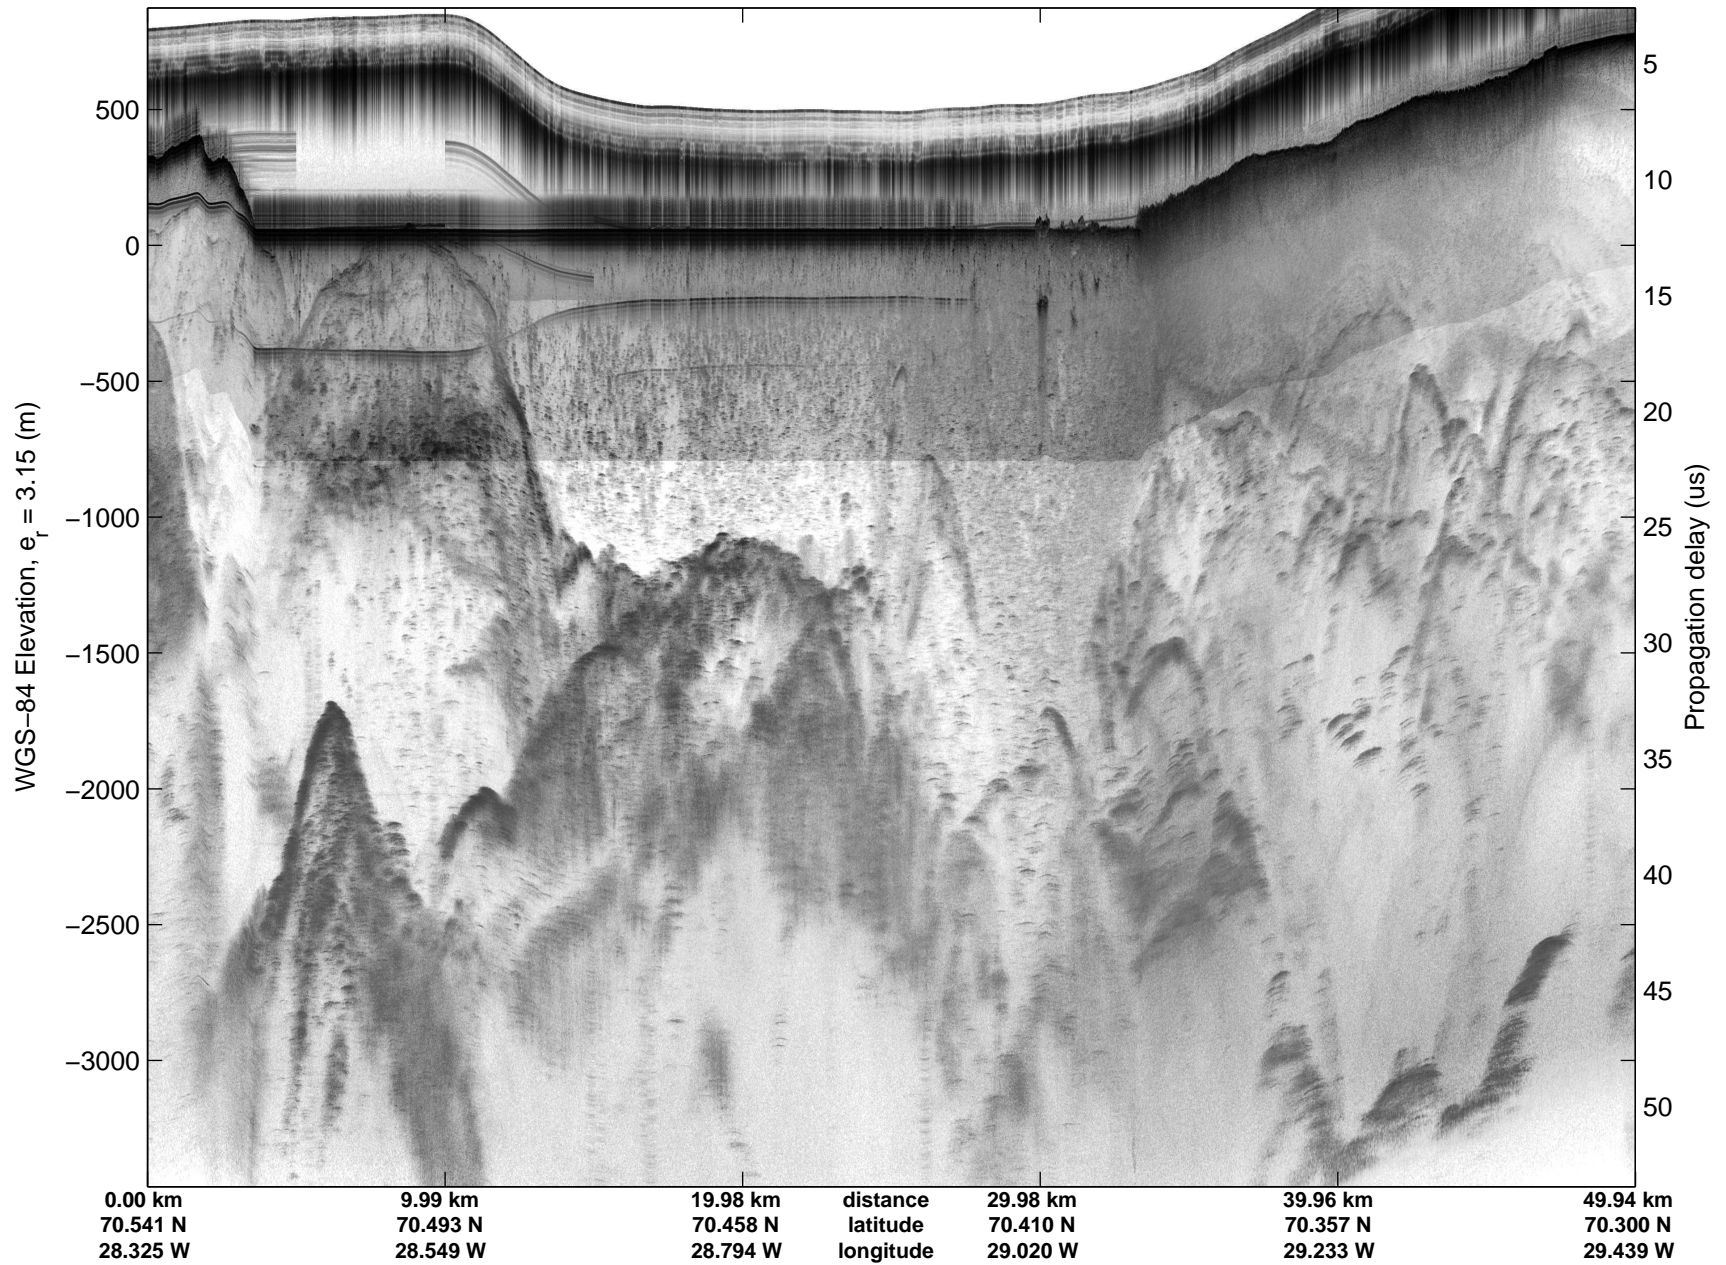

Land Ice: Geikie 02  
20150424\_08\_001  
Polar Stereograph 70N/-45E

mcords5 2015\_Greenland\_C130: "Land Ice: Geikie 02" 20150424\_08\_001: 15:55:56.9 to 16:02:30.1 GPS

mcords5 2015\_Greenland\_C130: "Land Ice: Geikie 02" 20150424\_08\_001: 15:55:56.9 to 16:02:30.1 GPS

Land Ice: Geikie 02  
20150424\_08\_002  
Polar Stereograph 70N/-45E

mcords5 2015\_Greenland\_C130: "Land Ice: Geikie 02" 20150424\_08\_002: 16:02:30.4 to 16:08:48.3 GPS

mcords5 2015\_Greenland\_C130: "Land Ice: Geikie 02" 20150424\_08\_002: 16:02:30.4 to 16:08:48.3 GPS

Land Ice: Geikie 02  
20150424\_08\_003  
Polar Stereograph 70N/-45E

mcords5 2015\_Greenland\_C130: "Land Ice: Geikie 02" 20150424\_08\_003: 16:08:48.6 to 16:14:24.7 GPS

mcords5 2015\_Greenland\_C130: "Land Ice: Geikie 02" 20150424\_08\_003: 16:08:48.6 to 16:14:24.7 GPS

Land Ice: Geikie 02  
20150424\_08\_004  
Polar Stereograph 70N/-45E

mcords5 2015\_Greenland\_C130: "Land Ice: Geikie 02" 20150424\_08\_004: 16:14:24.9 to 16:20:00.1 GPS

mcords5 2015\_Greenland\_C130: "Land Ice: Geikie 02" 20150424\_08\_004: 16:14:24.9 to 16:20:00.1 GPS