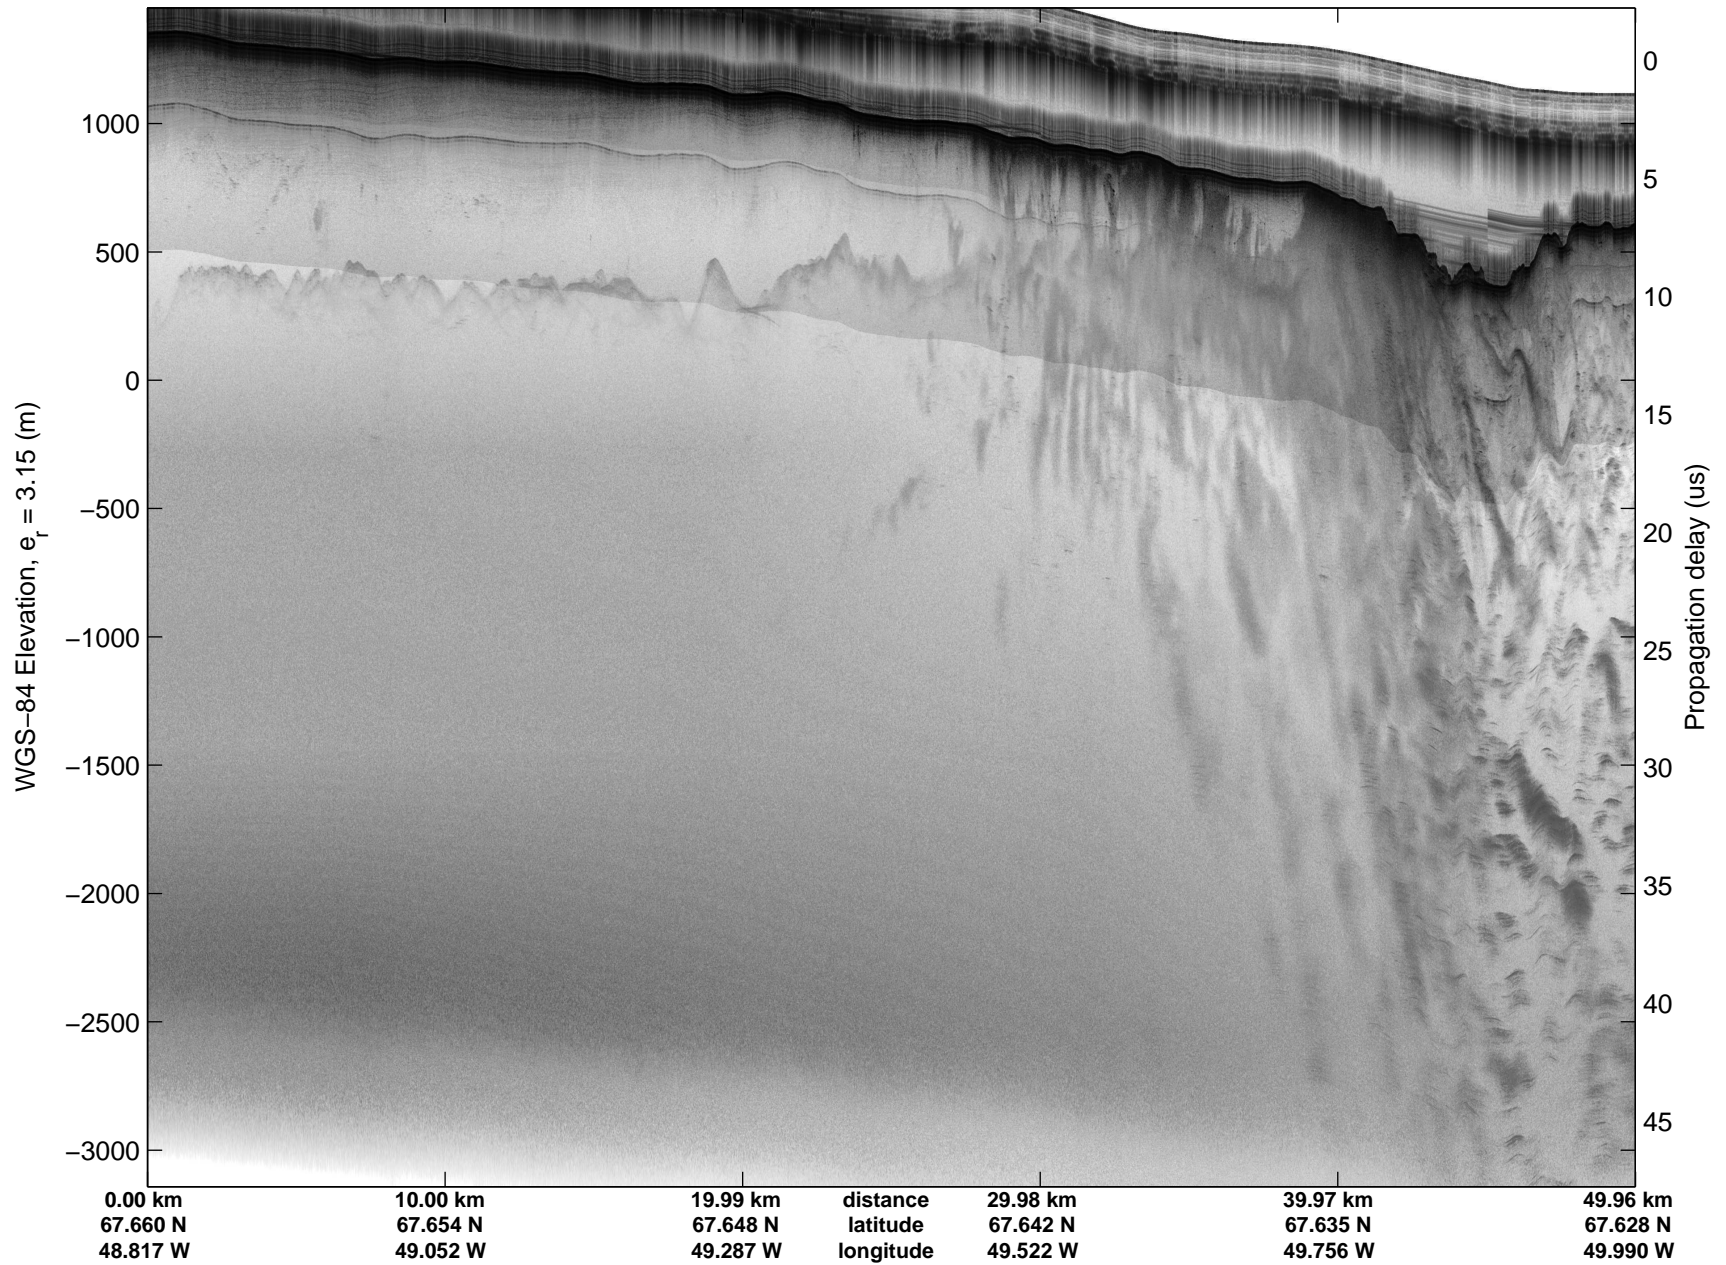

Land Ice: Geikie 02  
20150424\_08\_021  
Polar Stereograph 70N/-45E

mcords5 2015\_Greenland\_C130: "Land Ice: Geikie 02" 20150424\_08\_021: 17:59:10.4 to 18:05:42.4 GPS

mcords5 2015\_Greenland\_C130: "Land Ice: Geikie 02" 20150424\_08\_021: 17:59:10.4 to 18:05:42.4 GPS

Land Ice: Geikie 02  
20150424\_08\_022  
Polar Stereograph 70N/-45E

mcords5 2015\_Greenland\_C130: "Land Ice: Geikie 02" 20150424\_08\_022: 18:05:42.6 to 18:12:06.6 GPS

mcords5 2015\_Greenland\_C130: "Land Ice: Geikie 02" 20150424\_08\_022: 18:05:42.6 to 18:12:06.6 GPS

Land Ice: Geikie 02  
20150424\_08\_023  
Polar Stereograph 70N/-45E

mcords5 2015\_Greenland\_C130: "Land Ice: Geikie 02" 20150424\_08\_023: 18:12:06.8 to 18:18:19.0 GPS

mcords5 2015\_Greenland\_C130: "Land Ice: Geikie 02" 20150424\_08\_023: 18:12:06.8 to 18:18:19.0 GPS