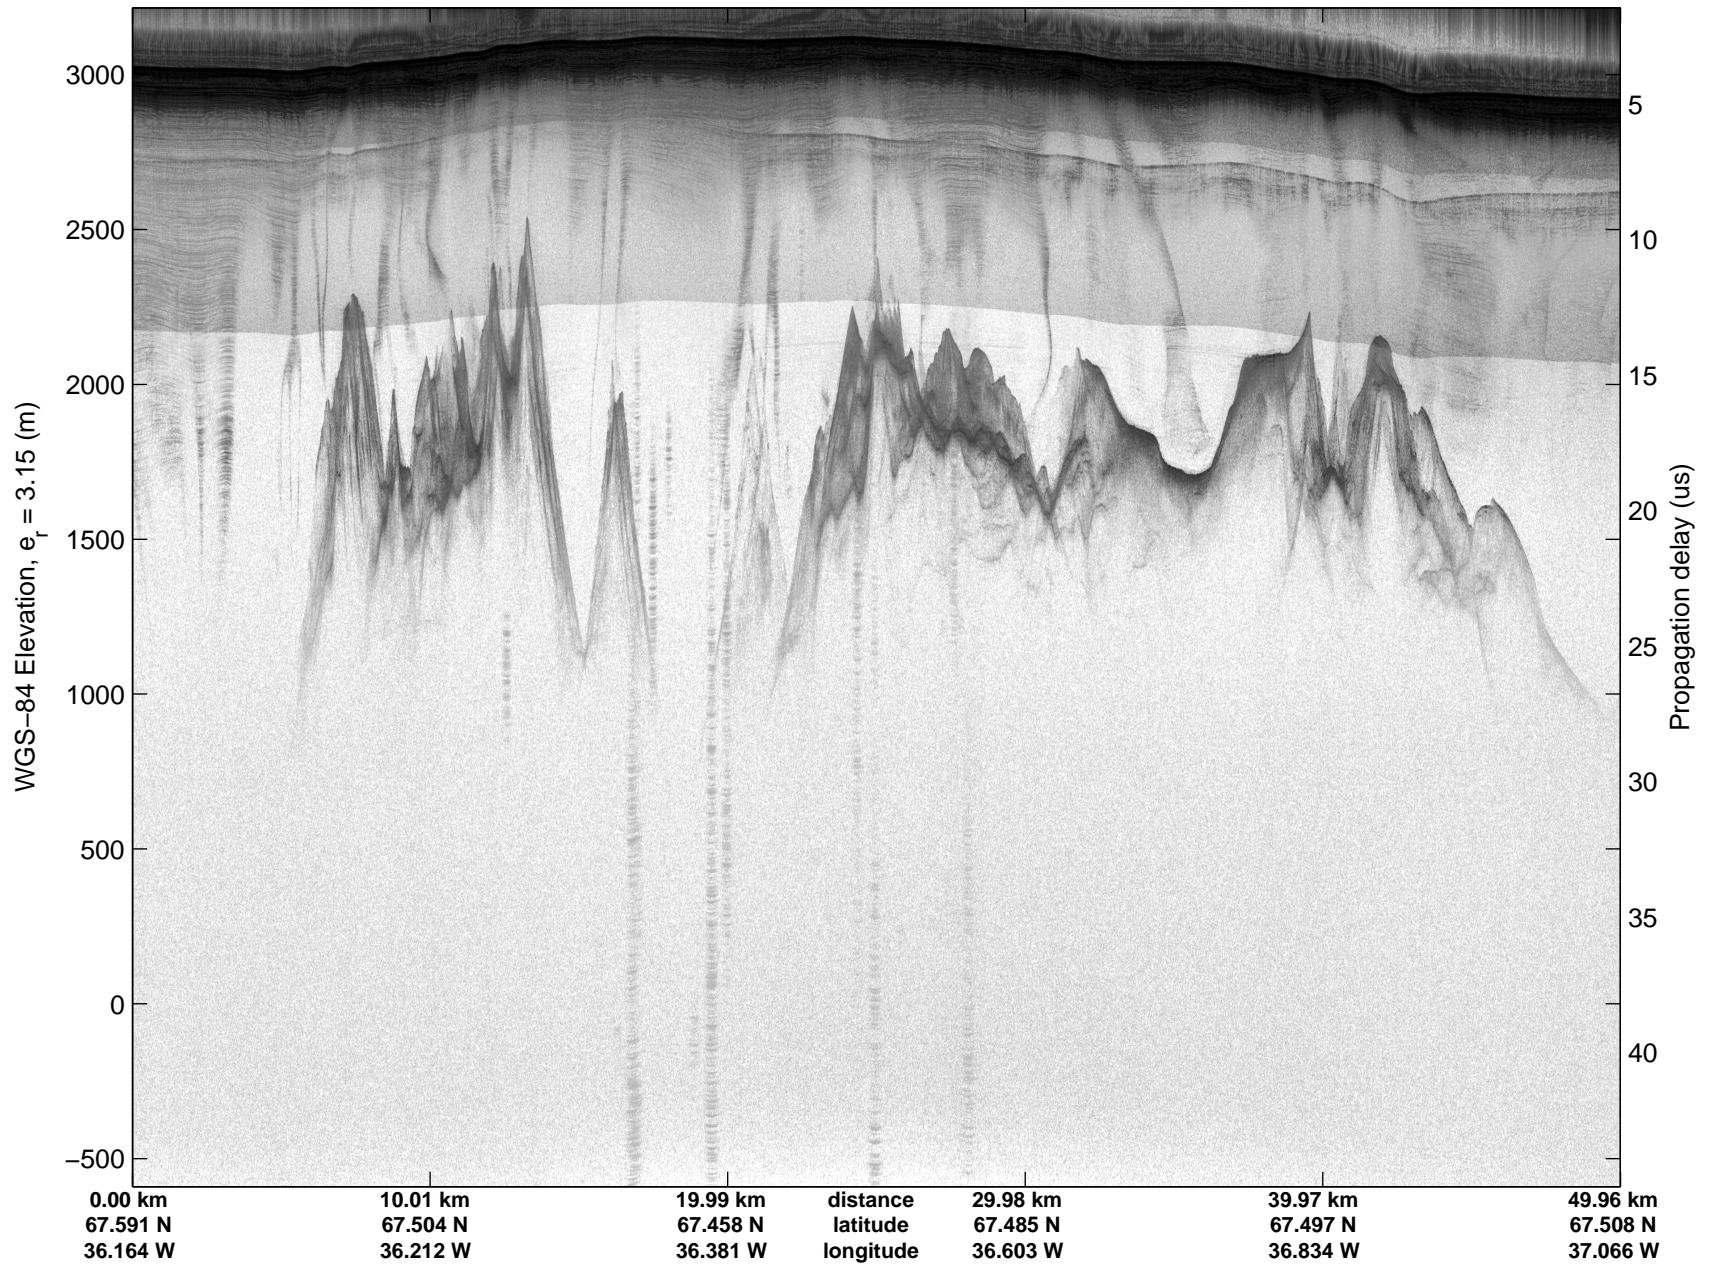

mcords5 2015_Greenland_C130: "Land Ice: Geikie 02" 20150424_08_012: 17:02:09.8 to 17:08:32.5 GPS