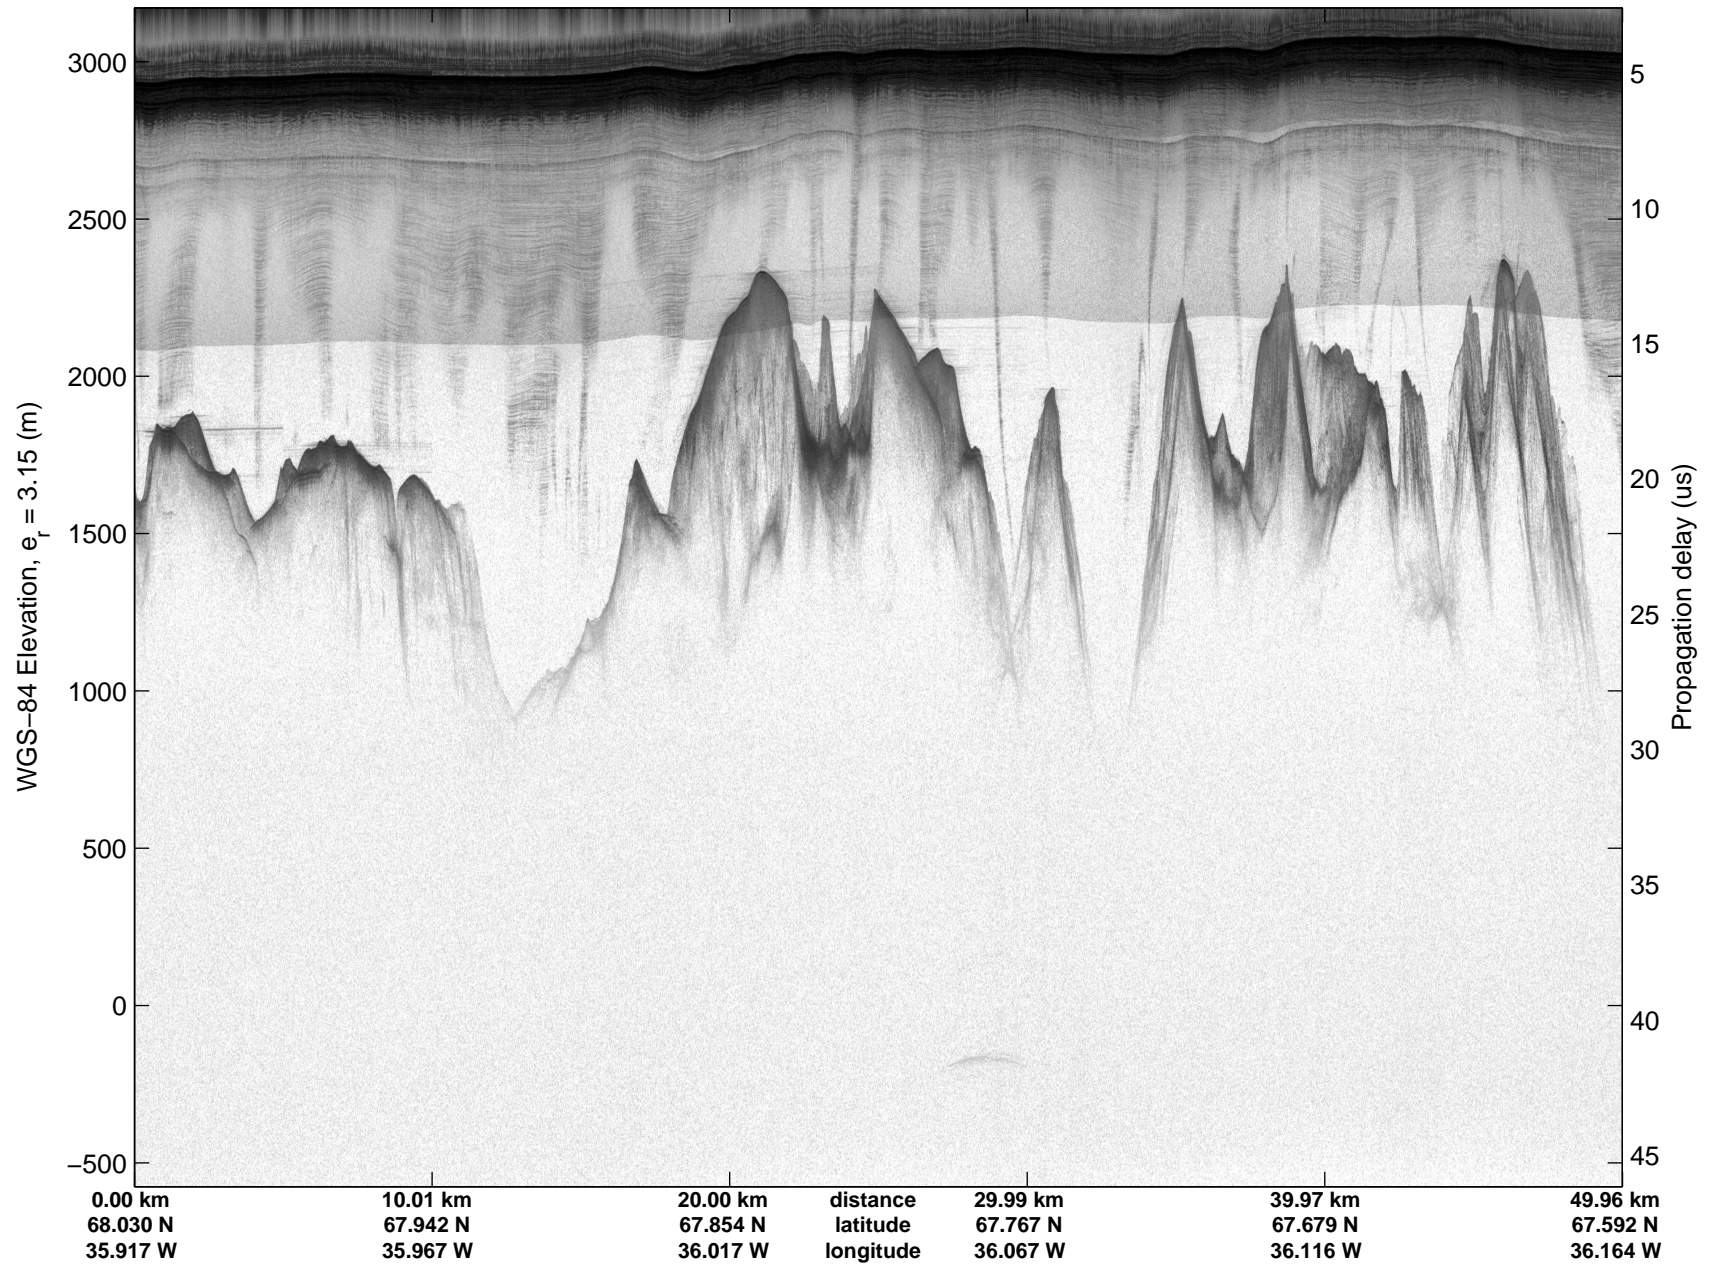

Land Ice: Geikie 02  
20150424\_08\_009  
Polar Stereograph 70N/-45E

mcords5 2015\_Greenland\_C130: "Land Ice: Geikie 02" 20150424\_08\_009: 16:43:03.3 to 16:49:23.5 GPS

mcords5 2015\_Greenland\_C130: "Land Ice: Geikie 02" 20150424\_08\_009: 16:43:03.3 to 16:49:23.5 GPS

Land Ice: Geikie 02  
20150424\_08\_010  
Polar Stereograph 70N/-45E

mcords5 2015\_Greenland\_C130: "Land Ice: Geikie 02" 20150424\_08\_010: 16:49:23.7 to 16:55:44.8 GPS

mcords5 2015\_Greenland\_C130: "Land Ice: Geikie 02" 20150424\_08\_010: 16:49:23.7 to 16:55:44.8 GPS

Land Ice: Geikie 02  
20150424\_08\_011  
Polar Stereograph 70N/-45E

mcords5 2015\_Greenland\_C130: "Land Ice: Geikie 02" 20150424\_08\_011: 16:55:45.0 to 17:02:09.5 GPS

mcords5 2015\_Greenland\_C130: "Land Ice: Geikie 02" 20150424\_08\_011: 16:55:45.0 to 17:02:09.5 GPS