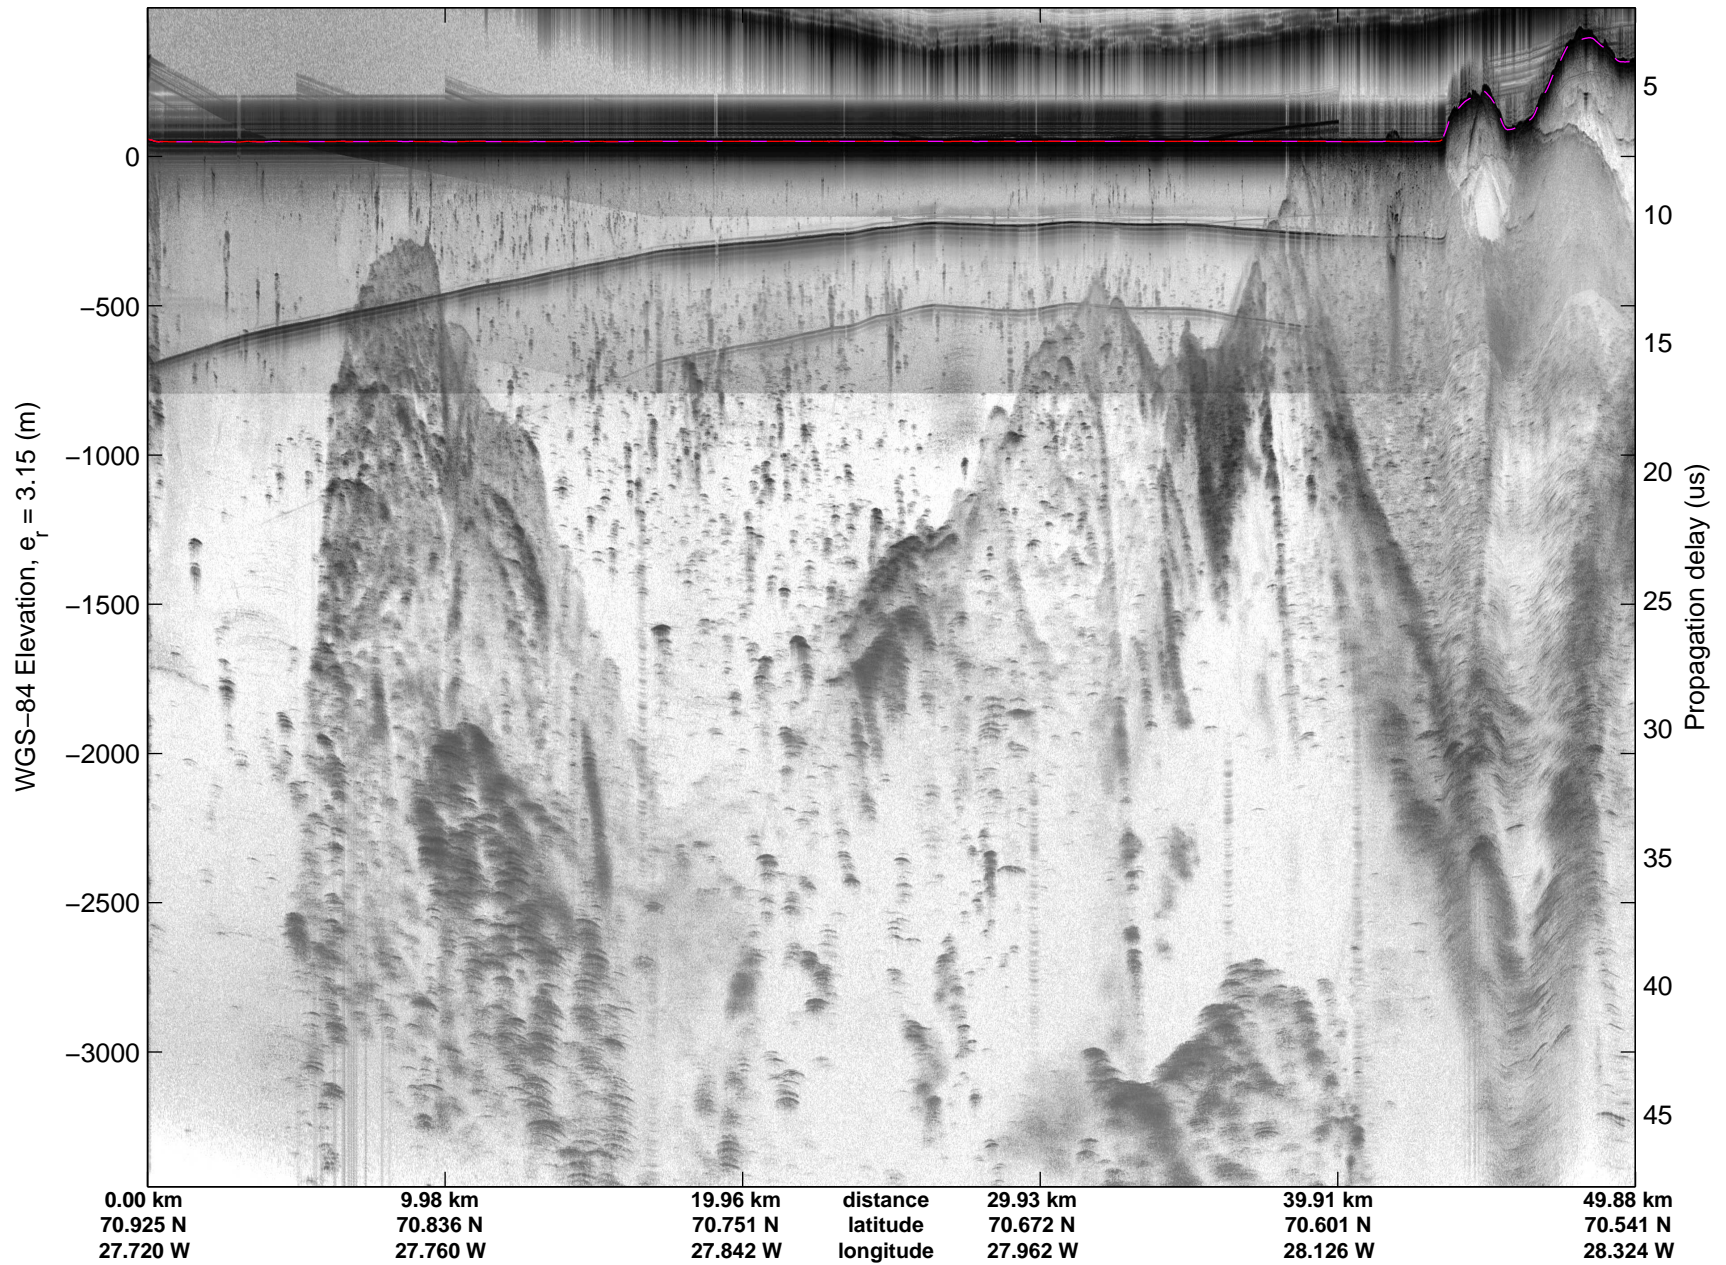

Land Ice: Geikie 02  
20150424\_08\_001  
Polar Stereograph 70N/-45E

mcords5 2015\_Greenland\_C130: "Land Ice: Geikie 02" 20150424\_08\_001: 15:55:56.9 to 16:02:30.1 GPS

mcords5 2015\_Greenland\_C130: "Land Ice: Geikie 02" 20150424\_08\_001: 15:55:56.9 to 16:02:30.1 GPS

Land Ice: Geikie 02  
20150424\_08\_002  
Polar Stereograph 70N/-45E

mcords5 2015\_Greenland\_C130: "Land Ice: Geikie 02" 20150424\_08\_002: 16:02:30.4 to 16:08:48.3 GPS

mcords5 2015\_Greenland\_C130: "Land Ice: Geikie 02" 20150424\_08\_002: 16:02:30.4 to 16:08:48.3 GPS

Land Ice: Geikie 02  
20150424\_08\_003  
Polar Stereograph 70N/-45E

mcords5 2015\_Greenland\_C130: "Land Ice: Geikie 02" 20150424\_08\_003: 16:08:48.6 to 16:14:24.7 GPS

mcords5 2015\_Greenland\_C130: "Land Ice: Geikie 02" 20150424\_08\_003: 16:08:48.6 to 16:14:24.7 GPS

Land Ice: Geikie 02  
20150424\_08\_004  
Polar Stereograph 70N/-45E

mcords5 2015\_Greenland\_C130: "Land Ice: Geikie 02" 20150424\_08\_004: 16:14:24.9 to 16:20:00.1 GPS

mcords5 2015\_Greenland\_C130: "Land Ice: Geikie 02" 20150424\_08\_004: 16:14:24.9 to 16:20:00.1 GPS