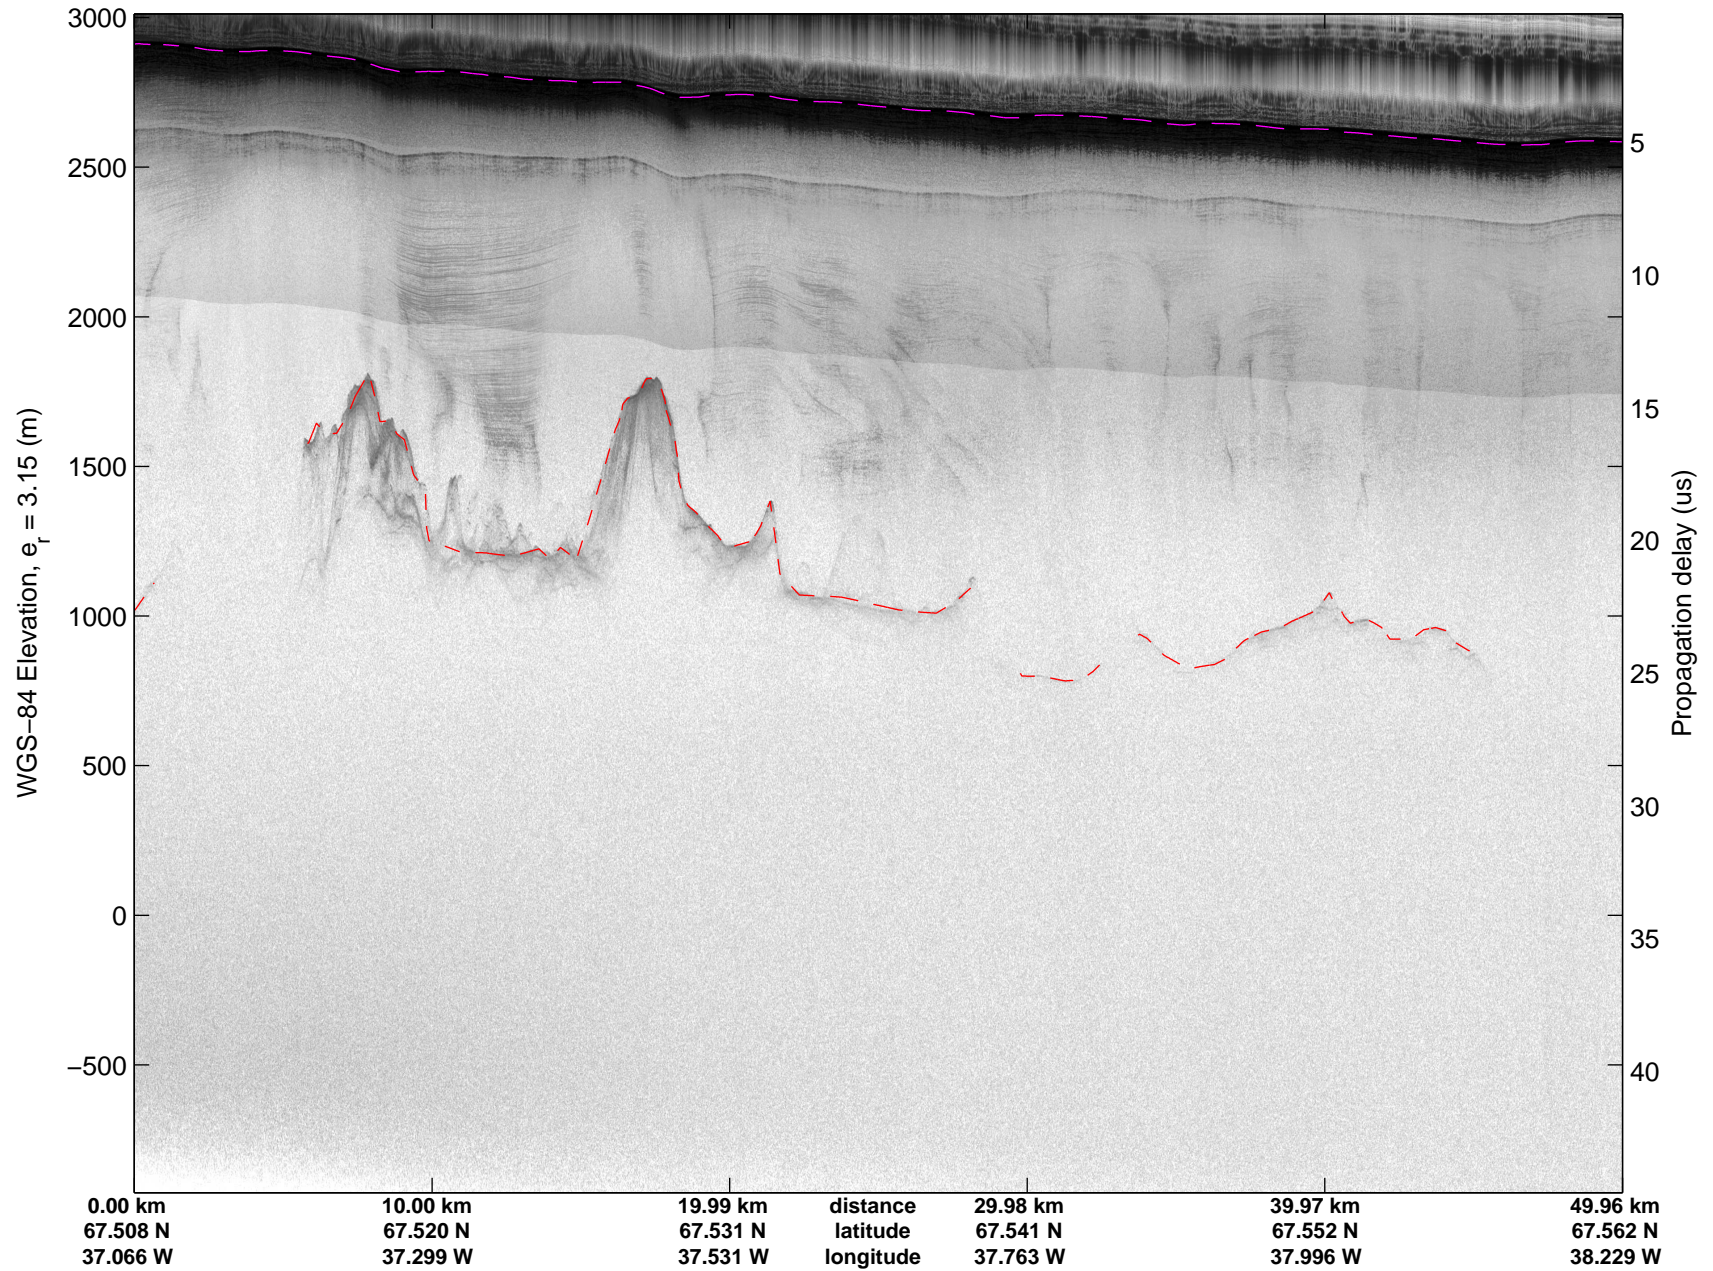

mcords5 2015_Greenland_C130: "Land Ice: Geikie 02" 20150424_08_013: 17:08:32.7 to 17:14:27.6 GPS