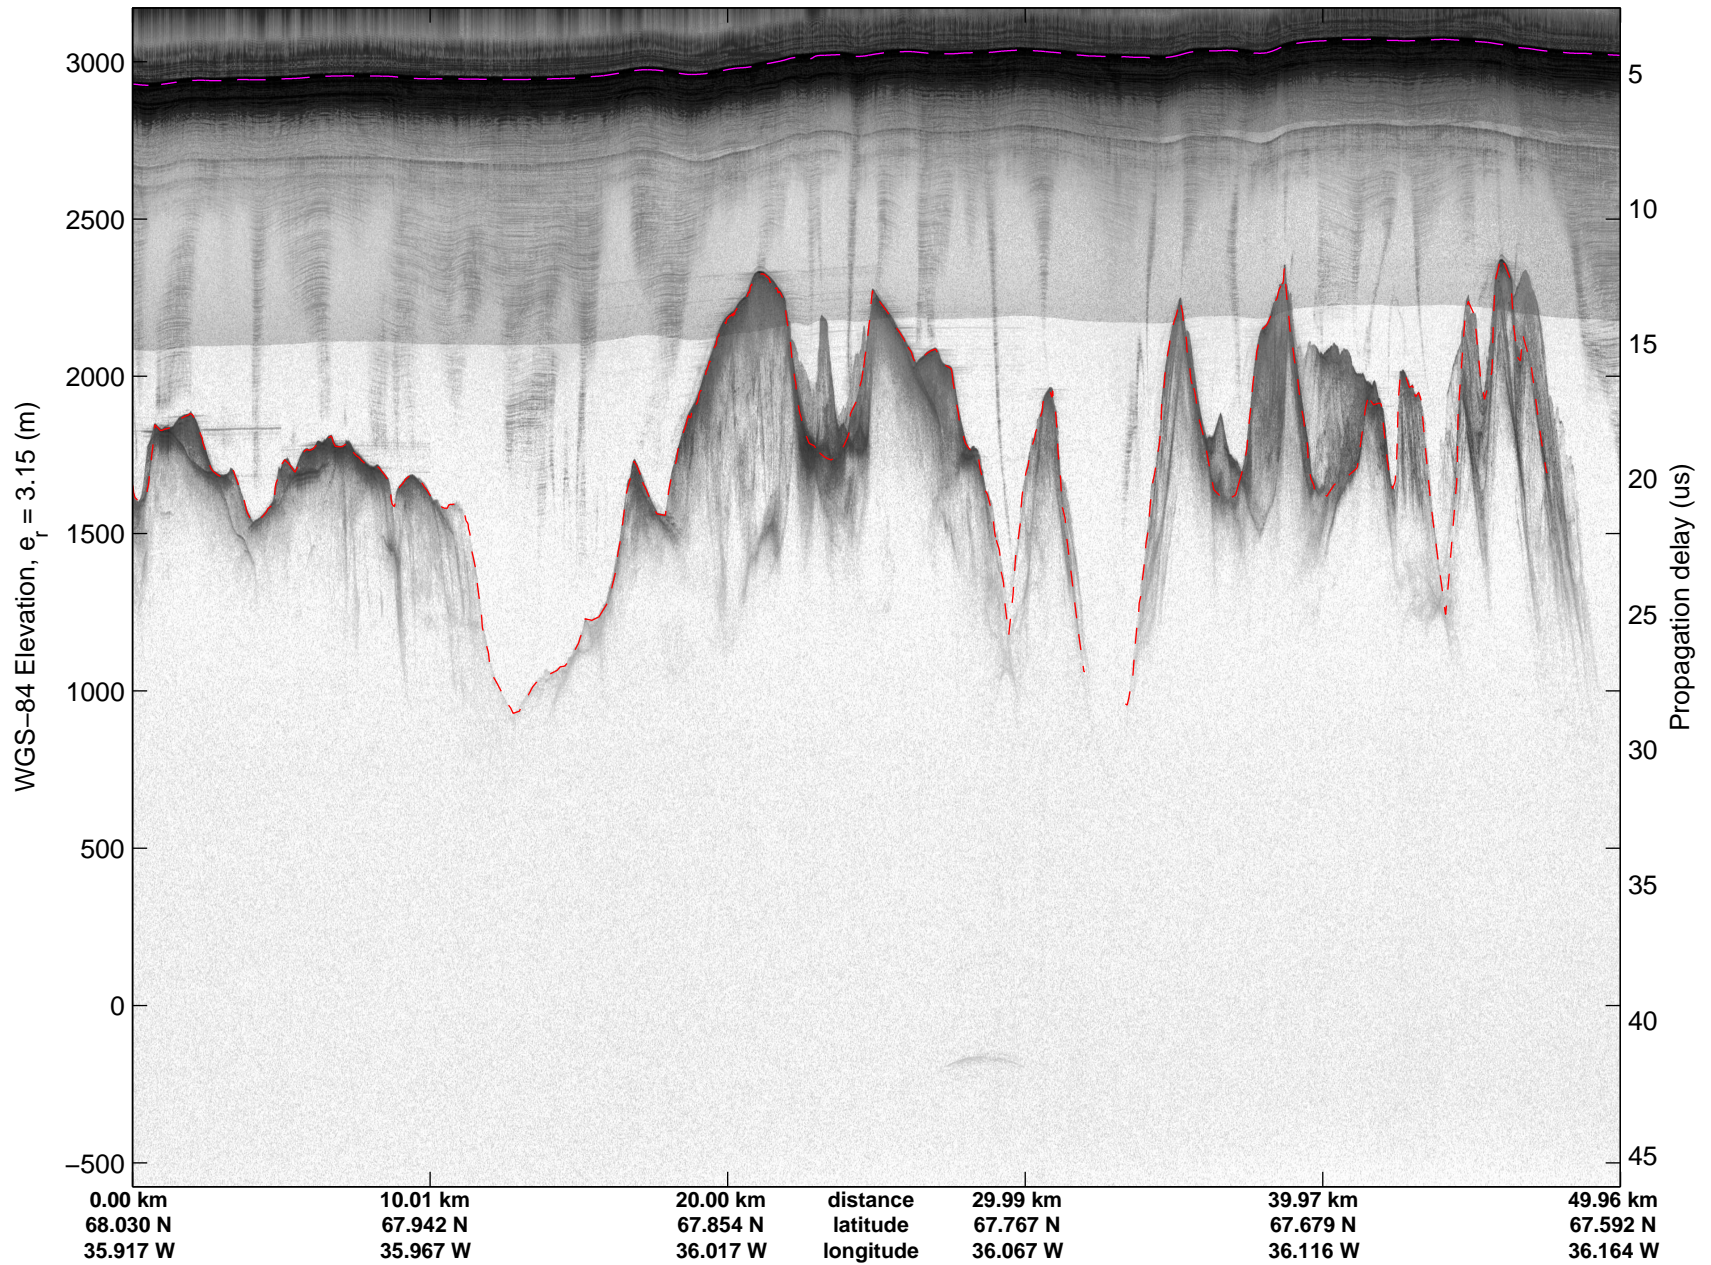

Land Ice: Geikie 02  
20150424\_08\_010  
Polar Stereograph 70N/-45E

mcords5 2015\_Greenland\_C130: "Land Ice: Geikie 02" 20150424\_08\_010: 16:49:23.7 to 16:55:44.8 GPS

mcords5 2015\_Greenland\_C130: "Land Ice: Geikie 02" 20150424\_08\_010: 16:49:23.7 to 16:55:44.8 GPS

Land Ice: Geikie 02  
20150424\_08\_011  
Polar Stereograph 70N/-45E

mcords5 2015\_Greenland\_C130: "Land Ice: Geikie 02" 20150424\_08\_011: 16:55:45.0 to 17:02:09.5 GPS

mcords5 2015\_Greenland\_C130: "Land Ice: Geikie 02" 20150424\_08\_011: 16:55:45.0 to 17:02:09.5 GPS