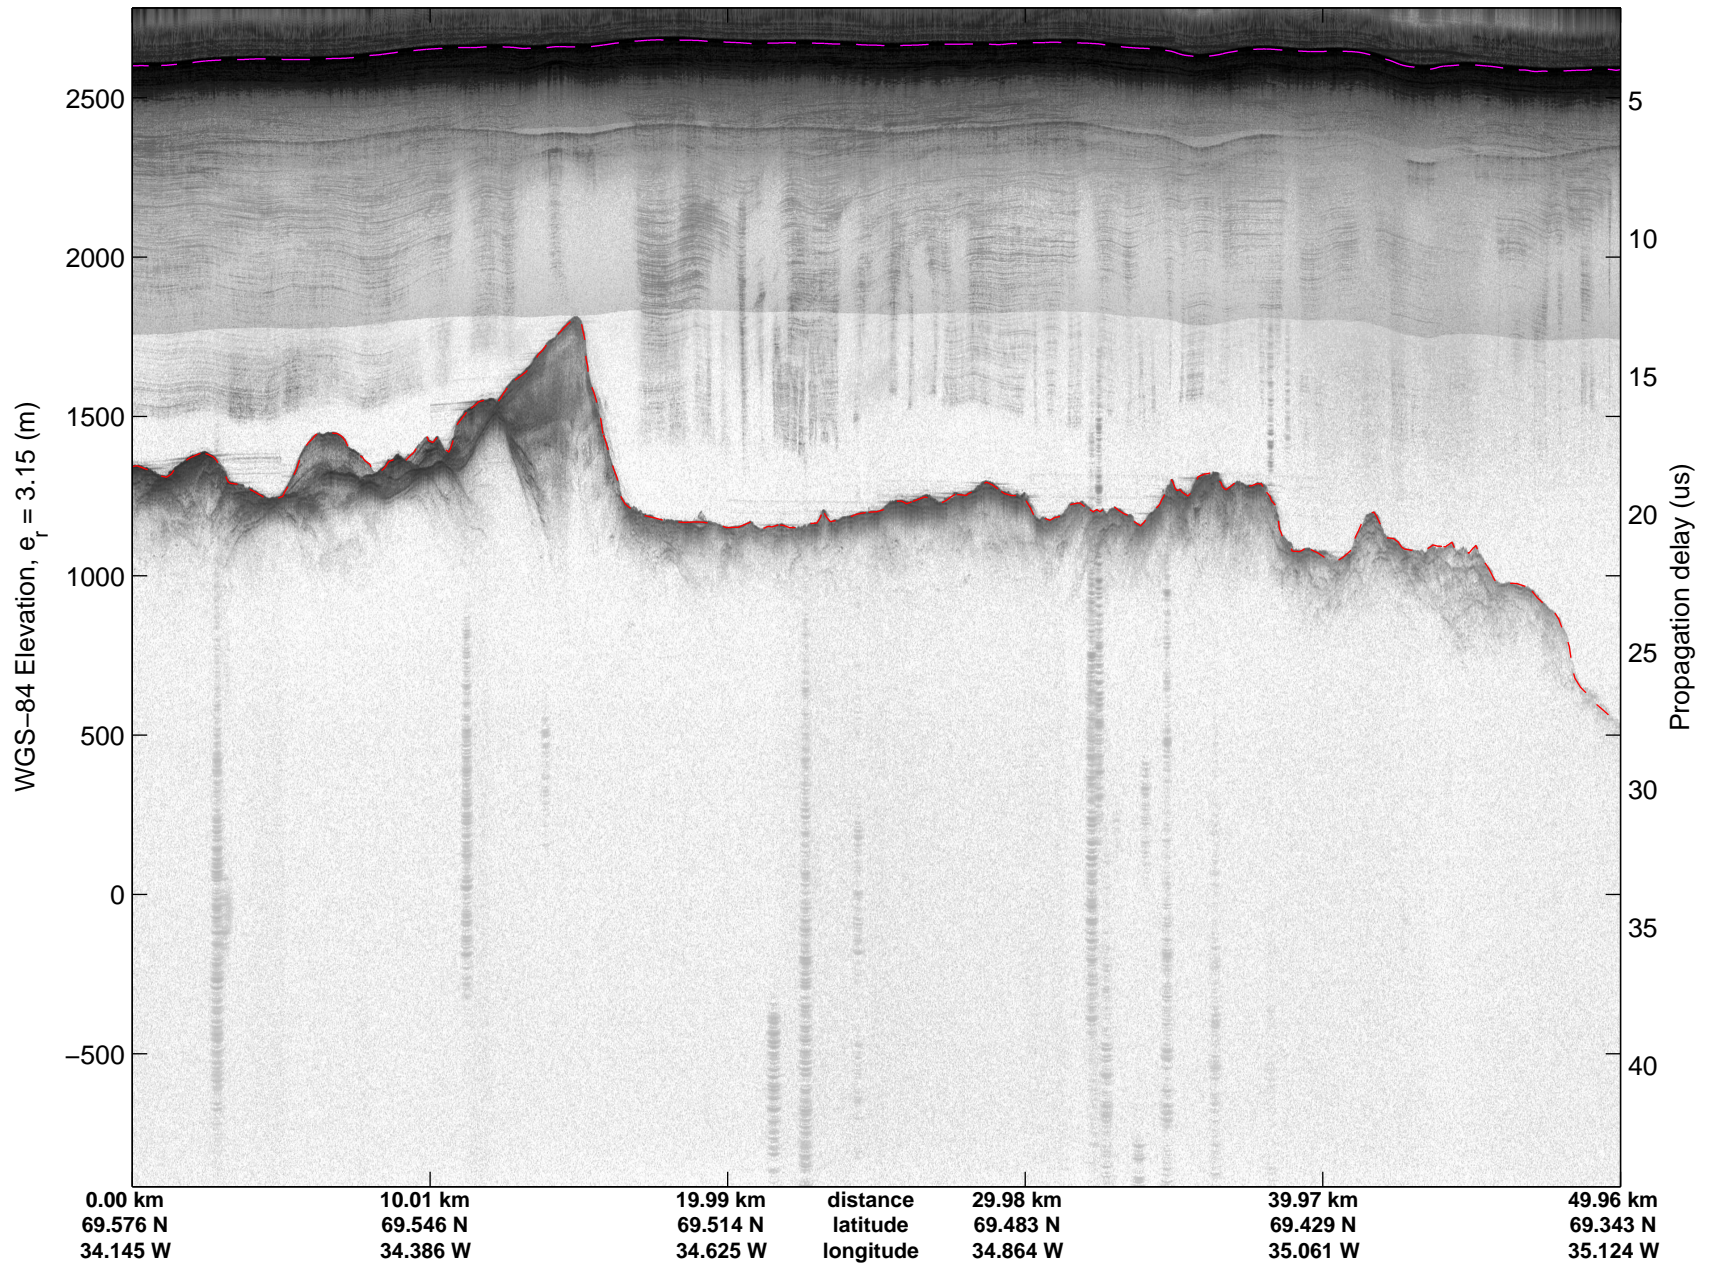

Land Ice: Geikie 02  
20150424\_08\_004  
Polar Stereograph 70N/-45E

mcords5 2015\_Greenland\_C130: "Land Ice: Geikie 02" 20150424\_08\_004: 16:14:24.9 to 16:20:00.1 GPS

mcords5 2015\_Greenland\_C130: "Land Ice: Geikie 02" 20150424\_08\_004: 16:14:24.9 to 16:20:00.1 GPS

Land Ice: Geikie 02  
20150424\_08\_005  
Polar Stereograph 70N/-45E

mcords5 2015\_Greenland\_C130: "Land Ice: Geikie 02" 20150424\_08\_005: 16:20:00.4 to 16:25:39.3 GPS

mcords5 2015\_Greenland\_C130: "Land Ice: Geikie 02" 20150424\_08\_005: 16:20:00.4 to 16:25:39.3 GPS

Land Ice: Geikie 02  
20150424\_08\_006  
Polar Stereograph 70N/-45E

mcords5 2015\_Greenland\_C130: "Land Ice: Geikie 02" 20150424\_08\_006: 16:25:39.5 to 16:31:13.7 GPS

mcords5 2015\_Greenland\_C130: "Land Ice: Geikie 02" 20150424\_08\_006: 16:25:39.5 to 16:31:13.7 GPS

Land Ice: Geikie 02  
20150424\_08\_007  
Polar Stereograph 70N/-45E

mcords5 2015\_Greenland\_C130: "Land Ice: Geikie 02" 20150424\_08\_007: 16:31:13.9 to 16:37:05.7 GPS

mcords5 2015\_Greenland\_C130: "Land Ice: Geikie 02" 20150424\_08\_007: 16:31:13.9 to 16:37:05.7 GPS