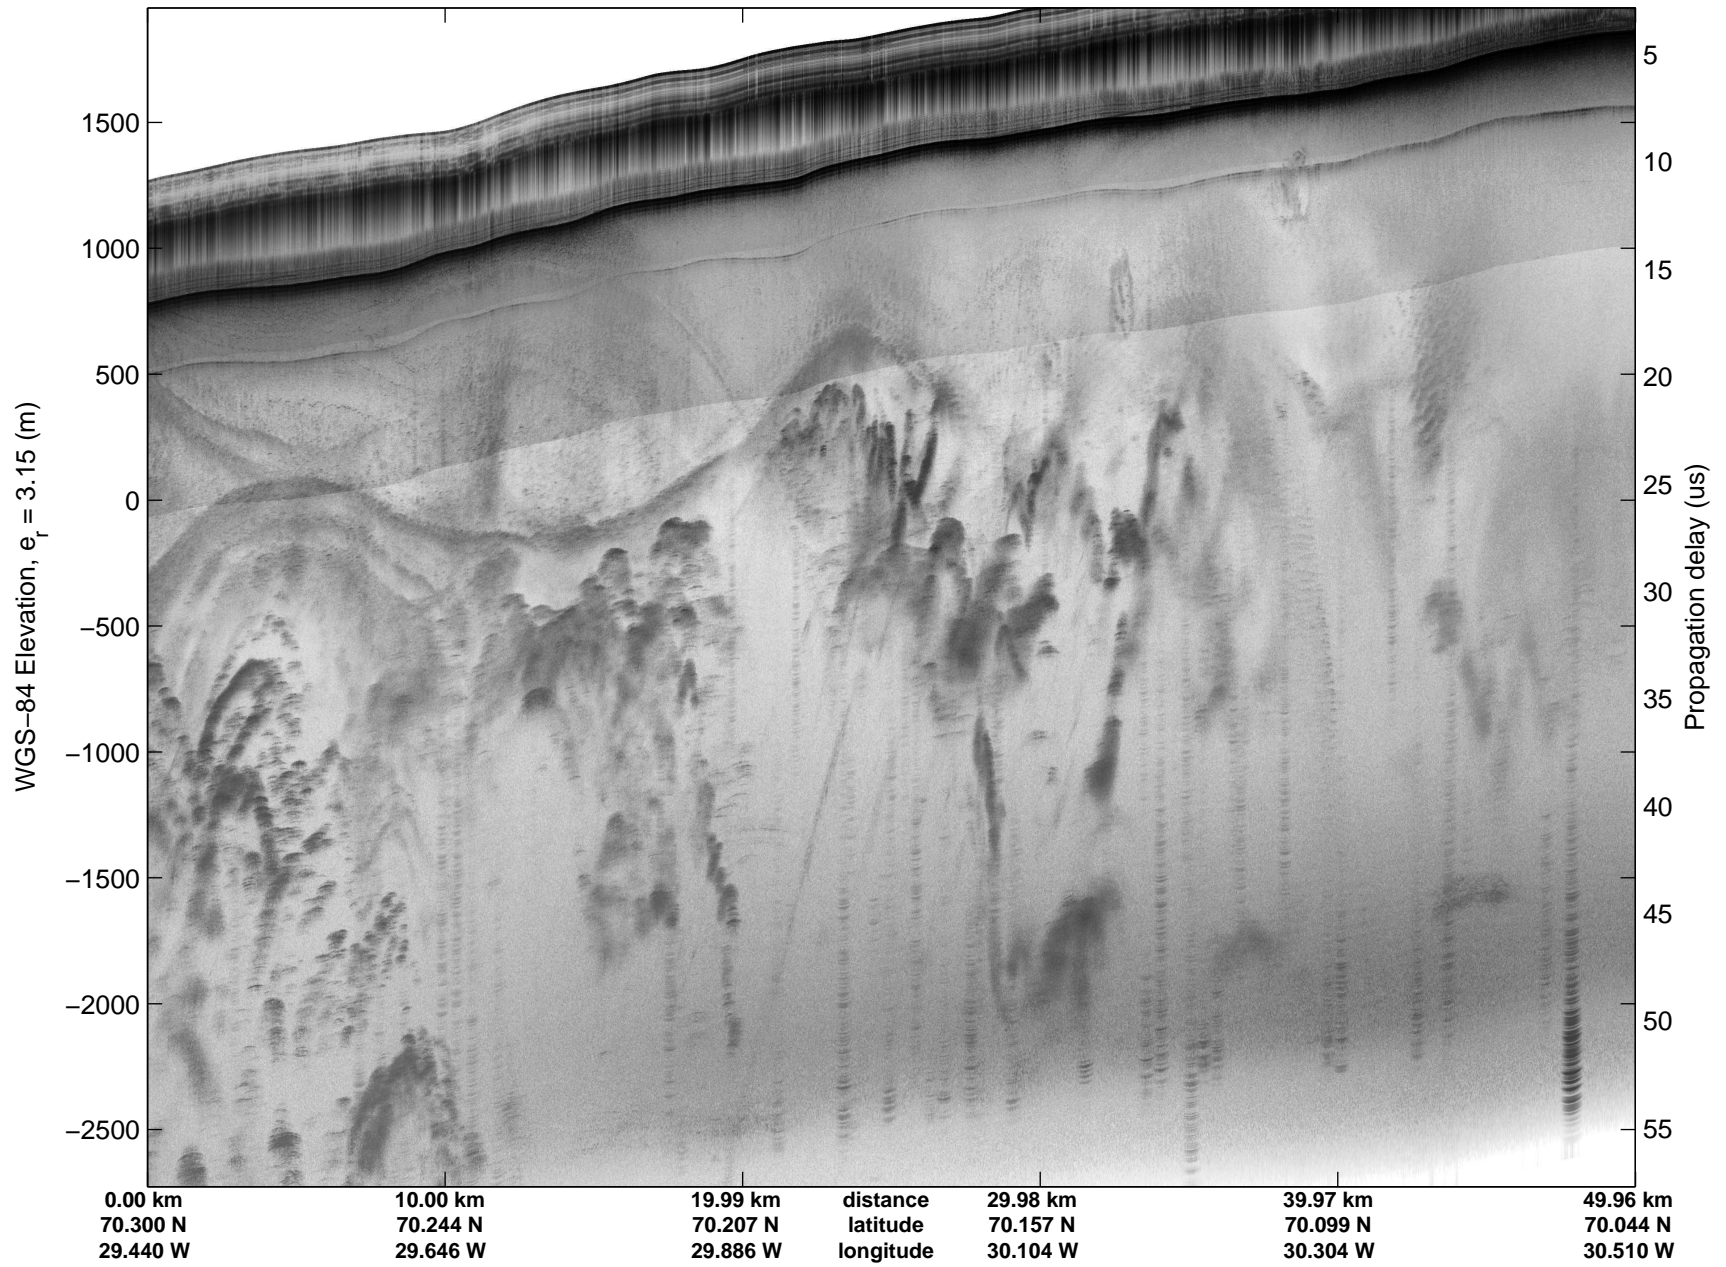

Land Ice: Geikie 02  
20150424\_08\_001  
Polar Stereograph 70N/-45E

mcords5 2015\_Greenland\_C130: "Land Ice: Geikie 02" 20150424\_08\_001: 15:55:56.9 to 16:02:30.1 GPS

mcords5 2015\_Greenland\_C130: "Land Ice: Geikie 02" 20150424\_08\_001: 15:55:56.9 to 16:02:30.1 GPS

Land Ice: Geikie 02  
20150424\_08\_002  
Polar Stereograph 70N/-45E

mcords5 2015\_Greenland\_C130: "Land Ice: Geikie 02" 20150424\_08\_002: 16:02:30.4 to 16:08:48.3 GPS

mcords5 2015\_Greenland\_C130: "Land Ice: Geikie 02" 20150424\_08\_002: 16:02:30.4 to 16:08:48.3 GPS

Land Ice: Geikie 02  
20150424\_08\_003  
Polar Stereograph 70N/-45E

mcords5 2015\_Greenland\_C130: "Land Ice: Geikie 02" 20150424\_08\_003: 16:08:48.6 to 16:14:24.7 GPS

mcords5 2015\_Greenland\_C130: "Land Ice: Geikie 02" 20150424\_08\_003: 16:08:48.6 to 16:14:24.7 GPS

Land Ice: Geikie 02  
20150424\_08\_004  
Polar Stereograph 70N/-45E

mcords5 2015\_Greenland\_C130: "Land Ice: Geikie 02" 20150424\_08\_004: 16:14:24.9 to 16:20:00.1 GPS

mcords5 2015\_Greenland\_C130: "Land Ice: Geikie 02" 20150424\_08\_004: 16:14:24.9 to 16:20:00.1 GPS