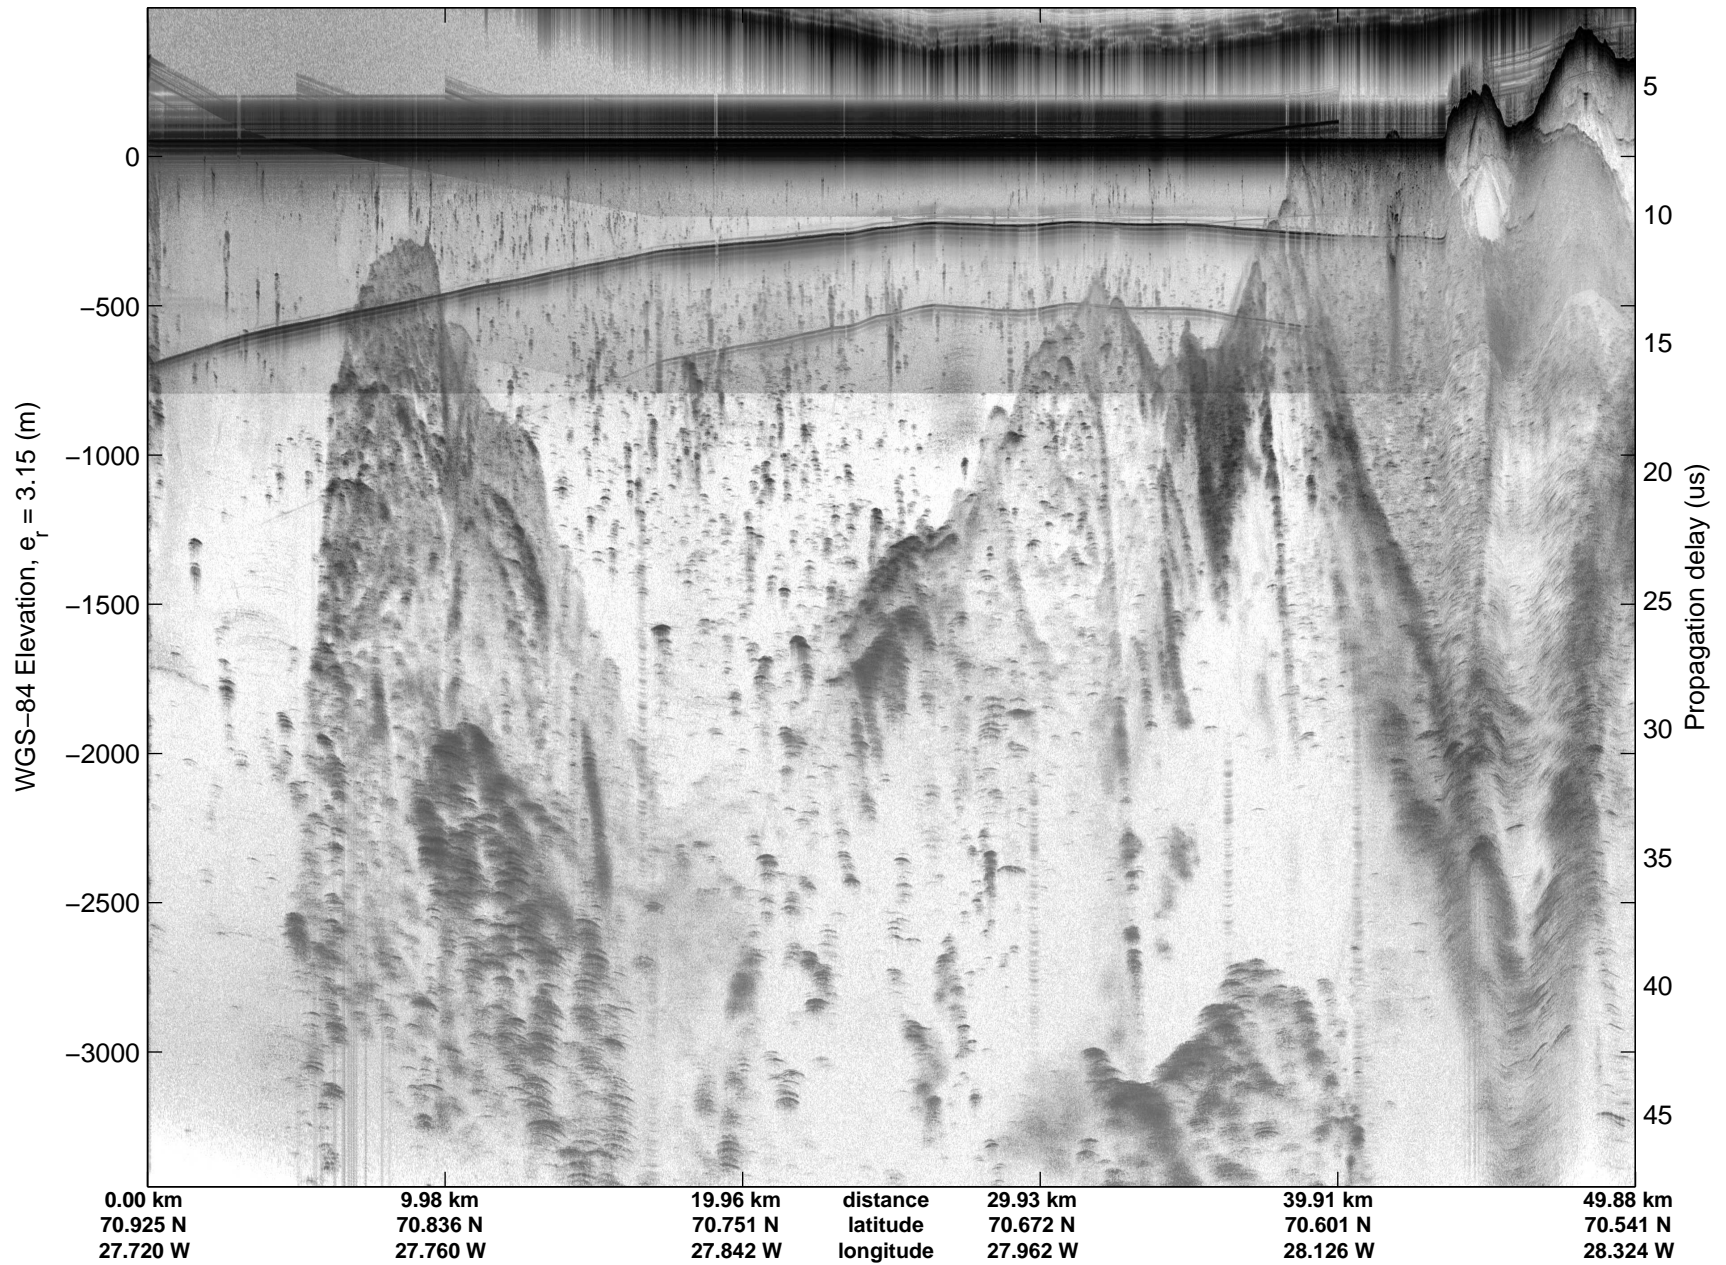

Land Ice: Geikie 02  
20150424\_08\_001  
Polar Stereograph 70N/-45E

mcords5 2015\_Greenland\_C130: "Land Ice: Geikie 02" 20150424\_08\_001: 15:55:56.9 to 16:02:30.1 GPS

mcords5 2015\_Greenland\_C130: "Land Ice: Geikie 02" 20150424\_08\_001: 15:55:56.9 to 16:02:30.1 GPS

Land Ice: Geikie 02  
20150424\_08\_002  
Polar Stereograph 70N/-45E

mcords5 2015\_Greenland\_C130: "Land Ice: Geikie 02" 20150424\_08\_002: 16:02:30.4 to 16:08:48.3 GPS

mcords5 2015\_Greenland\_C130: "Land Ice: Geikie 02" 20150424\_08\_002: 16:02:30.4 to 16:08:48.3 GPS

Land Ice: Geikie 02  
20150424\_08\_003  
Polar Stereograph 70N/-45E

mcords5 2015\_Greenland\_C130: "Land Ice: Geikie 02" 20150424\_08\_003: 16:08:48.6 to 16:14:24.7 GPS

mcords5 2015\_Greenland\_C130: "Land Ice: Geikie 02" 20150424\_08\_003: 16:08:48.6 to 16:14:24.7 GPS

Land Ice: Geikie 02  
20150424\_08\_004  
Polar Stereograph 70N/-45E

mcords5 2015\_Greenland\_C130: "Land Ice: Geikie 02" 20150424\_08\_004: 16:14:24.9 to 16:20:00.1 GPS

mcords5 2015\_Greenland\_C130: "Land Ice: Geikie 02" 20150424\_08\_004: 16:14:24.9 to 16:20:00.1 GPS