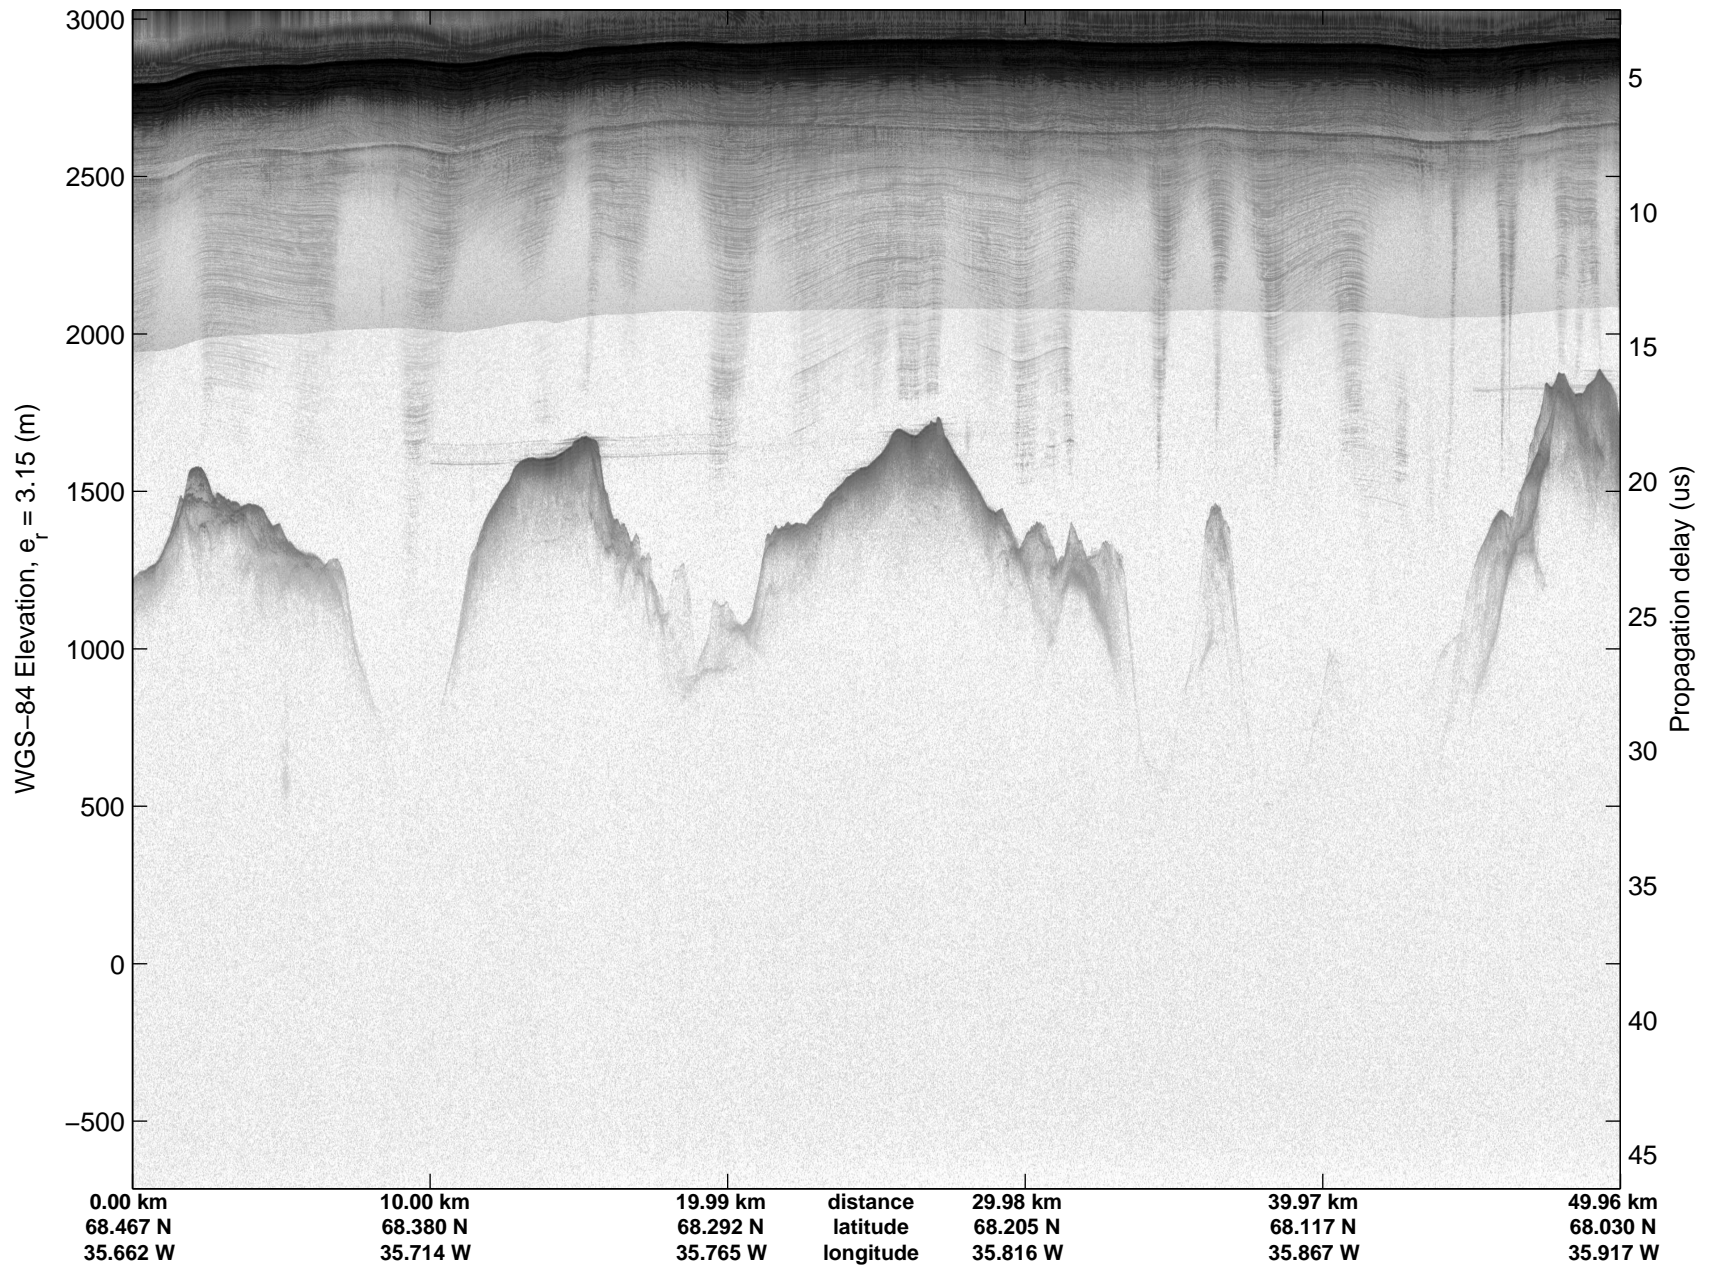

Land Ice: Geikie 02  
20150424\_08\_008  
Polar Stereograph 70N/-45E

mcords5 2015\_Greenland\_C130: "Land Ice: Geikie 02" 20150424\_08\_008: 16:37:06.0 to 16:43:03.0 GPS

mcords5 2015\_Greenland\_C130: "Land Ice: Geikie 02" 20150424\_08\_008: 16:37:06.0 to 16:43:03.0 GPS

Land Ice: Geikie 02  
20150424\_08\_009  
Polar Stereograph 70N/-45E

mcords5 2015\_Greenland\_C130: "Land Ice: Geikie 02" 20150424\_08\_009: 16:43:03.3 to 16:49:23.5 GPS

mcords5 2015\_Greenland\_C130: "Land Ice: Geikie 02" 20150424\_08\_009: 16:43:03.3 to 16:49:23.5 GPS

Land Ice: Geikie 02  
20150424\_08\_010  
Polar Stereograph 70N/-45E

mcords5 2015\_Greenland\_C130: "Land Ice: Geikie 02" 20150424\_08\_010: 16:49:23.7 to 16:55:44.8 GPS

mcords5 2015\_Greenland\_C130: "Land Ice: Geikie 02" 20150424\_08\_010: 16:49:23.7 to 16:55:44.8 GPS