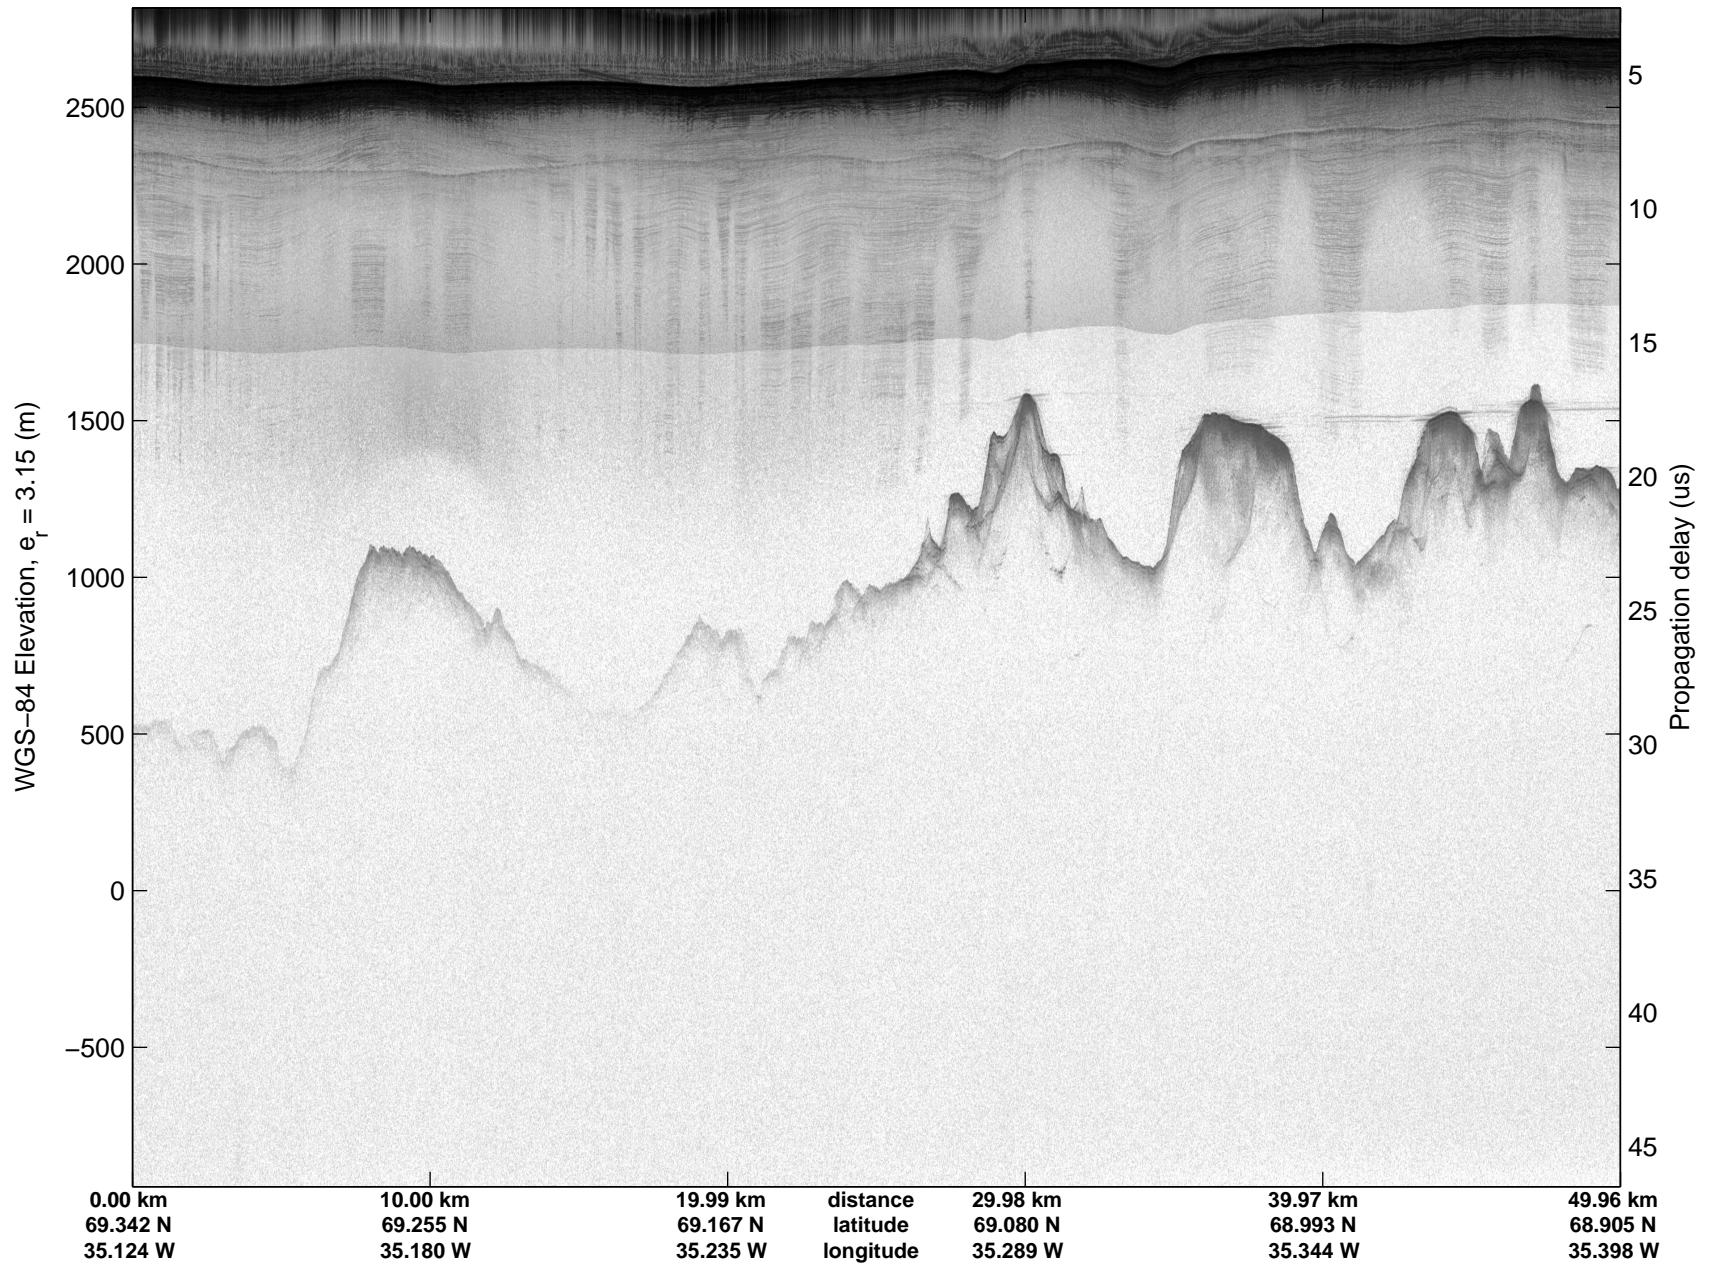

Land Ice: Geikie 02  
20150424\_08\_005  
Polar Stereograph 70N/-45E

mcords5 2015\_Greenland\_C130: "Land Ice: Geikie 02" 20150424\_08\_005: 16:20:00.4 to 16:25:39.3 GPS

mcords5 2015\_Greenland\_C130: "Land Ice: Geikie 02" 20150424\_08\_005: 16:20:00.4 to 16:25:39.3 GPS

Land Ice: Geikie 02  
20150424\_08\_006  
Polar Stereograph 70N/-45E

mcords5 2015\_Greenland\_C130: "Land Ice: Geikie 02" 20150424\_08\_006: 16:25:39.5 to 16:31:13.7 GPS

mcords5 2015\_Greenland\_C130: "Land Ice: Geikie 02" 20150424\_08\_006: 16:25:39.5 to 16:31:13.7 GPS

Land Ice: Geikie 02  
20150424\_08\_007  
Polar Stereograph 70N/-45E

mcords5 2015\_Greenland\_C130: "Land Ice: Geikie 02" 20150424\_08\_007: 16:31:13.9 to 16:37:05.7 GPS

mcords5 2015\_Greenland\_C130: "Land Ice: Geikie 02" 20150424\_08\_007: 16:31:13.9 to 16:37:05.7 GPS

Land Ice: Geikie 02  
20150424\_08\_008  
Polar Stereograph 70N/-45E

mcords5 2015\_Greenland\_C130: "Land Ice: Geikie 02" 20150424\_08\_008: 16:37:06.0 to 16:43:03.0 GPS

mcords5 2015\_Greenland\_C130: "Land Ice: Geikie 02" 20150424\_08\_008: 16:37:06.0 to 16:43:03.0 GPS