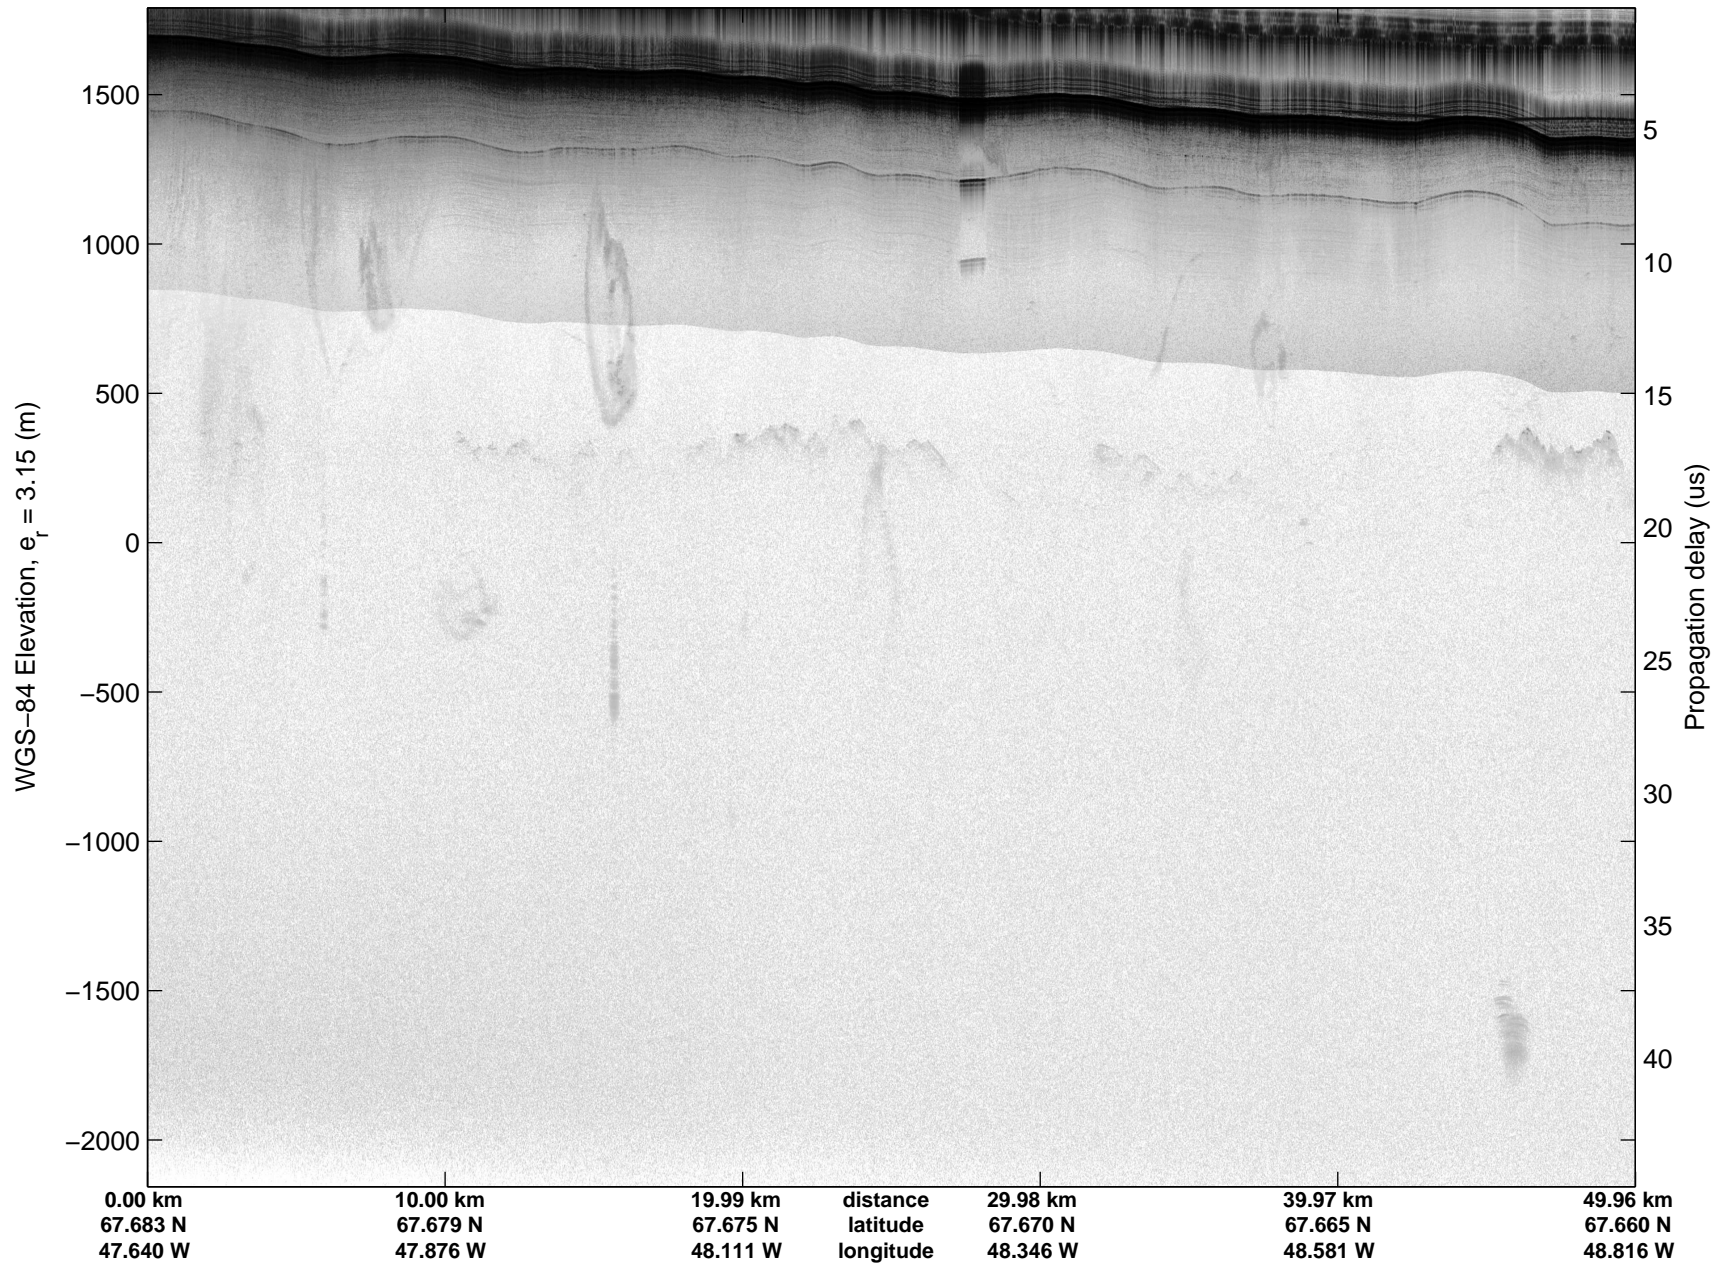

Land Ice: Geikie 02  
20150424\_08\_020  
Polar Stereograph 70N/-45E

mcords5 2015\_Greenland\_C130: "Land Ice: Geikie 02" 20150424\_08\_020: 17:52:41.6 to 17:59:10.1 GPS

mcords5 2015\_Greenland\_C130: "Land Ice: Geikie 02" 20150424\_08\_020: 17:52:41.6 to 17:59:10.1 GPS

Land Ice: Geikie 02  
20150424\_08\_021  
Polar Stereograph 70N/-45E

mcords5 2015\_Greenland\_C130: "Land Ice: Geikie 02" 20150424\_08\_021: 17:59:10.4 to 18:05:42.4 GPS

mcords5 2015\_Greenland\_C130: "Land Ice: Geikie 02" 20150424\_08\_021: 17:59:10.4 to 18:05:42.4 GPS

Land Ice: Geikie 02  
20150424\_08\_022  
Polar Stereograph 70N/-45E

mcords5 2015\_Greenland\_C130: "Land Ice: Geikie 02" 20150424\_08\_022: 18:05:42.6 to 18:12:06.6 GPS

mcords5 2015\_Greenland\_C130: "Land Ice: Geikie 02" 20150424\_08\_022: 18:05:42.6 to 18:12:06.6 GPS