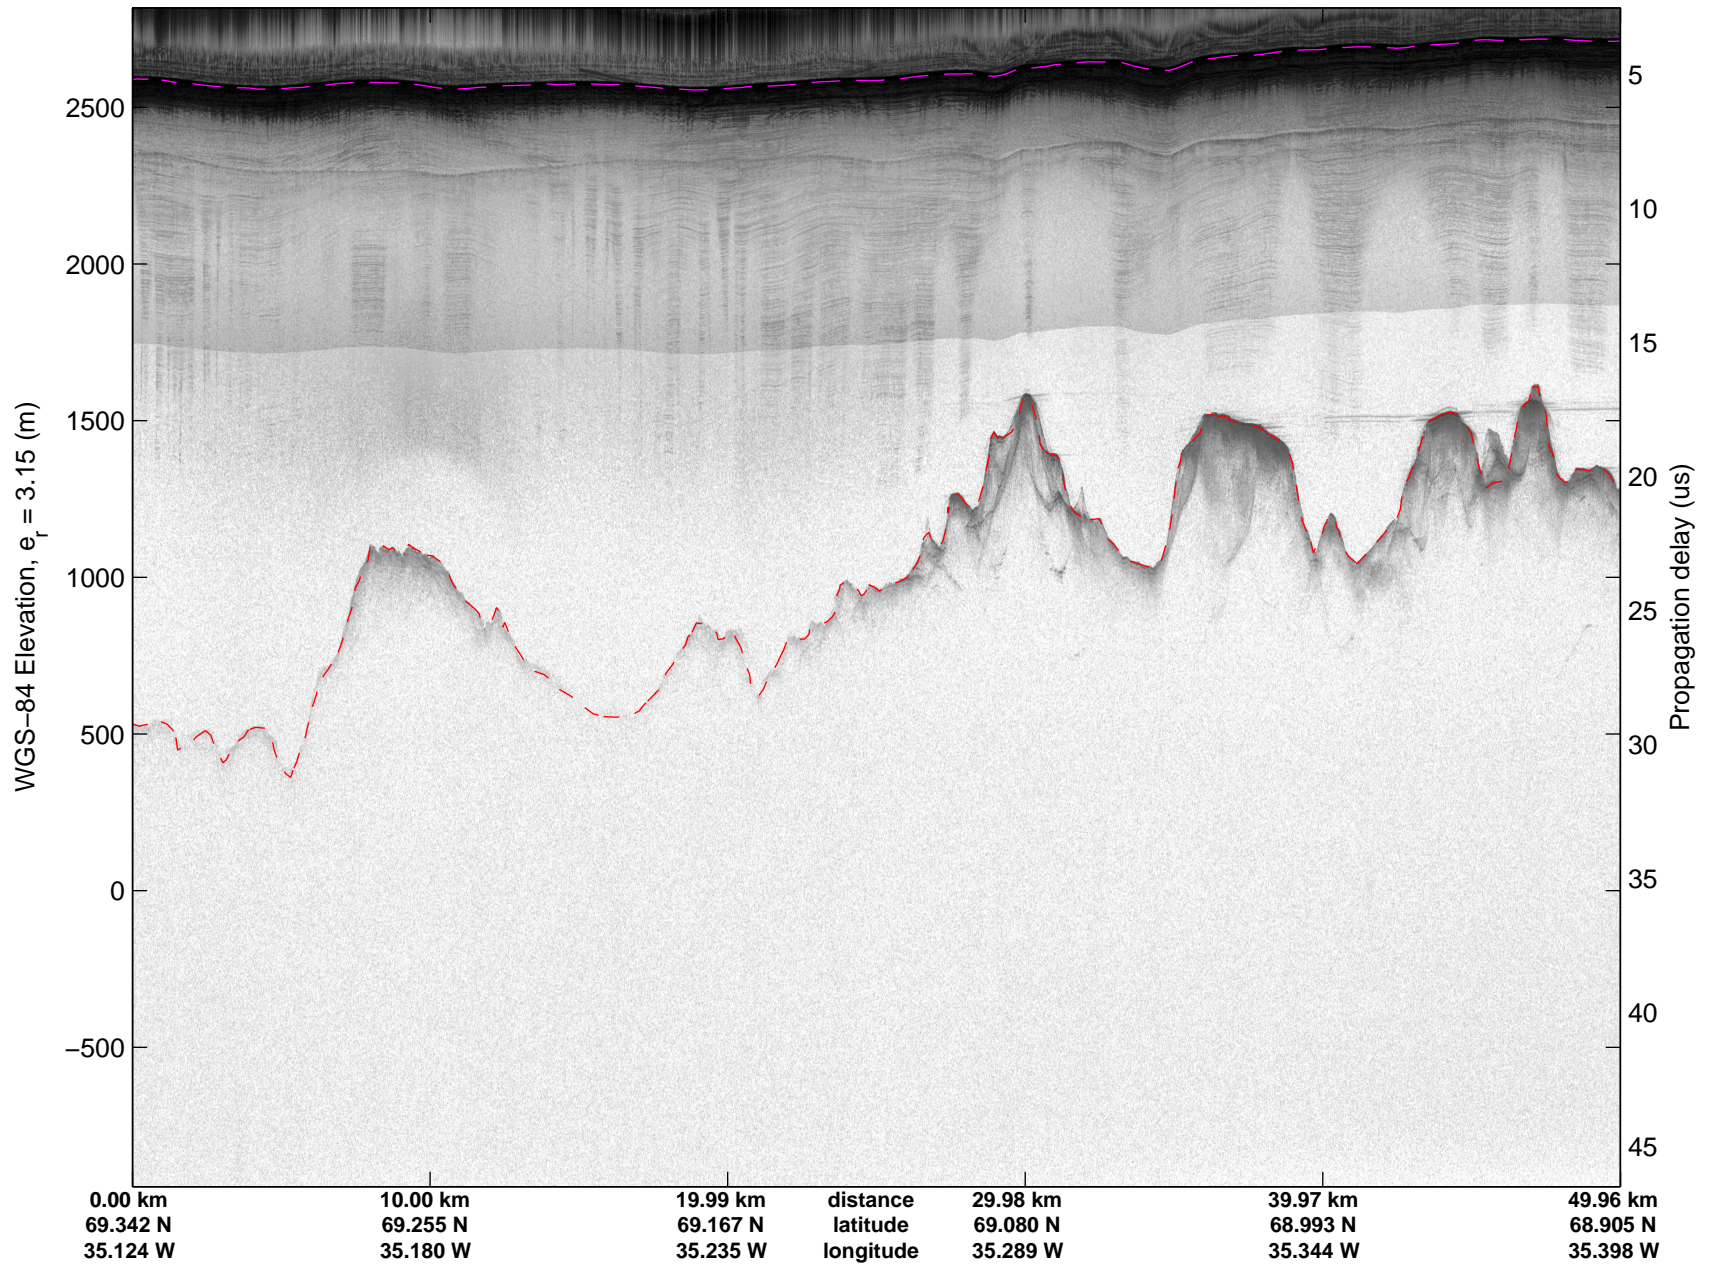

Land Ice: Geikie 02  
20150424\_08\_005  
Polar Stereograph 70N/-45E

mcords5 2015\_Greenland\_C130: "Land Ice: Geikie 02" 20150424\_08\_005: 16:20:00.4 to 16:25:39.3 GPS

mcords5 2015\_Greenland\_C130: "Land Ice: Geikie 02" 20150424\_08\_005: 16:20:00.4 to 16:25:39.3 GPS

Land Ice: Geikie 02  
20150424\_08\_006  
Polar Stereograph 70N/-45E

mcords5 2015\_Greenland\_C130: "Land Ice: Geikie 02" 20150424\_08\_006: 16:25:39.5 to 16:31:13.7 GPS

mcords5 2015\_Greenland\_C130: "Land Ice: Geikie 02" 20150424\_08\_006: 16:25:39.5 to 16:31:13.7 GPS

Land Ice: Geikie 02  
20150424\_08\_007  
Polar Stereograph 70N/-45E

mcords5 2015\_Greenland\_C130: "Land Ice: Geikie 02" 20150424\_08\_007: 16:31:13.9 to 16:37:05.7 GPS

mcords5 2015\_Greenland\_C130: "Land Ice: Geikie 02" 20150424\_08\_007: 16:31:13.9 to 16:37:05.7 GPS

Land Ice: Geikie 02  
20150424\_08\_008  
Polar Stereograph 70N/-45E

mcords5 2015\_Greenland\_C130: "Land Ice: Geikie 02" 20150424\_08\_008: 16:37:06.0 to 16:43:03.0 GPS

mcords5 2015\_Greenland\_C130: "Land Ice: Geikie 02" 20150424\_08\_008: 16:37:06.0 to 16:43:03.0 GPS