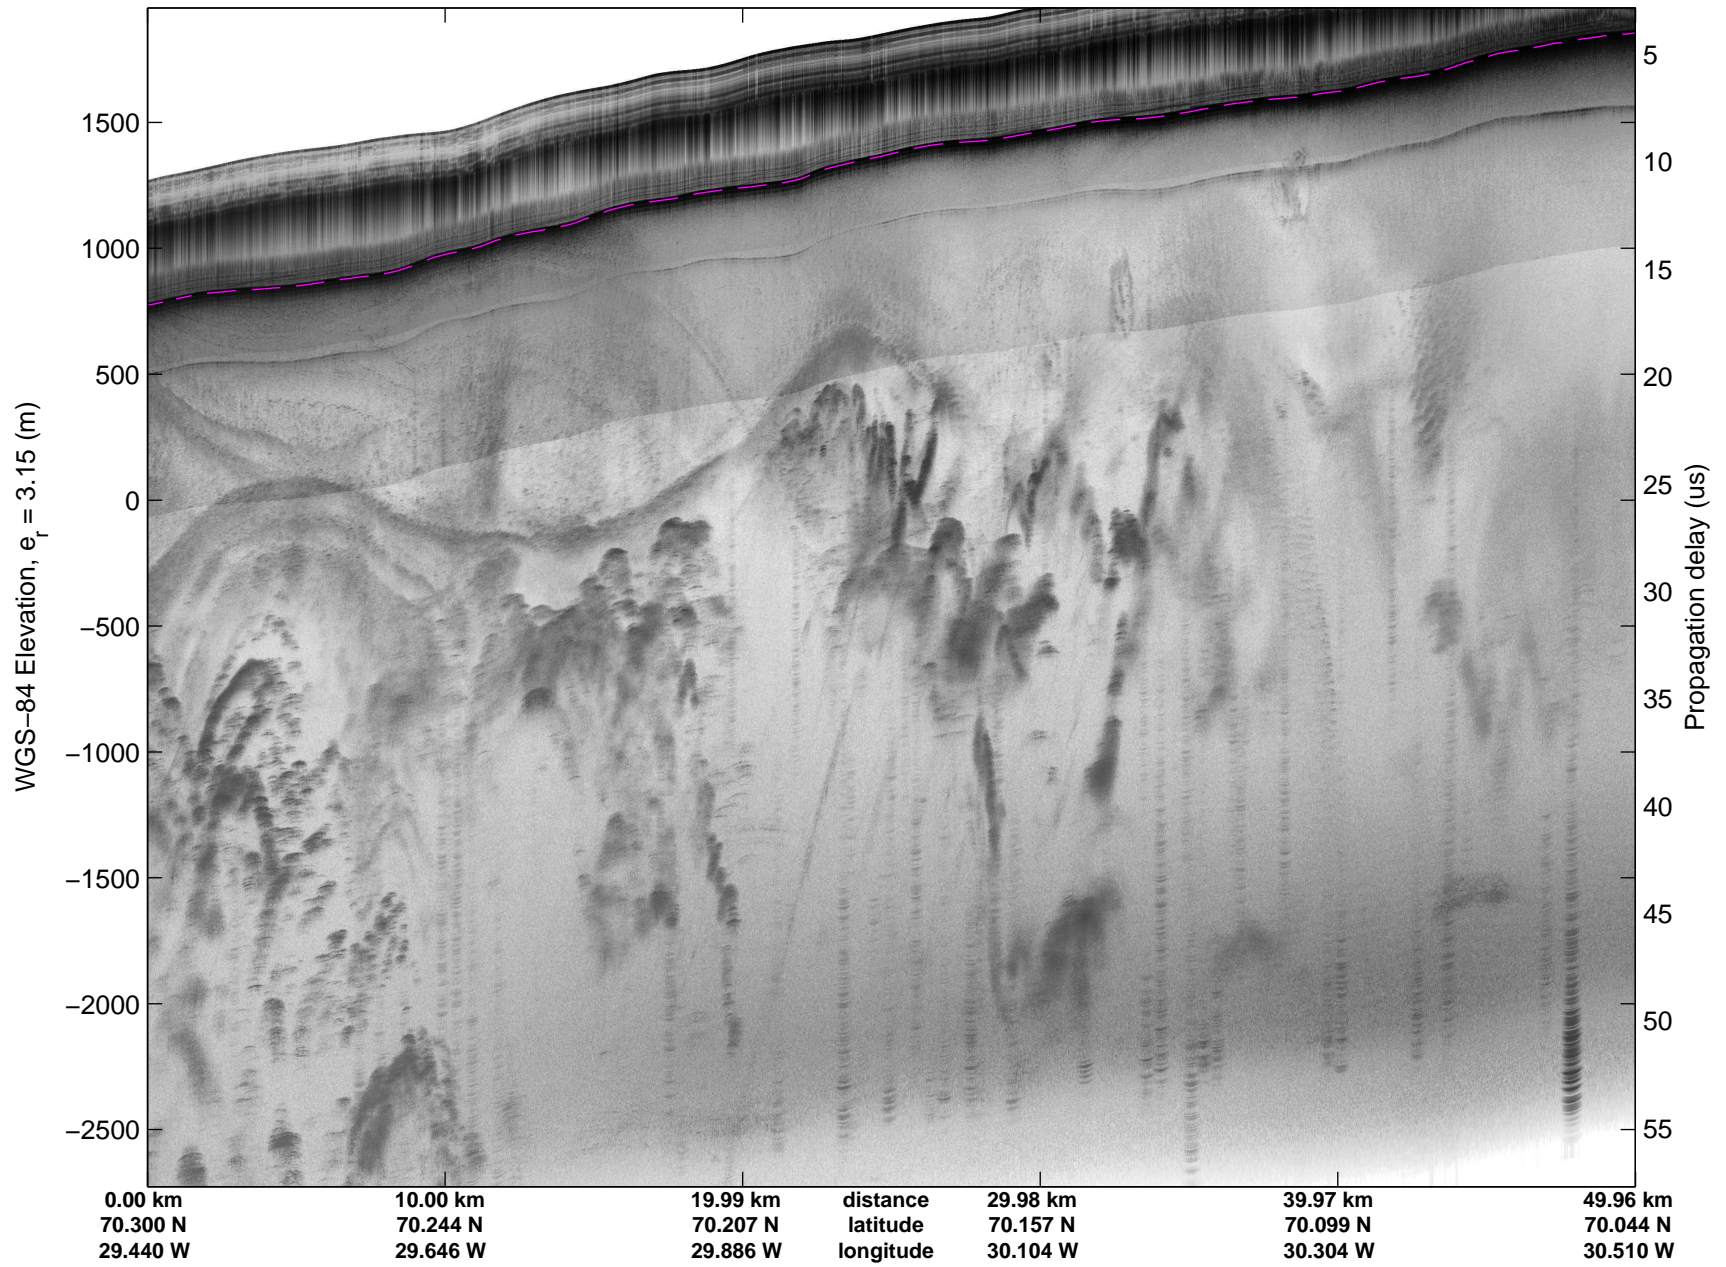

Land Ice: Geikie 02  
20150424\_08\_002  
Polar Stereograph 70N/-45E

mcords5 2015\_Greenland\_C130: "Land Ice: Geikie 02" 20150424\_08\_002: 16:02:30.4 to 16:08:48.3 GPS

mcords5 2015\_Greenland\_C130: "Land Ice: Geikie 02" 20150424\_08\_002: 16:02:30.4 to 16:08:48.3 GPS

Land Ice: Geikie 02  
20150424\_08\_003  
Polar Stereograph 70N/-45E

mcords5 2015\_Greenland\_C130: "Land Ice: Geikie 02" 20150424\_08\_003: 16:08:48.6 to 16:14:24.7 GPS

mcords5 2015\_Greenland\_C130: "Land Ice: Geikie 02" 20150424\_08\_003: 16:08:48.6 to 16:14:24.7 GPS

Land Ice: Geikie 02  
20150424\_08\_004  
Polar Stereograph 70N/-45E

mcords5 2015\_Greenland\_C130: "Land Ice: Geikie 02" 20150424\_08\_004: 16:14:24.9 to 16:20:00.1 GPS

mcords5 2015\_Greenland\_C130: "Land Ice: Geikie 02" 20150424\_08\_004: 16:14:24.9 to 16:20:00.1 GPS

Land Ice: Geikie 02  
20150424\_08\_005  
Polar Stereograph 70N/-45E

mcords5 2015\_Greenland\_C130: "Land Ice: Geikie 02" 20150424\_08\_005: 16:20:00.4 to 16:25:39.3 GPS

mcords5 2015\_Greenland\_C130: "Land Ice: Geikie 02" 20150424\_08\_005: 16:20:00.4 to 16:25:39.3 GPS