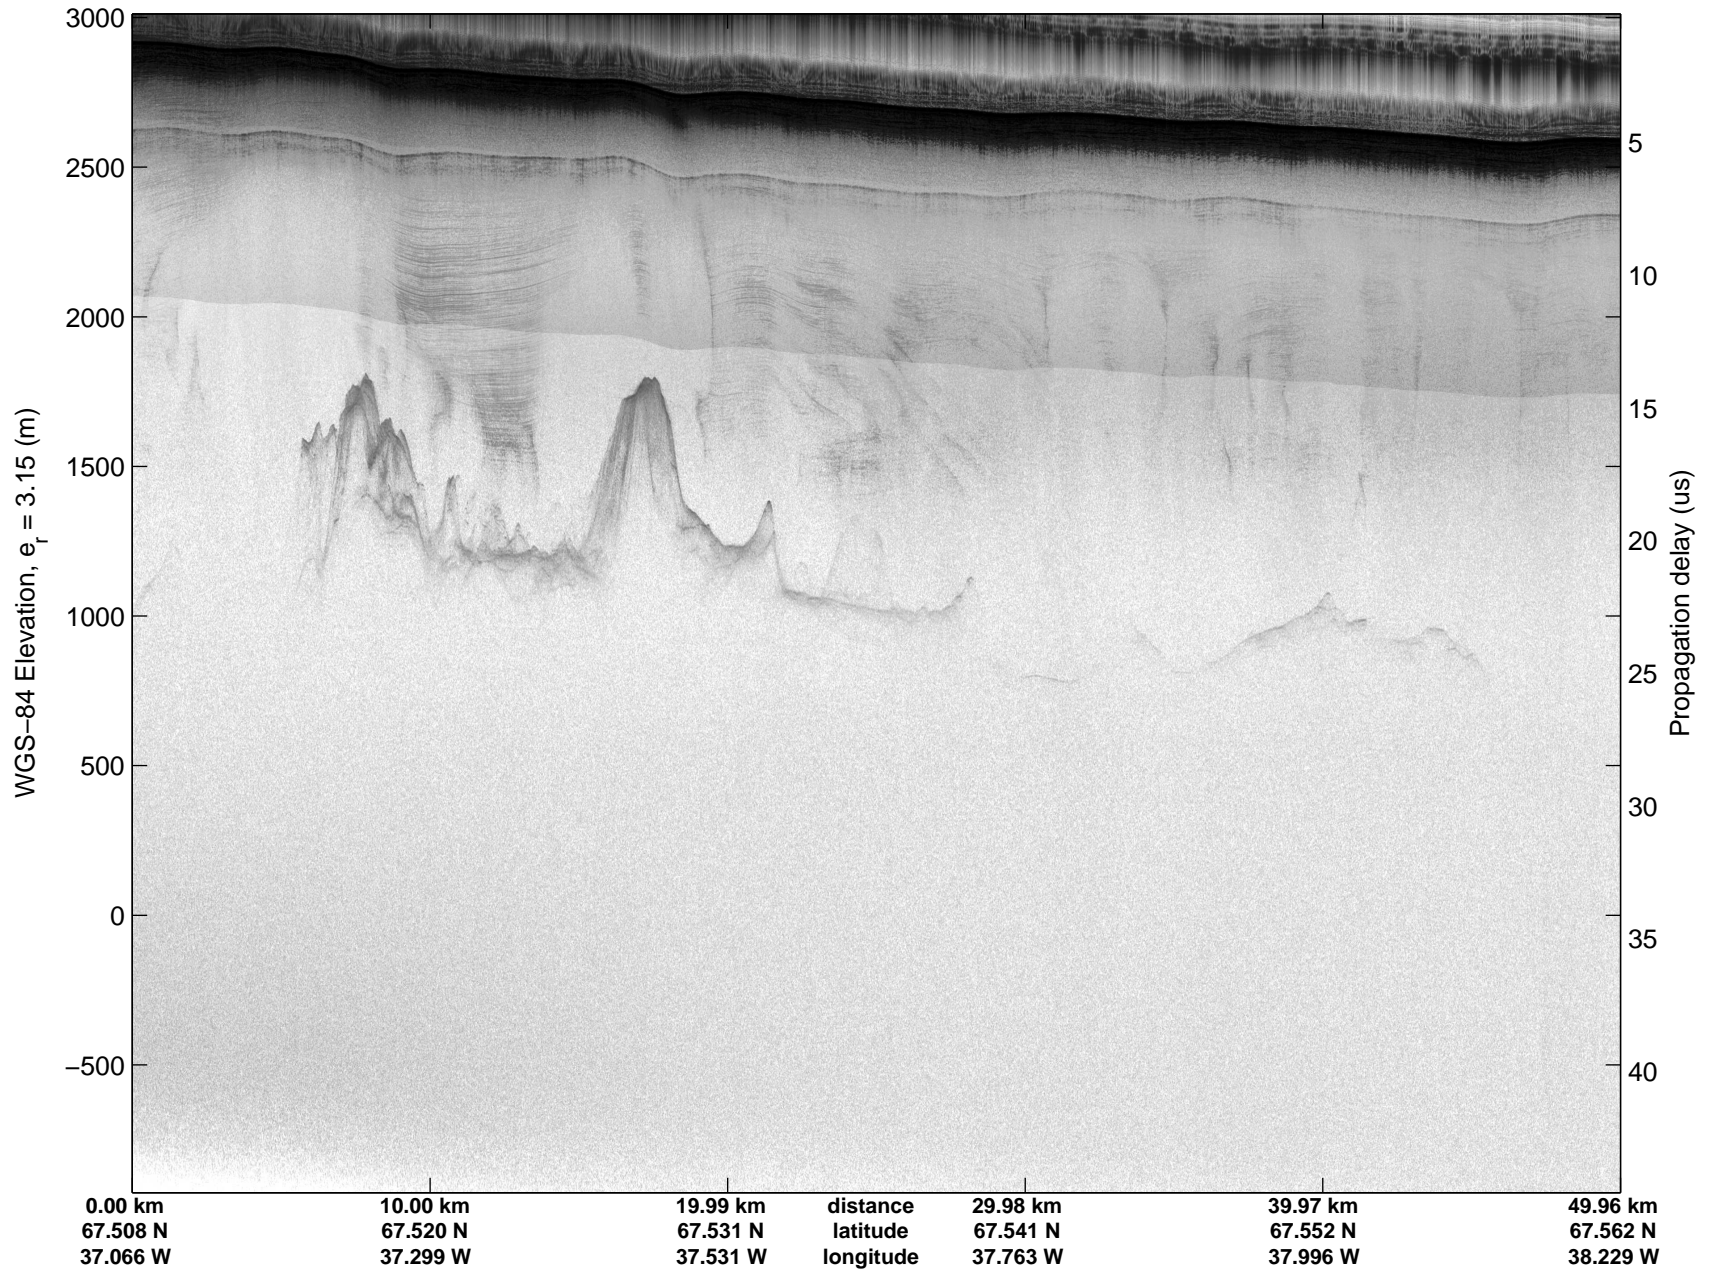

mcords5 2015_Greenland_C130: "Land Ice: Geikie 02" 20150424_08_013: 17:08:32.7 to 17:14:27.6 GPS