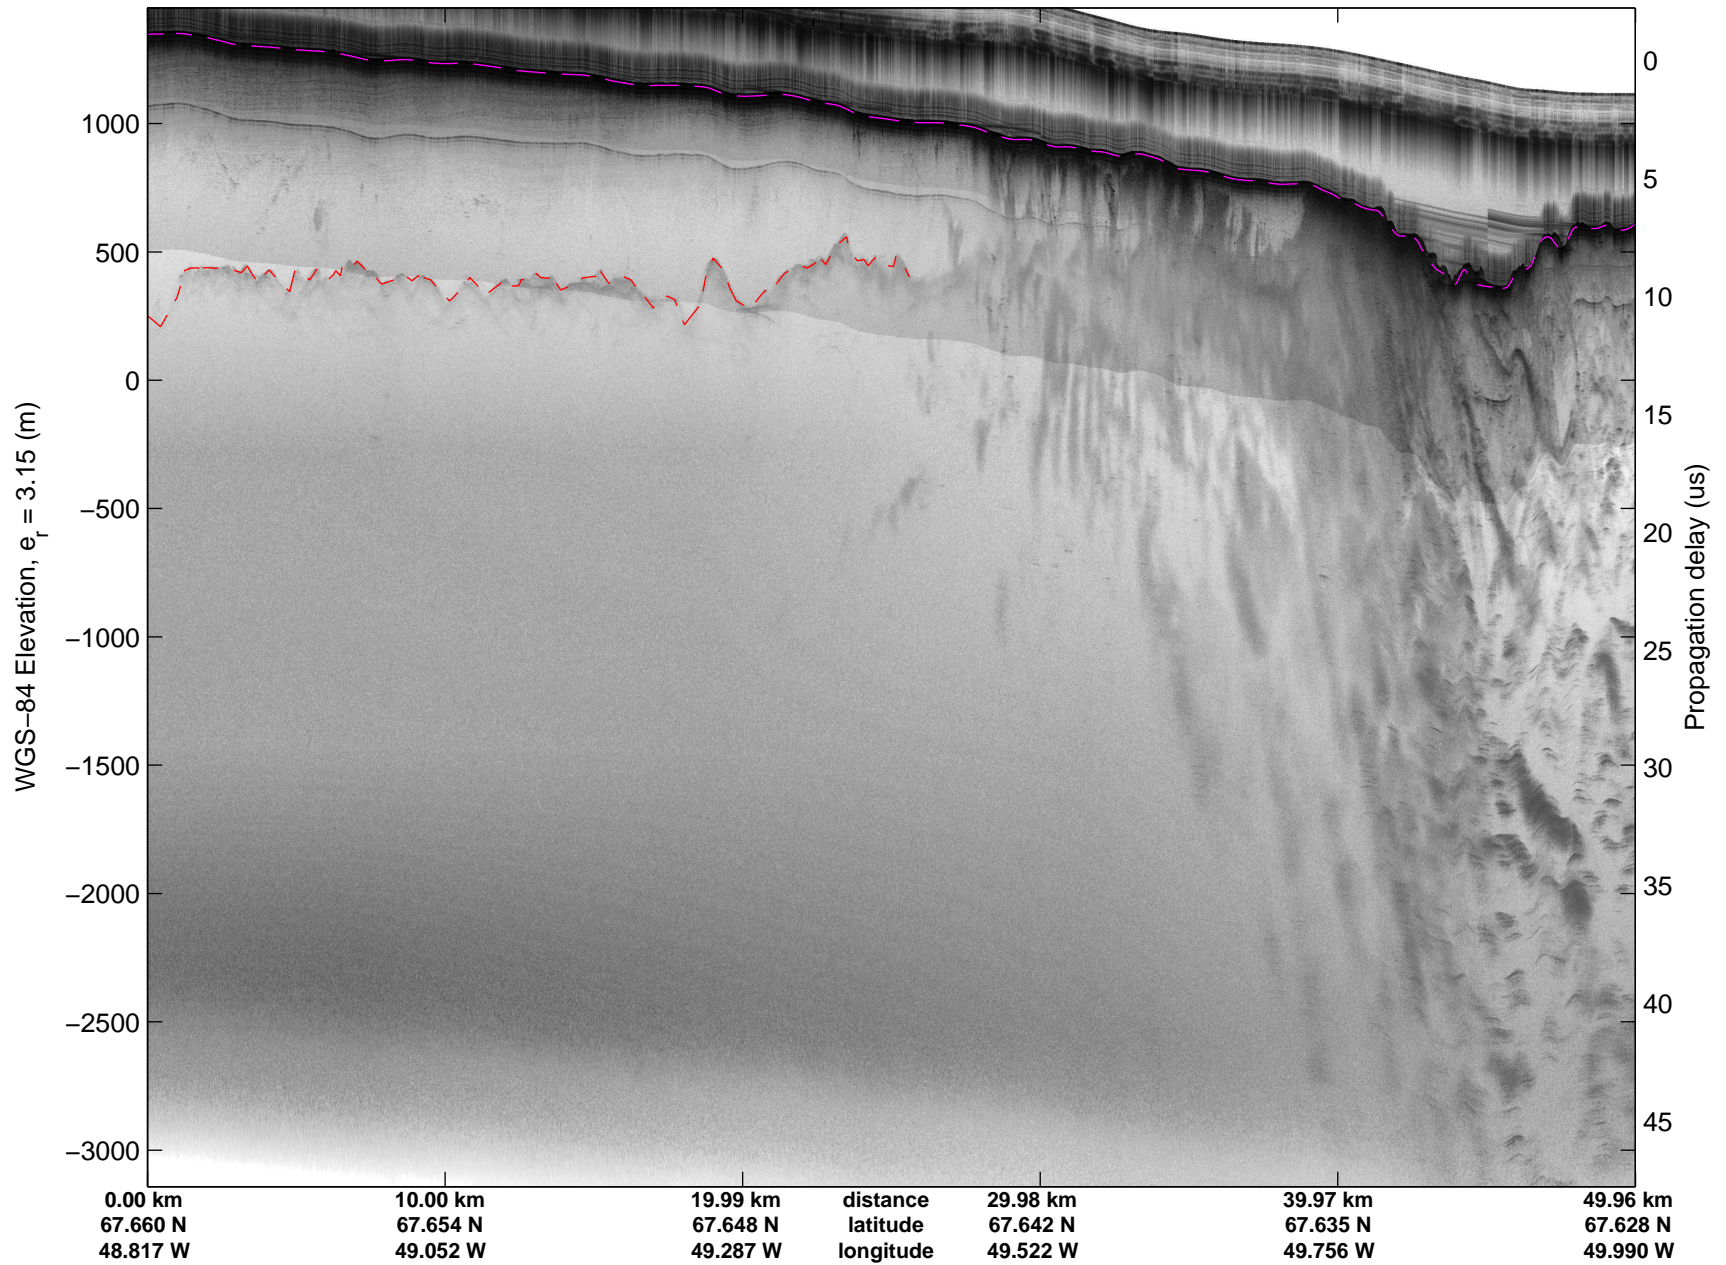

Land Ice: Geikie 02  
20150424\_08\_021  
Polar Stereograph 70N/-45E

mcords5 2015\_Greenland\_C130: "Land Ice: Geikie 02" 20150424\_08\_021: 17:59:10.4 to 18:05:42.4 GPS

mcords5 2015\_Greenland\_C130: "Land Ice: Geikie 02" 20150424\_08\_021: 17:59:10.4 to 18:05:42.4 GPS

Land Ice: Geikie 02  
20150424\_08\_022  
Polar Stereograph 70N/-45E

mcords5 2015\_Greenland\_C130: "Land Ice: Geikie 02" 20150424\_08\_022: 18:05:42.6 to 18:12:06.6 GPS

mcords5 2015\_Greenland\_C130: "Land Ice: Geikie 02" 20150424\_08\_022: 18:05:42.6 to 18:12:06.6 GPS

Land Ice: Geikie 02  
20150424\_08\_023  
Polar Stereograph 70N/-45E

mcords5 2015\_Greenland\_C130: "Land Ice: Geikie 02" 20150424\_08\_023: 18:12:06.8 to 18:18:19.0 GPS

mcords5 2015\_Greenland\_C130: "Land Ice: Geikie 02" 20150424\_08\_023: 18:12:06.8 to 18:18:19.0 GPS

Land Ice: Geikie 02  
20150424\_08\_024  
Polar Stereograph 70N/-45E

- Segment
- Frame
- ◆ Start

mcords5 2015\_Greenland\_C130: "Land Ice: Geikie 02" 20150424\_08\_024: 18:18:19.3 to 18:27:07.9 GPS

mcords5 2015\_Greenland\_C130: "Land Ice: Geikie 02" 20150424\_08\_024: 18:18:19.3 to 18:27:07.9 GPS