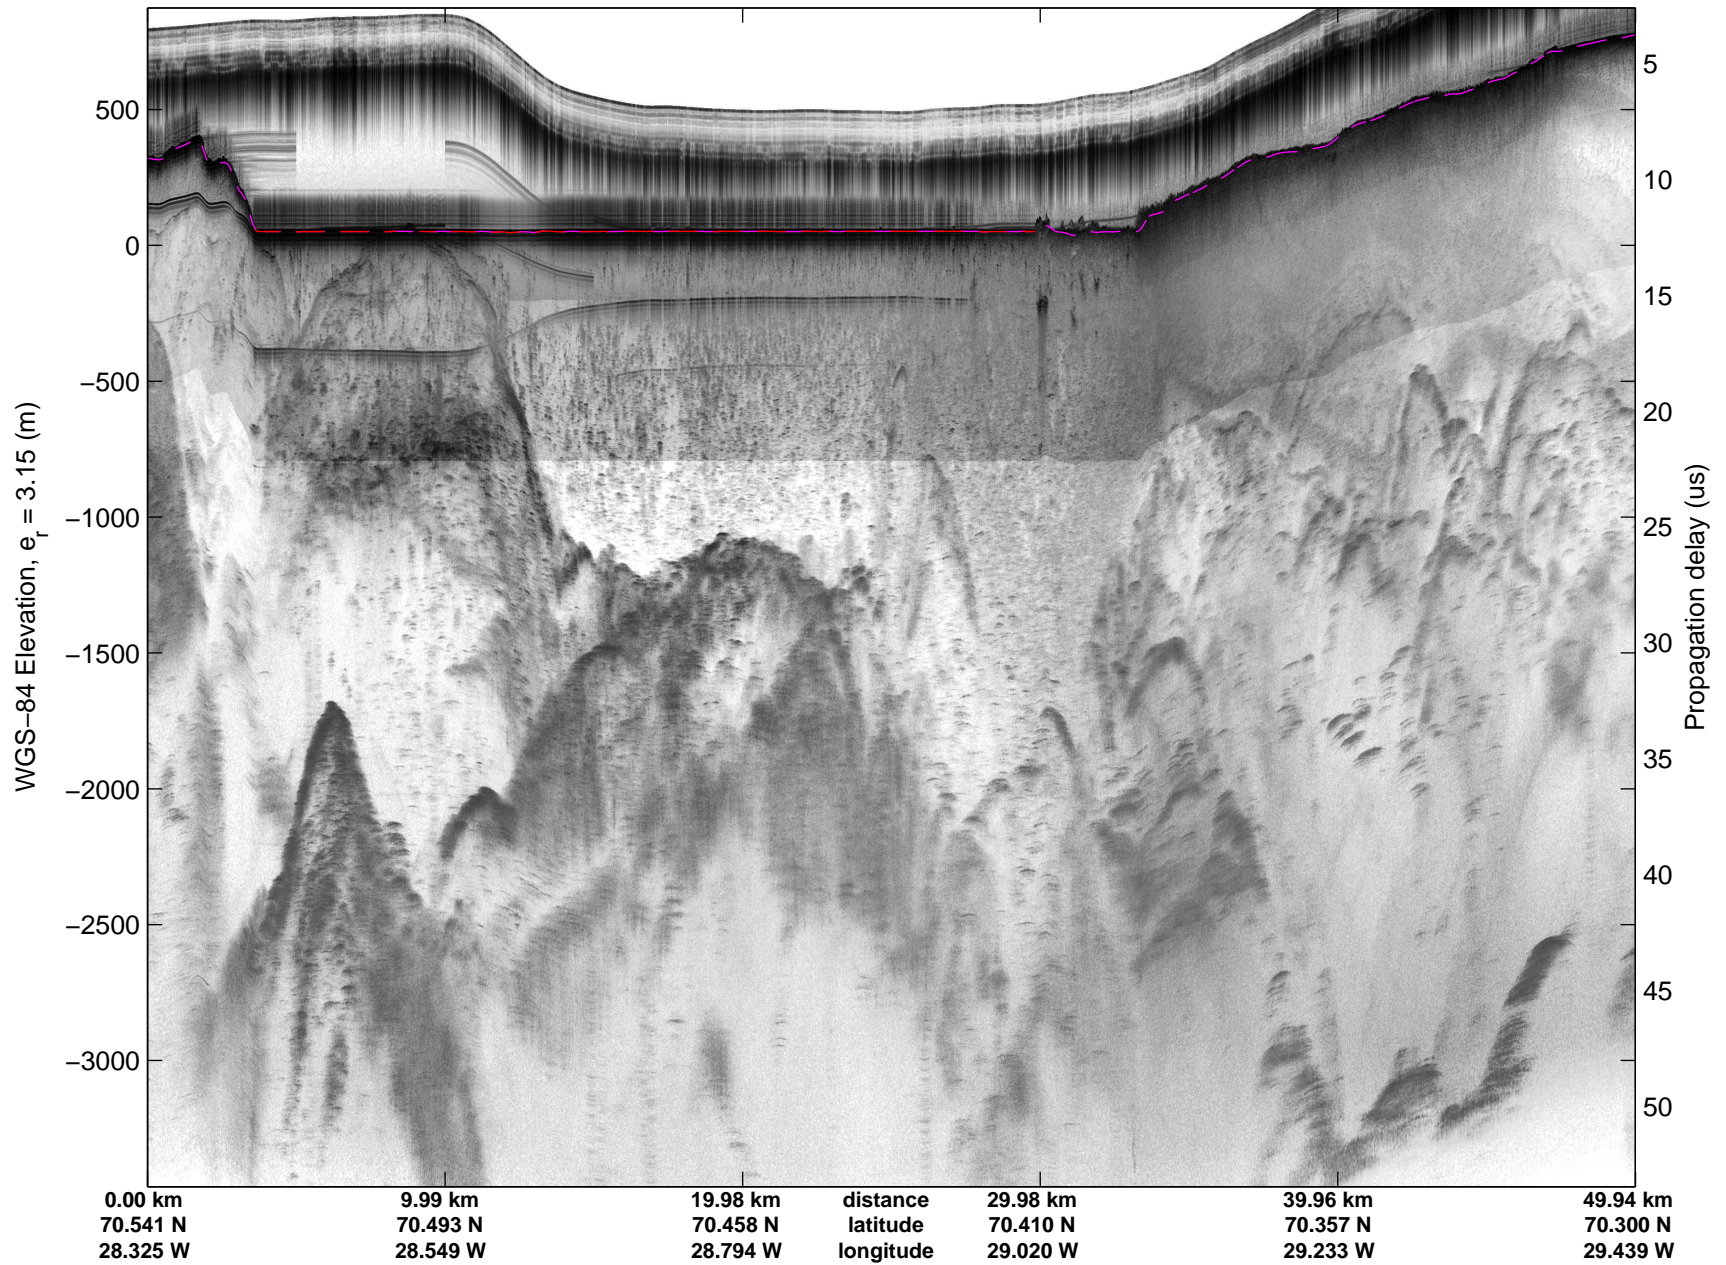

Land Ice: Geikie 02  
20150424\_08\_001  
Polar Stereograph 70N/-45E

mcords5 2015\_Greenland\_C130: "Land Ice: Geikie 02" 20150424\_08\_001: 15:55:56.9 to 16:02:30.1 GPS

mcords5 2015\_Greenland\_C130: "Land Ice: Geikie 02" 20150424\_08\_001: 15:55:56.9 to 16:02:30.1 GPS

Land Ice: Geikie 02  
20150424\_08\_002  
Polar Stereograph 70N/-45E

mcords5 2015\_Greenland\_C130: "Land Ice: Geikie 02" 20150424\_08\_002: 16:02:30.4 to 16:08:48.3 GPS

mcords5 2015\_Greenland\_C130: "Land Ice: Geikie 02" 20150424\_08\_002: 16:02:30.4 to 16:08:48.3 GPS

Land Ice: Geikie 02  
20150424\_08\_003  
Polar Stereograph 70N/-45E

mcords5 2015\_Greenland\_C130: "Land Ice: Geikie 02" 20150424\_08\_003: 16:08:48.6 to 16:14:24.7 GPS

mcords5 2015\_Greenland\_C130: "Land Ice: Geikie 02" 20150424\_08\_003: 16:08:48.6 to 16:14:24.7 GPS

Land Ice: Geikie 02  
20150424\_08\_004  
Polar Stereograph 70N/-45E

mcords5 2015\_Greenland\_C130: "Land Ice: Geikie 02" 20150424\_08\_004: 16:14:24.9 to 16:20:00.1 GPS

mcords5 2015\_Greenland\_C130: "Land Ice: Geikie 02" 20150424\_08\_004: 16:14:24.9 to 16:20:00.1 GPS