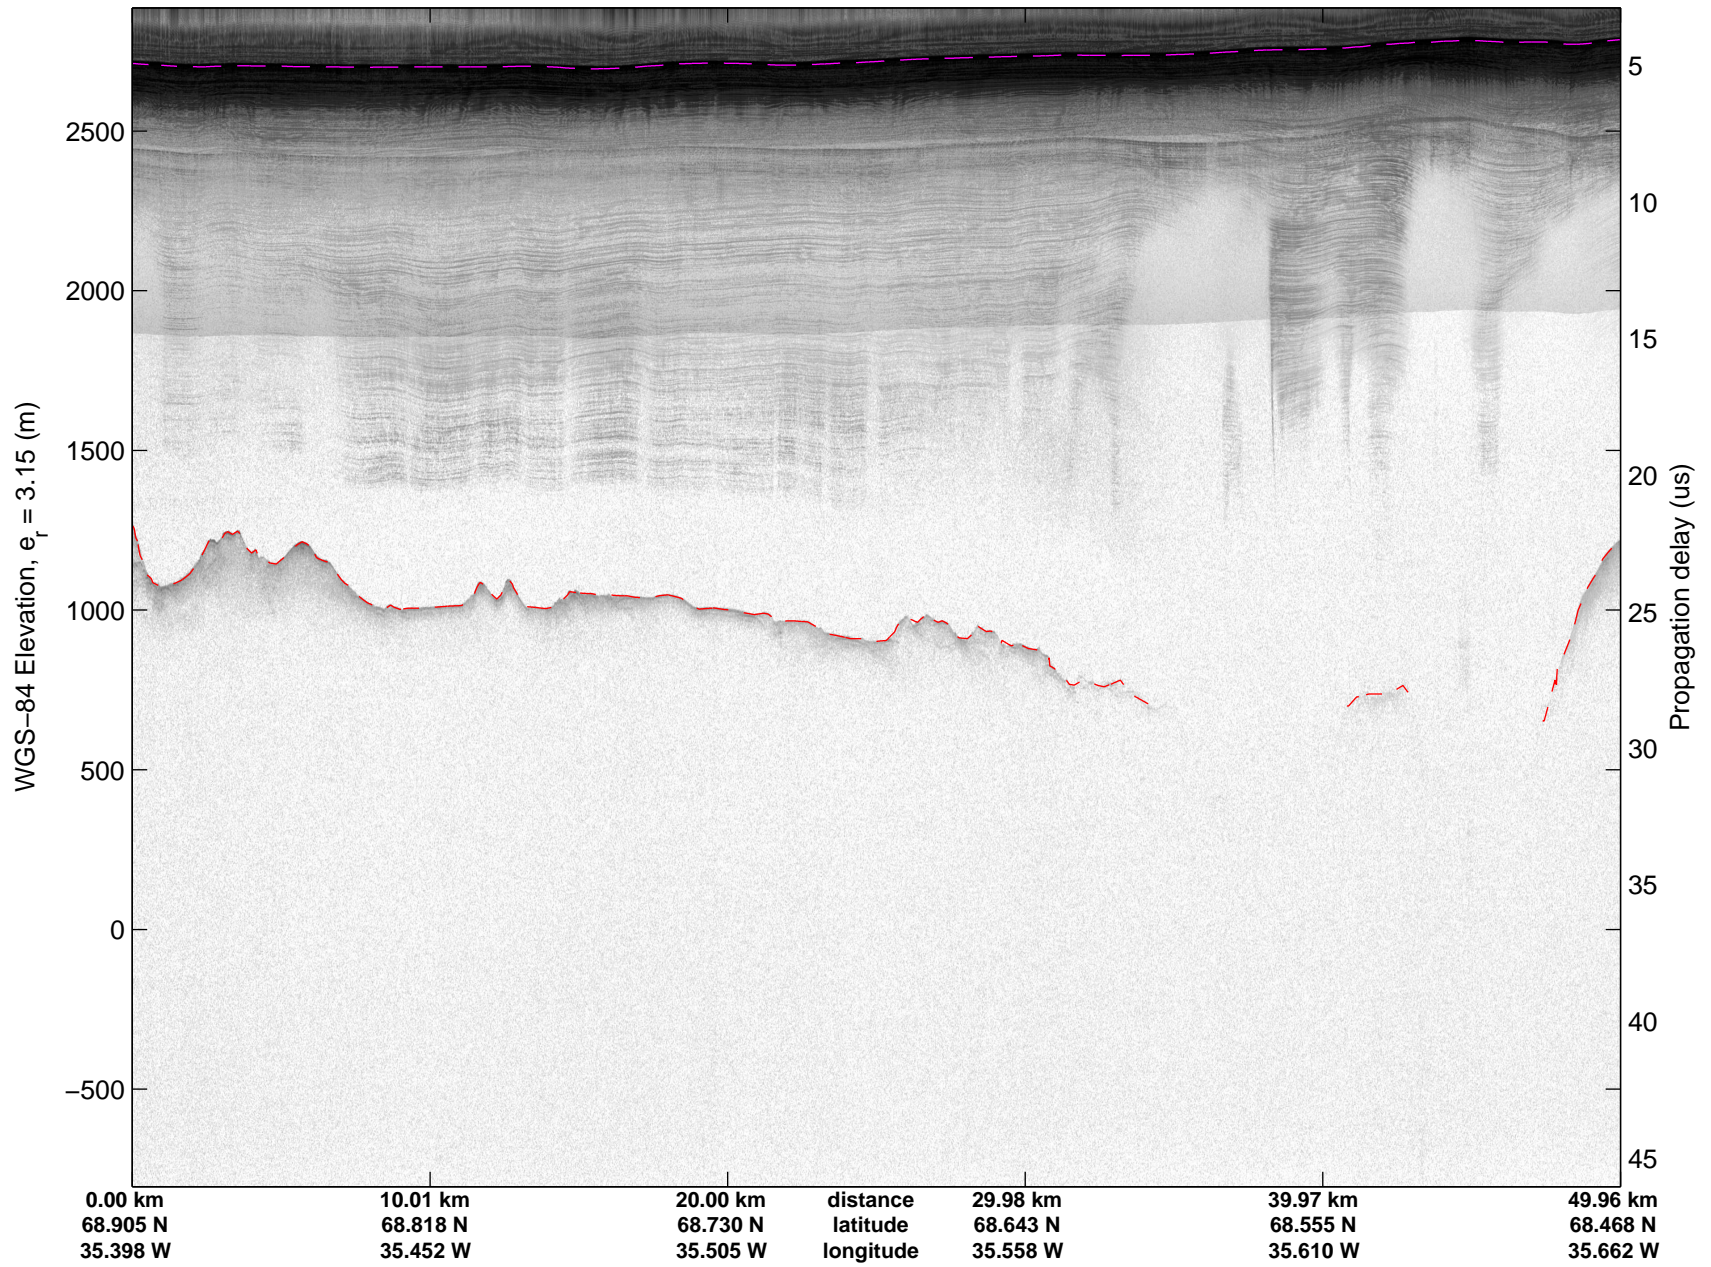

Land Ice: Geikie 02  
20150424\_08\_007  
Polar Stereograph 70N/-45E

mcords5 2015\_Greenland\_C130: "Land Ice: Geikie 02" 20150424\_08\_007: 16:31:13.9 to 16:37:05.7 GPS

mcords5 2015\_Greenland\_C130: "Land Ice: Geikie 02" 20150424\_08\_007: 16:31:13.9 to 16:37:05.7 GPS

Land Ice: Geikie 02  
20150424\_08\_008  
Polar Stereograph 70N/-45E

mcords5 2015\_Greenland\_C130: "Land Ice: Geikie 02" 20150424\_08\_008: 16:37:06.0 to 16:43:03.0 GPS

mcords5 2015\_Greenland\_C130: "Land Ice: Geikie 02" 20150424\_08\_008: 16:37:06.0 to 16:43:03.0 GPS

Land Ice: Geikie 02  
20150424\_08\_009  
Polar Stereograph 70N/-45E

mcords5 2015\_Greenland\_C130: "Land Ice: Geikie 02" 20150424\_08\_009: 16:43:03.3 to 16:49:23.5 GPS

mcords5 2015\_Greenland\_C130: "Land Ice: Geikie 02" 20150424\_08\_009: 16:43:03.3 to 16:49:23.5 GPS

Land Ice: Geikie 02  
20150424\_08\_010  
Polar Stereograph 70N/-45E

mcords5 2015\_Greenland\_C130: "Land Ice: Geikie 02" 20150424\_08\_010: 16:49:23.7 to 16:55:44.8 GPS

mcords5 2015\_Greenland\_C130: "Land Ice: Geikie 02" 20150424\_08\_010: 16:49:23.7 to 16:55:44.8 GPS