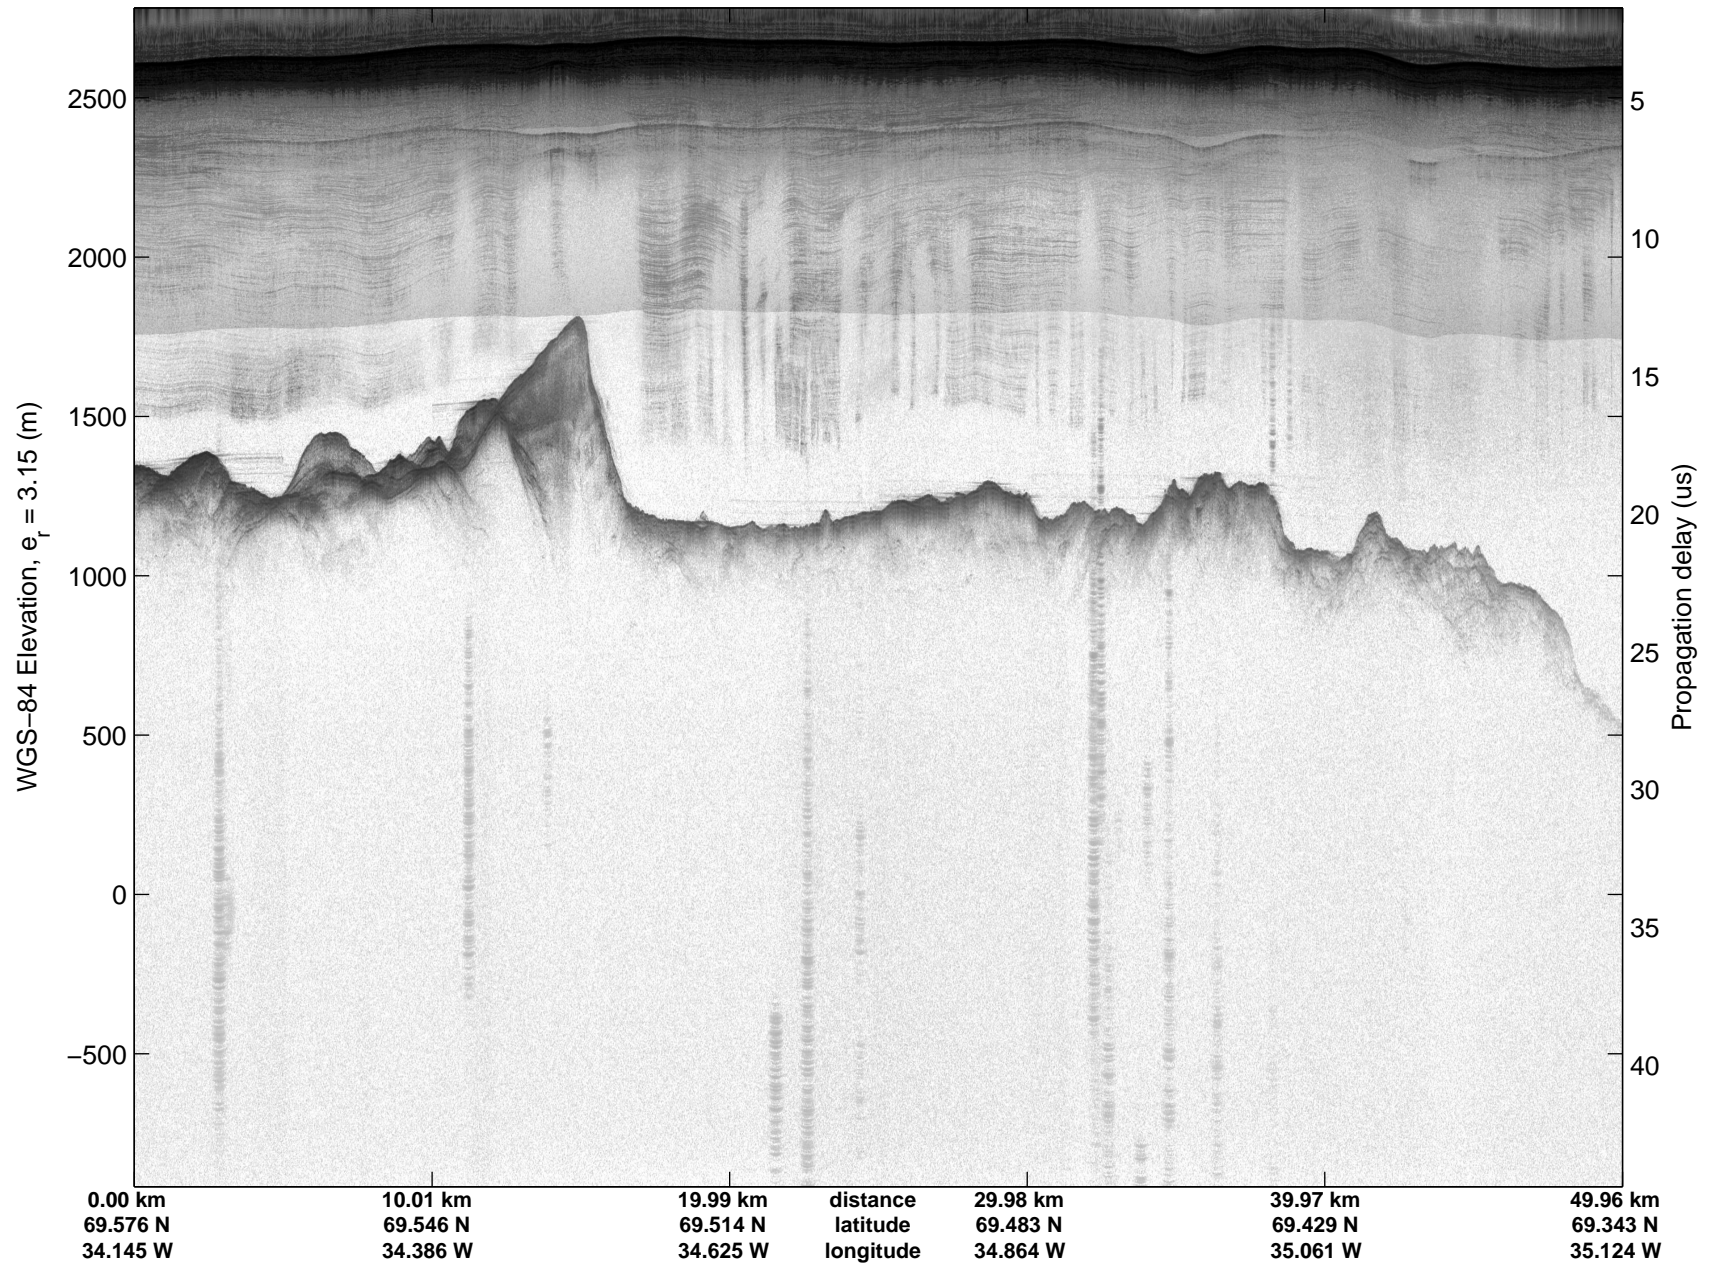

Land Ice: Geikie 02  
20150424\_08\_004  
Polar Stereograph 70N/-45E

mcords5 2015\_Greenland\_C130: "Land Ice: Geikie 02" 20150424\_08\_004: 16:14:24.9 to 16:20:00.1 GPS

mcords5 2015\_Greenland\_C130: "Land Ice: Geikie 02" 20150424\_08\_004: 16:14:24.9 to 16:20:00.1 GPS

Land Ice: Geikie 02  
20150424\_08\_005  
Polar Stereograph 70N/-45E

mcords5 2015\_Greenland\_C130: "Land Ice: Geikie 02" 20150424\_08\_005: 16:20:00.4 to 16:25:39.3 GPS

mcords5 2015\_Greenland\_C130: "Land Ice: Geikie 02" 20150424\_08\_005: 16:20:00.4 to 16:25:39.3 GPS

Land Ice: Geikie 02  
20150424\_08\_006  
Polar Stereograph 70N/-45E

mcords5 2015\_Greenland\_C130: "Land Ice: Geikie 02" 20150424\_08\_006: 16:25:39.5 to 16:31:13.7 GPS

mcords5 2015\_Greenland\_C130: "Land Ice: Geikie 02" 20150424\_08\_006: 16:25:39.5 to 16:31:13.7 GPS

Land Ice: Geikie 02  
20150424\_08\_007  
Polar Stereograph 70N/-45E

mcords5 2015\_Greenland\_C130: "Land Ice: Geikie 02" 20150424\_08\_007: 16:31:13.9 to 16:37:05.7 GPS

mcords5 2015\_Greenland\_C130: "Land Ice: Geikie 02" 20150424\_08\_007: 16:31:13.9 to 16:37:05.7 GPS