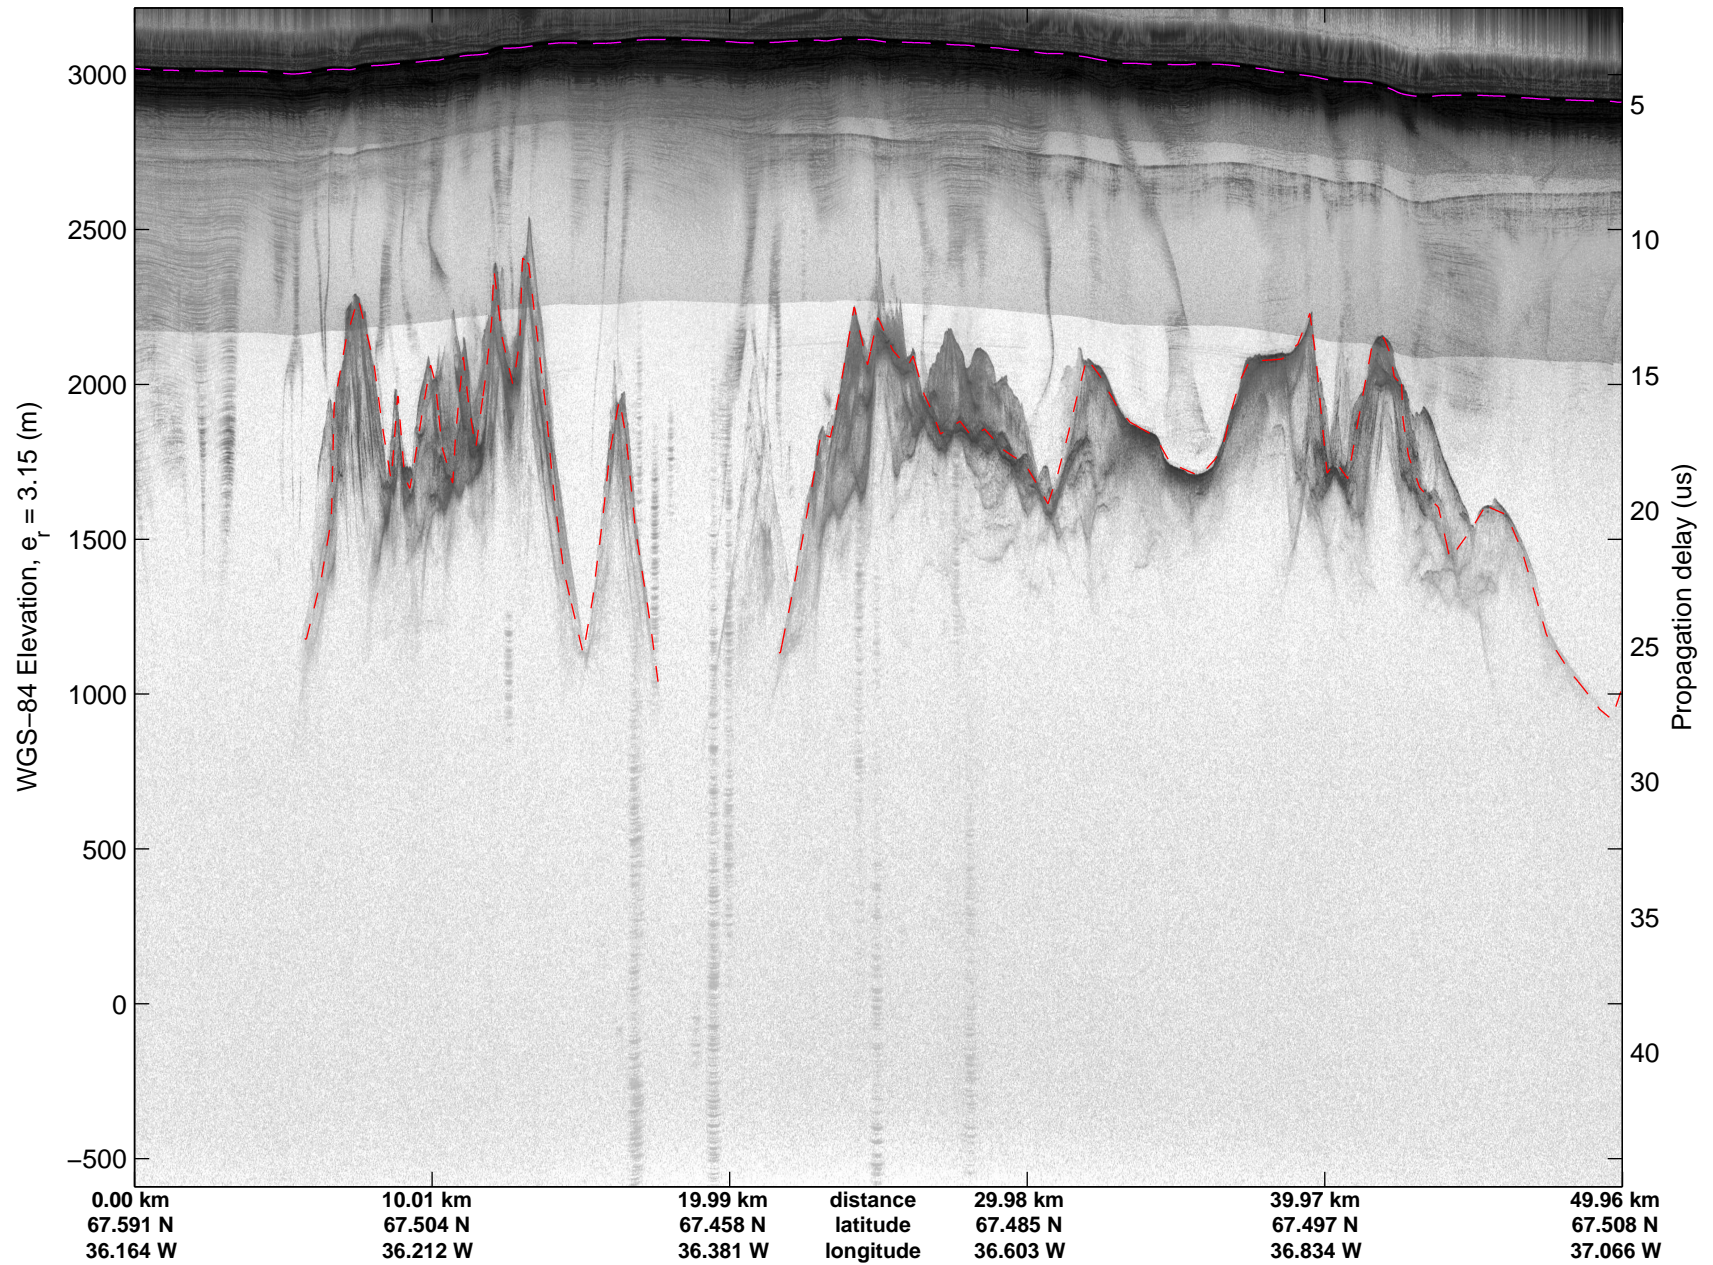

Land Ice: Geikie 02  
20150424\_08\_010  
Polar Stereograph 70N/-45E

mcords5 2015\_Greenland\_C130: "Land Ice: Geikie 02" 20150424\_08\_010: 16:49:23.7 to 16:55:44.8 GPS

mcords5 2015\_Greenland\_C130: "Land Ice: Geikie 02" 20150424\_08\_010: 16:49:23.7 to 16:55:44.8 GPS

Land Ice: Geikie 02  
20150424\_08\_011  
Polar Stereograph 70N/-45E

mcords5 2015\_Greenland\_C130: "Land Ice: Geikie 02" 20150424\_08\_011: 16:55:45.0 to 17:02:09.5 GPS

mcords5 2015\_Greenland\_C130: "Land Ice: Geikie 02" 20150424\_08\_011: 16:55:45.0 to 17:02:09.5 GPS

Land Ice: Geikie 02  
20150424\_08\_012  
Polar Stereograph 70N/-45E

mcords5 2015\_Greenland\_C130: "Land Ice: Geikie 02" 20150424\_08\_012: 17:02:09.8 to 17:08:32.5 GPS

mcords5 2015\_Greenland\_C130: "Land Ice: Geikie 02" 20150424\_08\_012: 17:02:09.8 to 17:08:32.5 GPS