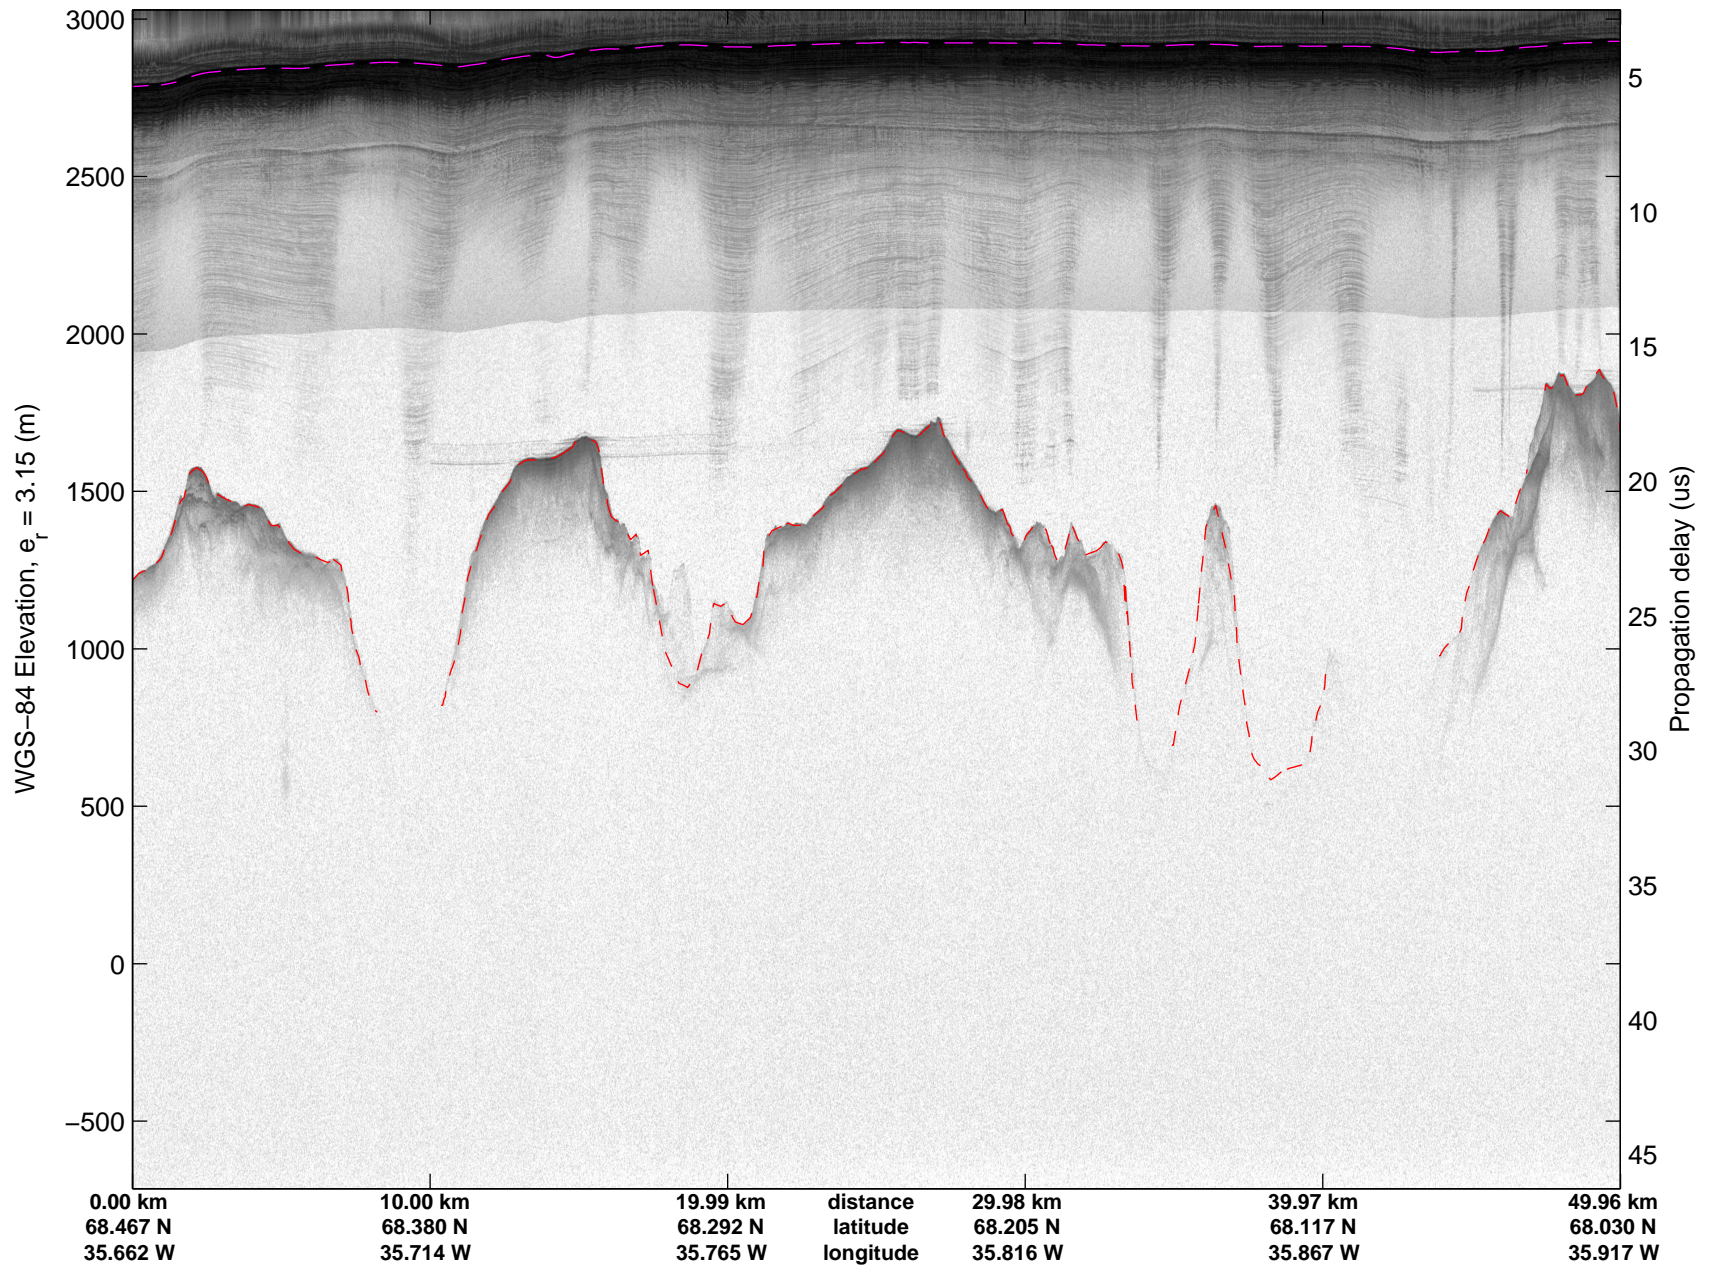

Land Ice: Geikie 02  
20150424\_08\_007  
Polar Stereograph 70N/-45E

mcords5 2015\_Greenland\_C130: "Land Ice: Geikie 02" 20150424\_08\_007: 16:31:13.9 to 16:37:05.7 GPS

mcords5 2015\_Greenland\_C130: "Land Ice: Geikie 02" 20150424\_08\_007: 16:31:13.9 to 16:37:05.7 GPS

Land Ice: Geikie 02  
20150424\_08\_008  
Polar Stereograph 70N/-45E

mcords5 2015\_Greenland\_C130: "Land Ice: Geikie 02" 20150424\_08\_008: 16:37:06.0 to 16:43:03.0 GPS

mcords5 2015\_Greenland\_C130: "Land Ice: Geikie 02" 20150424\_08\_008: 16:37:06.0 to 16:43:03.0 GPS

Land Ice: Geikie 02  
20150424\_08\_009  
Polar Stereograph 70N/-45E

mcords5 2015\_Greenland\_C130: "Land Ice: Geikie 02" 20150424\_08\_009: 16:43:03.3 to 16:49:23.5 GPS

mcords5 2015\_Greenland\_C130: "Land Ice: Geikie 02" 20150424\_08\_009: 16:43:03.3 to 16:49:23.5 GPS

Land Ice: Geikie 02  
20150424\_08\_010  
Polar Stereograph 70N/-45E

mcords5 2015\_Greenland\_C130: "Land Ice: Geikie 02" 20150424\_08\_010: 16:49:23.7 to 16:55:44.8 GPS

mcords5 2015\_Greenland\_C130: "Land Ice: Geikie 02" 20150424\_08\_010: 16:49:23.7 to 16:55:44.8 GPS