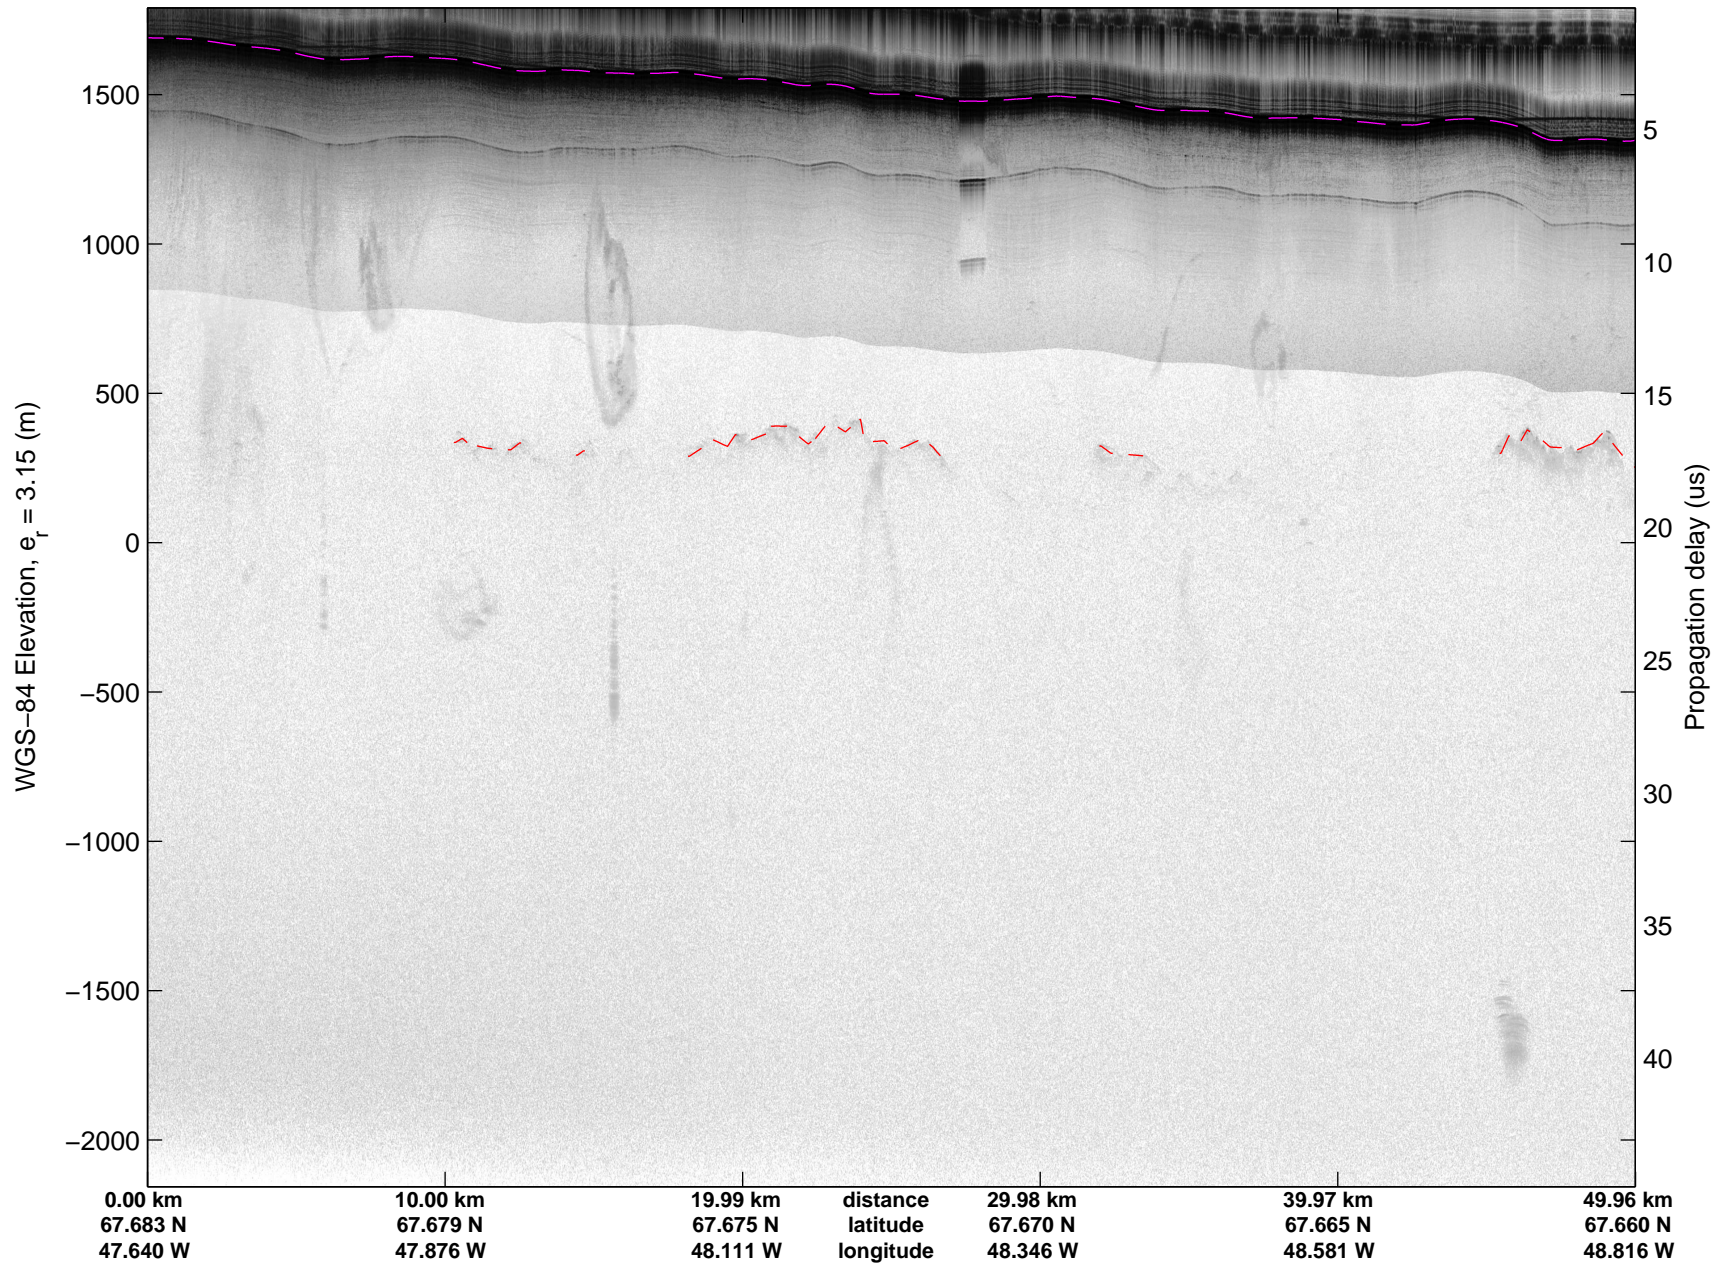

Land Ice: Geikie 02  
20150424\_08\_021  
Polar Stereograph 70N/-45E

mcords5 2015\_Greenland\_C130: "Land Ice: Geikie 02" 20150424\_08\_021: 17:59:10.4 to 18:05:42.4 GPS

mcords5 2015\_Greenland\_C130: "Land Ice: Geikie 02" 20150424\_08\_021: 17:59:10.4 to 18:05:42.4 GPS

Land Ice: Geikie 02  
20150424\_08\_022  
Polar Stereograph 70N/-45E

mcords5 2015\_Greenland\_C130: "Land Ice: Geikie 02" 20150424\_08\_022: 18:05:42.6 to 18:12:06.6 GPS

mcords5 2015\_Greenland\_C130: "Land Ice: Geikie 02" 20150424\_08\_022: 18:05:42.6 to 18:12:06.6 GPS

Land Ice: Geikie 02  
20150424\_08\_023  
Polar Stereograph 70N/-45E

mcords5 2015\_Greenland\_C130: "Land Ice: Geikie 02" 20150424\_08\_023: 18:12:06.8 to 18:18:19.0 GPS

mcords5 2015\_Greenland\_C130: "Land Ice: Geikie 02" 20150424\_08\_023: 18:12:06.8 to 18:18:19.0 GPS

Land Ice: Geikie 02  
20150424\_08\_024  
Polar Stereograph 70N/-45E

- Segment
- Frame
- ◆ Start

mcords5 2015\_Greenland\_C130: "Land Ice: Geikie 02" 20150424\_08\_024: 18:18:19.3 to 18:27:07.9 GPS

mcords5 2015\_Greenland\_C130: "Land Ice: Geikie 02" 20150424\_08\_024: 18:18:19.3 to 18:27:07.9 GPS