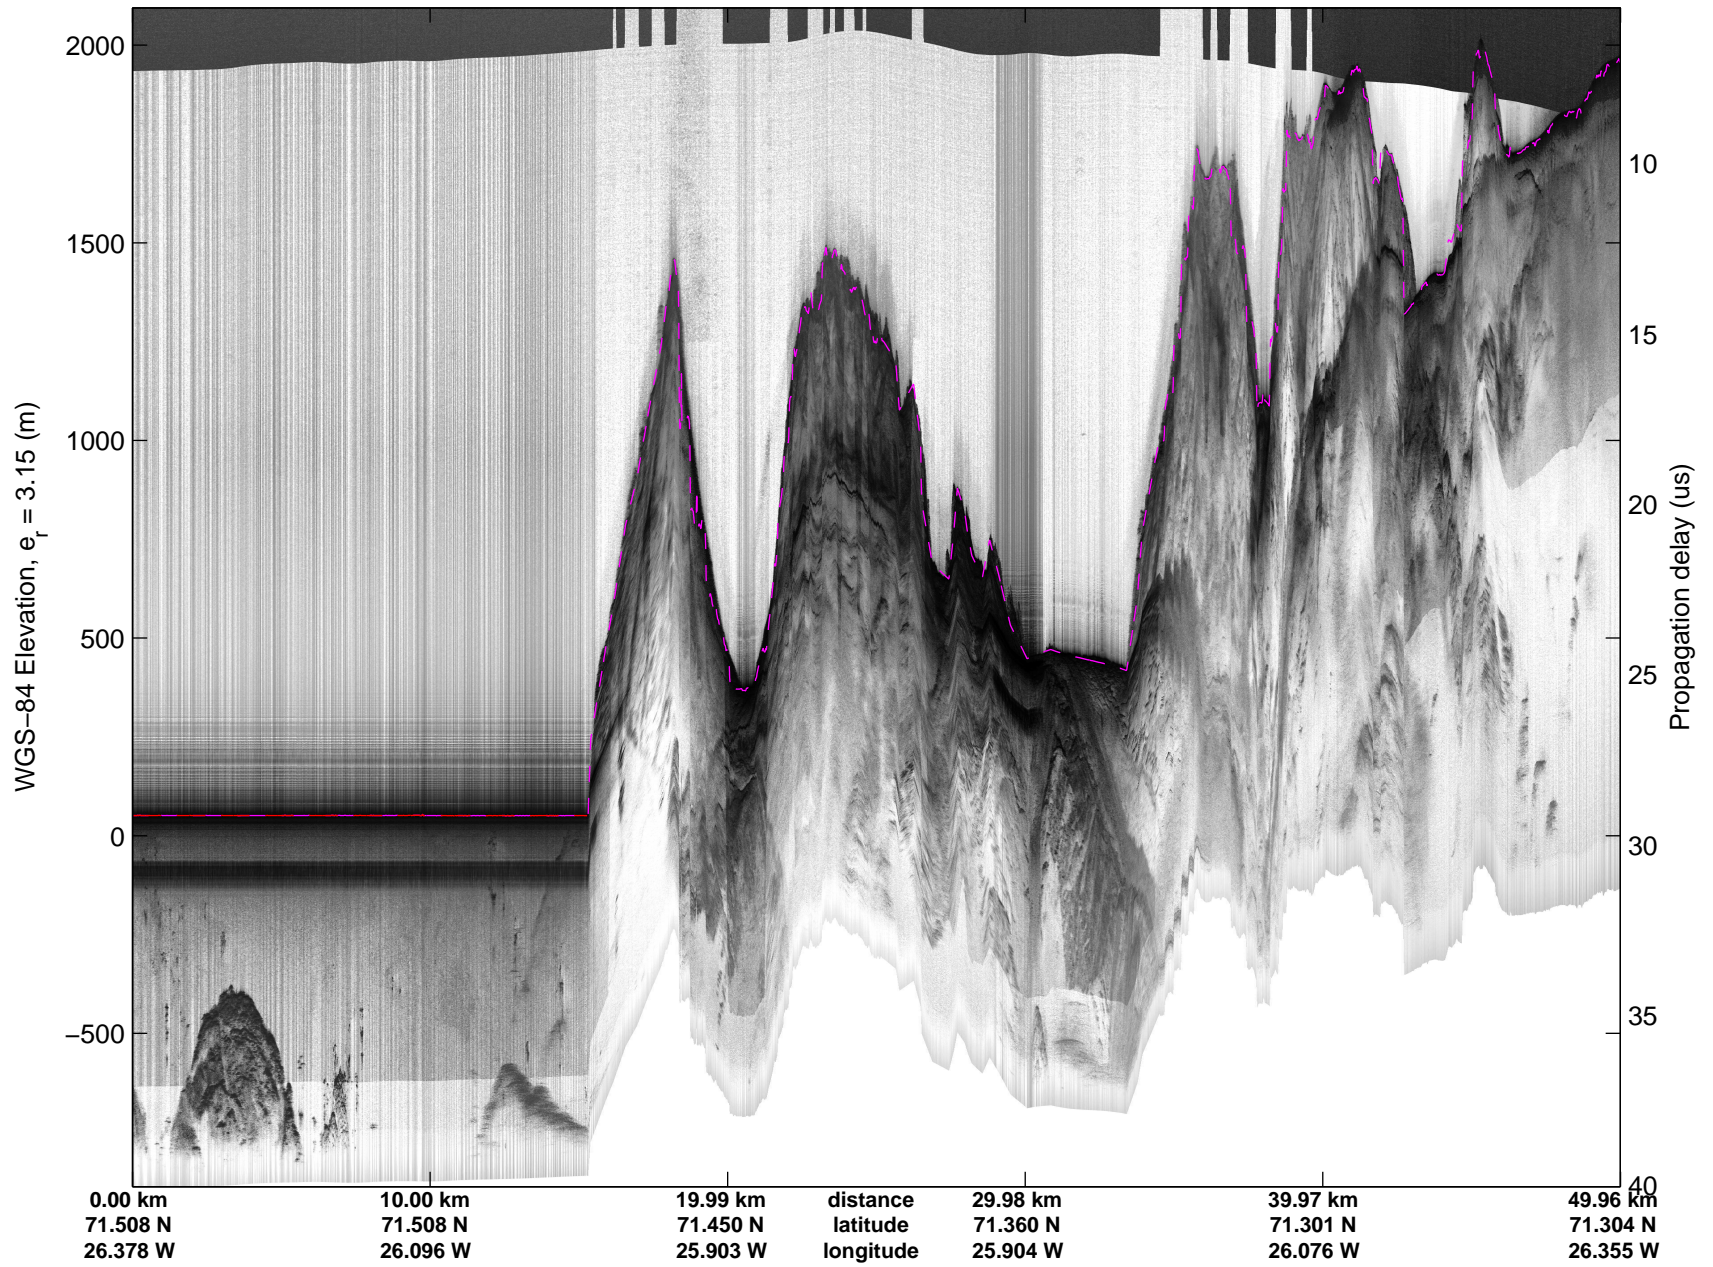

Land Ice: Geikie 02  
20150424\_07\_001  
Polar Stereograph 70N/-45E

mcords5 2015\_Greenland\_C130: "Land Ice: Geikie 02" 20150424\_07\_001: 15:34:25.5 to 15:40:42.6 GPS

mcords5 2015\_Greenland\_C130: "Land Ice: Geikie 02" 20150424\_07\_001: 15:34:25.5 to 15:40:42.6 GPS

Land Ice: Geikie 02  
20150424\_07\_002  
Polar Stereograph 70N/-45E

mcords5 2015\_Greenland\_C130: "Land Ice: Geikie 02" 20150424\_07\_002: 15:40:42.9 to 15:46:38.8 GPS

mcords5 2015\_Greenland\_C130: "Land Ice: Geikie 02" 20150424\_07\_002: 15:40:42.9 to 15:46:38.8 GPS

Land Ice: Geikie 02  
20150424\_07\_003  
Polar Stereograph 70N/-45E

mcords5 2015\_Greenland\_C130: "Land Ice: Geikie 02" 20150424\_07\_003: 15:46:39.1 to 15:55:06.1 GPS

mcords5 2015\_Greenland\_C130: "Land Ice: Geikie 02" 20150424\_07\_003: 15:46:39.1 to 15:55:06.1 GPS