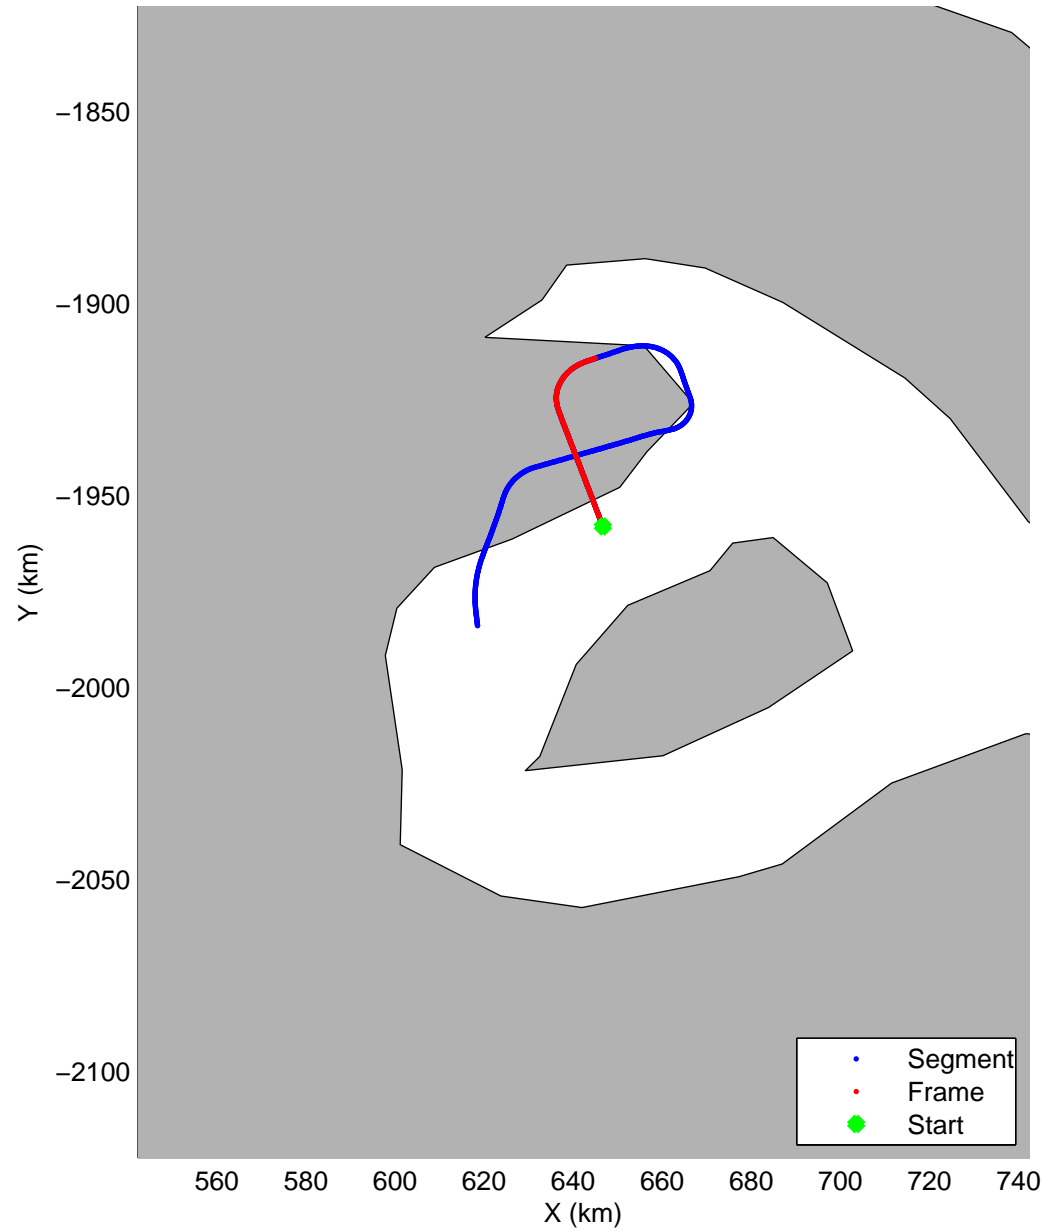

Land Ice: Geikie 02  
20150424\_07\_001  
Polar Stereograph 70N/-45E

mcords5 2015\_Greenland\_C130: "Land Ice: Geikie 02" 20150424\_07\_001: 15:34:25.5 to 15:40:42.6 GPS

mcords5 2015\_Greenland\_C130: "Land Ice: Geikie 02" 20150424\_07\_001: 15:34:25.5 to 15:40:42.6 GPS

Land Ice: Geikie 02  
20150424\_07\_002  
Polar Stereograph 70N/-45E

mcords5 2015\_Greenland\_C130: "Land Ice: Geikie 02" 20150424\_07\_002: 15:40:42.9 to 15:46:38.8 GPS

mcords5 2015\_Greenland\_C130: "Land Ice: Geikie 02" 20150424\_07\_002: 15:40:42.9 to 15:46:38.8 GPS

Land Ice: Geikie 02  
20150424\_07\_003  
Polar Stereograph 70N/-45E

mcords5 2015\_Greenland\_C130: "Land Ice: Geikie 02" 20150424\_07\_003: 15:46:39.1 to 15:55:06.1 GPS

mcords5 2015\_Greenland\_C130: "Land Ice: Geikie 02" 20150424\_07\_003: 15:46:39.1 to 15:55:06.1 GPS