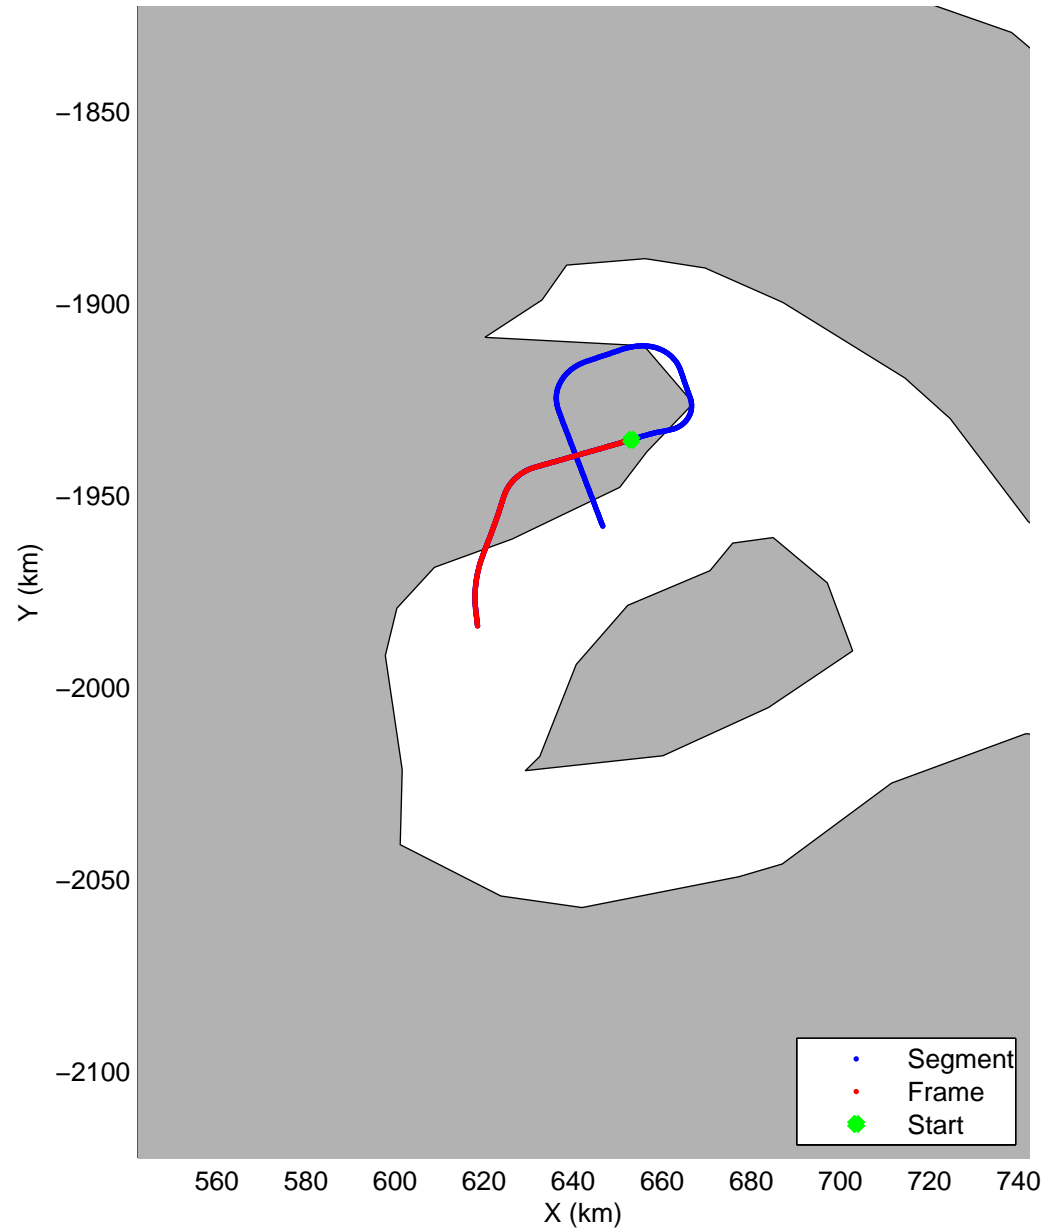

Land Ice: Geikie 02  
20150424\_07\_001  
Polar Stereograph 70N/-45E

mcords5 2015\_Greenland\_C130: "Land Ice: Geikie 02" 20150424\_07\_001: 15:34:25.5 to 15:40:42.6 GPS

mcords5 2015\_Greenland\_C130: "Land Ice: Geikie 02" 20150424\_07\_001: 15:34:25.5 to 15:40:42.6 GPS

Land Ice: Geikie 02  
20150424\_07\_002  
Polar Stereograph 70N/-45E

mcords5 2015\_Greenland\_C130: "Land Ice: Geikie 02" 20150424\_07\_002: 15:40:42.9 to 15:46:38.8 GPS

mcords5 2015\_Greenland\_C130: "Land Ice: Geikie 02" 20150424\_07\_002: 15:40:42.9 to 15:46:38.8 GPS

Land Ice: Geikie 02  
20150424\_07\_003  
Polar Stereograph 70N/-45E

mcords5 2015\_Greenland\_C130: "Land Ice: Geikie 02" 20150424\_07\_003: 15:46:39.1 to 15:55:06.1 GPS

mcords5 2015\_Greenland\_C130: "Land Ice: Geikie 02" 20150424\_07\_003: 15:46:39.1 to 15:55:06.1 GPS