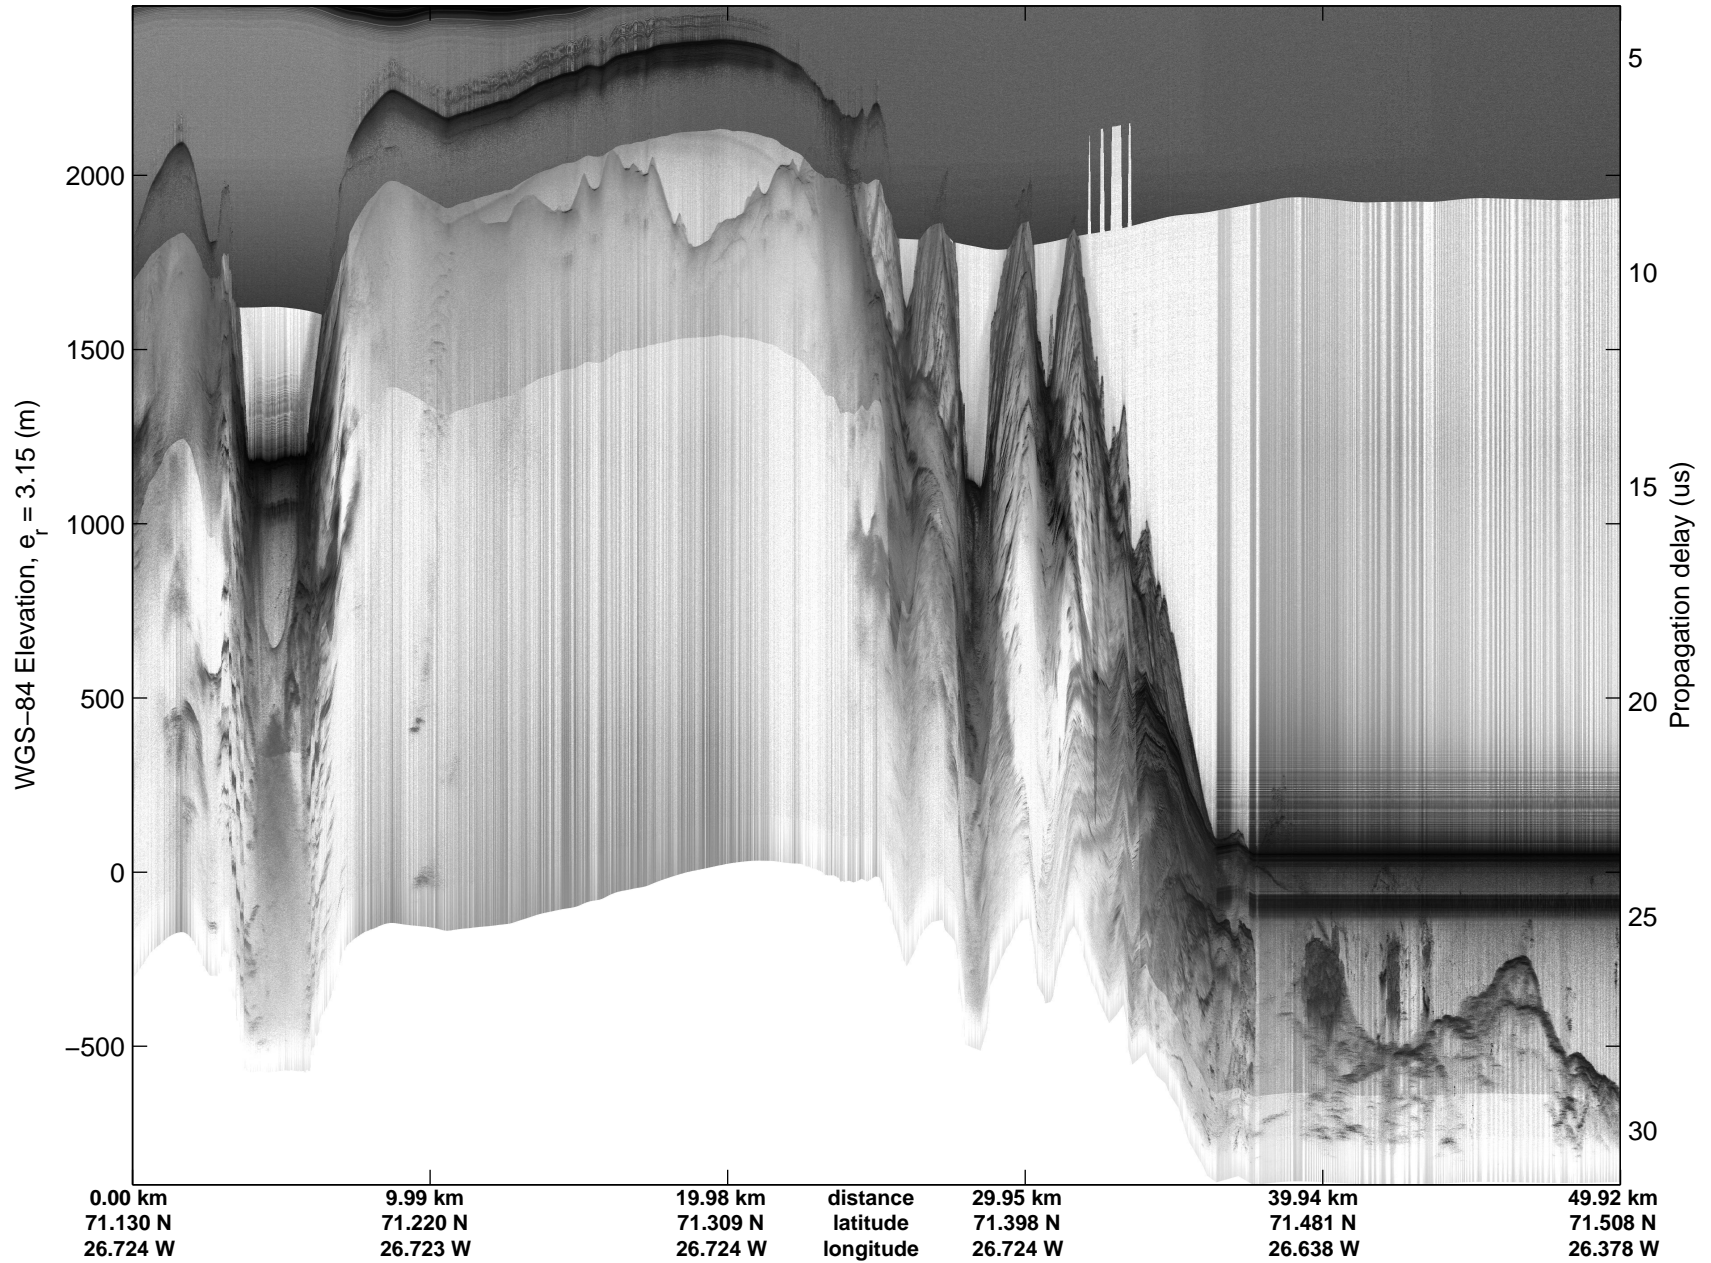

Land Ice: Geikie 02  
20150424\_07\_001  
Polar Stereograph 70N/-45E

mcords5 2015\_Greenland\_C130: "Land Ice: Geikie 02" 20150424\_07\_001: 15:34:25.5 to 15:40:42.6 GPS

mcords5 2015\_Greenland\_C130: "Land Ice: Geikie 02" 20150424\_07\_001: 15:34:25.5 to 15:40:42.6 GPS

Land Ice: Geikie 02  
20150424\_07\_002  
Polar Stereograph 70N/-45E

mcords5 2015\_Greenland\_C130: "Land Ice: Geikie 02" 20150424\_07\_002: 15:40:42.9 to 15:46:38.8 GPS

mcords5 2015\_Greenland\_C130: "Land Ice: Geikie 02" 20150424\_07\_002: 15:40:42.9 to 15:46:38.8 GPS

Land Ice: Geikie 02  
20150424\_07\_003  
Polar Stereograph 70N/-45E

mcords5 2015\_Greenland\_C130: "Land Ice: Geikie 02" 20150424\_07\_003: 15:46:39.1 to 15:55:06.1 GPS

mcords5 2015\_Greenland\_C130: "Land Ice: Geikie 02" 20150424\_07\_003: 15:46:39.1 to 15:55:06.1 GPS