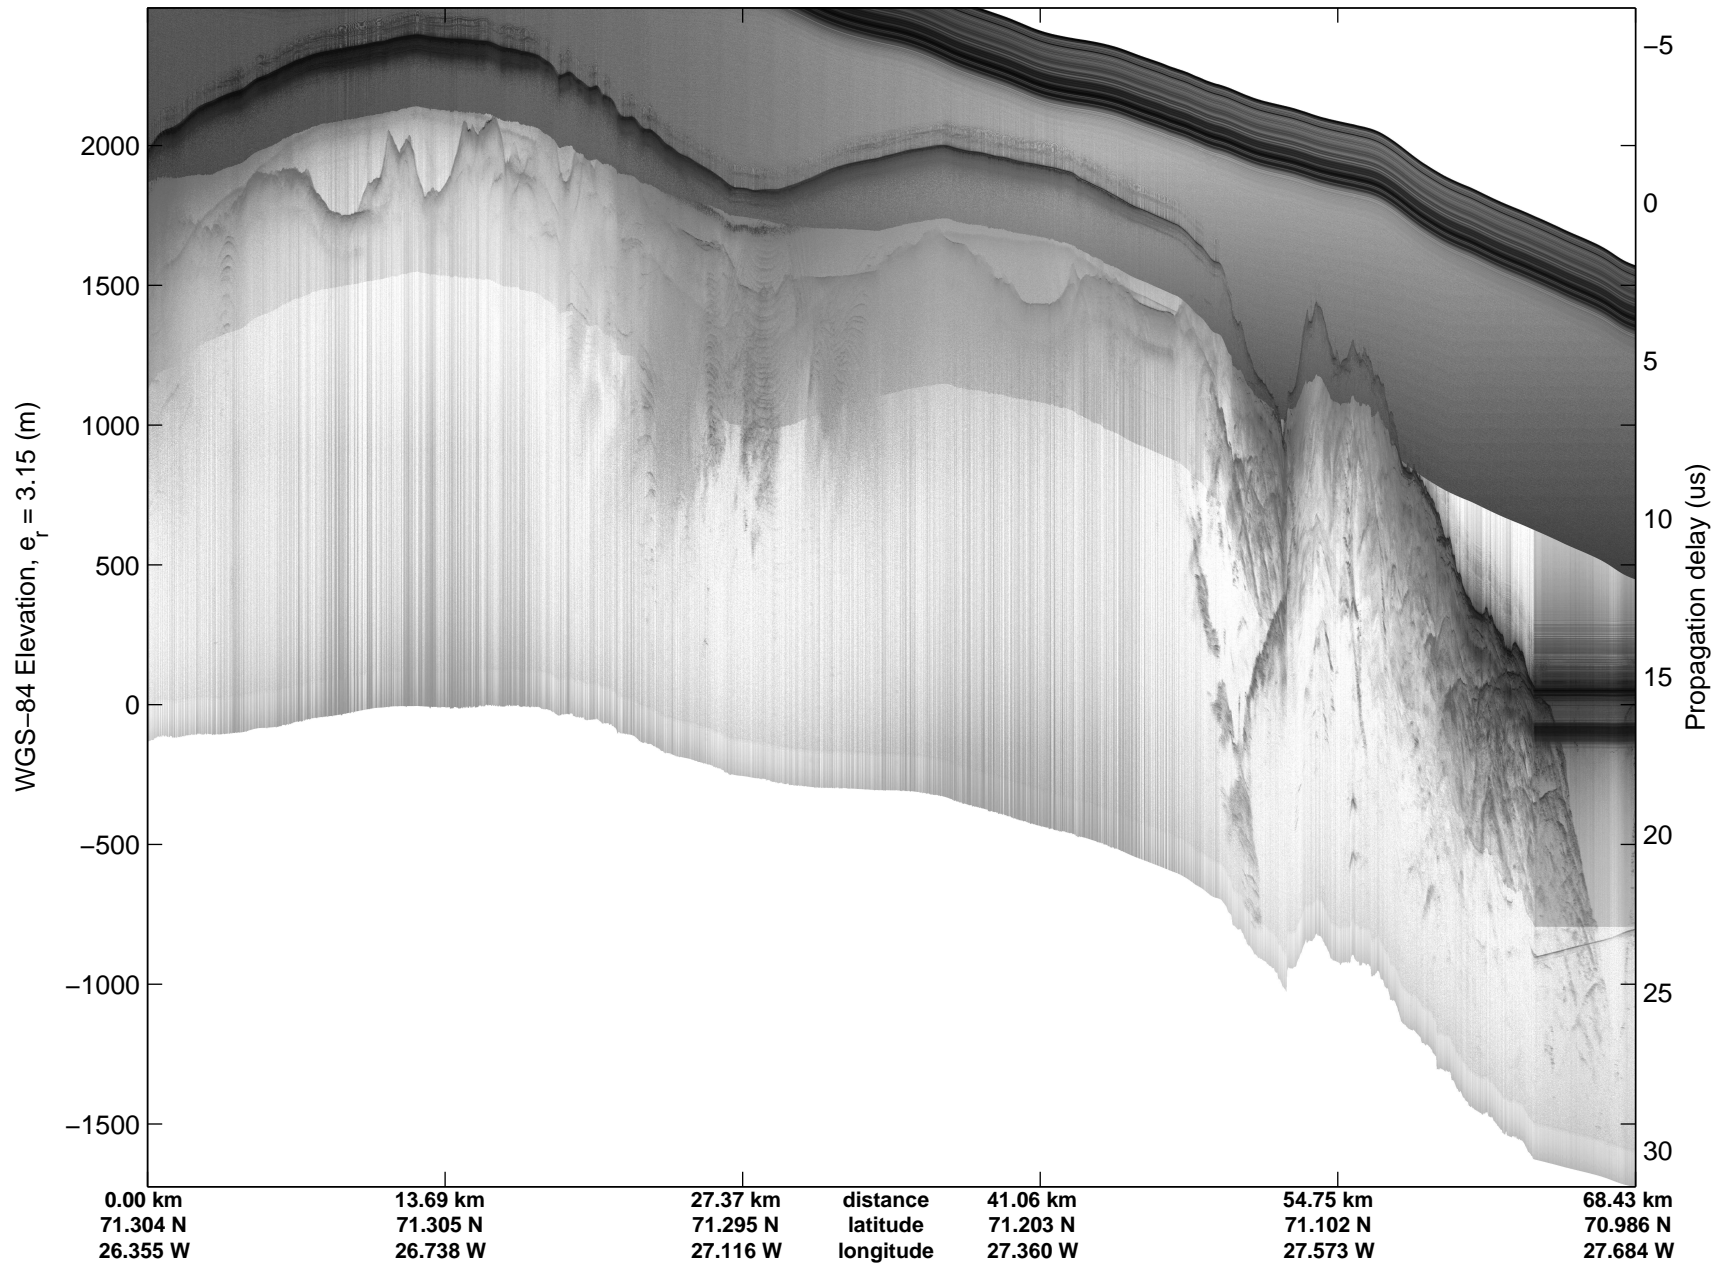

Land Ice: Geikie 02  
20150424\_07\_001  
Polar Stereograph 70N/-45E

mcords5 2015\_Greenland\_C130: "Land Ice: Geikie 02" 20150424\_07\_001: 15:34:25.5 to 15:40:42.6 GPS

mcords5 2015\_Greenland\_C130: "Land Ice: Geikie 02" 20150424\_07\_001: 15:34:25.5 to 15:40:42.6 GPS

Land Ice: Geikie 02  
20150424\_07\_002  
Polar Stereograph 70N/-45E

mcords5 2015\_Greenland\_C130: "Land Ice: Geikie 02" 20150424\_07\_002: 15:40:42.9 to 15:46:38.8 GPS

mcords5 2015\_Greenland\_C130: "Land Ice: Geikie 02" 20150424\_07\_002: 15:40:42.9 to 15:46:38.8 GPS

Land Ice: Geikie 02  
20150424\_07\_003  
Polar Stereograph 70N/-45E

mcords5 2015\_Greenland\_C130: "Land Ice: Geikie 02" 20150424\_07\_003: 15:46:39.1 to 15:55:06.1 GPS

mcords5 2015\_Greenland\_C130: "Land Ice: Geikie 02" 20150424\_07\_003: 15:46:39.1 to 15:55:06.1 GPS