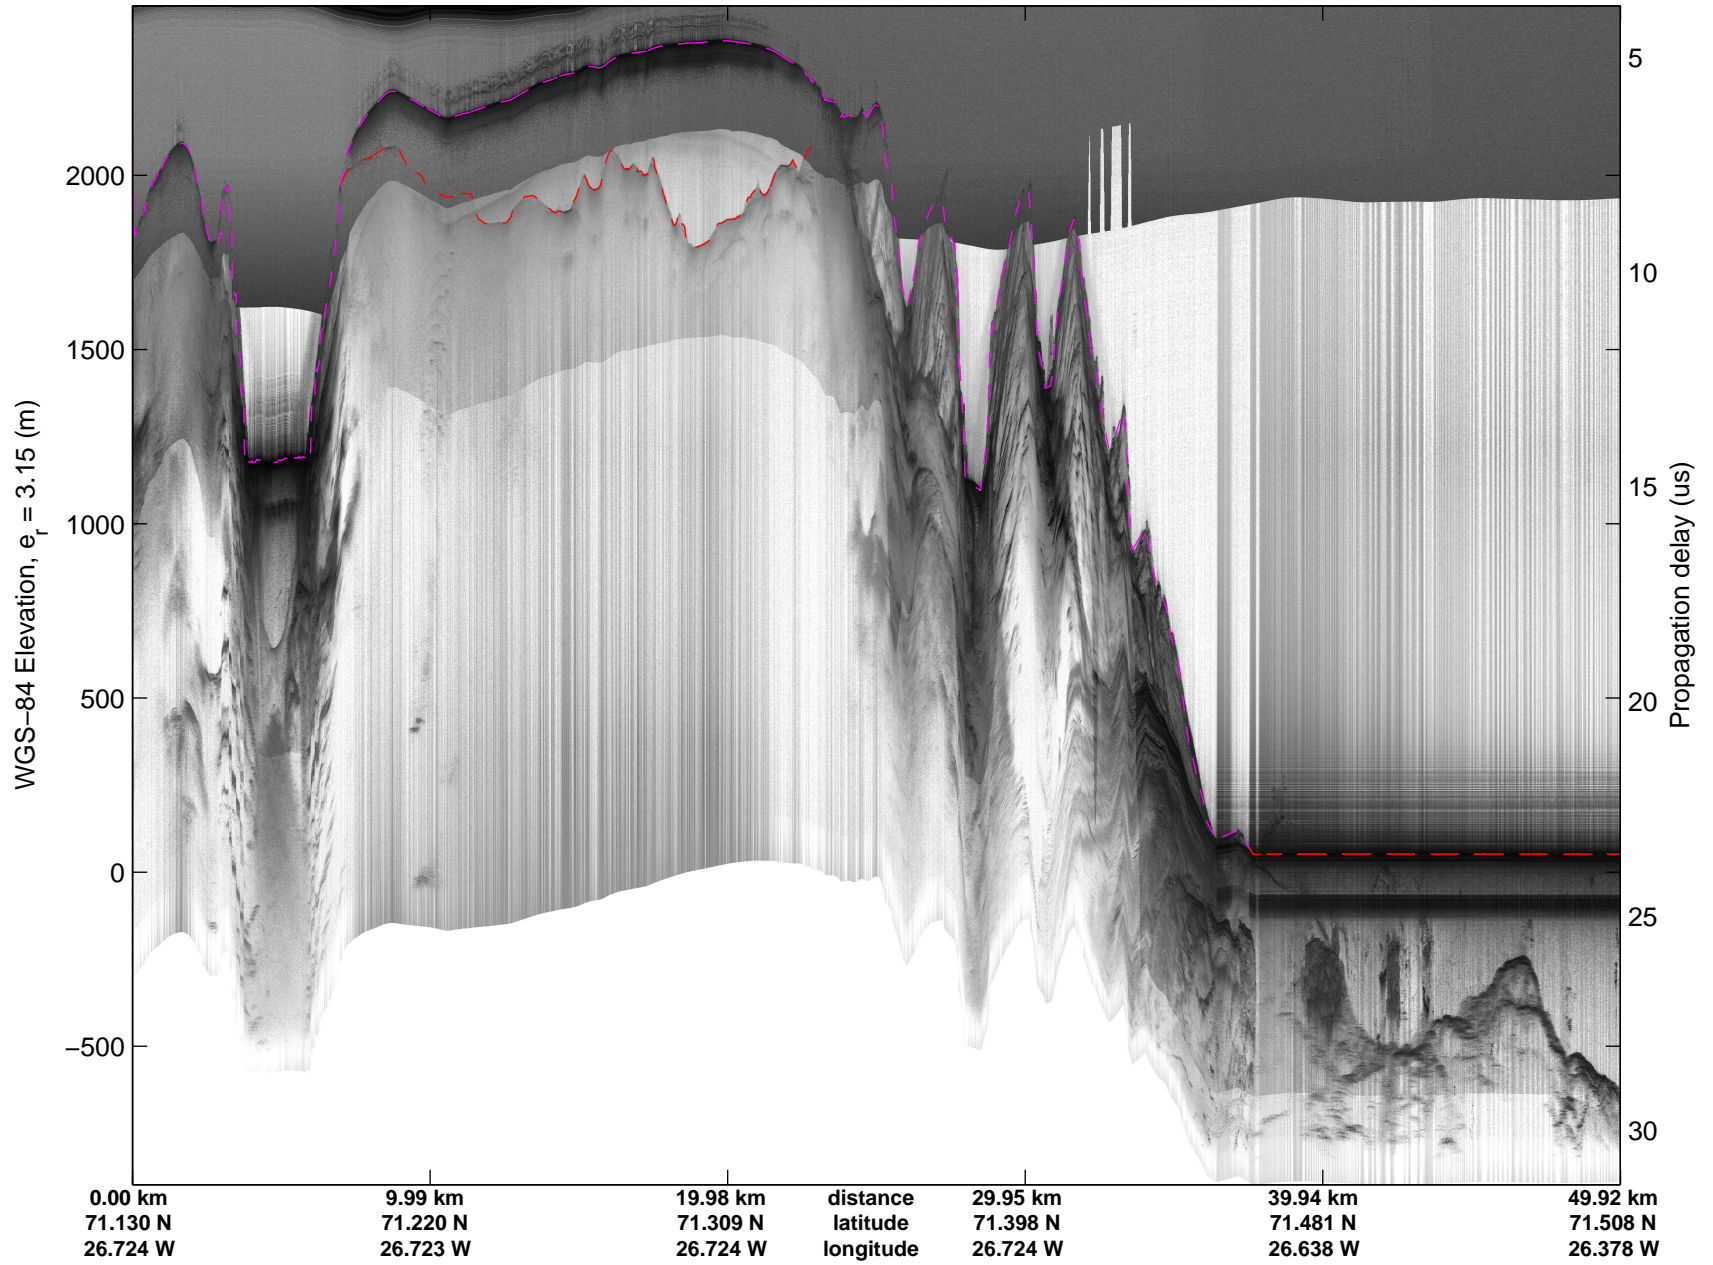

Land Ice: Geikie 02  
20150424\_07\_001  
Polar Stereograph 70N/-45E

mcords5 2015\_Greenland\_C130: "Land Ice: Geikie 02" 20150424\_07\_001: 15:34:25.5 to 15:40:42.6 GPS

mcords5 2015\_Greenland\_C130: "Land Ice: Geikie 02" 20150424\_07\_001: 15:34:25.5 to 15:40:42.6 GPS

Land Ice: Geikie 02  
20150424\_07\_002  
Polar Stereograph 70N/-45E

mcords5 2015\_Greenland\_C130: "Land Ice: Geikie 02" 20150424\_07\_002: 15:40:42.9 to 15:46:38.8 GPS

mcords5 2015\_Greenland\_C130: "Land Ice: Geikie 02" 20150424\_07\_002: 15:40:42.9 to 15:46:38.8 GPS

Land Ice: Geikie 02  
20150424\_07\_003  
Polar Stereograph 70N/-45E

mcords5 2015\_Greenland\_C130: "Land Ice: Geikie 02" 20150424\_07\_003: 15:46:39.1 to 15:55:06.1 GPS

mcords5 2015\_Greenland\_C130: "Land Ice: Geikie 02" 20150424\_07\_003: 15:46:39.1 to 15:55:06.1 GPS