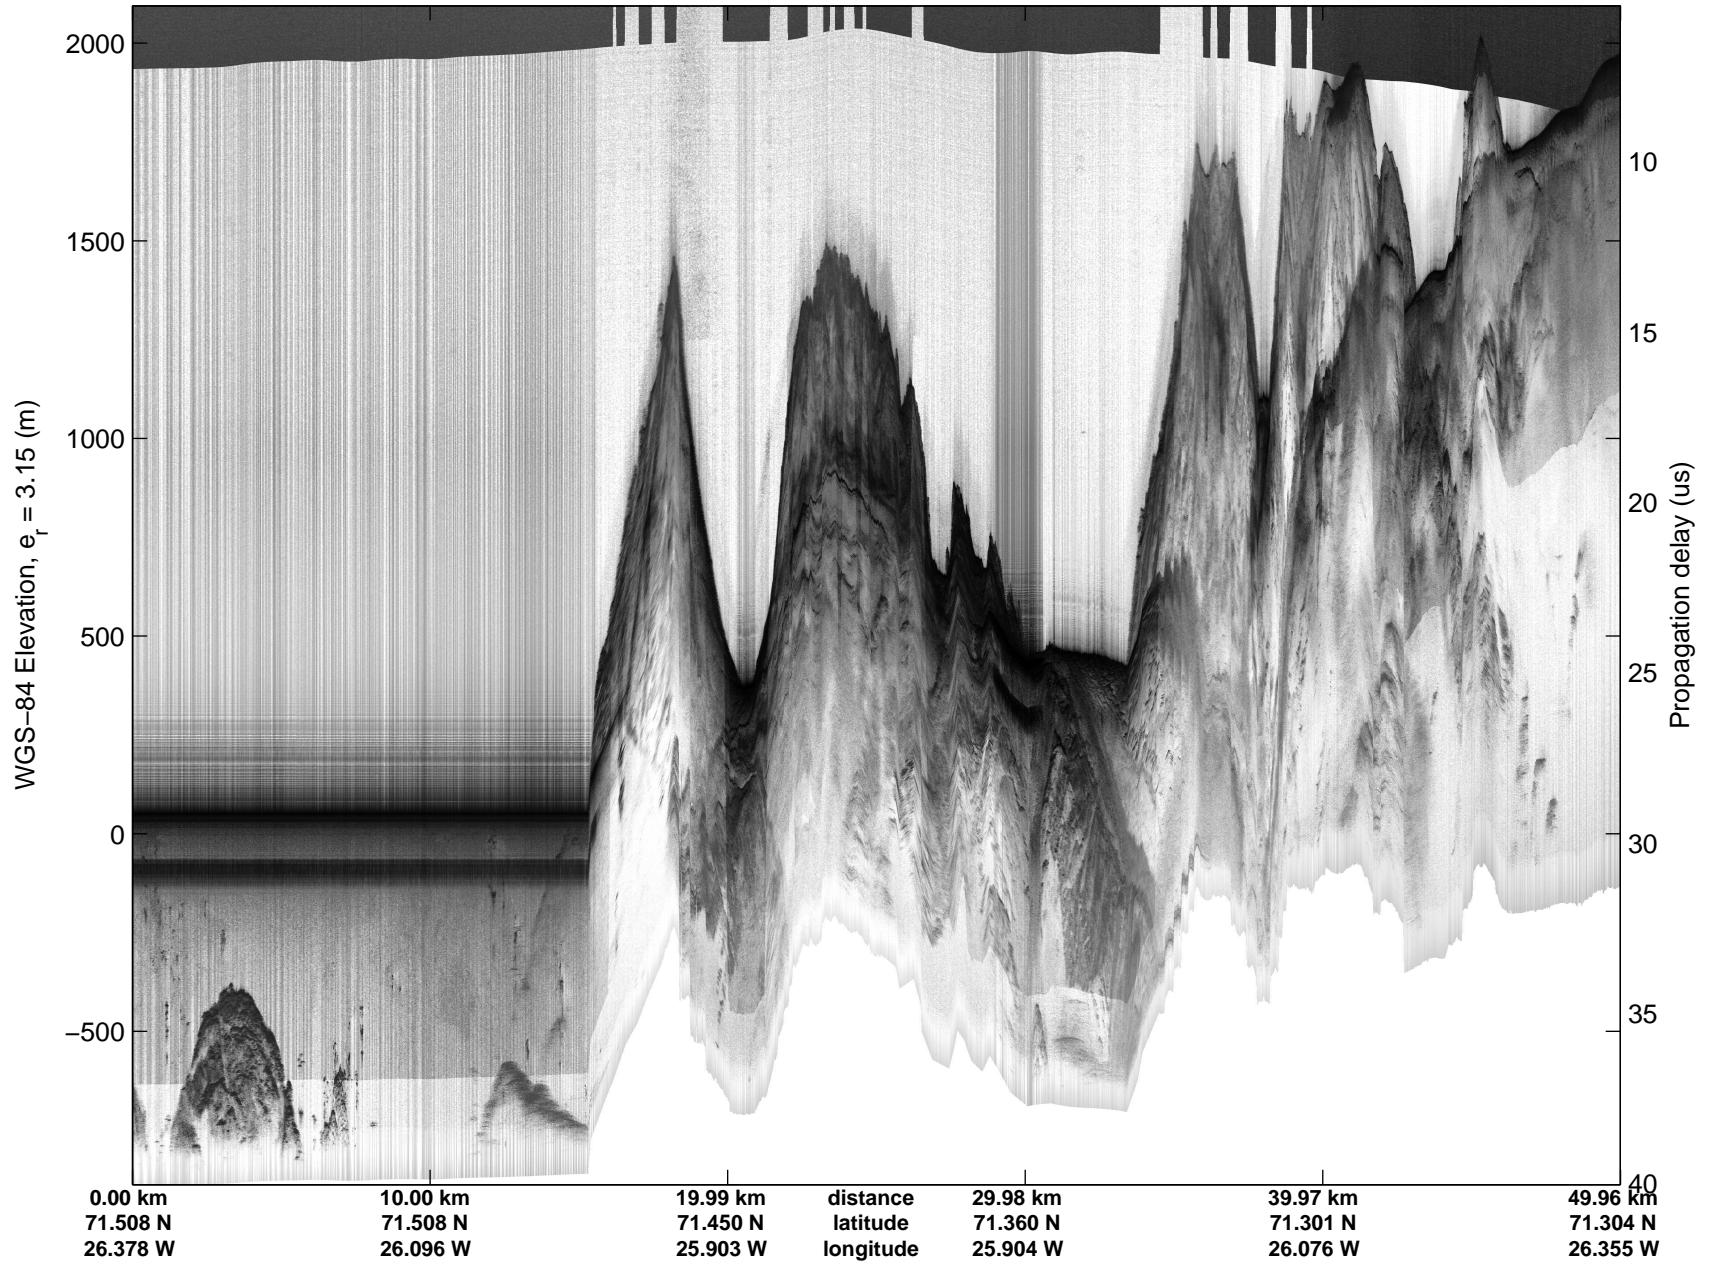

Land Ice: Geikie 02  
20150424\_07\_001  
Polar Stereograph 70N/-45E

mcords5 2015\_Greenland\_C130: "Land Ice: Geikie 02" 20150424\_07\_001: 15:34:25.5 to 15:40:42.6 GPS

mcords5 2015\_Greenland\_C130: "Land Ice: Geikie 02" 20150424\_07\_001: 15:34:25.5 to 15:40:42.6 GPS

Land Ice: Geikie 02  
20150424\_07\_002  
Polar Stereograph 70N/-45E

mcords5 2015\_Greenland\_C130: "Land Ice: Geikie 02" 20150424\_07\_002: 15:40:42.9 to 15:46:38.8 GPS

mcords5 2015\_Greenland\_C130: "Land Ice: Geikie 02" 20150424\_07\_002: 15:40:42.9 to 15:46:38.8 GPS

Land Ice: Geikie 02  
20150424\_07\_003  
Polar Stereograph 70N/-45E

mcords5 2015\_Greenland\_C130: "Land Ice: Geikie 02" 20150424\_07\_003: 15:46:39.1 to 15:55:06.1 GPS

mcords5 2015\_Greenland\_C130: "Land Ice: Geikie 02" 20150424\_07\_003: 15:46:39.1 to 15:55:06.1 GPS