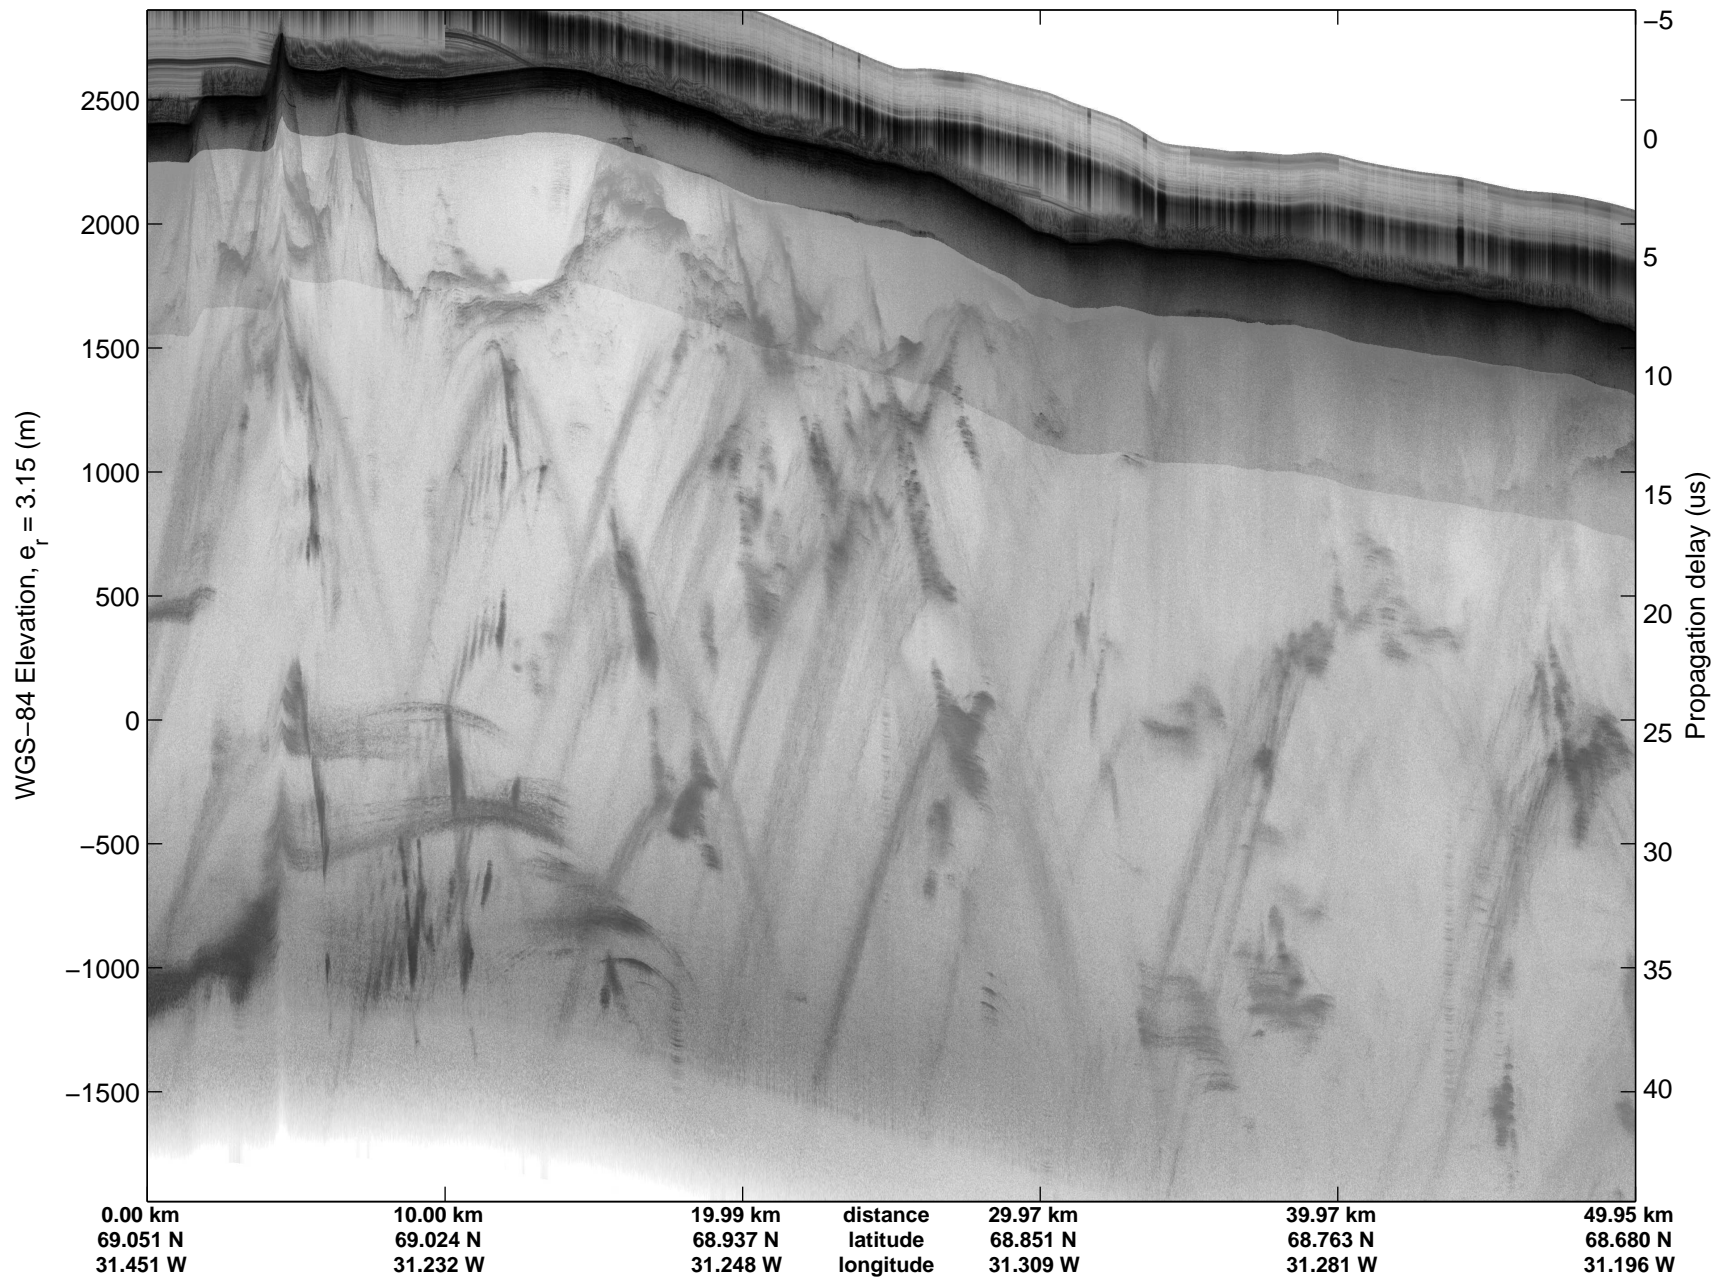

mcords5 2015_Greenland_C130: "Land Ice: Geikie 02" 20150424_06_017: 12:37:28.9 to 12:44:06.9 GPS