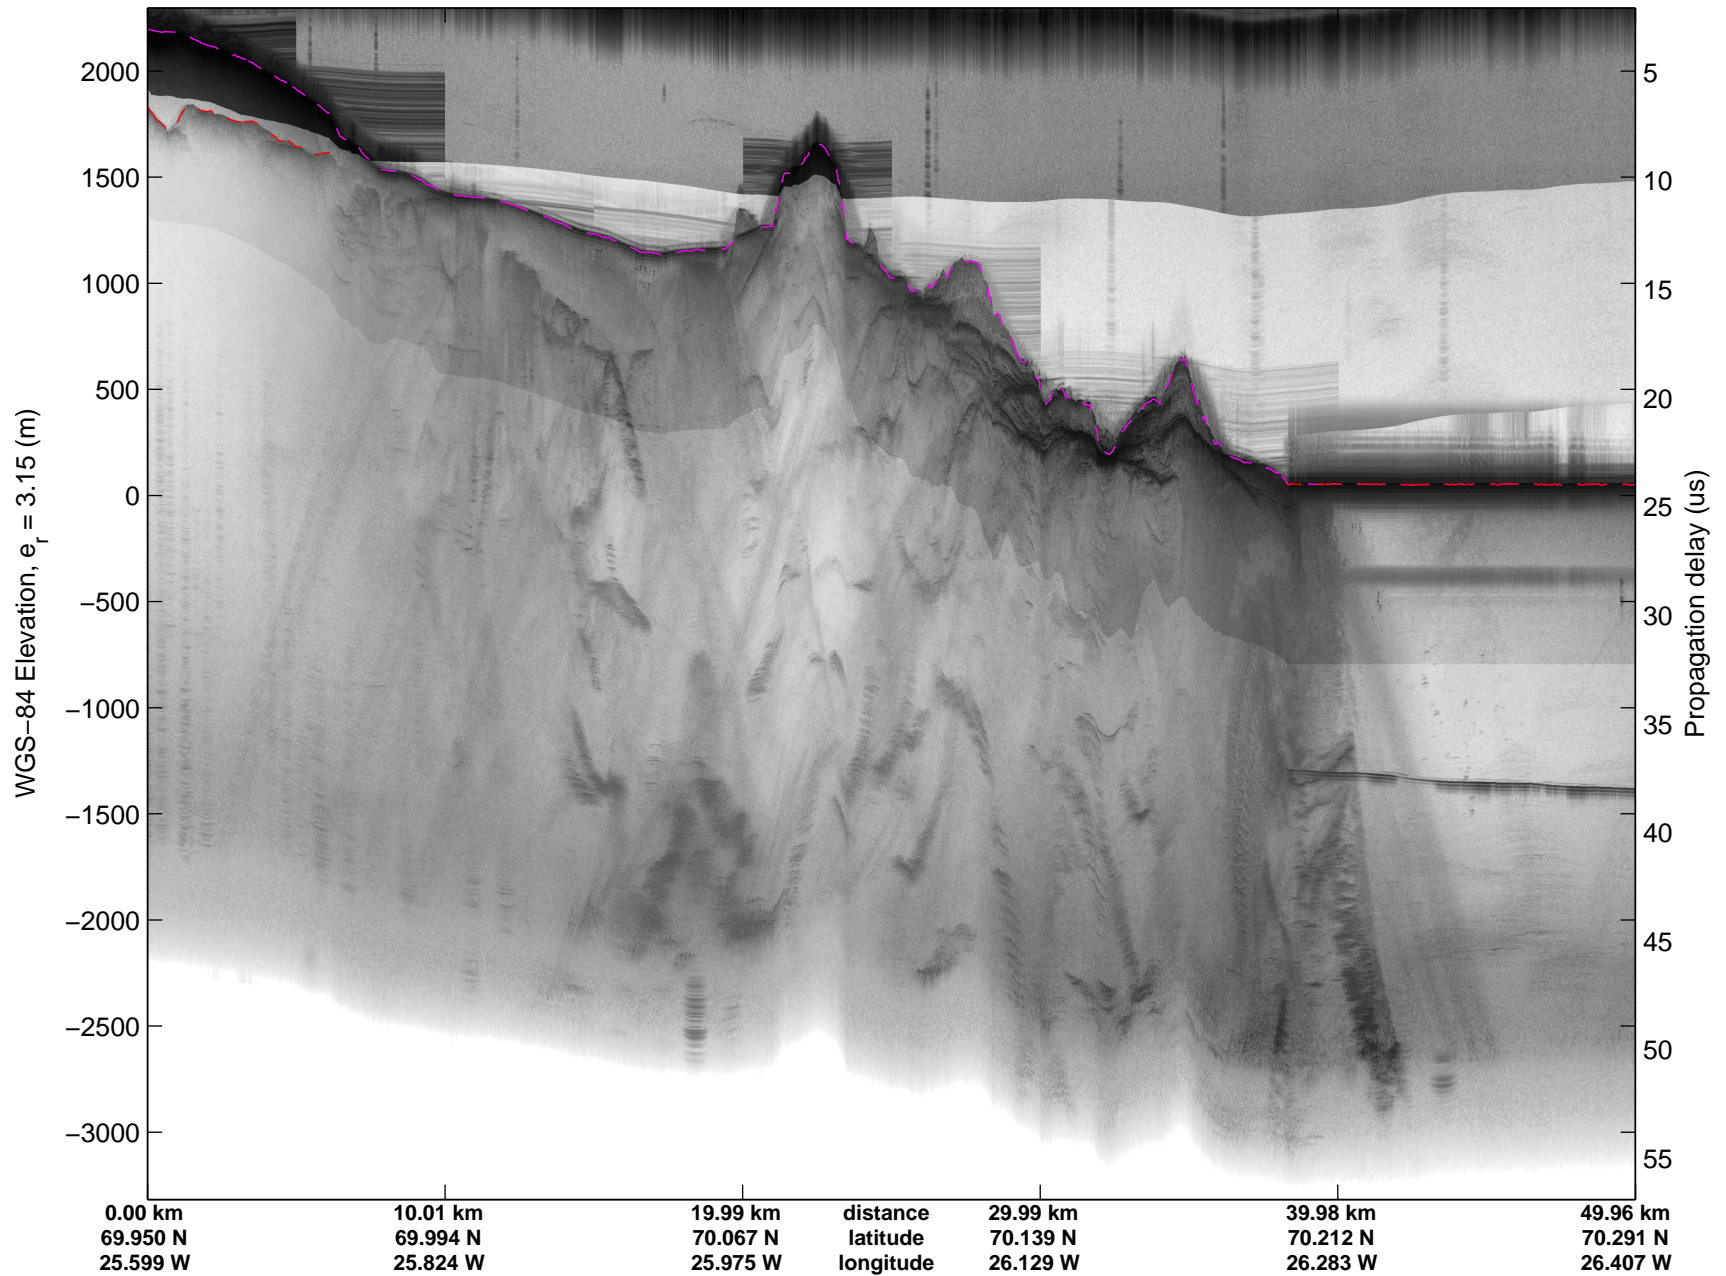

Land Ice: Geikie 02
20150424_06_040
Polar Stereograph 70N/-45E

mcords5 2015_Greenland_C130: "Land Ice: Geikie 02" 20150424_06_040: 15:03:43.6 to 15:10:00.5 GPS

mcords5 2015_Greenland_C130: "Land Ice: Geikie 02" 20150424_06_040: 15:03:43.6 to 15:10:00.5 GPS

Land Ice: Geikie 02
20150424_06_041
Polar Stereograph 70N/-45E

mcords5 2015_Greenland_C130: "Land Ice: Geikie 02" 20150424_06_041: 15:10:00.7 to 15:15:55.7 GPS

mcords5 2015_Greenland_C130: "Land Ice: Geikie 02" 20150424_06_041: 15:10:00.7 to 15:15:55.7 GPS

Land Ice: Geikie 02
20150424_06_042
Polar Stereograph 70N/-45E

mcords5 2015_Greenland_C130: "Land Ice: Geikie 02" 20150424_06_042: 15:15:55.9 to 15:22:08.5 GPS

mcords5 2015_Greenland_C130: "Land Ice: Geikie 02" 20150424_06_042: 15:15:55.9 to 15:22:08.5 GPS

Land Ice: Geikie 02
20150424_06_043
Polar Stereograph 70N/-45E

mcords5 2015_Greenland_C130: "Land Ice: Geikie 02" 20150424_06_043: 15:22:08.7 to 15:28:46.7 GPS

mcords5 2015_Greenland_C130: "Land Ice: Geikie 02" 20150424_06_043: 15:22:08.7 to 15:28:46.7 GPS