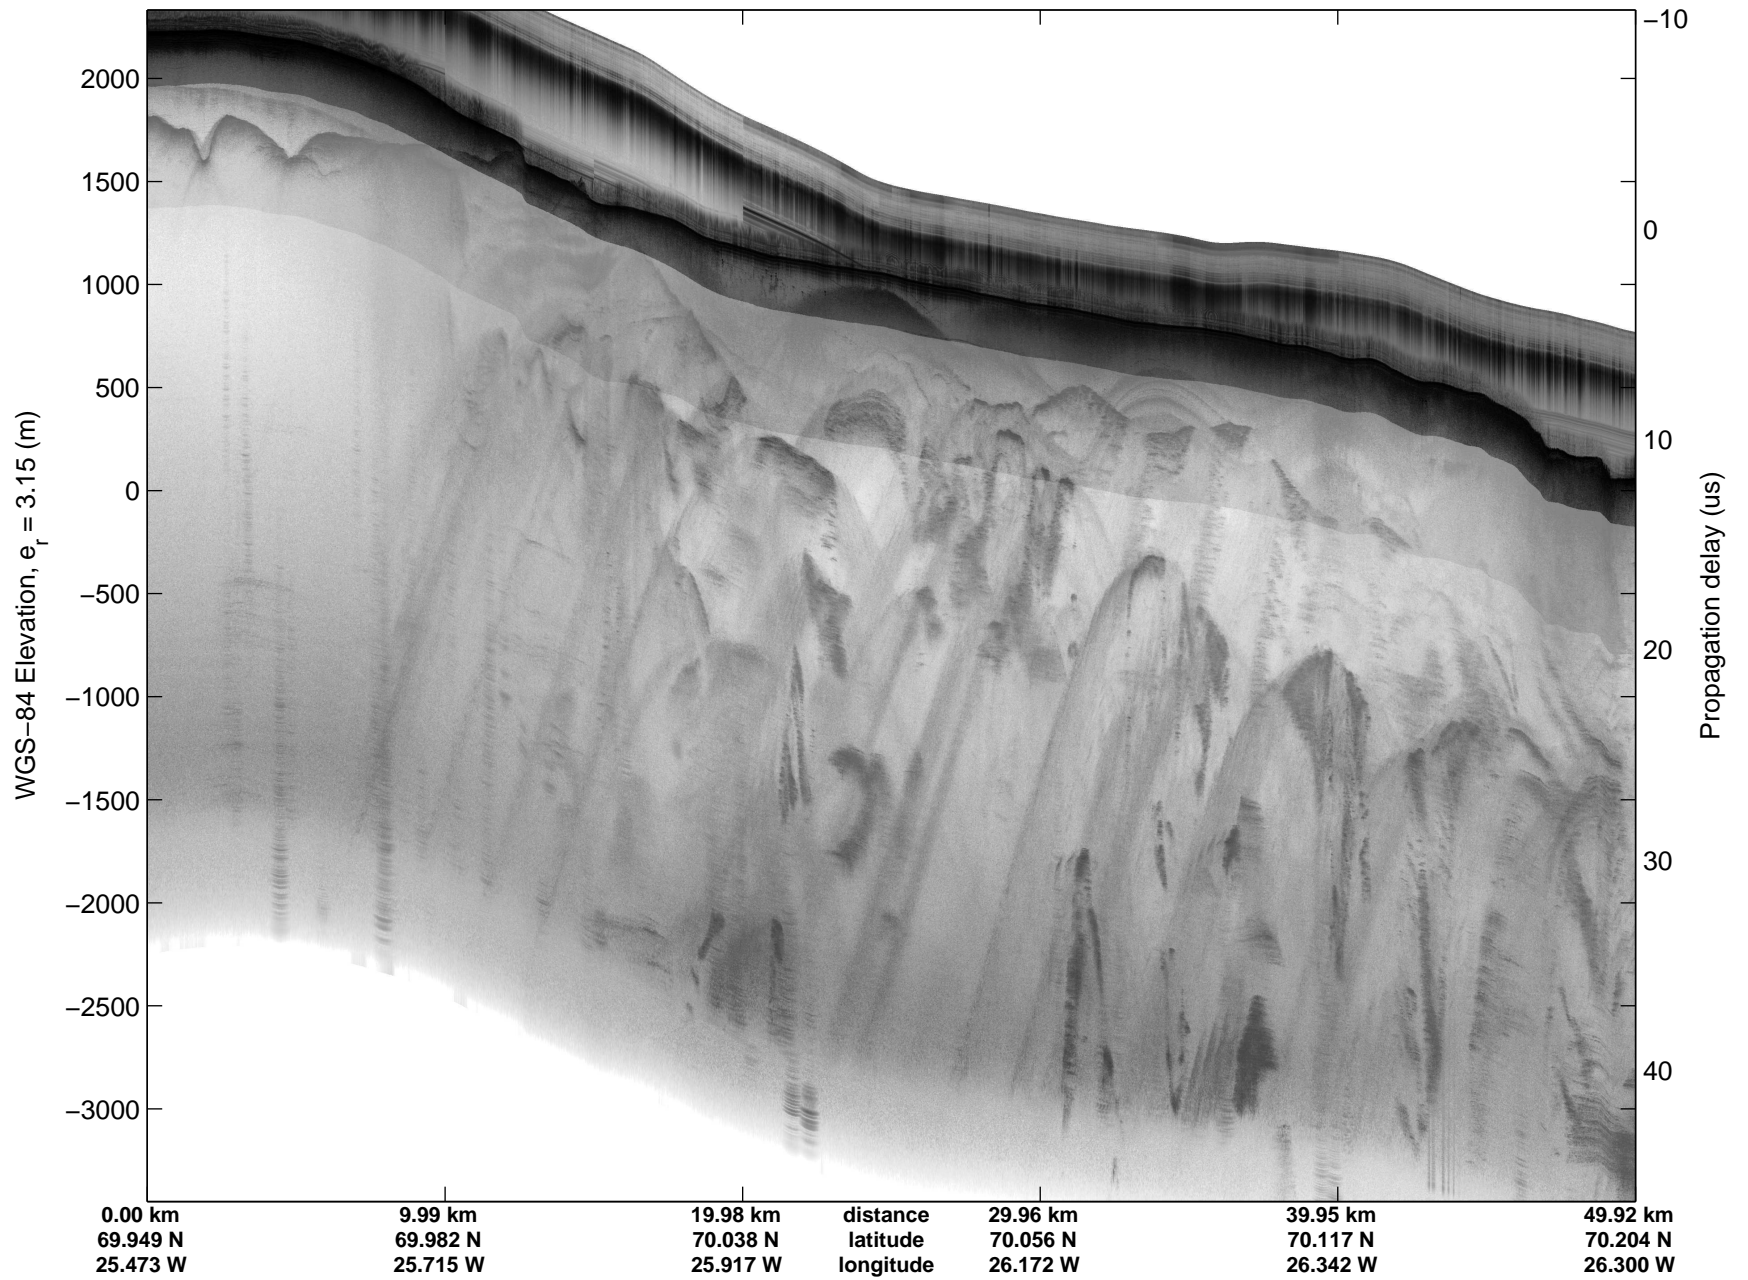

Land Ice: Geikie 02
20150424_06_036
Polar Stereograph 70N/-45E

mcords5 2015_Greenland_C130: "Land Ice: Geikie 02" 20150424_06_036: 14:38:18.3 to 14:44:21.7 GPS

mcords5 2015_Greenland_C130: "Land Ice: Geikie 02" 20150424_06_036: 14:38:18.3 to 14:44:21.7 GPS

Land Ice: Geikie 02
20150424_06_037
Polar Stereograph 70N/-45E

mcords5 2015_Greenland_C130: "Land Ice: Geikie 02" 20150424_06_037: 14:44:21.9 to 14:50:38.4 GPS

mcords5 2015_Greenland_C130: "Land Ice: Geikie 02" 20150424_06_037: 14:44:21.9 to 14:50:38.4 GPS

Land Ice: Geikie 02
20150424_06_038
Polar Stereograph 70N/-45E

mcords5 2015_Greenland_C130: "Land Ice: Geikie 02" 20150424_06_038: 14:50:38.7 to 14:57:12.4 GPS

mcords5 2015_Greenland_C130: "Land Ice: Geikie 02" 20150424_06_038: 14:50:38.7 to 14:57:12.4 GPS