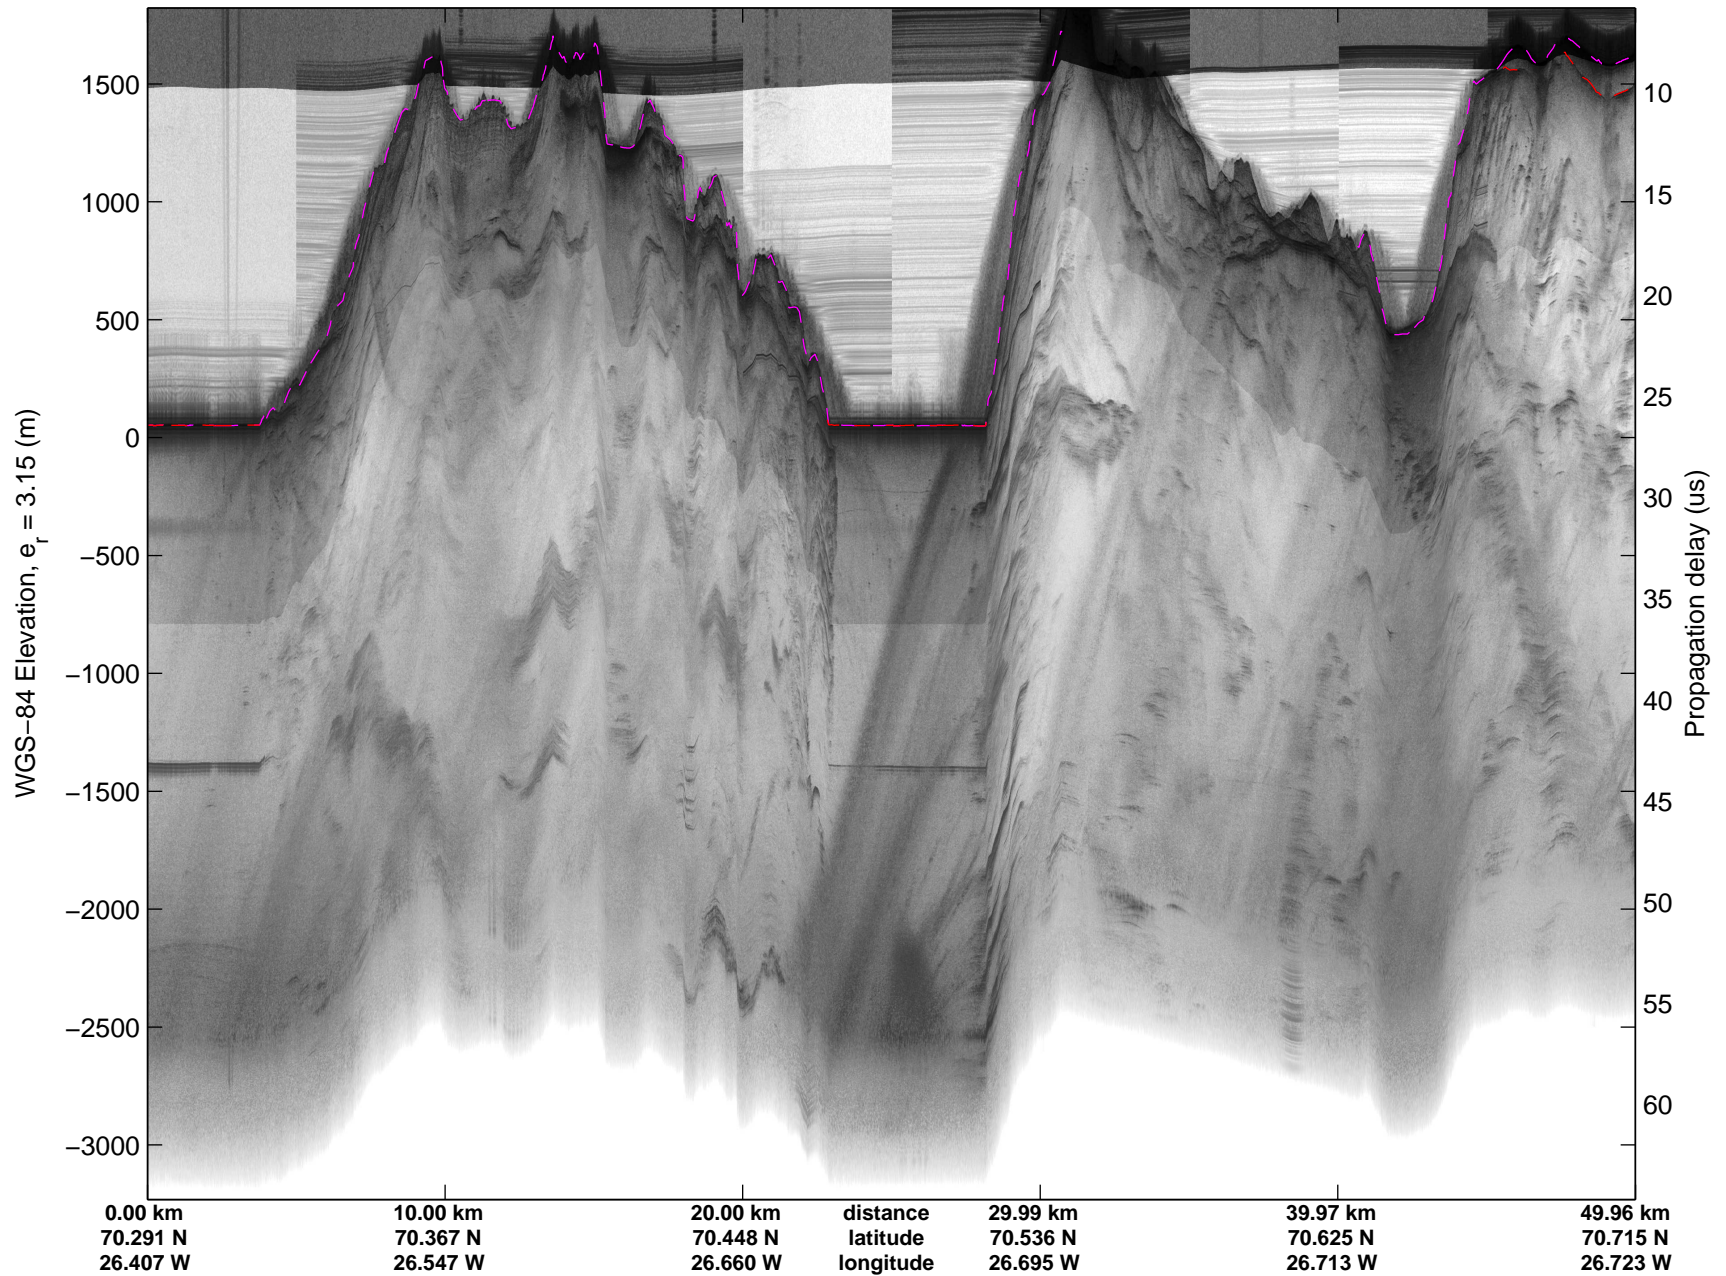

Land Ice: Geikie 02
20150424_06_041
Polar Stereograph 70N/-45E

mcords5 2015_Greenland_C130: "Land Ice: Geikie 02" 20150424_06_041: 15:10:00.7 to 15:15:55.7 GPS

mcords5 2015_Greenland_C130: "Land Ice: Geikie 02" 20150424_06_041: 15:10:00.7 to 15:15:55.7 GPS

Land Ice: Geikie 02
20150424_06_042
Polar Stereograph 70N/-45E

mcords5 2015_Greenland_C130: "Land Ice: Geikie 02" 20150424_06_042: 15:15:55.9 to 15:22:08.5 GPS

mcords5 2015_Greenland_C130: "Land Ice: Geikie 02" 20150424_06_042: 15:15:55.9 to 15:22:08.5 GPS

Land Ice: Geikie 02
20150424_06_043
Polar Stereograph 70N/-45E

mcords5 2015_Greenland_C130: "Land Ice: Geikie 02" 20150424_06_043: 15:22:08.7 to 15:28:46.7 GPS

mcords5 2015_Greenland_C130: "Land Ice: Geikie 02" 20150424_06_043: 15:22:08.7 to 15:28:46.7 GPS