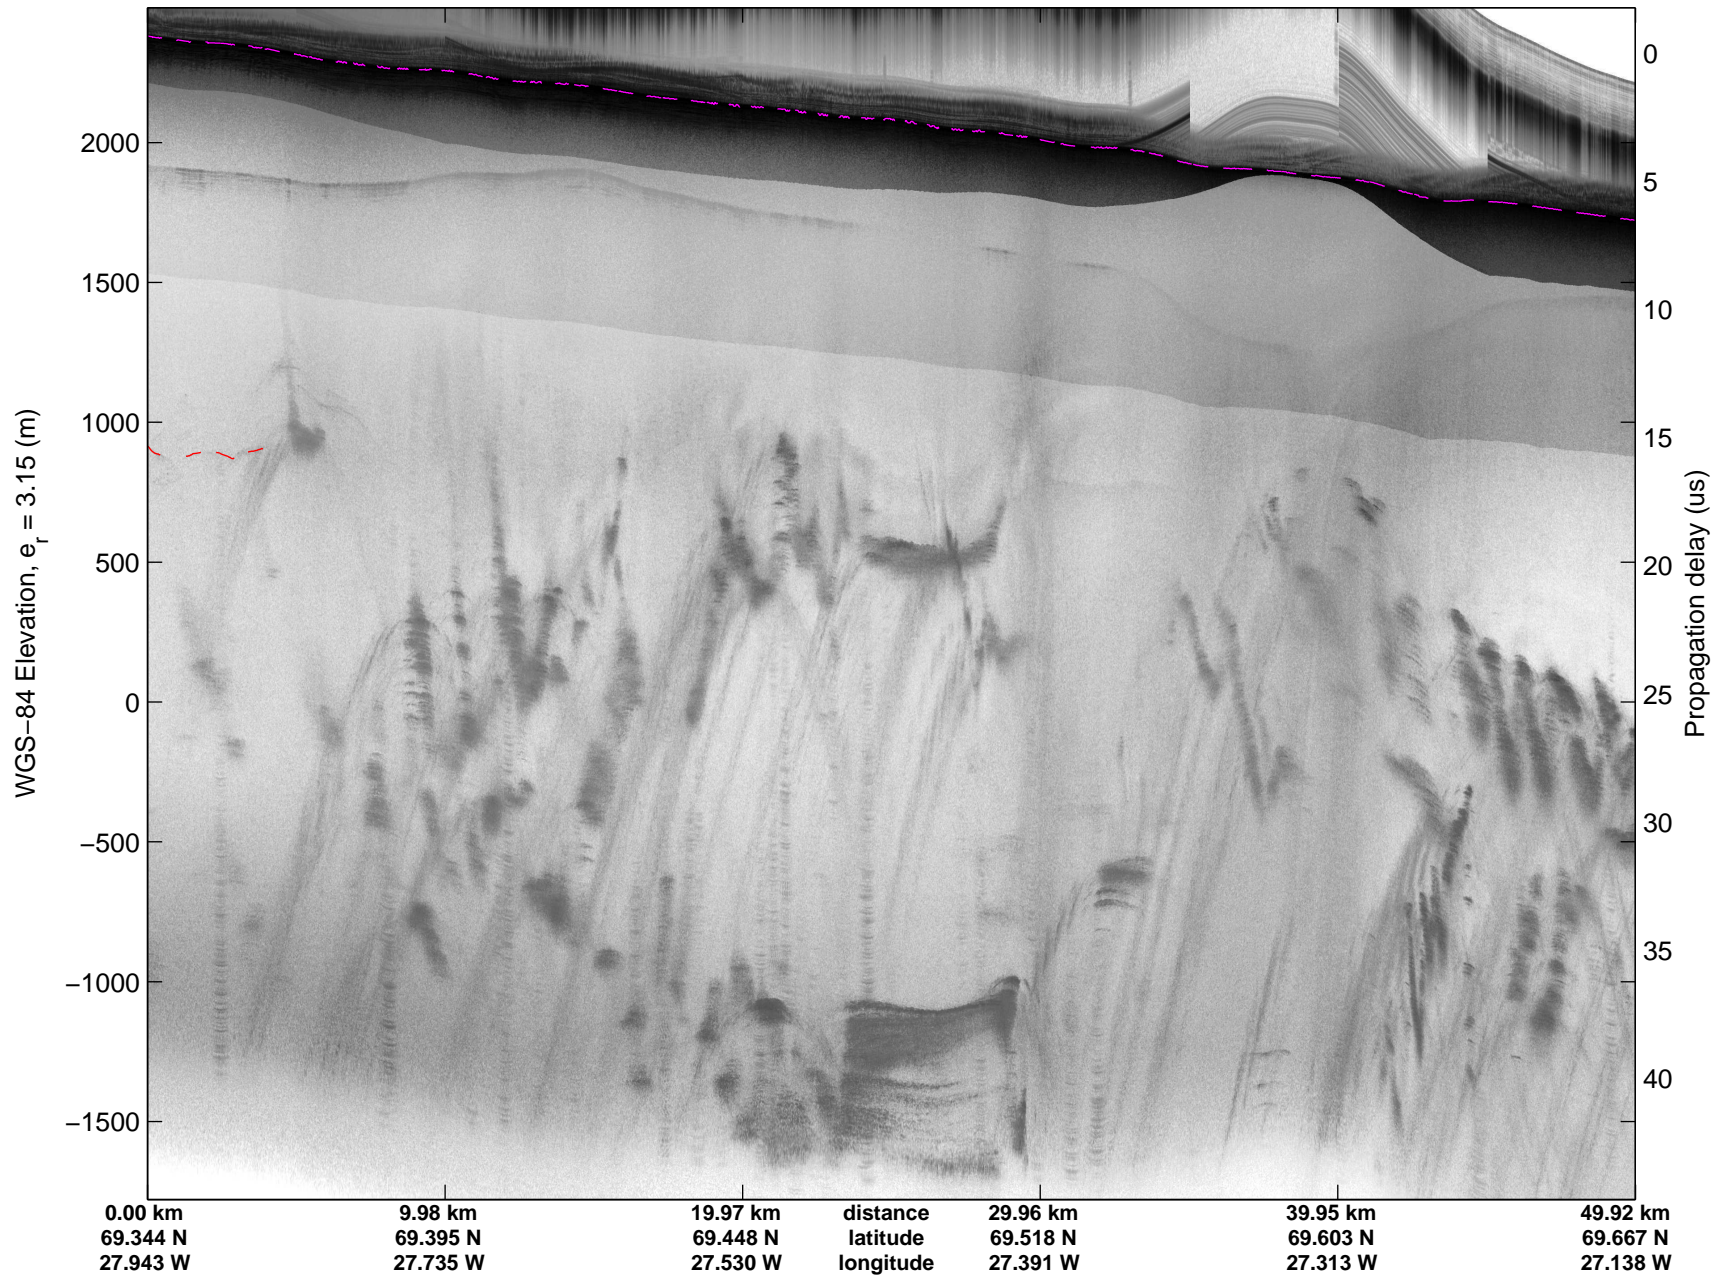

mcords5 2015_Greenland_C130: "Land Ice: Geikie 02" 20150424_06_026: 13:34:30.4 to 13:40:58.0 GPS