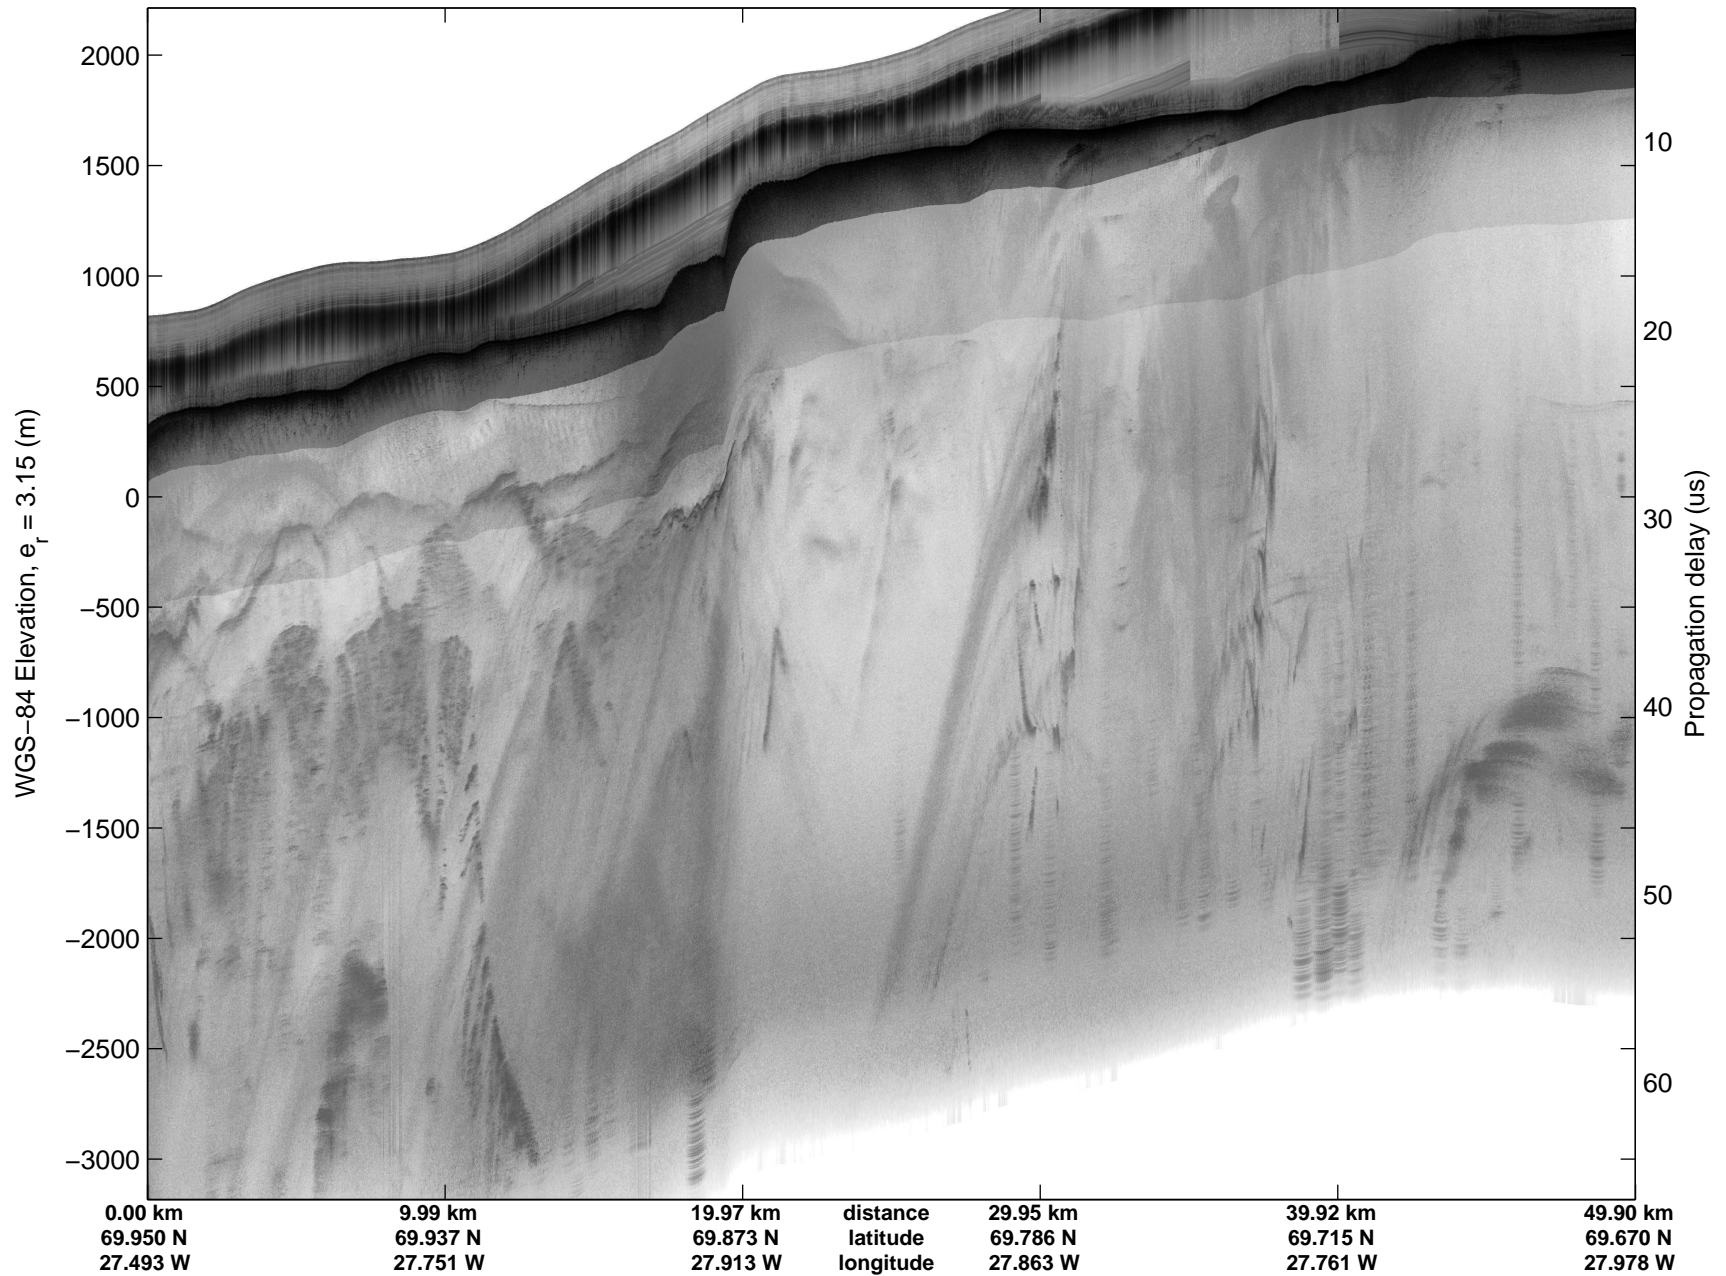

mcords5 2015_Greenland_C130: "Land Ice: Geikie 02" 20150424_06_028: 13:47:48.5 to 13:54:08.5 GPS