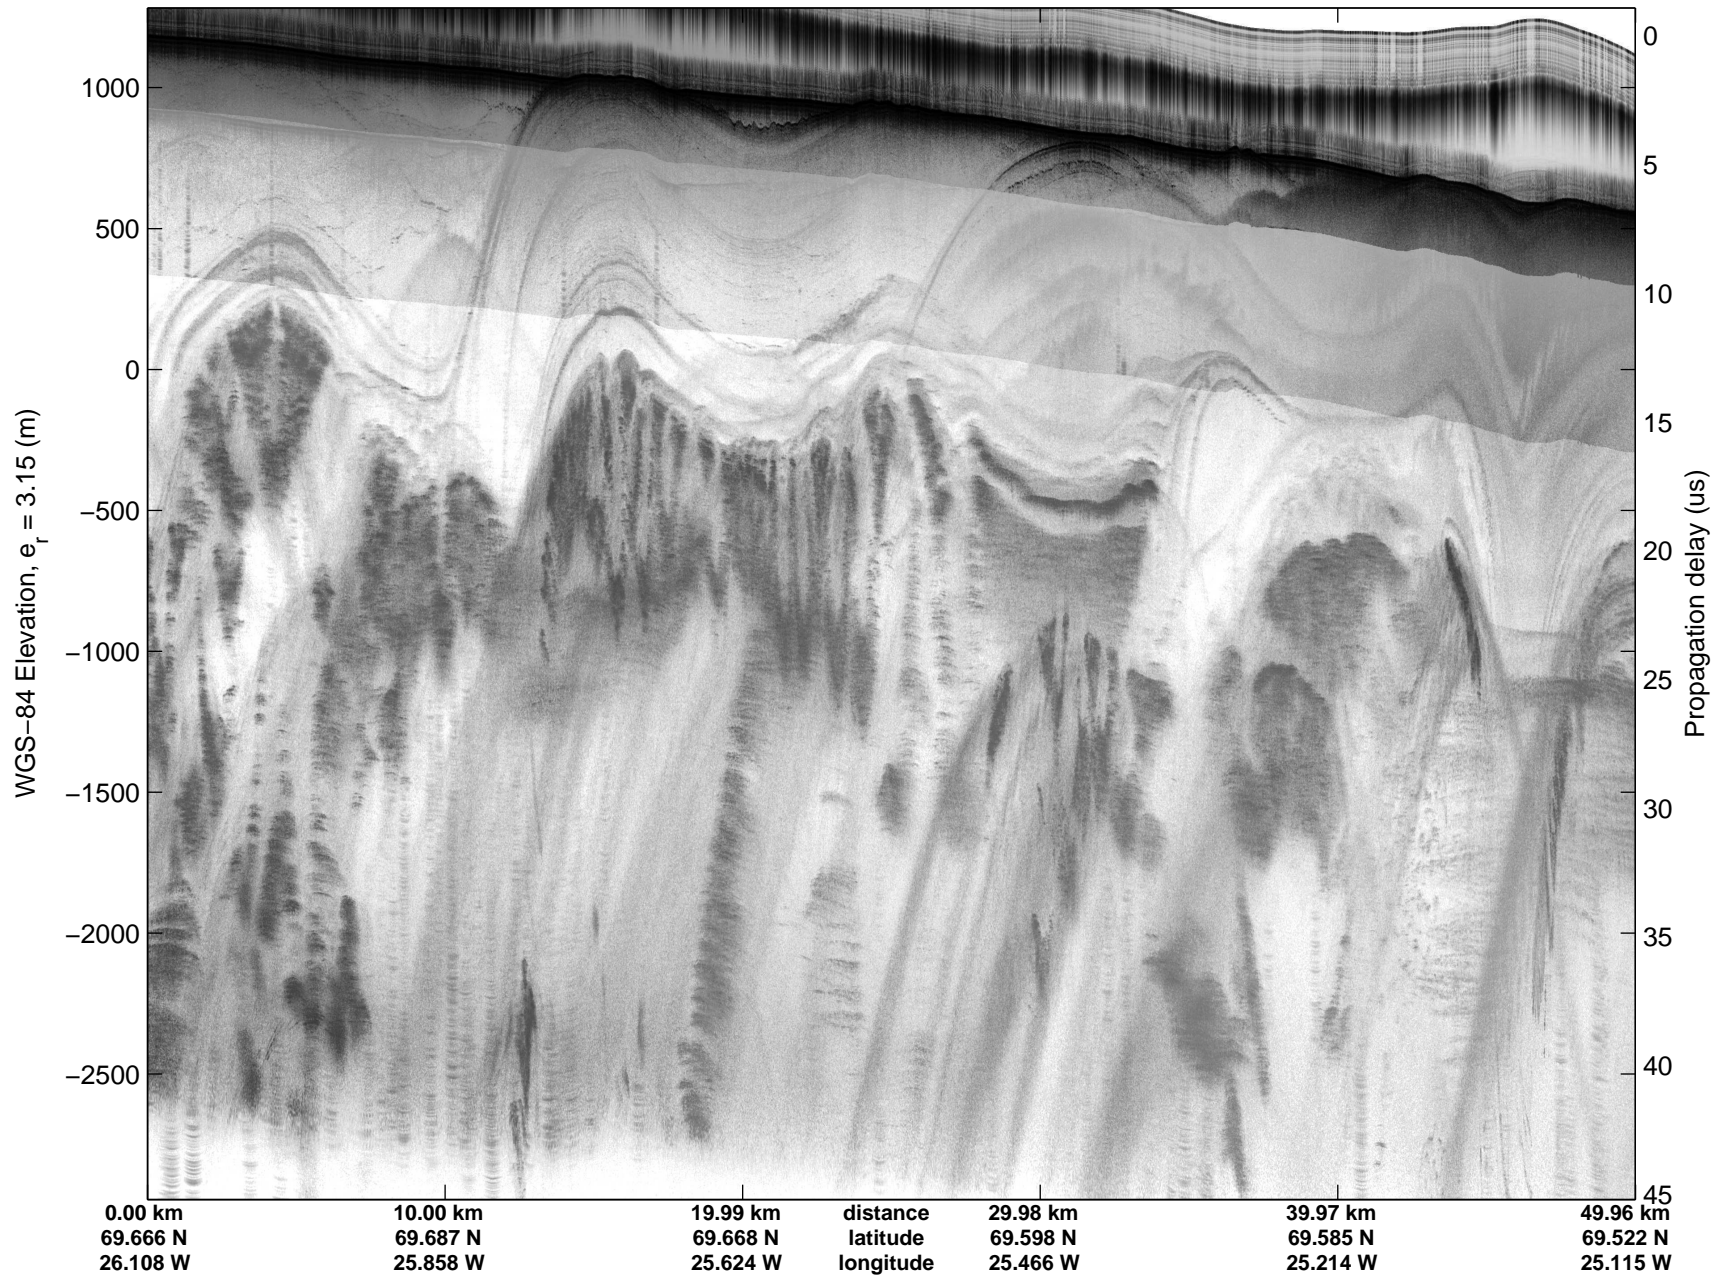

mcords5 2015_Greenland_C130: "Land Ice: Geikie 02" 20150424_06_033: 14:18:59.4 to 14:25:22.2 GPS