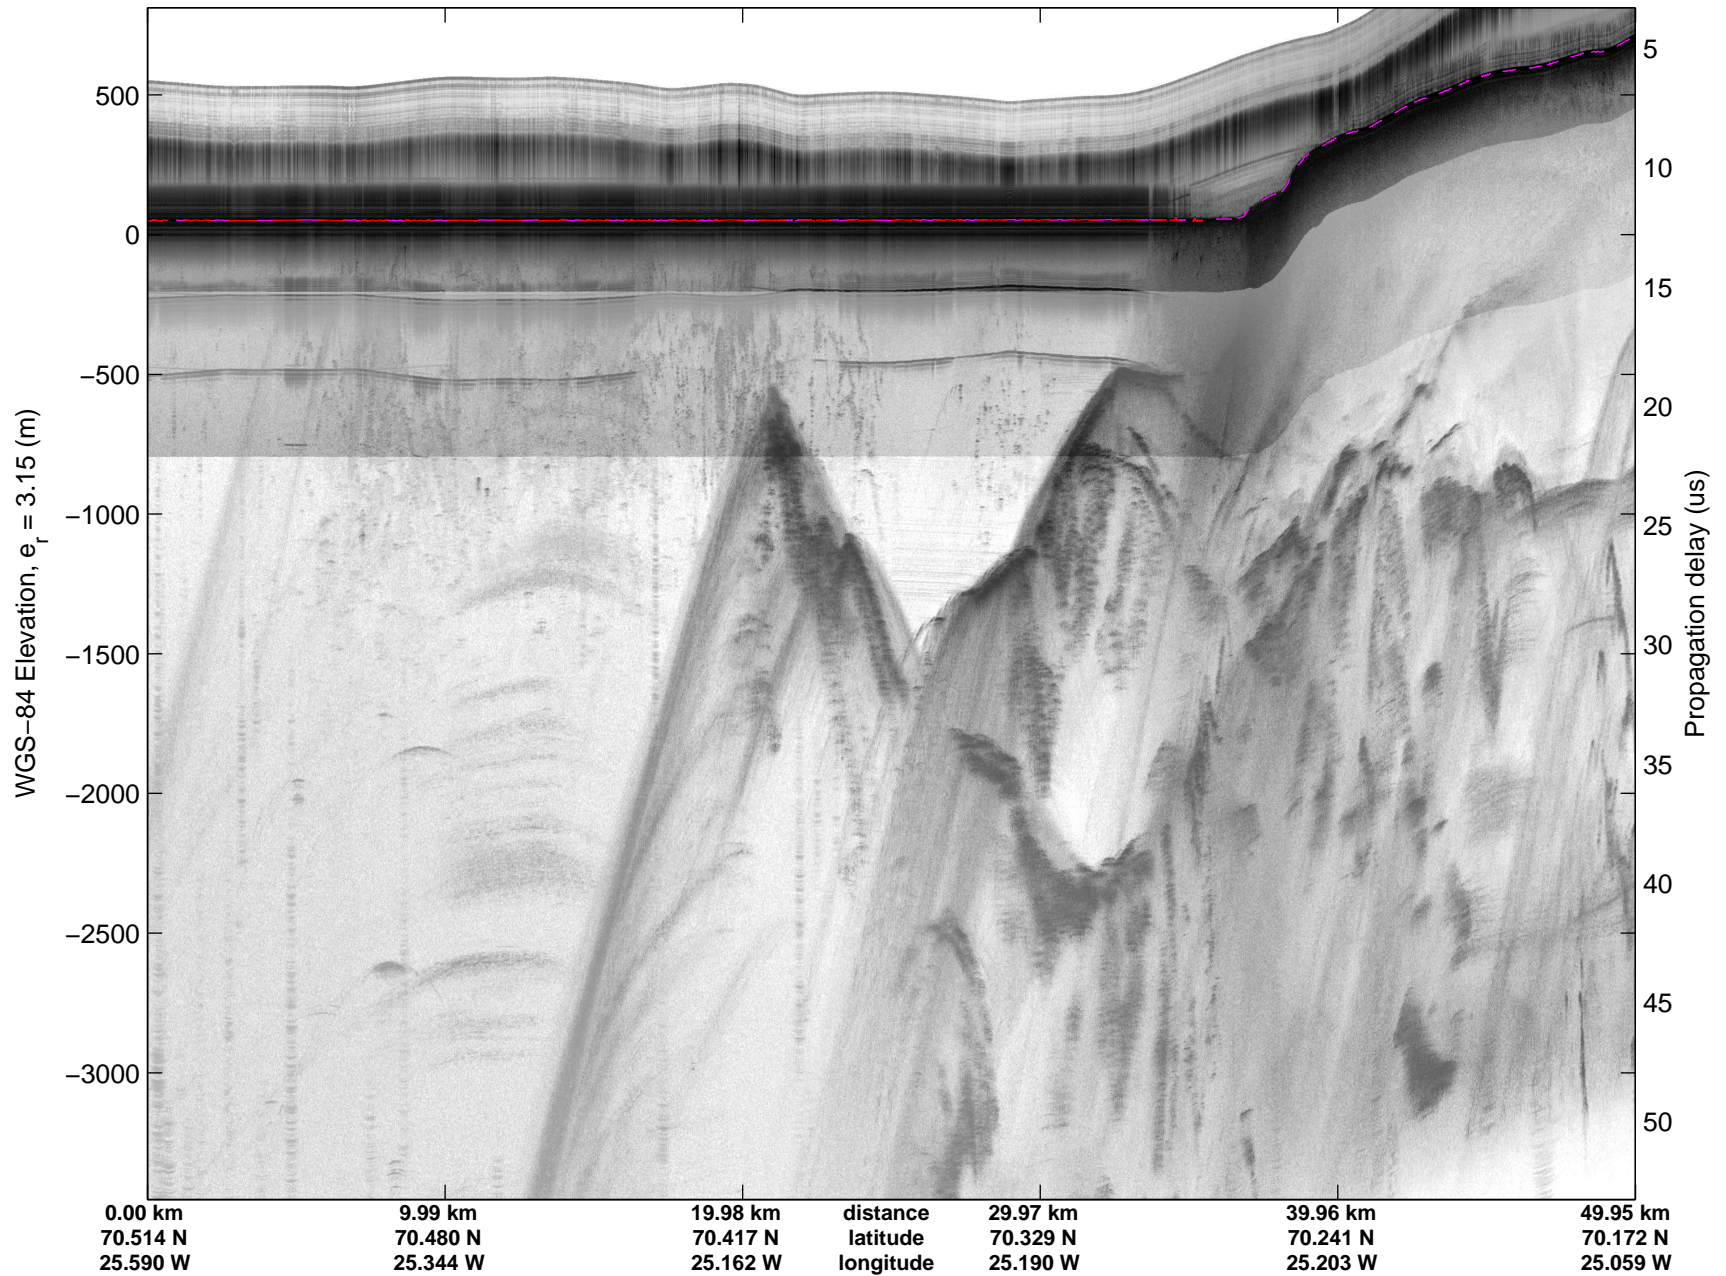

Land Ice: Geikie 02
20150424_06_038
Polar Stereograph 70N/-45E

mcords5 2015_Greenland_C130: "Land Ice: Geikie 02" 20150424_06_038: 14:50:38.7 to 14:57:12.4 GPS

mcords5 2015_Greenland_C130: "Land Ice: Geikie 02" 20150424_06_038: 14:50:38.7 to 14:57:12.4 GPS

Land Ice: Geikie 02
20150424_06_039
Polar Stereograph 70N/-45E

mcords5 2015_Greenland_C130: "Land Ice: Geikie 02" 20150424_06_039: 14:57:12.7 to 15:03:43.3 GPS

mcords5 2015_Greenland_C130: "Land Ice: Geikie 02" 20150424_06_039: 14:57:12.7 to 15:03:43.3 GPS

Land Ice: Geikie 02
20150424_06_040
Polar Stereograph 70N/-45E

mcords5 2015_Greenland_C130: "Land Ice: Geikie 02" 20150424_06_040: 15:03:43.6 to 15:10:00.5 GPS

mcords5 2015_Greenland_C130: "Land Ice: Geikie 02" 20150424_06_040: 15:03:43.6 to 15:10:00.5 GPS