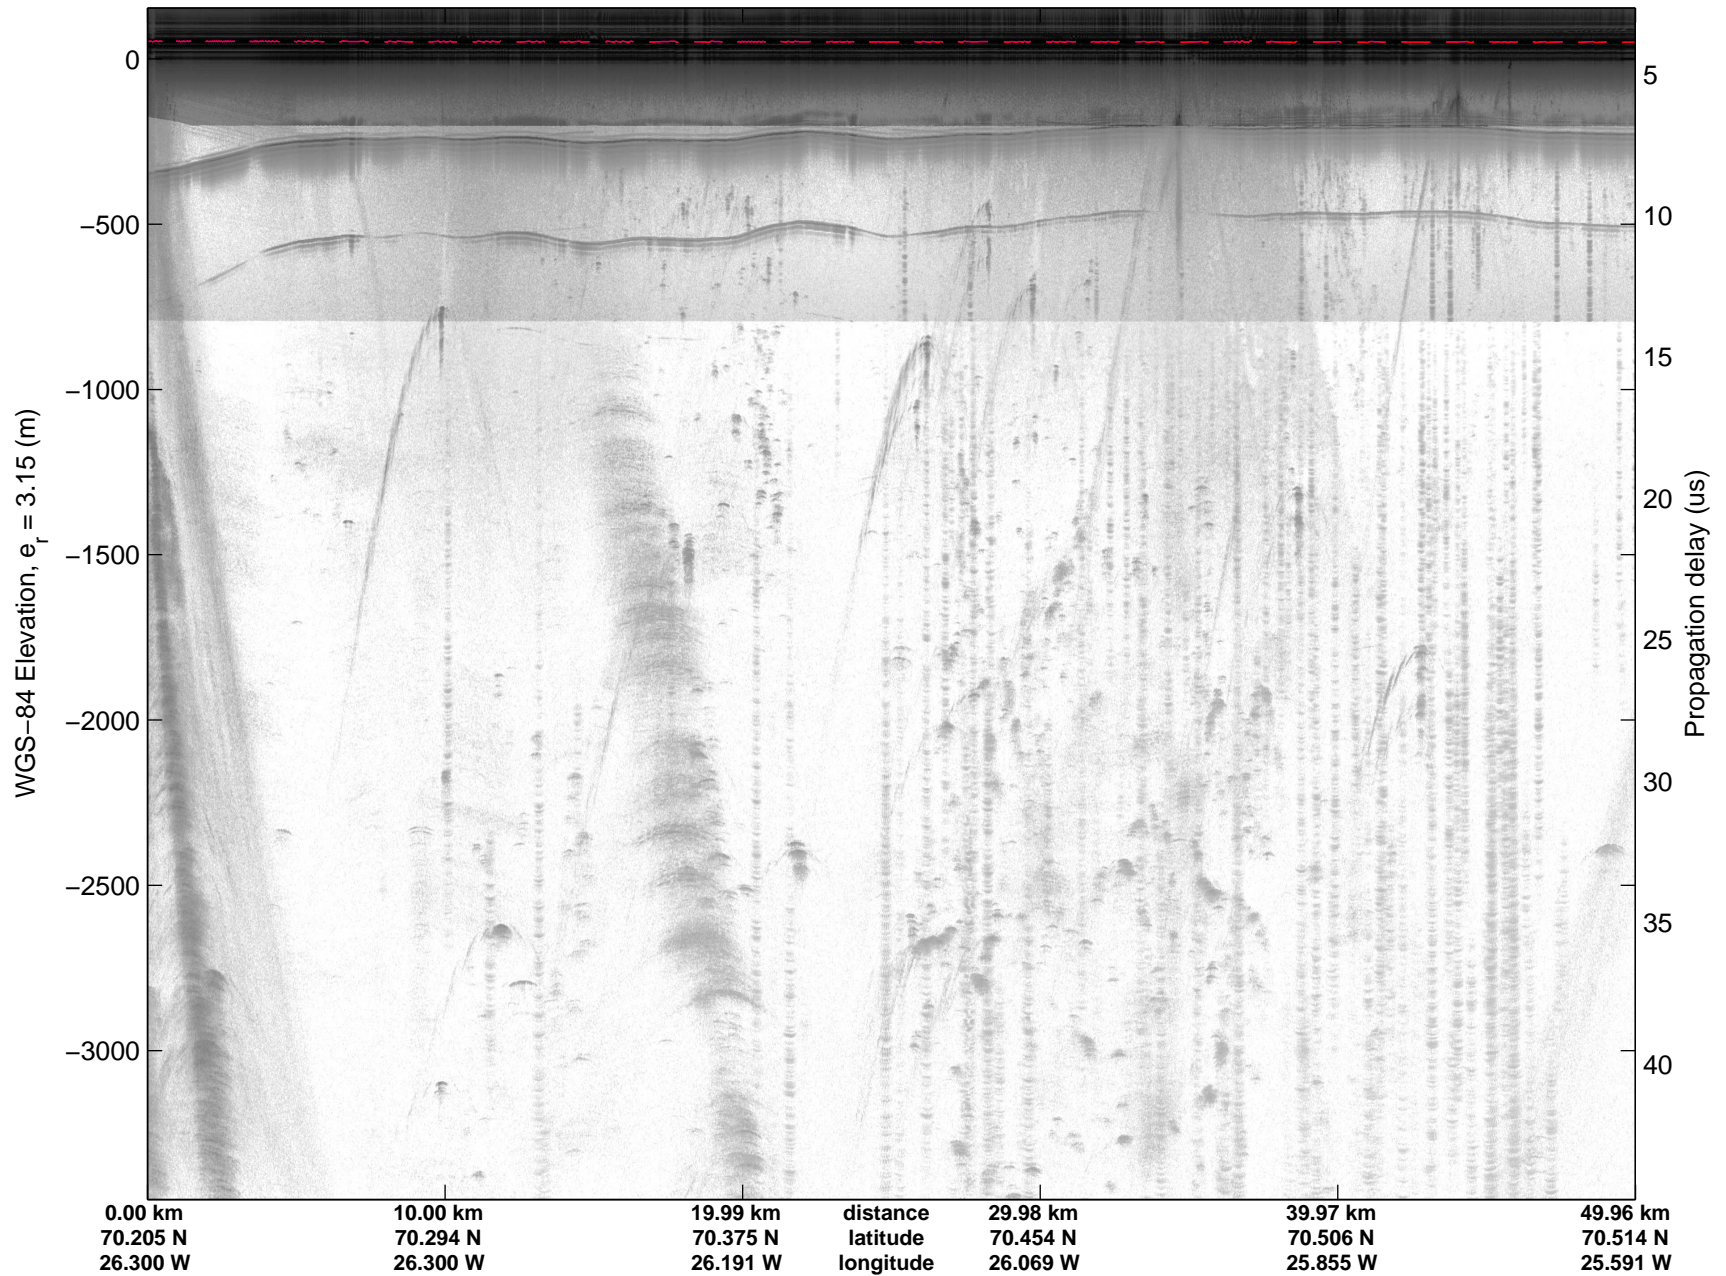

mcords5 2015_Greenland_C130: "Land Ice: Geikie 02" 20150424_06_039: 14:57:12.7 to 15:03:43.3 GPS