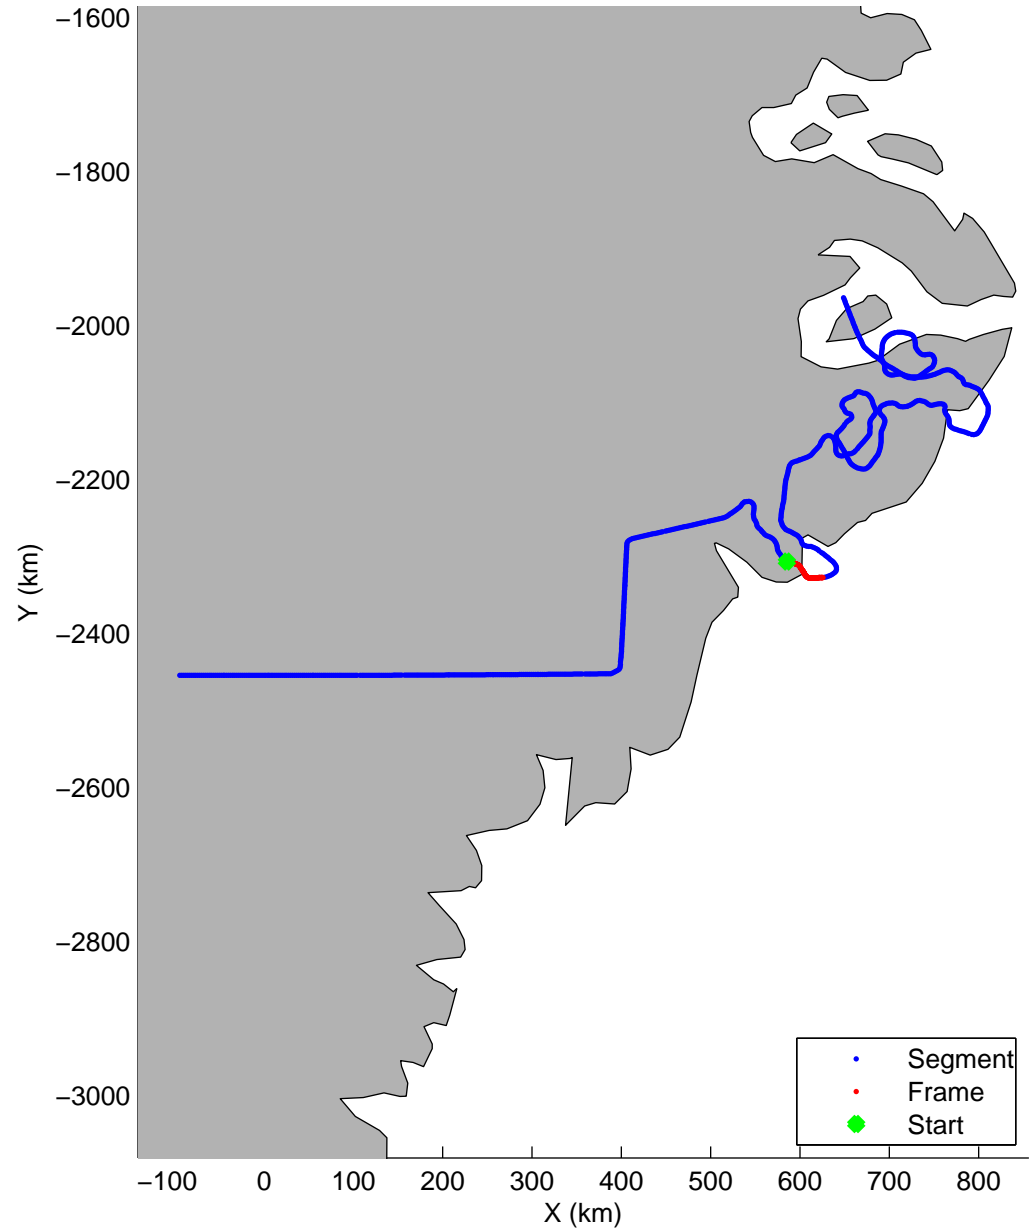

Land Ice: Geikie 02
20150424_06_019
Polar Stereograph 70N/-45E