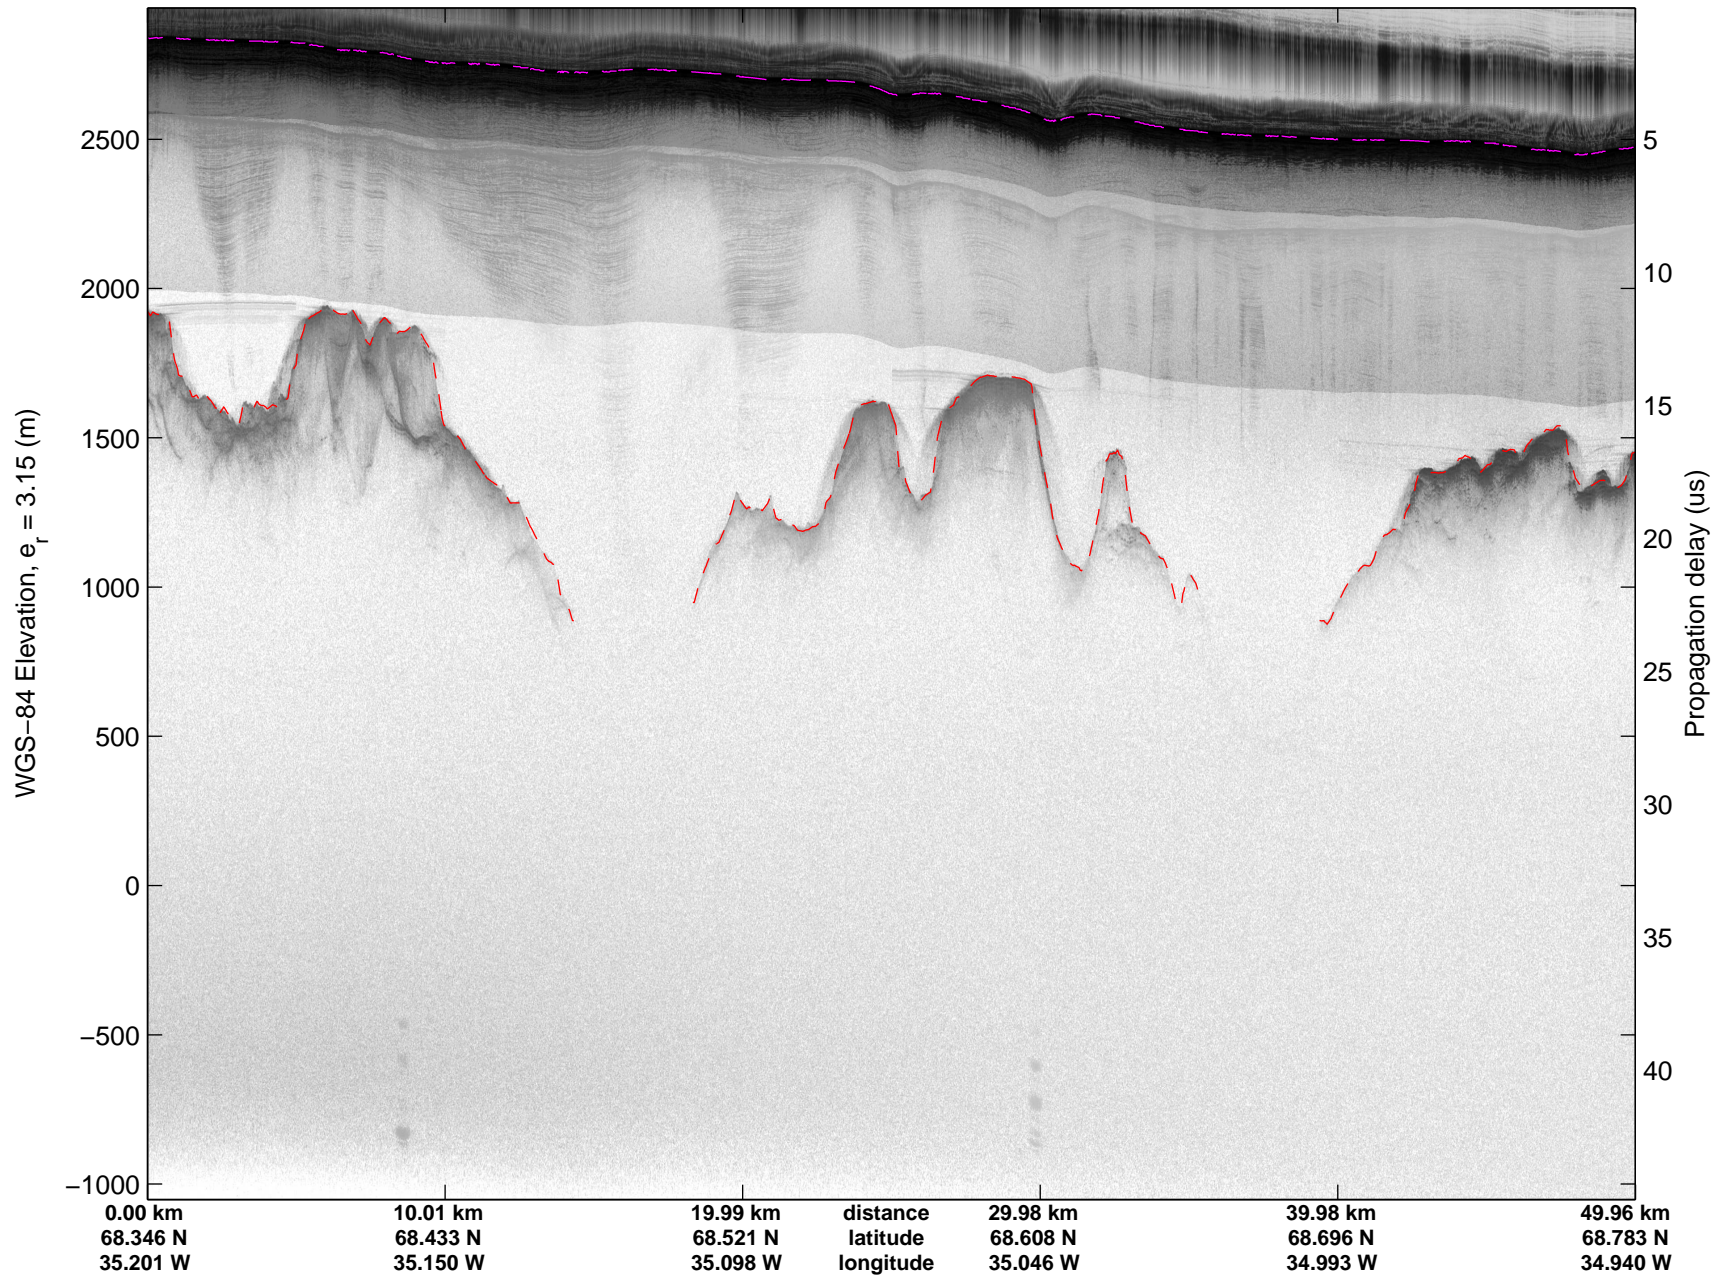

mcords5 2015_Greenland_C130: "Land Ice: Geikie 02" 20150424_06_013: 12:12:14.5 to 12:18:28.2 GPS