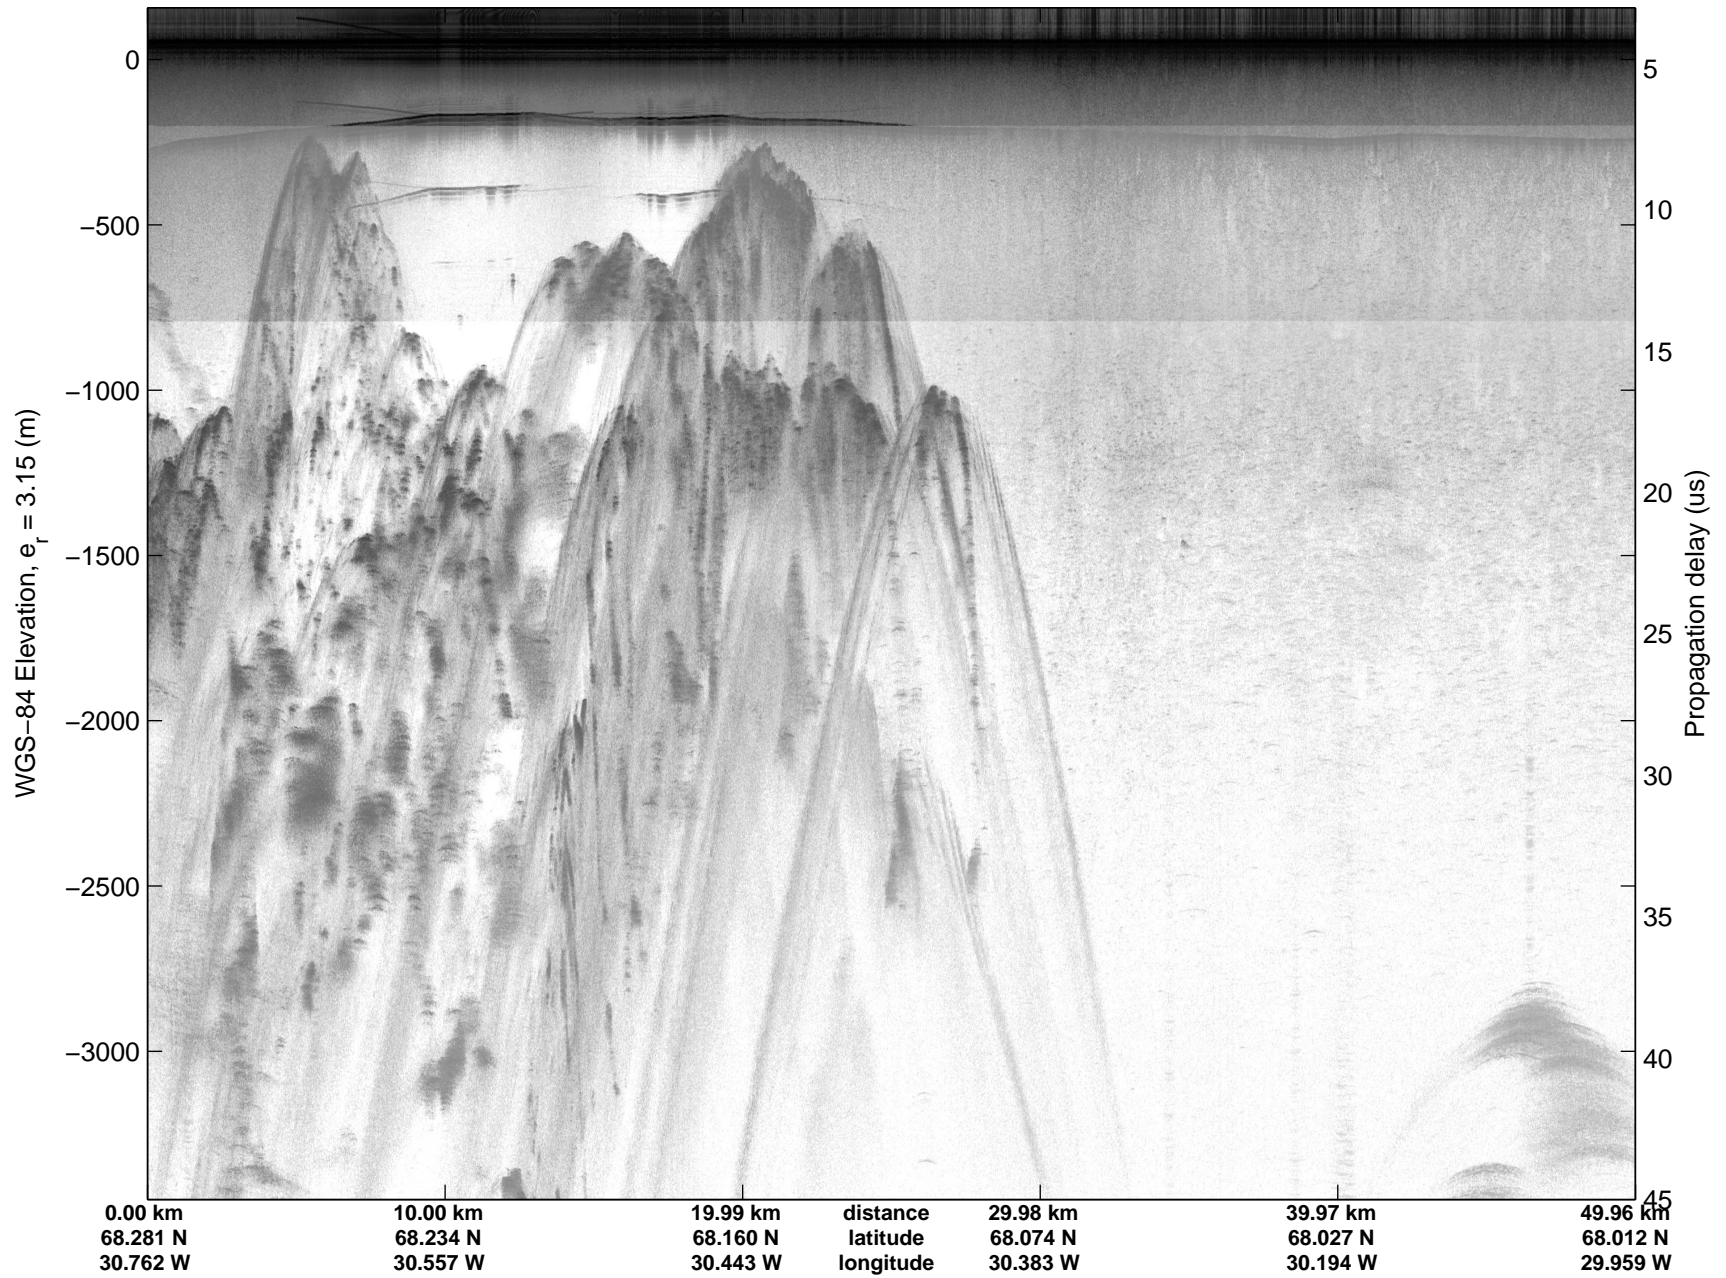

mcords5 2015_Greenland_C130: "Land Ice: Geikie 02" 20150424_06_019: 12:50:17.2 to 12:57:00.9 GPS