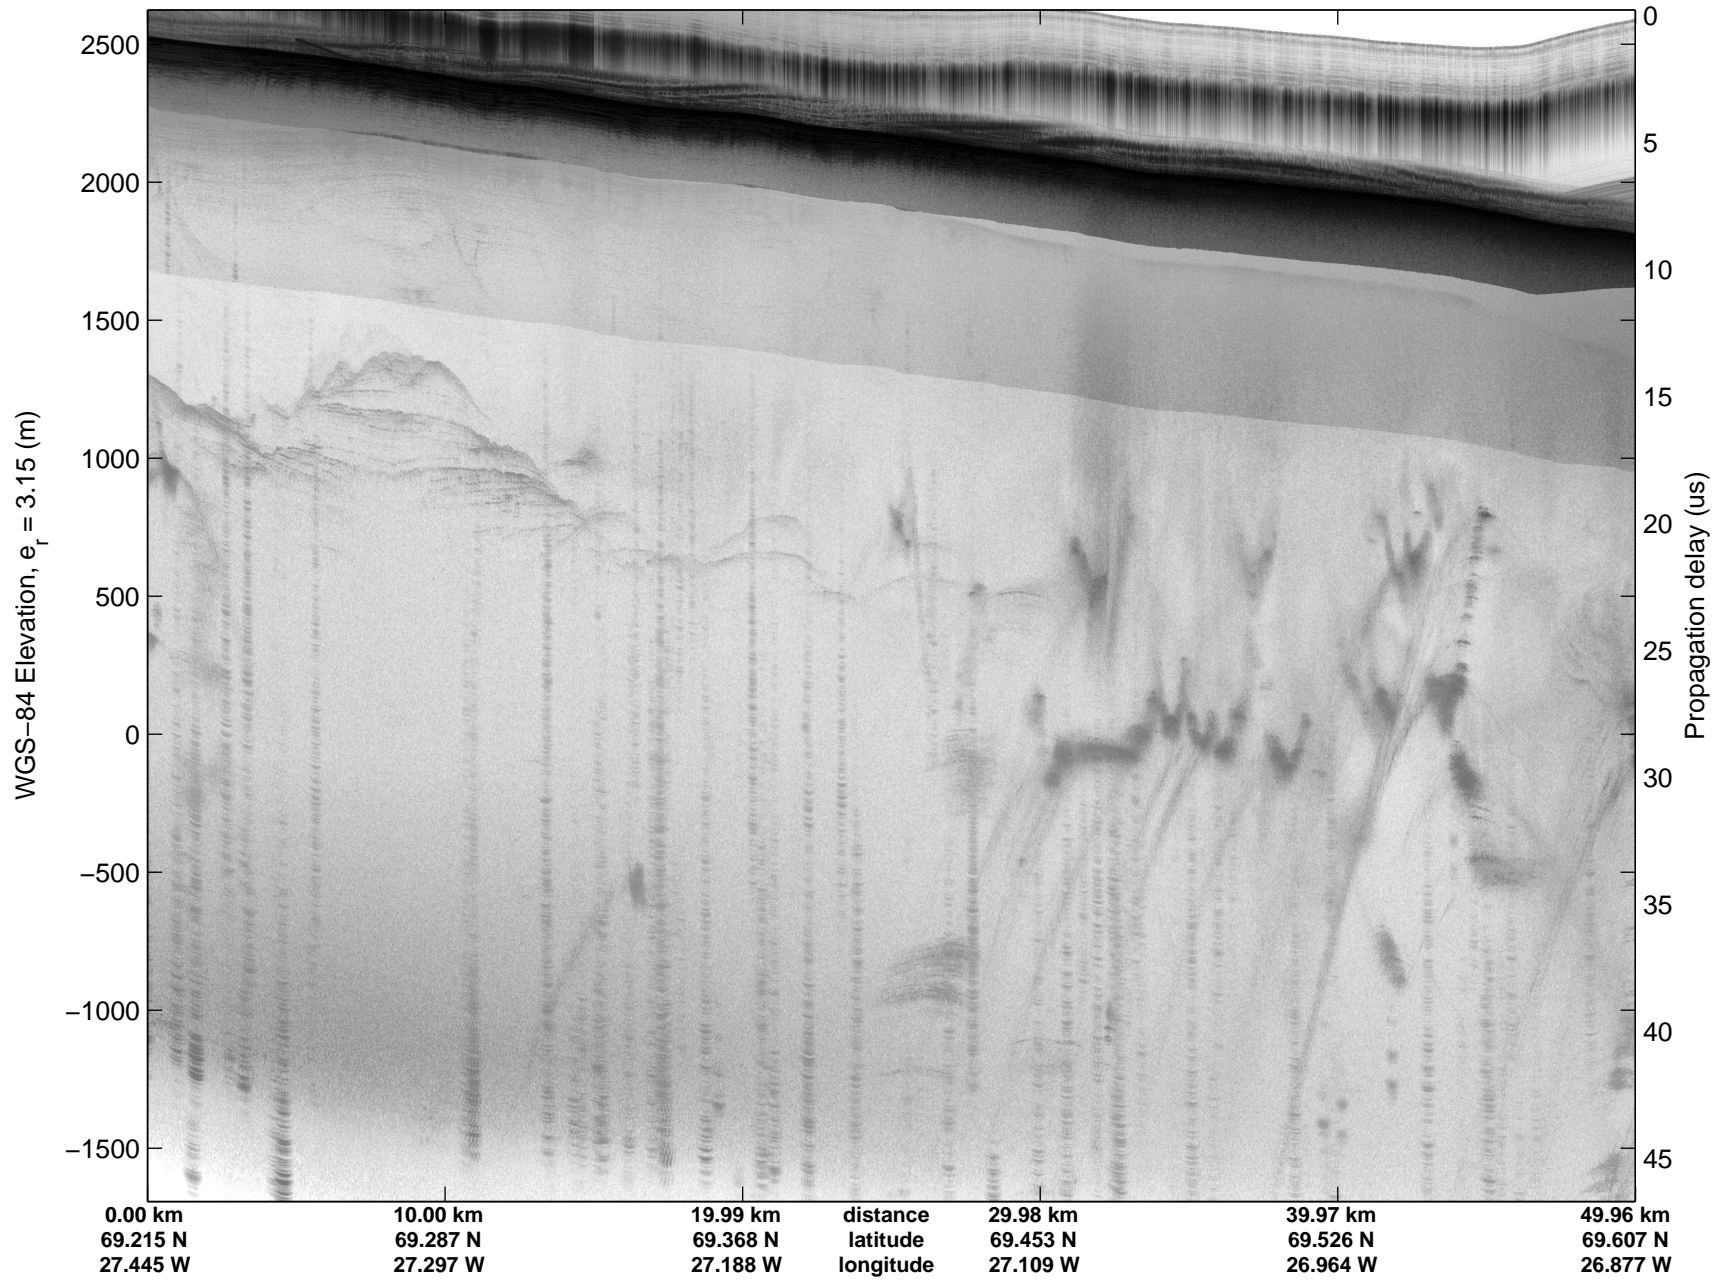

mcords5 2015_Greenland_C130: "Land Ice: Geikie 02" 20150424_06_031: 14:06:14.0 to 14:12:36.6 GPS