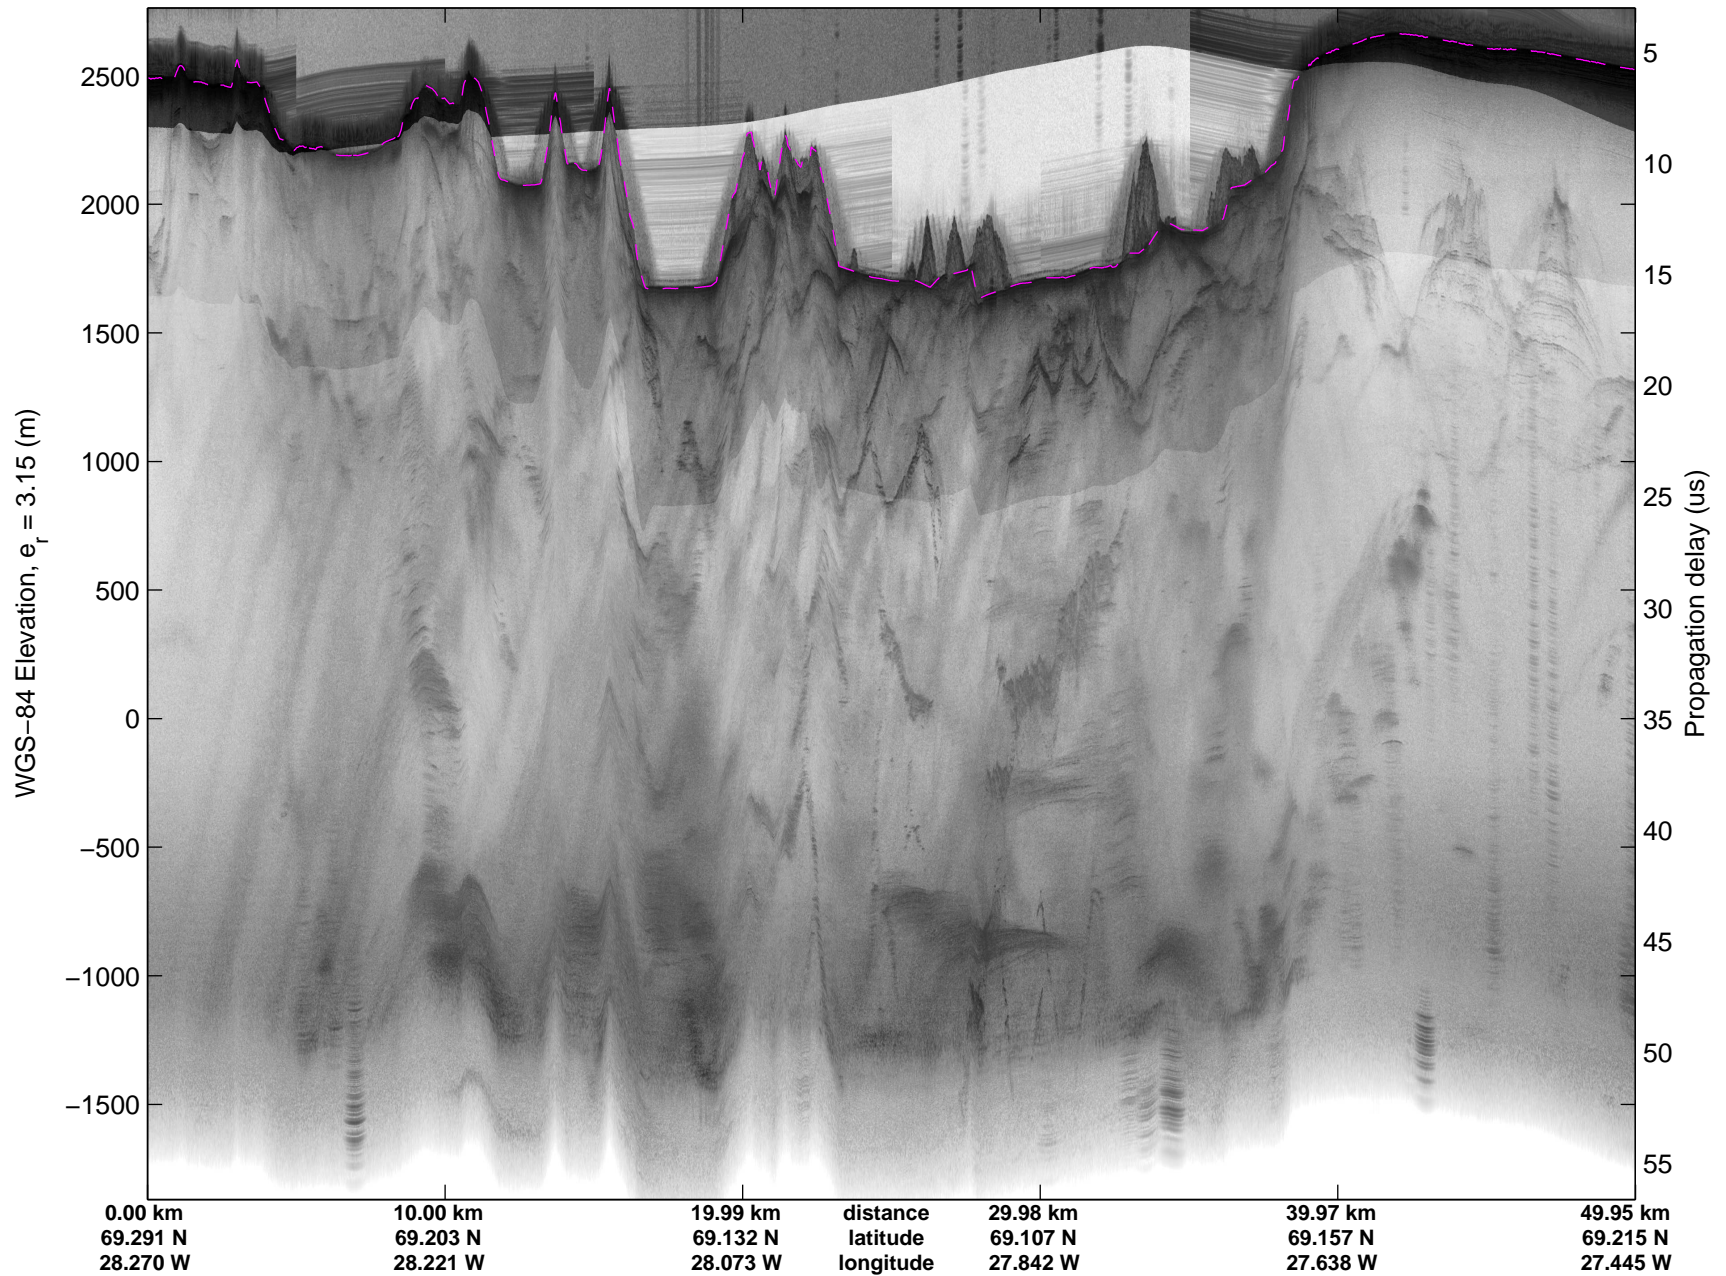

Land Ice: Geikie 02
20150424_06_029
Polar Stereograph 70N/-45E

mcords5 2015_Greenland_C130: "Land Ice: Geikie 02" 20150424_06_029: 13:54:08.8 to 13:59:58.9 GPS

mcords5 2015_Greenland_C130: "Land Ice: Geikie 02" 20150424_06_029: 13:54:08.8 to 13:59:58.9 GPS

Land Ice: Geikie 02
20150424_06_030
Polar Stereograph 70N/-45E

mcords5 2015_Greenland_C130: "Land Ice: Geikie 02" 20150424_06_030: 13:59:59.2 to 14:06:13.8 GPS

mcords5 2015_Greenland_C130: "Land Ice: Geikie 02" 20150424_06_030: 13:59:59.2 to 14:06:13.8 GPS