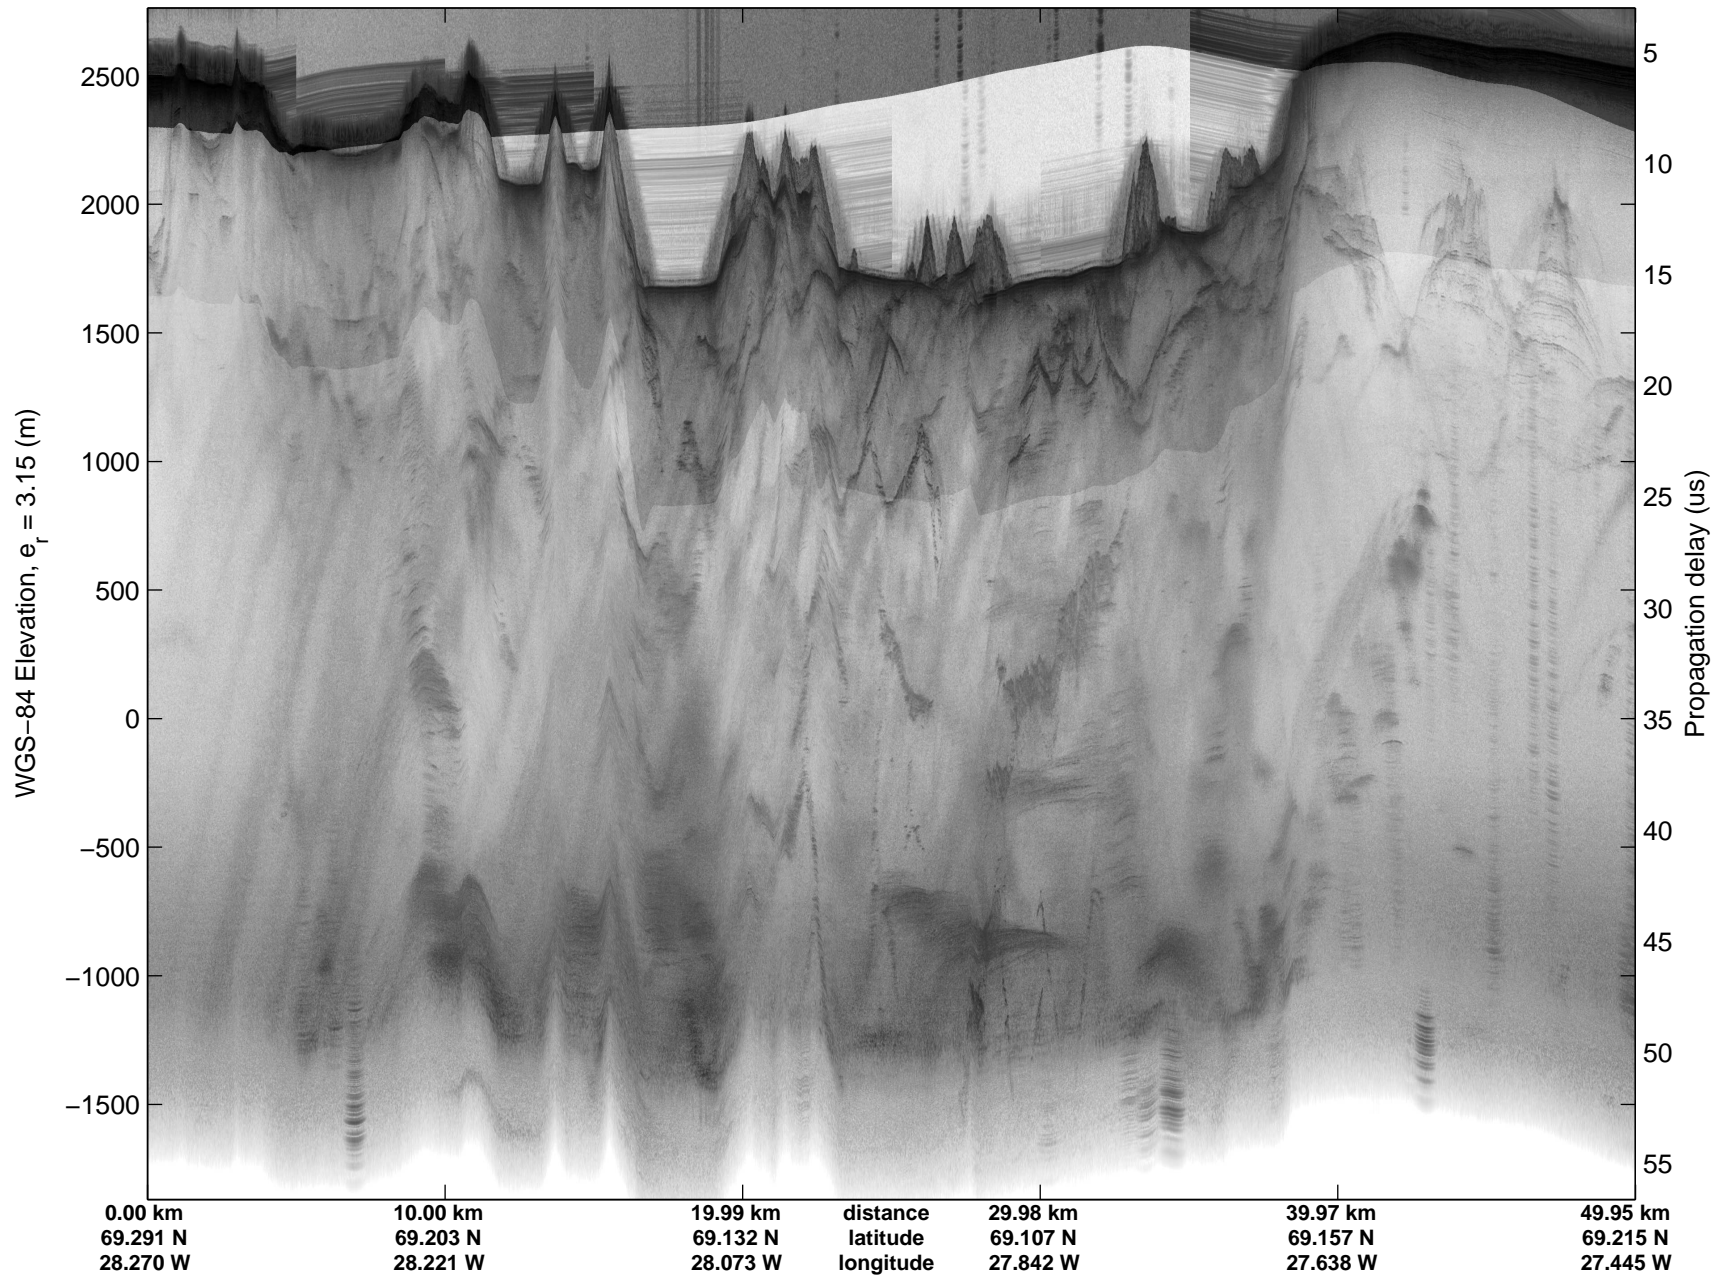

mcords5 2015_Greenland_C130: "Land Ice: Geikie 02" 20150424_06_030: 13:59:59.2 to 14:06:13.8 GPS