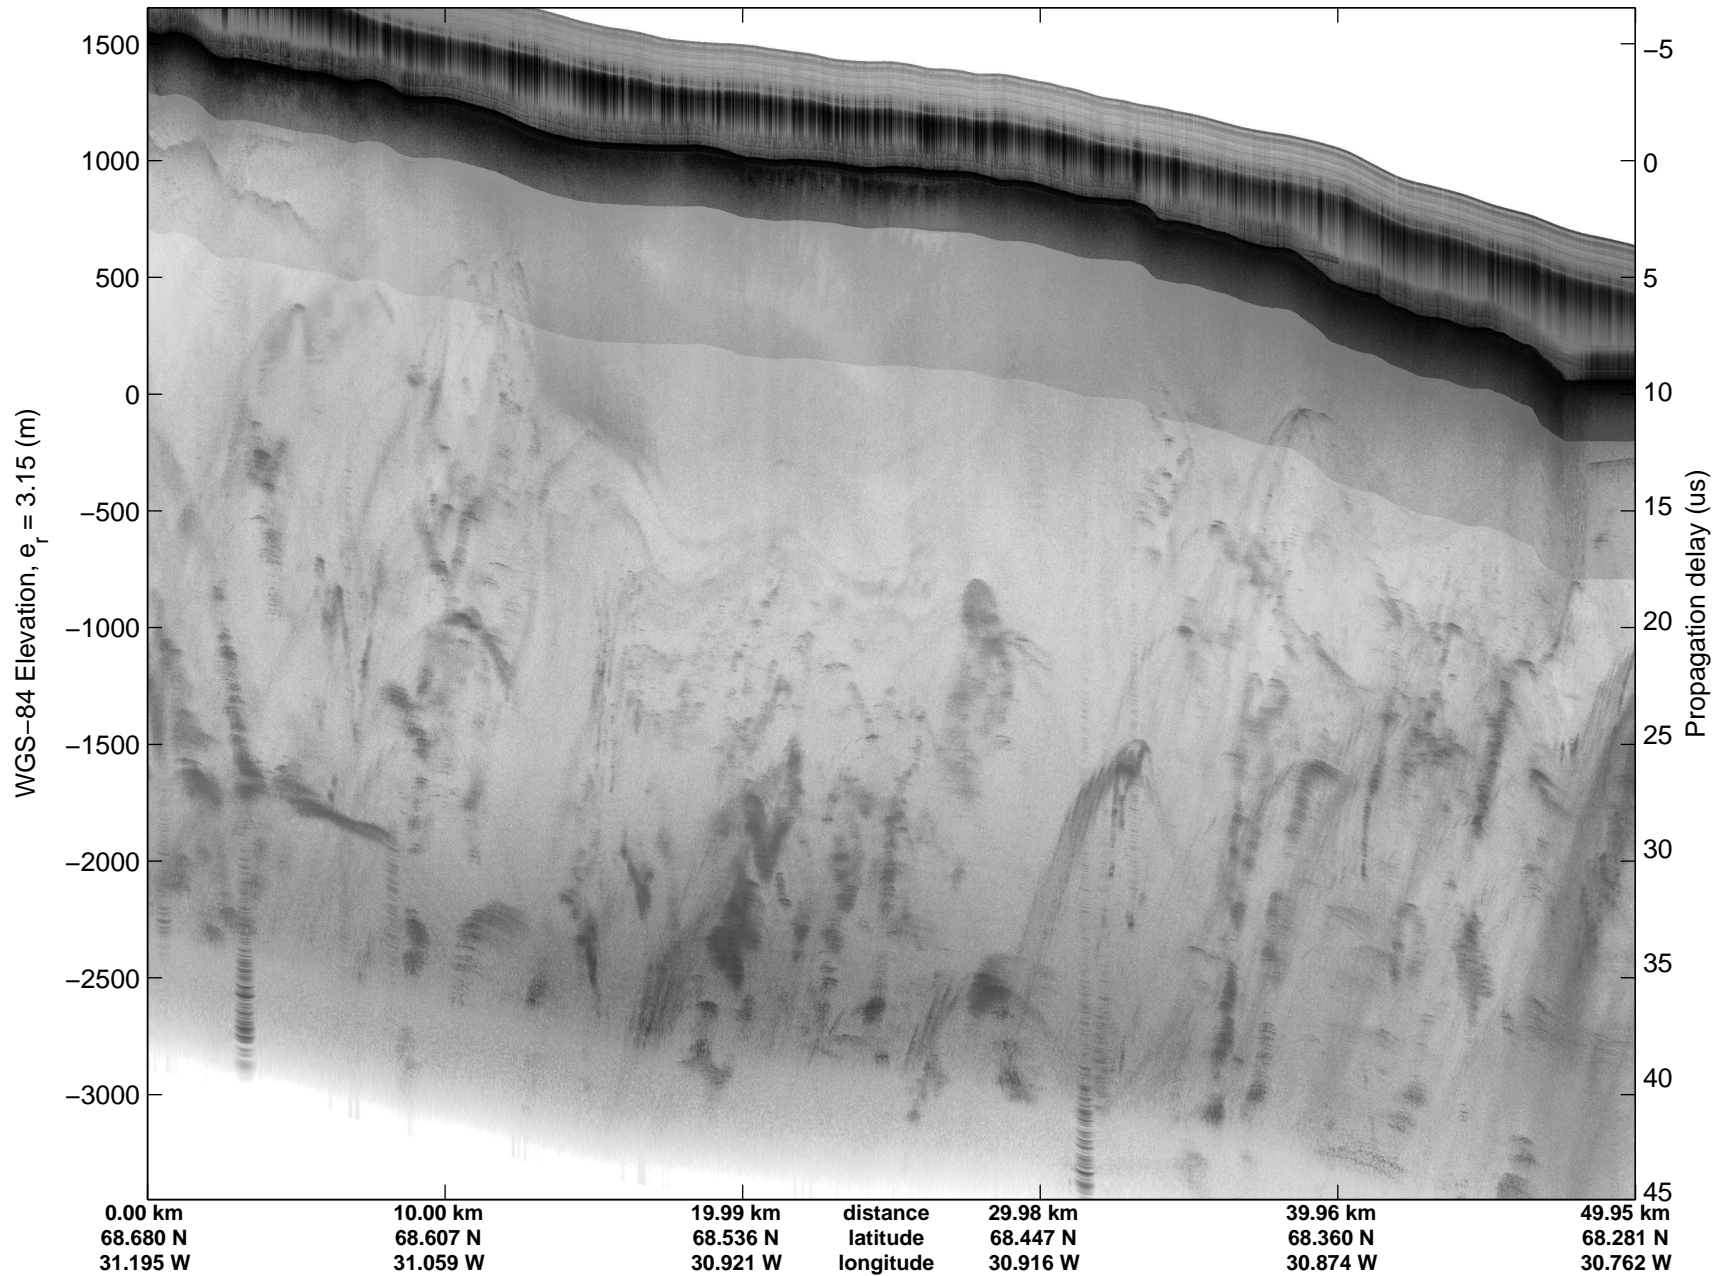

mcords5 2015_Greenland_C130: "Land Ice: Geikie 02" 20150424_06_018: 12:44:07.1 to 12:50:17.0 GPS