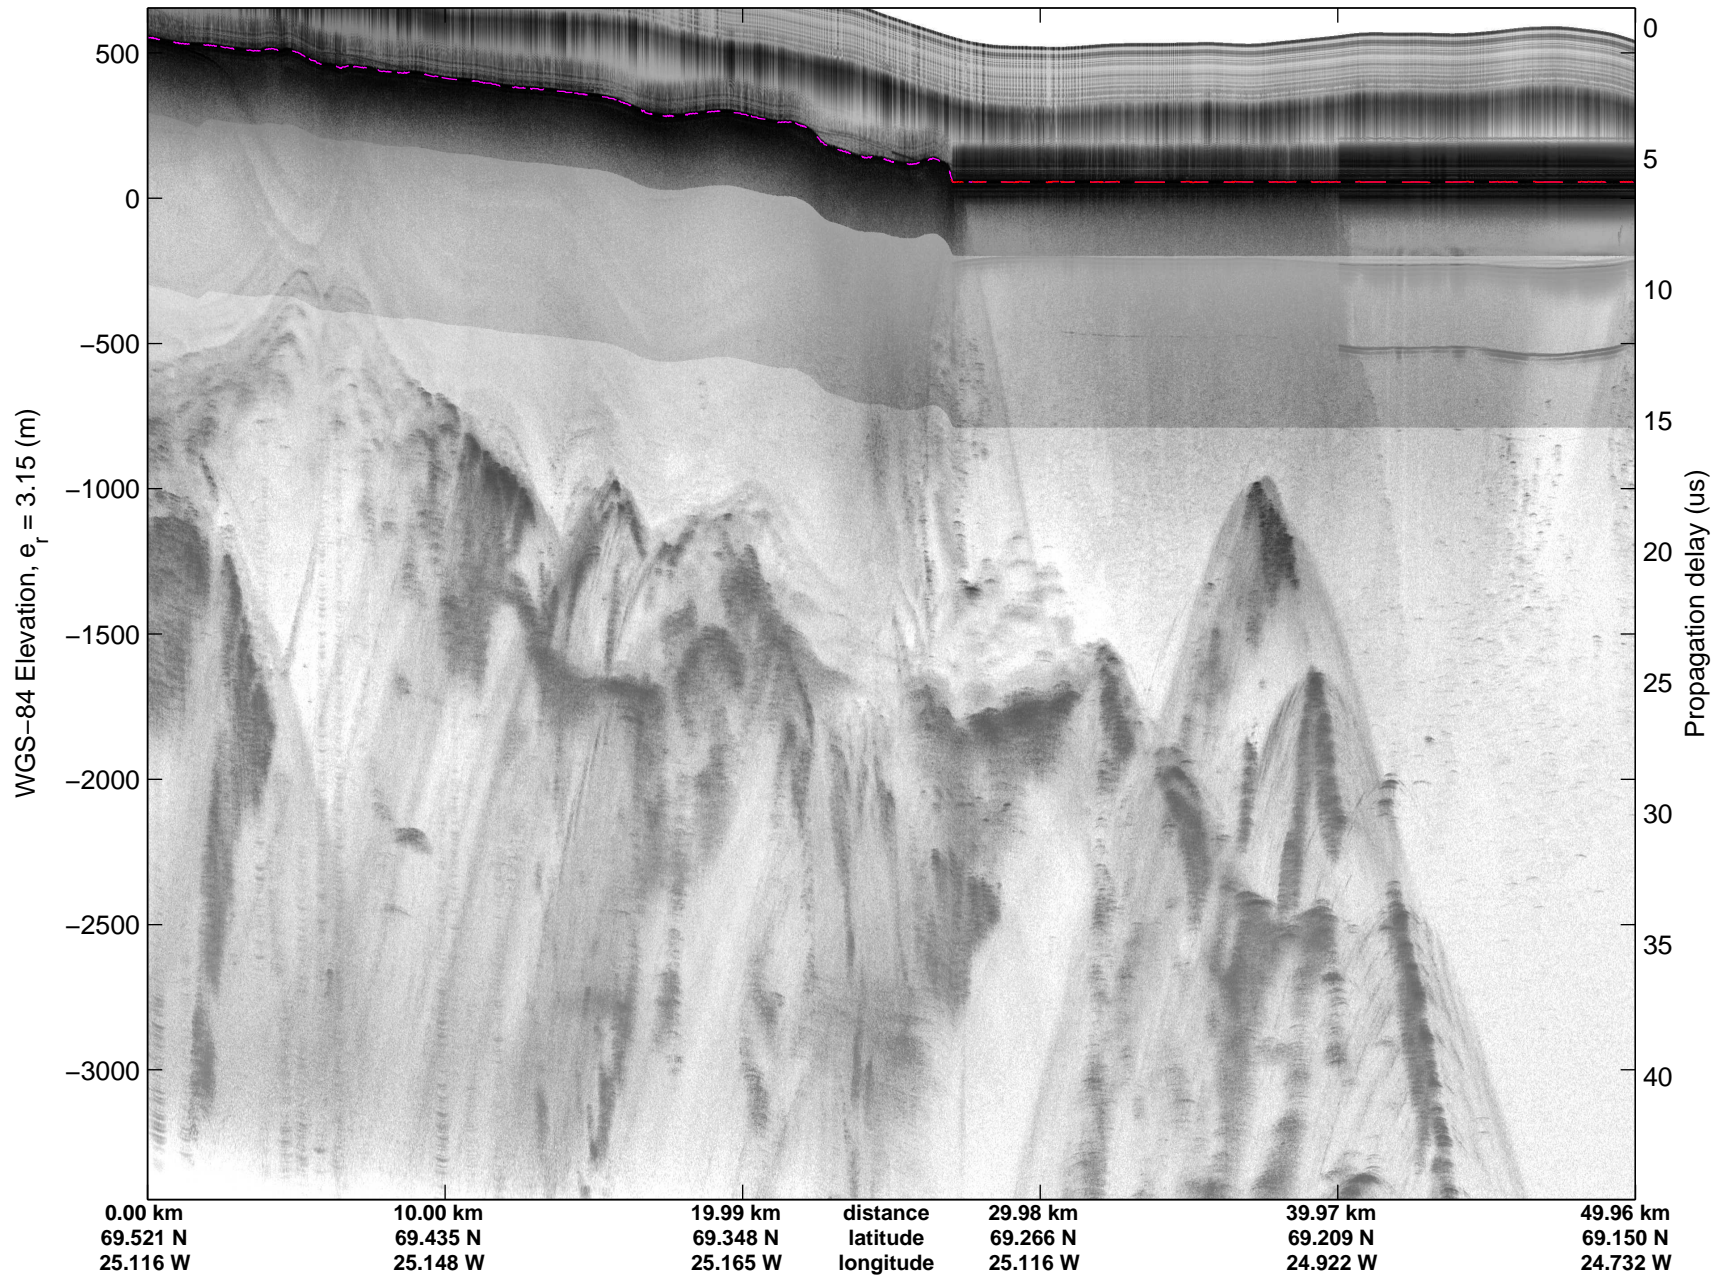

Land Ice: Geikie 02
20150424_06_032
Polar Stereograph 70N/-45E

mcords5 2015_Greenland_C130: "Land Ice: Geikie 02" 20150424_06_032: 14:12:36.9 to 14:18:59.2 GPS

mcords5 2015_Greenland_C130: "Land Ice: Geikie 02" 20150424_06_032: 14:12:36.9 to 14:18:59.2 GPS

Land Ice: Geikie 02
20150424_06_033
Polar Stereograph 70N/-45E

mcords5 2015_Greenland_C130: "Land Ice: Geikie 02" 20150424_06_033: 14:18:59.4 to 14:25:22.2 GPS

mcords5 2015_Greenland_C130: "Land Ice: Geikie 02" 20150424_06_033: 14:18:59.4 to 14:25:22.2 GPS

Land Ice: Geikie 02
20150424_06_034
Polar Stereograph 70N/-45E

mcords5 2015_Greenland_C130: "Land Ice: Geikie 02" 20150424_06_034: 14:25:22.4 to 14:31:52.6 GPS

mcords5 2015_Greenland_C130: "Land Ice: Geikie 02" 20150424_06_034: 14:25:22.4 to 14:31:52.6 GPS