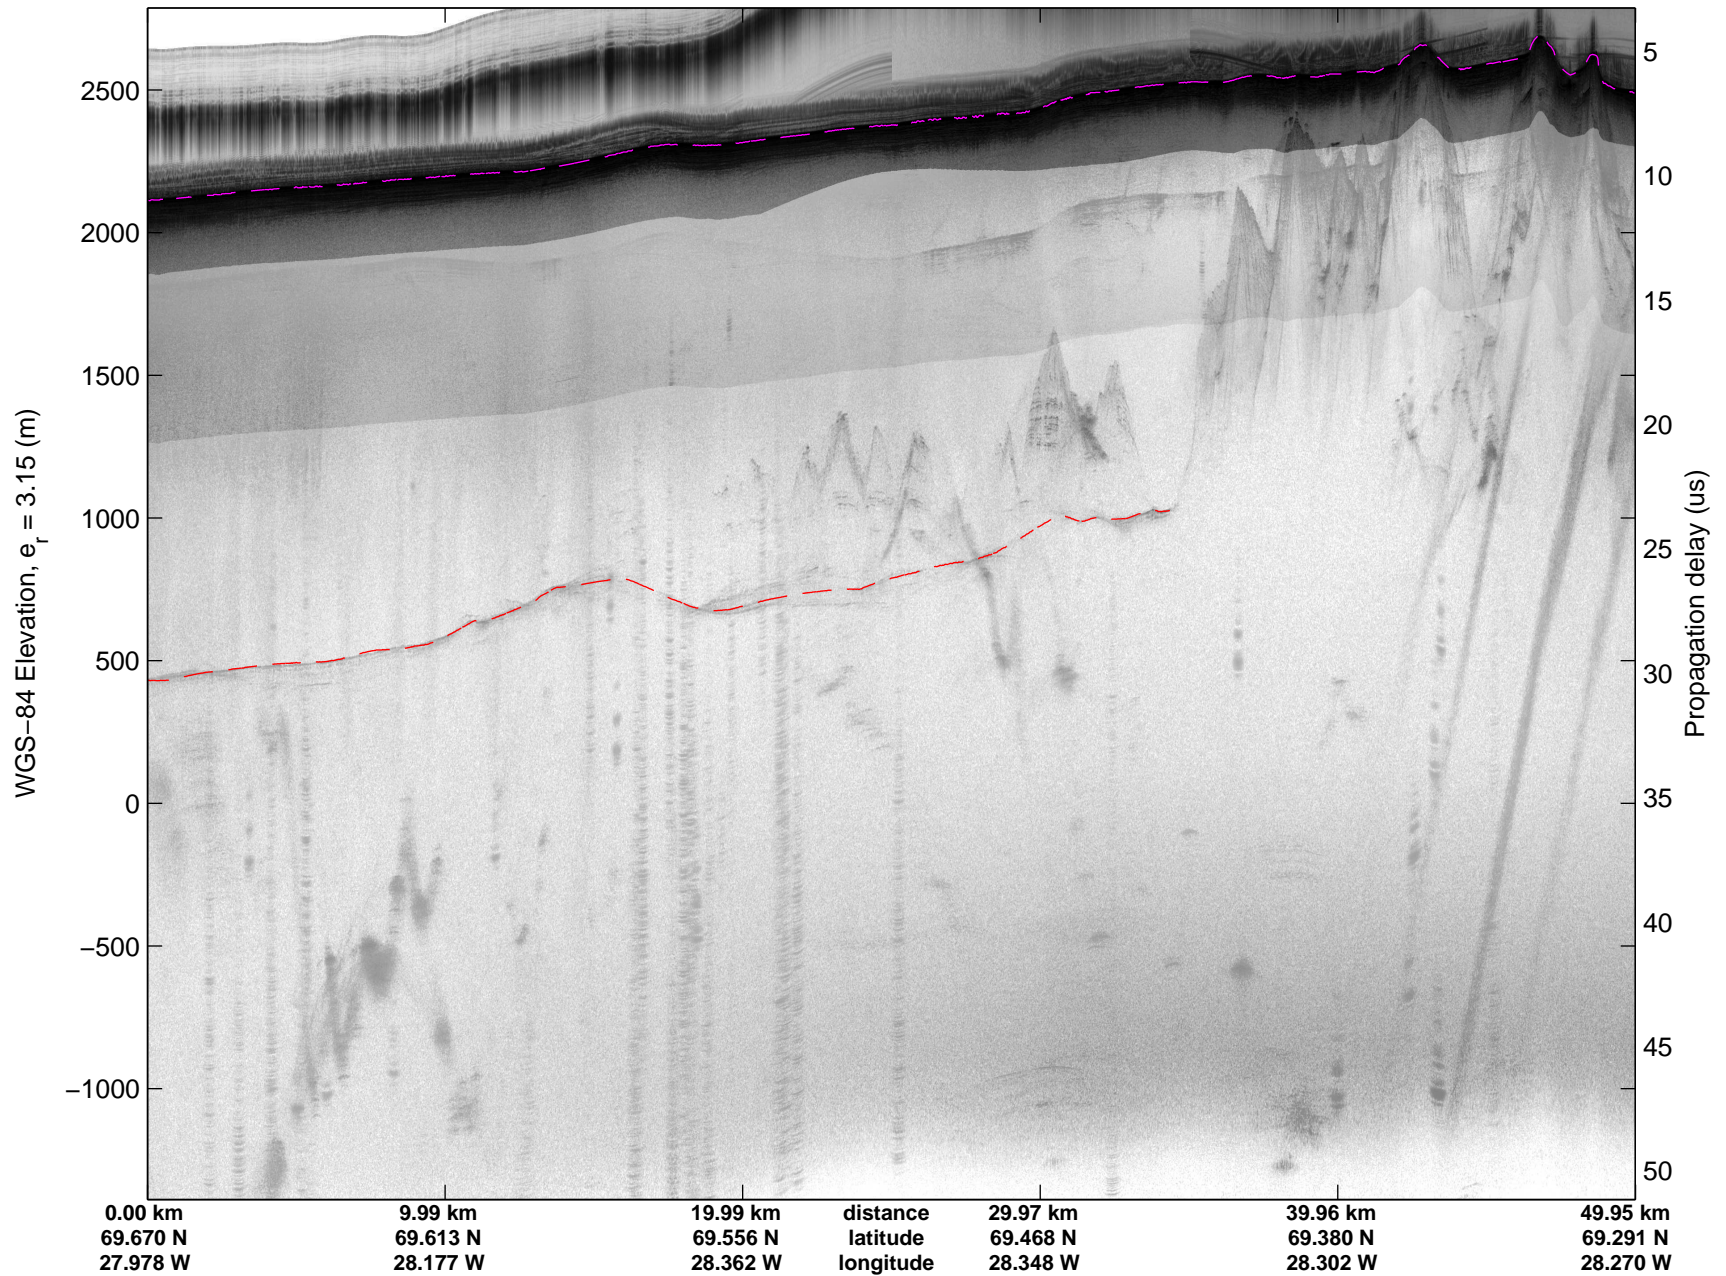

mcords5 2015_Greenland_C130: "Land Ice: Geikie 02" 20150424_06_029: 13:54:08.8 to 13:59:58.9 GPS