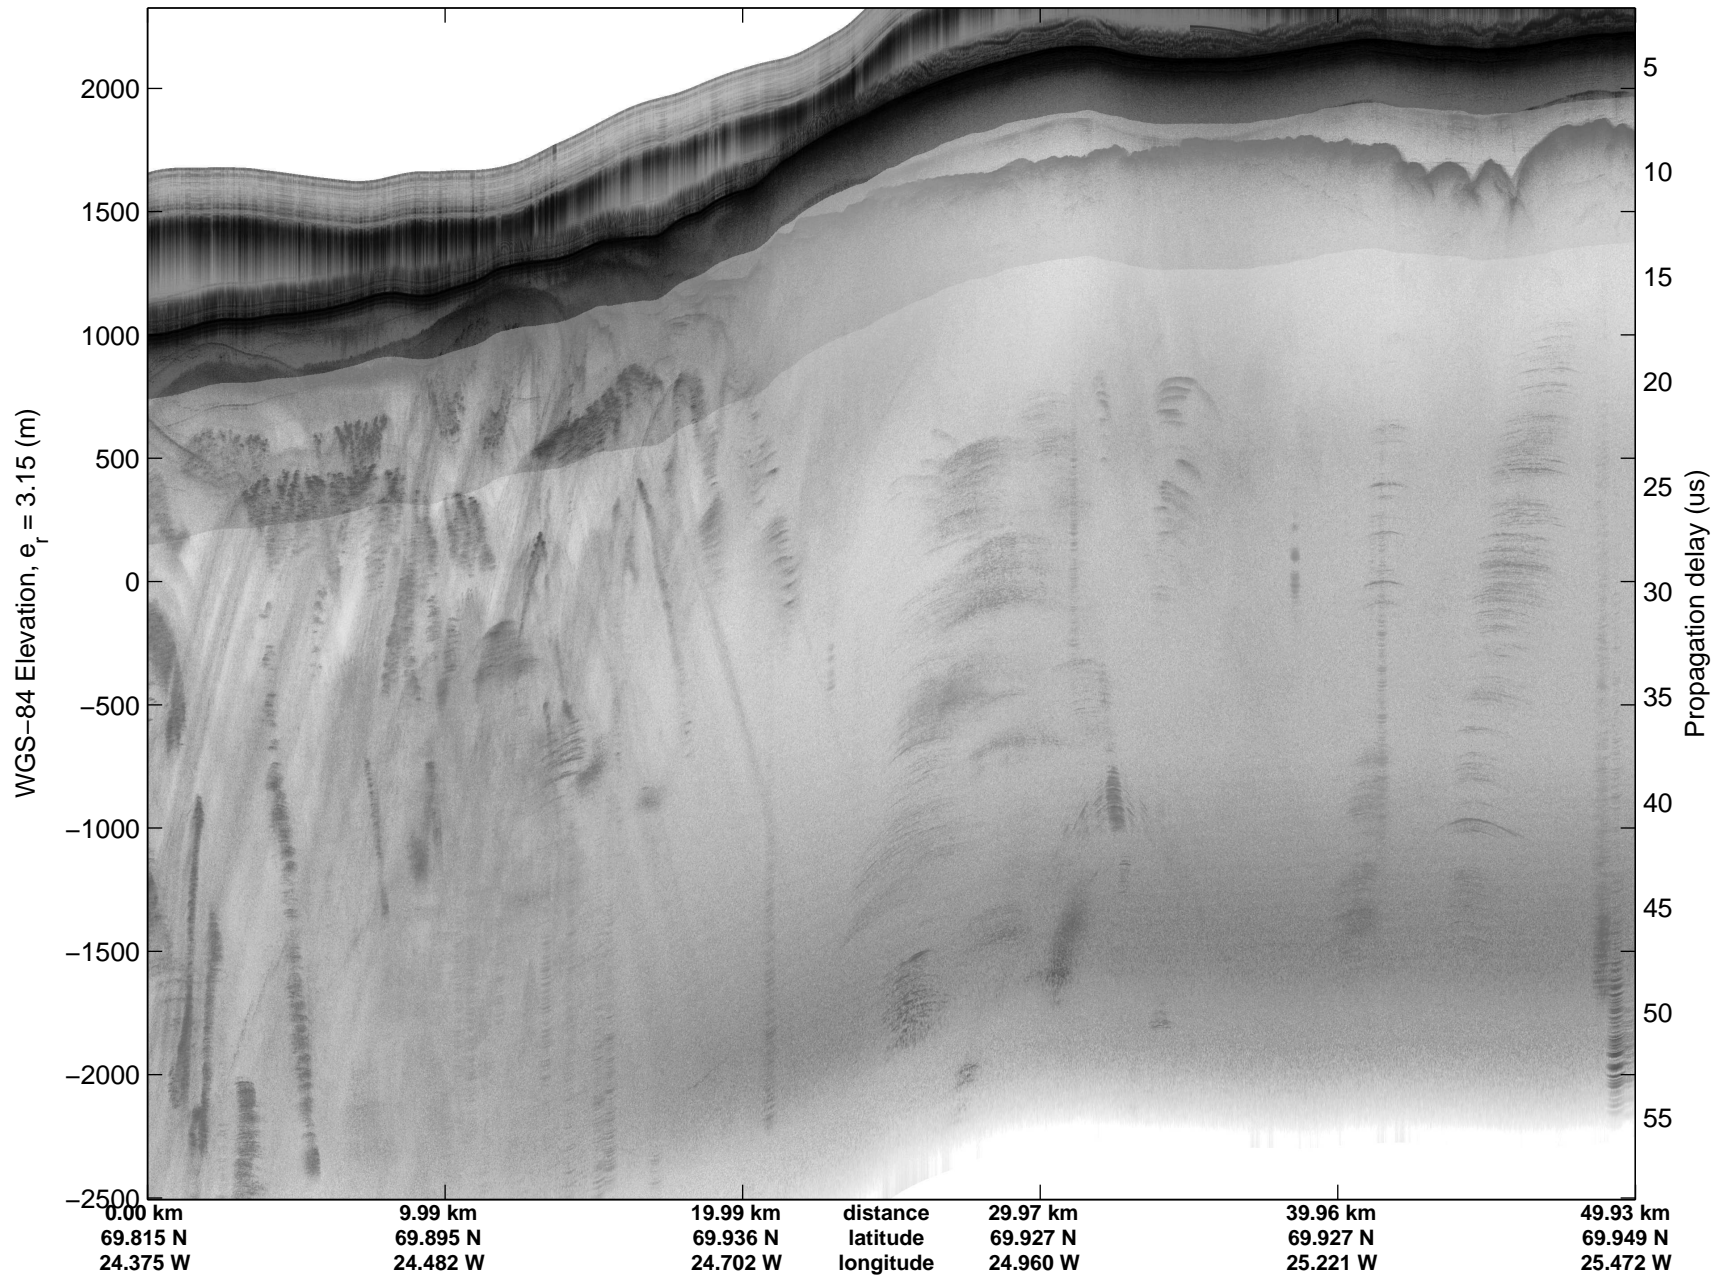

Land Ice: Geikie 02
20150424_06_035
Polar Stereograph 70N/-45E

mcords5 2015_Greenland_C130: "Land Ice: Geikie 02" 20150424_06_035: 14:31:52.8 to 14:38:18.1 GPS

mcords5 2015_Greenland_C130: "Land Ice: Geikie 02" 20150424_06_035: 14:31:52.8 to 14:38:18.1 GPS

Land Ice: Geikie 02
20150424_06_036
Polar Stereograph 70N/-45E

mcords5 2015_Greenland_C130: "Land Ice: Geikie 02" 20150424_06_036: 14:38:18.3 to 14:44:21.7 GPS

mcords5 2015_Greenland_C130: "Land Ice: Geikie 02" 20150424_06_036: 14:38:18.3 to 14:44:21.7 GPS

Land Ice: Geikie 02
20150424_06_037
Polar Stereograph 70N/-45E

mcords5 2015_Greenland_C130: "Land Ice: Geikie 02" 20150424_06_037: 14:44:21.9 to 14:50:38.4 GPS

mcords5 2015_Greenland_C130: "Land Ice: Geikie 02" 20150424_06_037: 14:44:21.9 to 14:50:38.4 GPS