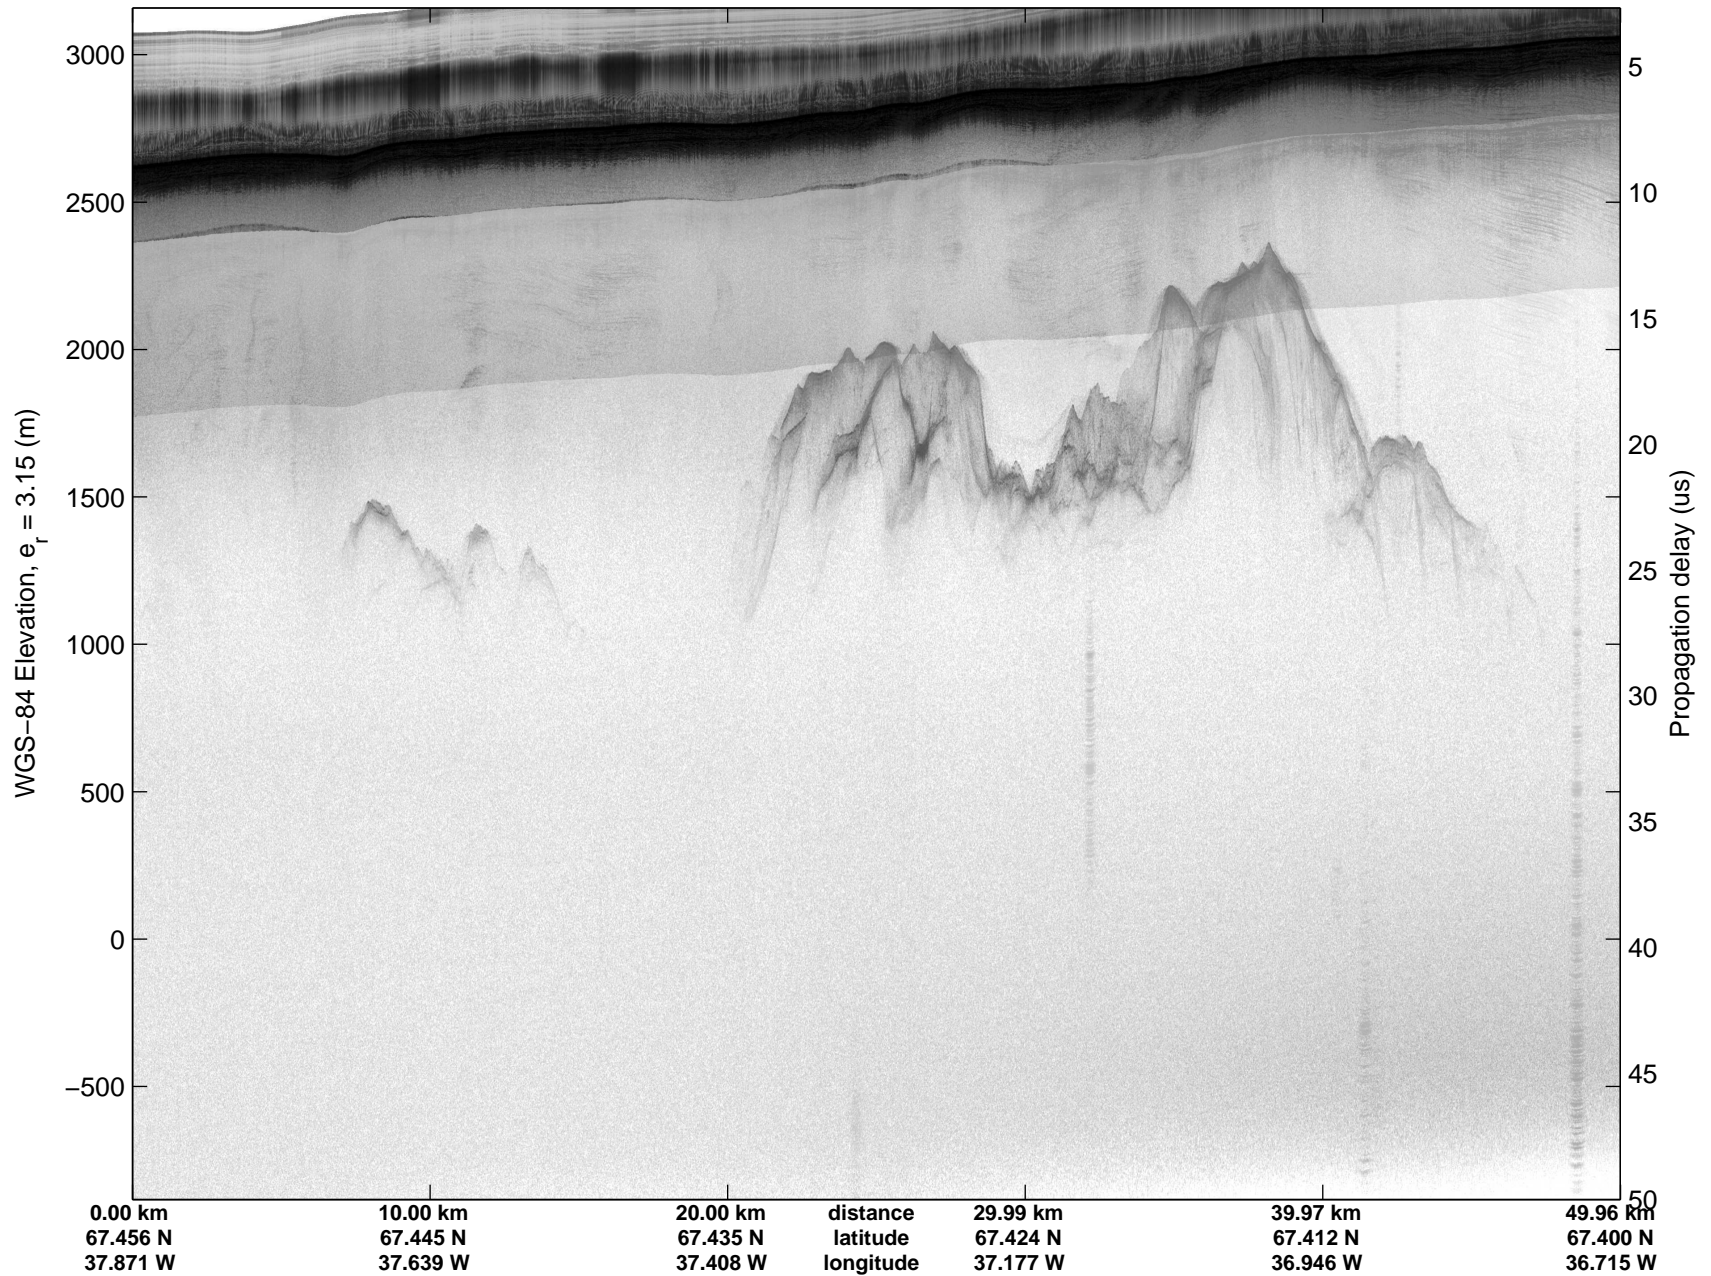

mcords5 2015_Greenland_C130: "Land Ice: Geikie 02" 20150424_06_009: 11:46:23.2 to 11:52:49.8 GPS