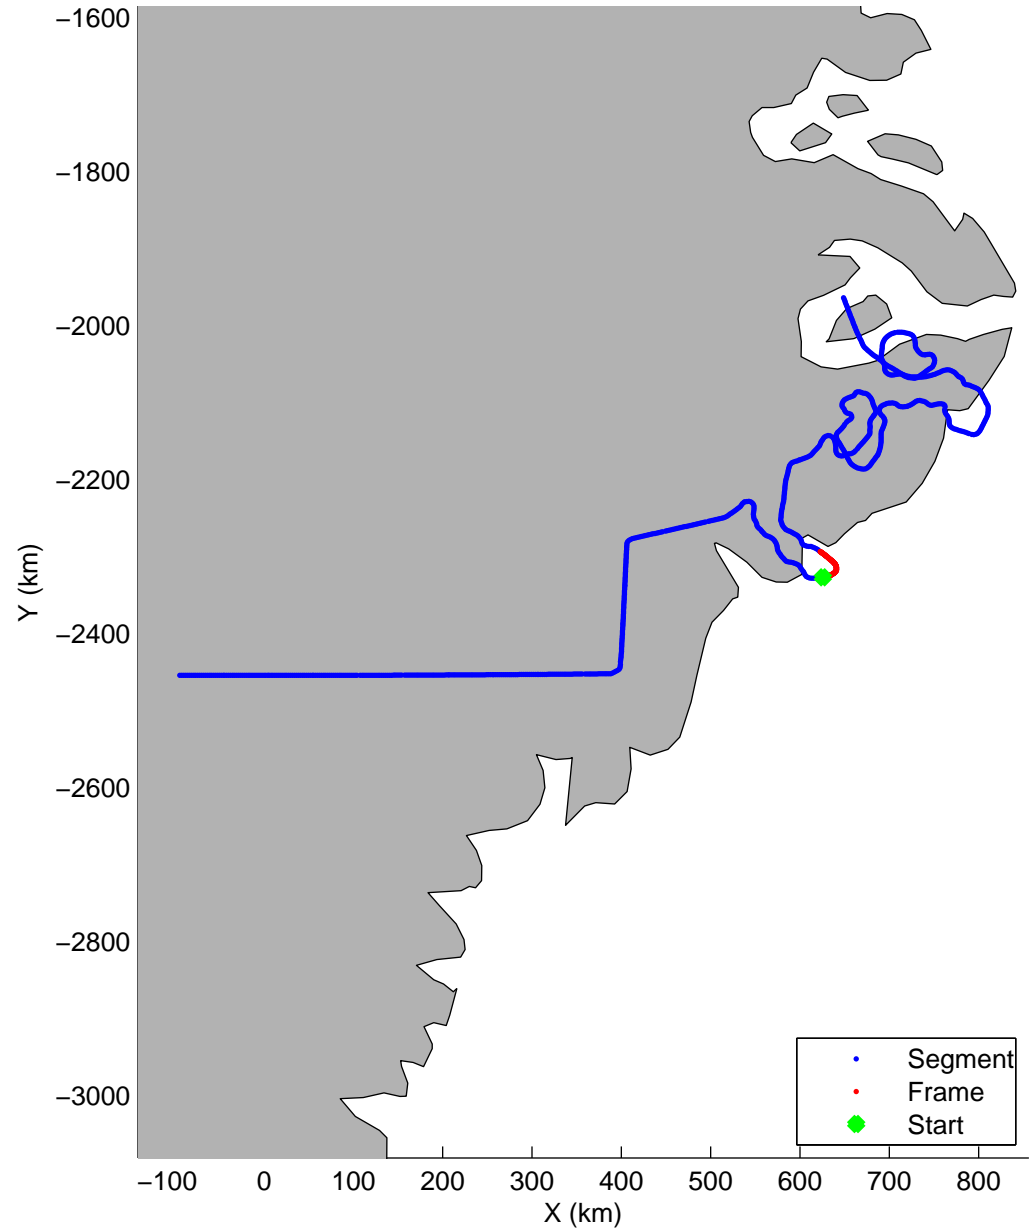

Land Ice: Geikie 02
20150424_06_020
Polar Stereograph 70N/-45E