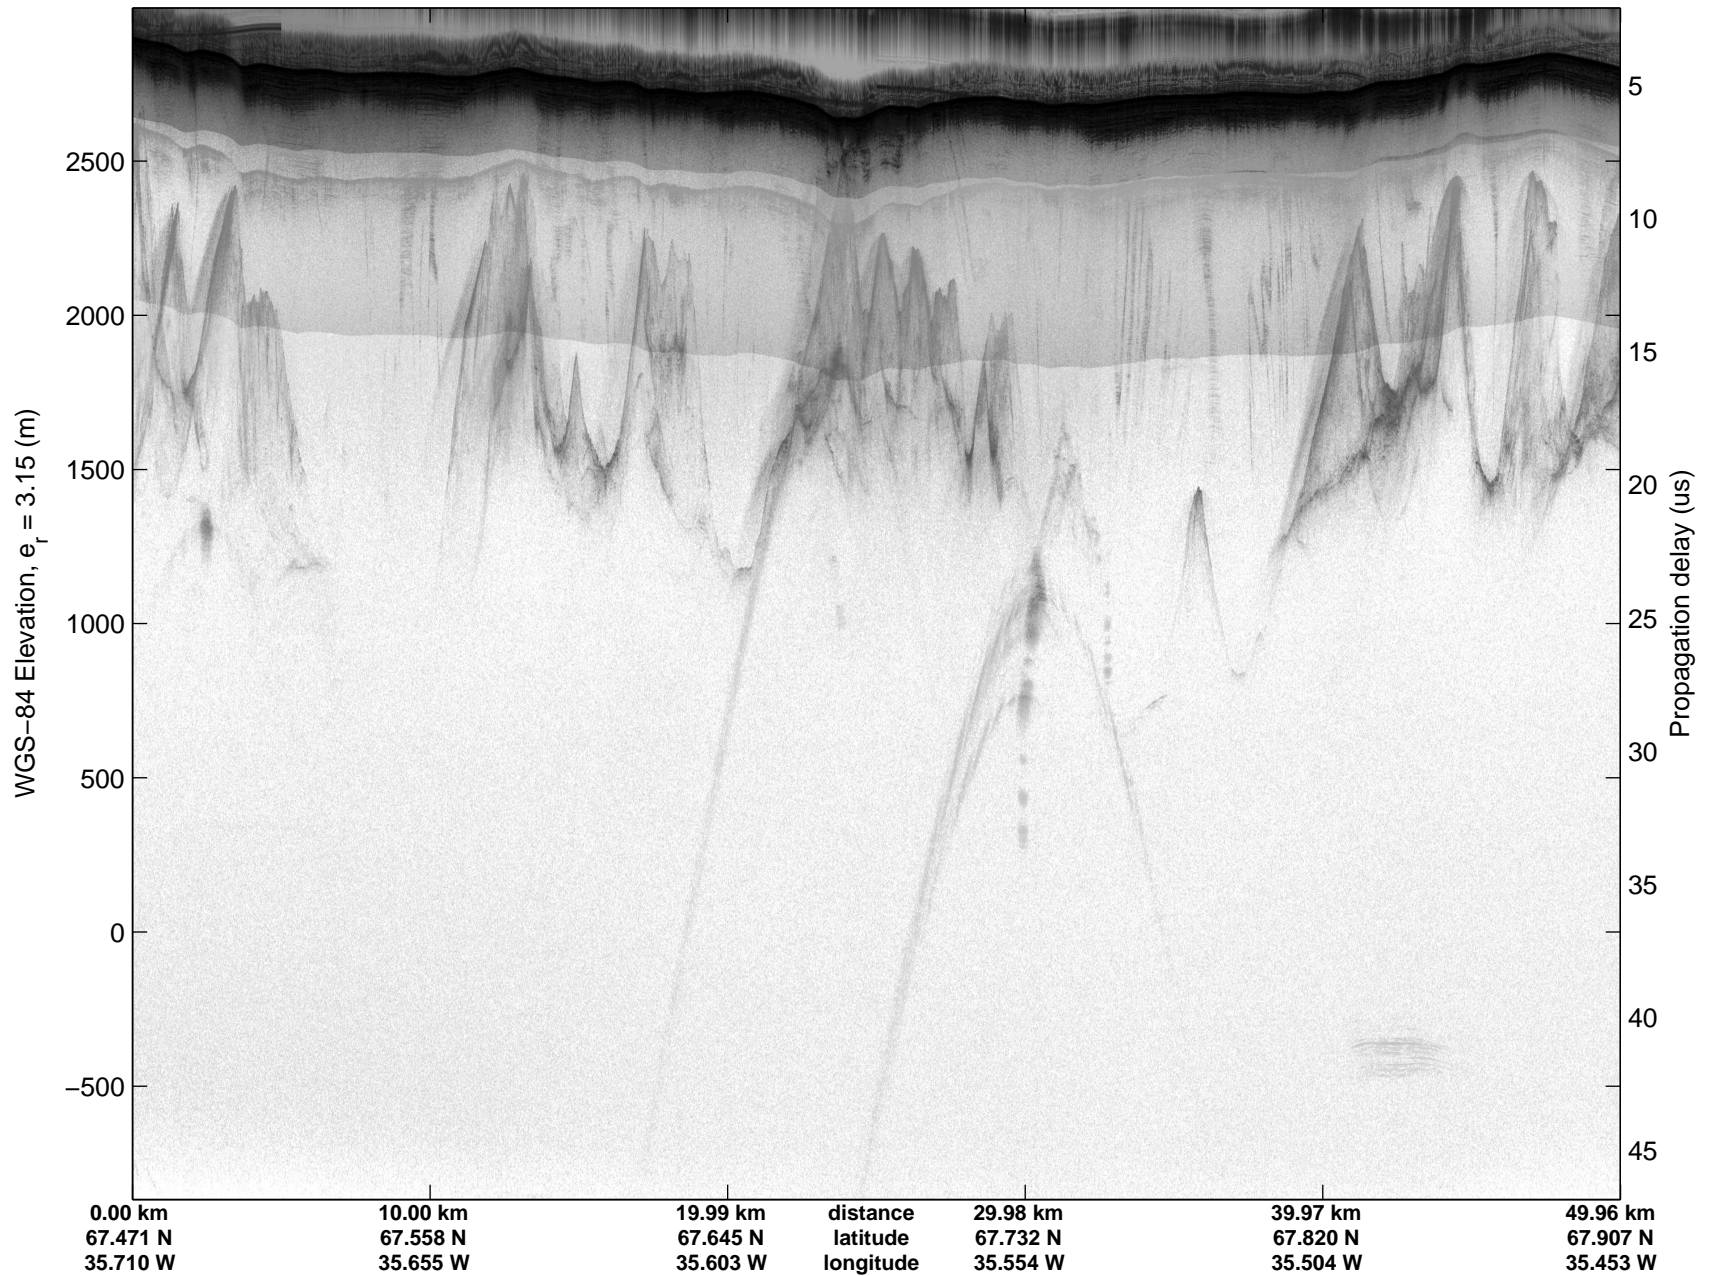

mcords5 2015_Greenland_C130: "Land Ice: Geikie 02" 20150424_06_011: 11:59:09.7 to 12:05:48.7 GPS