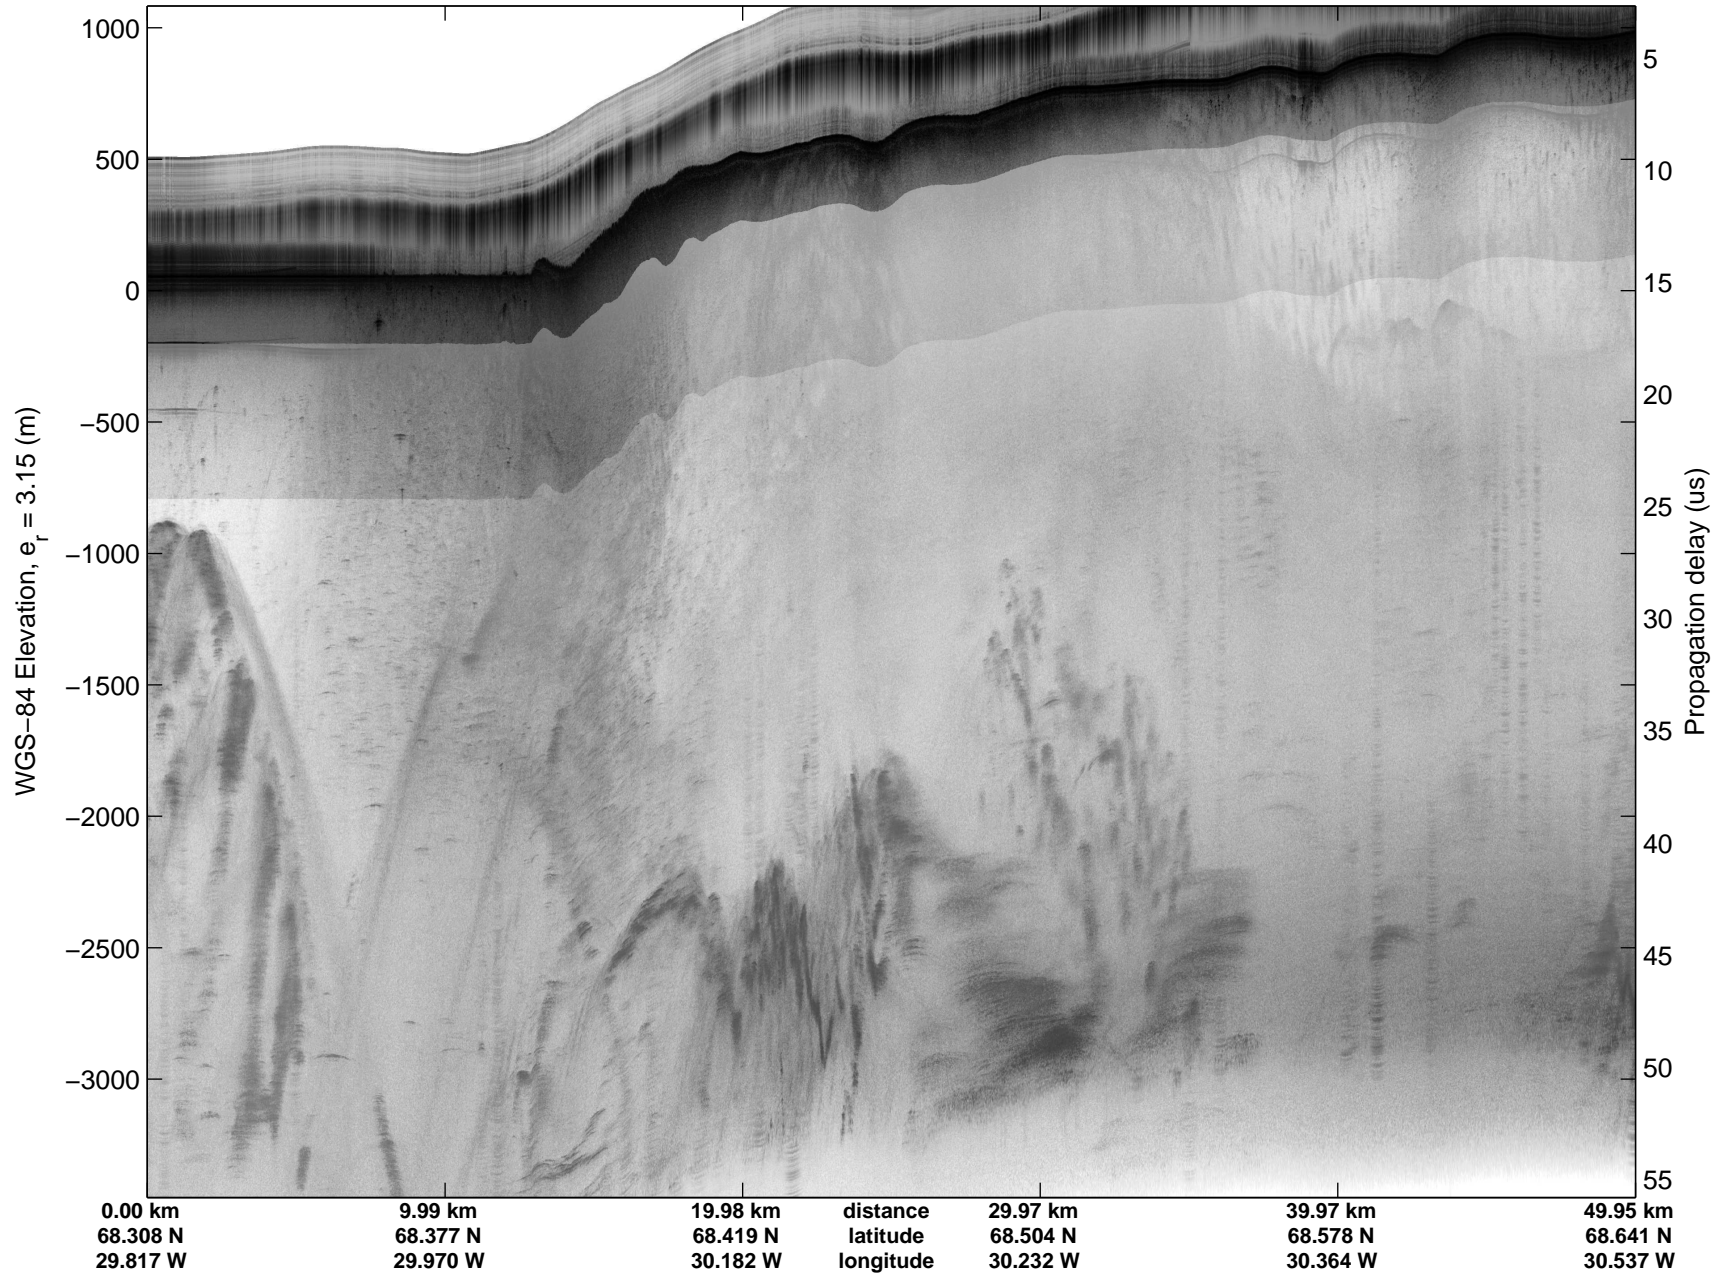

mcords5 2015_Greenland_C130: "Land Ice: Geikie 02" 20150424_06_021: 13:03:27.4 to 13:09:37.9 GPS