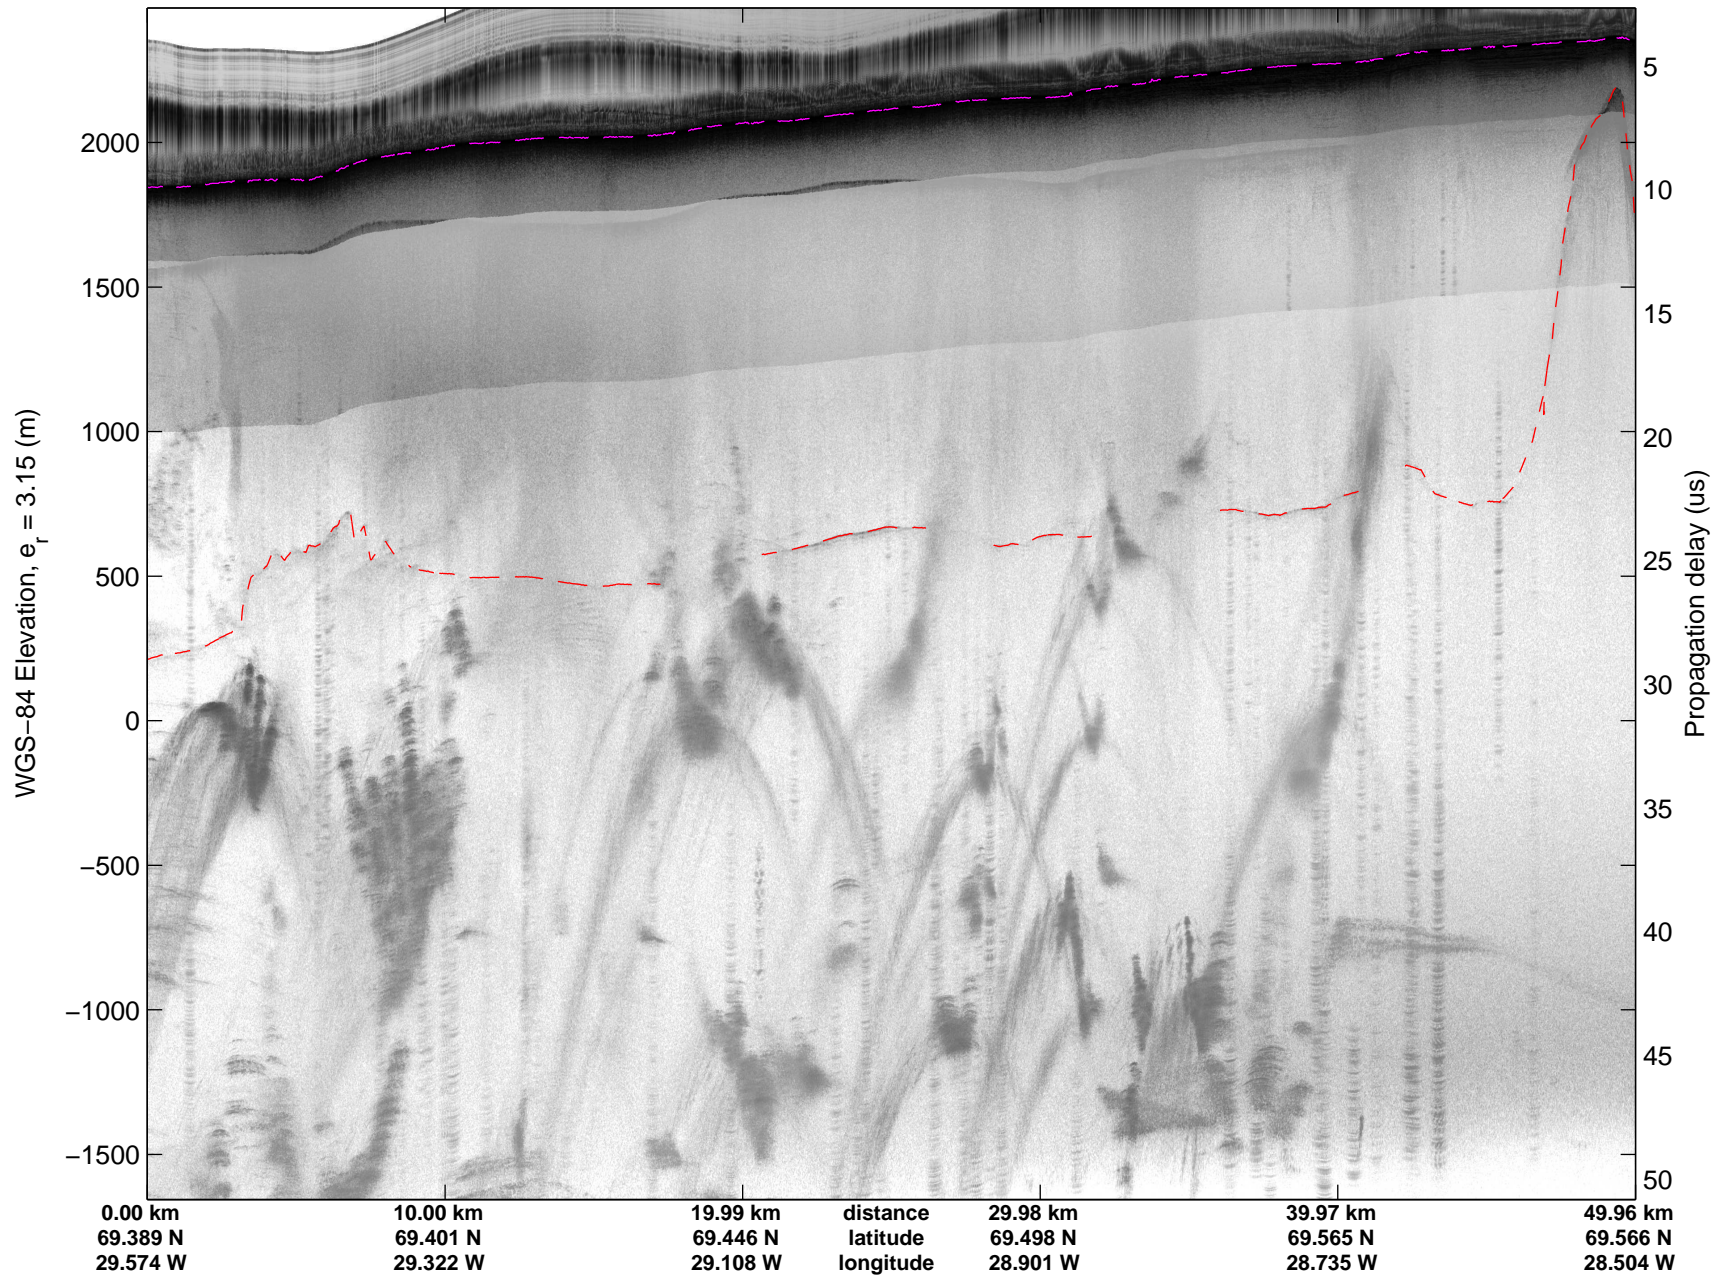

mcords5 2015_Greenland_C130: "Land Ice: Geikie 02" 20150424_06_024: 13:22:19.8 to 13:28:10.3 GPS