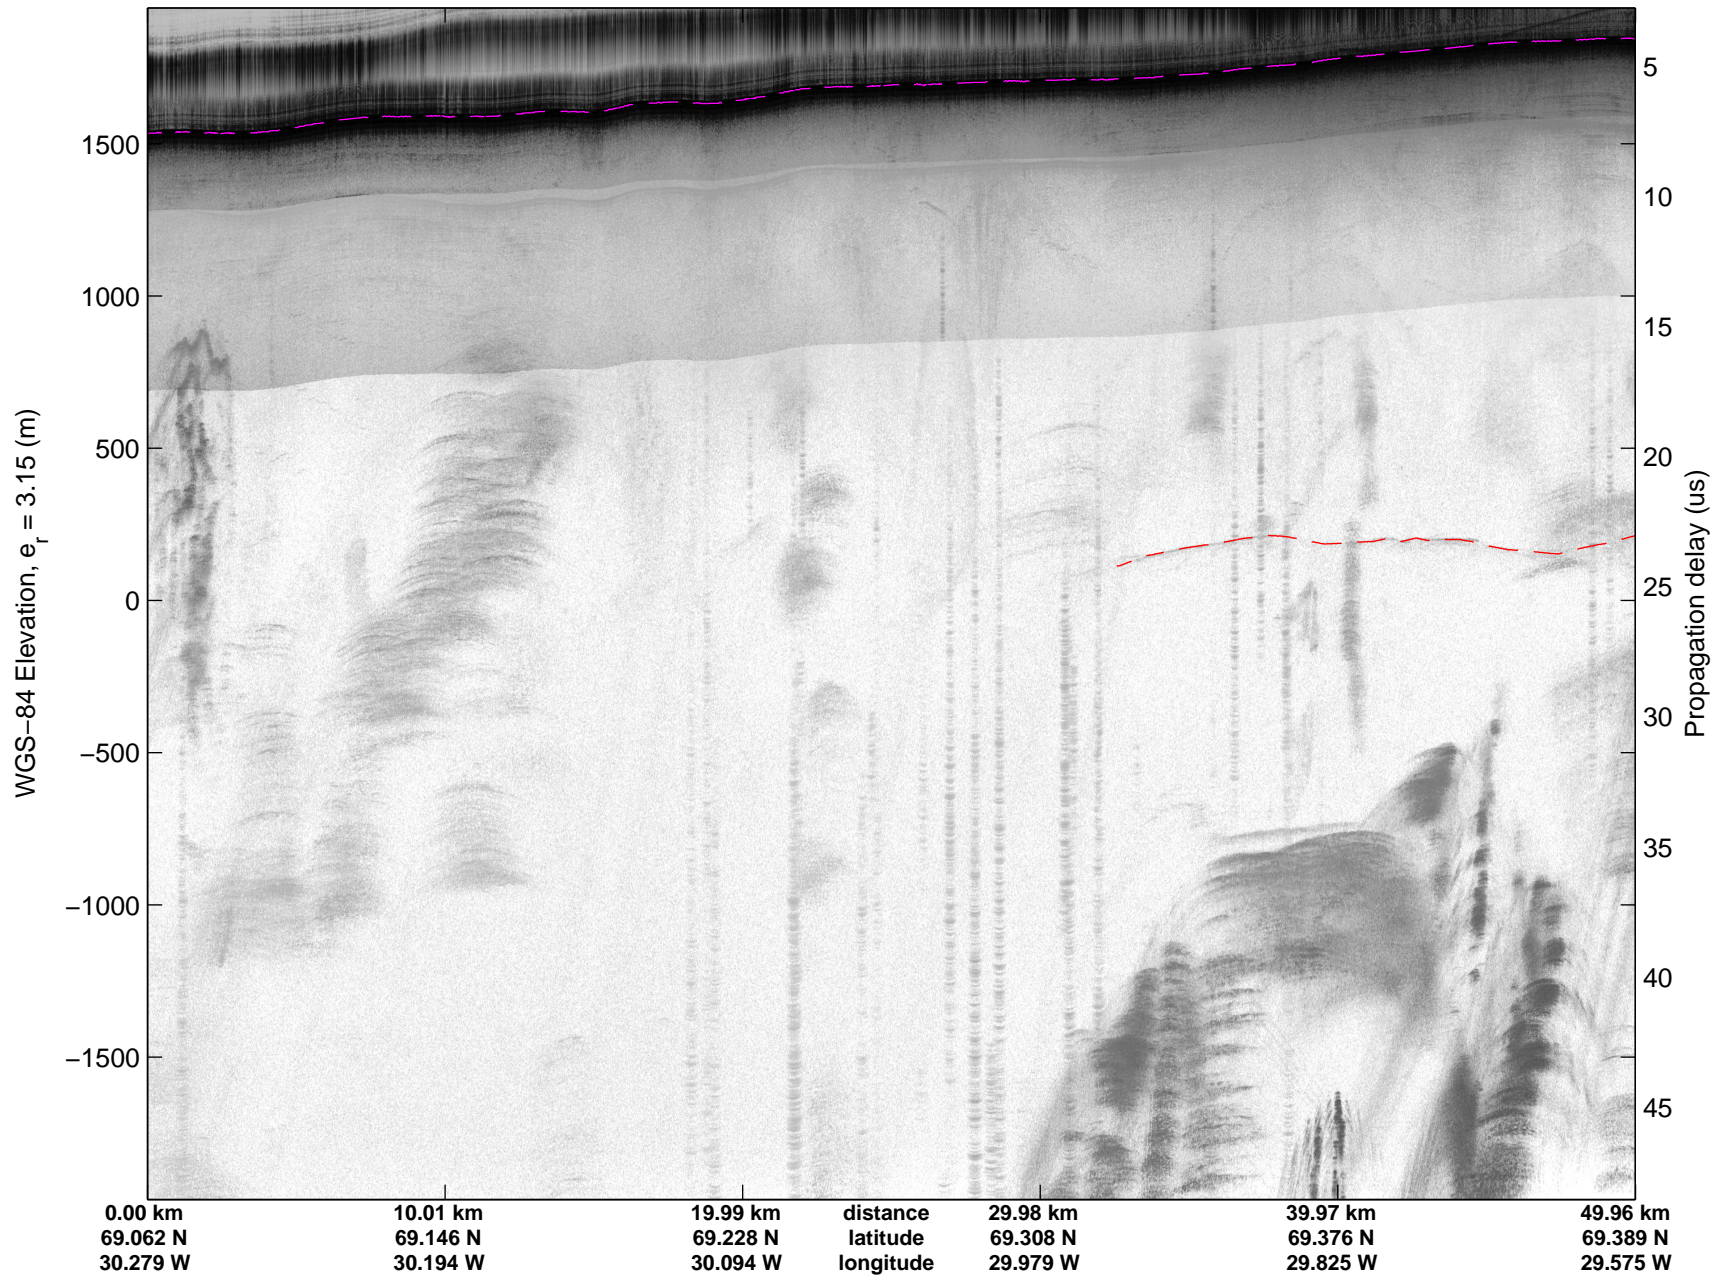

Land Ice: Geikie 02
20150424_06_021
Polar Stereograph 70N/-45E

mcords5 2015_Greenland_C130: "Land Ice: Geikie 02" 20150424_06_021: 13:03:27.4 to 13:09:37.9 GPS

mcords5 2015_Greenland_C130: "Land Ice: Geikie 02" 20150424_06_021: 13:03:27.4 to 13:09:37.9 GPS

Land Ice: Geikie 02
20150424_06_022
Polar Stereograph 70N/-45E

mcords5 2015_Greenland_C130: "Land Ice: Geikie 02" 20150424_06_022: 13:09:38.1 to 13:16:17.9 GPS

mcords5 2015_Greenland_C130: "Land Ice: Geikie 02" 20150424_06_022: 13:09:38.1 to 13:16:17.9 GPS

Land Ice: Geikie 02
20150424_06_023
Polar Stereograph 70N/-45E

mcords5 2015_Greenland_C130: "Land Ice: Geikie 02" 20150424_06_023: 13:16:18.1 to 13:22:19.6 GPS

mcords5 2015_Greenland_C130: "Land Ice: Geikie 02" 20150424_06_023: 13:16:18.1 to 13:22:19.6 GPS