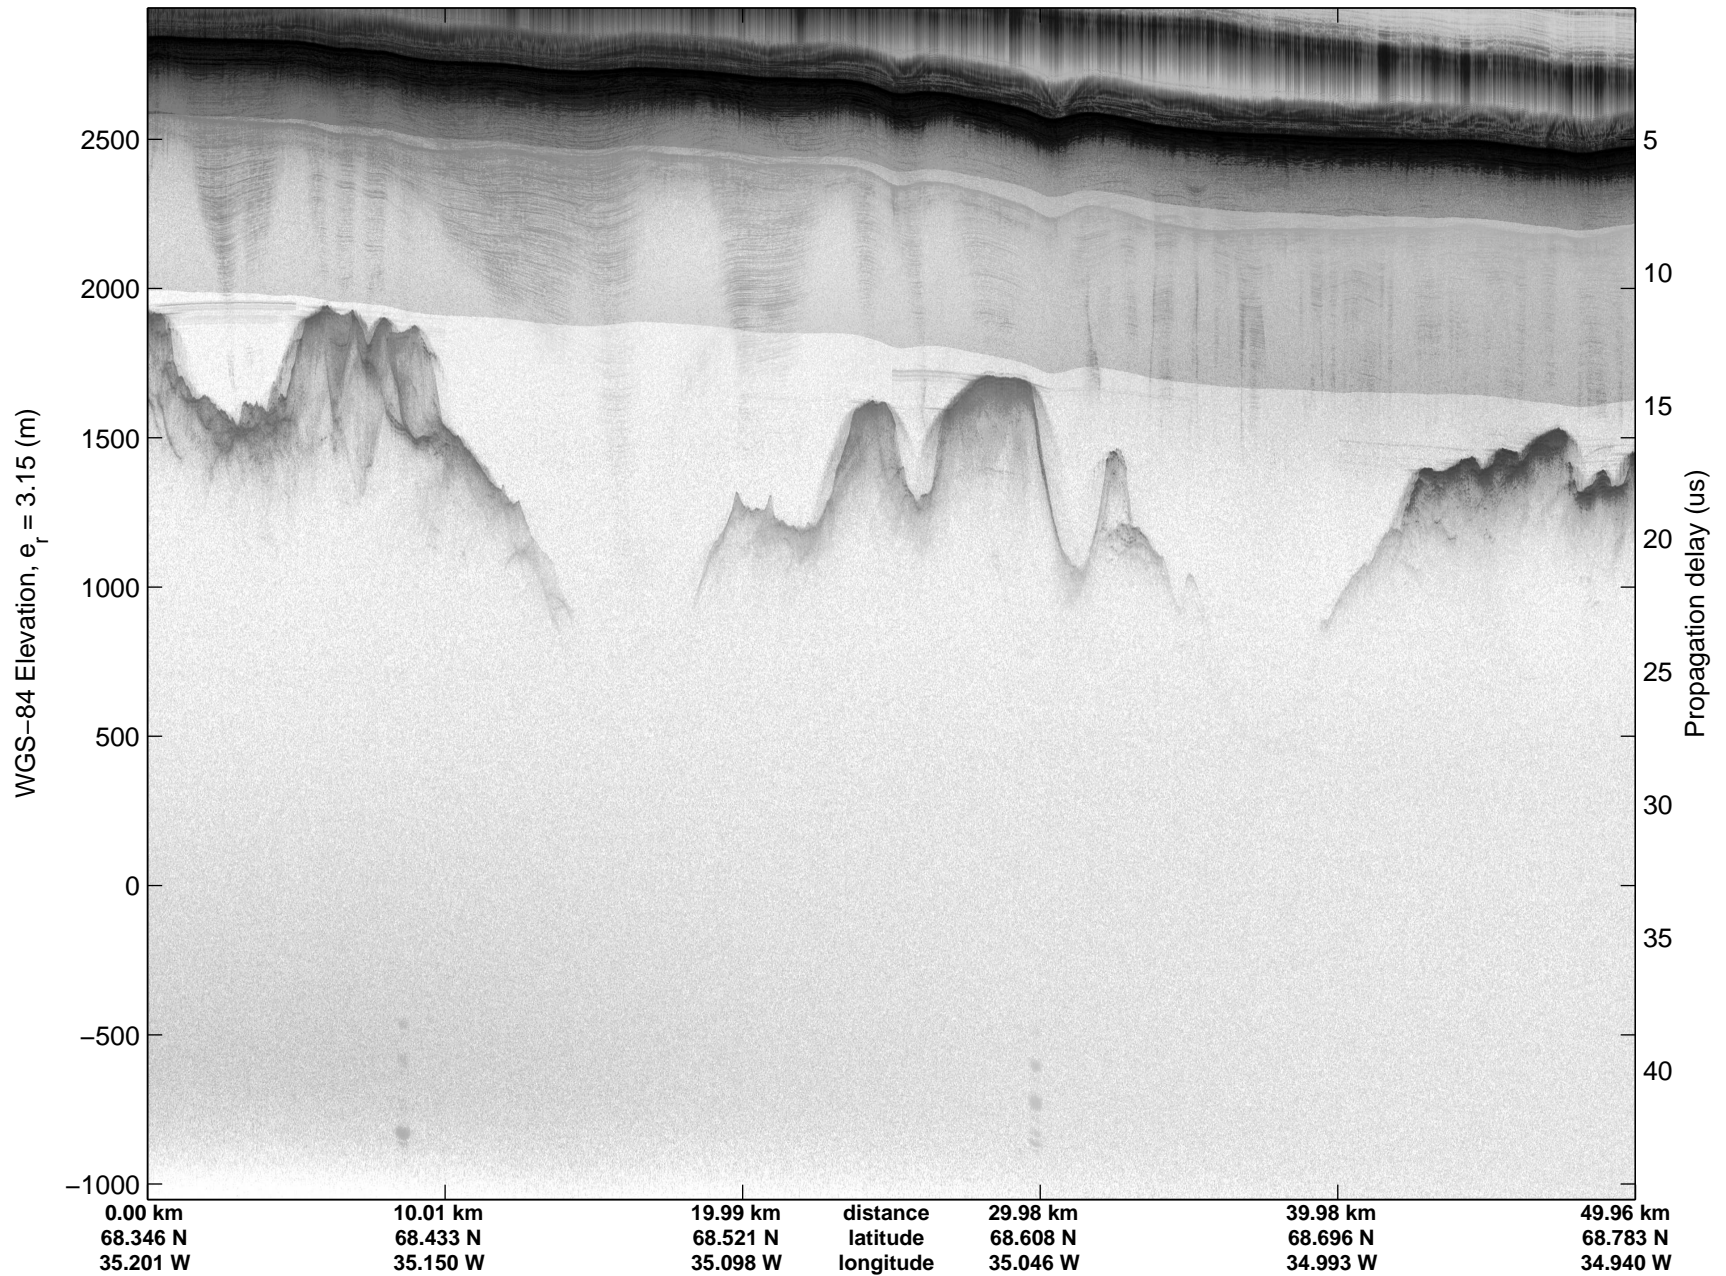

mcords5 2015_Greenland_C130: "Land Ice: Geikie 02" 20150424_06_013: 12:12:14.5 to 12:18:28.2 GPS