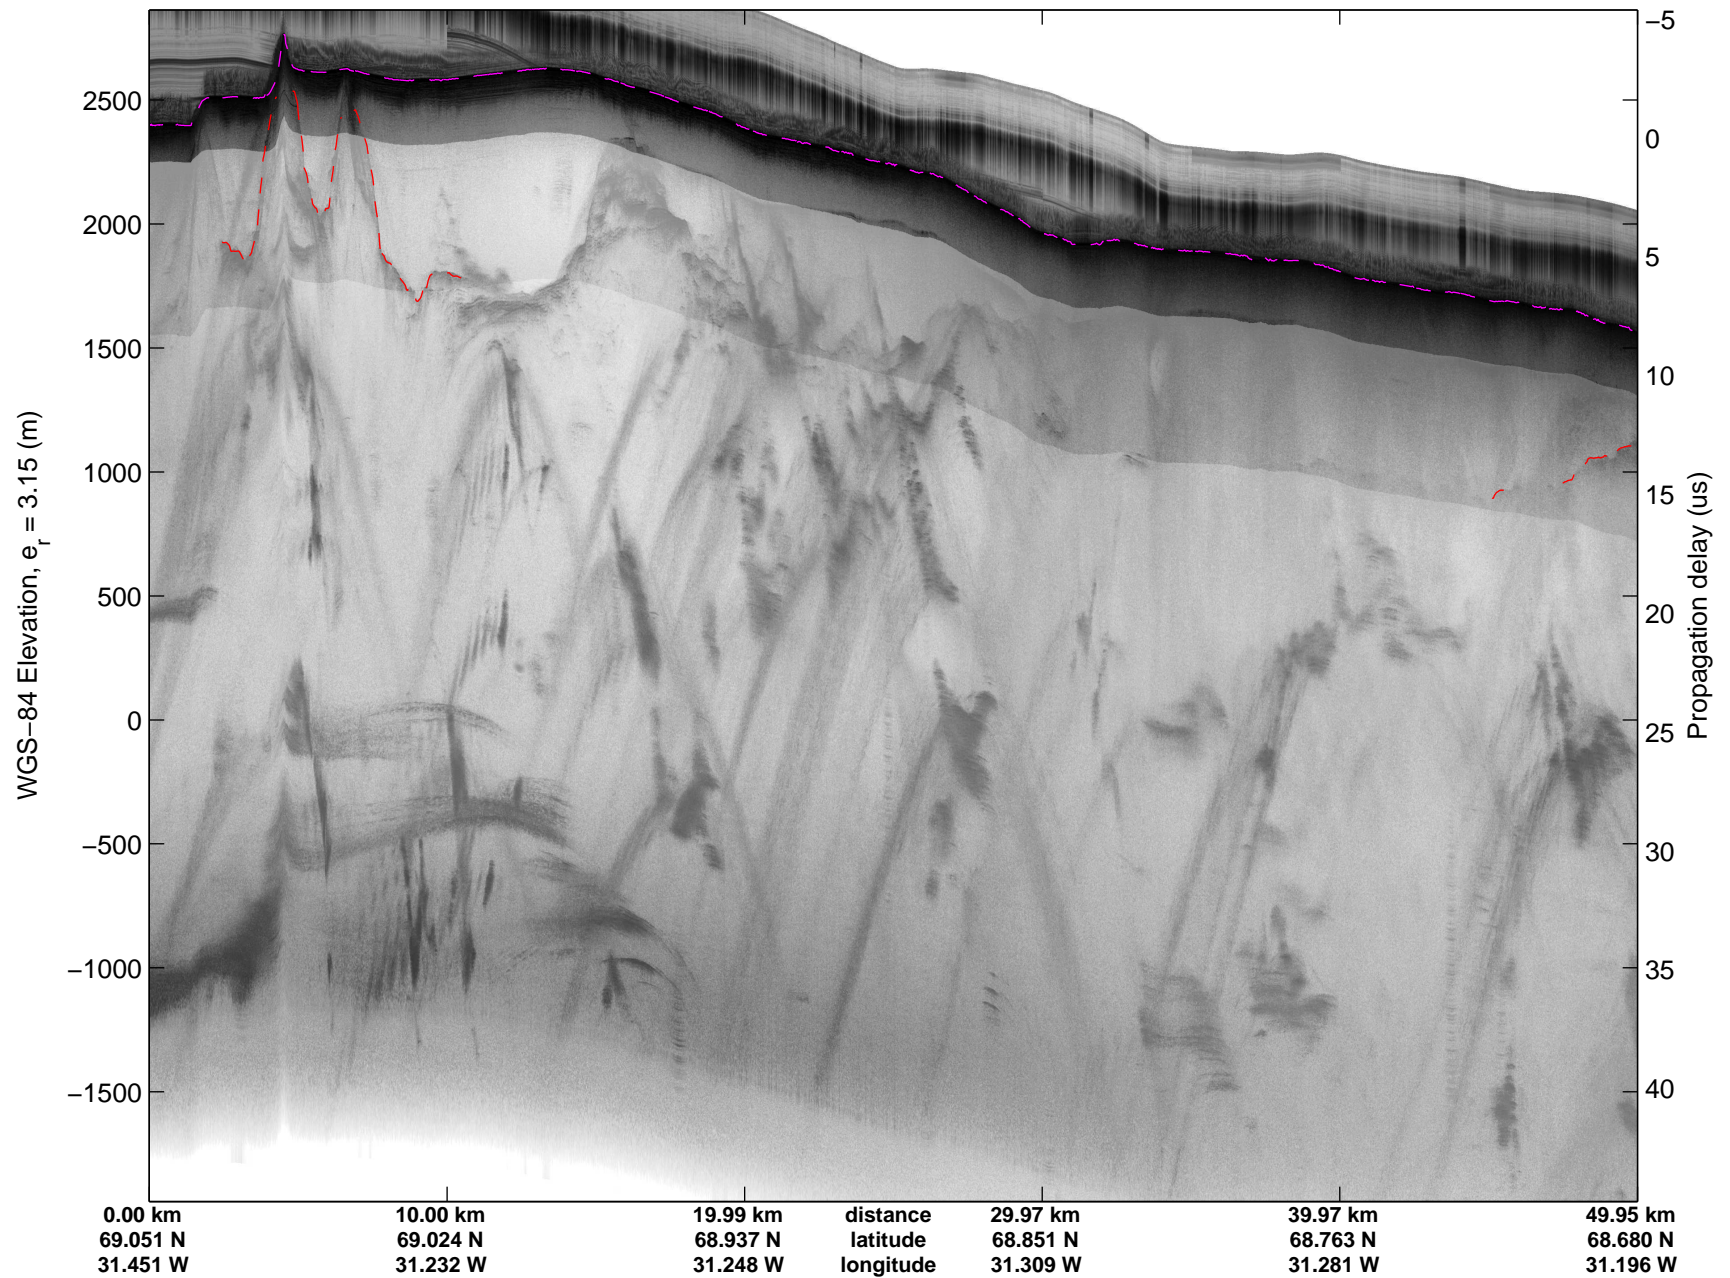

mcords5 2015_Greenland_C130: "Land Ice: Geikie 02" 20150424_06_017: 12:37:28.9 to 12:44:06.9 GPS