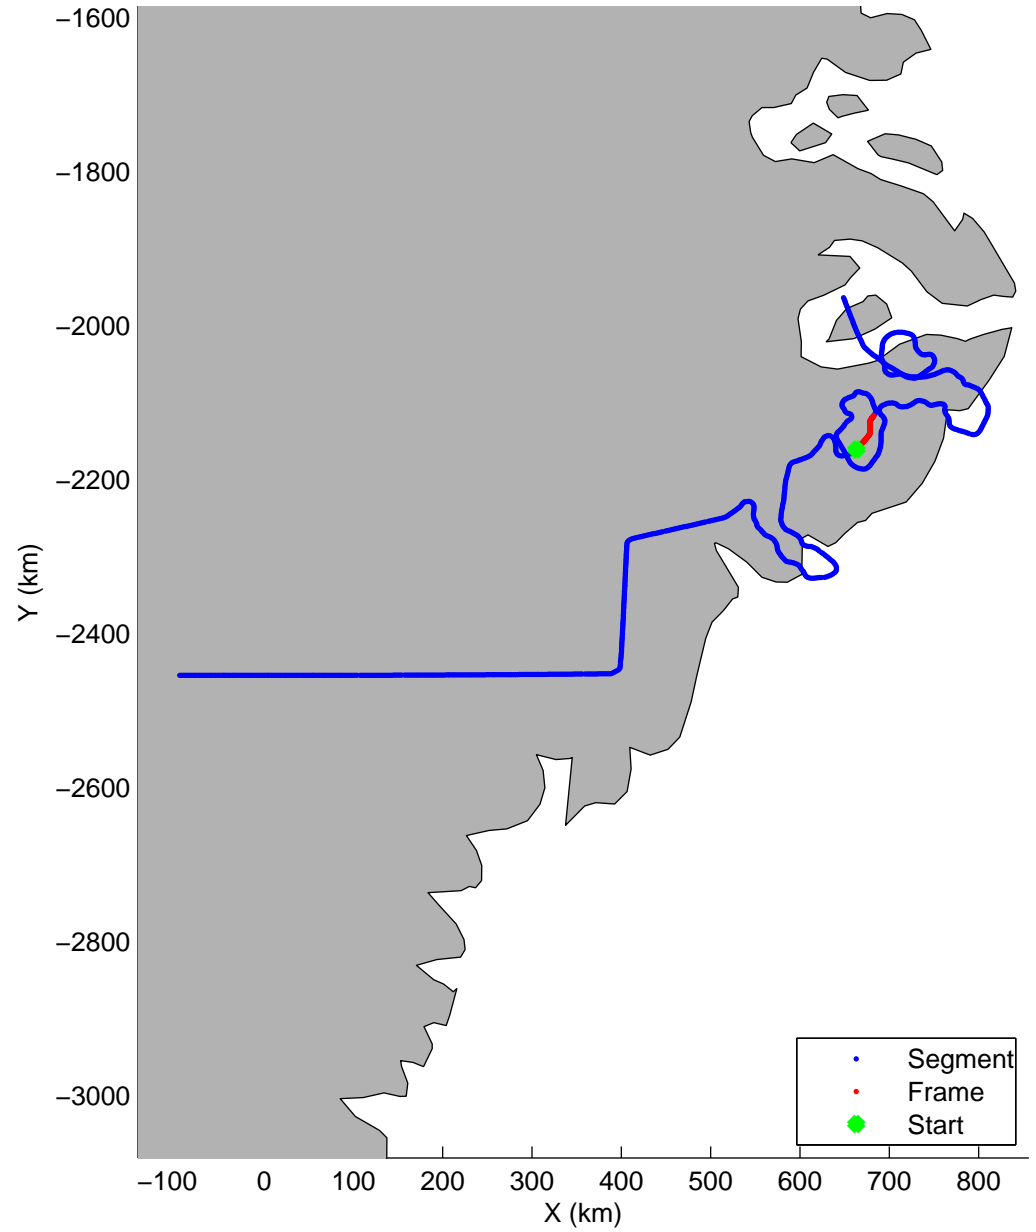

Land Ice: Geikie 02
20150424_06_026
Polar Stereograph 70N/-45E