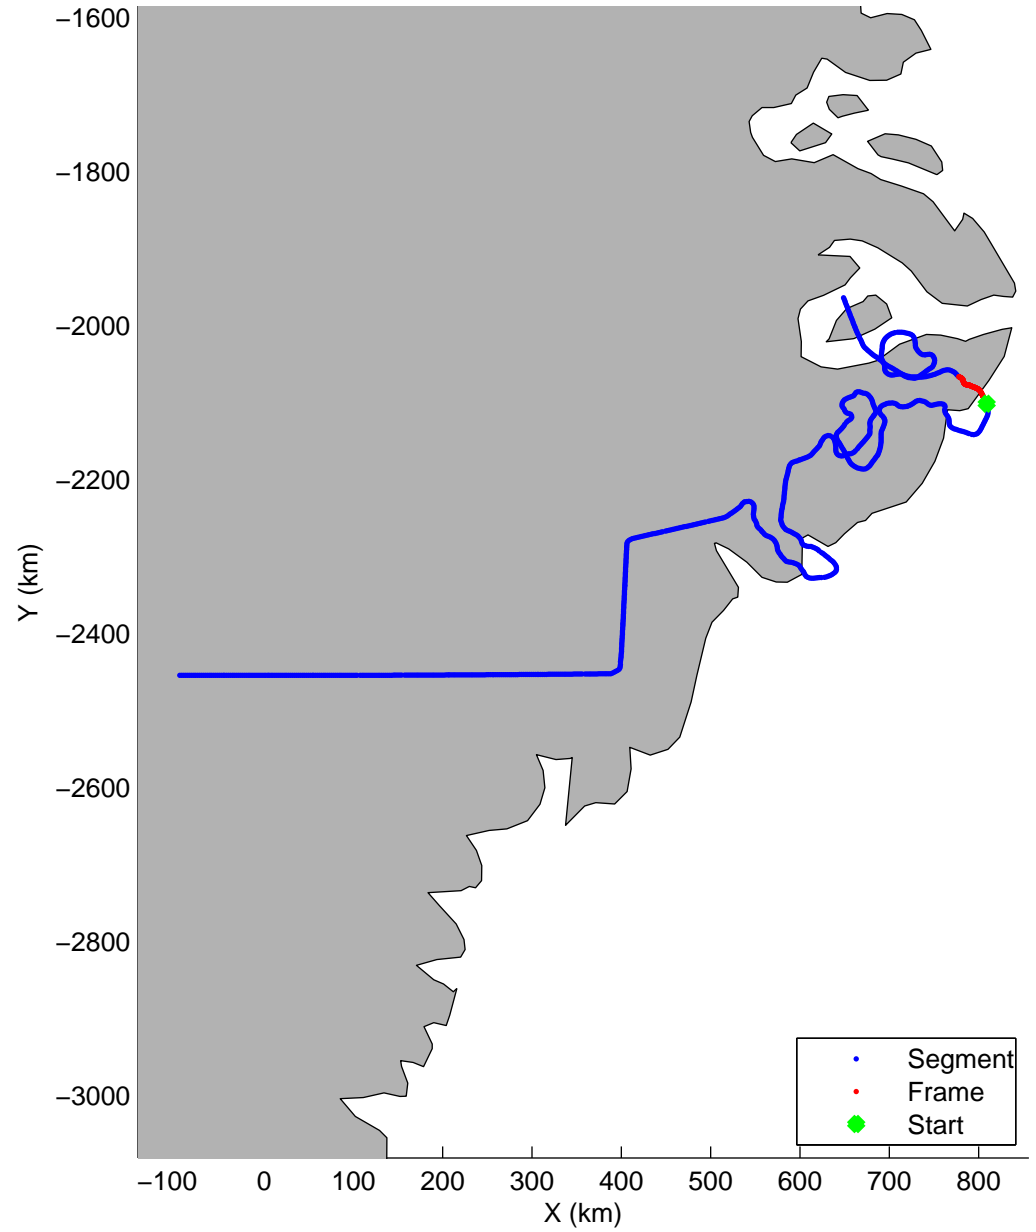

Land Ice: Geikie 02
20150424_06_036
Polar Stereograph 70N/-45E