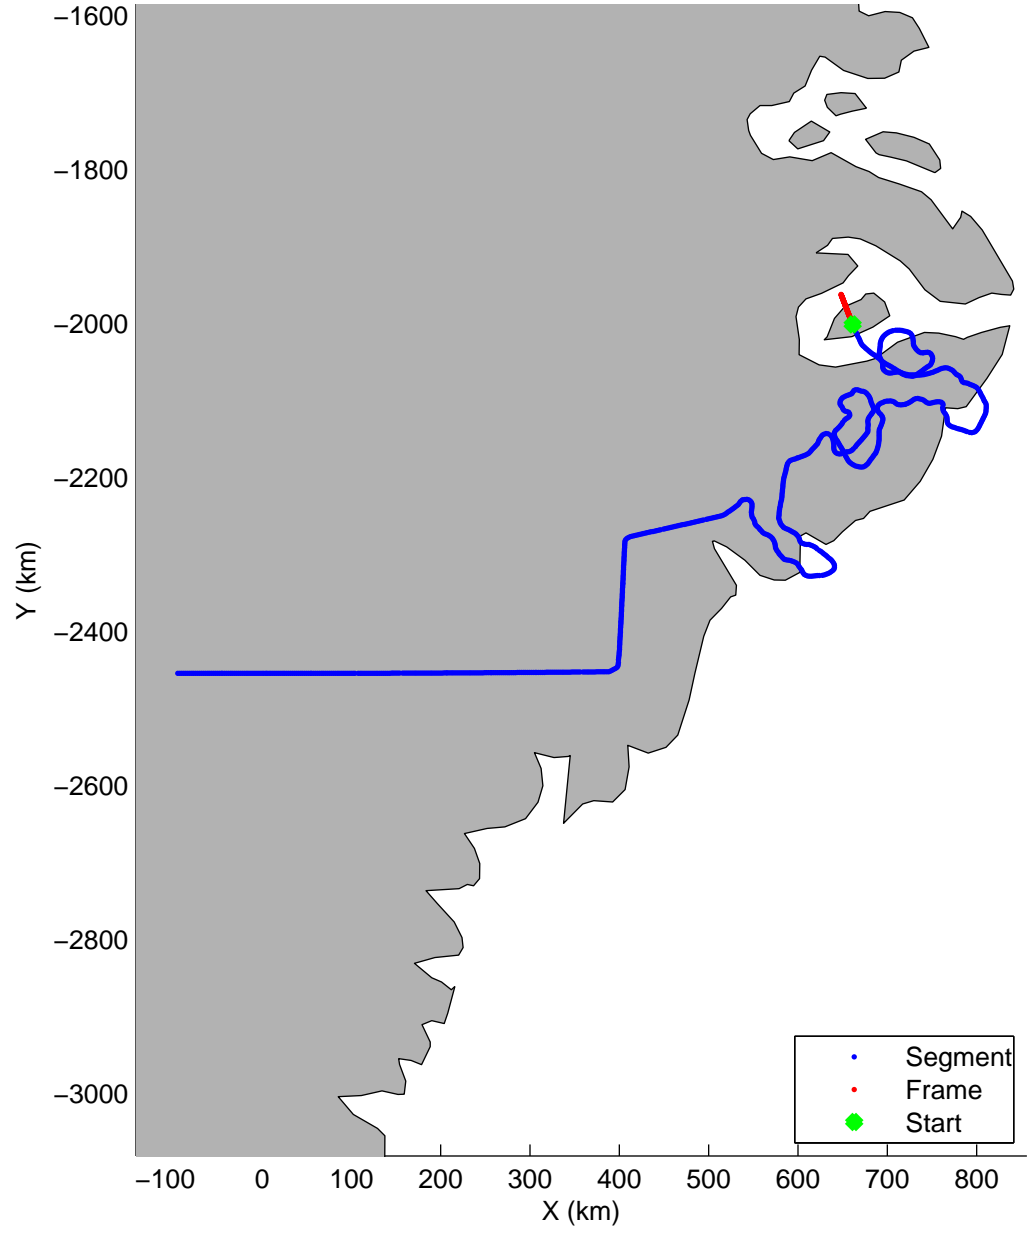

Land Ice: Geikie 02
20150424_06_044
Polar Stereograph 70N/-45E