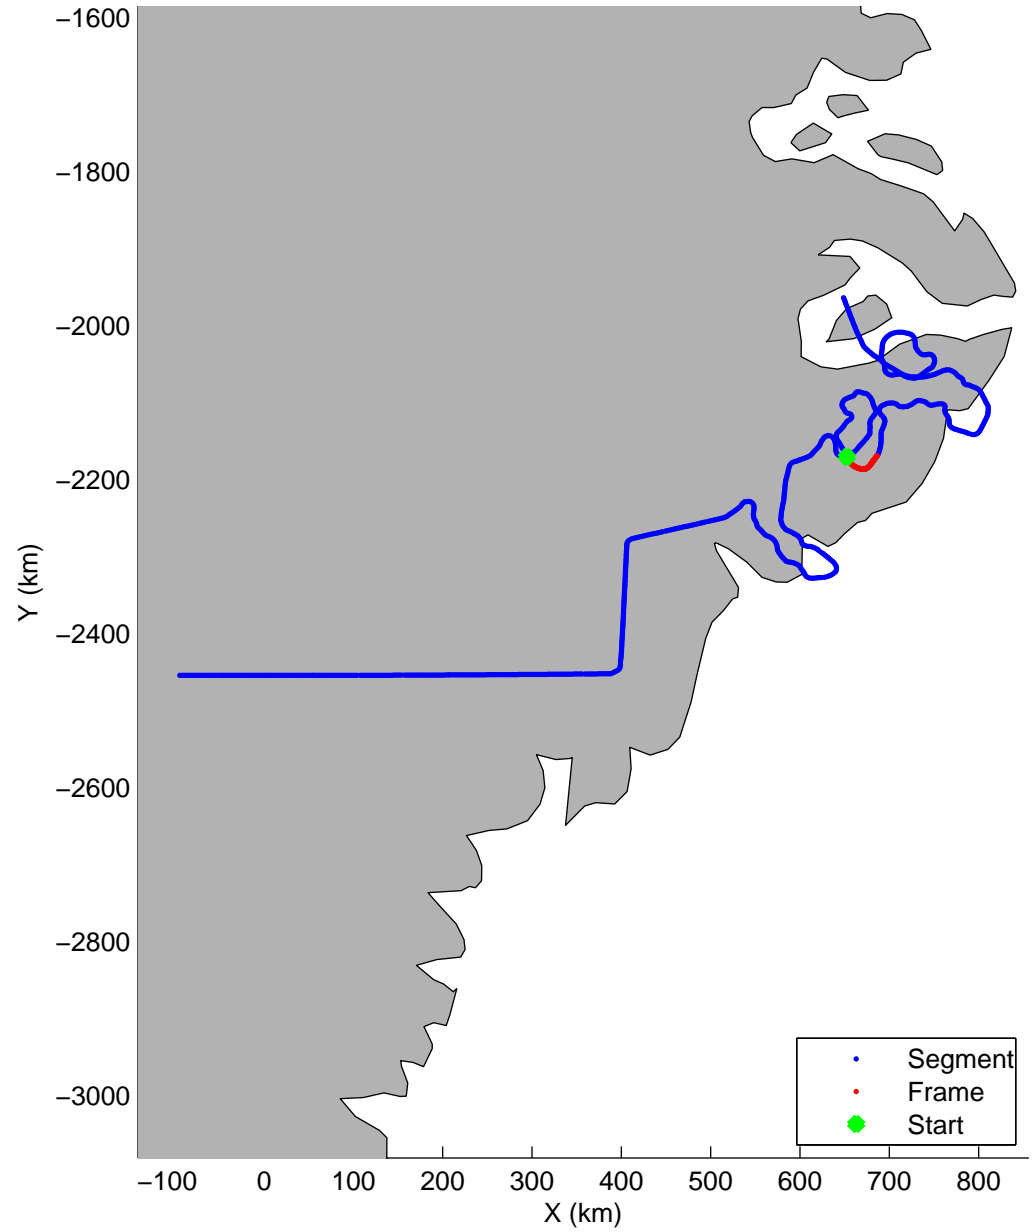

Land Ice: Geikie 02
20150424_06_030
Polar Stereograph 70N/-45E