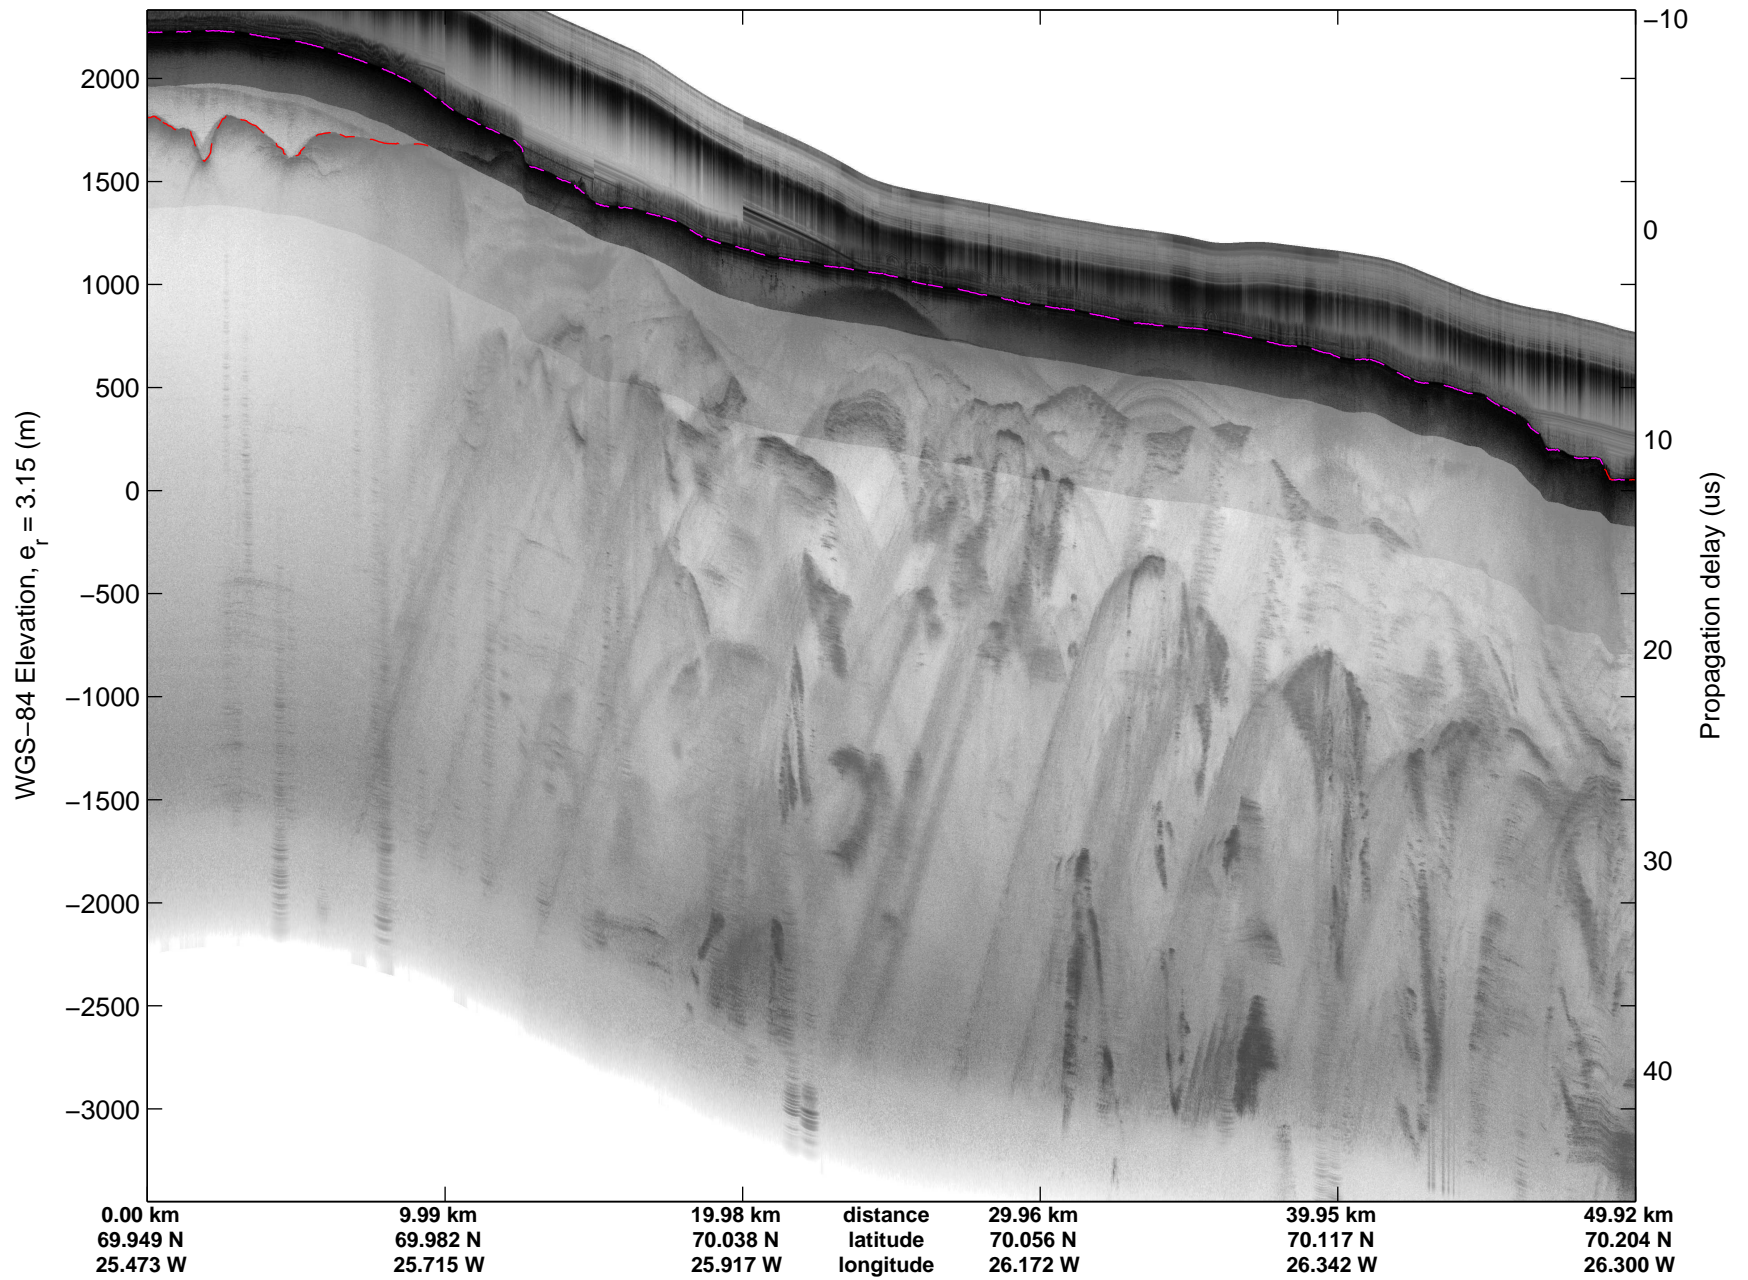

Land Ice: Geikie 02
20150424_06_036
Polar Stereograph 70N/-45E

mcords5 2015_Greenland_C130: "Land Ice: Geikie 02" 20150424_06_036: 14:38:18.3 to 14:44:21.7 GPS

mcords5 2015_Greenland_C130: "Land Ice: Geikie 02" 20150424_06_036: 14:38:18.3 to 14:44:21.7 GPS

Land Ice: Geikie 02
20150424_06_037
Polar Stereograph 70N/-45E

mcords5 2015_Greenland_C130: "Land Ice: Geikie 02" 20150424_06_037: 14:44:21.9 to 14:50:38.4 GPS

mcords5 2015_Greenland_C130: "Land Ice: Geikie 02" 20150424_06_037: 14:44:21.9 to 14:50:38.4 GPS

Land Ice: Geikie 02
20150424_06_038
Polar Stereograph 70N/-45E

mcords5 2015_Greenland_C130: "Land Ice: Geikie 02" 20150424_06_038: 14:50:38.7 to 14:57:12.4 GPS

mcords5 2015_Greenland_C130: "Land Ice: Geikie 02" 20150424_06_038: 14:50:38.7 to 14:57:12.4 GPS