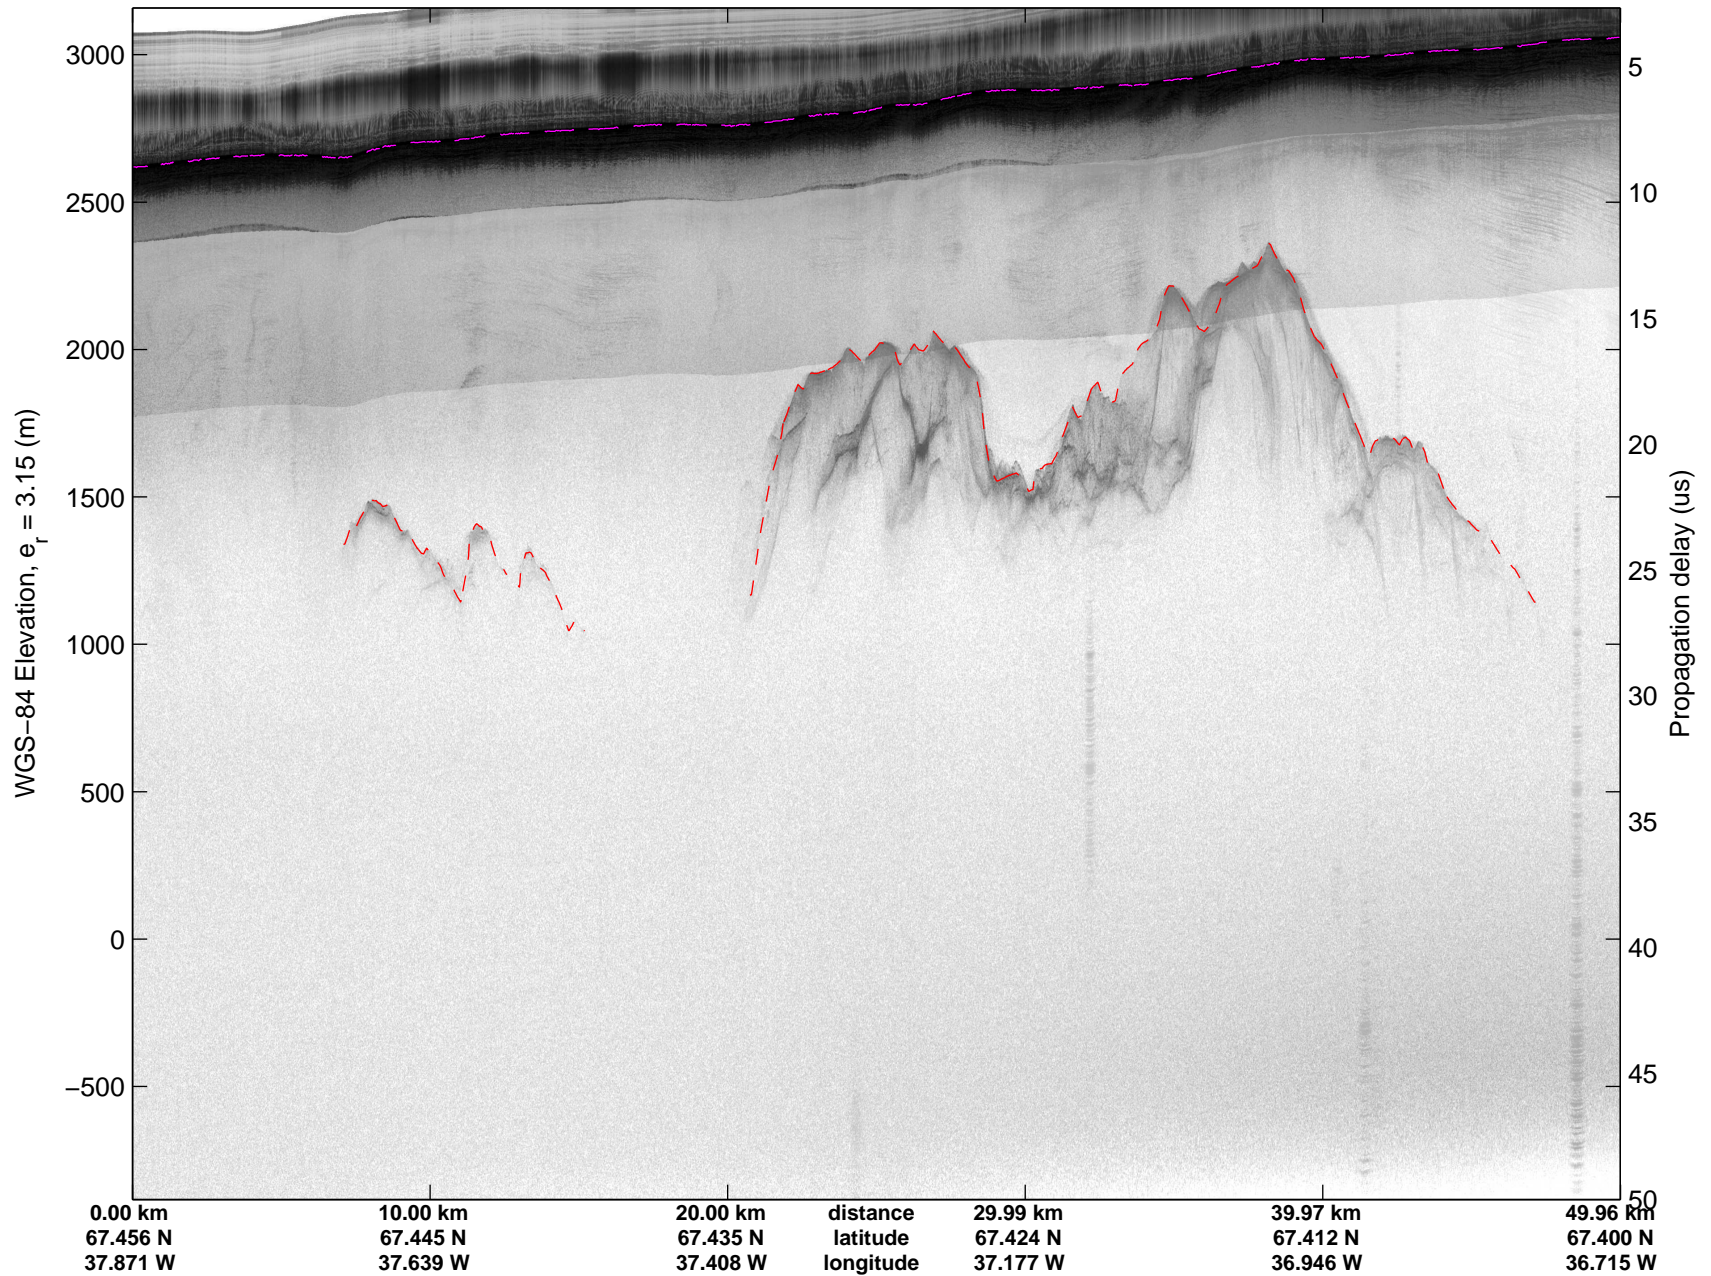

Land Ice: Geikie 02
20150424_06_007
Polar Stereograph 70N/-45E

mcords5 2015_Greenland_C130: "Land Ice: Geikie 02" 20150424_06_007: 11:33:43.3 to 11:39:58.4 GPS

mcords5 2015_Greenland_C130: "Land Ice: Geikie 02" 20150424_06_007: 11:33:43.3 to 11:39:58.4 GPS

Land Ice: Geikie 02
20150424_06_008
Polar Stereograph 70N/-45E

mcords5 2015_Greenland_C130: "Land Ice: Geikie 02" 20150424_06_008: 11:39:58.7 to 11:46:22.9 GPS

mcords5 2015_Greenland_C130: "Land Ice: Geikie 02" 20150424_06_008: 11:39:58.7 to 11:46:22.9 GPS

Land Ice: Geikie 02
20150424_06_009
Polar Stereograph 70N/-45E

mcords5 2015_Greenland_C130: "Land Ice: Geikie 02" 20150424_06_009: 11:46:23.2 to 11:52:49.8 GPS

mcords5 2015_Greenland_C130: "Land Ice: Geikie 02" 20150424_06_009: 11:46:23.2 to 11:52:49.8 GPS