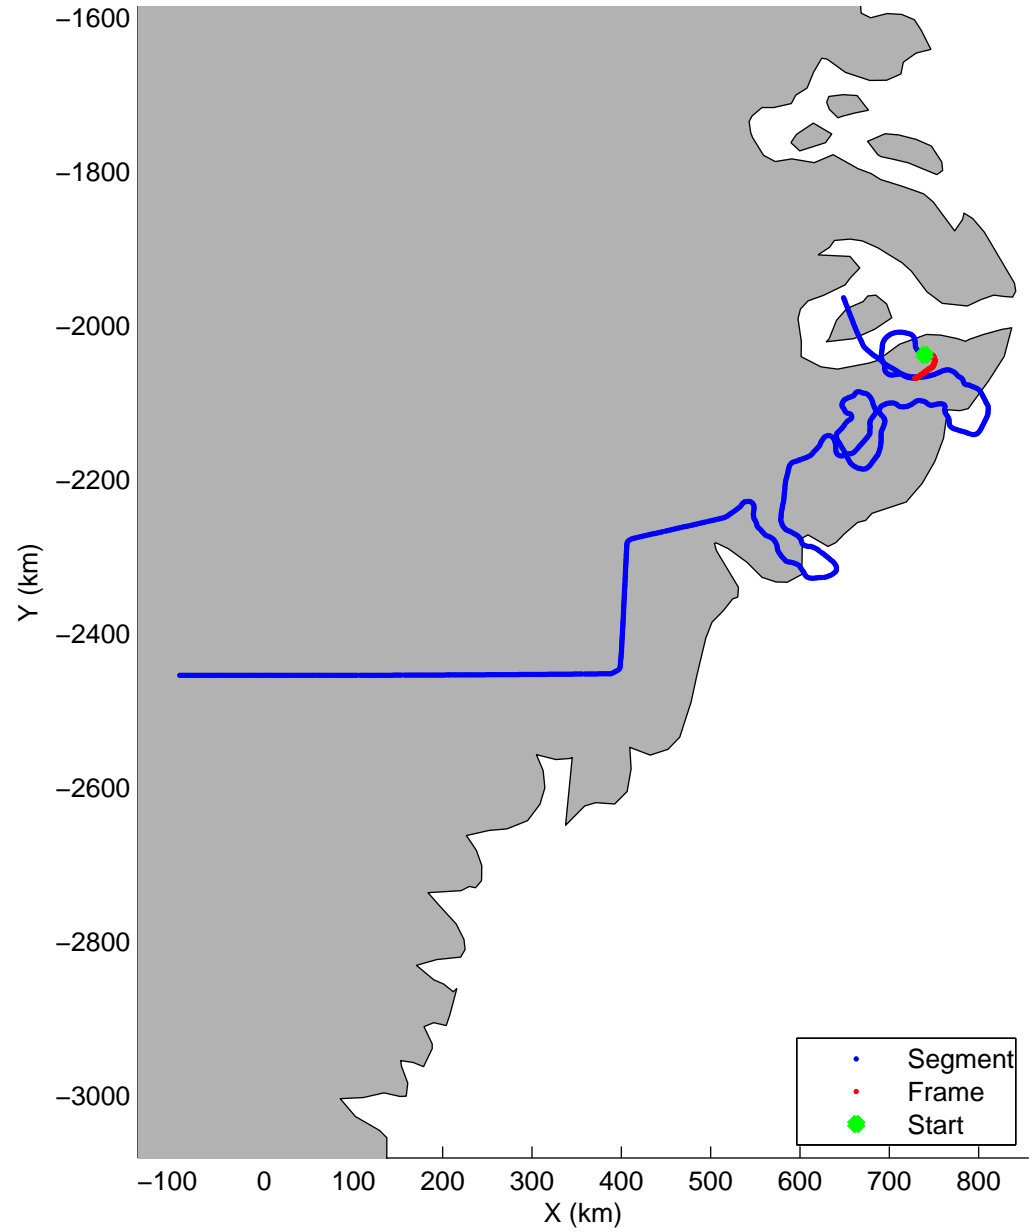

Land Ice: Geikie 02
20150424_06_041
Polar Stereograph 70N/-45E