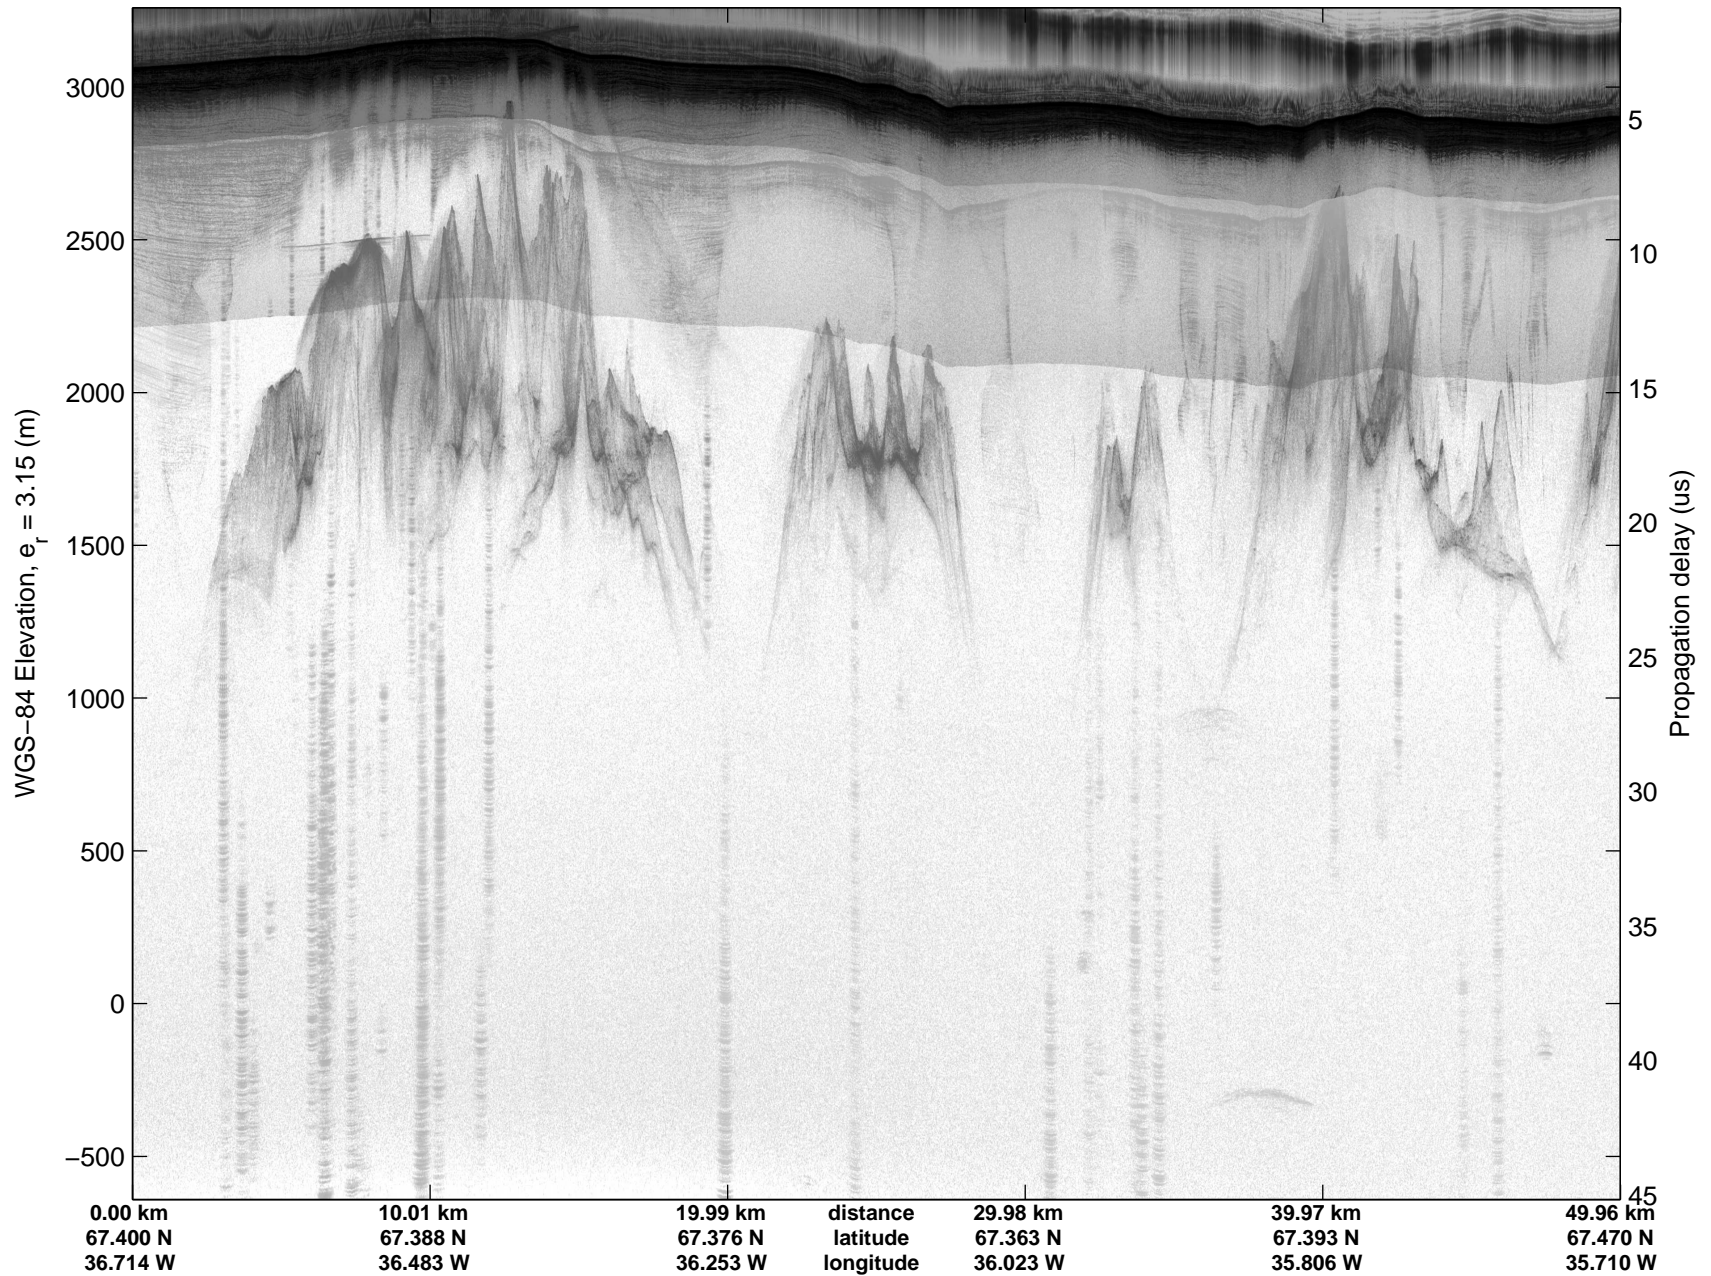

Land Ice: Geikie 02
20150424_06_008
Polar Stereograph 70N/-45E

mcords5 2015_Greenland_C130: "Land Ice: Geikie 02" 20150424_06_008: 11:39:58.7 to 11:46:22.9 GPS

mcords5 2015_Greenland_C130: "Land Ice: Geikie 02" 20150424_06_008: 11:39:58.7 to 11:46:22.9 GPS

Land Ice: Geikie 02
20150424_06_009
Polar Stereograph 70N/-45E

mcords5 2015_Greenland_C130: "Land Ice: Geikie 02" 20150424_06_009: 11:46:23.2 to 11:52:49.8 GPS

mcords5 2015_Greenland_C130: "Land Ice: Geikie 02" 20150424_06_009: 11:46:23.2 to 11:52:49.8 GPS

Land Ice: Geikie 02
20150424_06_010
Polar Stereograph 70N/-45E

mcords5 2015_Greenland_C130: "Land Ice: Geikie 02" 20150424_06_010: 11:52:50.1 to 11:59:09.5 GPS

mcords5 2015_Greenland_C130: "Land Ice: Geikie 02" 20150424_06_010: 11:52:50.1 to 11:59:09.5 GPS