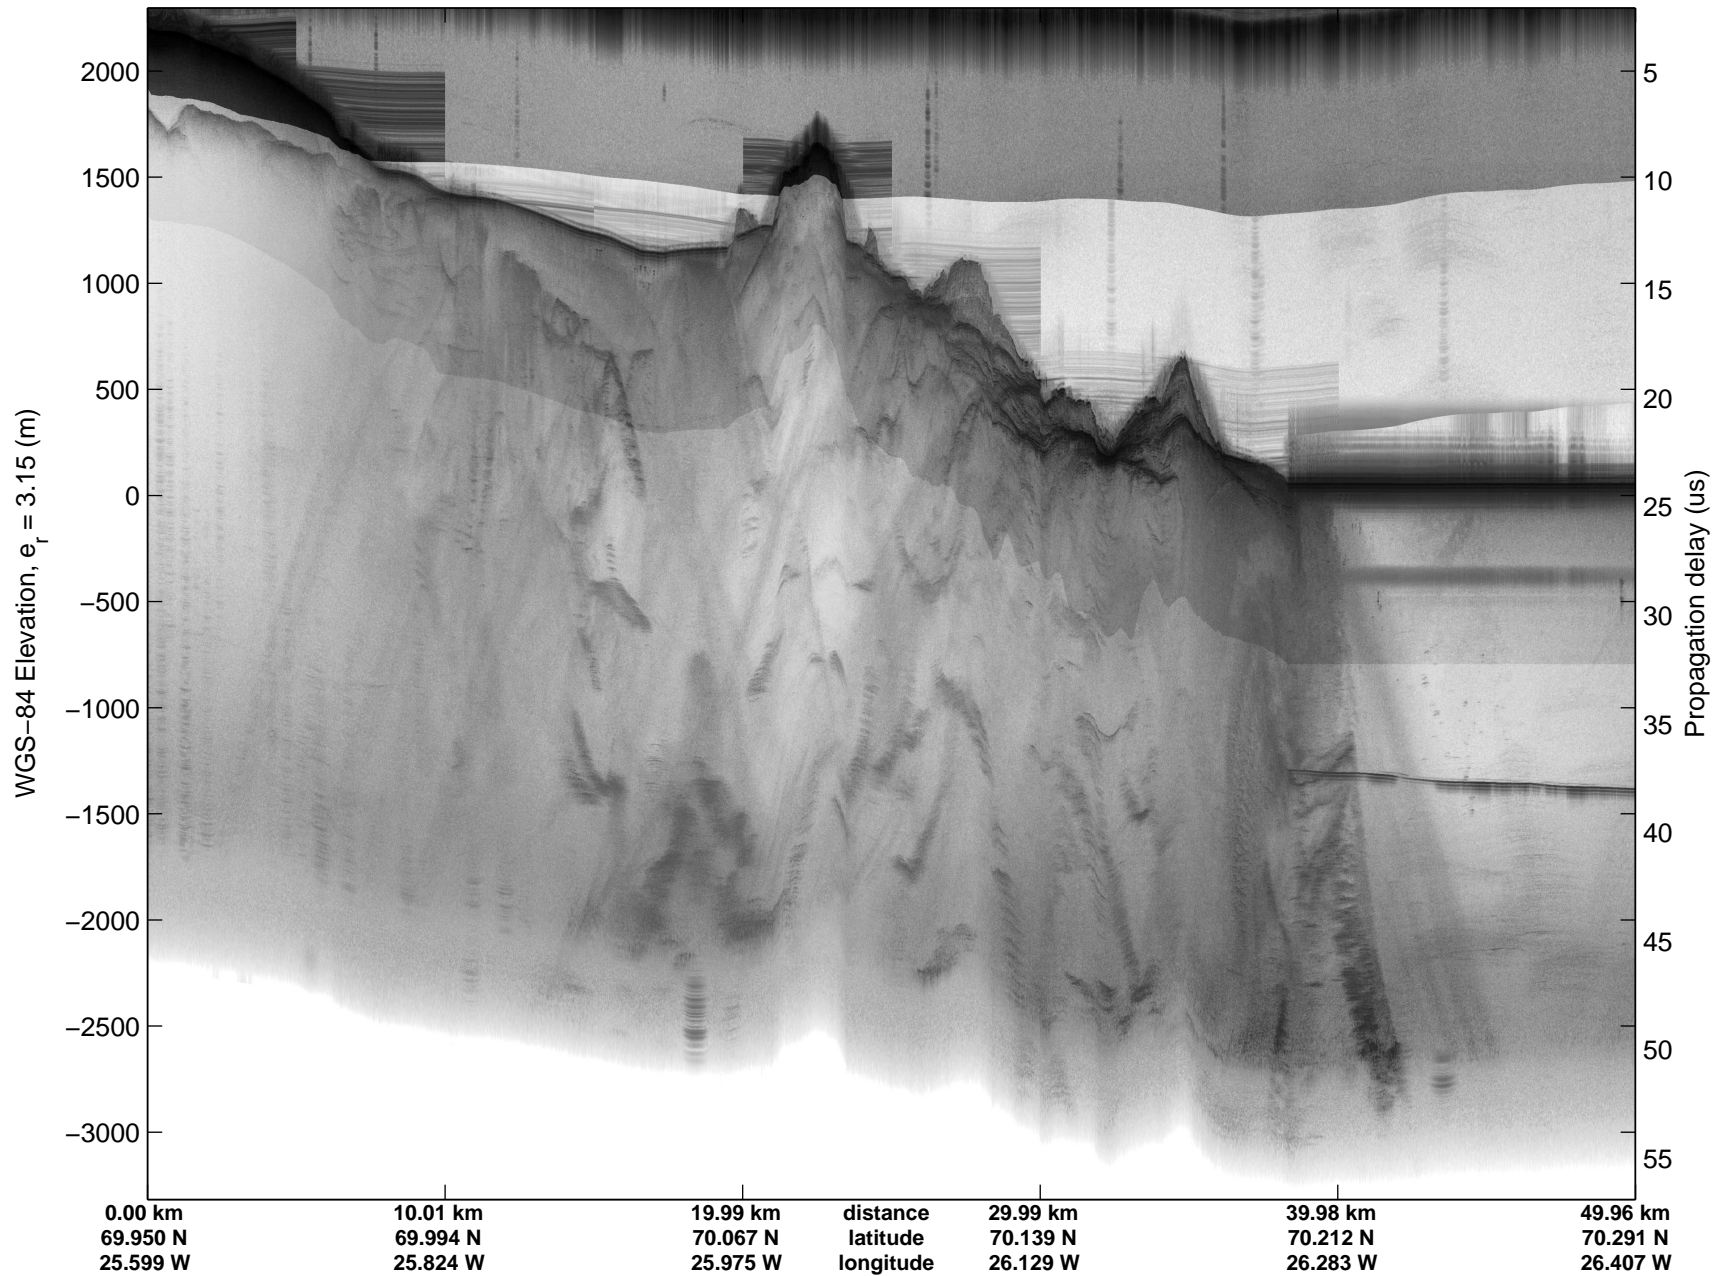

Land Ice: Geikie 02
20150424_06_040
Polar Stereograph 70N/-45E

mcords5 2015_Greenland_C130: "Land Ice: Geikie 02" 20150424_06_040: 15:03:43.6 to 15:10:00.5 GPS

mcords5 2015_Greenland_C130: "Land Ice: Geikie 02" 20150424_06_040: 15:03:43.6 to 15:10:00.5 GPS

Land Ice: Geikie 02
20150424_06_041
Polar Stereograph 70N/-45E

mcords5 2015_Greenland_C130: "Land Ice: Geikie 02" 20150424_06_041: 15:10:00.7 to 15:15:55.7 GPS

mcords5 2015_Greenland_C130: "Land Ice: Geikie 02" 20150424_06_041: 15:10:00.7 to 15:15:55.7 GPS

Land Ice: Geikie 02
20150424_06_042
Polar Stereograph 70N/-45E

mcords5 2015_Greenland_C130: "Land Ice: Geikie 02" 20150424_06_042: 15:15:55.9 to 15:22:08.5 GPS

mcords5 2015_Greenland_C130: "Land Ice: Geikie 02" 20150424_06_042: 15:15:55.9 to 15:22:08.5 GPS