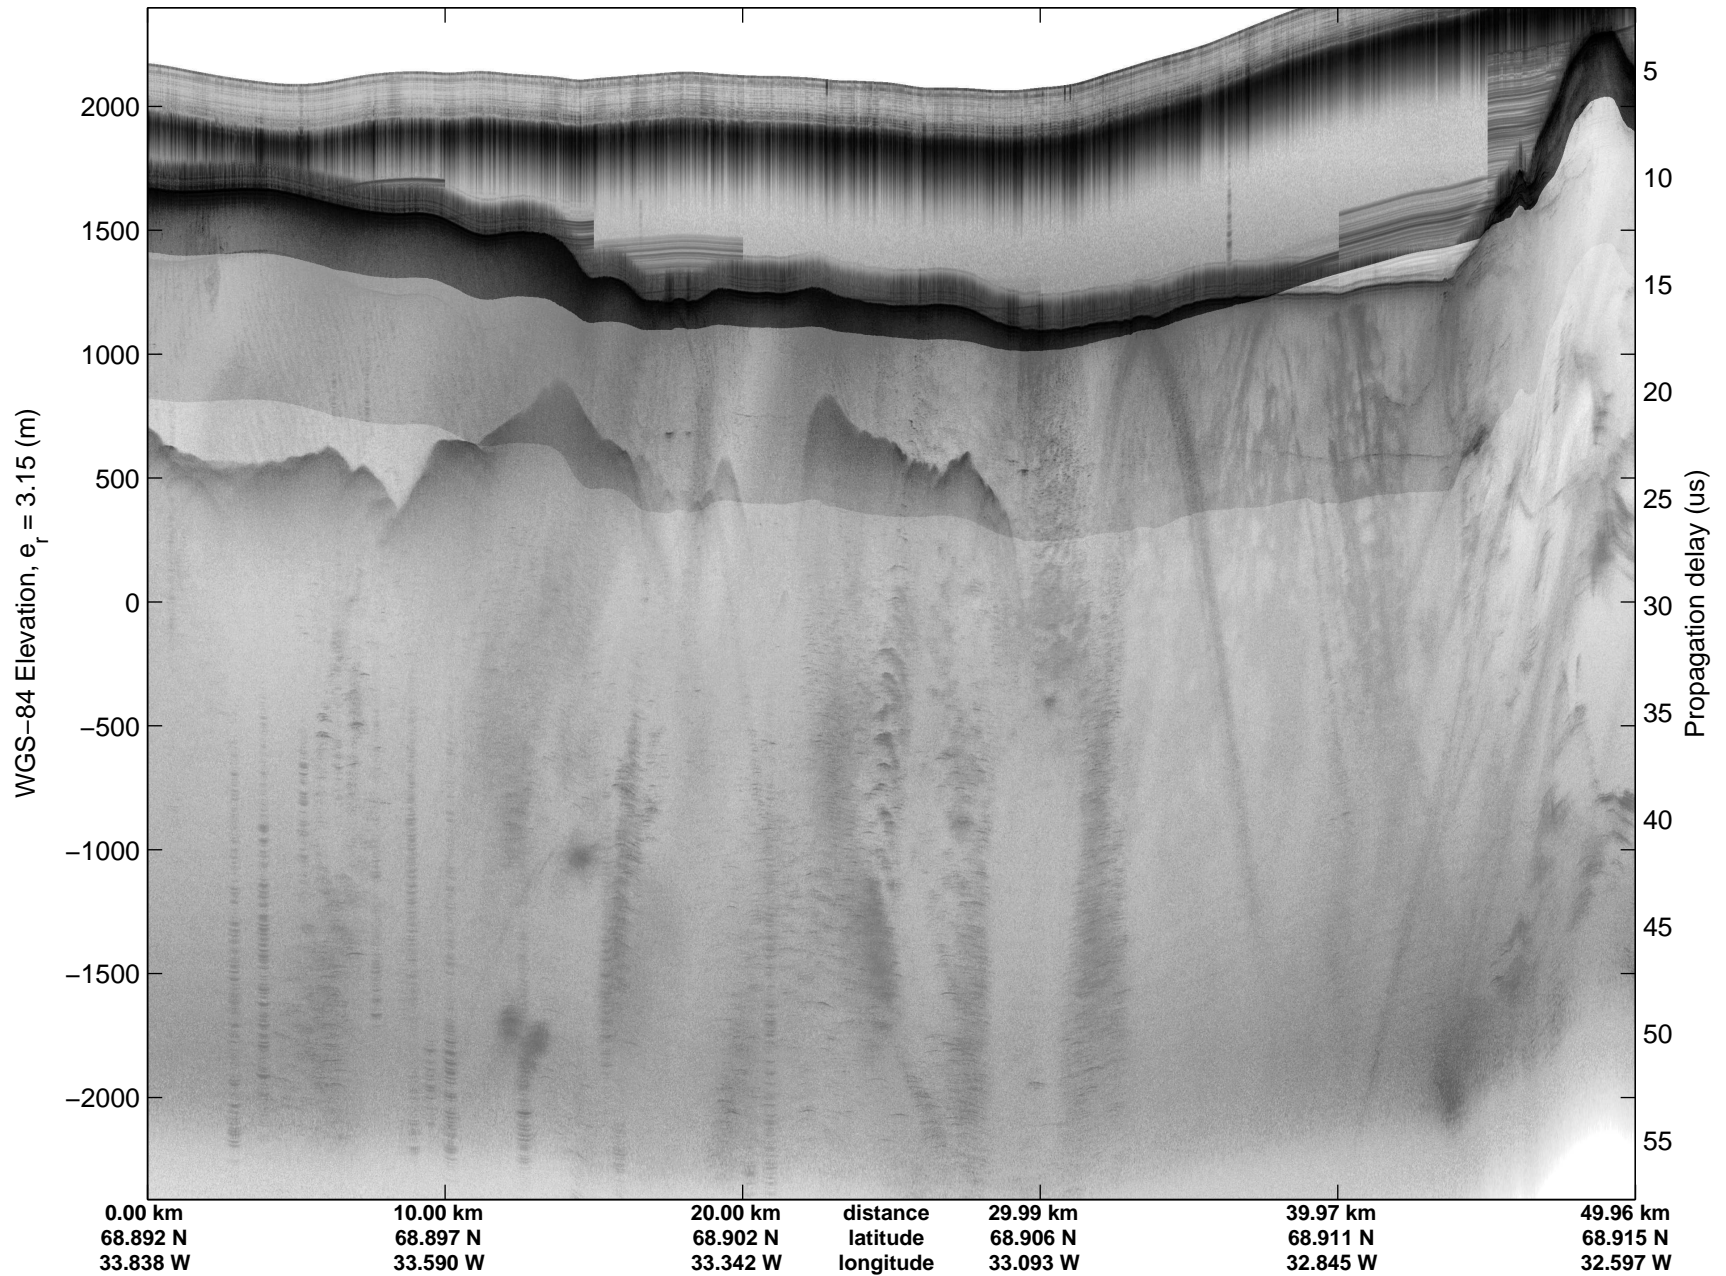

mcords5 2015_Greenland_C130: "Land Ice: Geikie 02" 20150424_06_015: 12:24:46.0 to 12:31:04.4 GPS