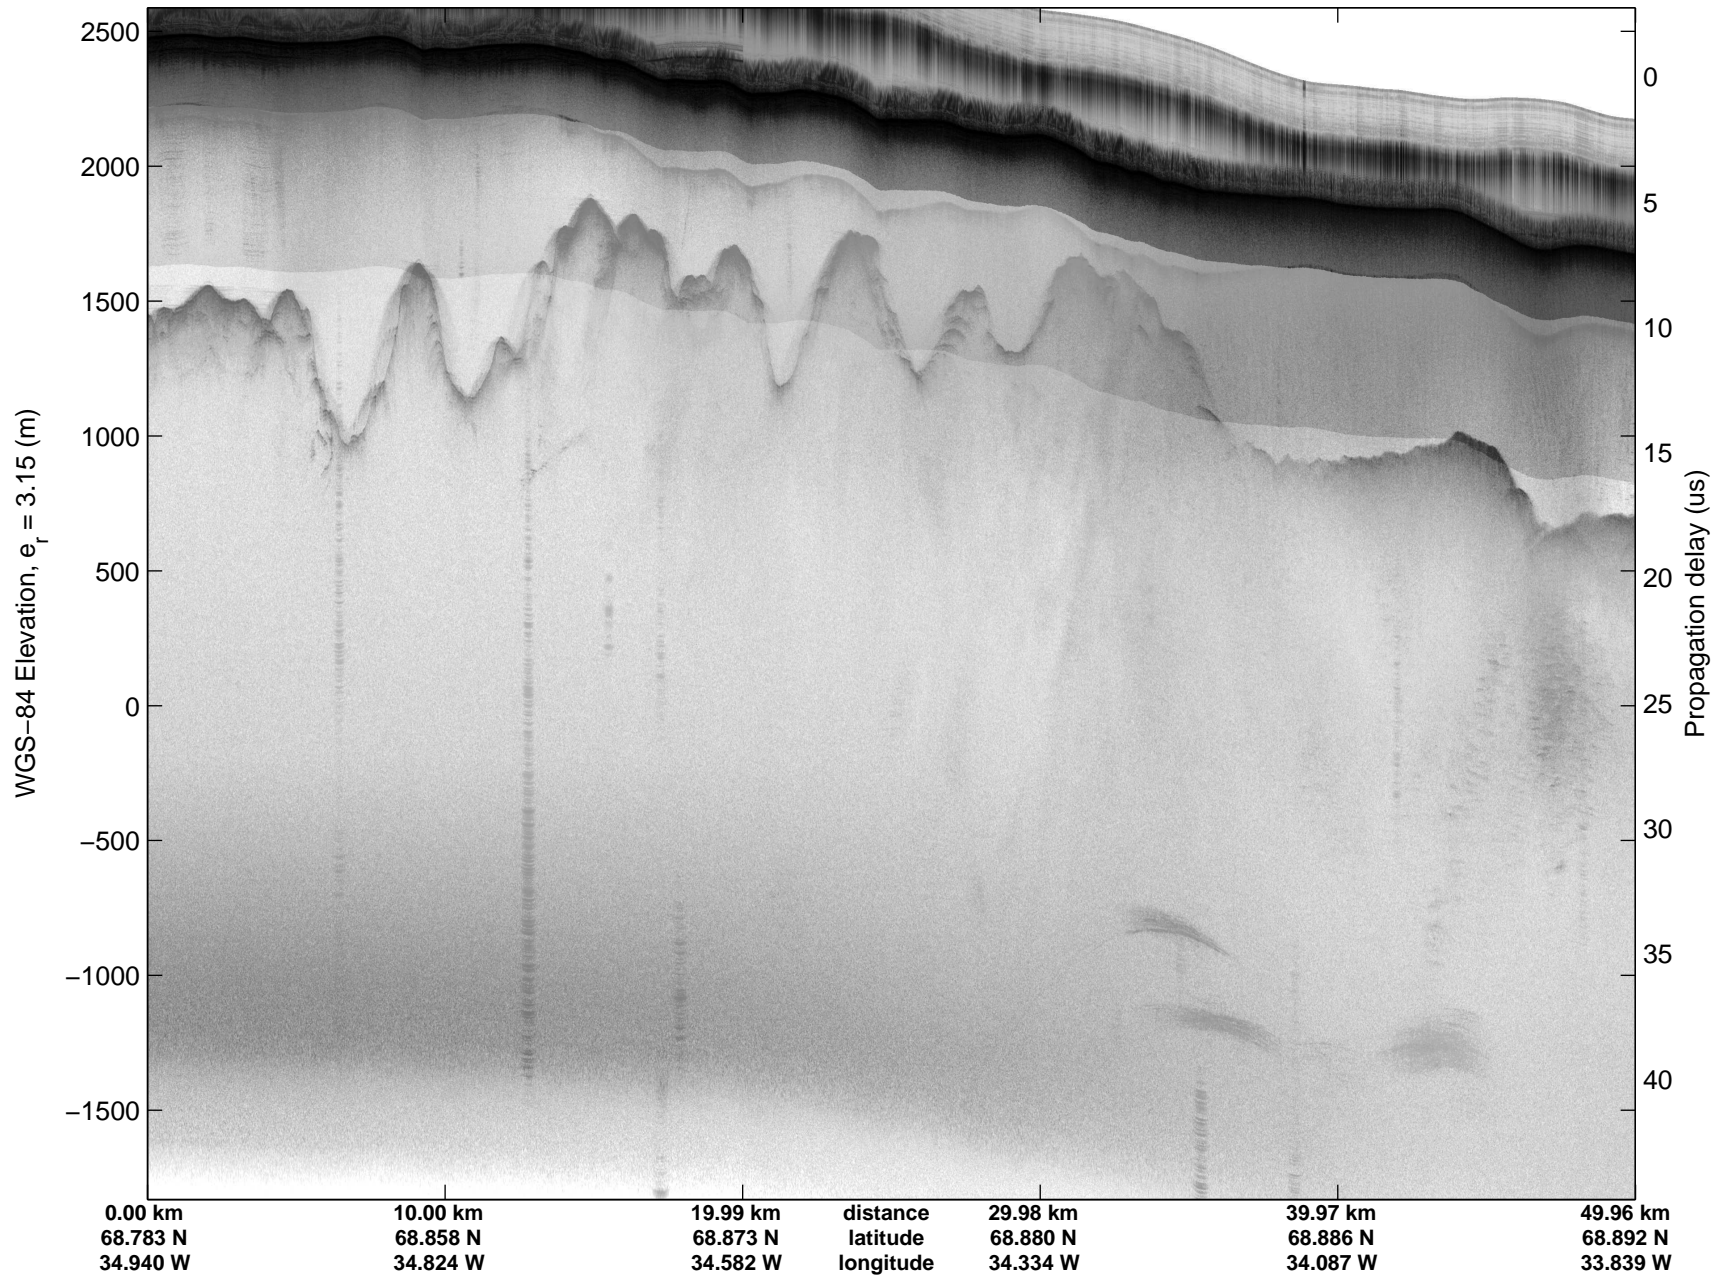

mcords5 2015_Greenland_C130: "Land Ice: Geikie 02" 20150424_06_014: 12:18:28.4 to 12:24:45.7 GPS