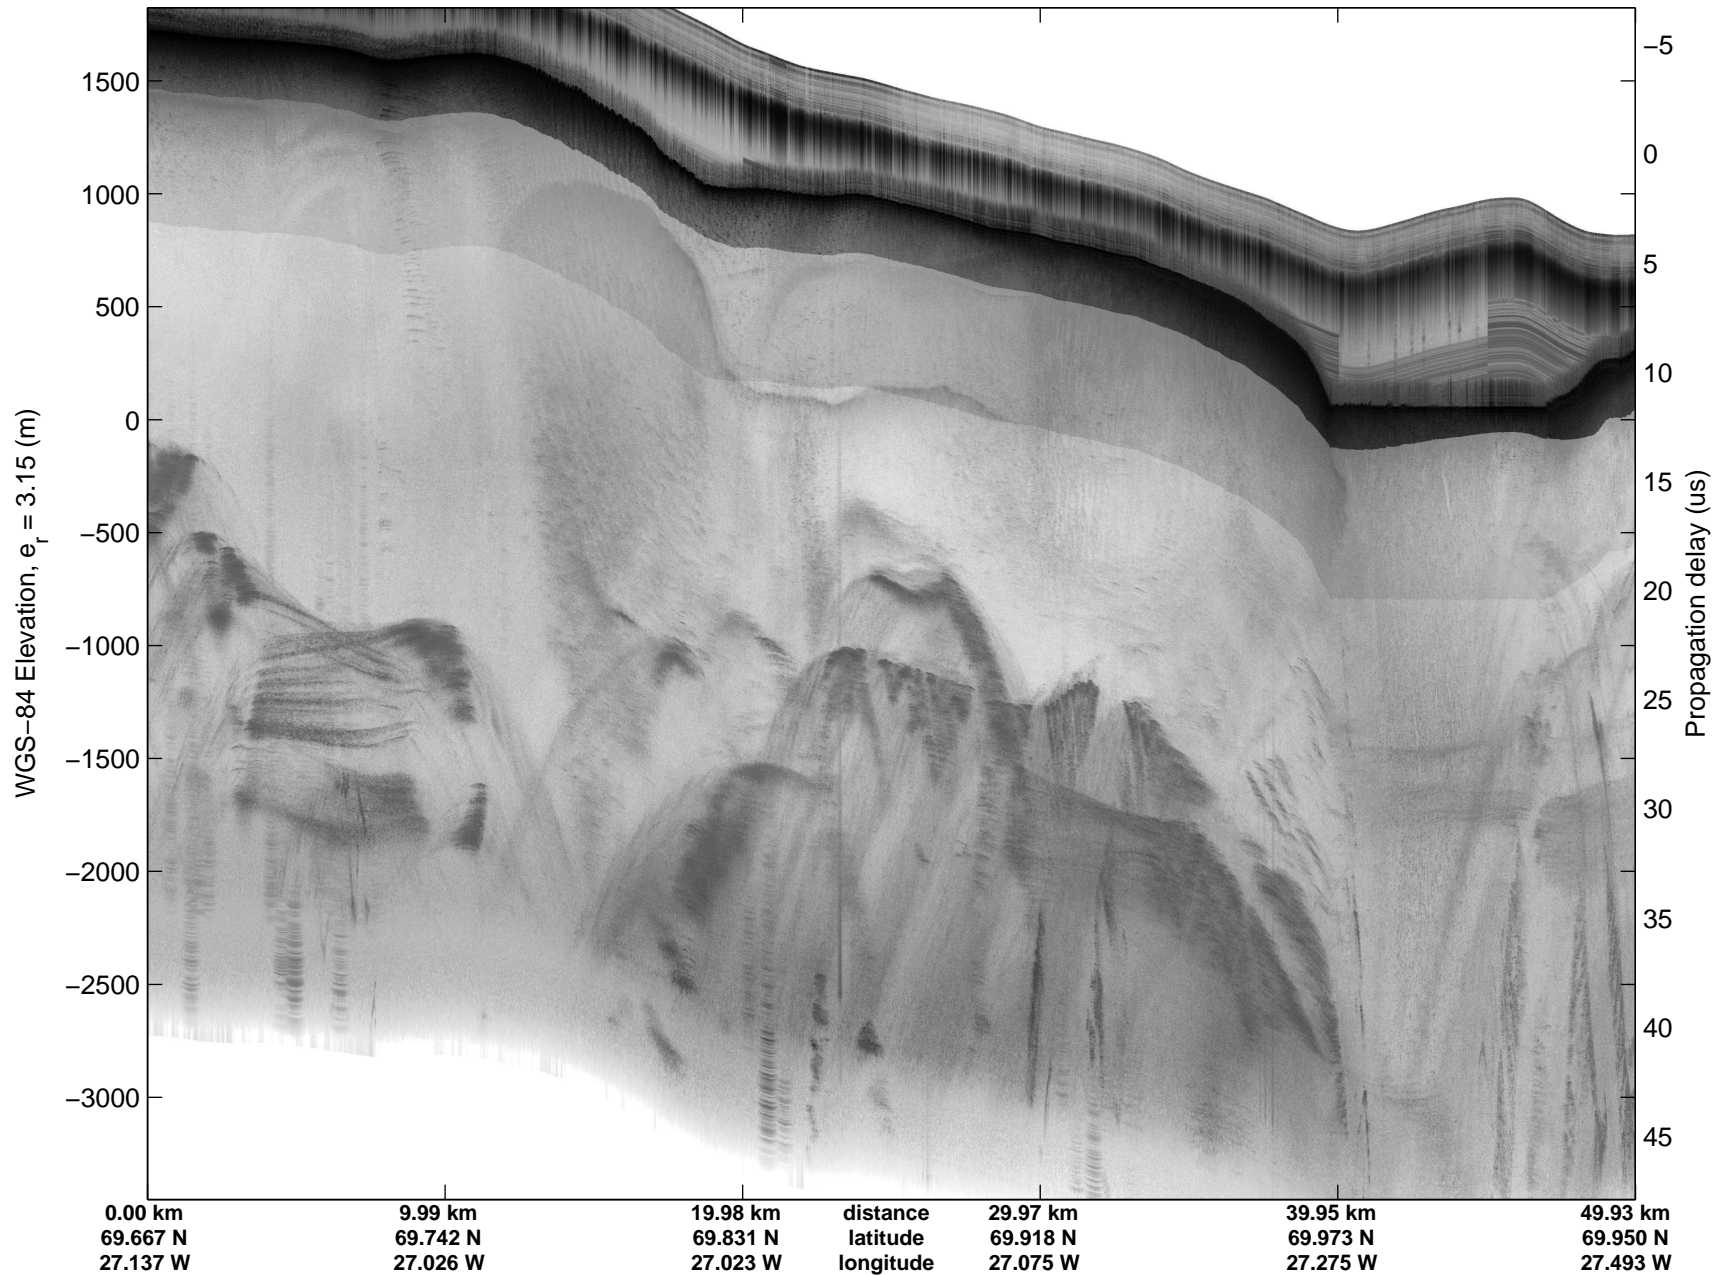

Land Ice: Geikie 02
20150424_06_026
Polar Stereograph 70N/-45E

mcords5 2015_Greenland_C130: "Land Ice: Geikie 02" 20150424_06_026: 13:34:30.4 to 13:40:58.0 GPS

mcords5 2015_Greenland_C130: "Land Ice: Geikie 02" 20150424_06_026: 13:34:30.4 to 13:40:58.0 GPS

Land Ice: Geikie 02
20150424_06_027
Polar Stereograph 70N/-45E

mcords5 2015_Greenland_C130: "Land Ice: Geikie 02" 20150424_06_027: 13:40:58.2 to 13:47:48.3 GPS

mcords5 2015_Greenland_C130: "Land Ice: Geikie 02" 20150424_06_027: 13:40:58.2 to 13:47:48.3 GPS