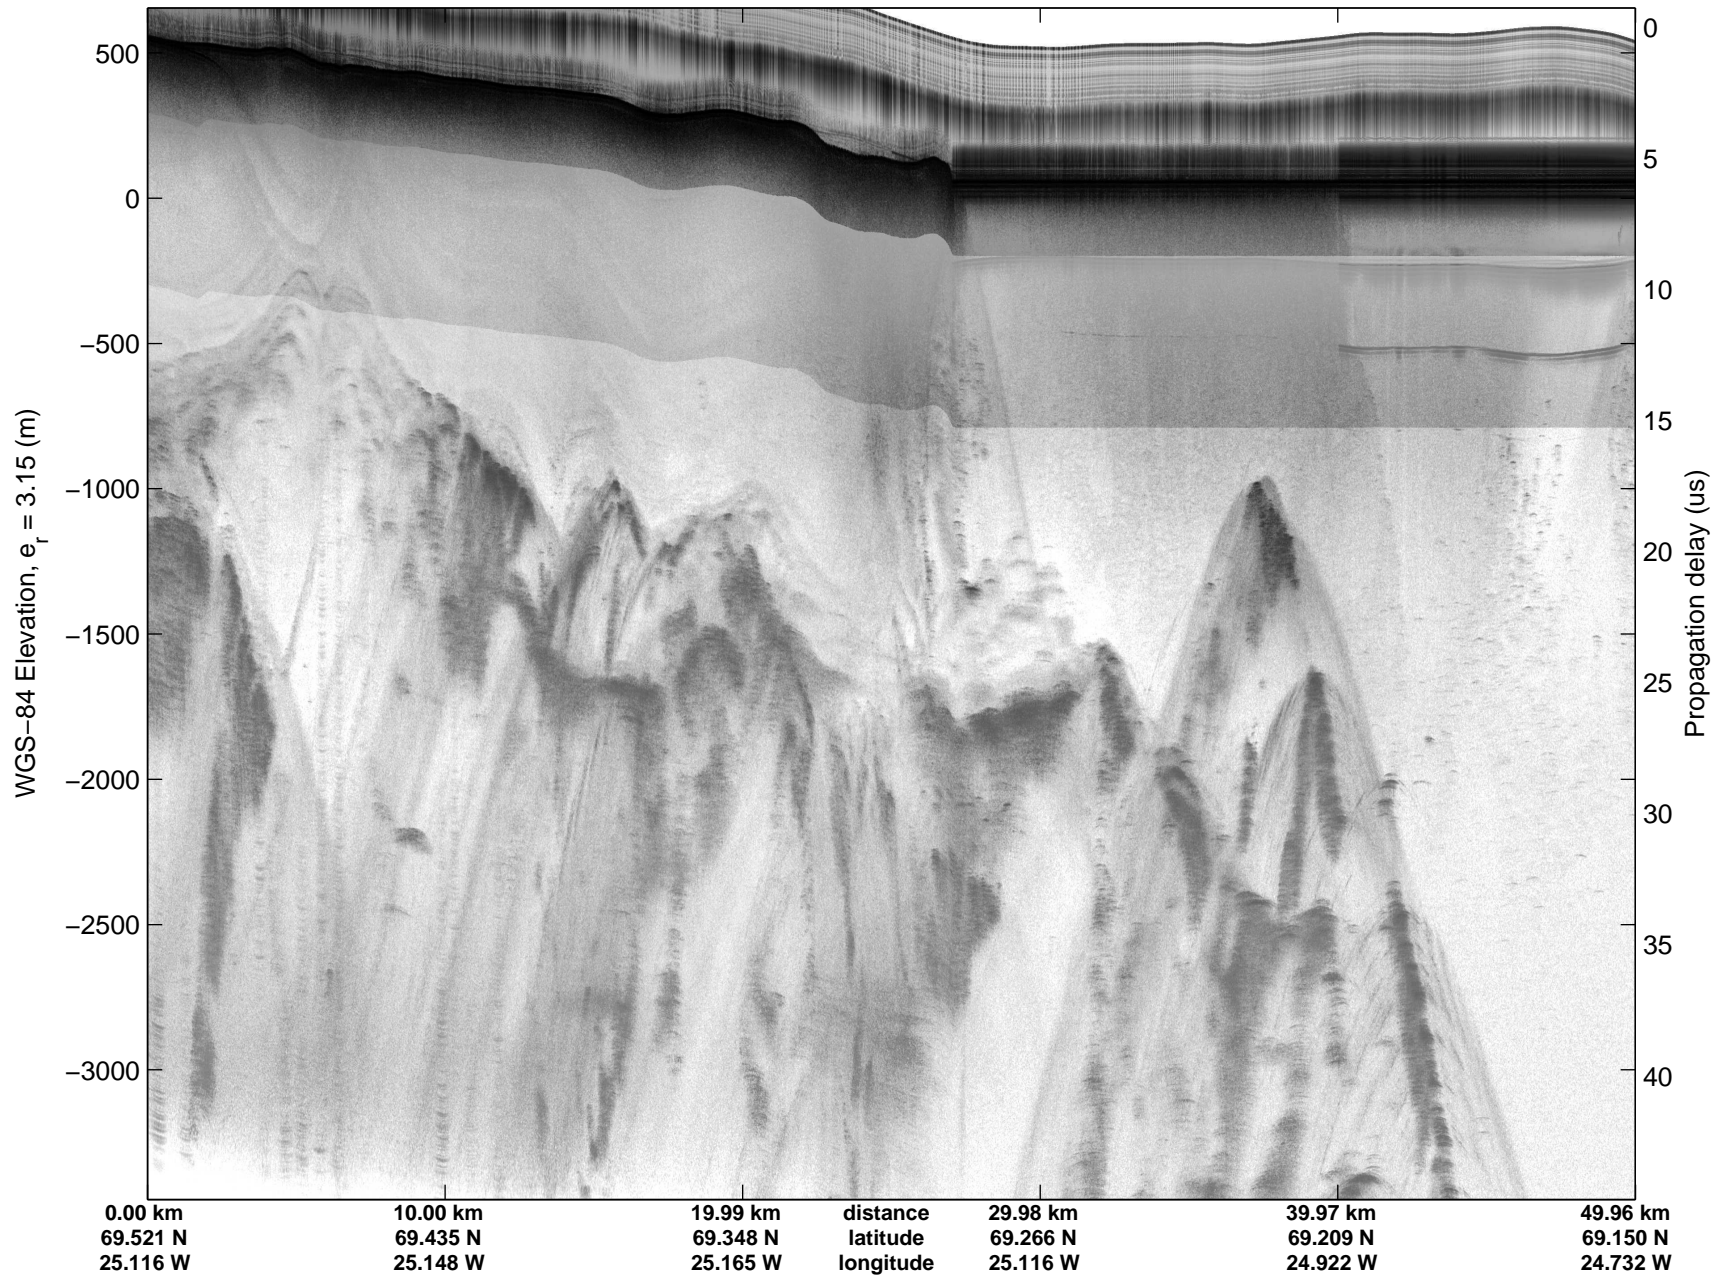

Land Ice: Geikie 02
20150424_06_032
Polar Stereograph 70N/-45E

mcords5 2015_Greenland_C130: "Land Ice: Geikie 02" 20150424_06_032: 14:12:36.9 to 14:18:59.2 GPS

mcords5 2015_Greenland_C130: "Land Ice: Geikie 02" 20150424_06_032: 14:12:36.9 to 14:18:59.2 GPS

Land Ice: Geikie 02
20150424_06_033
Polar Stereograph 70N/-45E

mcords5 2015_Greenland_C130: "Land Ice: Geikie 02" 20150424_06_033: 14:18:59.4 to 14:25:22.2 GPS

mcords5 2015_Greenland_C130: "Land Ice: Geikie 02" 20150424_06_033: 14:18:59.4 to 14:25:22.2 GPS

Land Ice: Geikie 02
20150424_06_034
Polar Stereograph 70N/-45E

mcords5 2015_Greenland_C130: "Land Ice: Geikie 02" 20150424_06_034: 14:25:22.4 to 14:31:52.6 GPS

mcords5 2015_Greenland_C130: "Land Ice: Geikie 02" 20150424_06_034: 14:25:22.4 to 14:31:52.6 GPS