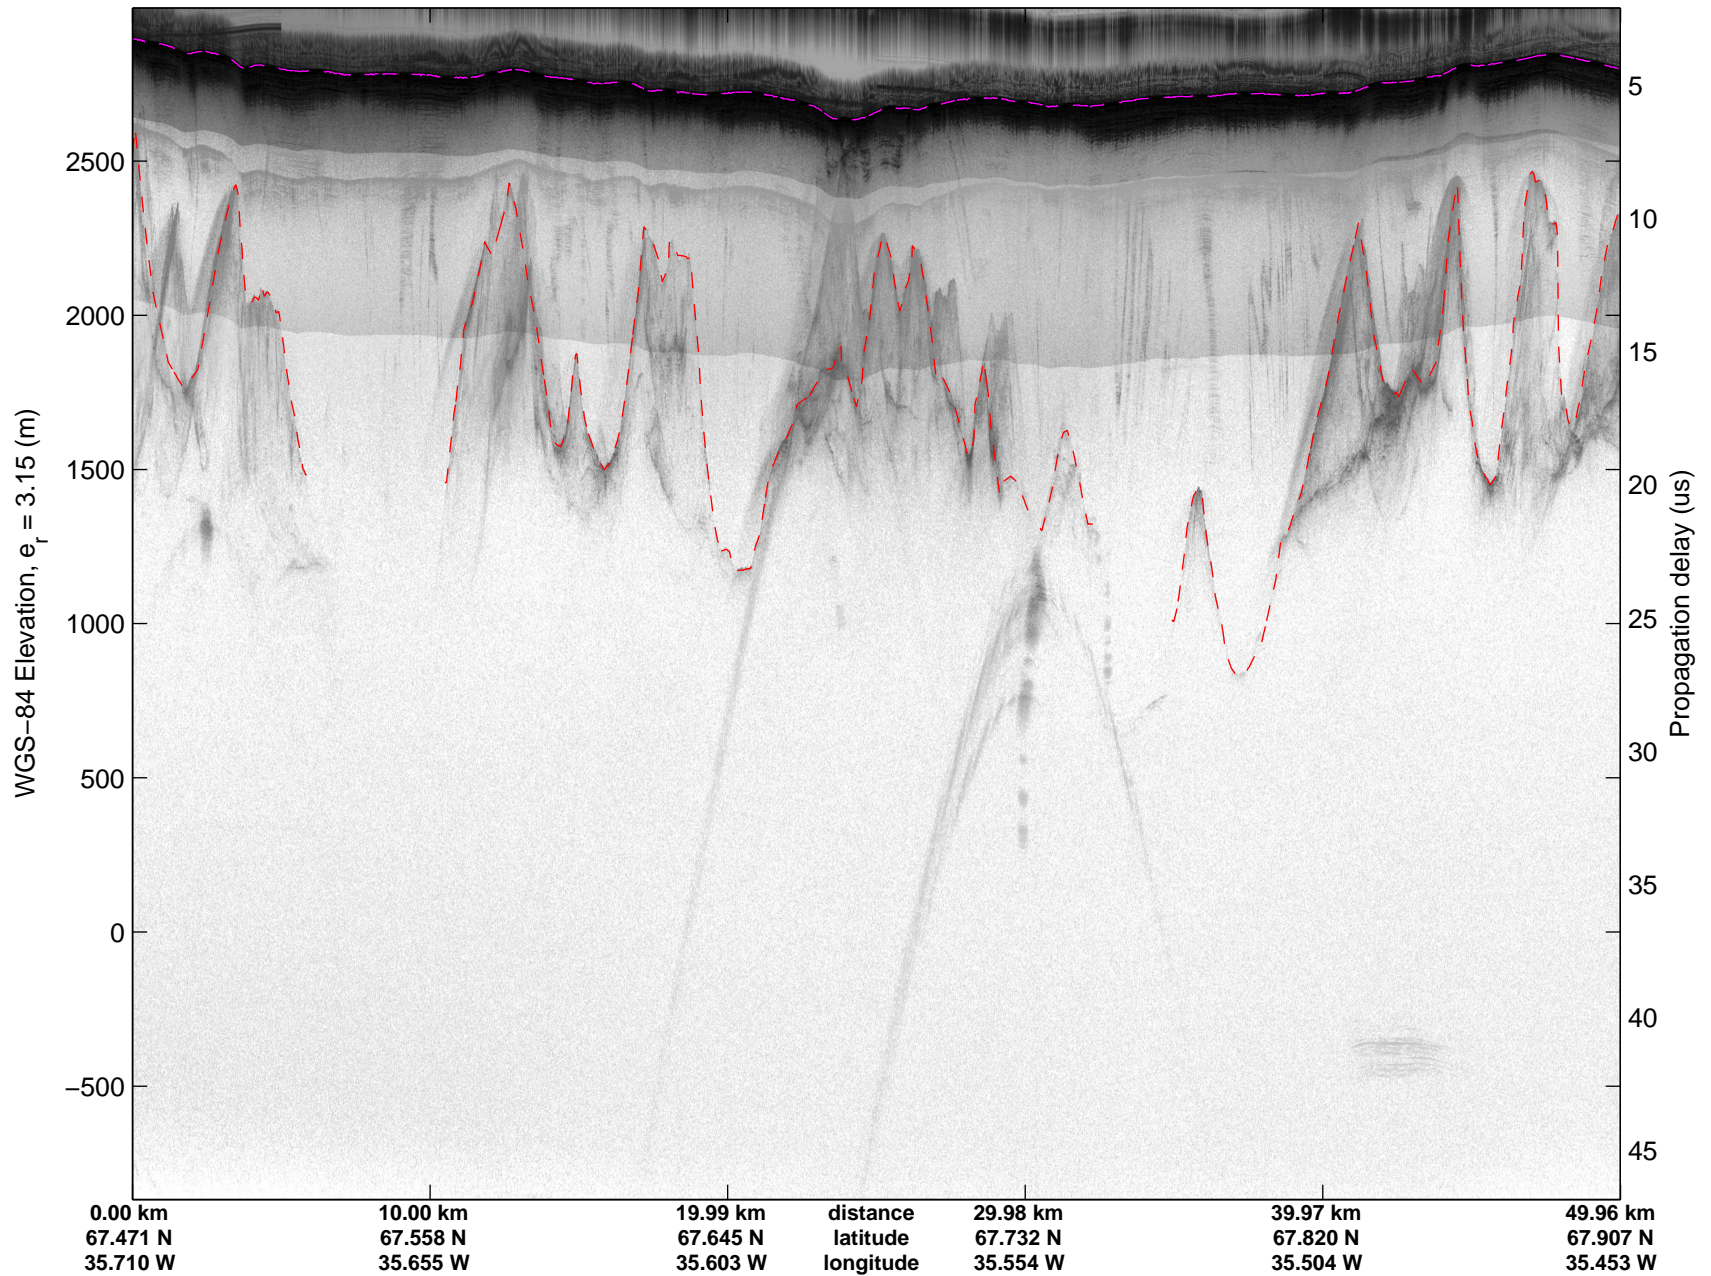

Land Ice: Geikie 02
20150424_06_009
Polar Stereograph 70N/-45E

mcords5 2015_Greenland_C130: "Land Ice: Geikie 02" 20150424_06_009: 11:46:23.2 to 11:52:49.8 GPS

mcords5 2015_Greenland_C130: "Land Ice: Geikie 02" 20150424_06_009: 11:46:23.2 to 11:52:49.8 GPS

Land Ice: Geikie 02
20150424_06_010
Polar Stereograph 70N/-45E

mcords5 2015_Greenland_C130: "Land Ice: Geikie 02" 20150424_06_010: 11:52:50.1 to 11:59:09.5 GPS

mcords5 2015_Greenland_C130: "Land Ice: Geikie 02" 20150424_06_010: 11:52:50.1 to 11:59:09.5 GPS

Land Ice: Geikie 02
20150424_06_011
Polar Stereograph 70N/-45E

mcords5 2015_Greenland_C130: "Land Ice: Geikie 02" 20150424_06_011: 11:59:09.7 to 12:05:48.7 GPS

mcords5 2015_Greenland_C130: "Land Ice: Geikie 02" 20150424_06_011: 11:59:09.7 to 12:05:48.7 GPS