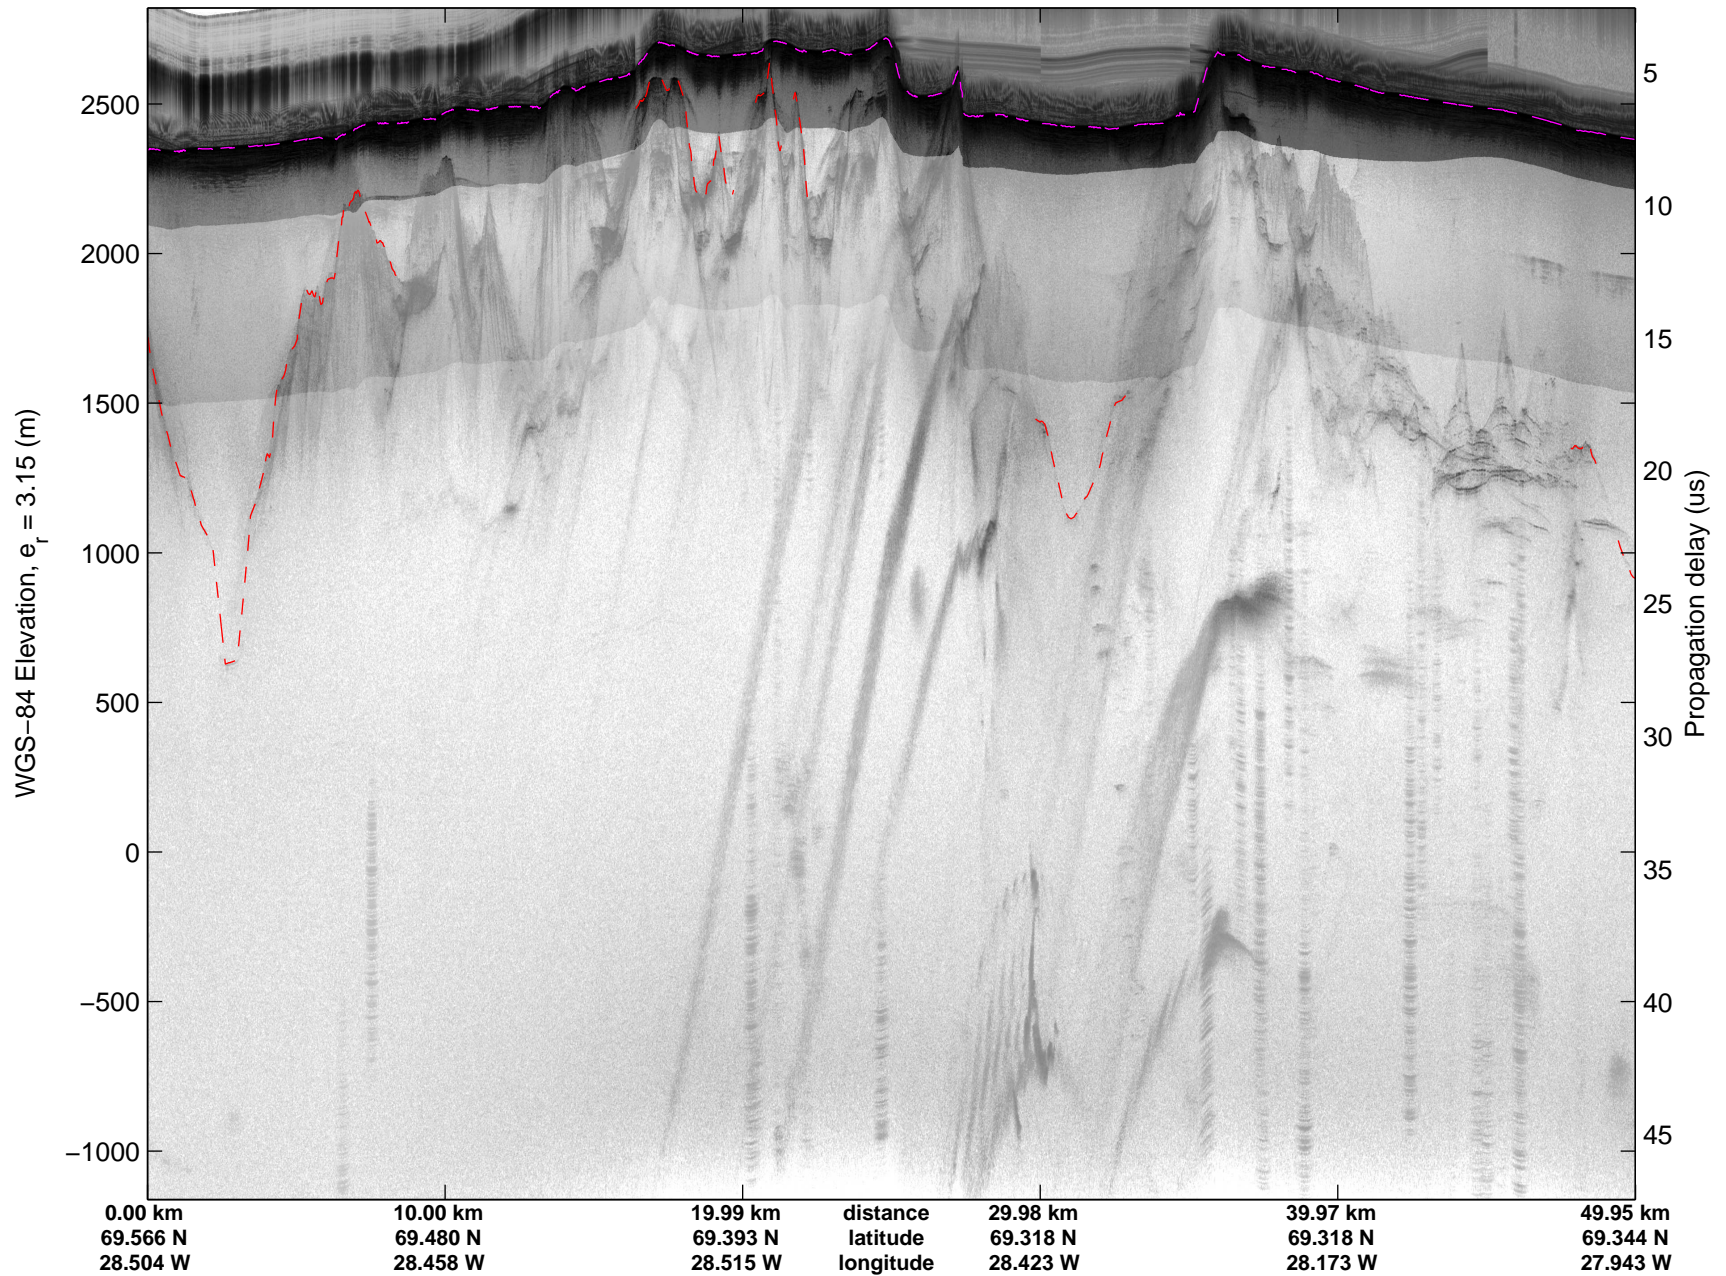

mcords5 2015_Greenland_C130: "Land Ice: Geikie 02" 20150424_06_025: 13:28:10.5 to 13:34:30.2 GPS