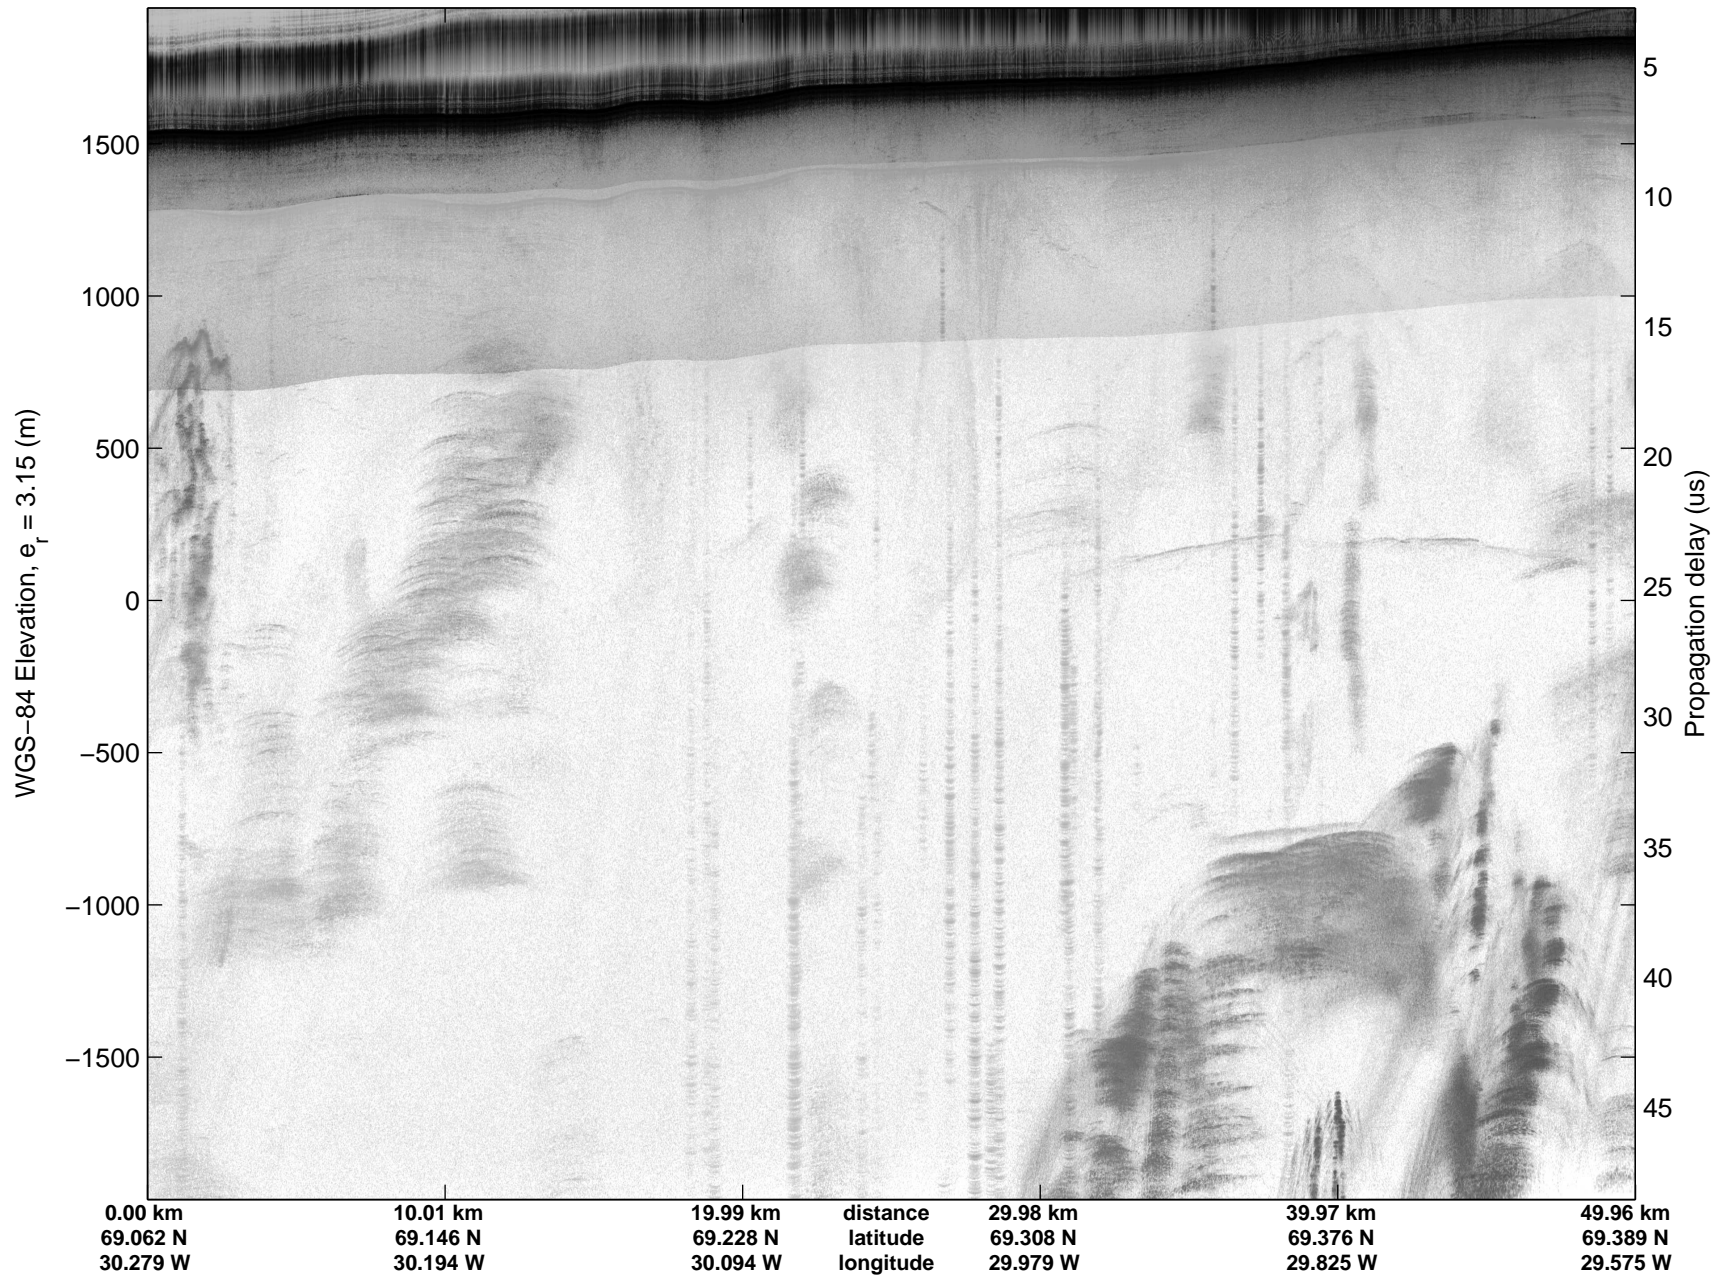

mcords5 2015_Greenland_C130: "Land Ice: Geikie 02" 20150424_06_023: 13:16:18.1 to 13:22:19.6 GPS