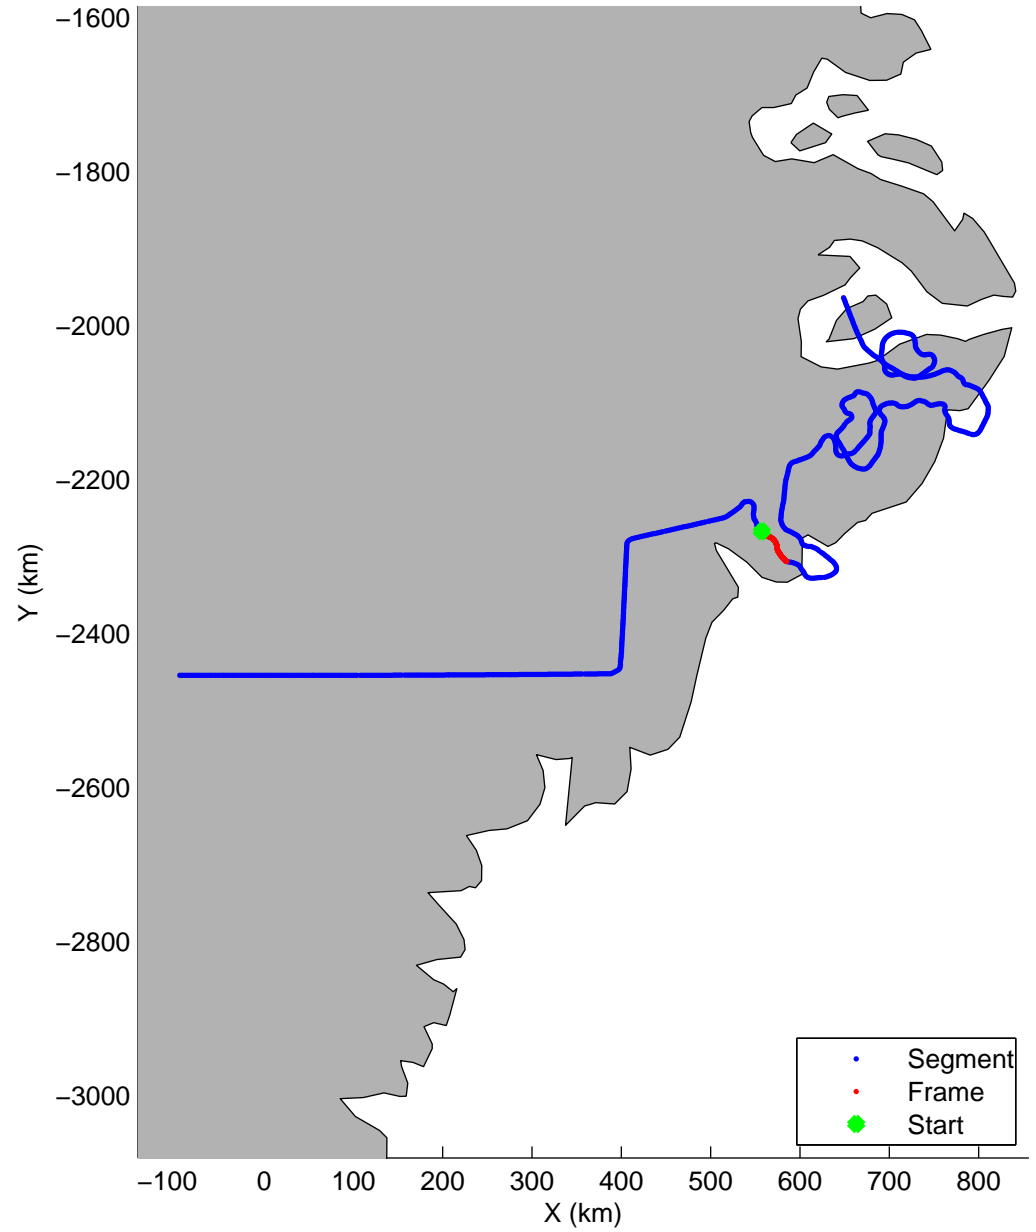

Land Ice: Geikie 02
20150424_06_018
Polar Stereograph 70N/-45E