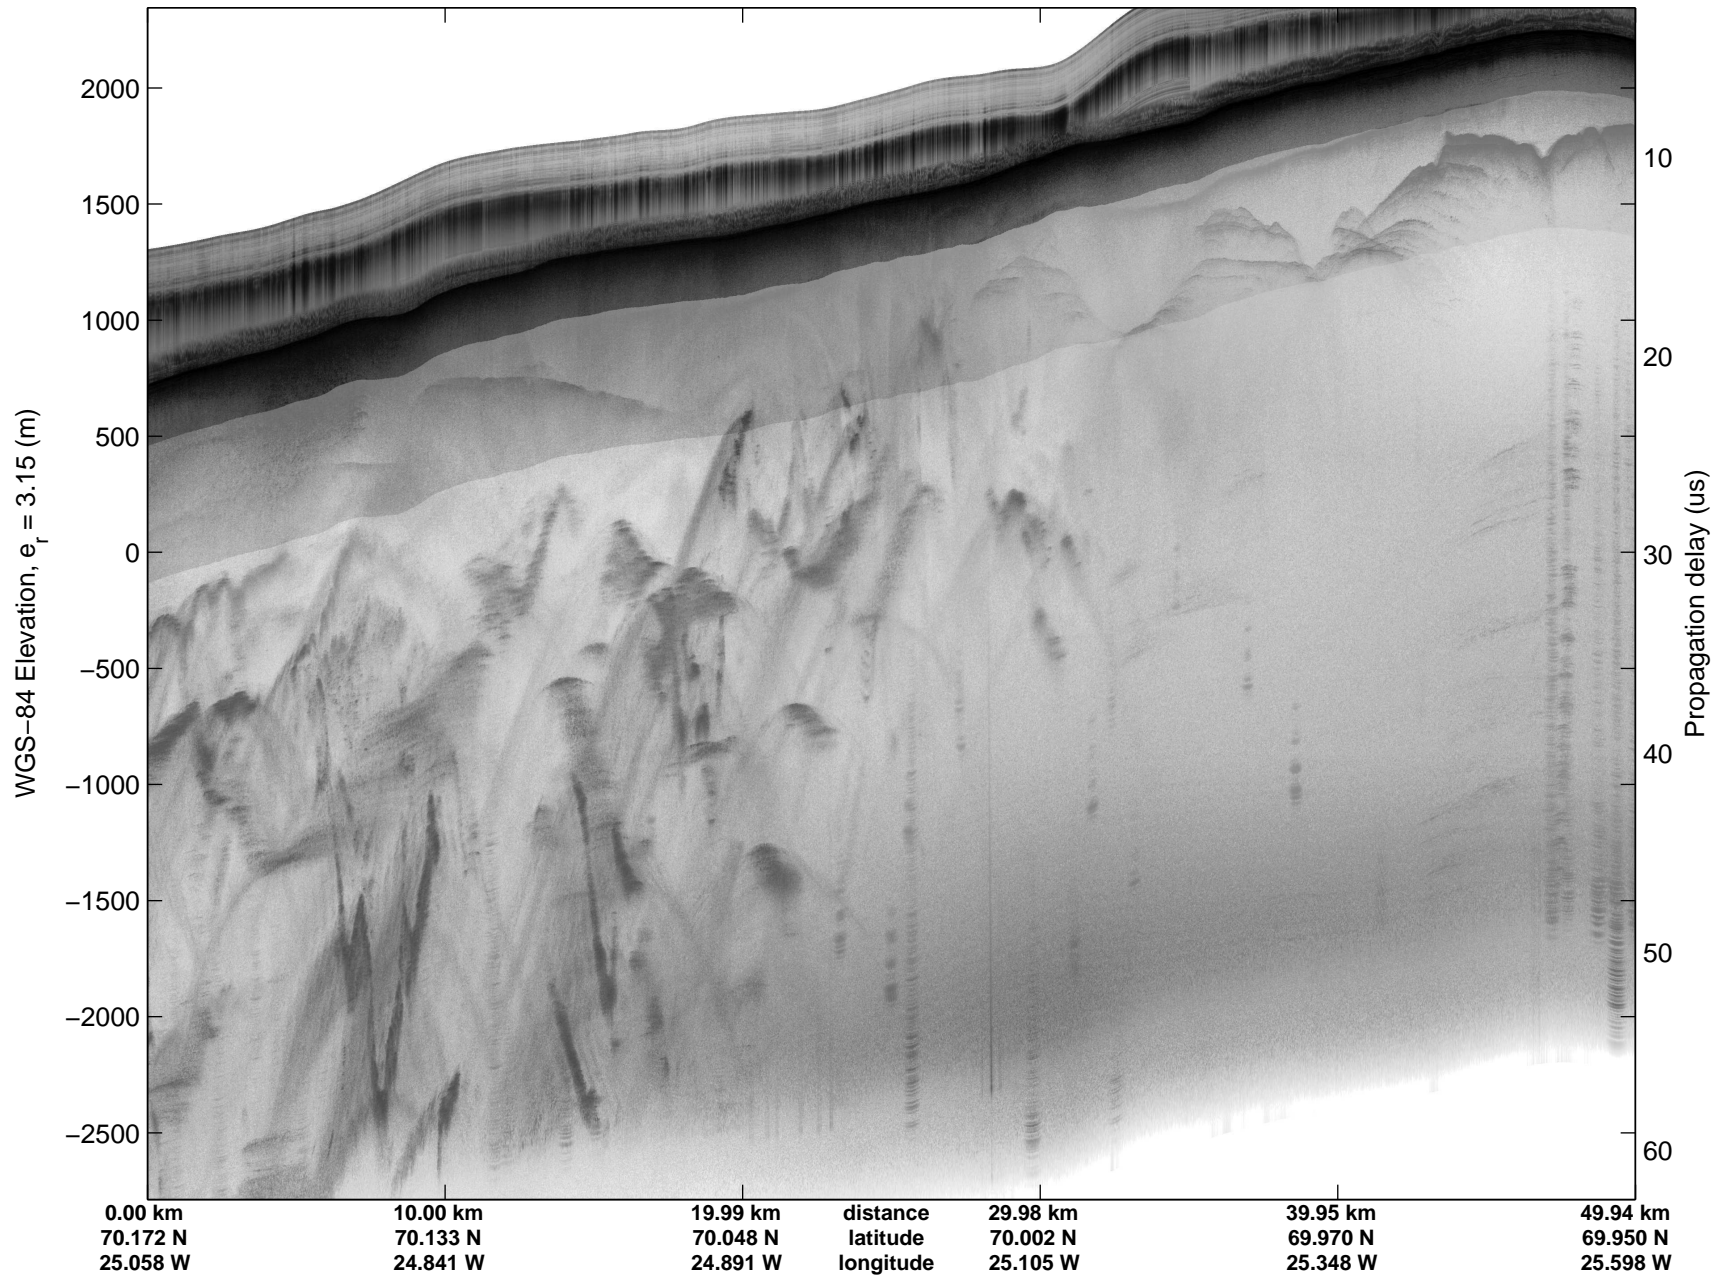

Land Ice: Geikie 02
20150424_06_039
Polar Stereograph 70N/-45E

mcords5 2015_Greenland_C130: "Land Ice: Geikie 02" 20150424_06_039: 14:57:12.7 to 15:03:43.3 GPS

mcords5 2015_Greenland_C130: "Land Ice: Geikie 02" 20150424_06_039: 14:57:12.7 to 15:03:43.3 GPS

Land Ice: Geikie 02
20150424_06_040
Polar Stereograph 70N/-45E

mcords5 2015_Greenland_C130: "Land Ice: Geikie 02" 20150424_06_040: 15:03:43.6 to 15:10:00.5 GPS

mcords5 2015_Greenland_C130: "Land Ice: Geikie 02" 20150424_06_040: 15:03:43.6 to 15:10:00.5 GPS

Land Ice: Geikie 02
20150424_06_041
Polar Stereograph 70N/-45E

mcords5 2015_Greenland_C130: "Land Ice: Geikie 02" 20150424_06_041: 15:10:00.7 to 15:15:55.7 GPS

mcords5 2015_Greenland_C130: "Land Ice: Geikie 02" 20150424_06_041: 15:10:00.7 to 15:15:55.7 GPS