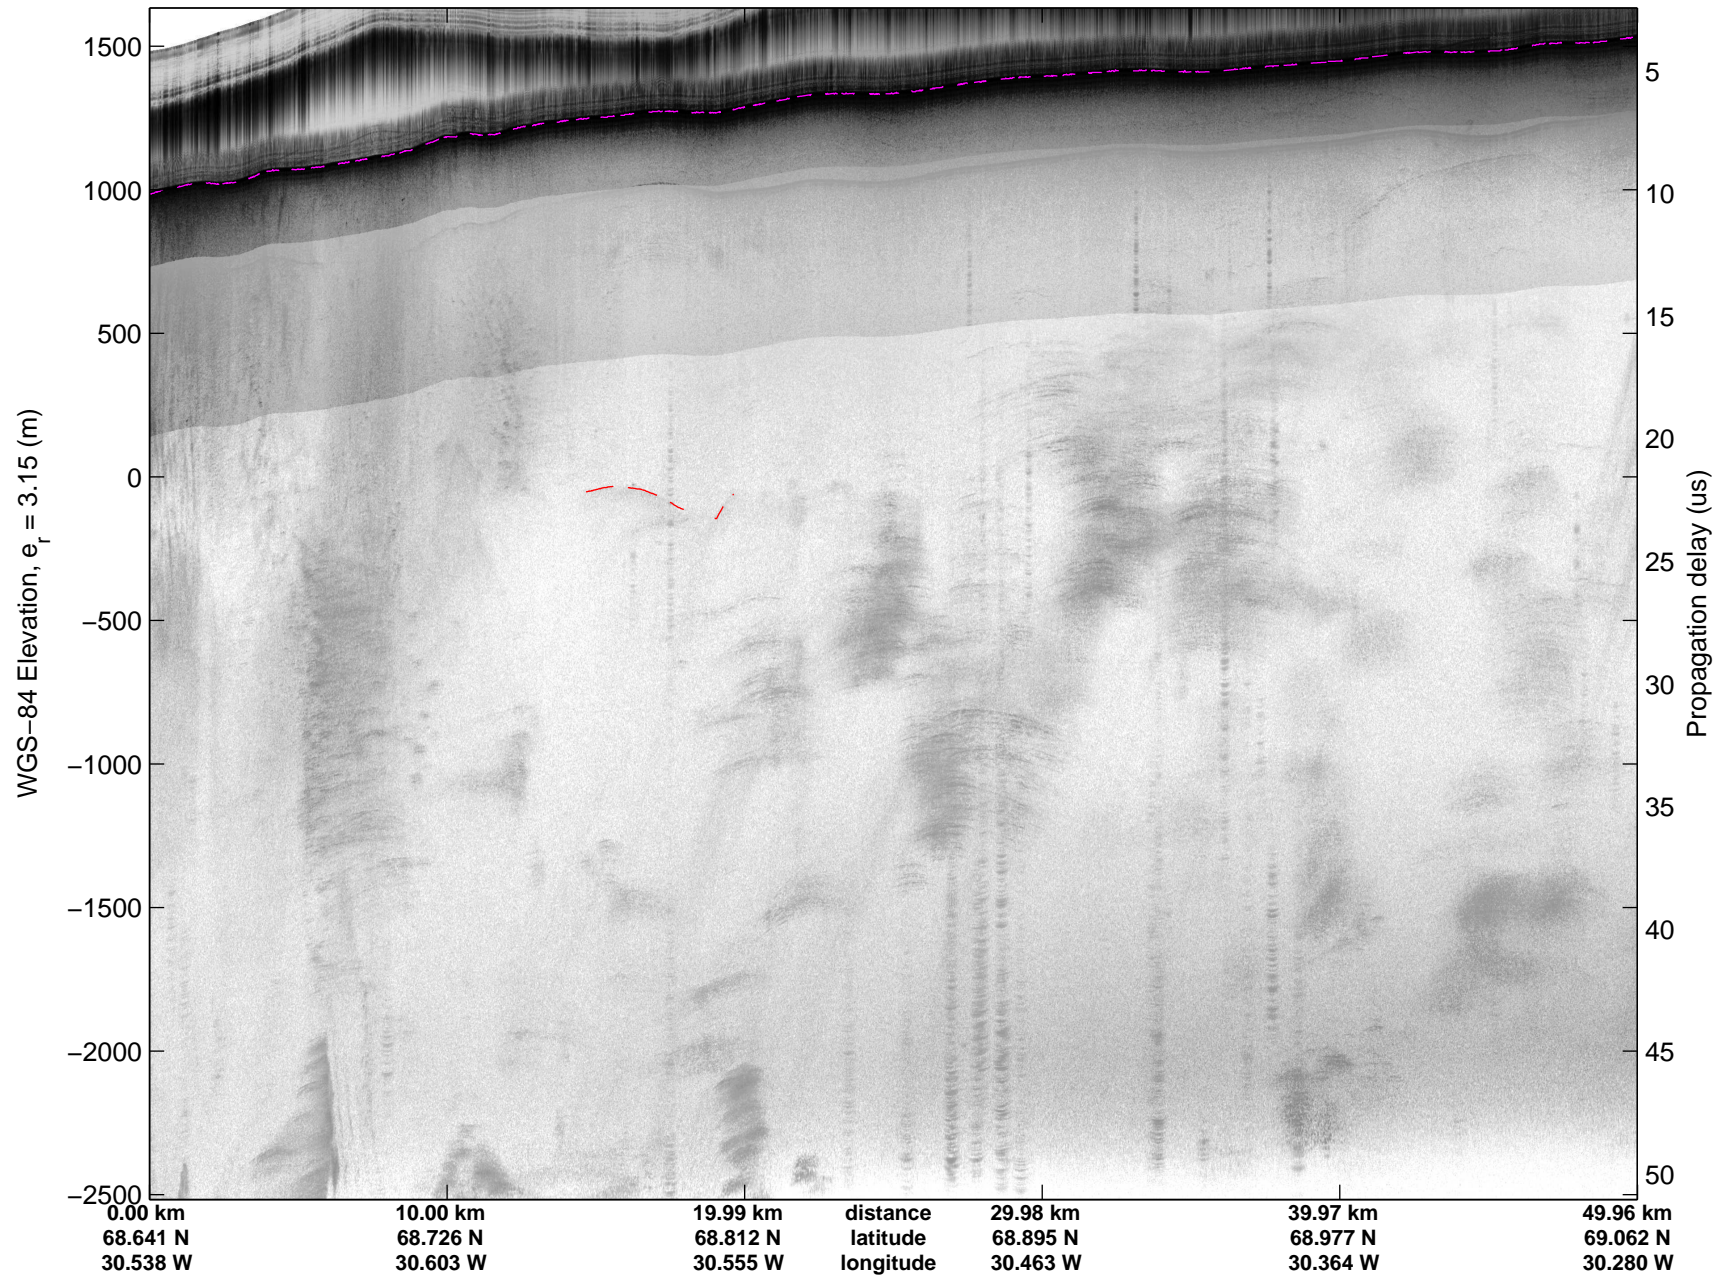

mcords5 2015_Greenland_C130: "Land Ice: Geikie 02" 20150424_06_022: 13:09:38.1 to 13:16:17.9 GPS