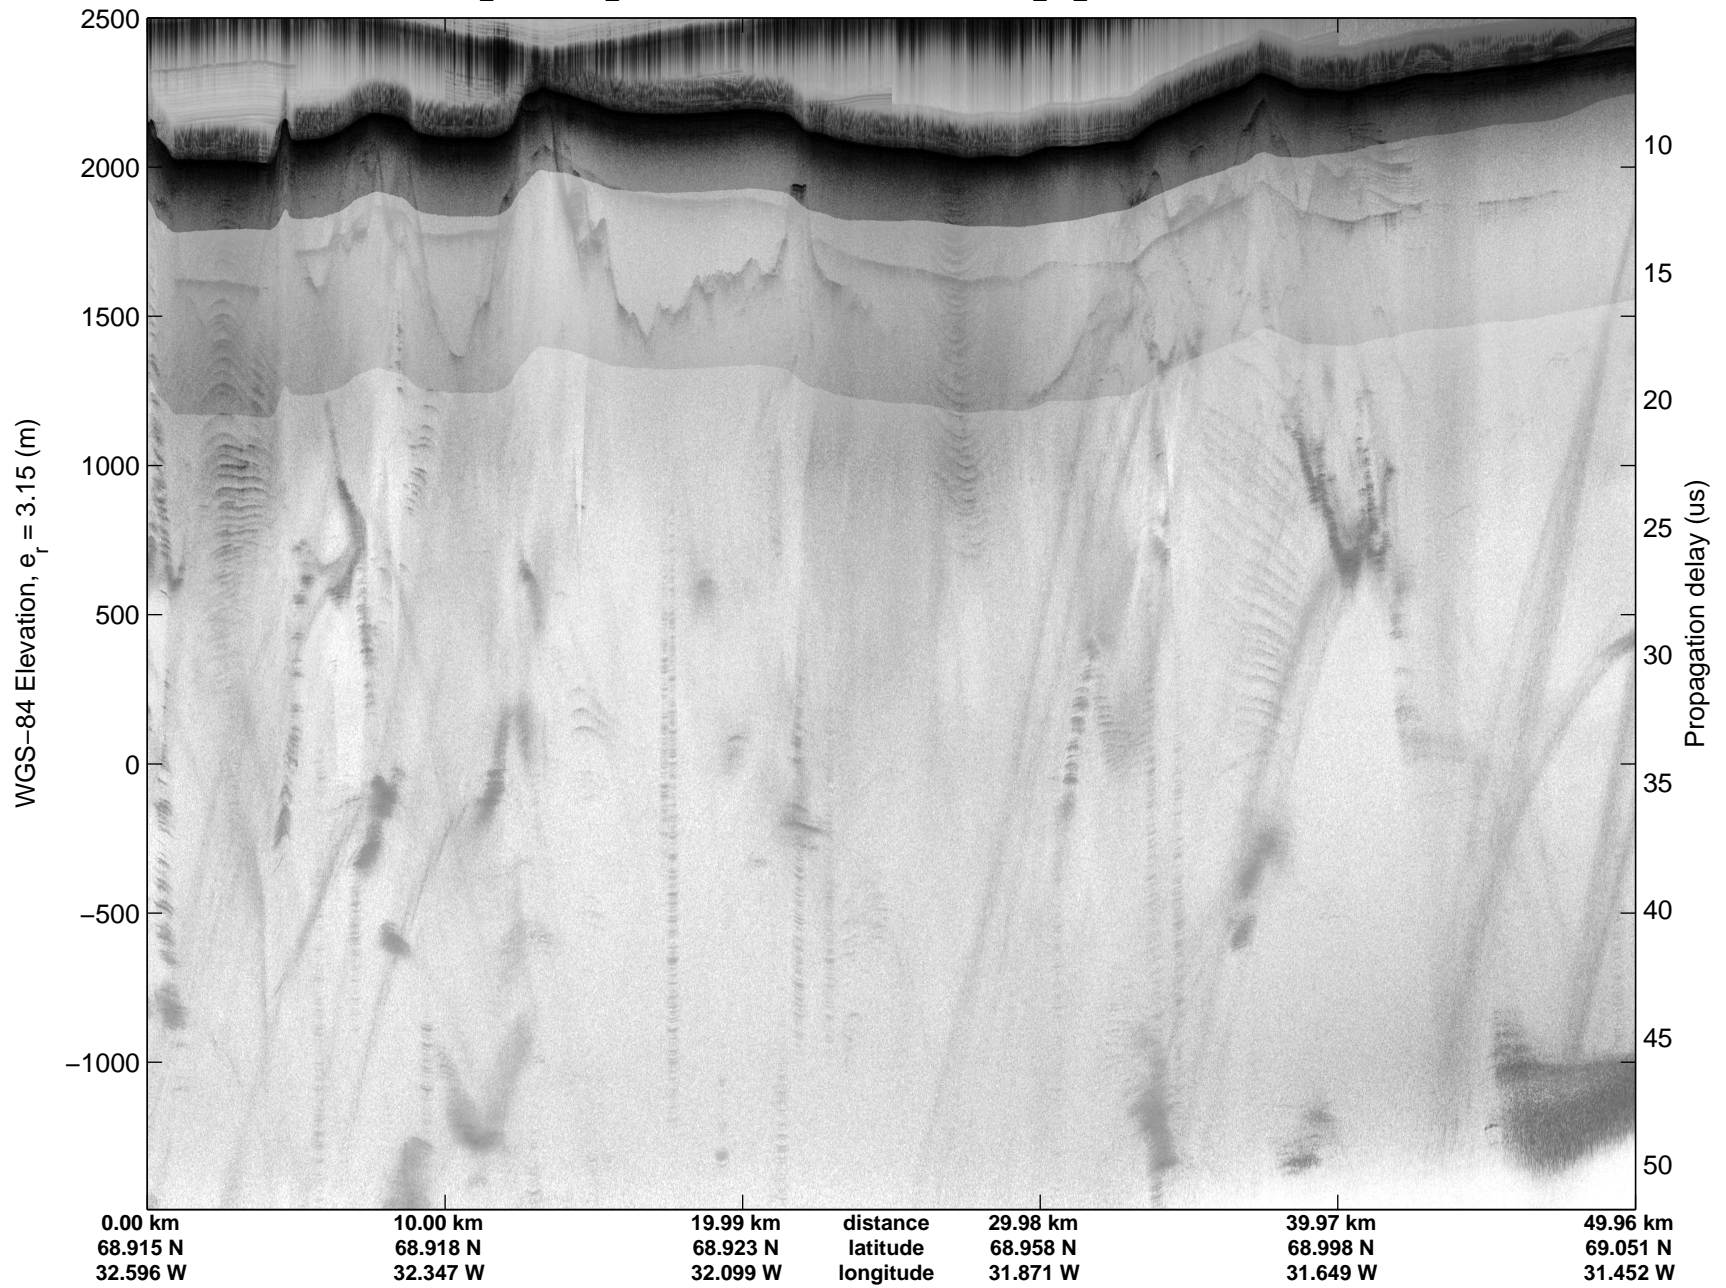

mcords5 2015_Greenland_C130: "Land Ice: Geikie 02" 20150424_06_016: 12:31:04.7 to 12:37:28.7 GPS