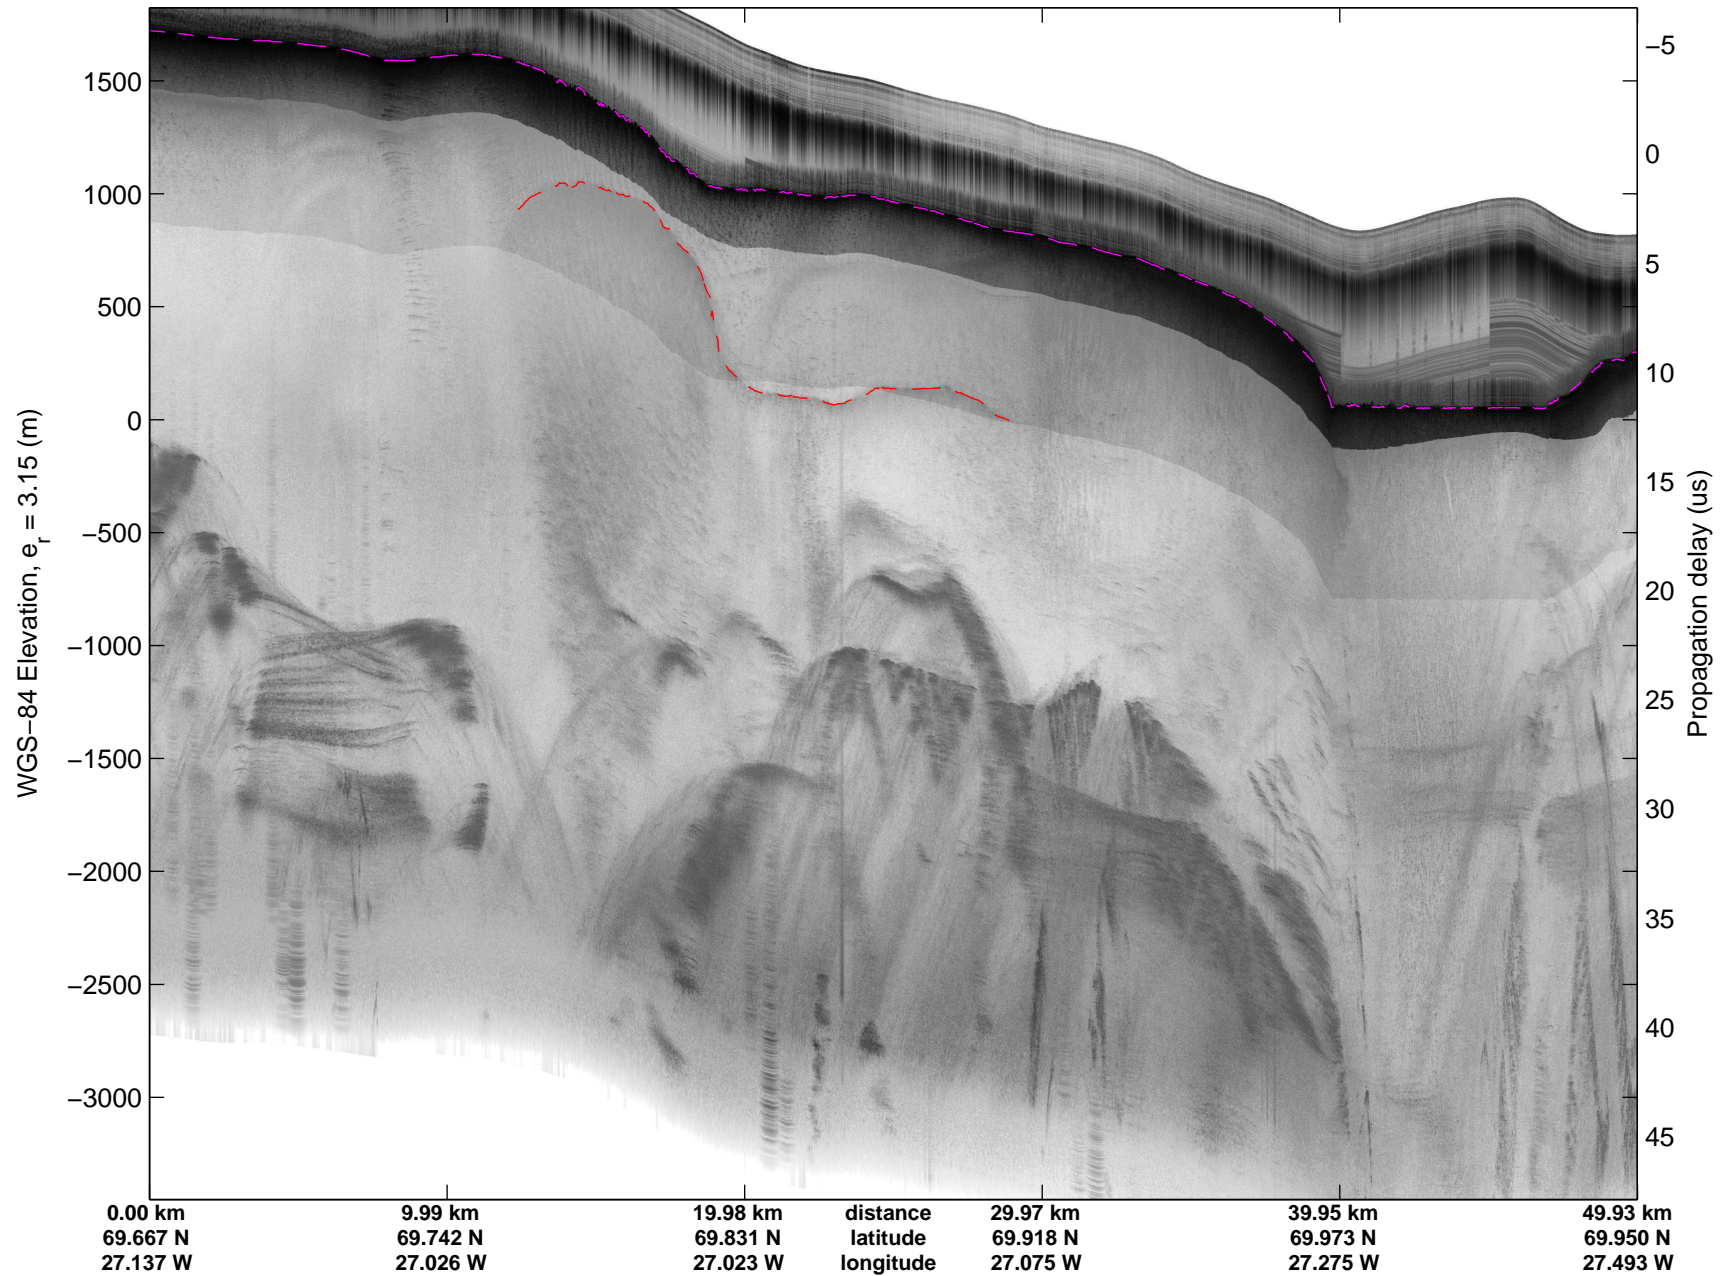

Land Ice: Geikie 02
20150424_06_025
Polar Stereograph 70N/-45E

mcords5 2015_Greenland_C130: "Land Ice: Geikie 02" 20150424_06_025: 13:28:10.5 to 13:34:30.2 GPS

mcords5 2015_Greenland_C130: "Land Ice: Geikie 02" 20150424_06_025: 13:28:10.5 to 13:34:30.2 GPS

Land Ice: Geikie 02
20150424_06_026
Polar Stereograph 70N/-45E

mcords5 2015_Greenland_C130: "Land Ice: Geikie 02" 20150424_06_026: 13:34:30.4 to 13:40:58.0 GPS

mcords5 2015_Greenland_C130: "Land Ice: Geikie 02" 20150424_06_026: 13:34:30.4 to 13:40:58.0 GPS

Land Ice: Geikie 02
20150424_06_027
Polar Stereograph 70N/-45E

mcords5 2015_Greenland_C130: "Land Ice: Geikie 02" 20150424_06_027: 13:40:58.2 to 13:47:48.3 GPS

mcords5 2015_Greenland_C130: "Land Ice: Geikie 02" 20150424_06_027: 13:40:58.2 to 13:47:48.3 GPS