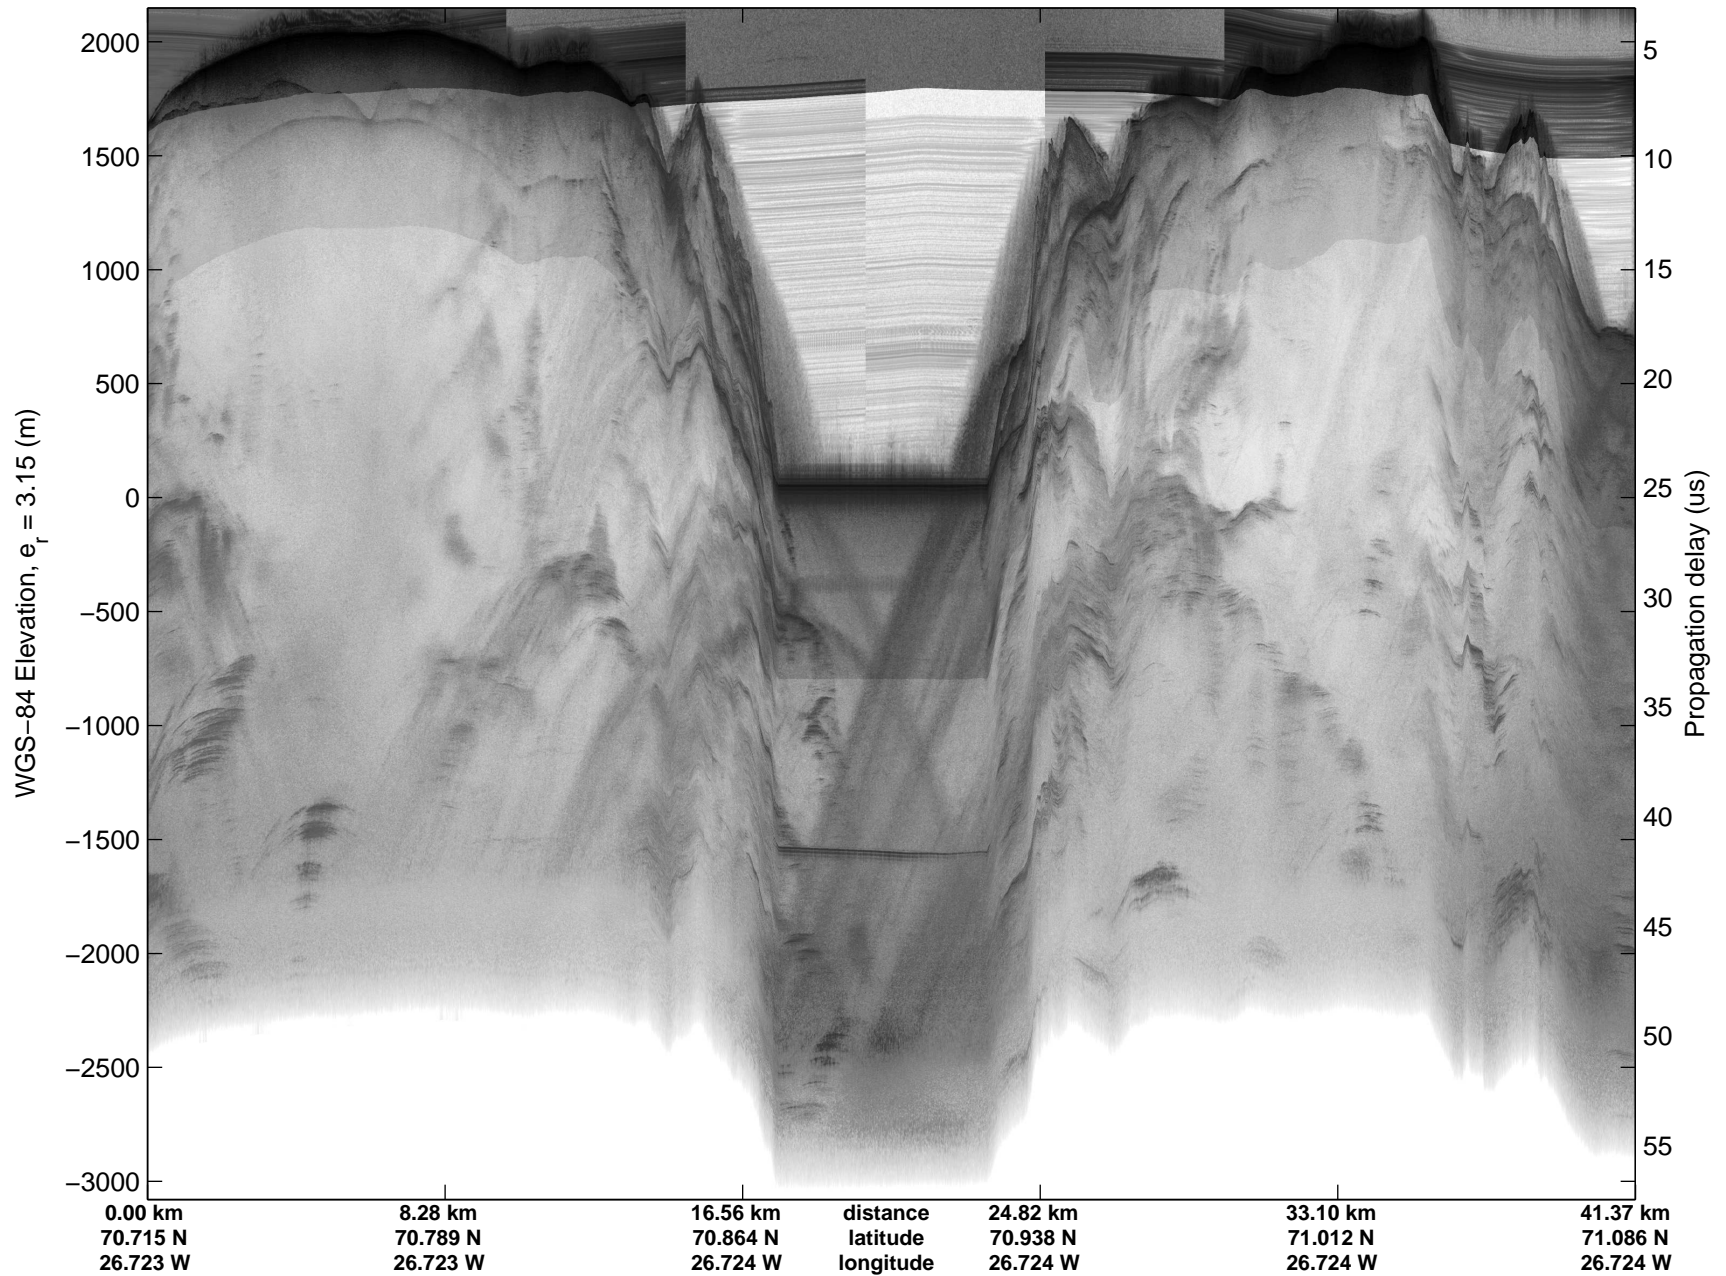

Land Ice: Geikie 02
20150424_06_042
Polar Stereograph 70N/-45E

mcords5 2015_Greenland_C130: "Land Ice: Geikie 02" 20150424_06_042: 15:15:55.9 to 15:22:08.5 GPS

mcords5 2015_Greenland_C130: "Land Ice: Geikie 02" 20150424_06_042: 15:15:55.9 to 15:22:08.5 GPS

Land Ice: Geikie 02
20150424_06_043
Polar Stereograph 70N/-45E

mcords5 2015_Greenland_C130: "Land Ice: Geikie 02" 20150424_06_043: 15:22:08.7 to 15:28:46.7 GPS

mcords5 2015_Greenland_C130: "Land Ice: Geikie 02" 20150424_06_043: 15:22:08.7 to 15:28:46.7 GPS

Land Ice: Geikie 02
20150424_06_044
Polar Stereograph 70N/-45E

mcords5 2015_Greenland_C130: "Land Ice: Geikie 02" 20150424_06_044: 15:28:47.0 to 15:33:51.0 GPS

mcords5 2015_Greenland_C130: "Land Ice: Geikie 02" 20150424_06_044: 15:28:47.0 to 15:33:51.0 GPS