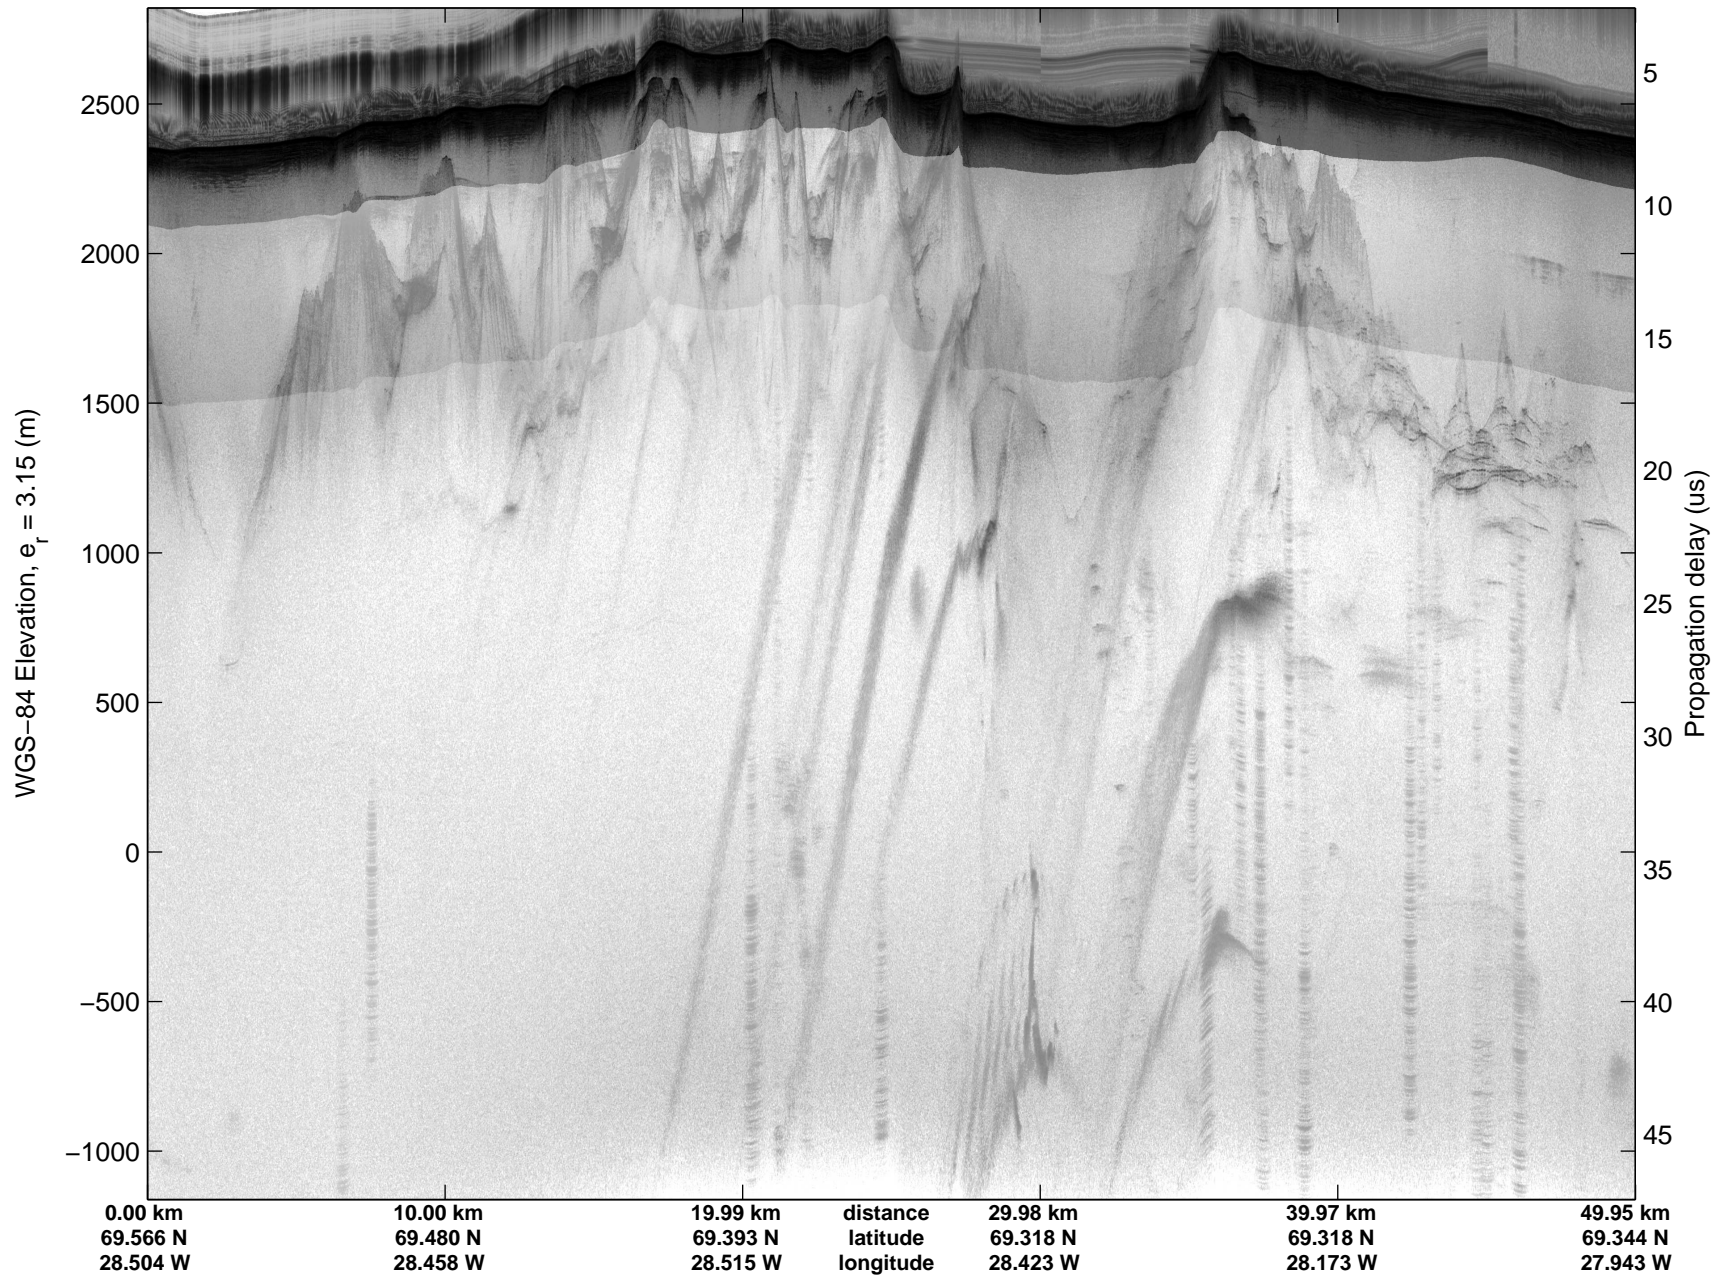

mcords5 2015_Greenland_C130: "Land Ice: Geikie 02" 20150424_06_025: 13:28:10.5 to 13:34:30.2 GPS