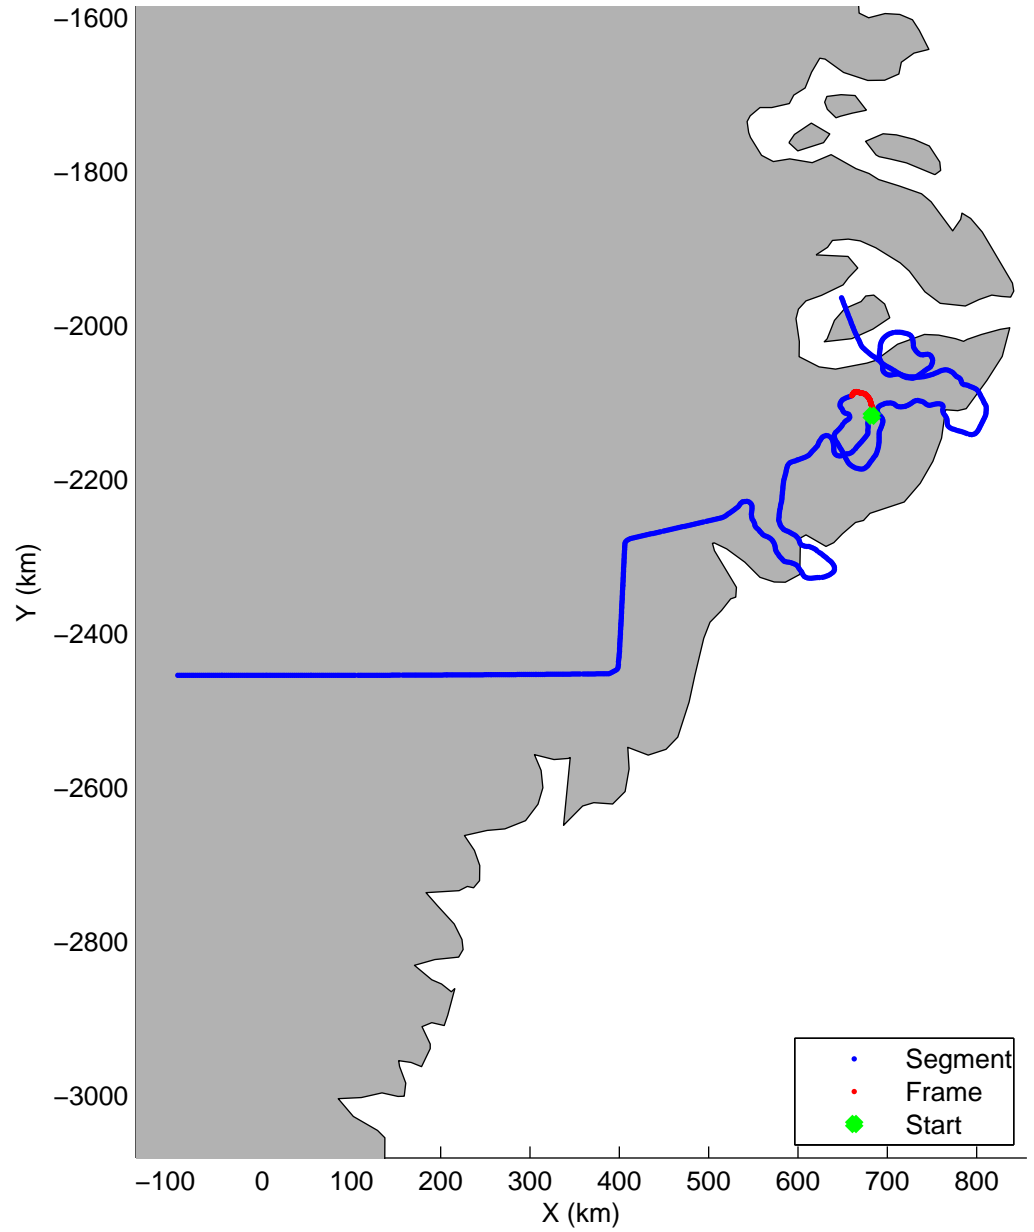

Land Ice: Geikie 02
20150424_06_027
Polar Stereograph 70N/-45E