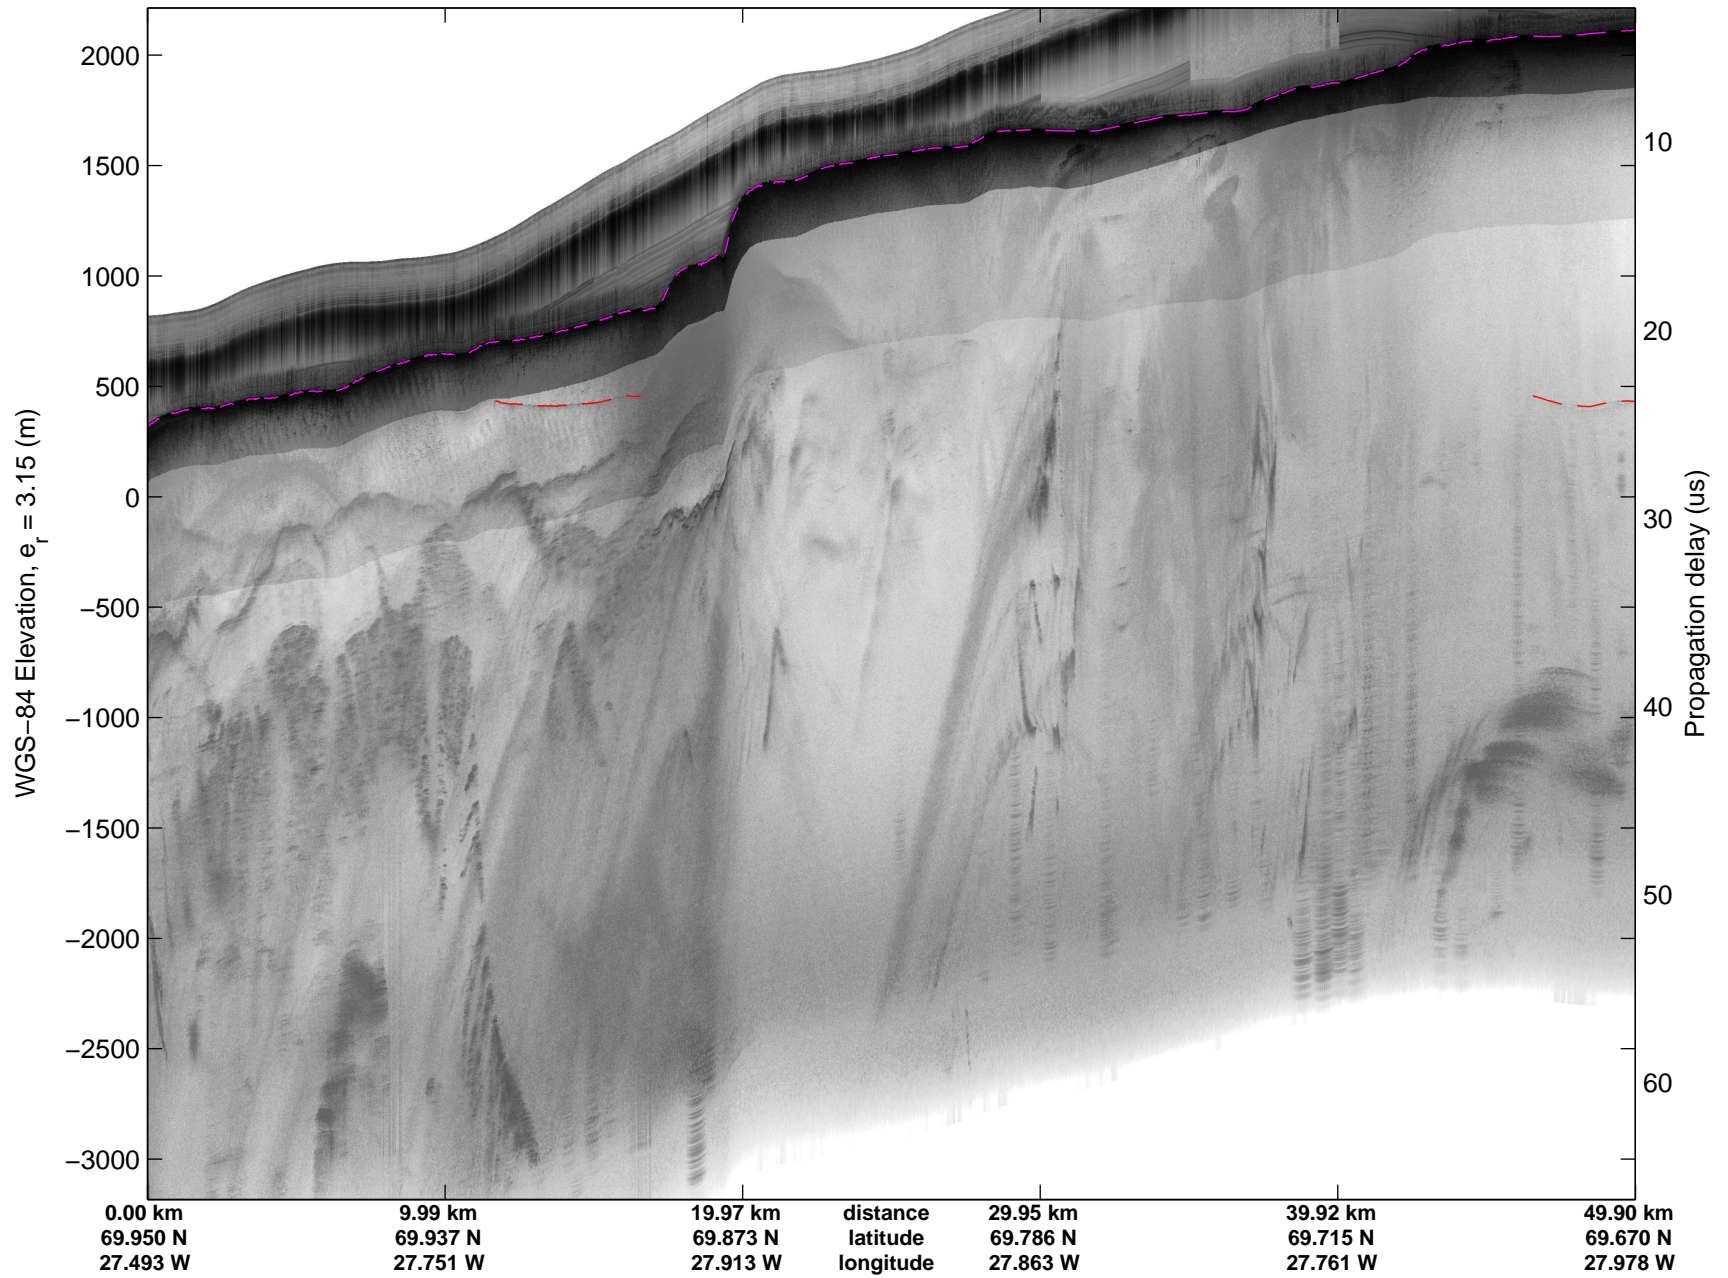

mcords5 2015_Greenland_C130: "Land Ice: Geikie 02" 20150424_06_028: 13:47:48.5 to 13:54:08.5 GPS