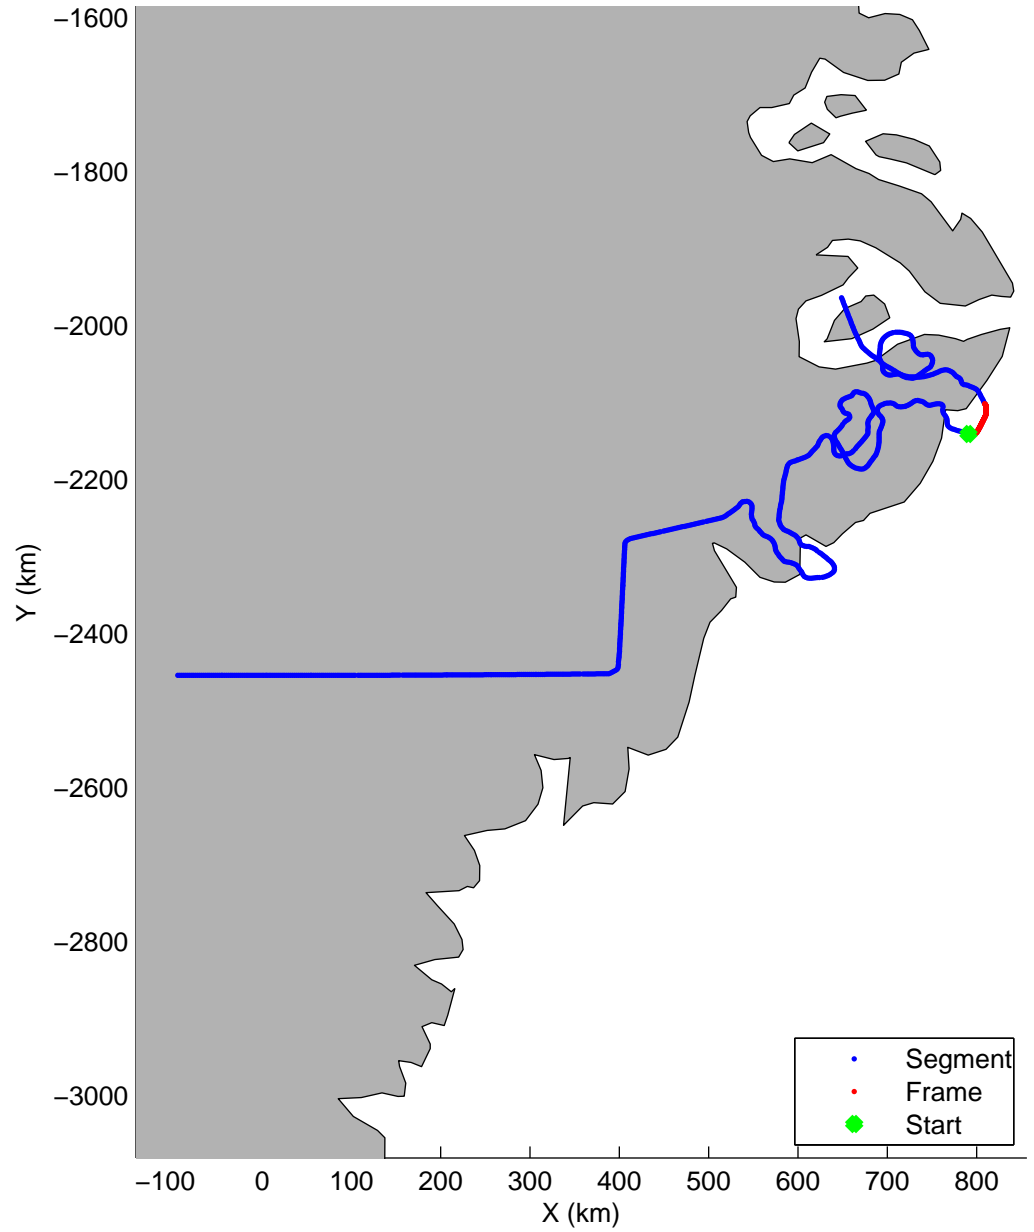

Land Ice: Geikie 02
20150424_06_035
Polar Stereograph 70N/-45E