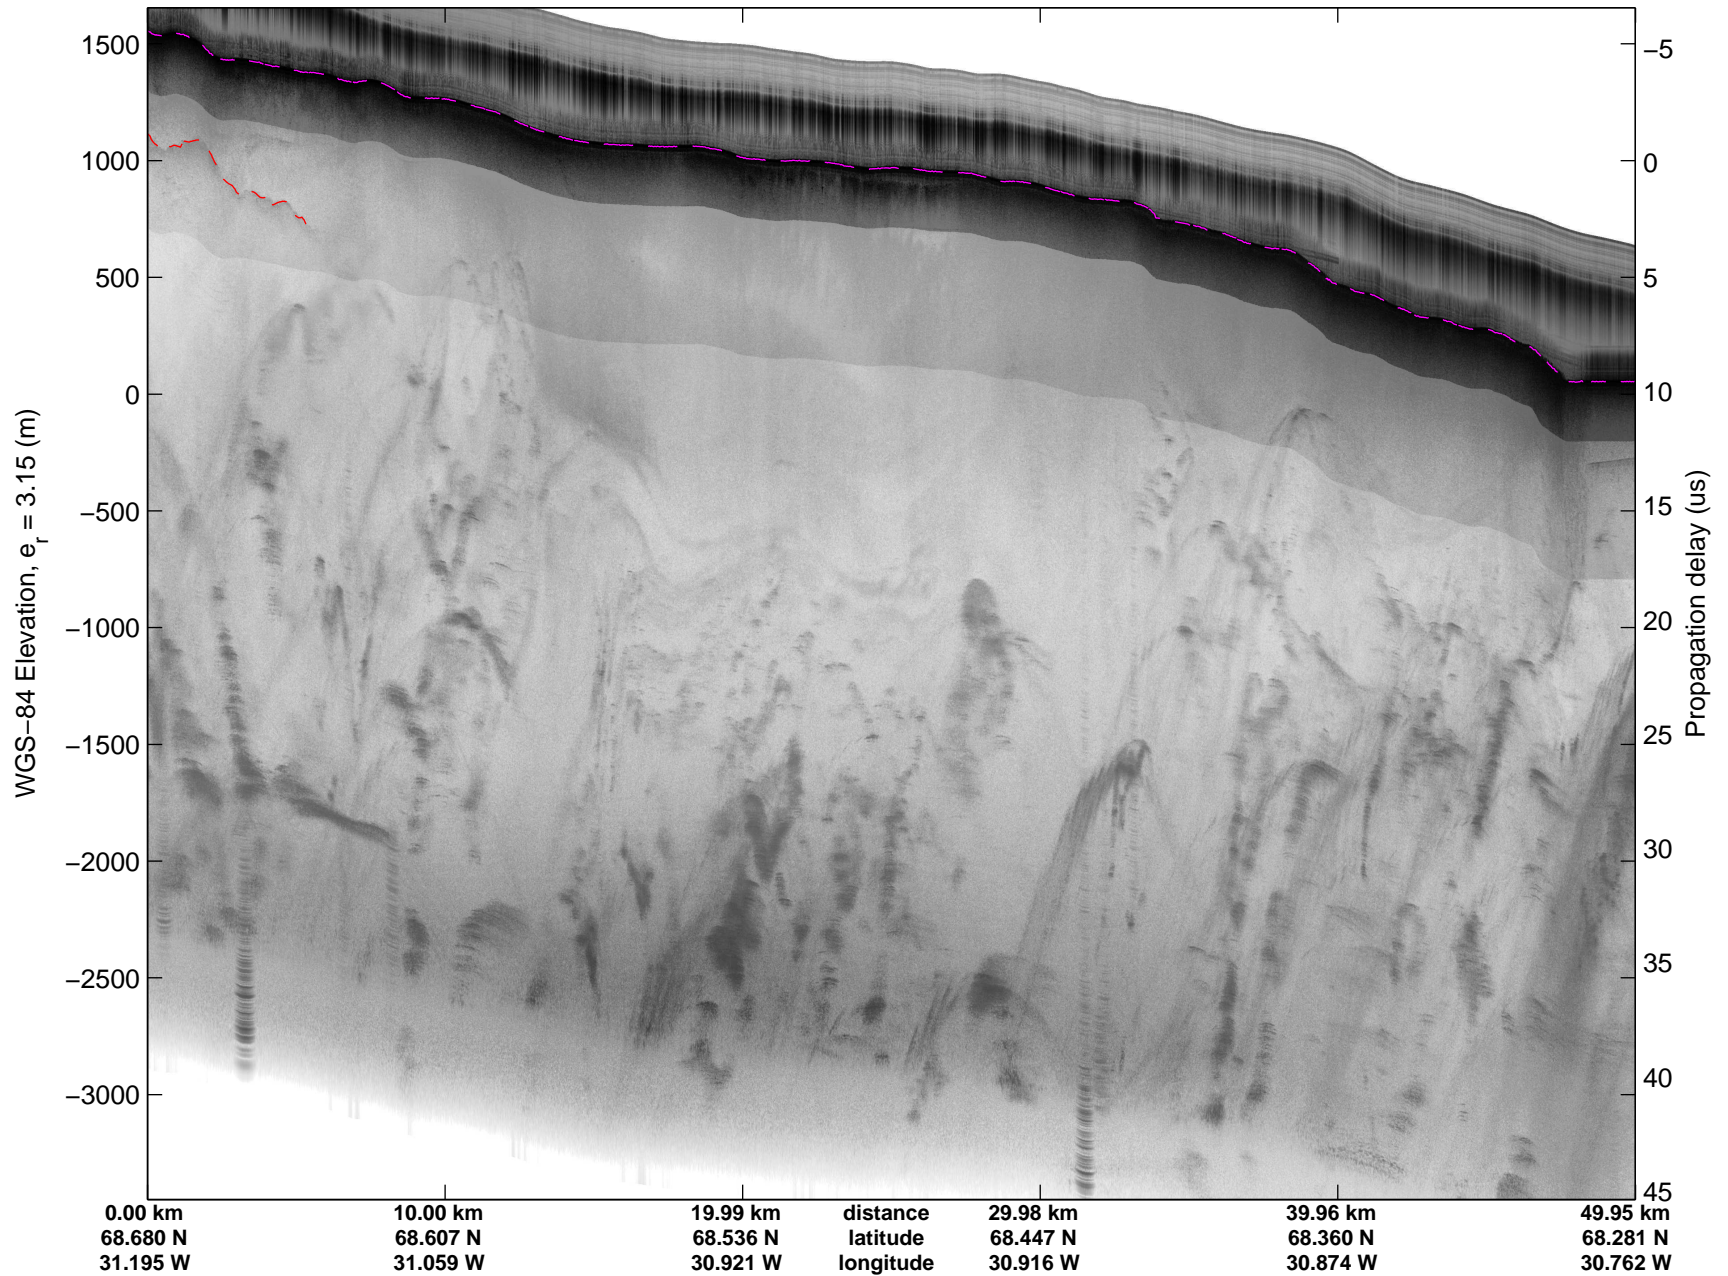

mcords5 2015_Greenland_C130: "Land Ice: Geikie 02" 20150424_06_018: 12:44:07.1 to 12:50:17.0 GPS