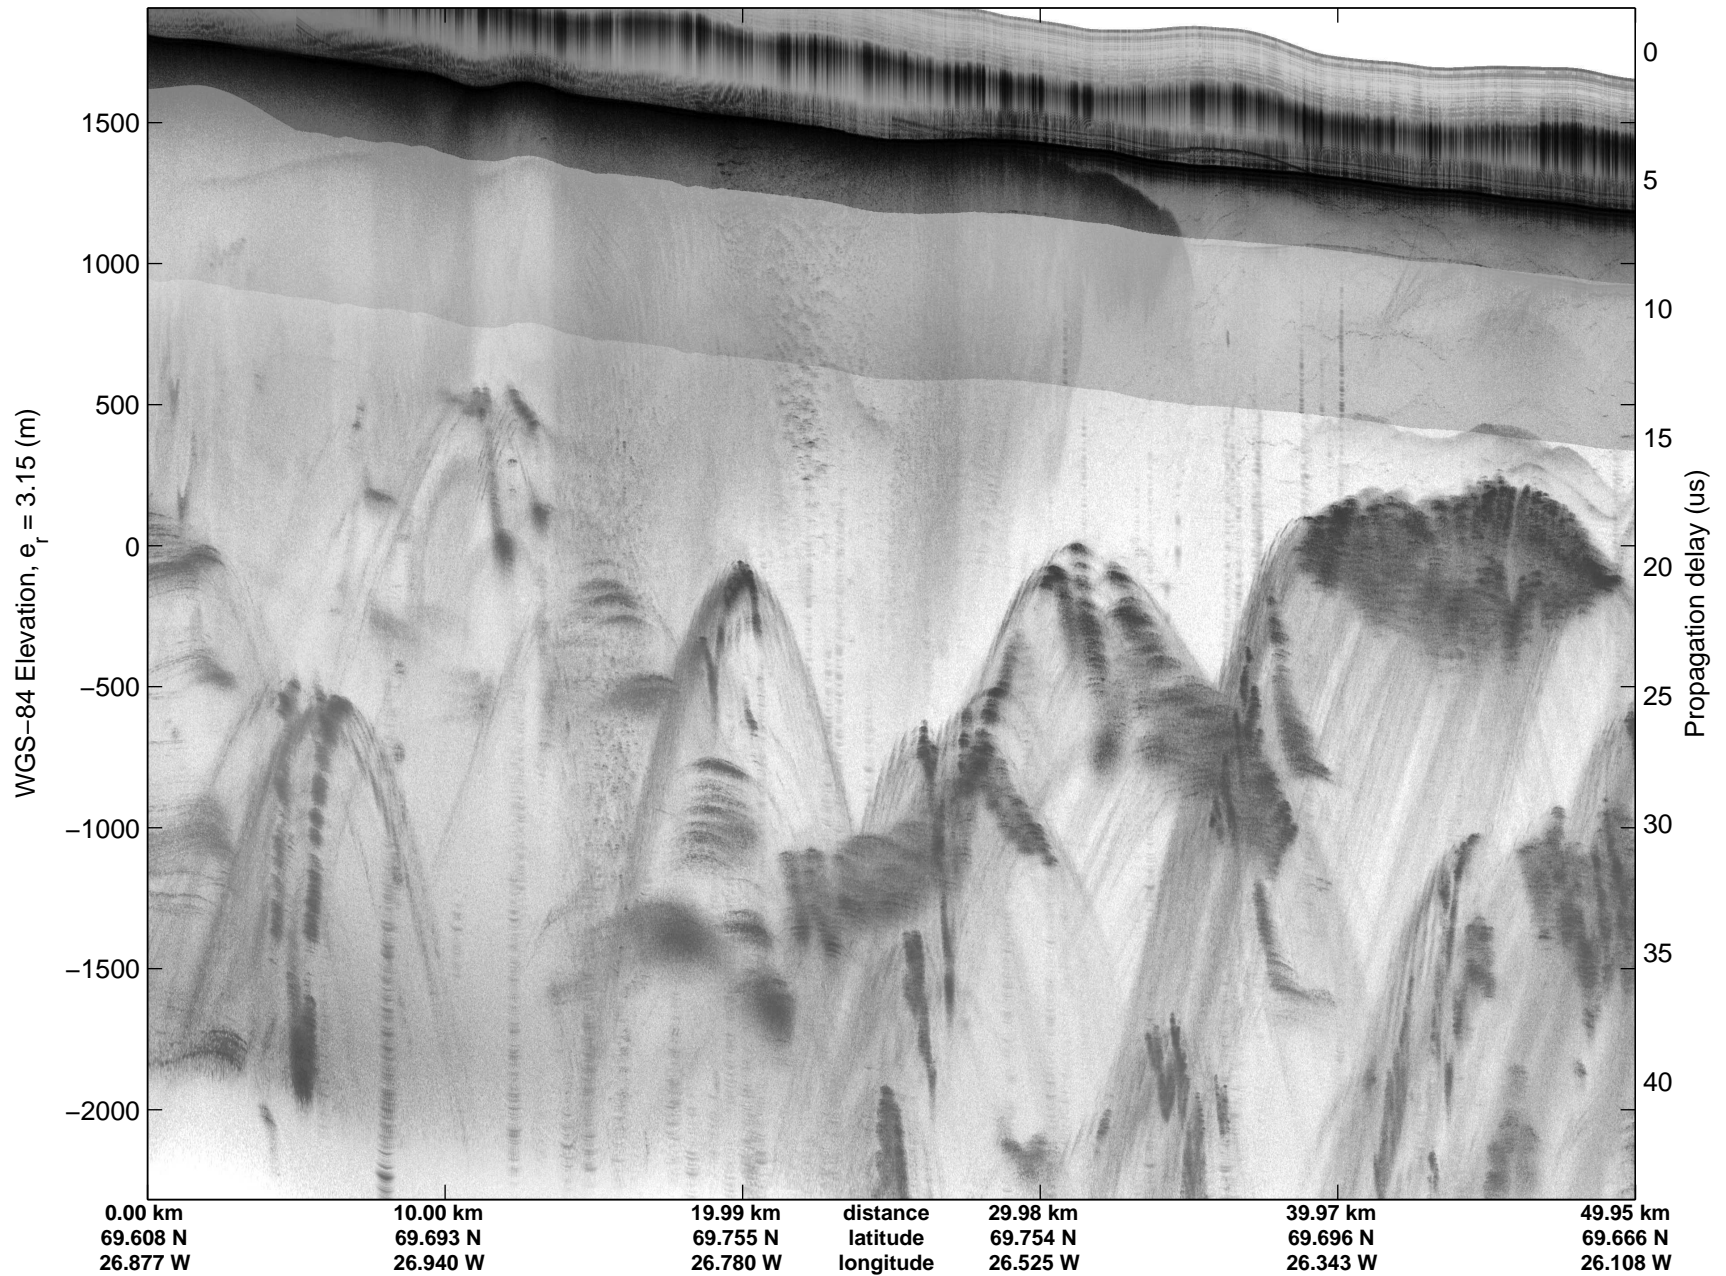

Land Ice: Geikie 02
20150424_06_031
Polar Stereograph 70N/-45E

mcords5 2015_Greenland_C130: "Land Ice: Geikie 02" 20150424_06_031: 14:06:14.0 to 14:12:36.6 GPS

mcords5 2015_Greenland_C130: "Land Ice: Geikie 02" 20150424_06_031: 14:06:14.0 to 14:12:36.6 GPS

Land Ice: Geikie 02
20150424_06_032
Polar Stereograph 70N/-45E

mcords5 2015_Greenland_C130: "Land Ice: Geikie 02" 20150424_06_032: 14:12:36.9 to 14:18:59.2 GPS

mcords5 2015_Greenland_C130: "Land Ice: Geikie 02" 20150424_06_032: 14:12:36.9 to 14:18:59.2 GPS