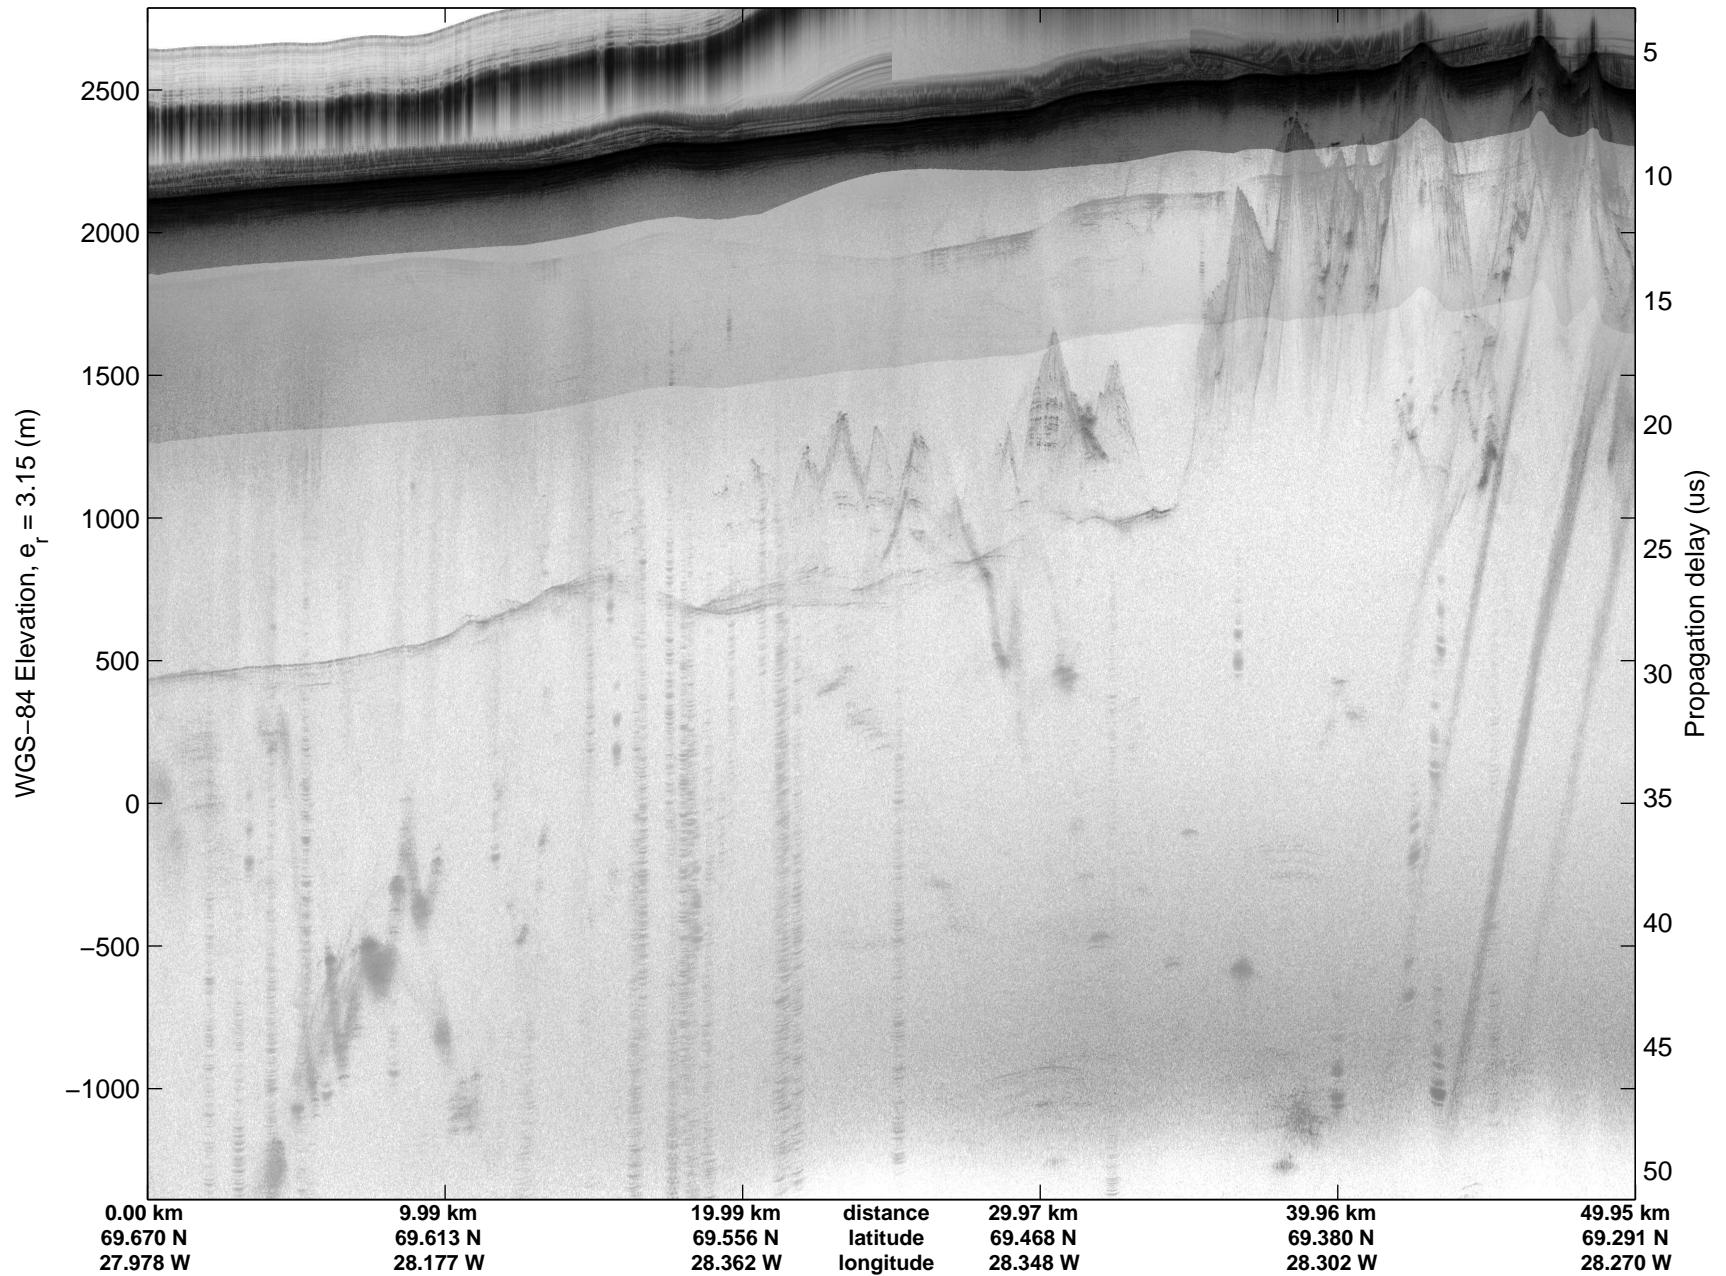

mcords5 2015_Greenland_C130: "Land Ice: Geikie 02" 20150424_06_029: 13:54:08.8 to 13:59:58.9 GPS