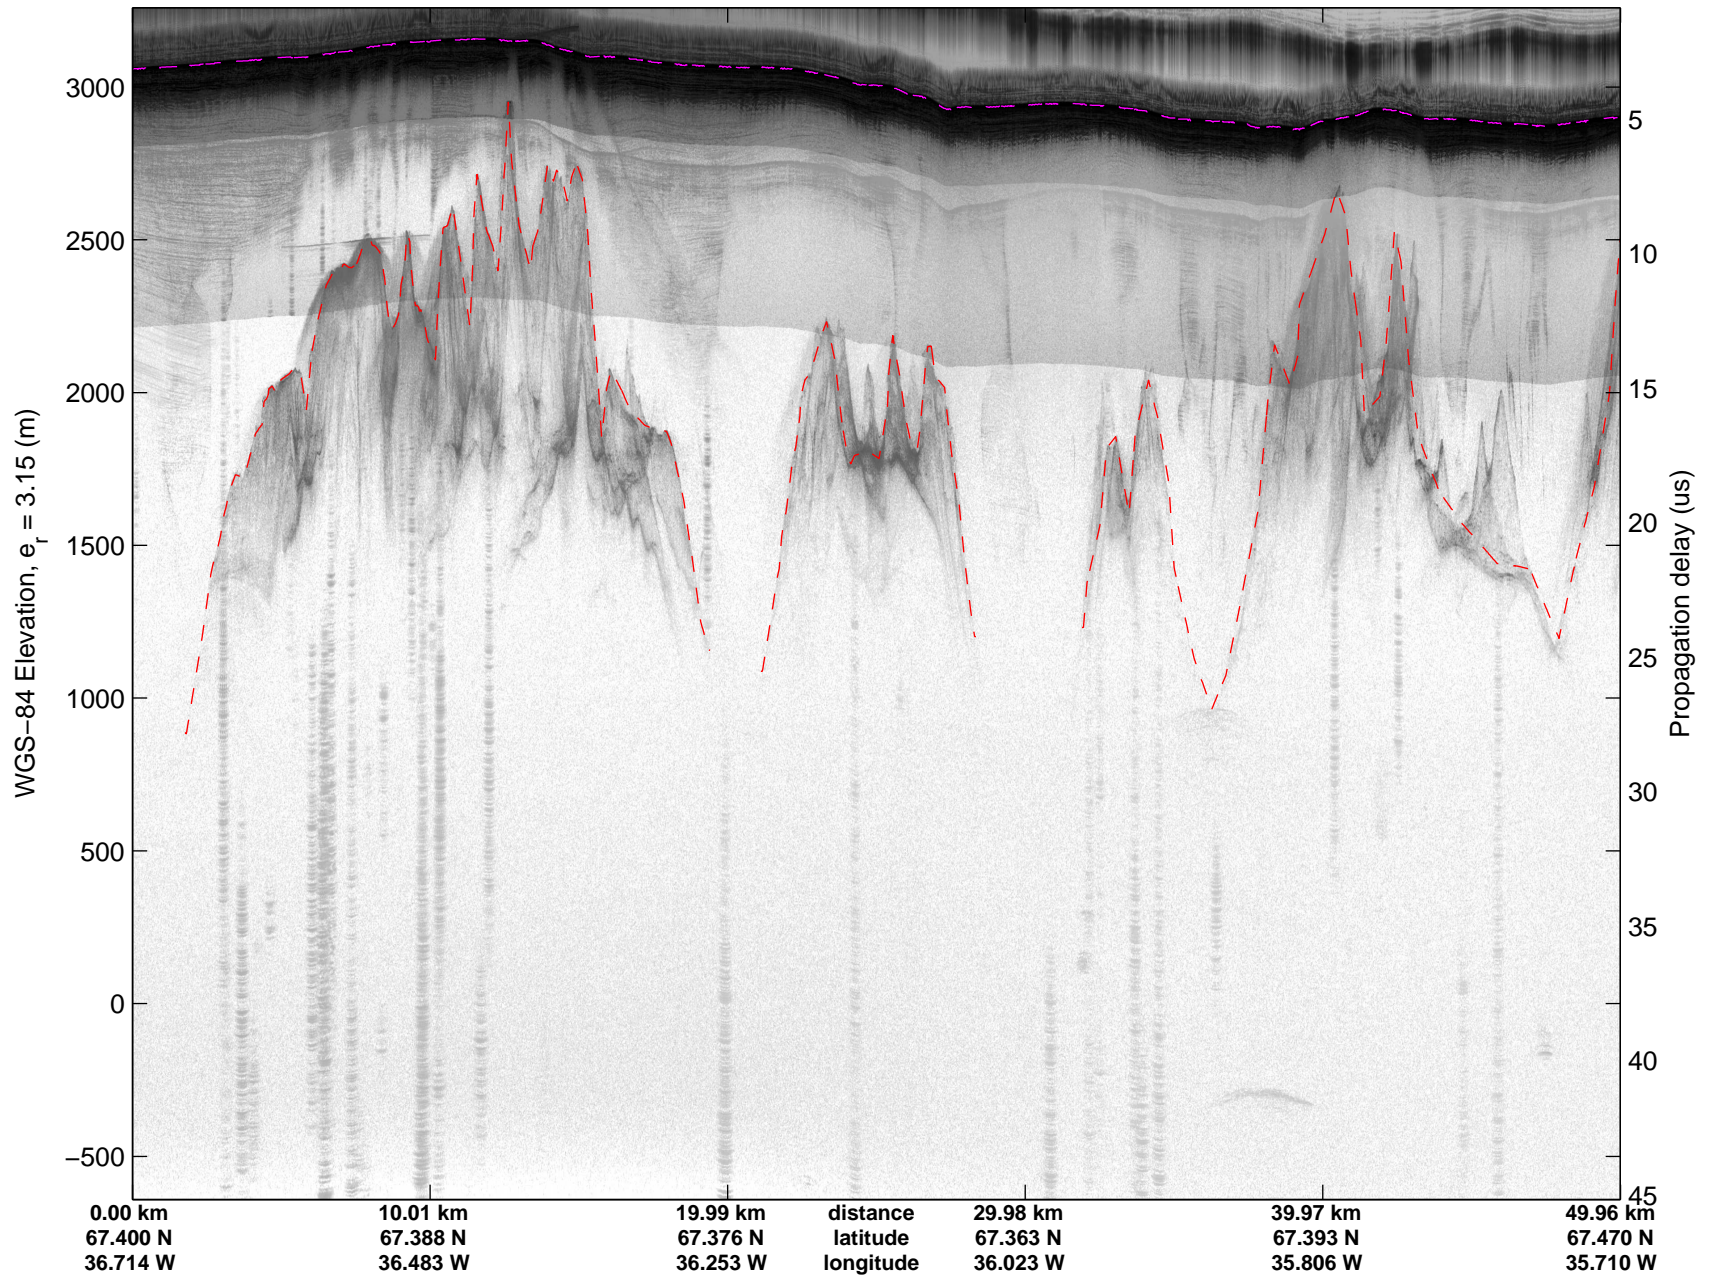

Land Ice: Geikie 02
20150424_06_008
Polar Stereograph 70N/-45E

mcords5 2015_Greenland_C130: "Land Ice: Geikie 02" 20150424_06_008: 11:39:58.7 to 11:46:22.9 GPS

mcords5 2015_Greenland_C130: "Land Ice: Geikie 02" 20150424_06_008: 11:39:58.7 to 11:46:22.9 GPS

Land Ice: Geikie 02
20150424_06_009
Polar Stereograph 70N/-45E

mcords5 2015_Greenland_C130: "Land Ice: Geikie 02" 20150424_06_009: 11:46:23.2 to 11:52:49.8 GPS

mcords5 2015_Greenland_C130: "Land Ice: Geikie 02" 20150424_06_009: 11:46:23.2 to 11:52:49.8 GPS

Land Ice: Geikie 02
20150424_06_010
Polar Stereograph 70N/-45E

mcords5 2015_Greenland_C130: "Land Ice: Geikie 02" 20150424_06_010: 11:52:50.1 to 11:59:09.5 GPS

mcords5 2015_Greenland_C130: "Land Ice: Geikie 02" 20150424_06_010: 11:52:50.1 to 11:59:09.5 GPS