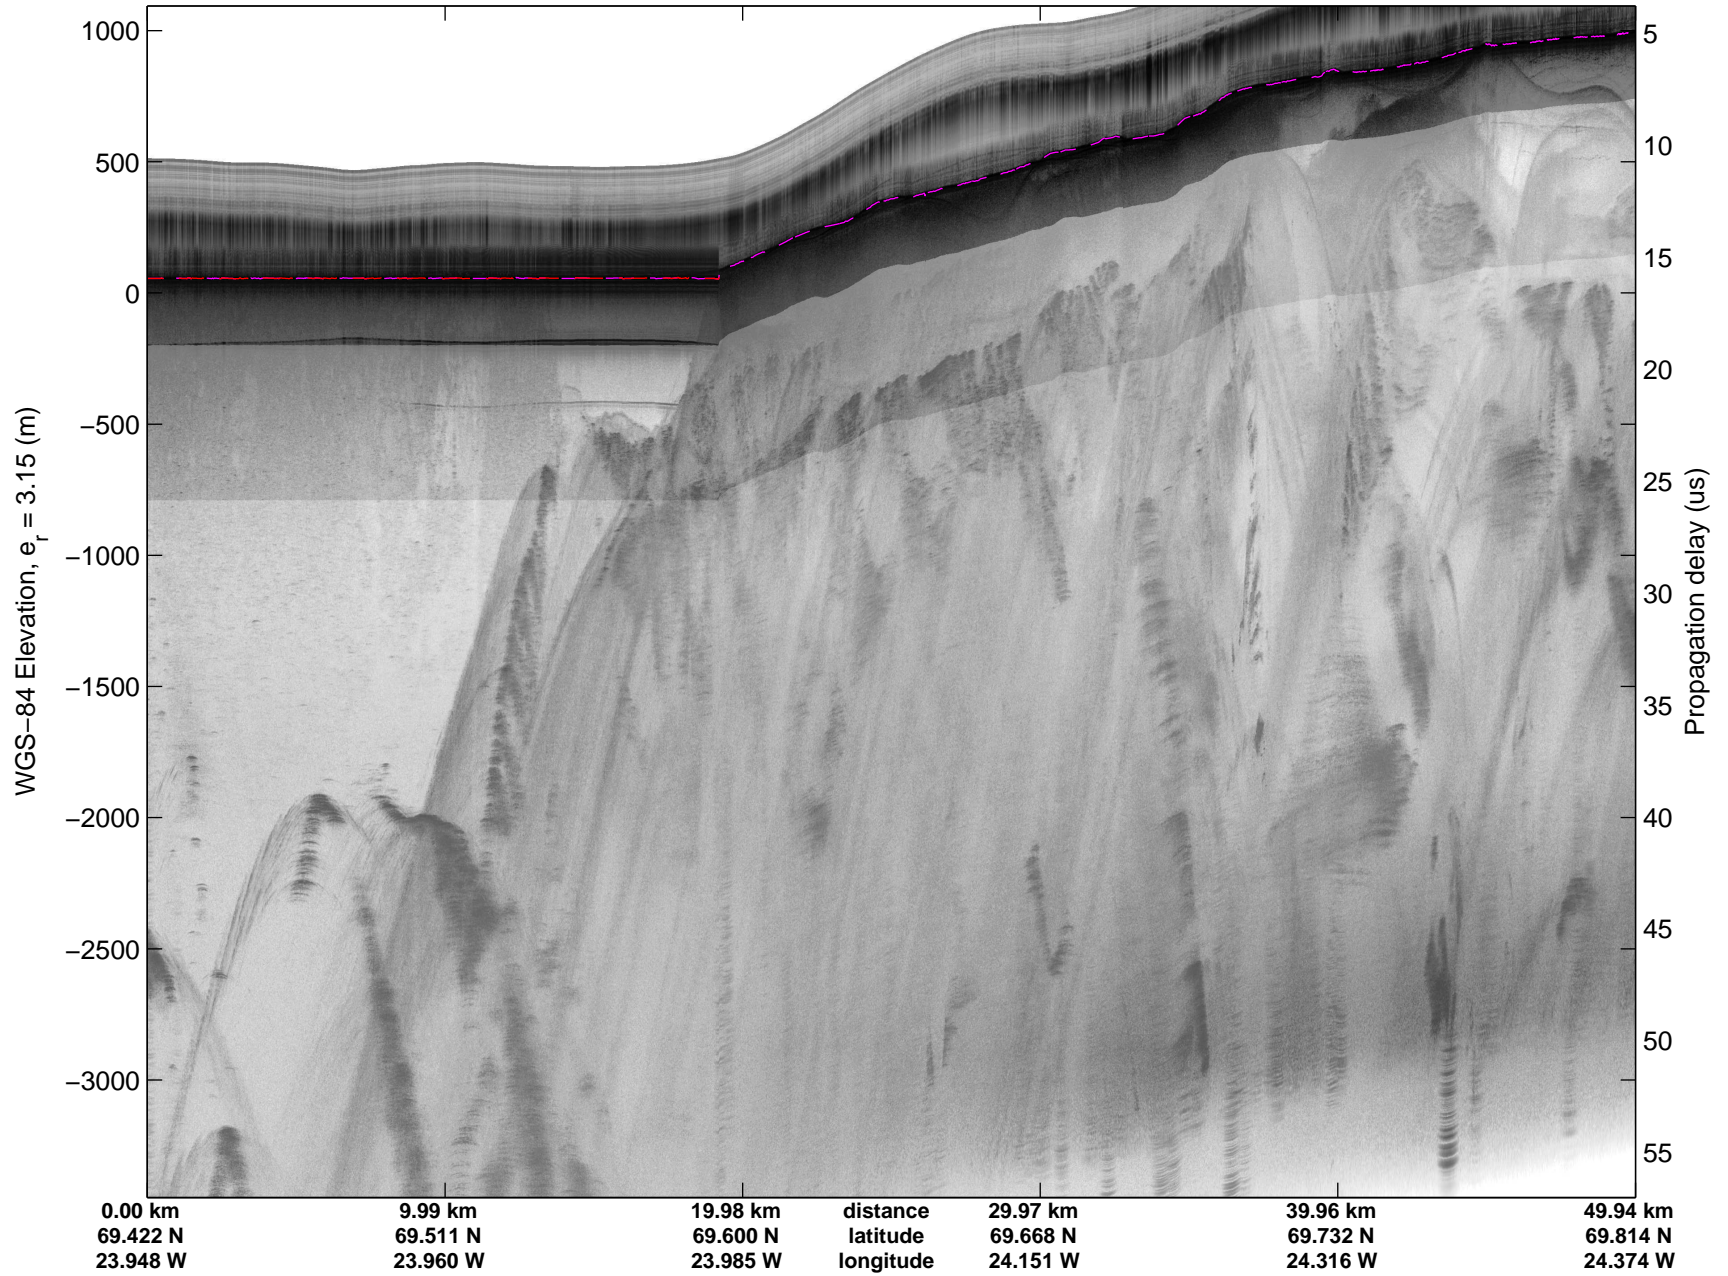

Land Ice: Geikie 02
20150424_06_034
Polar Stereograph 70N/-45E

mcords5 2015_Greenland_C130: "Land Ice: Geikie 02" 20150424_06_034: 14:25:22.4 to 14:31:52.6 GPS

mcords5 2015_Greenland_C130: "Land Ice: Geikie 02" 20150424_06_034: 14:25:22.4 to 14:31:52.6 GPS

Land Ice: Geikie 02
20150424_06_035
Polar Stereograph 70N/-45E

mcords5 2015_Greenland_C130: "Land Ice: Geikie 02" 20150424_06_035: 14:31:52.8 to 14:38:18.1 GPS

mcords5 2015_Greenland_C130: "Land Ice: Geikie 02" 20150424_06_035: 14:31:52.8 to 14:38:18.1 GPS

Land Ice: Geikie 02
20150424_06_036
Polar Stereograph 70N/-45E

mcords5 2015_Greenland_C130: "Land Ice: Geikie 02" 20150424_06_036: 14:38:18.3 to 14:44:21.7 GPS

mcords5 2015_Greenland_C130: "Land Ice: Geikie 02" 20150424_06_036: 14:38:18.3 to 14:44:21.7 GPS