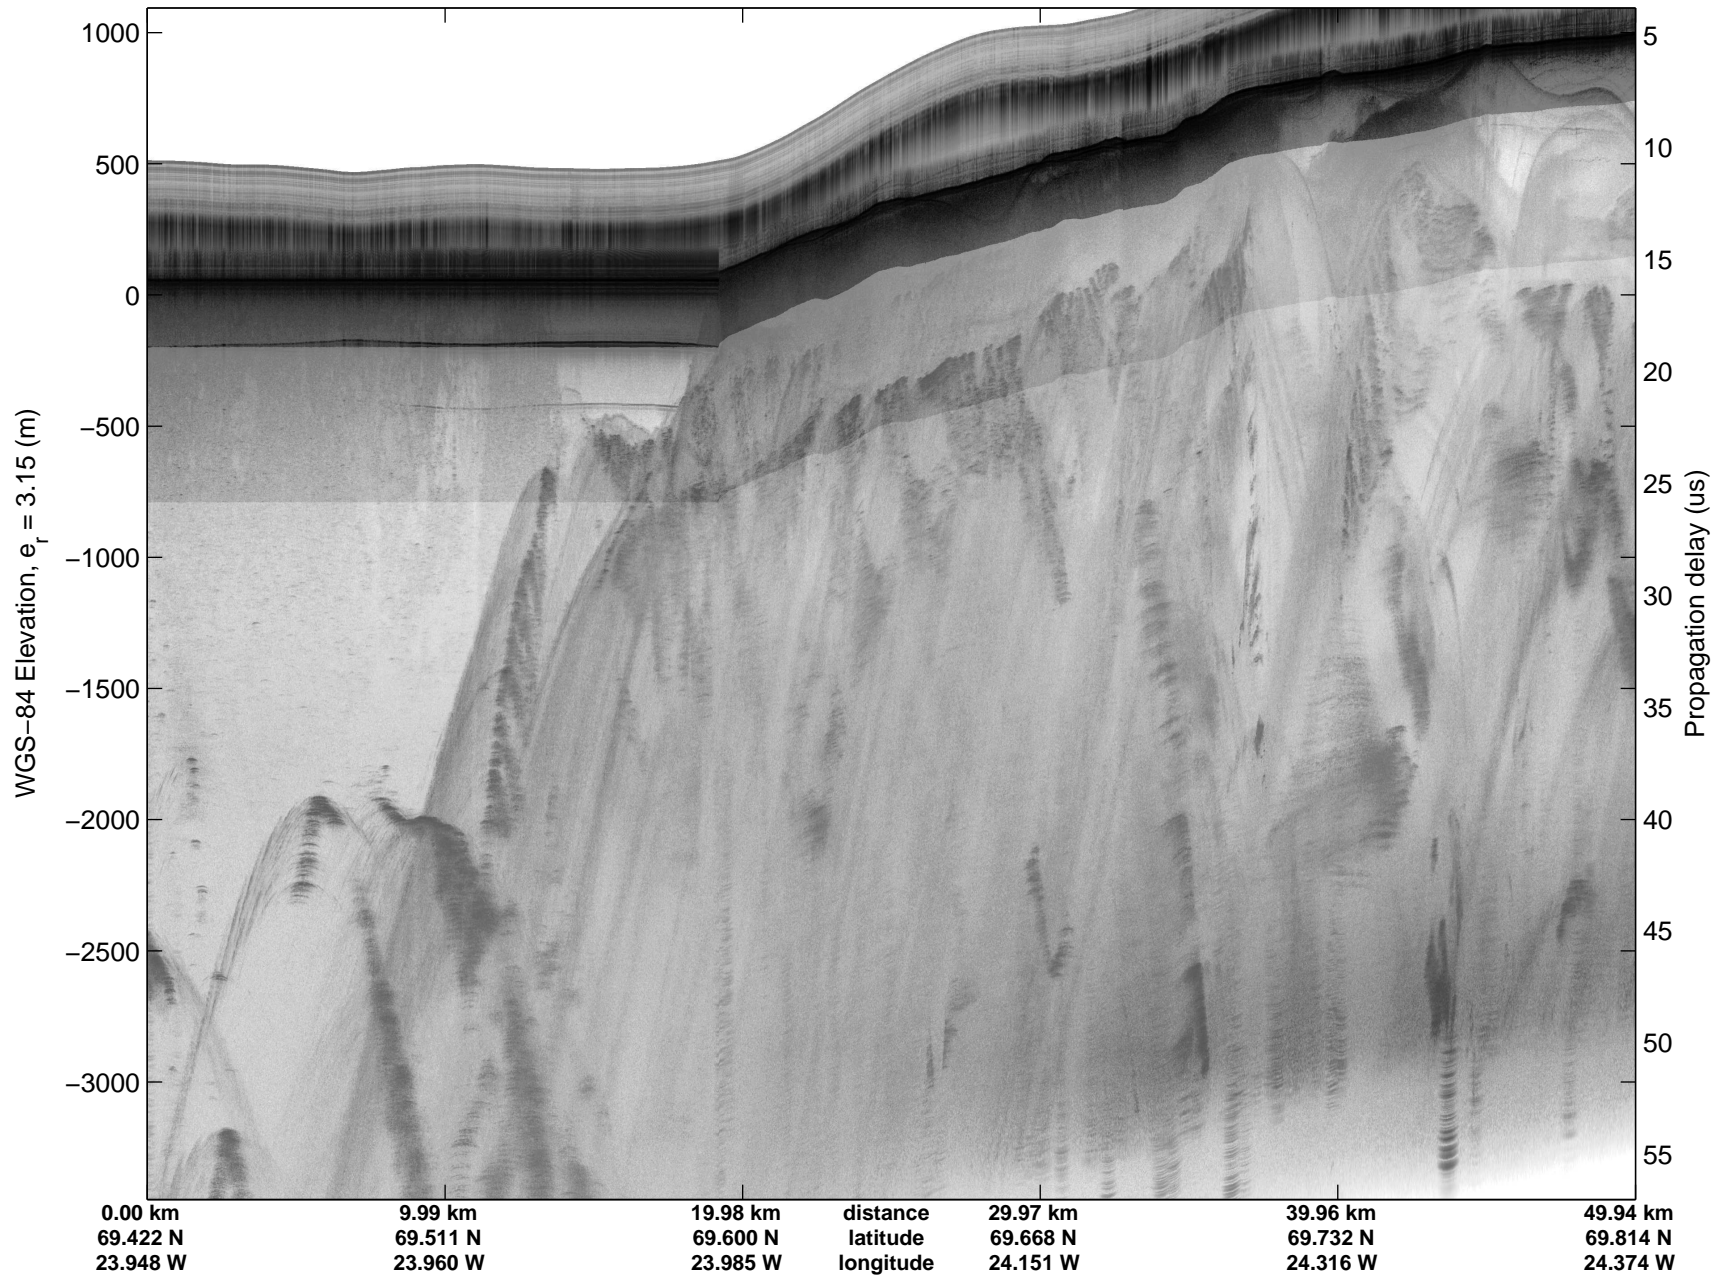

Land Ice: Geikie 02
20150424_06_035
Polar Stereograph 70N/-45E

mcords5 2015_Greenland_C130: "Land Ice: Geikie 02" 20150424_06_035: 14:31:52.8 to 14:38:18.1 GPS

mcords5 2015_Greenland_C130: "Land Ice: Geikie 02" 20150424_06_035: 14:31:52.8 to 14:38:18.1 GPS

Land Ice: Geikie 02
20150424_06_036
Polar Stereograph 70N/-45E

mcords5 2015_Greenland_C130: "Land Ice: Geikie 02" 20150424_06_036: 14:38:18.3 to 14:44:21.7 GPS

mcords5 2015_Greenland_C130: "Land Ice: Geikie 02" 20150424_06_036: 14:38:18.3 to 14:44:21.7 GPS