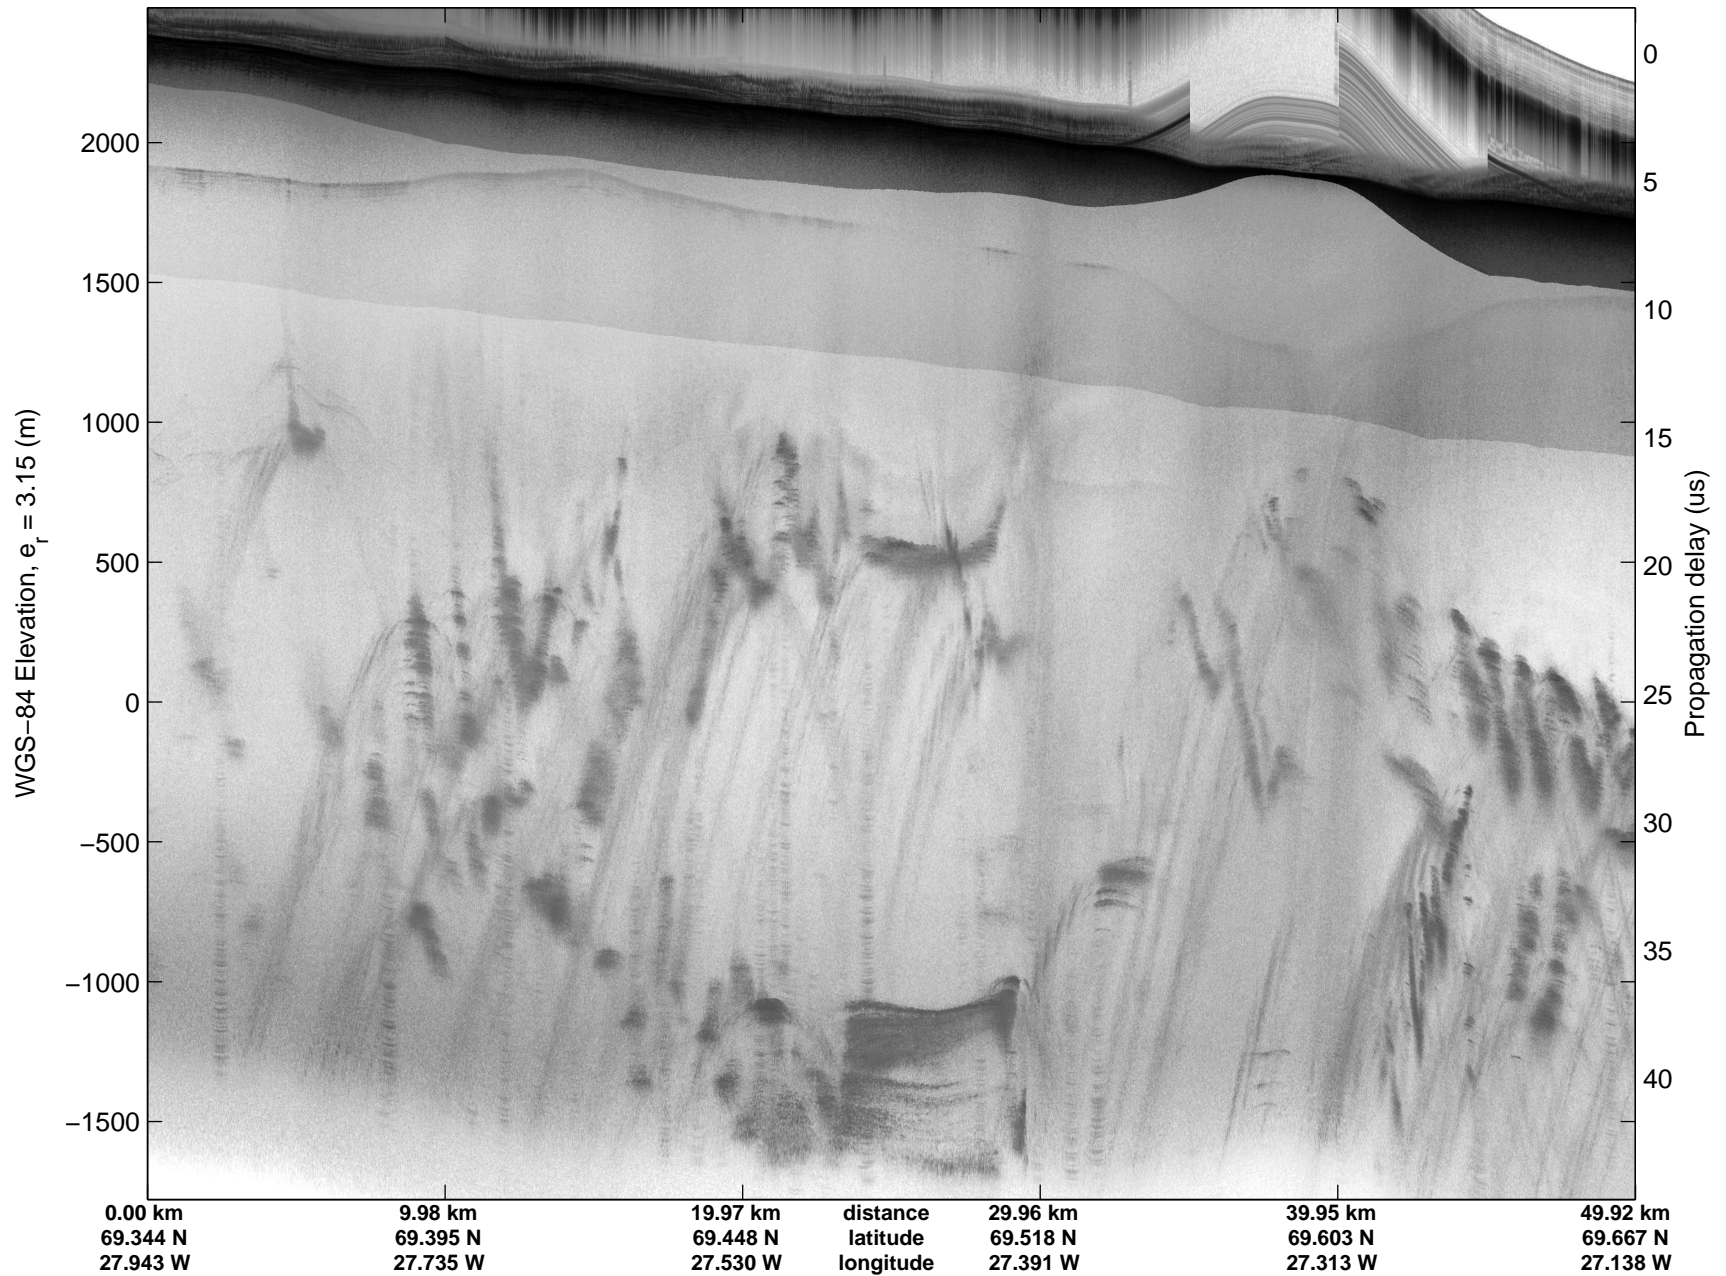

mcords5 2015_Greenland_C130: "Land Ice: Geikie 02" 20150424_06_026: 13:34:30.4 to 13:40:58.0 GPS