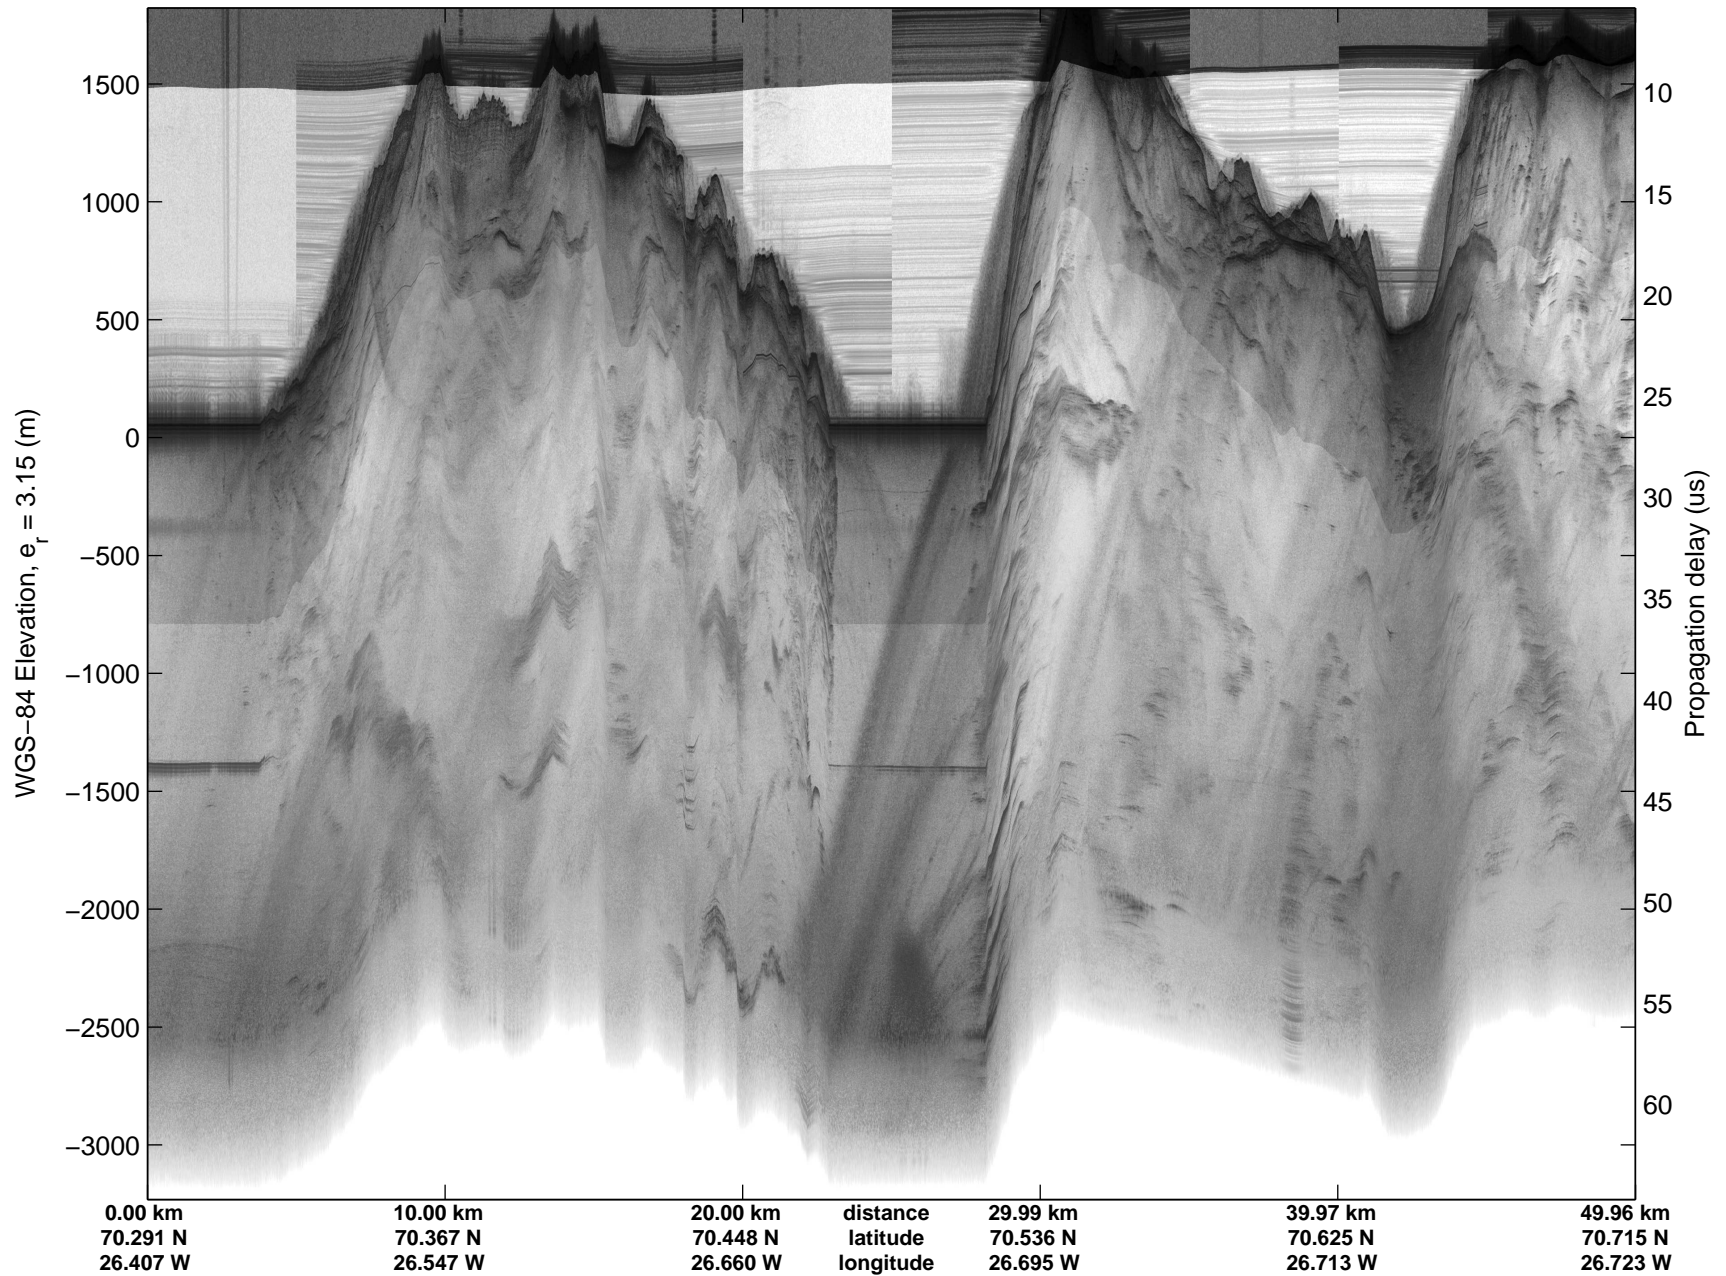

Land Ice: Geikie 02
20150424_06_041
Polar Stereograph 70N/-45E

mcords5 2015_Greenland_C130: "Land Ice: Geikie 02" 20150424_06_041: 15:10:00.7 to 15:15:55.7 GPS

mcords5 2015_Greenland_C130: "Land Ice: Geikie 02" 20150424_06_041: 15:10:00.7 to 15:15:55.7 GPS

Land Ice: Geikie 02
20150424_06_042
Polar Stereograph 70N/-45E

mcords5 2015_Greenland_C130: "Land Ice: Geikie 02" 20150424_06_042: 15:15:55.9 to 15:22:08.5 GPS

mcords5 2015_Greenland_C130: "Land Ice: Geikie 02" 20150424_06_042: 15:15:55.9 to 15:22:08.5 GPS

Land Ice: Geikie 02
20150424_06_043
Polar Stereograph 70N/-45E

mcords5 2015_Greenland_C130: "Land Ice: Geikie 02" 20150424_06_043: 15:22:08.7 to 15:28:46.7 GPS

mcords5 2015_Greenland_C130: "Land Ice: Geikie 02" 20150424_06_043: 15:22:08.7 to 15:28:46.7 GPS