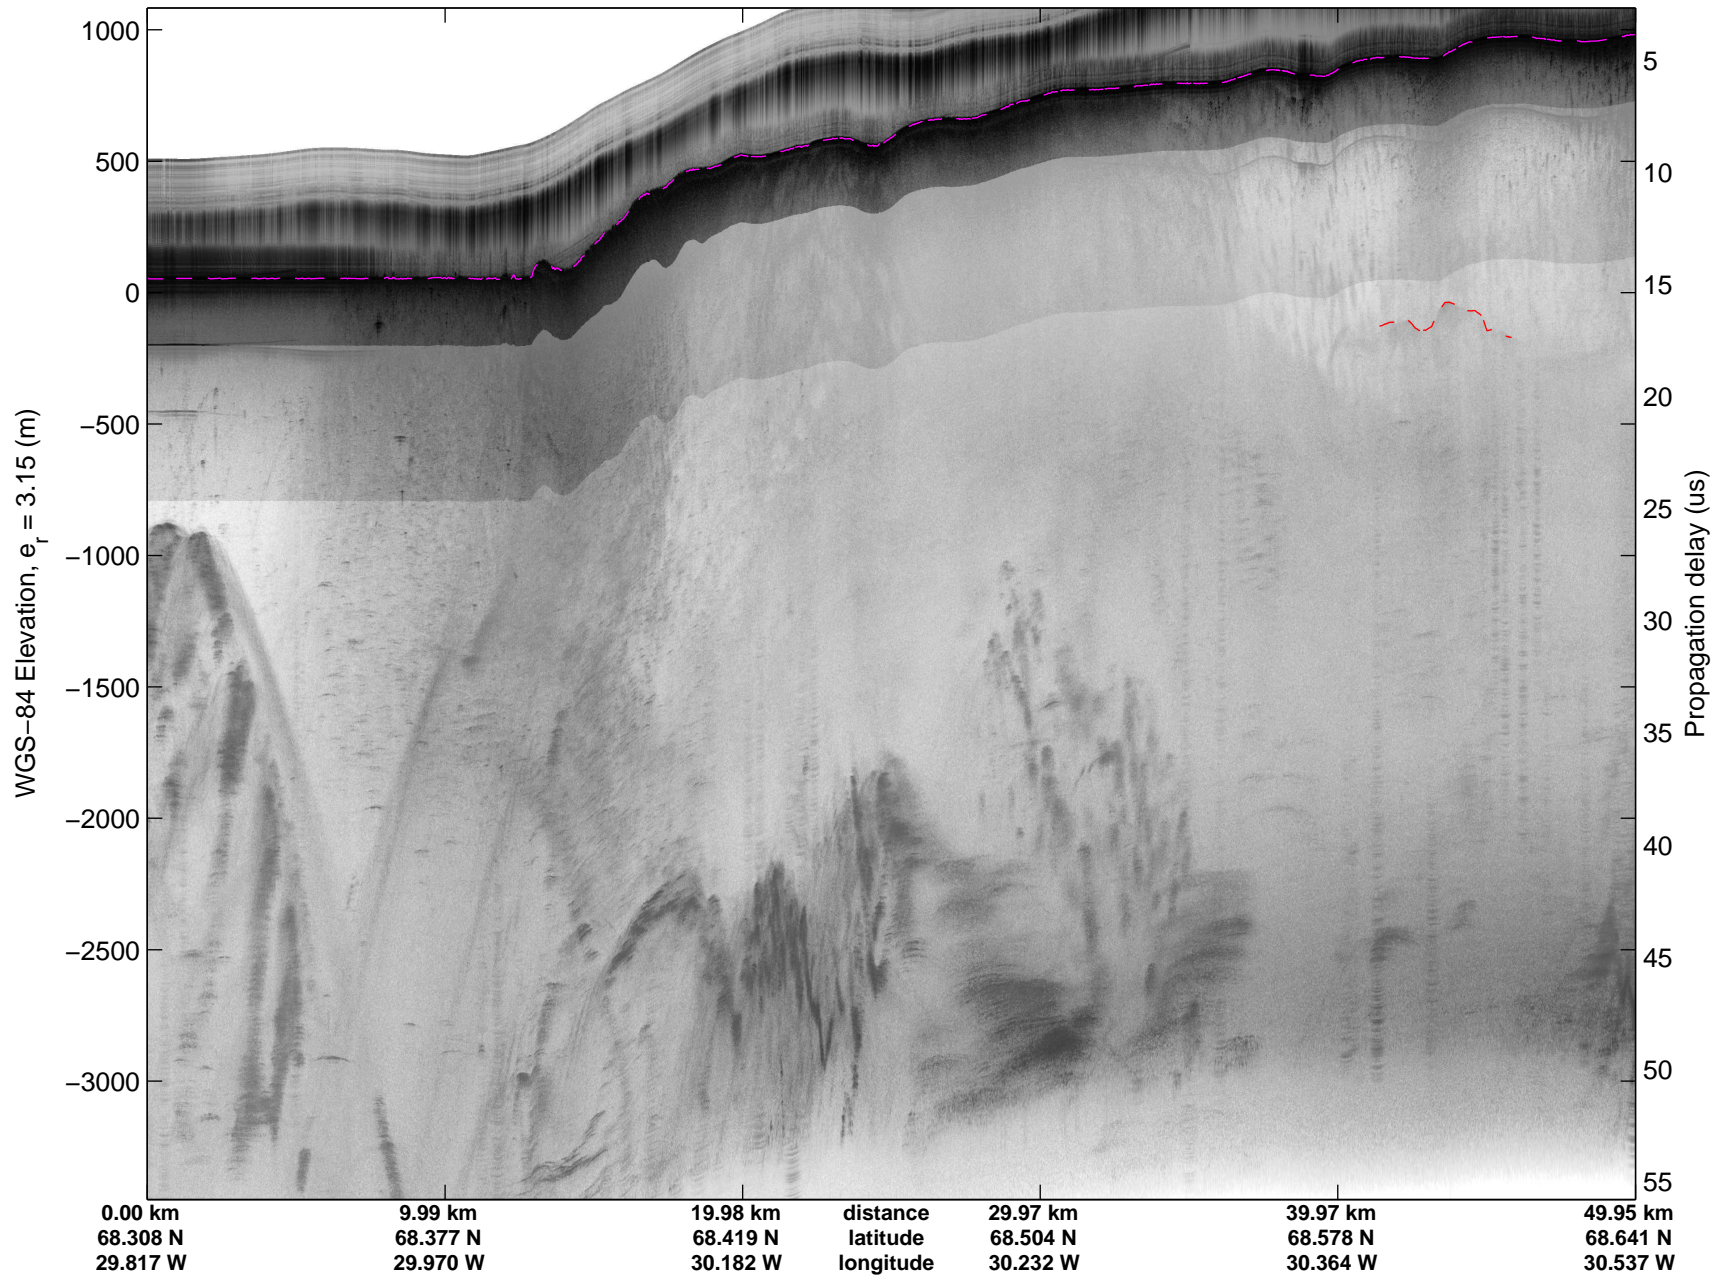

mcords5 2015_Greenland_C130: "Land Ice: Geikie 02" 20150424_06_021: 13:03:27.4 to 13:09:37.9 GPS