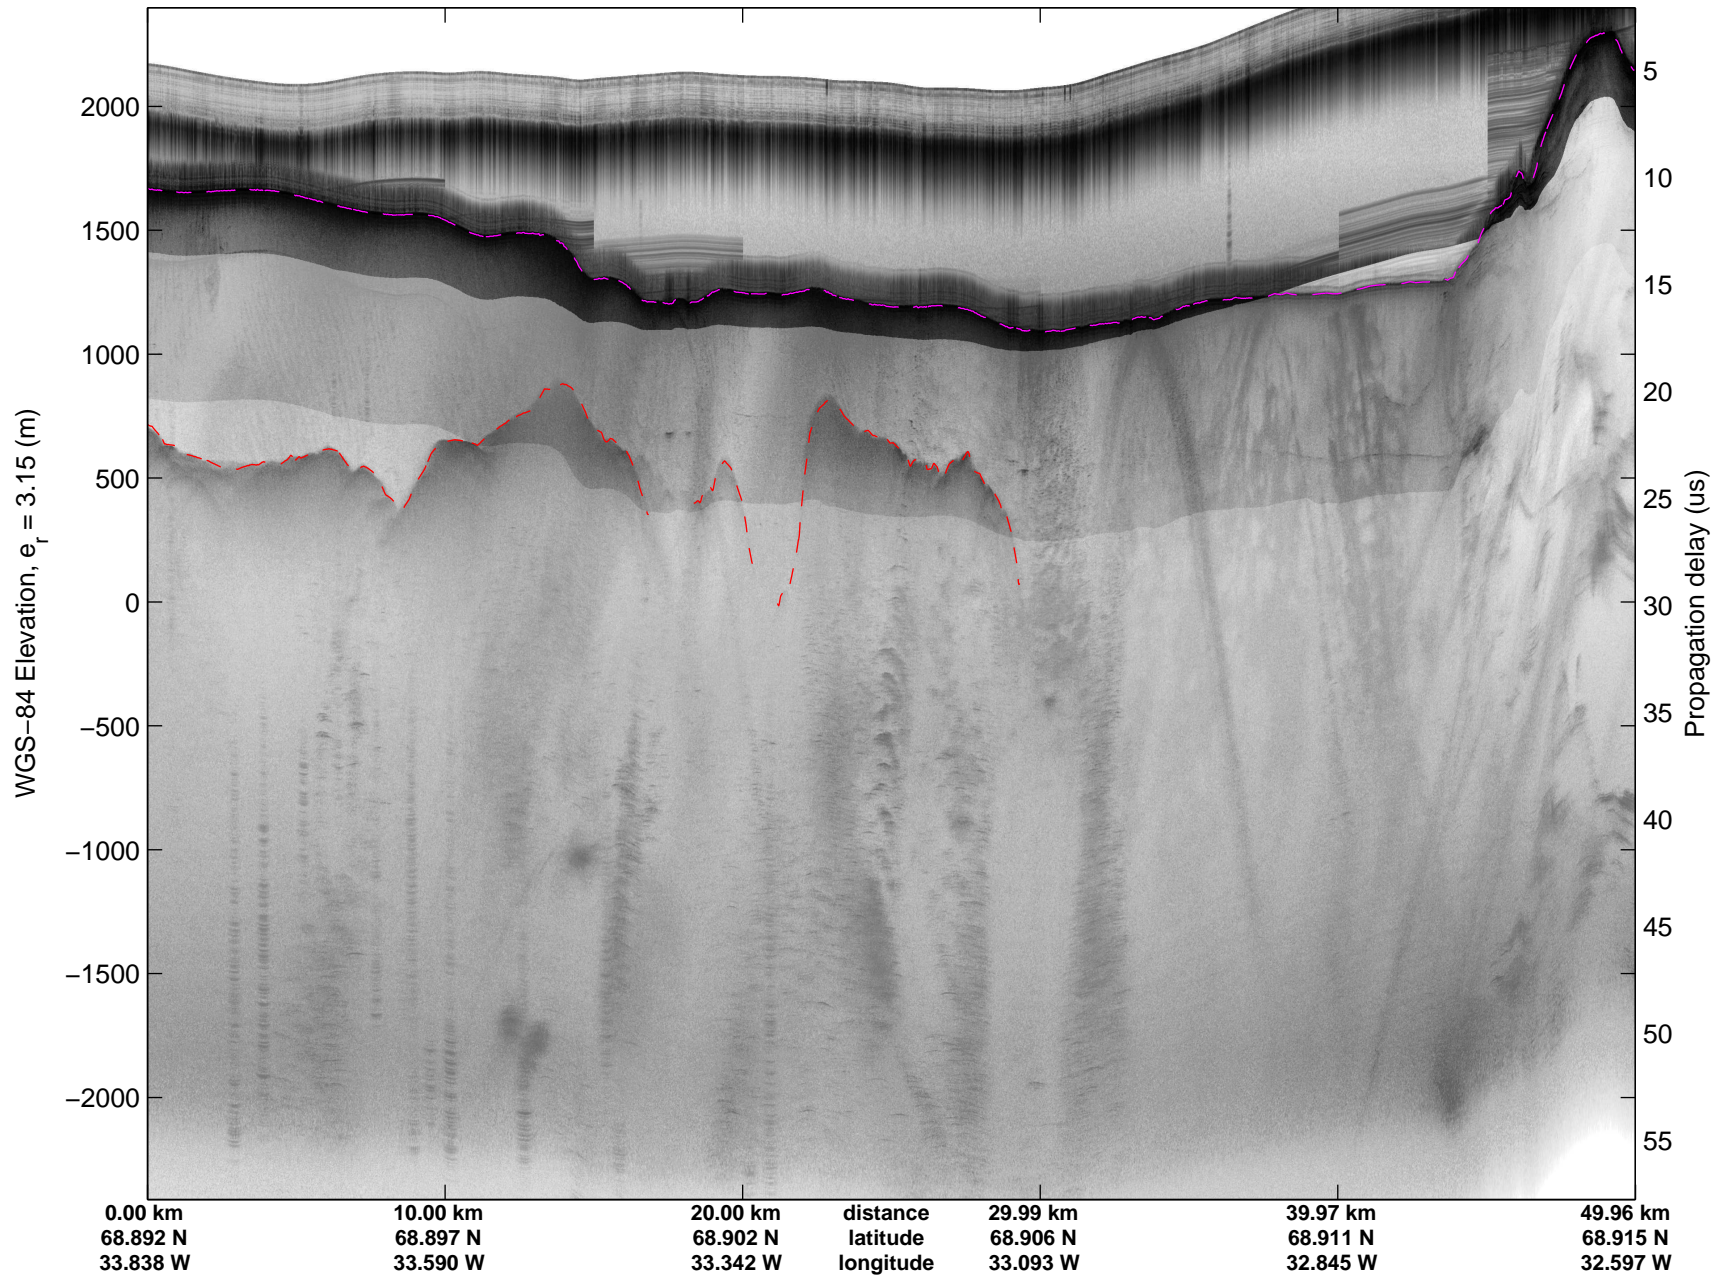

Land Ice: Geikie 02
20150424_06_014
Polar Stereograph 70N/-45E

mcords5 2015_Greenland_C130: "Land Ice: Geikie 02" 20150424_06_014: 12:18:28.4 to 12:24:45.7 GPS

mcords5 2015_Greenland_C130: "Land Ice: Geikie 02" 20150424_06_014: 12:18:28.4 to 12:24:45.7 GPS

Land Ice: Geikie 02
20150424_06_015
Polar Stereograph 70N/-45E

mcords5 2015_Greenland_C130: "Land Ice: Geikie 02" 20150424_06_015: 12:24:46.0 to 12:31:04.4 GPS

mcords5 2015_Greenland_C130: "Land Ice: Geikie 02" 20150424_06_015: 12:24:46.0 to 12:31:04.4 GPS