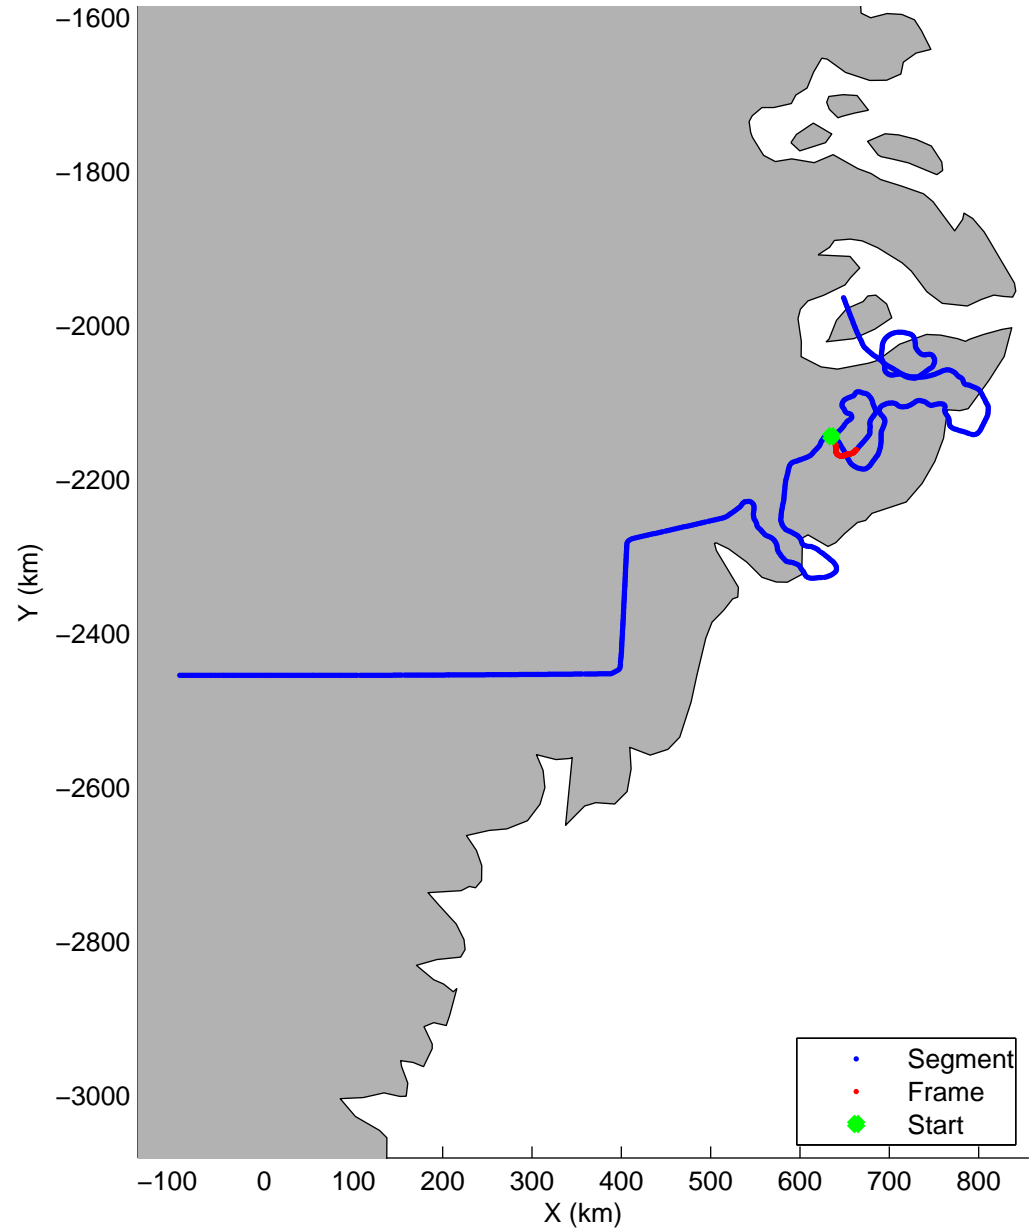

Land Ice: Geikie 02
20150424_06_025
Polar Stereograph 70N/-45E