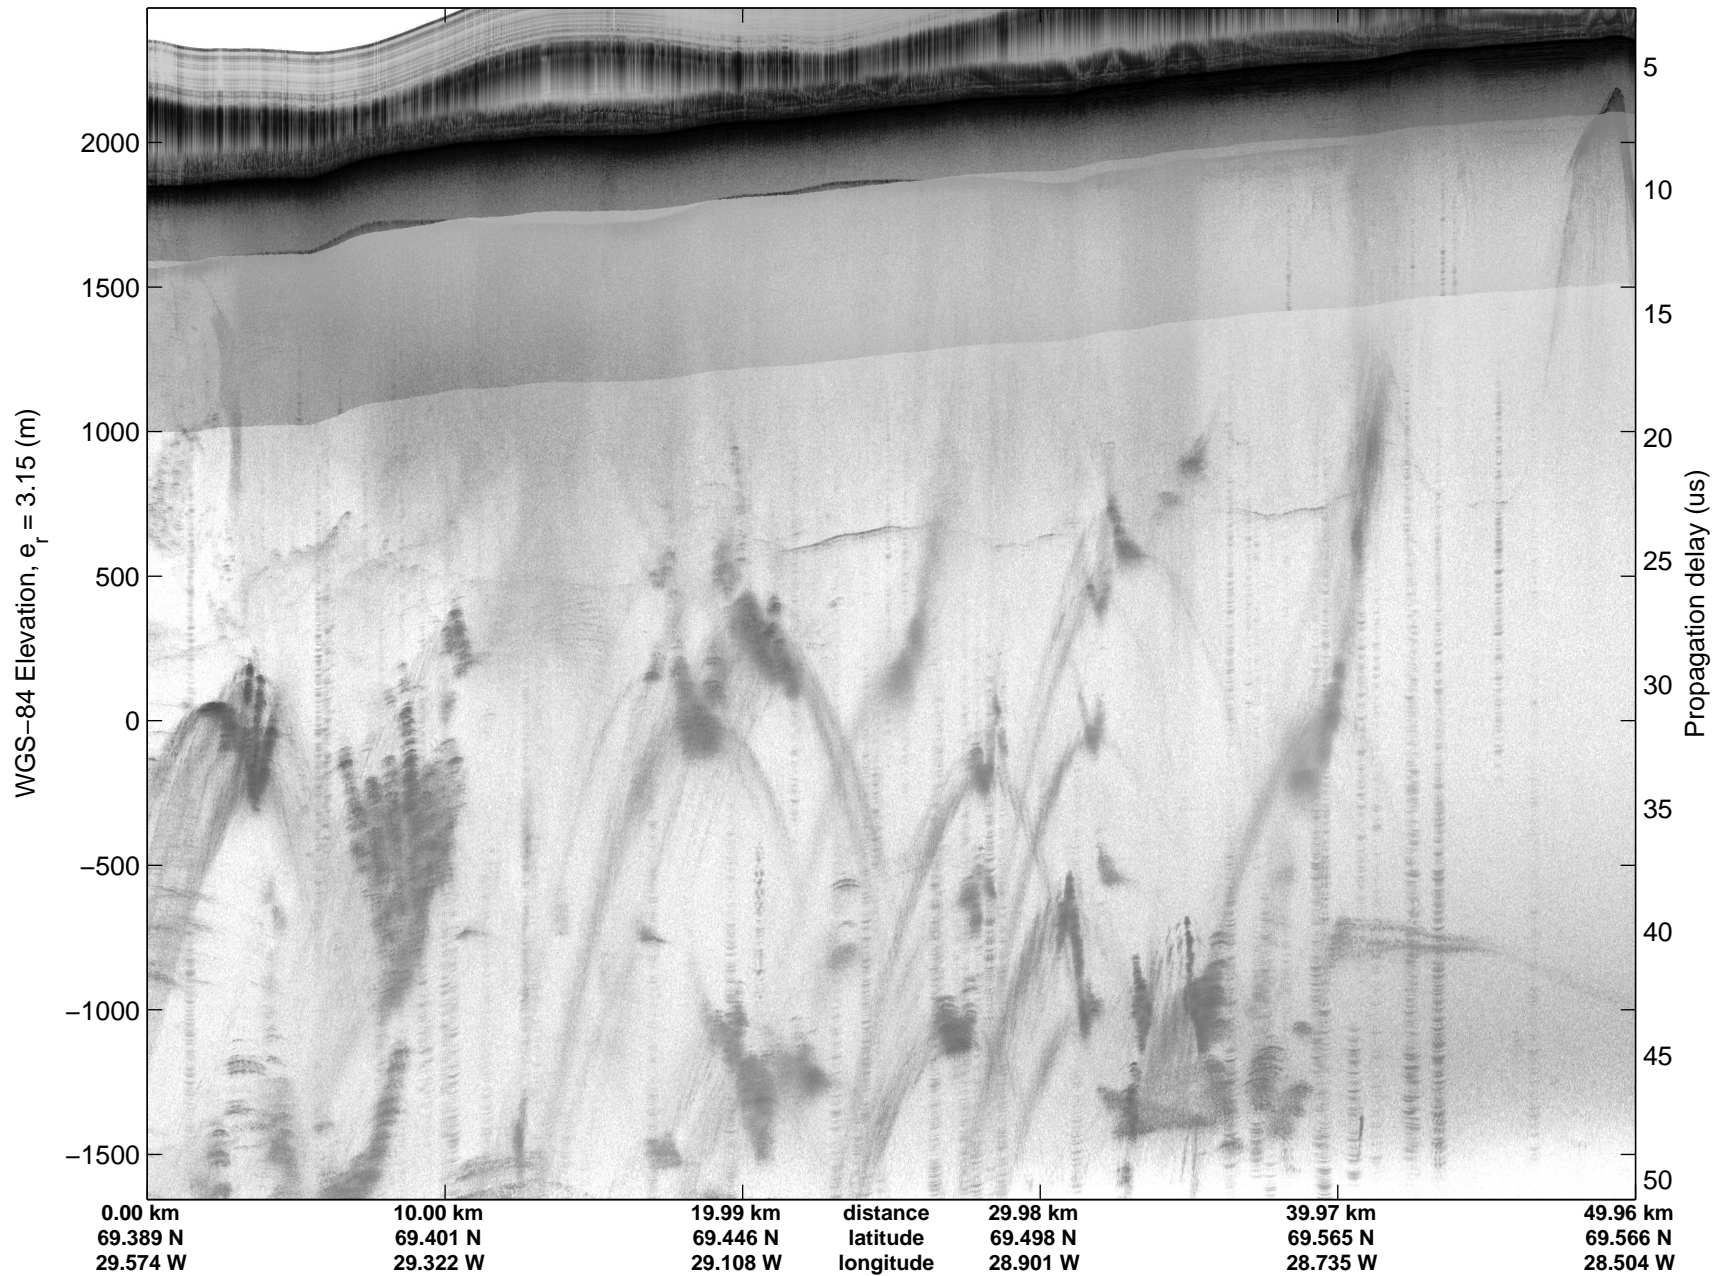

mcords5 2015_Greenland_C130: "Land Ice: Geikie 02" 20150424_06_024: 13:22:19.8 to 13:28:10.3 GPS