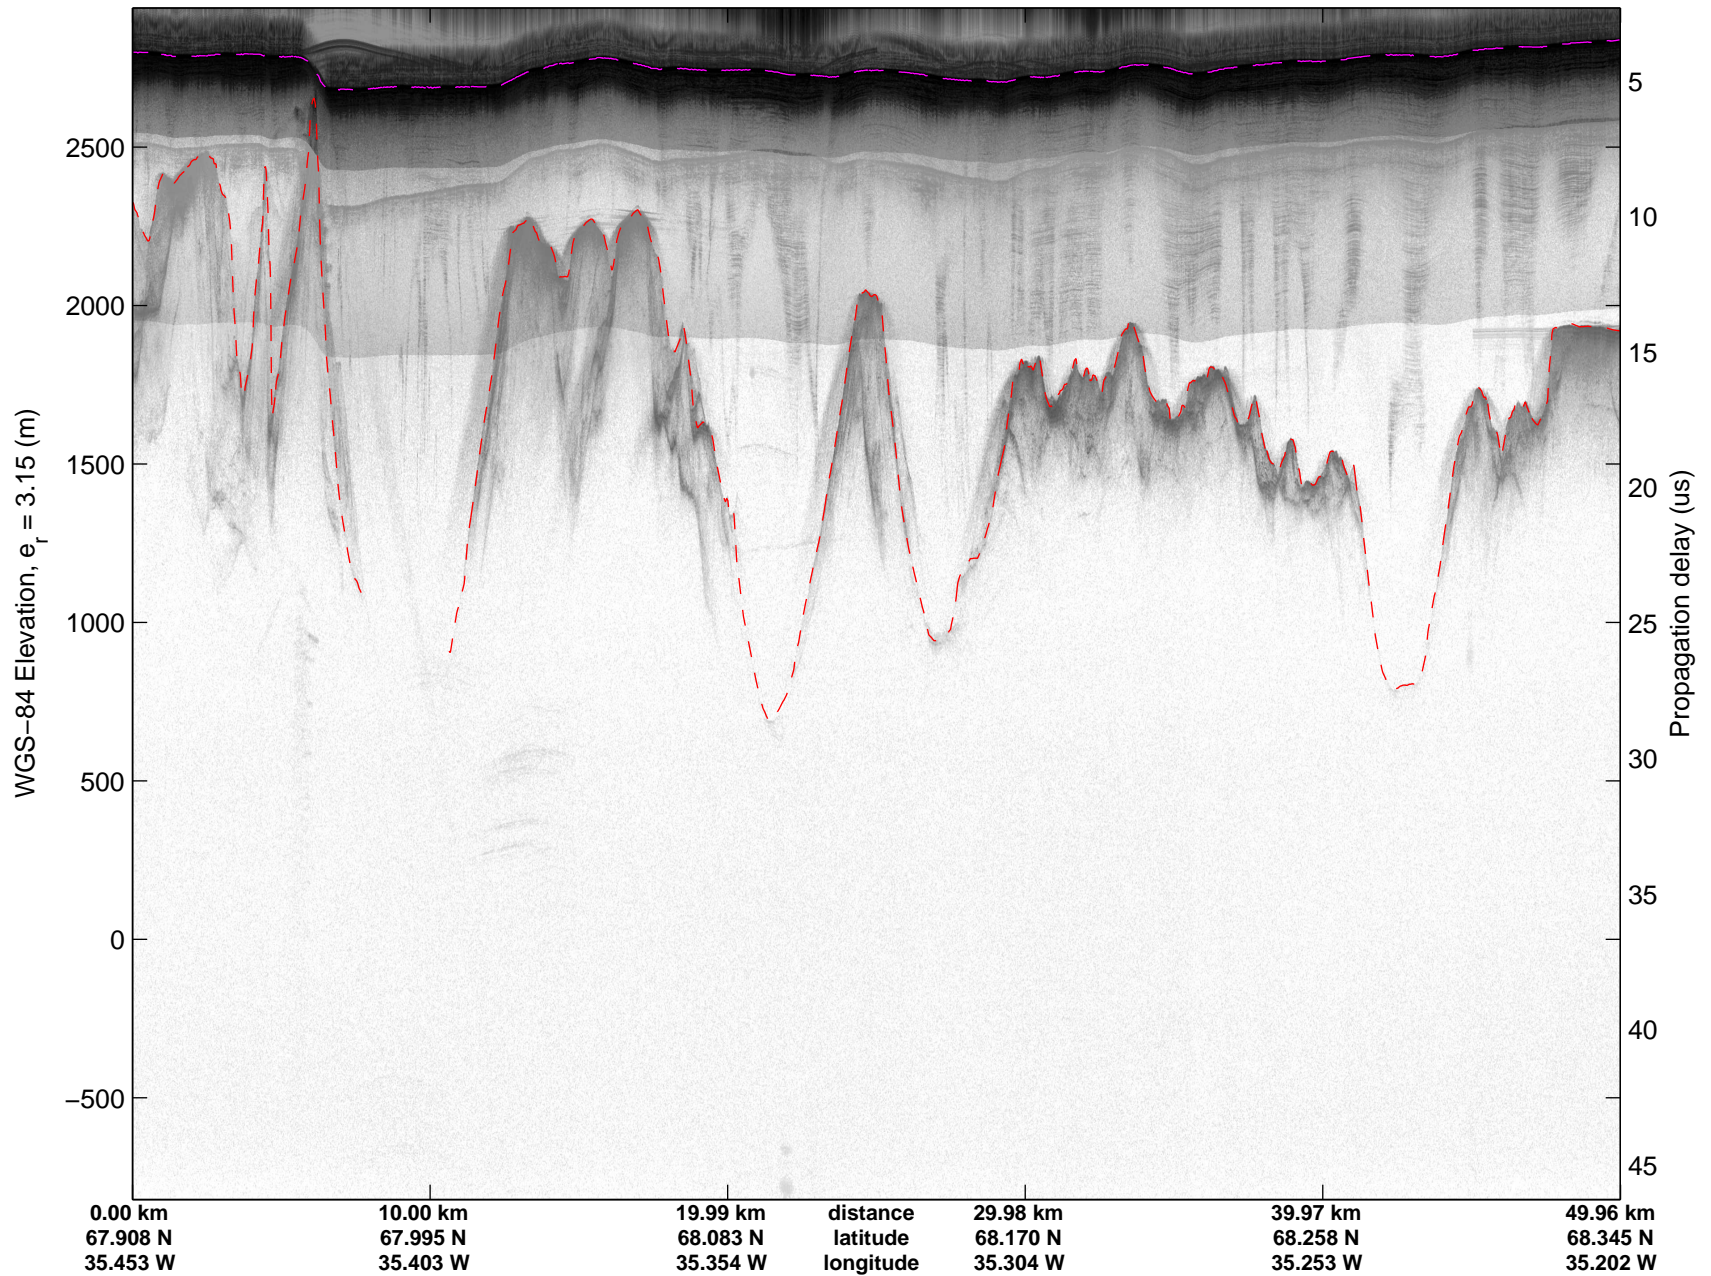

mcords5 2015_Greenland_C130: "Land Ice: Geikie 02" 20150424_06_012: 12:05:49.0 to 12:12:14.2 GPS