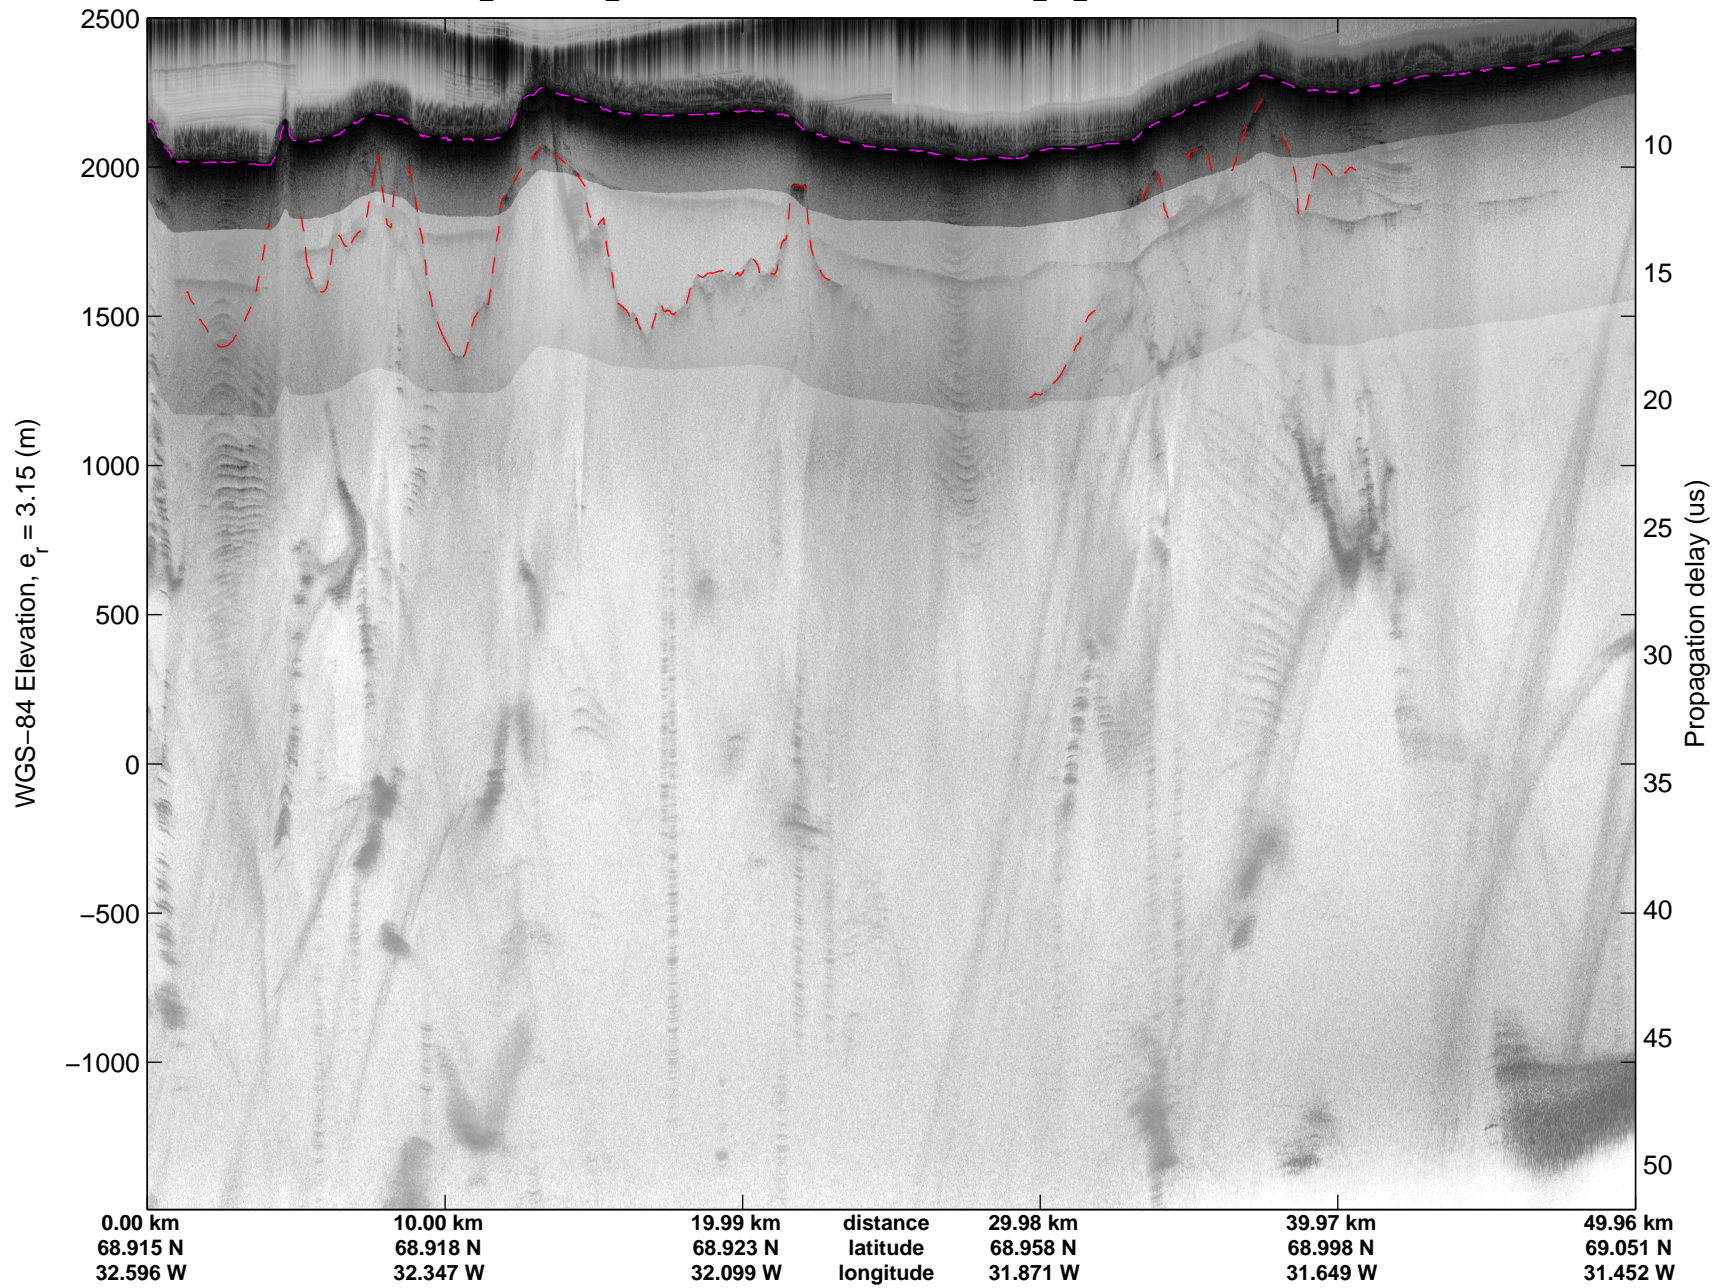

Land Ice: Geikie 02
20150424_06_015
Polar Stereograph 70N/-45E

mcords5 2015_Greenland_C130: "Land Ice: Geikie 02" 20150424_06_015: 12:24:46.0 to 12:31:04.4 GPS

mcords5 2015_Greenland_C130: "Land Ice: Geikie 02" 20150424_06_015: 12:24:46.0 to 12:31:04.4 GPS

Land Ice: Geikie 02
20150424_06_016
Polar Stereograph 70N/-45E

mcords5 2015_Greenland_C130: "Land Ice: Geikie 02" 20150424_06_016: 12:31:04.7 to 12:37:28.7 GPS

mcords5 2015_Greenland_C130: "Land Ice: Geikie 02" 20150424_06_016: 12:31:04.7 to 12:37:28.7 GPS