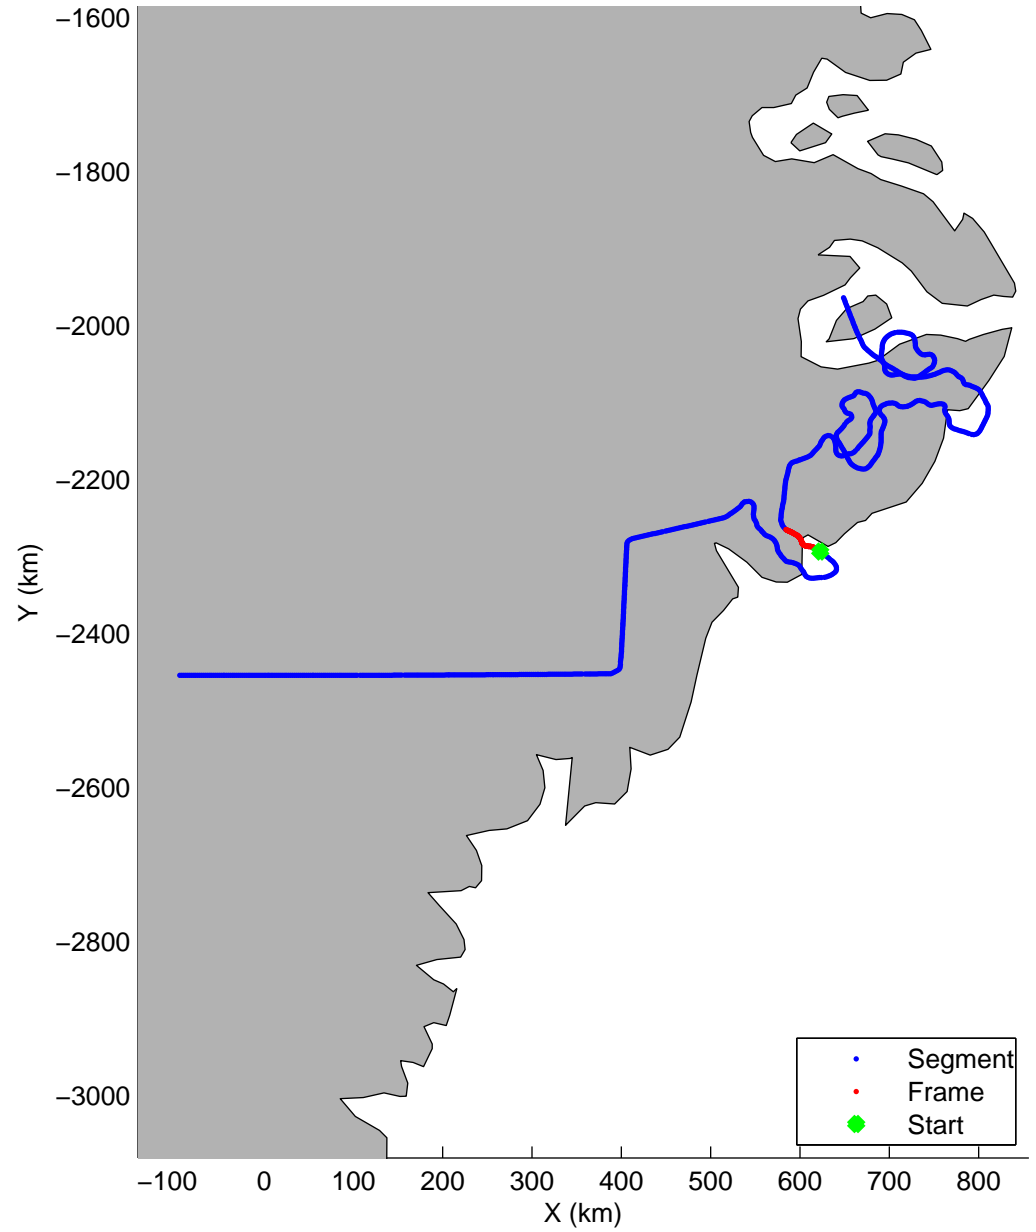

Land Ice: Geikie 02
20150424_06_021
Polar Stereograph 70N/-45E