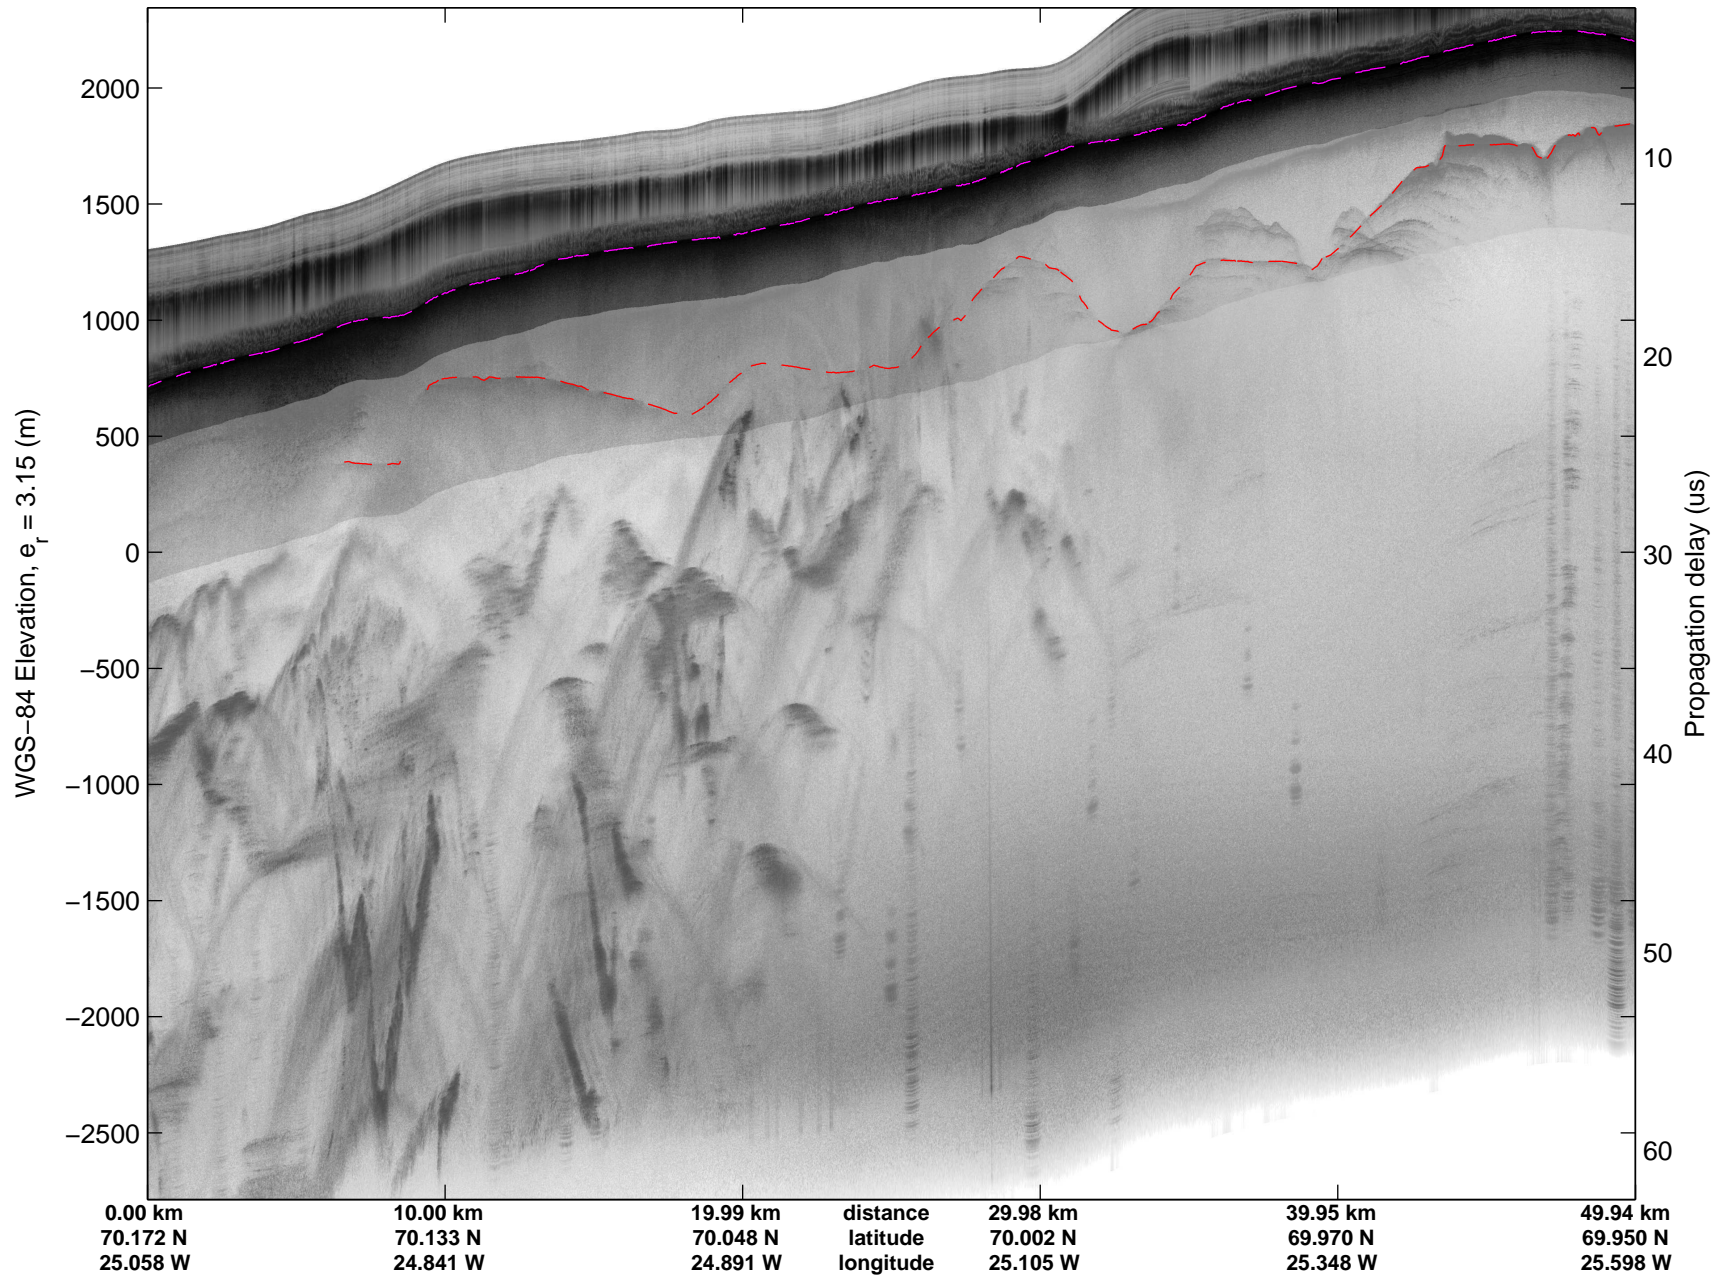

Land Ice: Geikie 02
20150424_06_039
Polar Stereograph 70N/-45E

mcords5 2015_Greenland_C130: "Land Ice: Geikie 02" 20150424_06_039: 14:57:12.7 to 15:03:43.3 GPS

mcords5 2015_Greenland_C130: "Land Ice: Geikie 02" 20150424_06_039: 14:57:12.7 to 15:03:43.3 GPS

Land Ice: Geikie 02
20150424_06_040
Polar Stereograph 70N/-45E

mcords5 2015_Greenland_C130: "Land Ice: Geikie 02" 20150424_06_040: 15:03:43.6 to 15:10:00.5 GPS

mcords5 2015_Greenland_C130: "Land Ice: Geikie 02" 20150424_06_040: 15:03:43.6 to 15:10:00.5 GPS

Land Ice: Geikie 02
20150424_06_041
Polar Stereograph 70N/-45E

mcords5 2015_Greenland_C130: "Land Ice: Geikie 02" 20150424_06_041: 15:10:00.7 to 15:15:55.7 GPS

mcords5 2015_Greenland_C130: "Land Ice: Geikie 02" 20150424_06_041: 15:10:00.7 to 15:15:55.7 GPS