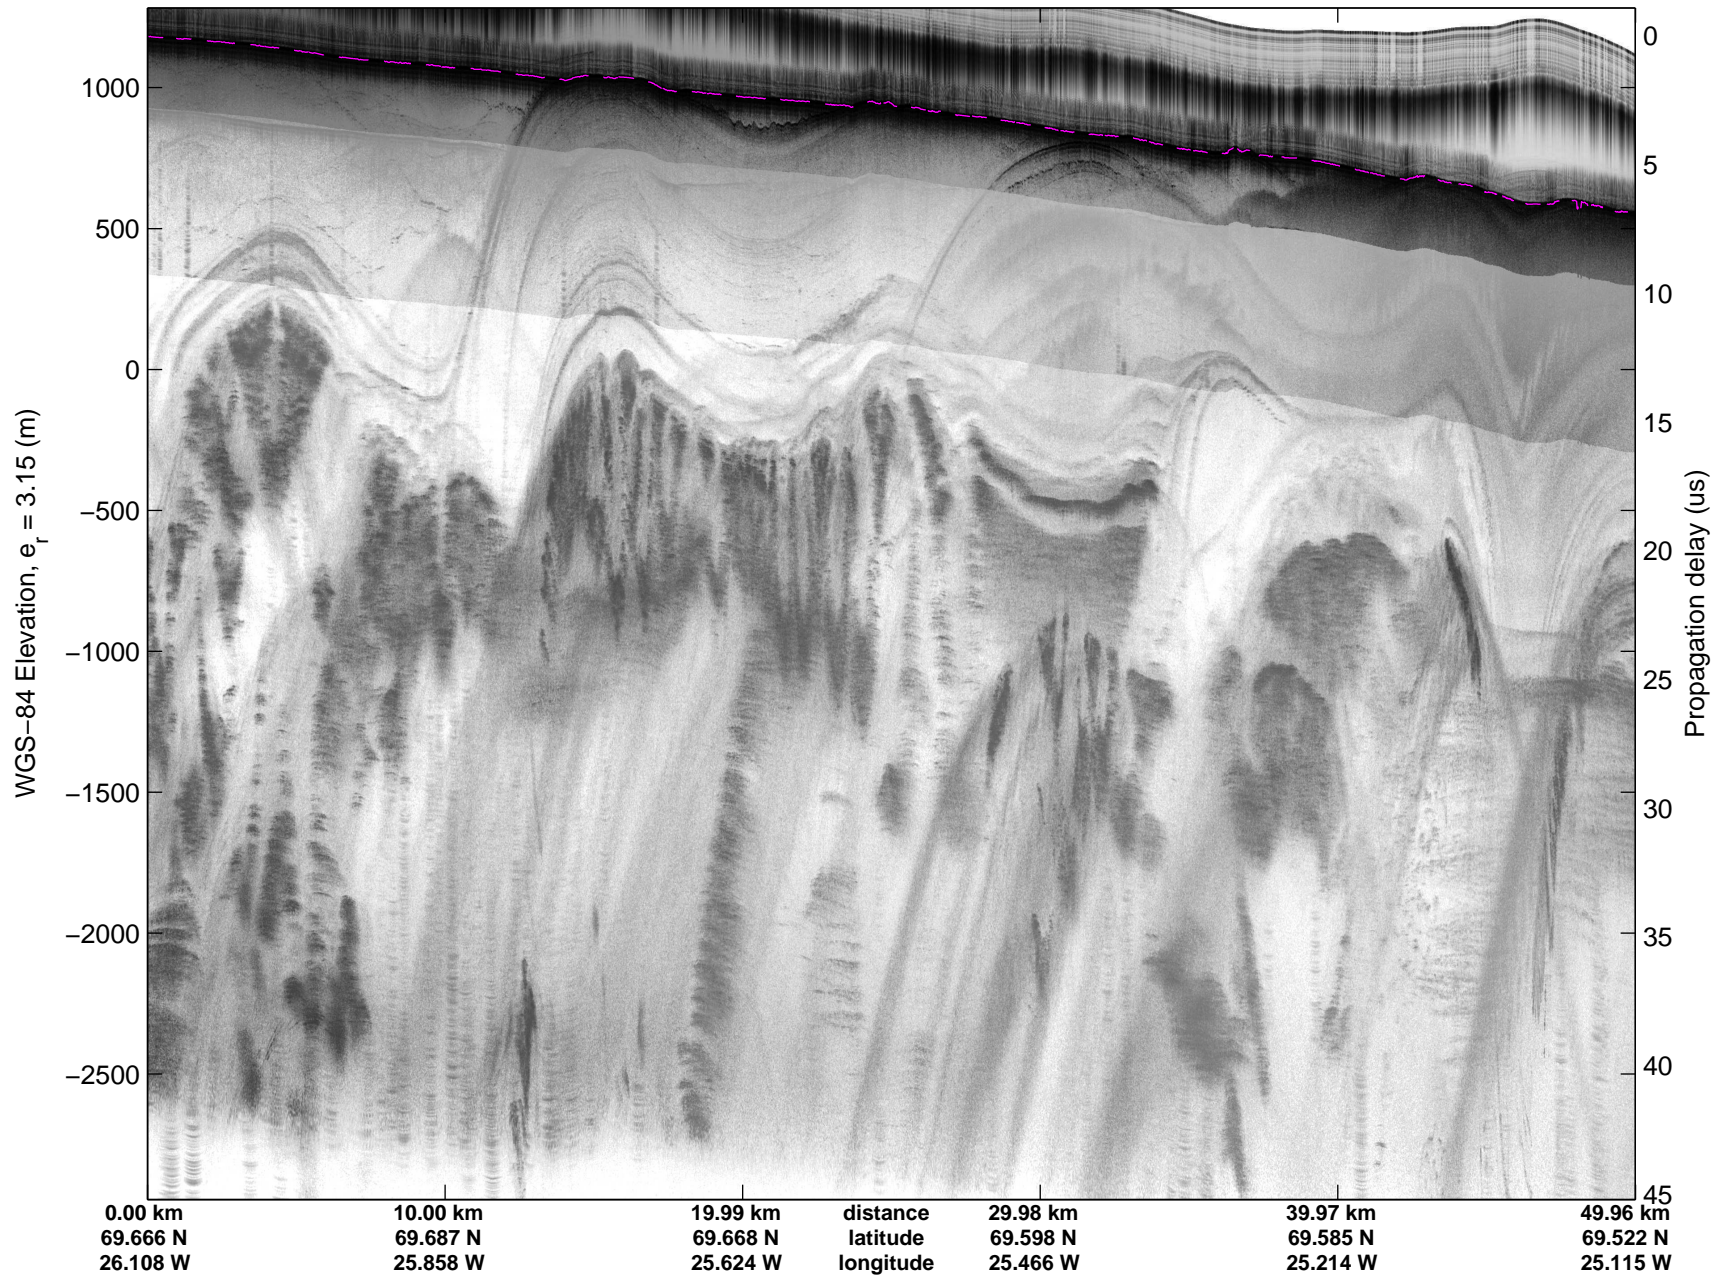

Land Ice: Geikie 02
20150424_06_032
Polar Stereograph 70N/-45E

mcords5 2015_Greenland_C130: "Land Ice: Geikie 02" 20150424_06_032: 14:12:36.9 to 14:18:59.2 GPS

mcords5 2015_Greenland_C130: "Land Ice: Geikie 02" 20150424_06_032: 14:12:36.9 to 14:18:59.2 GPS

Land Ice: Geikie 02
20150424_06_033
Polar Stereograph 70N/-45E

mcords5 2015_Greenland_C130: "Land Ice: Geikie 02" 20150424_06_033: 14:18:59.4 to 14:25:22.2 GPS

mcords5 2015_Greenland_C130: "Land Ice: Geikie 02" 20150424_06_033: 14:18:59.4 to 14:25:22.2 GPS