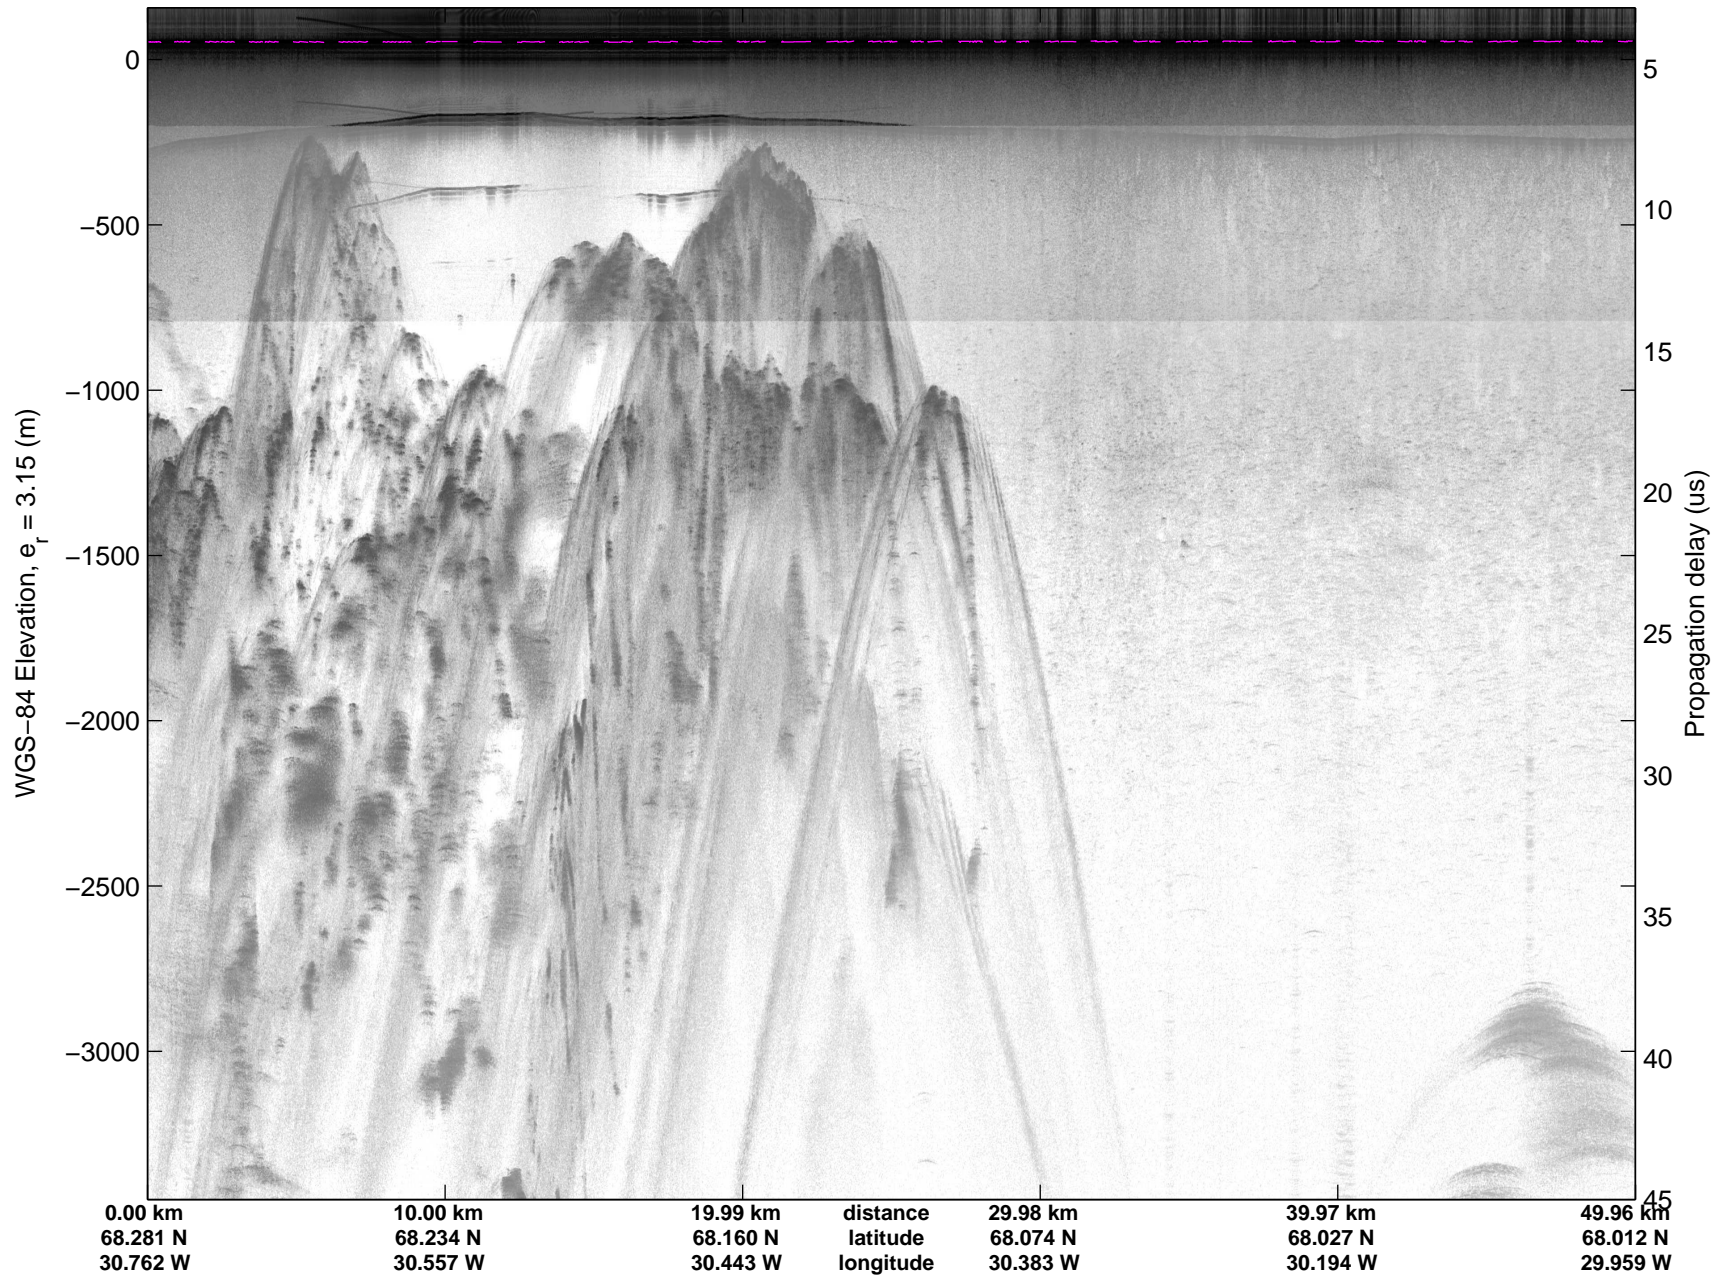

mcords5 2015_Greenland_C130: "Land Ice: Geikie 02" 20150424_06_019: 12:50:17.2 to 12:57:00.9 GPS