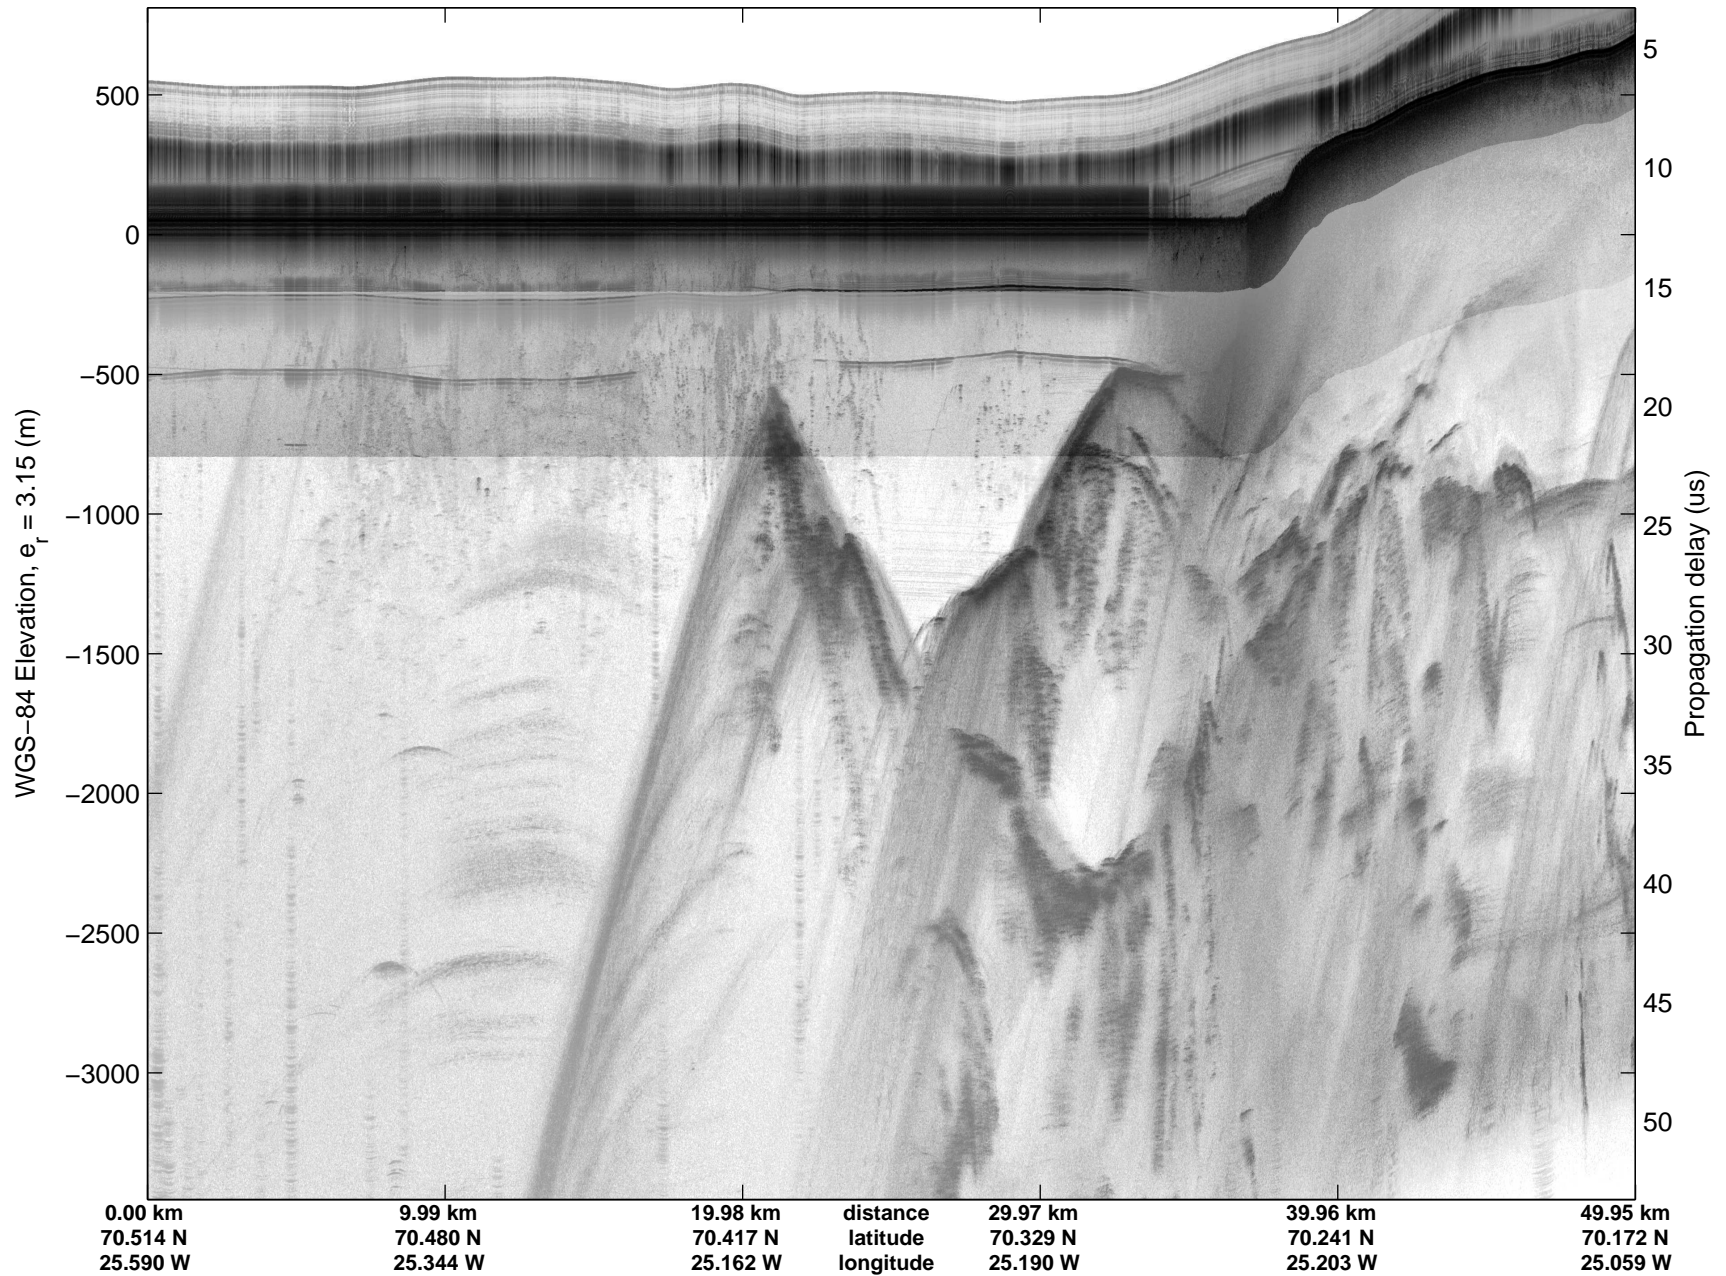

Land Ice: Geikie 02
20150424_06_038
Polar Stereograph 70N/-45E

mcords5 2015_Greenland_C130: "Land Ice: Geikie 02" 20150424_06_038: 14:50:38.7 to 14:57:12.4 GPS

mcords5 2015_Greenland_C130: "Land Ice: Geikie 02" 20150424_06_038: 14:50:38.7 to 14:57:12.4 GPS

Land Ice: Geikie 02
20150424_06_039
Polar Stereograph 70N/-45E

mcords5 2015_Greenland_C130: "Land Ice: Geikie 02" 20150424_06_039: 14:57:12.7 to 15:03:43.3 GPS

mcords5 2015_Greenland_C130: "Land Ice: Geikie 02" 20150424_06_039: 14:57:12.7 to 15:03:43.3 GPS

Land Ice: Geikie 02
20150424_06_040
Polar Stereograph 70N/-45E

mcords5 2015_Greenland_C130: "Land Ice: Geikie 02" 20150424_06_040: 15:03:43.6 to 15:10:00.5 GPS

mcords5 2015_Greenland_C130: "Land Ice: Geikie 02" 20150424_06_040: 15:03:43.6 to 15:10:00.5 GPS