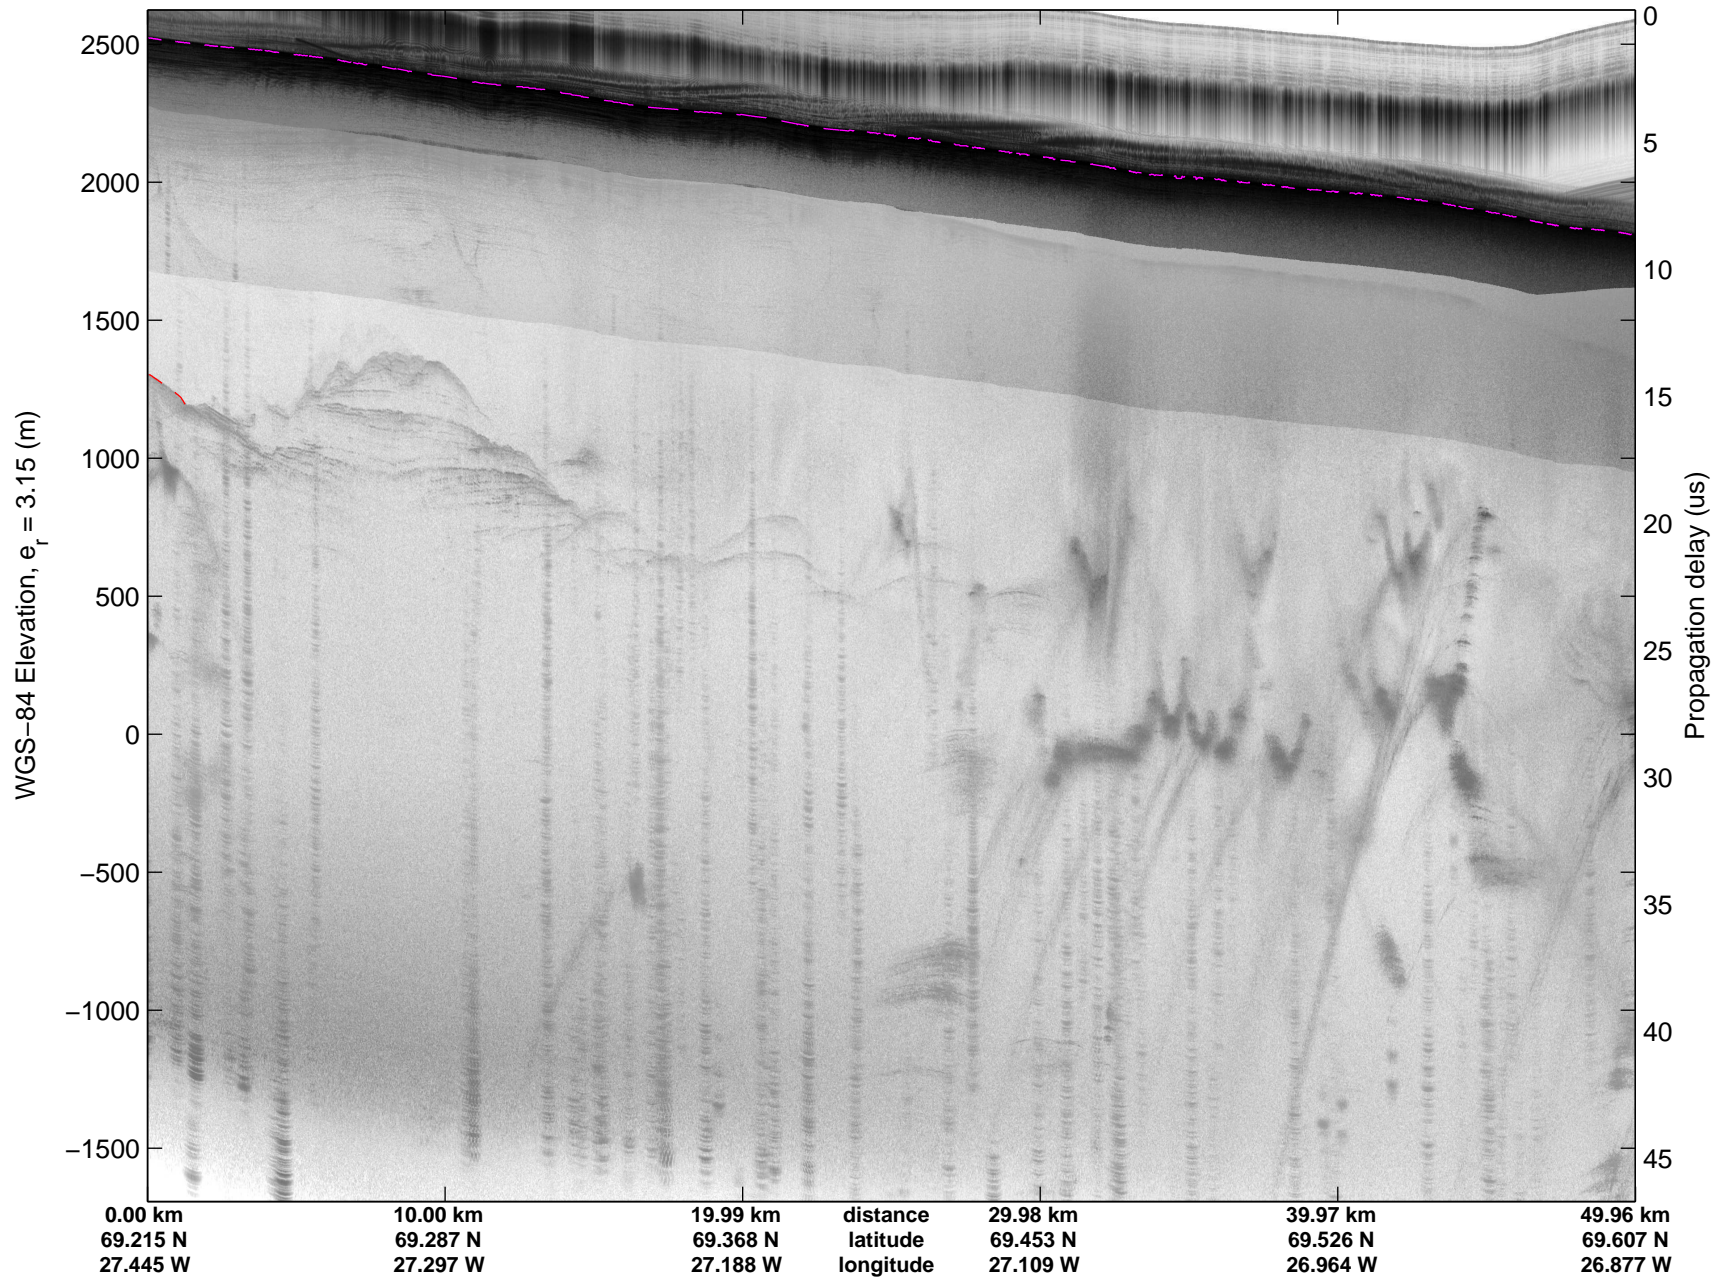

mcords5 2015_Greenland_C130: "Land Ice: Geikie 02" 20150424_06_031: 14:06:14.0 to 14:12:36.6 GPS