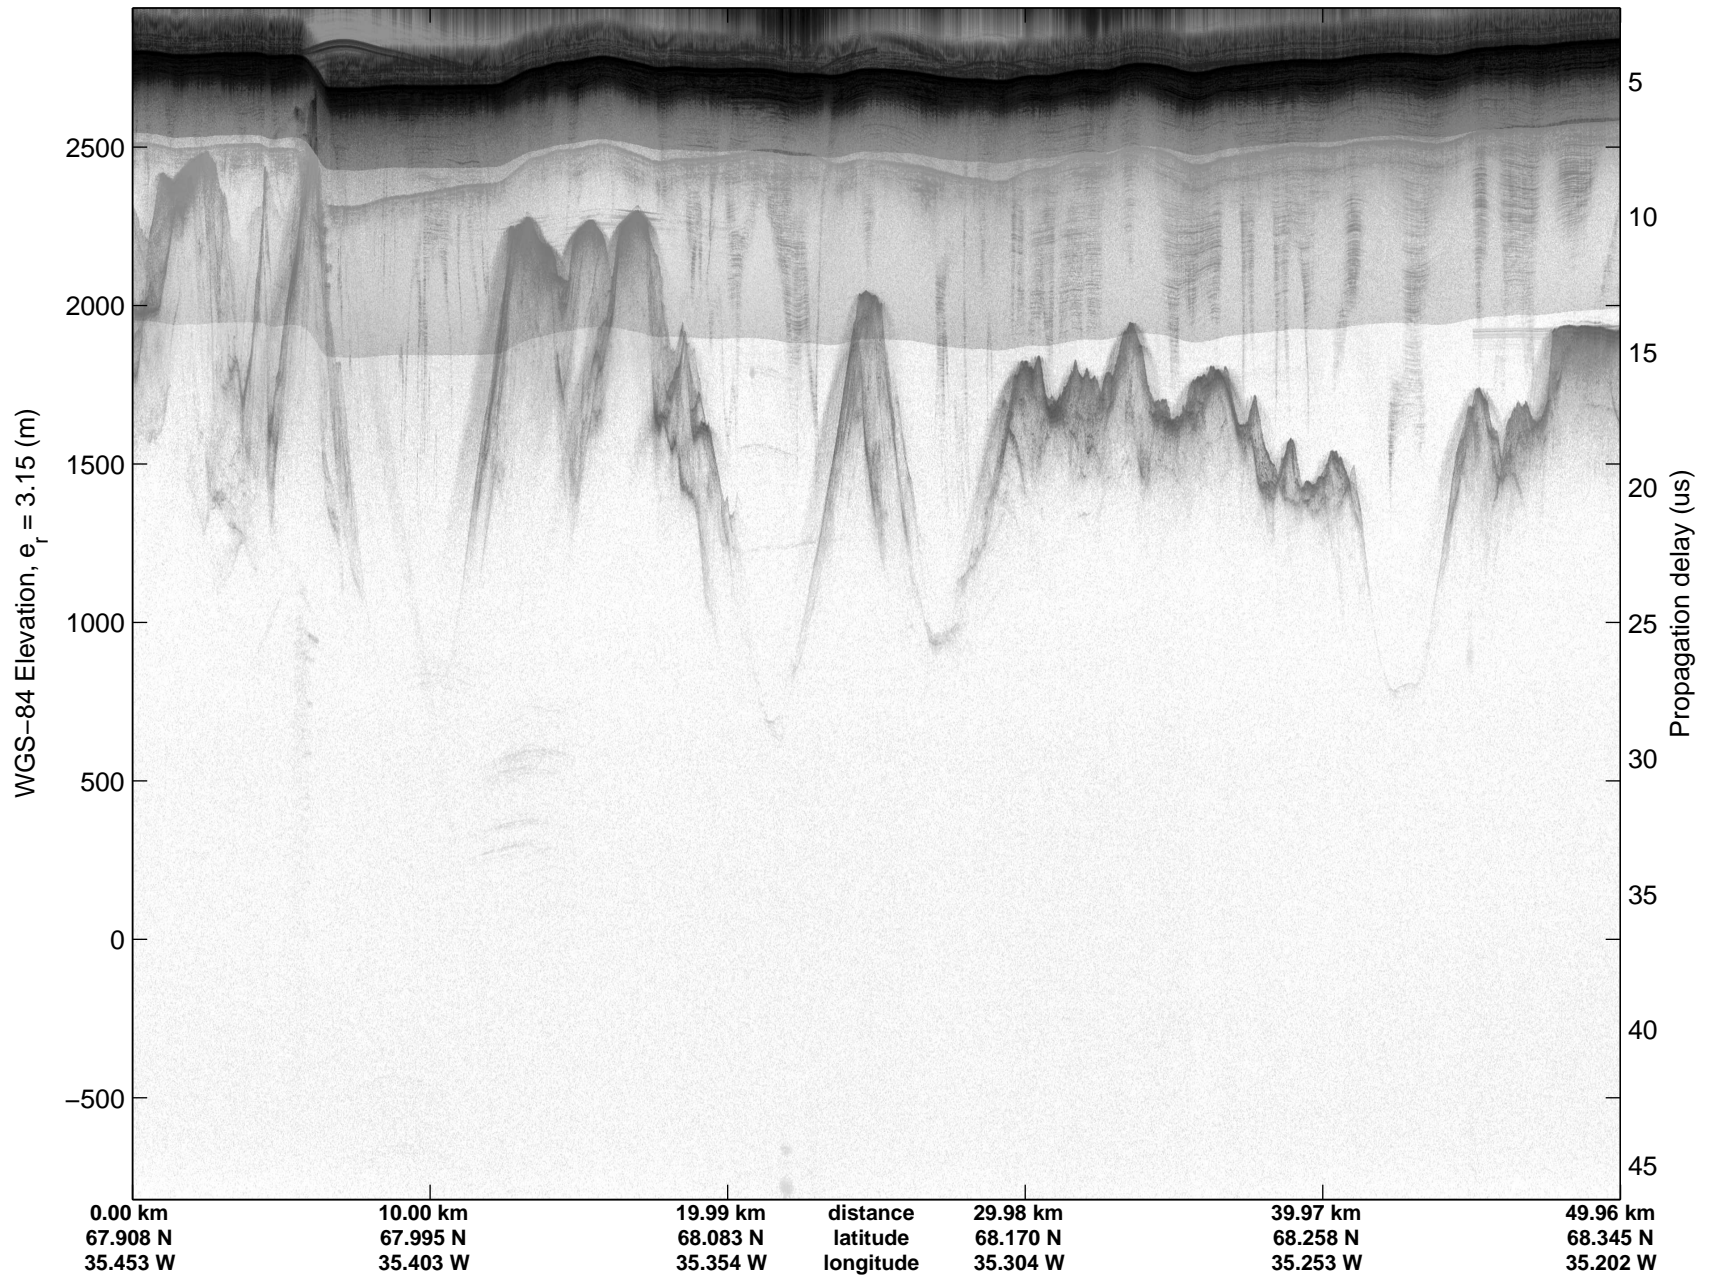

mcords5 2015_Greenland_C130: "Land Ice: Geikie 02" 20150424_06_012: 12:05:49.0 to 12:12:14.2 GPS