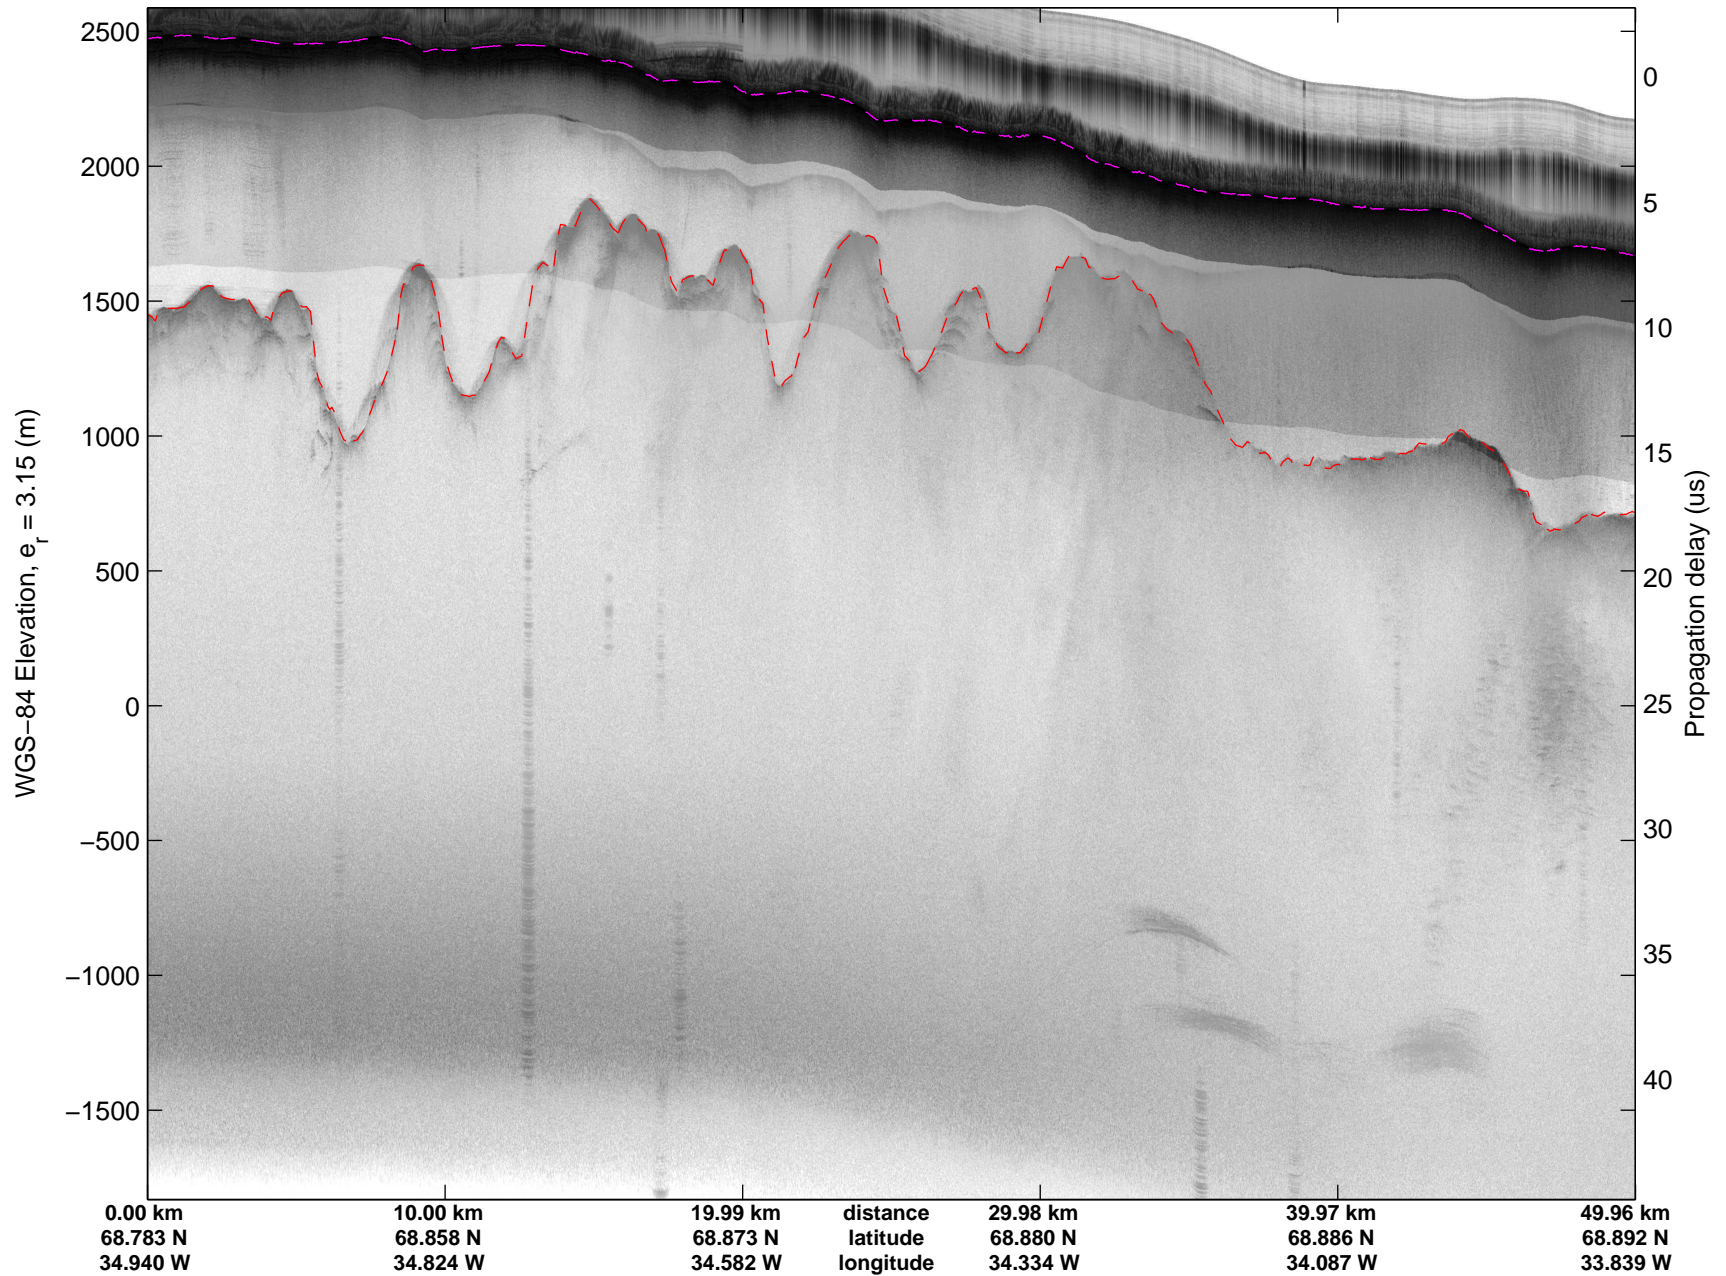

mcords5 2015_Greenland_C130: "Land Ice: Geikie 02" 20150424_06_014: 12:18:28.4 to 12:24:45.7 GPS