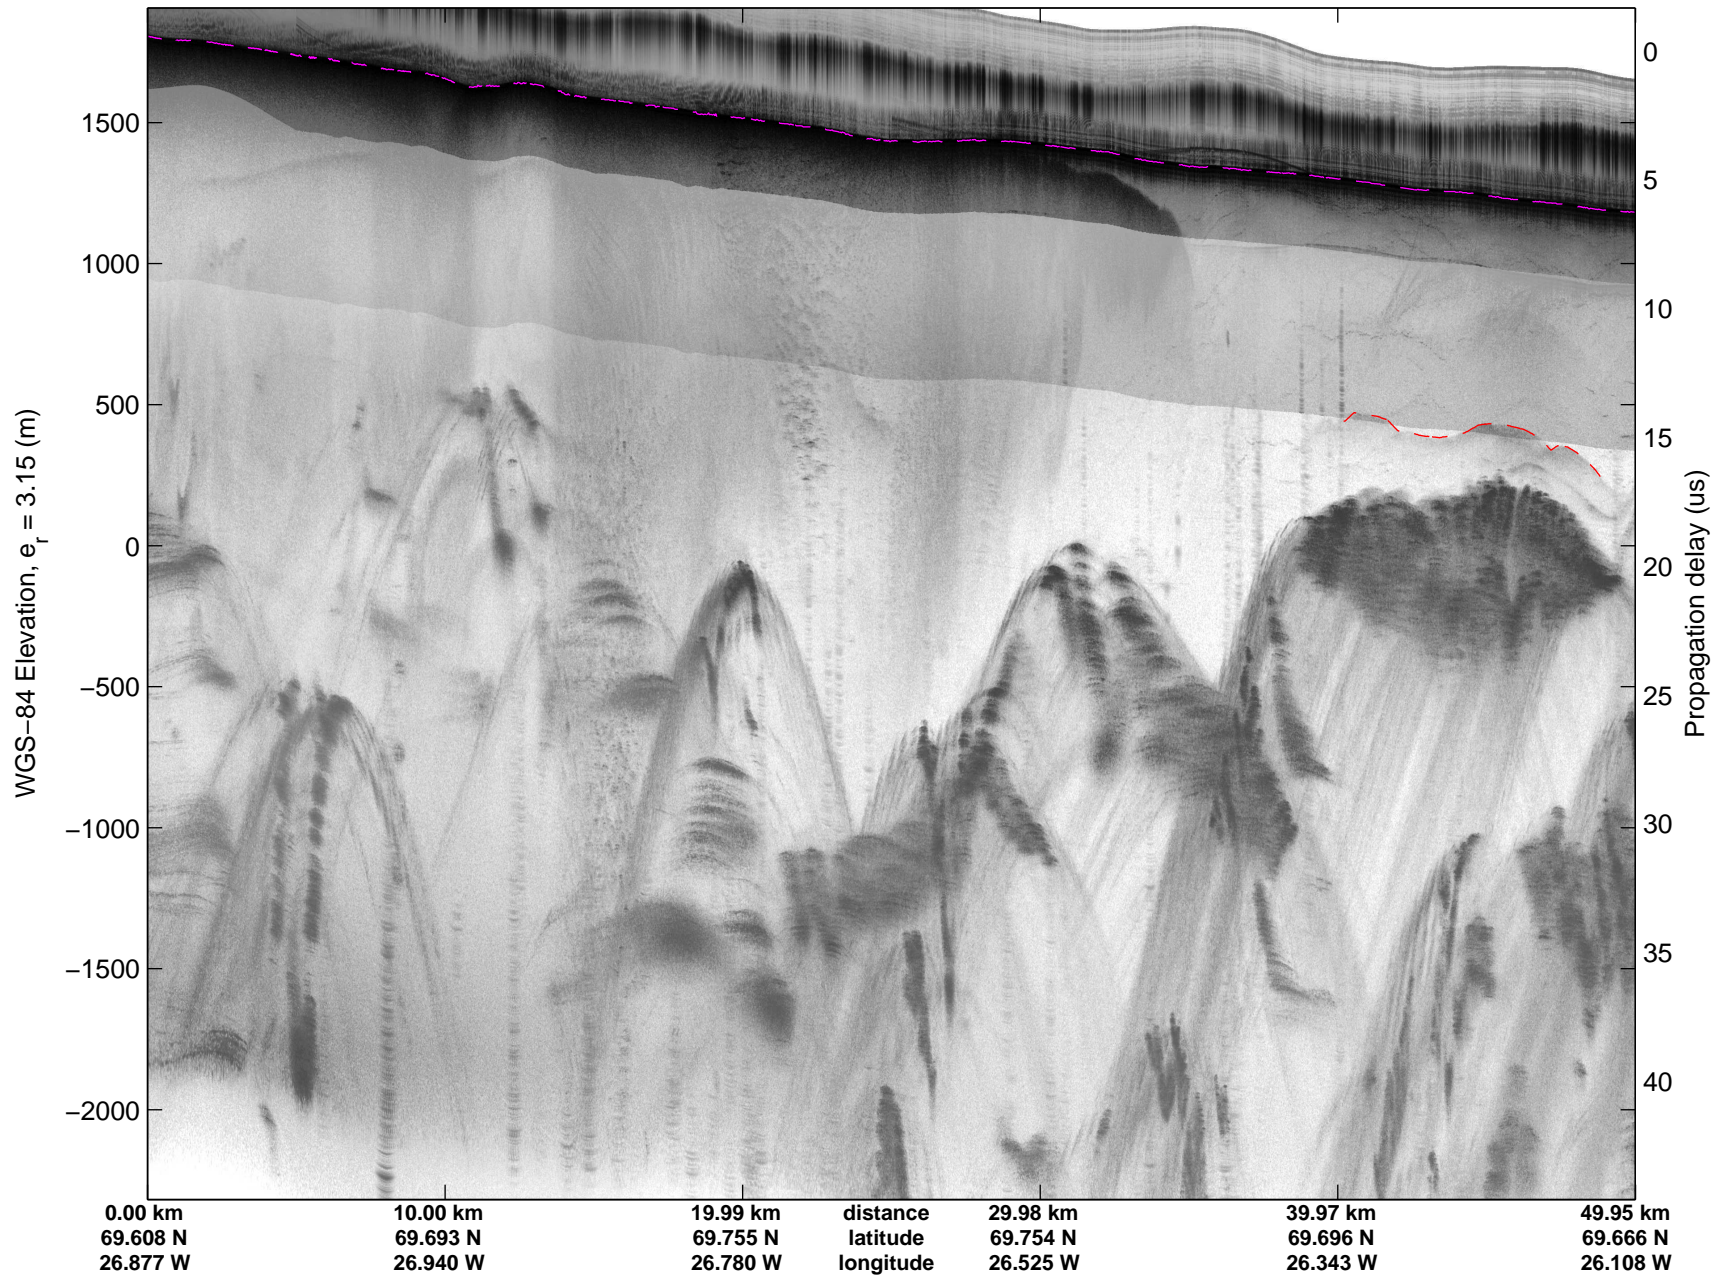

Land Ice: Geikie 02
20150424_06_030
Polar Stereograph 70N/-45E

mcords5 2015_Greenland_C130: "Land Ice: Geikie 02" 20150424_06_030: 13:59:59.2 to 14:06:13.8 GPS

mcords5 2015_Greenland_C130: "Land Ice: Geikie 02" 20150424_06_030: 13:59:59.2 to 14:06:13.8 GPS

Land Ice: Geikie 02
20150424_06_031
Polar Stereograph 70N/-45E

mcords5 2015_Greenland_C130: "Land Ice: Geikie 02" 20150424_06_031: 14:06:14.0 to 14:12:36.6 GPS

mcords5 2015_Greenland_C130: "Land Ice: Geikie 02" 20150424_06_031: 14:06:14.0 to 14:12:36.6 GPS

Land Ice: Geikie 02
20150424_06_032
Polar Stereograph 70N/-45E

mcords5 2015_Greenland_C130: "Land Ice: Geikie 02" 20150424_06_032: 14:12:36.9 to 14:18:59.2 GPS

mcords5 2015_Greenland_C130: "Land Ice: Geikie 02" 20150424_06_032: 14:12:36.9 to 14:18:59.2 GPS