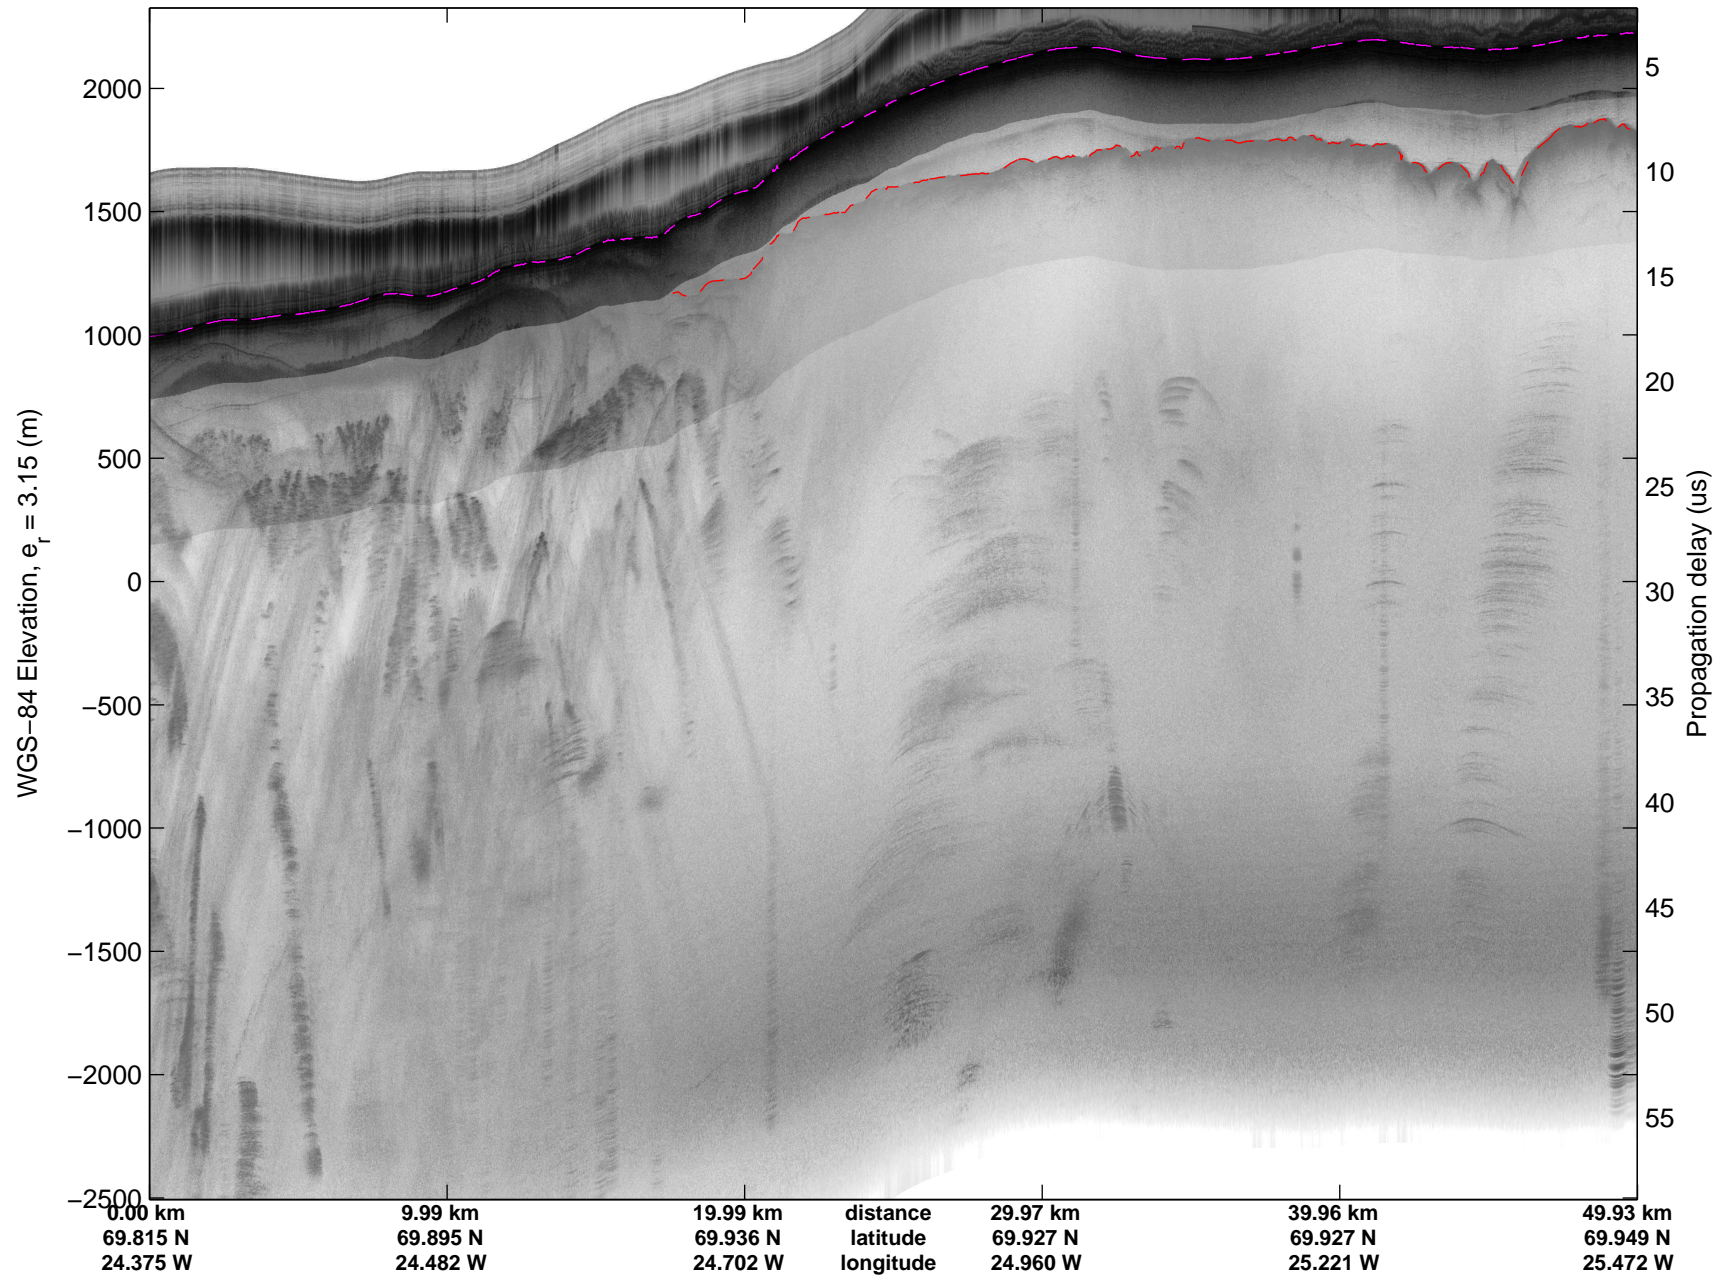

Land Ice: Geikie 02
20150424_06_035
Polar Stereograph 70N/-45E

mcords5 2015_Greenland_C130: "Land Ice: Geikie 02" 20150424_06_035: 14:31:52.8 to 14:38:18.1 GPS

mcords5 2015_Greenland_C130: "Land Ice: Geikie 02" 20150424_06_035: 14:31:52.8 to 14:38:18.1 GPS

Land Ice: Geikie 02
20150424_06_036
Polar Stereograph 70N/-45E

mcords5 2015_Greenland_C130: "Land Ice: Geikie 02" 20150424_06_036: 14:38:18.3 to 14:44:21.7 GPS

mcords5 2015_Greenland_C130: "Land Ice: Geikie 02" 20150424_06_036: 14:38:18.3 to 14:44:21.7 GPS

Land Ice: Geikie 02
20150424_06_037
Polar Stereograph 70N/-45E

mcords5 2015_Greenland_C130: "Land Ice: Geikie 02" 20150424_06_037: 14:44:21.9 to 14:50:38.4 GPS

mcords5 2015_Greenland_C130: "Land Ice: Geikie 02" 20150424_06_037: 14:44:21.9 to 14:50:38.4 GPS