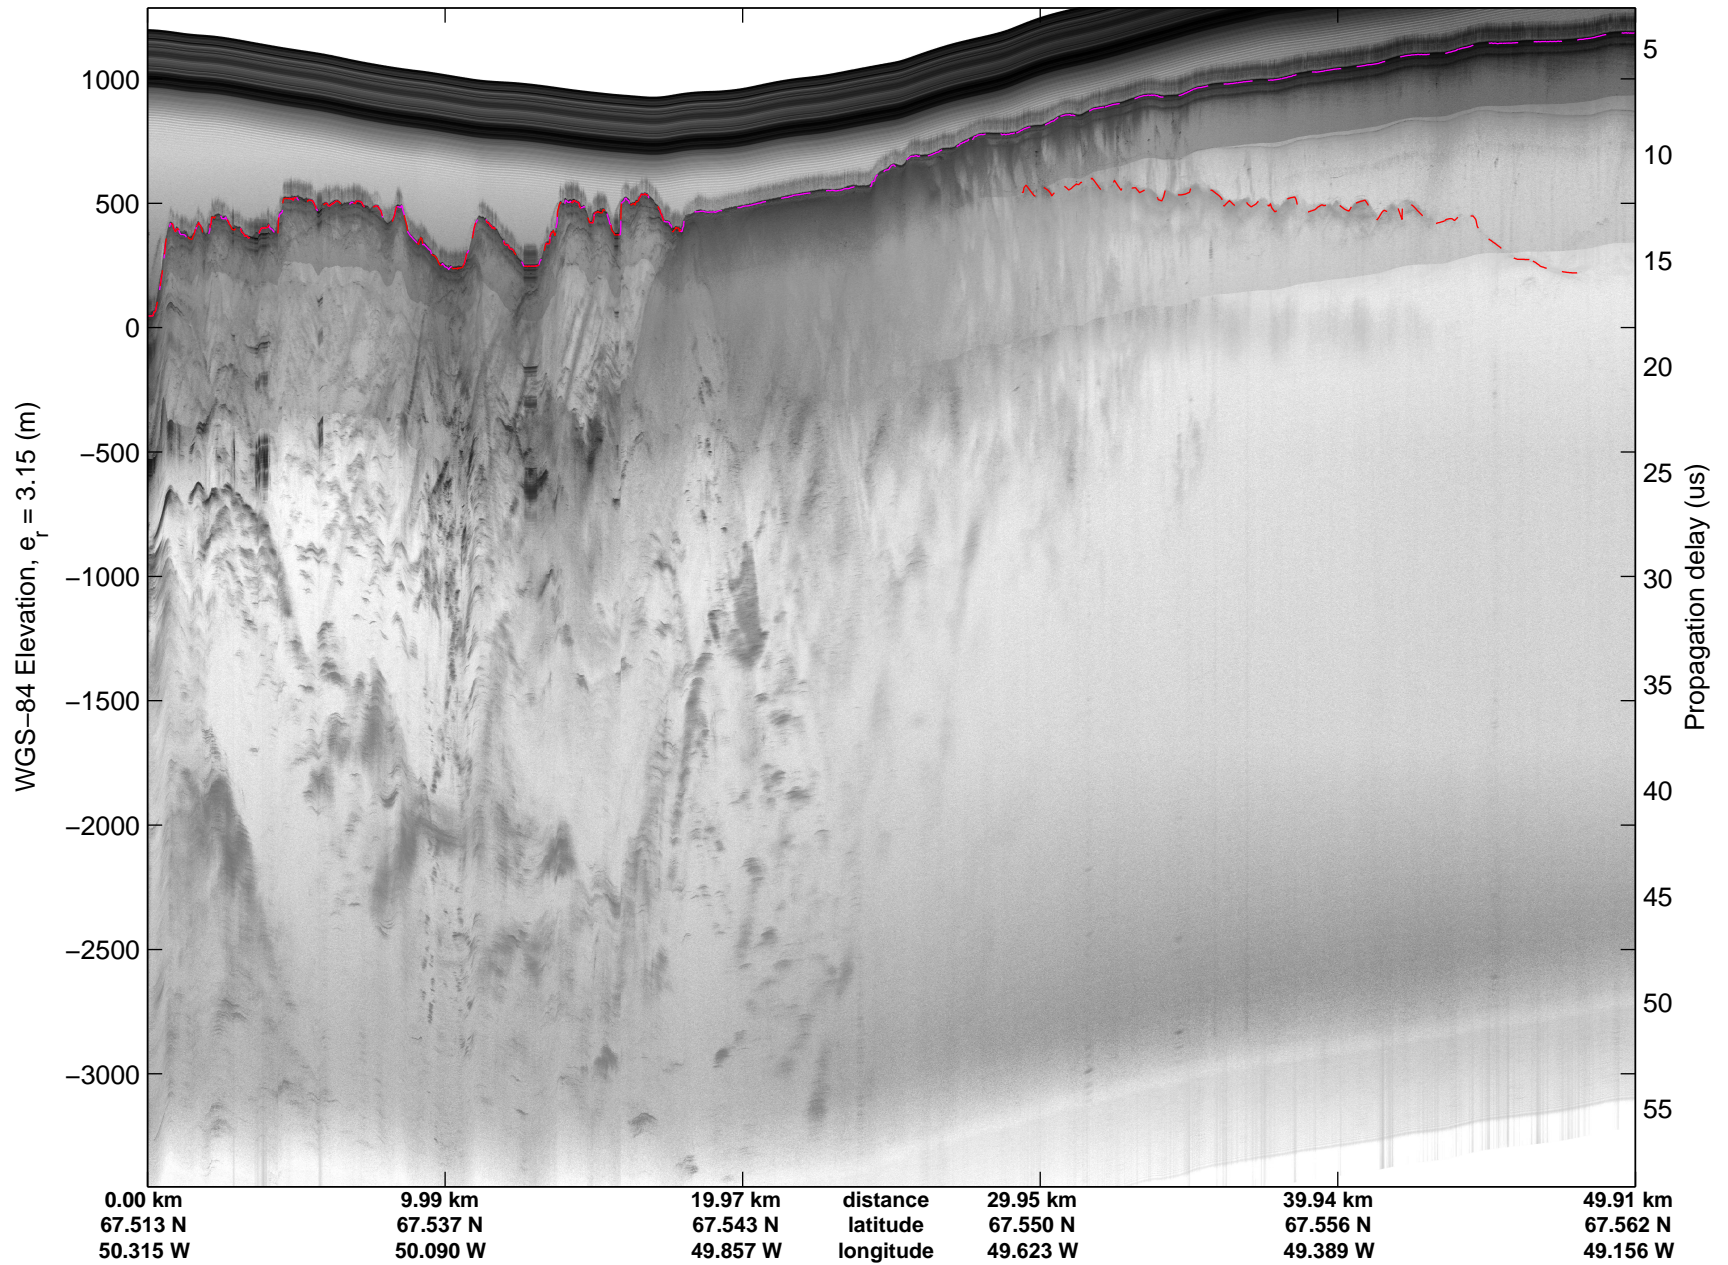

Land Ice: Geikie 02
20150424_04_001
Polar Stereograph 70N/-45E

mcords5 2015_Greenland_C130: "Land Ice: Geikie 02" 20150424_04_001: 10:39:51.2 to 10:46:05.2 GPS

mcords5 2015_Greenland_C130: "Land Ice: Geikie 02" 20150424_04_001: 10:39:51.2 to 10:46:05.2 GPS

Land Ice: Geikie 02
20150424_04_002
Polar Stereograph 70N/-45E

mcords5 2015_Greenland_C130: "Land Ice: Geikie 02" 20150424_04_002: 10:46:05.5 to 10:54:26.4 GPS

mcords5 2015_Greenland_C130: "Land Ice: Geikie 02" 20150424_04_002: 10:46:05.5 to 10:54:26.4 GPS