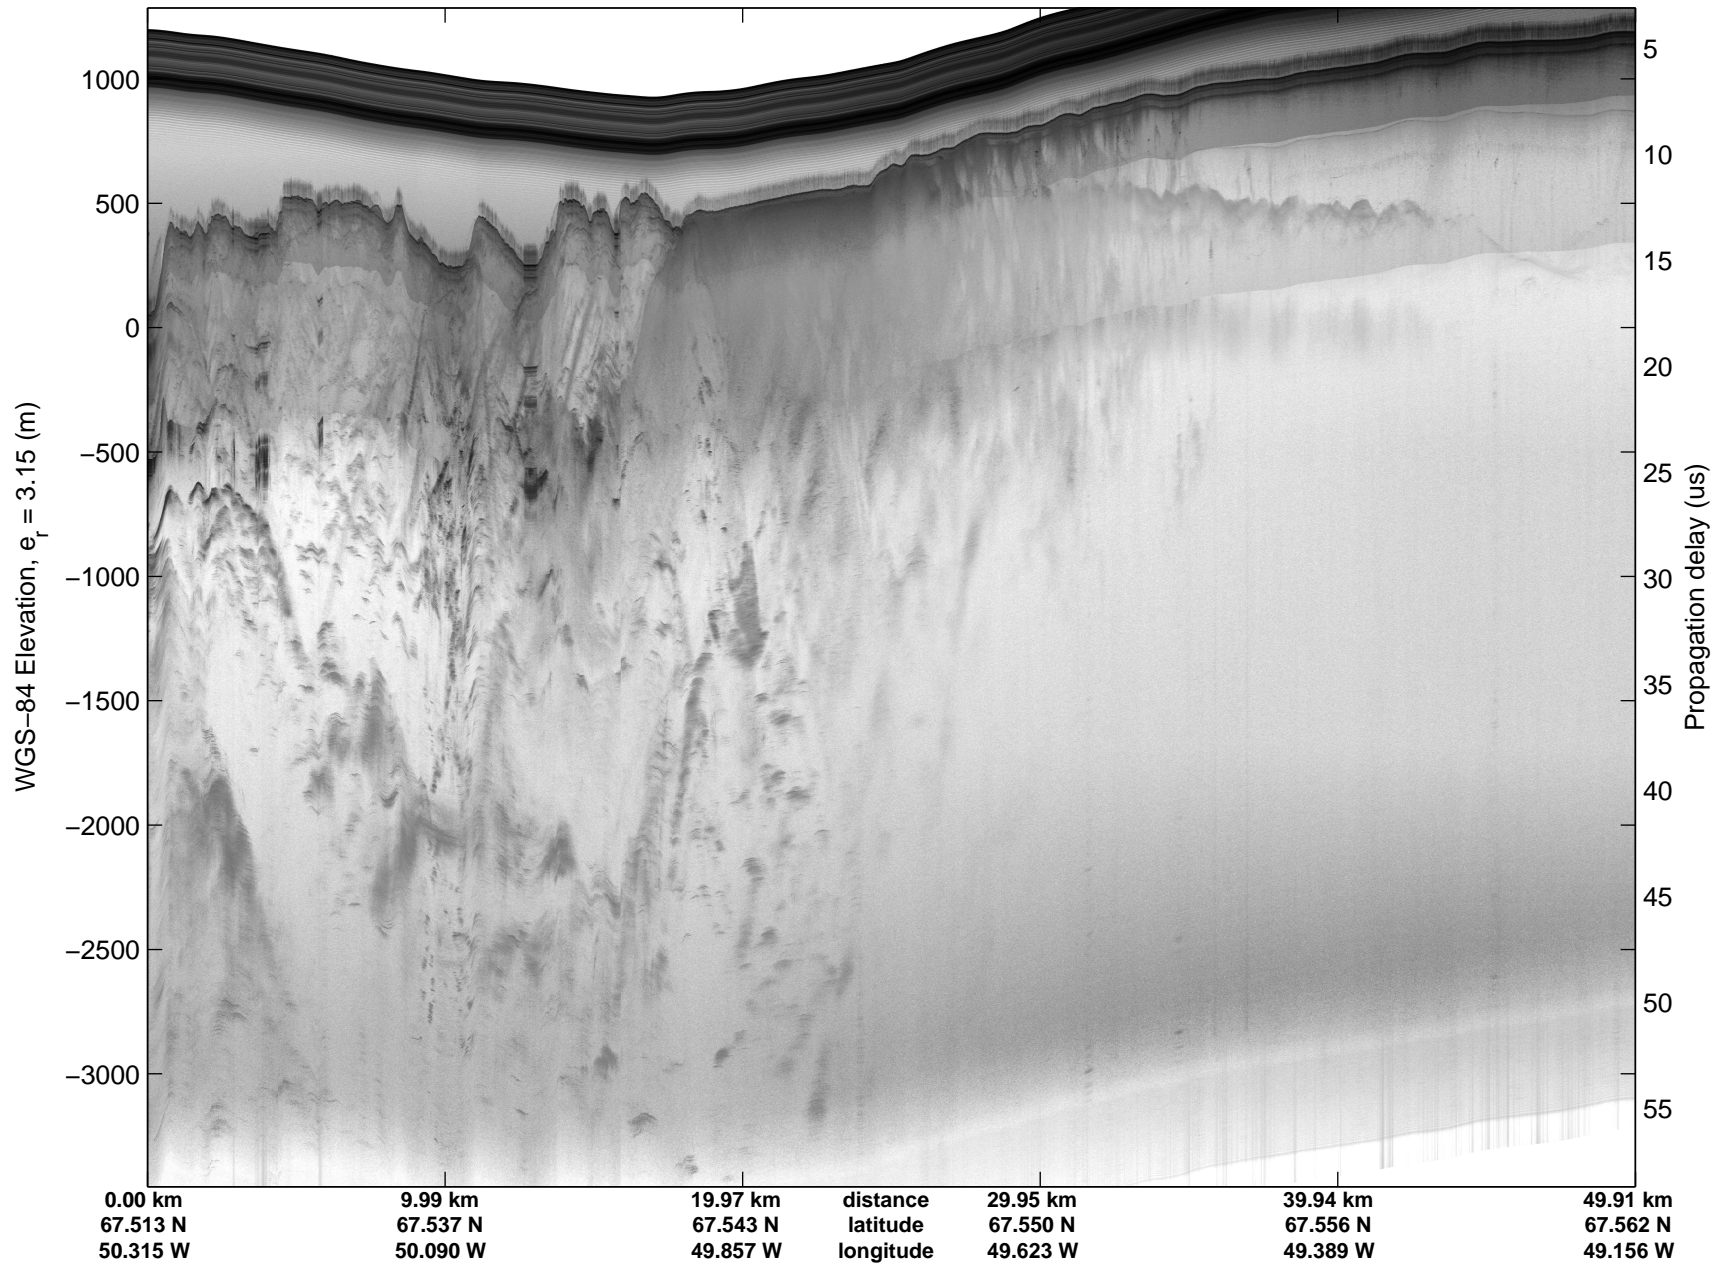

Land Ice: Geikie 02
20150424_04_001
Polar Stereograph 70N/-45E

mcords5 2015_Greenland_C130: "Land Ice: Geikie 02" 20150424_04_001: 10:39:51.2 to 10:46:05.2 GPS

mcords5 2015_Greenland_C130: "Land Ice: Geikie 02" 20150424_04_001: 10:39:51.2 to 10:46:05.2 GPS

Land Ice: Geikie 02
20150424_04_002
Polar Stereograph 70N/-45E

mcords5 2015_Greenland_C130: "Land Ice: Geikie 02" 20150424_04_002: 10:46:05.5 to 10:54:26.4 GPS

mcords5 2015_Greenland_C130: "Land Ice: Geikie 02" 20150424_04_002: 10:46:05.5 to 10:54:26.4 GPS