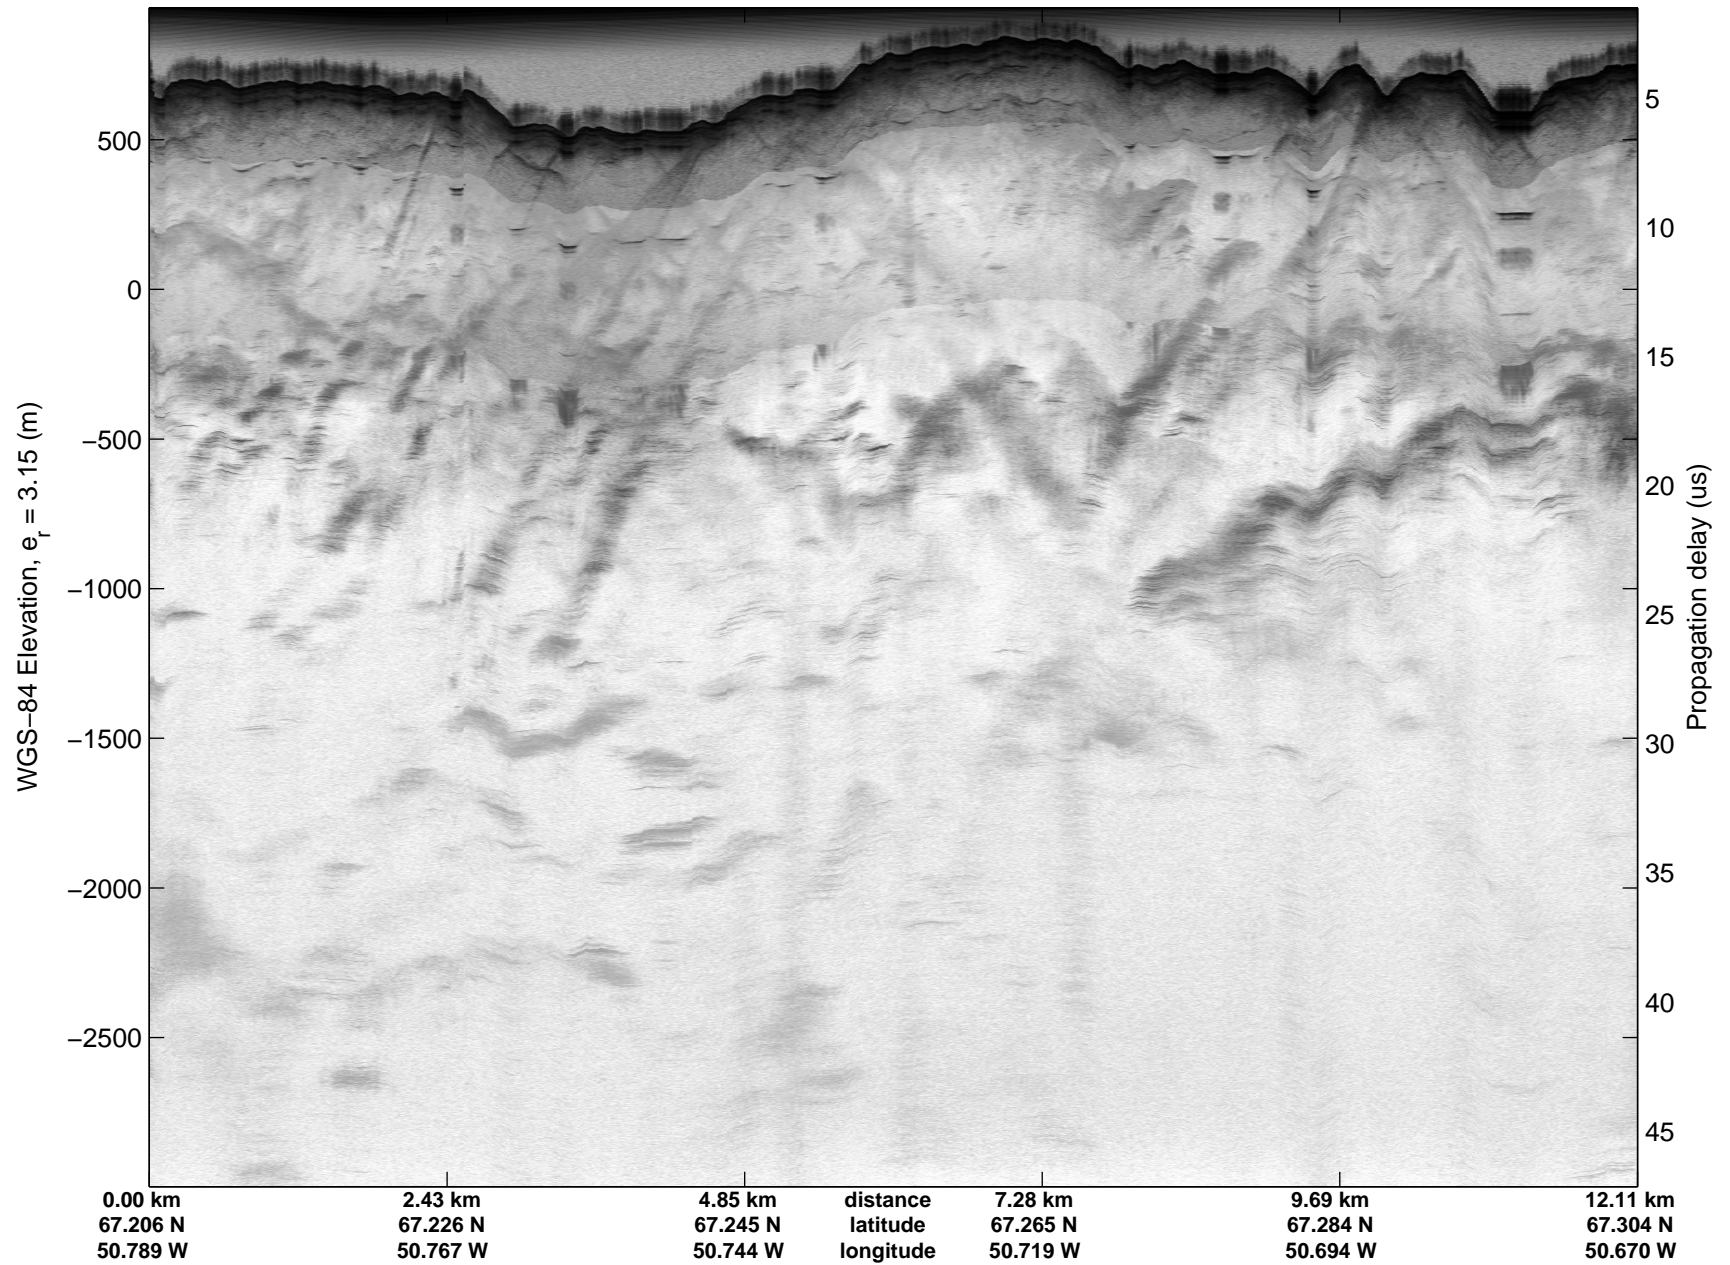

mcoords5 2015\_Greenland\_C130: "Land Ice: Geikie 02" 20150424\_02\_001: 10:34:42.9 to 10:36:15.6 GPS

mcords5 2015\_Greenland\_C130: "Land Ice: Geikie 02" 20150424\_02\_001: 10:34:42.9 to 10:36:15.6 GPS