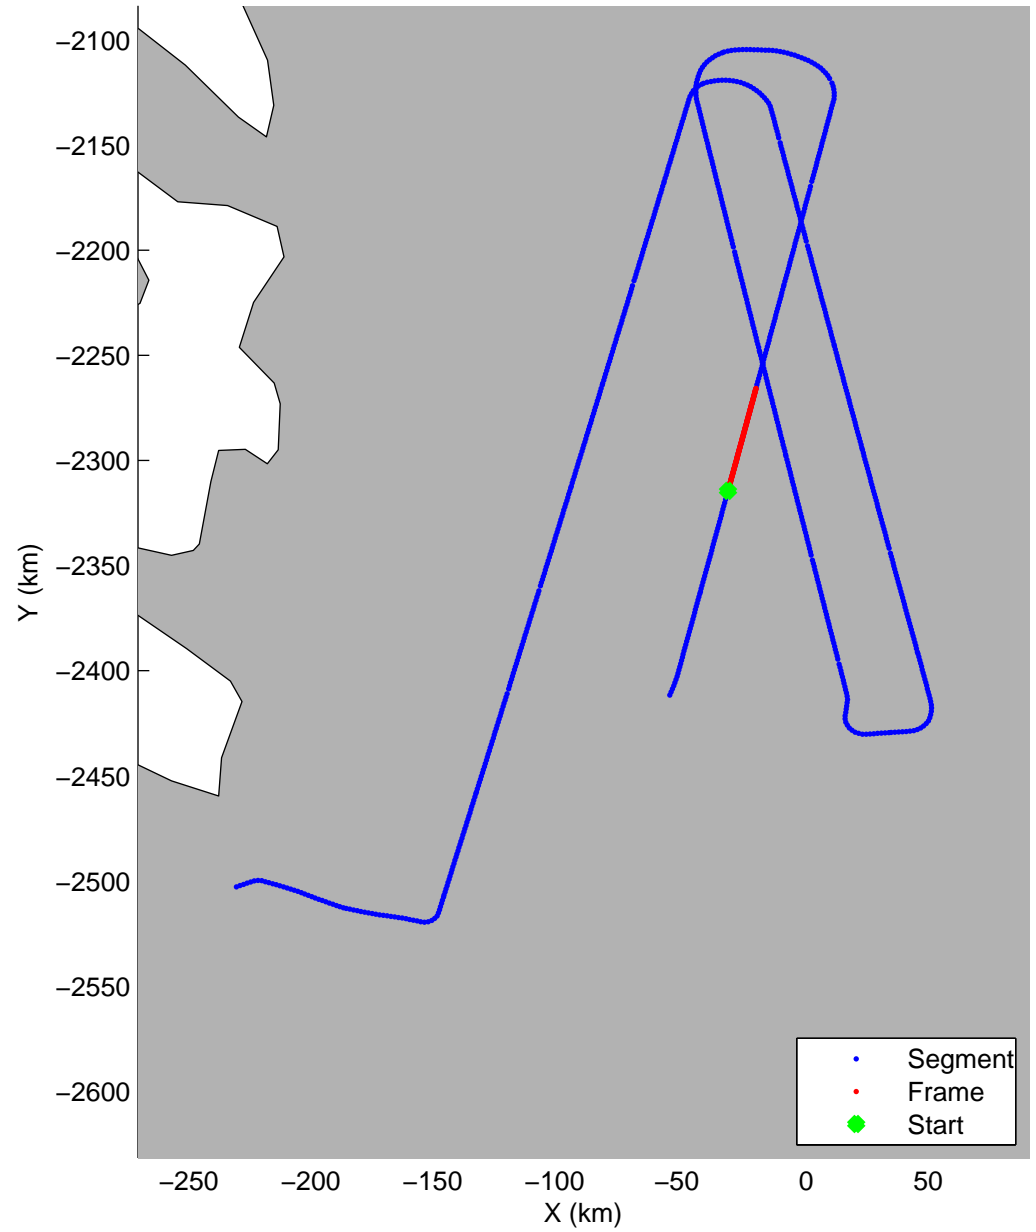

Land Ice: Jakobshavn-Eqj-Store
20150423_06_003
Polar Stereograph 70N/-45E