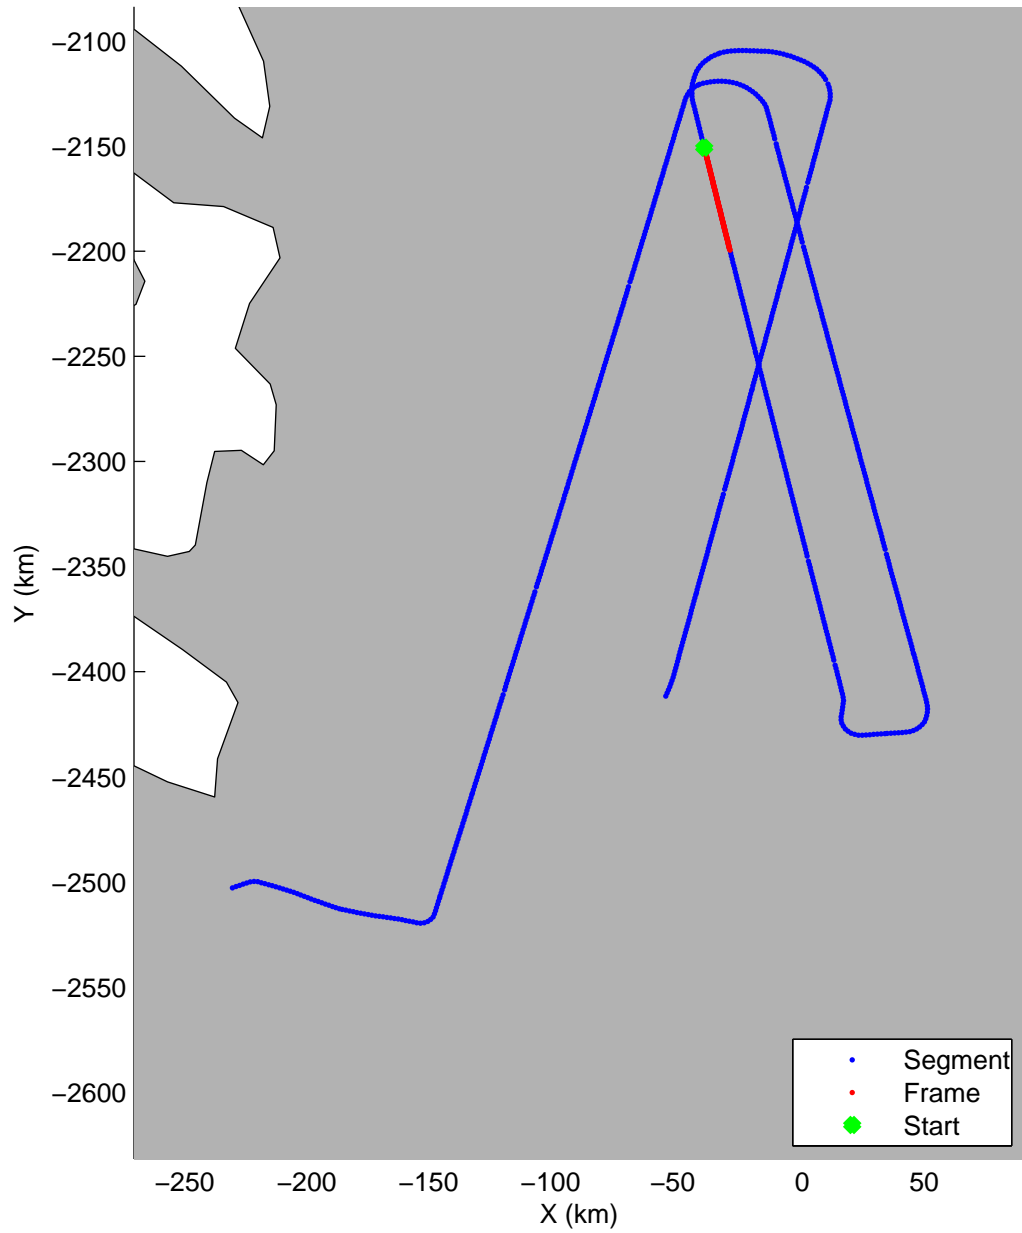

Land Ice: Jakobshavn-Eqj-Store
20150423_06_009
Polar Stereograph 70N/-45E