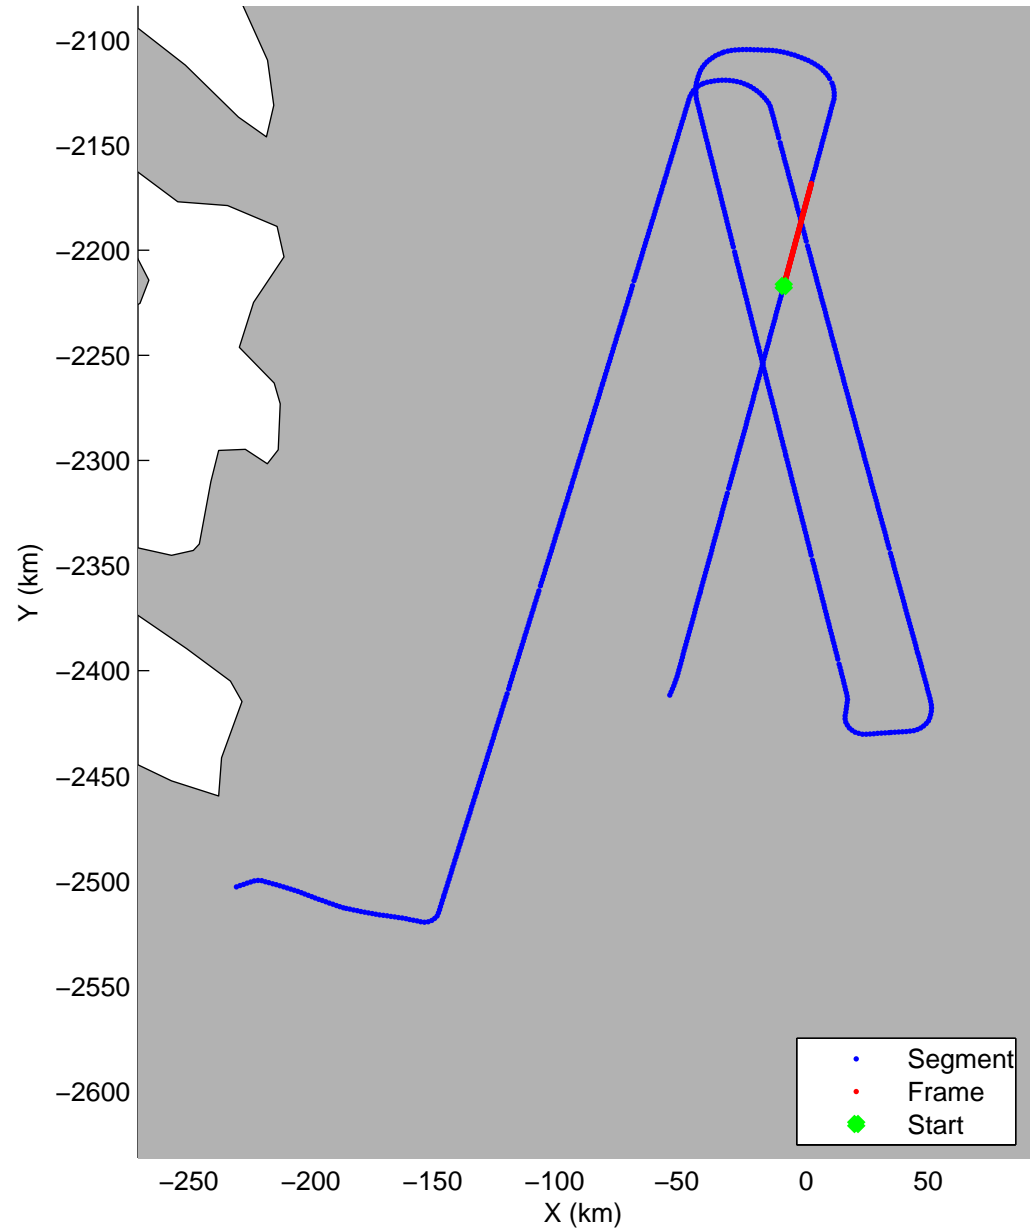

Land Ice: Jakobshavn-Eqj-Store
20150423_06_005
Polar Stereograph 70N/-45E