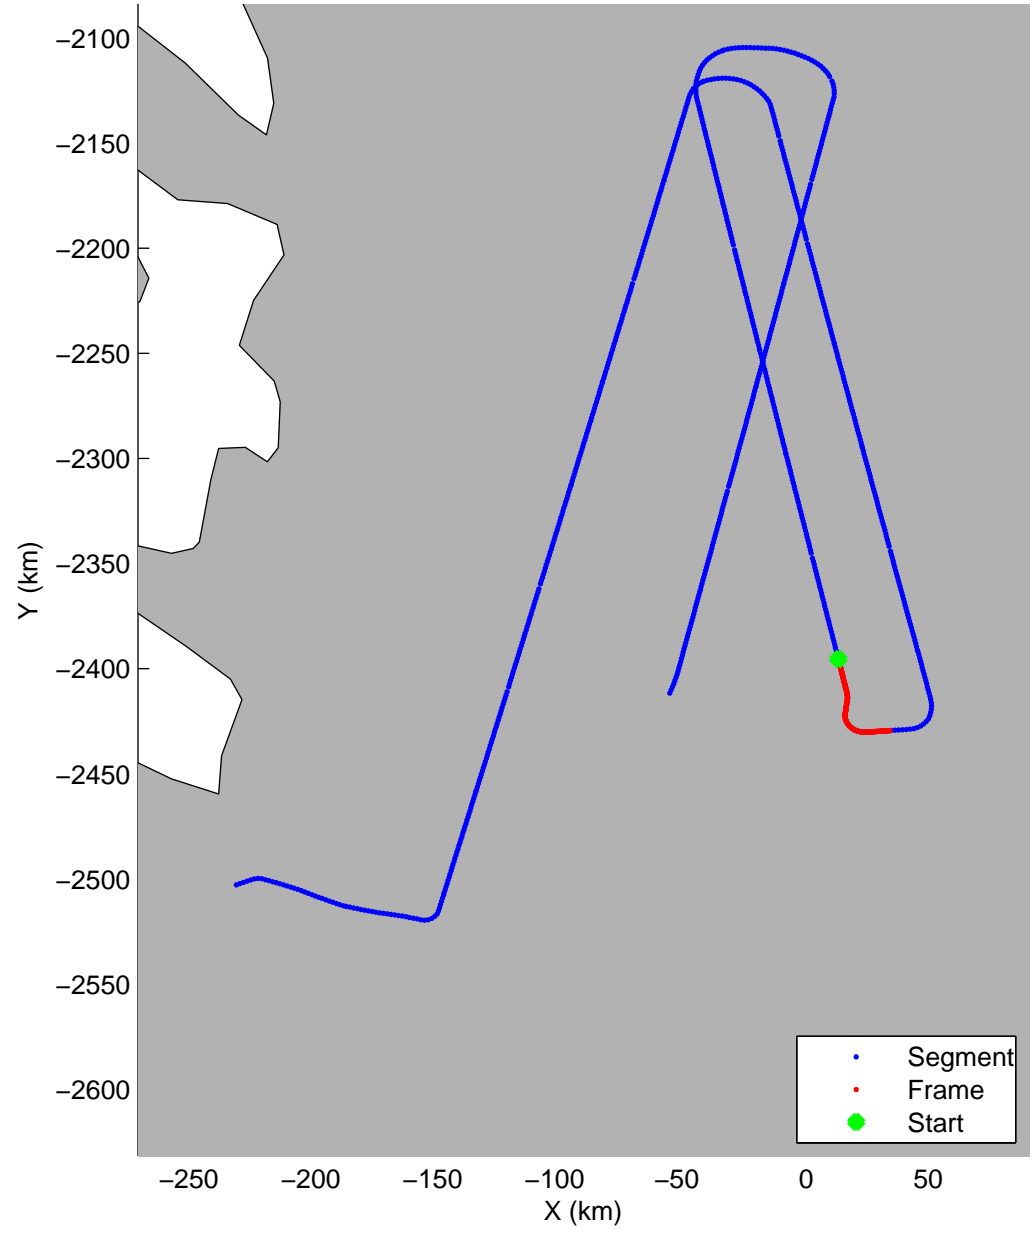

Land Ice: Jakobshavn-Eqj-Store
20150423_06_014
Polar Stereograph 70N/-45E