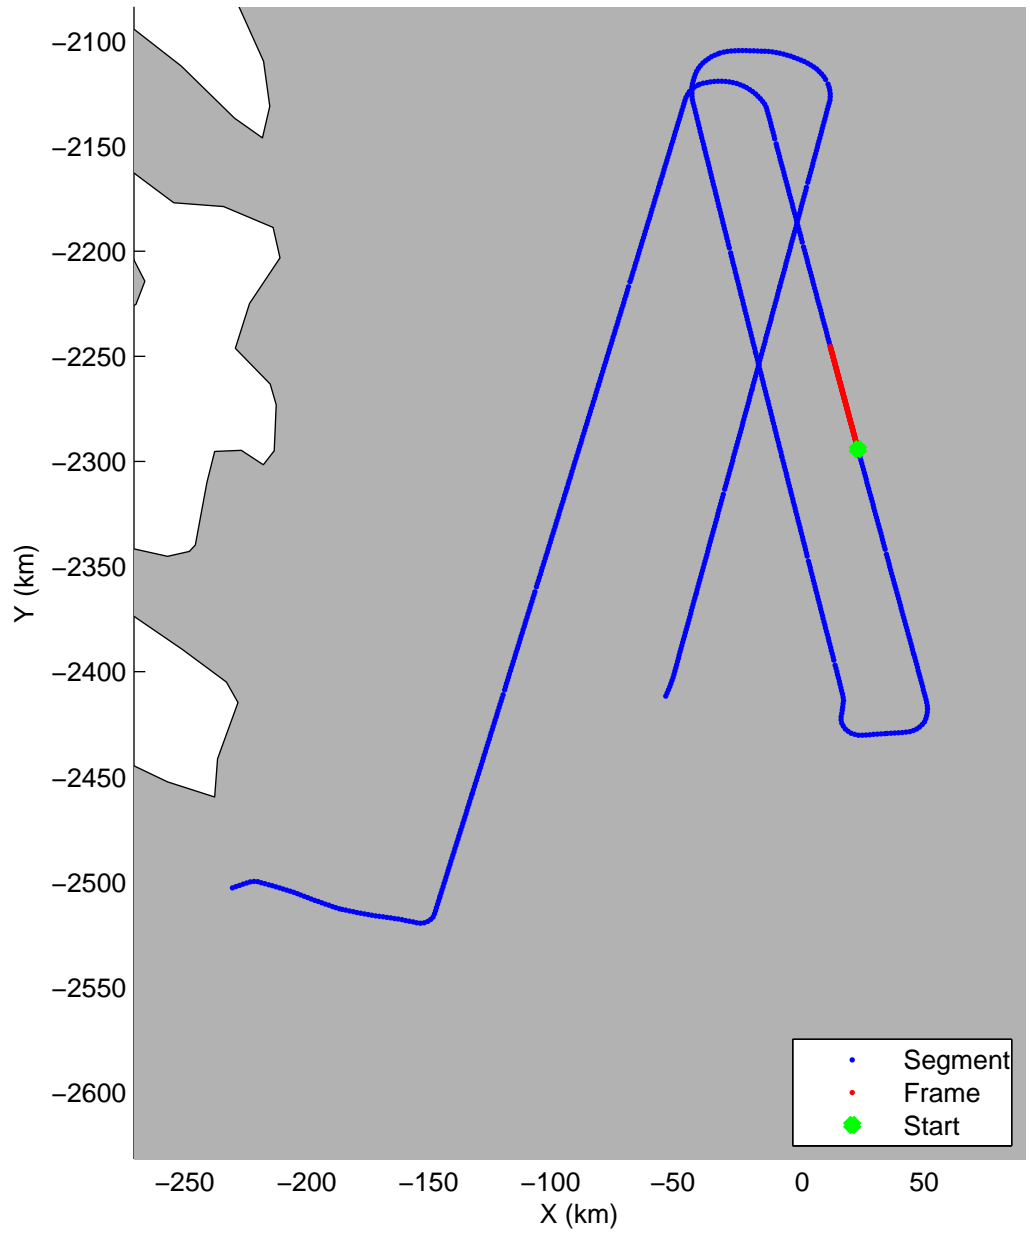

Land Ice: Jakobshavn-Eqjp-Store
20150423_06_018
Polar Stereograph 70N/-45E