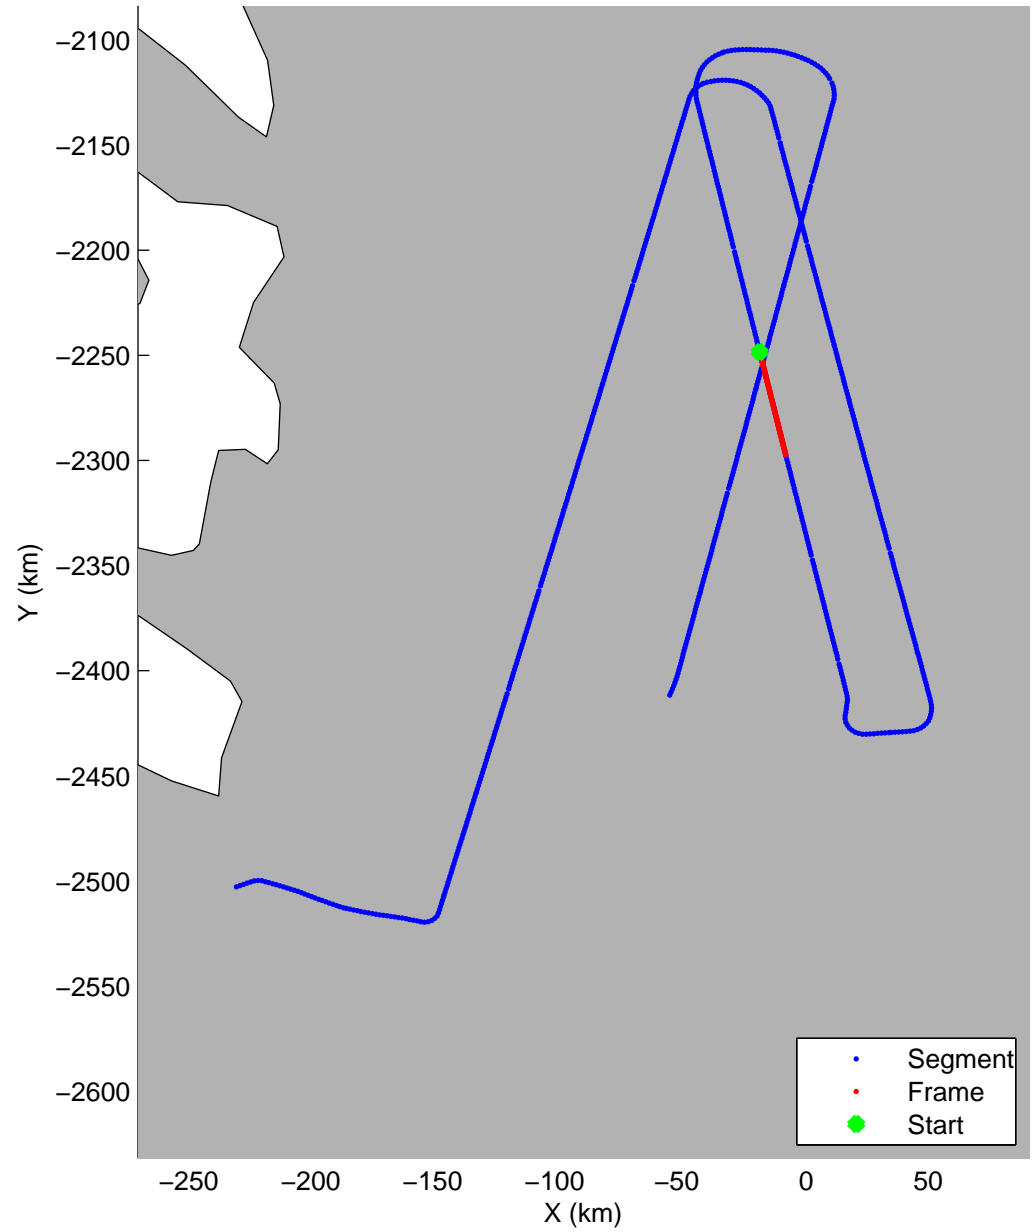

Land Ice: Jakobshavn-Eqj-Store
20150423_06_011
Polar Stereograph 70N/-45E