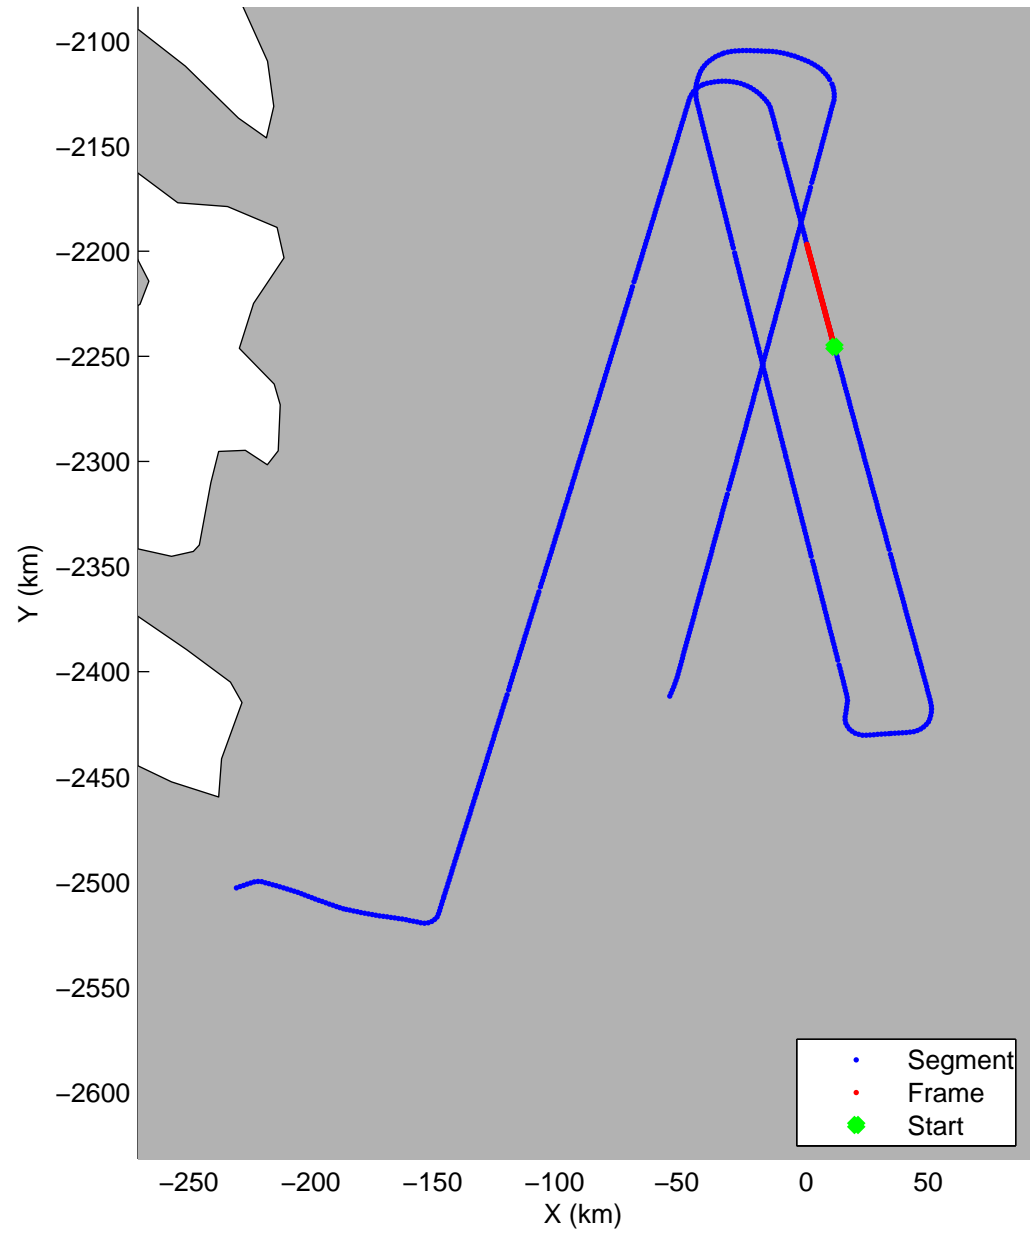

Land Ice: Jakobshavn-Eqj-Store
20150423_06_019
Polar Stereograph 70N/-45E