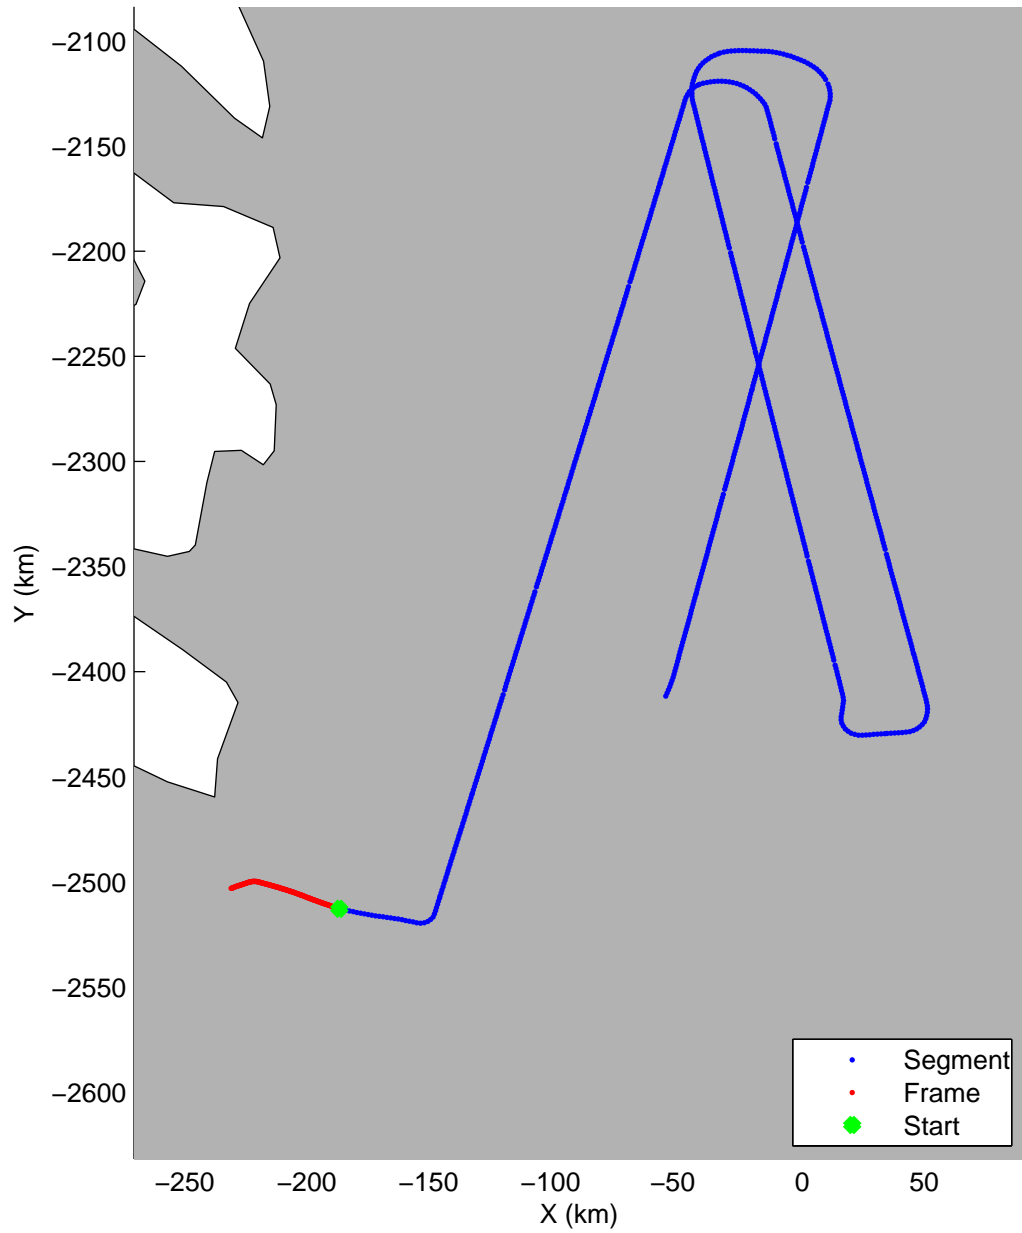

Land Ice: Jakobshavn-Eqj-Store
20150423_06_031
Polar Stereograph 70N/-45E