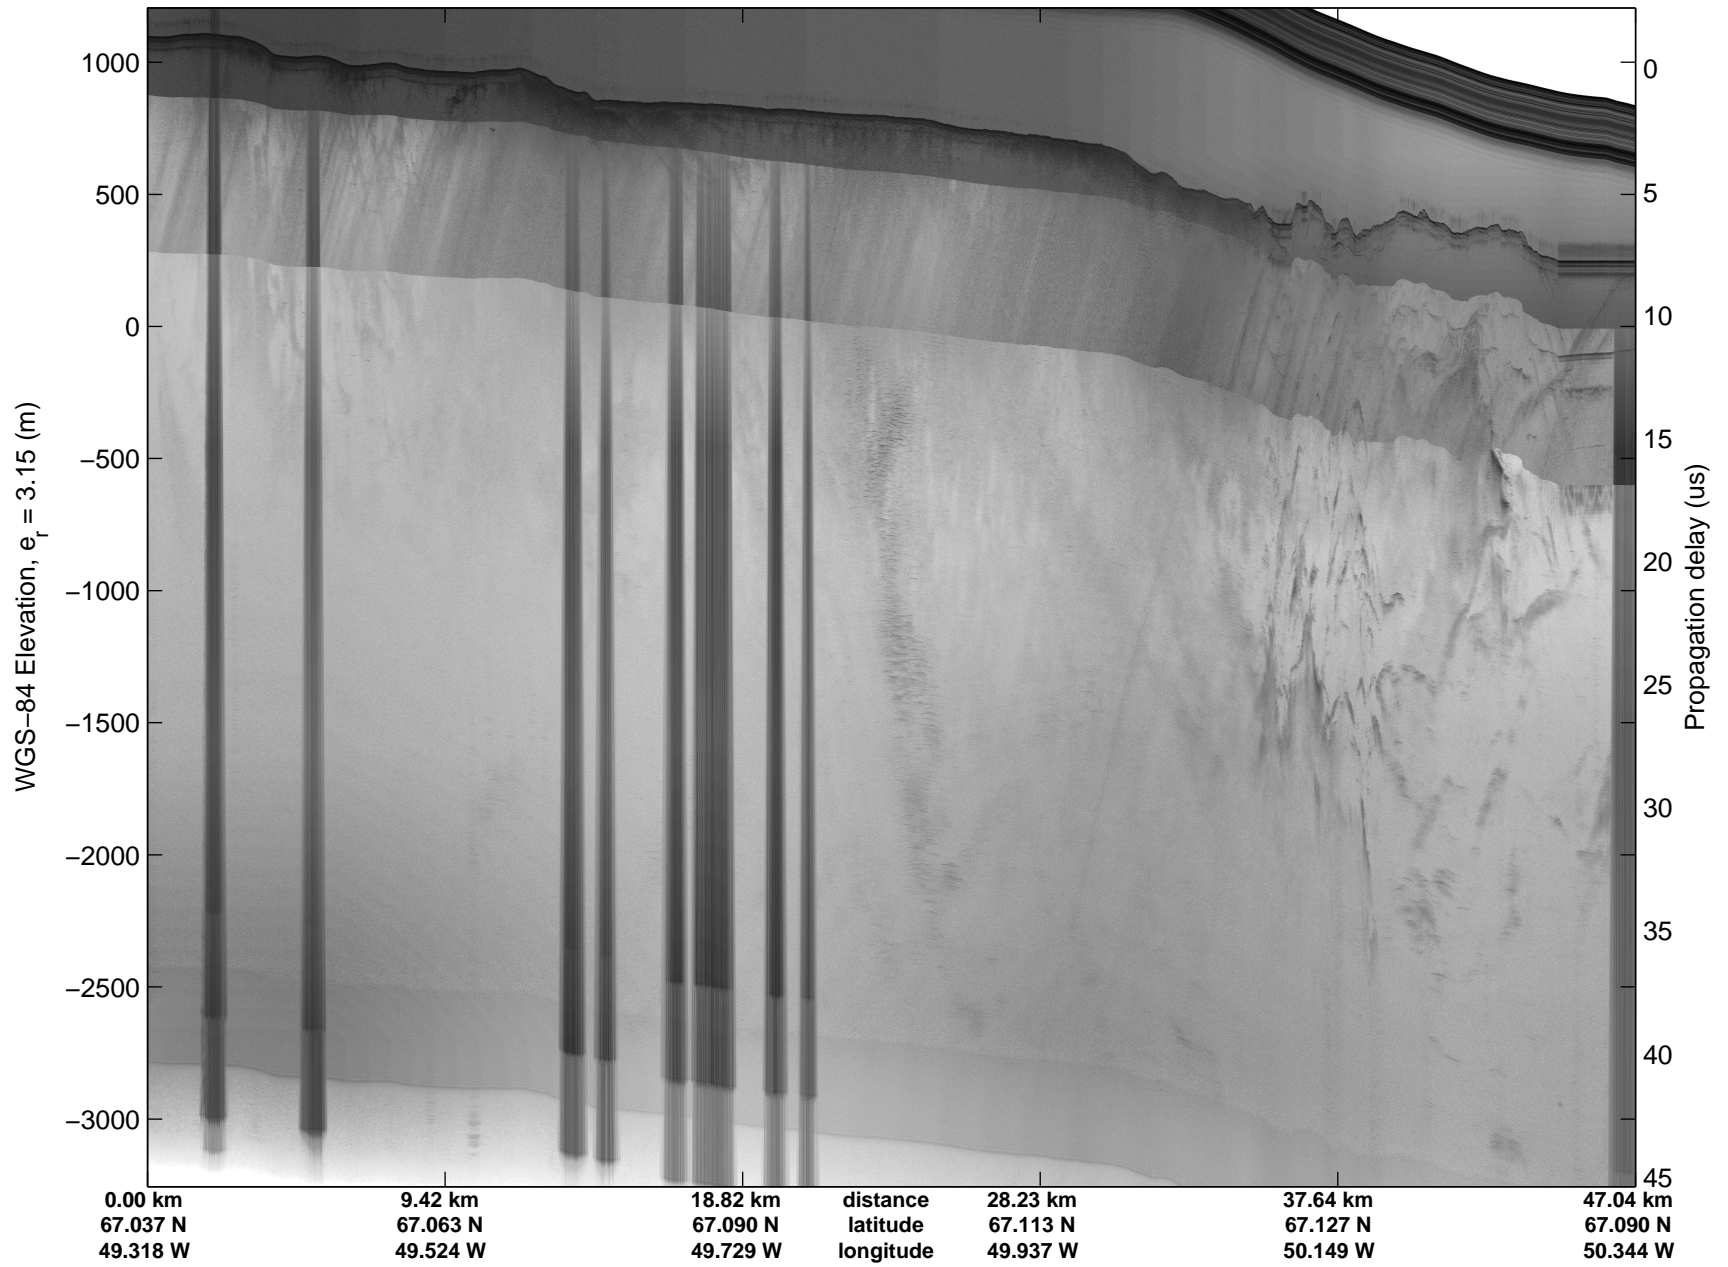

mcords5 2015_Greenland_C130: "Land Ice: Jakobshavn-Eqip-Store" 20150423_06_031: 19:11:42.3 to 19:17:55.6 GPS