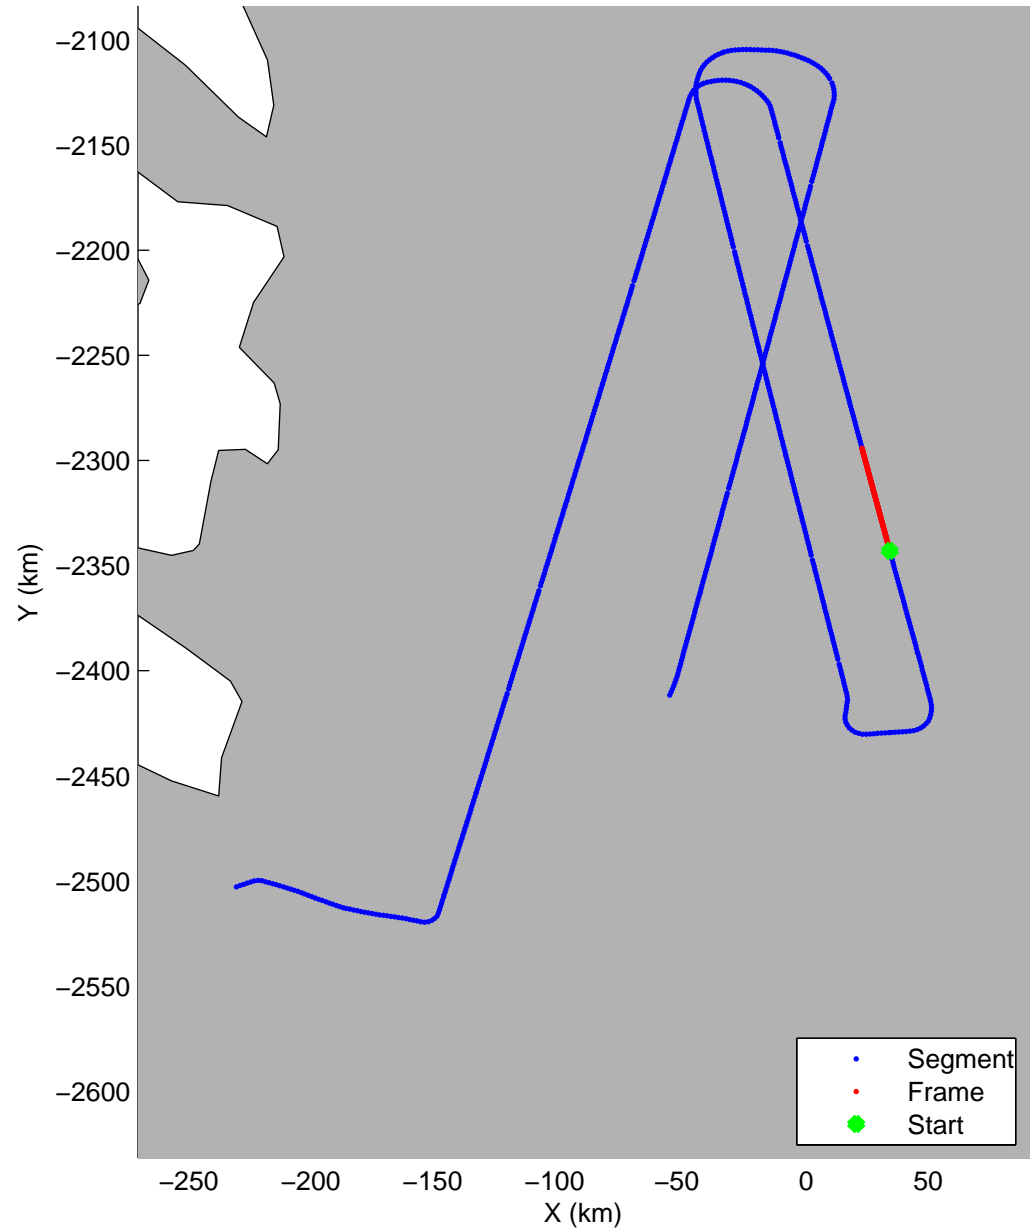

Land Ice: Jakobshavn-Eqj-Store
20150423_06_017
Polar Stereograph 70N/-45E