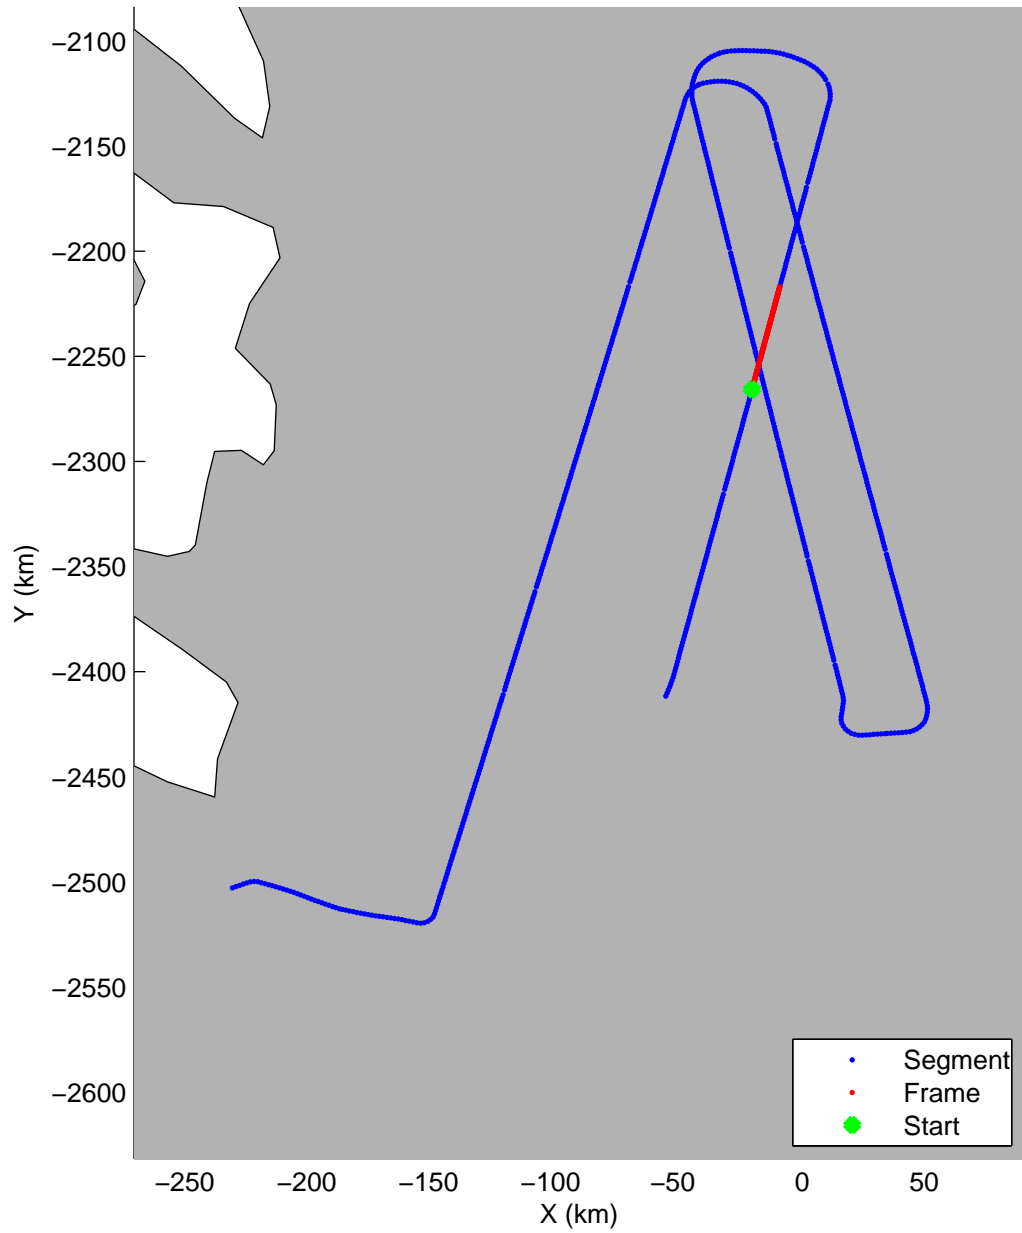

Land Ice: Jakobshavn-Eqj-Store
20150423_06_004
Polar Stereograph 70N/-45E