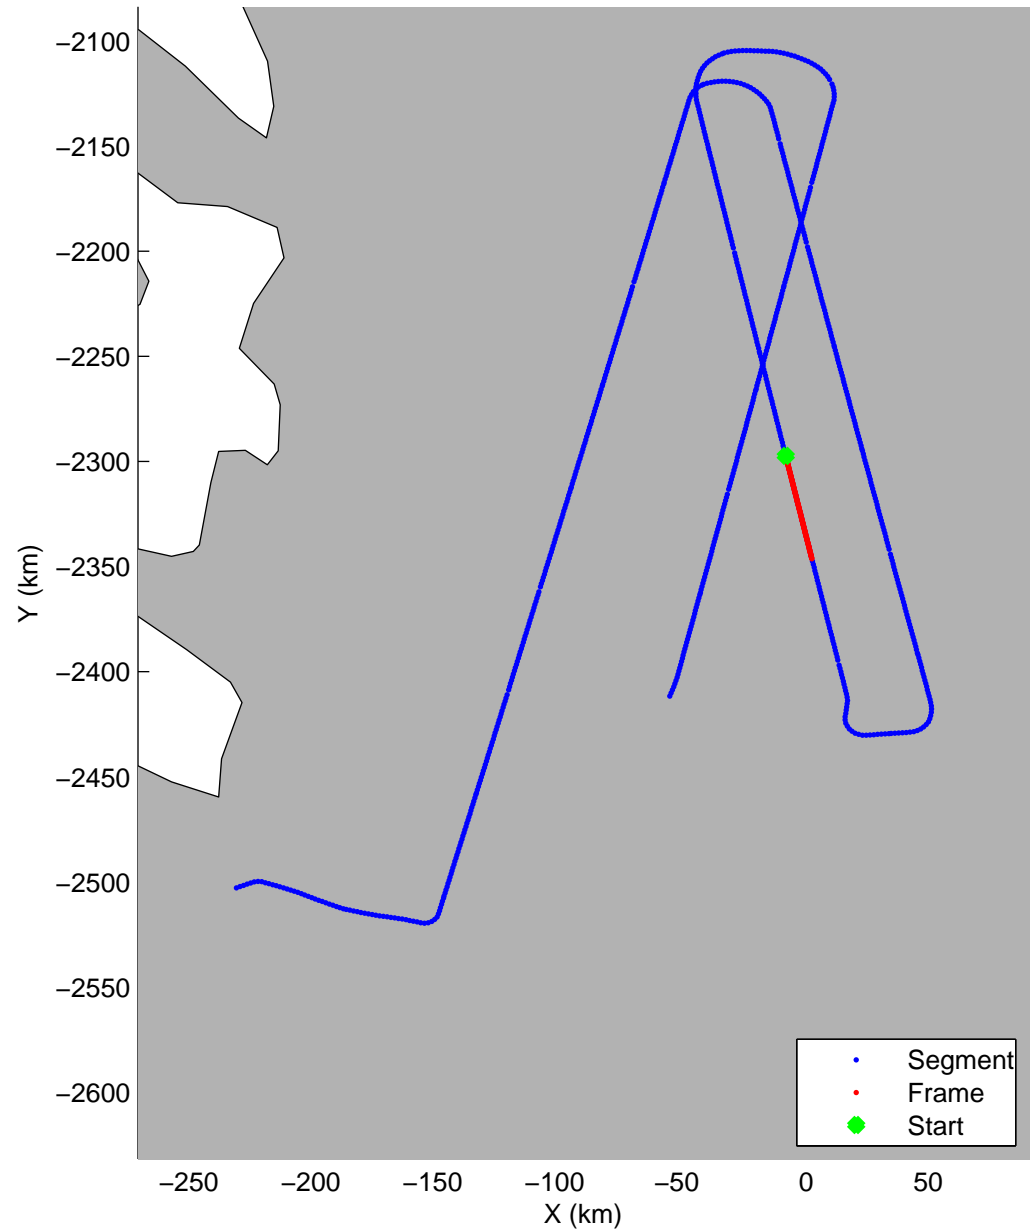

Land Ice: Jakobshavn-Eqj-Store
20150423_06_012
Polar Stereograph 70N/-45E