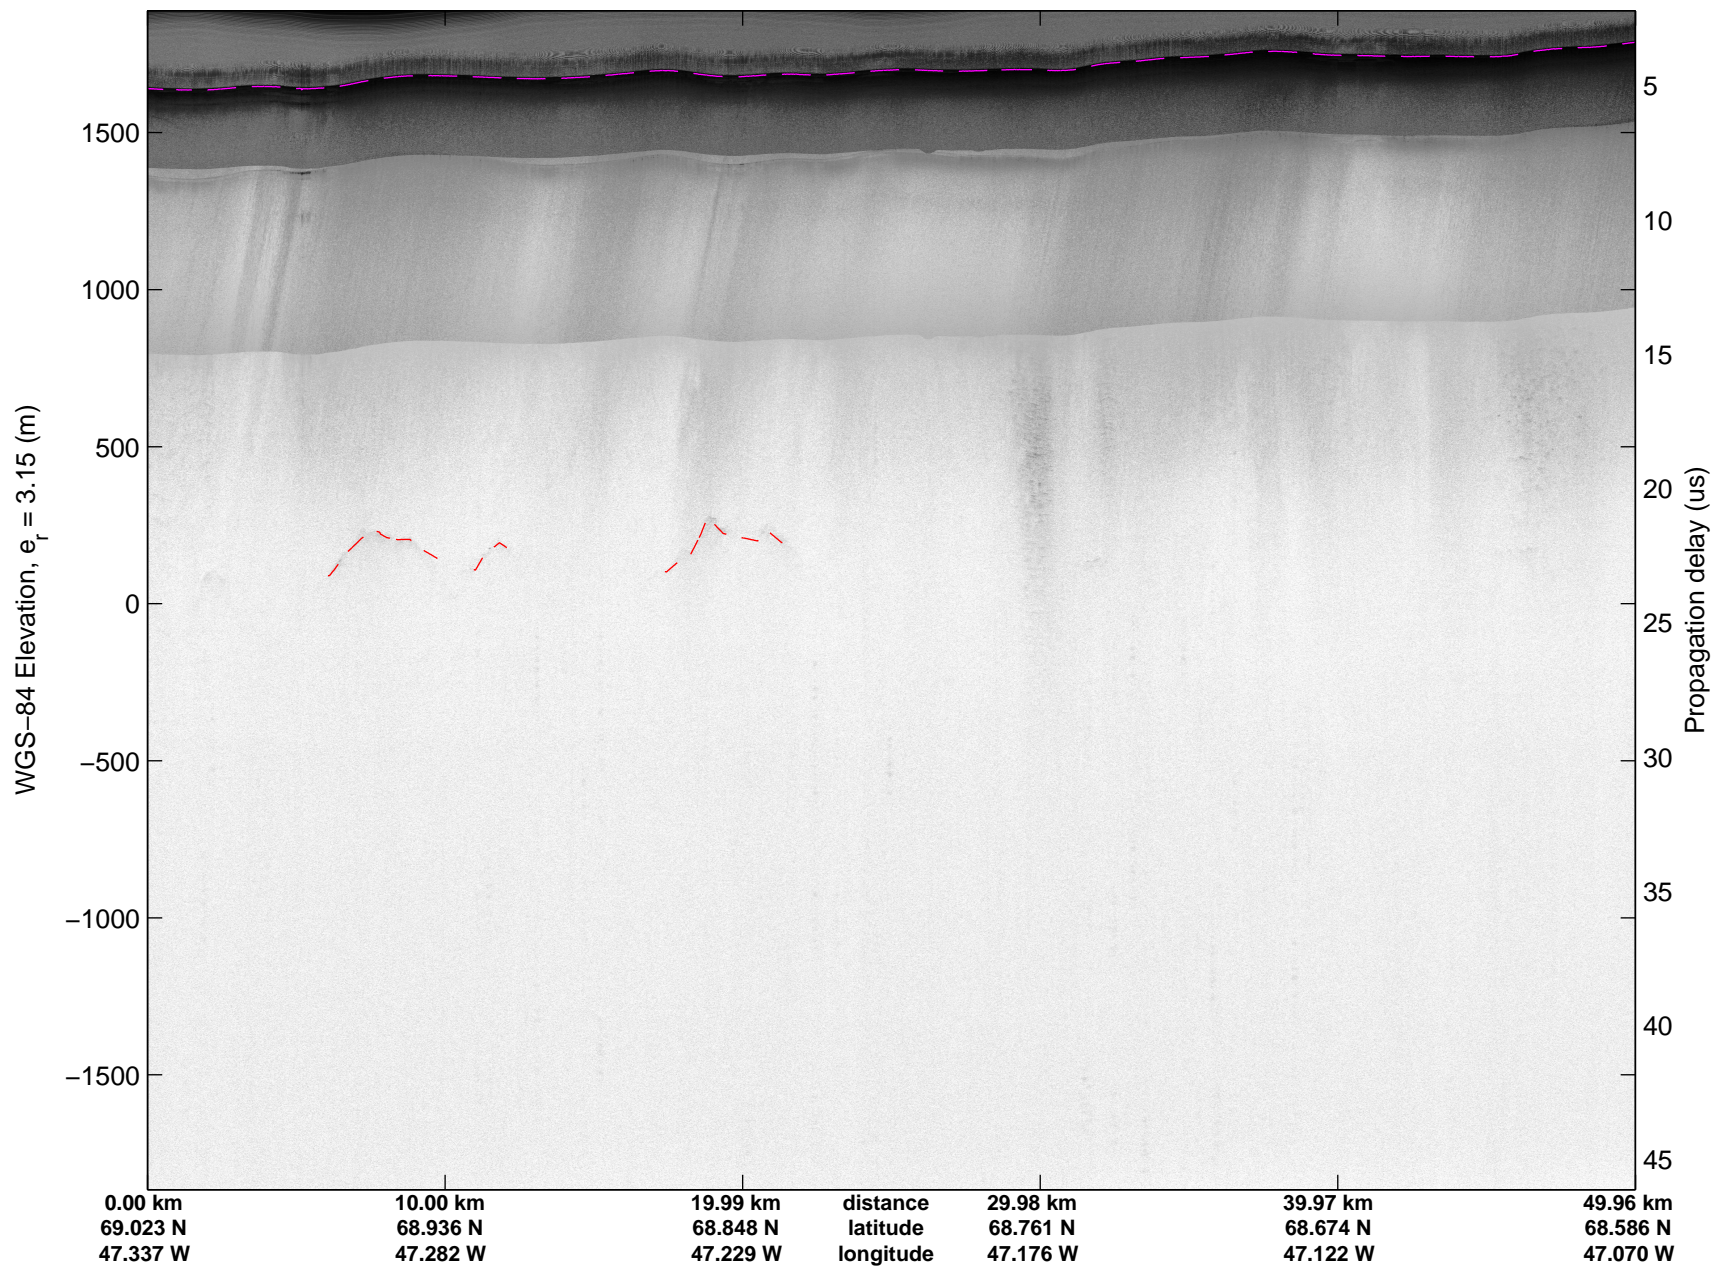

Land Ice: Jakobshavn-Eqj-Store
20150423_05_004
Polar Stereograph 70N/-45E

mcords5 2015_Greenland_C130: "Land Ice: Jakobshavn-Eqip-Store" 20150423_05_004: 15:37:43.2 to 15:44:24.1 GPS

mcords5 2015_Greenland_C130: "Land Ice: Jakobshavn-Eqip-Store" 20150423_05_004: 15:37:43.2 to 15:44:24.1 GPS

Land Ice: Jakobshavn-Eqjp-Store
20150423_05_005
Polar Stereograph 70N/-45E

mcords5 2015_Greenland_C130: "Land Ice: Jakobshavn-Eqip-Store" 20150423_05_005: 15:44:24.4 to 15:50:54.0 GPS

mcords5 2015_Greenland_C130: "Land Ice: Jakobshavn-Eqip-Store" 20150423_05_005: 15:44:24.4 to 15:50:54.0 GPS