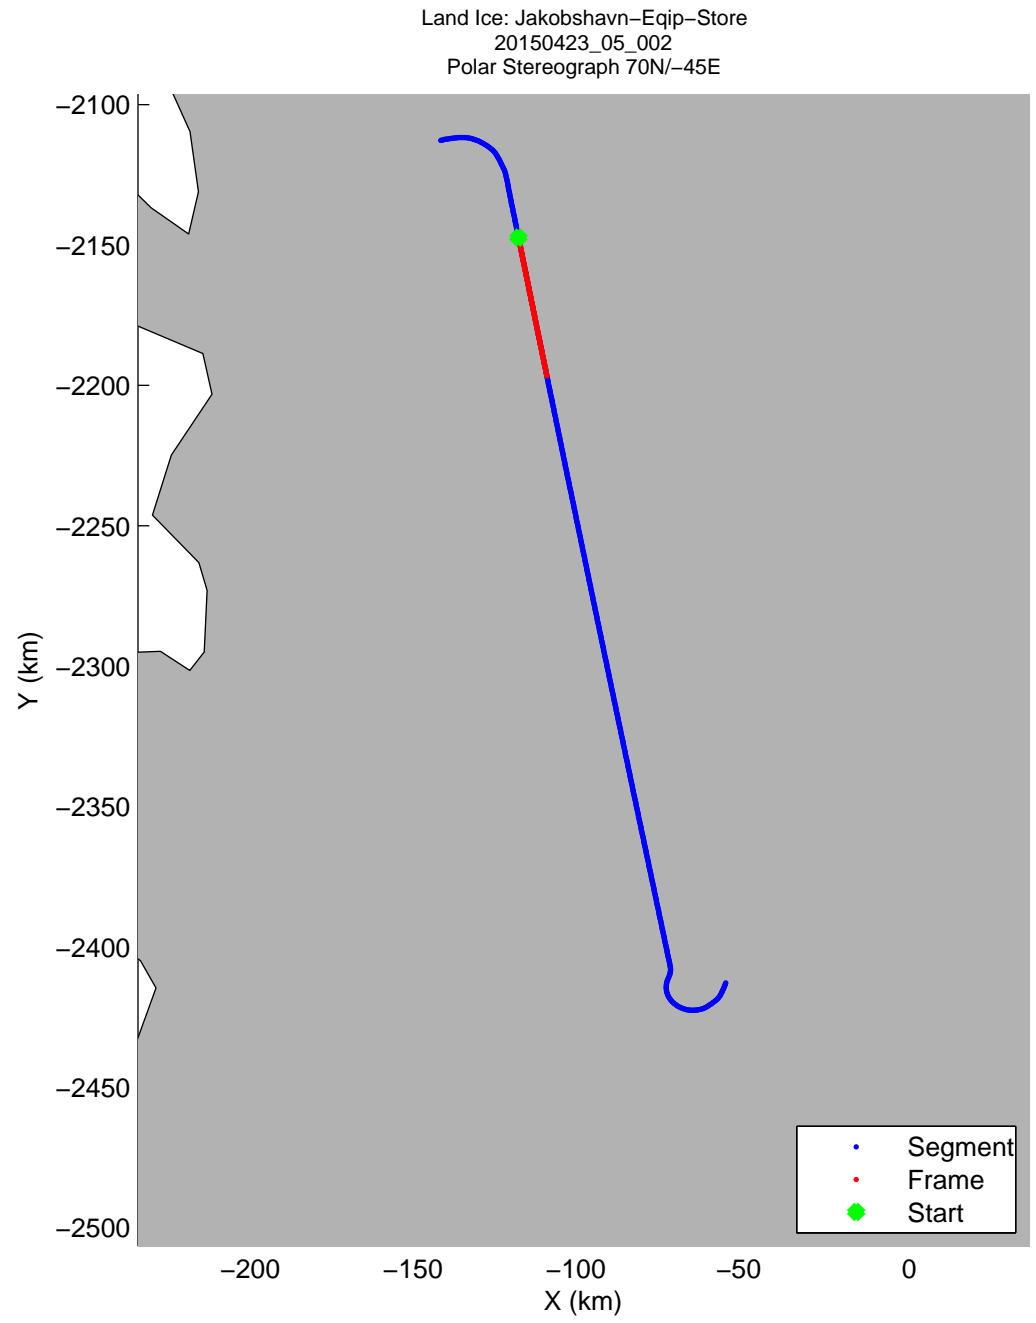

mcords5 2015_Greenland_C130: "Land Ice: Jakobshavn-Eqip-Store" 20150423_05_001: 15:17:52.3 to 15:24:25.1 GPS

mcords5 2015_Greenland_C130: "Land Ice: Jakobshavn-Eqip-Store" 20150423_05_001: 15:17:52.3 to 15:24:25.1 GPS