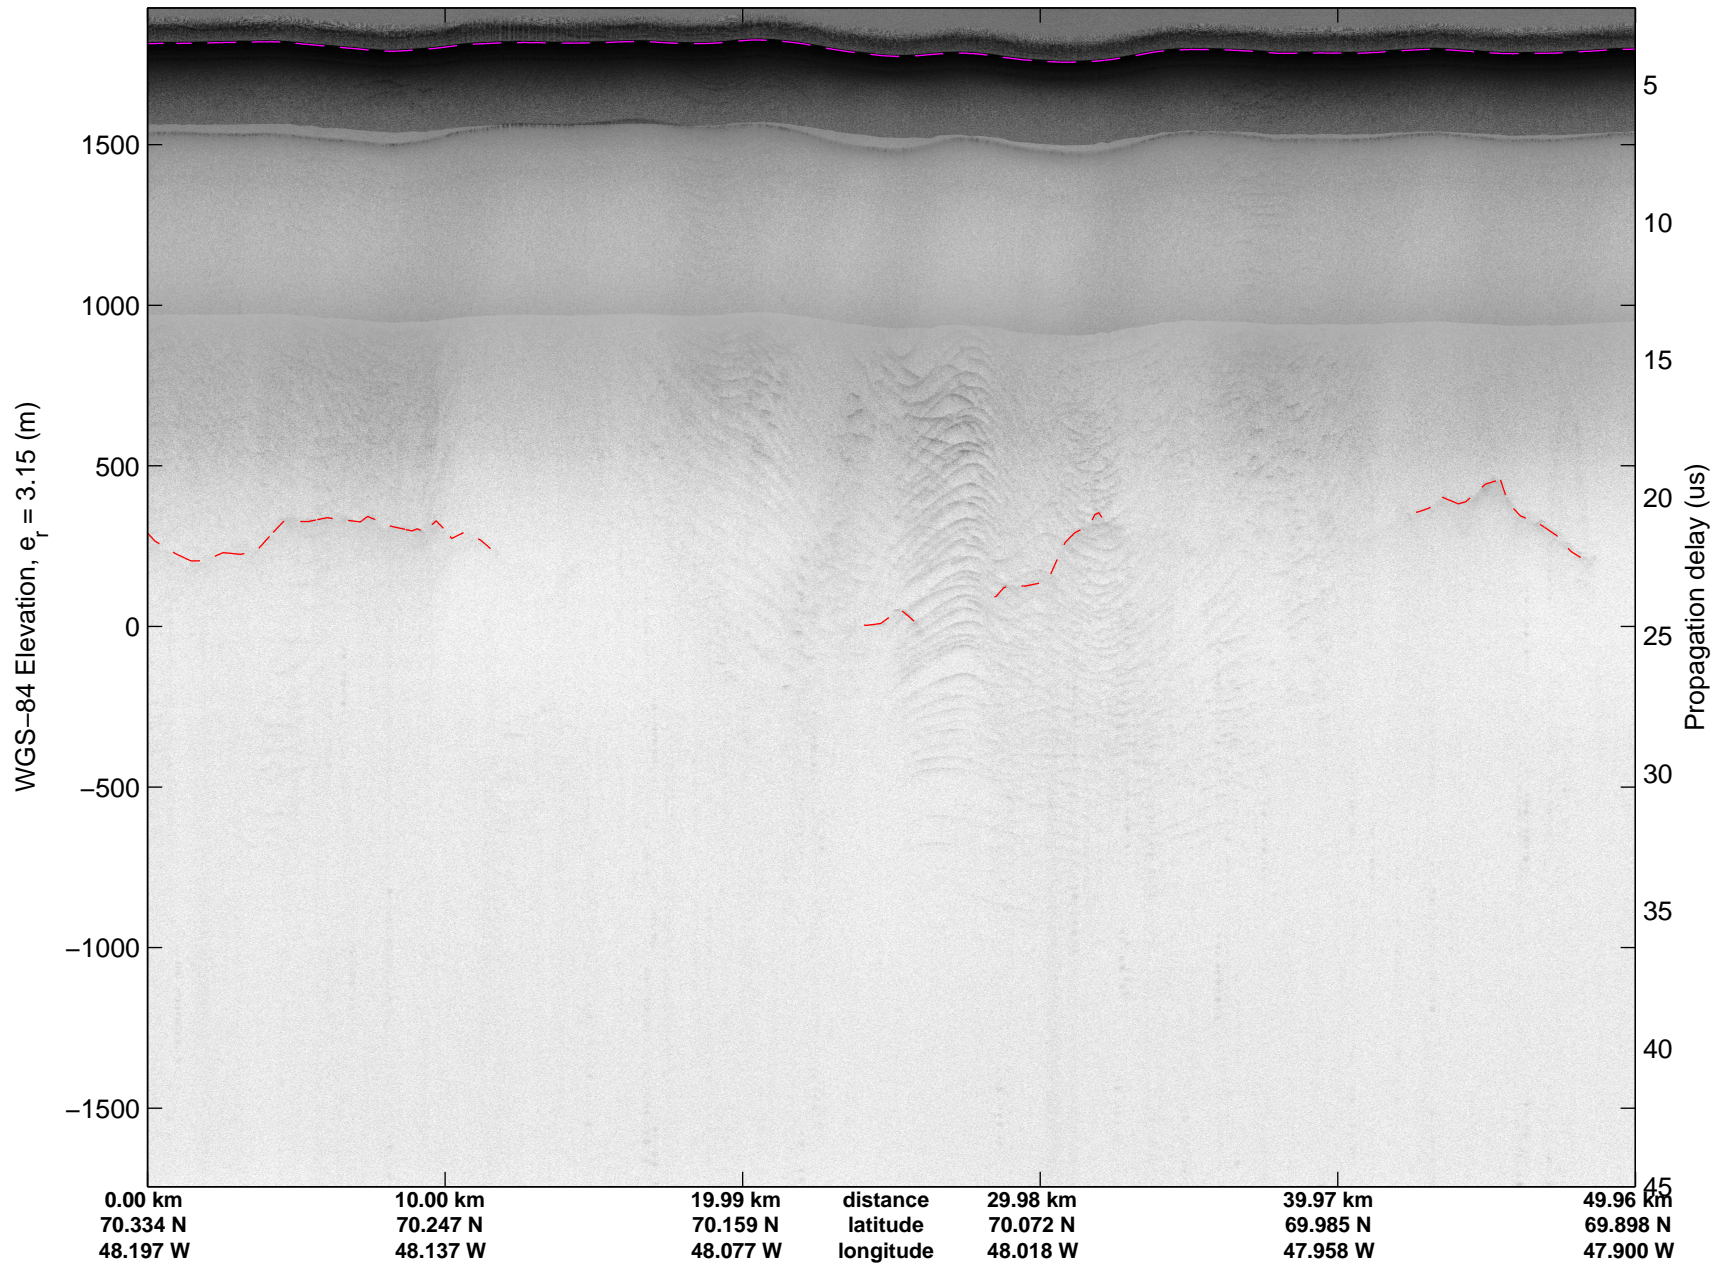

mcords5 2015_Greenland_C130: "Land Ice: Jakobshavn-Eqip-Store" 20150423_05_001: 15:17:52.3 to 15:24:25.1 GPS

mcords5 2015_Greenland_C130: "Land Ice: Jakobshavn-Eqip-Store" 20150423_05_001: 15:17:52.3 to 15:24:25.1 GPS

mcords5 2015_Greenland_C130: "Land Ice: Jakobshavn-Eqip-Store" 20150423_05_002: 15:24:25.3 to 15:31:01.0 GPS

mcords5 2015_Greenland_C130: "Land Ice: Jakobshavn-Eqip-Store" 20150423_05_002: 15:24:25.3 to 15:31:01.0 GPS

Land Ice: Jakobshavn-Eqj-Store
20150423_05_003
Polar Stereograph 70N/-45E

mcords5 2015_Greenland_C130: "Land Ice: Jakobshavn-Eqip-Store" 20150423_05_003: 15:31:01.3 to 15:37:43.0 GPS

mcords5 2015_Greenland_C130: "Land Ice: Jakobshavn-Eqip-Store" 20150423_05_003: 15:31:01.3 to 15:37:43.0 GPS

Land Ice: Jakobshavn-Eqj-Store
20150423_05_004
Polar Stereograph 70N/-45E

mcords5 2015_Greenland_C130: "Land Ice: Jakobshavn-Eqip-Store" 20150423_05_004: 15:37:43.2 to 15:44:24.1 GPS

mcords5 2015_Greenland_C130: "Land Ice: Jakobshavn-Eqip-Store" 20150423_05_004: 15:37:43.2 to 15:44:24.1 GPS