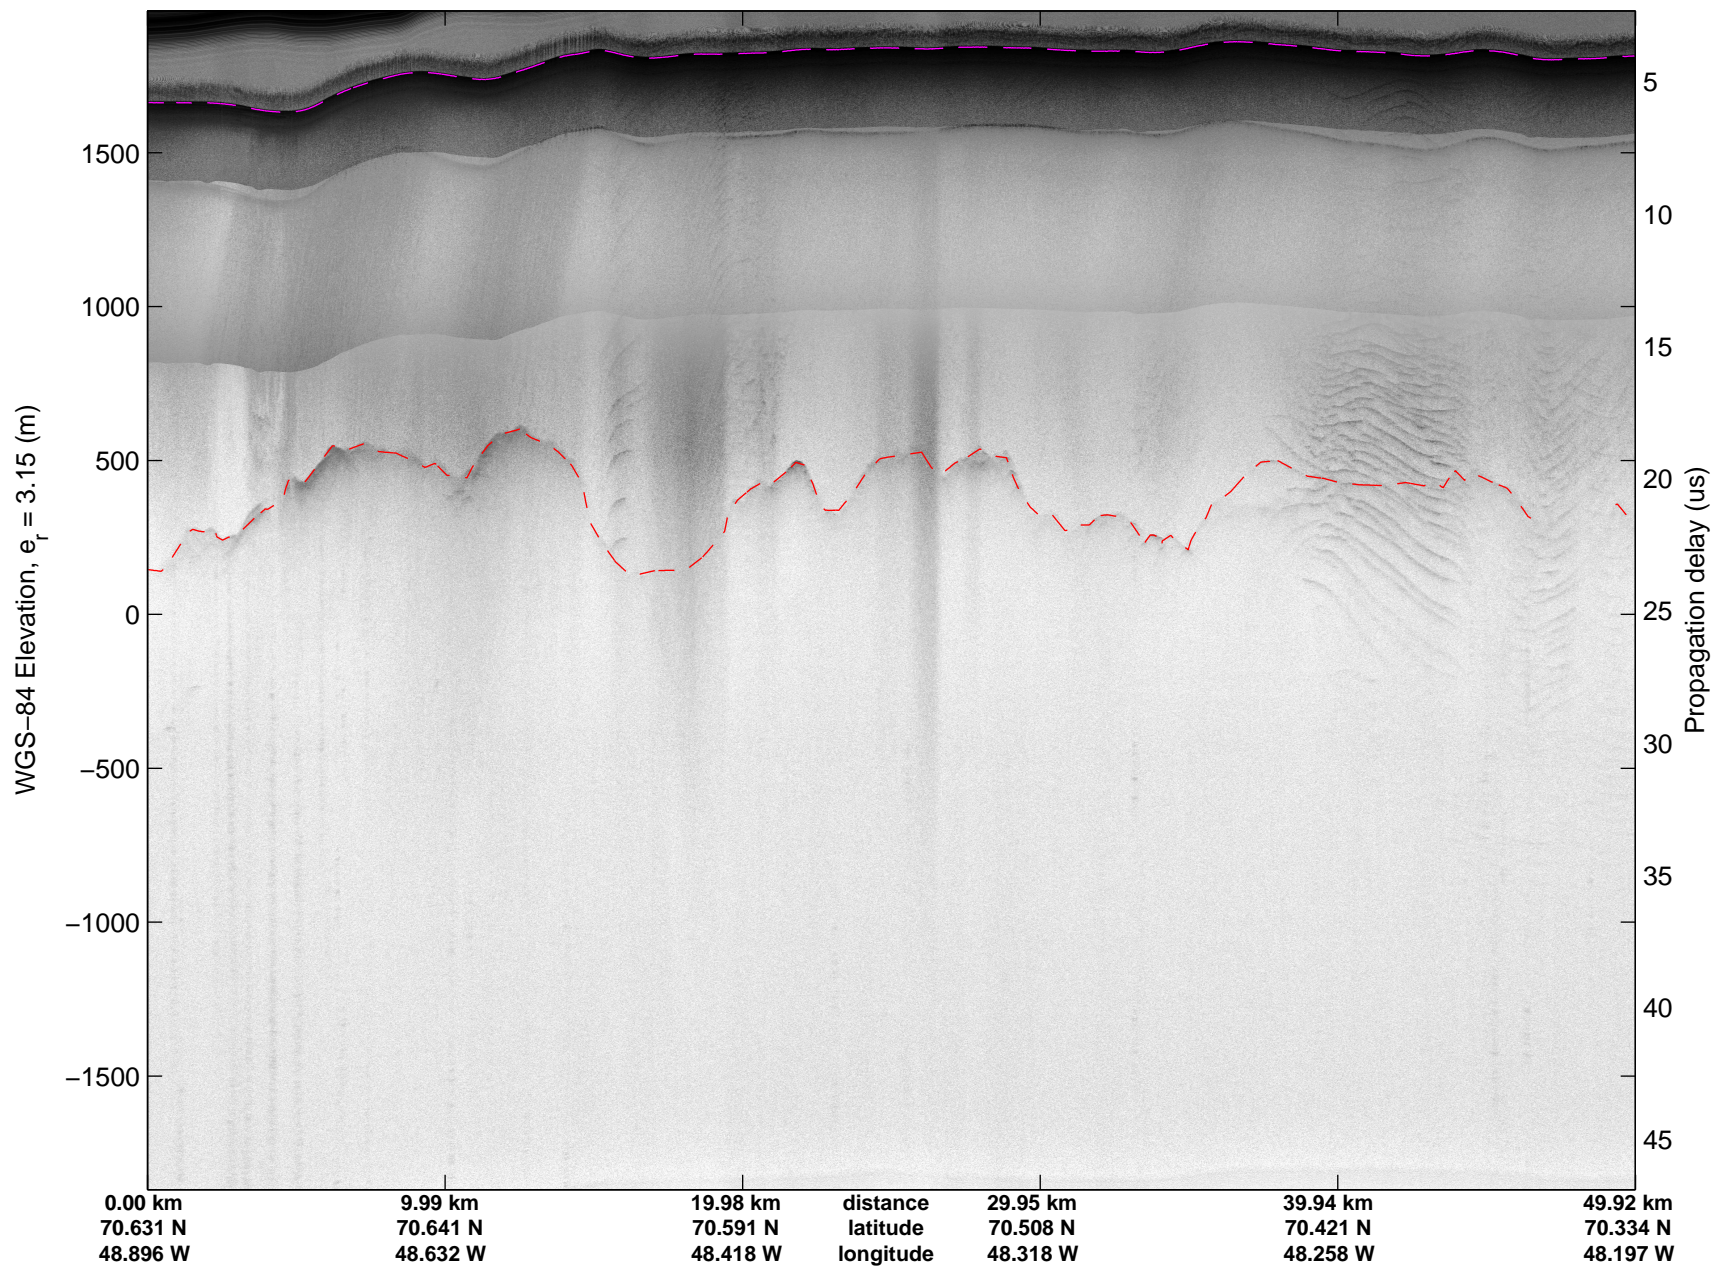

mcords5 2015_Greenland_C130: "Land Ice: Jakobshavn-Eqip-Store" 20150423_05_001: 15:17:52.3 to 15:24:25.1 GPS

mcords5 2015_Greenland_C130: "Land Ice: Jakobshavn-Eqip-Store" 20150423_05_001: 15:17:52.3 to 15:24:25.1 GPS

mcords5 2015_Greenland_C130: "Land Ice: Jakobshavn-Eqip-Store" 20150423_05_002: 15:24:25.3 to 15:31:01.0 GPS

mcords5 2015_Greenland_C130: "Land Ice: Jakobshavn-Eqip-Store" 20150423_05_002: 15:24:25.3 to 15:31:01.0 GPS

Land Ice: Jakobshavn-Eqj-Store
20150423_05_003
Polar Stereograph 70N/-45E

mcords5 2015_Greenland_C130: "Land Ice: Jakobshavn-Eqip-Store" 20150423_05_003: 15:31:01.3 to 15:37:43.0 GPS

mcords5 2015_Greenland_C130: "Land Ice: Jakobshavn-Eqip-Store" 20150423_05_003: 15:31:01.3 to 15:37:43.0 GPS

Land Ice: Jakobshavn-Eqj-Store
20150423_05_004
Polar Stereograph 70N/-45E

mcords5 2015_Greenland_C130: "Land Ice: Jakobshavn-Eqip-Store" 20150423_05_004: 15:37:43.2 to 15:44:24.1 GPS

mcords5 2015_Greenland_C130: "Land Ice: Jakobshavn-Eqip-Store" 20150423_05_004: 15:37:43.2 to 15:44:24.1 GPS