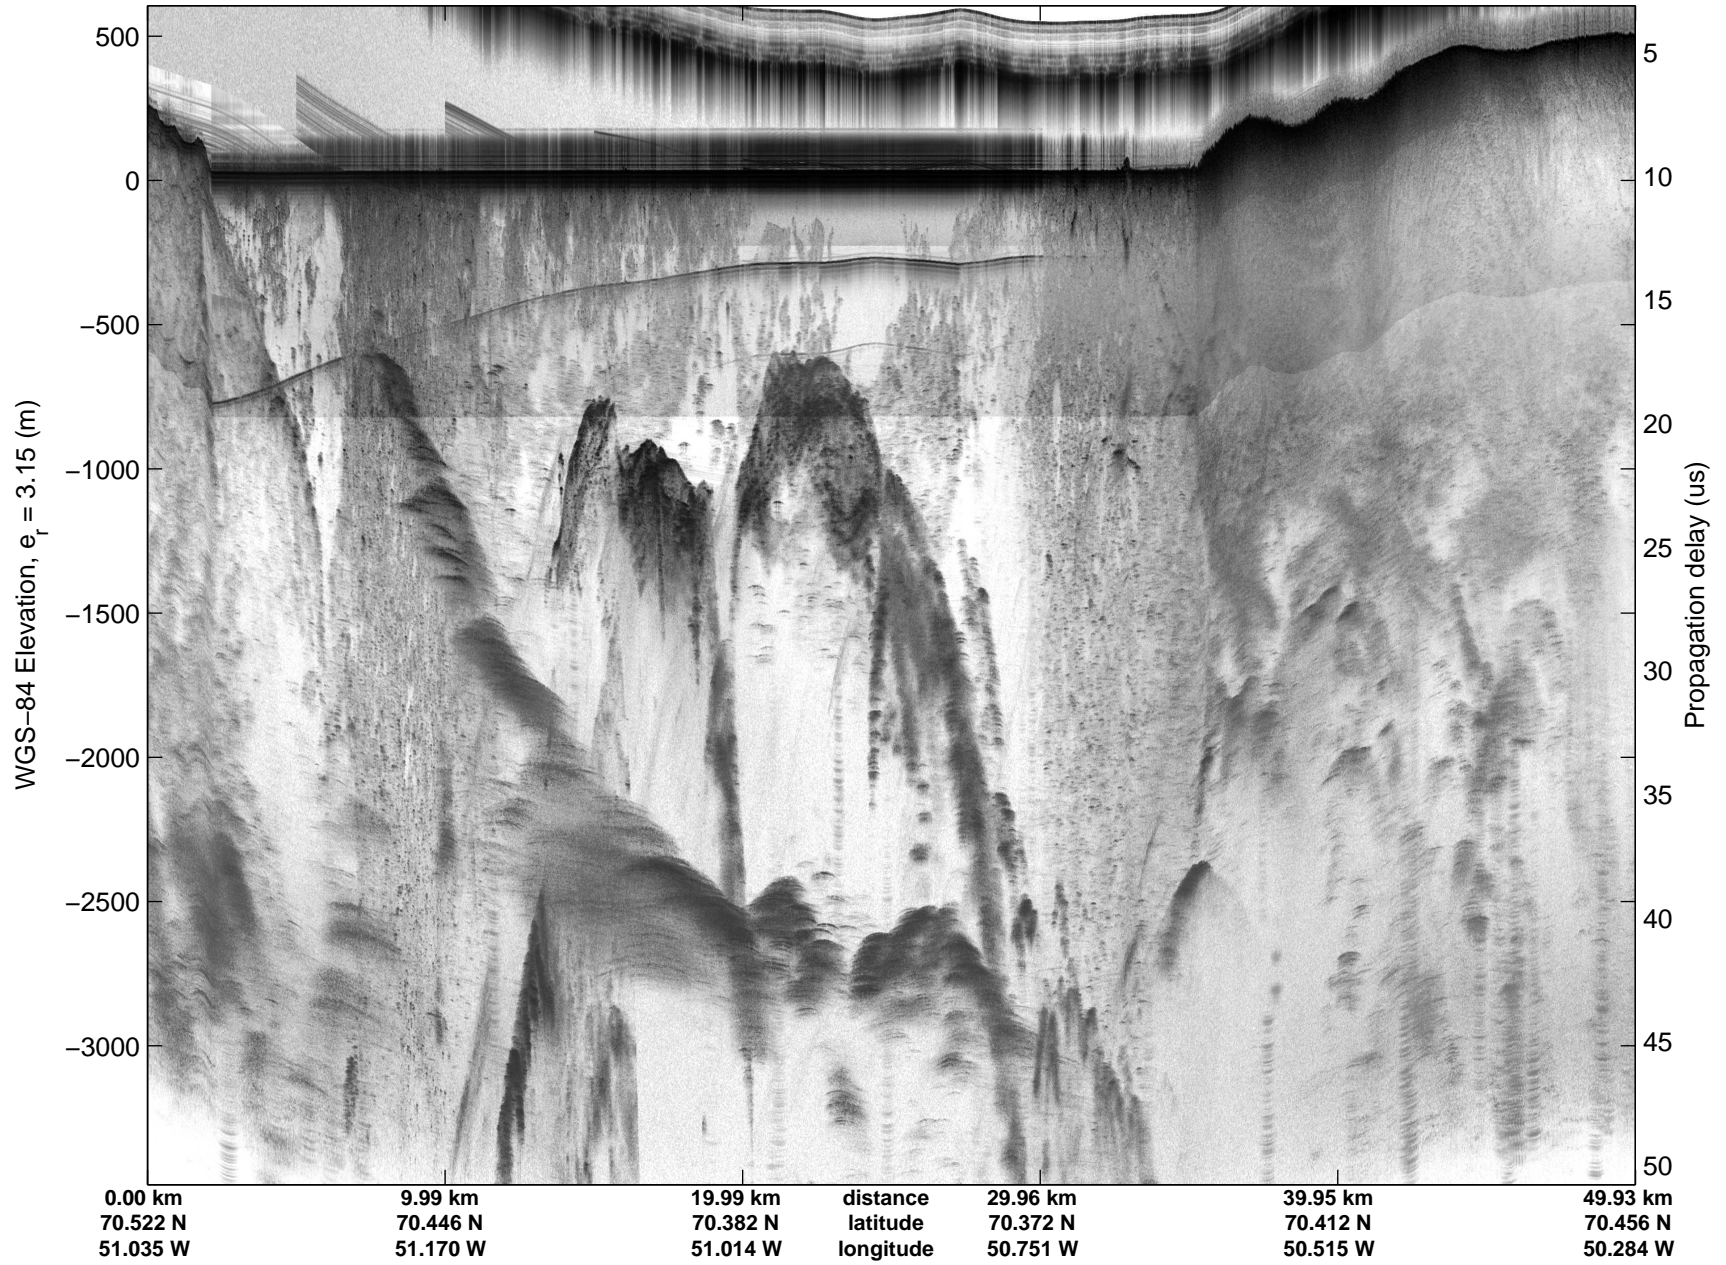

mcords5 2015_Greenland_C130: "Land Ice: Jakobshavn-Eqip-Store" 20150423_04_001: 14:56:37.5 to 15:03:02.3 GPS

mcords5 2015_Greenland_C130: "Land Ice: Jakobshavn-Eqip-Store" 20150423_04_001: 14:56:37.5 to 15:03:02.3 GPS

mcords5 2015_Greenland_C130: "Land Ice: Jakobshavn-Eqip-Store" 20150423_04_002: 15:03:02.6 to 15:10:09.0 GPS

mcords5 2015_Greenland_C130: "Land Ice: Jakobshavn-Eqip-Store" 20150423_04_002: 15:03:02.6 to 15:10:09.0 GPS

mcords5 2015_Greenland_C130: "Land Ice: Jakobshavn-Eqip-Store" 20150423_04_003: 15:10:09.2 to 15:17:16.8 GPS

mcords5 2015_Greenland_C130: "Land Ice: Jakobshavn-Eqip-Store" 20150423_04_003: 15:10:09.2 to 15:17:16.8 GPS