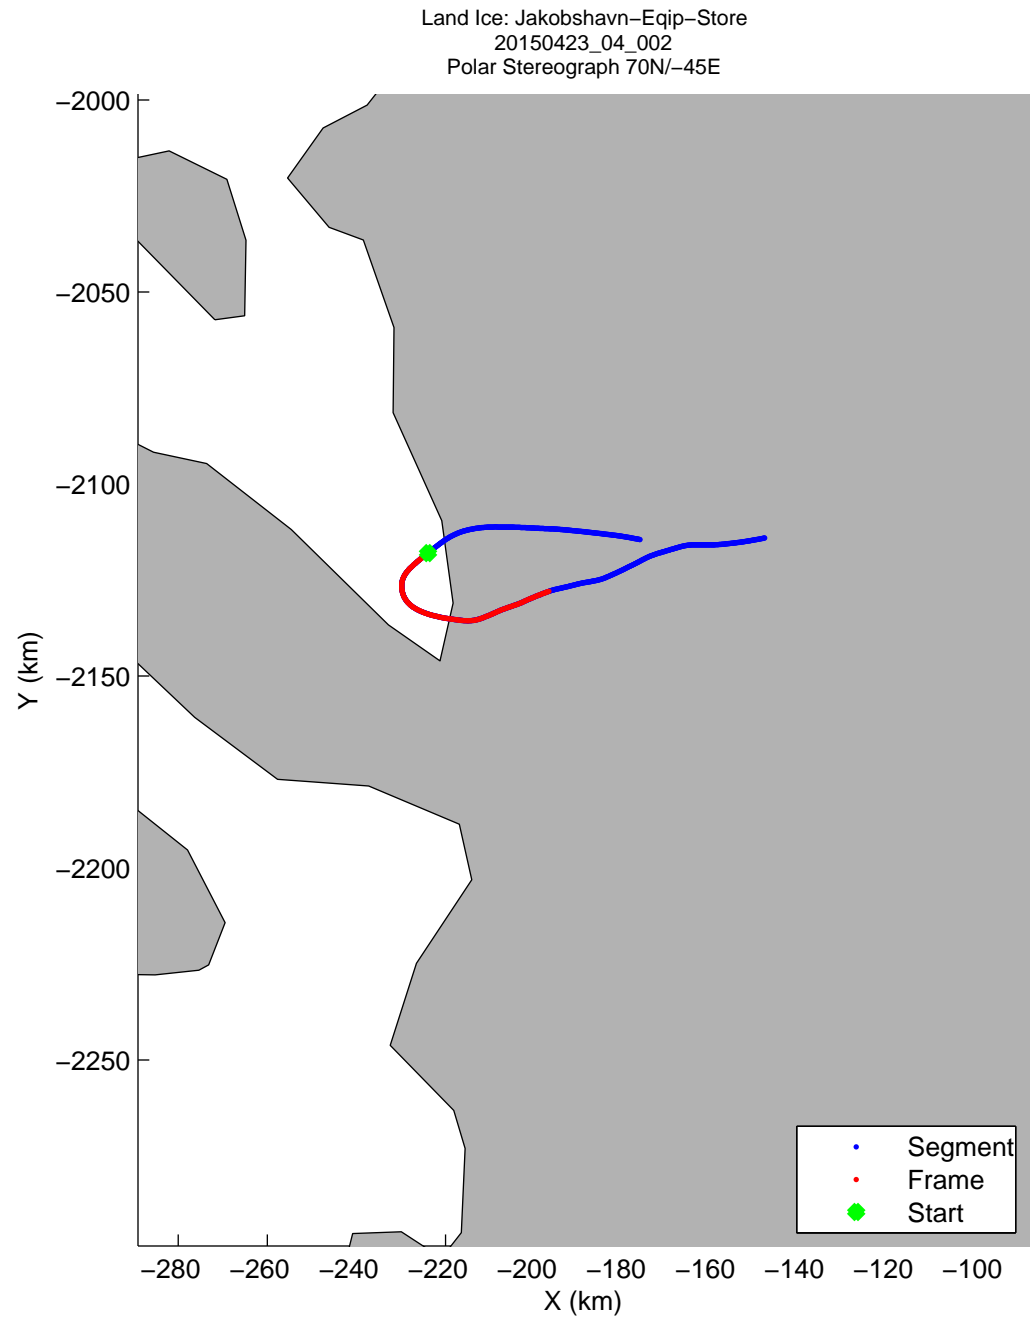

mcords5 2015_Greenland_C130: "Land Ice: Jakobshavn-Eqip-Store" 20150423_04_001: 14:56:37.5 to 15:03:02.3 GPS

mcords5 2015_Greenland_C130: "Land Ice: Jakobshavn-Eqip-Store" 20150423_04_001: 14:56:37.5 to 15:03:02.3 GPS

mcords5 2015_Greenland_C130: "Land Ice: Jakobshavn-Eqip-Store" 20150423_04_002: 15:03:02.6 to 15:10:09.0 GPS

mcords5 2015_Greenland_C130: "Land Ice: Jakobshavn-Eqip-Store" 20150423_04_002: 15:03:02.6 to 15:10:09.0 GPS