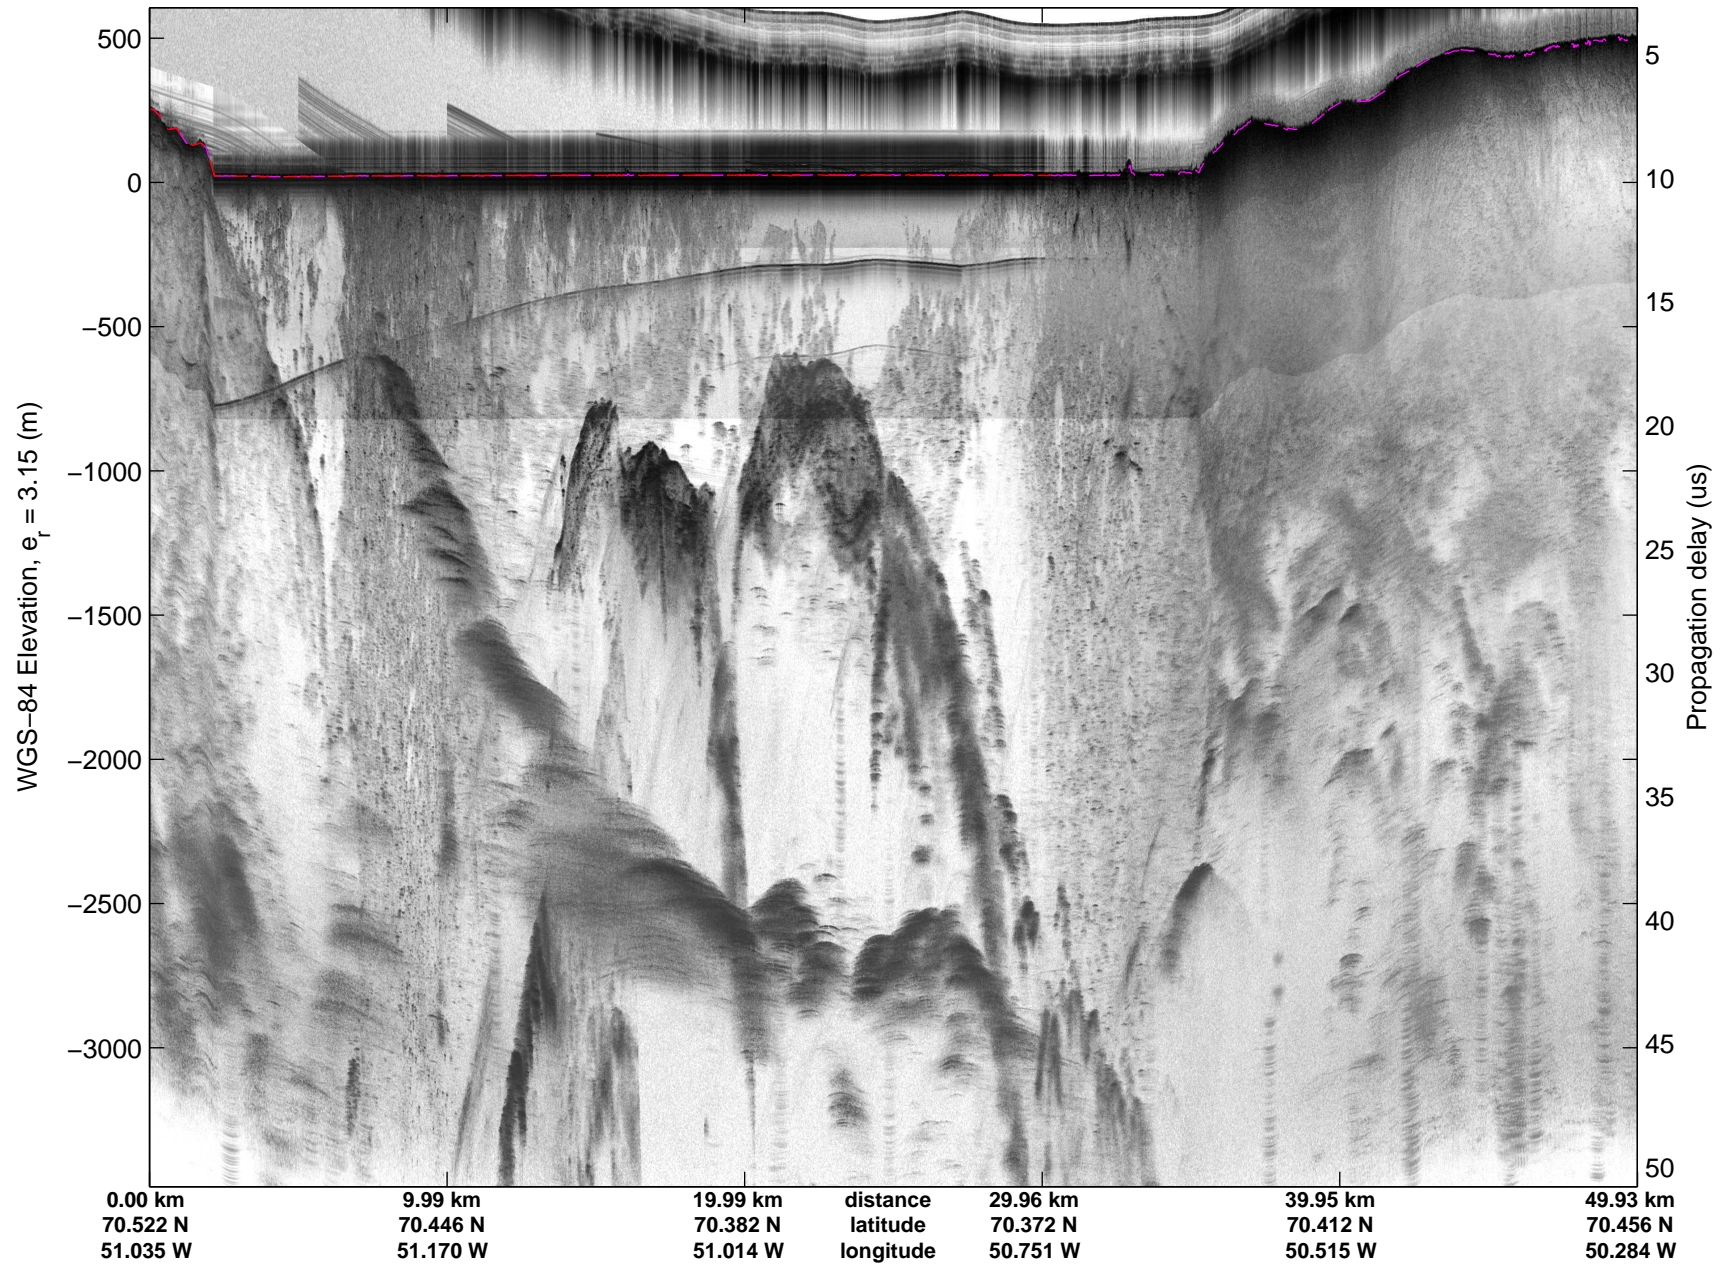

mcords5 2015_Greenland_C130: "Land Ice: Jakobshavn-Eqip-Store" 20150423_04_001: 14:56:37.5 to 15:03:02.3 GPS

mcords5 2015_Greenland_C130: "Land Ice: Jakobshavn-Eqip-Store" 20150423_04_001: 14:56:37.5 to 15:03:02.3 GPS

mcords5 2015_Greenland_C130: "Land Ice: Jakobshavn-Eqip-Store" 20150423_04_002: 15:03:02.6 to 15:10:09.0 GPS

mcords5 2015_Greenland_C130: "Land Ice: Jakobshavn-Eqip-Store" 20150423_04_002: 15:03:02.6 to 15:10:09.0 GPS

mcords5 2015_Greenland_C130: "Land Ice: Jakobshavn-Eqip-Store" 20150423_04_003: 15:10:09.2 to 15:17:16.8 GPS

mcords5 2015_Greenland_C130: "Land Ice: Jakobshavn-Eqip-Store" 20150423_04_003: 15:10:09.2 to 15:17:16.8 GPS