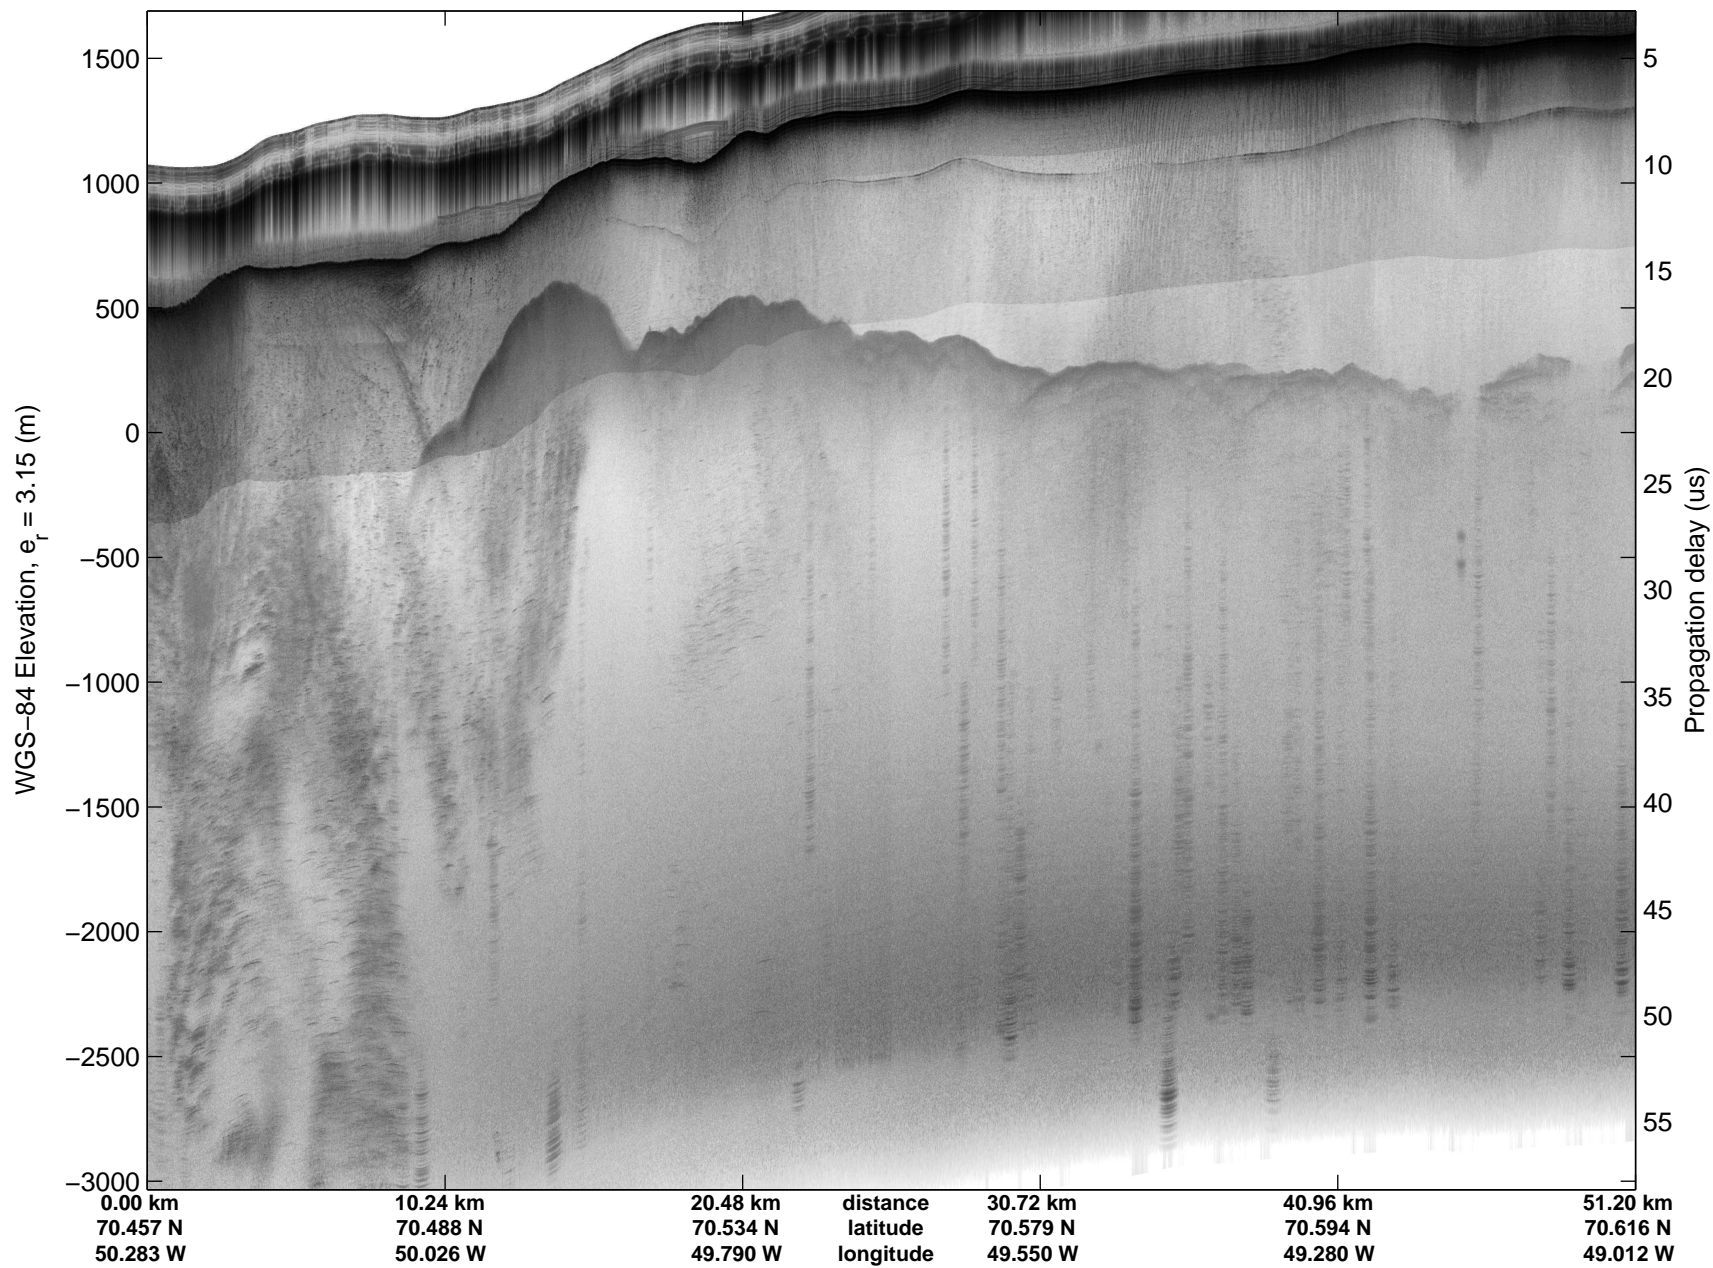

mcords5 2015_Greenland_C130: "Land Ice: Jakobshavn-Eqip-Store" 20150423_04_001: 14:56:37.5 to 15:03:02.3 GPS

mcords5 2015_Greenland_C130: "Land Ice: Jakobshavn-Eqip-Store" 20150423_04_001: 14:56:37.5 to 15:03:02.3 GPS

mcords5 2015_Greenland_C130: "Land Ice: Jakobshavn-Eqip-Store" 20150423_04_002: 15:03:02.6 to 15:10:09.0 GPS

mcords5 2015_Greenland_C130: "Land Ice: Jakobshavn-Eqip-Store" 20150423_04_002: 15:03:02.6 to 15:10:09.0 GPS

mcords5 2015_Greenland_C130: "Land Ice: Jakobshavn-Eqip-Store" 20150423_04_003: 15:10:09.2 to 15:17:16.8 GPS

mcords5 2015_Greenland_C130: "Land Ice: Jakobshavn-Eqip-Store" 20150423_04_003: 15:10:09.2 to 15:17:16.8 GPS