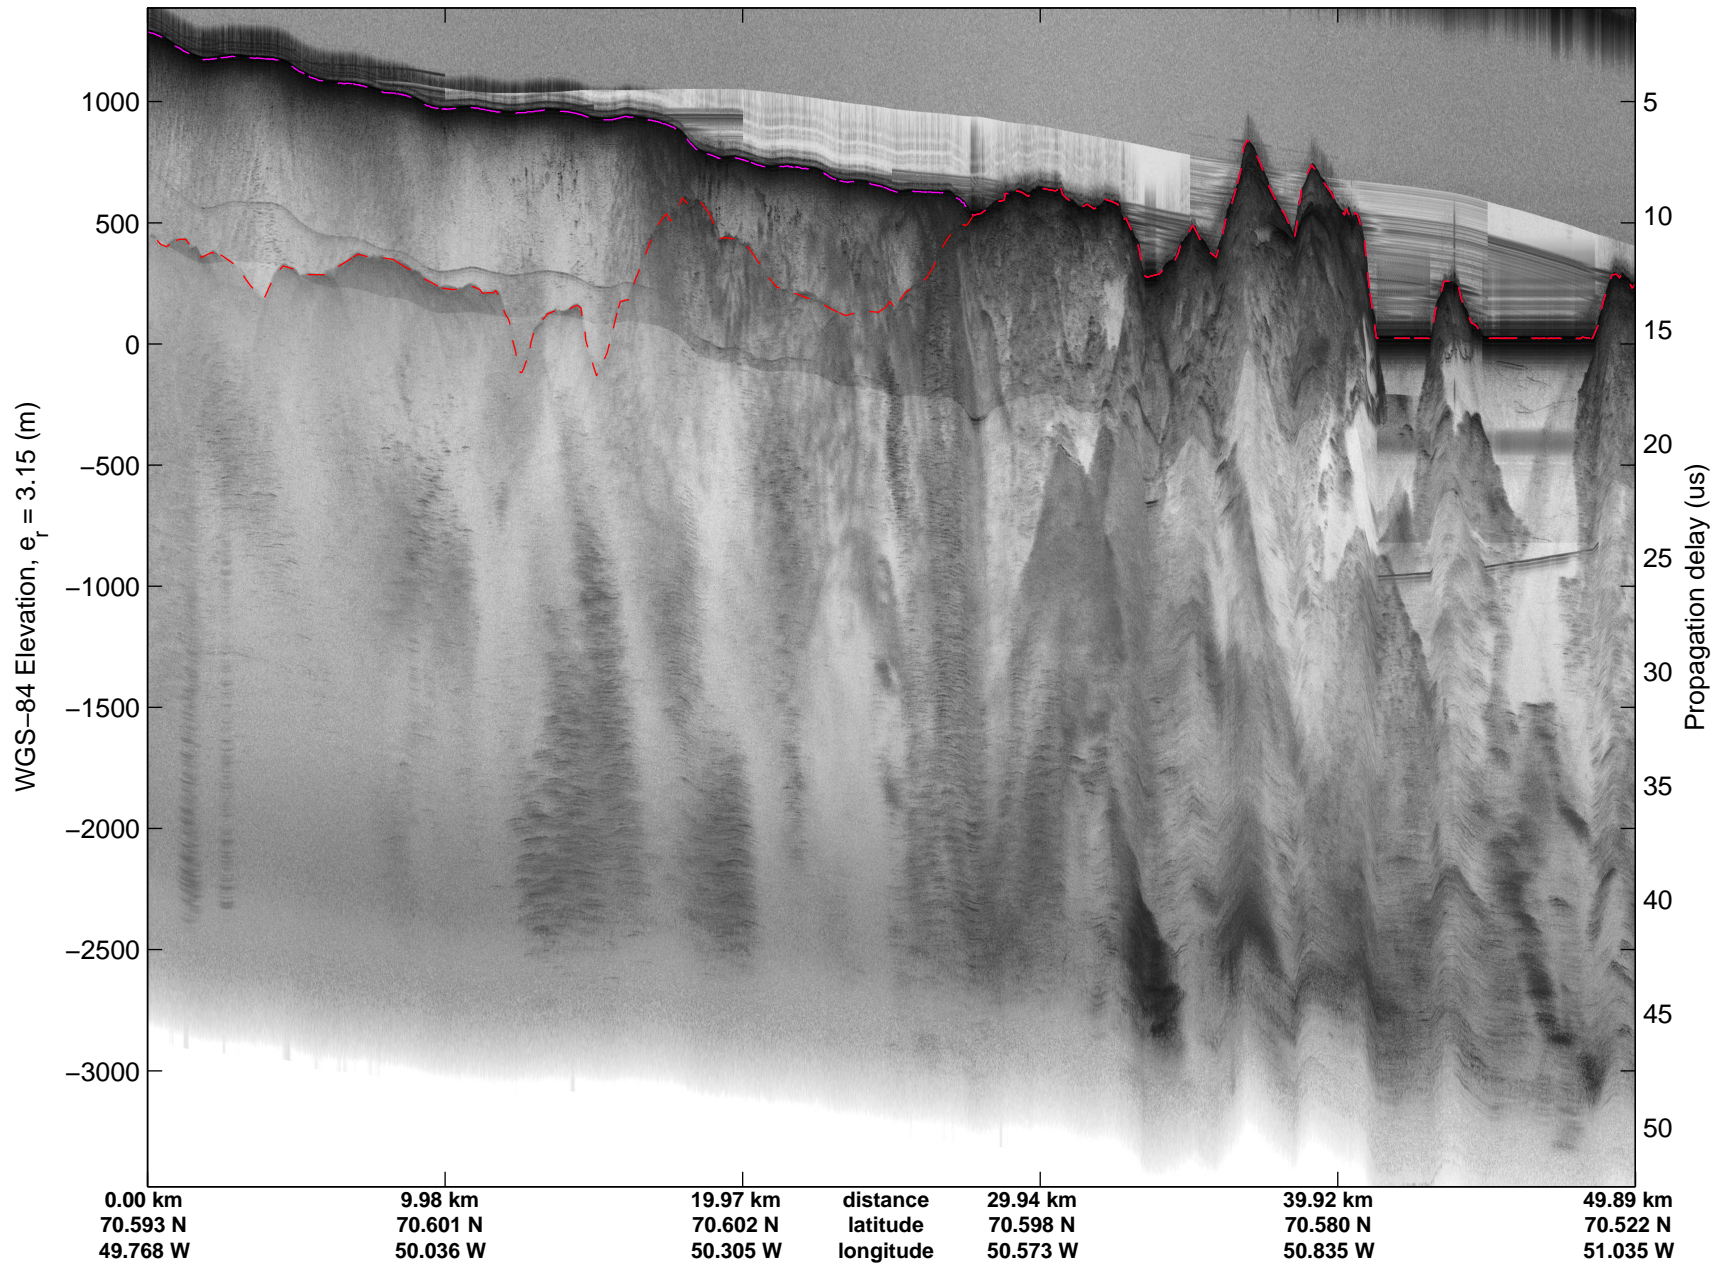

mcords5 2015_Greenland_C130: "Land Ice: Jakobshavn-Eqip-Store" 20150423_04_001: 14:56:37.5 to 15:03:02.3 GPS

mcords5 2015_Greenland_C130: "Land Ice: Jakobshavn-Eqip-Store" 20150423_04_001: 14:56:37.5 to 15:03:02.3 GPS

mcords5 2015_Greenland_C130: "Land Ice: Jakobshavn-Eqip-Store" 20150423_04_002: 15:03:02.6 to 15:10:09.0 GPS

mcords5 2015_Greenland_C130: "Land Ice: Jakobshavn-Eqip-Store" 20150423_04_002: 15:03:02.6 to 15:10:09.0 GPS

mcords5 2015_Greenland_C130: "Land Ice: Jakobshavn-Eqip-Store" 20150423_04_003: 15:10:09.2 to 15:17:16.8 GPS

mcords5 2015_Greenland_C130: "Land Ice: Jakobshavn-Eqip-Store" 20150423_04_003: 15:10:09.2 to 15:17:16.8 GPS