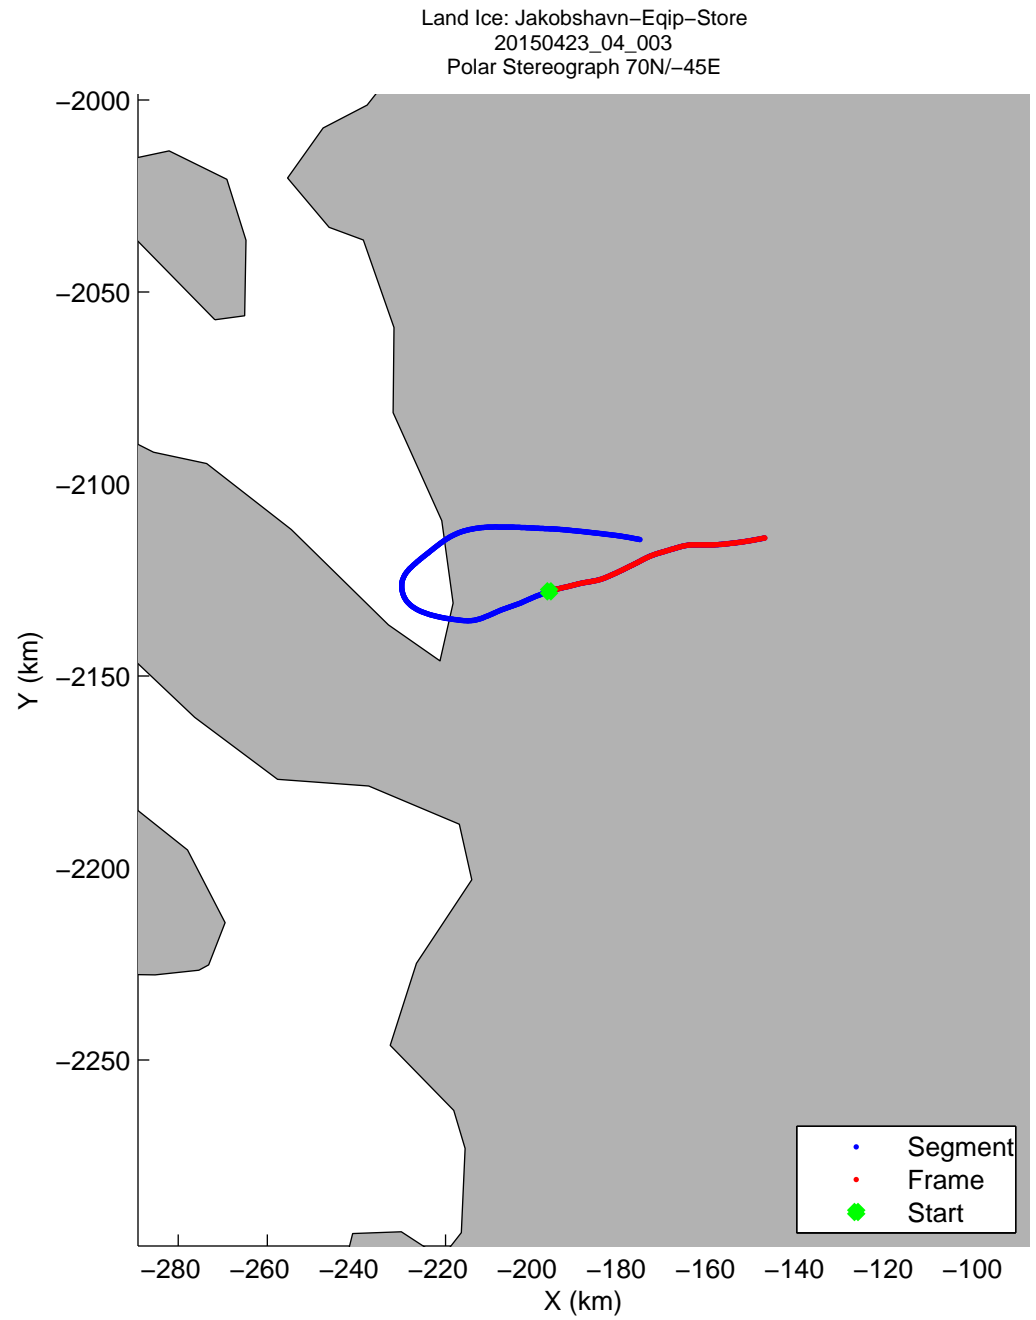

mcords5 2015_Greenland_C130: "Land Ice: Jakobshavn-Eqip-Store" 20150423_04_001: 14:56:37.5 to 15:03:02.3 GPS

mcords5 2015_Greenland_C130: "Land Ice: Jakobshavn-Eqip-Store" 20150423_04_001: 14:56:37.5 to 15:03:02.3 GPS

mcords5 2015_Greenland_C130: "Land Ice: Jakobshavn-Eqip-Store" 20150423_04_002: 15:03:02.6 to 15:10:09.0 GPS

mcords5 2015_Greenland_C130: "Land Ice: Jakobshavn-Eqip-Store" 20150423_04_002: 15:03:02.6 to 15:10:09.0 GPS