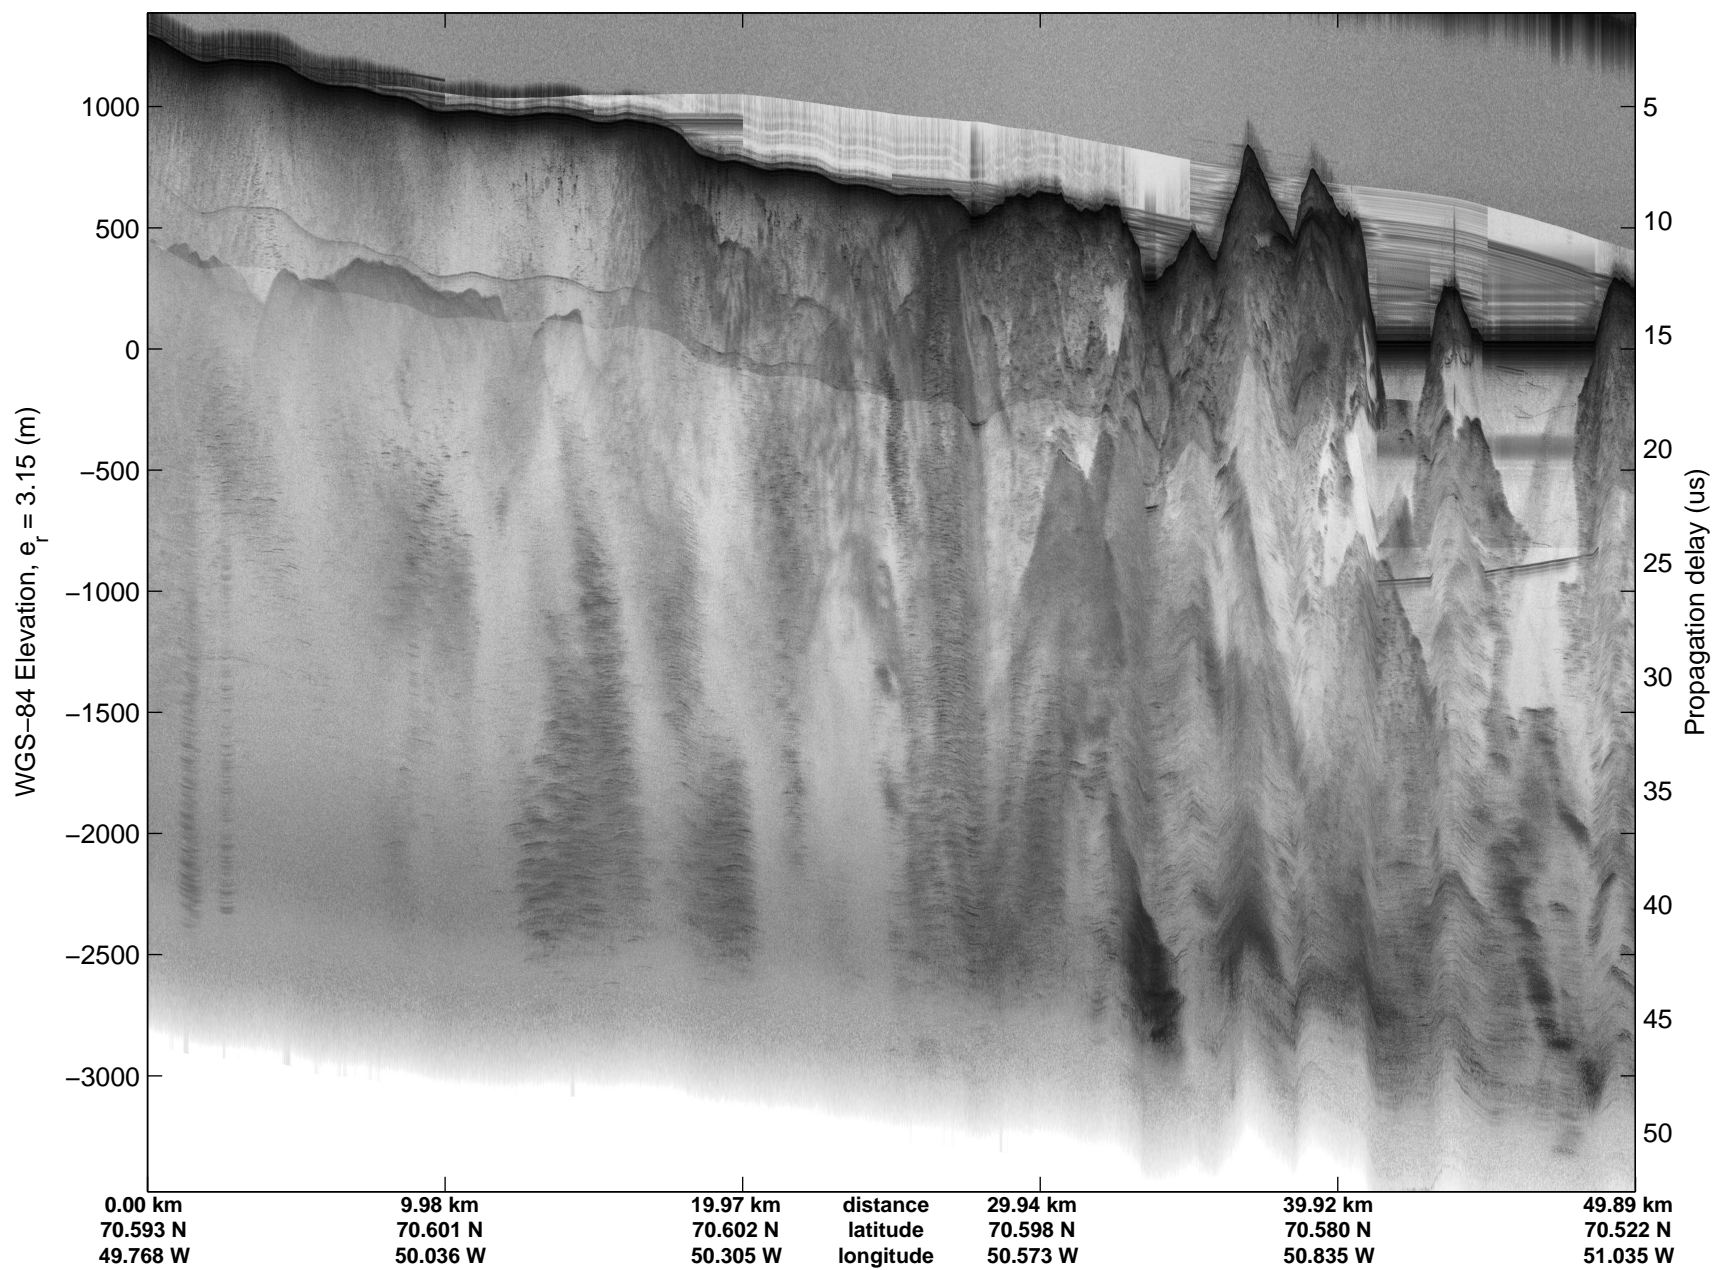

mcords5 2015_Greenland_C130: "Land Ice: Jakobshavn-Eqip-Store" 20150423_04_001: 14:56:37.5 to 15:03:02.3 GPS

mcords5 2015_Greenland_C130: "Land Ice: Jakobshavn-Eqip-Store" 20150423_04_001: 14:56:37.5 to 15:03:02.3 GPS

mcords5 2015_Greenland_C130: "Land Ice: Jakobshavn-Eqip-Store" 20150423_04_002: 15:03:02.6 to 15:10:09.0 GPS

mcords5 2015_Greenland_C130: "Land Ice: Jakobshavn-Eqip-Store" 20150423_04_002: 15:03:02.6 to 15:10:09.0 GPS

mcords5 2015_Greenland_C130: "Land Ice: Jakobshavn-Eqip-Store" 20150423_04_003: 15:10:09.2 to 15:17:16.8 GPS

mcords5 2015_Greenland_C130: "Land Ice: Jakobshavn-Eqip-Store" 20150423_04_003: 15:10:09.2 to 15:17:16.8 GPS