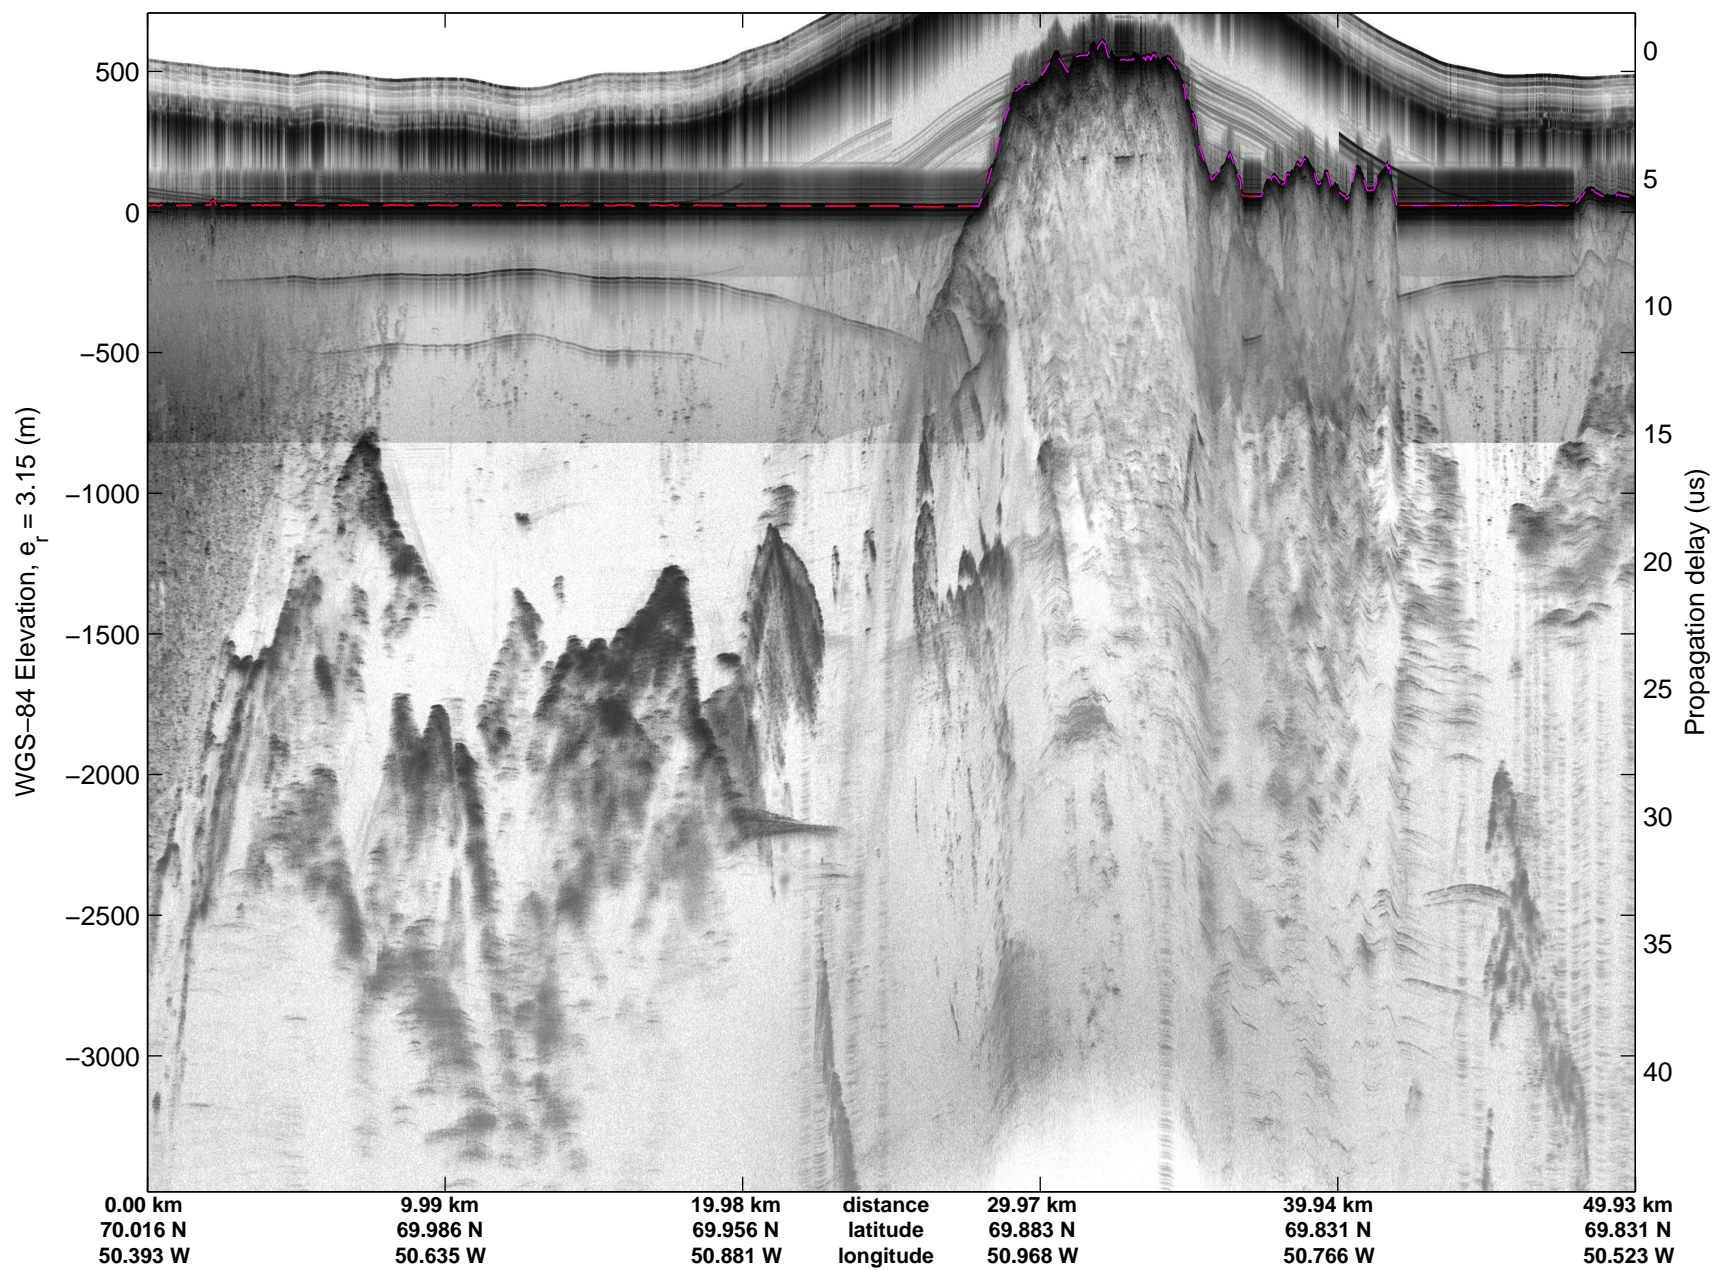

mcords5 2015_Greenland_C130: "Land Ice: Jakobshavn-Eqip-Store" 20150423_03_006: 13:40:28.1 to 13:47:37.1 GPS