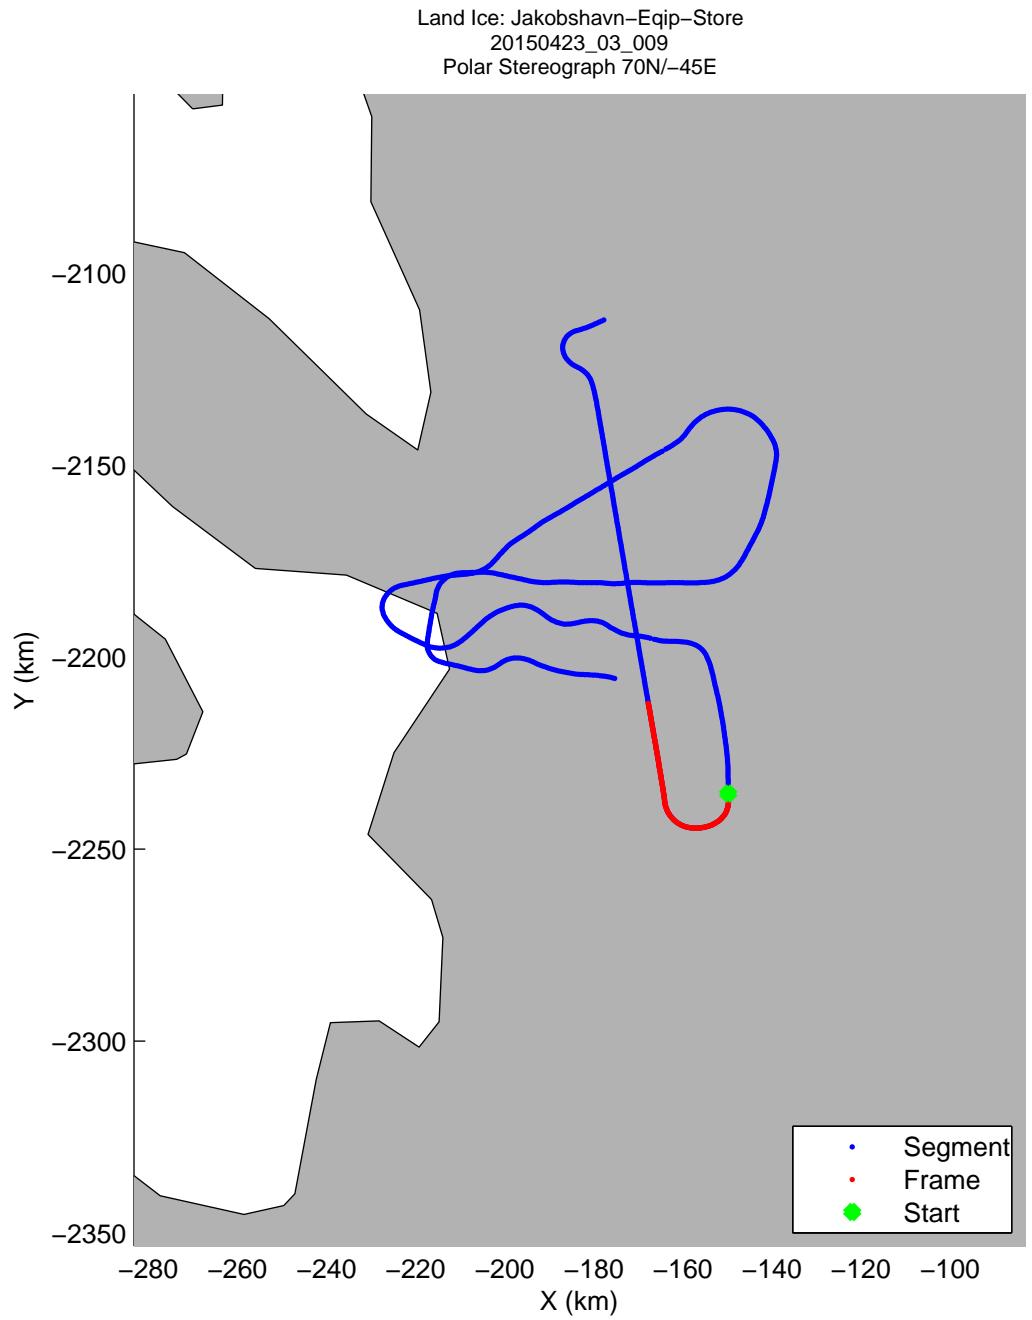

Land Ice: Jakobshavn-Eqjp-Store
20150423_03_008
Polar Stereograph 70N/-45E

mcords5 2015_Greenland_C130: "Land Ice: Jakobshavn-Eqip-Store" 20150423_03_008: 13:55:09.5 to 14:01:53.3 GPS

mcords5 2015_Greenland_C130: "Land Ice: Jakobshavn-Eqip-Store" 20150423_03_008: 13:55:09.5 to 14:01:53.3 GPS