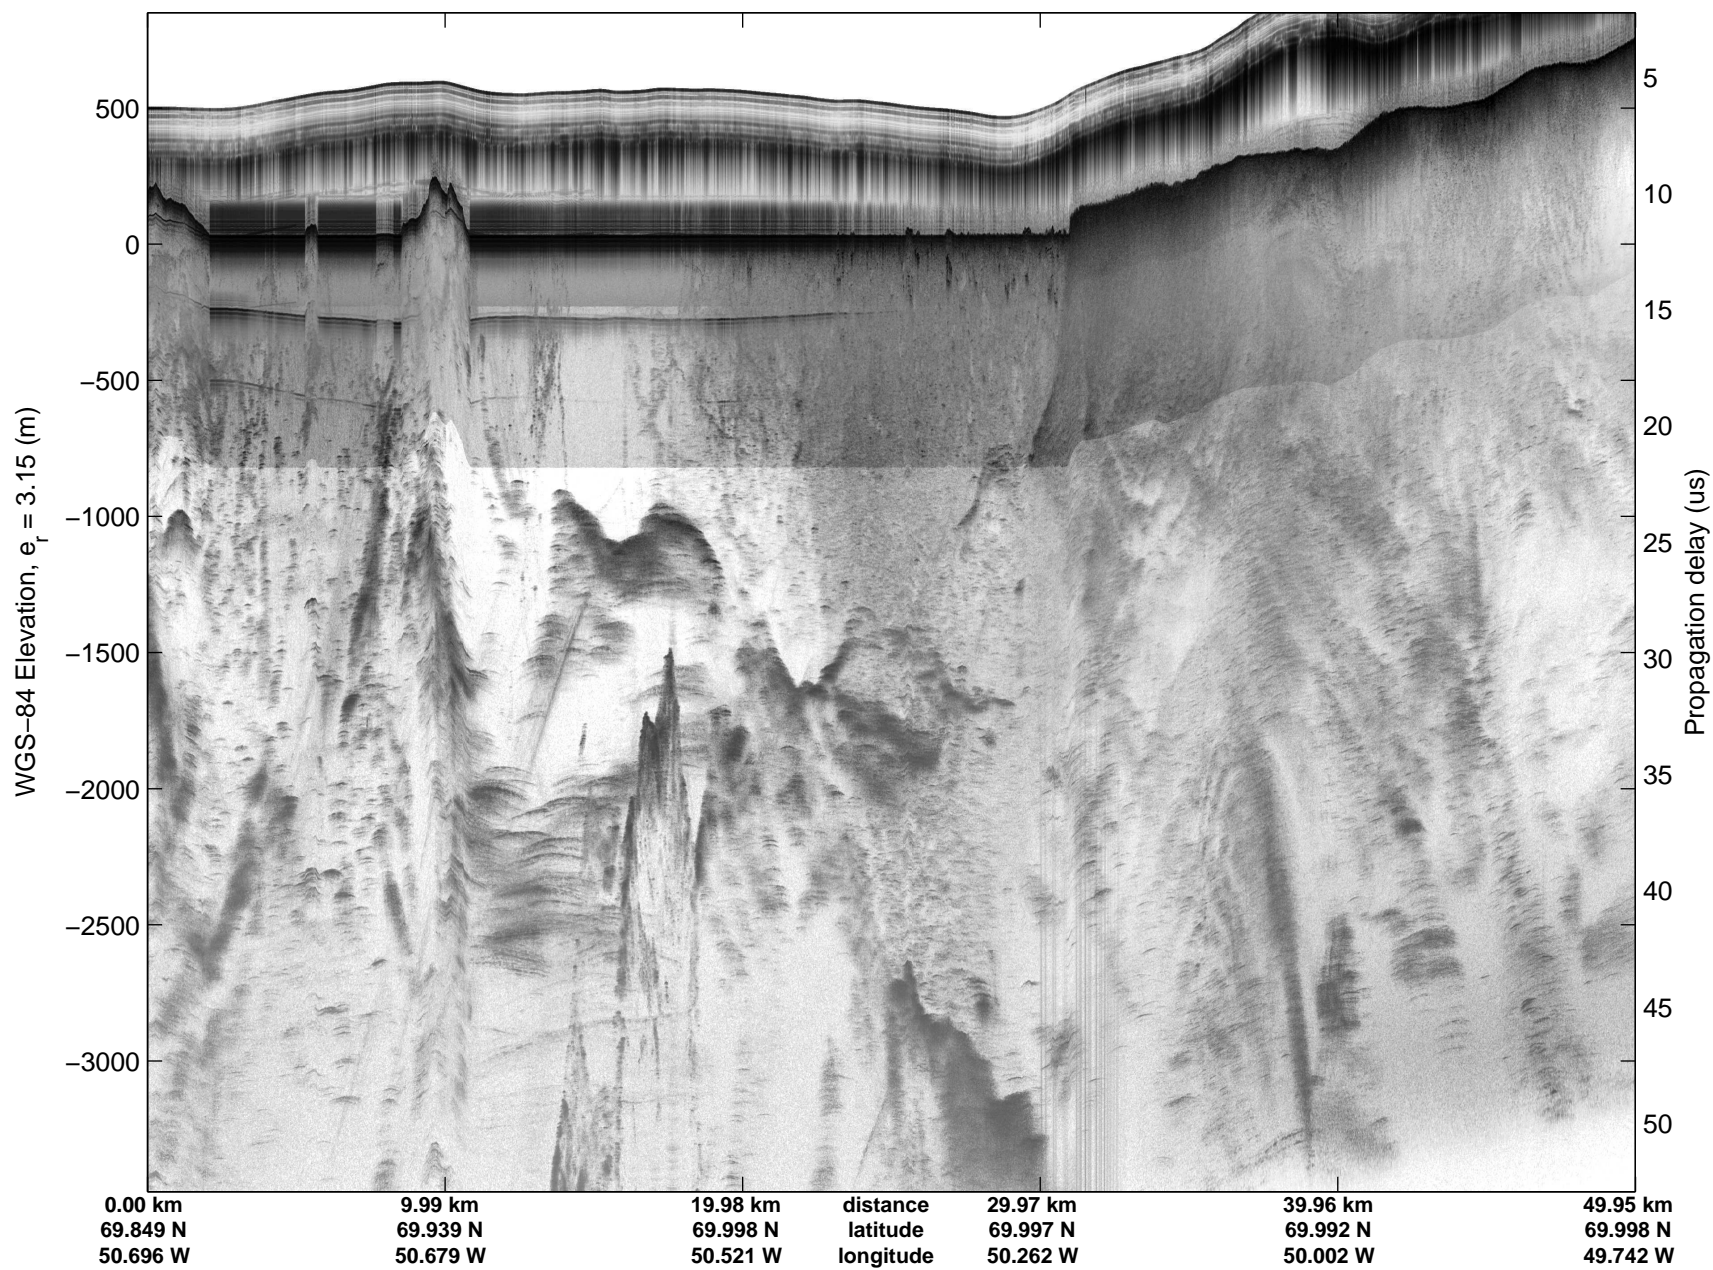

mcords5 2015_Greenland_C130: "Land Ice: Jakobshavn-Eqip-Store" 20150423_03_001: 13:05:19.6 to 13:12:45.5 GPS

mcords5 2015_Greenland_C130: "Land Ice: Jakobshavn-Eqip-Store" 20150423_03_001: 13:05:19.6 to 13:12:45.5 GPS

Land Ice: Jakobshavn-Eqjp-Store
20150423_03_002
Polar Stereograph 70N/-45E

mcords5 2015_Greenland_C130: "Land Ice: Jakobshavn-Eqip-Store" 20150423_03_002: 13:12:45.8 to 13:20:35.2 GPS

mcords5 2015_Greenland_C130: "Land Ice: Jakobshavn-Eqip-Store" 20150423_03_002: 13:12:45.8 to 13:20:35.2 GPS