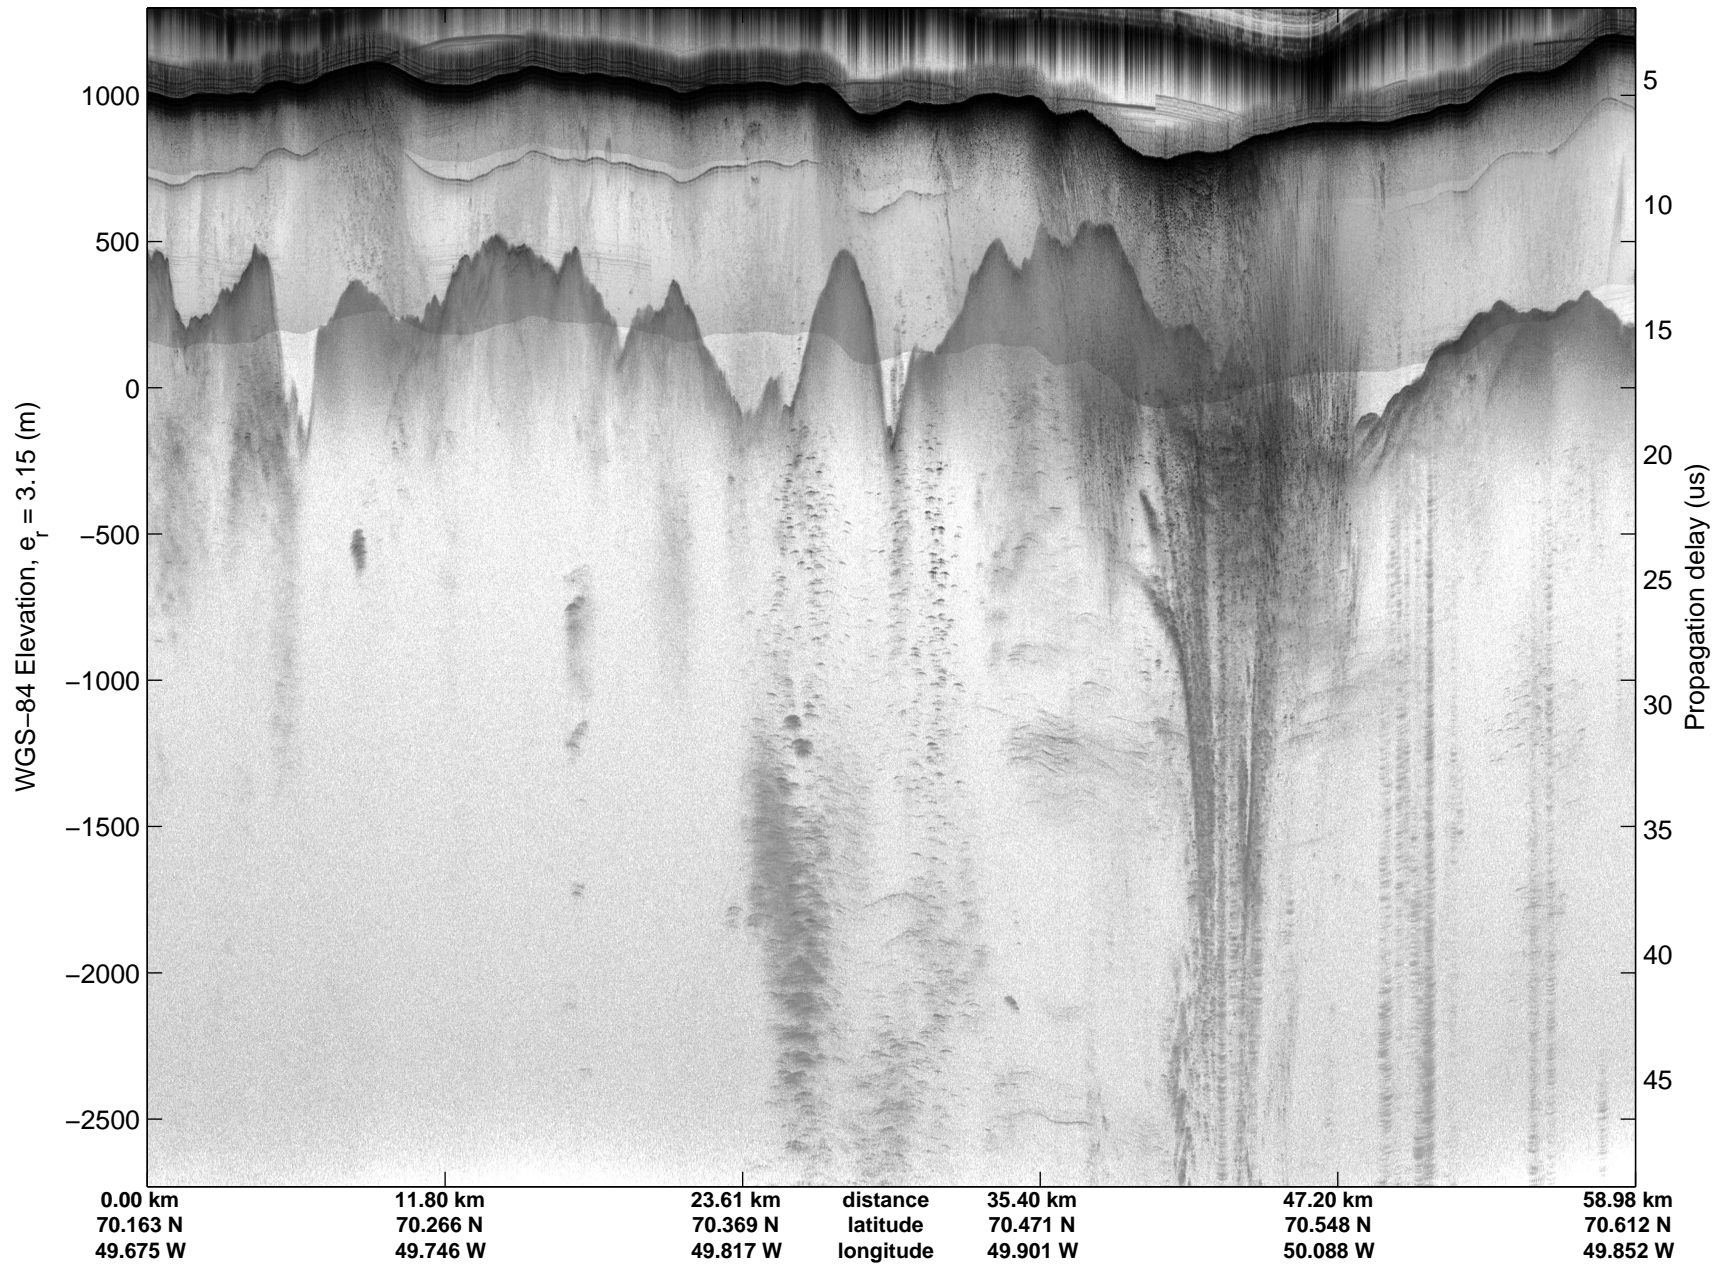

mcords5 2015_Greenland_C130: "Land Ice: Jakobshavn-Eqip-Store" 20150423_03_011: 14:14:24.7 to 14:22:22.6 GPS