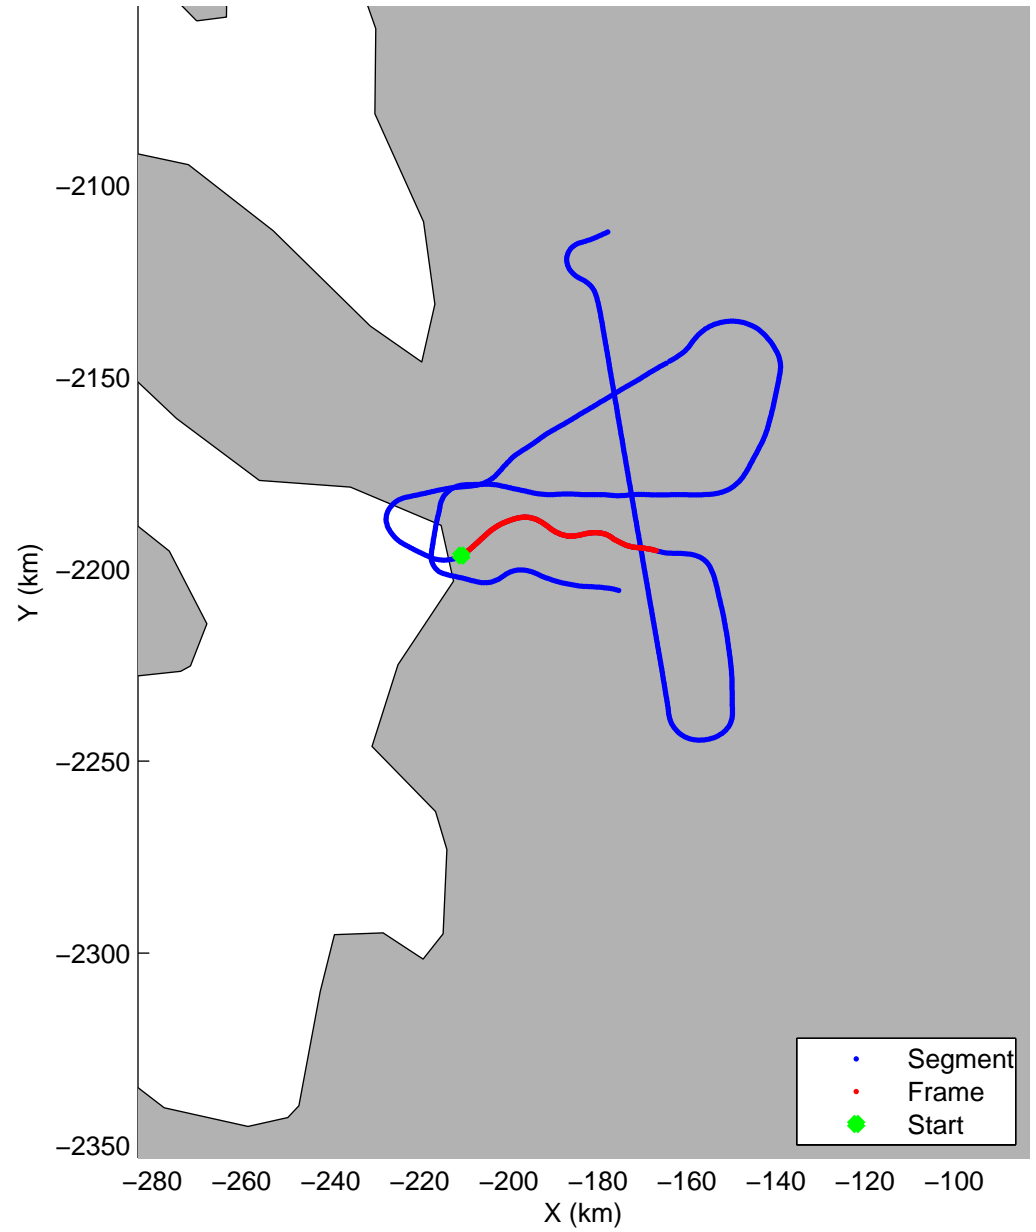

Land Ice: Jakobshavn-Eqjp-Store
20150423_03_007
Polar Stereograph 70N/-45E