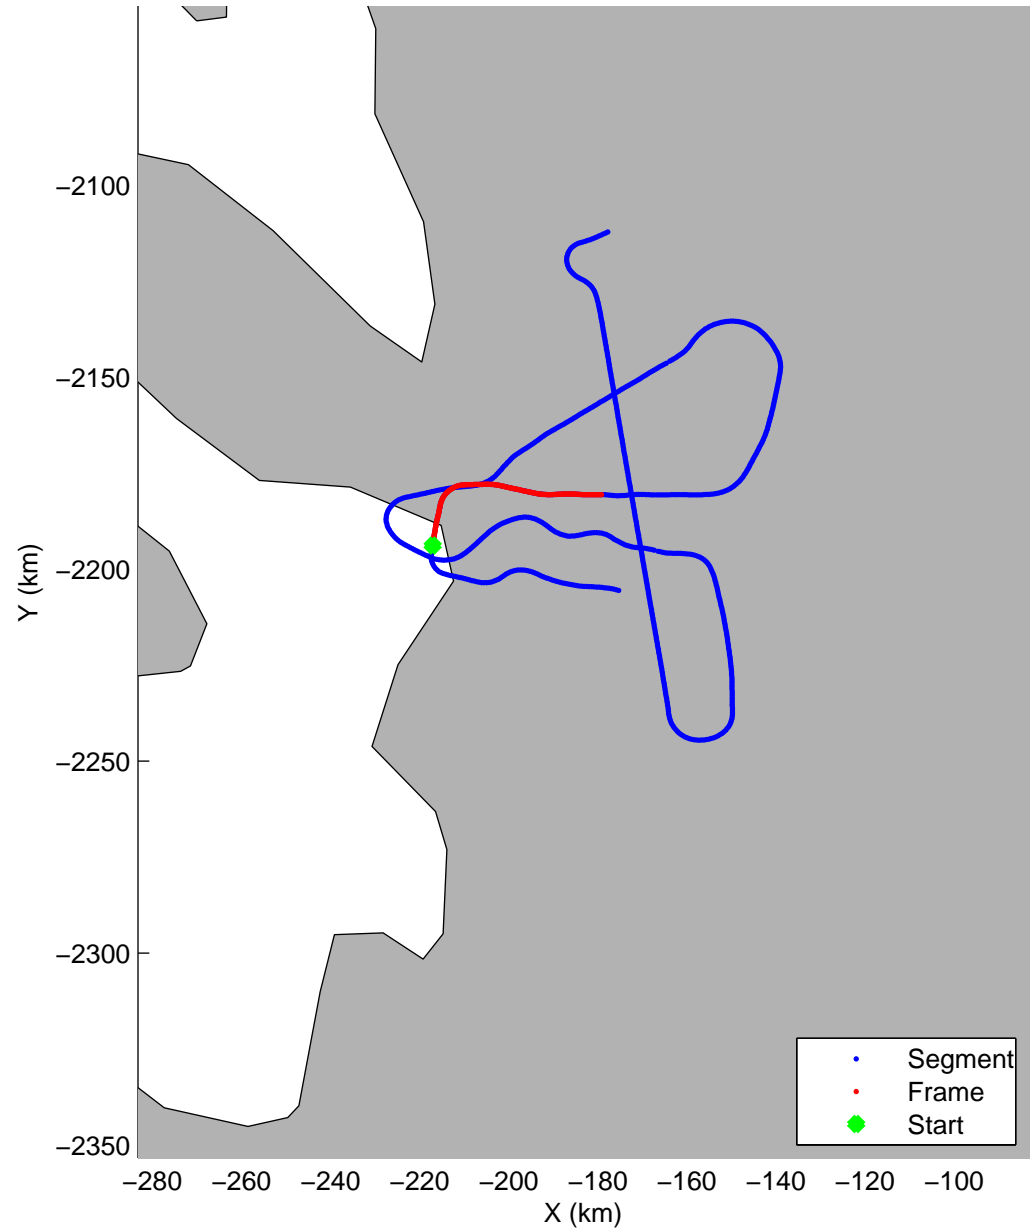

mcords5 2015_Greenland_C130: "Land Ice: Jakobshavn-Eqip-Store" 20150423_03_001: 13:05:19.6 to 13:12:45.5 GPS

mcords5 2015_Greenland_C130: "Land Ice: Jakobshavn-Eqip-Store" 20150423_03_001: 13:05:19.6 to 13:12:45.5 GPS

Land Ice: Jakobshavn-Eqjp-Store
20150423_03_002
Polar Stereograph 70N/-45E

mcords5 2015_Greenland_C130: "Land Ice: Jakobshavn-Eqip-Store" 20150423_03_002: 13:12:45.8 to 13:20:35.2 GPS

mcords5 2015_Greenland_C130: "Land Ice: Jakobshavn-Eqip-Store" 20150423_03_002: 13:12:45.8 to 13:20:35.2 GPS