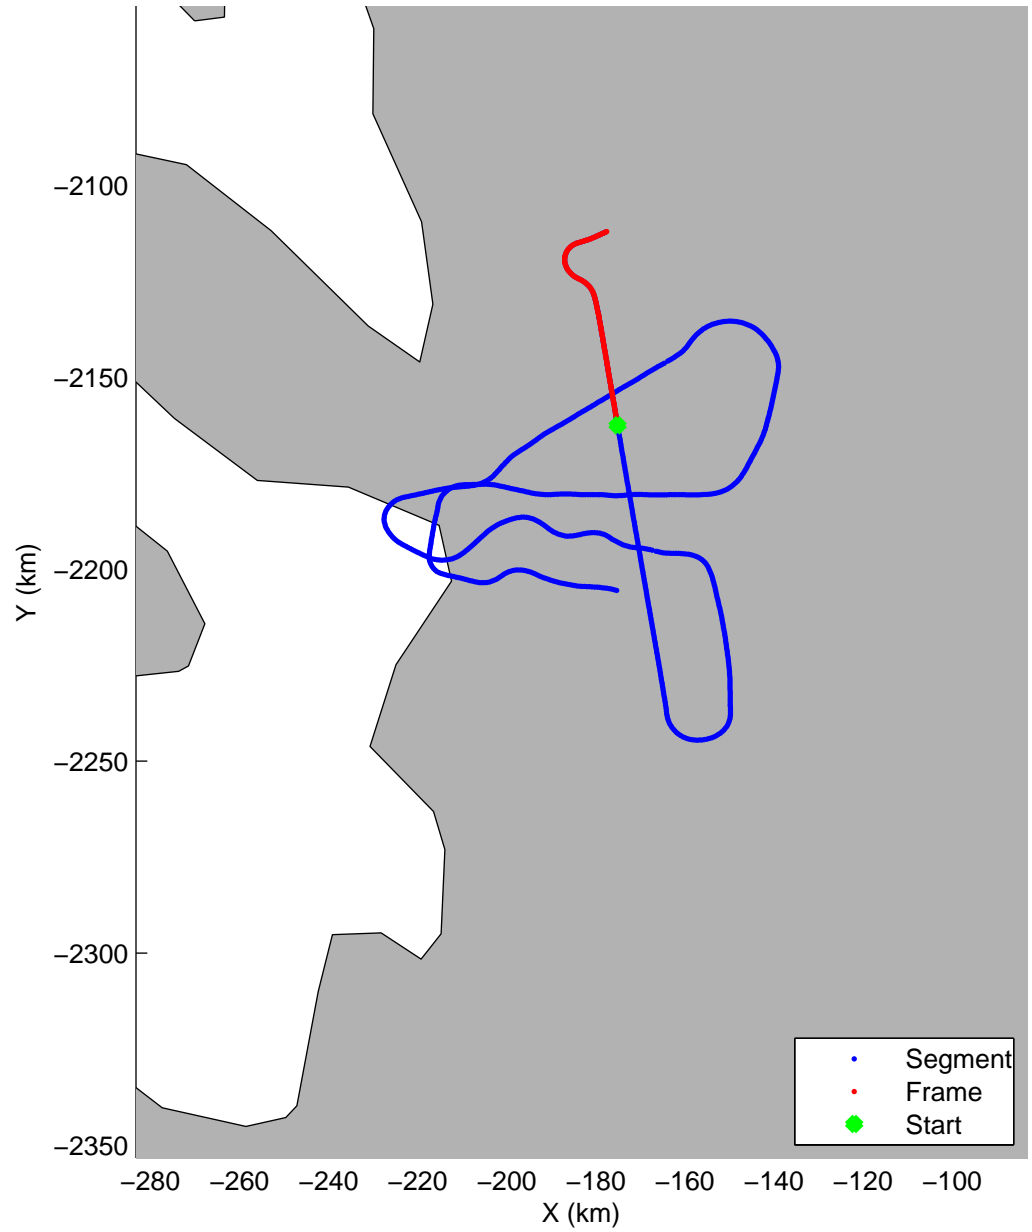

Land Ice: Jakobshavn-Eqip-Store
20150423_03_011
Polar Stereograph 70N/-45E