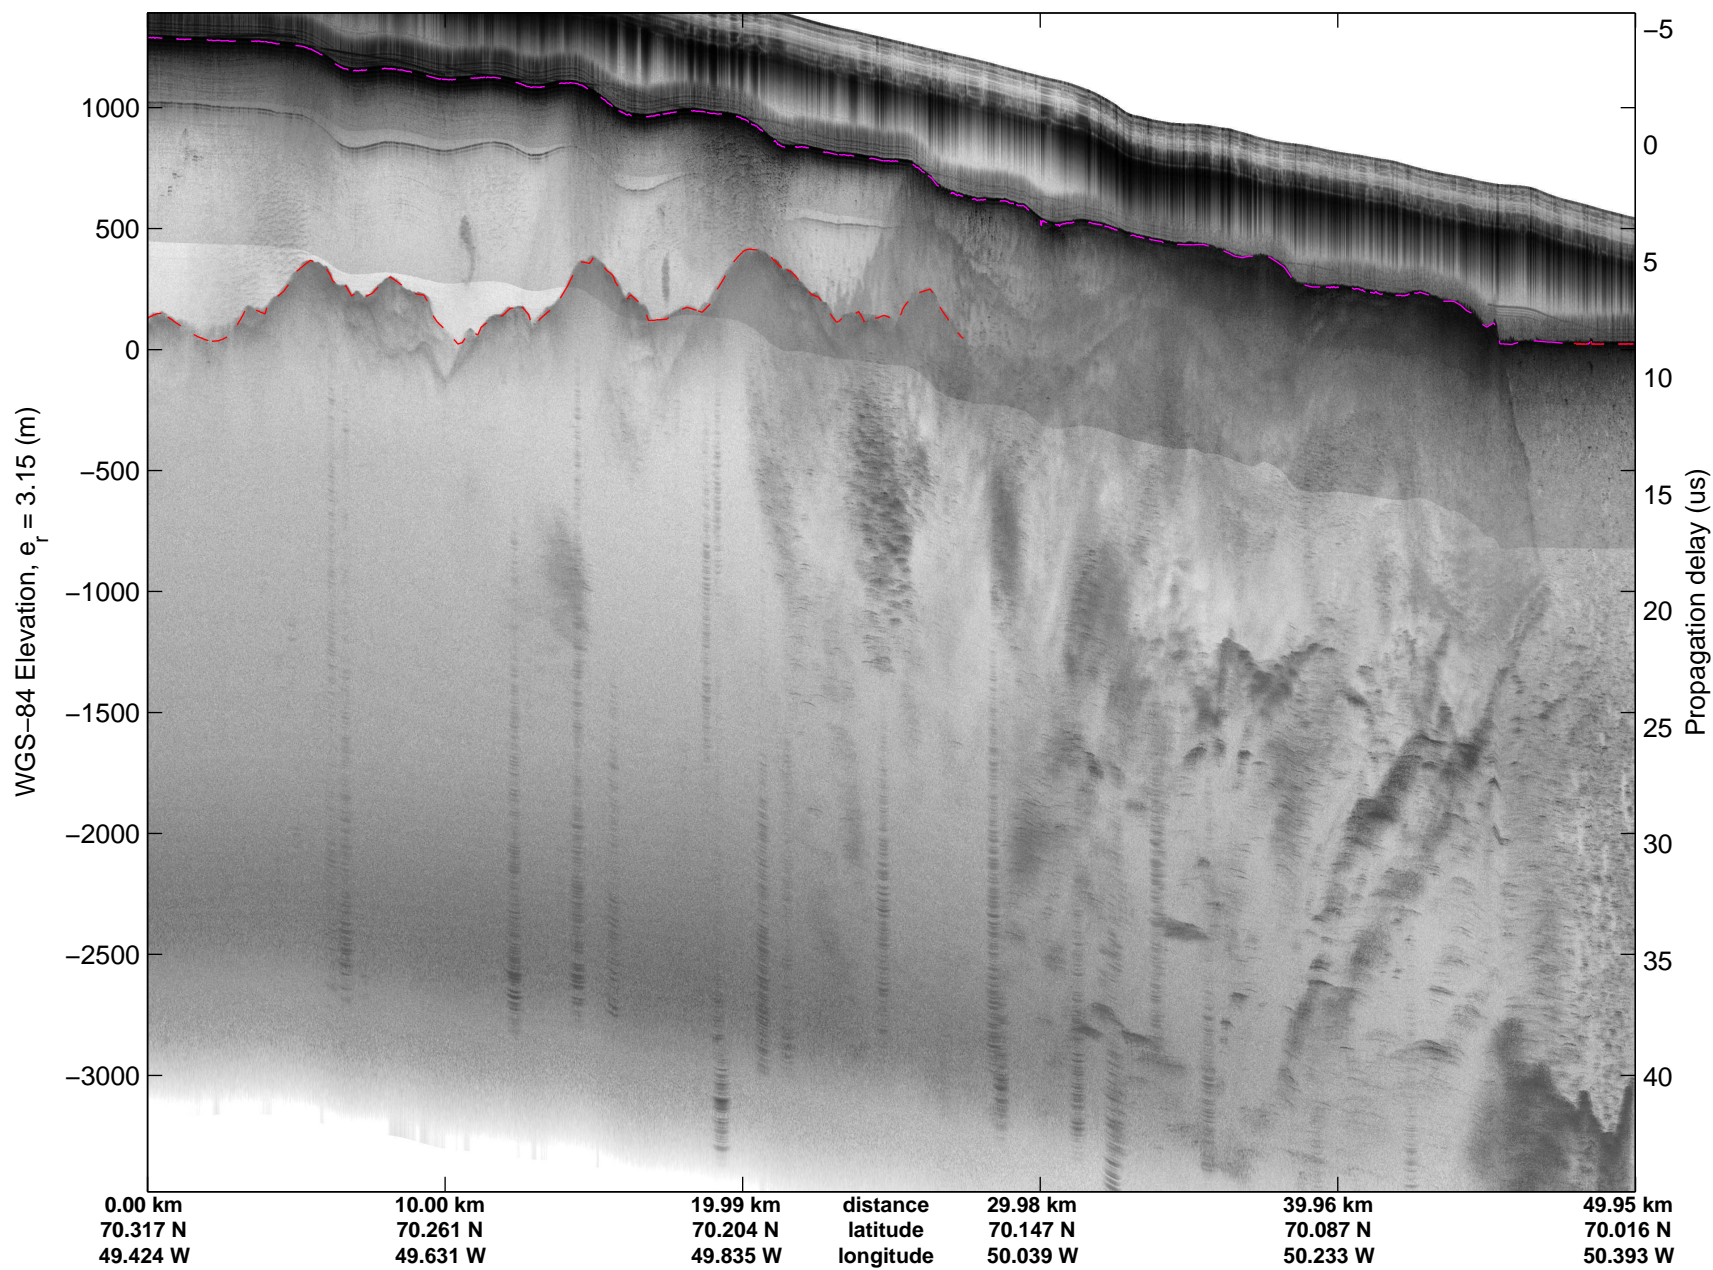

mcords5 2015_Greenland_C130: "Land Ice: Jakobshavn-Eqip-Store" 20150423_03_005: 13:34:02.0 to 13:40:27.8 GPS