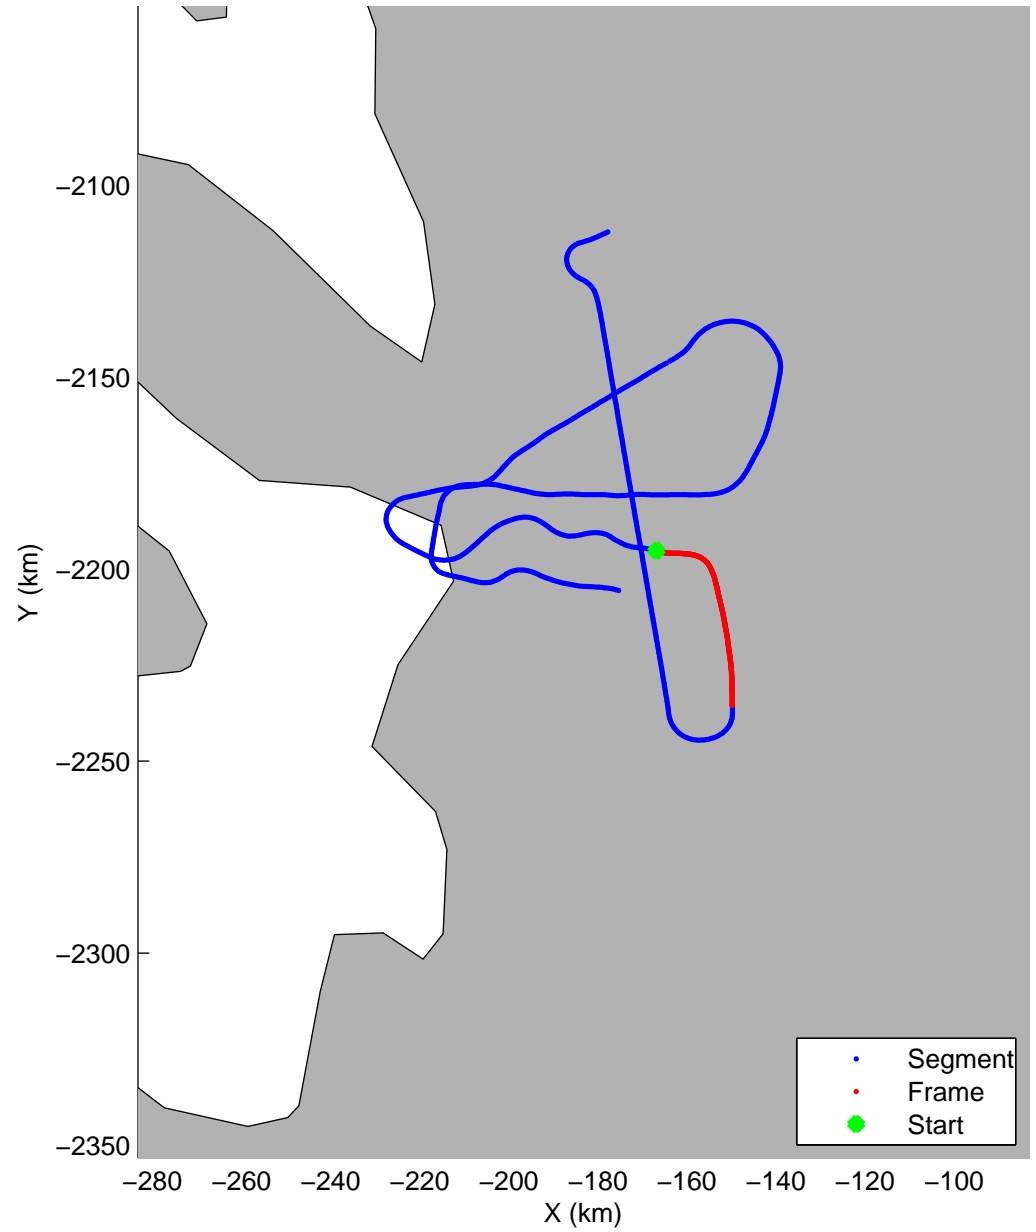

Land Ice: Jakobshavn-Eqjp-Store
20150423_03_008
Polar Stereograph 70N/-45E