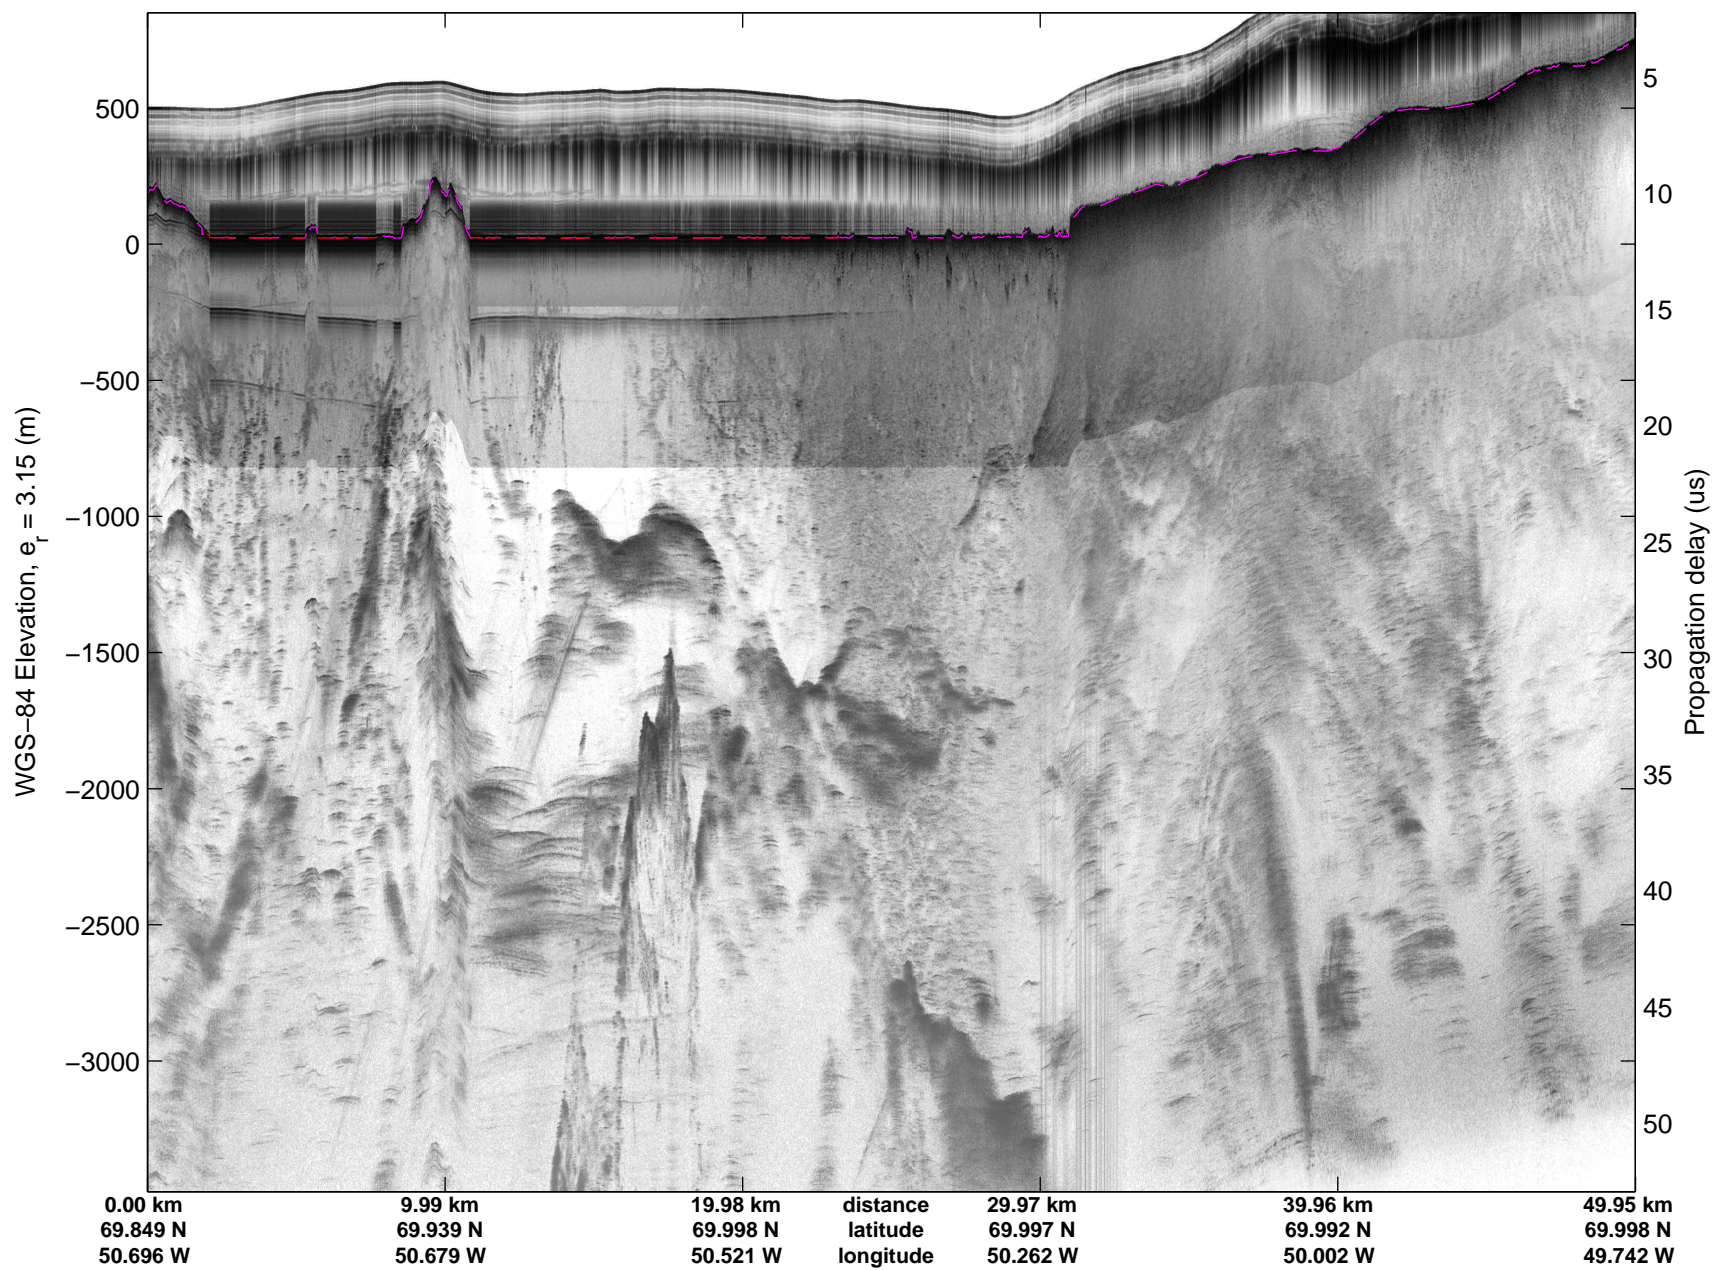

mcords5 2015_Greenland_C130: "Land Ice: Jakobshavn-Eqip-Store" 20150423_03_001: 13:05:19.6 to 13:12:45.5 GPS

mcords5 2015_Greenland_C130: "Land Ice: Jakobshavn-Eqip-Store" 20150423_03_001: 13:05:19.6 to 13:12:45.5 GPS

Land Ice: Jakobshavn-Eqjp-Store
20150423_03_002
Polar Stereograph 70N/-45E

mcords5 2015_Greenland_C130: "Land Ice: Jakobshavn-Eqip-Store" 20150423_03_002: 13:12:45.8 to 13:20:35.2 GPS

mcords5 2015_Greenland_C130: "Land Ice: Jakobshavn-Eqip-Store" 20150423_03_002: 13:12:45.8 to 13:20:35.2 GPS

Land Ice: Jakobshavn-Eqjp-Store
20150423_03_003
Polar Stereograph 70N/-45E

mcords5 2015_Greenland_C130: "Land Ice: Jakobshavn-Eqip-Store" 20150423_03_003: 13:20:35.5 to 13:27:53.8 GPS

mcords5 2015_Greenland_C130: "Land Ice: Jakobshavn-Eqip-Store" 20150423_03_003: 13:20:35.5 to 13:27:53.8 GPS