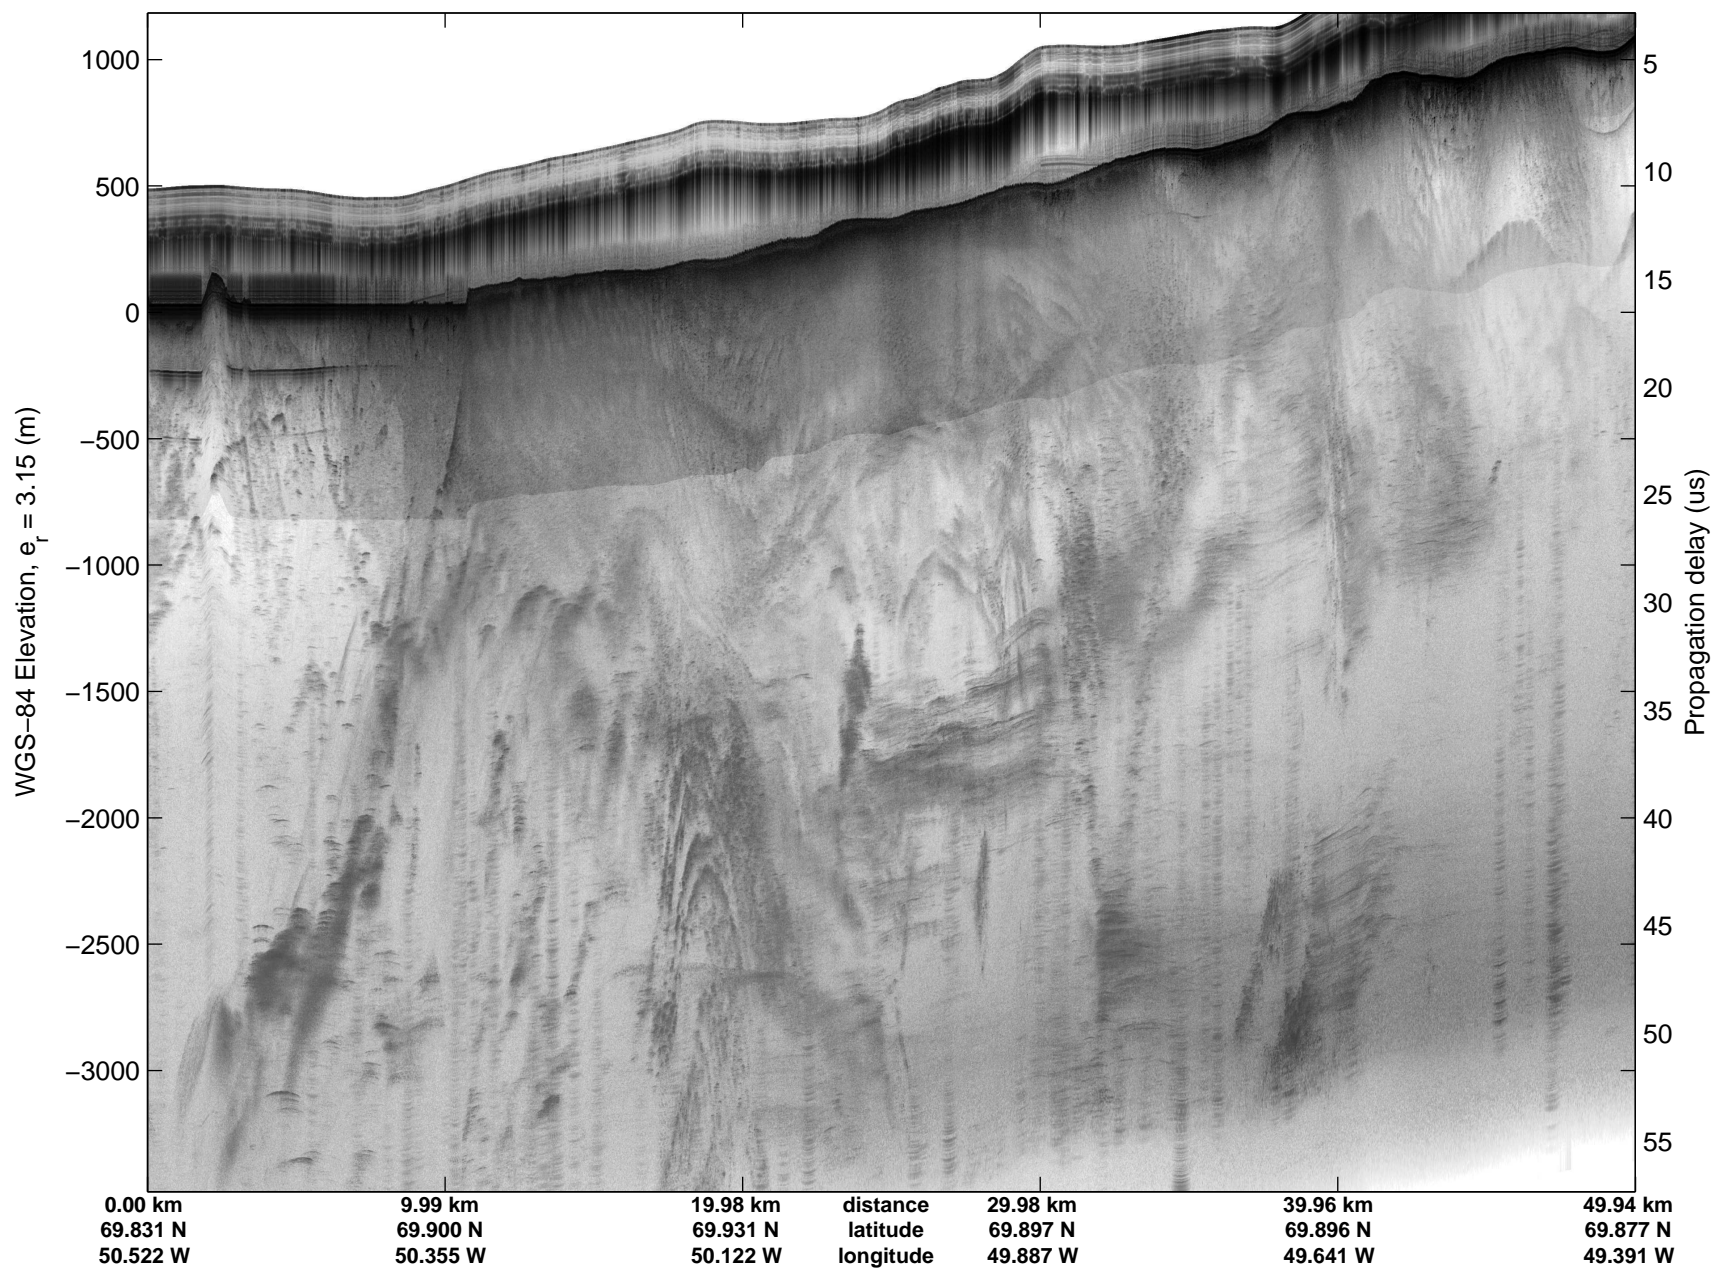

mcords5 2015_Greenland_C130: "Land Ice: Jakobshavn-Eqip-Store" 20150423_03_007: 13:47:37.4 to 13:55:09.3 GPS