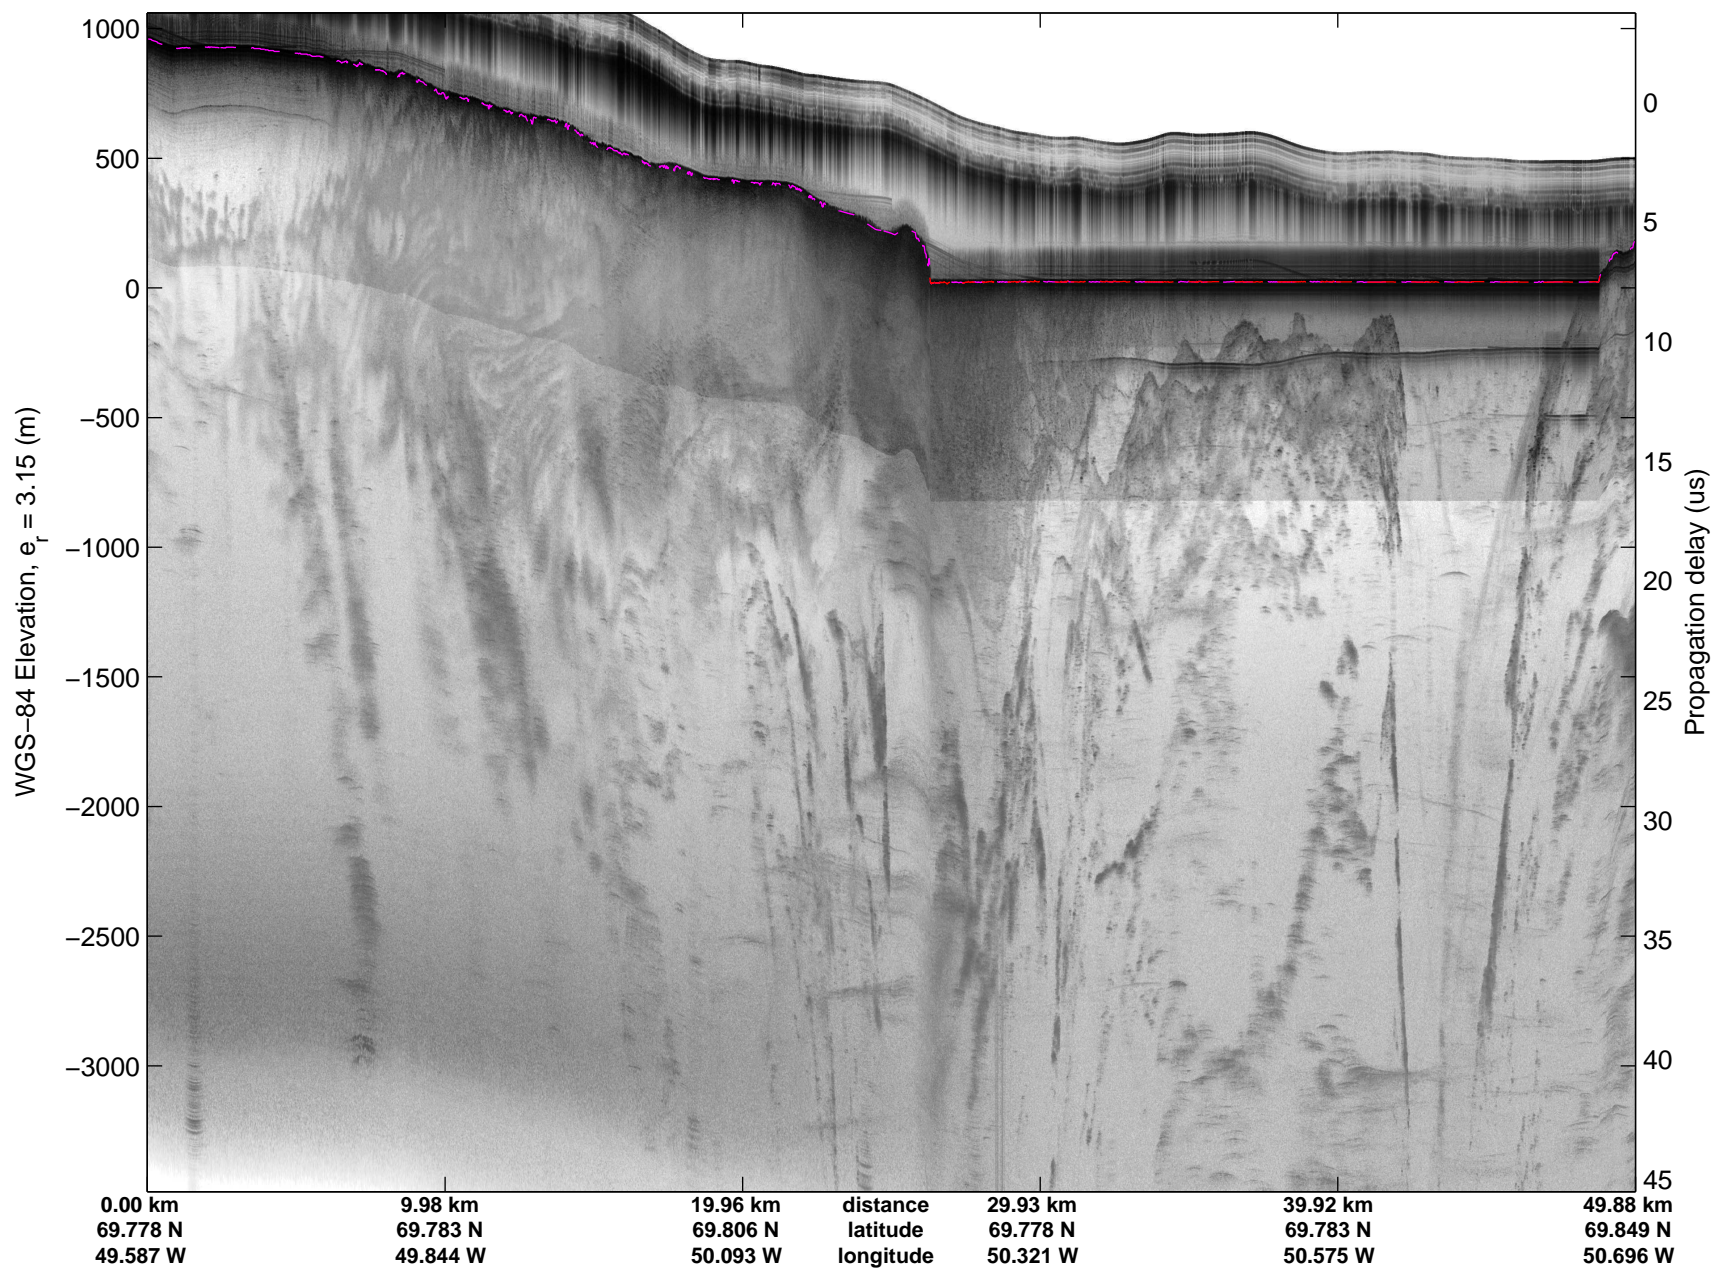

mcords5 2015_Greenland_C130: "Land Ice: Jakobshavn-Eqip-Store" 20150423_03_001: 13:05:19.6 to 13:12:45.5 GPS

mcords5 2015_Greenland_C130: "Land Ice: Jakobshavn-Eqip-Store" 20150423_03_001: 13:05:19.6 to 13:12:45.5 GPS

Land Ice: Jakobshavn-Eqjp-Store
20150423_03_002
Polar Stereograph 70N/-45E

mcords5 2015_Greenland_C130: "Land Ice: Jakobshavn-Eqip-Store" 20150423_03_002: 13:12:45.8 to 13:20:35.2 GPS

mcords5 2015_Greenland_C130: "Land Ice: Jakobshavn-Eqip-Store" 20150423_03_002: 13:12:45.8 to 13:20:35.2 GPS

Land Ice: Jakobshavn-Eqjp-Store
20150423_03_003
Polar Stereograph 70N/-45E

mcords5 2015_Greenland_C130: "Land Ice: Jakobshavn-Eqip-Store" 20150423_03_003: 13:20:35.5 to 13:27:53.8 GPS

mcords5 2015_Greenland_C130: "Land Ice: Jakobshavn-Eqip-Store" 20150423_03_003: 13:20:35.5 to 13:27:53.8 GPS