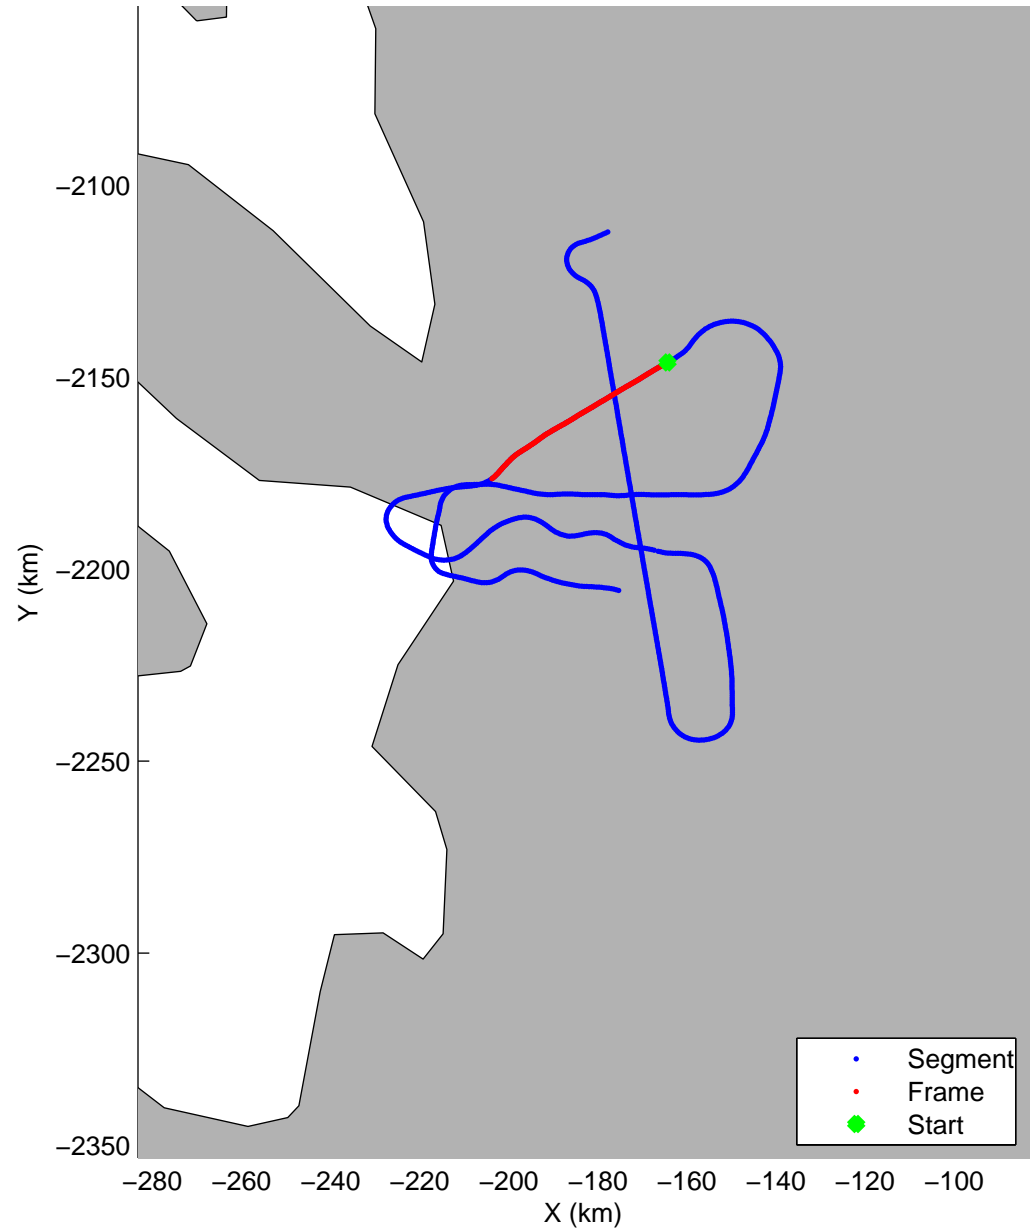

Land Ice: Jakobshavn-Eqj-Store
20150423_03_005
Polar Stereograph 70N/-45E