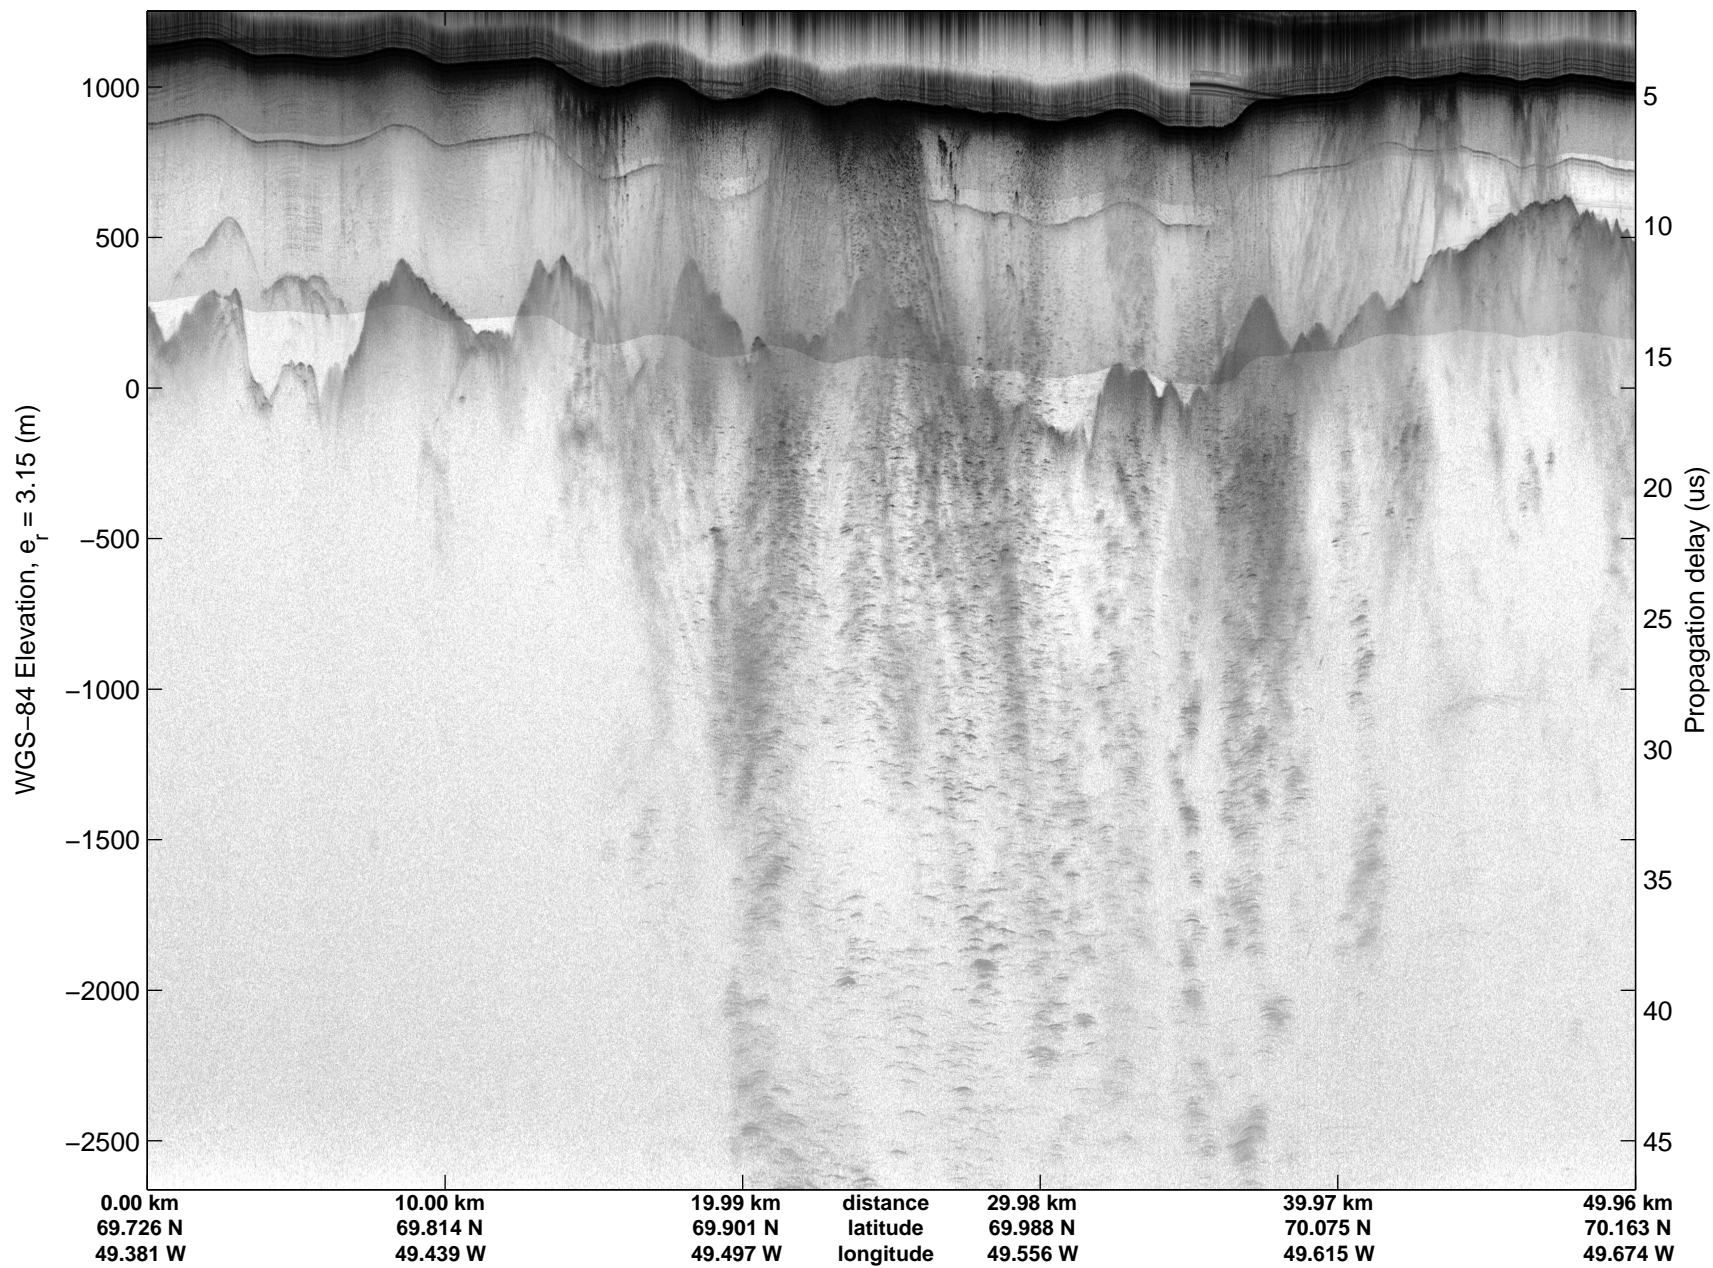

mcords5 2015_Greenland_C130: "Land Ice: Jakobshavn-Eqip-Store" 20150423_03_010: 14:08:05.0 to 14:14:24.4 GPS