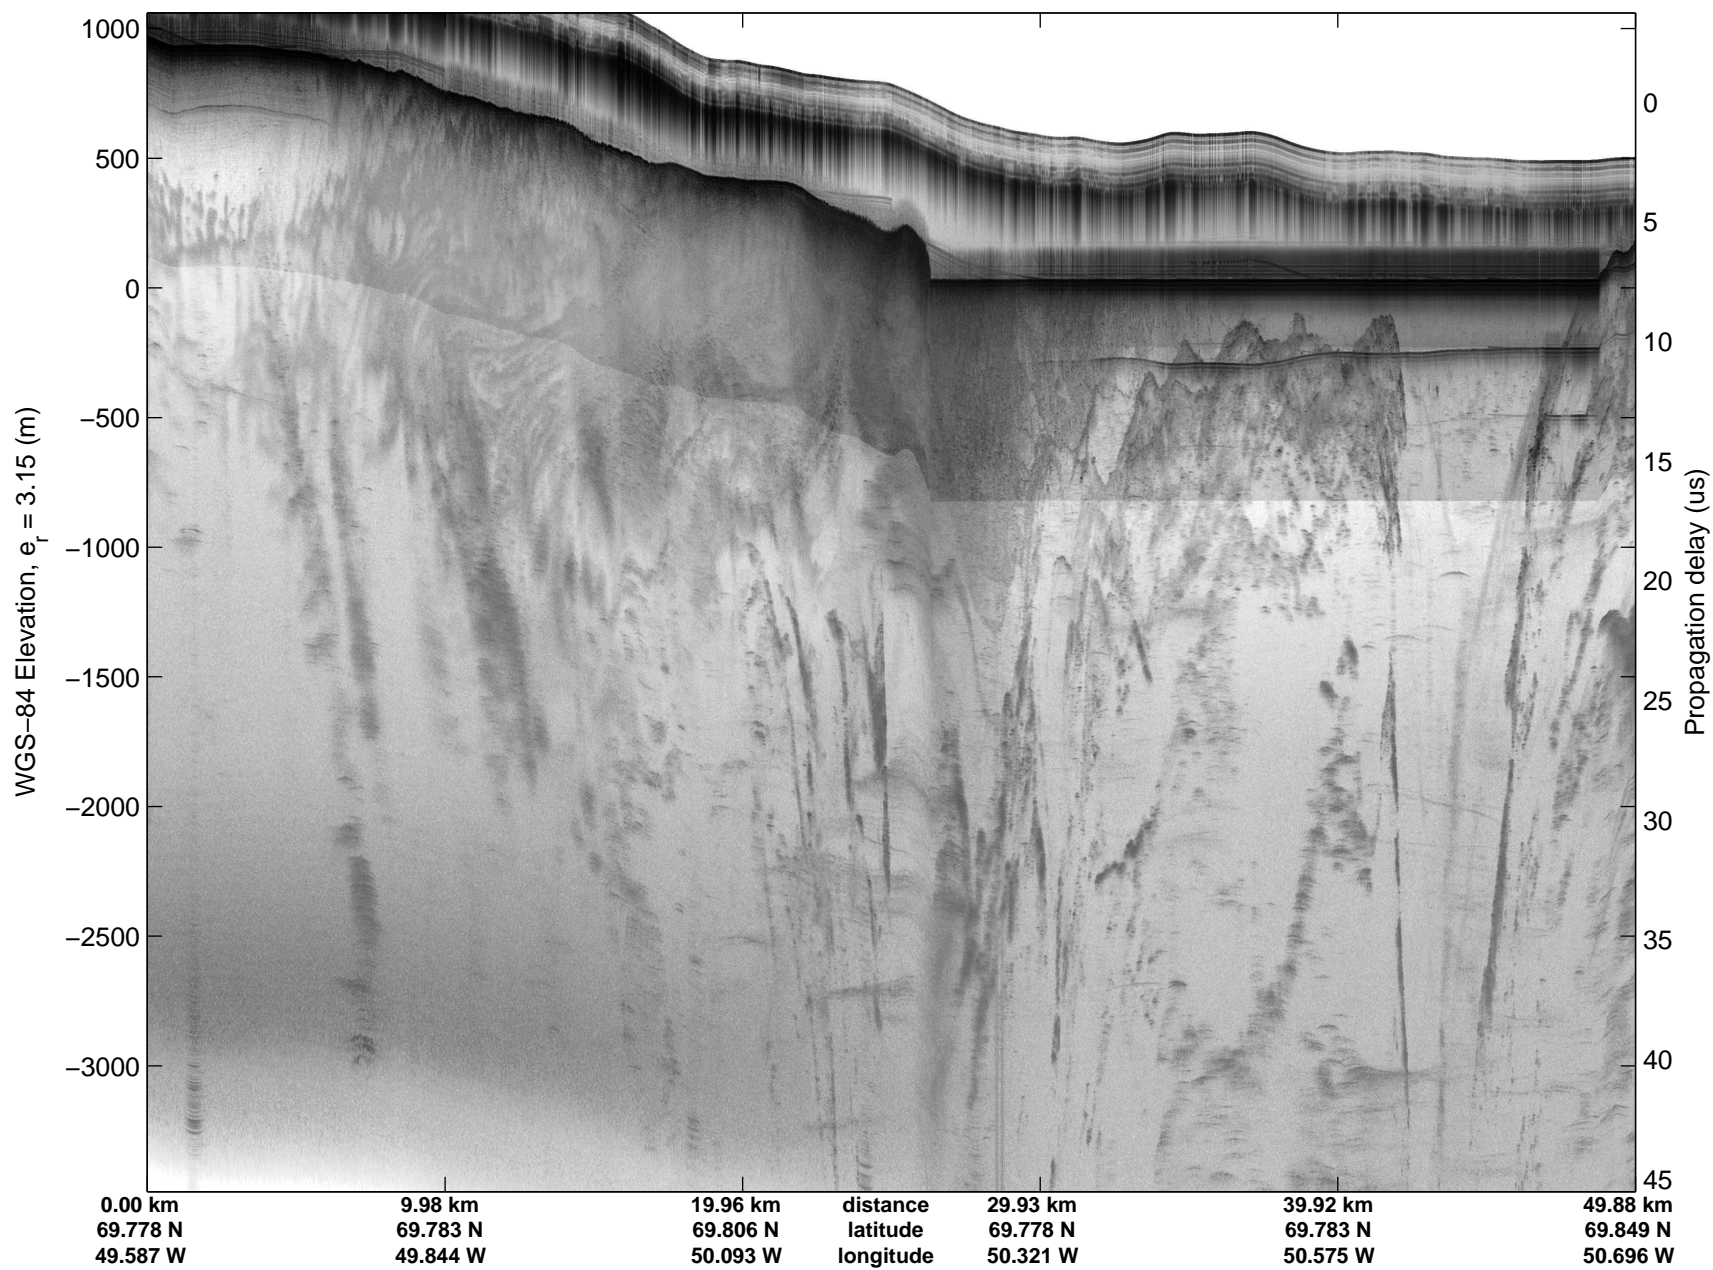

mcords5 2015_Greenland_C130: "Land Ice: Jakobshavn-Eqip-Store" 20150423_03_001: 13:05:19.6 to 13:12:45.5 GPS

mcords5 2015_Greenland_C130: "Land Ice: Jakobshavn-Eqip-Store" 20150423_03_001: 13:05:19.6 to 13:12:45.5 GPS

Land Ice: Jakobshavn-Eqjp-Store
20150423_03_002
Polar Stereograph 70N/-45E

mcords5 2015_Greenland_C130: "Land Ice: Jakobshavn-Eqip-Store" 20150423_03_002: 13:12:45.8 to 13:20:35.2 GPS

mcords5 2015_Greenland_C130: "Land Ice: Jakobshavn-Eqip-Store" 20150423_03_002: 13:12:45.8 to 13:20:35.2 GPS