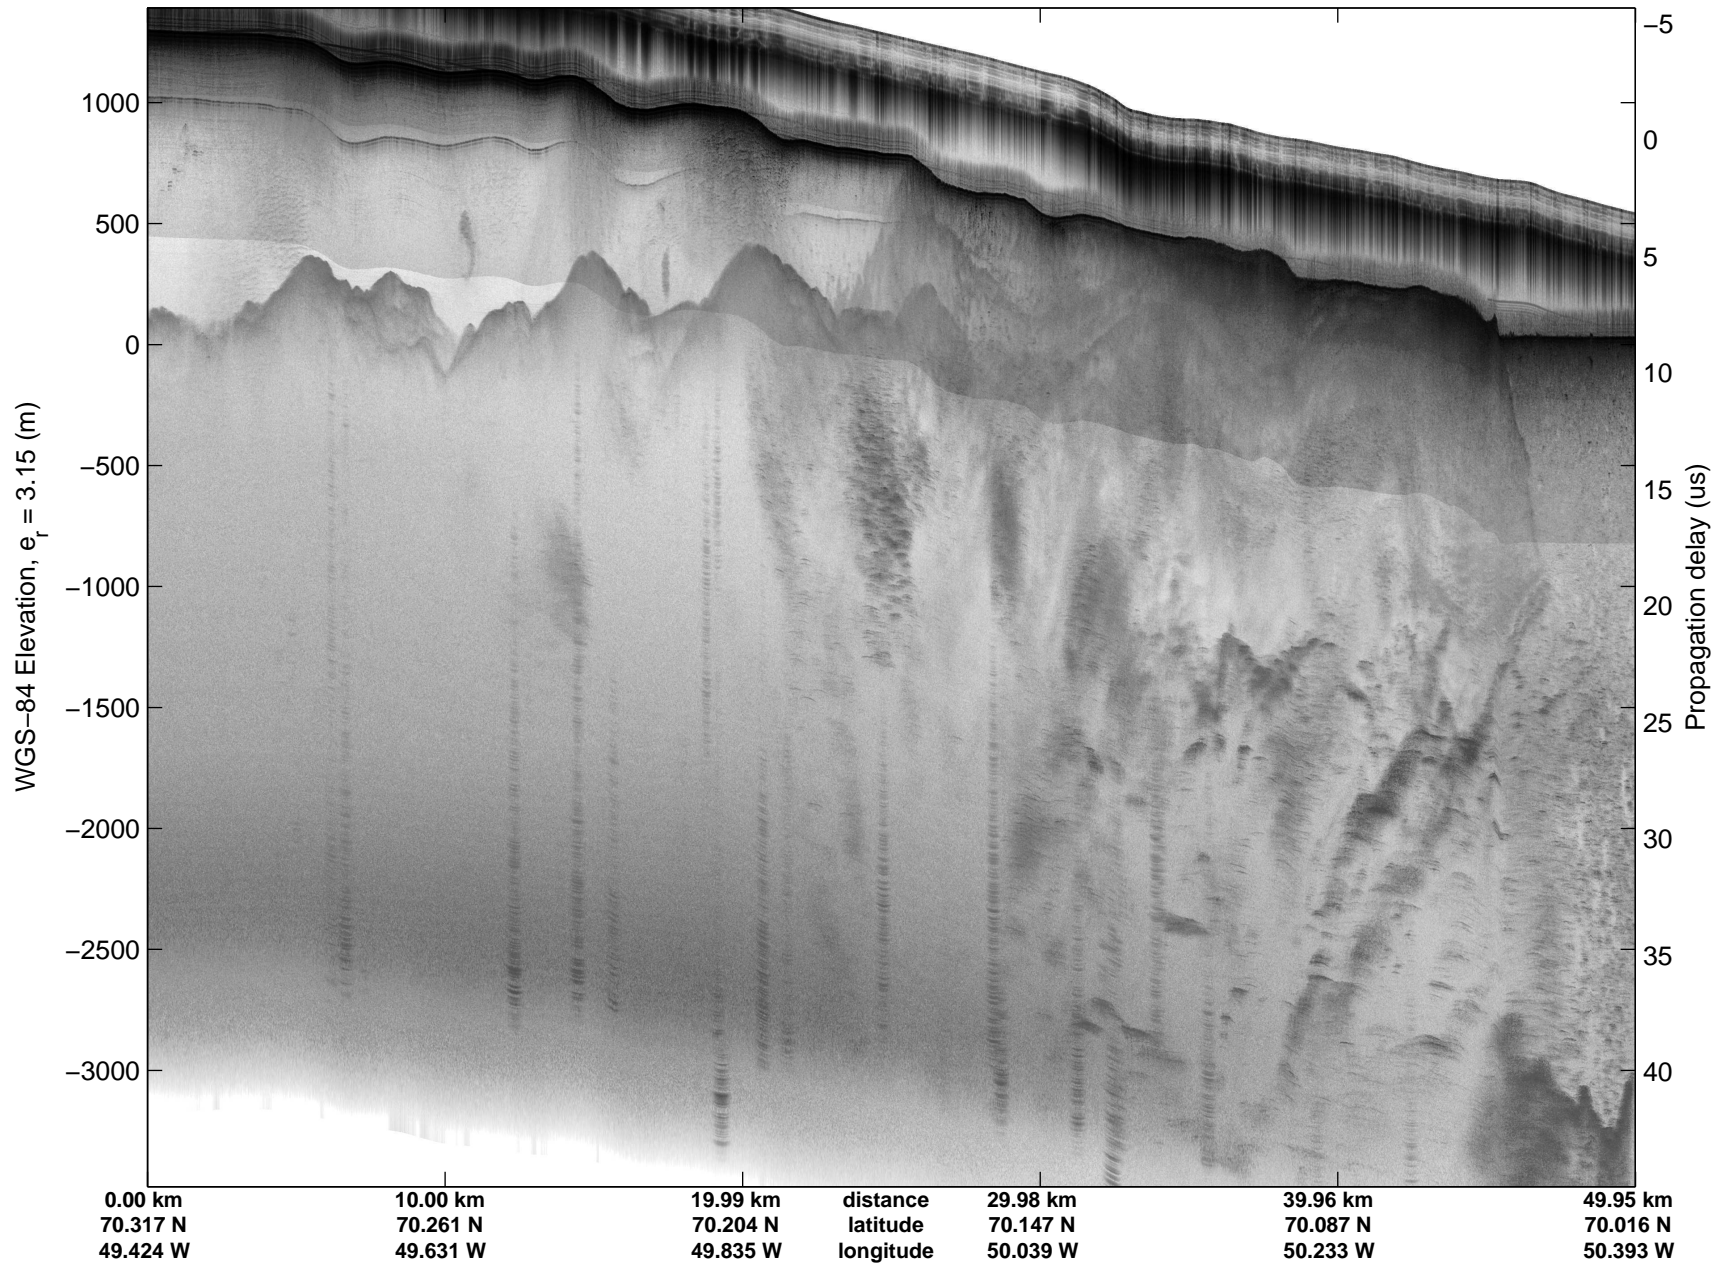

mcords5 2015_Greenland_C130: "Land Ice: Jakobshavn-Eqip-Store" 20150423_03_005: 13:34:02.0 to 13:40:27.8 GPS