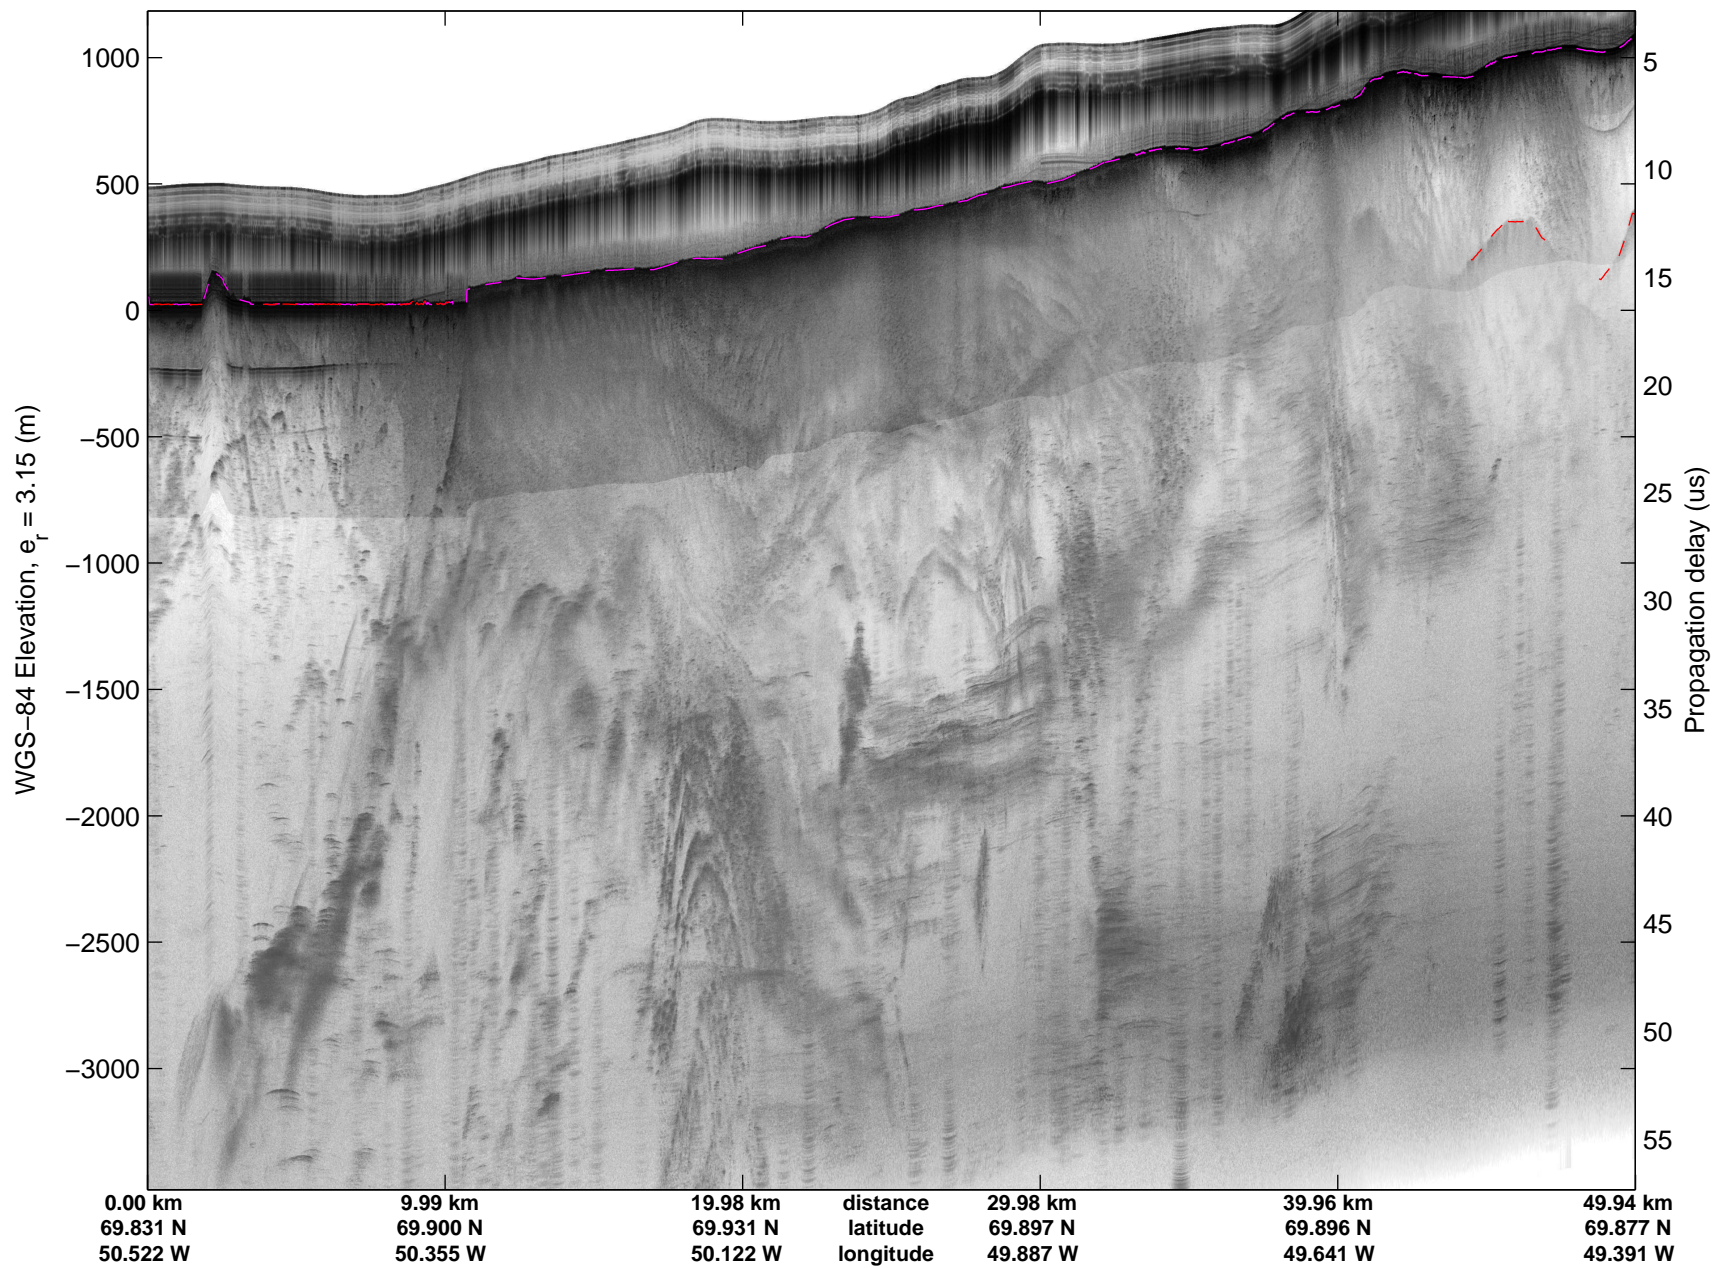

mcords5 2015_Greenland_C130: "Land Ice: Jakobshavn-Eqip-Store" 20150423_03_007: 13:47:37.4 to 13:55:09.3 GPS