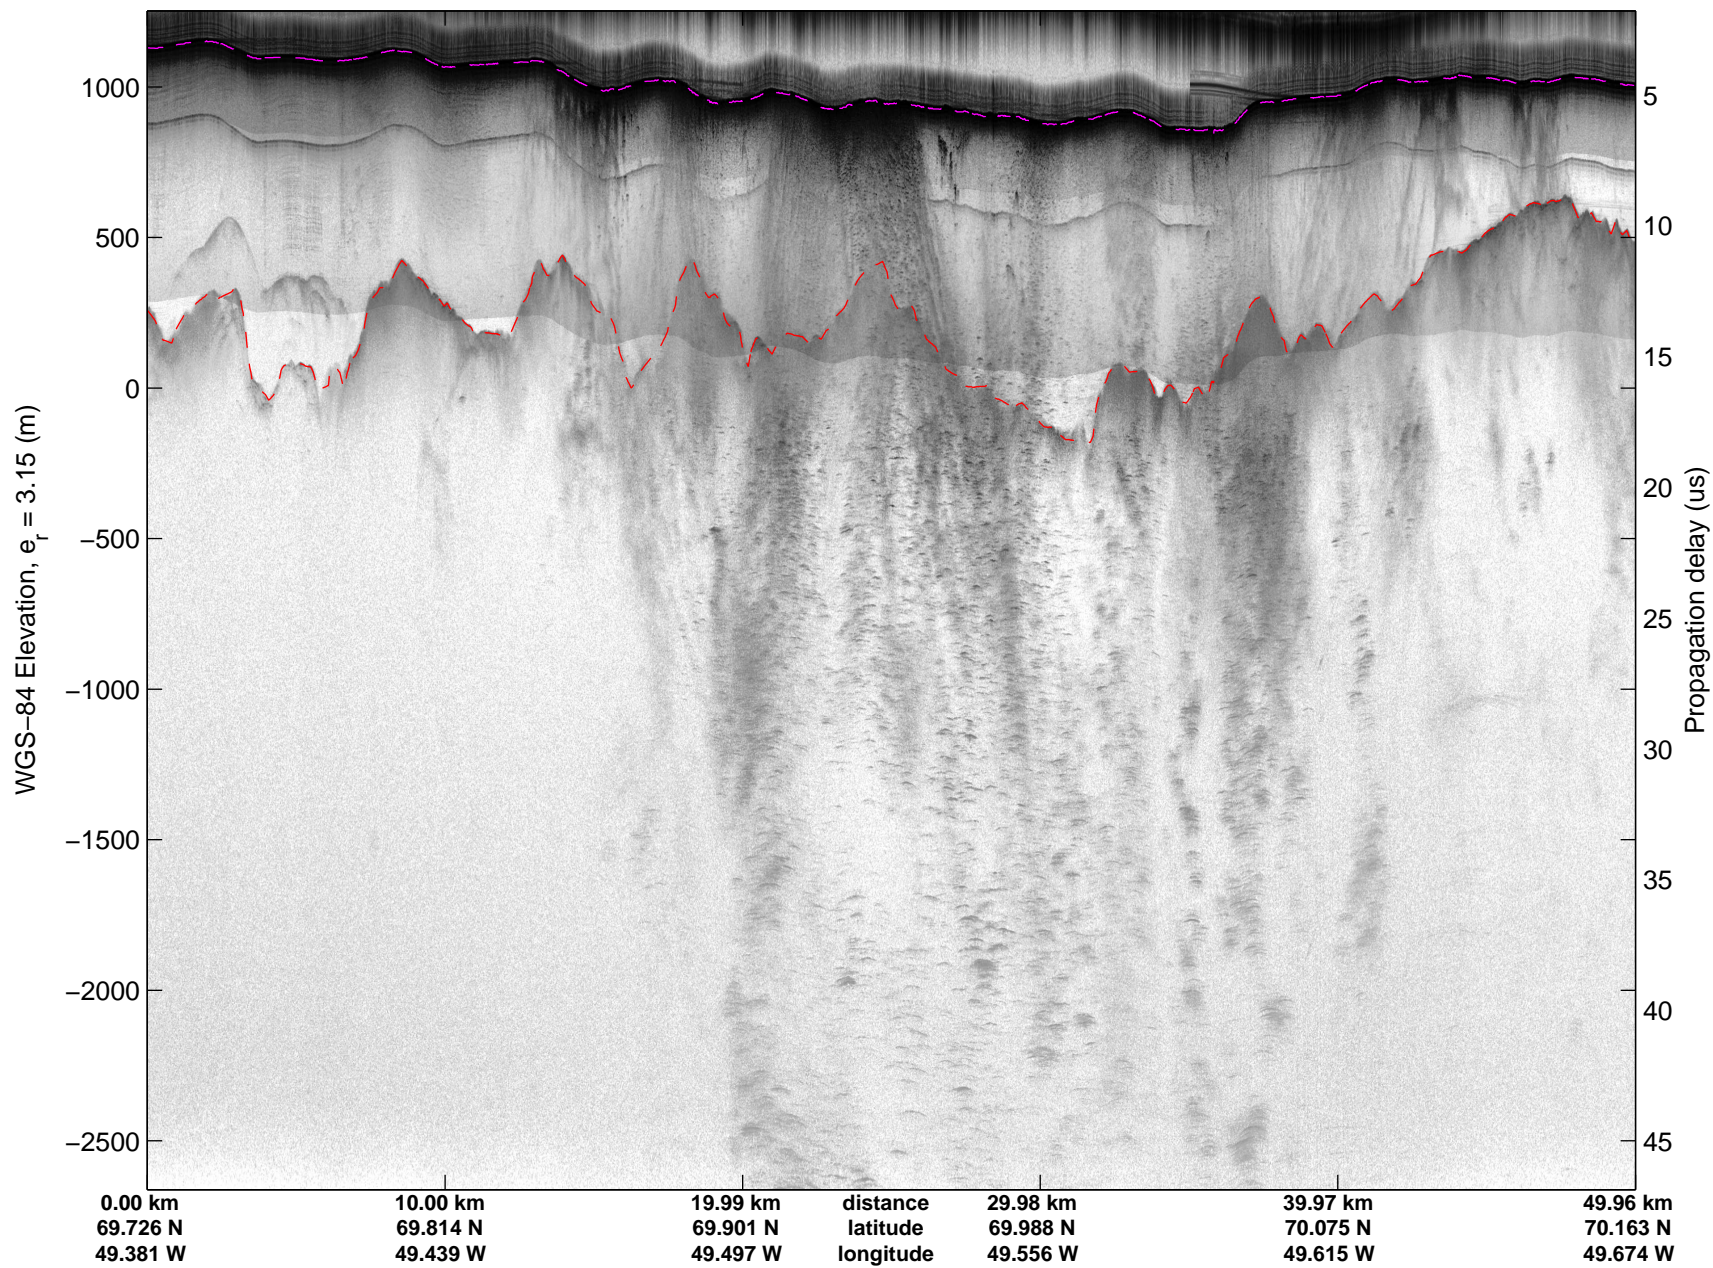

mcords5 2015_Greenland_C130: "Land Ice: Jakobshavn-Eqip-Store" 20150423_03_010: 14:08:05.0 to 14:14:24.4 GPS