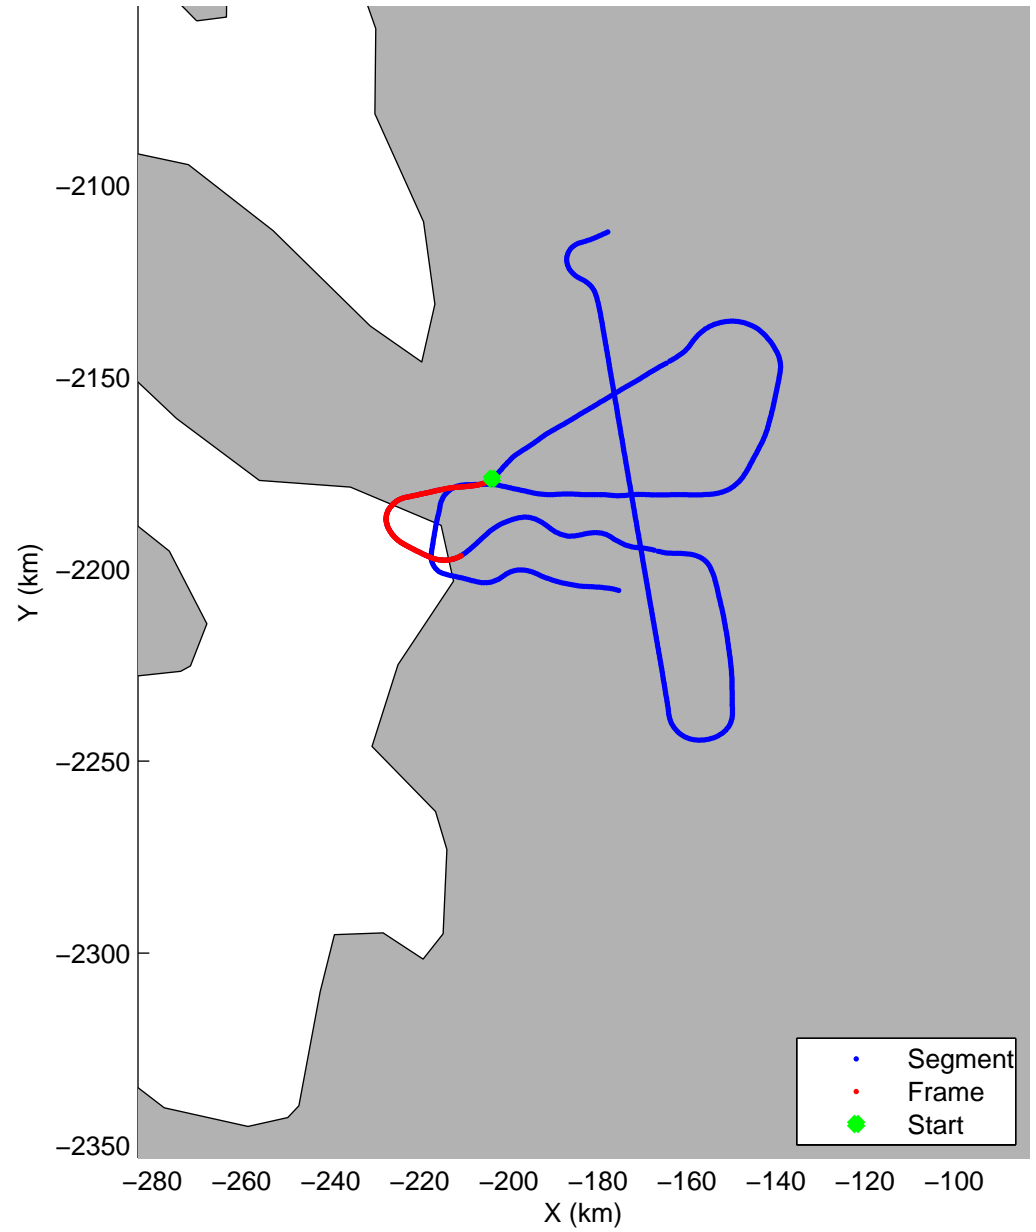

Land Ice: Jakobshavn-Eqjp-Store
20150423_03_006
Polar Stereograph 70N/-45E