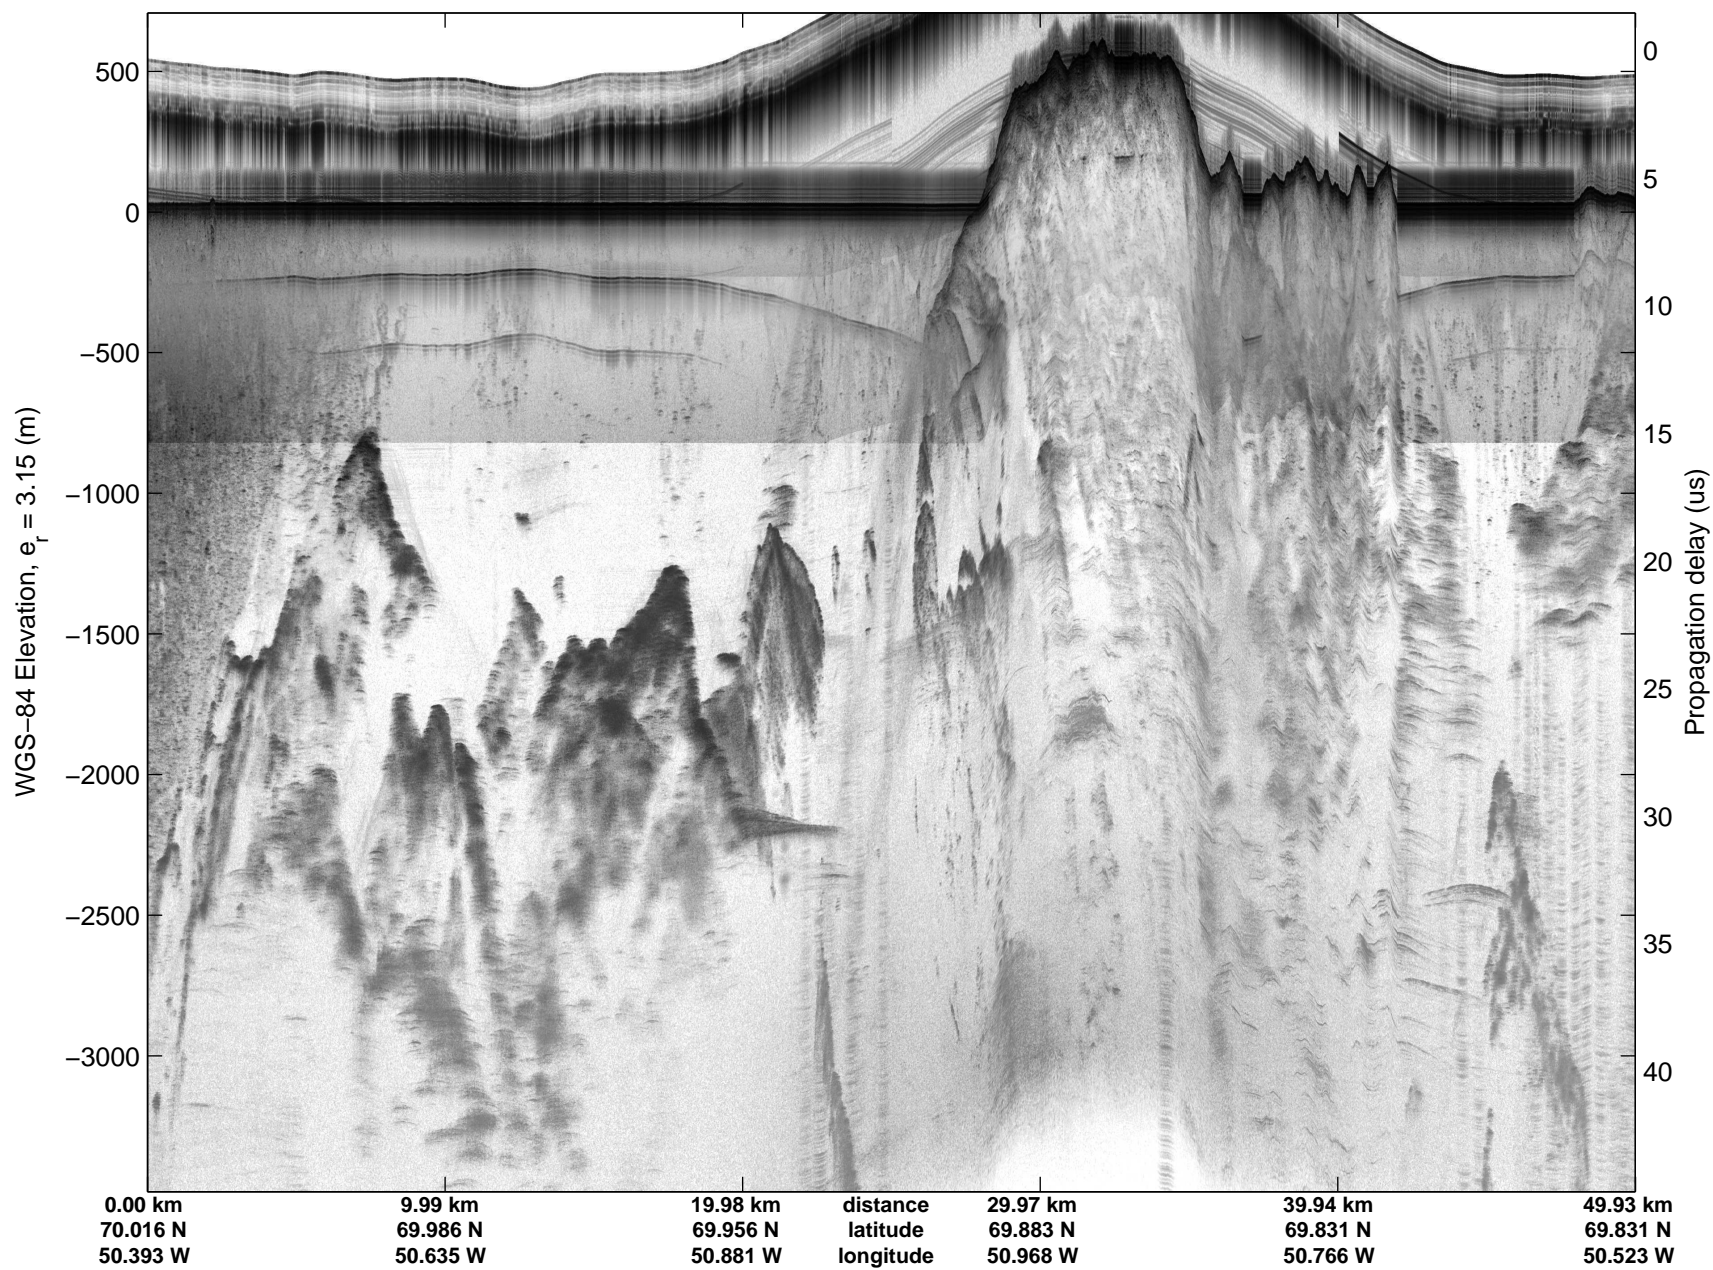

mcords5 2015_Greenland_C130: "Land Ice: Jakobshavn-Eqip-Store" 20150423_03_006: 13:40:28.1 to 13:47:37.1 GPS