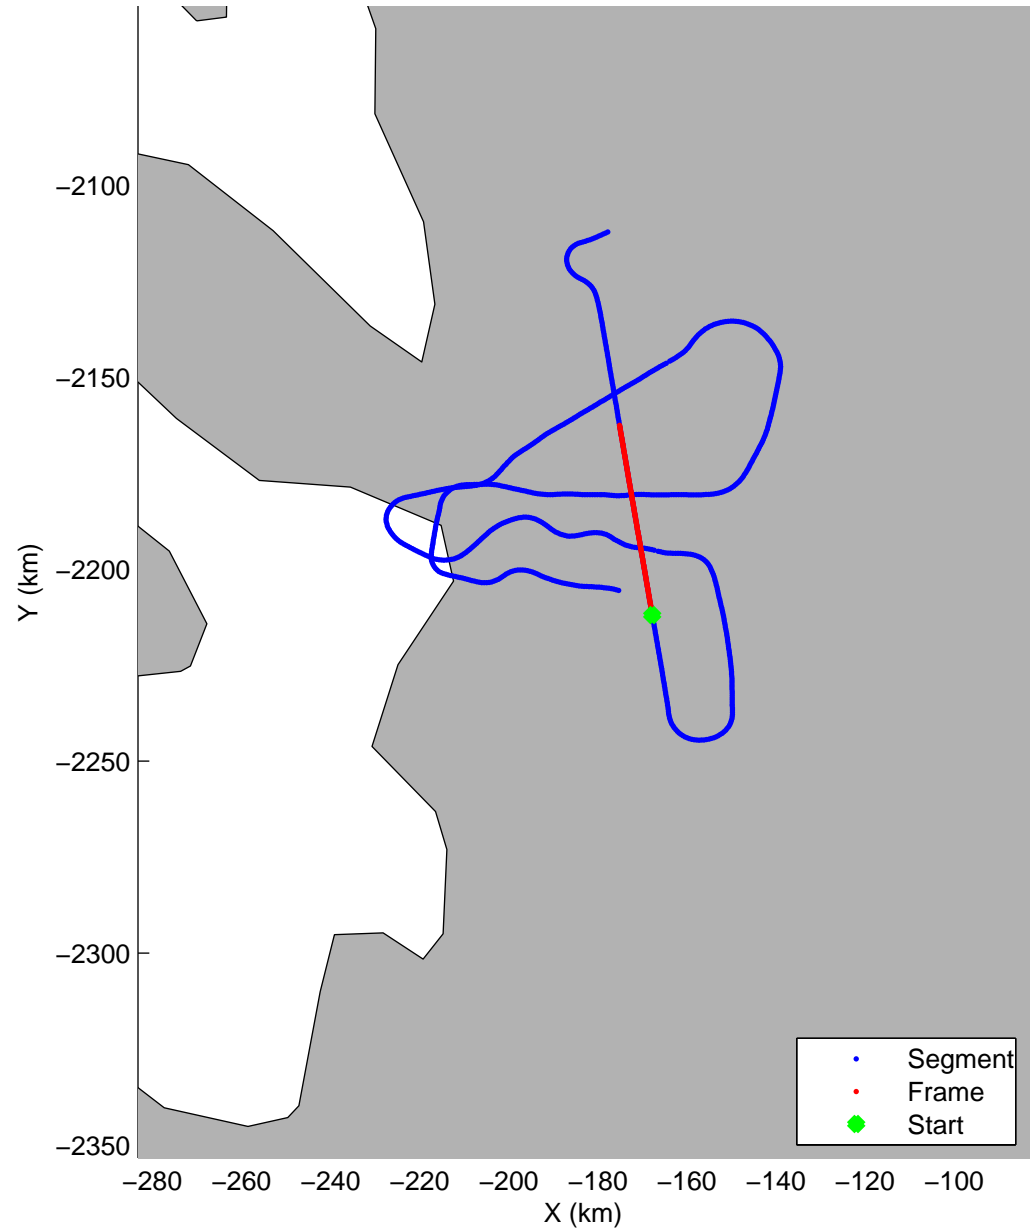

Land Ice: Jakobshavn-Eqj-Store
20150423_03_010
Polar Stereograph 70N/-45E